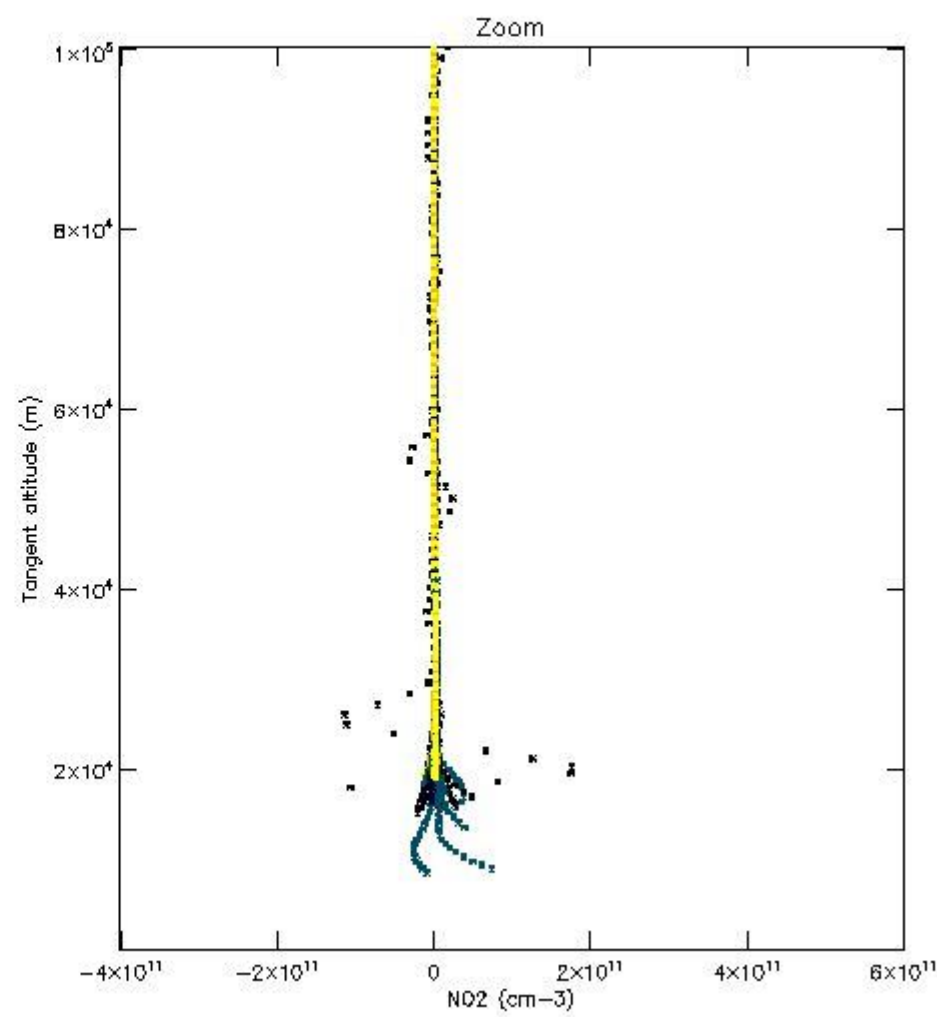

5.7 Plot NO3 profiles for all STD (dark without errors)

The colorbar represents the latitude.