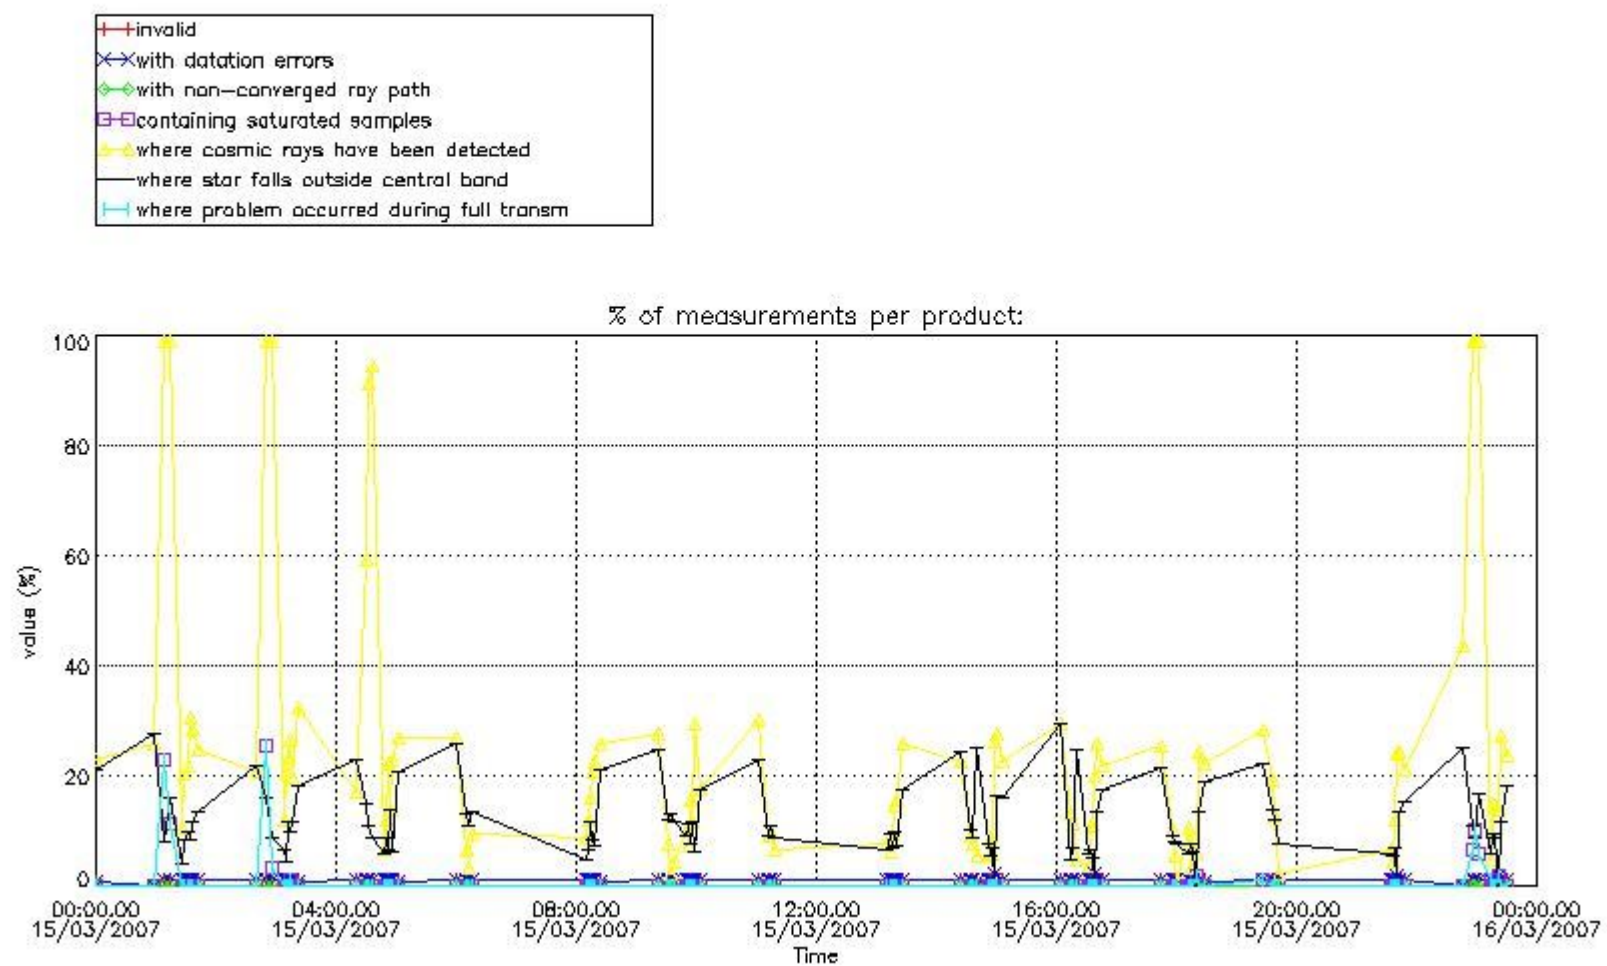

4.1.2 Plot level 1 quality information per product (time dependant): ENVI SAT DESCENDING passes