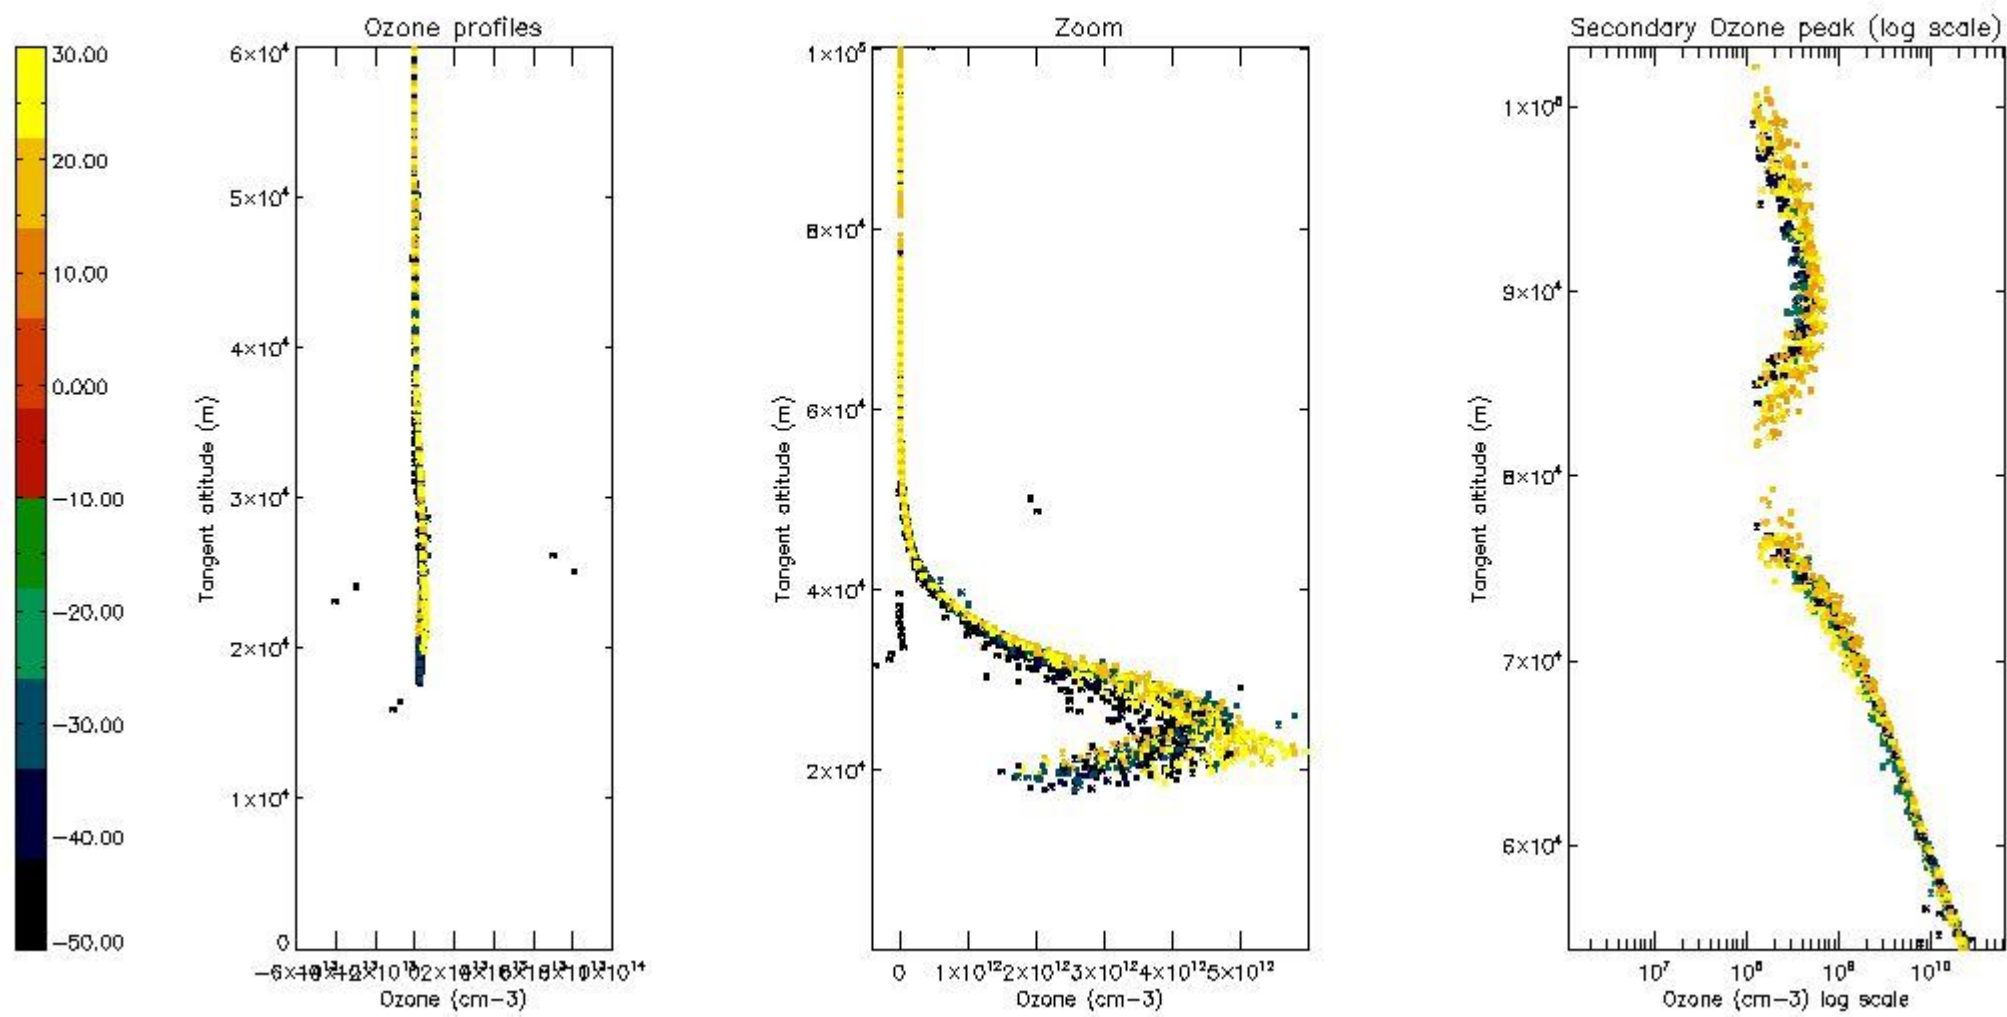

STD < 10	16
STD < 5	12

5.2 Plot ozone profiles for all STD (dark without errors)

The colorbar represents the latitude.

5.3 Plot ozone profiles where STD < 20% (dark without errors)

The colorbar represents the latitude.

5.4 Plot ozone profiles where $STD < 10\%$ (dark without errors)

The colorbar represents the latitude.

5.5 Plot ozone profiles where $STD < 5\%$ (dark without errors)

The colorbar represents the latitude.