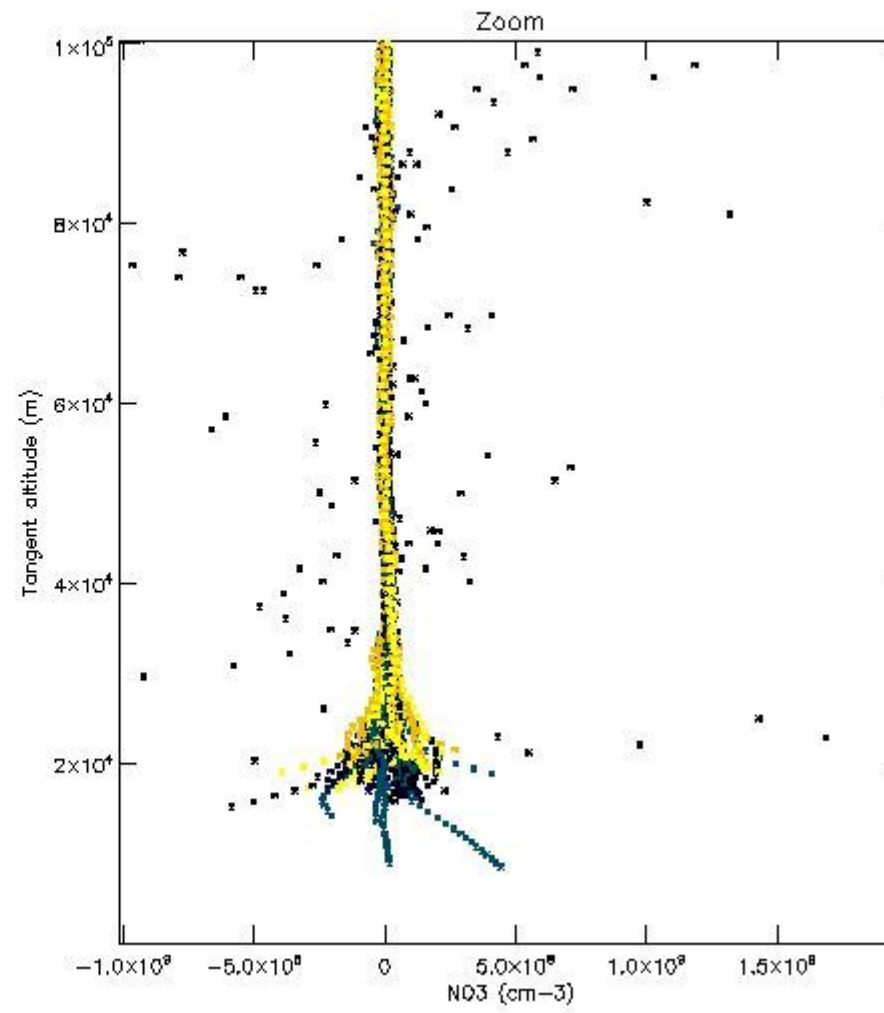

STD < 10	16
STD < 5	12

5.2 Plot ozone profiles for all STD (dark without errors)

The colorbar represents the latitude.

5.3 Plot ozone profiles where STD < 20% (dark without errors)

The colorbar represents the latitude.

5.4 Plot ozone profiles where $STD < 10\%$ (dark without errors)

The colorbar represents the latitude.

5.5 Plot ozone profiles where $STD < 5\%$ (dark without errors)

The colorbar represents the latitude.

5.6 Plot NO₂ profiles for all STD (dark without errors)

The colorbar represents the latitude.

5.7 Plot NO3 profiles for all STD (dark without errors)

The colorbar represents the latitude.

6. Auxiliary Data Files used for the production reported in section 2