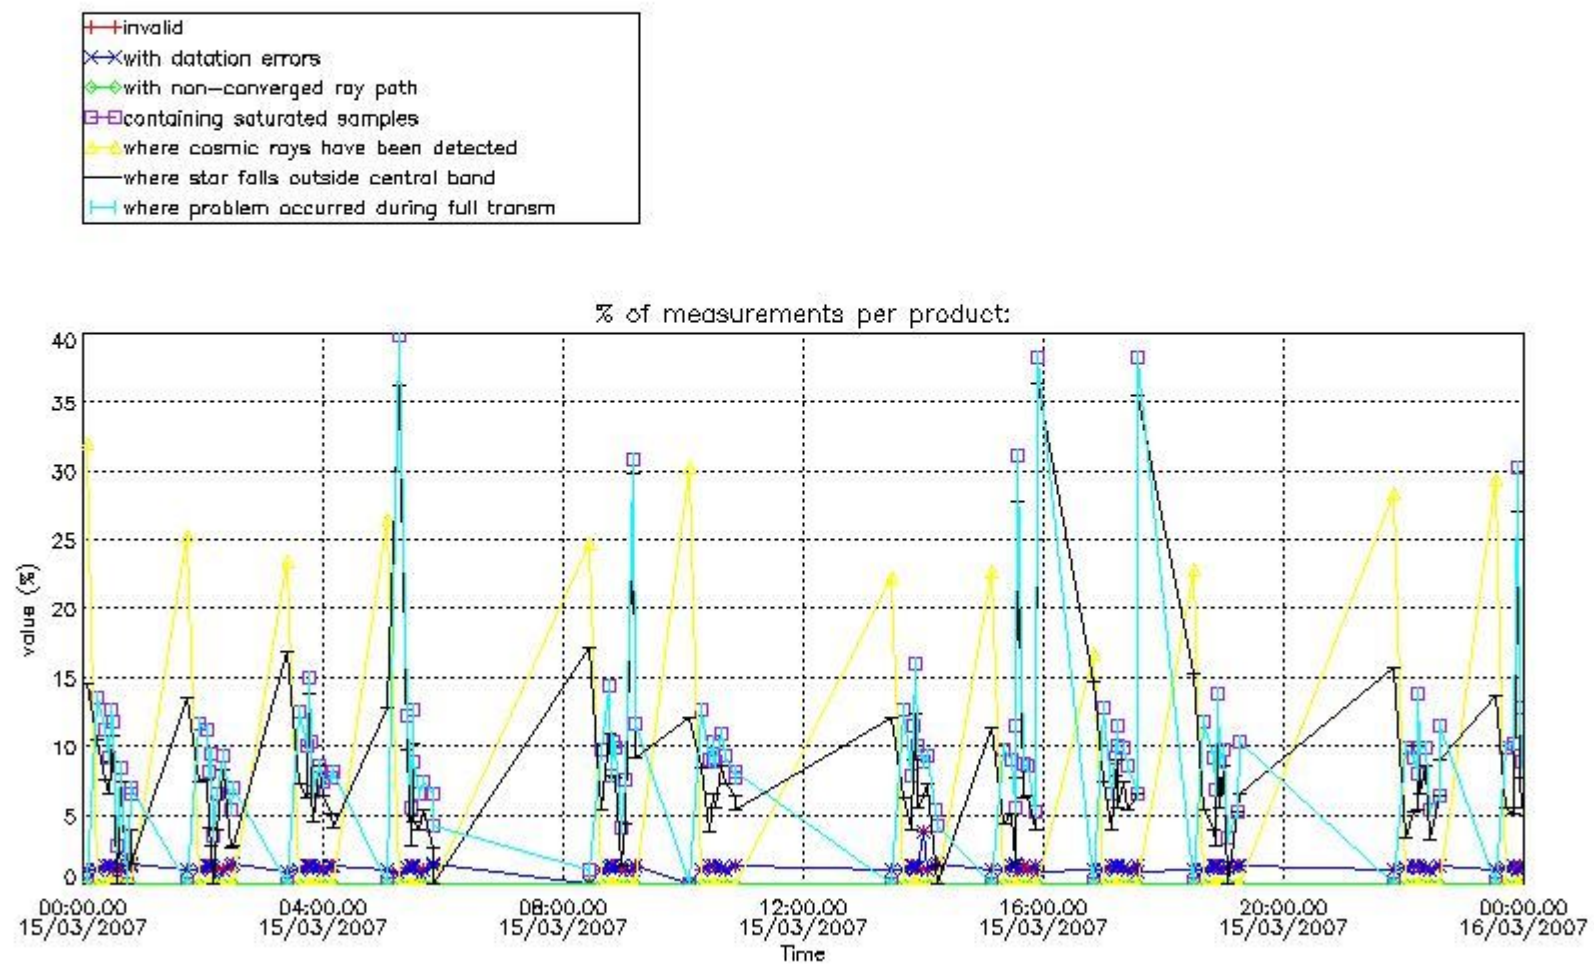

4.2 Plot quality information per product coming from level 1b processing (world map)

4.2.1 Plot level 1 quality information per product (world map): ENVISAT ASCENDING passes