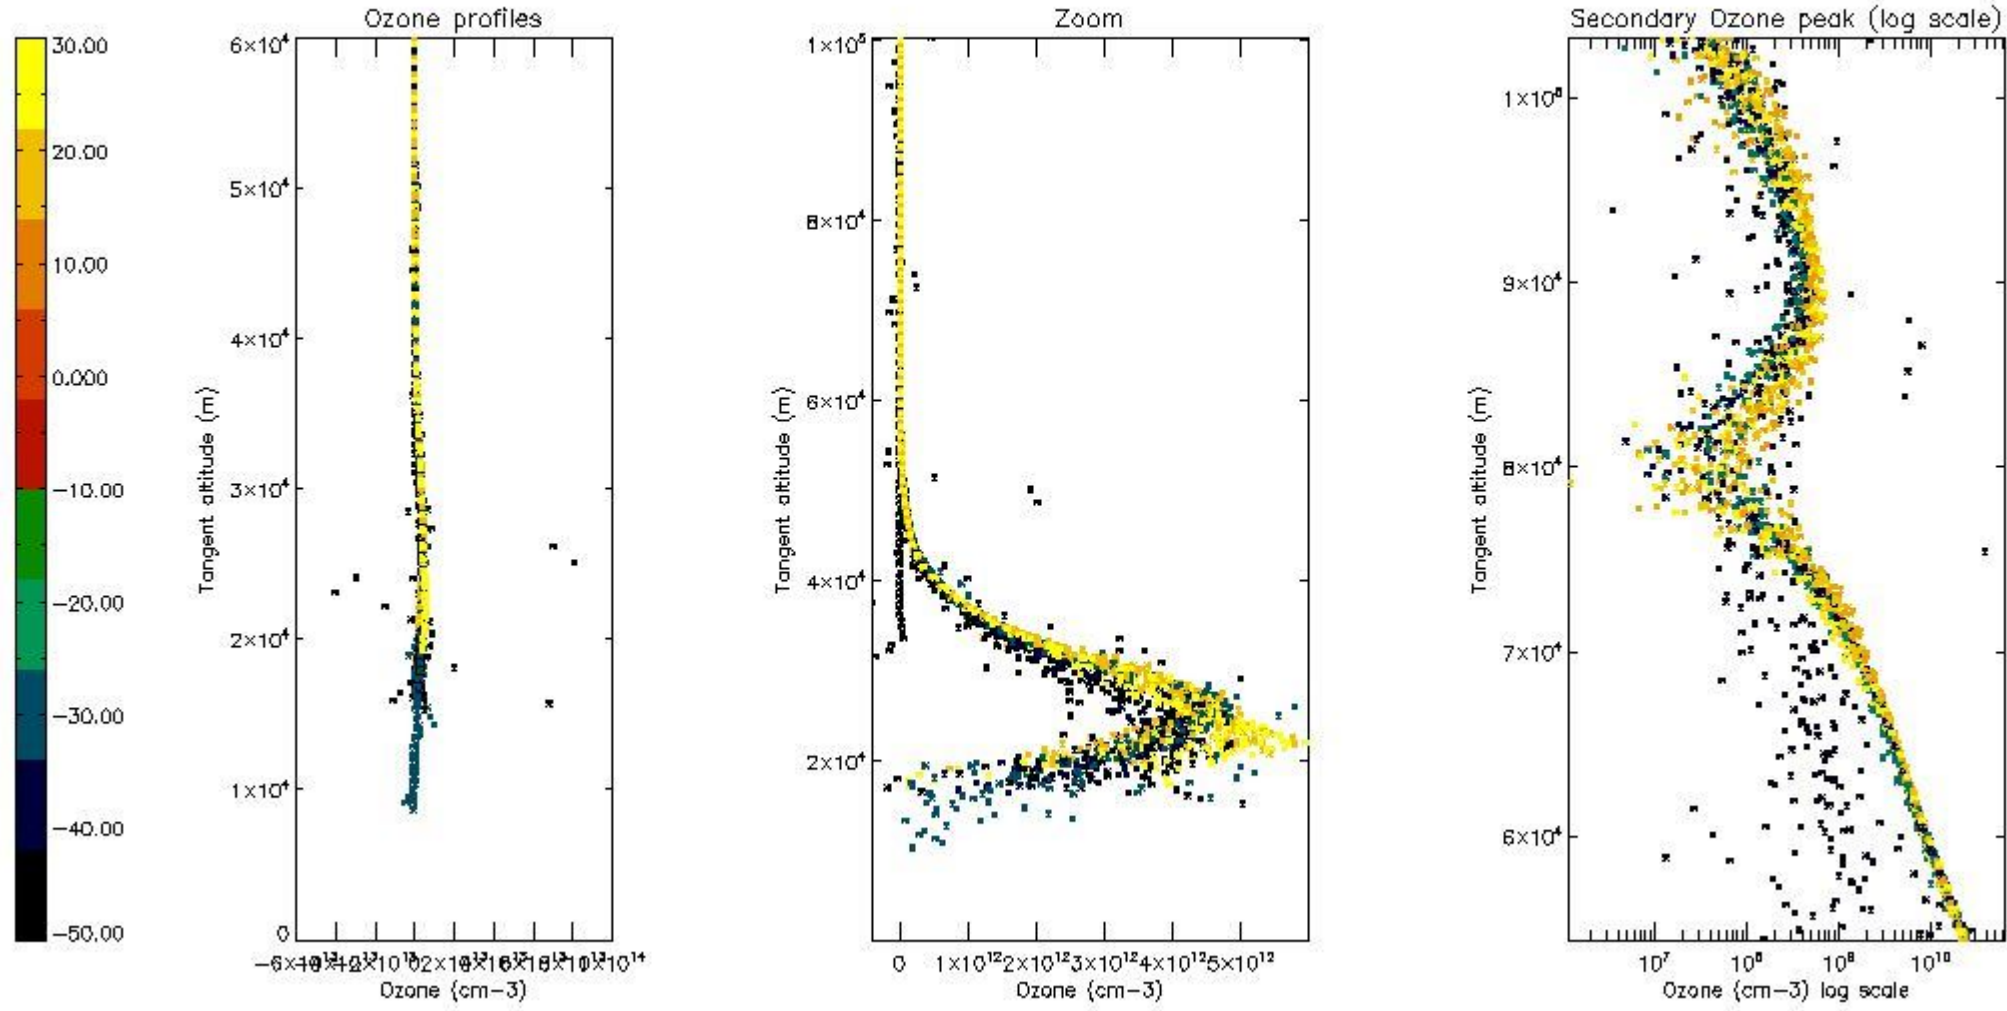

STD < 10	16
STD < 5	12

5.2 Plot ozone profiles for all STD (dark without errors)

The colorbar represents the latitude.

5.3 Plot ozone profiles where STD < 20% (dark without errors)

The colorbar represents the latitude.