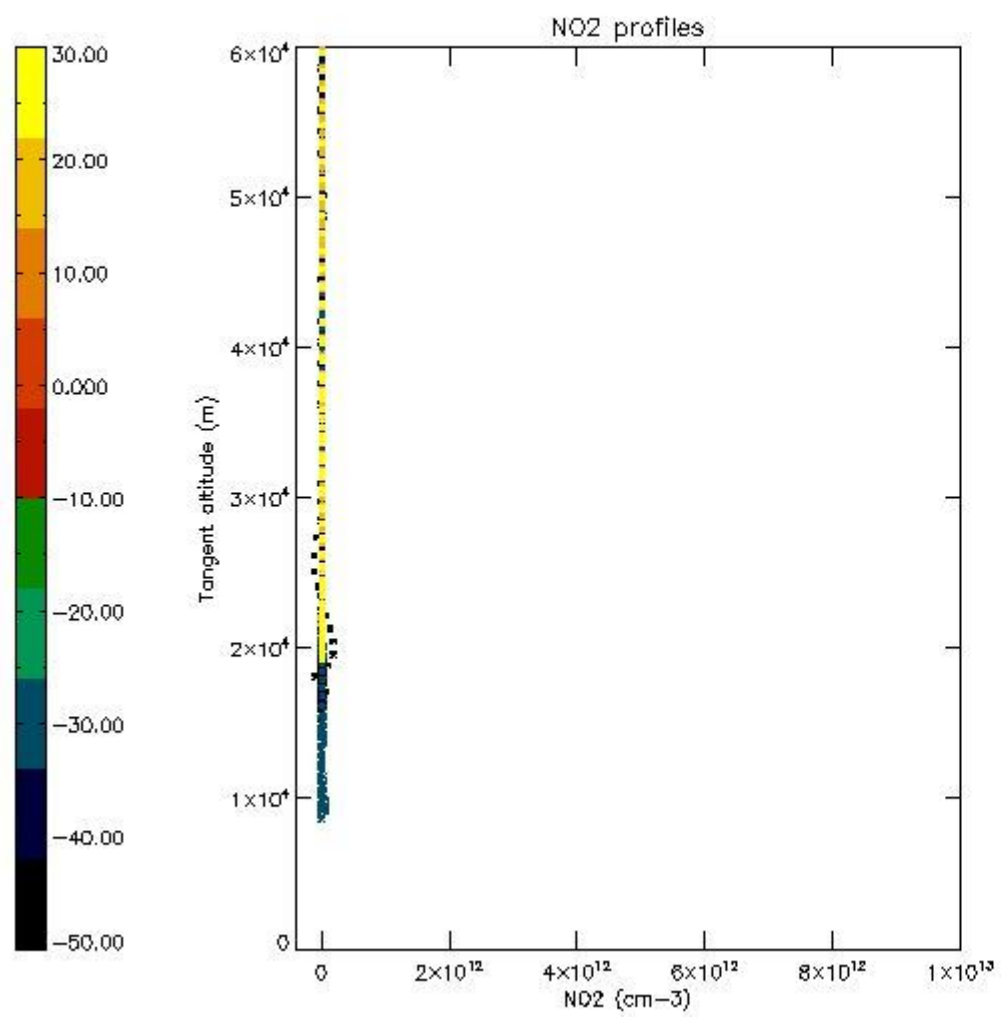

5.7 Plot NO3 profiles for all STD (dark without errors)

The colorbar represents the latitude.