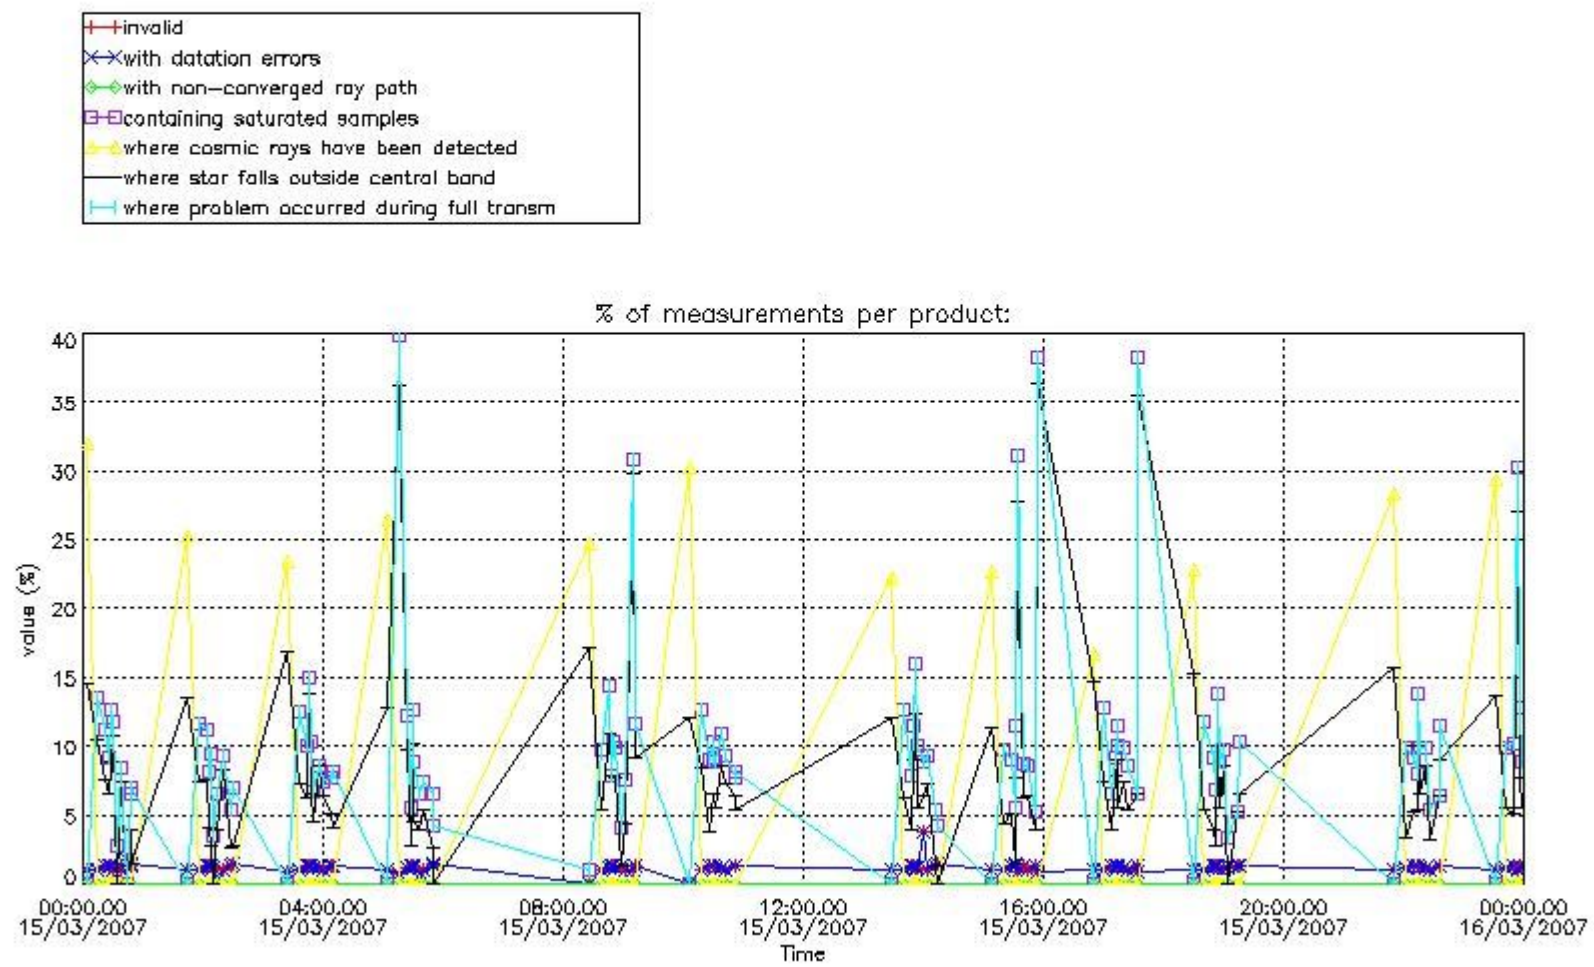

3.1 Plot quality information per product (time dependant)

3.2 Plot quality information per product (world map)

Percentage of flagged data per O3 profile

Percentage of flagged data per H2O profile

Percentage of flagged data per NO2 profile

Percentage of flagged data per NO3 profile

4. Level 1 quality information per product

In this section it is plotted some information contained in the Quality Summary data set of the level 2 products that comes from the level 1b processing. Products without errors (error flag in the MPH set to "0") are used.

4.1 Plot quality information per product (time dependant) coming from level 1b processing

4.1.1 Plot level 1 quality information per product (time dependant): ENVISAT ASCENDING passes

4.1.2 Plot level 1 quality information per product (time dependant): ENVI SAT DESCENDING passes

5. Trace gas profiles

5.1 Ozone statistics based on quality of products

The final quality of the products can be "measured" using the STD (Standard Deviation) attached to every point profile. This information is written to the parameter GOM_NL__2P/NL_LOCAL_SPECIES_DENSITY/o3_std of the level 2 products. The table below shows the statistics for given STD ranges.