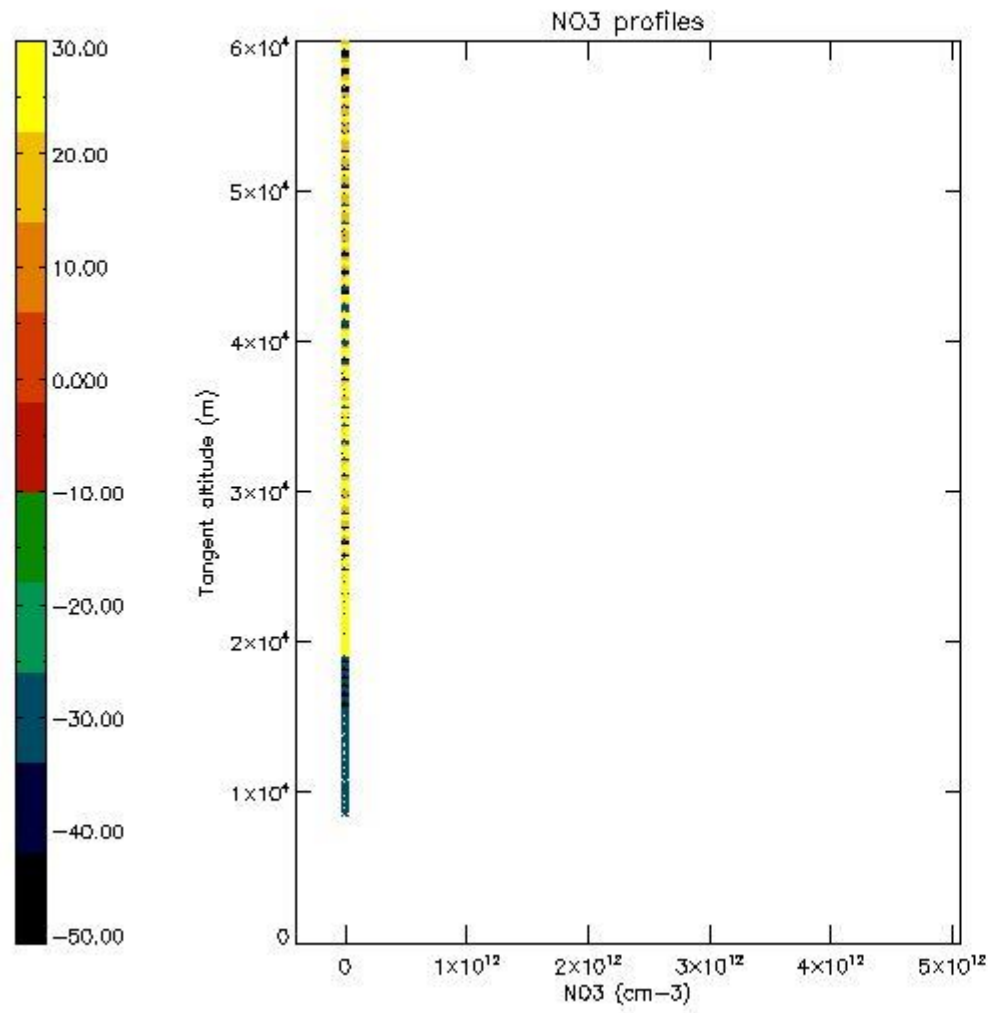

STD < 10	16
STD < 5	12

5.2 Plot ozone profiles for all STD (dark without errors)

The colorbar represents the latitude.

5.3 Plot ozone profiles where STD < 20% (dark without errors)

The colorbar represents the latitude.

5.4 Plot ozone profiles where $STD < 10\%$ (dark without errors)

The colorbar represents the latitude.

5.5 Plot ozone profiles where $STD < 5\%$ (dark without errors)

The colorbar represents the latitude.

5.6 Plot NO₂ profiles for all STD (dark without errors)

The colorbar represents the latitude.

5.7 Plot NO3 profiles for all STD (dark without errors)

The colorbar represents the latitude.

6. Auxiliary Data Files used for the production reported in section 2