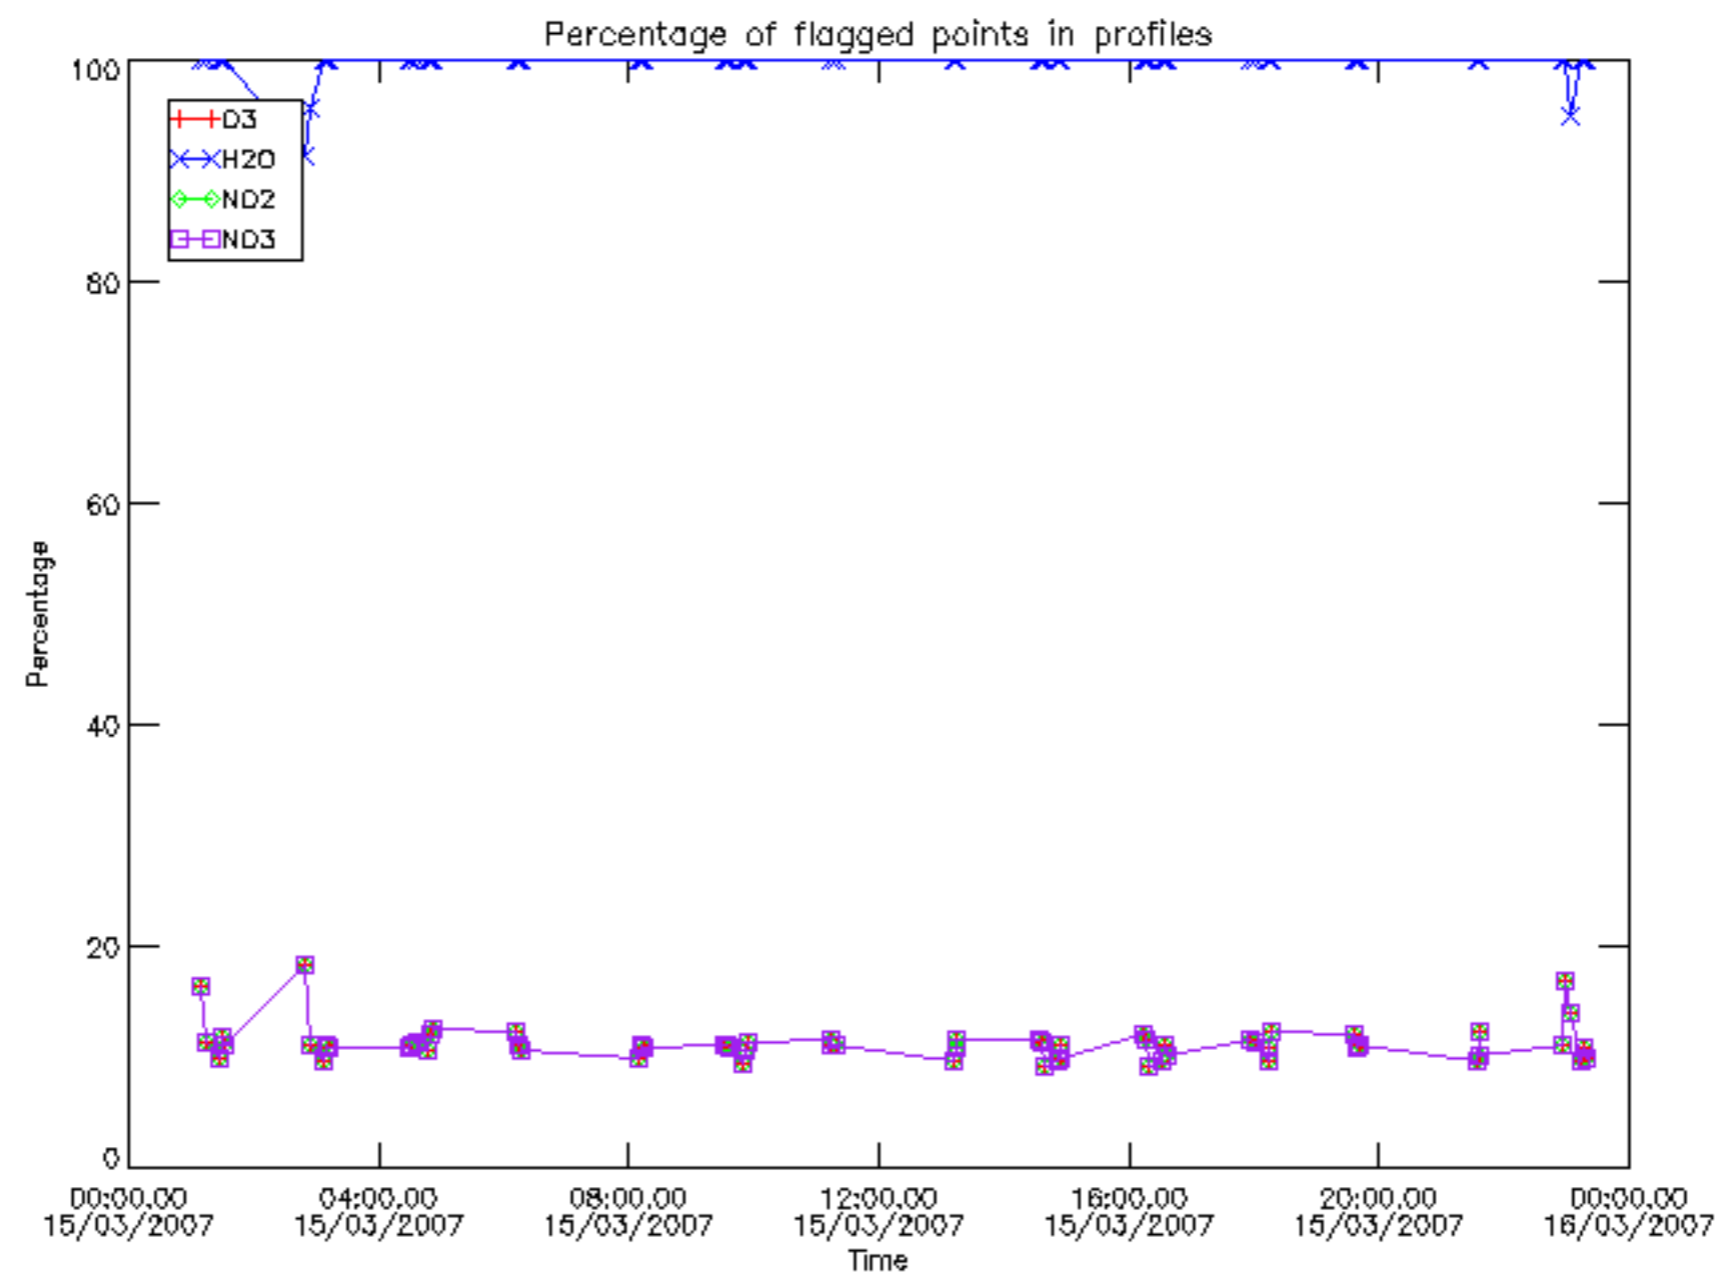

Percentage of flagged data per D3 profile

Percentage of flagged data per H2O profile