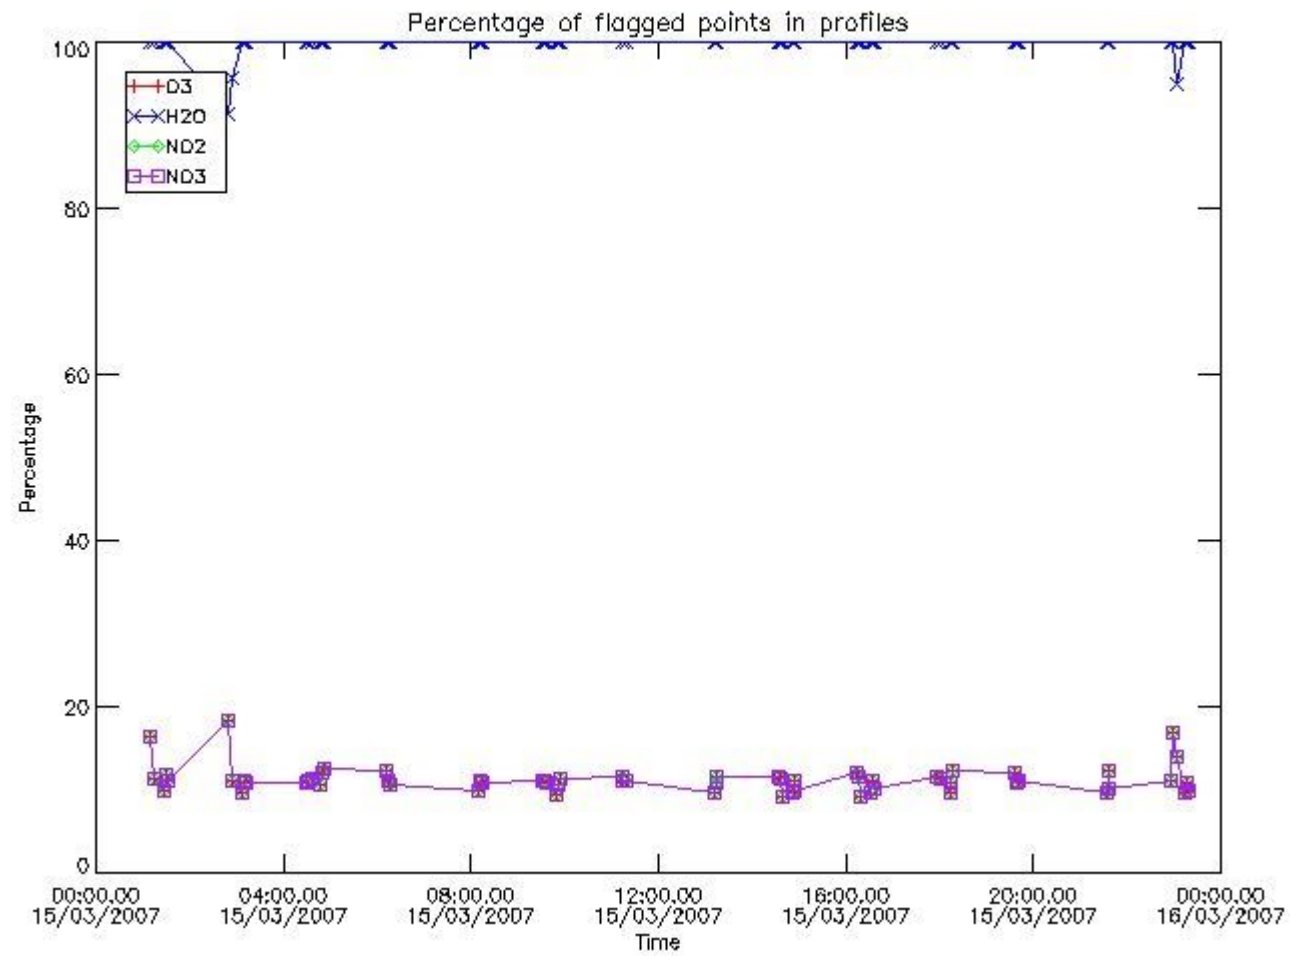

220	GOM_NL__2PRFIN20070315_232905_000000552056_00245_26351_0935.N1	15-MAR-2007 23:29:05	Straylight	55.000	106	9Bet Crv	2.6480	5600.0	110	26351	No
221	GOM_NL__2PRFIN20070315_233126_000000512056_00245_26351_0936.N1	15-MAR-2007 23:31:26	Twilight_stray	51.000	100	4Gam Crv	2.5800	13100.	102	26351	No
222	GOM_NL__2PRFIN20070315_234242_000000462056_00245_26351_0937.N1	15-MAR-2007 23:42:42	Bright	45.500	62	94Bet Leo	2.1360	9700.0	91	26351	No
223	GOM_NL__2PRFIN20070315_235054_000000402056_00245_26351_0938.N1	15-MAR-2007 23:50:54	Bright	39.500	174	52Psi UMa	3.0040	4400.0	79	26351	No
224	GOM_NL__2PRFIN20070315_235404_000000482056_00245_26351_0939.N1	15-MAR-2007 23:54:04	Bright	48.000	82	48Bet UMa	2.3650	10600.	96	26351	No
225	GOM_NL__2PRFIN20070315_235533_000000392056_00245_26351_0940.N1	15-MAR-2007 23:55:33	Bright	39.000	36	50Alp UMa	1.8000	6300.0	78	26351	No
226	GOM_NL__2PRFIN20070315_235713_000000452056_00245_26351_0941.N1	15-MAR-2007 23:57:13	Bright	45.000	32	77Eps UMa	1.7630	11000.	90	26351	No

3. Quality information per product

In this section it is plotted some information contained in the Quality Summary data set of the level 2 products. Only products in dark limb conditions and without errors (error flag in the MPH set to "0") are used.

3.1 Plot quality information per product (time dependant)

3.2 Plot quality information per product (world map)