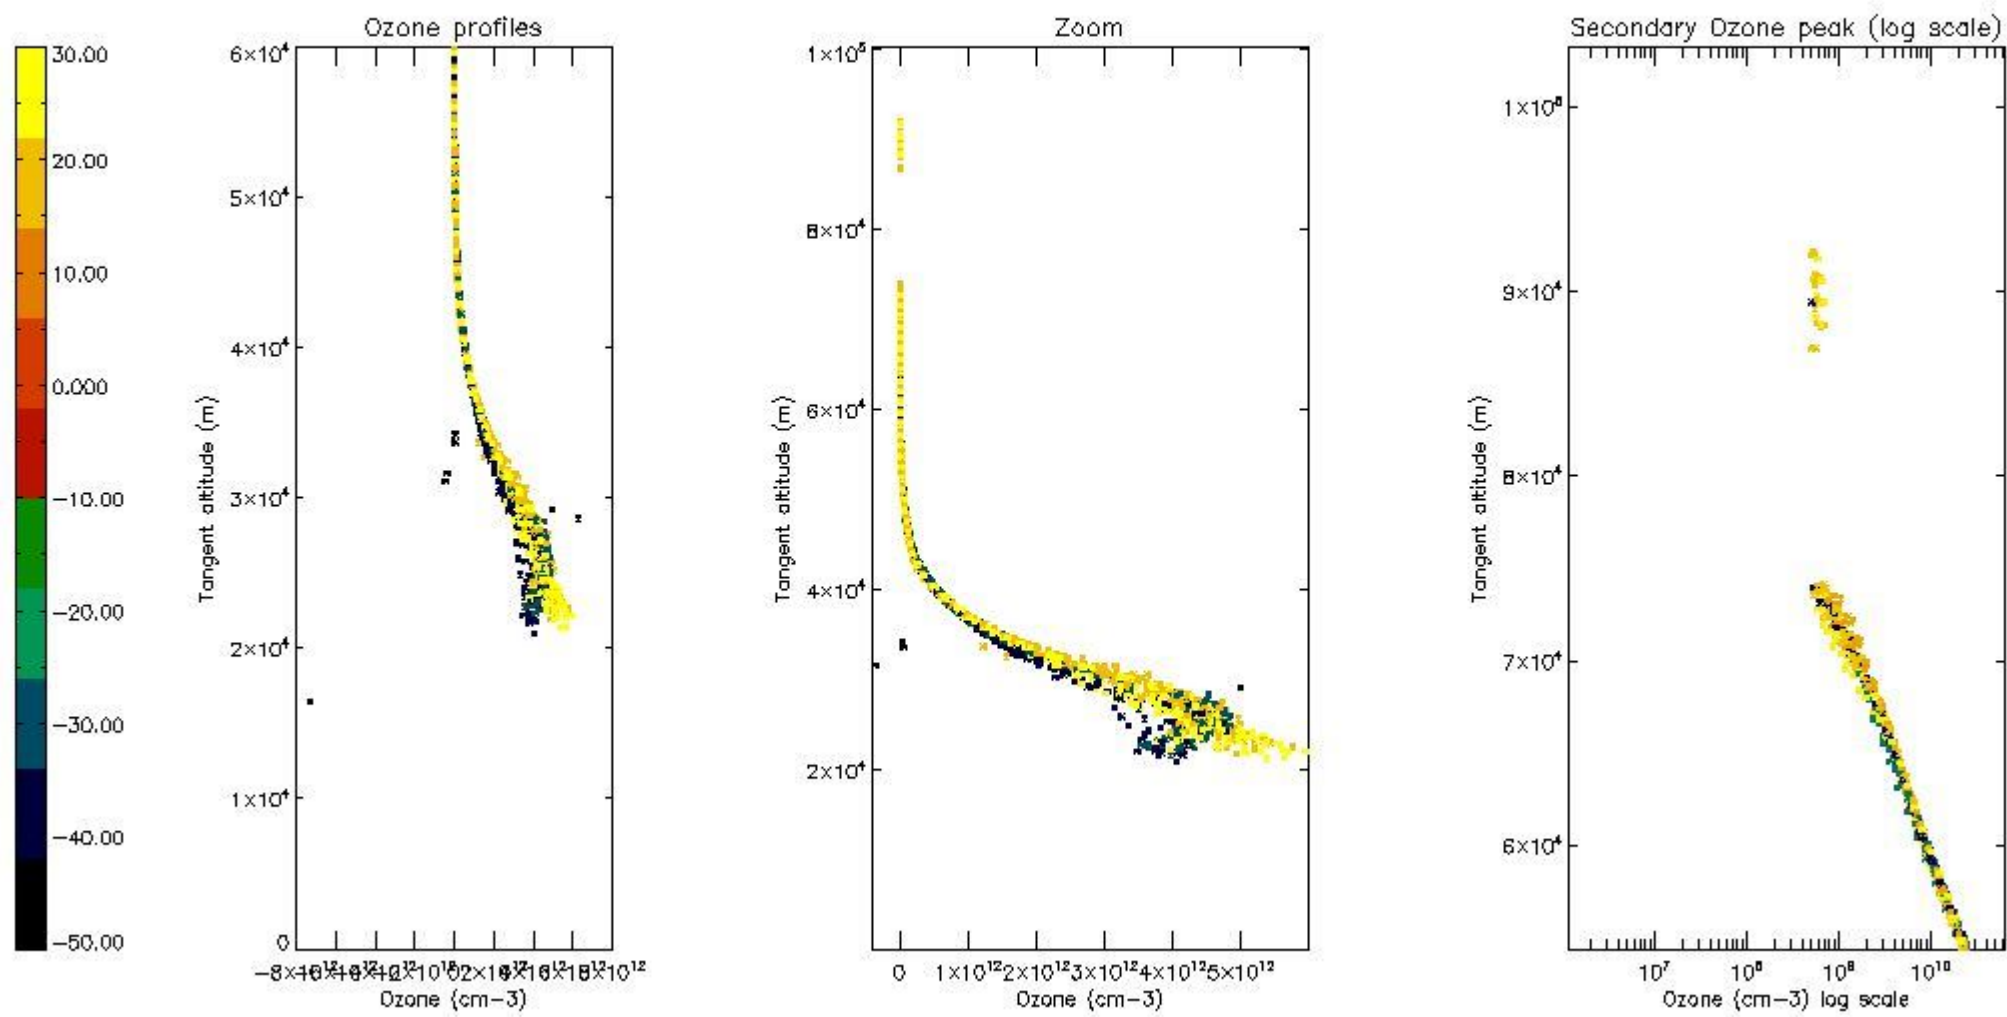

STD < 10	16
STD < 5	12

5.2 Plot ozone profiles for all STD (dark without errors)

The colorbar represents the latitude.

5.3 Plot ozone profiles where STD < 20% (dark without errors)

The colorbar represents the latitude.

5.4 Plot ozone profiles where $STD < 10\%$ (dark without errors)

The colorbar represents the latitude.

5.5 Plot ozone profiles where $STD < 5\%$ (dark without errors)

The colorbar represents the latitude.