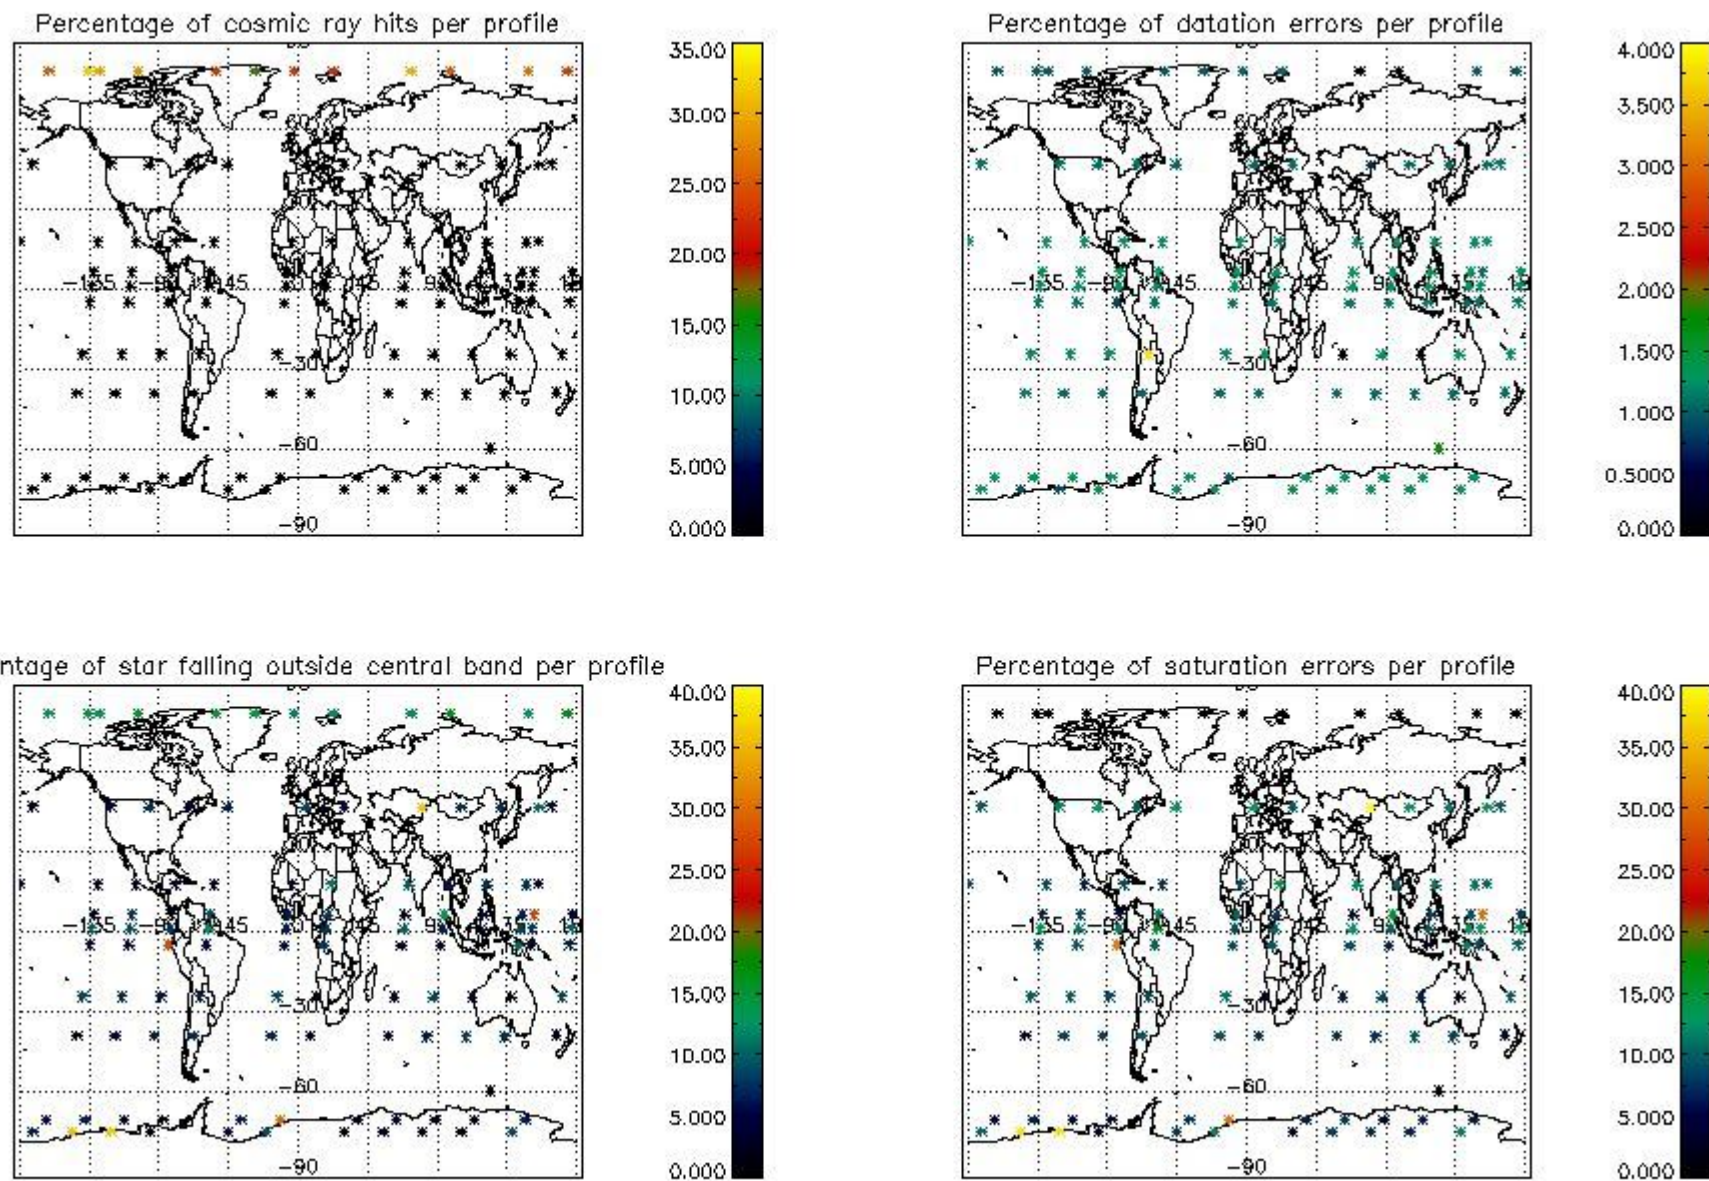

Percentage of flagged data per NO3 profile

4. Level 1 quality information per product

In this section it is plotted some information contained in the Quality Summary data set of the level 2 products that comes from the level 1b processing. Products without errors (error flag in the MPH set to "0") are used.

4.1 Plot quality information per product (time dependant) coming from level 1b processing

4.1.1 Plot level 1 quality information per product (time dependant): ENVISAT ASCENDING passes

4.1.2 Plot level 1 quality information per product (time dependant): ENVI SAT DESCENDING passes

4.2 Plot quality information per product coming from level 1b processing (world map)

4.2.1 Plot level 1 quality information per product (world map): ENVISAT ASCENDING passes

4.2.2 Plot level 1 quality information per product (world map): ENVISAT DESCENDING passes