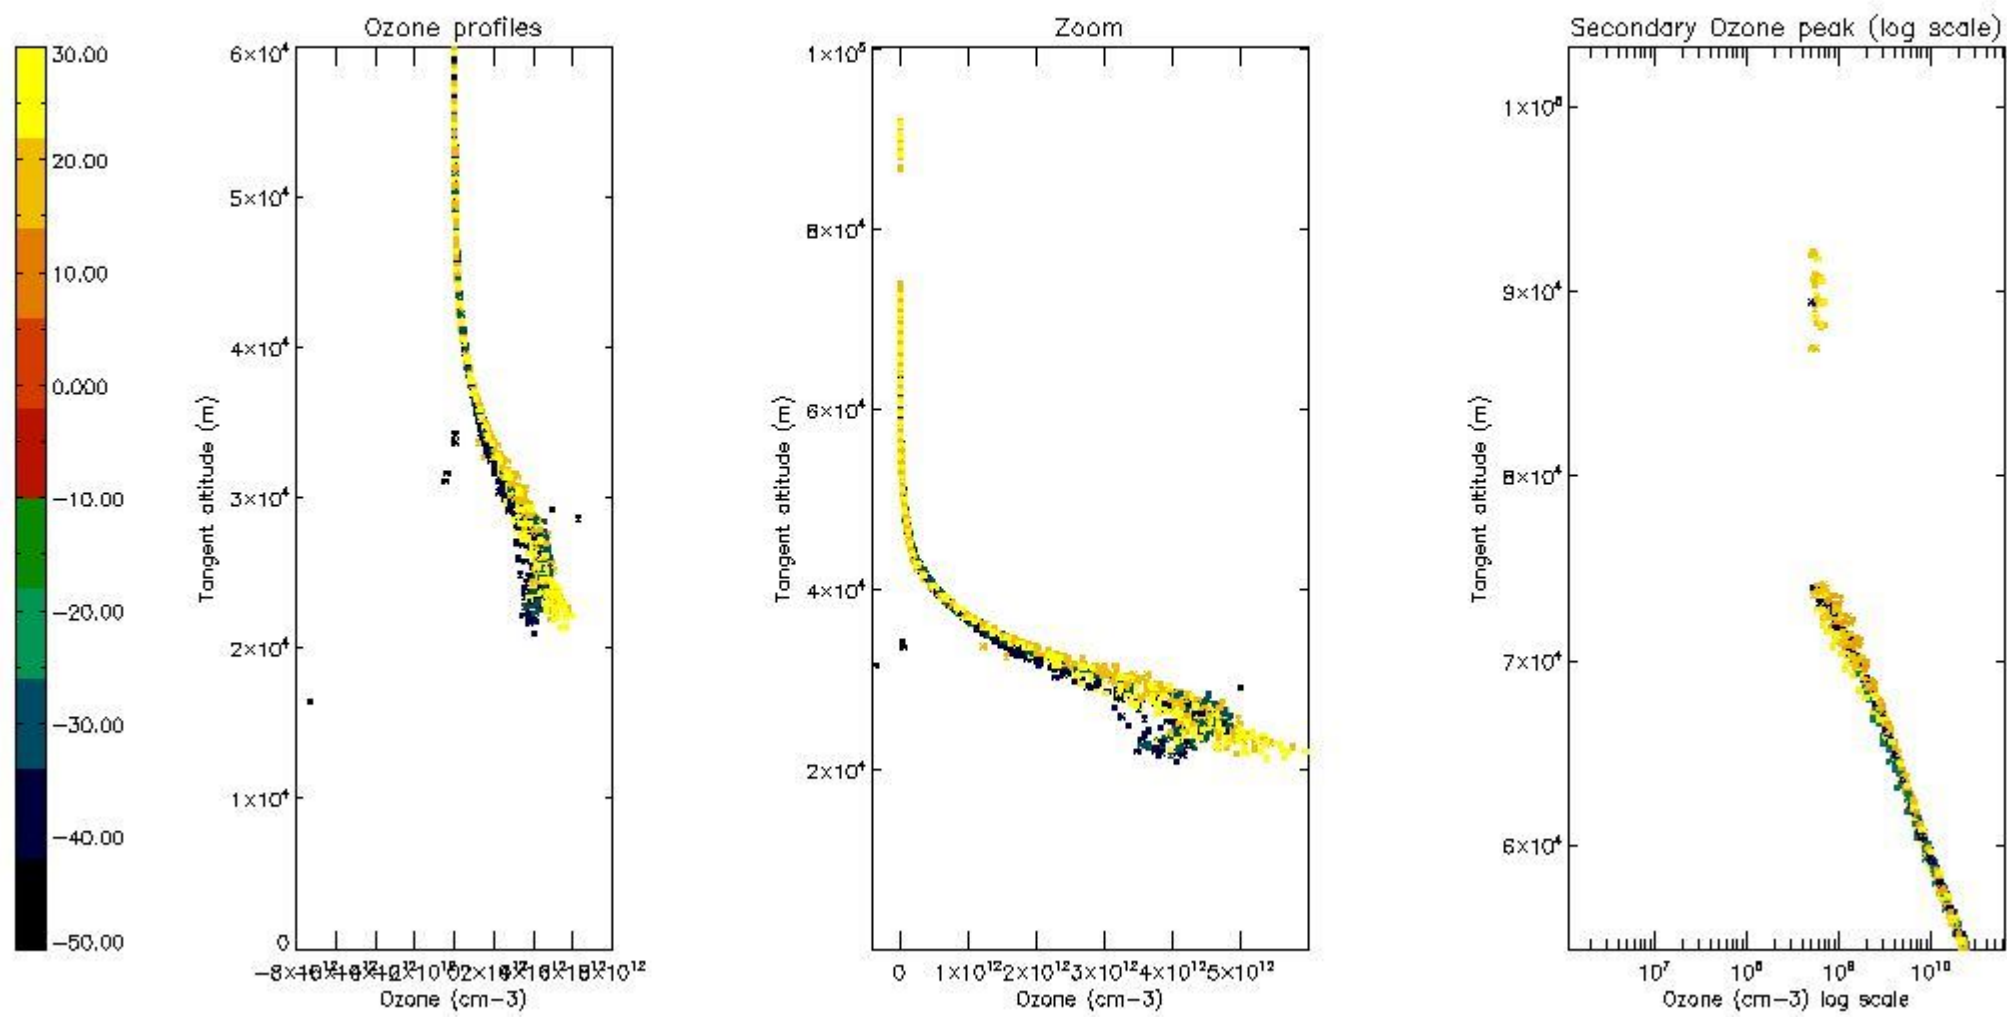

5.6 Plot NO₂ profiles for all STD (dark without errors)

The colorbar represents the latitude.