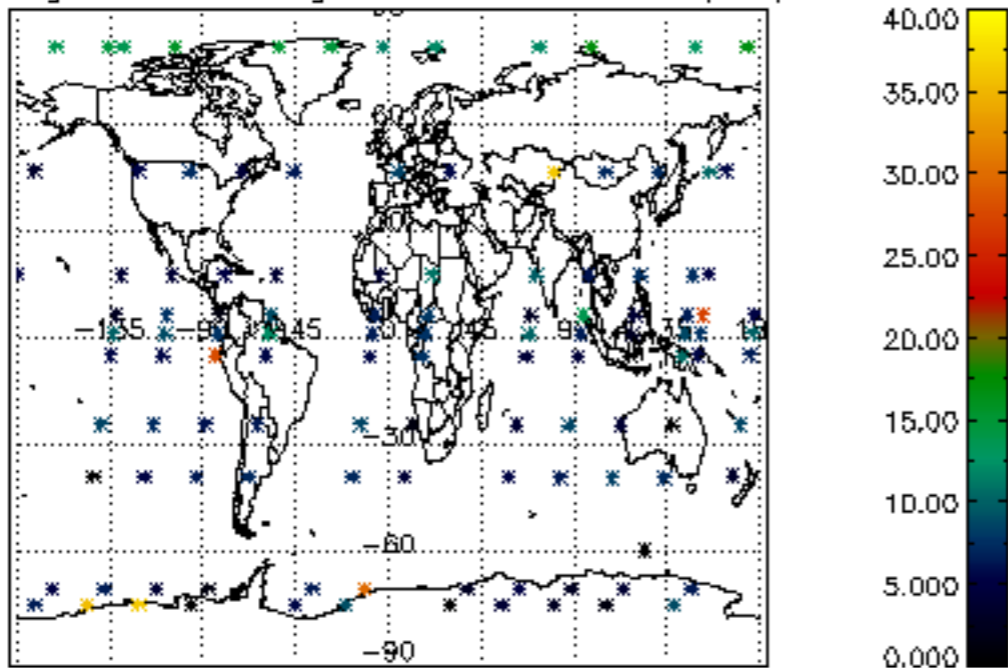

Percentage of star falling outside central band per profile