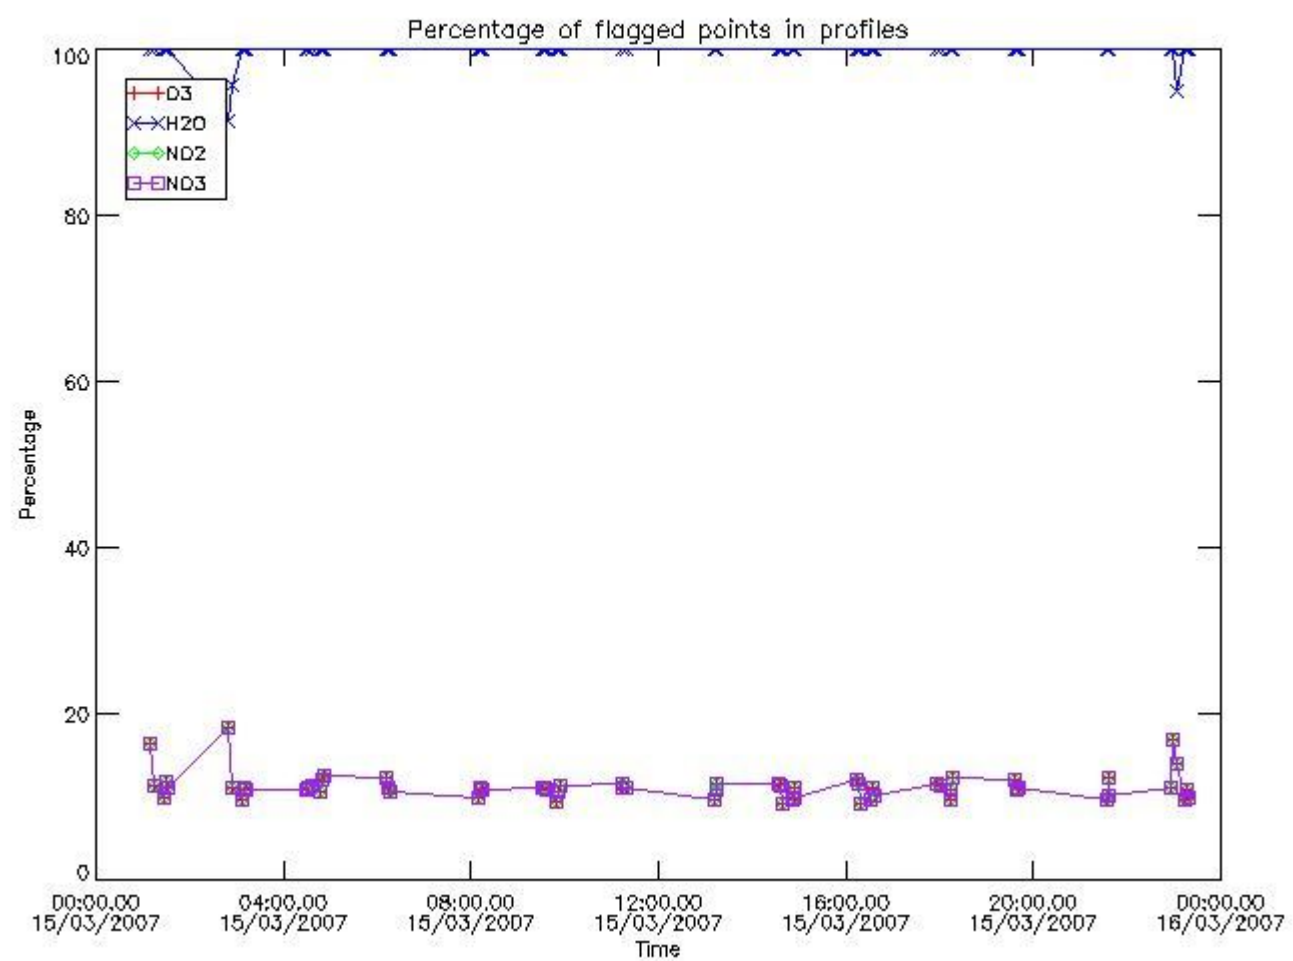

220	GOM_NL__2PRFIN20070315_232905_000000552056_00245_26351_0935.N1	15-MAR-2007 23:29:05	Straylight	55.000	106	9Bet Crv	2.6480	5600.0	110	26351	No
221	GOM_NL__2PRFIN20070315_233126_000000512056_00245_26351_0936.N1	15-MAR-2007 23:31:26	Twilight_stray	51.000	100	4Gam Crv	2.5800	13100.	102	26351	No
222	GOM_NL__2PRFIN20070315_234242_000000462056_00245_26351_0937.N1	15-MAR-2007 23:42:42	Bright	45.500	62	94Bet Leo	2.1360	9700.0	91	26351	No
223	GOM_NL__2PRFIN20070315_235054_000000402056_00245_26351_0938.N1	15-MAR-2007 23:50:54	Bright	39.500	174	52Psi UMa	3.0040	4400.0	79	26351	No
224	GOM_NL__2PRFIN20070315_235404_000000482056_00245_26351_0939.N1	15-MAR-2007 23:54:04	Bright	48.000	82	48Bet UMa	2.3650	10600.	96	26351	No
225	GOM_NL__2PRFIN20070315_235533_000000392056_00245_26351_0940.N1	15-MAR-2007 23:55:33	Bright	39.000	36	50Alp UMa	1.8000	6300.0	78	26351	No
226	GOM_NL__2PRFIN20070315_235713_000000452056_00245_26351_0941.N1	15-MAR-2007 23:57:13	Bright	45.000	32	77Eps UMa	1.7630	11000.	90	26351	No

3. Quality information per product

In this section it is plotted some information contained in the Quality Summary data set of the level 2 products. Only products in dark limb conditions and without errors (error flag in the MPH set to "0") are used.

3.1 Plot quality information per product (time dependant)

3.2 Plot quality information per product (world map)