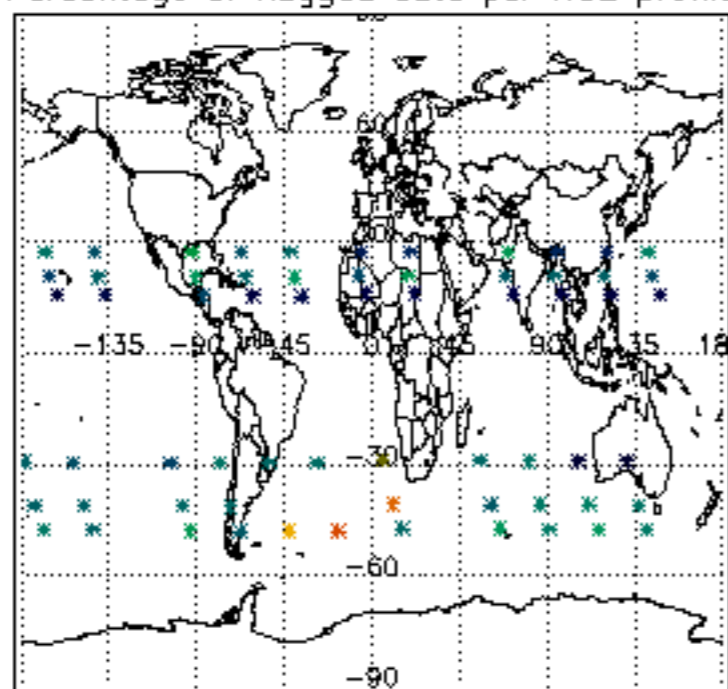

Percentage of flagged data per NO2 profile