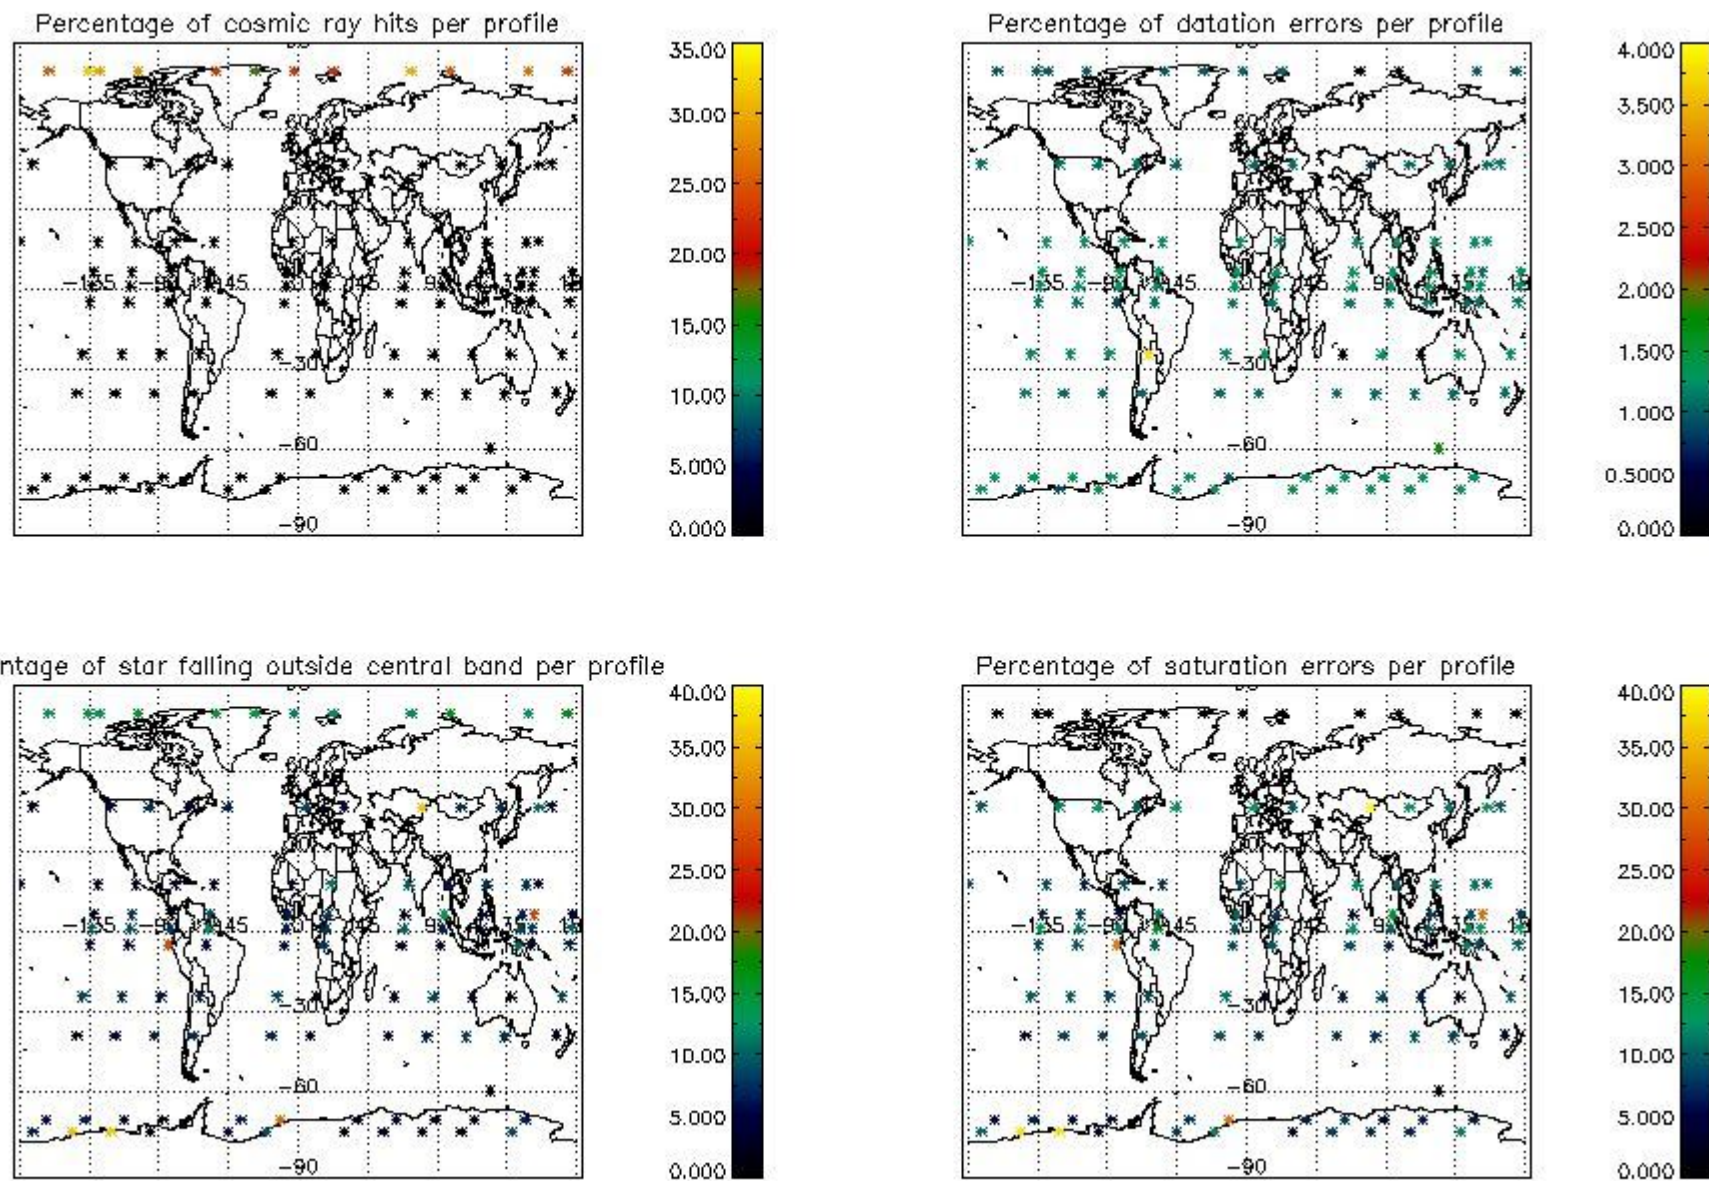

4.2.2 Plot level 1 quality information per product (world map): ENVISAT DESCENDING passes

5. Trace gas profiles

5.1 Ozone statistics based on quality of products

The final quality of the products can be "measured" using the STD (Standard Deviation) attached to every point profile. This information is written to the parameter GOM_NL__2P/NL_LOCAL_SPECIES_DENSITY/o3_std of the level 2 products. The table below shows the statistics for given STD ranges.

The statistics are given with respect to the overall valid production:

- Products without fatal errors: GOM_NL__2P/MPH/PRODUCT_ERR=0
- Valid point profile: GOM_NL__2P/NL_LOCAL_SPECIES_DENSITY/pcd(0)=0

The 'Criteria' is applied to valid points of dark limb products:

- Products in dark limb illumination condition: GOM_NL__2P/NL_SUMMARY_QUALITY/obs_ill_cond=0
- Products without fatal errors: GOM_NL__2P/MPH/PRODUCT_ERR=0
- Valid point profile: GOM_NL__2P/NL_LOCAL_SPECIES_DENSITY/pcd(0)=0

So, the table below shows the percentage of dark limb and valid observations for each criteria with respect to the overall valid daily observations.

Criteria	% of total production
All STD	31
STD < 20	19