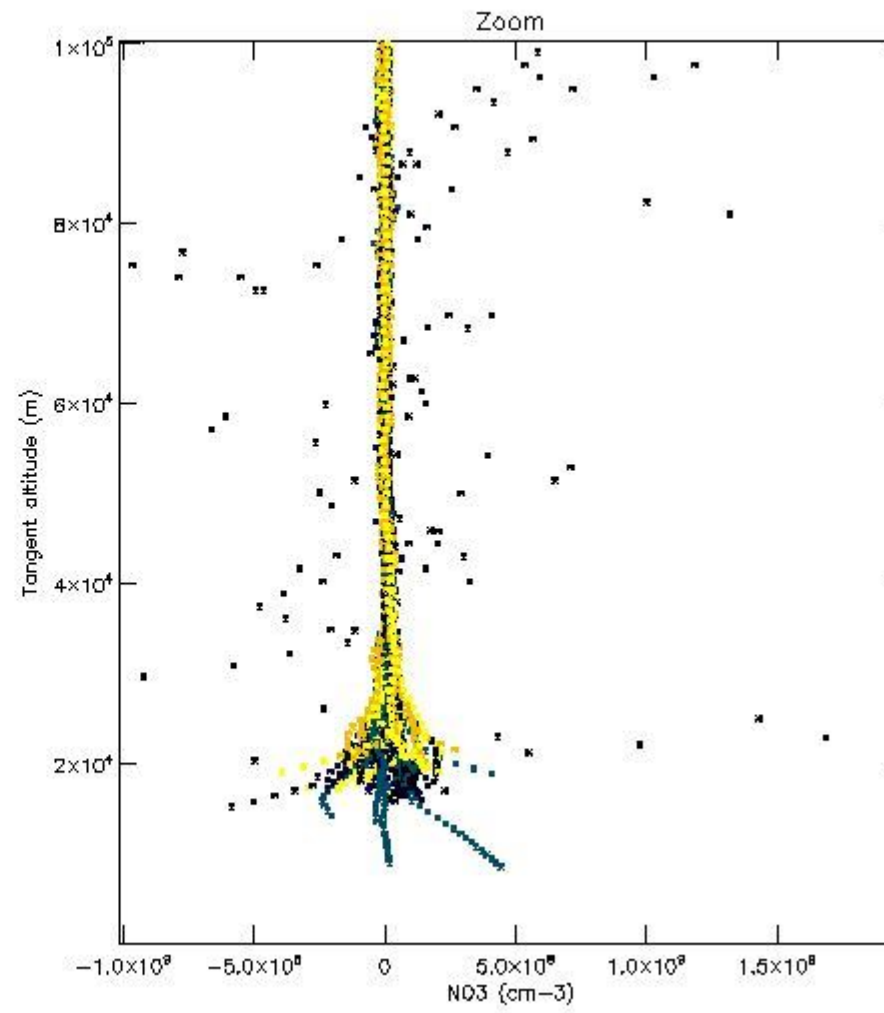

6. Auxiliary Data Files used for the production reported in section 2

The number reported in the third column indicates since which file (see list in section 2) the corresponding auxiliary file has been used. The fourth column is the date of those product files.

Type	Auxiliary Filename	Used since product	Used since product date
INST_PHYS_CHARACTERISTICS	GOM_INS_AXVIEC20091111_143220_20030716_120000_20500101_000000	1	15-MAR-2007 00:00:38
LEVEL-2_PROC_CONFIG	GOM_PR2_AXVIEC20091111_152718_20020301_000000_20500101_000000	1	15-MAR-2007 00:00:38
CROSS_SECTIONS_FILE	GOM_CRS_AXVIEC20091111_154832_20020301_000000_20500101_000000	1	15-MAR-2007 00:00:38