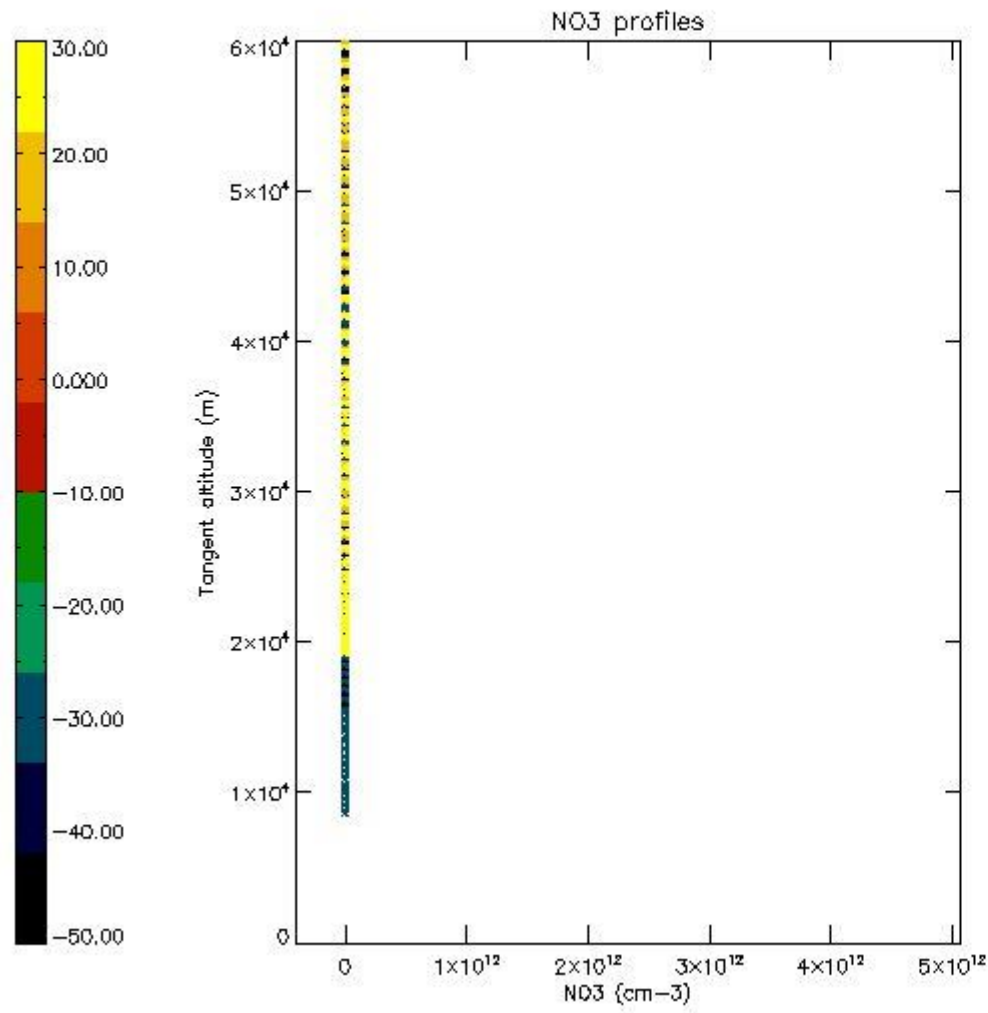

6. Auxiliary Data Files used for the production reported in section 2

The number reported in the third column indicates since which file (see list in section 2) the corresponding auxiliary file has been used. The fourth column is the date of those product files.

Type	Auxiliary Filename	Used since product	Used since product date
INST_PHYS_CHARACTERISTICS	GOM_INS_AXVIEC20091111_143220_20030716_120000_20500101_000000	1	15-MAR-2007 00:00:38
LEVEL-2_PROC_CONFIG	GOM_PR2_AXVIEC20091111_152718_20020301_000000_20500101_000000	1	15-MAR-2007 00:00:38
CROSS_SECTIONS_FILE	GOM_CRS_AXVIEC20091111_154832_20020301_000000_20500101_000000	1	15-MAR-2007 00:00:38