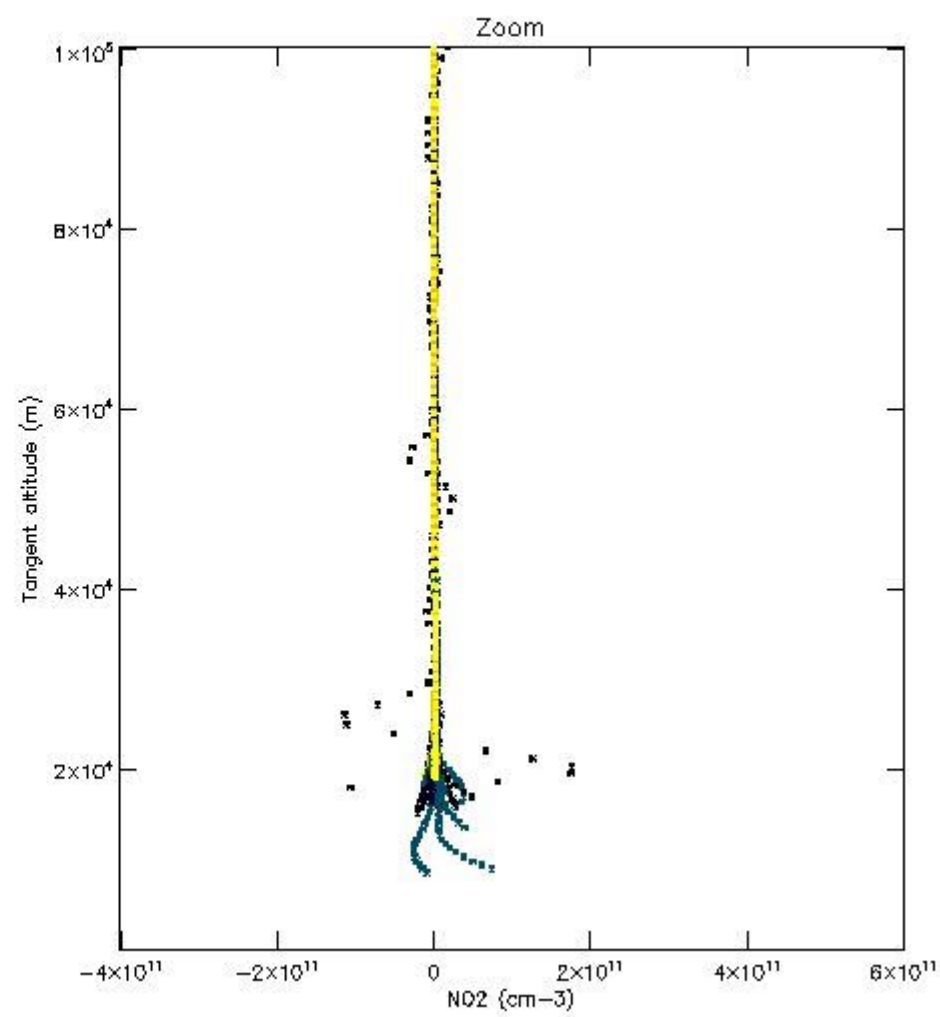

5.7 Plot NO3 profiles for all STD (dark without errors)

The colorbar represents the latitude.