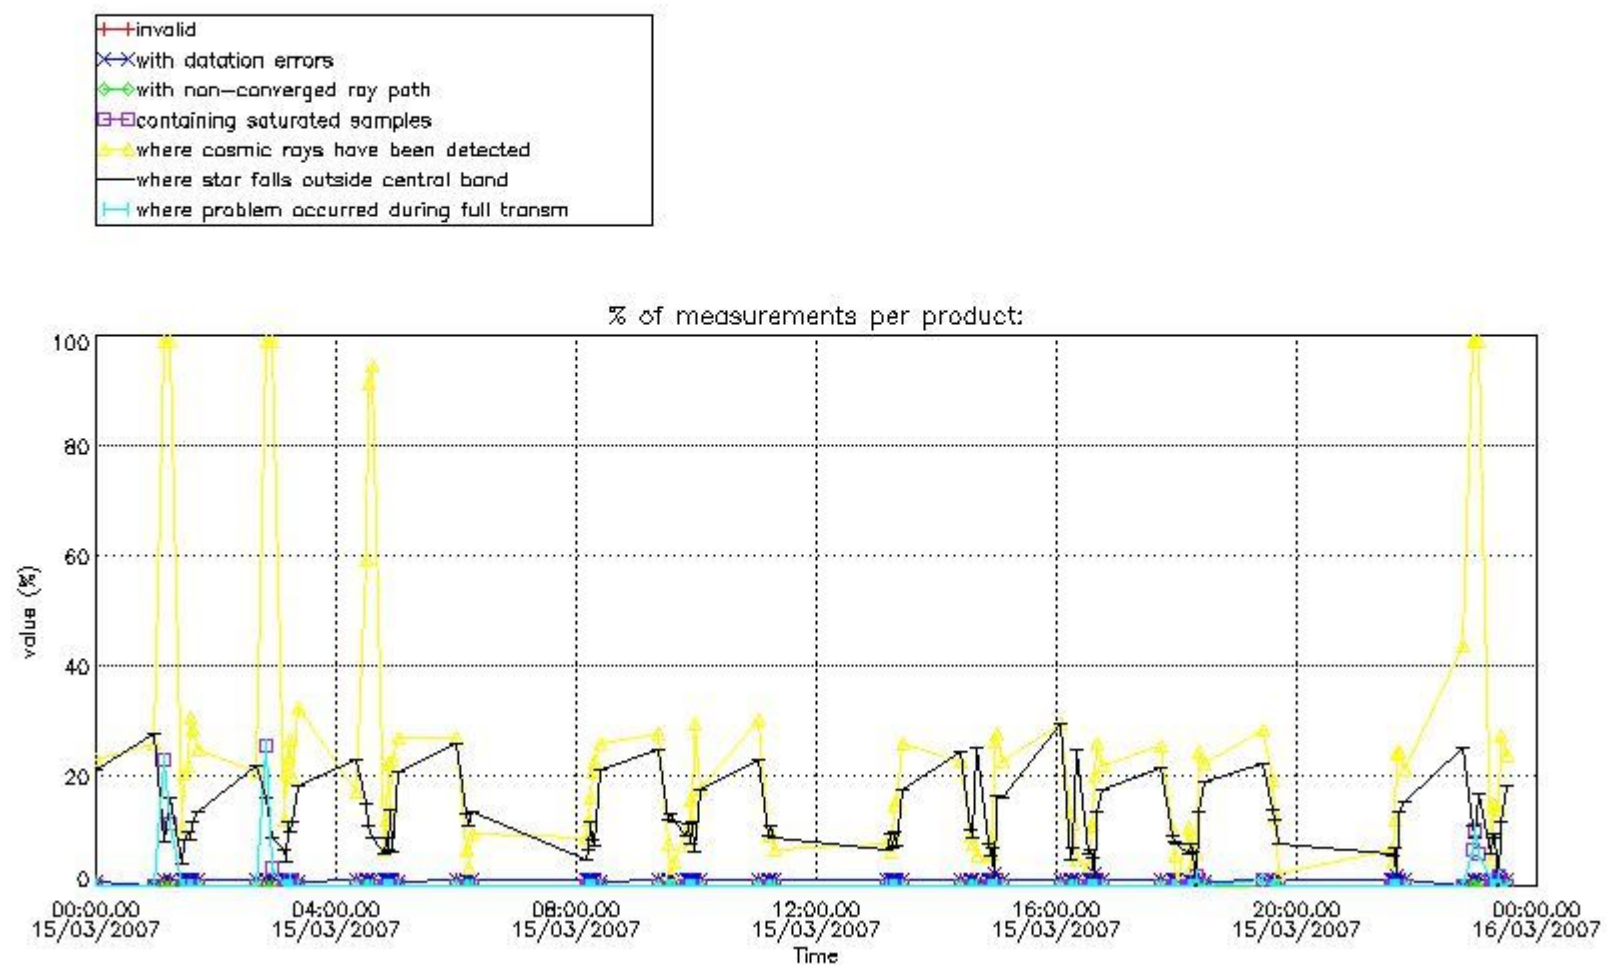

3.1 Plot quality information per product (time dependant)

3.2 Plot quality information per product (world map)

Percentage of flagged data per O3 profile

Percentage of flagged data per H2O profile

Percentage of flagged data per NO2 profile

Percentage of flagged data per NO3 profile

4. Level 1 quality information per product

In this section it is plotted some information contained in the Quality Summary data set of the level 2 products that comes from the level 1b processing. Products without errors (error flag in the MPH set to "0") are used.

4.1 Plot quality information per product (time dependant) coming from level 1b processing

4.1.1 Plot level 1 quality information per product (time dependant): ENVISAT ASCENDING passes

4.1.2 Plot level 1 quality information per product (time dependant): ENVI SAT DESCENDING passes