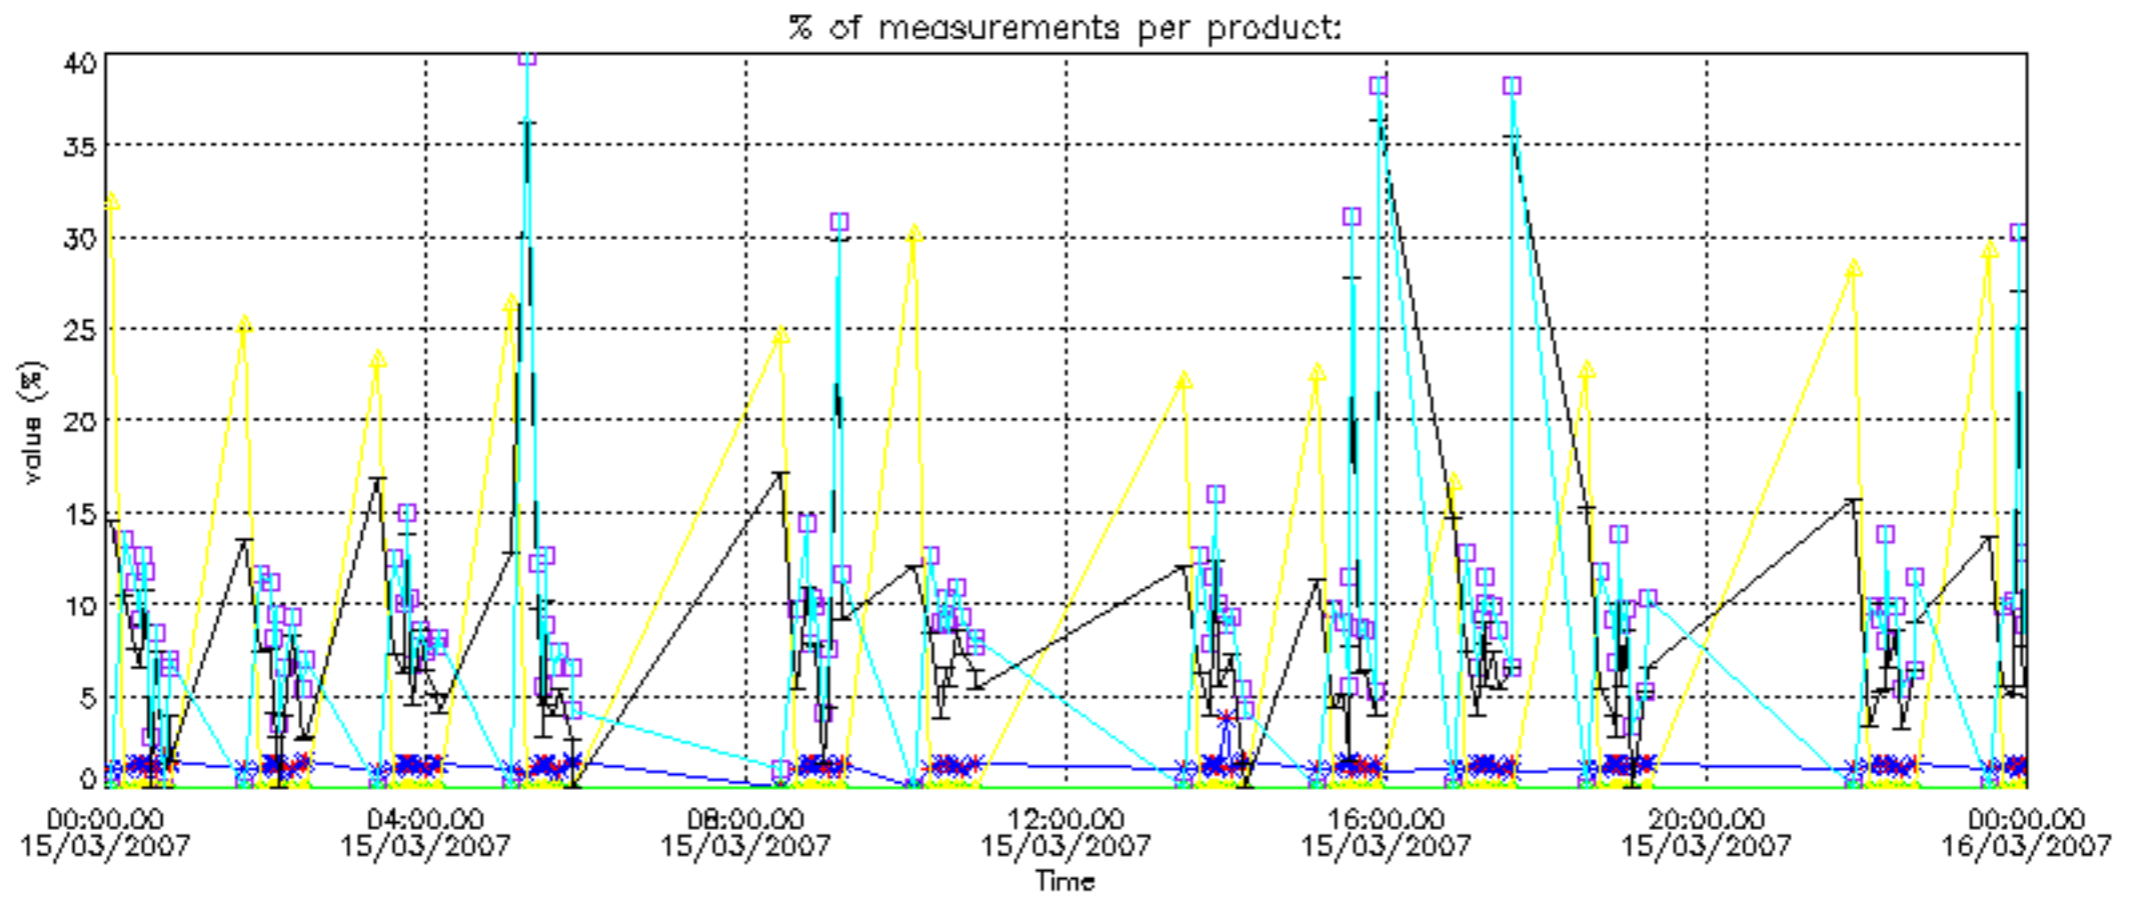

Percentage of cosmic ray hits per profile

Percentage of datation errors per profile