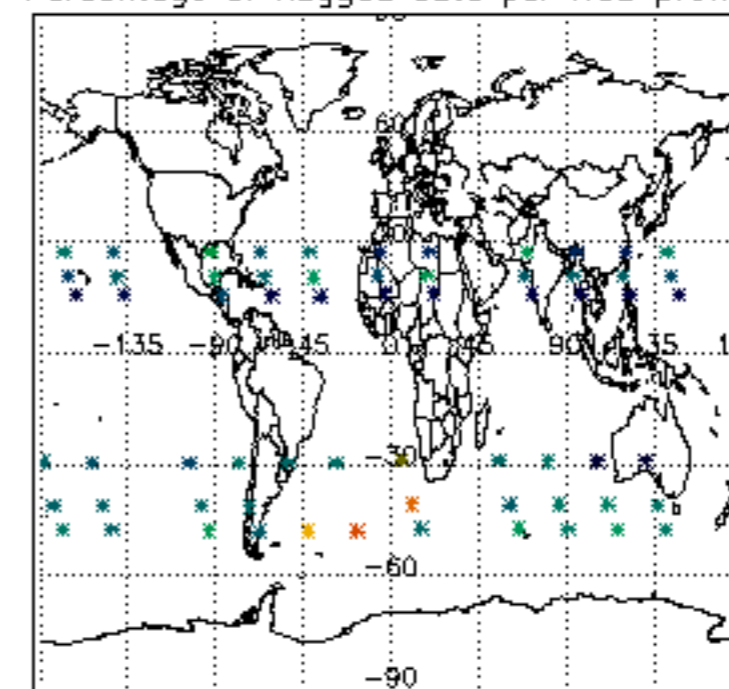

Percentage of flagged data per NO3 profile