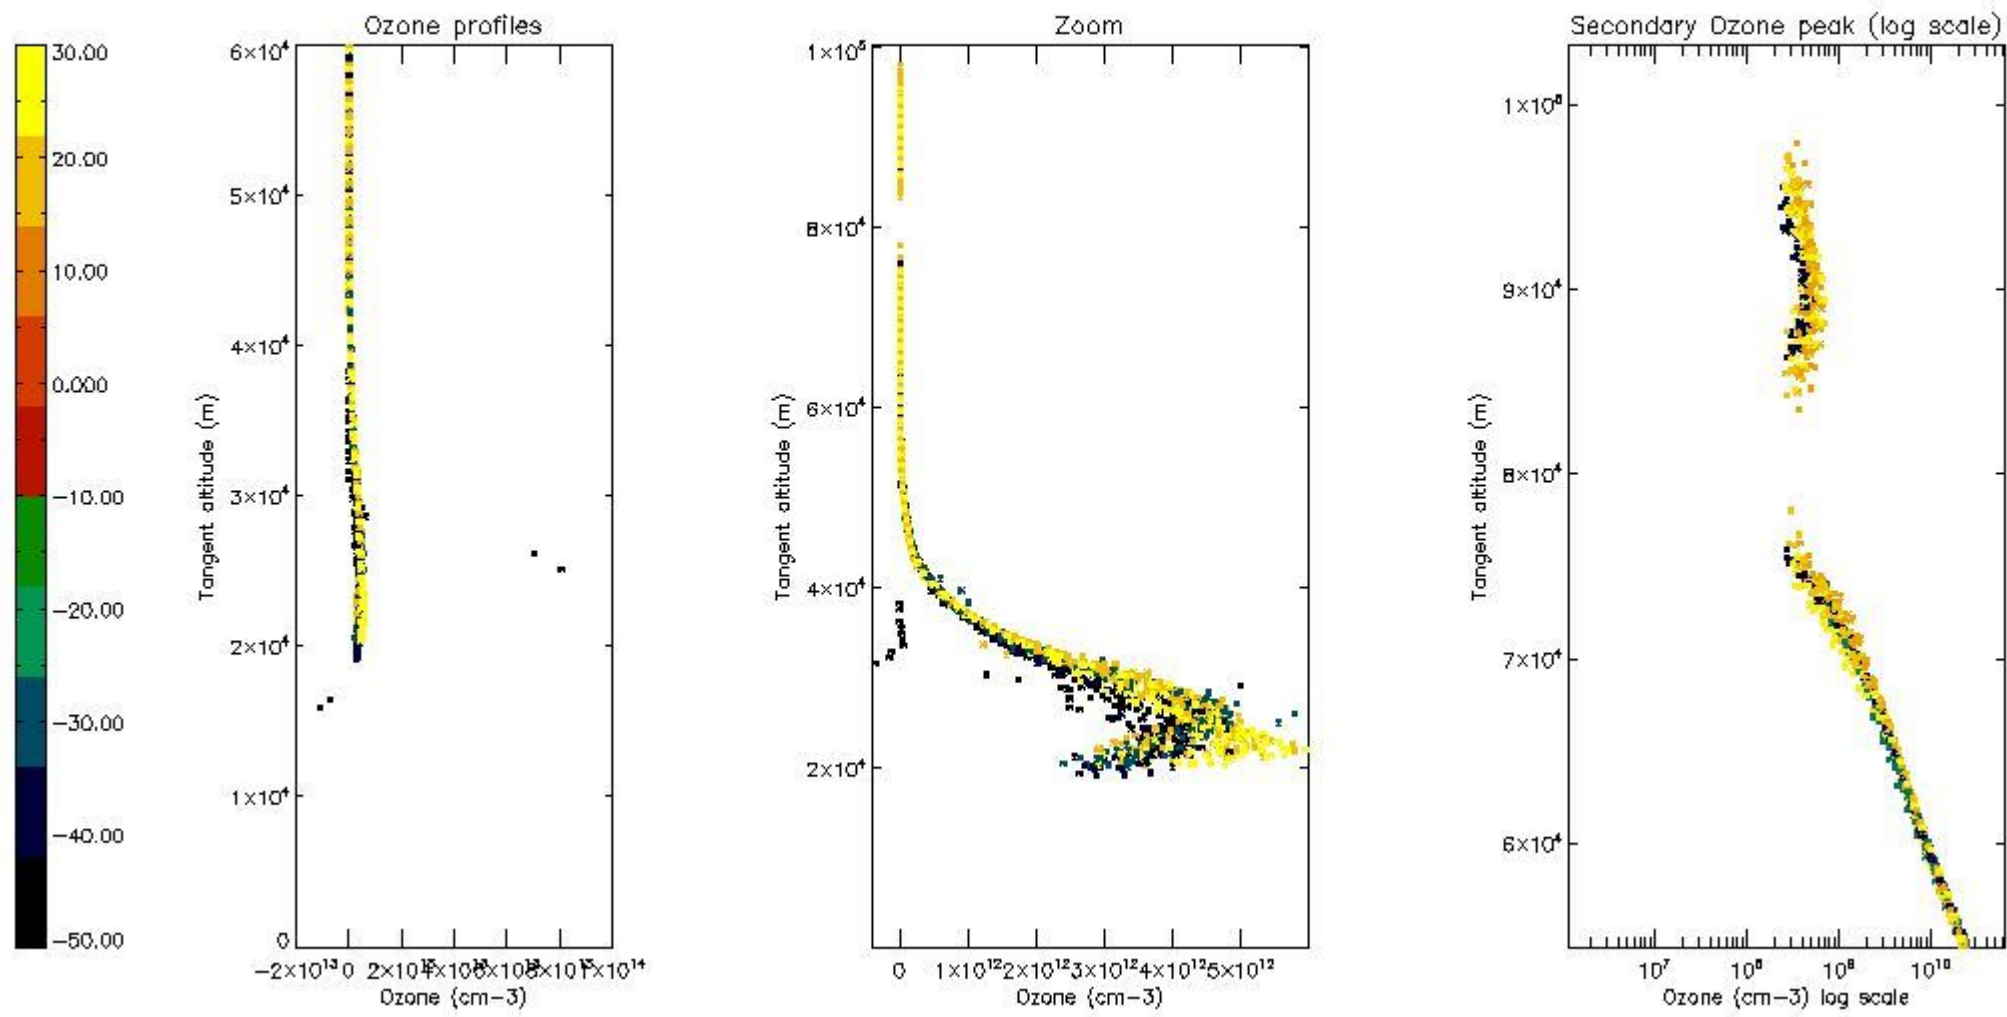

5.5 Plot ozone profiles where $STD < 5\%$ (dark without errors)

The colorbar represents the latitude.