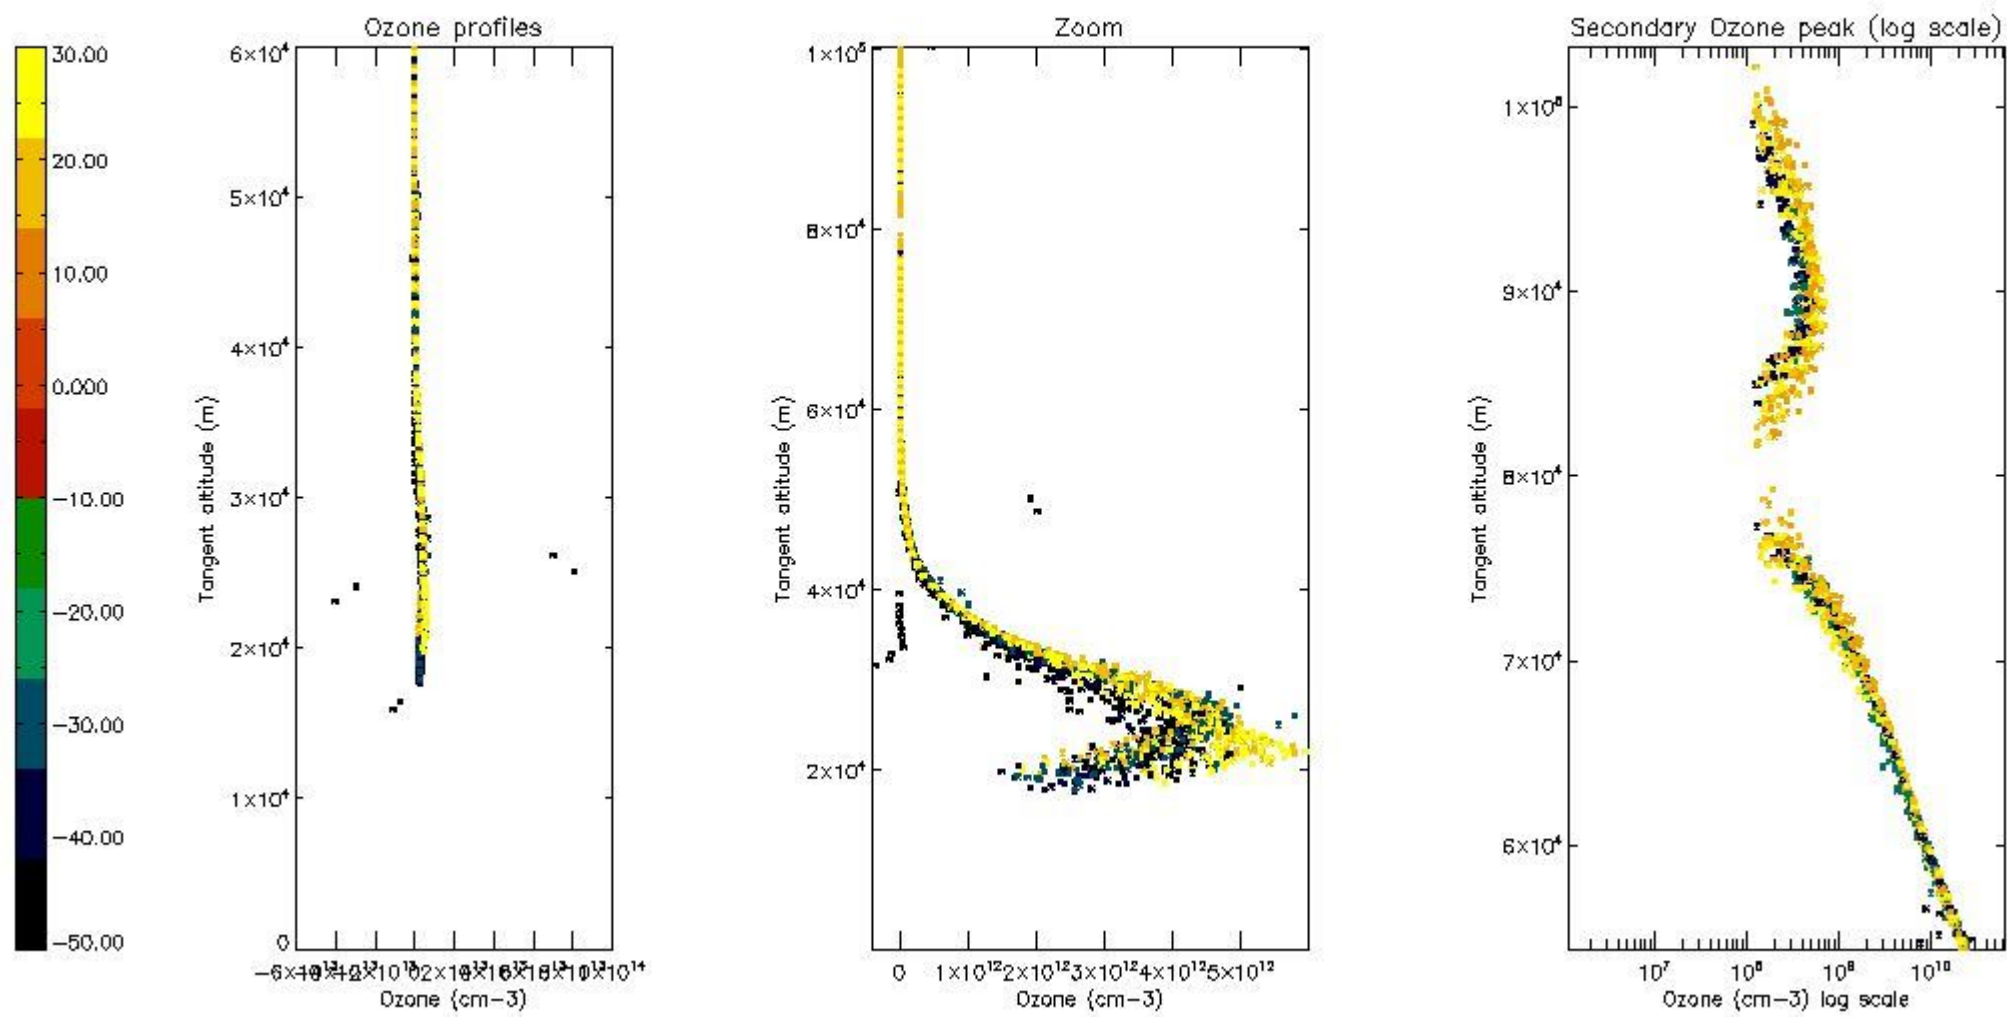

STD < 10	16
STD < 5	12

5.2 Plot ozone profiles for all STD (dark without errors)

The colorbar represents the latitude.

5.3 Plot ozone profiles where STD < 20% (dark without errors)

The colorbar represents the latitude.