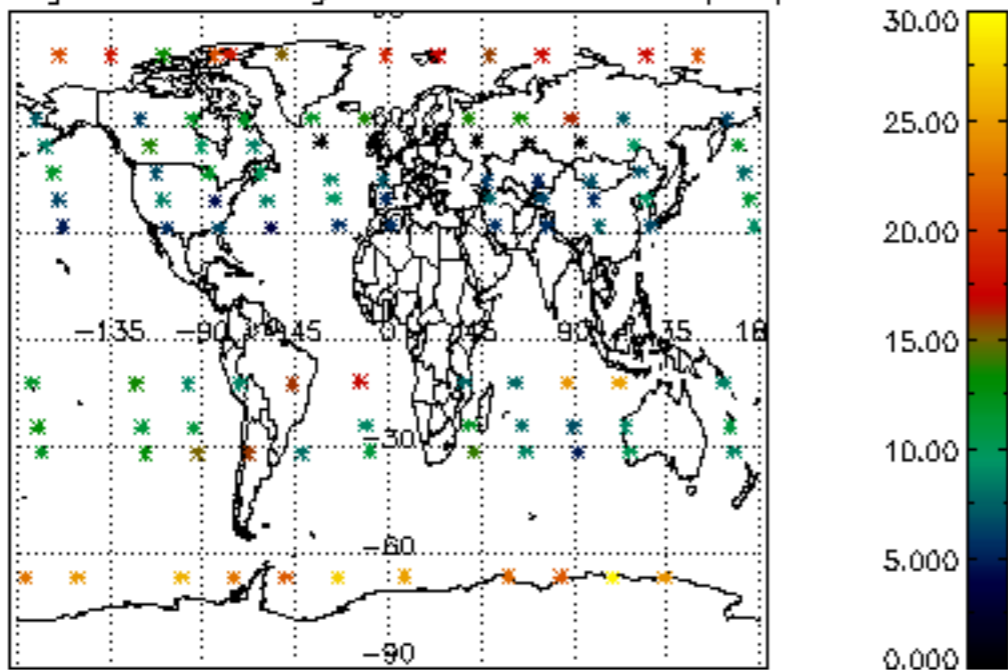

Percentage of cosmic ray hits per profile

Percentage of star falling outside central band per profile