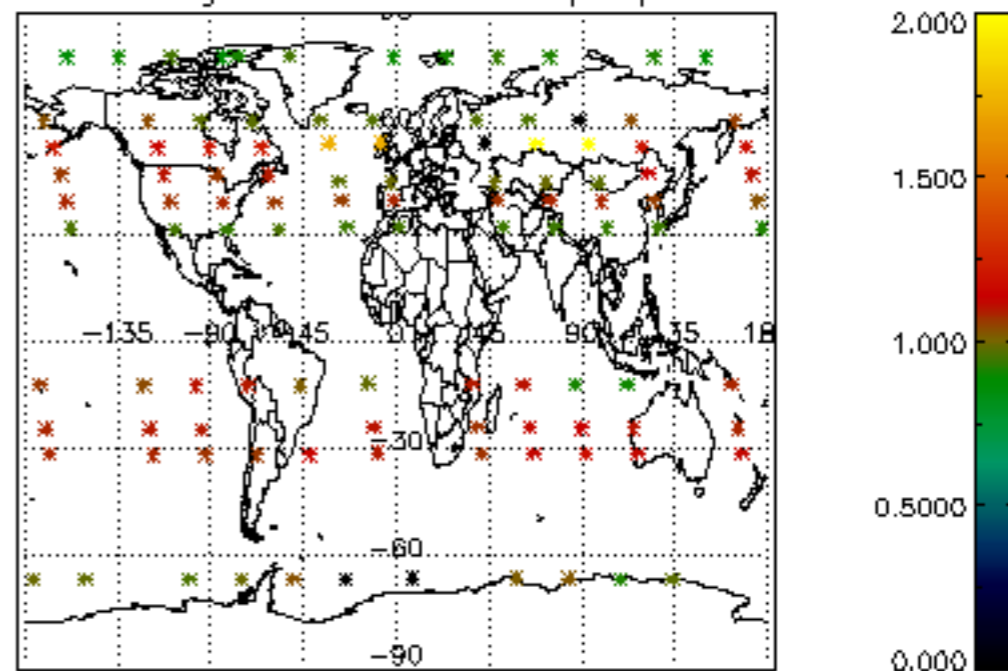

Percentage of flagged data per NO3 profile

Percentage of cosmic ray hits per profile

Percentage of datation errors per profile

Percentage of star falling outside central band per profile

Percentage of saturation errors per profile