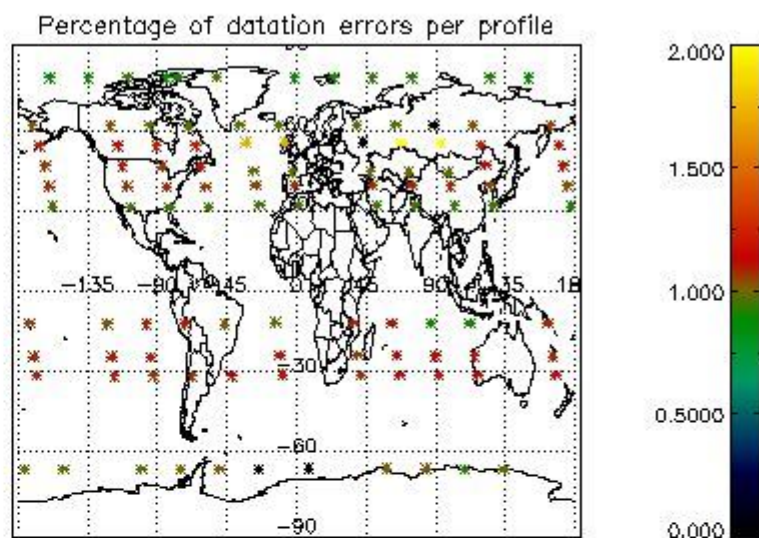

Percentage of flagged data per NO3 profile

4. Level 1 quality information per product

In this section it is plotted some information contained in the Quality Summary data set of the level 2 products that comes from the level 1b processing. Products without errors (error flag in the MPH set to "0") are used.

4.1 Plot quality information per product (time dependant) coming from level 1b processing

4.1.1 Plot level 1 quality information per product (time dependant): ENVISAT ASCENDING passes

4.1.2 Plot level 1 quality information per product (time dependant): ENVI SAT DESCENDING passes

4.2 Plot quality information per product coming from level 1b processing (world map)

4.2.1 Plot level 1 quality information per product (world map): ENVISAT ASCENDING passes

4.2.2 Plot level 1 quality information per product (world map): ENVISAT DESCENDING passes