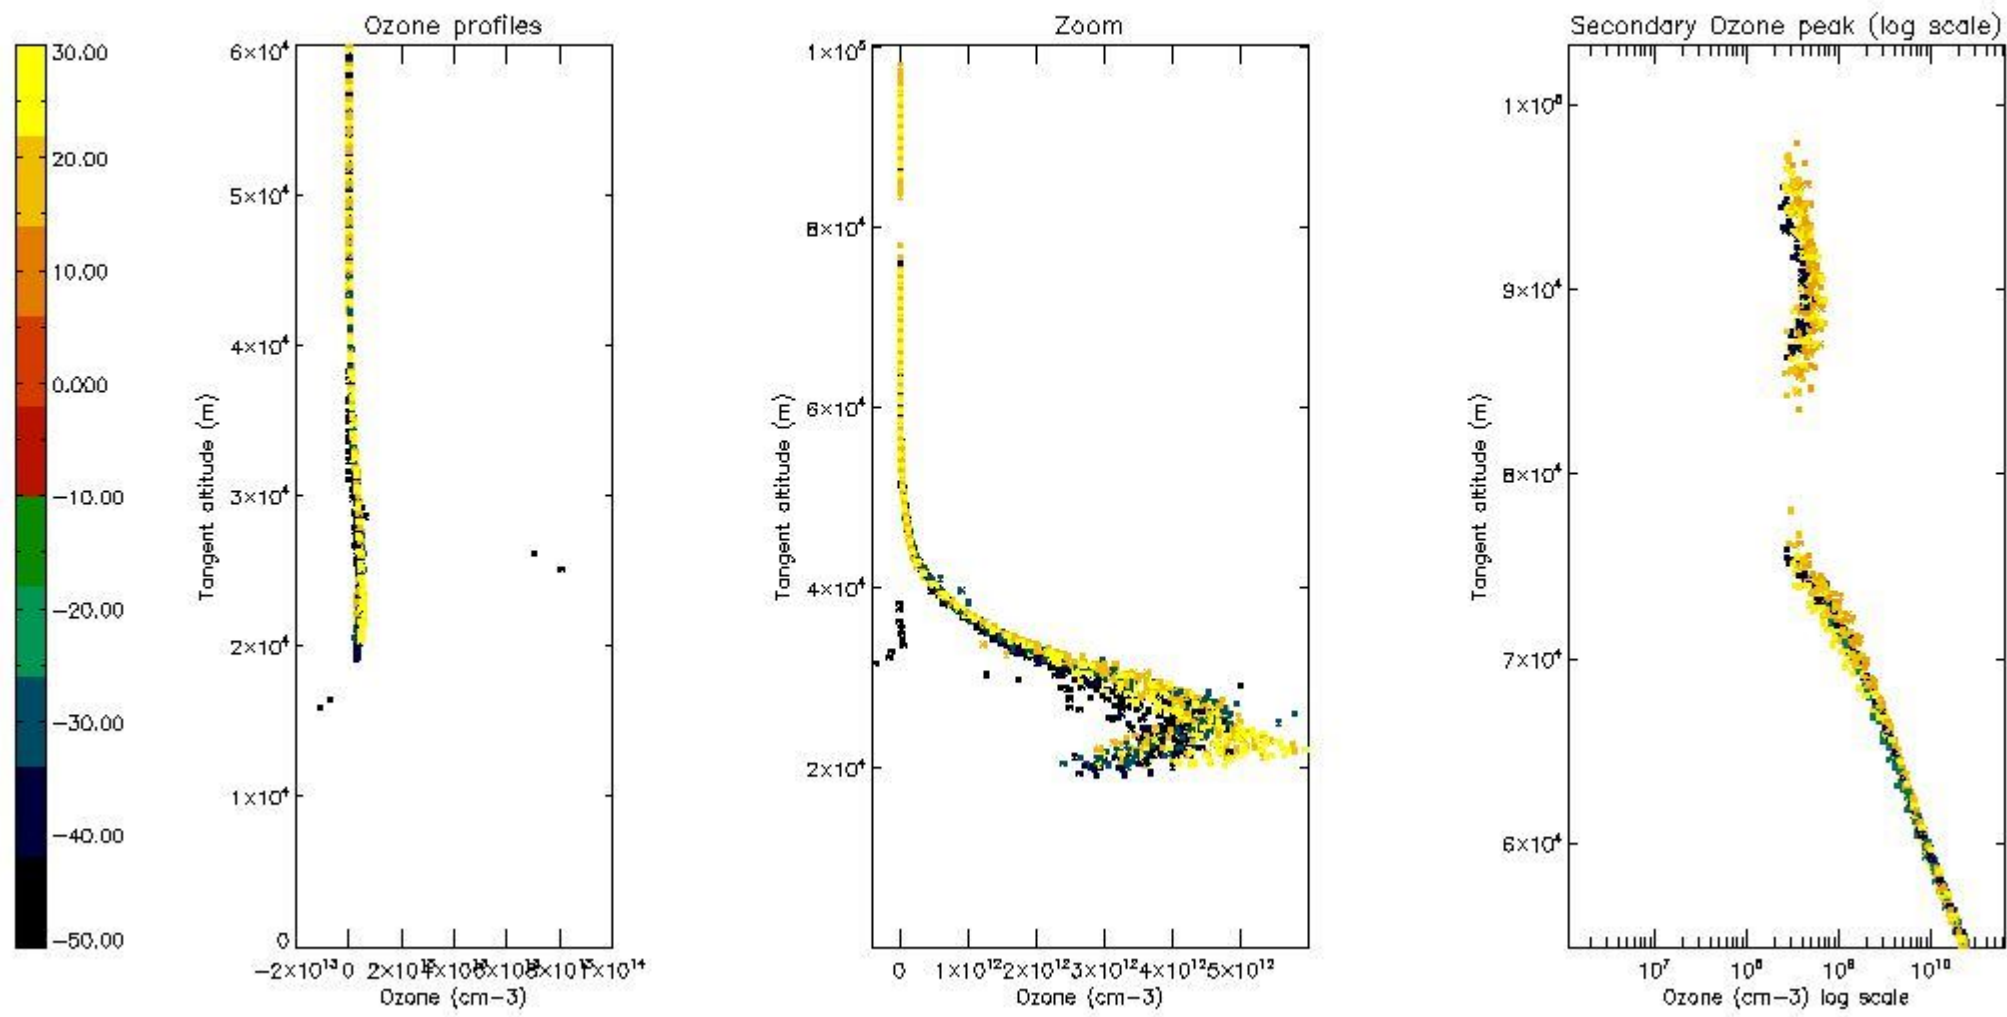

STD < 10	16
STD < 5	12

5.2 Plot ozone profiles for all STD (dark without errors)

The colorbar represents the latitude.

5.3 Plot ozone profiles where STD < 20% (dark without errors)

The colorbar represents the latitude.

5.4 Plot ozone profiles where $STD < 10\%$ (dark without errors)

The colorbar represents the latitude.

5.5 Plot ozone profiles where $STD < 5\%$ (dark without errors)

The colorbar represents the latitude.