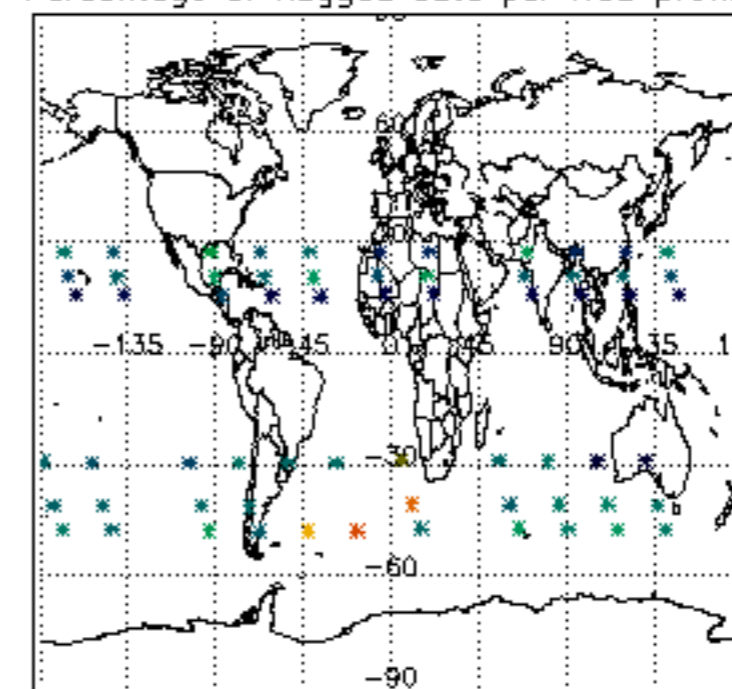

Percentage of flagged data per NO3 profile