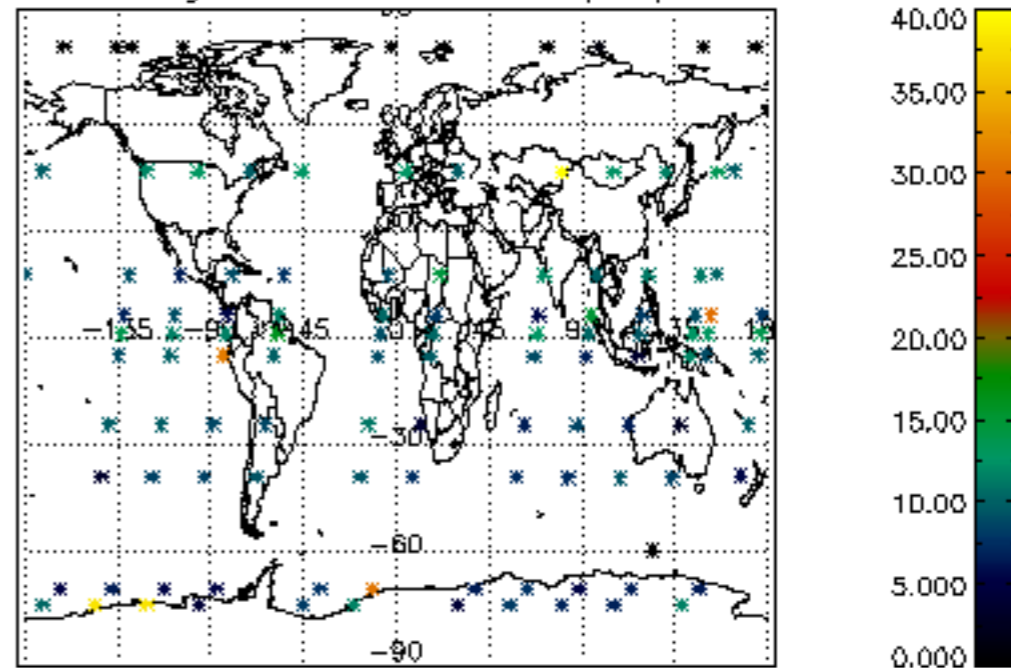

Percentage of saturation errors per profile