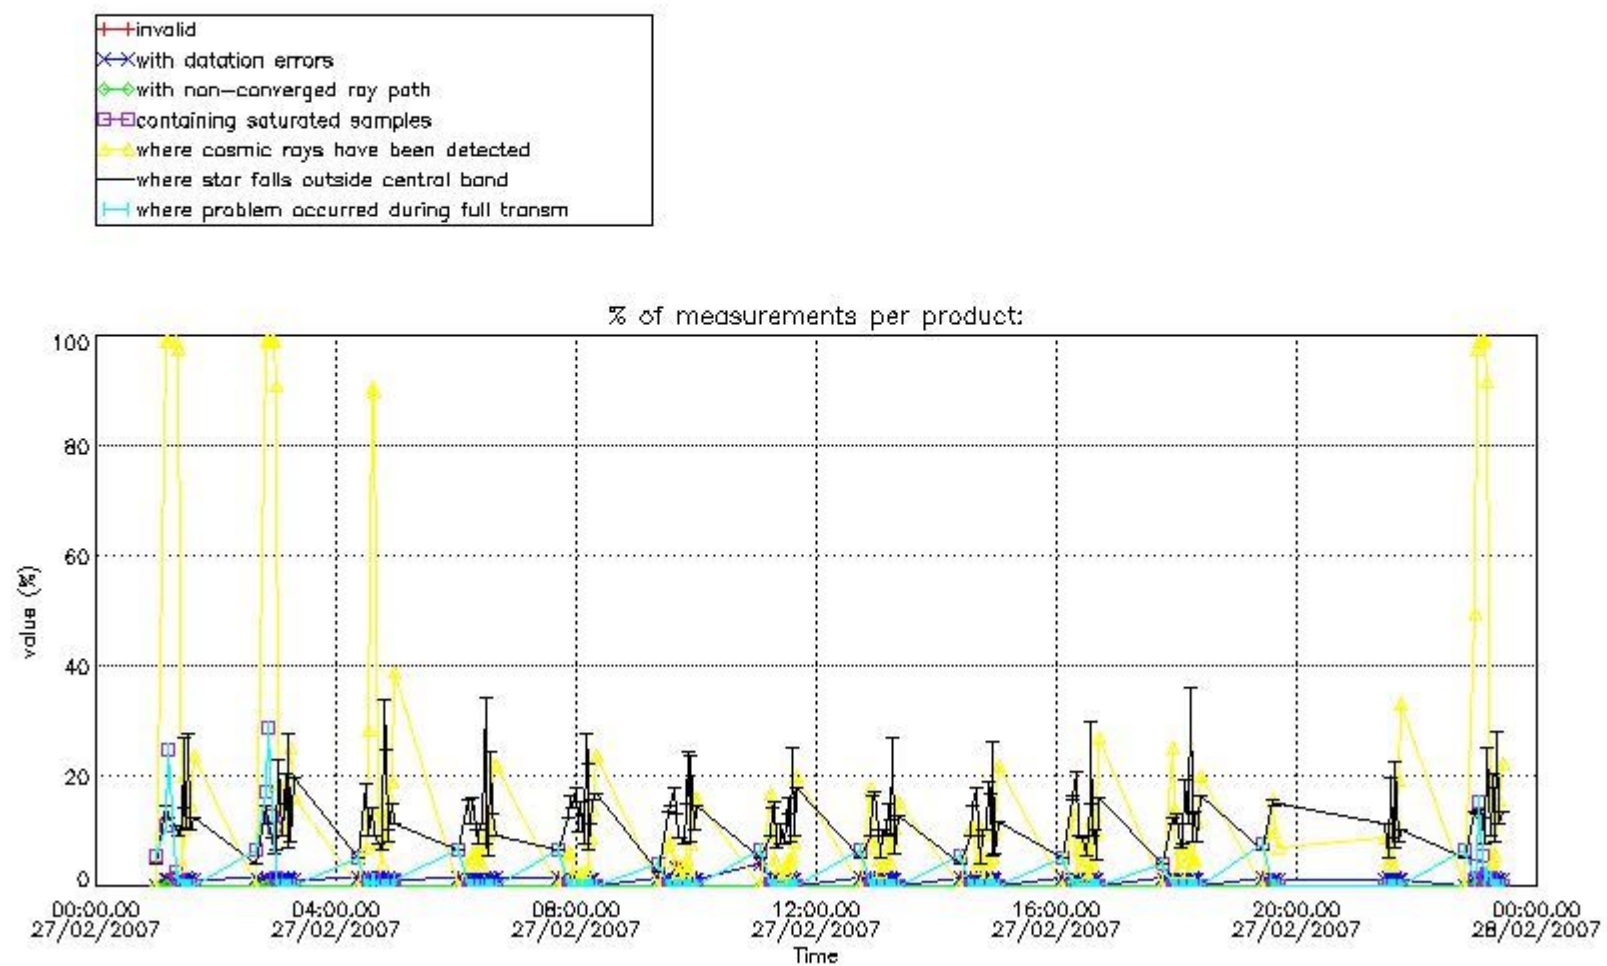

4.1.2 Plot level 1 quality information per product (time dependant): ENVI SAT DESCENDING passes