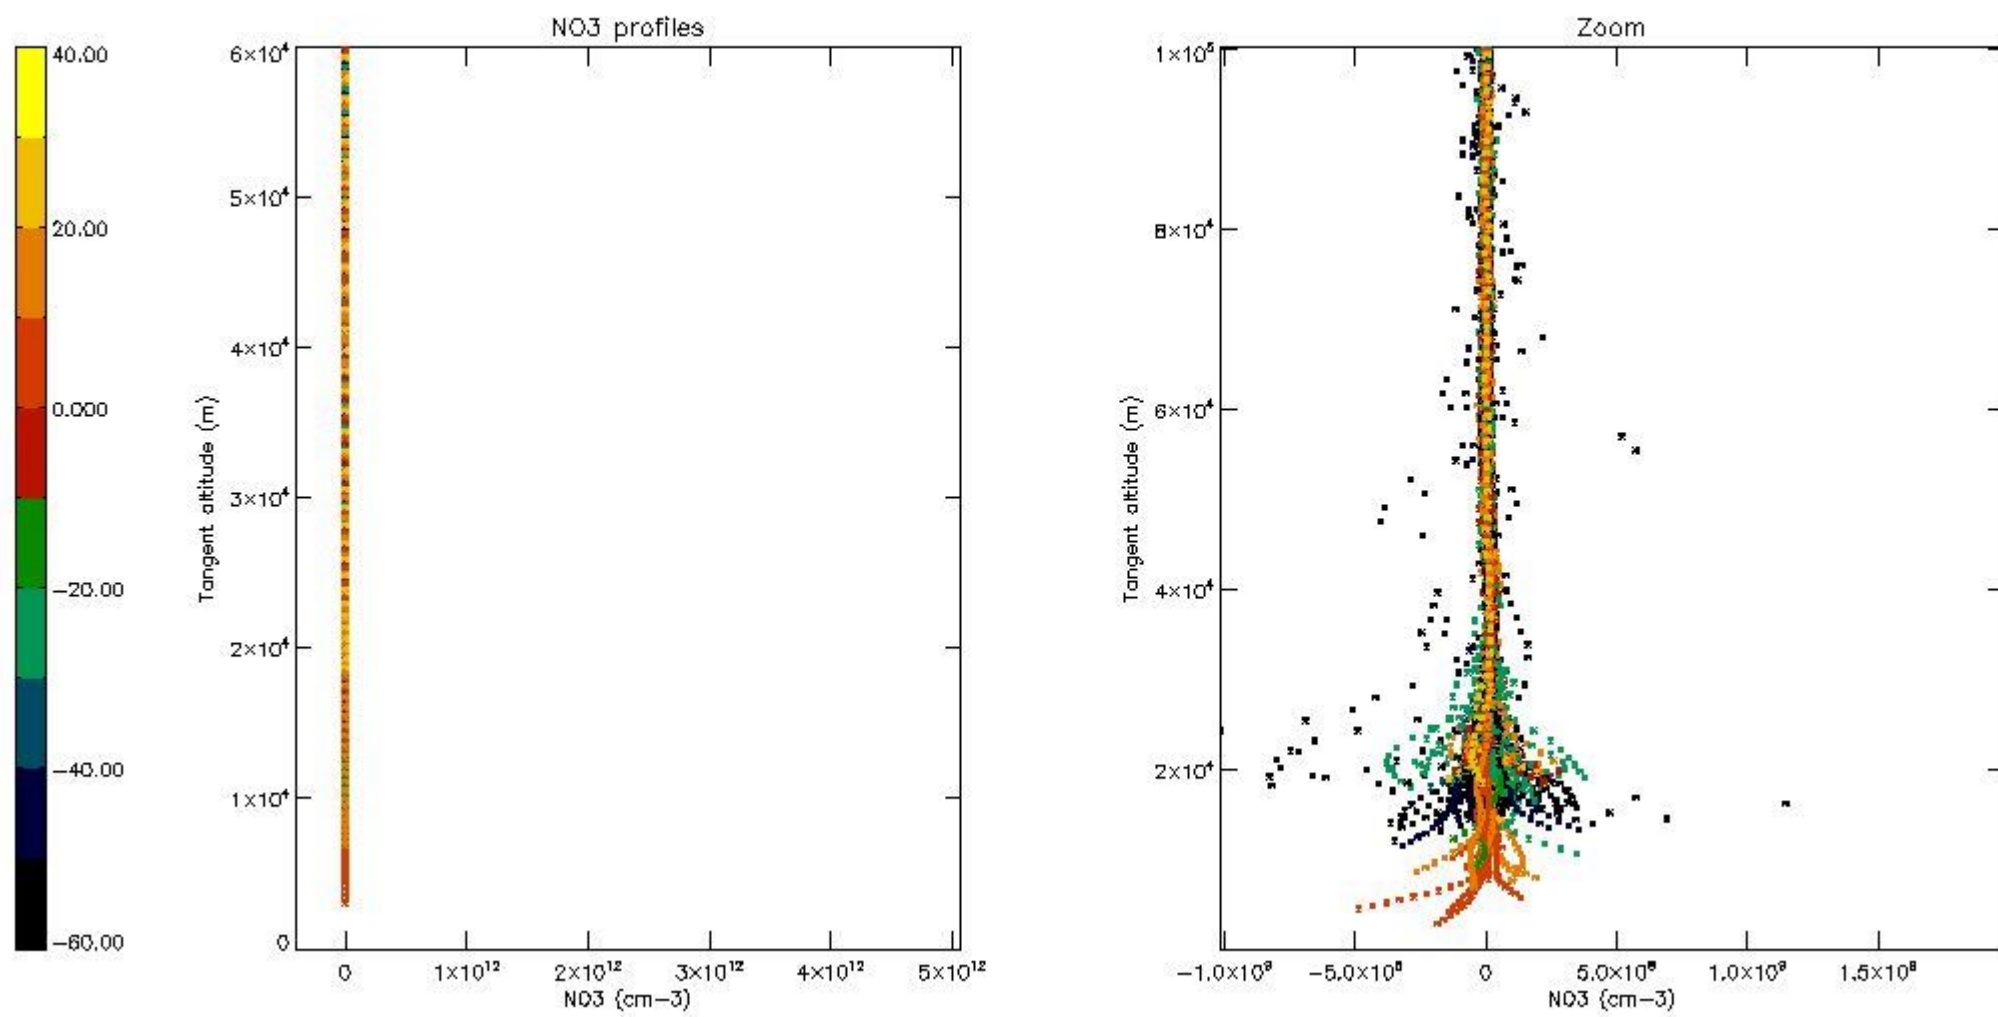

5.8 Plot H2O profiles for all STD (only for occultations of stars 1,2,3,4,13,14,16,26,63 dark without errors)

The colorbar represents the latitude.