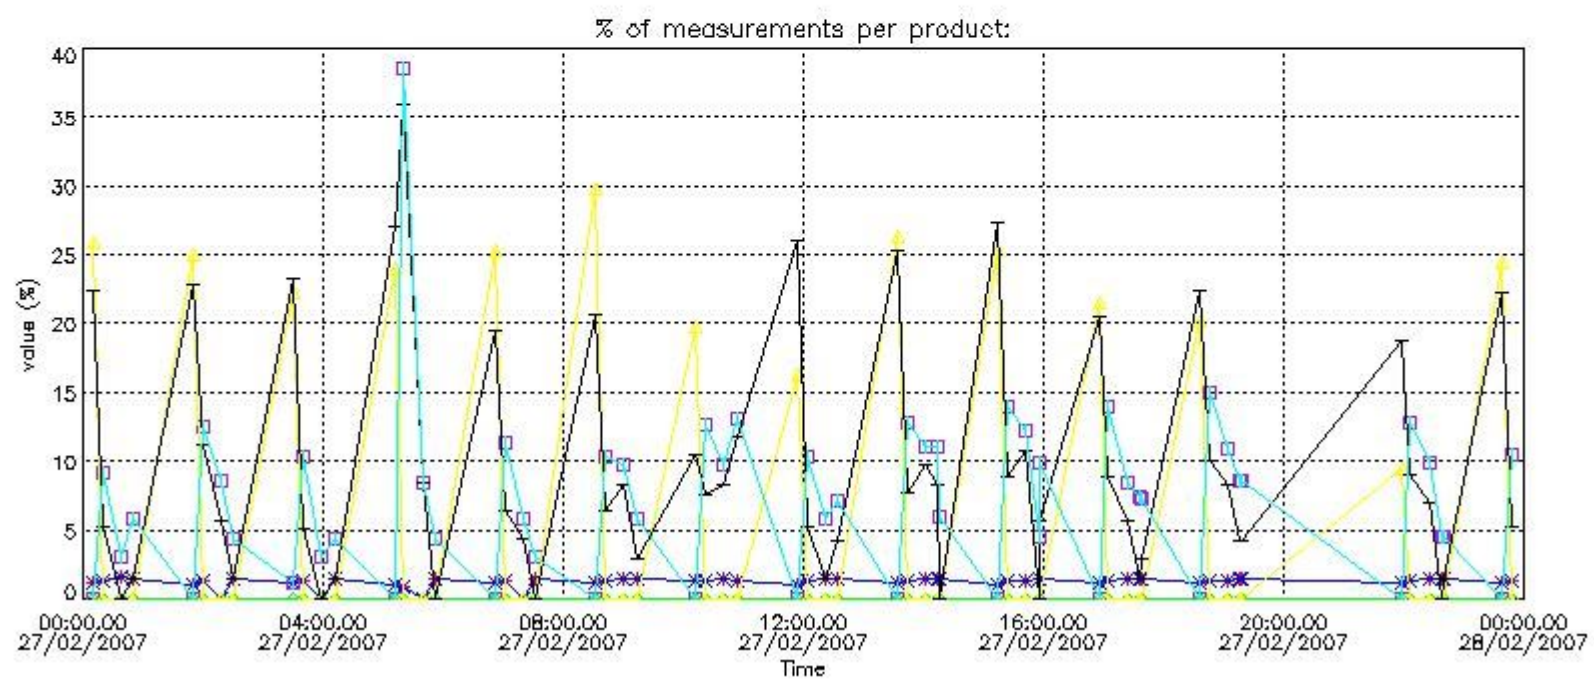

3. Quality information per product

In this section it is plotted some information contained in the Quality Summary data set of the level 2 products. Only products in dark limb conditions and without errors (error flag in the MPH set to "0") are used.

3.1 Plot quality information per product (time dependant)

3.2 Plot quality information per product (world map)

4. Level 1 quality information per product

In this section it is plotted some information contained in the Quality Summary data set of the level 2 products that comes from the level 1b processing. Products without errors (error flag in the MPH set to "0") are used.

4.1 Plot quality information per product (time dependant) coming from level 1b processing

4.1.1 Plot level 1 quality information per product (time dependant): ENVISAT ASCENDING passes

4.1.2 Plot level 1 quality information per product (time dependant): ENVI SAT DESCENDING passes