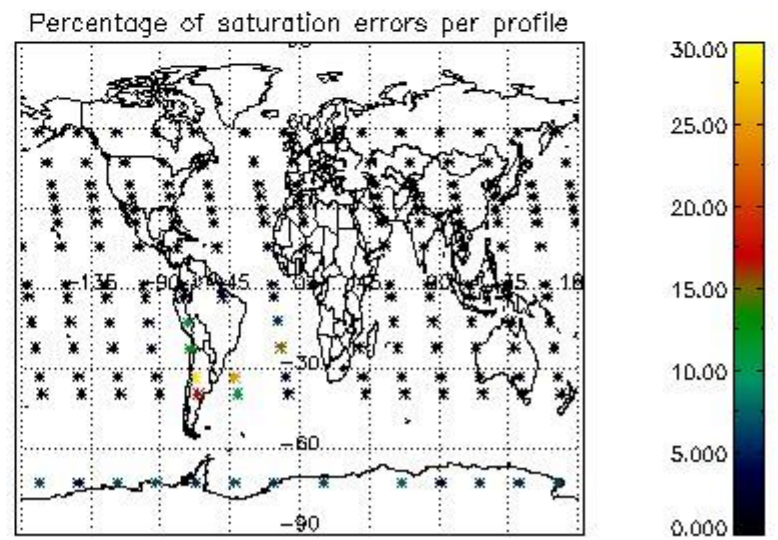

3.1 Plot quality information per product (time dependant)

3.2 Plot quality information per product (world map)

4. Level 1 quality information per product

In this section it is plotted some information contained in the Quality Summary data set of the level 2 products that comes from the level 1b processing. Products without errors (error flag in the MPH set to "0") are used.

4.1 Plot quality information per product (time dependant) coming from level 1b processing

4.1.1 Plot level 1 quality information per product (time dependant): ENVISAT ASCENDING passes

4.1.2 Plot level 1 quality information per product (time dependant): ENVI SAT DESCENDING passes

4.2 Plot quality information per product coming from level 1b processing (world map)

4.2.1 Plot level 1 quality information per product (world map): ENVISAT ASCENDING passes

4.2.2 Plot level 1 quality information per product (world map): ENVISAT DESCENDING passes