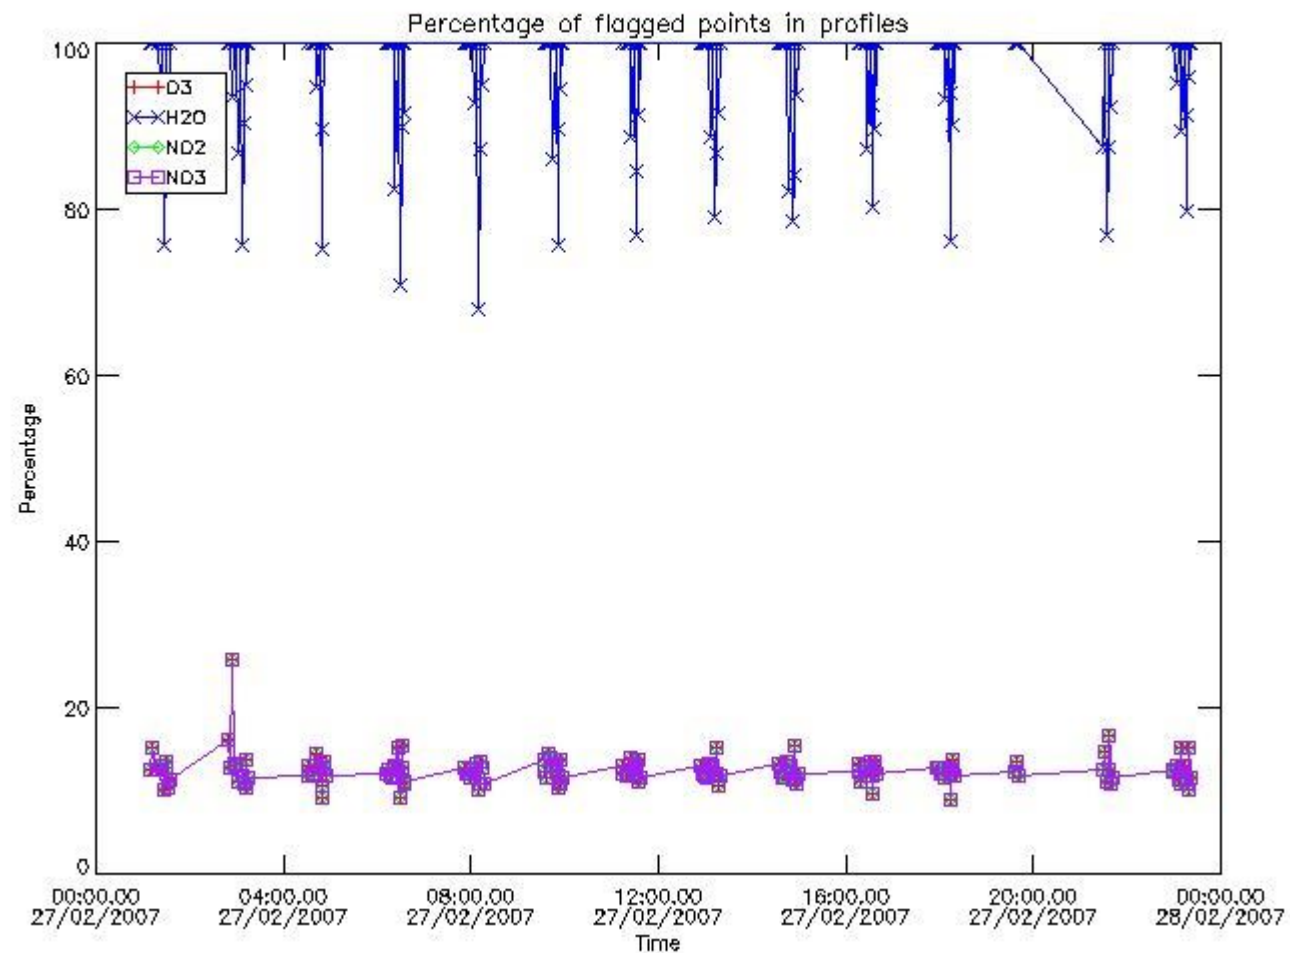

3.1 Plot quality information per product (time dependant)

3.2 Plot quality information per product (world map)

4. Level 1 quality information per product

In this section it is plotted some information contained in the Quality Summary data set of the level 2 products that comes from the level 1b processing. Products without errors (error flag in the MPH set to "0") are used.