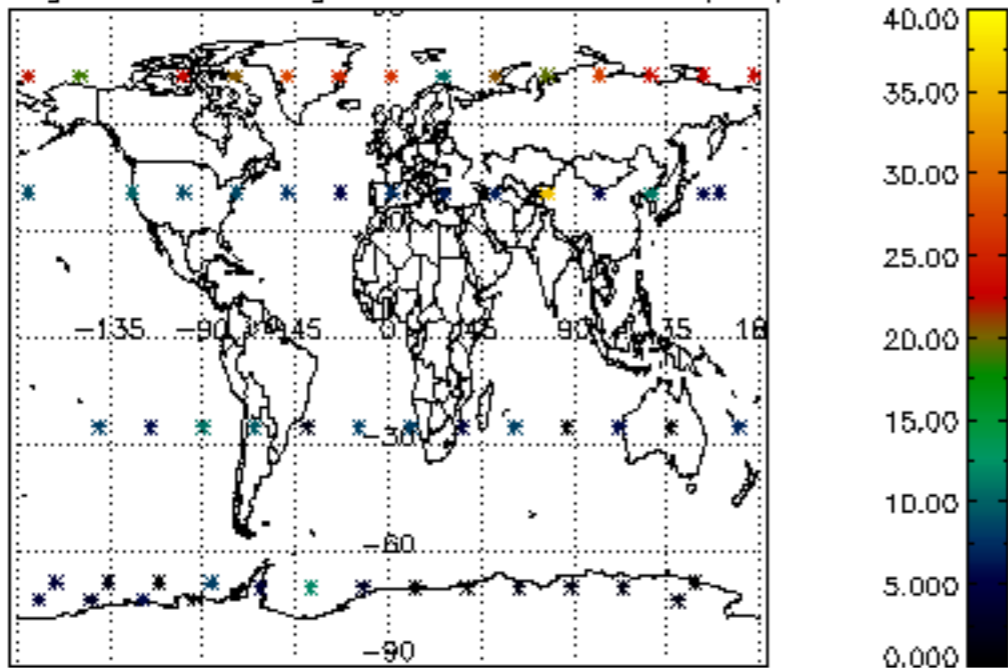

Percentage of star falling outside central band per profile