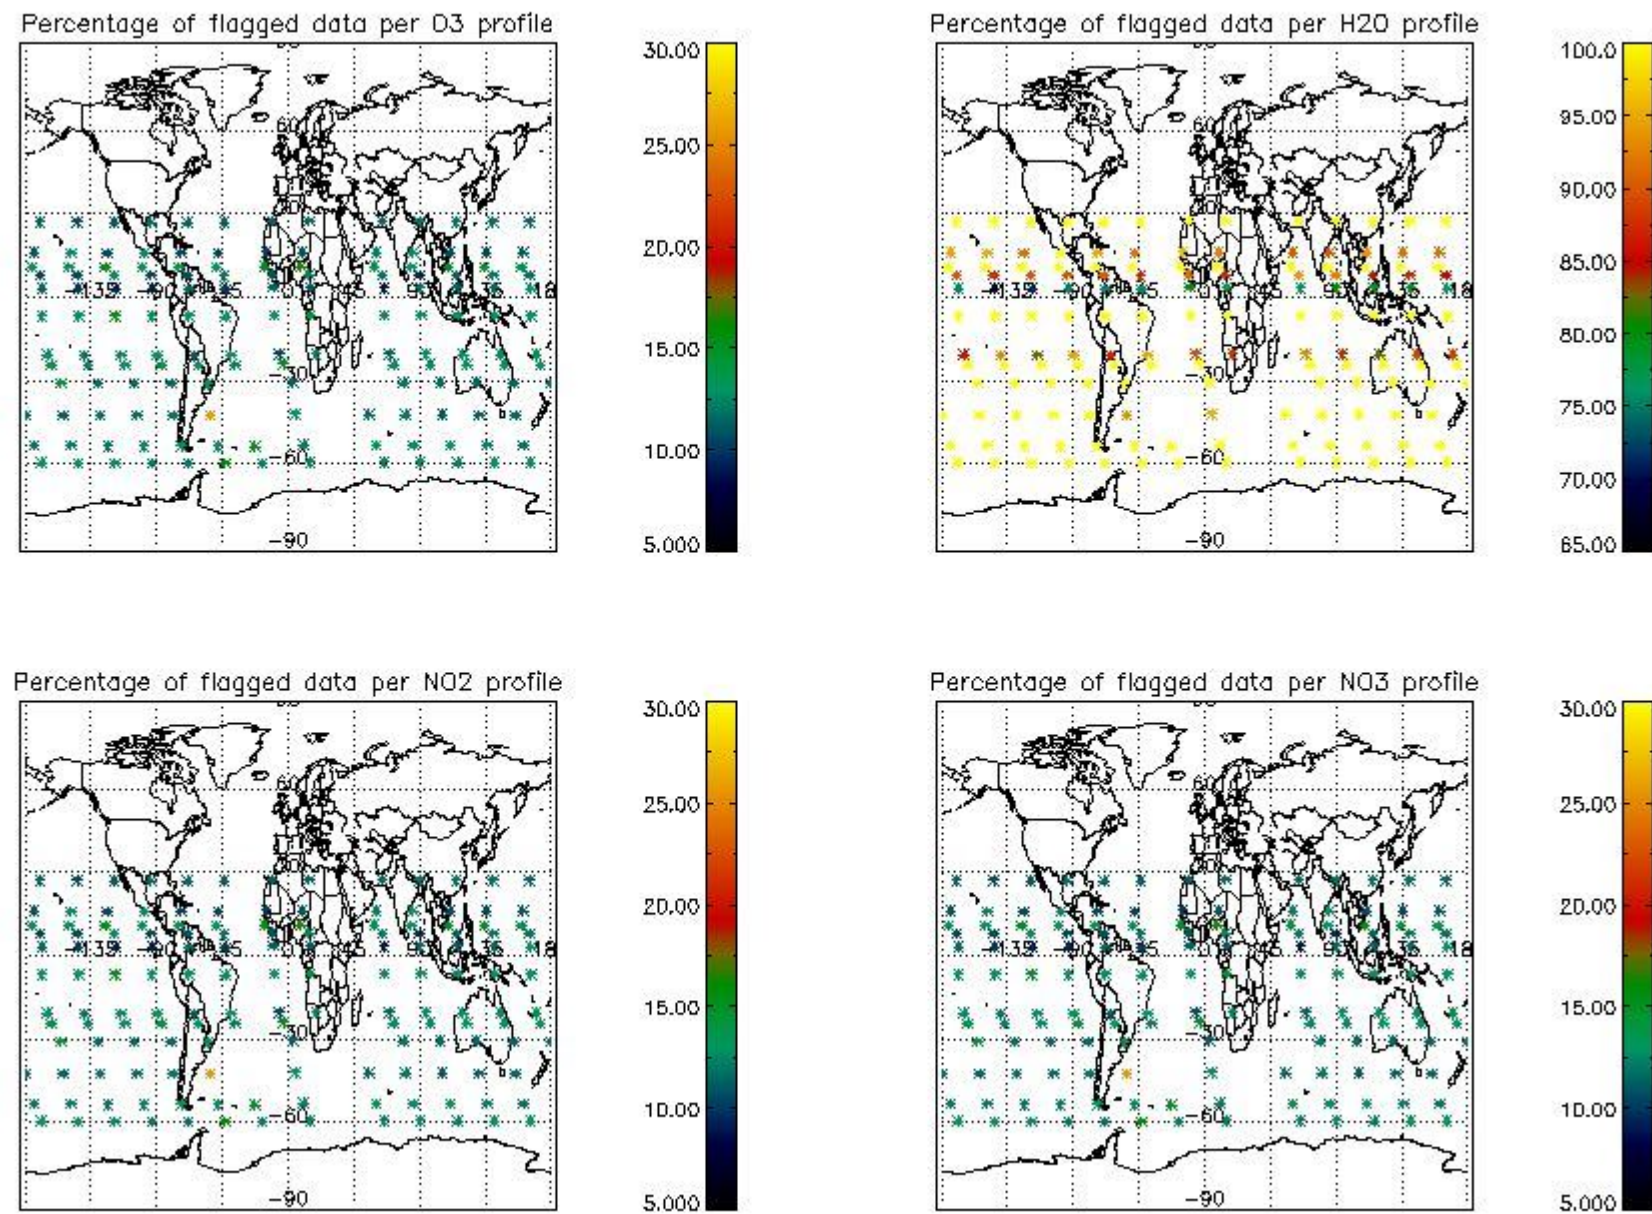

3.1 Plot quality information per product (time dependant)

3.2 Plot quality information per product (world map)

4. Level 1 quality information per product

In this section it is plotted some information contained in the Quality Summary data set of the level 2 products that comes from the level 1b processing. Products without errors (error flag in the MPH set to "0") are used.