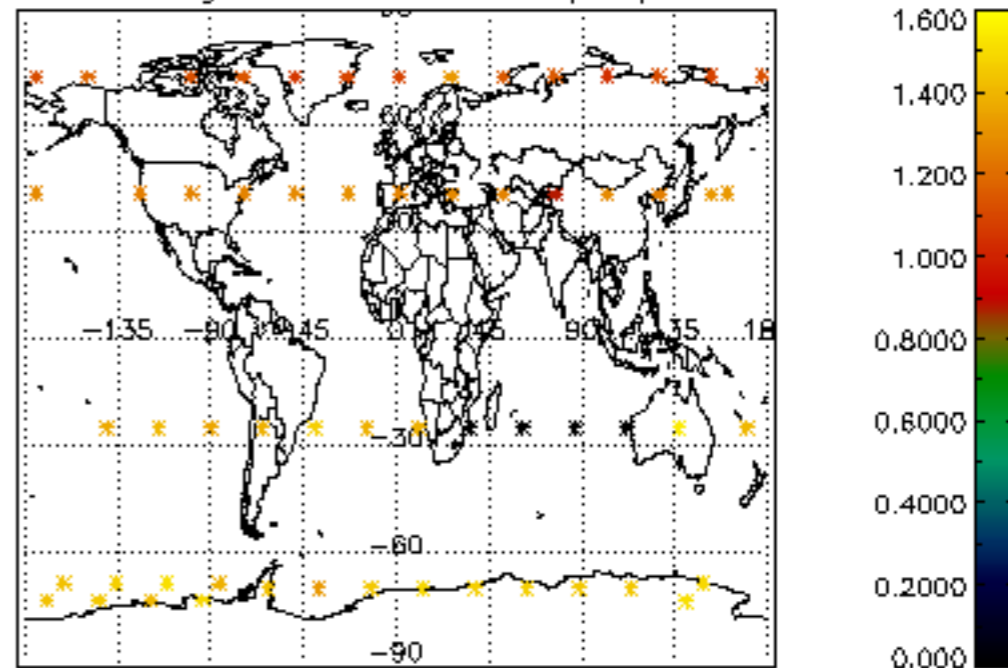

Percentage of datation errors per profile

Percentage of star falling outside central band per profile

Percentage of saturation errors per profile

Percentage of cosmic ray hits per profile

Percentage of datation errors per profile