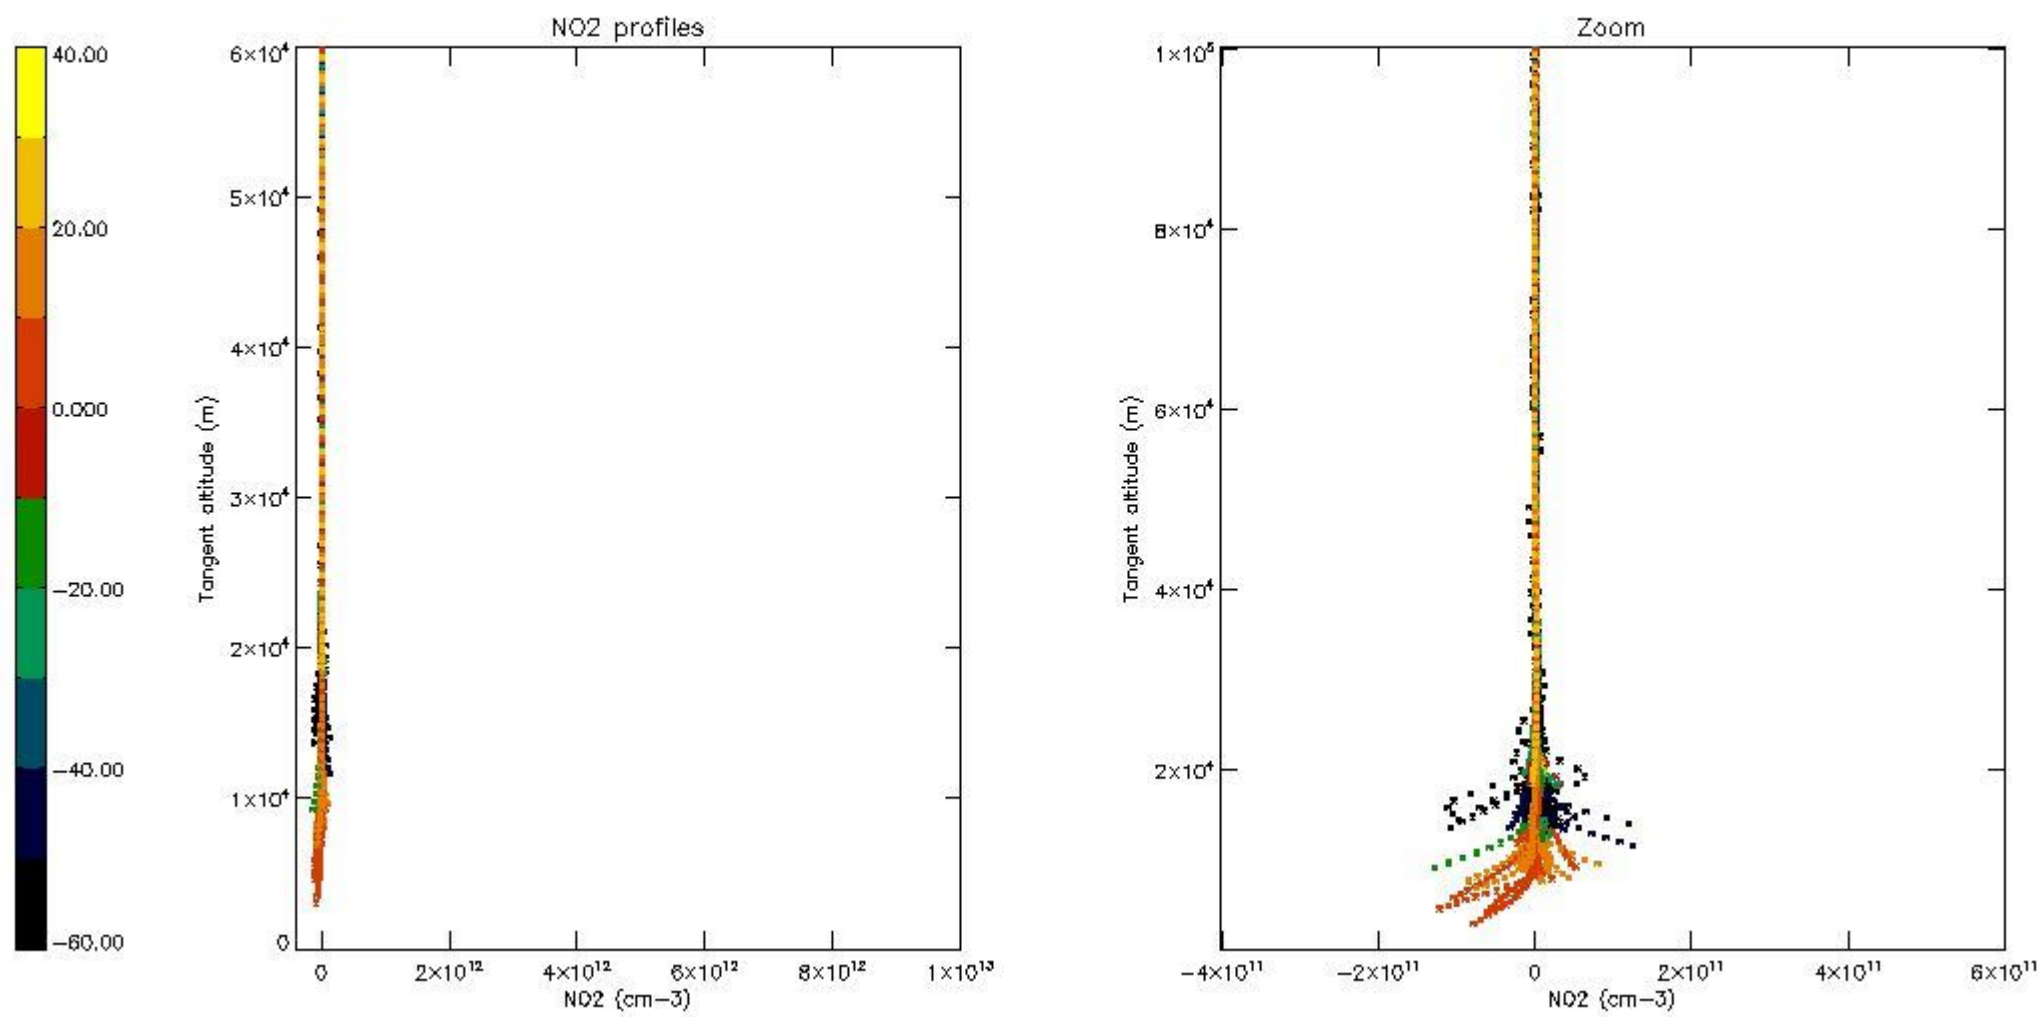

5.7 Plot NO3 profiles for all STD (dark without errors)

The colorbar represents the latitude.