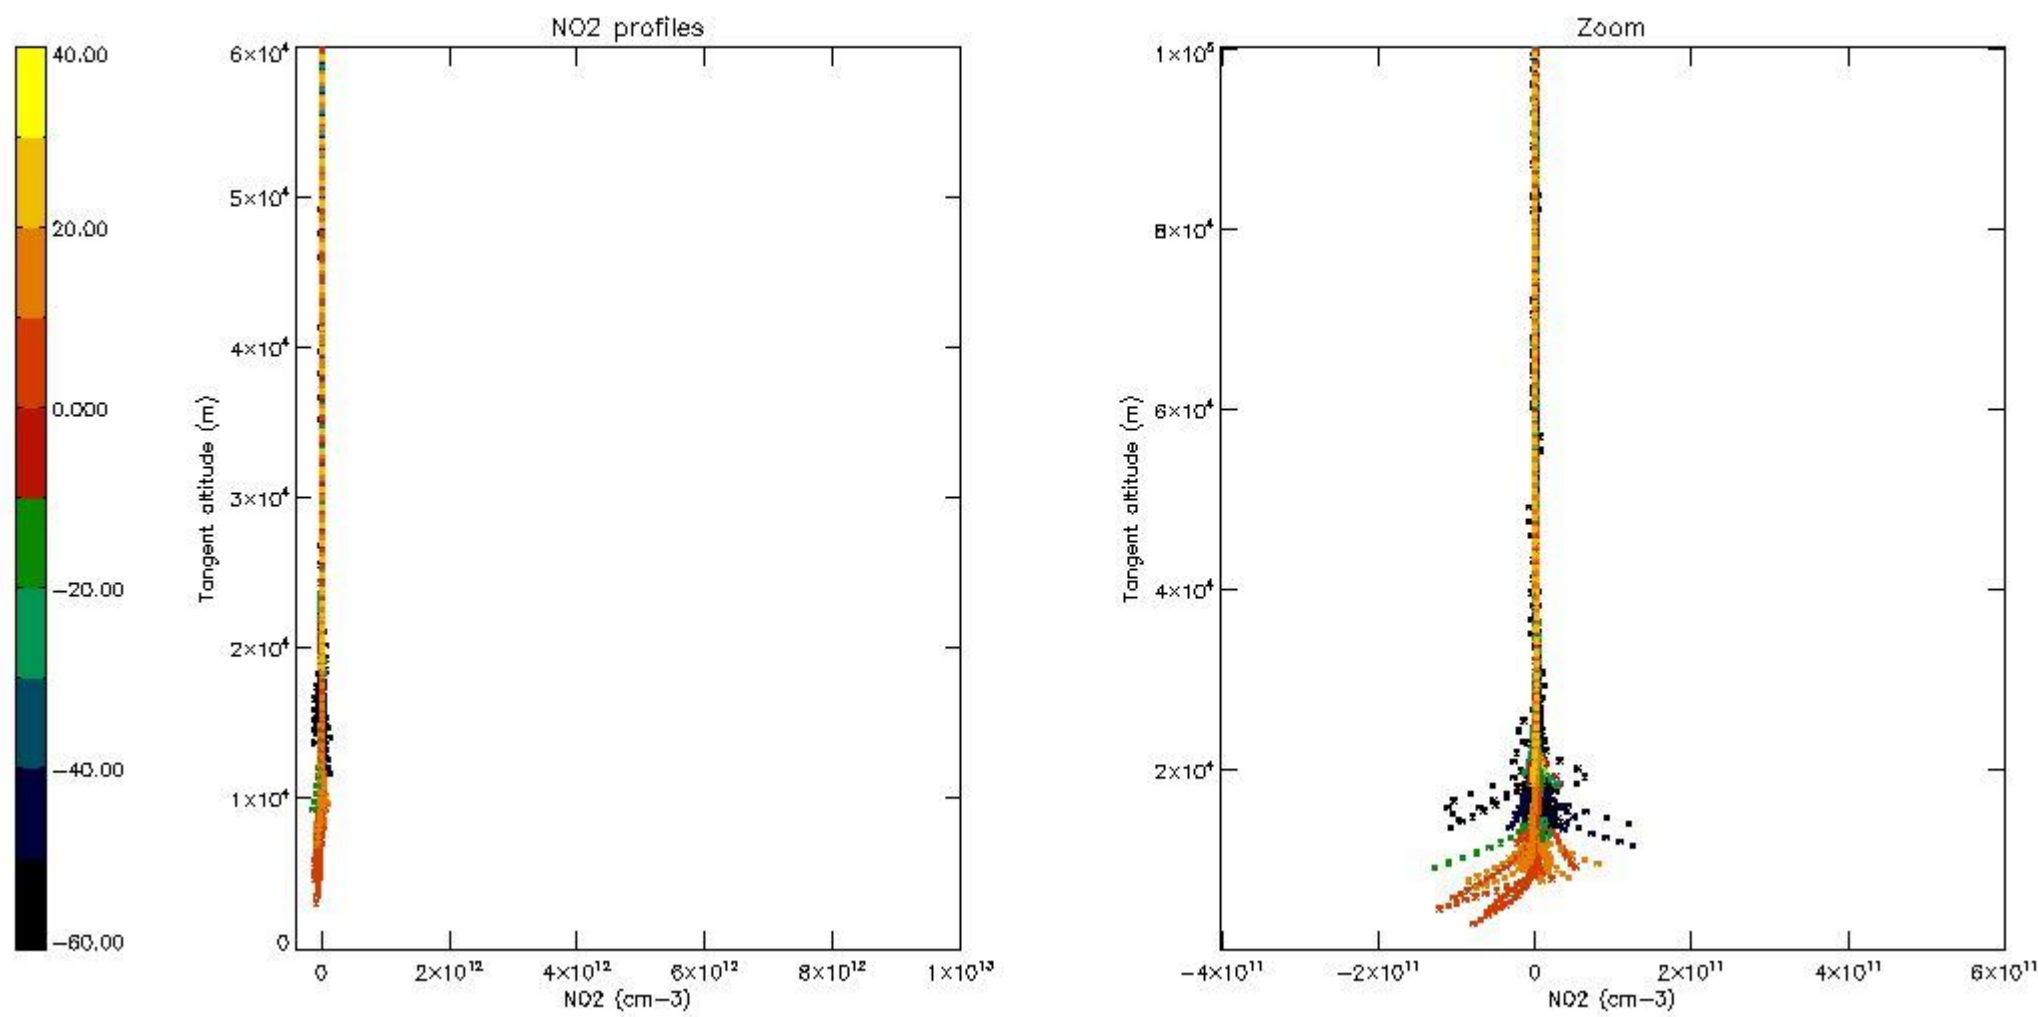

5.4 Plot ozone profiles where STD < 10% (dark without errors)

The colorbar represents the latitude.

5.5 Plot ozone profiles where STD < 5% (dark without errors)

The colorbar represents the latitude.

5.6 Plot NO₂ profiles for all STD (dark without errors)

The colorbar represents the latitude.

5.7 Plot NO3 profiles for all STD (dark without errors)

The colorbar represents the latitude.

5.8 Plot H2O profiles for all STD (only for occultations of stars 1,2,3,4,13,14,16,26,63 dark without errors)