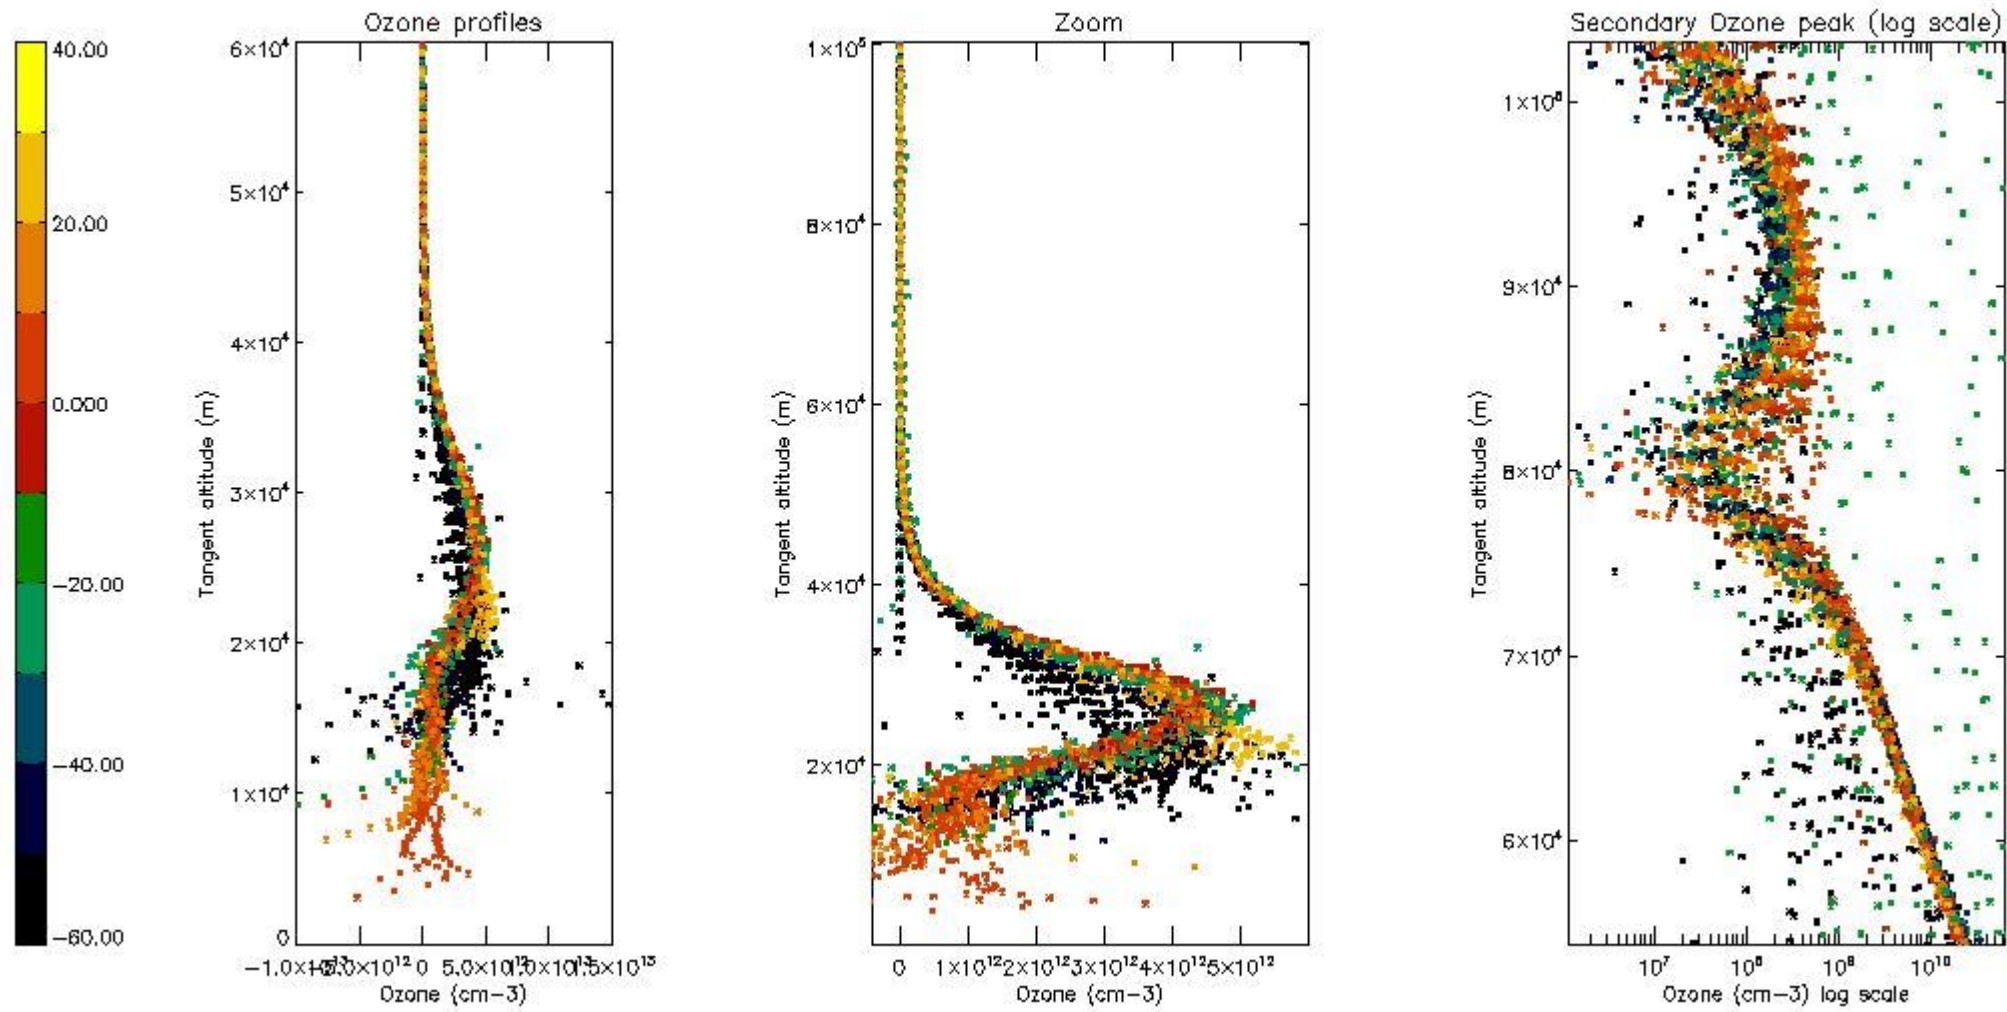

STD < 10	31
STD < 5	23

5.2 Plot ozone profiles for all STD (dark without errors)

The colorbar represents the latitude.

5.3 Plot ozone profiles where STD < 20% (dark without errors)

The colorbar represents the latitude.