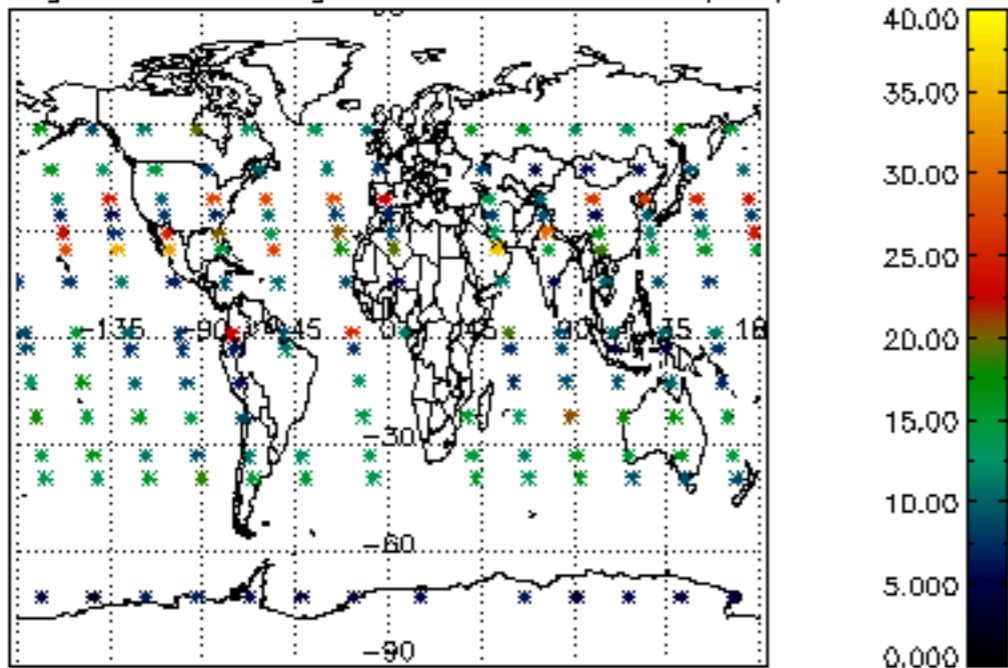

Percentage of flagged data per NO3 profile

Percentage of cosmic ray hits per profile

Percentage of datation errors per profile

Percentage of star falling outside central band per profile

Percentage of saturation errors per profile