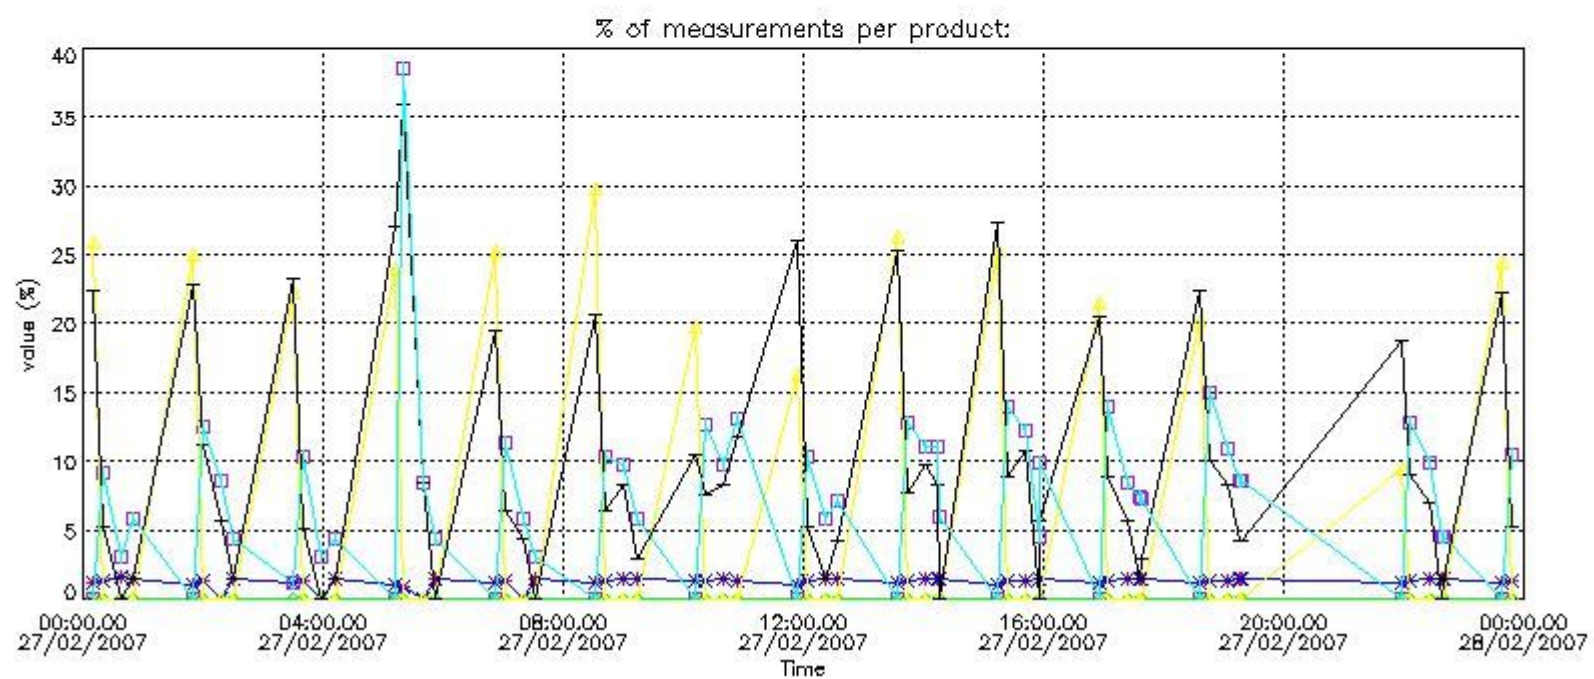

4.2 Plot quality information per product coming from level 1b processing (world map)

4.2.1 Plot level 1 quality information per product (world map): ENVISAT ASCENDING passes