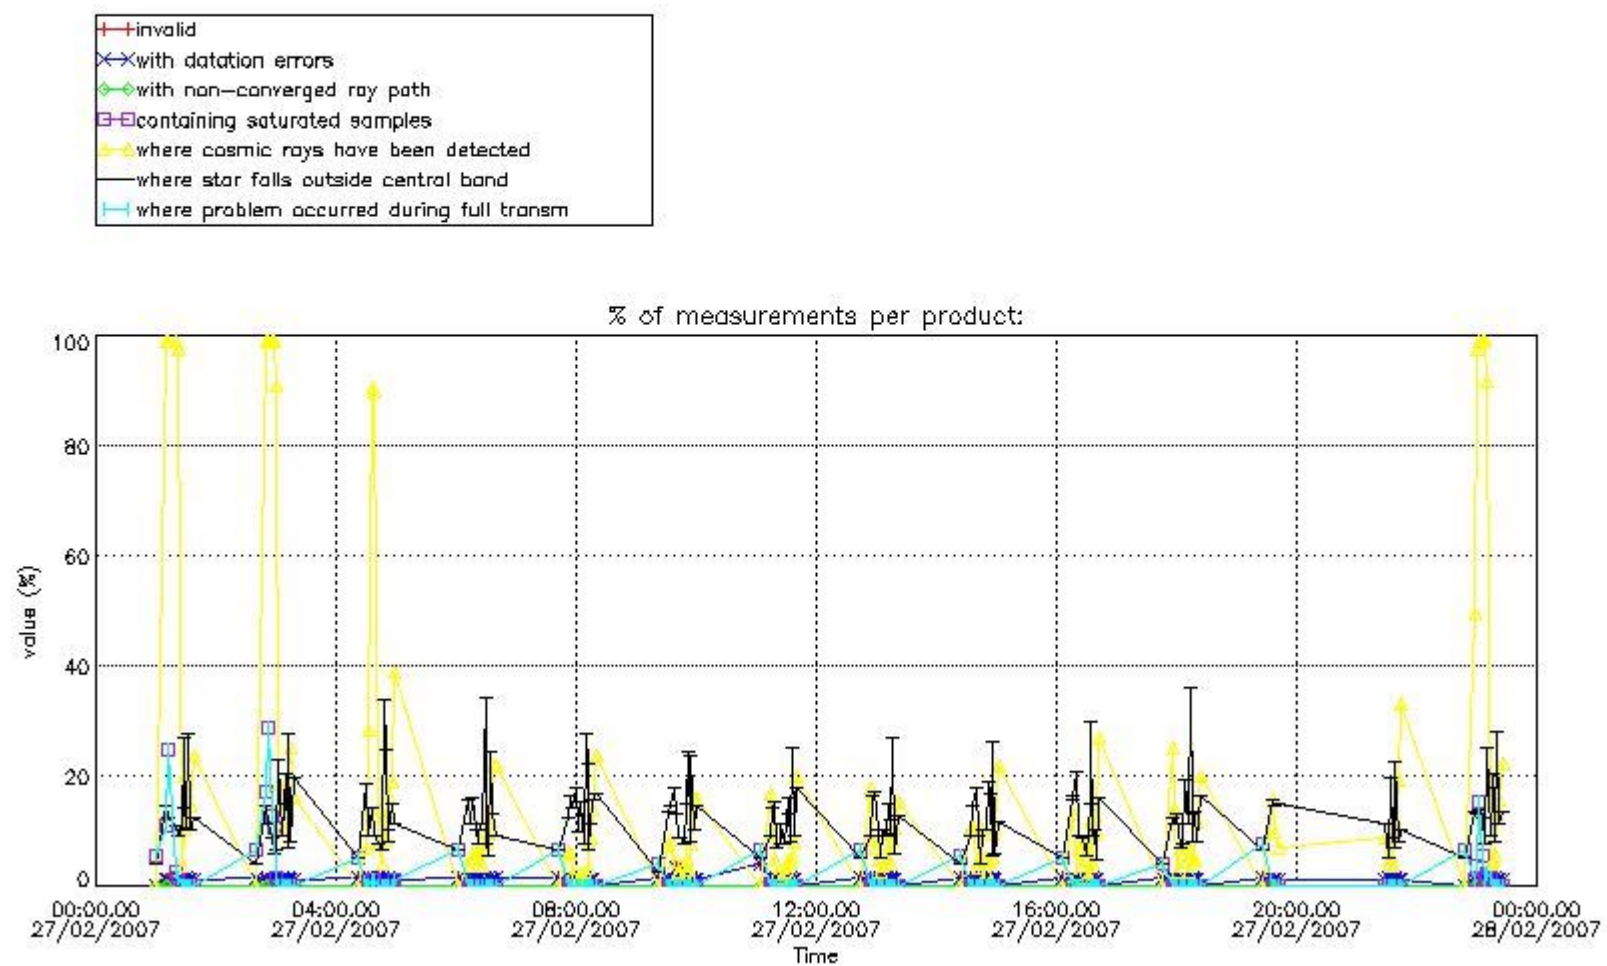

3. Quality information per product

In this section it is plotted some information contained in the Quality Summary data set of the level 2 products. Only products in dark limb conditions and without errors (error flag in the MPH set to "0") are used.

3.1 Plot quality information per product (time dependant)

3.2 Plot quality information per product (world map)

4. Level 1 quality information per product

In this section it is plotted some information contained in the Quality Summary data set of the level 2 products that comes from the level 1b processing. Products without errors (error flag in the MPH set to "0") are used.

4.1 Plot quality information per product (time dependant) coming from level 1b processing

4.1.1 Plot level 1 quality information per product (time dependant): ENVISAT ASCENDING passes

4.1.2 Plot level 1 quality information per product (time dependant): ENVI SAT DESCENDING passes

5. Trace gas profiles

5.1 Ozone statistics based on quality of products

The final quality of the products can be "measured" using the STD (Standard Deviation) attached to every point profile. This information is written to the parameter GOM_NL__2P/NL_LOCAL_SPECIES_DENSITY/o3_std of the level 2 products. The table below shows the statistics for given STD ranges.