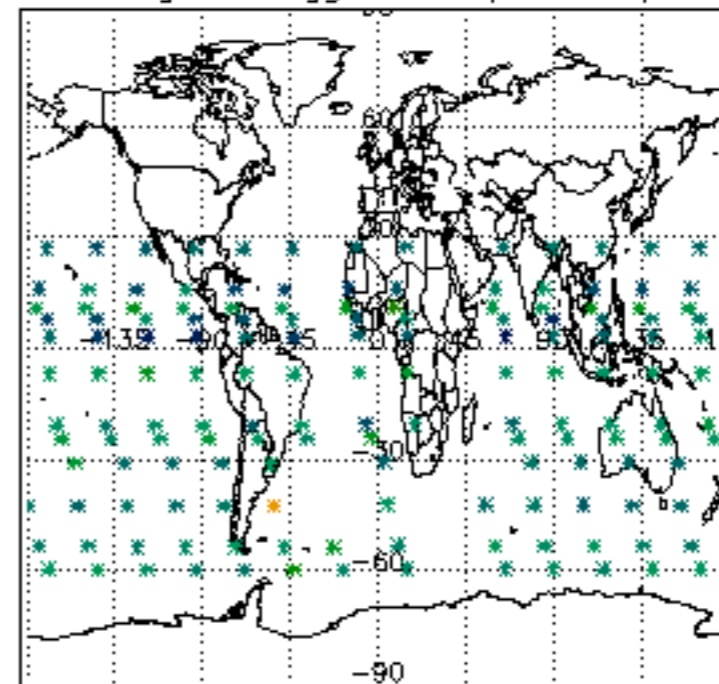

Percentage of flagged data per NO3 profile