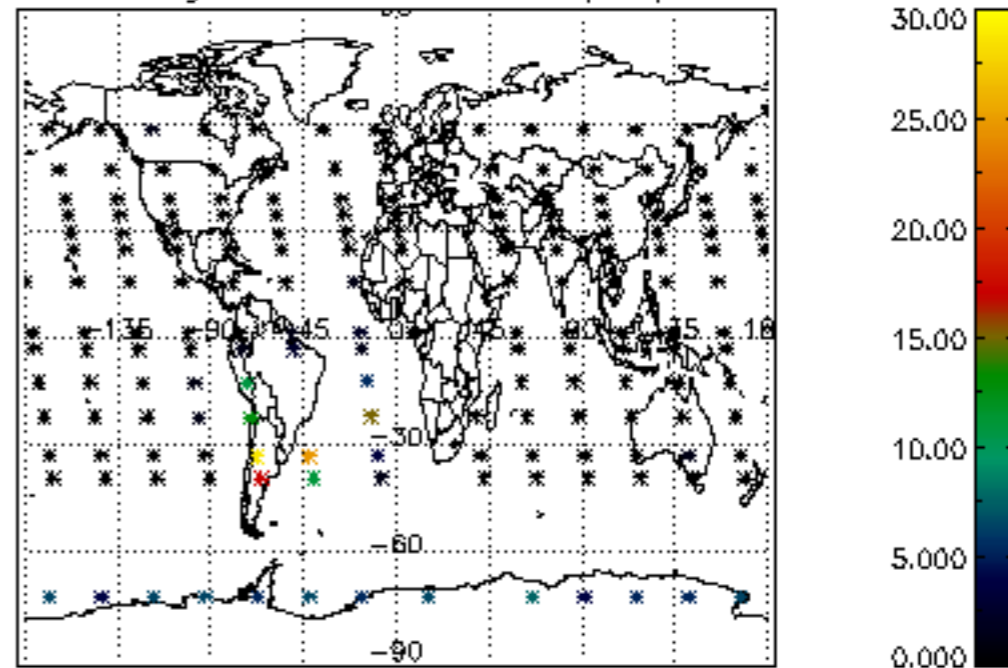

Percentage of flagged data per NO3 profile

Percentage of cosmic ray hits per profile

Percentage of datation errors per profile

Percentage of star falling outside central band per profile

Percentage of saturation errors per profile