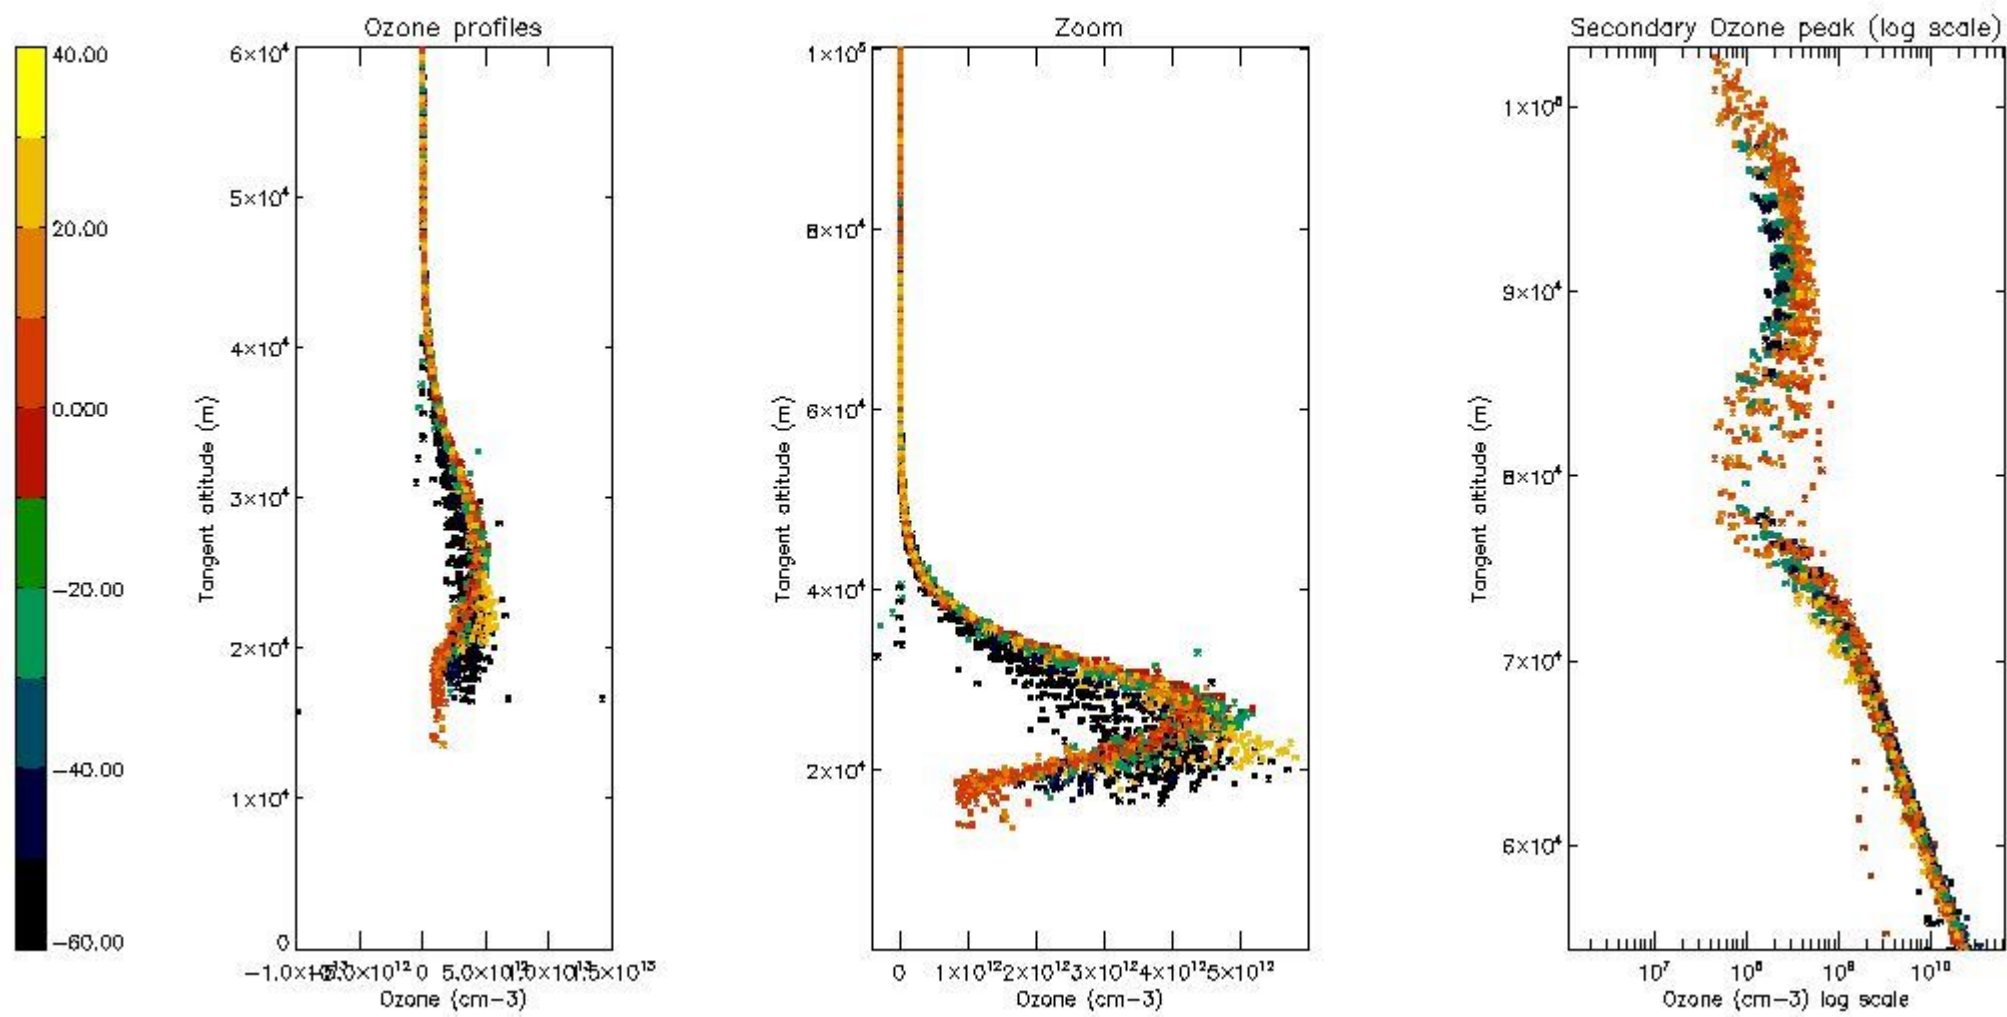

STD < 10	31
STD < 5	23

5.2 Plot ozone profiles for all STD (dark without errors)

The colorbar represents the latitude.

5.3 Plot ozone profiles where STD < 20% (dark without errors)

The colorbar represents the latitude.