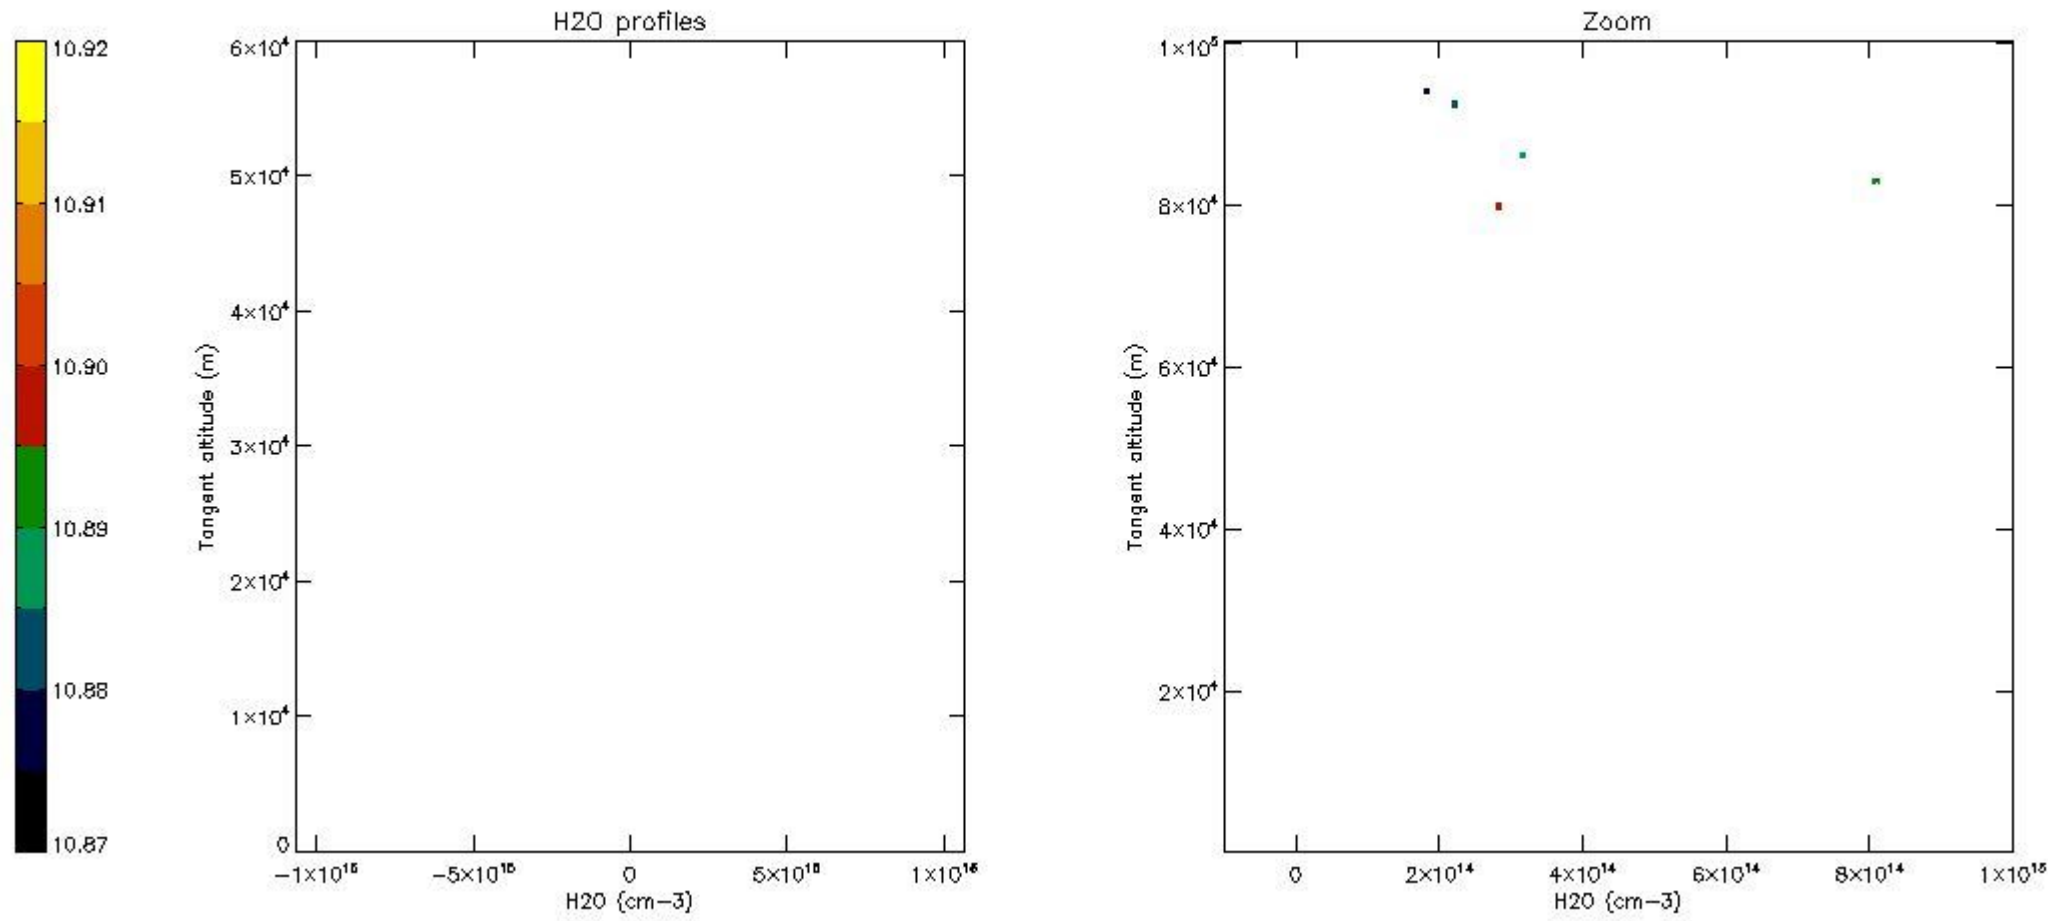

6. Auxiliary Data Files used for the production reported in section 2

The number reported in the third column indicates since which file (see list in section 2) the corresponding auxiliary file has been used. The fourth column is the date of those product files.

Type	Auxiliary Filename	Used since product	Used since product date
INST_PHYS_CHARACTERISTICS	GOM_INS_AXVIEC20091111_143220_20030716_120000_20500101_000000	1	27-FEB-2007 00:09:20
LEVEL-2_PROC_CONFIG	GOM_PR2_AXVIEC20091111_152718_20020301_000000_20500101_000000	1	27-FEB-2007 00:09:20
CROSS_SECTIONS_FILE	GOM_CRS_AXVIEC20091111_154832_20020301_000000_20500101_000000	1	27-FEB-2007 00:09:20