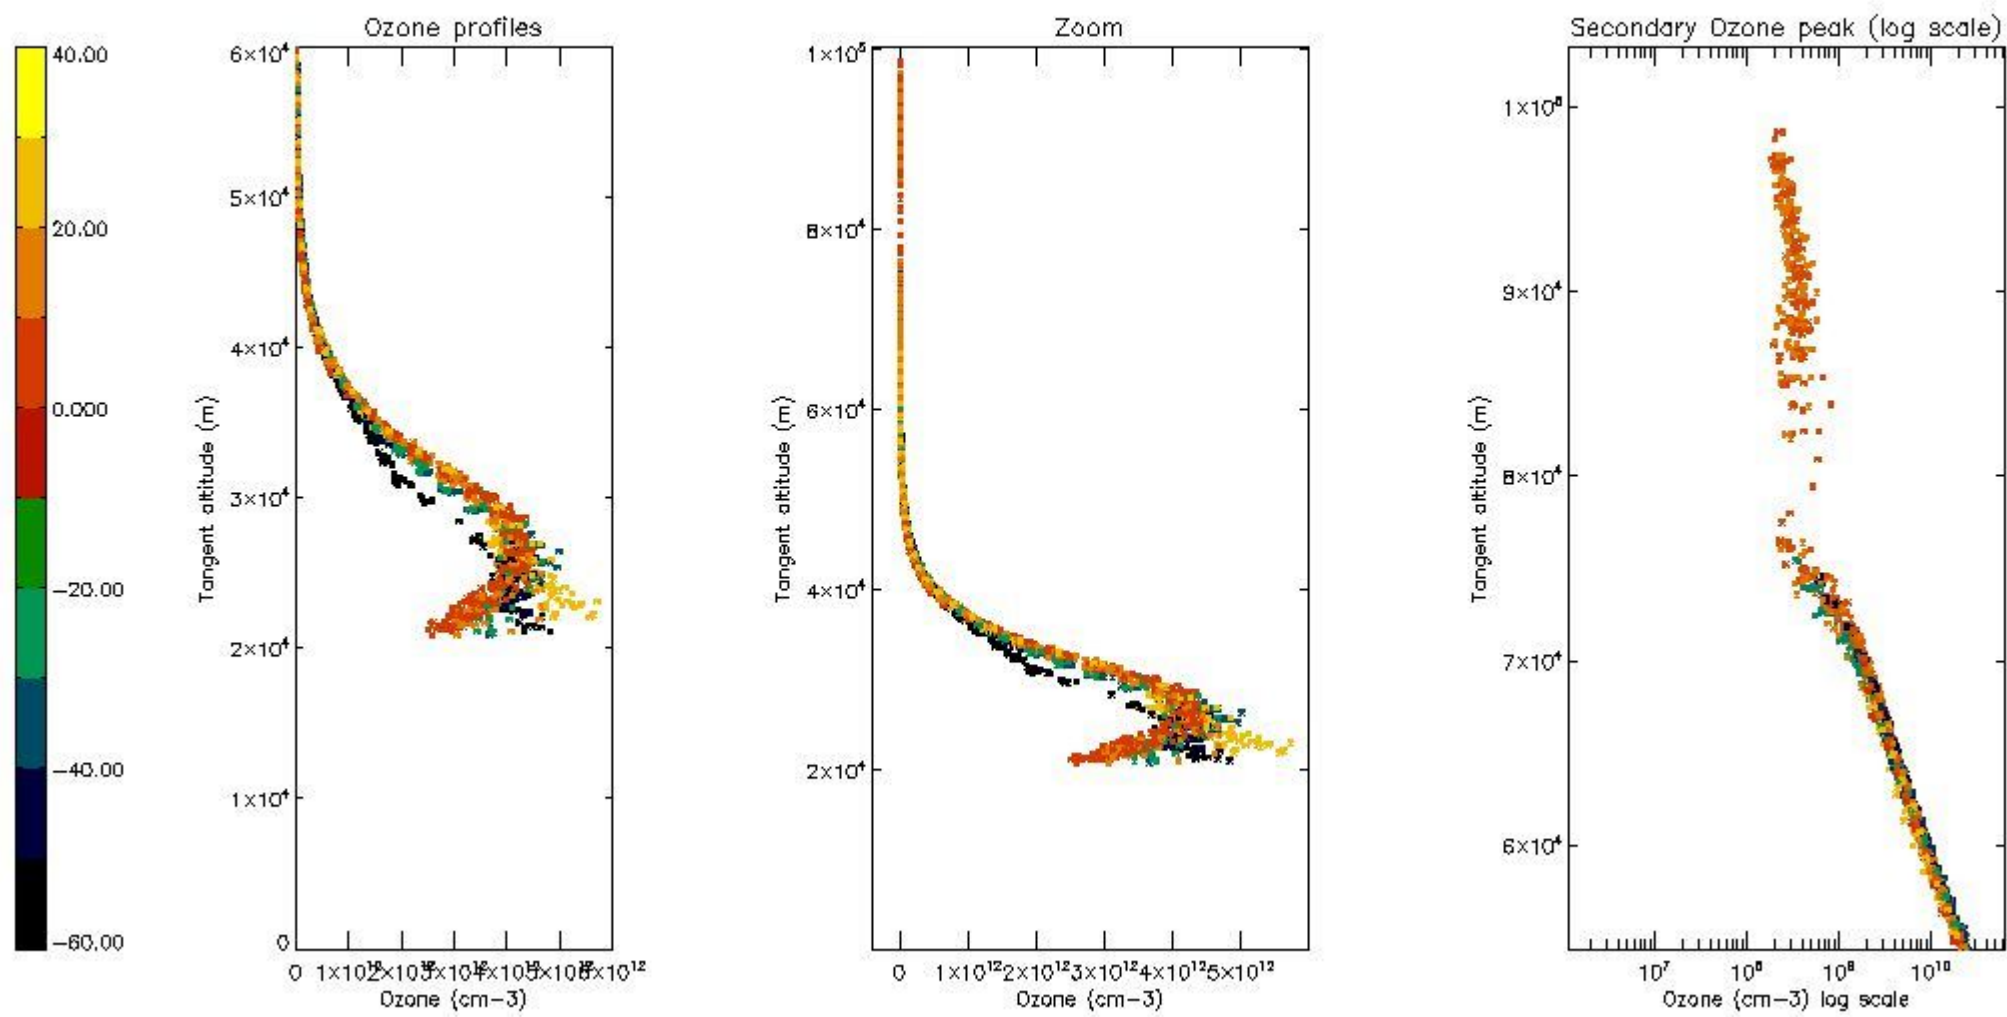

5.6 Plot NO₂ profiles for all STD (dark without errors)

The colorbar represents the latitude.