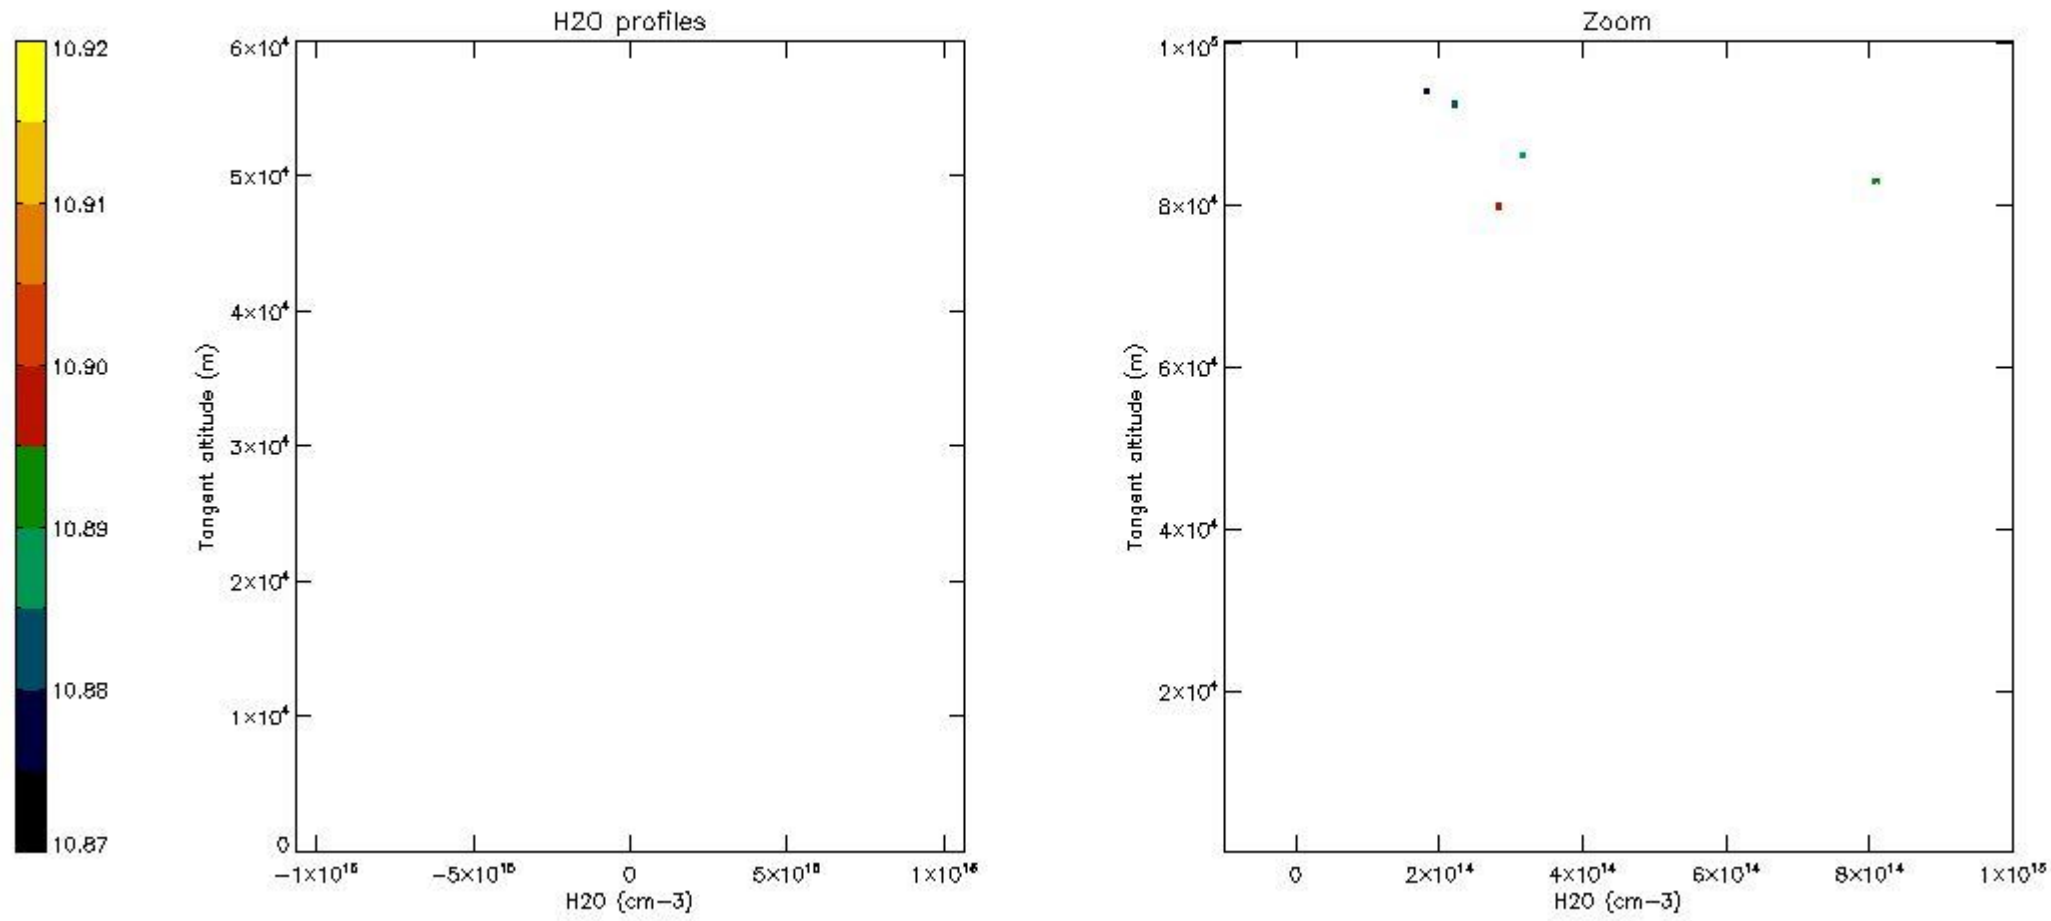

6. Auxiliary Data Files used for the production reported in section 2

The number reported in the third column indicates since which file (see list in section 2) the corresponding auxiliary file has been used. The fourth column is the date of those product files.

Type	Auxiliary Filename	Used since product	Used since product date
INST_PHYS_CHARACTERISTICS	GOM_INS_AXVIEC20091111_143220_20030716_120000_20500101_000000	1	27-FEB-2007 00:09:20
LEVEL-2_PROC_CONFIG	GOM_PR2_AXVIEC20091111_152718_20020301_000000_20500101_000000	1	27-FEB-2007 00:09:20
CROSS_SECTIONS_FILE	GOM_CRS_AXVIEC20091111_154832_20020301_000000_20500101_000000	1	27-FEB-2007 00:09:20