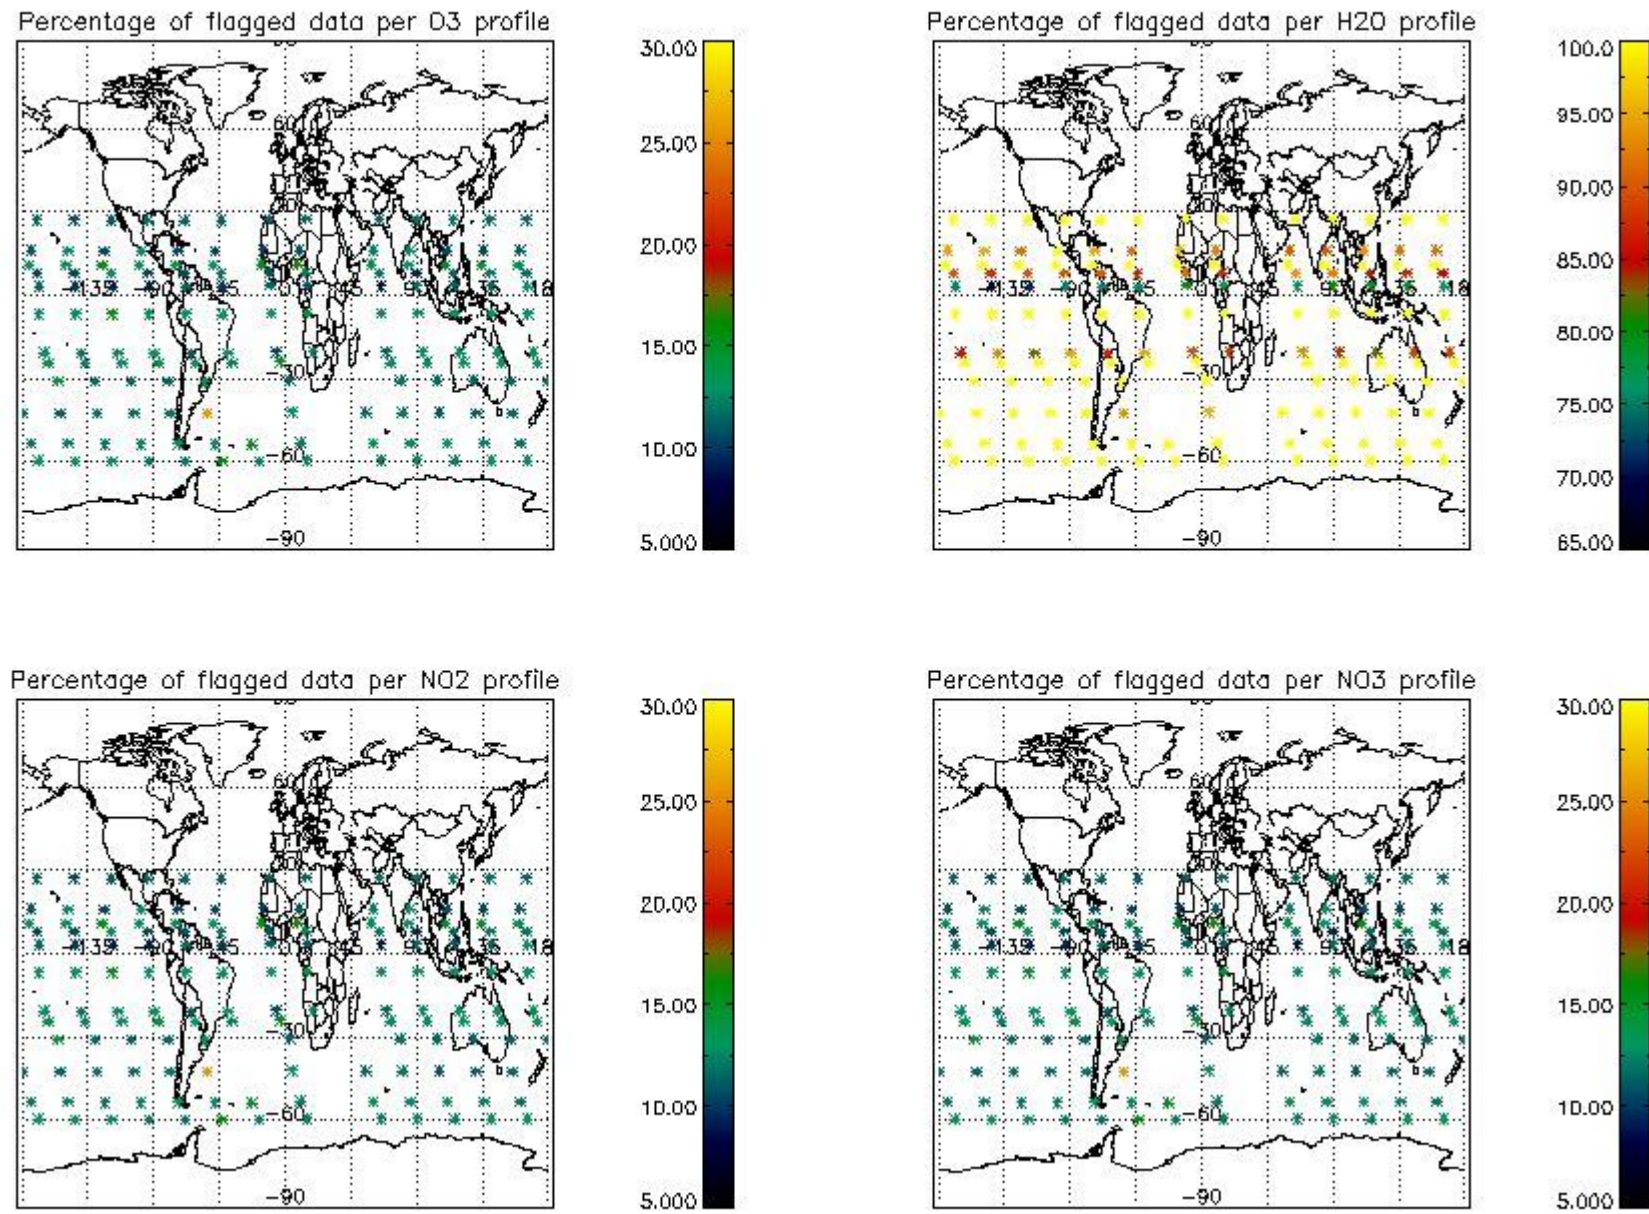

3.2 Plot quality information per product (world map)

4. Level 1 quality information per product

In this section it is plotted some information contained in the Quality Summary data set of the level 2 products that comes from the level 1b processing. Products without errors (error flag in the MPH set to "0") are used.

4.1 Plot quality information per product (time dependant) coming from level 1b processing

4.1.1 Plot level 1 quality information per product (time dependant): ENVISAT ASCENDING passes