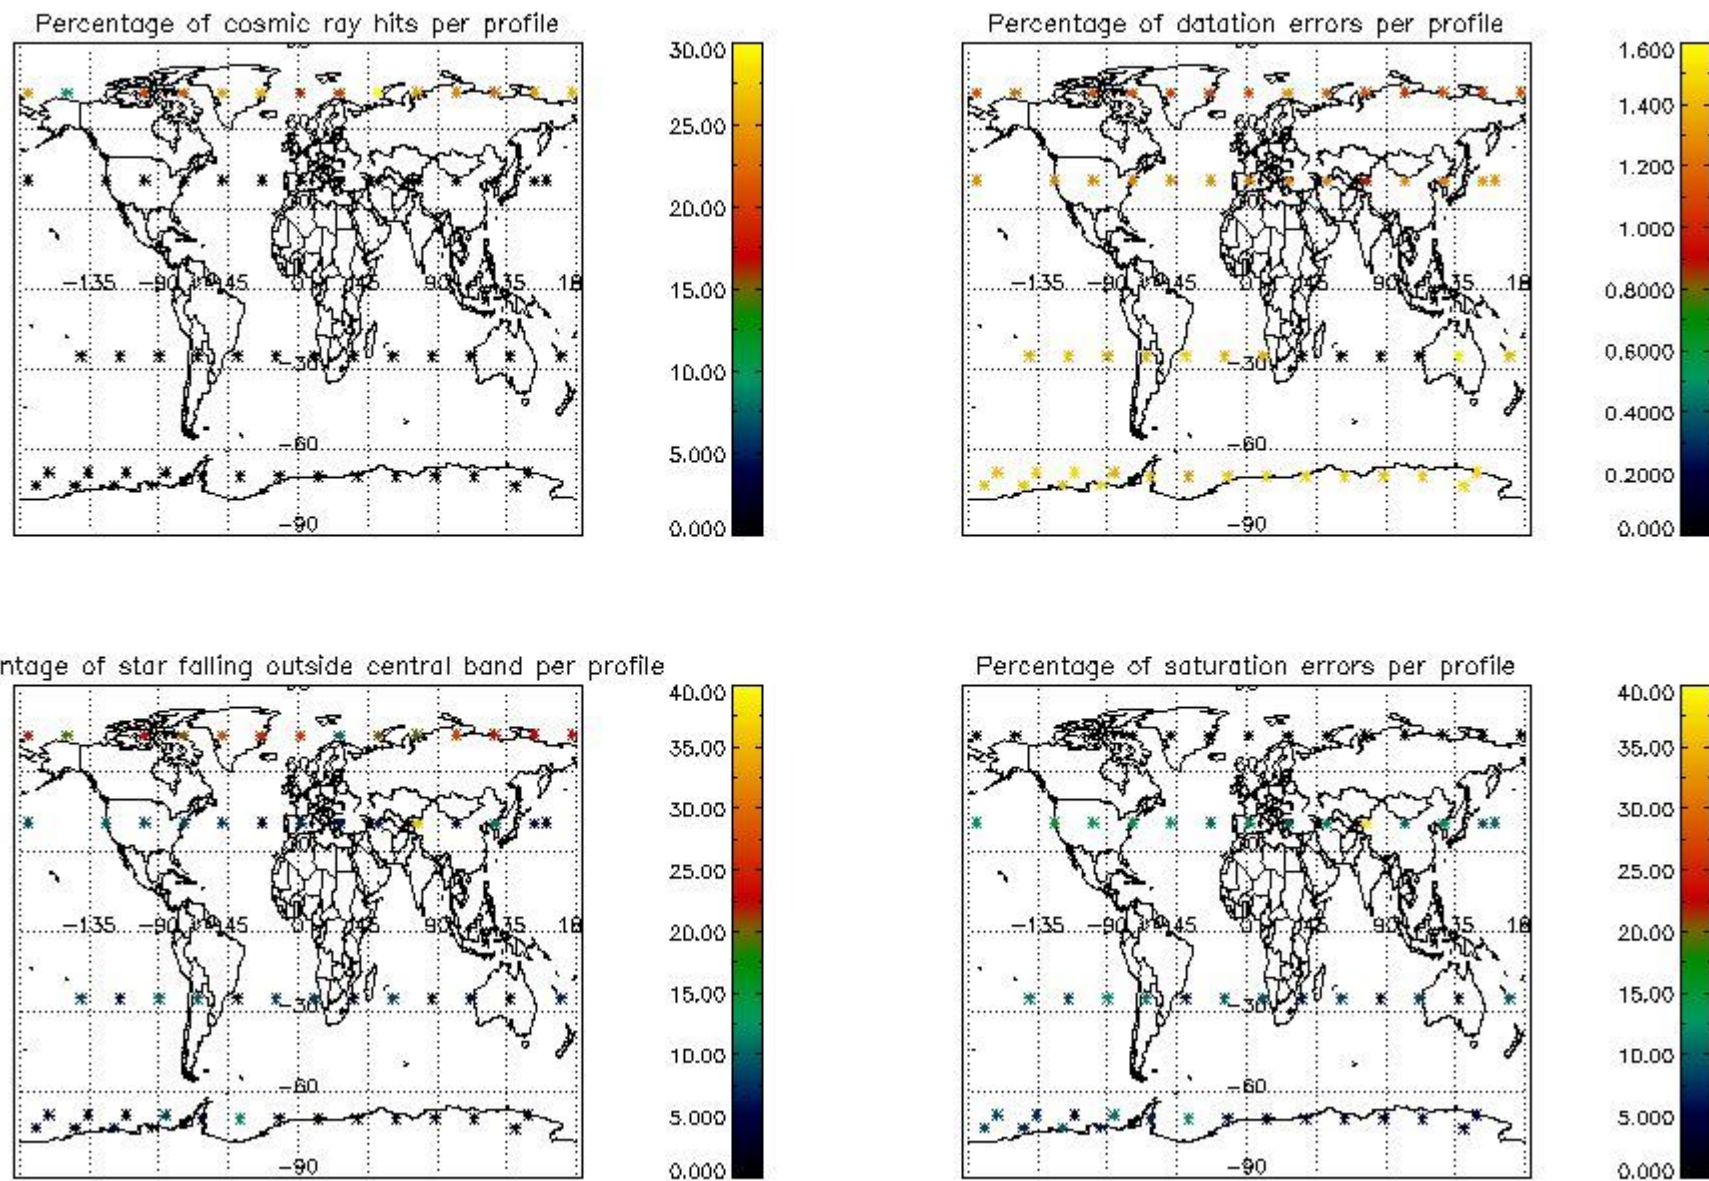

3.1 Plot quality information per product (time dependant)

3.2 Plot quality information per product (world map)

4. Level 1 quality information per product

In this section it is plotted some information contained in the Quality Summary data set of the level 2 products that comes from the level 1b processing. Products without errors (error flag in the MPH set to "0") are used.

4.1 Plot quality information per product (time dependant) coming from level 1b processing

4.1.1 Plot level 1 quality information per product (time dependant): ENVISAT ASCENDING passes

4.1.2 Plot level 1 quality information per product (time dependant): ENVI SAT DESCENDING passes

4.2 Plot quality information per product coming from level 1b processing (world map)

4.2.1 Plot level 1 quality information per product (world map): ENVISAT ASCENDING passes

4.2.2 Plot level 1 quality information per product (world map): ENVISAT DESCENDING passes