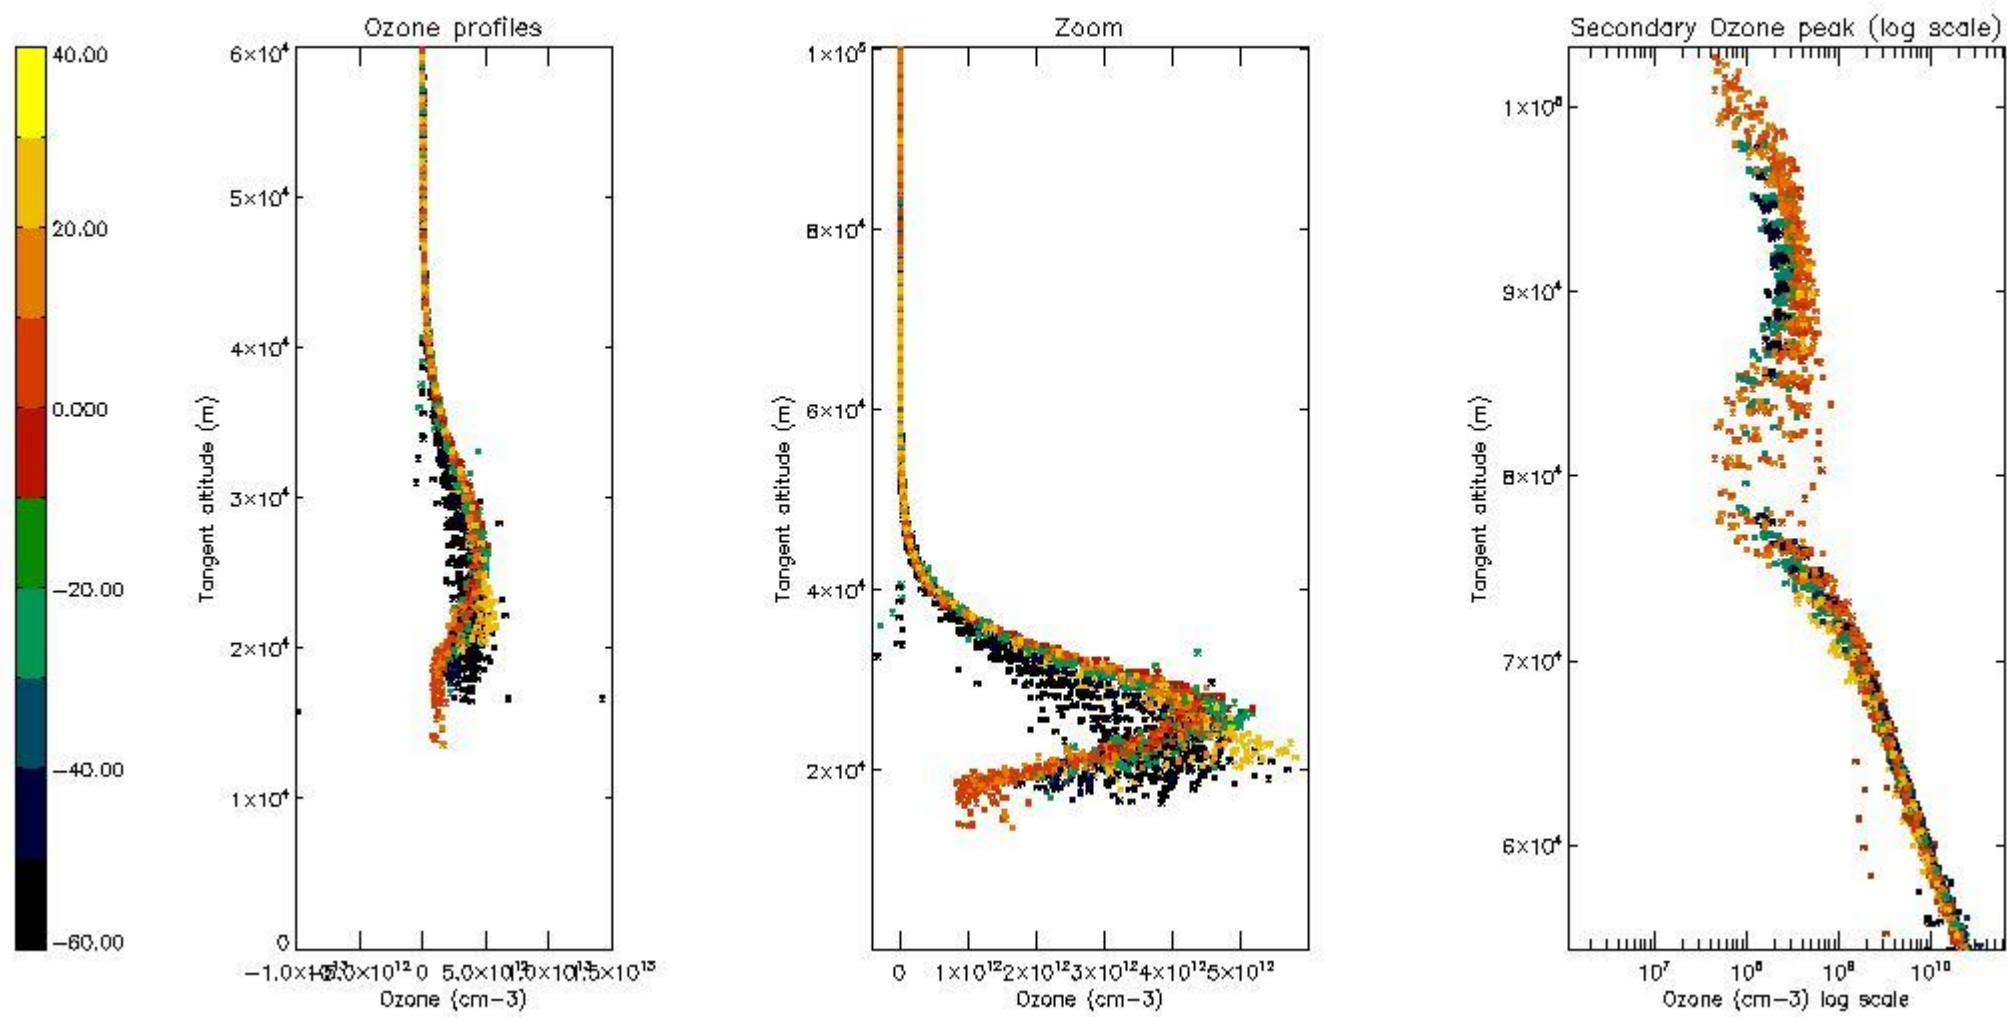

3.1 Plot quality information per product (time dependant)

3.2 Plot quality information per product (world map)

4. Level 1 quality information per product

In this section it is plotted some information contained in the Quality Summary data set of the level 2 products that comes from the level 1b processing. Products without errors (error flag in the MPH set to "0") are used.

STD < 10	31
STD < 5	23

5.2 Plot ozone profiles for all STD (dark without errors)

The colorbar represents the latitude.

5.3 Plot ozone profiles where STD < 20% (dark without errors)

The colorbar represents the latitude.

5.4 Plot ozone profiles where STD < 10% (dark without errors)

The colorbar represents the latitude.

5.5 Plot ozone profiles where STD < 5% (dark without errors)

The colorbar represents the latitude.

5.6 Plot NO₂ profiles for all STD (dark without errors)

The colorbar represents the latitude.

5.7 Plot NO3 profiles for all STD (dark without errors)

The colorbar represents the latitude.

5.8 Plot H2O profiles for all STD (only for occultations of stars 1,2,3,4,13,14,16,26,63 dark without errors)