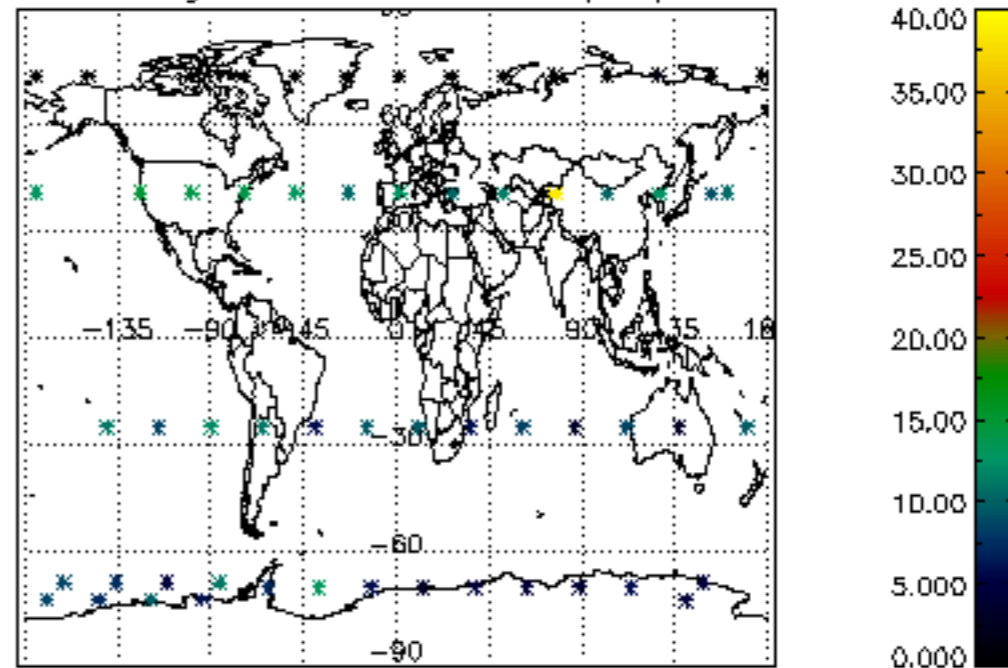

Percentage of saturation errors per profile