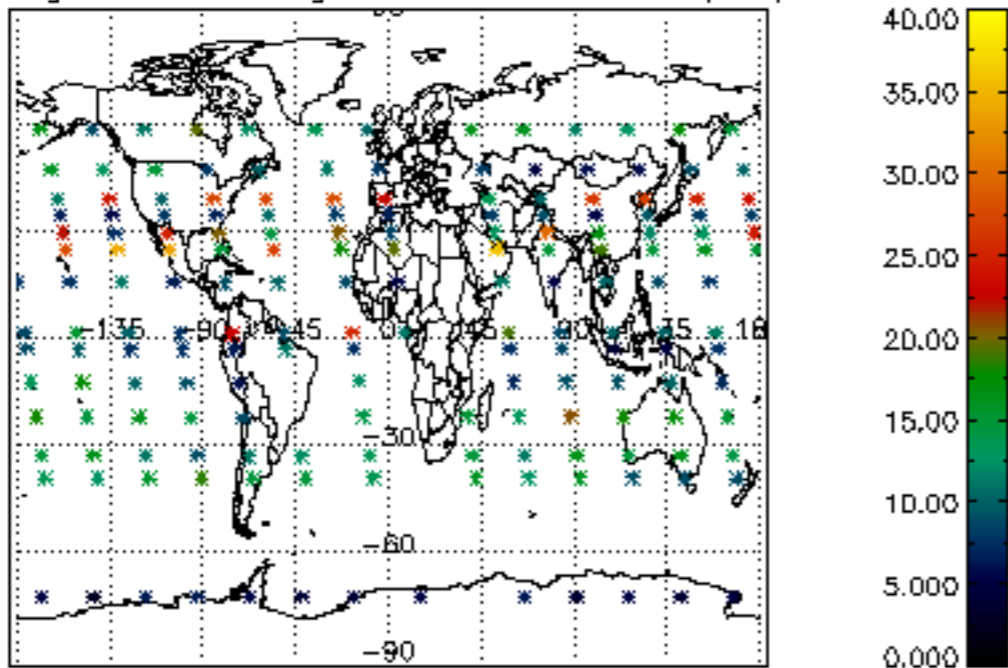

Percentage of cosmic ray hits per profile

Percentage of star falling outside central band per profile