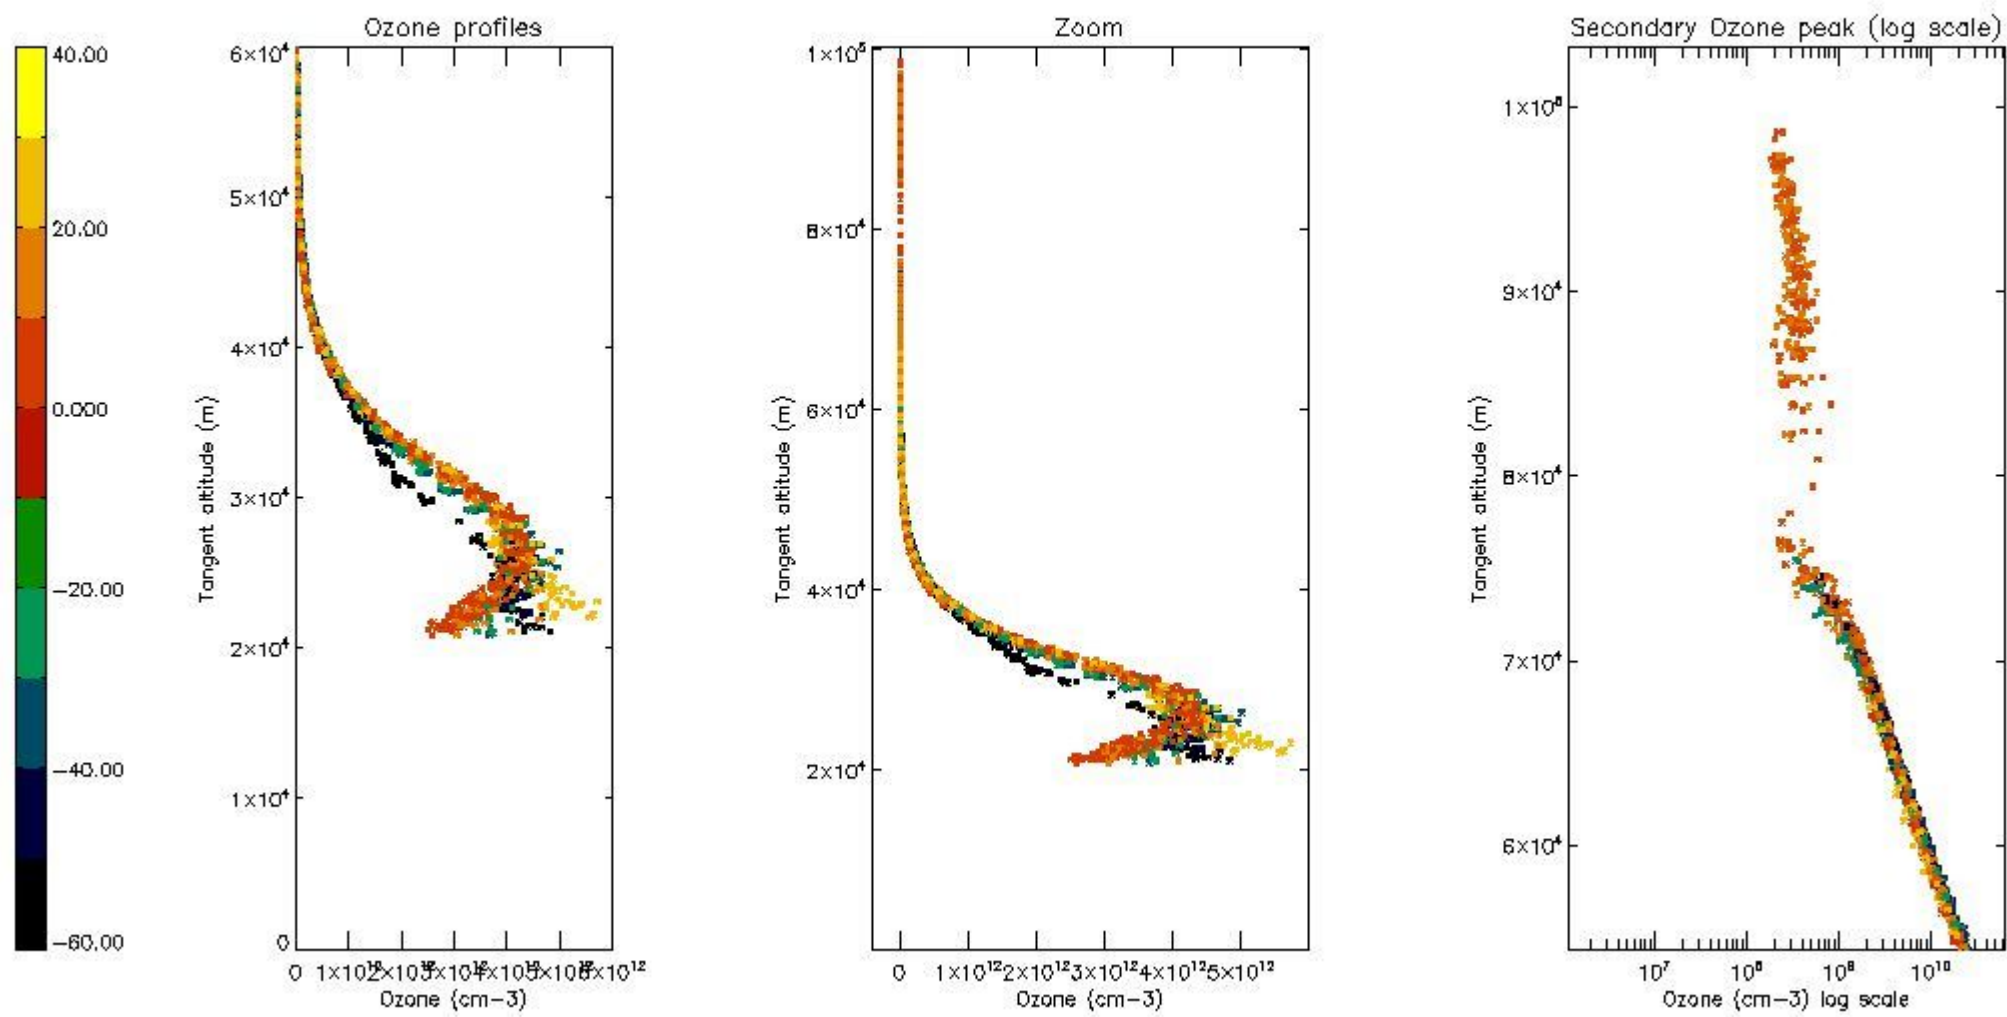

3.1 Plot quality information per product (time dependant)

3.2 Plot quality information per product (world map)

4. Level 1 quality information per product

In this section it is plotted some information contained in the Quality Summary data set of the level 2 products that comes from the level 1b processing. Products without errors (error flag in the MPH set to "0") are used.

STD < 10	31
STD < 5	23

5.2 Plot ozone profiles for all STD (dark without errors)

The colorbar represents the latitude.

5.3 Plot ozone profiles where STD < 20% (dark without errors)

The colorbar represents the latitude.

5.4 Plot ozone profiles where STD < 10% (dark without errors)

The colorbar represents the latitude.

5.5 Plot ozone profiles where STD < 5% (dark without errors)

The colorbar represents the latitude.

5.6 Plot NO₂ profiles for all STD (dark without errors)

The colorbar represents the latitude.

5.7 Plot NO3 profiles for all STD (dark without errors)

The colorbar represents the latitude.

5.8 Plot H2O profiles for all STD (only for occultations of stars 1,2,3,4,13,14,16,26,63 dark without errors)