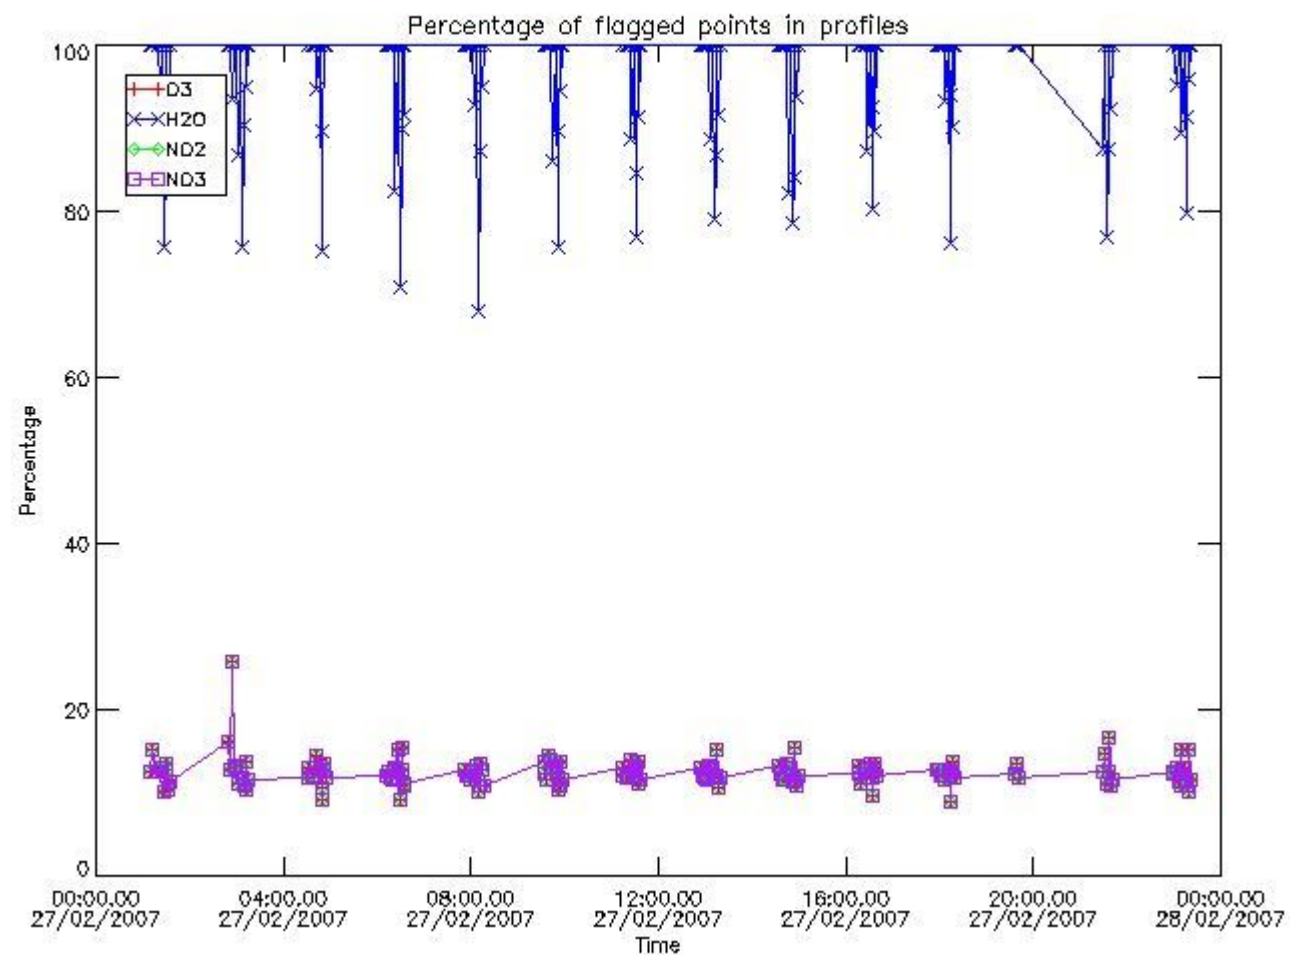

3. Quality information per product

In this section it is plotted some information contained in the Quality Summary data set of the level 2 products. Only products in dark limb conditions and without errors (error flag in the MPH set to "0") are used.

3.1 Plot quality information per product (time dependant)