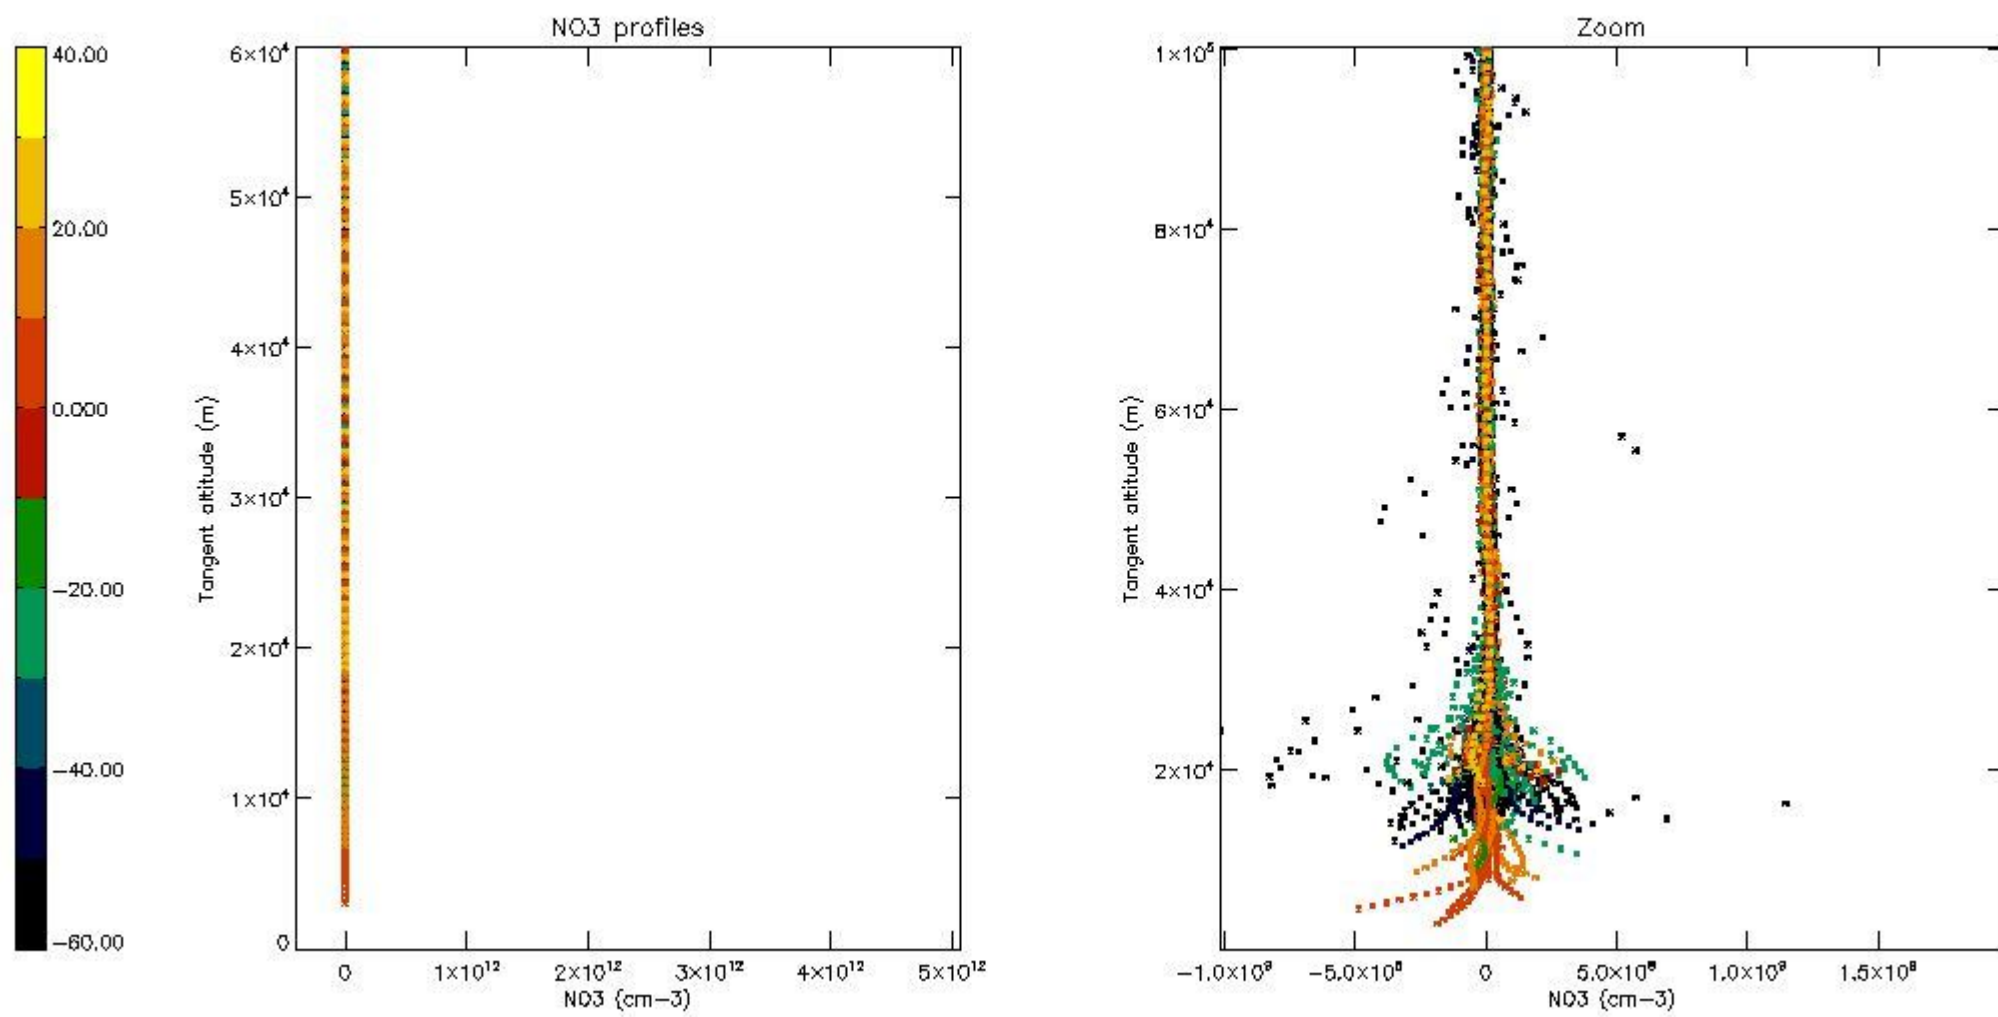

5.4 Plot ozone profiles where STD < 10% (dark without errors)

The colorbar represents the latitude.

5.5 Plot ozone profiles where STD < 5% (dark without errors)

The colorbar represents the latitude.

5.6 Plot NO₂ profiles for all STD (dark without errors)

The colorbar represents the latitude.

5.7 Plot NO3 profiles for all STD (dark without errors)

The colorbar represents the latitude.

5.8 Plot H2O profiles for all STD (only for occultations of stars 1,2,3,4,13,14,16,26,63 dark without errors)