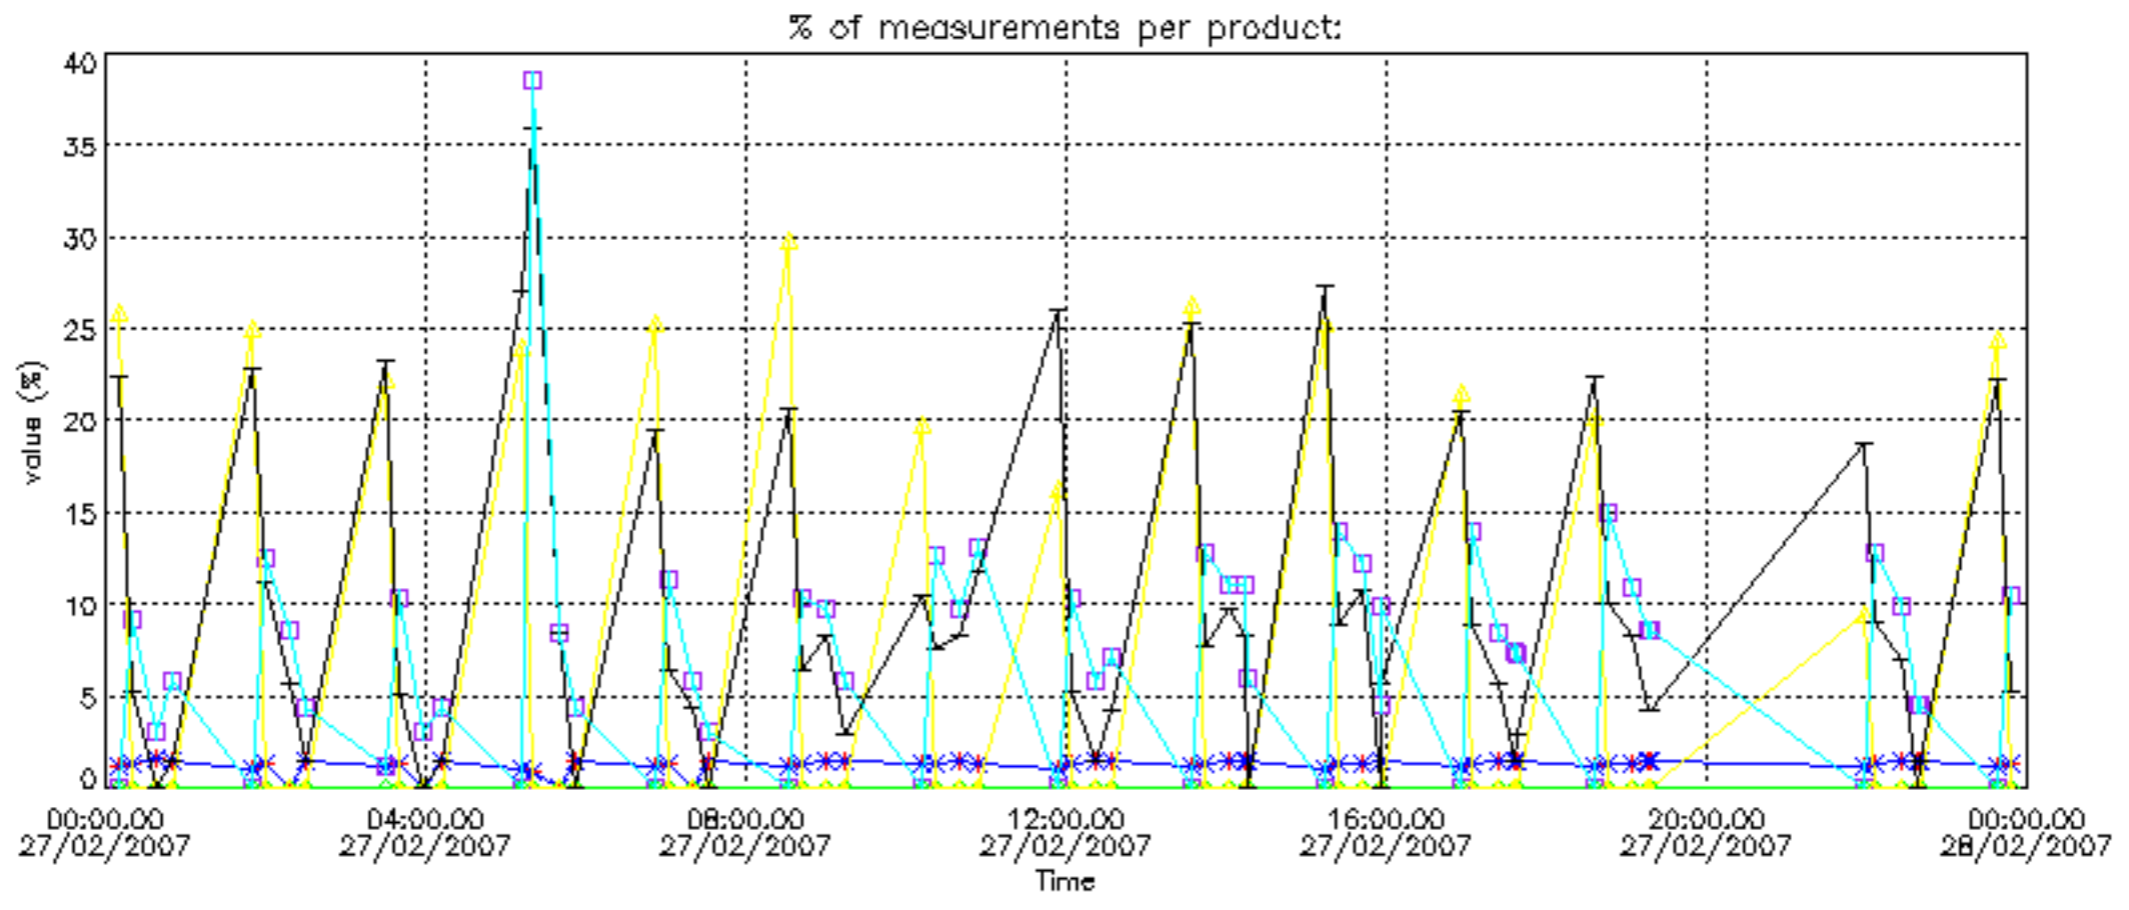

Percentage of cosmic ray hits per profile

Percentage of datation errors per profile