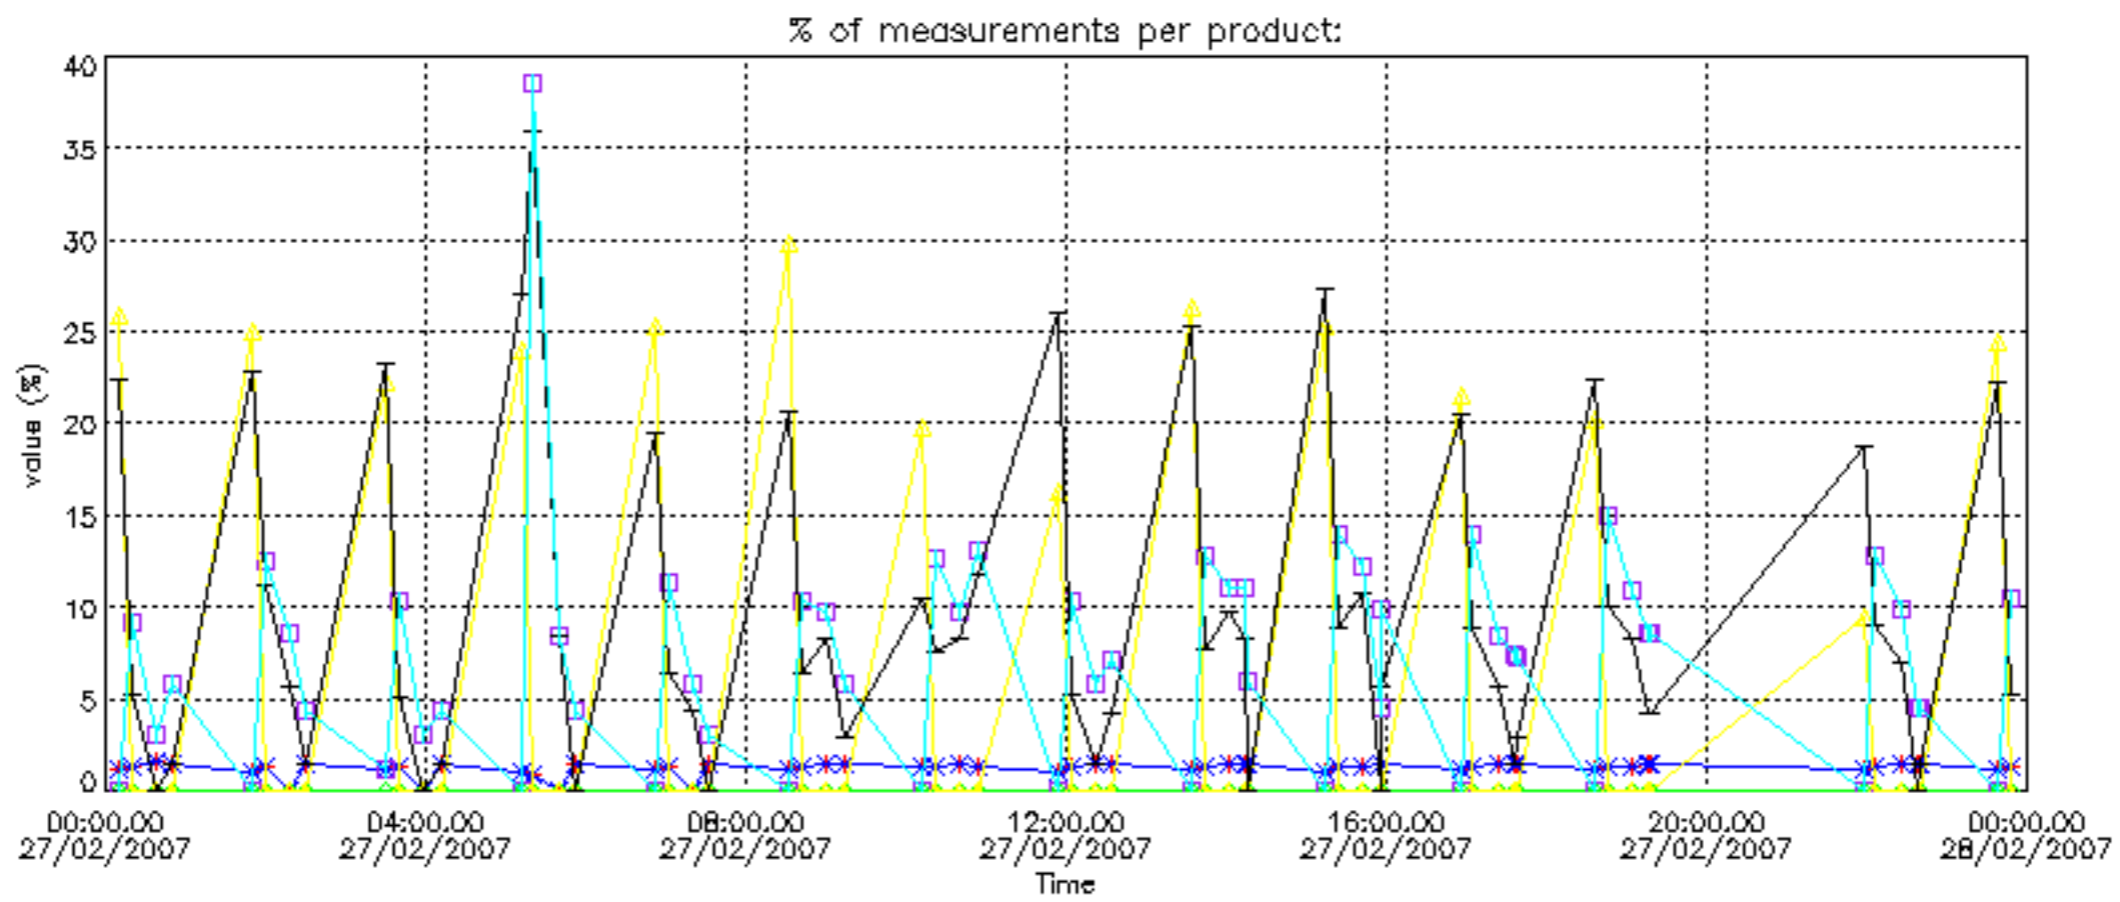

Percentage of cosmic ray hits per profile

Percentage of datation errors per profile