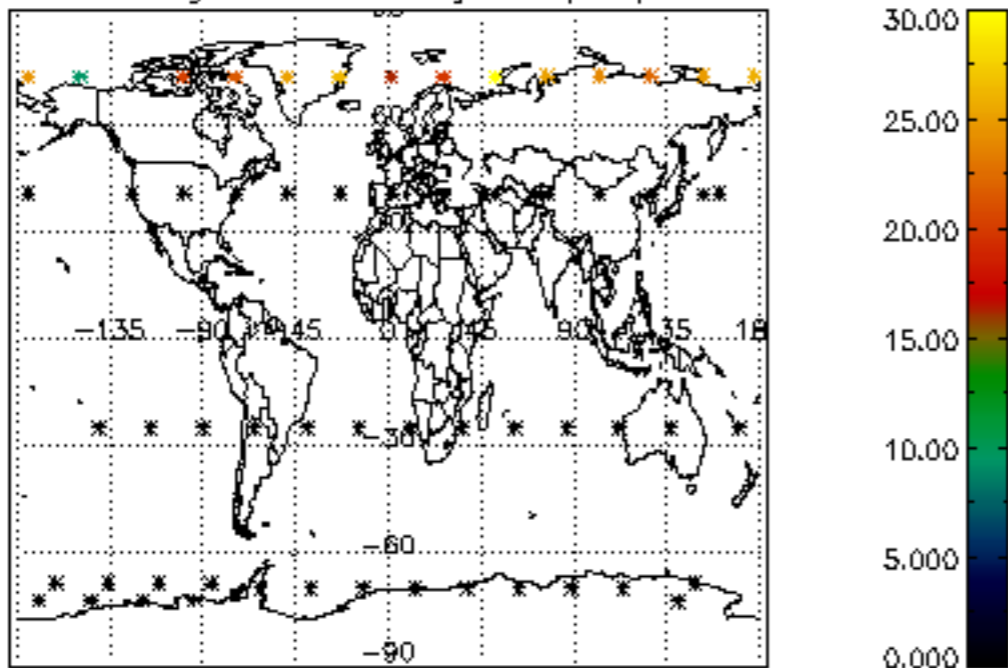

Percentage of datation errors per profile

Percentage of star falling outside central band per profile

Percentage of saturation errors per profile

Percentage of cosmic ray hits per profile

Percentage of datation errors per profile