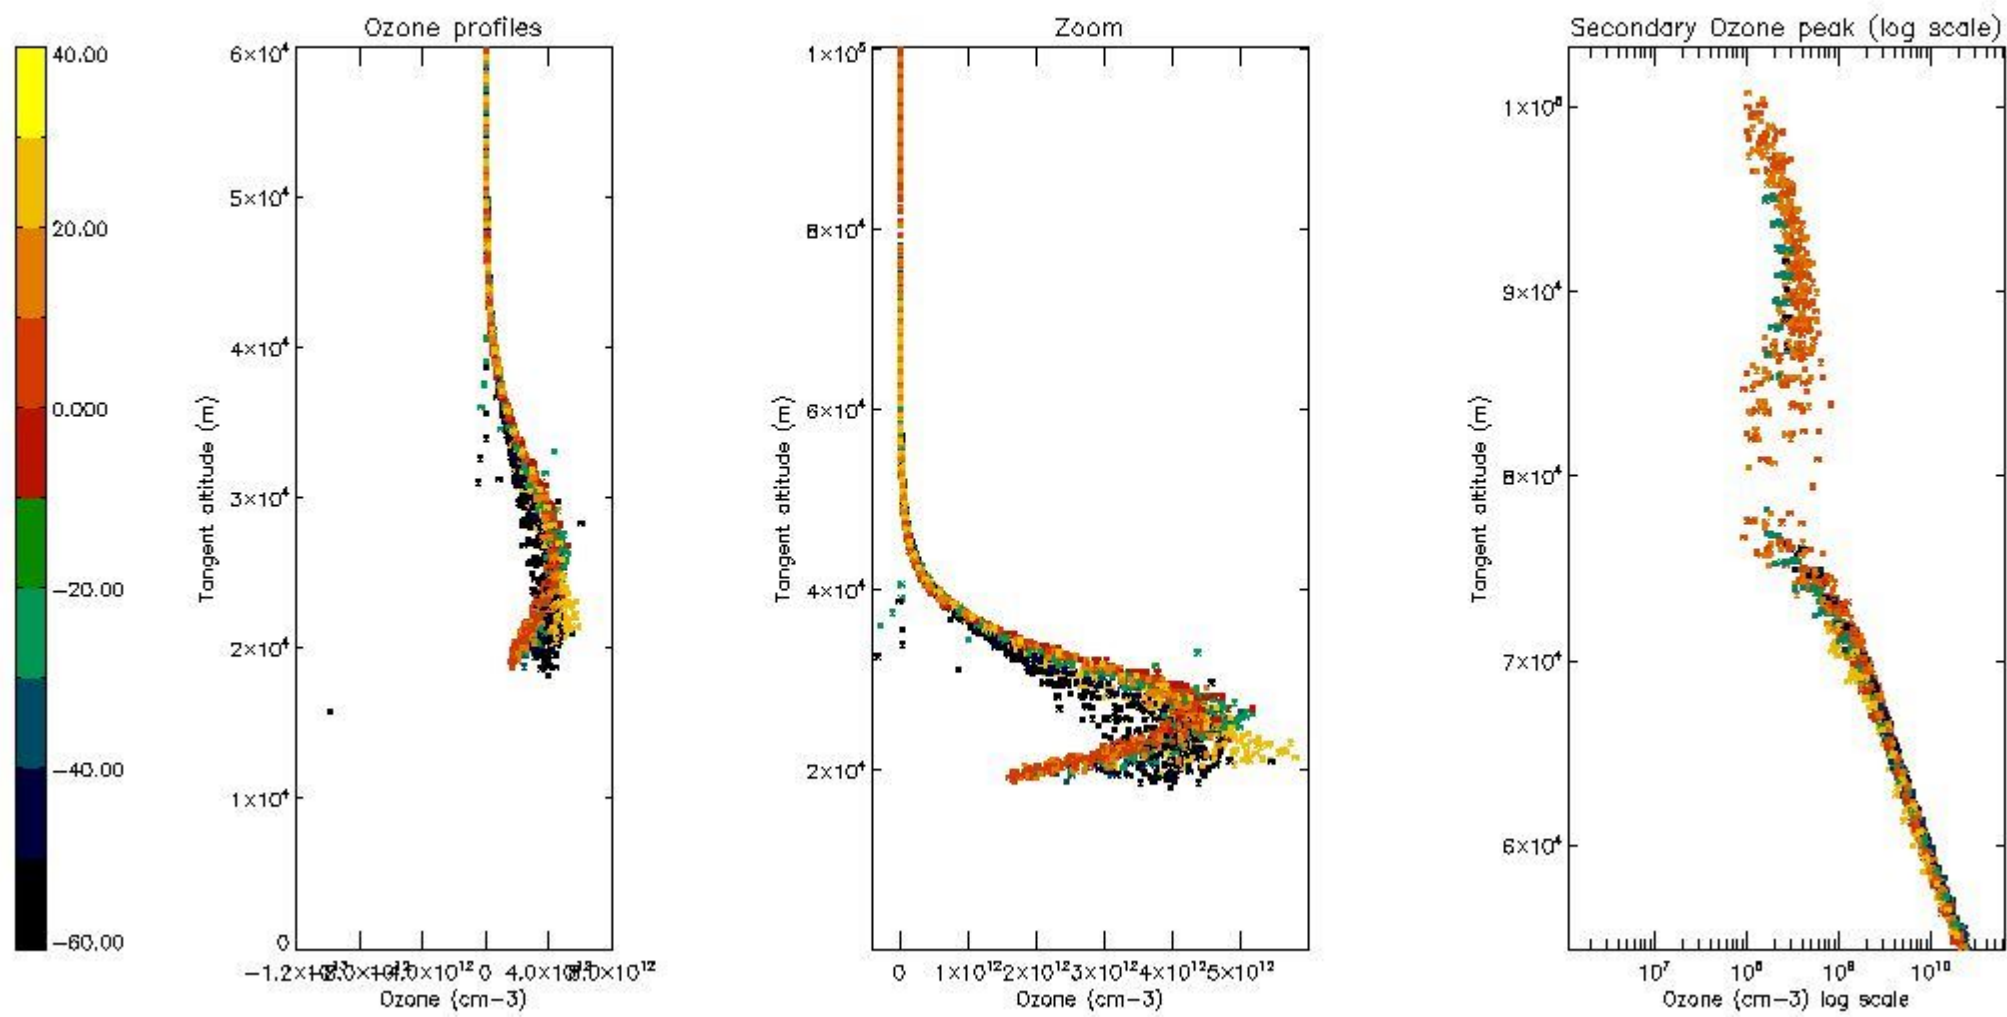

3.1 Plot quality information per product (time dependant)

3.2 Plot quality information per product (world map)

4. Level 1 quality information per product

In this section it is plotted some information contained in the Quality Summary data set of the level 2 products that comes from the level 1b processing. Products without errors (error flag in the MPH set to "0") are used.

STD < 10	31
STD < 5	23

5.2 Plot ozone profiles for all STD (dark without errors)

The colorbar represents the latitude.

5.3 Plot ozone profiles where STD < 20% (dark without errors)

The colorbar represents the latitude.

5.4 Plot ozone profiles where STD < 10% (dark without errors)

The colorbar represents the latitude.

5.5 Plot ozone profiles where STD < 5% (dark without errors)

The colorbar represents the latitude.

5.6 Plot NO₂ profiles for all STD (dark without errors)

The colorbar represents the latitude.

5.7 Plot NO3 profiles for all STD (dark without errors)

The colorbar represents the latitude.

5.8 Plot H2O profiles for all STD (only for occultations of stars 1,2,3,4,13,14,16,26,63 dark without errors)