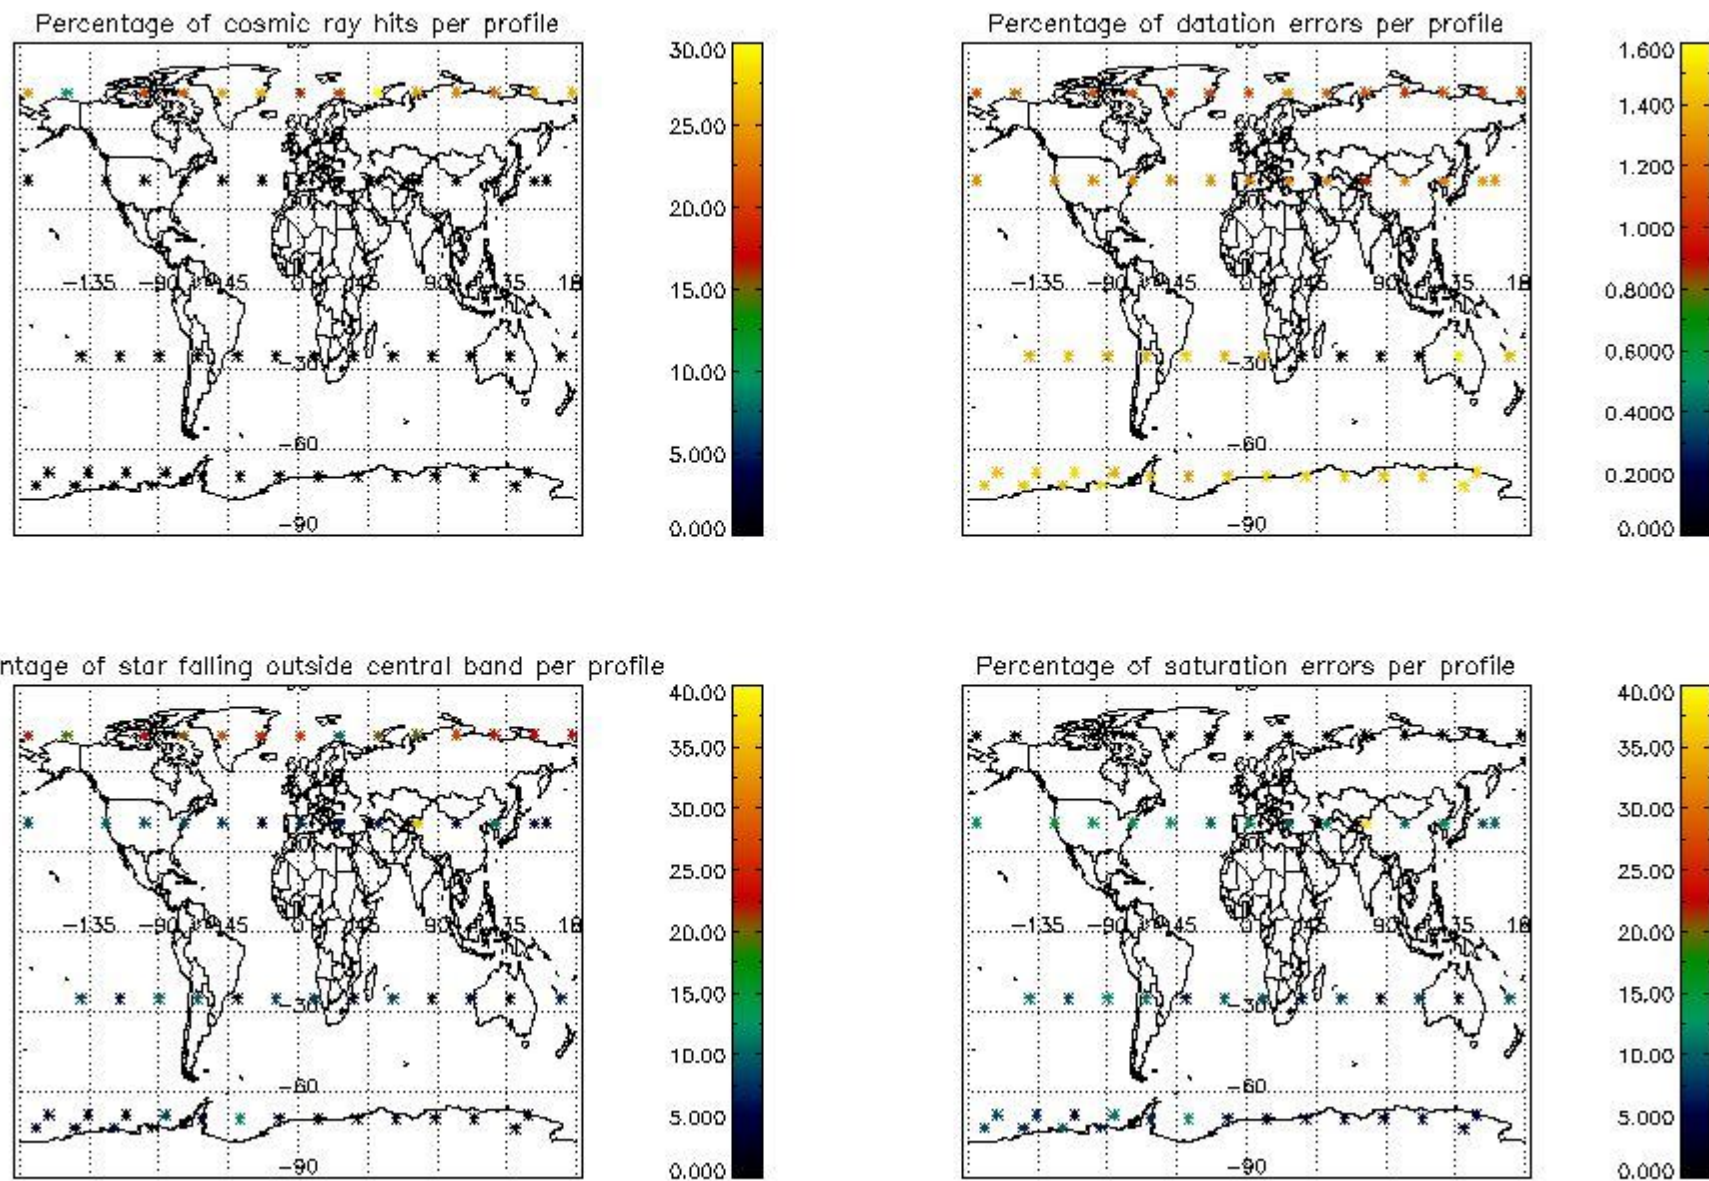

4.2.2 Plot level 1 quality information per product (world map): ENVISAT DESCENDING passes

5. Trace gas profiles

5.1 Ozone statistics based on quality of products

The final quality of the products can be "measured" using the STD (Standard Deviation) attached to every point profile. This information is written to the parameter GOM_NL__2P/NL_LOCAL_SPECIES_DENSITY/o3_std of the level 2 products. The table below shows the statistics for given STD ranges.

The statistics are given with respect to the overall valid production:

- Products without fatal errors: GOM_NL__2P/MPH/PRODUCT_ERR=0
- Valid point profile: GOM_NL__2P/NL_LOCAL_SPECIES_DENSITY/pcd(0)=0

The 'Criteria' is applied to valid points of dark limb products:

- Products in dark limb illumination condition: GOM_NL__2P/NL_SUMMARY_QUALITY/obs_ill_cond=0
- Products without fatal errors: GOM_NL__2P/MPH/PRODUCT_ERR=0
- Valid point profile: GOM_NL__2P/NL_LOCAL_SPECIES_DENSITY/pcd(0)=0

So, the table below shows the percentage of dark limb and valid observations for each criteria with respect to the overall valid daily observations.

Criteria	% of total production
All STD	67
STD < 20	39