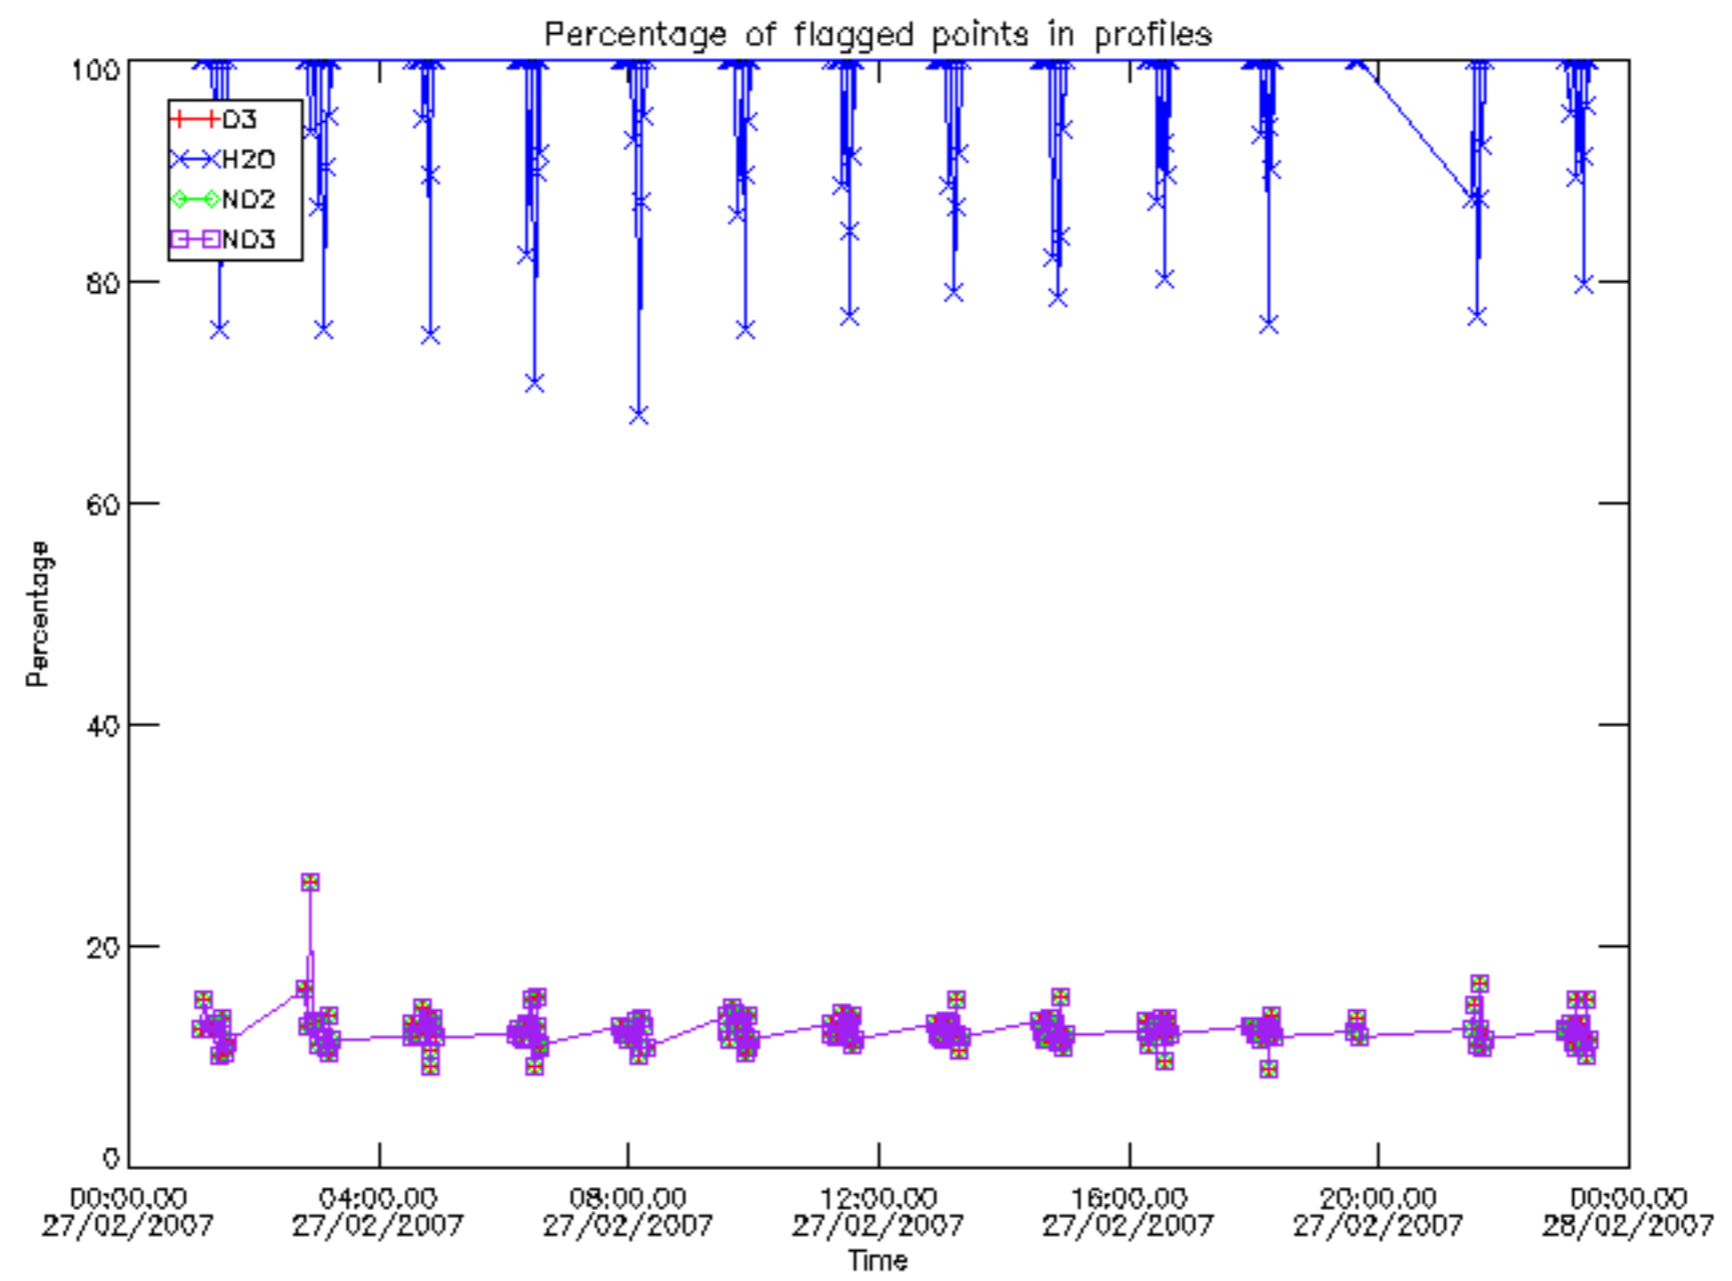

Percentage of flagged data per D3 profile

Percentage of flagged data per H2O profile