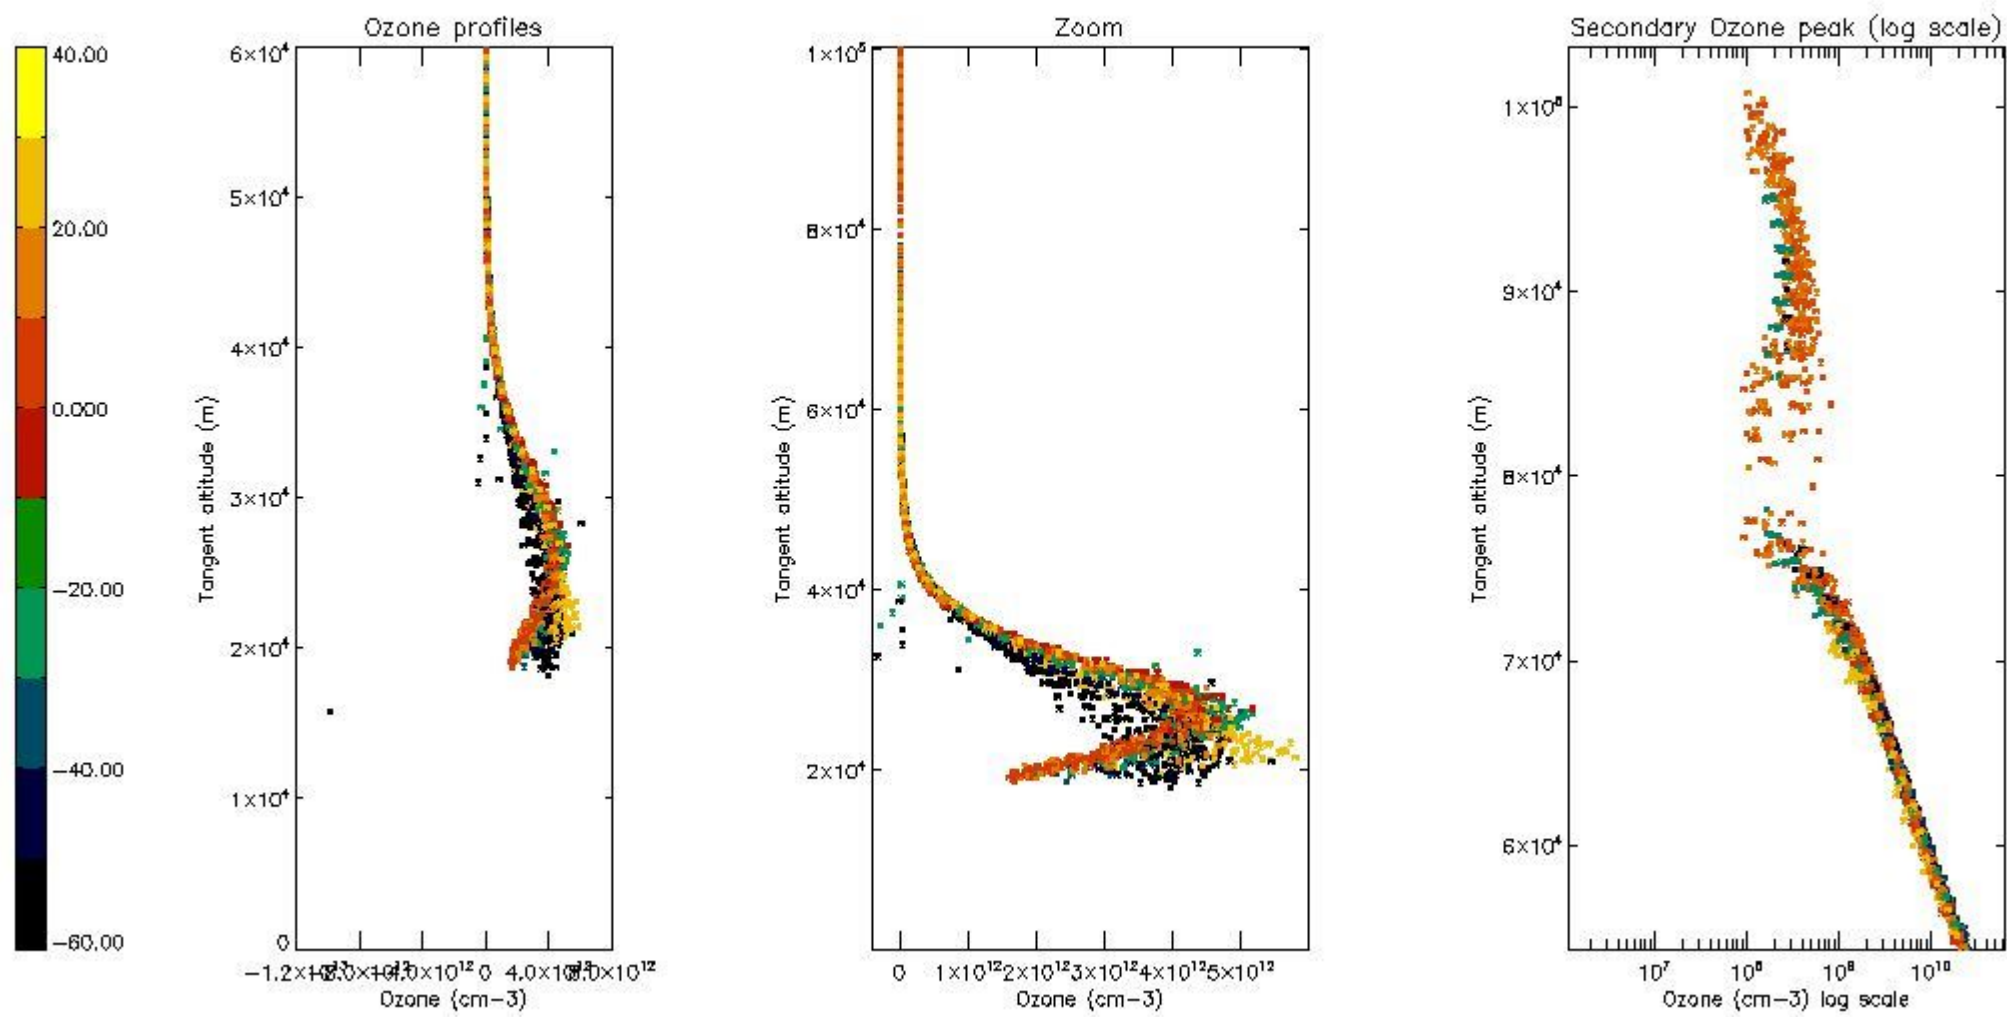

5.5 Plot ozone profiles where $STD < 5\%$ (dark without errors)

The colorbar represents the latitude.