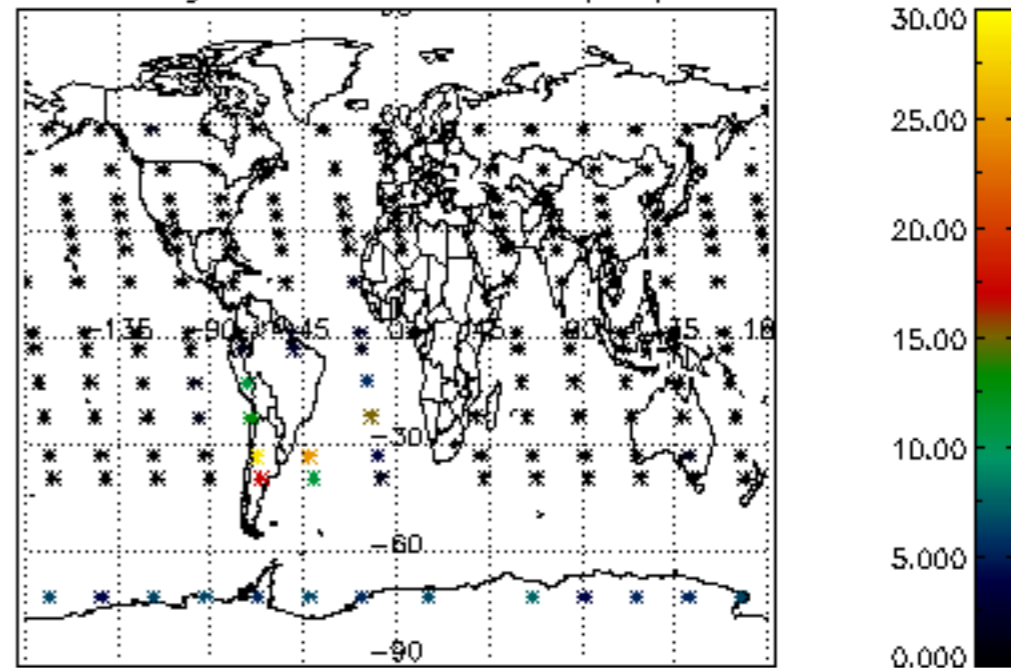

Percentage of datation errors per profile

Percentage of saturation errors per profile