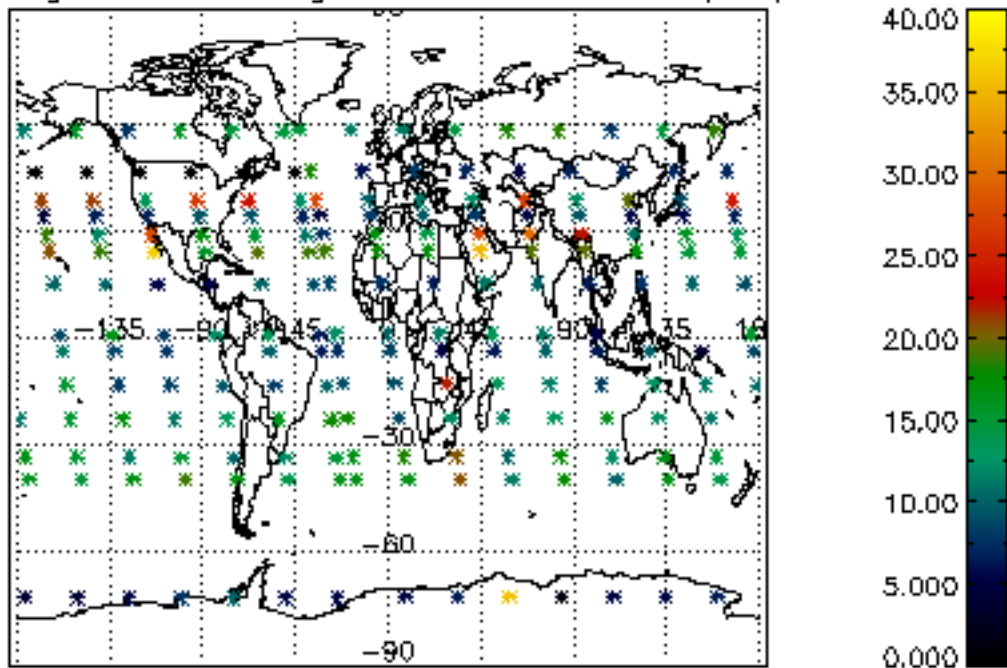

Percentage of cosmic ray hits per profile

Percentage of star falling outside central band per profile