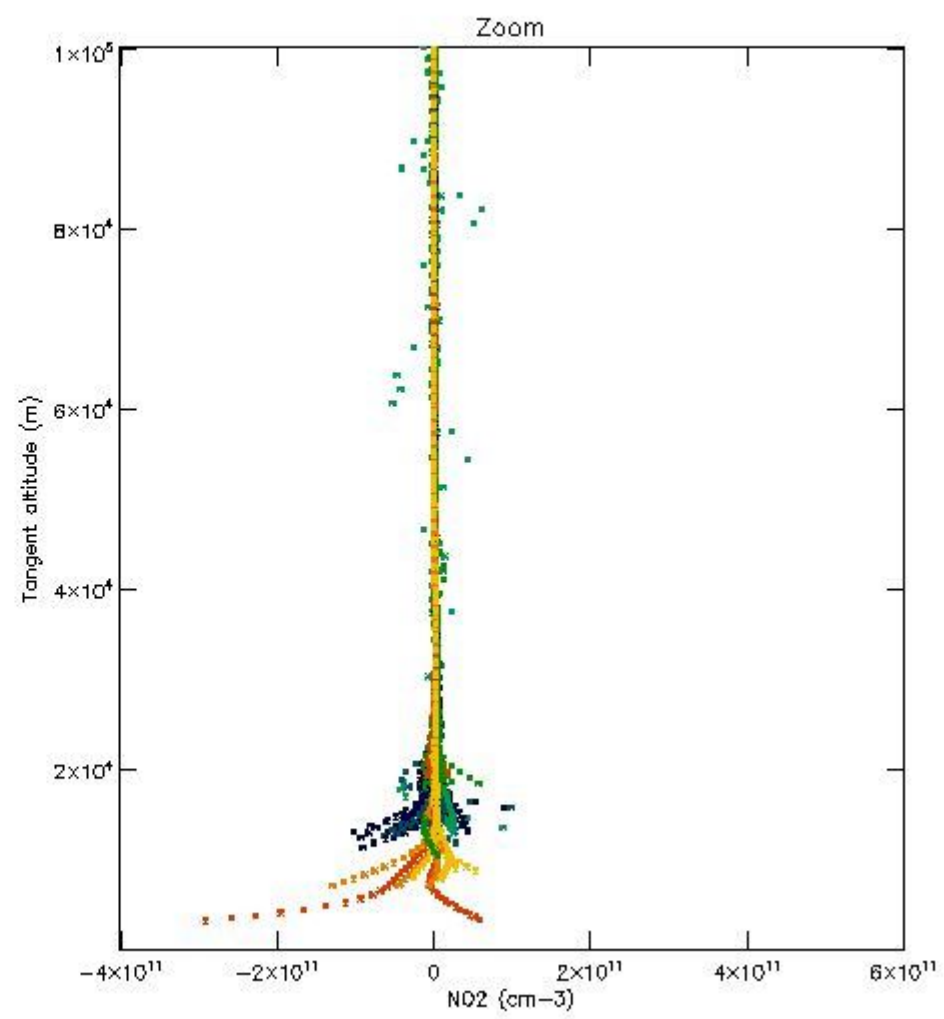

STD < 10	32
STD < 5	24

5.2 Plot ozone profiles for all STD (dark without errors)

The colorbar represents the latitude.

5.3 Plot ozone profiles where STD < 20% (dark without errors)

The colorbar represents the latitude.

5.4 Plot ozone profiles where STD < 10% (dark without errors)

The colorbar represents the latitude.

5.5 Plot ozone profiles where STD < 5% (dark without errors)

The colorbar represents the latitude.

5.6 Plot NO₂ profiles for all STD (dark without errors)

The colorbar represents the latitude.

5.7 Plot NO3 profiles for all STD (dark without errors)

The colorbar represents the latitude.

5.8 Plot H2O profiles for all STD (only for occultations of stars 1,2,3,4,13,14,16,26,63 dark without errors)