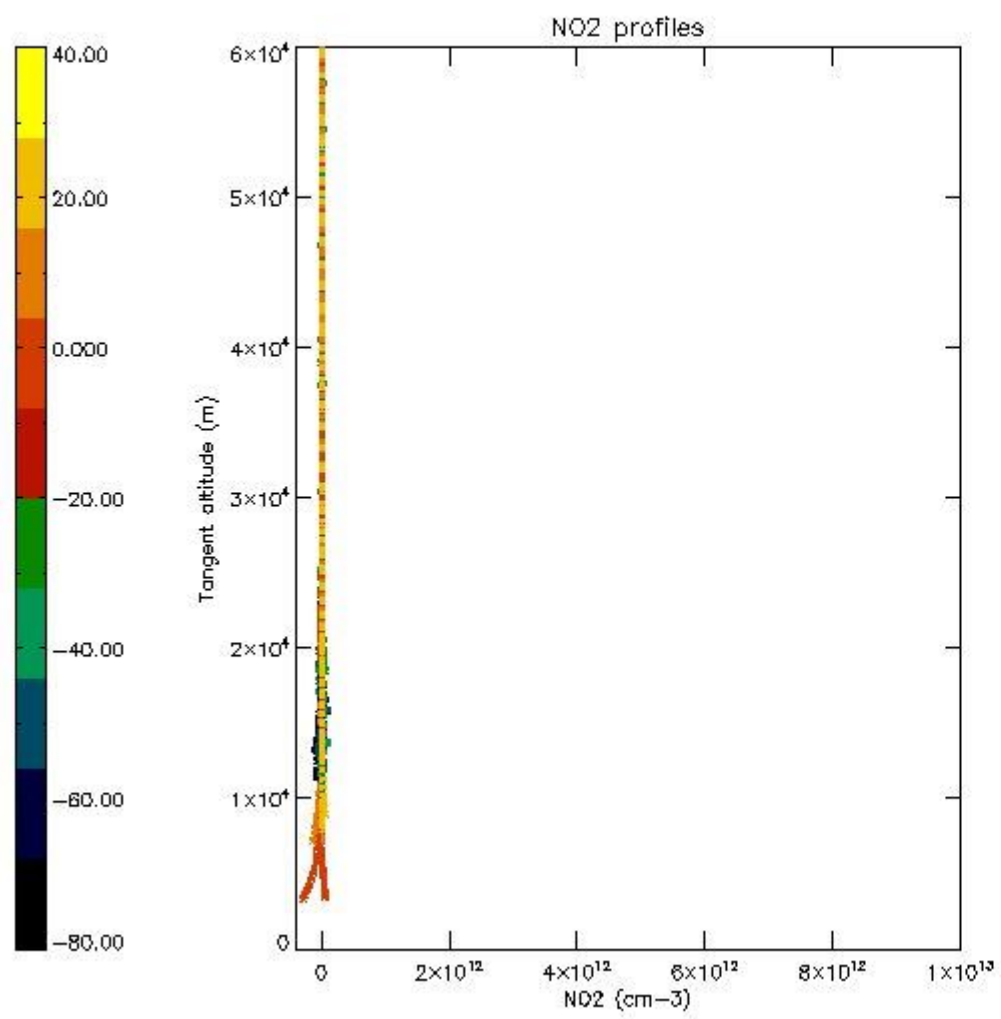

STD < 10	32
STD < 5	24

5.2 Plot ozone profiles for all STD (dark without errors)

The colorbar represents the latitude.

5.3 Plot ozone profiles where STD < 20% (dark without errors)

The colorbar represents the latitude.

5.4 Plot ozone profiles where STD < 10% (dark without errors)

The colorbar represents the latitude.

5.5 Plot ozone profiles where STD < 5% (dark without errors)

The colorbar represents the latitude.

5.6 Plot NO₂ profiles for all STD (dark without errors)

The colorbar represents the latitude.

5.7 Plot NO3 profiles for all STD (dark without errors)

The colorbar represents the latitude.

5.8 Plot H2O profiles for all STD (only for occultations of stars 1,2,3,4,13,14,16,26,63 dark without errors)