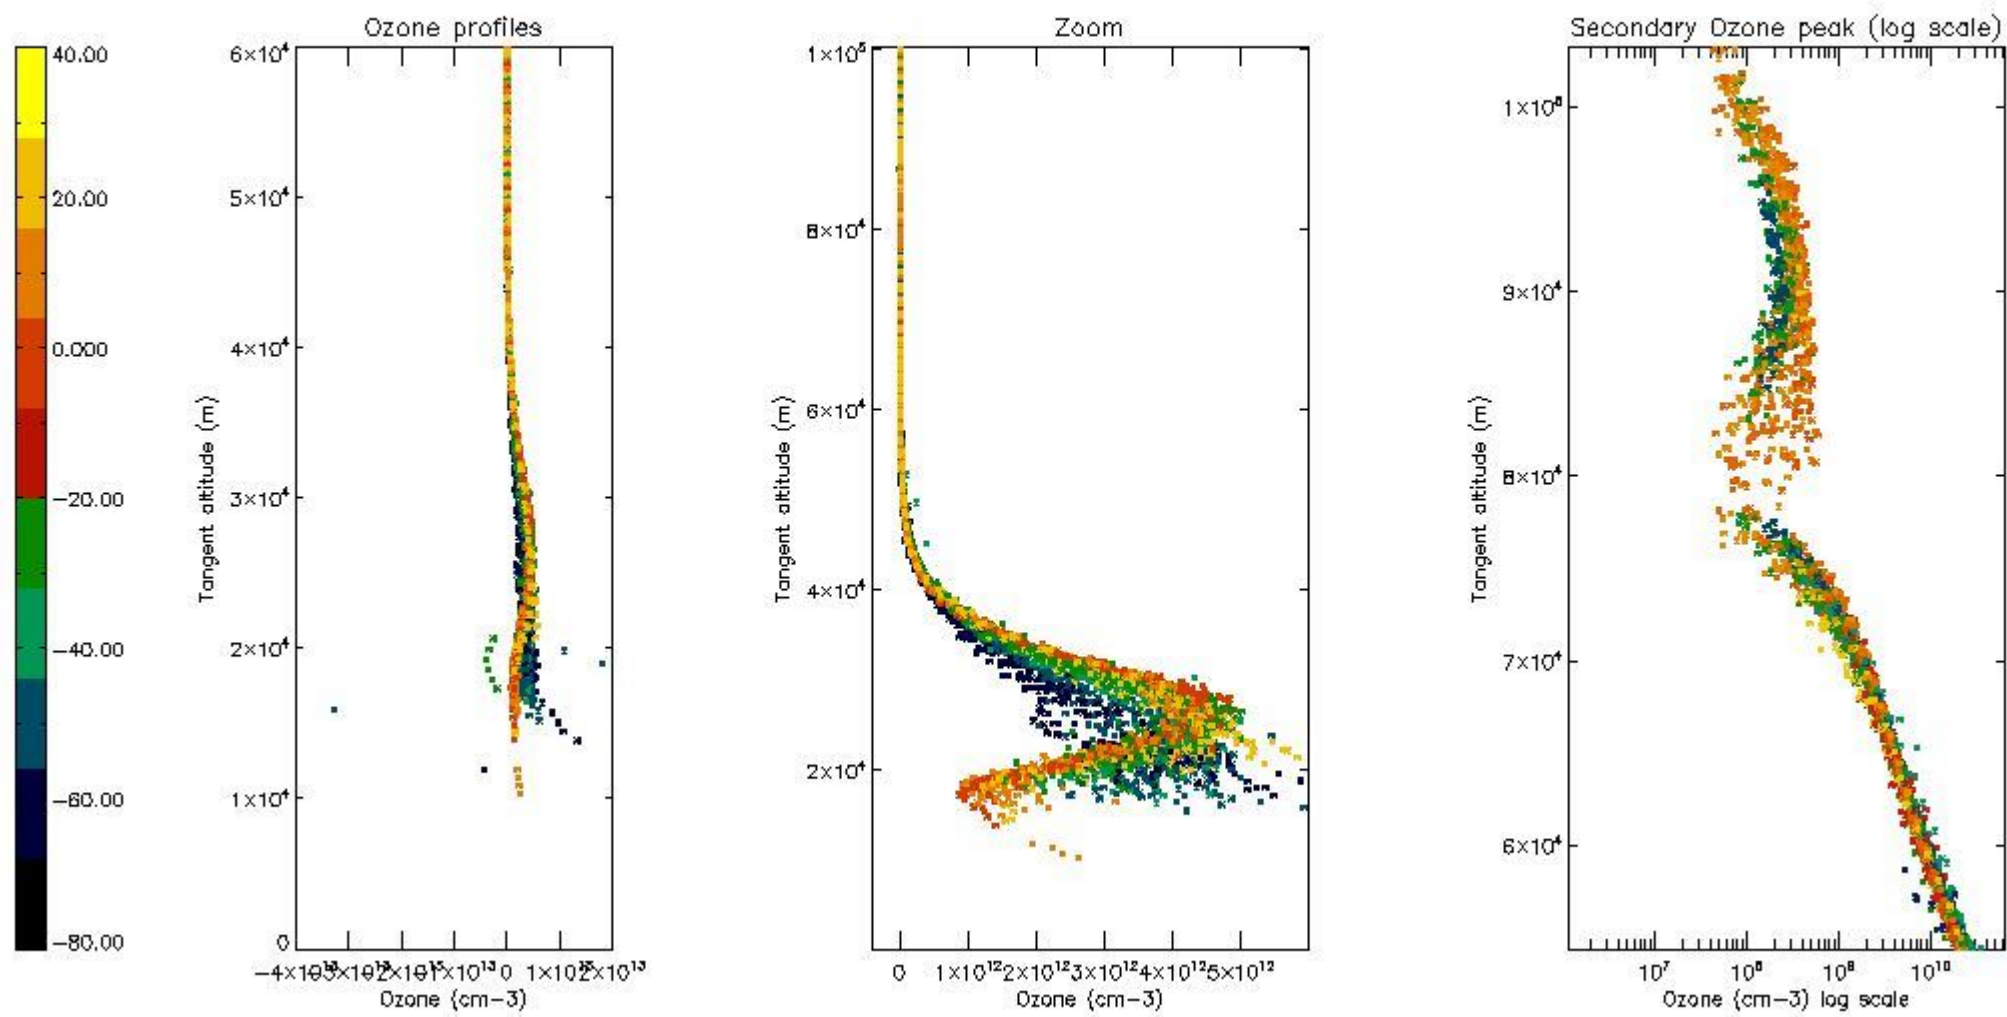

STD < 10	32
STD < 5	24

5.2 Plot ozone profiles for all STD (dark without errors)

The colorbar represents the latitude.

5.3 Plot ozone profiles where STD < 20% (dark without errors)

The colorbar represents the latitude.