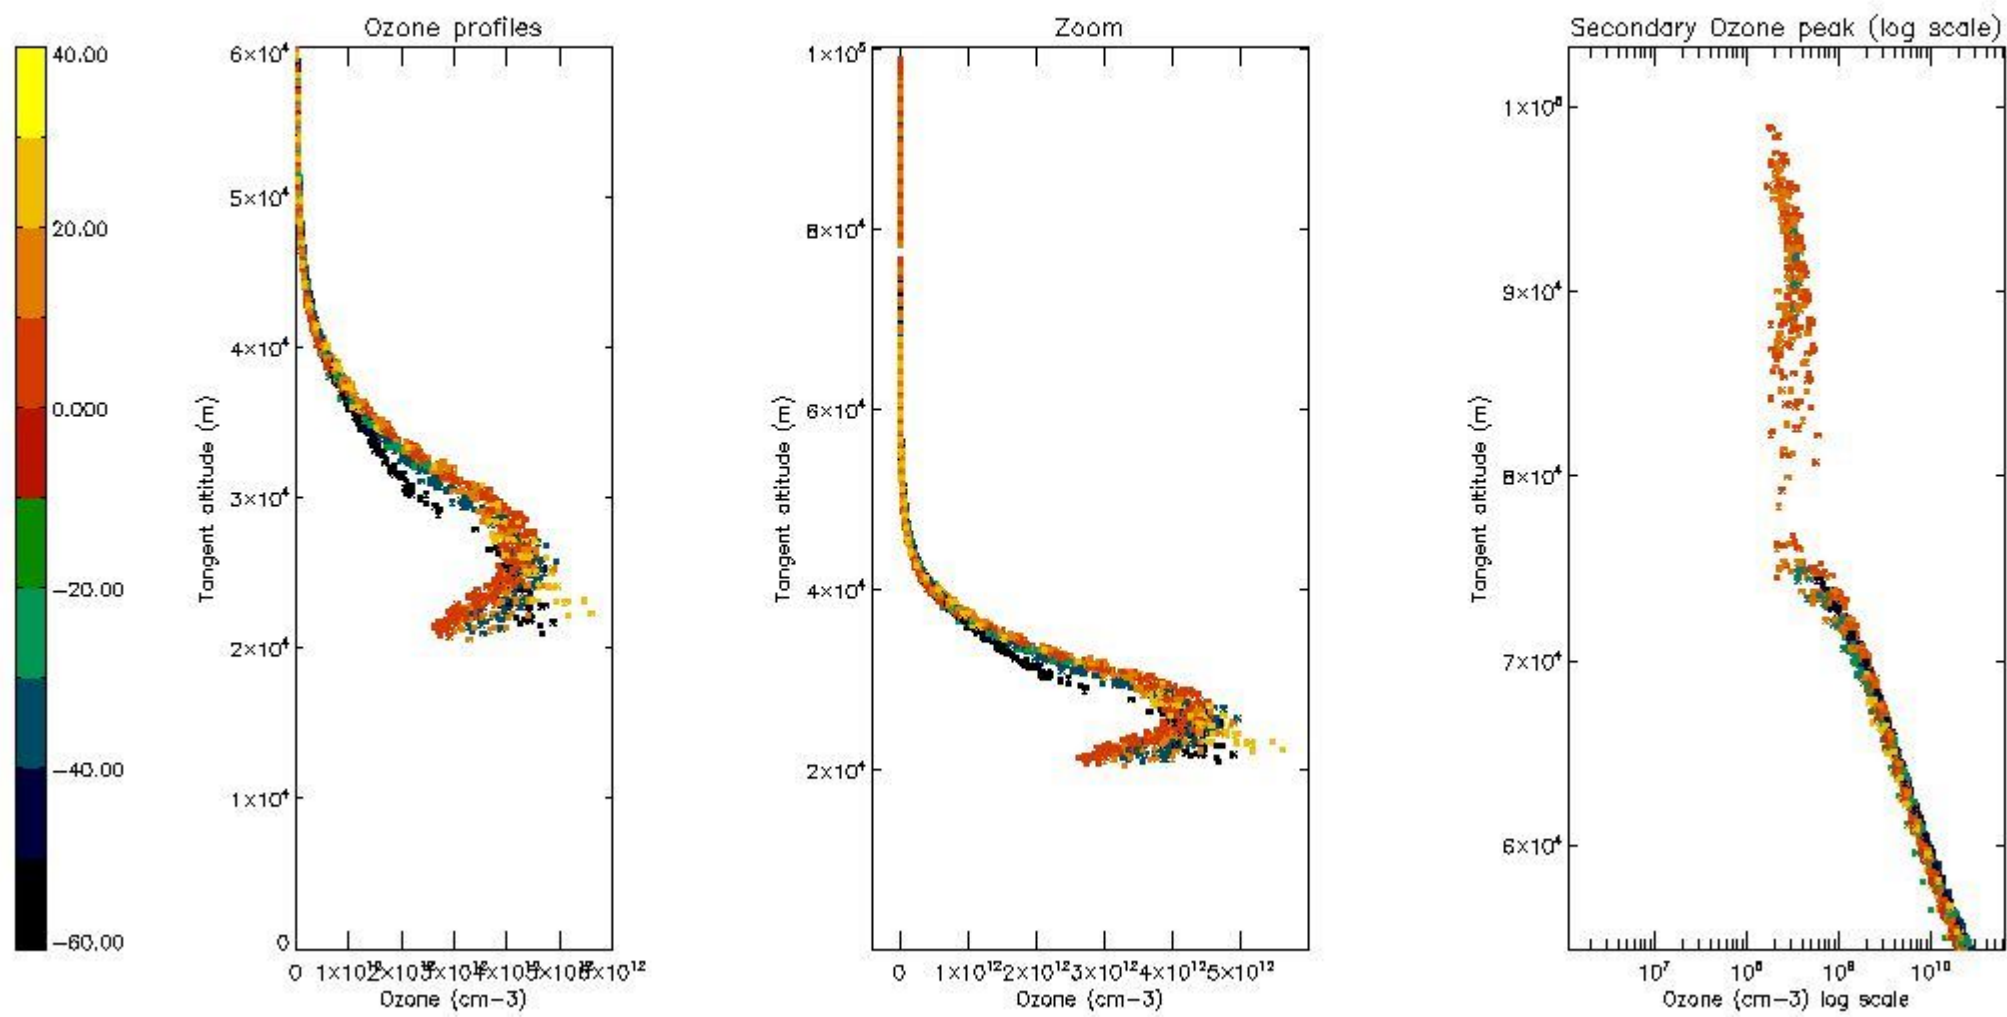

STD < 10	32
STD < 5	24

5.2 Plot ozone profiles for all STD (dark without errors)

The colorbar represents the latitude.

5.3 Plot ozone profiles where STD < 20% (dark without errors)

The colorbar represents the latitude.

5.4 Plot ozone profiles where STD < 10% (dark without errors)

The colorbar represents the latitude.

5.5 Plot ozone profiles where STD < 5% (dark without errors)

The colorbar represents the latitude.

5.6 Plot NO₂ profiles for all STD (dark without errors)