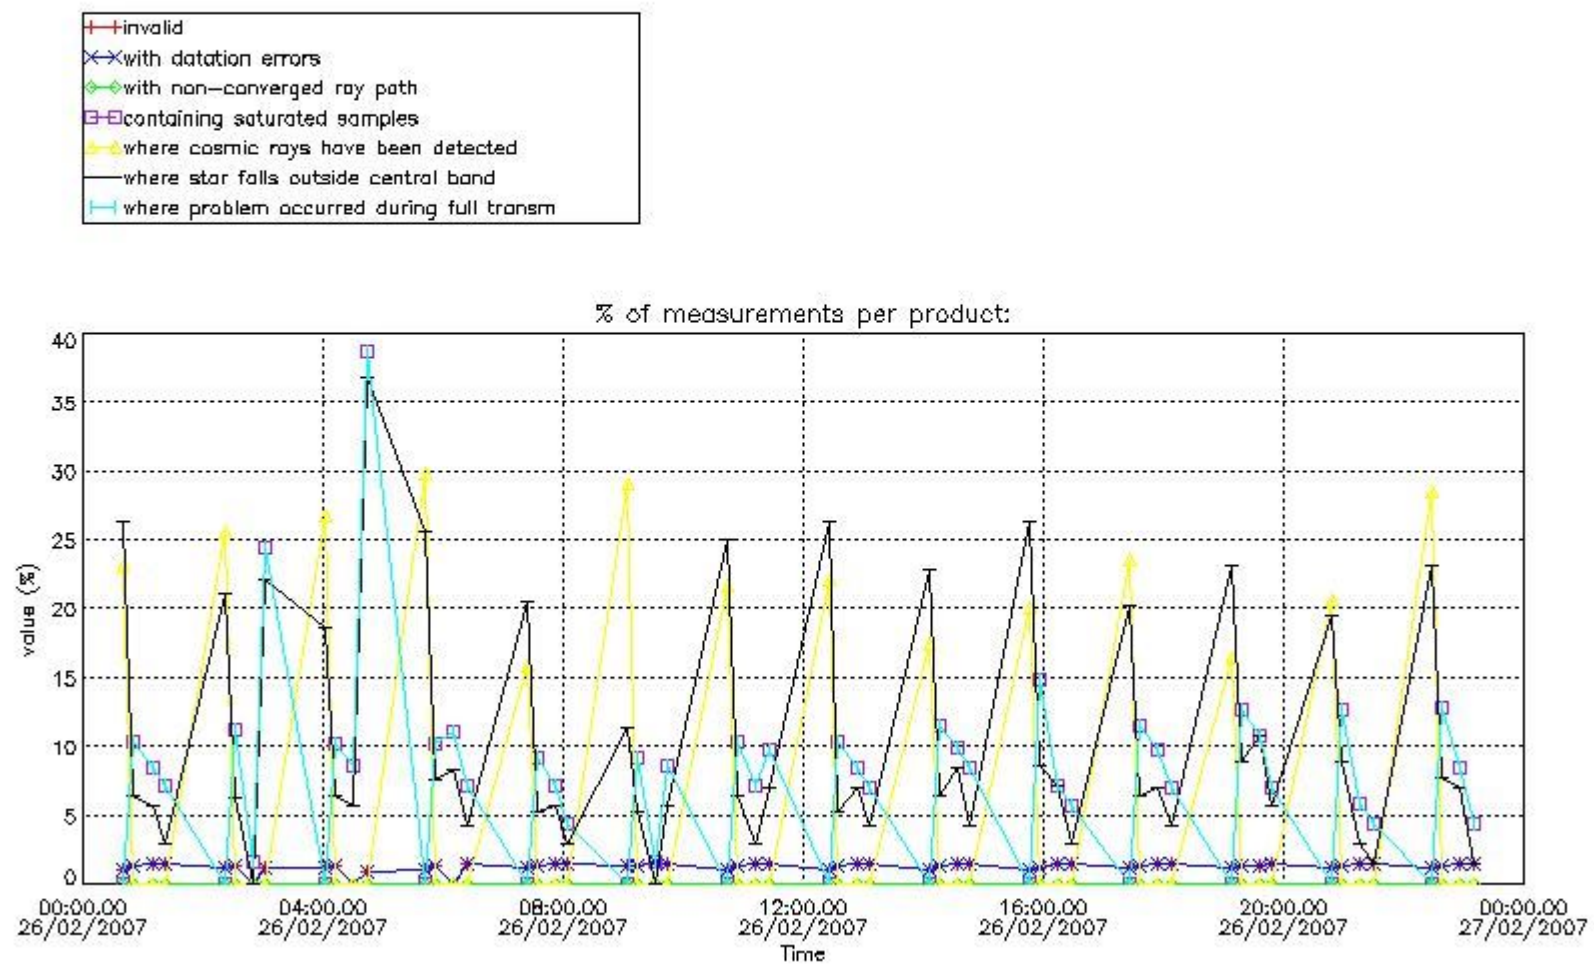

3.1 Plot quality information per product (time dependant)

3.2 Plot quality information per product (world map)

Percentage of flagged data per O3 profile

Percentage of flagged data per H2O profile

Percentage of flagged data per NO2 profile

Percentage of flagged data per NO3 profile

4. Level 1 quality information per product

In this section it is plotted some information contained in the Quality Summary data set of the level 2 products that comes from the level 1b processing. Products without errors (error flag in the MPH set to "0") are used.

4.1 Plot quality information per product (time dependant) coming from level 1b processing

4.1.1 Plot level 1 quality information per product (time dependant): ENVISAT ASCENDING passes

4.1.2 Plot level 1 quality information per product (time dependant): ENVI SAT DESCENDING passes