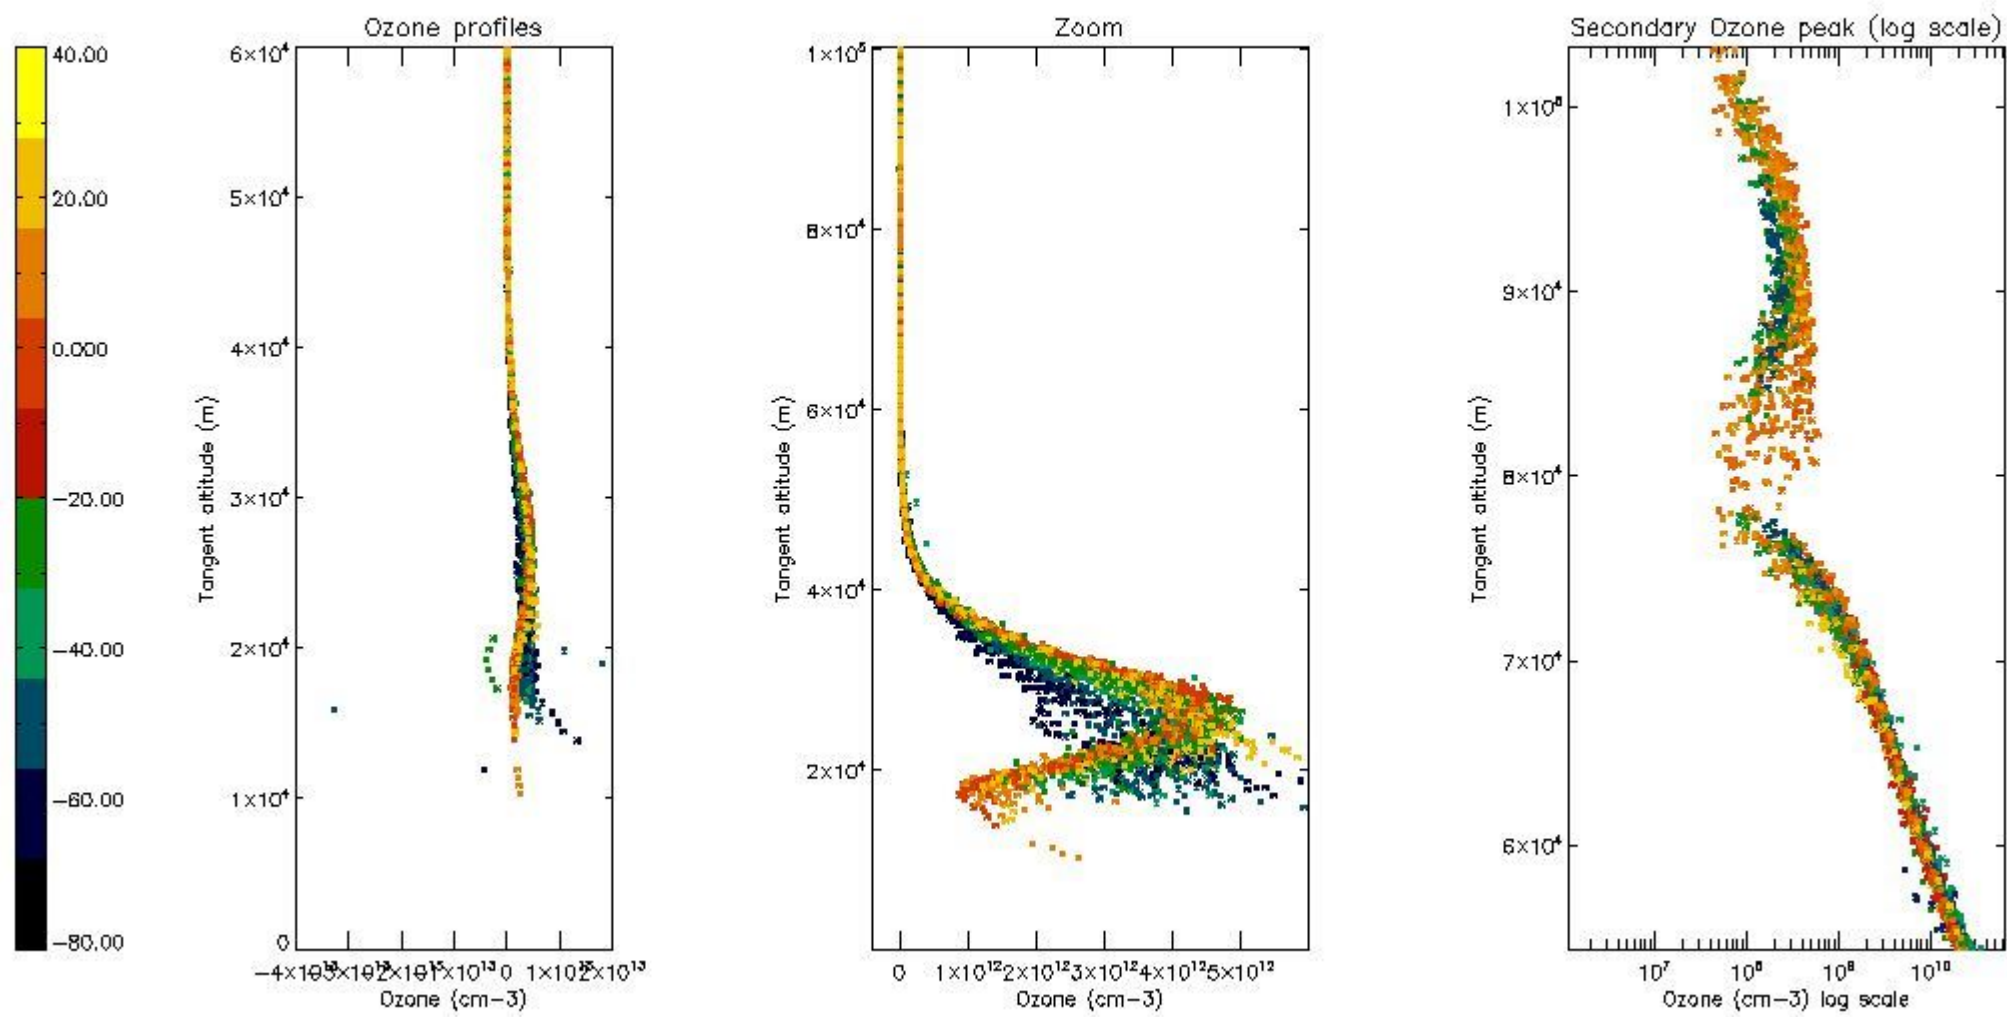

STD < 10	32
STD < 5	24

5.2 Plot ozone profiles for all STD (dark without errors)

The colorbar represents the latitude.

5.3 Plot ozone profiles where STD < 20% (dark without errors)

The colorbar represents the latitude.

5.4 Plot ozone profiles where STD < 10% (dark without errors)

The colorbar represents the latitude.

5.5 Plot ozone profiles where STD < 5% (dark without errors)

The colorbar represents the latitude.

5.6 Plot NO₂ profiles for all STD (dark without errors)

The colorbar represents the latitude.

5.7 Plot NO3 profiles for all STD (dark without errors)

The colorbar represents the latitude.

5.8 Plot H2O profiles for all STD (only for occultations of stars 1,2,3,4,13,14,16,26,63 dark without errors)