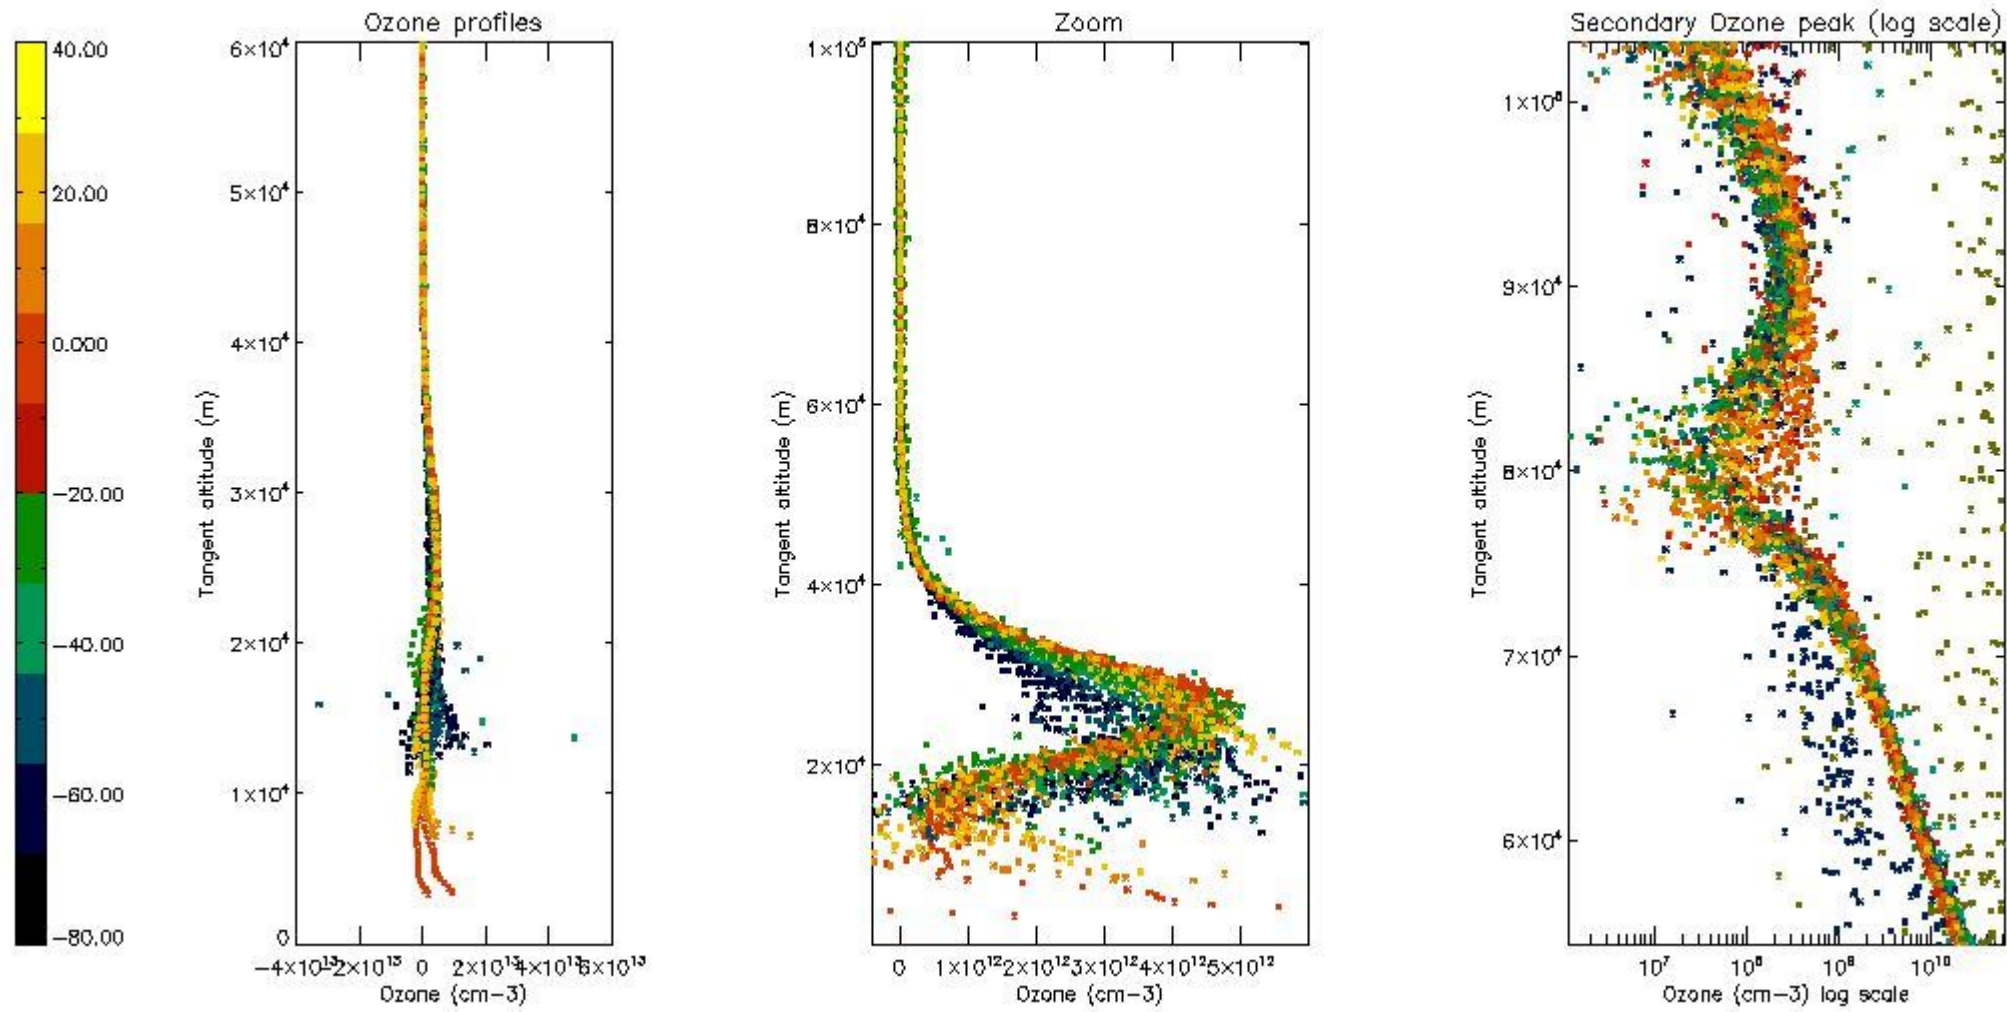

STD < 10	32
STD < 5	24

5.2 Plot ozone profiles for all STD (dark without errors)

The colorbar represents the latitude.

5.3 Plot ozone profiles where STD < 20% (dark without errors)

The colorbar represents the latitude.