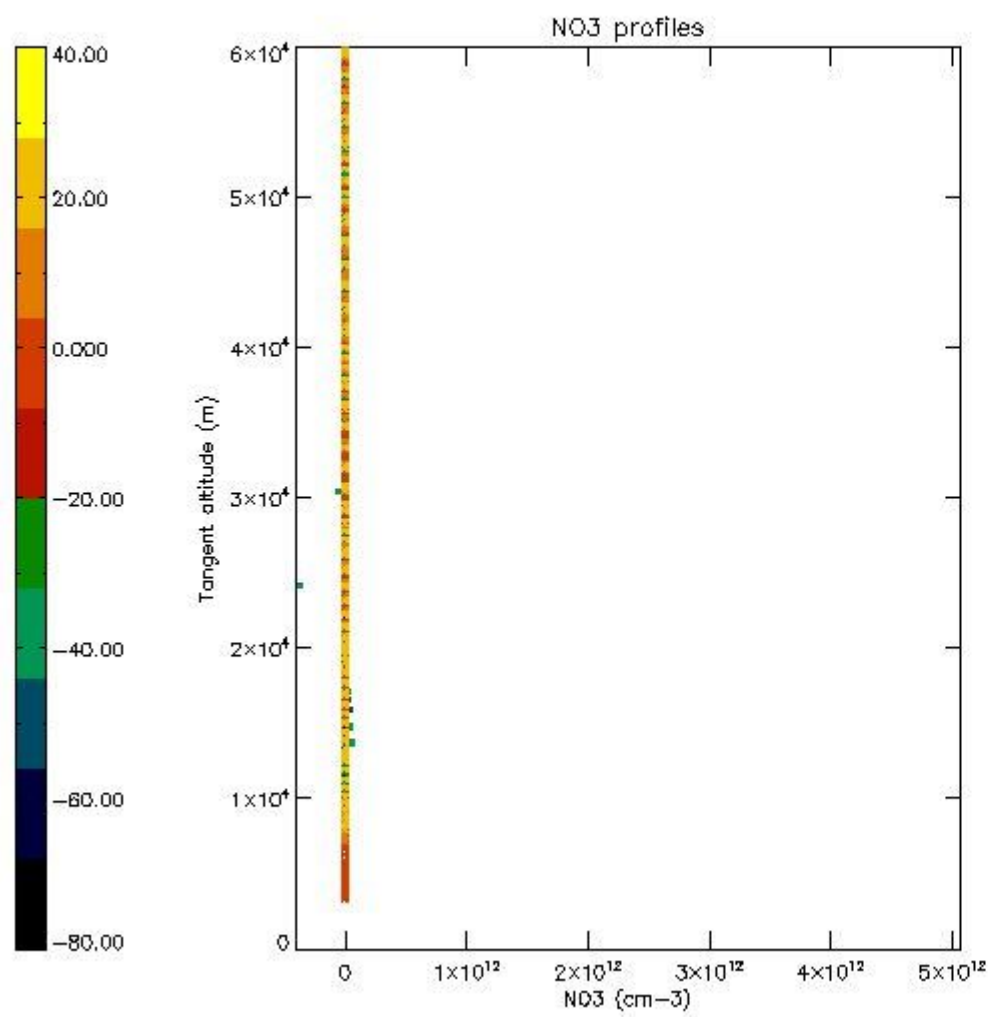

5.4 Plot ozone profiles where $STD < 10\%$ (dark without errors)

The colorbar represents the latitude.

5.5 Plot ozone profiles where STD < 5% (dark without errors)

The colorbar represents the latitude.

5.6 Plot NO₂ profiles for all STD (dark without errors)

The colorbar represents the latitude.

5.7 Plot NO3 profiles for all STD (dark without errors)

The colorbar represents the latitude.

5.8 Plot H2O profiles for all STD (only for occultations of stars 1,2,3,4,13,14,16,26,63 dark without errors)