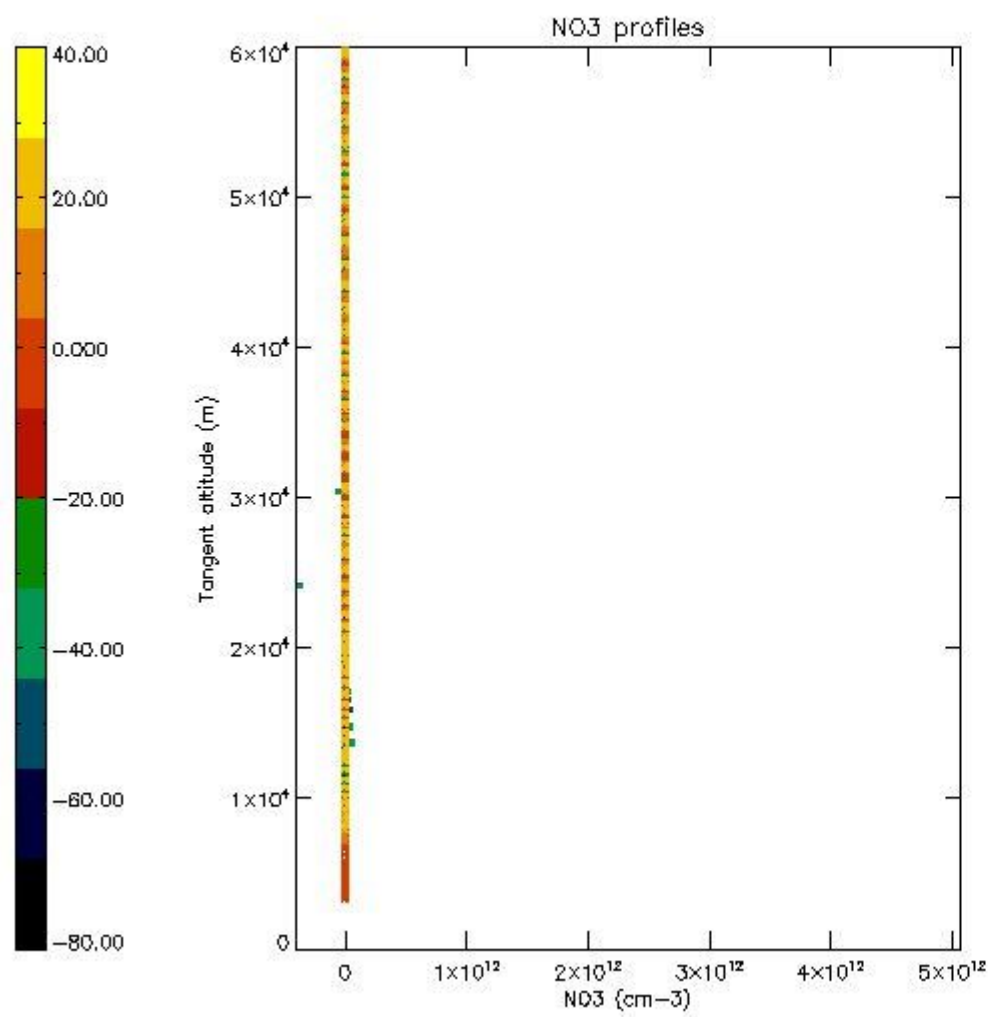

STD < 10	32
STD < 5	24

5.2 Plot ozone profiles for all STD (dark without errors)

The colorbar represents the latitude.

5.3 Plot ozone profiles where STD < 20% (dark without errors)

The colorbar represents the latitude.

5.4 Plot ozone profiles where STD < 10% (dark without errors)

The colorbar represents the latitude.

5.5 Plot ozone profiles where STD < 5% (dark without errors)

The colorbar represents the latitude.

5.6 Plot NO₂ profiles for all STD (dark without errors)

The colorbar represents the latitude.

5.7 Plot NO3 profiles for all STD (dark without errors)

The colorbar represents the latitude.

5.8 Plot H2O profiles for all STD (only for occultations of stars 1,2,3,4,13,14,16,26,63 dark without errors)