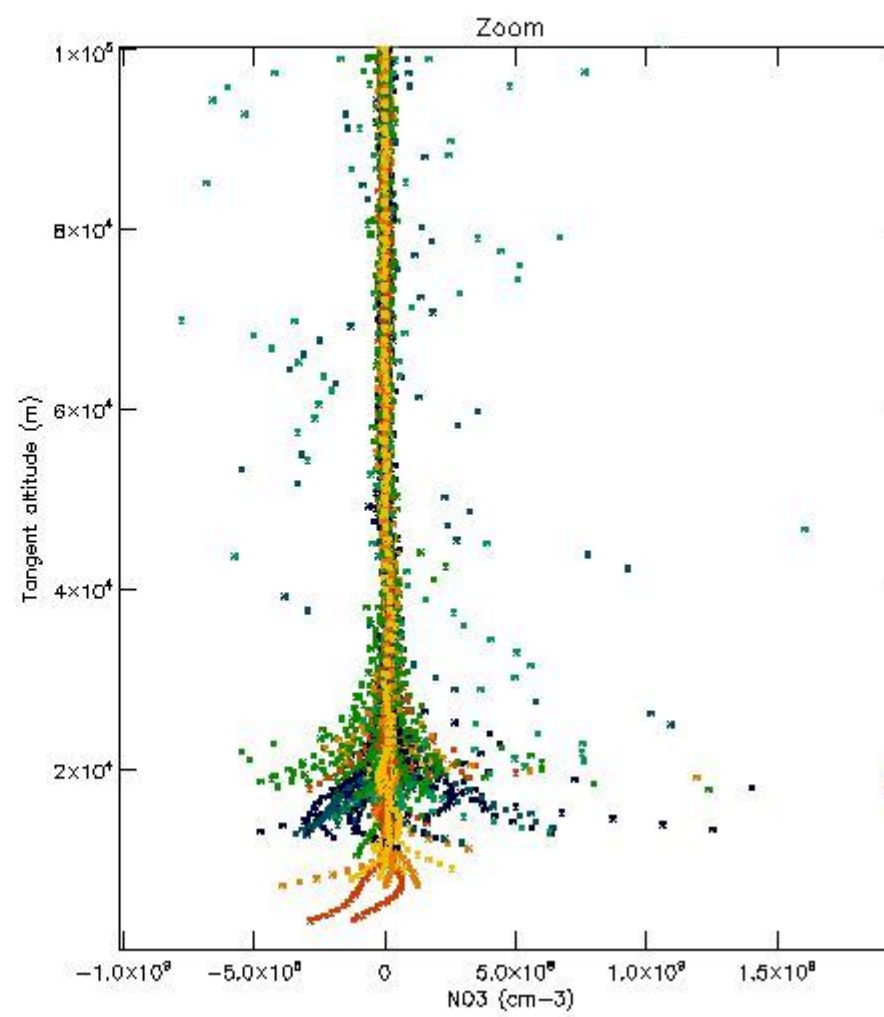

5.8 Plot H2O profiles for all STD (only for occultations of stars 1,2,3,4,13,14,16,26,63 dark without errors)

The colorbar represents the latitude.