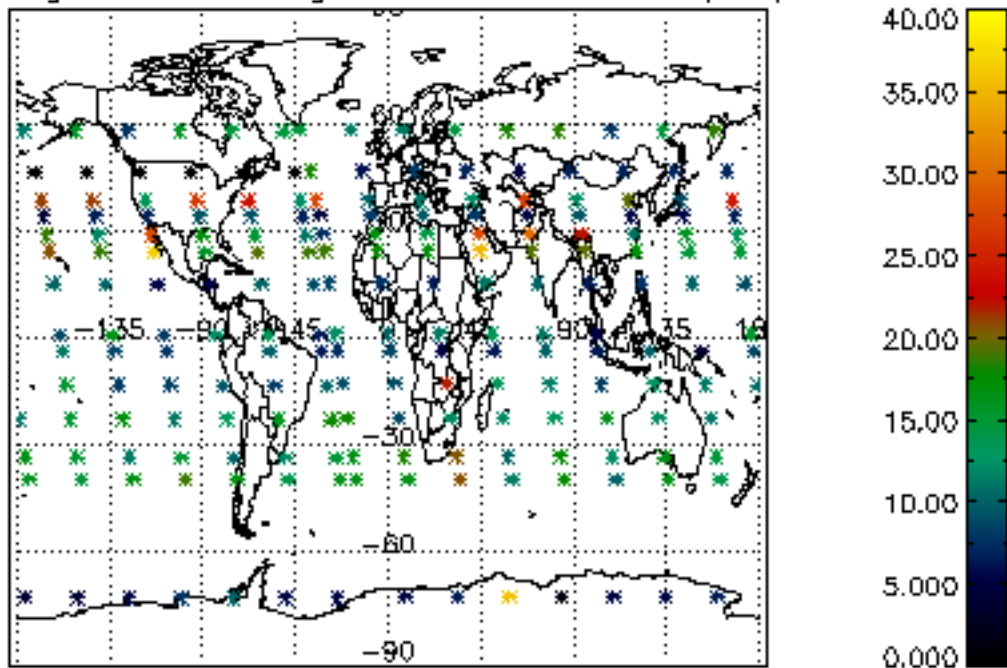

Percentage of flagged data per NO3 profile

Percentage of cosmic ray hits per profile

Percentage of datation errors per profile

Percentage of star falling outside central band per profile

Percentage of saturation errors per profile