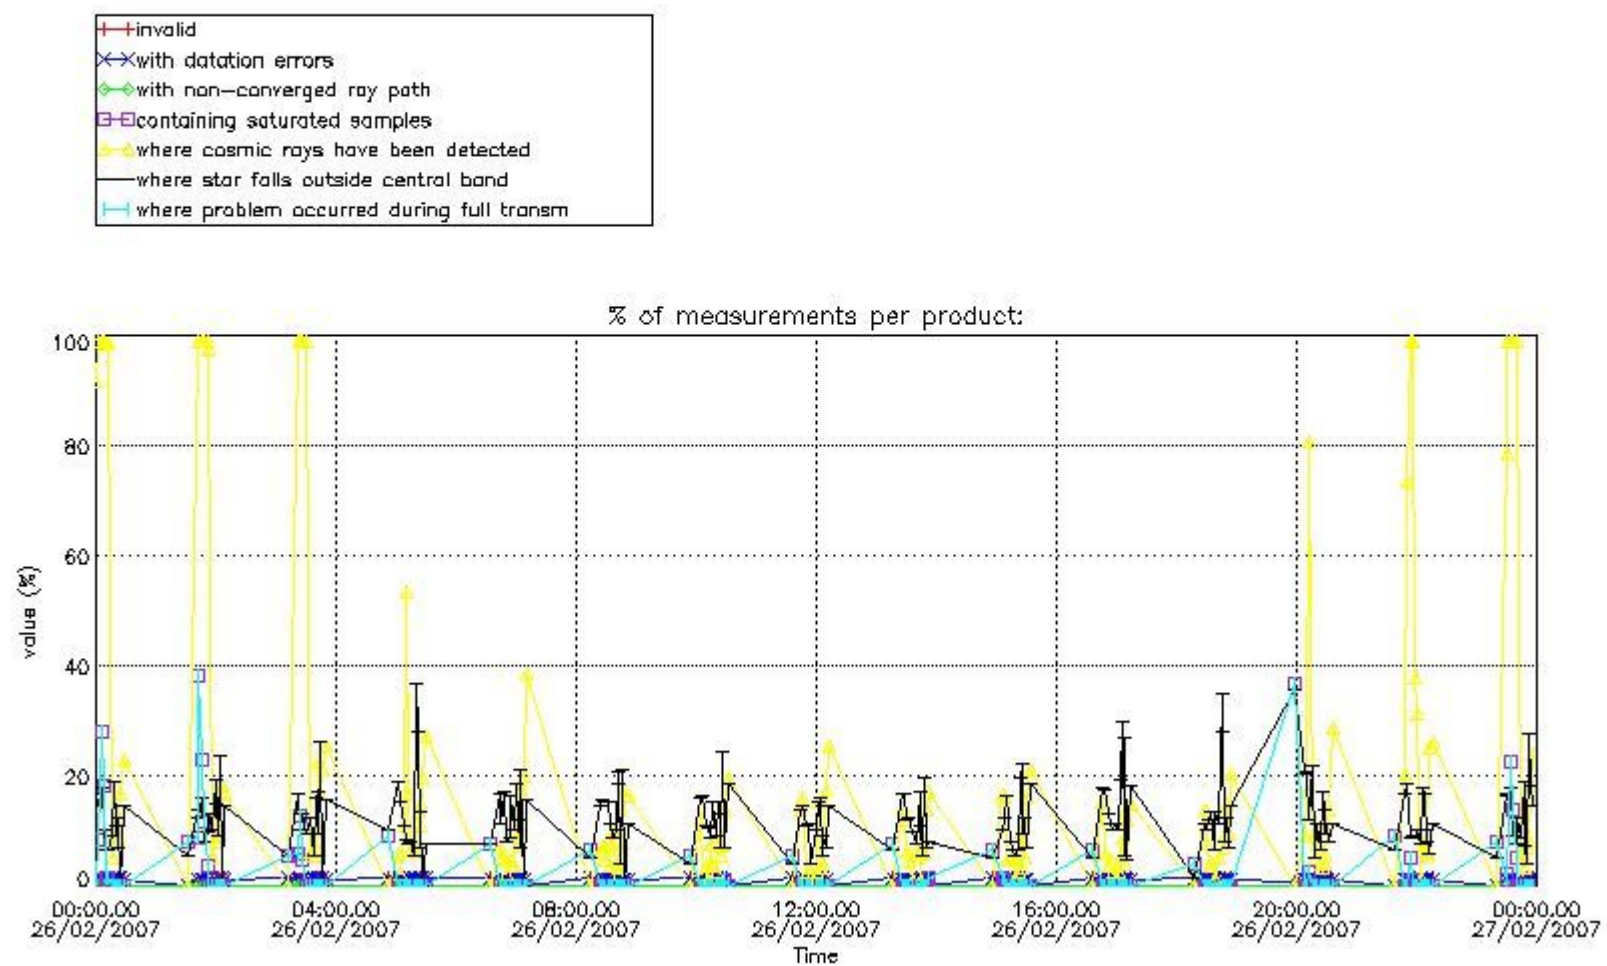

3.1 Plot quality information per product (time dependant)

3.2 Plot quality information per product (world map)

Percentage of flagged data per O3 profile

Percentage of flagged data per H2O profile

Percentage of flagged data per NO2 profile

Percentage of flagged data per NO3 profile

4. Level 1 quality information per product

In this section it is plotted some information contained in the Quality Summary data set of the level 2 products that comes from the level 1b processing. Products without errors (error flag in the MPH set to "0") are used.

4.1 Plot quality information per product (time dependant) coming from level 1b processing

4.1.1 Plot level 1 quality information per product (time dependant): ENVISAT ASCENDING passes

4.1.2 Plot level 1 quality information per product (time dependant): ENVI SAT DESCENDING passes