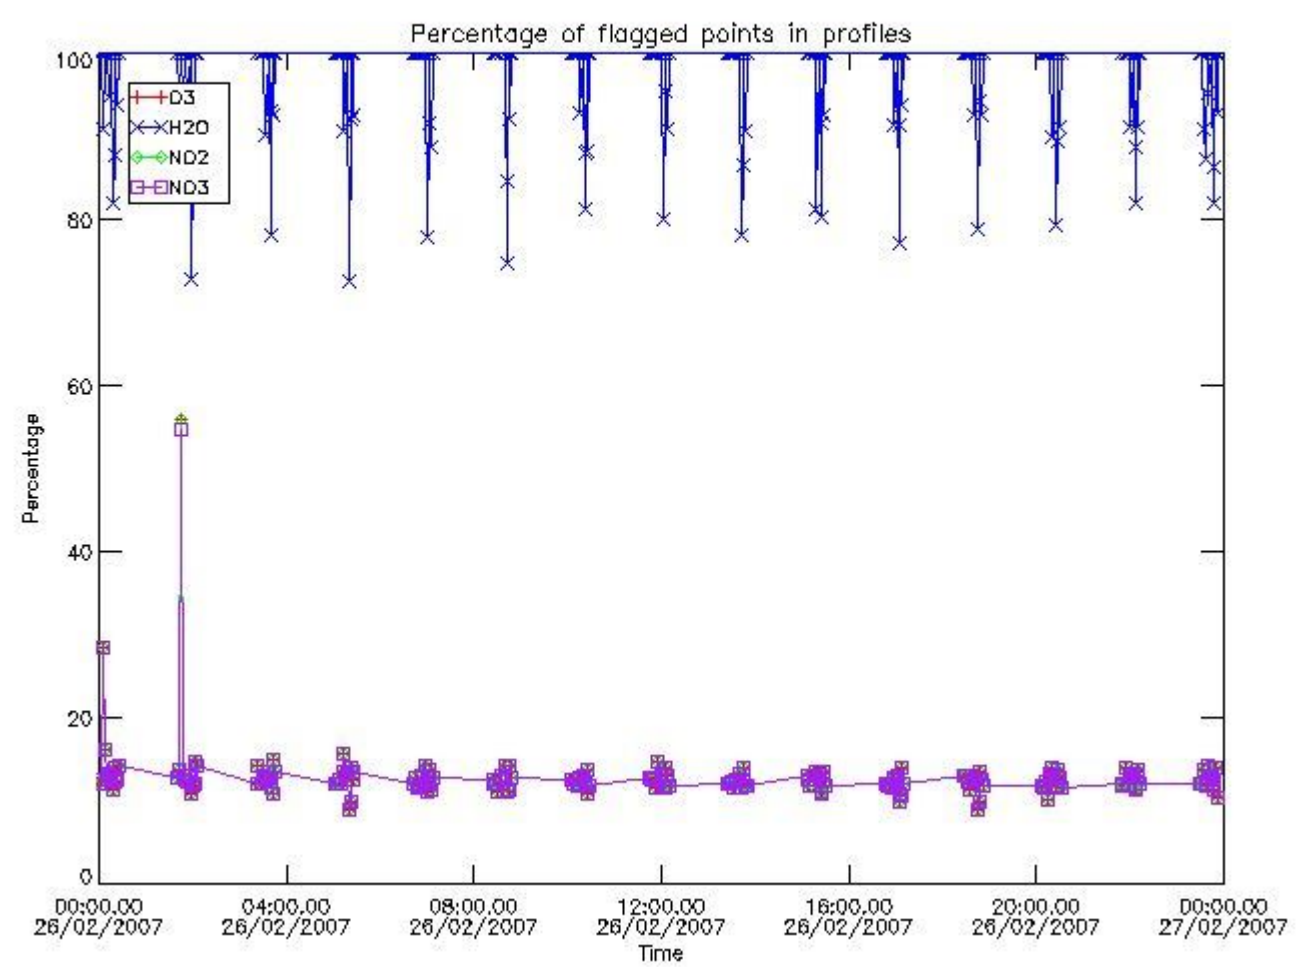

3. Quality information per product

In this section it is plotted some information contained in the Quality Summary data set of the level 2 products. Only products in dark limb conditions and without errors (error flag in the MPH set to "0") are used.

3.1 Plot quality information per product (time dependant)

Percentage of flagged data per O3 profile

Percentage of flagged data per H2O profile