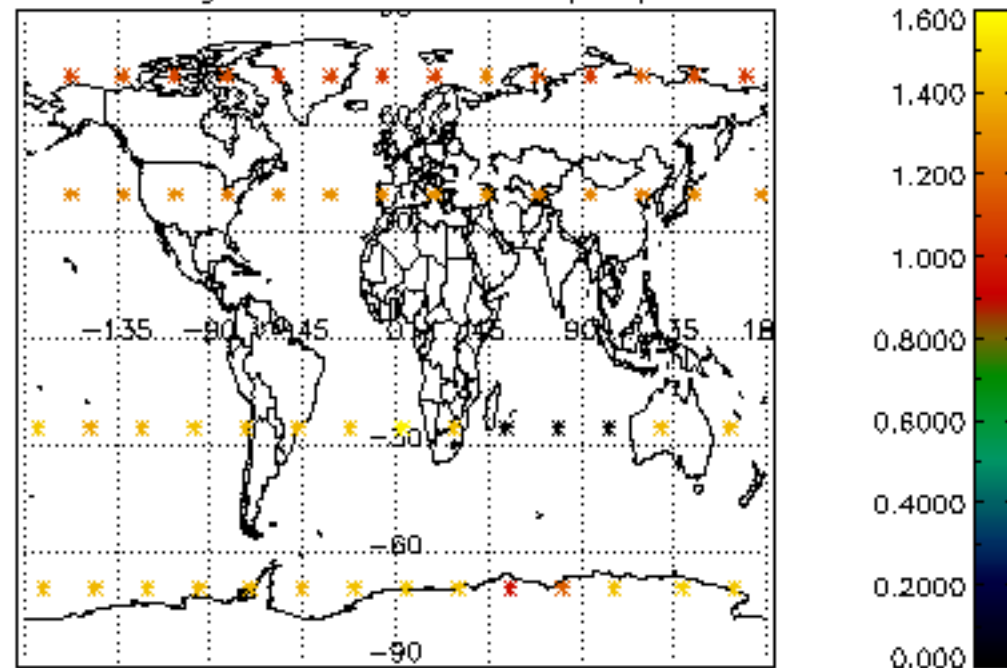

Percentage of datation errors per profile

Percentage of star falling outside central band per profile

Percentage of saturation errors per profile

Percentage of cosmic ray hits per profile

Percentage of datation errors per profile