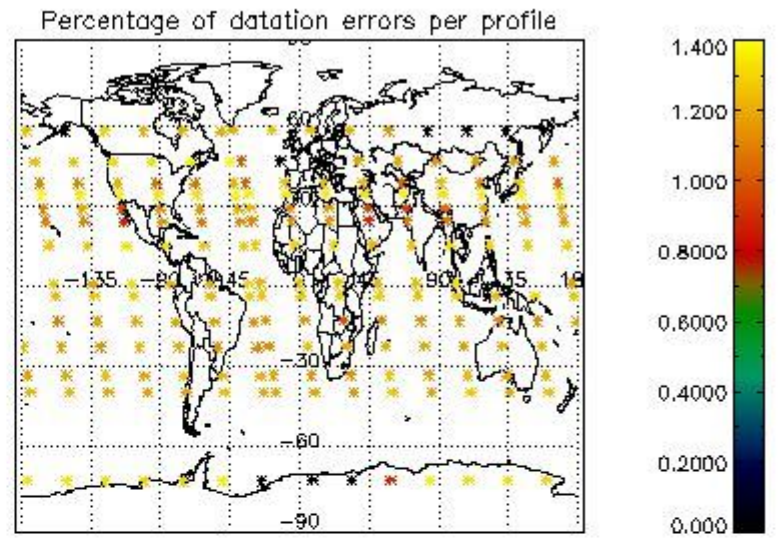

4.1 Plot quality information per product (time dependant) coming from level 1b processing

4.1.1 Plot level 1 quality information per product (time dependant): ENVISAT ASCENDING passes

4.1.2 Plot level 1 quality information per product (time dependant): ENVI SAT DESCENDING passes

4.2 Plot quality information per product coming from level 1b processing (world map)

4.2.1 Plot level 1 quality information per product (world map): ENVISAT ASCENDING passes

4.2.2 Plot level 1 quality information per product (world map): ENVISAT DESCENDING passes