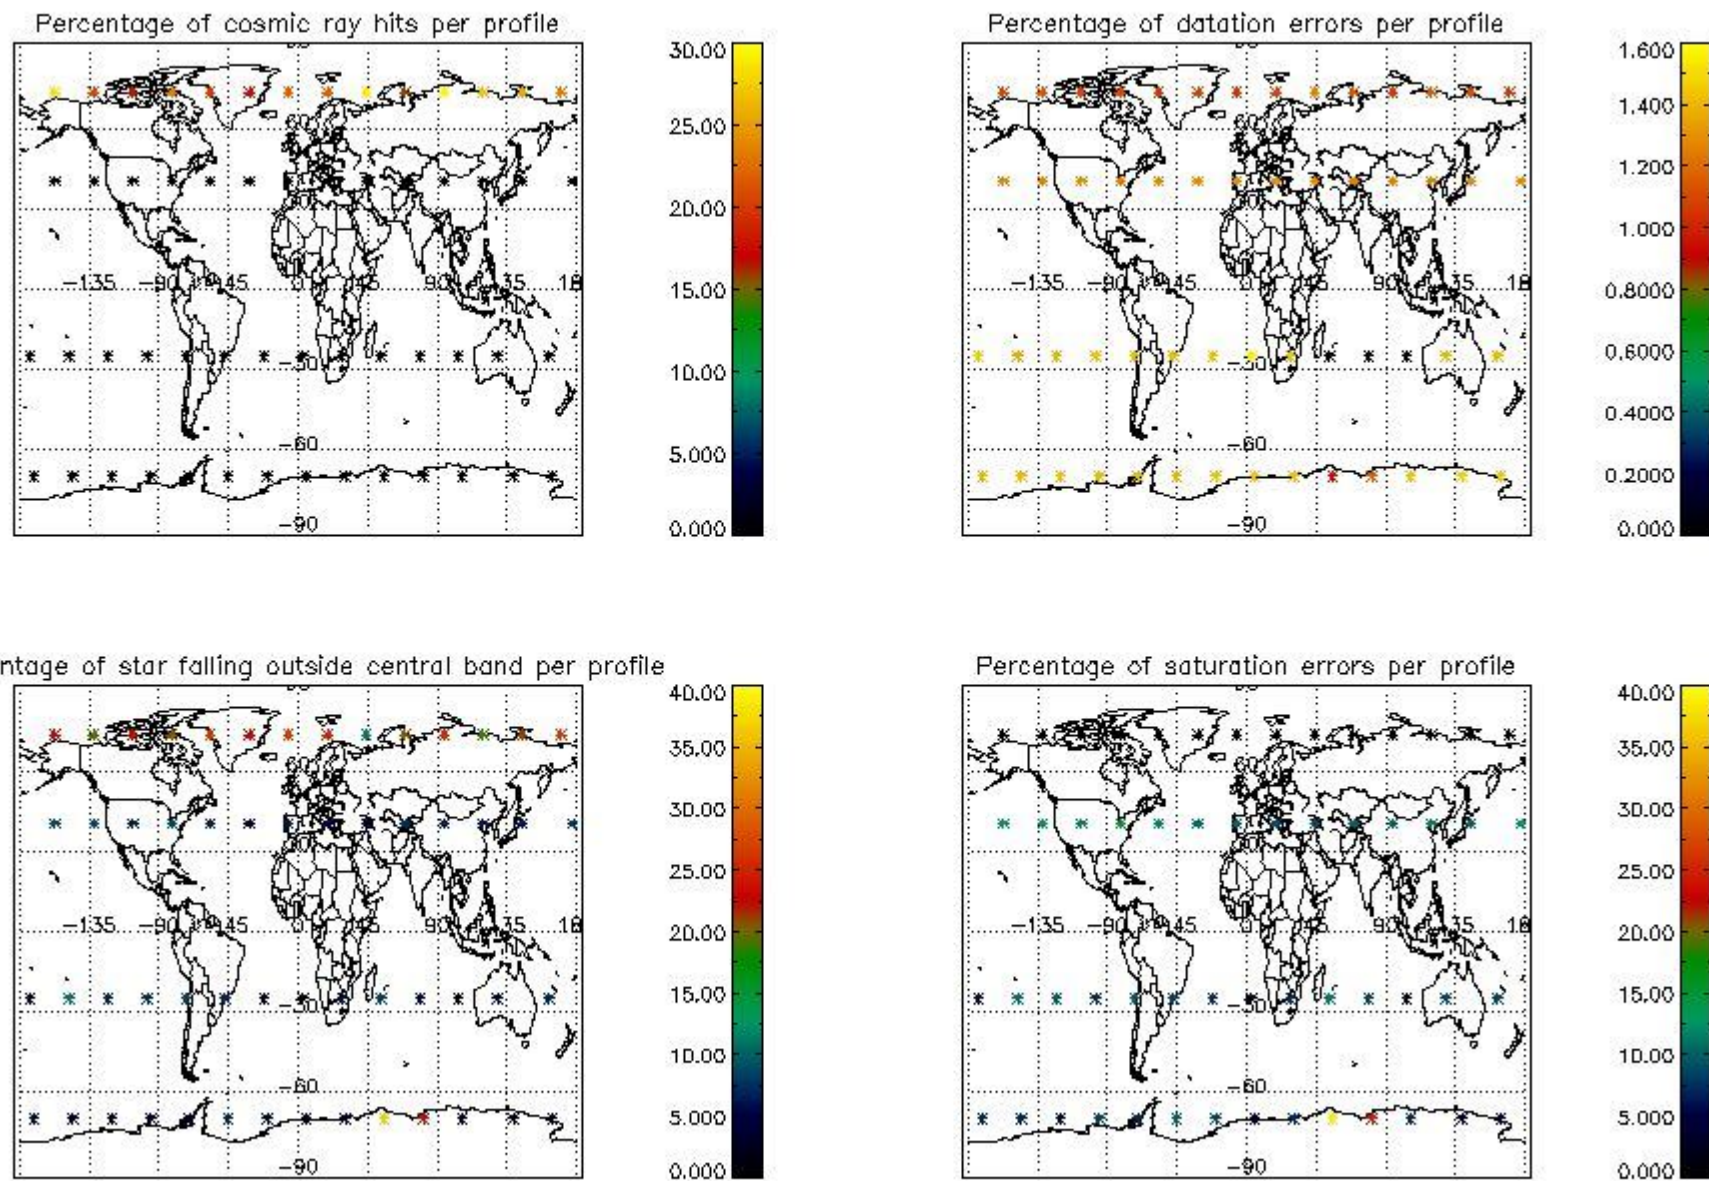

Percentage of flagged data per NO3 profile

4. Level 1 quality information per product

In this section it is plotted some information contained in the Quality Summary data set of the level 2 products that comes from the level 1b processing. Products without errors (error flag in the MPH set to "0") are used.

4.1 Plot quality information per product (time dependant) coming from level 1b processing

4.1.1 Plot level 1 quality information per product (time dependant): ENVISAT ASCENDING passes

4.1.2 Plot level 1 quality information per product (time dependant): ENVI SAT DESCENDING passes

4.2 Plot quality information per product coming from level 1b processing (world map)

4.2.1 Plot level 1 quality information per product (world map): ENVISAT ASCENDING passes

4.2.2 Plot level 1 quality information per product (world map): ENVISAT DESCENDING passes