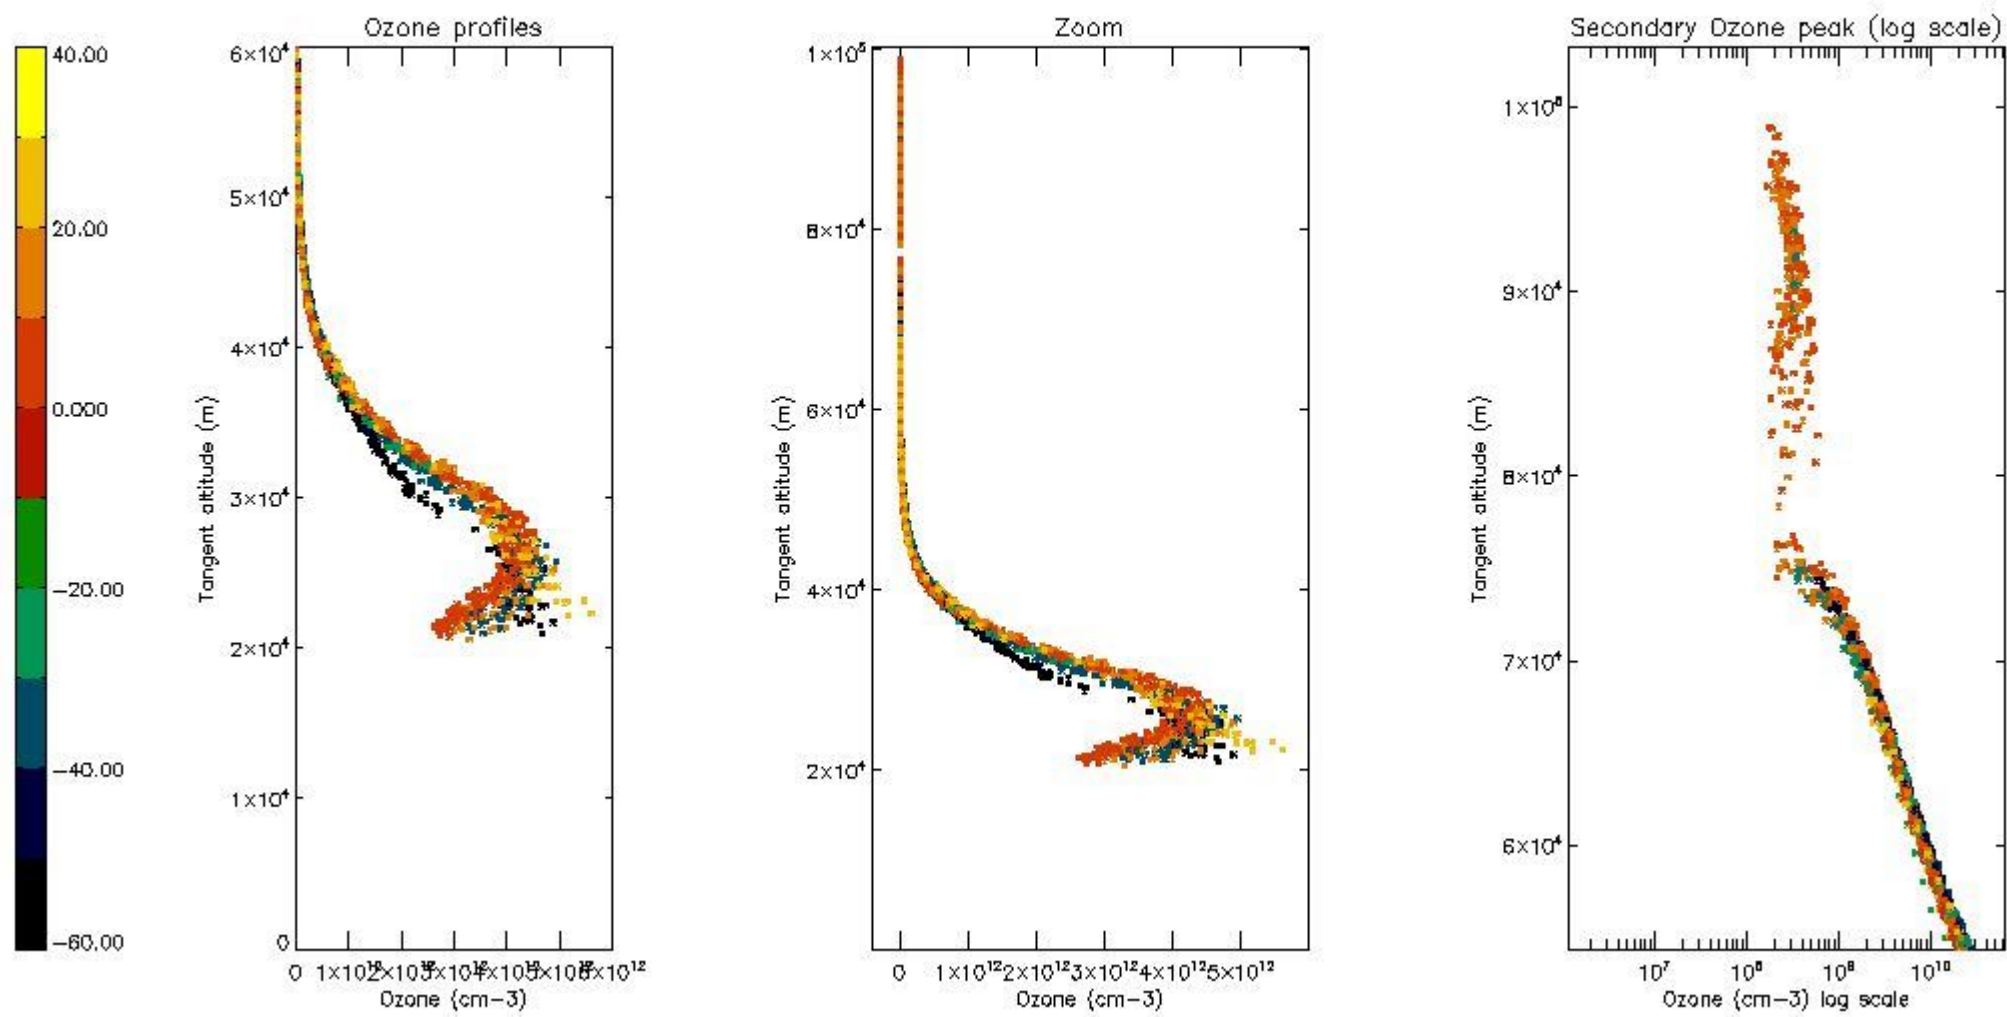

5.6 Plot NO₂ profiles for all STD (dark without errors)

The colorbar represents the latitude.