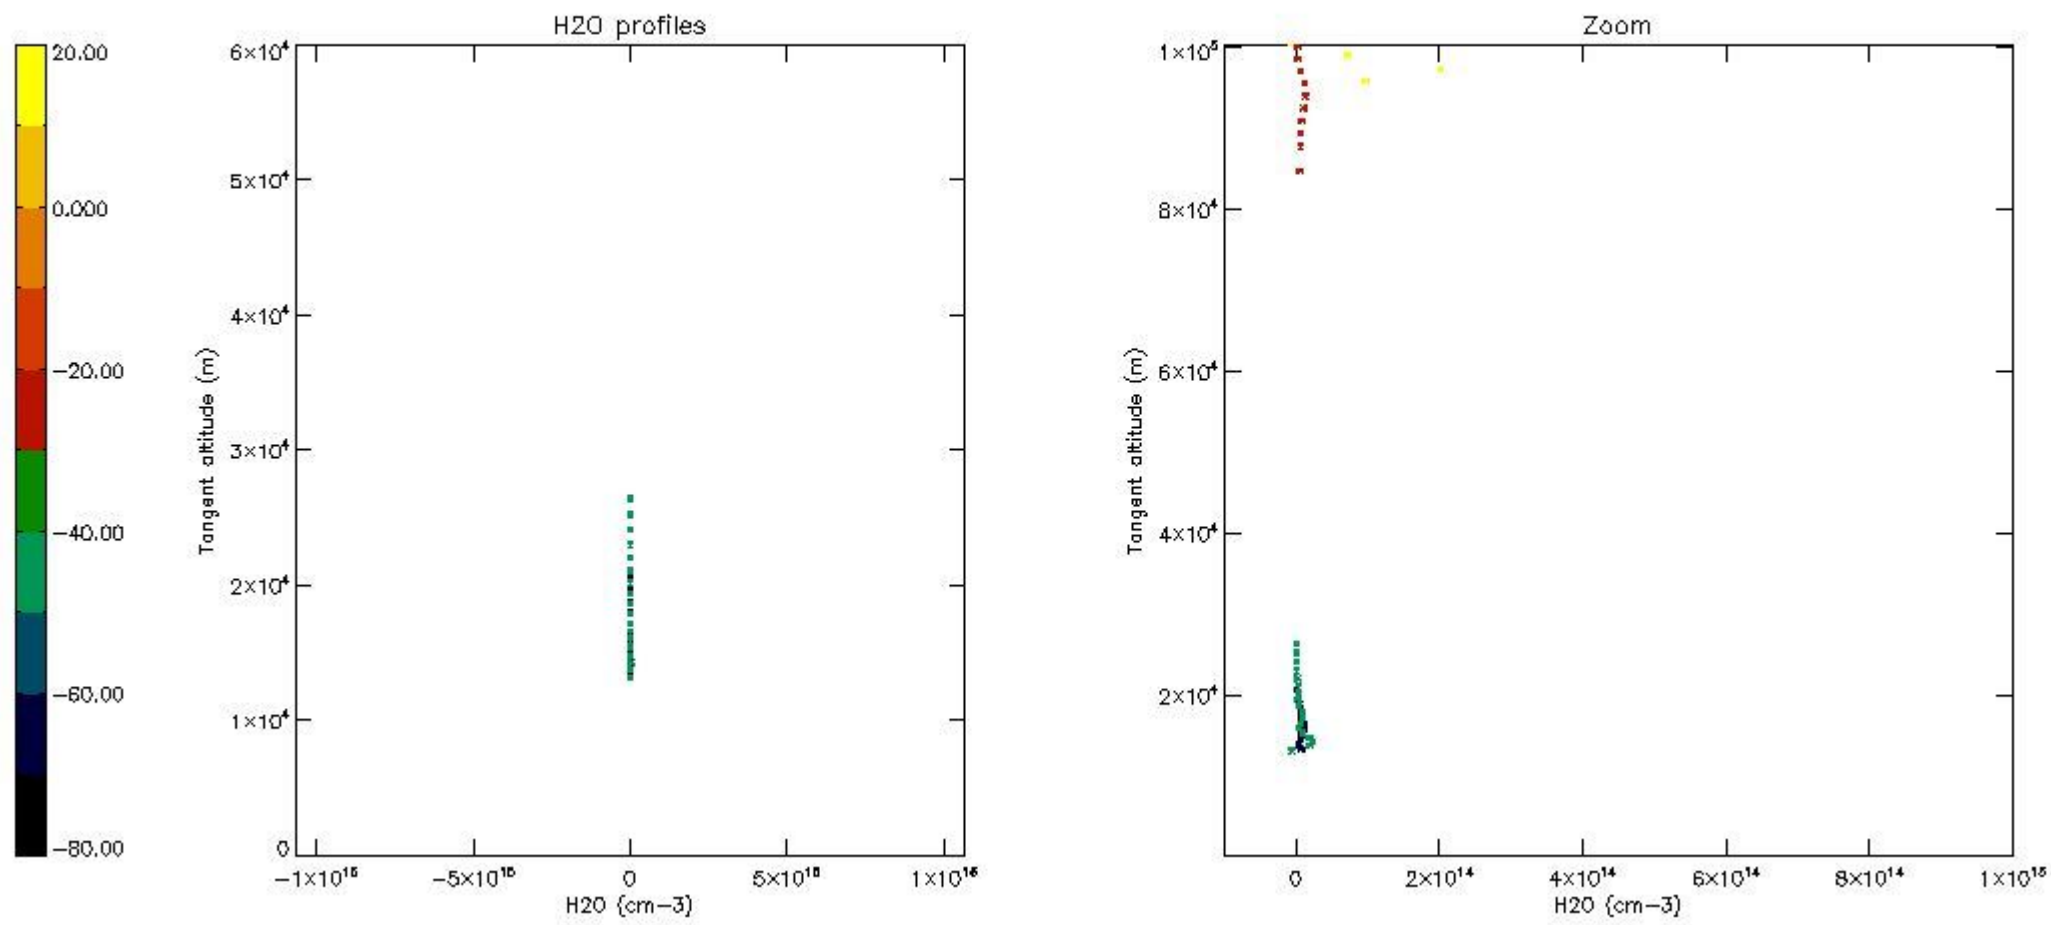

6. Auxiliary Data Files used for the production reported in section 2

The number reported in the third column indicates since which file (see list in section 2) the corresponding auxiliary file has been used. The fourth column is the date of those product files.

Type	Auxiliary Filename	Used since product	Used since product date
INST_PHYS_CHARACTERISTICS	GOM_INS_AXVIEC20091111_143220_20030716_120000_20500101_000000	1	26-FEB-2007 00:00:35
LEVEL-2_PROC_CONFIG	GOM_PR2_AXVIEC20091111_152718_20020301_000000_20500101_000000	1	26-FEB-2007 00:00:35
CROSS_SECTIONS_FILE	GOM_CRS_AXVIEC20091111_154832_20020301_000000_20500101_000000	1	26-FEB-2007 00:00:35