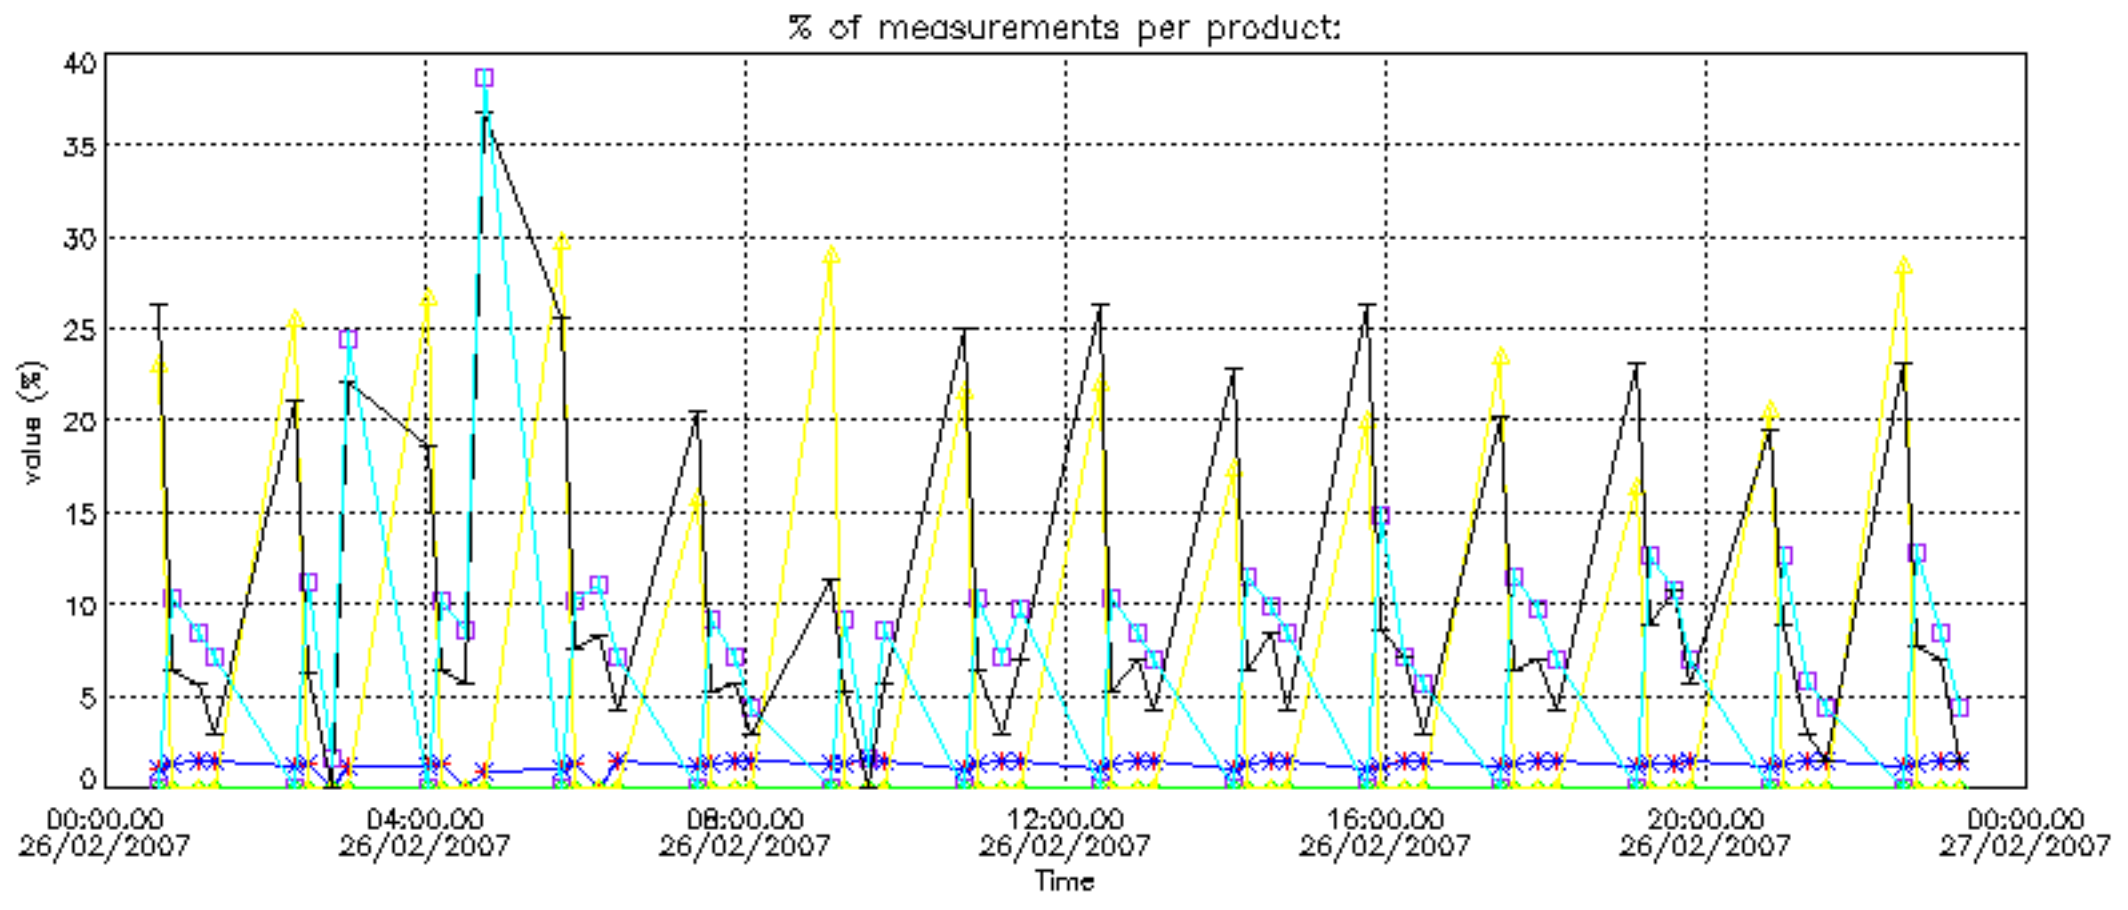

Percentage of cosmic ray hits per profile

Percentage of datation errors per profile