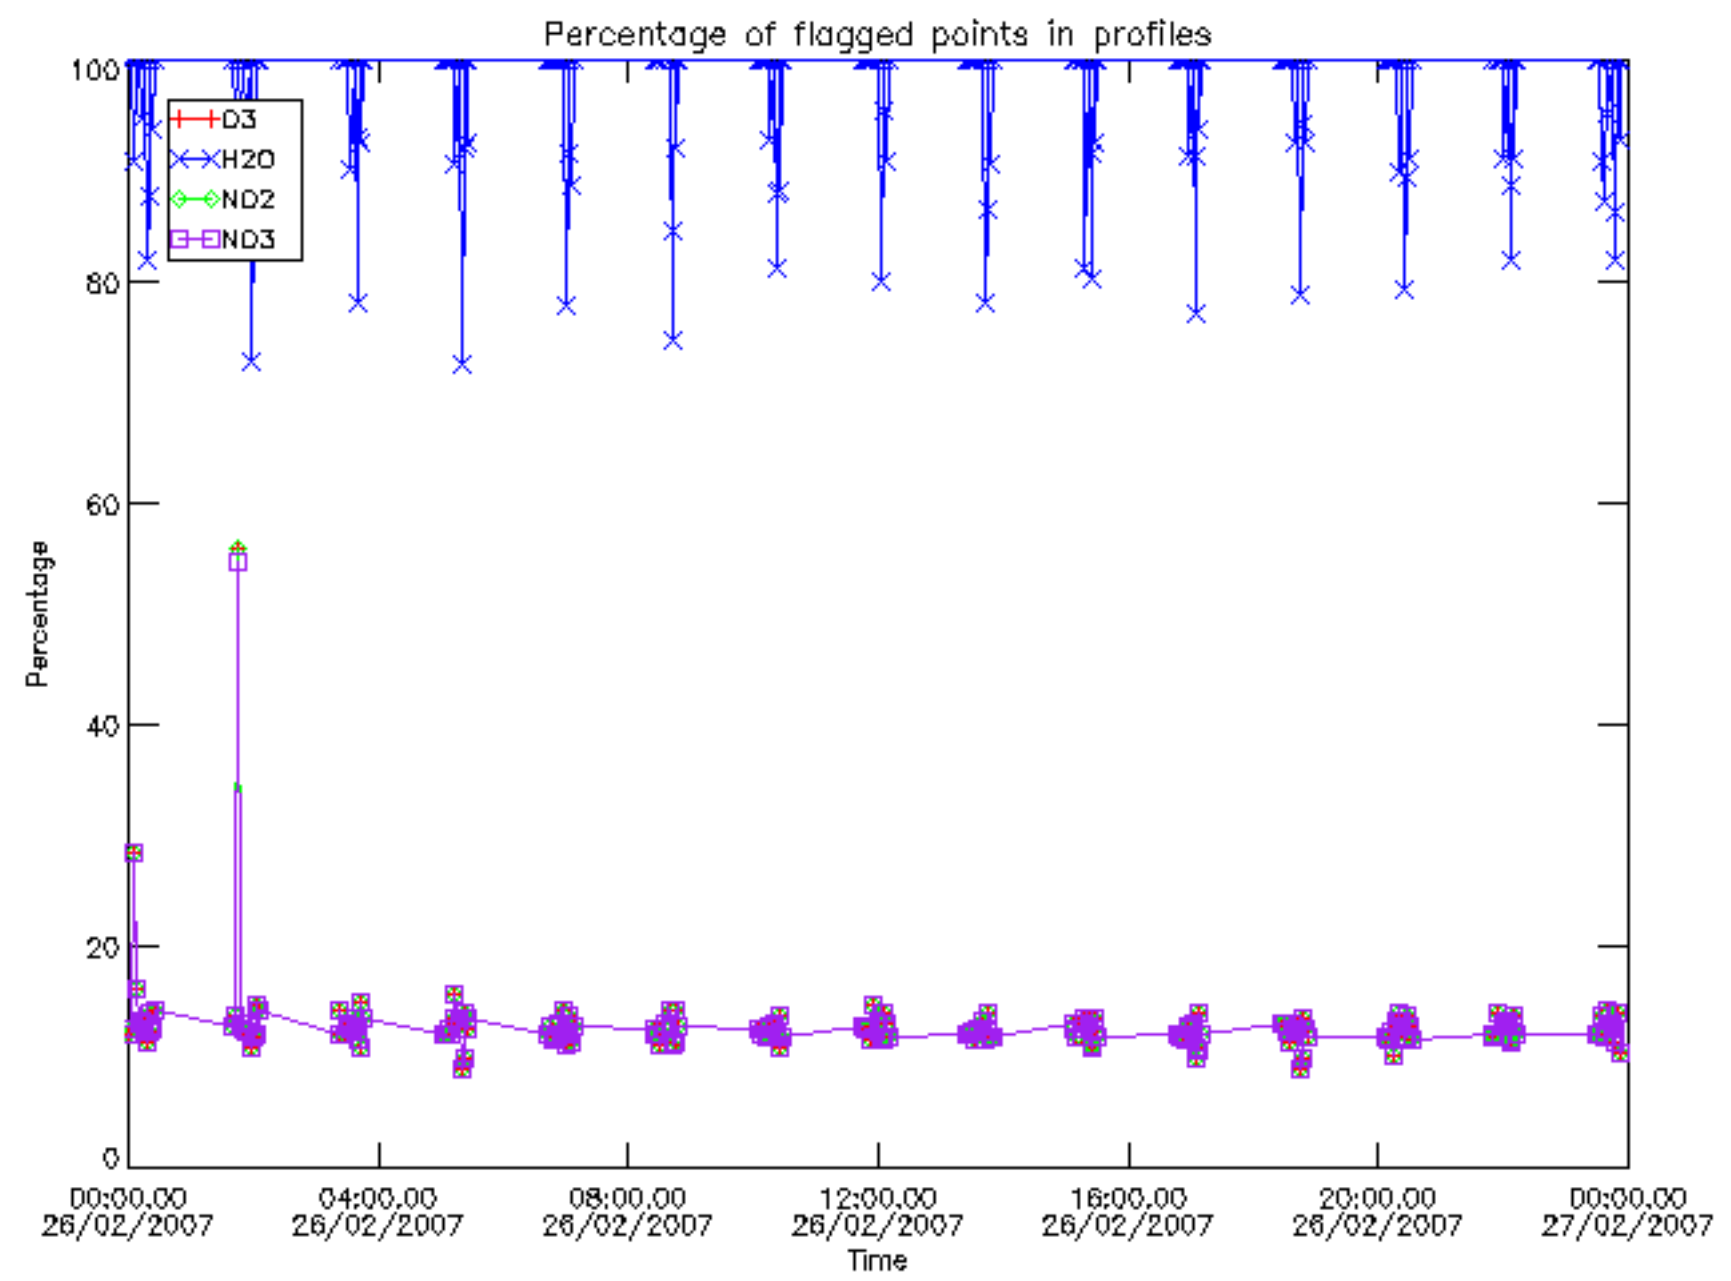

Percentage of flagged data per D3 profile

Percentage of flagged data per H2O profile