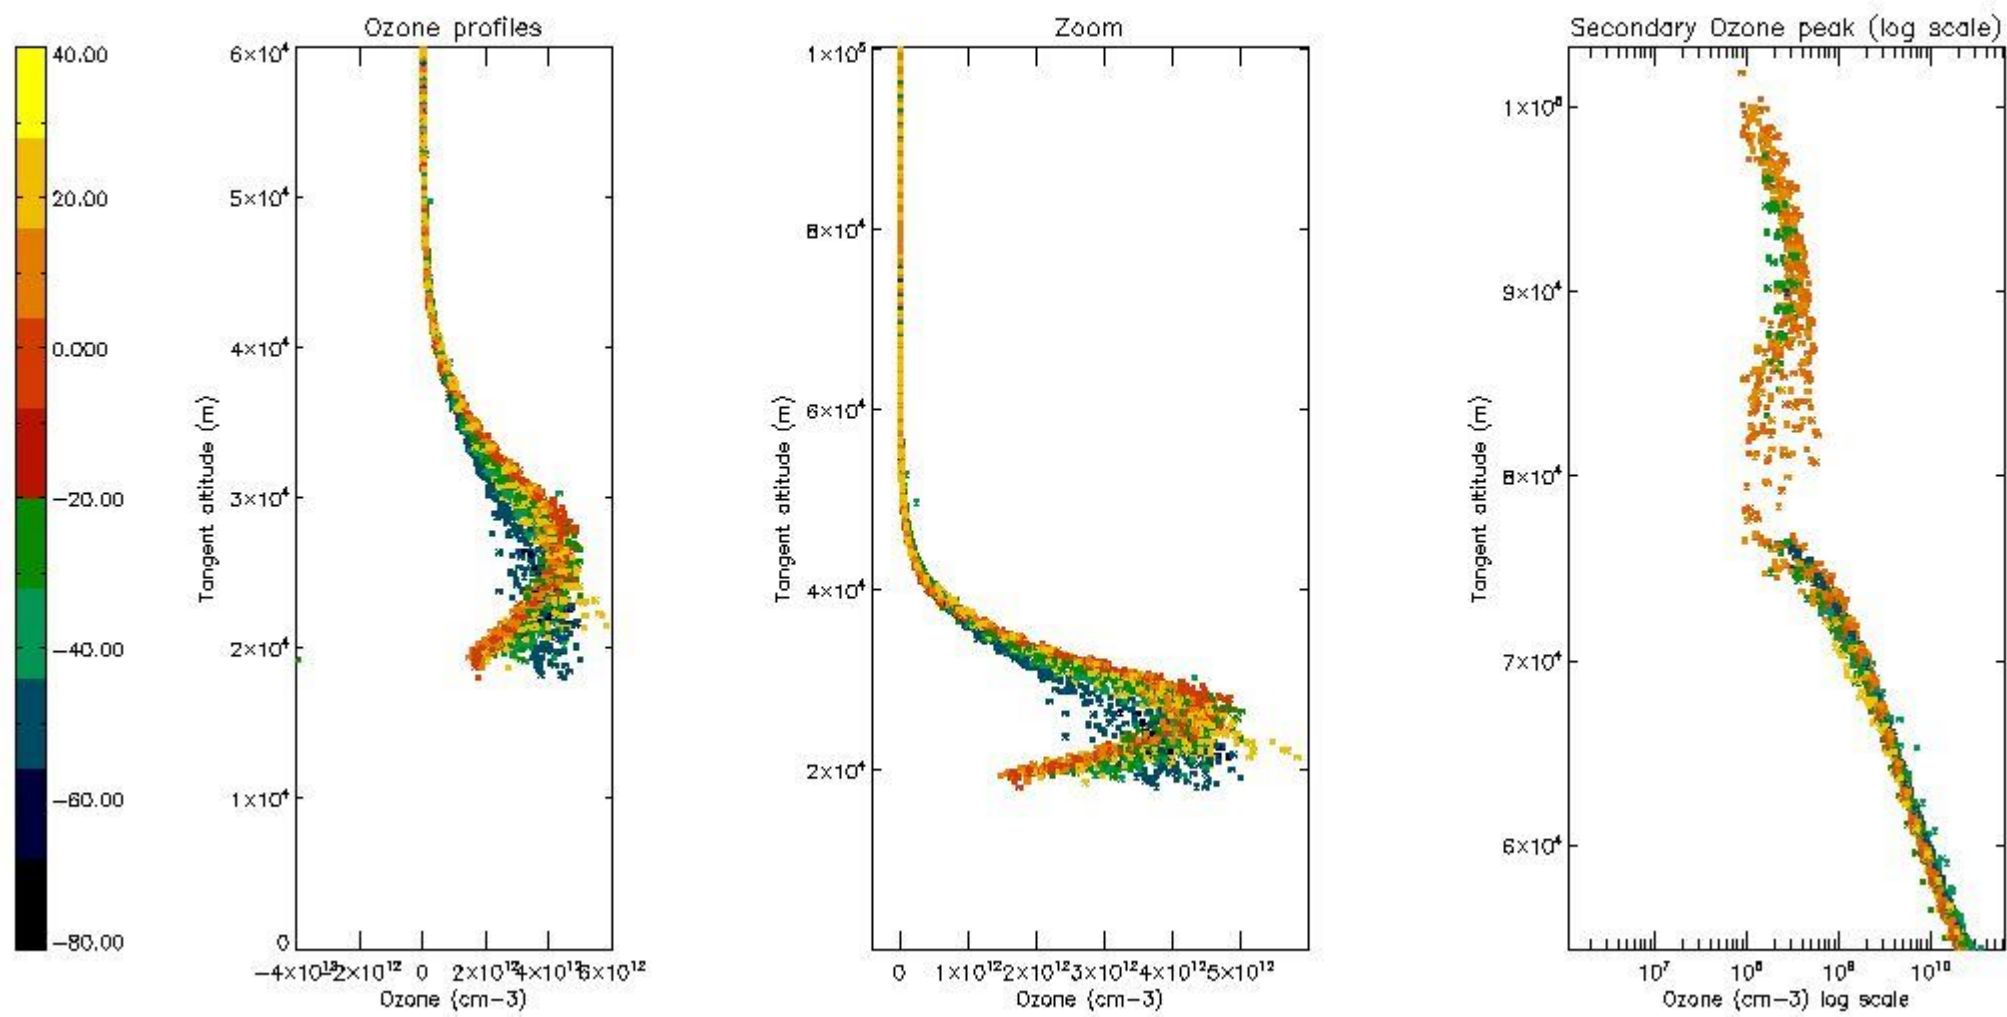

5.5 Plot ozone profiles where STD < 5% (dark without errors)

The colorbar represents the latitude.