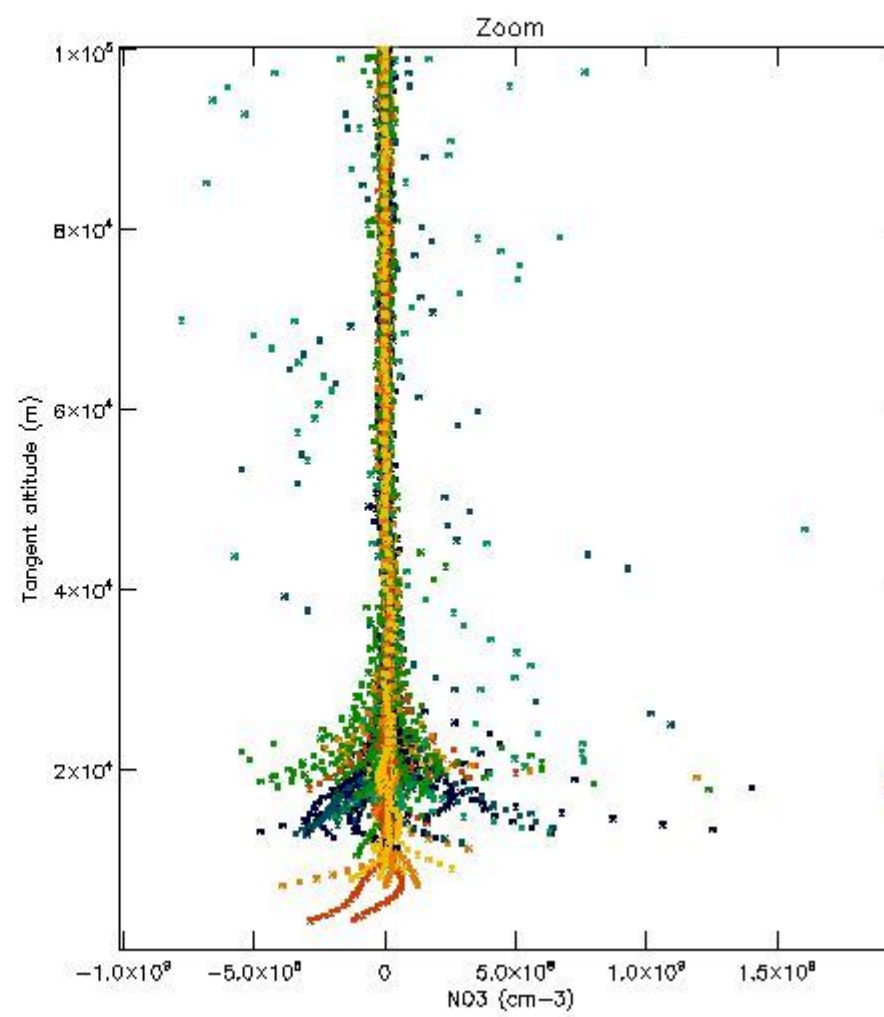

5.4 Plot ozone profiles where STD < 10% (dark without errors)

The colorbar represents the latitude.

5.5 Plot ozone profiles where STD < 5% (dark without errors)

The colorbar represents the latitude.

5.6 Plot NO₂ profiles for all STD (dark without errors)

The colorbar represents the latitude.

5.7 Plot NO3 profiles for all STD (dark without errors)

The colorbar represents the latitude.

5.8 Plot H2O profiles for all STD (only for occultations of stars 1,2,3,4,13,14,16,26,63 dark without errors)