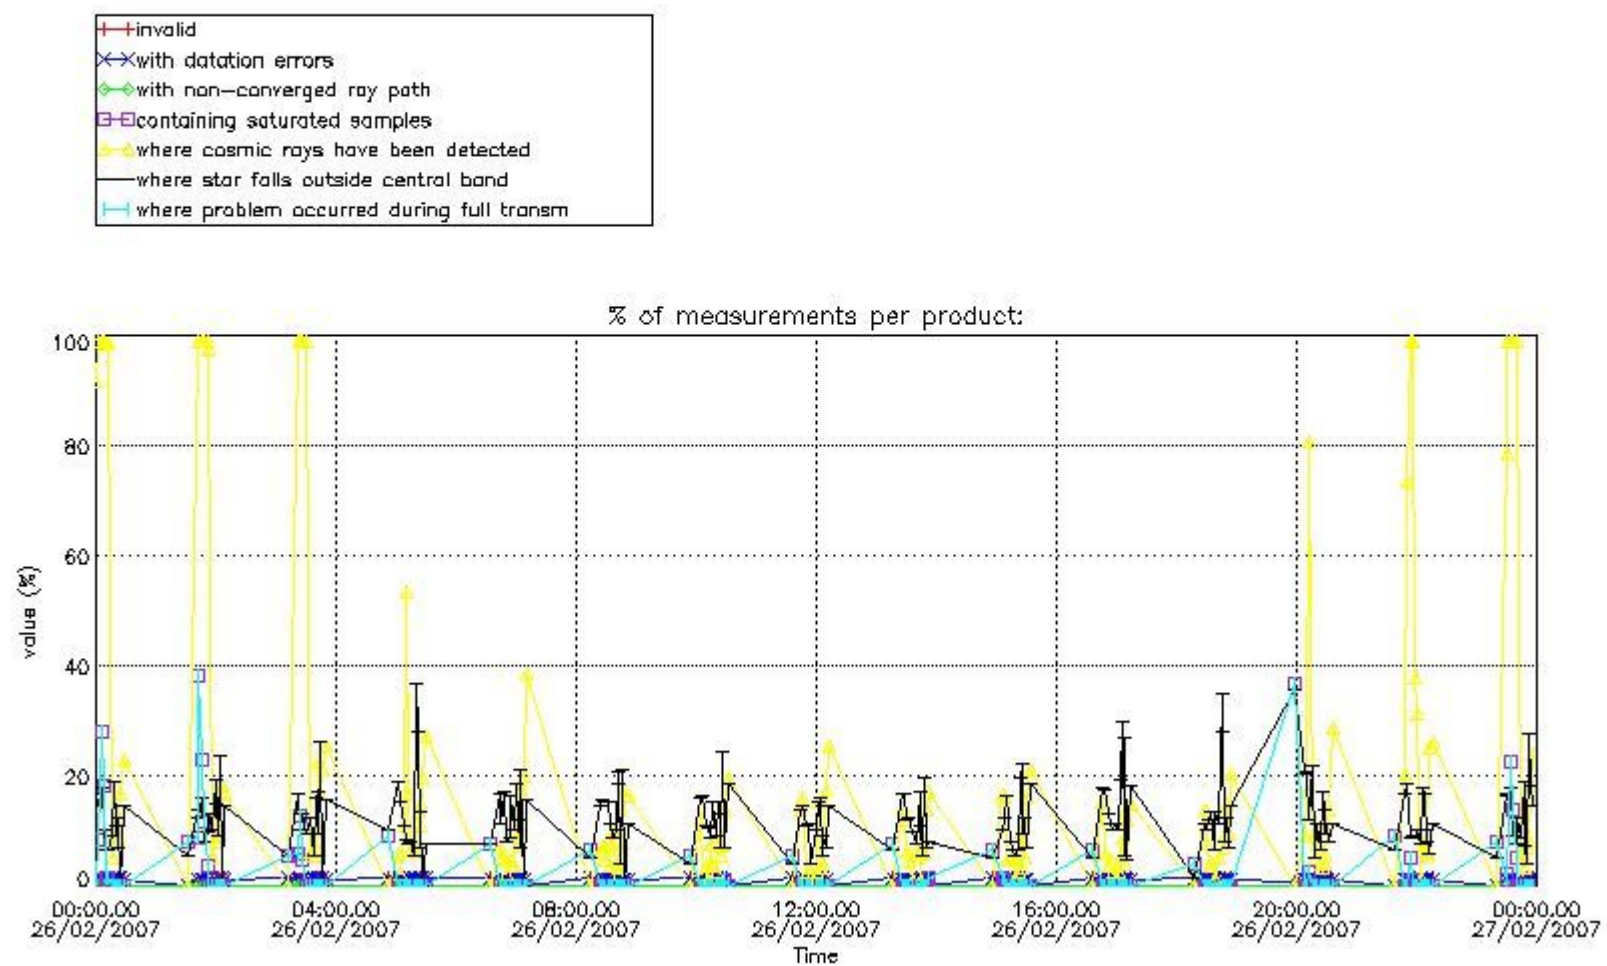

4.1.2 Plot level 1 quality information per product (time dependant): ENVI SAT DESCENDING passes