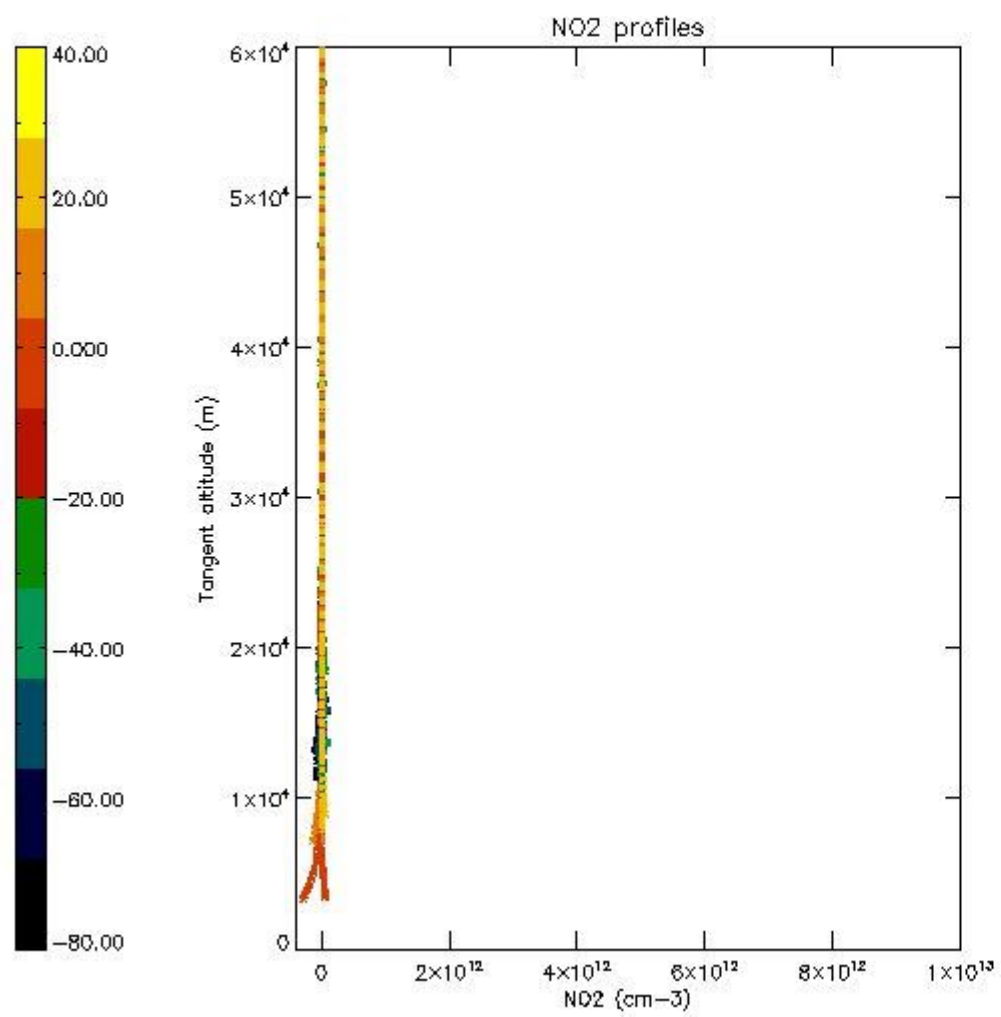

5.7 Plot NO3 profiles for all STD (dark without errors)

The colorbar represents the latitude.