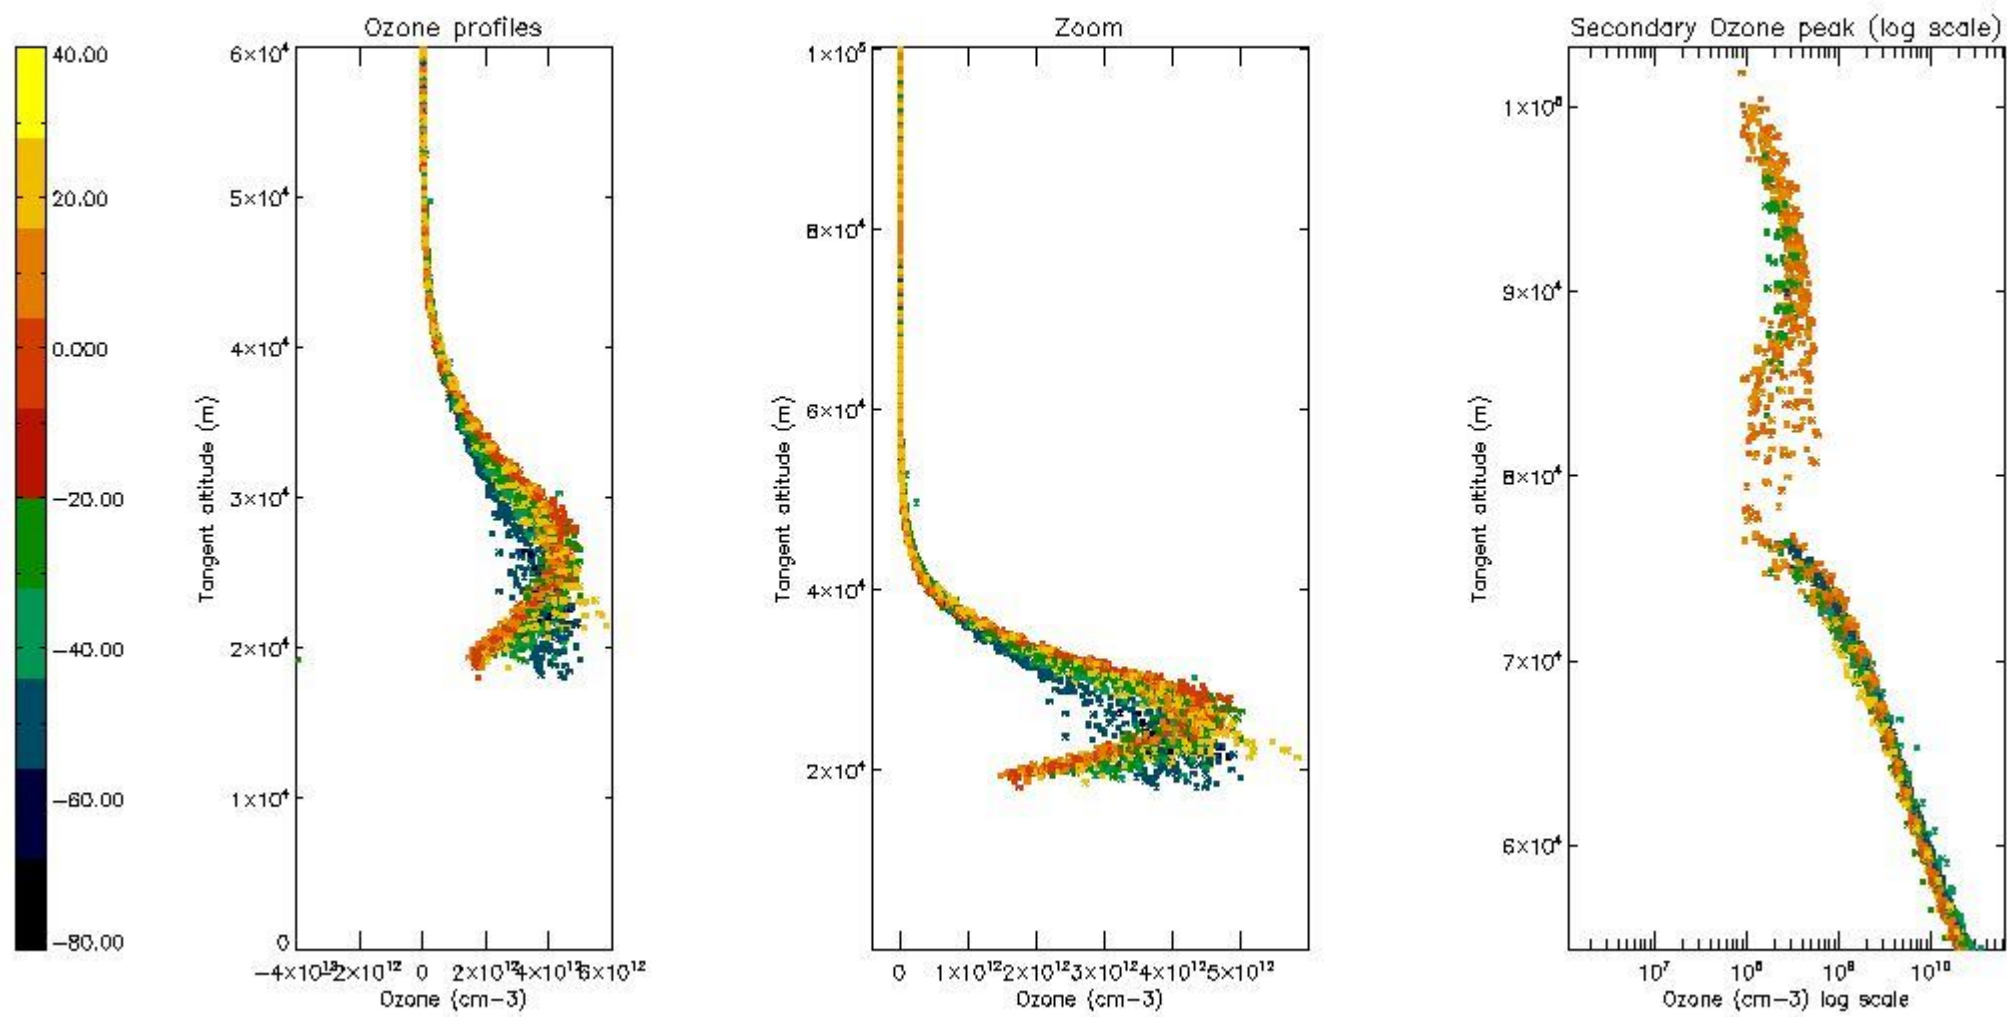

STD < 10	32
STD < 5	24

5.2 Plot ozone profiles for all STD (dark without errors)

The colorbar represents the latitude.

5.3 Plot ozone profiles where STD < 20% (dark without errors)

The colorbar represents the latitude.

5.4 Plot ozone profiles where STD < 10% (dark without errors)

The colorbar represents the latitude.

5.5 Plot ozone profiles where STD < 5% (dark without errors)

The colorbar represents the latitude.

5.6 Plot NO₂ profiles for all STD (dark without errors)

The colorbar represents the latitude.

5.7 Plot NO3 profiles for all STD (dark without errors)

The colorbar represents the latitude.

5.8 Plot H2O profiles for all STD (only for occultations of stars 1,2,3,4,13,14,16,26,63 dark without errors)