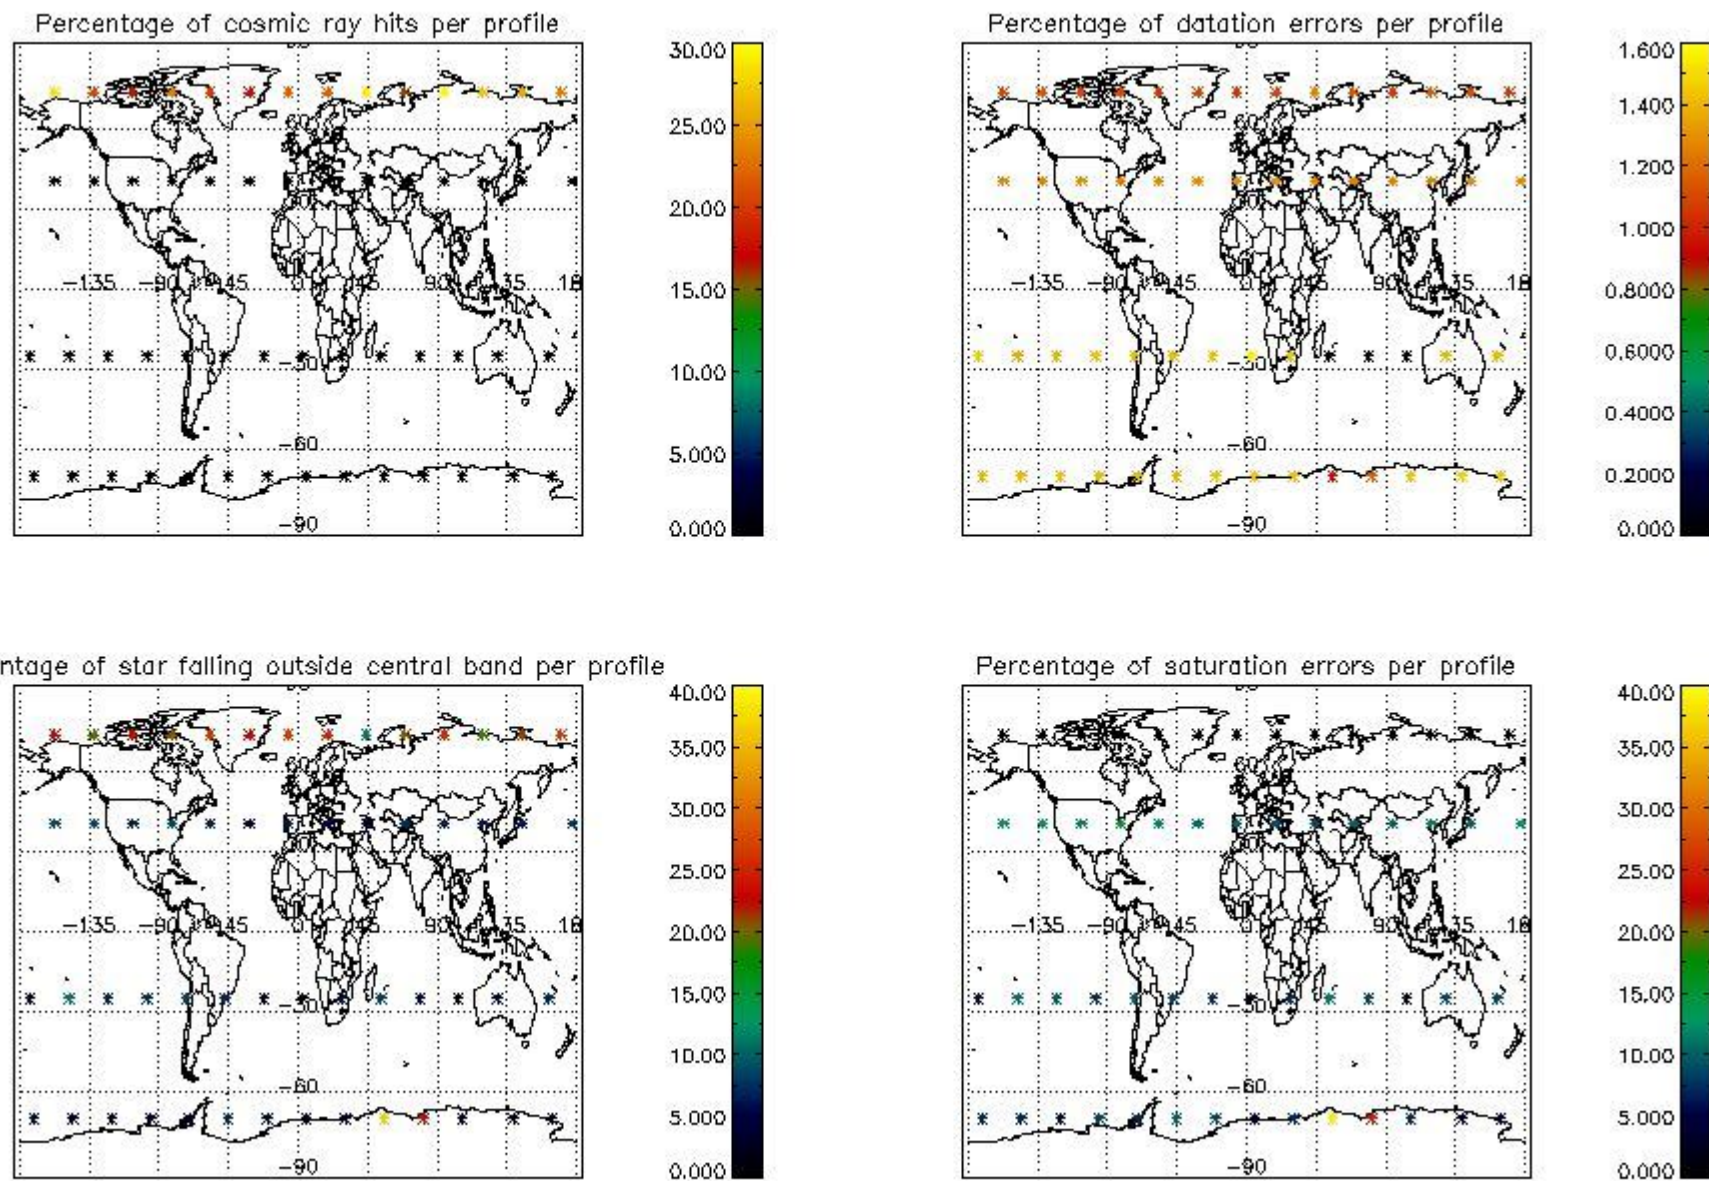

4.2.2 Plot level 1 quality information per product (world map): ENVISAT DESCENDING passes

5. Trace gas profiles

5.1 Ozone statistics based on quality of products

The final quality of the products can be "measured" using the STD (Standard Deviation) attached to every point profile. This information is written to the parameter GOM_NL__2P/NL_LOCAL_SPECIES_DENSITY/o3_std of the level 2 products. The table below shows the statistics for given STD ranges.

The statistics are given with respect to the overall valid production:

- Products without fatal errors: GOM_NL__2P/MPH/PRODUCT_ERR=0
- Valid point profile: GOM_NL__2P/NL_LOCAL_SPECIES_DENSITY/pcd(0)=0

The 'Criteria' is applied to valid points of dark limb products:

- Products in dark limb illumination condition: GOM_NL__2P/NL_SUMMARY_QUALITY/obs_ill_cond=0
- Products without fatal errors: GOM_NL__2P/MPH/PRODUCT_ERR=0
- Valid point profile: GOM_NL__2P/NL_LOCAL_SPECIES_DENSITY/pcd(0)=0

So, the table below shows the percentage of dark limb and valid observations for each criteria with respect to the overall valid daily observations.

Criteria	% of total production
All STD	69
STD < 20	41