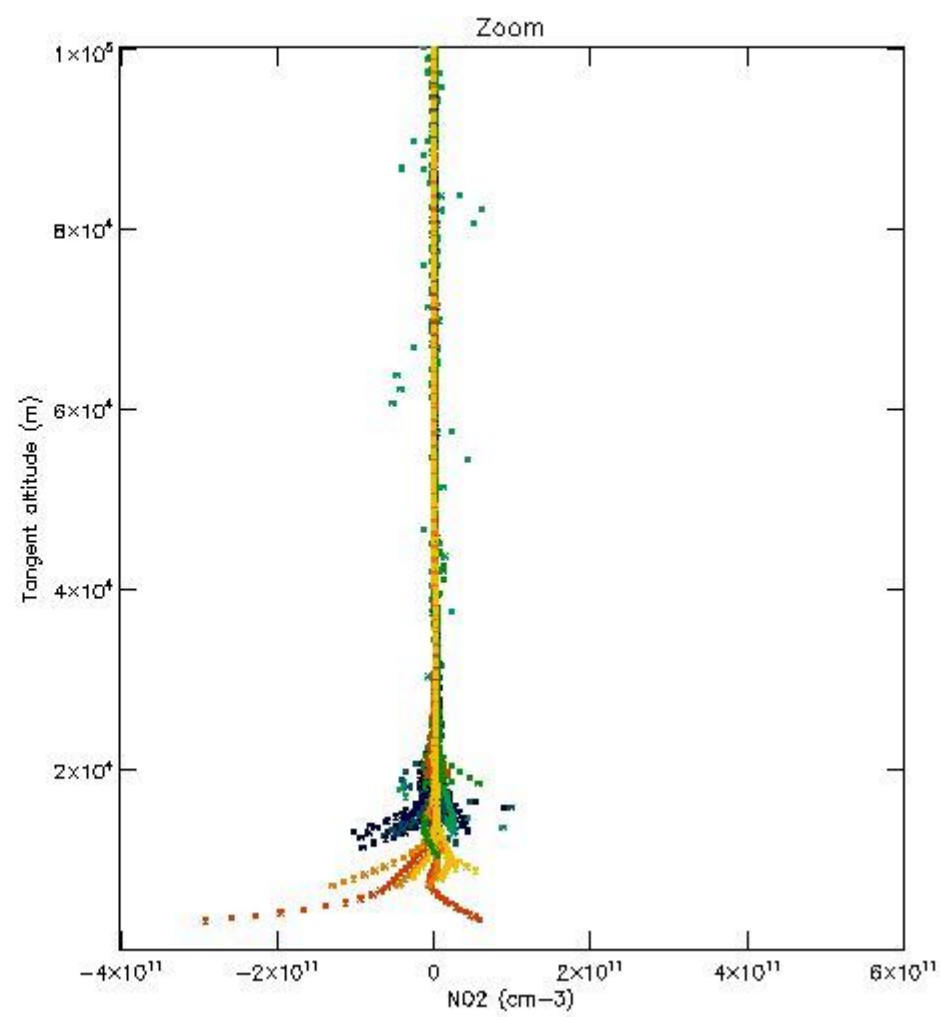

5.4 Plot ozone profiles where $STD < 10\%$ (dark without errors)

The colorbar represents the latitude.

5.5 Plot ozone profiles where STD < 5% (dark without errors)

The colorbar represents the latitude.

5.6 Plot NO₂ profiles for all STD (dark without errors)

The colorbar represents the latitude.

5.7 Plot NO3 profiles for all STD (dark without errors)

The colorbar represents the latitude.

5.8 Plot H2O profiles for all STD (only for occultations of stars 1,2,3,4,13,14,16,26,63 dark without errors)