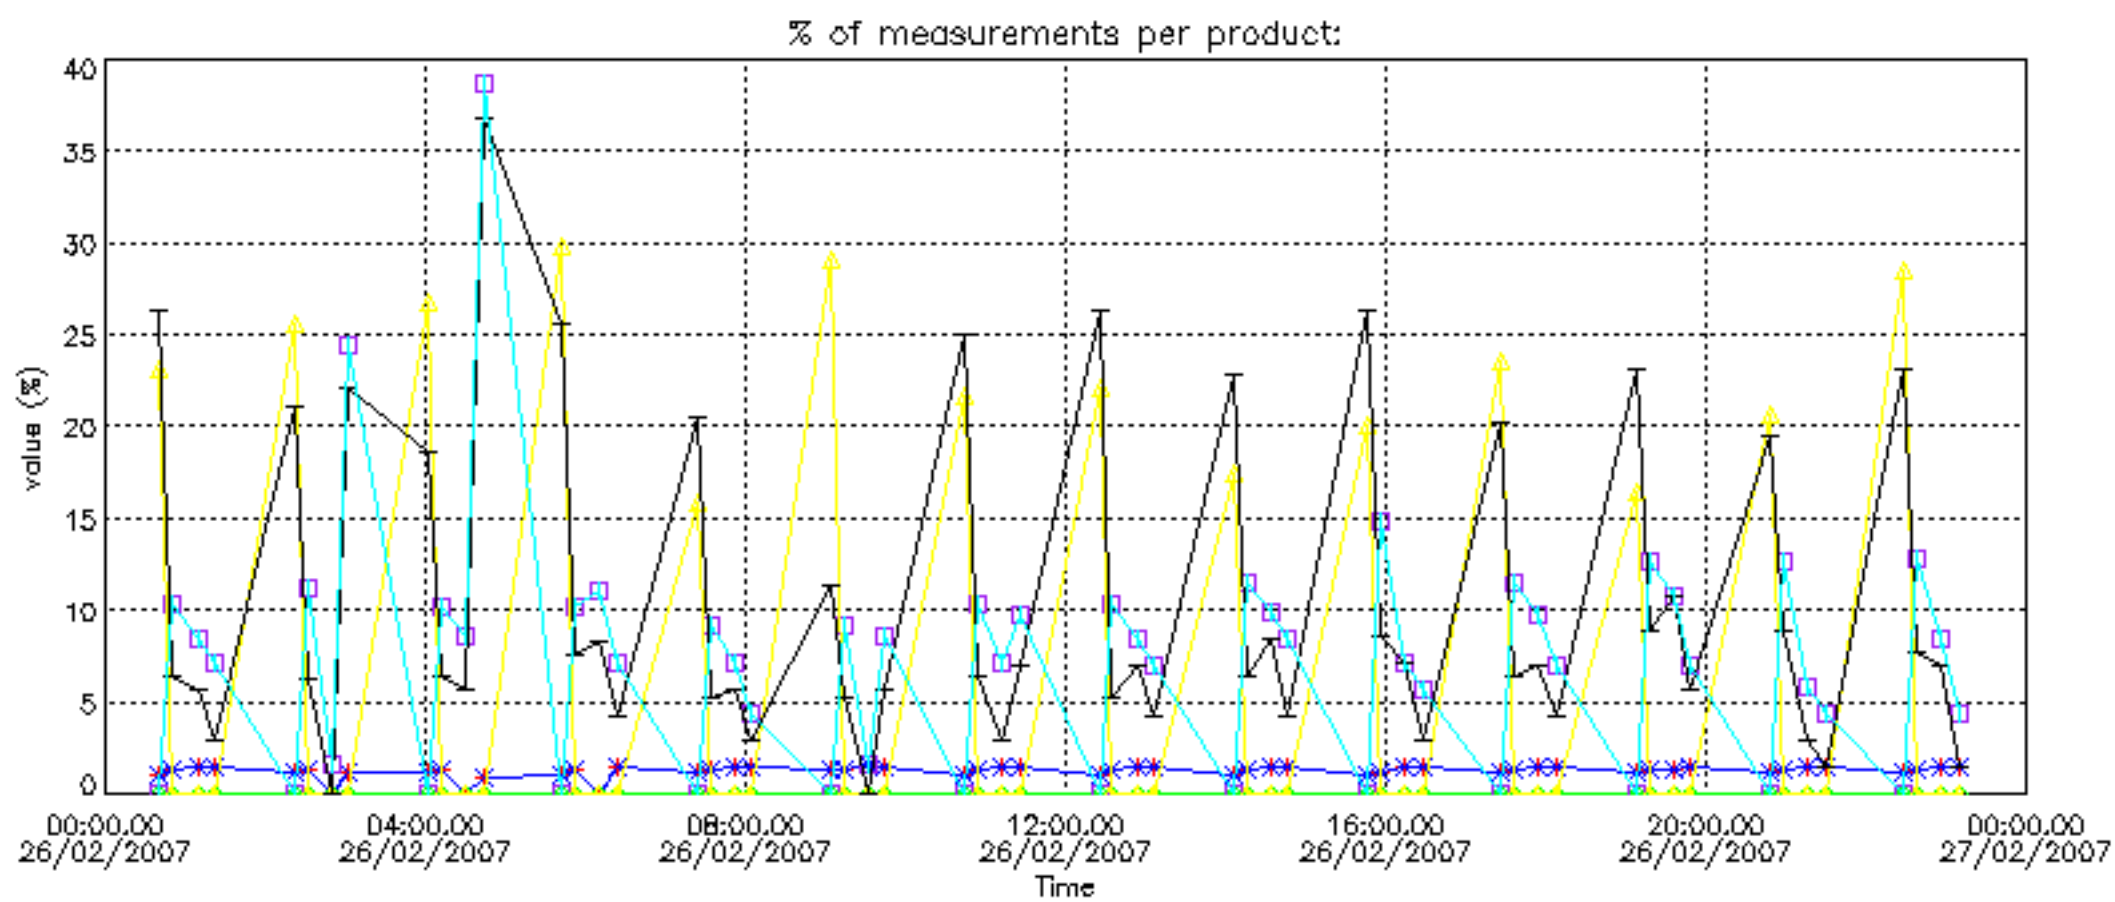

Percentage of cosmic ray hits per profile

Percentage of datation errors per profile