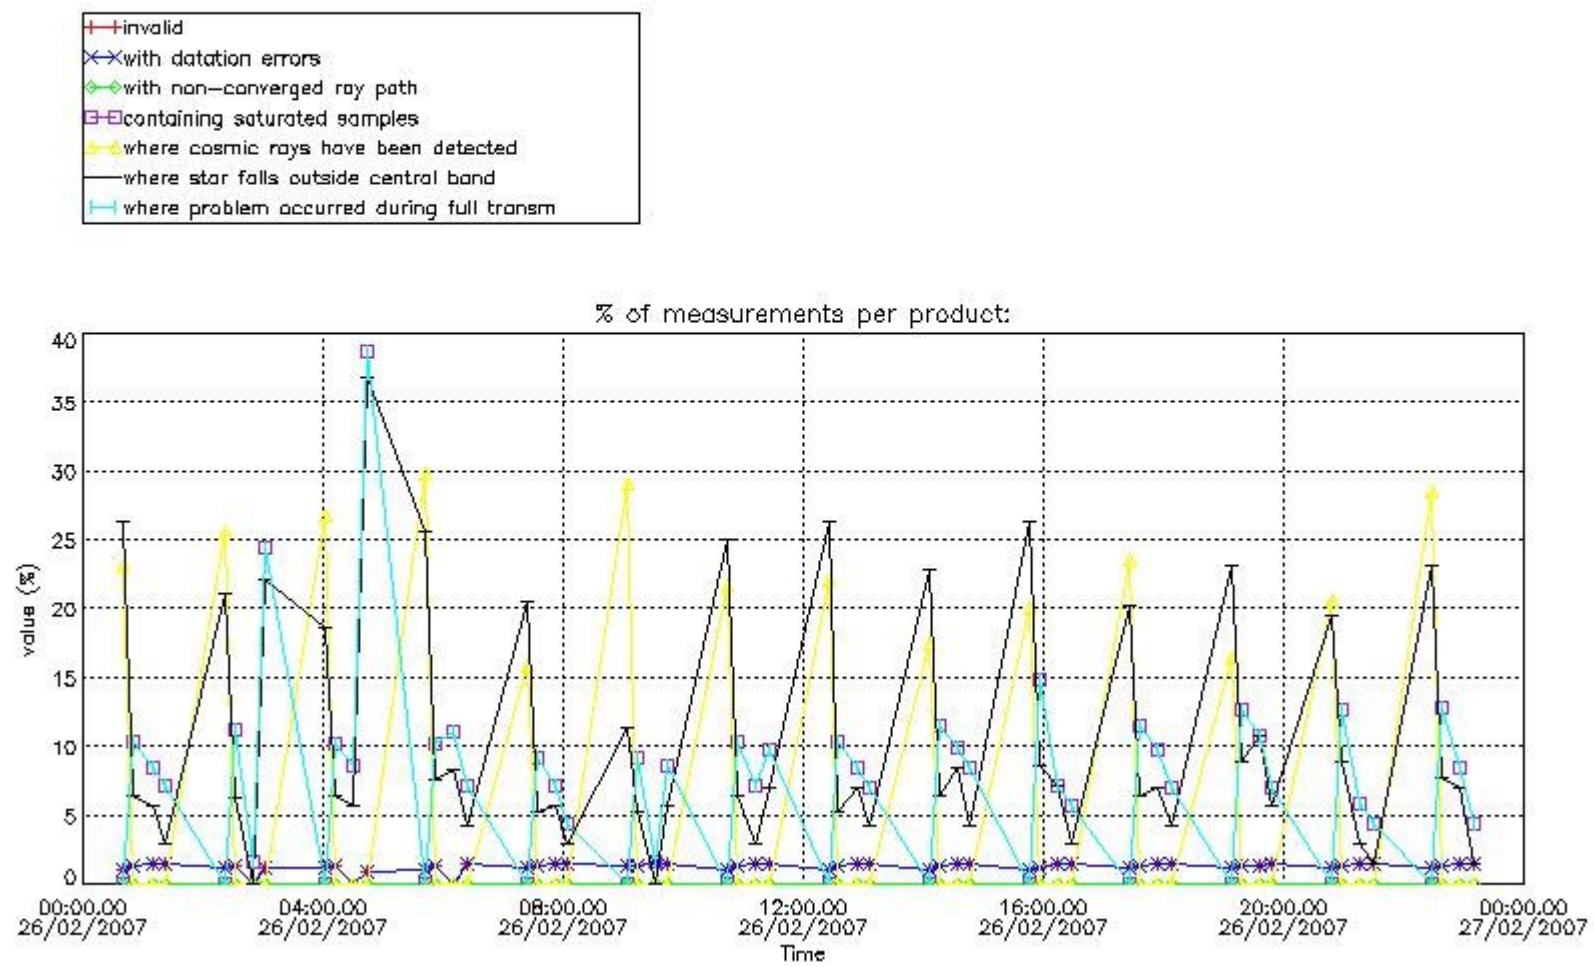

4.2 Plot quality information per product coming from level 1b processing (world map)

4.2.1 Plot level 1 quality information per product (world map): ENVISAT ASCENDING passes