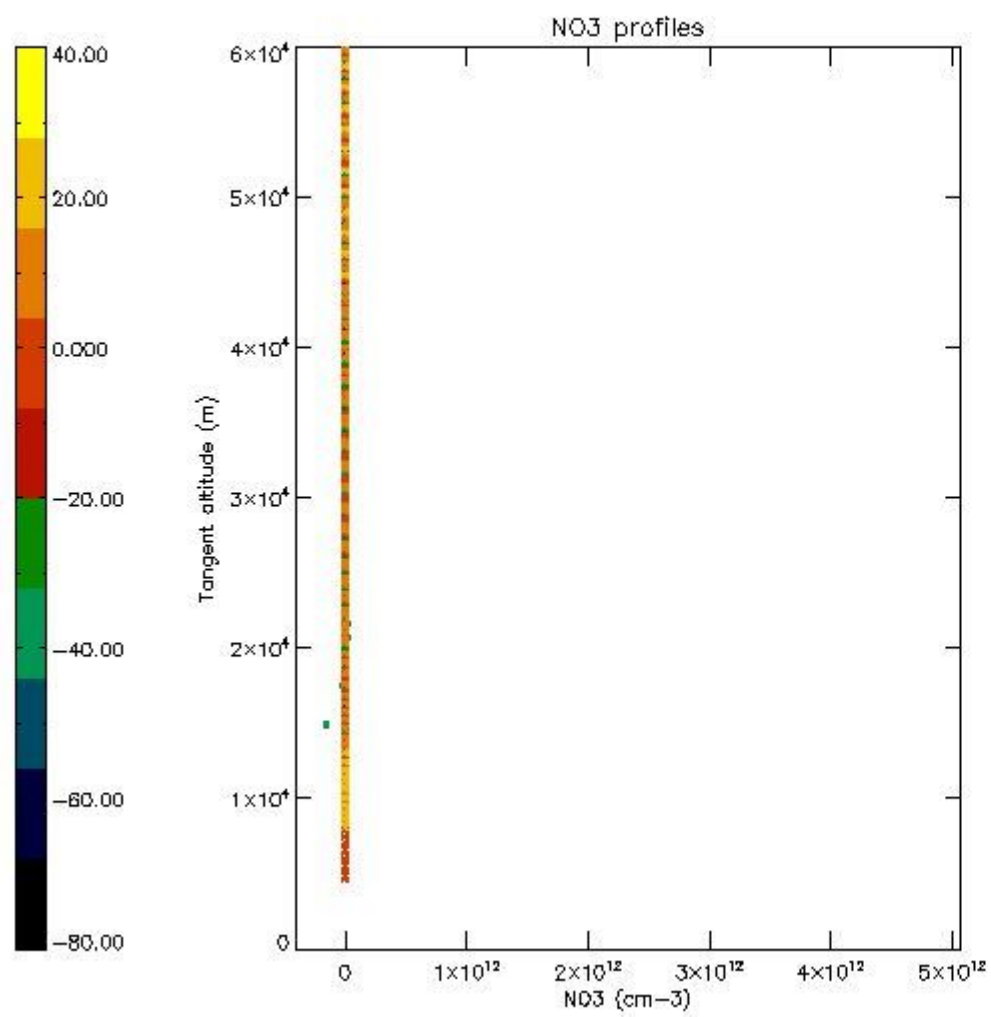

5.8 Plot H₂O profiles for all STD (only for occultations of stars 1,2,3,4,13,14,16,26,63 dark without errors)

The colorbar represents the latitude.