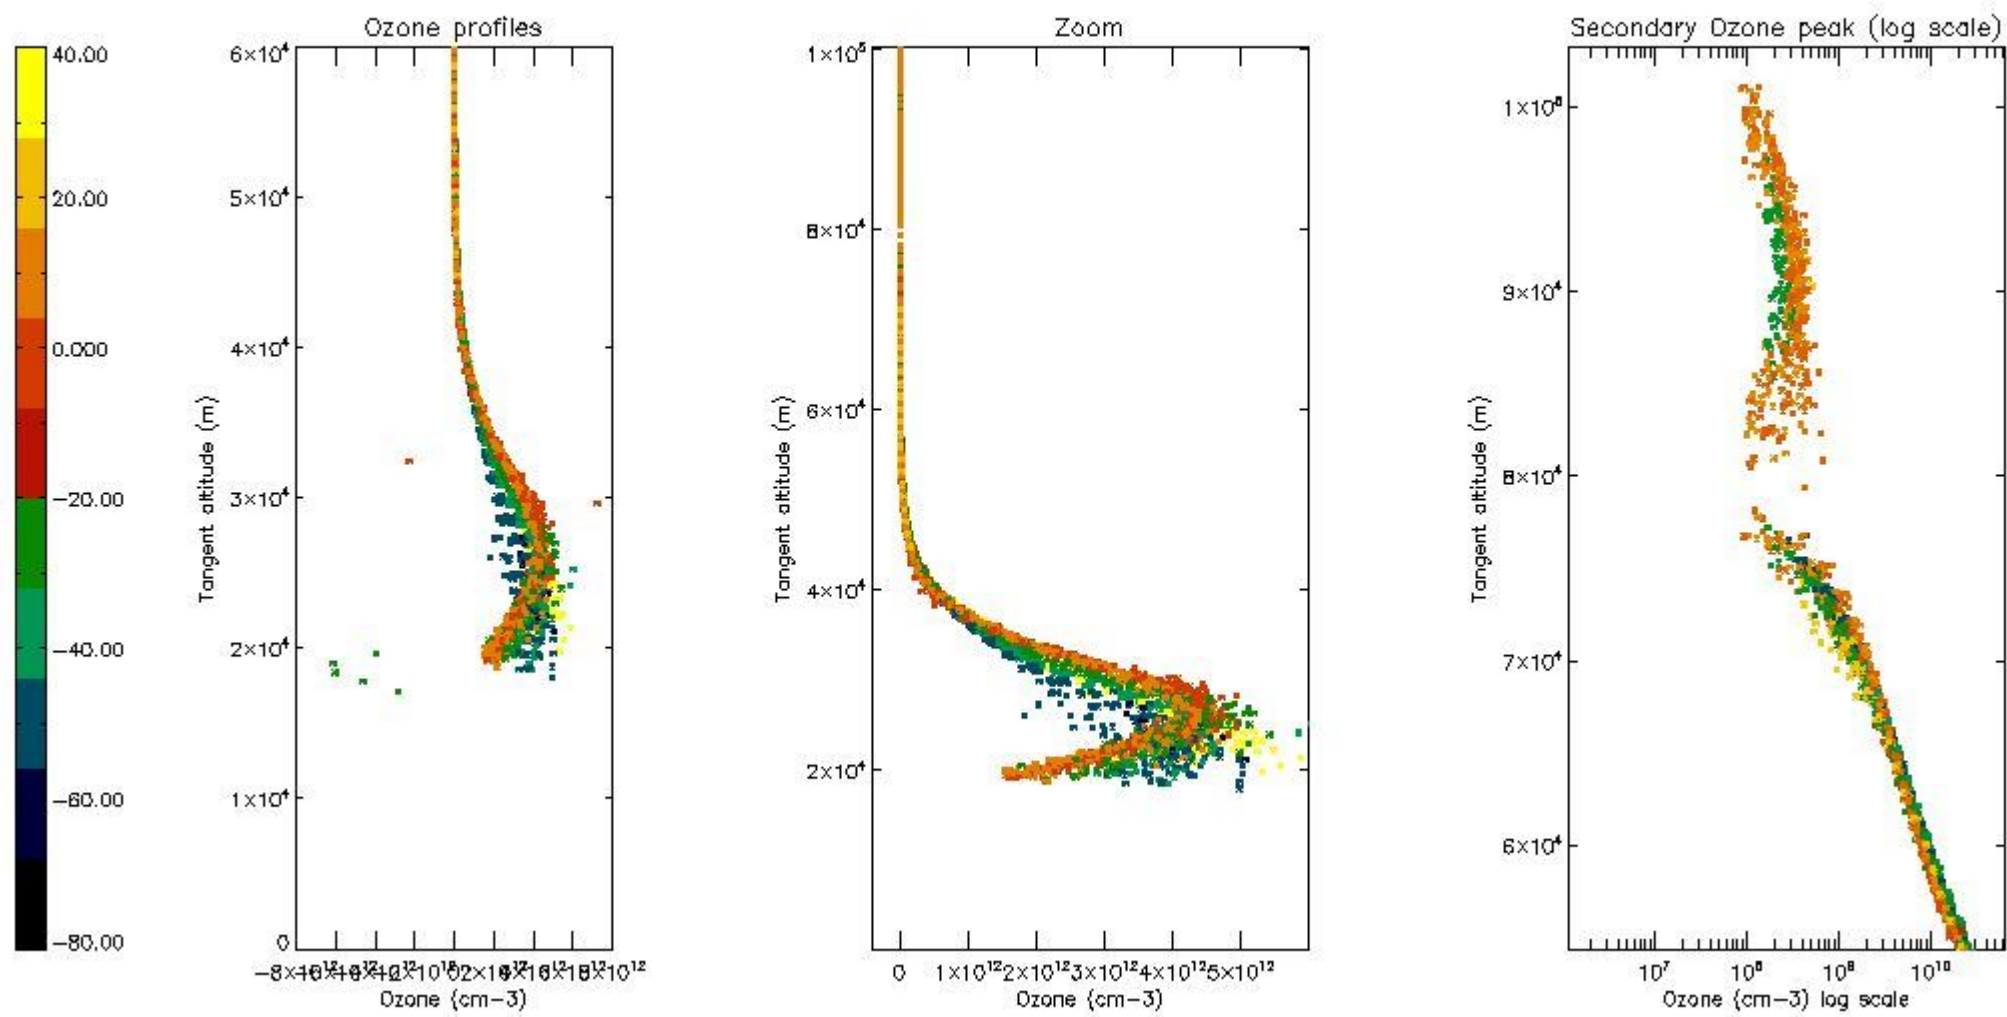

STD < 10	29
STD < 5	22

5.2 Plot ozone profiles for all STD (dark without errors)

The colorbar represents the latitude.

5.3 Plot ozone profiles where STD < 20% (dark without errors)

The colorbar represents the latitude.

*5.4 Plot ozone profiles where STD < 10% (dark without errors)*

The colorbar represents the latitude.

*5.5 Plot ozone profiles where  $STD < 5\%$  (dark without errors)*

The colorbar represents the latitude.