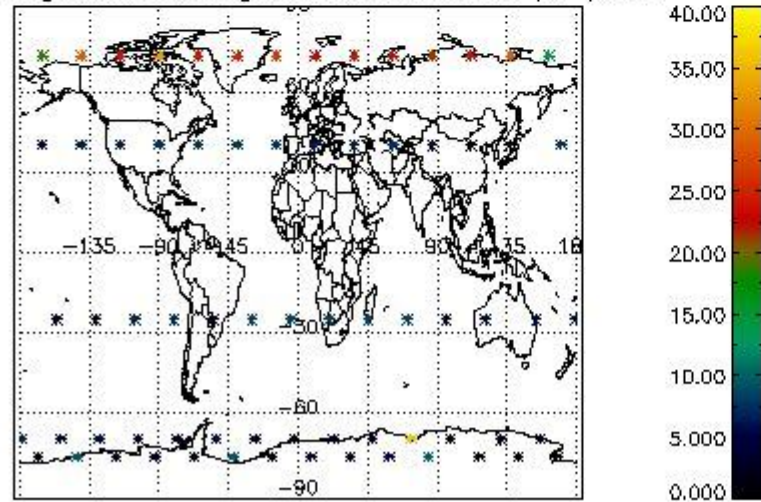

Percentage of star falling outside central band per profile