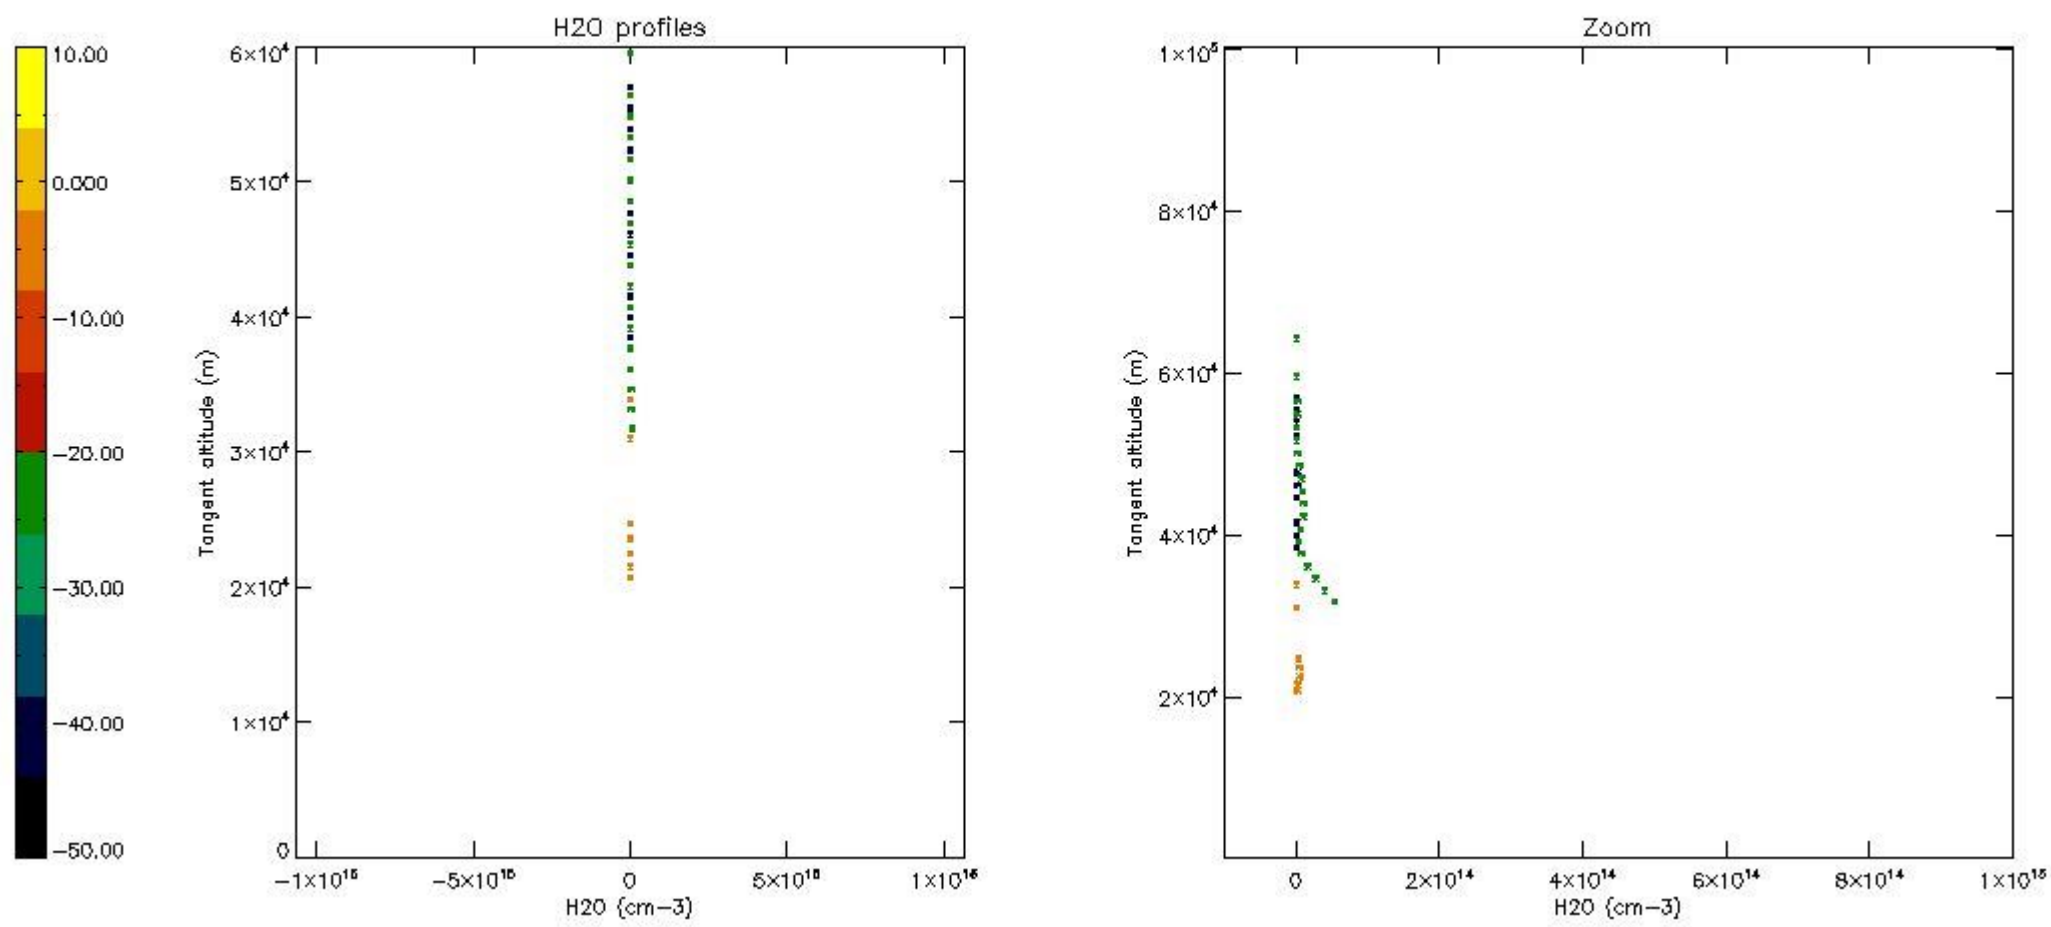

6. Auxiliary Data Files used for the production reported in section 2

The number reported in the third column indicates since which file (see list in section 2) the corresponding auxiliary file has been used. The fourth column is the date of those product files.

Type	Auxiliary Filename	Used since product	Used since product date
INST_PHYS_CHARACTERISTICS	GOM_INS_AXVIEC20091111_143220_20030716_120000_20500101_000000	1	25-FEB-2007 00:47:29
LEVEL-2_PROC_CONFIG	GOM_PR2_AXVIEC20091111_152718_20020301_000000_20500101_000000	1	25-FEB-2007 00:47:29
CROSS_SECTIONS_FILE	GOM_CRS_AXVIEC20091111_154832_20020301_000000_20500101_000000	1	25-FEB-2007 00:47:29