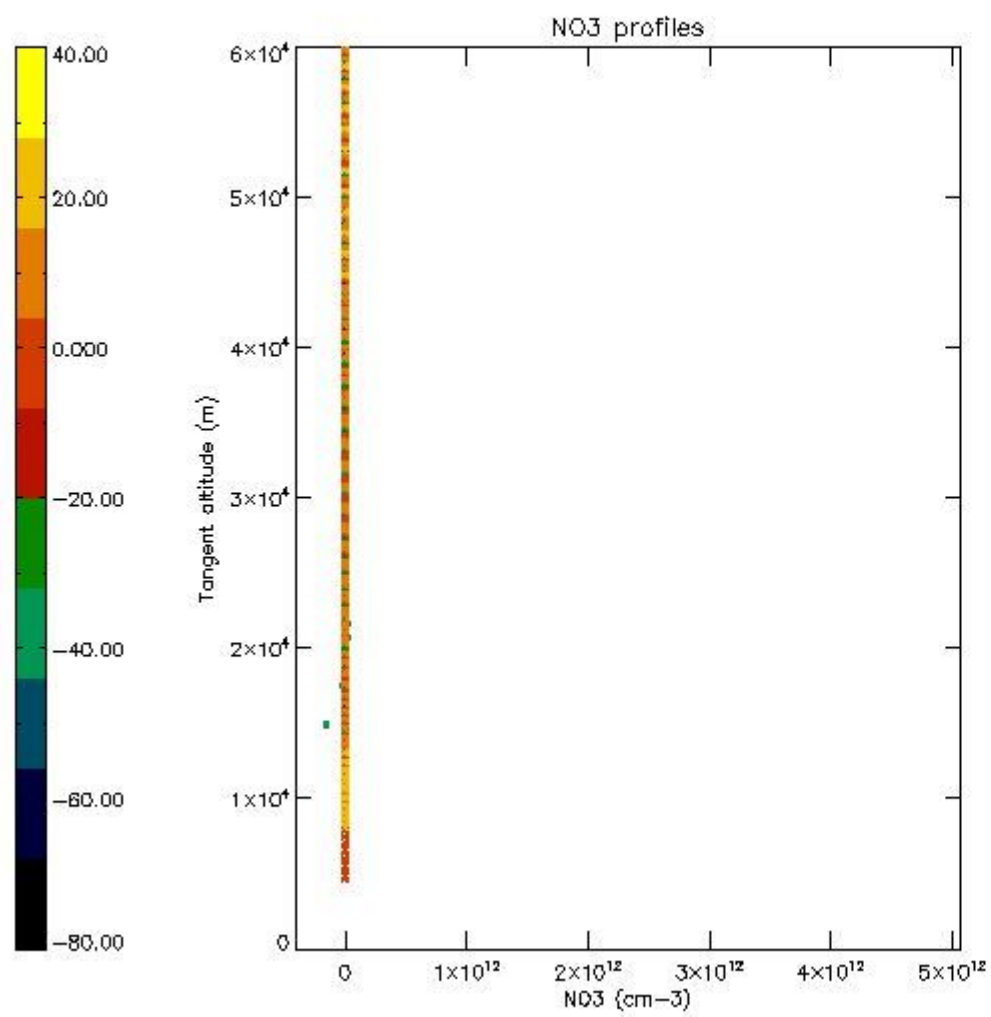

*5.4 Plot ozone profiles where STD < 10% (dark without errors)*

The colorbar represents the latitude.

*5.5 Plot ozone profiles where  $STD < 5\%$  (dark without errors)*

The colorbar represents the latitude.

*5.6 Plot NO<sub>2</sub> profiles for all STD (dark without errors)*

The colorbar represents the latitude.

*5.7 Plot NO3 profiles for all STD (dark without errors)*

The colorbar represents the latitude.

5.8 Plot H<sub>2</sub>O profiles for all STD (only for occultations of stars 1,2,3,4,13,14,16,26,63 dark without errors)

The colorbar represents the latitude.