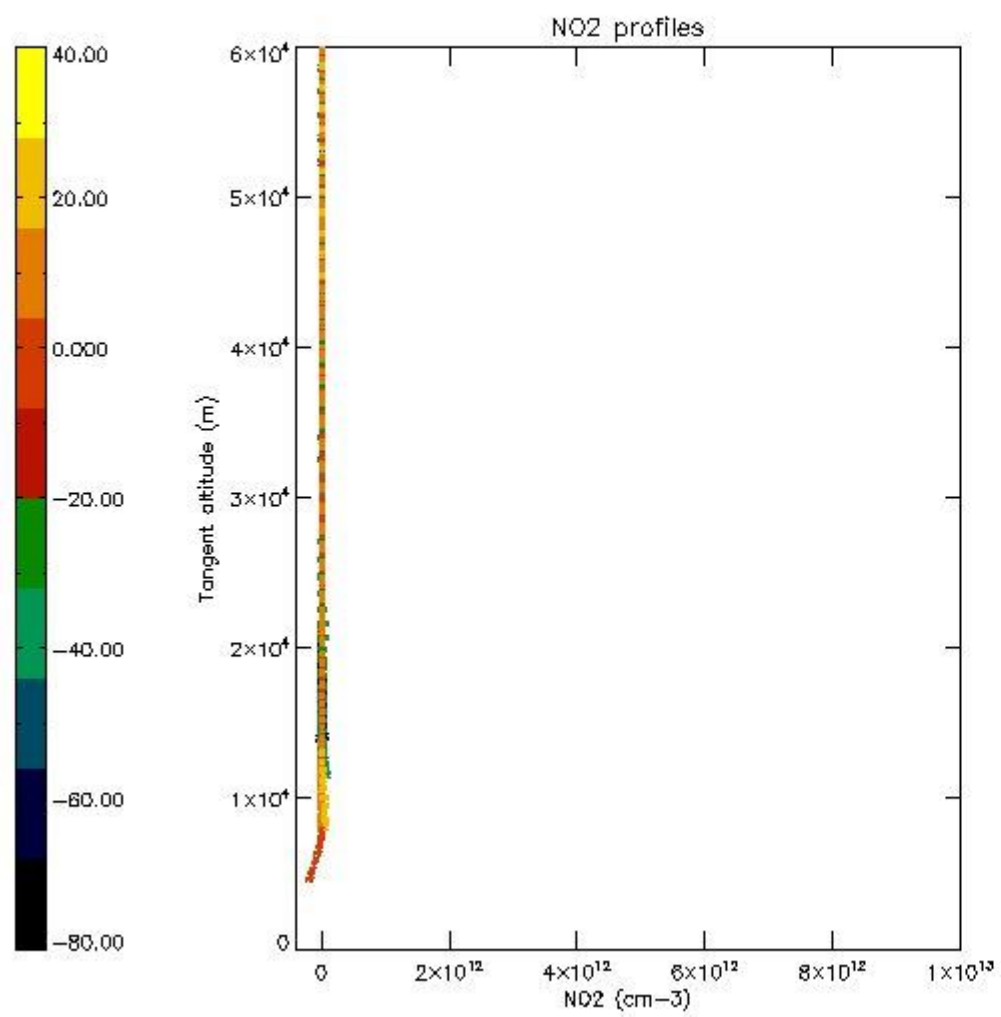

5.7 Plot NO3 profiles for all STD (dark without errors)

The colorbar represents the latitude.