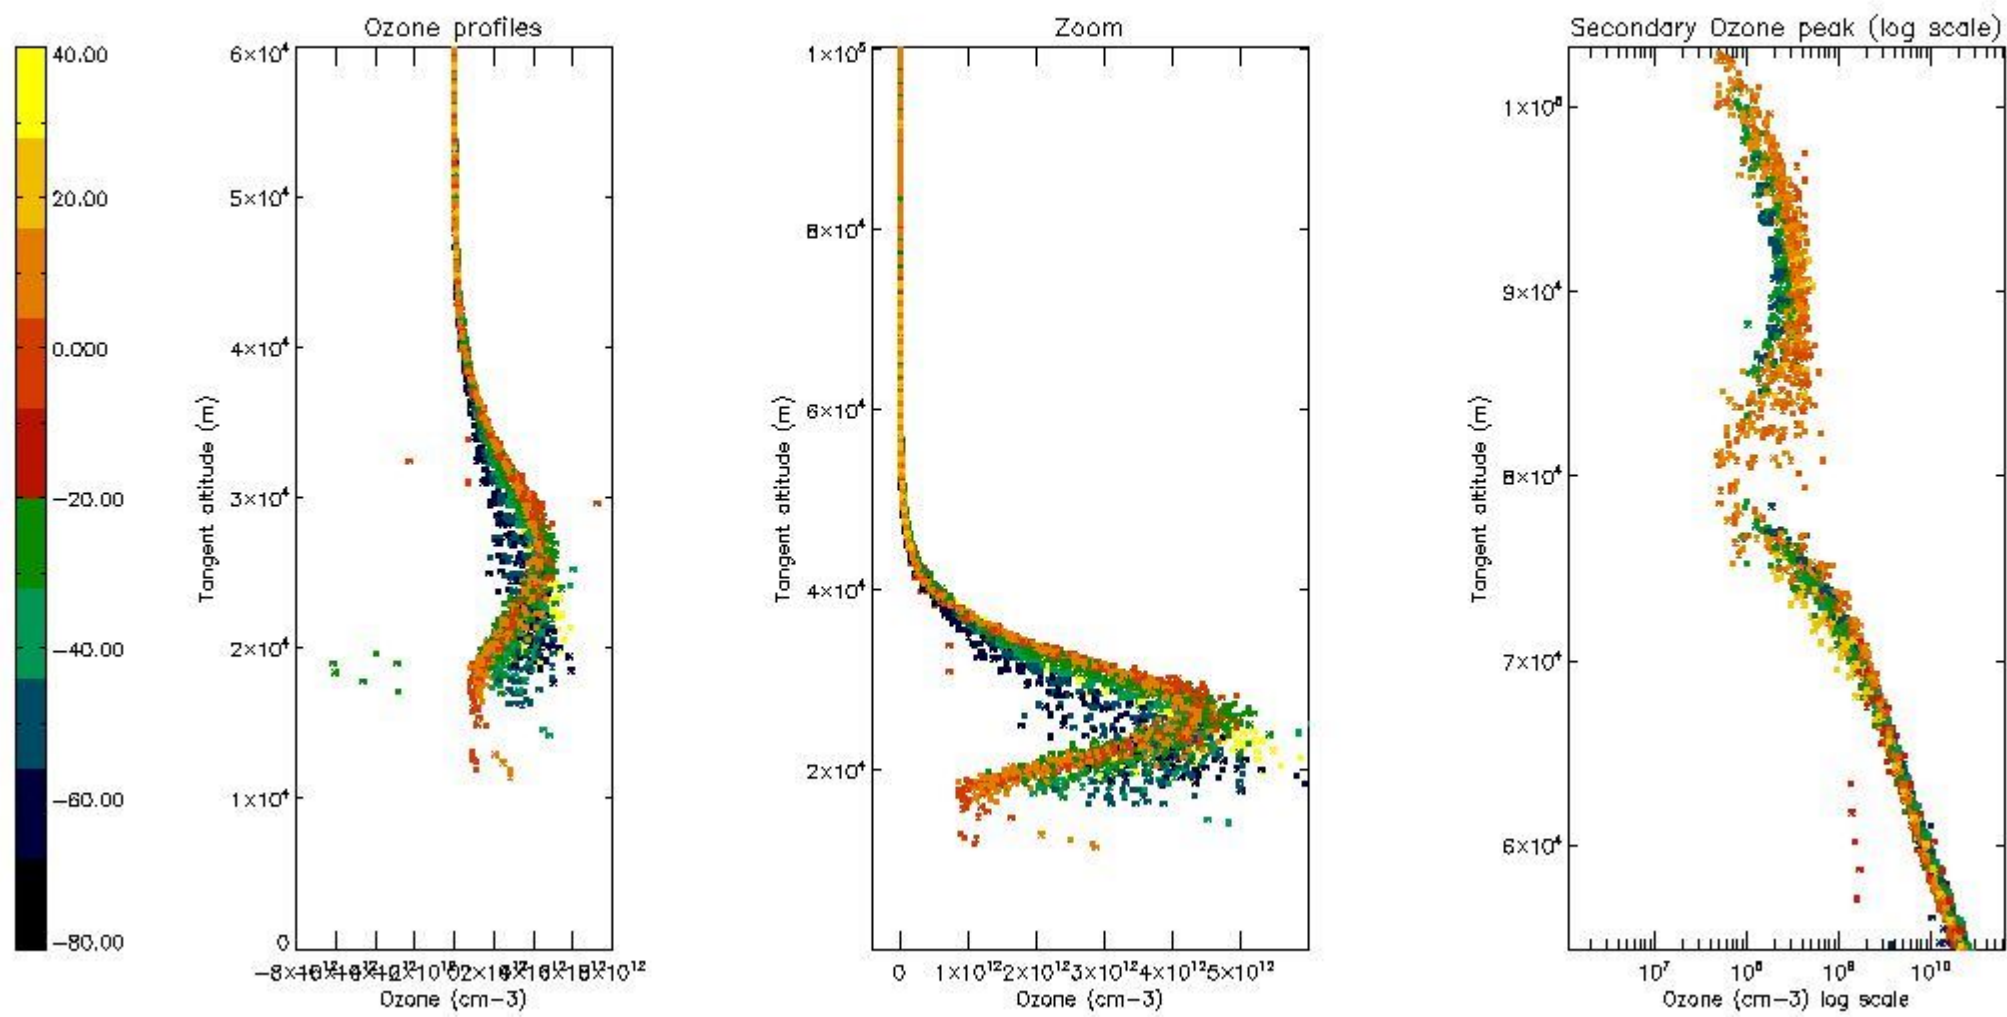

STD < 10	29
STD < 5	22

5.2 Plot ozone profiles for all STD (dark without errors)

The colorbar represents the latitude.

5.3 Plot ozone profiles where STD < 20% (dark without errors)

The colorbar represents the latitude.

*5.4 Plot ozone profiles where STD < 10% (dark without errors)*

The colorbar represents the latitude.

*5.5 Plot ozone profiles where  $STD < 5\%$  (dark without errors)*

The colorbar represents the latitude.