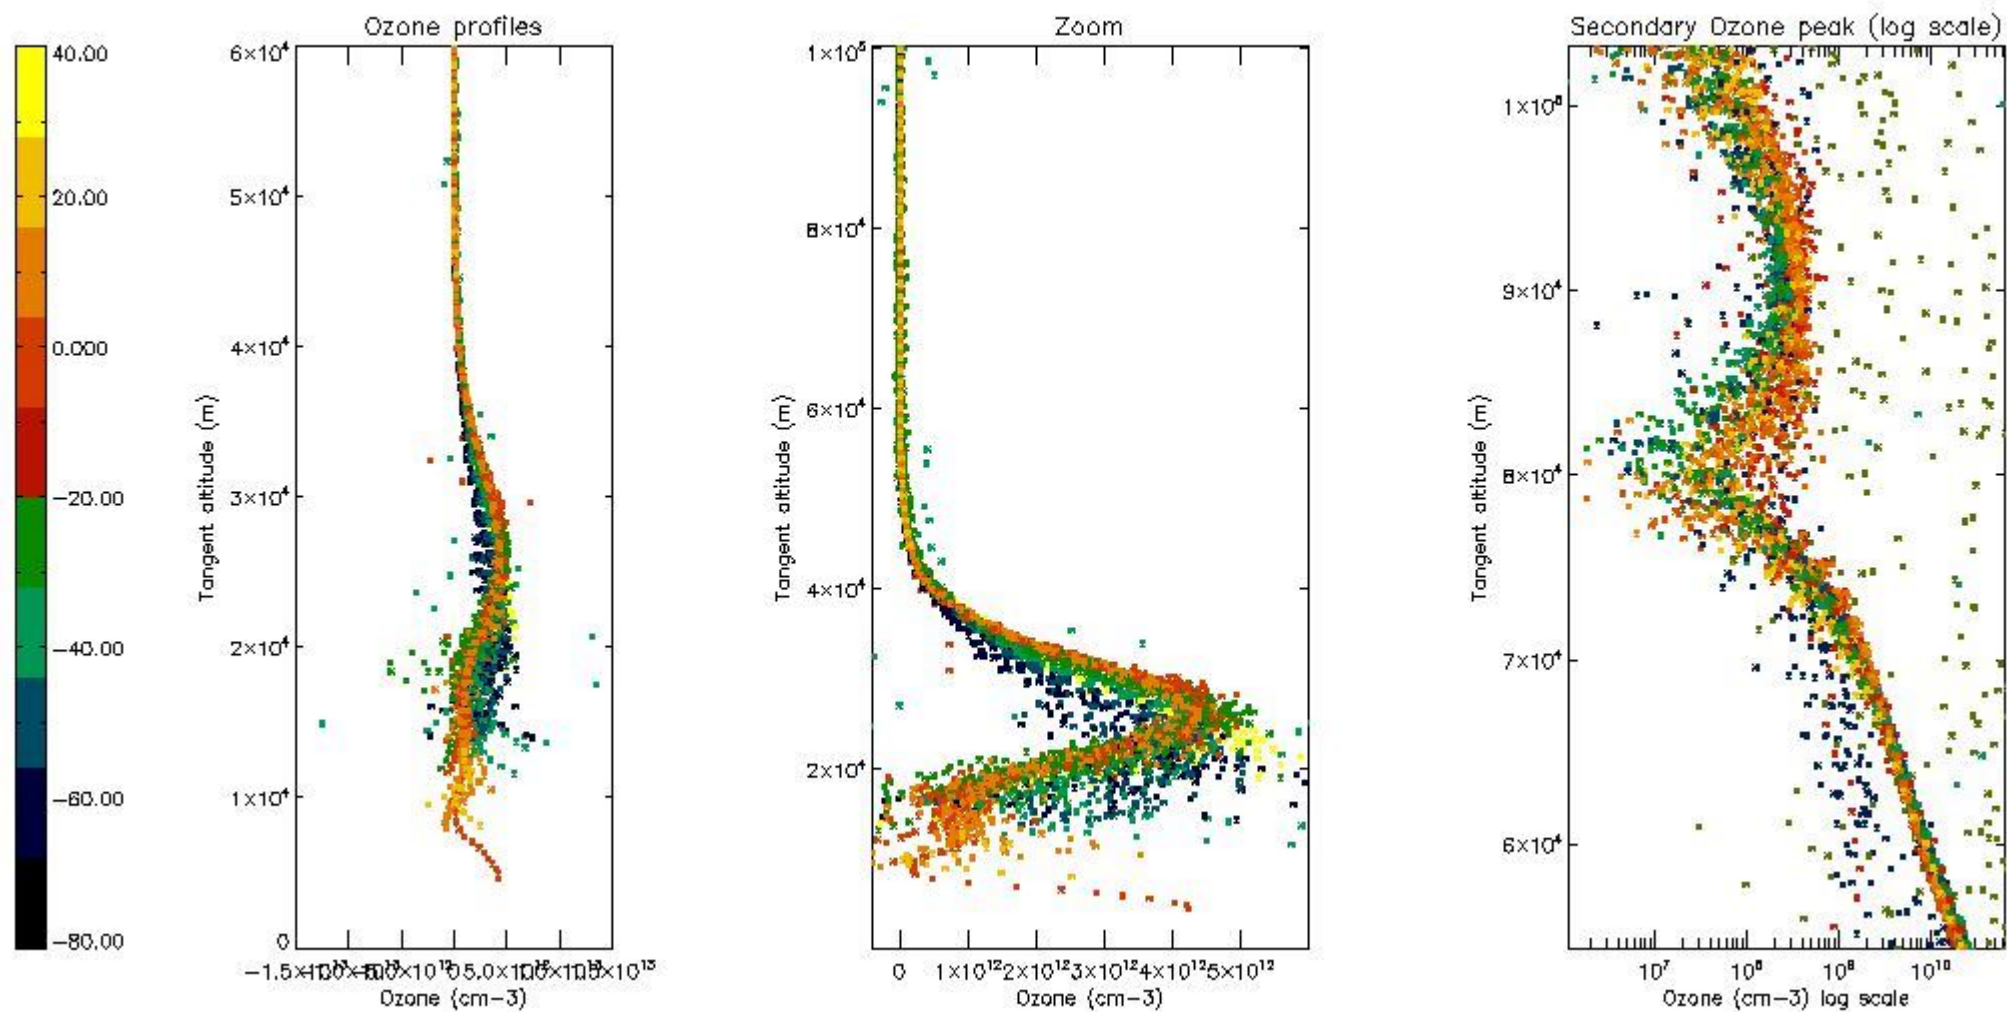

STD < 10	29
STD < 5	22

5.2 Plot ozone profiles for all STD (dark without errors)

The colorbar represents the latitude.

5.3 Plot ozone profiles where STD < 20% (dark without errors)

The colorbar represents the latitude.