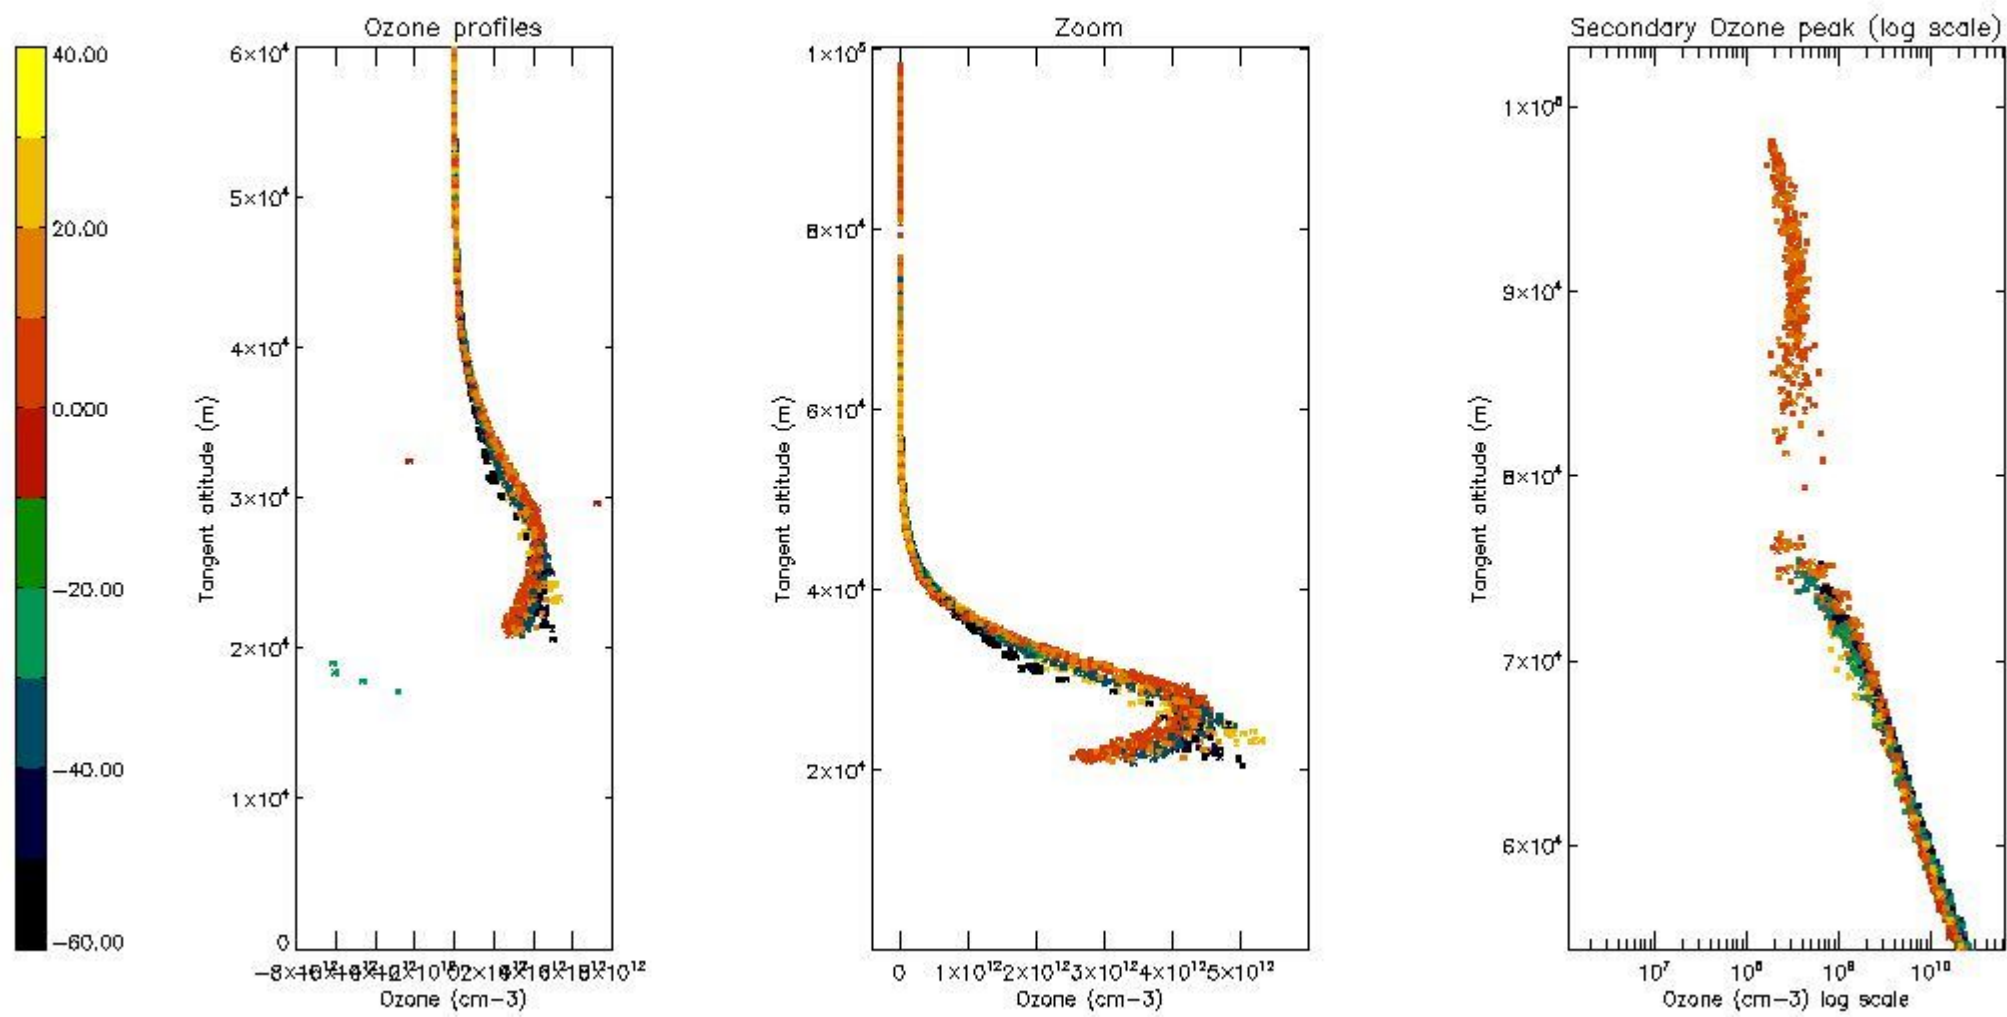

*5.4 Plot ozone profiles where STD < 10% (dark without errors)*

The colorbar represents the latitude.

*5.5 Plot ozone profiles where STD < 5% (dark without errors)*

The colorbar represents the latitude.

*5.6 Plot NO<sub>2</sub> profiles for all STD (dark without errors)*