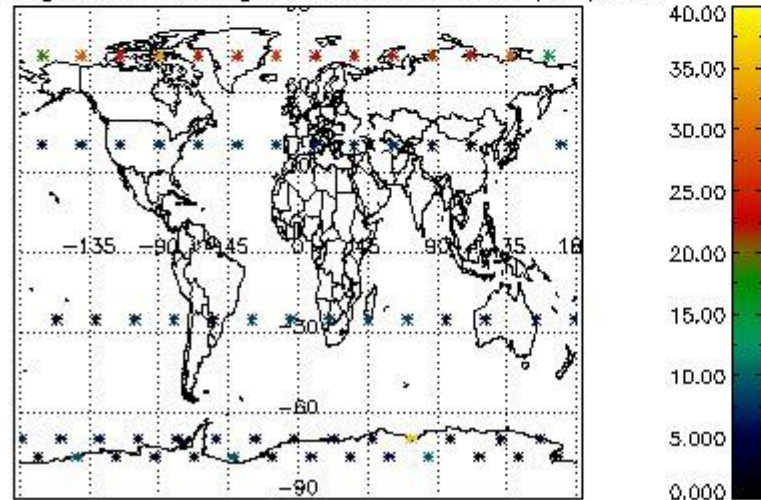

Percentage of star falling outside central band per profile