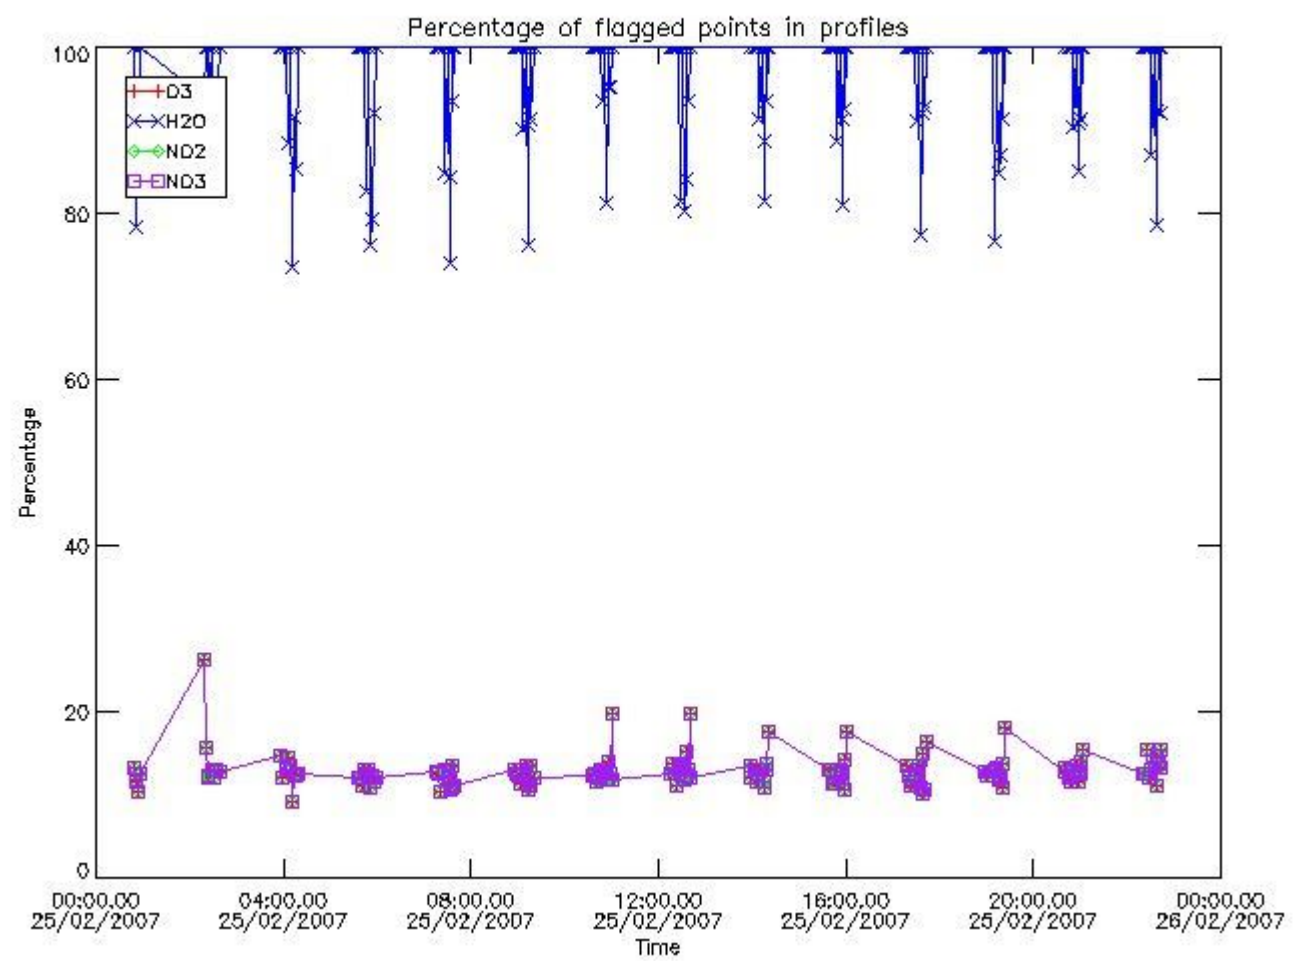

3. Quality information per product

In this section it is plotted some information contained in the Quality Summary data set of the level 2 products. Only products in dark limb conditions and without errors (error flag in the MPH set to "0") are used.

3.1 Plot quality information per product (time dependant)

3.2 Plot quality information per product (world map)