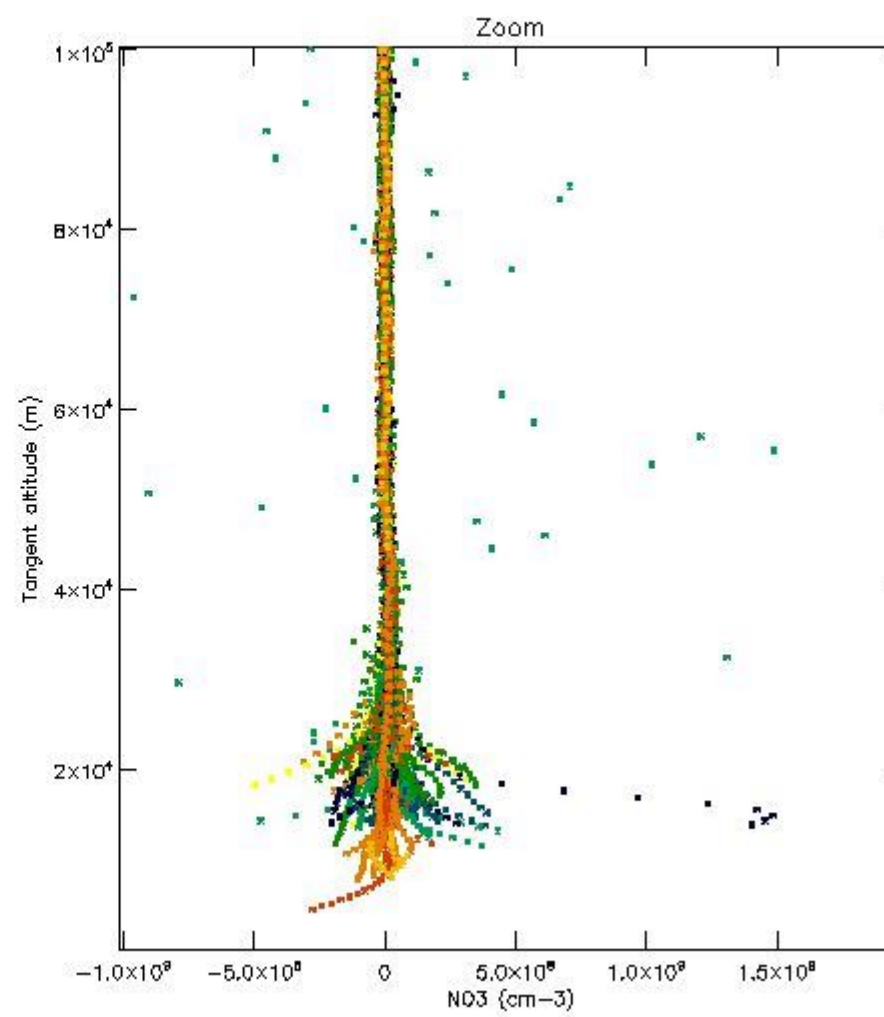

5.8 Plot H₂O profiles for all STD (only for occultations of stars 1,2,3,4,13,14,16,26,63 dark without errors)

The colorbar represents the latitude.