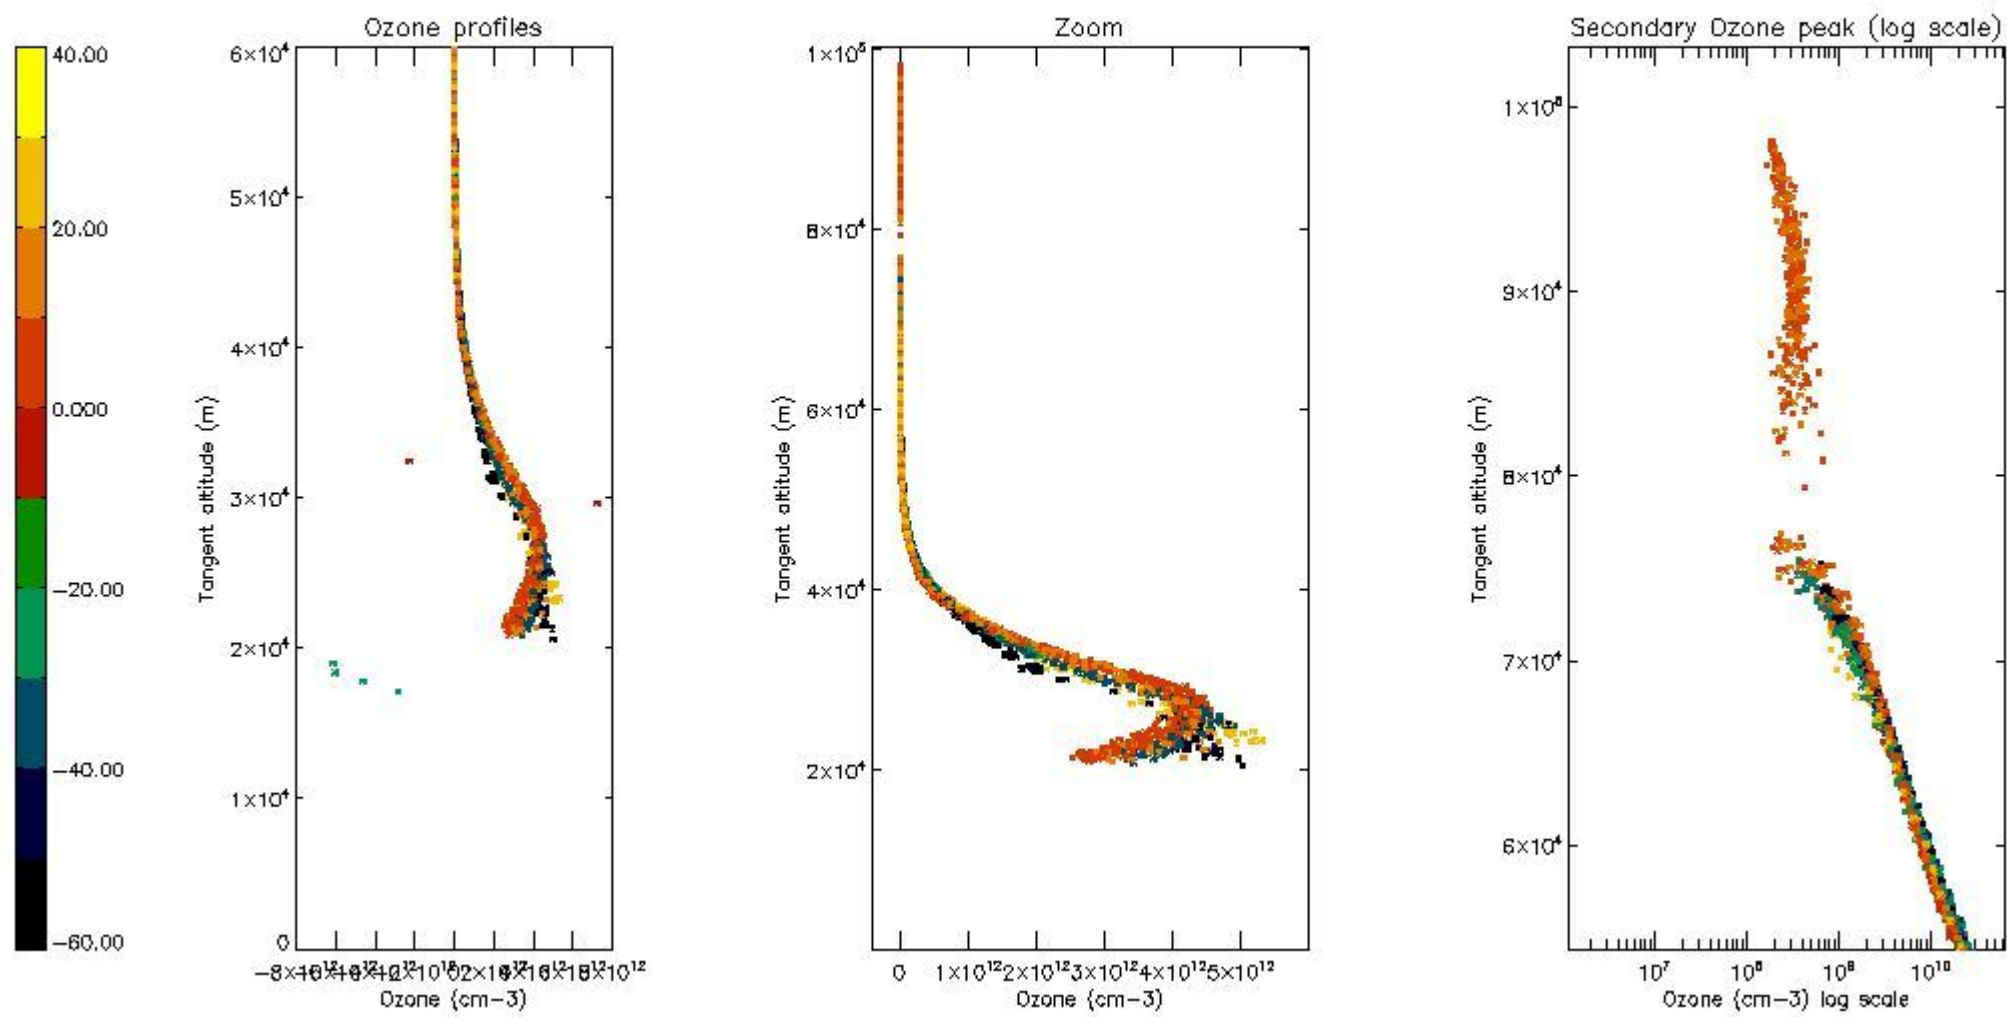

*5.4 Plot ozone profiles where STD < 10% (dark without errors)*

The colorbar represents the latitude.

*5.5 Plot ozone profiles where  $STD < 5\%$  (dark without errors)*

The colorbar represents the latitude.

*5.6 Plot NO<sub>2</sub> profiles for all STD (dark without errors)*

The colorbar represents the latitude.

*5.7 Plot NO3 profiles for all STD (dark without errors)*

The colorbar represents the latitude.

5.8 Plot H<sub>2</sub>O profiles for all STD (only for occultations of stars 1,2,3,4,13,14,16,26,63 dark without errors)