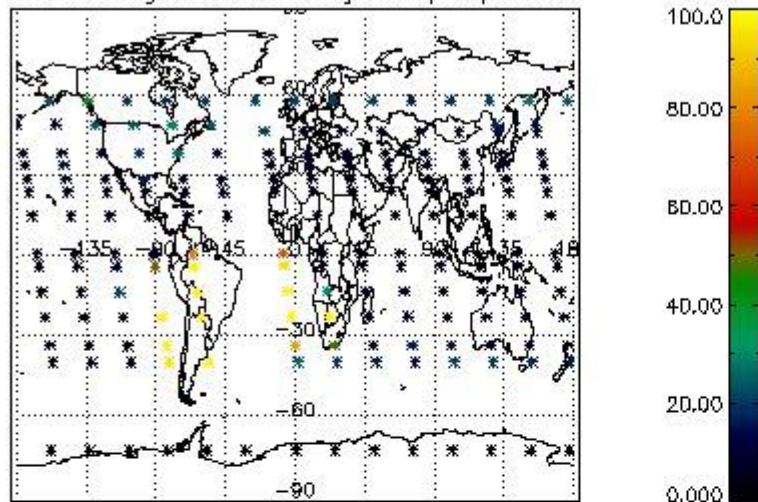

Percentage of cosmic ray hits per profile