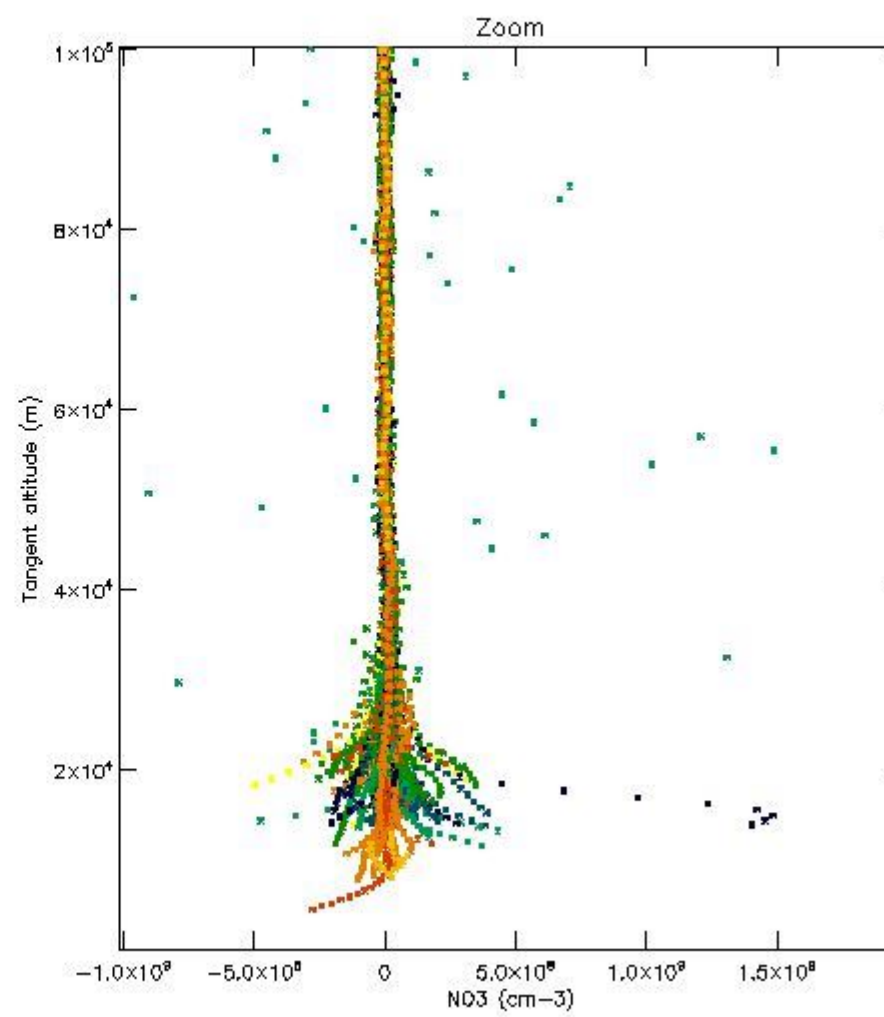

*5.6 Plot NO<sub>2</sub> profiles for all STD (dark without errors)*

The colorbar represents the latitude.

*5.7 Plot NO3 profiles for all STD (dark without errors)*

The colorbar represents the latitude.

5.8 Plot H<sub>2</sub>O profiles for all STD (only for occultations of stars 1,2,3,4,13,14,16,26,63 dark without errors)

The colorbar represents the latitude.