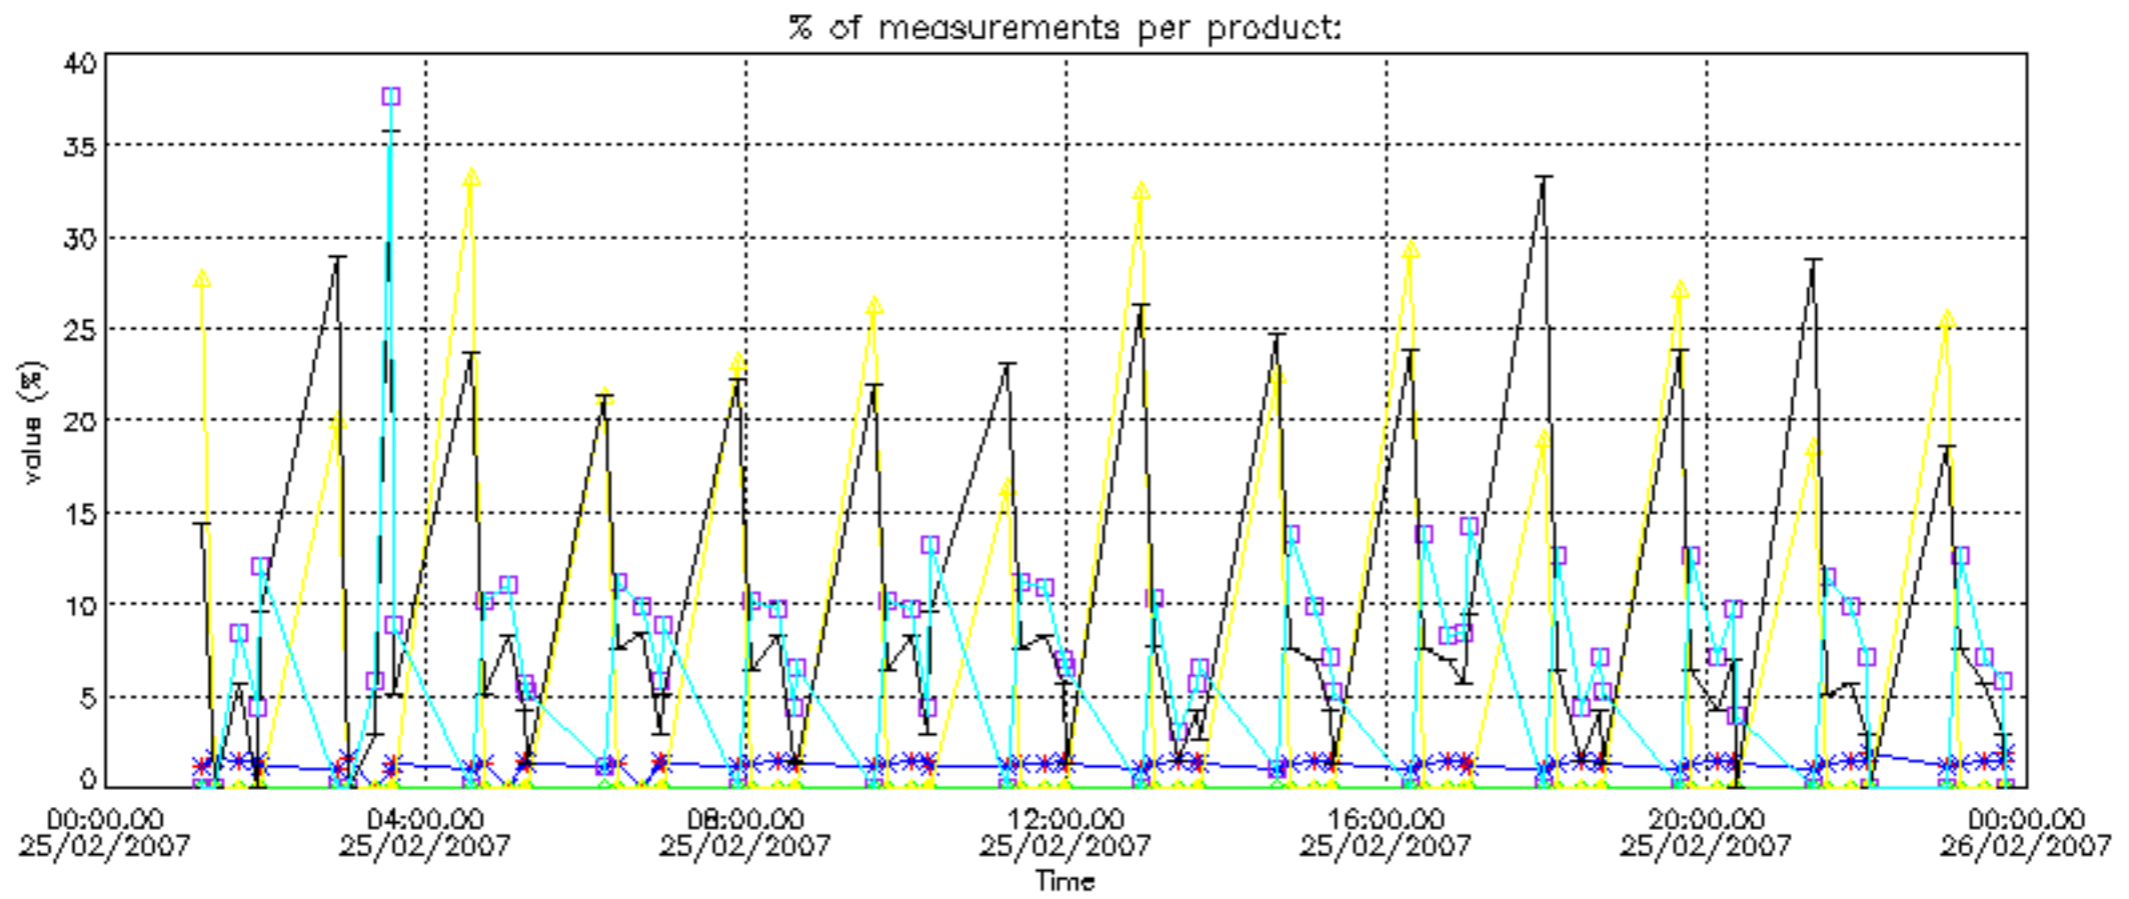

Percentage of cosmic ray hits per profile

Percentage of datation errors per profile