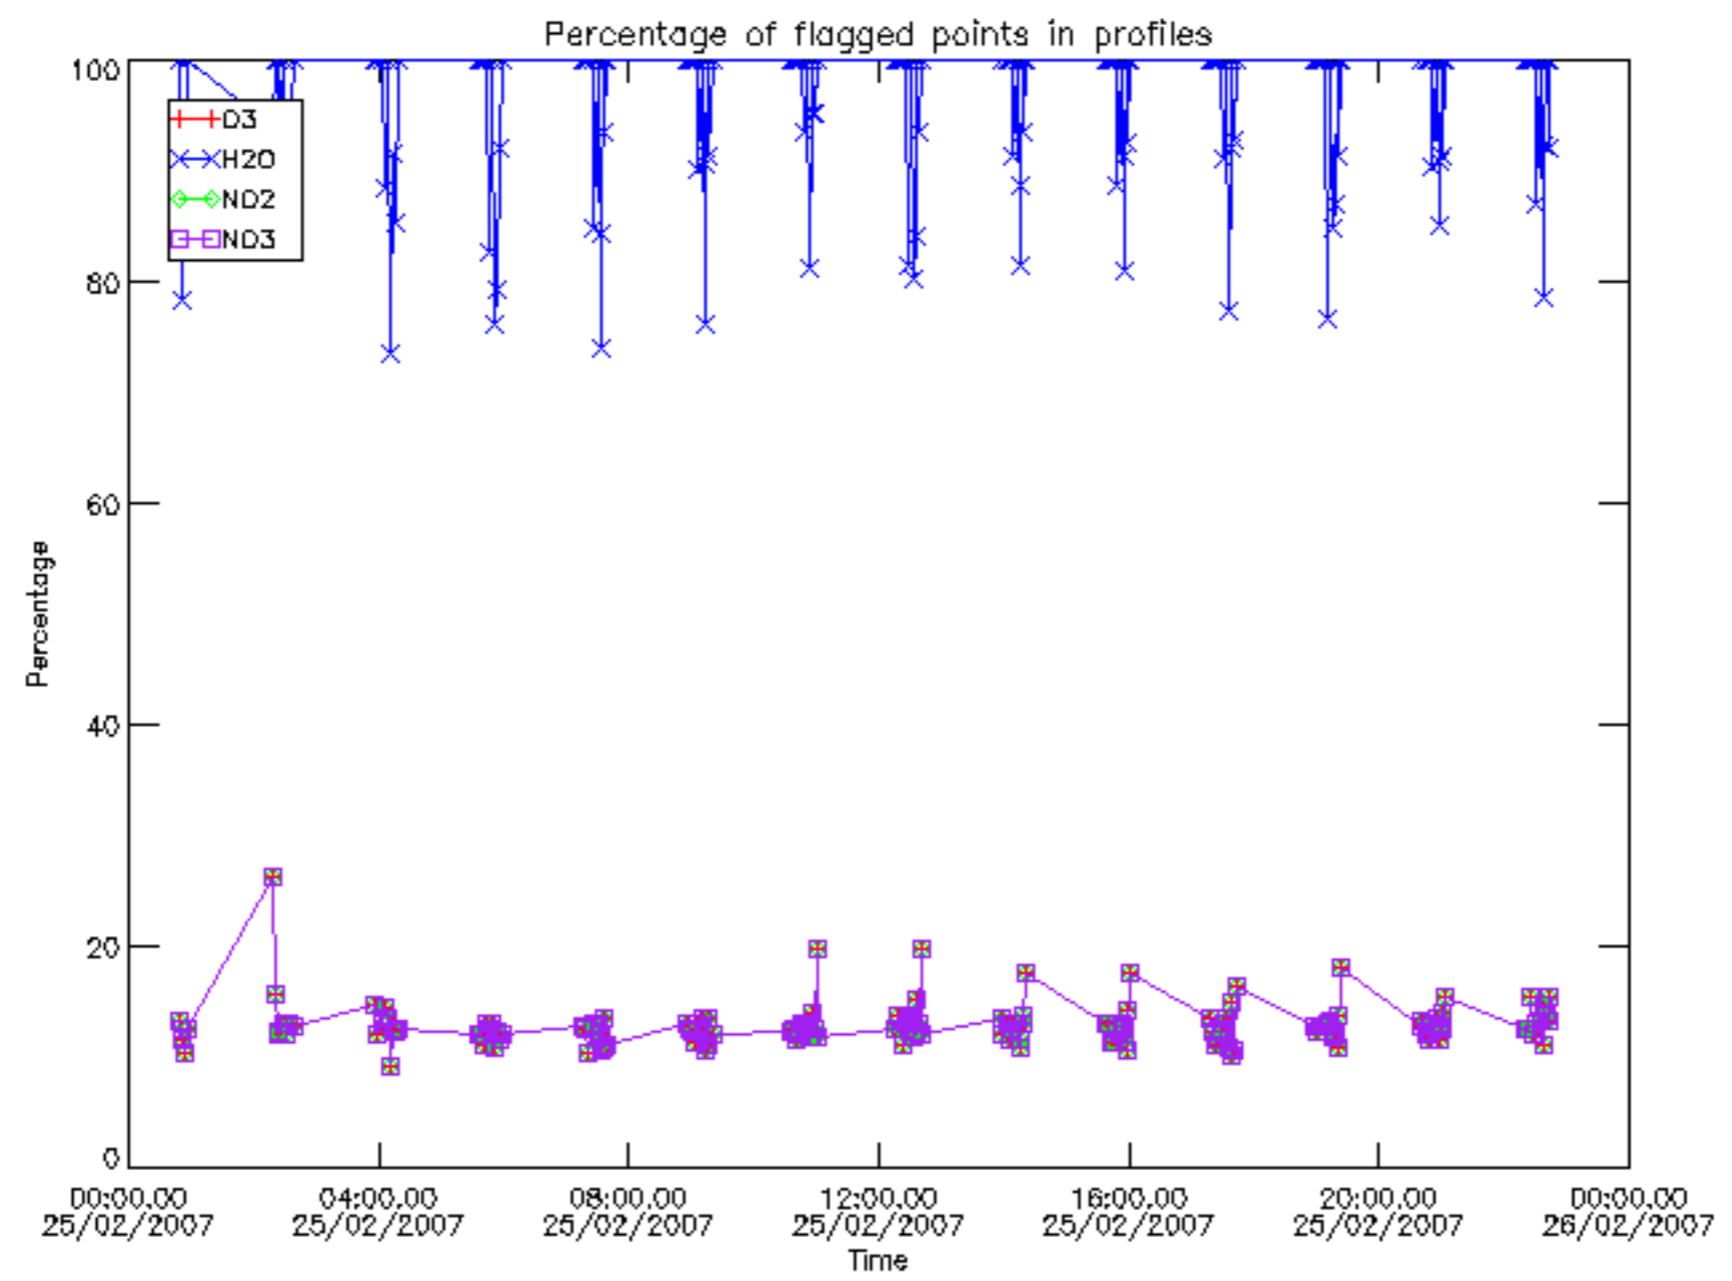

Percentage of flagged data per D3 profile

Percentage of flagged data per H2O profile