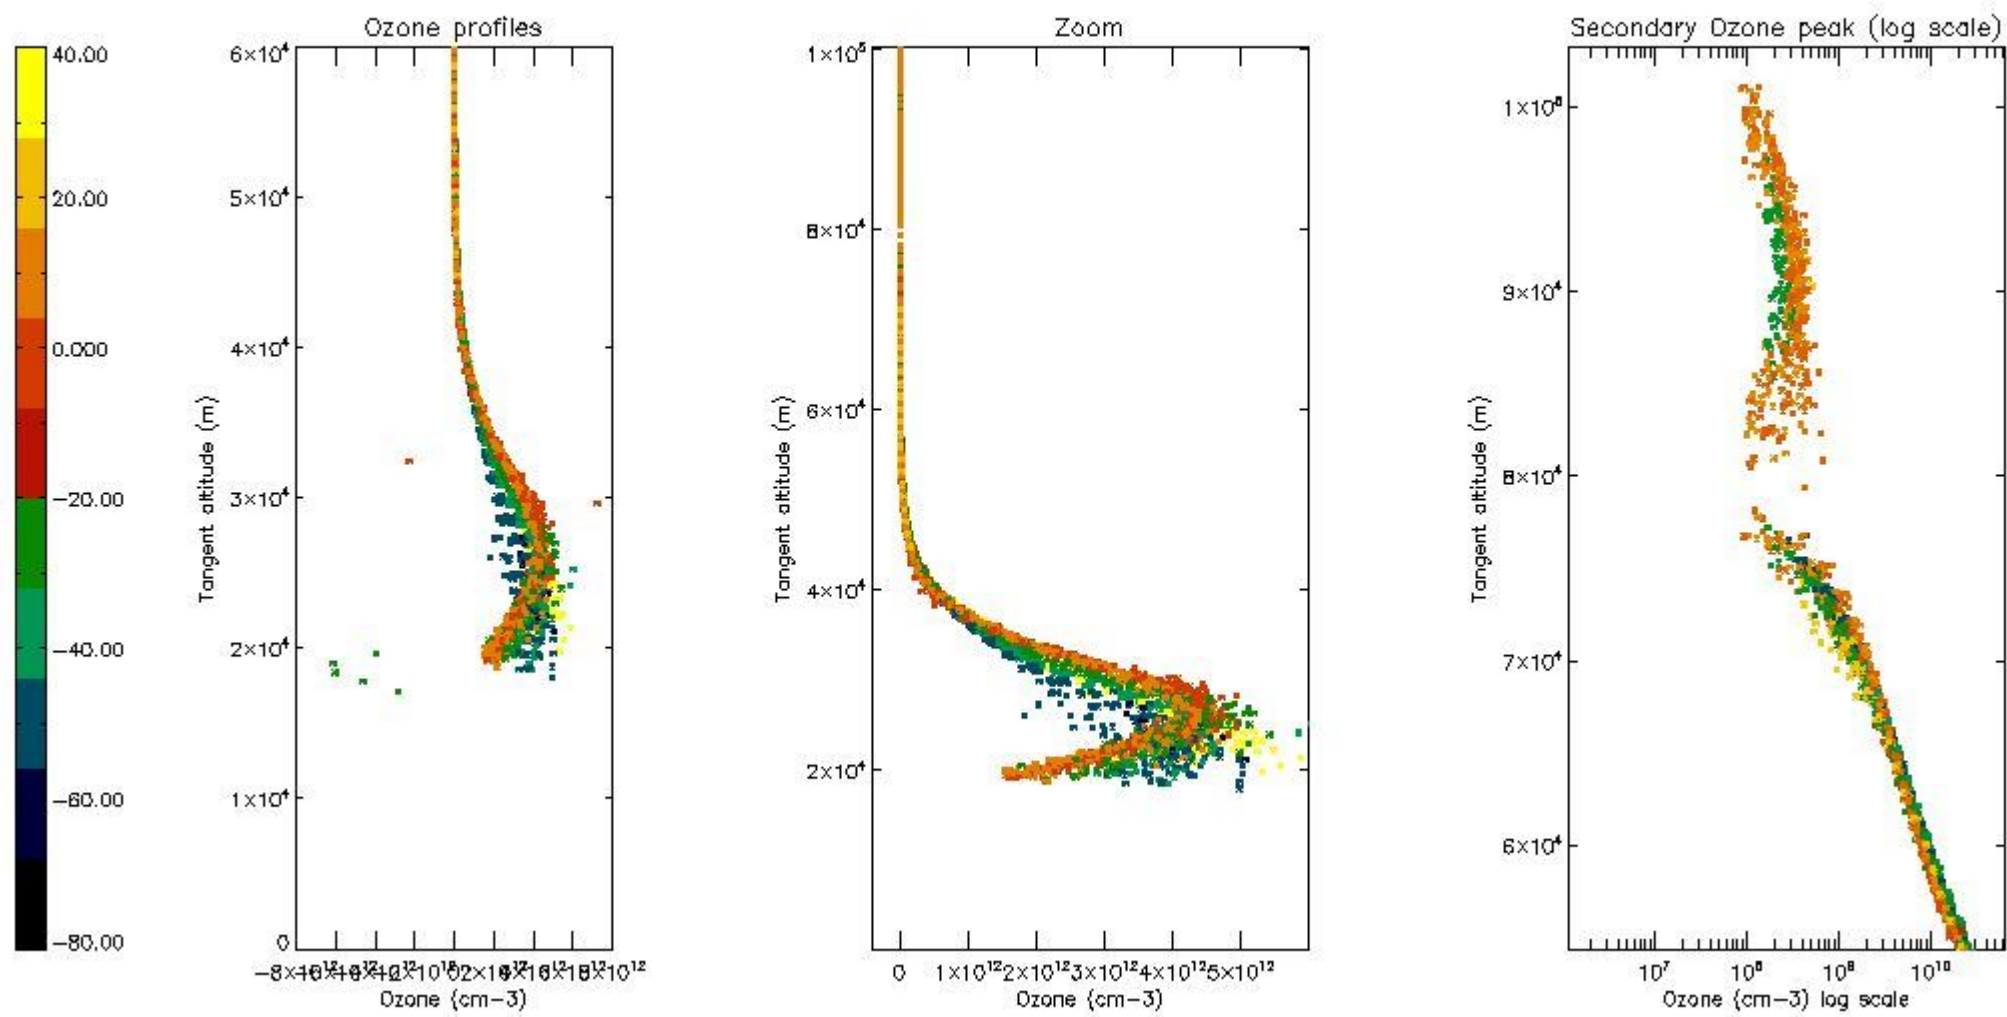

5.5 Plot ozone profiles where STD < 5% (dark without errors)

The colorbar represents the latitude.