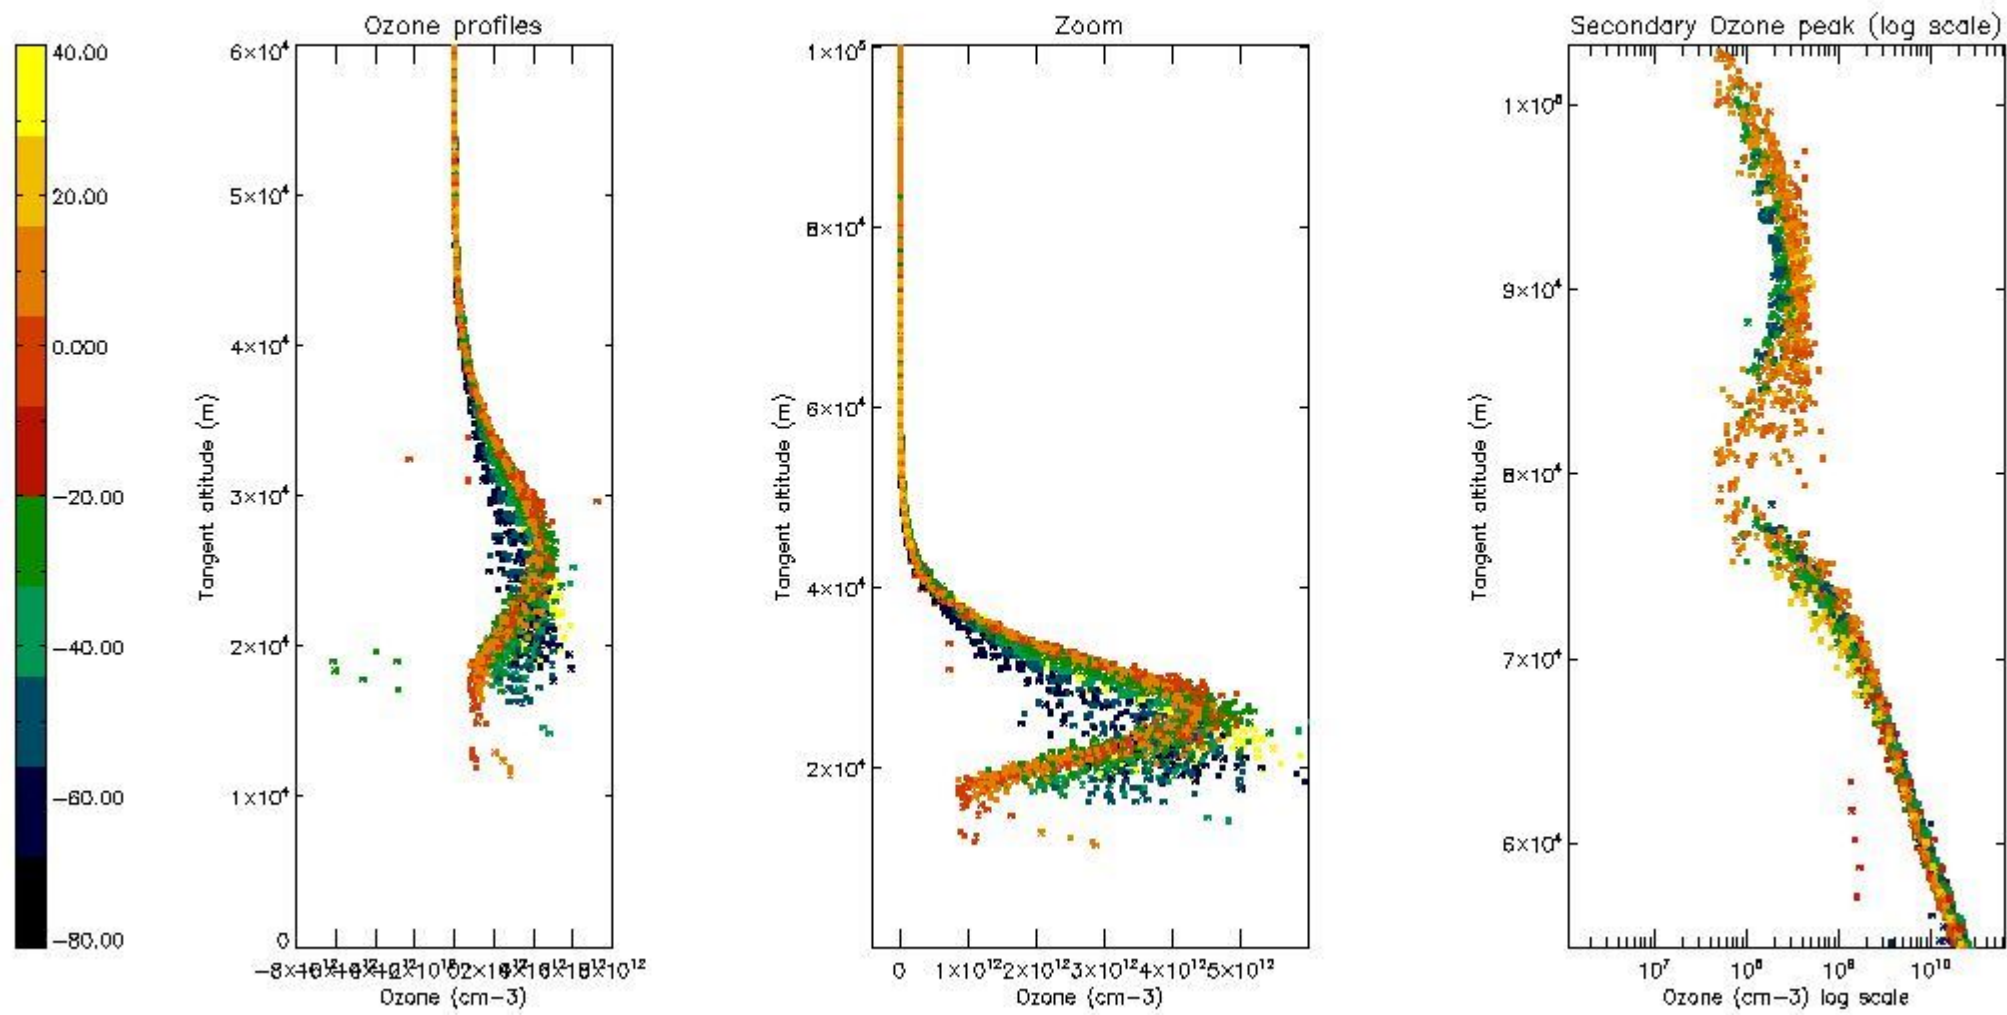

STD < 10	29
STD < 5	22

5.2 Plot ozone profiles for all STD (dark without errors)

The colorbar represents the latitude.

5.3 Plot ozone profiles where STD < 20% (dark without errors)

The colorbar represents the latitude.