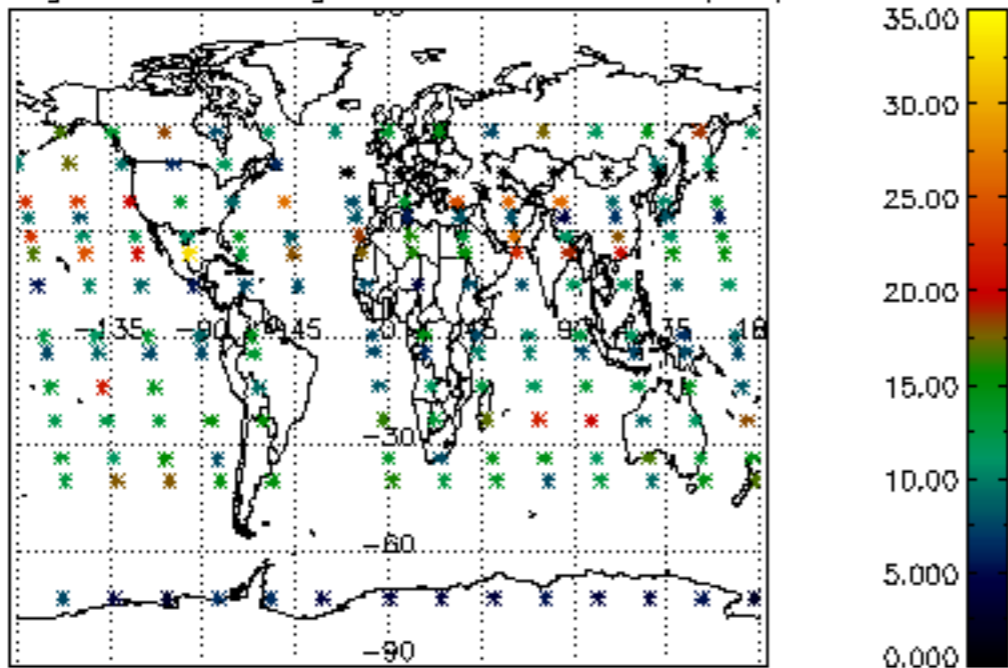

Percentage of cosmic ray hits per profile

Percentage of star falling outside central band per profile