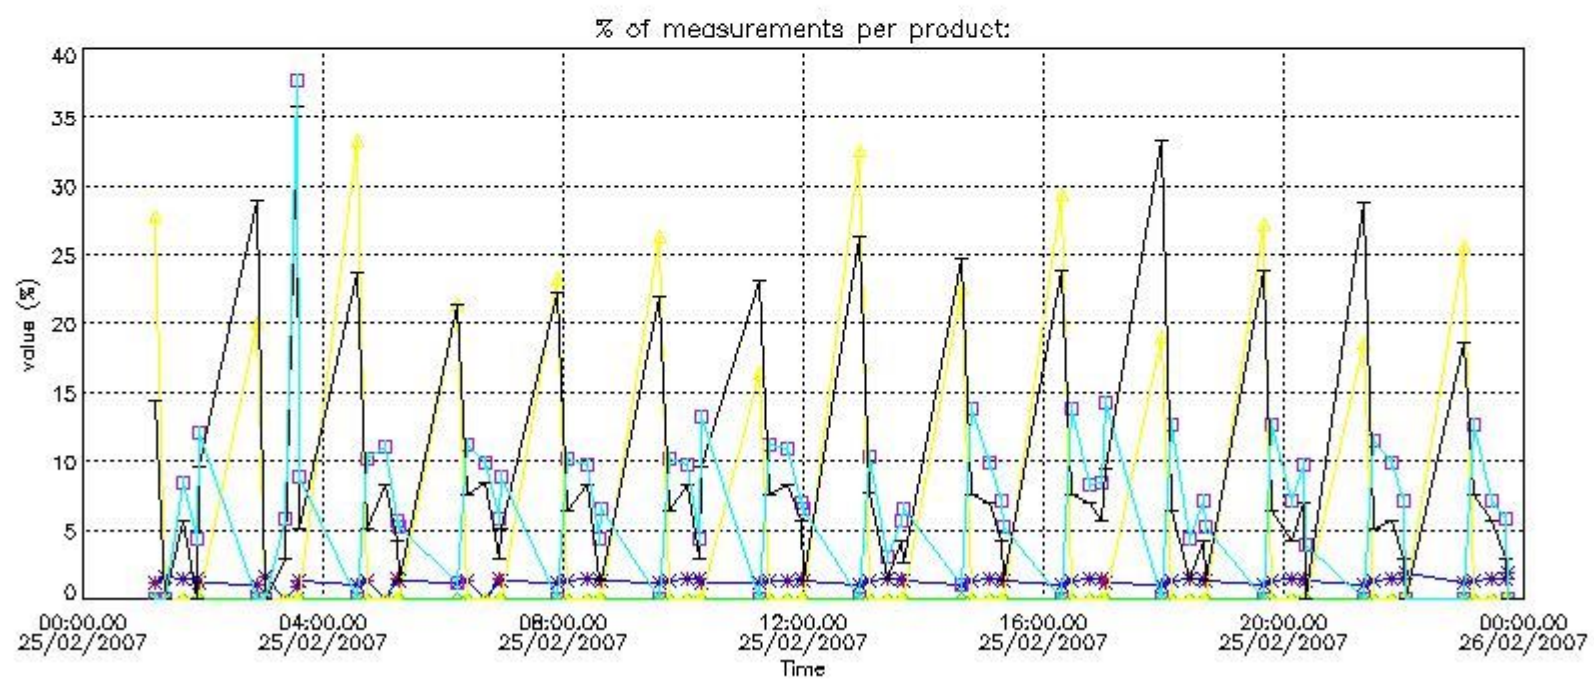

4.2 Plot quality information per product coming from level 1b processing (world map)

4.2.1 Plot level 1 quality information per product (world map): ENVISAT ASCENDING passes