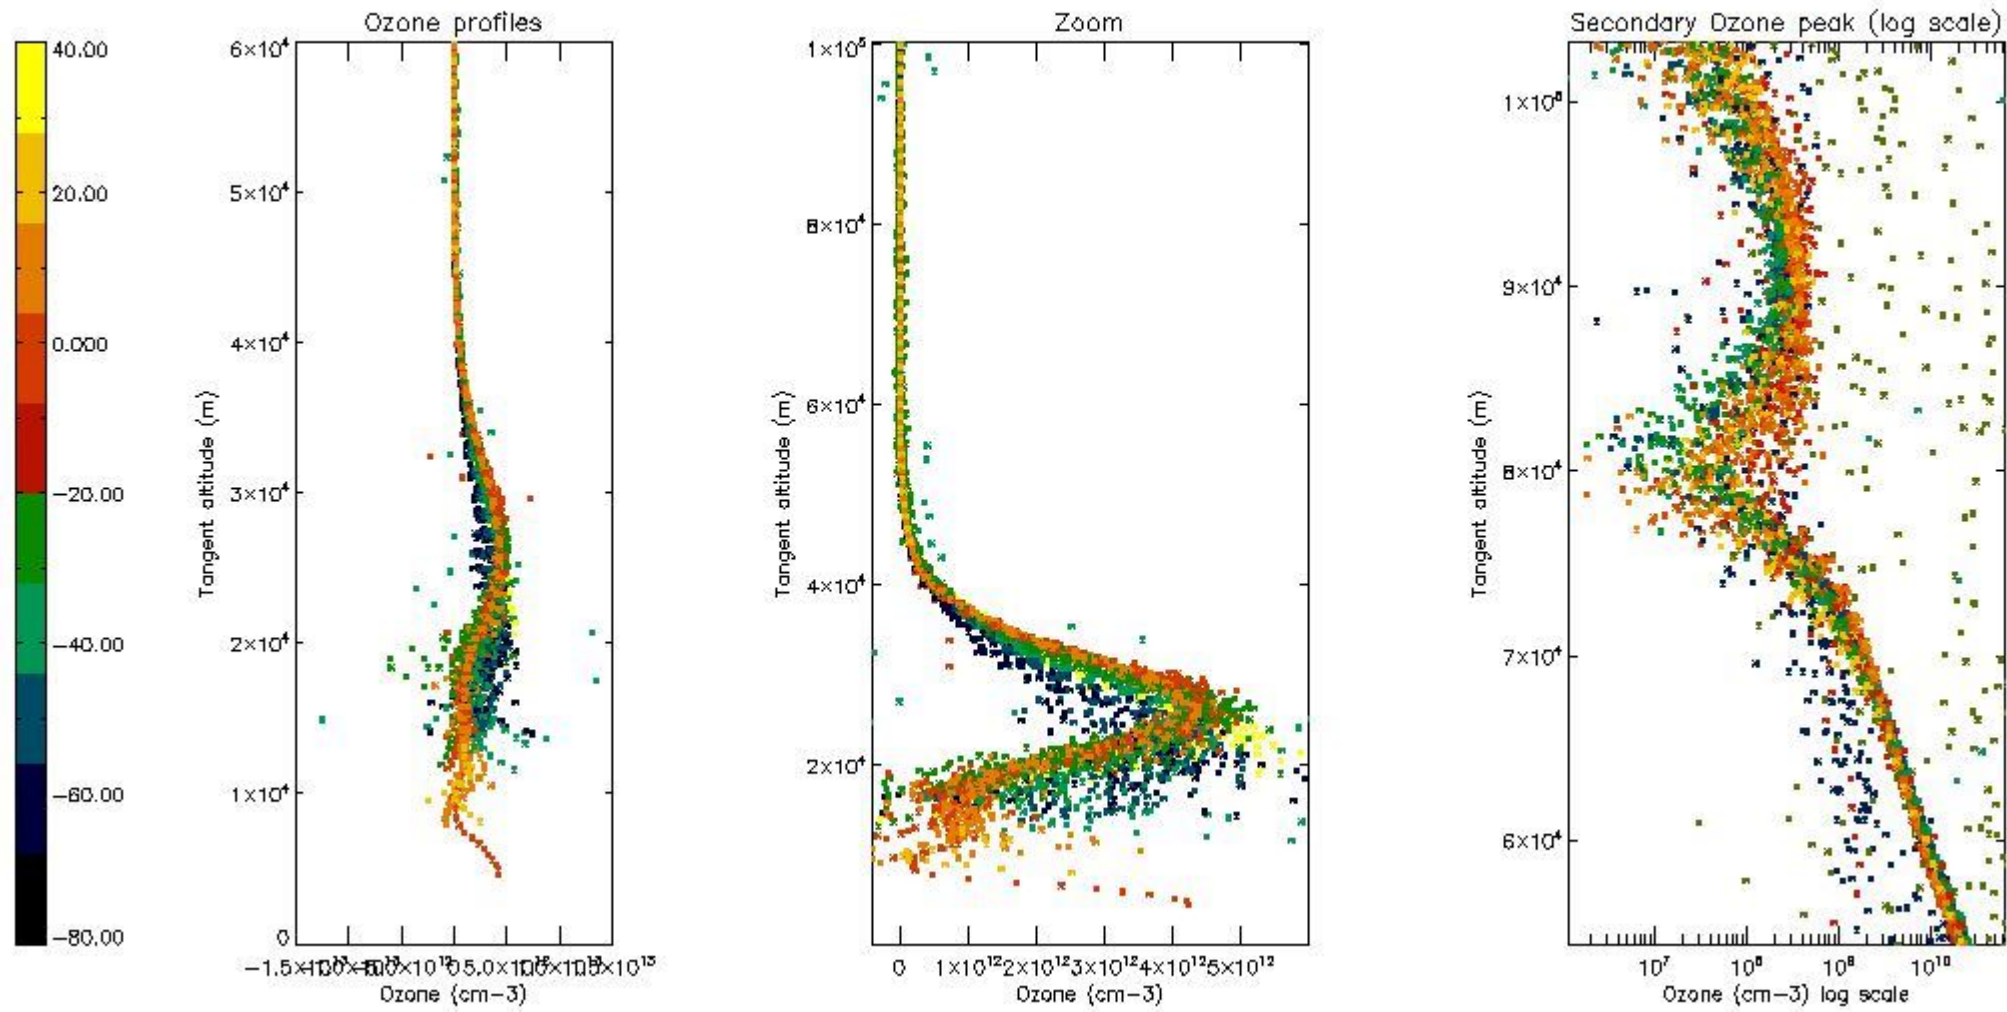

STD < 10	29
STD < 5	22

5.2 Plot ozone profiles for all STD (dark without errors)

The colorbar represents the latitude.

5.3 Plot ozone profiles where STD < 20% (dark without errors)

The colorbar represents the latitude.