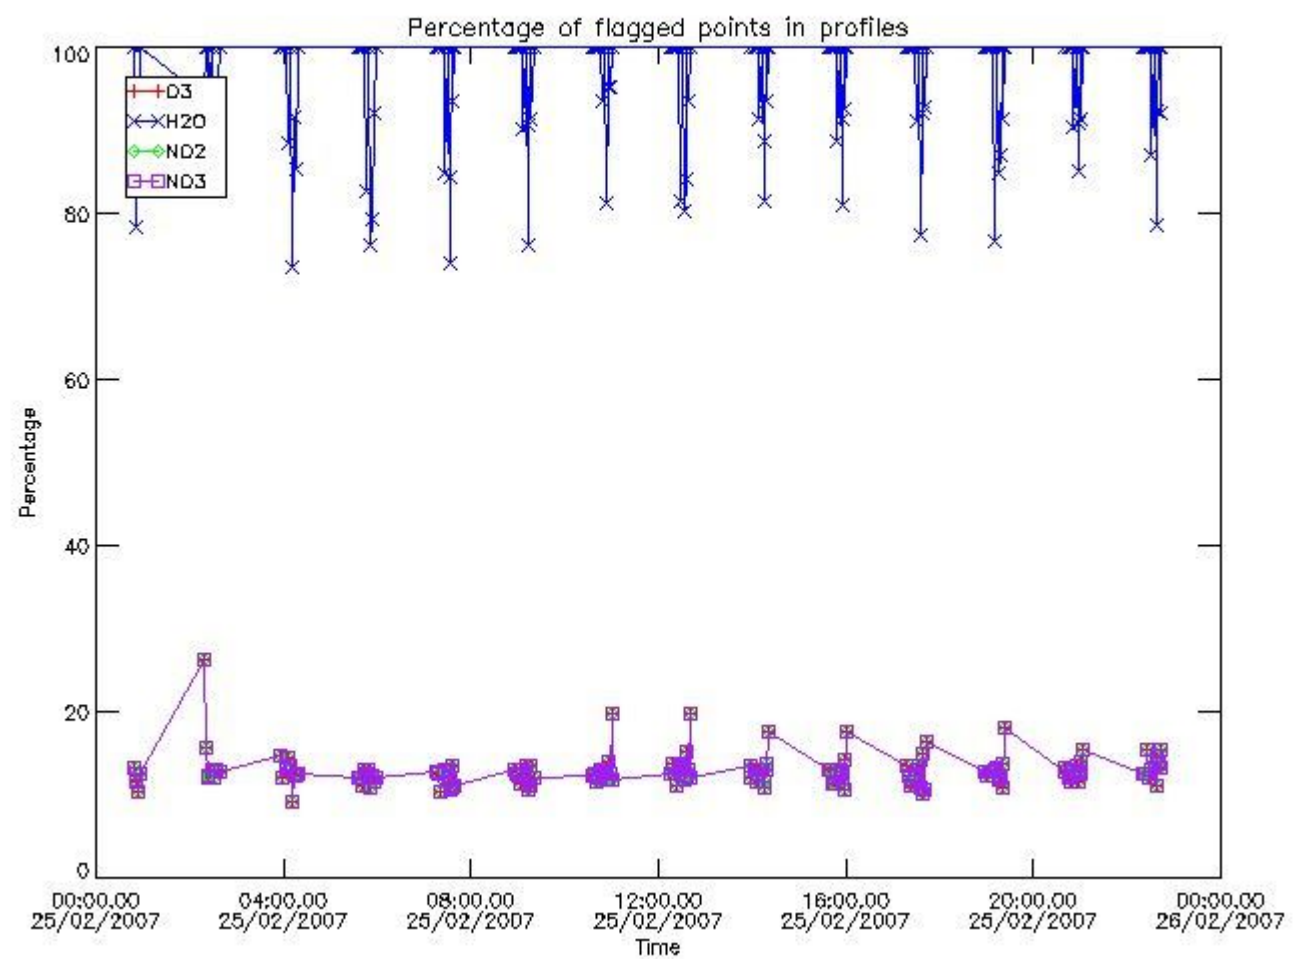

3. Quality information per product

In this section it is plotted some information contained in the Quality Summary data set of the level 2 products. Only products in dark limb conditions and without errors (error flag in the MPH set to "0") are used.

3.1 Plot quality information per product (time dependant)

3.2 Plot quality information per product (world map)