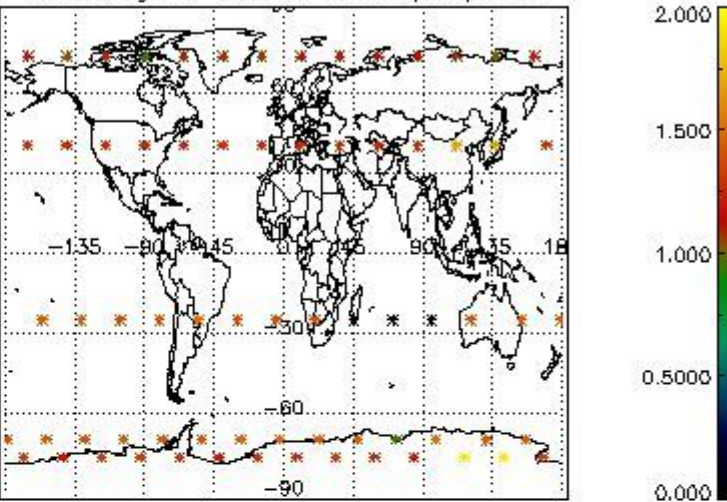

Percentage of datation errors per profile