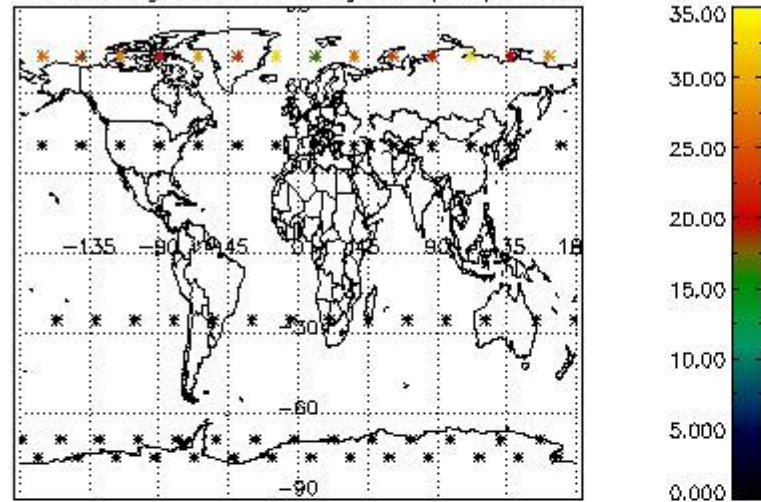

4.2.2 Plot level 1 quality information per product (world map): ENVISAT DESCENDING passes

Percentage of cosmic ray hits per profile