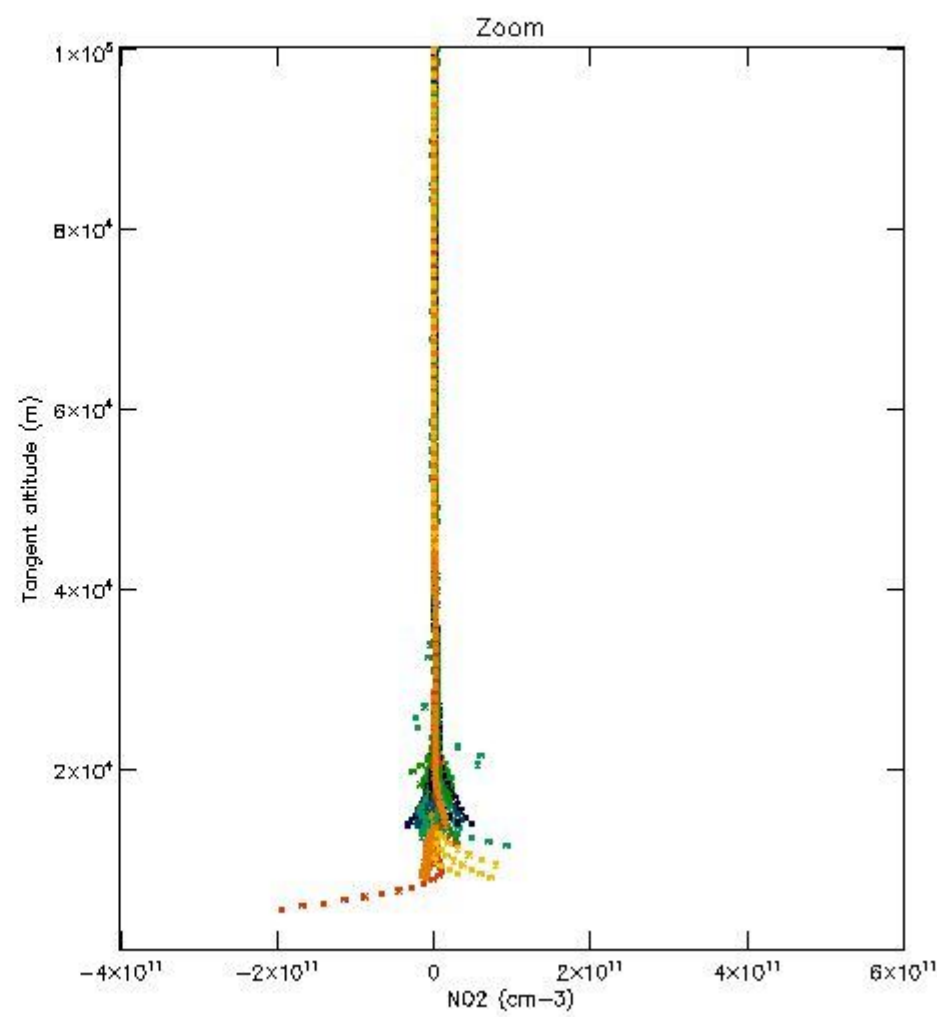

5.7 Plot NO3 profiles for all STD (dark without errors)

The colorbar represents the latitude.