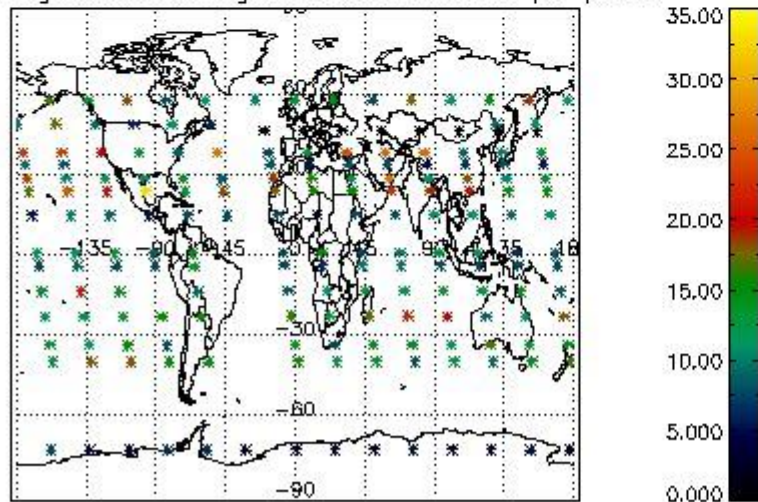

4.2.1 Plot level 1 quality information per product (world map): ENVISAT ASCENDING passes

Percentage of cosmic ray hits per profile

Percentage of datation errors per profile

Percentage of star falling outside central band per profile