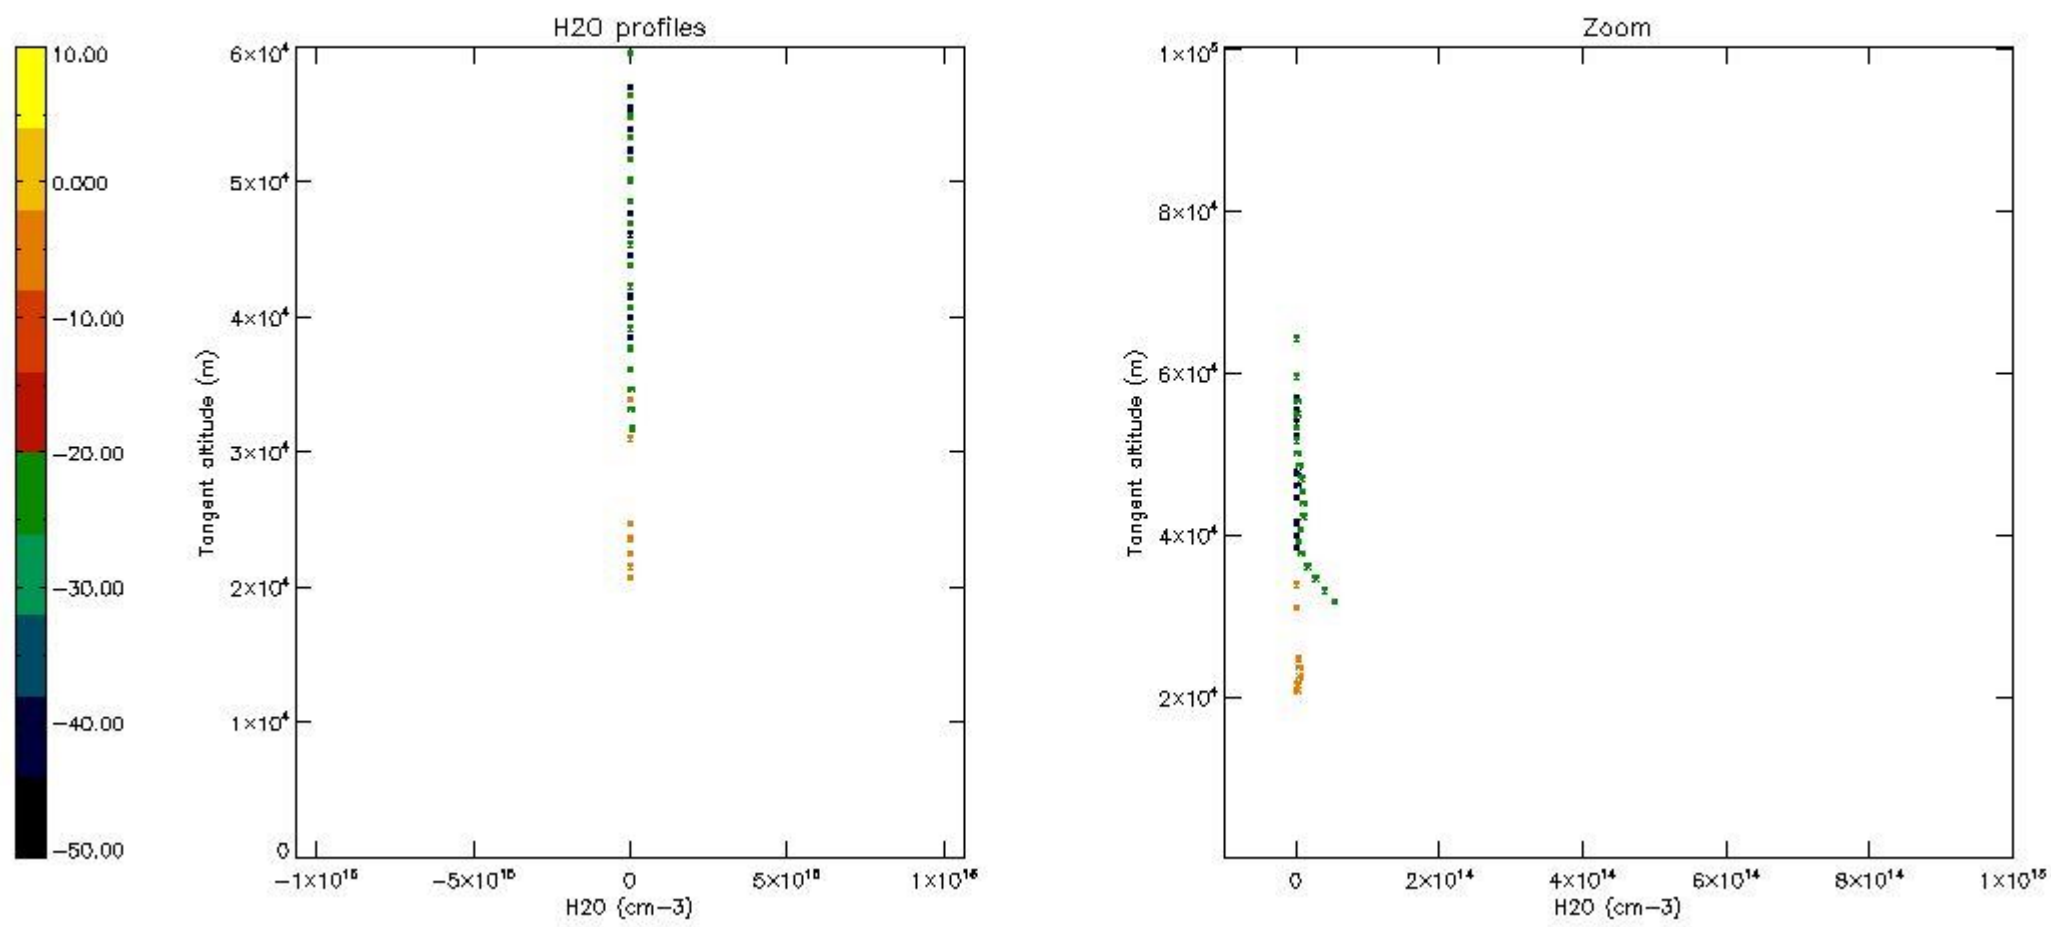

The colorbar represents the latitude.