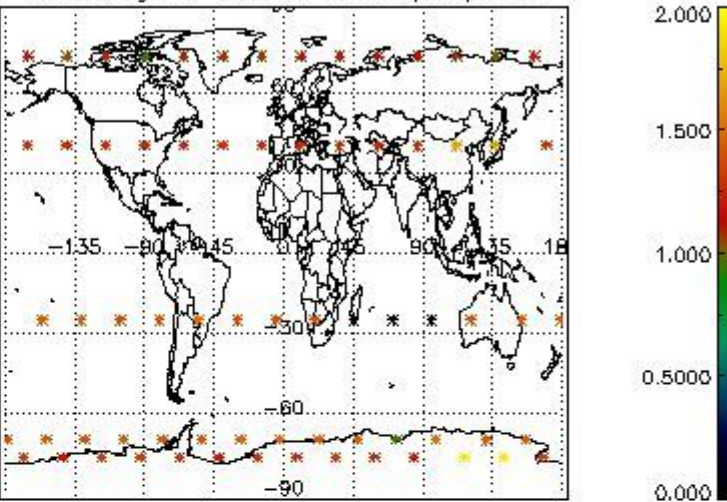

Percentage of saturation errors per profile

4.2.2 Plot level 1 quality information per product (world map): ENVISAT DESCENDING passes

Percentage of cosmic ray hits per profile

Percentage of datation errors per profile