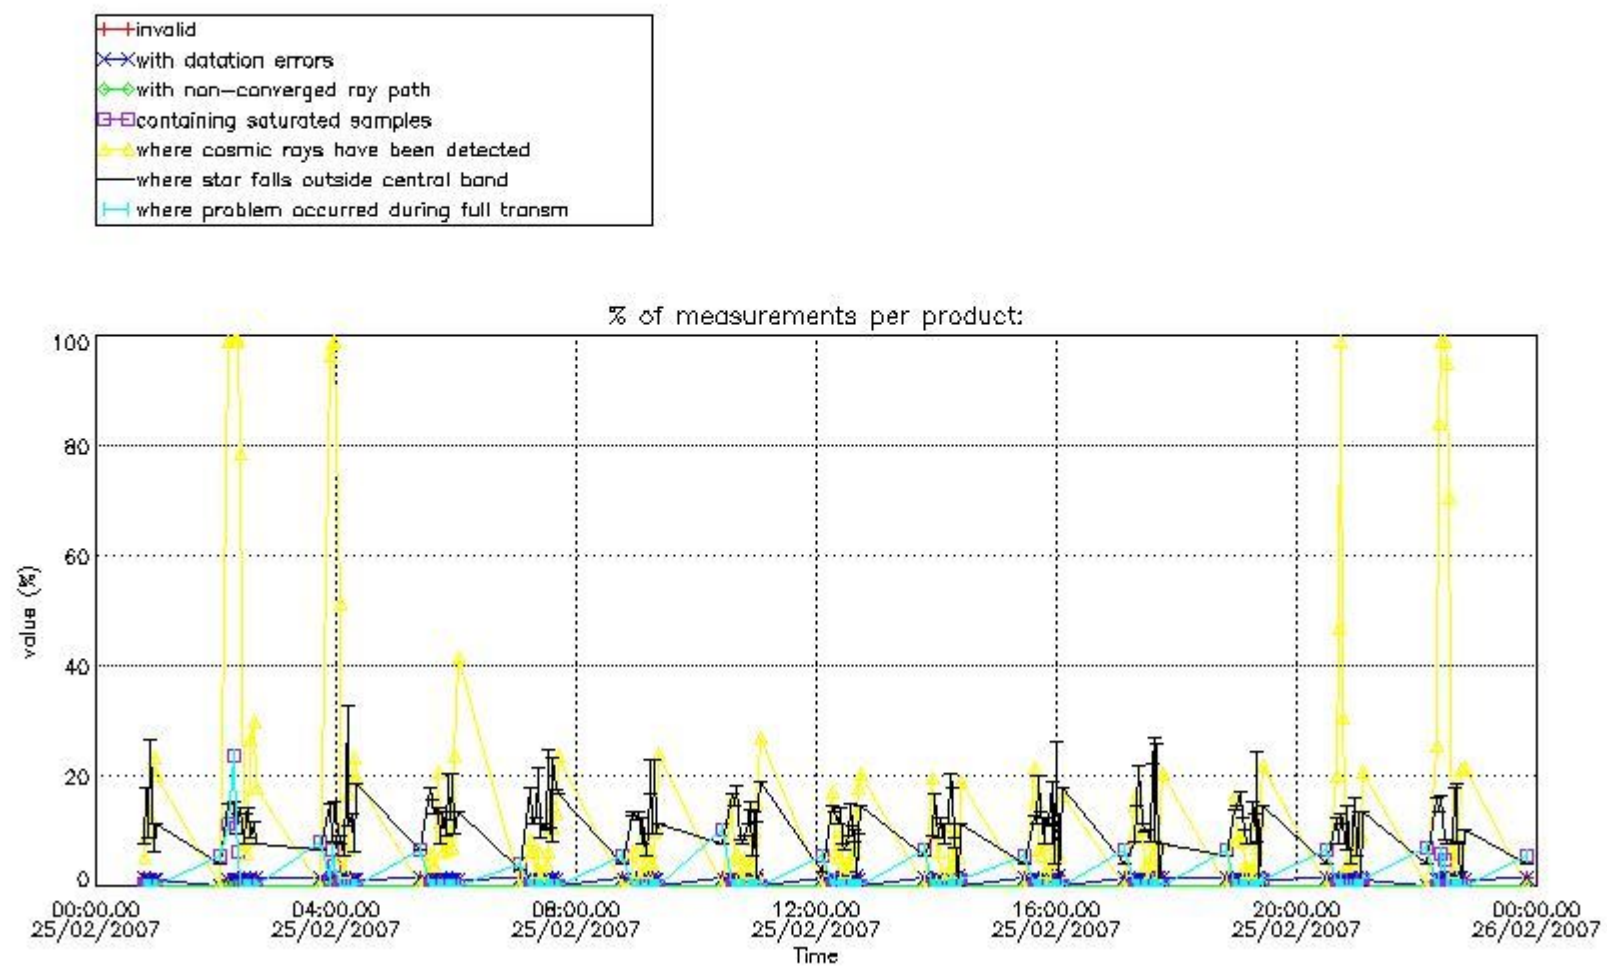

4.1.2 Plot level 1 quality information per product (time dependant): ENVI SAT DESCENDING passes