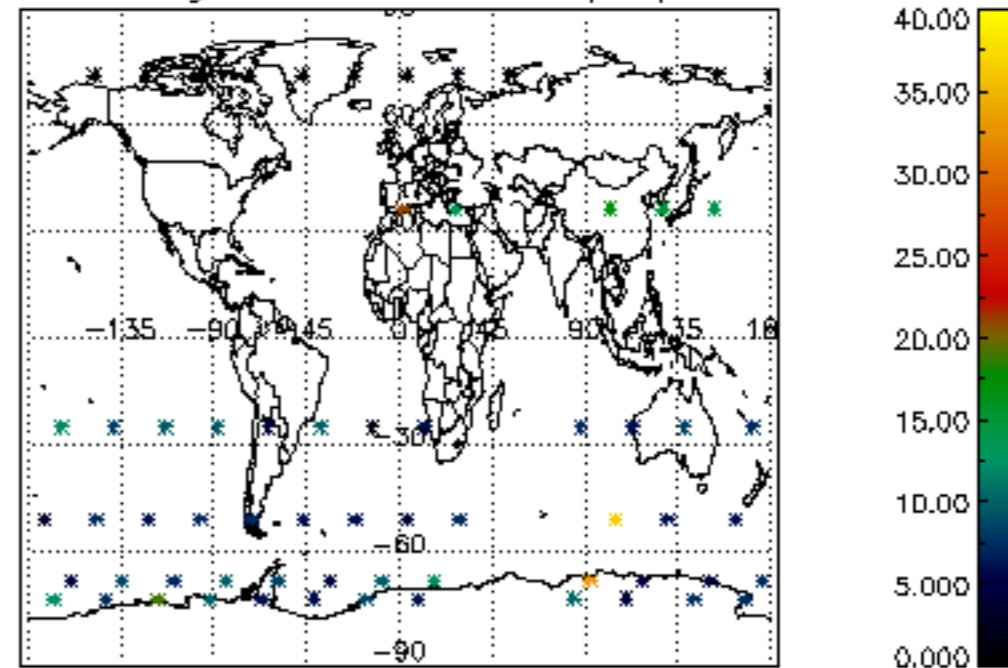

Percentage of saturation errors per profile