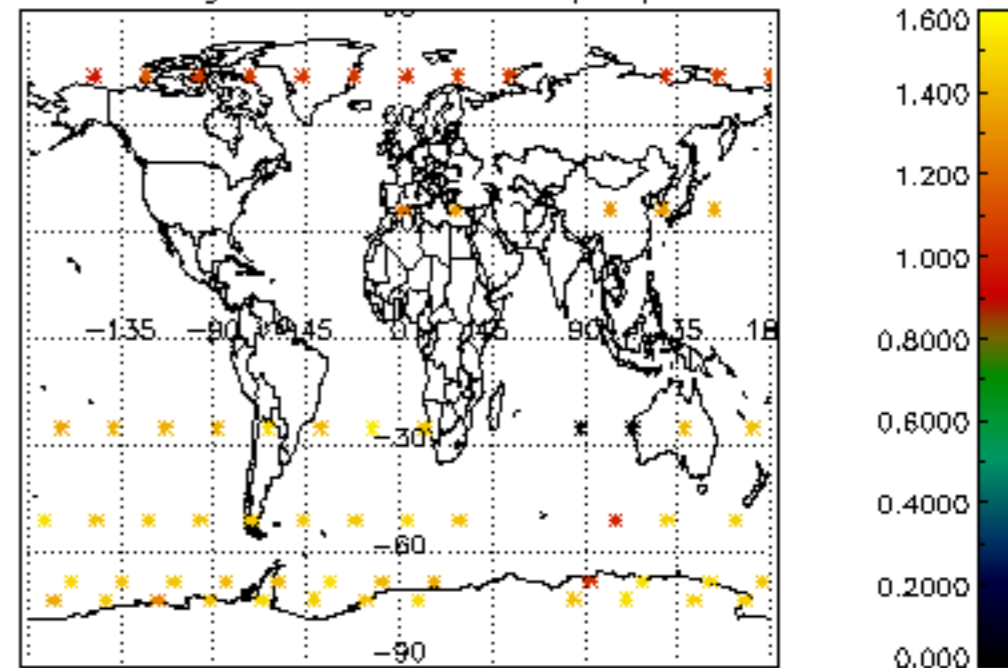

Percentage of datation errors per profile

Percentage of star falling outside central band per profile

Percentage of saturation errors per profile

Percentage of cosmic ray hits per profile

Percentage of datation errors per profile