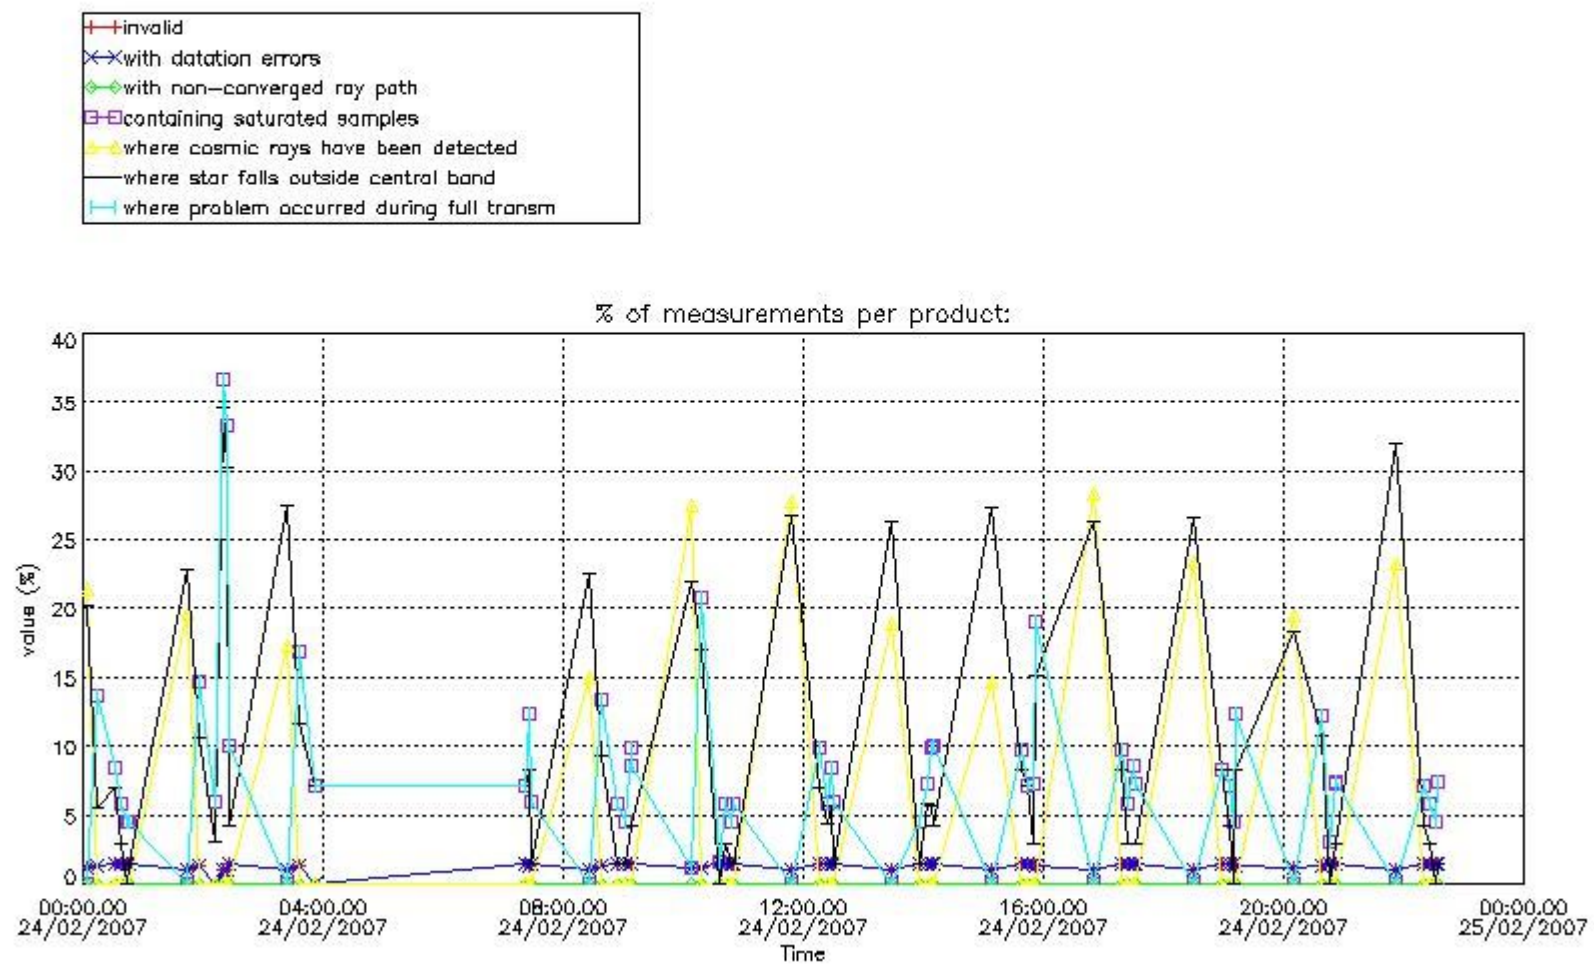

3.1 Plot quality information per product (time dependant)

3.2 Plot quality information per product (world map)

Percentage of flagged data per O3 profile

Percentage of flagged data per H2O profile

Percentage of flagged data per NO2 profile

Percentage of flagged data per NO3 profile

4. Level 1 quality information per product

In this section it is plotted some information contained in the Quality Summary data set of the level 2 products that comes from the level 1b processing. Products without errors (error flag in the MPH set to "0") are used.

4.1 Plot quality information per product (time dependant) coming from level 1b processing

4.1.1 Plot level 1 quality information per product (time dependant): ENVISAT ASCENDING passes

4.1.2 Plot level 1 quality information per product (time dependant): ENVI SAT DESCENDING passes