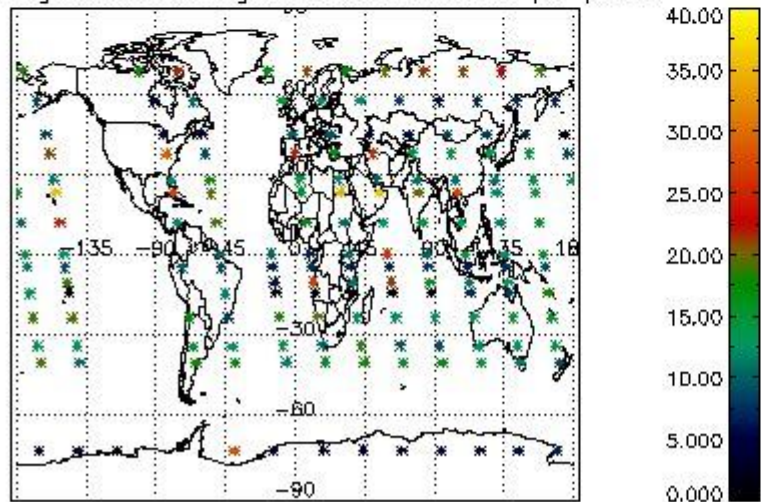

Percentage of star falling outside central band per profile