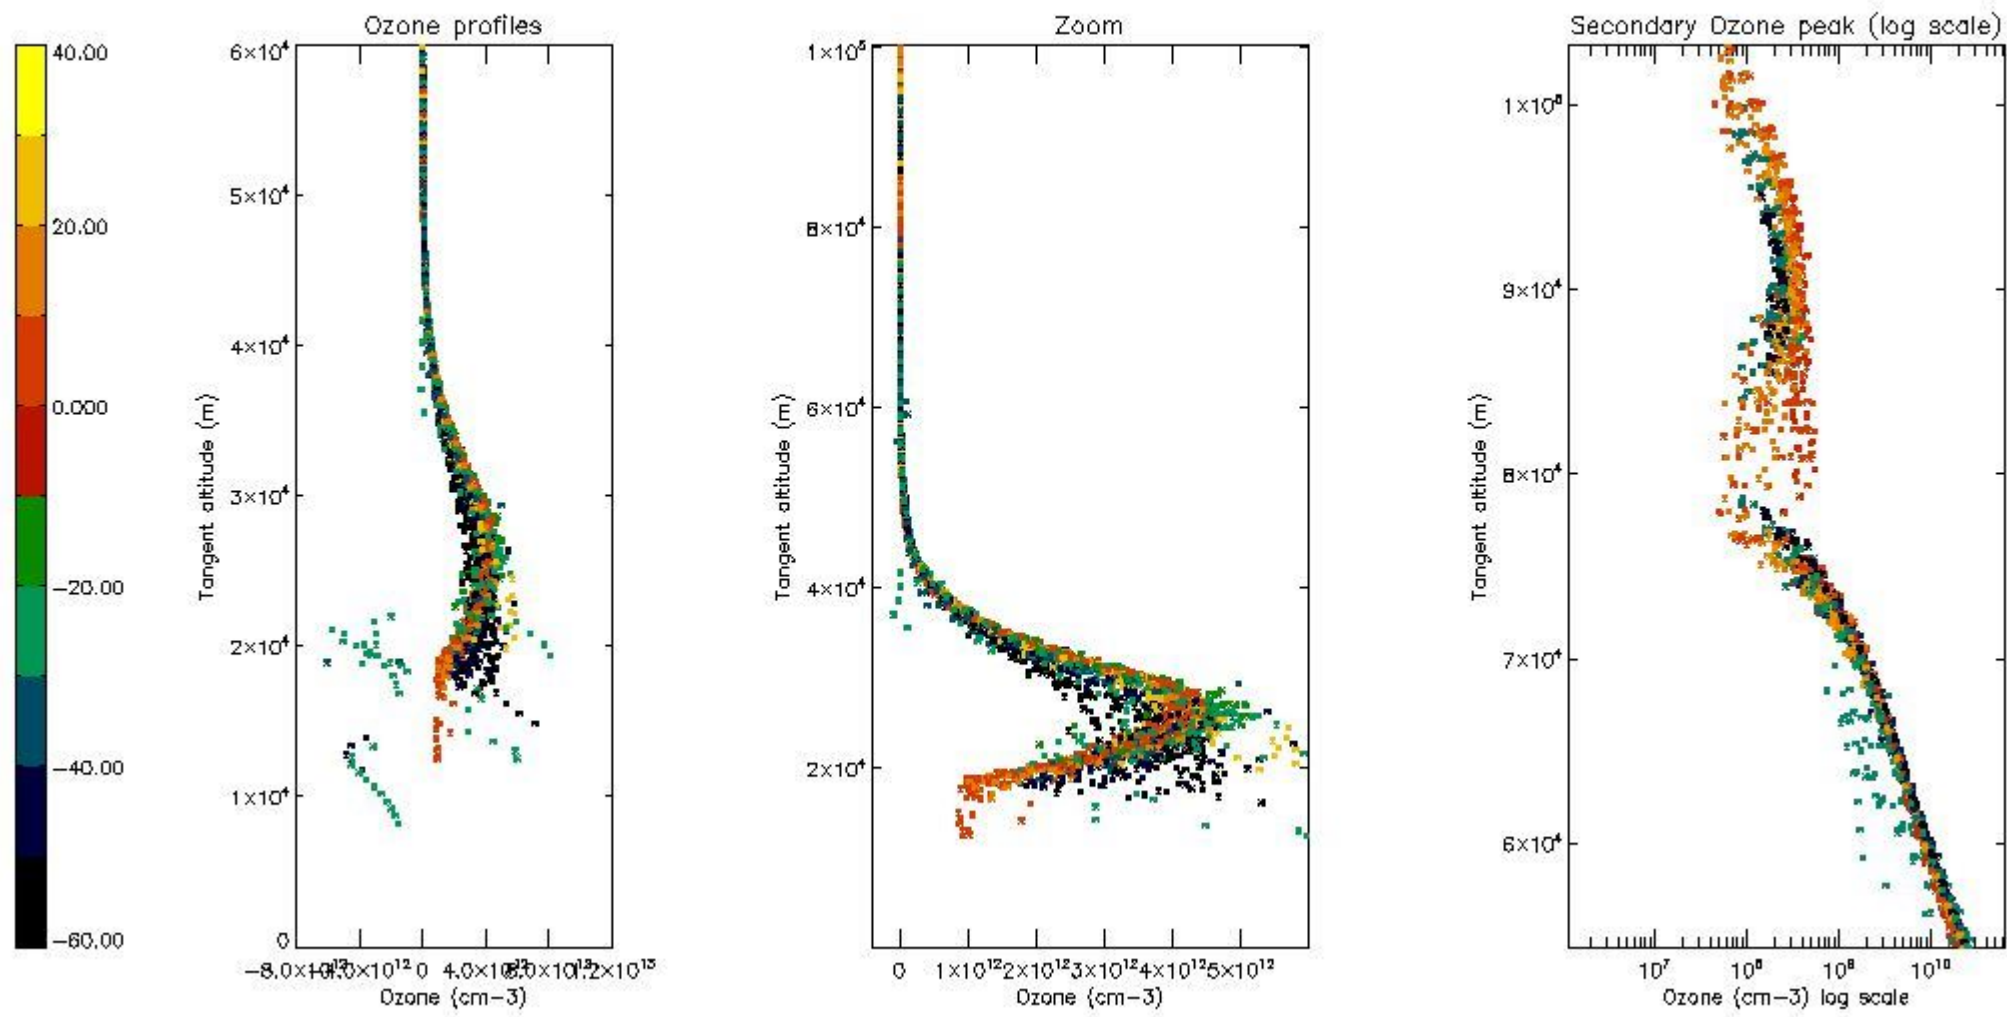

STD < 10	25
STD < 5	19

5.2 Plot ozone profiles for all STD (dark without errors)

The colorbar represents the latitude.

5.3 Plot ozone profiles where STD < 20% (dark without errors)

The colorbar represents the latitude.