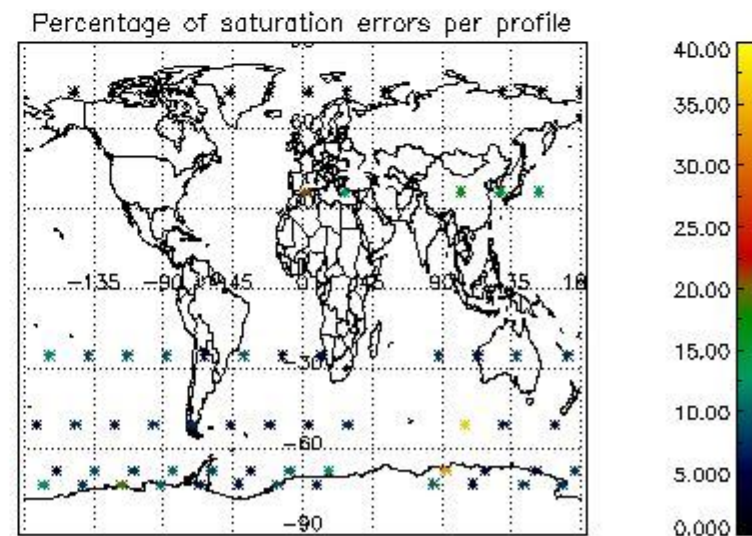

4.2 Plot quality information per product coming from level 1b processing (world map)

4.2.1 Plot level 1 quality information per product (world map): ENVISAT ASCENDING passes

Percentage of cosmic ray hits per profile

Percentage of datation errors per profile

Percentage of star falling outside central band per profile

Percentage of saturation errors per profile

4.2.2 Plot level 1 quality information per product (world map): ENVISAT DESCENDING passes