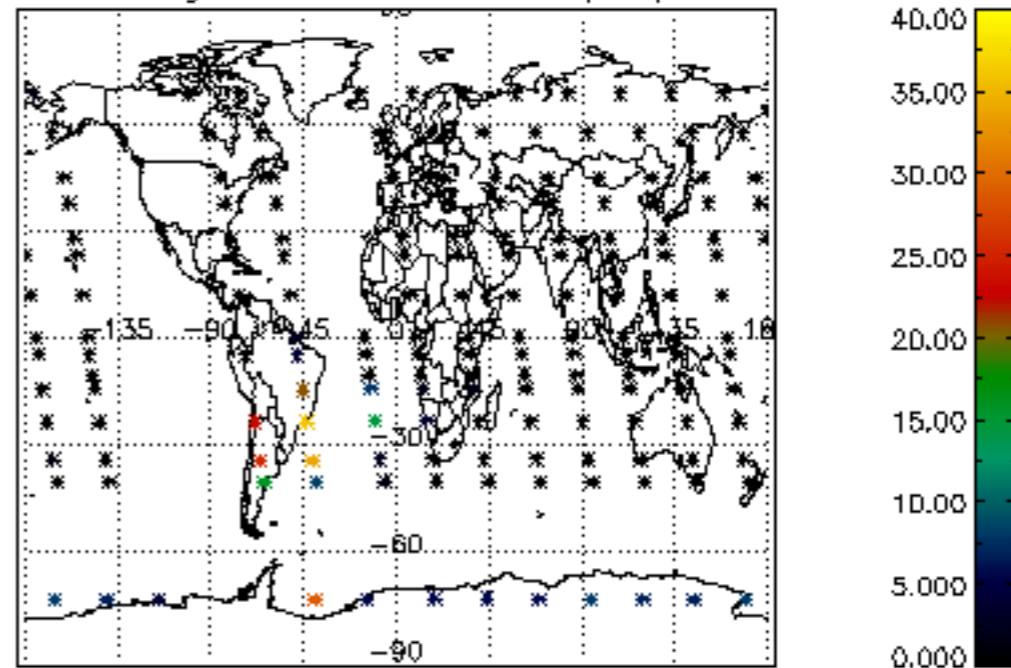

Percentage of datation errors per profile

Percentage of saturation errors per profile