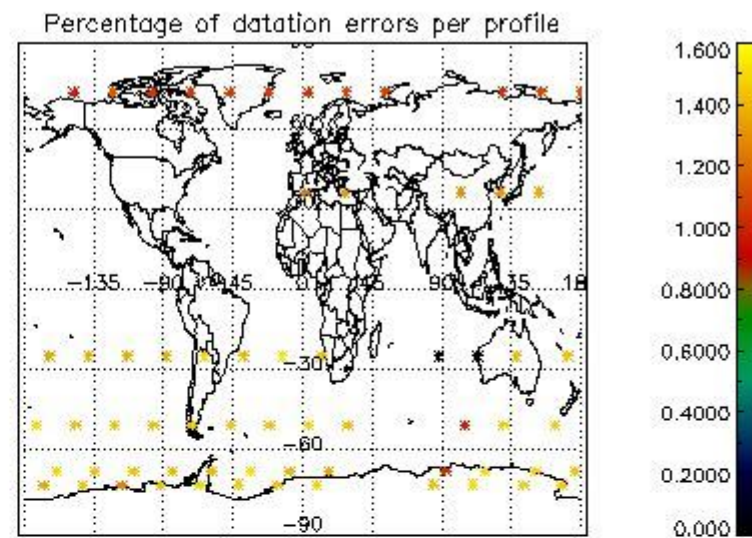

Percentage of datation errors per profile

Percentage of star falling outside central band per profile

Percentage of saturation errors per profile

4.2.2 Plot level 1 quality information per product (world map): ENVISAT DESCENDING passes