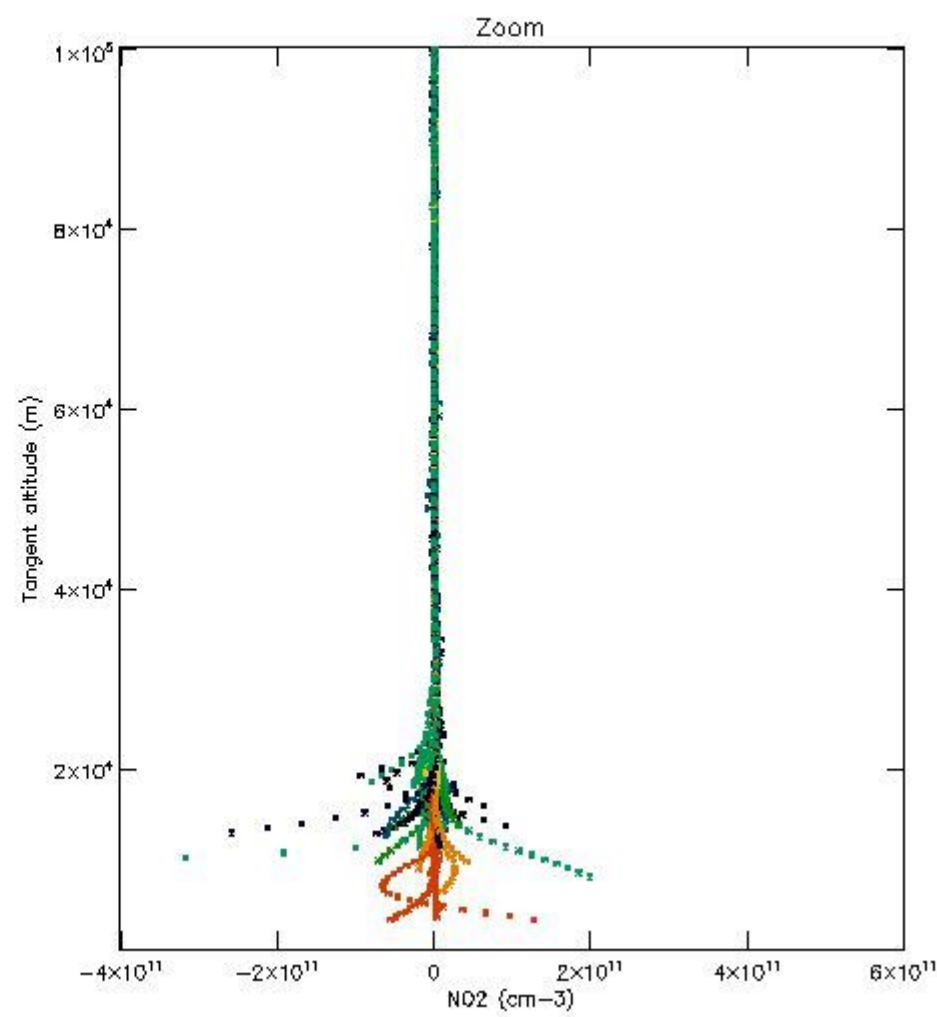

5.7 Plot NO3 profiles for all STD (dark without errors)

The colorbar represents the latitude.