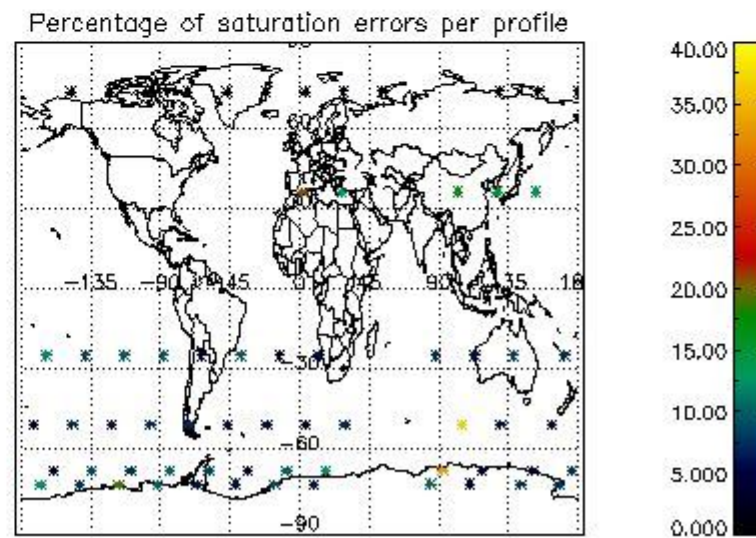

Percentage of datation errors per profile

Percentage of star falling outside central band per profile

Percentage of saturation errors per profile

4.2.2 Plot level 1 quality information per product (world map): ENVISAT DESCENDING passes