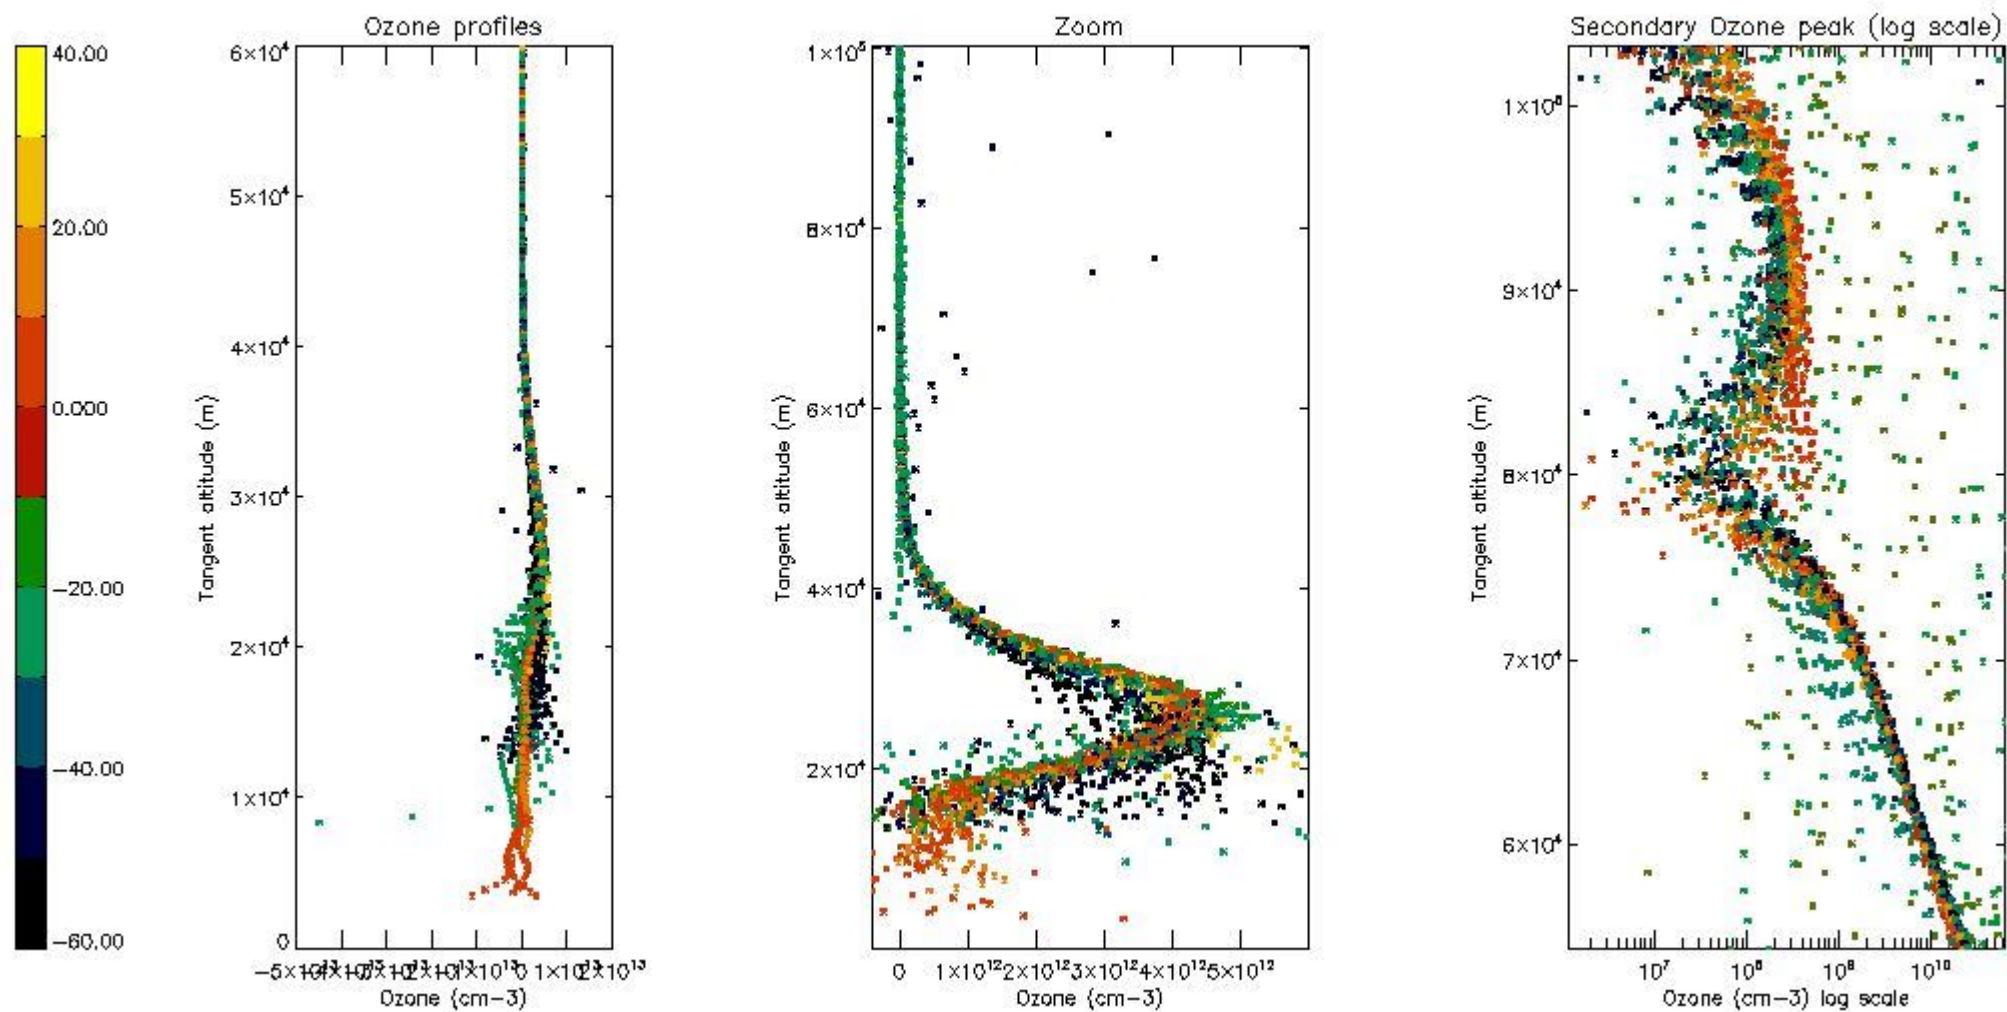

STD < 10	25
STD < 5	19

5.2 Plot ozone profiles for all STD (dark without errors)

The colorbar represents the latitude.

5.3 Plot ozone profiles where STD < 20% (dark without errors)

The colorbar represents the latitude.