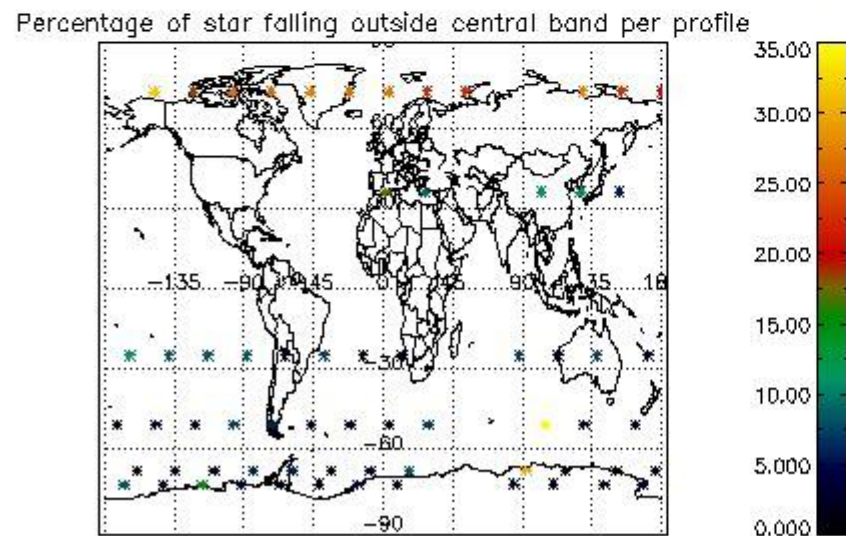

Percentage of datation errors per profile

Percentage of star falling outside central band per profile

Percentage of saturation errors per profile

4.2.2 Plot level 1 quality information per product (world map): ENVISAT DESCENDING passes