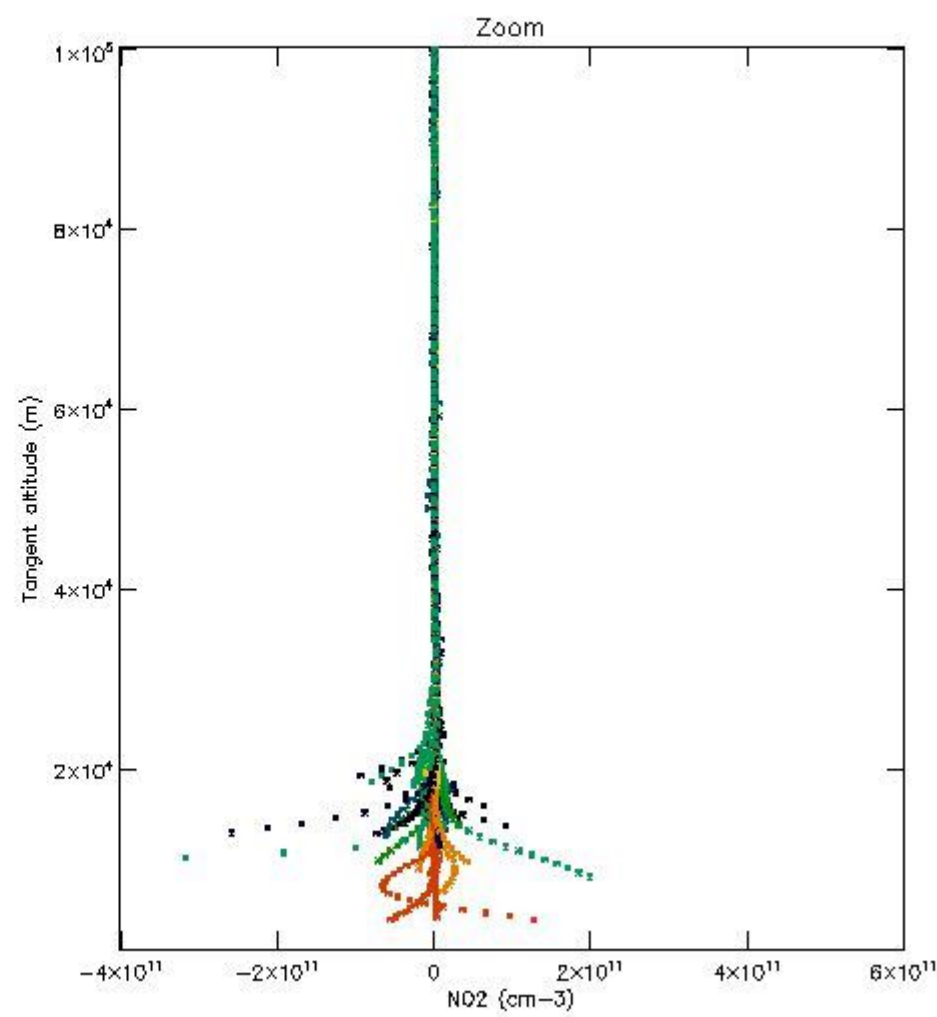

5.4 Plot ozone profiles where STD < 10% (dark without errors)

The colorbar represents the latitude.

5.5 Plot ozone profiles where STD < 5% (dark without errors)

The colorbar represents the latitude.

5.6 Plot NO₂ profiles for all STD (dark without errors)

The colorbar represents the latitude.

5.7 Plot NO3 profiles for all STD (dark without errors)

The colorbar represents the latitude.

5.8 Plot H2O profiles for all STD (only for occultations of stars 1,2,3,4,13,14,16,26,63 dark without errors)