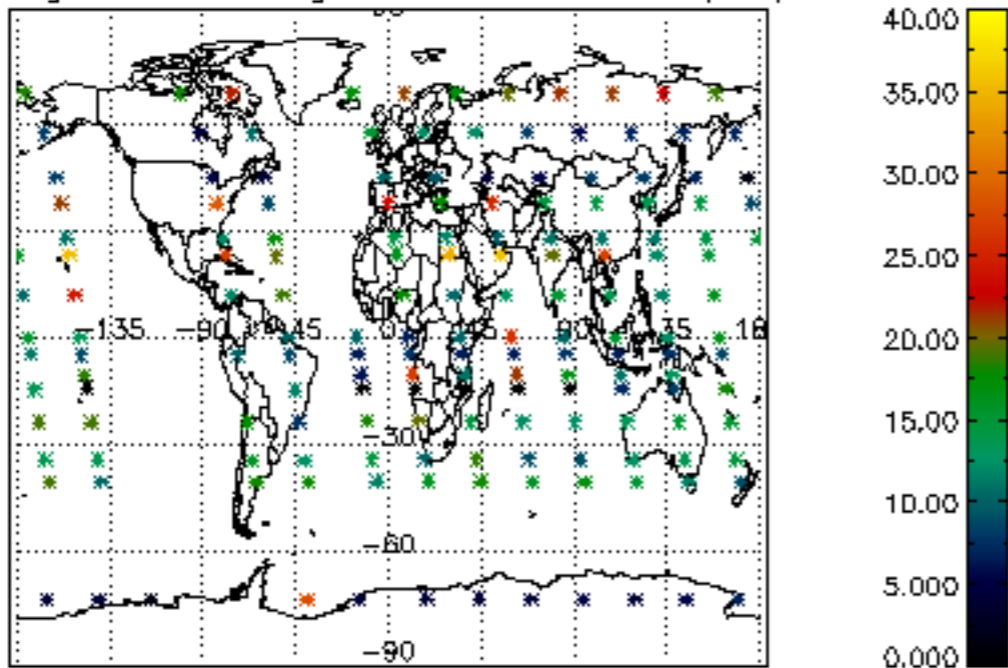

Percentage of cosmic ray hits per profile

Percentage of star falling outside central band per profile