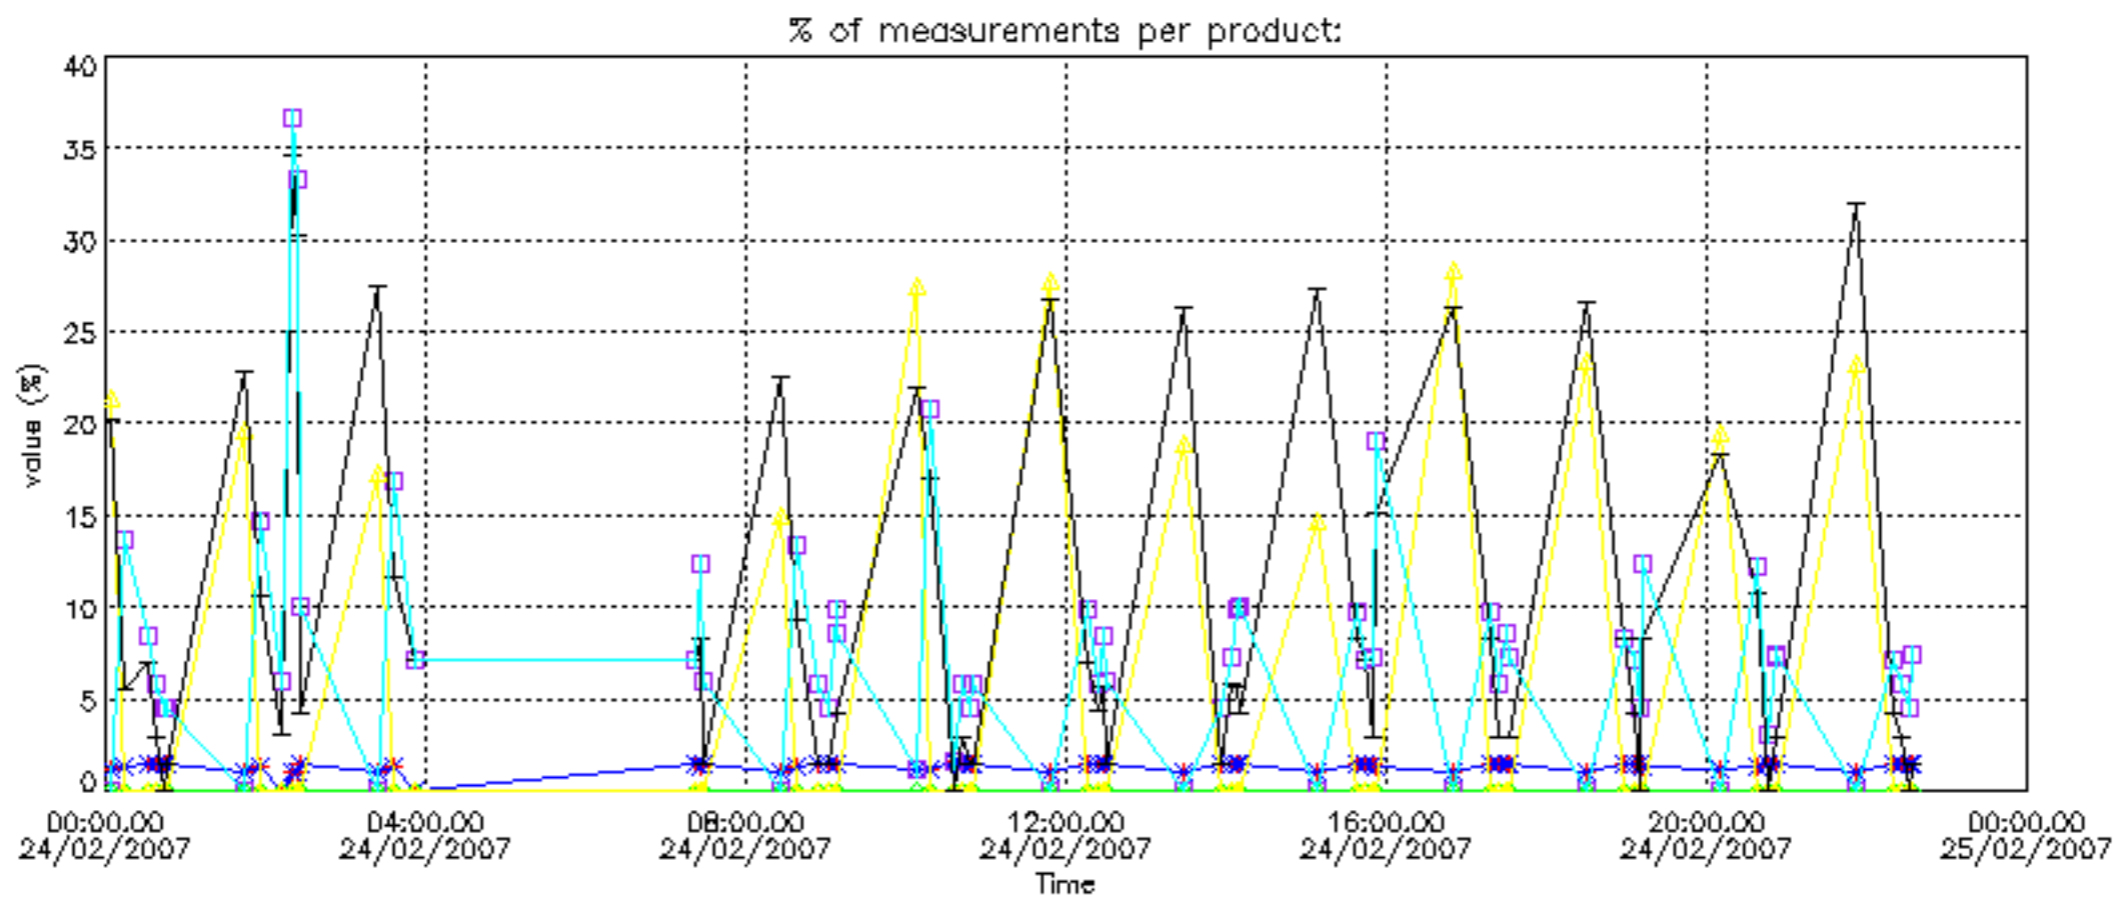

Percentage of cosmic ray hits per profile

Percentage of datation errors per profile