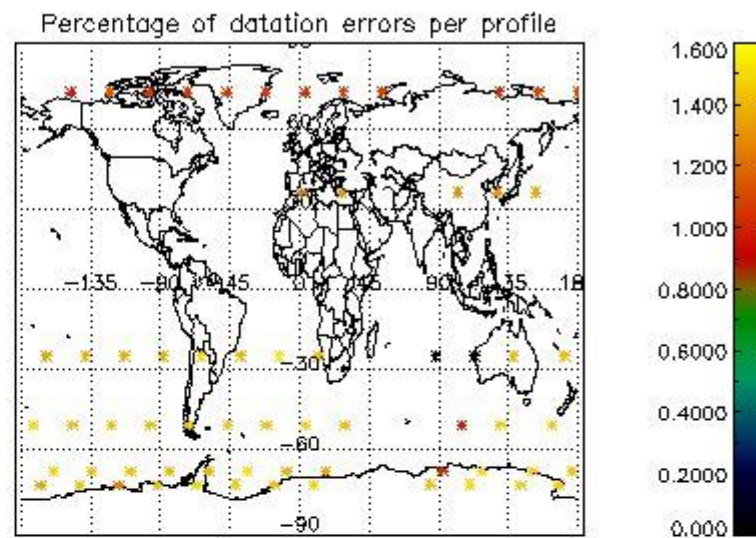

Percentage of datation errors per profile

Percentage of star falling outside central band per profile

Percentage of saturation errors per profile

4.2.2 Plot level 1 quality information per product (world map): ENVISAT DESCENDING passes