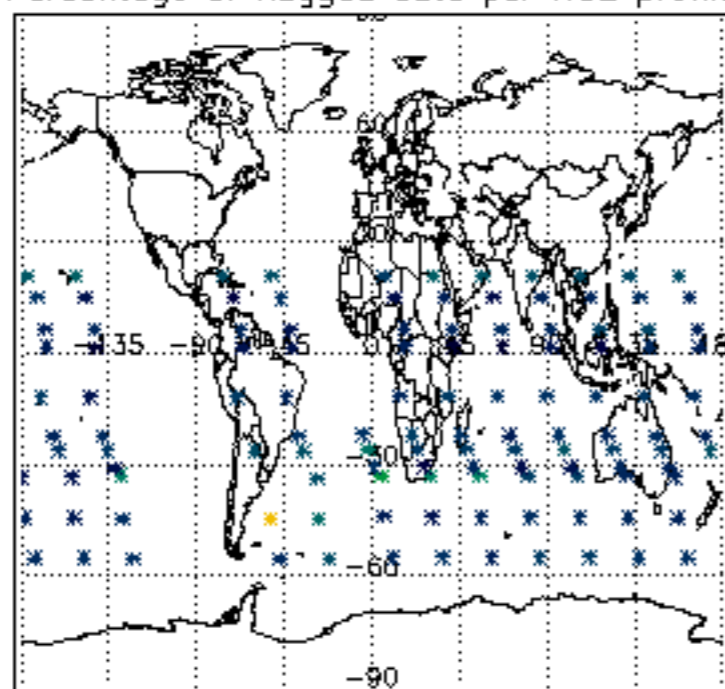

Percentage of flagged data per NO2 profile