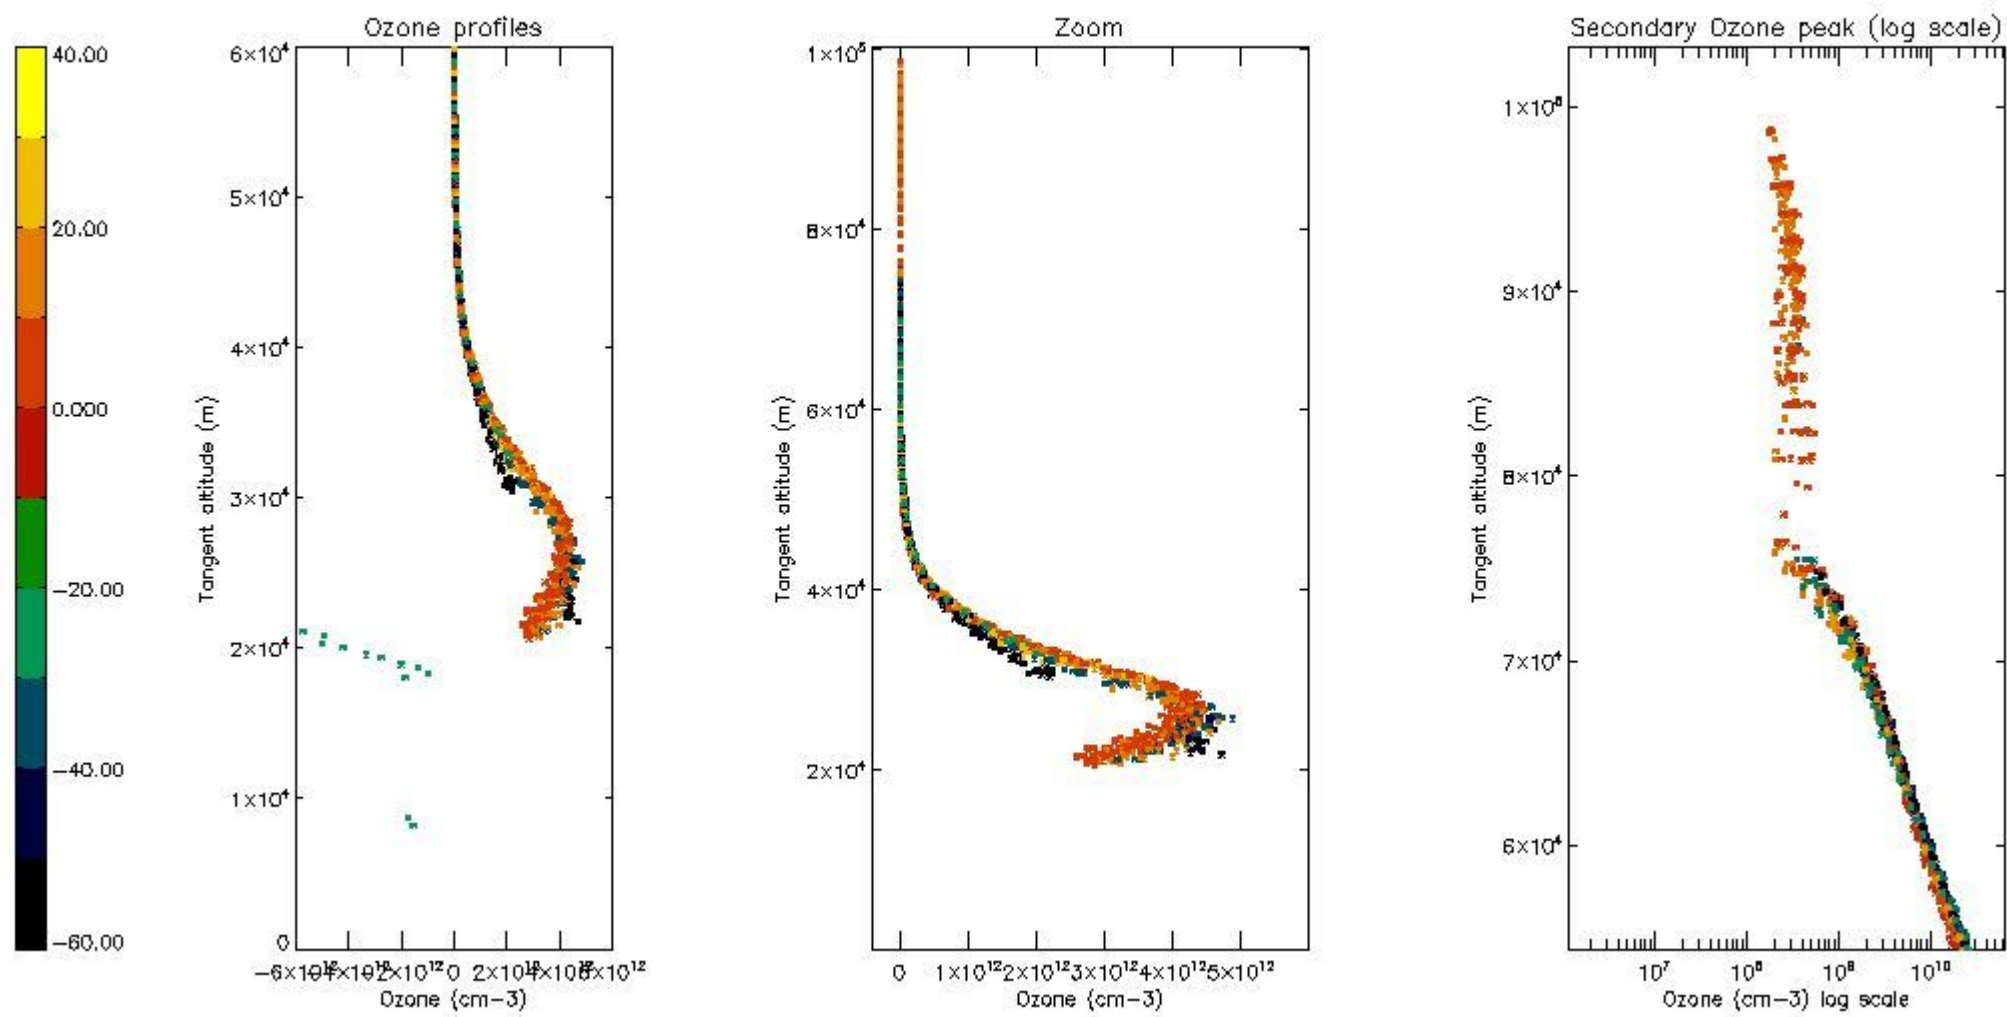

5.6 Plot NO₂ profiles for all STD (dark without errors)

The colorbar represents the latitude.