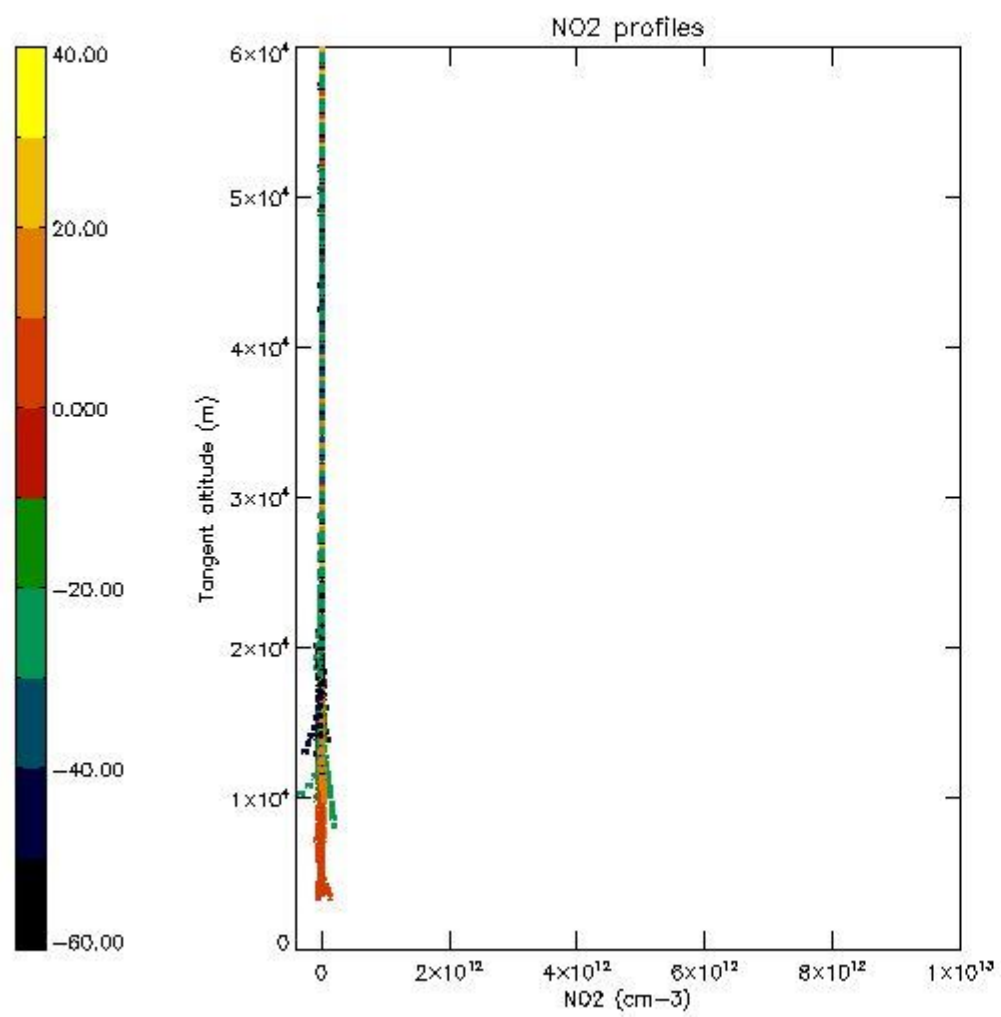

5.4 Plot ozone profiles where STD < 10% (dark without errors)

The colorbar represents the latitude.

5.5 Plot ozone profiles where STD < 5% (dark without errors)

The colorbar represents the latitude.

5.6 Plot NO₂ profiles for all STD (dark without errors)

The colorbar represents the latitude.

5.7 Plot NO3 profiles for all STD (dark without errors)

The colorbar represents the latitude.

5.8 Plot H2O profiles for all STD (only for occultations of stars 1,2,3,4,13,14,16,26,63 dark without errors)