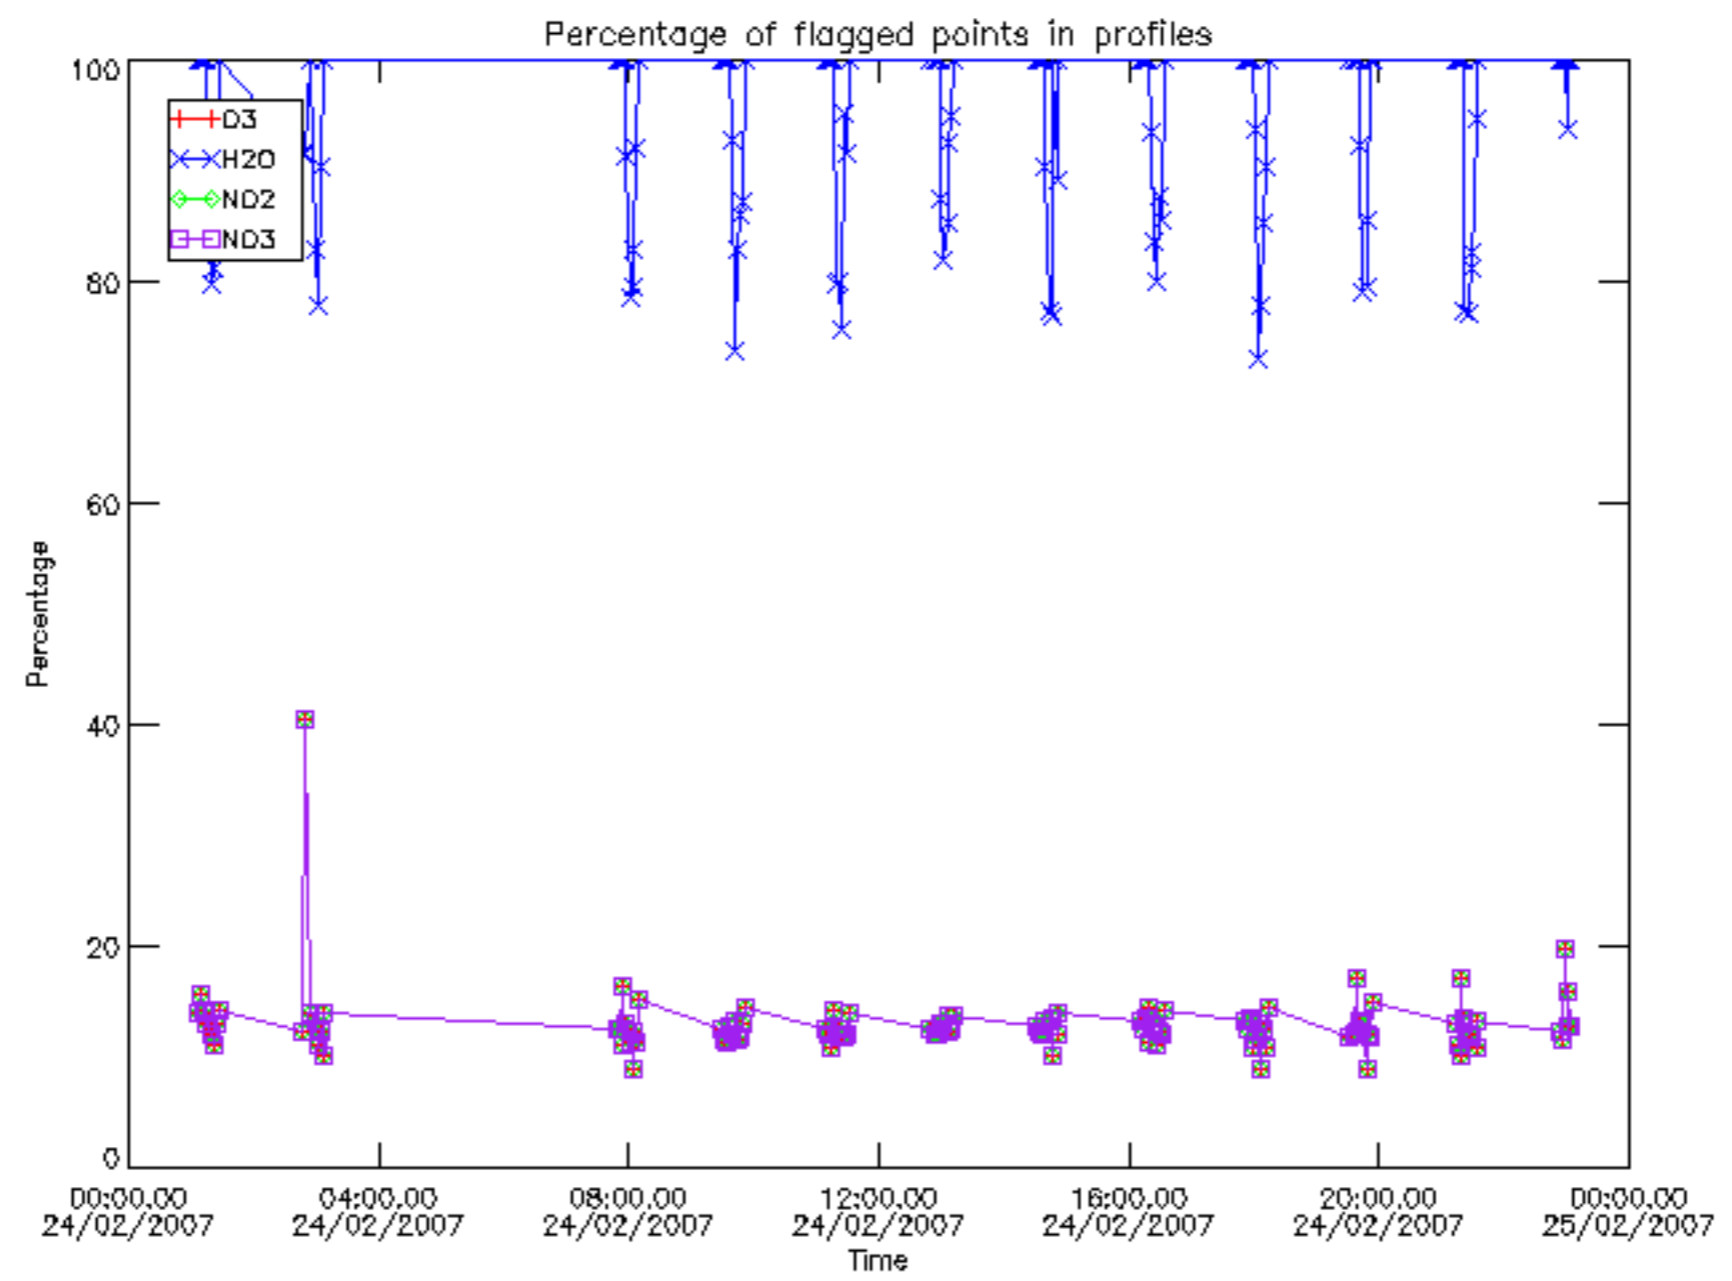

Percentage of flagged data per D3 profile

Percentage of flagged data per H2O profile