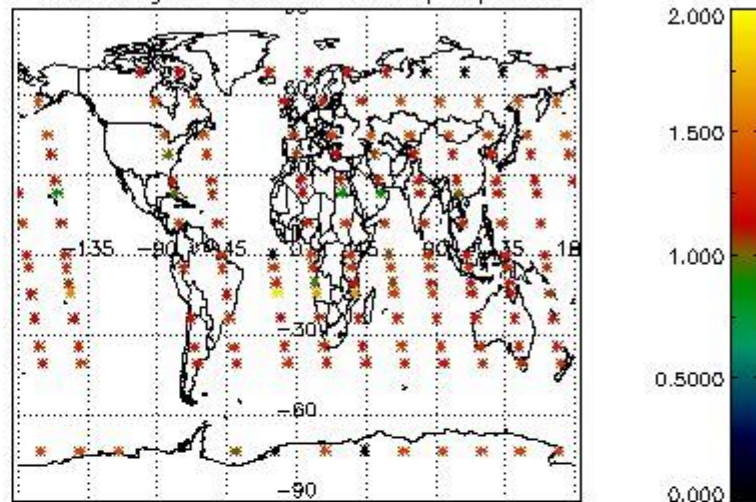

Percentage of datation errors per profile