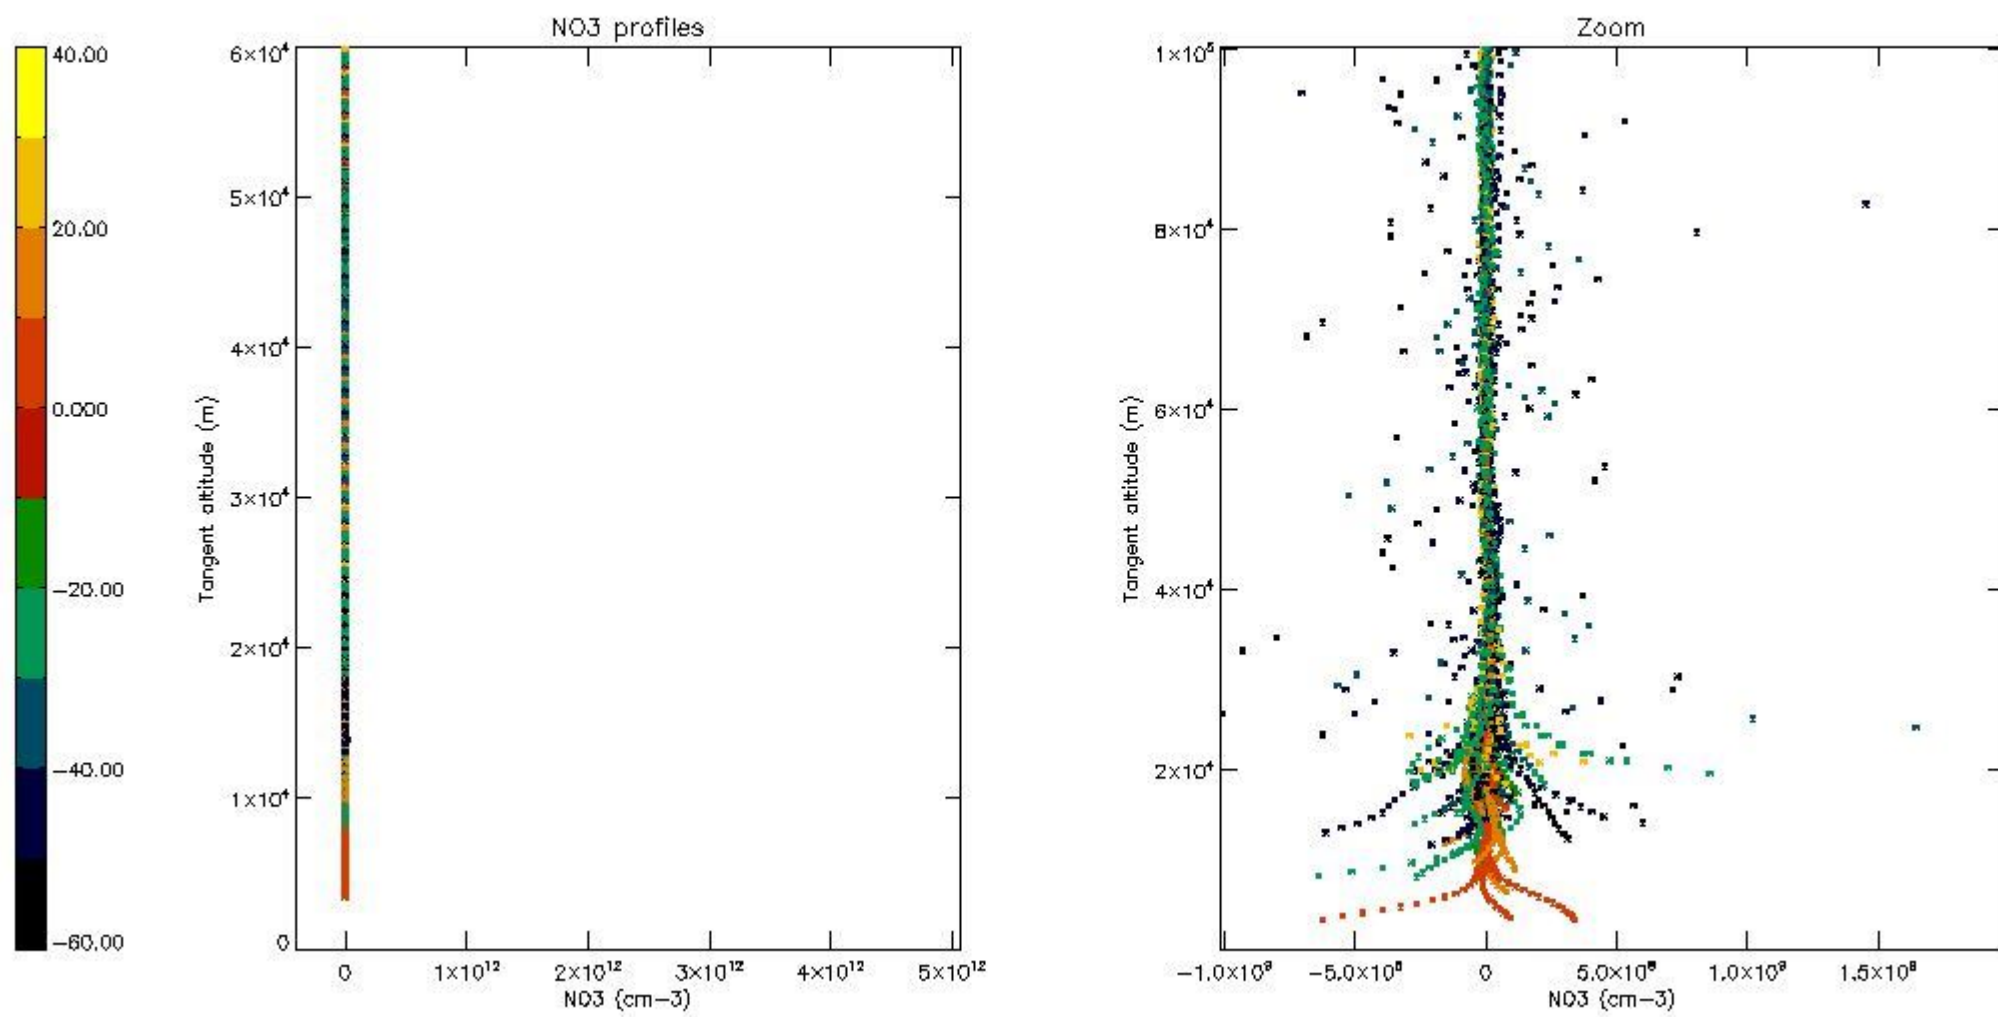

5.8 Plot H₂O profiles for all STD (only for occultations of stars 1,2,3,4,13,14,16,26,63 dark without errors)

The colorbar represents the latitude.