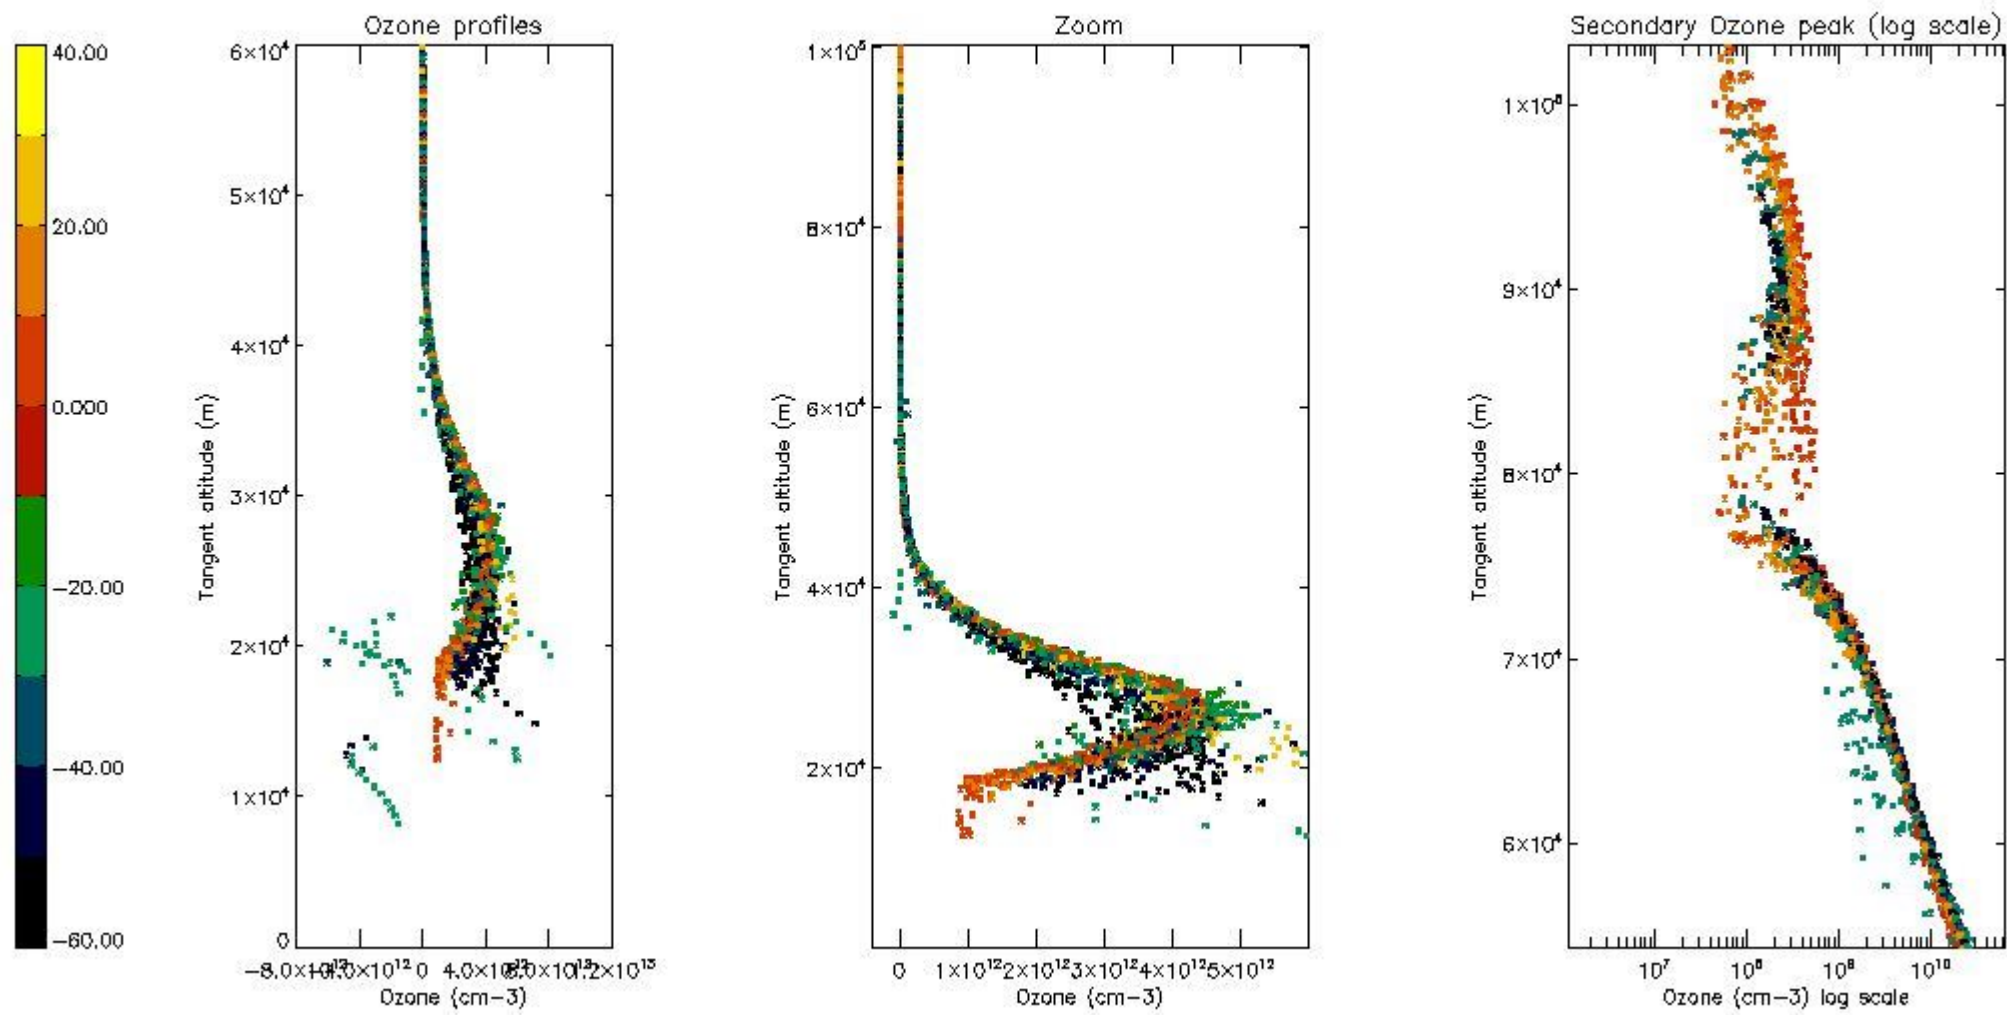

So, the table below shows the percentage of dark limb and valid observations for each criteria with respect to the overall valid daily observations.

Criteria	% of total production
All STD	55
STD < 20	31

STD < 10	25
STD < 5	19

5.2 Plot ozone profiles for all STD (dark without errors)

The colorbar represents the latitude.

5.3 Plot ozone profiles where STD < 20% (dark without errors)

The colorbar represents the latitude.

5.4 Plot ozone profiles where STD < 10% (dark without errors)

The colorbar represents the latitude.

5.5 Plot ozone profiles where STD < 5% (dark without errors)

The colorbar represents the latitude.

5.6 Plot NO₂ profiles for all STD (dark without errors)

The colorbar represents the latitude.

5.7 Plot NO3 profiles for all STD (dark without errors)

The colorbar represents the latitude.

5.8 Plot H2O profiles for all STD (only for occultations of stars 1,2,3,4,13,14,16,26,63 dark without errors)