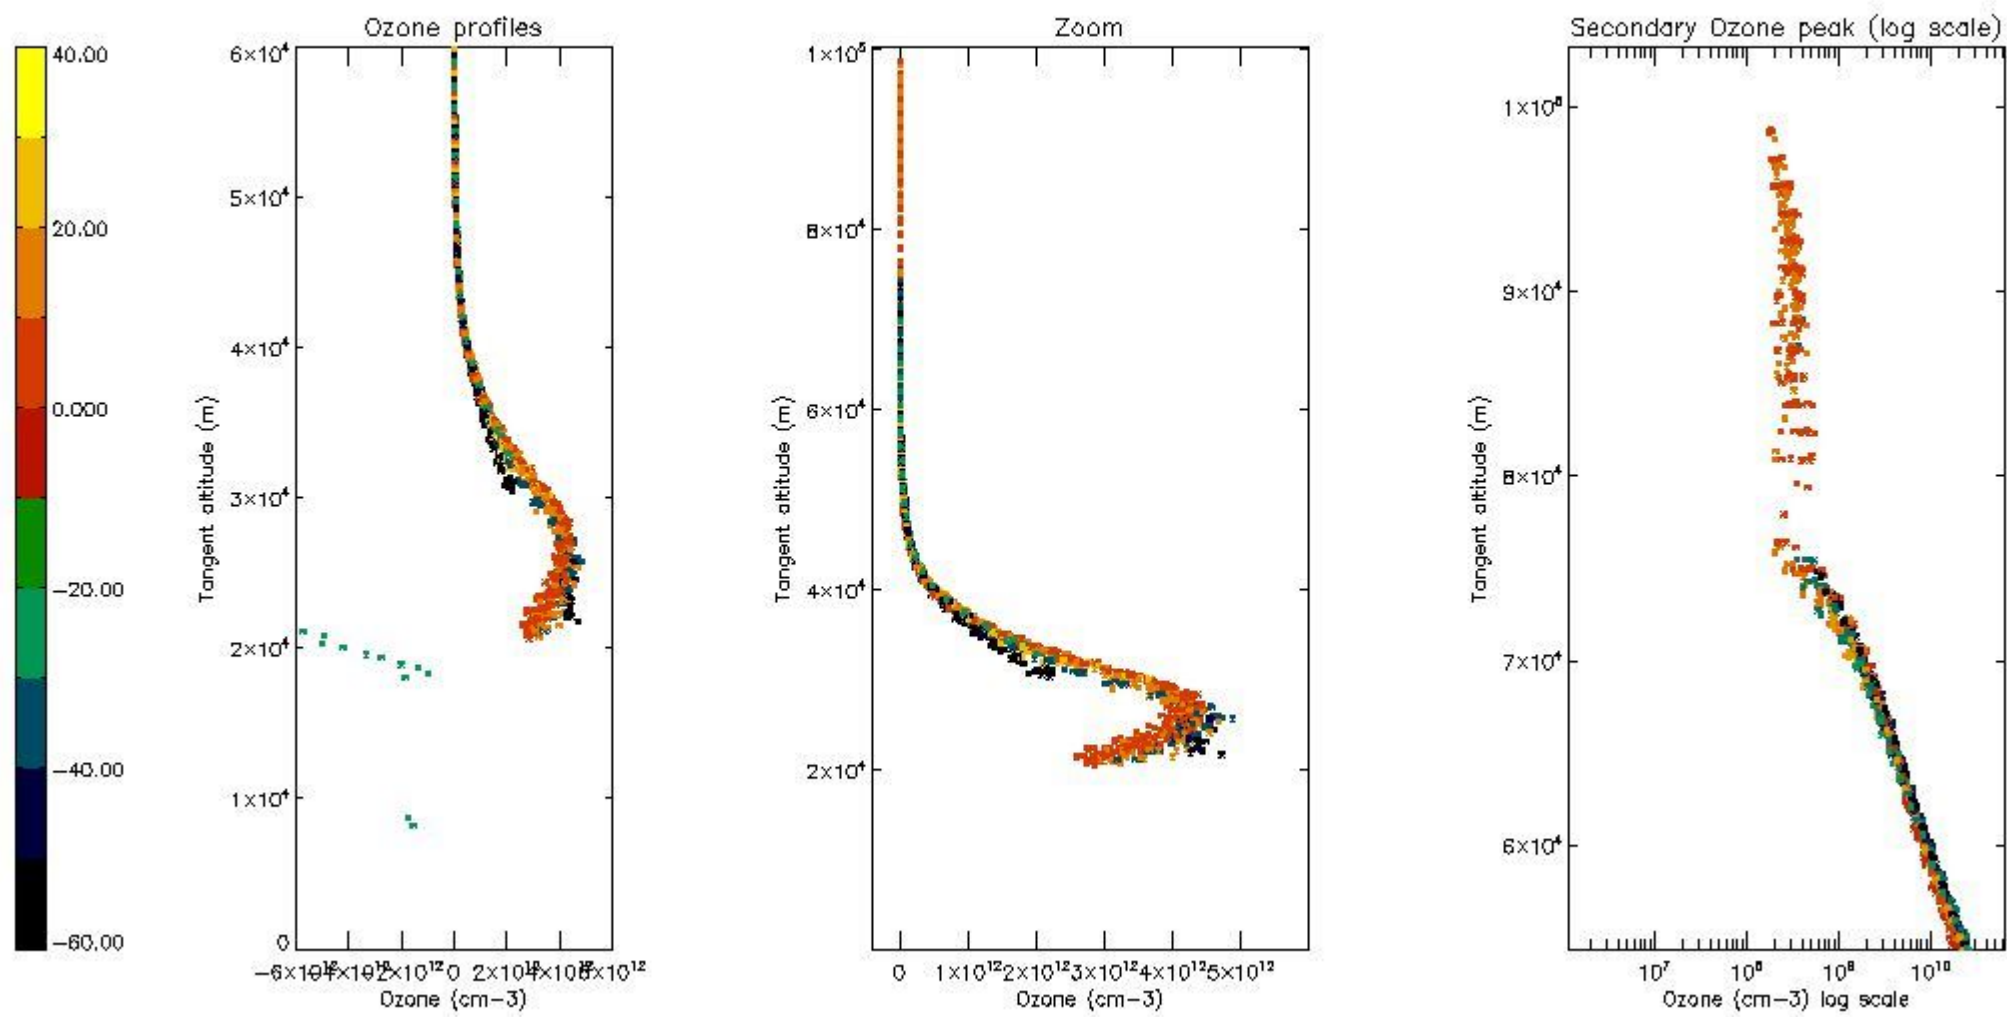

STD < 10	25
STD < 5	19

5.2 Plot ozone profiles for all STD (dark without errors)

The colorbar represents the latitude.

5.3 Plot ozone profiles where STD < 20% (dark without errors)

The colorbar represents the latitude.

5.4 Plot ozone profiles where STD < 10% (dark without errors)

The colorbar represents the latitude.

5.5 Plot ozone profiles where STD < 5% (dark without errors)

The colorbar represents the latitude.

5.6 Plot NO₂ profiles for all STD (dark without errors)