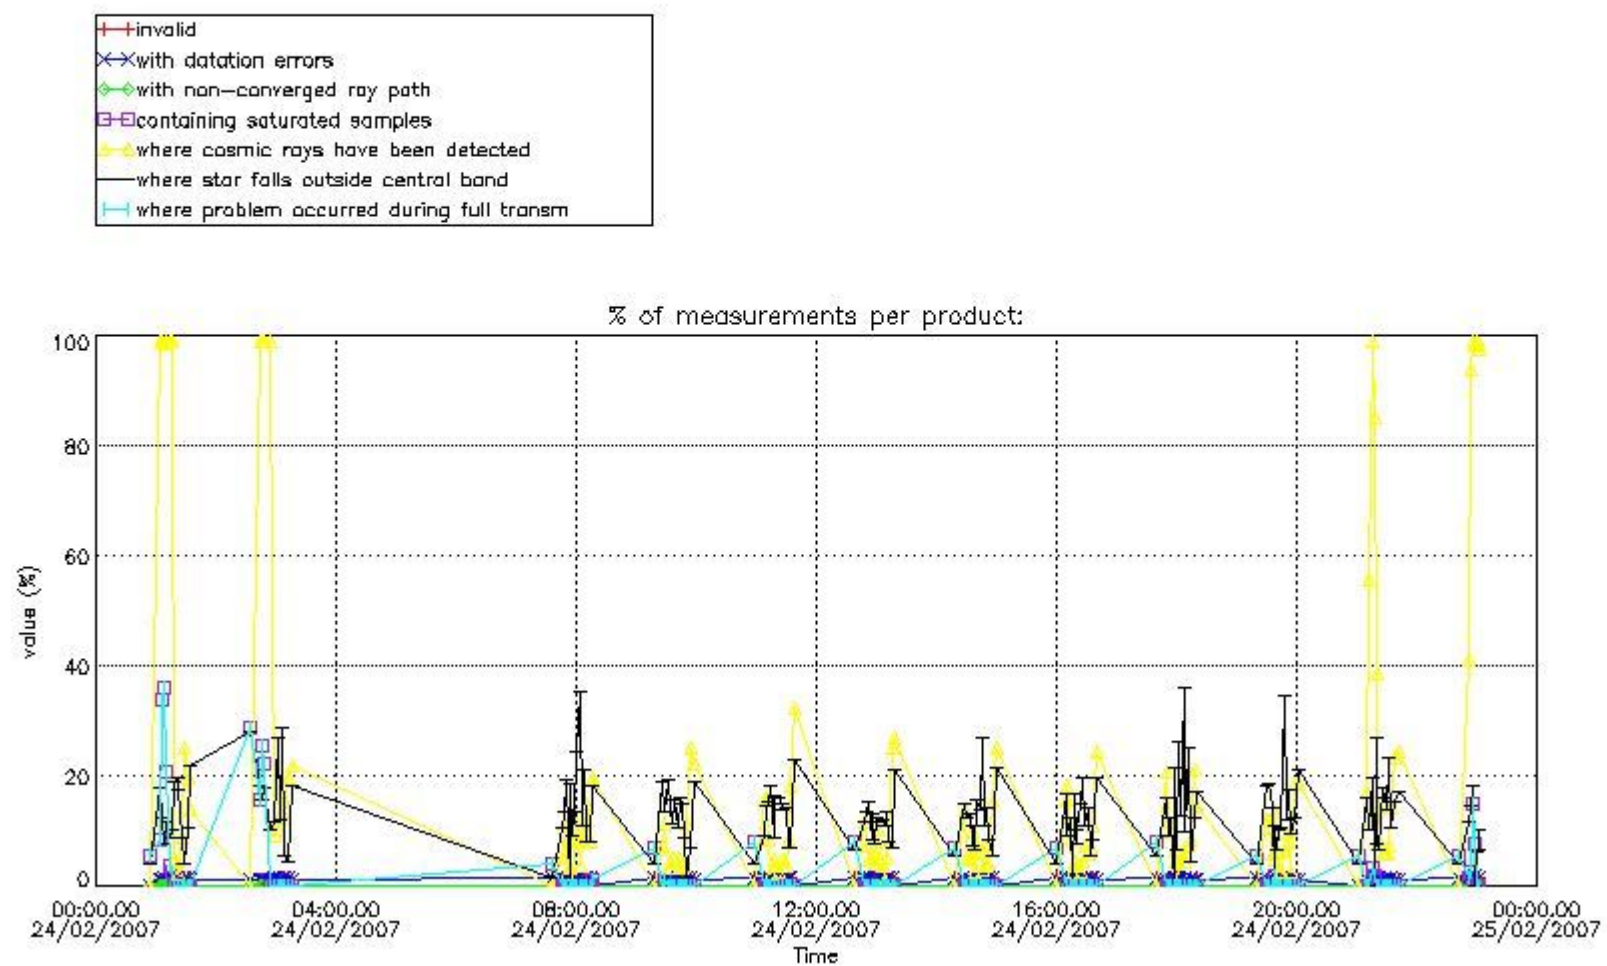

3.1 Plot quality information per product (time dependant)

3.2 Plot quality information per product (world map)

Percentage of flagged data per O3 profile

Percentage of flagged data per H2O profile

Percentage of flagged data per NO2 profile

Percentage of flagged data per NO3 profile

4. Level 1 quality information per product

In this section it is plotted some information contained in the Quality Summary data set of the level 2 products that comes from the level 1b processing. Products without errors (error flag in the MPH set to "0") are used.

4.1 Plot quality information per product (time dependant) coming from level 1b processing

4.1.1 Plot level 1 quality information per product (time dependant): ENVISAT ASCENDING passes

4.1.2 Plot level 1 quality information per product (time dependant): ENVI SAT DESCENDING passes