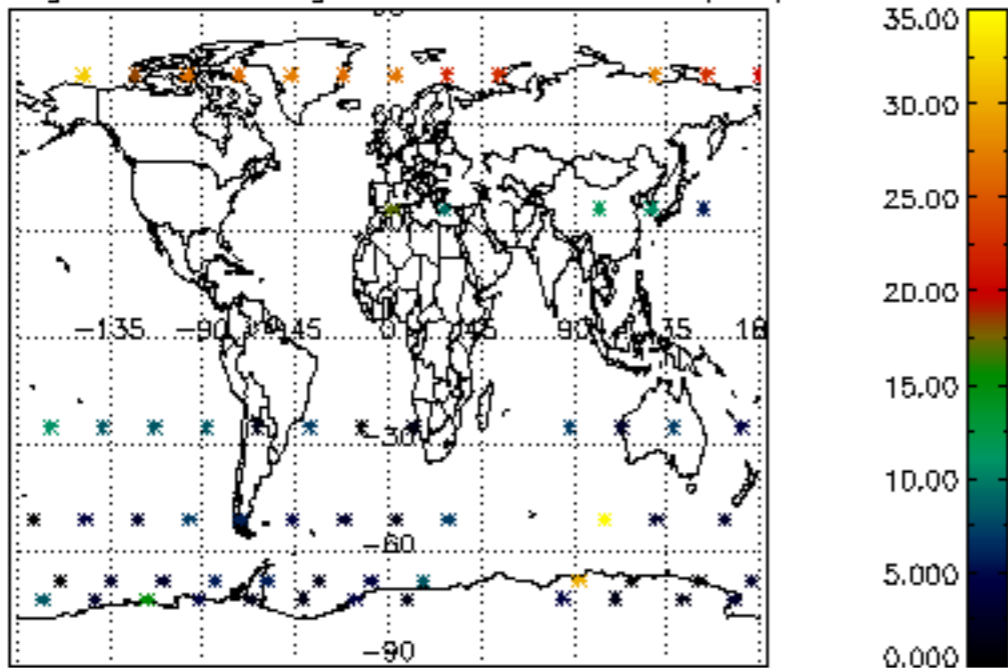

Percentage of star falling outside central band per profile