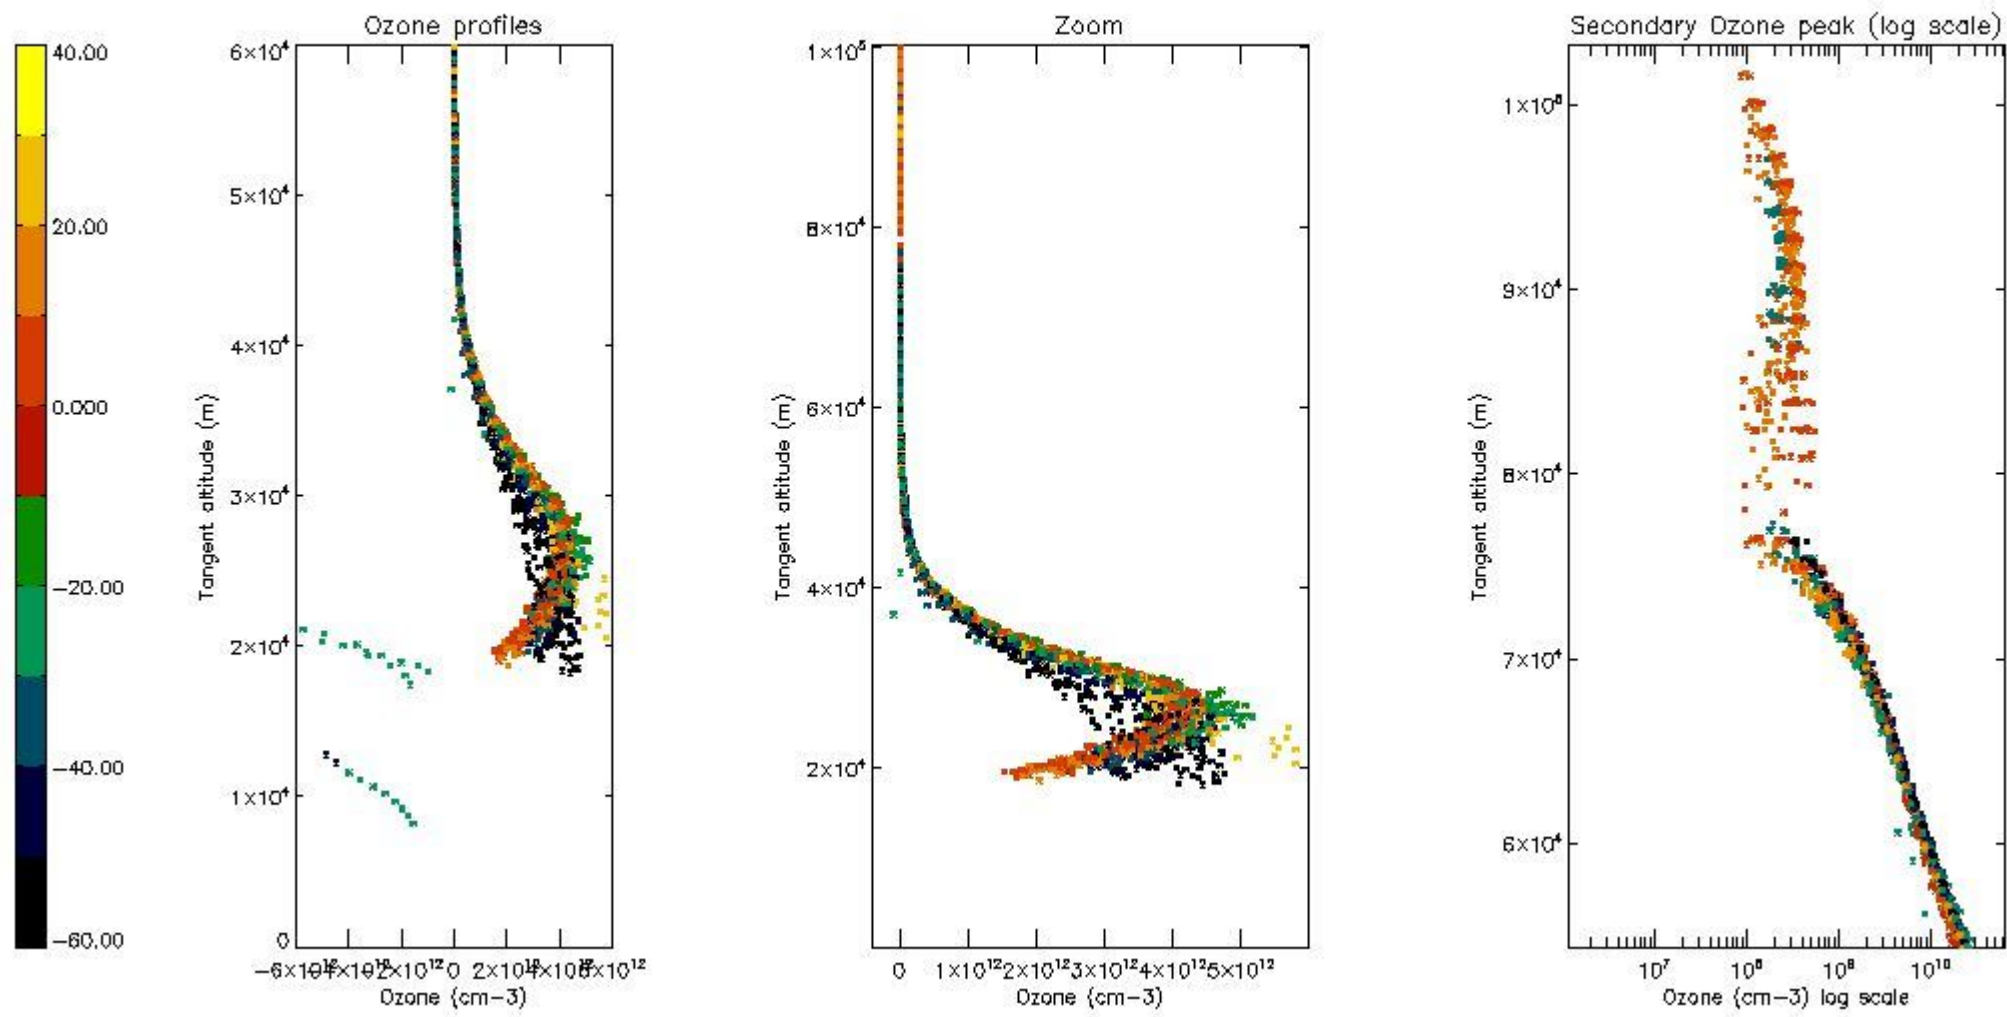

STD < 10	25
STD < 5	19

5.2 Plot ozone profiles for all STD (dark without errors)

The colorbar represents the latitude.

5.3 Plot ozone profiles where STD < 20% (dark without errors)

The colorbar represents the latitude.

5.4 Plot ozone profiles where STD < 10% (dark without errors)

The colorbar represents the latitude.

5.5 Plot ozone profiles where STD < 5% (dark without errors)

The colorbar represents the latitude.

5.6 Plot NO₂ profiles for all STD (dark without errors)