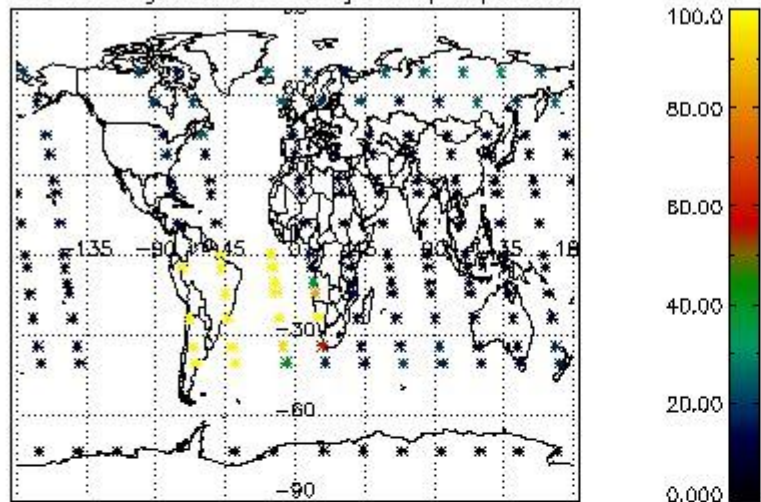

Percentage of cosmic ray hits per profile