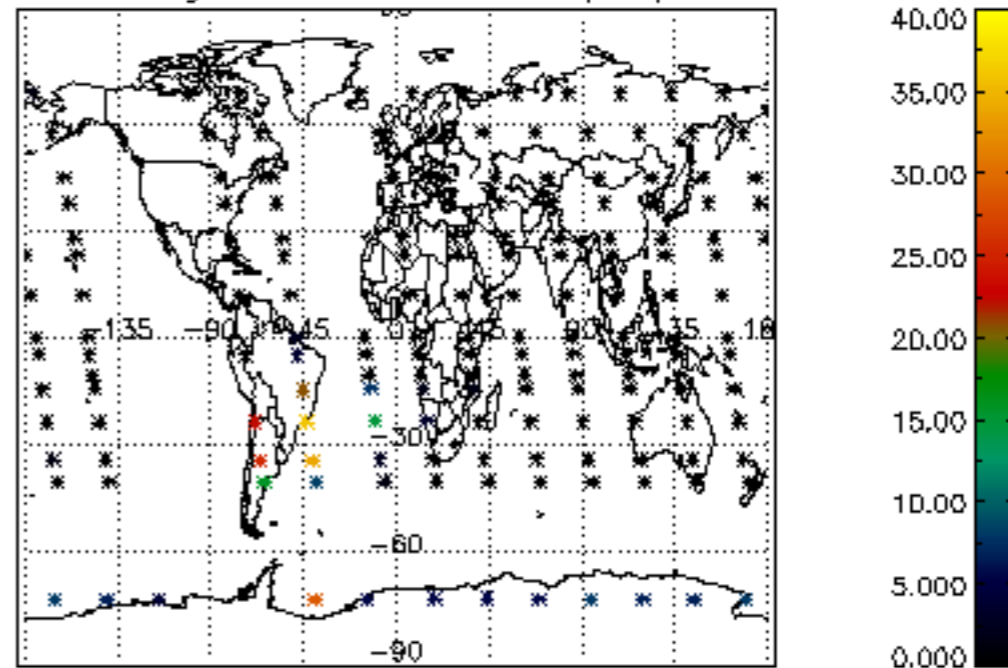

Percentage of datation errors per profile

Percentage of saturation errors per profile