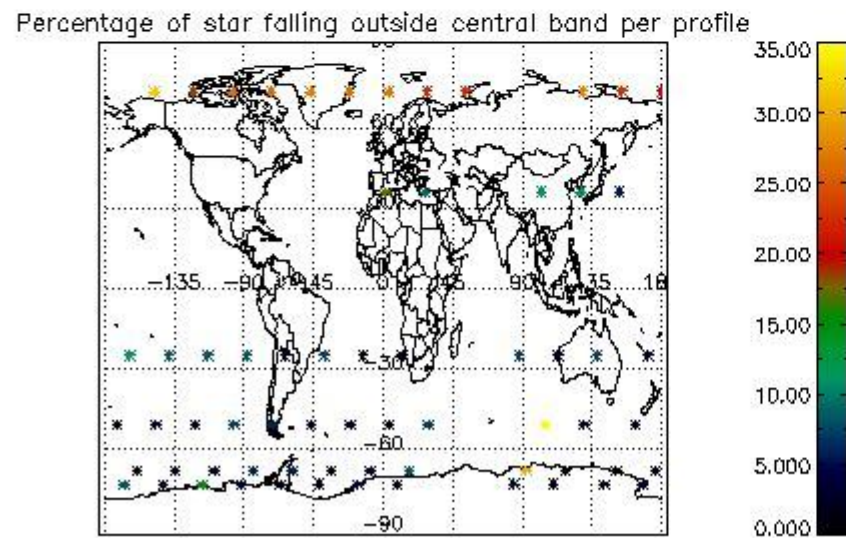

Percentage of datation errors per profile

Percentage of star falling outside central band per profile

Percentage of saturation errors per profile

4.2.2 Plot level 1 quality information per product (world map): ENVISAT DESCENDING passes