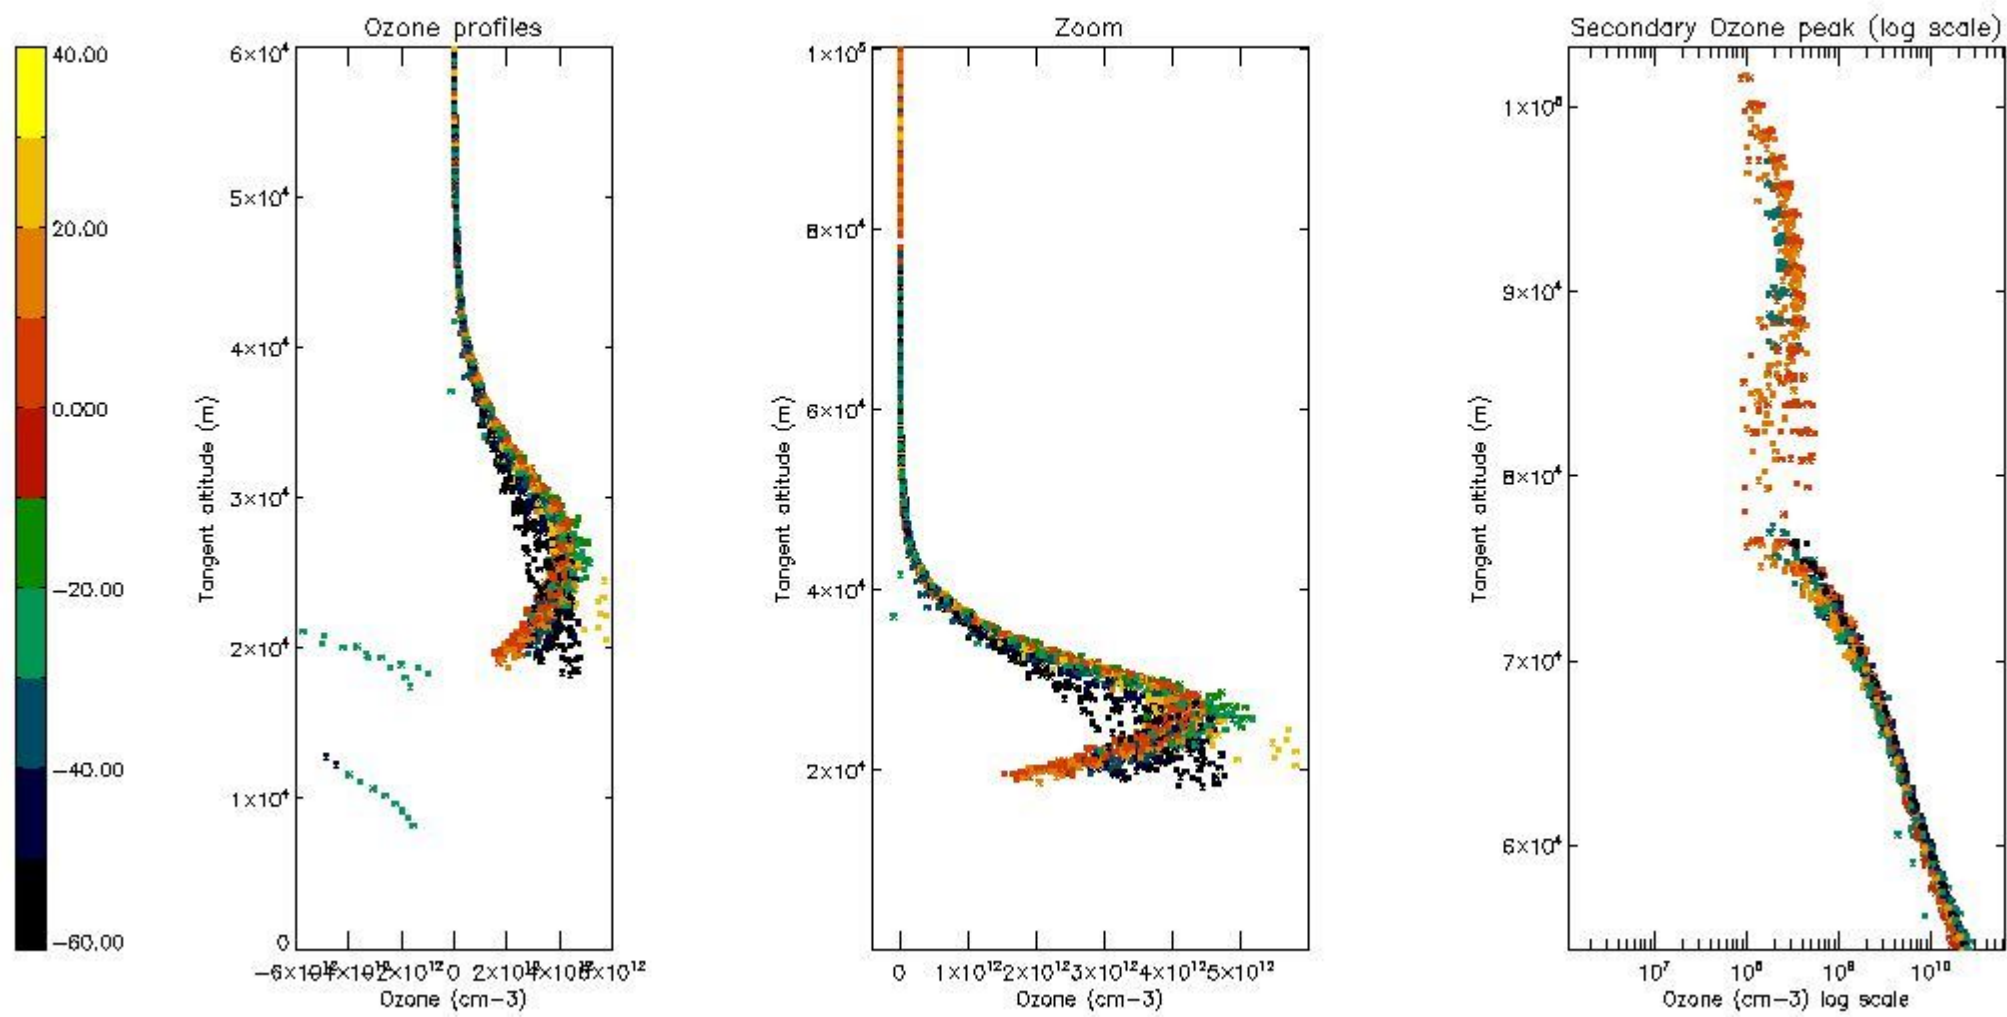

5.5 Plot ozone profiles where STD < 5% (dark without errors)

The colorbar represents the latitude.