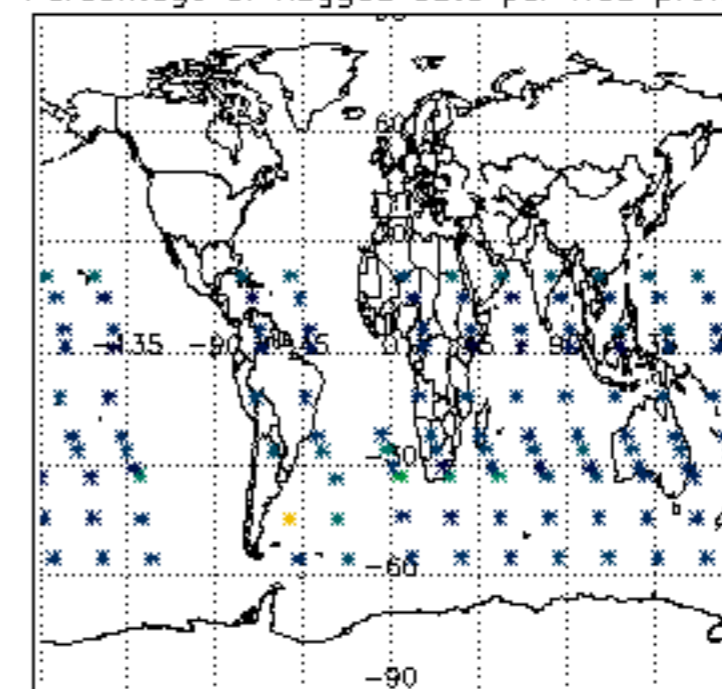

Percentage of flagged data per NO3 profile