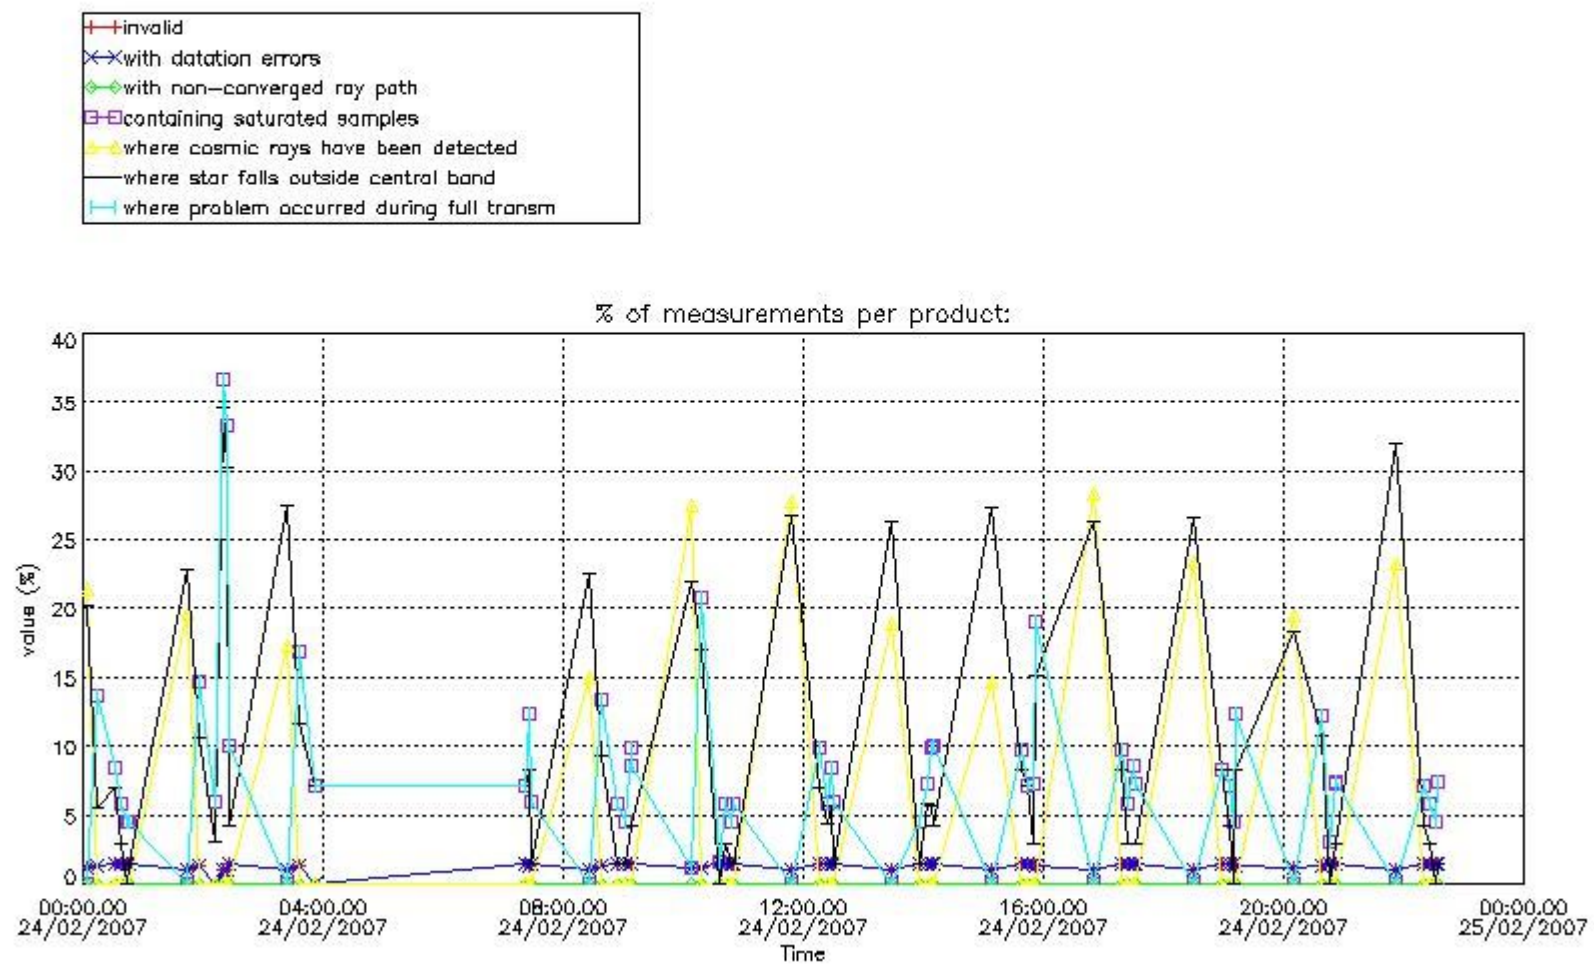

4.2 Plot quality information per product coming from level 1b processing (world map)

4.2.1 Plot level 1 quality information per product (world map): ENVISAT ASCENDING passes