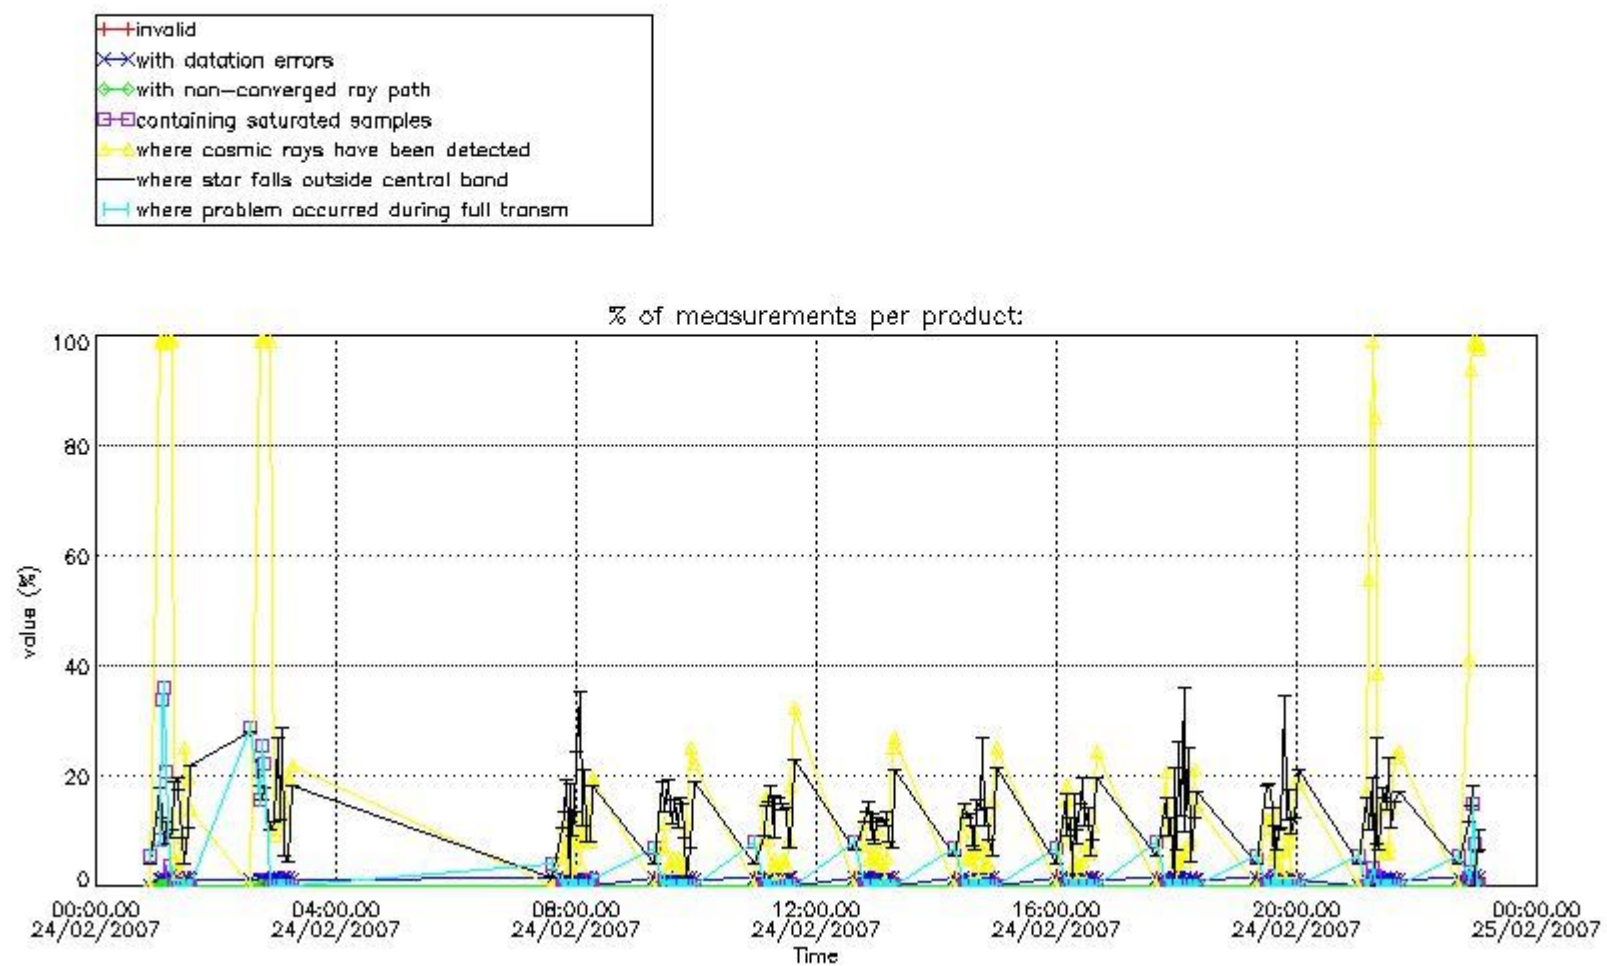

4.1.2 Plot level 1 quality information per product (time dependant): ENVI SAT DESCENDING passes