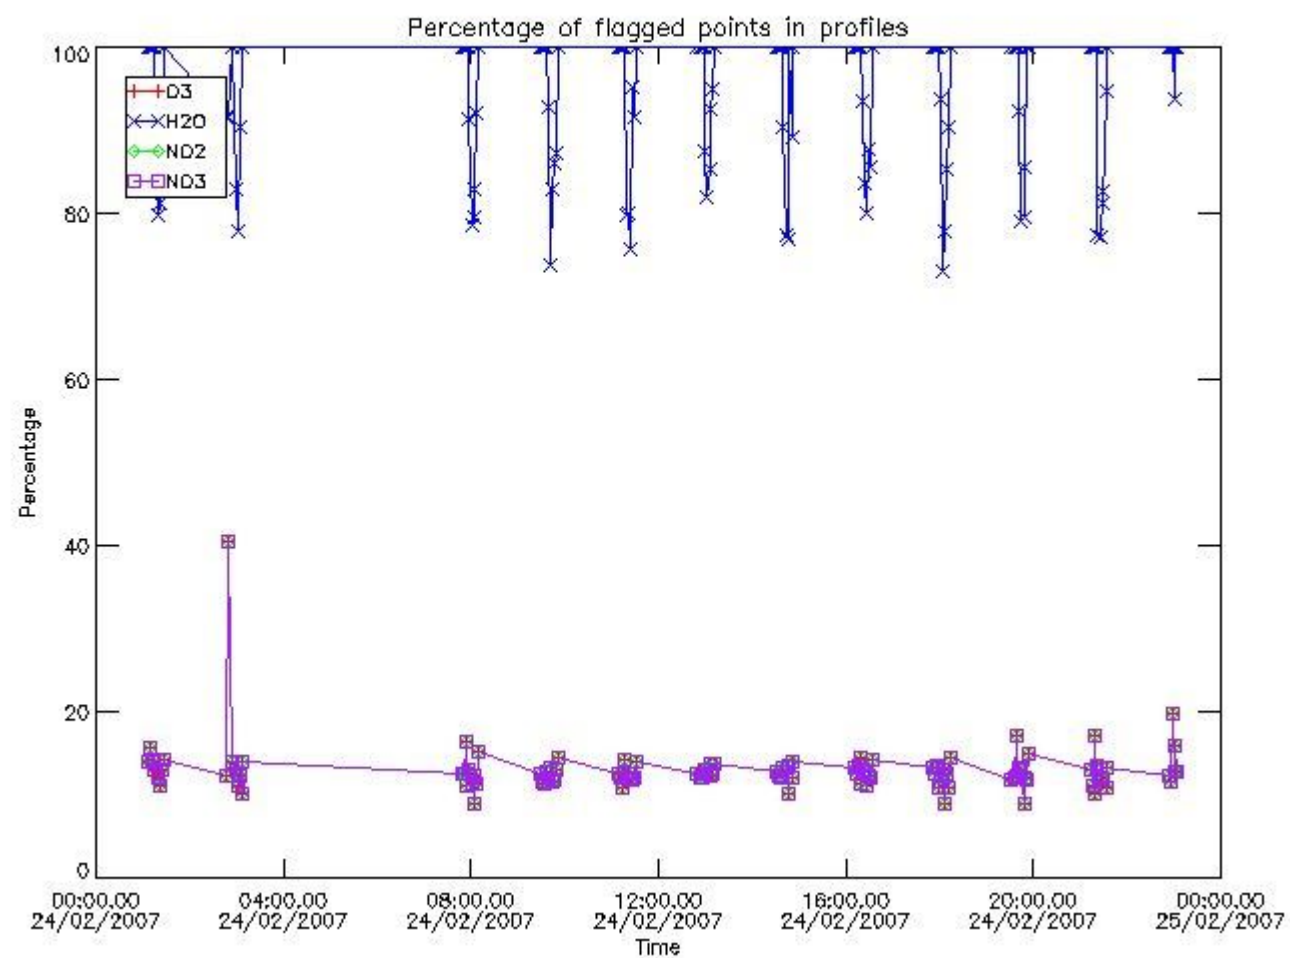

3. Quality information per product

In this section it is plotted some information contained in the Quality Summary data set of the level 2 products. Only products in dark limb conditions and without errors (error flag in the MPH set to "0") are used.

3.1 Plot quality information per product (time dependant)

3.2 Plot quality information per product (world map)