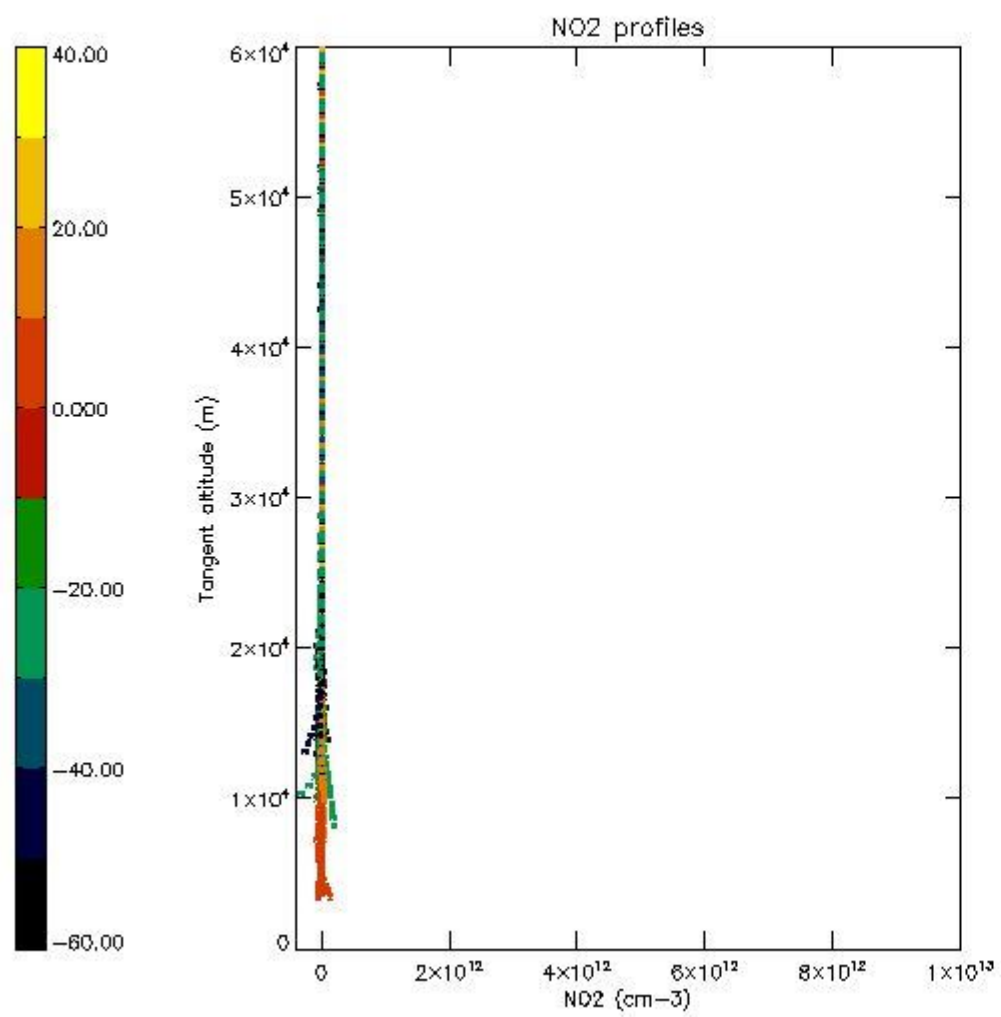

5.7 Plot NO3 profiles for all STD (dark without errors)

The colorbar represents the latitude.