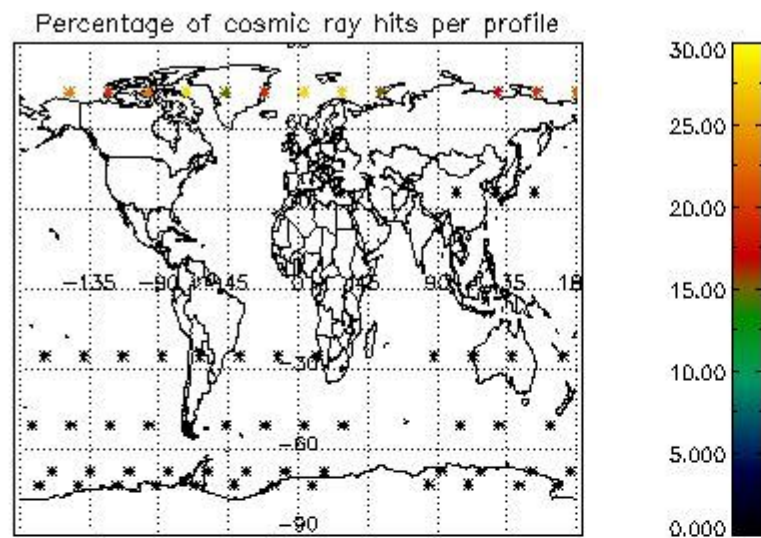

Percentage of datation errors per profile

Percentage of star falling outside central band per profile

Percentage of saturation errors per profile

4.2.2 Plot level 1 quality information per product (world map): ENVISAT DESCENDING passes