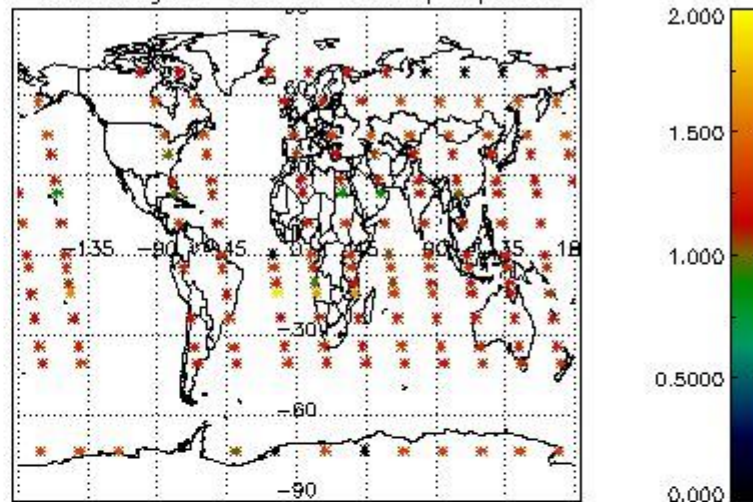

Percentage of datation errors per profile