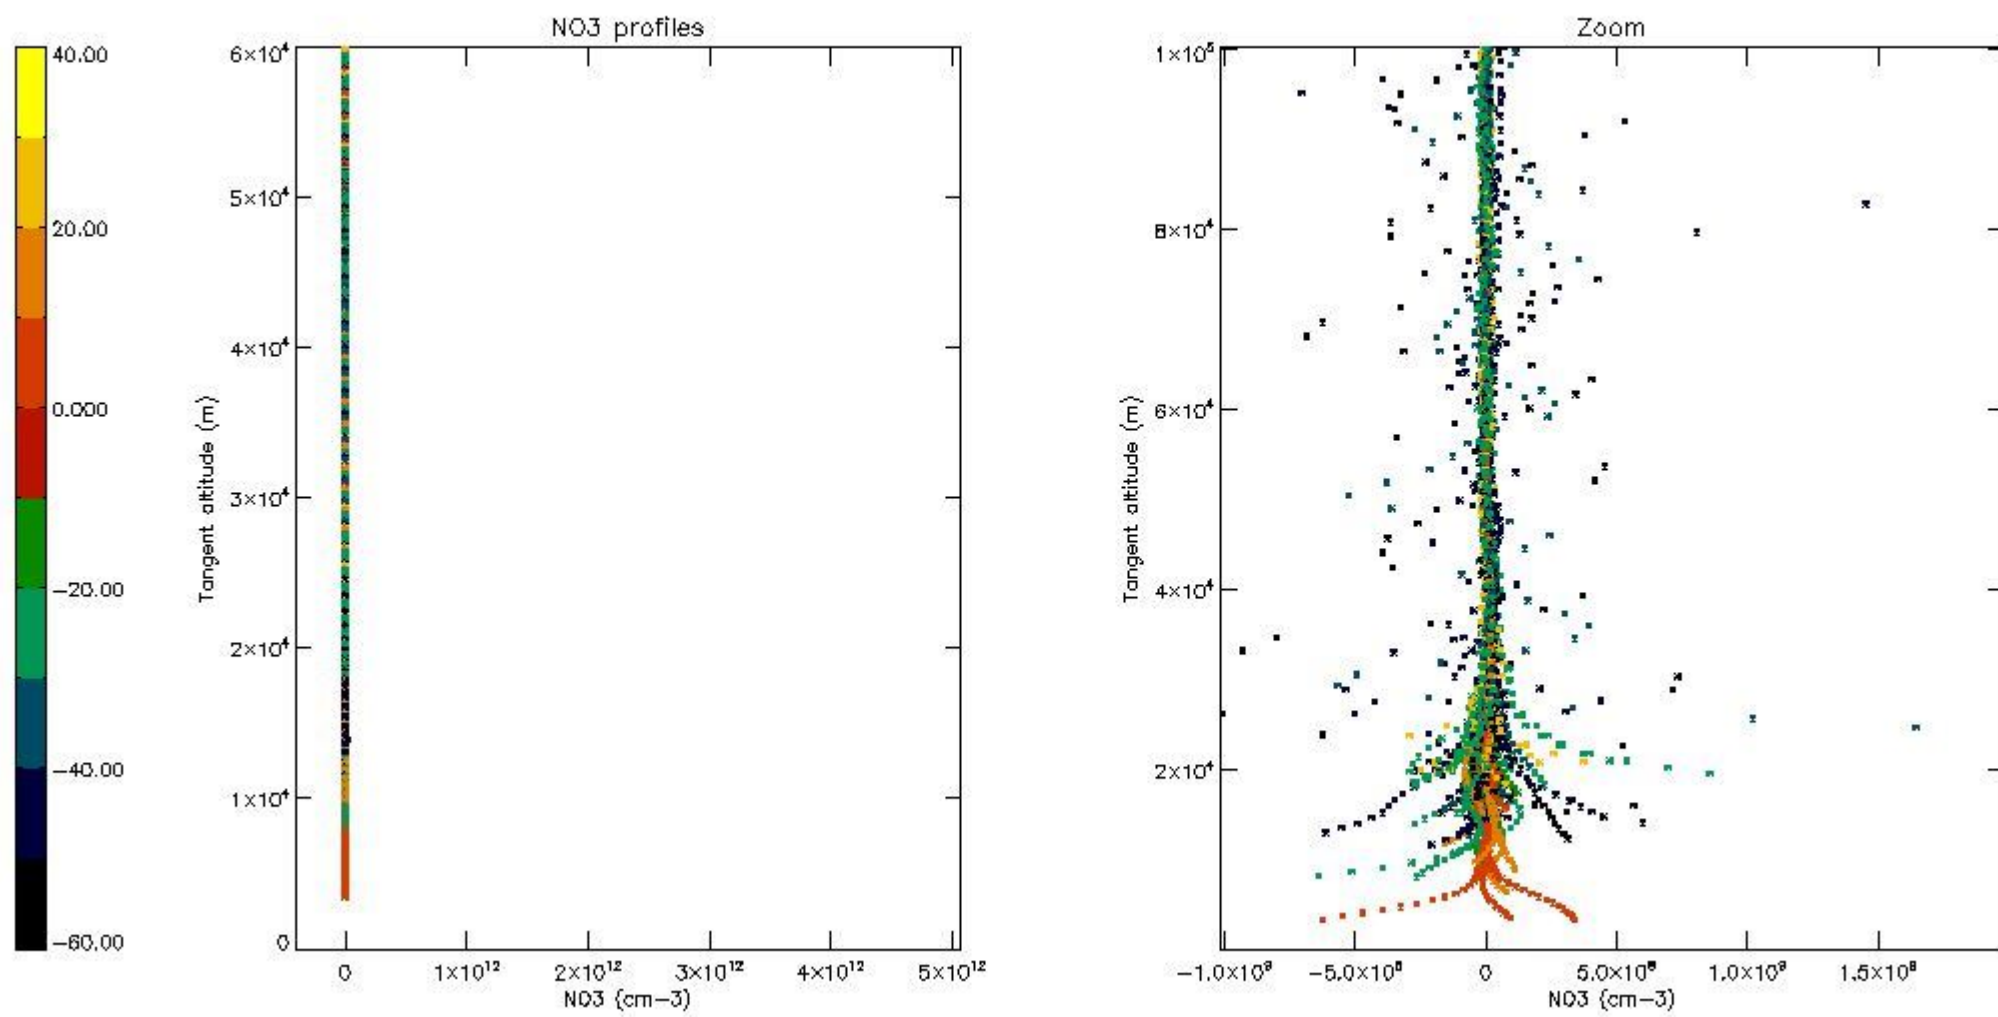

5.4 Plot ozone profiles where STD < 10% (dark without errors)

The colorbar represents the latitude.

5.5 Plot ozone profiles where STD < 5% (dark without errors)

The colorbar represents the latitude.

5.6 Plot NO₂ profiles for all STD (dark without errors)

The colorbar represents the latitude.

5.7 Plot NO3 profiles for all STD (dark without errors)

The colorbar represents the latitude.

5.8 Plot H2O profiles for all STD (only for occultations of stars 1,2,3,4,13,14,16,26,63 dark without errors)