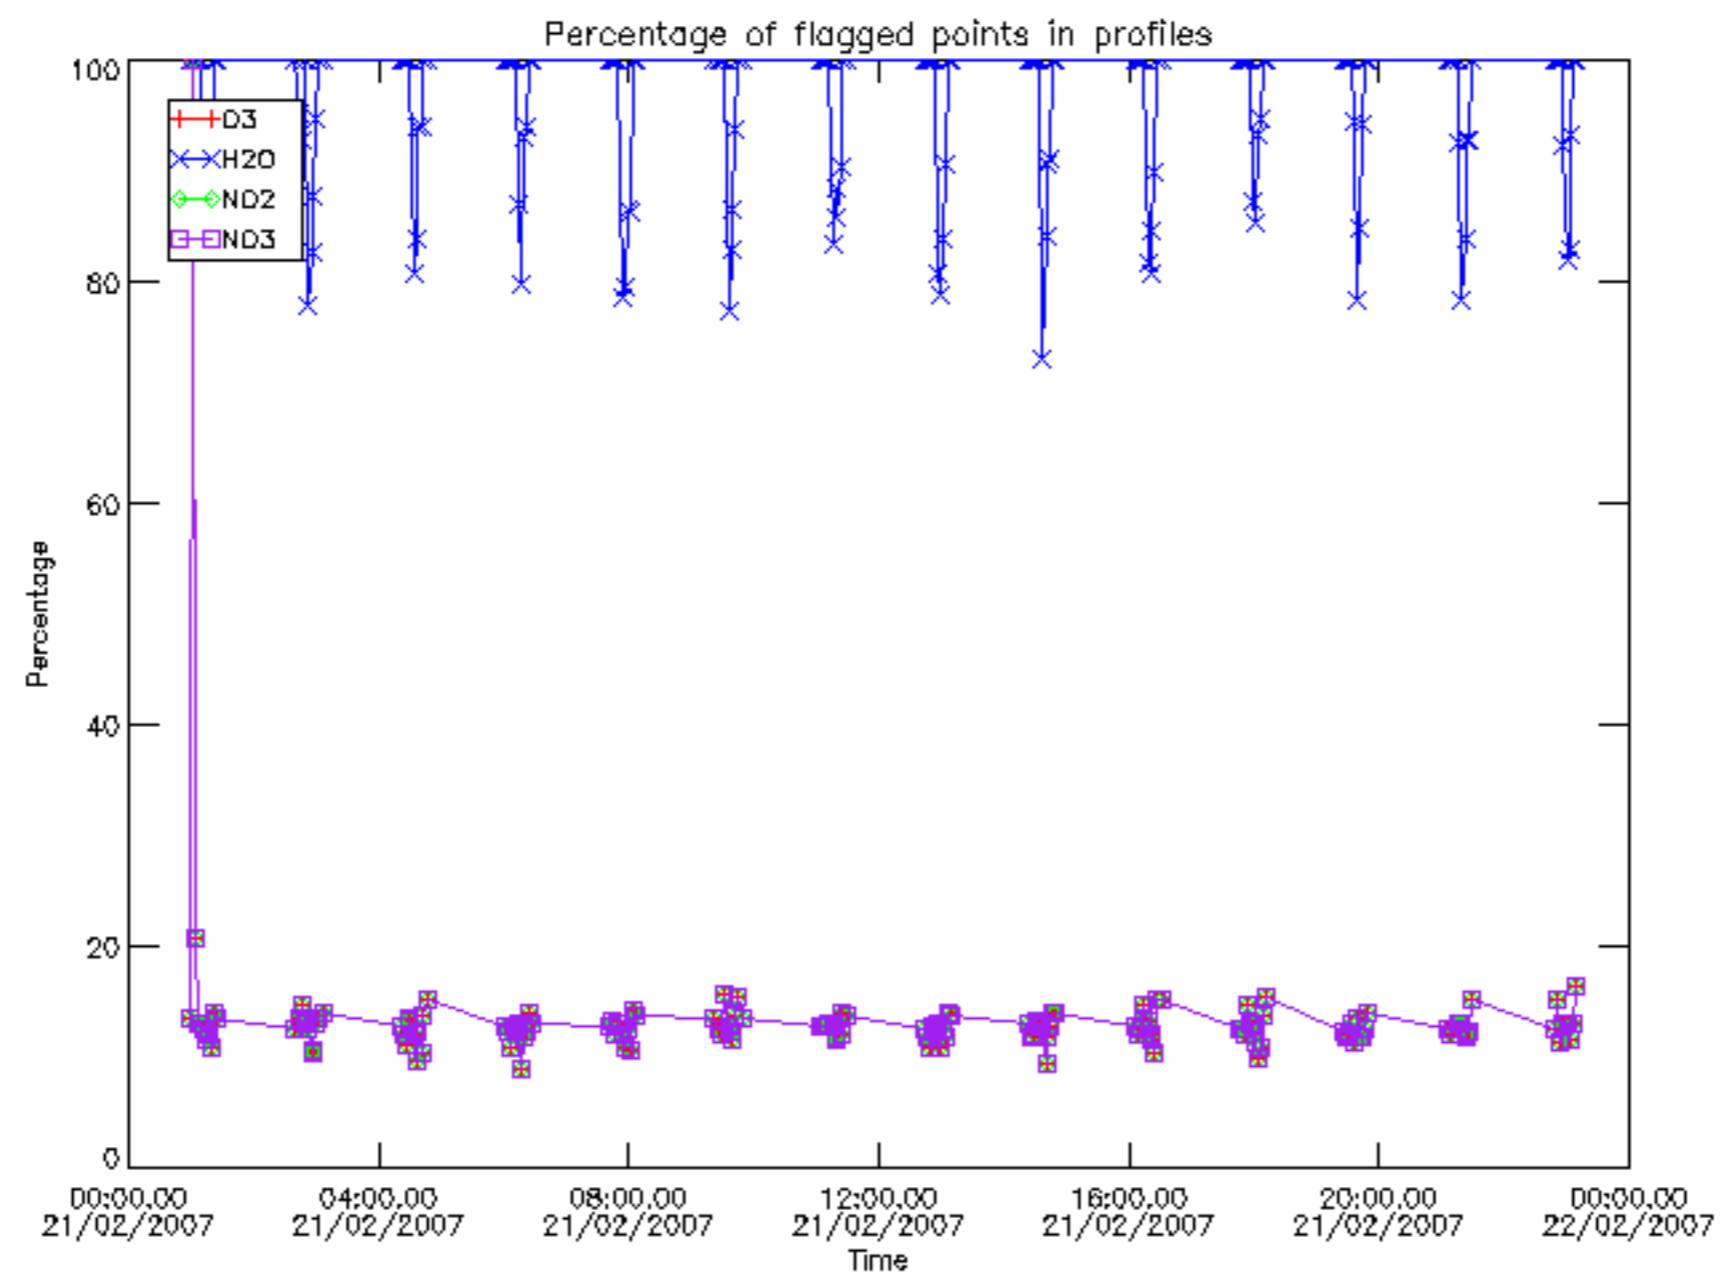

Percentage of flagged data per D3 profile

Percentage of flagged data per H2O profile