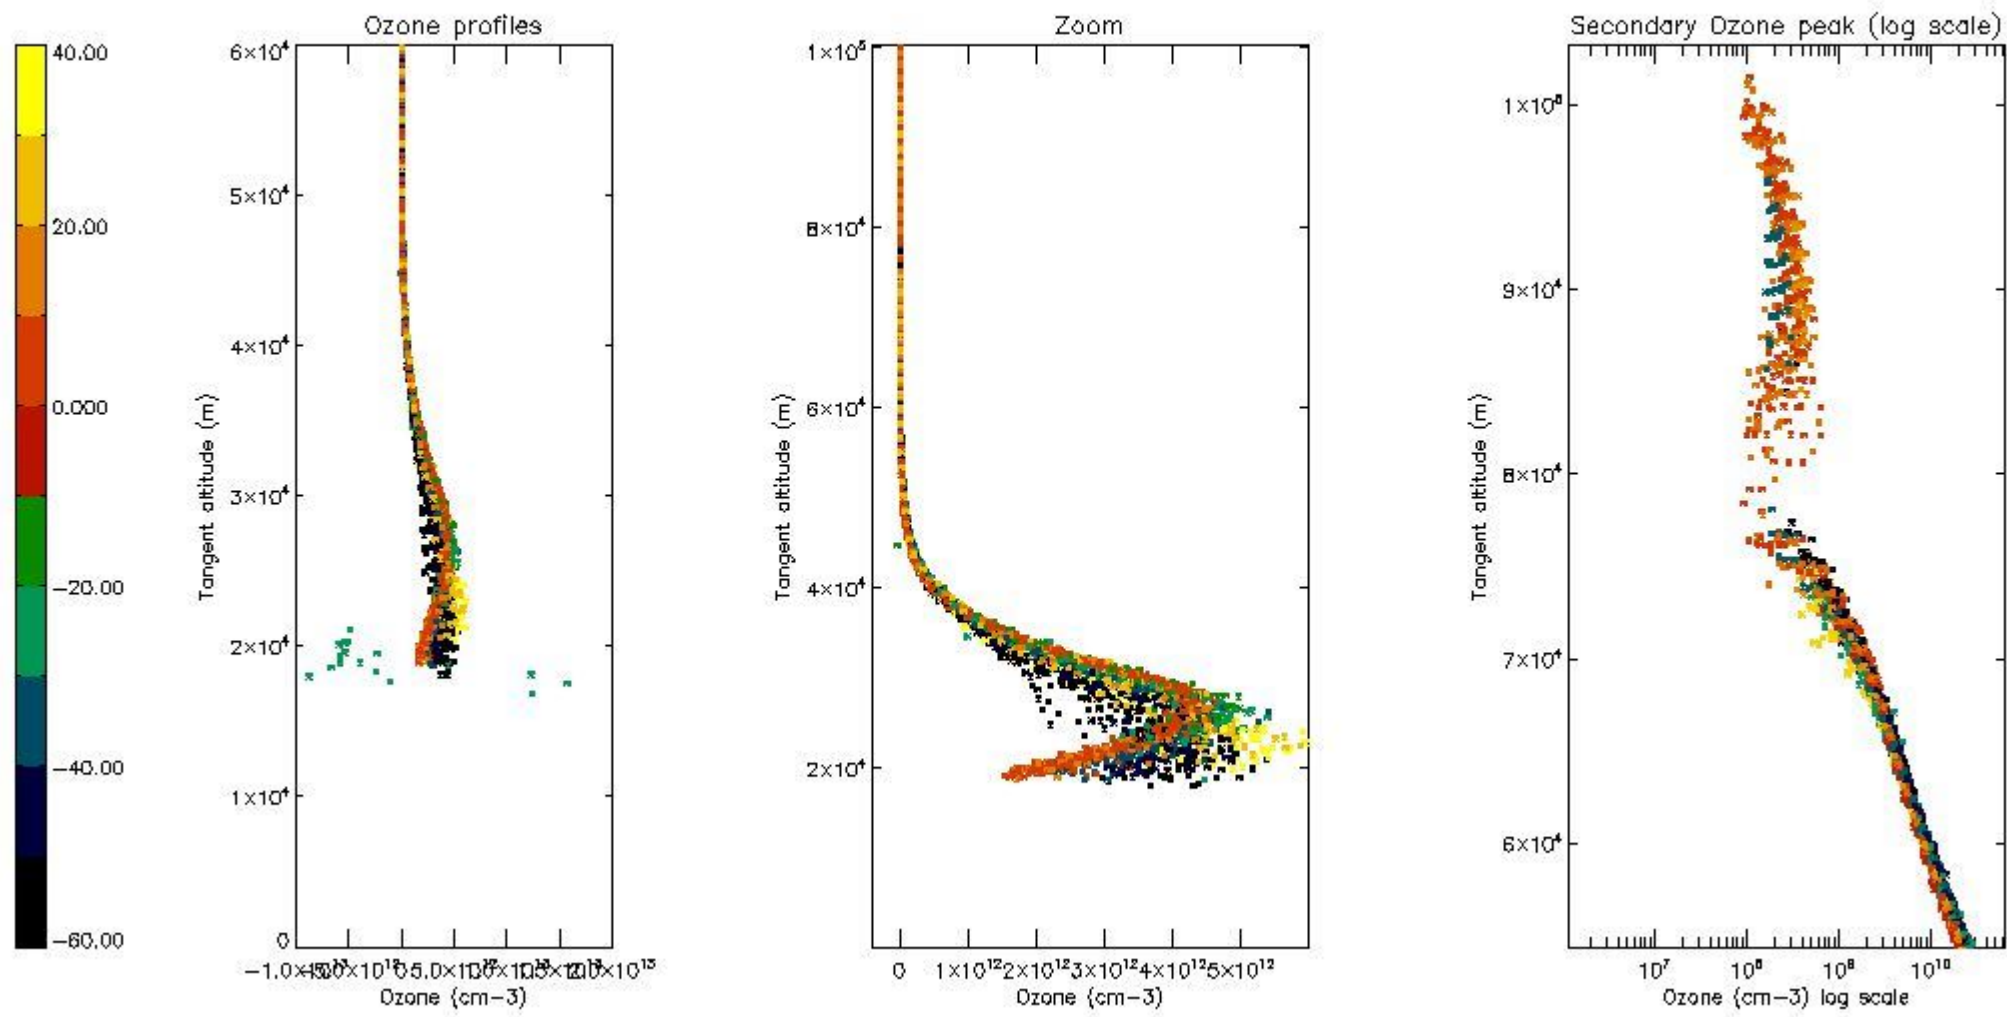

5.5 Plot ozone profiles where STD < 5% (dark without errors)

The colorbar represents the latitude.