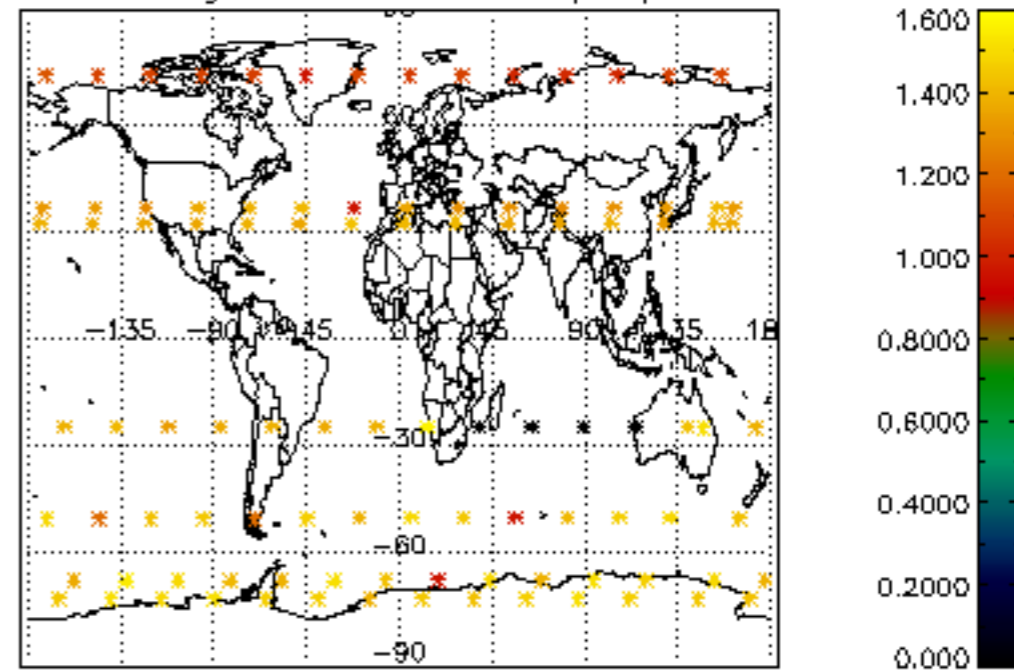

Percentage of datation errors per profile

Percentage of star falling outside central band per profile

Percentage of saturation errors per profile

Percentage of cosmic ray hits per profile

Percentage of datation errors per profile