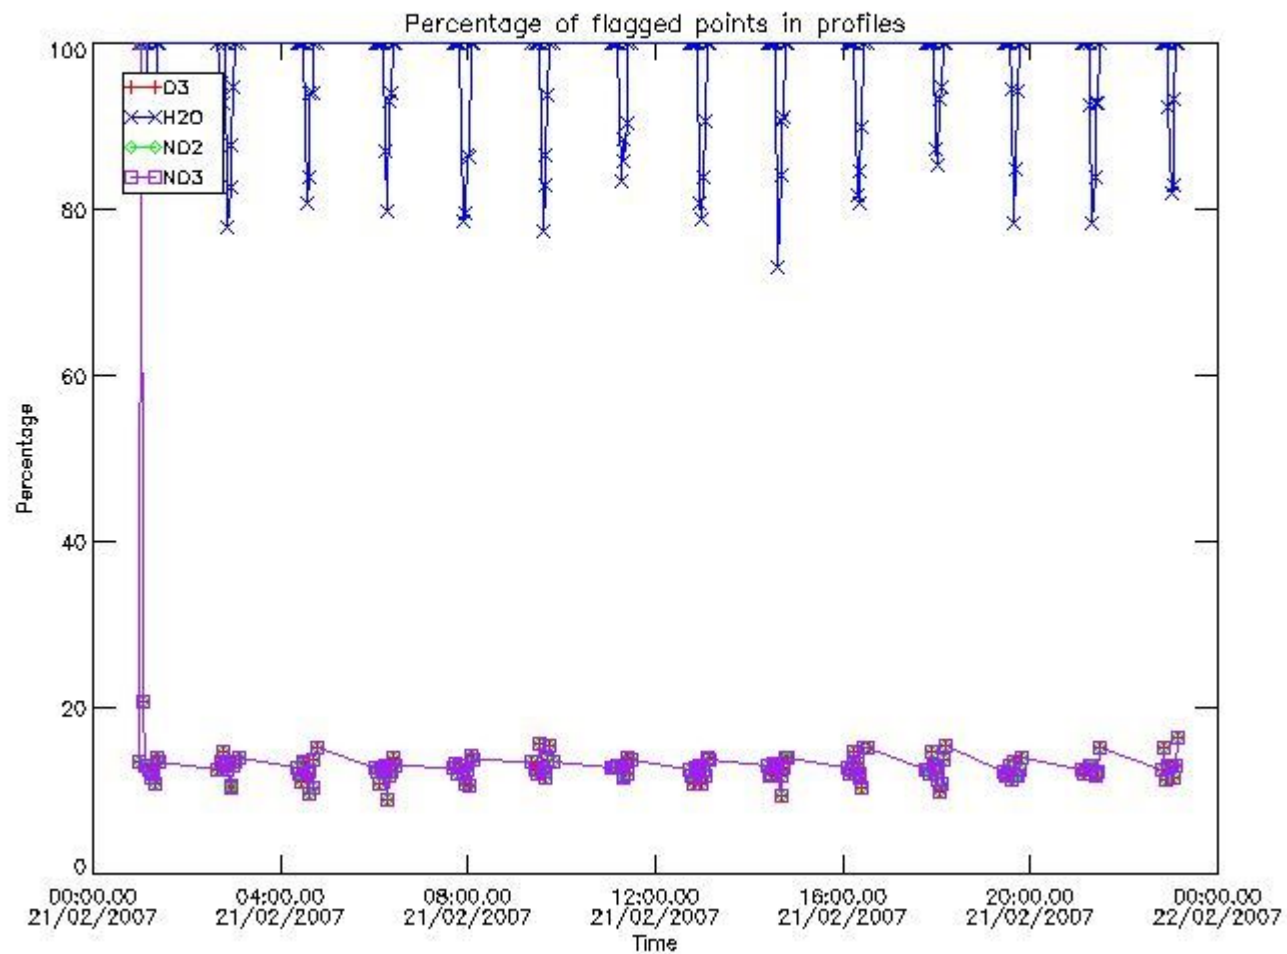

3. Quality information per product

In this section it is plotted some information contained in the Quality Summary data set of the level 2 products. Only products in dark limb conditions and without errors (error flag in the MPH set to "0") are used.

3.1 Plot quality information per product (time dependant)