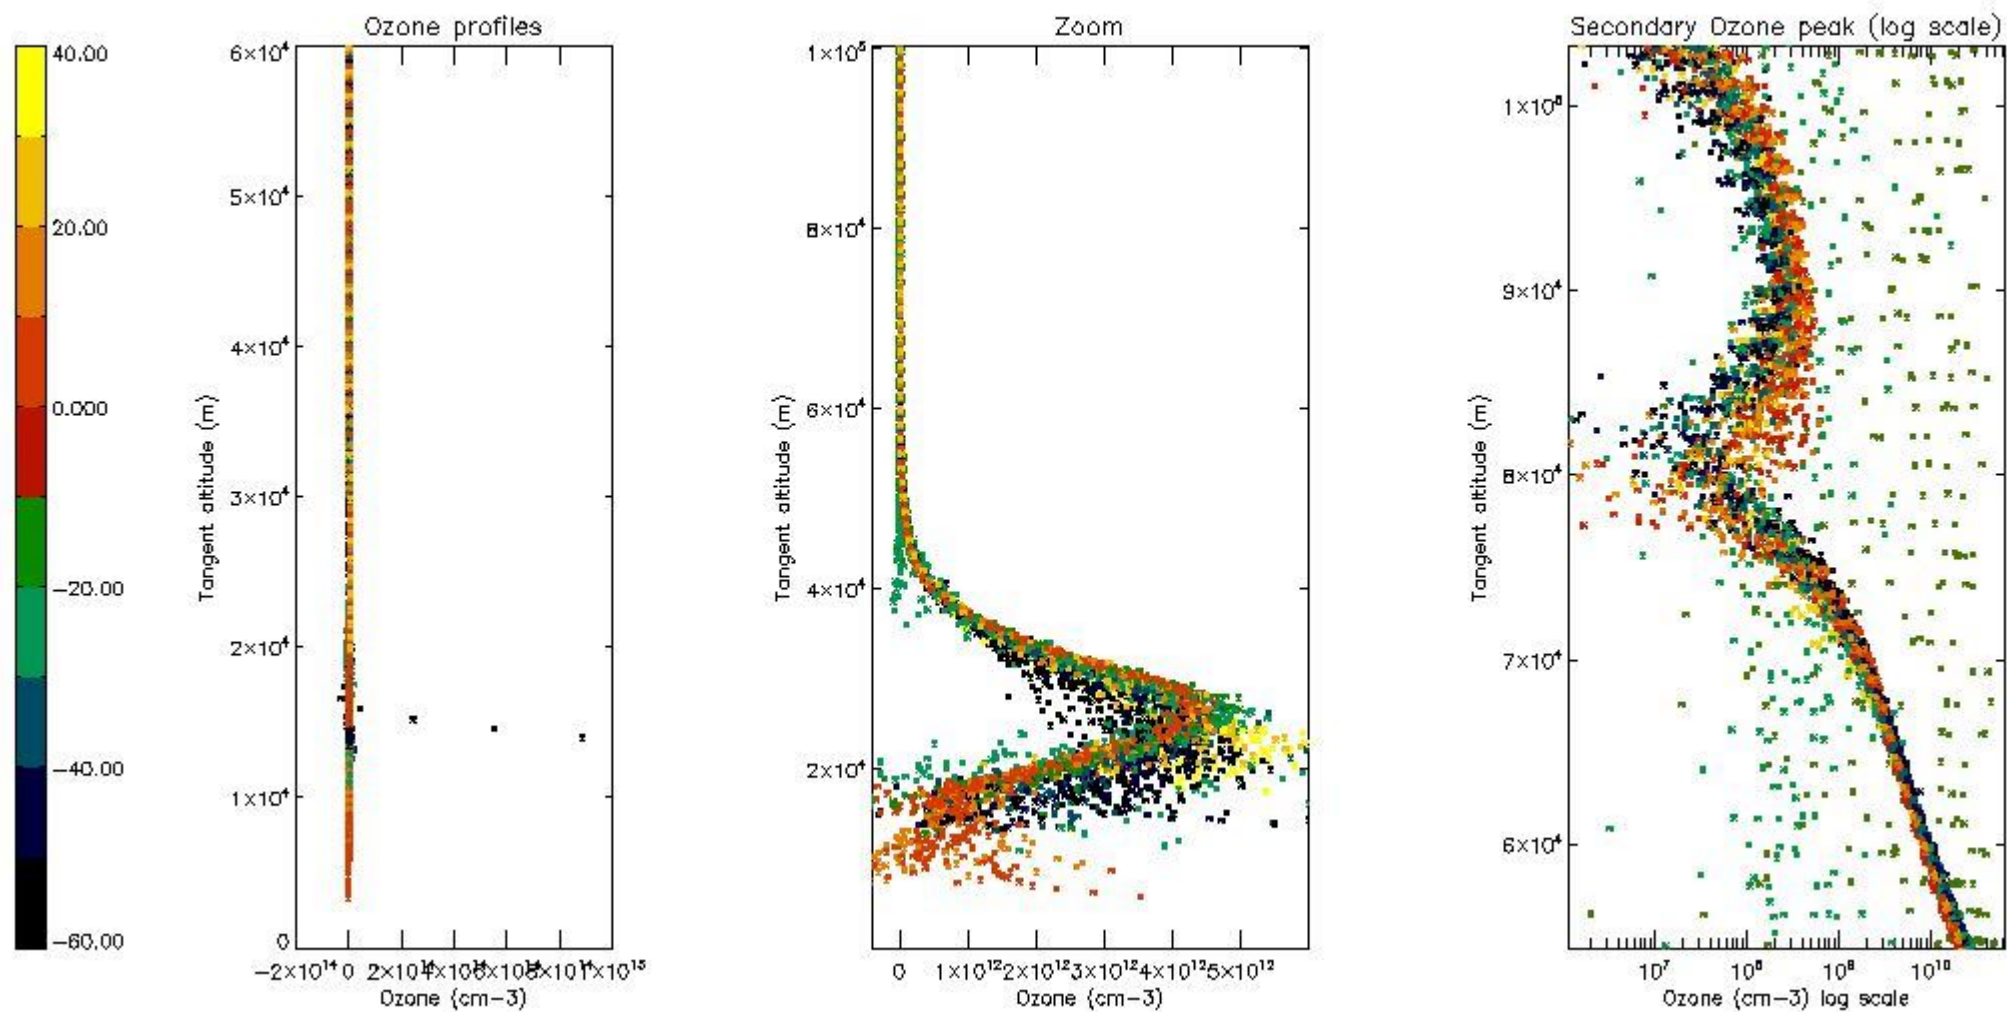

STD < 10	26
STD < 5	20

5.2 Plot ozone profiles for all STD (dark without errors)

The colorbar represents the latitude.

5.3 Plot ozone profiles where STD < 20% (dark without errors)

The colorbar represents the latitude.