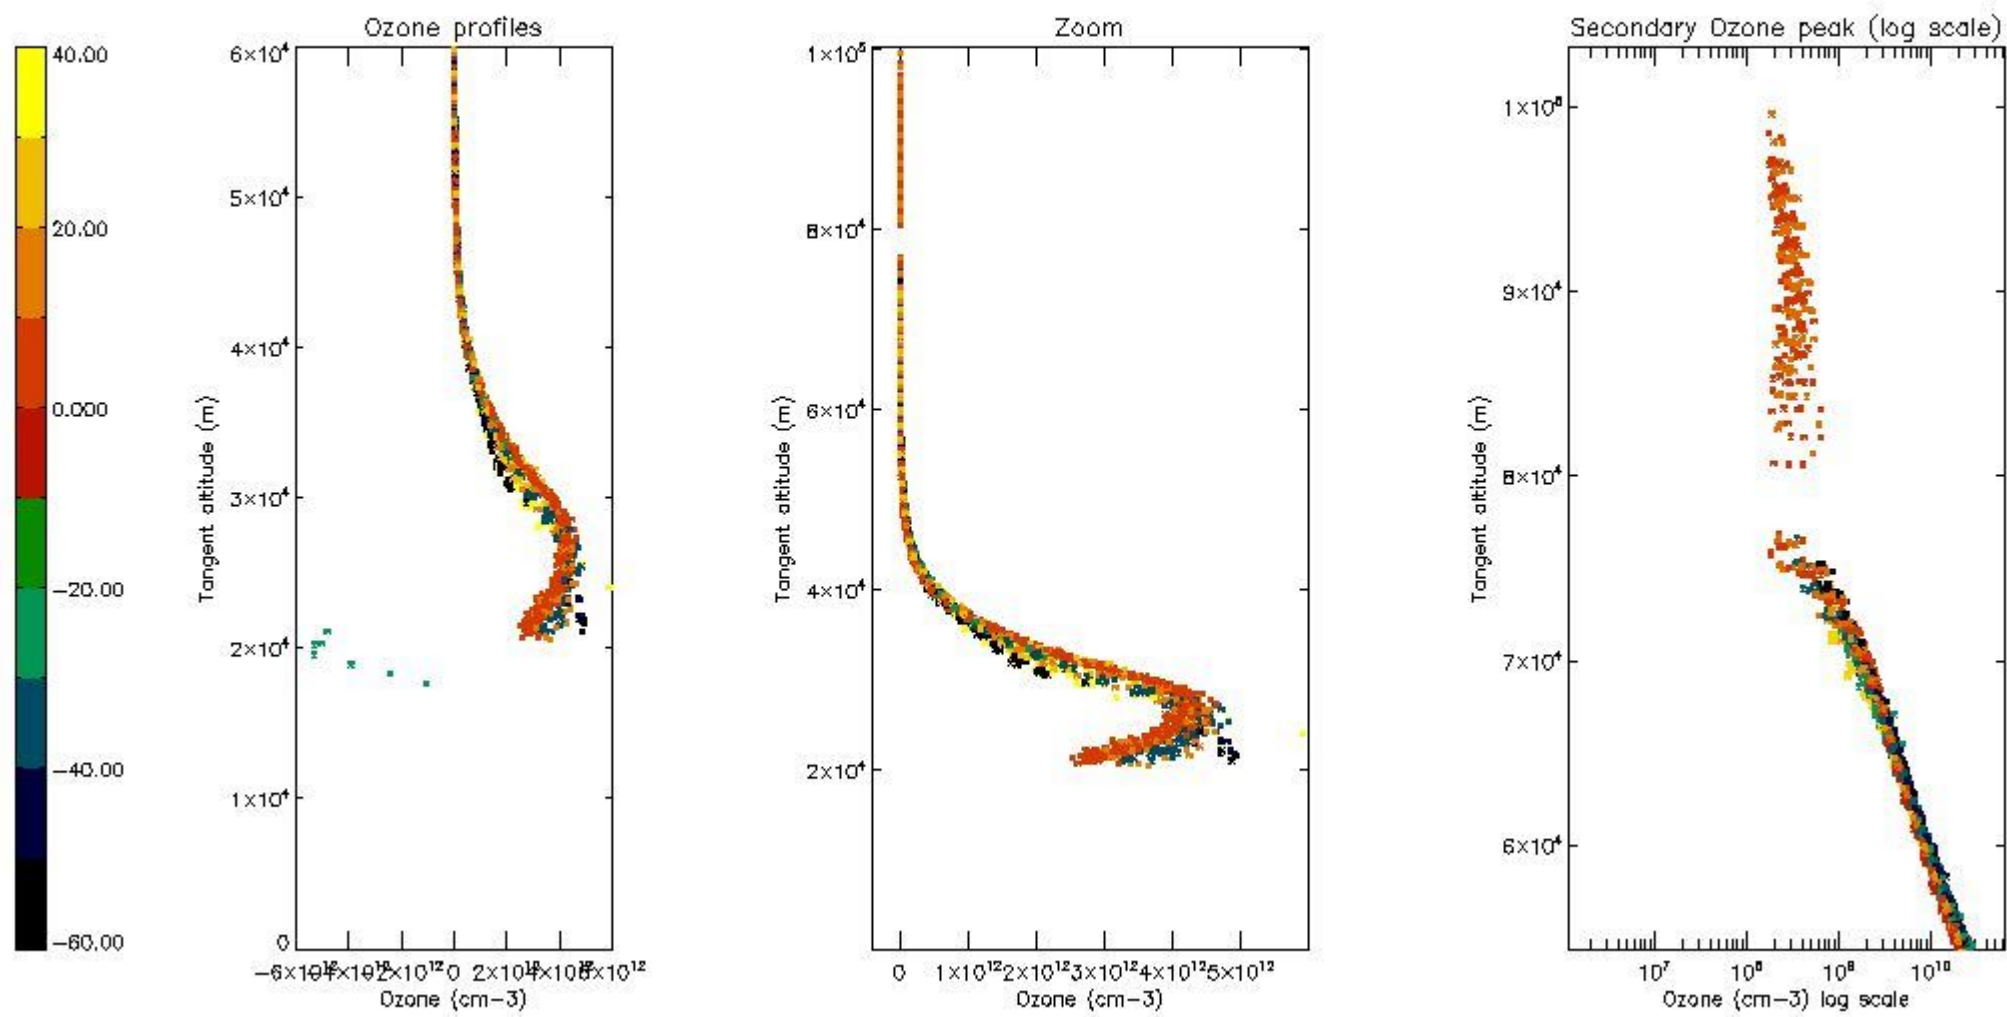

STD < 10	26
STD < 5	20

5.2 Plot ozone profiles for all STD (dark without errors)

The colorbar represents the latitude.

5.3 Plot ozone profiles where STD < 20% (dark without errors)

The colorbar represents the latitude.

5.4 Plot ozone profiles where $STD < 10\%$ (dark without errors)

The colorbar represents the latitude.

5.5 Plot ozone profiles where STD < 5% (dark without errors)

The colorbar represents the latitude.

5.6 Plot NO₂ profiles for all STD (dark without errors)