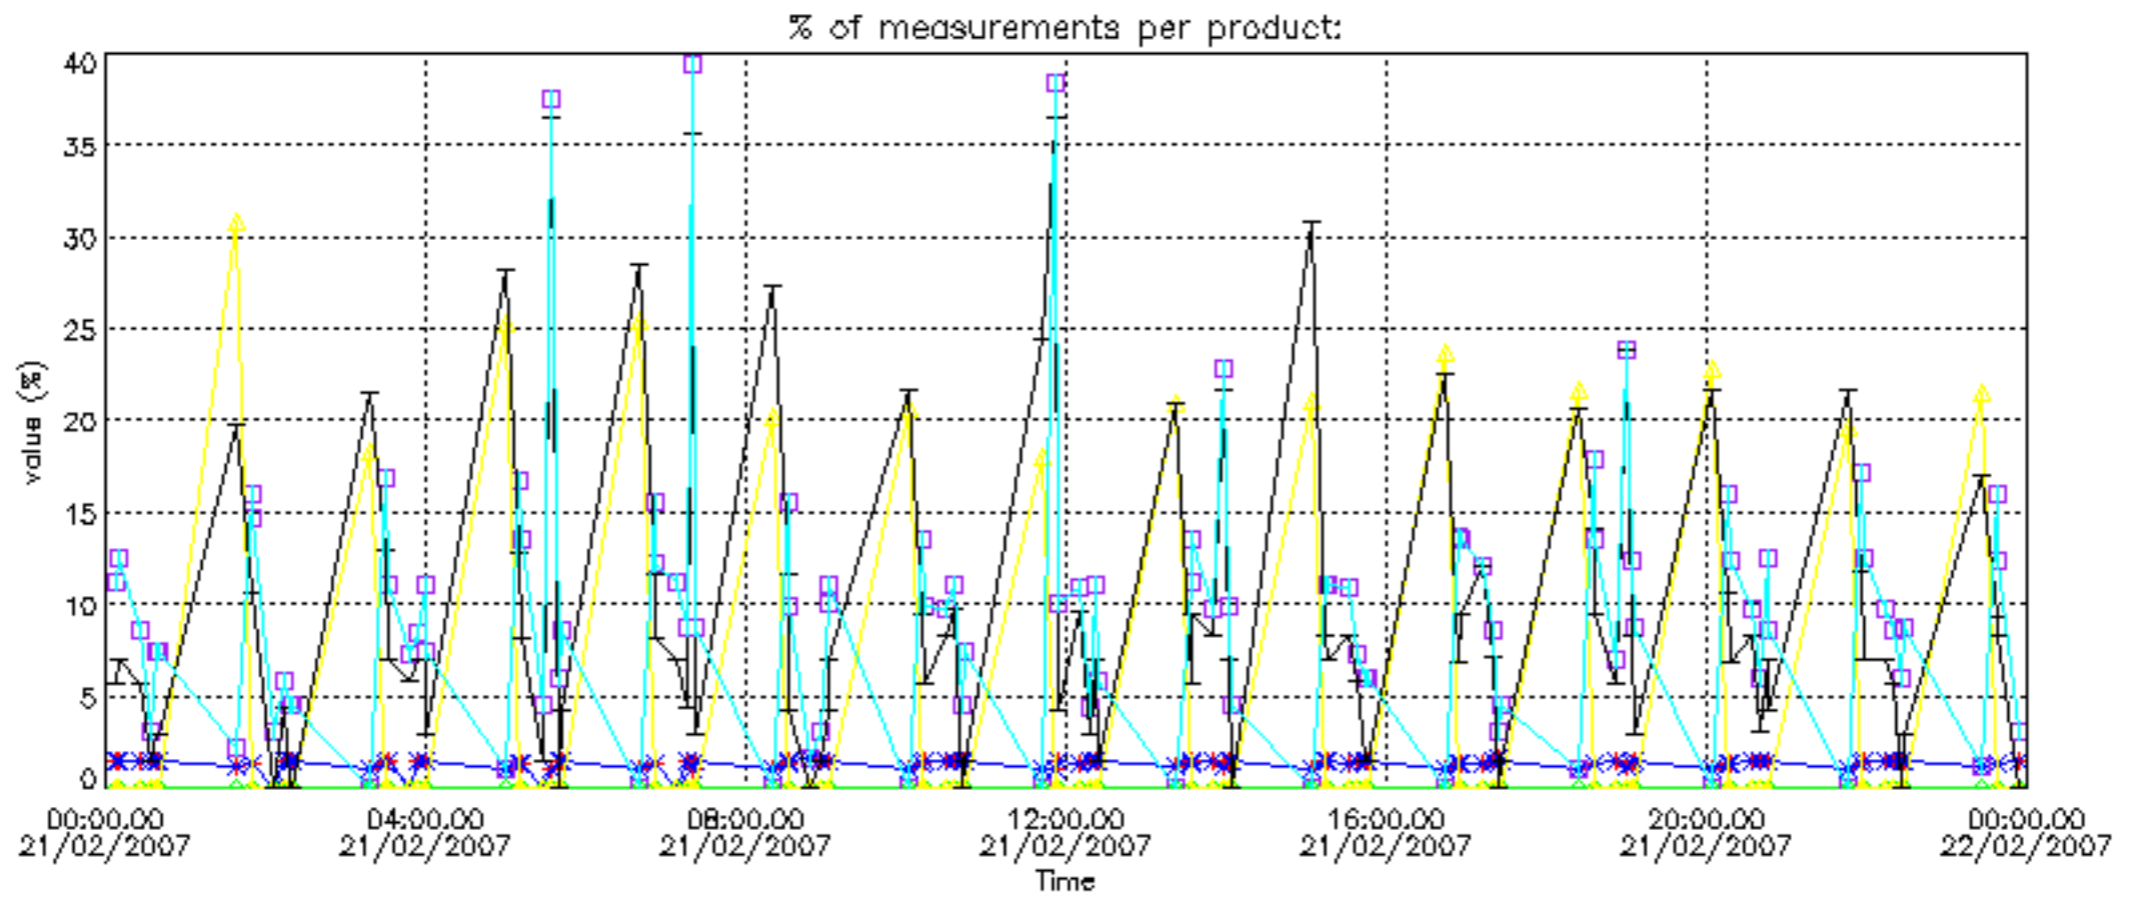

Percentage of cosmic ray hits per profile

Percentage of datation errors per profile