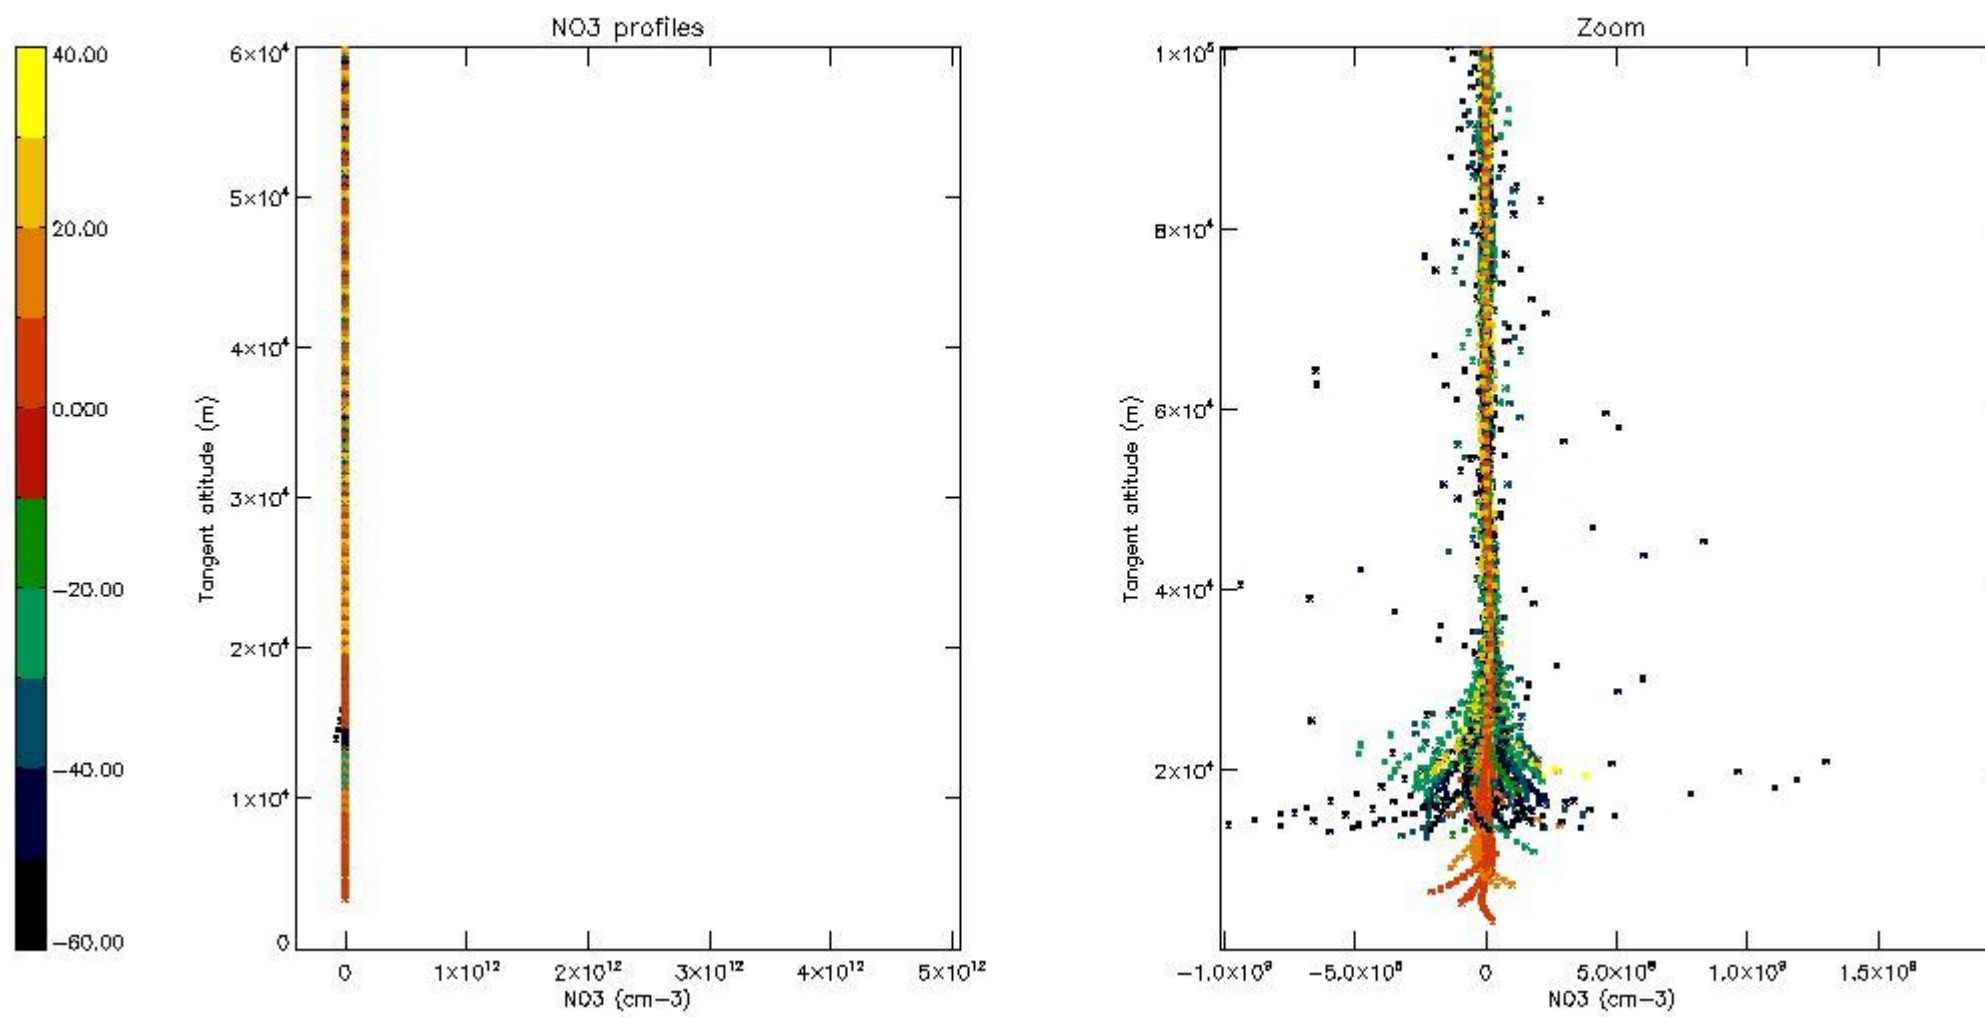

6. Auxiliary Data Files used for the production reported in section 2

The number reported in the third column indicates since which file (see list in section 2) the corresponding auxiliary file has been used. The fourth column is the date of those product files.

Type	Auxiliary Filename	Used since product	Used since product date
INST_PHYS_CHARACTERISTICS	GOM_INS_AXVIEC20091111_143220_20030716_120000_20500101_000000	1	21-FEB-2007 00:08:37
LEVEL-2_PROC_CONFIG	GOM_PR2_AXVIEC20091111_152718_20020301_000000_20500101_000000	1	21-FEB-2007 00:08:37
CROSS_SECTIONS_FILE	GOM_CRS_AXVIEC20091111_154832_20020301_000000_20500101_000000	1	21-FEB-2007 00:08:37