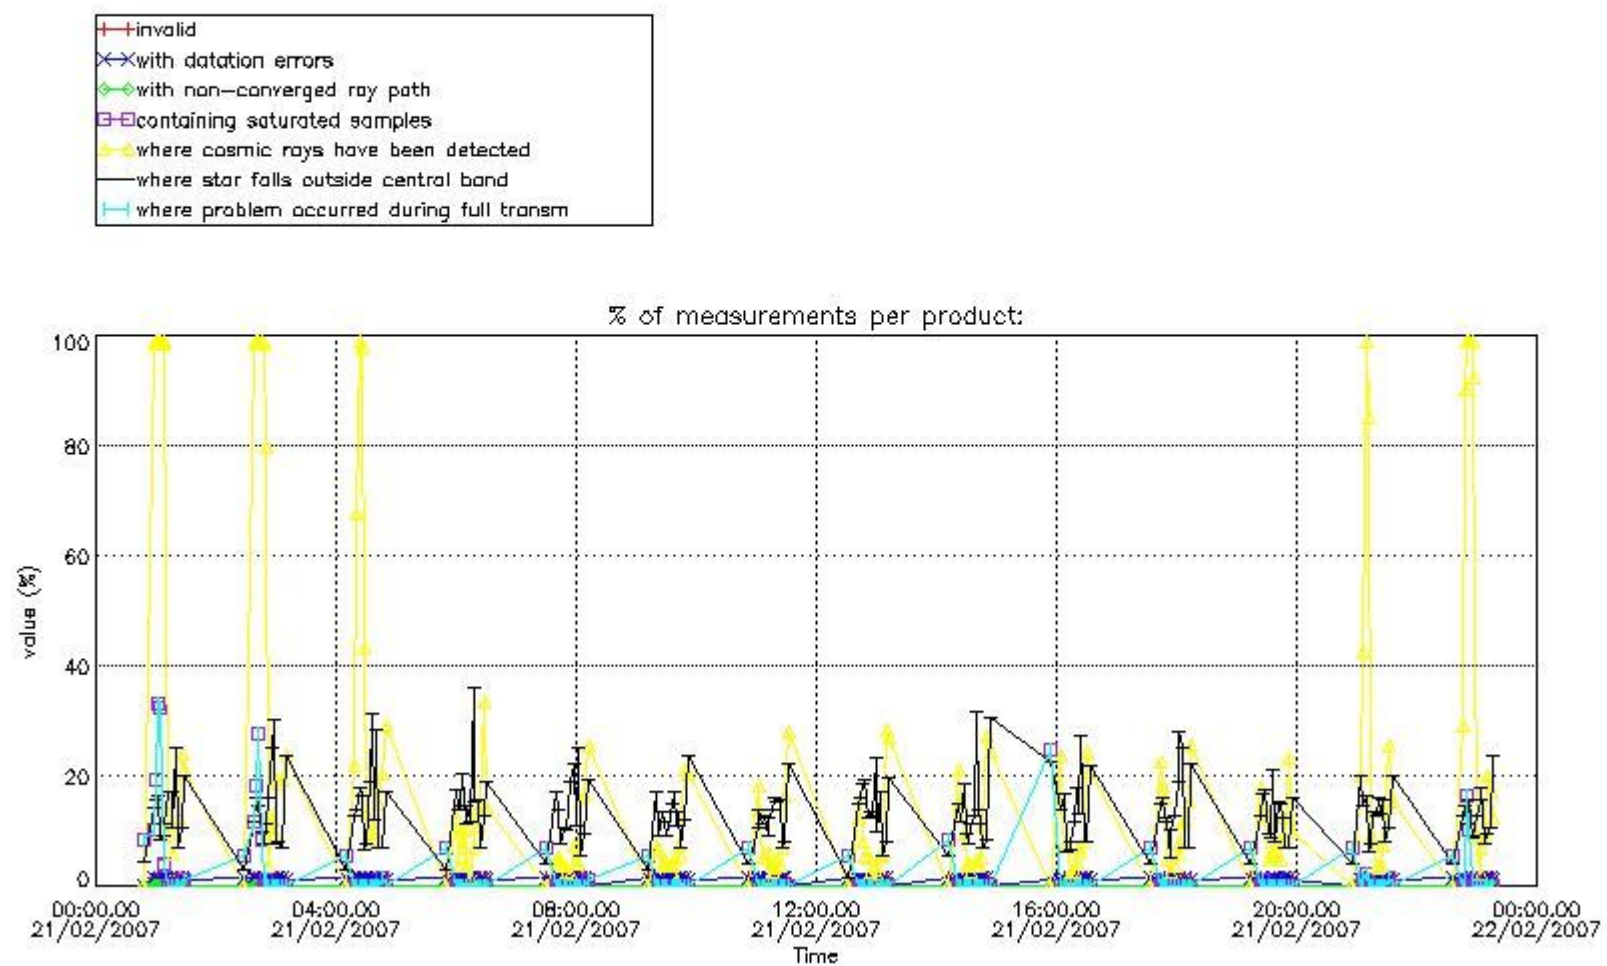

4.1.2 Plot level 1 quality information per product (time dependant): ENVISAT DESCENDING passes