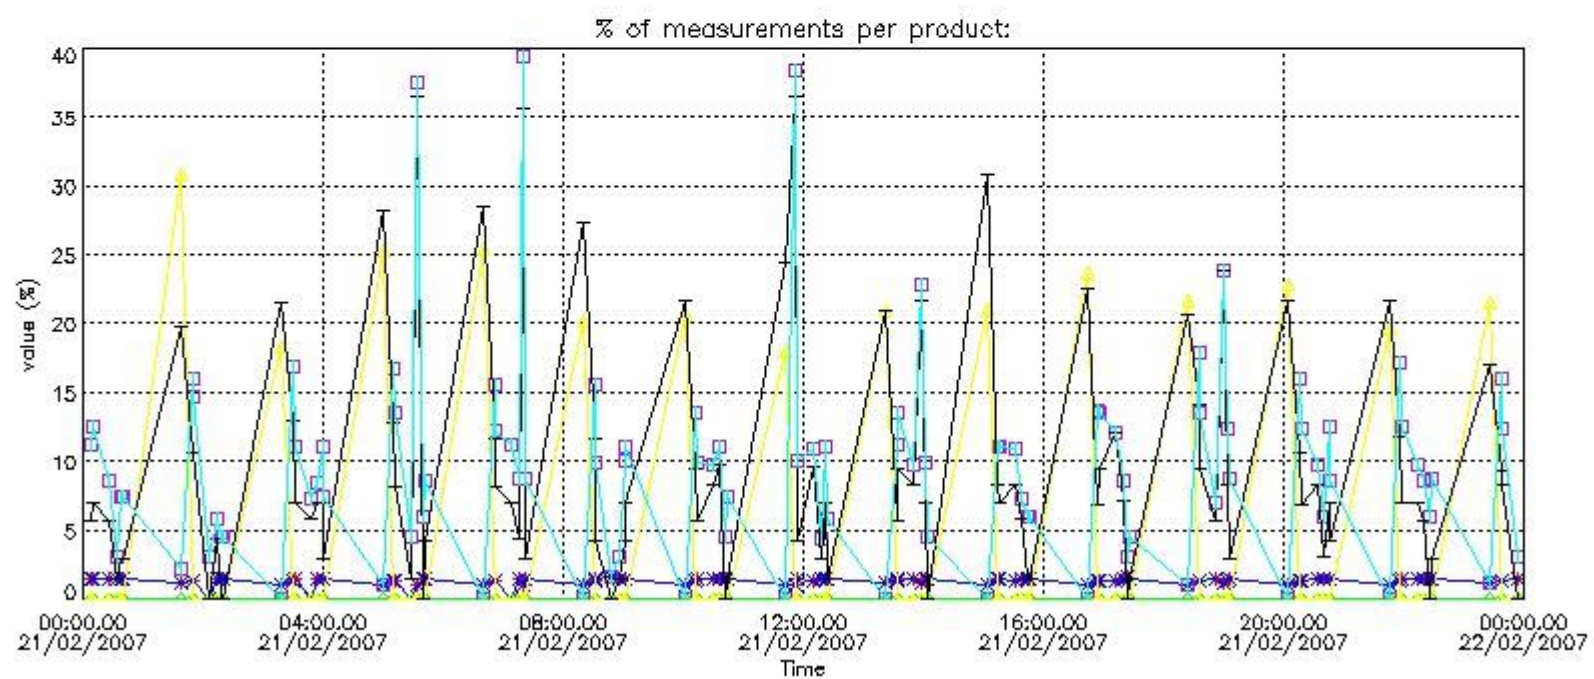

4.2 Plot quality information per product coming from level 1b processing (world map)

4.2.1 Plot level 1 quality information per product (world map): ENVISAT ASCENDING passes