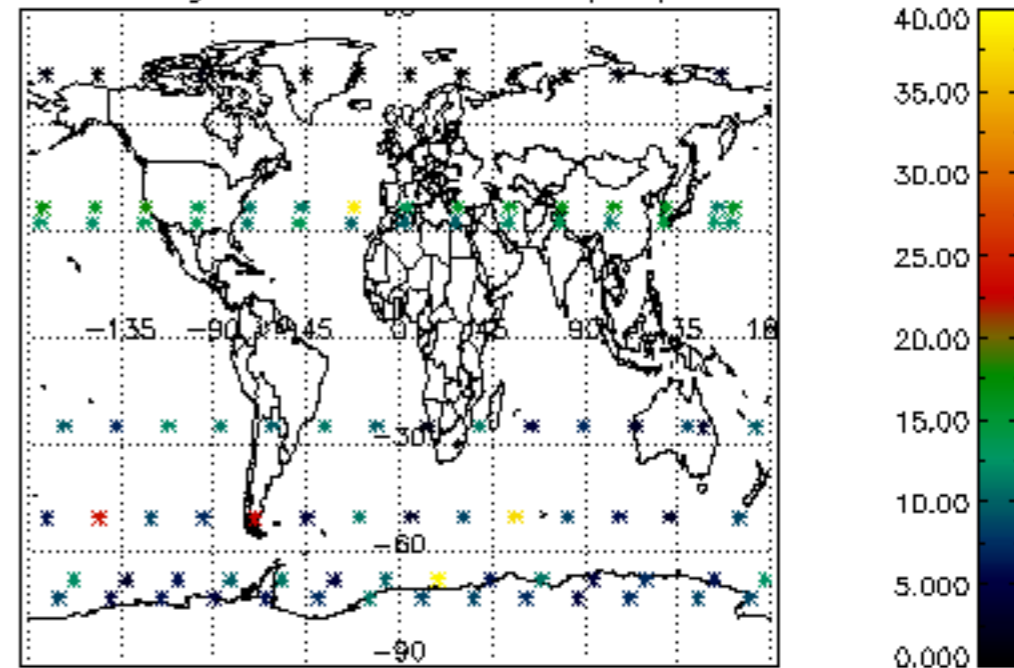

Percentage of saturation errors per profile