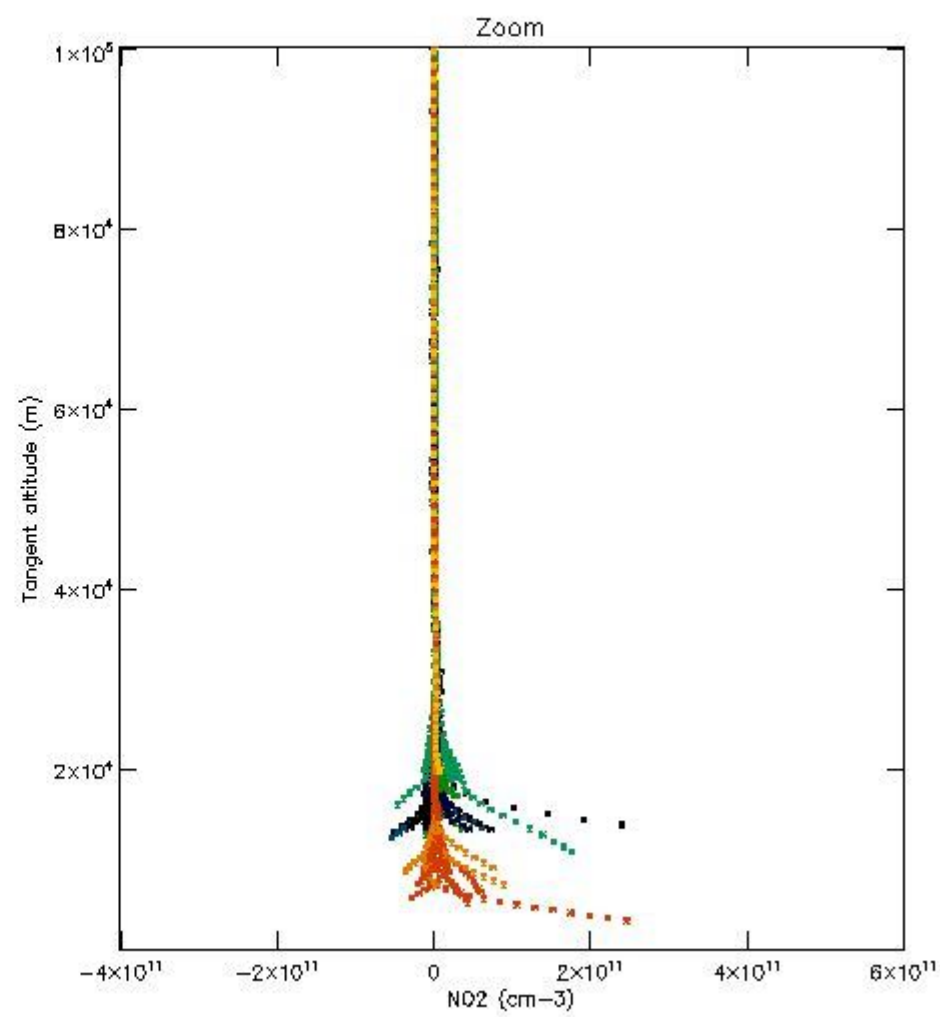

5.7 Plot NO3 profiles for all STD (dark without errors)

The colorbar represents the latitude.