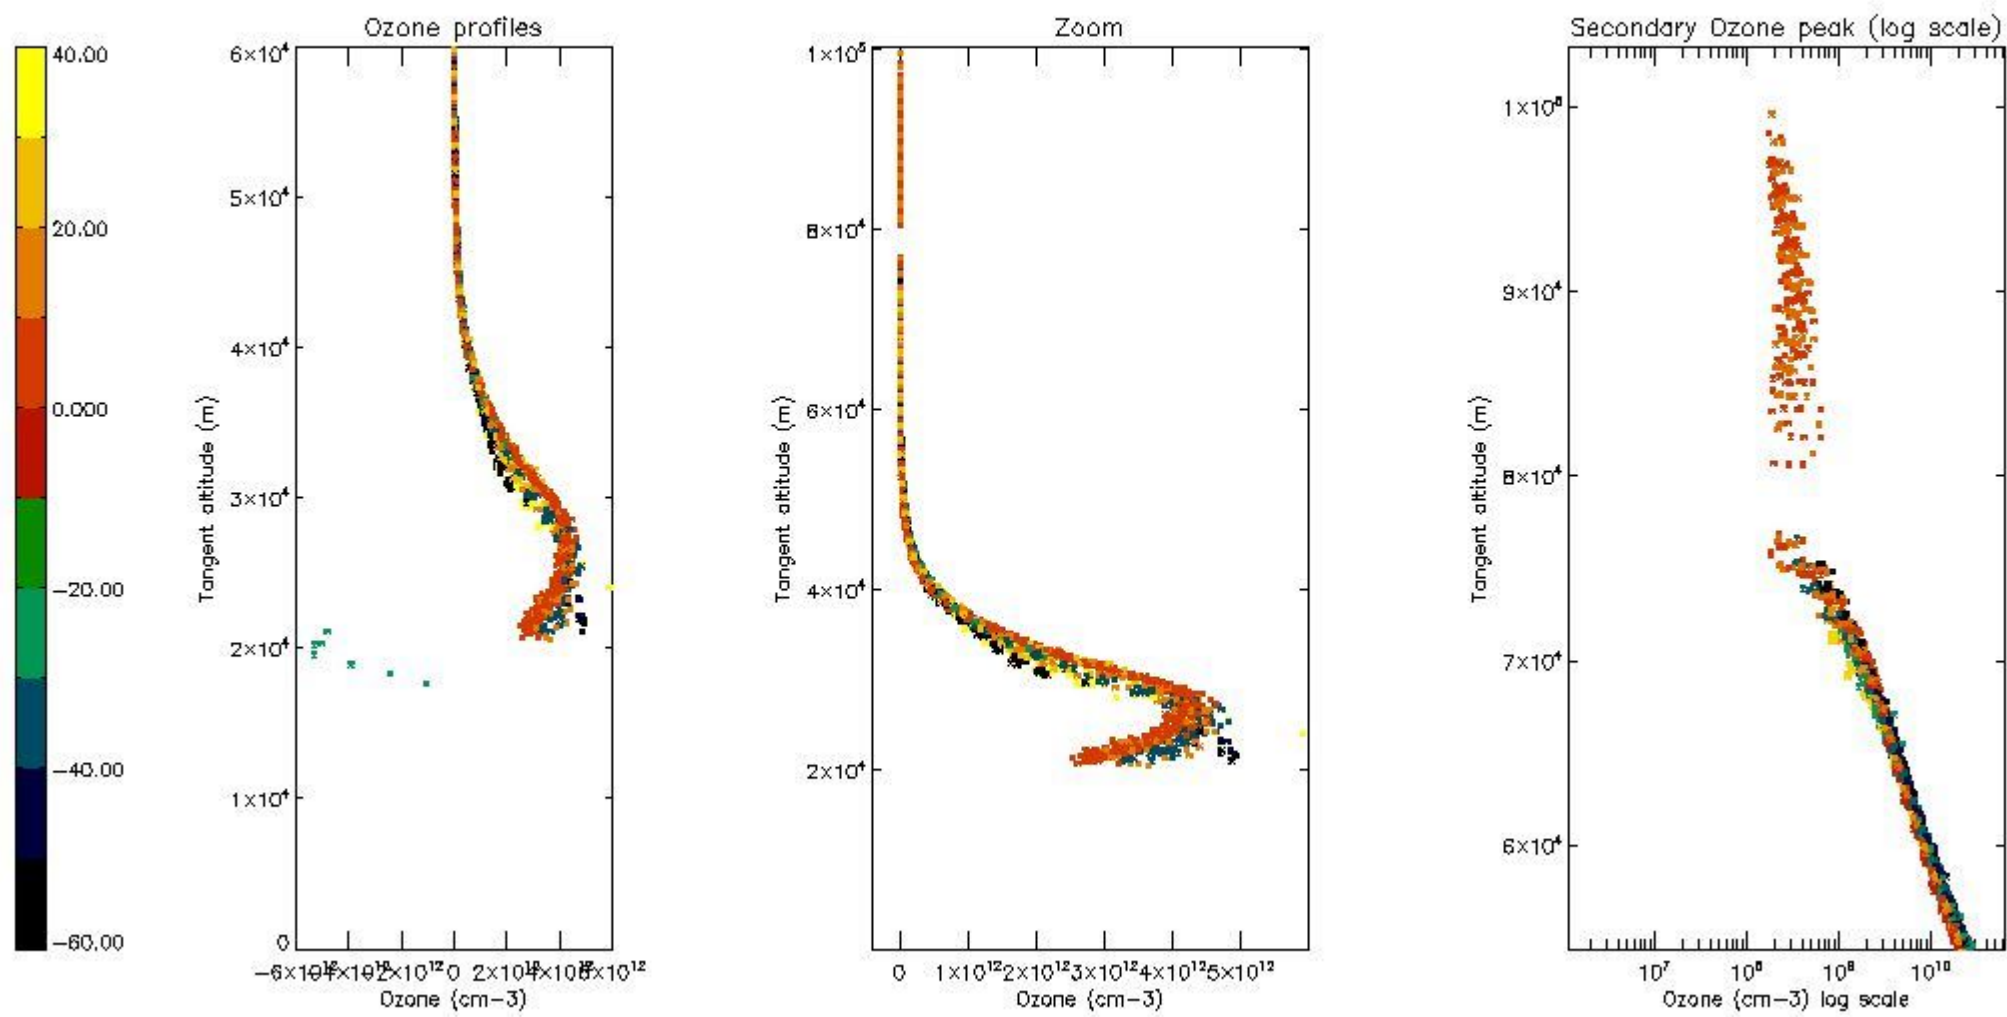

5.6 Plot NO₂ profiles for all STD (dark without errors)

The colorbar represents the latitude.