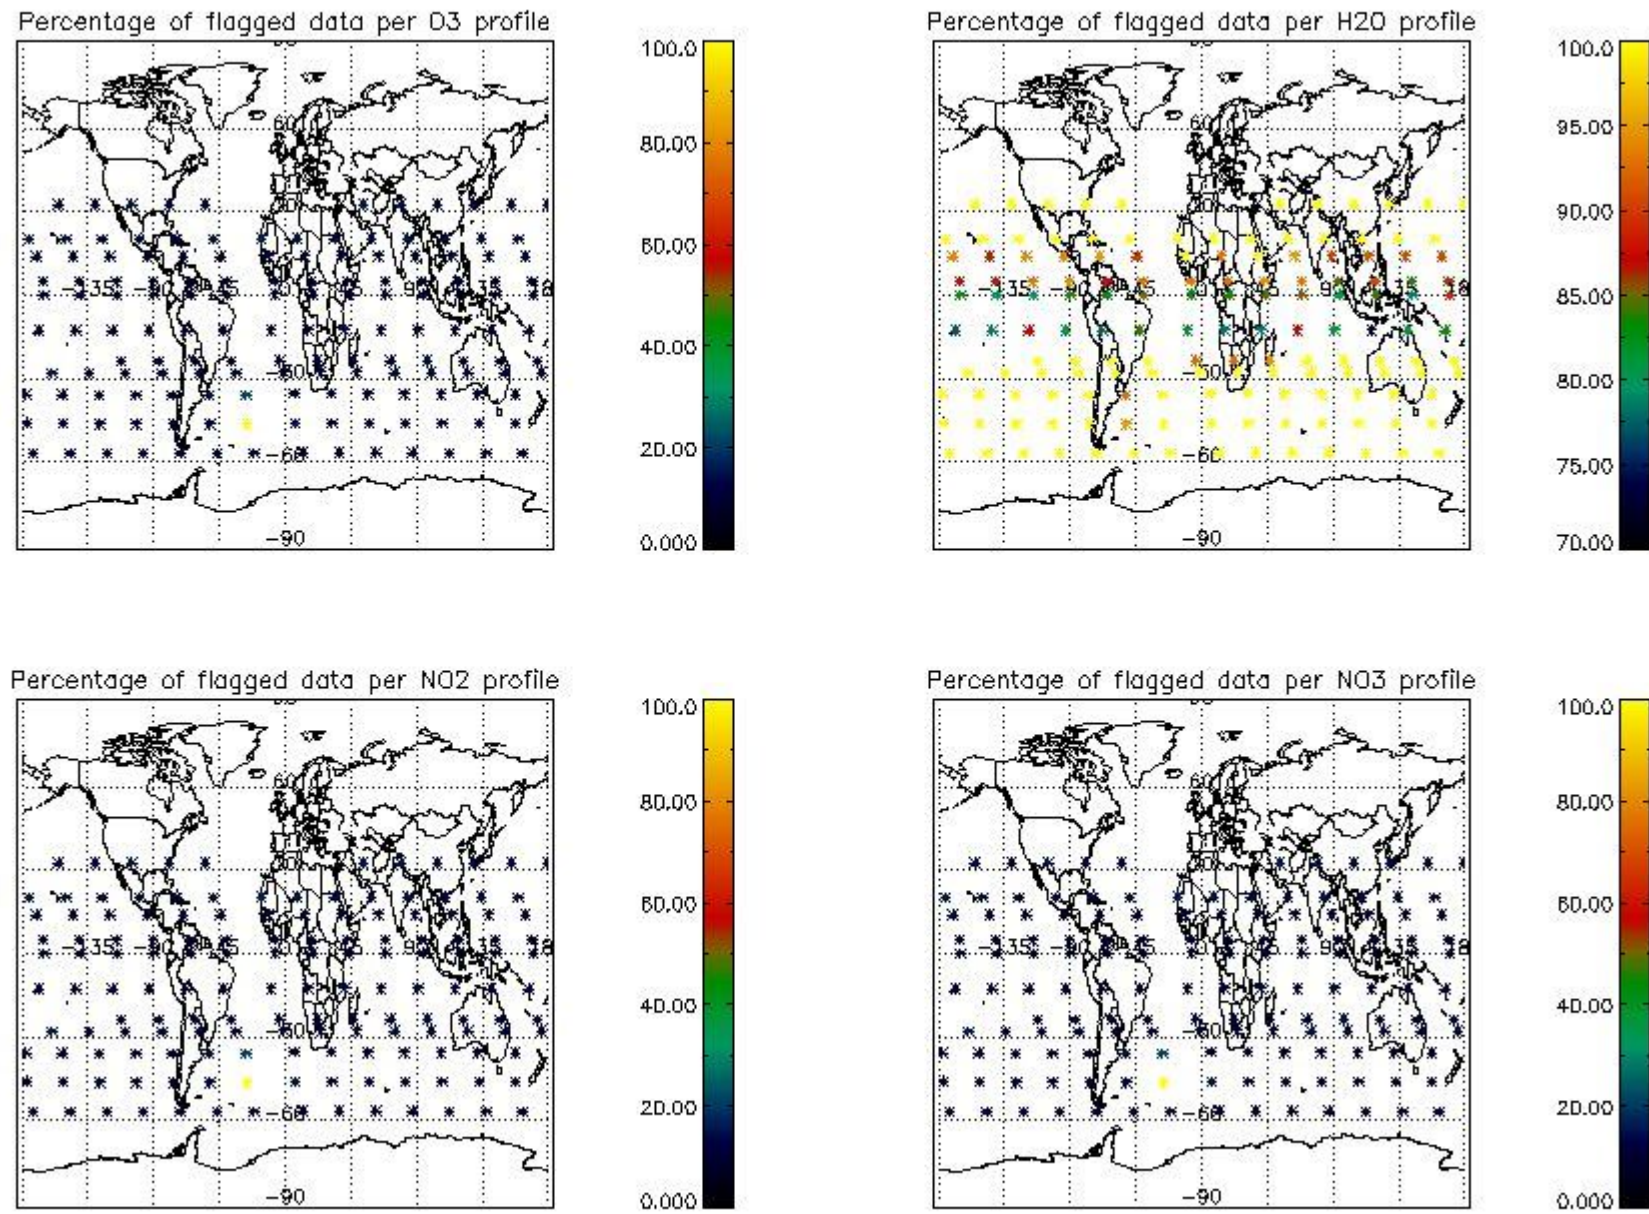

3.1 Plot quality information per product (time dependant)

3.2 Plot quality information per product (world map)

4. Level 1 quality information per product

In this section it is plotted some information contained in the Quality Summary data set of the level 2 products that comes from the level 1b processing. Products without errors (error flag in the MPH set to "0") are used.