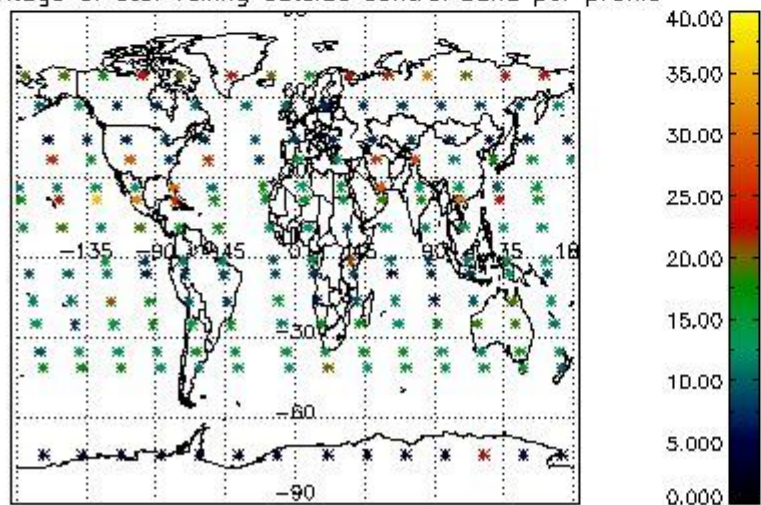

Percentage of star falling outside central band per profile