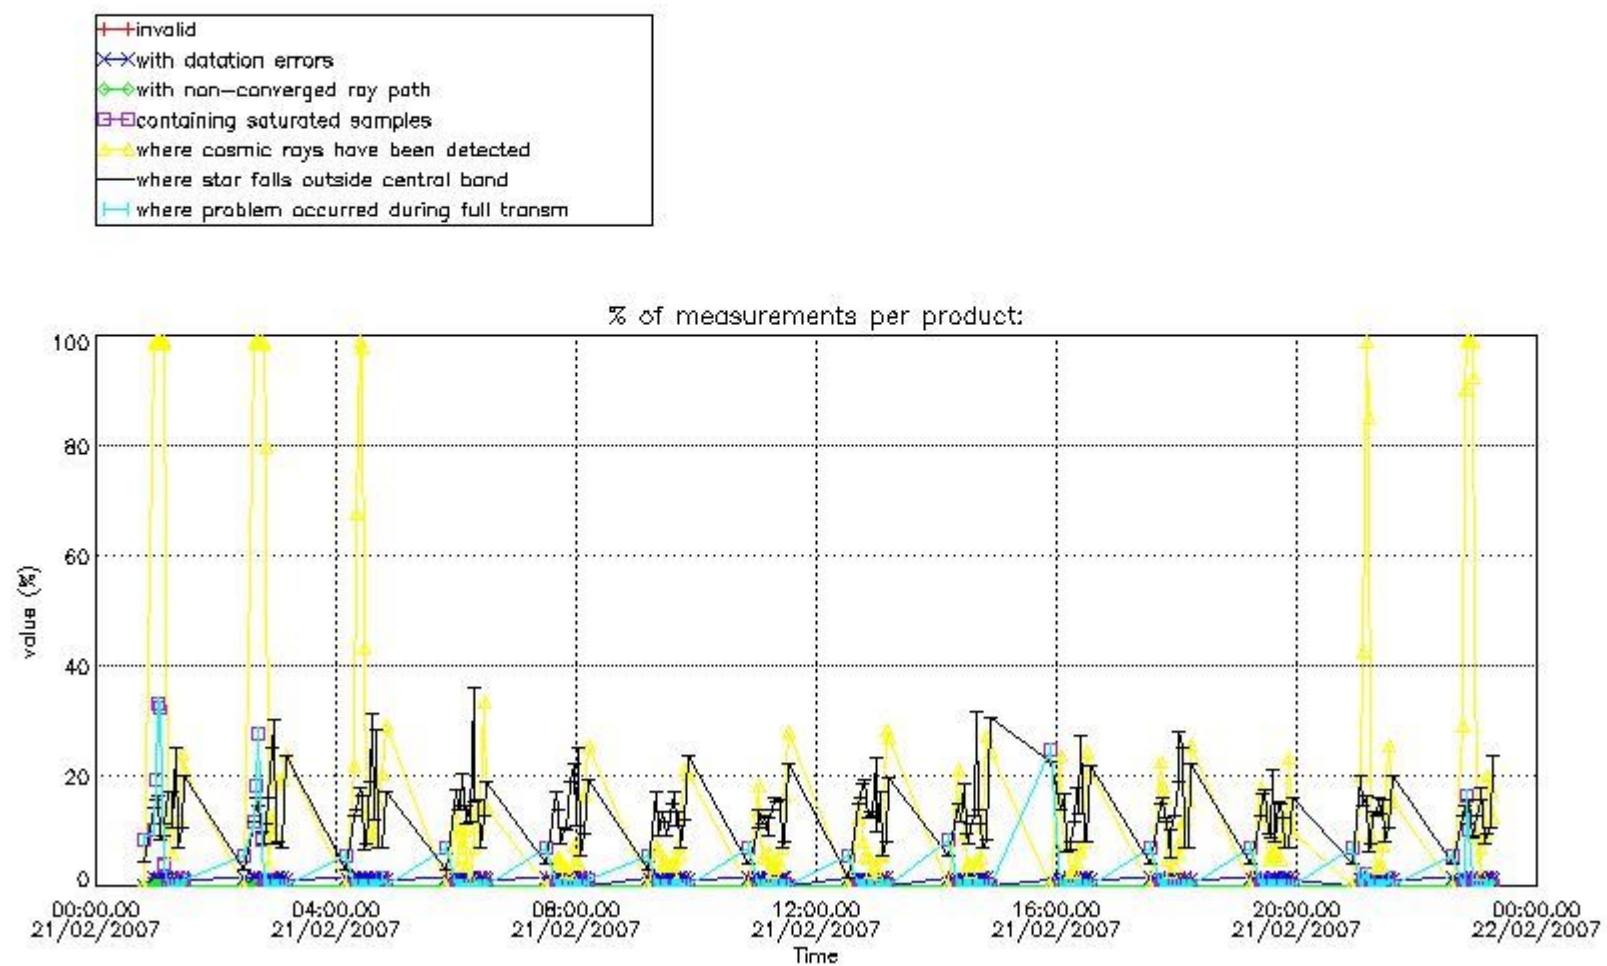

3. Quality information per product

In this section it is plotted some information contained in the Quality Summary data set of the level 2 products. Only products in dark limb conditions and without errors (error flag in the MPH set to "0") are used.

3.1 Plot quality information per product (time dependant)

3.2 Plot quality information per product (world map)

4. Level 1 quality information per product

In this section it is plotted some information contained in the Quality Summary data set of the level 2 products that comes from the level 1b processing. Products without errors (error flag in the MPH set to "0") are used.

4.1 Plot quality information per product (time dependant) coming from level 1b processing

4.1.1 Plot level 1 quality information per product (time dependant): ENVISAT ASCENDING passes

4.1.2 Plot level 1 quality information per product (time dependant): ENVISAT DESCENDING passes