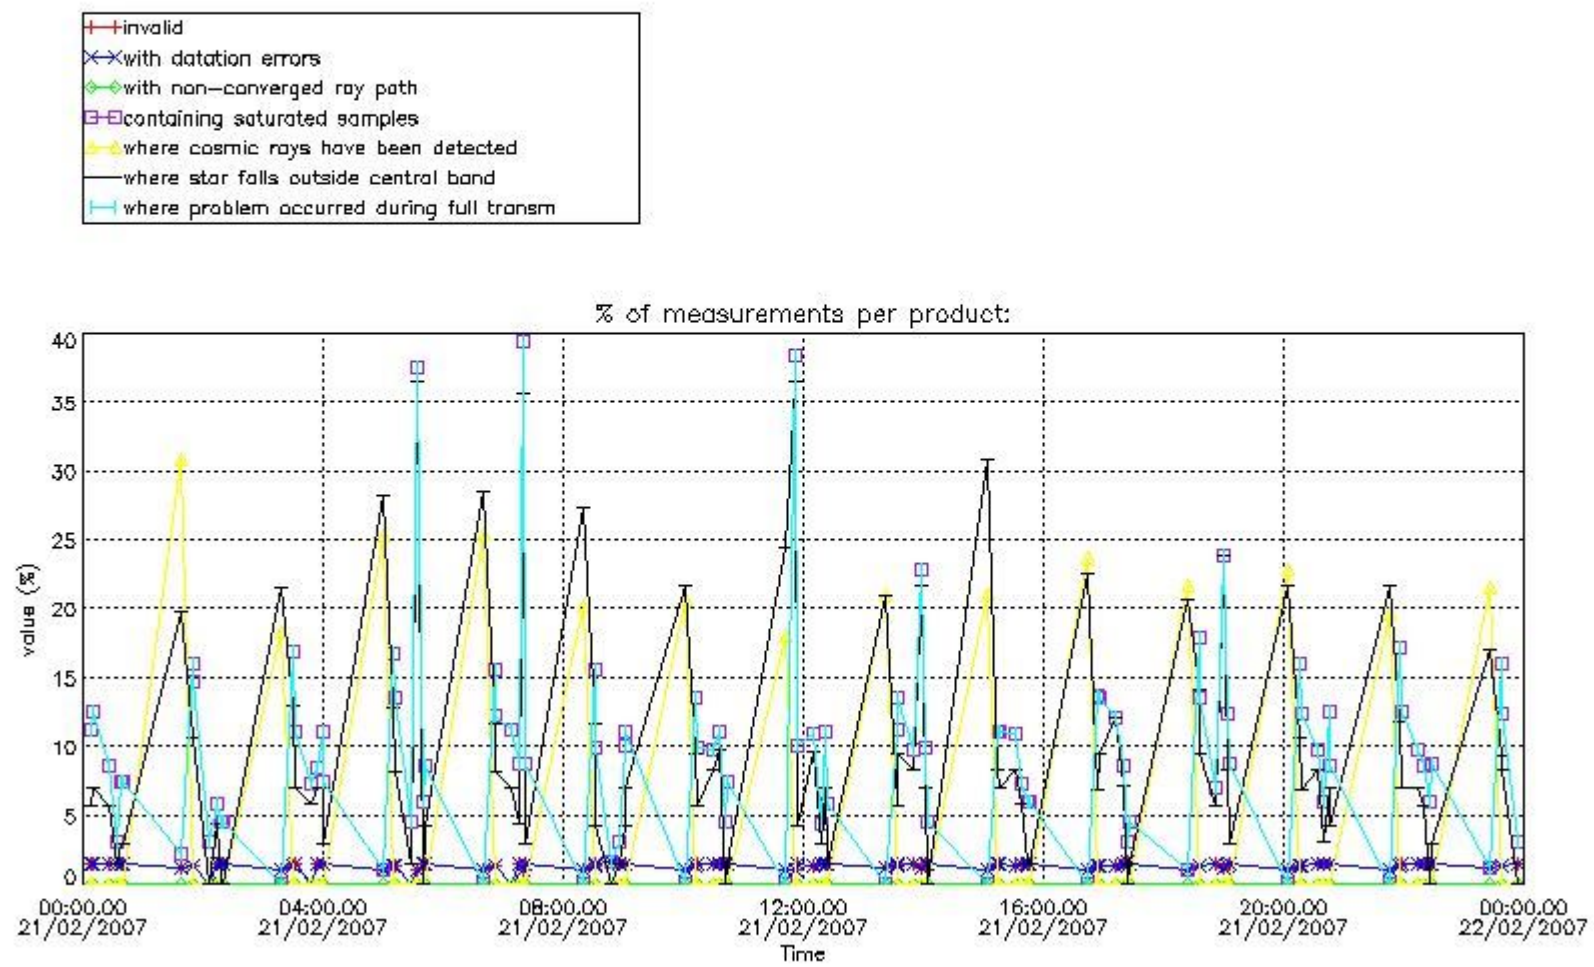

3. Quality information per product

In this section it is plotted some information contained in the Quality Summary data set of the level 2 products. Only products in dark limb conditions and without errors (error flag in the MPH set to "0") are used.

3.1 Plot quality information per product (time dependant)

3.2 Plot quality information per product (world map)

4. Level 1 quality information per product

In this section it is plotted some information contained in the Quality Summary data set of the level 2 products that comes from the level 1b processing. Products without errors (error flag in the MPH set to "0") are used.

4.1 Plot quality information per product (time dependant) coming from level 1b processing

4.1.1 Plot level 1 quality information per product (time dependant): ENVISAT ASCENDING passes

4.1.2 Plot level 1 quality information per product (time dependant): ENVISAT DESCENDING passes