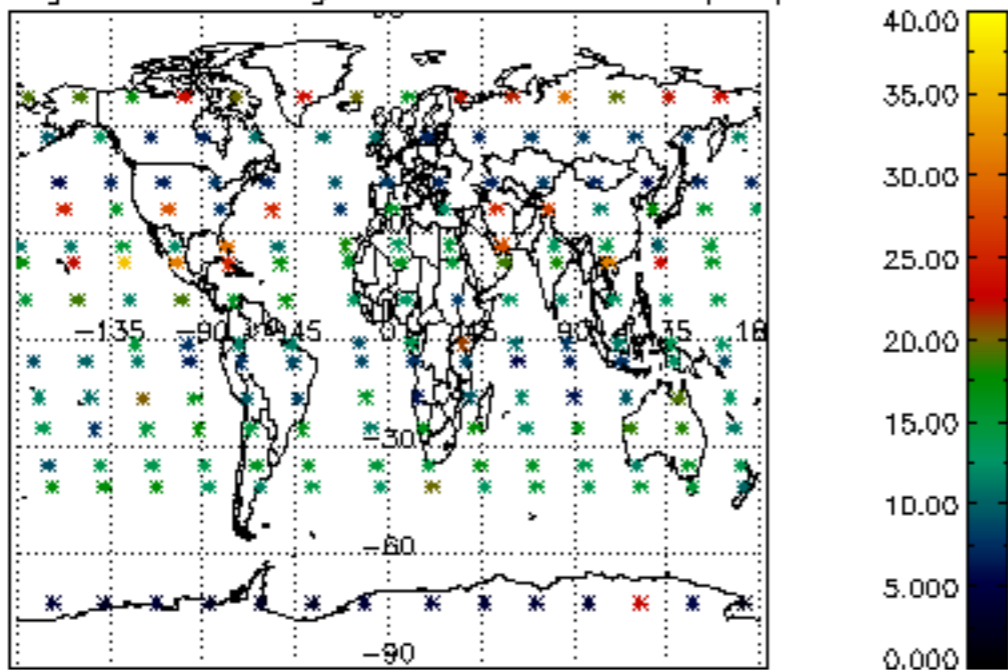

Percentage of cosmic ray hits per profile

Percentage of star falling outside central band per profile