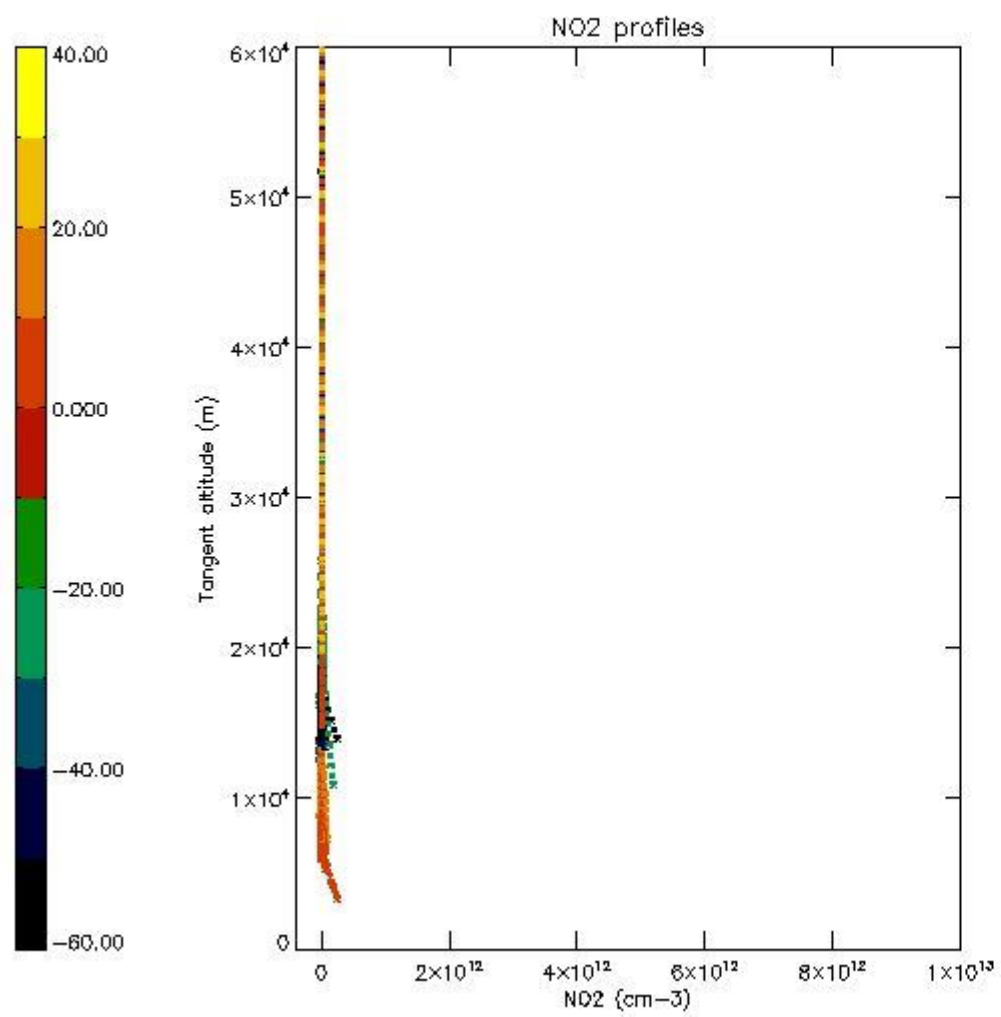

5.7 Plot NO3 profiles for all STD (dark without errors)

The colorbar represents the latitude.