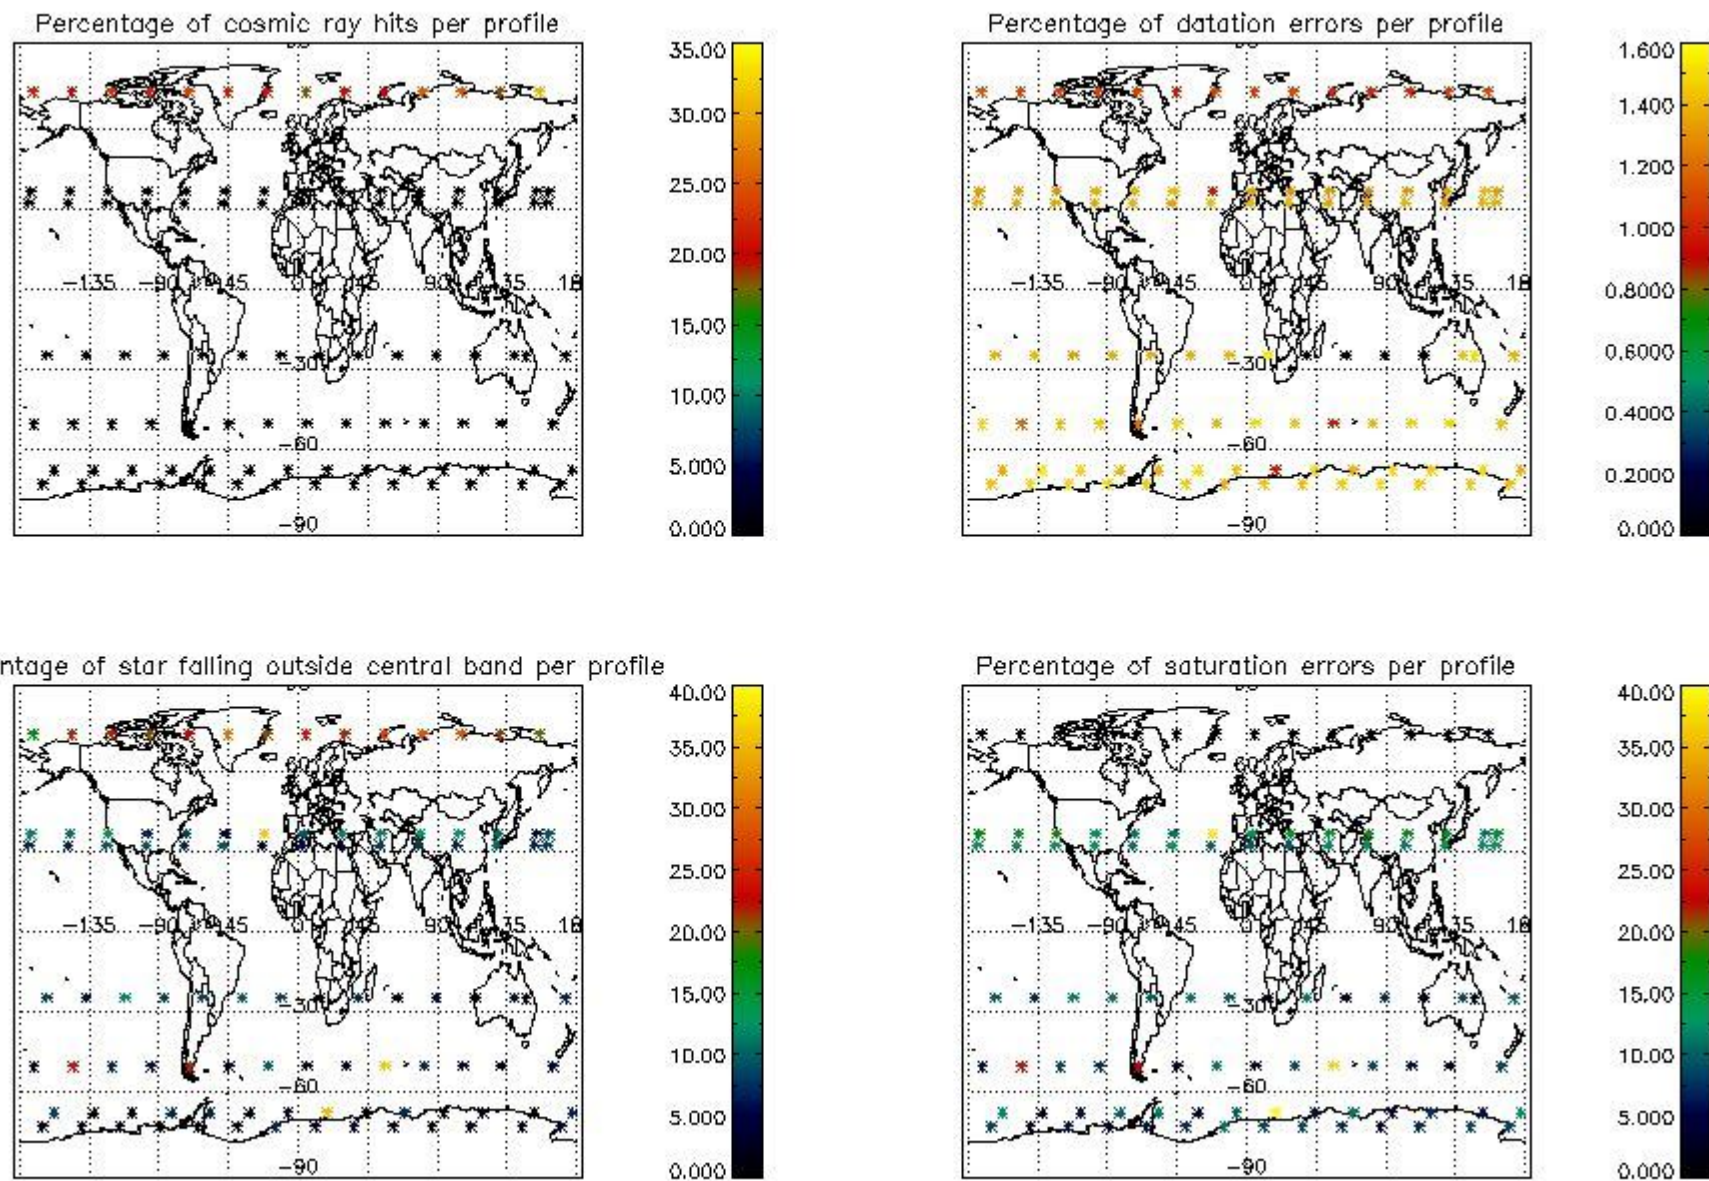

3.1 Plot quality information per product (time dependant)

3.2 Plot quality information per product (world map)

4. Level 1 quality information per product

In this section it is plotted some information contained in the Quality Summary data set of the level 2 products that comes from the level 1b processing. Products without errors (error flag in the MPH set to "0") are used.

Percentage of datation errors per profile

Percentage of star falling outside central band per profile

Percentage of saturation errors per profile

4.2.2 Plot level 1 quality information per product (world map): ENVISAT DESCENDING passes