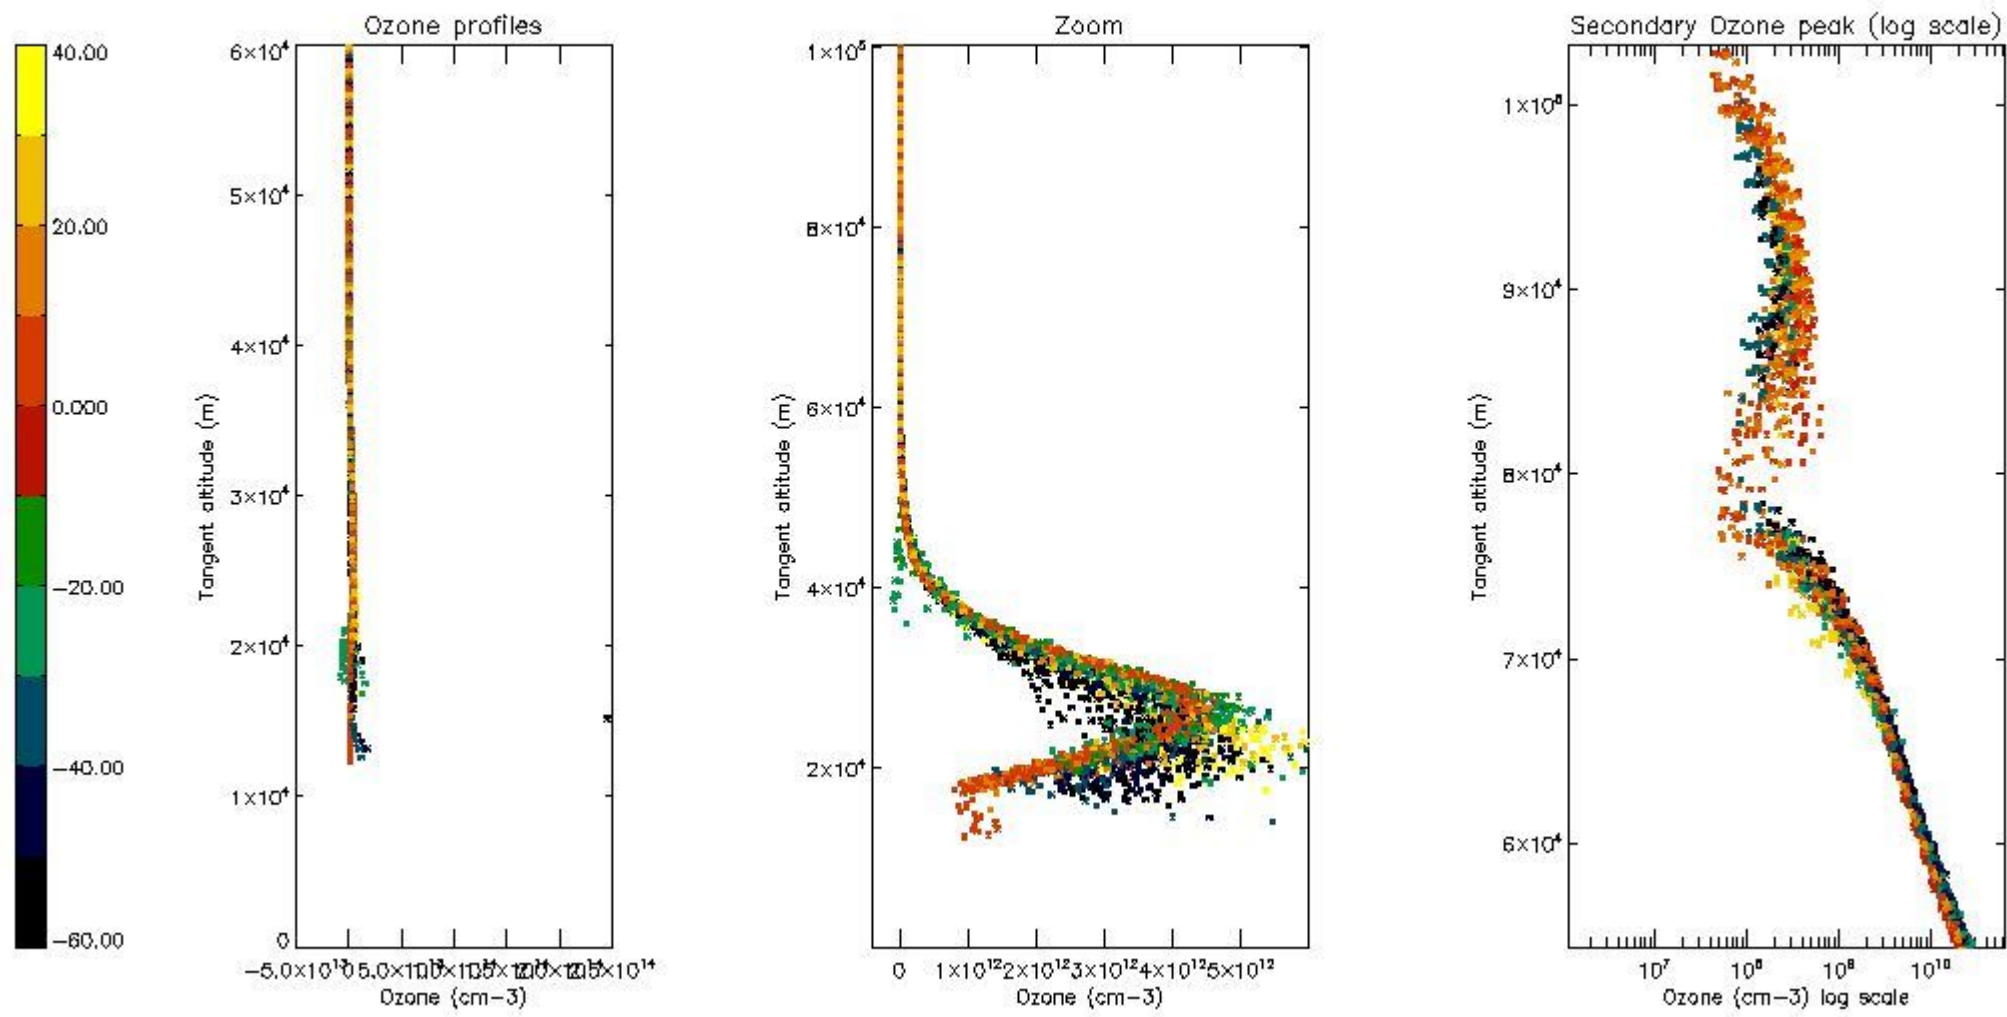

3.1 Plot quality information per product (time dependant)

3.2 Plot quality information per product (world map)

4. Level 1 quality information per product

In this section it is plotted some information contained in the Quality Summary data set of the level 2 products that comes from the level 1b processing. Products without errors (error flag in the MPH set to "0") are used.

So, the table below shows the percentage of dark limb and valid observations for each criteria with respect to the overall valid daily observations.

Criteria	% of total production
All STD	53
STD < 20	32

STD < 10	26
STD < 5	20

5.2 Plot ozone profiles for all STD (dark without errors)

The colorbar represents the latitude.

5.3 Plot ozone profiles where STD < 20% (dark without errors)

The colorbar represents the latitude.

5.4 Plot ozone profiles where $STD < 10\%$ (dark without errors)

The colorbar represents the latitude.

5.5 Plot ozone profiles where STD < 5% (dark without errors)

The colorbar represents the latitude.

5.6 Plot NO₂ profiles for all STD (dark without errors)