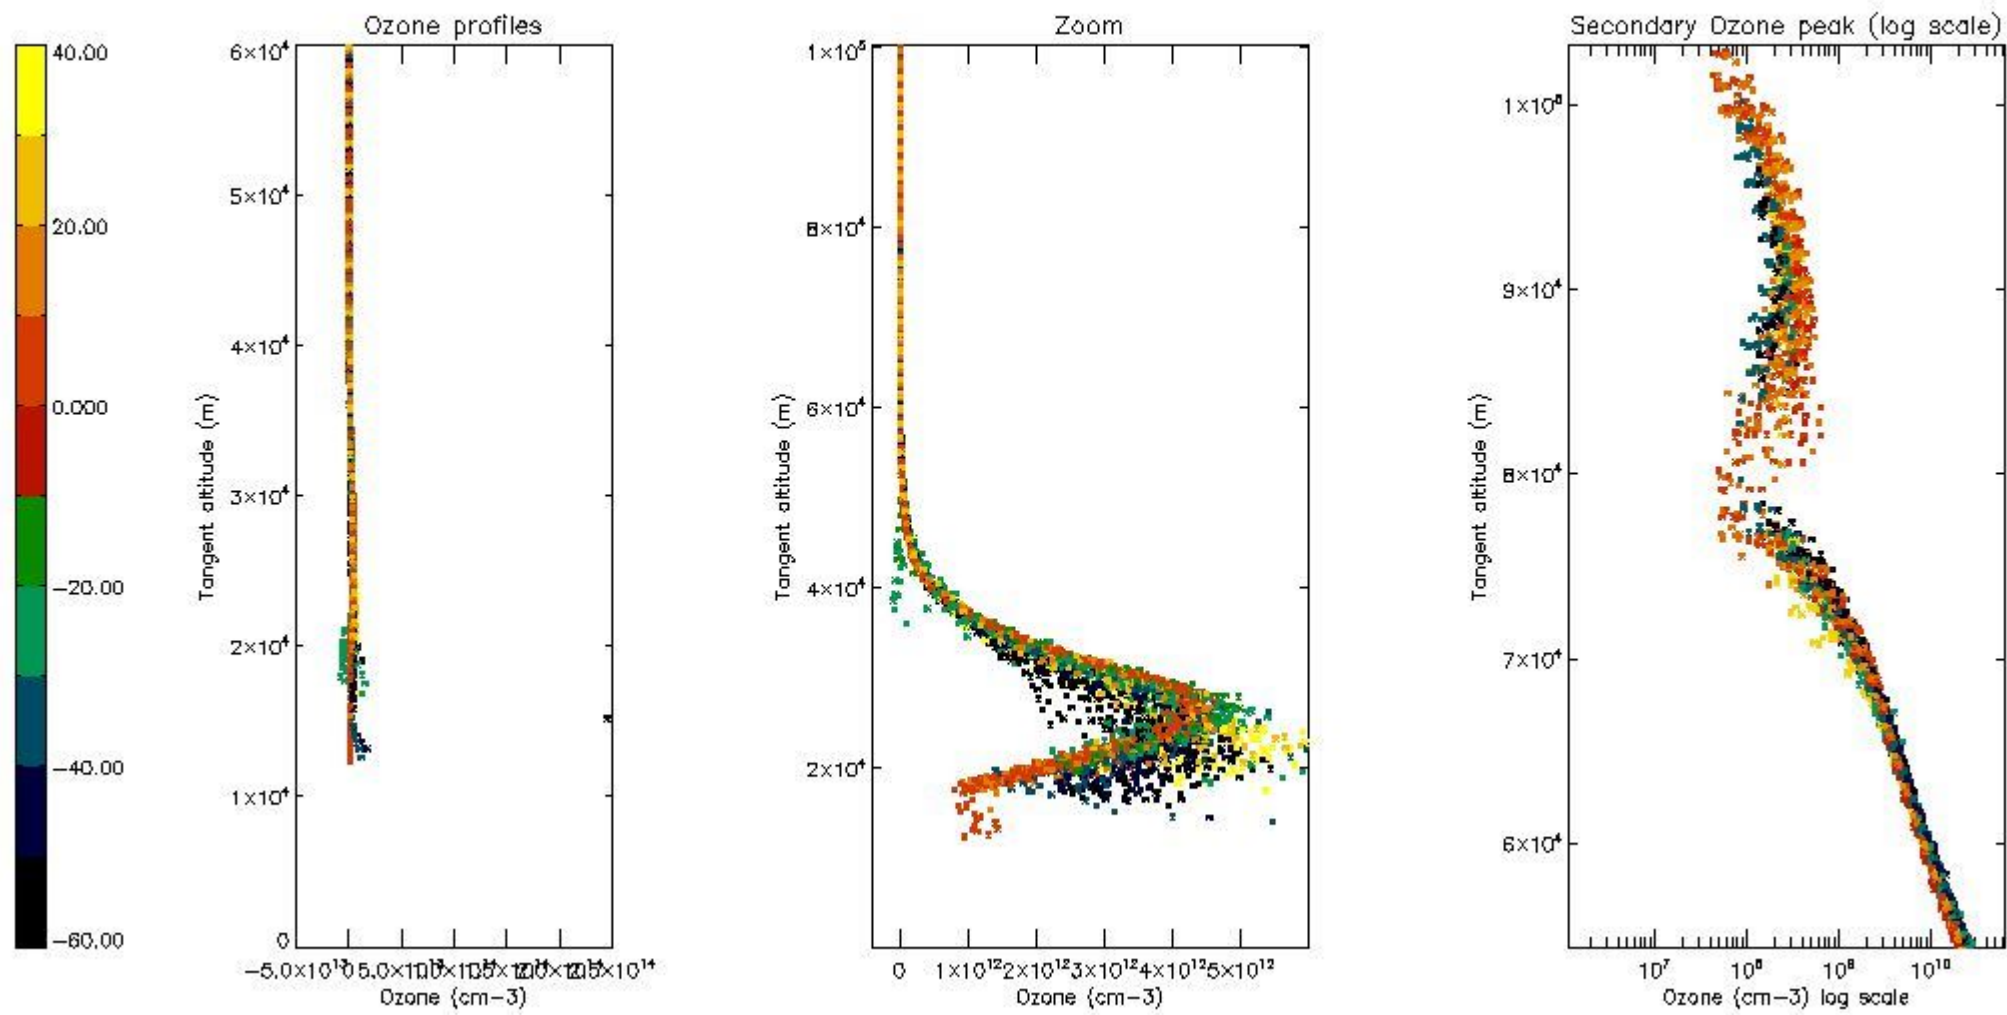

STD < 10	26
STD < 5	20

5.2 Plot ozone profiles for all STD (dark without errors)

The colorbar represents the latitude.

5.3 Plot ozone profiles where STD < 20% (dark without errors)

The colorbar represents the latitude.