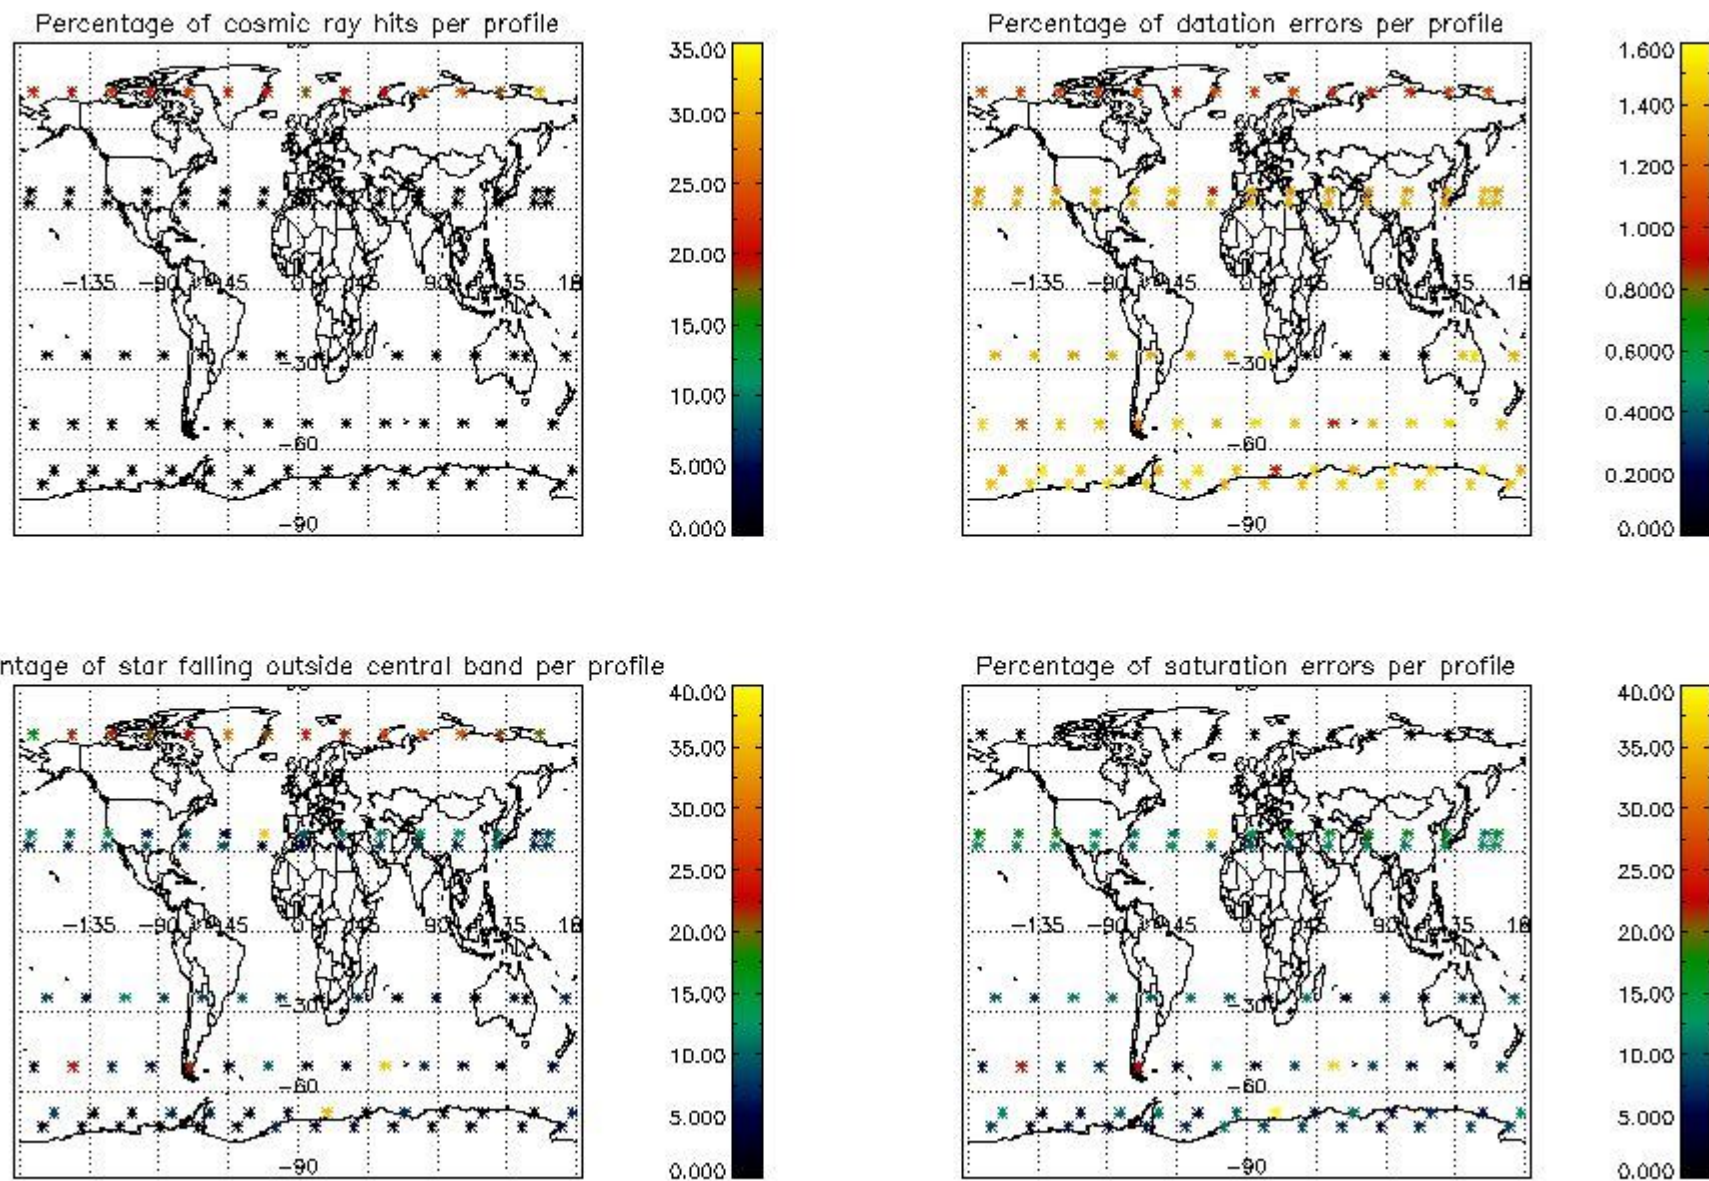

4.2.2 Plot level 1 quality information per product (world map): ENVISAT DESCENDING passes

5. Trace gas profiles

5.1 Ozone statistics based on quality of products

The final quality of the products can be "measured" using the STD (Standard Deviation) attached to every point profile. This information is written to the parameter GOM_NL__2P/NL_LOCAL_SPECIES_DENSITY/o3_std of the level 2 products. The table below shows the statistics for given STD ranges.

The statistics are given with respect to the overall valid production:

- Products without fatal errors: GOM_NL__2P/MPH/PRODUCT_ERR=0
- Valid point profile: GOM_NL__2P/NL_LOCAL_SPECIES_DENSITY/pcd(0)=0

The 'Criteria' is applied to valid points of dark limb products:

- Products in dark limb illumination condition: GOM_NL__2P/NL_SUMMARY_QUALITY/obs_ill_cond=0
- Products without fatal errors: GOM_NL__2P/MPH/PRODUCT_ERR=0
- Valid point profile: GOM_NL__2P/NL_LOCAL_SPECIES_DENSITY/pcd(0)=0

So, the table below shows the percentage of dark limb and valid observations for each criteria with respect to the overall valid daily observations.

Criteria	% of total production
All STD	53
STD < 20	32