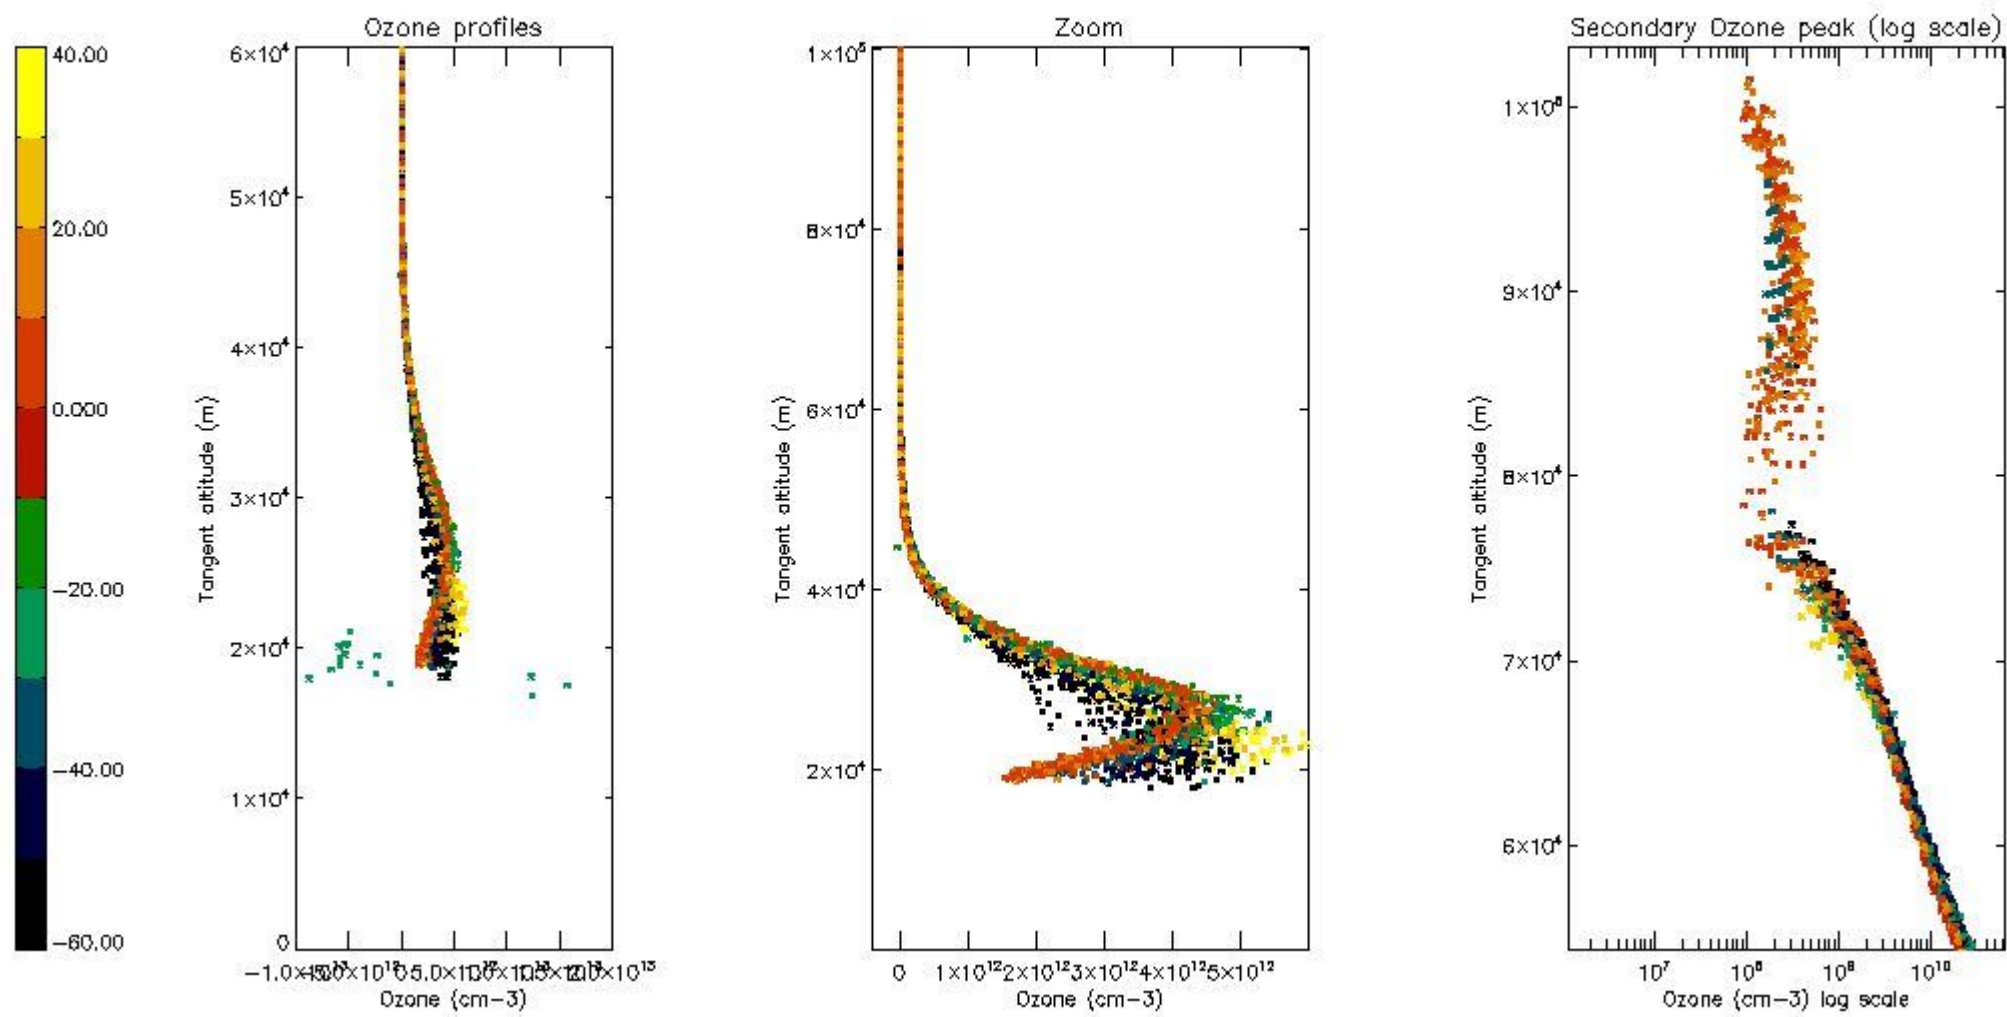

STD < 10	26
STD < 5	20

5.2 Plot ozone profiles for all STD (dark without errors)

The colorbar represents the latitude.

5.3 Plot ozone profiles where STD < 20% (dark without errors)

The colorbar represents the latitude.

5.4 Plot ozone profiles where $STD < 10\%$ (dark without errors)

The colorbar represents the latitude.

5.5 Plot ozone profiles where STD < 5% (dark without errors)

The colorbar represents the latitude.

5.6 Plot NO₂ profiles for all STD (dark without errors)