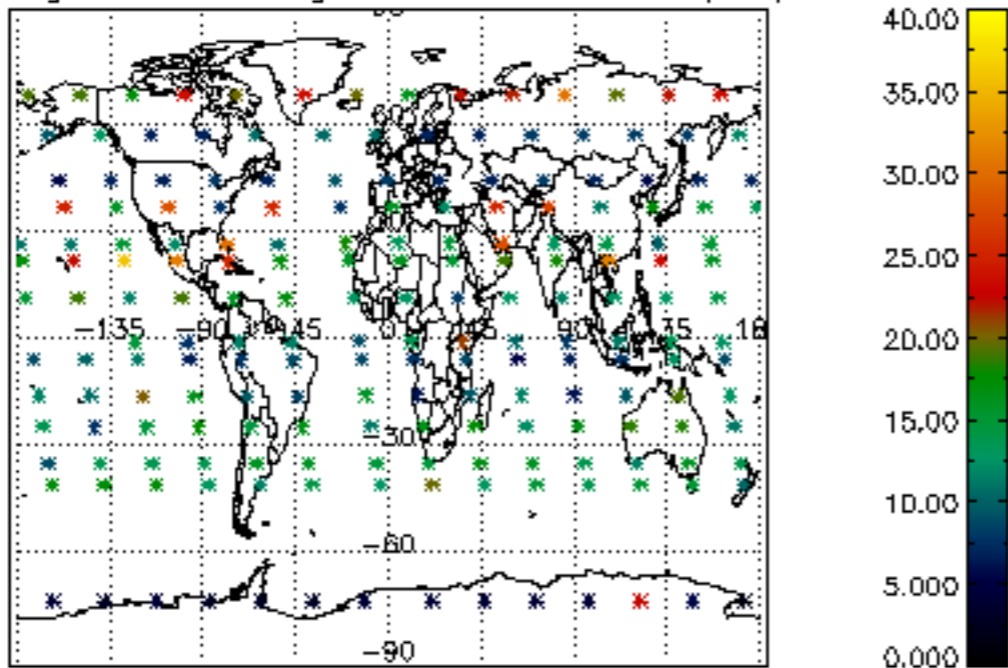

Percentage of flagged data per NO3 profile

Percentage of cosmic ray hits per profile

Percentage of datation errors per profile

Percentage of star falling outside central band per profile

Percentage of saturation errors per profile