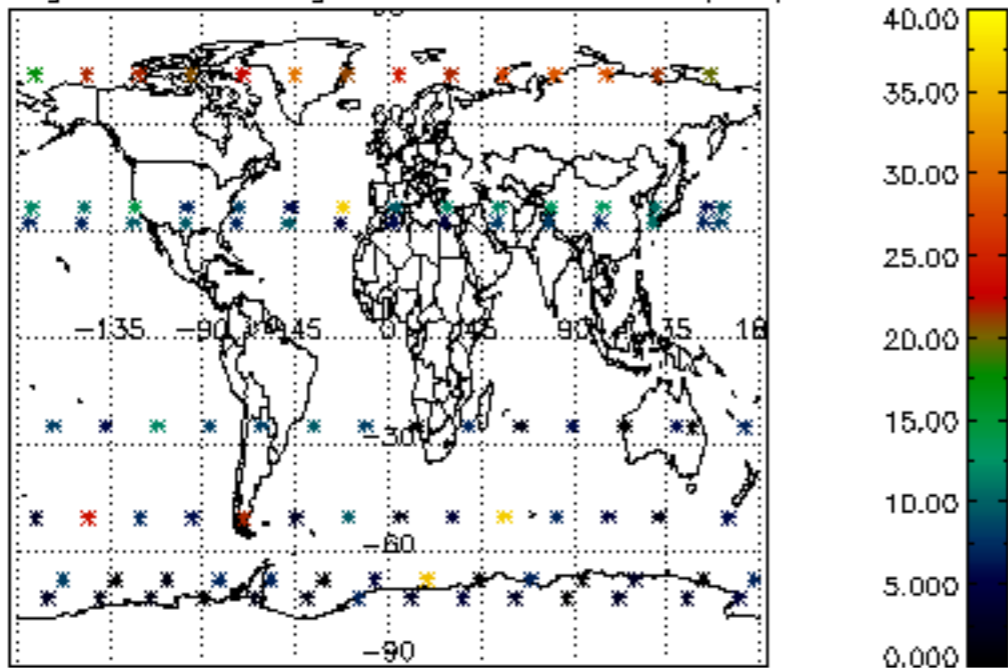

Percentage of star falling outside central band per profile