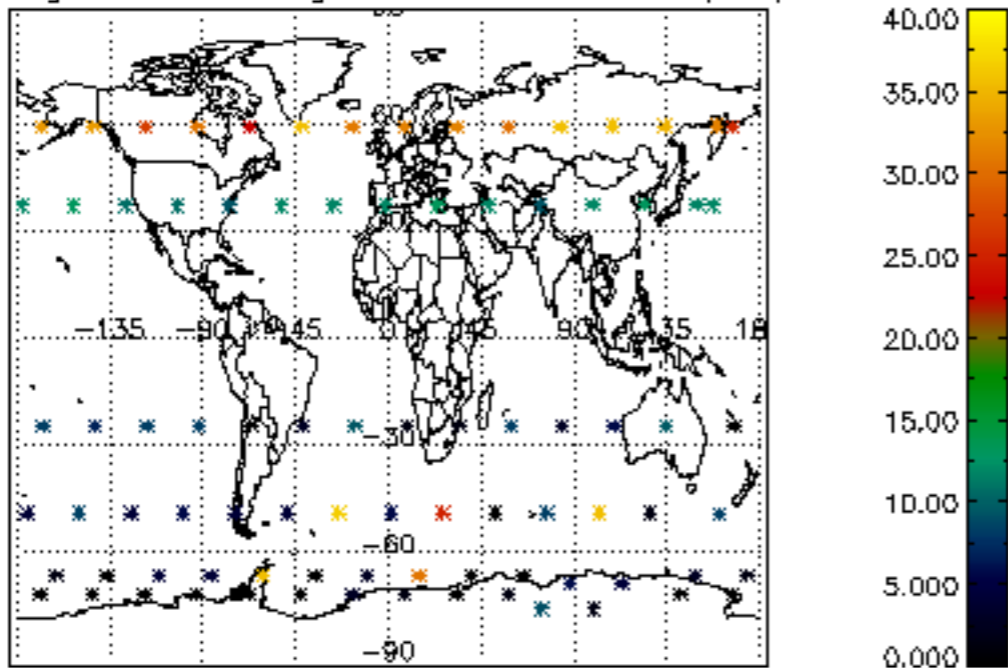

Percentage of star falling outside central band per profile