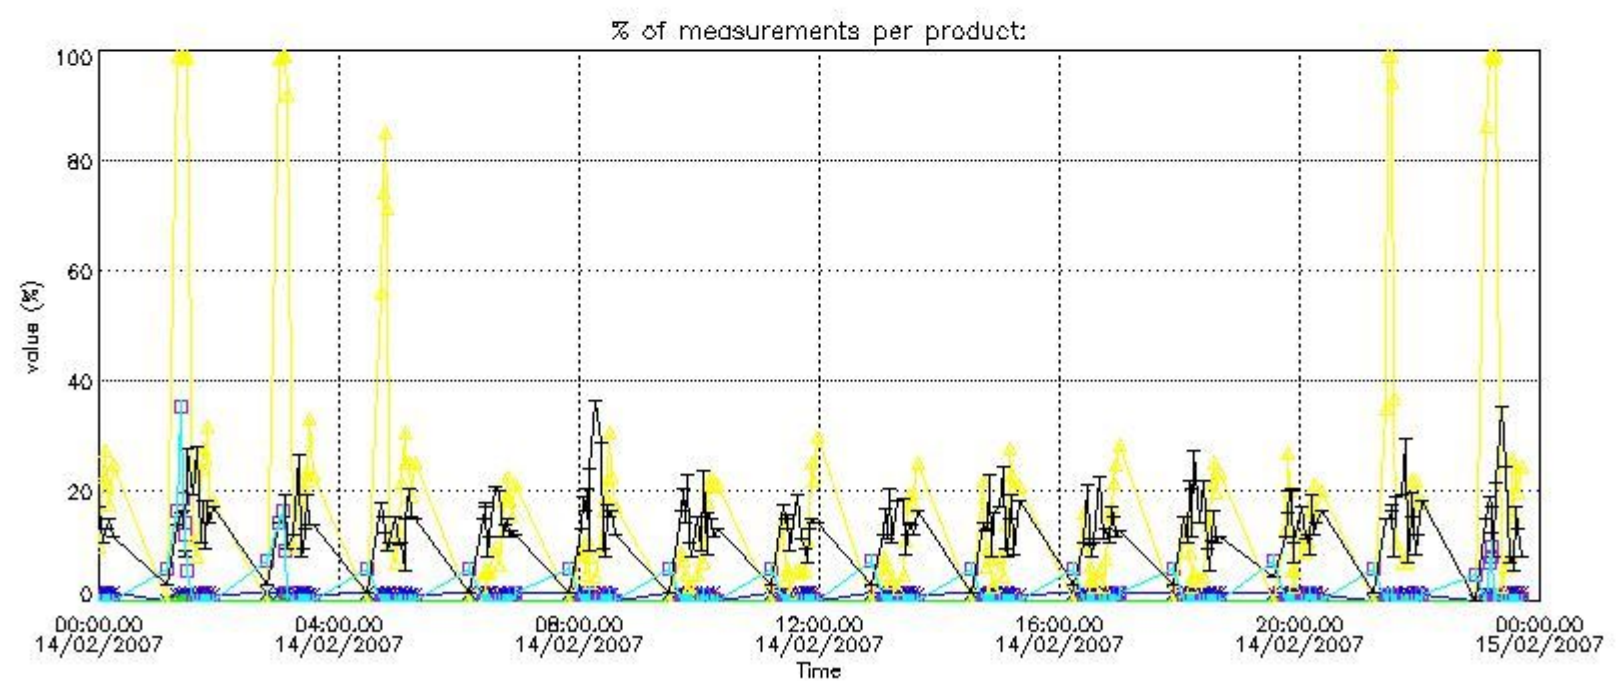

4.1.2 Plot level 1 quality information per product (time dependant): ENVISAT DESCENDING passes