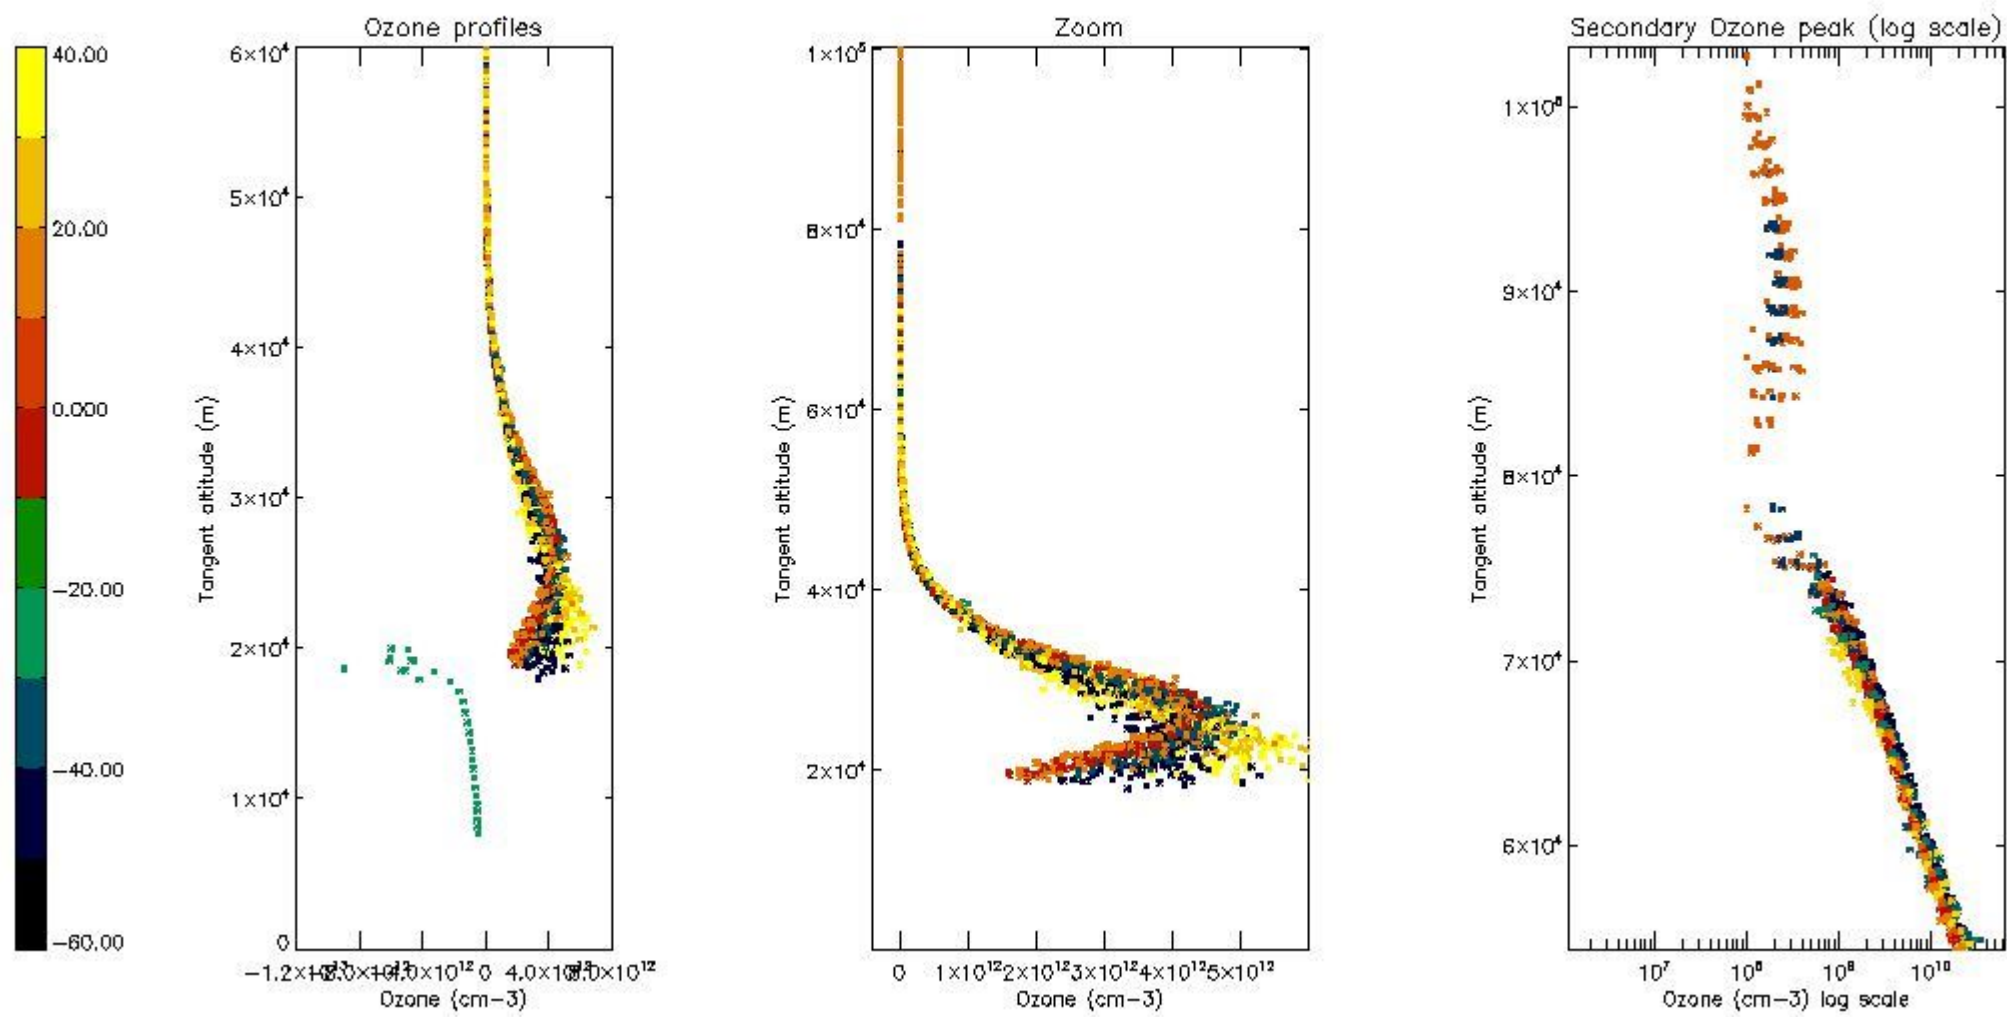

5.5 Plot ozone profiles where STD < 5% (dark without errors)

The colorbar represents the latitude.