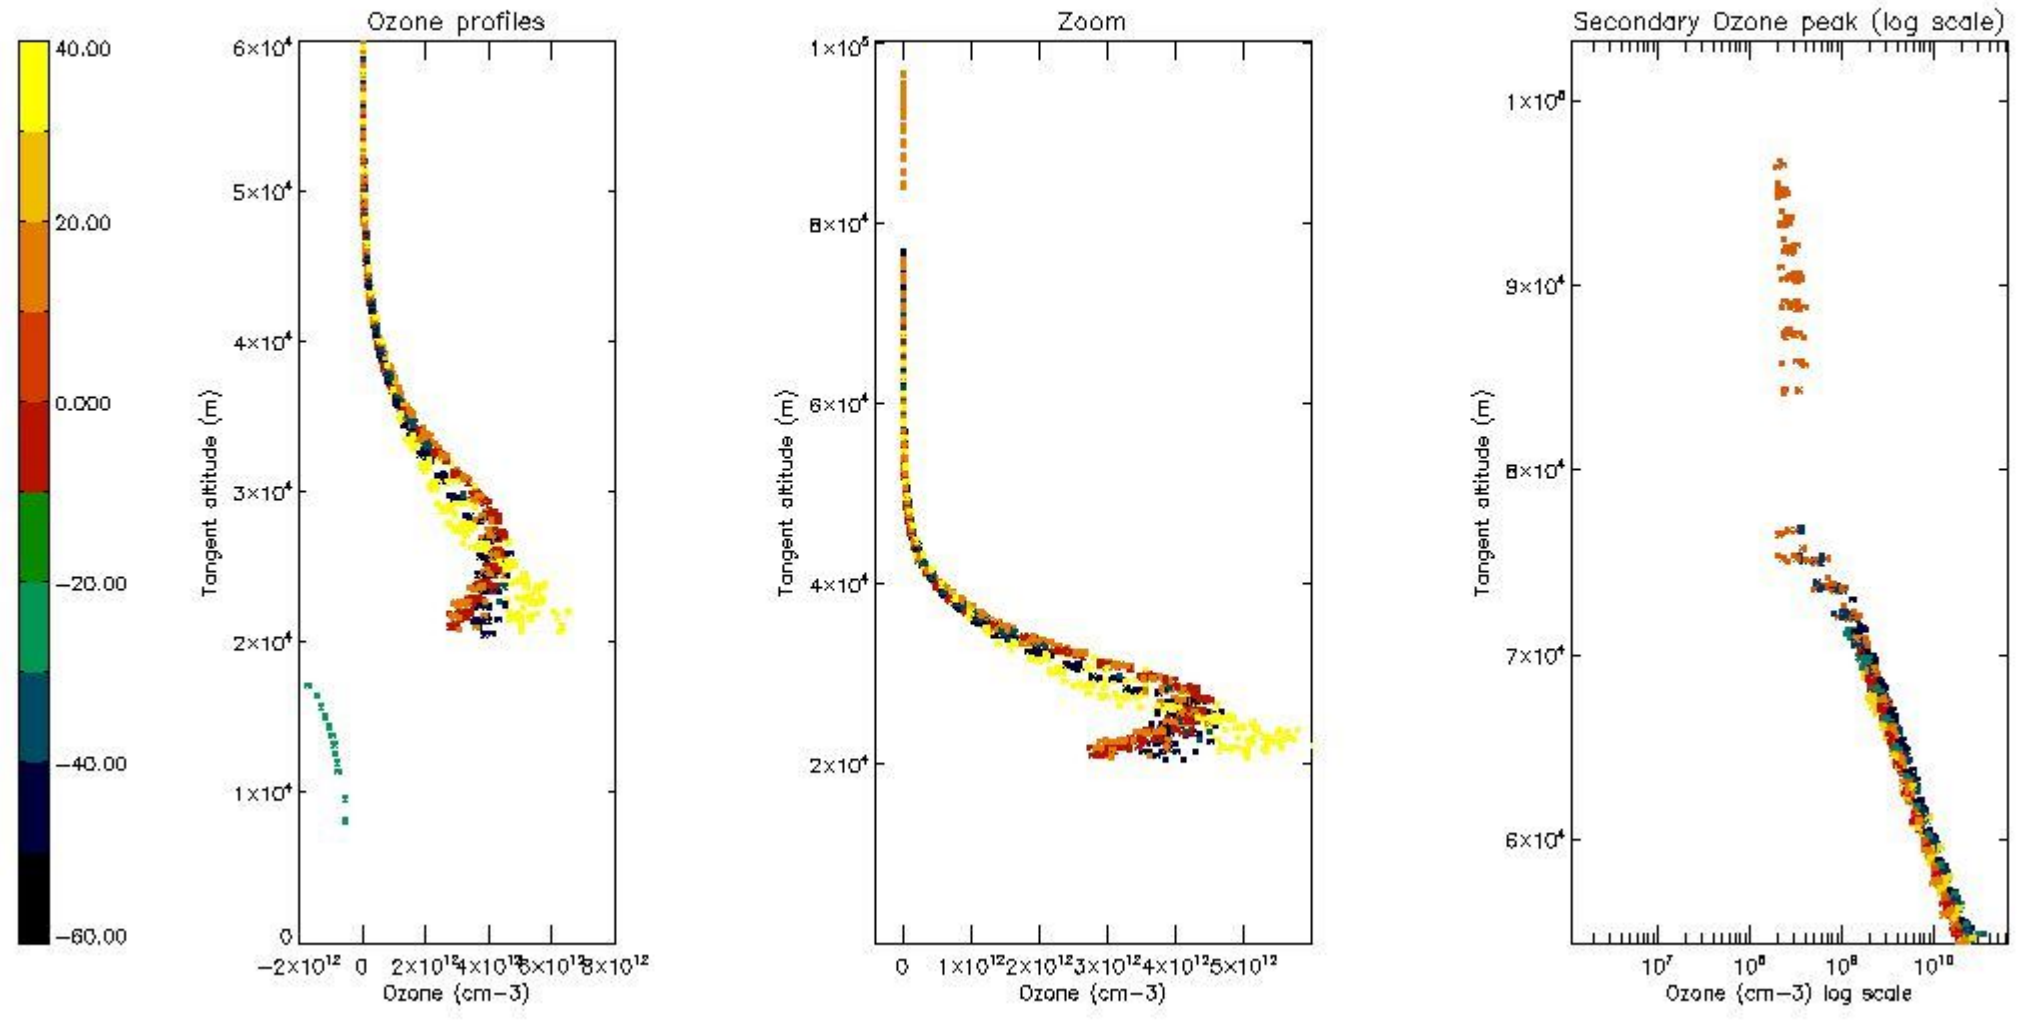

5.6 Plot NO₂ profiles for all STD (dark without errors)

The colorbar represents the latitude.