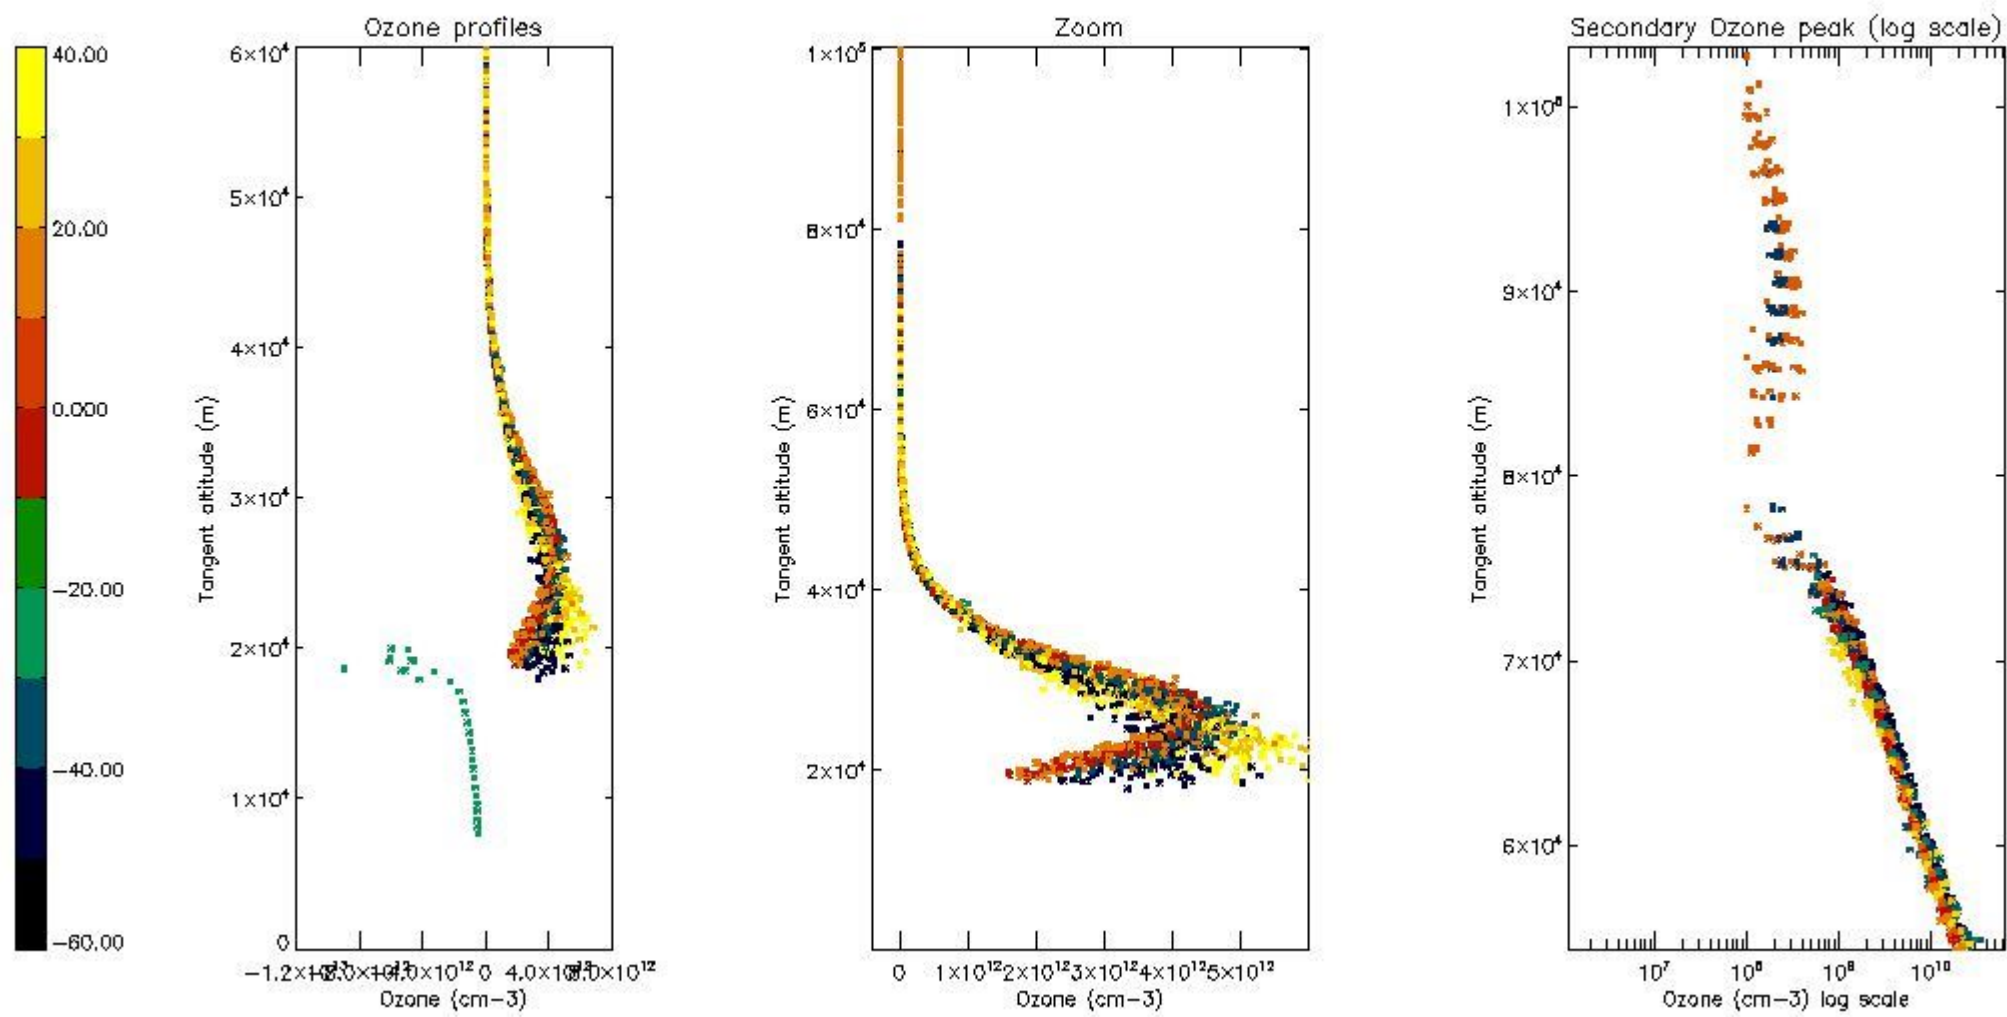

STD < 10	23
STD < 5	15

5.2 Plot ozone profiles for all STD (dark without errors)

The colorbar represents the latitude.

5.3 Plot ozone profiles where STD < 20% (dark without errors)

The colorbar represents the latitude.

*5.4 Plot ozone profiles where STD < 10% (dark without errors)*

The colorbar represents the latitude.

*5.5 Plot ozone profiles where  $STD < 5\%$  (dark without errors)*

The colorbar represents the latitude.