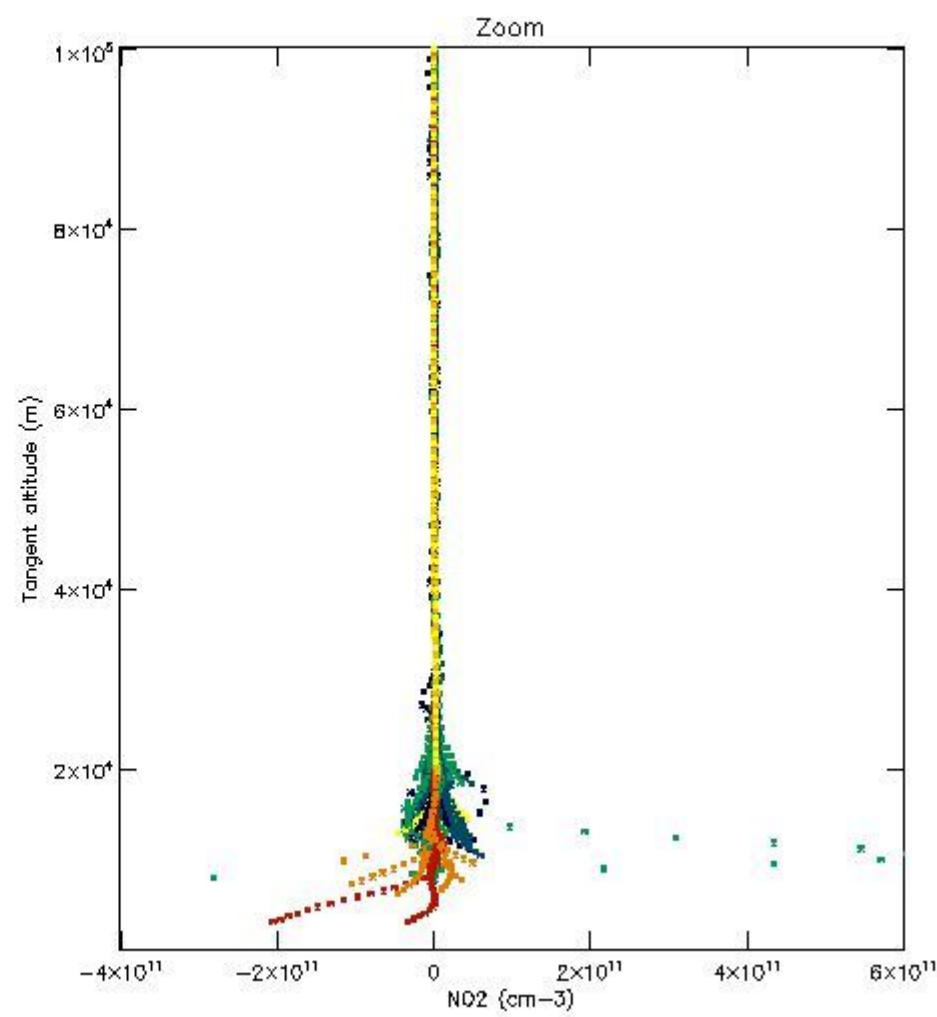

5.7 Plot NO3 profiles for all STD (dark without errors)

The colorbar represents the latitude.