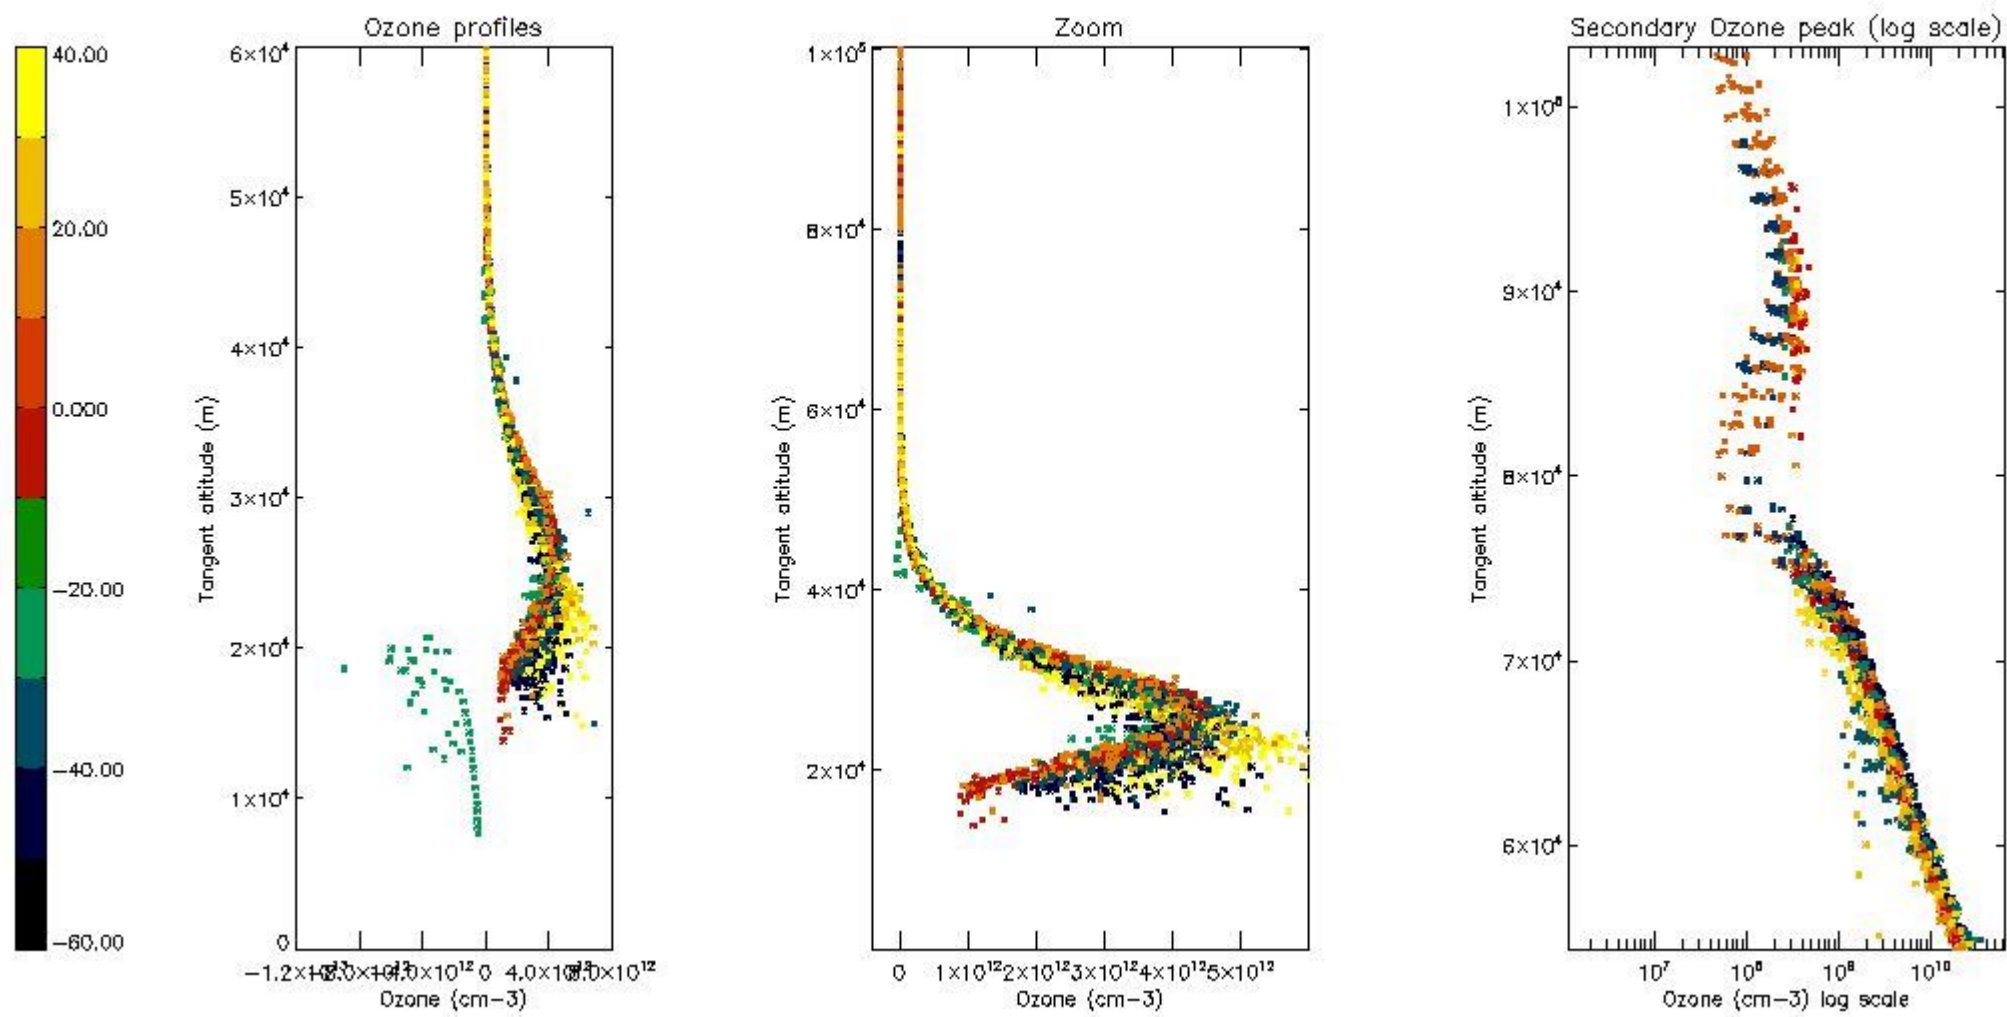

STD < 10	23
STD < 5	15

5.2 Plot ozone profiles for all STD (dark without errors)

The colorbar represents the latitude.

5.3 Plot ozone profiles where STD < 20% (dark without errors)

The colorbar represents the latitude.