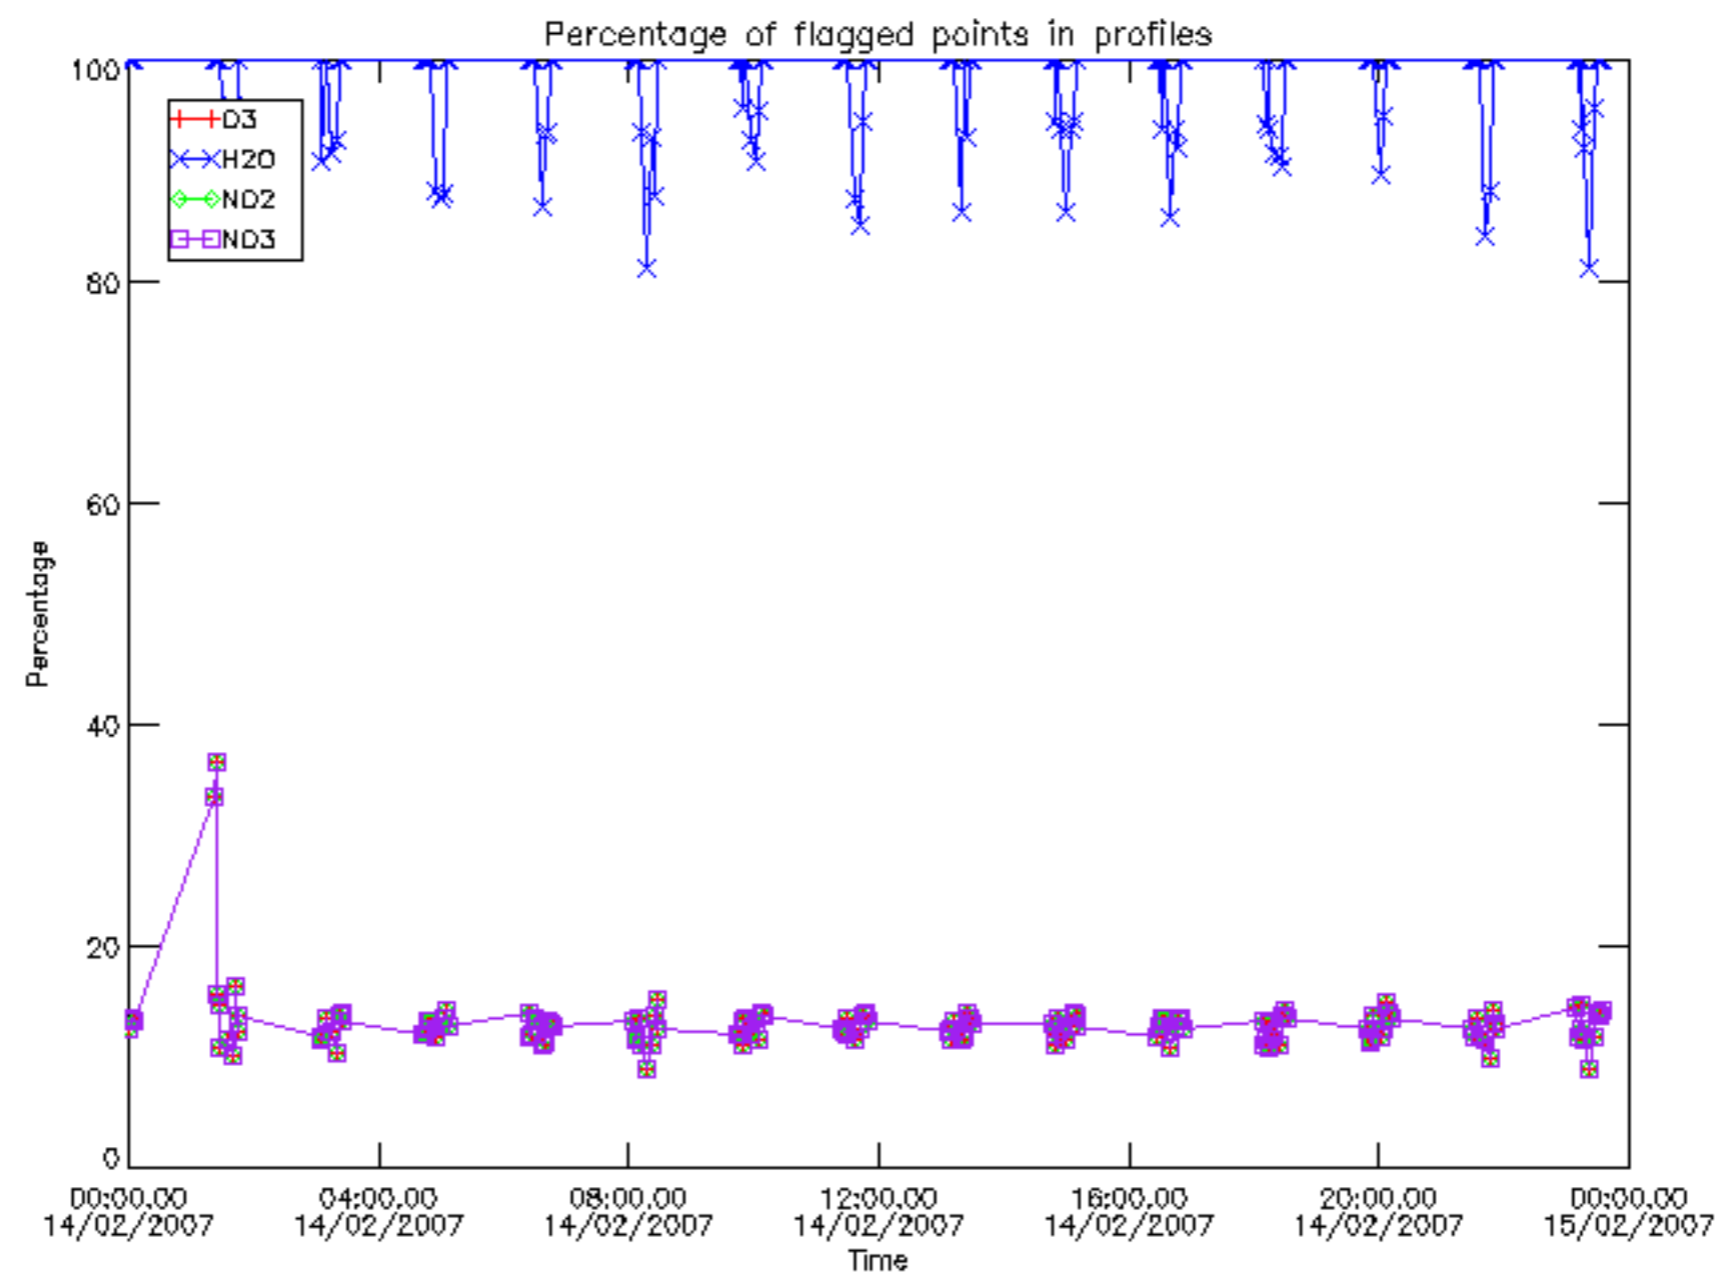

Percentage of flagged data per D3 profile

Percentage of flagged data per H2O profile