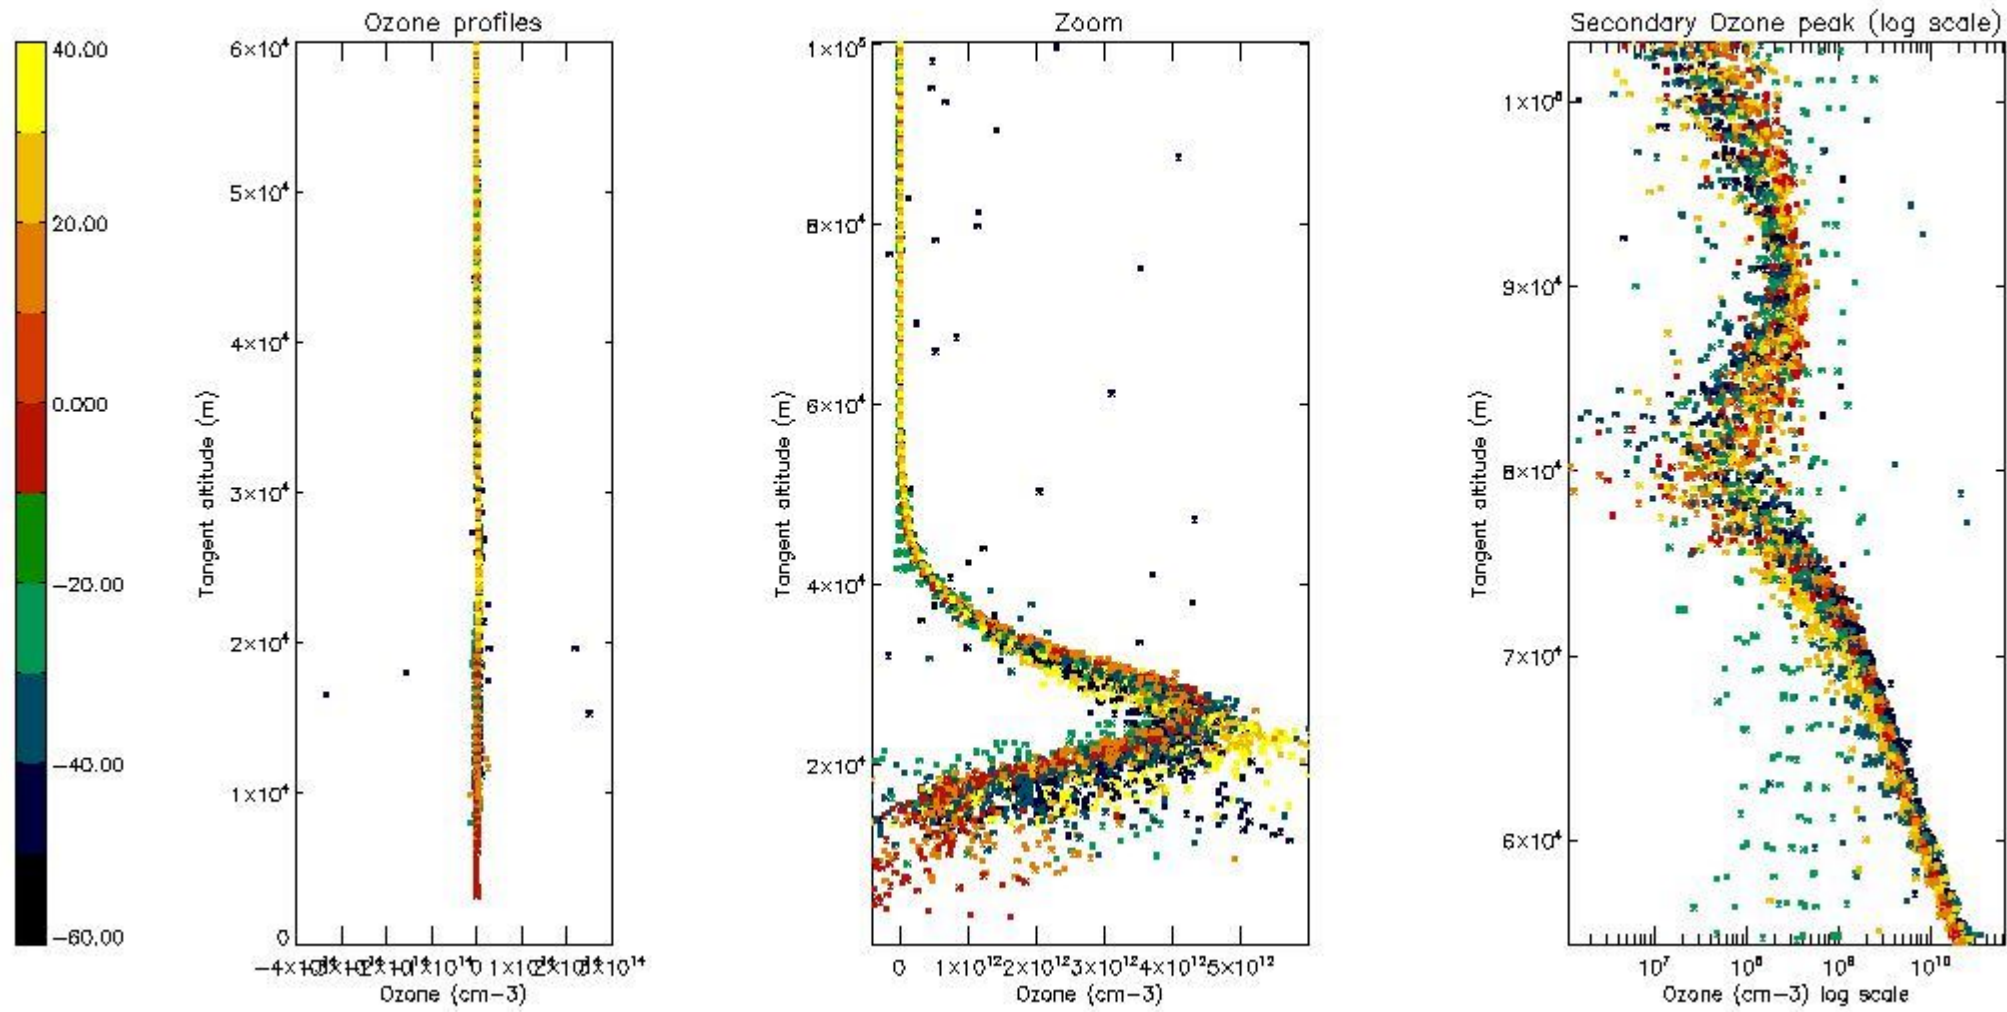

STD < 10	23
STD < 5	15

5.2 Plot ozone profiles for all STD (dark without errors)

The colorbar represents the latitude.

5.3 Plot ozone profiles where STD < 20% (dark without errors)

The colorbar represents the latitude.