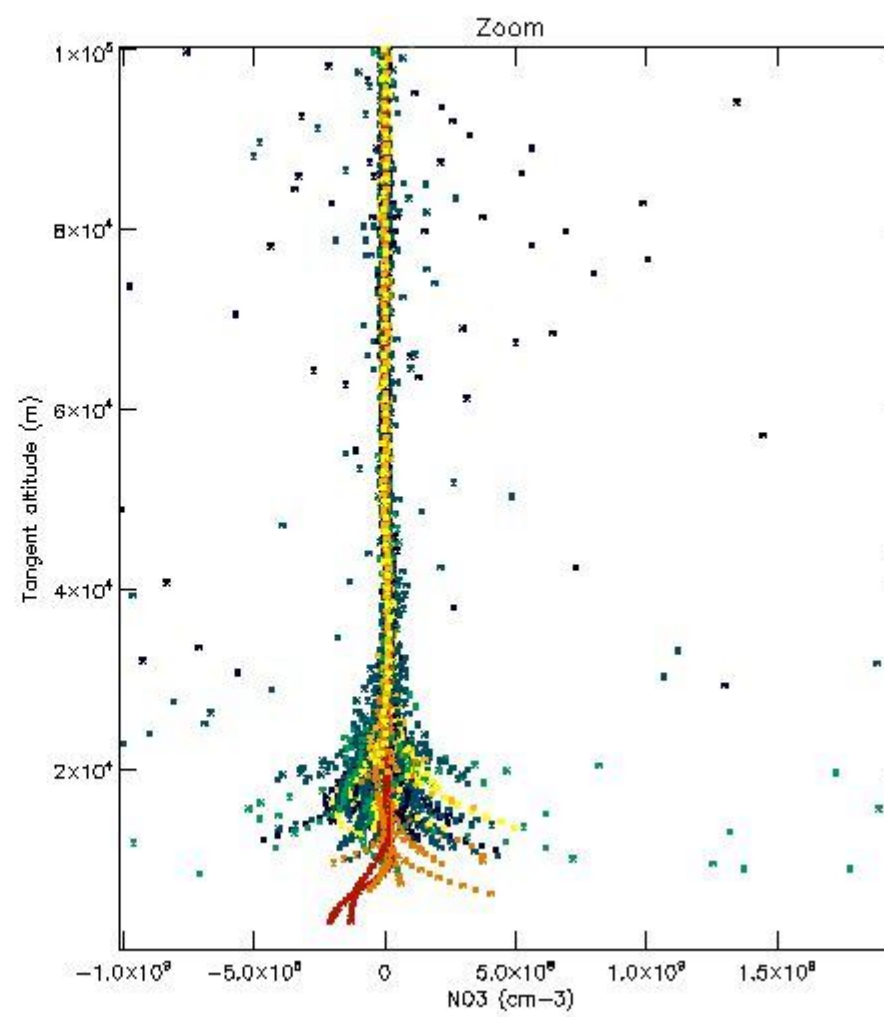

5.8 Plot H₂O profiles for all STD (only for occultations of stars 1,2,3,4,13,14,16,26,63 dark without errors)

The colorbar represents the latitude.