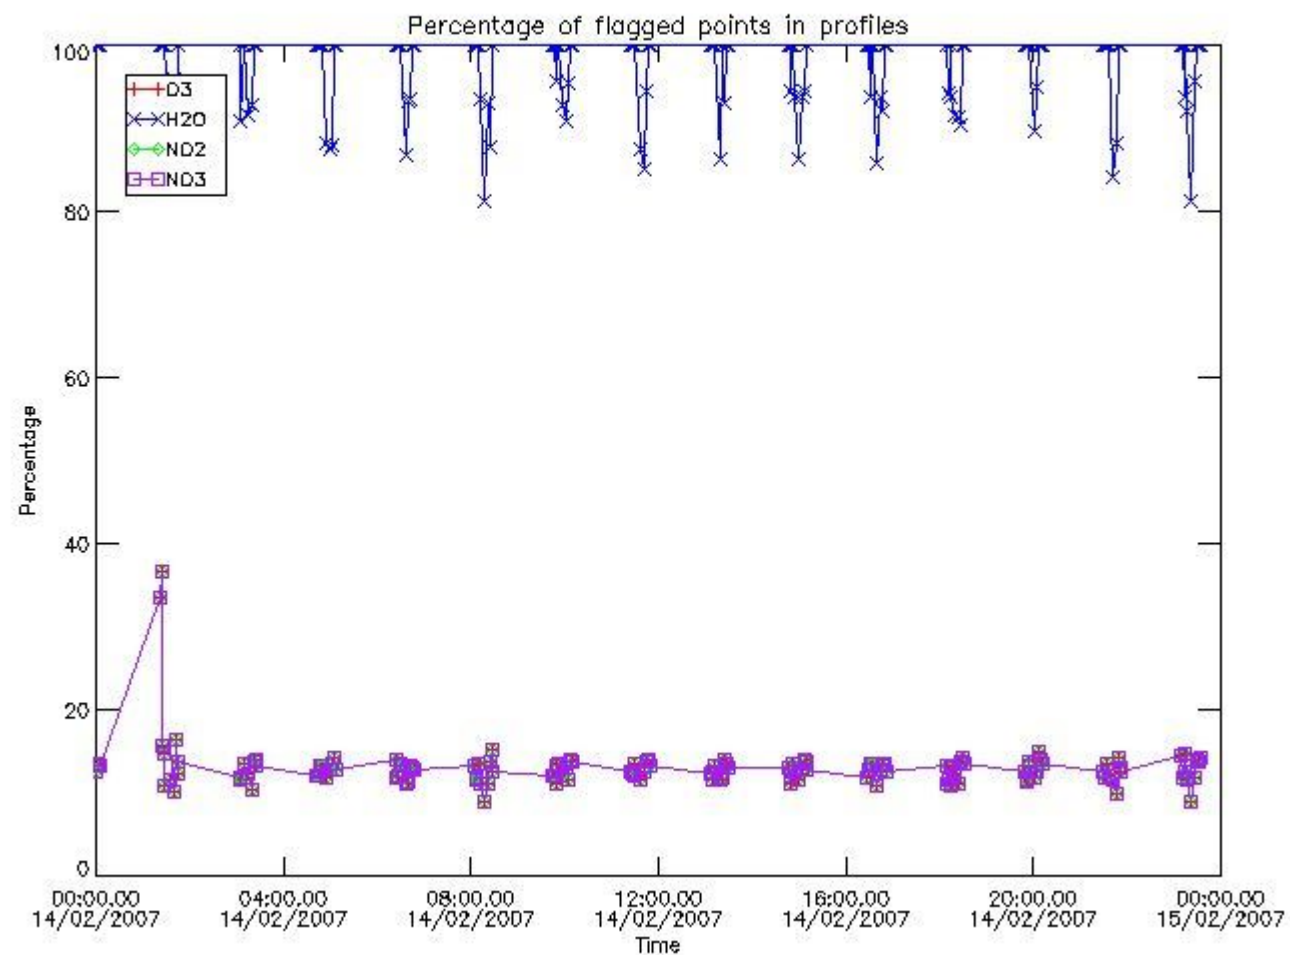

3. Quality information per product

In this section it is plotted some information contained in the Quality Summary data set of the level 2 products. Only products in dark limb conditions and without errors (error flag in the MPH set to "0") are used.

3.1 Plot quality information per product (time dependant)