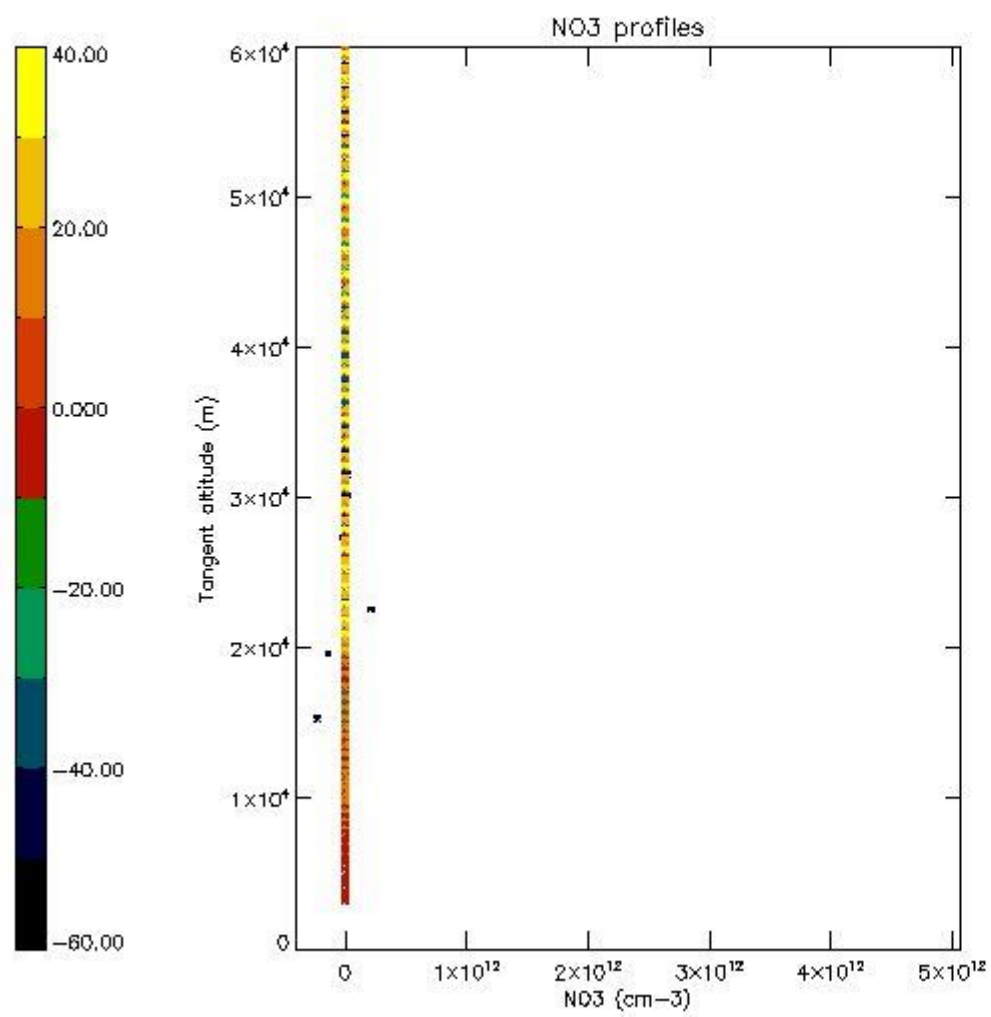

*5.4 Plot ozone profiles where STD < 10% (dark without errors)*

The colorbar represents the latitude.

*5.5 Plot ozone profiles where  $STD < 5\%$  (dark without errors)*

The colorbar represents the latitude.

*5.6 Plot NO<sub>2</sub> profiles for all STD (dark without errors)*

The colorbar represents the latitude.

*5.7 Plot NO3 profiles for all STD (dark without errors)*

The colorbar represents the latitude.

5.8 Plot H<sub>2</sub>O profiles for all STD (only for occultations of stars 1,2,3,4,13,14,16,26,63 dark without errors)

The colorbar represents the latitude.