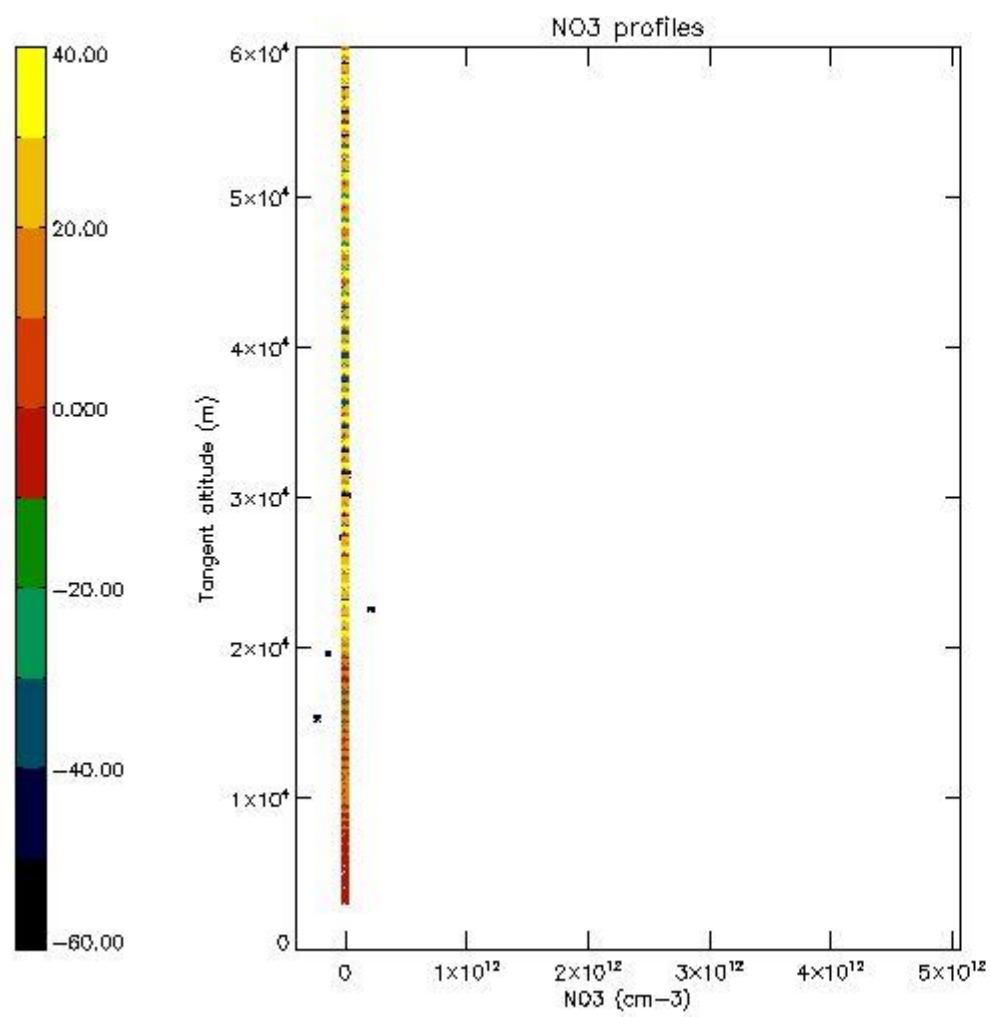

5.8 Plot H₂O profiles for all STD (only for occultations of stars 1,2,3,4,13,14,16,26,63 dark without errors)

The colorbar represents the latitude.