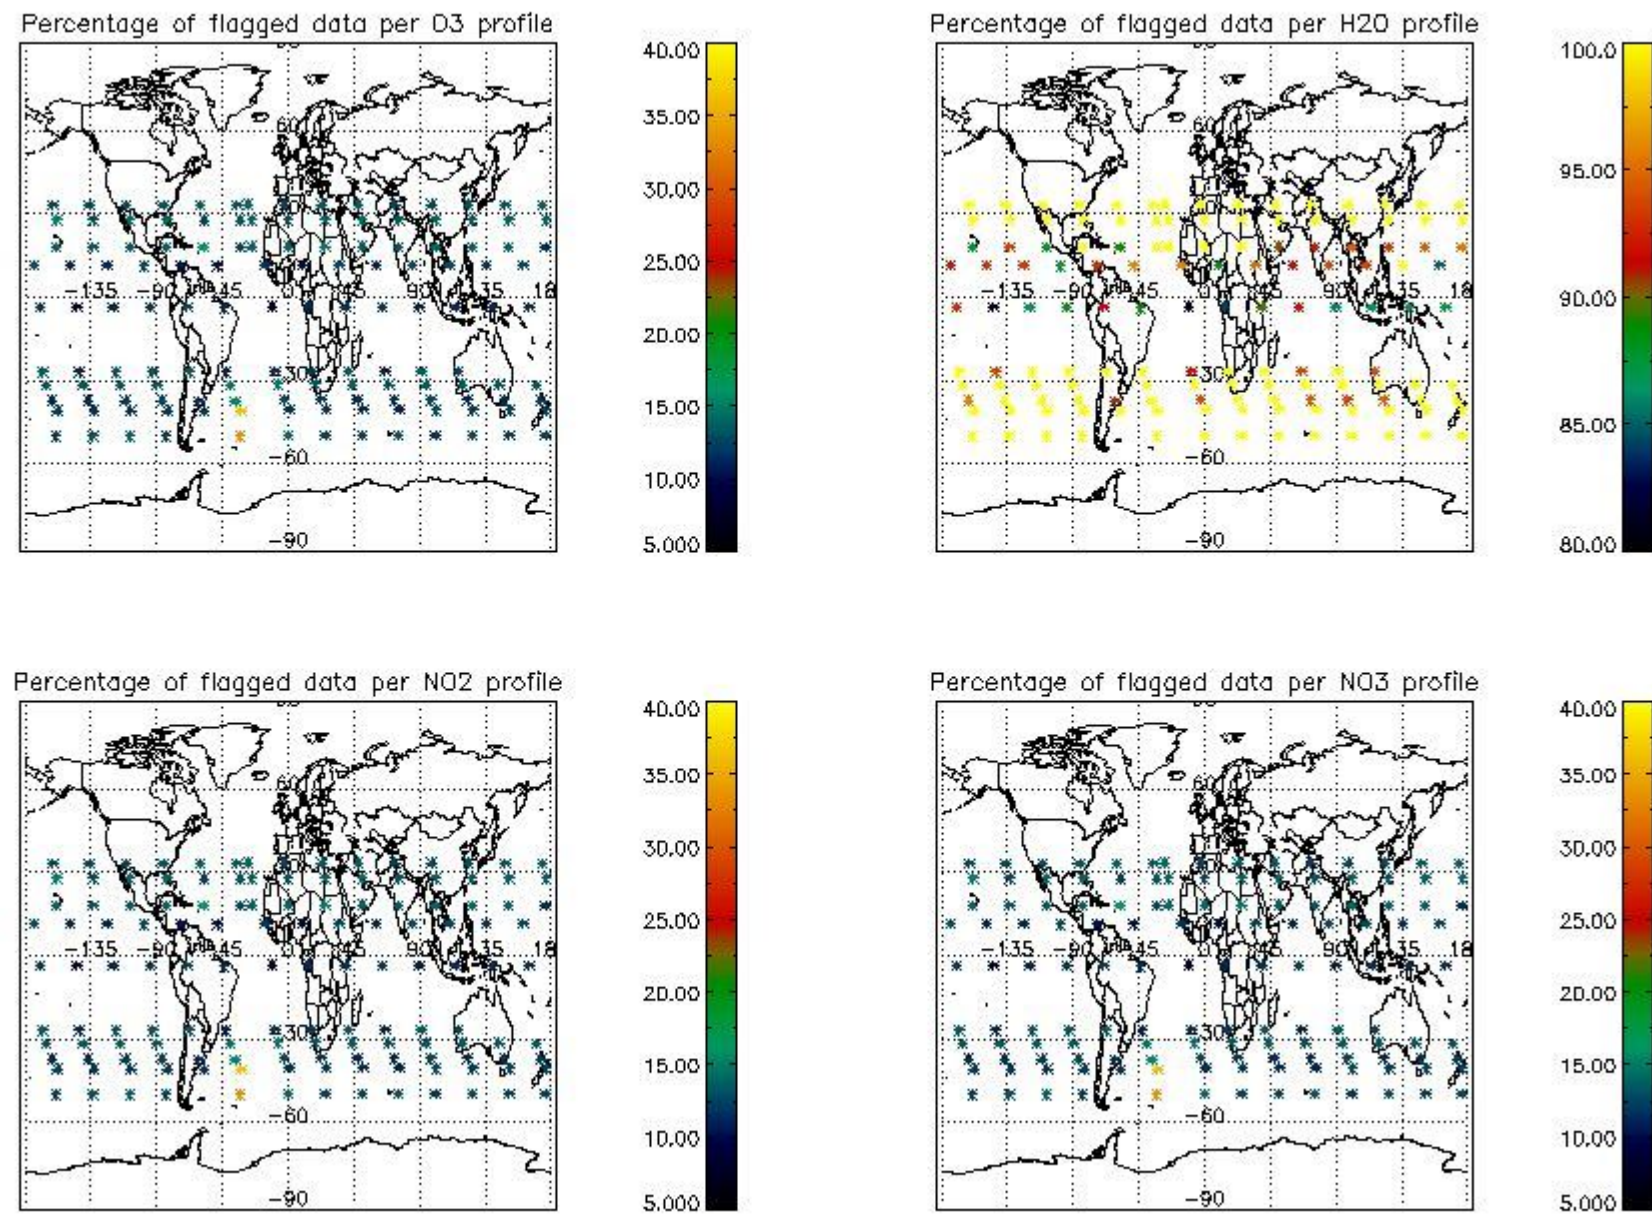

3.2 Plot quality information per product (world map)

4. Level 1 quality information per product

In this section it is plotted some information contained in the Quality Summary data set of the level 2 products that comes from the level 1b processing. Products without errors (error flag in the MPH set to "0") are used.

4.1 Plot quality information per product (time dependant) coming from level 1b processing

4.1.1 Plot level 1 quality information per product (time dependant): ENVISAT ASCENDING passes