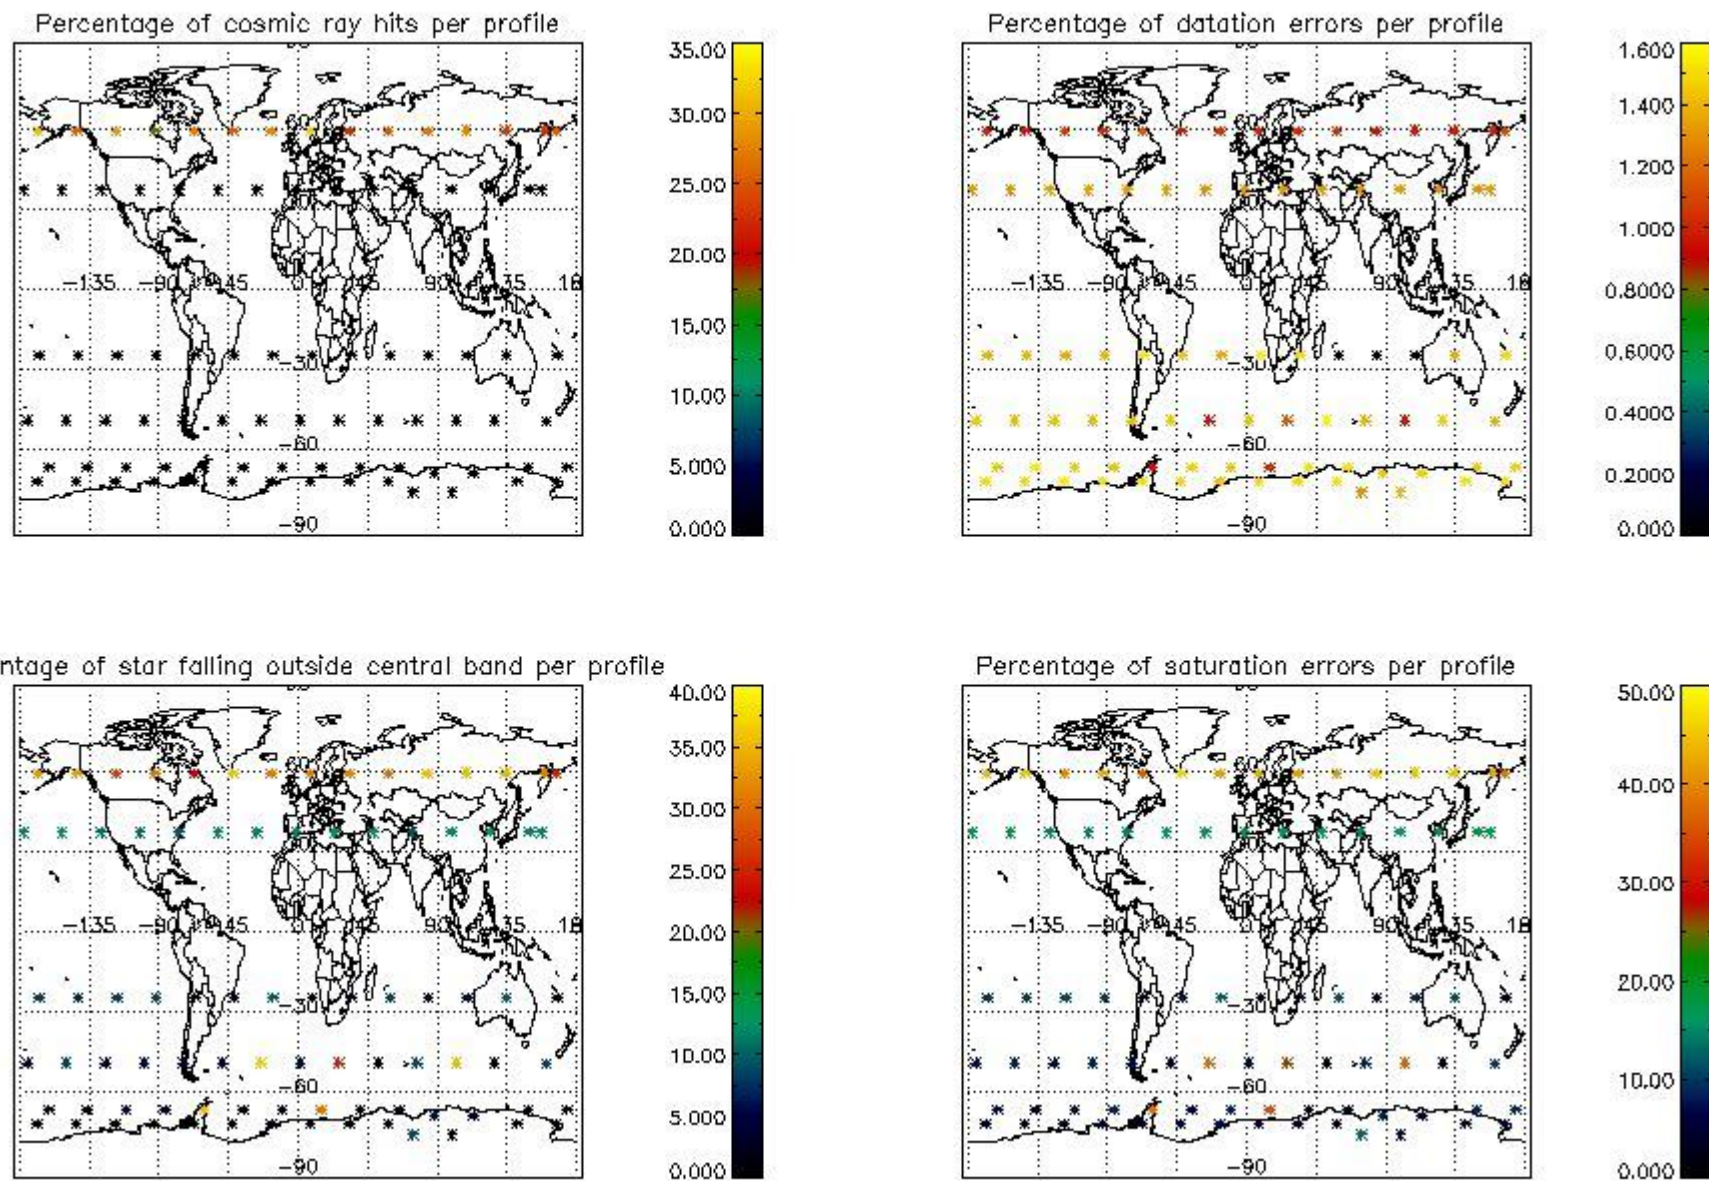

4.2.2 Plot level 1 quality information per product (world map): ENVISAT DESCENDING passes

5. Trace gas profiles

5.1 Ozone statistics based on quality of products

The final quality of the products can be "measured" using the STD (Standard Deviation) attached to every point profile. This information is written to the parameter GOM_NL__2P/NL_LOCAL_SPECIES_DENSITY/o3_std of the level 2 products. The table below shows the statistics for given STD ranges.

The statistics are given with respect to the overall valid production:

- Products without fatal errors: GOM_NL__2P/MPH/PRODUCT_ERR=0
- Valid point profile: GOM_NL__2P/NL_LOCAL_SPECIES_DENSITY/pcd(0)=0

The 'Criteria' is applied to valid points of dark limb products:

- Products in dark limb illumination condition: GOM_NL__2P/NL_SUMMARY_QUALITY/obs_ill_cond=0
- Products without fatal errors: GOM_NL__2P/MPH/PRODUCT_ERR=0
- Valid point profile: GOM_NL__2P/NL_LOCAL_SPECIES_DENSITY/pcd(0)=0

So, the table below shows the percentage of dark limb and valid observations for each criteria with respect to the overall valid daily observations.

Criteria	% of total production
All STD	50
STD < 20	28