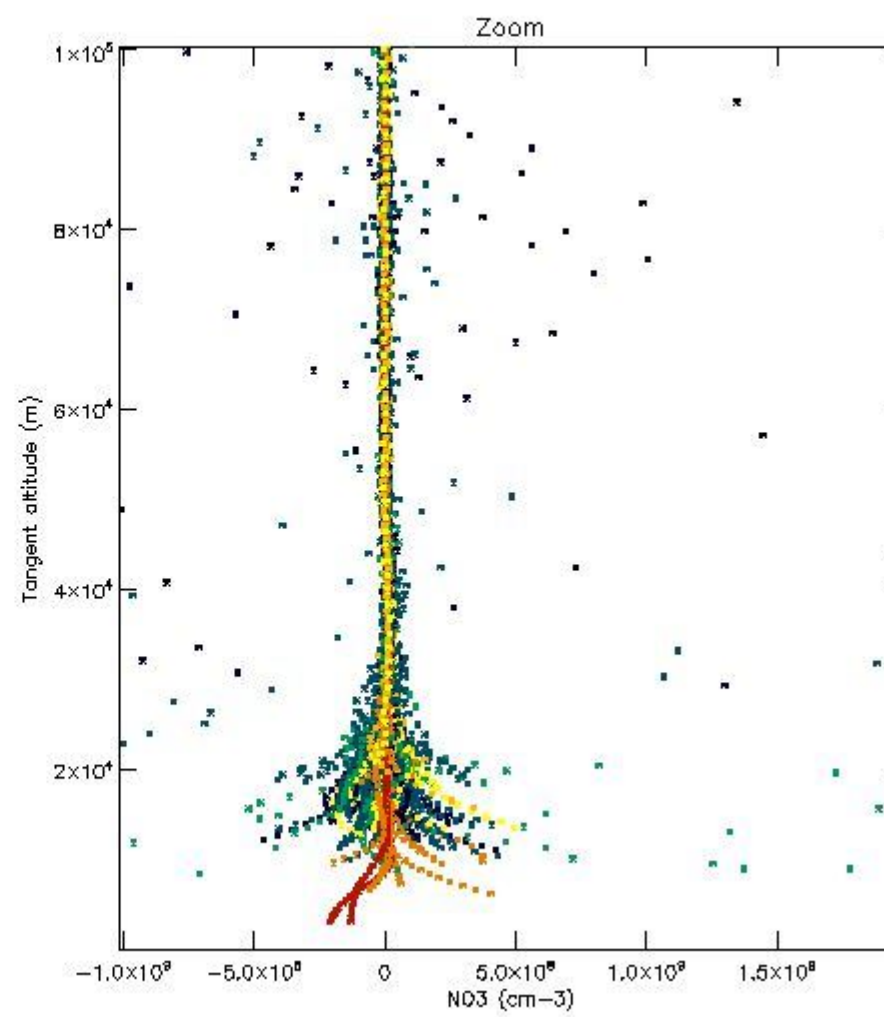

*5.4 Plot ozone profiles where STD < 10% (dark without errors)*

The colorbar represents the latitude.

*5.5 Plot ozone profiles where  $STD < 5\%$  (dark without errors)*

The colorbar represents the latitude.

*5.6 Plot NO<sub>2</sub> profiles for all STD (dark without errors)*

The colorbar represents the latitude.

*5.7 Plot NO3 profiles for all STD (dark without errors)*

The colorbar represents the latitude.

5.8 Plot H<sub>2</sub>O profiles for all STD (only for occultations of stars 1,2,3,4,13,14,16,26,63 dark without errors)

The colorbar represents the latitude.