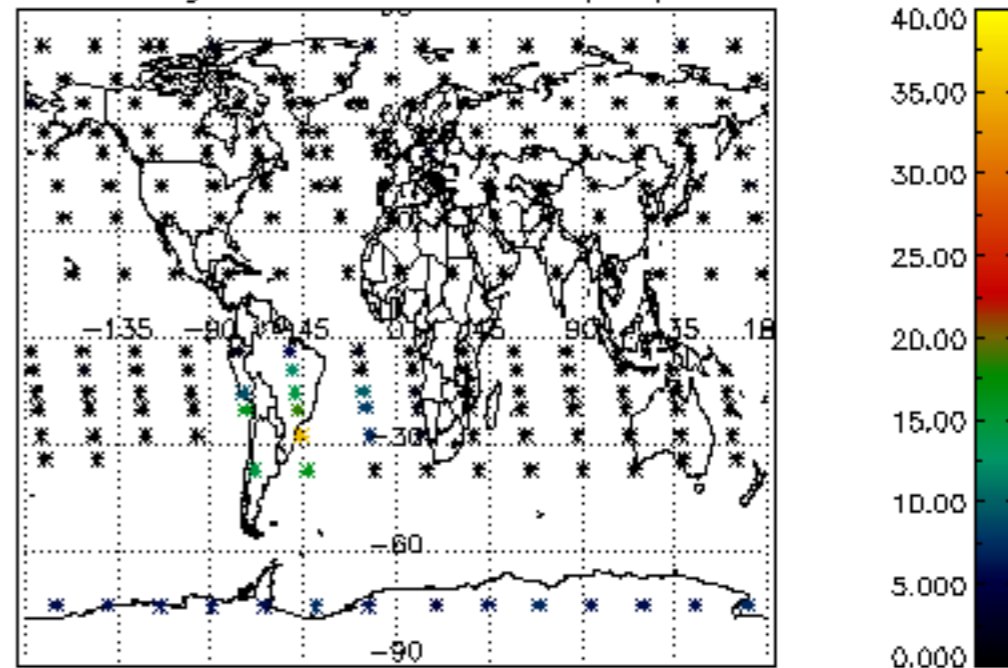

Percentage of datation errors per profile

Percentage of saturation errors per profile