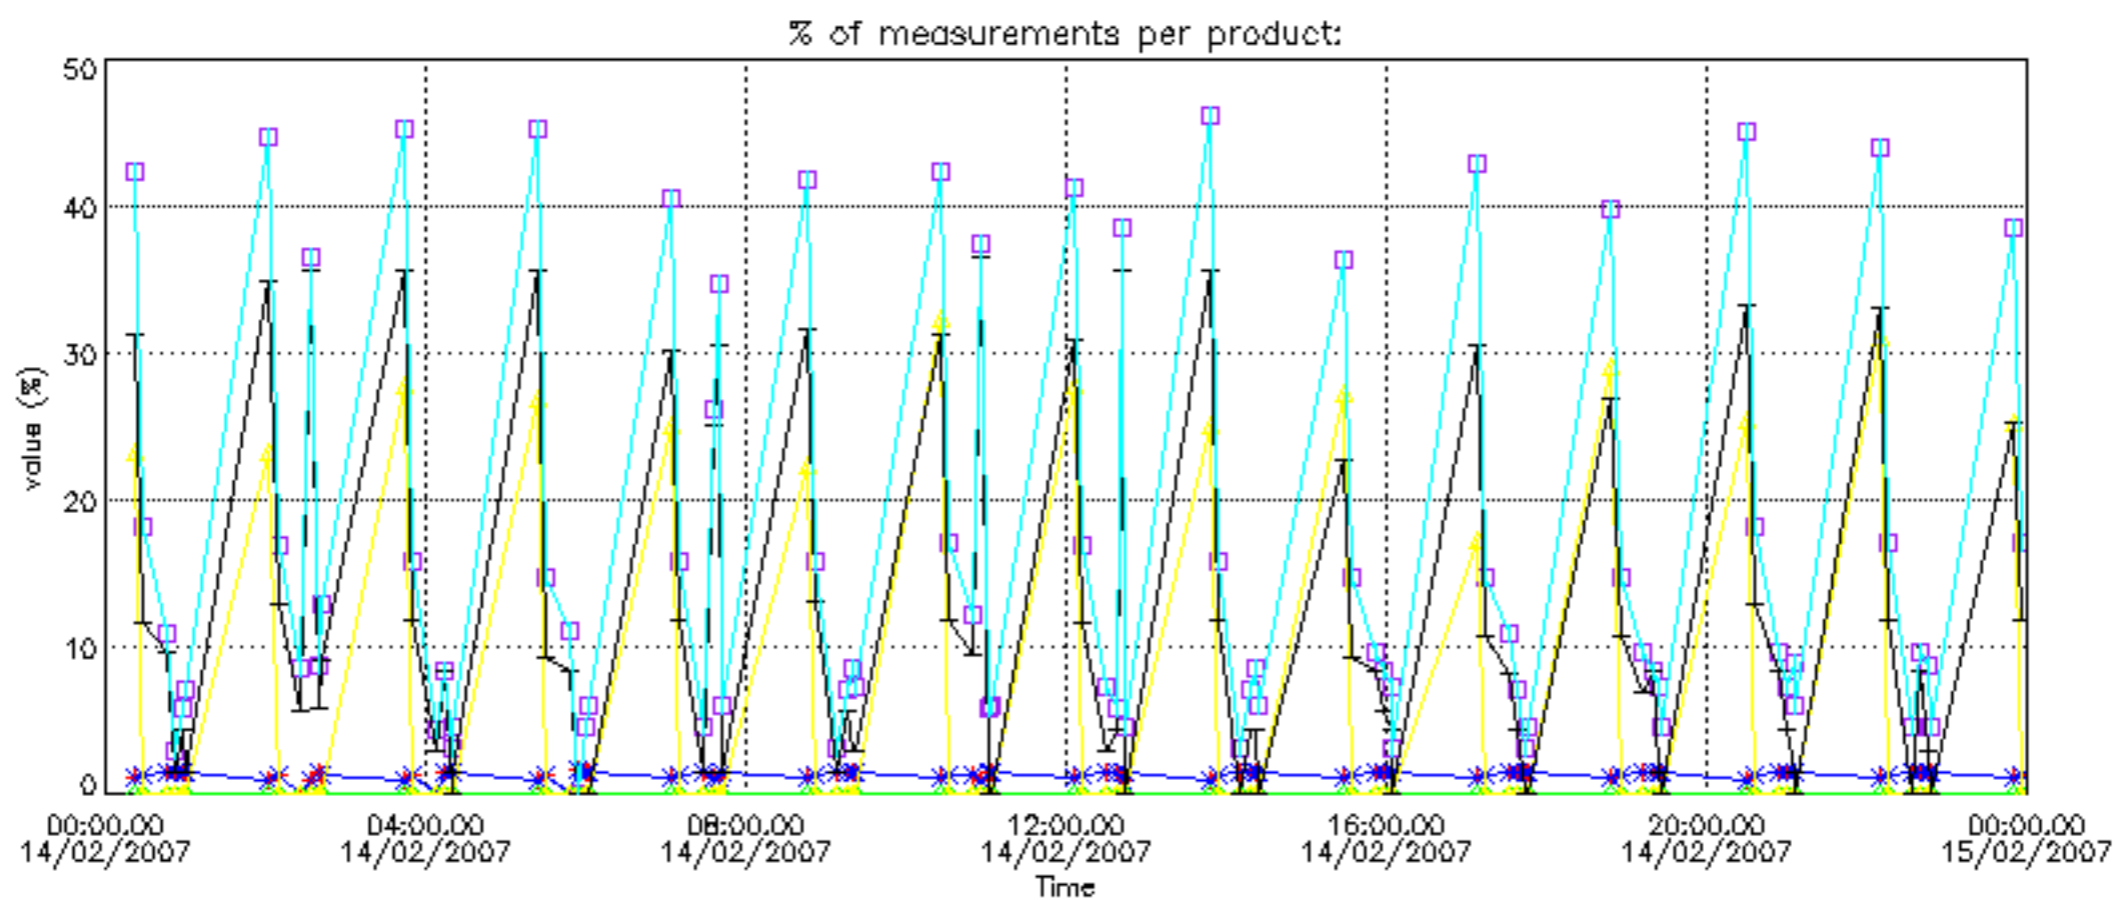

Percentage of cosmic ray hits per profile

Percentage of datation errors per profile