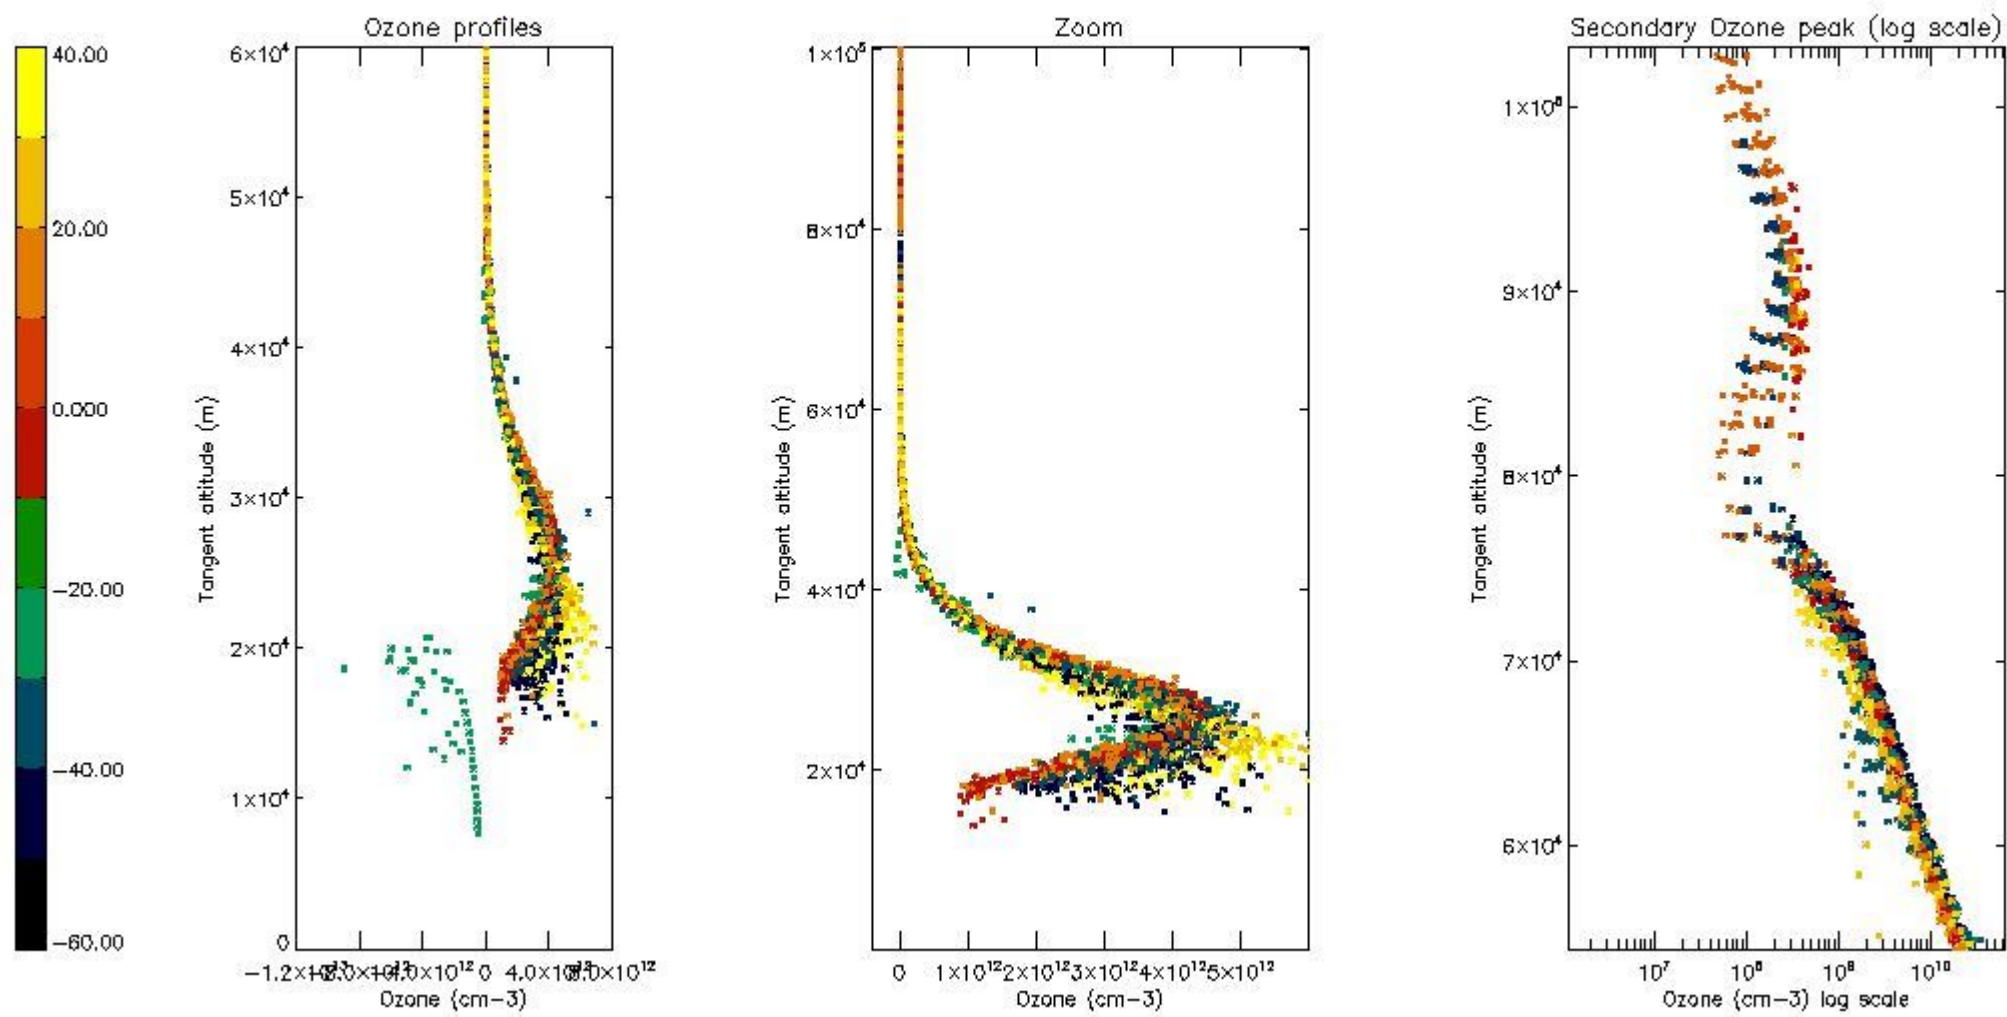

STD < 10	23
STD < 5	15

5.2 Plot ozone profiles for all STD (dark without errors)

The colorbar represents the latitude.

5.3 Plot ozone profiles where STD < 20% (dark without errors)

The colorbar represents the latitude.

*5.4 Plot ozone profiles where STD < 10% (dark without errors)*

The colorbar represents the latitude.

*5.5 Plot ozone profiles where  $STD < 5\%$  (dark without errors)*

The colorbar represents the latitude.