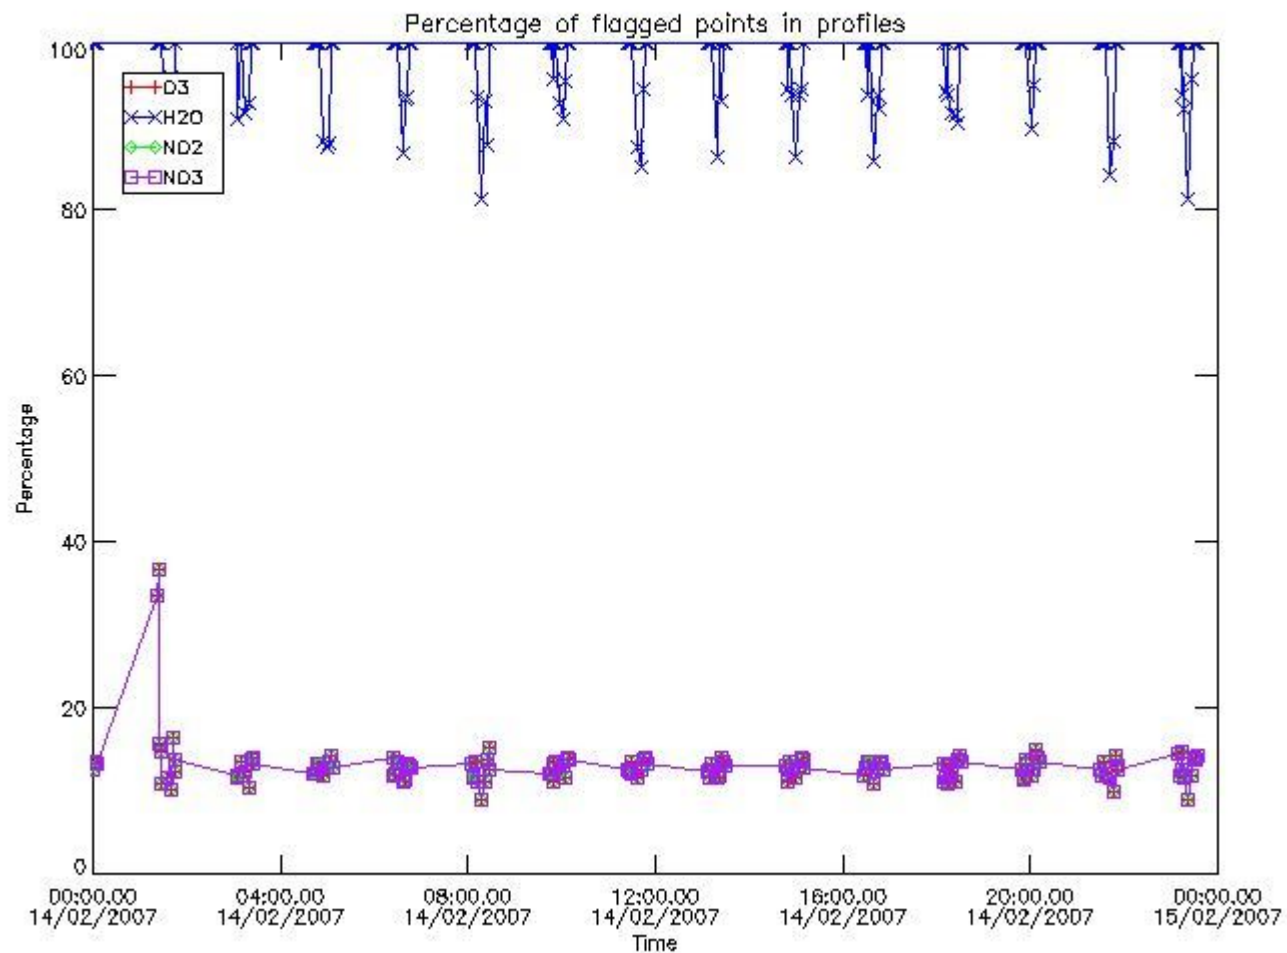

3. Quality information per product

In this section it is plotted some information contained in the Quality Summary data set of the level 2 products. Only products in dark limb conditions and without errors (error flag in the MPH set to "0") are used.

3.1 Plot quality information per product (time dependant)