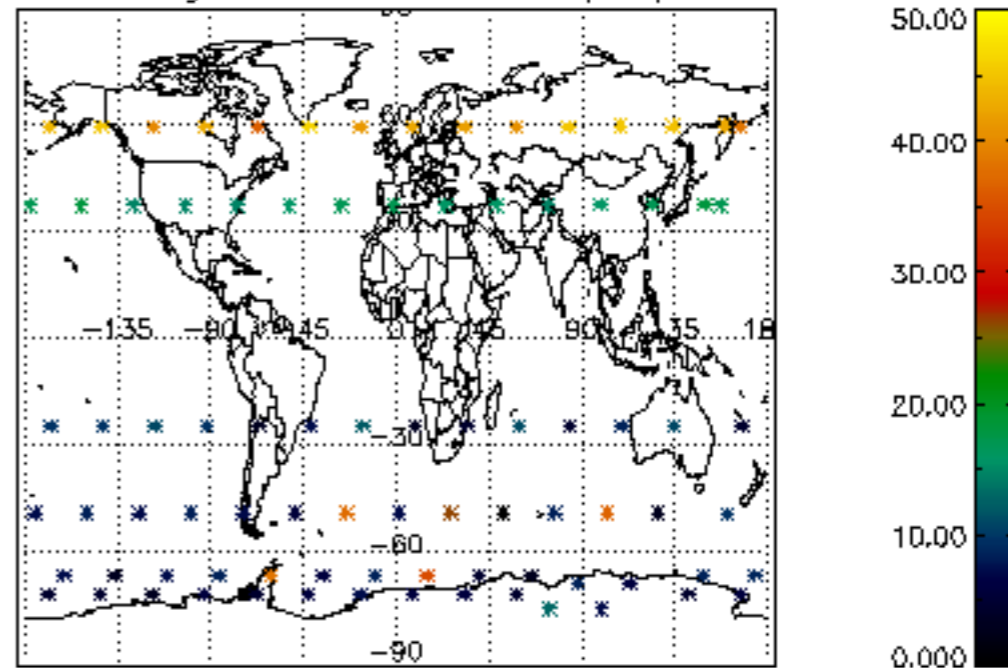

Percentage of saturation errors per profile