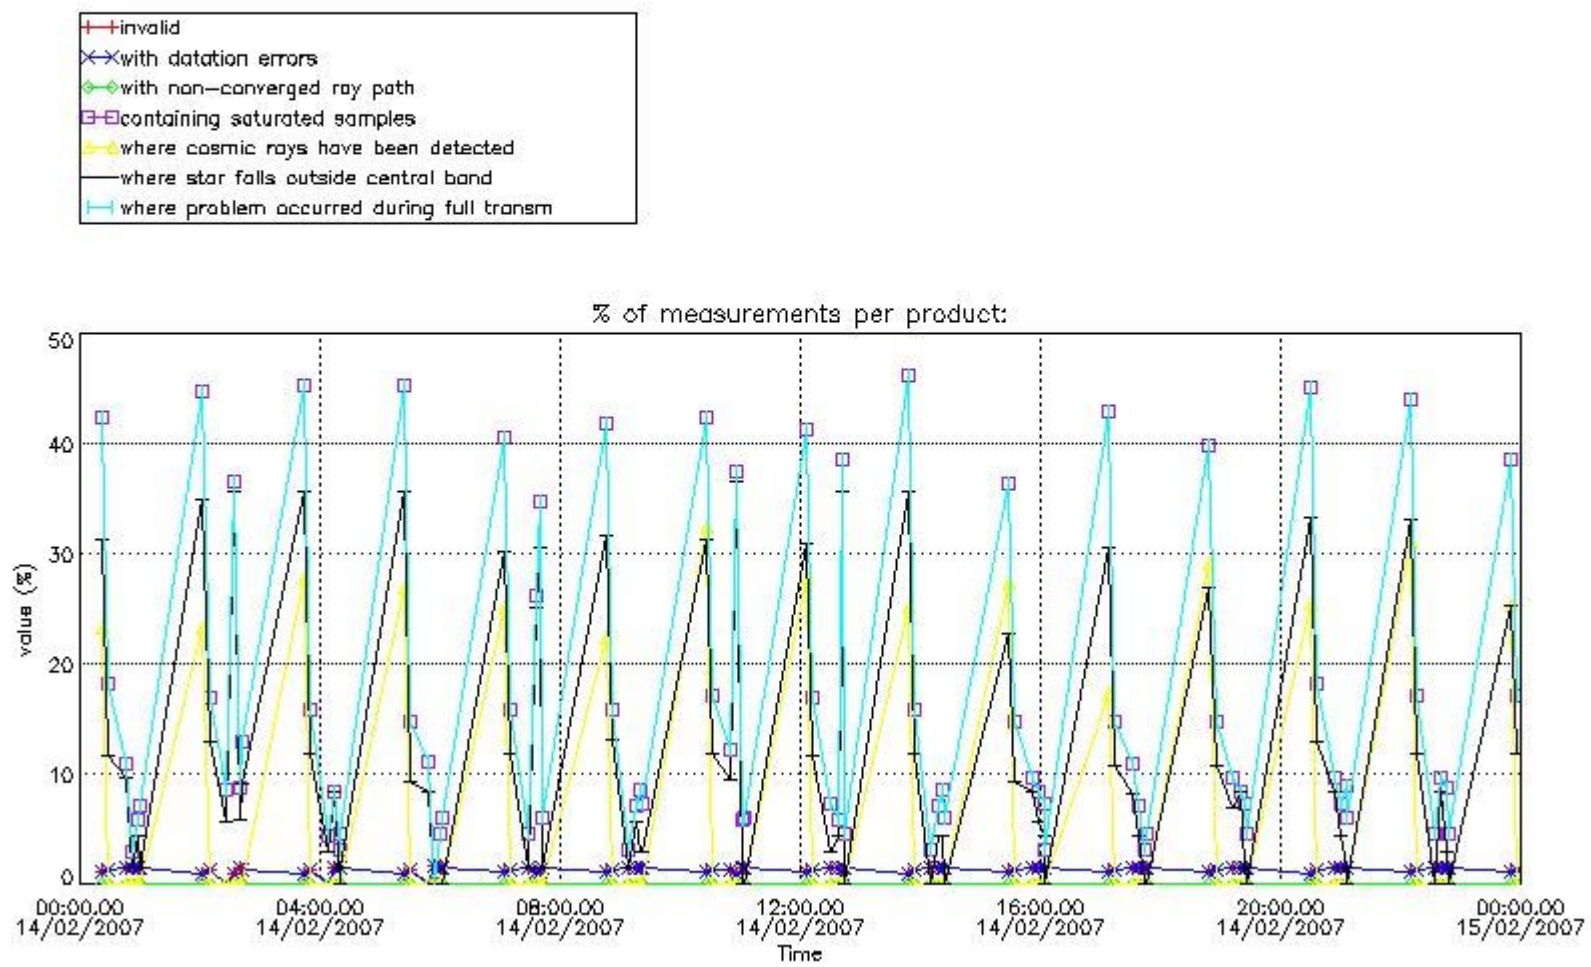

4.2 Plot quality information per product coming from level 1b processing (world map)

4.2.1 Plot level 1 quality information per product (world map): ENVISAT ASCENDING passes