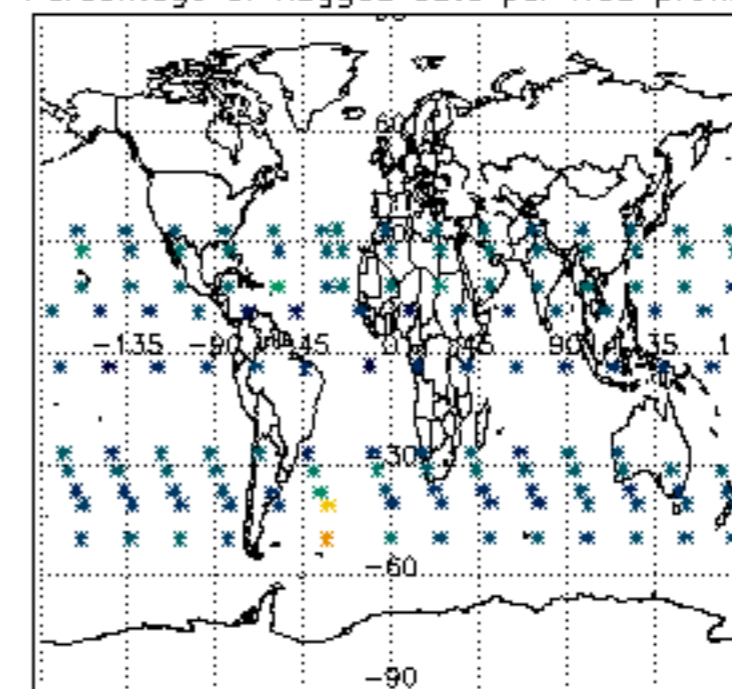

Percentage of flagged data per NO3 profile