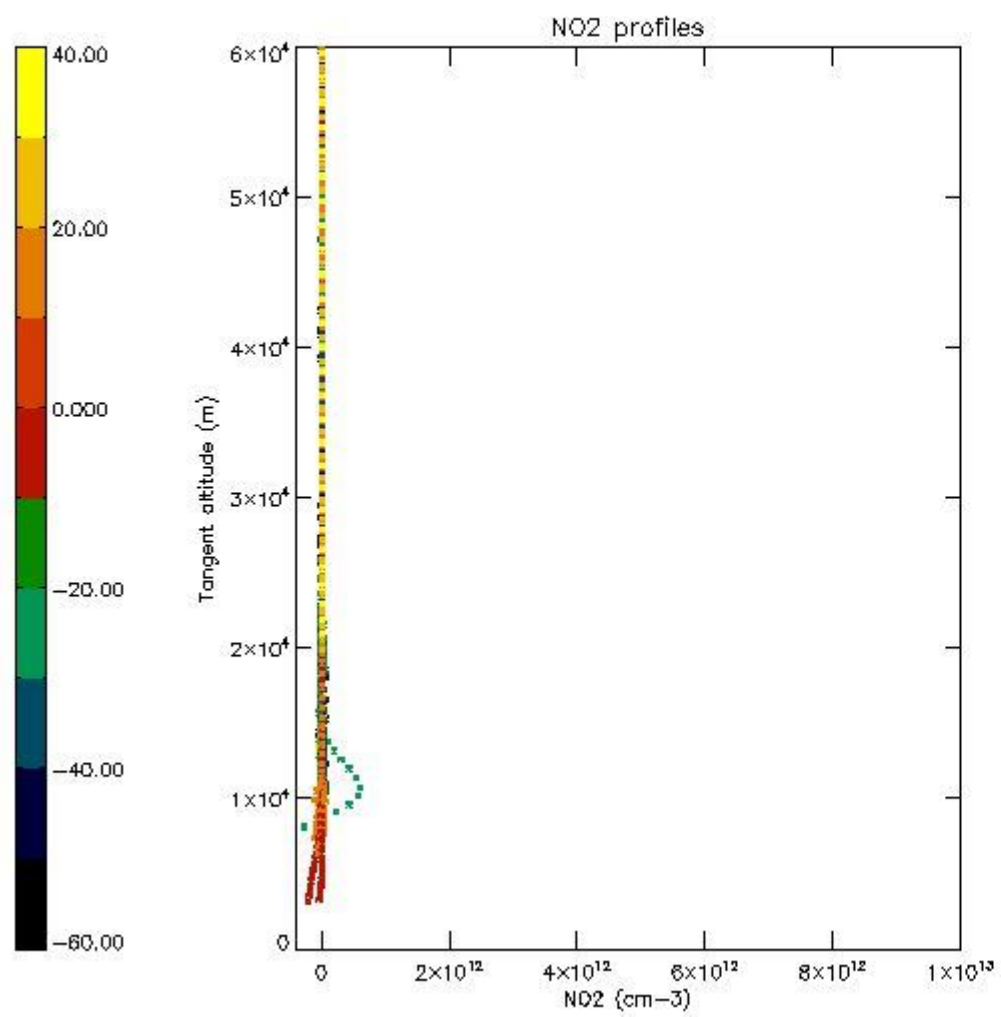

5.7 Plot NO3 profiles for all STD (dark without errors)

The colorbar represents the latitude.