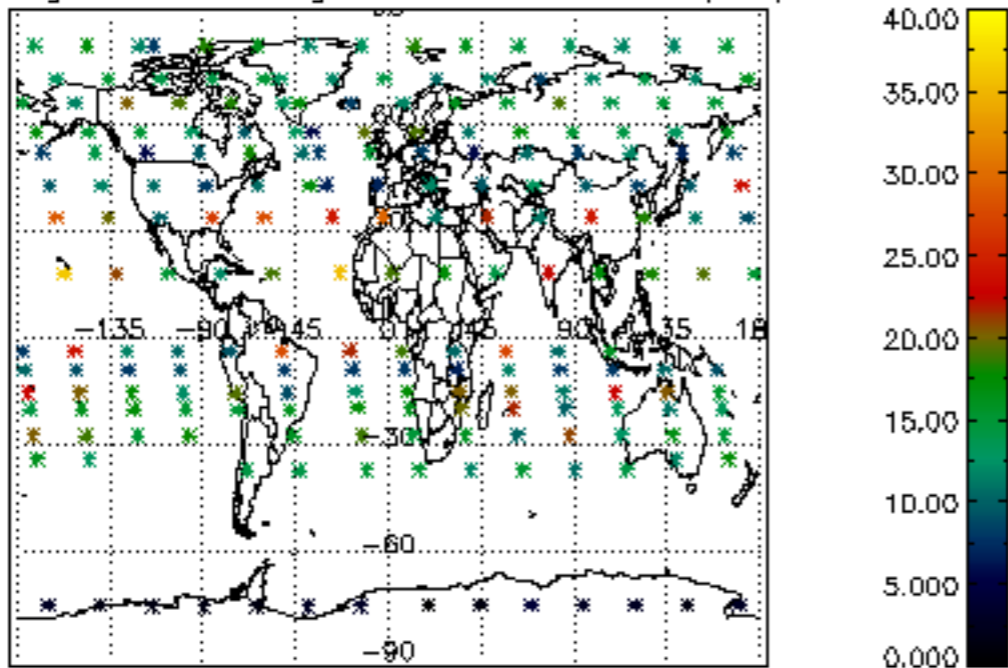

Percentage of cosmic ray hits per profile

Percentage of star falling outside central band per profile