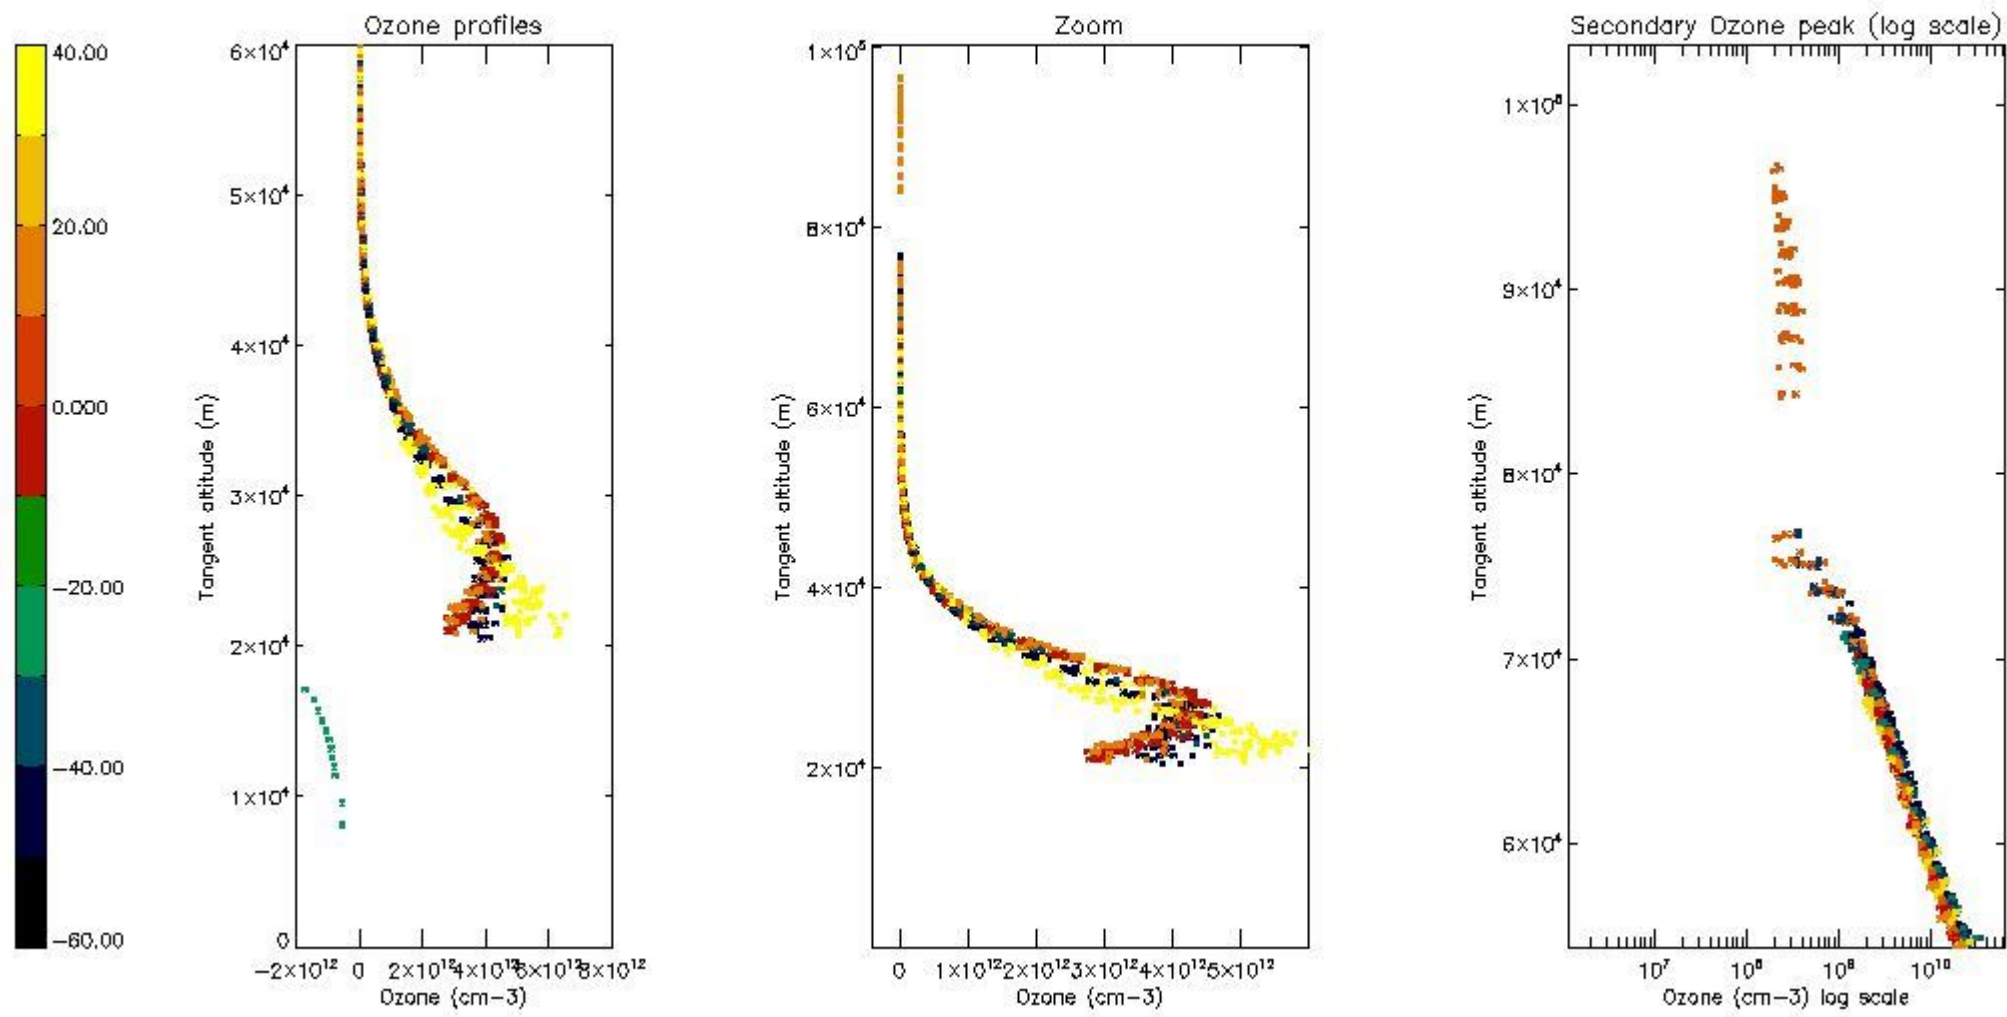

*5.4 Plot ozone profiles where STD < 10% (dark without errors)*

The colorbar represents the latitude.

*5.5 Plot ozone profiles where  $STD < 5\%$  (dark without errors)*

The colorbar represents the latitude.