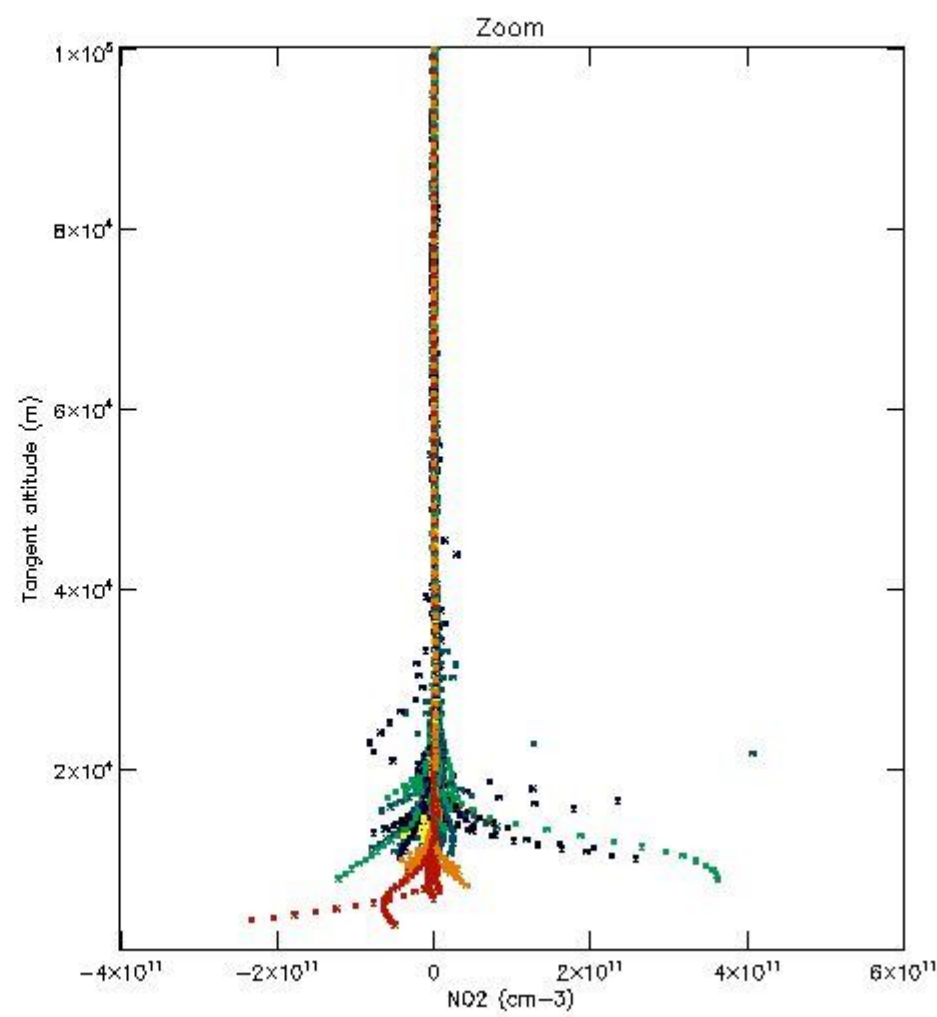

5.7 Plot NO3 profiles for all STD (dark without errors)

The colorbar represents the latitude.