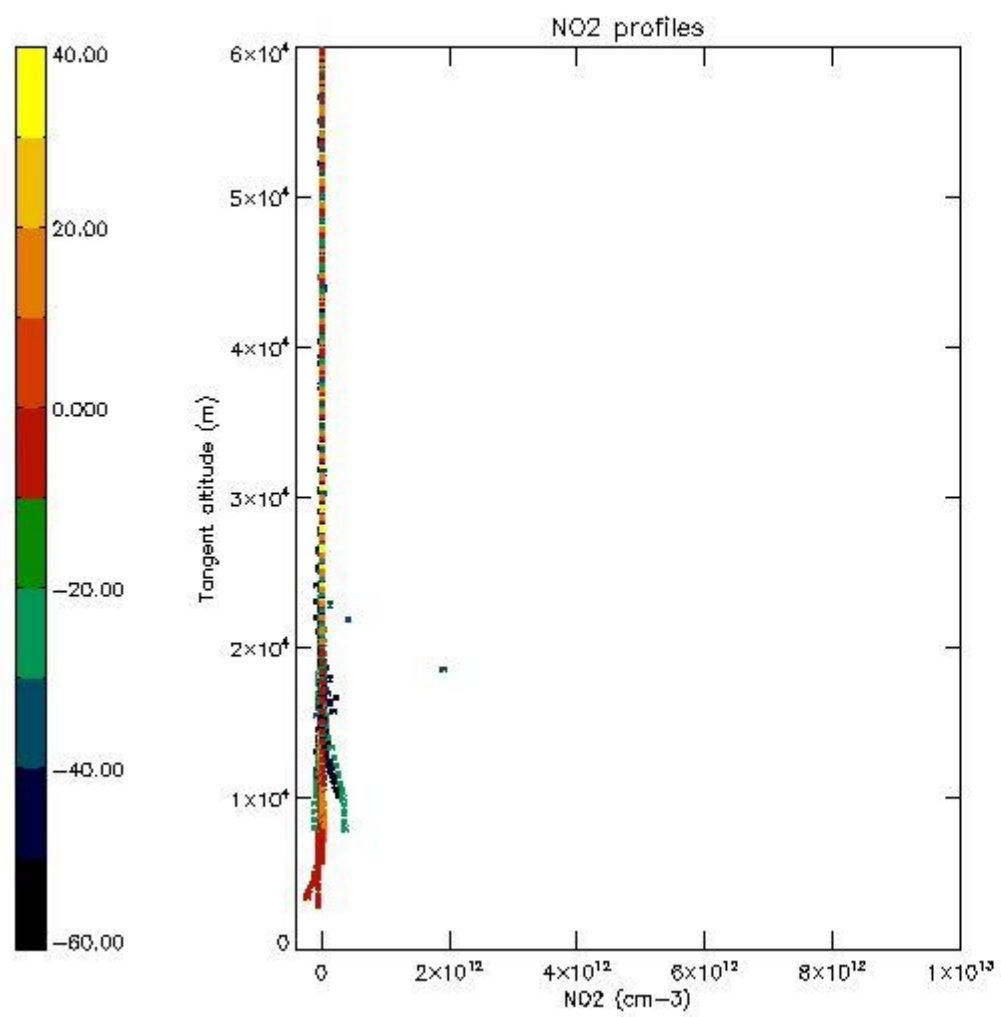

5.7 Plot NO3 profiles for all STD (dark without errors)

The colorbar represents the latitude.