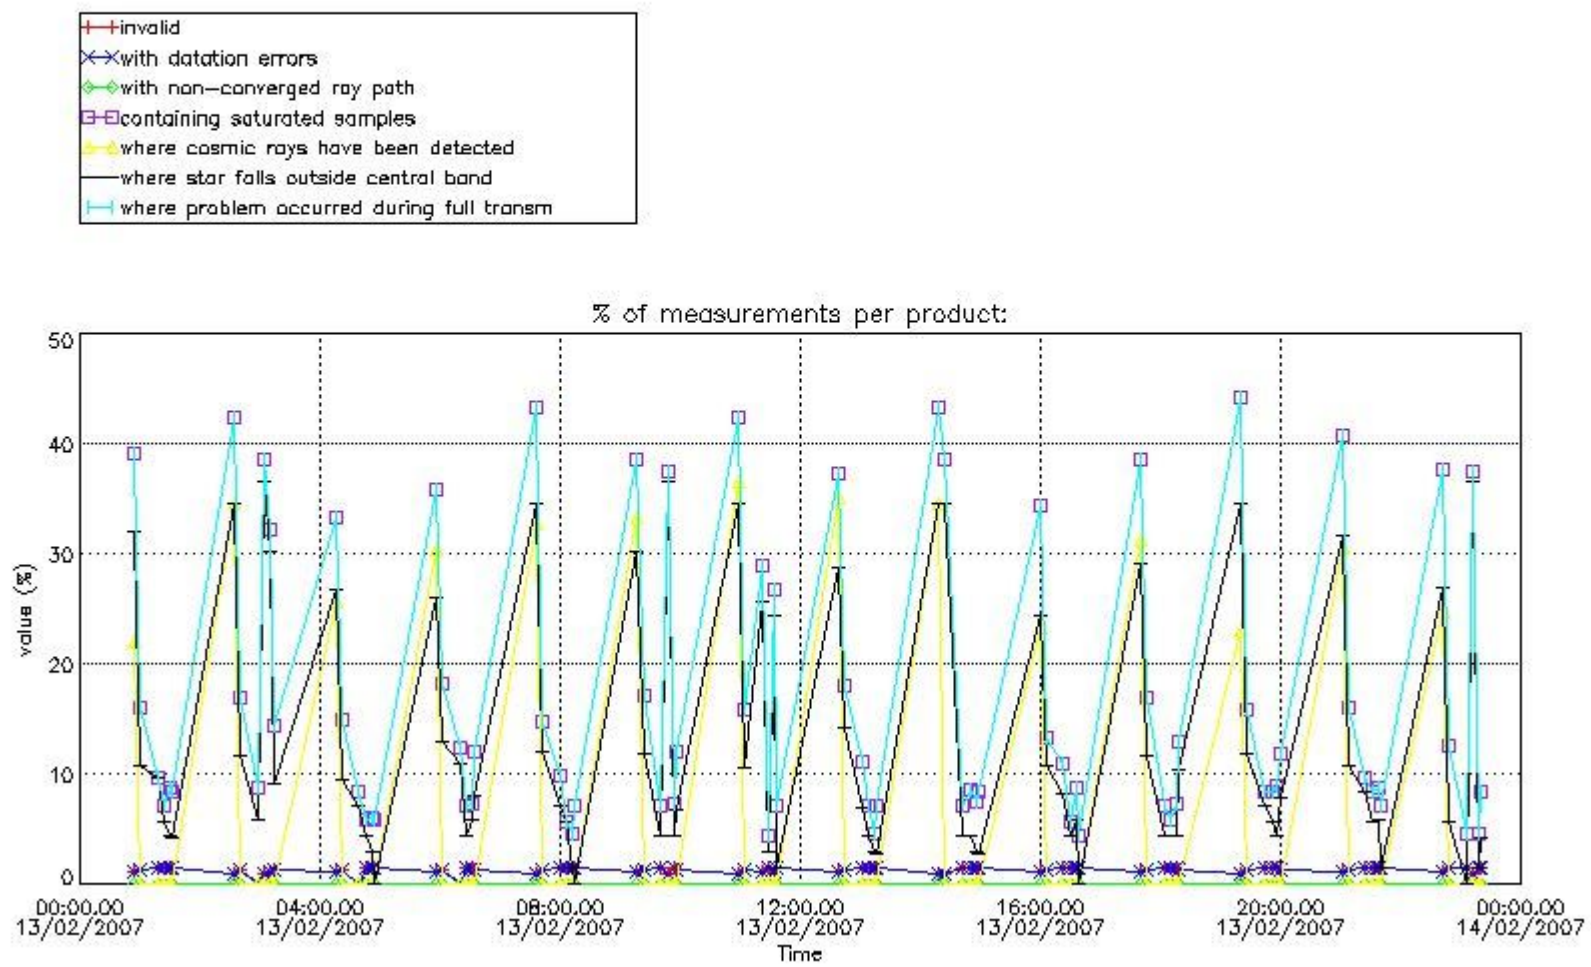

4.2 Plot quality information per product coming from level 1b processing (world map)

4.2.1 Plot level 1 quality information per product (world map): ENVISAT ASCENDING passes