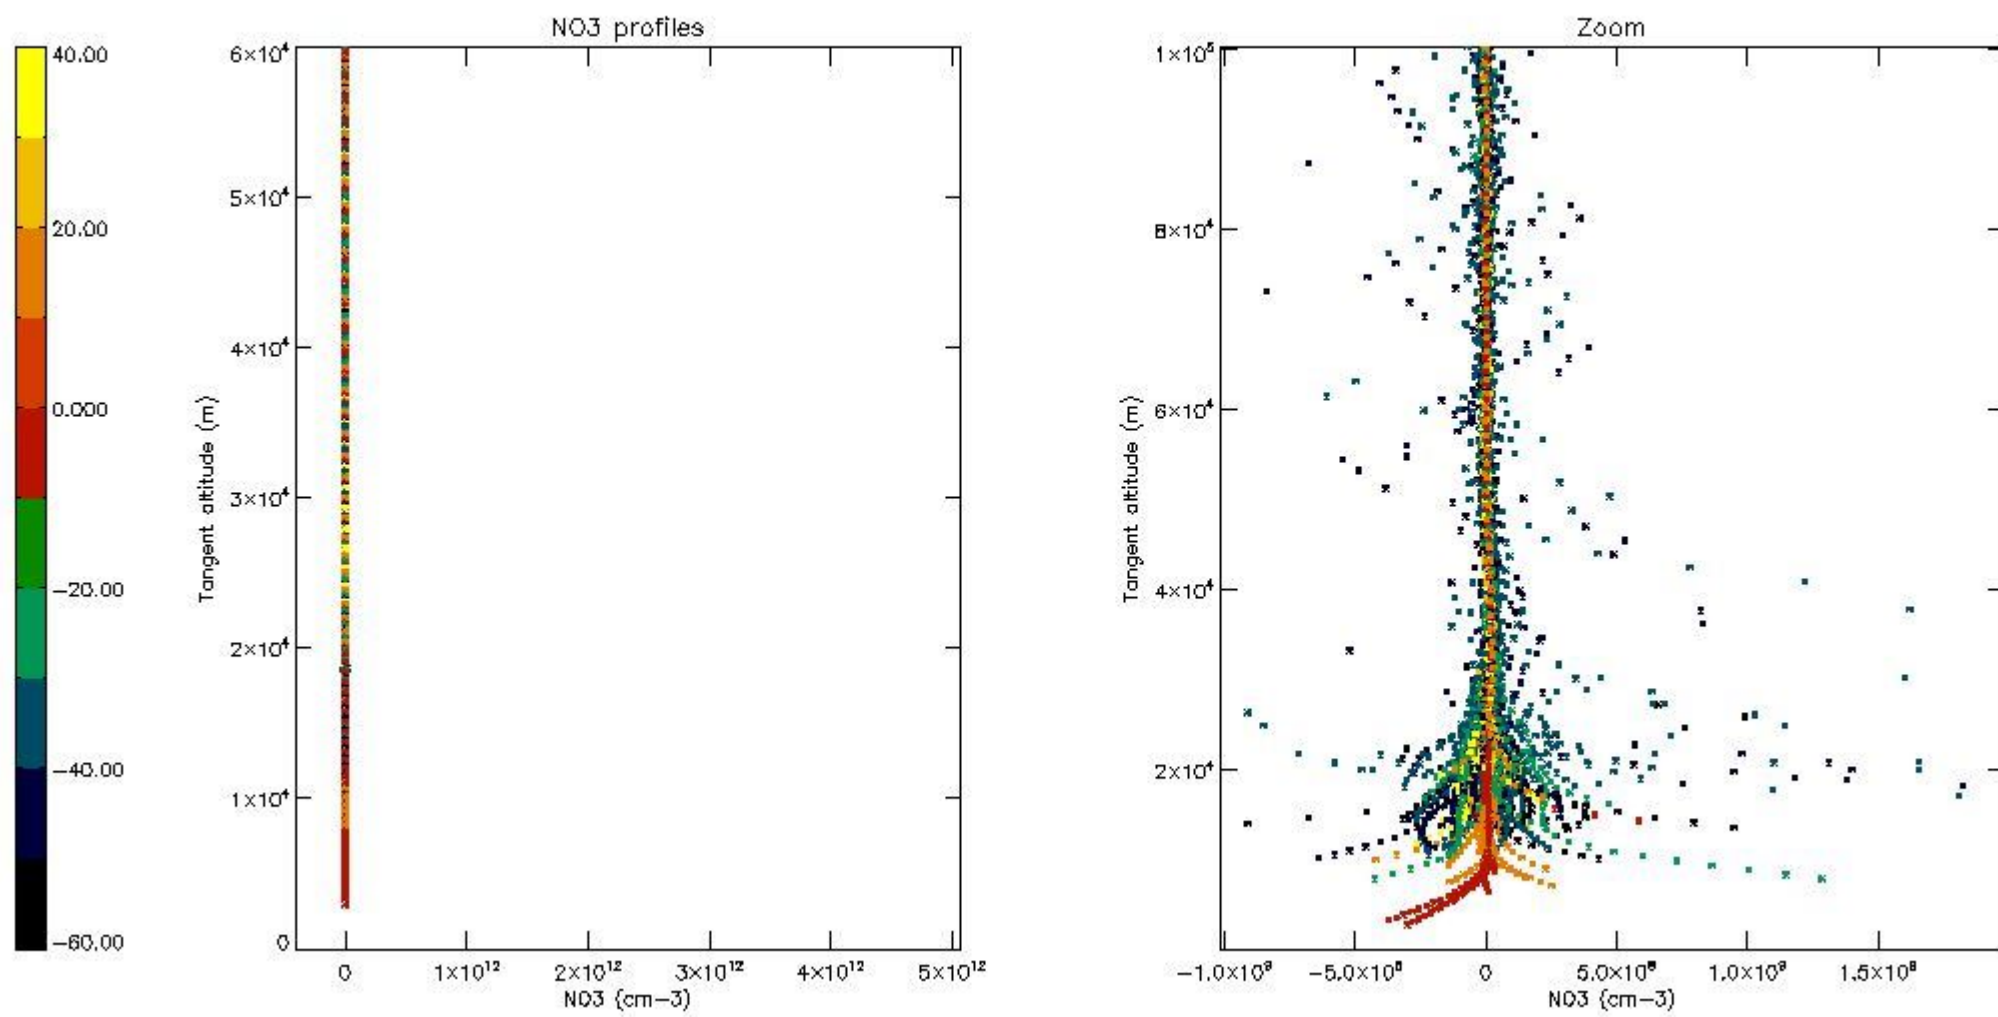

5.8 Plot H₂O profiles for all STD (only for occultations of stars 1,2,3,4,13,14,16,26,63 dark without errors)

The colorbar represents the latitude.