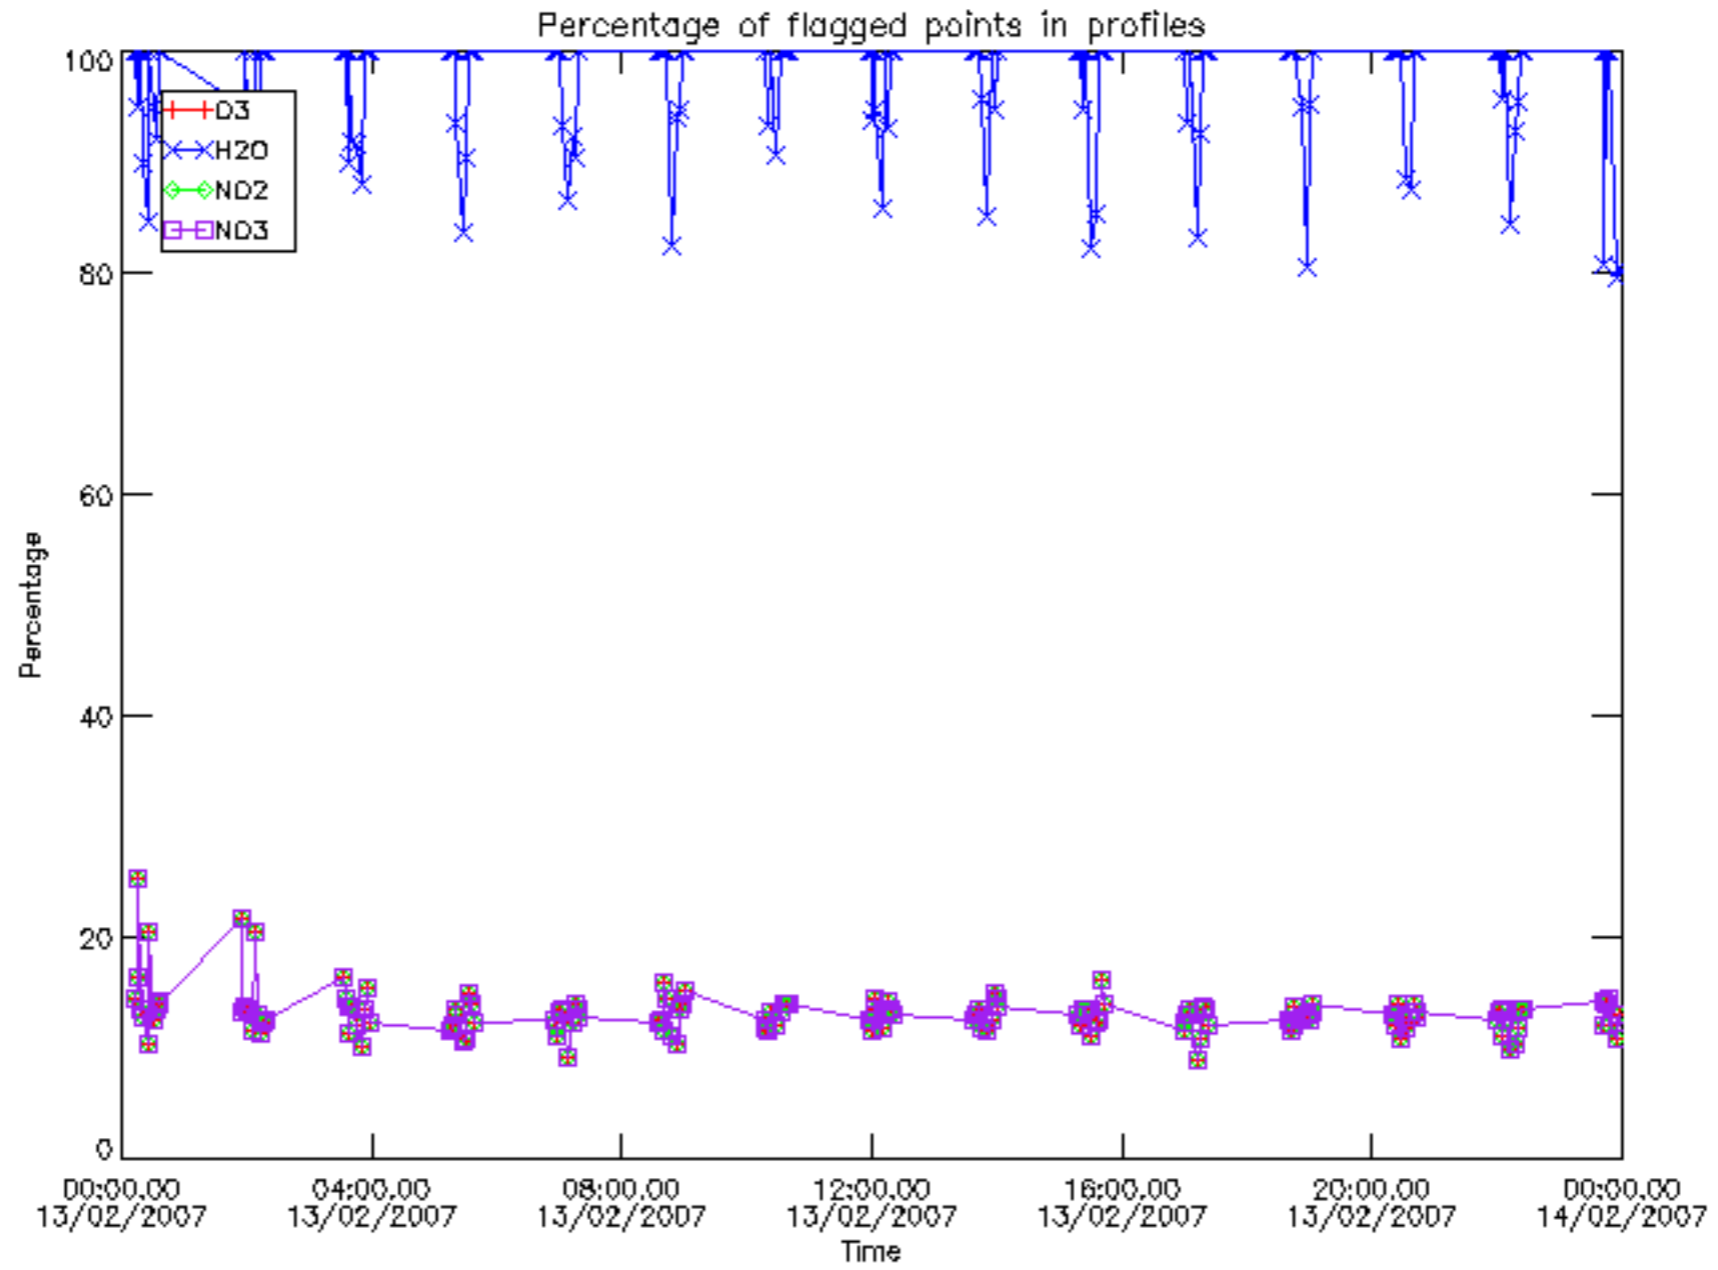

Percentage of flagged data per D3 profile

Percentage of flagged data per H2O profile