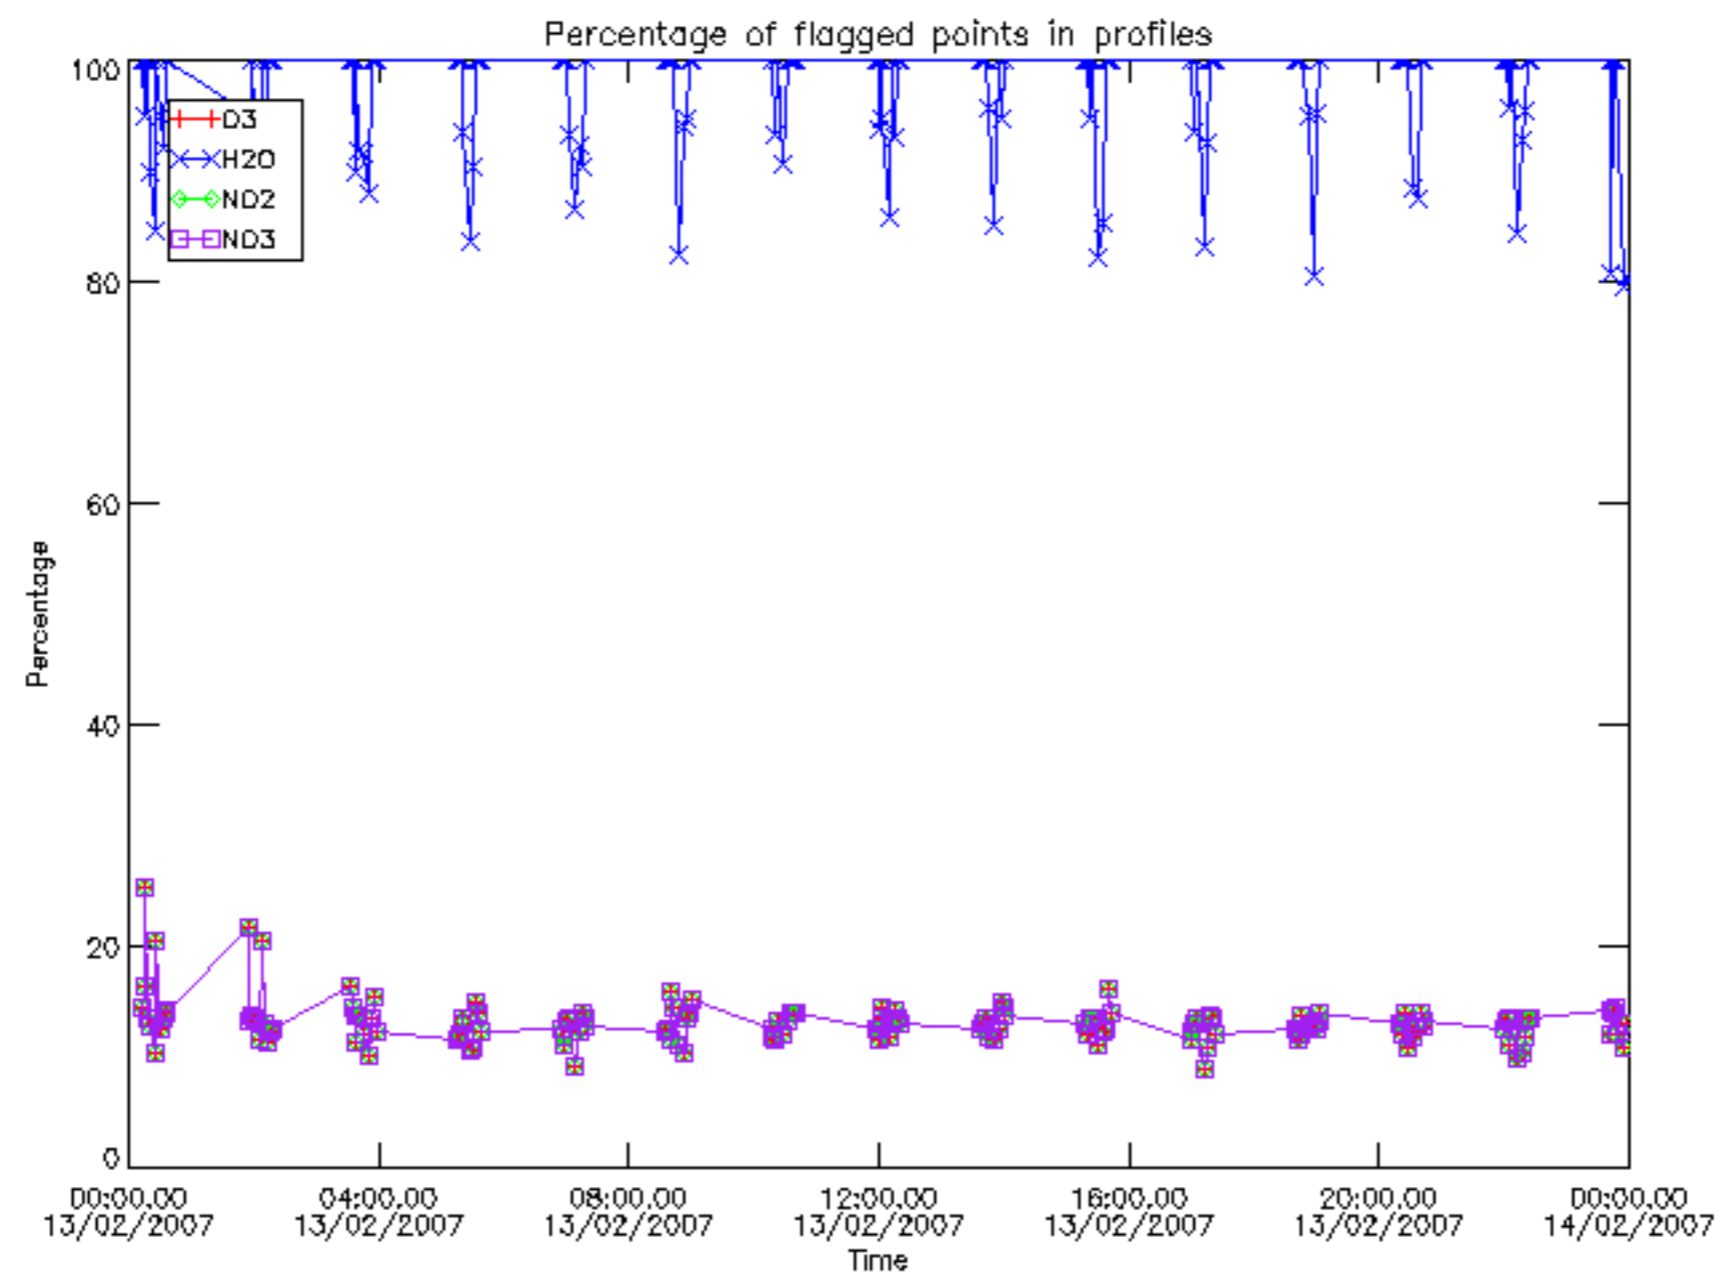

Percentage of flagged data per D3 profile

Percentage of flagged data per H2O profile