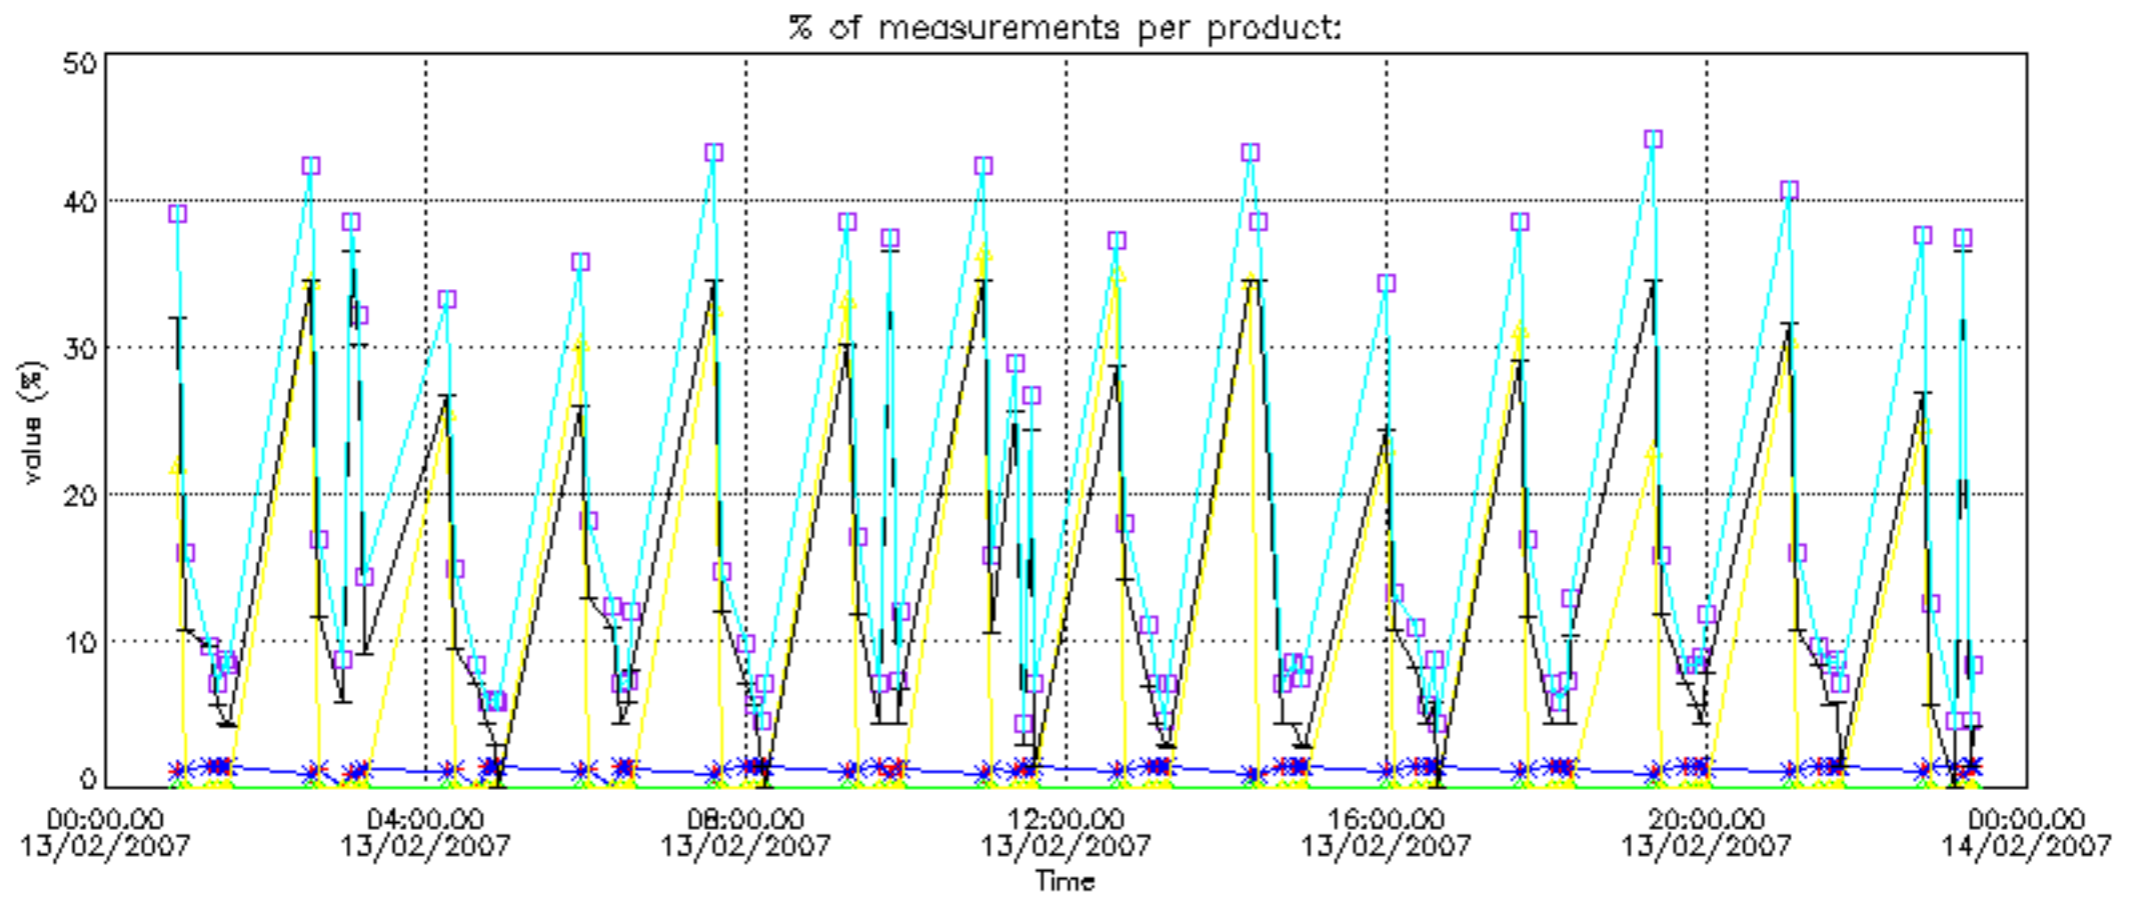

Percentage of cosmic ray hits per profile

Percentage of datation errors per profile