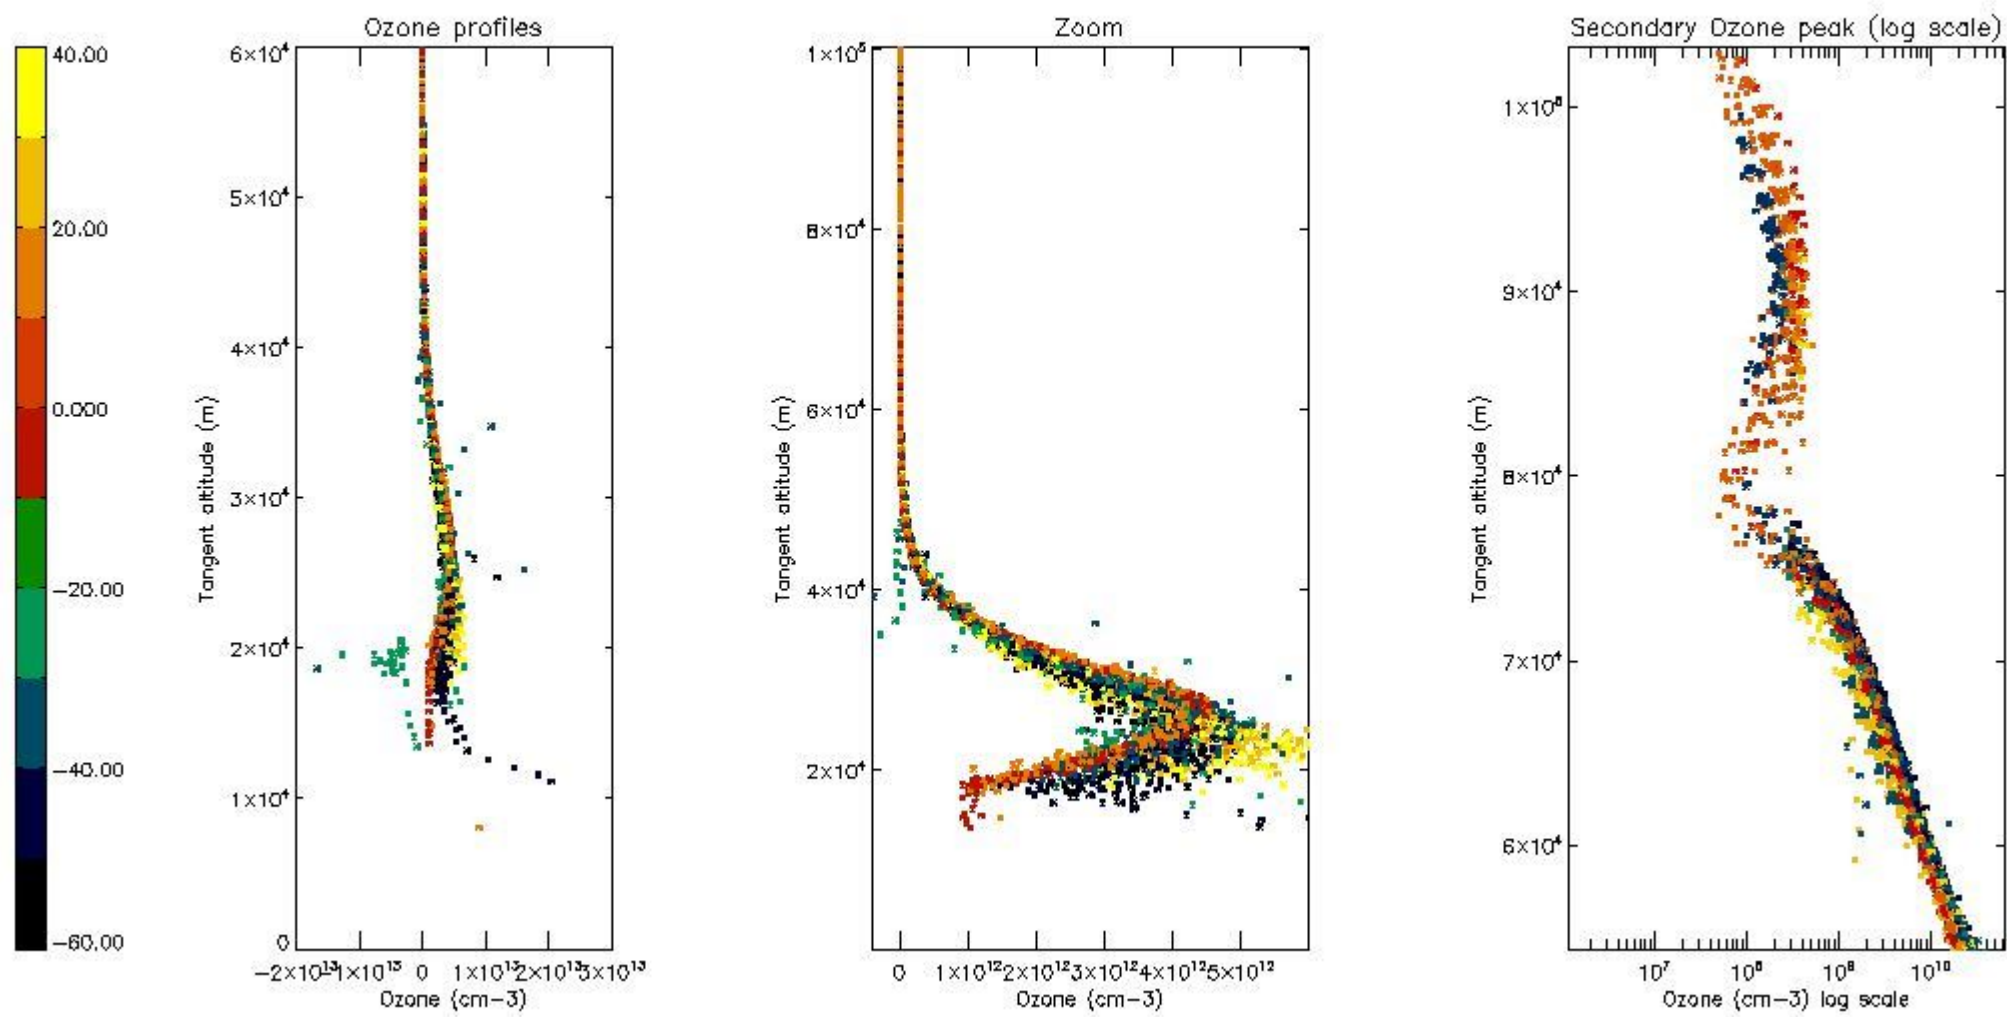

STD < 10	23
STD < 5	15

5.2 Plot ozone profiles for all STD (dark without errors)

The colorbar represents the latitude.

5.3 Plot ozone profiles where STD < 20% (dark without errors)

The colorbar represents the latitude.