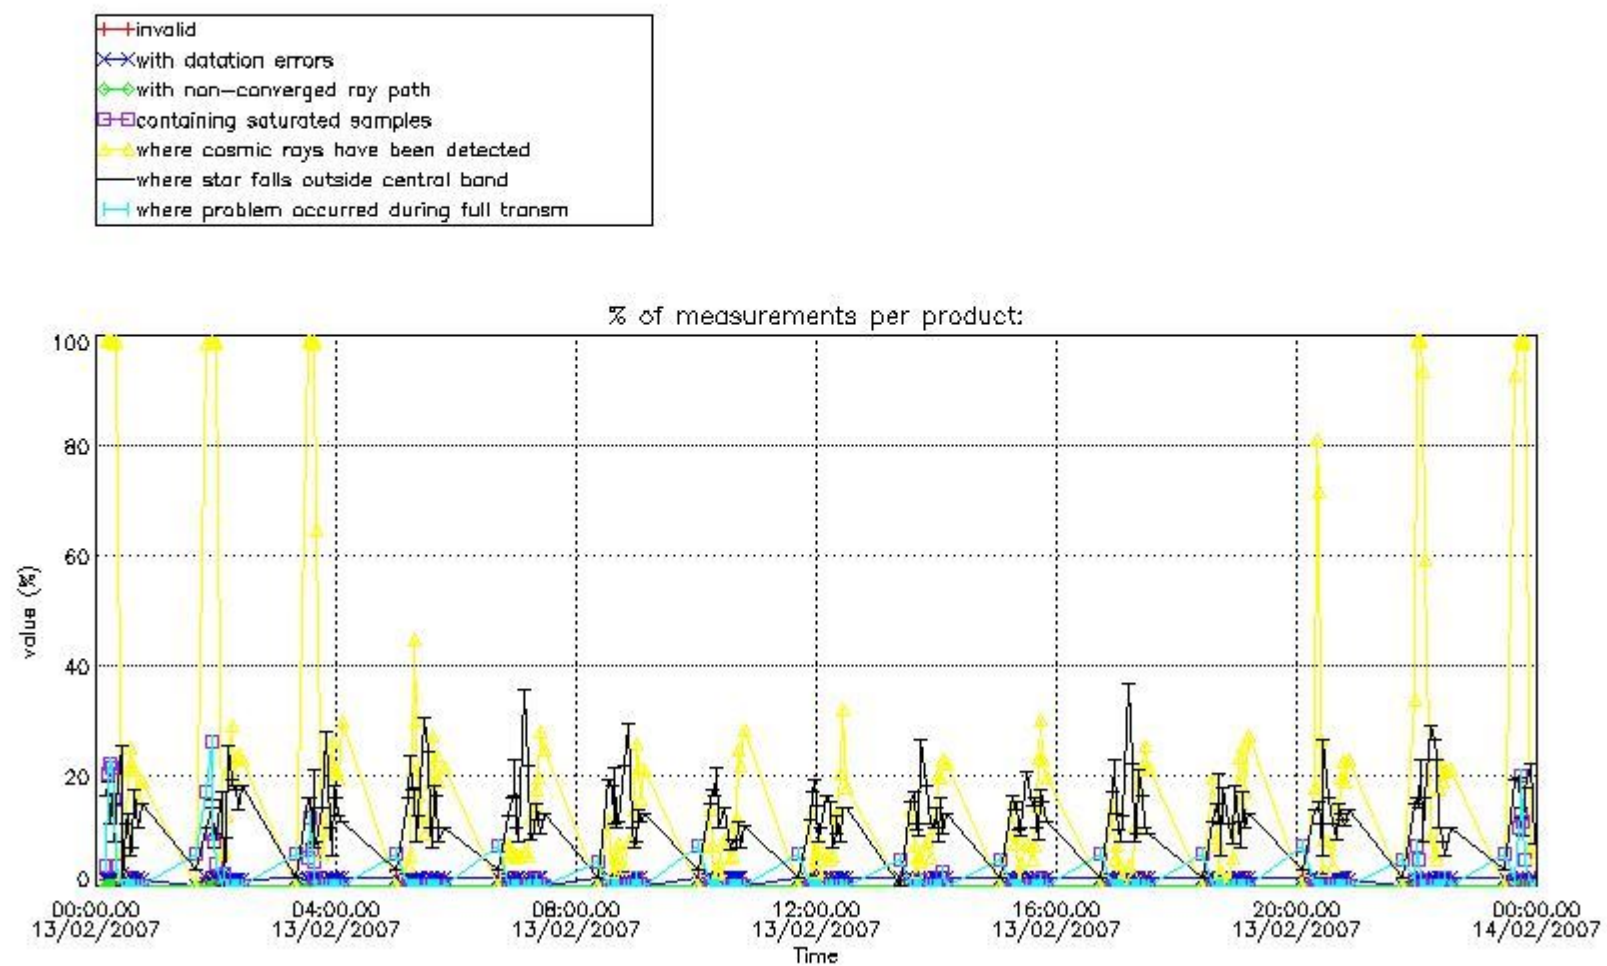

4.1.2 Plot level 1 quality information per product (time dependant): ENVI SAT DESCENDING passes