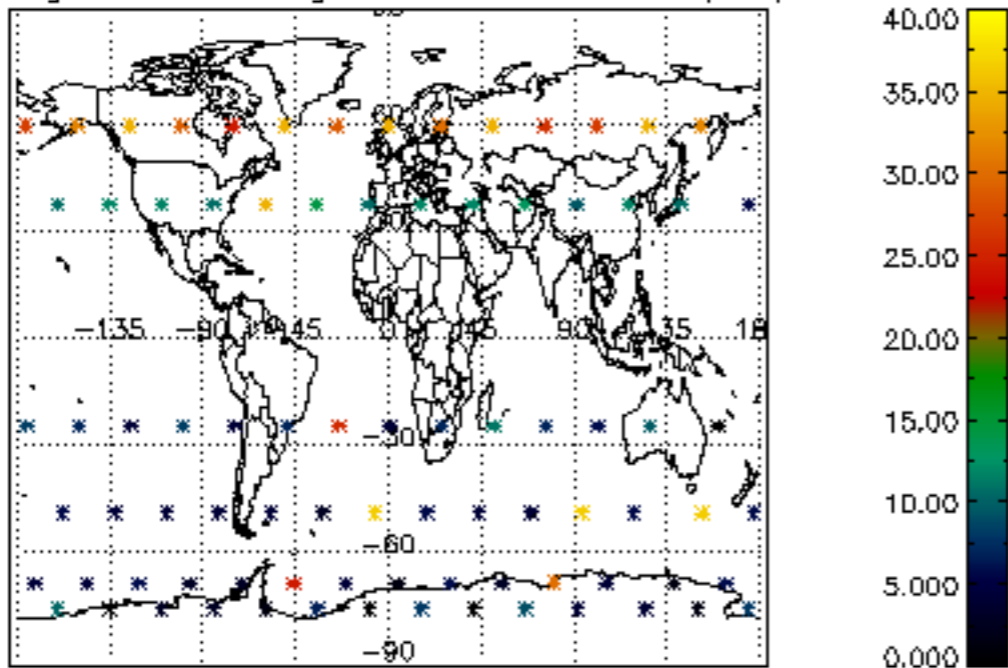

Percentage of star falling outside central band per profile