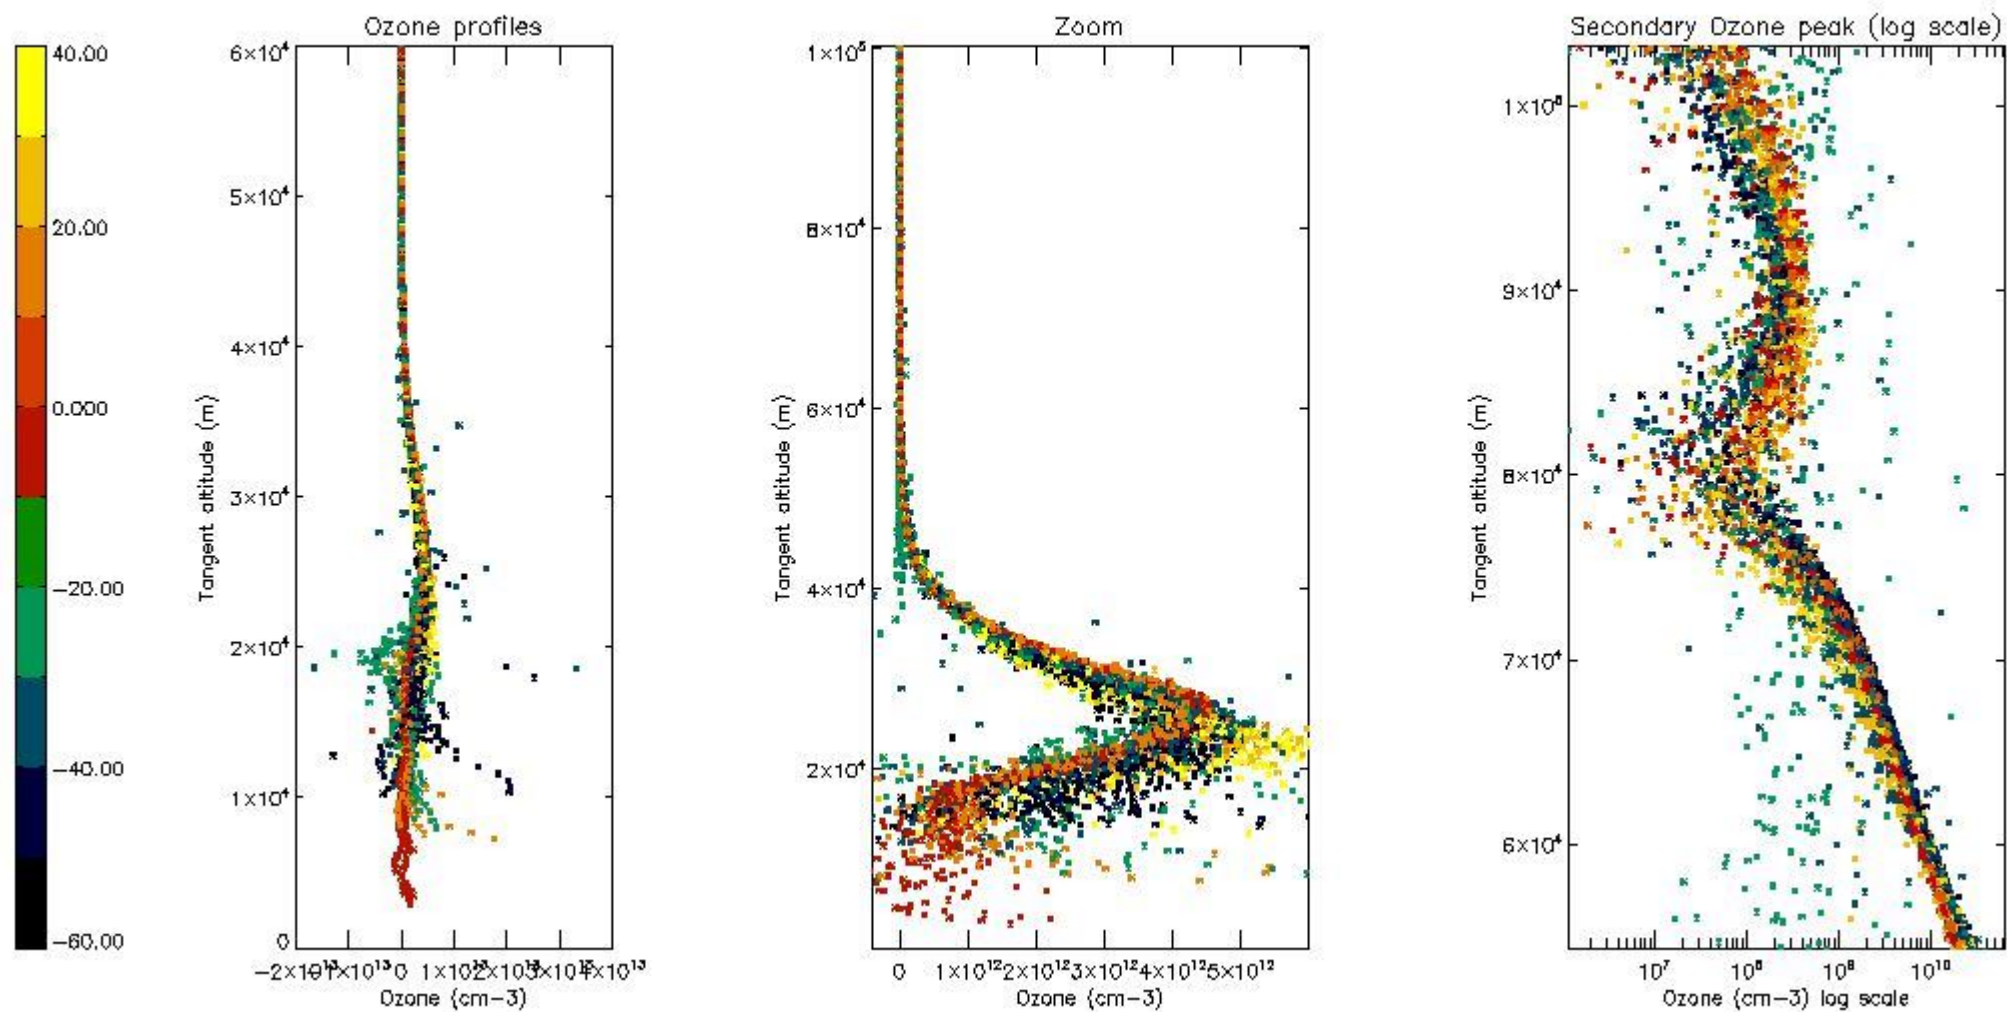

STD < 10	23
STD < 5	15

5.2 Plot ozone profiles for all STD (dark without errors)

The colorbar represents the latitude.

5.3 Plot ozone profiles where STD < 20% (dark without errors)

The colorbar represents the latitude.