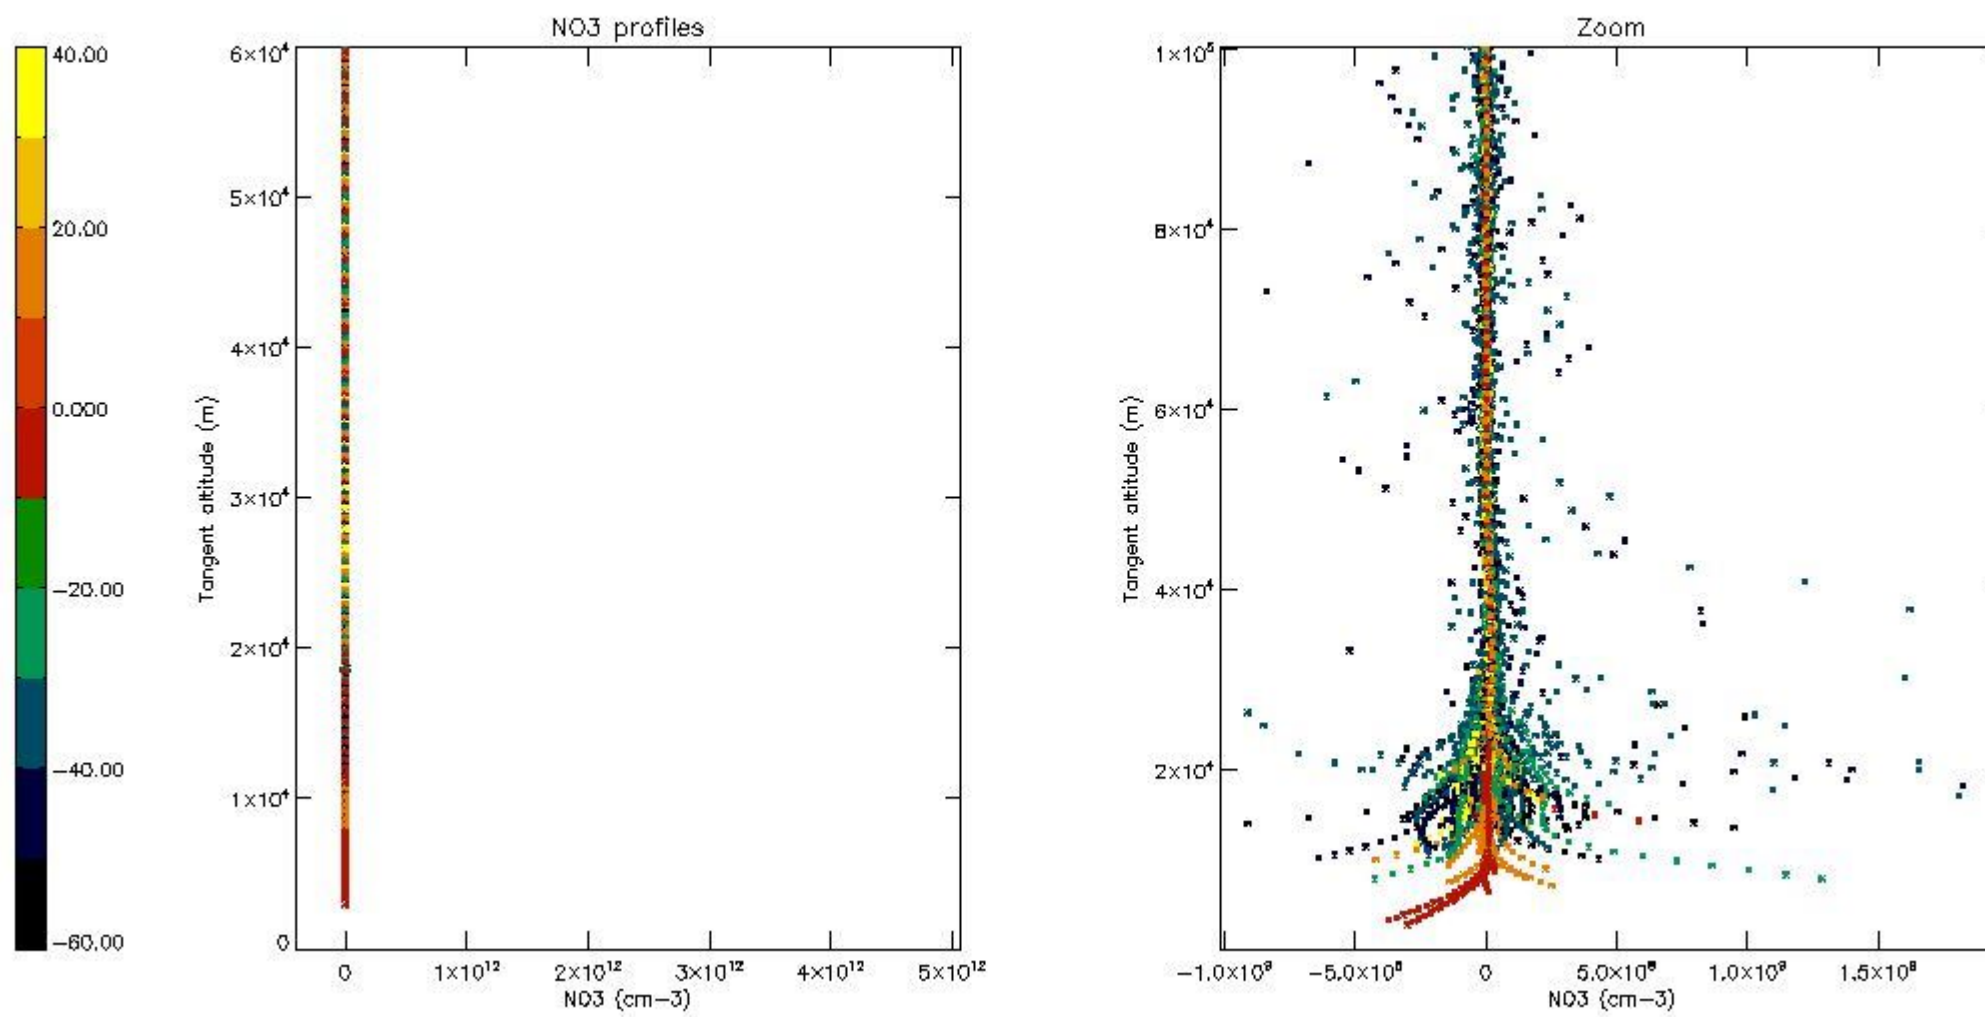

The colorbar represents the latitude.

*5.7 Plot NO3 profiles for all STD (dark without errors)*

The colorbar represents the latitude.

*5.8 Plot H2O profiles for all STD (only for occultations of stars 1,2,3,4,13,14,16,26,63 dark without errors)*