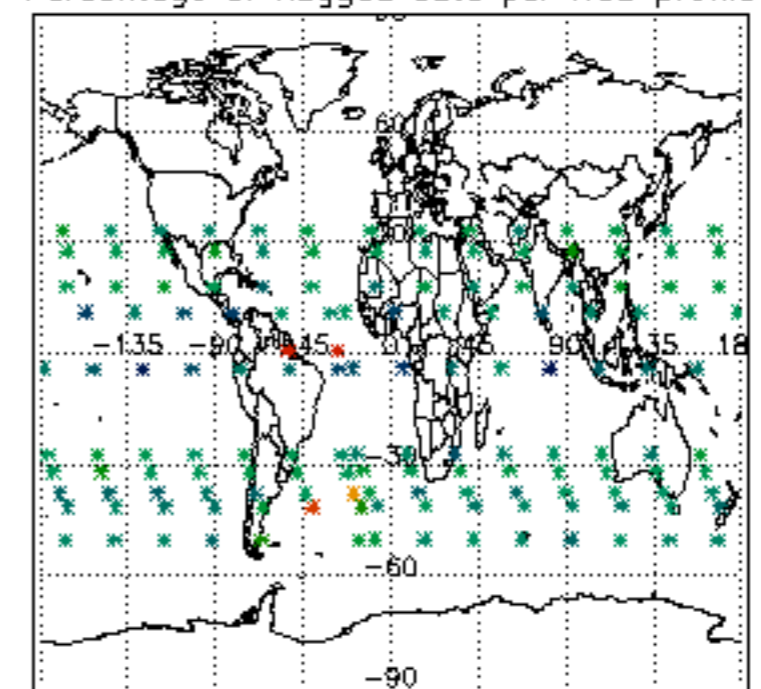

Percentage of flagged data per NO3 profile