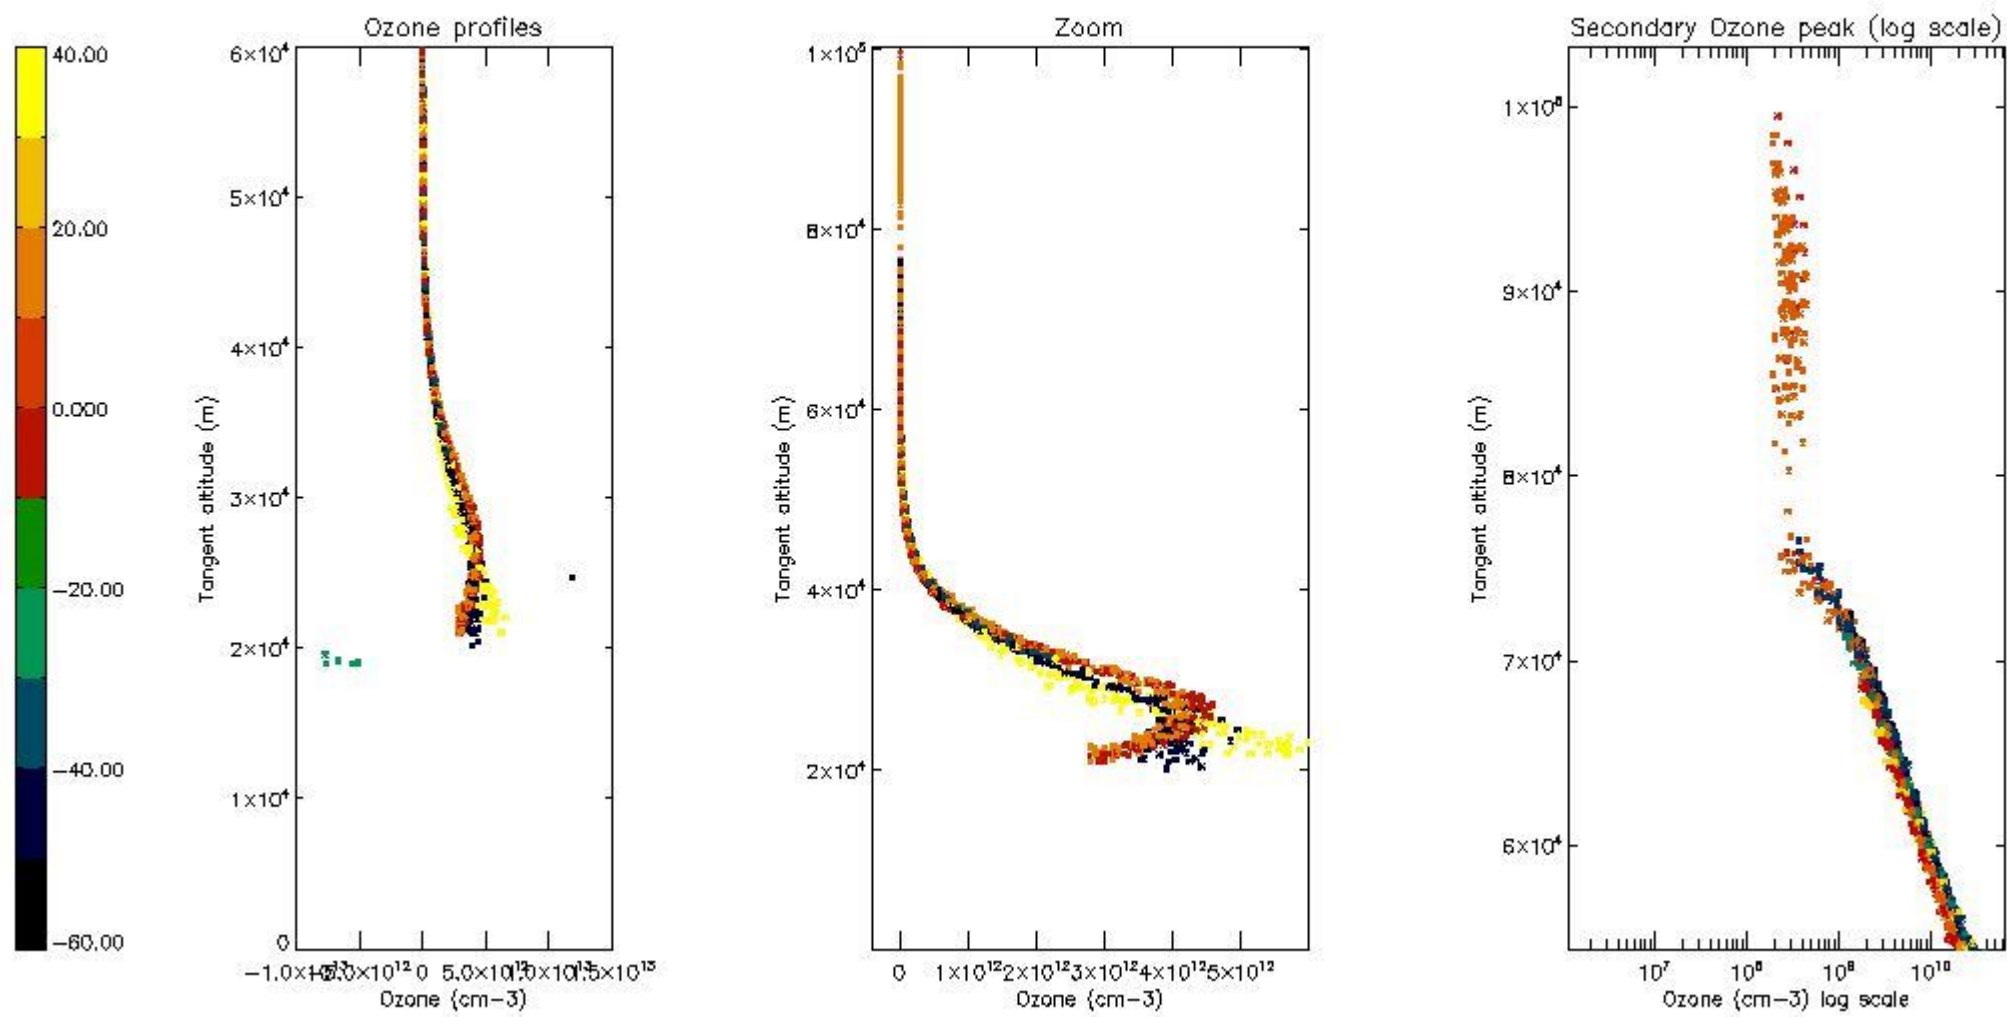

5.6 Plot NO₂ profiles for all STD (dark without errors)

The colorbar represents the latitude.