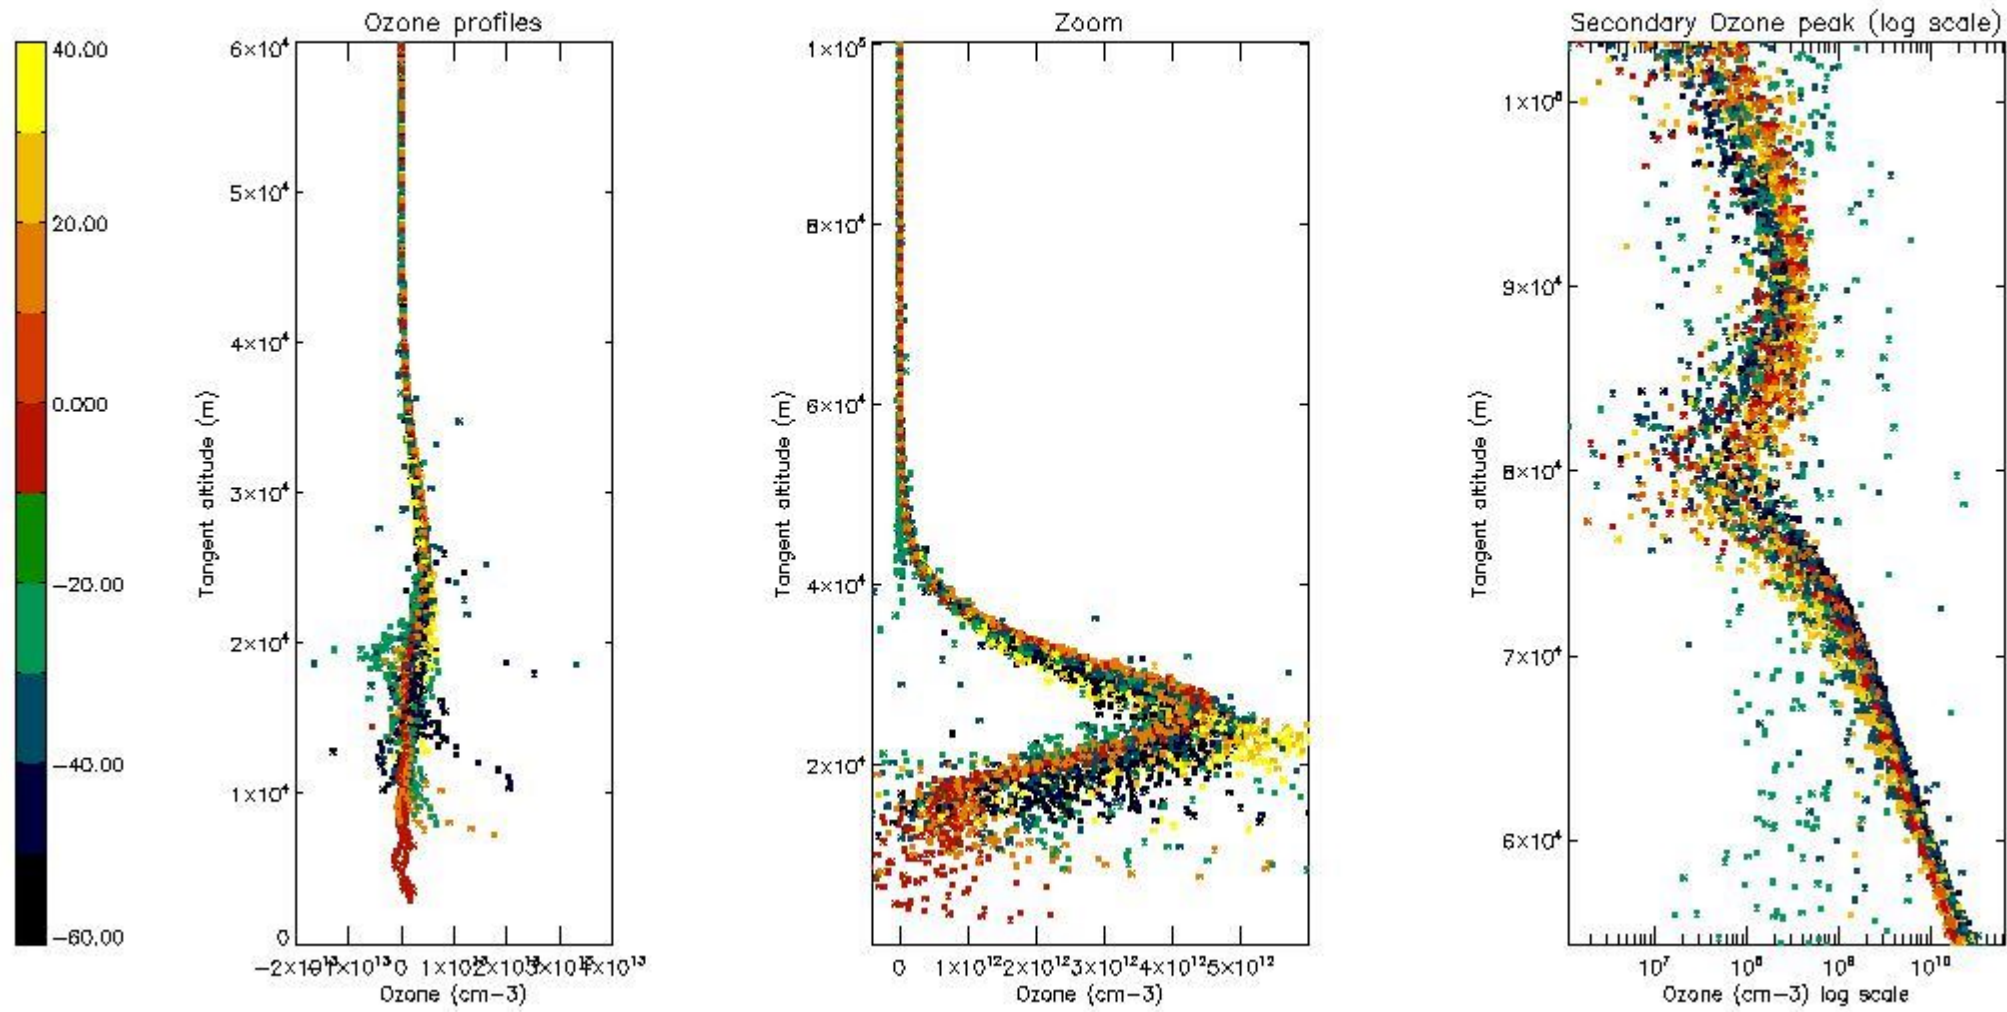

STD < 10	23
STD < 5	15

5.2 Plot ozone profiles for all STD (dark without errors)

The colorbar represents the latitude.

5.3 Plot ozone profiles where STD < 20% (dark without errors)

The colorbar represents the latitude.