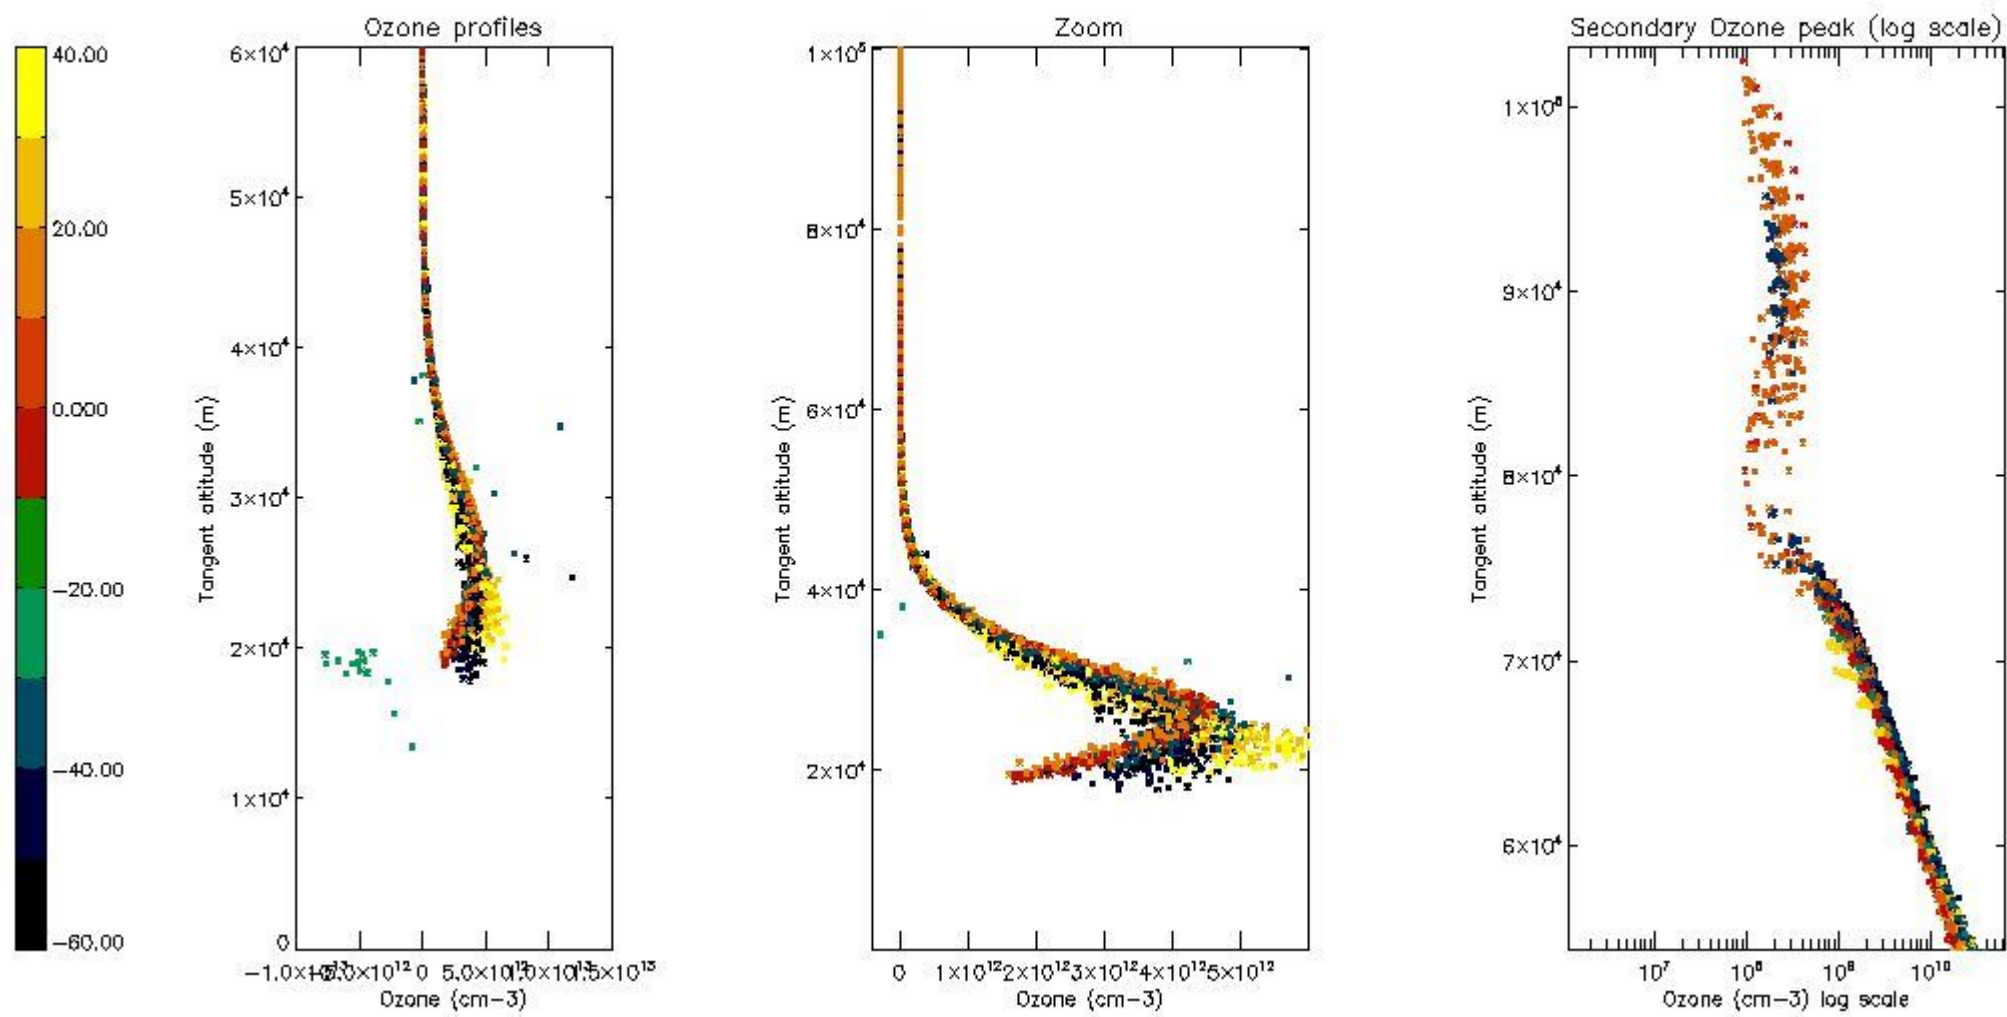

5.5 Plot ozone profiles where STD < 5% (dark without errors)

The colorbar represents the latitude.