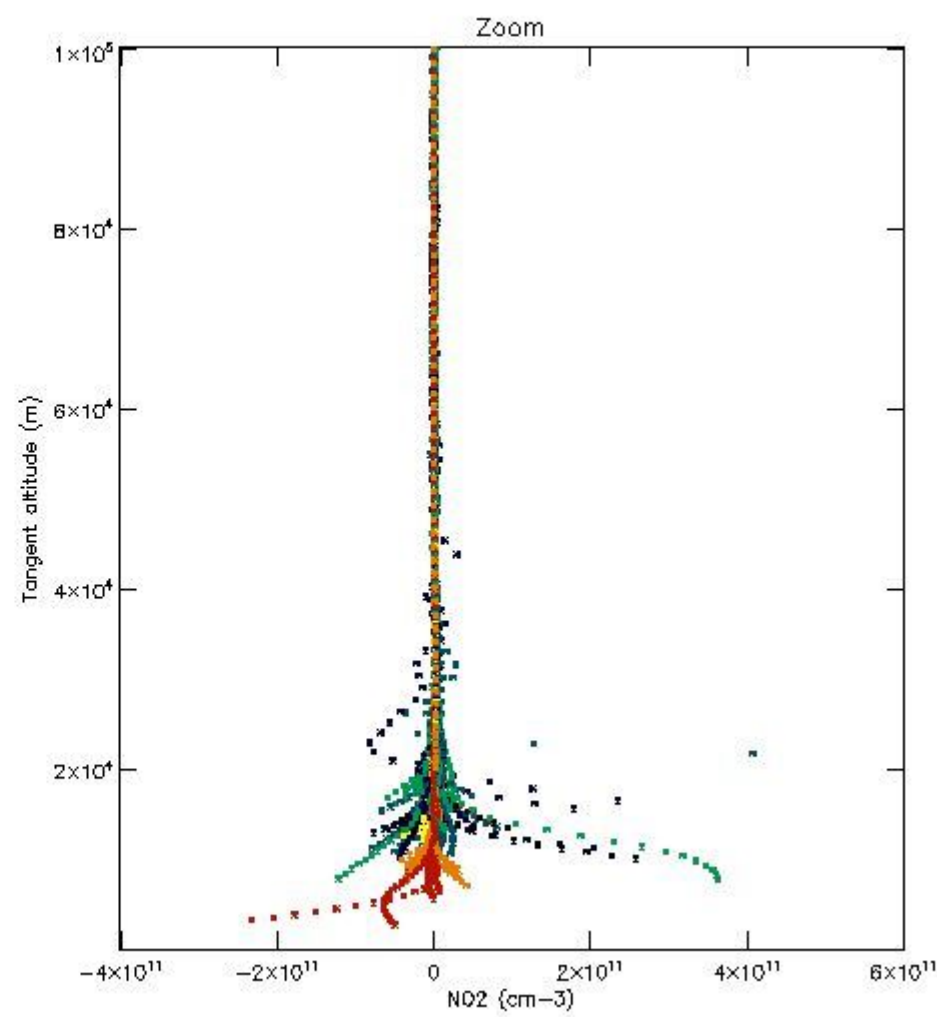

*5.4 Plot ozone profiles where STD < 10% (dark without errors)*

The colorbar represents the latitude.

*5.5 Plot ozone profiles where STD < 5% (dark without errors)*

The colorbar represents the latitude.

*5.6 Plot NO<sub>2</sub> profiles for all STD (dark without errors)*

The colorbar represents the latitude.

*5.7 Plot NO3 profiles for all STD (dark without errors)*

The colorbar represents the latitude.

5.8 Plot H<sub>2</sub>O profiles for all STD (only for occultations of stars 1,2,3,4,13,14,16,26,63 dark without errors)