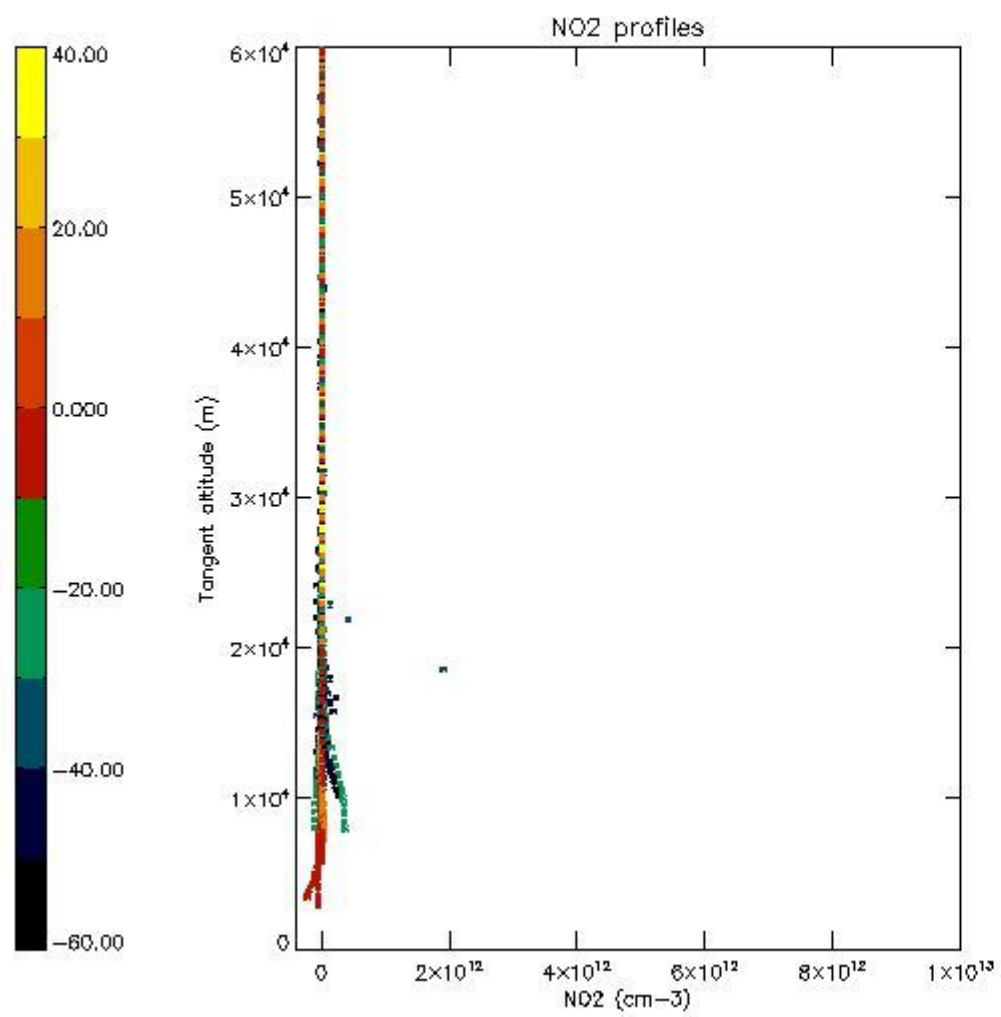

*5.4 Plot ozone profiles where STD < 10% (dark without errors)*

The colorbar represents the latitude.

*5.5 Plot ozone profiles where STD < 5% (dark without errors)*

The colorbar represents the latitude.

*5.6 Plot NO<sub>2</sub> profiles for all STD (dark without errors)*

The colorbar represents the latitude.

*5.7 Plot NO3 profiles for all STD (dark without errors)*

The colorbar represents the latitude.

5.8 Plot H<sub>2</sub>O profiles for all STD (only for occultations of stars 1,2,3,4,13,14,16,26,63 dark without errors)