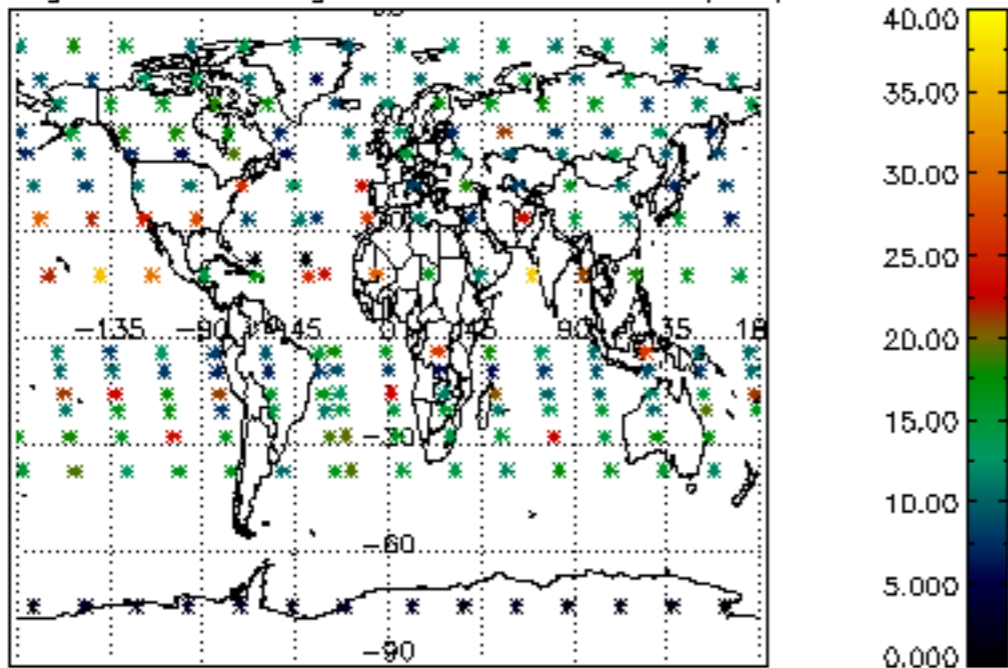

Percentage of cosmic ray hits per profile

Percentage of star falling outside central band per profile