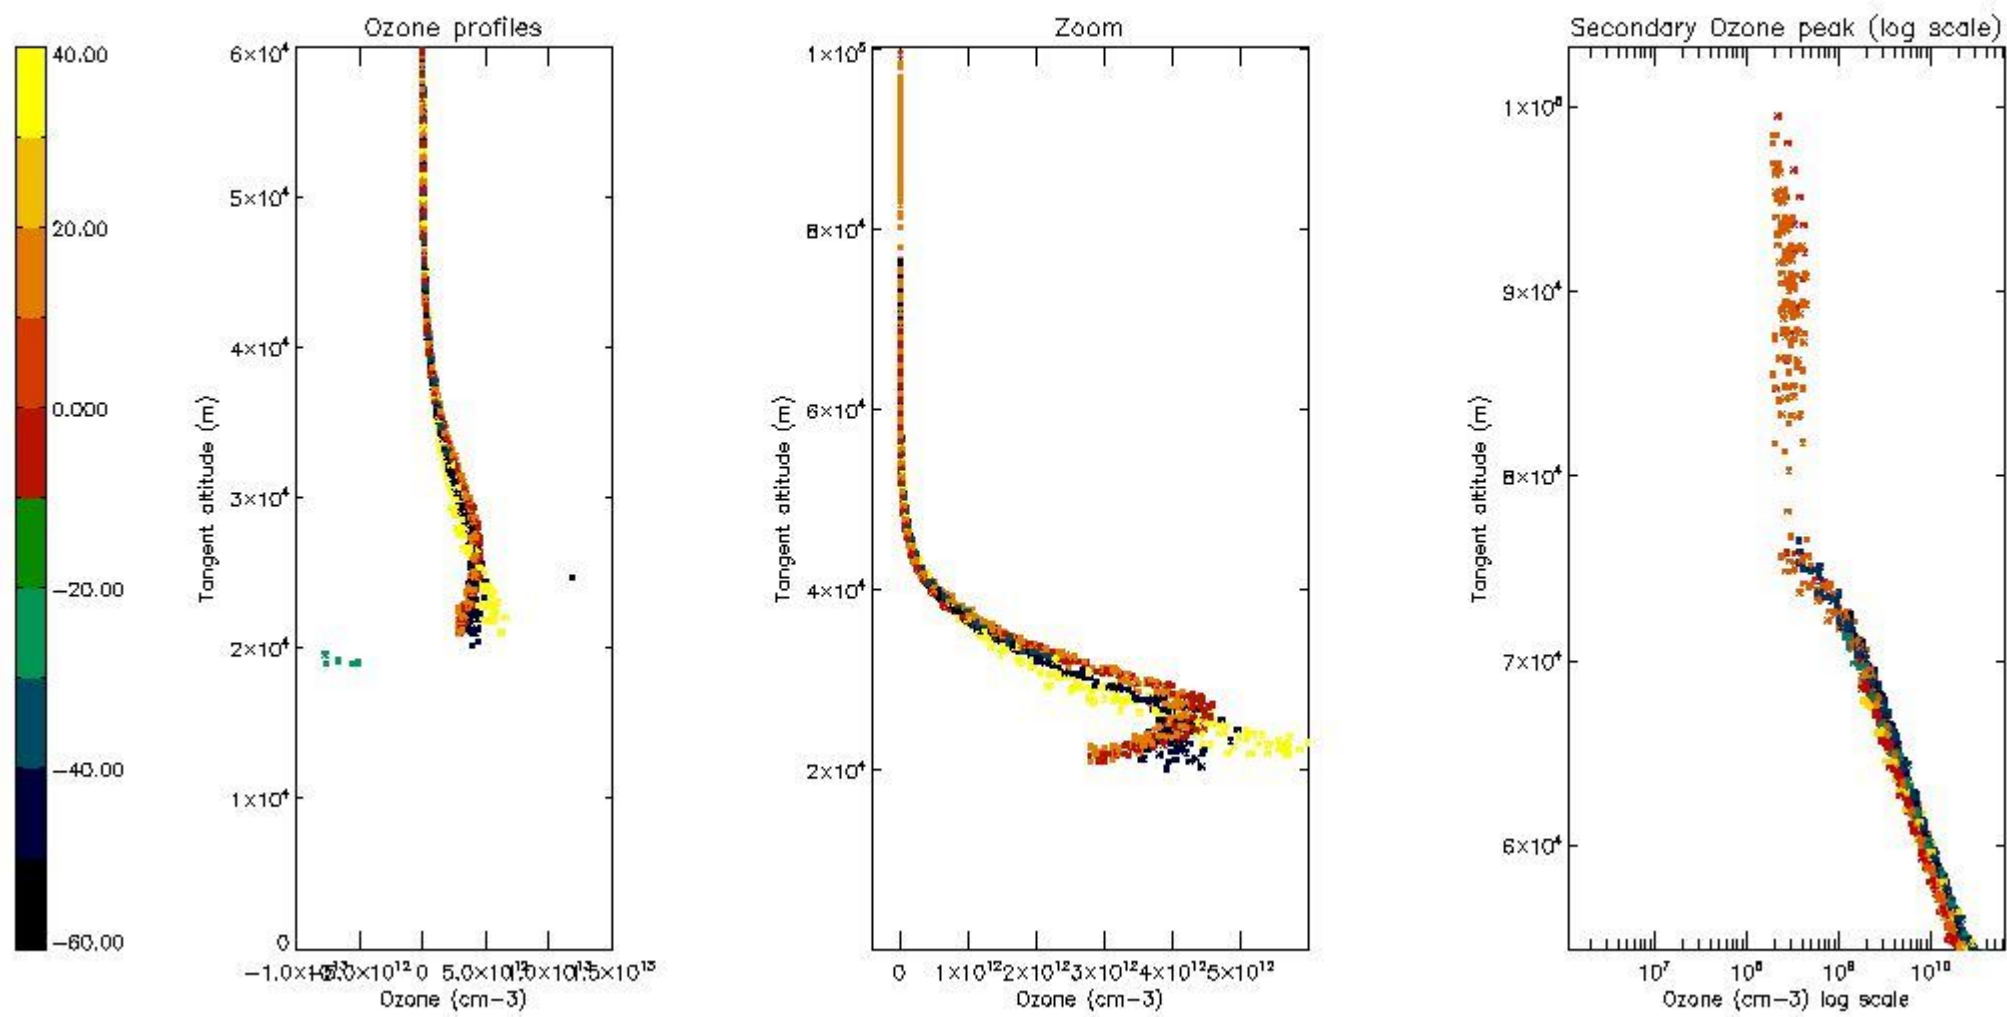

*5.4 Plot ozone profiles where STD < 10% (dark without errors)*

The colorbar represents the latitude.

*5.5 Plot ozone profiles where STD < 5% (dark without errors)*

The colorbar represents the latitude.

*5.6 Plot NO<sub>2</sub> profiles for all STD (dark without errors)*

The colorbar represents the latitude.

*5.7 Plot NO3 profiles for all STD (dark without errors)*

The colorbar represents the latitude.

5.8 Plot H<sub>2</sub>O profiles for all STD (only for occultations of stars 1,2,3,4,13,14,16,26,63 dark without errors)