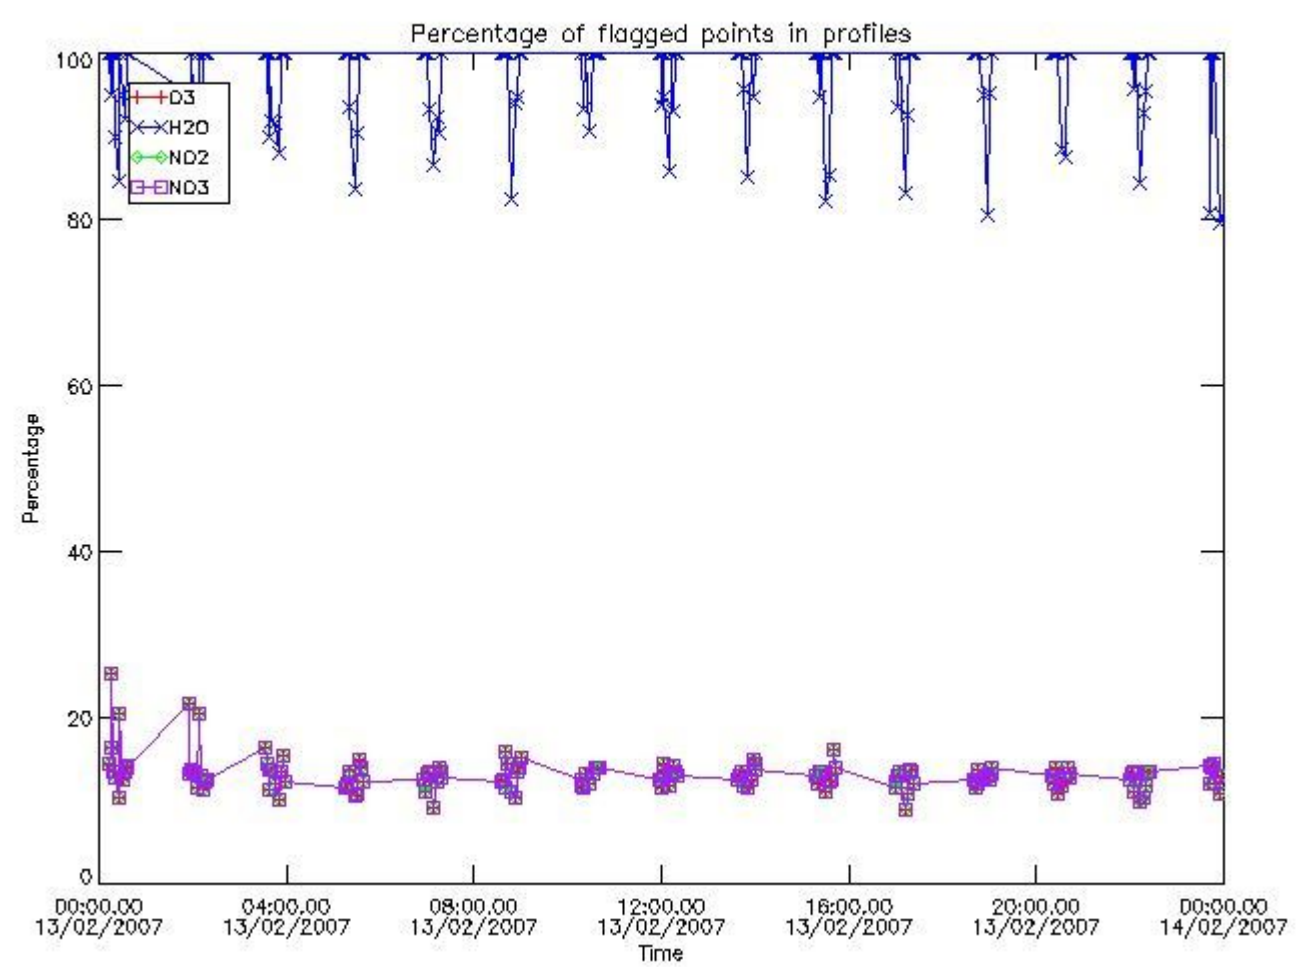

3. Quality information per product

In this section it is plotted some information contained in the Quality Summary data set of the level 2 products. Only products in dark limb conditions and without errors (error flag in the MPH set to "0") are used.

3.1 Plot quality information per product (time dependant)

3.2 Plot quality information per product (world map)