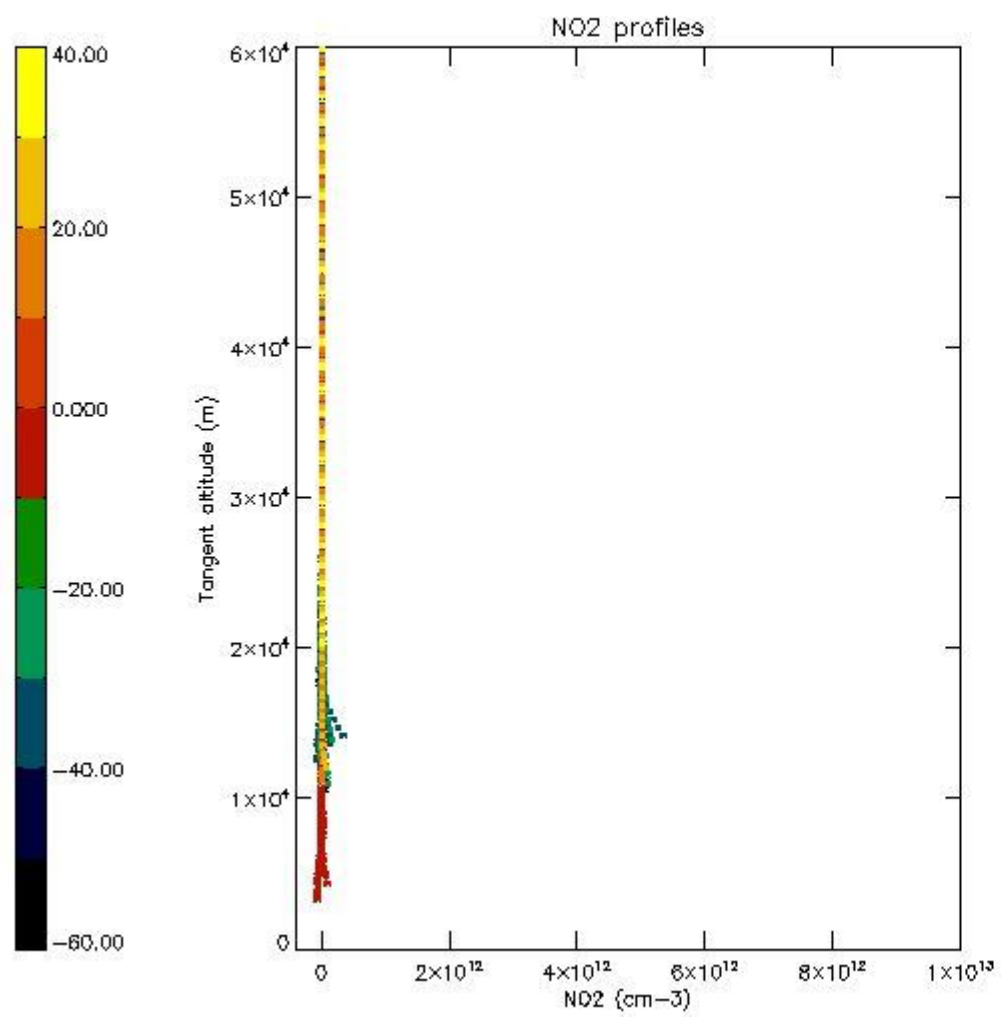

5.4 Plot ozone profiles where STD < 10% (dark without errors)

The colorbar represents the latitude.

5.5 Plot ozone profiles where STD < 5% (dark without errors)

The colorbar represents the latitude.

5.6 Plot NO₂ profiles for all STD (dark without errors)

The colorbar represents the latitude.

5.7 Plot NO3 profiles for all STD (dark without errors)

The colorbar represents the latitude.

5.8 Plot H₂O profiles for all STD (only for occultations of stars 1,2,3,4,13,14,16,26,63 dark without errors)