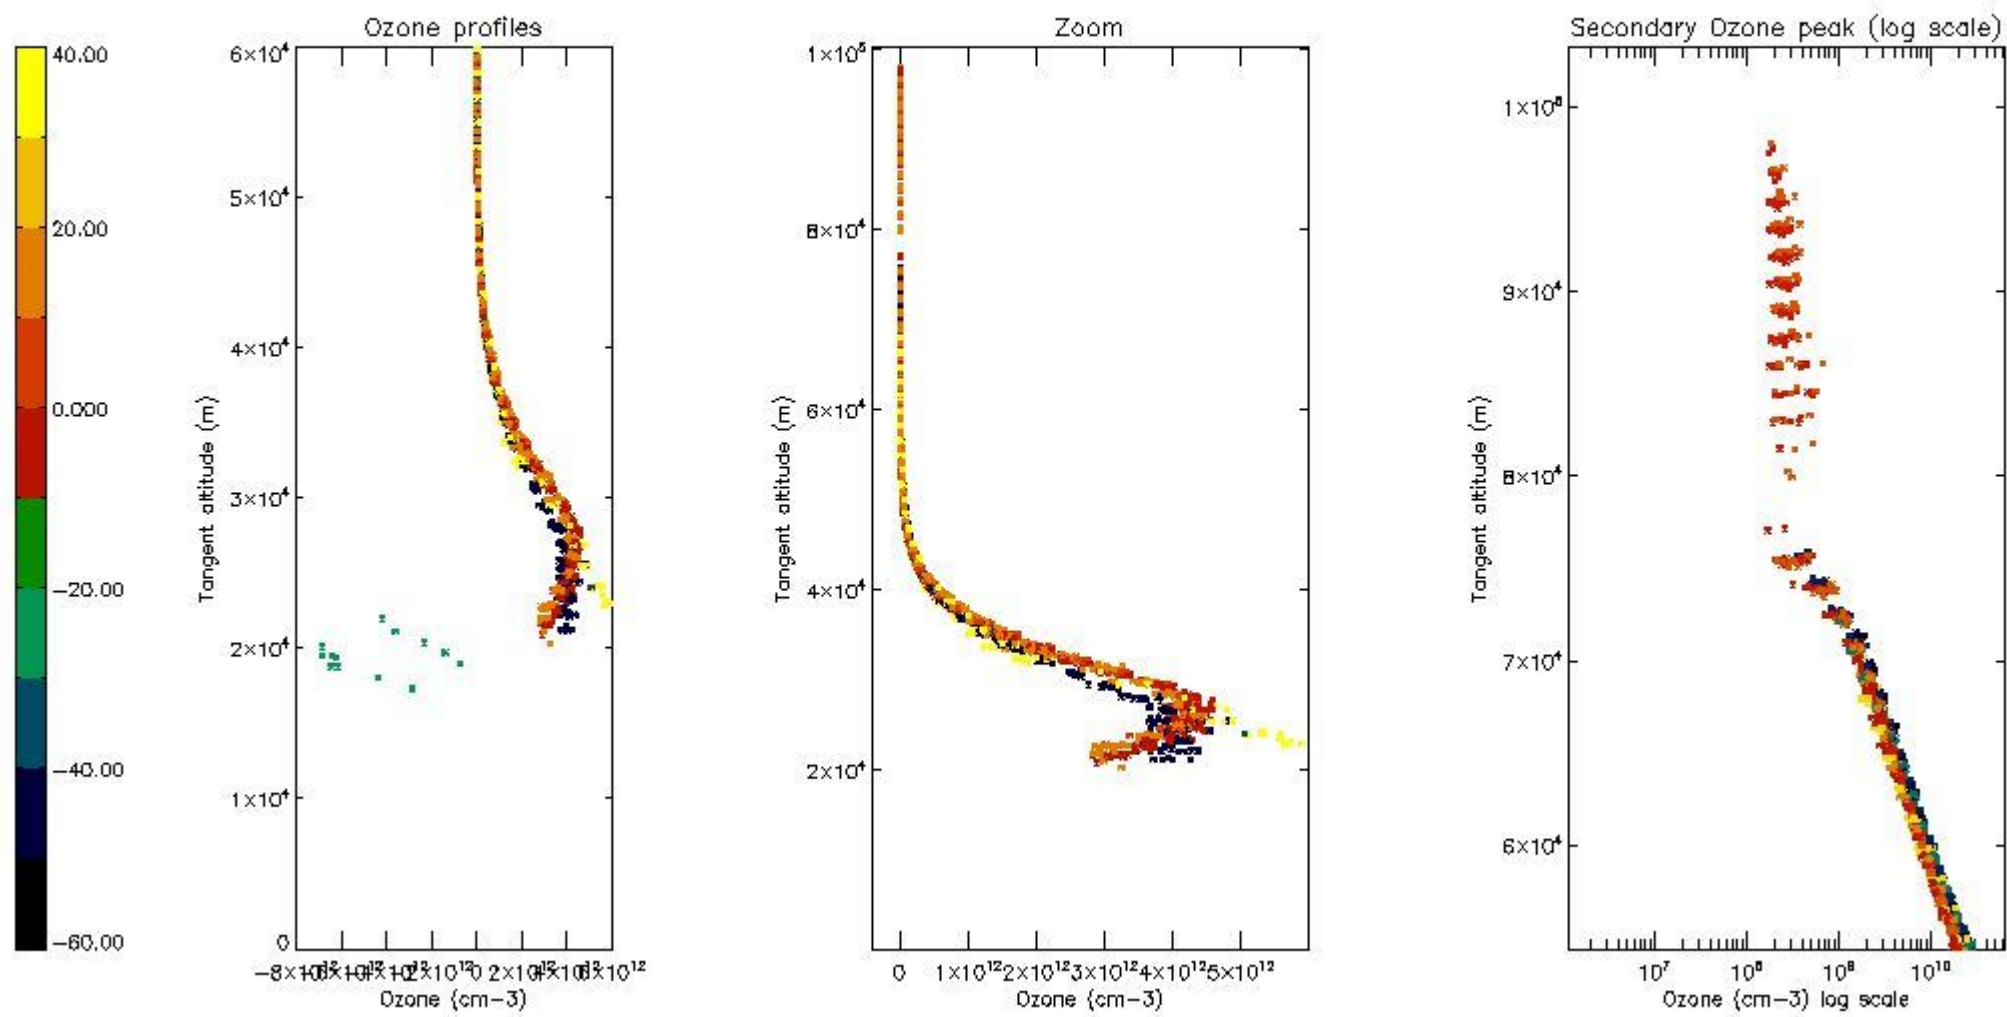

5.6 Plot NO₂ profiles for all STD (dark without errors)

The colorbar represents the latitude.