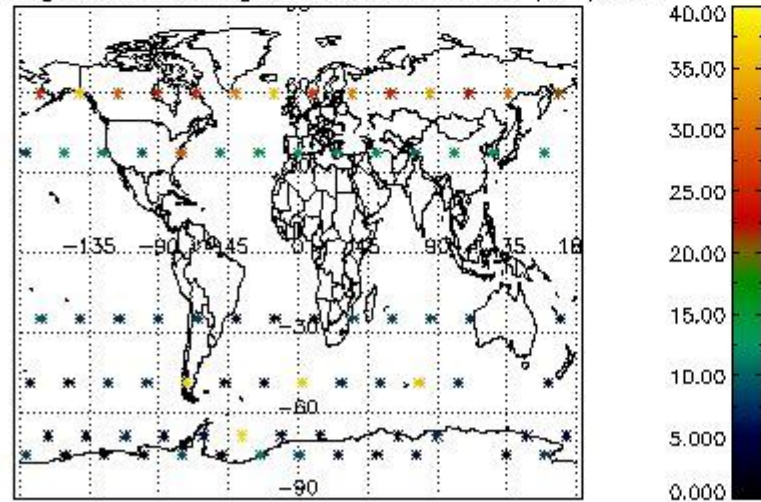

3.1 Plot quality information per product (time dependant)

3.2 Plot quality information per product (world map)

4. Level 1 quality information per product

In this section it is plotted some information contained in the Quality Summary data set of the level 2 products that comes from the level 1b processing. Products without errors (error flag in the MPH set to "0") are used.

4.1 Plot quality information per product (time dependant) coming from level 1b processing

4.1.1 Plot level 1 quality information per product (time dependant): ENVISAT ASCENDING passes

4.1.2 Plot level 1 quality information per product (time dependant): ENVI SAT DESCENDING passes

4.2 Plot quality information per product coming from level 1b processing (world map)

4.2.1 Plot level 1 quality information per product (world map): ENVISAT ASCENDING passes

4.2.2 Plot level 1 quality information per product (world map): ENVISAT DESCENDING passes

Percentage of cosmic ray hits per profile

Percentage of datation errors per profile

Percentage of star falling outside central band per profile

Percentage of saturation errors per profile

5. Trace gas profiles