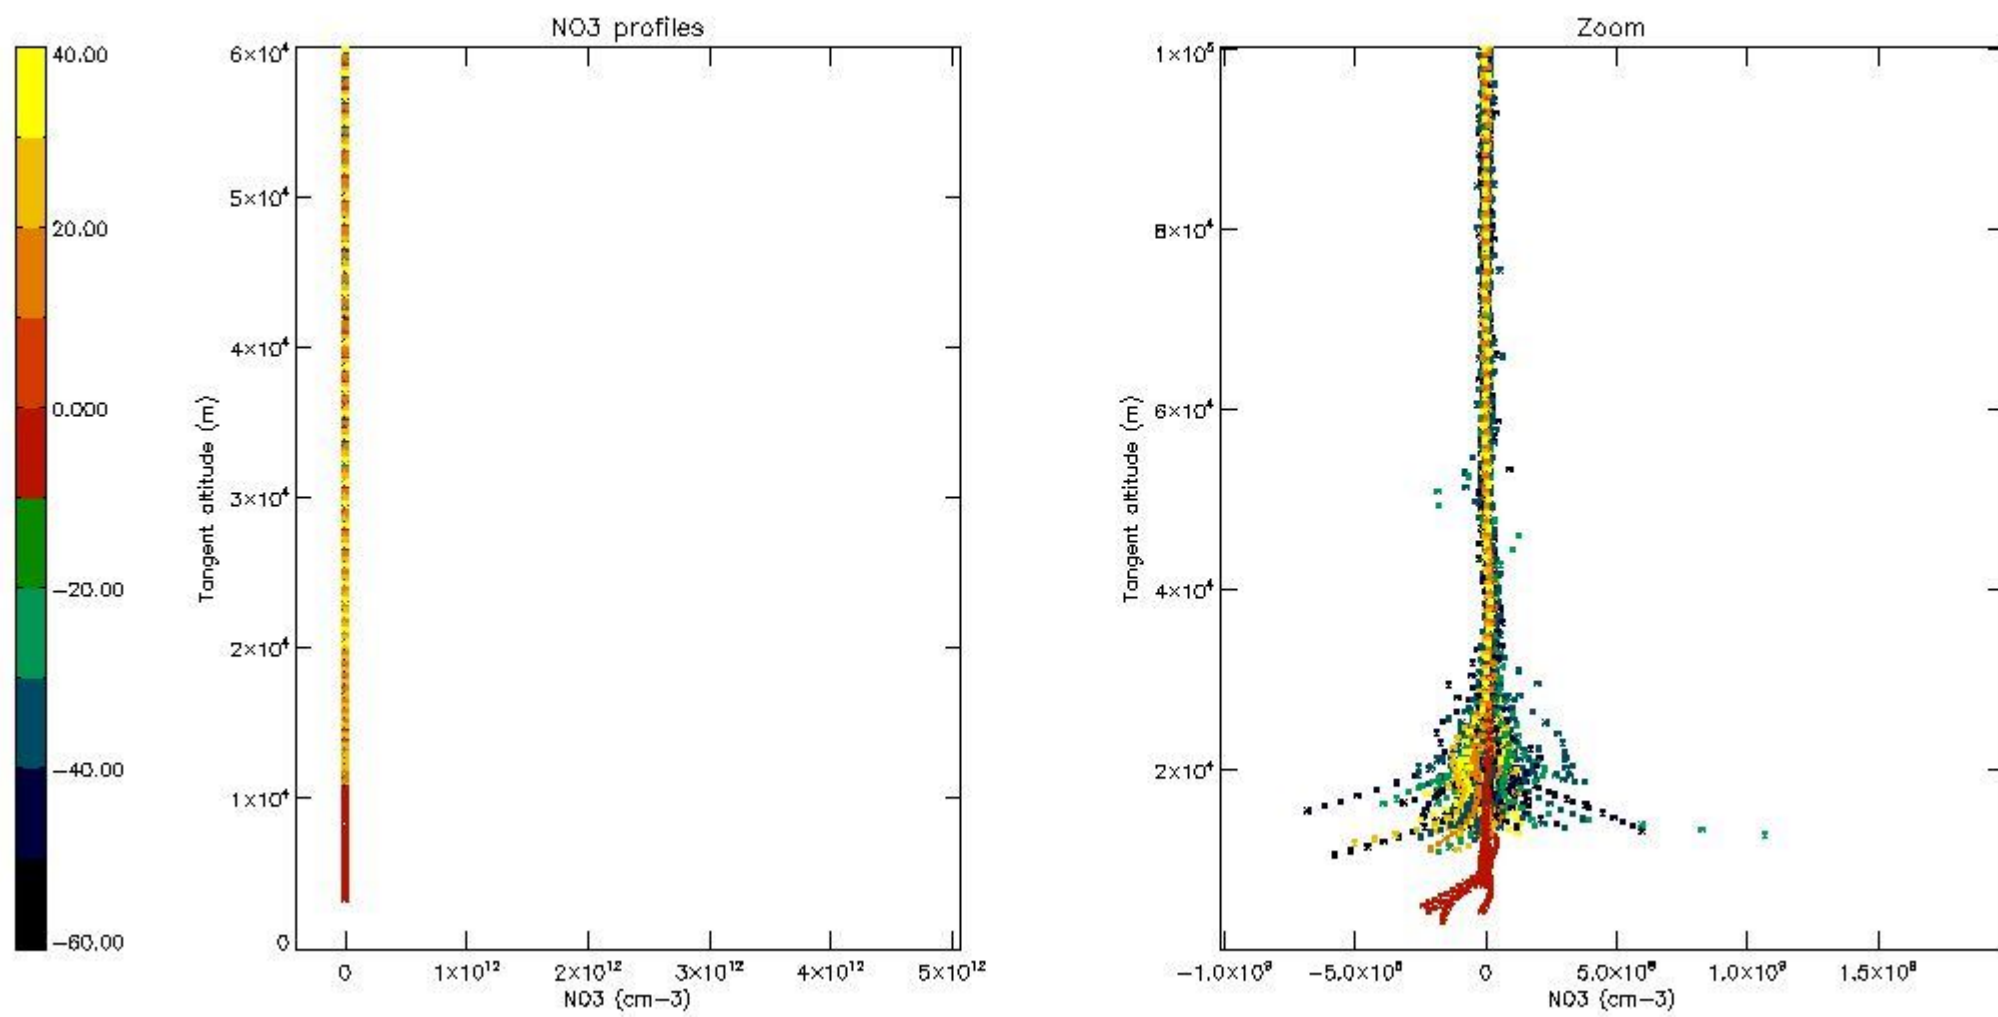

5.8 Plot H₂O profiles for all STD (only for occultations of stars 1,2,3,4,13,14,16,26,63 dark without errors)

The colorbar represents the latitude.