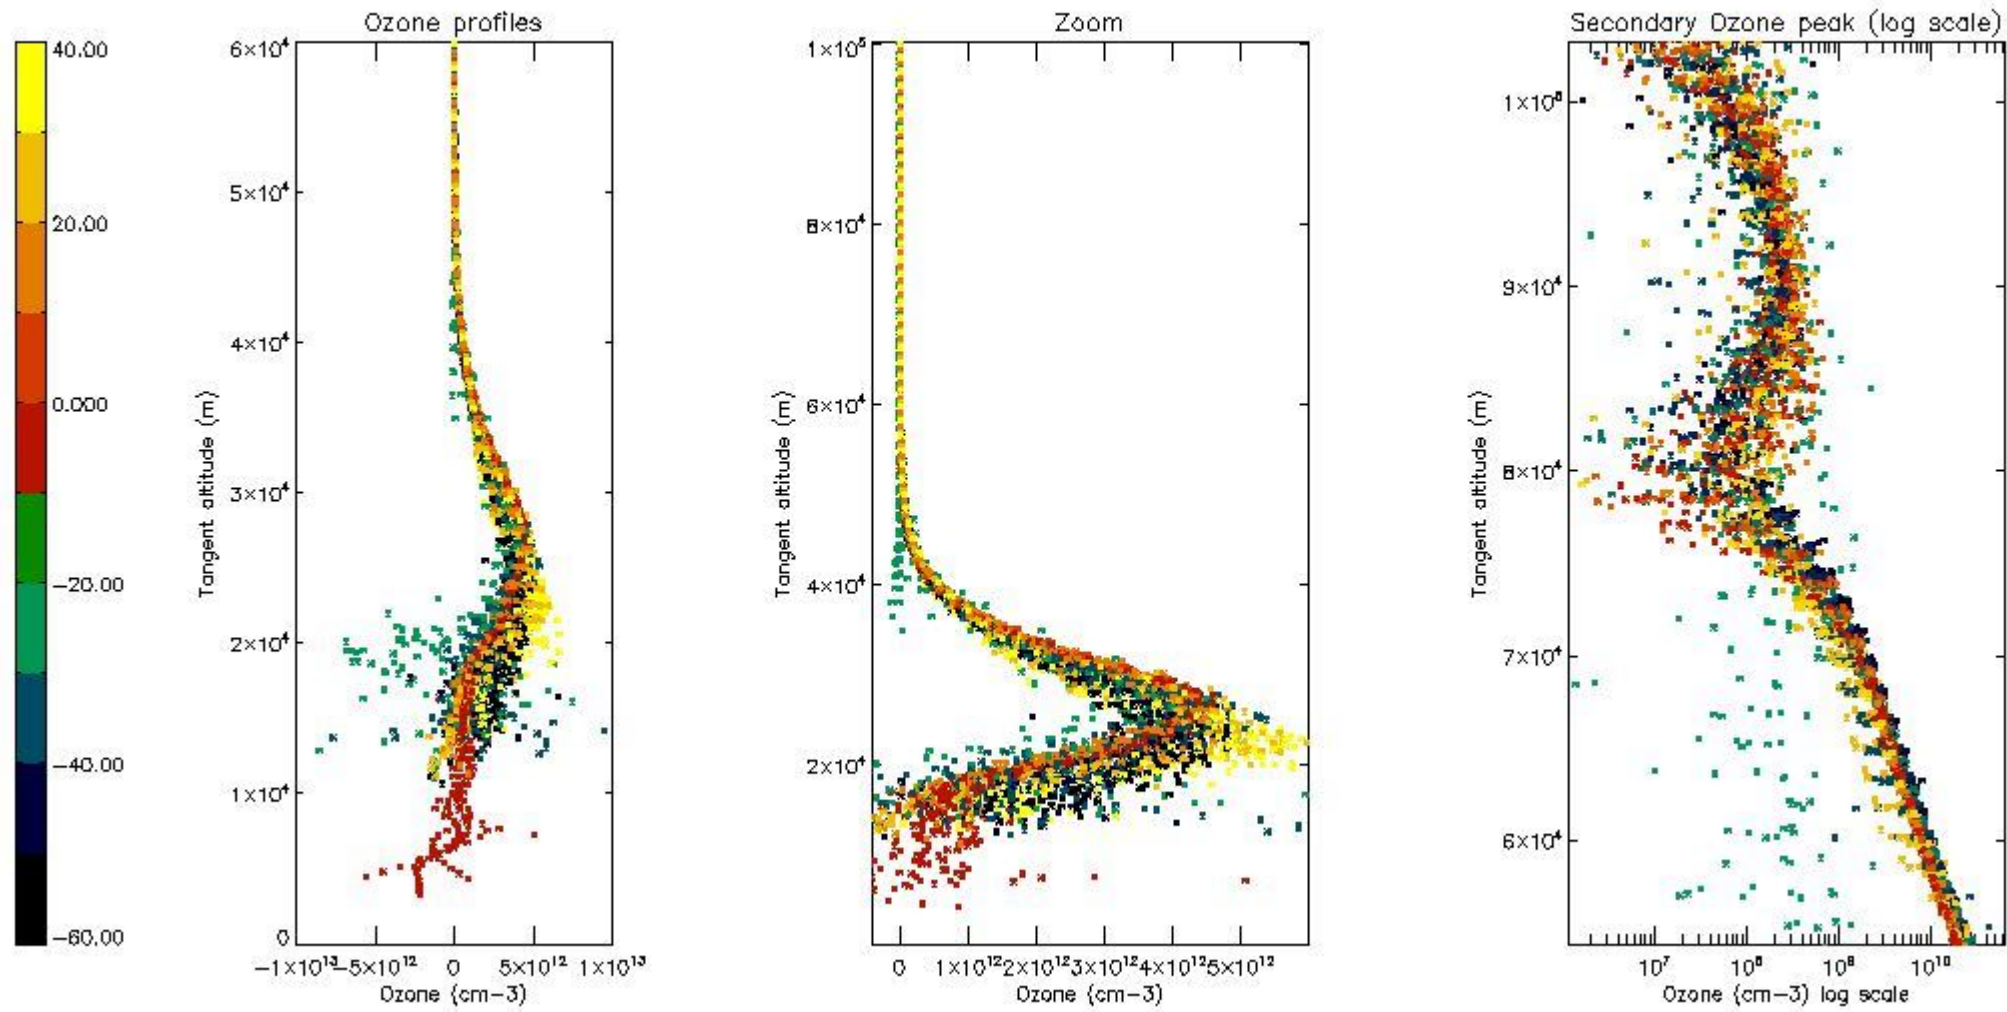

STD < 10	25
STD < 5	17

5.2 Plot ozone profiles for all STD (dark without errors)

The colorbar represents the latitude.

5.3 Plot ozone profiles where STD < 20% (dark without errors)

The colorbar represents the latitude.