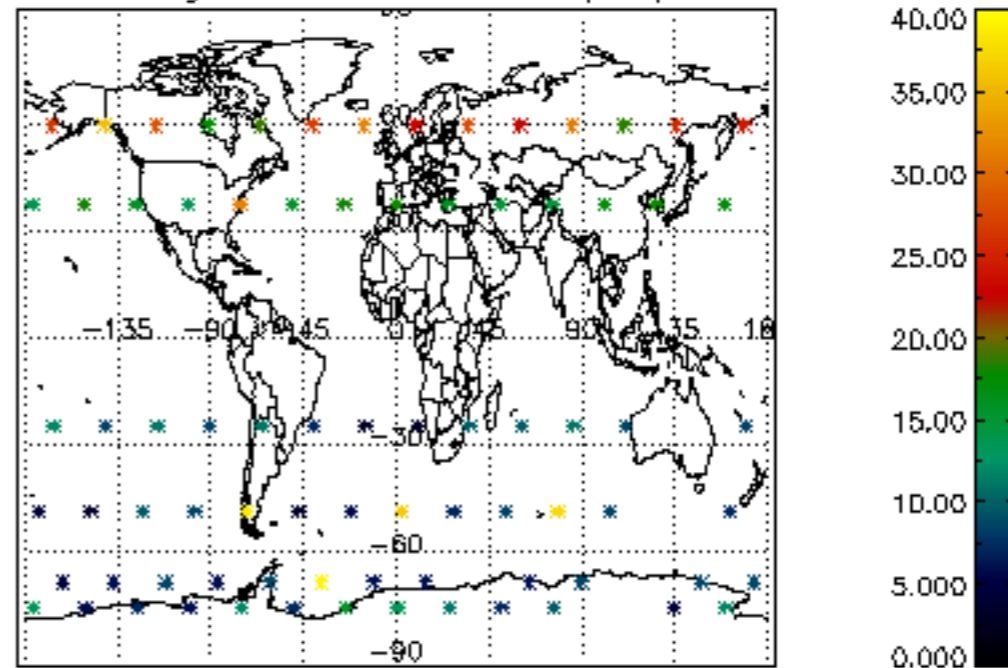

Percentage of saturation errors per profile