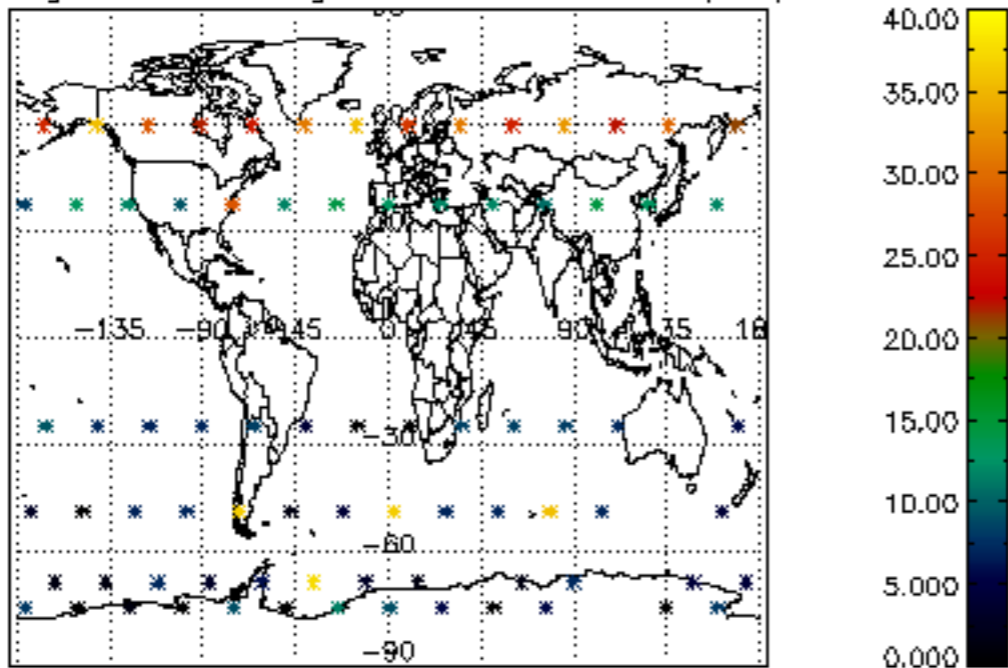

Percentage of star falling outside central band per profile