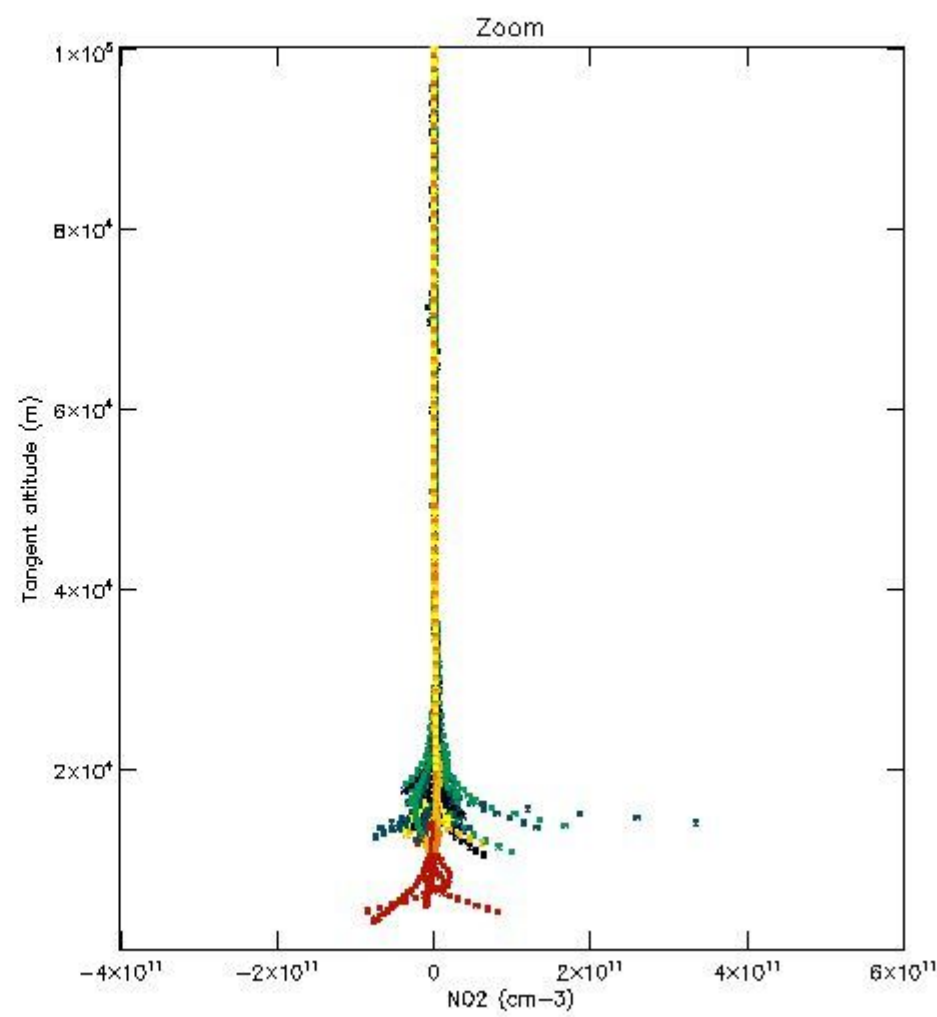

5.4 Plot ozone profiles where STD < 10% (dark without errors)

The colorbar represents the latitude.

5.5 Plot ozone profiles where STD < 5% (dark without errors)

The colorbar represents the latitude.

5.6 Plot NO₂ profiles for all STD (dark without errors)

The colorbar represents the latitude.

5.7 Plot NO3 profiles for all STD (dark without errors)

The colorbar represents the latitude.

5.8 Plot H₂O profiles for all STD (only for occultations of stars 1,2,3,4,13,14,16,26,63 dark without errors)