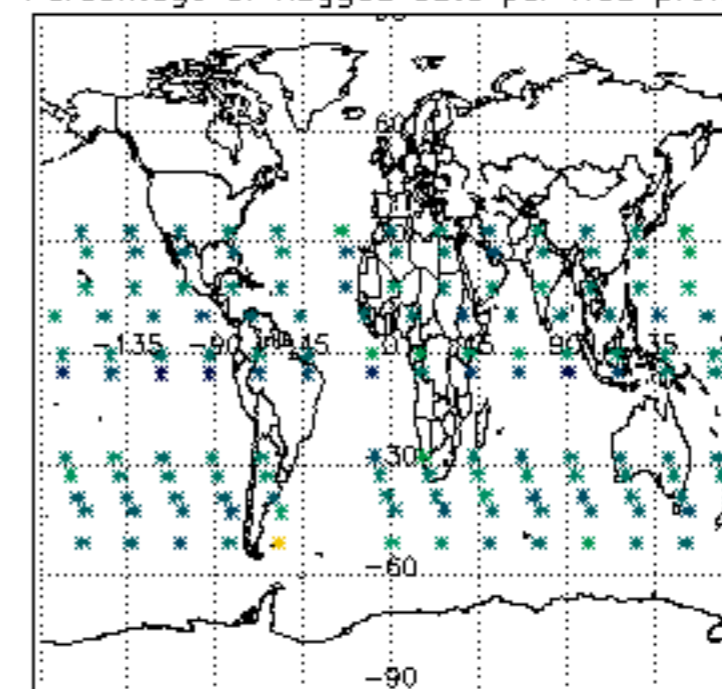

Percentage of flagged data per NO3 profile