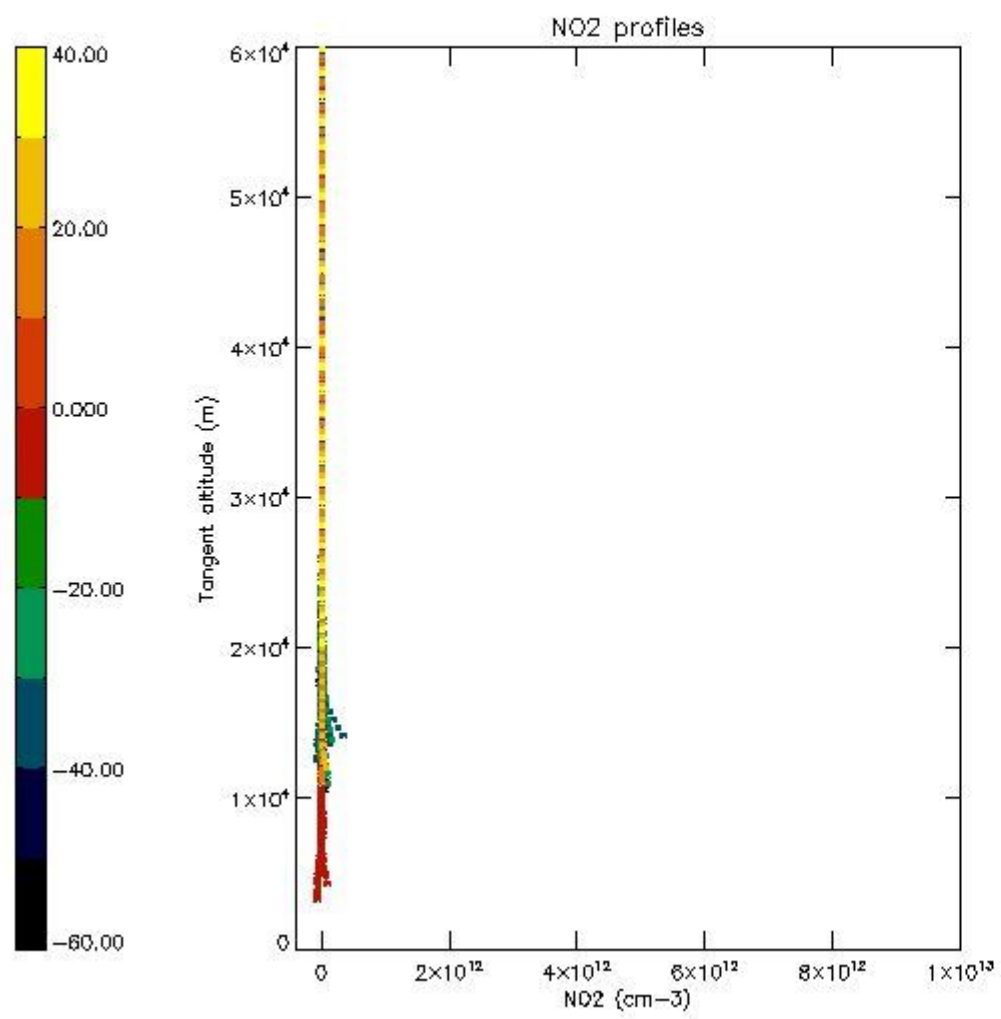

So, the table below shows the percentage of dark limb and valid observations for each criteria with respect to the overall valid daily observations.

Criteria	% of total production
All STD	52
STD < 20	30

STD < 10	25
STD < 5	17

5.2 Plot ozone profiles for all STD (dark without errors)

The colorbar represents the latitude.

5.3 Plot ozone profiles where STD < 20% (dark without errors)

The colorbar represents the latitude.

5.4 Plot ozone profiles where STD < 10% (dark without errors)

The colorbar represents the latitude.

5.5 Plot ozone profiles where STD < 5% (dark without errors)

The colorbar represents the latitude.

5.6 Plot NO₂ profiles for all STD (dark without errors)

The colorbar represents the latitude.

5.7 Plot NO3 profiles for all STD (dark without errors)

The colorbar represents the latitude.

5.8 Plot H2O profiles for all STD (only for occultations of stars 1,2,3,4,13,14,16,26,63 dark without errors)