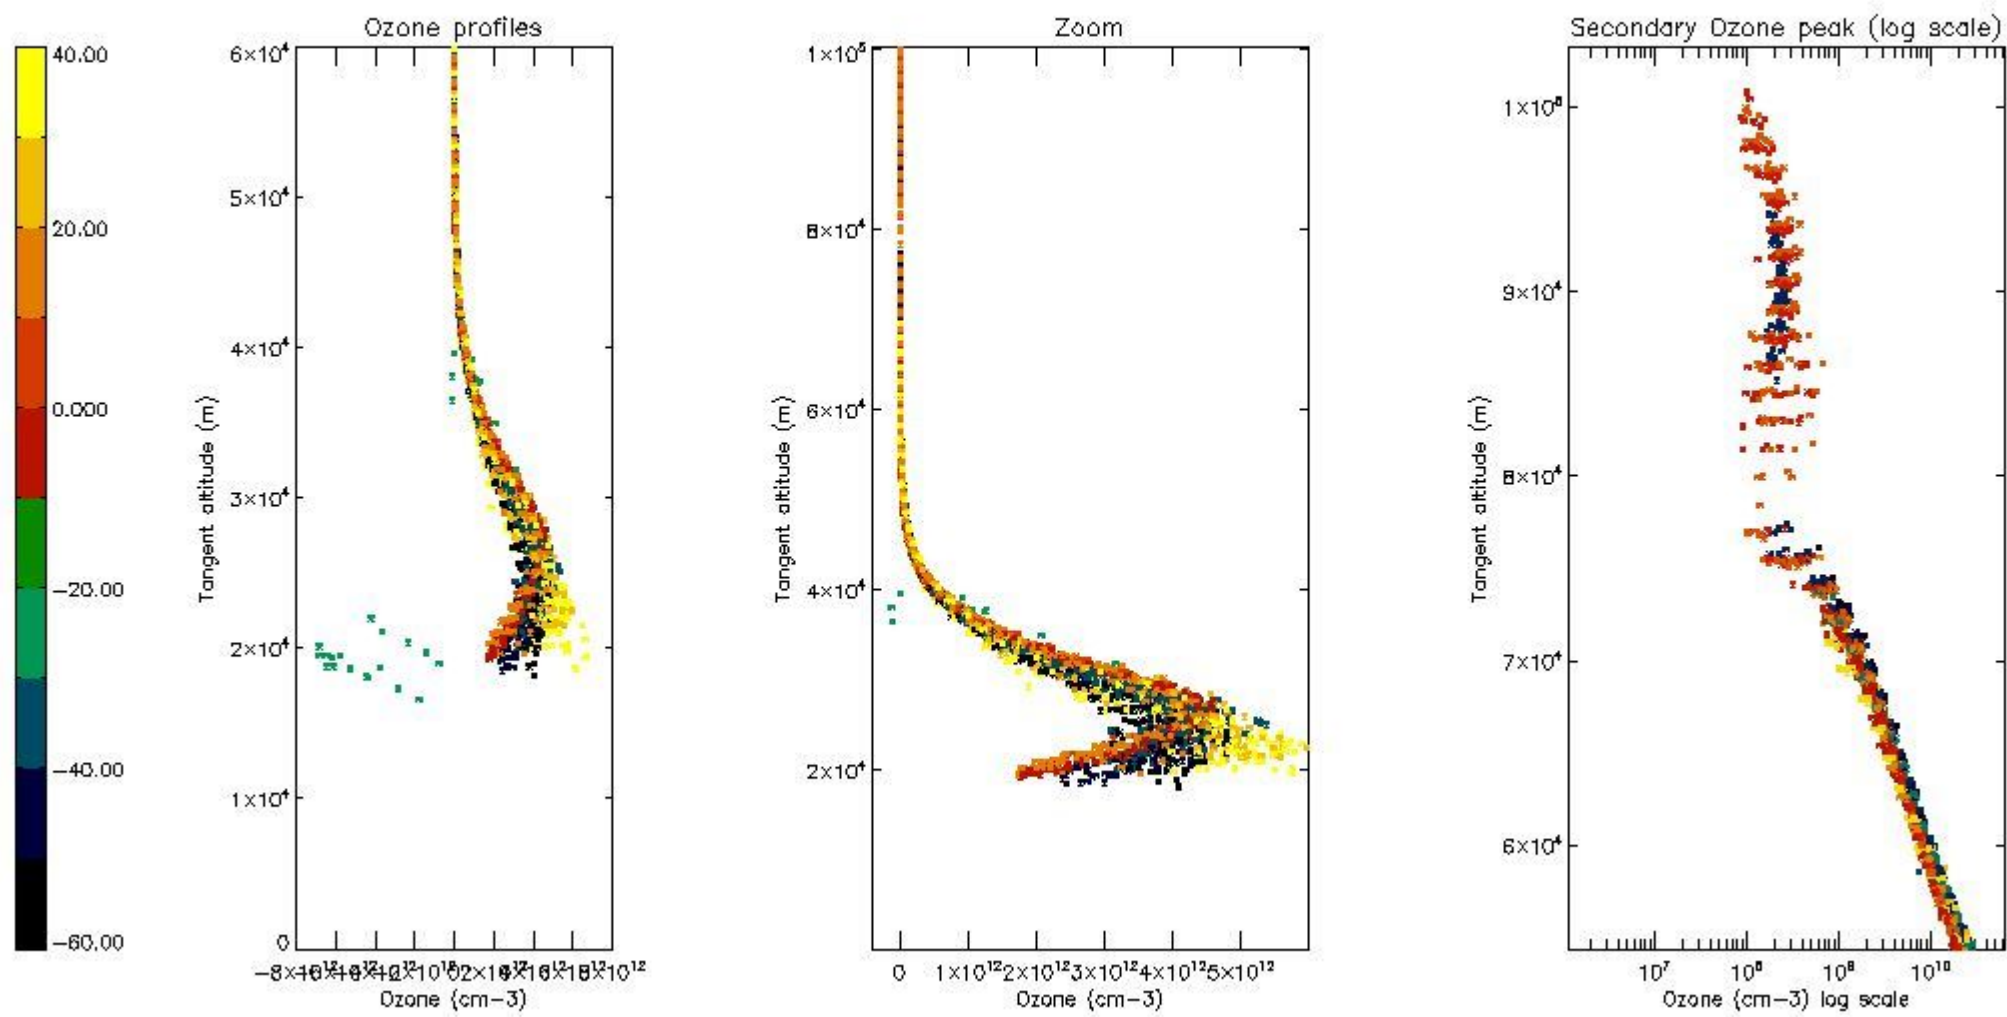

5.5 Plot ozone profiles where STD < 5% (dark without errors)

The colorbar represents the latitude.