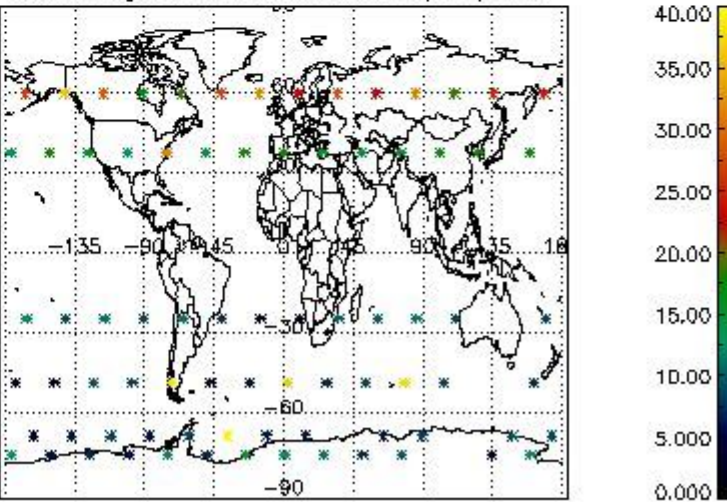

3.1 Plot quality information per product (time dependant)

3.2 Plot quality information per product (world map)

4. Level 1 quality information per product

In this section it is plotted some information contained in the Quality Summary data set of the level 2 products that comes from the level 1b processing. Products without errors (error flag in the MPH set to "0") are used.

4.2 Plot quality information per product coming from level 1b processing (world map)

4.2.1 Plot level 1 quality information per product (world map): ENVISAT ASCENDING passes

4.2.2 Plot level 1 quality information per product (world map): ENVISAT DESCENDING passes

Percentage of cosmic ray hits per profile

Percentage of datation errors per profile

Percentage of star falling outside central band per profile

Percentage of saturation errors per profile

5. Trace gas profiles