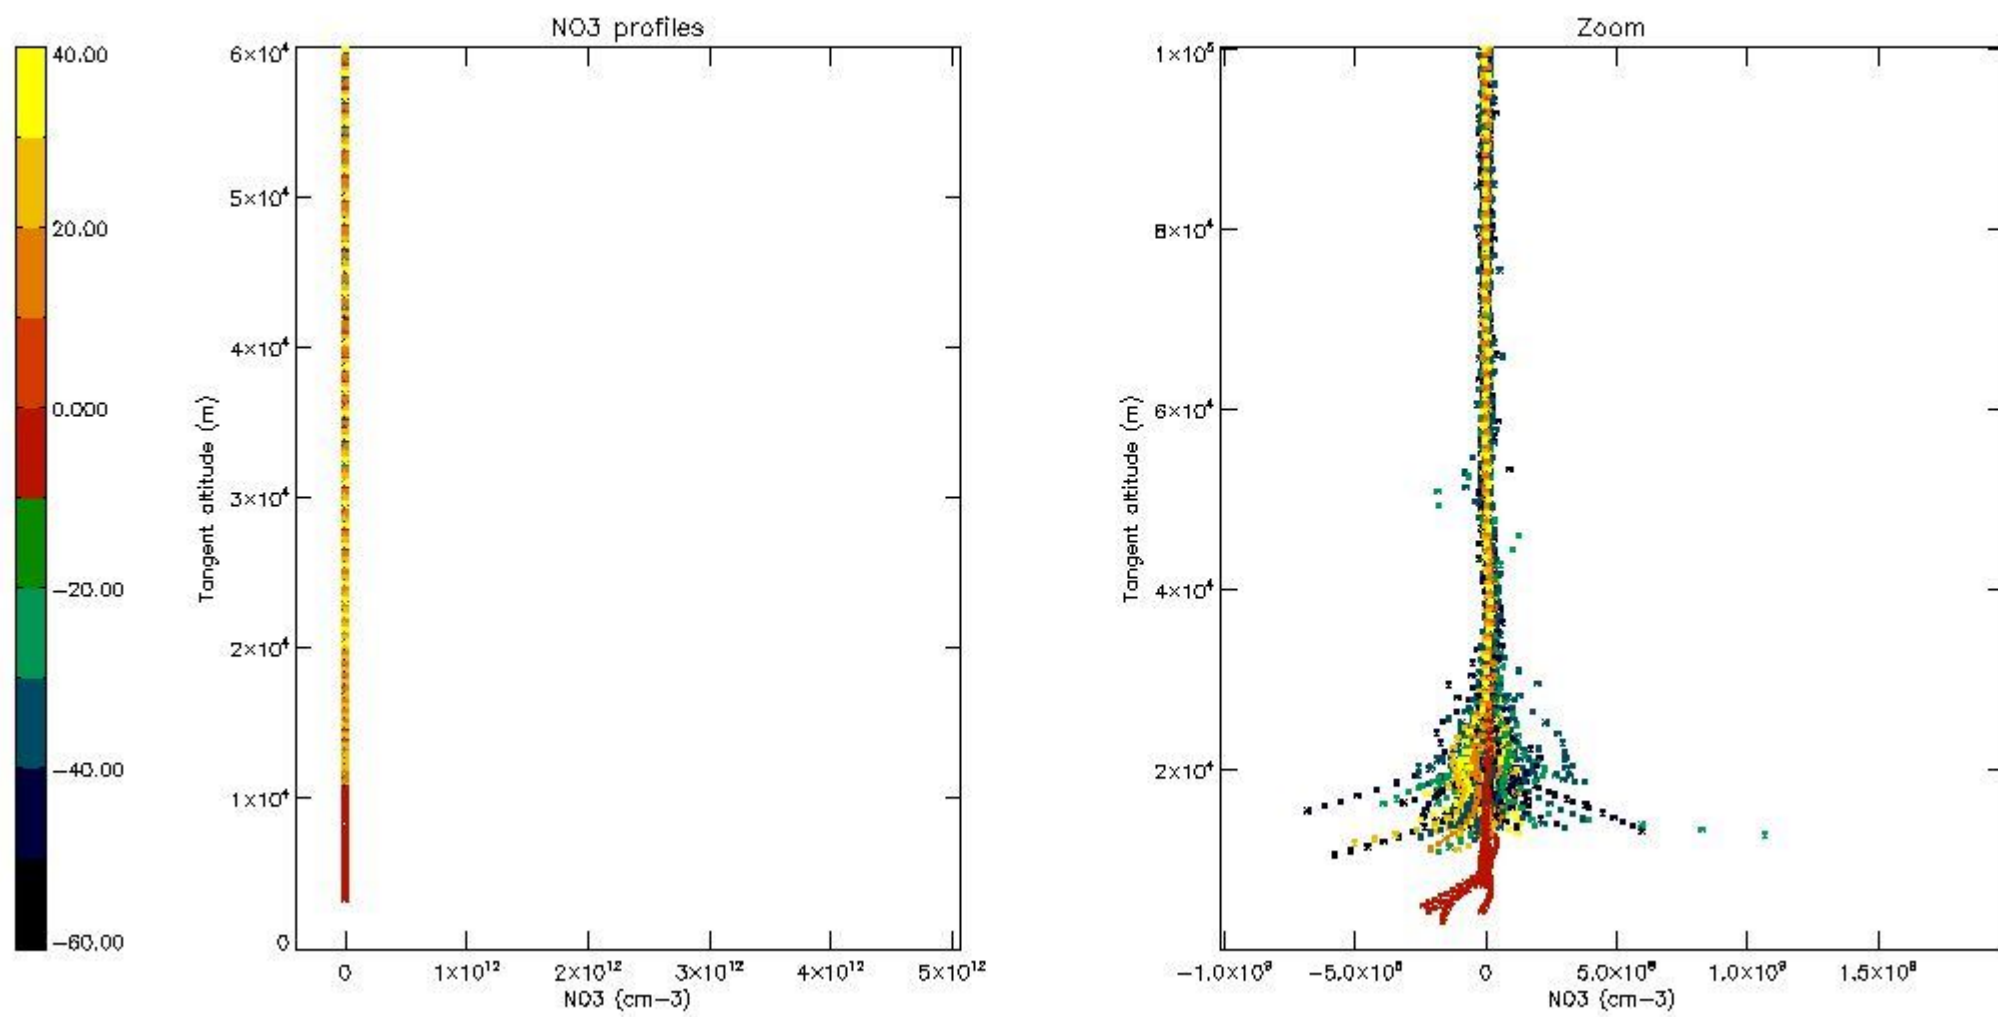

5.4 Plot ozone profiles where STD < 10% (dark without errors)

The colorbar represents the latitude.

5.5 Plot ozone profiles where STD < 5% (dark without errors)

The colorbar represents the latitude.

5.6 Plot NO₂ profiles for all STD (dark without errors)

The colorbar represents the latitude.

5.7 Plot NO3 profiles for all STD (dark without errors)

The colorbar represents the latitude.

5.8 Plot H2O profiles for all STD (only for occultations of stars 1,2,3,4,13,14,16,26,63 dark without errors)