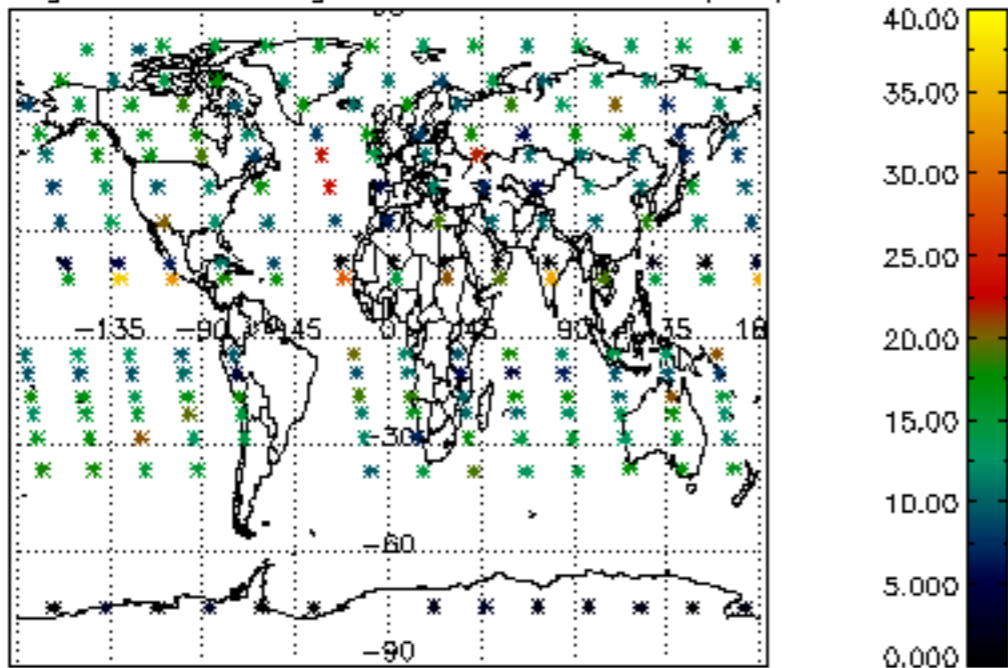

Percentage of cosmic ray hits per profile

Percentage of star falling outside central band per profile