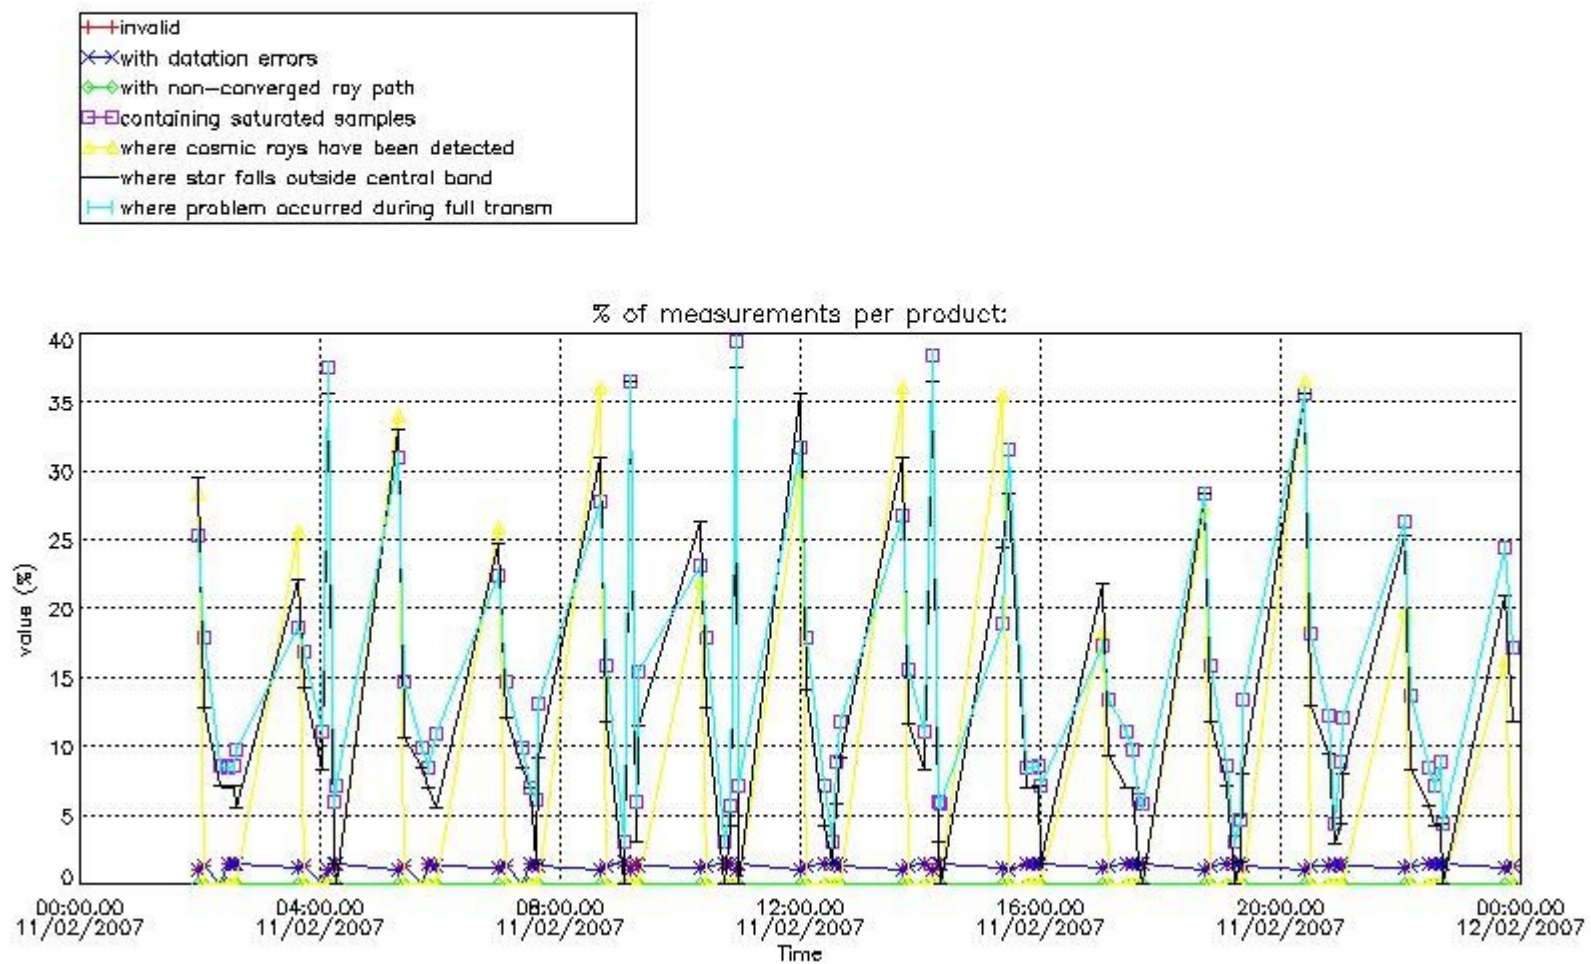

3. Quality information per product

In this section it is plotted some information contained in the Quality Summary data set of the level 2 products. Only products in dark limb conditions and without errors (error flag in the MPH set to "0") are used.

3.1 Plot quality information per product (time dependant)

3.2 Plot quality information per product (world map)

4. Level 1 quality information per product

In this section it is plotted some information contained in the Quality Summary data set of the level 2 products that comes from the level 1b processing. Products without errors (error flag in the MPH set to "0") are used.

4.1 Plot quality information per product (time dependant) coming from level 1b processing

4.1.1 Plot level 1 quality information per product (time dependant): ENVISAT ASCENDING passes

4.1.2 Plot level 1 quality information per product (time dependant): ENVI SAT DESCENDING passes