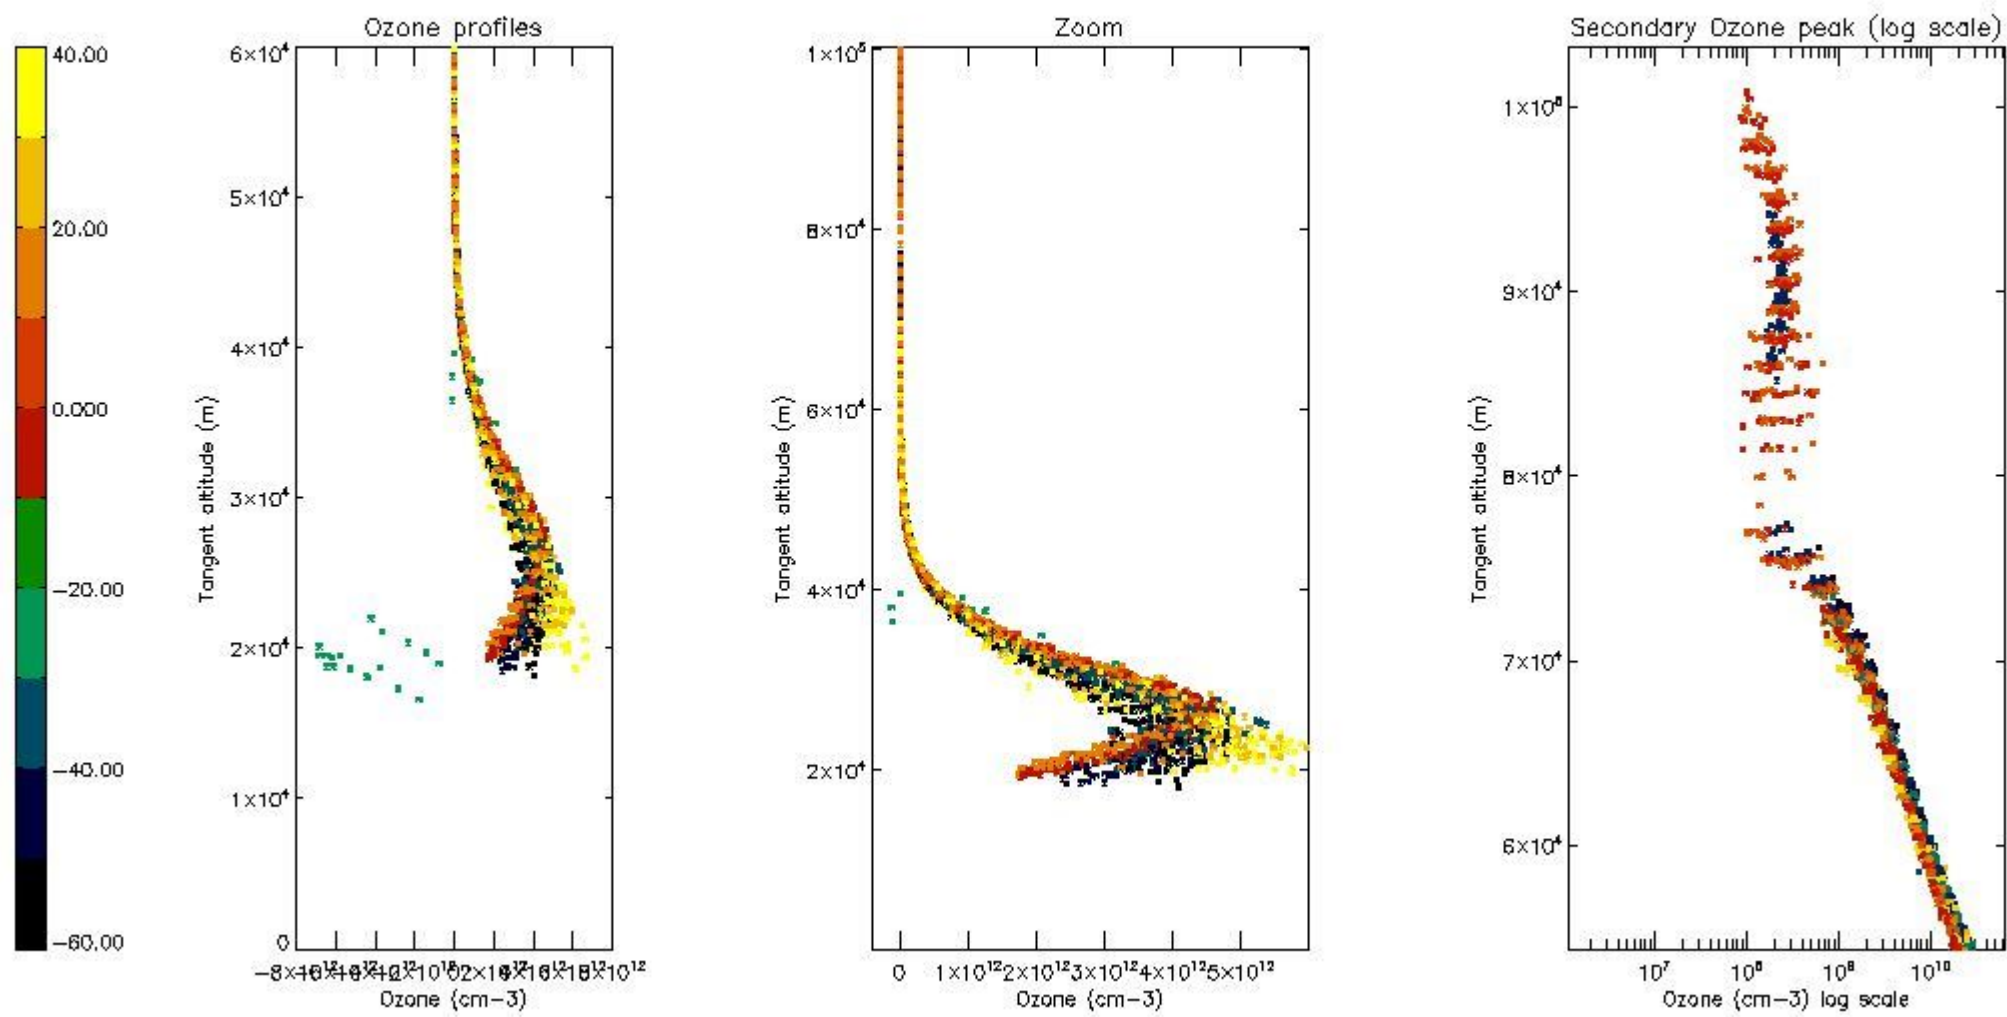

3.1 Plot quality information per product (time dependant)

3.2 Plot quality information per product (world map)

4. Level 1 quality information per product

In this section it is plotted some information contained in the Quality Summary data set of the level 2 products that comes from the level 1b processing. Products without errors (error flag in the MPH set to "0") are used.

STD < 10	25
STD < 5	17

5.2 Plot ozone profiles for all STD (dark without errors)

The colorbar represents the latitude.

5.3 Plot ozone profiles where STD < 20% (dark without errors)

The colorbar represents the latitude.

5.4 Plot ozone profiles where STD < 10% (dark without errors)

The colorbar represents the latitude.

5.5 Plot ozone profiles where STD < 5% (dark without errors)

The colorbar represents the latitude.

5.6 Plot NO₂ profiles for all STD (dark without errors)

The colorbar represents the latitude.

5.7 Plot NO3 profiles for all STD (dark without errors)

The colorbar represents the latitude.

5.8 Plot H2O profiles for all STD (only for occultations of stars 1,2,3,4,13,14,16,26,63 dark without errors)