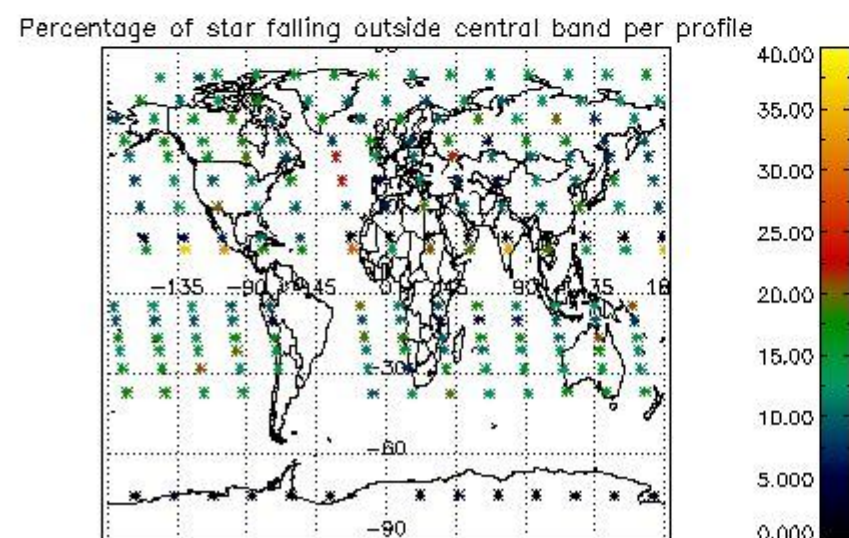

3.1 Plot quality information per product (time dependant)

3.2 Plot quality information per product (world map)

4. Level 1 quality information per product

In this section it is plotted some information contained in the Quality Summary data set of the level 2 products that comes from the level 1b processing. Products without errors (error flag in the MPH set to "0") are used.

4.1 Plot quality information per product (time dependant) coming from level 1b processing

4.1.1 Plot level 1 quality information per product (time dependant): ENVISAT ASCENDING passes

4.1.2 Plot level 1 quality information per product (time dependant): ENVI SAT DESCENDING passes

4.2 Plot quality information per product coming from level 1b processing (world map)

4.2.1 Plot level 1 quality information per product (world map): ENVISAT ASCENDING passes

4.2.2 Plot level 1 quality information per product (world map): ENVISAT DESCENDING passes