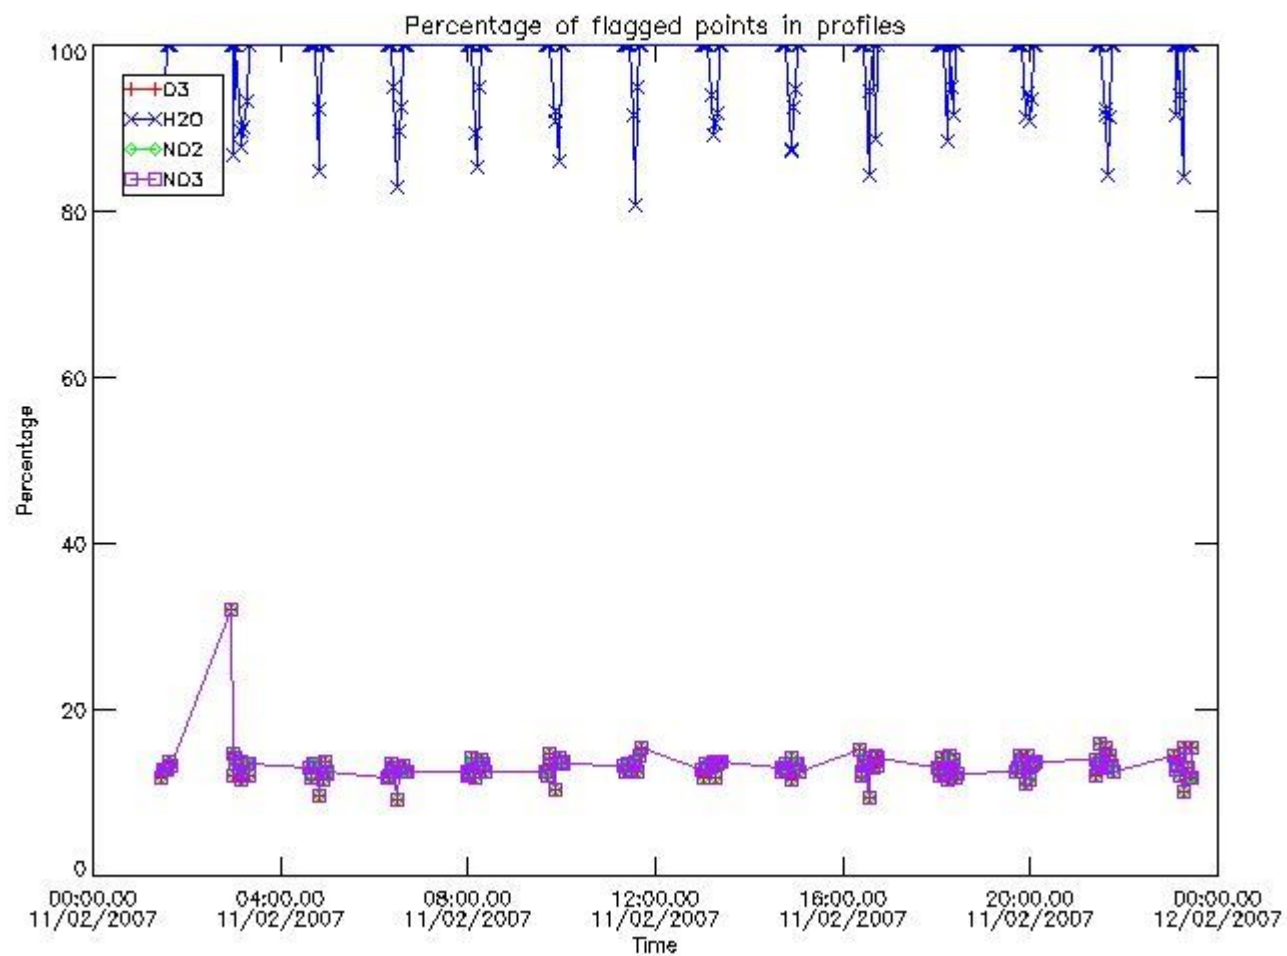

3. Quality information per product

In this section it is plotted some information contained in the Quality Summary data set of the level 2 products. Only products in dark limb conditions and without errors (error flag in the MPH set to "0") are used.

3.1 Plot quality information per product (time dependant)