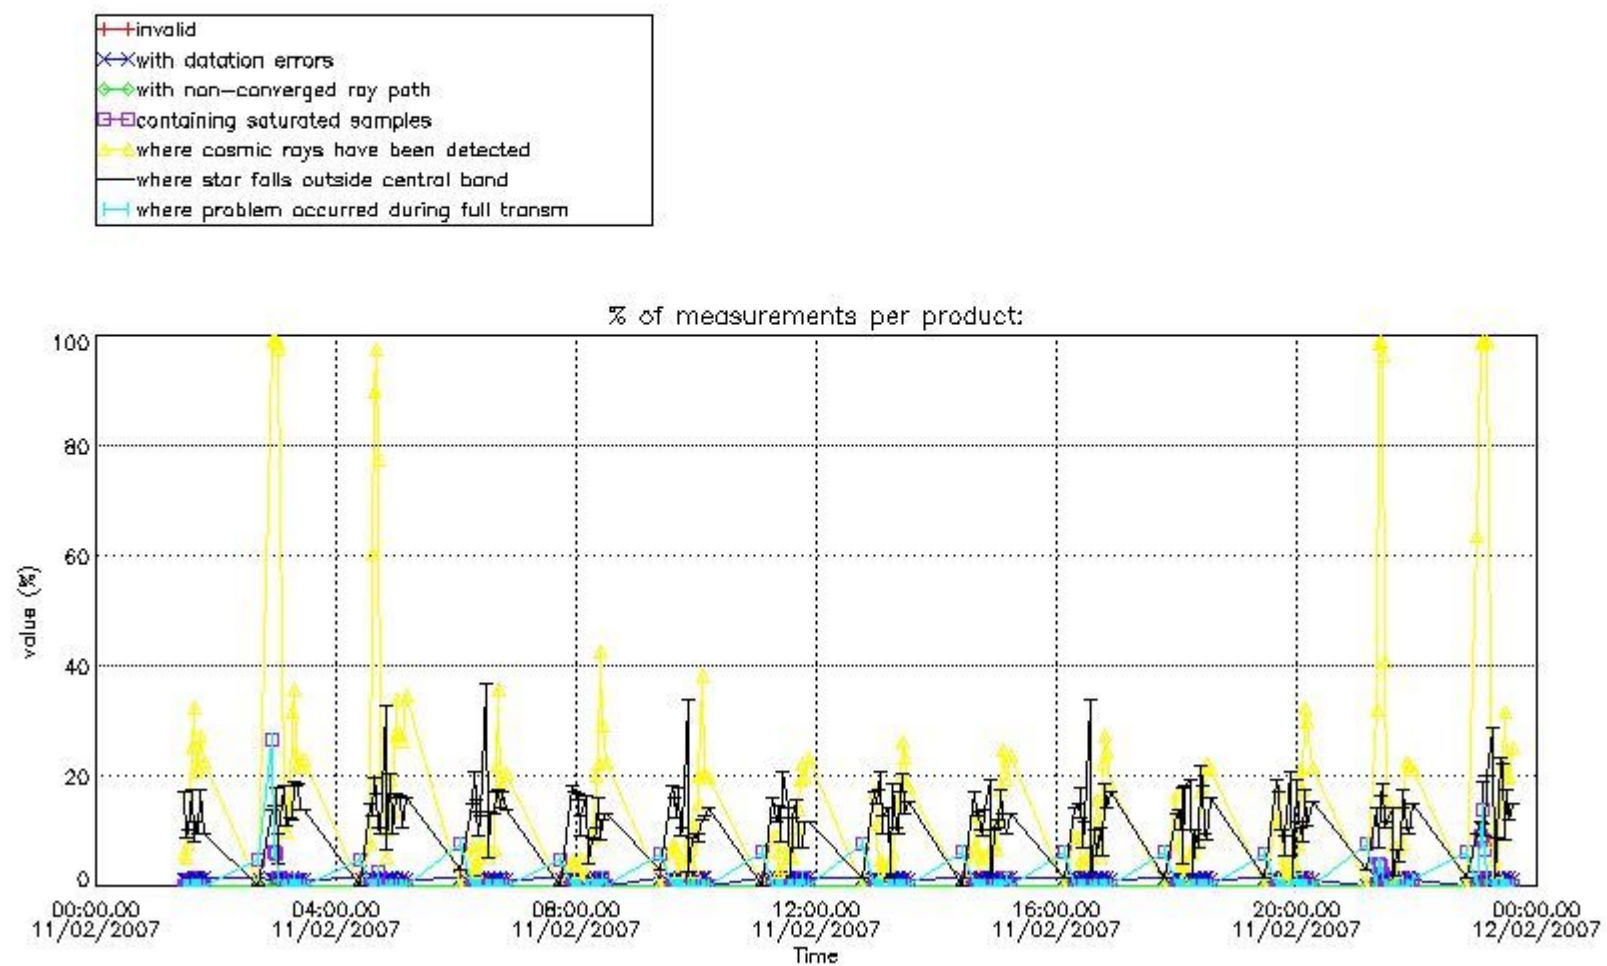

4.1.2 Plot level 1 quality information per product (time dependant): ENVI SAT DESCENDING passes