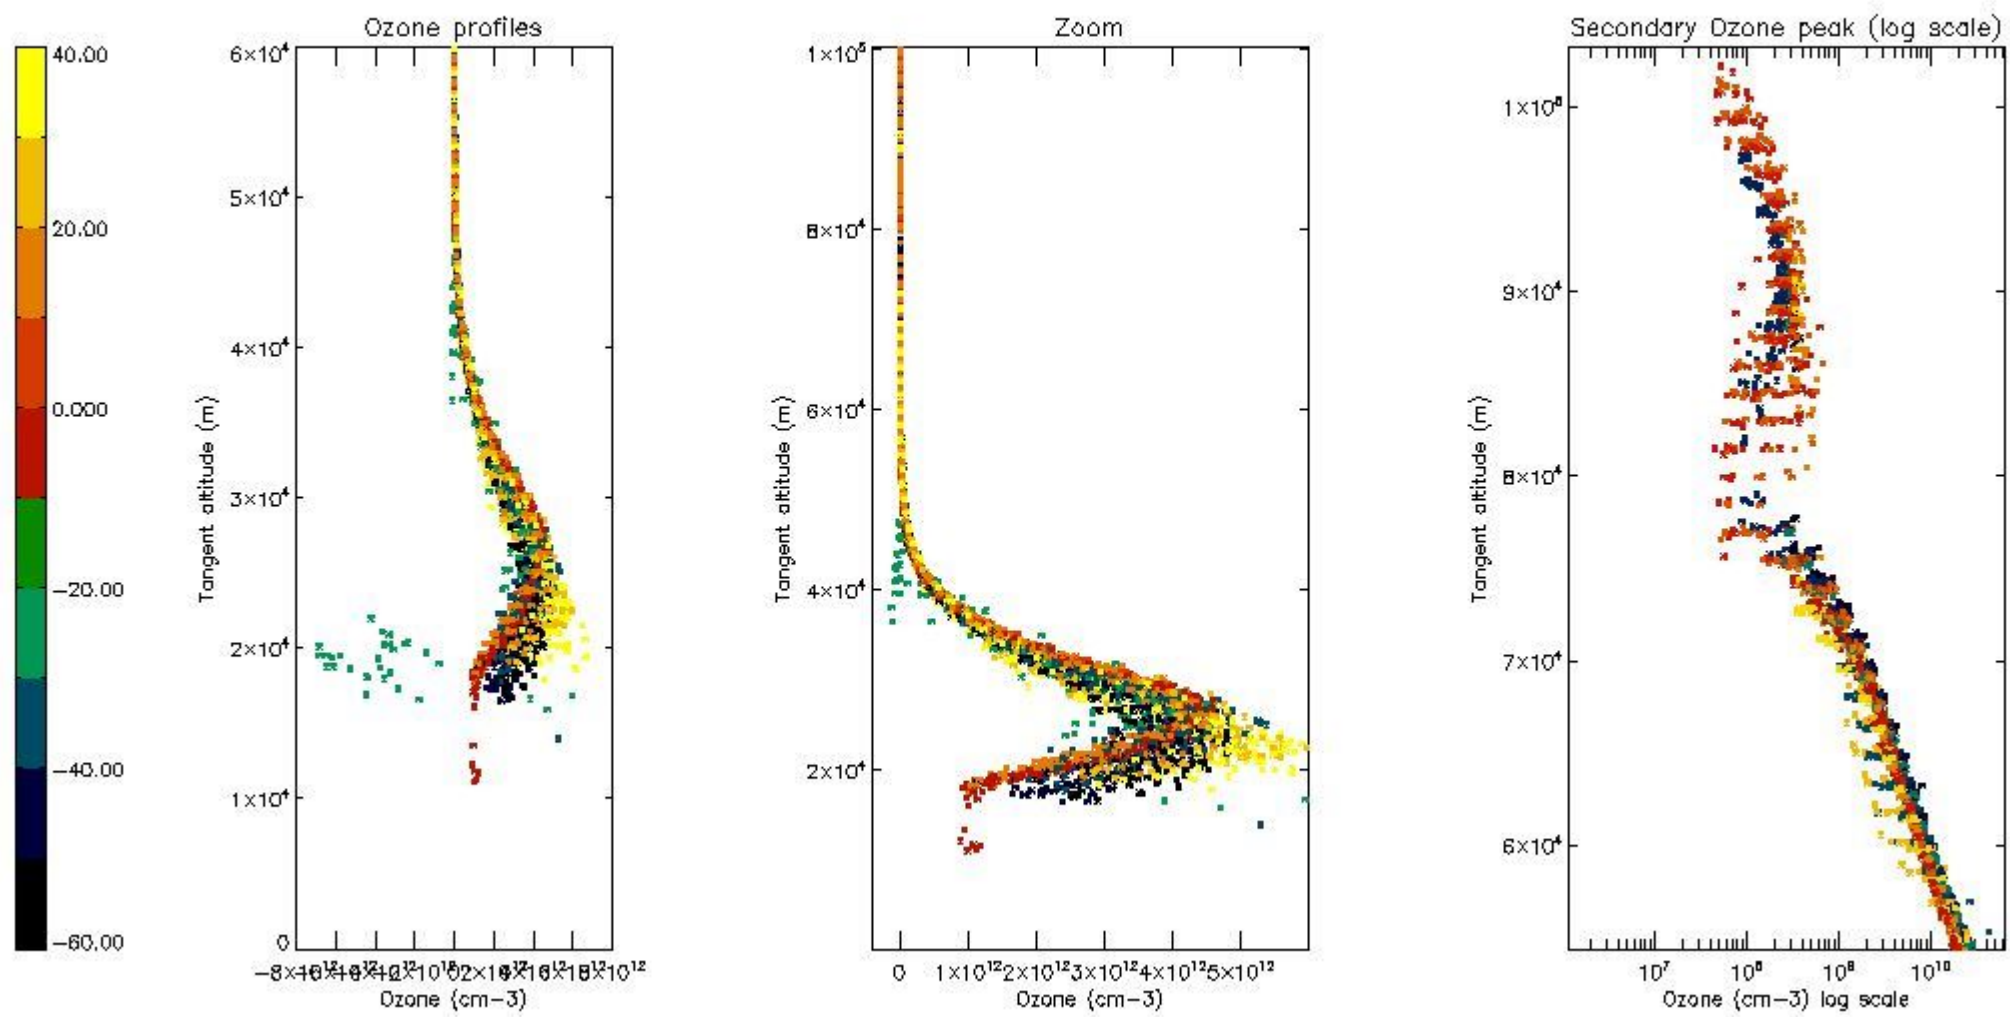

3.1 Plot quality information per product (time dependant)

3.2 Plot quality information per product (world map)

4. Level 1 quality information per product

In this section it is plotted some information contained in the Quality Summary data set of the level 2 products that comes from the level 1b processing. Products without errors (error flag in the MPH set to "0") are used.

STD < 10	25
STD < 5	17

5.2 Plot ozone profiles for all STD (dark without errors)

The colorbar represents the latitude.

5.3 Plot ozone profiles where STD < 20% (dark without errors)

The colorbar represents the latitude.

5.4 Plot ozone profiles where STD < 10% (dark without errors)

The colorbar represents the latitude.

5.5 Plot ozone profiles where STD < 5% (dark without errors)

The colorbar represents the latitude.

5.6 Plot NO₂ profiles for all STD (dark without errors)

The colorbar represents the latitude.

5.7 Plot NO3 profiles for all STD (dark without errors)

The colorbar represents the latitude.

5.8 Plot H2O profiles for all STD (only for occultations of stars 1,2,3,4,13,14,16,26,63 dark without errors)