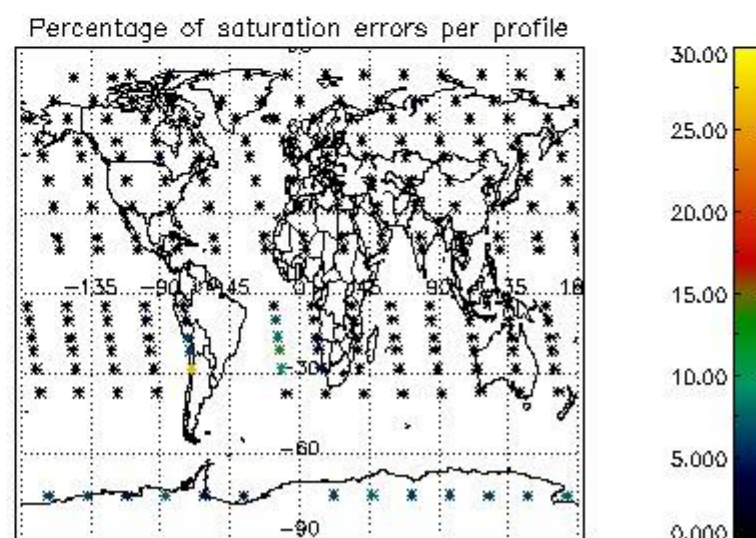

3.1 Plot quality information per product (time dependant)

3.2 Plot quality information per product (world map)

4. Level 1 quality information per product

In this section it is plotted some information contained in the Quality Summary data set of the level 2 products that comes from the level 1b processing. Products without errors (error flag in the MPH set to "0") are used.

4.1 Plot quality information per product (time dependant) coming from level 1b processing

4.1.1 Plot level 1 quality information per product (time dependant): ENVISAT ASCENDING passes

4.1.2 Plot level 1 quality information per product (time dependant): ENVI SAT DESCENDING passes

4.2 Plot quality information per product coming from level 1b processing (world map)

4.2.1 Plot level 1 quality information per product (world map): ENVISAT ASCENDING passes

4.2.2 Plot level 1 quality information per product (world map): ENVISAT DESCENDING passes