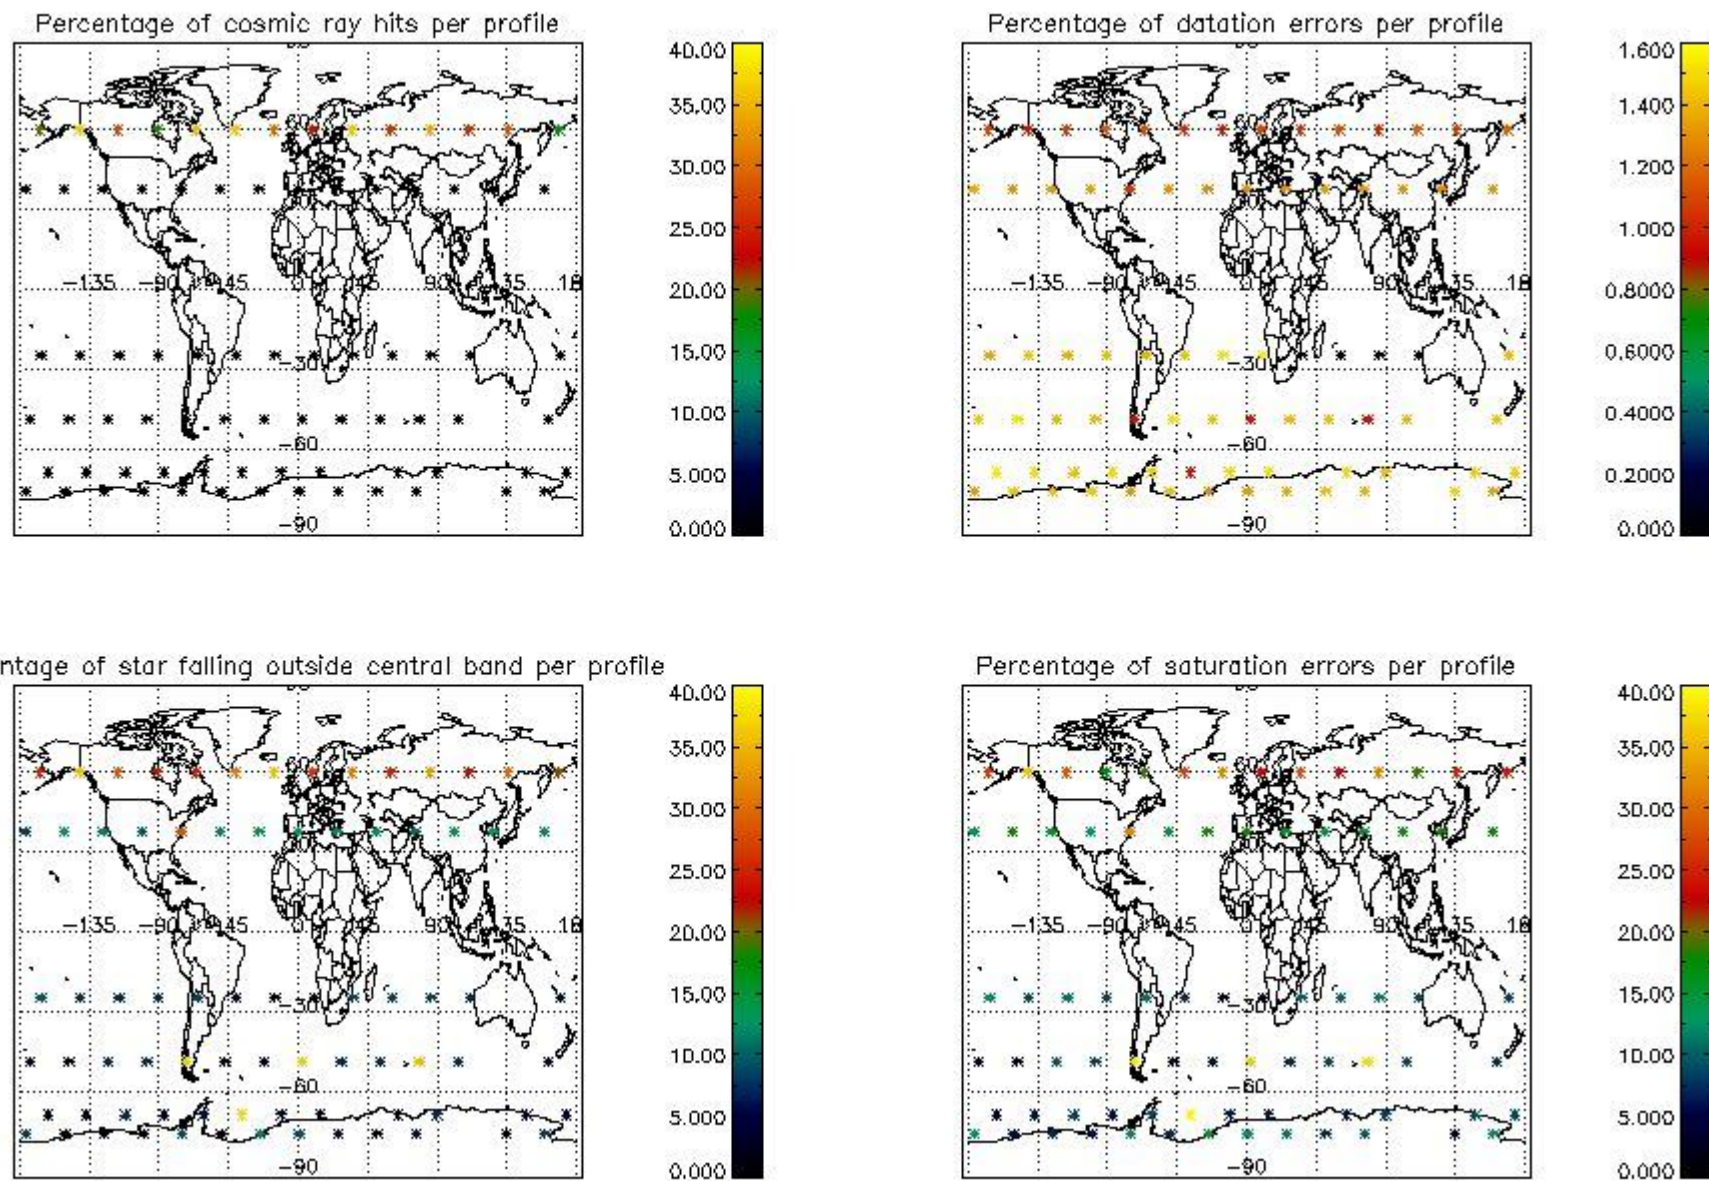

Percentage of datation errors per profile

Percentage of star falling outside central band per profile

Percentage of saturation errors per profile

4.2.2 Plot level 1 quality information per product (world map): ENVISAT DESCENDING passes