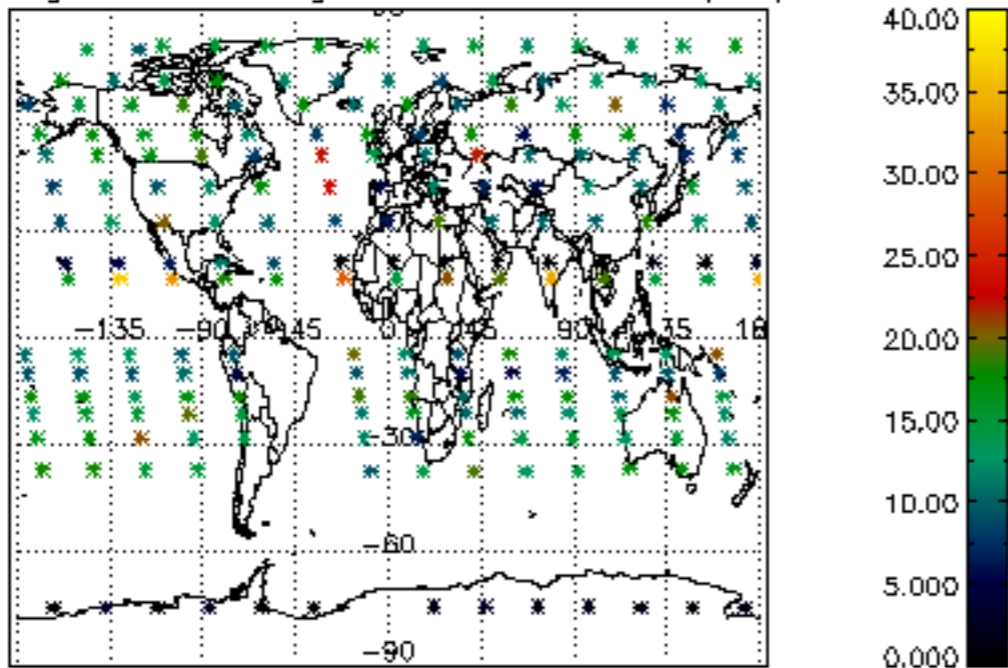

Percentage of flagged data per NO3 profile

Percentage of cosmic ray hits per profile

Percentage of datation errors per profile

Percentage of star falling outside central band per profile

Percentage of saturation errors per profile