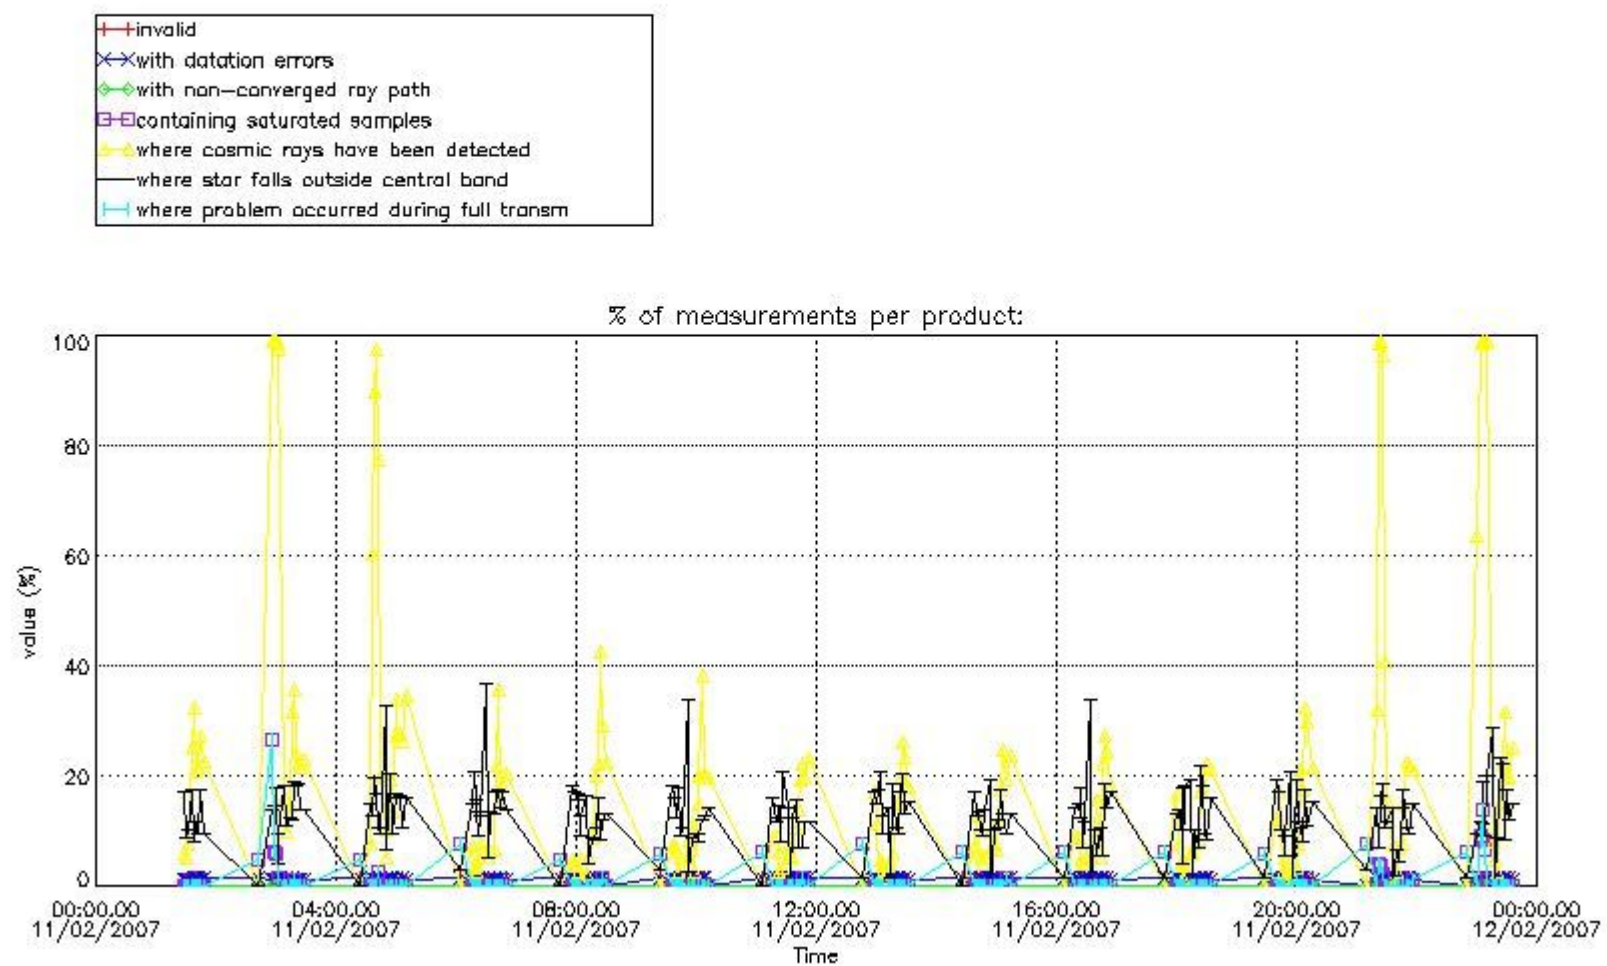

3. Quality information per product

In this section it is plotted some information contained in the Quality Summary data set of the level 2 products. Only products in dark limb conditions and without errors (error flag in the MPH set to "0") are used.

3.1 Plot quality information per product (time dependant)

3.2 Plot quality information per product (world map)

4. Level 1 quality information per product

In this section it is plotted some information contained in the Quality Summary data set of the level 2 products that comes from the level 1b processing. Products without errors (error flag in the MPH set to "0") are used.

4.1 Plot quality information per product (time dependant) coming from level 1b processing

4.1.1 Plot level 1 quality information per product (time dependant): ENVISAT ASCENDING passes

4.1.2 Plot level 1 quality information per product (time dependant): ENVI SAT DESCENDING passes