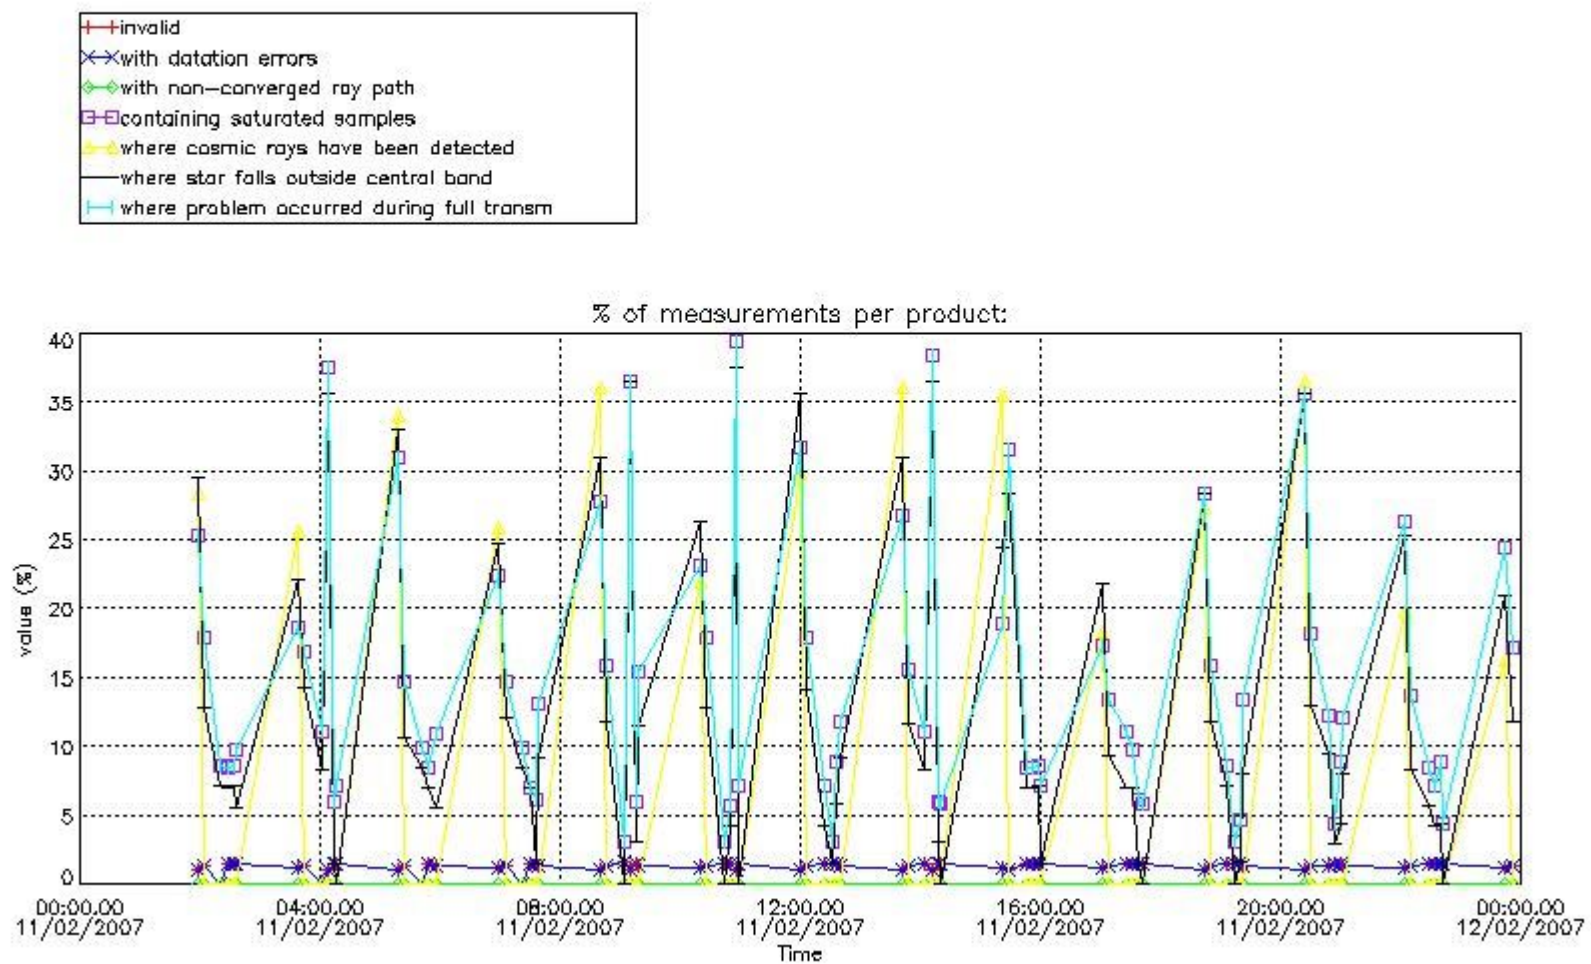

4.2 Plot quality information per product coming from level 1b processing (world map)

4.2.1 Plot level 1 quality information per product (world map): ENVISAT ASCENDING passes