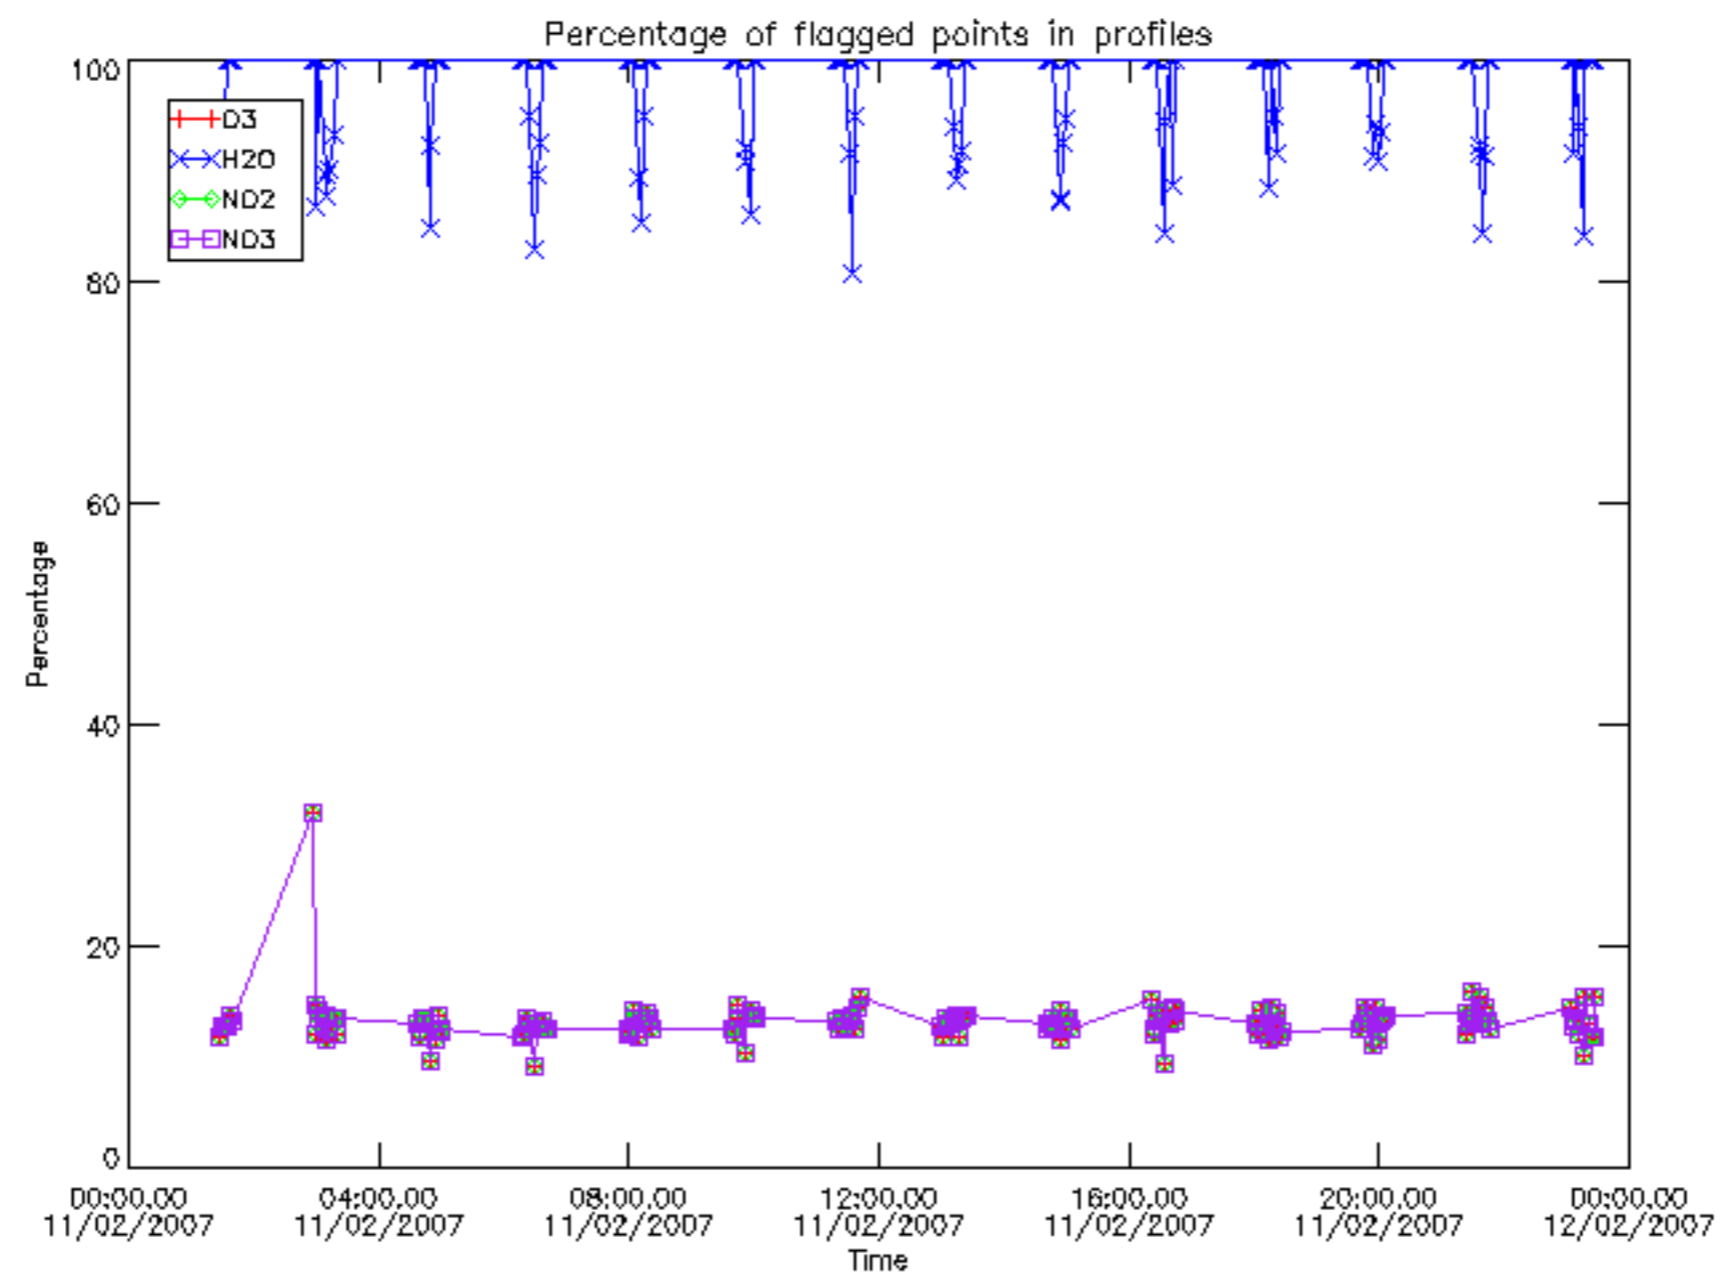

Percentage of flagged data per D3 profile

Percentage of flagged data per H2O profile