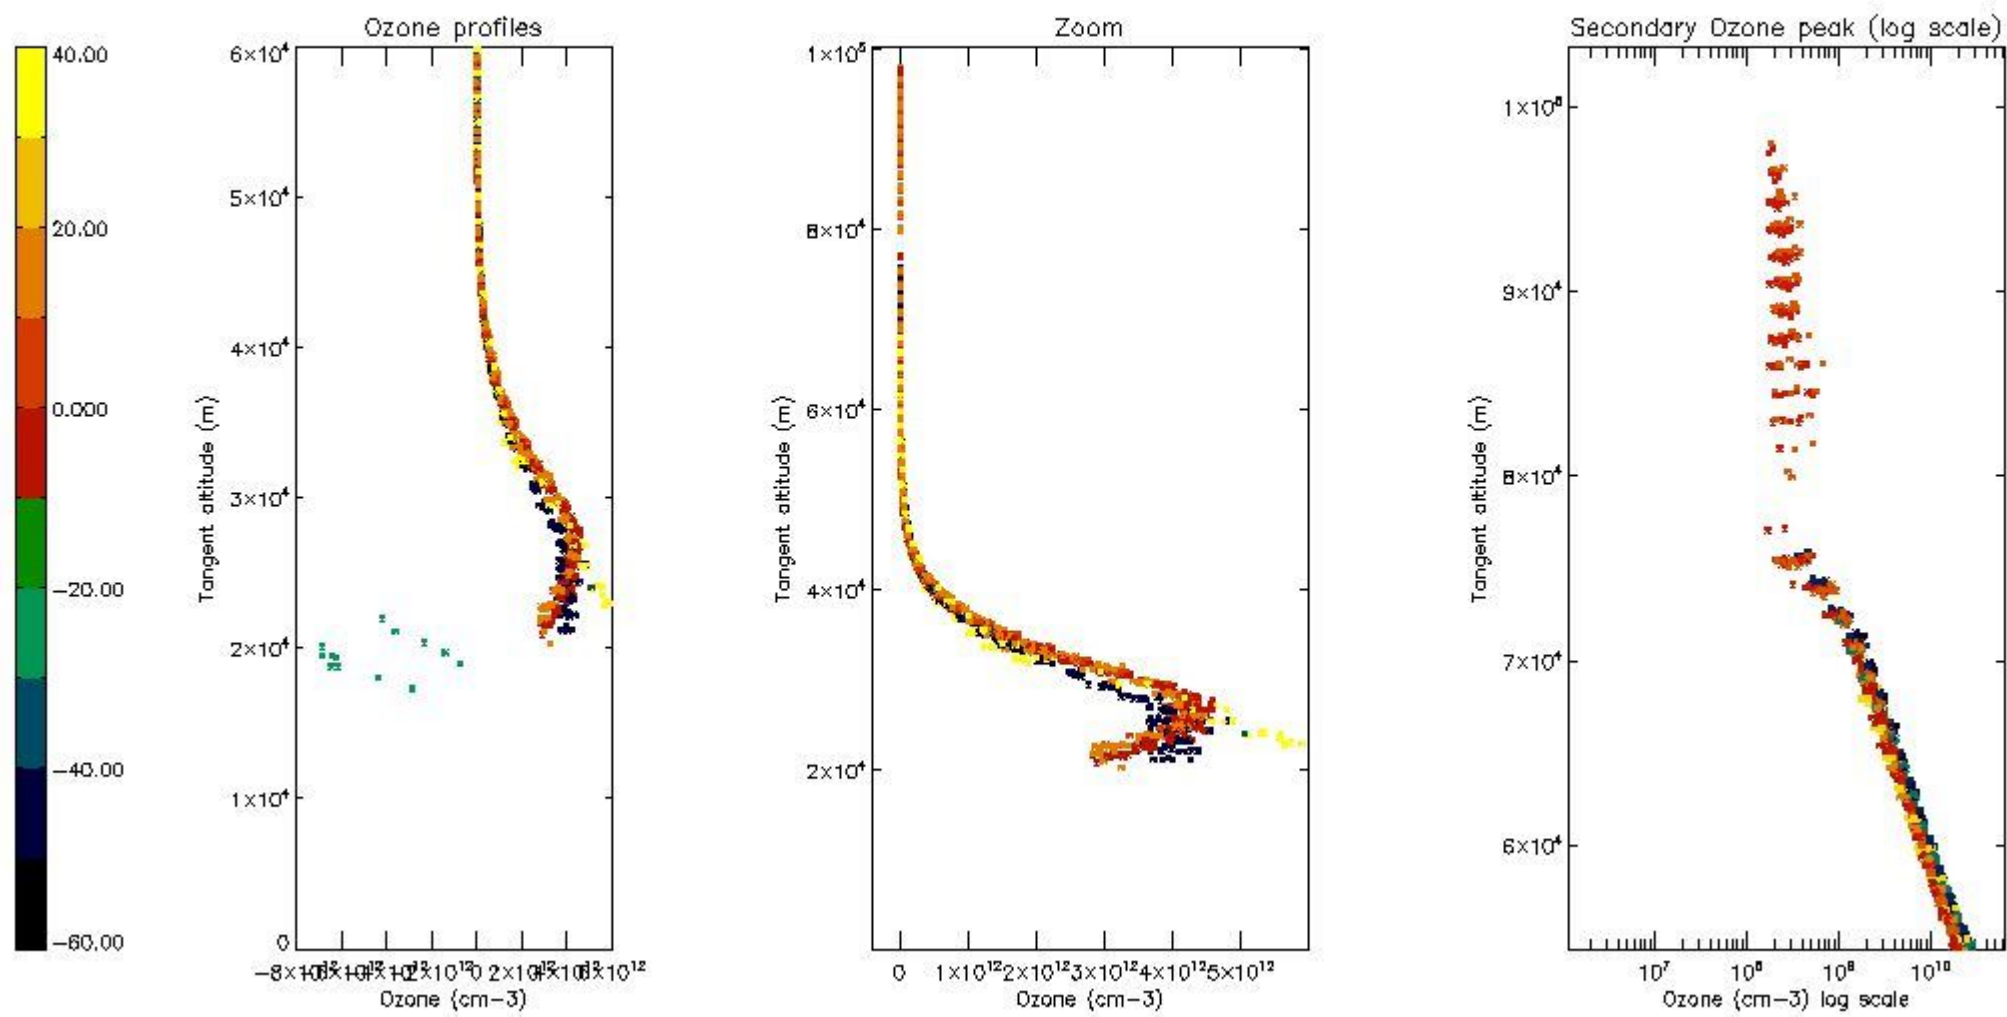

3.1 Plot quality information per product (time dependant)

3.2 Plot quality information per product (world map)

4. Level 1 quality information per product

In this section it is plotted some information contained in the Quality Summary data set of the level 2 products that comes from the level 1b processing. Products without errors (error flag in the MPH set to "0") are used.

STD < 10	25
STD < 5	17

5.2 Plot ozone profiles for all STD (dark without errors)

The colorbar represents the latitude.

5.3 Plot ozone profiles where STD < 20% (dark without errors)

The colorbar represents the latitude.

5.4 Plot ozone profiles where STD < 10% (dark without errors)

The colorbar represents the latitude.

5.5 Plot ozone profiles where STD < 5% (dark without errors)

The colorbar represents the latitude.

5.6 Plot NO₂ profiles for all STD (dark without errors)