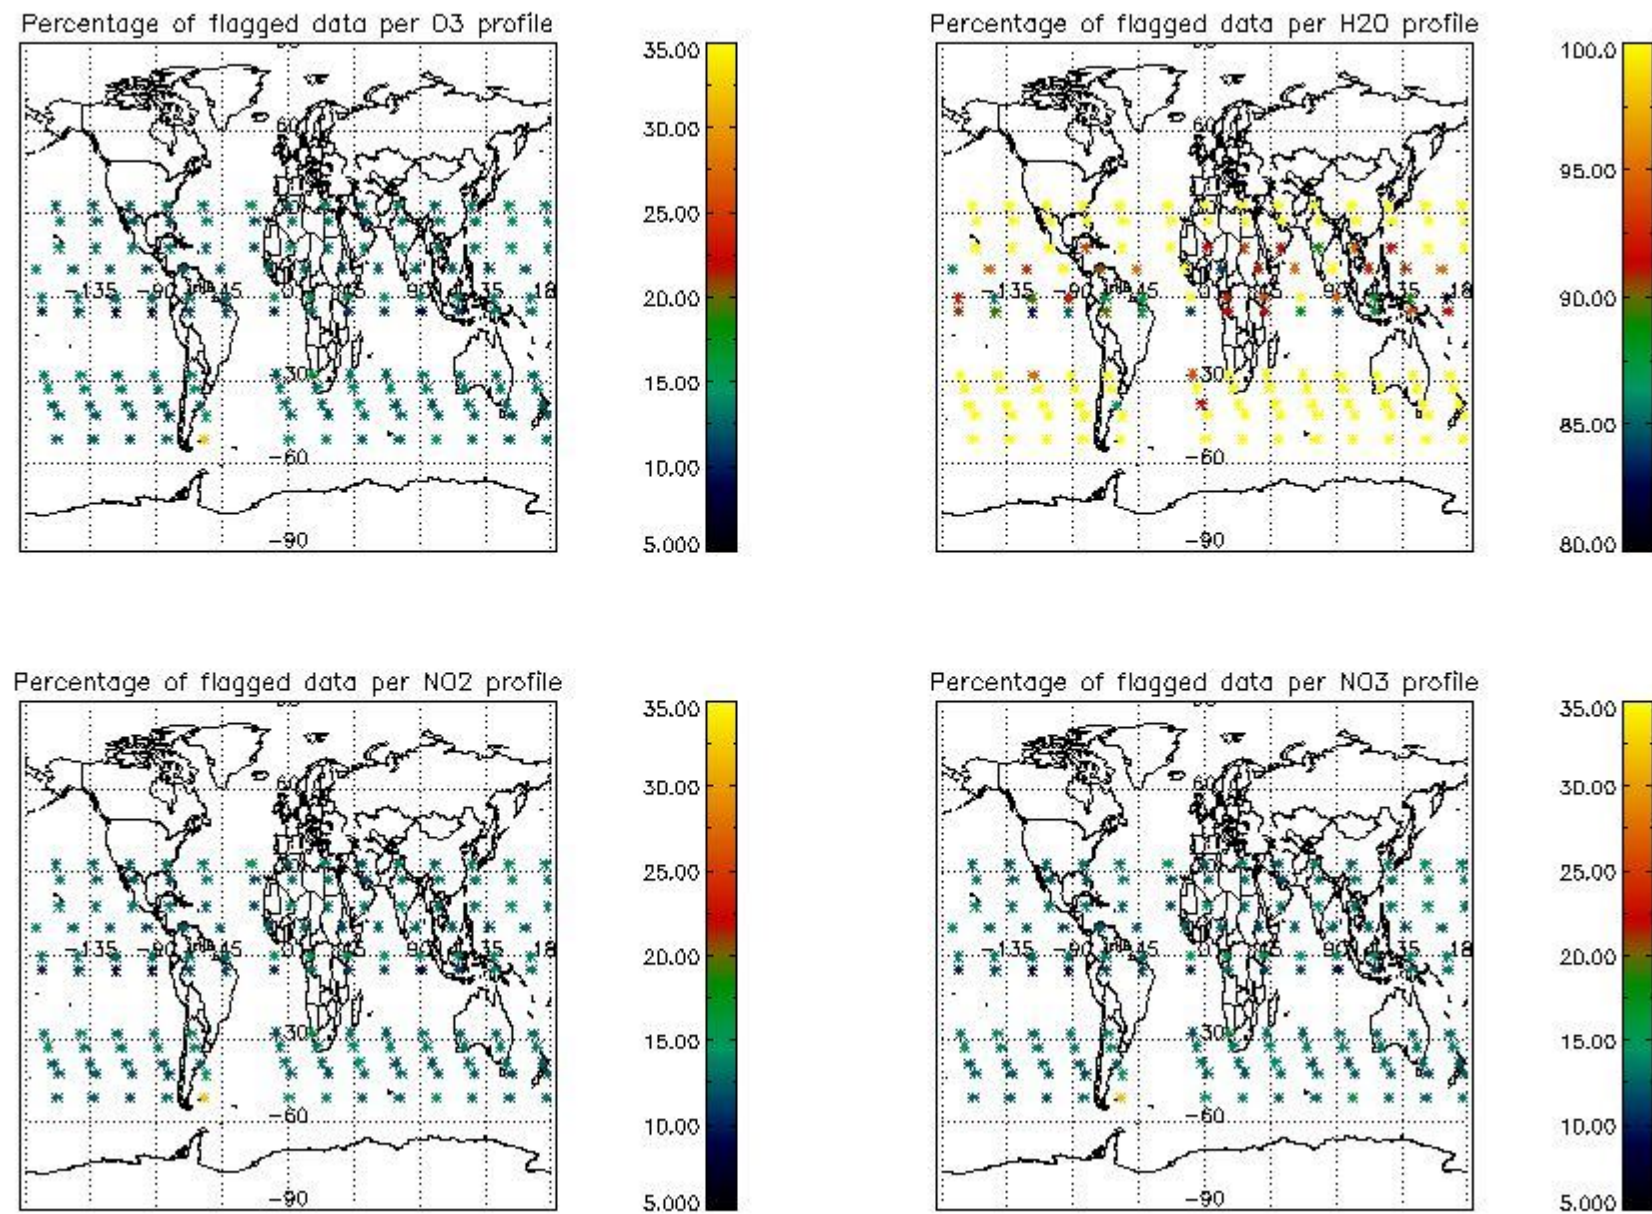

3.1 Plot quality information per product (time dependant)

3.2 Plot quality information per product (world map)

4. Level 1 quality information per product

In this section it is plotted some information contained in the Quality Summary data set of the level 2 products that comes from the level 1b processing. Products without errors (error flag in the MPH set to "0") are used.