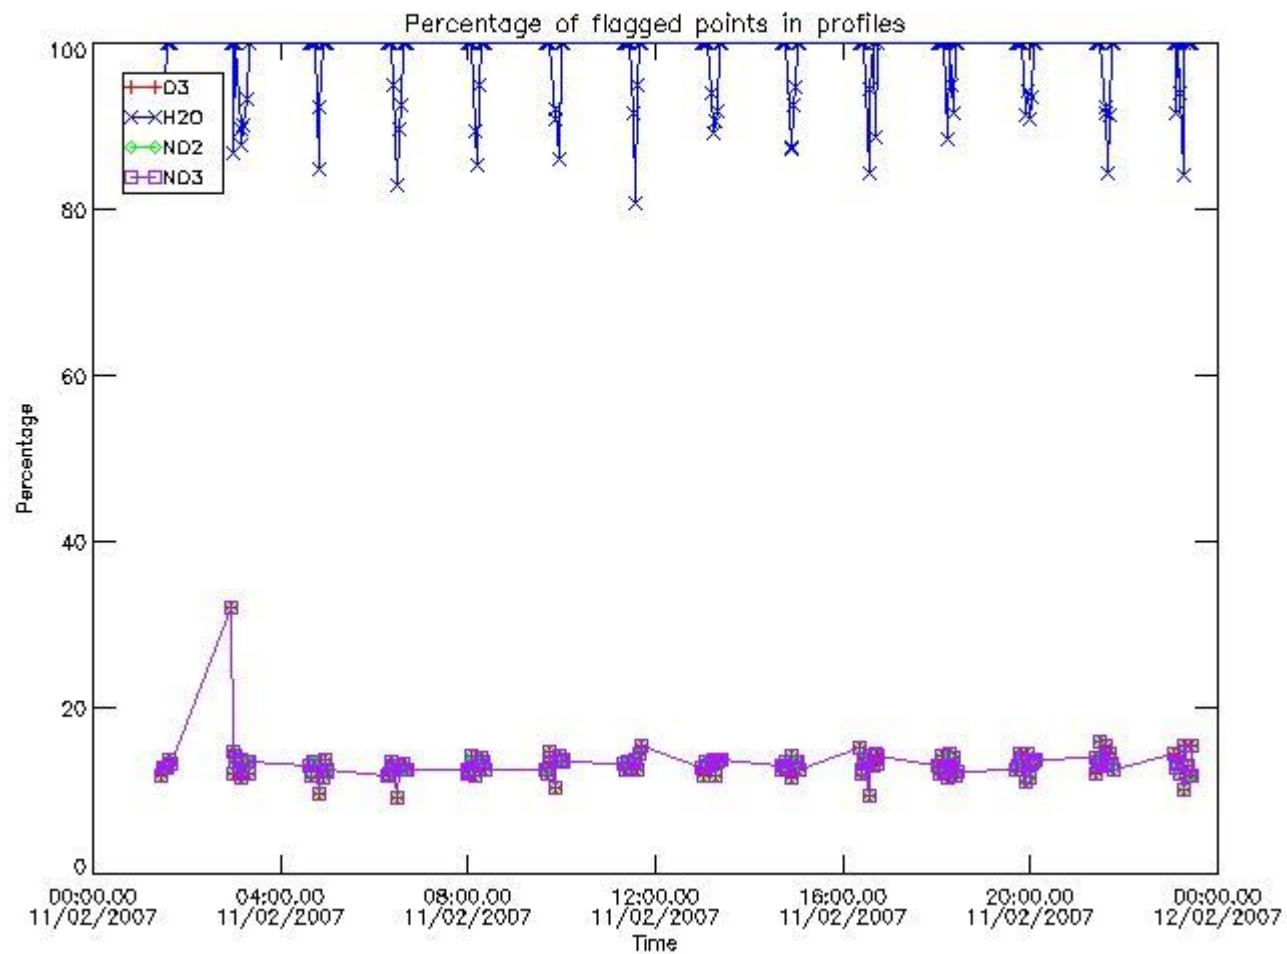

3. Quality information per product

In this section it is plotted some information contained in the Quality Summary data set of the level 2 products. Only products in dark limb conditions and without errors (error flag in the MPH set to "0") are used.

3.1 Plot quality information per product (time dependant)