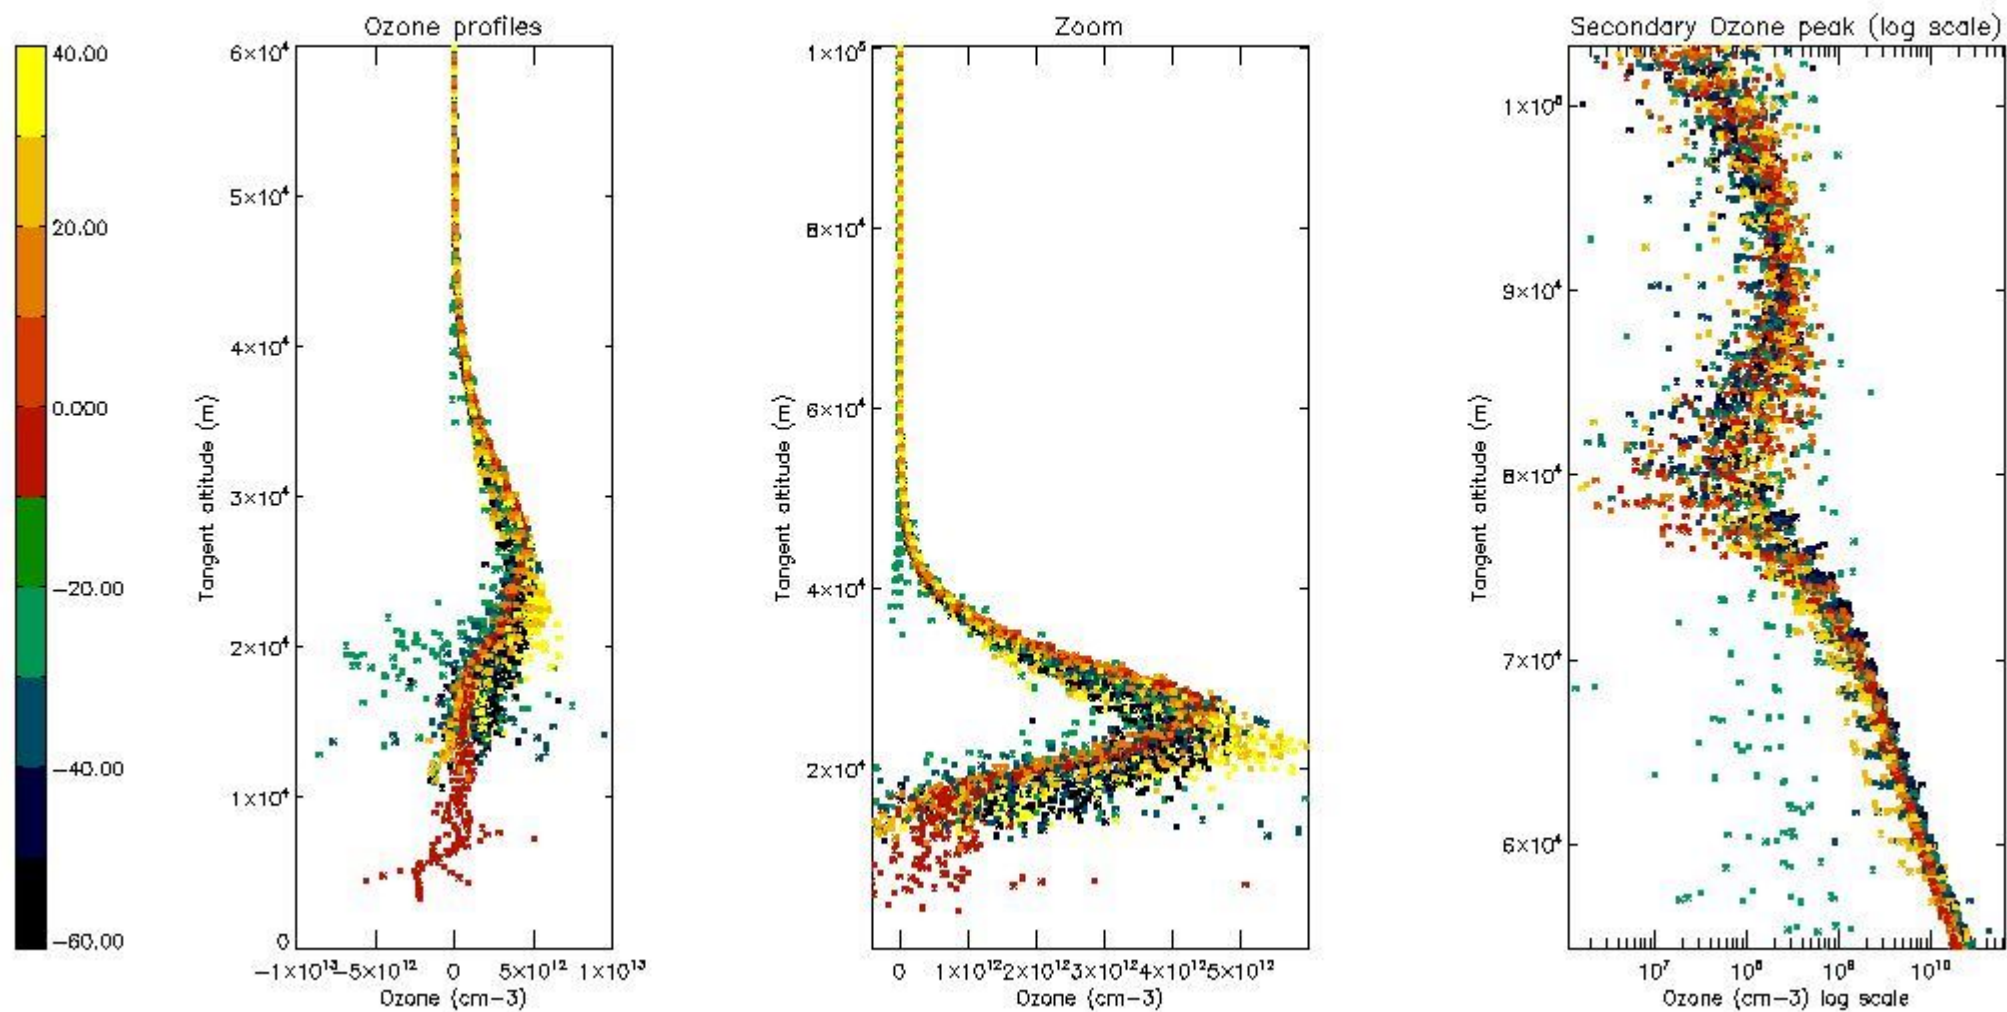

STD < 10	25
STD < 5	17

5.2 Plot ozone profiles for all STD (dark without errors)

The colorbar represents the latitude.

5.3 Plot ozone profiles where STD < 20% (dark without errors)

The colorbar represents the latitude.