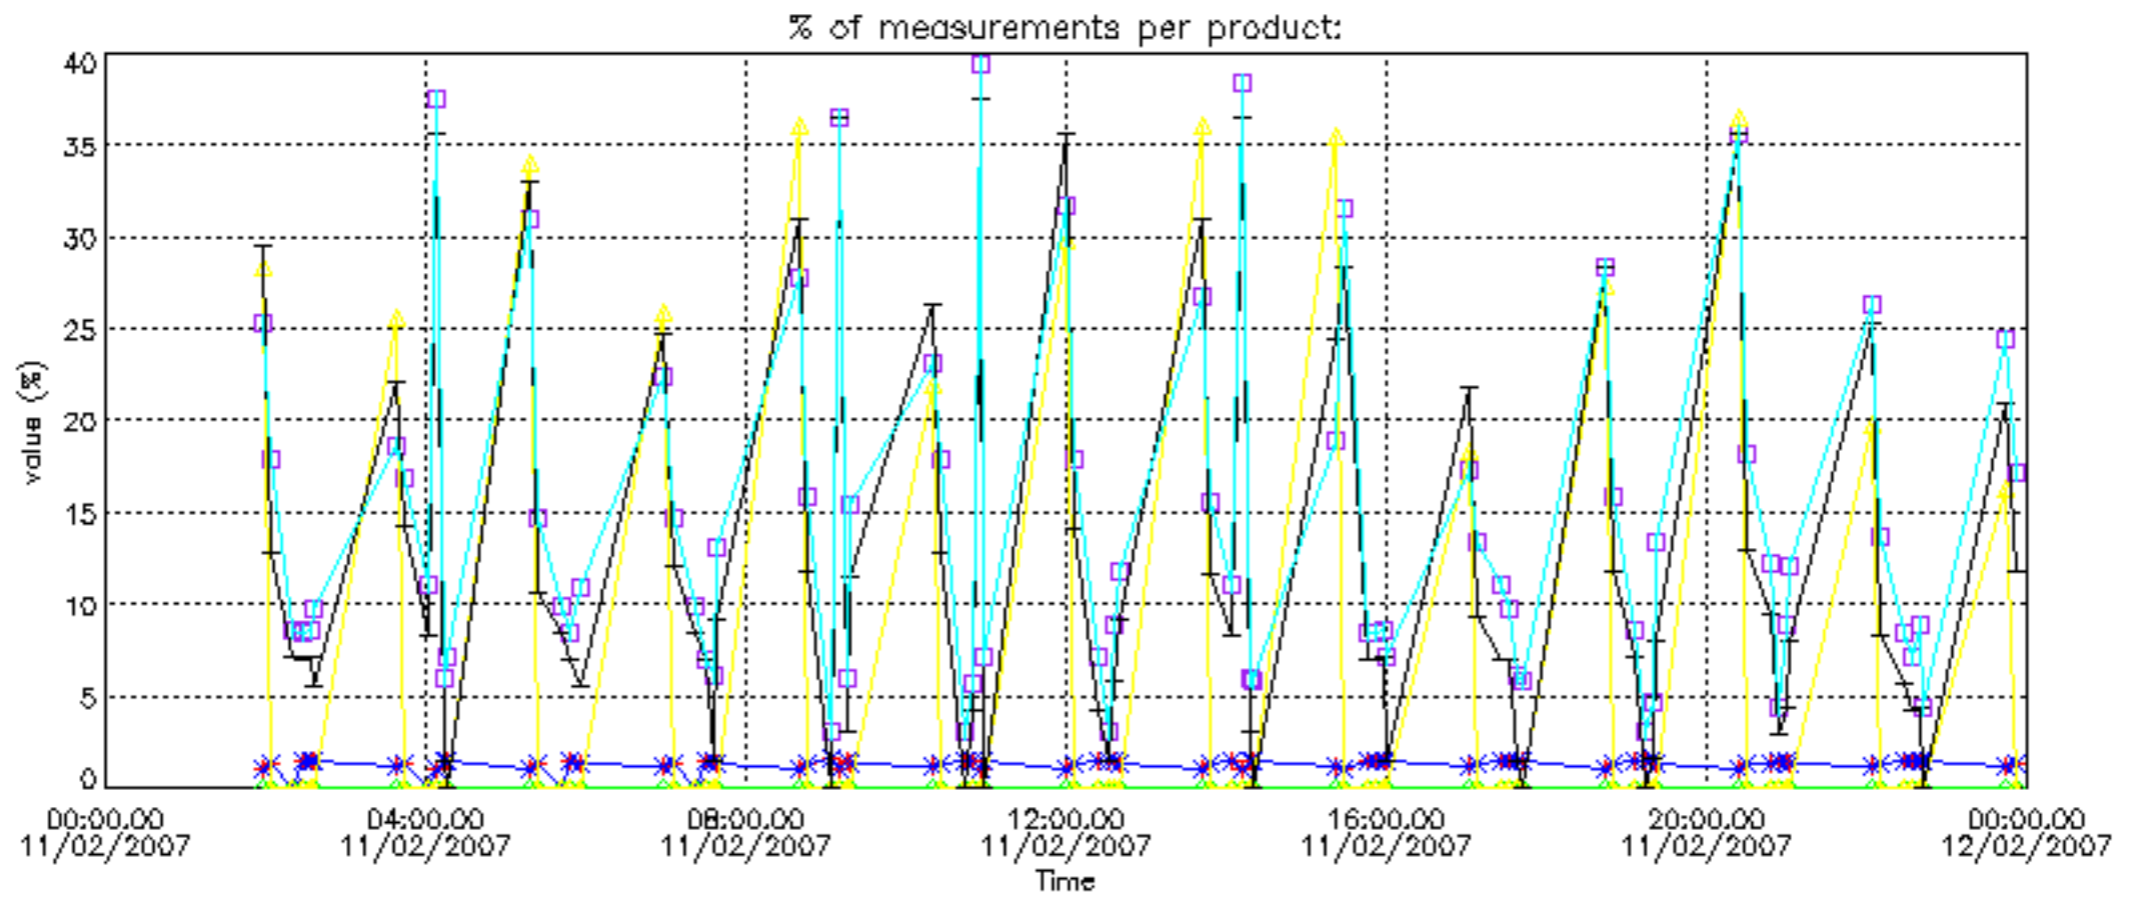

Percentage of cosmic ray hits per profile

Percentage of datation errors per profile