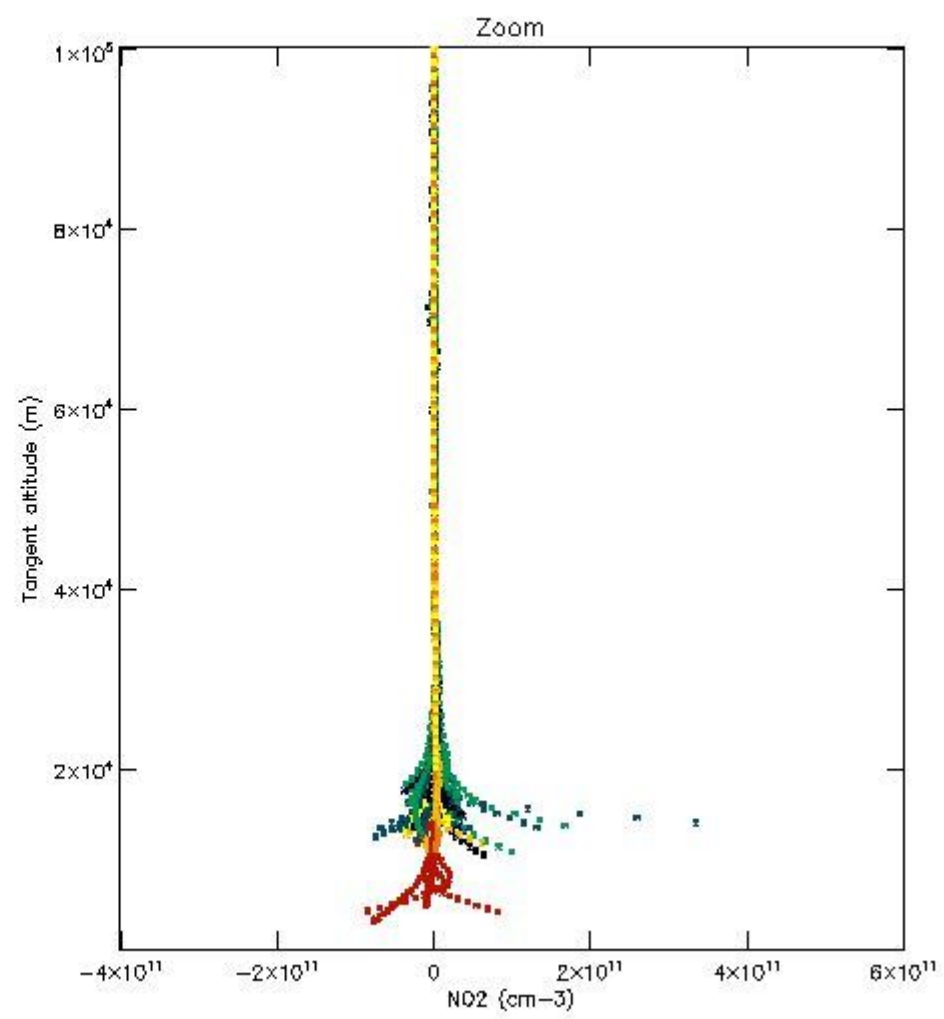

3.1 Plot quality information per product (time dependant)

3.2 Plot quality information per product (world map)

4. Level 1 quality information per product

In this section it is plotted some information contained in the Quality Summary data set of the level 2 products that comes from the level 1b processing. Products without errors (error flag in the MPH set to "0") are used.

5.4 Plot ozone profiles where STD < 10% (dark without errors)

The colorbar represents the latitude.

5.5 Plot ozone profiles where STD < 5% (dark without errors)

The colorbar represents the latitude.

5.6 Plot NO₂ profiles for all STD (dark without errors)

The colorbar represents the latitude.

5.7 Plot NO3 profiles for all STD (dark without errors)

The colorbar represents the latitude.

5.8 Plot H2O profiles for all STD (only for occultations of stars 1,2,3,4,13,14,16,26,63 dark without errors)