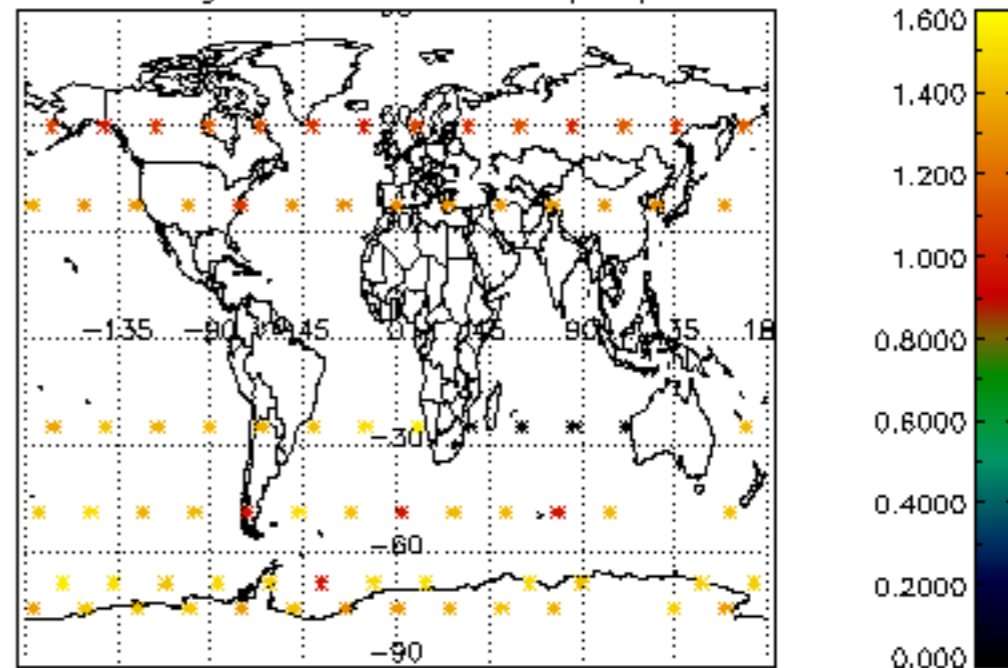

Percentage of datation errors per profile

Percentage of star falling outside central band per profile

Percentage of saturation errors per profile

Percentage of cosmic ray hits per profile

Percentage of datation errors per profile