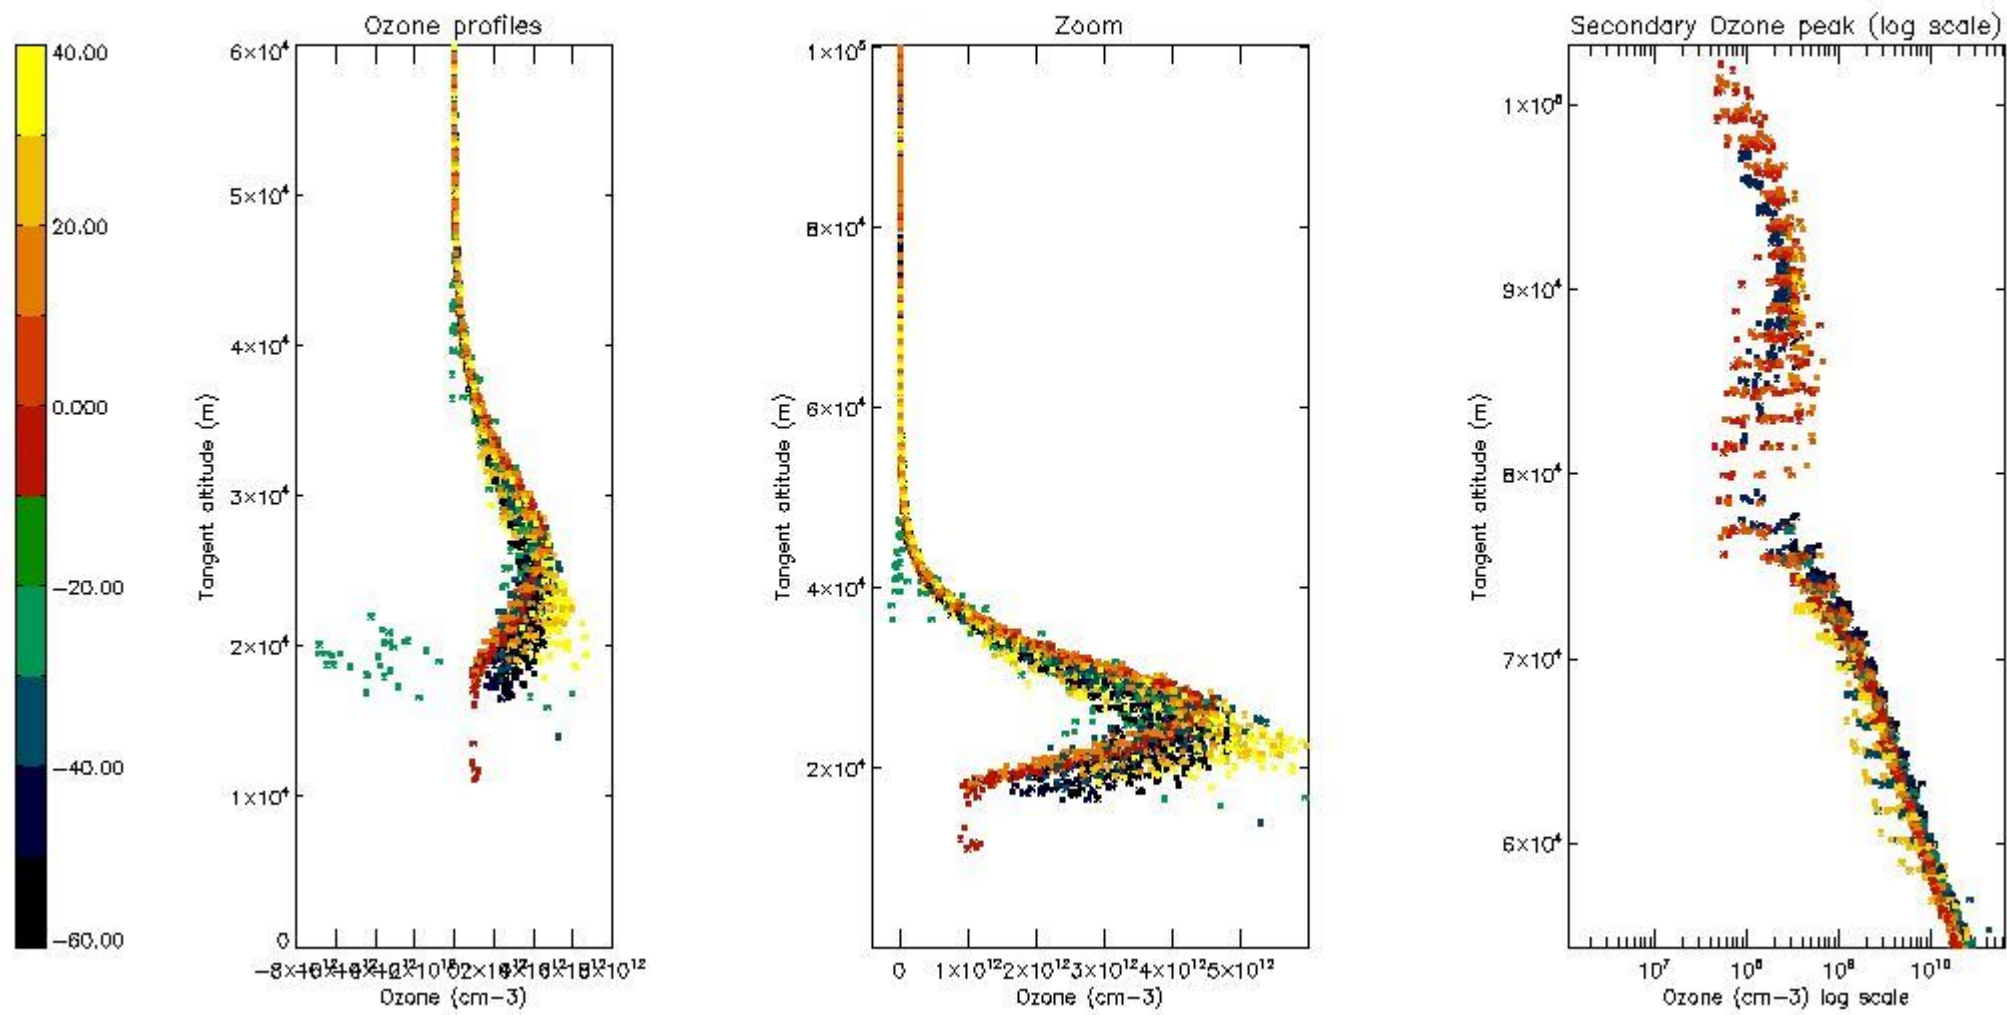

STD < 10	25
STD < 5	17

5.2 Plot ozone profiles for all STD (dark without errors)

The colorbar represents the latitude.

5.3 Plot ozone profiles where STD < 20% (dark without errors)

The colorbar represents the latitude.