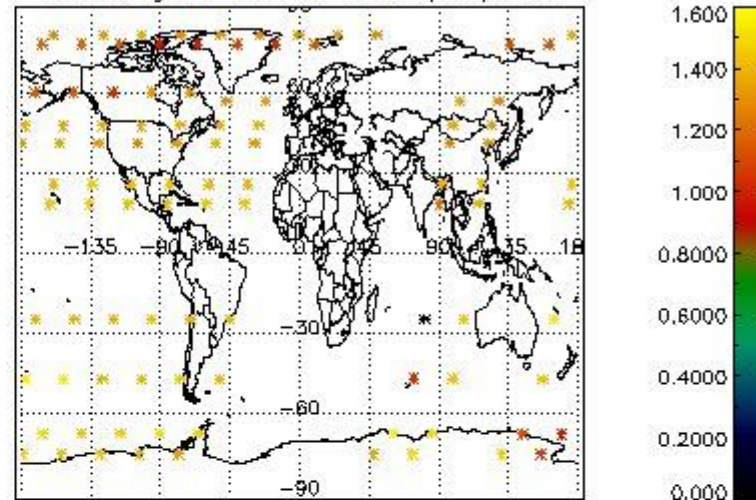

Percentage of datation errors per profile