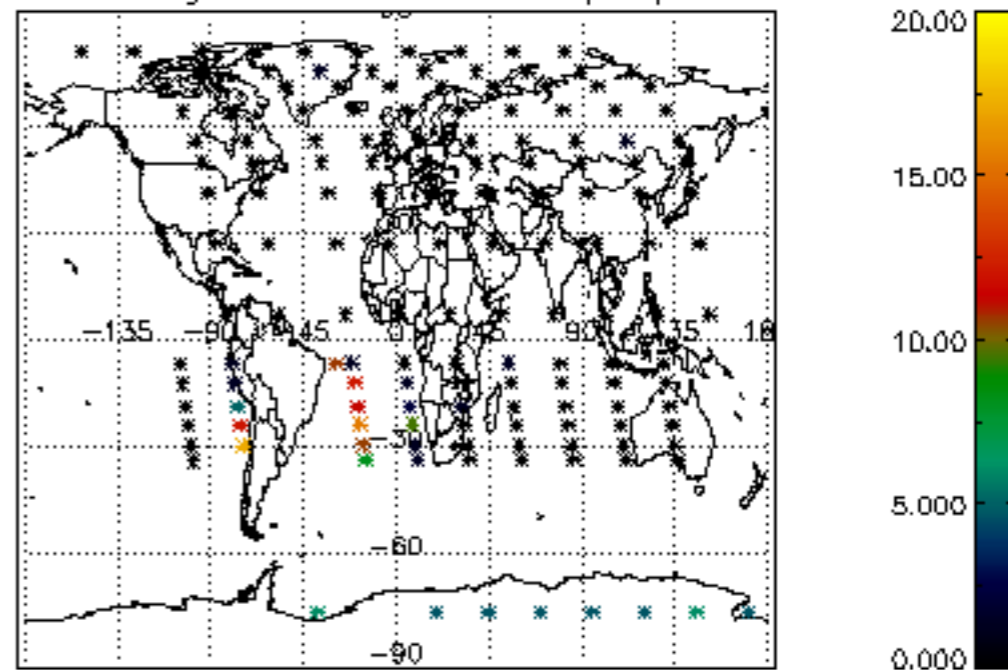

Percentage of datation errors per profile

Percentage of saturation errors per profile