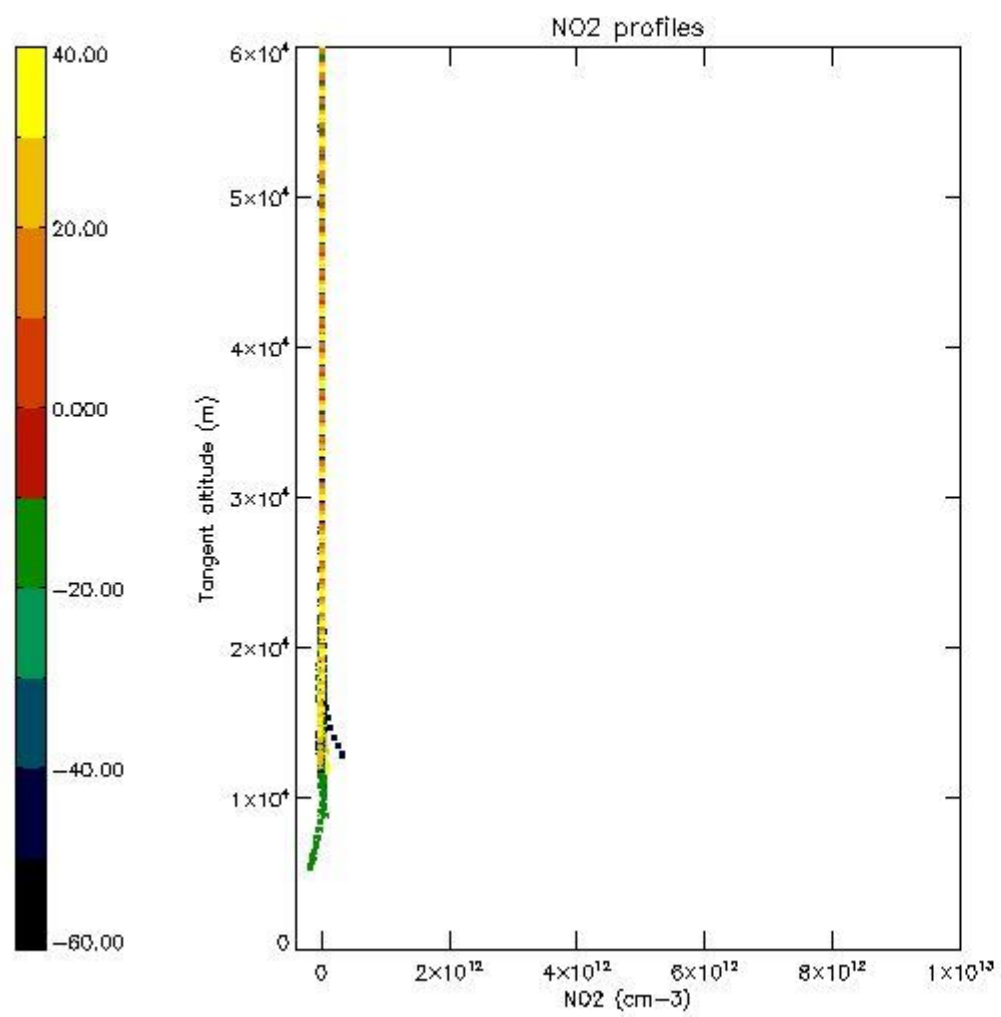

STD < 10	14
STD < 5	8

5.2 Plot ozone profiles for all STD (dark without errors)

The colorbar represents the latitude.

5.3 Plot ozone profiles where STD < 20% (dark without errors)

The colorbar represents the latitude.

5.4 Plot ozone profiles where STD < 10% (dark without errors)

The colorbar represents the latitude.

5.5 Plot ozone profiles where STD < 5% (dark without errors)

The colorbar represents the latitude.

5.6 Plot NO₂ profiles for all STD (dark without errors)

The colorbar represents the latitude.

5.7 Plot NO3 profiles for all STD (dark without errors)

The colorbar represents the latitude.

5.8 Plot H2O profiles for all STD (only for occultations of stars 1,2,3,4,13,14,16,26,63 dark without errors)