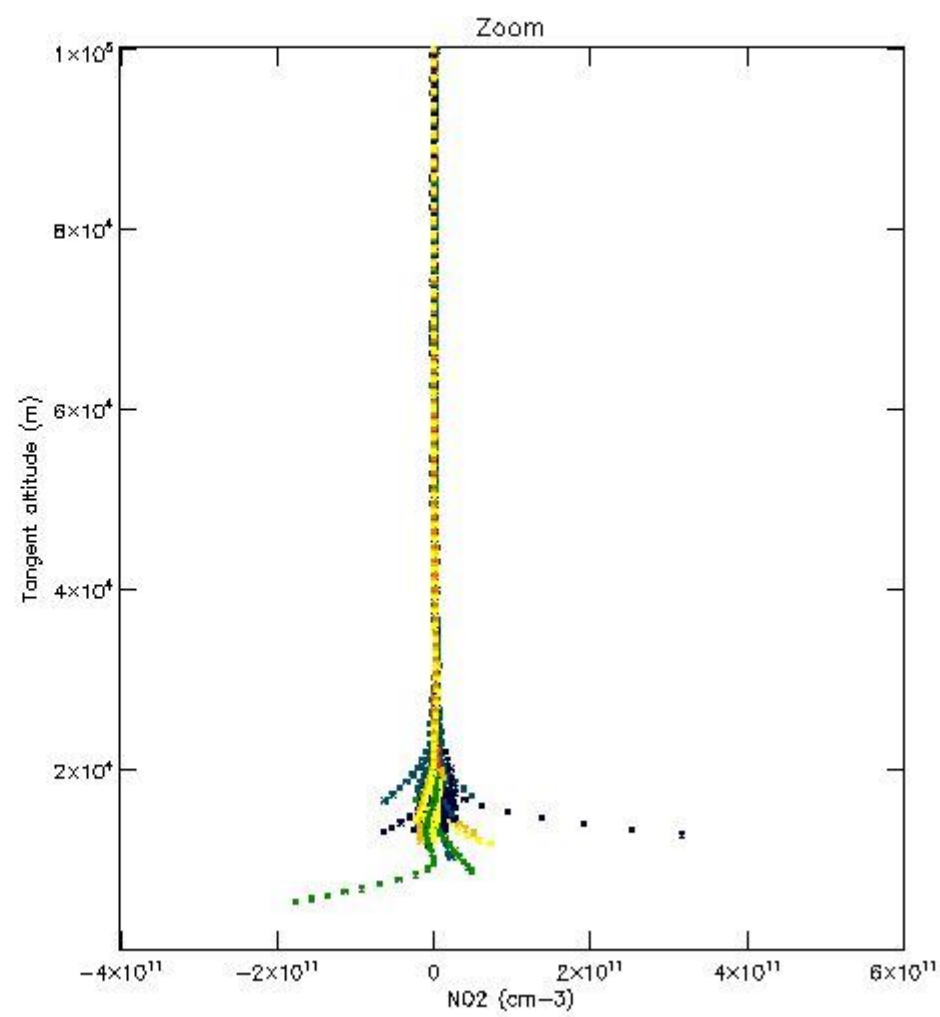

STD < 10	14
STD < 5	8

5.2 Plot ozone profiles for all STD (dark without errors)

The colorbar represents the latitude.

5.3 Plot ozone profiles where STD < 20% (dark without errors)

The colorbar represents the latitude.

5.4 Plot ozone profiles where STD < 10% (dark without errors)

The colorbar represents the latitude.

5.5 Plot ozone profiles where STD < 5% (dark without errors)

The colorbar represents the latitude.

5.6 Plot NO₂ profiles for all STD (dark without errors)

The colorbar represents the latitude.

5.7 Plot NO3 profiles for all STD (dark without errors)

The colorbar represents the latitude.

5.8 Plot H2O profiles for all STD (only for occultations of stars 1,2,3,4,13,14,16,26,63 dark without errors)