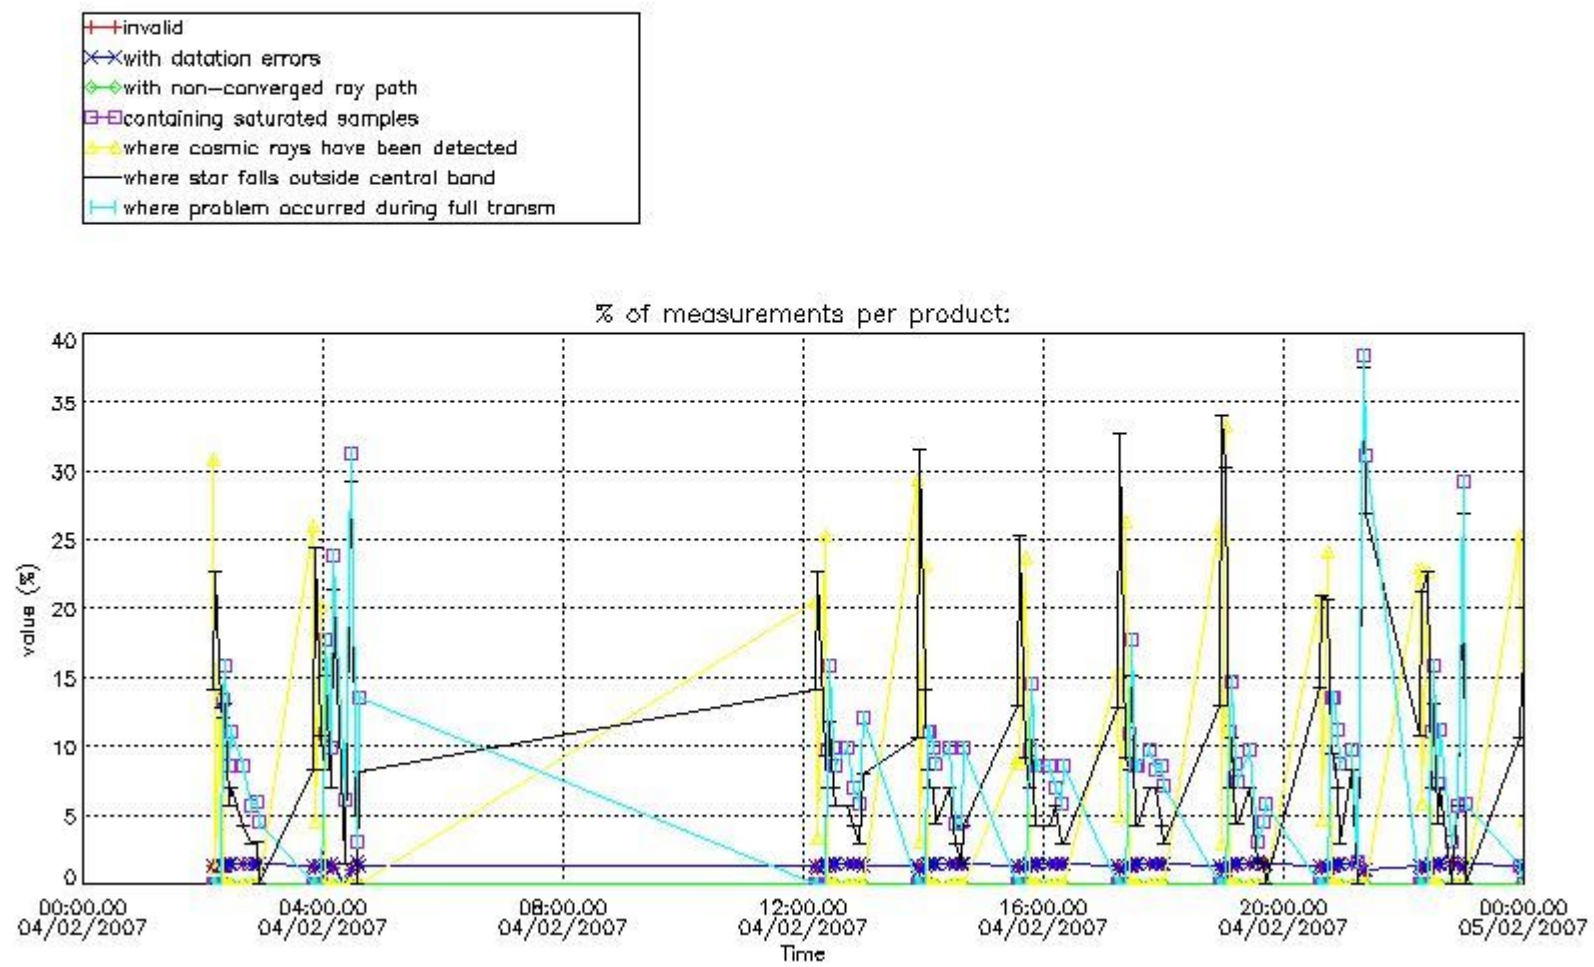

3.1 Plot quality information per product (time dependant)

3.2 Plot quality information per product (world map)

Percentage of flagged data per O3 profile

Percentage of flagged data per H2O profile

Percentage of flagged data per NO2 profile

Percentage of flagged data per NO3 profile

4. Level 1 quality information per product

In this section it is plotted some information contained in the Quality Summary data set of the level 2 products that comes from the level 1b processing. Products without errors (error flag in the MPH set to "0") are used.

4.1 Plot quality information per product (time dependant) coming from level 1b processing

4.1.1 Plot level 1 quality information per product (time dependant): ENVISAT ASCENDING passes

4.1.2 Plot level 1 quality information per product (time dependant): ENVI SAT DESCENDING passes