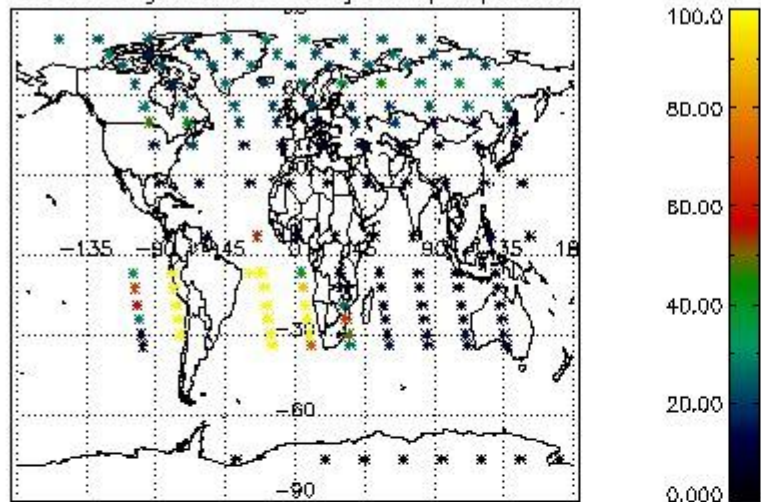

Percentage of cosmic ray hits per profile