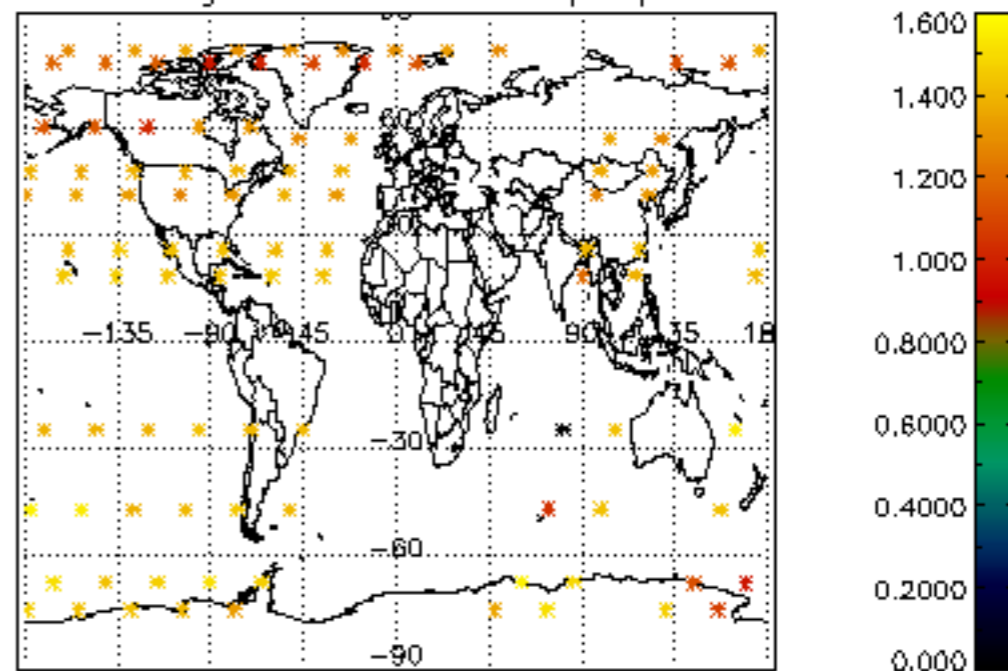

Percentage of datation errors per profile

Percentage of star falling outside central band per profile

Percentage of saturation errors per profile

Percentage of cosmic ray hits per profile

Percentage of datation errors per profile