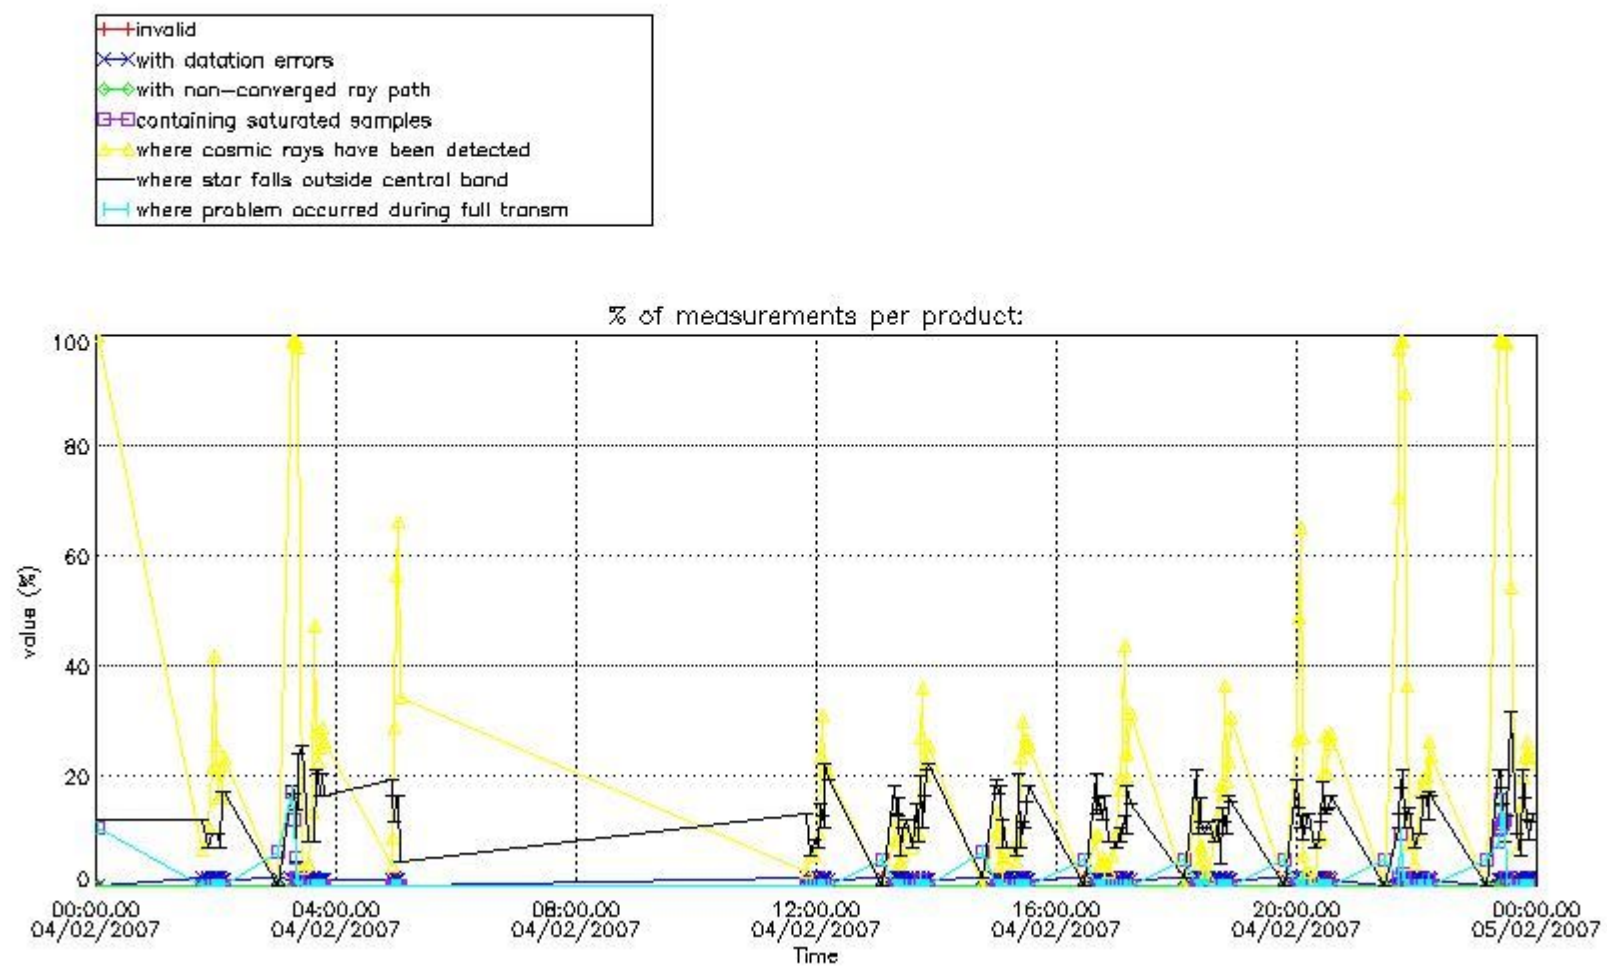

3.1 Plot quality information per product (time dependant)

3.2 Plot quality information per product (world map)

Percentage of flagged data per O3 profile

Percentage of flagged data per H2O profile

Percentage of flagged data per NO2 profile

Percentage of flagged data per NO3 profile

4. Level 1 quality information per product

In this section it is plotted some information contained in the Quality Summary data set of the level 2 products that comes from the level 1b processing. Products without errors (error flag in the MPH set to "0") are used.

4.1 Plot quality information per product (time dependant) coming from level 1b processing

4.1.1 Plot level 1 quality information per product (time dependant): ENVISAT ASCENDING passes

4.1.2 Plot level 1 quality information per product (time dependant): ENVI SAT DESCENDING passes