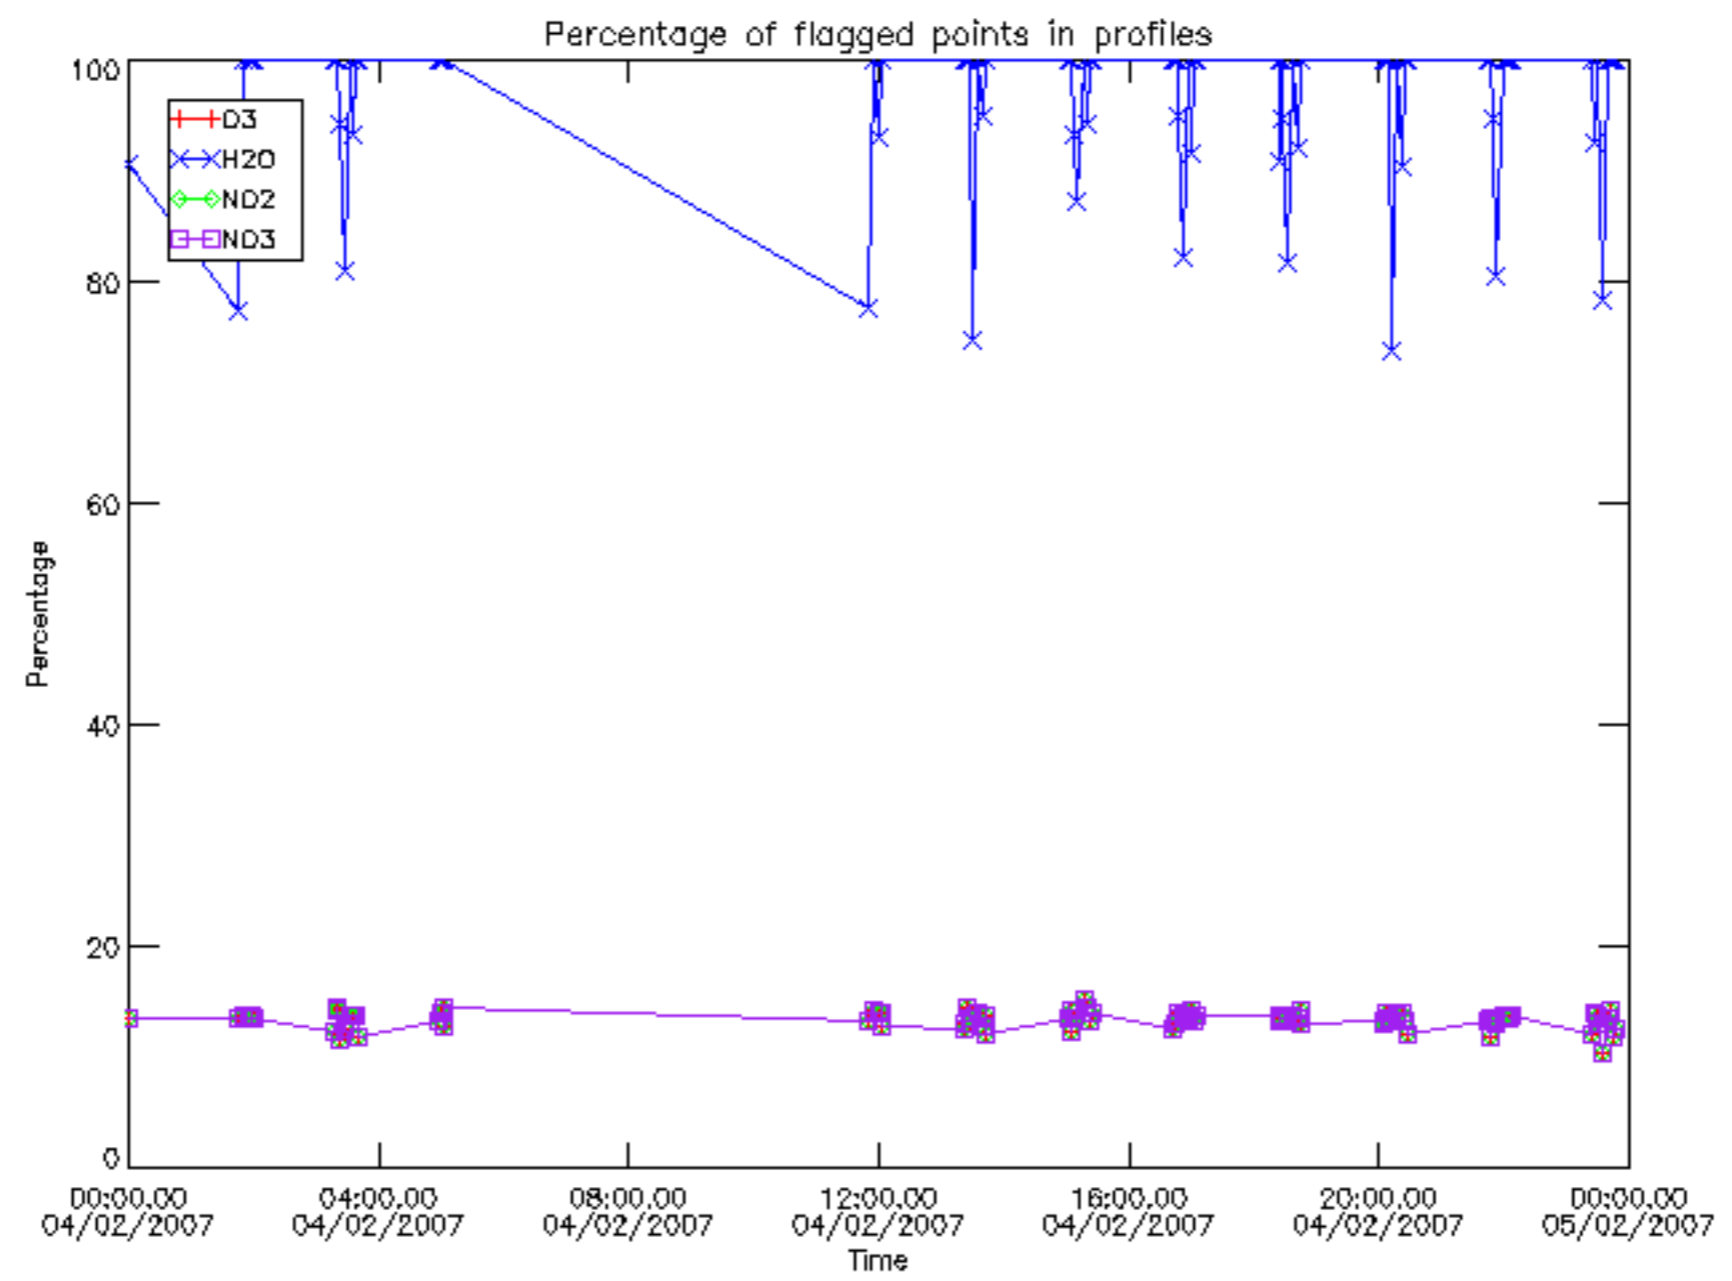

Percentage of flagged data per D3 profile

Percentage of flagged data per H2O profile