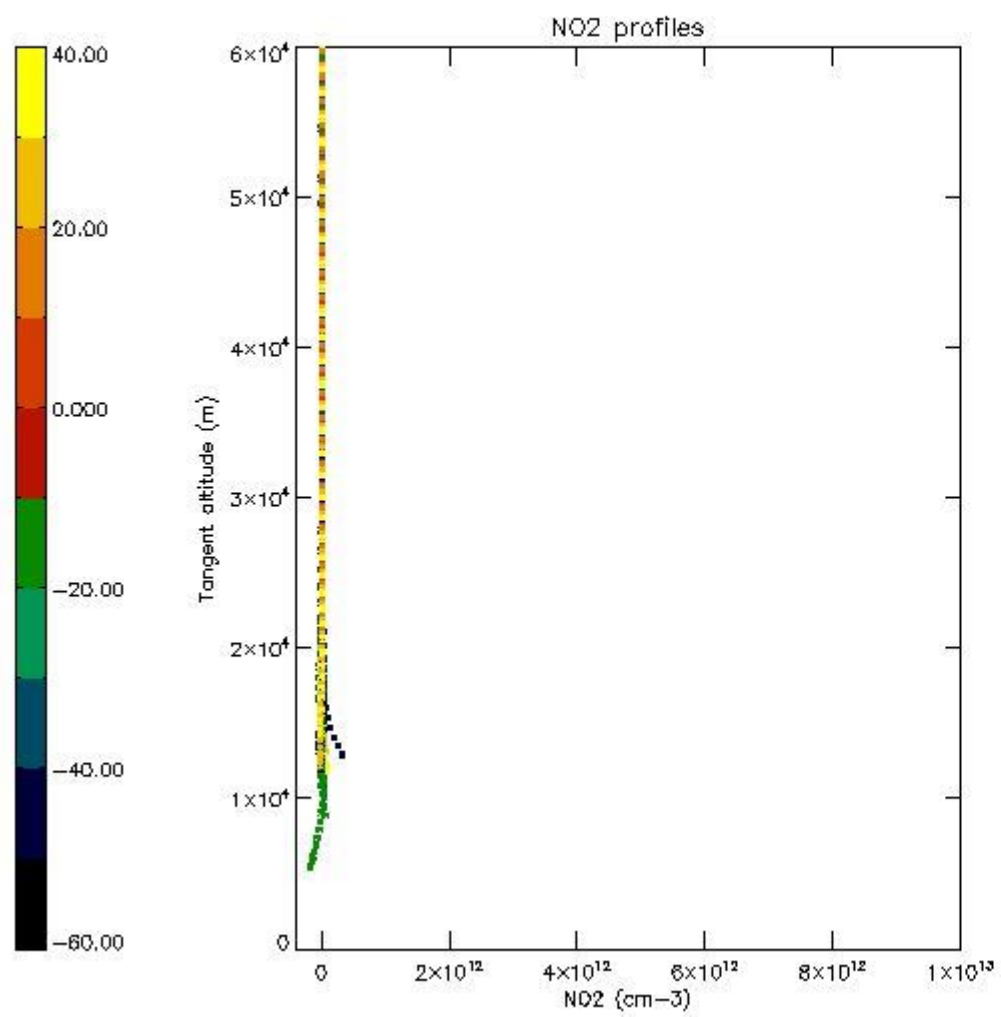

5.7 Plot NO3 profiles for all STD (dark without errors)

The colorbar represents the latitude.