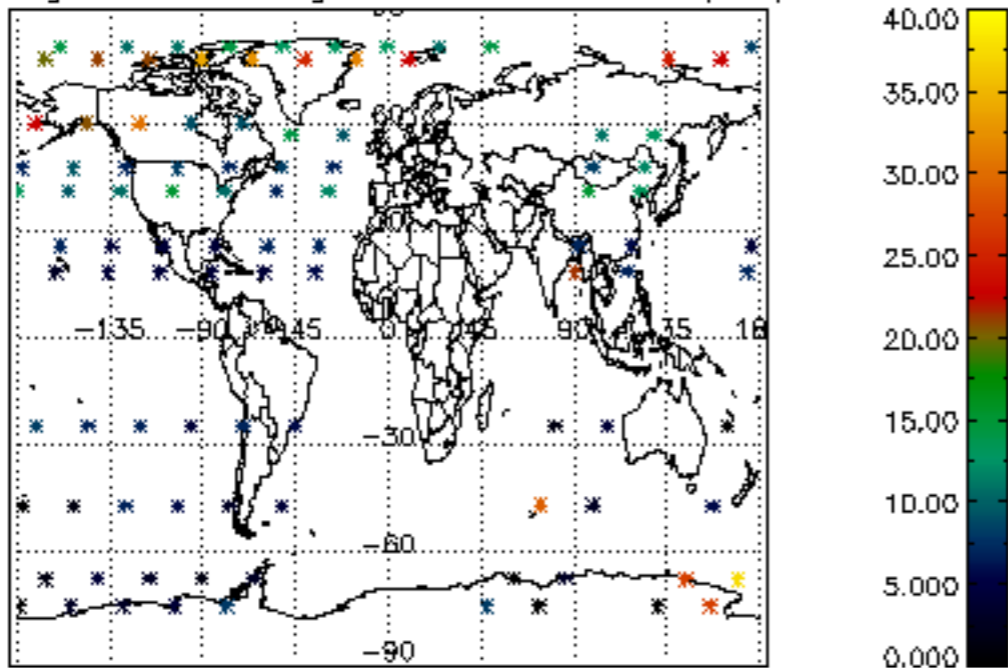

Percentage of star falling outside central band per profile