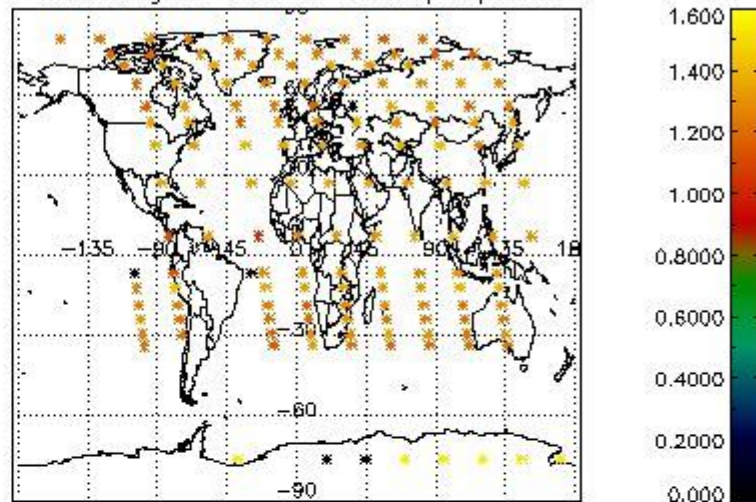

Percentage of datation errors per profile