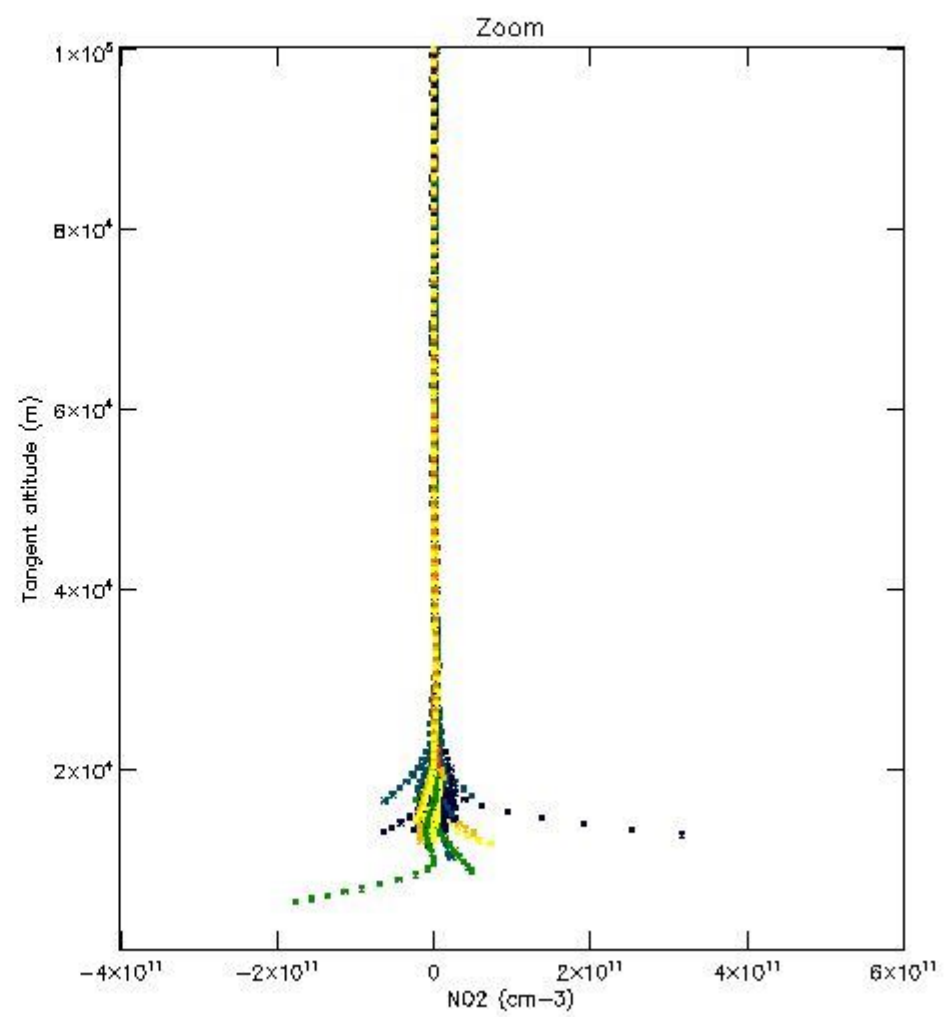

5.7 Plot NO3 profiles for all STD (dark without errors)

The colorbar represents the latitude.