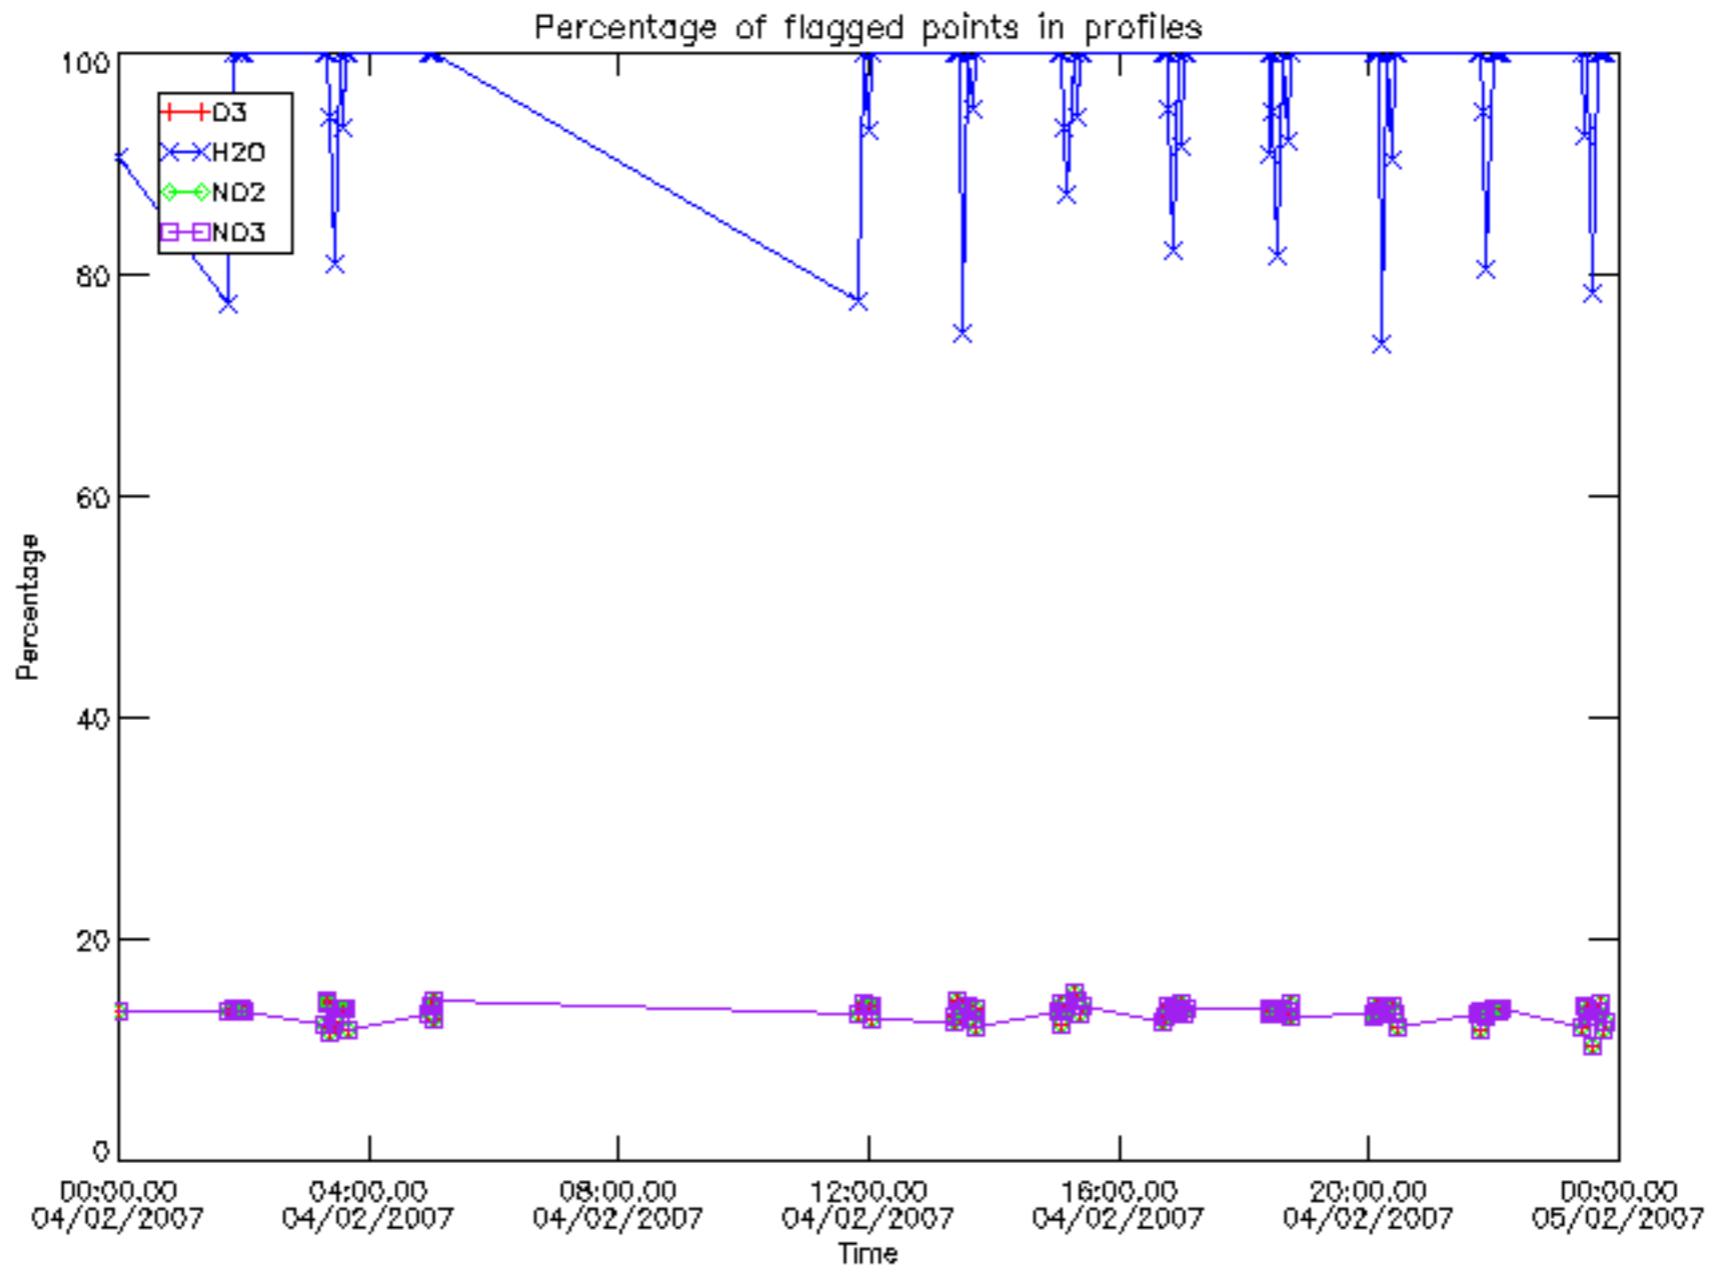

Percentage of flagged data per D3 profile

Percentage of flagged data per H2O profile