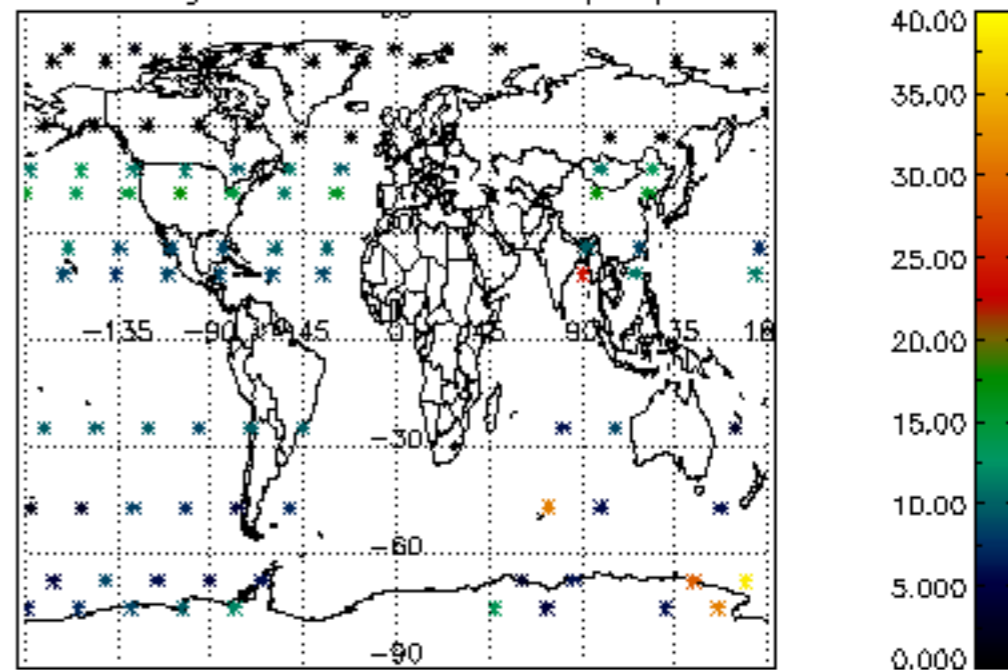

Percentage of saturation errors per profile