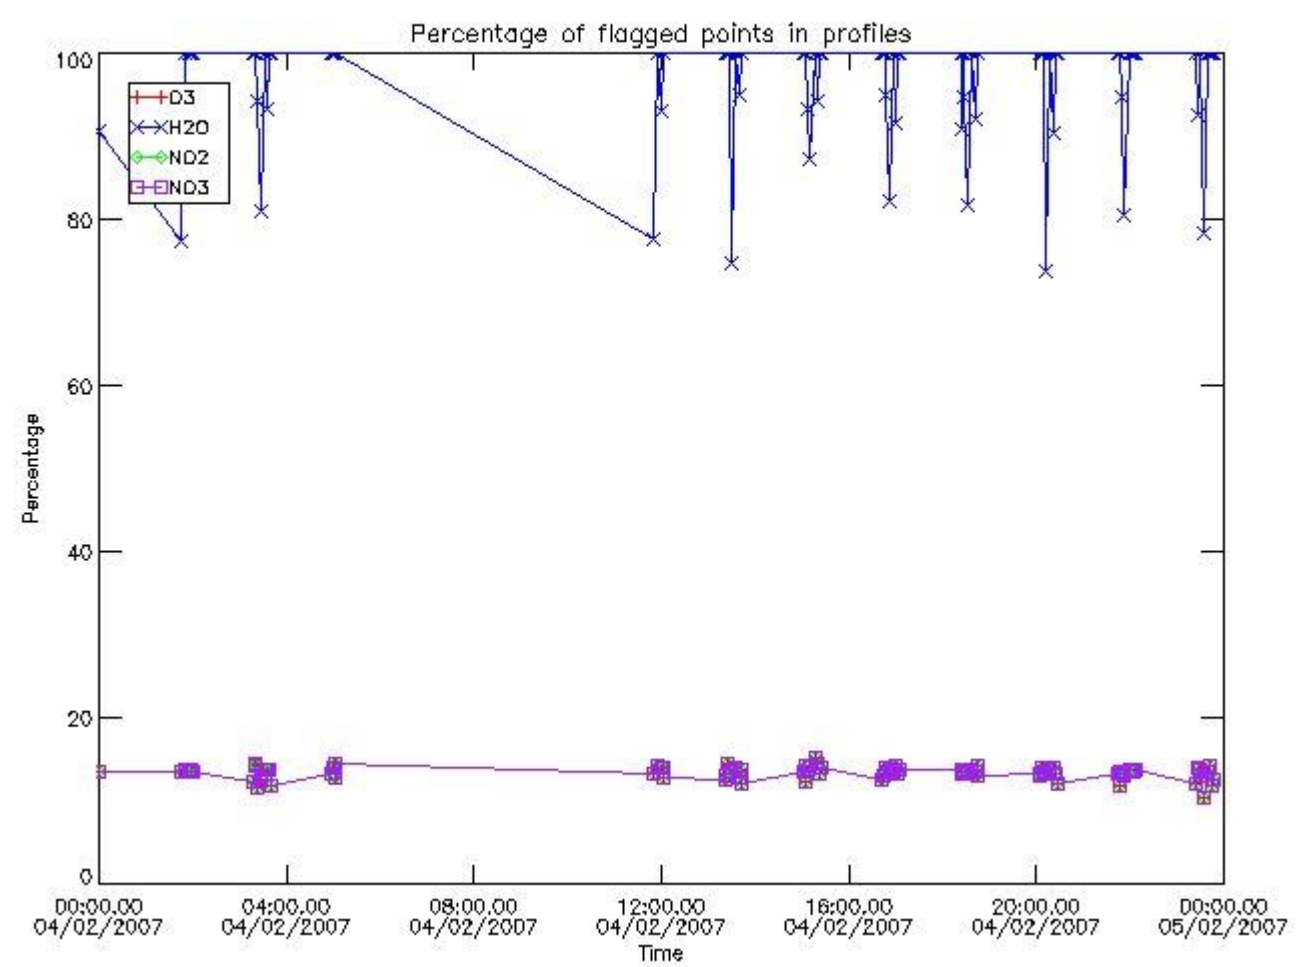

3. Quality information per product

In this section it is plotted some information contained in the Quality Summary data set of the level 2 products. Only products in dark limb conditions and without errors (error flag in the MPH set to "0") are used.

3.1 Plot quality information per product (time dependant)

Percentage of flagged data per O3 profile

Percentage of flagged data per H2O profile