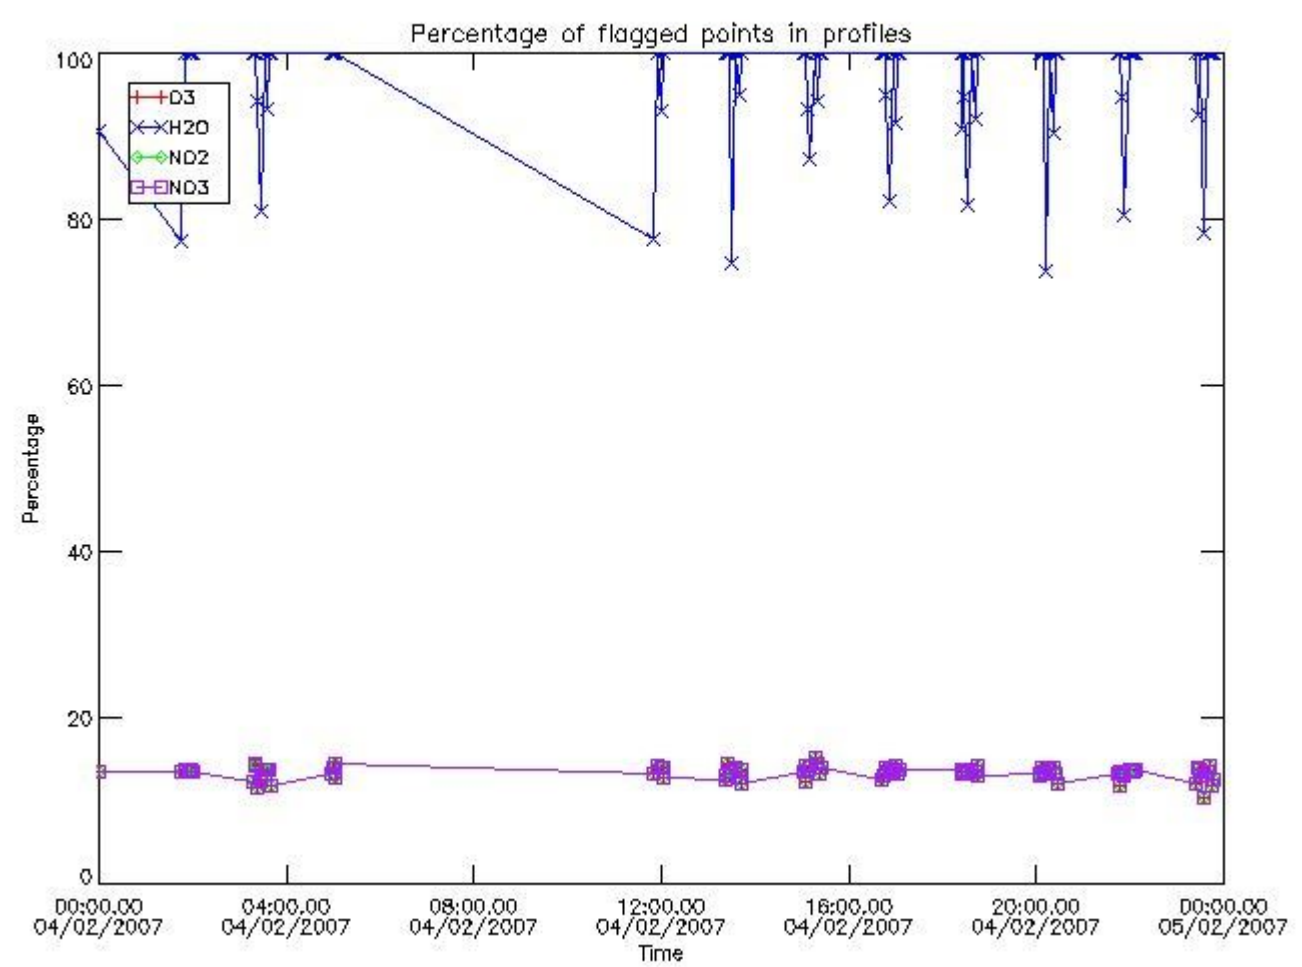

3. Quality information per product

In this section it is plotted some information contained in the Quality Summary data set of the level 2 products. Only products in dark limb conditions and without errors (error flag in the MPH set to "0") are used.

3.1 Plot quality information per product (time dependant)

3.2 Plot quality information per product (world map)