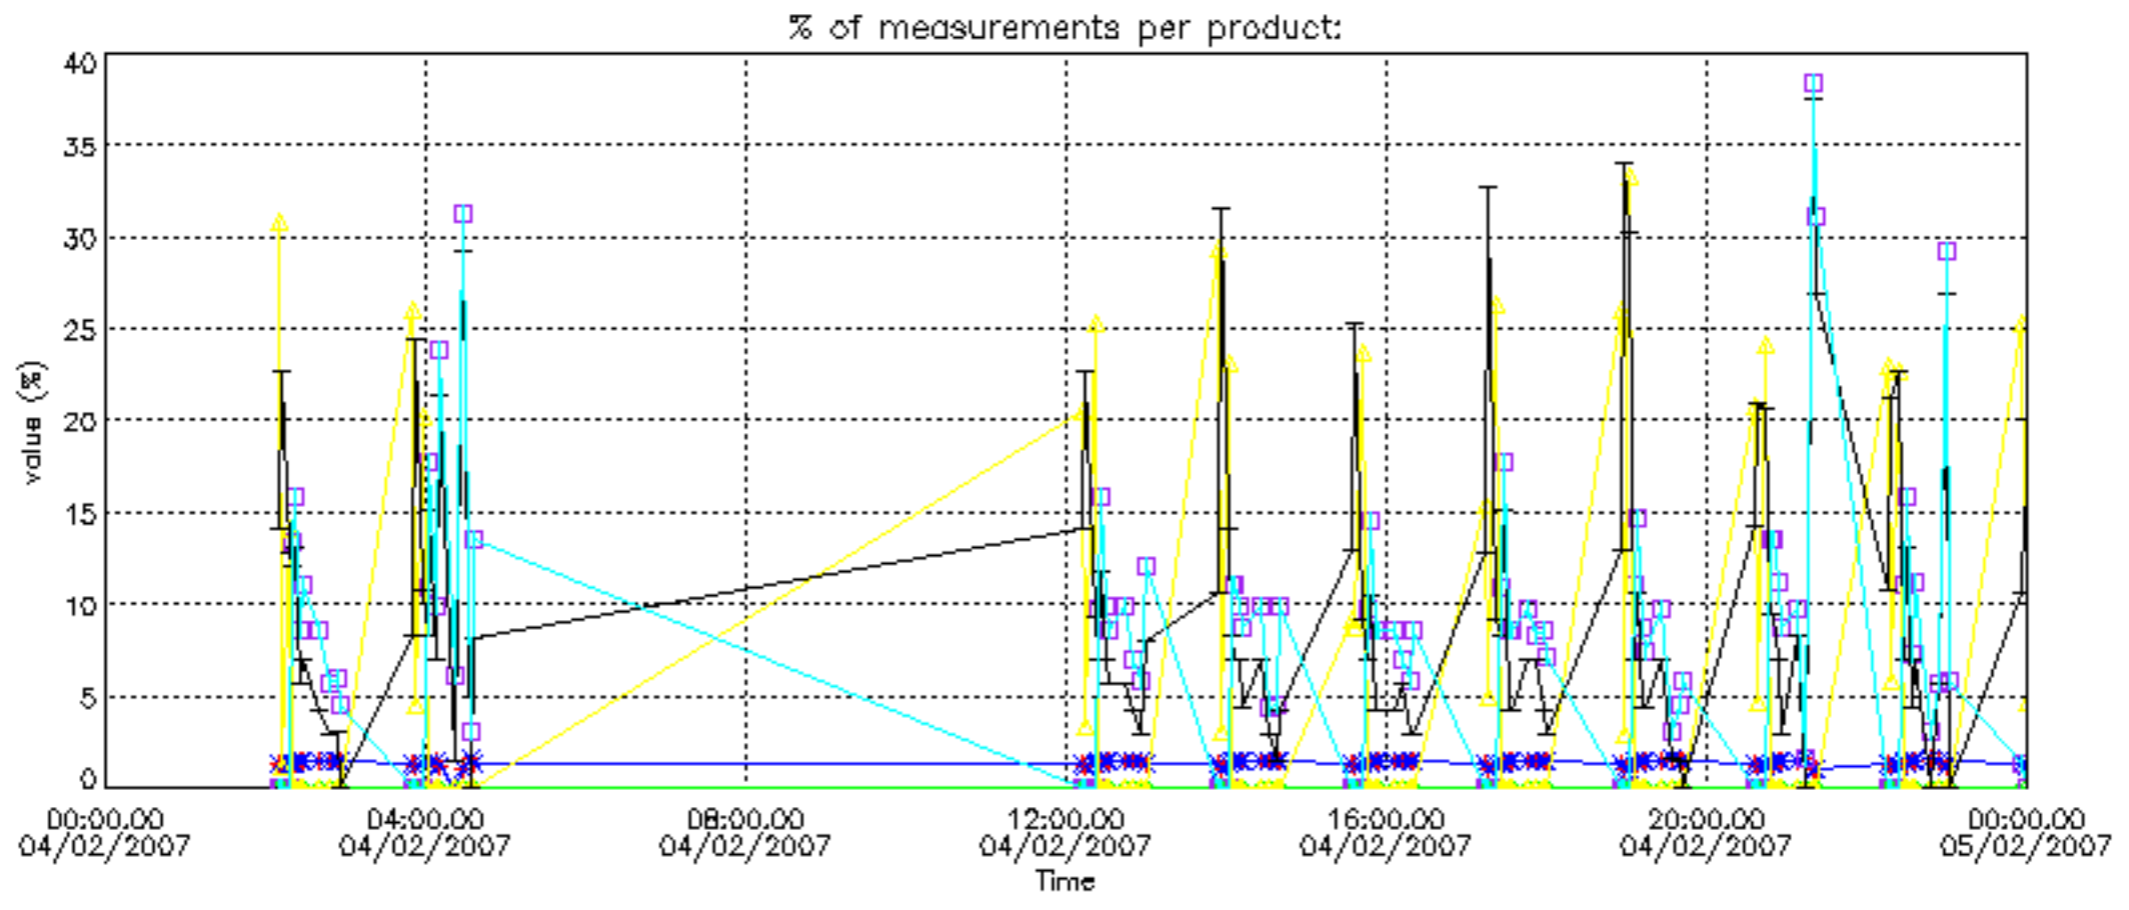

Percentage of cosmic ray hits per profile

Percentage of datation errors per profile