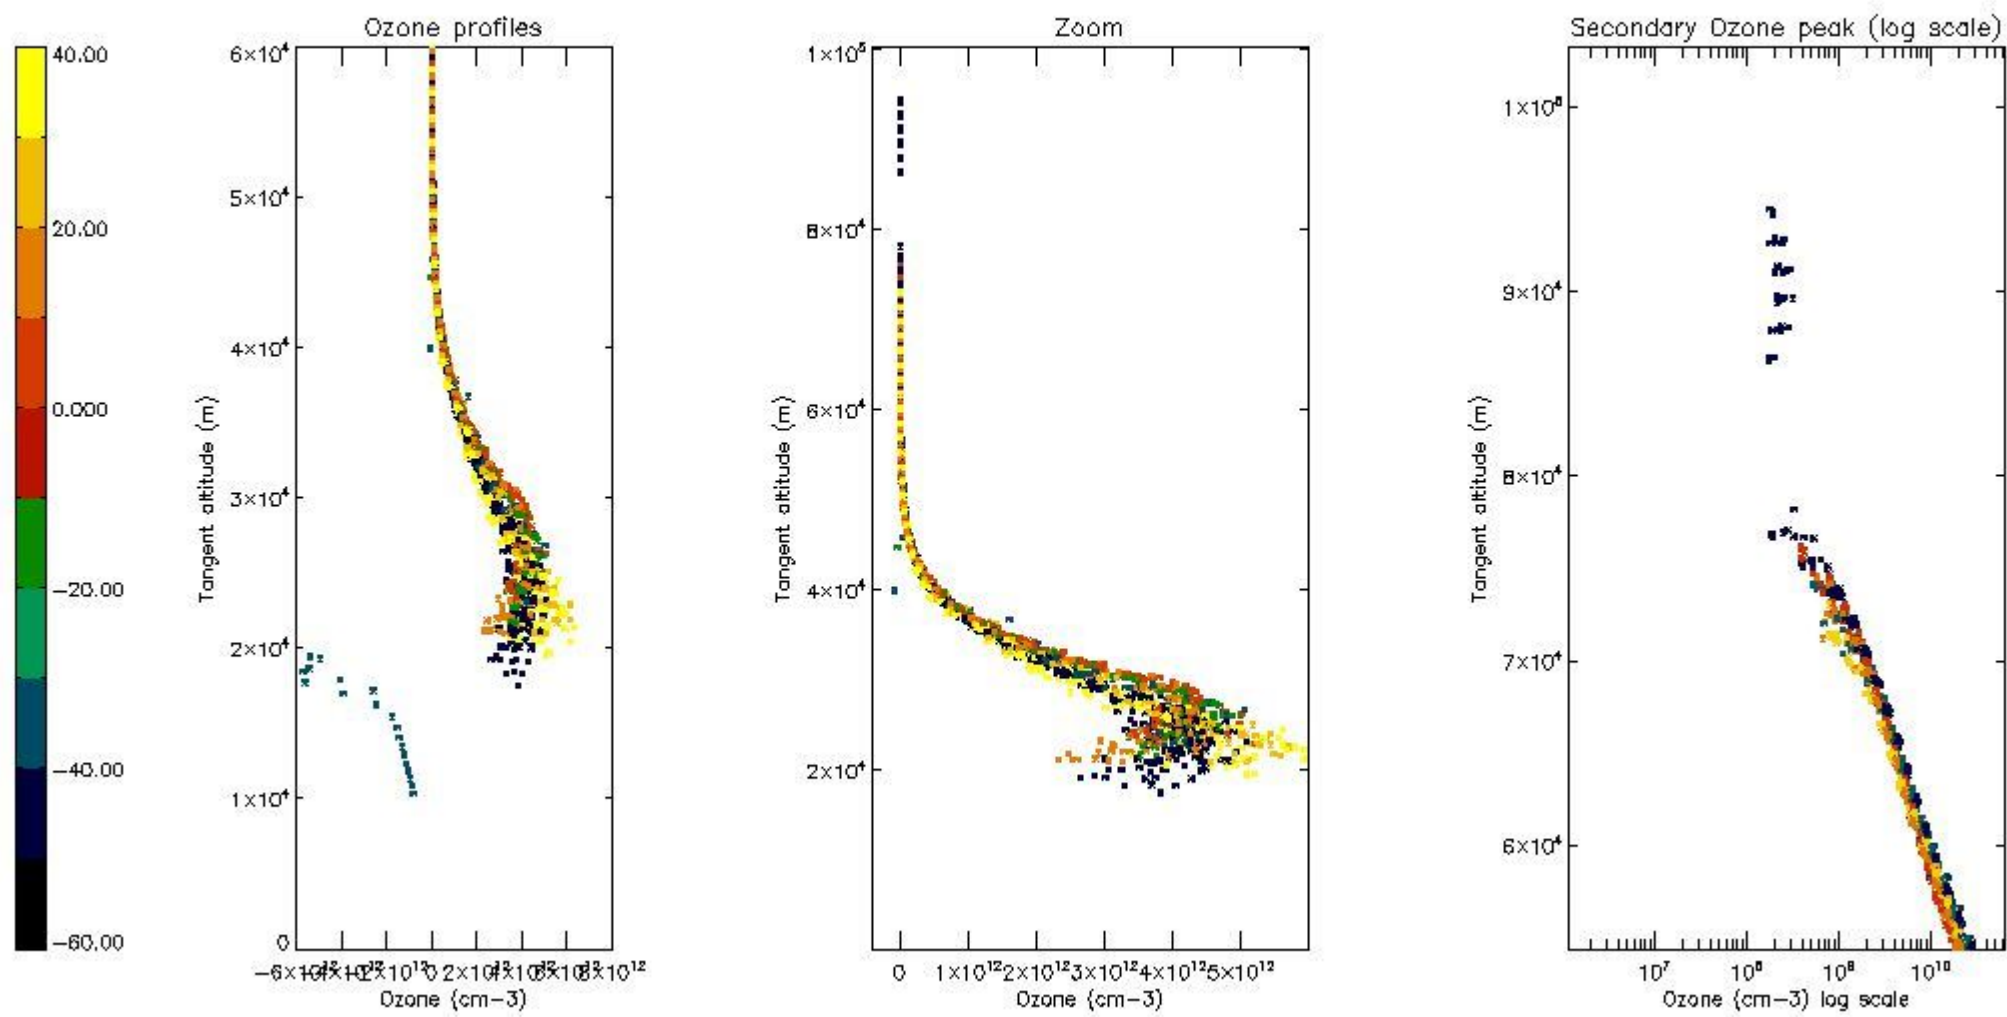

STD < 10	14
STD < 5	8

5.2 Plot ozone profiles for all STD (dark without errors)

The colorbar represents the latitude.

5.3 Plot ozone profiles where STD < 20% (dark without errors)

The colorbar represents the latitude.

5.4 Plot ozone profiles where STD < 10% (dark without errors)

The colorbar represents the latitude.

5.5 Plot ozone profiles where STD < 5% (dark without errors)

The colorbar represents the latitude.

5.6 Plot NO₂ profiles for all STD (dark without errors)