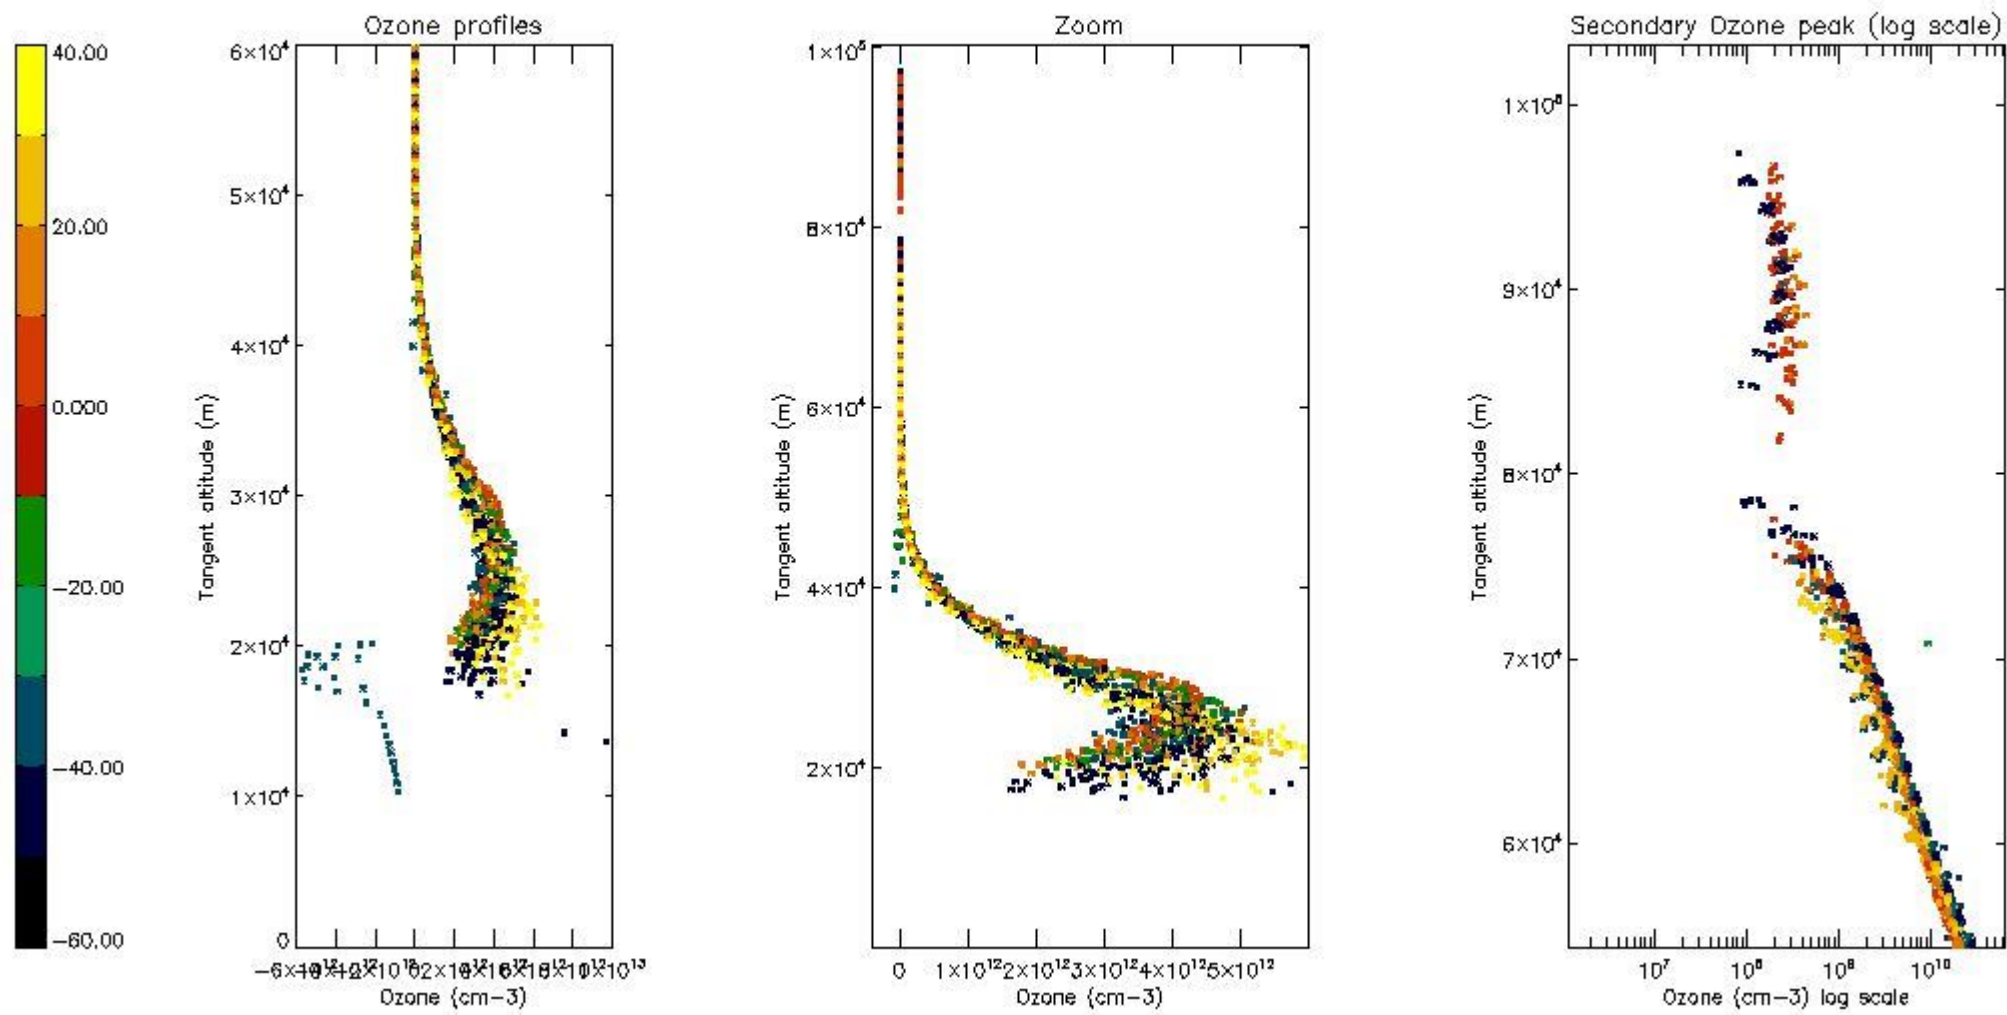

STD < 10	14
STD < 5	8

5.2 Plot ozone profiles for all STD (dark without errors)

The colorbar represents the latitude.

5.3 Plot ozone profiles where STD < 20% (dark without errors)

The colorbar represents the latitude.