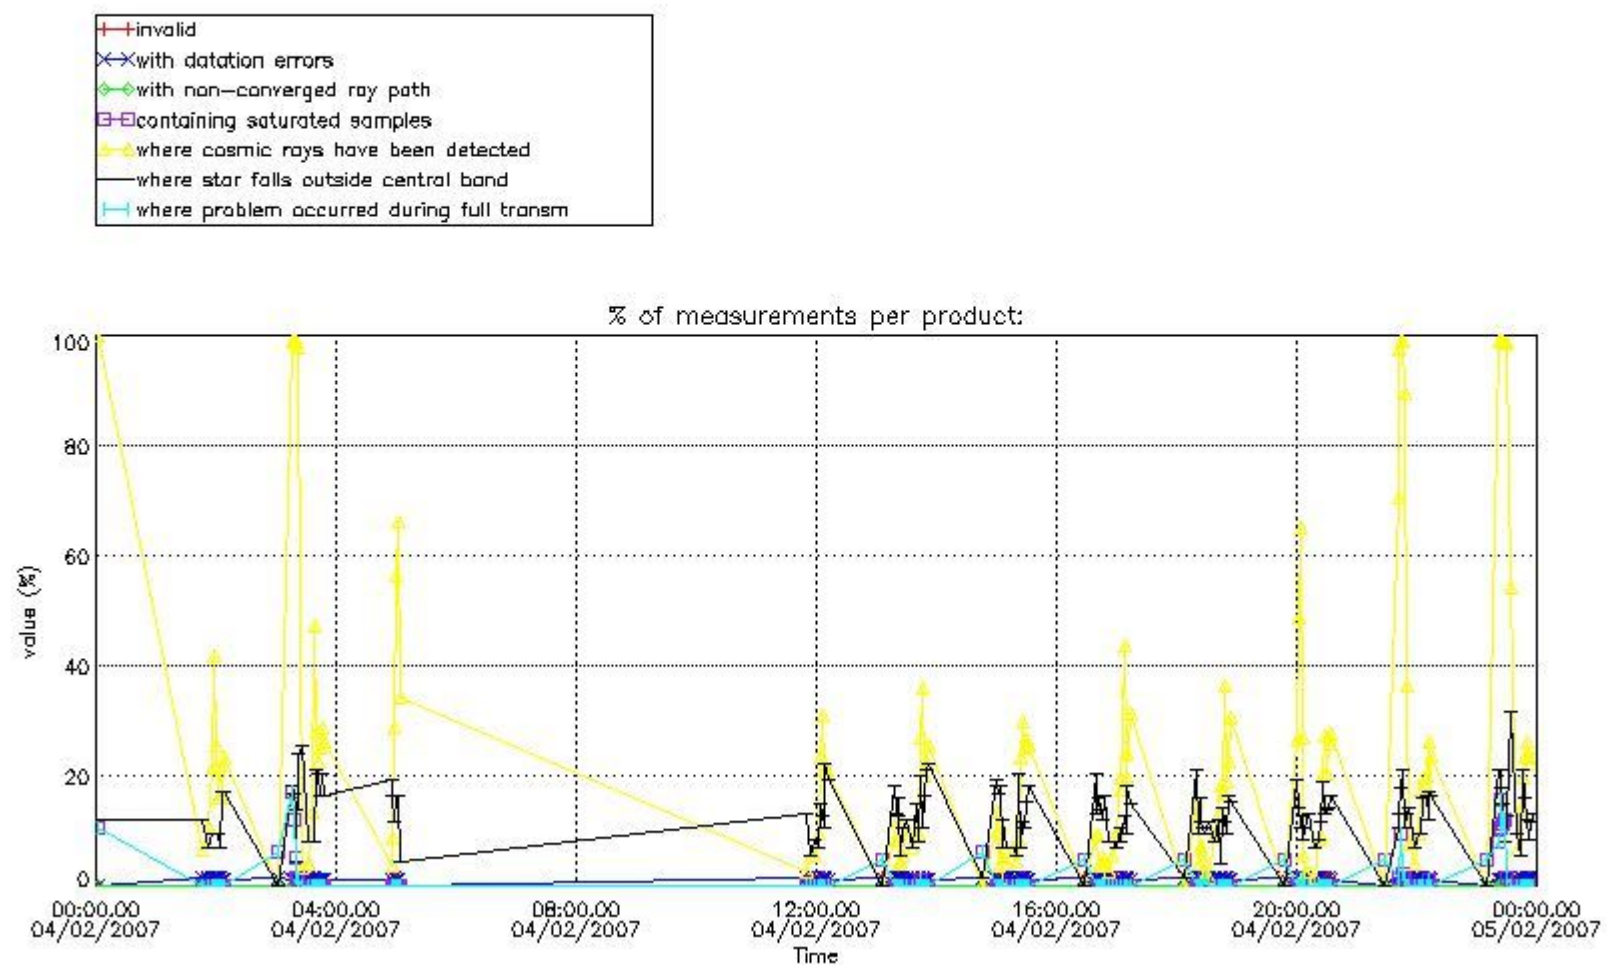

4.1.2 Plot level 1 quality information per product (time dependant): ENVI SAT DESCENDING passes