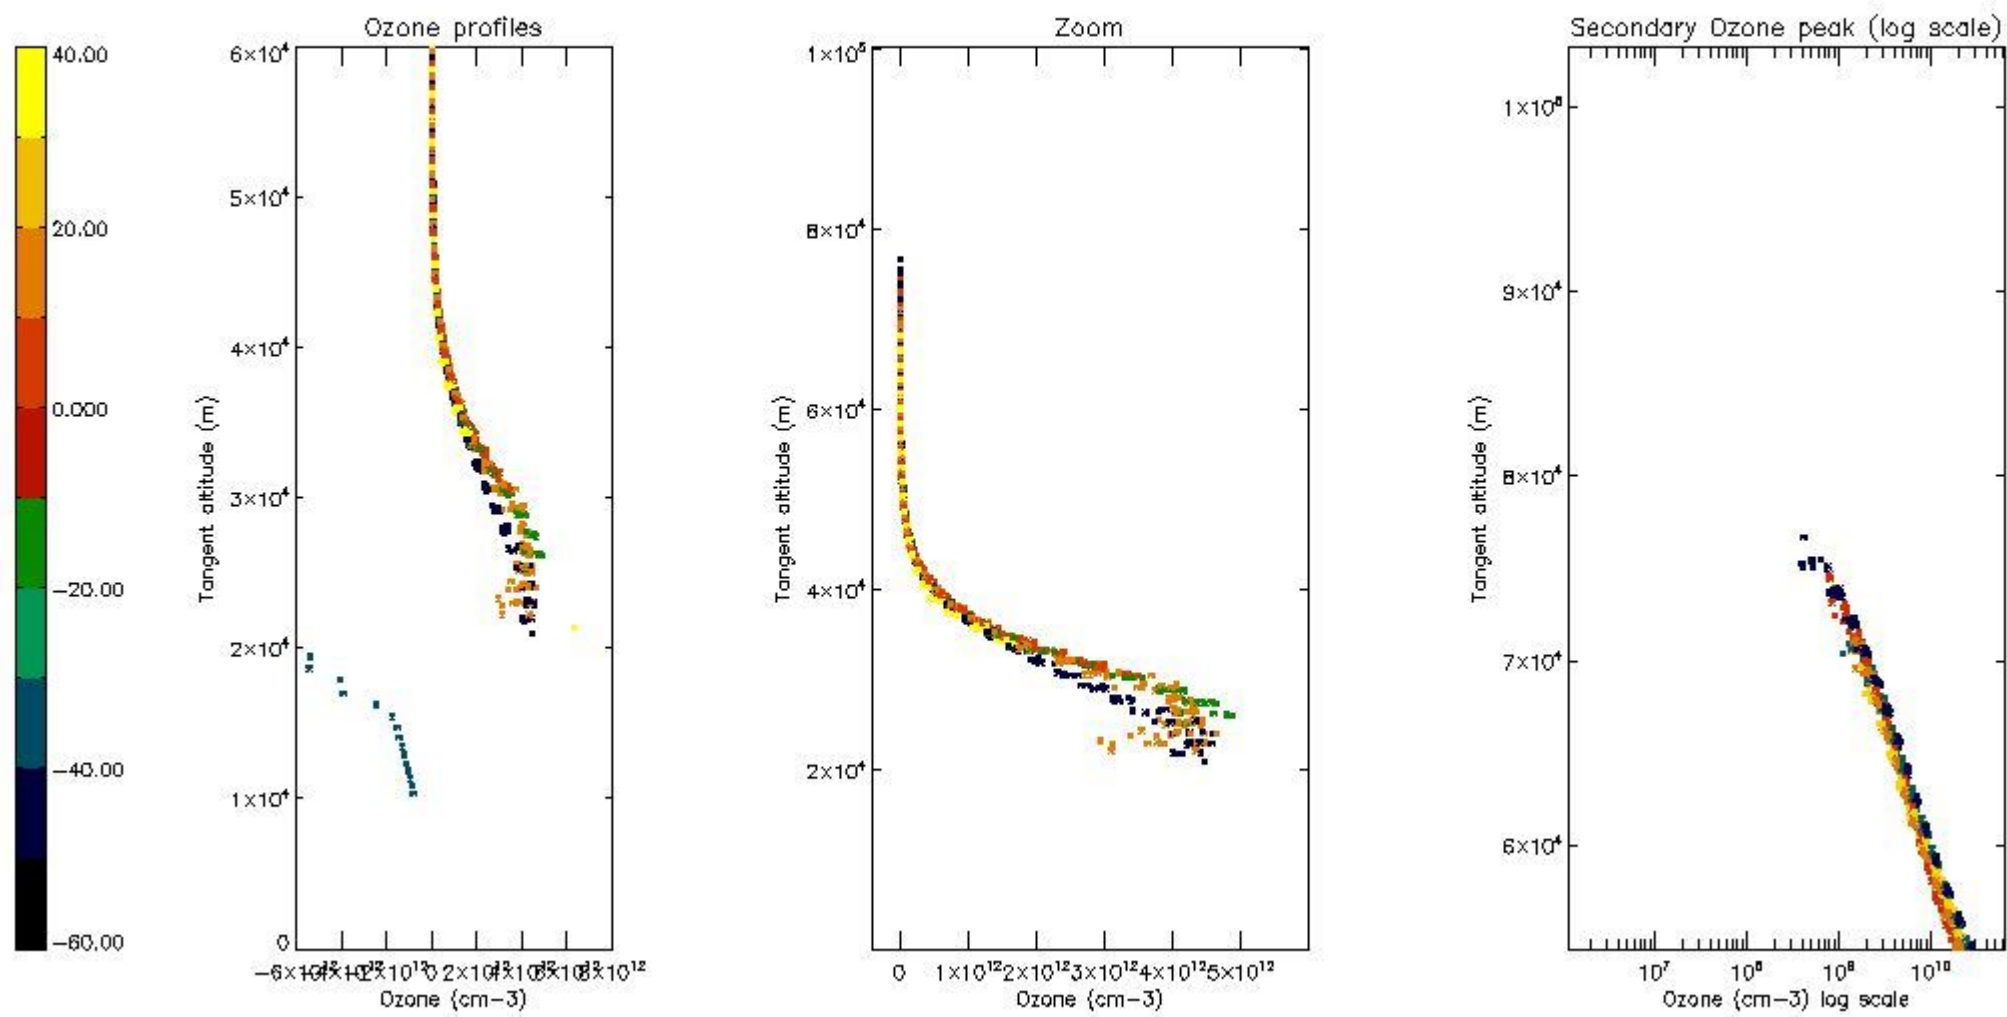

STD < 10	14
STD < 5	8

5.2 Plot ozone profiles for all STD (dark without errors)

The colorbar represents the latitude.

5.3 Plot ozone profiles where STD < 20% (dark without errors)

The colorbar represents the latitude.

5.4 Plot ozone profiles where STD < 10% (dark without errors)

The colorbar represents the latitude.

5.5 Plot ozone profiles where STD < 5% (dark without errors)

The colorbar represents the latitude.

5.6 Plot NO₂ profiles for all STD (dark without errors)