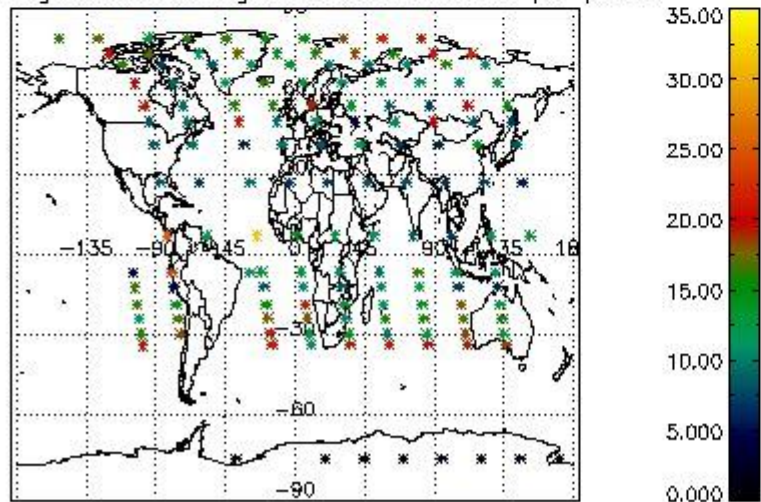

Percentage of star falling outside central band per profile