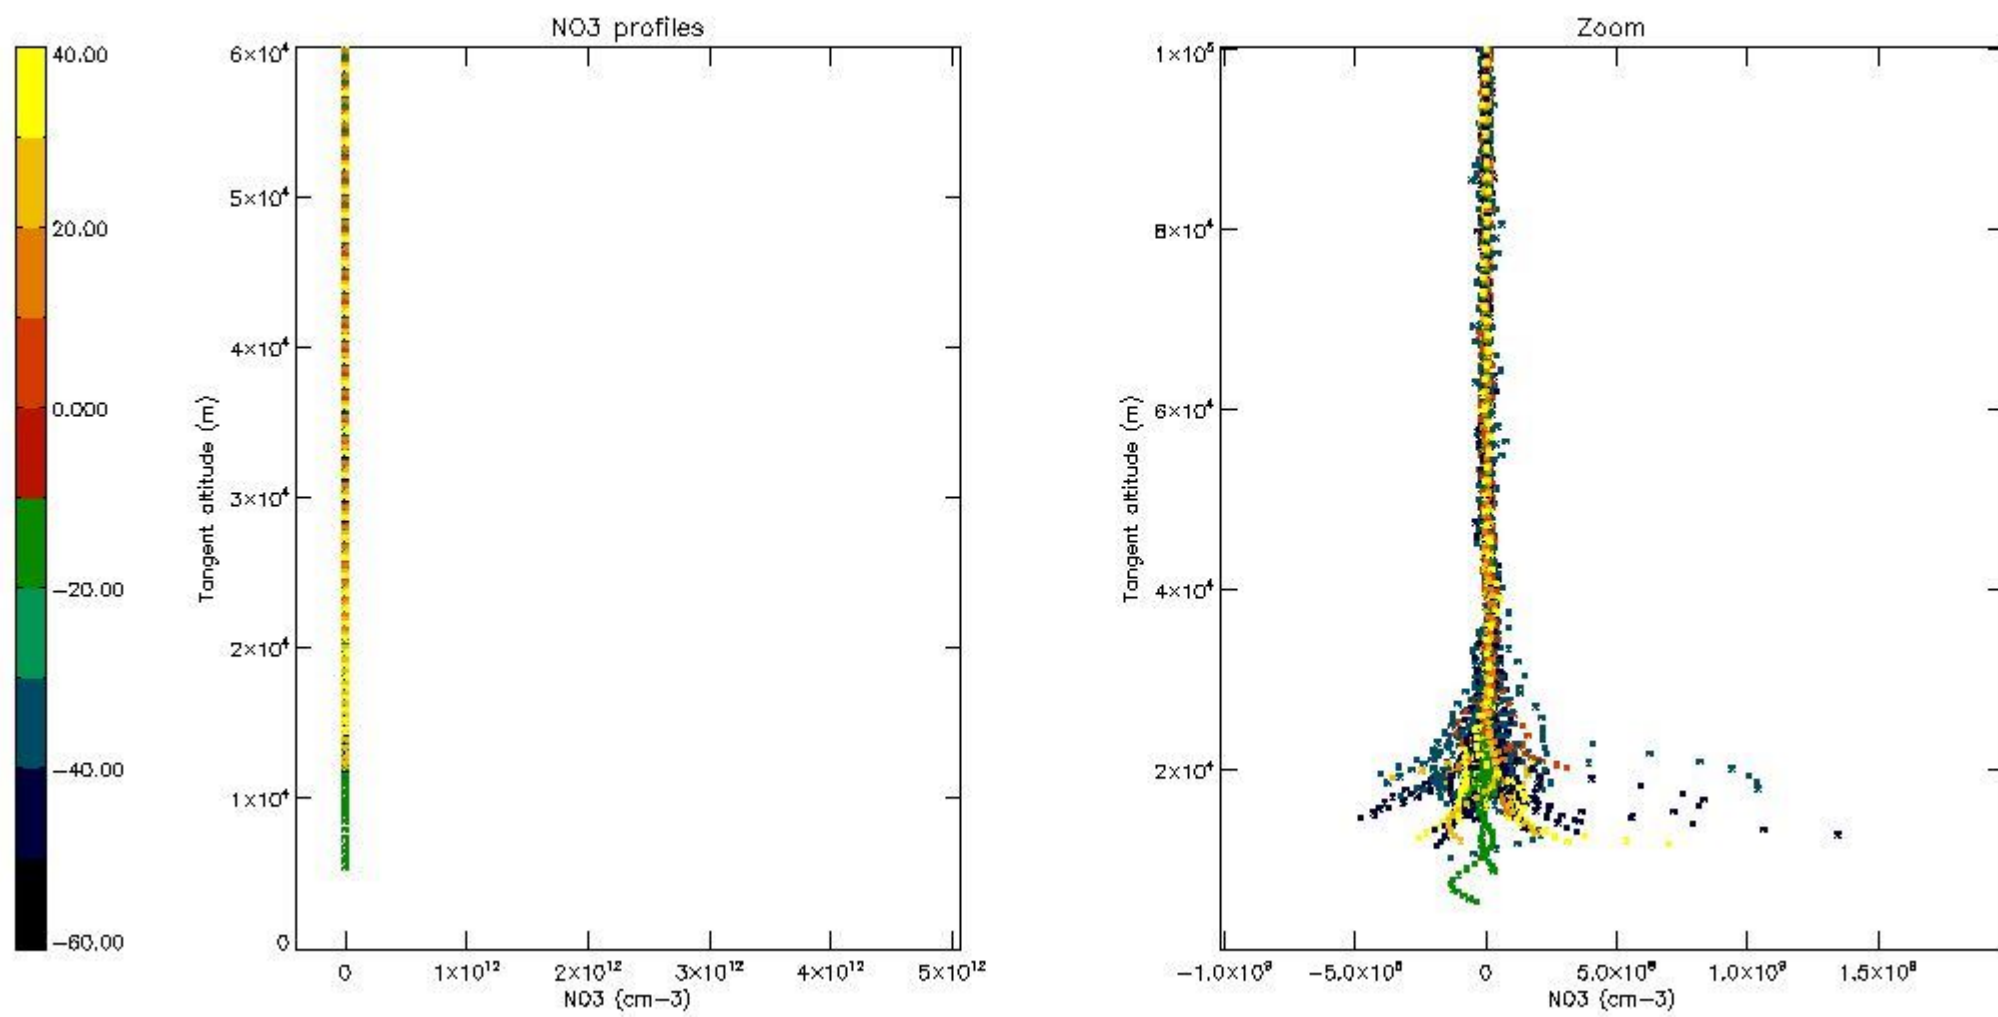

5.8 Plot H2O profiles for all STD (only for occultations of stars 1,2,3,4,13,14,16,26,63 dark without errors)

The colorbar represents the latitude.