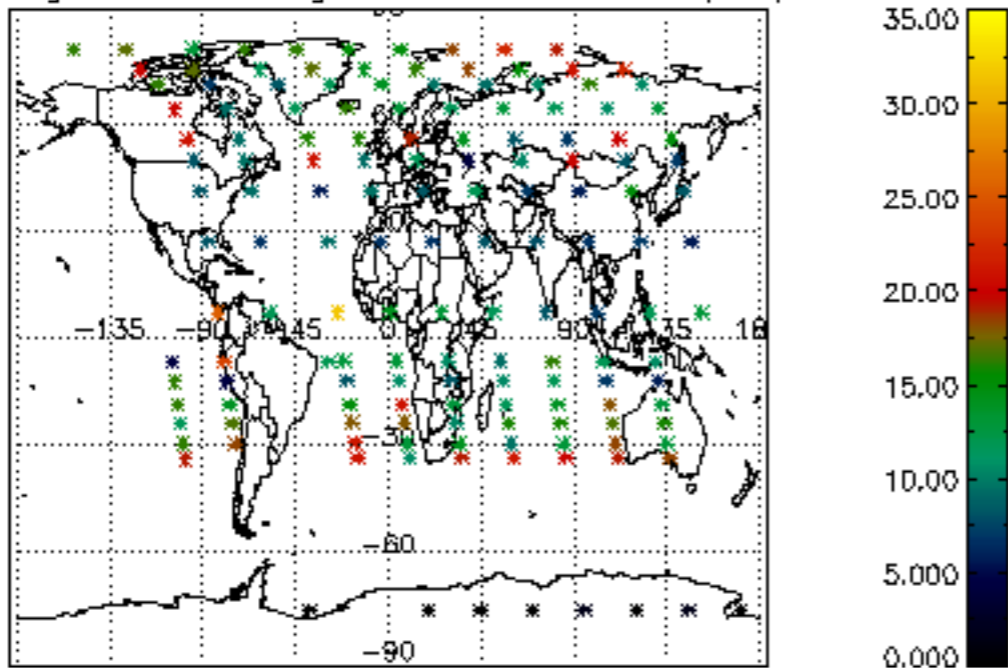

Percentage of cosmic ray hits per profile

Percentage of star falling outside central band per profile