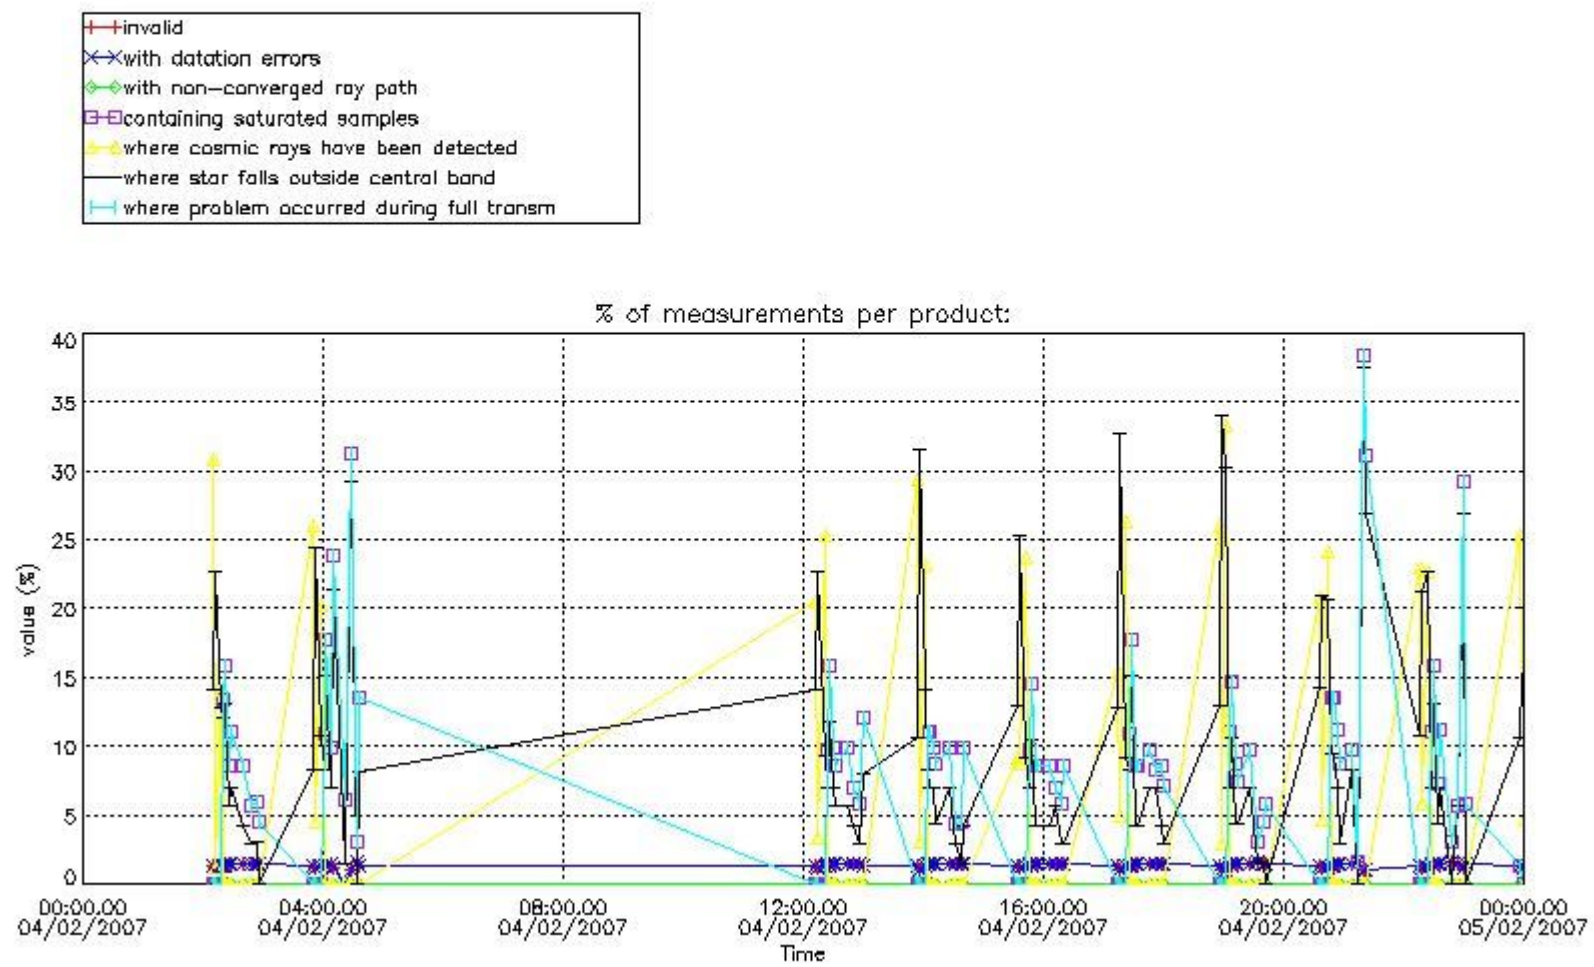

4.2 Plot quality information per product coming from level 1b processing (world map)

4.2.1 Plot level 1 quality information per product (world map): ENVISAT ASCENDING passes