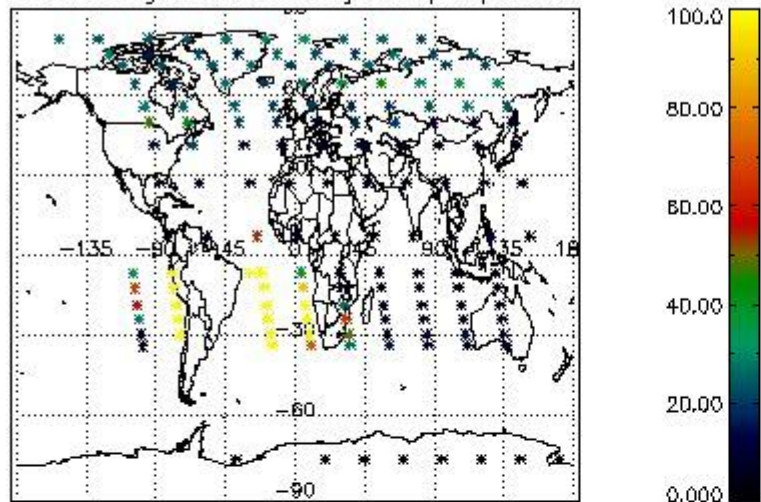

4.1 Plot quality information per product (time dependant) coming from level 1b processing

4.1.1 Plot level 1 quality information per product (time dependant): ENVISAT ASCENDING passes

4.1.2 Plot level 1 quality information per product (time dependant): ENVI SAT DESCENDING passes

4.2 Plot quality information per product coming from level 1b processing (world map)

4.2.1 Plot level 1 quality information per product (world map): ENVISAT ASCENDING passes

Percentage of cosmic ray hits per profile