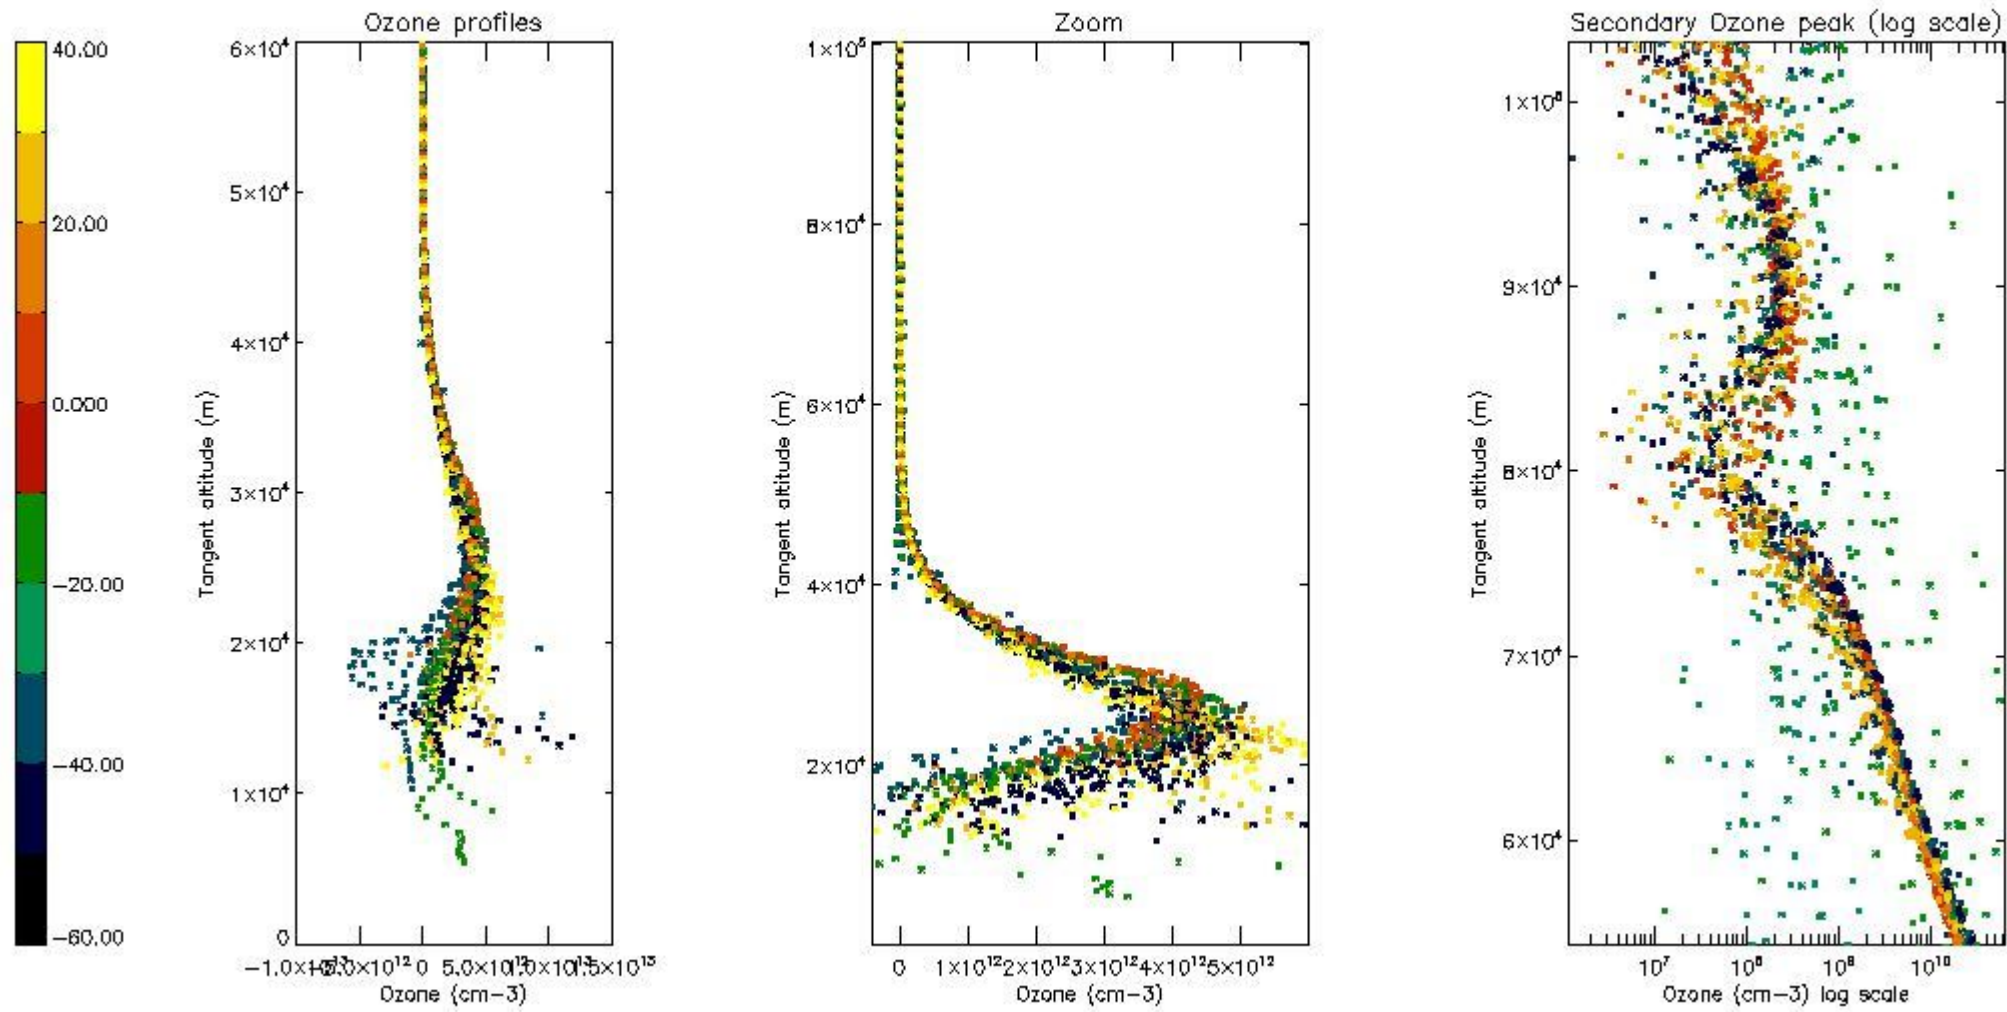

STD < 10	14
STD < 5	8

5.2 Plot ozone profiles for all STD (dark without errors)

The colorbar represents the latitude.

5.3 Plot ozone profiles where STD < 20% (dark without errors)

The colorbar represents the latitude.