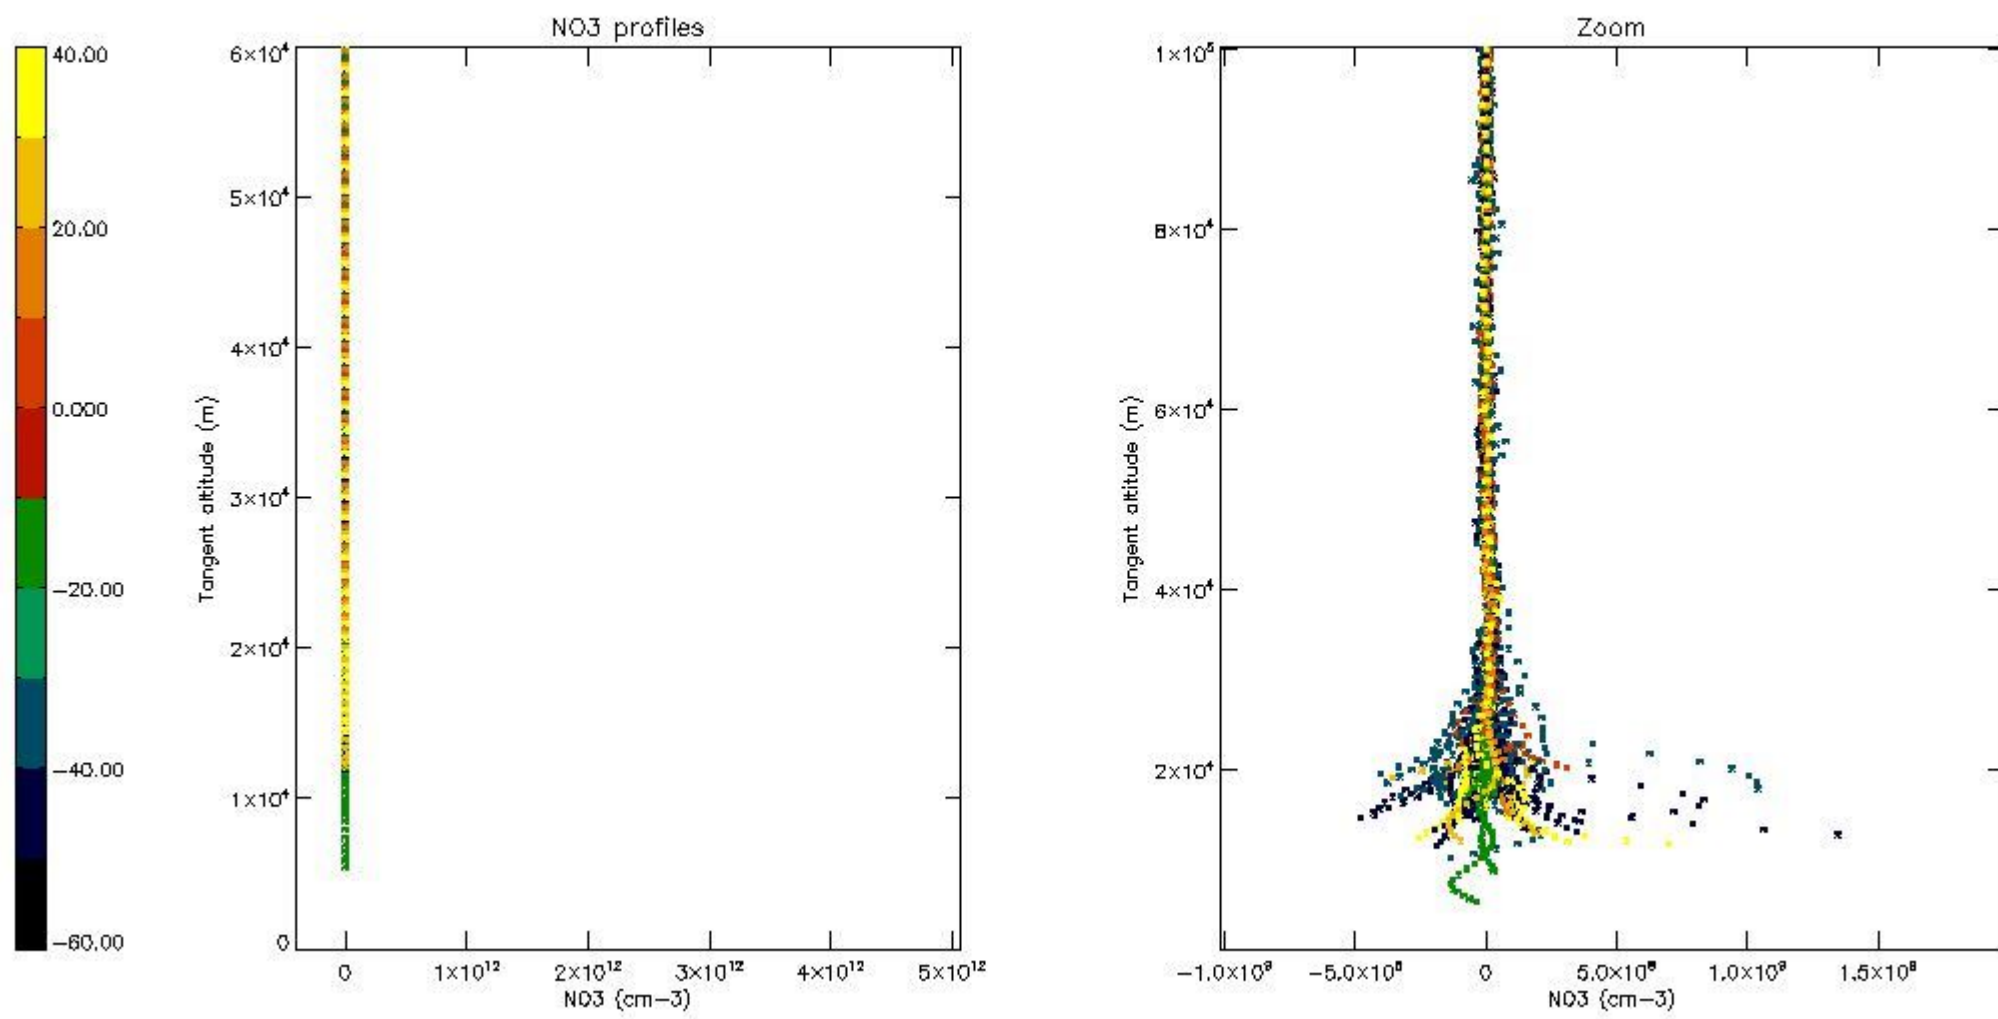

5.4 Plot ozone profiles where STD < 10% (dark without errors)

The colorbar represents the latitude.

5.5 Plot ozone profiles where STD < 5% (dark without errors)

The colorbar represents the latitude.

5.6 Plot NO₂ profiles for all STD (dark without errors)

The colorbar represents the latitude.

5.7 Plot NO3 profiles for all STD (dark without errors)

The colorbar represents the latitude.

5.8 Plot H2O profiles for all STD (only for occultations of stars 1,2,3,4,13,14,16,26,63 dark without errors)