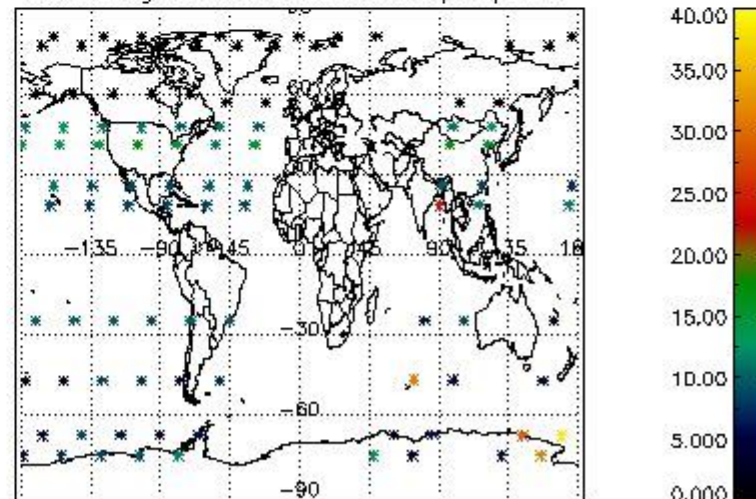

Percentage of cosmic ray hits per profile

Percentage of datation errors per profile

Percentage of star falling outside central band per profile

Percentage of saturation errors per profile

5. Trace gas profiles