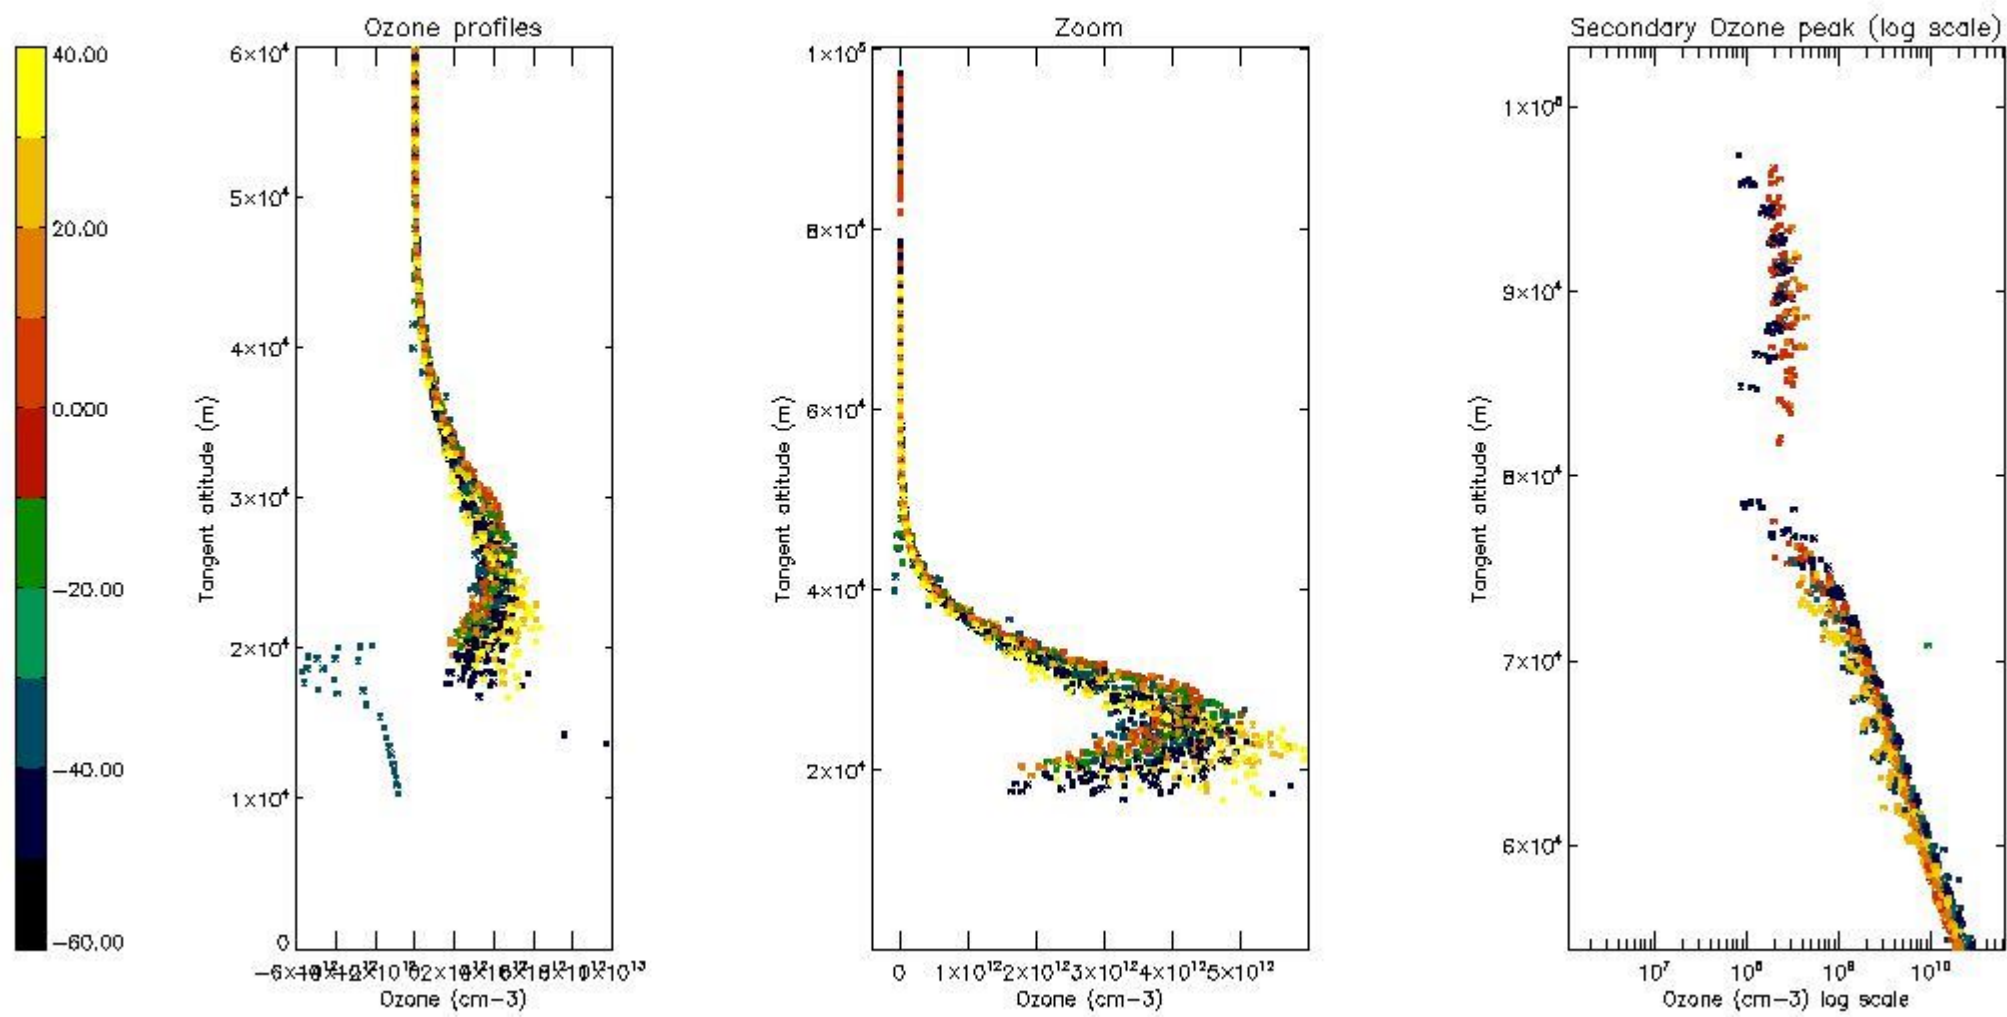

STD < 10	14
STD < 5	8

5.2 Plot ozone profiles for all STD (dark without errors)

The colorbar represents the latitude.

5.3 Plot ozone profiles where STD < 20% (dark without errors)

The colorbar represents the latitude.

5.4 Plot ozone profiles where STD < 10% (dark without errors)

The colorbar represents the latitude.

5.5 Plot ozone profiles where STD < 5% (dark without errors)

The colorbar represents the latitude.

5.6 Plot NO₂ profiles for all STD (dark without errors)

The colorbar represents the latitude.

5.7 Plot NO3 profiles for all STD (dark without errors)

The colorbar represents the latitude.

5.8 Plot H2O profiles for all STD (only for occultations of stars 1,2,3,4,13,14,16,26,63 dark without errors)