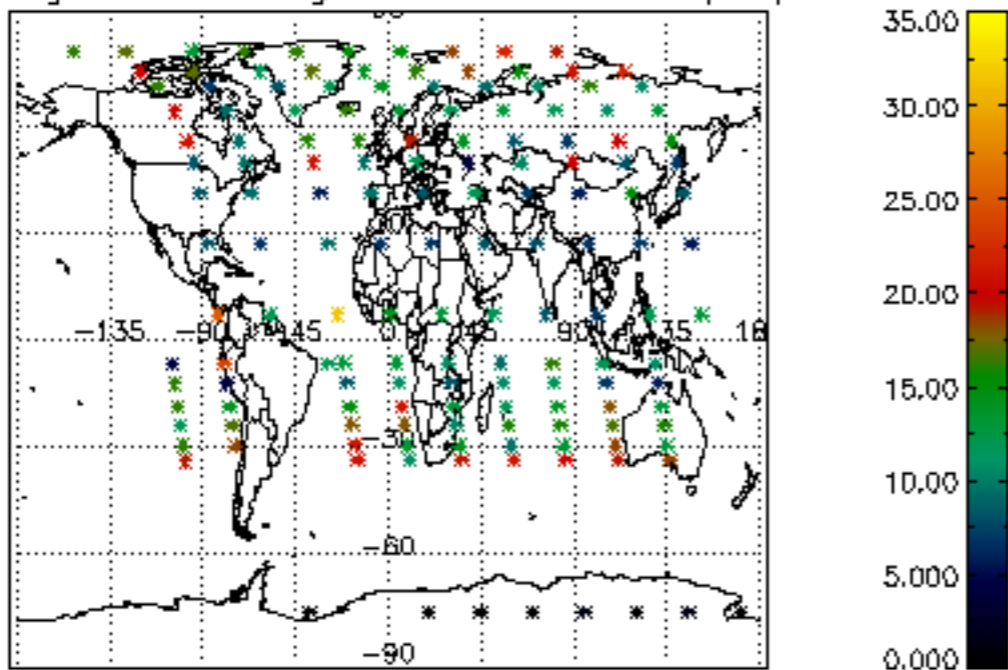

Percentage of cosmic ray hits per profile

Percentage of star falling outside central band per profile