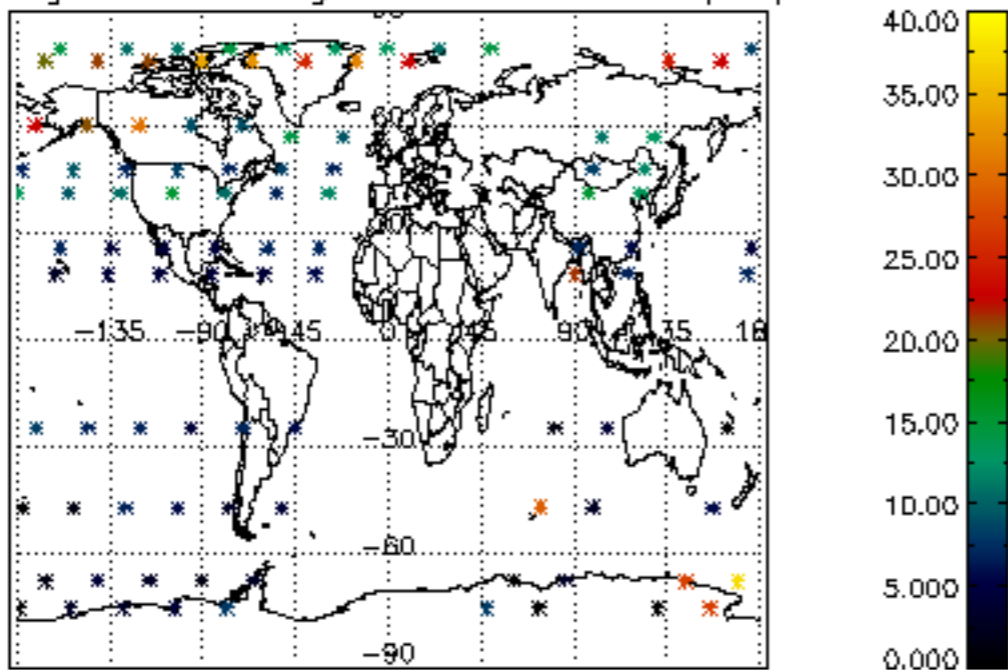

Percentage of star falling outside central band per profile