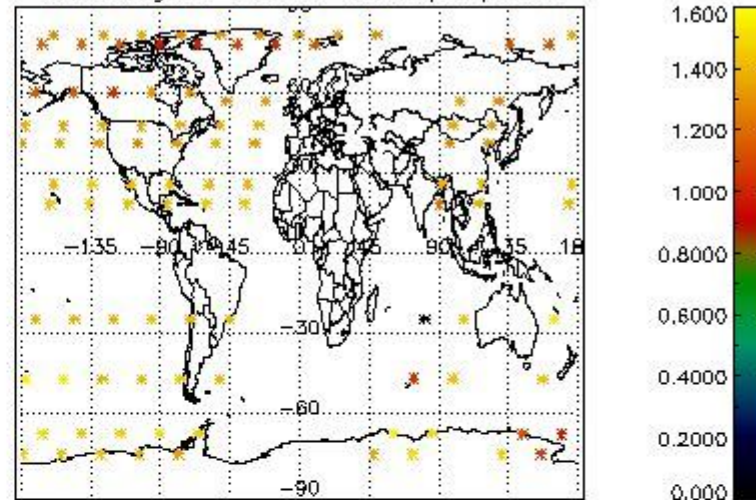

4.2 Plot quality information per product coming from level 1b processing (world map)

4.2.1 Plot level 1 quality information per product (world map): ENVISAT ASCENDING passes

Percentage of cosmic ray hits per profile

Percentage of datation errors per profile

Percentage of star falling outside central band per profile

Percentage of saturation errors per profile

4.2.2 Plot level 1 quality information per product (world map): ENVISAT DESCENDING passes

Percentage of cosmic ray hits per profile

Percentage of datation errors per profile

Percentage of star falling outside central band per profile

Percentage of saturation errors per profile

5. Trace gas profiles