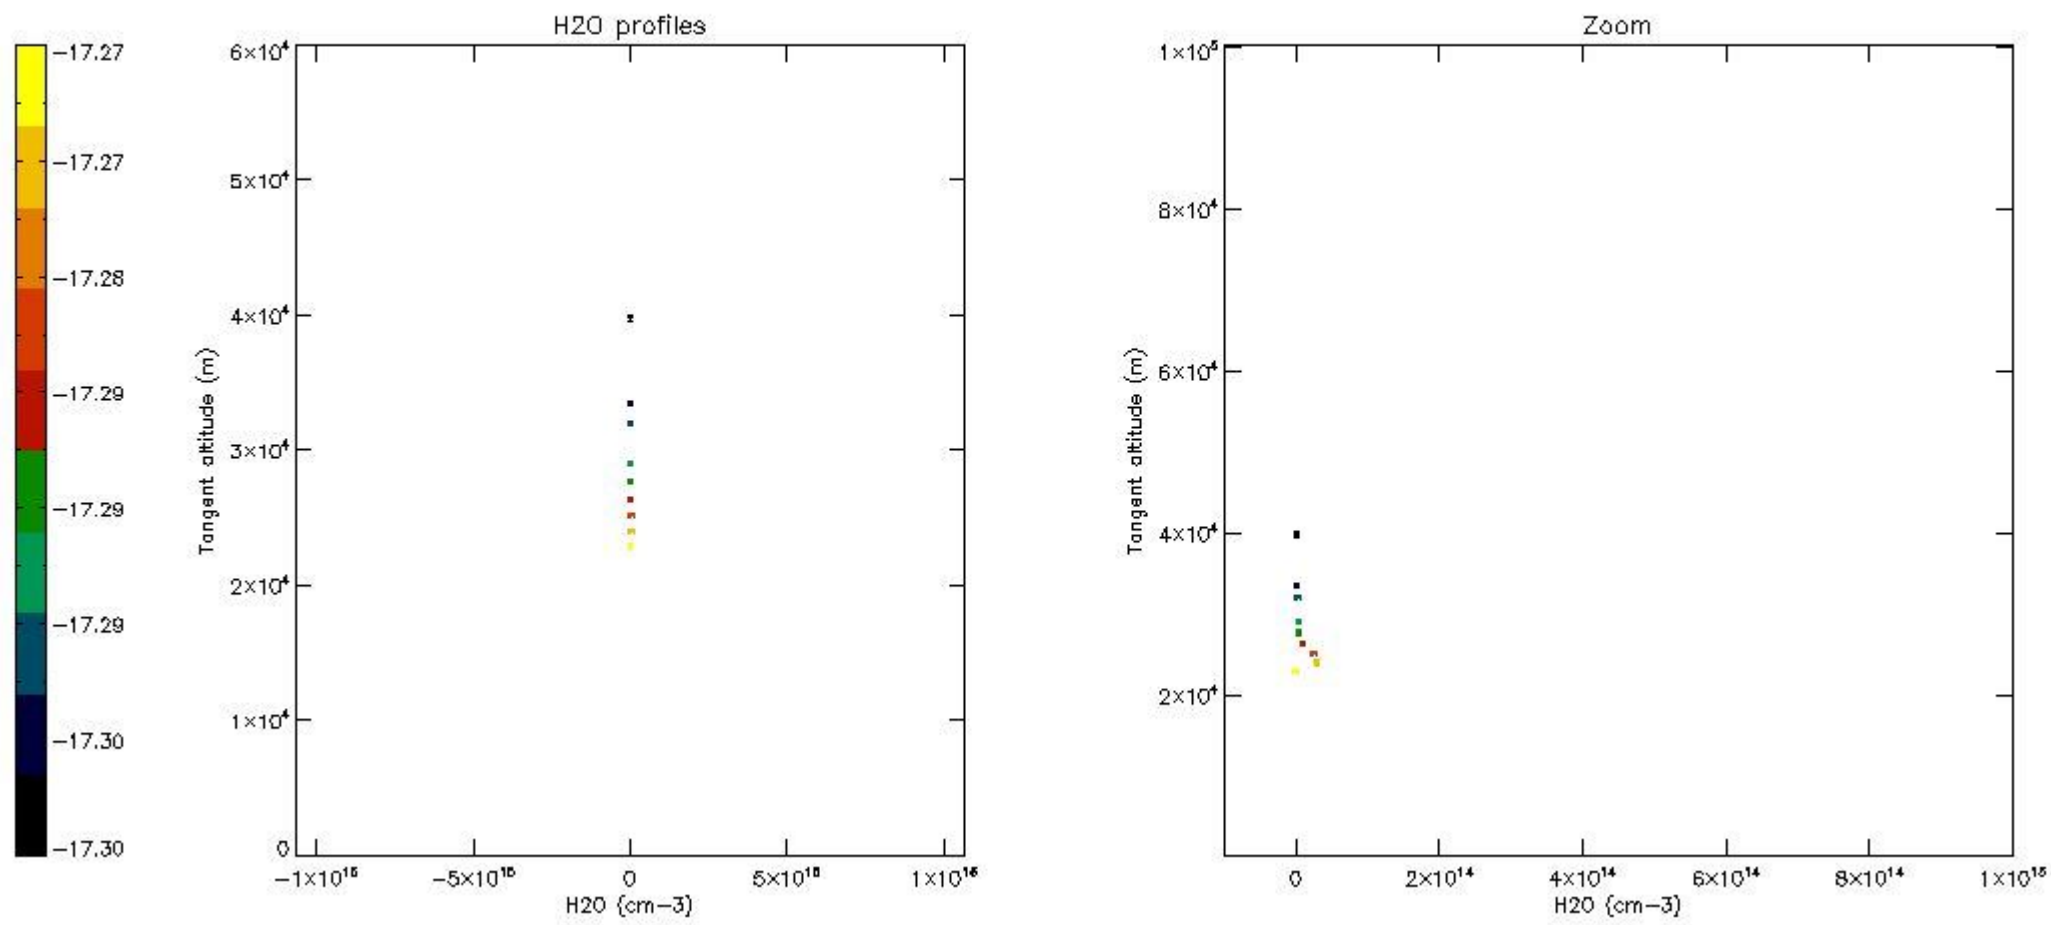

6. Auxiliary Data Files used for the production reported in section 2

The number reported in the third column indicates since which file (see list in section 2) the corresponding auxiliary file has been used. The fourth column is the date of those product files.

Type	Auxiliary Filename	Used since product	Used since product date
INST_PHYS_CHARACTERISTICS	GOM_INS_AXVIEC20091111_143220_20030716_120000_20500101_000000	1	04-FEB-2007 00:01:15
LEVEL-2_PROC_CONFIG	GOM_PR2_AXVIEC20091111_152718_20020301_000000_20500101_000000	1	04-FEB-2007 00:01:15
CROSS_SECTIONS_FILE	GOM_CRS_AXVIEC20091111_154832_20020301_000000_20500101_000000	1	04-FEB-2007 00:01:15