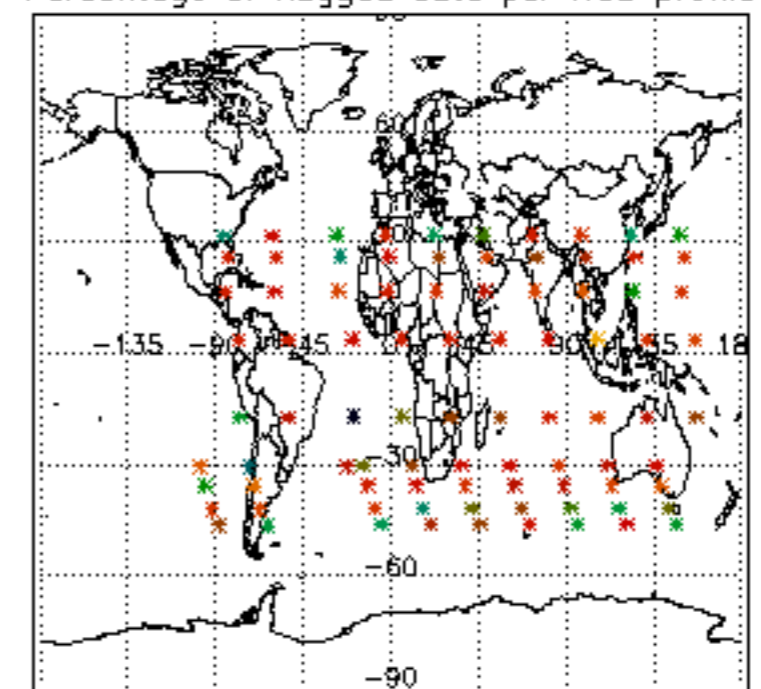

Percentage of flagged data per NO3 profile