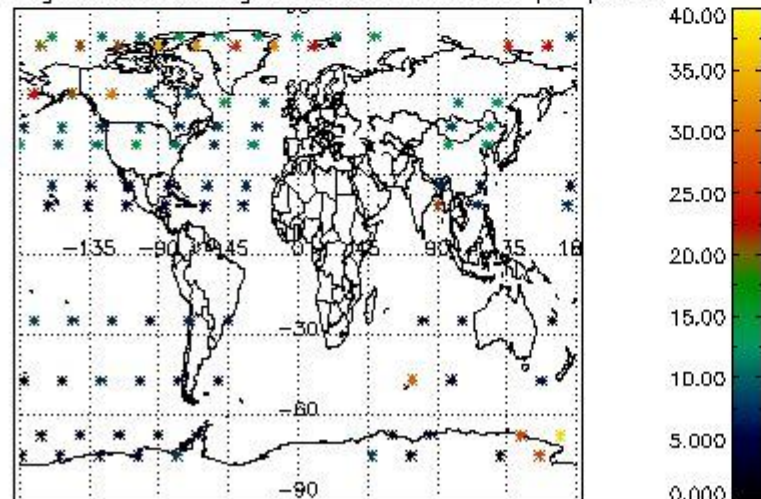

Percentage of star falling outside central band per profile