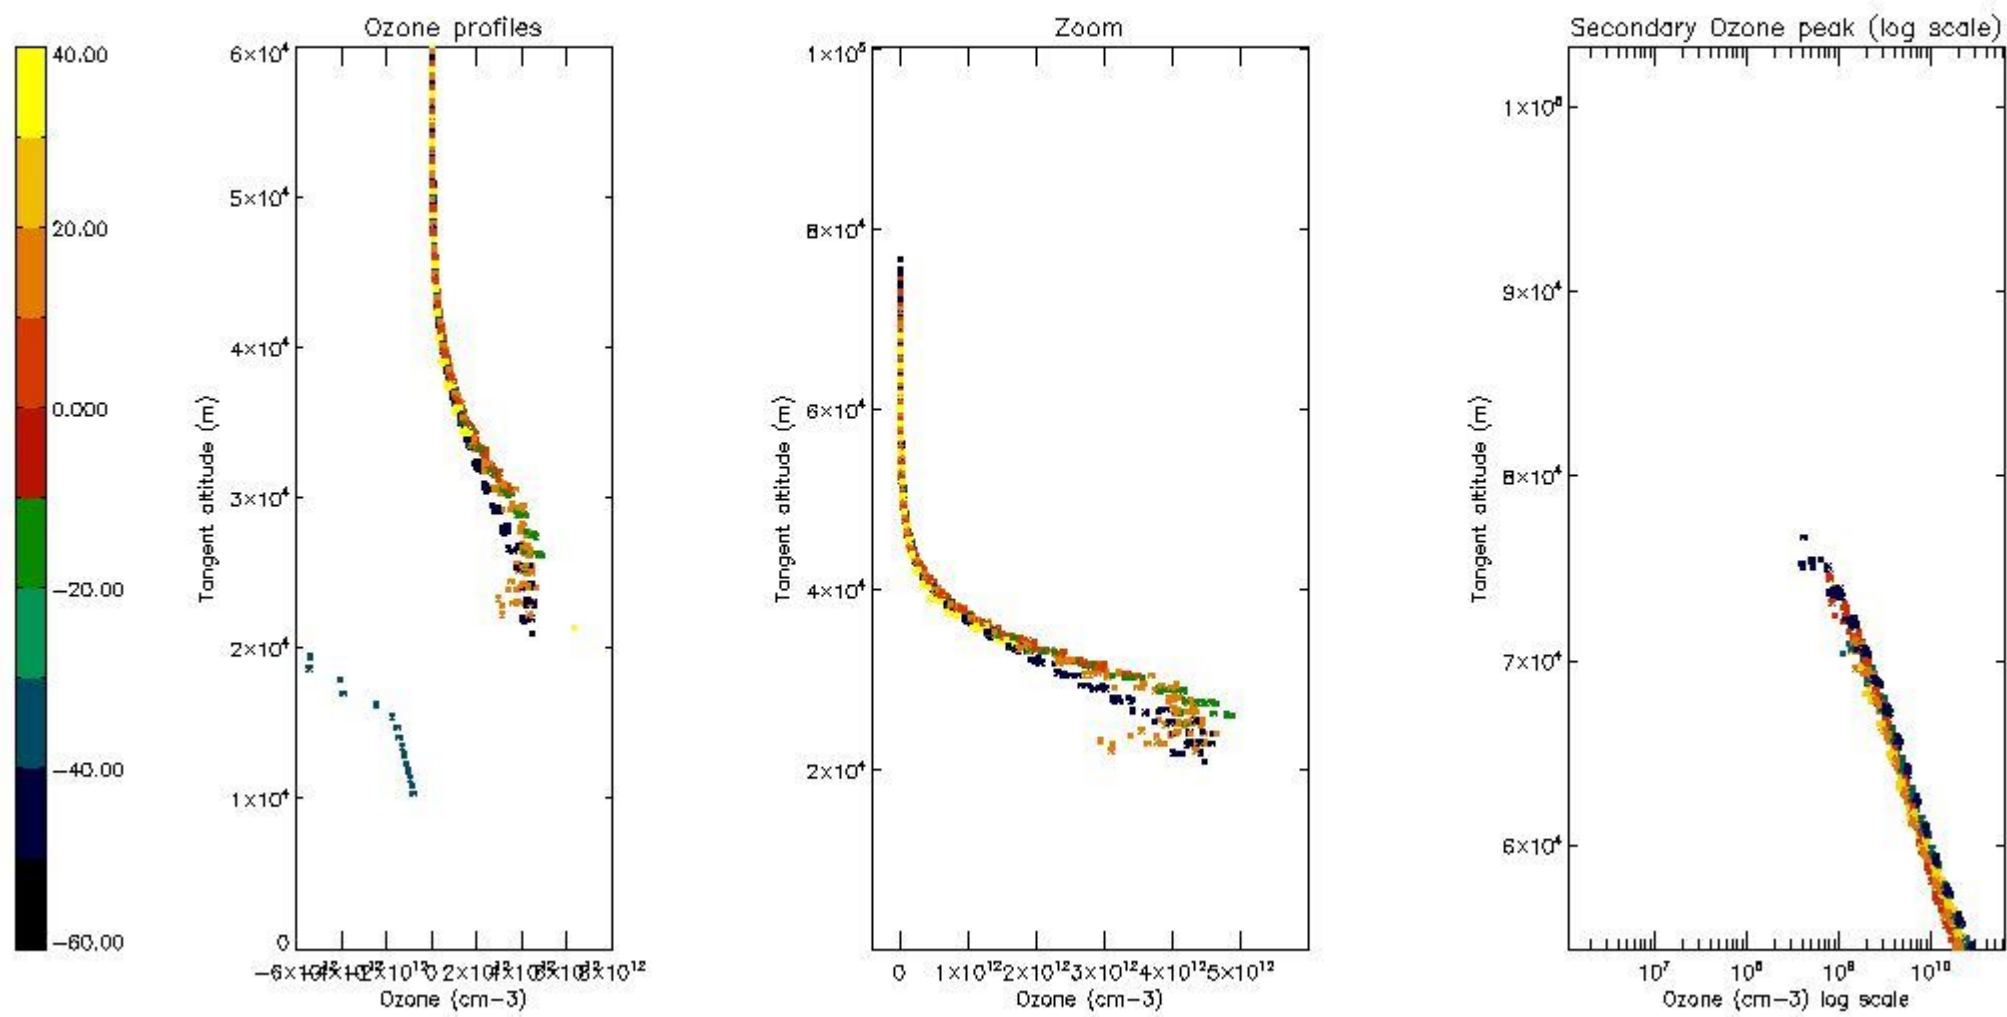

5.6 Plot NO₂ profiles for all STD (dark without errors)

The colorbar represents the latitude.