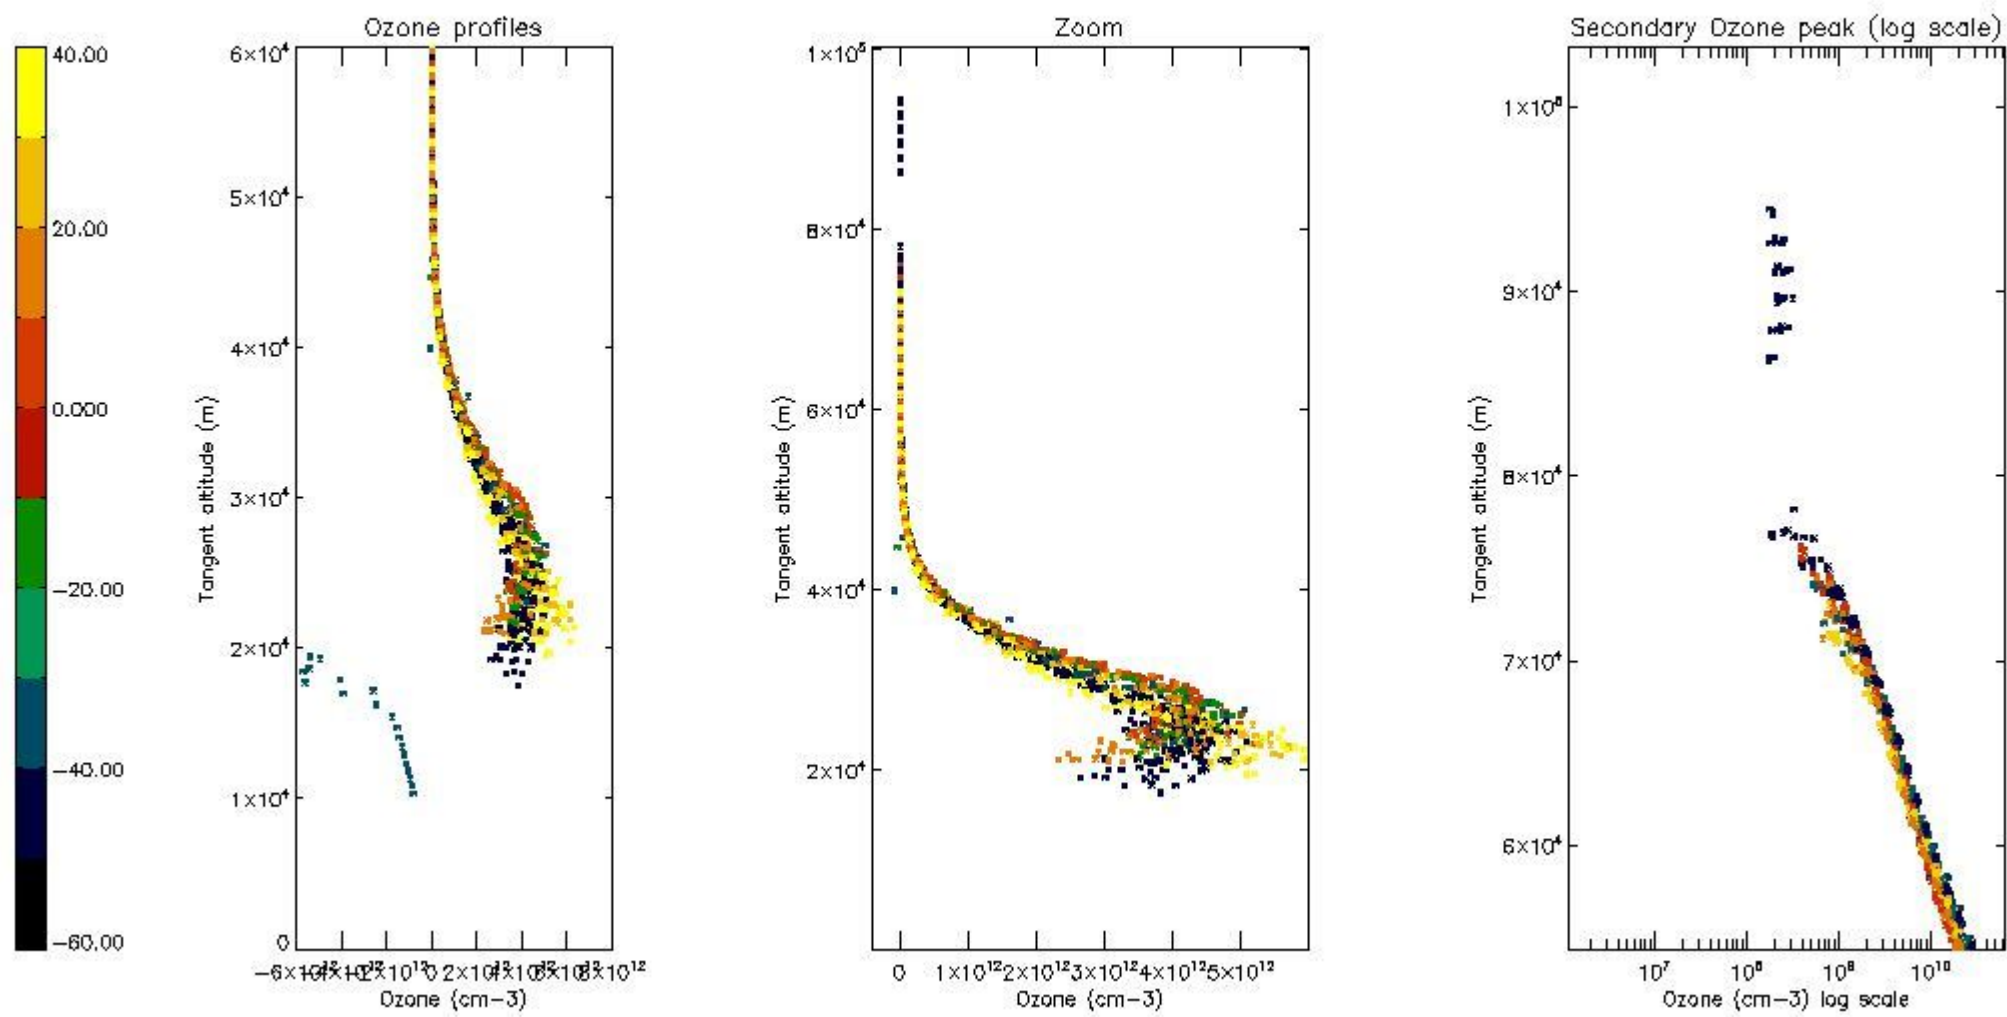

5.5 Plot ozone profiles where STD < 5% (dark without errors)

The colorbar represents the latitude.