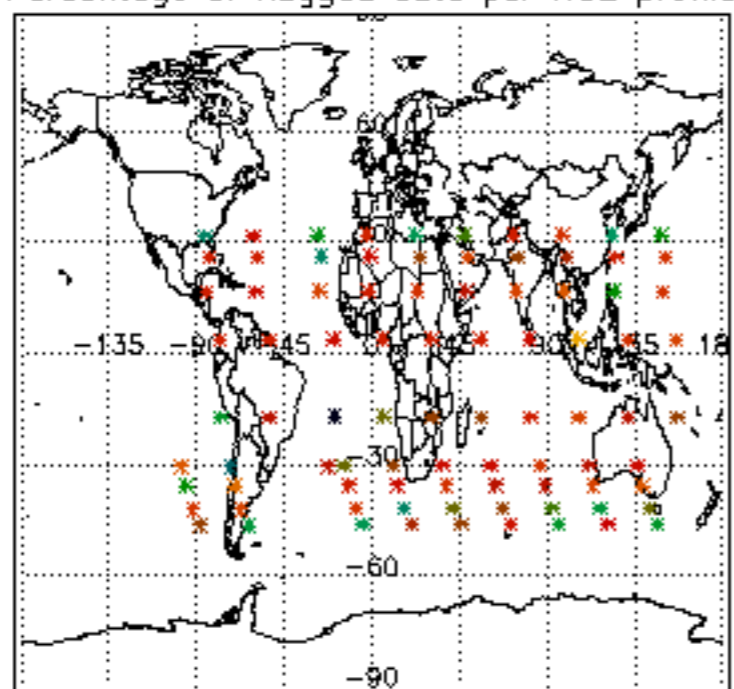

Percentage of flagged data per NO2 profile