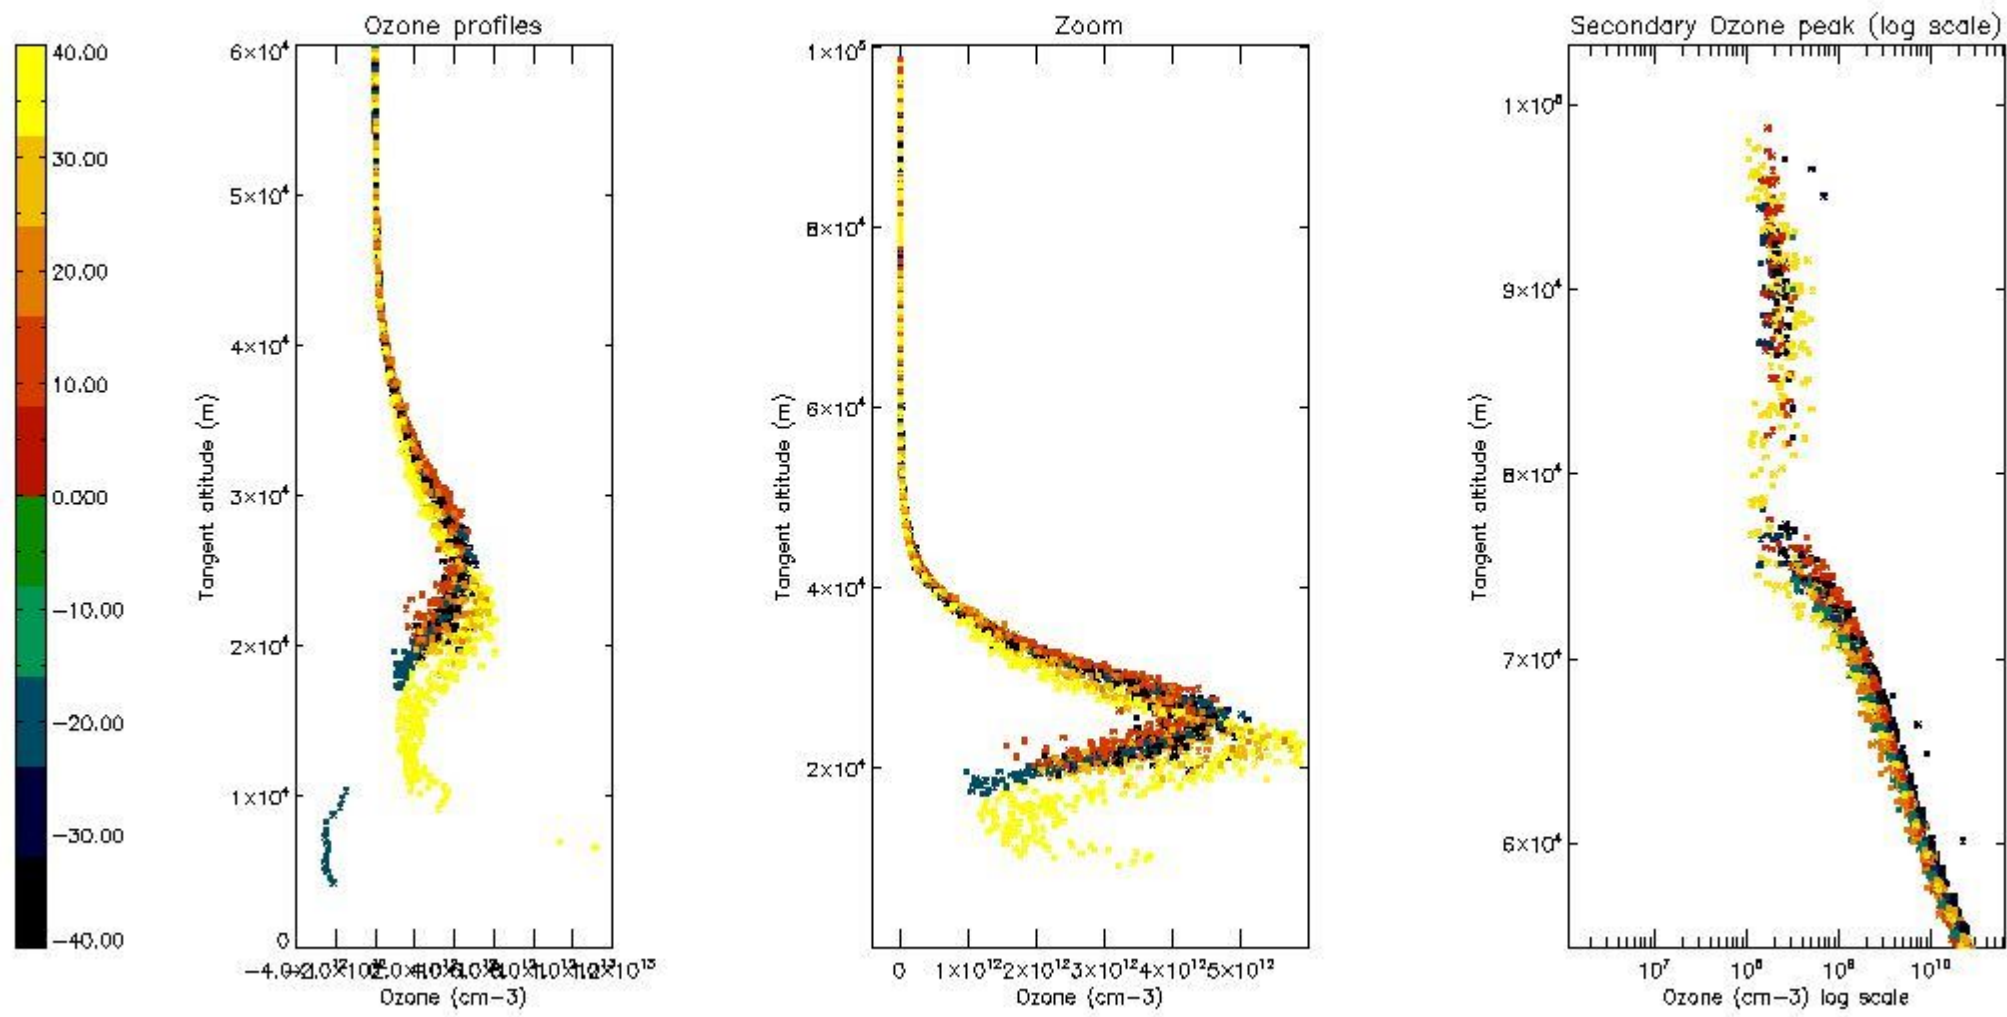

STD < 10	15
STD < 5	10

5.2 Plot ozone profiles for all STD (dark without errors)

The colorbar represents the latitude.

5.3 Plot ozone profiles where STD < 20% (dark without errors)

The colorbar represents the latitude.