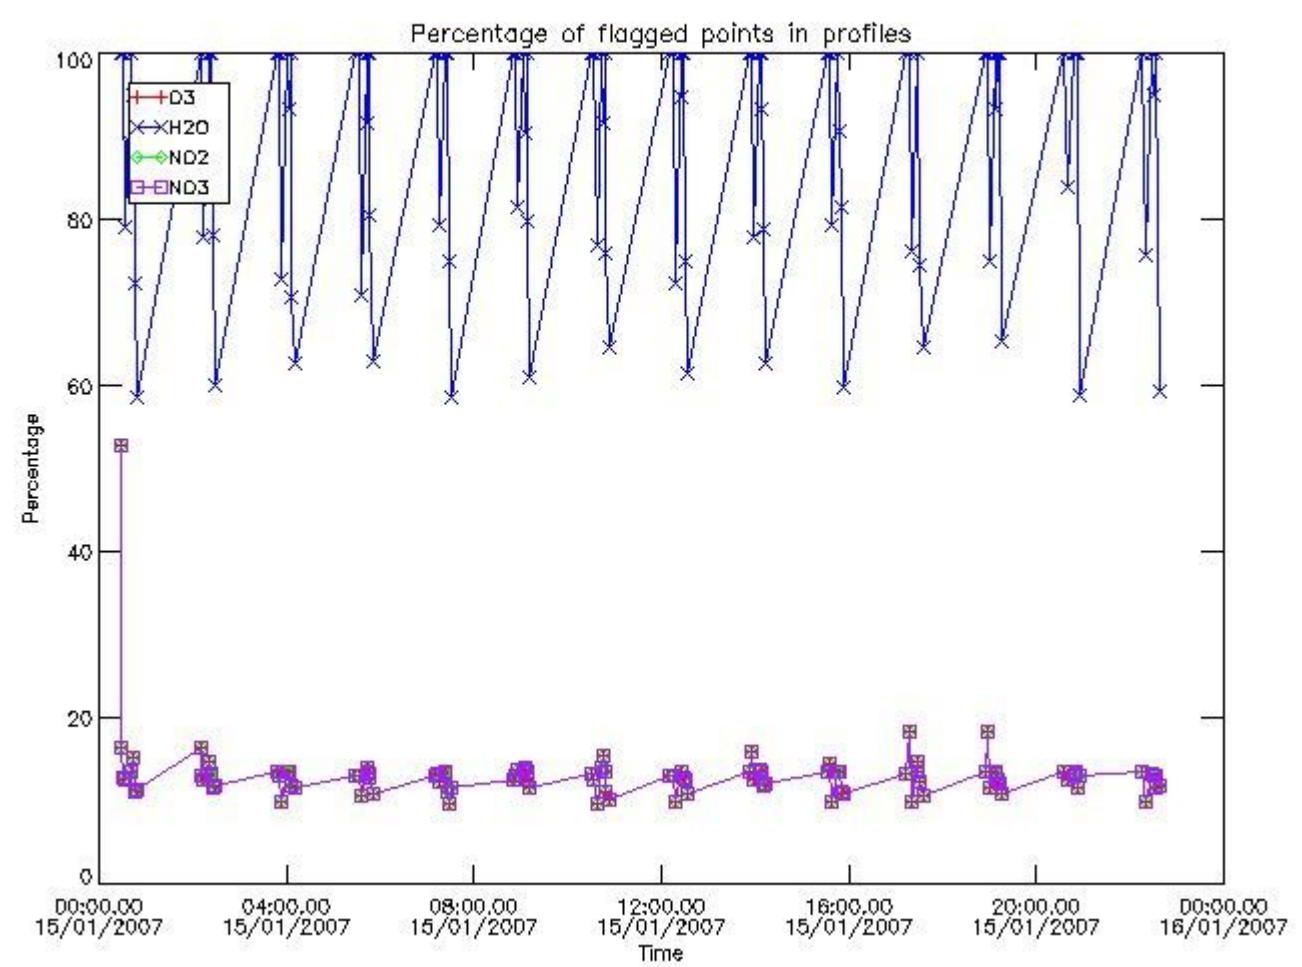

3. Quality information per product

In this section it is plotted some information contained in the Quality Summary data set of the level 2 products. Only products in dark limb conditions and without errors (error flag in the MPH set to "0") are used.

3.1 Plot quality information per product (time dependant)

3.2 Plot quality information per product (world map)