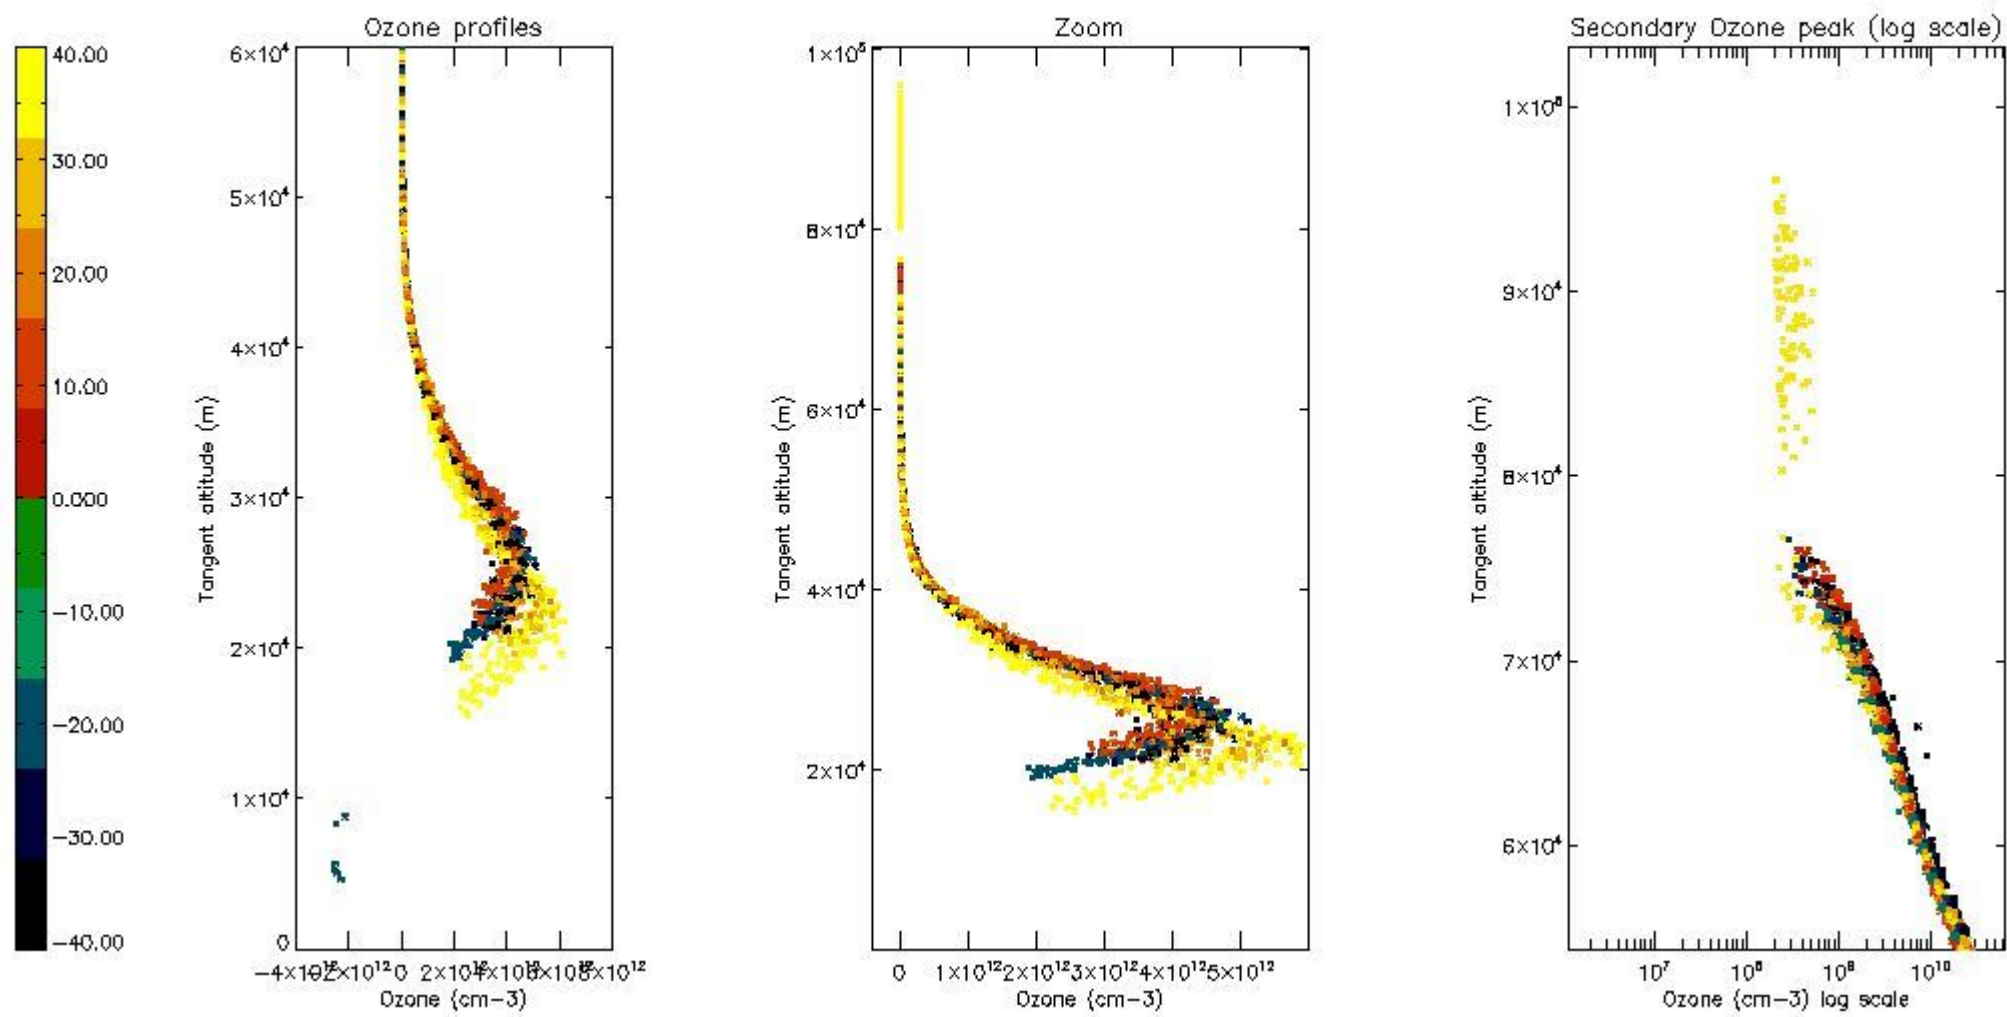

STD < 10	15
STD < 5	10

5.2 Plot ozone profiles for all STD (dark without errors)

The colorbar represents the latitude.

5.3 Plot ozone profiles where STD < 20% (dark without errors)

The colorbar represents the latitude.

5.4 Plot ozone profiles where STD < 10% (dark without errors)

The colorbar represents the latitude.

5.5 Plot ozone profiles where STD < 5% (dark without errors)

The colorbar represents the latitude.

5.6 Plot NO₂ profiles for all STD (dark without errors)