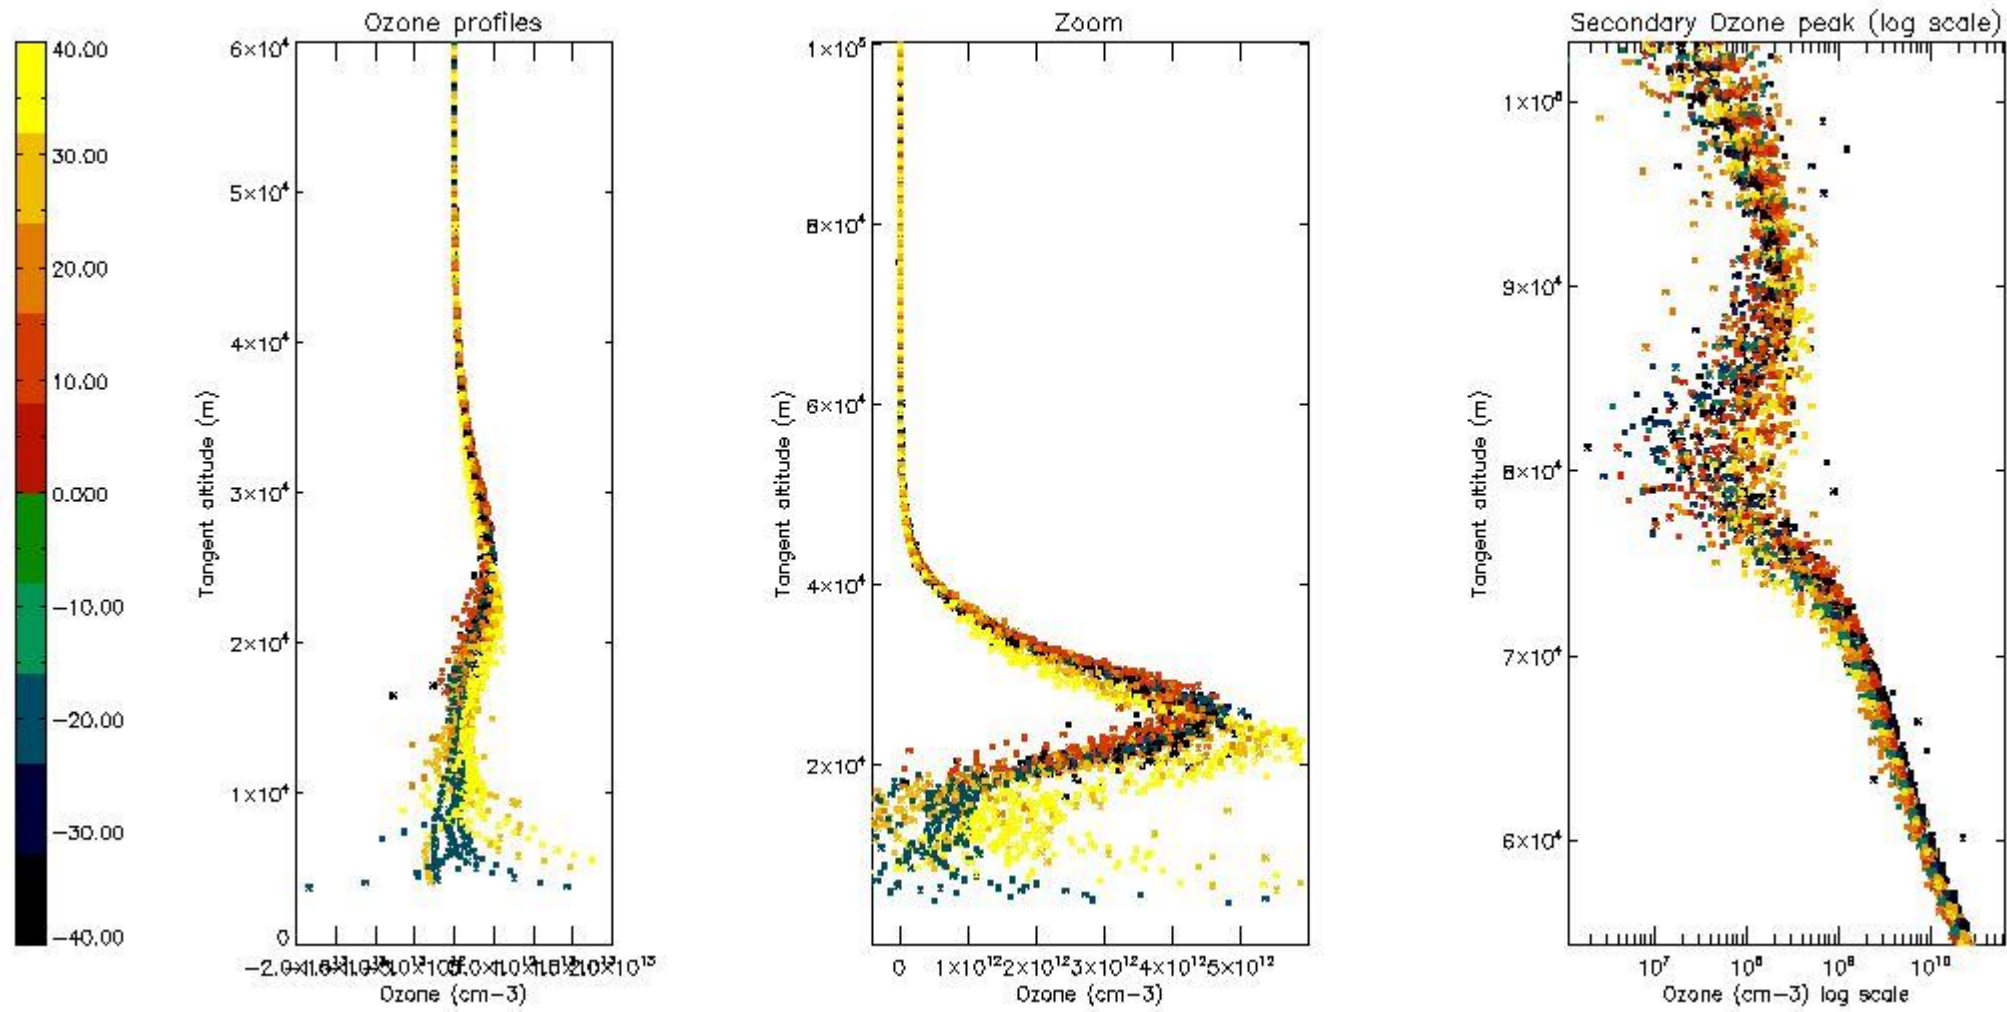

STD < 10	15
STD < 5	10

5.2 Plot ozone profiles for all STD (dark without errors)

The colorbar represents the latitude.

5.3 Plot ozone profiles where STD < 20% (dark without errors)

The colorbar represents the latitude.