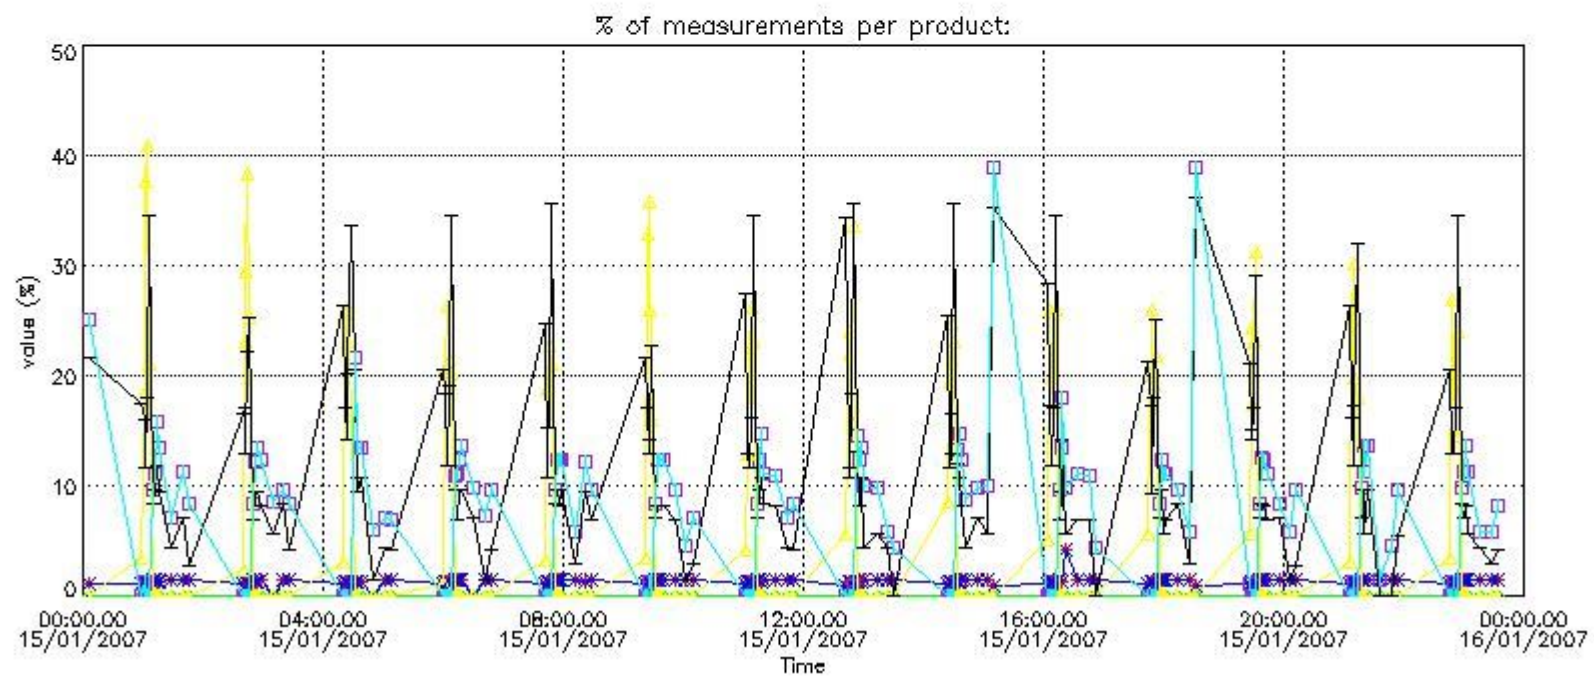

3. Quality information per product

In this section it is plotted some information contained in the Quality Summary data set of the level 2 products. Only products in dark limb conditions and without errors (error flag in the MPH set to "0") are used.

Percentage of flagged data per NO3 profile

4. Level 1 quality information per product

In this section it is plotted some information contained in the Quality Summary data set of the level 2 products that comes from the level 1b processing. Products without errors (error flag in the MPH set to "0") are used.

4.1 Plot quality information per product (time dependant) coming from level 1b processing

4.1.1 Plot level 1 quality information per product (time dependant): ENVISAT ASCENDING passes

4.1.2 Plot level 1 quality information per product (time dependant): ENVISAT DESCENDING passes