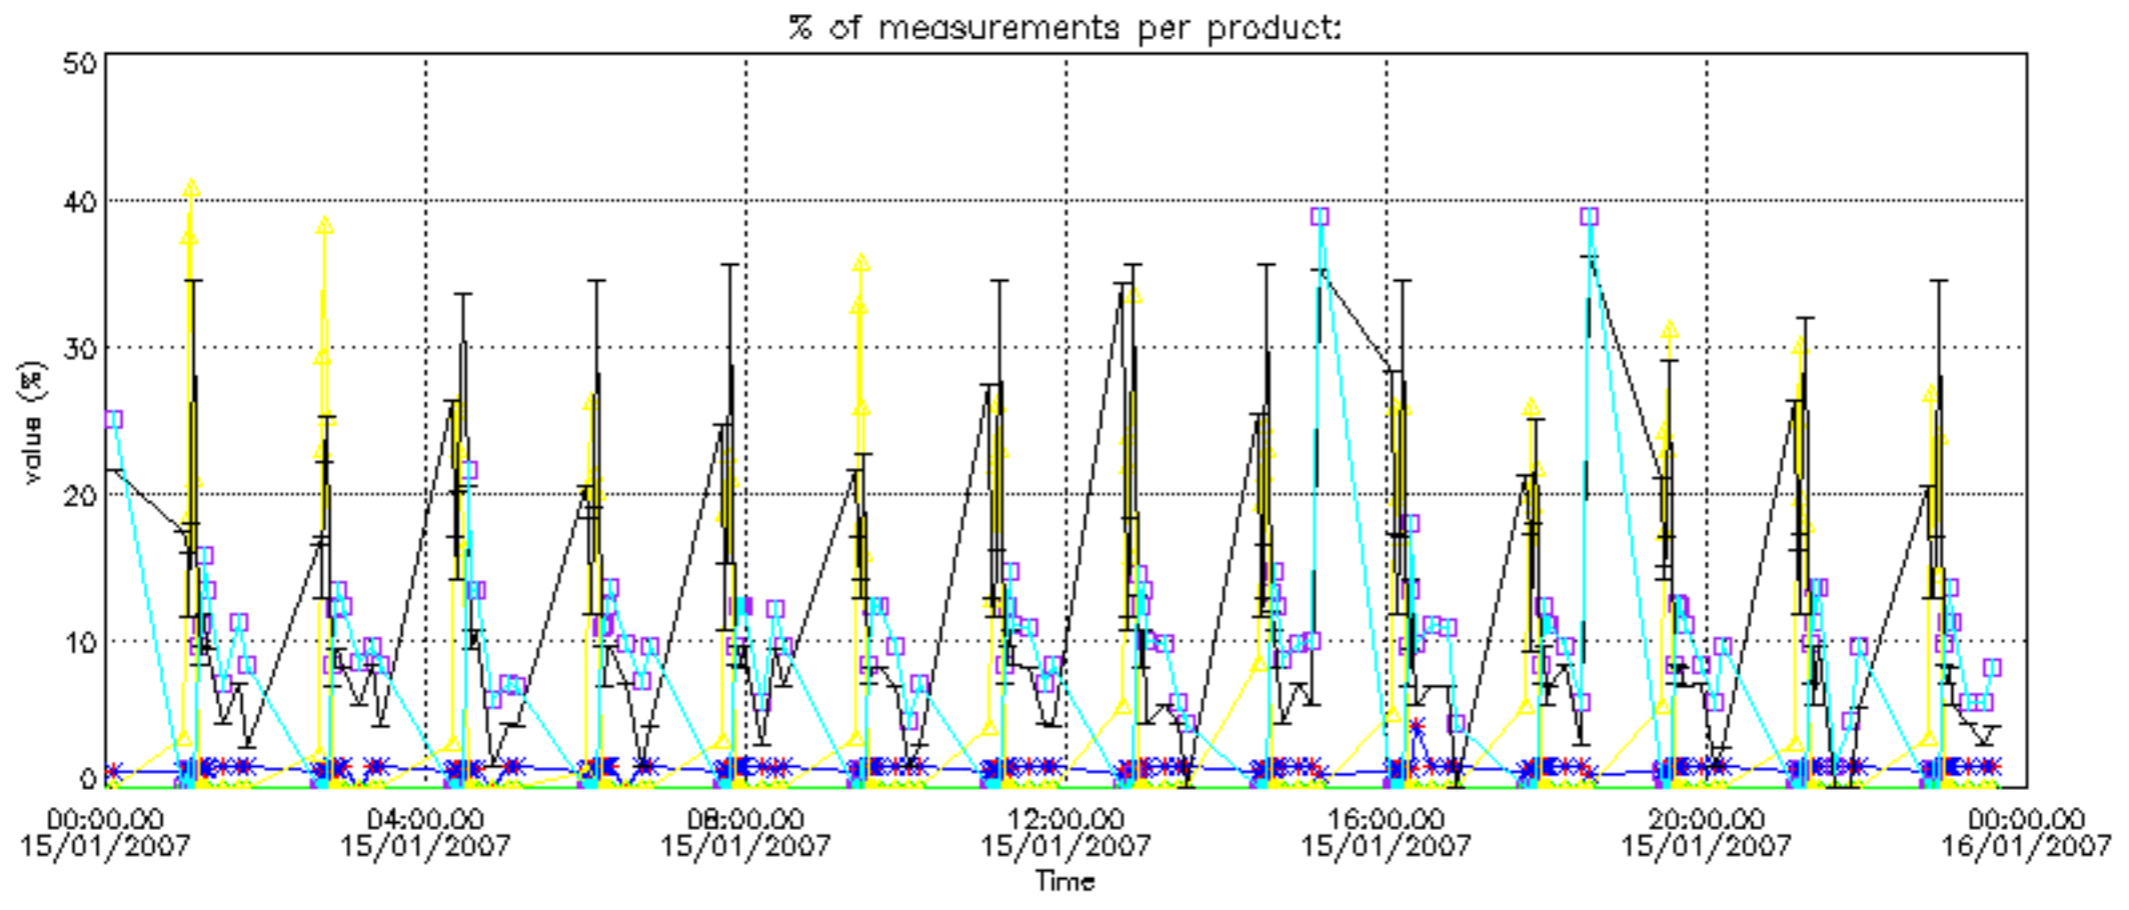

Percentage of cosmic ray hits per profile

Percentage of datation errors per profile