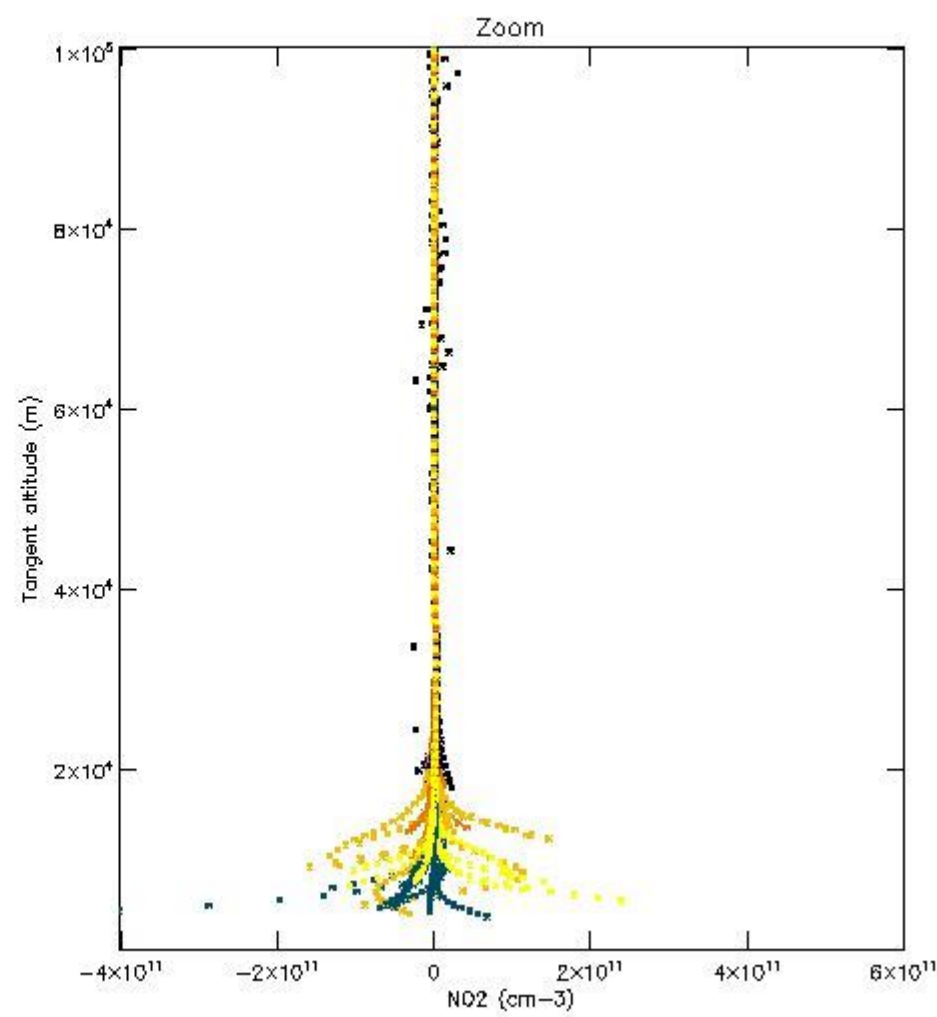

STD < 10	15
STD < 5	10

5.2 Plot ozone profiles for all STD (dark without errors)

The colorbar represents the latitude.

5.3 Plot ozone profiles where STD < 20% (dark without errors)

The colorbar represents the latitude.

5.4 Plot ozone profiles where STD < 10% (dark without errors)

The colorbar represents the latitude.

5.5 Plot ozone profiles where STD < 5% (dark without errors)

The colorbar represents the latitude.

5.6 Plot NO₂ profiles for all STD (dark without errors)

The colorbar represents the latitude.

5.7 Plot NO3 profiles for all STD (dark without errors)

The colorbar represents the latitude.

5.8 Plot H2O profiles for all STD (only for occultations of stars 1,2,3,4,13,14,16,26,63 dark without errors)