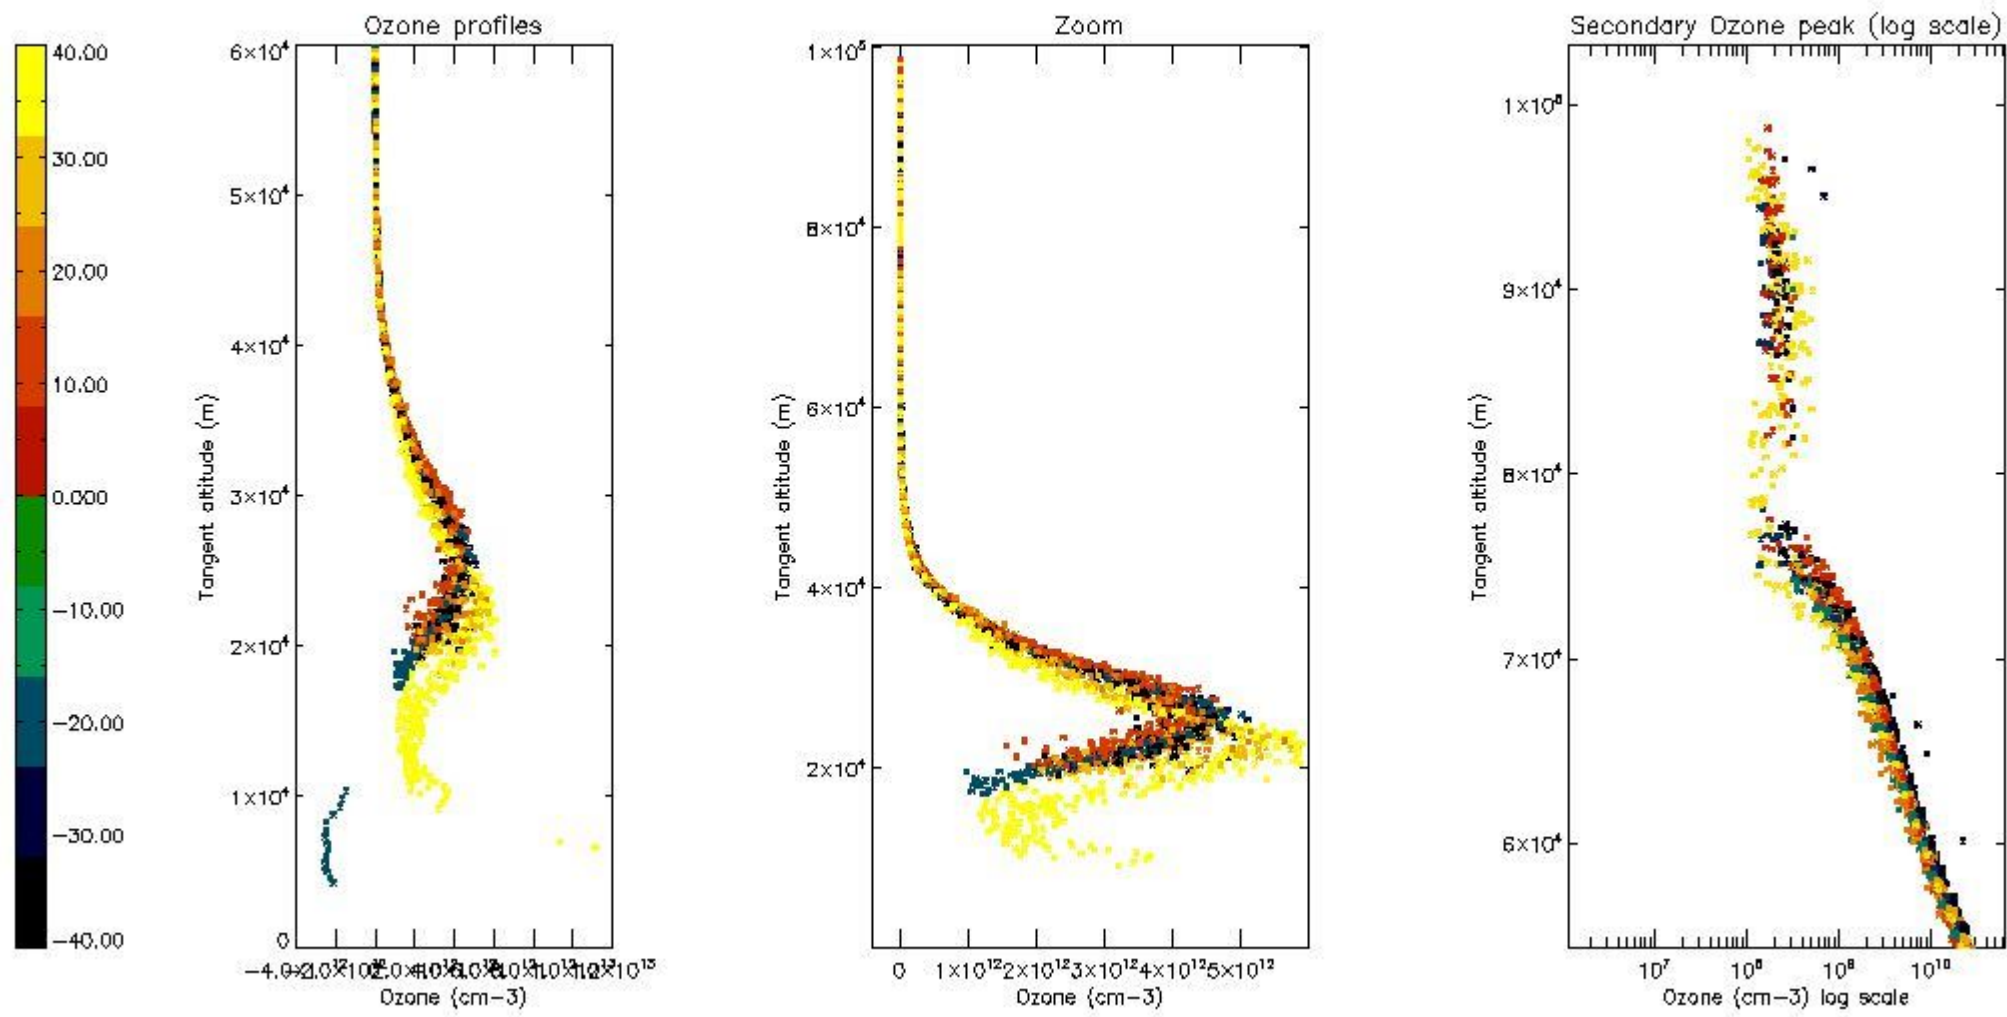

STD < 10	15
STD < 5	10

5.2 Plot ozone profiles for all STD (dark without errors)

The colorbar represents the latitude.

5.3 Plot ozone profiles where STD < 20% (dark without errors)

The colorbar represents the latitude.

5.4 Plot ozone profiles where STD < 10% (dark without errors)

The colorbar represents the latitude.

5.5 Plot ozone profiles where STD < 5% (dark without errors)

The colorbar represents the latitude.

5.6 Plot NO₂ profiles for all STD (dark without errors)