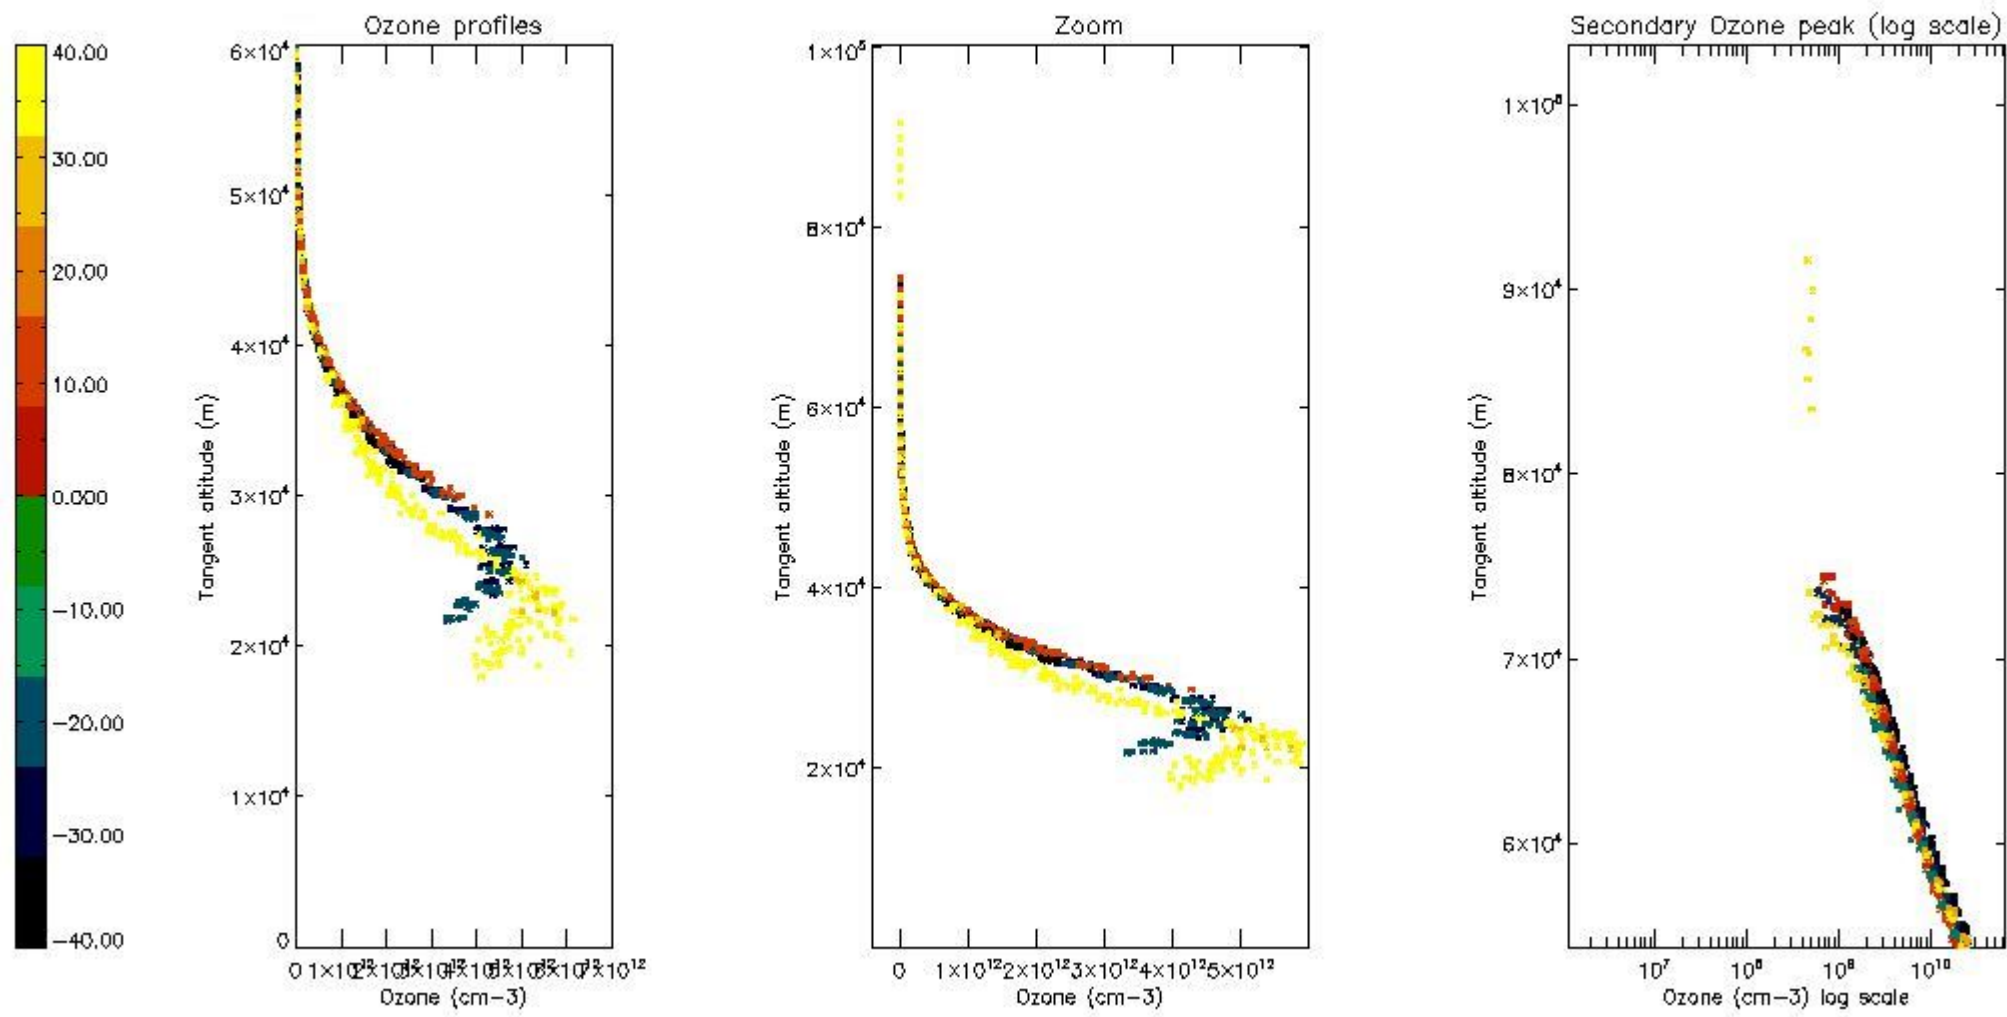

5.6 Plot NO₂ profiles for all STD (dark without errors)

The colorbar represents the latitude.