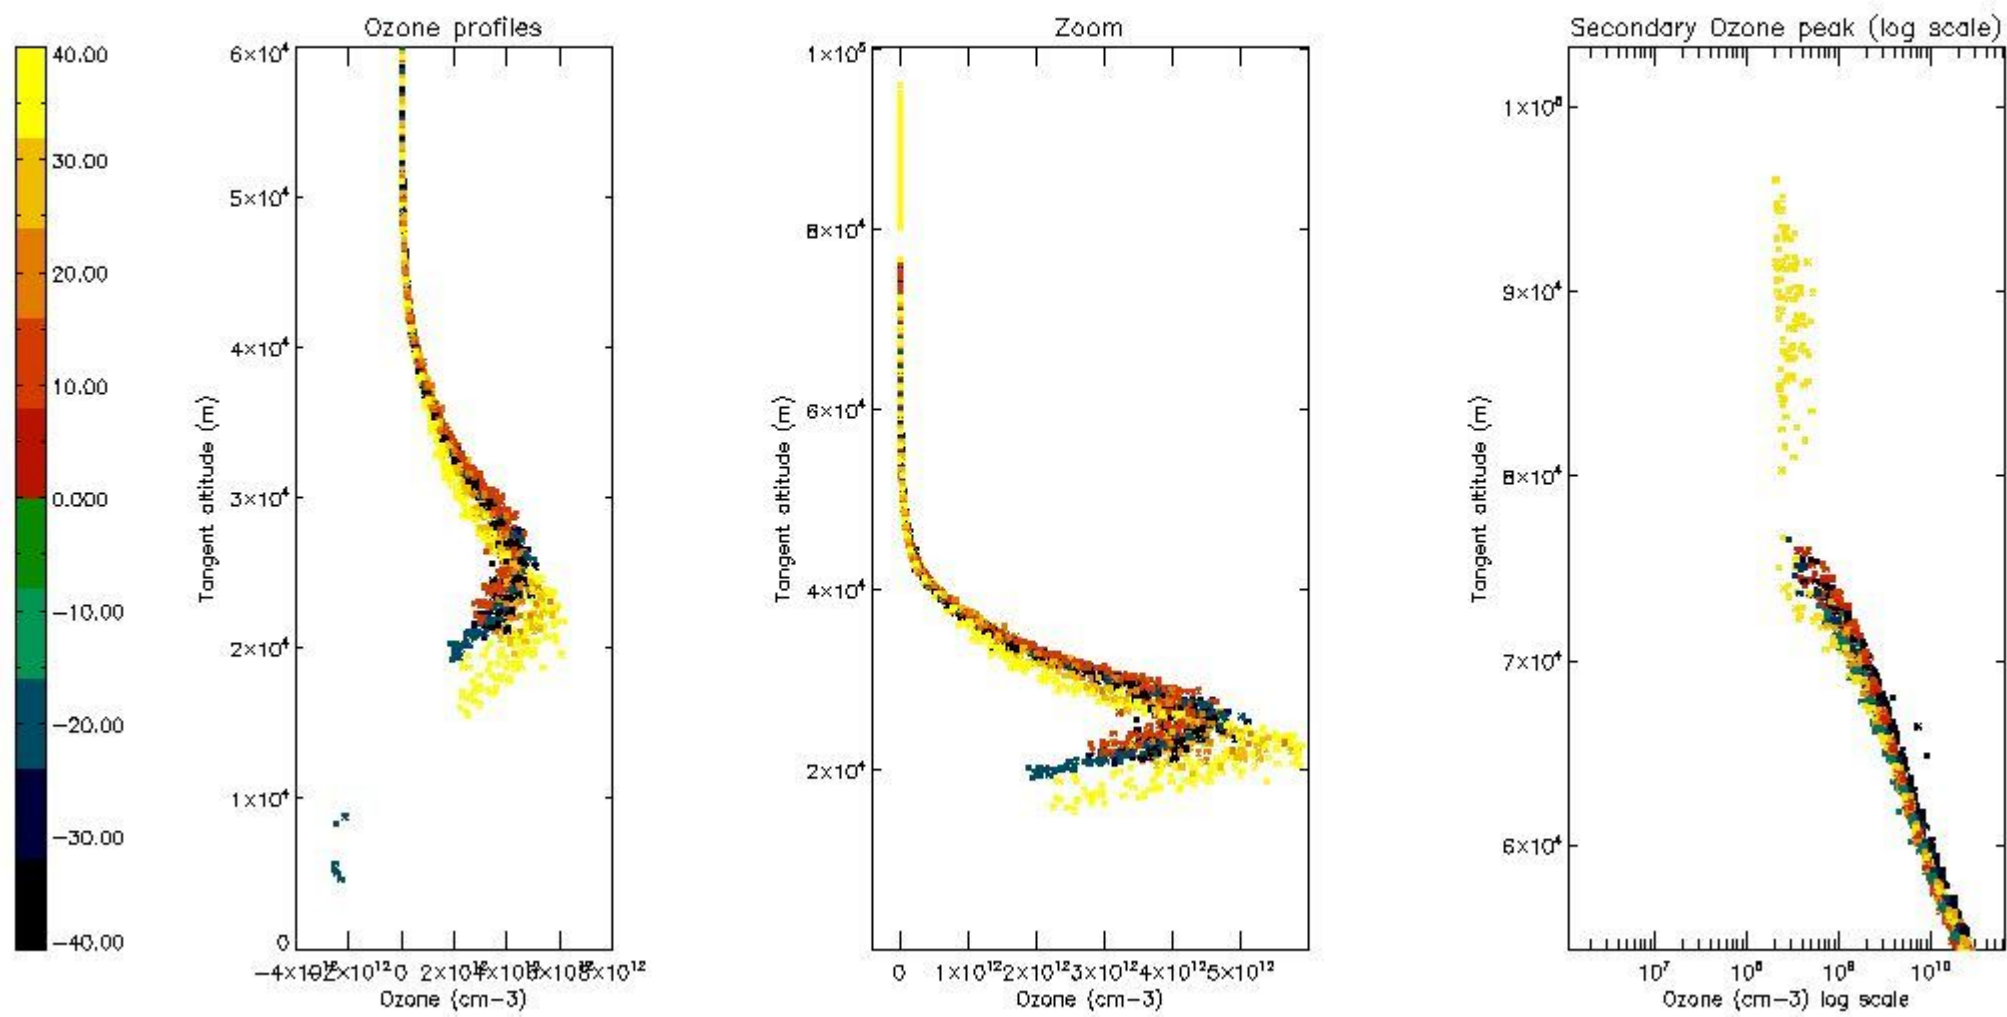

5.5 Plot ozone profiles where STD < 5% (dark without errors)

The colorbar represents the latitude.