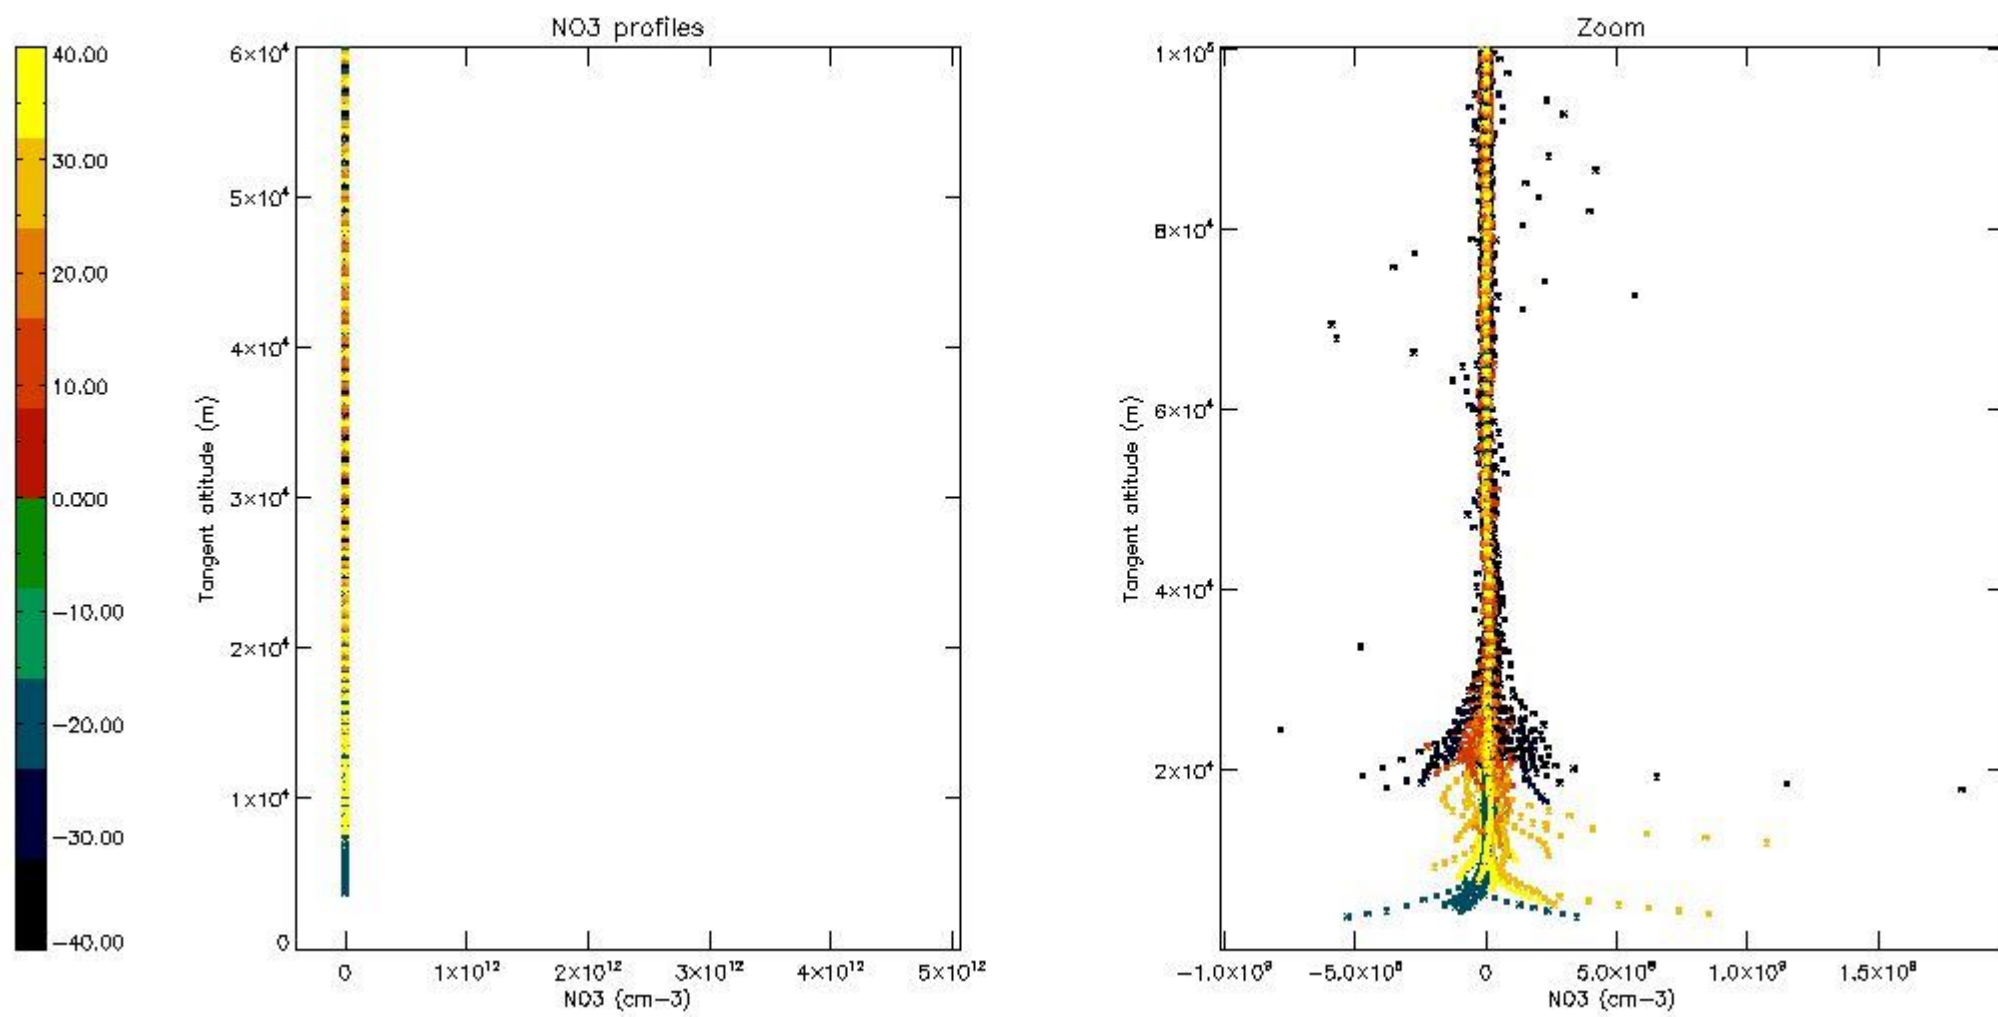

5.8 Plot H2O profiles for all STD (only for occultations of stars 1,2,3,4,13,14,16,26,63 dark without errors)

The colorbar represents the latitude.