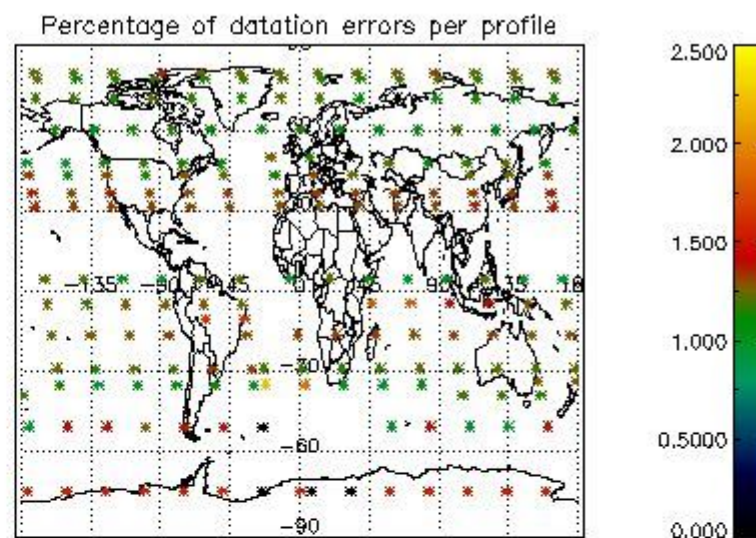

Percentage of flagged data per NO3 profile

4. Level 1 quality information per product

In this section it is plotted some information contained in the Quality Summary data set of the level 2 products that comes from the level 1b processing. Products without errors (error flag in the MPH set to "0") are used.

4.1 Plot quality information per product (time dependant) coming from level 1b processing

4.1.1 Plot level 1 quality information per product (time dependant): ENVISAT ASCENDING passes

4.1.2 Plot level 1 quality information per product (time dependant): ENVISAT DESCENDING passes

4.2 Plot quality information per product coming from level 1b processing (world map)

4.2.1 Plot level 1 quality information per product (world map): ENVISAT ASCENDING passes

4.2.2 Plot level 1 quality information per product (world map): ENVISAT DESCENDING passes