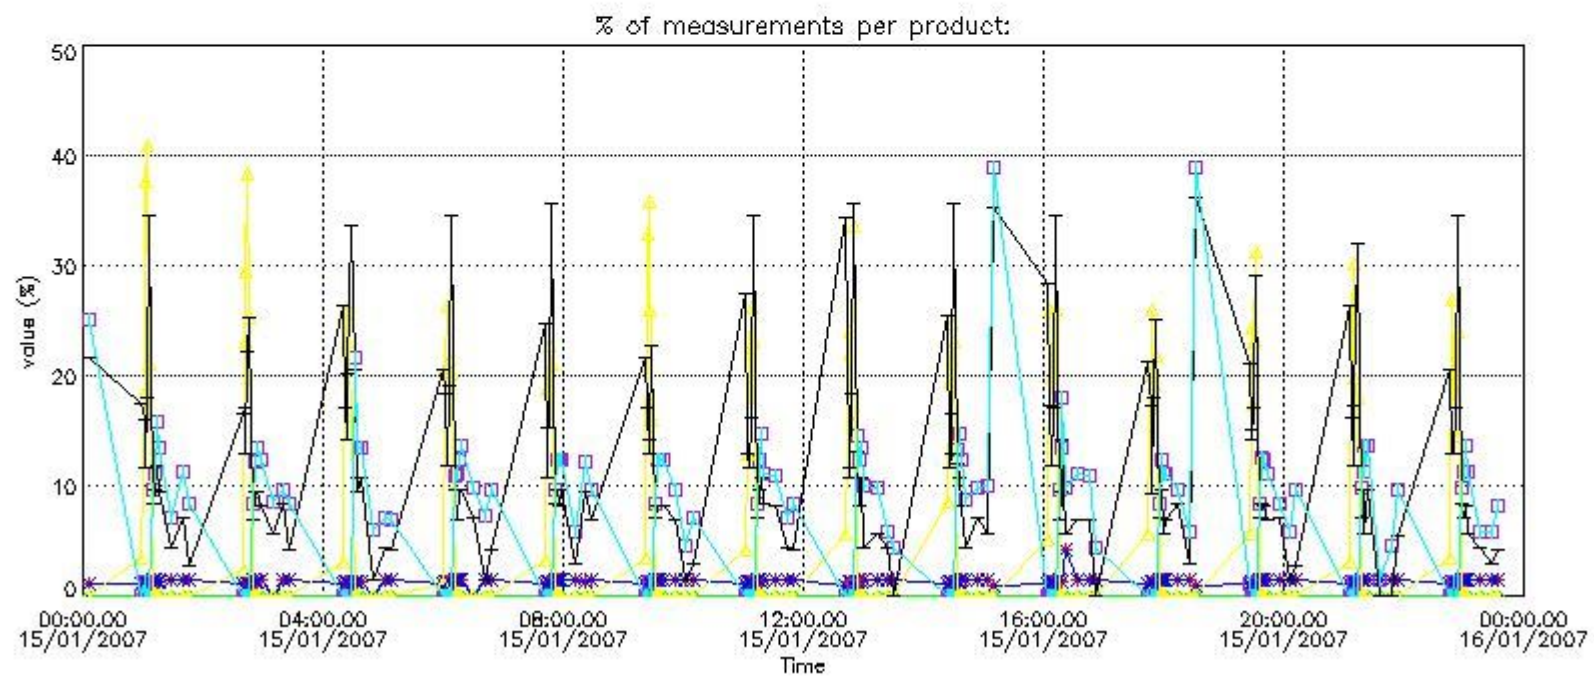

4.2 Plot quality information per product coming from level 1b processing (world map)

4.2.1 Plot level 1 quality information per product (world map): ENVISAT ASCENDING passes