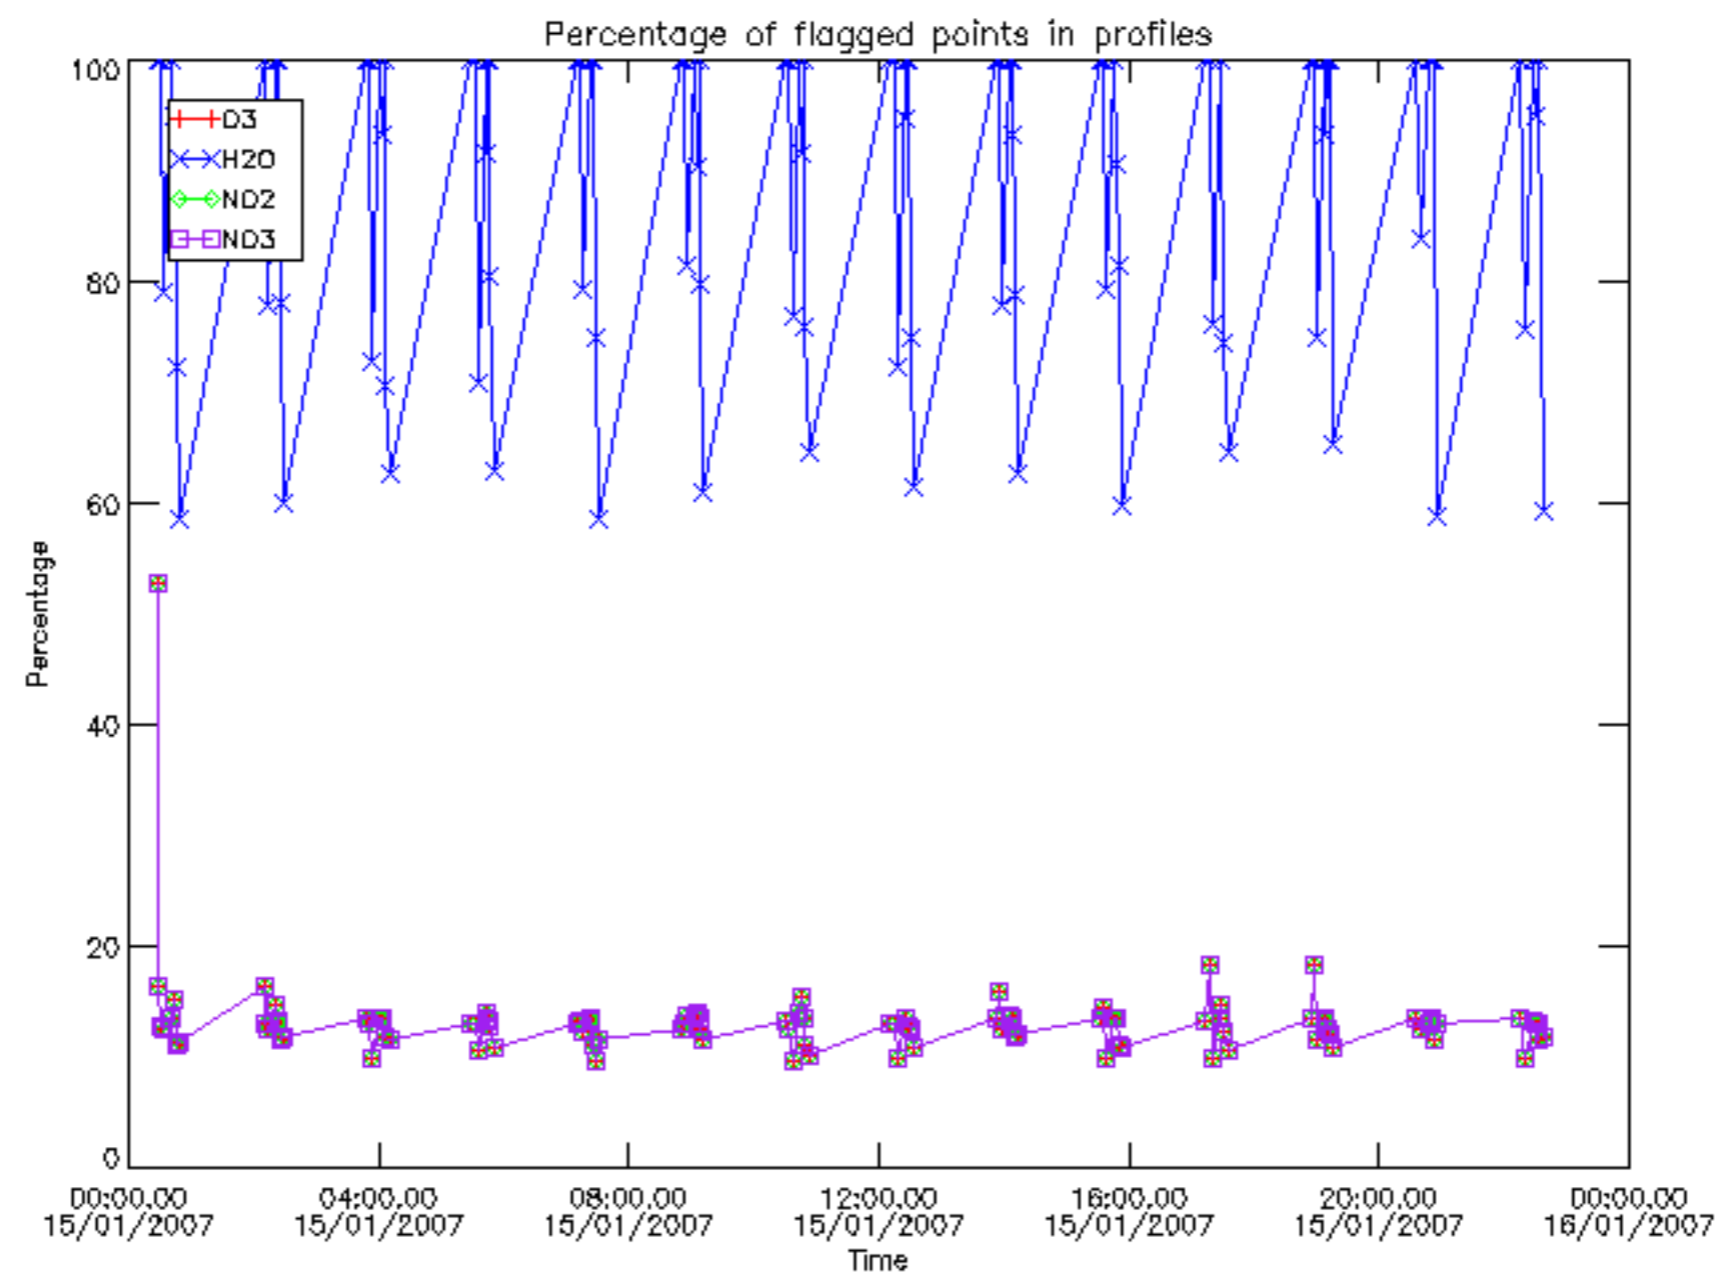

Percentage of flagged data per D3 profile

Percentage of flagged data per H2O profile