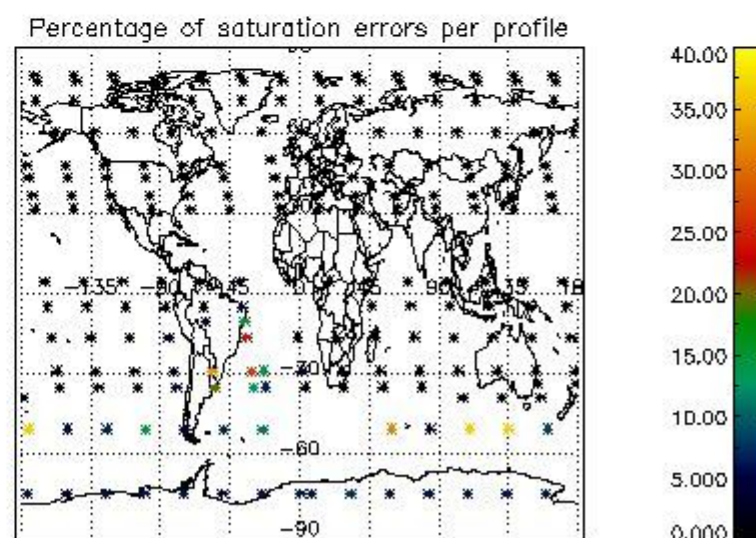

Percentage of flagged data per NO3 profile

4. Level 1 quality information per product

In this section it is plotted some information contained in the Quality Summary data set of the level 2 products that comes from the level 1b processing. Products without errors (error flag in the MPH set to "0") are used.

4.1 Plot quality information per product (time dependant) coming from level 1b processing

4.1.1 Plot level 1 quality information per product (time dependant): ENVISAT ASCENDING passes

4.1.2 Plot level 1 quality information per product (time dependant): ENVISAT DESCENDING passes

4.2 Plot quality information per product coming from level 1b processing (world map)

4.2.1 Plot level 1 quality information per product (world map): ENVISAT ASCENDING passes

4.2.2 Plot level 1 quality information per product (world map): ENVISAT DESCENDING passes