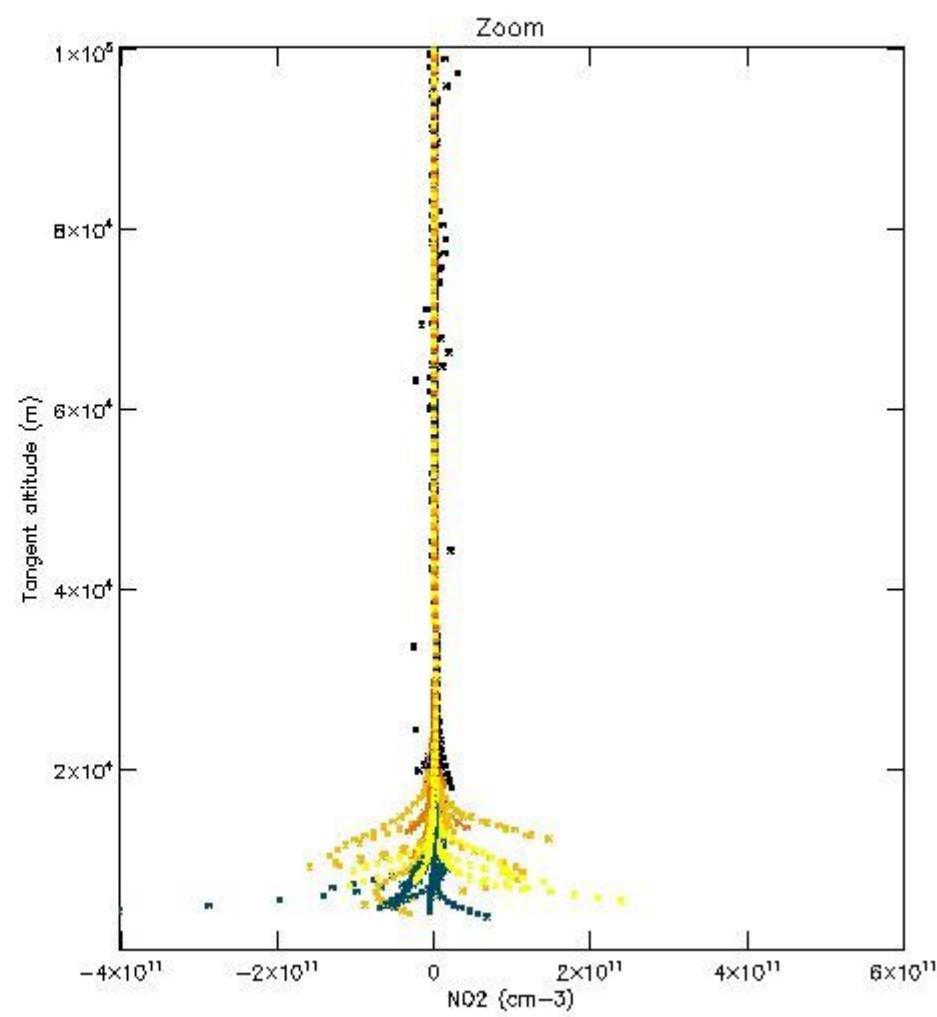

5.4 Plot ozone profiles where STD < 10% (dark without errors)

The colorbar represents the latitude.

5.5 Plot ozone profiles where STD < 5% (dark without errors)

The colorbar represents the latitude.

5.6 Plot NO₂ profiles for all STD (dark without errors)

The colorbar represents the latitude.

5.7 Plot NO3 profiles for all STD (dark without errors)

The colorbar represents the latitude.

5.8 Plot H2O profiles for all STD (only for occultations of stars 1,2,3,4,13,14,16,26,63 dark without errors)