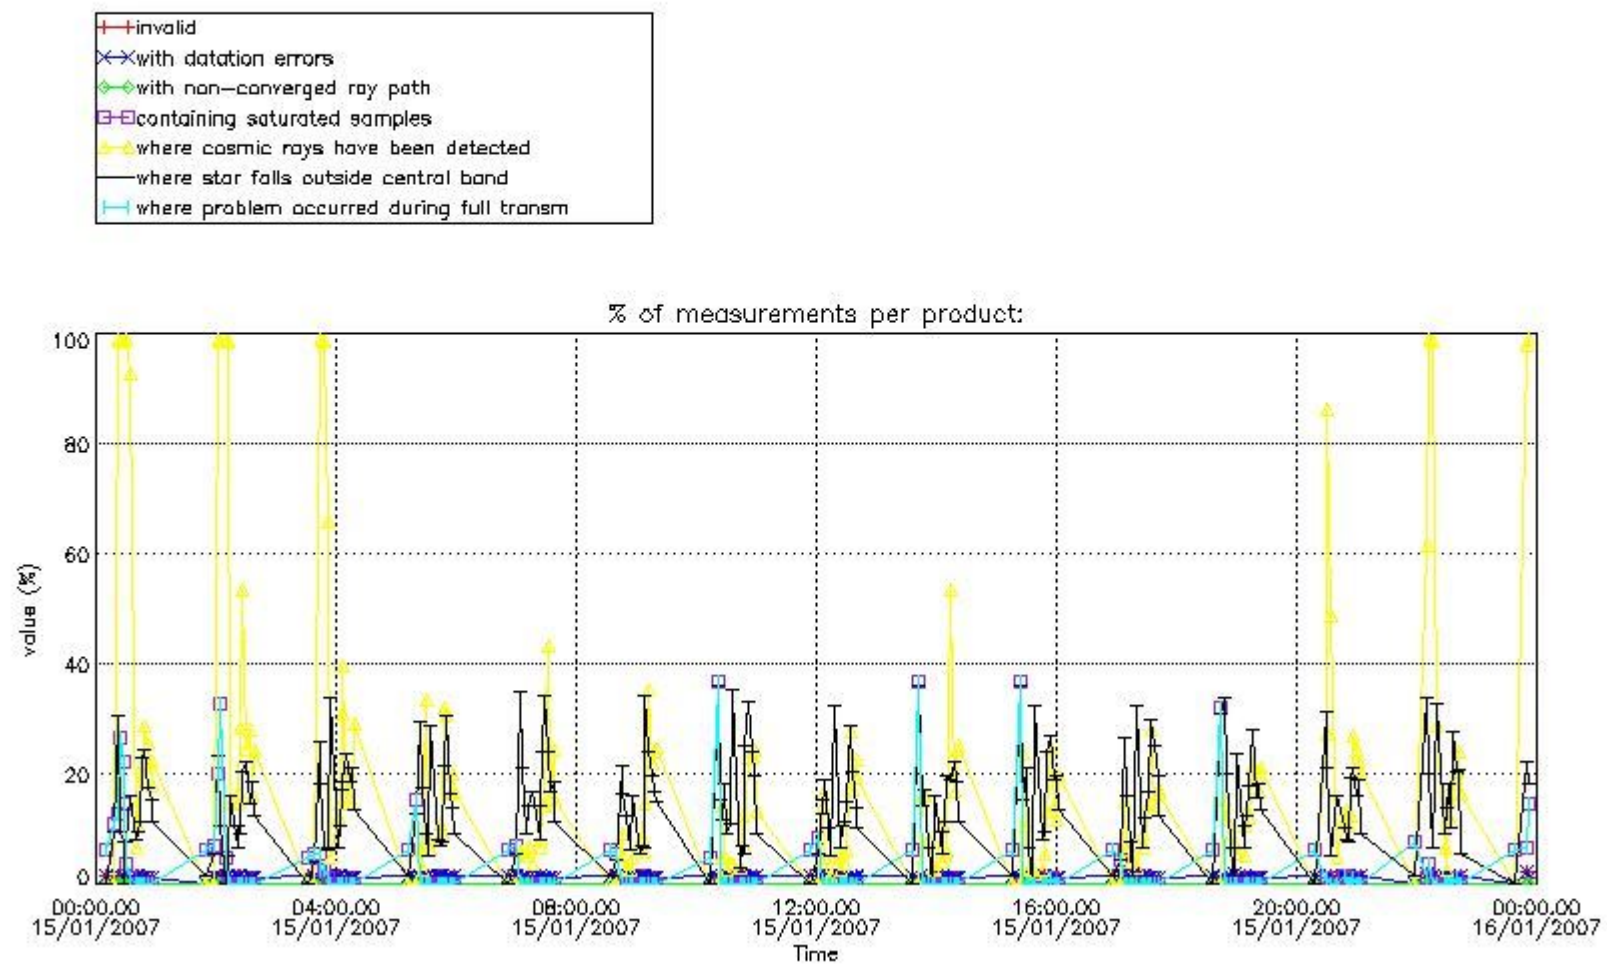

Percentage of flagged data per NO3 profile

4. Level 1 quality information per product

In this section it is plotted some information contained in the Quality Summary data set of the level 2 products that comes from the level 1b processing. Products without errors (error flag in the MPH set to "0") are used.

4.1 Plot quality information per product (time dependant) coming from level 1b processing

4.1.1 Plot level 1 quality information per product (time dependant): ENVISAT ASCENDING passes

4.1.2 Plot level 1 quality information per product (time dependant): ENVISAT DESCENDING passes