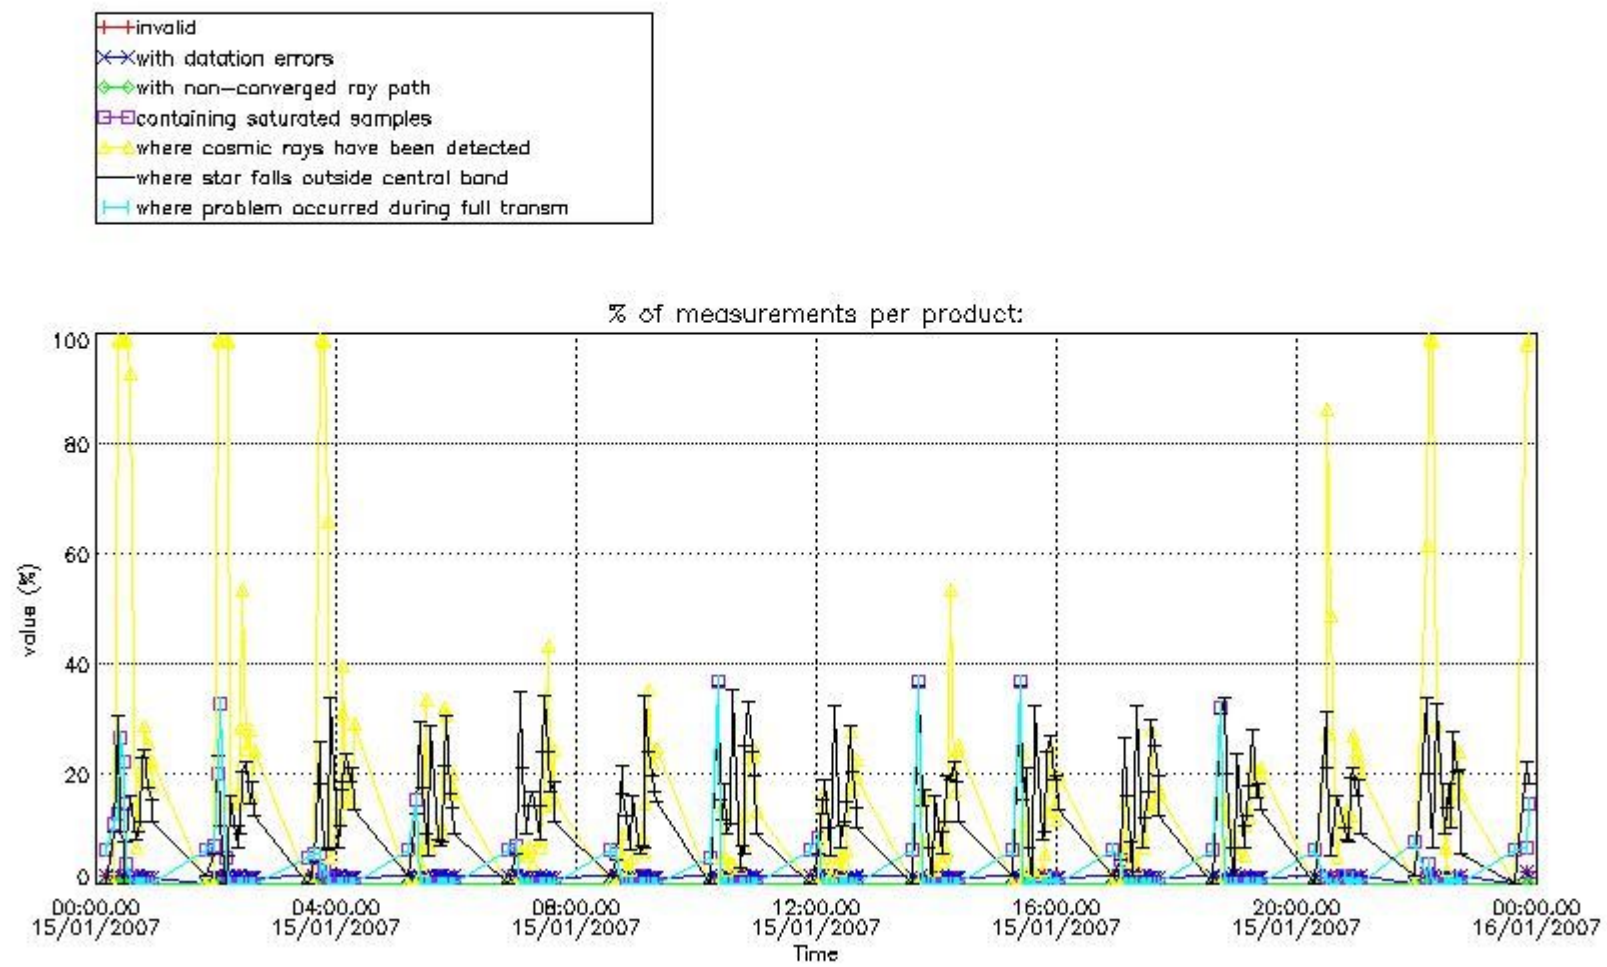

4.1.2 Plot level 1 quality information per product (time dependant): ENVISAT DESCENDING passes