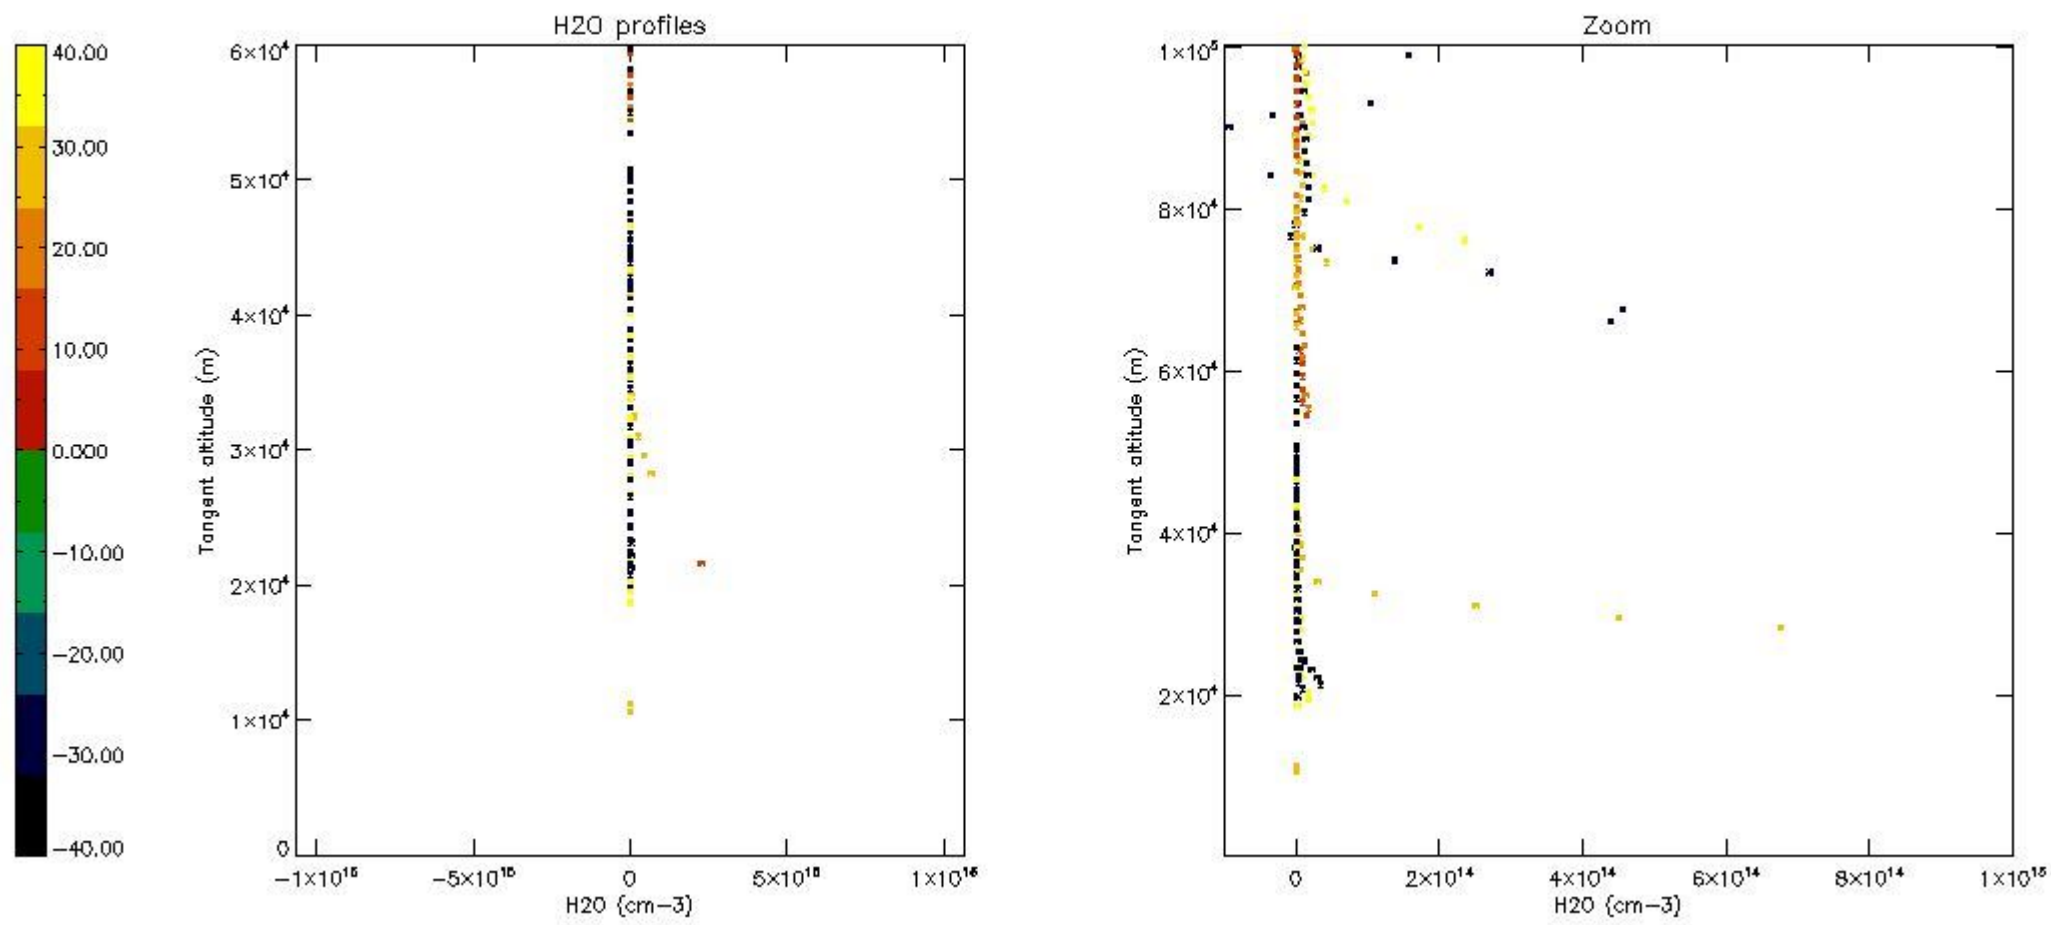

6. Auxiliary Data Files used for the production reported in section 2

The number reported in the third column indicates since which file (see list in section 2) the corresponding auxiliary file has been used. The fourth column is the date of those product files.

Type	Auxiliary Filename	Used since product	Used since product date
INST_PHYS_CHARACTERISTICS	GOM_INS_AXVIEC20091111_143220_20030716_120000_20500101_000000	1	15-JAN-2007 00:05:29
LEVEL-2_PROC_CONFIG	GOM_PR2_AXVIEC20091111_152718_20020301_000000_20500101_000000	1	15-JAN-2007 00:05:29
CROSS_SECTIONS_FILE	GOM_CRS_AXVIEC20091111_154832_20020301_000000_20500101_000000	1	15-JAN-2007 00:05:29