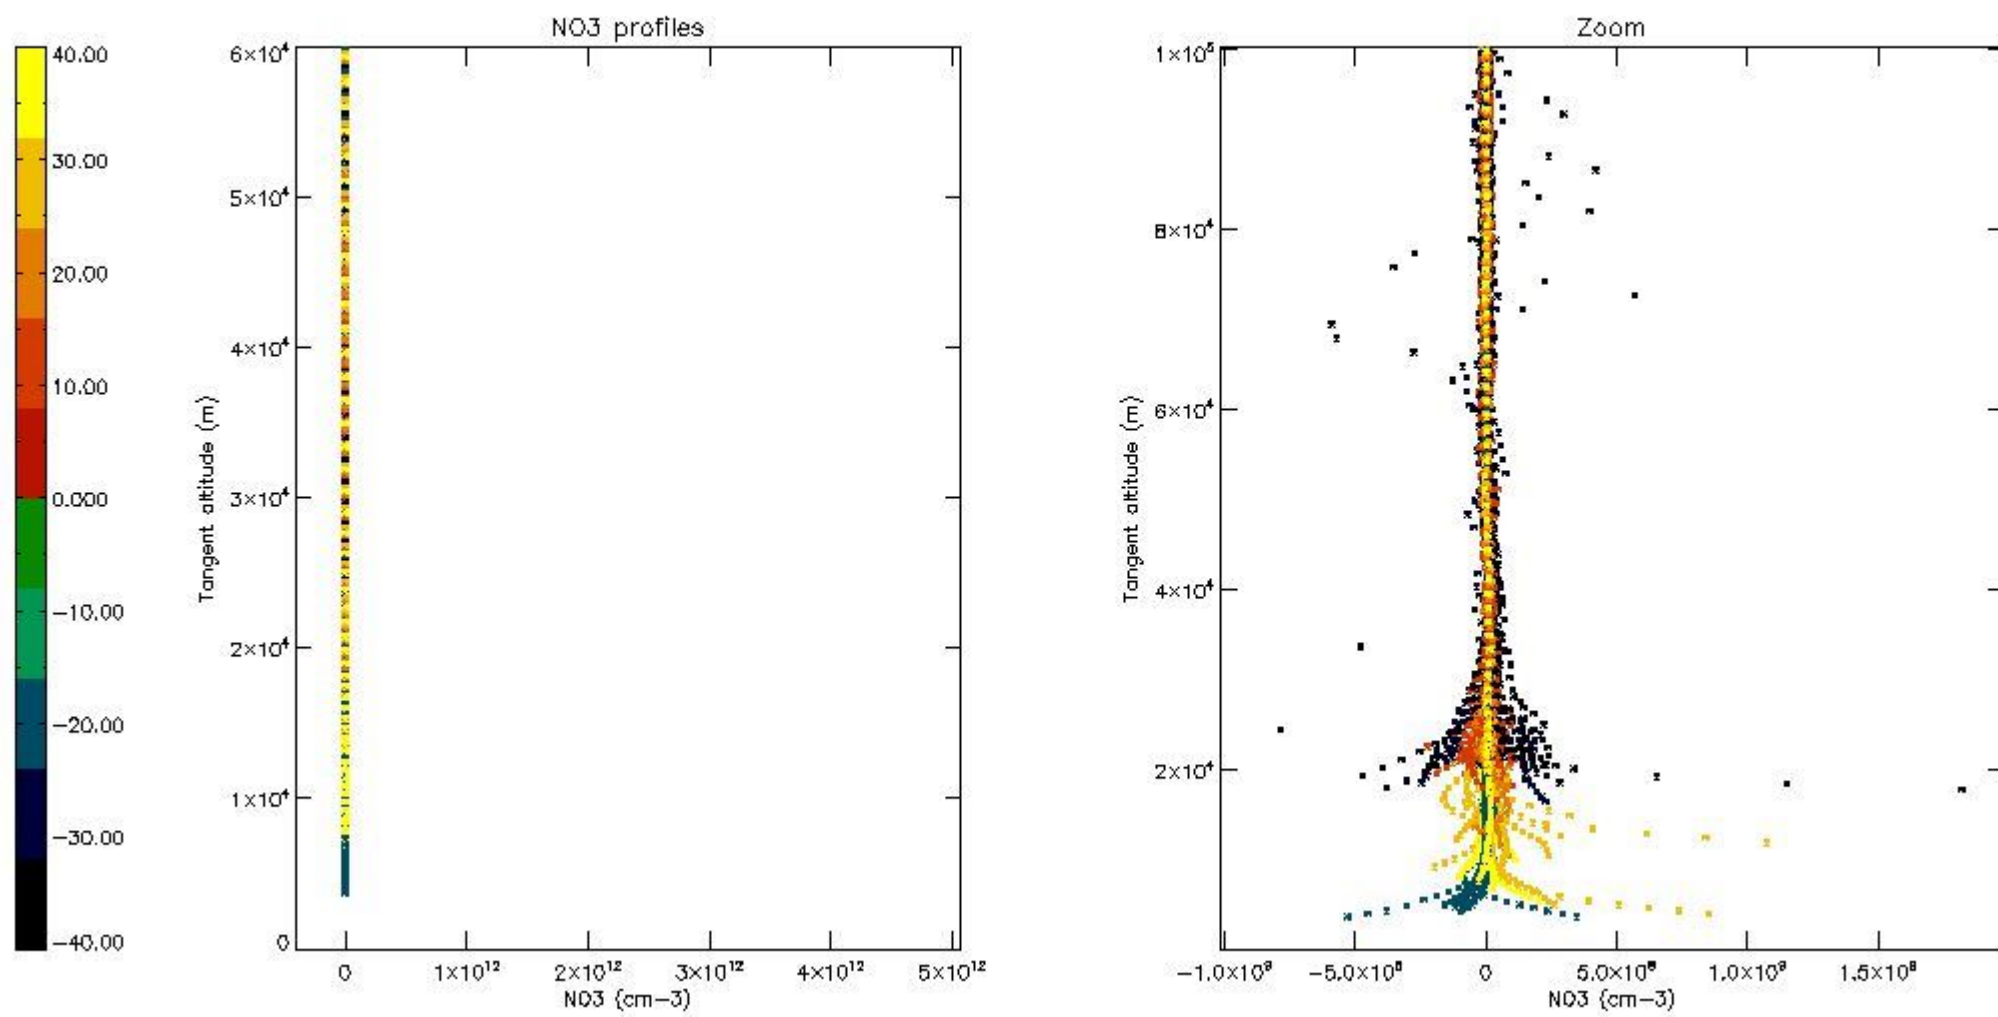

5.4 Plot ozone profiles where STD < 10% (dark without errors)

The colorbar represents the latitude.

5.5 Plot ozone profiles where STD < 5% (dark without errors)

The colorbar represents the latitude.

5.6 Plot NO₂ profiles for all STD (dark without errors)

The colorbar represents the latitude.

5.7 Plot NO3 profiles for all STD (dark without errors)

The colorbar represents the latitude.

5.8 Plot H2O profiles for all STD (only for occultations of stars 1,2,3,4,13,14,16,26,63 dark without errors)