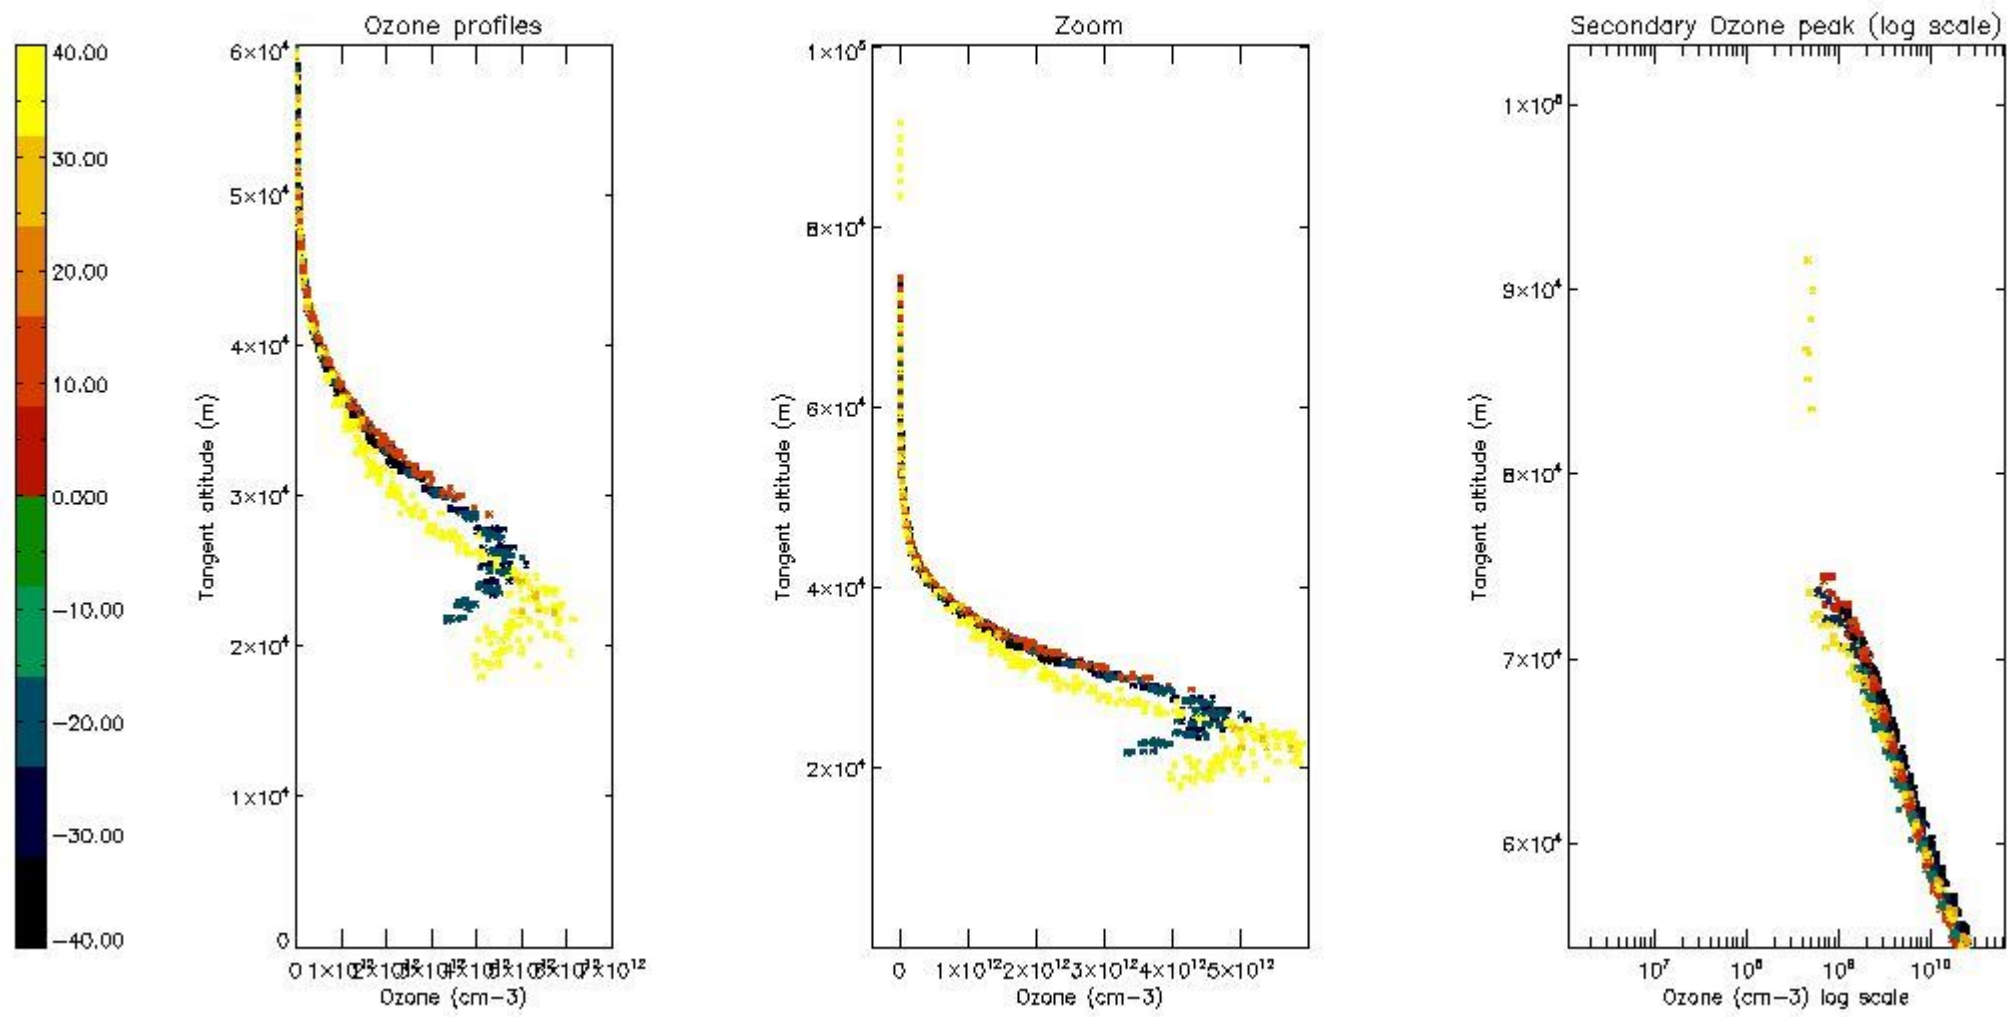

STD < 10	15
STD < 5	10

5.2 Plot ozone profiles for all STD (dark without errors)

The colorbar represents the latitude.

5.3 Plot ozone profiles where STD < 20% (dark without errors)

The colorbar represents the latitude.

5.4 Plot ozone profiles where STD < 10% (dark without errors)

The colorbar represents the latitude.

5.5 Plot ozone profiles where STD < 5% (dark without errors)

The colorbar represents the latitude.

5.6 Plot NO₂ profiles for all STD (dark without errors)