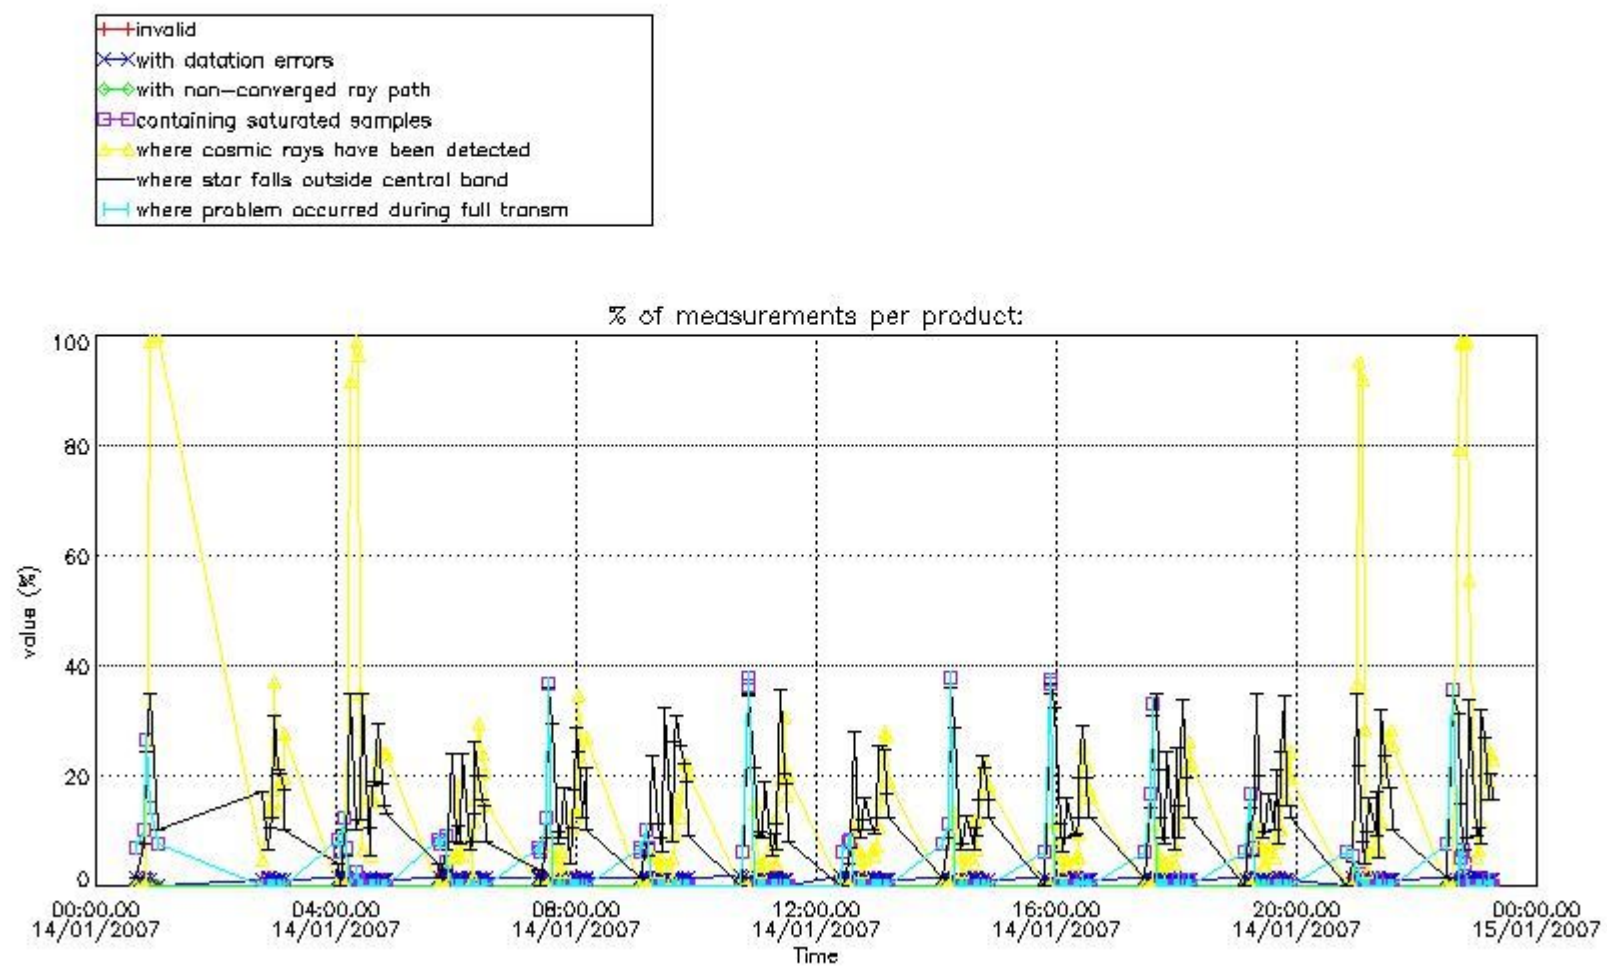

4.1.2 Plot level 1 quality information per product (time dependant): ENVISAT DESCENDING passes