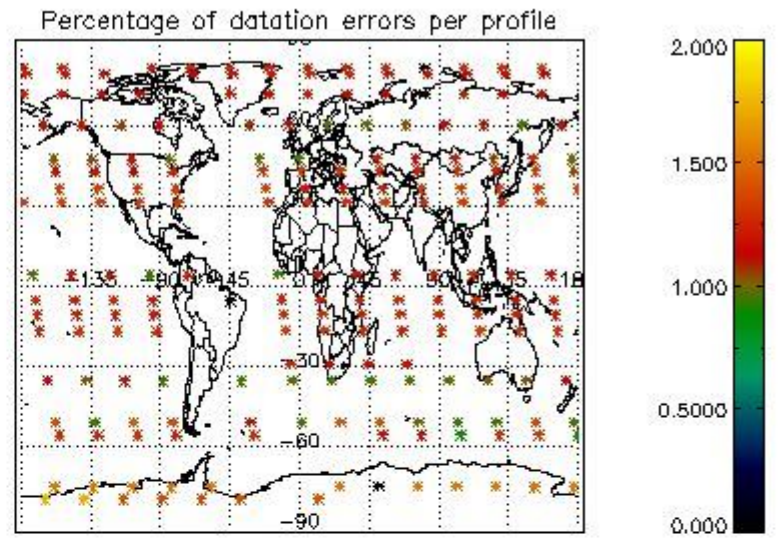

Percentage of flagged data per NO3 profile

4. Level 1 quality information per product

In this section it is plotted some information contained in the Quality Summary data set of the level 2 products that comes from the level 1b processing. Products without errors (error flag in the MPH set to "0") are used.

4.1 Plot quality information per product (time dependant) coming from level 1b processing

4.1.1 Plot level 1 quality information per product (time dependant): ENVISAT ASCENDING passes

4.1.2 Plot level 1 quality information per product (time dependant): ENVISAT DESCENDING passes

4.2 Plot quality information per product coming from level 1b processing (world map)

4.2.1 Plot level 1 quality information per product (world map): ENVISAT ASCENDING passes

4.2.2 Plot level 1 quality information per product (world map): ENVISAT DESCENDING passes