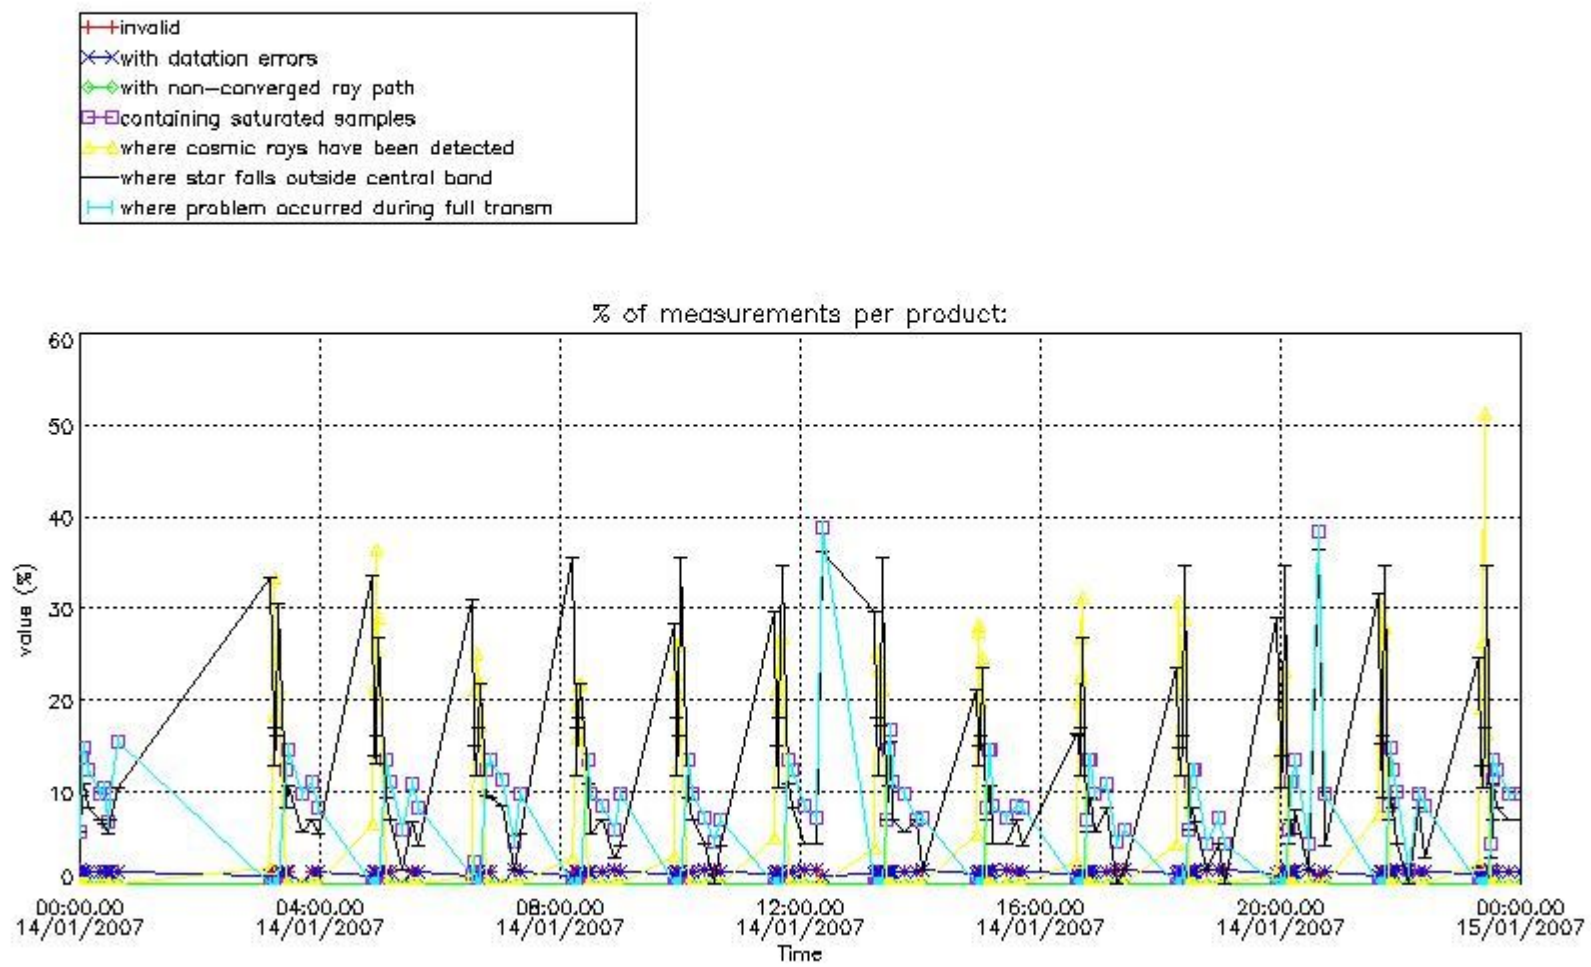

4.2 Plot quality information per product coming from level 1b processing (world map)

4.2.1 Plot level 1 quality information per product (world map): ENVI SAT ASCENDING passes