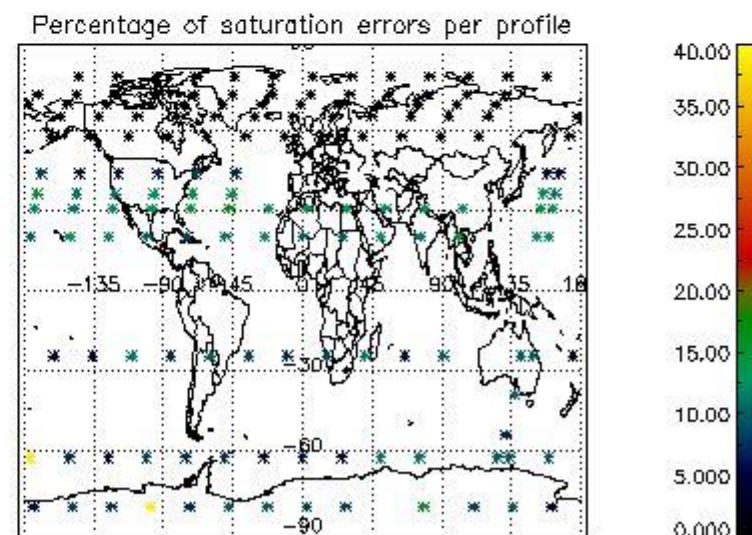

Percentage of flagged data per NO3 profile

4. Level 1 quality information per product

In this section it is plotted some information contained in the Quality Summary data set of the level 2 products that comes from the level 1b processing. Products without errors (error flag in the MPH set to "0") are used.

4.1 Plot quality information per product (time dependant) coming from level 1b processing

4.1.1 Plot level 1 quality information per product (time dependant): ENVISAT ASCENDING passes

4.1.2 Plot level 1 quality information per product (time dependant): ENVISAT DESCENDING passes

4.2 Plot quality information per product coming from level 1b processing (world map)

4.2.1 Plot level 1 quality information per product (world map): ENVISAT ASCENDING passes

4.2.2 Plot level 1 quality information per product (world map): ENVISAT DESCENDING passes