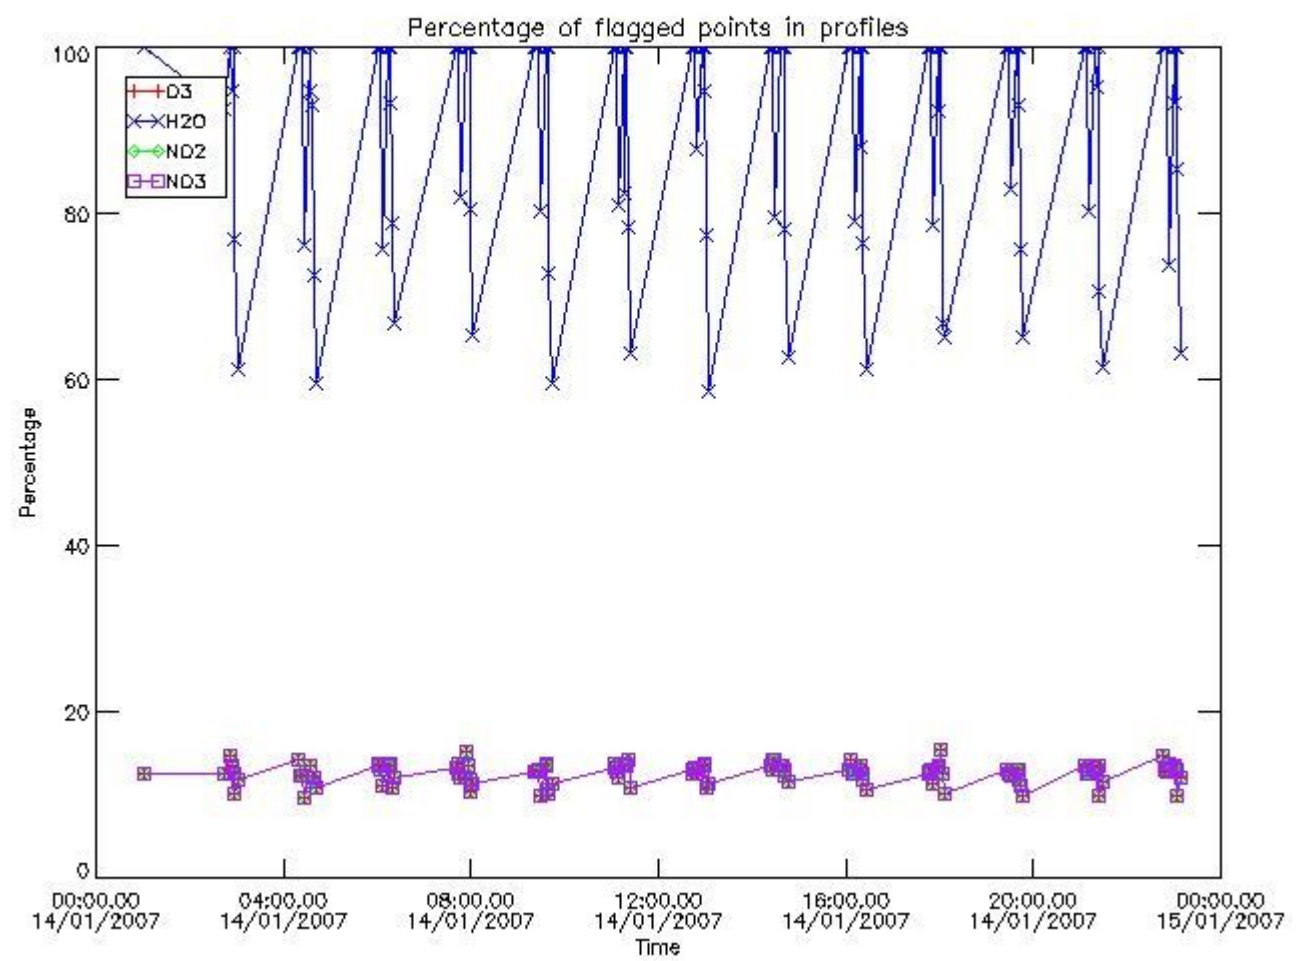

3. Quality information per product

In this section it is plotted some information contained in the Quality Summary data set of the level 2 products. Only products in dark limb conditions and without errors (error flag in the MPH set to "0") are used.

3.1 Plot quality information per product (time dependant)

3.2 Plot quality information per product (world map)