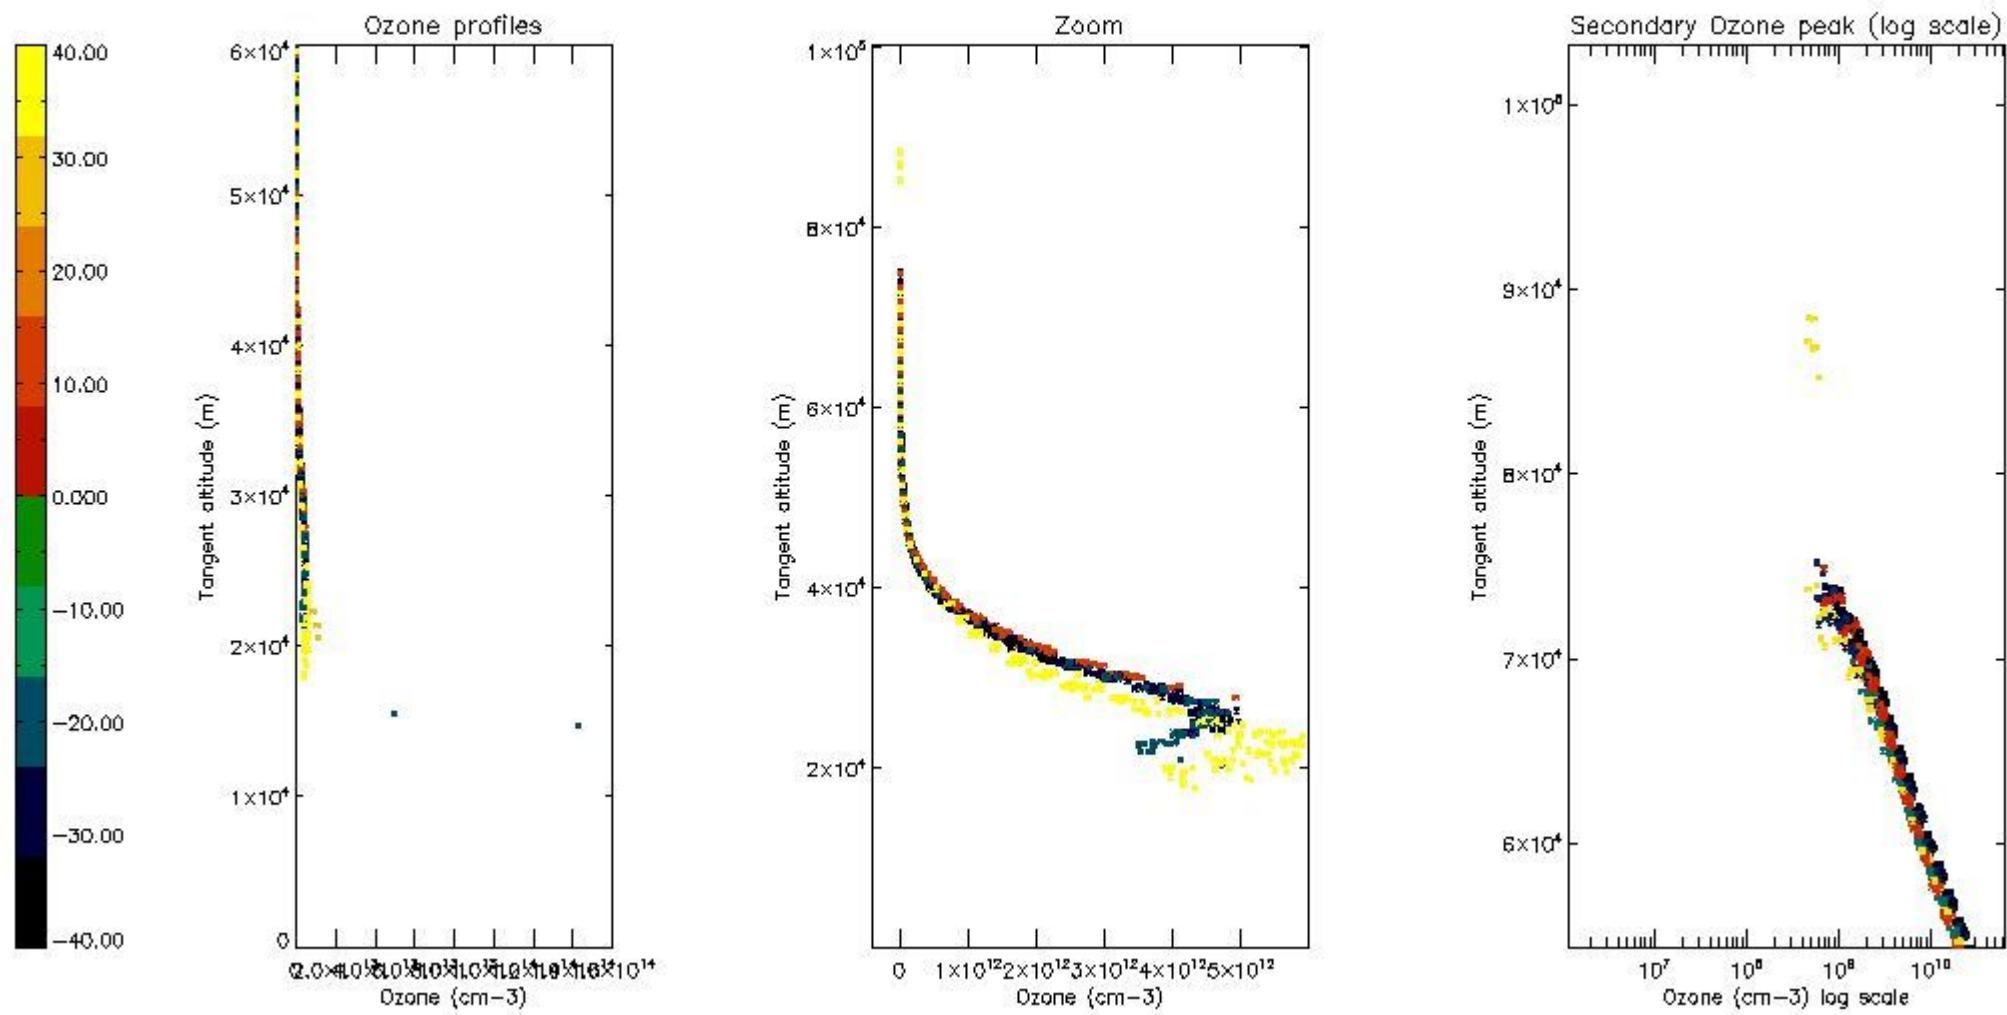

5.6 Plot NO₂ profiles for all STD (dark without errors)

The colorbar represents the latitude.