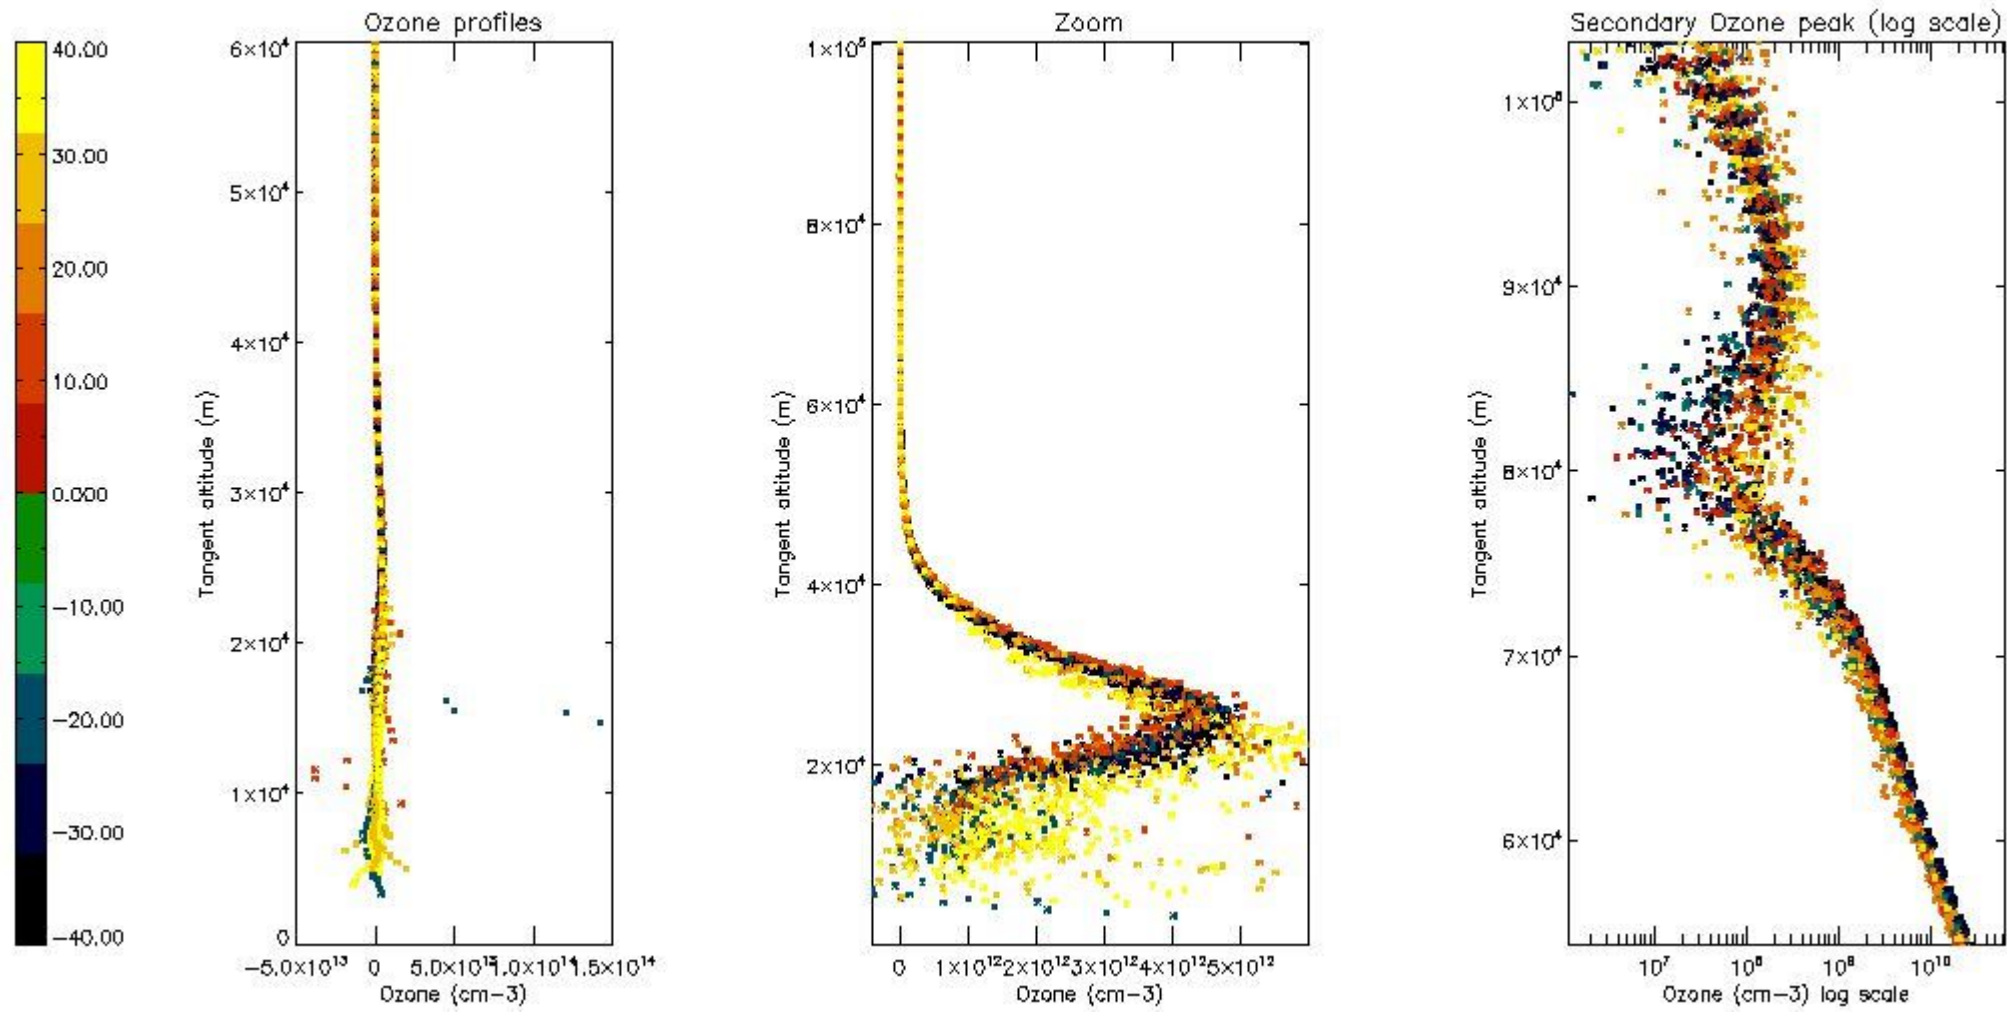

STD < 10	16
STD < 5	11

5.2 Plot ozone profiles for all STD (dark without errors)

The colorbar represents the latitude.

5.3 Plot ozone profiles where STD < 20% (dark without errors)

The colorbar represents the latitude.