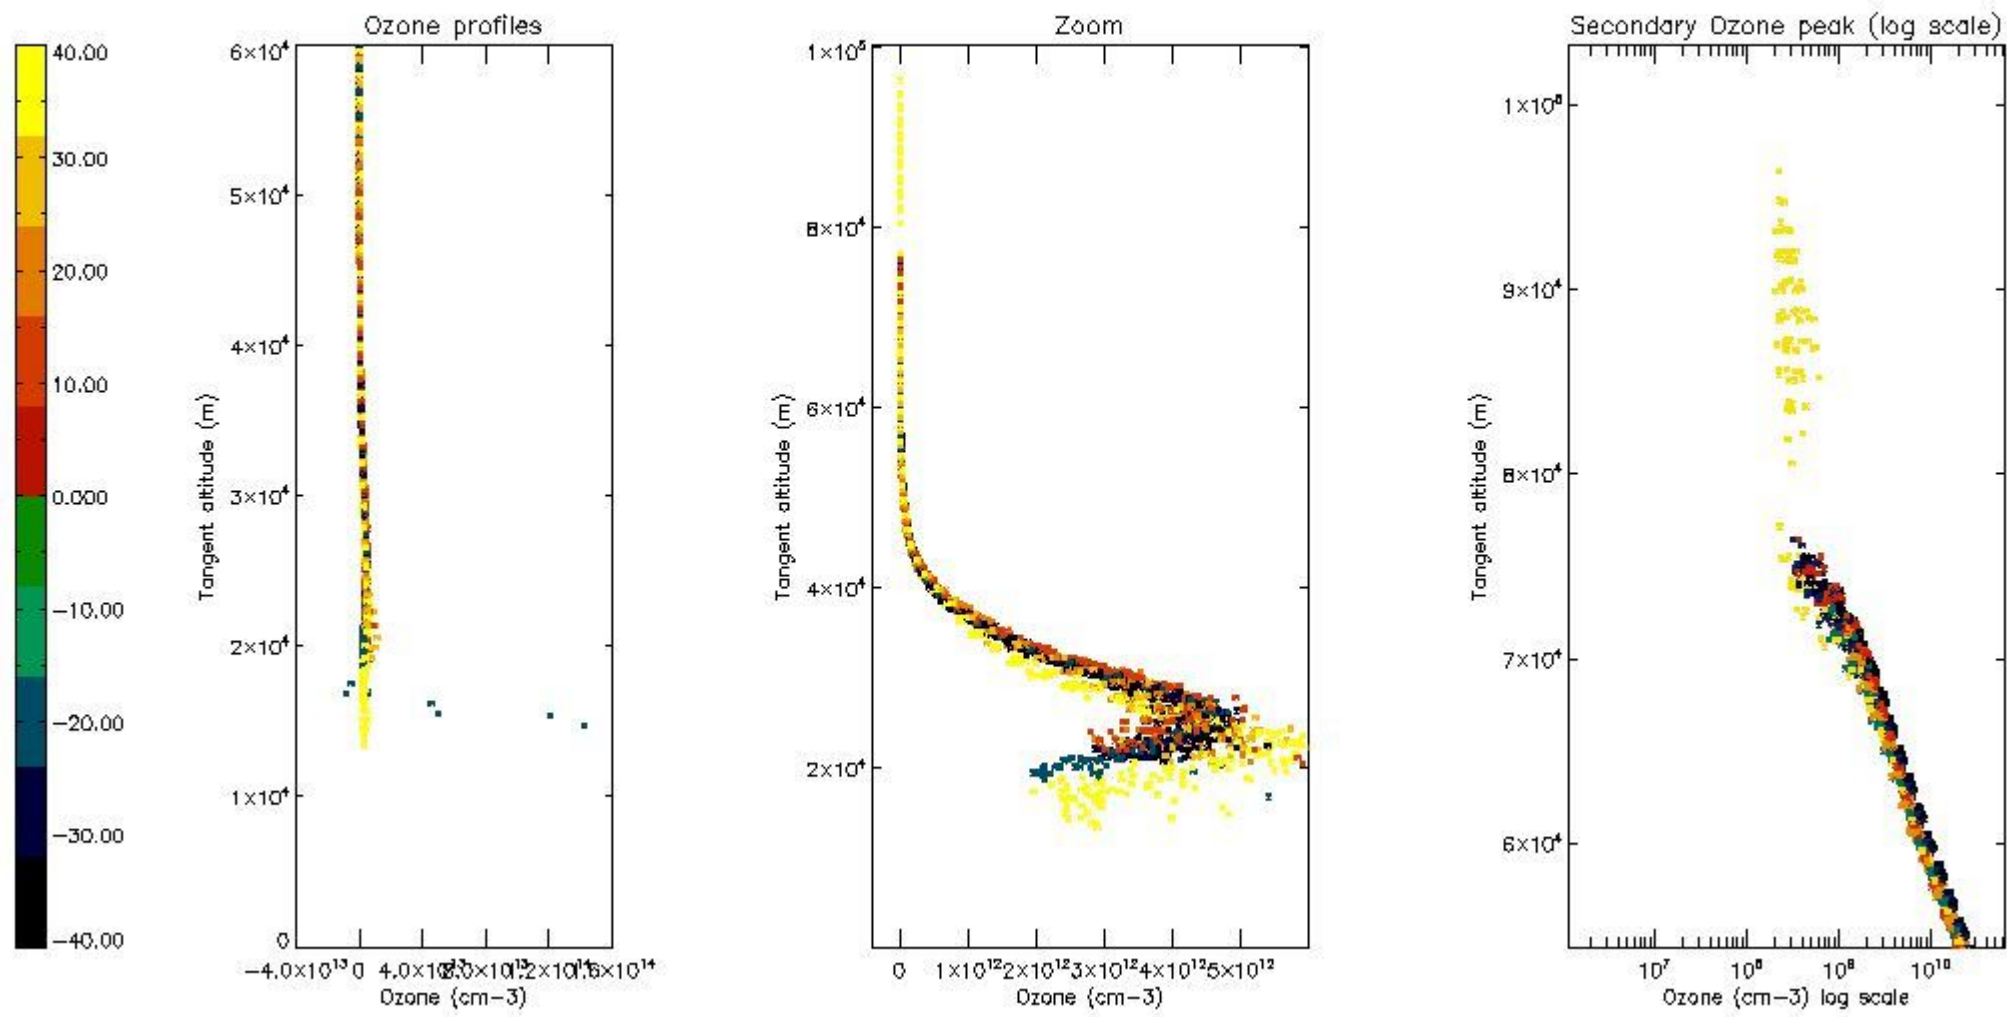

STD < 10	16
STD < 5	11

5.2 Plot ozone profiles for all STD (dark without errors)

The colorbar represents the latitude.

5.3 Plot ozone profiles where STD < 20% (dark without errors)

The colorbar represents the latitude.

5.4 Plot ozone profiles where $STD < 10\%$ (dark without errors)

The colorbar represents the latitude.

5.5 Plot ozone profiles where STD < 5% (dark without errors)

The colorbar represents the latitude.

5.6 Plot NO₂ profiles for all STD (dark without errors)