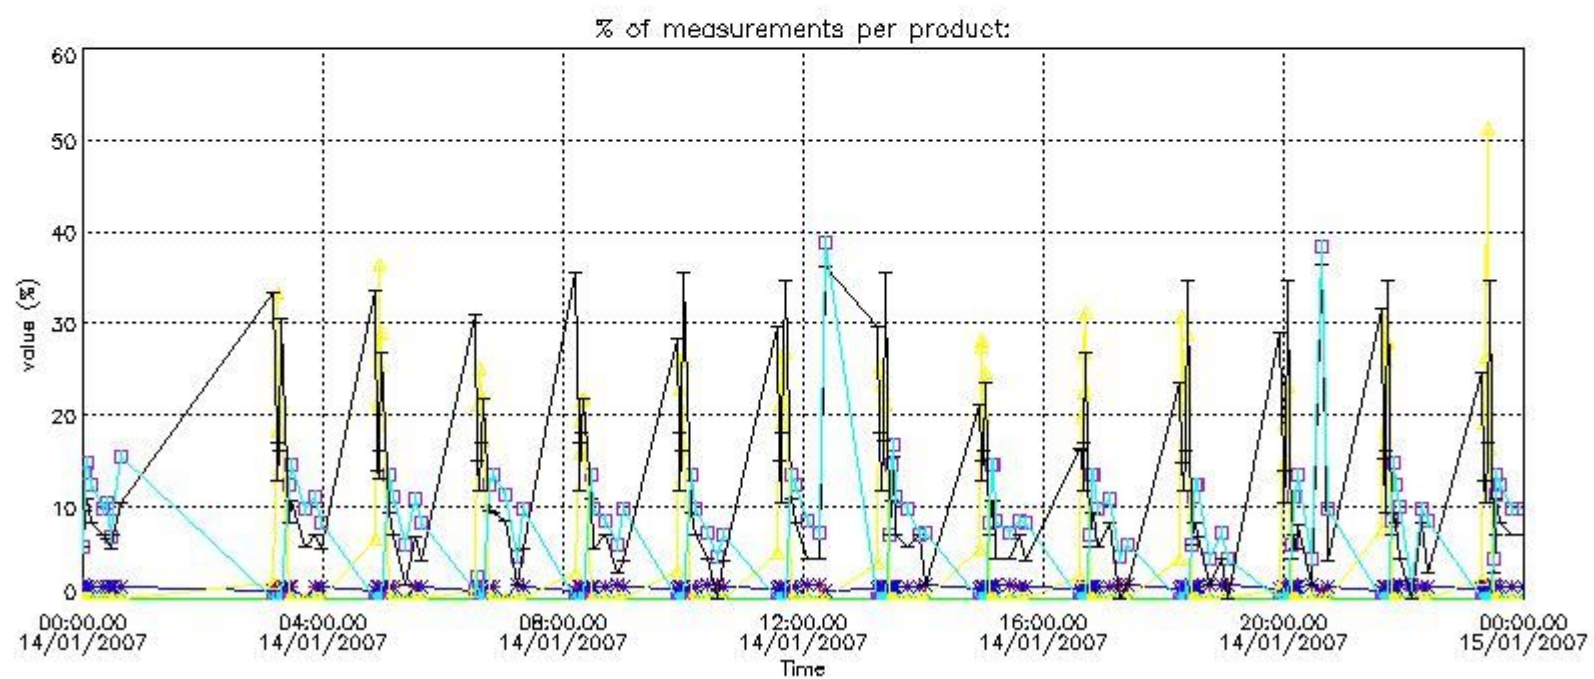

Percentage of flagged data per NO3 profile

4. Level 1 quality information per product

In this section it is plotted some information contained in the Quality Summary data set of the level 2 products that comes from the level 1b processing. Products without errors (error flag in the MPH set to "0") are used.

4.1 Plot quality information per product (time dependant) coming from level 1b processing

4.1.1 Plot level 1 quality information per product (time dependant): ENVISAT ASCENDING passes

4.1.2 Plot level 1 quality information per product (time dependant): ENVISAT DESCENDING passes