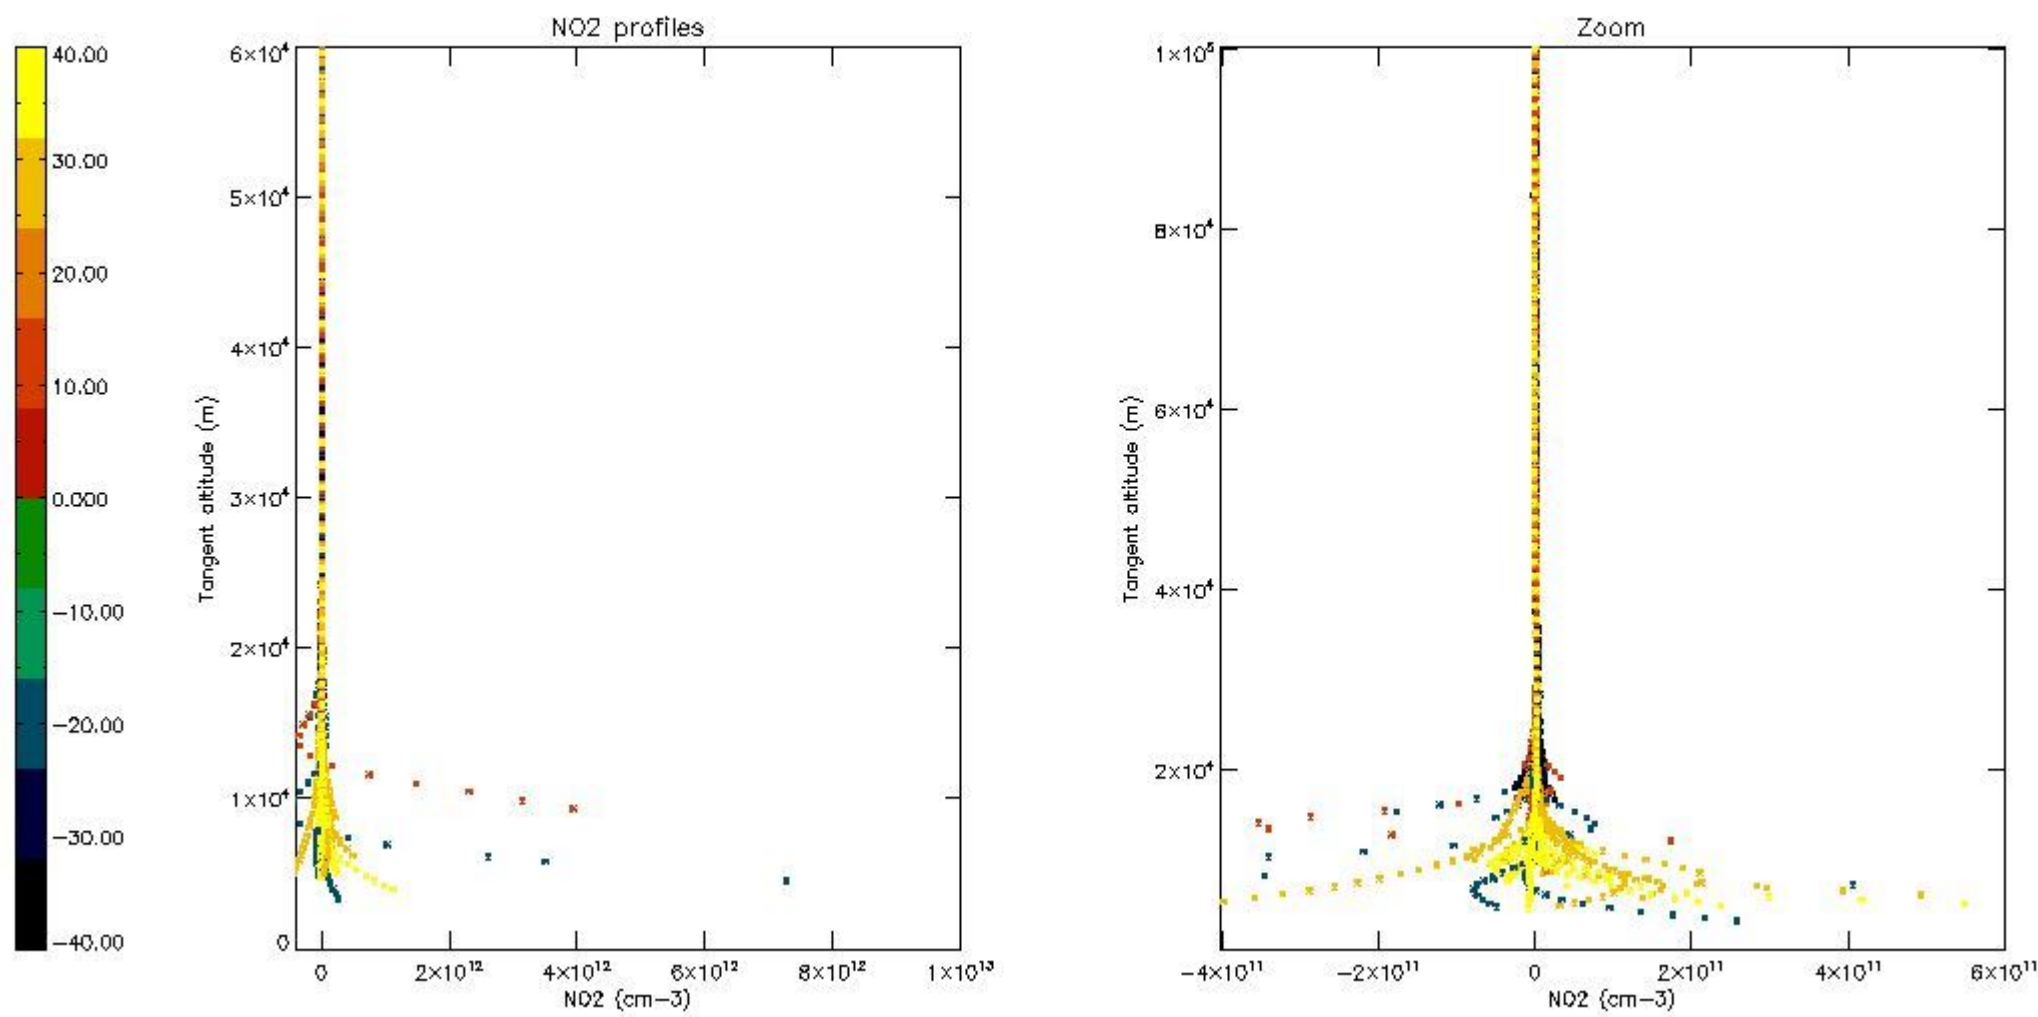

5.4 Plot ozone profiles where $STD < 10\%$ (dark without errors)

The colorbar represents the latitude.

5.5 Plot ozone profiles where STD < 5% (dark without errors)

The colorbar represents the latitude.

5.6 Plot NO₂ profiles for all STD (dark without errors)

The colorbar represents the latitude.

5.7 Plot NO3 profiles for all STD (dark without errors)

The colorbar represents the latitude.

5.8 Plot H2O profiles for all STD (only for occultations of stars 1,2,3,4,13,14,16,26,63 dark without errors)