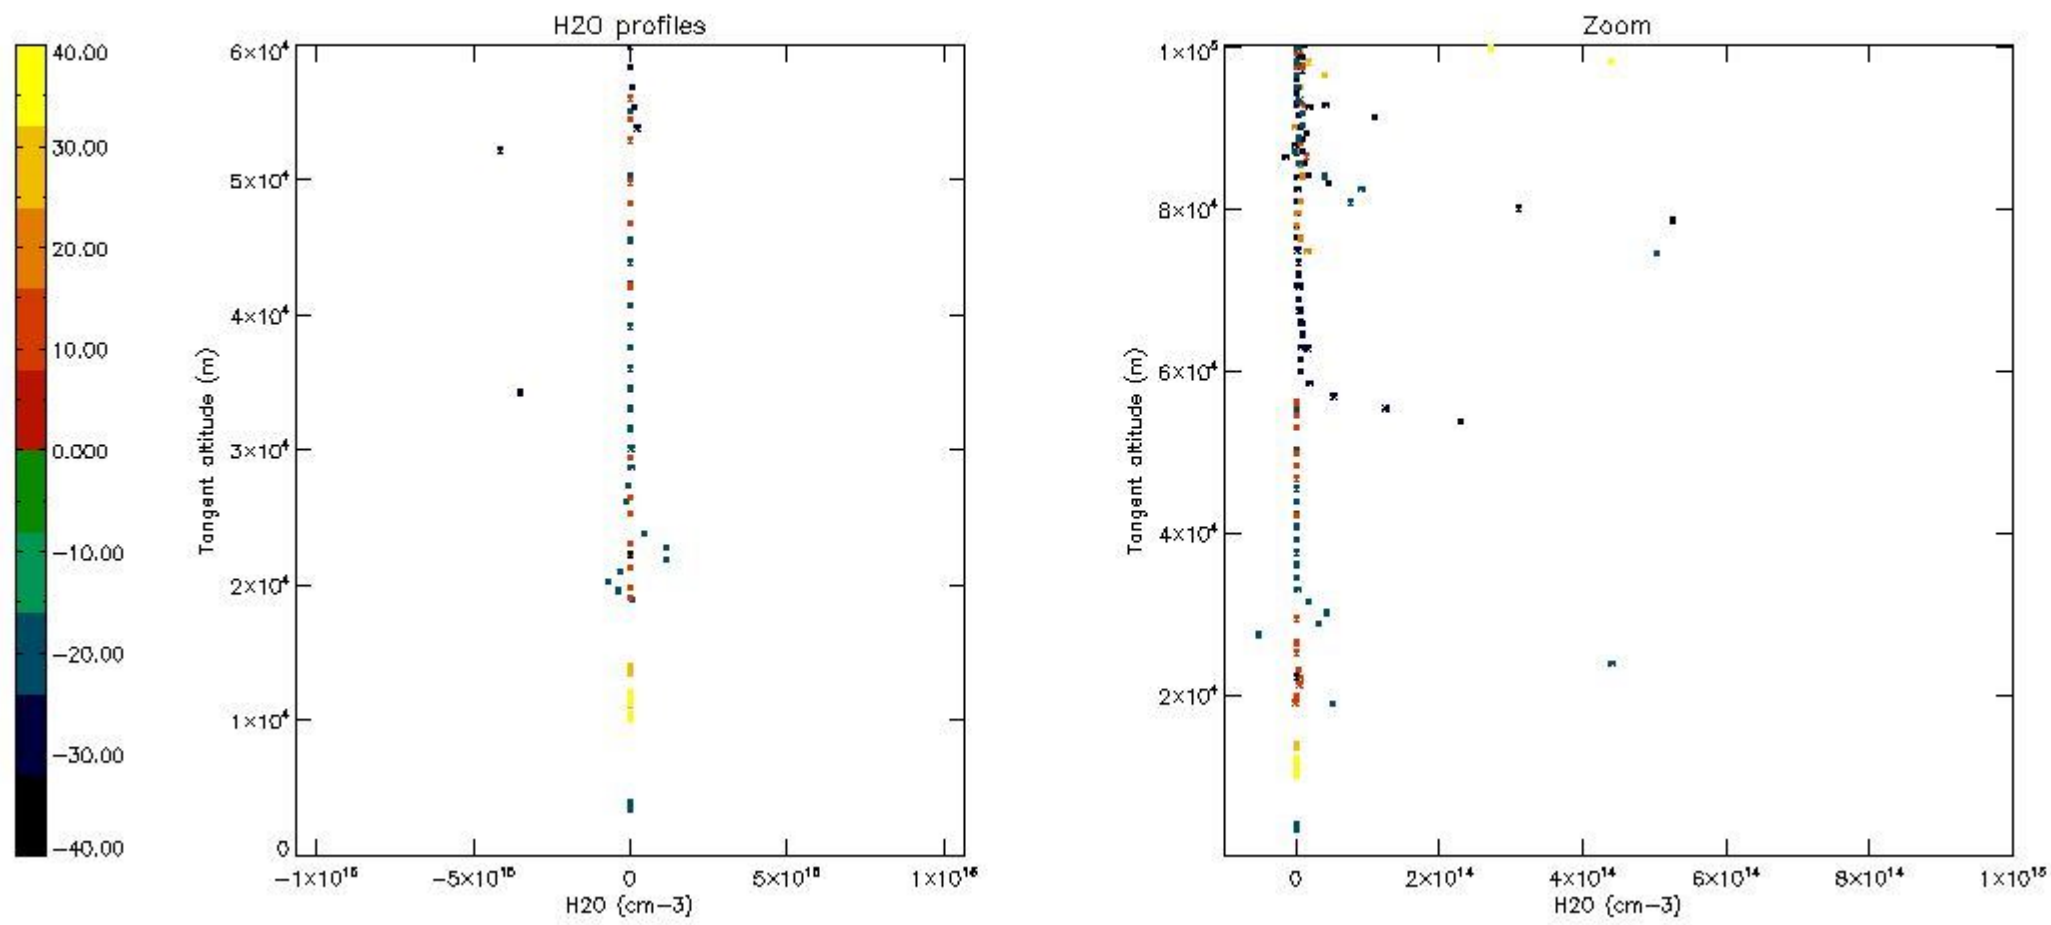

6. Auxiliary Data Files used for the production reported in section 2

The number reported in the third column indicates since which file (see list in section 2) the corresponding auxiliary file has been used. The fourth column is the date of those product files.

Type	Auxiliary Filename	Used since product	Used since product date
INST_PHYS_CHARACTERISTICS	GOM_INS_AXVIEC20091111_143220_20030716_120000_20500101_000000	1	14-JAN-2007 00:00:47
LEVEL-2_PROC_CONFIG	GOM_PR2_AXVIEC20091111_152718_20020301_000000_20500101_000000	1	14-JAN-2007 00:00:47
CROSS_SECTIONS_FILE	GOM_CRS_AXVIEC20091111_154832_20020301_000000_20500101_000000	1	14-JAN-2007 00:00:47