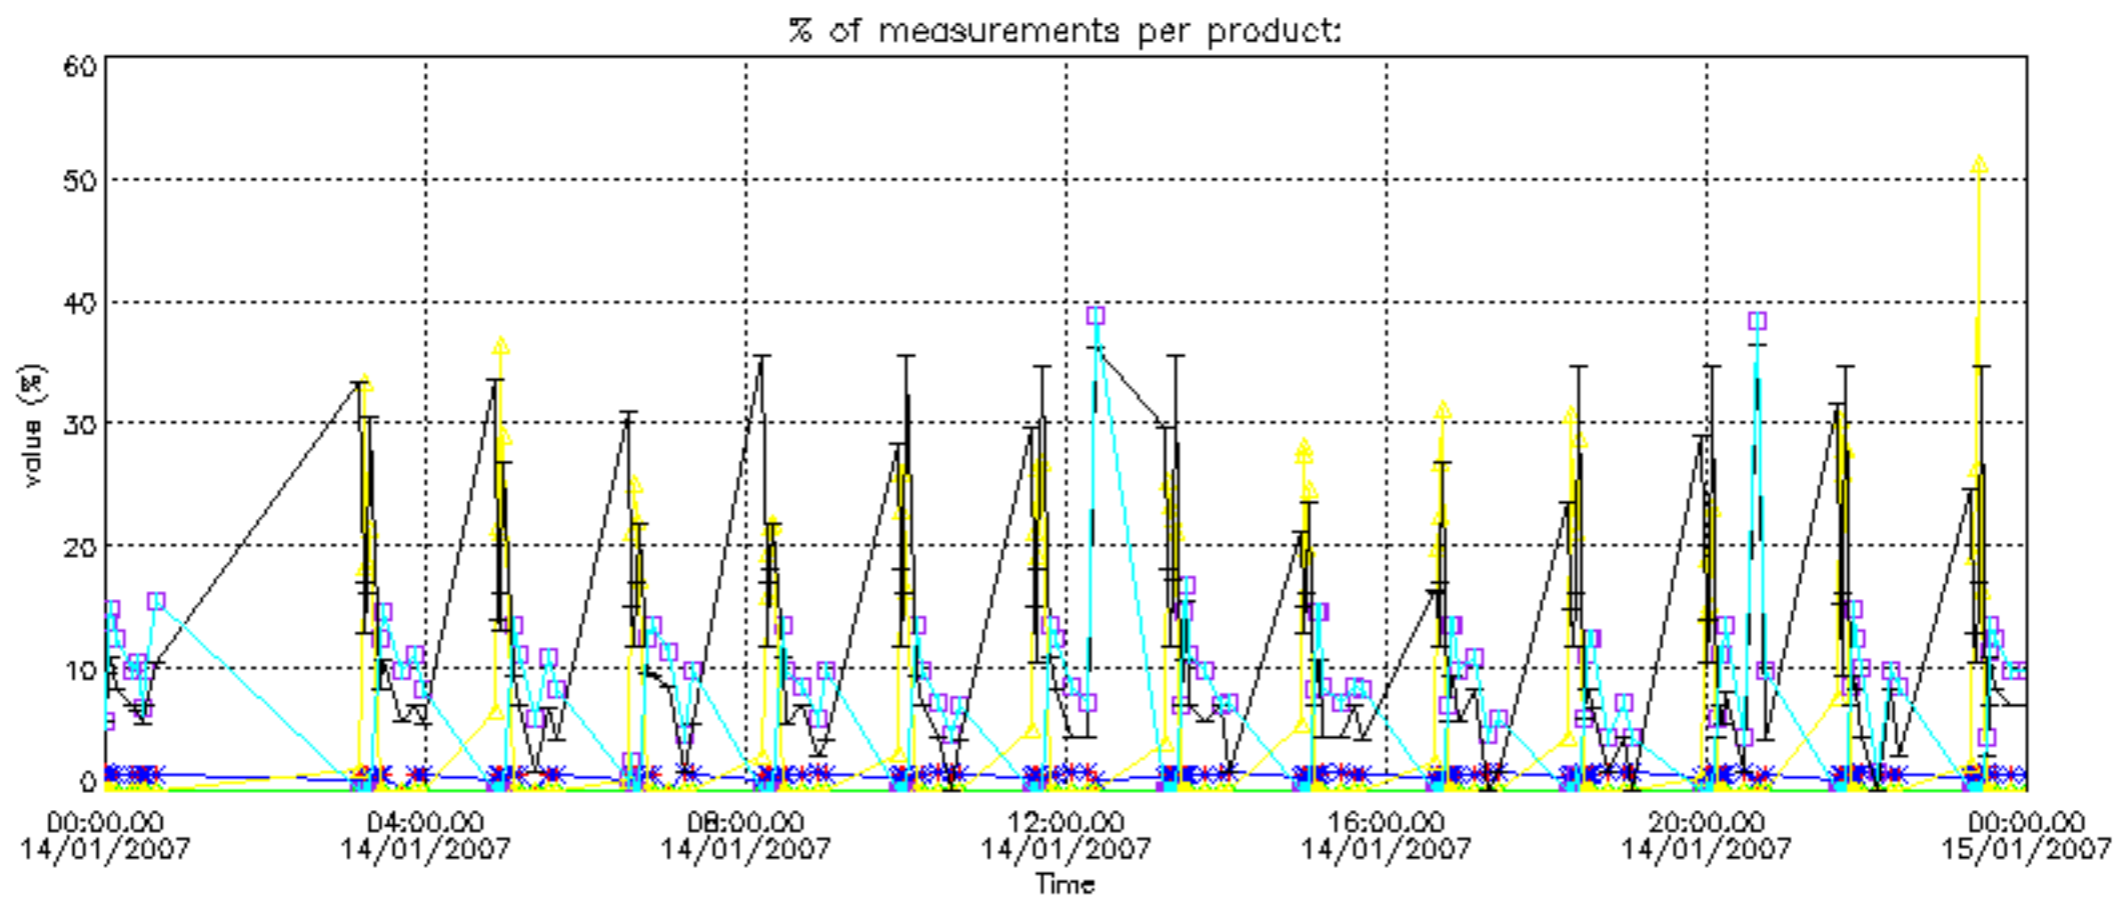

Percentage of cosmic ray hits per profile

Percentage of datation errors per profile