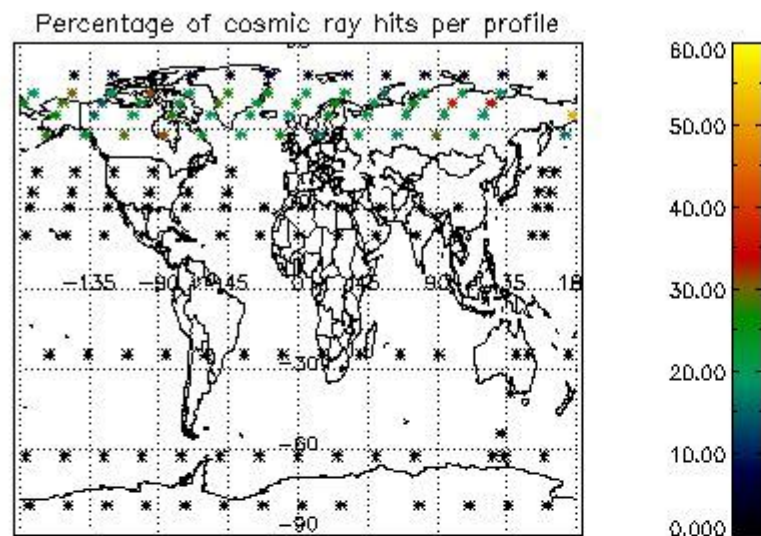

4.2.2 Plot level 1 quality information per product (world map): ENVISAT DESCENDING passes

5. Trace gas profiles

5.1 Ozone statistics based on quality of products

The final quality of the products can be "measured" using the STD (Standard Deviation) attached to every point profile. This information is written to the parameter GOM_NL__2P/NL_LOCAL_SPECIES_DENSITY/o3_std of the level 2 products. The table below shows the statistics for given STD ranges.

The statistics are given with respect to the overall valid production:

- Products without fatal errors: GOM_NL__2P/MPH/PRODUCT_ERR=0
- Valid point profile: GOM_NL__2P/NL_LOCAL_SPECIES_DENSITY/pcd(0)=0

The 'Criteria' is applied to valid points of dark limb products:

- Products in dark limb illumination condition: GOM_NL__2P/NL_SUMMARY_QUALITY/obs_ill_cond=0
- Products without fatal errors: GOM_NL__2P/MPH/PRODUCT_ERR=0
- Valid point profile: GOM_NL__2P/NL_LOCAL_SPECIES_DENSITY/pcd(0)=0

So, the table below shows the percentage of dark limb and valid observations for each criteria with respect to the overall valid daily observations.

Criteria	% of total production
All STD	33
STD < 20	20