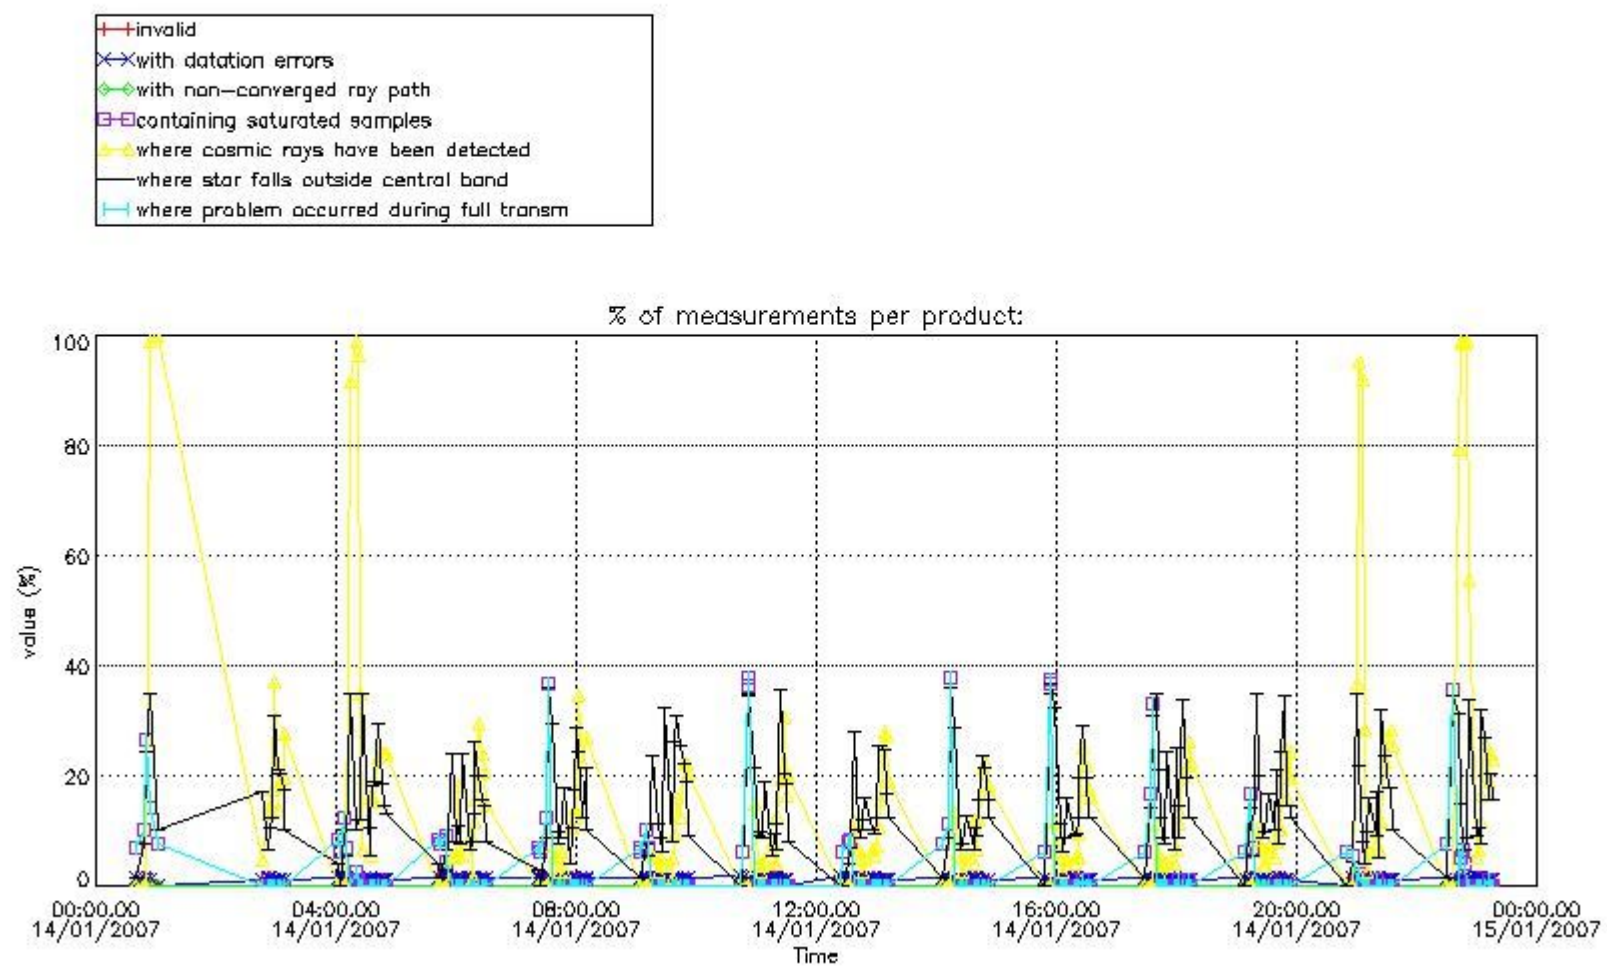

3.1 Plot quality information per product (time dependant)

3.2 Plot quality information per product (world map)

Percentage of flagged data per O3 profile

Percentage of flagged data per H2O profile

Percentage of flagged data per NO2 profile

Percentage of flagged data per NO3 profile

4. Level 1 quality information per product

In this section it is plotted some information contained in the Quality Summary data set of the level 2 products that comes from the level 1b processing. Products without errors (error flag in the MPH set to "0") are used.

4.1 Plot quality information per product (time dependant) coming from level 1b processing

4.1.1 Plot level 1 quality information per product (time dependant): ENVISAT ASCENDING passes

4.1.2 Plot level 1 quality information per product (time dependant): ENVISAT DESCENDING passes