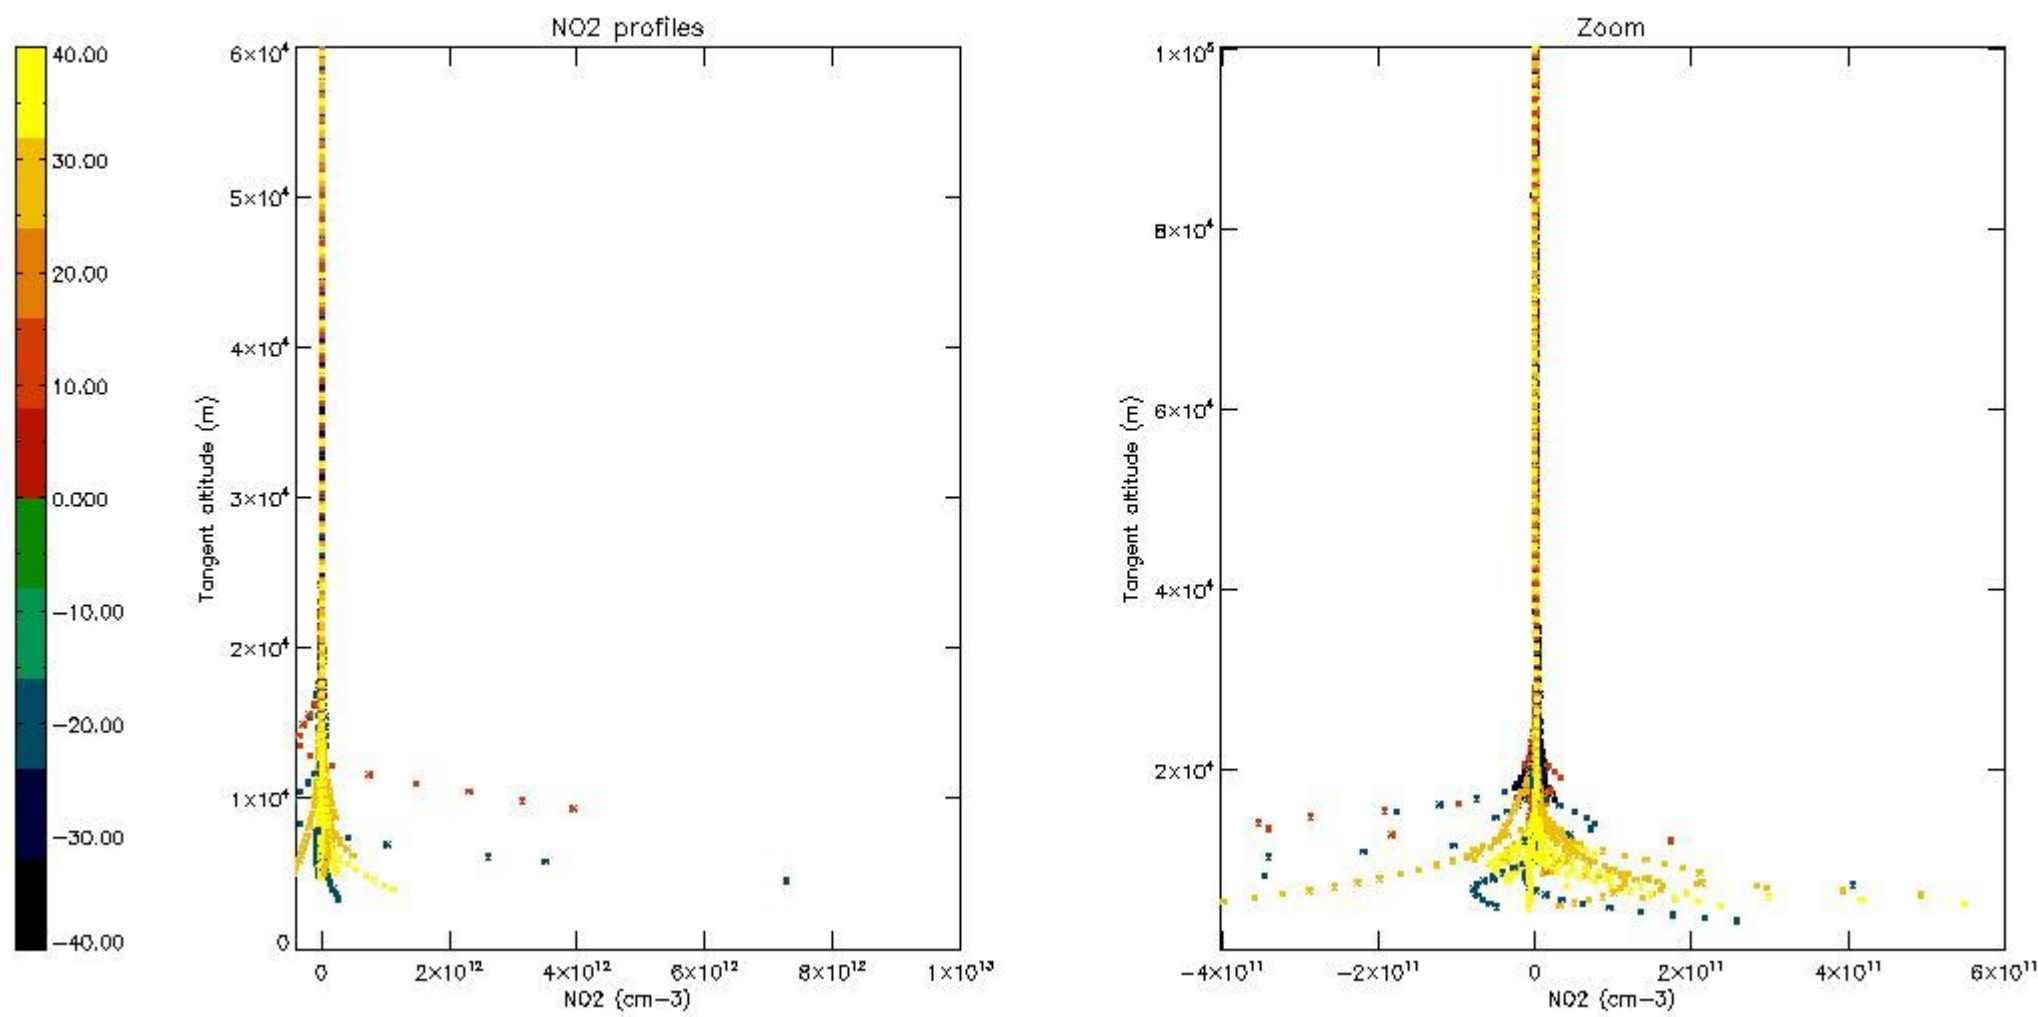

5.7 Plot NO3 profiles for all STD (dark without errors)

The colorbar represents the latitude.