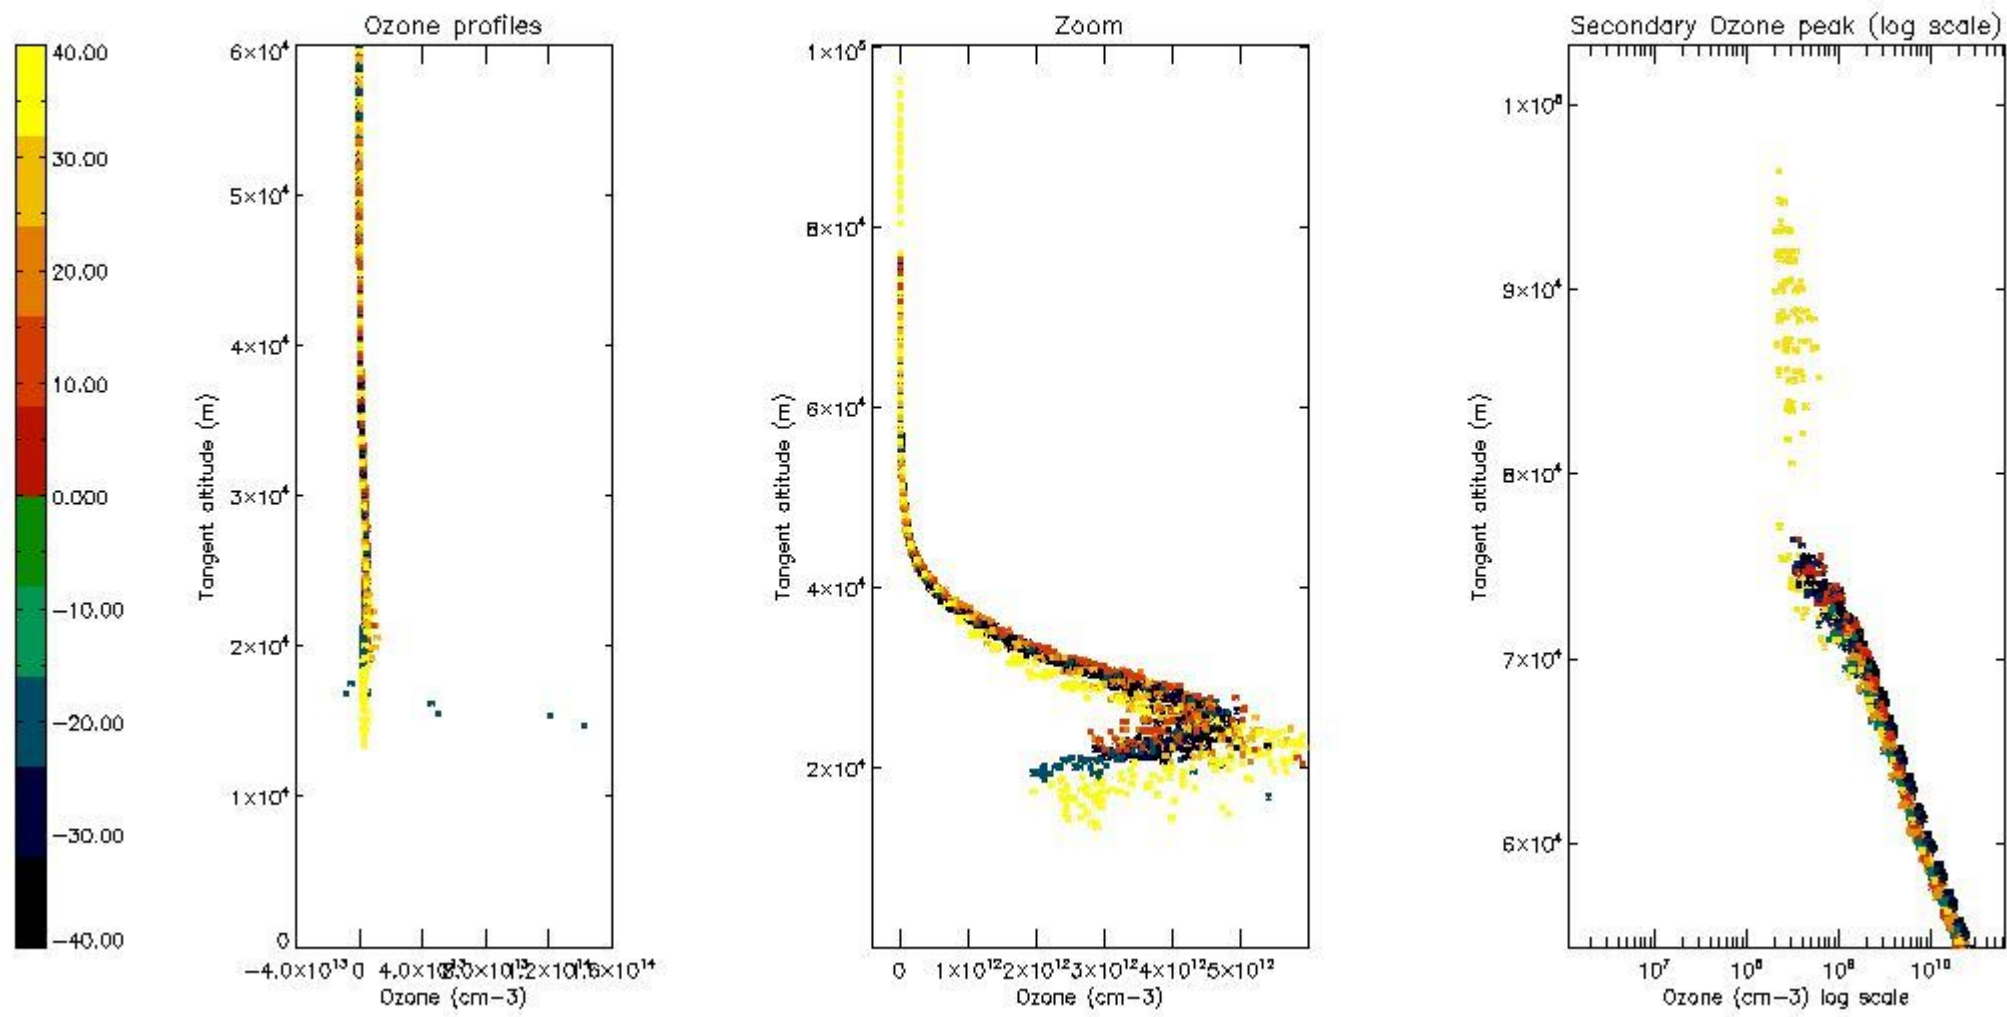

5.5 Plot ozone profiles where STD < 5% (dark without errors)

The colorbar represents the latitude.