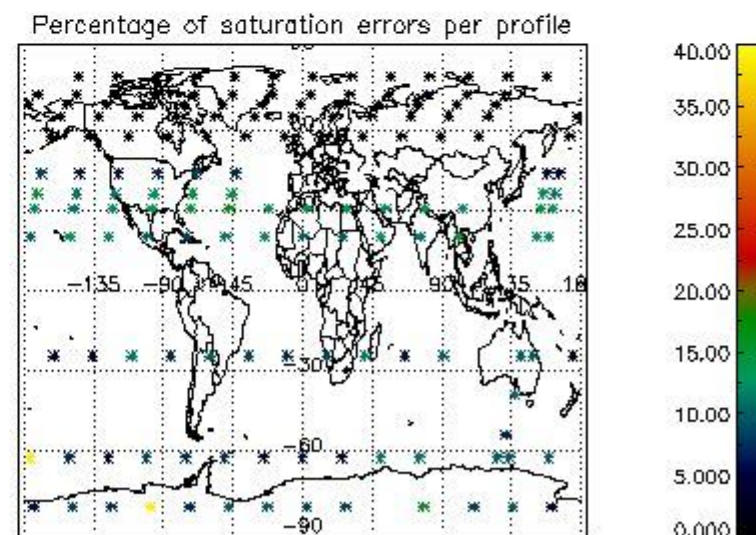

5. Trace gas profiles

5.1 Ozone statistics based on quality of products

The final quality of the products can be "measured" using the STD (Standard Deviation) attached to every point profile. This information is written to the parameter GOM_NL__2P/NL_LOCAL_SPECIES_DENSITY/o3_std of the level 2 products. The table below shows the statistics for given STD ranges.

The statistics are given with respect to the overall valid production:

- Products without fatal errors: GOM_NL__2P/MPH/PRODUCT_ERR=0
- Valid point profile: GOM_NL__2P/NL_LOCAL_SPECIES_DENSITY/pcd(0)=0

The 'Criteria' is applied to valid points of dark limb products:

- Products in dark limb illumination condition: GOM_NL__2P/NL_SUMMARY_QUALITY/obs_ill_cond=0
- Products without fatal errors: GOM_NL__2P/MPH/PRODUCT_ERR=0
- Valid point profile: GOM_NL__2P/NL_LOCAL_SPECIES_DENSITY/pcd(0)=0

So, the table below shows the percentage of dark limb and valid observations for each criteria with respect to the overall valid daily observations.

Criteria	% of total production
All STD	33
STD < 20	20