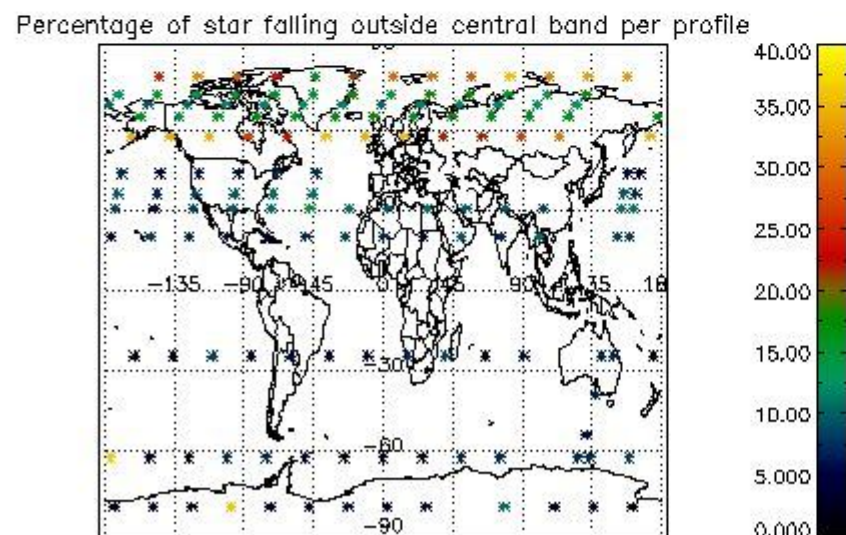

5. Trace gas profiles

5.1 Ozone statistics based on quality of products

The final quality of the products can be "measured" using the STD (Standard Deviation) attached to every point profile. This information is written to the parameter GOM_NL__2P/NL_LOCAL_SPECIES_DENSITY/o3_std of the level 2 products. The table below shows the statistics for given STD ranges.

The statistics are given with respect to the overall valid production:

- Products without fatal errors: GOM_NL__2P/MPH/PRODUCT_ERR=0
- Valid point profile: GOM_NL__2P/NL_LOCAL_SPECIES_DENSITY/pcd(0)=0

The 'Criteria' is applied to valid points of dark limb products:

- Products in dark limb illumination condition: GOM_NL__2P/NL_SUMMARY_QUALITY/obs_ill_cond=0
- Products without fatal errors: GOM_NL__2P/MPH/PRODUCT_ERR=0
- Valid point profile: GOM_NL__2P/NL_LOCAL_SPECIES_DENSITY/pcd(0)=0

So, the table below shows the percentage of dark limb and valid observations for each criteria with respect to the overall valid daily observations.

Criteria	% of total production
All STD	33
STD < 20	20