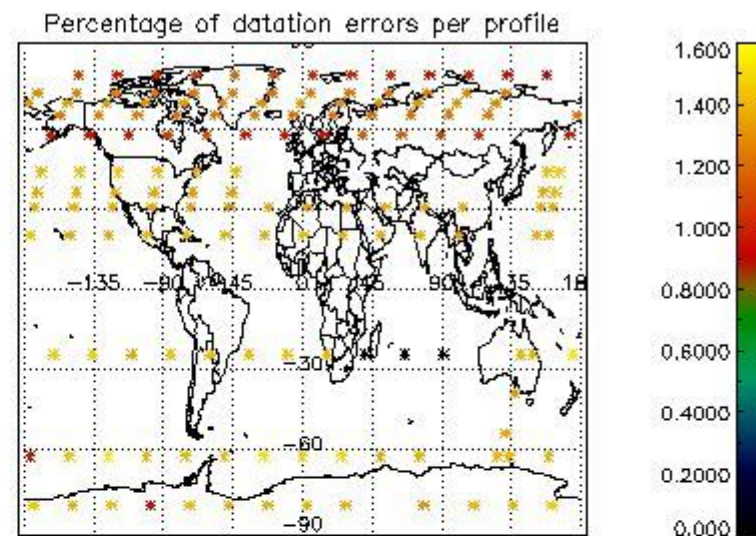

5. Trace gas profiles

5.1 Ozone statistics based on quality of products

The final quality of the products can be "measured" using the STD (Standard Deviation) attached to every point profile. This information is written to the parameter GOM_NL__2P/NL_LOCAL_SPECIES_DENSITY/o3_std of the level 2 products. The table below shows the statistics for given STD ranges.

The statistics are given with respect to the overall valid production:

- Products without fatal errors: GOM_NL__2P/MPH/PRODUCT_ERR=0
- Valid point profile: GOM_NL__2P/NL_LOCAL_SPECIES_DENSITY/pcd(0)=0

The 'Criteria' is applied to valid points of dark limb products:

- Products in dark limb illumination condition: GOM_NL__2P/NL_SUMMARY_QUALITY/obs_ill_cond=0
- Products without fatal errors: GOM_NL__2P/MPH/PRODUCT_ERR=0
- Valid point profile: GOM_NL__2P/NL_LOCAL_SPECIES_DENSITY/pcd(0)=0

So, the table below shows the percentage of dark limb and valid observations for each criteria with respect to the overall valid daily observations.

Criteria	% of total production
All STD	33
STD < 20	20