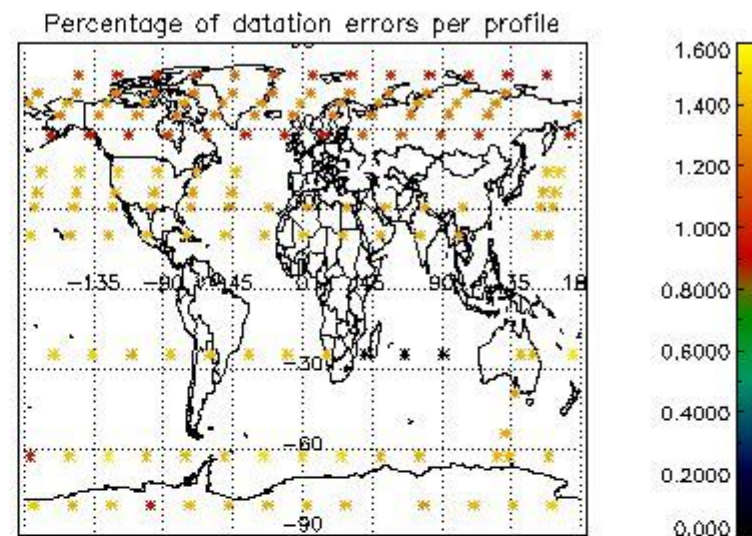

5. Trace gas profiles

5.1 Ozone statistics based on quality of products

The final quality of the products can be "measured" using the STD (Standard Deviation) attached to every point profile. This information is written to the parameter GOM_NL__2P/NL_LOCAL_SPECIES_DENSITY/o3_std of the level 2 products. The table below shows the statistics for given STD ranges.

The statistics are given with respect to the overall valid production:

- Products without fatal errors: GOM_NL__2P/MPH/PRODUCT_ERR=0
- Valid point profile: GOM_NL__2P/NL_LOCAL_SPECIES_DENSITY/pcd(0)=0

The 'Criteria' is applied to valid points of dark limb products:

- Products in dark limb illumination condition: GOM_NL__2P/NL_SUMMARY_QUALITY/obs_ill_cond=0
- Products without fatal errors: GOM_NL__2P/MPH/PRODUCT_ERR=0
- Valid point profile: GOM_NL__2P/NL_LOCAL_SPECIES_DENSITY/pcd(0)=0

So, the table below shows the percentage of dark limb and valid observations for each criteria with respect to the overall valid daily observations.

Criteria	% of total production
All STD	33
STD < 20	20