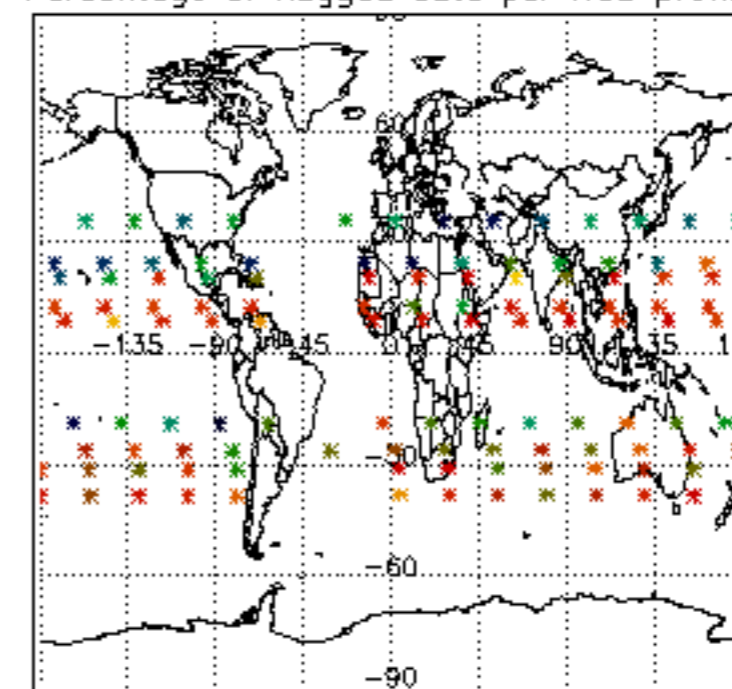

Percentage of flagged data per NO3 profile