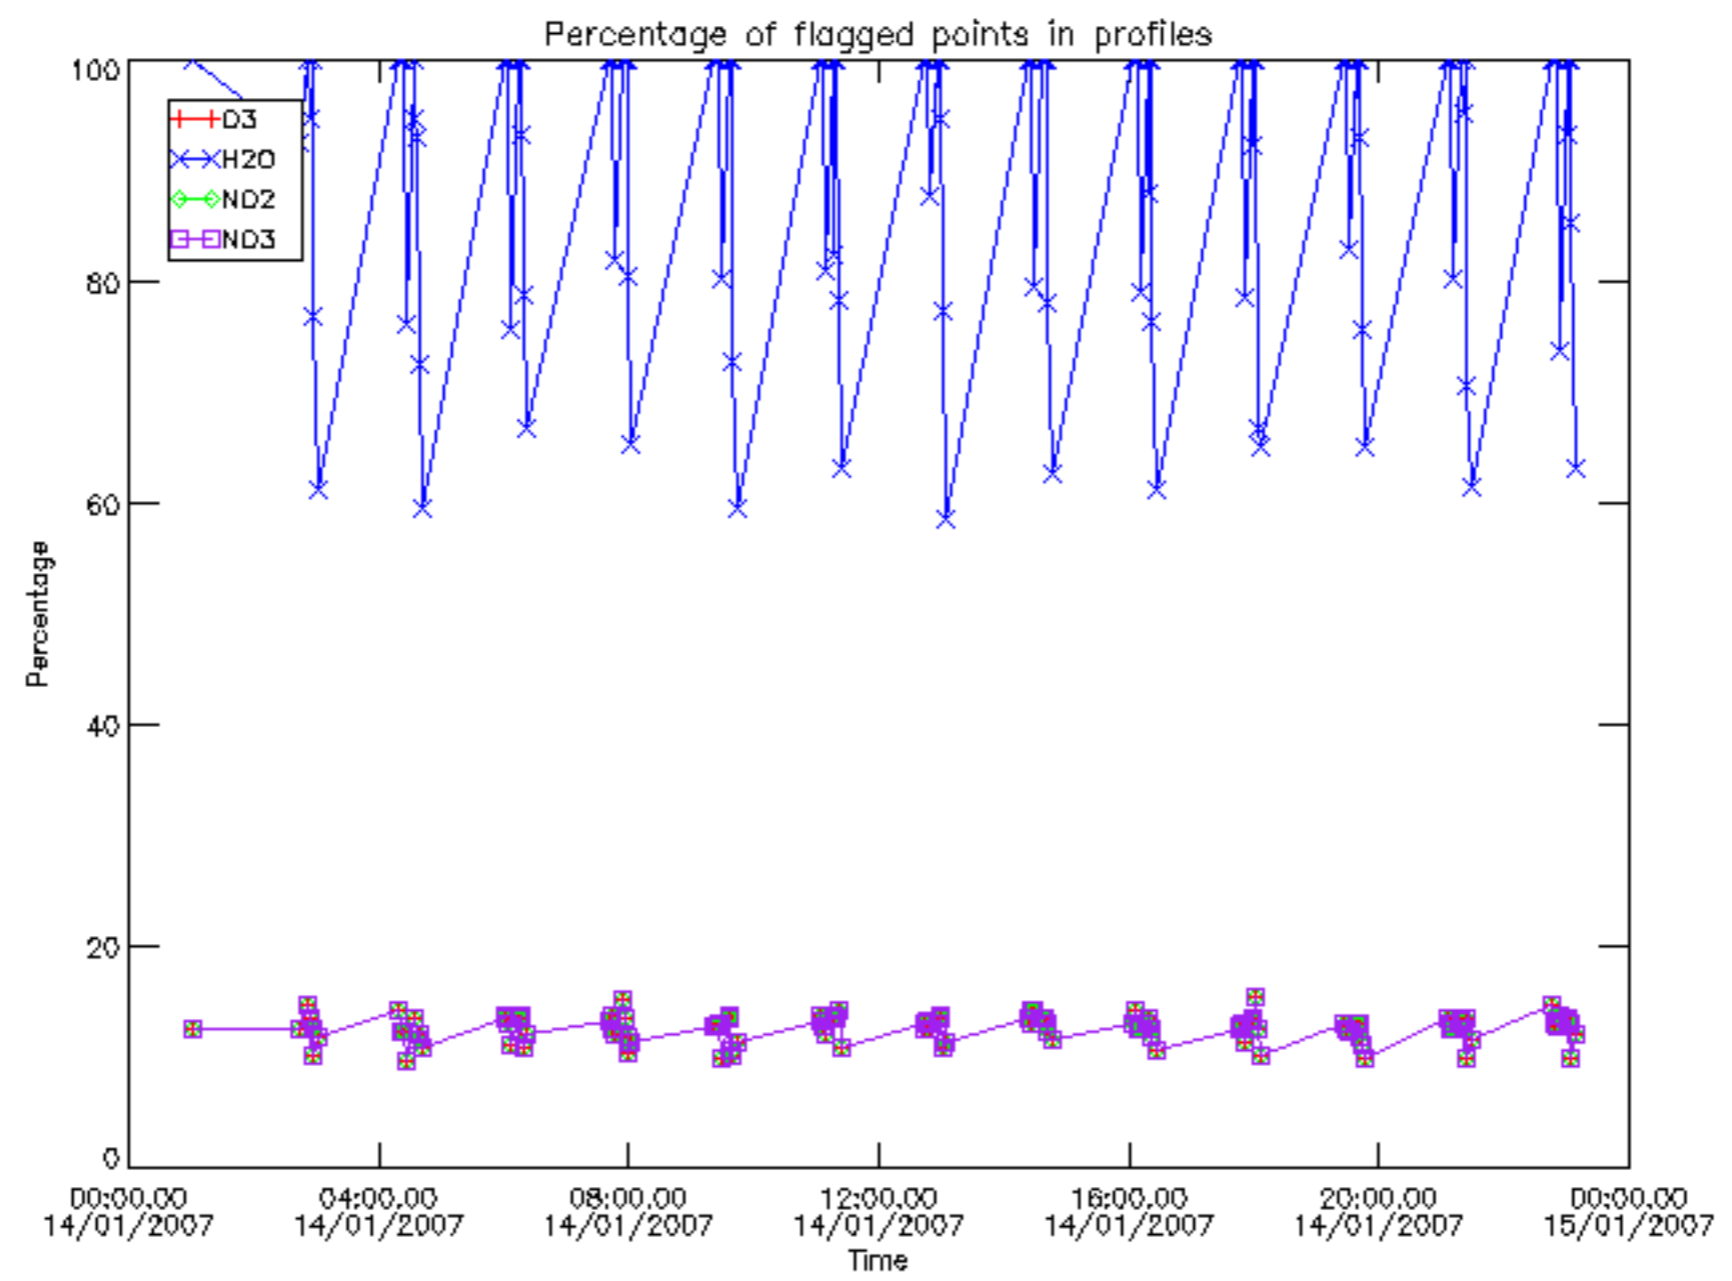

Percentage of flagged data per D3 profile

Percentage of flagged data per H2O profile