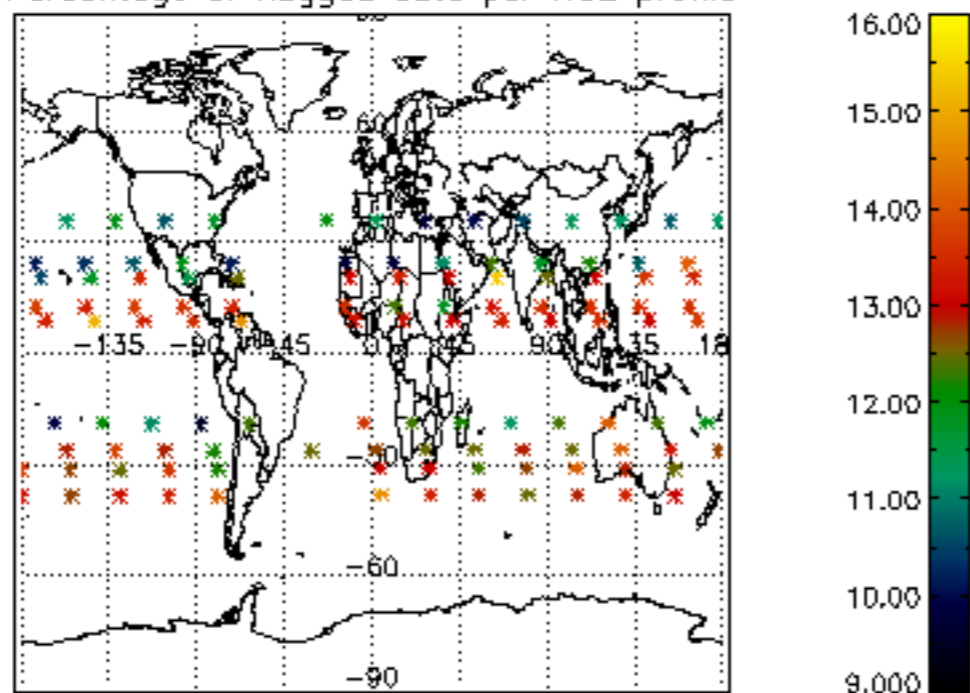

Percentage of flagged data per NO2 profile