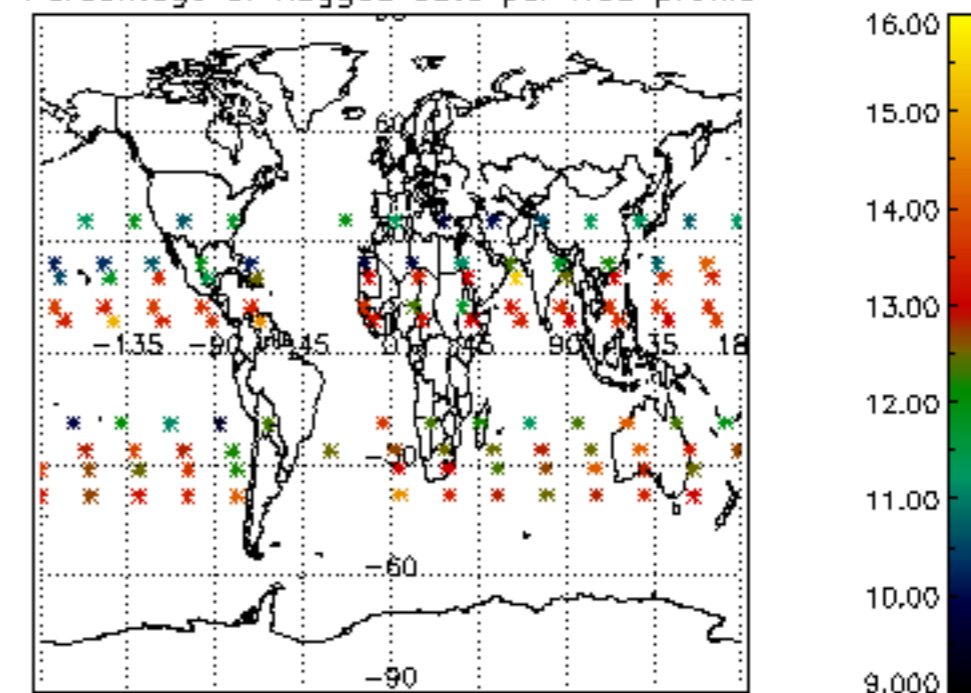

Percentage of flagged data per NO3 profile