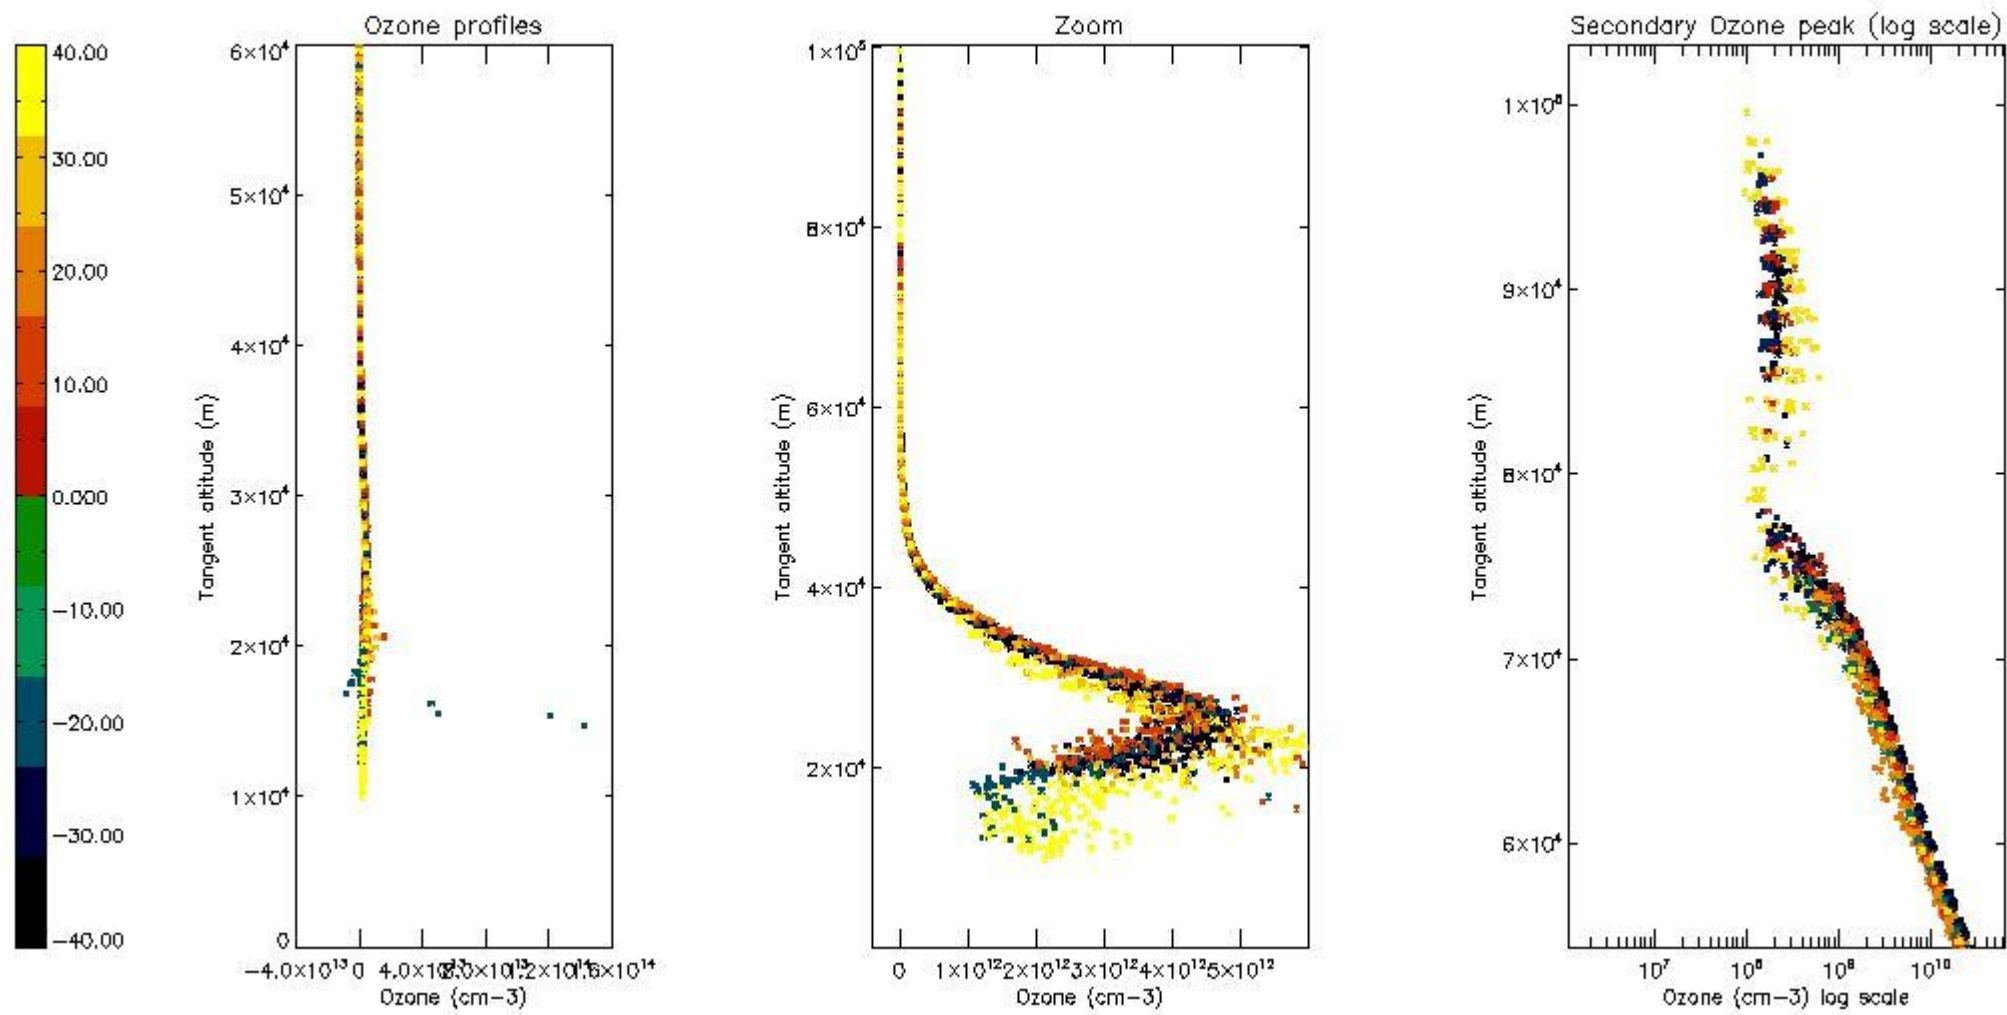

STD < 10	16
STD < 5	11

5.2 Plot ozone profiles for all STD (dark without errors)

The colorbar represents the latitude.

5.3 Plot ozone profiles where STD < 20% (dark without errors)

The colorbar represents the latitude.