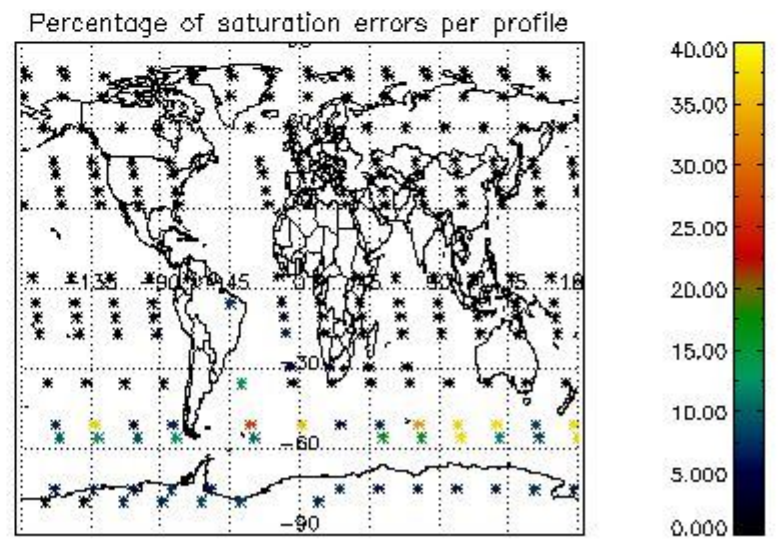

Percentage of flagged data per NO3 profile

4. Level 1 quality information per product

In this section it is plotted some information contained in the Quality Summary data set of the level 2 products that comes from the level 1b processing. Products without errors (error flag in the MPH set to "0") are used.

4.1 Plot quality information per product (time dependant) coming from level 1b processing

4.1.1 Plot level 1 quality information per product (time dependant): ENVISAT ASCENDING passes

4.1.2 Plot level 1 quality information per product (time dependant): ENVISAT DESCENDING passes

4.2 Plot quality information per product coming from level 1b processing (world map)

4.2.1 Plot level 1 quality information per product (world map): ENVISAT ASCENDING passes

4.2.2 Plot level 1 quality information per product (world map): ENVISAT DESCENDING passes