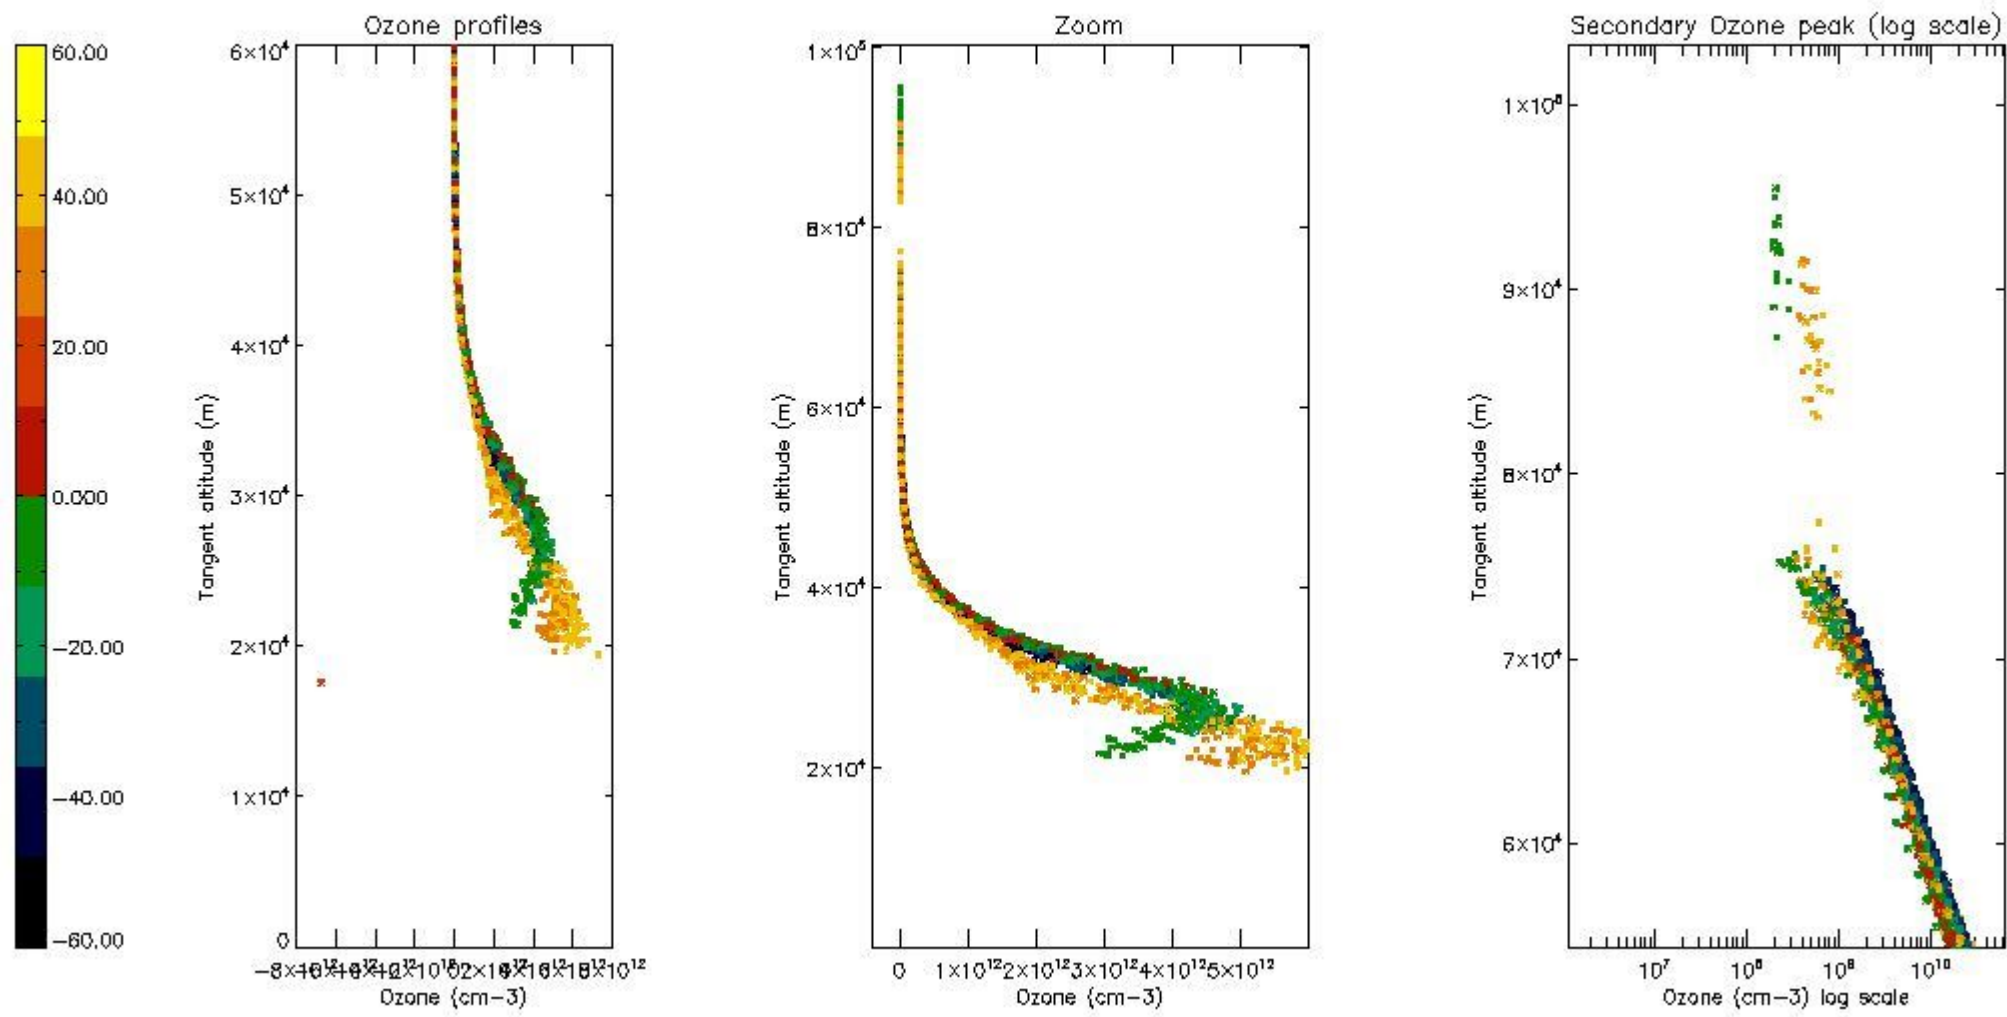

5. Trace gas profiles

5.1 Ozone statistics based on quality of products

The final quality of the products can be "measured" using the STD (Standard Deviation) attached to every point profile. This information is written to the parameter GOM_NL__2P/NL_LOCAL_SPECIES_DENSITY/o3_std of the level 2 products. The table below shows the statistics for given STD ranges.

STD < 10	20
STD < 5	15

5.2 Plot ozone profiles for all STD (dark without errors)

The colorbar represents the latitude.

5.3 Plot ozone profiles where STD < 20% (dark without errors)

The colorbar represents the latitude.

5.4 Plot ozone profiles where STD < 10% (dark without errors)

The colorbar represents the latitude.

5.5 Plot ozone profiles where STD < 5% (dark without errors)

The colorbar represents the latitude.

5.6 Plot NO₂ profiles for all STD (dark without errors)

The colorbar represents the latitude.

5.7 Plot NO3 profiles for all STD (dark without errors)

The colorbar represents the latitude.

5.8 Plot H2O profiles for all STD (only for occultations of stars 1,2,3,4,13,14,16,26,63 dark without errors)