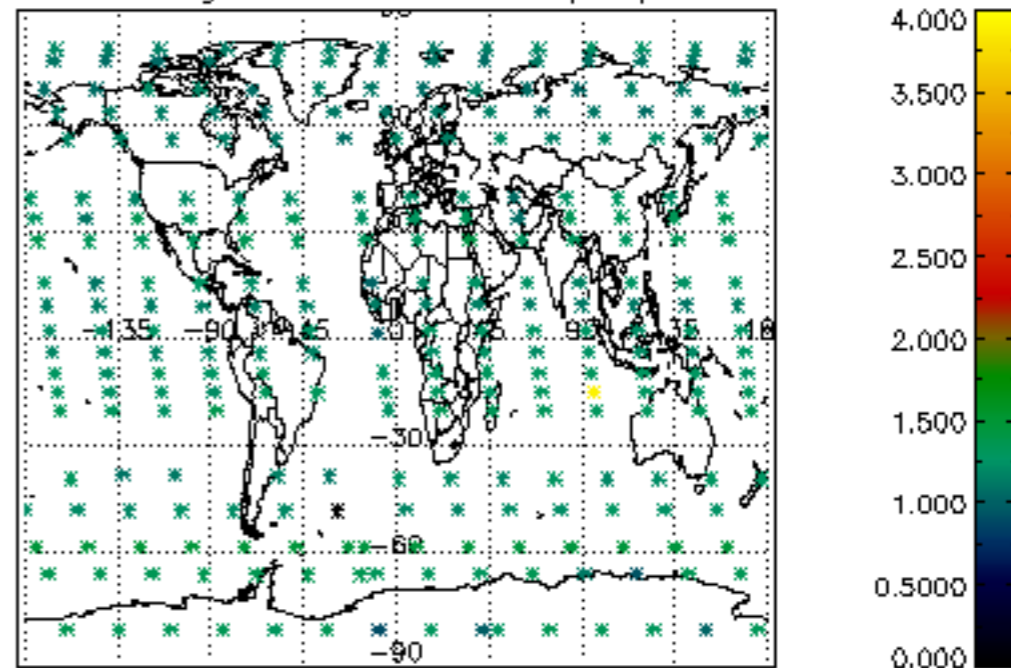

Percentage of flagged data per NO3 profile

Percentage of cosmic ray hits per profile

Percentage of datation errors per profile

Percentage of star falling outside central band per profile

Percentage of saturation errors per profile