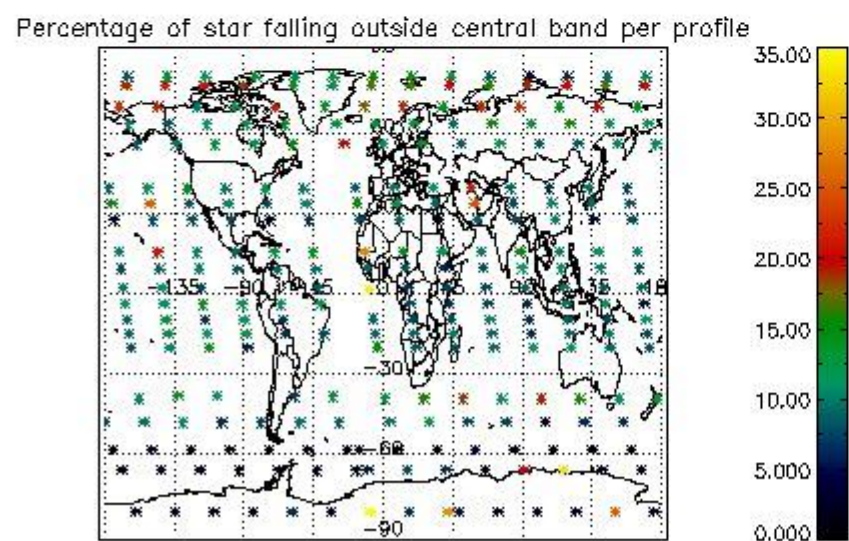

4.1 Plot quality information per product (time dependant) coming from level 1b processing

4.1.1 Plot level 1 quality information per product (time dependant): ENVISAT ASCENDING passes

4.1.2 Plot level 1 quality information per product (time dependant): ENVISAT DESCENDING passes

4.2 Plot quality information per product coming from level 1b processing (world map)

4.2.1 Plot level 1 quality information per product (world map): ENVISAT ASCENDING passes

4.2.2 Plot level 1 quality information per product (world map): ENVISAT DESCENDING passes