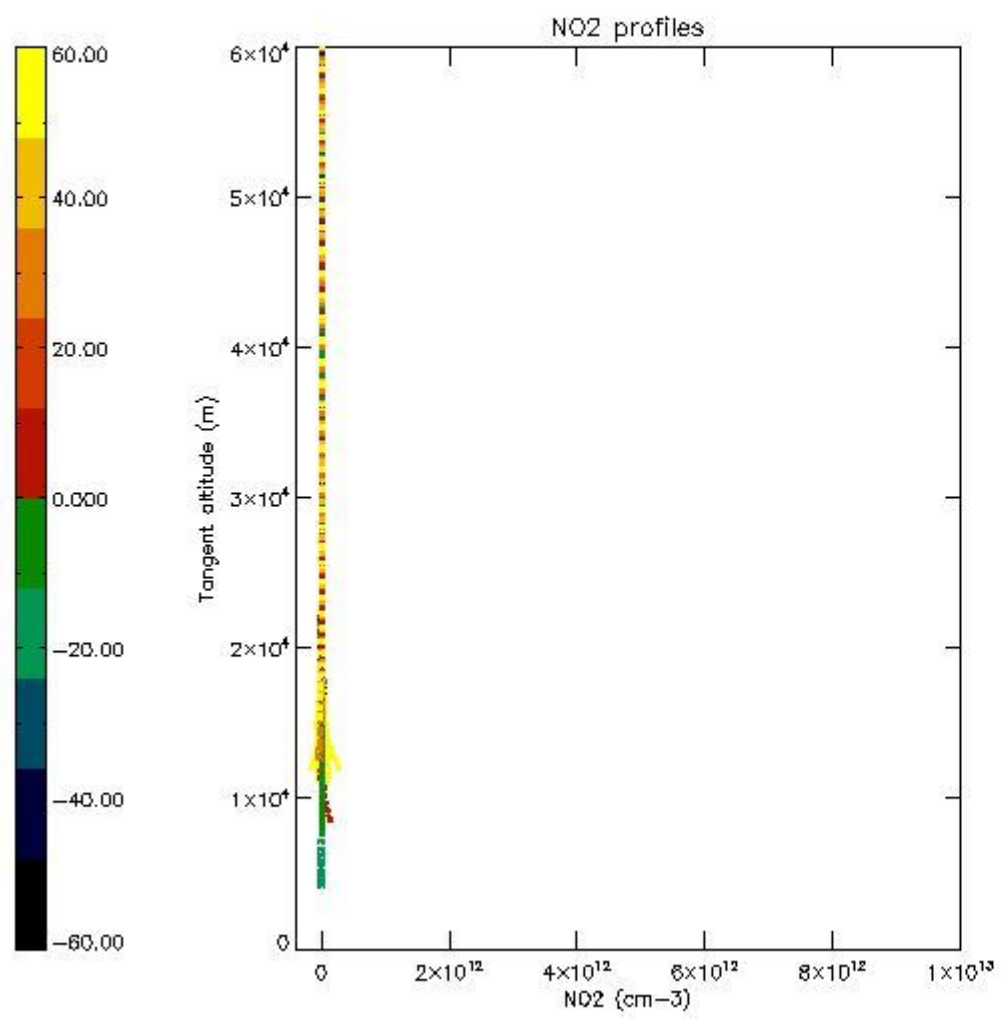

STD < 10	20
STD < 5	15

5.2 Plot ozone profiles for all STD (dark without errors)

The colorbar represents the latitude.

5.3 Plot ozone profiles where STD < 20% (dark without errors)

The colorbar represents the latitude.

5.4 Plot ozone profiles where STD < 10% (dark without errors)

The colorbar represents the latitude.

5.5 Plot ozone profiles where STD < 5% (dark without errors)

The colorbar represents the latitude.

5.6 Plot NO₂ profiles for all STD (dark without errors)

The colorbar represents the latitude.

5.7 Plot NO3 profiles for all STD (dark without errors)

The colorbar represents the latitude.

5.8 Plot H2O profiles for all STD (only for occultations of stars 1,2,3,4,13,14,16,26,63 dark without errors)