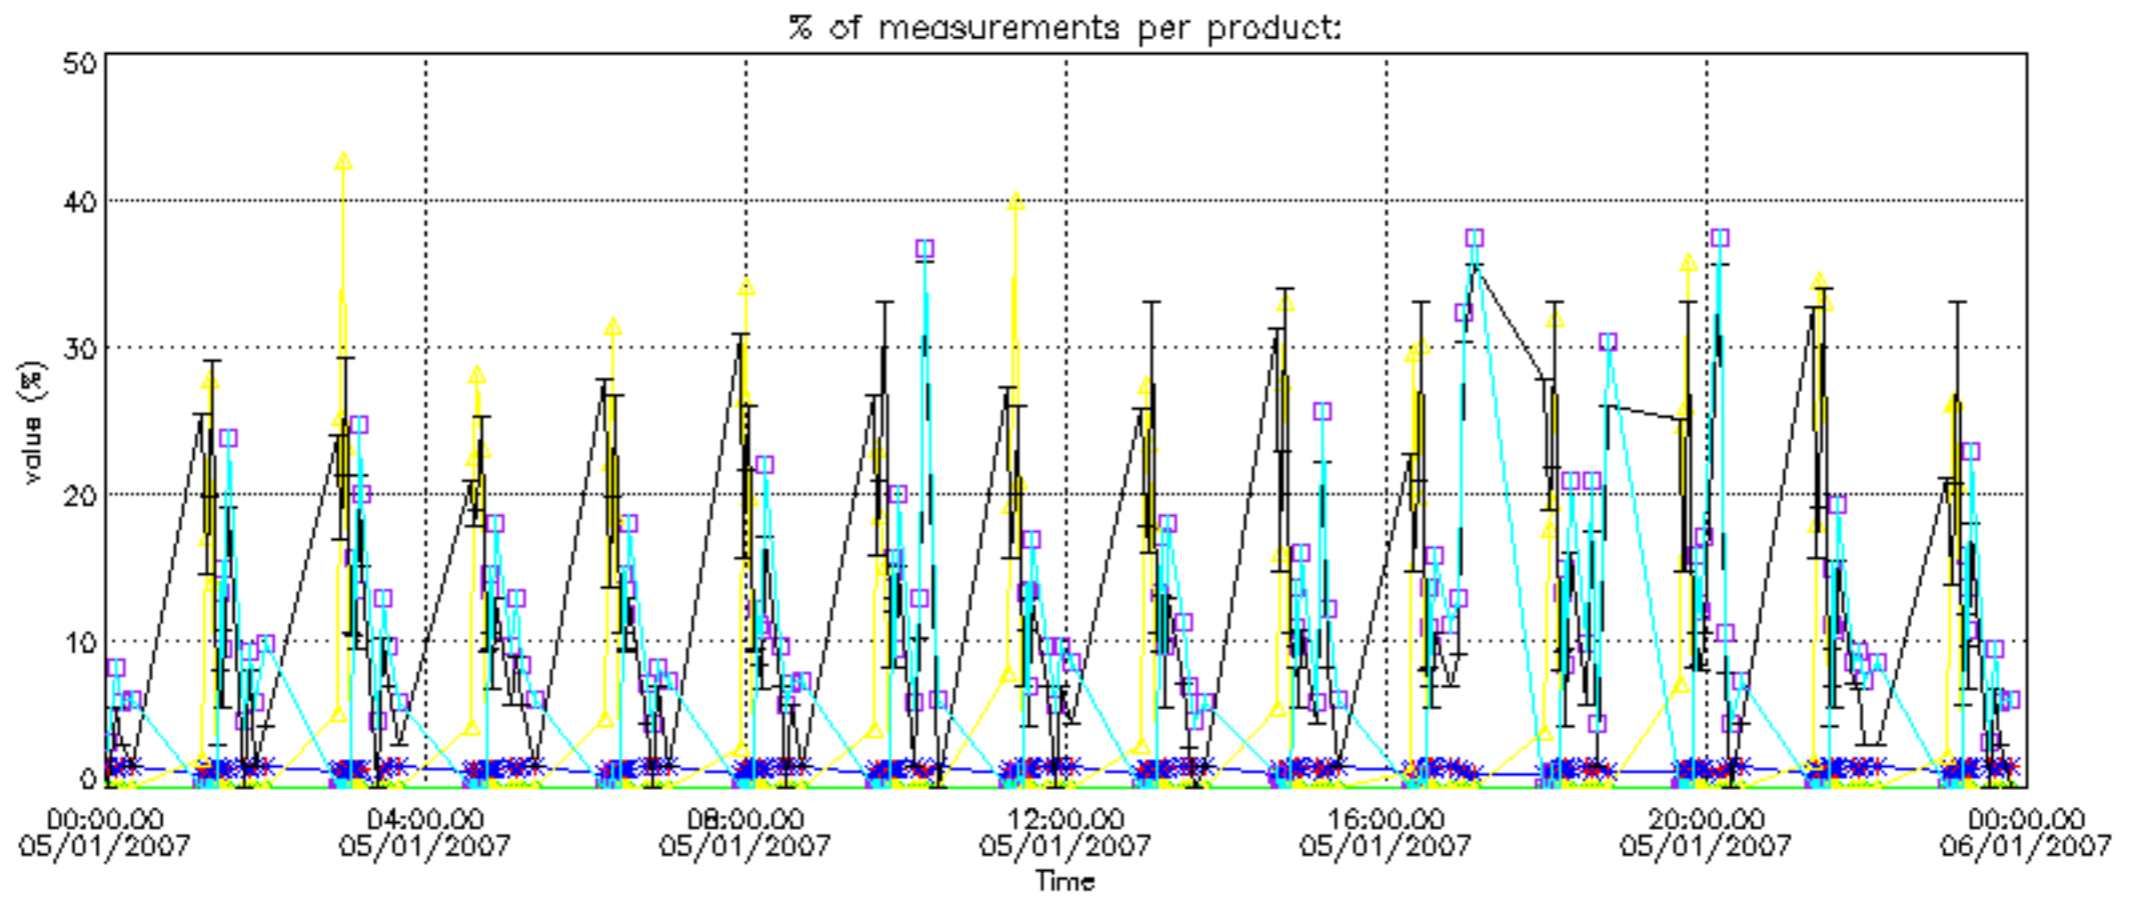

Percentage of cosmic ray hits per profile

Percentage of datation errors per profile