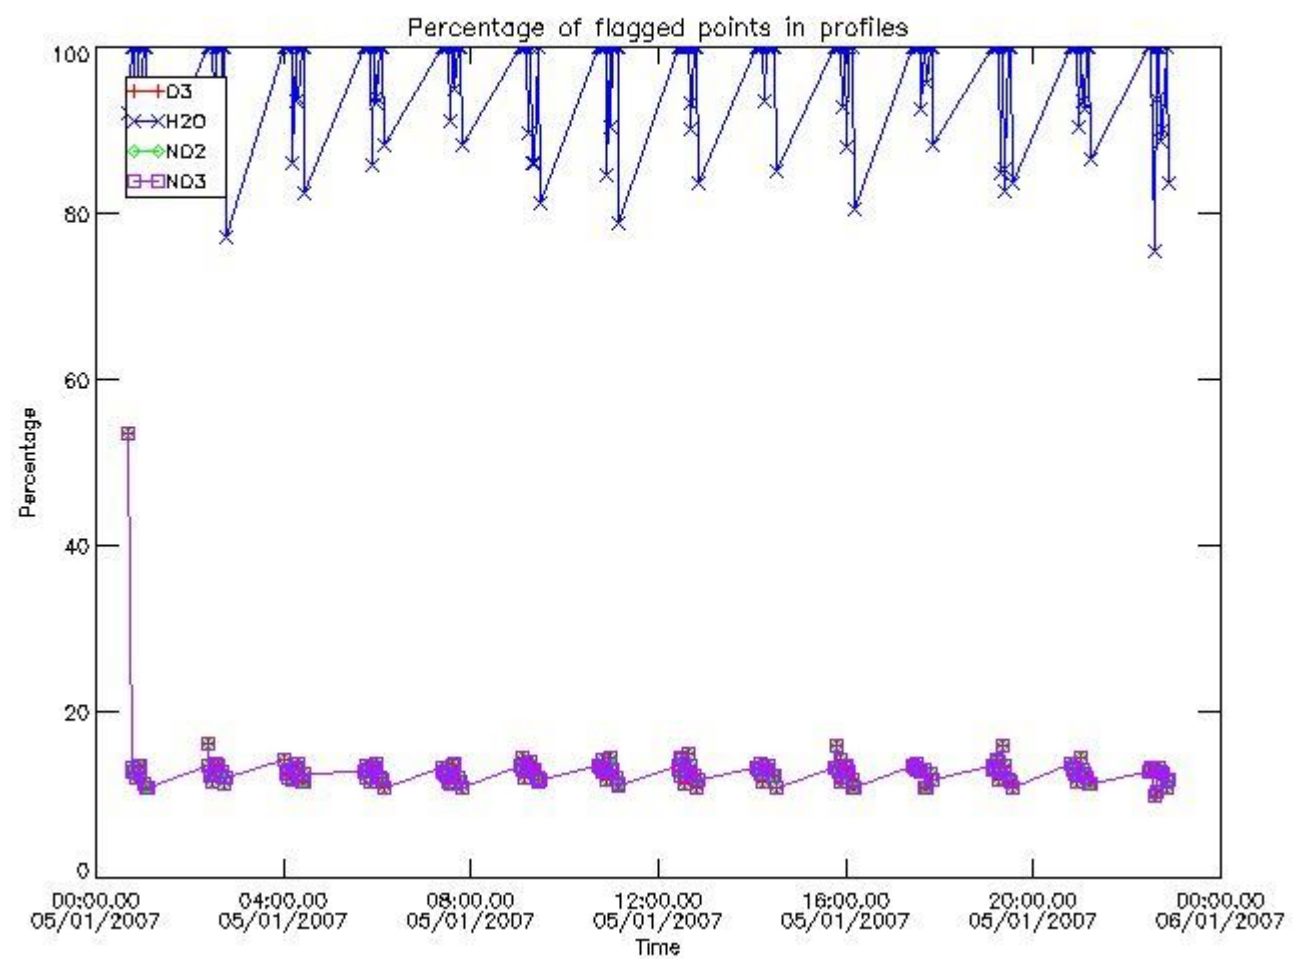

456	GOM_NL__2PRFIN20070105_233108_000000332054_00259_25363_8013.N1	05-JAN-2007 23:31:08	Bright	32.500	49	1Alp UMi	1.9900	6300.0	65	25363	No
457	GOM_NL__2PRFIN20070105_233528_000000372054_00259_25363_8014.N1	05-JAN-2007 23:35:28	Bright	37.000	60	7Bet UMi	2.0810	3950.0	74	25363	No
458	GOM_NL__2PRFIN20070105_233929_000000352054_00259_25363_8015.N1	05-JAN-2007 23:39:29	Bright	34.500	119	14Eta Dra	2.7270	4700.0	69	25363	No
459	GOM_NL__2PRFIN20070105_234757_000000342054_00259_25363_8016.N1	05-JAN-2007 23:47:57	Bright	33.500	133	40Zet Her	2.8070	6000.0	67	25363	No
460	GOM_NL__2PRFIN20070105_235003_000000392054_00259_25363_8017.N1	05-JAN-2007 23:50:03	Bright	39.000	67	5Alp CrB	2.2210	11000.	78	25363	No
461	GOM_NL__2PRFIN20070105_235557_000000382054_00259_25363_8018.N1	05-JAN-2007 23:55:57	Bright	38.000	102	24Alp Ser	2.6000	4250.0	76	25363	No
462	GOM_NL__2PRFIN20070105_235812_000000352054_00259_25363_8019.N1	05-JAN-2007 23:58:12	Bright	35.000	120	1Del Oph	2.7340	3200.0	70	25363	No

3. Quality information per product

In this section it is plotted some information contained in the Quality Summary data set of the level 2 products. Only products in dark limb conditions and without errors (error flag in the MPH set to "0") are used.

3.1 Plot quality information per product (time dependant)

3.2 Plot quality information per product (world map)