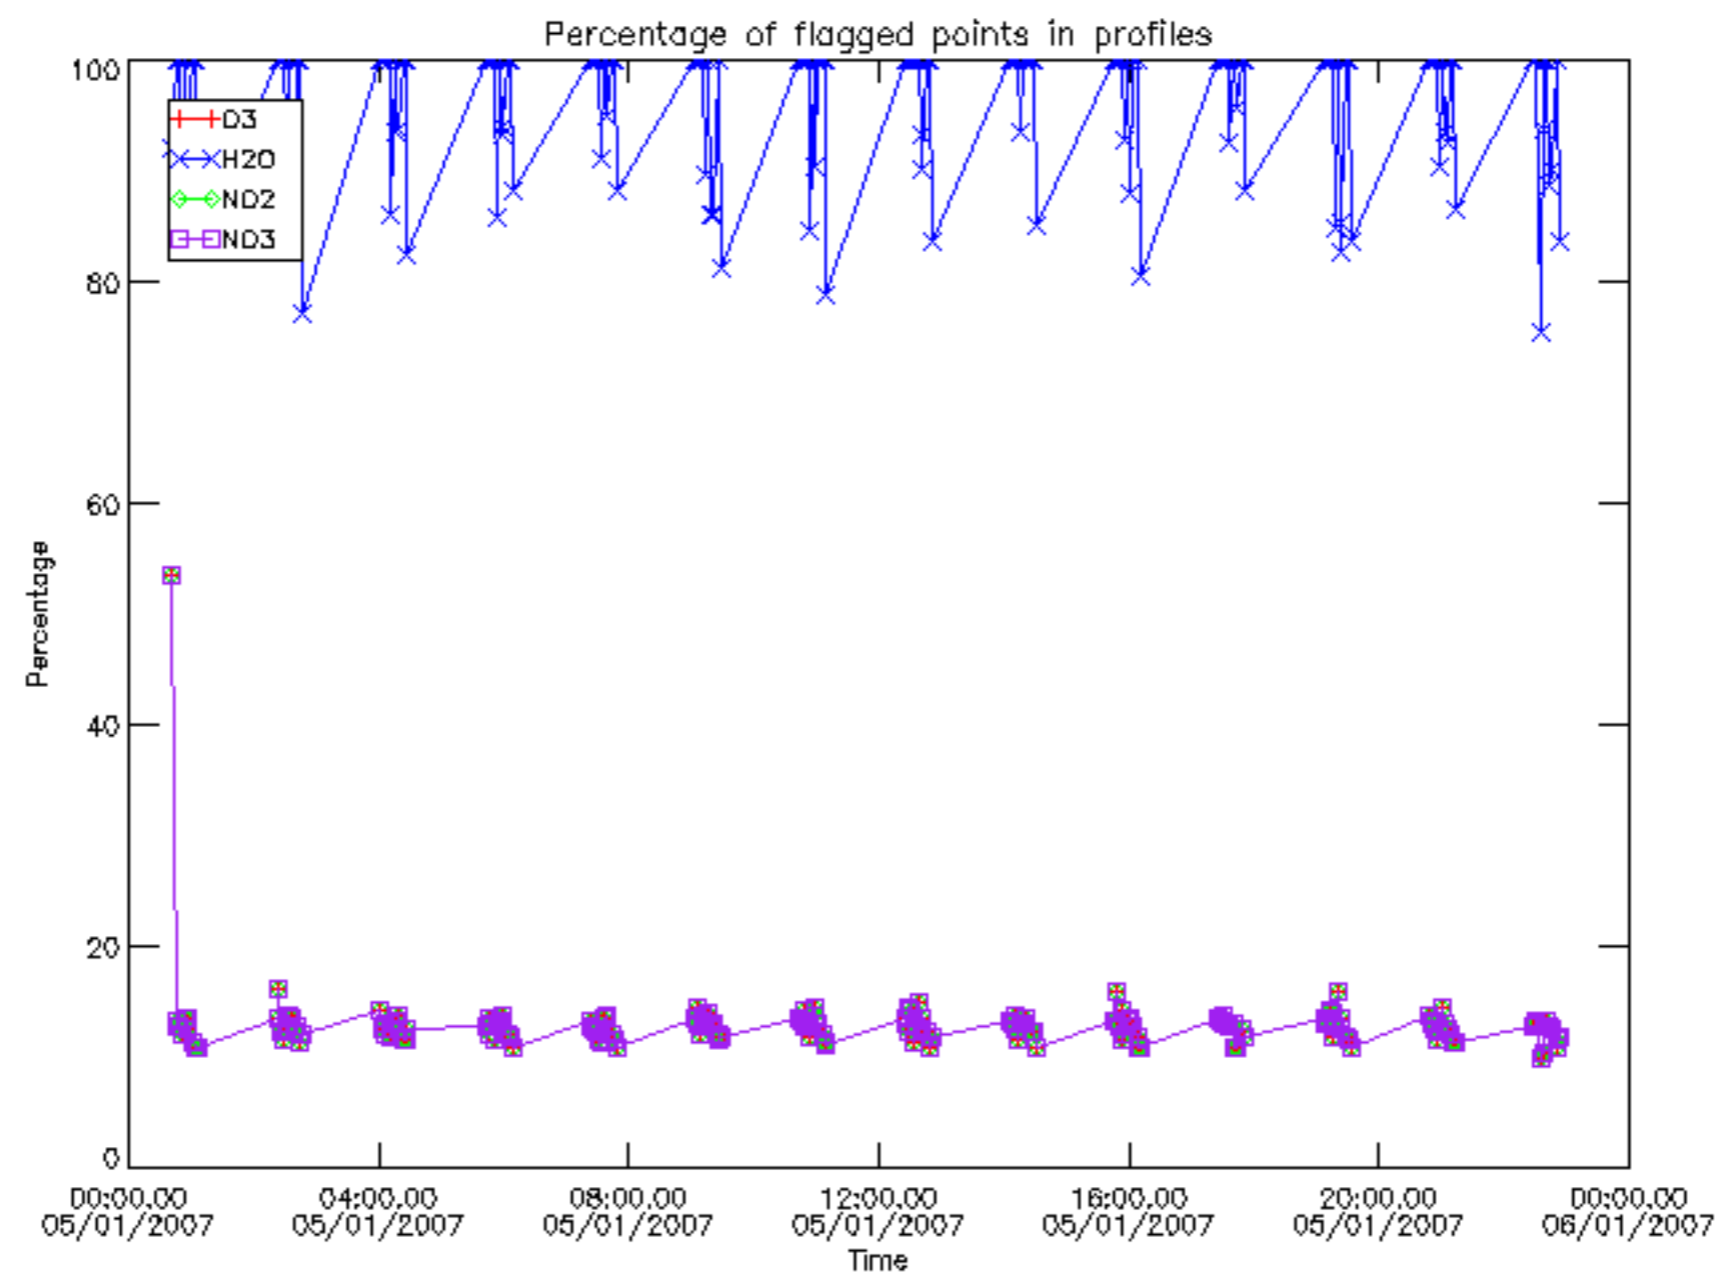

Percentage of flagged data per D3 profile

Percentage of flagged data per H2O profile