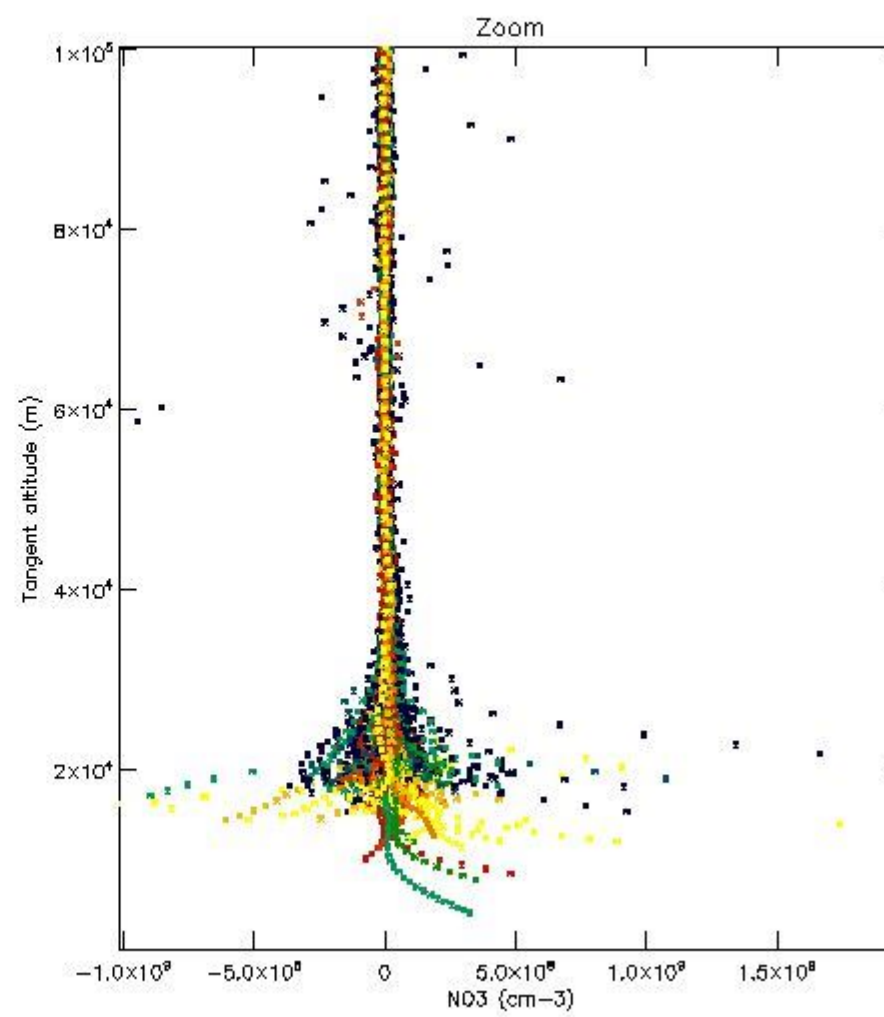

5.4 Plot ozone profiles where STD < 10% (dark without errors)

The colorbar represents the latitude.

5.5 Plot ozone profiles where STD < 5% (dark without errors)

The colorbar represents the latitude.

5.6 Plot NO₂ profiles for all STD (dark without errors)

The colorbar represents the latitude.

5.7 Plot NO3 profiles for all STD (dark without errors)

The colorbar represents the latitude.

5.8 Plot H2O profiles for all STD (only for occultations of stars 1,2,3,4,13,14,16,26,63 dark without errors)