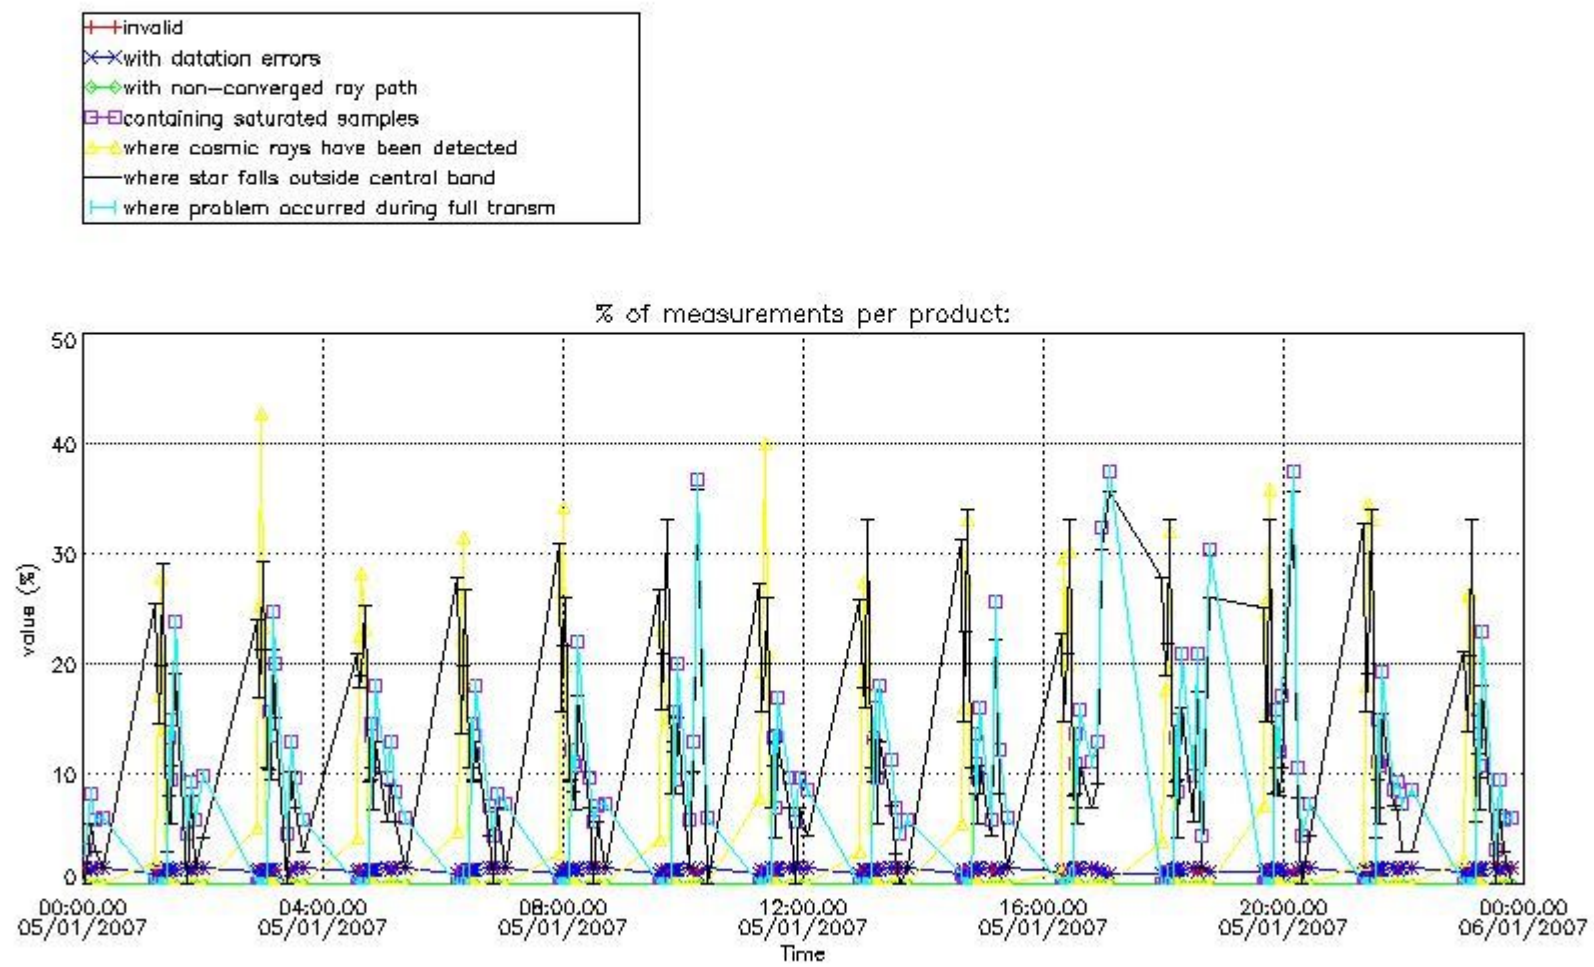

4.2 Plot quality information per product coming from level 1b processing (world map)

4.2.1 Plot level 1 quality information per product (world map): ENVISAT ASCENDING passes