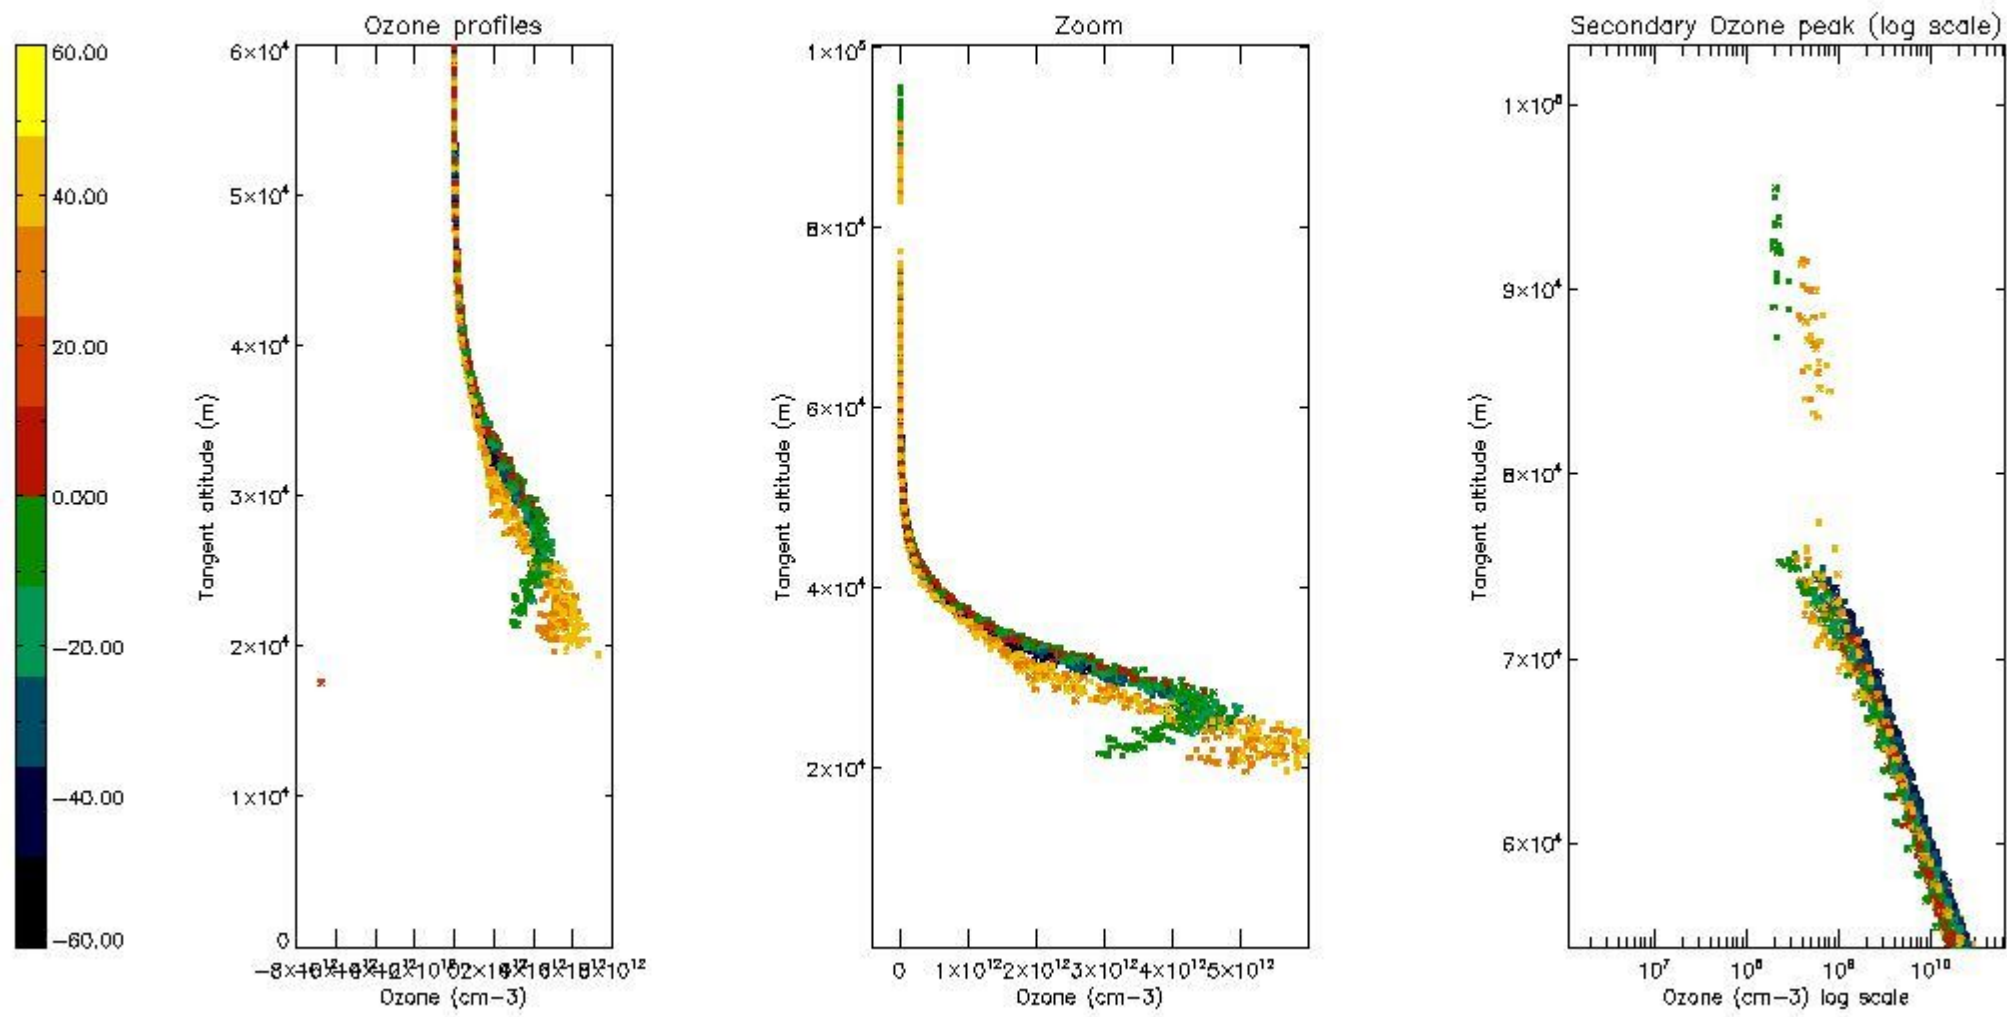

5.6 Plot NO₂ profiles for all STD (dark without errors)

The colorbar represents the latitude.