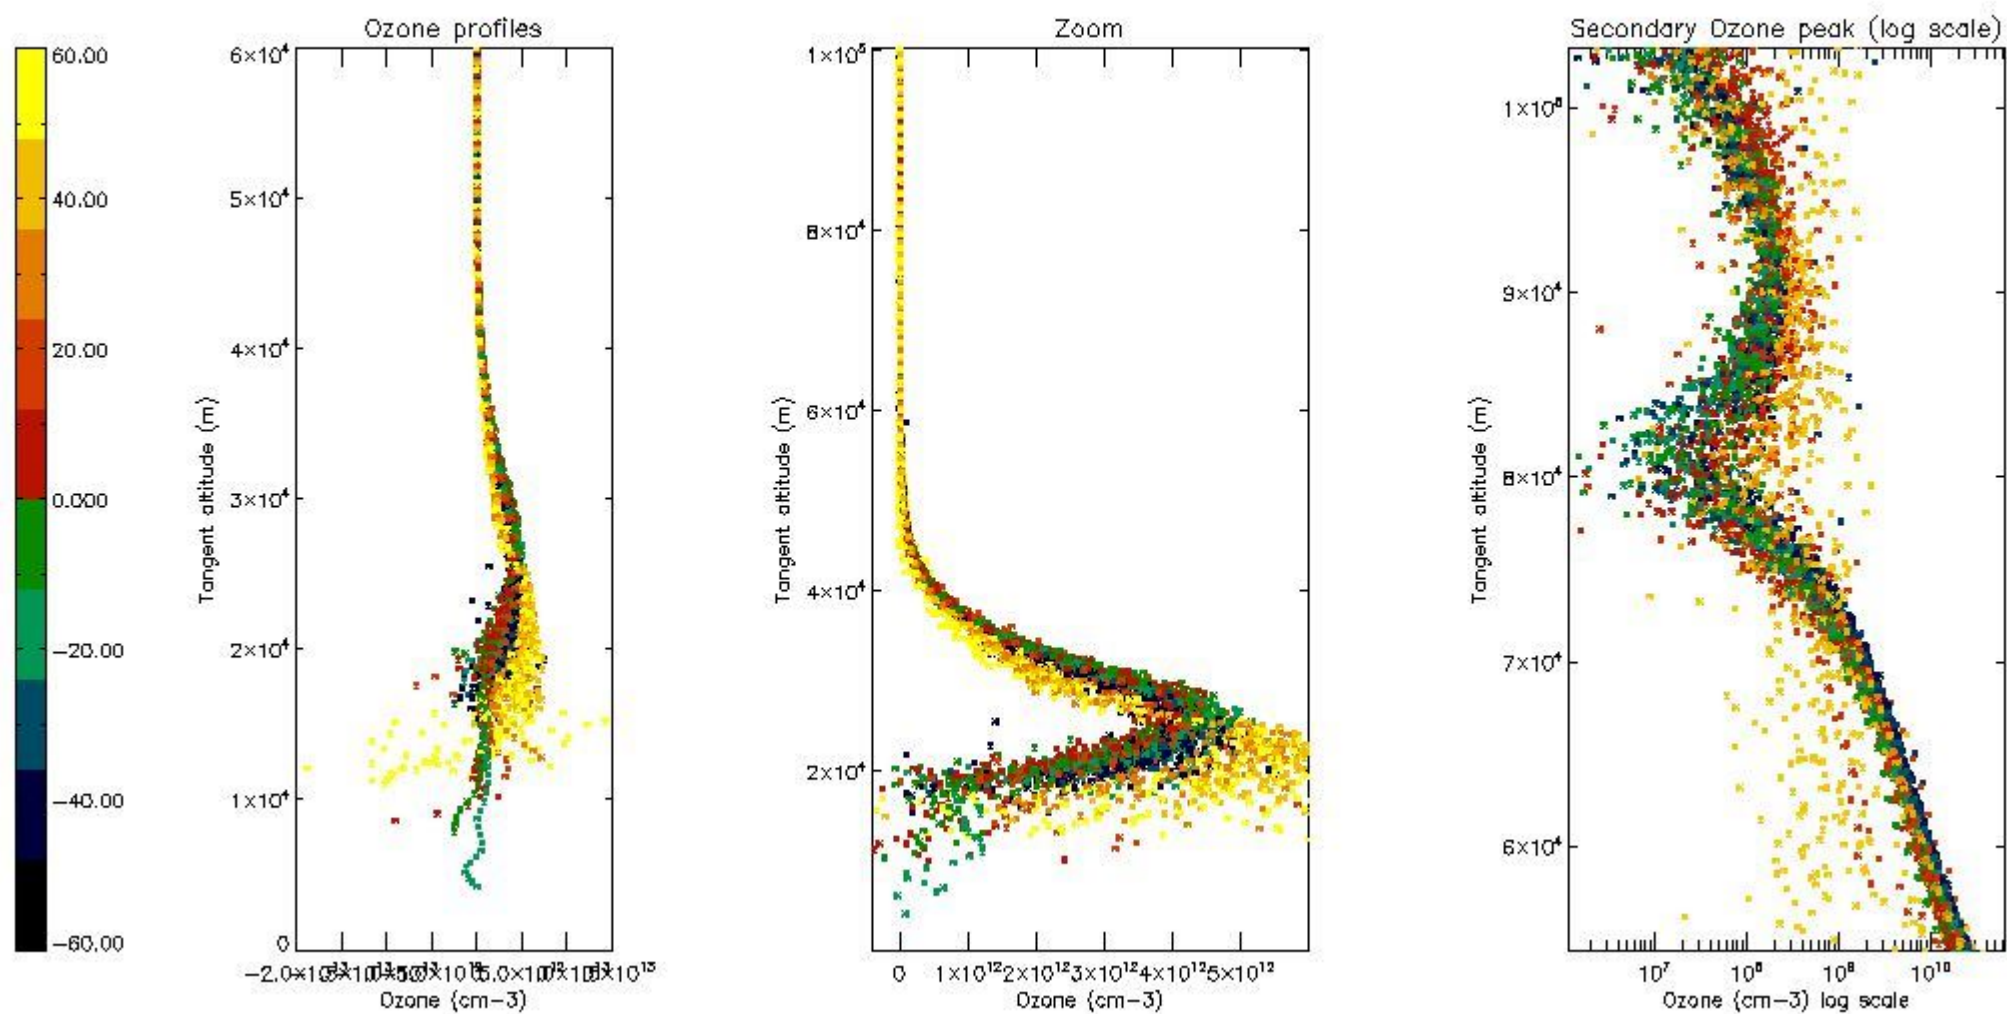

STD < 10	20
STD < 5	15

5.2 Plot ozone profiles for all STD (dark without errors)

The colorbar represents the latitude.

5.3 Plot ozone profiles where STD < 20% (dark without errors)

The colorbar represents the latitude.