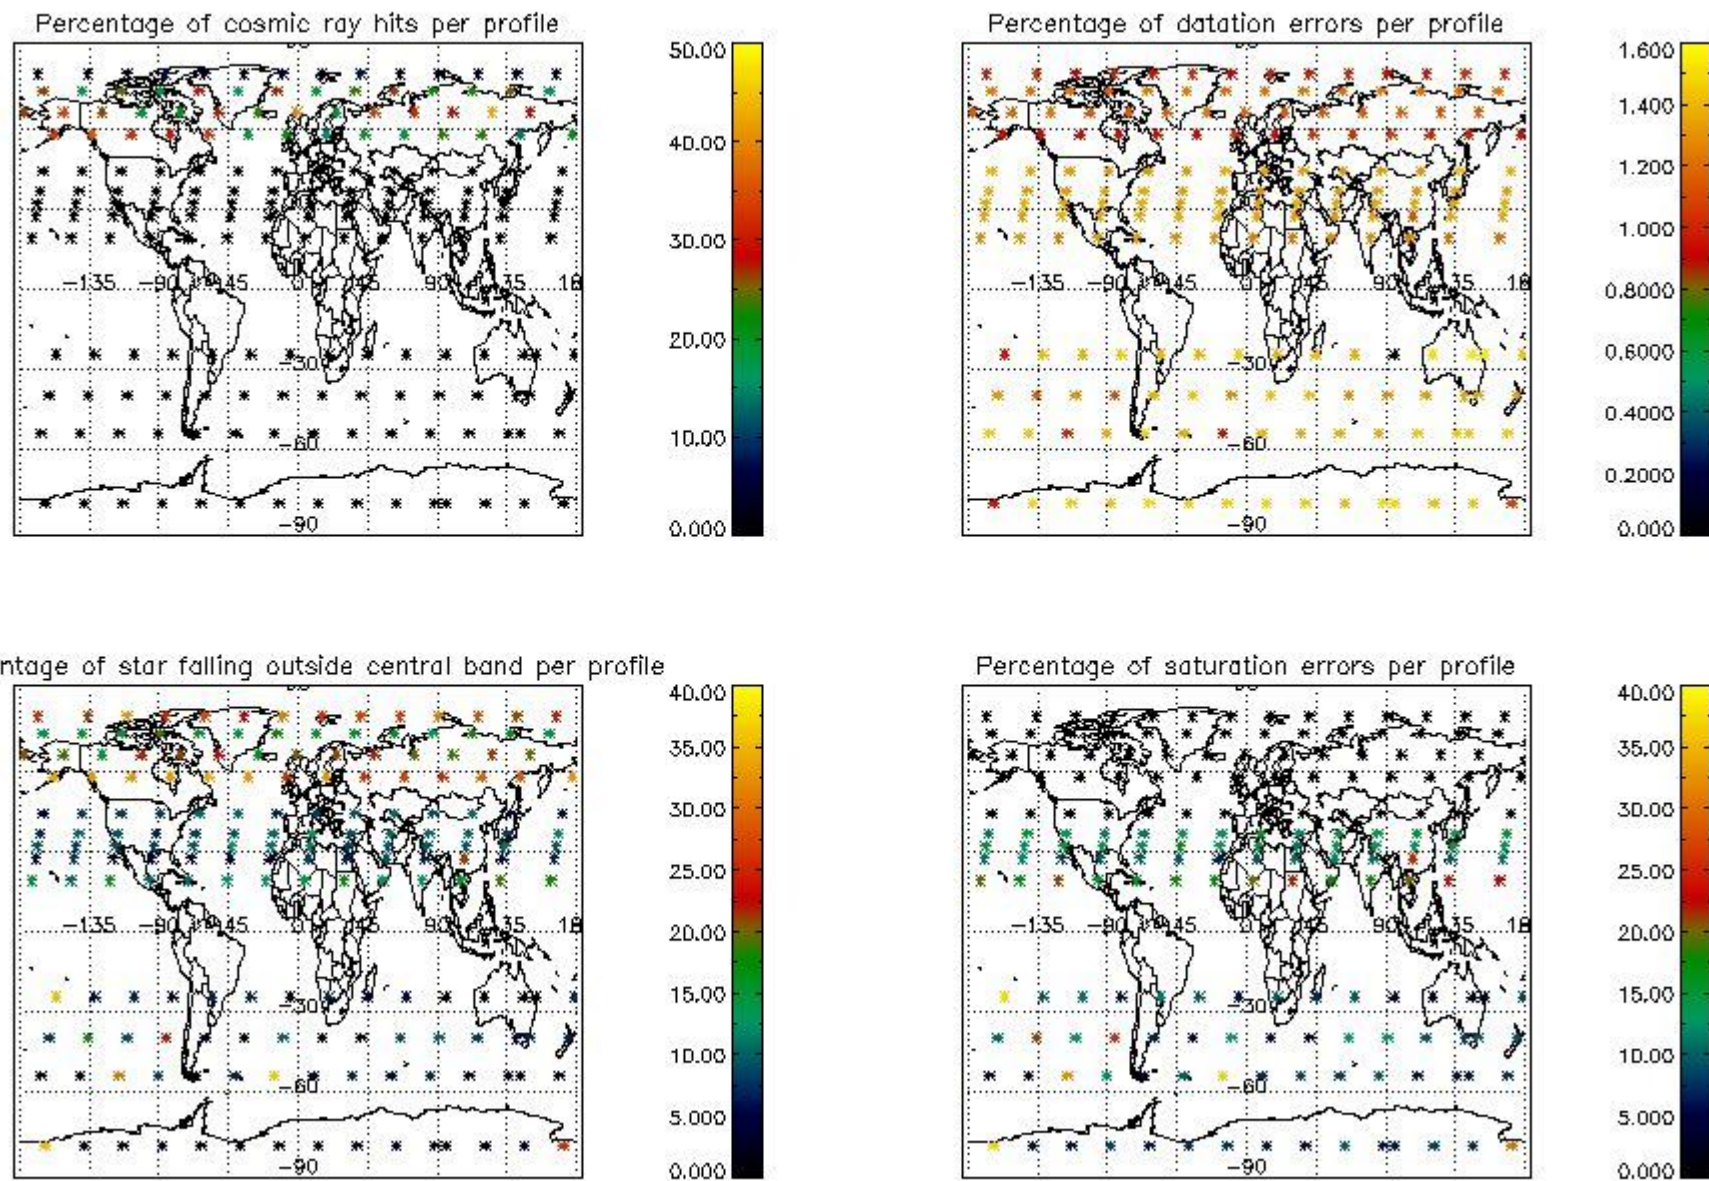

Percentage of flagged data per NO3 profile

4. Level 1 quality information per product

In this section it is plotted some information contained in the Quality Summary data set of the level 2 products that comes from the level 1b processing. Products without errors (error flag in the MPH set to "0") are used.

4.1 Plot quality information per product (time dependant) coming from level 1b processing

4.1.1 Plot level 1 quality information per product (time dependant): ENVISAT ASCENDING passes

4.1.2 Plot level 1 quality information per product (time dependant): ENVISAT DESCENDING passes

4.2 Plot quality information per product coming from level 1b processing (world map)

4.2.1 Plot level 1 quality information per product (world map): ENVISAT ASCENDING passes

4.2.2 Plot level 1 quality information per product (world map): ENVISAT DESCENDING passes