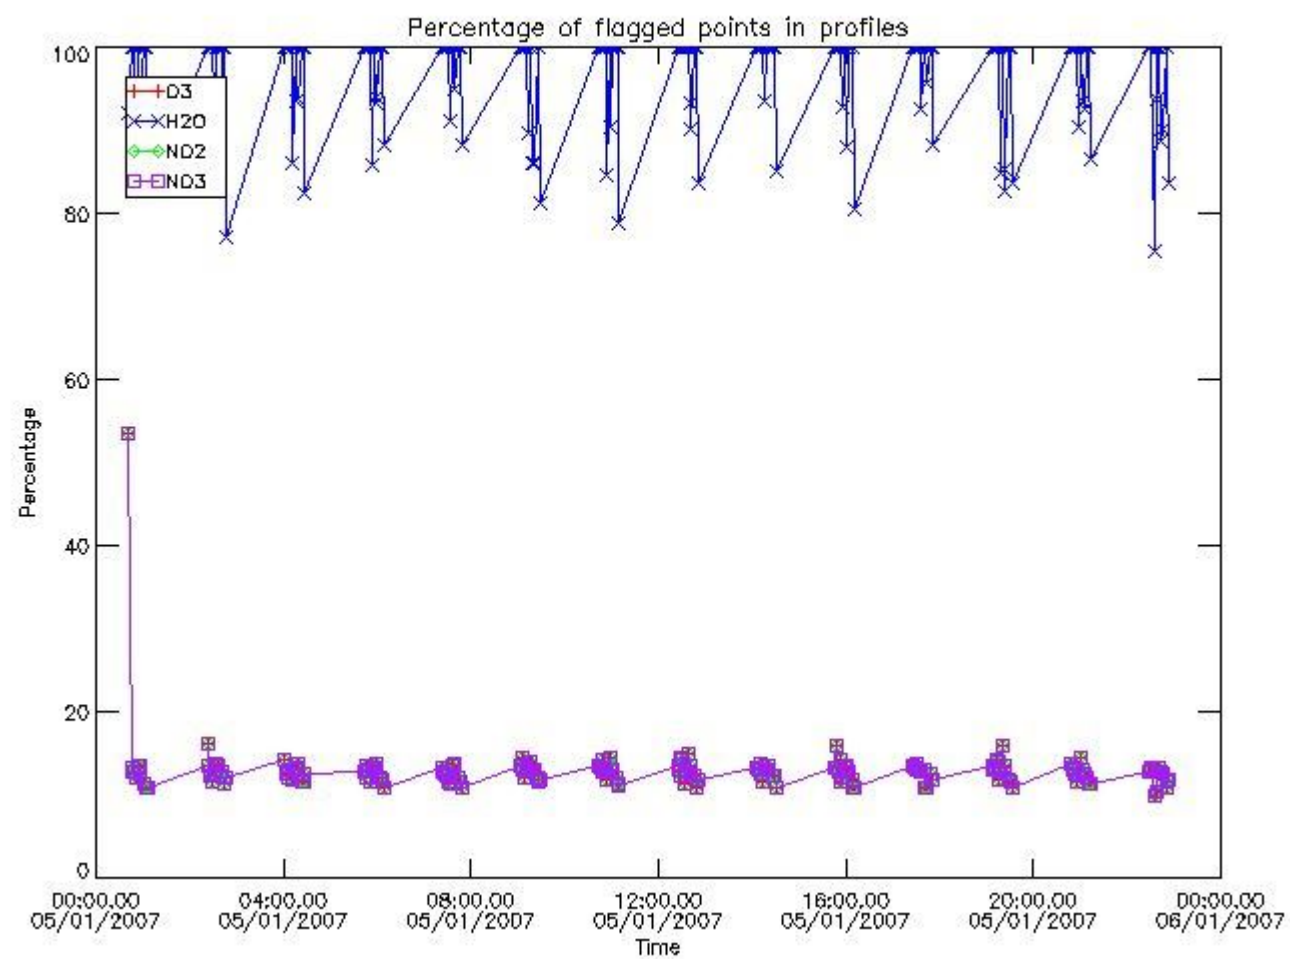

456	GOM_NL__2PRFIN20070105_233108_000000332054_00259_25363_8013.N1	05-JAN-2007 23:31:08	Bright	32.500	49	1Alp UMi	1.9900	6300.0	65	25363	No
457	GOM_NL__2PRFIN20070105_233528_000000372054_00259_25363_8014.N1	05-JAN-2007 23:35:28	Bright	37.000	60	7Bet UMi	2.0810	3950.0	74	25363	No
458	GOM_NL__2PRFIN20070105_233929_000000352054_00259_25363_8015.N1	05-JAN-2007 23:39:29	Bright	34.500	119	14Eta Dra	2.7270	4700.0	69	25363	No
459	GOM_NL__2PRFIN20070105_234757_000000342054_00259_25363_8016.N1	05-JAN-2007 23:47:57	Bright	33.500	133	40Zet Her	2.8070	6000.0	67	25363	No
460	GOM_NL__2PRFIN20070105_235003_000000392054_00259_25363_8017.N1	05-JAN-2007 23:50:03	Bright	39.000	67	5Alp CrB	2.2210	11000.	78	25363	No
461	GOM_NL__2PRFIN20070105_235557_000000382054_00259_25363_8018.N1	05-JAN-2007 23:55:57	Bright	38.000	102	24Alp Ser	2.6000	4250.0	76	25363	No
462	GOM_NL__2PRFIN20070105_235812_000000352054_00259_25363_8019.N1	05-JAN-2007 23:58:12	Bright	35.000	120	1Del Oph	2.7340	3200.0	70	25363	No

3. Quality information per product

In this section it is plotted some information contained in the Quality Summary data set of the level 2 products. Only products in dark limb conditions and without errors (error flag in the MPH set to "0") are used.

3.1 Plot quality information per product (time dependant)

3.2 Plot quality information per product (world map)