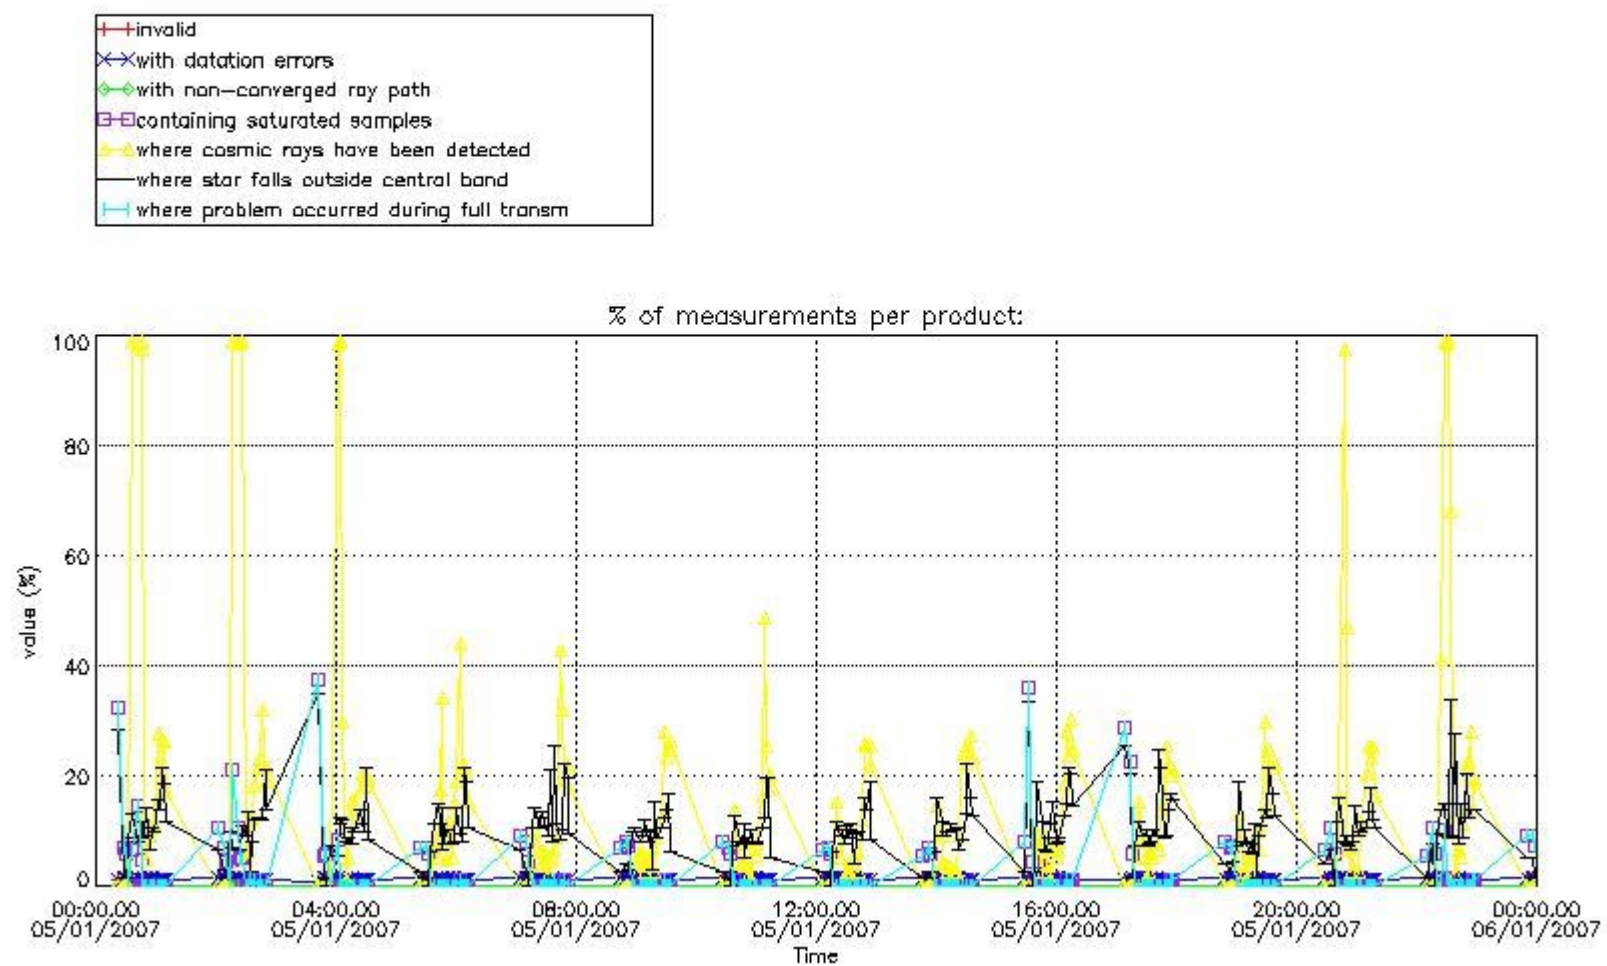

4.1.2 Plot level 1 quality information per product (time dependant): ENVI SAT DESCENDING passes