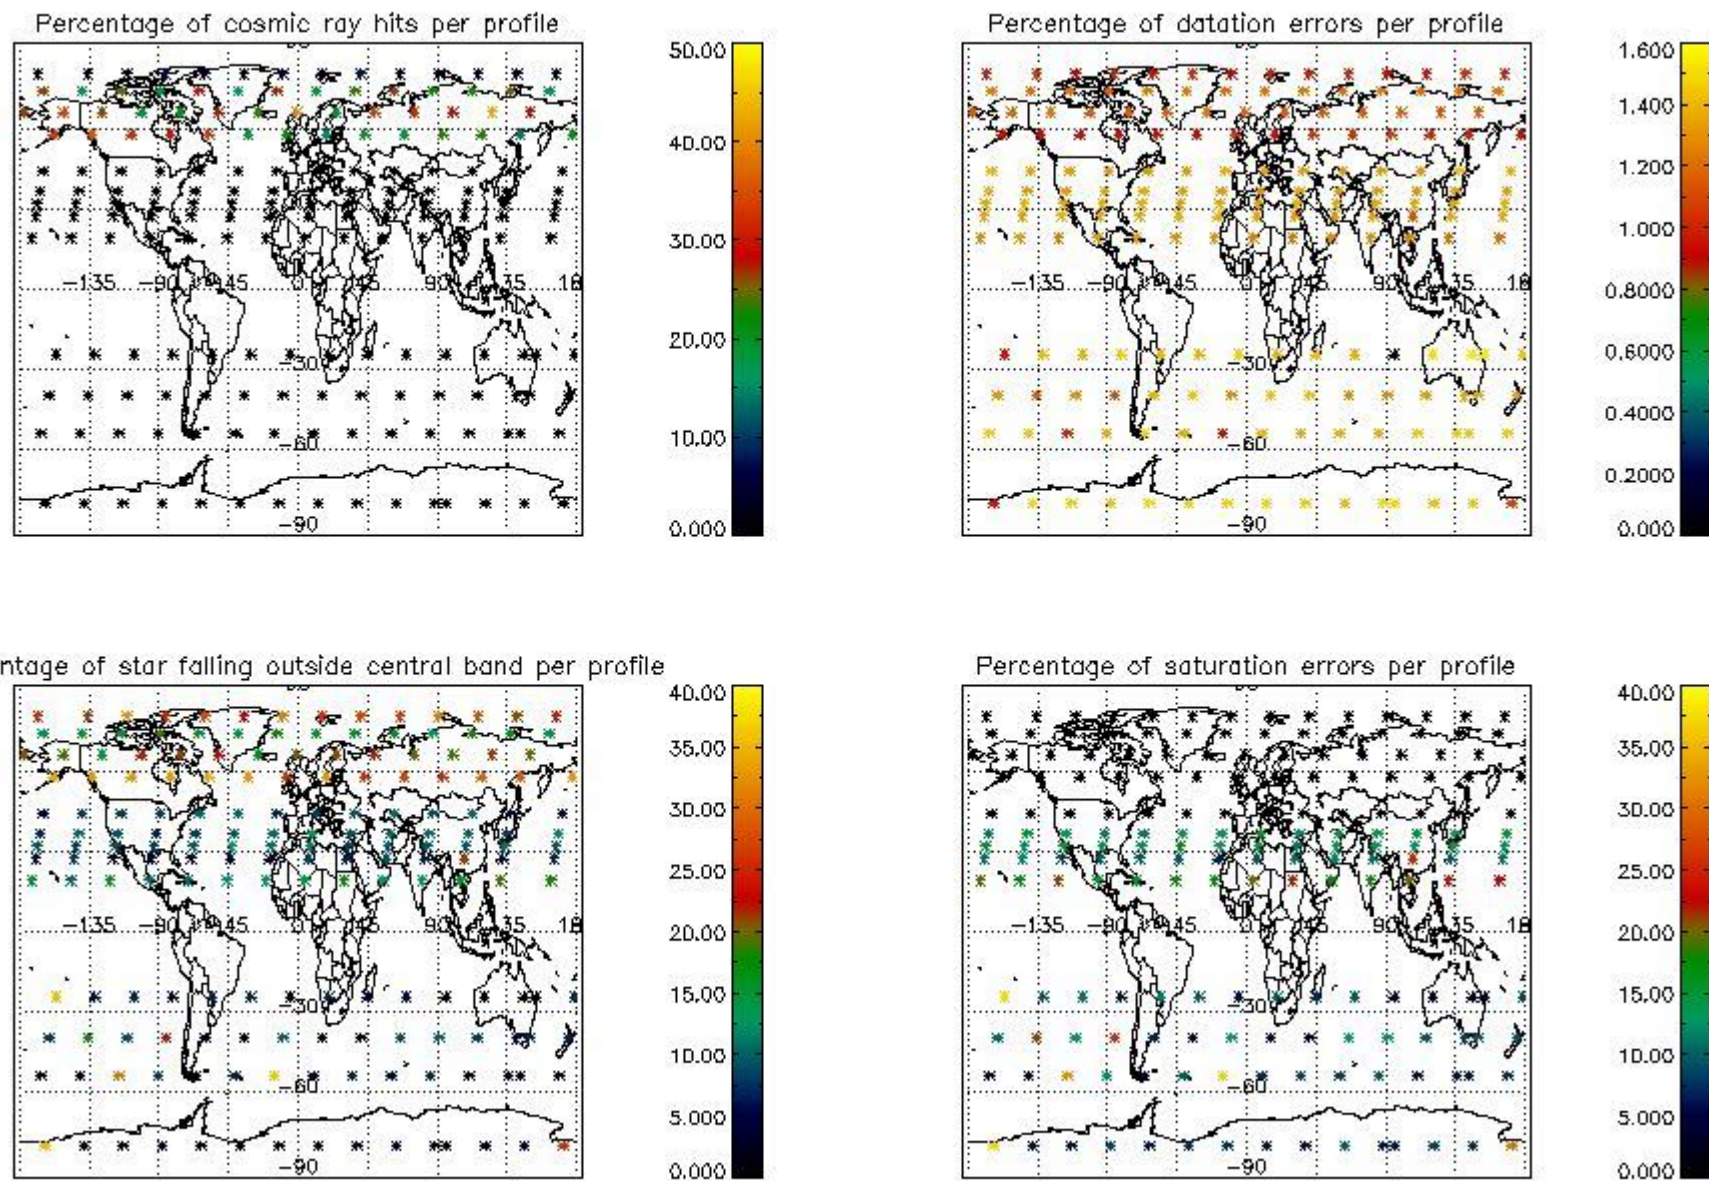

Percentage of datation errors per profile

Percentage of star falling outside central band per profile

Percentage of saturation errors per profile

4.2.2 Plot level 1 quality information per product (world map): ENVISAT DESCENDING passes