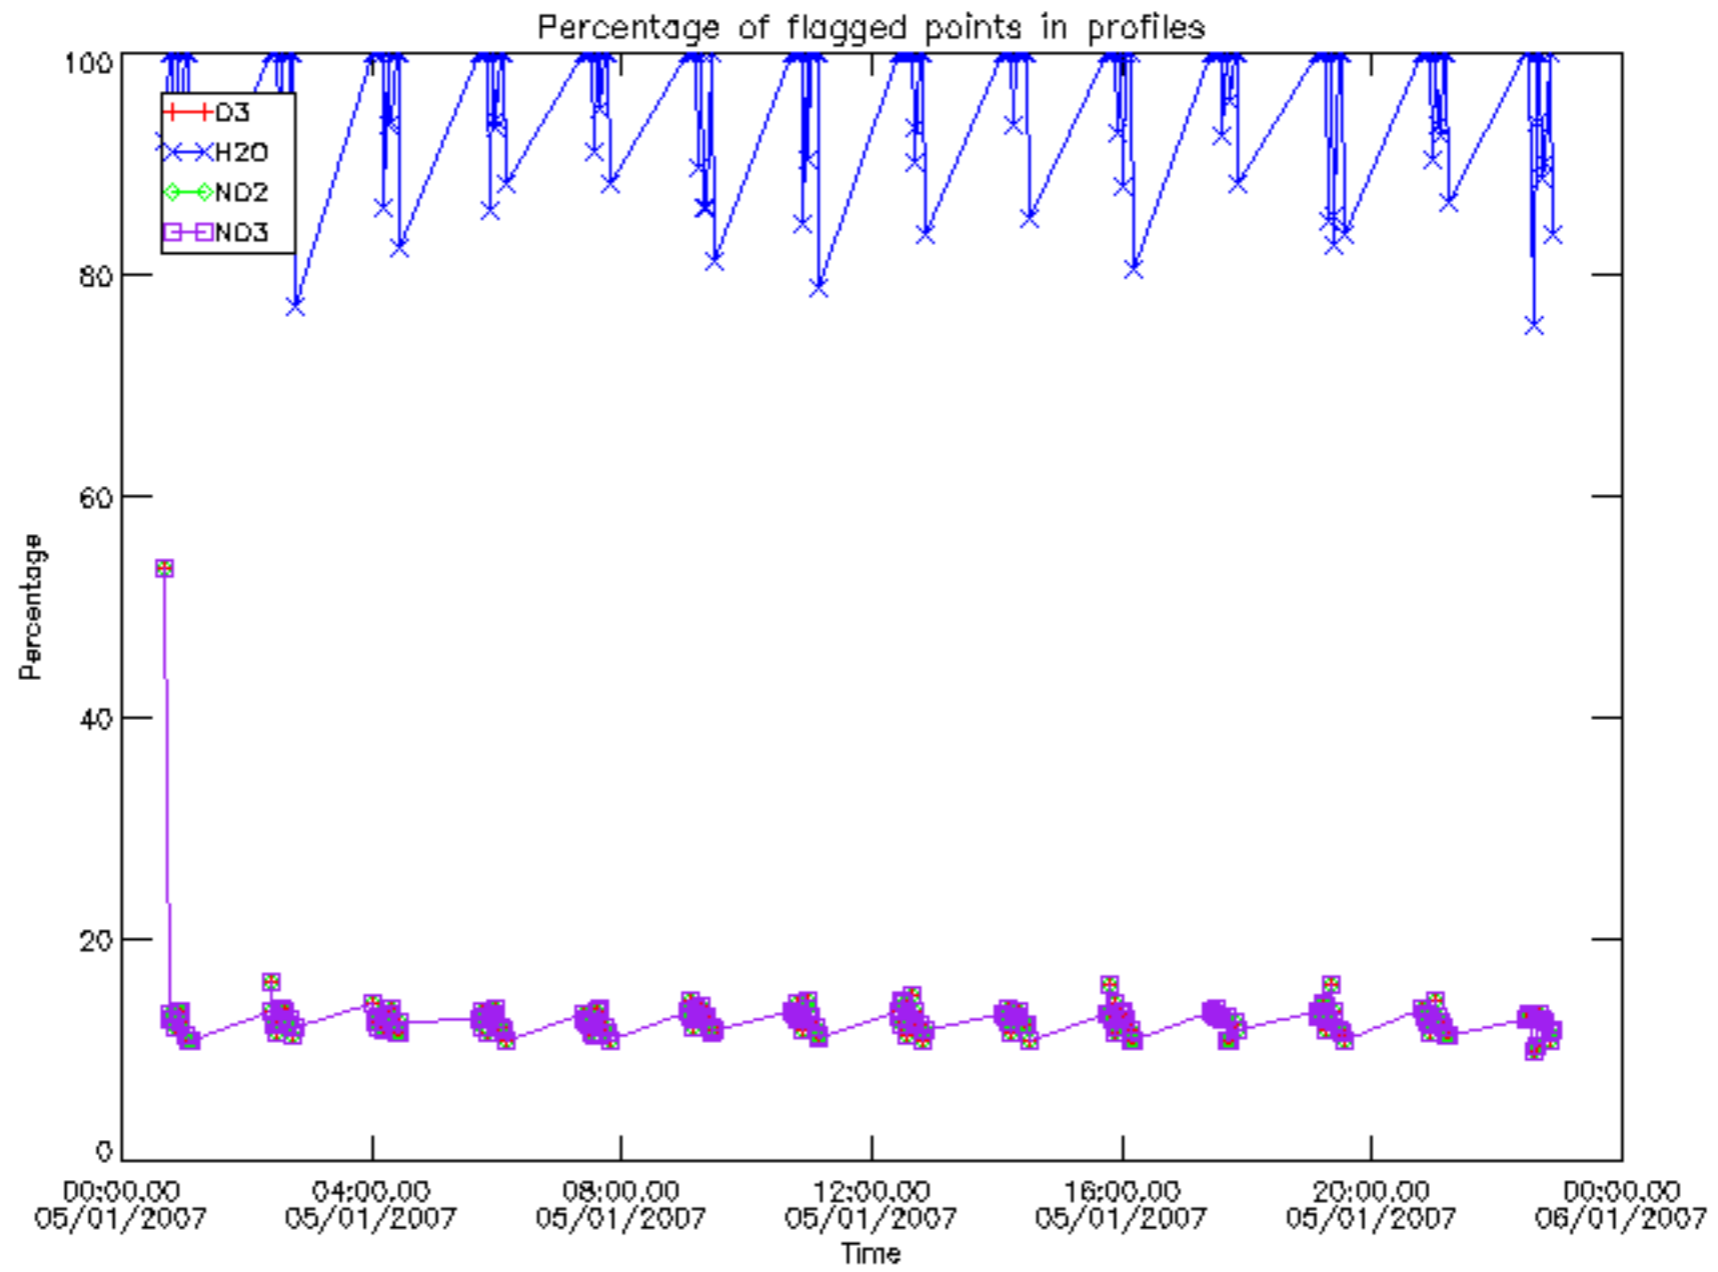

Percentage of flagged data per D3 profile

Percentage of flagged data per H2O profile