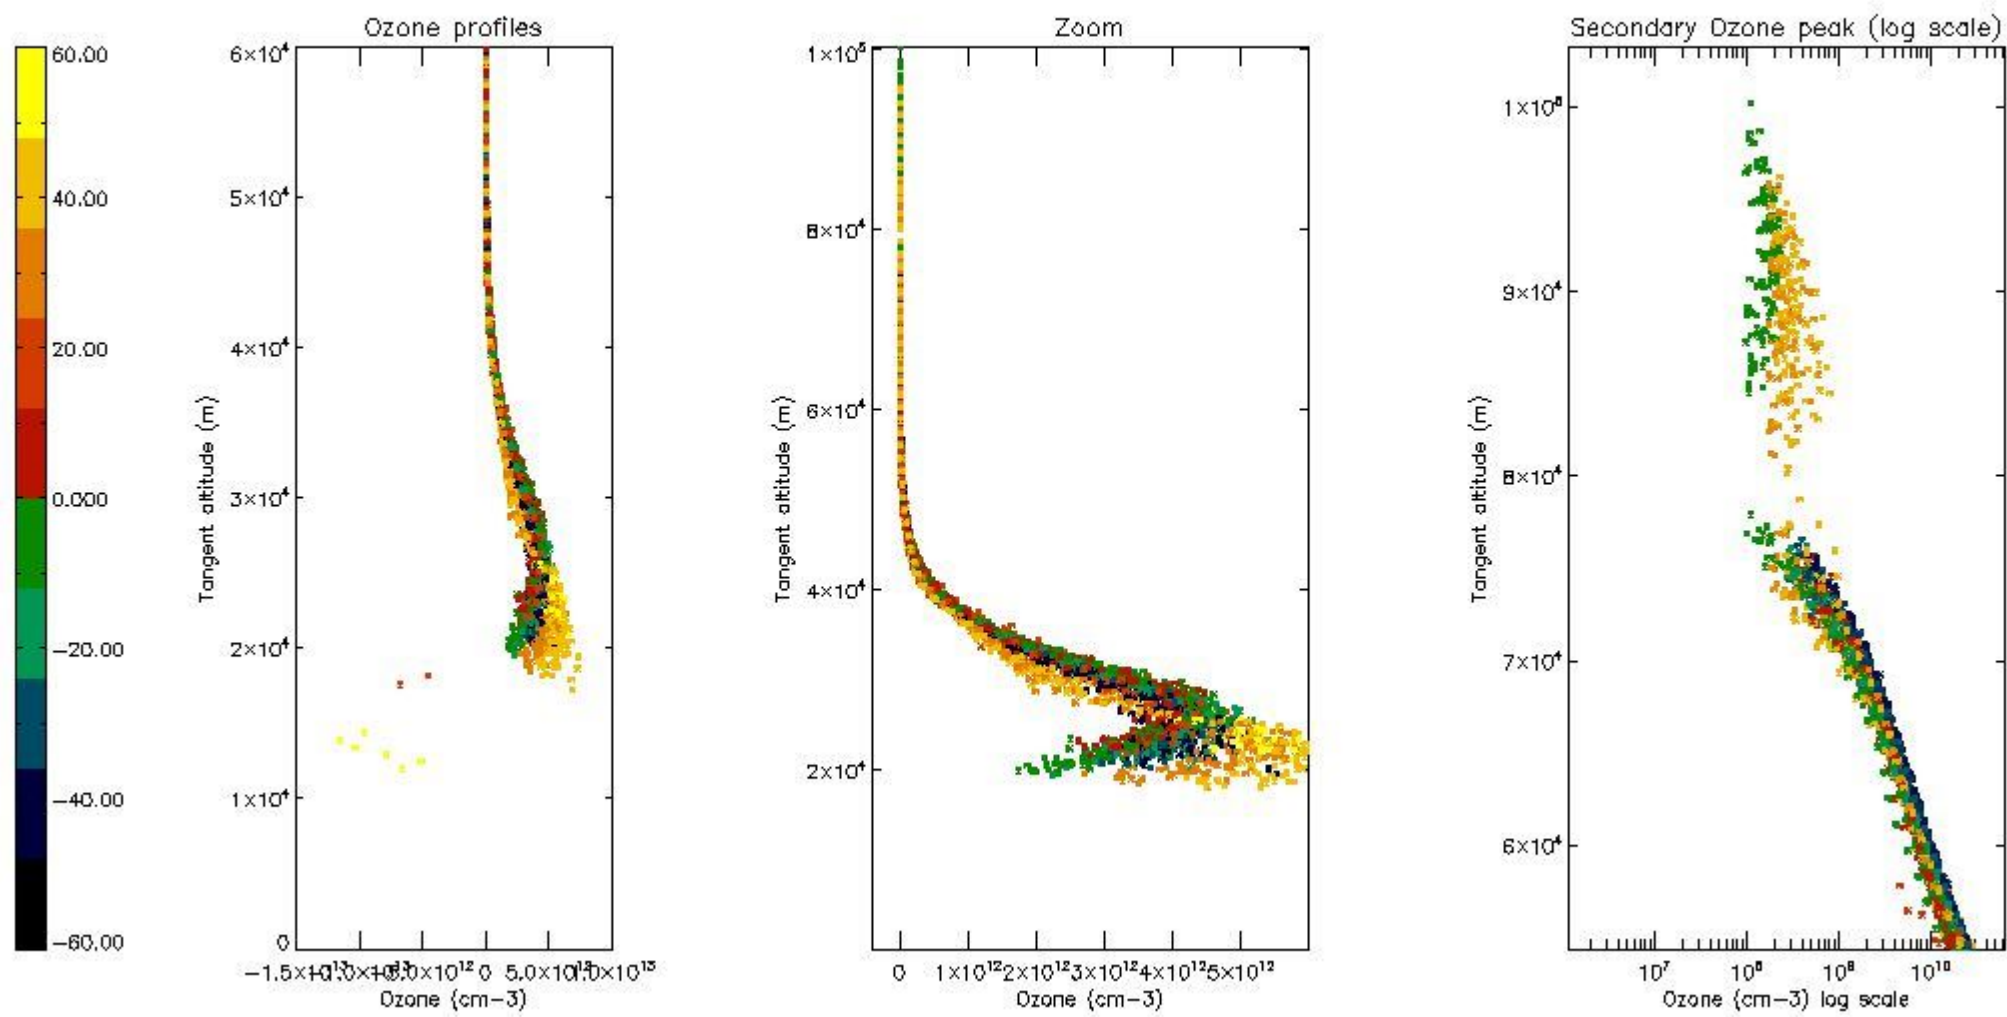

5.5 Plot ozone profiles where STD < 5% (dark without errors)

The colorbar represents the latitude.