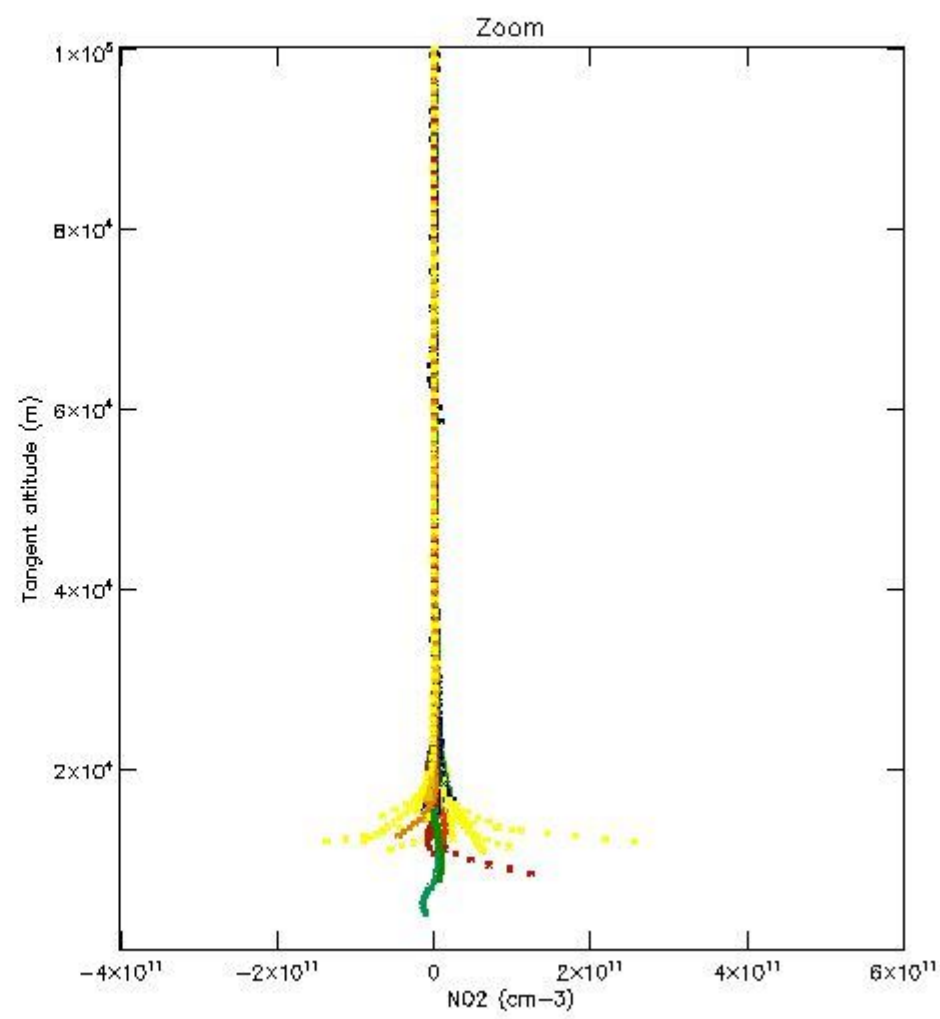

STD < 10	20
STD < 5	15

5.2 Plot ozone profiles for all STD (dark without errors)

The colorbar represents the latitude.

5.3 Plot ozone profiles where STD < 20% (dark without errors)

The colorbar represents the latitude.

5.4 Plot ozone profiles where STD < 10% (dark without errors)

The colorbar represents the latitude.

5.5 Plot ozone profiles where STD < 5% (dark without errors)

The colorbar represents the latitude.

5.6 Plot NO₂ profiles for all STD (dark without errors)

The colorbar represents the latitude.

5.7 Plot NO3 profiles for all STD (dark without errors)

The colorbar represents the latitude.

5.8 Plot H2O profiles for all STD (only for occultations of stars 1,2,3,4,13,14,16,26,63 dark without errors)