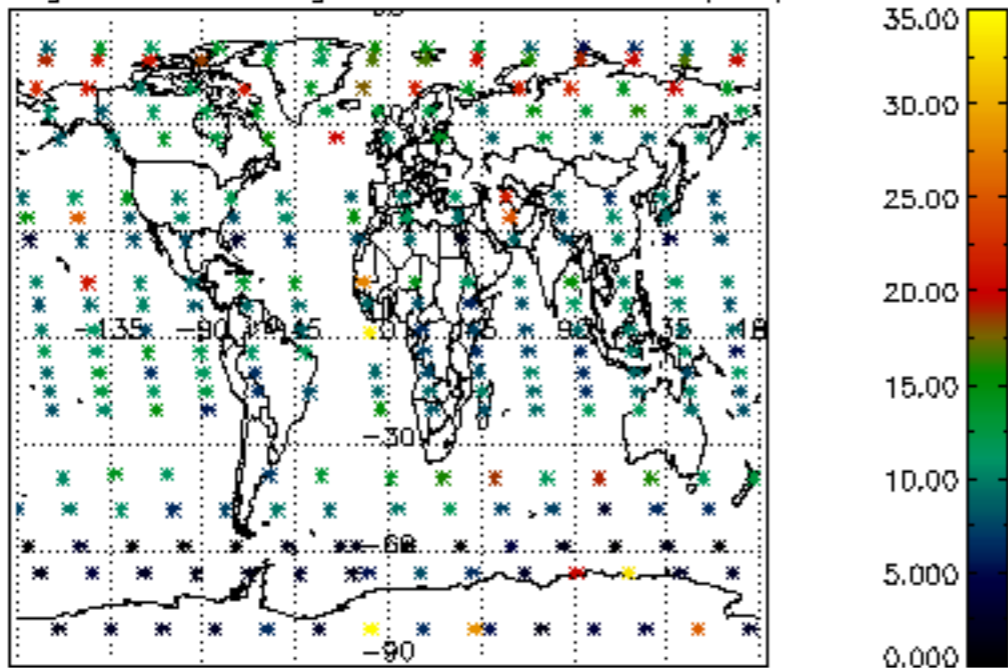

Percentage of flagged data per NO3 profile

Percentage of cosmic ray hits per profile

Percentage of datation errors per profile

Percentage of star falling outside central band per profile

Percentage of saturation errors per profile