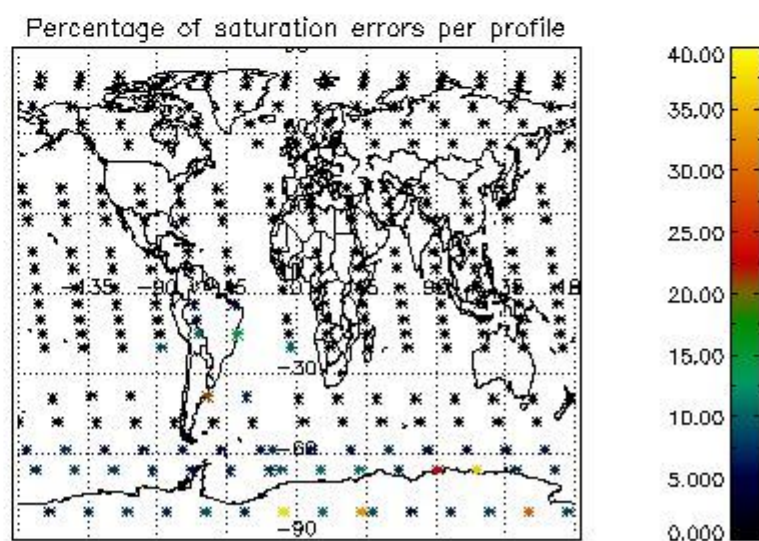

Percentage of flagged data per NO3 profile

4. Level 1 quality information per product

In this section it is plotted some information contained in the Quality Summary data set of the level 2 products that comes from the level 1b processing. Products without errors (error flag in the MPH set to "0") are used.

4.1 Plot quality information per product (time dependant) coming from level 1b processing

4.1.1 Plot level 1 quality information per product (time dependant): ENVISAT ASCENDING passes

4.1.2 Plot level 1 quality information per product (time dependant): ENVISAT DESCENDING passes

4.2 Plot quality information per product coming from level 1b processing (world map)

4.2.1 Plot level 1 quality information per product (world map): ENVISAT ASCENDING passes

4.2.2 Plot level 1 quality information per product (world map): ENVISAT DESCENDING passes