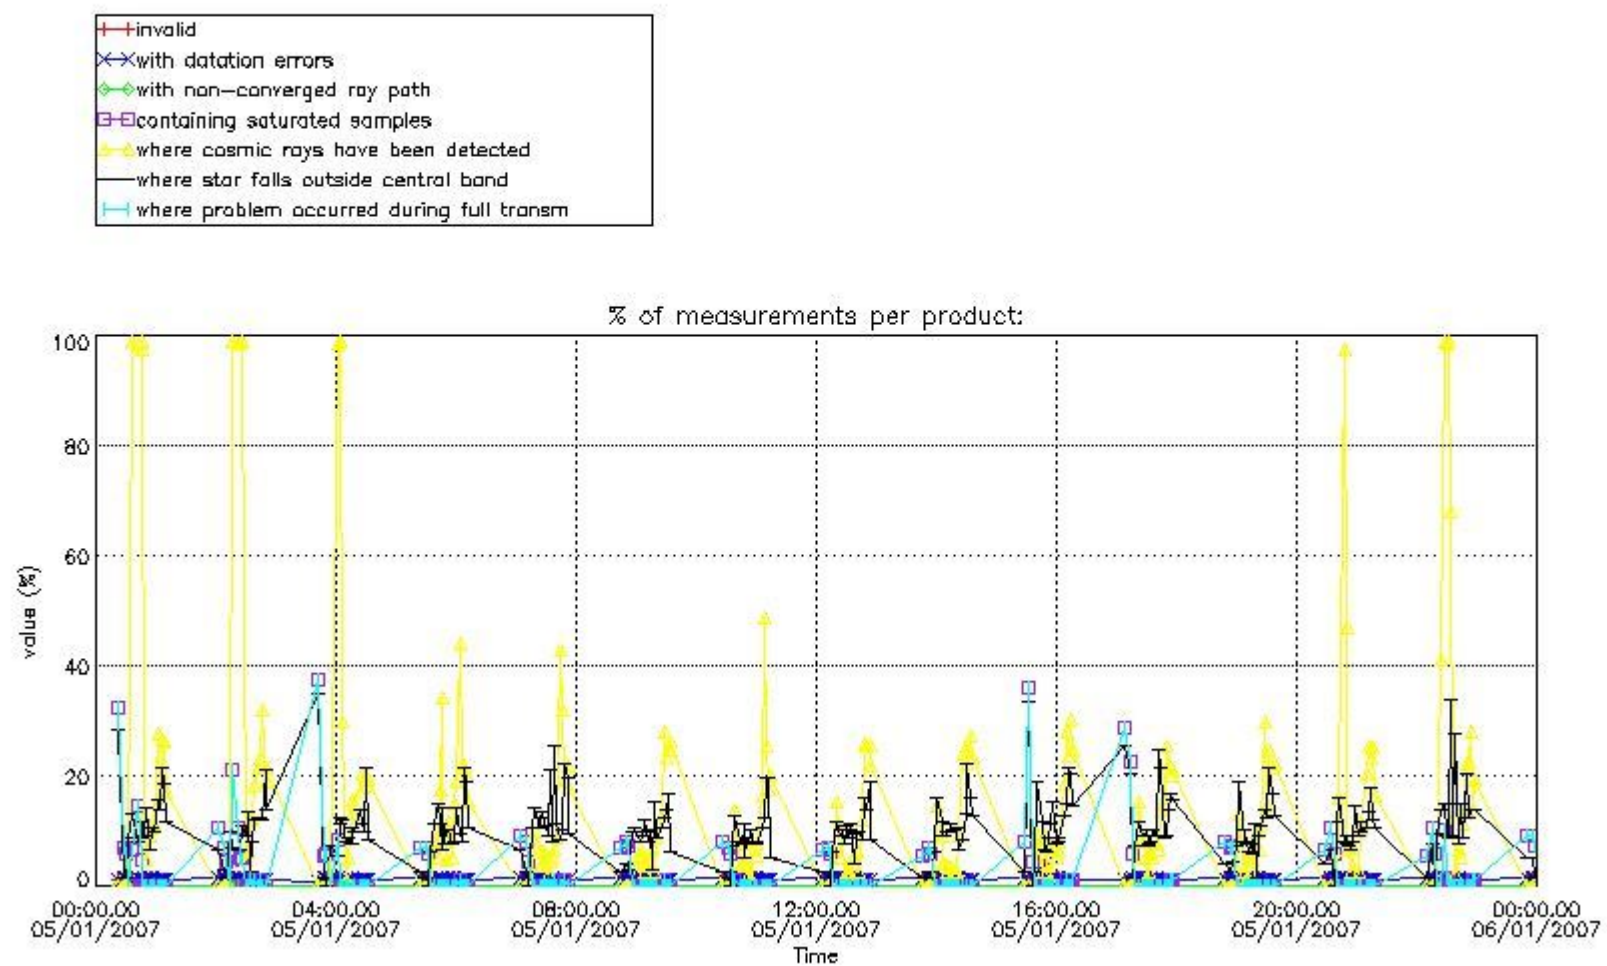

3.1 Plot quality information per product (time dependant)

3.2 Plot quality information per product (world map)

Percentage of flagged data per O3 profile

Percentage of flagged data per H2O profile

Percentage of flagged data per NO2 profile

Percentage of flagged data per NO3 profile

4. Level 1 quality information per product

In this section it is plotted some information contained in the Quality Summary data set of the level 2 products that comes from the level 1b processing. Products without errors (error flag in the MPH set to "0") are used.

4.1 Plot quality information per product (time dependant) coming from level 1b processing

4.1.1 Plot level 1 quality information per product (time dependant): ENVISAT ASCENDING passes

4.1.2 Plot level 1 quality information per product (time dependant): ENVISAT DESCENDING passes