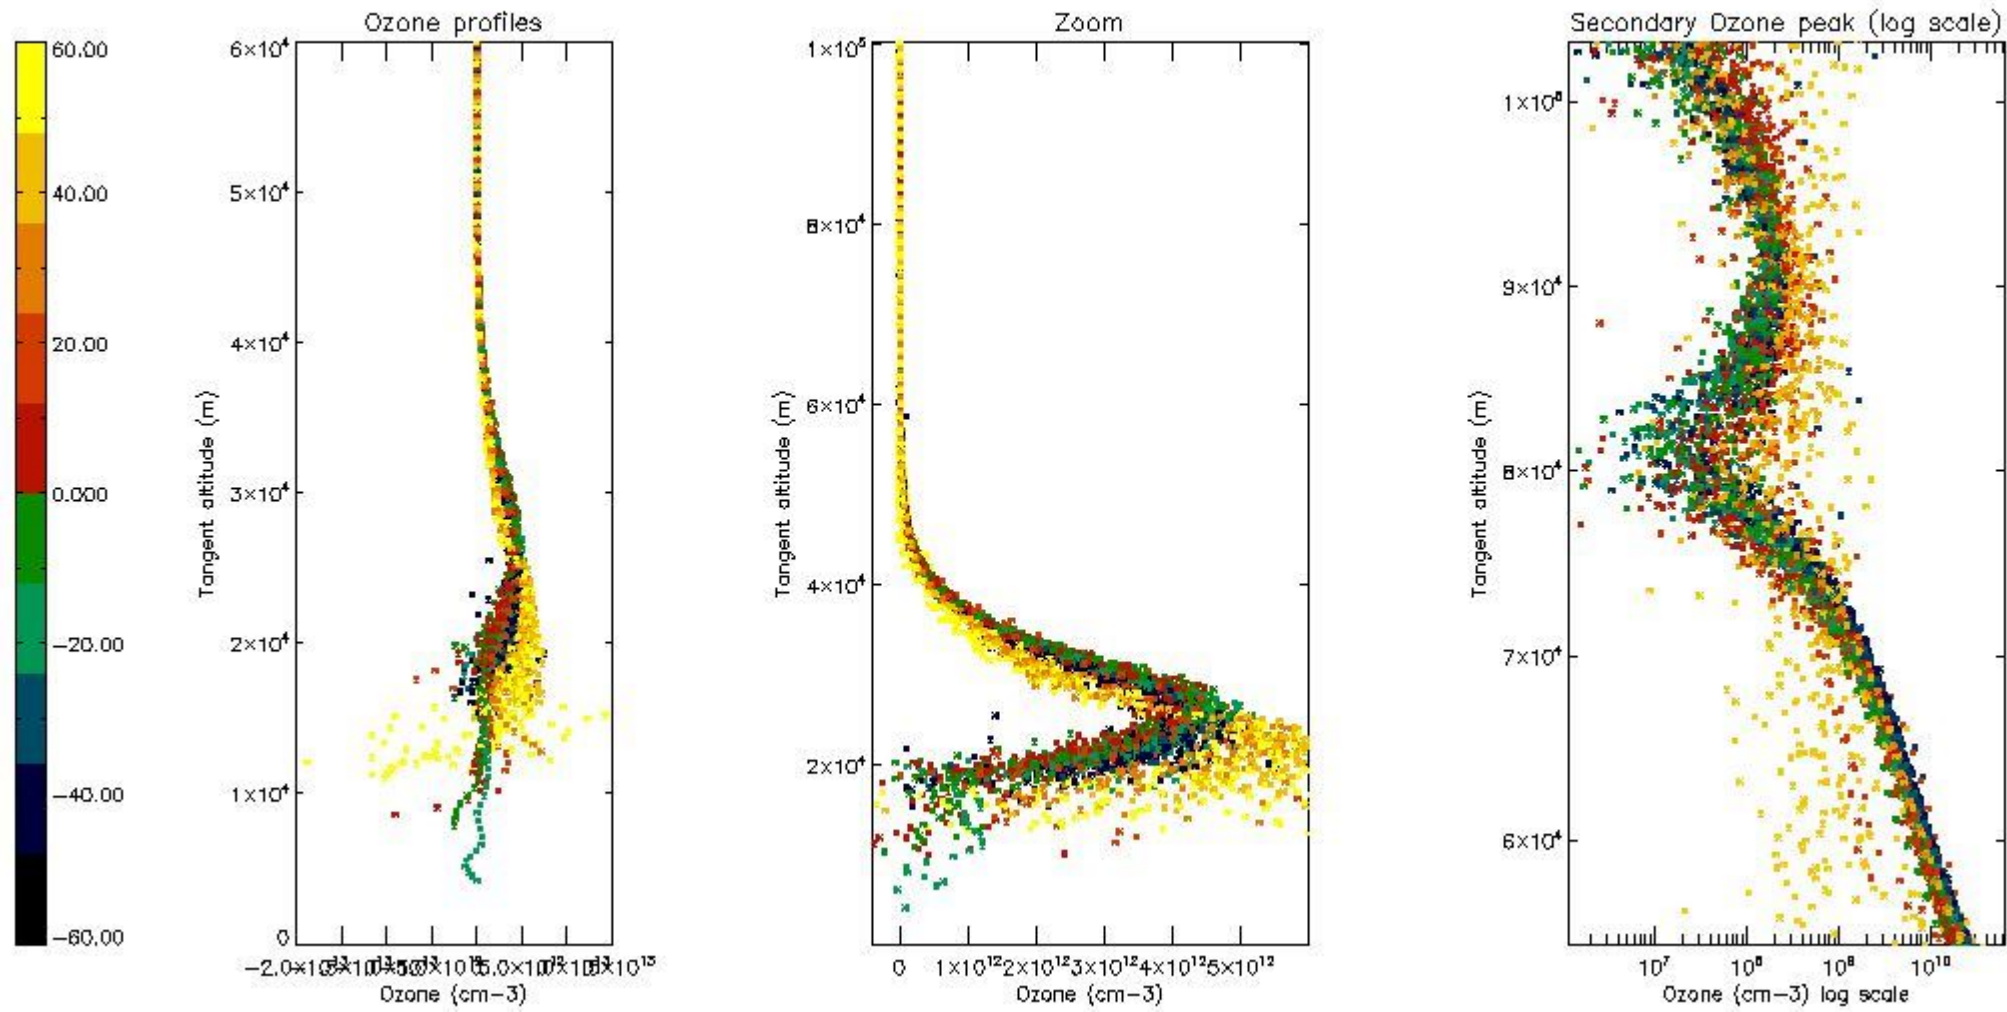

STD < 10	20
STD < 5	15

5.2 Plot ozone profiles for all STD (dark without errors)

The colorbar represents the latitude.

5.3 Plot ozone profiles where STD < 20% (dark without errors)

The colorbar represents the latitude.