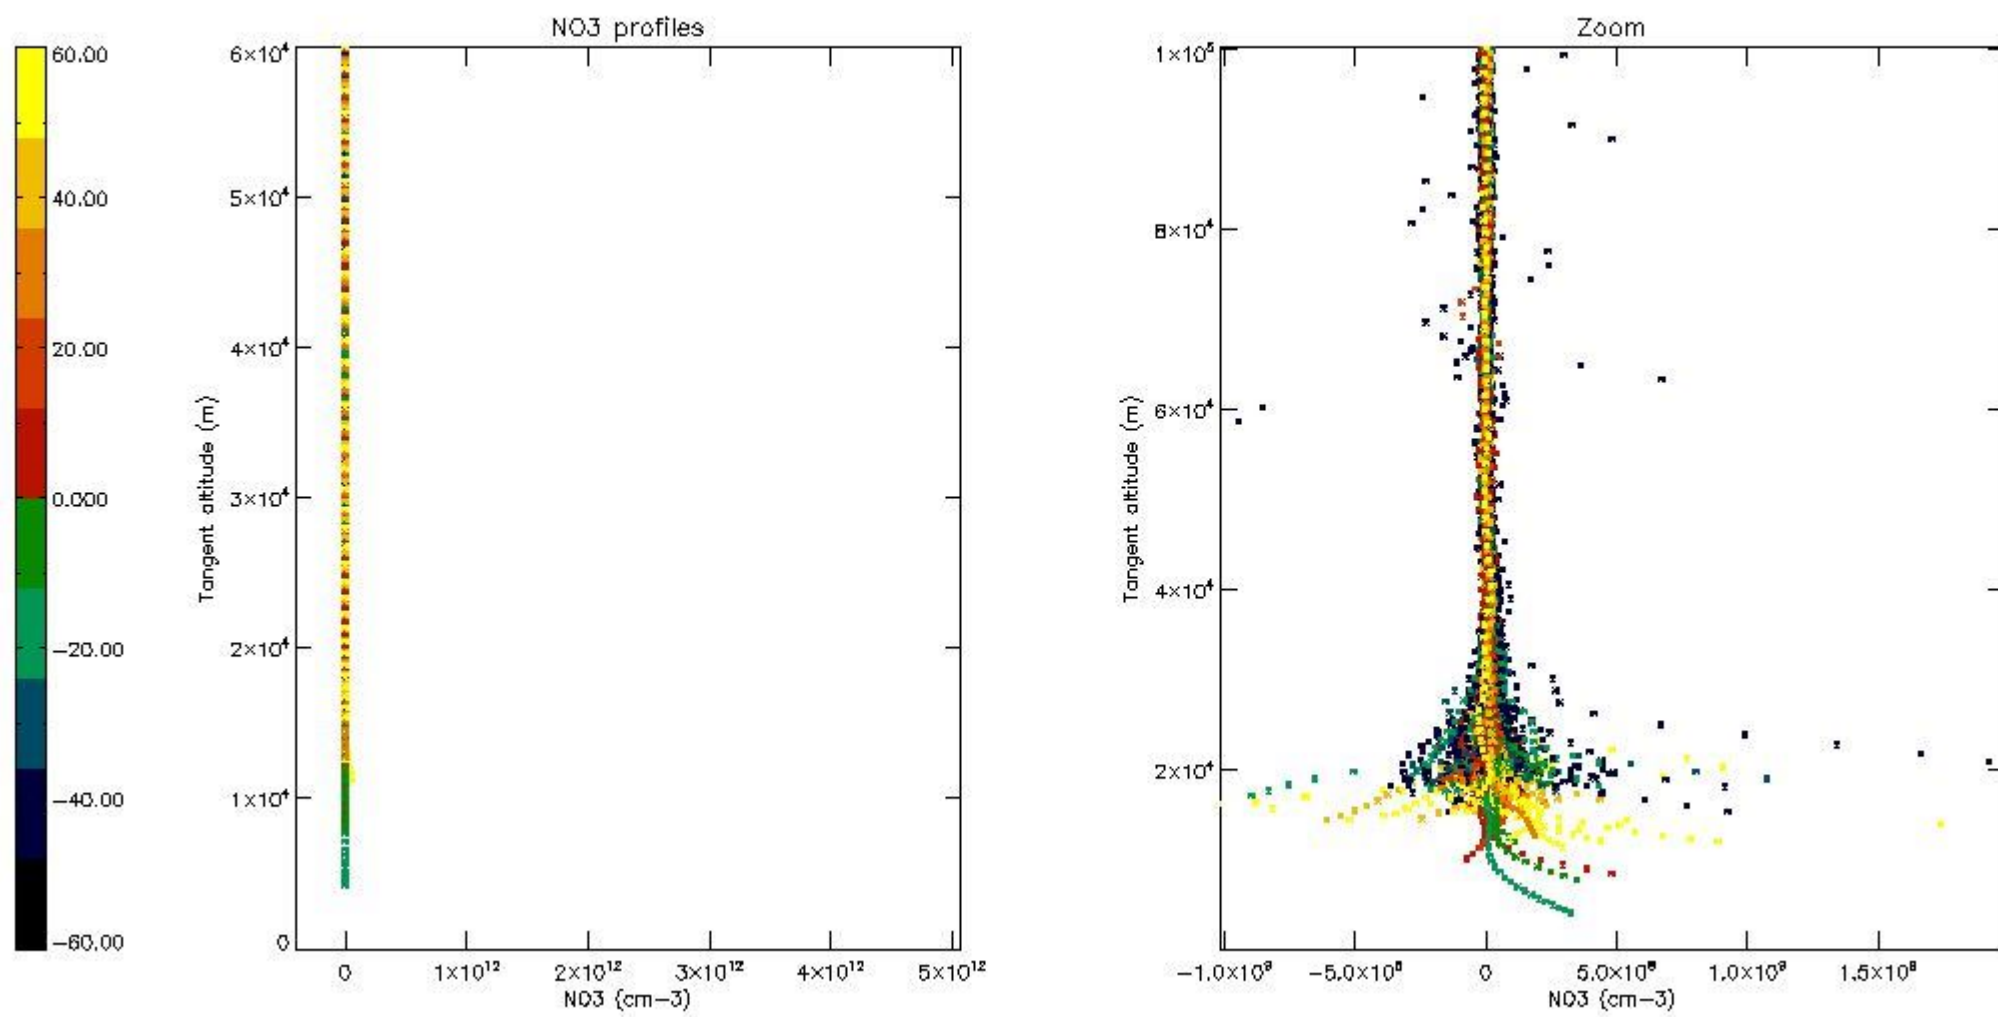

5.4 Plot ozone profiles where STD < 10% (dark without errors)

The colorbar represents the latitude.

5.5 Plot ozone profiles where STD < 5% (dark without errors)

The colorbar represents the latitude.

5.6 Plot NO₂ profiles for all STD (dark without errors)

The colorbar represents the latitude.

5.7 Plot NO3 profiles for all STD (dark without errors)

The colorbar represents the latitude.

5.8 Plot H2O profiles for all STD (only for occultations of stars 1,2,3,4,13,14,16,26,63 dark without errors)