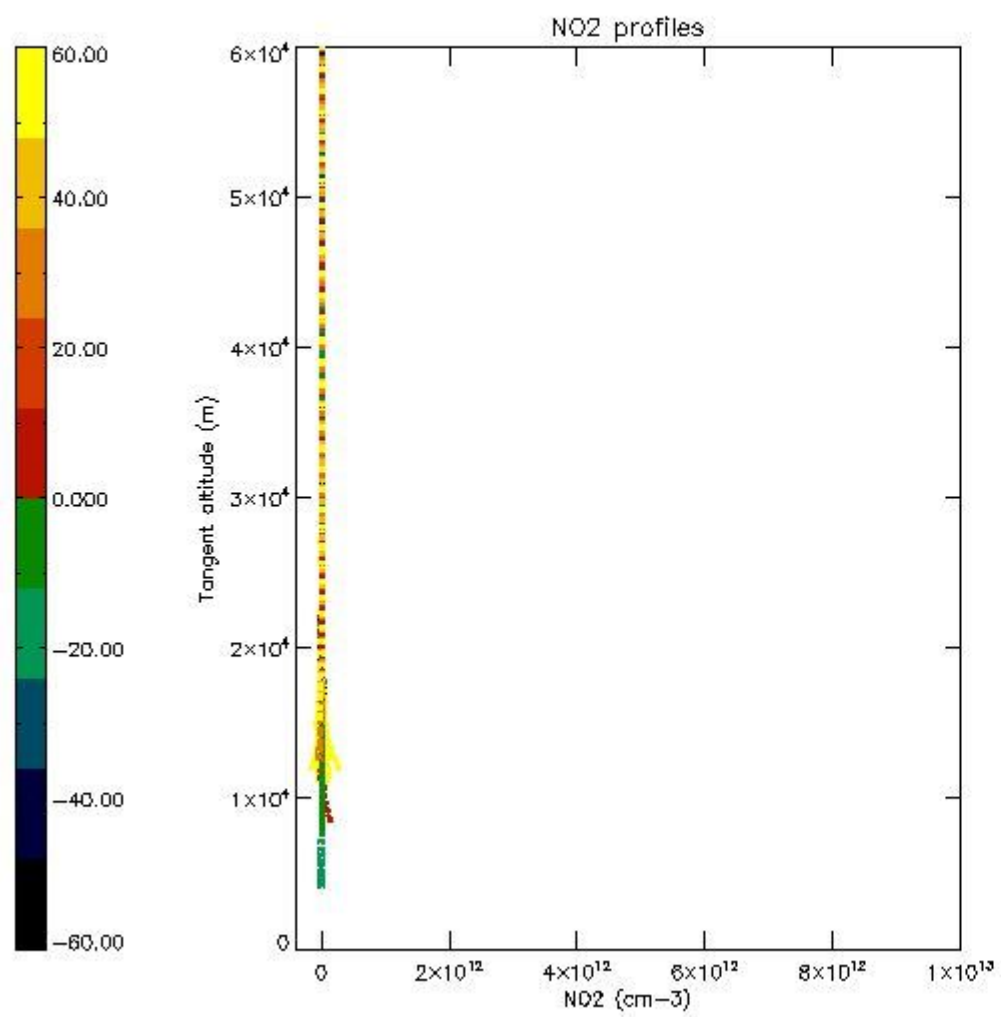

5.4 Plot ozone profiles where STD < 10% (dark without errors)

The colorbar represents the latitude.

5.5 Plot ozone profiles where STD < 5% (dark without errors)

The colorbar represents the latitude.

5.6 Plot NO₂ profiles for all STD (dark without errors)

The colorbar represents the latitude.

5.7 Plot NO3 profiles for all STD (dark without errors)

The colorbar represents the latitude.

5.8 Plot H2O profiles for all STD (only for occultations of stars 1,2,3,4,13,14,16,26,63 dark without errors)