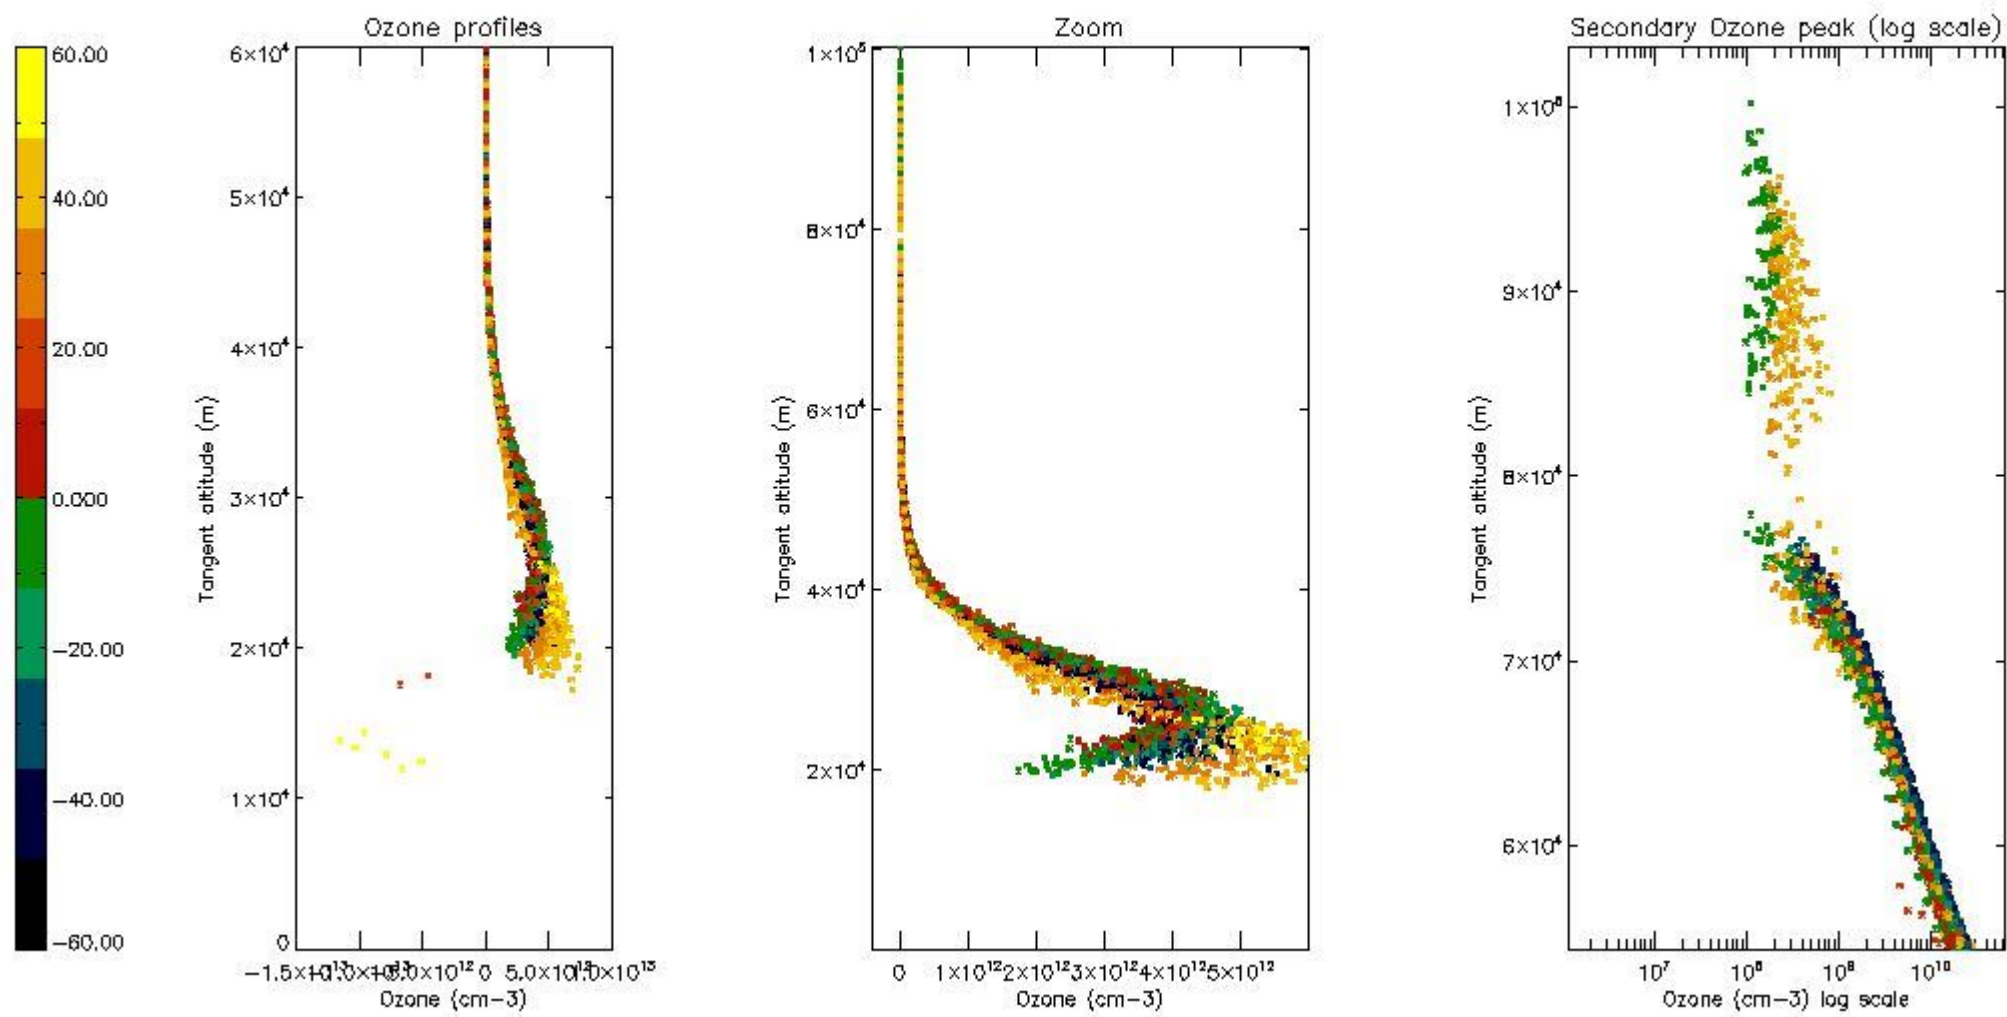

STD < 10	20
STD < 5	15

5.2 Plot ozone profiles for all STD (dark without errors)

The colorbar represents the latitude.

5.3 Plot ozone profiles where STD < 20% (dark without errors)

The colorbar represents the latitude.

5.4 Plot ozone profiles where STD < 10% (dark without errors)

The colorbar represents the latitude.

5.5 Plot ozone profiles where STD < 5% (dark without errors)

The colorbar represents the latitude.

5.6 Plot NO₂ profiles for all STD (dark without errors)

The colorbar represents the latitude.

5.7 Plot NO3 profiles for all STD (dark without errors)

The colorbar represents the latitude.

5.8 Plot H2O profiles for all STD (only for occultations of stars 1,2,3,4,13,14,16,26,63 dark without errors)