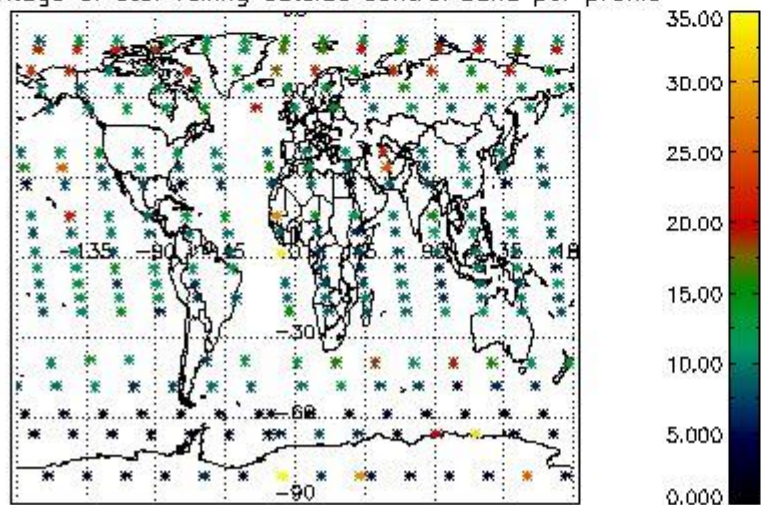

Percentage of star falling outside central band per profile