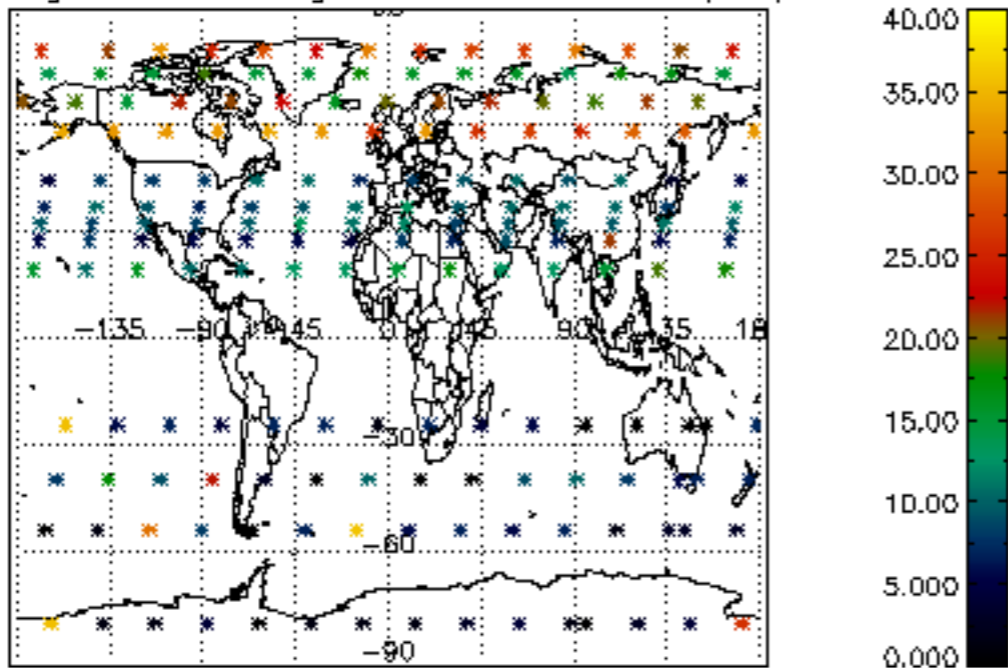

Percentage of star falling outside central band per profile