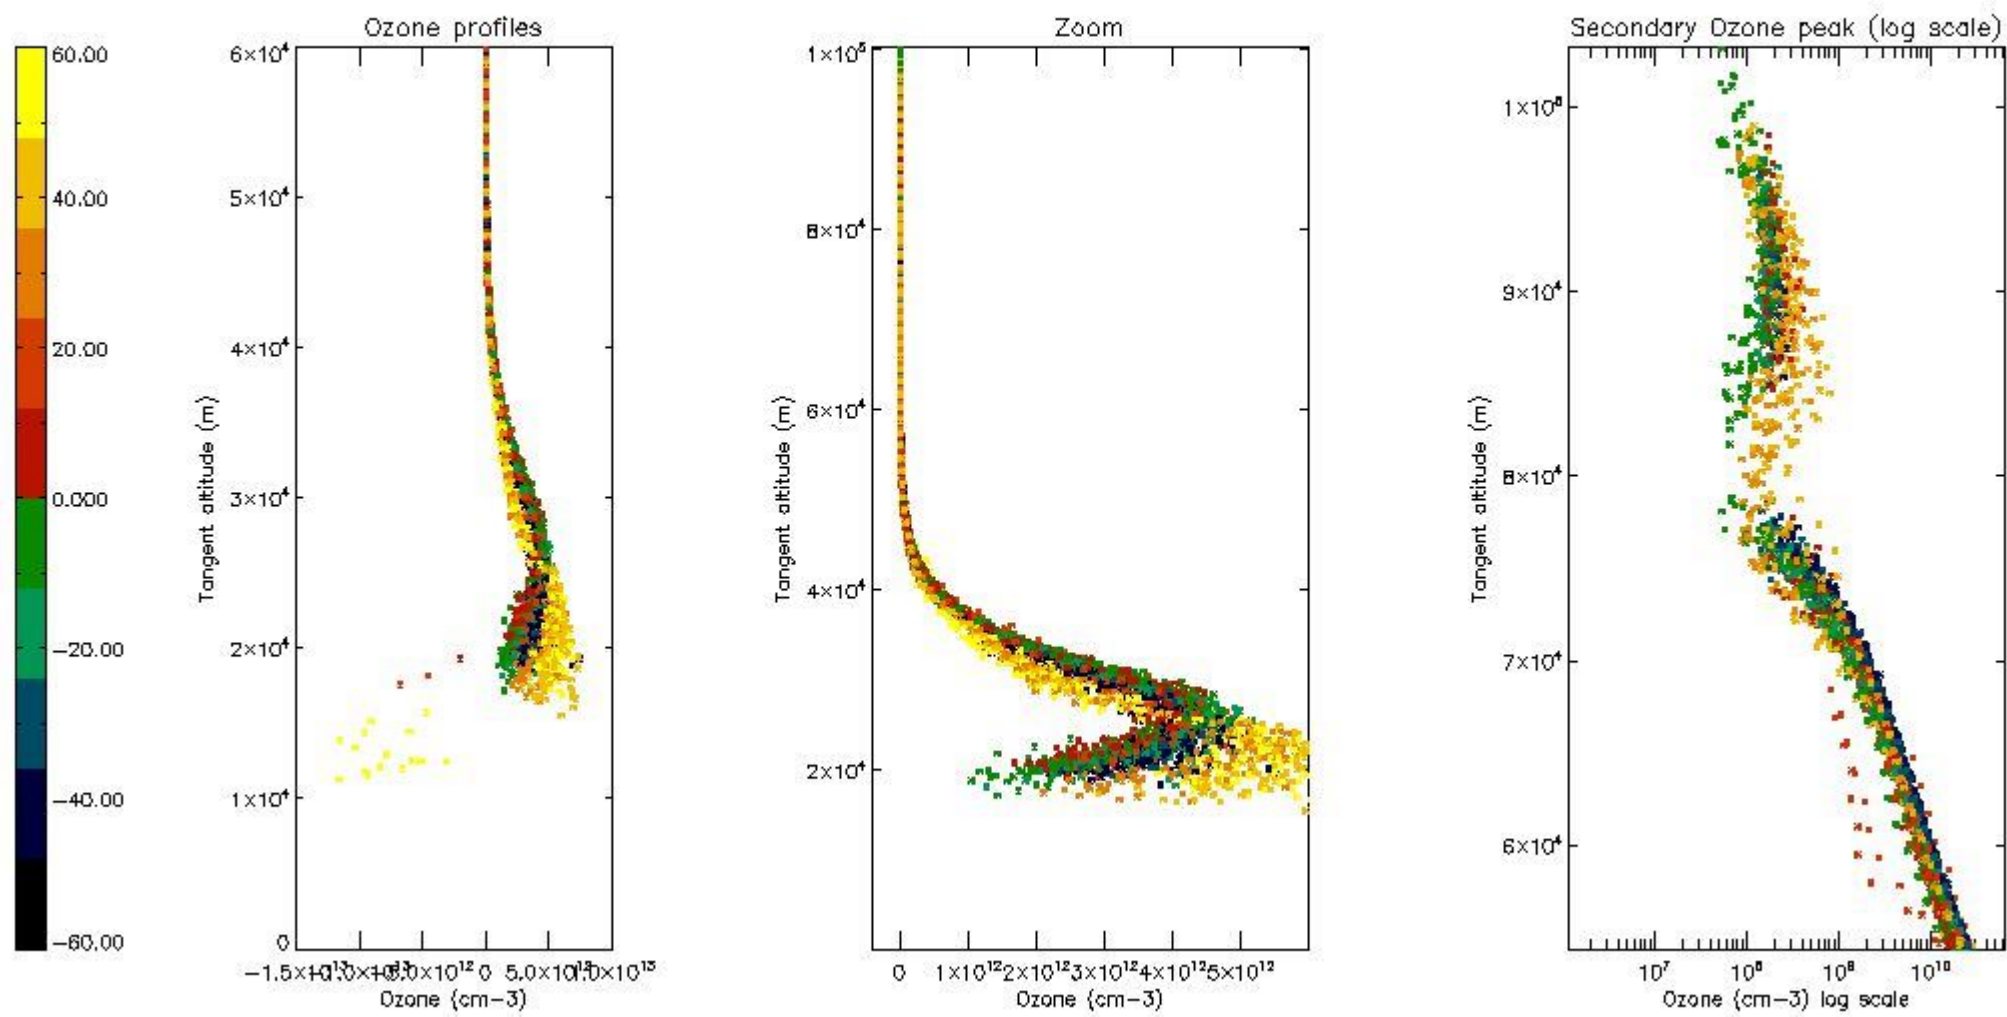

STD < 10	20
STD < 5	15

5.2 Plot ozone profiles for all STD (dark without errors)

The colorbar represents the latitude.

5.3 Plot ozone profiles where STD < 20% (dark without errors)

The colorbar represents the latitude.