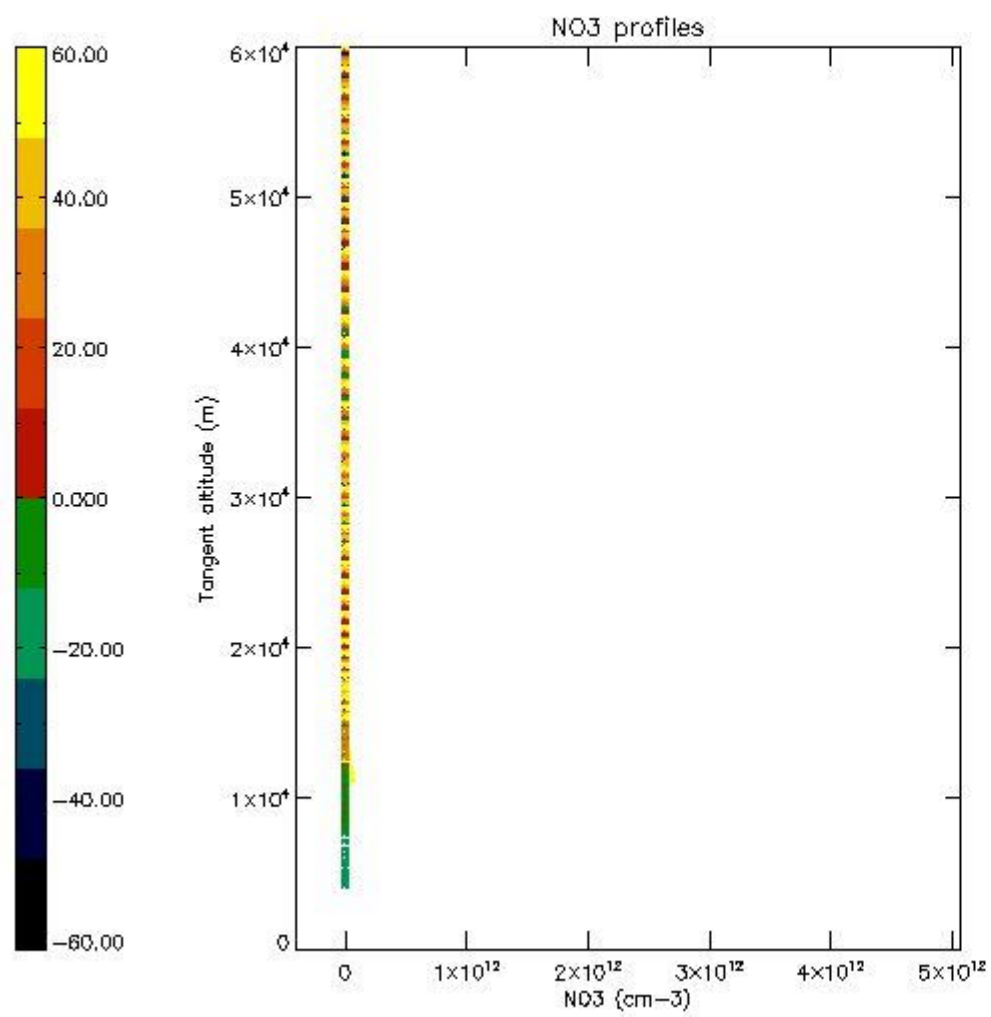

5.4 Plot ozone profiles where STD < 10% (dark without errors)

The colorbar represents the latitude.

5.5 Plot ozone profiles where STD < 5% (dark without errors)

The colorbar represents the latitude.

5.6 Plot NO₂ profiles for all STD (dark without errors)

The colorbar represents the latitude.

5.7 Plot NO3 profiles for all STD (dark without errors)

The colorbar represents the latitude.

5.8 Plot H2O profiles for all STD (only for occultations of stars 1,2,3,4,13,14,16,26,63 dark without errors)