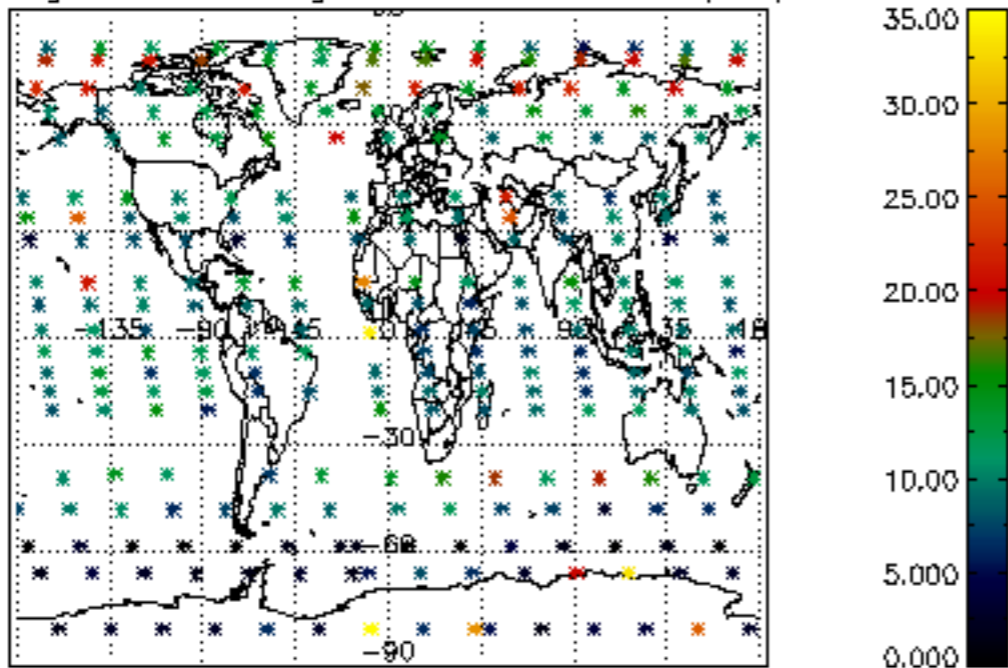

Percentage of cosmic ray hits per profile

Percentage of star falling outside central band per profile