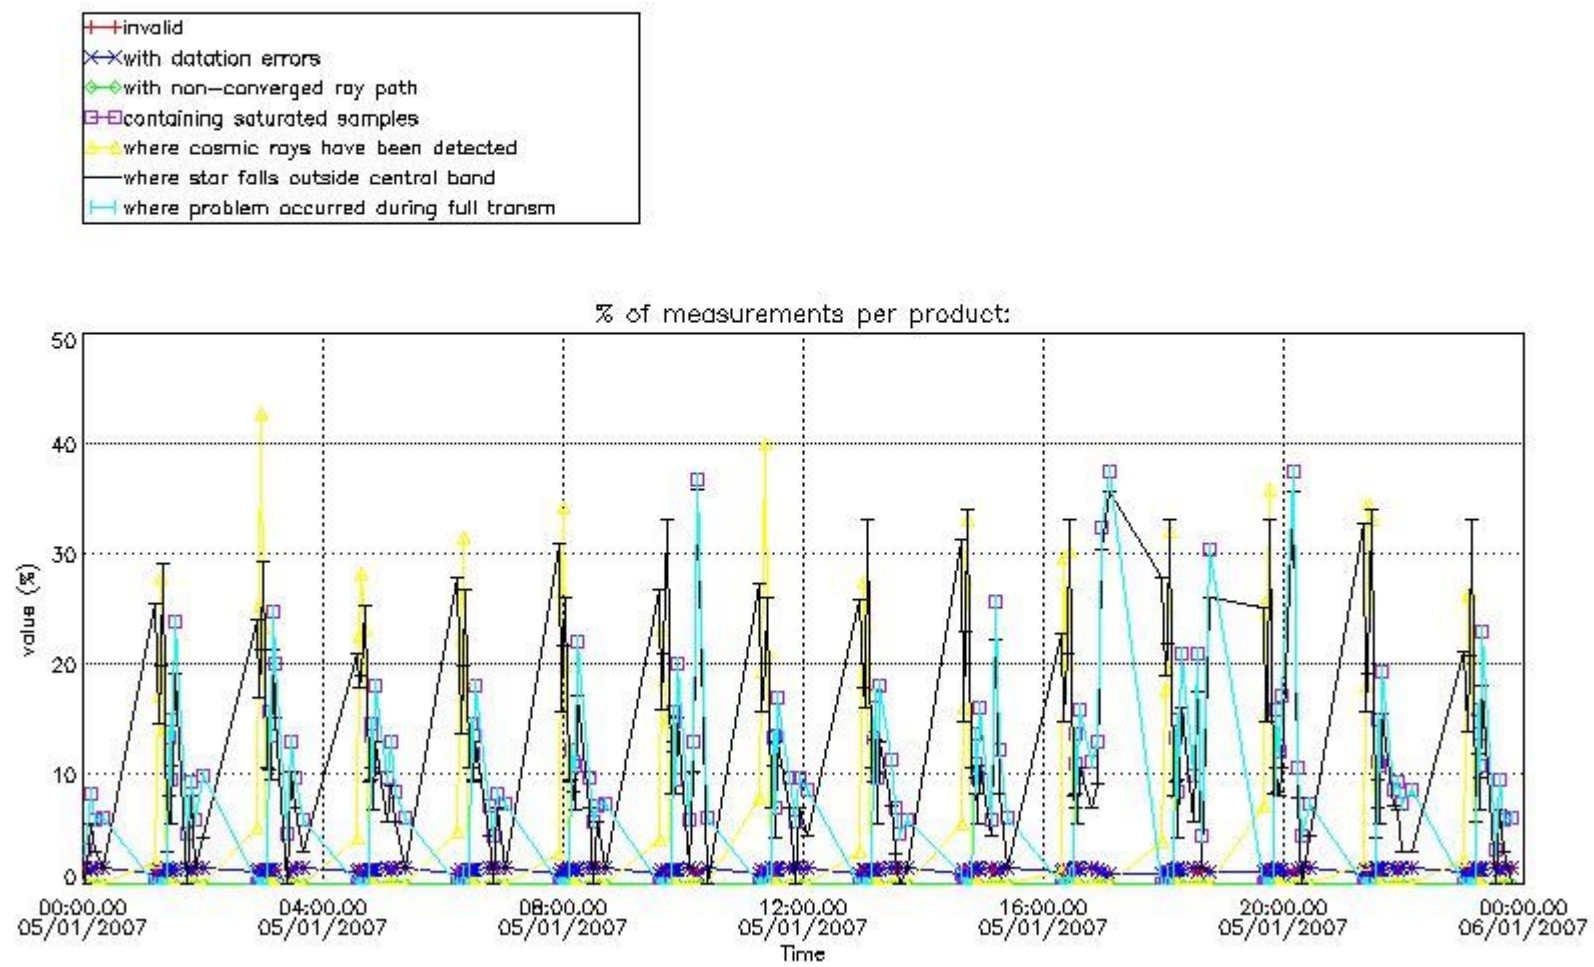

3.1 Plot quality information per product (time dependant)

3.2 Plot quality information per product (world map)

Percentage of flagged data per O3 profile

Percentage of flagged data per H2O profile

Percentage of flagged data per NO2 profile

Percentage of flagged data per NO3 profile

4. Level 1 quality information per product

In this section it is plotted some information contained in the Quality Summary data set of the level 2 products that comes from the level 1b processing. Products without errors (error flag in the MPH set to "0") are used.

4.1 Plot quality information per product (time dependant) coming from level 1b processing

4.1.1 Plot level 1 quality information per product (time dependant): ENVISAT ASCENDING passes

4.1.2 Plot level 1 quality information per product (time dependant): ENVISAT DESCENDING passes

5. Trace gas profiles

5.1 Ozone statistics based on quality of products

The final quality of the products can be "measured" using the STD (Standard Deviation) attached to every point profile. This information is written to the parameter GOM_NL__2P/NL_LOCAL_SPECIES_DENSITY/o3_std of the level 2 products. The table below shows the statistics for given STD ranges.