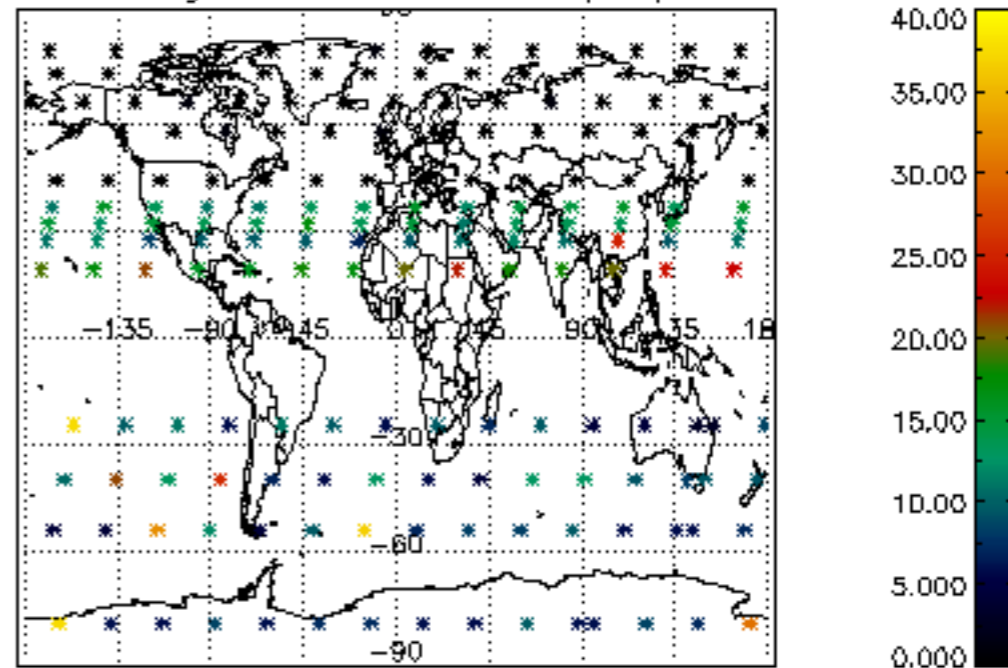

Percentage of saturation errors per profile