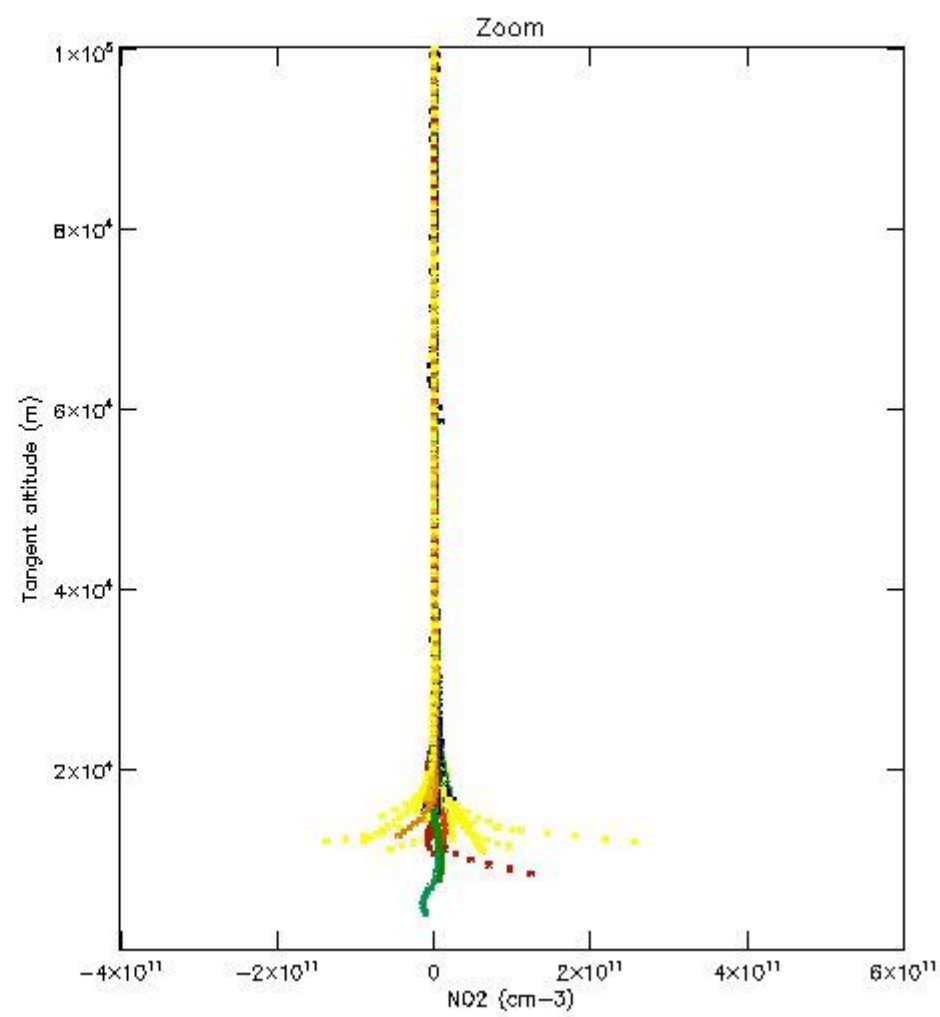

5.7 Plot NO3 profiles for all STD (dark without errors)

The colorbar represents the latitude.