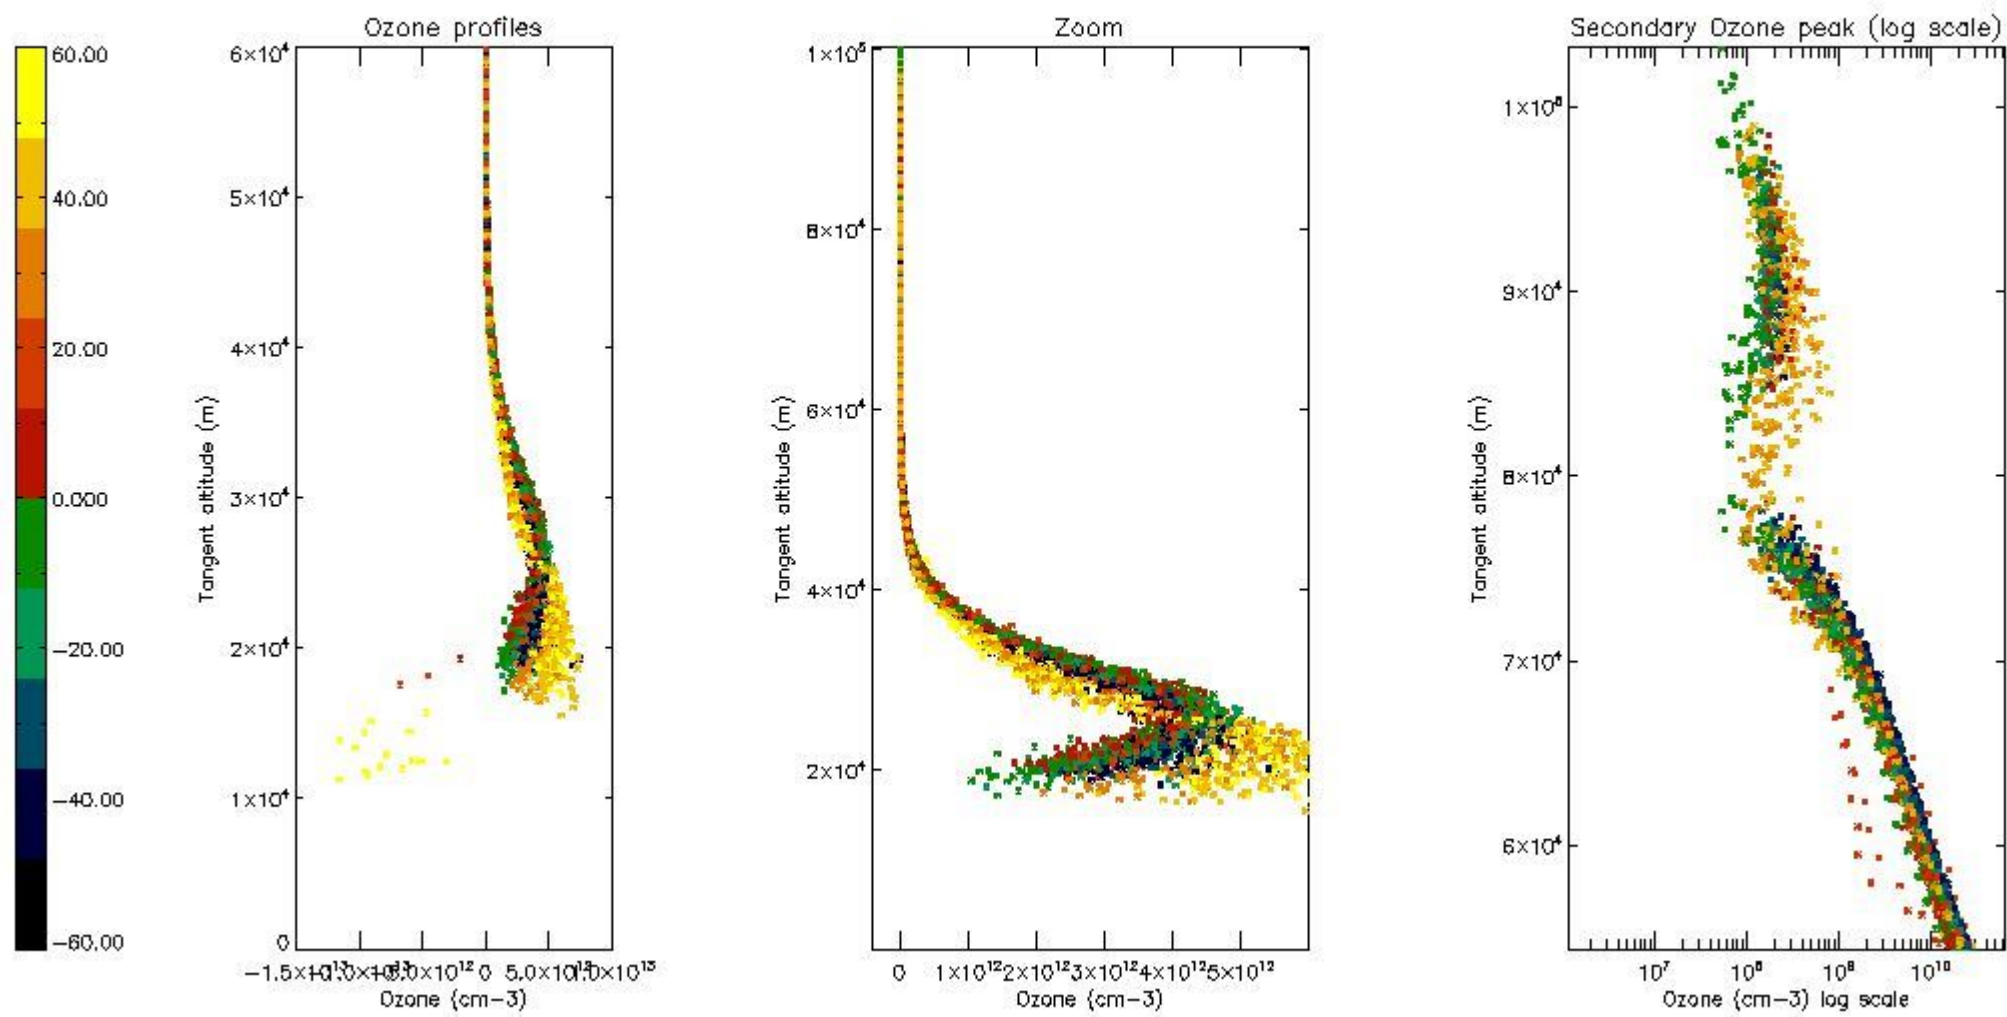

STD < 10	20
STD < 5	15

5.2 Plot ozone profiles for all STD (dark without errors)

The colorbar represents the latitude.

5.3 Plot ozone profiles where STD < 20% (dark without errors)

The colorbar represents the latitude.

5.4 Plot ozone profiles where STD < 10% (dark without errors)

The colorbar represents the latitude.

5.5 Plot ozone profiles where STD < 5% (dark without errors)

The colorbar represents the latitude.

5.6 Plot NO₂ profiles for all STD (dark without errors)

The colorbar represents the latitude.

5.7 Plot NO3 profiles for all STD (dark without errors)

The colorbar represents the latitude.

5.8 Plot H2O profiles for all STD (only for occultations of stars 1,2,3,4,13,14,16,26,63 dark without errors)