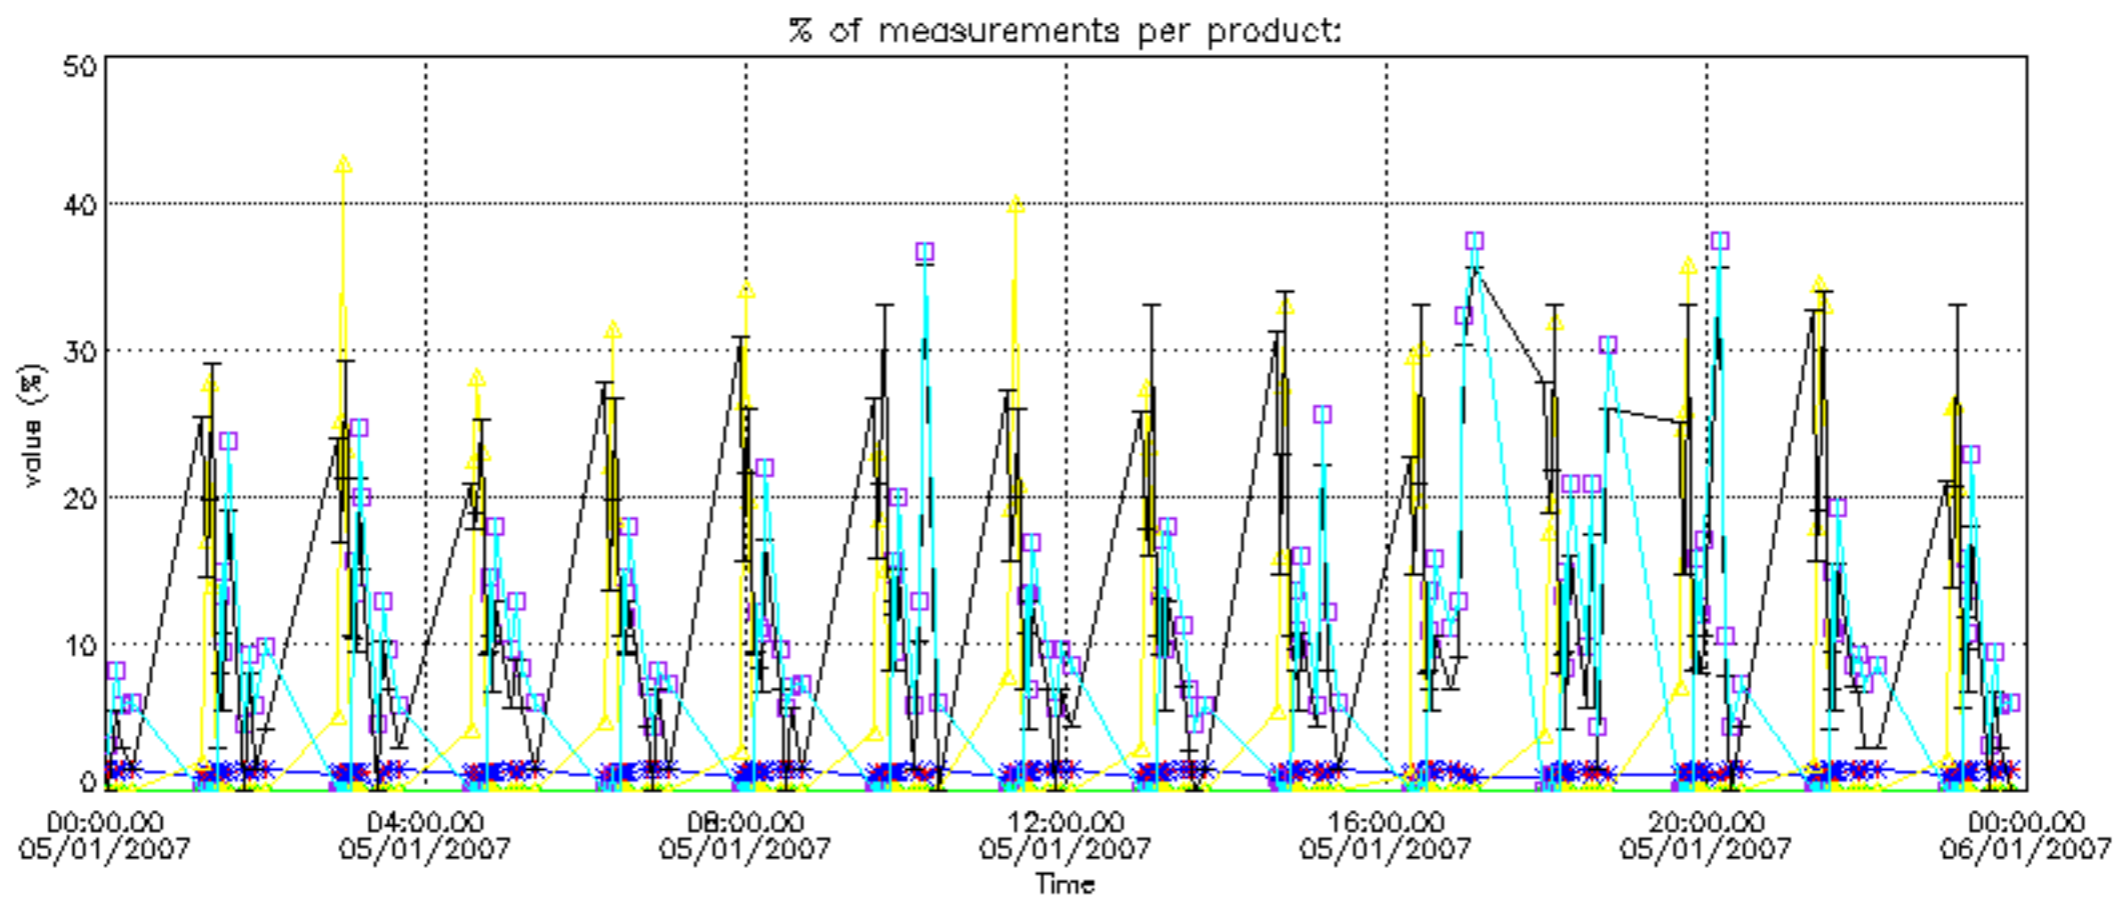

Percentage of cosmic ray hits per profile

Percentage of datation errors per profile