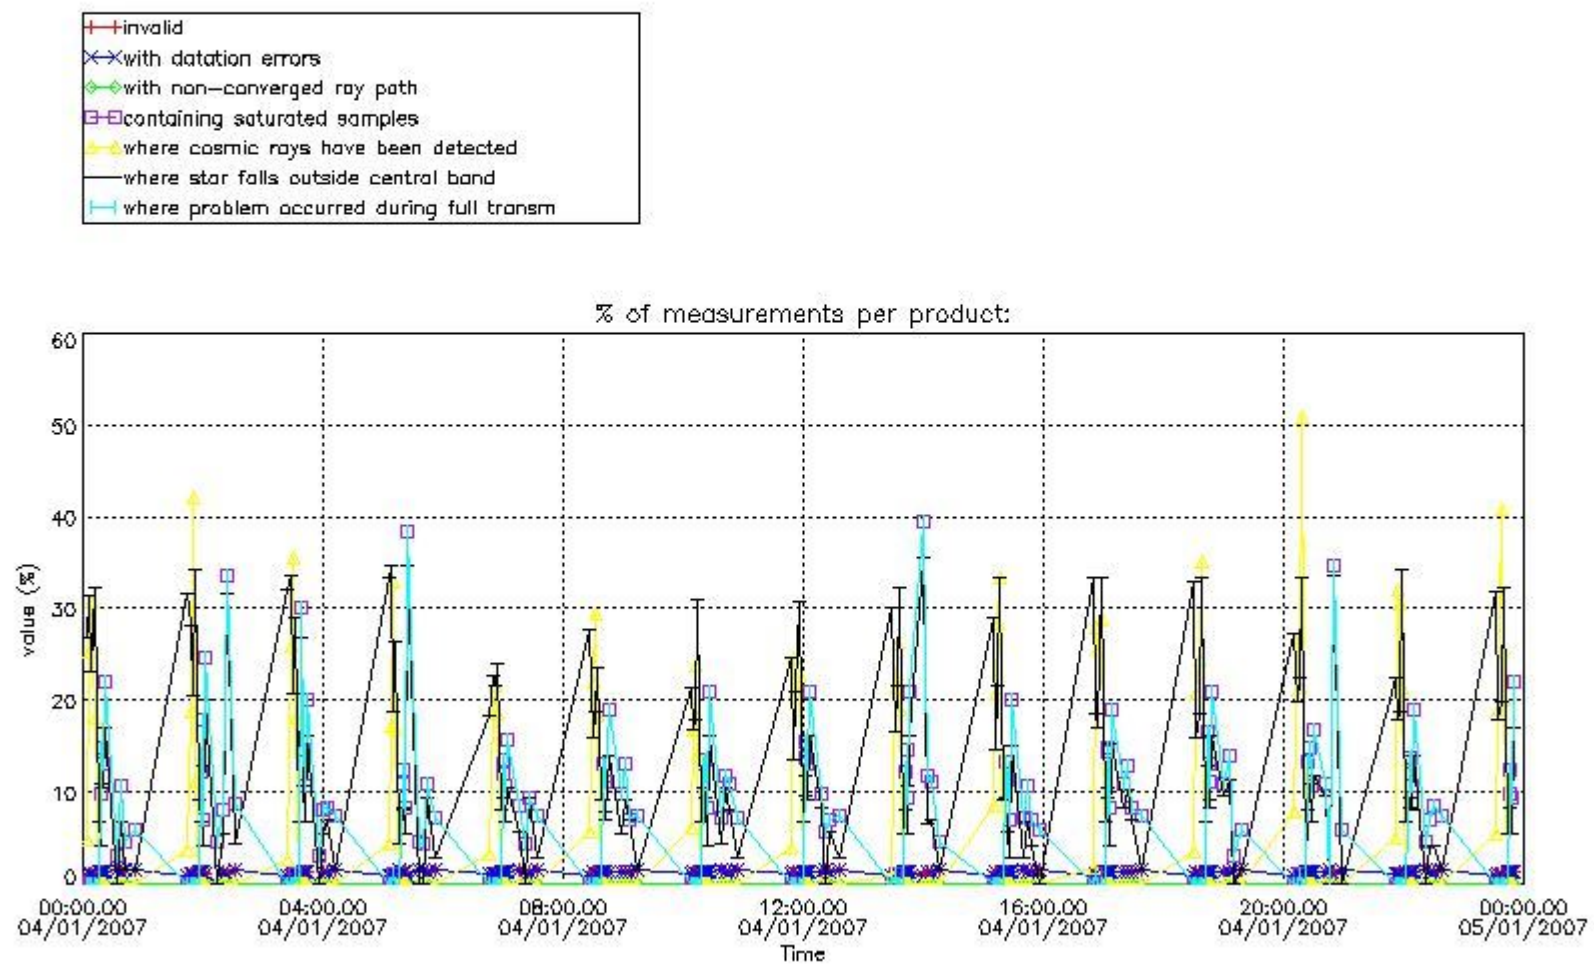

3.1 Plot quality information per product (time dependant)

3.2 Plot quality information per product (world map)

Percentage of flagged data per O3 profile

Percentage of flagged data per H2O profile

Percentage of flagged data per NO2 profile

Percentage of flagged data per NO3 profile

4. Level 1 quality information per product

In this section it is plotted some information contained in the Quality Summary data set of the level 2 products that comes from the level 1b processing. Products without errors (error flag in the MPH set to "0") are used.

4.1 Plot quality information per product (time dependant) coming from level 1b processing

4.1.1 Plot level 1 quality information per product (time dependant): ENVISAT ASCENDING passes

4.1.2 Plot level 1 quality information per product (time dependant): ENVI SAT DESCENDING passes