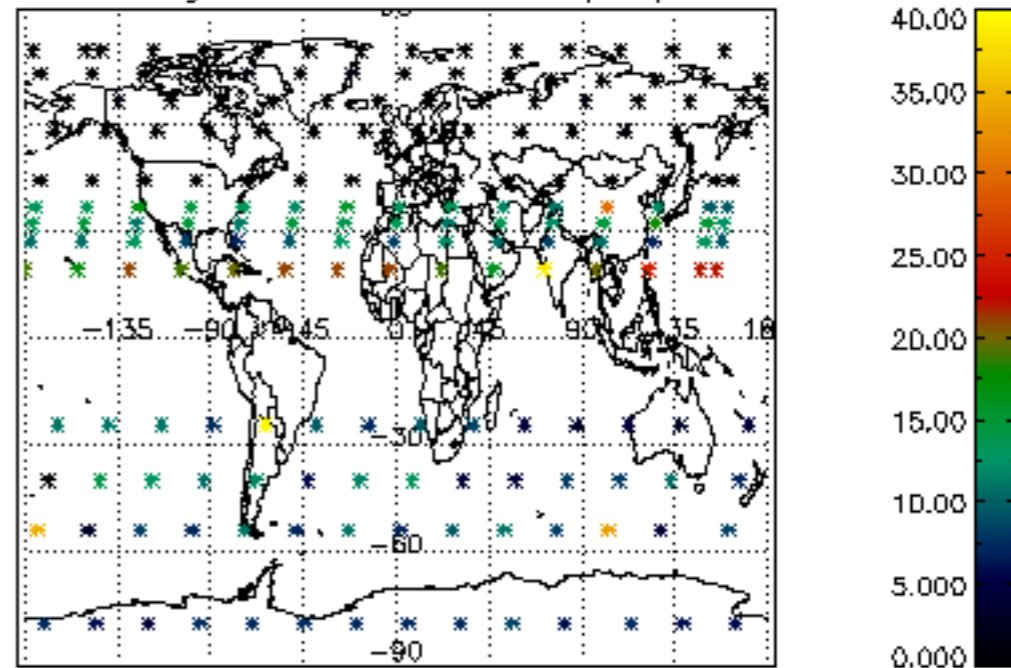

Percentage of saturation errors per profile