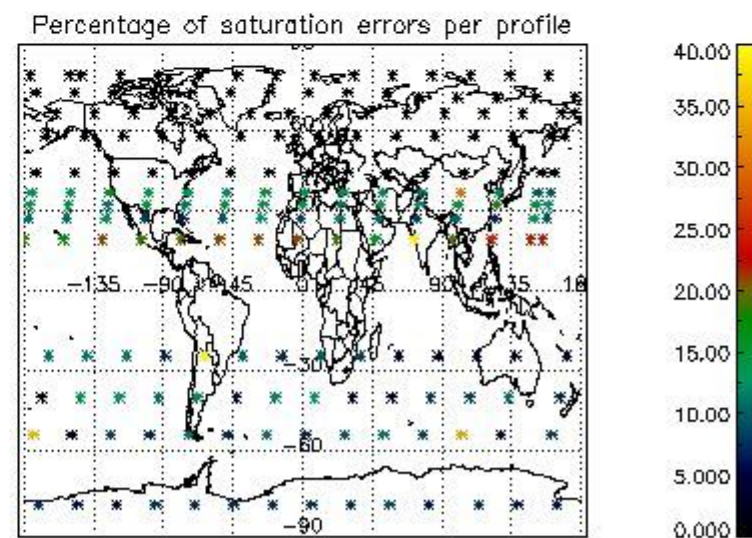

Percentage of datation errors per profile

Percentage of star falling outside central band per profile

Percentage of saturation errors per profile

4.2.2 Plot level 1 quality information per product (world map): ENVISAT DESCENDING passes