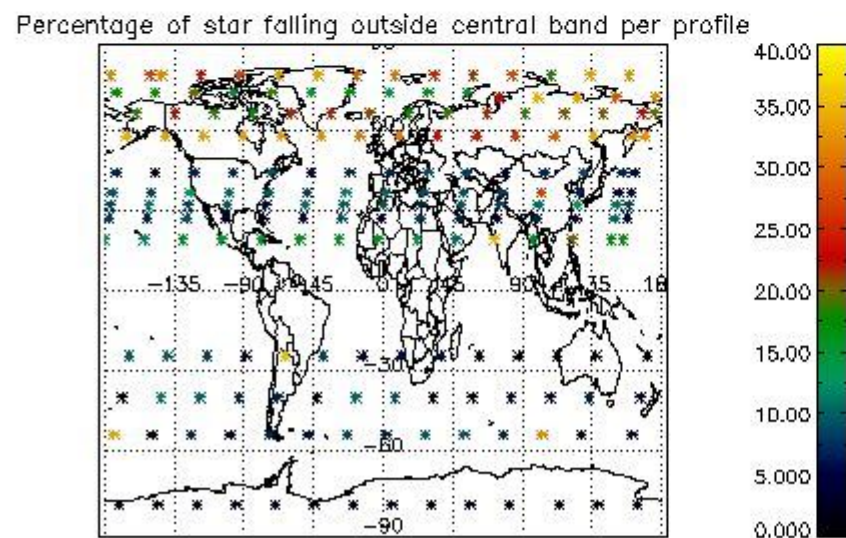

Percentage of datation errors per profile

Percentage of star falling outside central band per profile

Percentage of saturation errors per profile

4.2.2 Plot level 1 quality information per product (world map): ENVISAT DESCENDING passes