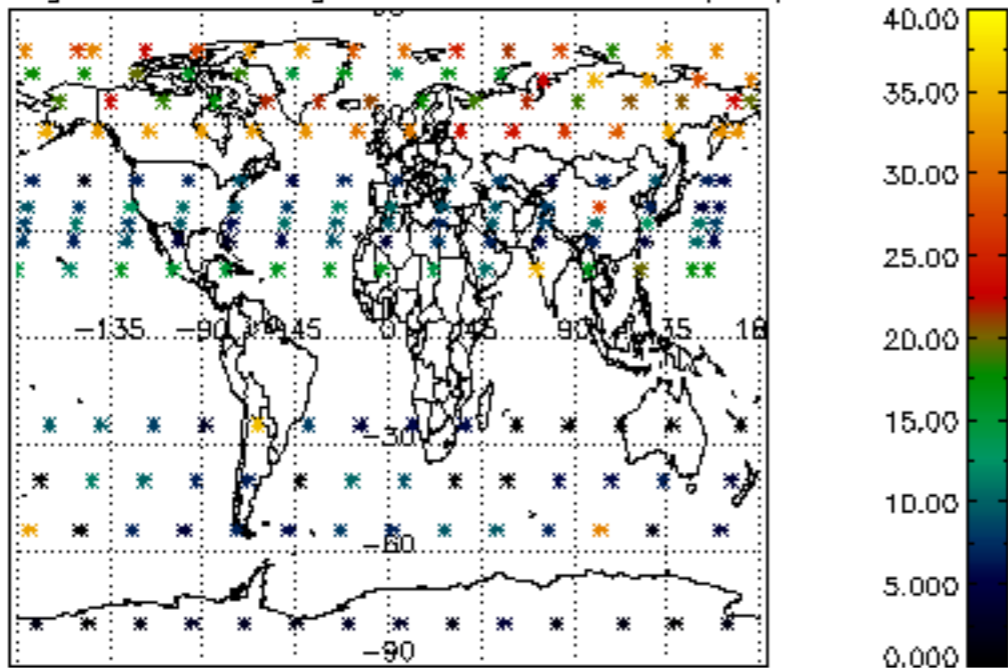

Percentage of star falling outside central band per profile