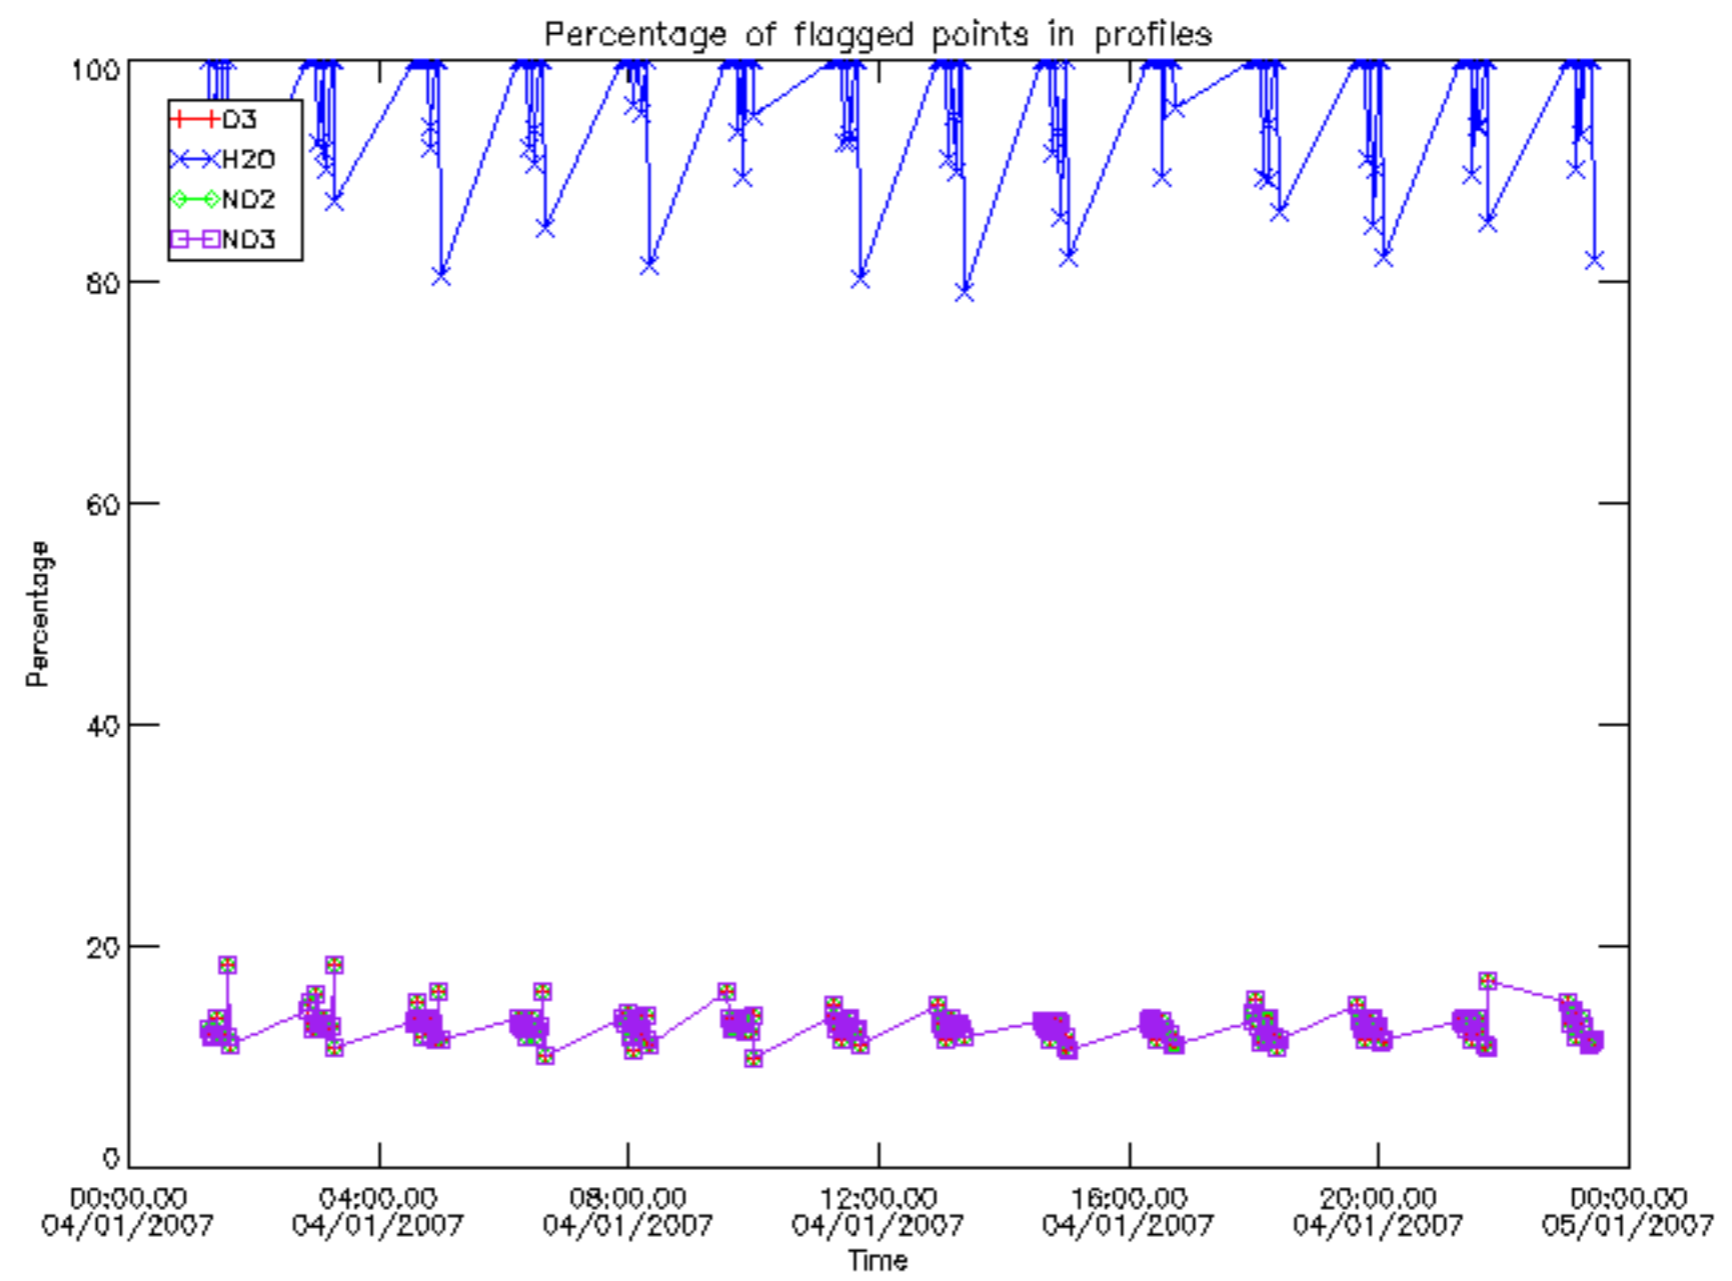

Percentage of flagged data per D3 profile

Percentage of flagged data per H2O profile