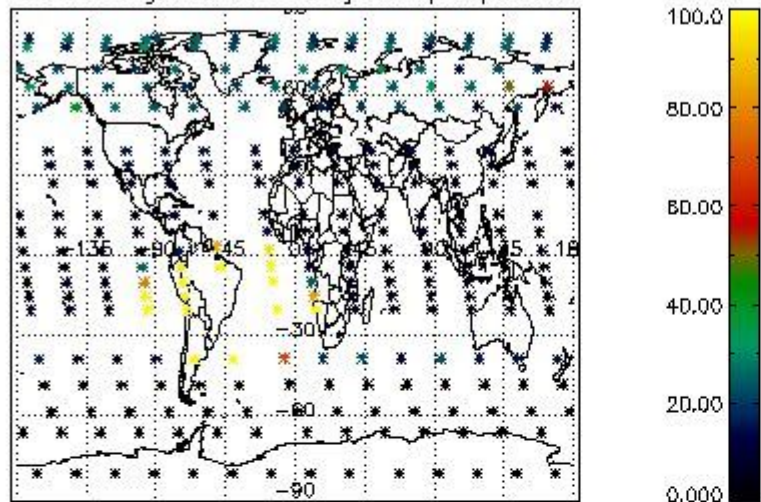

Percentage of cosmic ray hits per profile