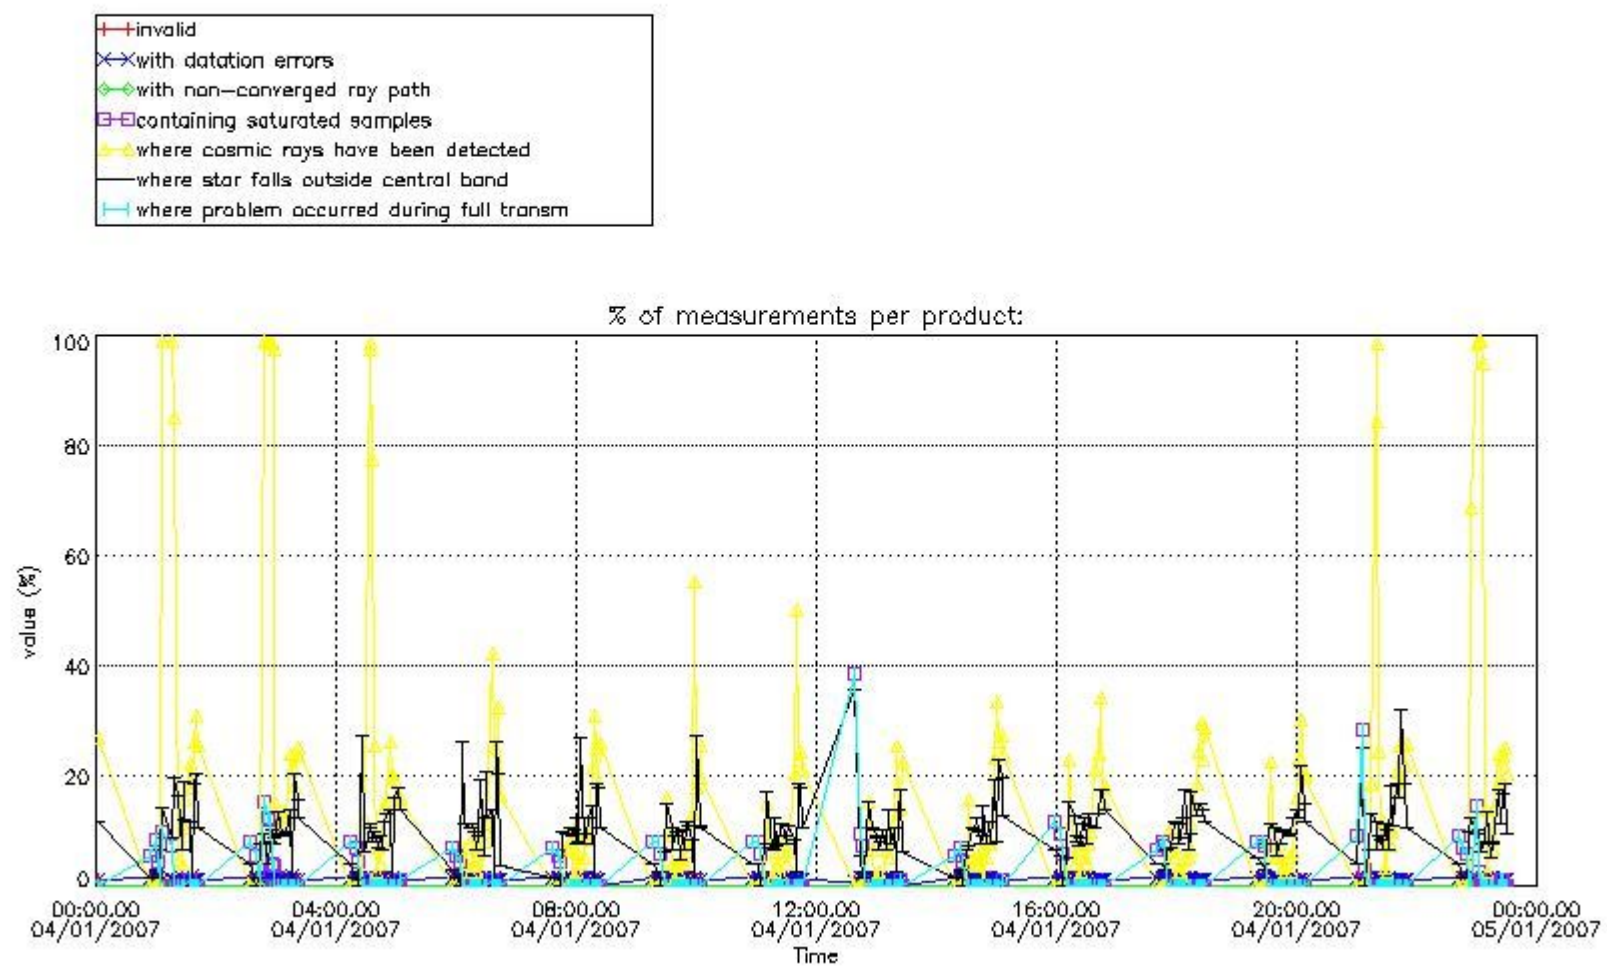

4.1.2 Plot level 1 quality information per product (time dependant): ENVI SAT DESCENDING passes