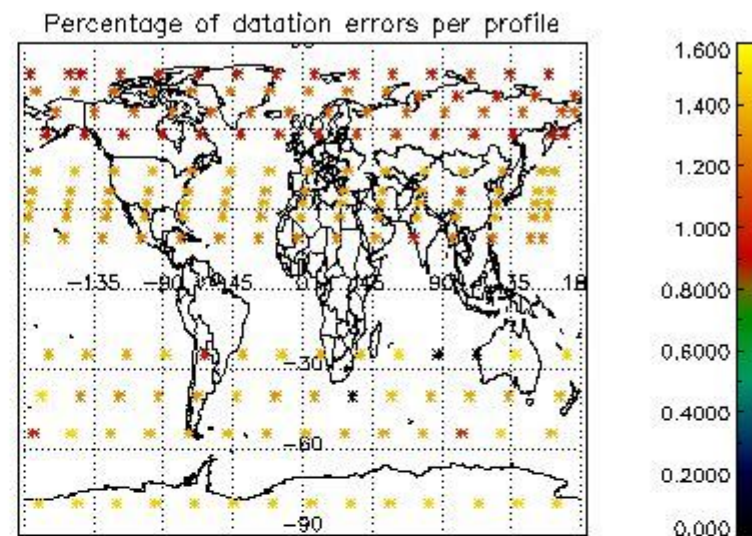

Percentage of datation errors per profile

Percentage of star falling outside central band per profile

Percentage of saturation errors per profile

4.2.2 Plot level 1 quality information per product (world map): ENVISAT DESCENDING passes