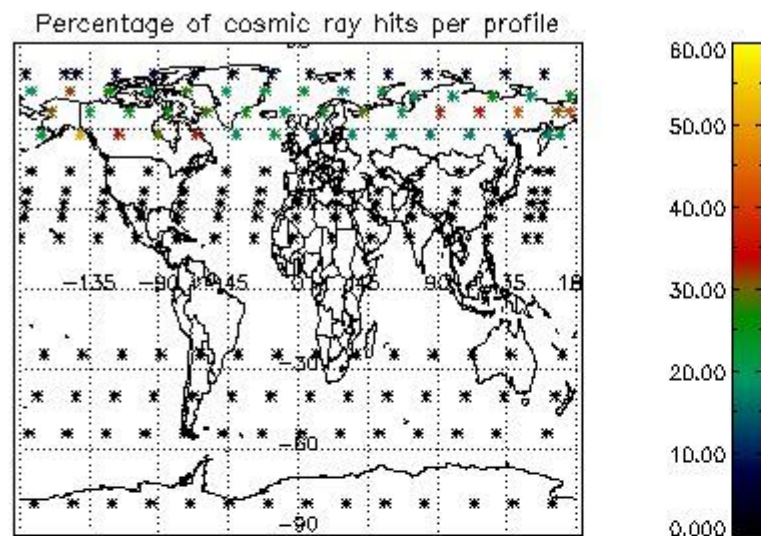

4.2.2 Plot level 1 quality information per product (world map): ENVISAT DESCENDING passes

5. Trace gas profiles

5.1 Ozone statistics based on quality of products

The final quality of the products can be "measured" using the STD (Standard Deviation) attached to every point profile. This information is written to the parameter GOM_NL__2P/NL_LOCAL_SPECIES_DENSITY/o3_std of the level 2 products. The table below shows the statistics for given STD ranges.

The statistics are given with respect to the overall valid production:

- Products without fatal errors: GOM_NL__2P/MPH/PRODUCT_ERR=0
- Valid point profile: GOM_NL__2P/NL_LOCAL_SPECIES_DENSITY/pcd(0)=0

The 'Criteria' is applied to valid points of dark limb products:

- Products in dark limb illumination condition: GOM_NL__2P/NL_SUMMARY_QUALITY/obs_ill_cond=0
- Products without fatal errors: GOM_NL__2P/MPH/PRODUCT_ERR=0
- Valid point profile: GOM_NL__2P/NL_LOCAL_SPECIES_DENSITY/pcd(0)=0

So, the table below shows the percentage of dark limb and valid observations for each criteria with respect to the overall valid daily observations.

Criteria	% of total production
All STD	38
STD < 20	23