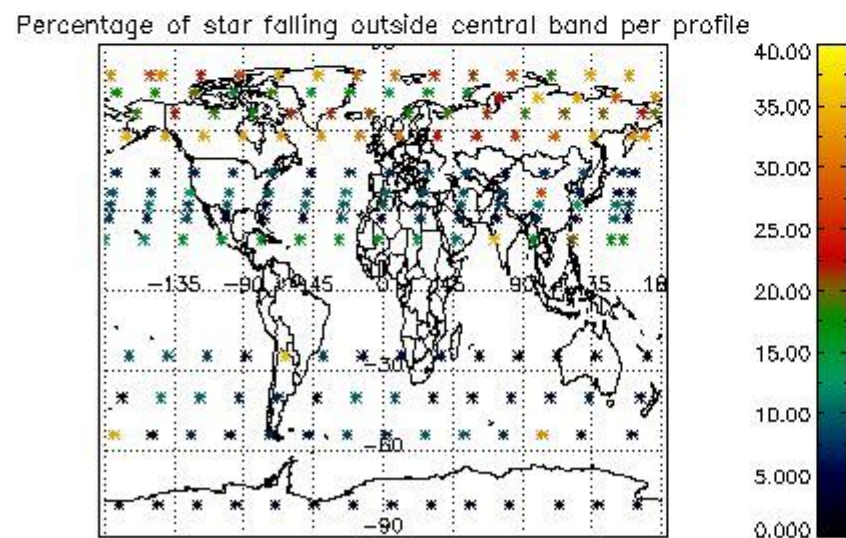

5. Trace gas profiles

5.1 Ozone statistics based on quality of products

The final quality of the products can be "measured" using the STD (Standard Deviation) attached to every point profile. This information is written to the parameter GOM_NL__2P/NL_LOCAL_SPECIES_DENSITY/o3_std of the level 2 products. The table below shows the statistics for given STD ranges.

The statistics are given with respect to the overall valid production:

- Products without fatal errors: GOM_NL__2P/MPH/PRODUCT_ERR=0
- Valid point profile: GOM_NL__2P/NL_LOCAL_SPECIES_DENSITY/pcd(0)=0

The 'Criteria' is applied to valid points of dark limb products:

- Products in dark limb illumination condition: GOM_NL__2P/NL_SUMMARY_QUALITY/obs_ill_cond=0
- Products without fatal errors: GOM_NL__2P/MPH/PRODUCT_ERR=0
- Valid point profile: GOM_NL__2P/NL_LOCAL_SPECIES_DENSITY/pcd(0)=0

So, the table below shows the percentage of dark limb and valid observations for each criteria with respect to the overall valid daily observations.

Criteria	% of total production
All STD	38
STD < 20	23