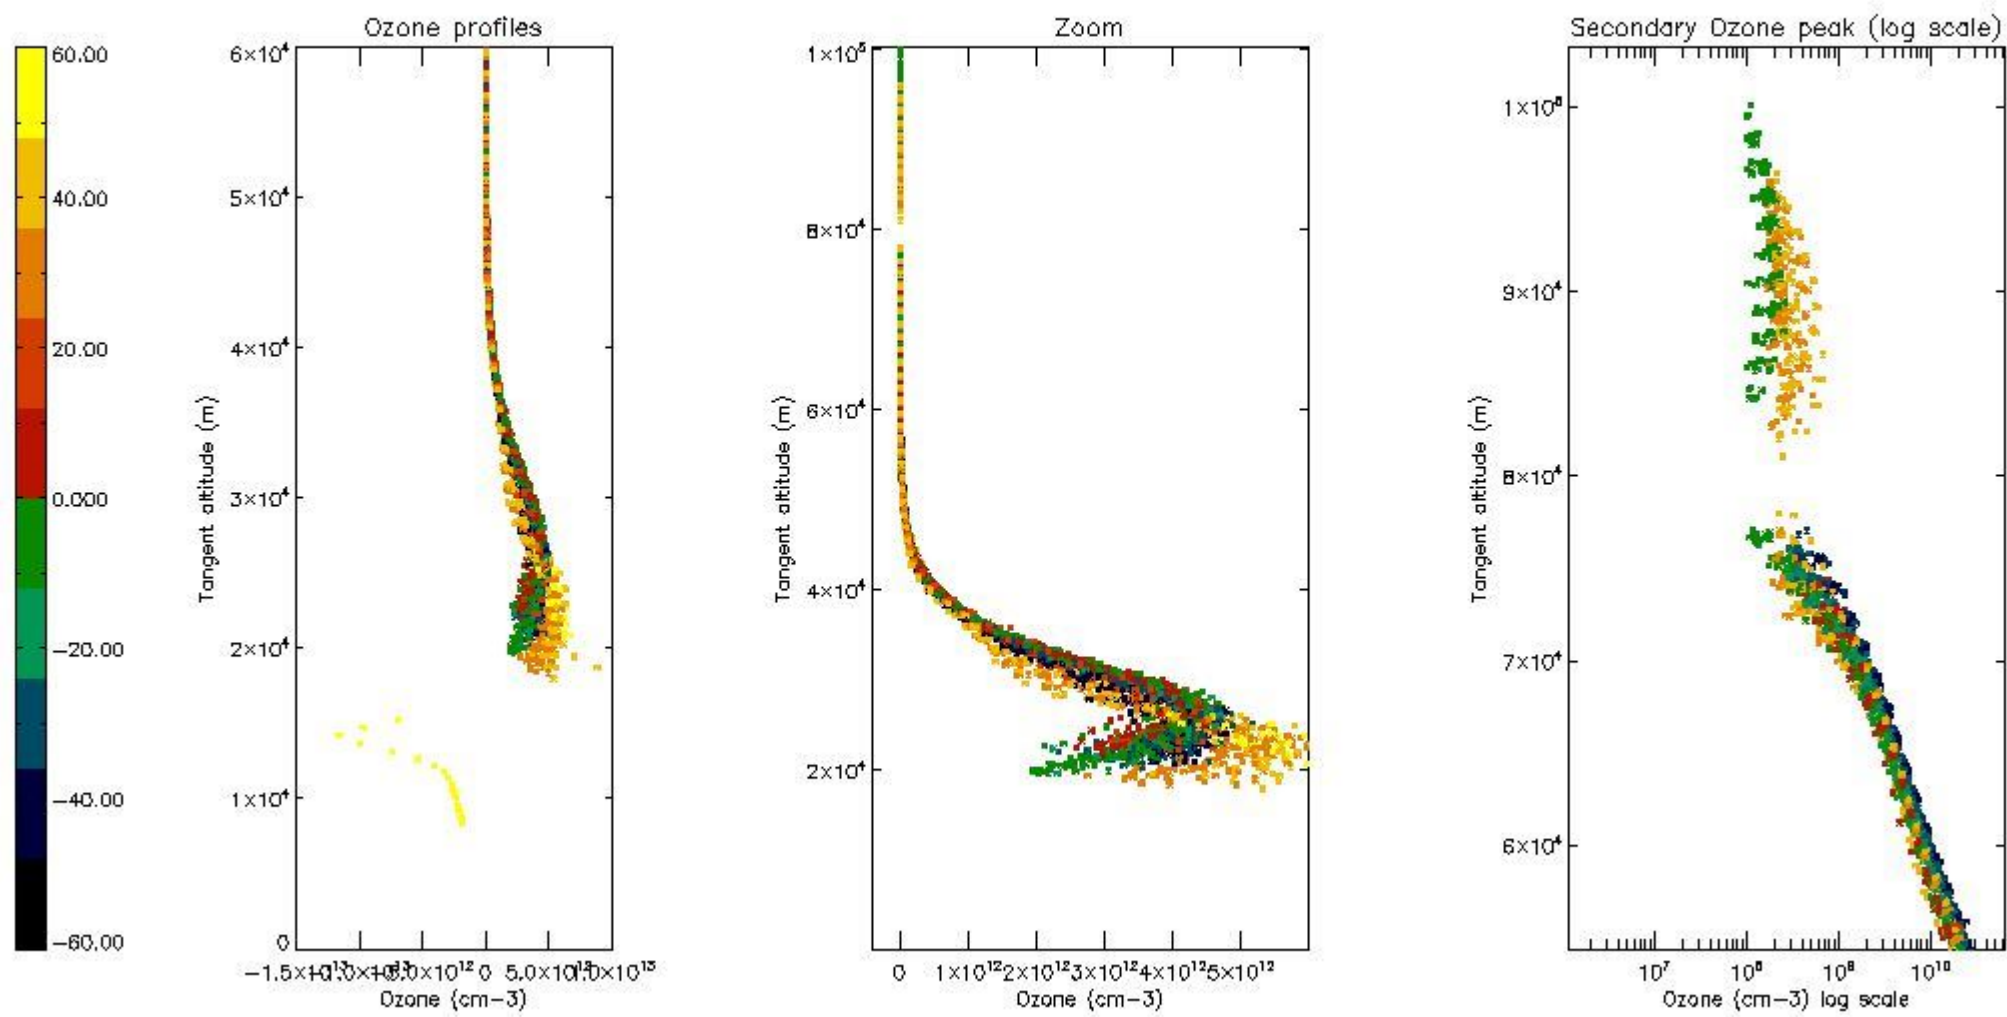

5.5 Plot ozone profiles where $STD < 5\%$ (dark without errors)

The colorbar represents the latitude.