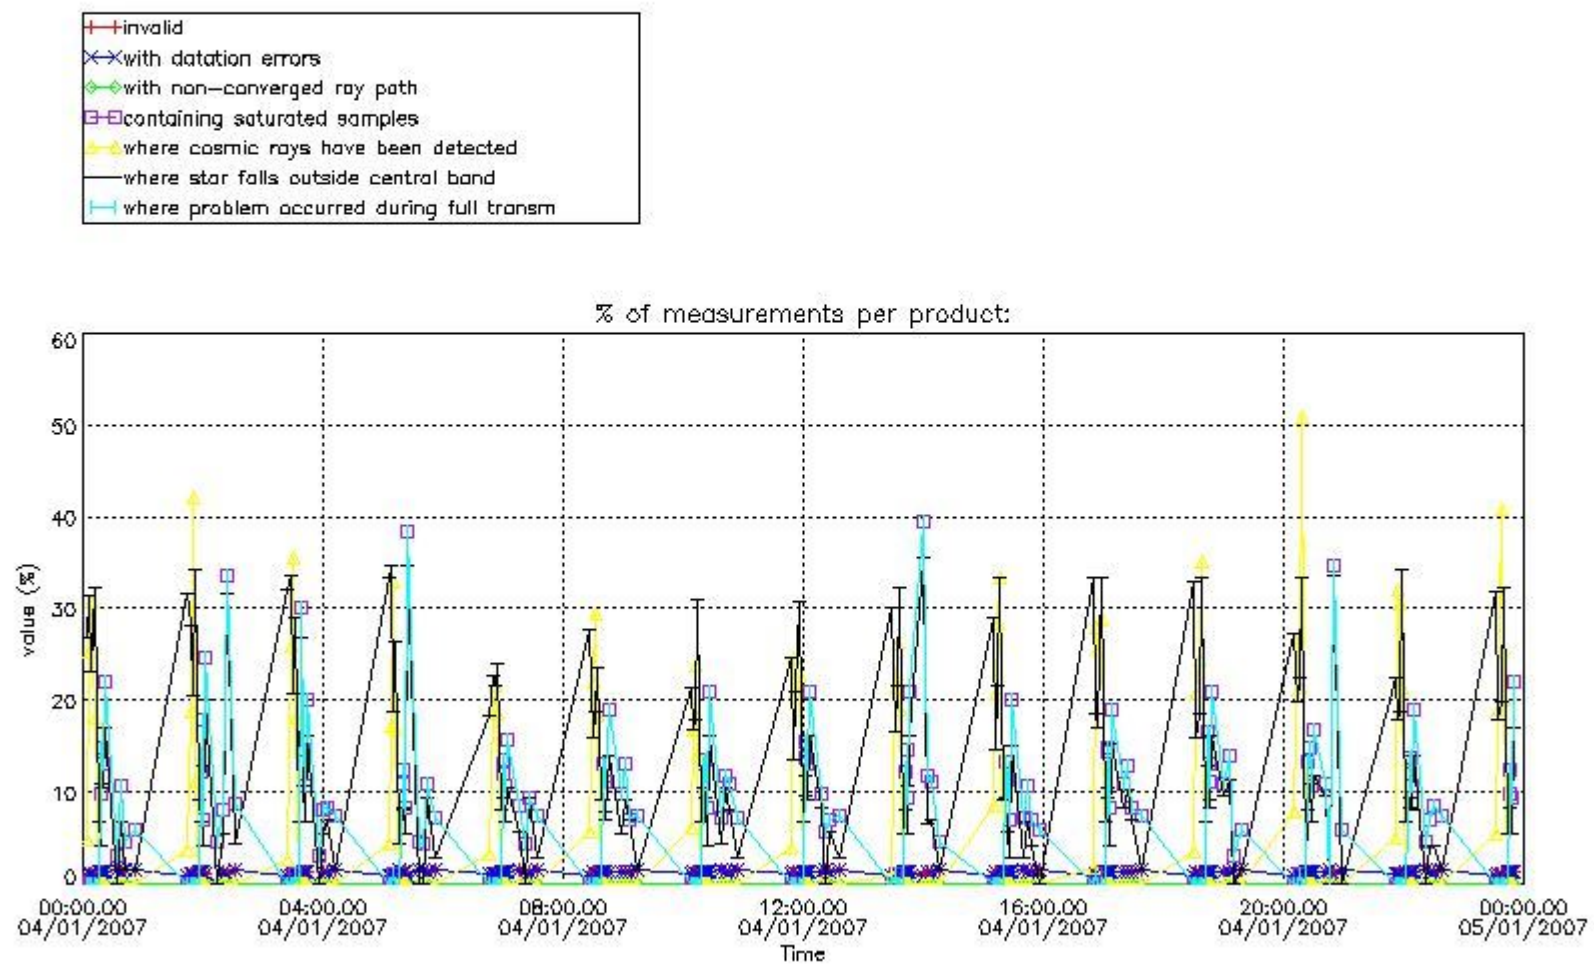

4.2 Plot quality information per product coming from level 1b processing (world map)

4.2.1 Plot level 1 quality information per product (world map): ENVISAT ASCENDING passes