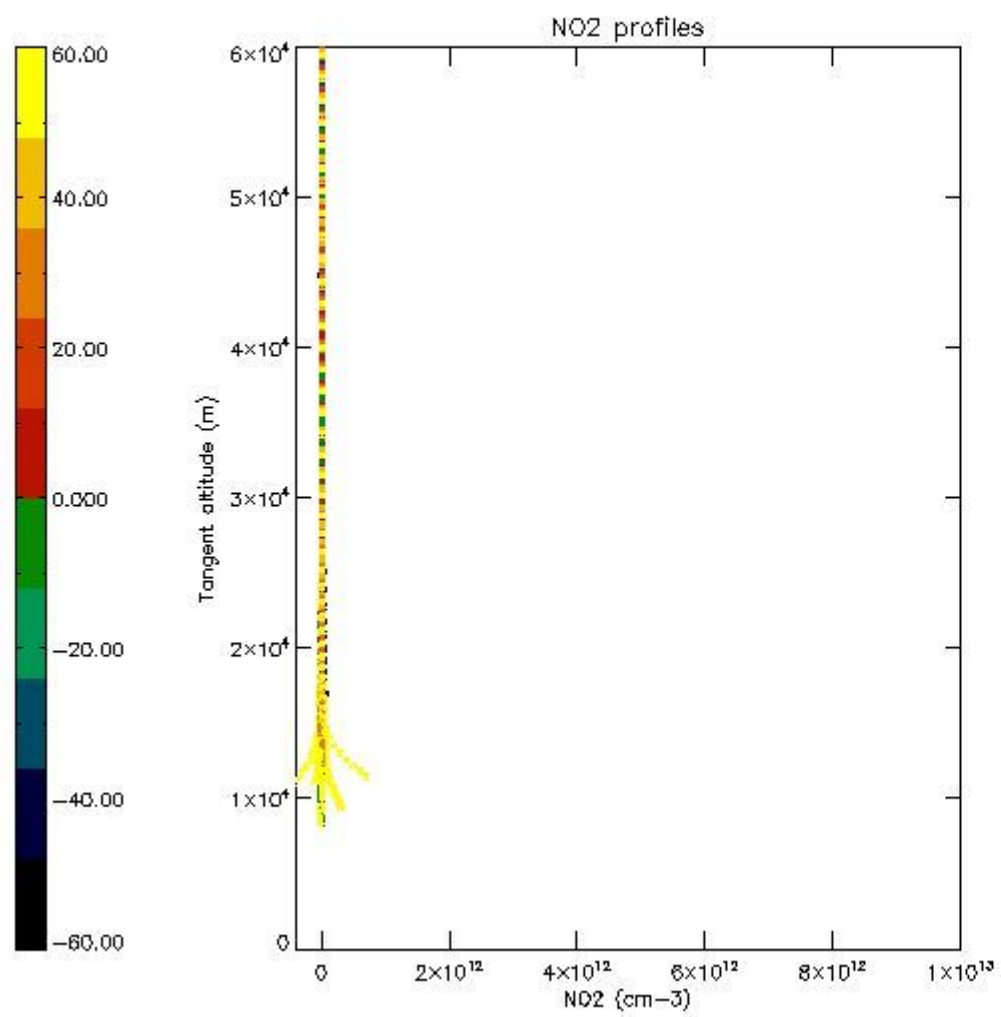

5.7 Plot NO3 profiles for all STD (dark without errors)

The colorbar represents the latitude.