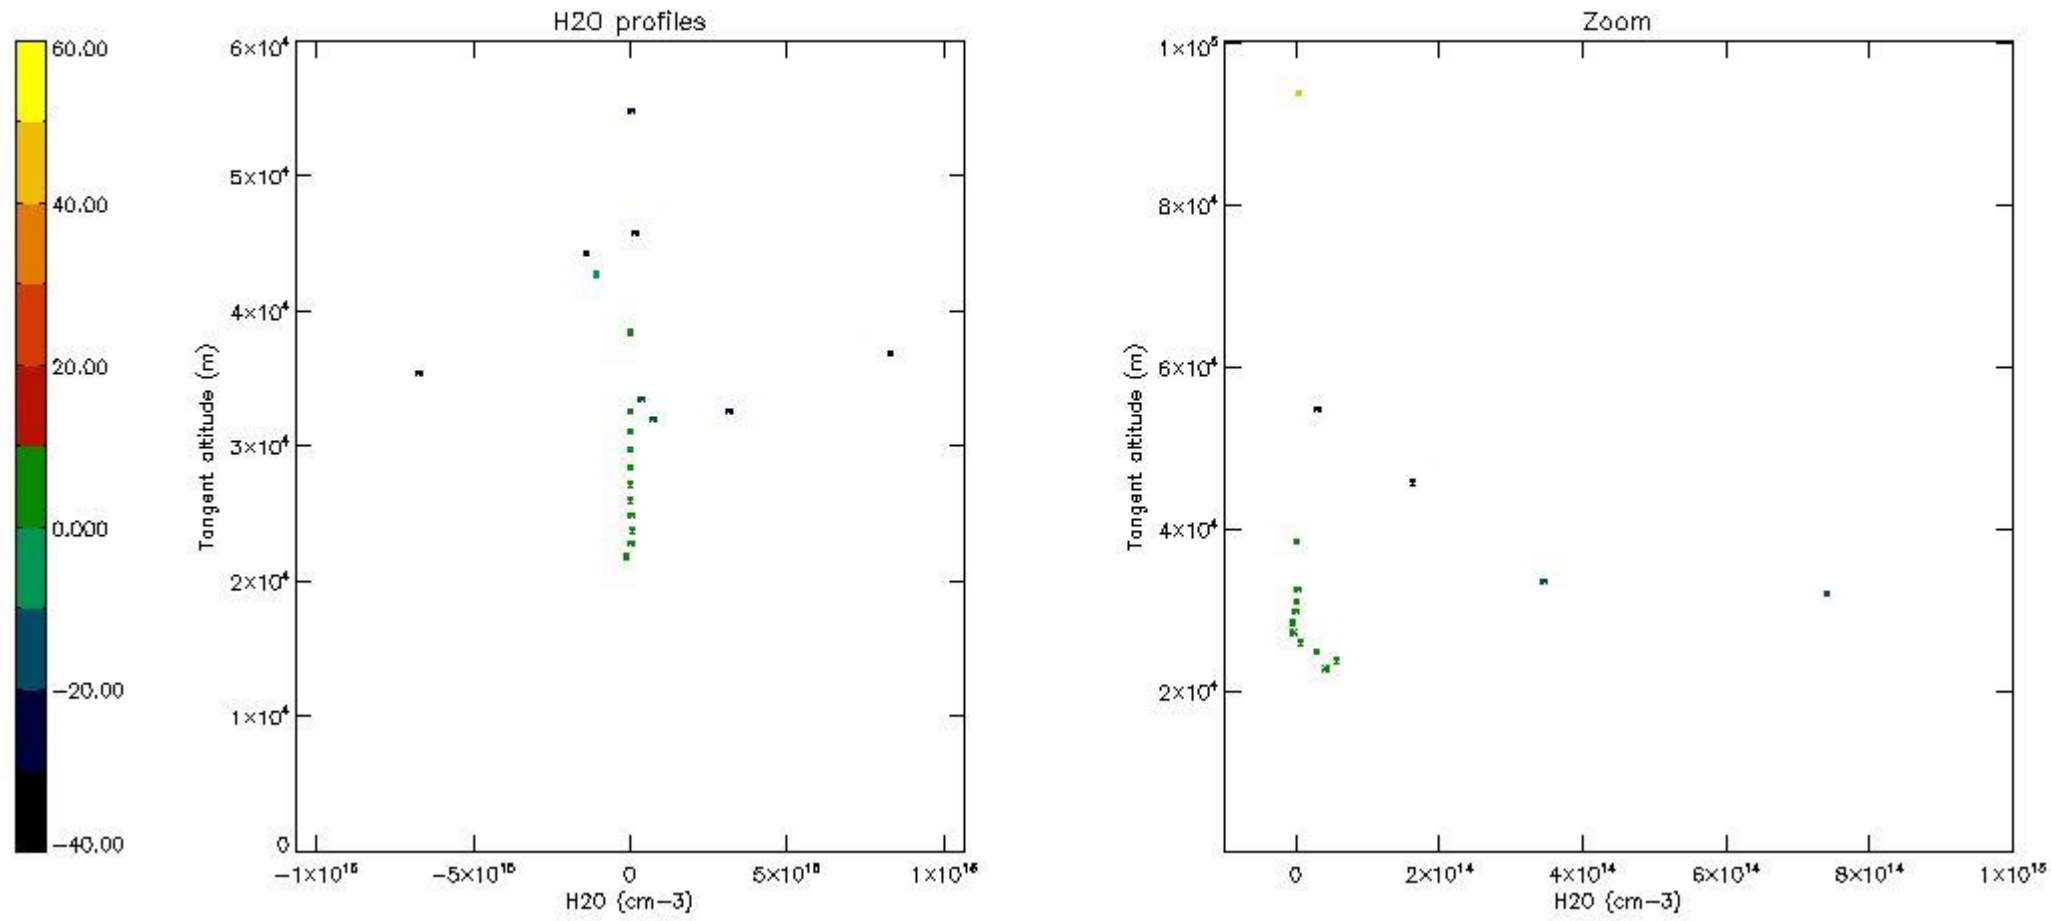

6. Auxiliary Data Files used for the production reported in section 2

The number reported in the third column indicates since which file (see list in section 2) the corresponding auxiliary file has been used. The fourth column is the date of those product files.

Type	Auxiliary Filename	Used since product	Used since product date
INST_PHYS_CHARACTERISTICS	GOM_INS_AXVIEC20091111_143220_20030716_120000_20500101_000000	1	04-JAN-2007 00:01:21
LEVEL-2_PROC_CONFIG	GOM_PR2_AXVIEC20091111_152718_20020301_000000_20500101_000000	1	04-JAN-2007 00:01:21
CROSS_SECTIONS_FILE	GOM_CRS_AXVIEC20091111_154832_20020301_000000_20500101_000000	1	04-JAN-2007 00:01:21