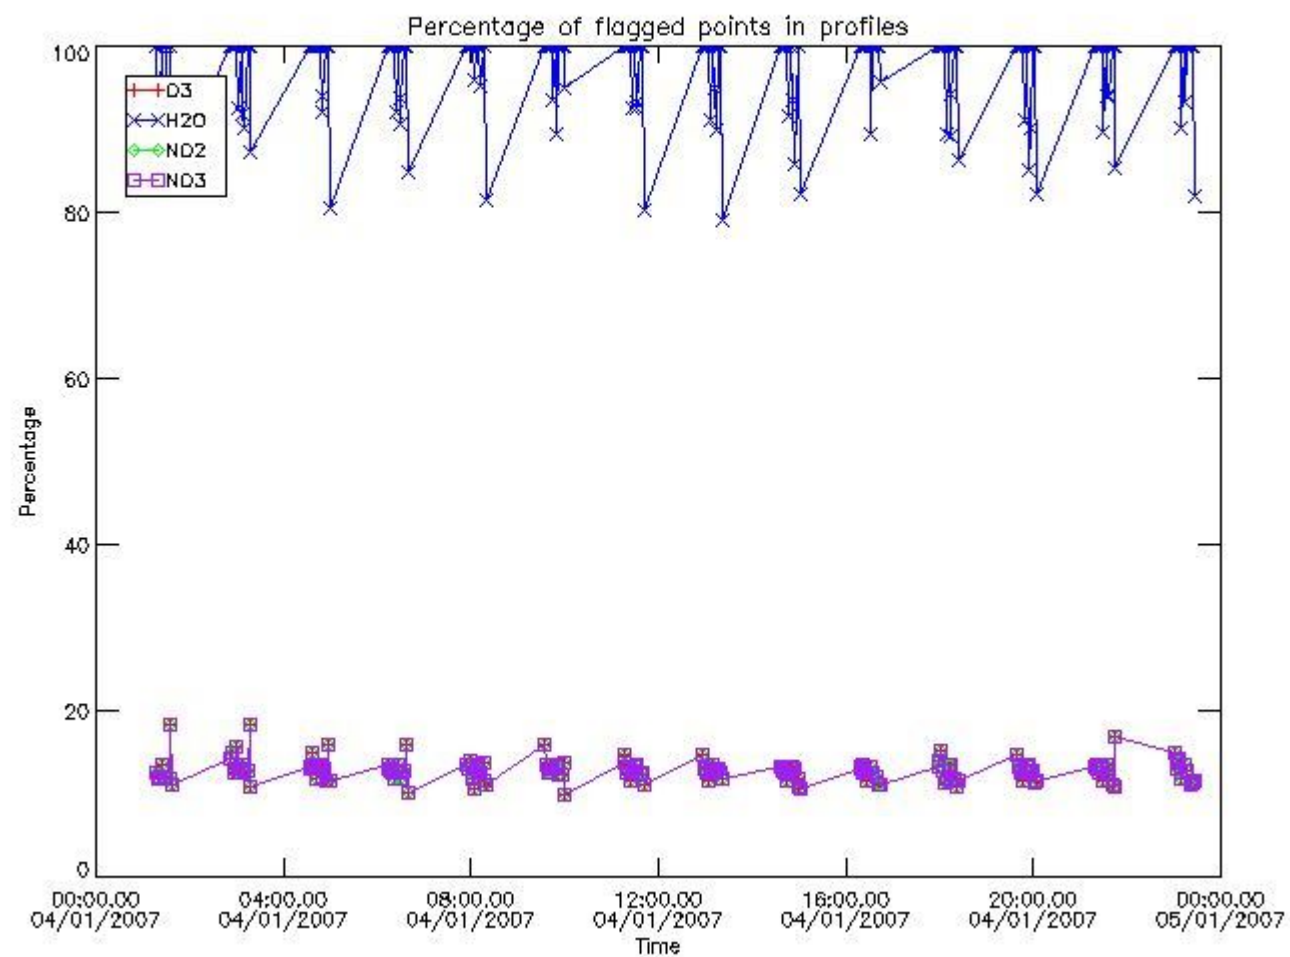

3. Quality information per product

In this section it is plotted some information contained in the Quality Summary data set of the level 2 products. Only products in dark limb conditions and without errors (error flag in the MPH set to "0") are used.

3.1 Plot quality information per product (time dependant)

3.2 Plot quality information per product (world map)