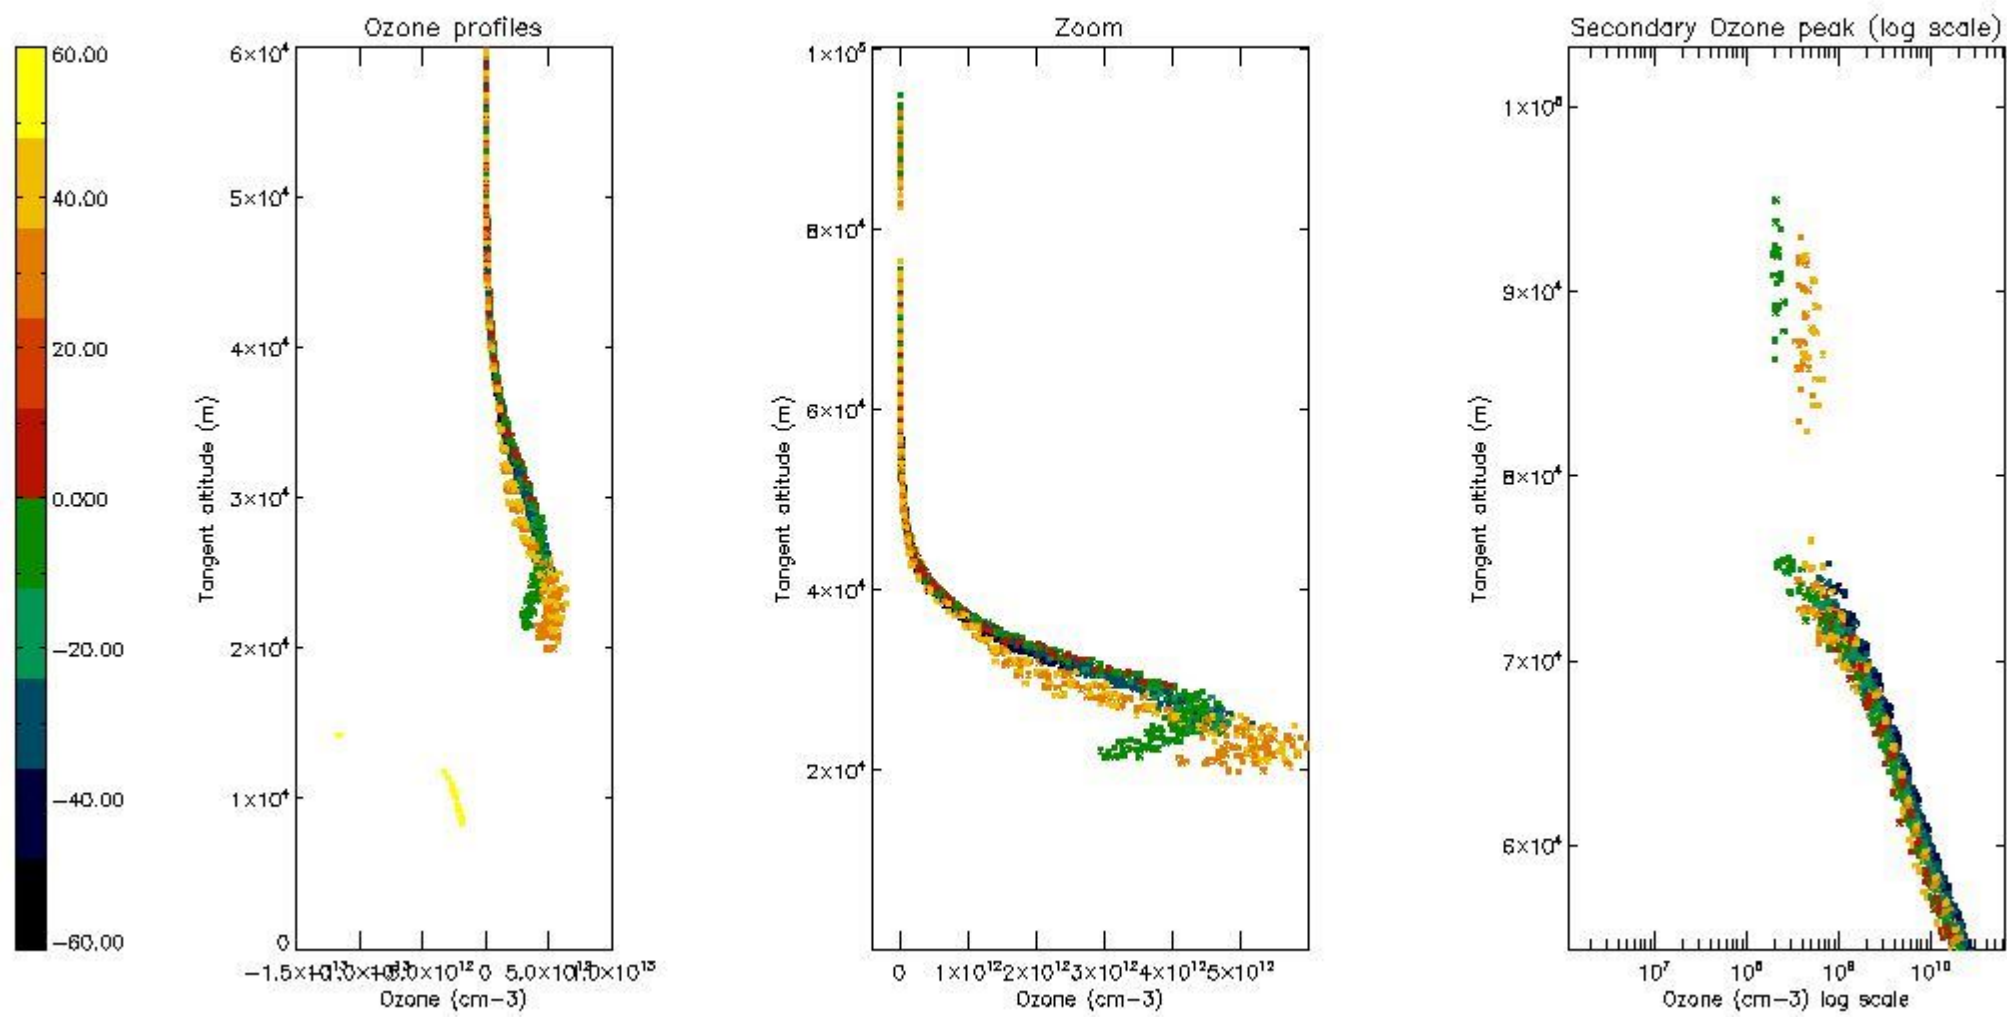

STD < 10	19
STD < 5	14

5.2 Plot ozone profiles for all STD (dark without errors)

The colorbar represents the latitude.

5.3 Plot ozone profiles where STD < 20% (dark without errors)

The colorbar represents the latitude.

5.4 Plot ozone profiles where STD < 10% (dark without errors)

The colorbar represents the latitude.

5.5 Plot ozone profiles where $STD < 5\%$ (dark without errors)

The colorbar represents the latitude.

5.6 Plot NO₂ profiles for all STD (dark without errors)