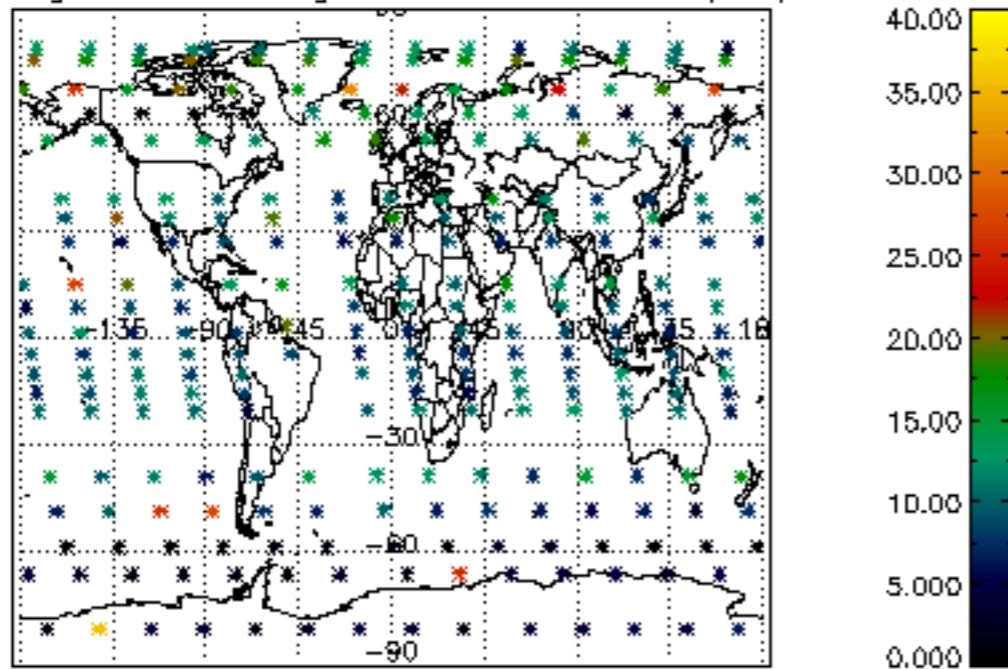

Percentage of cosmic ray hits per profile

Percentage of star falling outside central band per profile