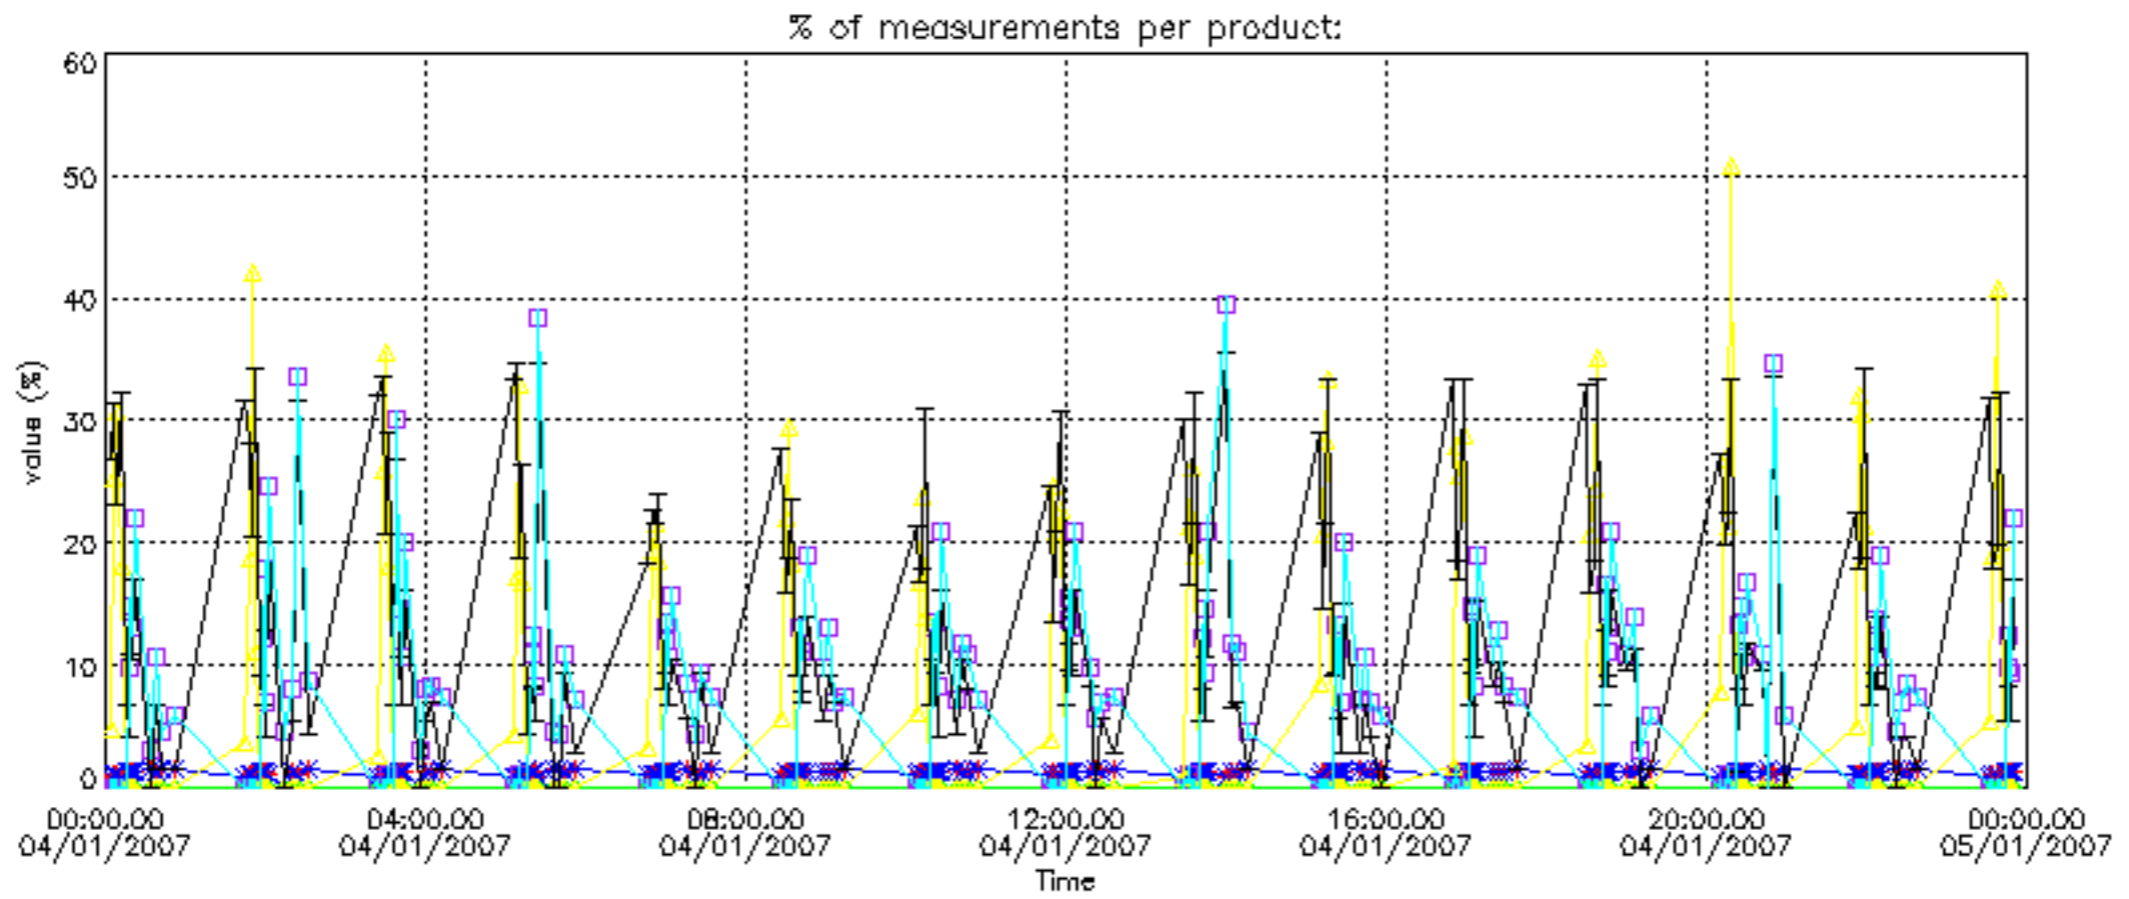

Percentage of cosmic ray hits per profile

Percentage of datation errors per profile