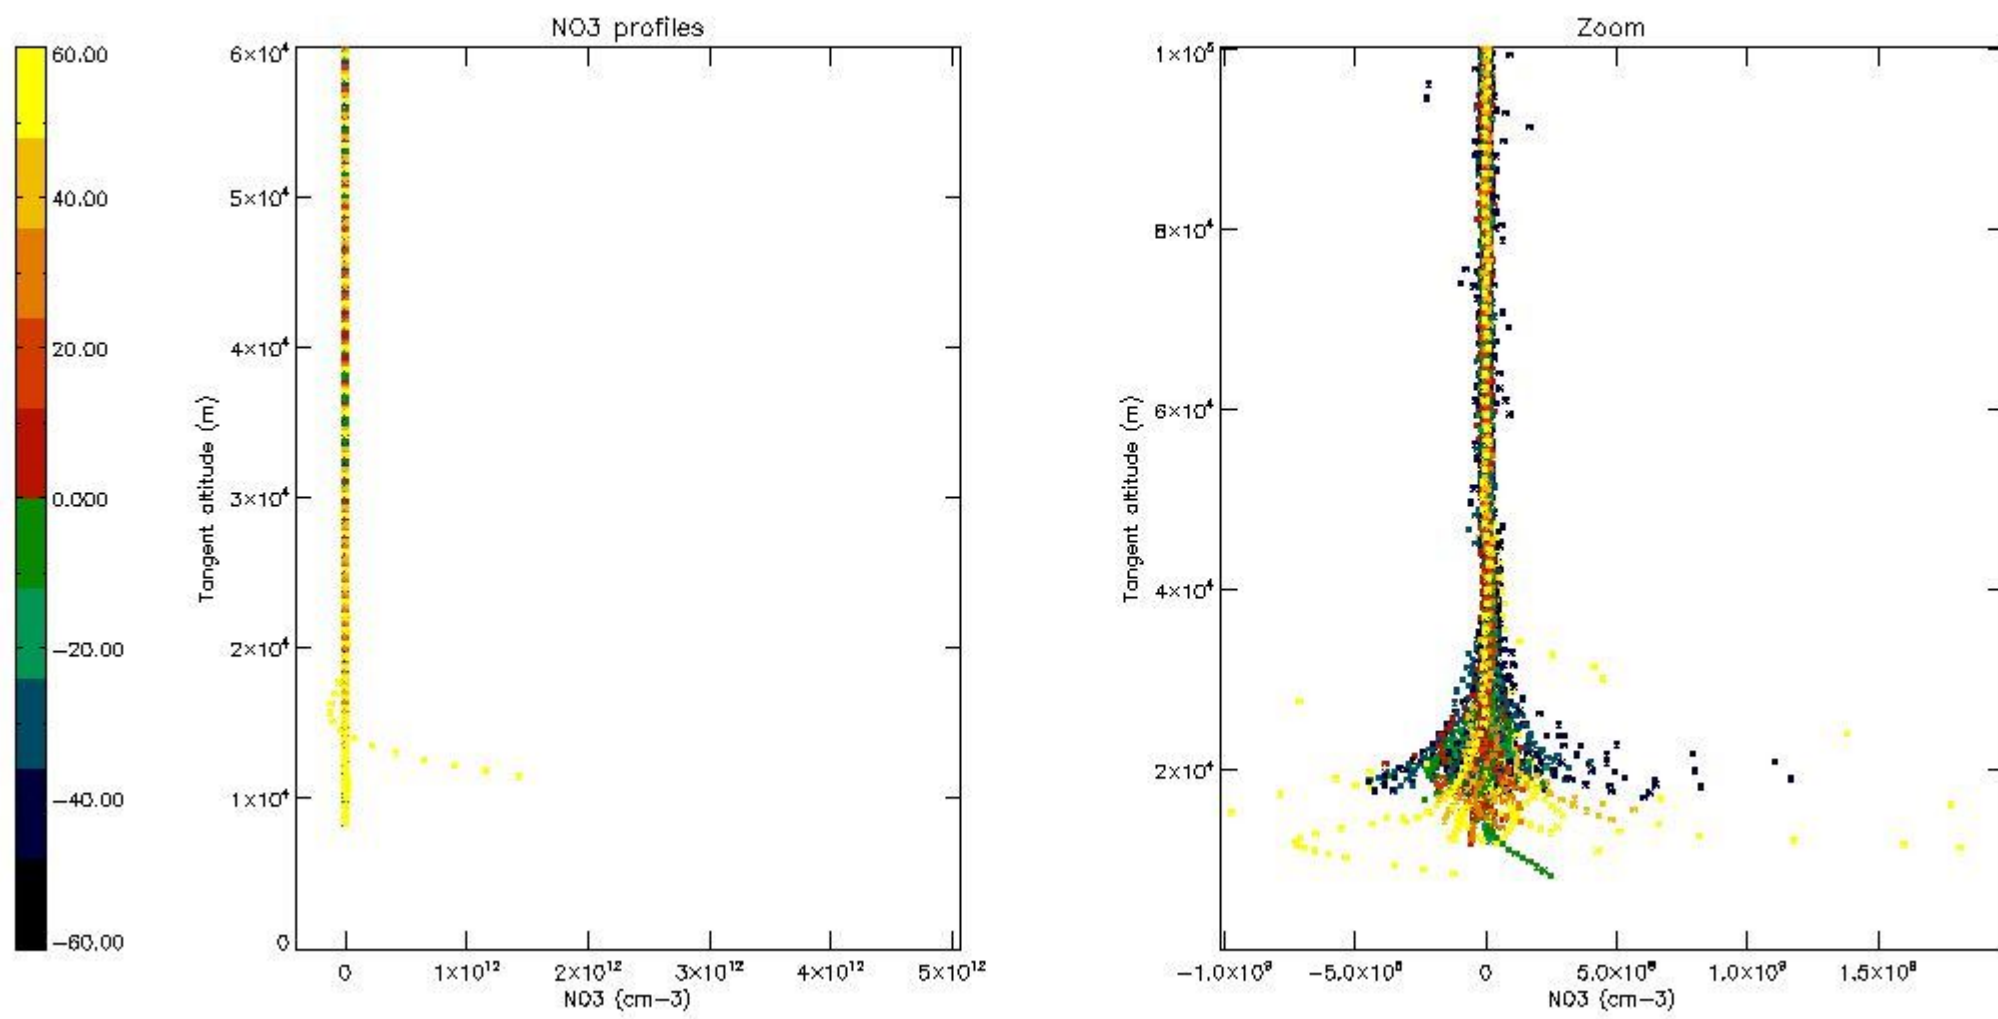

5.8 Plot H2O profiles for all STD (only for occultations of stars 1,2,3,4,13,14,16,26,63 dark without errors)

The colorbar represents the latitude.