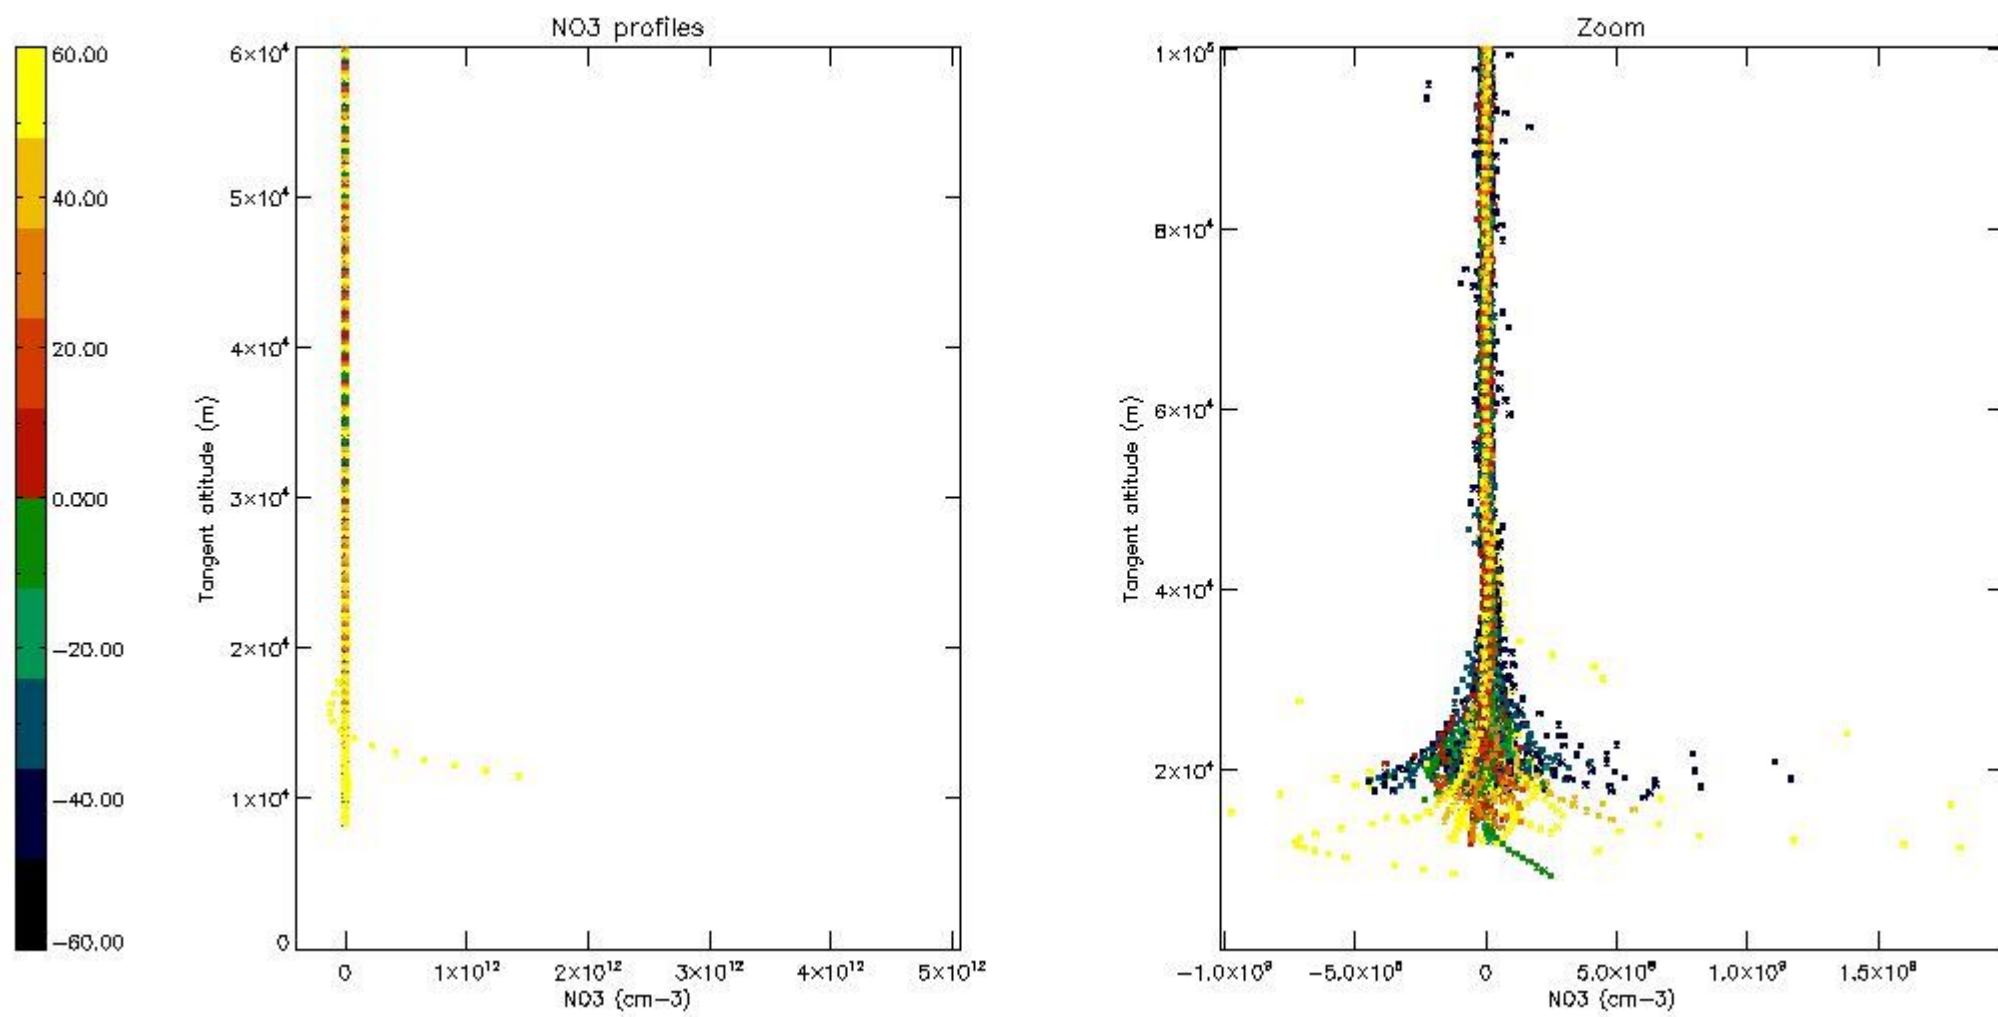

5.4 Plot ozone profiles where STD < 10% (dark without errors)

The colorbar represents the latitude.

5.5 Plot ozone profiles where $STD < 5\%$ (dark without errors)

The colorbar represents the latitude.

5.6 Plot NO₂ profiles for all STD (dark without errors)

The colorbar represents the latitude.

5.7 Plot NO3 profiles for all STD (dark without errors)

The colorbar represents the latitude.

5.8 Plot H2O profiles for all STD (only for occultations of stars 1,2,3,4,13,14,16,26,63 dark without errors)