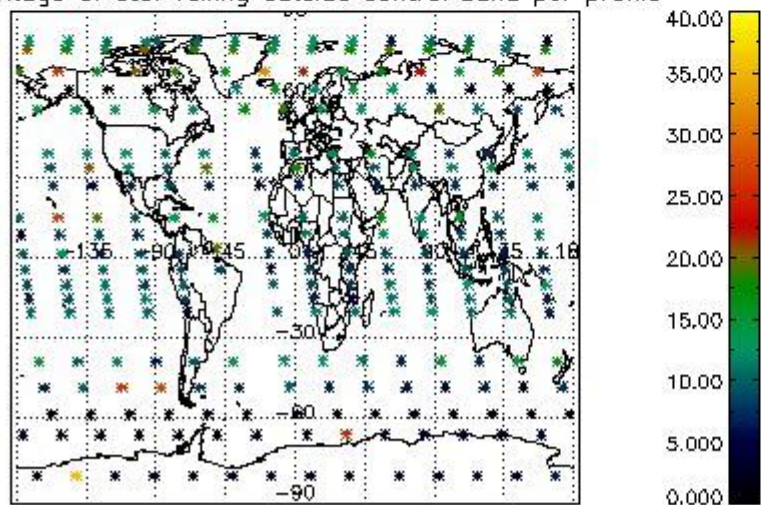

Percentage of star falling outside central band per profile