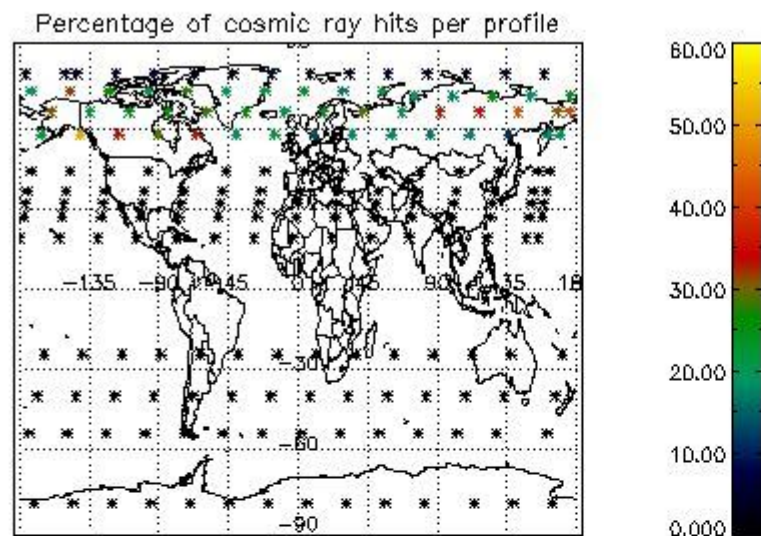

Percentage of datation errors per profile

Percentage of star falling outside central band per profile

Percentage of saturation errors per profile

4.2.2 Plot level 1 quality information per product (world map): ENVISAT DESCENDING passes