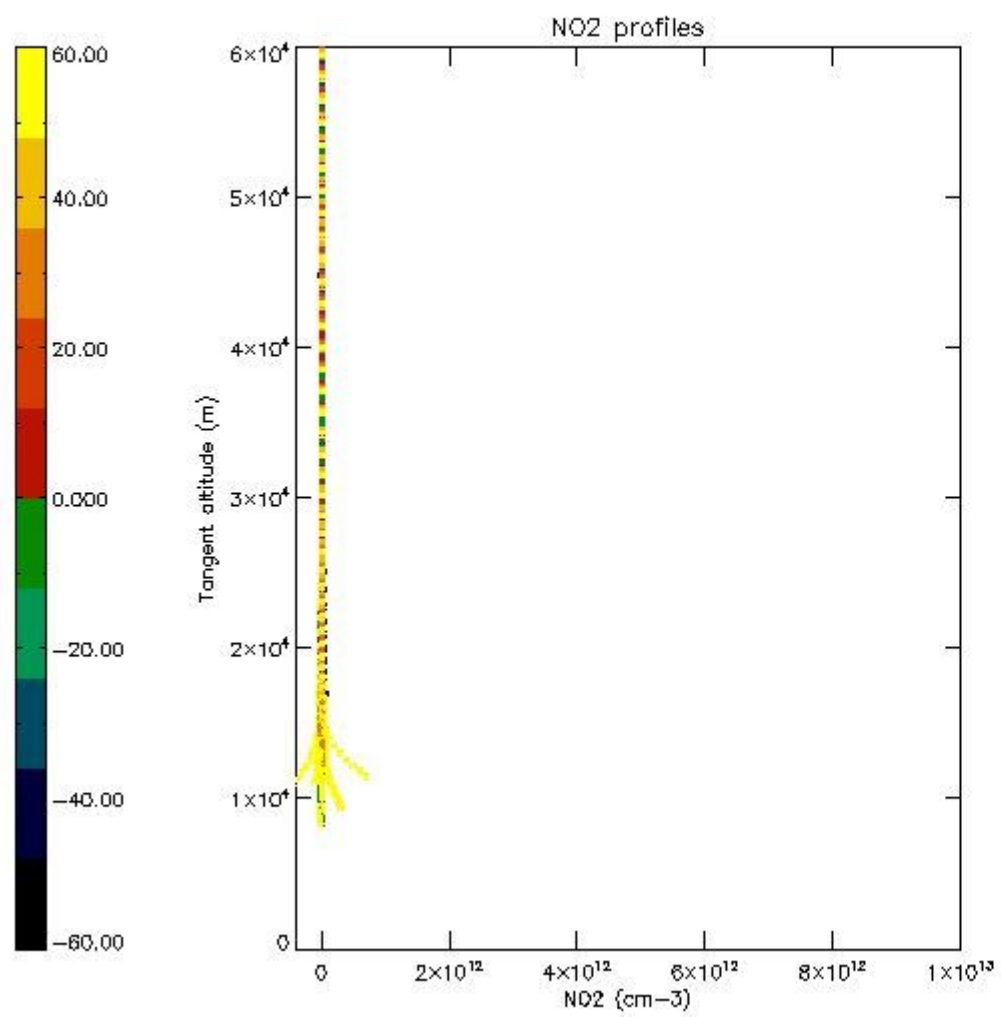

5.4 Plot ozone profiles where STD < 10% (dark without errors)

The colorbar represents the latitude.

5.5 Plot ozone profiles where $STD < 5\%$ (dark without errors)

The colorbar represents the latitude.

5.6 Plot NO₂ profiles for all STD (dark without errors)

The colorbar represents the latitude.

5.7 Plot NO3 profiles for all STD (dark without errors)

The colorbar represents the latitude.

5.8 Plot H2O profiles for all STD (only for occultations of stars 1,2,3,4,13,14,16,26,63 dark without errors)