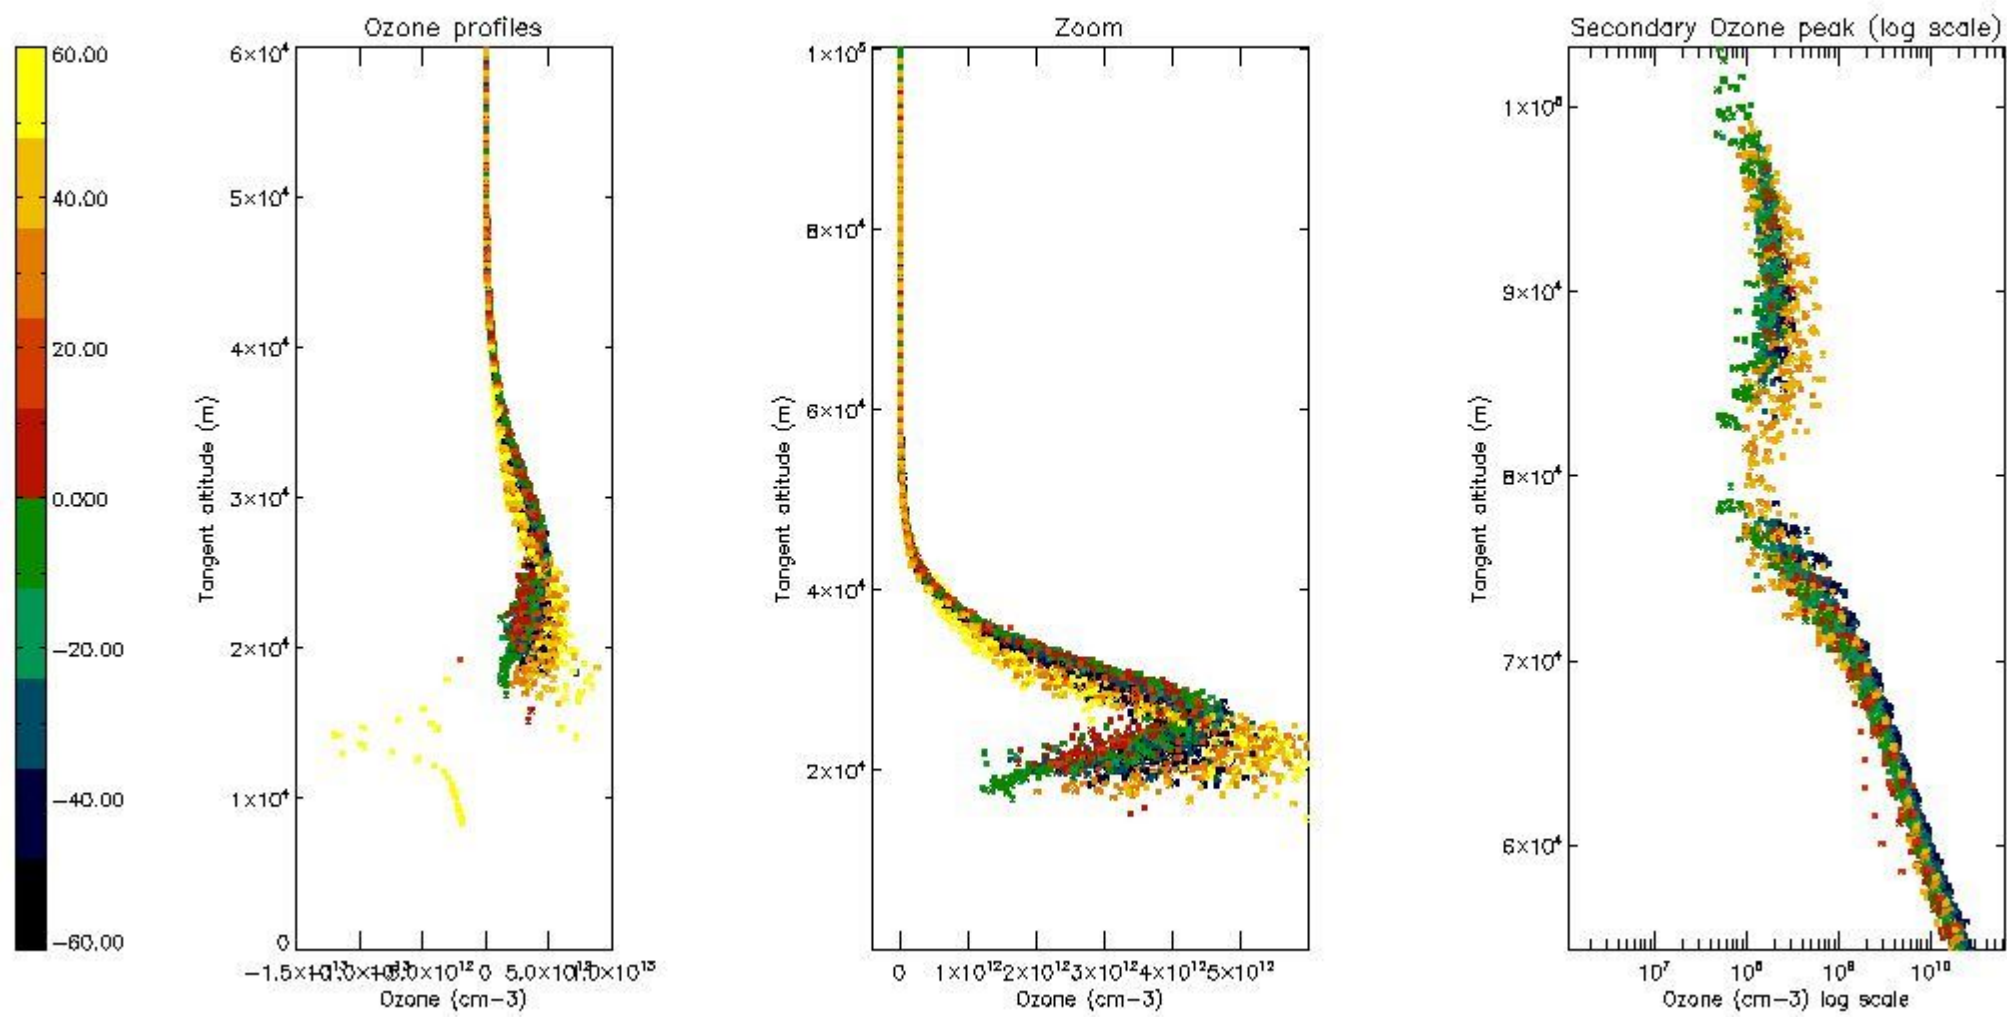

STD < 10	19
STD < 5	14

5.2 Plot ozone profiles for all STD (dark without errors)

The colorbar represents the latitude.

5.3 Plot ozone profiles where STD < 20% (dark without errors)

The colorbar represents the latitude.