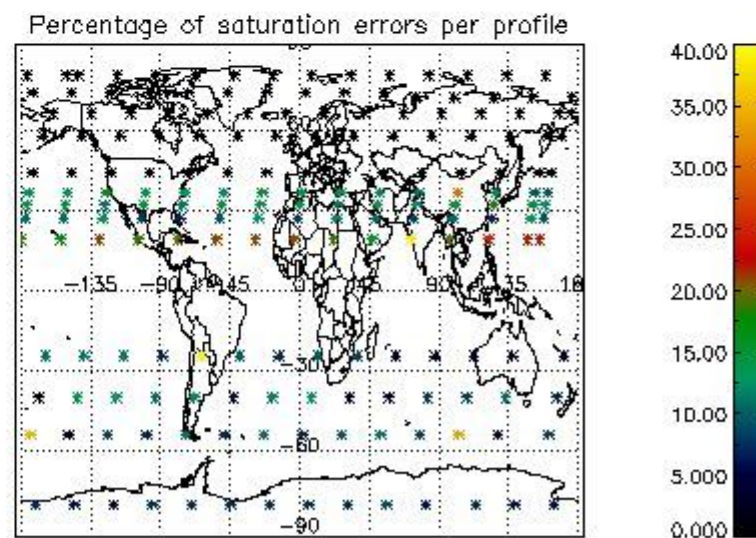

Percentage of flagged data per NO3 profile

4. Level 1 quality information per product

In this section it is plotted some information contained in the Quality Summary data set of the level 2 products that comes from the level 1b processing. Products without errors (error flag in the MPH set to "0") are used.

4.1 Plot quality information per product (time dependant) coming from level 1b processing

4.1.1 Plot level 1 quality information per product (time dependant): ENVISAT ASCENDING passes

4.1.2 Plot level 1 quality information per product (time dependant): ENVI SAT DESCENDING passes

4.2 Plot quality information per product coming from level 1b processing (world map)

4.2.1 Plot level 1 quality information per product (world map): ENVISAT ASCENDING passes

4.2.2 Plot level 1 quality information per product (world map): ENVISAT DESCENDING passes