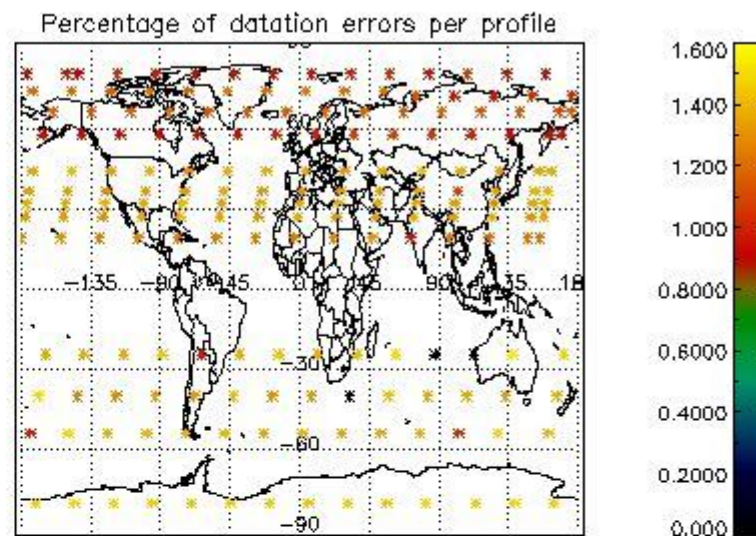

5. Trace gas profiles

5.1 Ozone statistics based on quality of products

The final quality of the products can be "measured" using the STD (Standard Deviation) attached to every point profile. This information is written to the parameter GOM_NL__2P/NL_LOCAL_SPECIES_DENSITY/o3_std of the level 2 products. The table below shows the statistics for given STD ranges.

The statistics are given with respect to the overall valid production:

- Products without fatal errors: GOM_NL__2P/MPH/PRODUCT_ERR=0
- Valid point profile: GOM_NL__2P/NL_LOCAL_SPECIES_DENSITY/pcd(0)=0

The 'Criteria' is applied to valid points of dark limb products:

- Products in dark limb illumination condition: GOM_NL__2P/NL_SUMMARY_QUALITY/obs_ill_cond=0
- Products without fatal errors: GOM_NL__2P/MPH/PRODUCT_ERR=0
- Valid point profile: GOM_NL__2P/NL_LOCAL_SPECIES_DENSITY/pcd(0)=0

So, the table below shows the percentage of dark limb and valid observations for each criteria with respect to the overall valid daily observations.

Criteria	% of total production
All STD	38
STD < 20	23