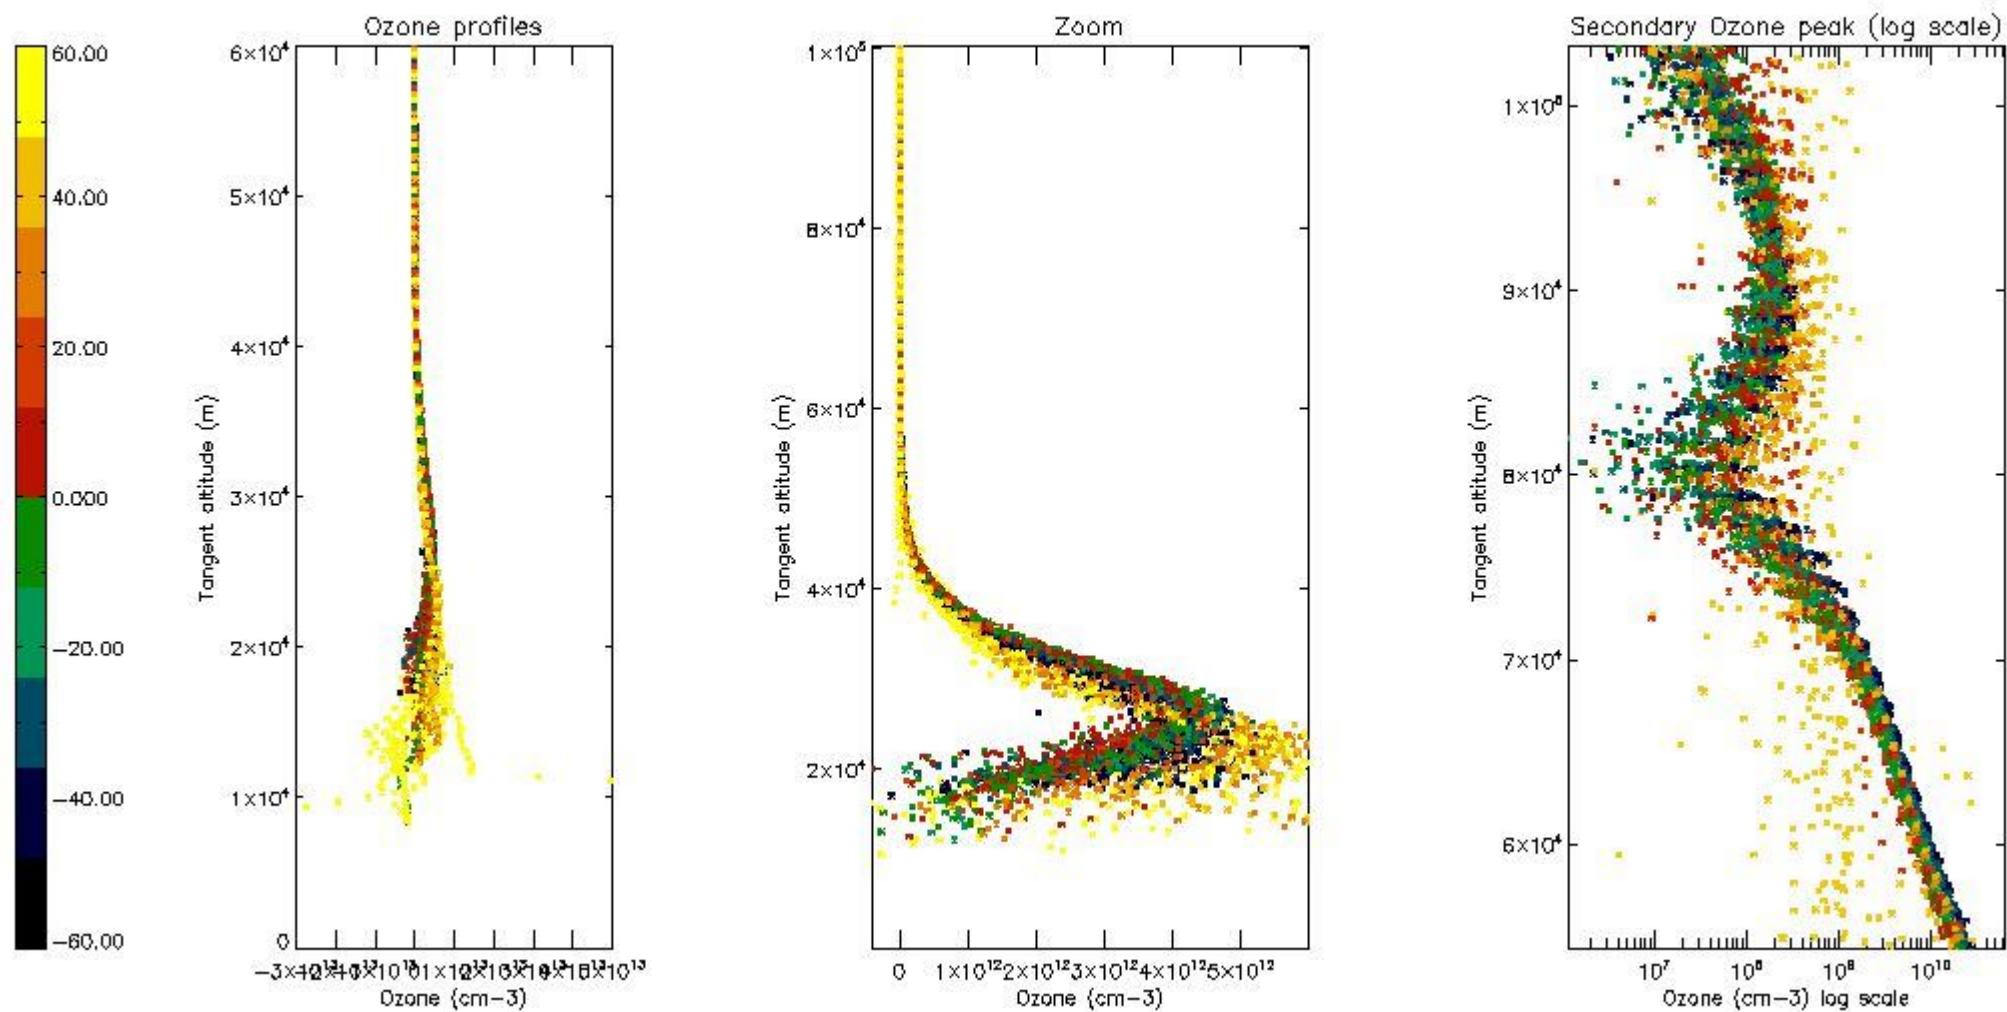

STD < 10	19
STD < 5	14

5.2 Plot ozone profiles for all STD (dark without errors)

The colorbar represents the latitude.

5.3 Plot ozone profiles where STD < 20% (dark without errors)

The colorbar represents the latitude.