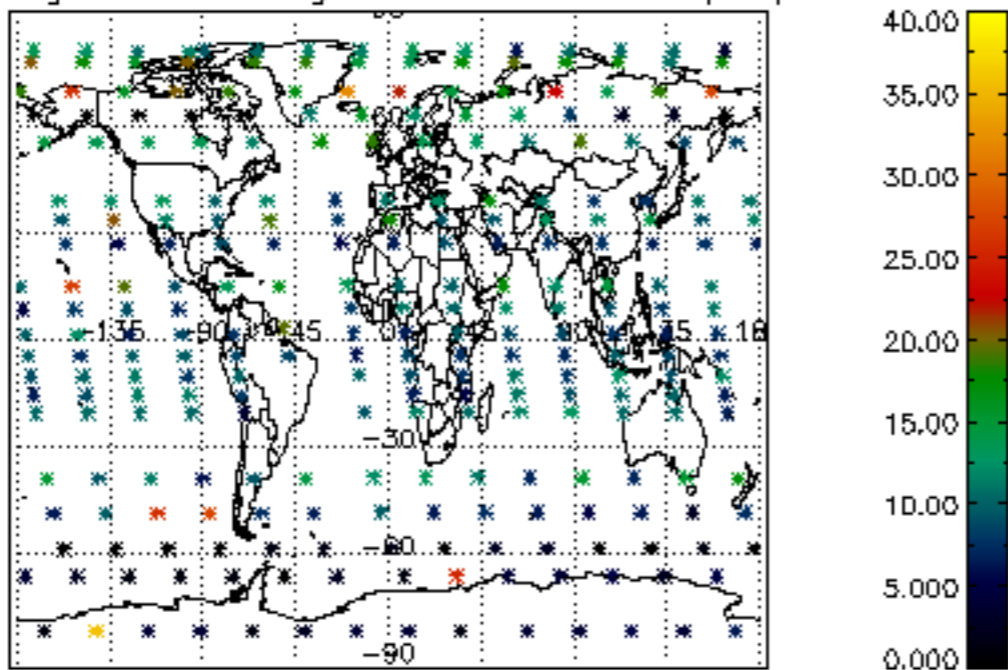

Percentage of flagged data per NO3 profile

Percentage of cosmic ray hits per profile

Percentage of datation errors per profile

Percentage of star falling outside central band per profile

Percentage of saturation errors per profile