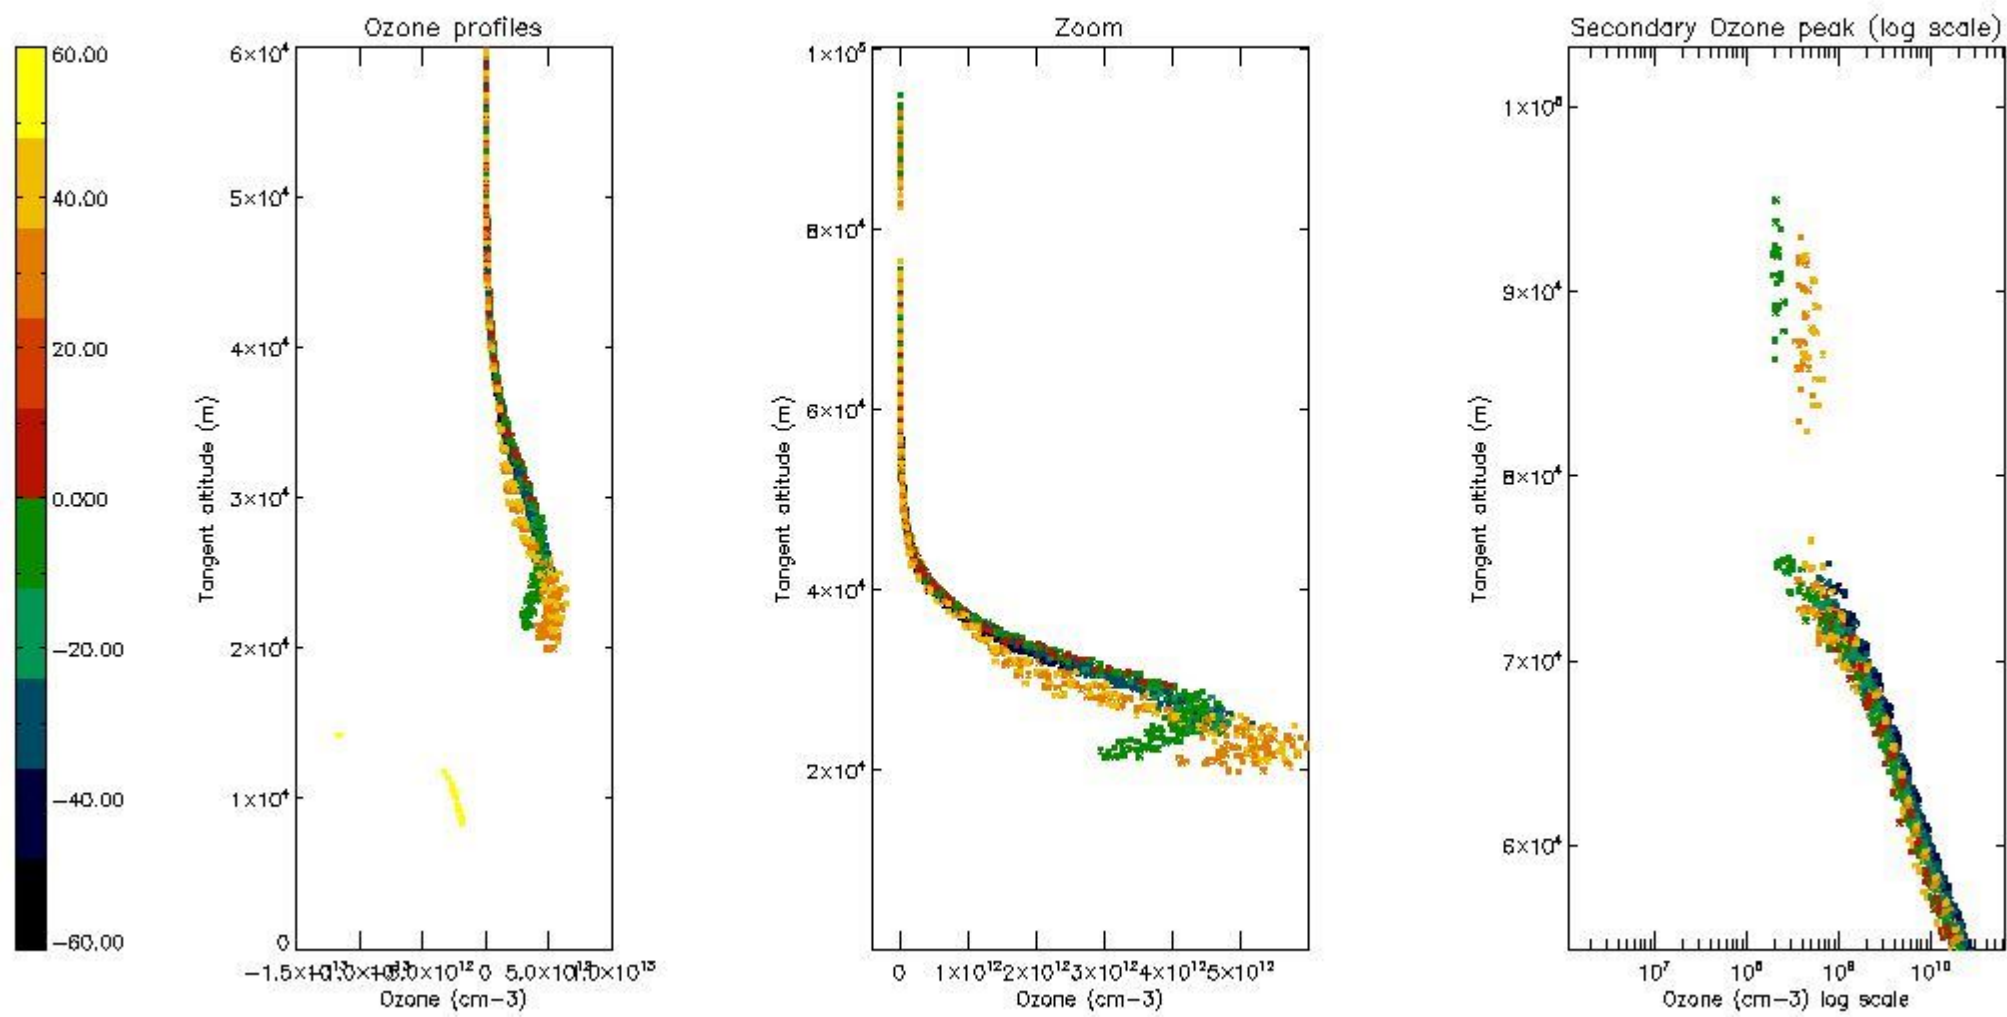

5.6 Plot NO₂ profiles for all STD (dark without errors)

The colorbar represents the latitude.