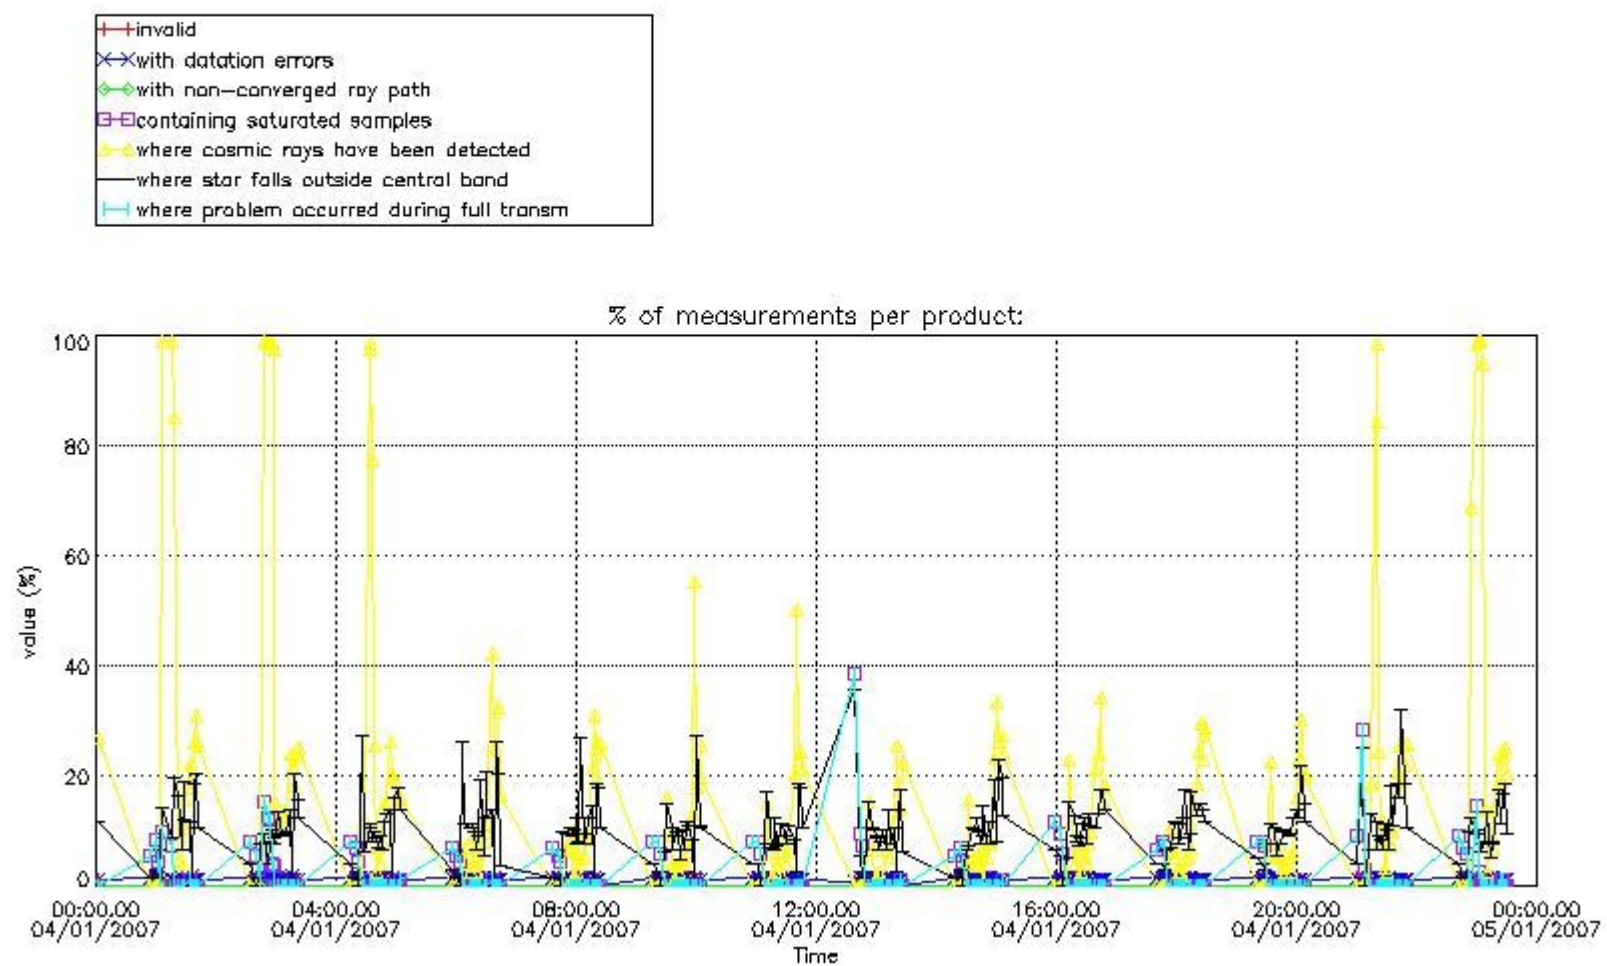

Percentage of flagged data per NO3 profile

4. Level 1 quality information per product

In this section it is plotted some information contained in the Quality Summary data set of the level 2 products that comes from the level 1b processing. Products without errors (error flag in the MPH set to "0") are used.

4.1 Plot quality information per product (time dependant) coming from level 1b processing

4.1.1 Plot level 1 quality information per product (time dependant): ENVISAT ASCENDING passes

4.1.2 Plot level 1 quality information per product (time dependant): ENVI SAT DESCENDING passes