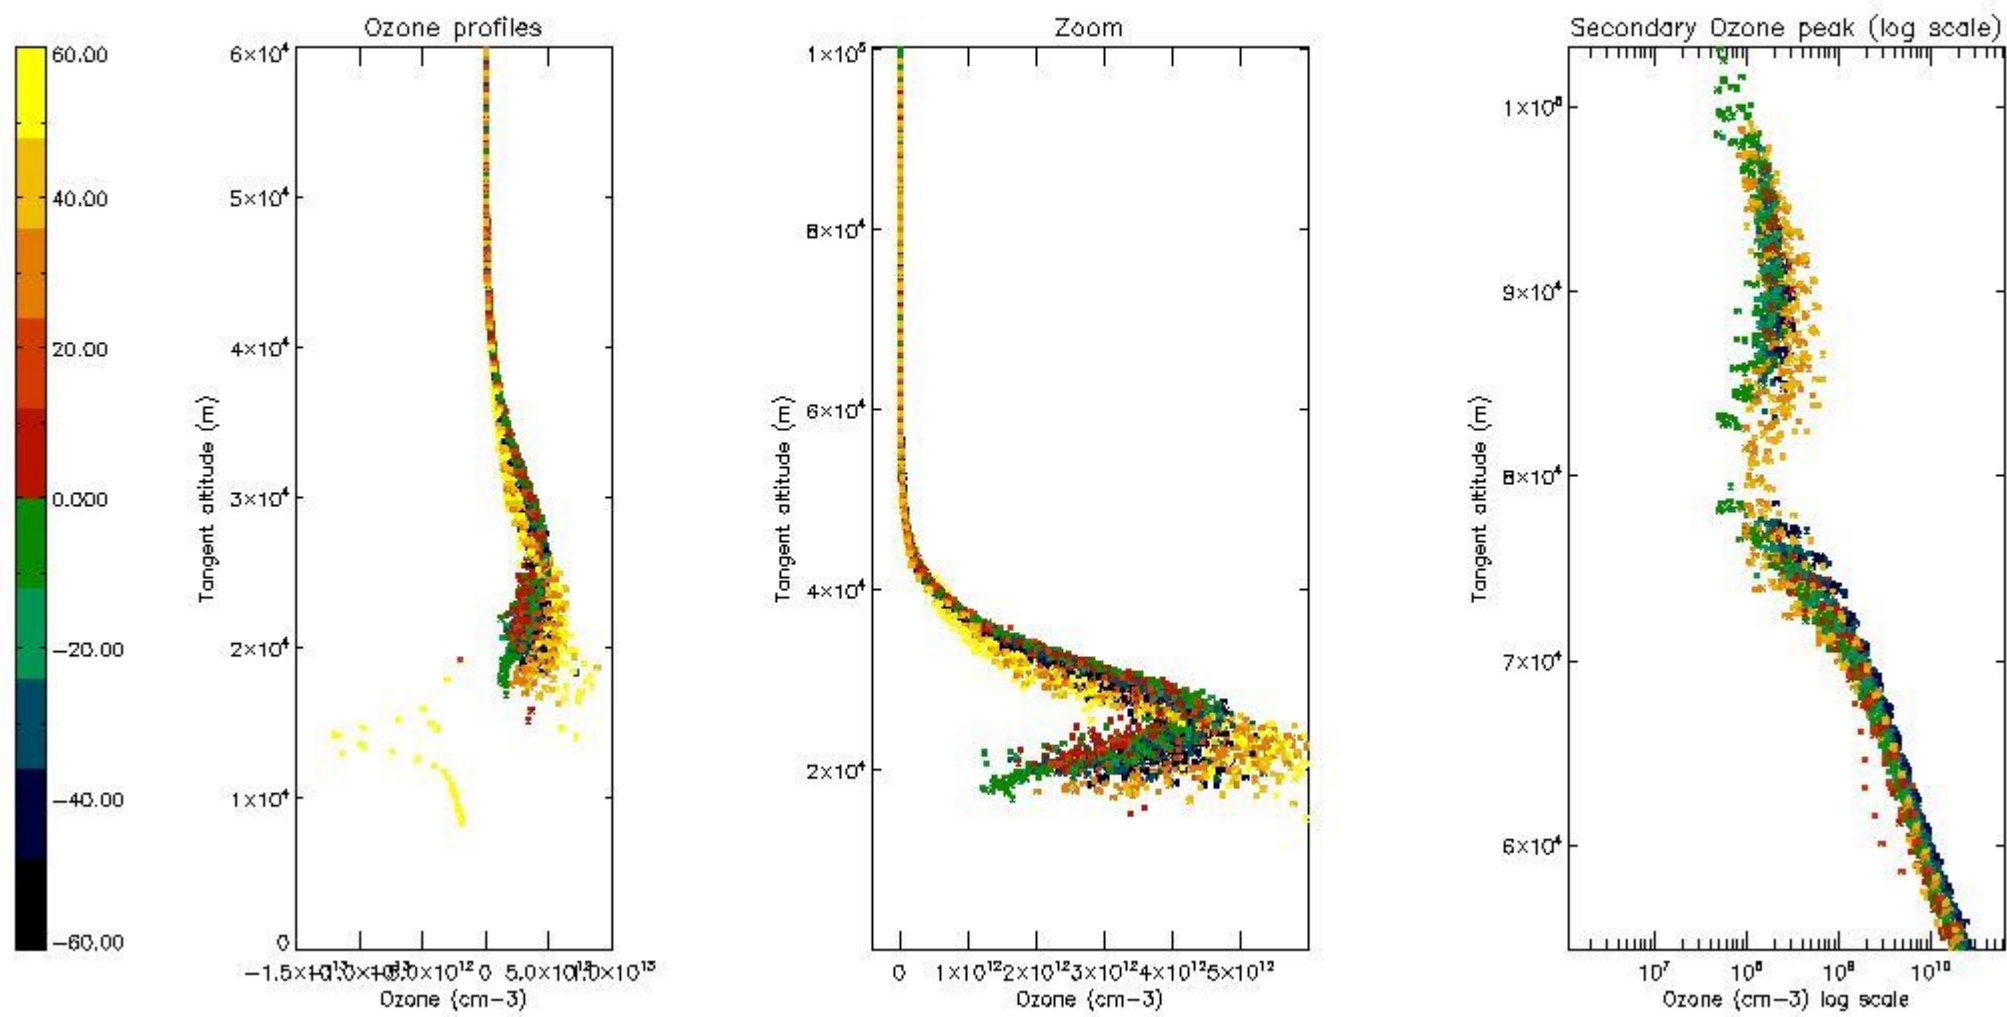

STD < 10	19
STD < 5	14

5.2 Plot ozone profiles for all STD (dark without errors)

The colorbar represents the latitude.

5.3 Plot ozone profiles where STD < 20% (dark without errors)

The colorbar represents the latitude.

5.4 Plot ozone profiles where STD < 10% (dark without errors)

The colorbar represents the latitude.

5.5 Plot ozone profiles where $STD < 5\%$ (dark without errors)

The colorbar represents the latitude.

5.6 Plot NO₂ profiles for all STD (dark without errors)