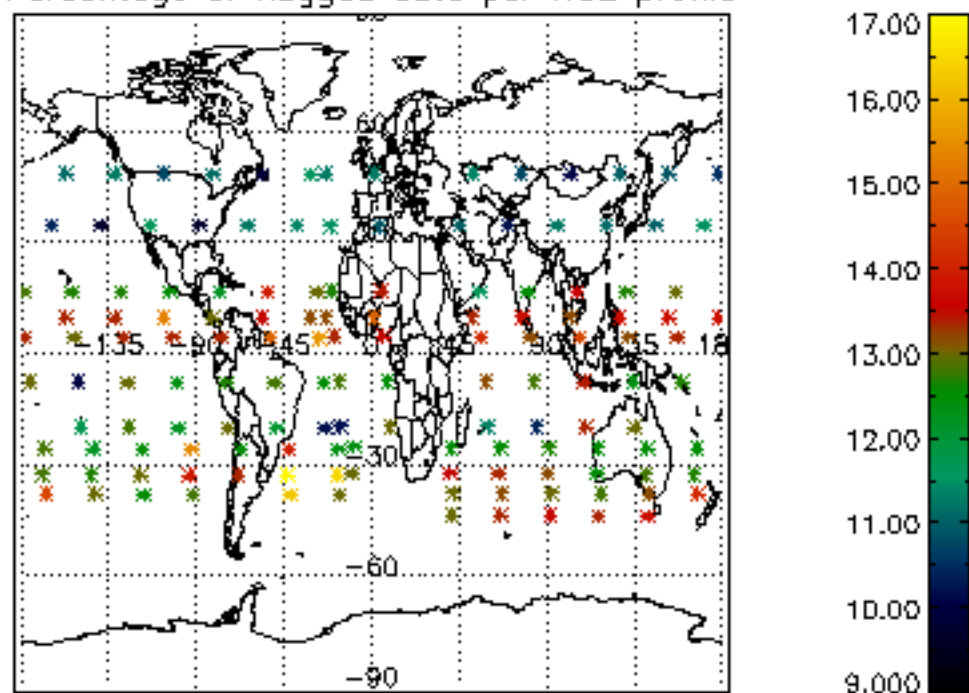

Percentage of flagged data per NO2 profile