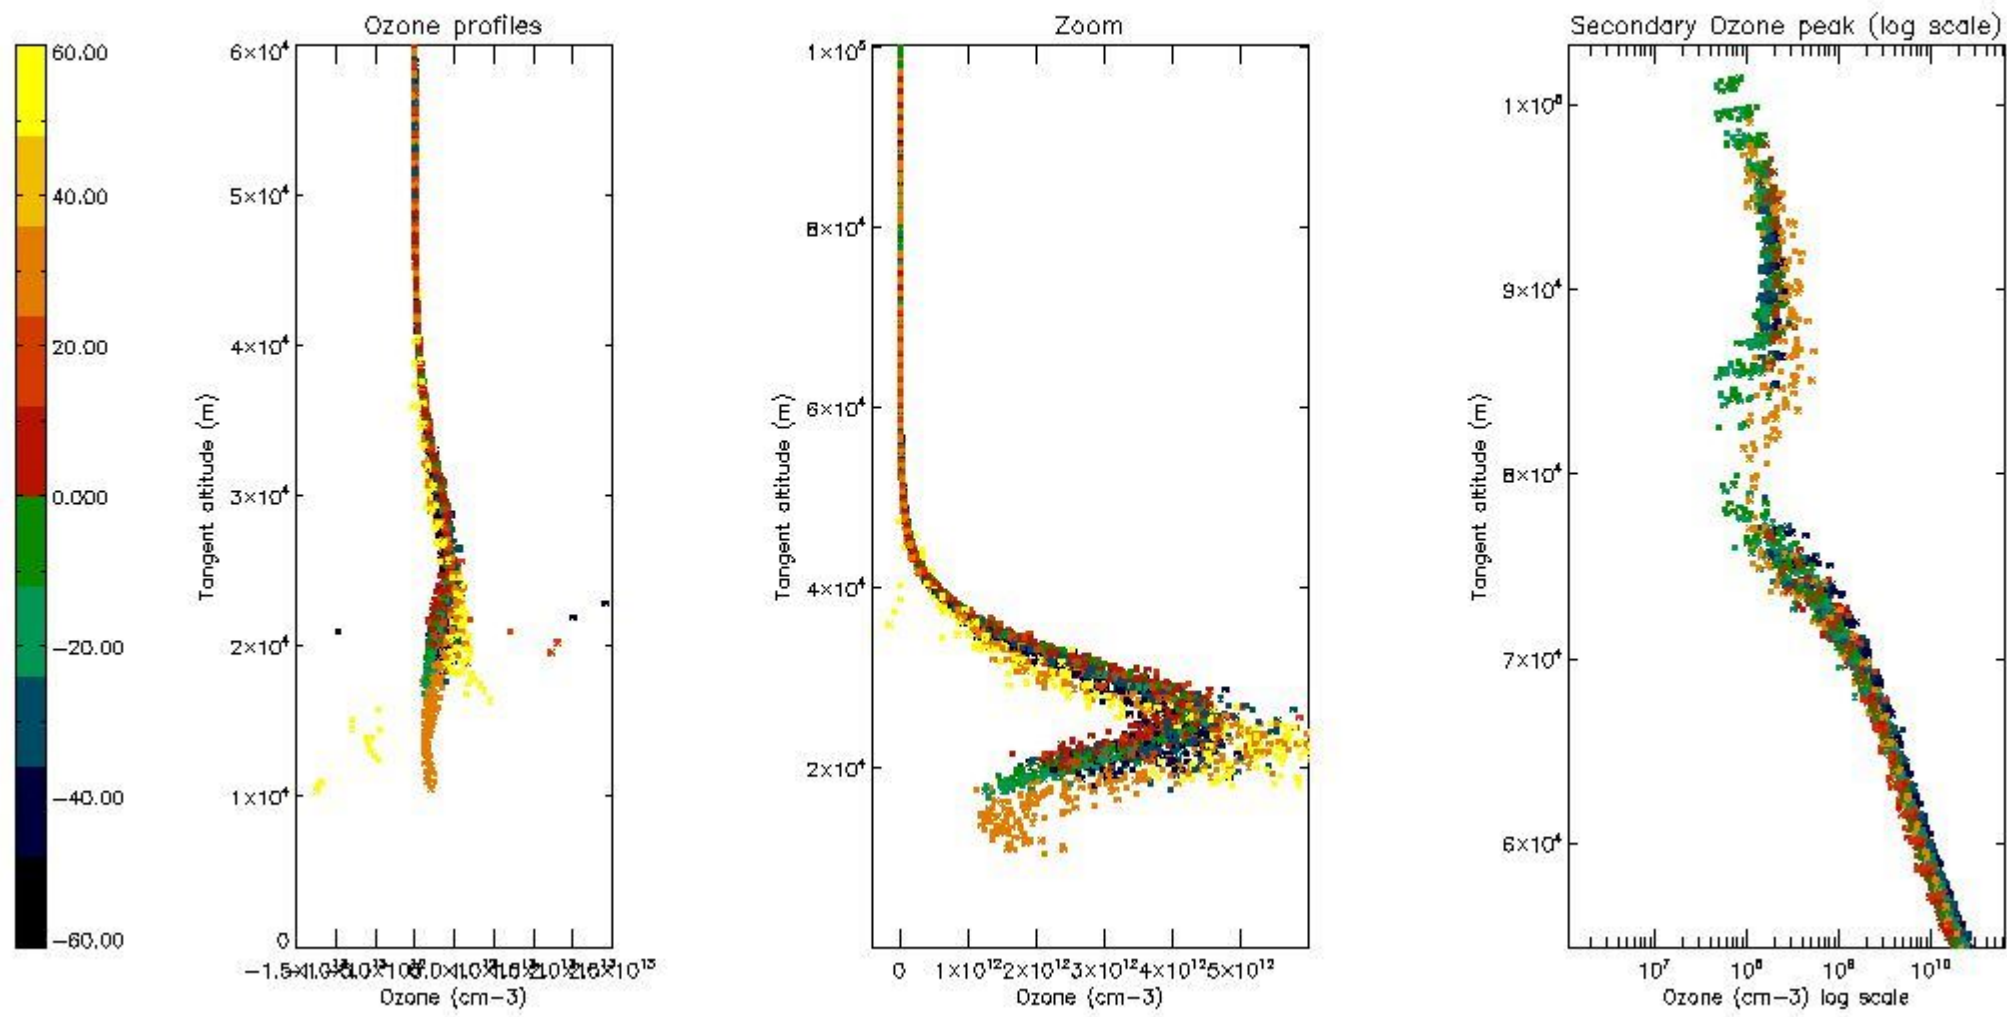

STD < 10	18
STD < 5	12

5.2 Plot ozone profiles for all STD (dark without errors)

The colorbar represents the latitude.

5.3 Plot ozone profiles where STD < 20% (dark without errors)

The colorbar represents the latitude.