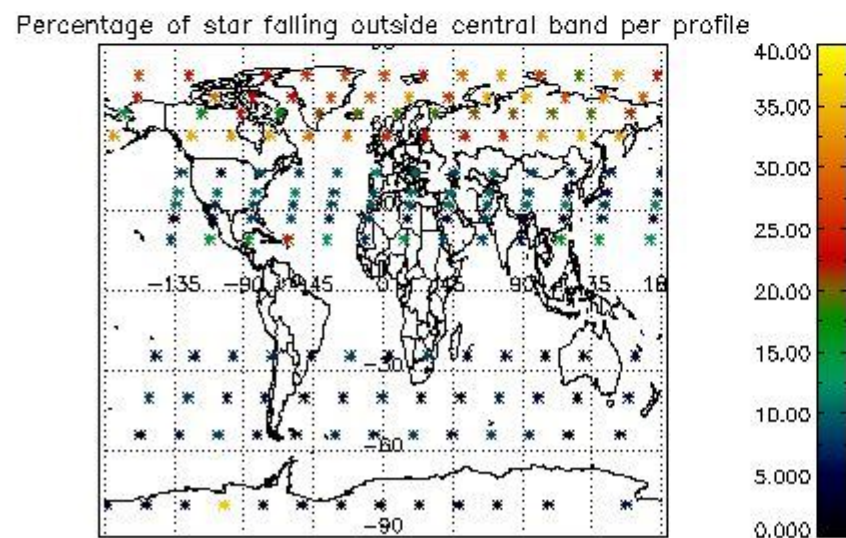

Percentage of datation errors per profile

Percentage of star falling outside central band per profile

Percentage of saturation errors per profile

4.2.2 Plot level 1 quality information per product (world map): ENVISAT DESCENDING passes