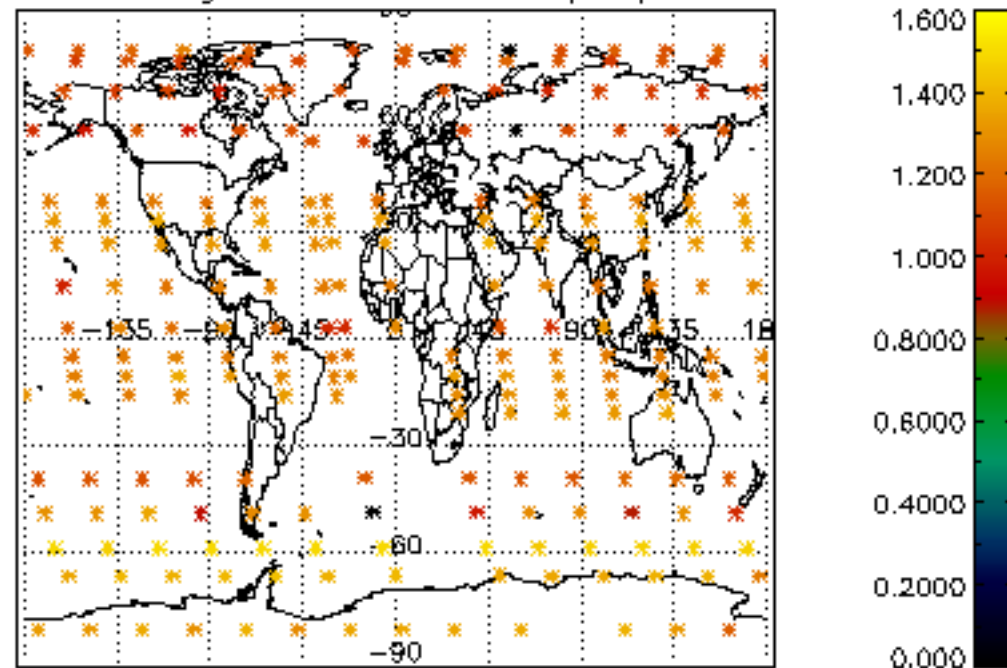

Percentage of flagged data per NO3 profile

Percentage of cosmic ray hits per profile

Percentage of datation errors per profile

Percentage of star falling outside central band per profile

Percentage of saturation errors per profile