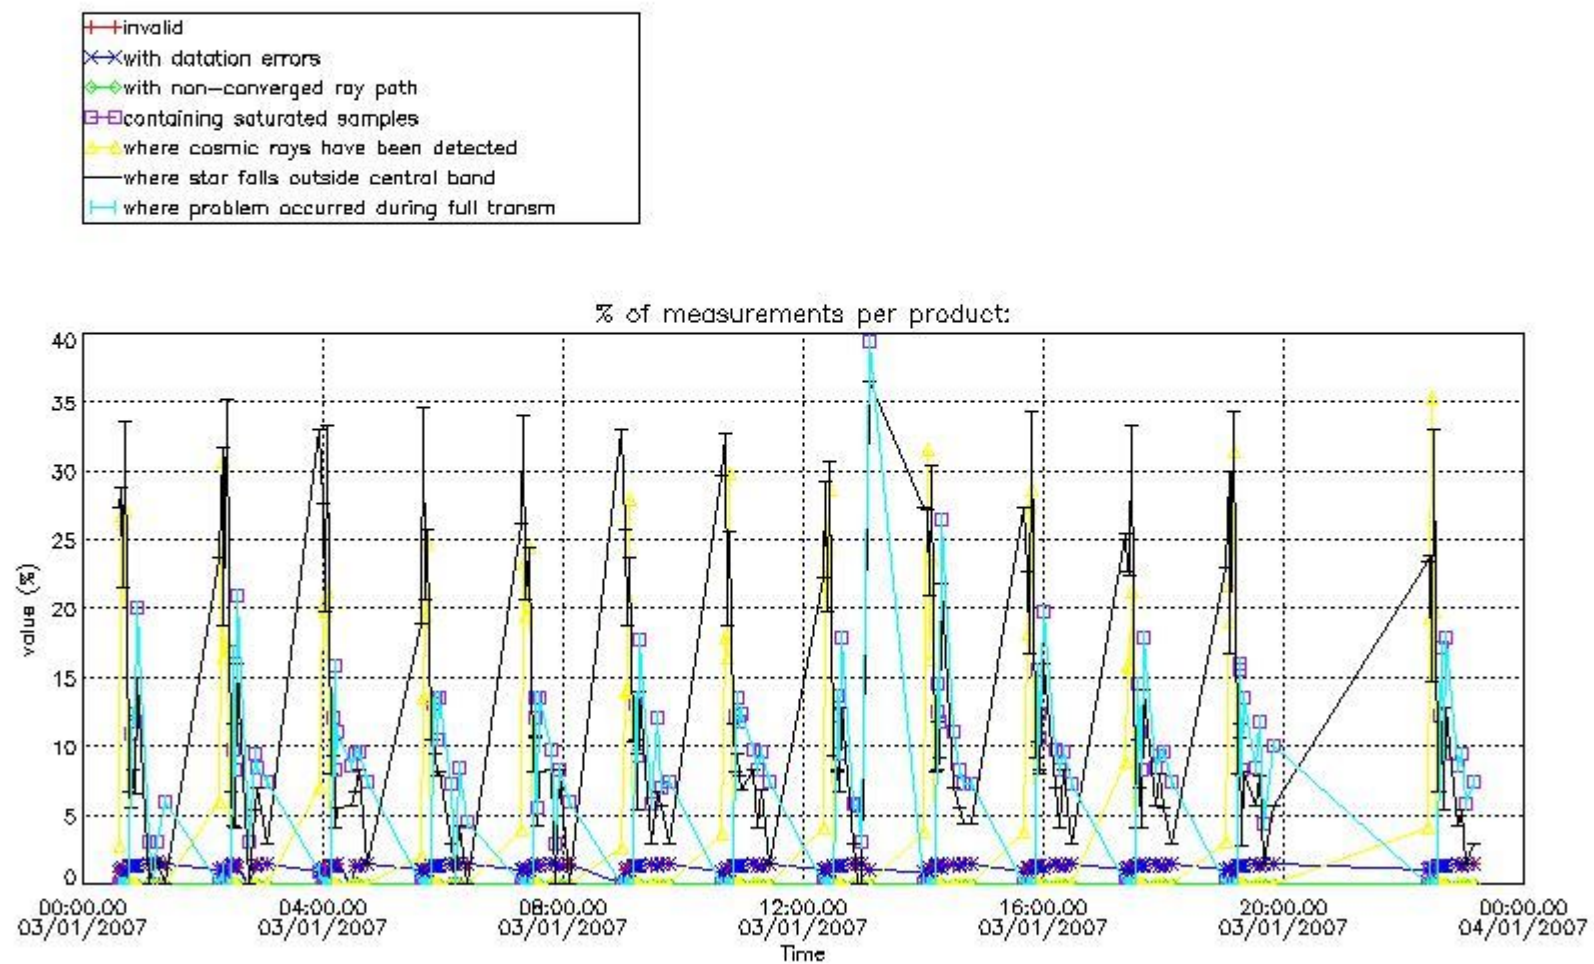

4.2 Plot quality information per product coming from level 1b processing (world map)

4.2.1 Plot level 1 quality information per product (world map): ENVISAT ASCENDING passes