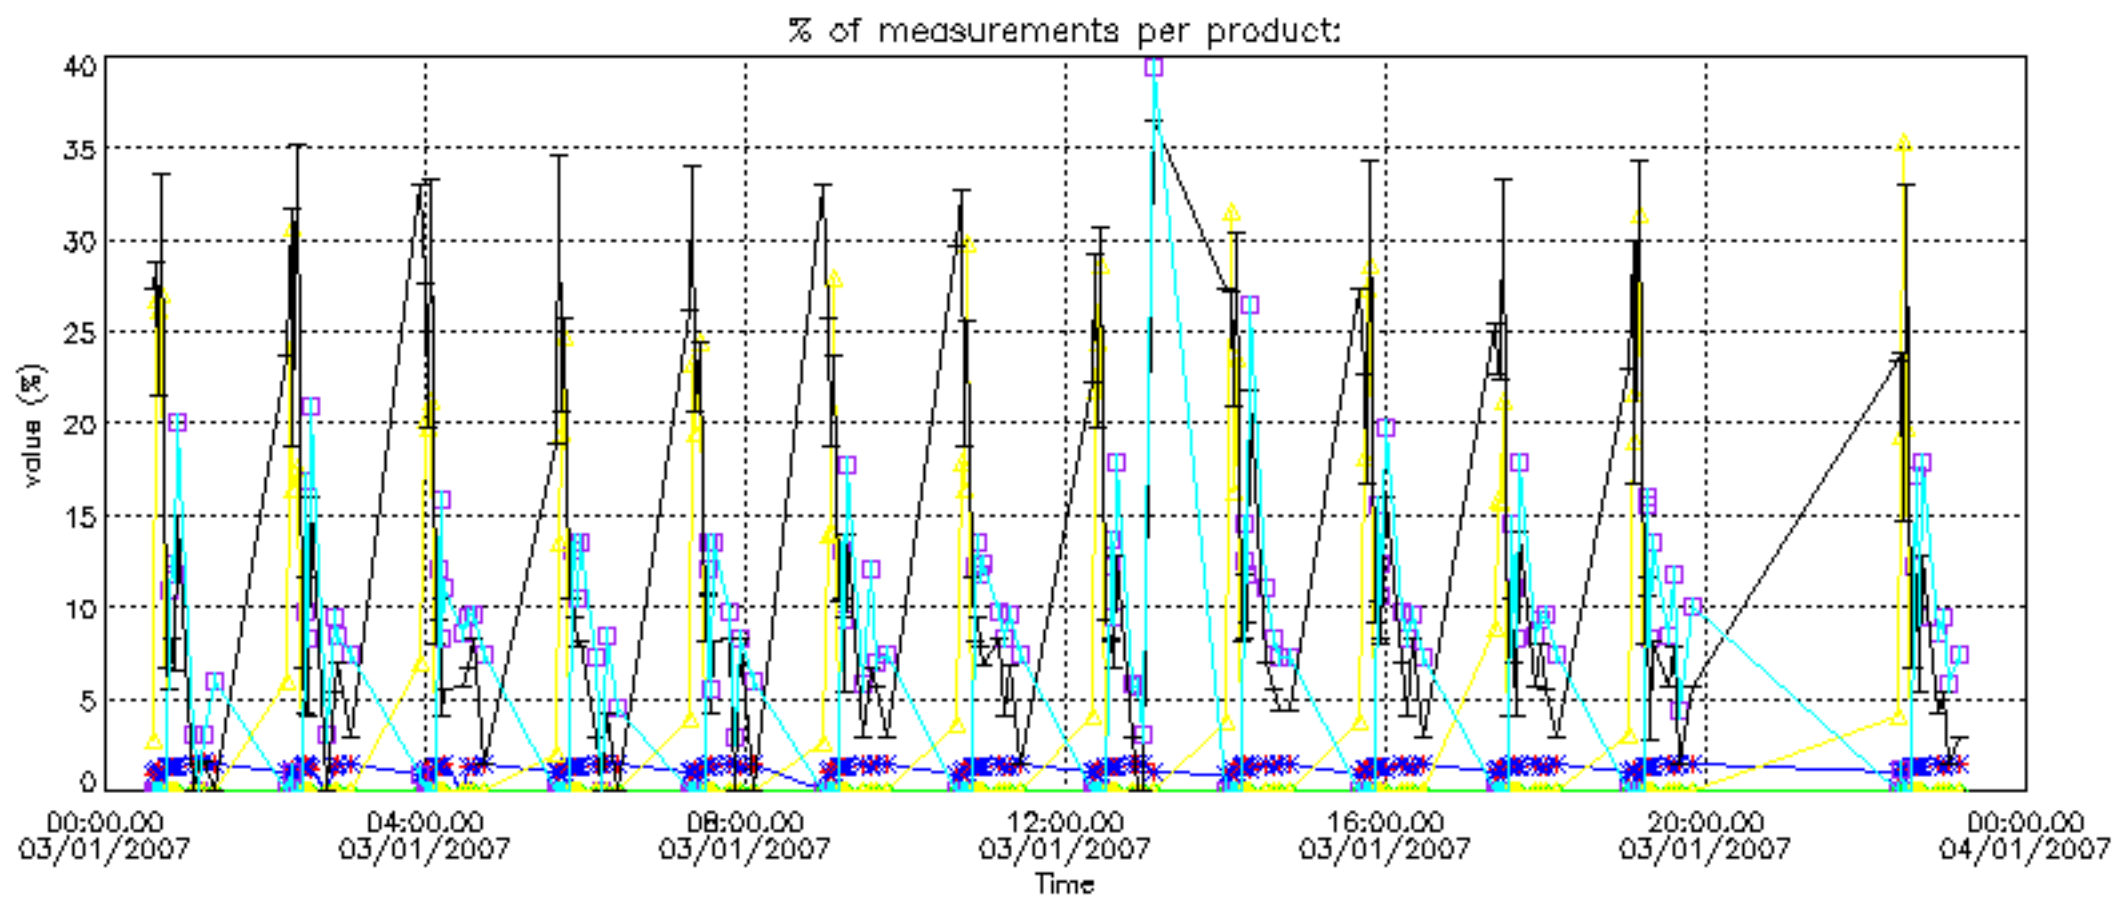

Percentage of cosmic ray hits per profile

Percentage of datation errors per profile