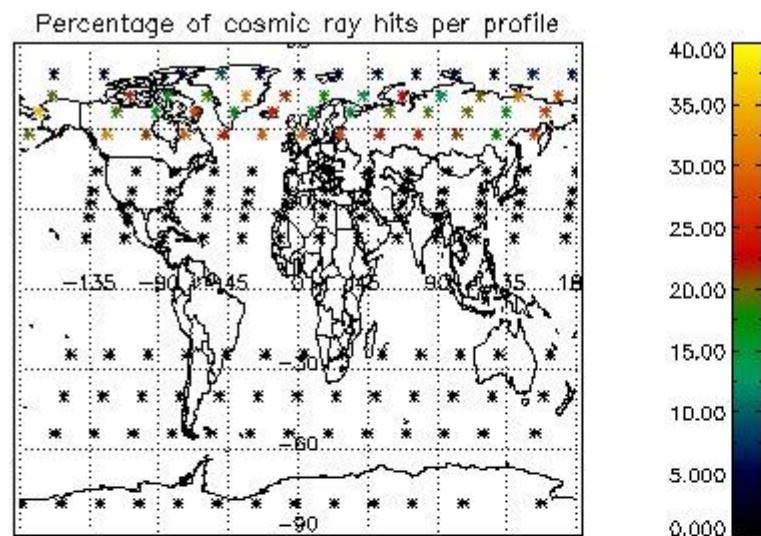

Percentage of datation errors per profile

Percentage of star falling outside central band per profile

Percentage of saturation errors per profile

4.2.2 Plot level 1 quality information per product (world map): ENVISAT DESCENDING passes