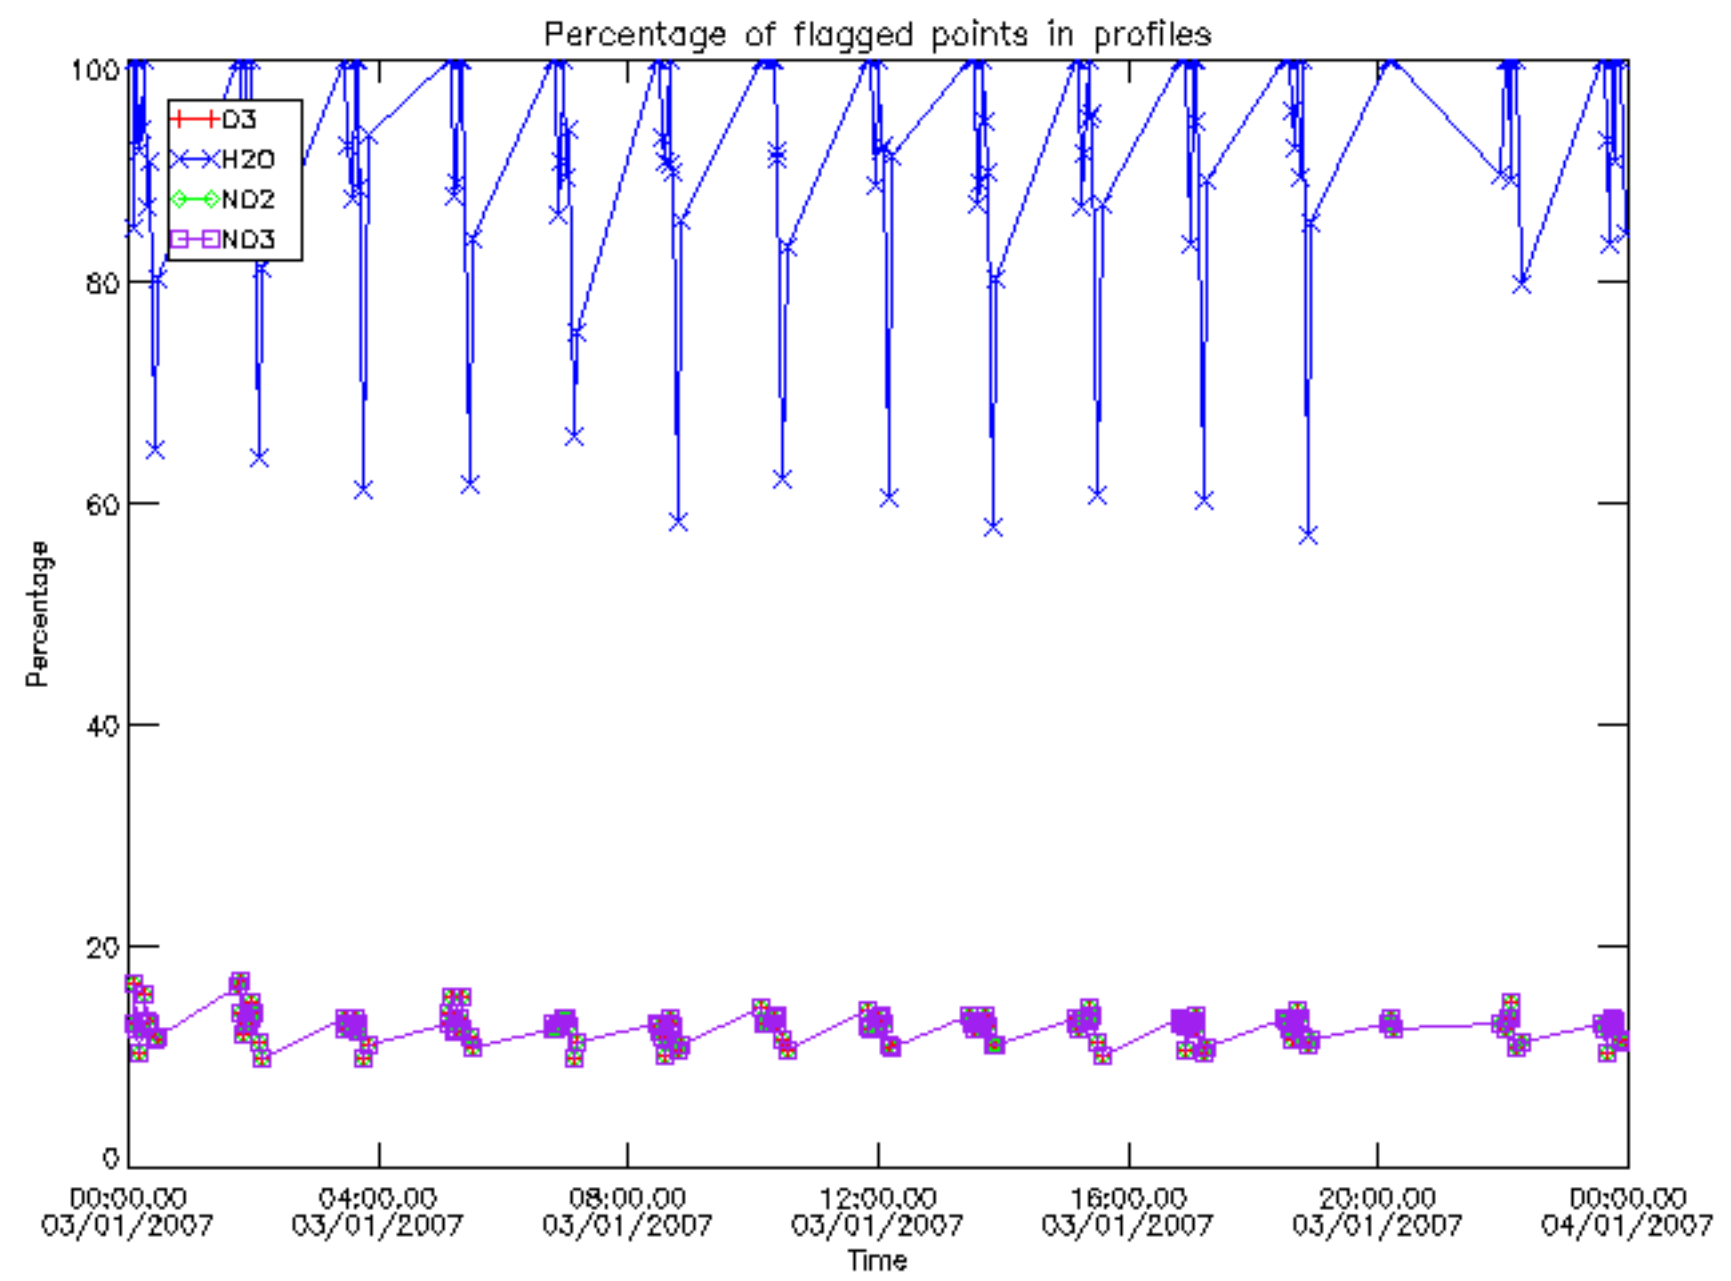

Percentage of flagged data per D3 profile

Percentage of flagged data per H2O profile