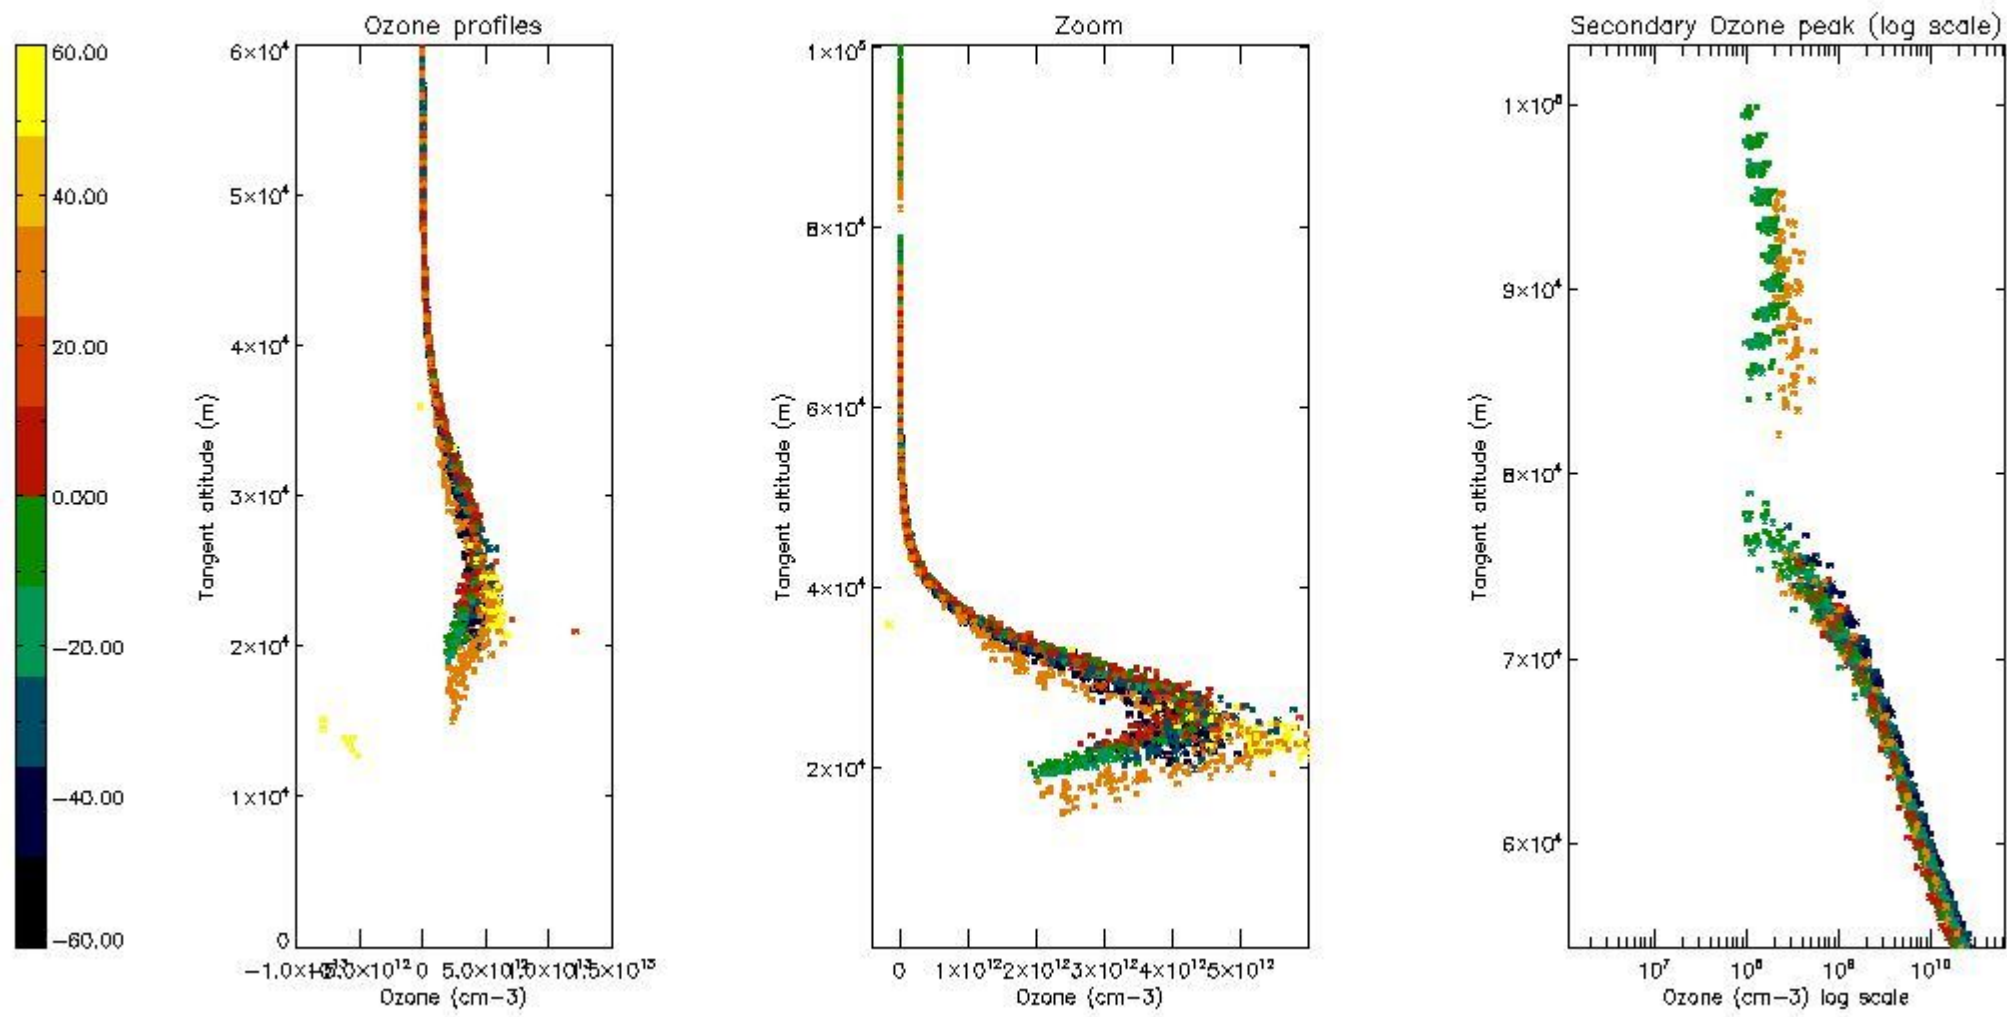

5.5 Plot ozone profiles where STD < 5% (dark without errors)

The colorbar represents the latitude.