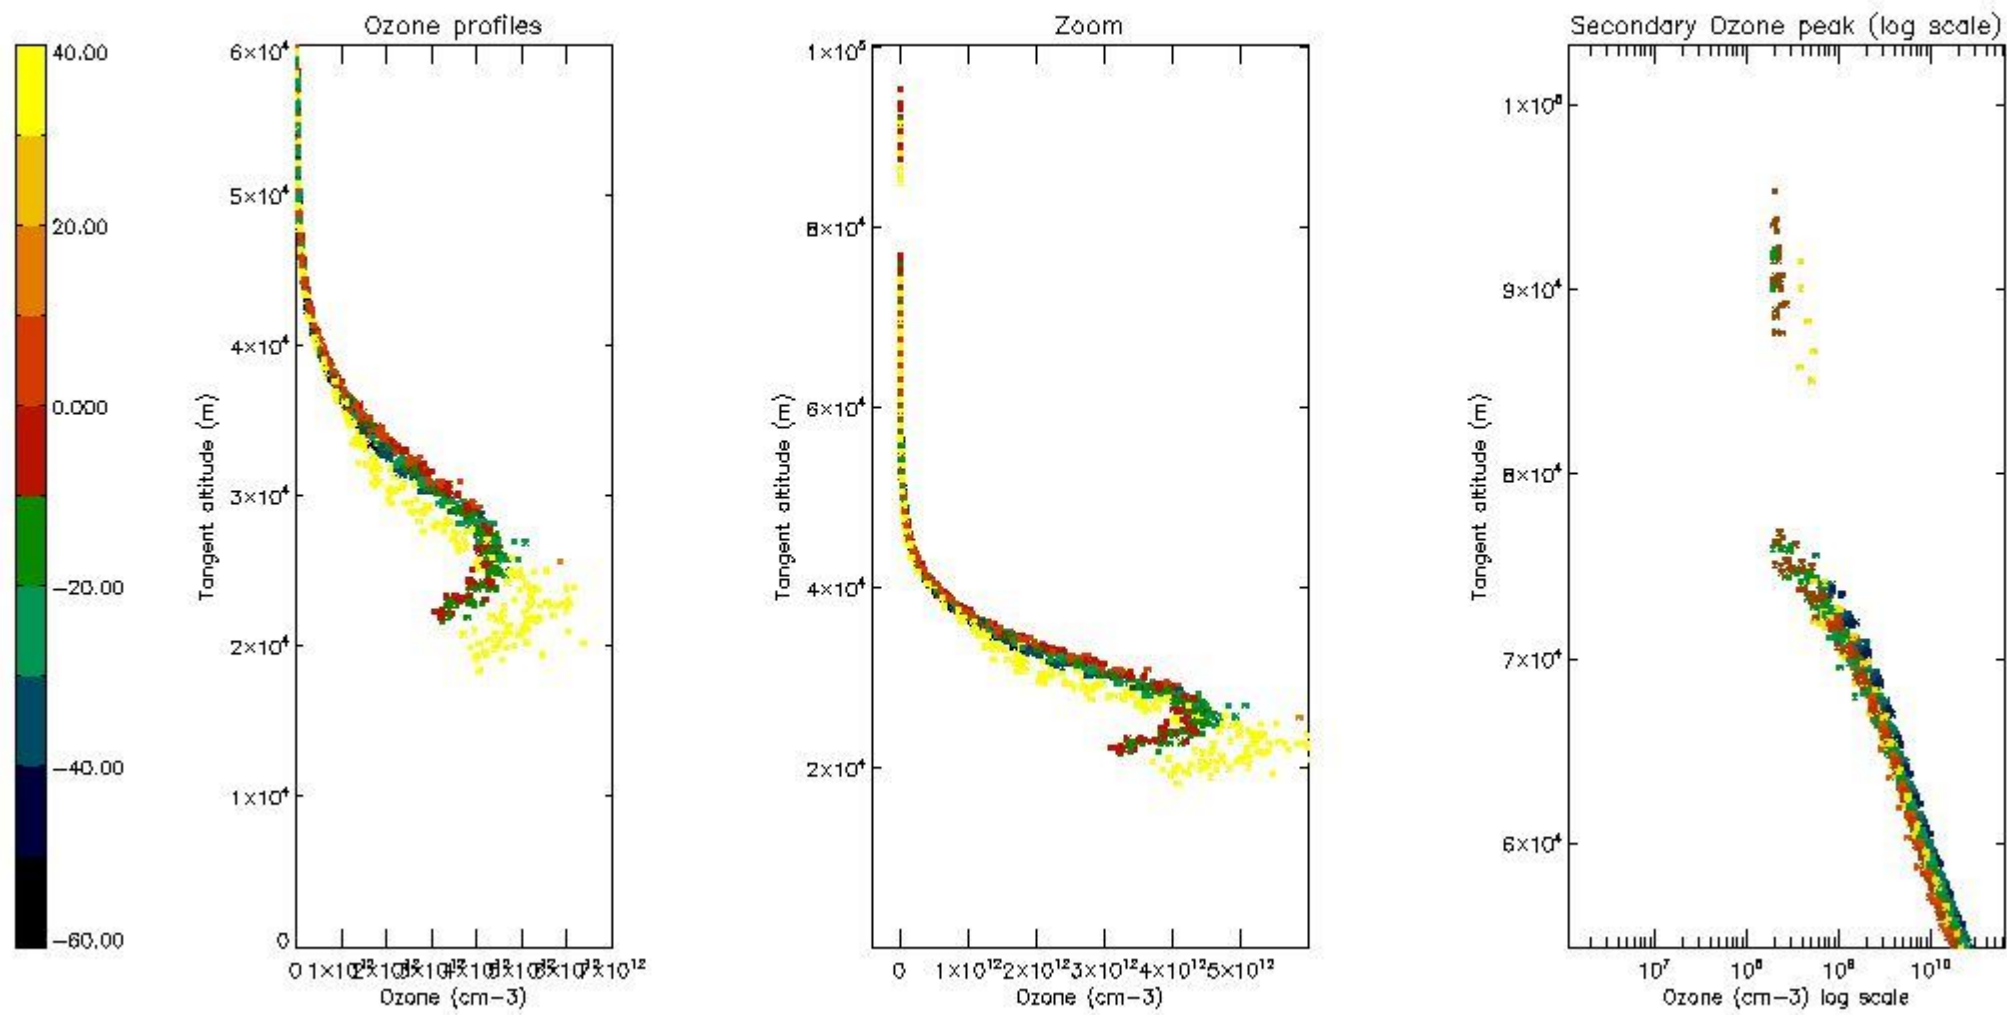

STD < 10	18
STD < 5	12

5.2 Plot ozone profiles for all STD (dark without errors)

The colorbar represents the latitude.

5.3 Plot ozone profiles where STD < 20% (dark without errors)

The colorbar represents the latitude.

5.4 Plot ozone profiles where $STD < 10\%$ (dark without errors)

The colorbar represents the latitude.

5.5 Plot ozone profiles where STD < 5% (dark without errors)

The colorbar represents the latitude.

5.6 Plot NO₂ profiles for all STD (dark without errors)

The colorbar represents the latitude.

5.7 Plot NO3 profiles for all STD (dark without errors)

The colorbar represents the latitude.

5.8 Plot H2O profiles for all STD (only for occultations of stars 1,2,3,4,13,14,16,26,63 dark without errors)