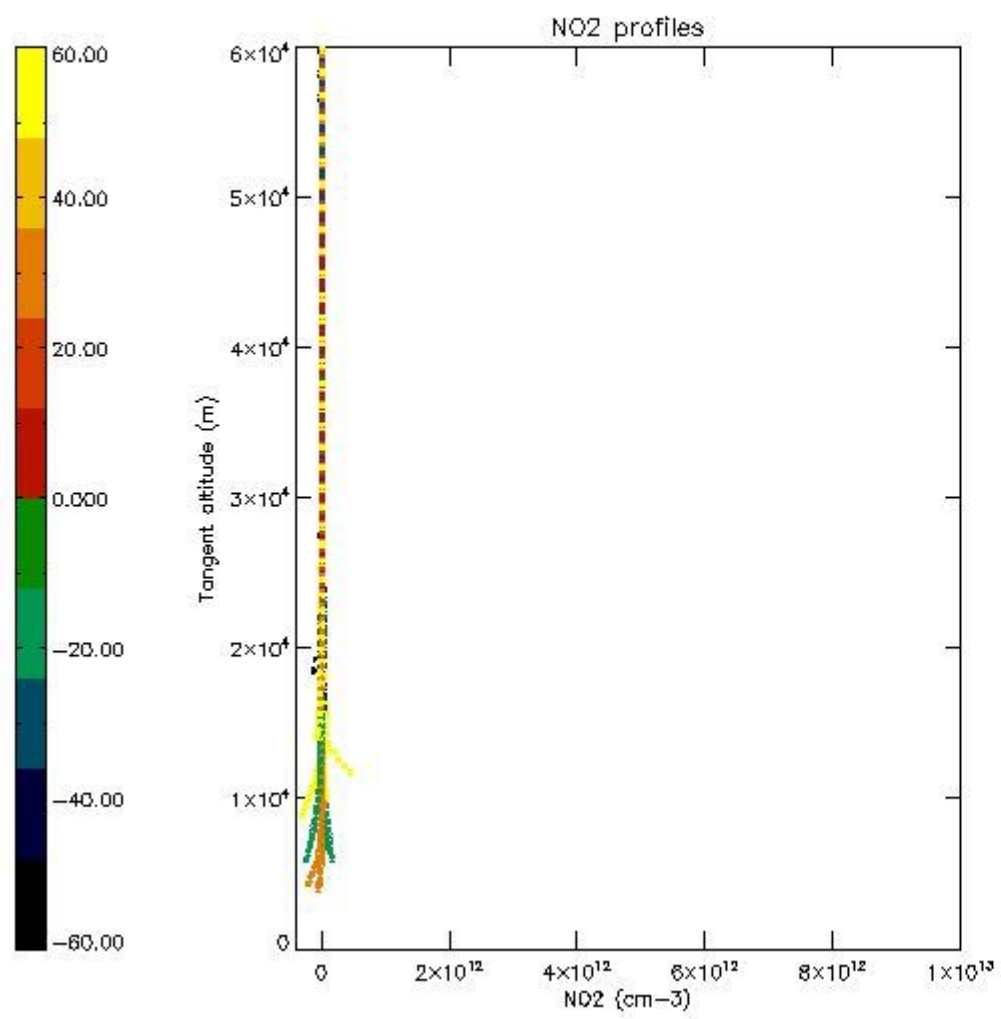

5.4 Plot ozone profiles where $STD < 10\%$ (dark without errors)

The colorbar represents the latitude.

5.5 Plot ozone profiles where STD < 5% (dark without errors)

The colorbar represents the latitude.

5.6 Plot NO₂ profiles for all STD (dark without errors)

The colorbar represents the latitude.

5.7 Plot NO3 profiles for all STD (dark without errors)

The colorbar represents the latitude.

5.8 Plot H2O profiles for all STD (only for occultations of stars 1,2,3,4,13,14,16,26,63 dark without errors)