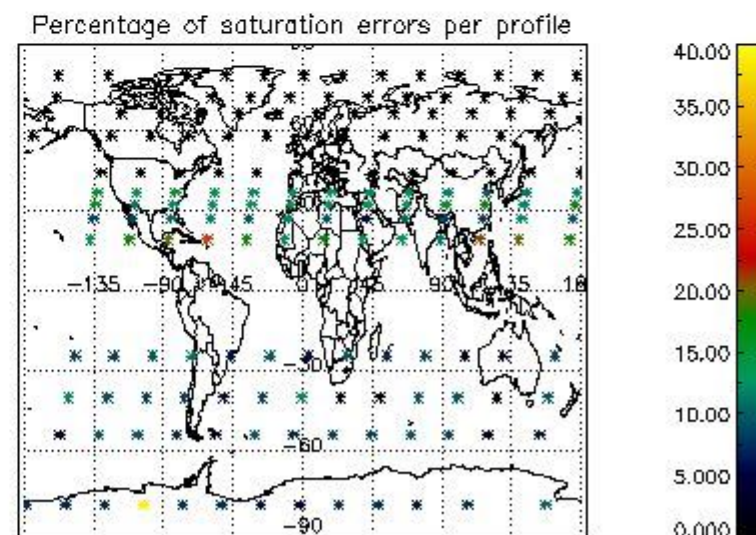

Percentage of datation errors per profile

Percentage of star falling outside central band per profile

Percentage of saturation errors per profile

4.2.2 Plot level 1 quality information per product (world map): ENVISAT DESCENDING passes