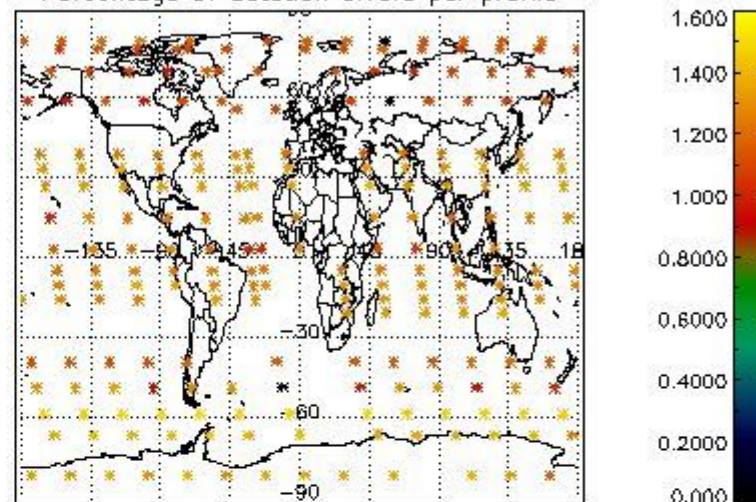

Percentage of datation errors per profile