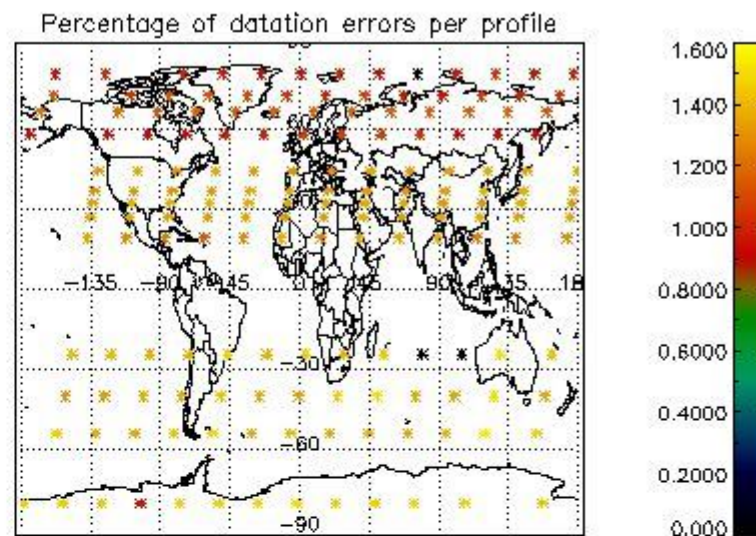

Percentage of datation errors per profile

Percentage of star falling outside central band per profile

Percentage of saturation errors per profile

4.2.2 Plot level 1 quality information per product (world map): ENVISAT DESCENDING passes