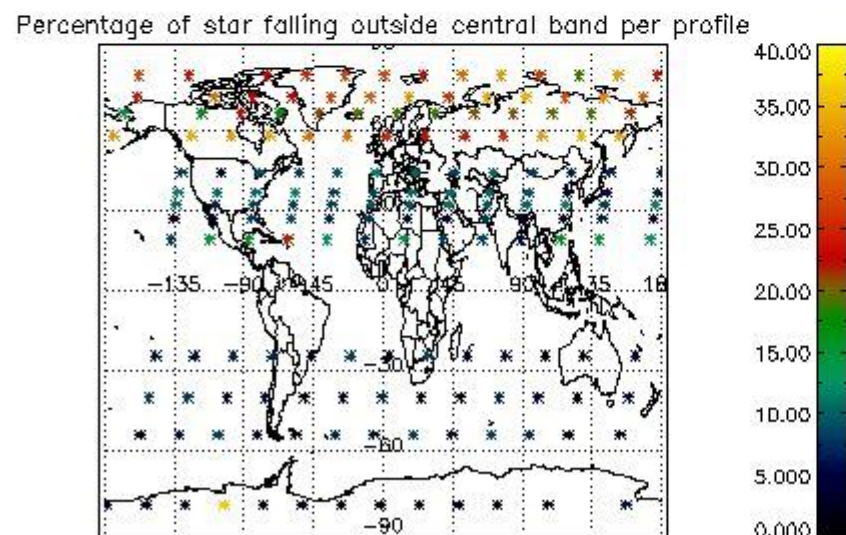

Percentage of datation errors per profile

Percentage of star falling outside central band per profile

Percentage of saturation errors per profile

4.2.2 Plot level 1 quality information per product (world map): ENVISAT DESCENDING passes