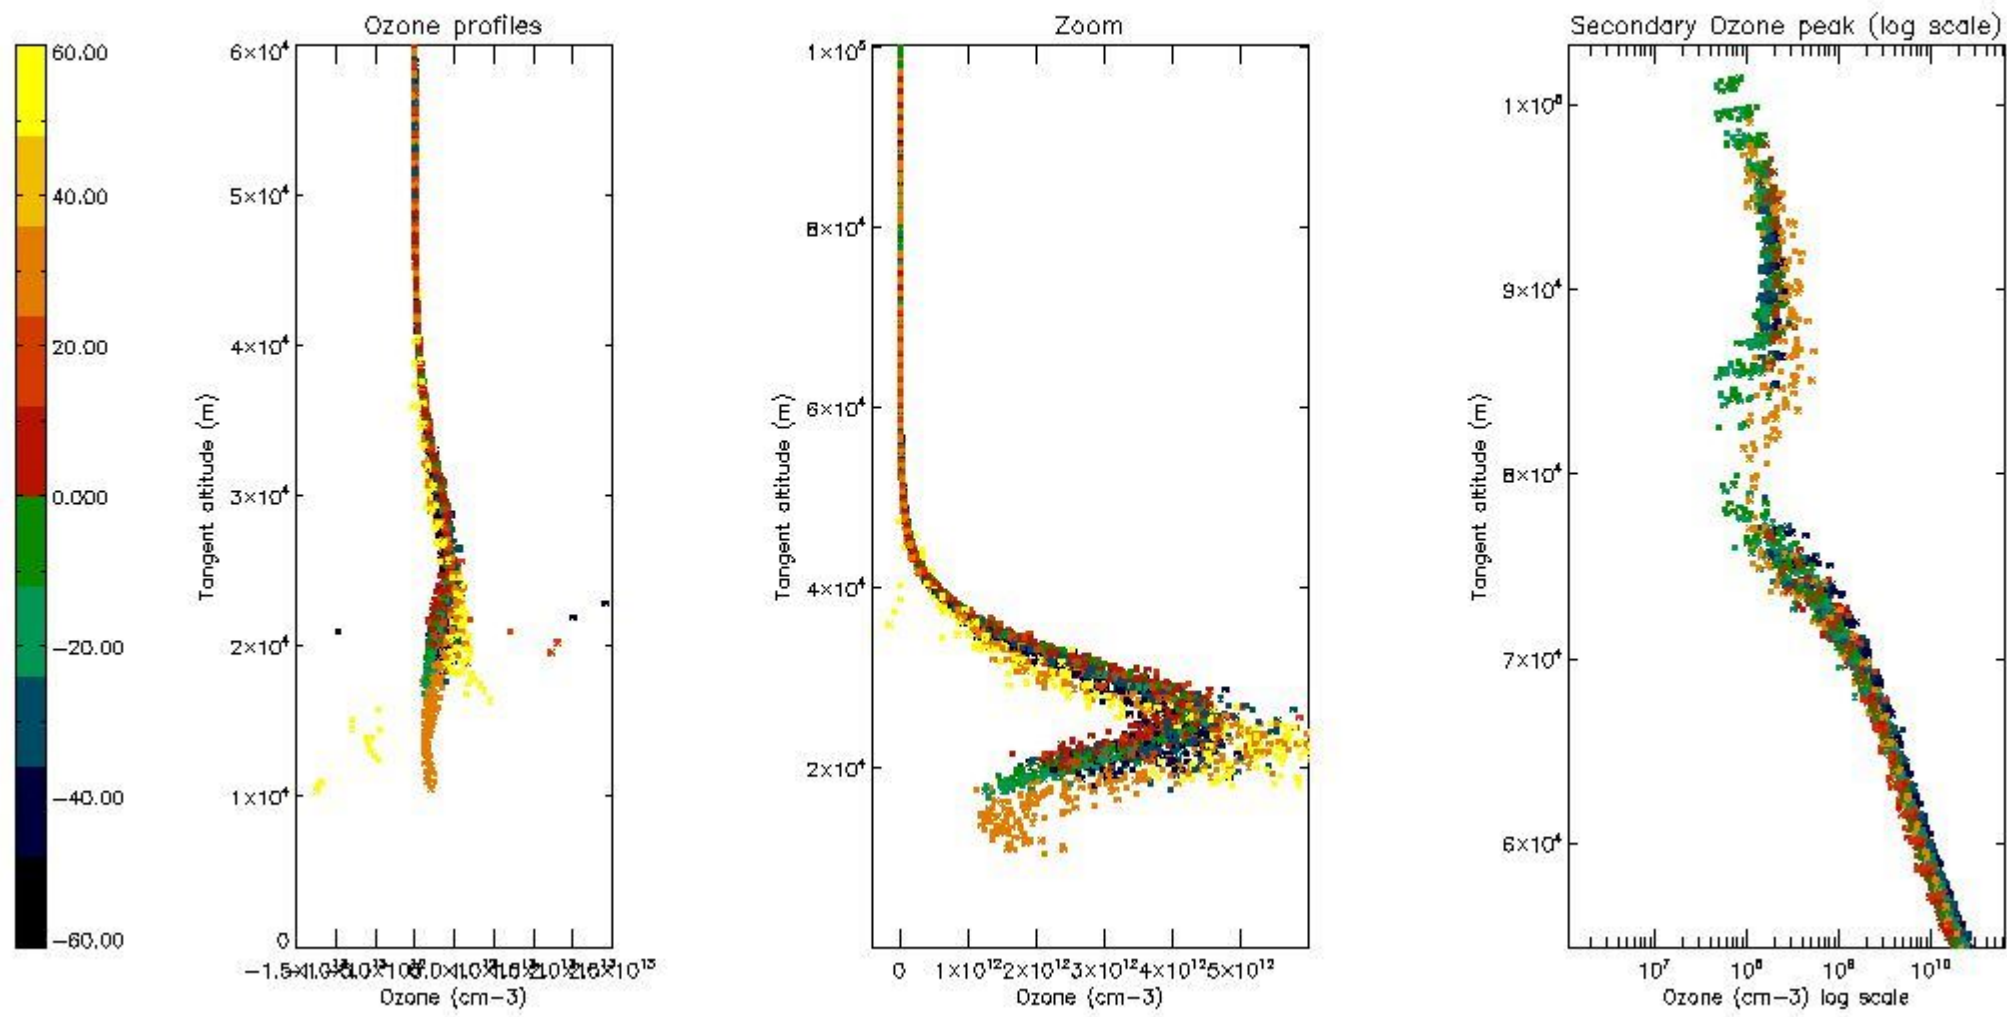

STD < 10	18
STD < 5	12

5.2 Plot ozone profiles for all STD (dark without errors)

The colorbar represents the latitude.

5.3 Plot ozone profiles where STD < 20% (dark without errors)

The colorbar represents the latitude.

5.4 Plot ozone profiles where $STD < 10\%$ (dark without errors)

The colorbar represents the latitude.

5.5 Plot ozone profiles where STD < 5% (dark without errors)

The colorbar represents the latitude.

5.6 Plot NO₂ profiles for all STD (dark without errors)