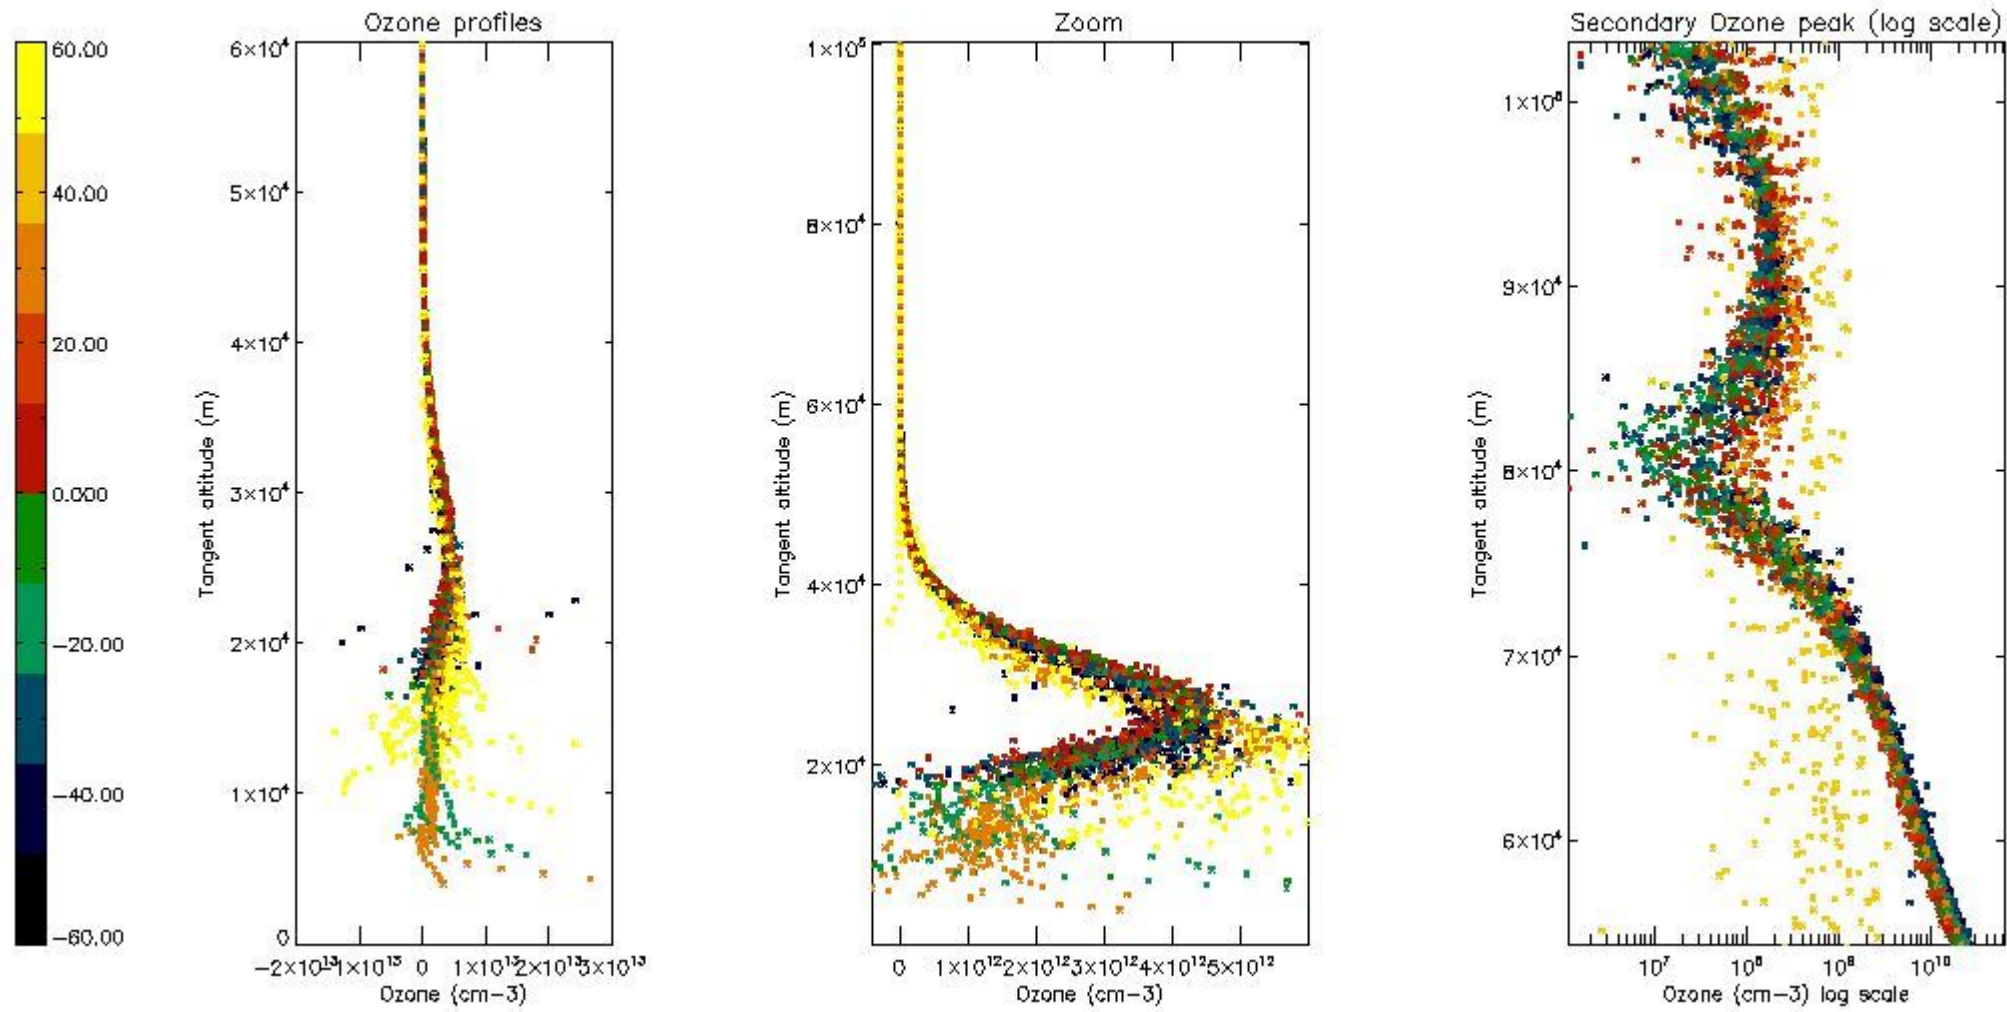

STD < 10	18
STD < 5	12

5.2 Plot ozone profiles for all STD (dark without errors)

The colorbar represents the latitude.

5.3 Plot ozone profiles where STD < 20% (dark without errors)

The colorbar represents the latitude.