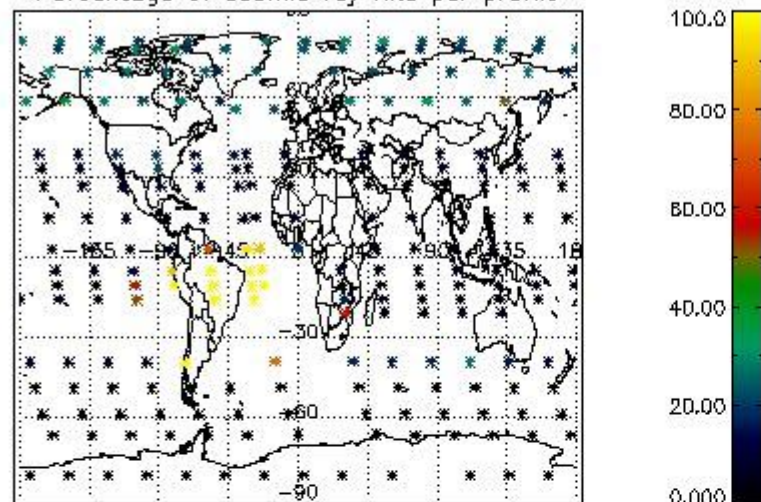

Percentage of cosmic ray hits per profile