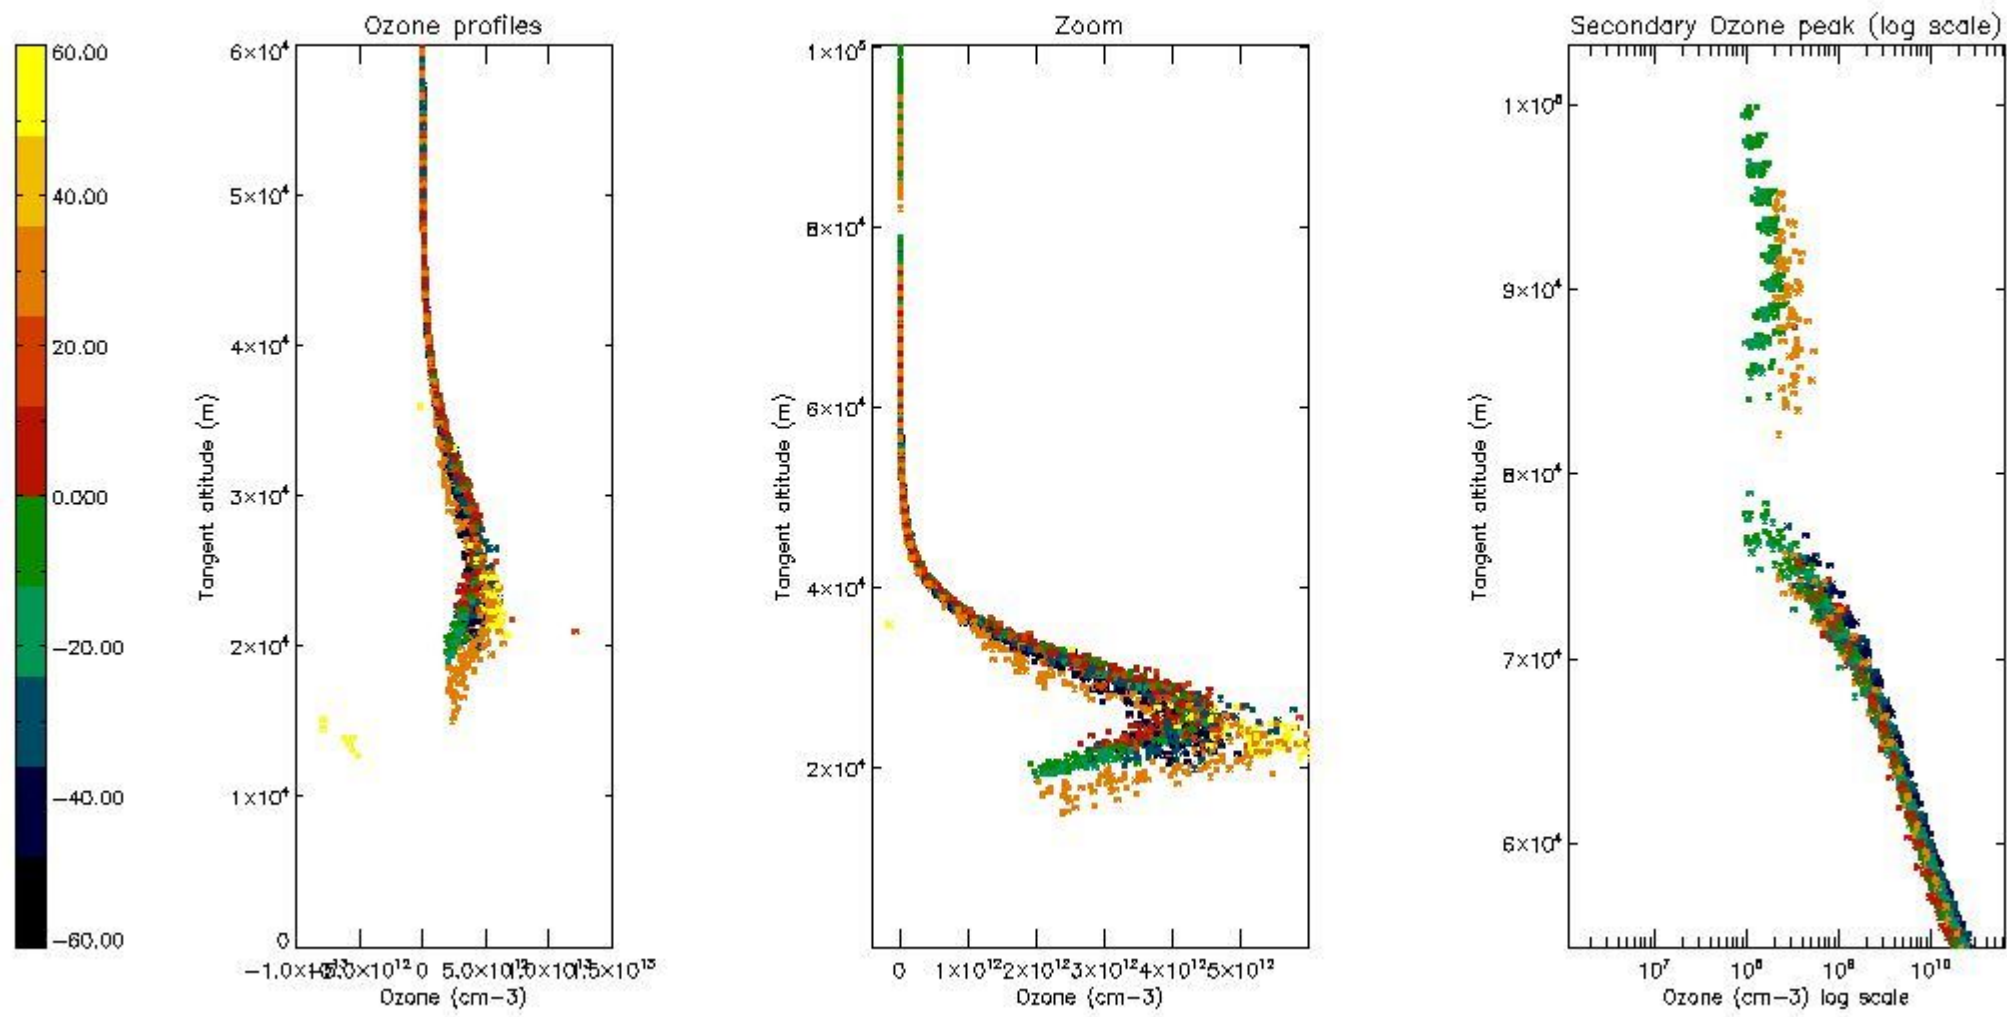

STD < 10	18
STD < 5	12

5.2 Plot ozone profiles for all STD (dark without errors)

The colorbar represents the latitude.

5.3 Plot ozone profiles where STD < 20% (dark without errors)

The colorbar represents the latitude.

5.4 Plot ozone profiles where $STD < 10\%$ (dark without errors)

The colorbar represents the latitude.

5.5 Plot ozone profiles where STD < 5% (dark without errors)

The colorbar represents the latitude.

5.6 Plot NO₂ profiles for all STD (dark without errors)

The colorbar represents the latitude.

5.7 Plot NO3 profiles for all STD (dark without errors)

The colorbar represents the latitude.

5.8 Plot H2O profiles for all STD (only for occultations of stars 1,2,3,4,13,14,16,26,63 dark without errors)