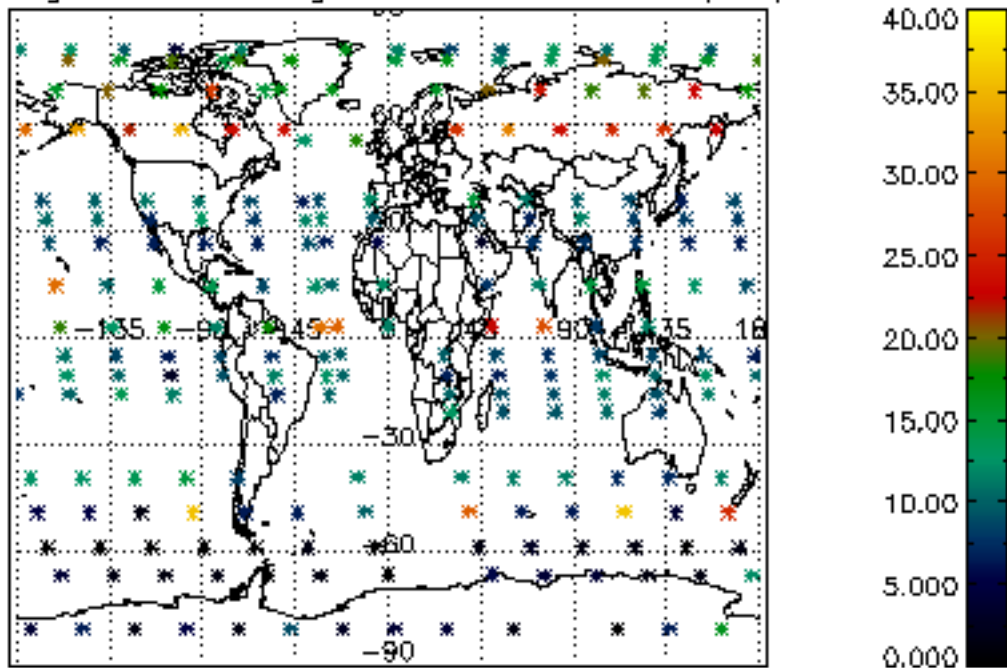

Percentage of flagged data per NO3 profile

Percentage of cosmic ray hits per profile

Percentage of datation errors per profile

Percentage of star falling outside central band per profile

Percentage of saturation errors per profile