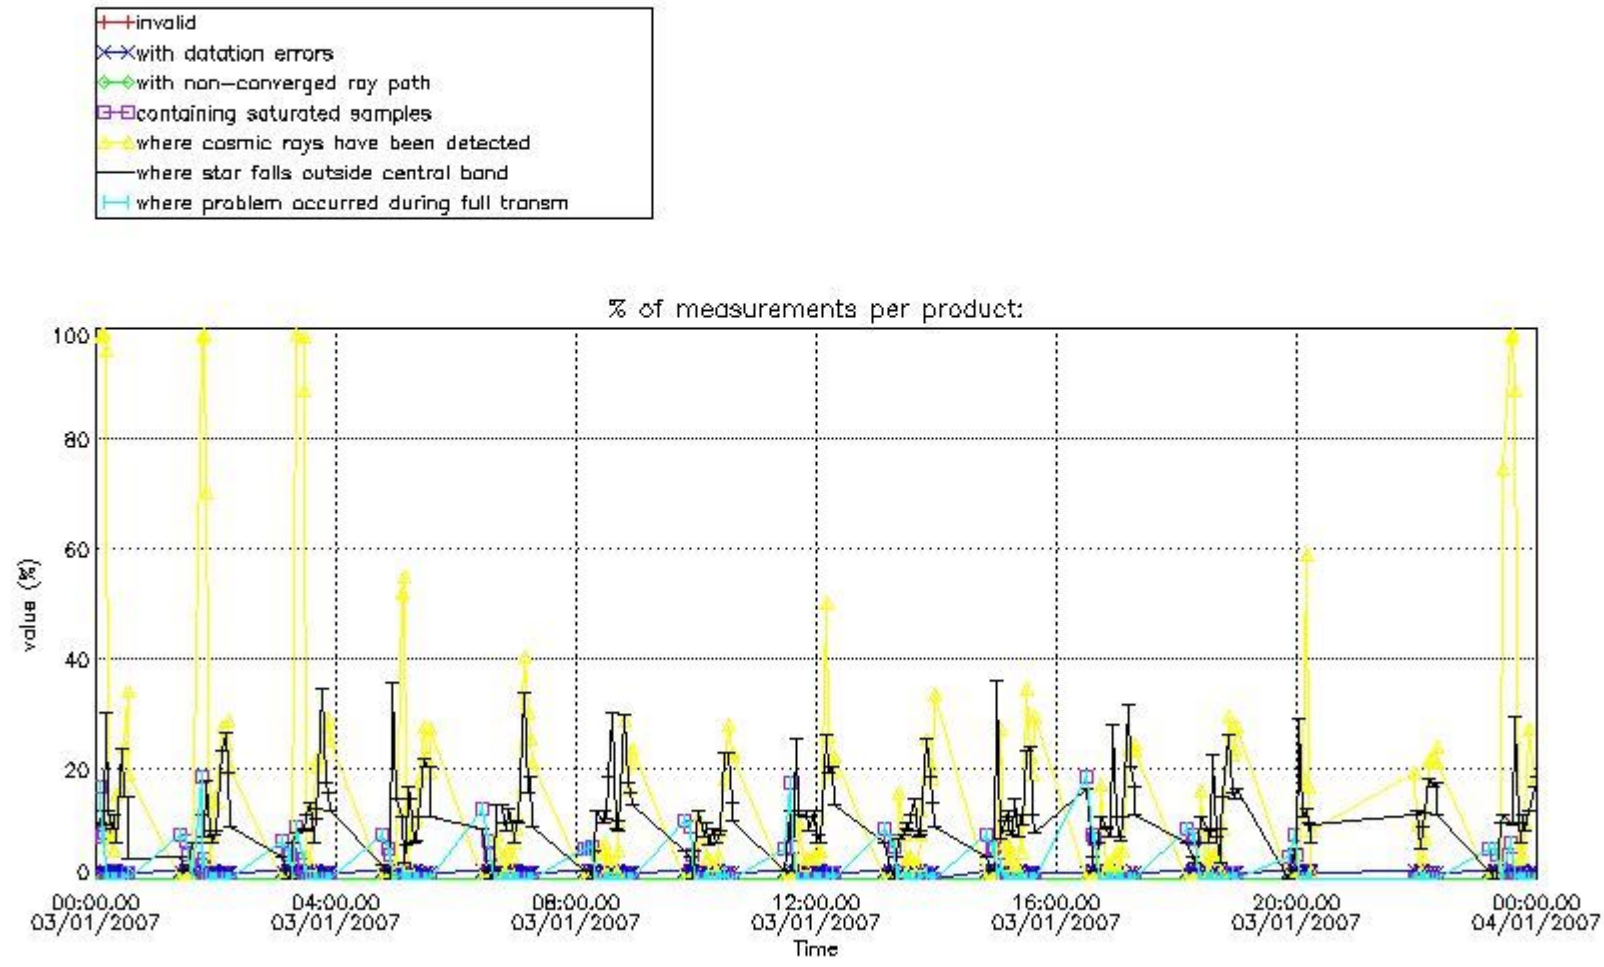

Percentage of flagged data per NO3 profile

4. Level 1 quality information per product

In this section it is plotted some information contained in the Quality Summary data set of the level 2 products that comes from the level 1b processing. Products without errors (error flag in the MPH set to "0") are used.

4.1 Plot quality information per product (time dependant) coming from level 1b processing

4.1.1 Plot level 1 quality information per product (time dependant): ENVISAT ASCENDING passes

4.1.2 Plot level 1 quality information per product (time dependant): ENVI SAT DESCENDING passes