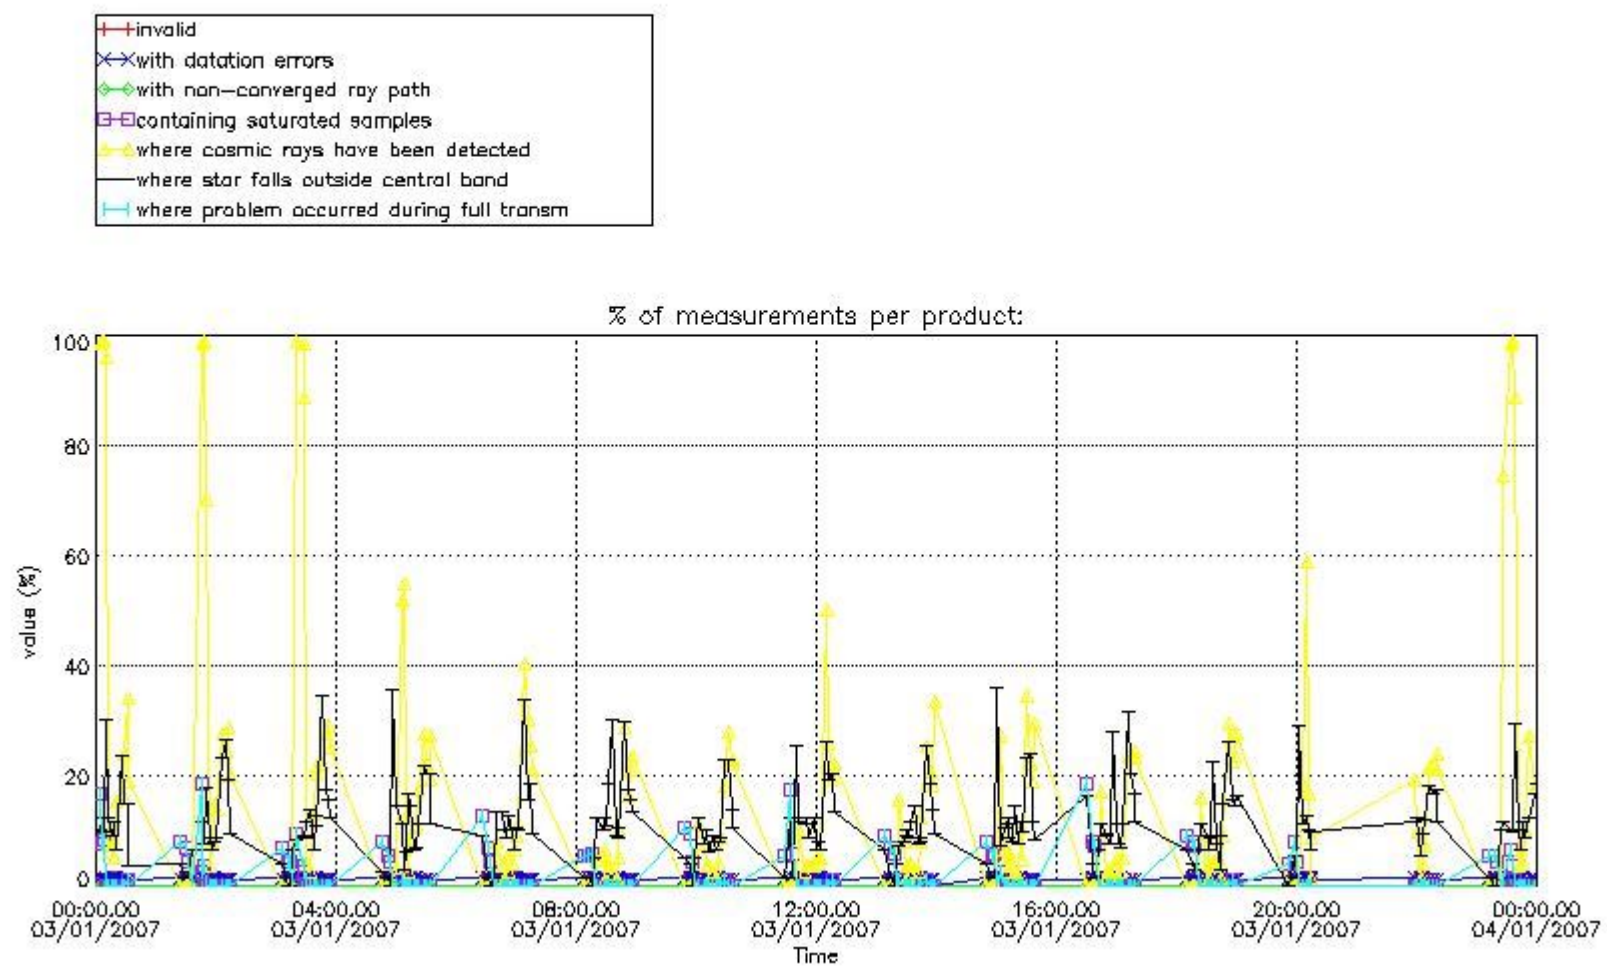

4.1.2 Plot level 1 quality information per product (time dependant): ENVI SAT DESCENDING passes