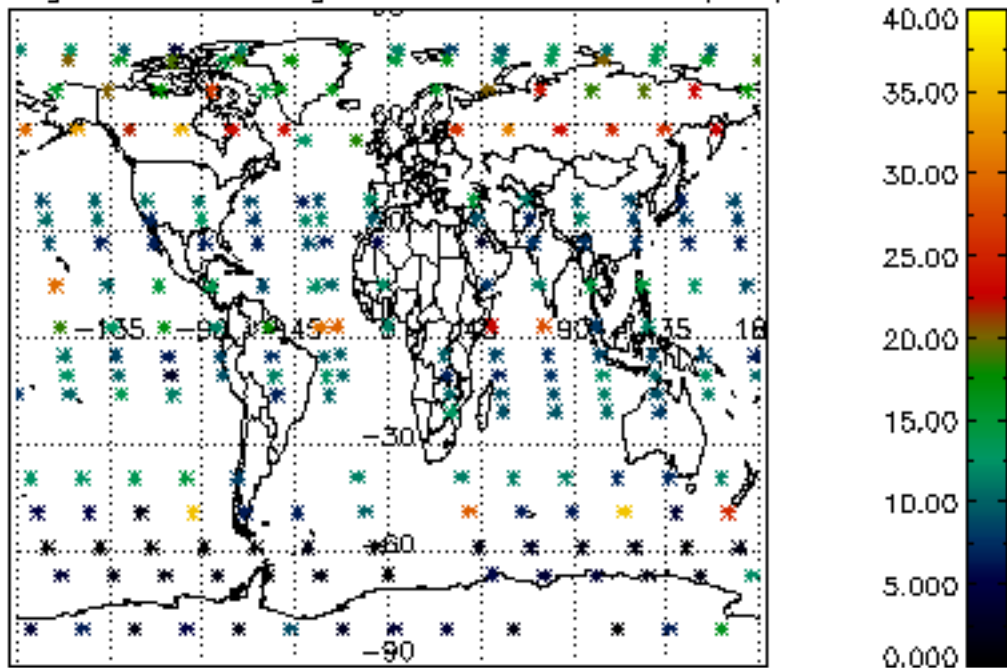

Percentage of cosmic ray hits per profile

Percentage of star falling outside central band per profile