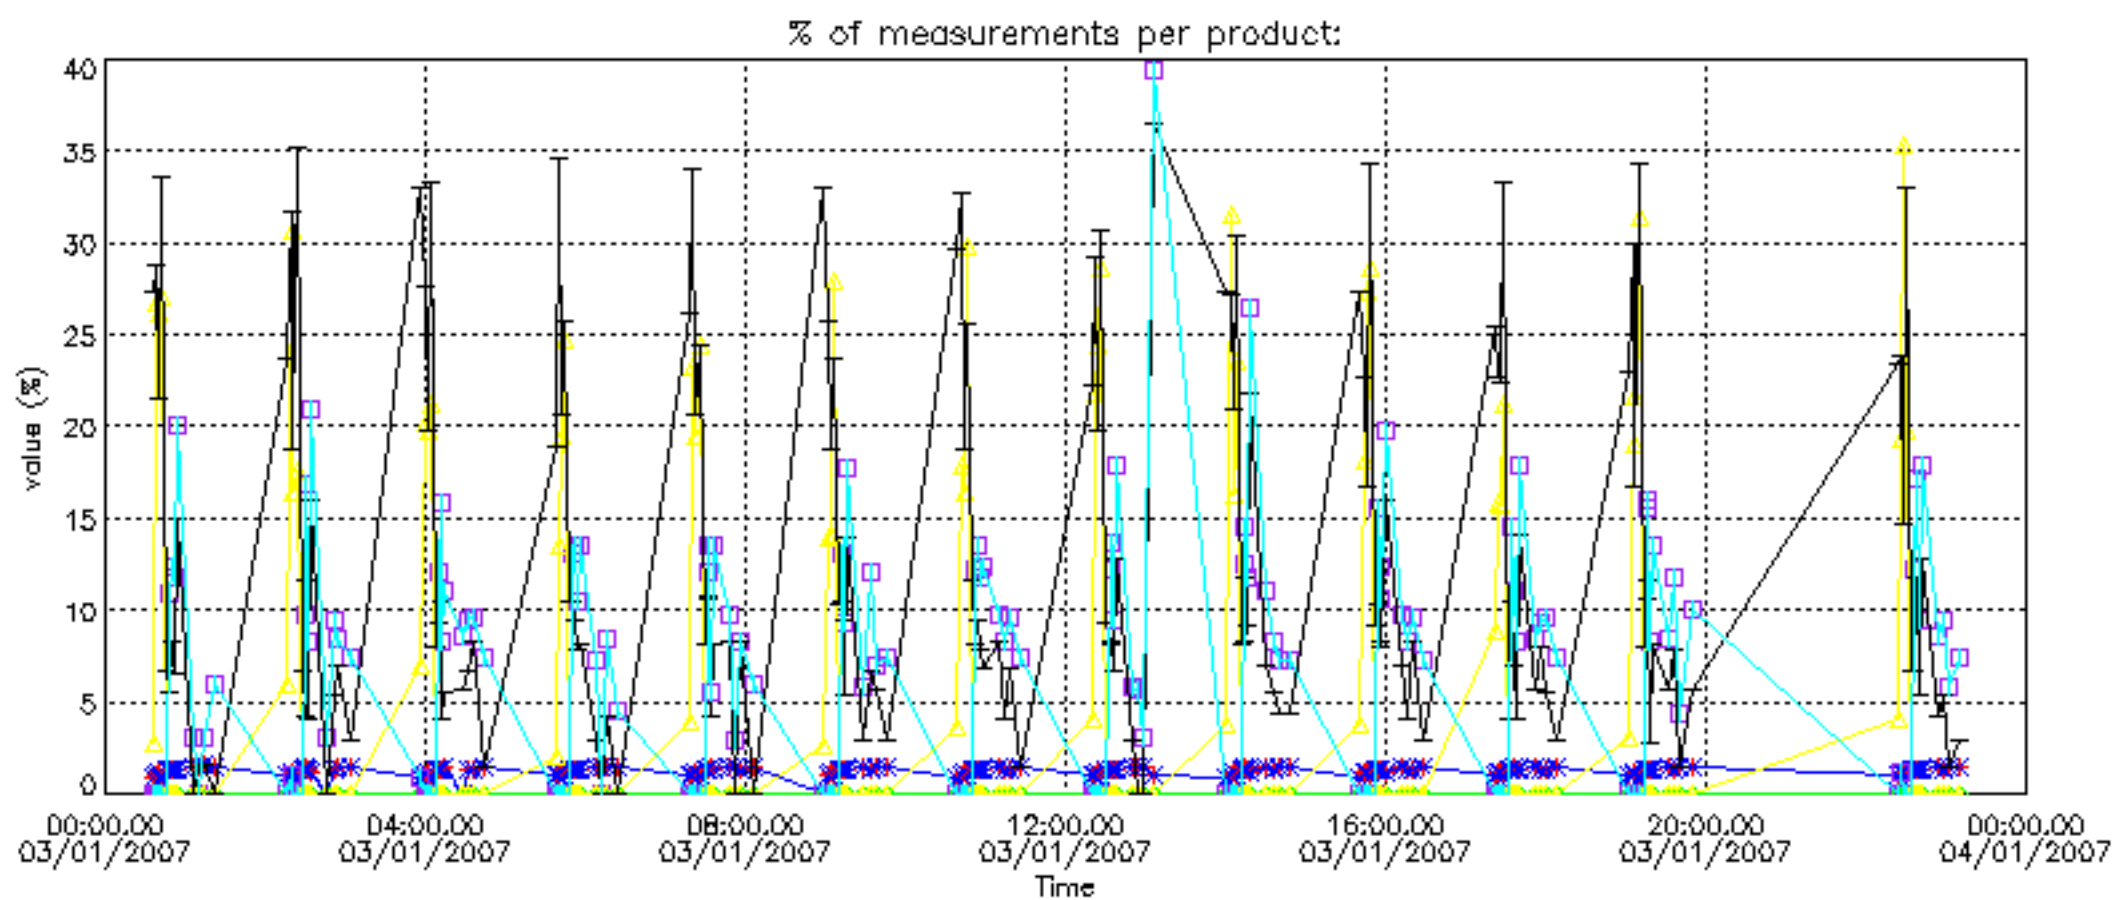

Percentage of cosmic ray hits per profile

Percentage of datation errors per profile