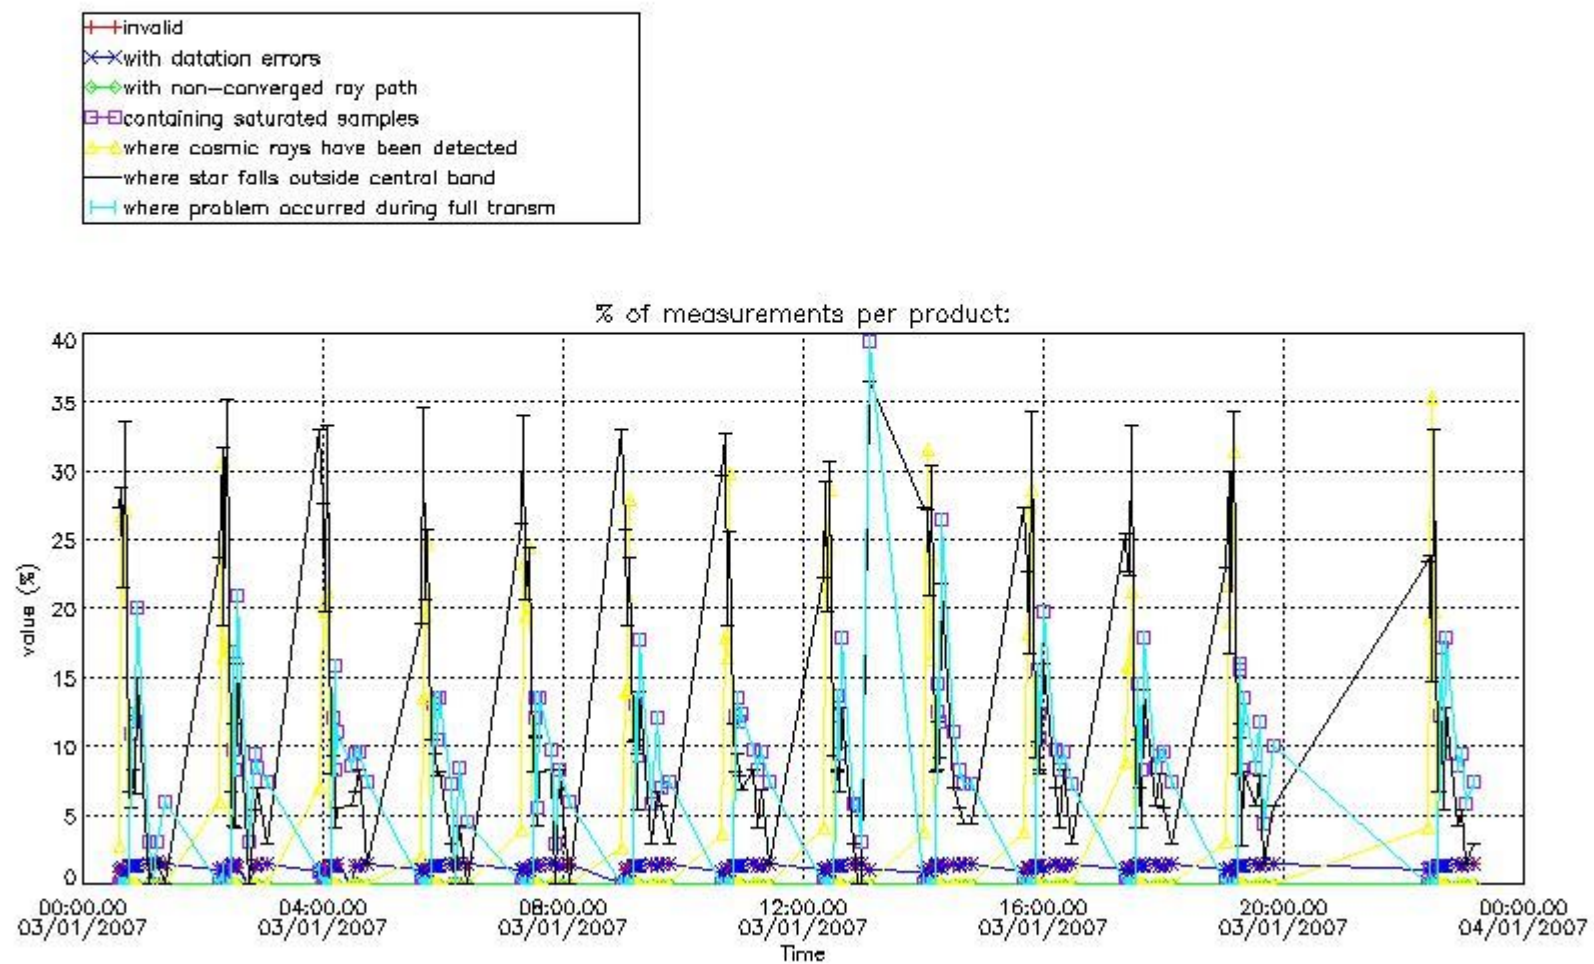

3.1 Plot quality information per product (time dependant)

3.2 Plot quality information per product (world map)

Percentage of flagged data per O3 profile

Percentage of flagged data per H2O profile

Percentage of flagged data per NO2 profile

Percentage of flagged data per NO3 profile

4. Level 1 quality information per product

In this section it is plotted some information contained in the Quality Summary data set of the level 2 products that comes from the level 1b processing. Products without errors (error flag in the MPH set to "0") are used.

4.1 Plot quality information per product (time dependant) coming from level 1b processing

4.1.1 Plot level 1 quality information per product (time dependant): ENVISAT ASCENDING passes

4.1.2 Plot level 1 quality information per product (time dependant): ENVI SAT DESCENDING passes