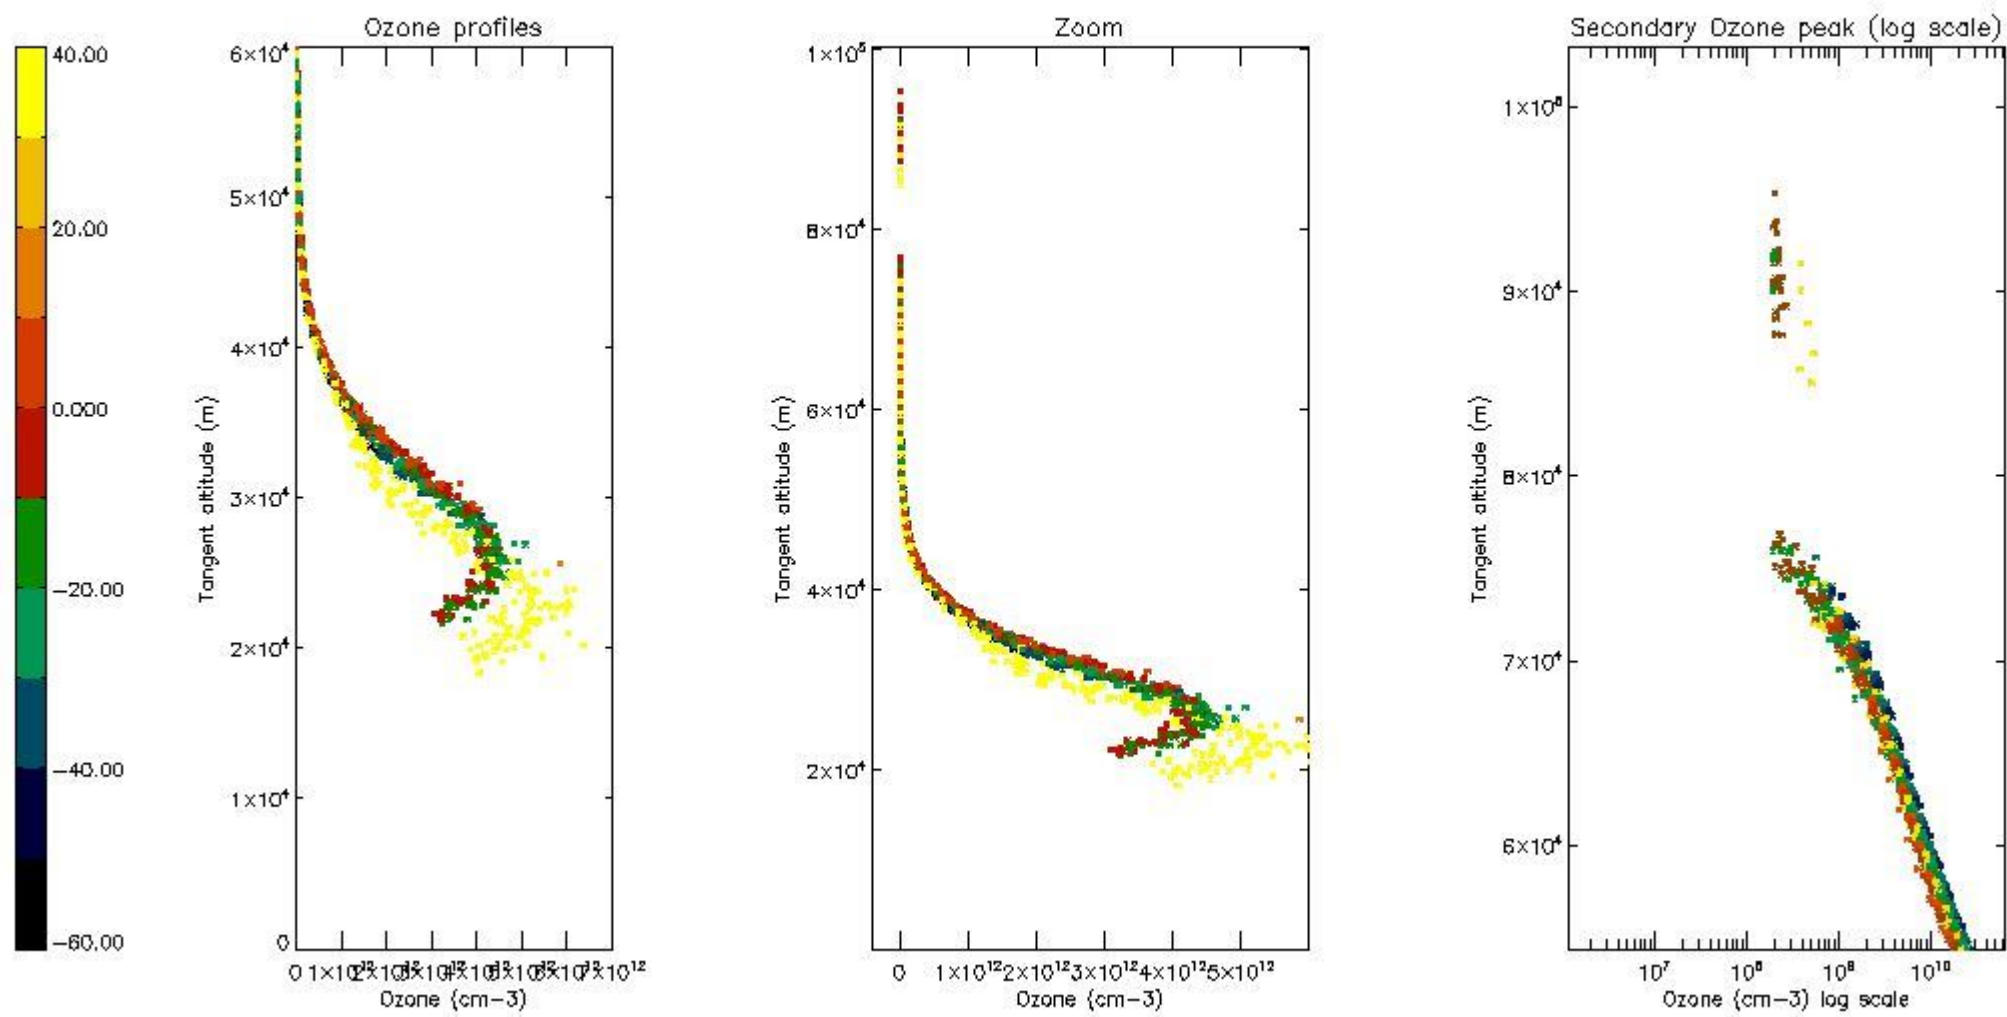

5.6 Plot NO₂ profiles for all STD (dark without errors)

The colorbar represents the latitude.