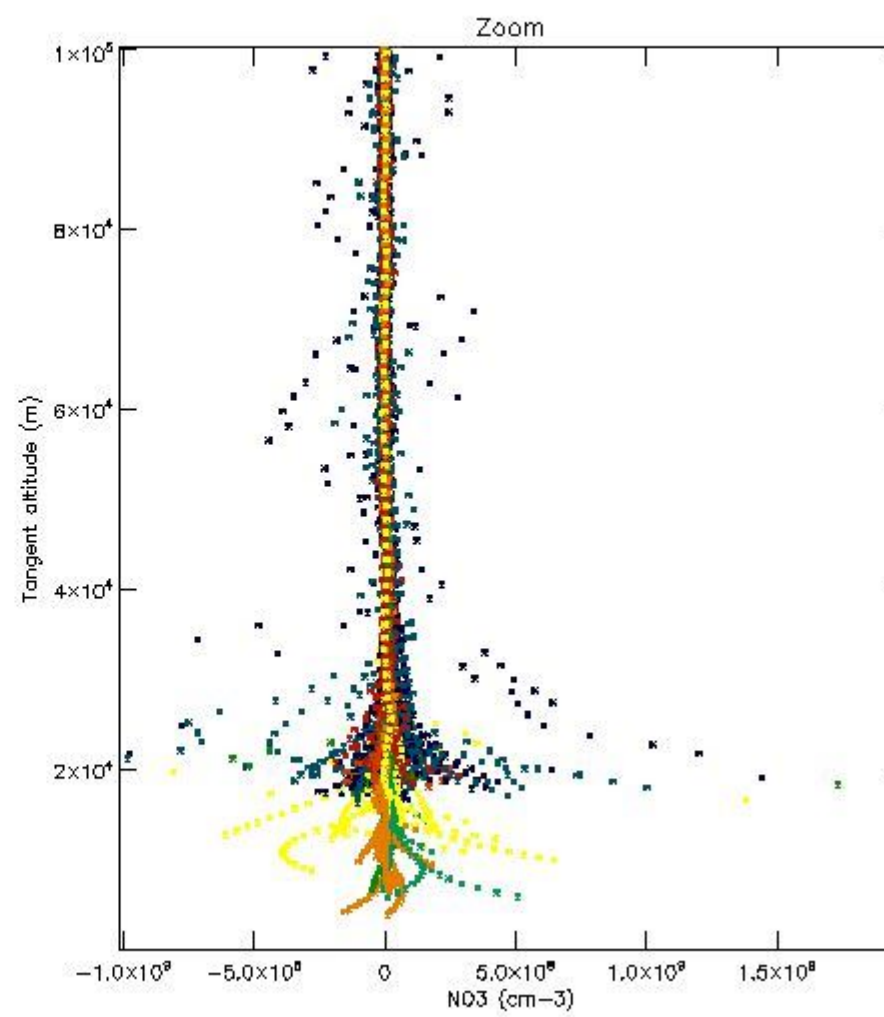

5.8 Plot H2O profiles for all STD (only for occultations of stars 1,2,3,4,13,14,16,26,63 dark without errors)

The colorbar represents the latitude.