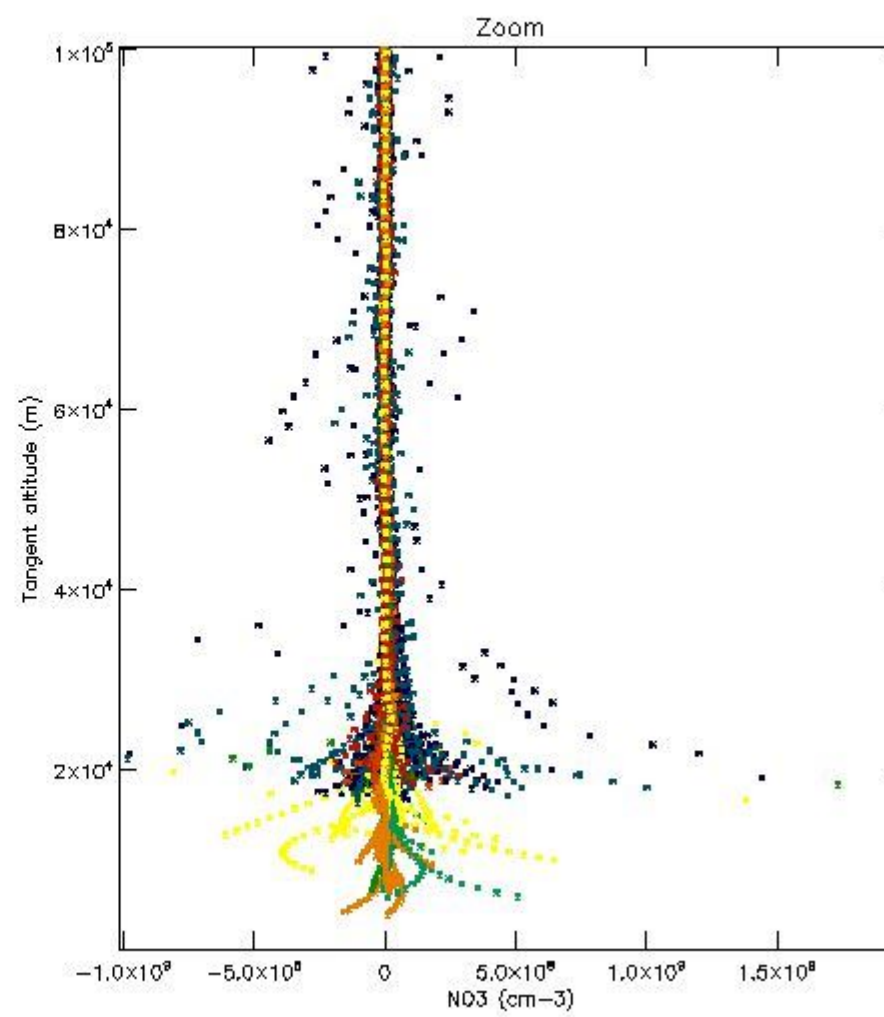

STD < 10	18
STD < 5	12

5.2 Plot ozone profiles for all STD (dark without errors)

The colorbar represents the latitude.

5.3 Plot ozone profiles where STD < 20% (dark without errors)

The colorbar represents the latitude.

5.4 Plot ozone profiles where $STD < 10\%$ (dark without errors)

The colorbar represents the latitude.

5.5 Plot ozone profiles where STD < 5% (dark without errors)

The colorbar represents the latitude.

5.6 Plot NO₂ profiles for all STD (dark without errors)

The colorbar represents the latitude.

5.7 Plot NO3 profiles for all STD (dark without errors)

The colorbar represents the latitude.

5.8 Plot H2O profiles for all STD (only for occultations of stars 1,2,3,4,13,14,16,26,63 dark without errors)