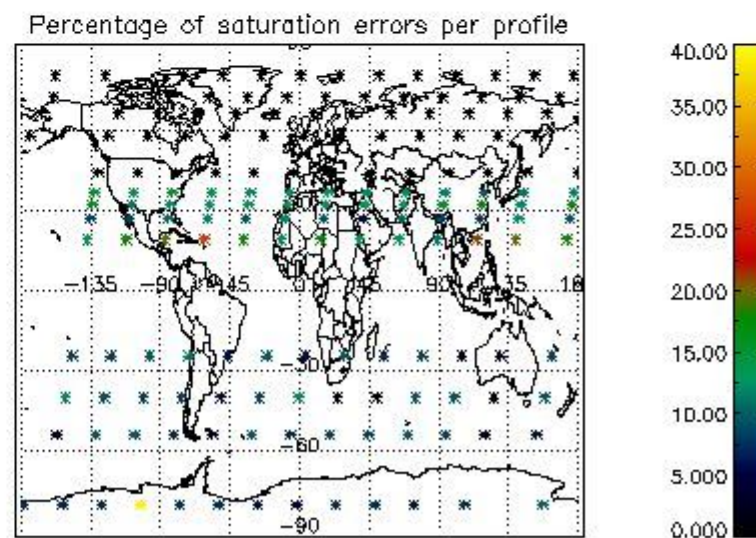

Percentage of datation errors per profile

Percentage of star falling outside central band per profile

Percentage of saturation errors per profile

4.2.2 Plot level 1 quality information per product (world map): ENVISAT DESCENDING passes