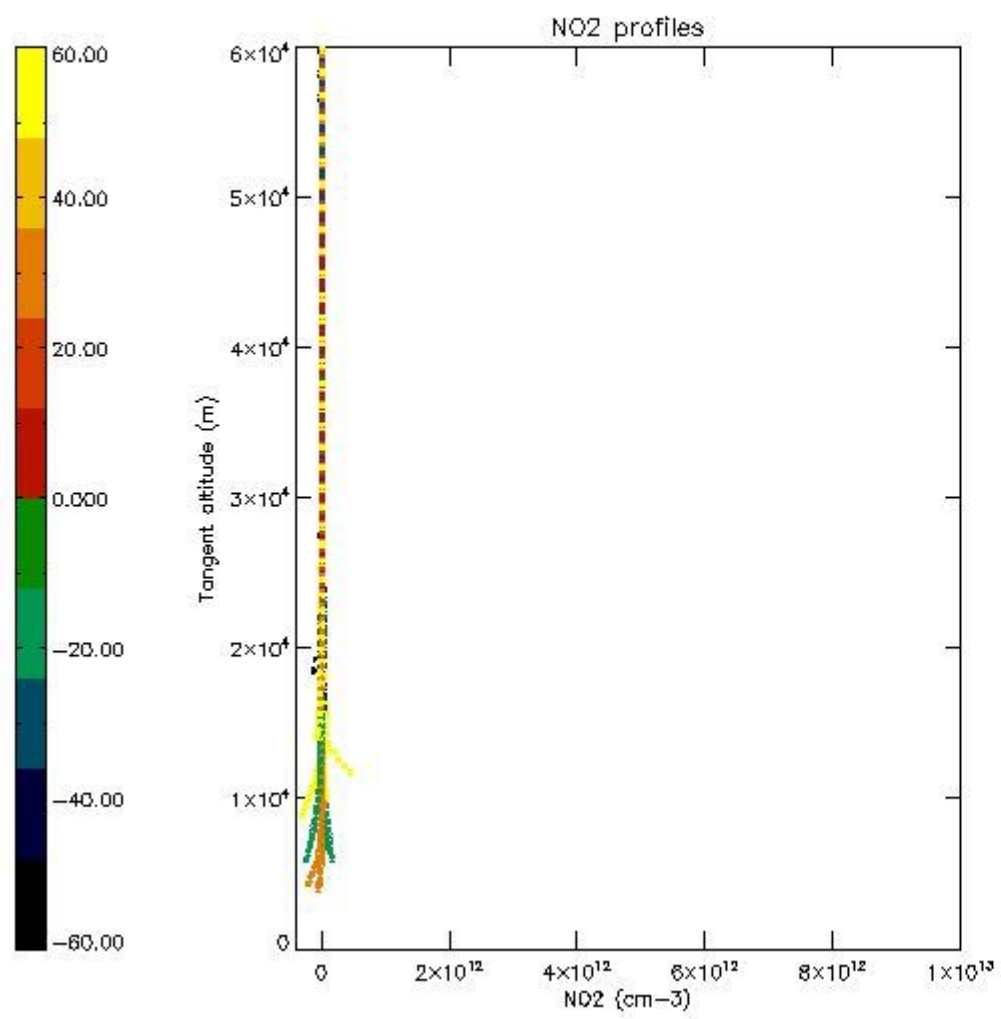

5.7 Plot NO3 profiles for all STD (dark without errors)

The colorbar represents the latitude.