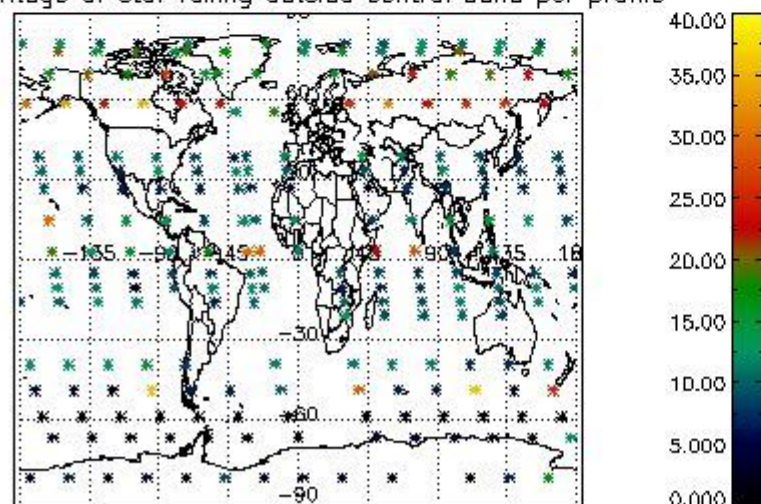

Percentage of star falling outside central band per profile