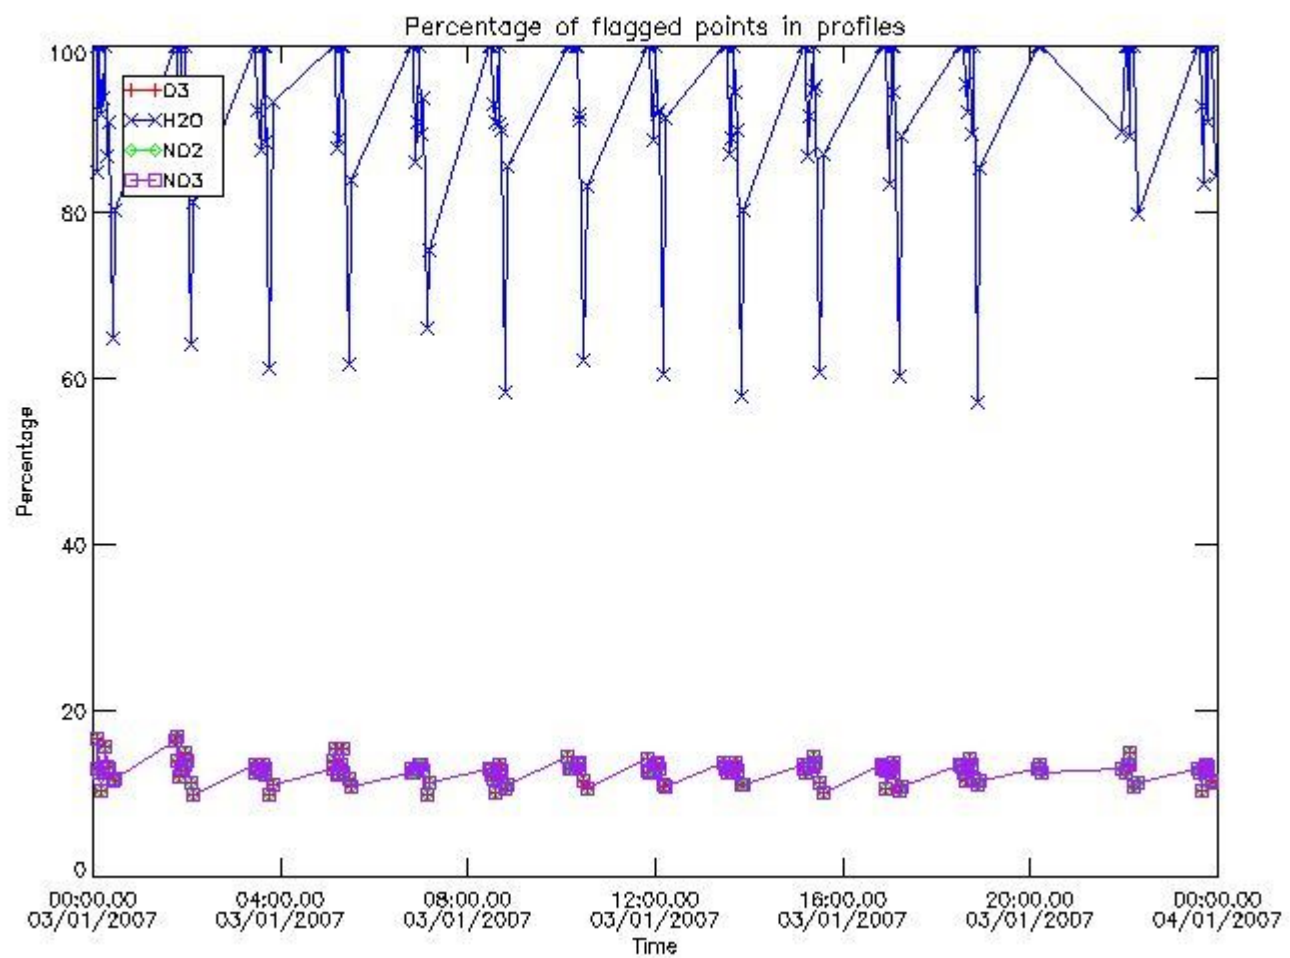

397	GOM_NL__2PRFIN20070103_234640_000000392054_00231_25335_6882.N1	03-JAN-2007 23:46:40	Dark	38.500	29	Bet Car	1.6720	10200.	77	25335	No
398	GOM_NL__2PRFIN20070103_234810_000000402054_00231_25335_6883.N1	03-JAN-2007 23:48:10	Dark	40.000	71	lot Car	2.2460	7700.0	80	25335	No
399	GOM_NL__2PRFIN20070103_235255_000000442054_00231_25335_6884.N1	03-JAN-2007 23:52:55	Dark	44.000	34	Gam2Vel	1.7930	23000.	88	25335	No
400	GOM_NL__2PRFIN20070103_235705_000000452054_00231_25335_6885.N1	03-JAN-2007 23:57:05	Dark	45.000	117	Pi Pup	2.7060	3800.0	90	25335	No
401	GOM_NL__2PRFIN20070103_235950_000000462054_00231_25335_6886.N1	03-JAN-2007 23:59:50	Straylight	46.000	23	21Eps CMa	1.5020	26000.	92	25335	No

3. Quality information per product

In this section it is plotted some information contained in the Quality Summary data set of the level 2 products. Only products in dark limb conditions and without errors (error flag in the MPH set to "0") are used.

3.1 Plot quality information per product (time dependant)

3.2 Plot quality information per product (world map)