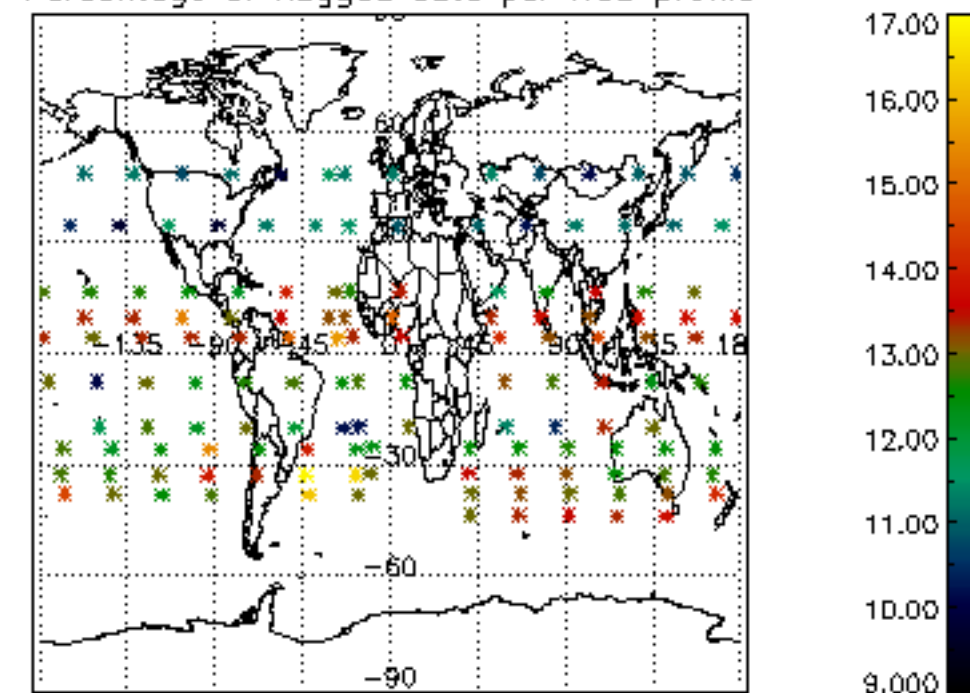

Percentage of flagged data per NO3 profile