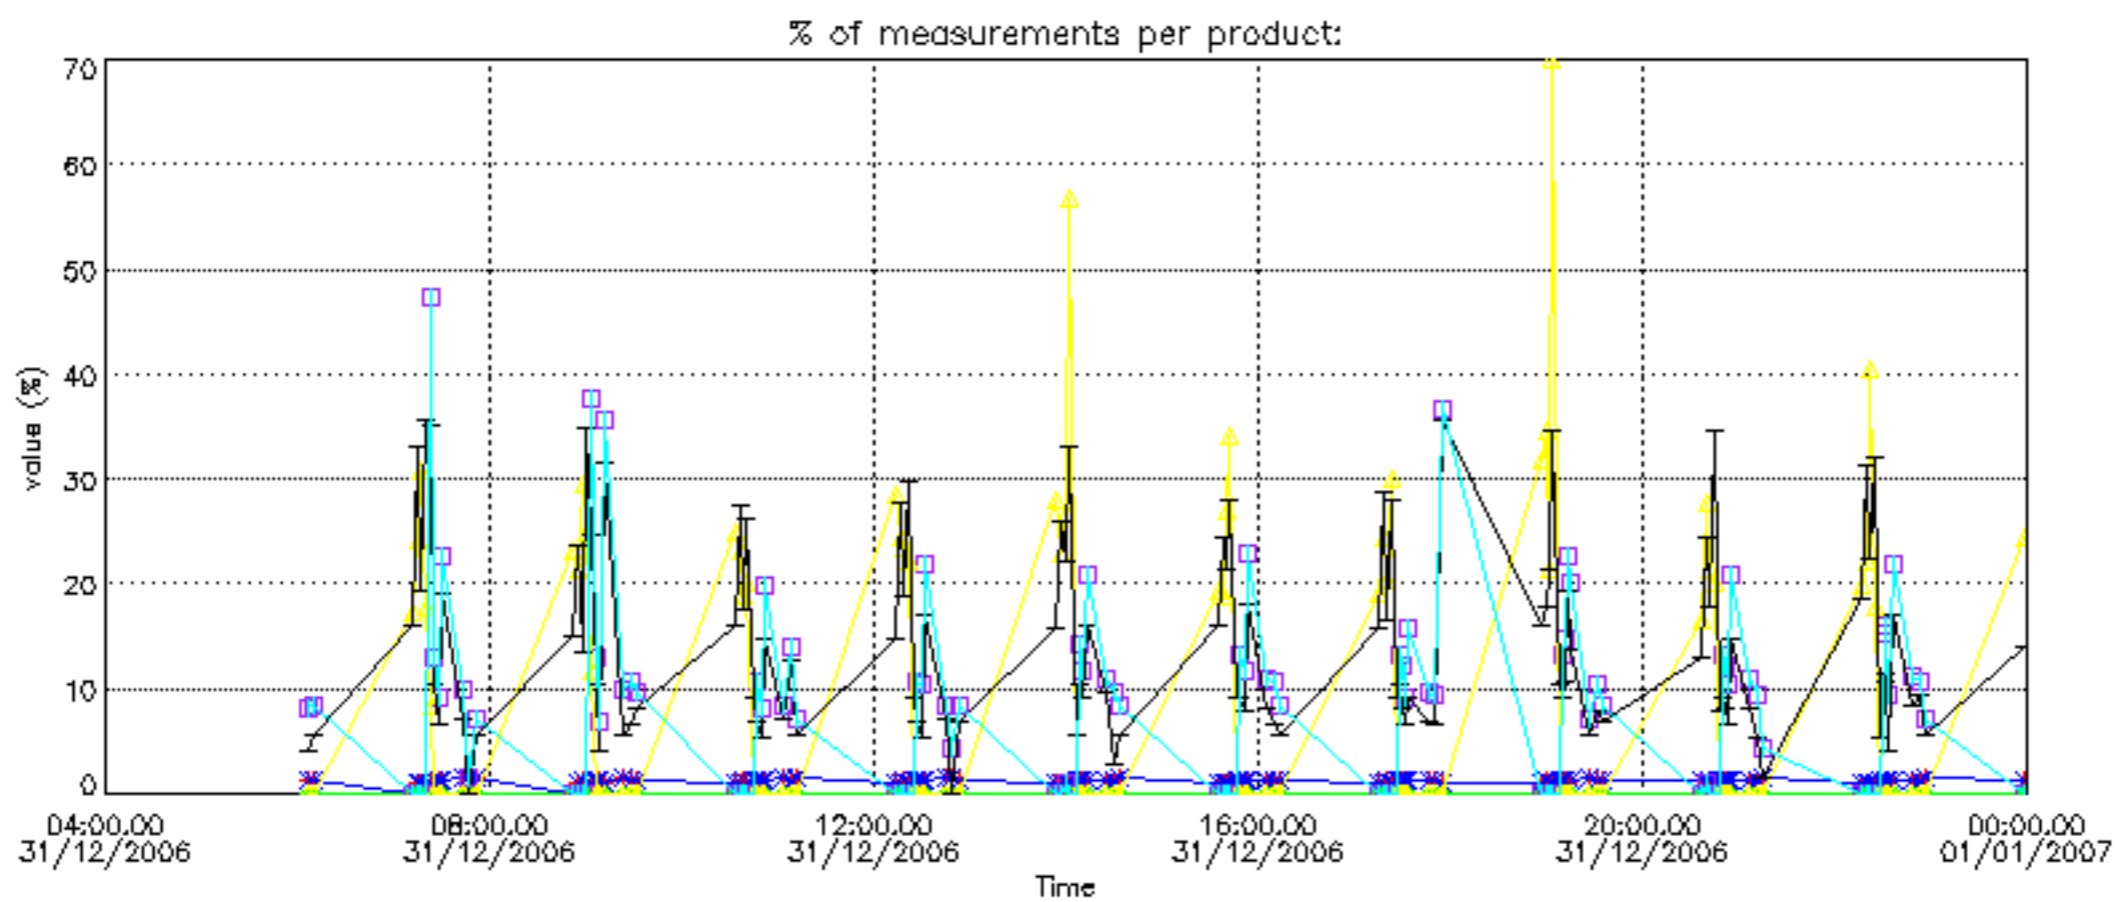

Percentage of cosmic ray hits per profile

Percentage of datation errors per profile