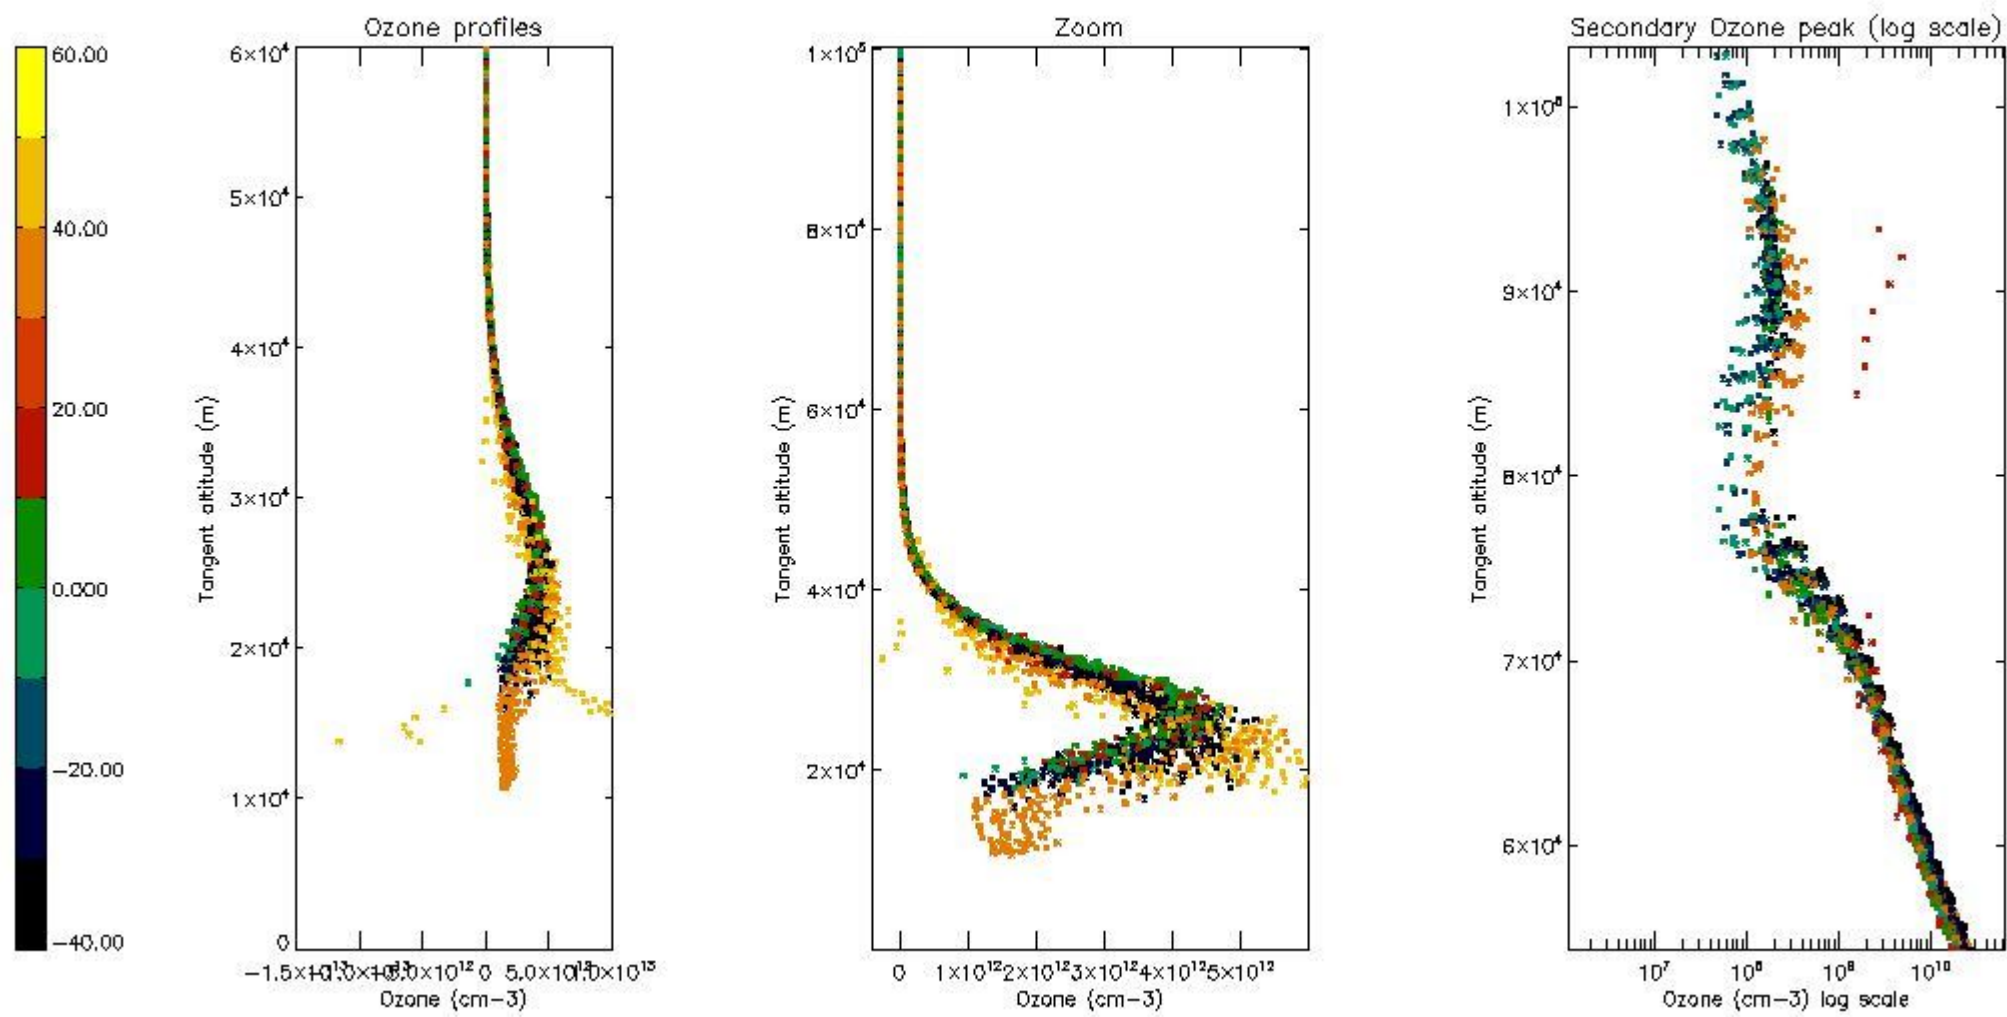

STD < 10	19
STD < 5	14

5.2 Plot ozone profiles for all STD (dark without errors)

The colorbar represents the latitude.

5.3 Plot ozone profiles where STD < 20% (dark without errors)

The colorbar represents the latitude.

5.4 Plot ozone profiles where STD < 10% (dark without errors)

The colorbar represents the latitude.

5.5 Plot ozone profiles where STD < 5% (dark without errors)

The colorbar represents the latitude.

5.6 Plot NO₂ profiles for all STD (dark without errors)

The colorbar represents the latitude.

5.7 Plot NO3 profiles for all STD (dark without errors)

The colorbar represents the latitude.

5.8 Plot H2O profiles for all STD (only for occultations of stars 1,2,3,4,13,14,16,26,63 dark without errors)