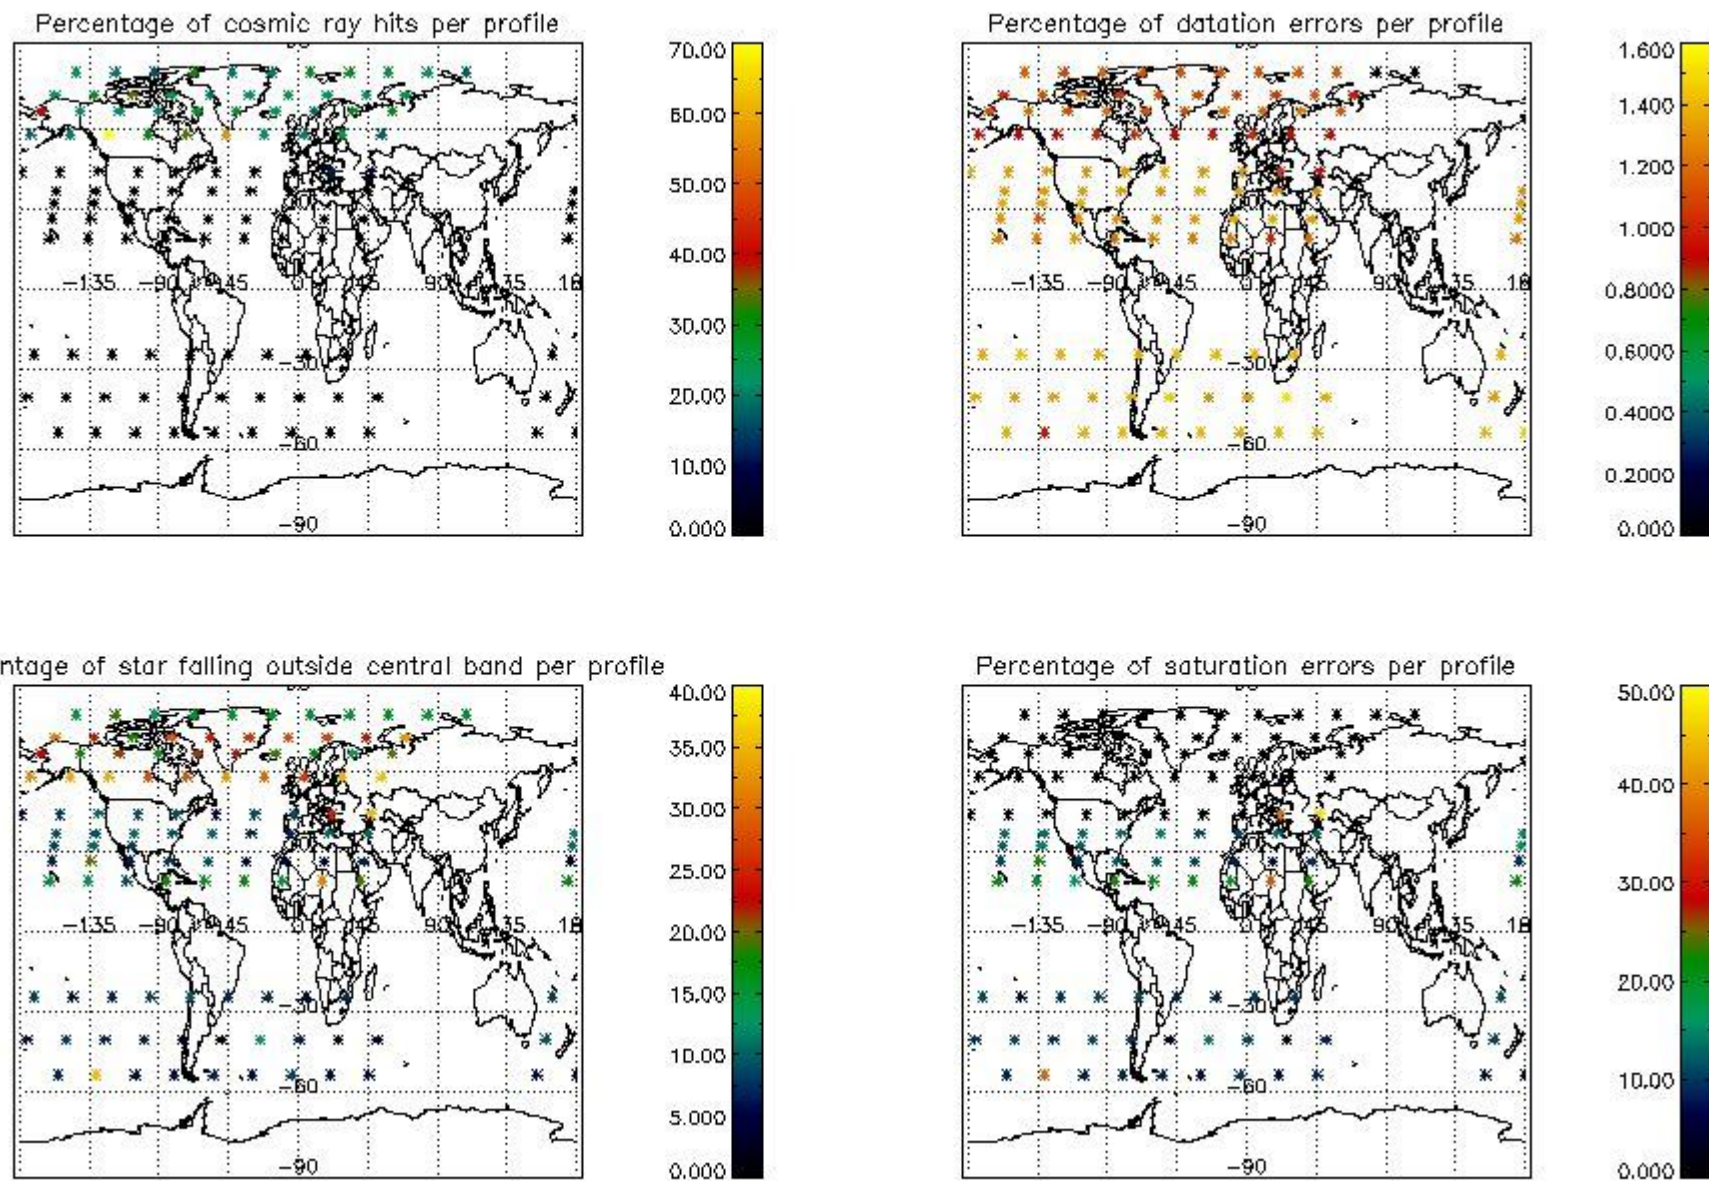

Percentage of datation errors per profile

Percentage of star falling outside central band per profile

Percentage of saturation errors per profile

4.2.2 Plot level 1 quality information per product (world map): ENVISAT DESCENDING passes