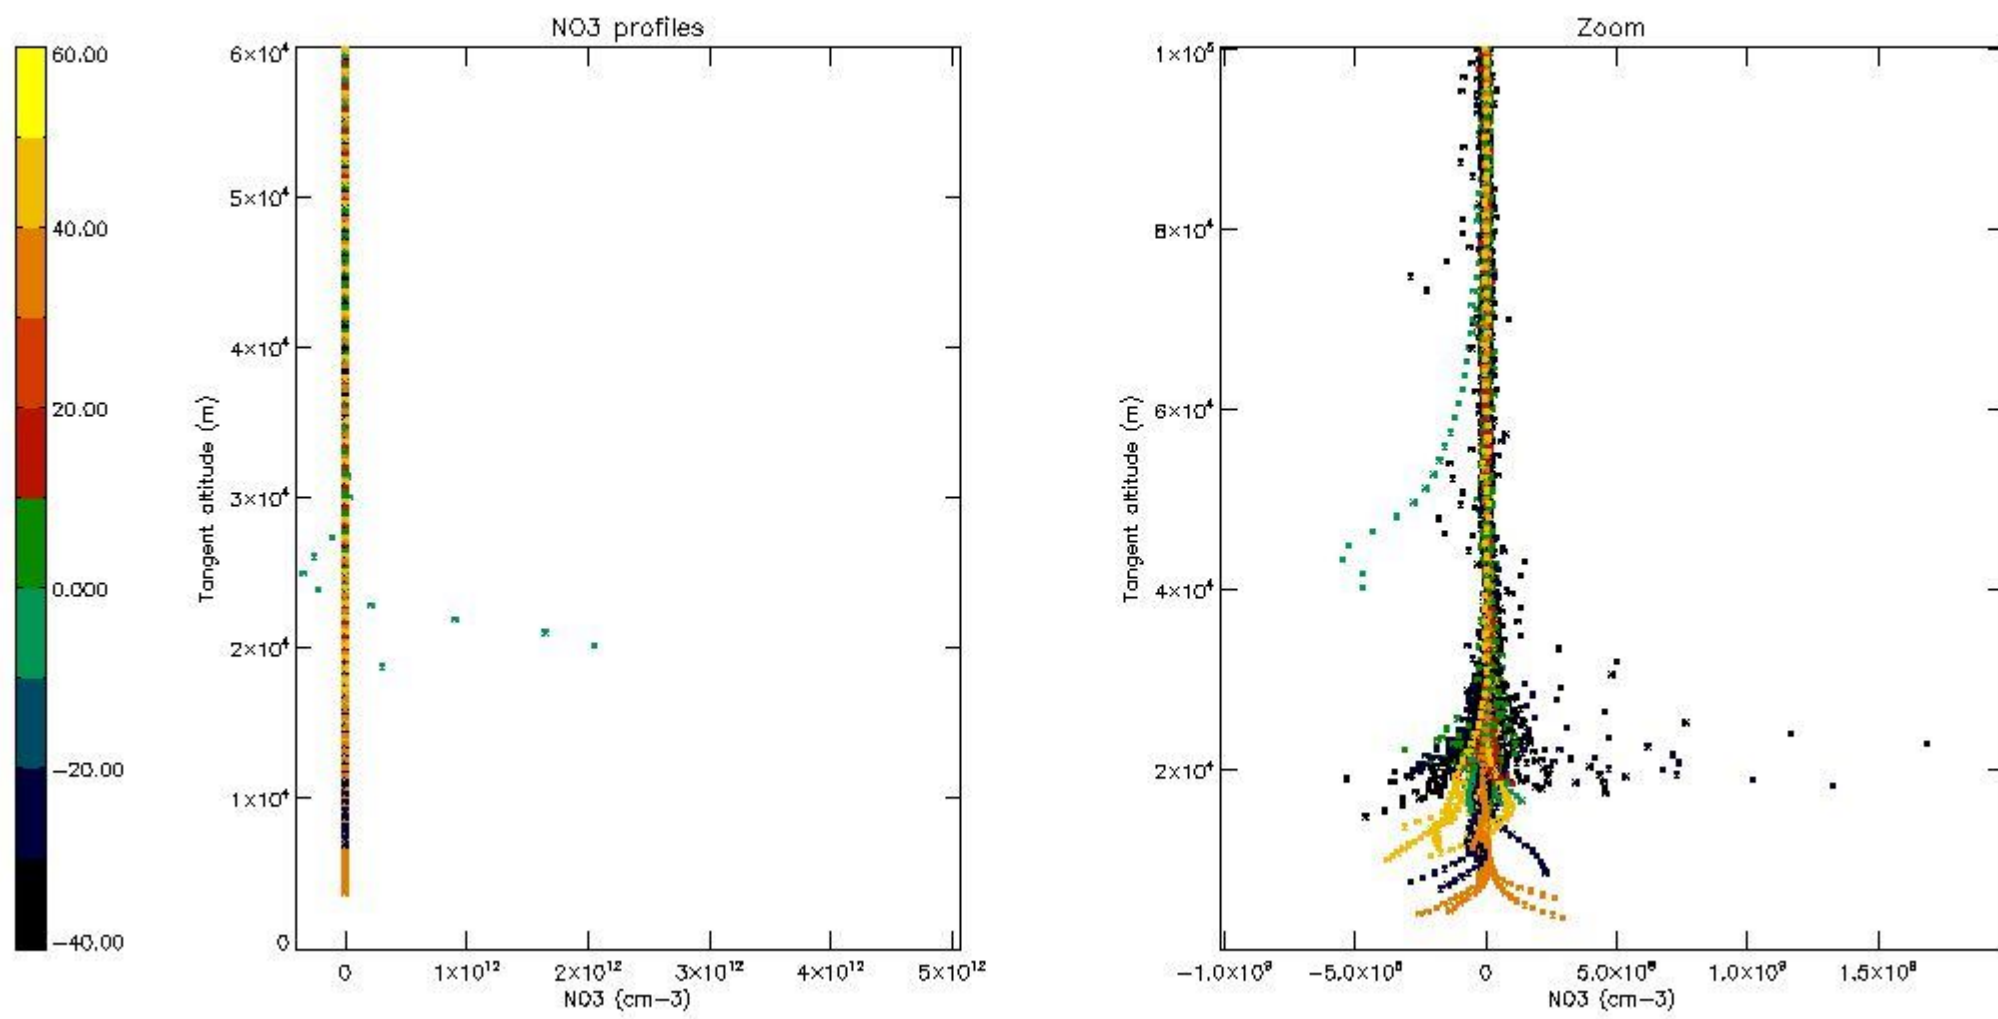

5.8 Plot H2O profiles for all STD (only for occultations of stars 1,2,3,4,13,14,16,26,63 dark without errors)

The colorbar represents the latitude.