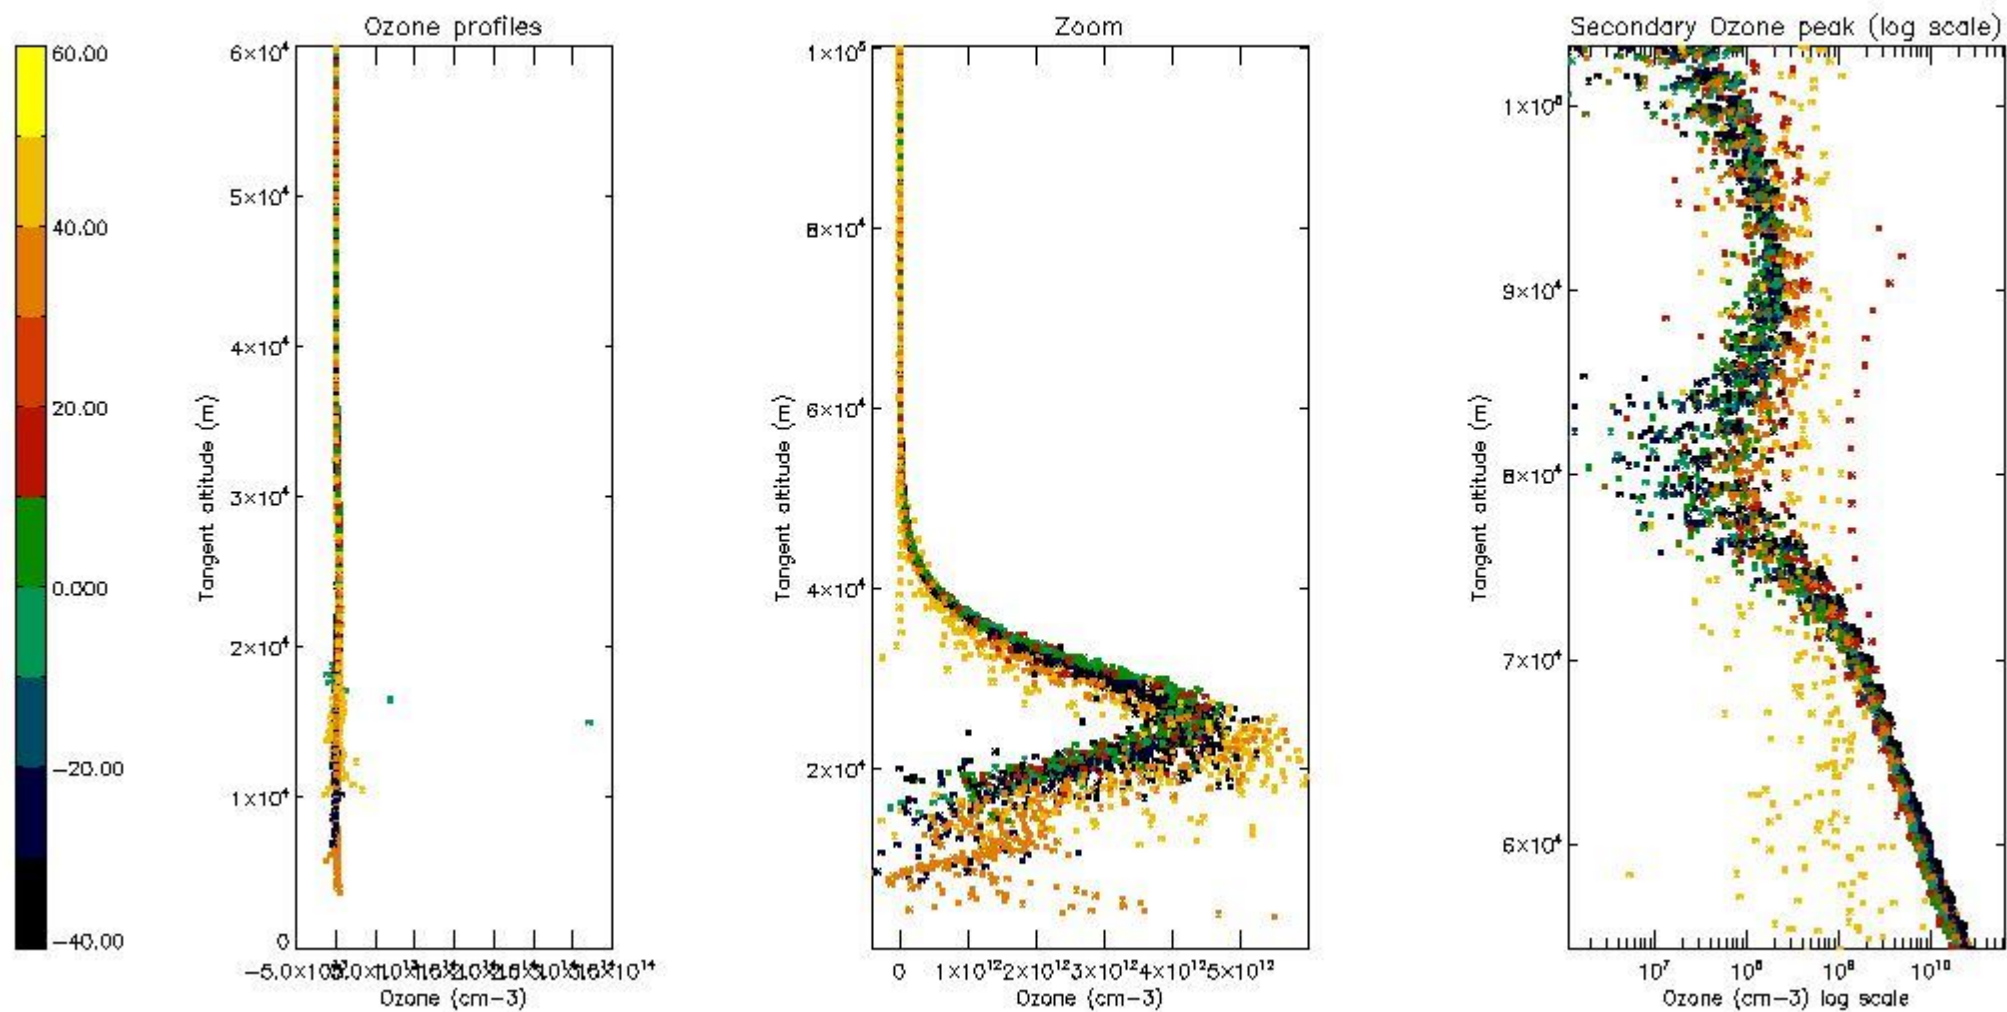

STD < 10	19
STD < 5	14

5.2 Plot ozone profiles for all STD (dark without errors)

The colorbar represents the latitude.

5.3 Plot ozone profiles where STD < 20% (dark without errors)

The colorbar represents the latitude.