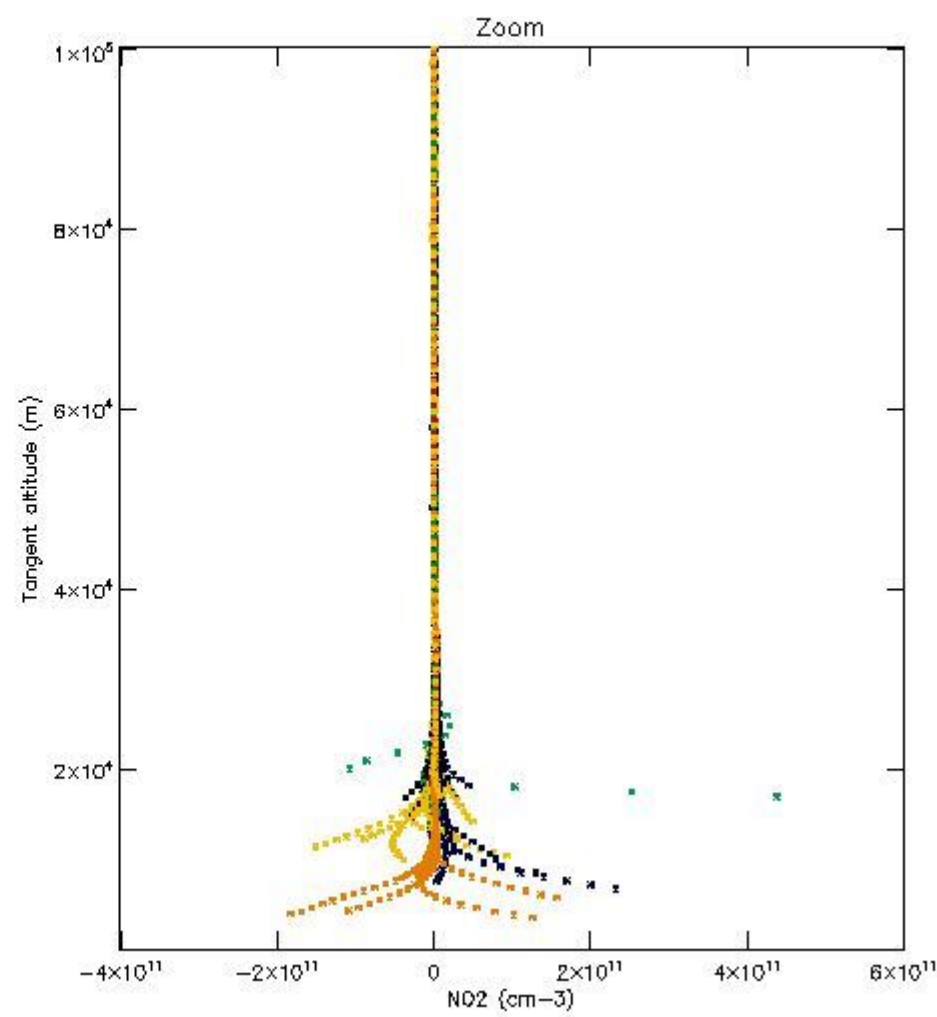

STD < 10	19
STD < 5	14

5.2 Plot ozone profiles for all STD (dark without errors)

The colorbar represents the latitude.

5.3 Plot ozone profiles where STD < 20% (dark without errors)

The colorbar represents the latitude.

5.4 Plot ozone profiles where STD < 10% (dark without errors)

The colorbar represents the latitude.

5.5 Plot ozone profiles where STD < 5% (dark without errors)

The colorbar represents the latitude.

5.6 Plot NO₂ profiles for all STD (dark without errors)

The colorbar represents the latitude.

5.7 Plot NO3 profiles for all STD (dark without errors)

The colorbar represents the latitude.

5.8 Plot H2O profiles for all STD (only for occultations of stars 1,2,3,4,13,14,16,26,63 dark without errors)