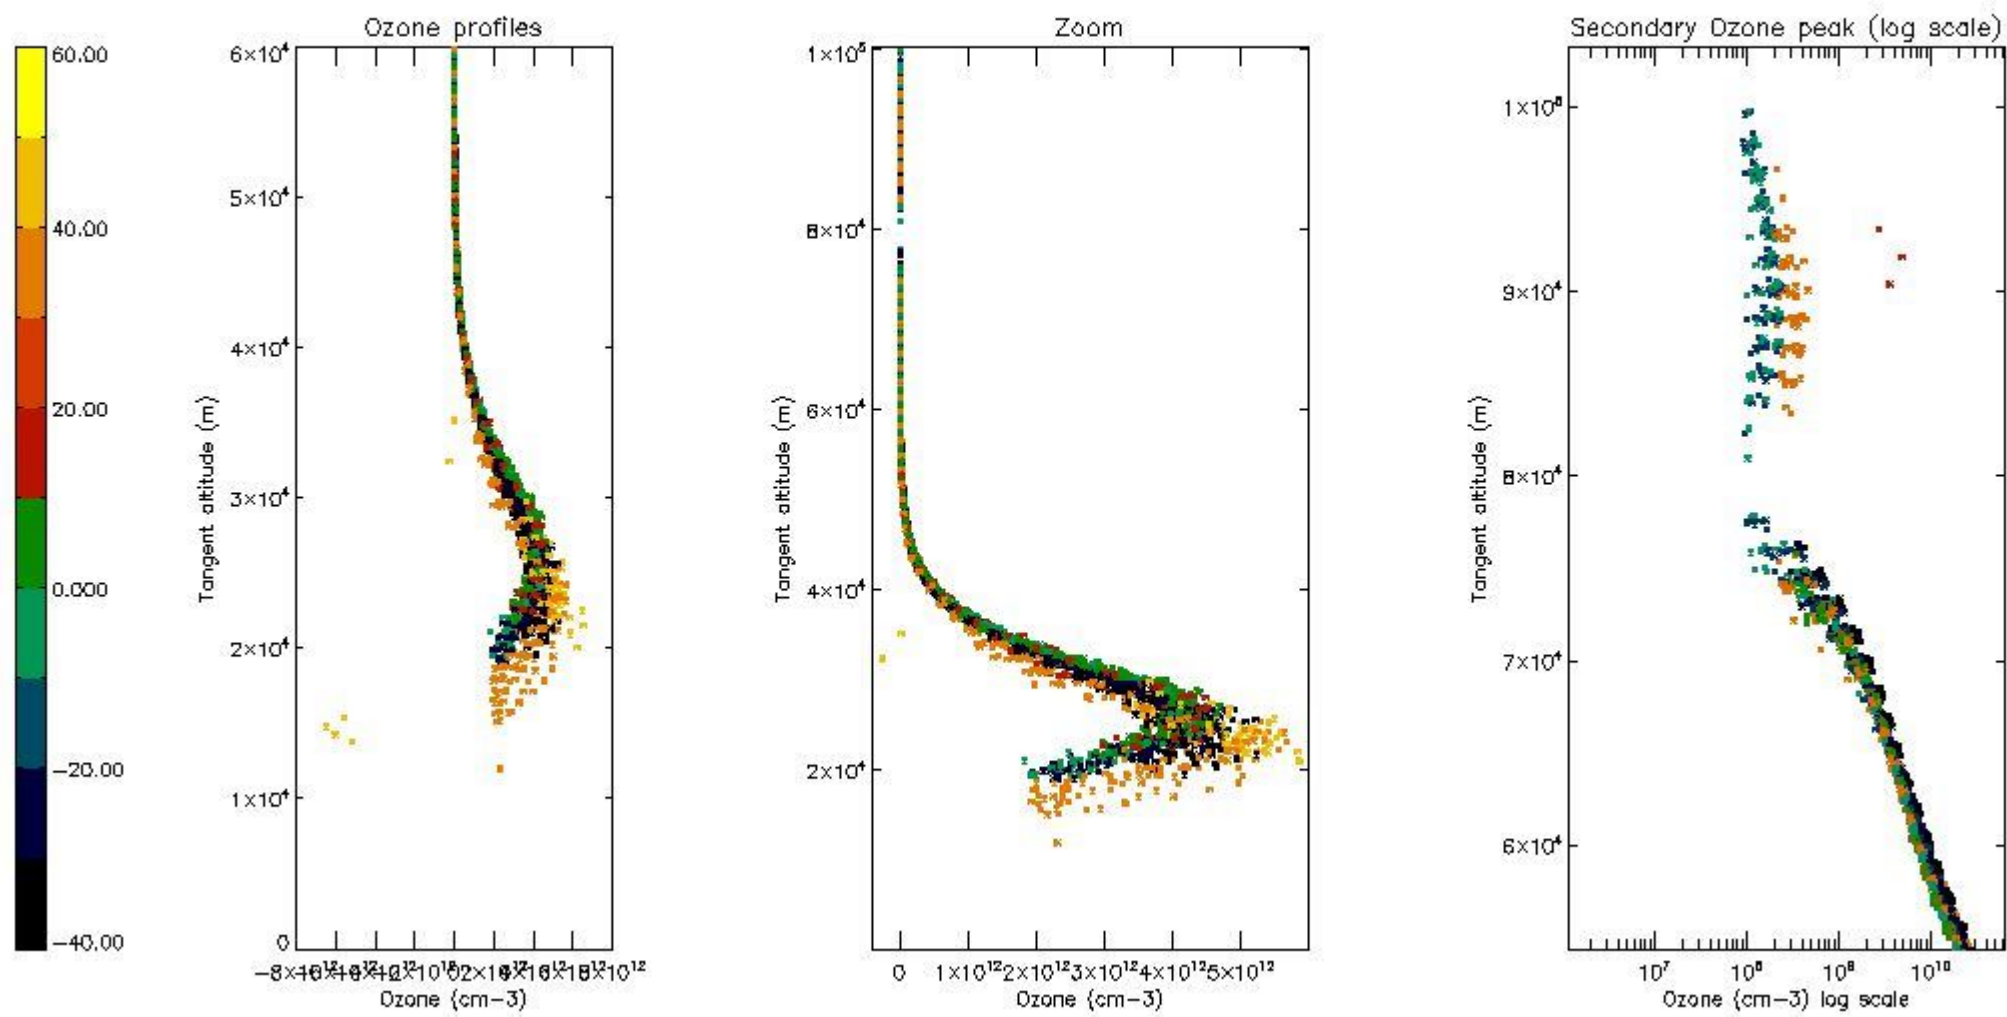

5.5 Plot ozone profiles where STD < 5% (dark without errors)

The colorbar represents the latitude.