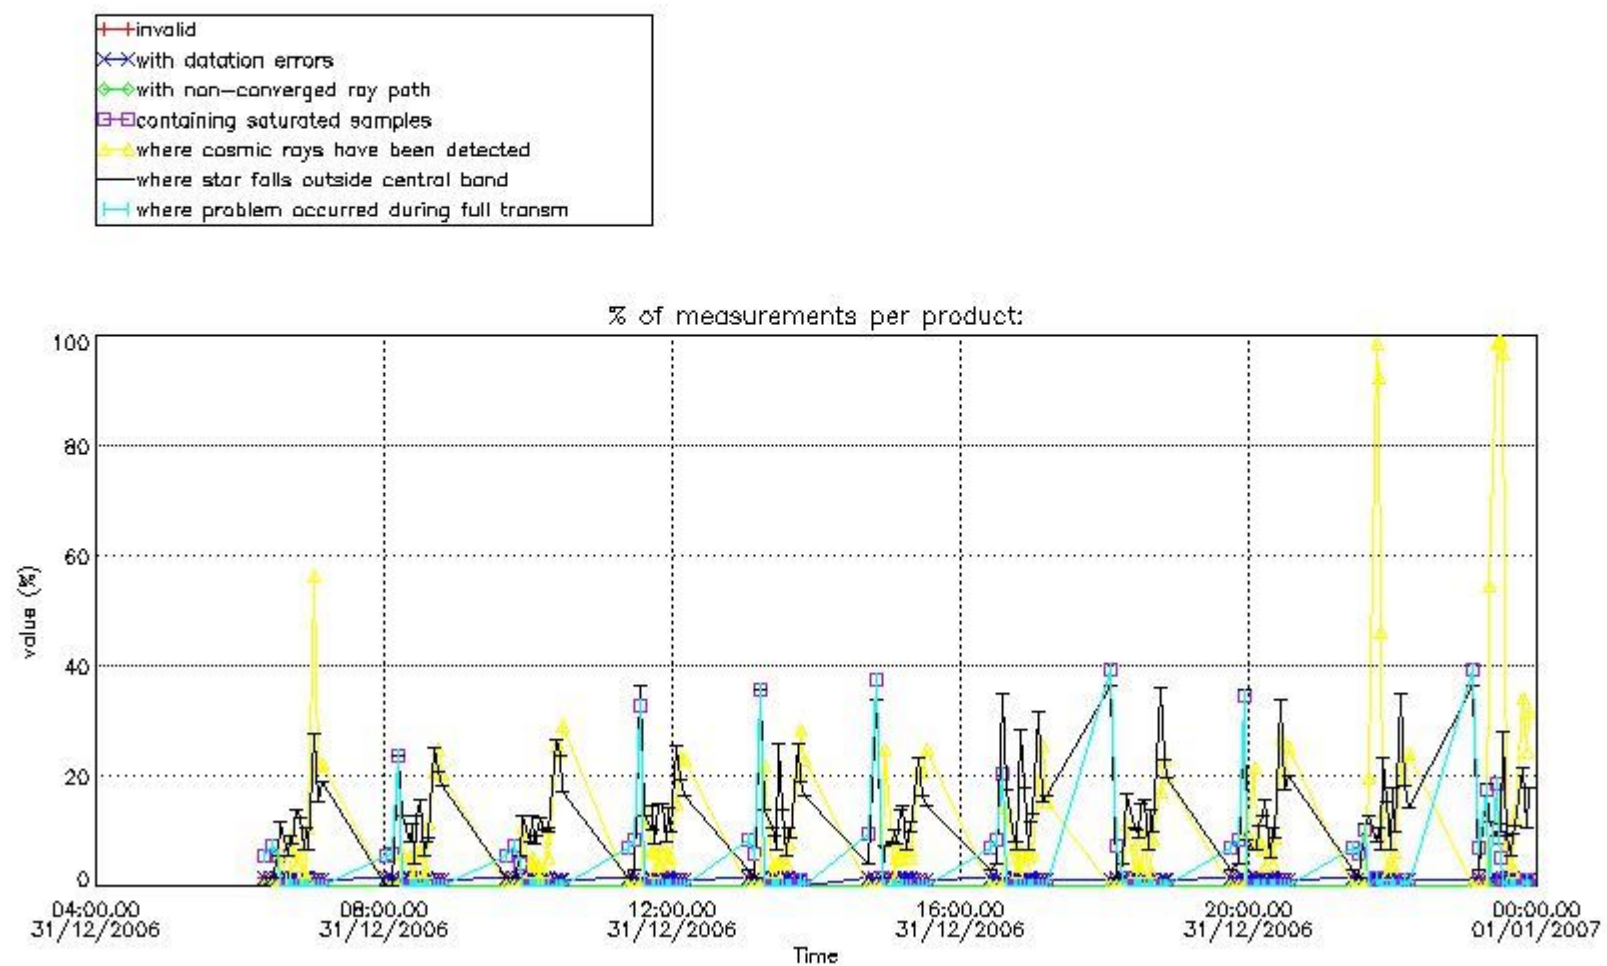

Percentage of flagged data per NO3 profile

4. Level 1 quality information per product

In this section it is plotted some information contained in the Quality Summary data set of the level 2 products that comes from the level 1b processing. Products without errors (error flag in the MPH set to "0") are used.

4.1 Plot quality information per product (time dependant) coming from level 1b processing

4.1.1 Plot level 1 quality information per product (time dependant): ENVISAT ASCENDING passes

4.1.2 Plot level 1 quality information per product (time dependant): ENVI SAT DESCENDING passes