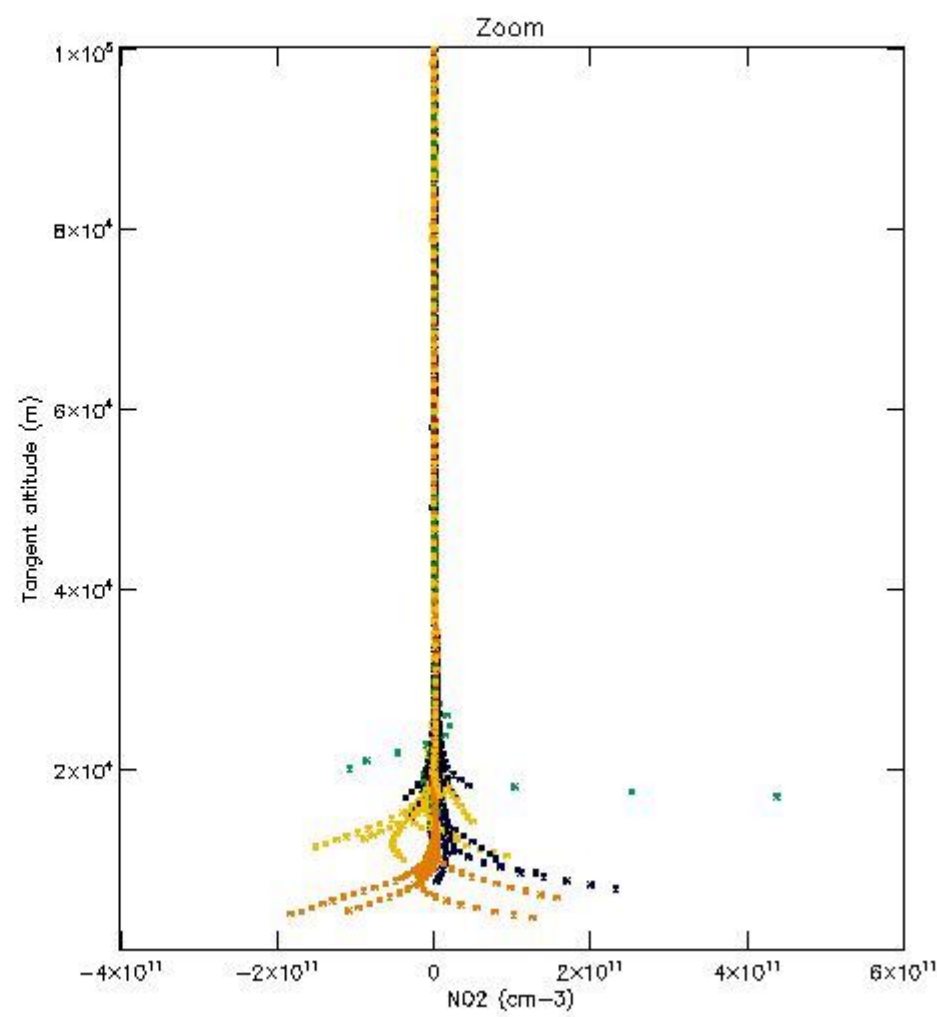

5.7 Plot NO3 profiles for all STD (dark without errors)

The colorbar represents the latitude.