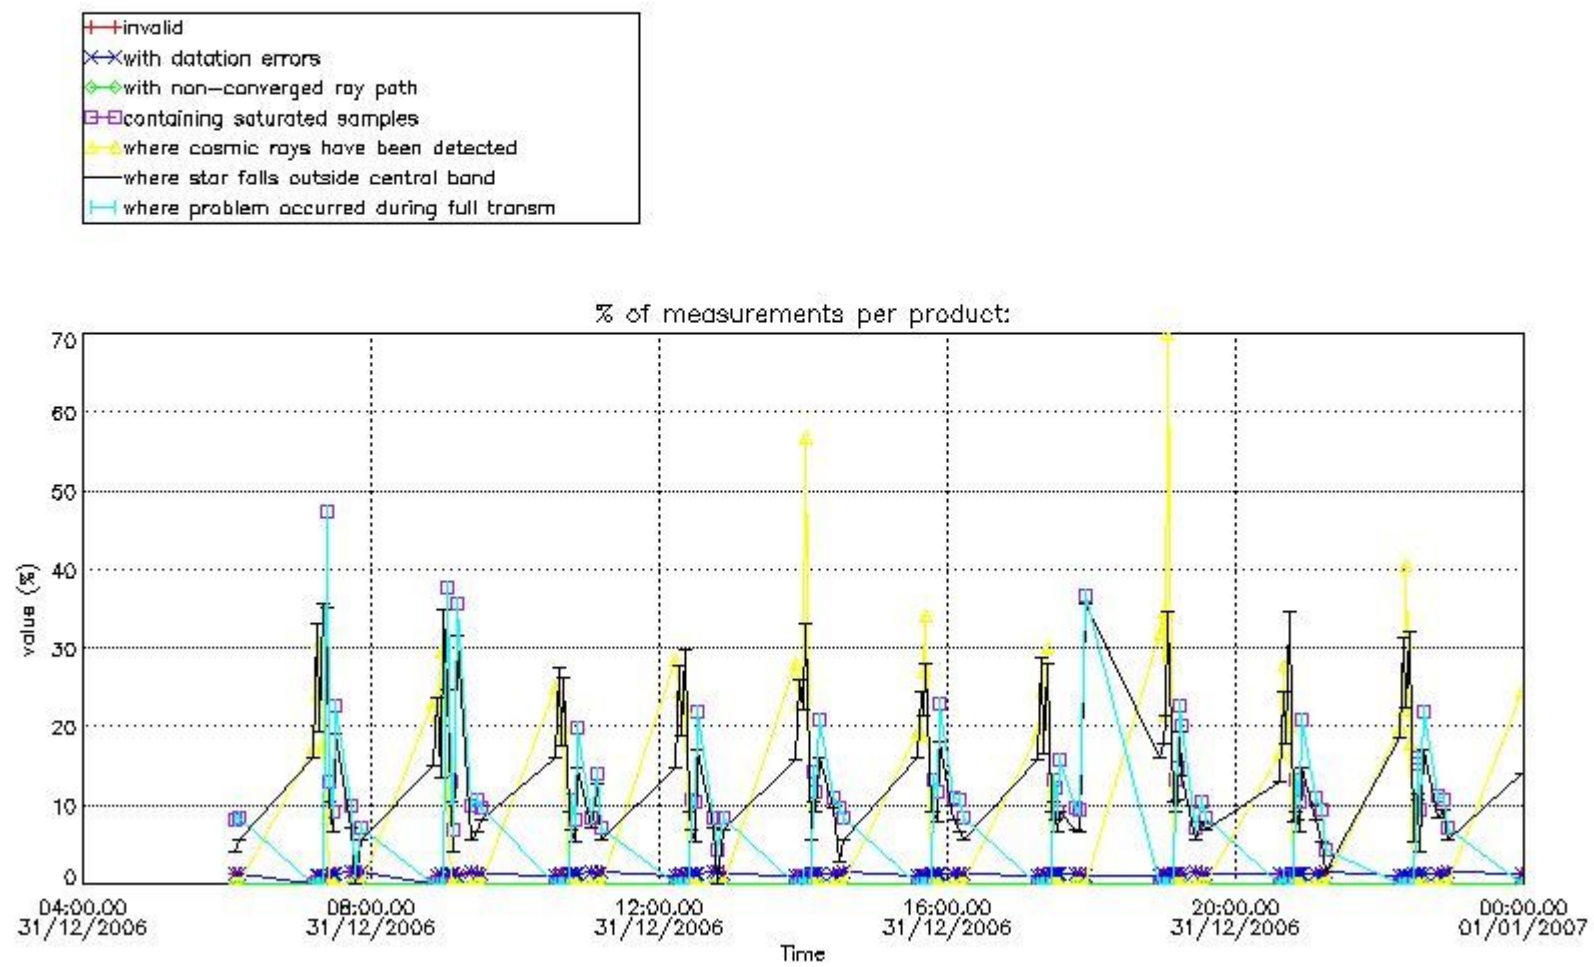

4.2 Plot quality information per product coming from level 1b processing (world map)

4.2.1 Plot level 1 quality information per product (world map): ENVISAT ASCENDING passes