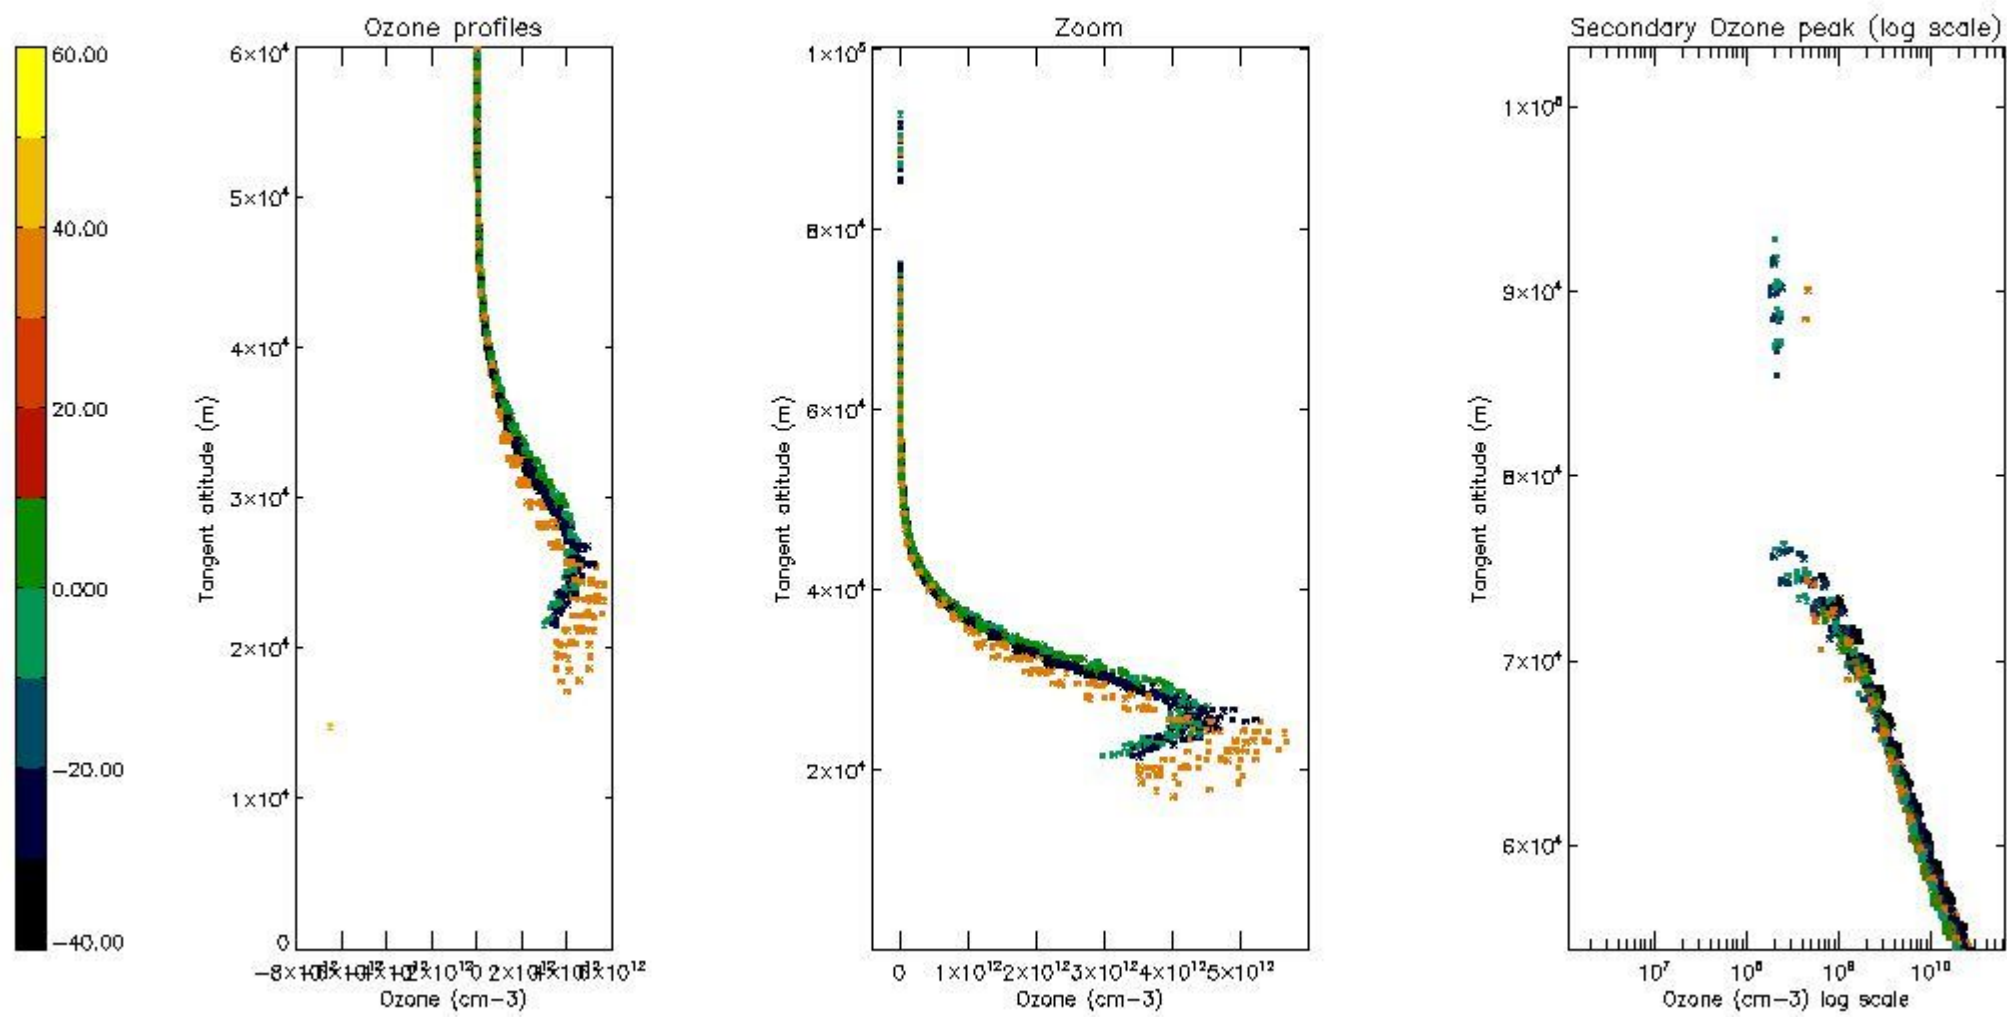

STD < 10	19
STD < 5	14

5.2 Plot ozone profiles for all STD (dark without errors)

The colorbar represents the latitude.

5.3 Plot ozone profiles where STD < 20% (dark without errors)

The colorbar represents the latitude.

5.4 Plot ozone profiles where STD < 10% (dark without errors)

The colorbar represents the latitude.

5.5 Plot ozone profiles where STD < 5% (dark without errors)

The colorbar represents the latitude.

5.6 Plot NO₂ profiles for all STD (dark without errors)