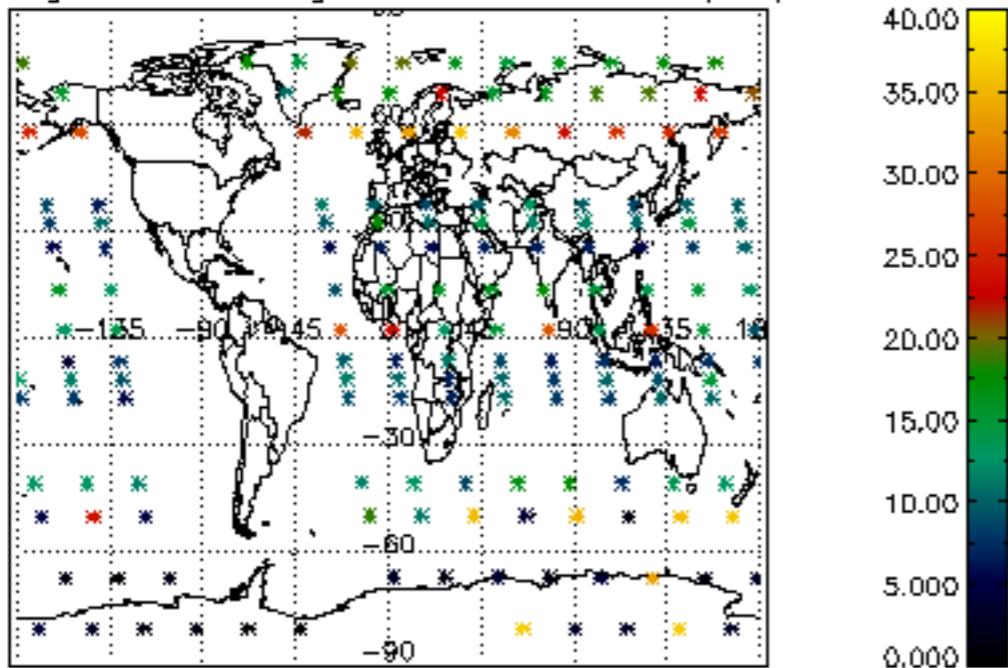

Percentage of cosmic ray hits per profile

Percentage of star falling outside central band per profile