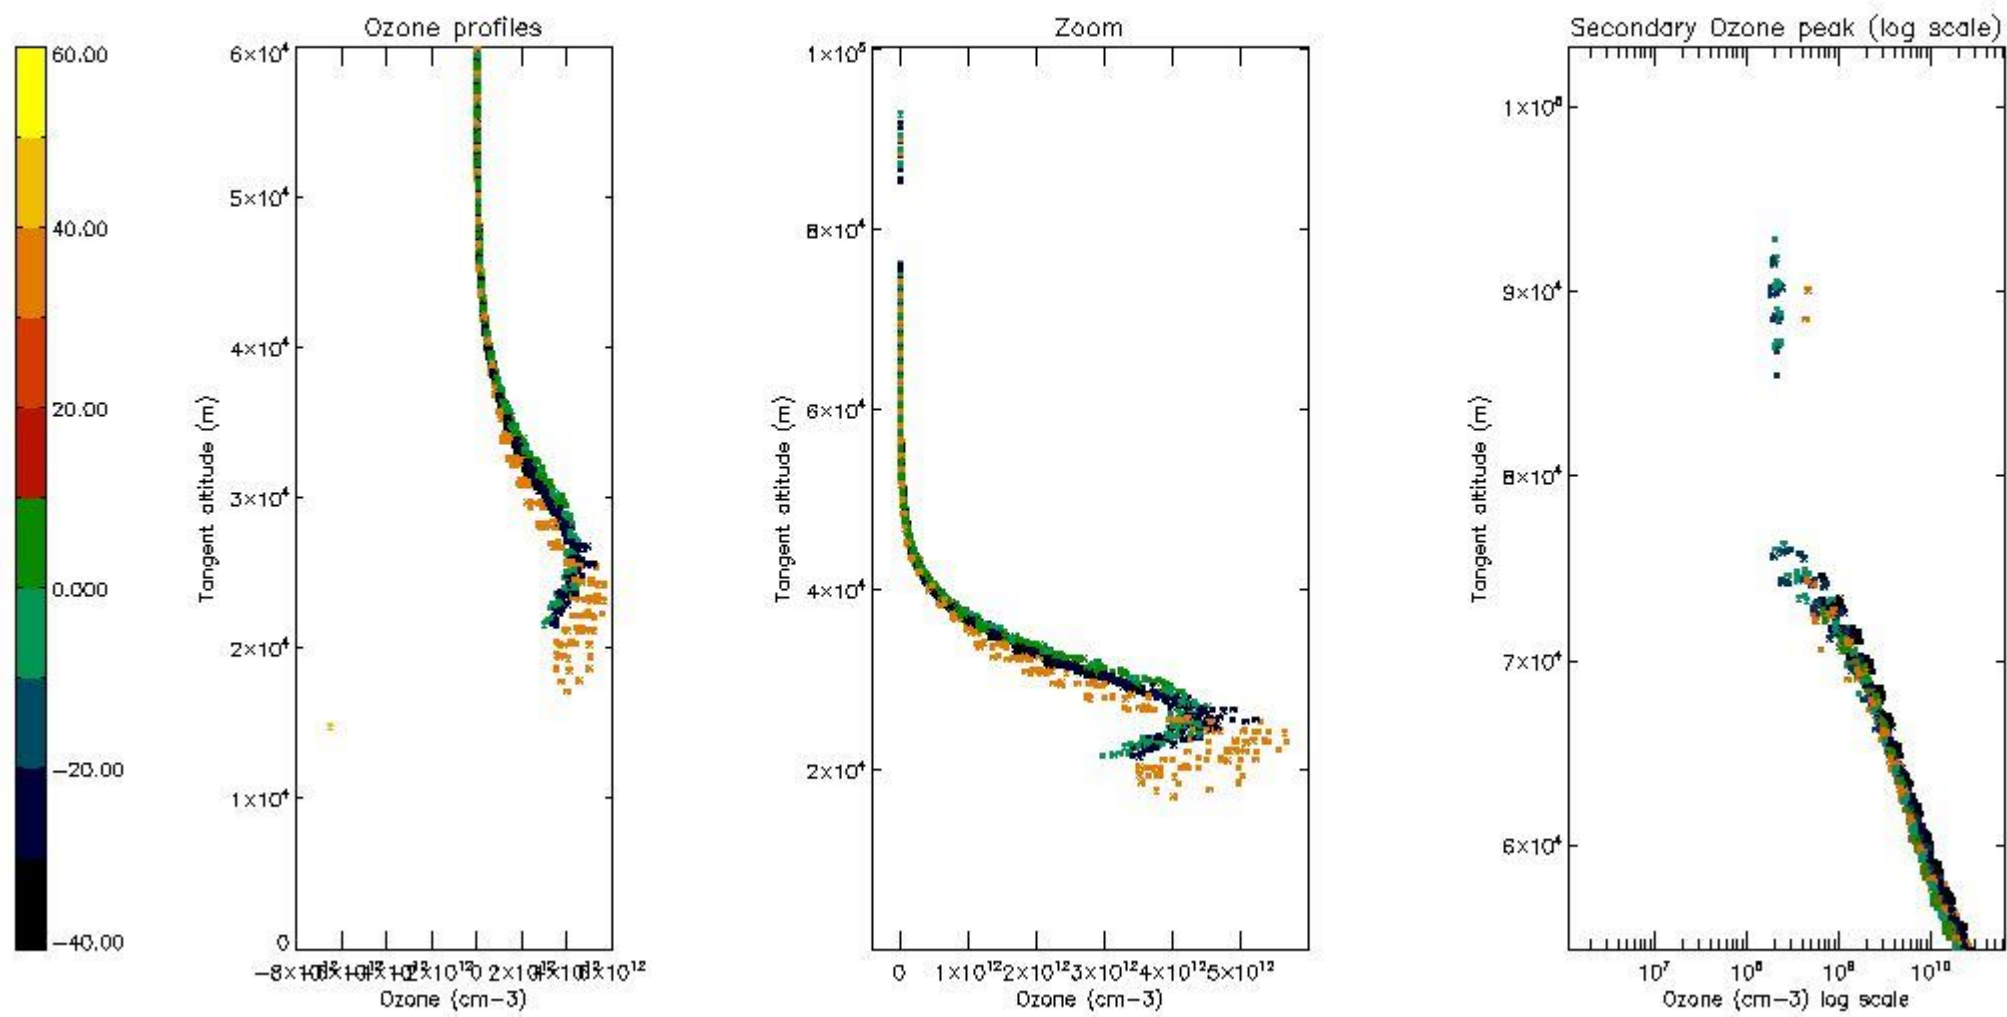

5.6 Plot NO₂ profiles for all STD (dark without errors)

The colorbar represents the latitude.