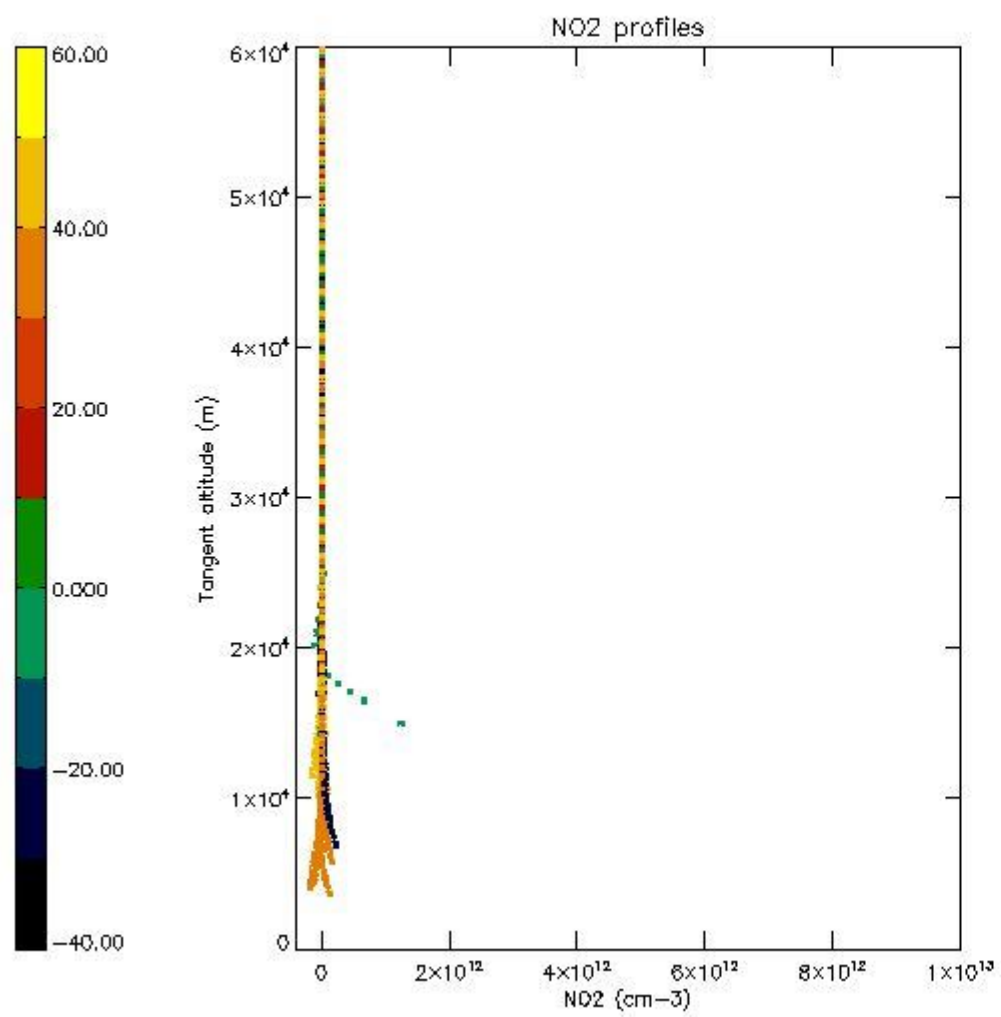

5.7 Plot NO3 profiles for all STD (dark without errors)

The colorbar represents the latitude.