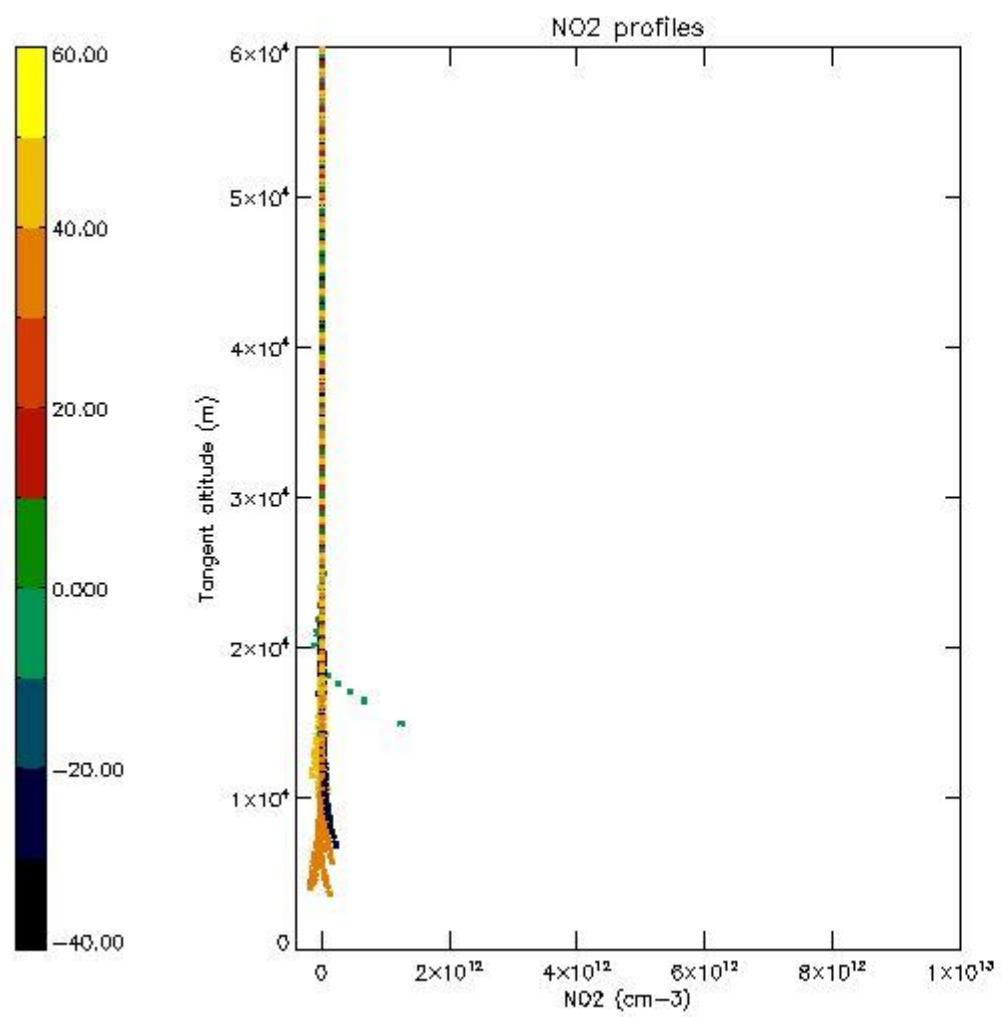

5.4 Plot ozone profiles where STD < 10% (dark without errors)

The colorbar represents the latitude.

5.5 Plot ozone profiles where STD < 5% (dark without errors)

The colorbar represents the latitude.

5.6 Plot NO₂ profiles for all STD (dark without errors)

The colorbar represents the latitude.

5.7 Plot NO3 profiles for all STD (dark without errors)

The colorbar represents the latitude.

5.8 Plot H2O profiles for all STD (only for occultations of stars 1,2,3,4,13,14,16,26,63 dark without errors)