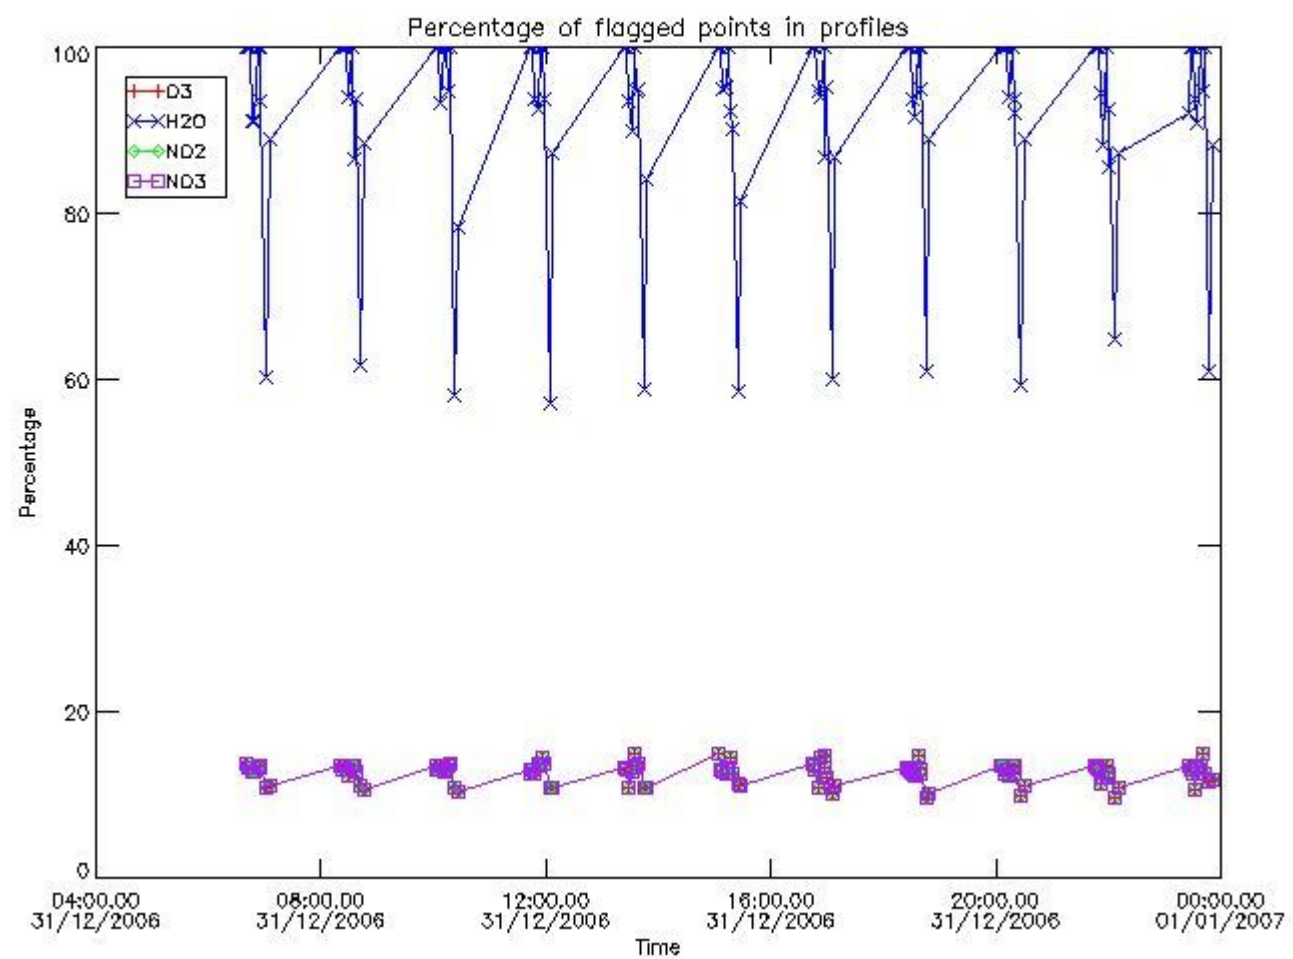

279	GOM_NL__2PRFIN20061231_234752_000000442054_00188_25292_3037.N1	31-DEC-2006 23:47:52	Dark	44.000	2	Alp Car	-0.73600	7000.0	88	25292	No
280	GOM_NL__2PRFIN20061231_235106_000000432054_00188_25292_3038.N1	31-DEC-2006 23:51:06	Dark	43.000	117	Pi Pup	2.7060	3800.0	86	25292	No
281	GOM_NL__2PRFIN20061231_235354_000000482054_00188_25292_3039.N1	31-DEC-2006 23:53:54	Straylight	47.500	23	21Eps CMa	1.5020	26000.	95	25292	No
282	GOM_NL__2PRFIN20061231_235743_000000432054_00188_25292_3040.N1	31-DEC-2006 23:57:43	Straylight	43.000	47	2Bet CMa	1.9760	28000.	86	25292	No

3. Quality information per product

In this section it is plotted some information contained in the Quality Summary data set of the level 2 products. Only products in dark limb conditions and without errors (error flag in the MPH set to "0") are used.

3.1 Plot quality information per product (time dependant)

3.2 Plot quality information per product (world map)