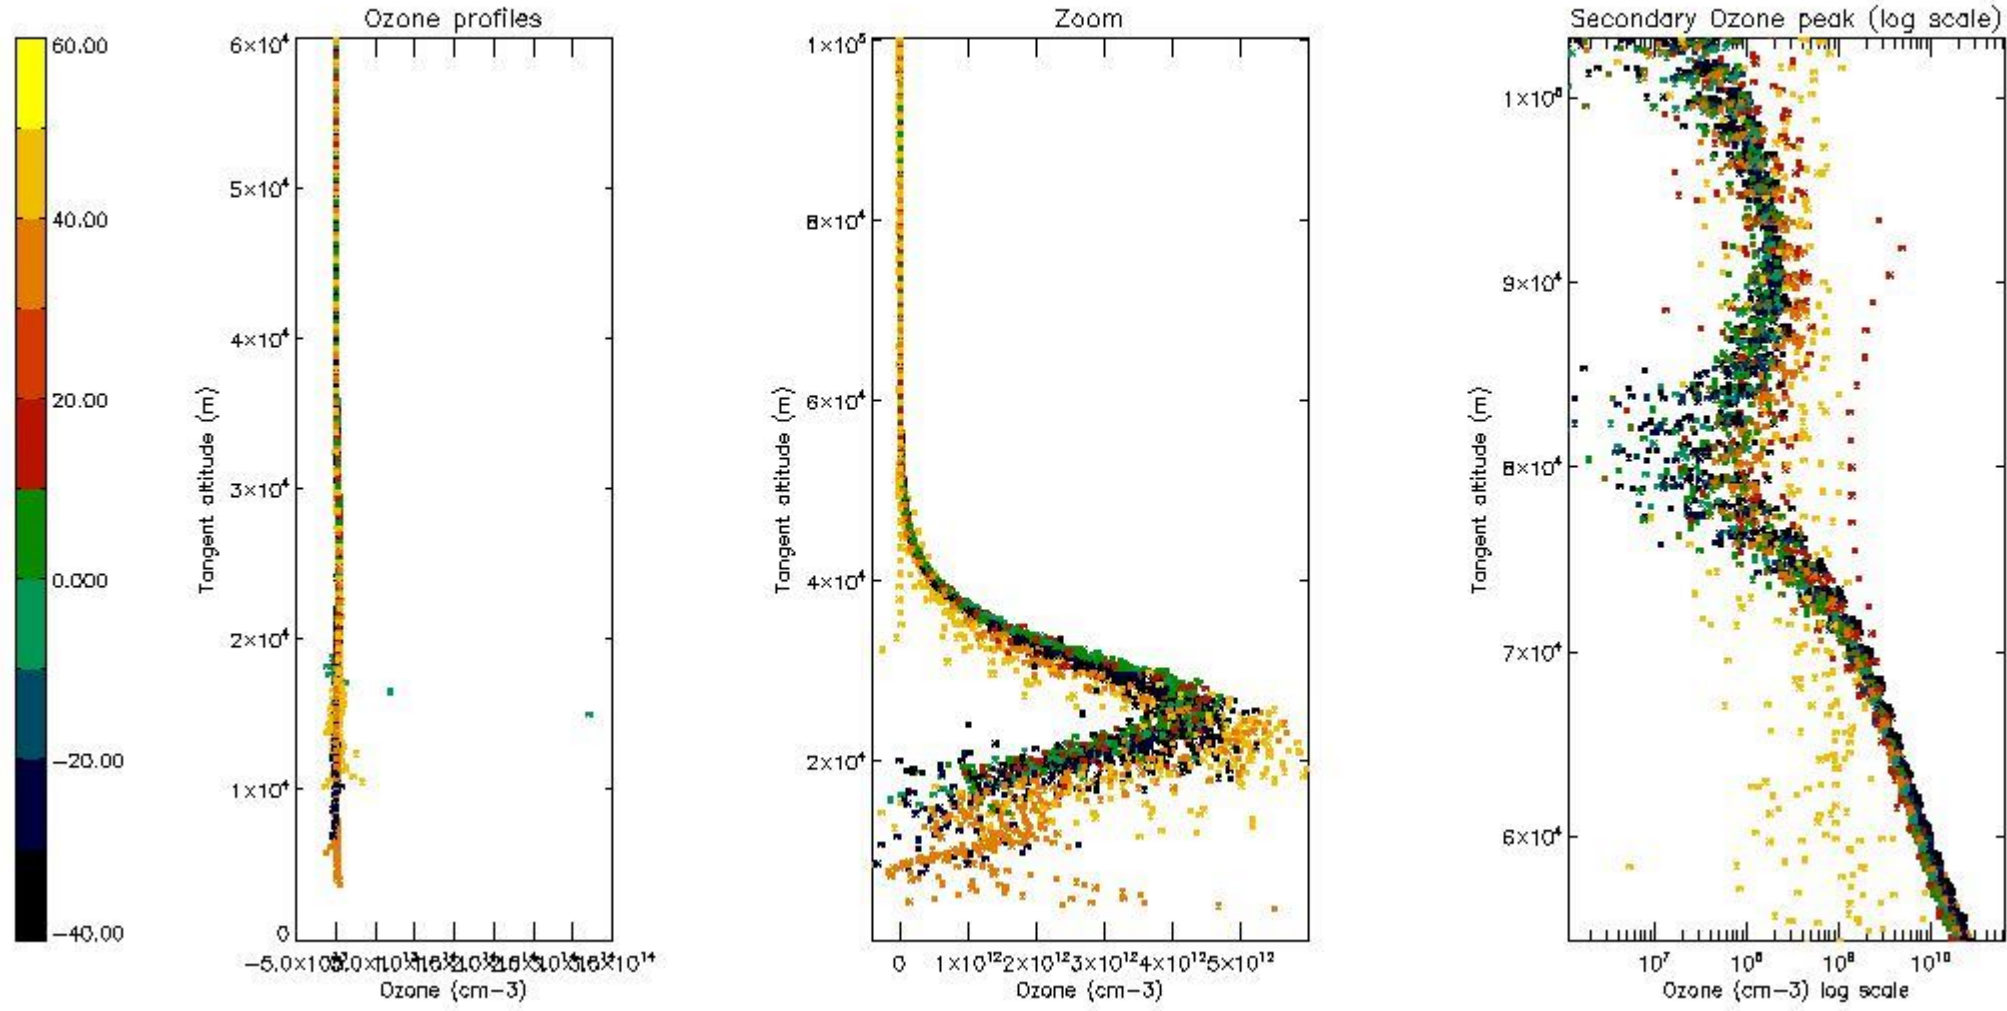

STD < 10	19
STD < 5	14

5.2 Plot ozone profiles for all STD (dark without errors)

The colorbar represents the latitude.

5.3 Plot ozone profiles where STD < 20% (dark without errors)

The colorbar represents the latitude.