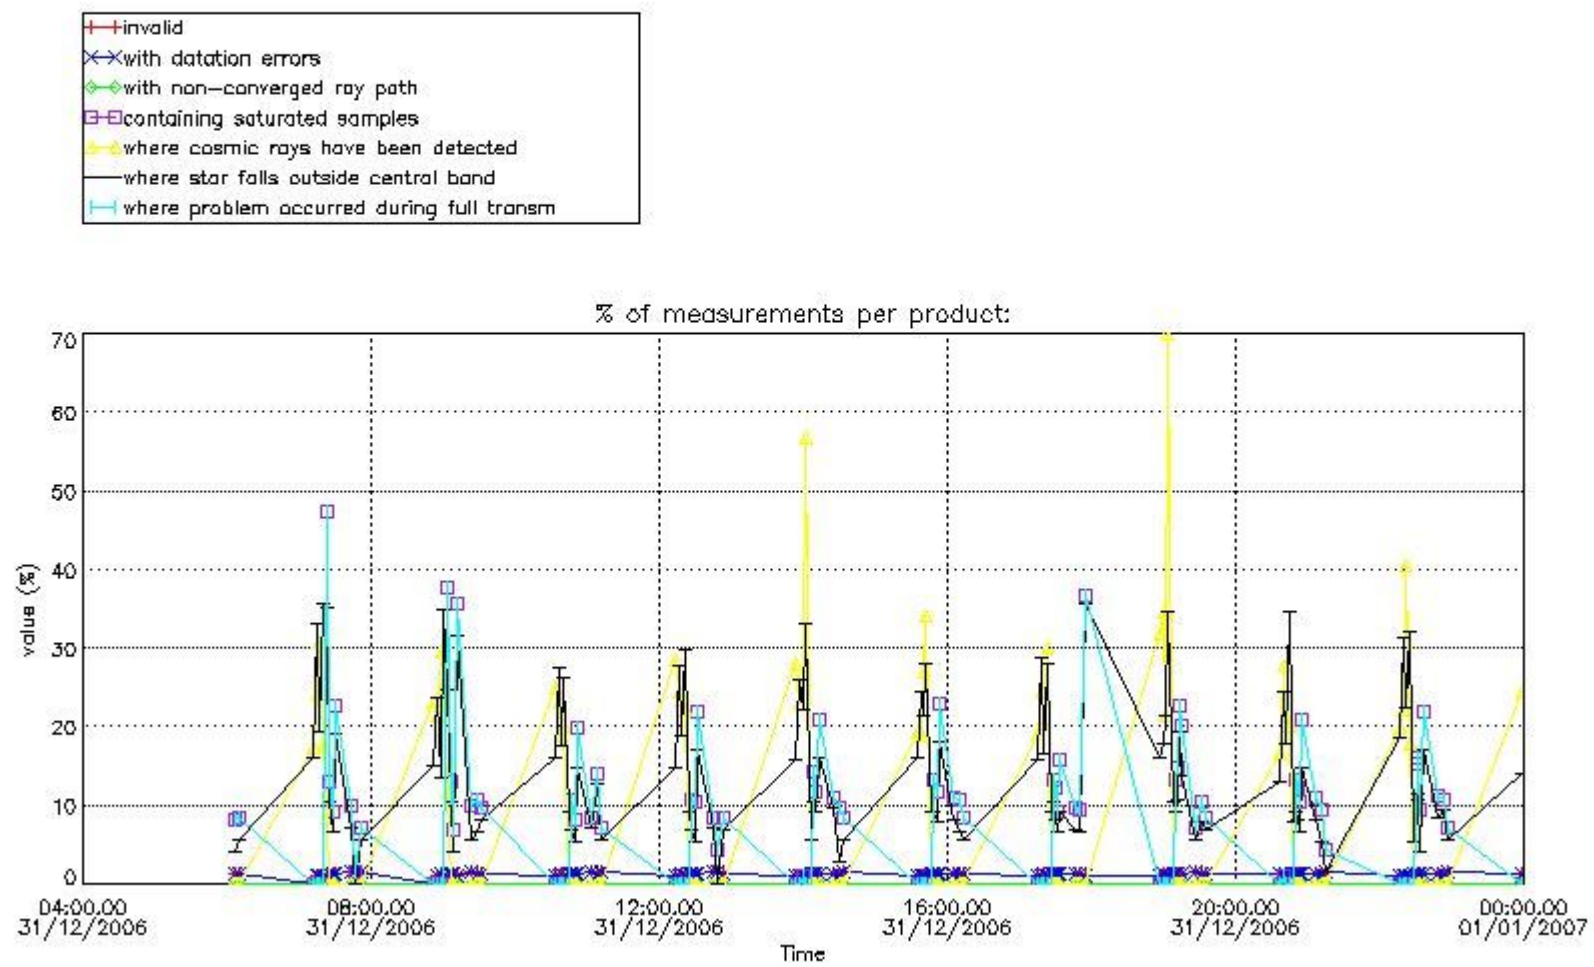

Percentage of flagged data per NO3 profile

4. Level 1 quality information per product

In this section it is plotted some information contained in the Quality Summary data set of the level 2 products that comes from the level 1b processing. Products without errors (error flag in the MPH set to "0") are used.

4.1 Plot quality information per product (time dependant) coming from level 1b processing

4.1.1 Plot level 1 quality information per product (time dependant): ENVISAT ASCENDING passes

4.1.2 Plot level 1 quality information per product (time dependant): ENVI SAT DESCENDING passes