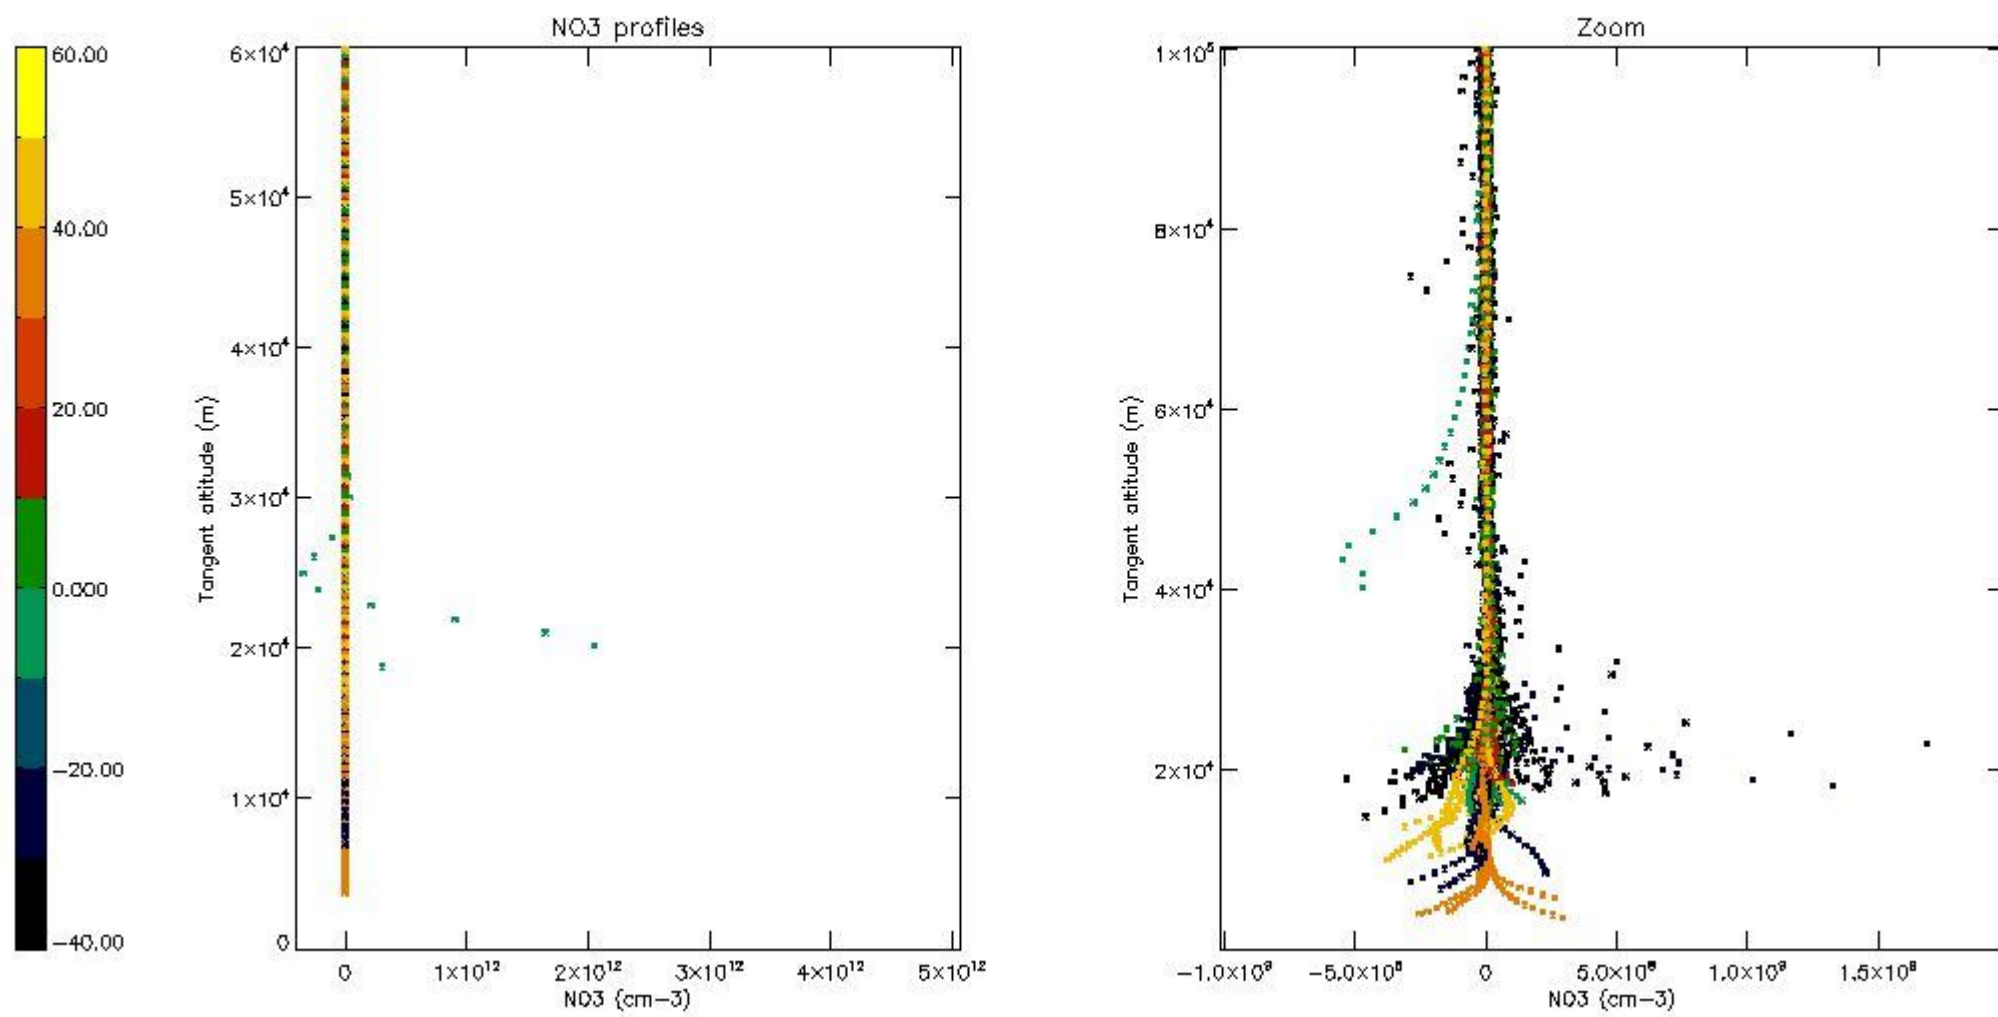

5.4 Plot ozone profiles where STD < 10% (dark without errors)

The colorbar represents the latitude.

5.5 Plot ozone profiles where STD < 5% (dark without errors)

The colorbar represents the latitude.

5.6 Plot NO₂ profiles for all STD (dark without errors)

The colorbar represents the latitude.

5.7 Plot NO3 profiles for all STD (dark without errors)

The colorbar represents the latitude.

5.8 Plot H2O profiles for all STD (only for occultations of stars 1,2,3,4,13,14,16,26,63 dark without errors)