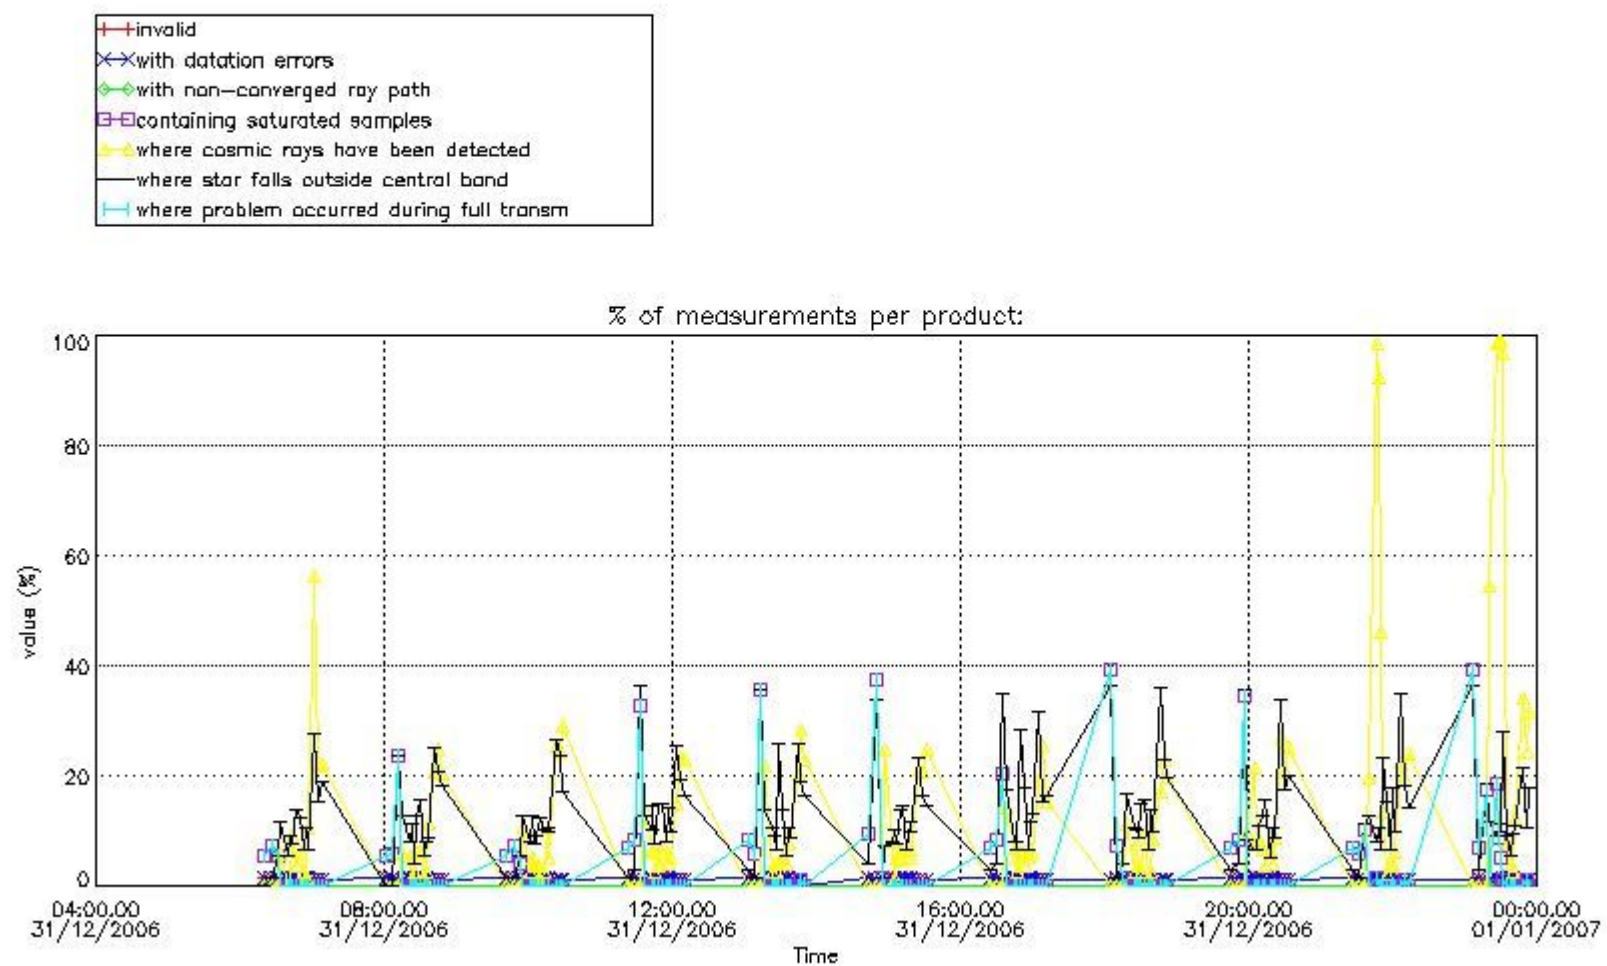

4.1.2 Plot level 1 quality information per product (time dependant): ENVISAT DESCENDING passes