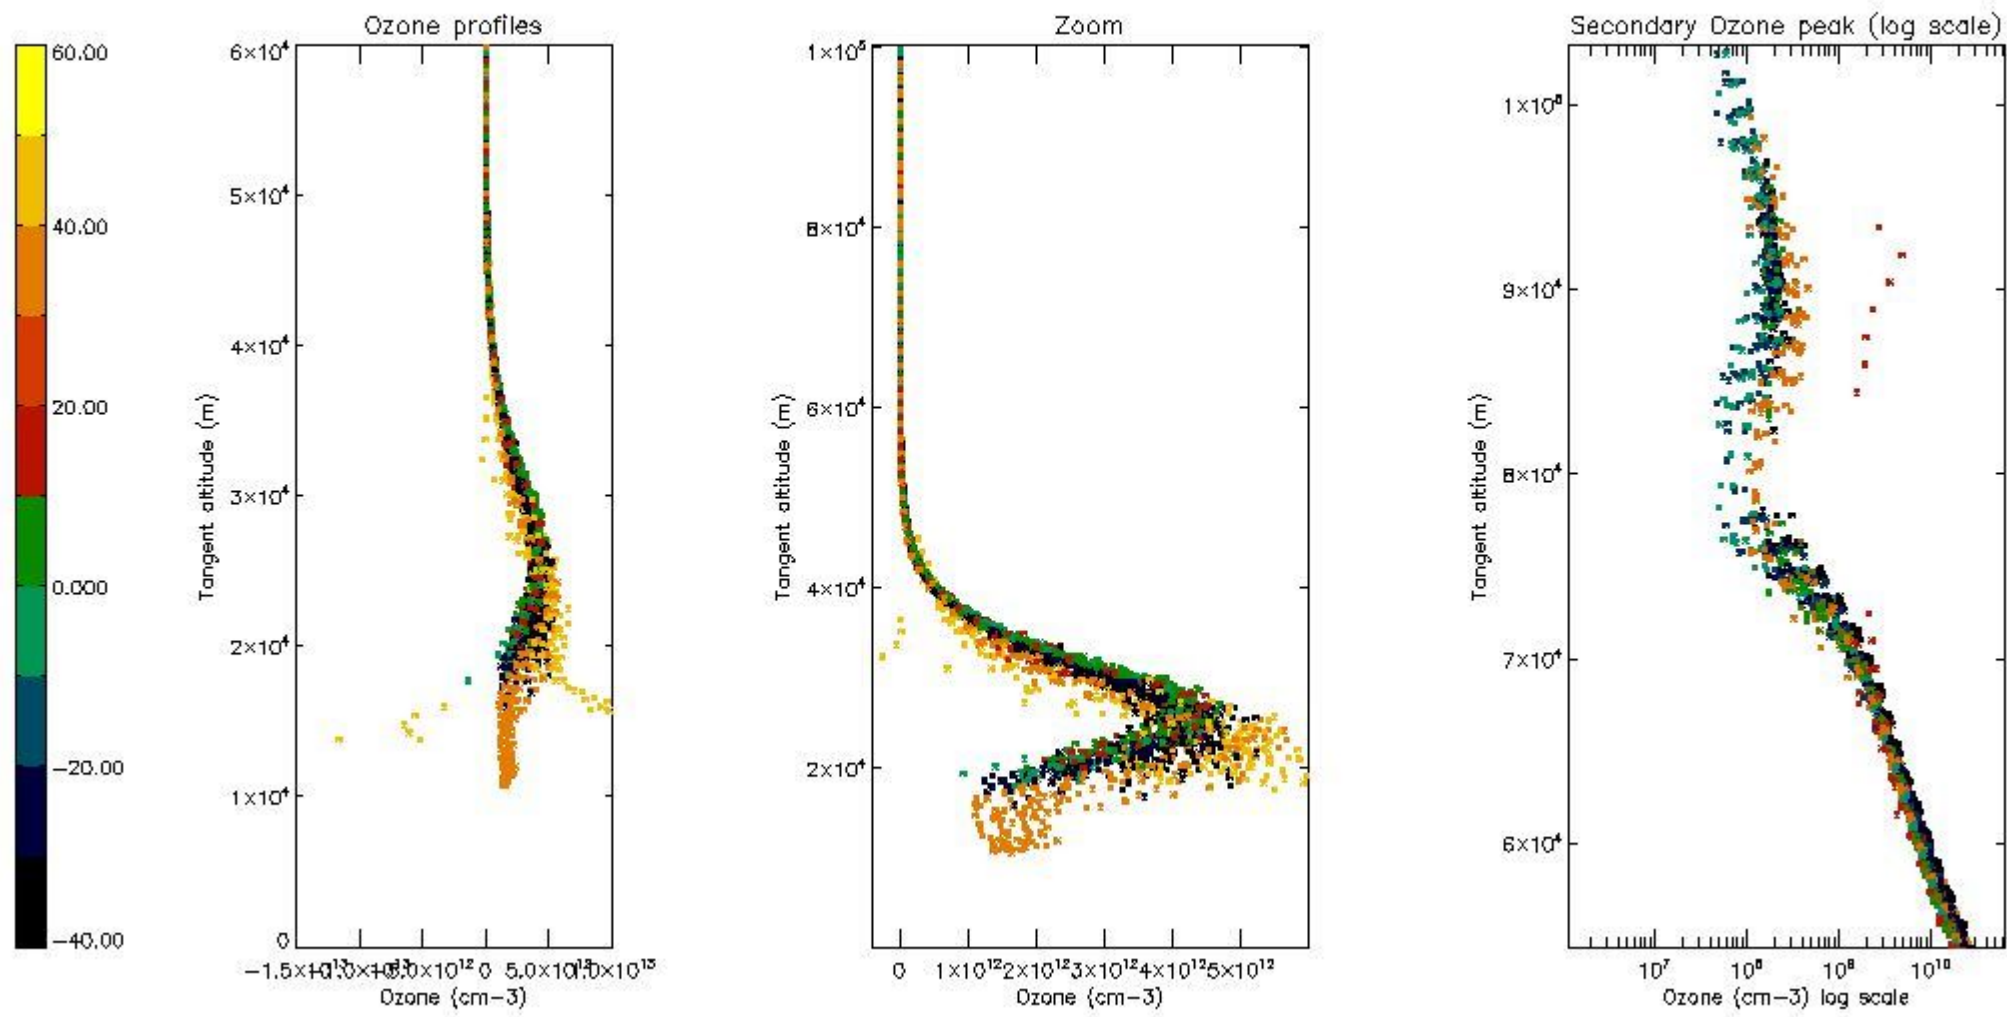

STD < 10	19
STD < 5	14

5.2 Plot ozone profiles for all STD (dark without errors)

The colorbar represents the latitude.

5.3 Plot ozone profiles where STD < 20% (dark without errors)

The colorbar represents the latitude.