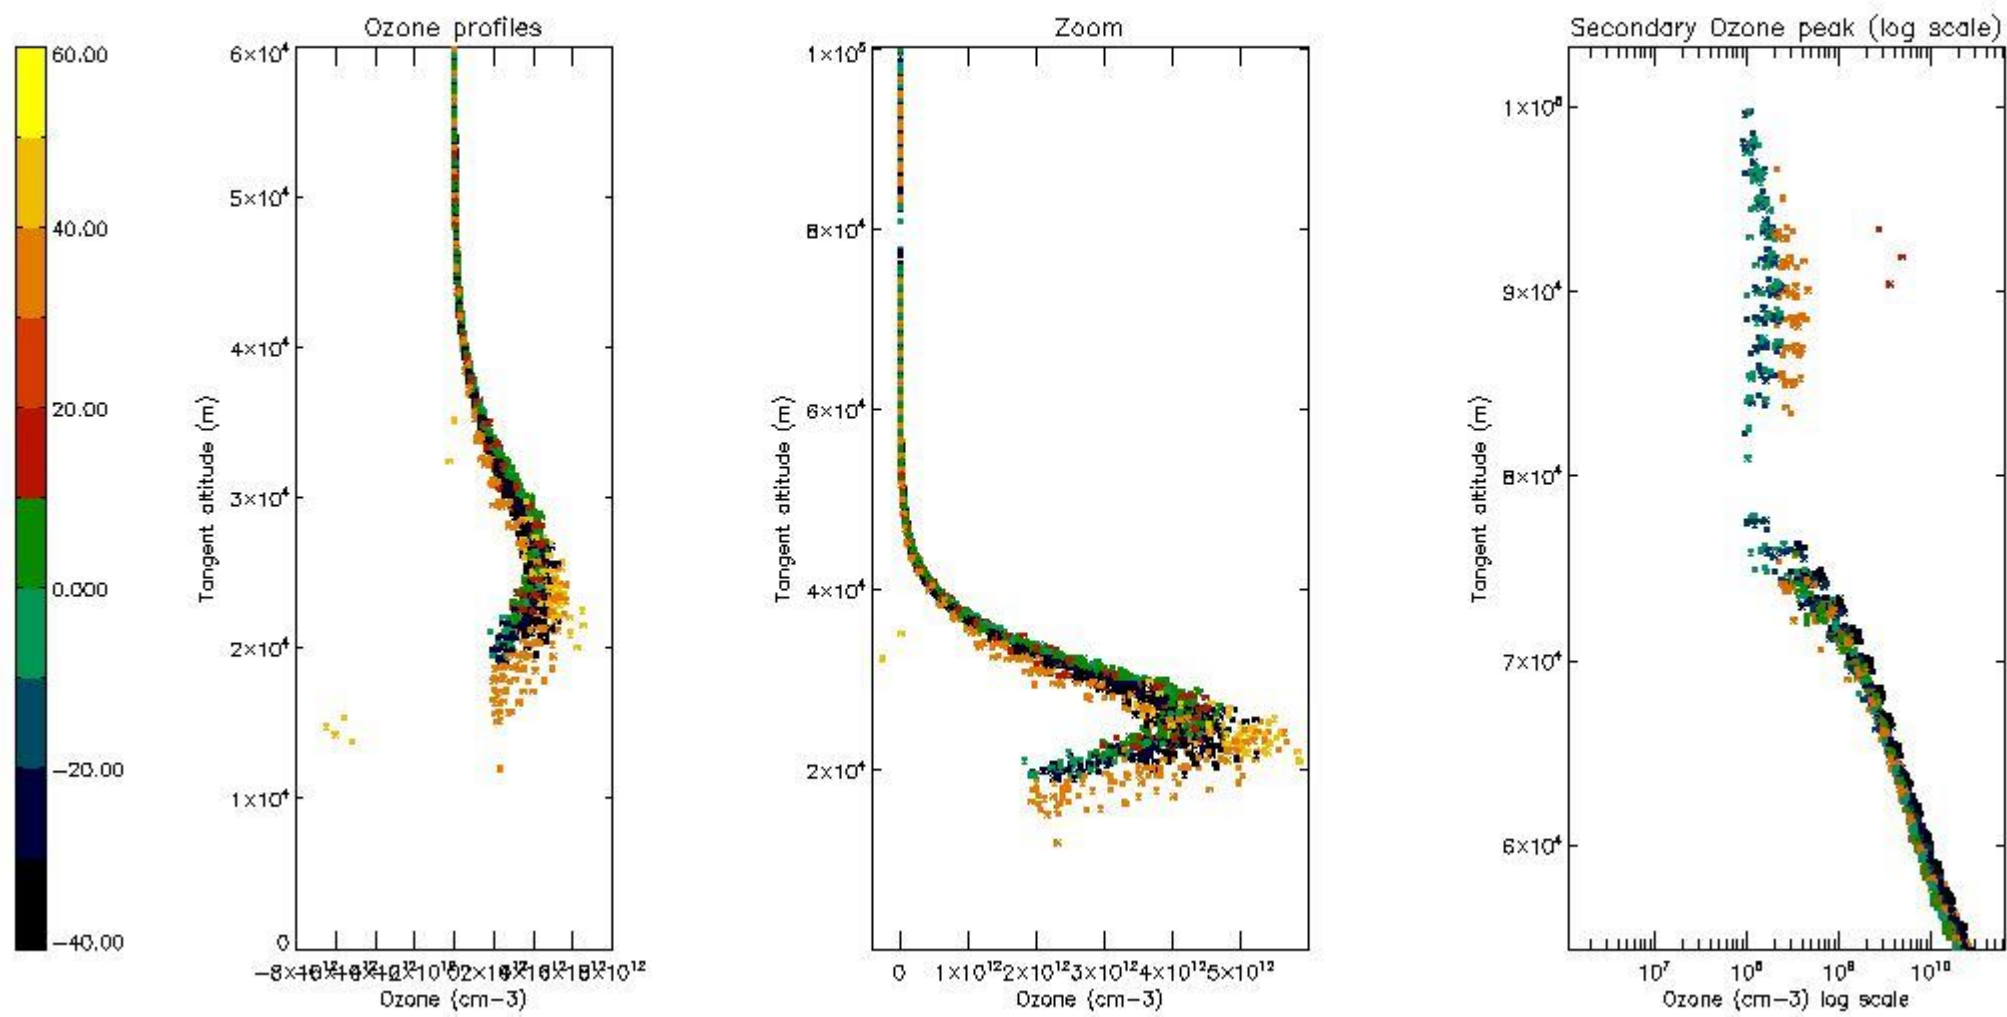

STD < 10	19
STD < 5	14

5.2 Plot ozone profiles for all STD (dark without errors)

The colorbar represents the latitude.

5.3 Plot ozone profiles where STD < 20% (dark without errors)

The colorbar represents the latitude.

5.4 Plot ozone profiles where STD < 10% (dark without errors)

The colorbar represents the latitude.

5.5 Plot ozone profiles where STD < 5% (dark without errors)

The colorbar represents the latitude.

5.6 Plot NO₂ profiles for all STD (dark without errors)

The colorbar represents the latitude.

5.7 Plot NO3 profiles for all STD (dark without errors)

The colorbar represents the latitude.

5.8 Plot H2O profiles for all STD (only for occultations of stars 1,2,3,4,13,14,16,26,63 dark without errors)