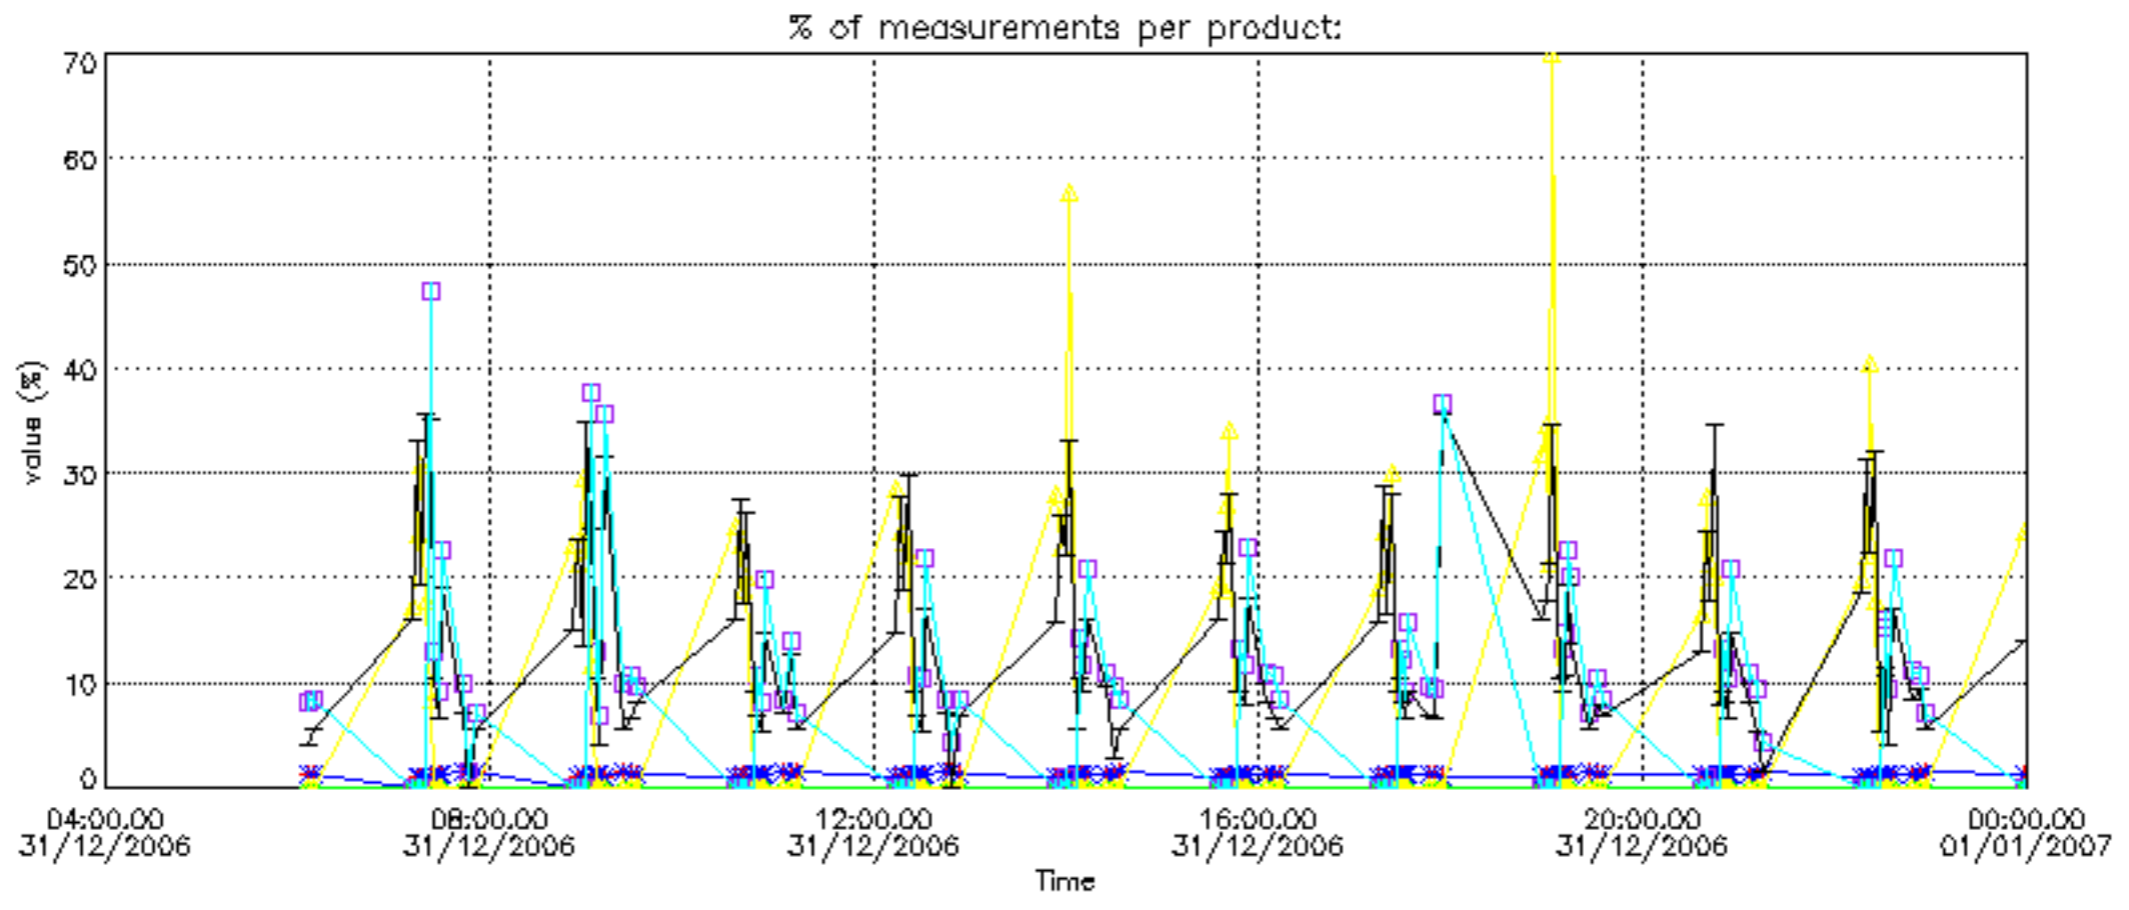

Percentage of cosmic ray hits per profile

Percentage of datation errors per profile