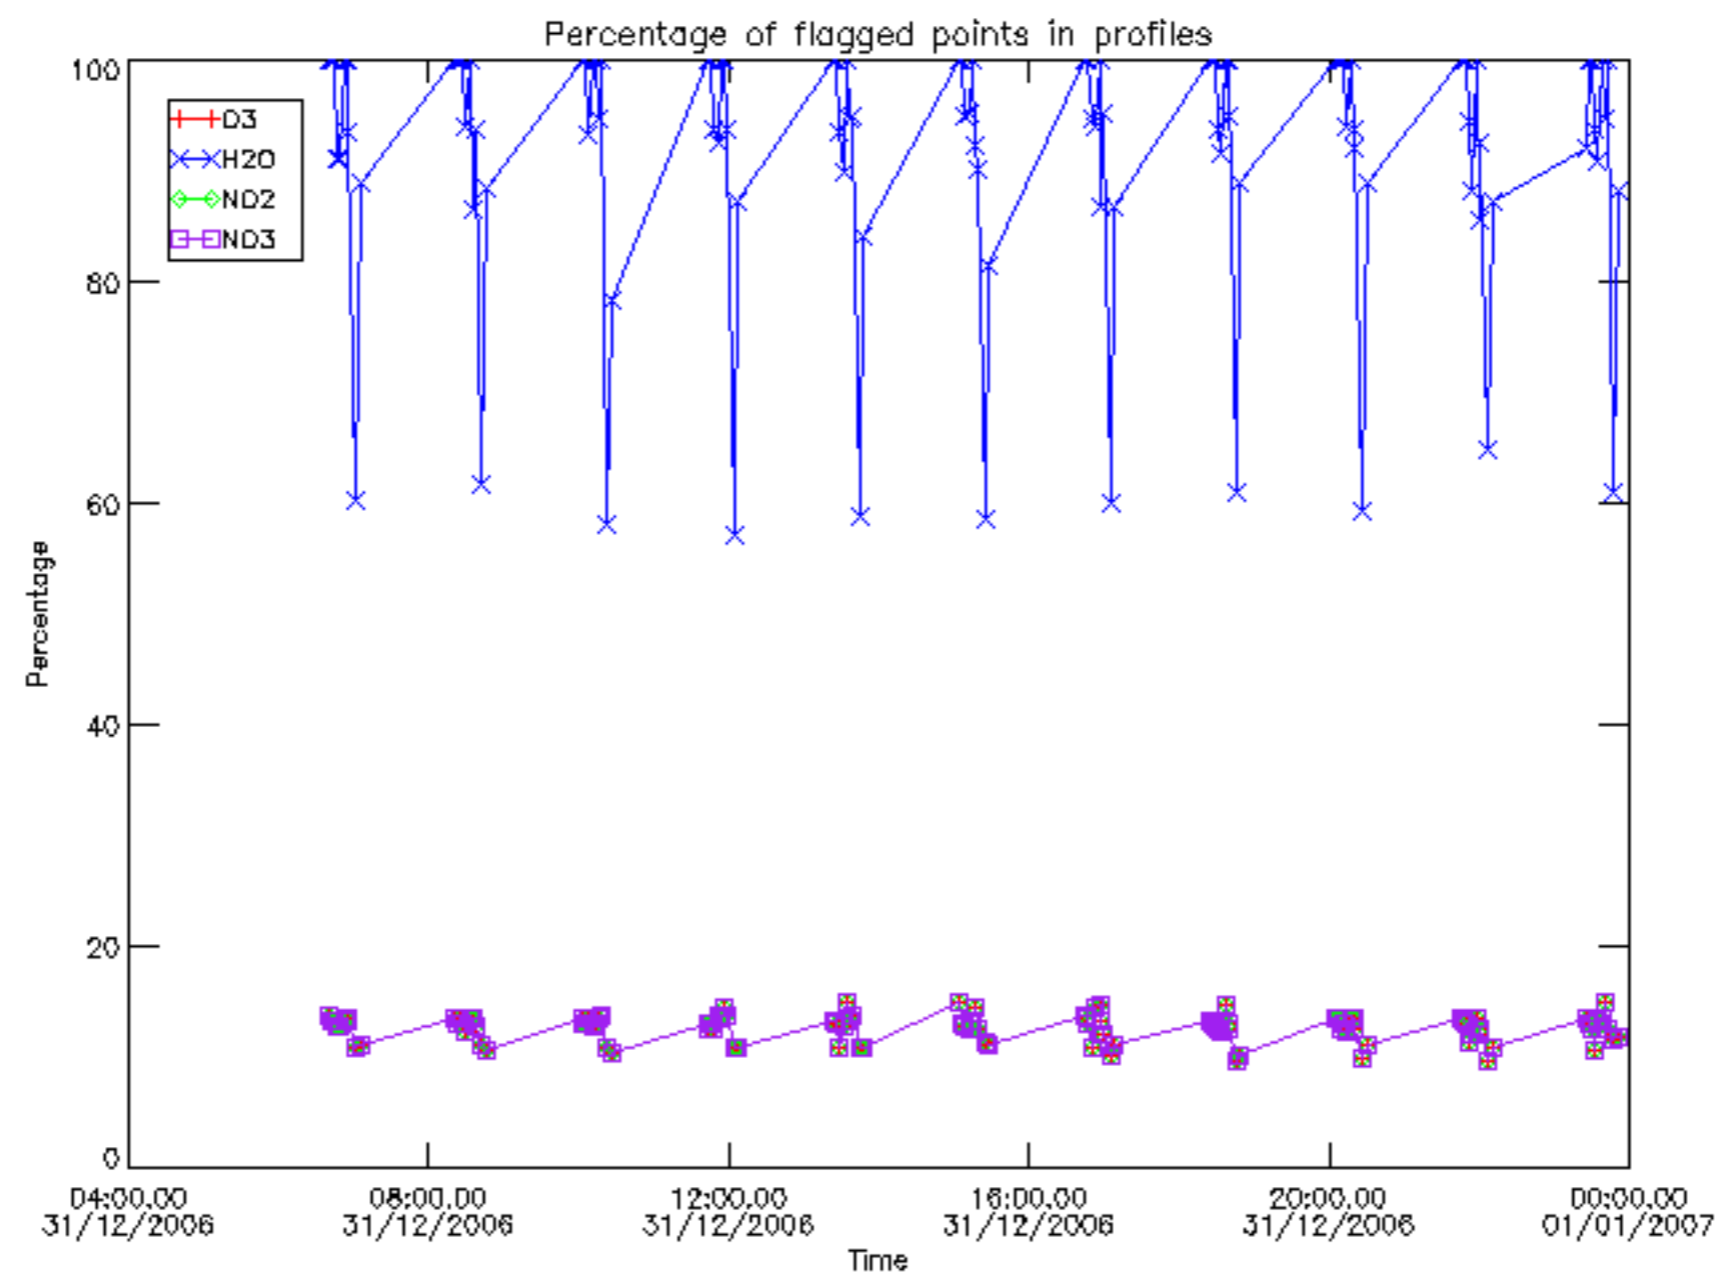

Percentage of flagged data per D3 profile

Percentage of flagged data per H2O profile