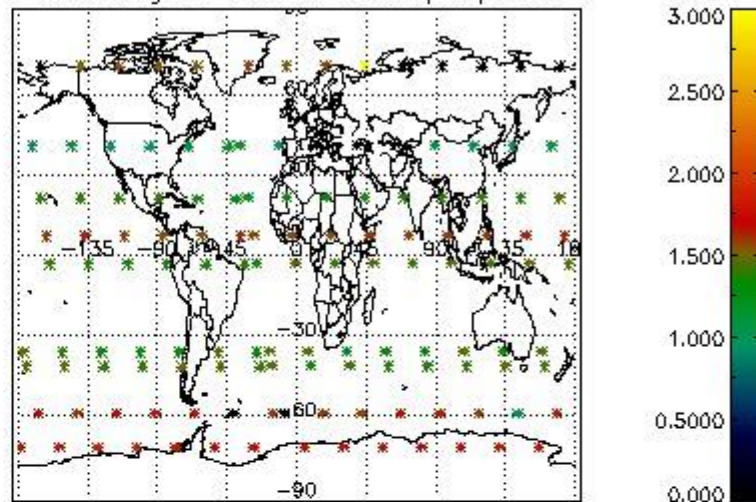

Percentage of datation errors per profile