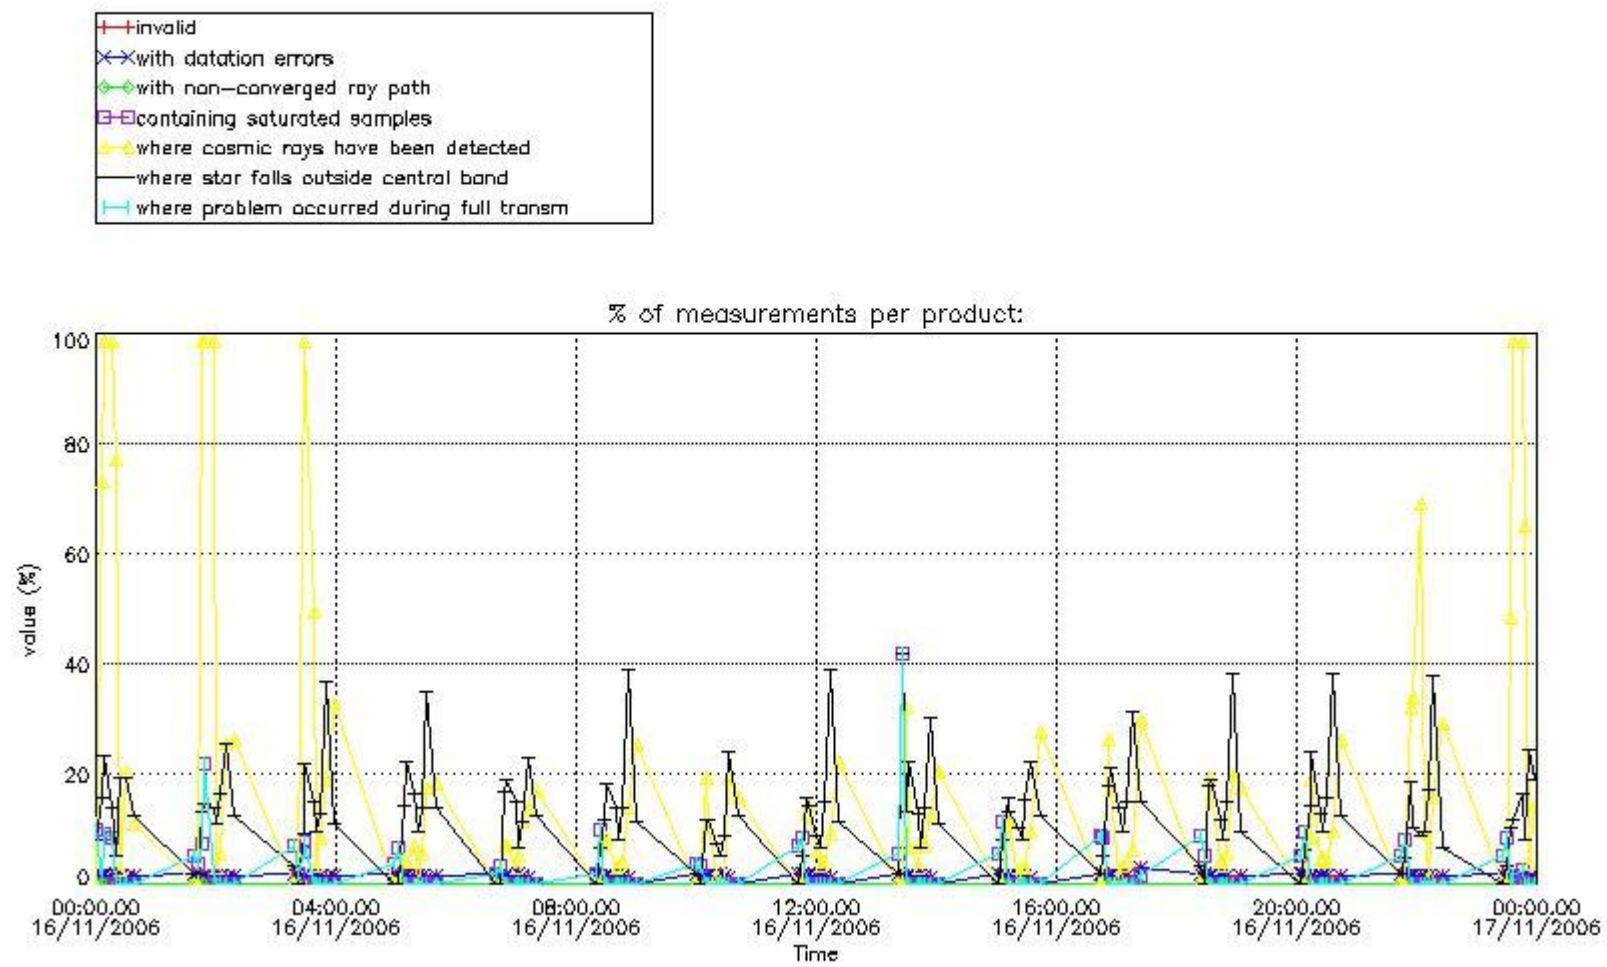

4.1.2 Plot level 1 quality information per product (time dependant): ENVI SAT DESCENDING passes