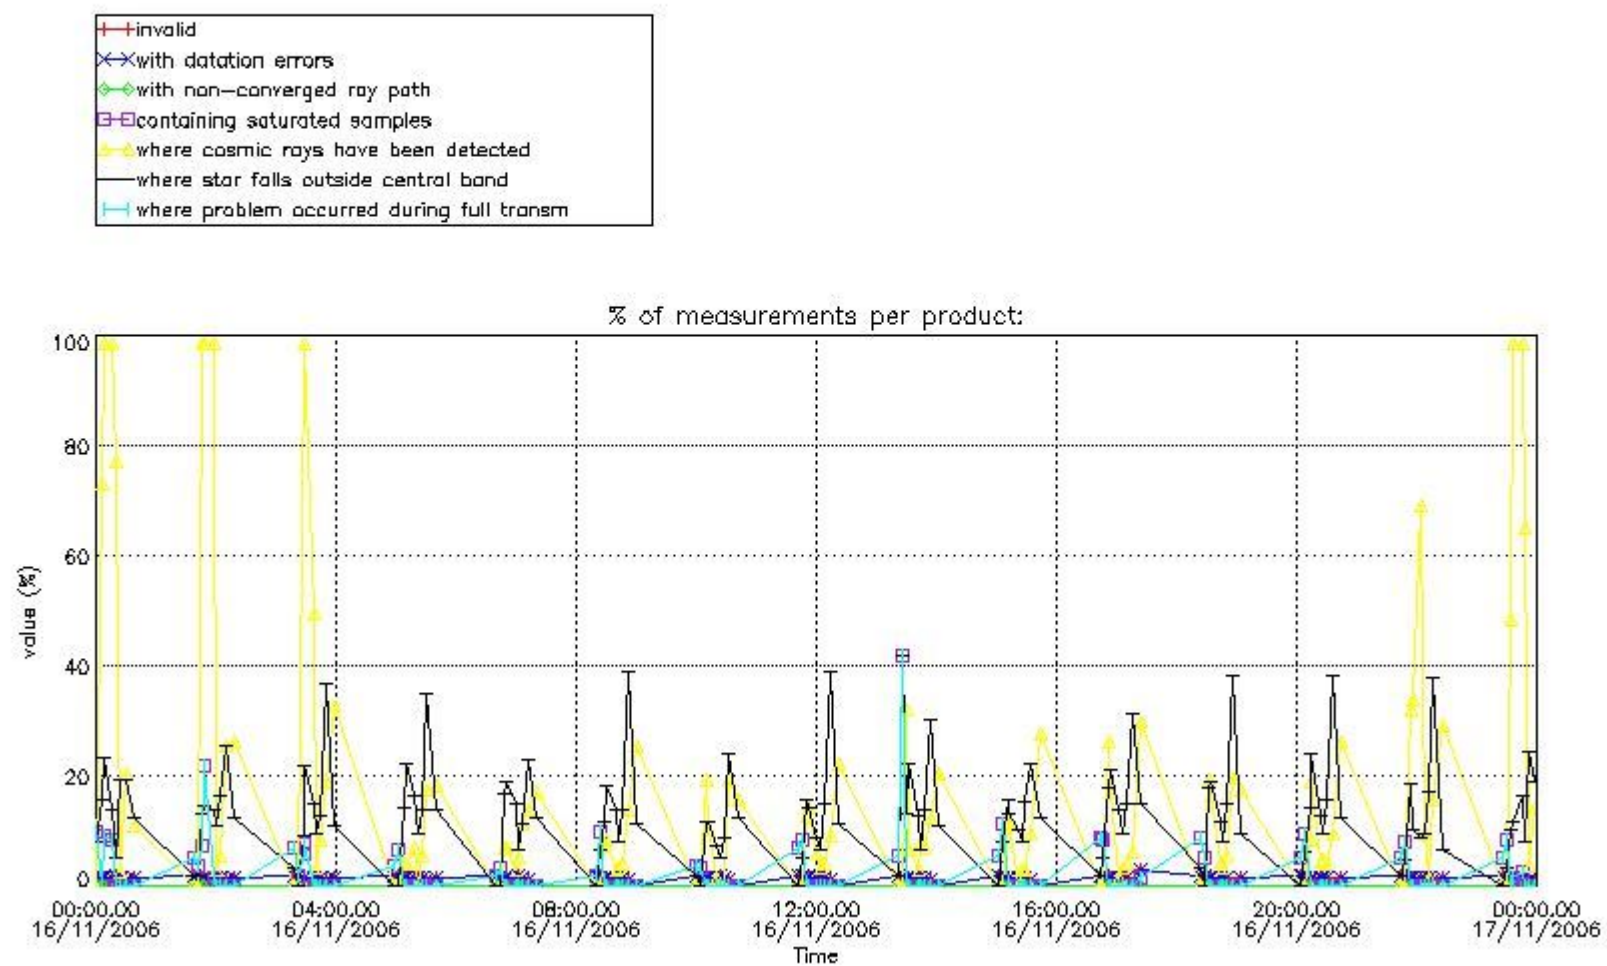

Percentage of flagged data per NO3 profile

4. Level 1 quality information per product

In this section it is plotted some information contained in the Quality Summary data set of the level 2 products that comes from the level 1b processing. Products without errors (error flag in the MPH set to "0") are used.

4.1 Plot quality information per product (time dependant) coming from level 1b processing

4.1.1 Plot level 1 quality information per product (time dependant): ENVISAT ASCENDING passes

4.1.2 Plot level 1 quality information per product (time dependant): ENVI SAT DESCENDING passes