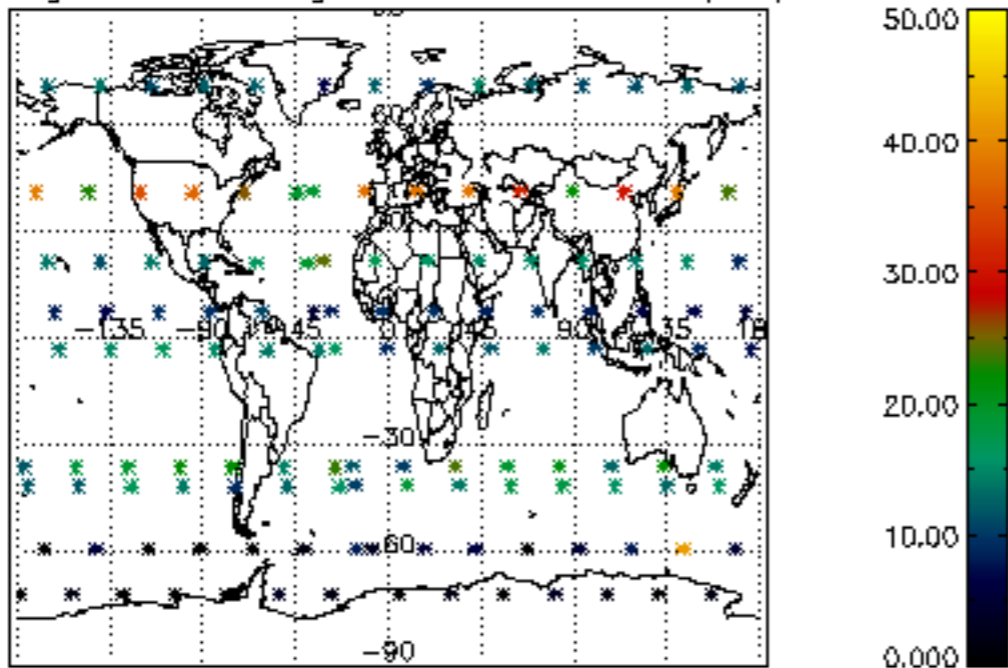

Percentage of cosmic ray hits per profile

Percentage of star falling outside central band per profile