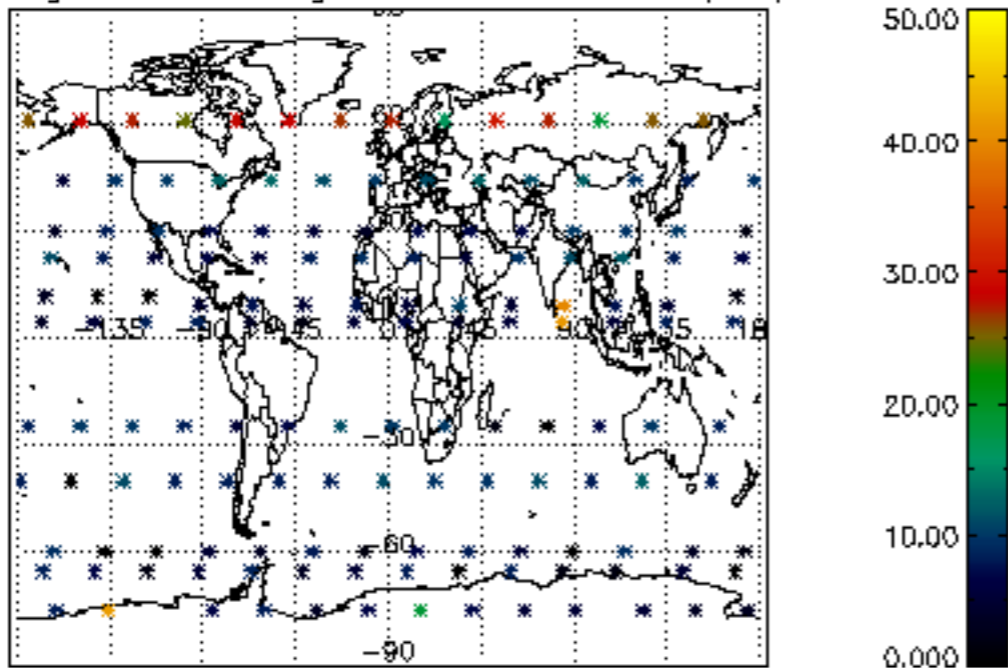

Percentage of star falling outside central band per profile