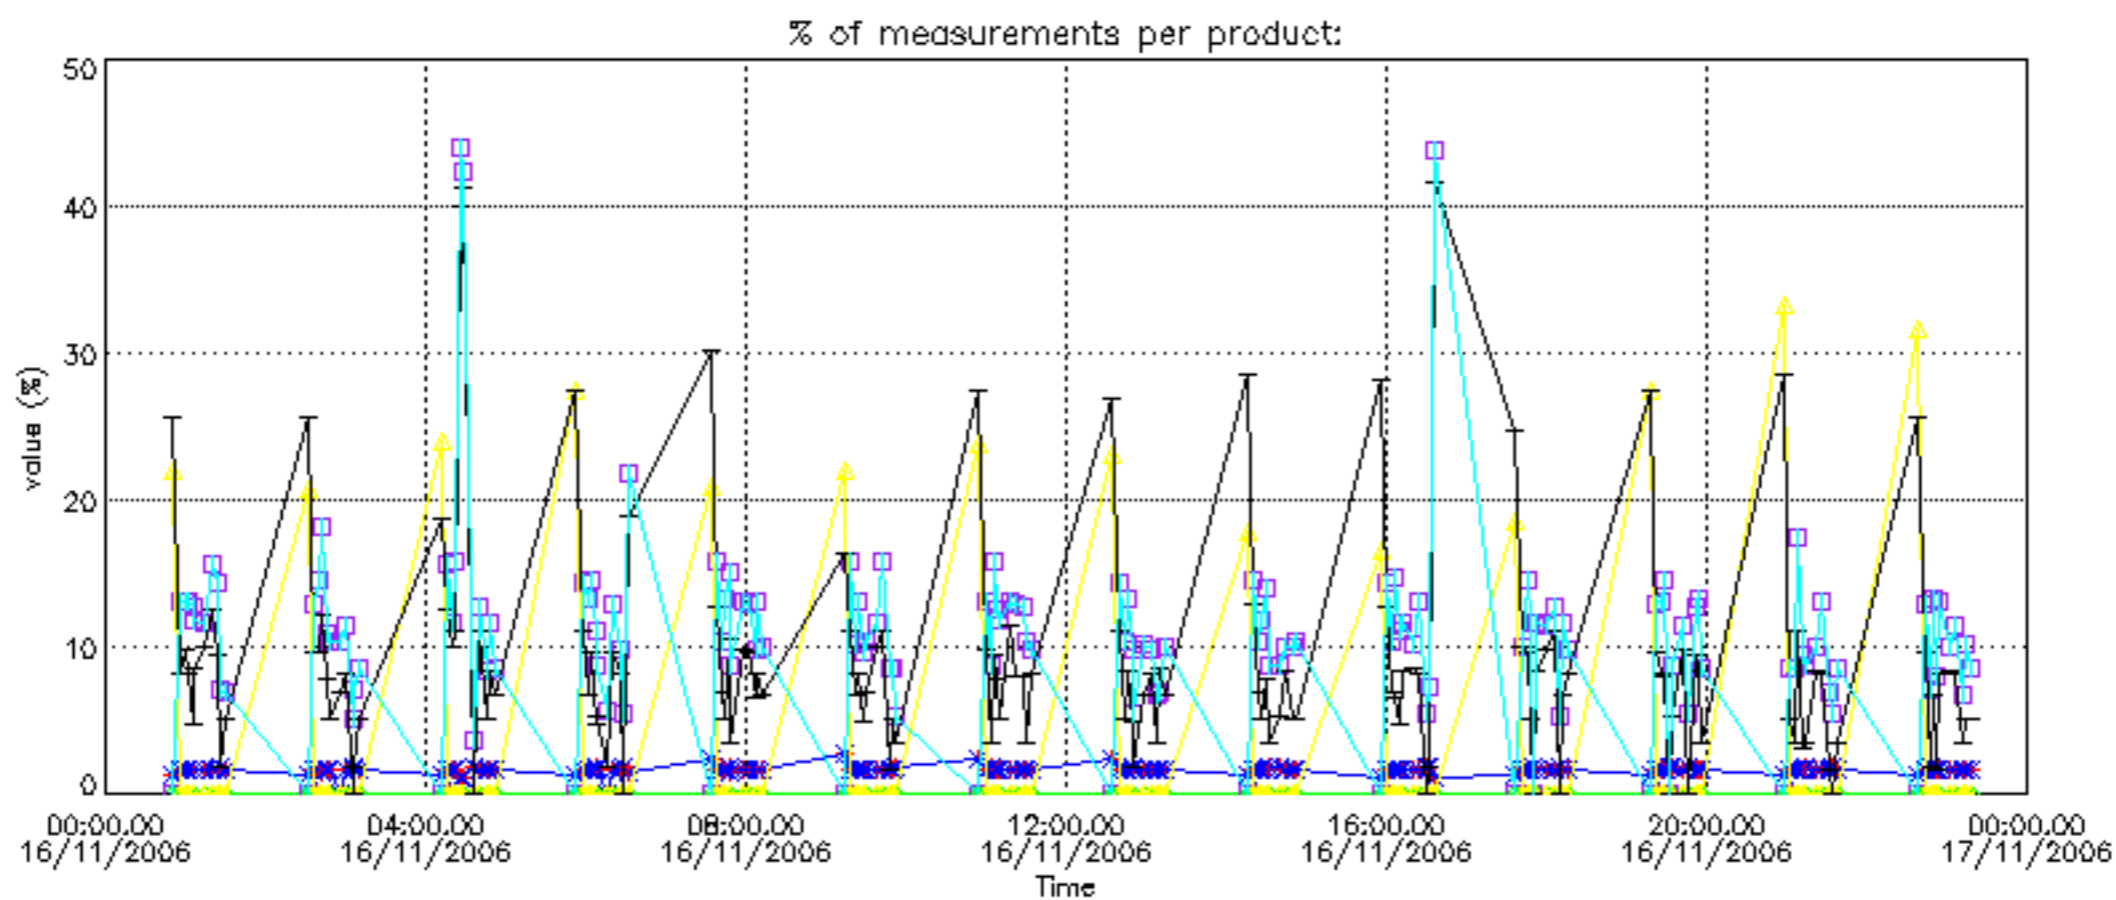

Percentage of cosmic ray hits per profile

Percentage of datation errors per profile