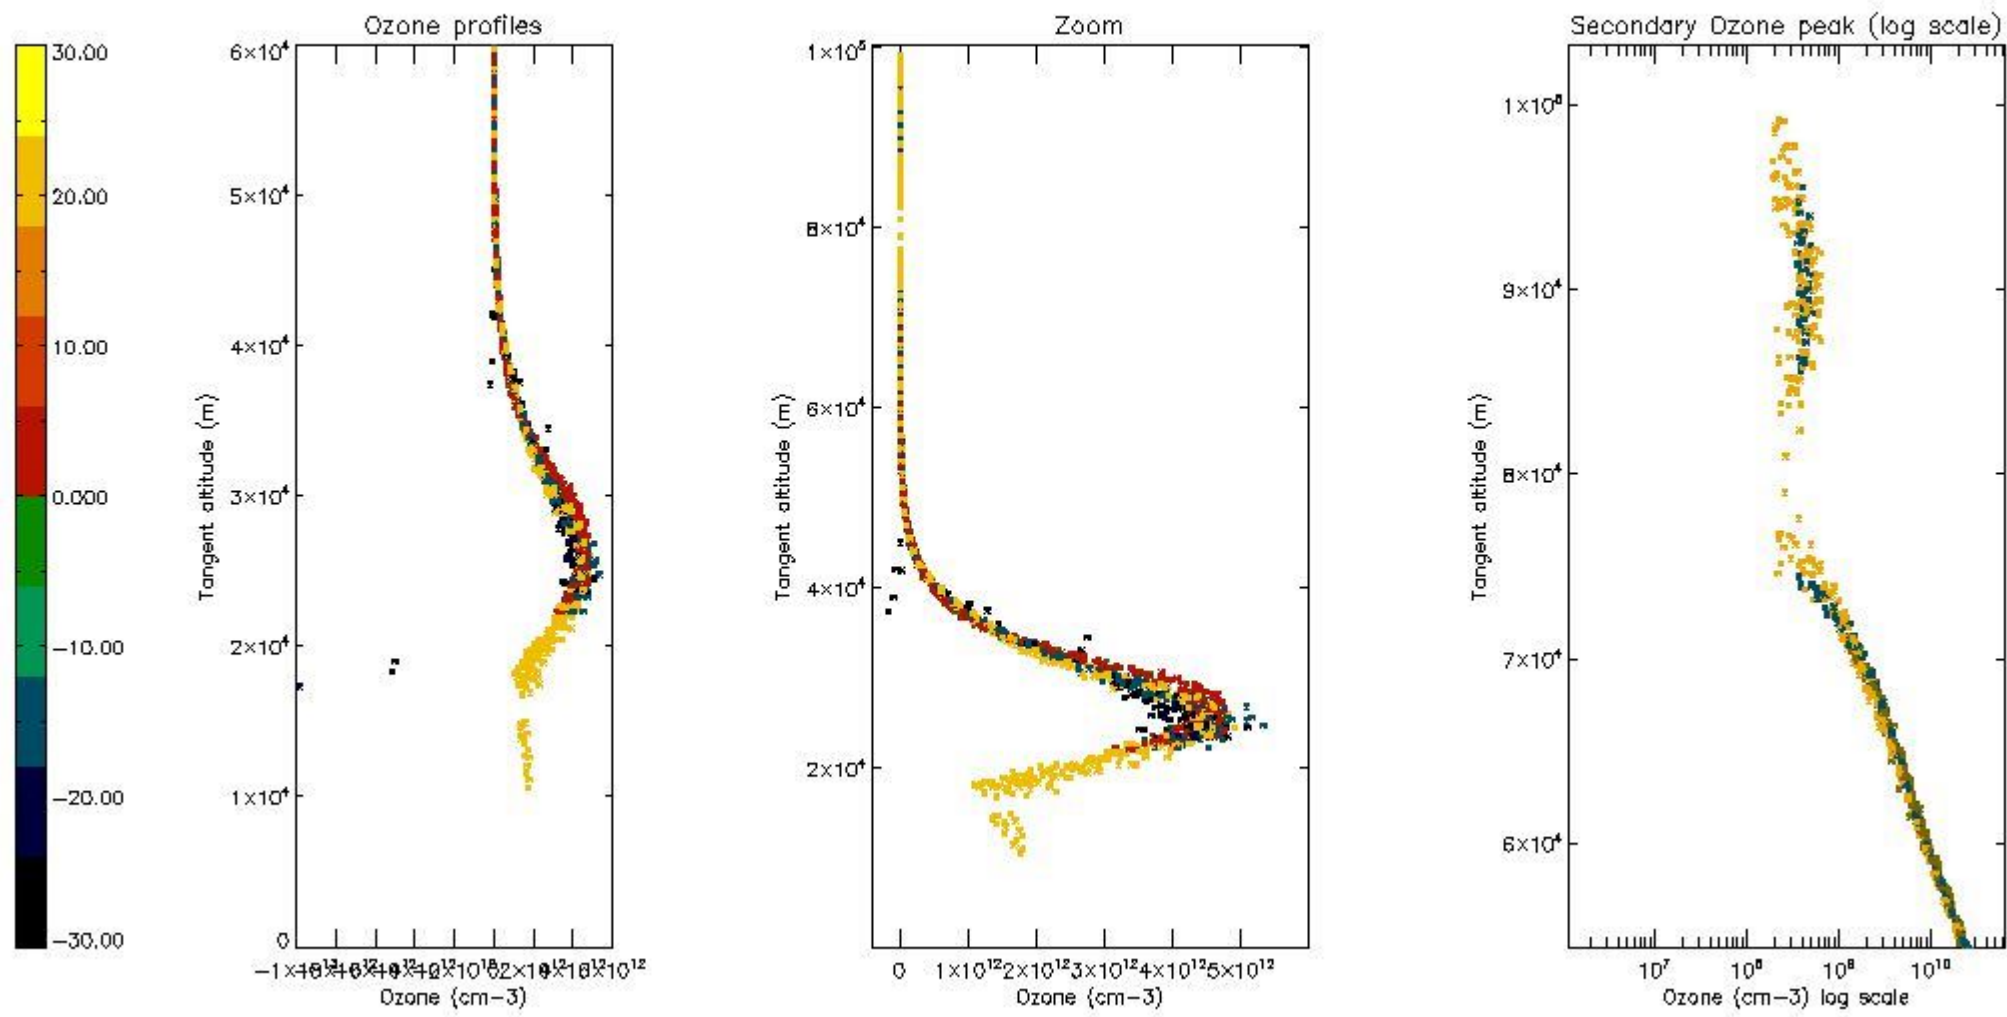

STD < 10	12
STD < 5	6

5.2 Plot ozone profiles for all STD (dark without errors)

The colorbar represents the latitude.

5.3 Plot ozone profiles where STD < 20% (dark without errors)

The colorbar represents the latitude.

5.4 Plot ozone profiles where STD < 10% (dark without errors)

The colorbar represents the latitude.

5.5 Plot ozone profiles where STD < 5% (dark without errors)

The colorbar represents the latitude.

5.6 Plot NO₂ profiles for all STD (dark without errors)

The colorbar represents the latitude.

5.7 Plot NO3 profiles for all STD (dark without errors)

The colorbar represents the latitude.

5.8 Plot H₂O profiles for all STD (only for occultations of stars 1,2,3,4,13,14,16,26,63 dark without errors)