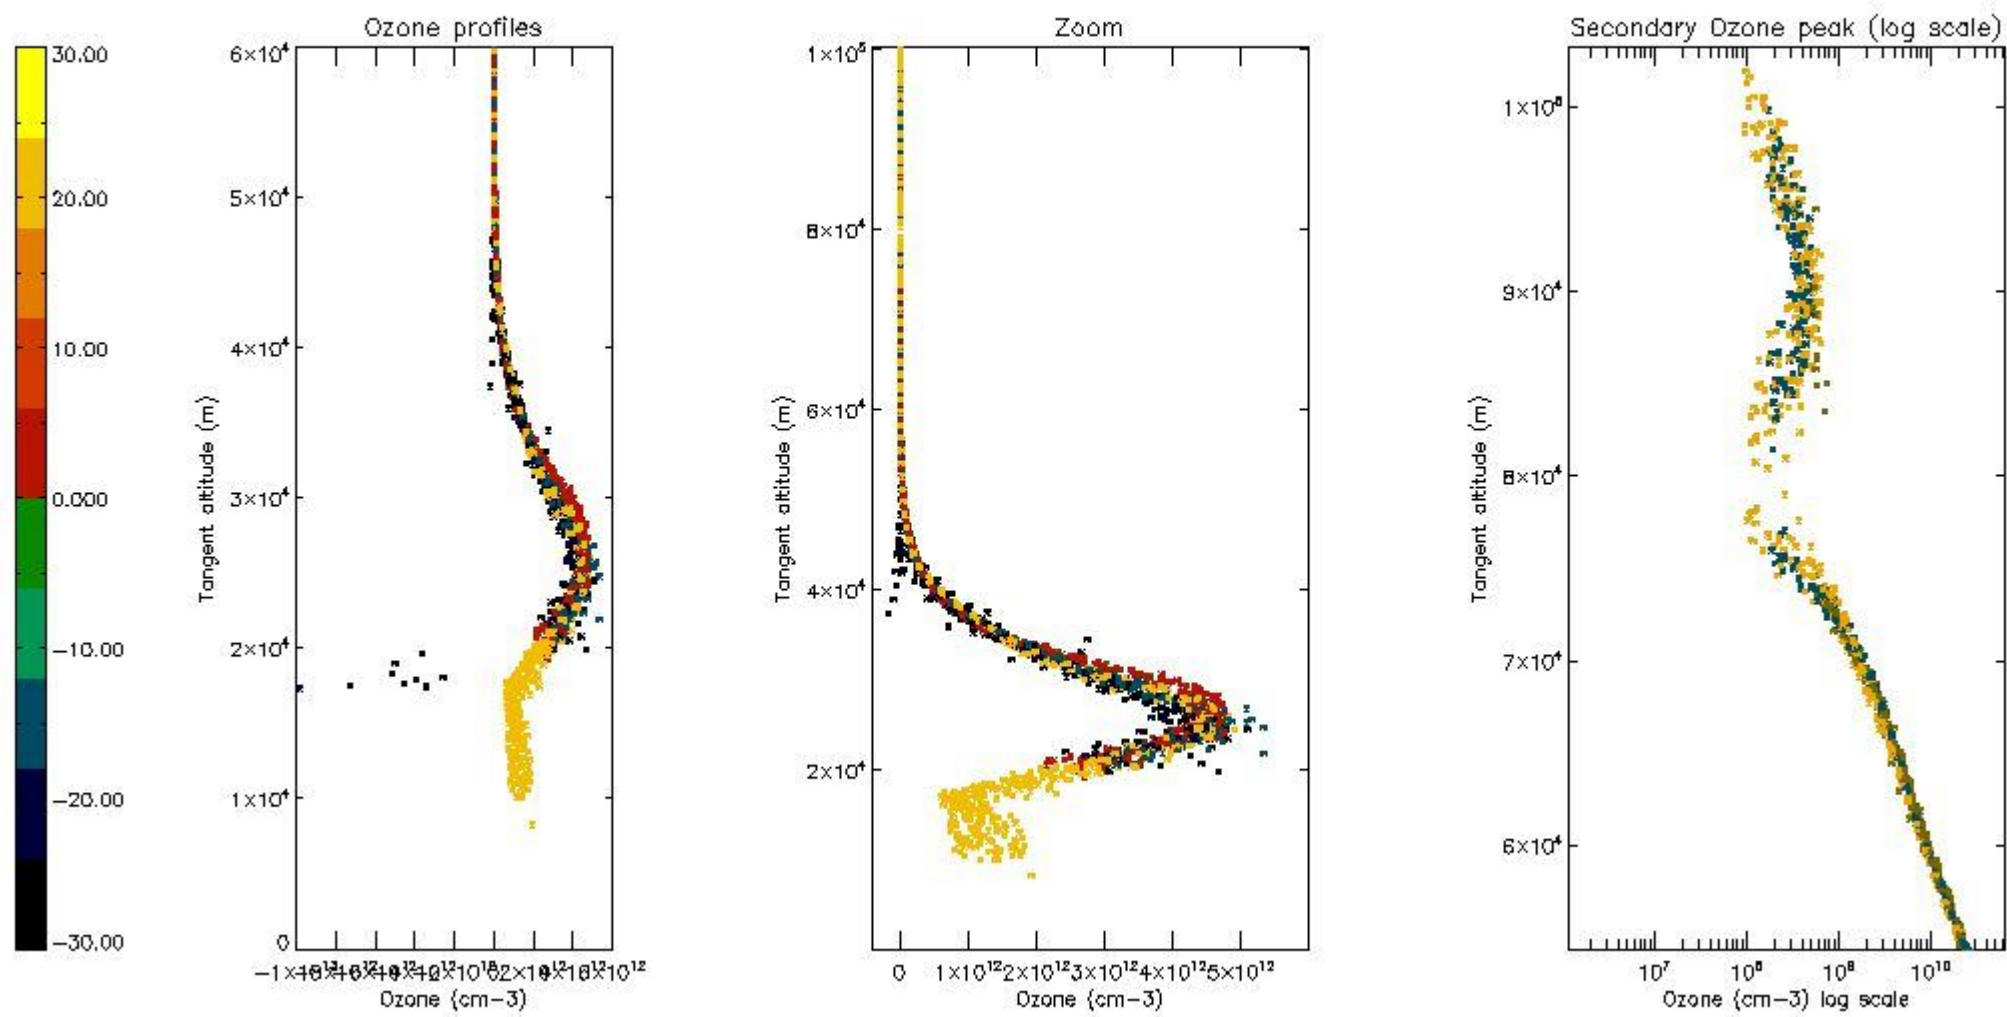

STD < 10	12
STD < 5	6

5.2 Plot ozone profiles for all STD (dark without errors)

The colorbar represents the latitude.

5.3 Plot ozone profiles where STD < 20% (dark without errors)

The colorbar represents the latitude.

5.4 Plot ozone profiles where STD < 10% (dark without errors)

The colorbar represents the latitude.

5.5 Plot ozone profiles where STD < 5% (dark without errors)

The colorbar represents the latitude.

5.6 Plot NO₂ profiles for all STD (dark without errors)

The colorbar represents the latitude.

5.7 Plot NO3 profiles for all STD (dark without errors)

The colorbar represents the latitude.

5.8 Plot H₂O profiles for all STD (only for occultations of stars 1,2,3,4,13,14,16,26,63 dark without errors)