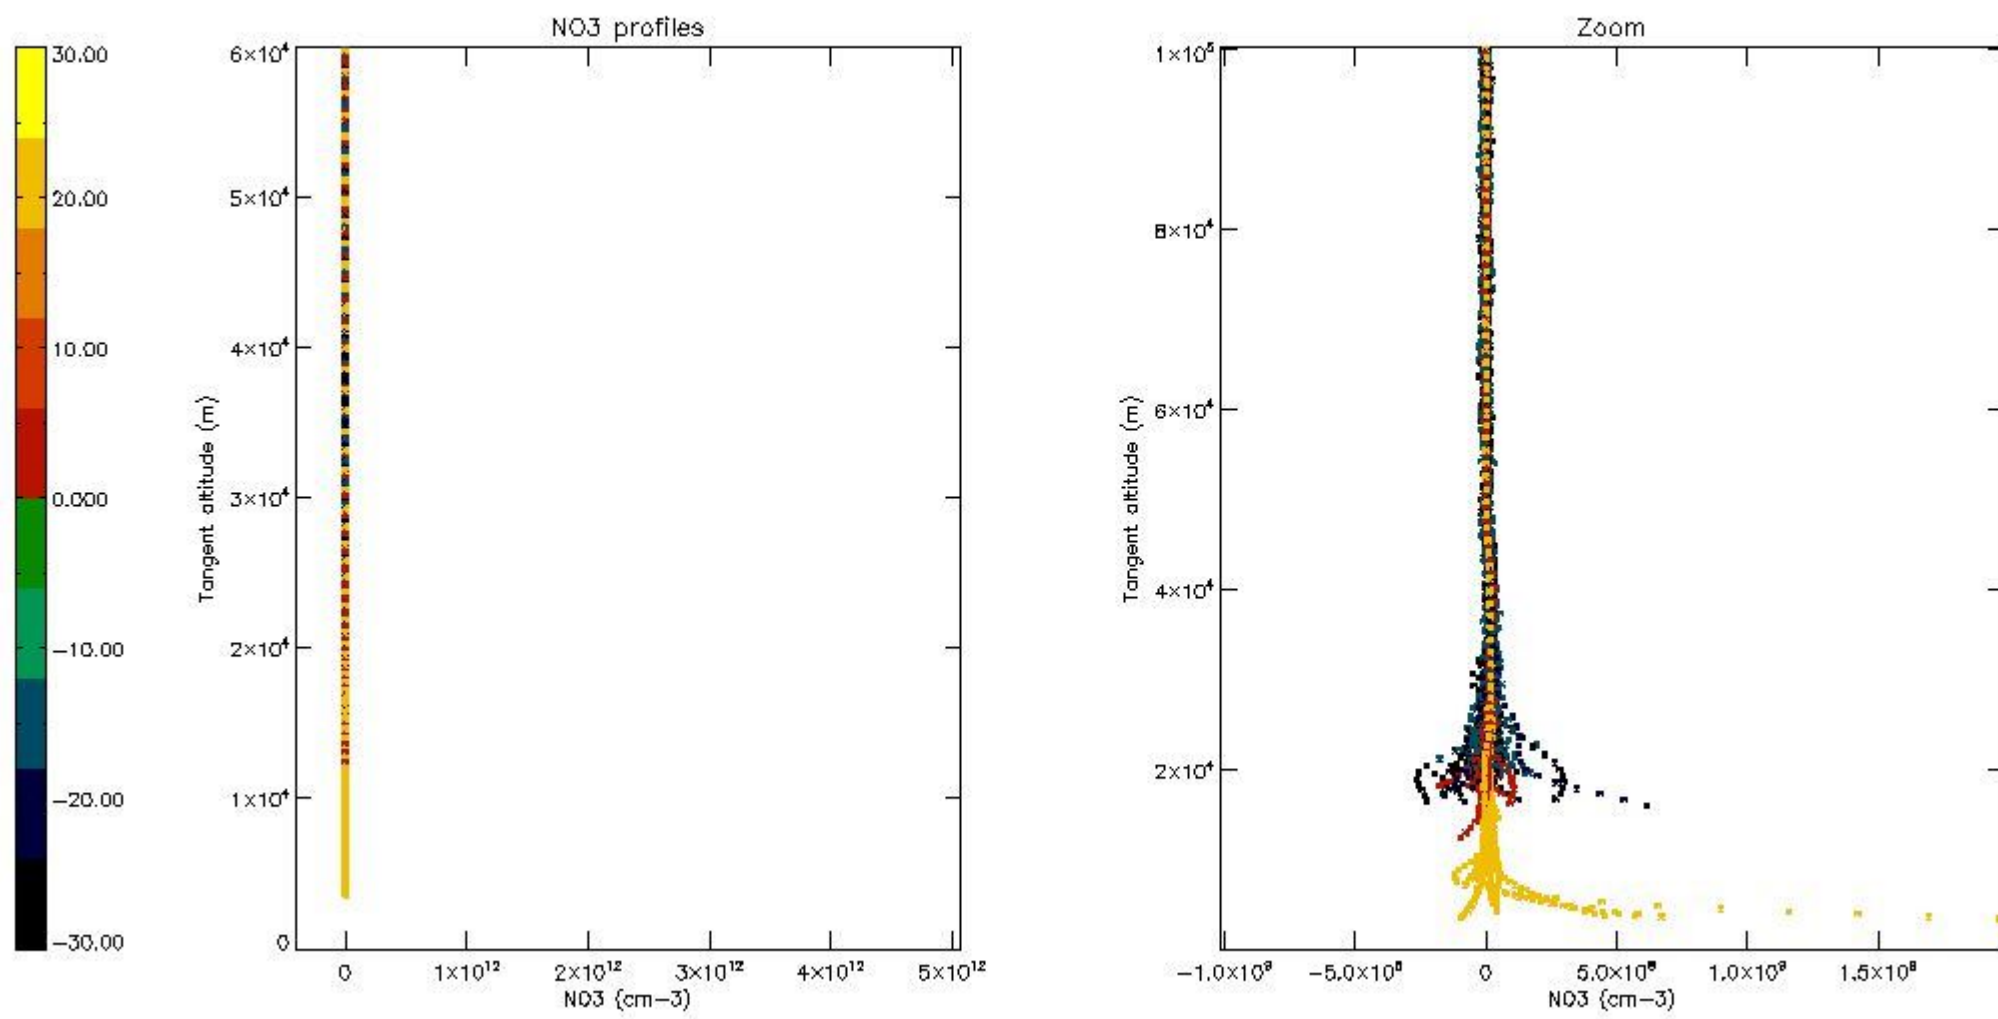

5.8 Plot H₂O profiles for all STD (only for occultations of stars 1,2,3,4,13,14,16,26,63 dark without errors)

The colorbar represents the latitude.