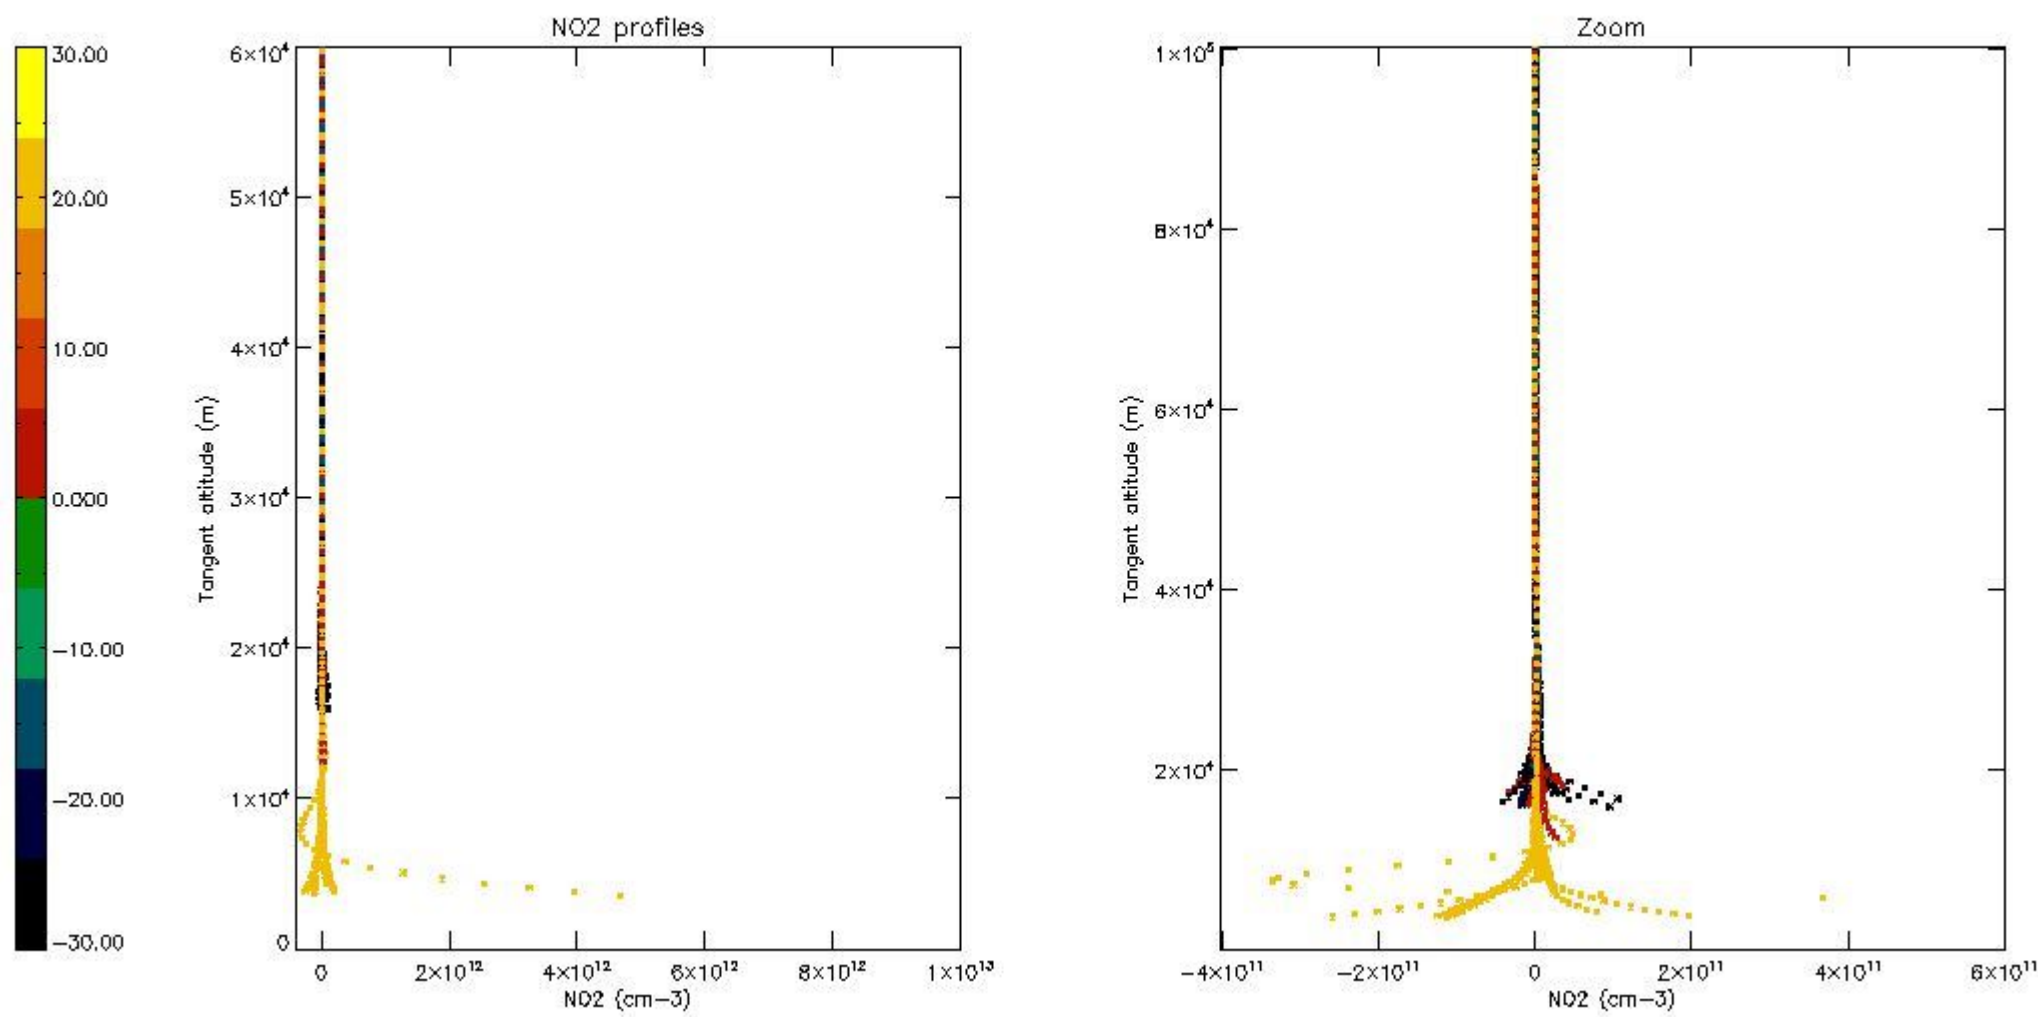

5.4 Plot ozone profiles where STD < 10% (dark without errors)

The colorbar represents the latitude.

5.5 Plot ozone profiles where STD < 5% (dark without errors)

The colorbar represents the latitude.

5.6 Plot NO₂ profiles for all STD (dark without errors)

The colorbar represents the latitude.

5.7 Plot NO3 profiles for all STD (dark without errors)

The colorbar represents the latitude.

5.8 Plot H₂O profiles for all STD (only for occultations of stars 1,2,3,4,13,14,16,26,63 dark without errors)