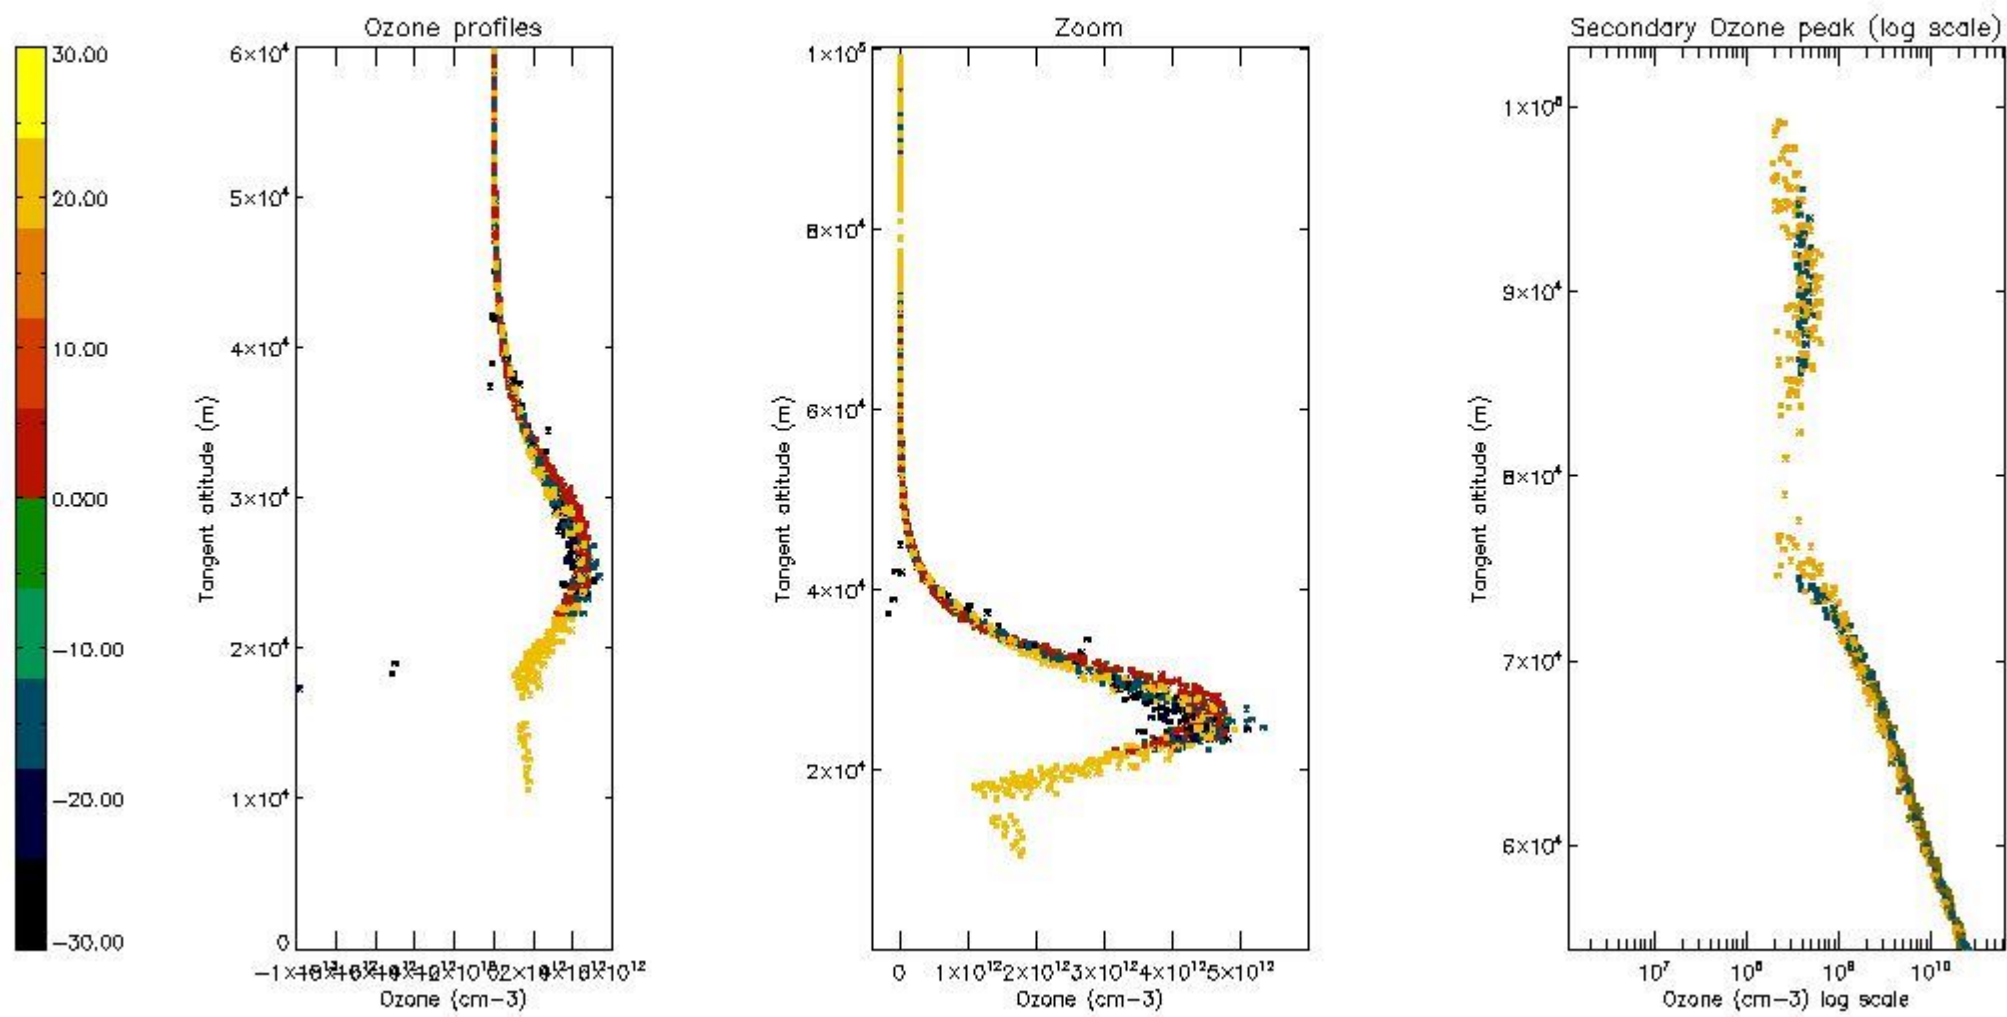

5.5 Plot ozone profiles where STD < 5% (dark without errors)

The colorbar represents the latitude.