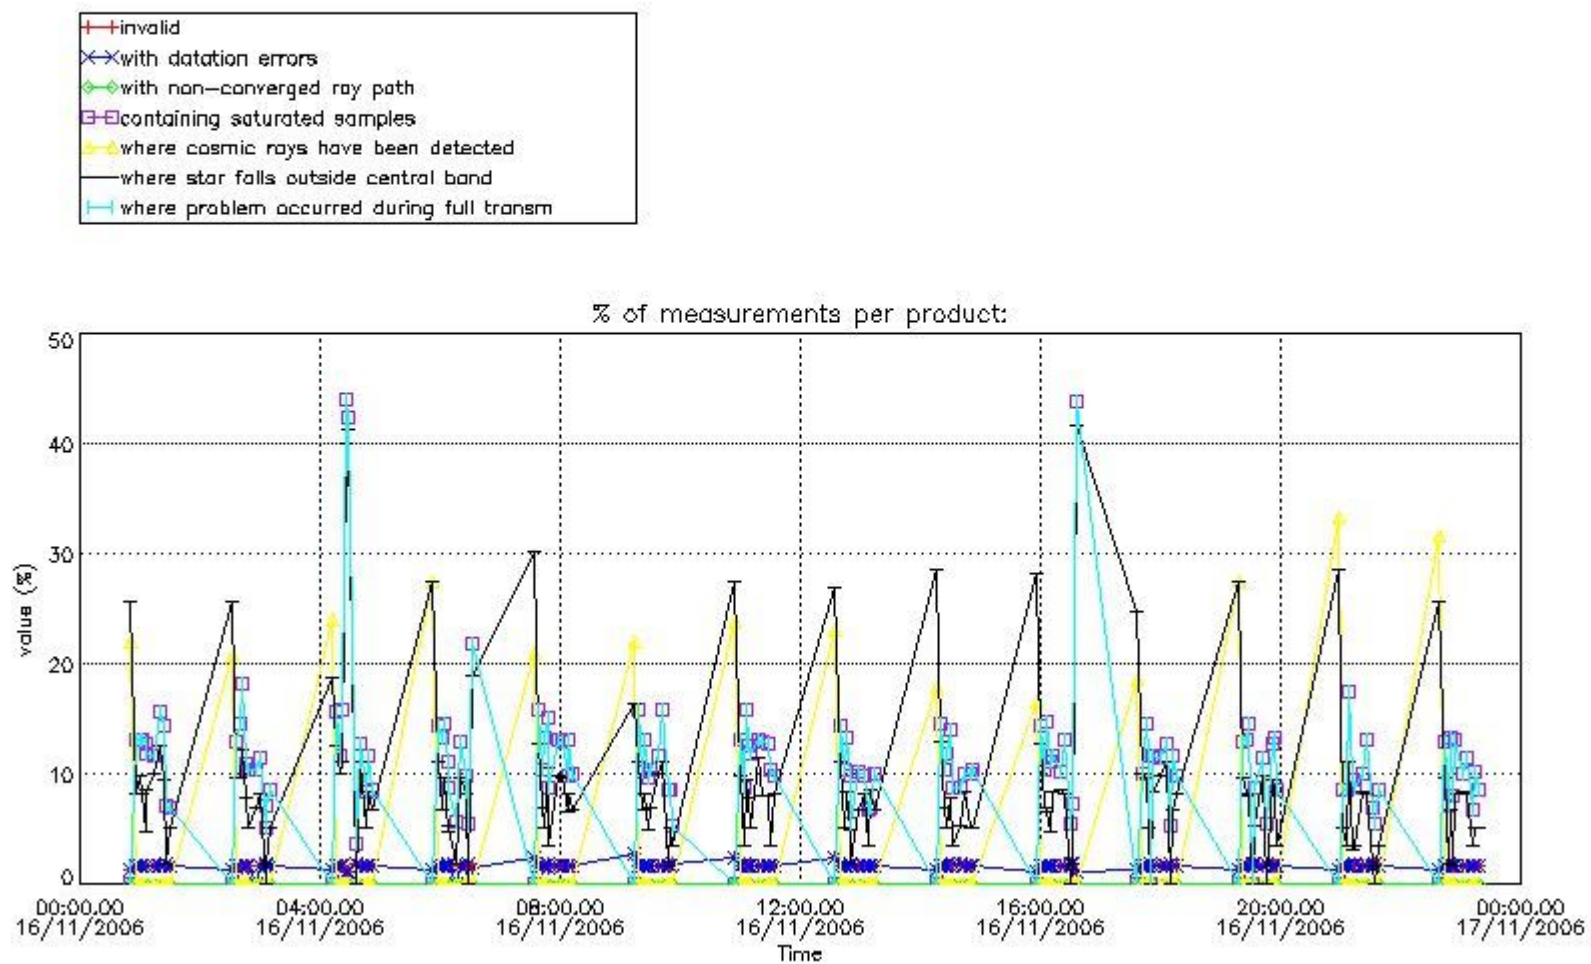

4.1.2 Plot level 1 quality information per product (time dependant): ENVI SAT DESCENDING passes

4.2 Plot quality information per product coming from level 1b processing (world map)

4.2.1 Plot level 1 quality information per product (world map): ENVISAT ASCENDING passes