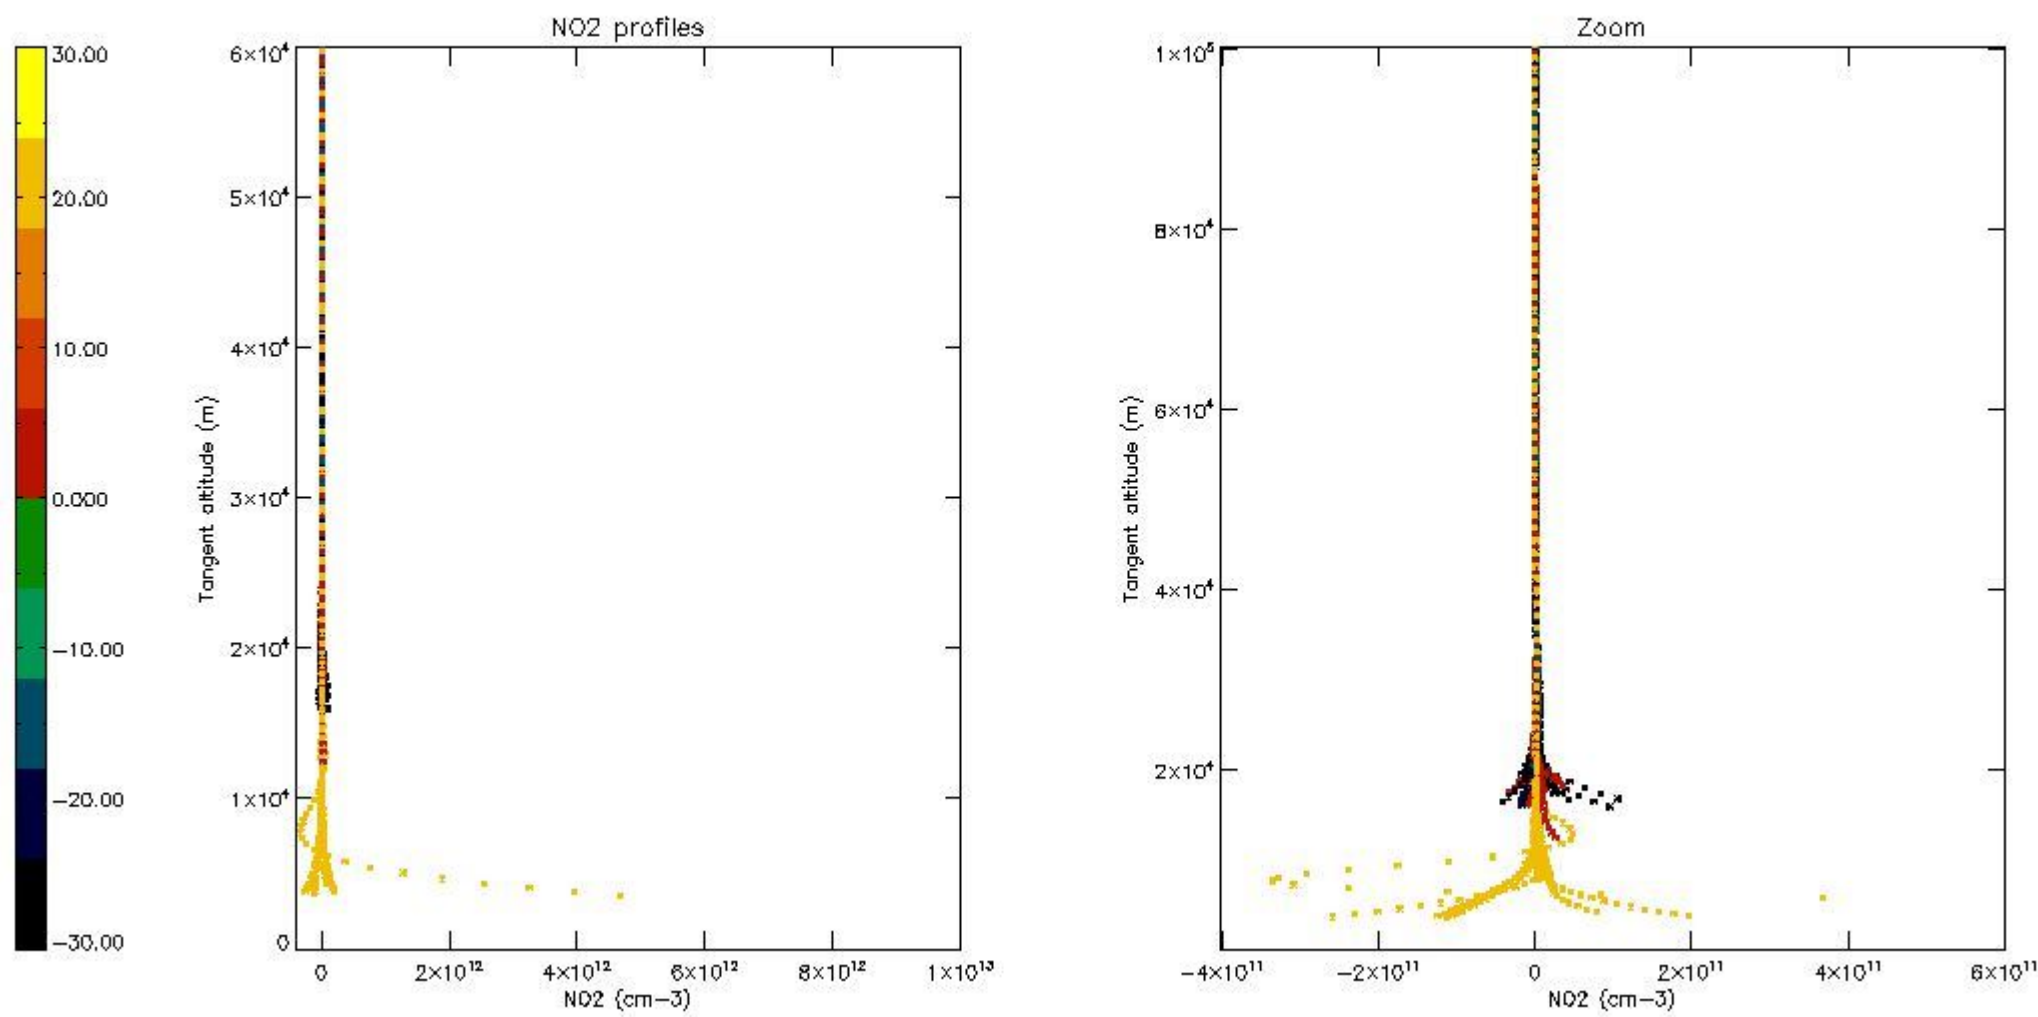

5.7 Plot NO3 profiles for all STD (dark without errors)

The colorbar represents the latitude.