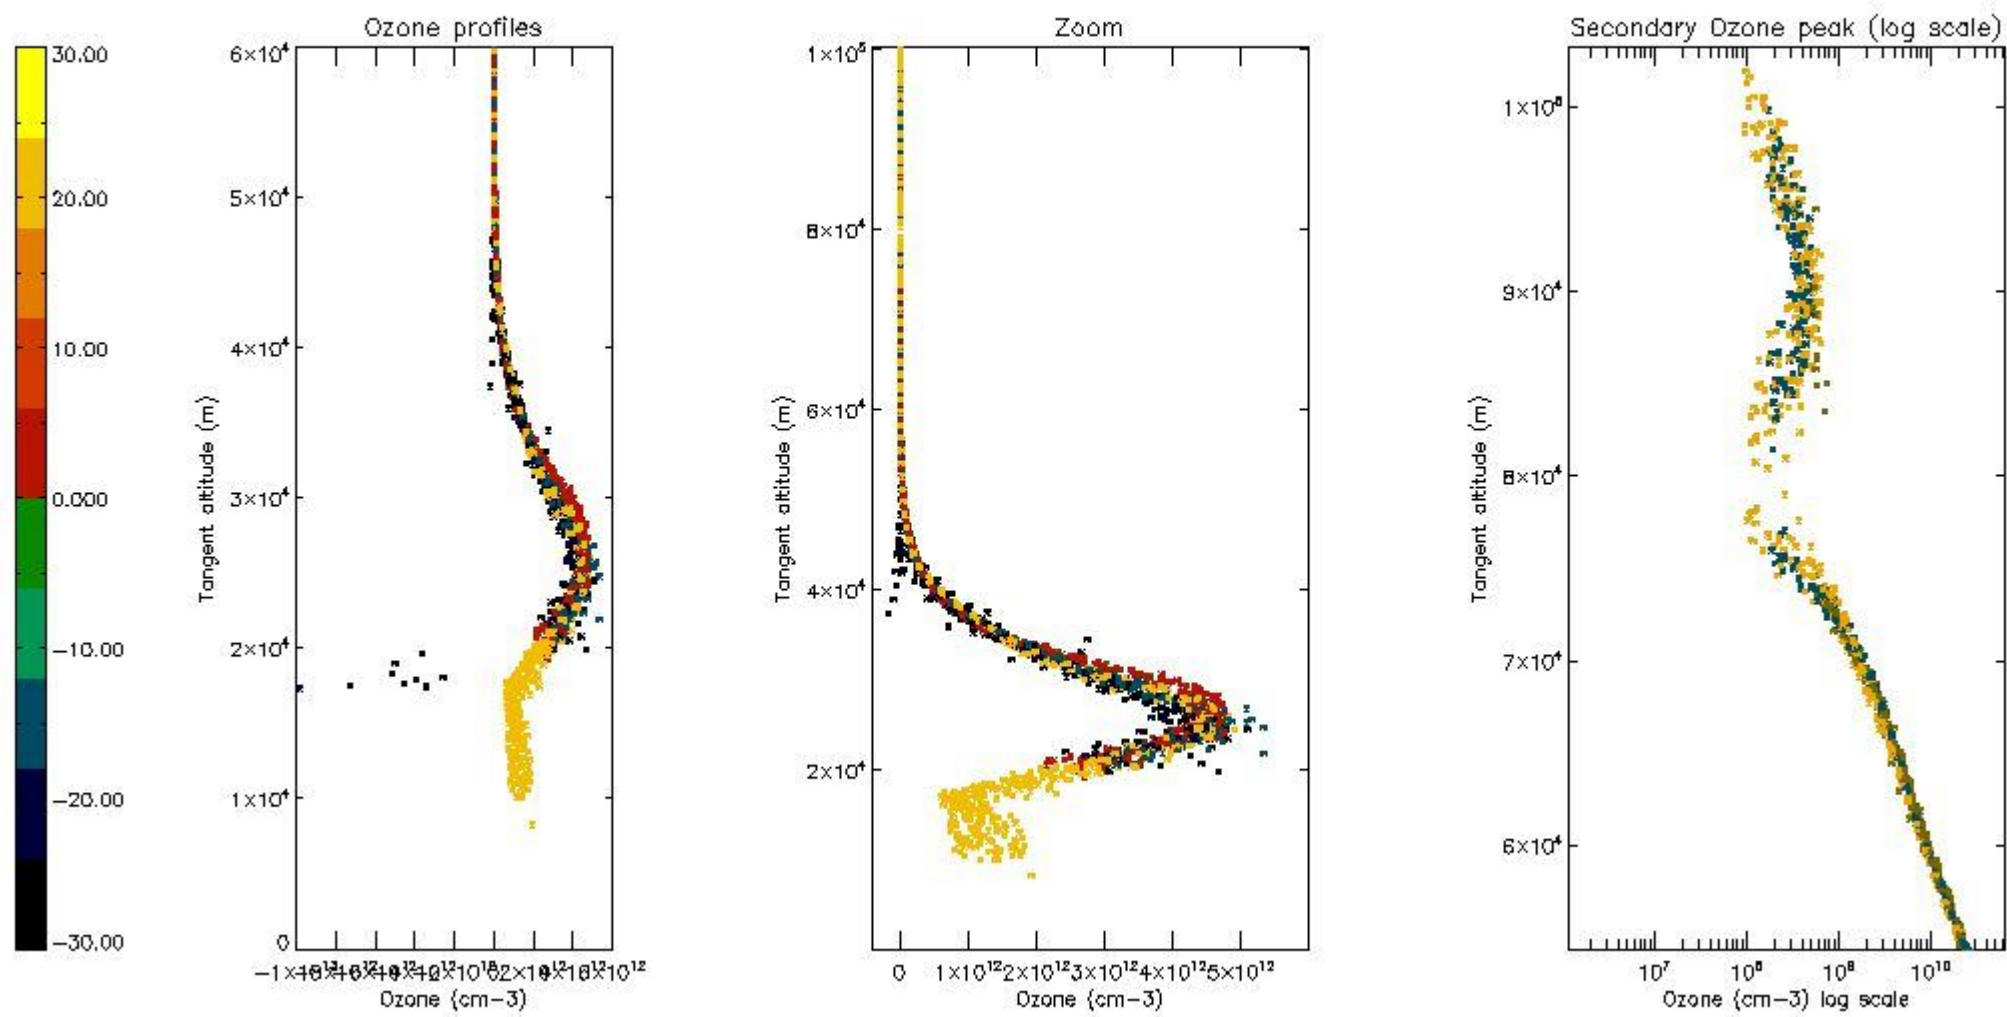

STD < 10	12
STD < 5	6

5.2 Plot ozone profiles for all STD (dark without errors)

The colorbar represents the latitude.

5.3 Plot ozone profiles where STD < 20% (dark without errors)

The colorbar represents the latitude.