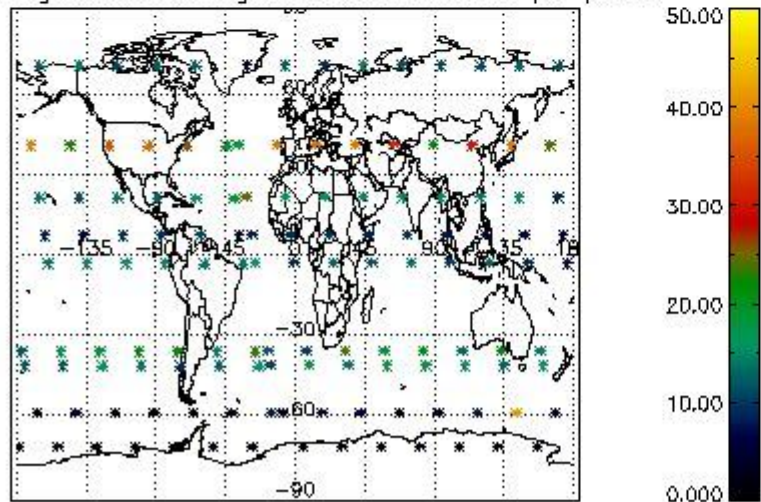

Percentage of star falling outside central band per profile