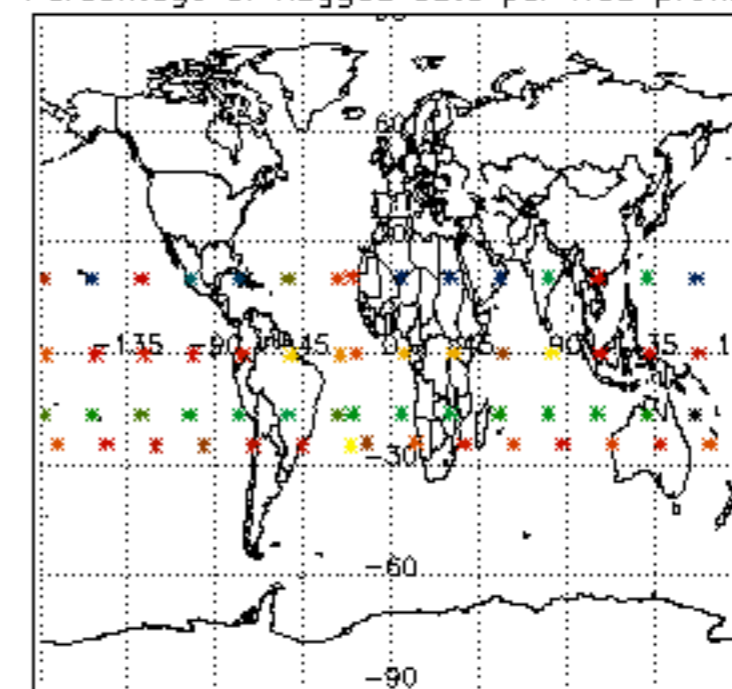

Percentage of flagged data per NO3 profile