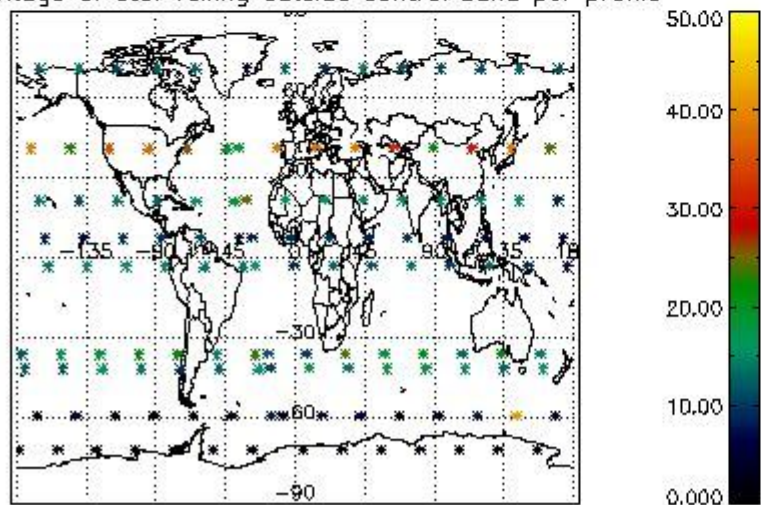

Percentage of star falling outside central band per profile