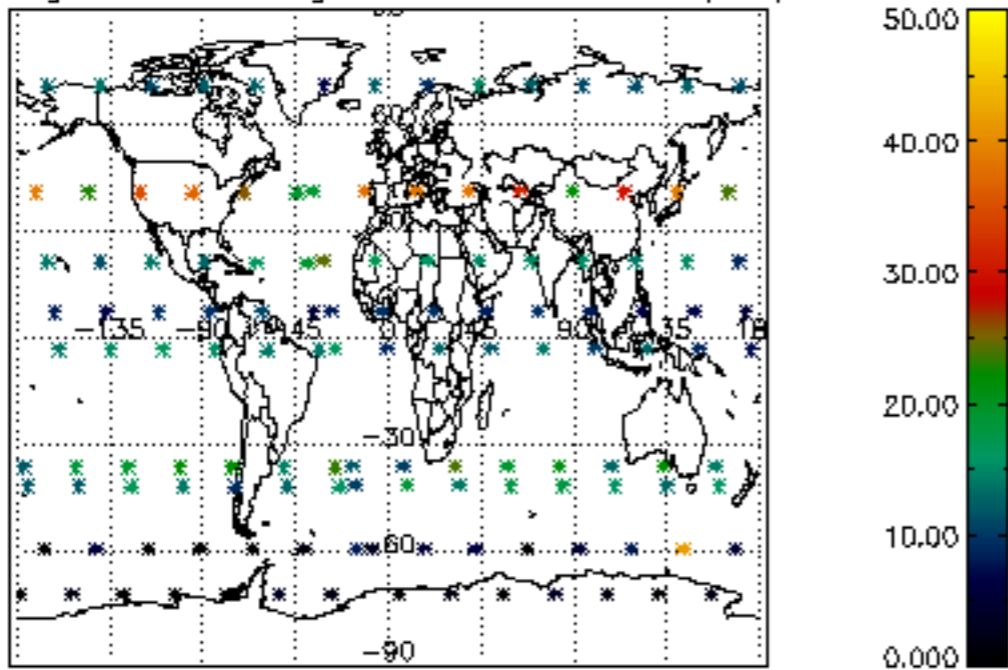

Percentage of cosmic ray hits per profile

Percentage of star falling outside central band per profile