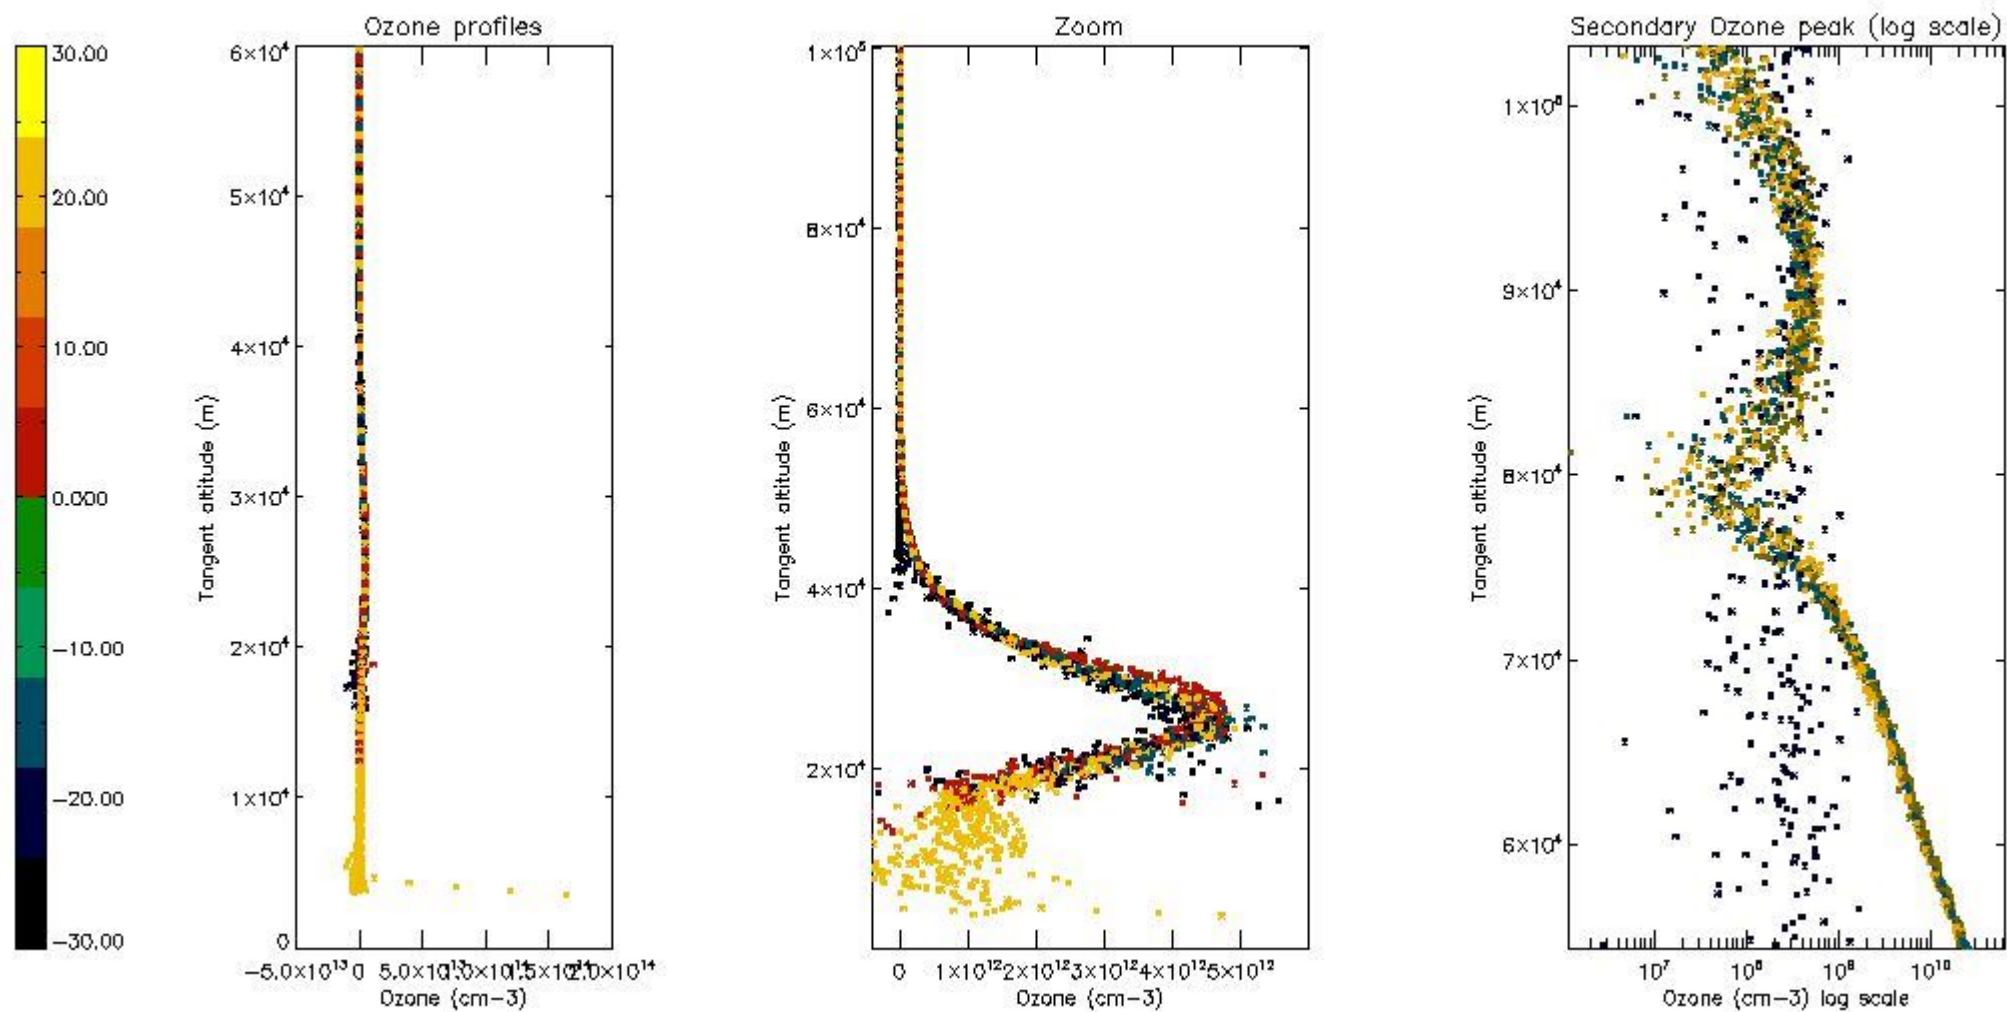

STD < 10	12
STD < 5	6

5.2 Plot ozone profiles for all STD (dark without errors)

The colorbar represents the latitude.

5.3 Plot ozone profiles where STD < 20% (dark without errors)

The colorbar represents the latitude.