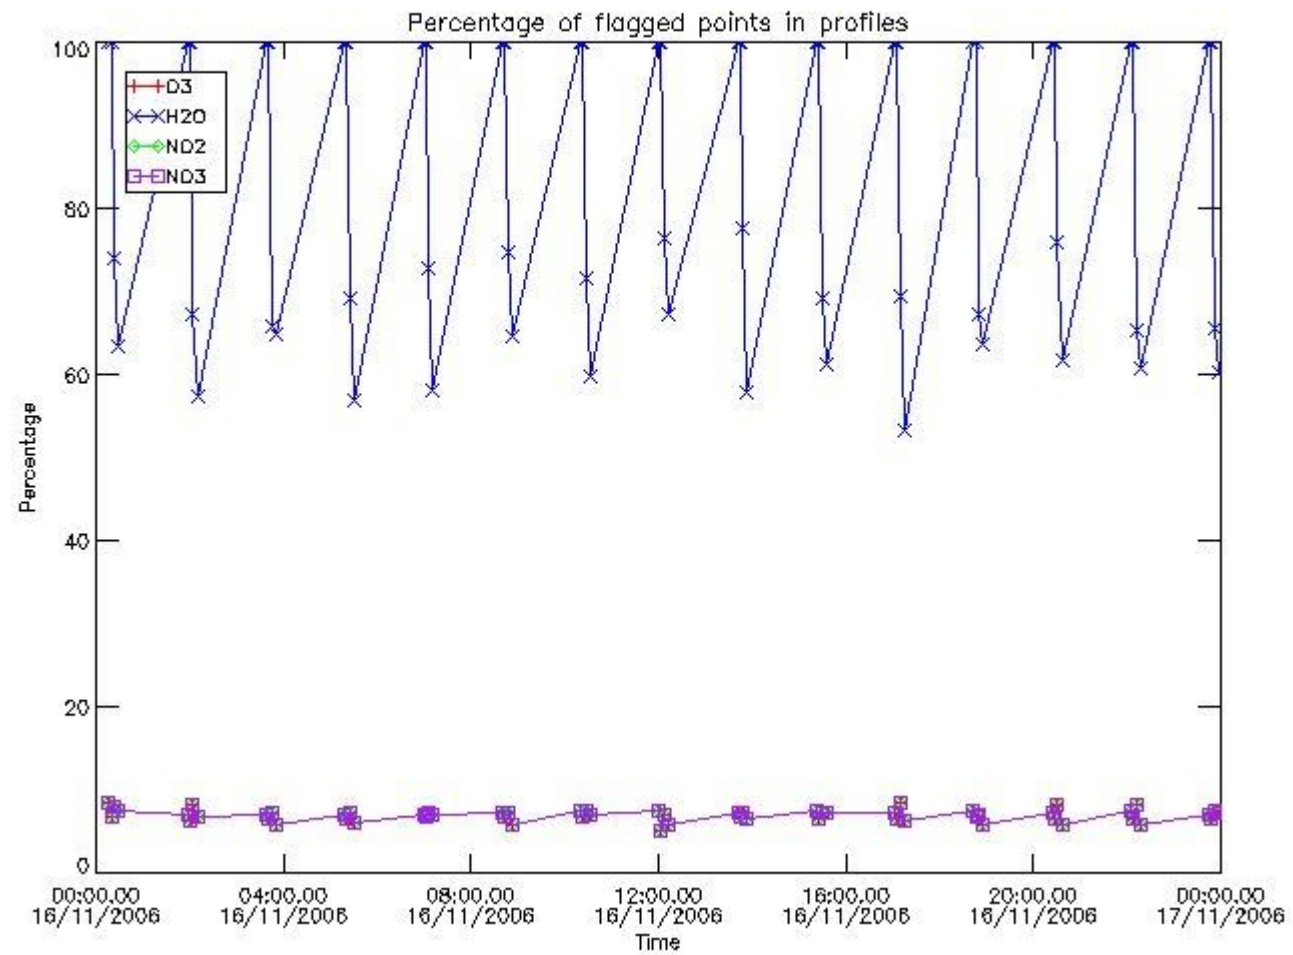

3. Quality information per product

In this section it is plotted some information contained in the Quality Summary data set of the level 2 products. Only products in dark limb conditions and without errors (error flag in the MPH set to "0") are used.

3.1 Plot quality information per product (time dependant)

3.2 Plot quality information per product (world map)