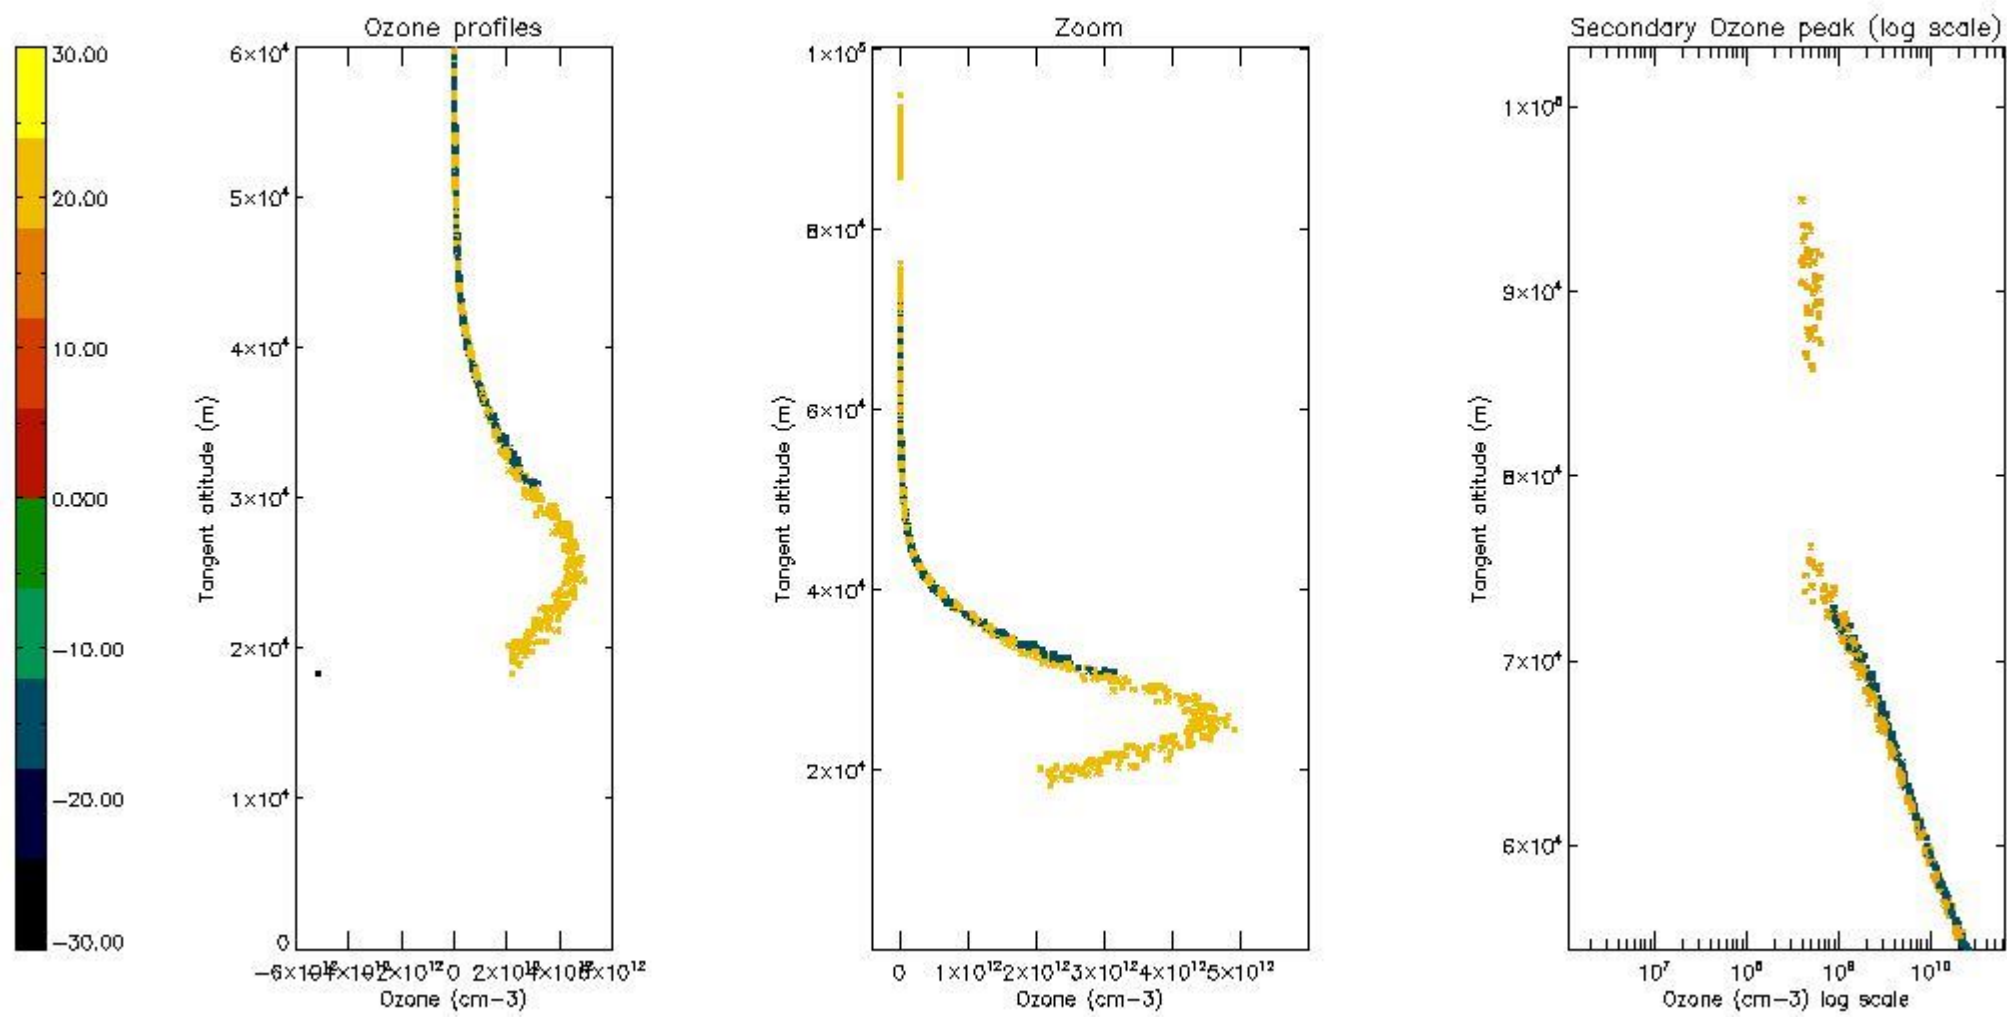

5.6 Plot NO₂ profiles for all STD (dark without errors)

The colorbar represents the latitude.