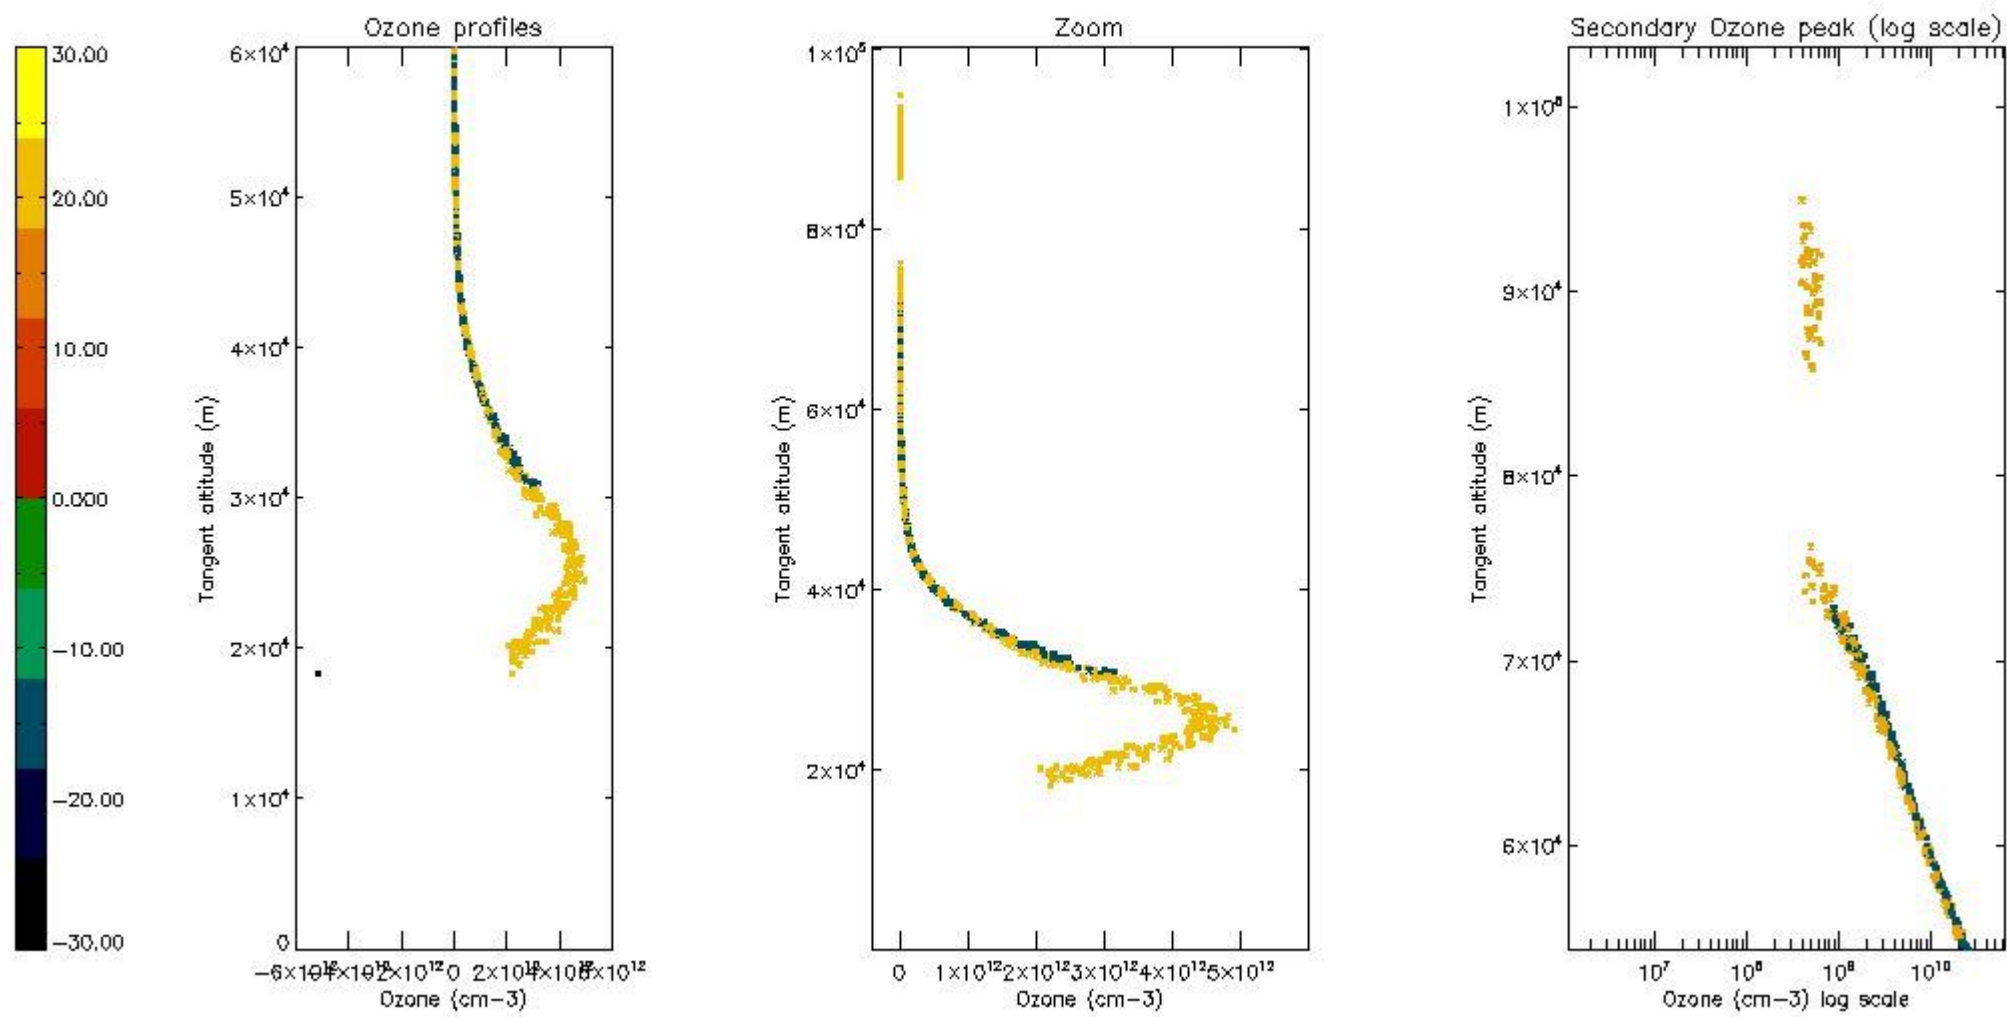

STD < 10	12
STD < 5	6

5.2 Plot ozone profiles for all STD (dark without errors)

The colorbar represents the latitude.

5.3 Plot ozone profiles where STD < 20% (dark without errors)

The colorbar represents the latitude.

5.4 Plot ozone profiles where STD < 10% (dark without errors)

The colorbar represents the latitude.

5.5 Plot ozone profiles where STD < 5% (dark without errors)

The colorbar represents the latitude.

5.6 Plot NO₂ profiles for all STD (dark without errors)