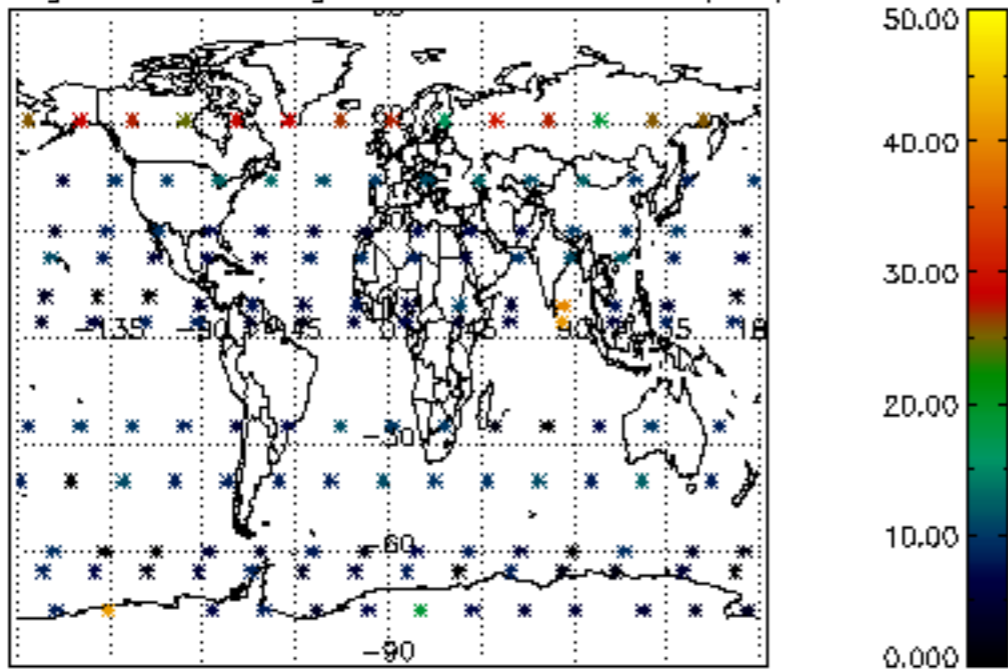

Percentage of star falling outside central band per profile