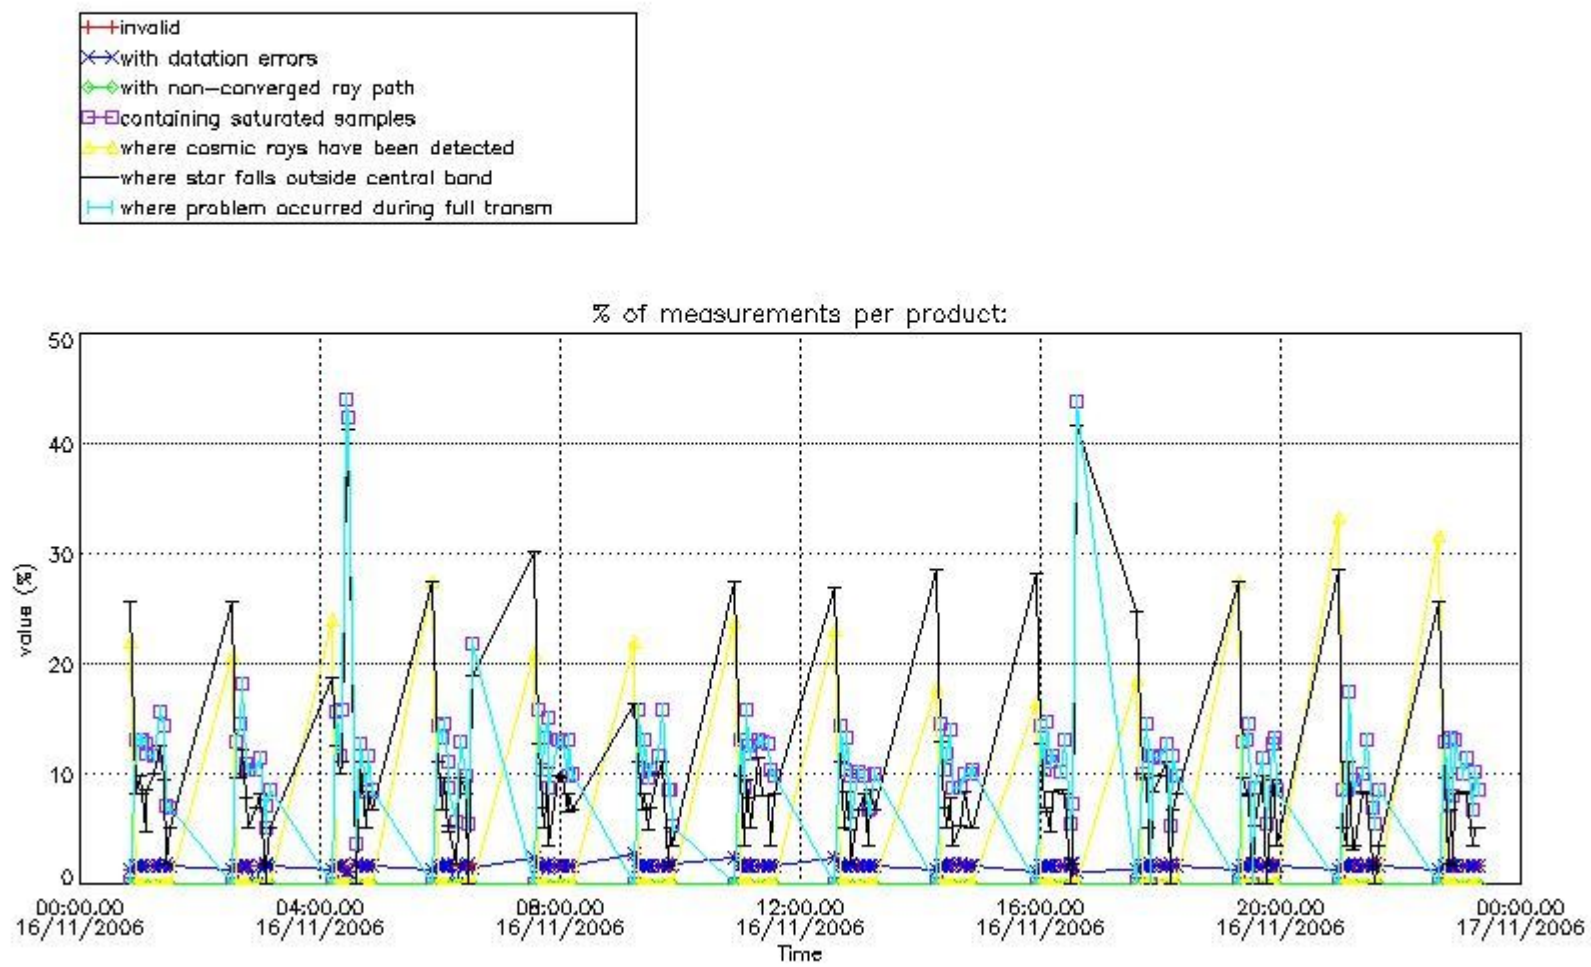

[6. Auxiliary Data Files used for the production reported in section 2](#)

This report presents the daily analysis on parameters extracted from GOMOS level 2 data (GOM_NL__2P). It is intended to monitor some important parameters that will impact the quality of these products. A list of level 2 products (and content) that have arrived during the reporting day to the PCF is also given.

3.1 Plot quality information per product (time dependant)

3.2 Plot quality information per product (world map)

Percentage of flagged data per O3 profile

Percentage of flagged data per H2O profile

Percentage of flagged data per NO2 profile

Percentage of flagged data per NO3 profile

4. Level 1 quality information per product

In this section it is plotted some information contained in the Quality Summary data set of the level 2 products that comes from the level 1b processing. Products without errors (error flag in the MPH set to "0") are used.

4.1 Plot quality information per product (time dependant) coming from level 1b processing

4.1.1 Plot level 1 quality information per product (time dependant): ENVISAT ASCENDING passes

4.1.2 Plot level 1 quality information per product (time dependant): ENVI SAT DESCENDING passes