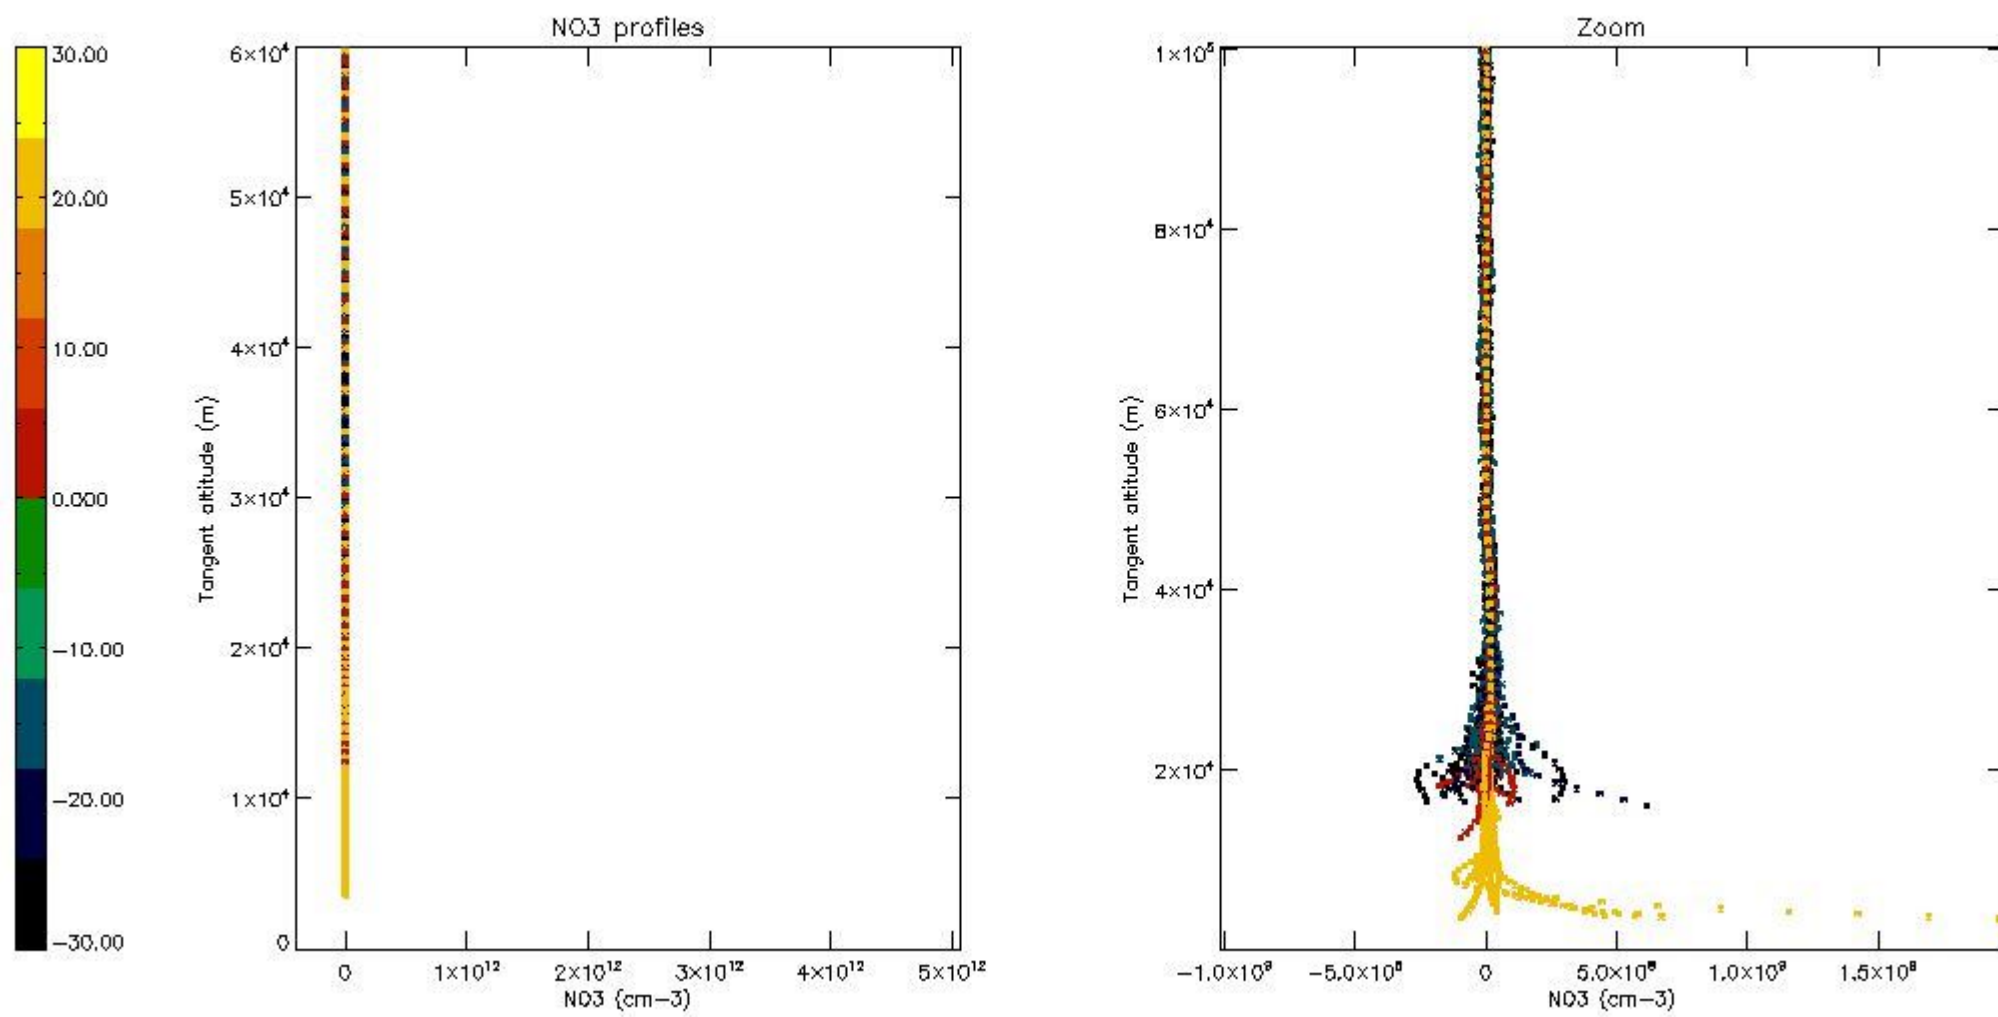

5.4 Plot ozone profiles where STD < 10% (dark without errors)

The colorbar represents the latitude.

5.5 Plot ozone profiles where STD < 5% (dark without errors)

The colorbar represents the latitude.

5.6 Plot NO₂ profiles for all STD (dark without errors)

The colorbar represents the latitude.

5.7 Plot NO3 profiles for all STD (dark without errors)

The colorbar represents the latitude.

5.8 Plot H₂O profiles for all STD (only for occultations of stars 1,2,3,4,13,14,16,26,63 dark without errors)