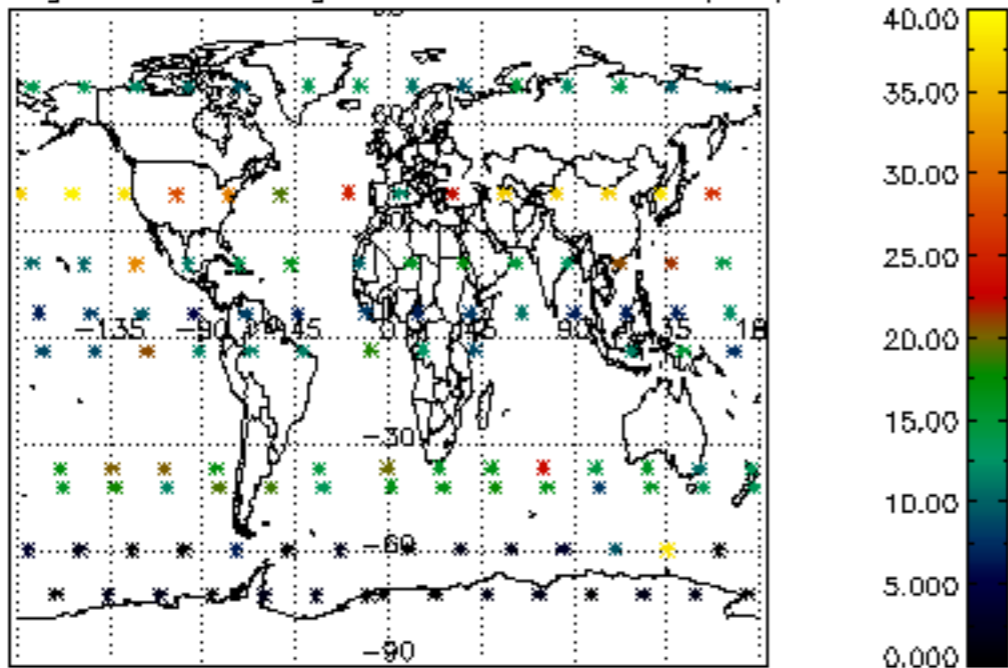

Percentage of cosmic ray hits per profile

Percentage of star falling outside central band per profile