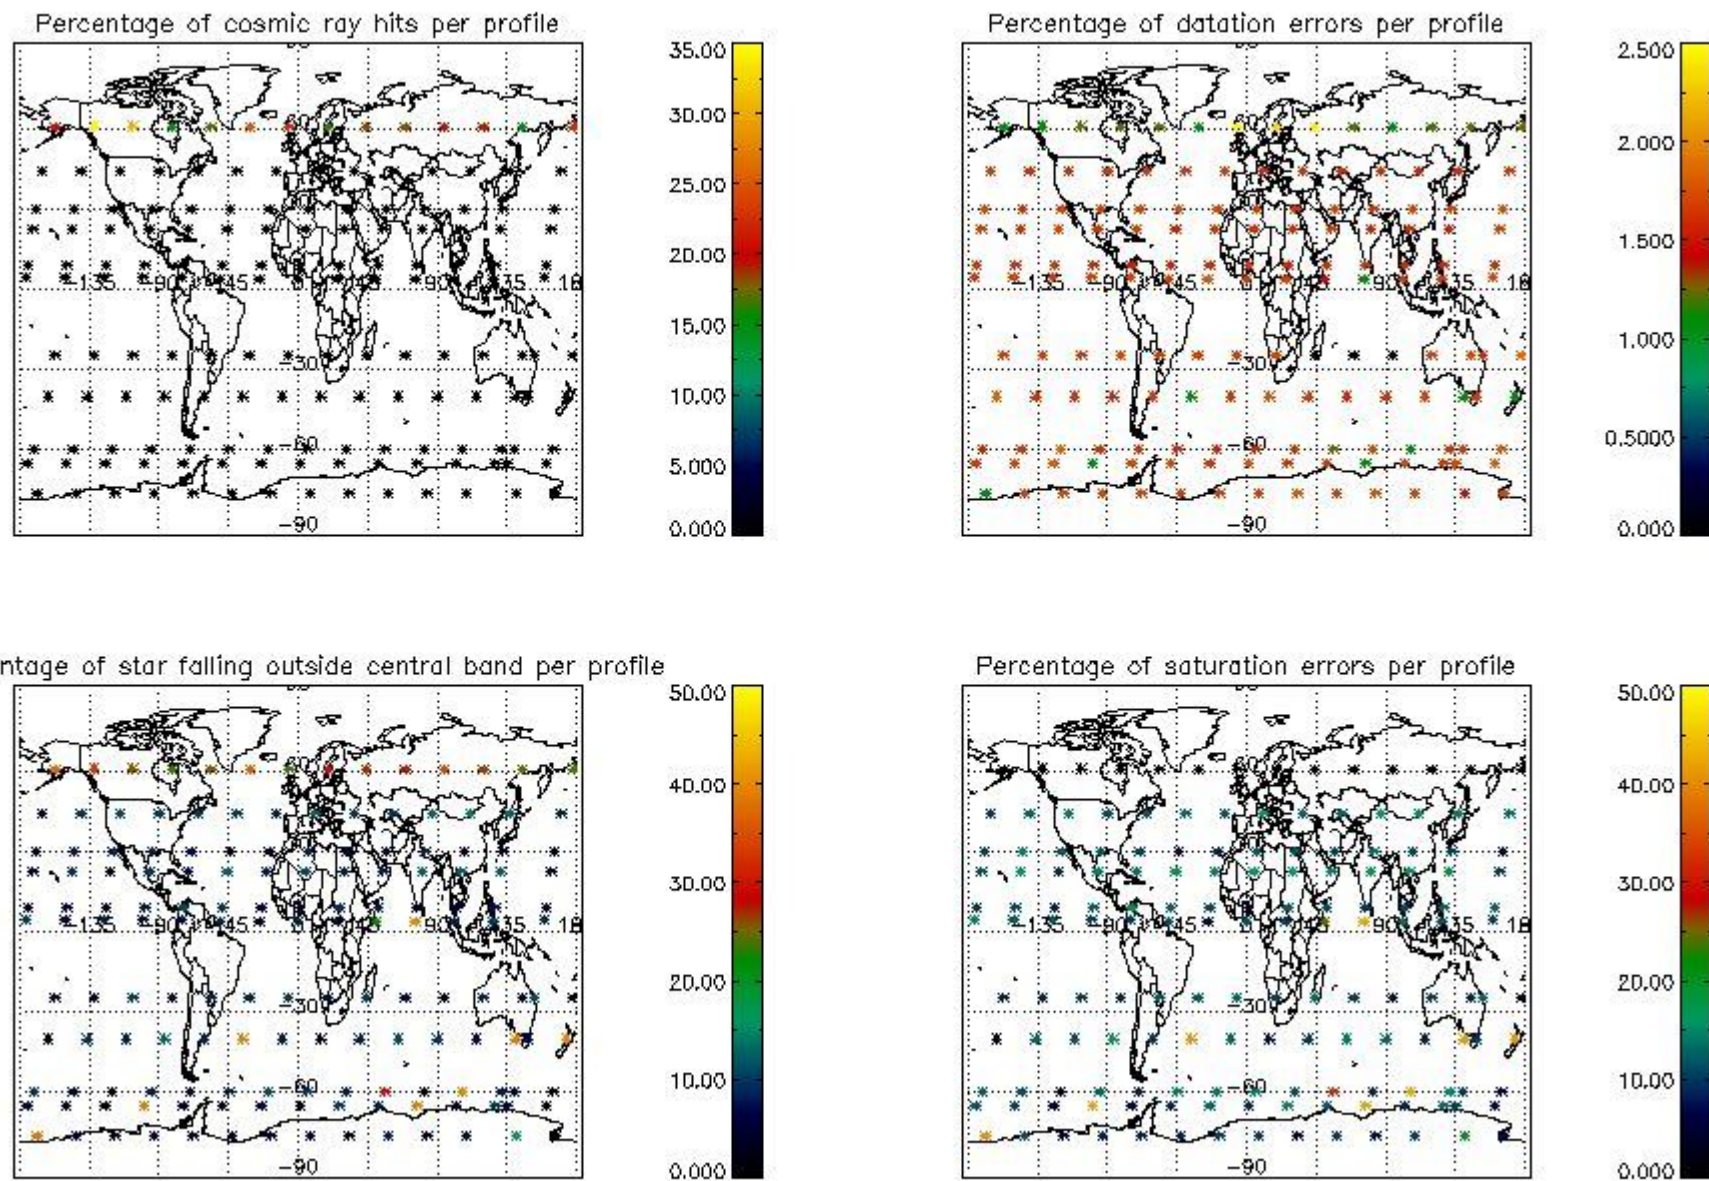

4.2.2 Plot level 1 quality information per product (world map): ENVISAT DESCENDING passes

5. Trace gas profiles

5.1 Ozone statistics based on quality of products

The final quality of the products can be "measured" using the STD (Standard Deviation) attached to every point profile. This information is written to the parameter GOM_NL__2P/NL_LOCAL_SPECIES_DENSITY/o3_std of the level 2 products. The table below shows the statistics for given STD ranges.

The statistics are given with respect to the overall valid production:

- Products without fatal errors: GOM_NL__2P/MPH/PRODUCT_ERR=0
- Valid point profile: GOM_NL__2P/NL_LOCAL_SPECIES_DENSITY/pcd(0)=0

The 'Criteria' is applied to valid points of dark limb products:

- Products in dark limb illumination condition: GOM_NL__2P/NL_SUMMARY_QUALITY/obs_ill_cond=0
- Products without fatal errors: GOM_NL__2P/MPH/PRODUCT_ERR=0
- Valid point profile: GOM_NL__2P/NL_LOCAL_SPECIES_DENSITY/pcd(0)=0

So, the table below shows the percentage of dark limb and valid observations for each criteria with respect to the overall valid daily observations.

Criteria	% of total production
All STD	22
STD < 20	14