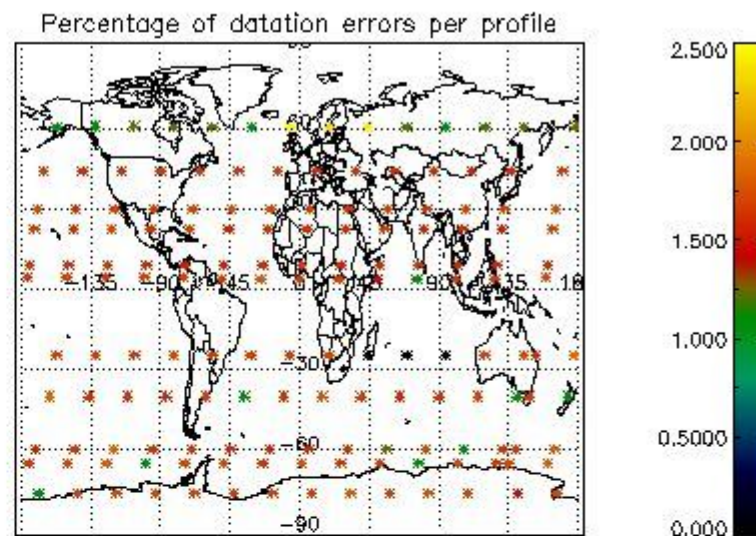

Percentage of datation errors per profile

Percentage of star falling outside central band per profile

Percentage of saturation errors per profile

4.2.2 Plot level 1 quality information per product (world map): ENVISAT DESCENDING passes