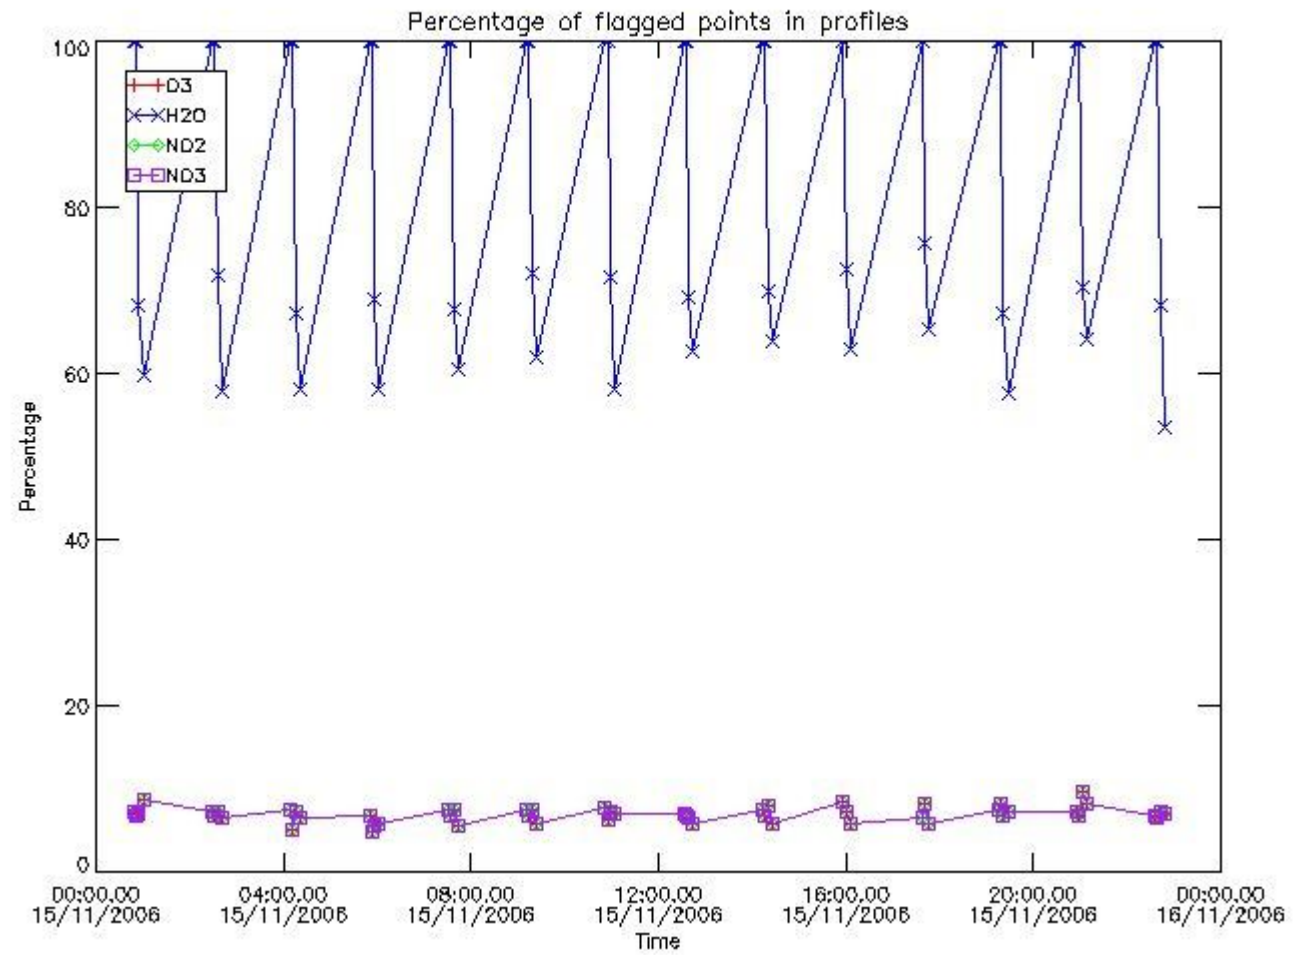

279	GOM_NL__2PRFIN20061115_233830_000000302053_00030_24633_3829.N1	15-NOV-2006 23:38:30	Bright	30.000	60	7Bet UMi	2.0810	3950.0	60	24633	No
280	GOM_NL__2PRFIN20061115_234408_000000312053_00030_24633_3830.N1	15-NOV-2006 23:44:08	Bright	30.500	32	77Eps UMa	1.7630	11000.	61	24633	No
281	GOM_NL__2PRFIN20061115_234546_000000292053_00030_24633_3831.N1	15-NOV-2006 23:45:46	Bright	29.000	39	85Eta UMa	1.8540	24000.	58	24633	No
282	GOM_NL__2PRFIN20061115_235700_000000292053_00030_24633_3832.N1	15-NOV-2006 23:57:00	Bright	28.500	138	47Eps Vir	2.8280	4700.0	57	24633	No

3. Quality information per product

In this section it is plotted some information contained in the Quality Summary data set of the level 2 products. Only products in dark limb conditions and without errors (error flag in the MPH set to "0") are used.

3.1 Plot quality information per product (time dependant)

3.2 Plot quality information per product (world map)