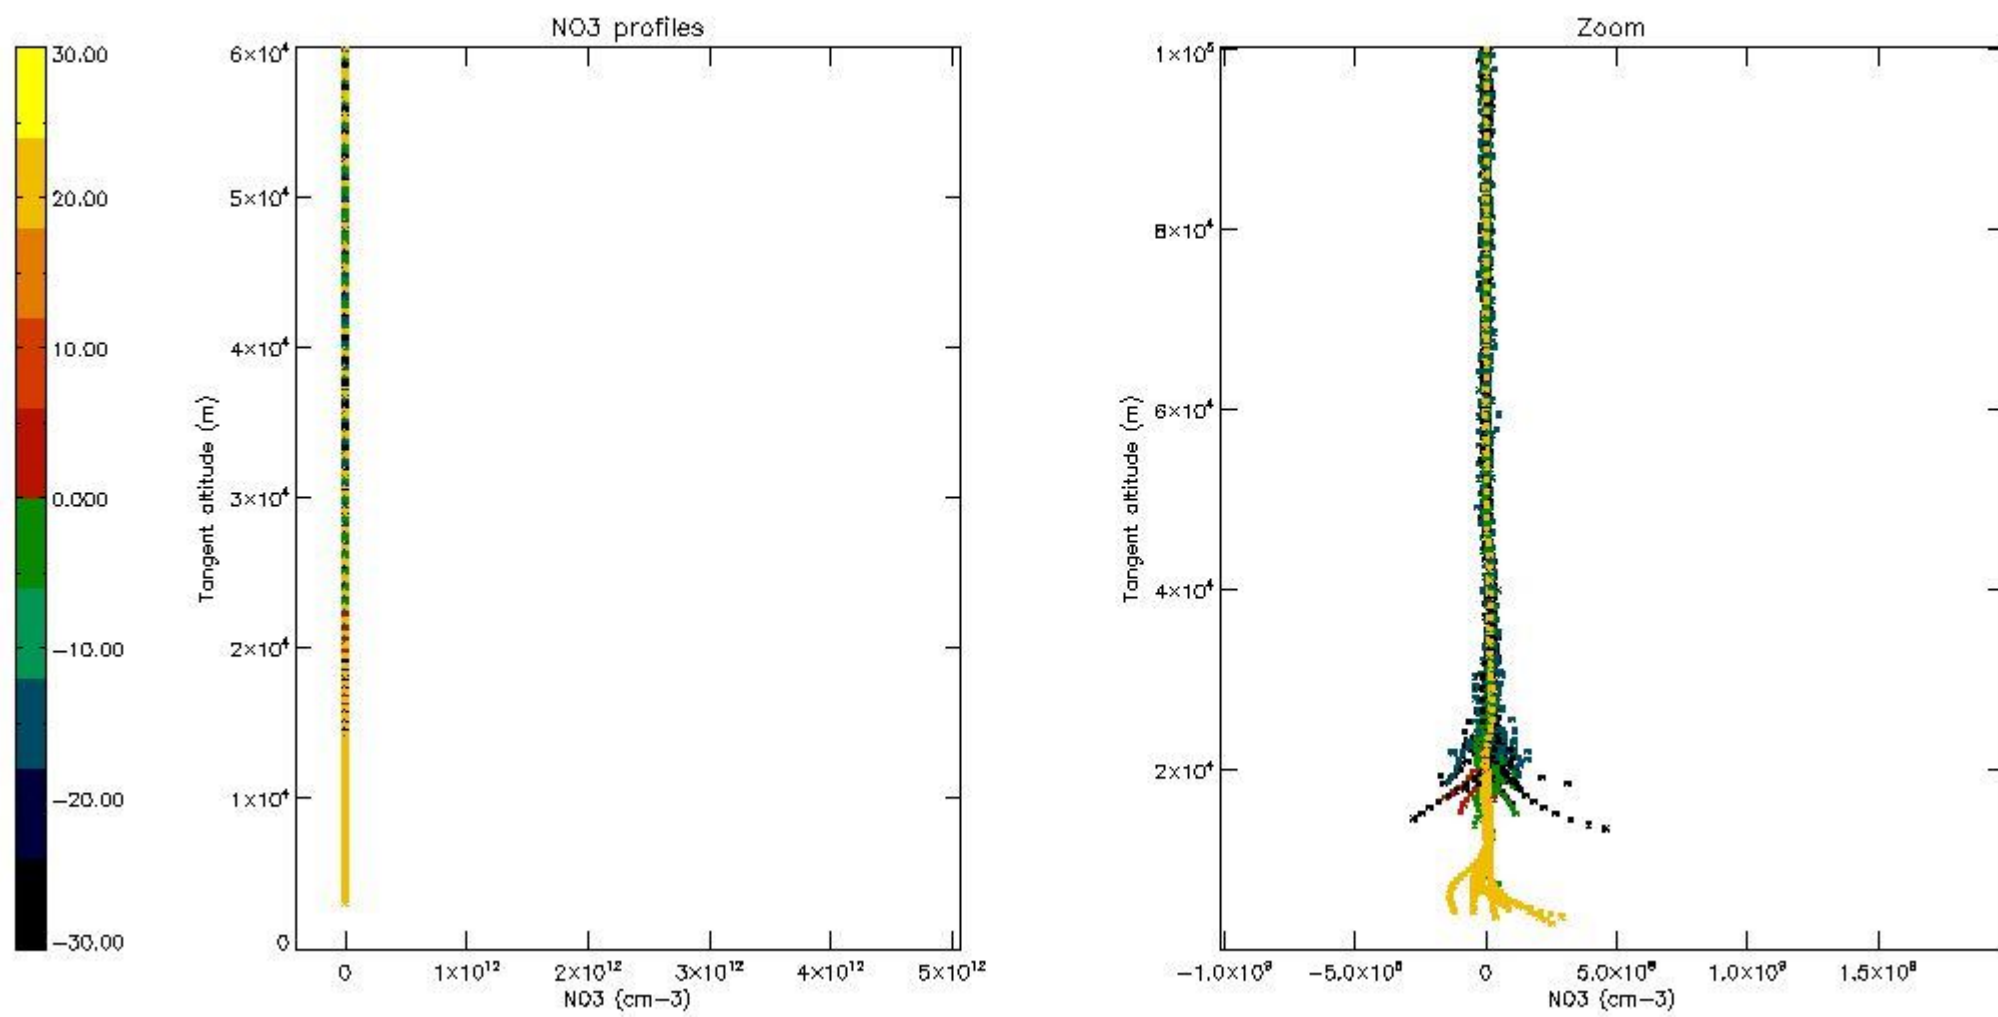

5.4 Plot ozone profiles where $STD < 10\%$ (dark without errors)

The colorbar represents the latitude.

5.5 Plot ozone profiles where STD < 5% (dark without errors)

The colorbar represents the latitude.

5.6 Plot NO₂ profiles for all STD (dark without errors)

The colorbar represents the latitude.

5.7 Plot NO3 profiles for all STD (dark without errors)

The colorbar represents the latitude.

5.8 Plot H2O profiles for all STD (only for occultations of stars 1,2,3,4,13,14,16,26,63 dark without errors)