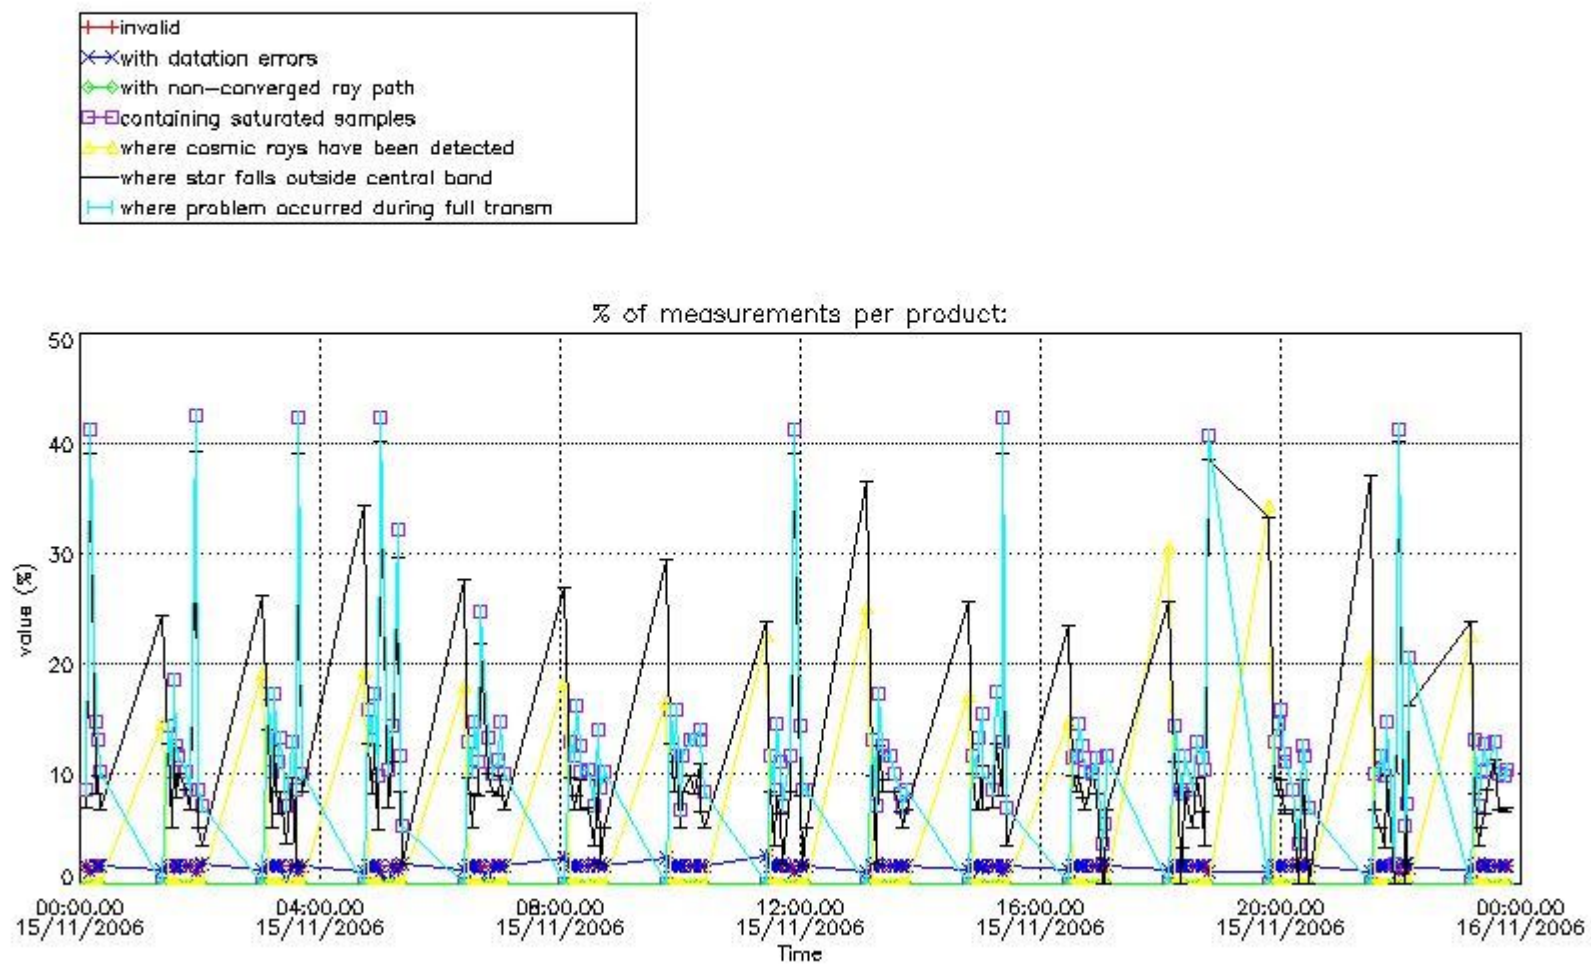

4.2 Plot quality information per product coming from level 1b processing (world map)

4.2.1 Plot level 1 quality information per product (world map): ENVISAT ASCENDING passes