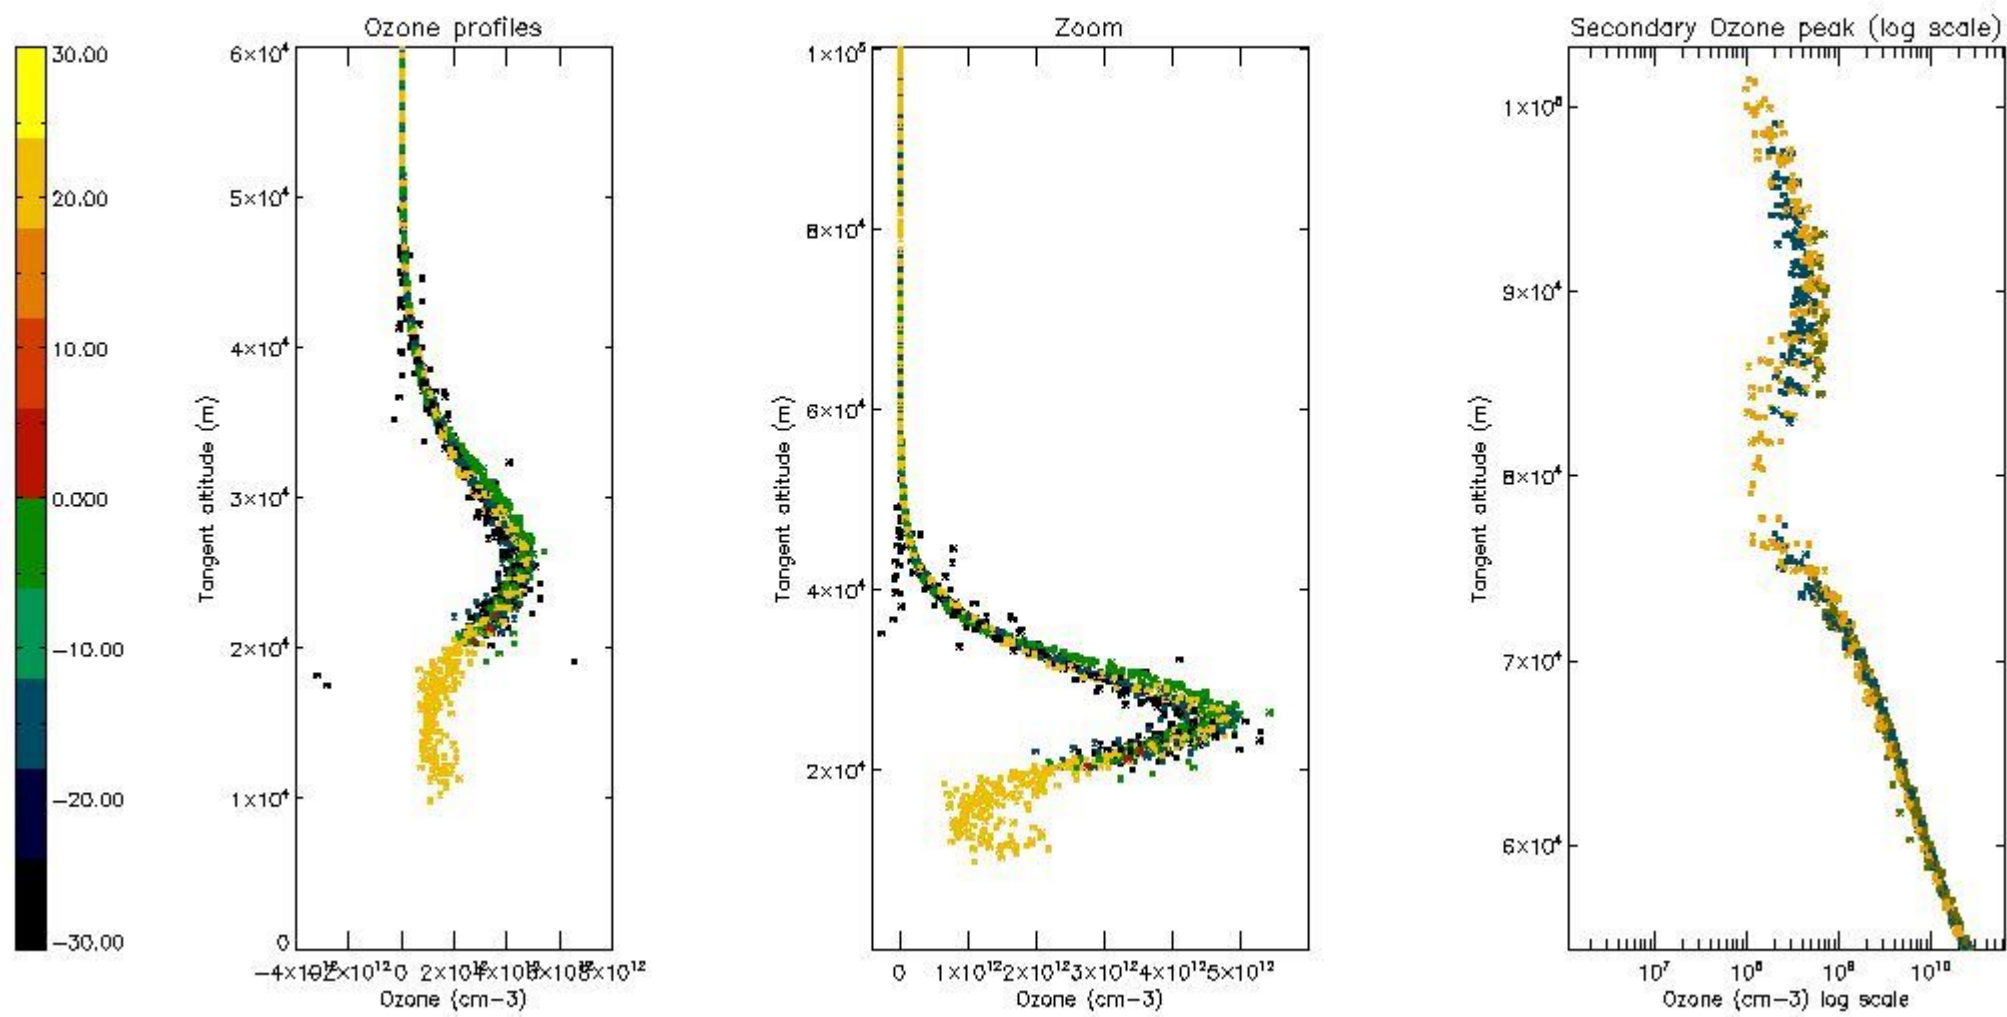

STD < 10	11
STD < 5	6

5.2 Plot ozone profiles for all STD (dark without errors)

The colorbar represents the latitude.

5.3 Plot ozone profiles where STD < 20% (dark without errors)

The colorbar represents the latitude.