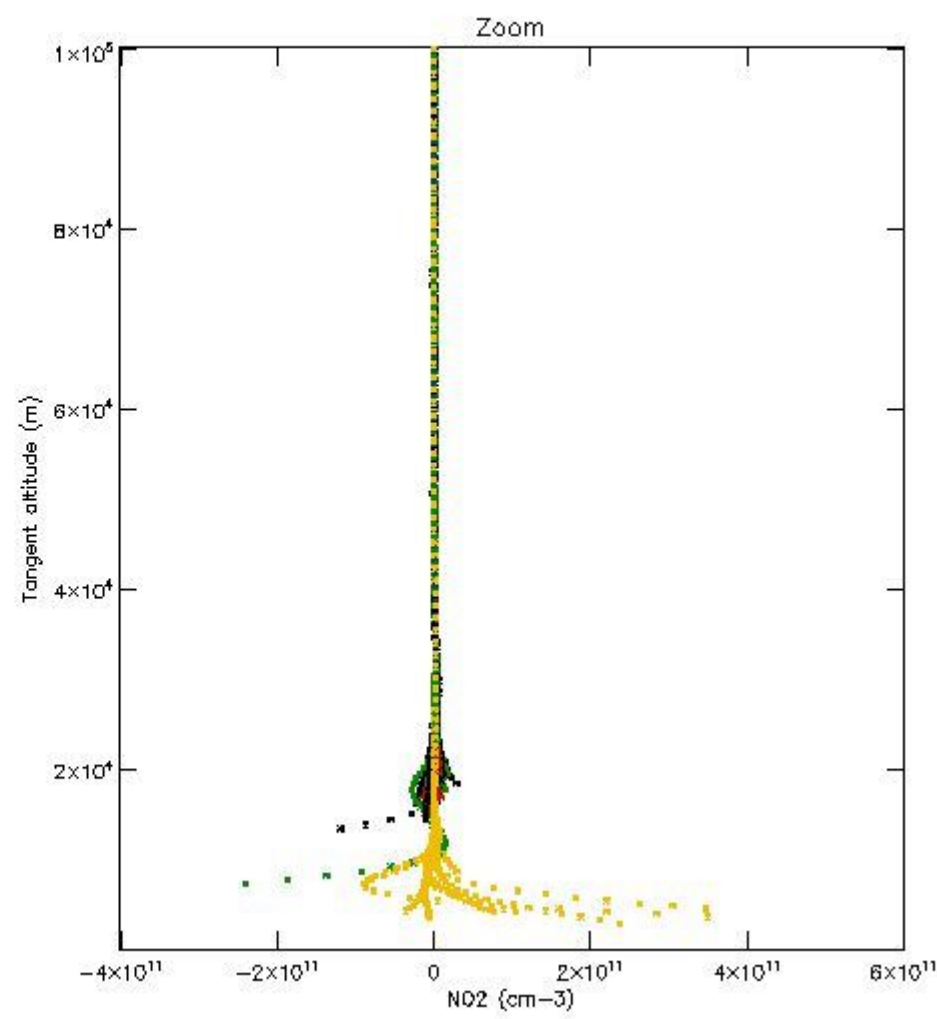

STD < 10	11
STD < 5	6

5.2 Plot ozone profiles for all STD (dark without errors)

The colorbar represents the latitude.

5.3 Plot ozone profiles where STD < 20% (dark without errors)

The colorbar represents the latitude.

5.4 Plot ozone profiles where $STD < 10\%$ (dark without errors)

The colorbar represents the latitude.

5.5 Plot ozone profiles where STD < 5% (dark without errors)

The colorbar represents the latitude.

5.6 Plot NO₂ profiles for all STD (dark without errors)

The colorbar represents the latitude.

5.7 Plot NO3 profiles for all STD (dark without errors)

The colorbar represents the latitude.

5.8 Plot H2O profiles for all STD (only for occultations of stars 1,2,3,4,13,14,16,26,63 dark without errors)