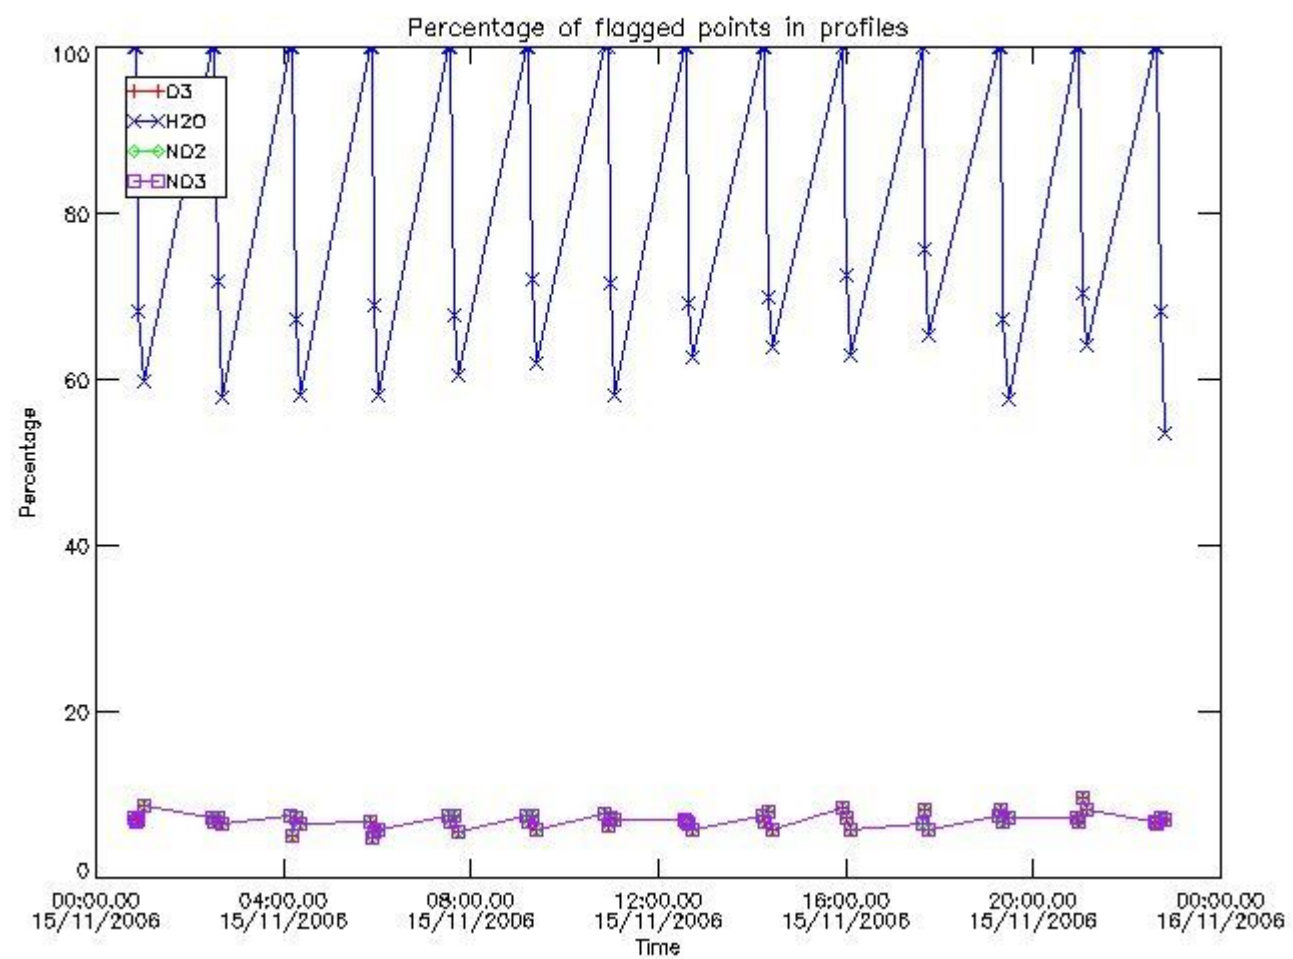

279	GOM_NL__2PRFIN20061115_233830_000000302053_00030_24633_3829.N1	15-NOV-2006 23:38:30	Bright	30.000	60	7Bet UMi	2.0810	3950.0	60	24633	No
280	GOM_NL__2PRFIN20061115_234408_000000312053_00030_24633_3830.N1	15-NOV-2006 23:44:08	Bright	30.500	32	77Eps UMa	1.7630	11000.	61	24633	No
281	GOM_NL__2PRFIN20061115_234546_000000292053_00030_24633_3831.N1	15-NOV-2006 23:45:46	Bright	29.000	39	85Eta UMa	1.8540	24000.	58	24633	No
282	GOM_NL__2PRFIN20061115_235700_000000292053_00030_24633_3832.N1	15-NOV-2006 23:57:00	Bright	28.500	138	47Eps Vir	2.8280	4700.0	57	24633	No

3. Quality information per product

In this section it is plotted some information contained in the Quality Summary data set of the level 2 products. Only products in dark limb conditions and without errors (error flag in the MPH set to "0") are used.

3.1 Plot quality information per product (time dependant)

3.2 Plot quality information per product (world map)