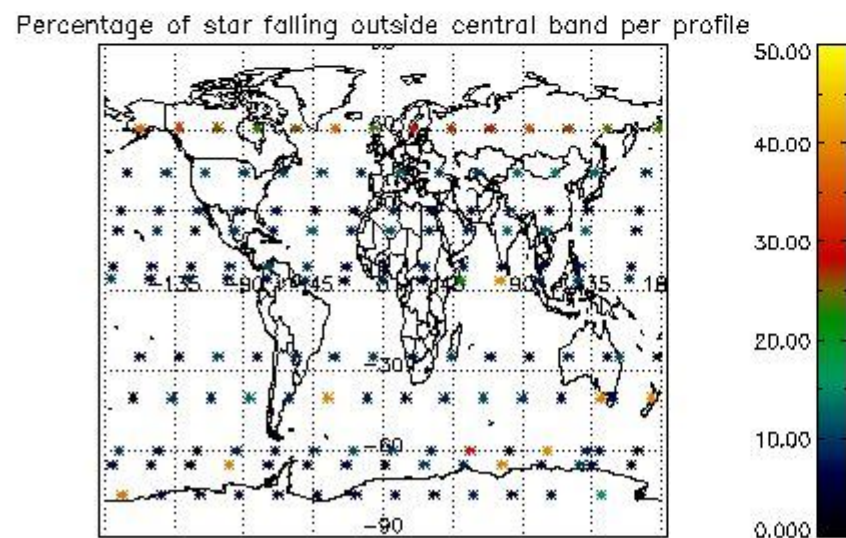

Percentage of datation errors per profile

Percentage of star falling outside central band per profile

Percentage of saturation errors per profile

4.2.2 Plot level 1 quality information per product (world map): ENVISAT DESCENDING passes