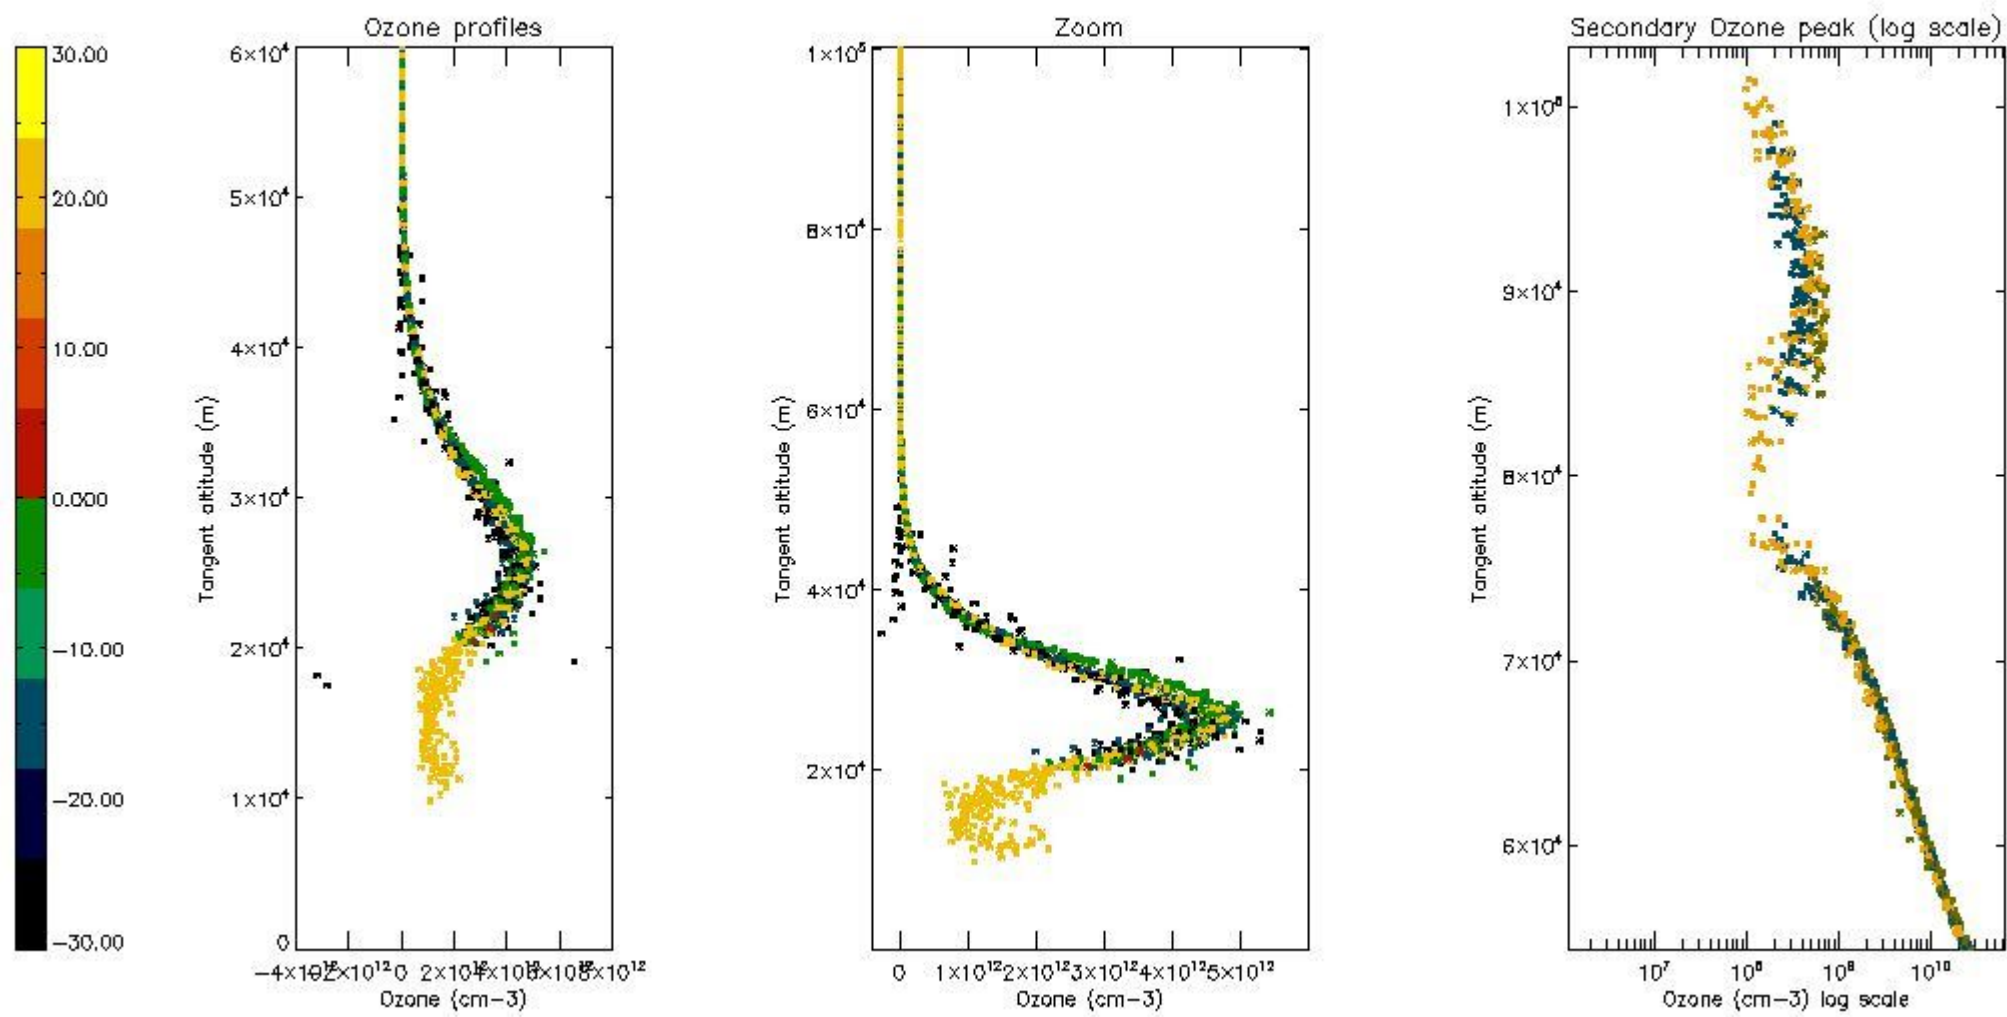

So, the table below shows the percentage of dark limb and valid observations for each criteria with respect to the overall valid daily observations.

Criteria	% of total production
All STD	22
STD < 20	14

STD < 10	11
STD < 5	6

5.2 Plot ozone profiles for all STD (dark without errors)

The colorbar represents the latitude.

5.3 Plot ozone profiles where STD < 20% (dark without errors)

The colorbar represents the latitude.

5.4 Plot ozone profiles where $STD < 10\%$ (dark without errors)

The colorbar represents the latitude.

5.5 Plot ozone profiles where STD < 5% (dark without errors)

The colorbar represents the latitude.

5.6 Plot NO₂ profiles for all STD (dark without errors)

The colorbar represents the latitude.

5.7 Plot NO3 profiles for all STD (dark without errors)

The colorbar represents the latitude.

5.8 Plot H2O profiles for all STD (only for occultations of stars 1,2,3,4,13,14,16,26,63 dark without errors)