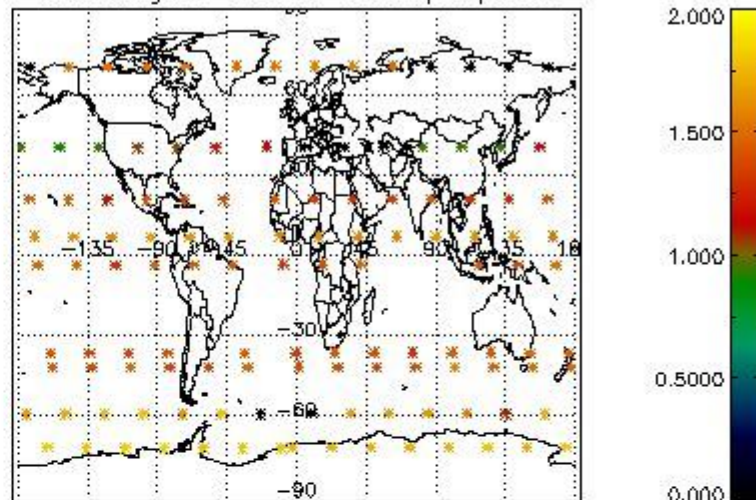

Percentage of datation errors per profile