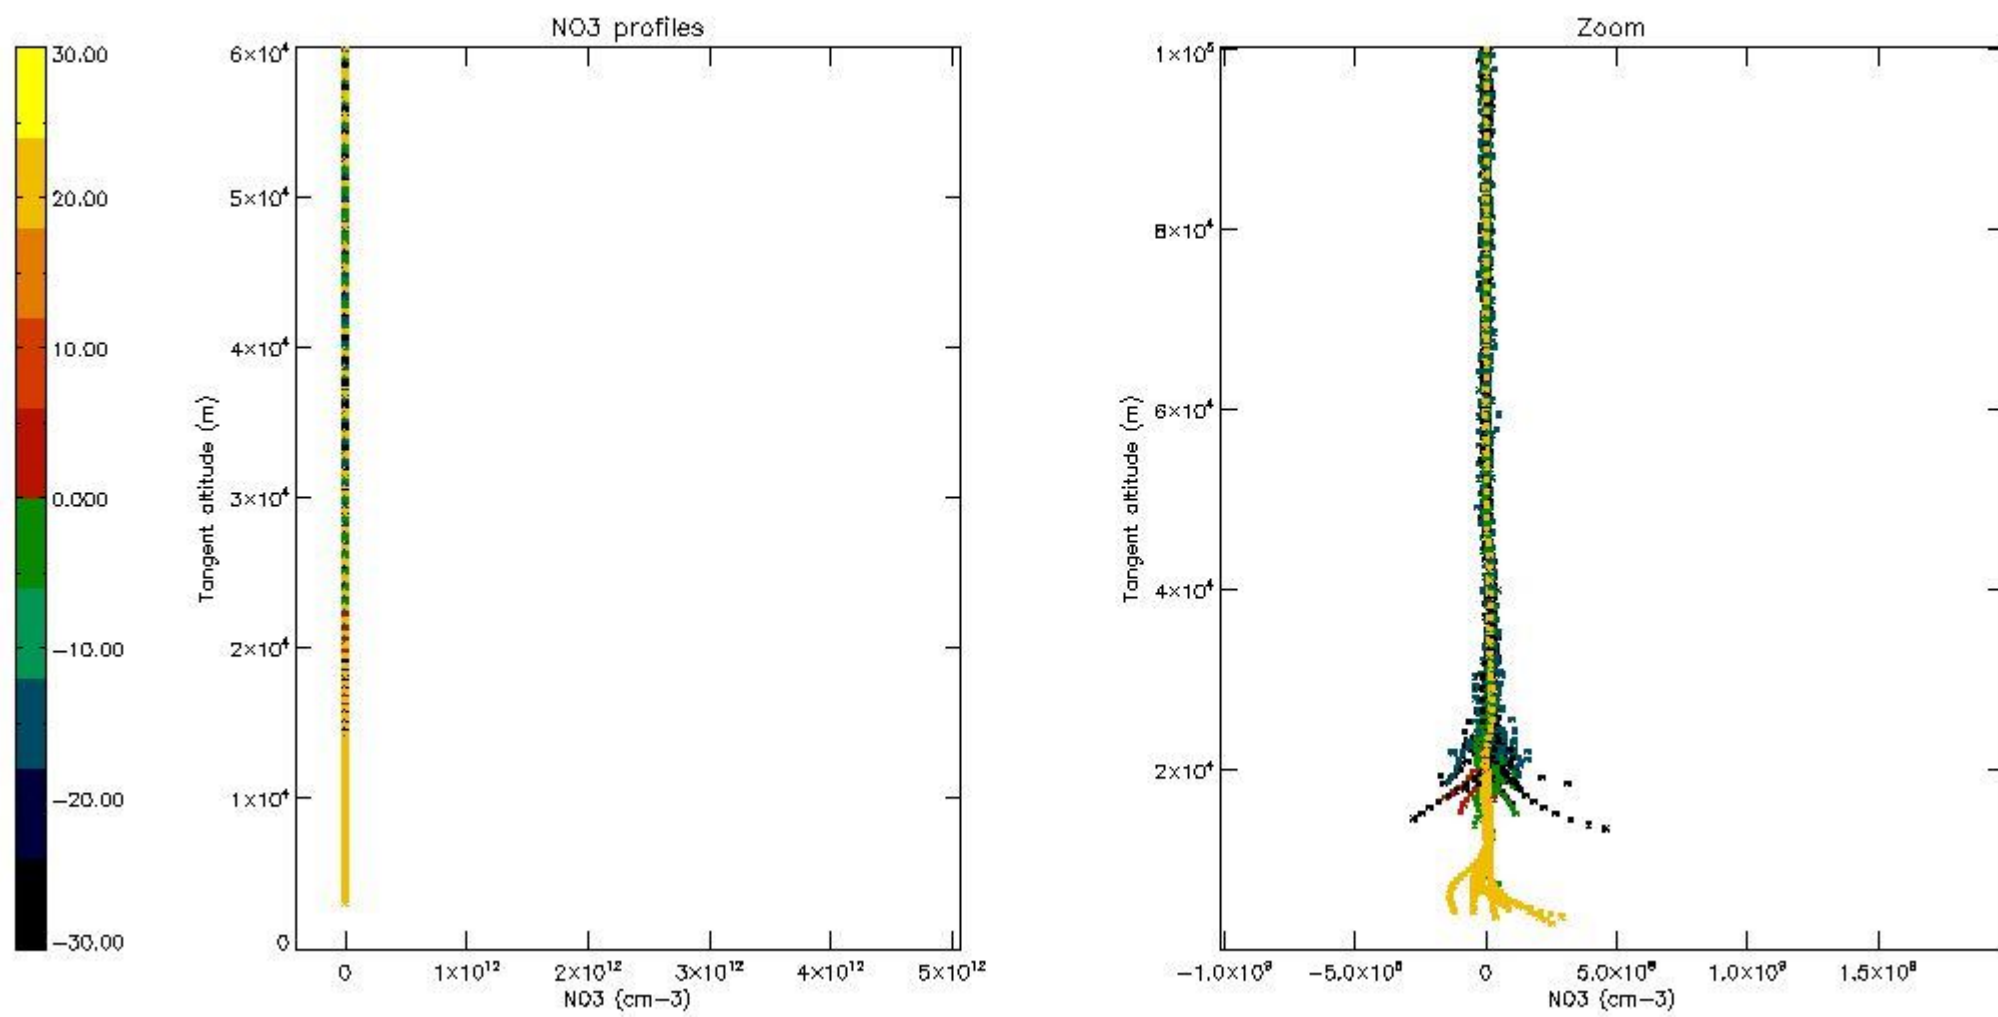

The colorbar represents the latitude.

5.7 Plot NO3 profiles for all STD (dark without errors)

The colorbar represents the latitude.

5.8 Plot H₂O profiles for all STD (only for occultations of stars 1,2,3,4,13,14,16,26,63 dark without errors)