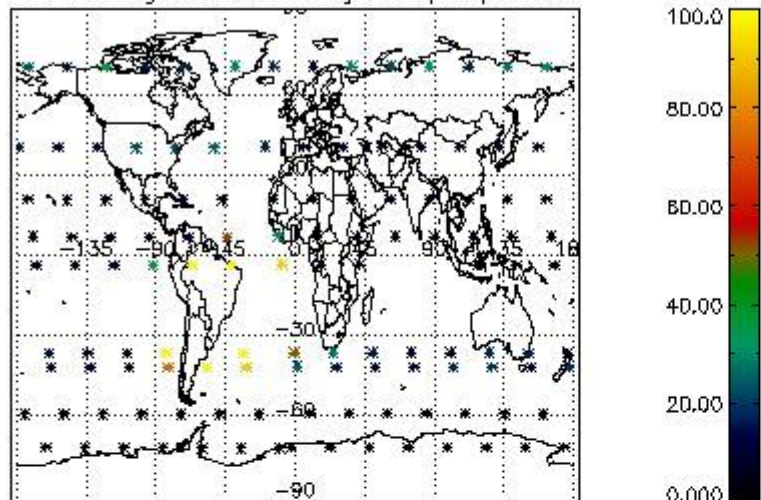

Percentage of cosmic ray hits per profile