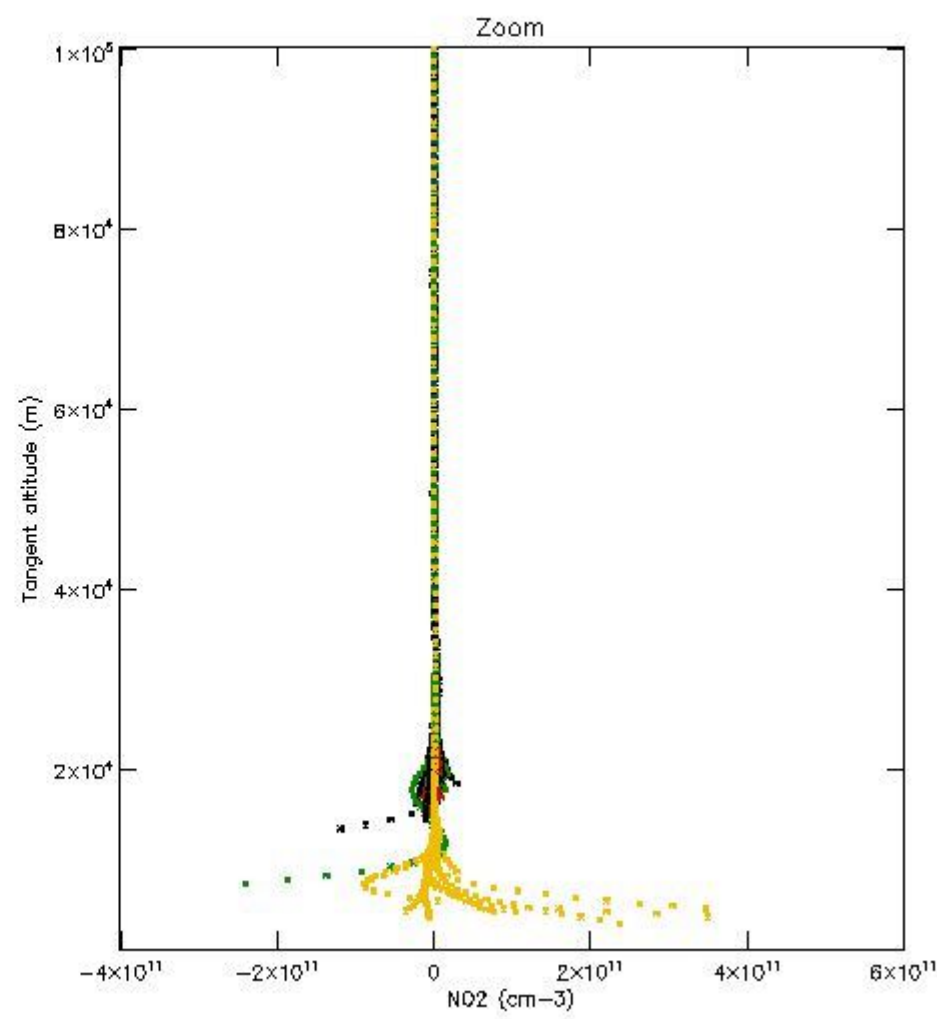

5.4 Plot ozone profiles where $STD < 10\%$ (dark without errors)

The colorbar represents the latitude.

5.5 Plot ozone profiles where STD < 5% (dark without errors)

The colorbar represents the latitude.

5.6 Plot NO₂ profiles for all STD (dark without errors)

The colorbar represents the latitude.

5.7 Plot NO3 profiles for all STD (dark without errors)

The colorbar represents the latitude.

5.8 Plot H₂O profiles for all STD (only for occultations of stars 1,2,3,4,13,14,16,26,63 dark without errors)