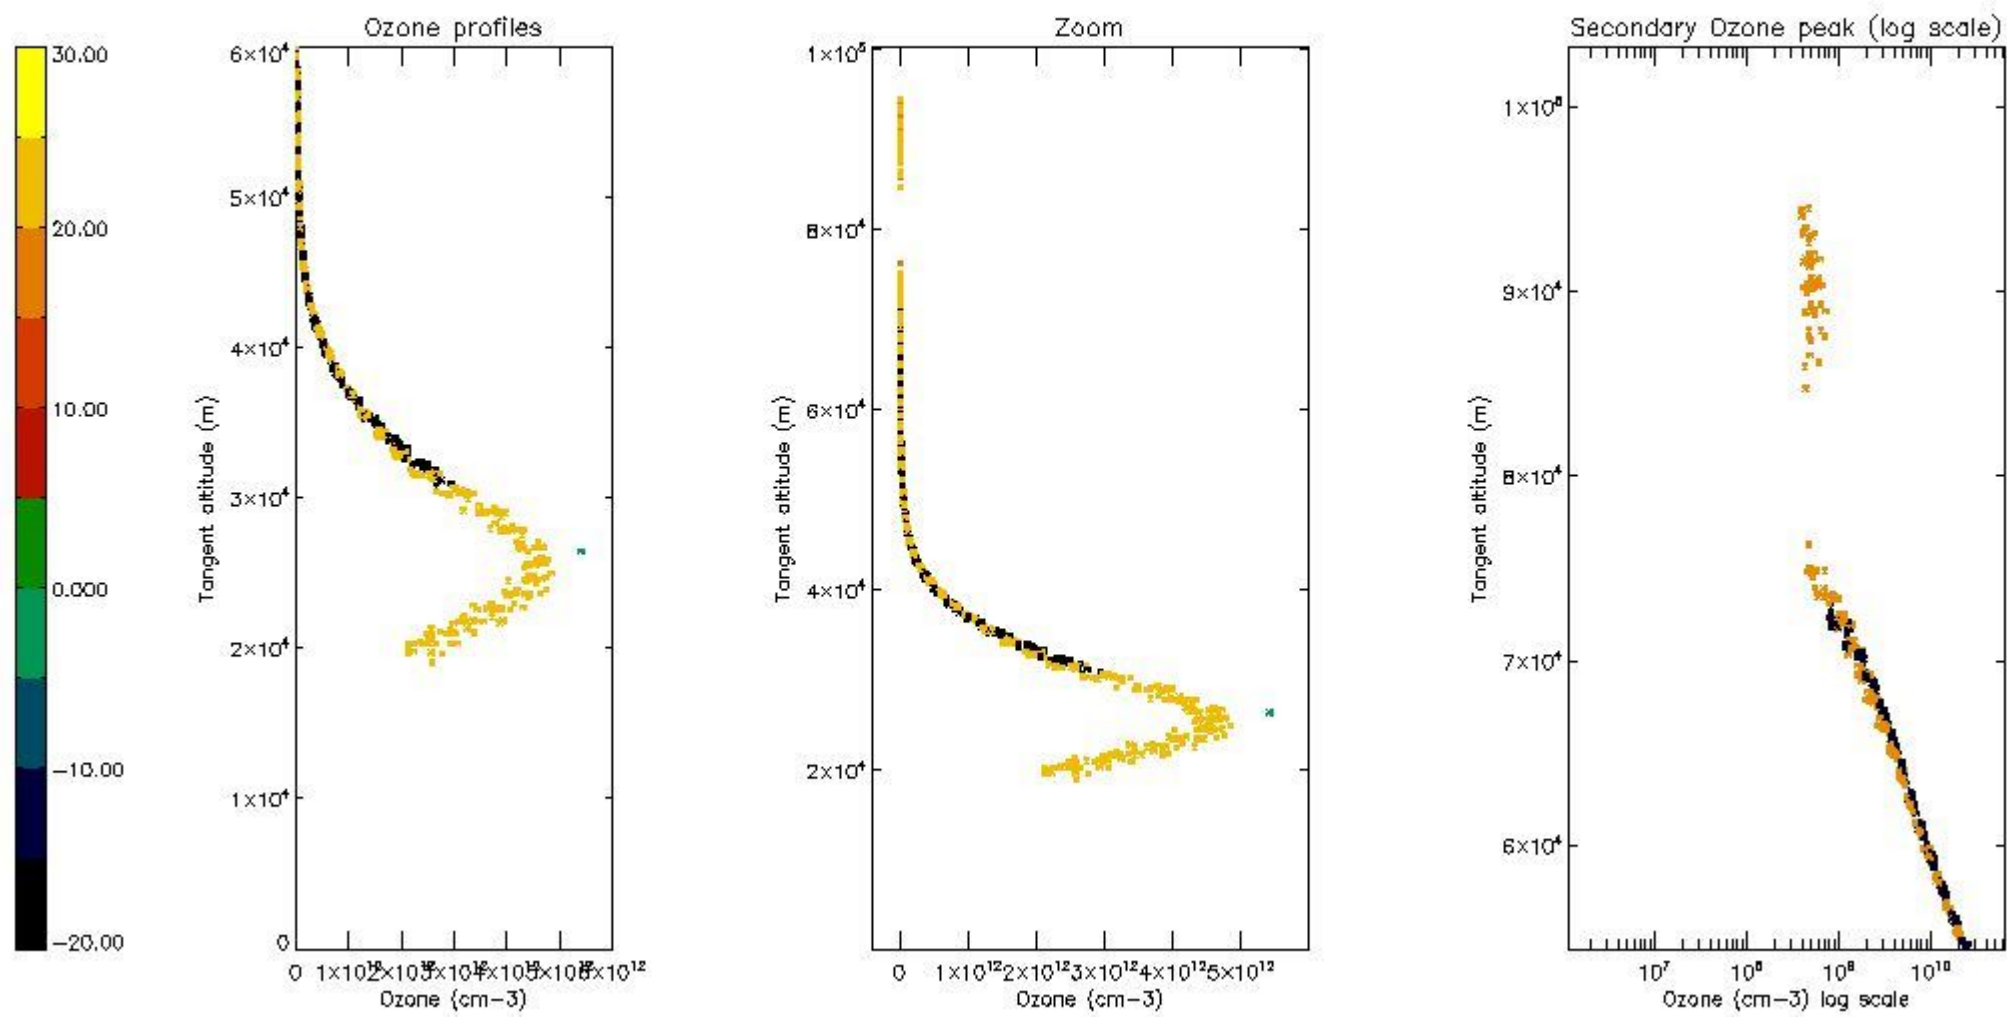

STD < 10	11
STD < 5	6

5.2 Plot ozone profiles for all STD (dark without errors)

The colorbar represents the latitude.

5.3 Plot ozone profiles where STD < 20% (dark without errors)

The colorbar represents the latitude.

5.4 Plot ozone profiles where $STD < 10\%$ (dark without errors)

The colorbar represents the latitude.

5.5 Plot ozone profiles where STD < 5% (dark without errors)

The colorbar represents the latitude.

5.6 Plot NO₂ profiles for all STD (dark without errors)