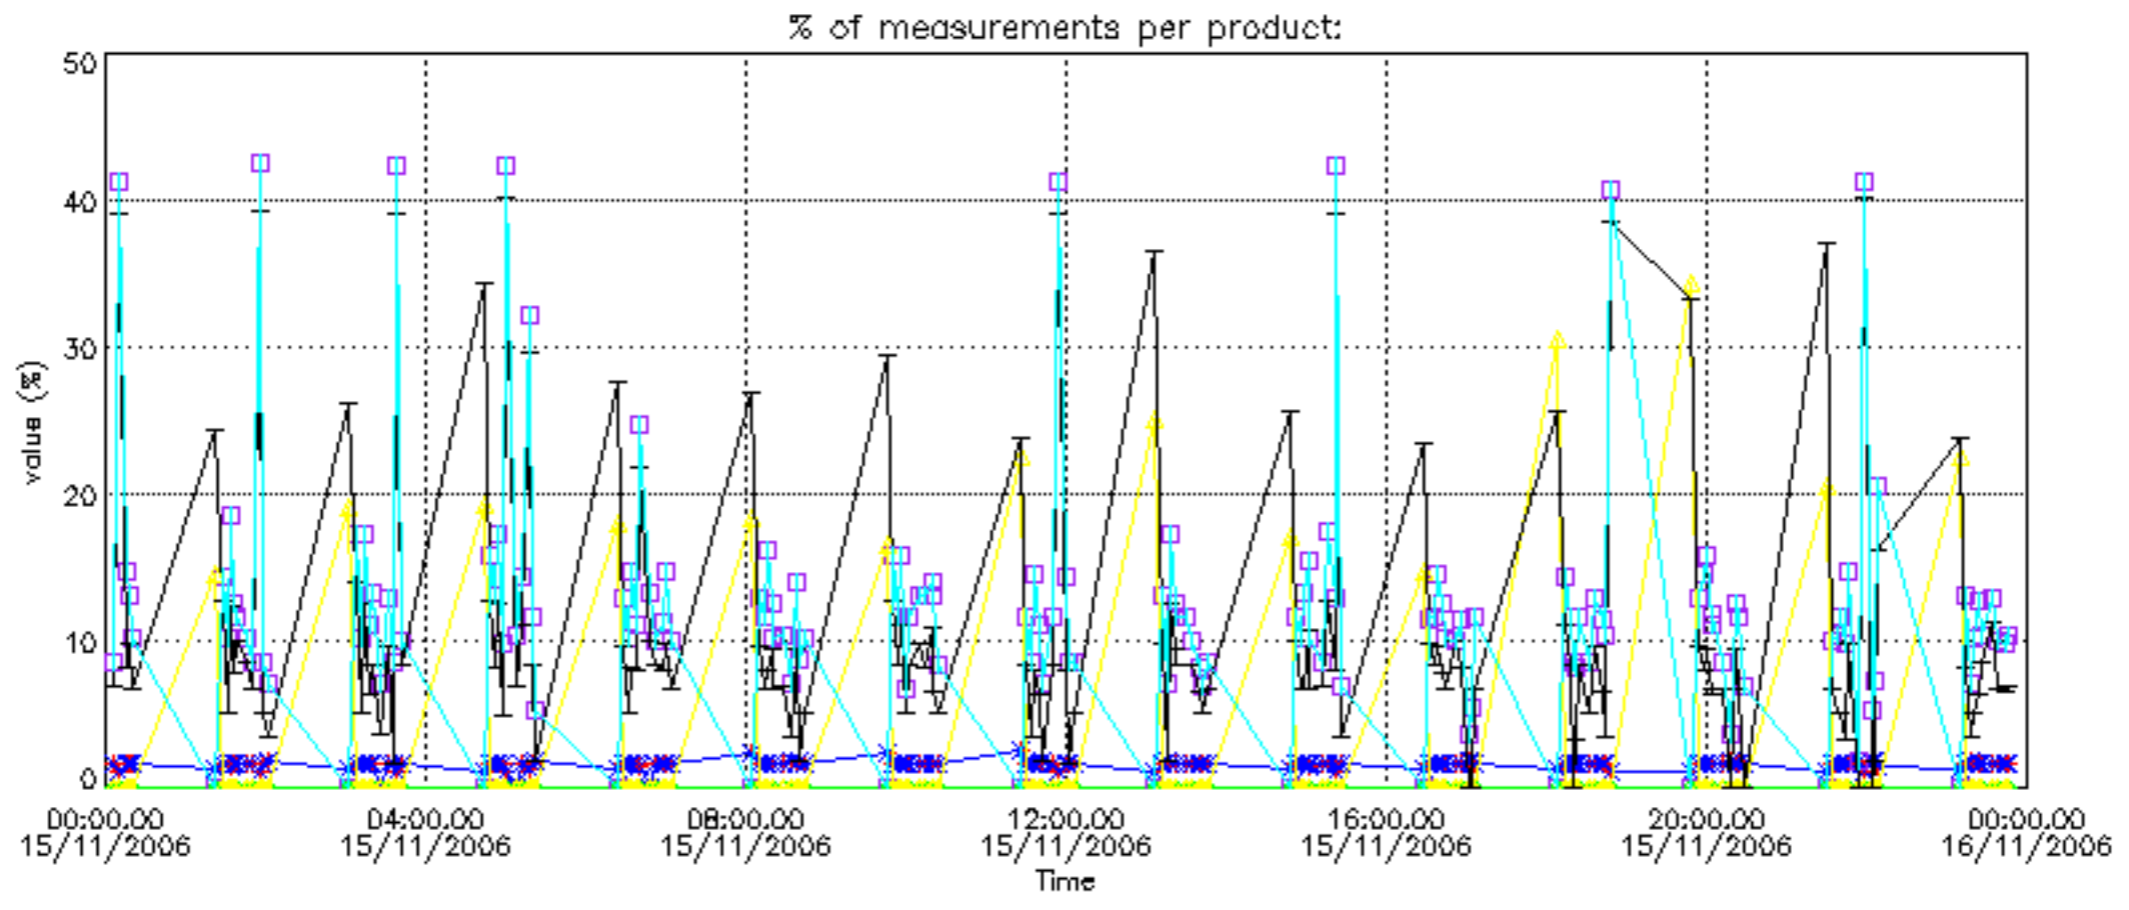

Percentage of cosmic ray hits per profile

Percentage of datation errors per profile