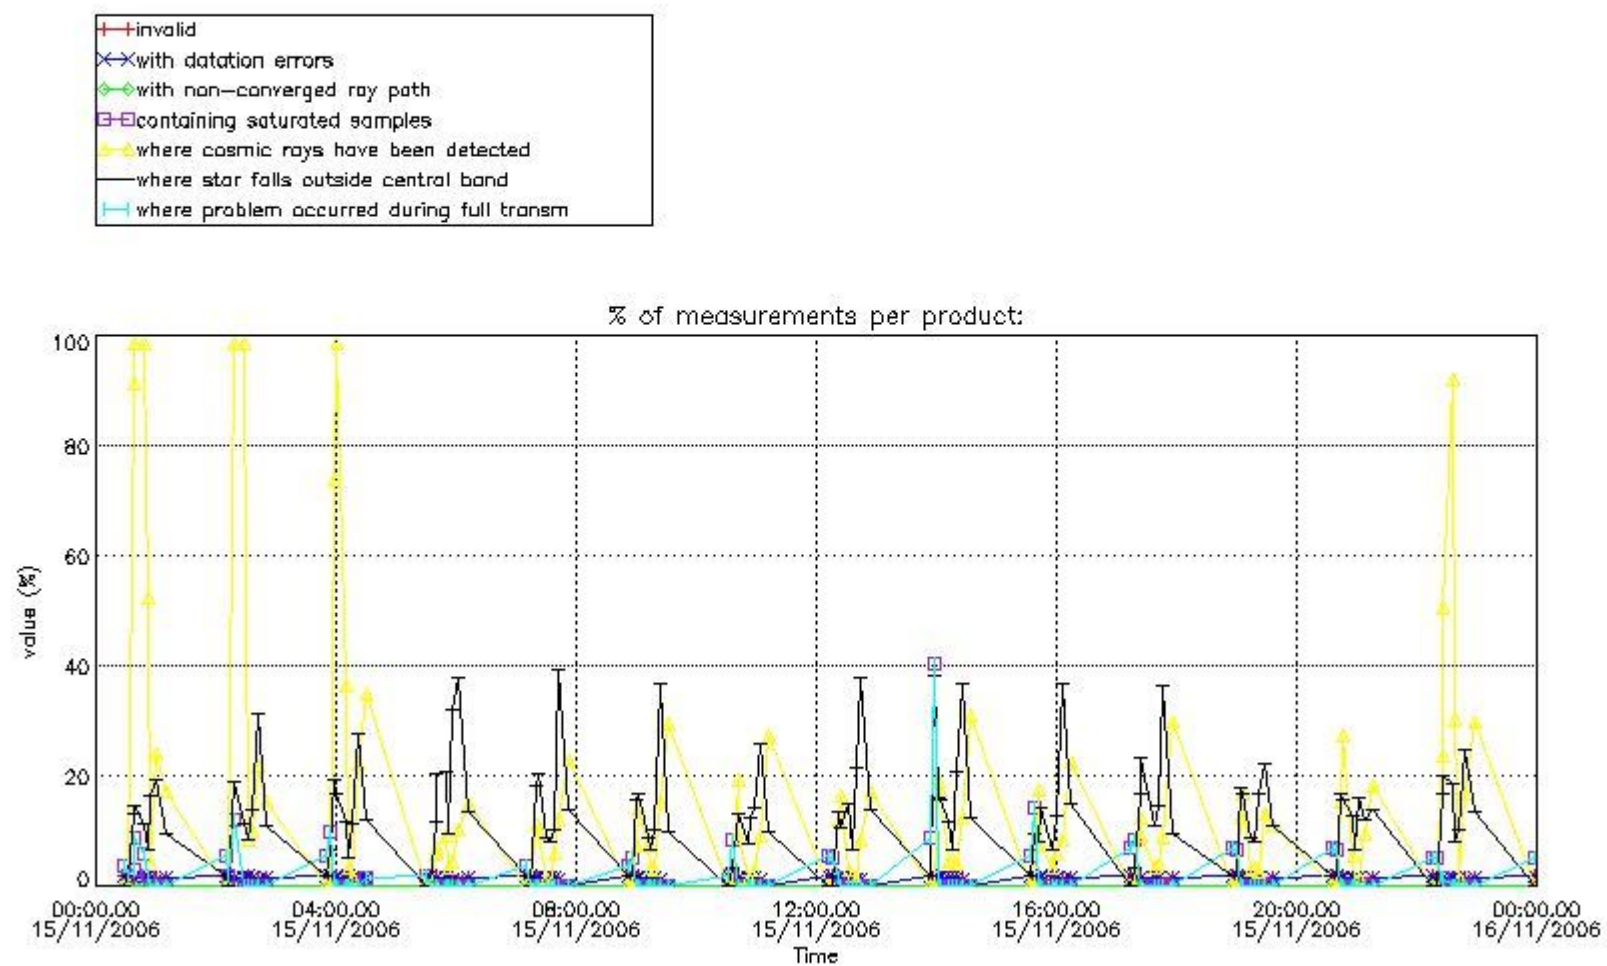

Percentage of flagged data per NO3 profile

4. Level 1 quality information per product

In this section it is plotted some information contained in the Quality Summary data set of the level 2 products that comes from the level 1b processing. Products without errors (error flag in the MPH set to "0") are used.

4.1 Plot quality information per product (time dependant) coming from level 1b processing

4.1.1 Plot level 1 quality information per product (time dependant): ENVISAT ASCENDING passes

4.1.2 Plot level 1 quality information per product (time dependant): ENVISAT DESCENDING passes