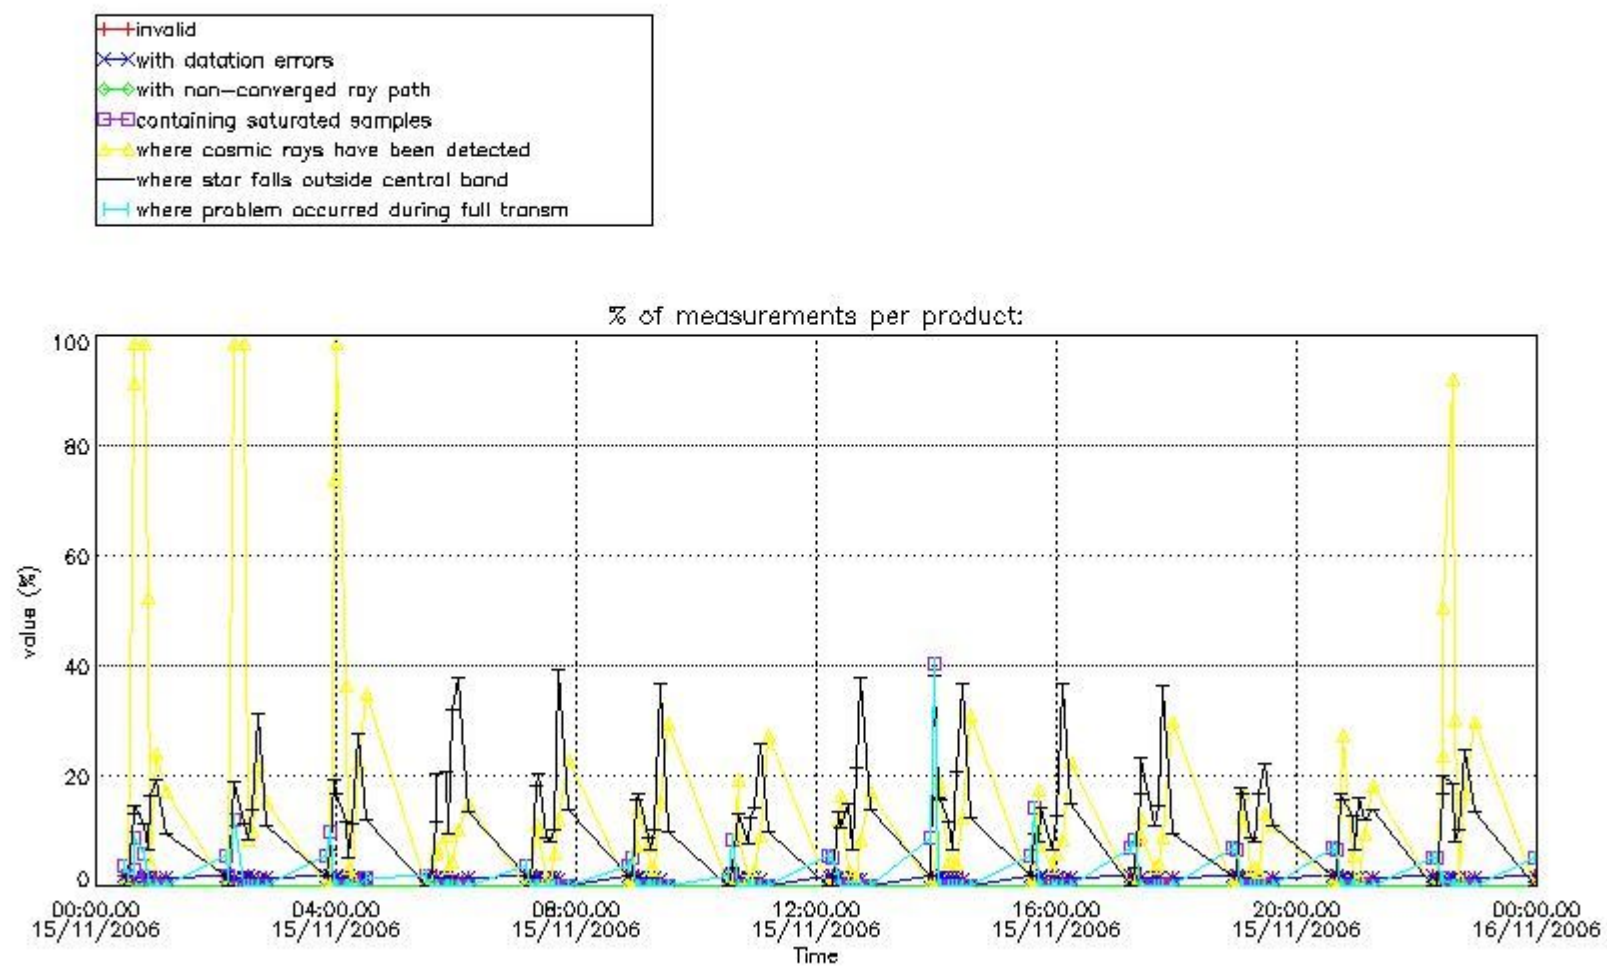

4.1.2 Plot level 1 quality information per product (time dependant): ENVISAT DESCENDING passes