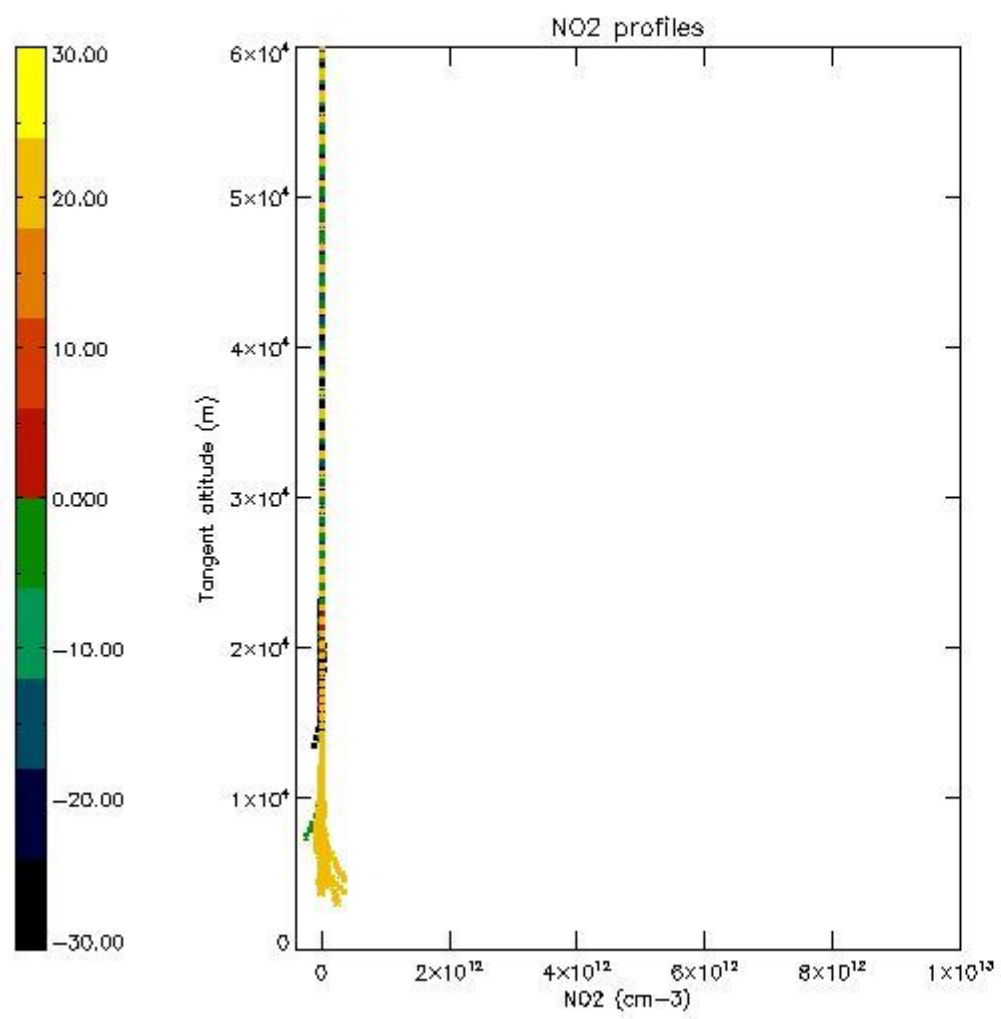

5.4 Plot ozone profiles where $STD < 10\%$ (dark without errors)

The colorbar represents the latitude.

5.5 Plot ozone profiles where STD < 5% (dark without errors)

The colorbar represents the latitude.

5.6 Plot NO₂ profiles for all STD (dark without errors)

The colorbar represents the latitude.

5.7 Plot NO3 profiles for all STD (dark without errors)

The colorbar represents the latitude.

5.8 Plot H₂O profiles for all STD (only for occultations of stars 1,2,3,4,13,14,16,26,63 dark without errors)