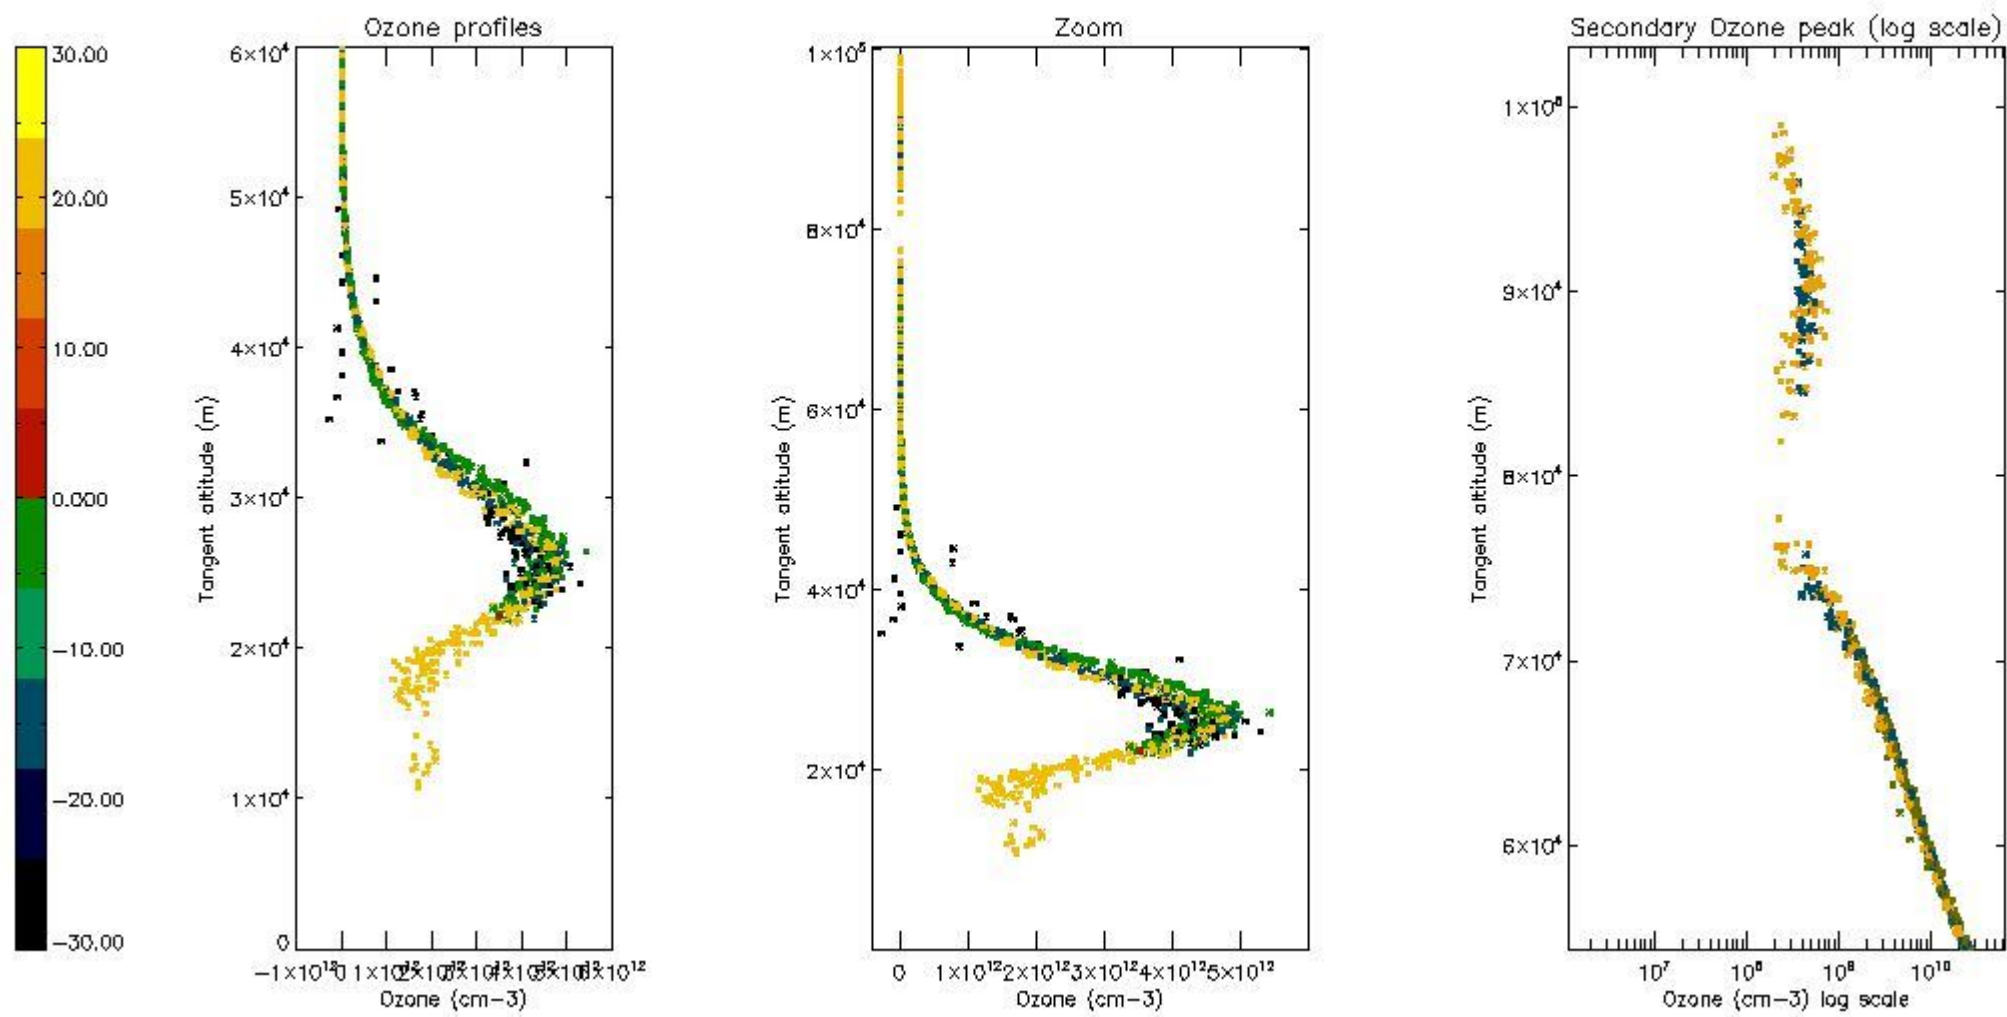

5.5 Plot ozone profiles where STD < 5% (dark without errors)

The colorbar represents the latitude.