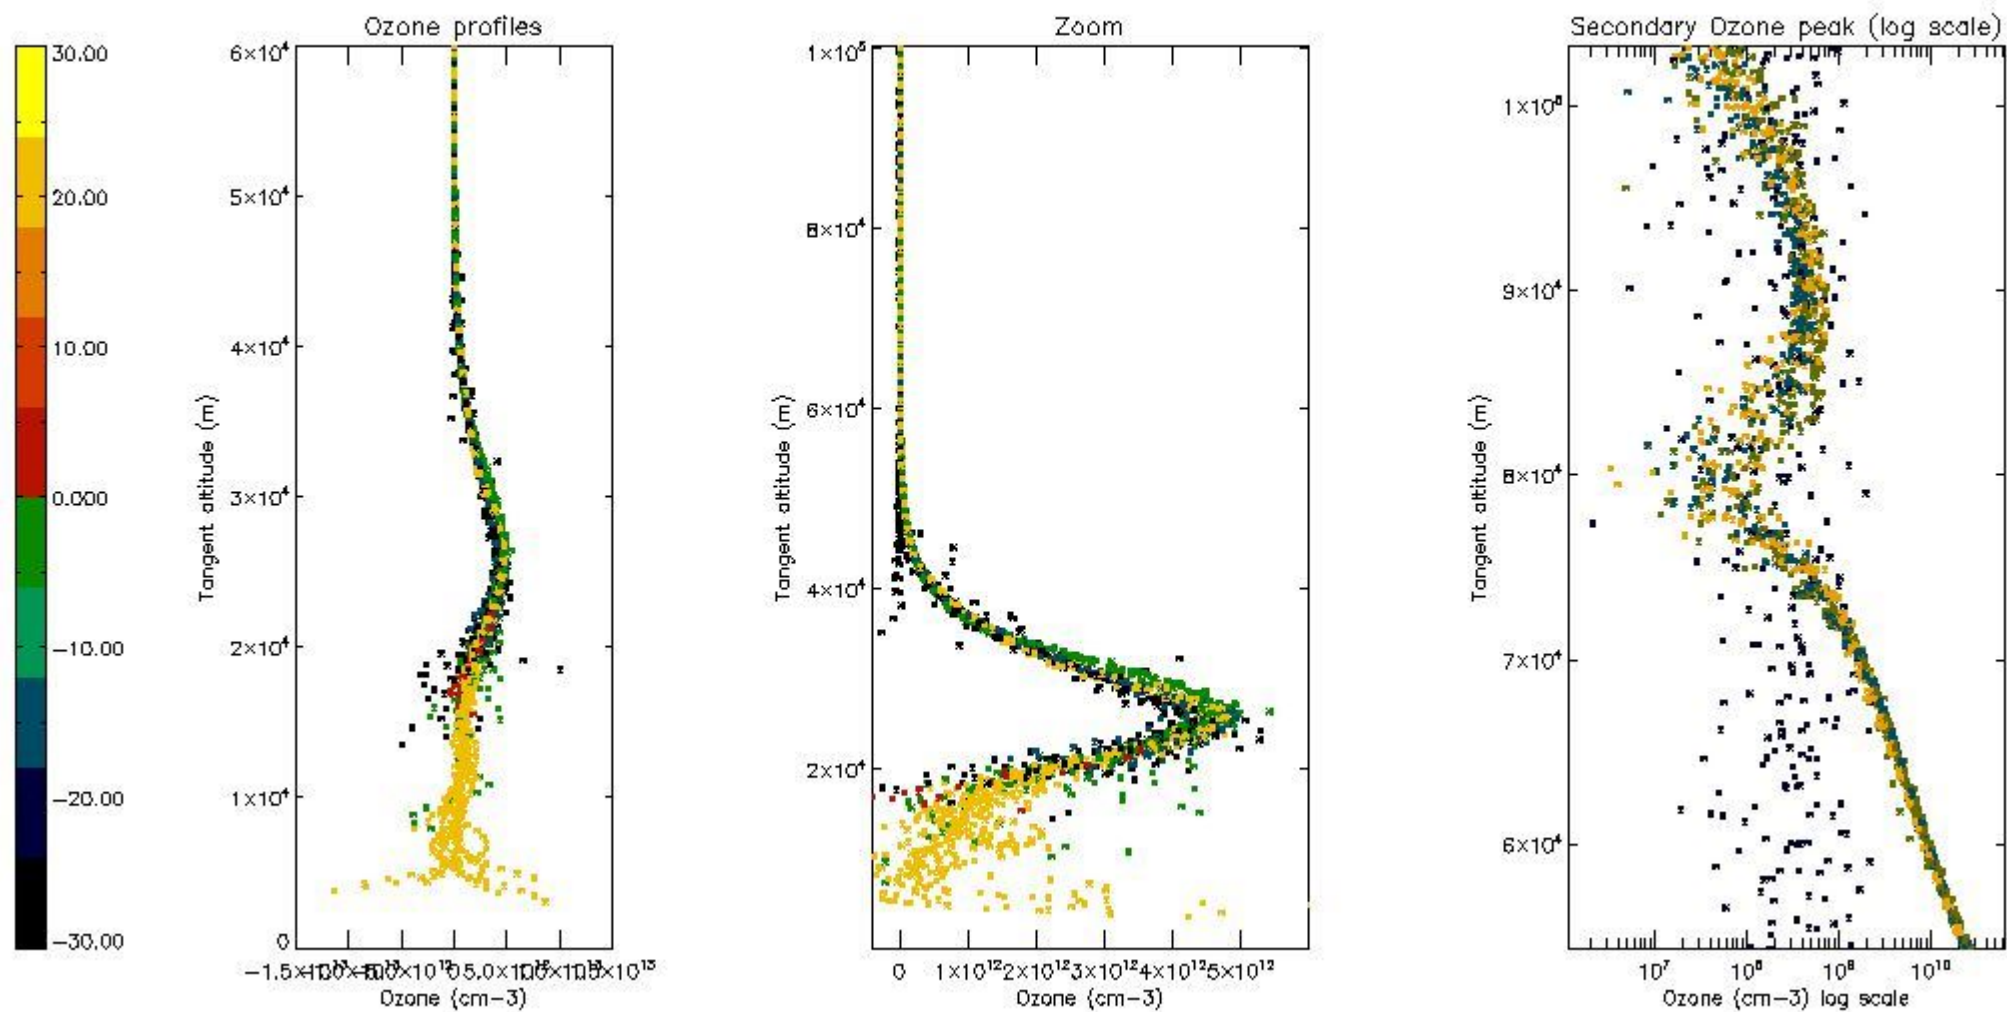

STD < 10	11
STD < 5	6

5.2 Plot ozone profiles for all STD (dark without errors)

The colorbar represents the latitude.

5.3 Plot ozone profiles where STD < 20% (dark without errors)

The colorbar represents the latitude.