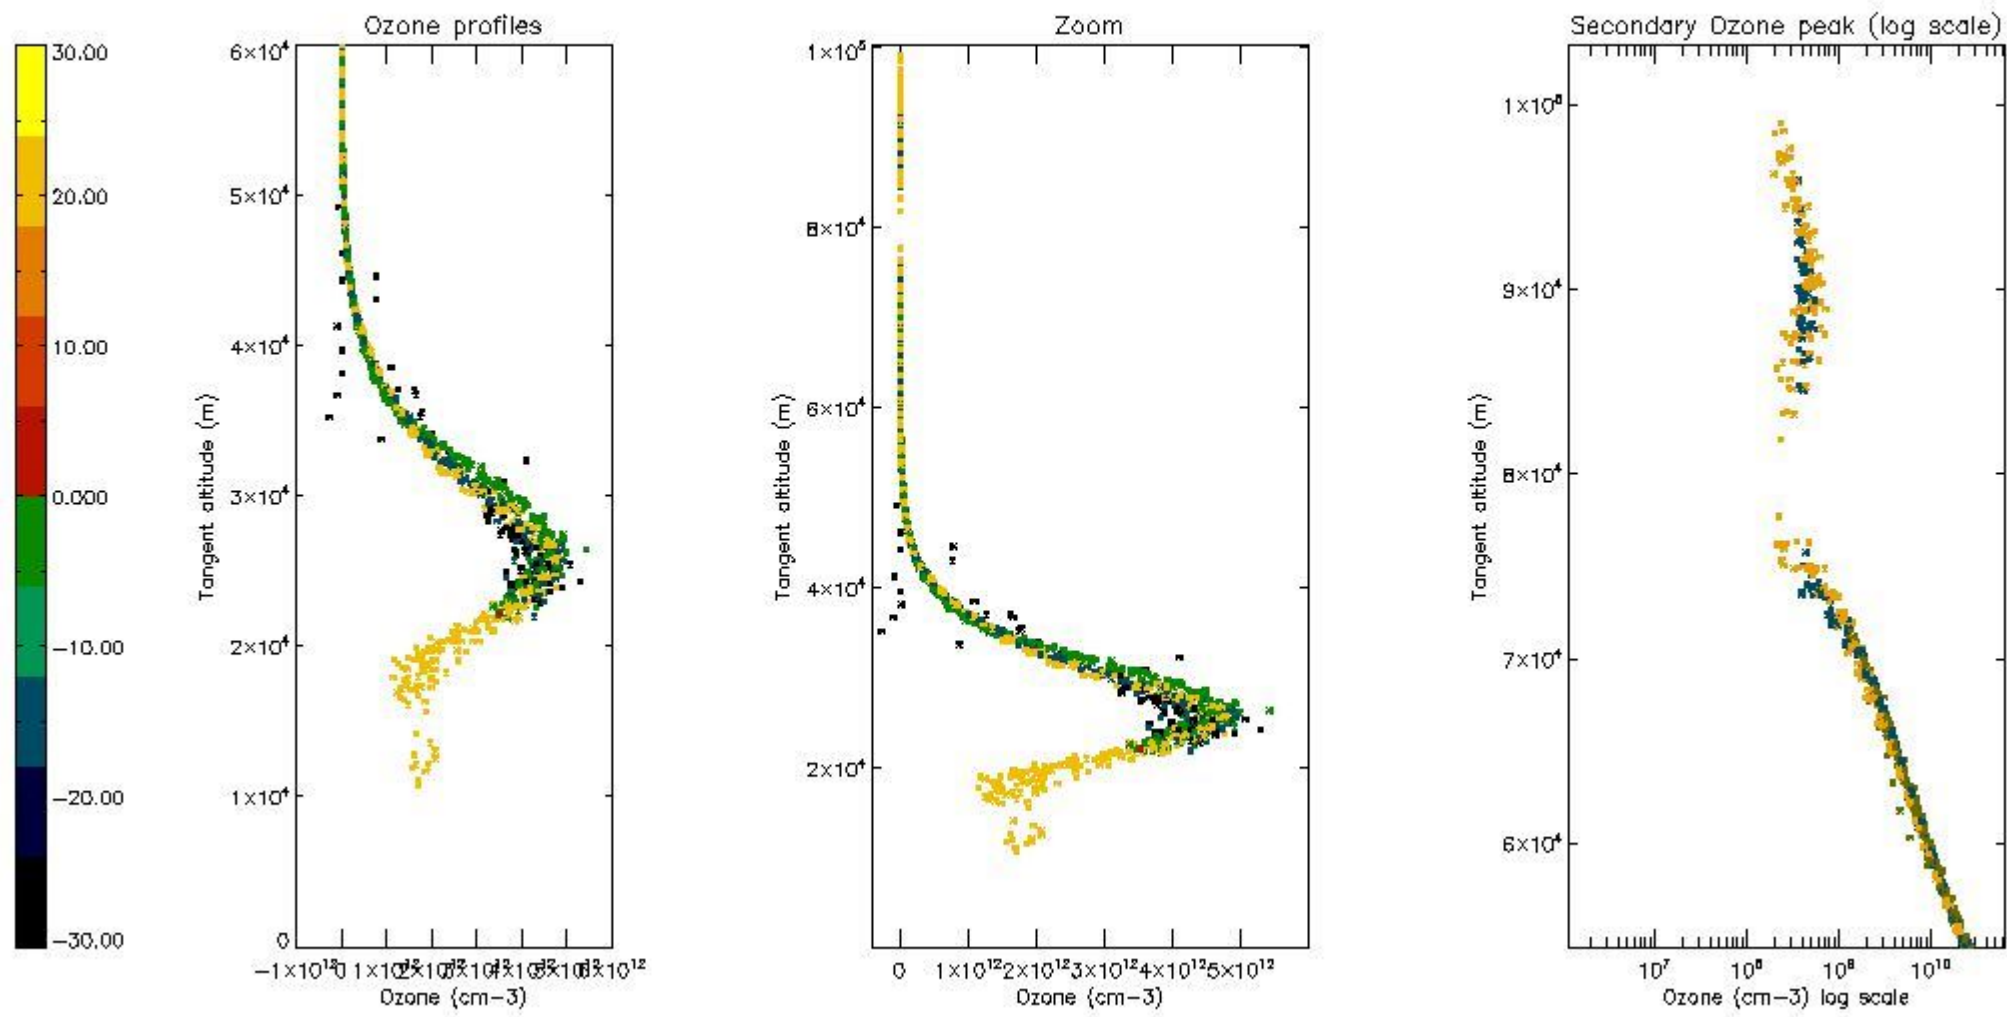

So, the table below shows the percentage of dark limb and valid observations for each criteria with respect to the overall valid daily observations.

Criteria	% of total production
All STD	22
STD < 20	14

STD < 10	11
STD < 5	6

5.2 Plot ozone profiles for all STD (dark without errors)

The colorbar represents the latitude.

5.3 Plot ozone profiles where STD < 20% (dark without errors)

The colorbar represents the latitude.

5.4 Plot ozone profiles where $STD < 10\%$ (dark without errors)

The colorbar represents the latitude.

5.5 Plot ozone profiles where STD < 5% (dark without errors)

The colorbar represents the latitude.

5.6 Plot NO₂ profiles for all STD (dark without errors)

The colorbar represents the latitude.

5.7 Plot NO3 profiles for all STD (dark without errors)

The colorbar represents the latitude.

5.8 Plot H2O profiles for all STD (only for occultations of stars 1,2,3,4,13,14,16,26,63 dark without errors)