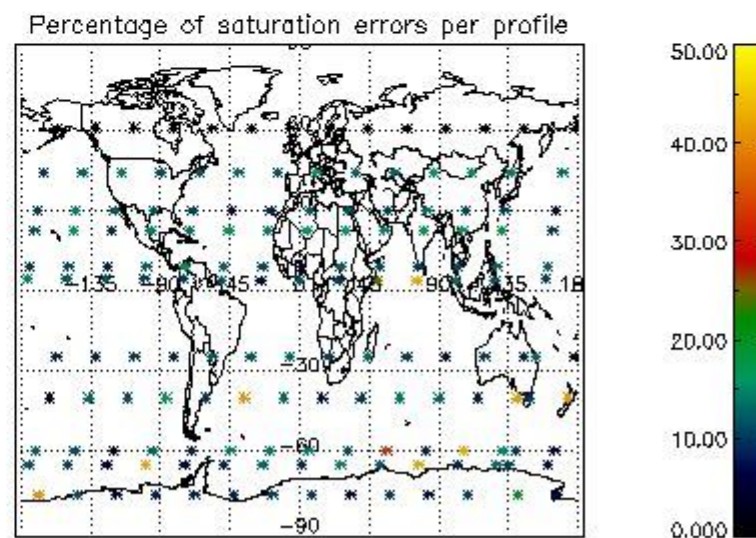

4.2 Plot quality information per product coming from level 1b processing (world map)

4.2.1 Plot level 1 quality information per product (world map): ENVISAT ASCENDING passes

Percentage of cosmic ray hits per profile

Percentage of datation errors per profile

Percentage of star falling outside central band per profile

Percentage of saturation errors per profile

4.2.2 Plot level 1 quality information per product (world map): ENVISAT DESCENDING passes

5. Trace gas profiles

5.1 Ozone statistics based on quality of products

The final quality of the products can be "measured" using the STD (Standard Deviation) attached to every point profile. This information is written to the parameter GOM_NL__2P/NL_LOCAL_SPECIES_DENSITY/o3_std of the level 2 products. The table below shows the statistics for given STD ranges.