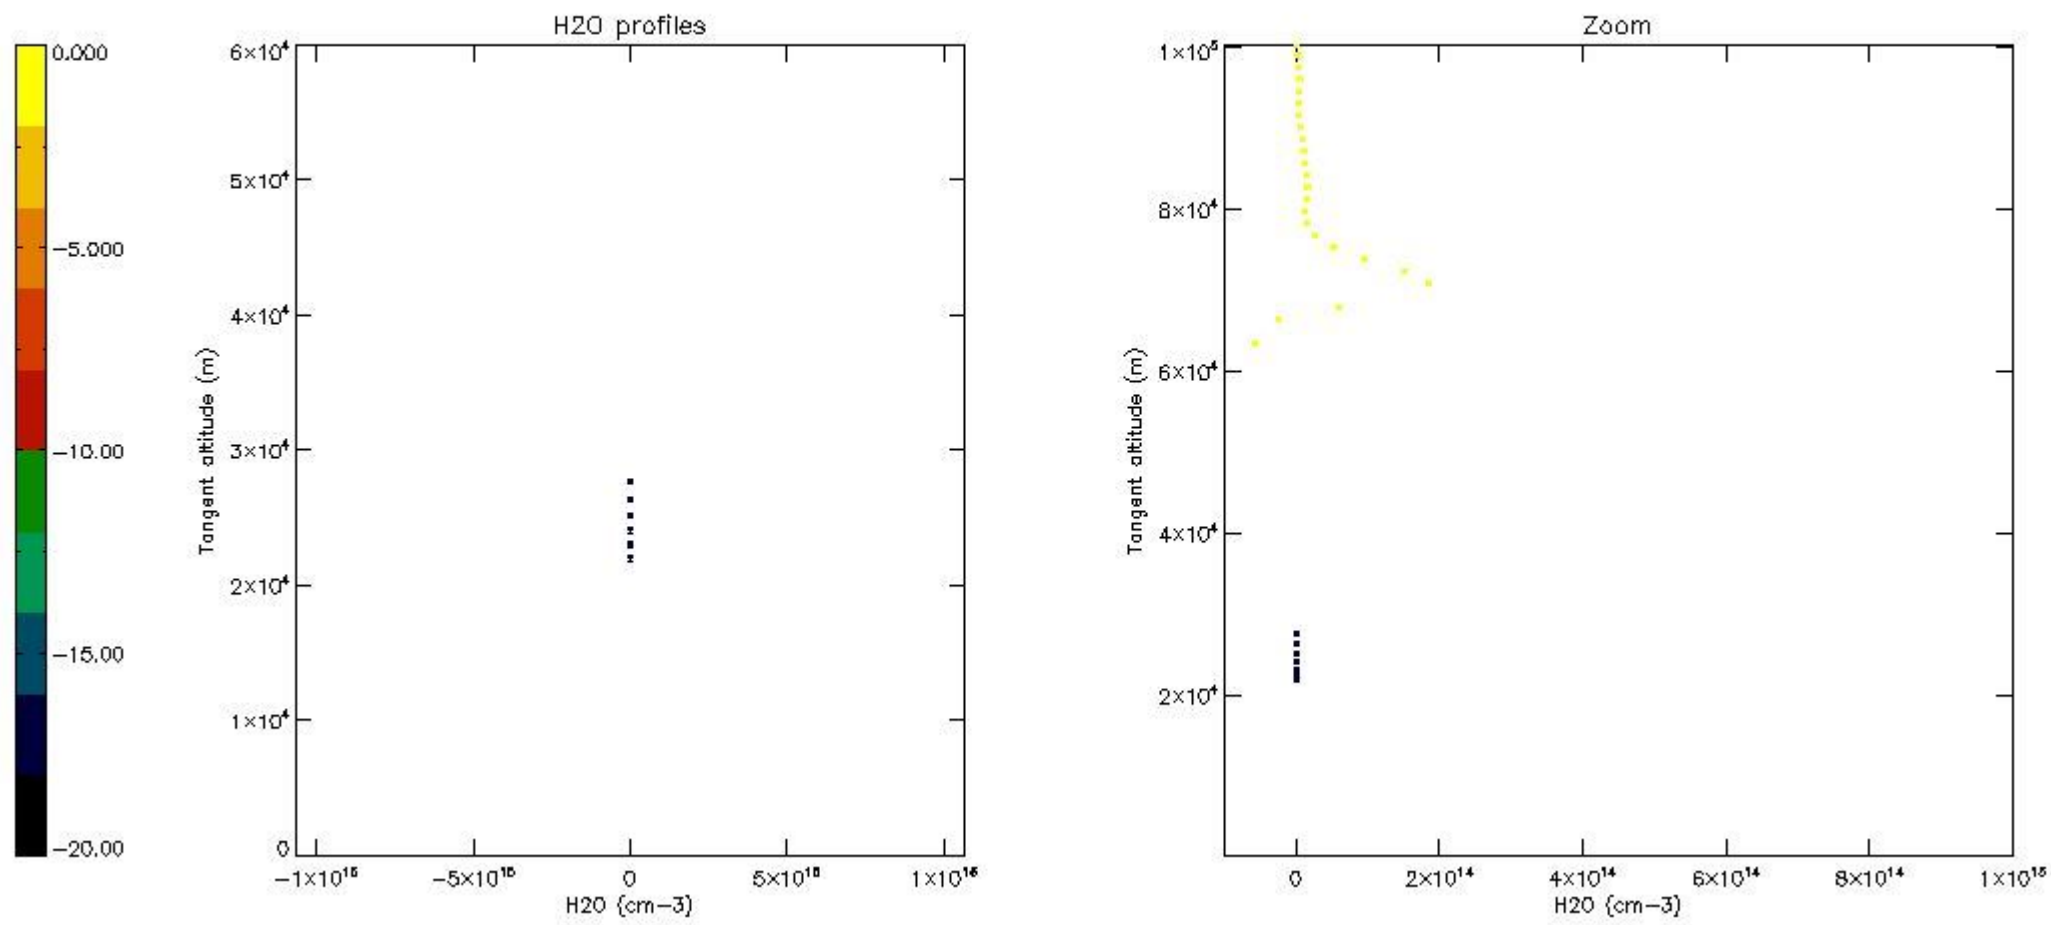

6. Auxiliary Data Files used for the production reported in section 2

The number reported in the third column indicates since which file (see list in section 2) the corresponding auxiliary file has been used. The fourth column is the date of those product files.

Type	Auxiliary Filename	Used since product	Used since product date
INST_PHYS_CHARACTERISTICS	GOM_INS_AXVIEC20091111_143220_20030716_120000_20500101_000000	1	15-NOV-2006 00:05:46
LEVEL-2_PROC_CONFIG	GOM_PR2_AXVIEC20091111_152718_20020301_000000_20500101_000000	1	15-NOV-2006 00:05:46
CROSS_SECTIONS_FILE	GOM_CRS_AXVIEC20091111_154832_20020301_000000_20500101_000000	1	15-NOV-2006 00:05:46