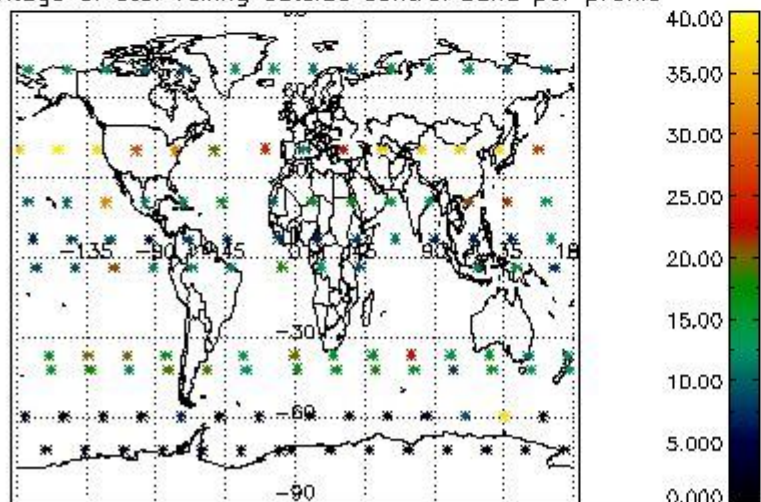

Percentage of star falling outside central band per profile