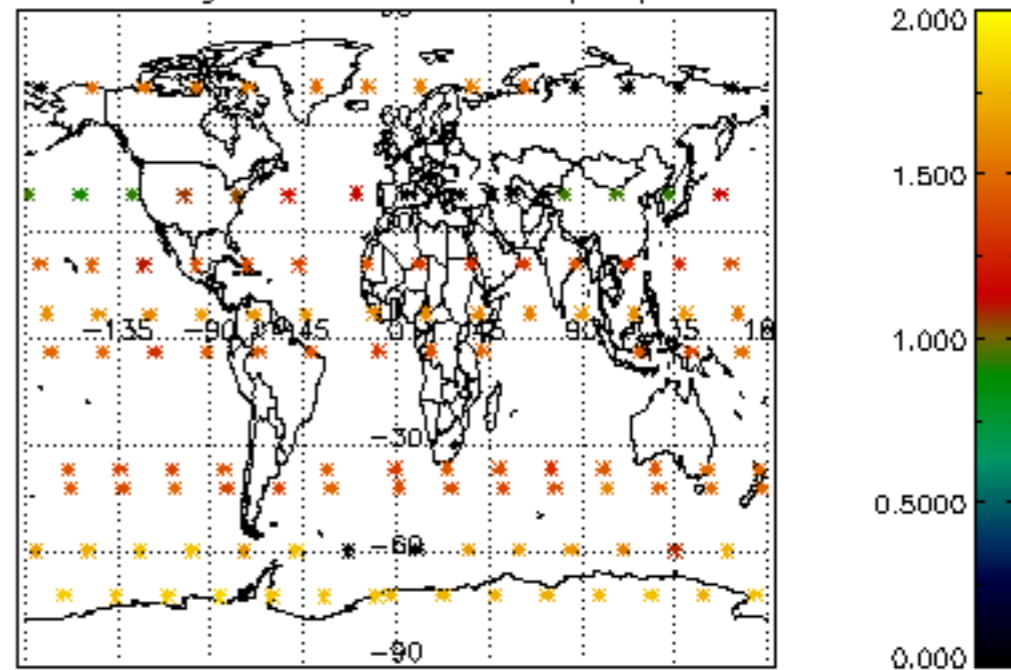

Percentage of flagged data per NO3 profile

Percentage of cosmic ray hits per profile

Percentage of datation errors per profile

Percentage of star falling outside central band per profile

Percentage of saturation errors per profile