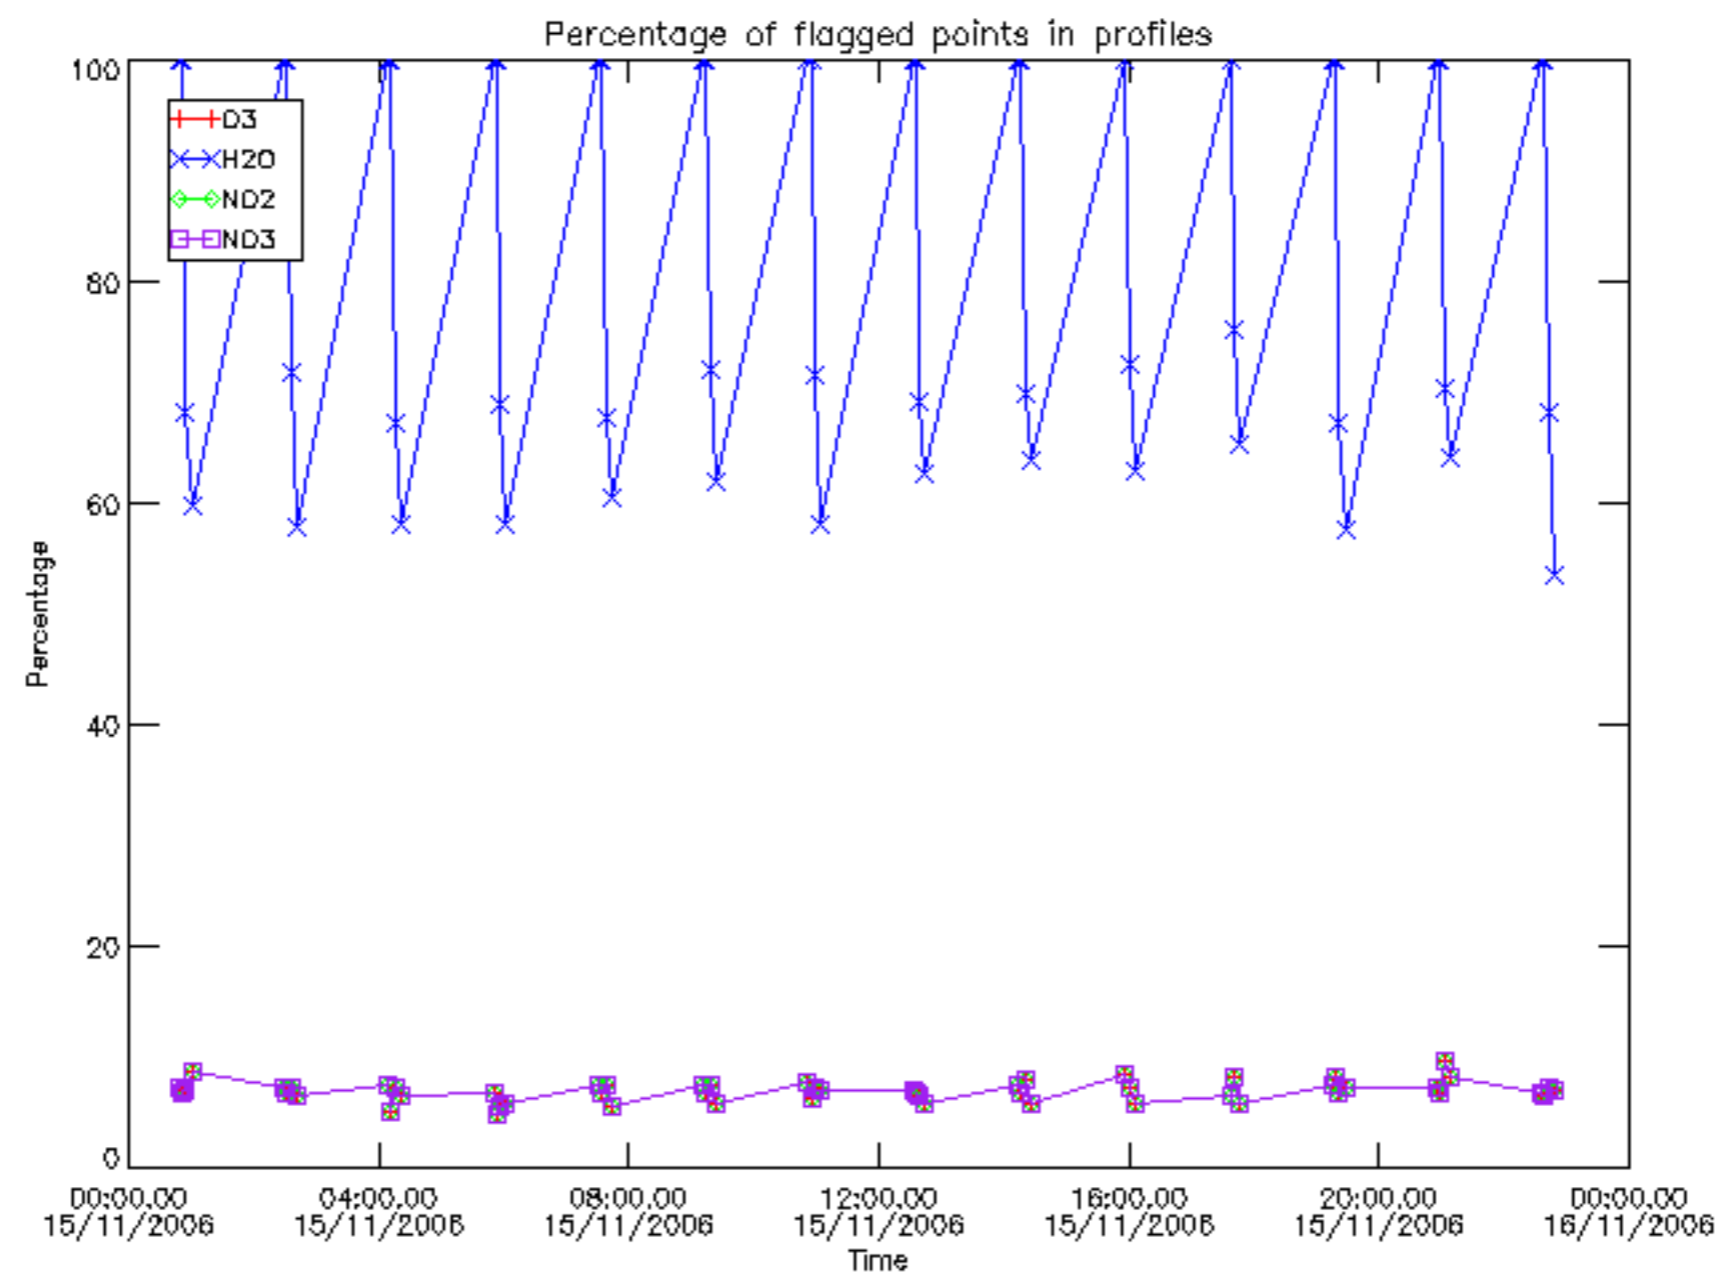

Percentage of flagged data per D3 profile

Percentage of flagged data per H2O profile