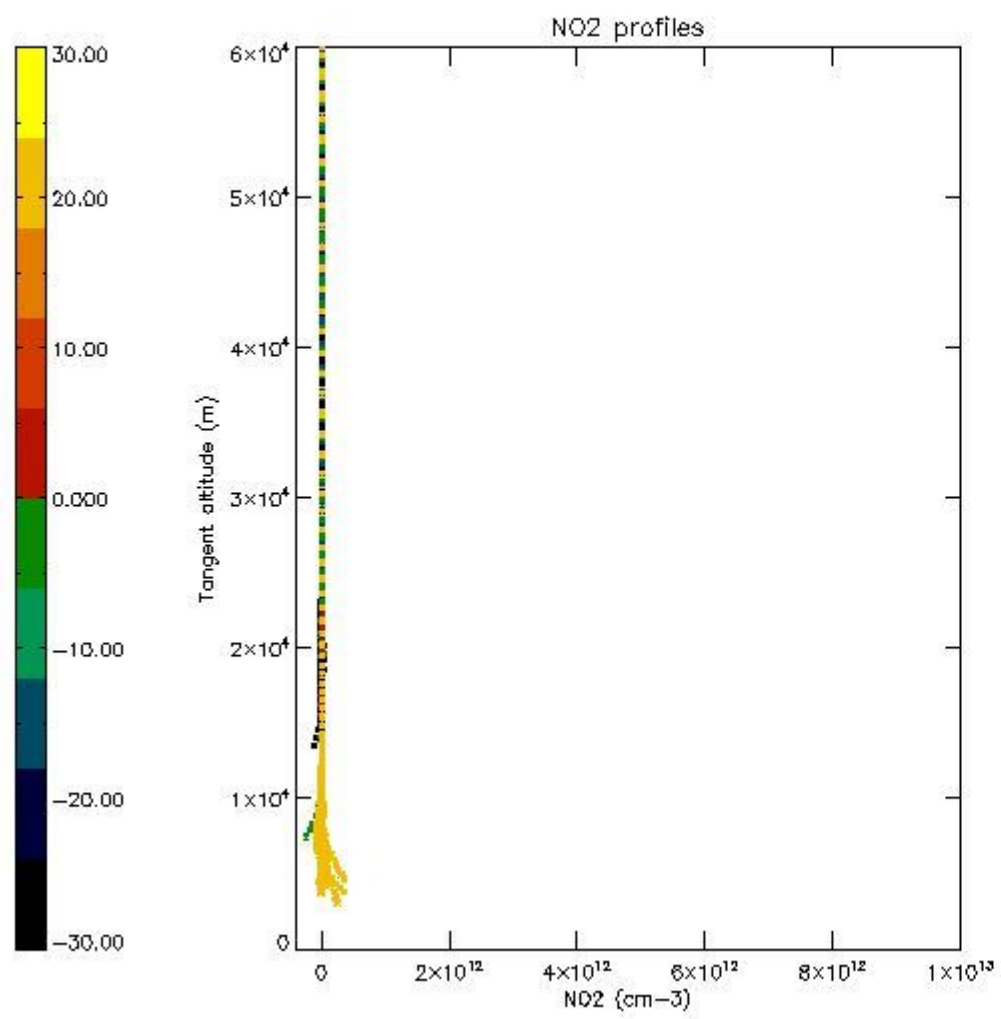

So, the table below shows the percentage of dark limb and valid observations for each criteria with respect to the overall valid daily observations.

Criteria	% of total production
All STD	22
STD < 20	14

STD < 10	11
STD < 5	6

5.2 Plot ozone profiles for all STD (dark without errors)

The colorbar represents the latitude.

5.3 Plot ozone profiles where STD < 20% (dark without errors)

The colorbar represents the latitude.

5.4 Plot ozone profiles where $STD < 10\%$ (dark without errors)

The colorbar represents the latitude.

5.5 Plot ozone profiles where STD < 5% (dark without errors)

The colorbar represents the latitude.

5.6 Plot NO₂ profiles for all STD (dark without errors)

The colorbar represents the latitude.

5.7 Plot NO3 profiles for all STD (dark without errors)

The colorbar represents the latitude.

5.8 Plot H2O profiles for all STD (only for occultations of stars 1,2,3,4,13,14,16,26,63 dark without errors)