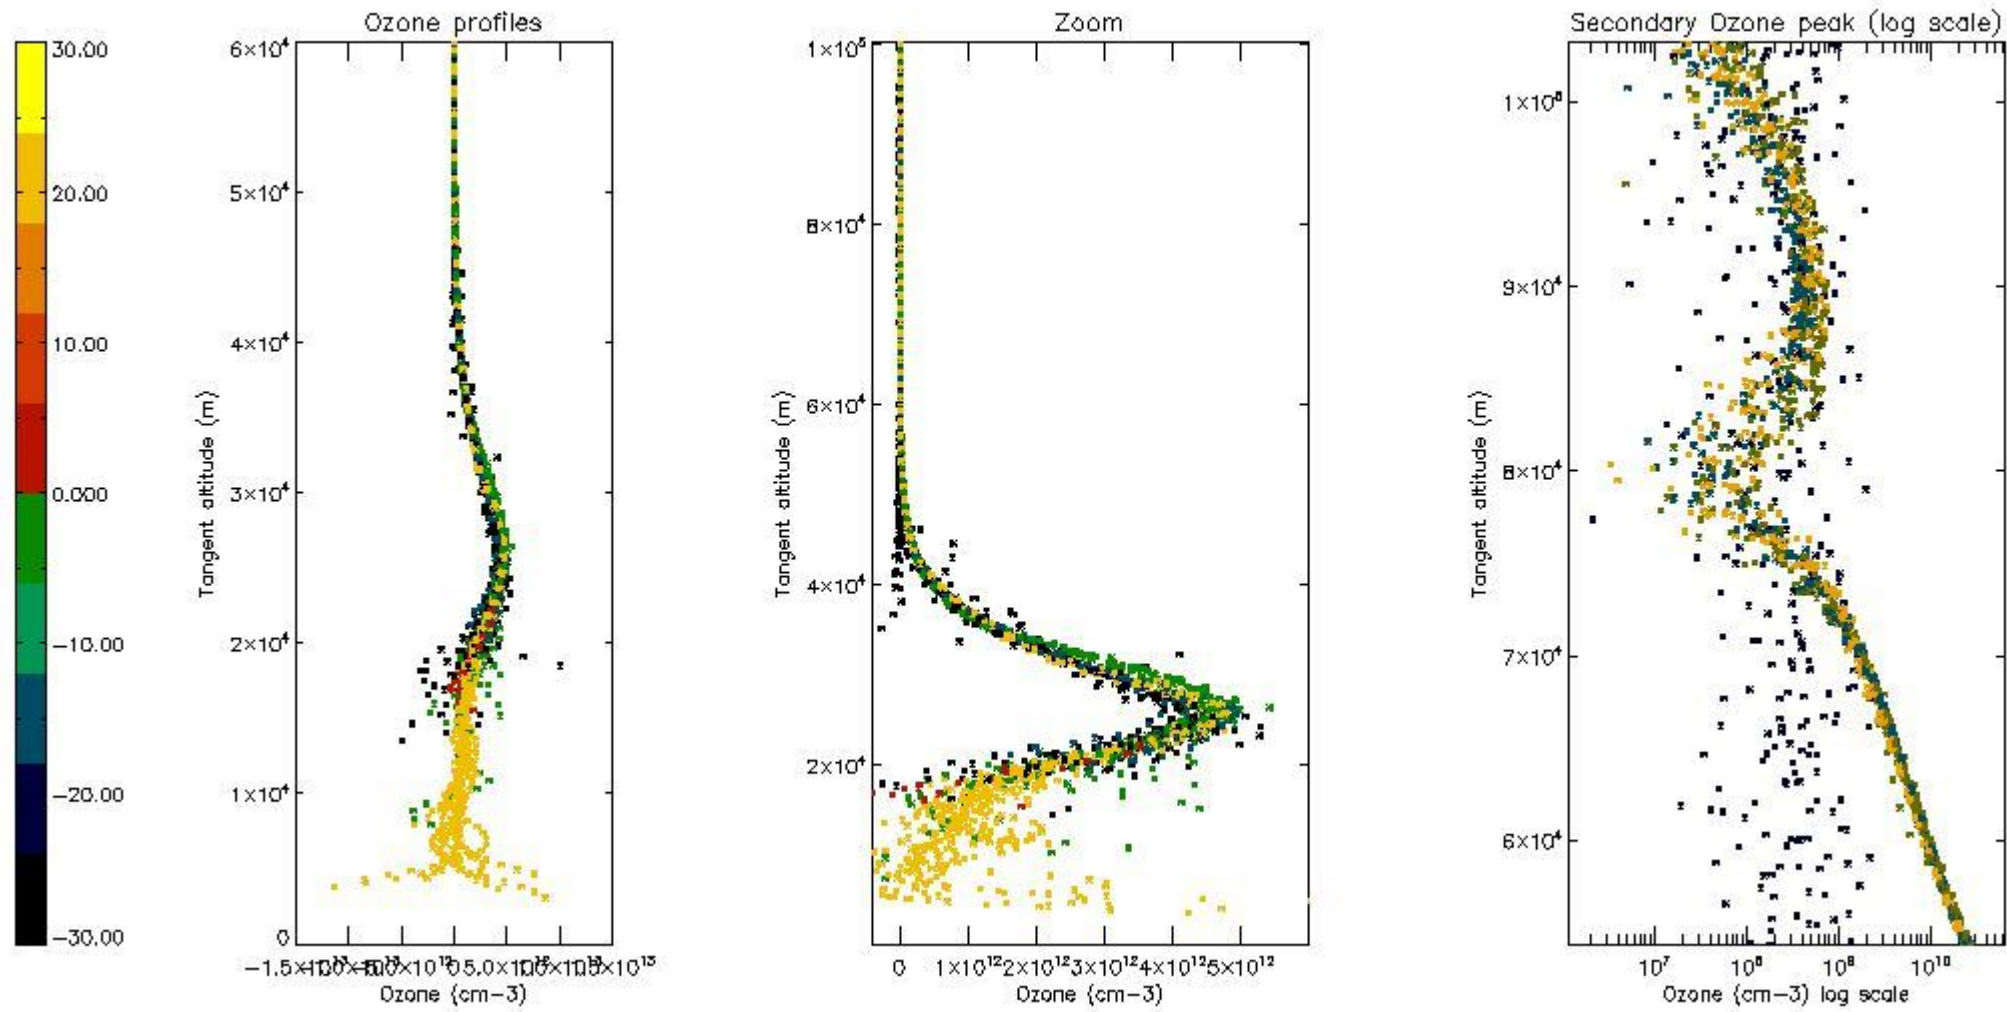

STD < 10	11
STD < 5	6

5.2 Plot ozone profiles for all STD (dark without errors)

The colorbar represents the latitude.

5.3 Plot ozone profiles where STD < 20% (dark without errors)

The colorbar represents the latitude.