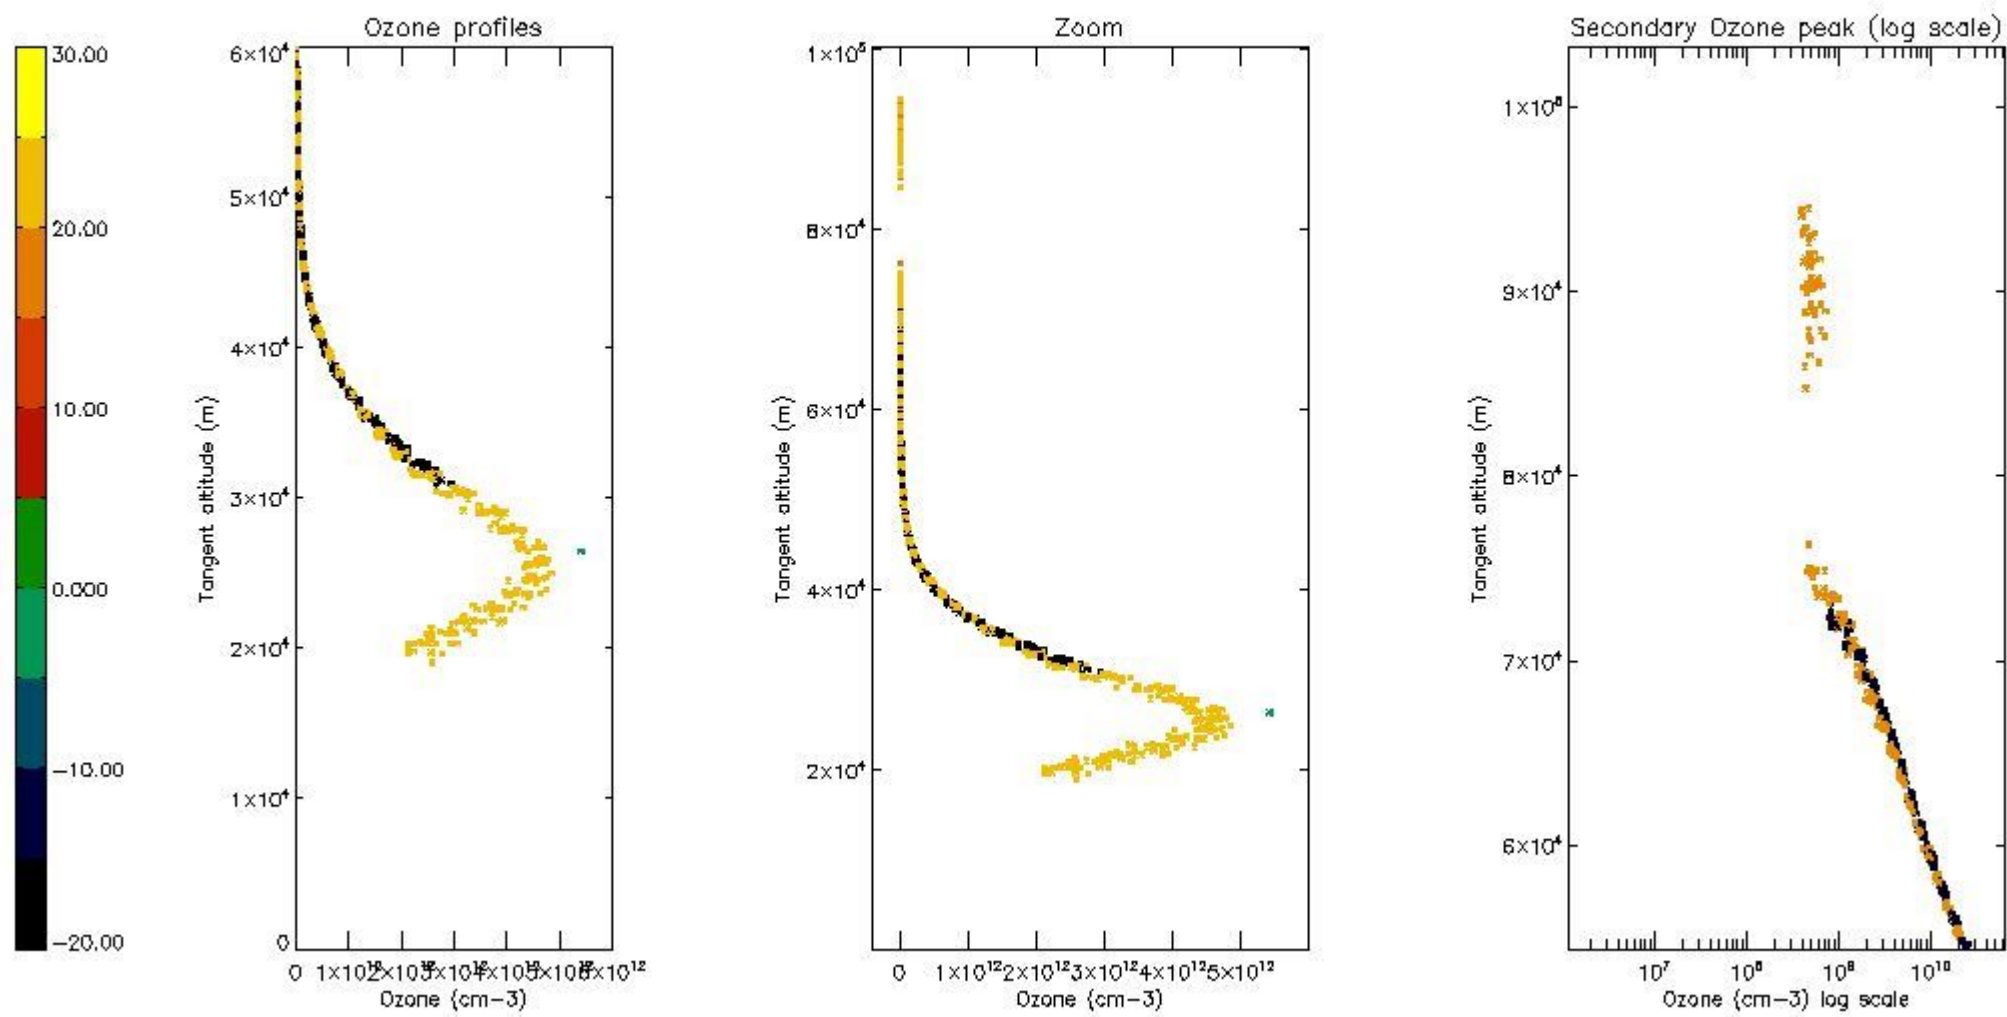

5.6 Plot NO₂ profiles for all STD (dark without errors)

The colorbar represents the latitude.