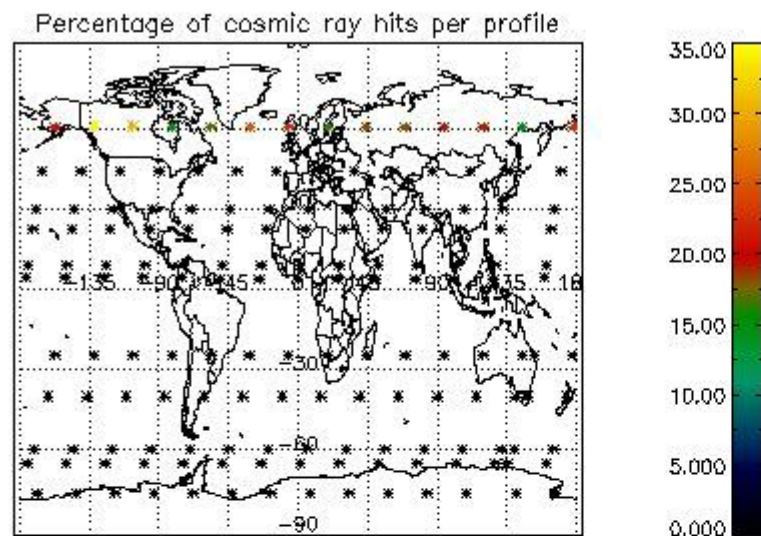

Percentage of datation errors per profile

Percentage of star falling outside central band per profile

Percentage of saturation errors per profile

4.2.2 Plot level 1 quality information per product (world map): ENVISAT DESCENDING passes