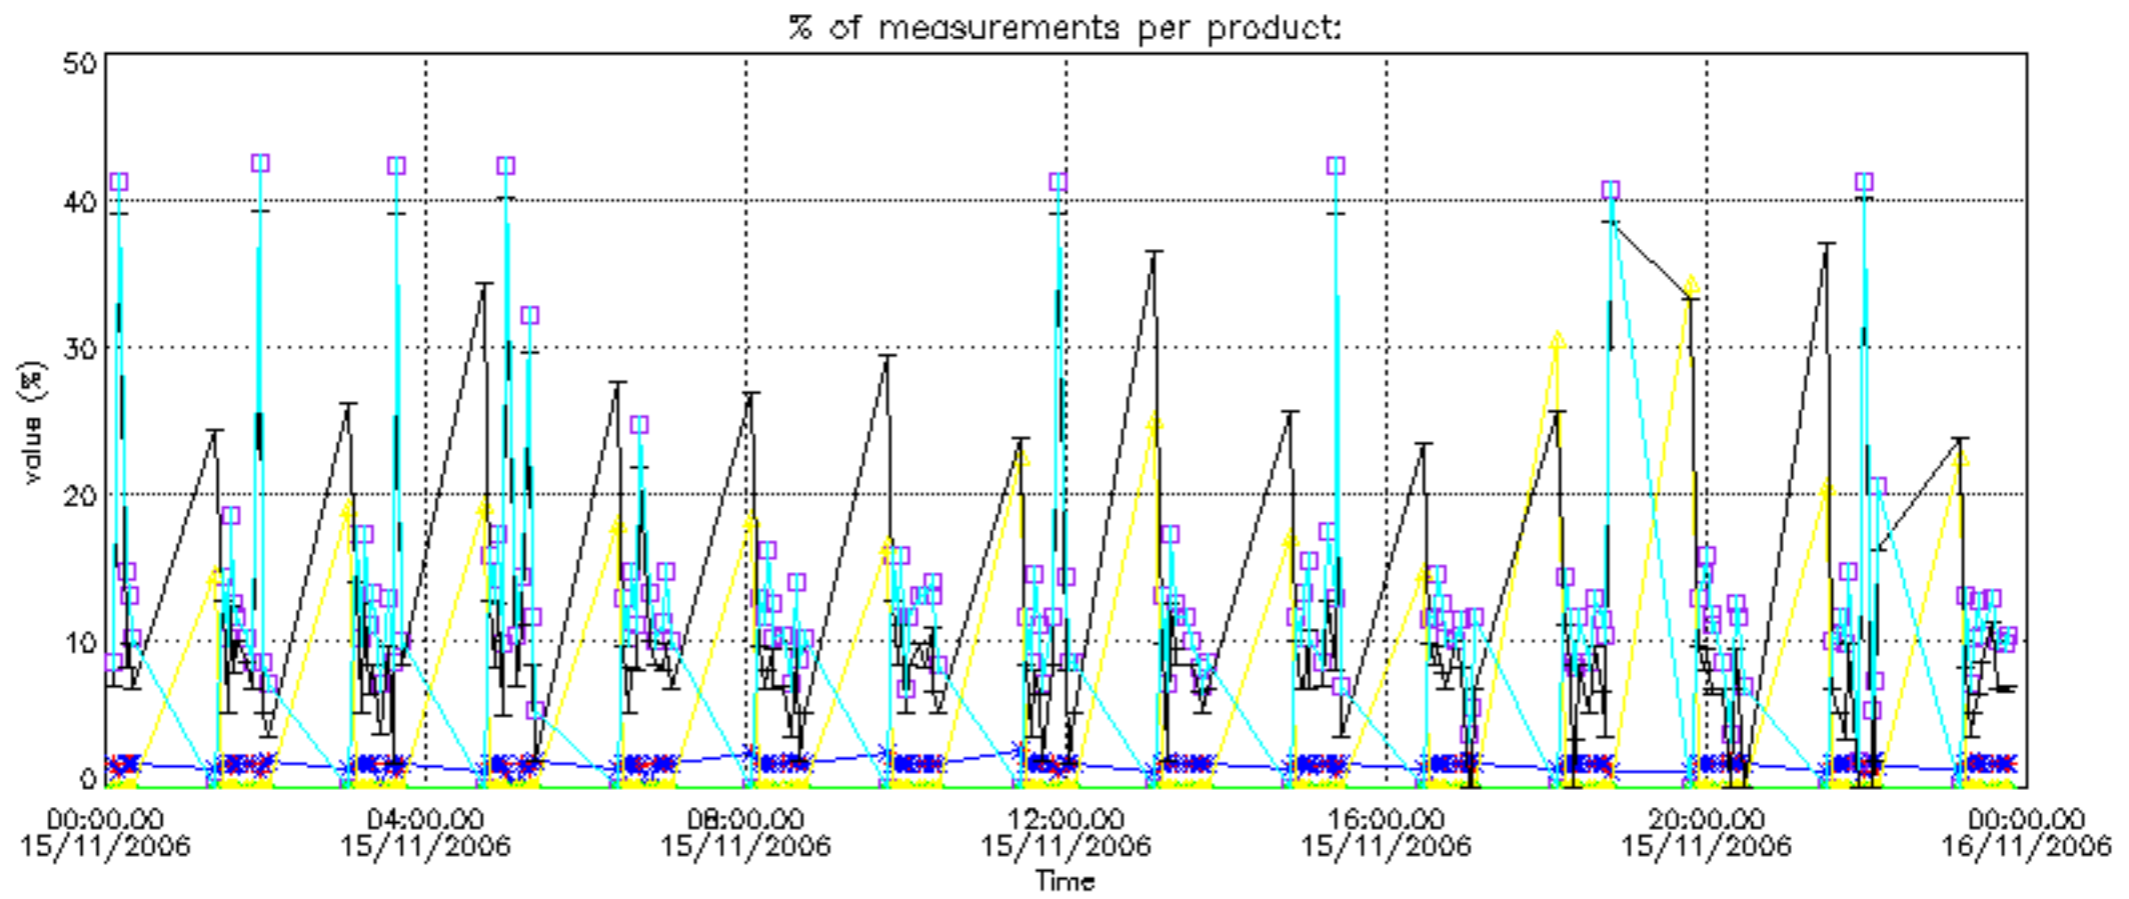

Percentage of cosmic ray hits per profile

Percentage of datation errors per profile