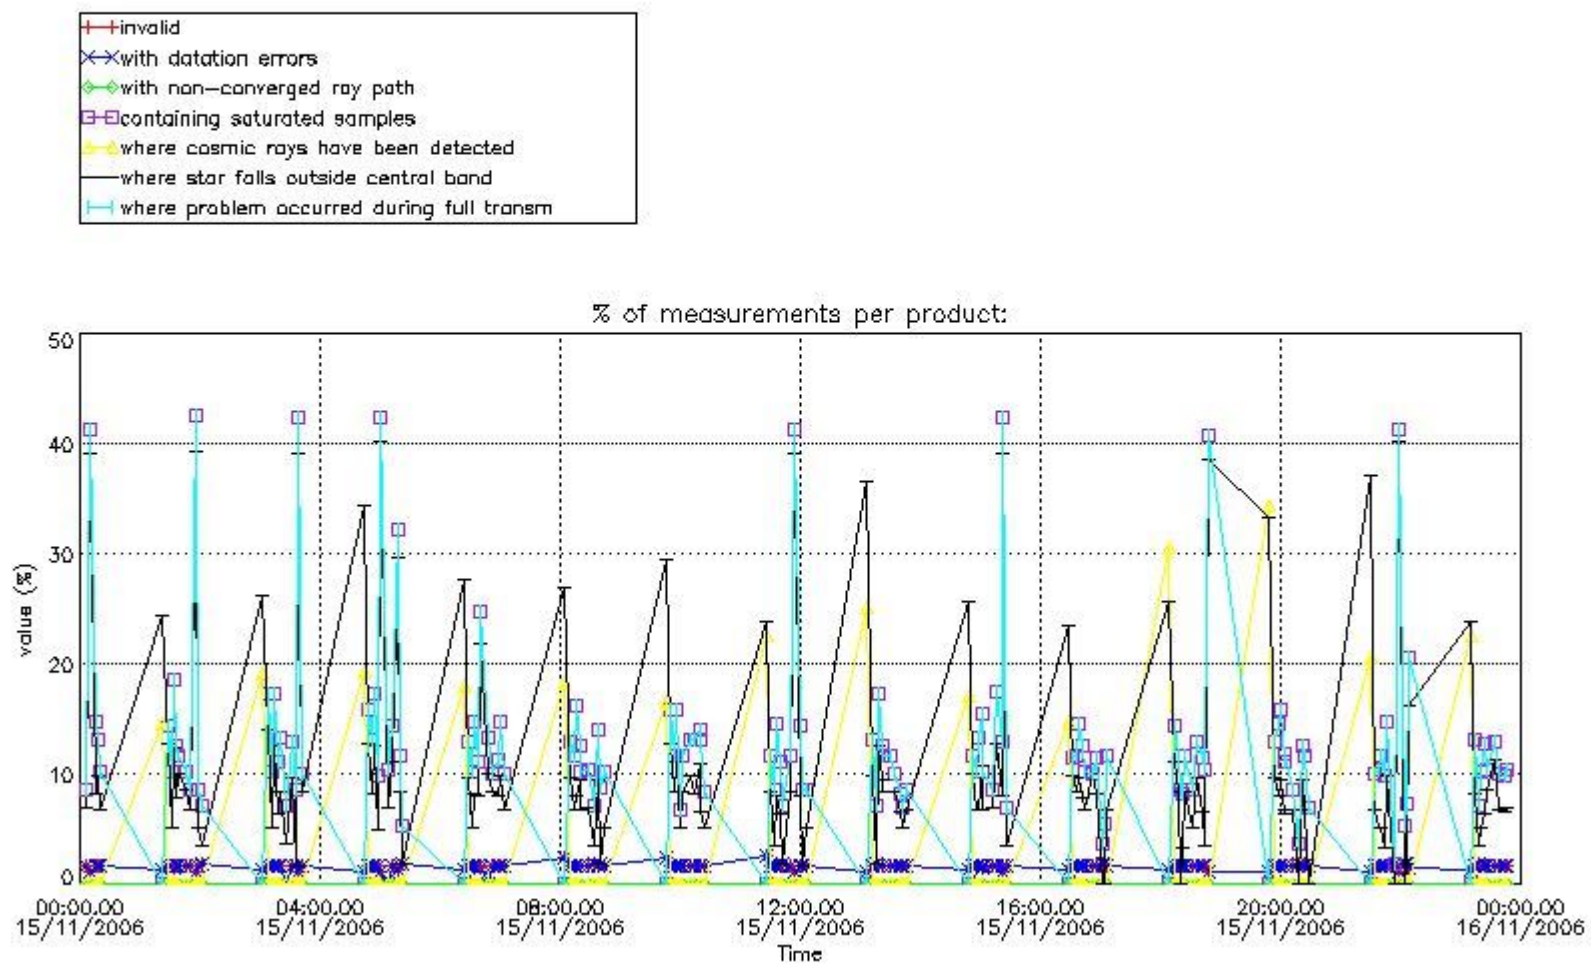

3.1 Plot quality information per product (time dependant)

3.2 Plot quality information per product (world map)

Percentage of flagged data per O3 profile

Percentage of flagged data per H2O profile

Percentage of flagged data per NO2 profile

Percentage of flagged data per NO3 profile

4. Level 1 quality information per product

In this section it is plotted some information contained in the Quality Summary data set of the level 2 products that comes from the level 1b processing. Products without errors (error flag in the MPH set to "0") are used.

4.1 Plot quality information per product (time dependant) coming from level 1b processing

4.1.1 Plot level 1 quality information per product (time dependant): ENVISAT ASCENDING passes

4.1.2 Plot level 1 quality information per product (time dependant): ENVISAT DESCENDING passes