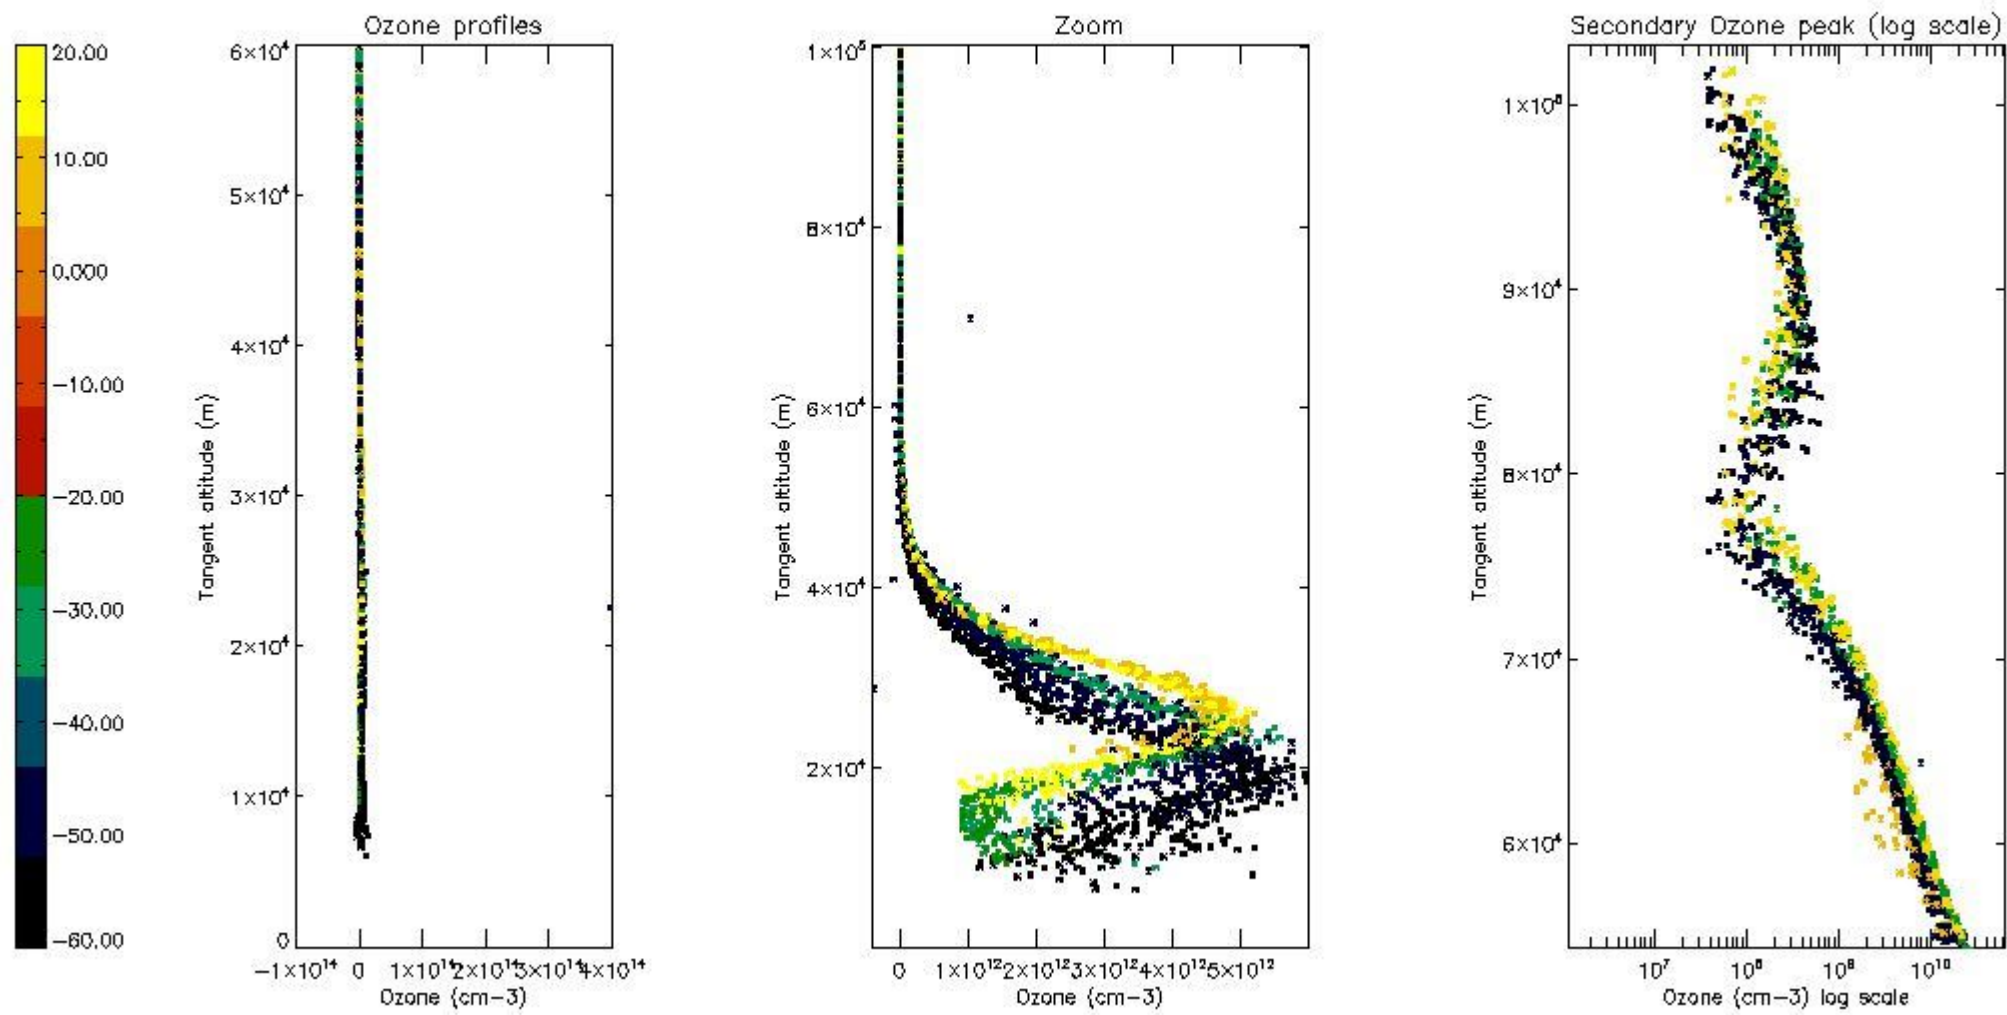

STD < 10	18
STD < 5	14

5.2 Plot ozone profiles for all STD (dark without errors)

The colorbar represents the latitude.

5.3 Plot ozone profiles where STD < 20% (dark without errors)

The colorbar represents the latitude.