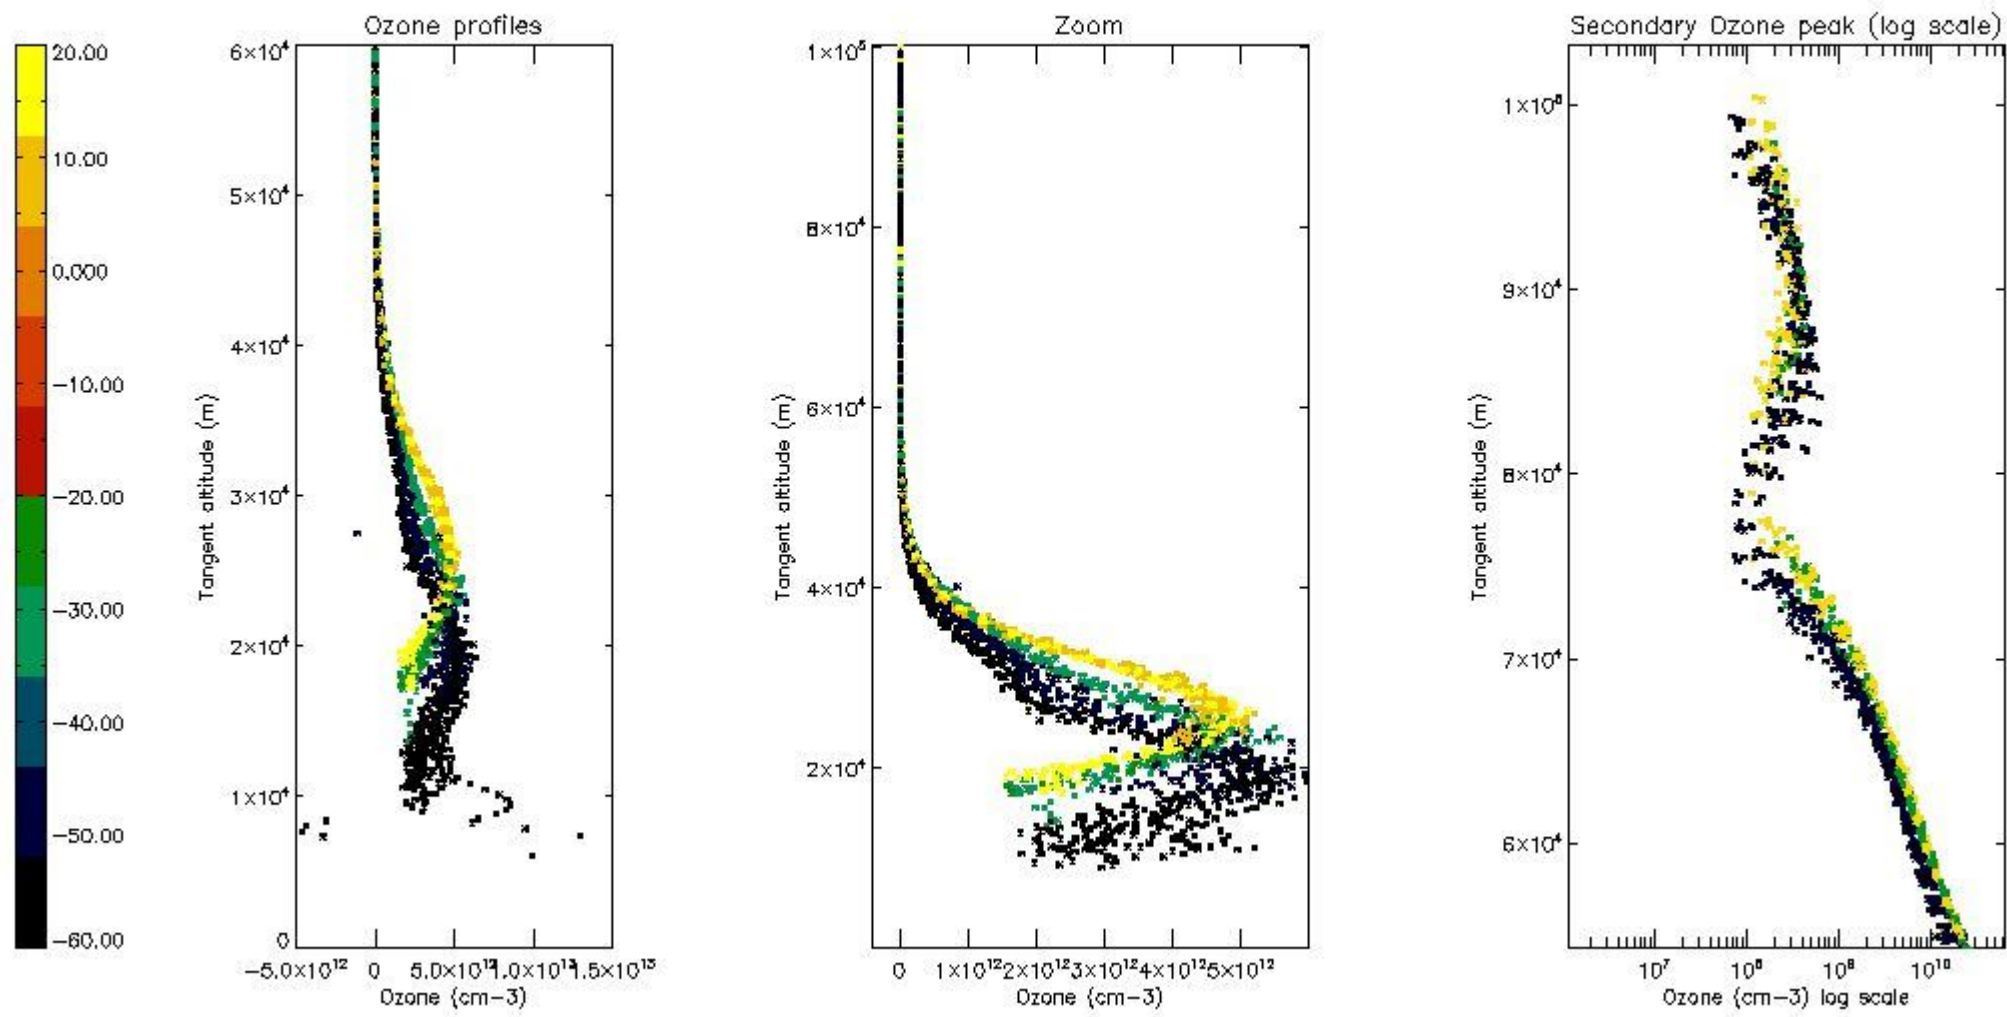

5.5 Plot ozone profiles where STD < 5% (dark without errors)

The colorbar represents the latitude.