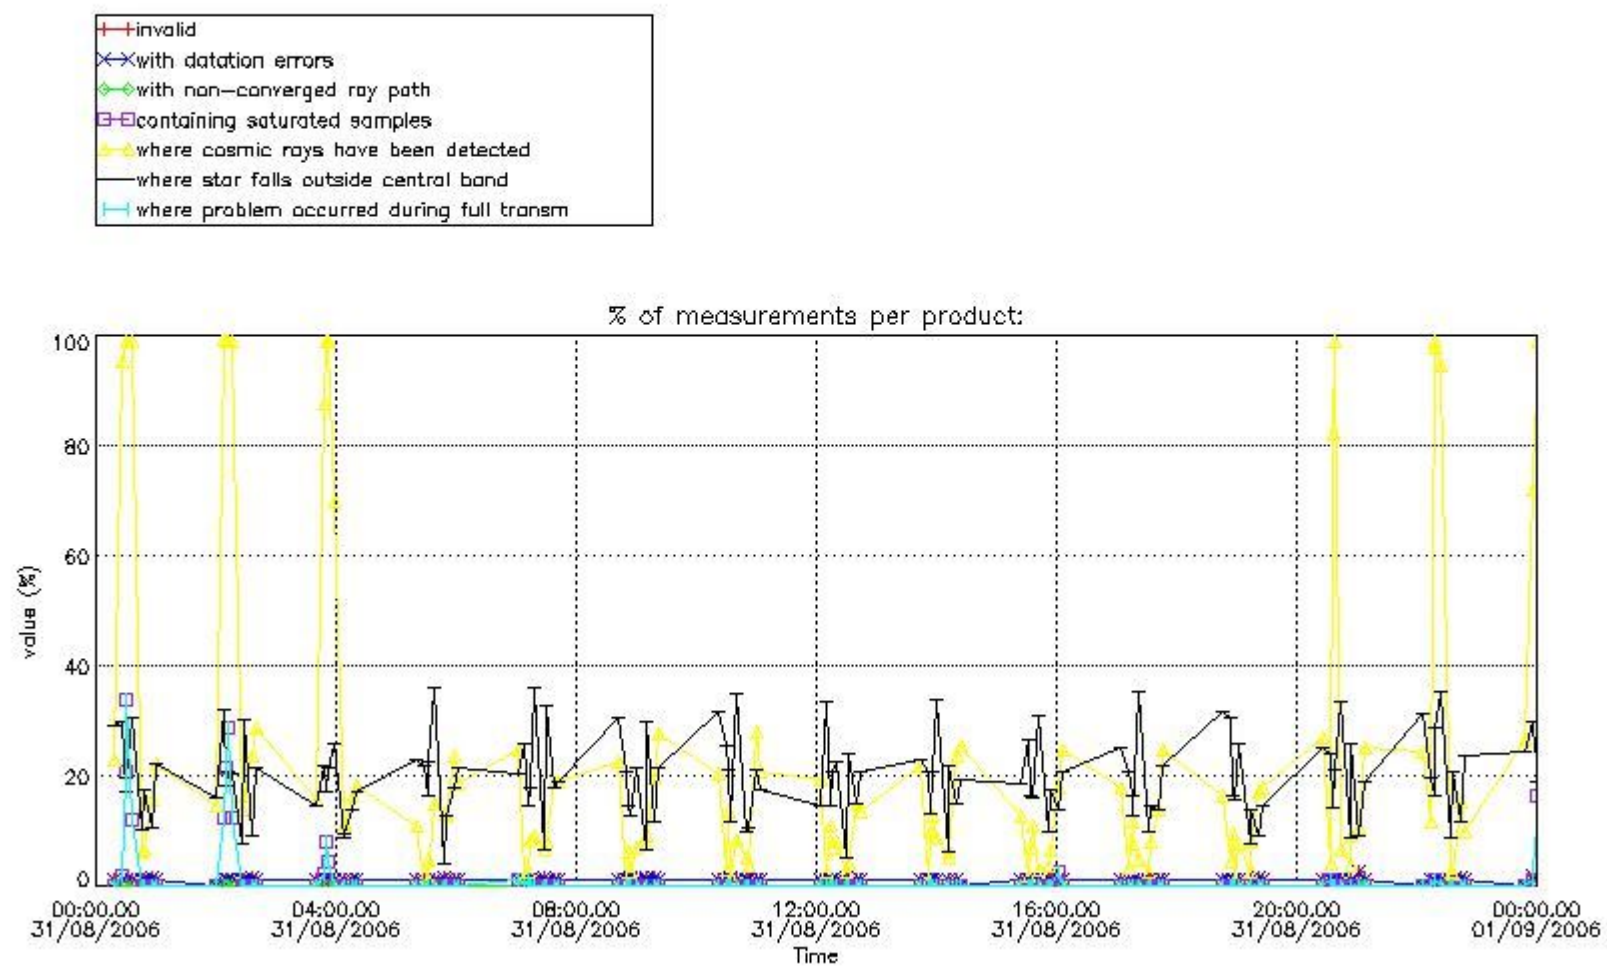

3.1 Plot quality information per product (time dependant)

3.2 Plot quality information per product (world map)

Percentage of flagged data per O3 profile

Percentage of flagged data per H2O profile

Percentage of flagged data per NO2 profile

Percentage of flagged data per NO3 profile

4. Level 1 quality information per product

In this section it is plotted some information contained in the Quality Summary data set of the level 2 products that comes from the level 1b processing. Products without errors (error flag in the MPH set to "0") are used.

4.1 Plot quality information per product (time dependant) coming from level 1b processing

4.1.1 Plot level 1 quality information per product (time dependant): ENVISAT ASCENDING passes

4.1.2 Plot level 1 quality information per product (time dependant): ENVI SAT DESCENDING passes