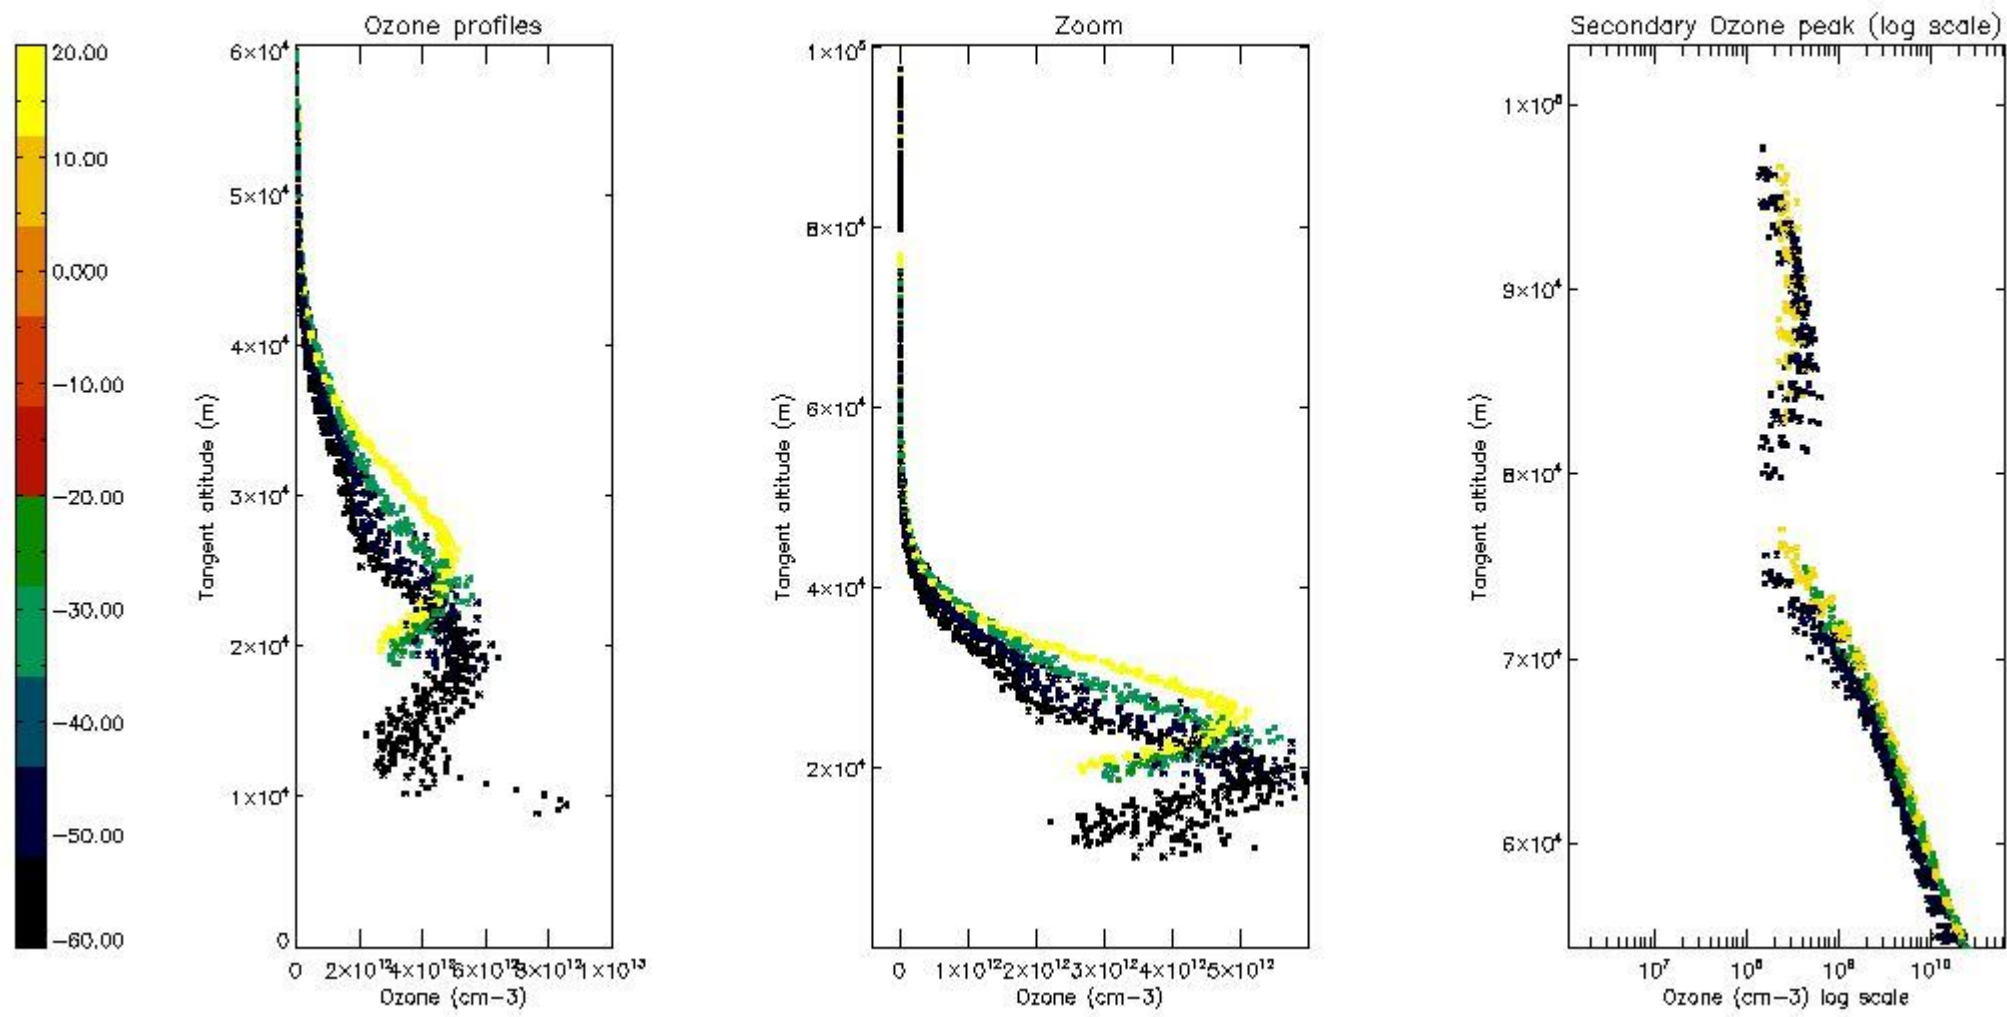

5.6 Plot NO₂ profiles for all STD (dark without errors)

The colorbar represents the latitude.