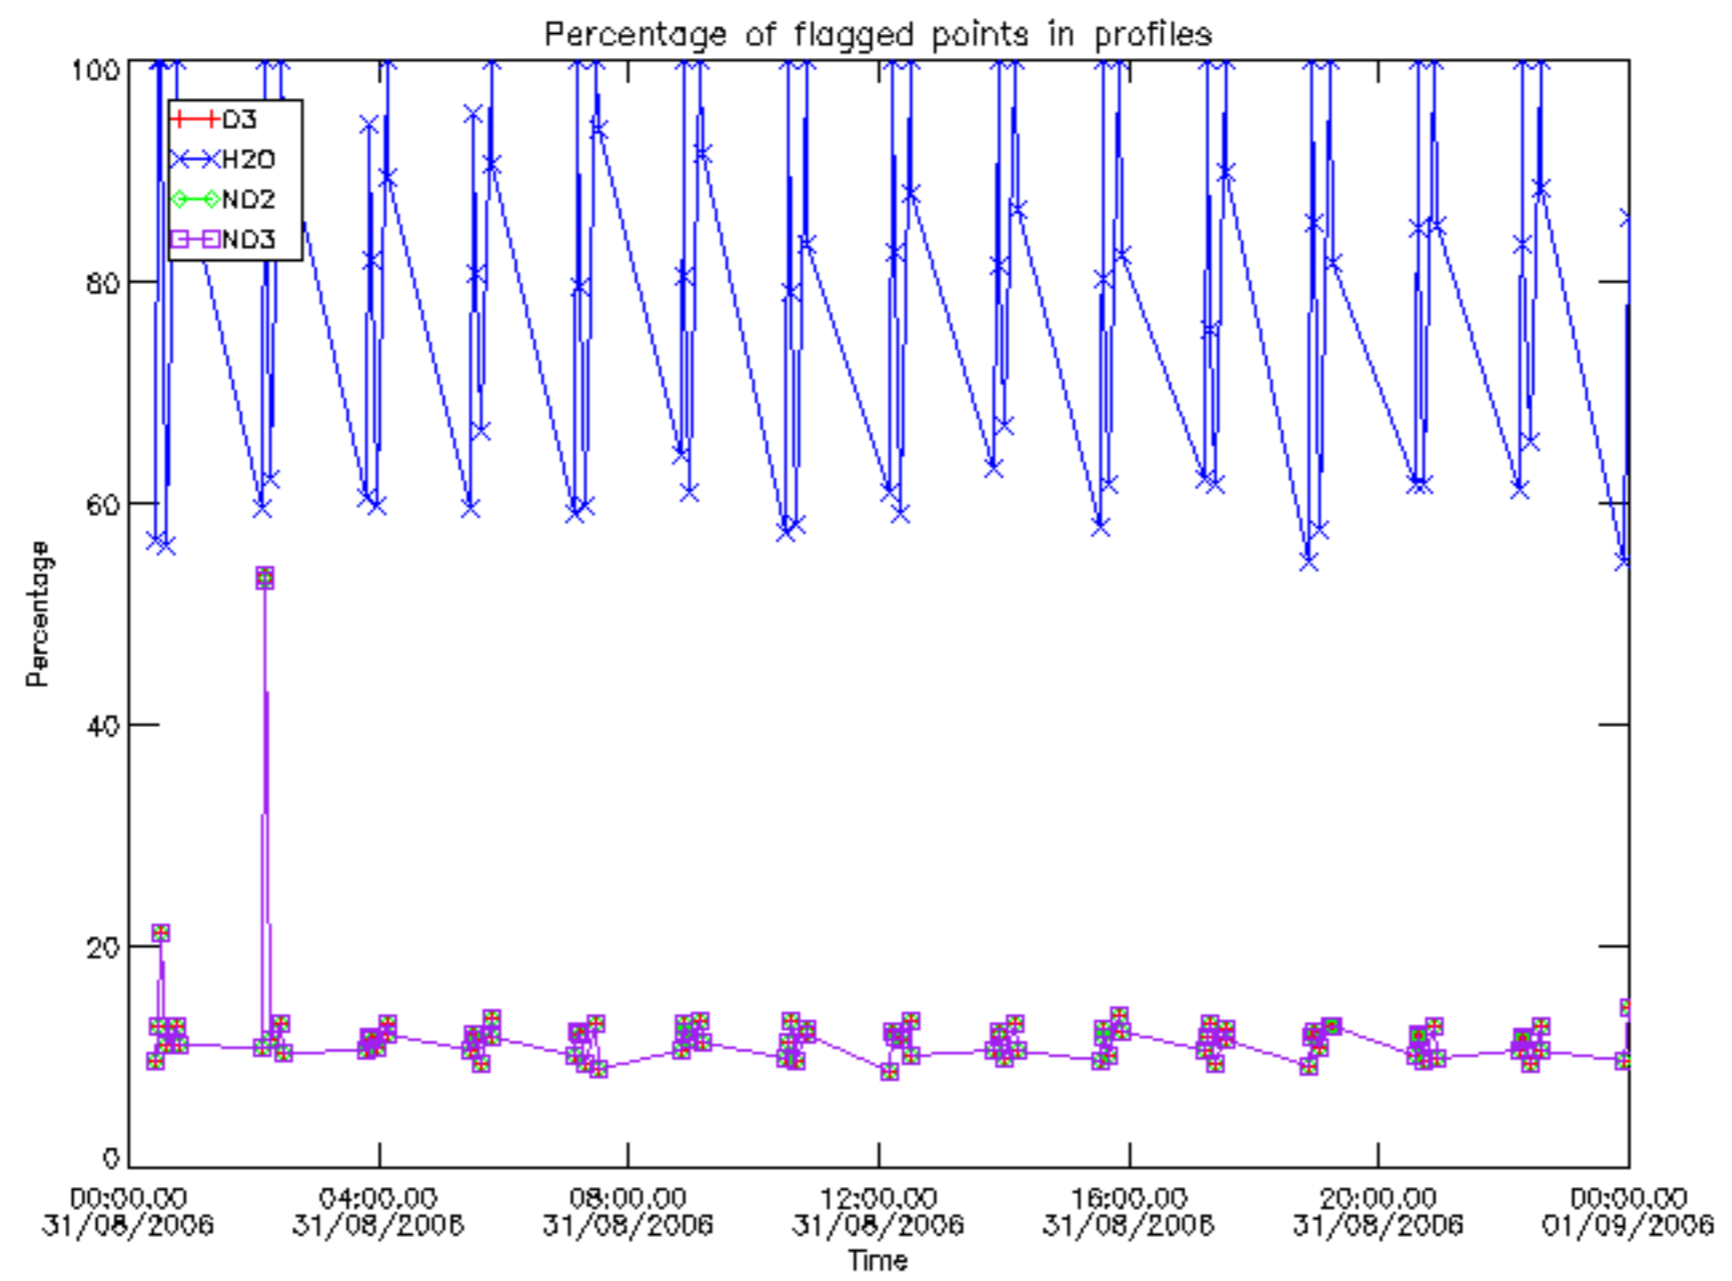

Percentage of flagged data per D3 profile

Percentage of flagged data per H2O profile