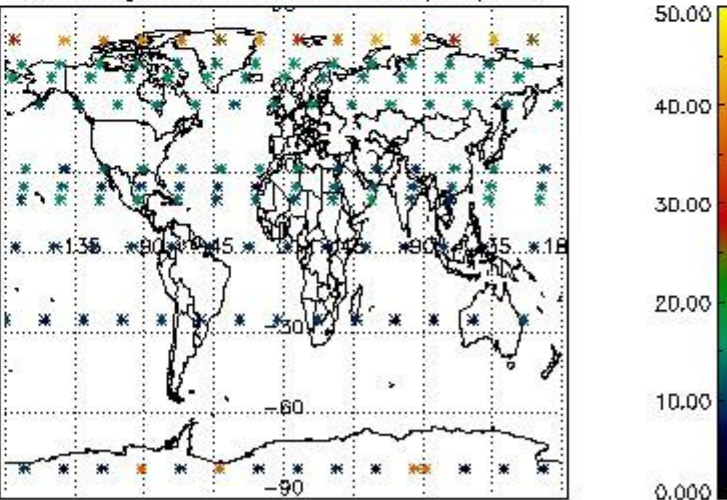

4.2 Plot quality information per product coming from level 1b processing (world map)

4.2.1 Plot level 1 quality information per product (world map): ENVISAT ASCENDING passes

4.2.2 Plot level 1 quality information per product (world map): ENVISAT DESCENDING passes

Percentage of cosmic ray hits per profile

Percentage of datation errors per profile

Percentage of star falling outside central band per profile

Percentage of saturation errors per profile

5. Trace gas profiles