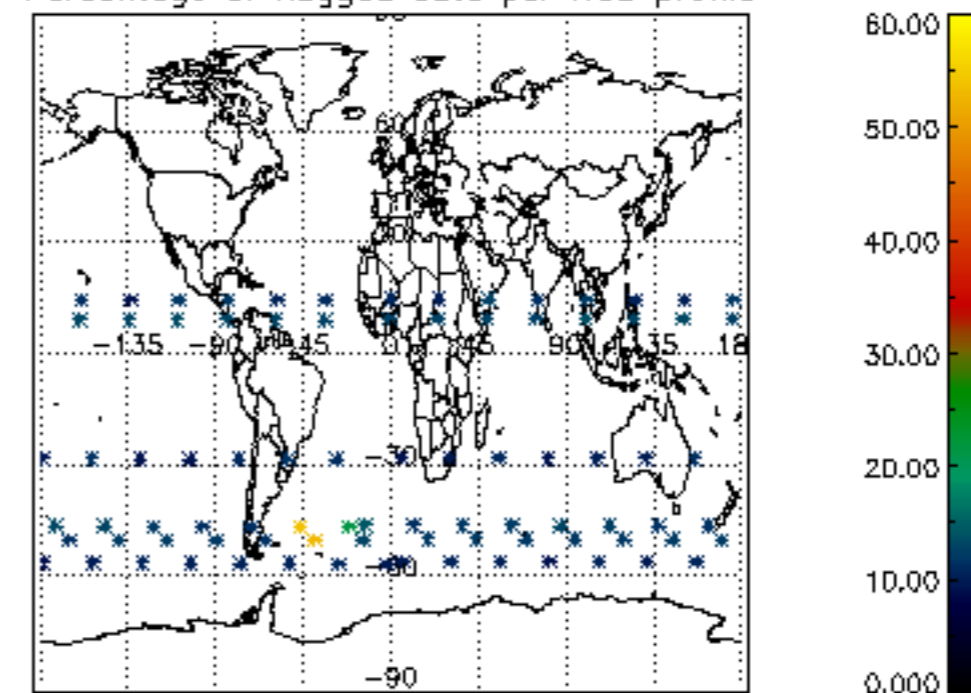

Percentage of flagged data per NO3 profile