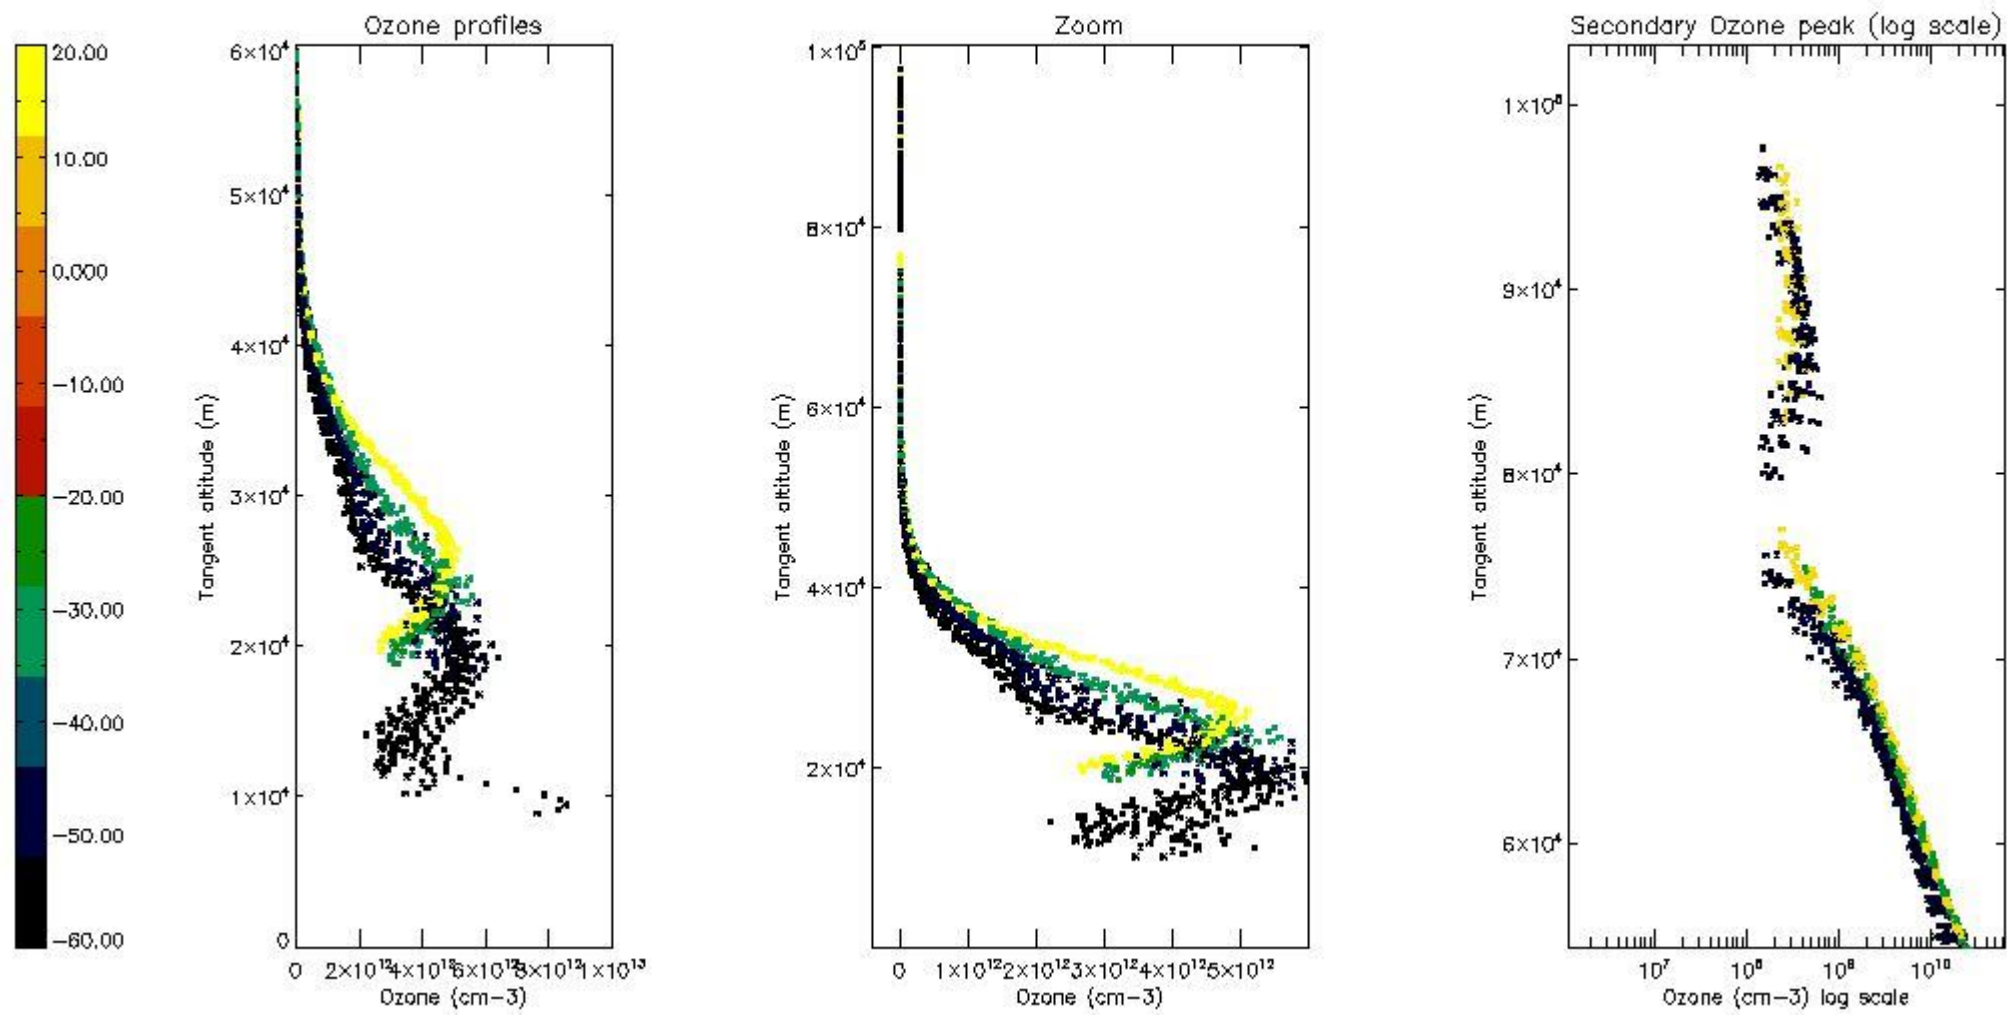

STD < 10	18
STD < 5	14

5.2 Plot ozone profiles for all STD (dark without errors)

The colorbar represents the latitude.

5.3 Plot ozone profiles where STD < 20% (dark without errors)

The colorbar represents the latitude.

5.4 Plot ozone profiles where $STD < 10\%$ (dark without errors)

The colorbar represents the latitude.

5.5 Plot ozone profiles where STD < 5% (dark without errors)

The colorbar represents the latitude.

5.6 Plot NO₂ profiles for all STD (dark without errors)