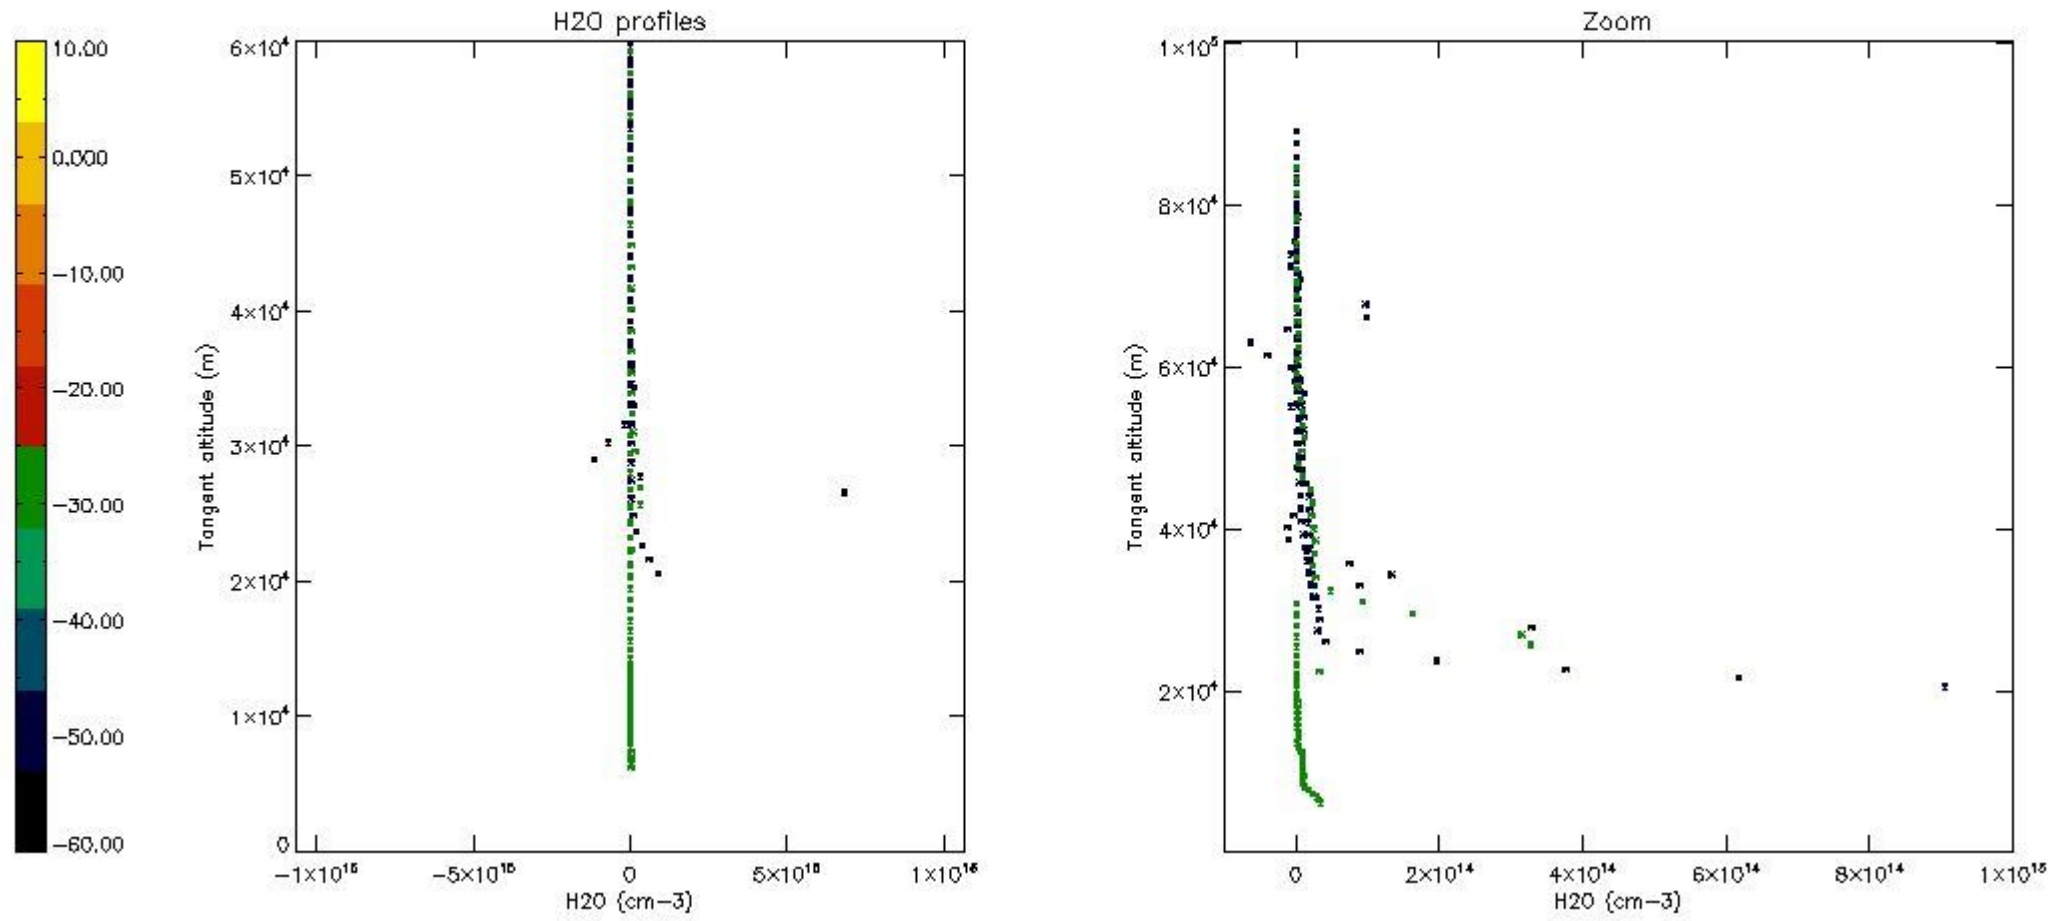

6. Auxiliary Data Files used for the production reported in section 2

The number reported in the third column indicates since which file (see list in section 2) the corresponding auxiliary file has been used. The fourth column is the date of those product files.

Type	Auxiliary Filename	Used since product	Used since product date
INST_PHYS_CHARACTERISTICS	GOM_INS_AXVIEC20091111_143220_20030716_120000_20500101_000000	1	31-AUG-2006 00:11:17
LEVEL-2_PROC_CONFIG	GOM_PR2_AXVIEC20091111_152718_20020301_000000_20500101_000000	1	31-AUG-2006 00:11:17
CROSS_SECTIONS_FILE	GOM_CRS_AXVIEC20091111_154832_20020301_000000_20500101_000000	1	31-AUG-2006 00:11:17