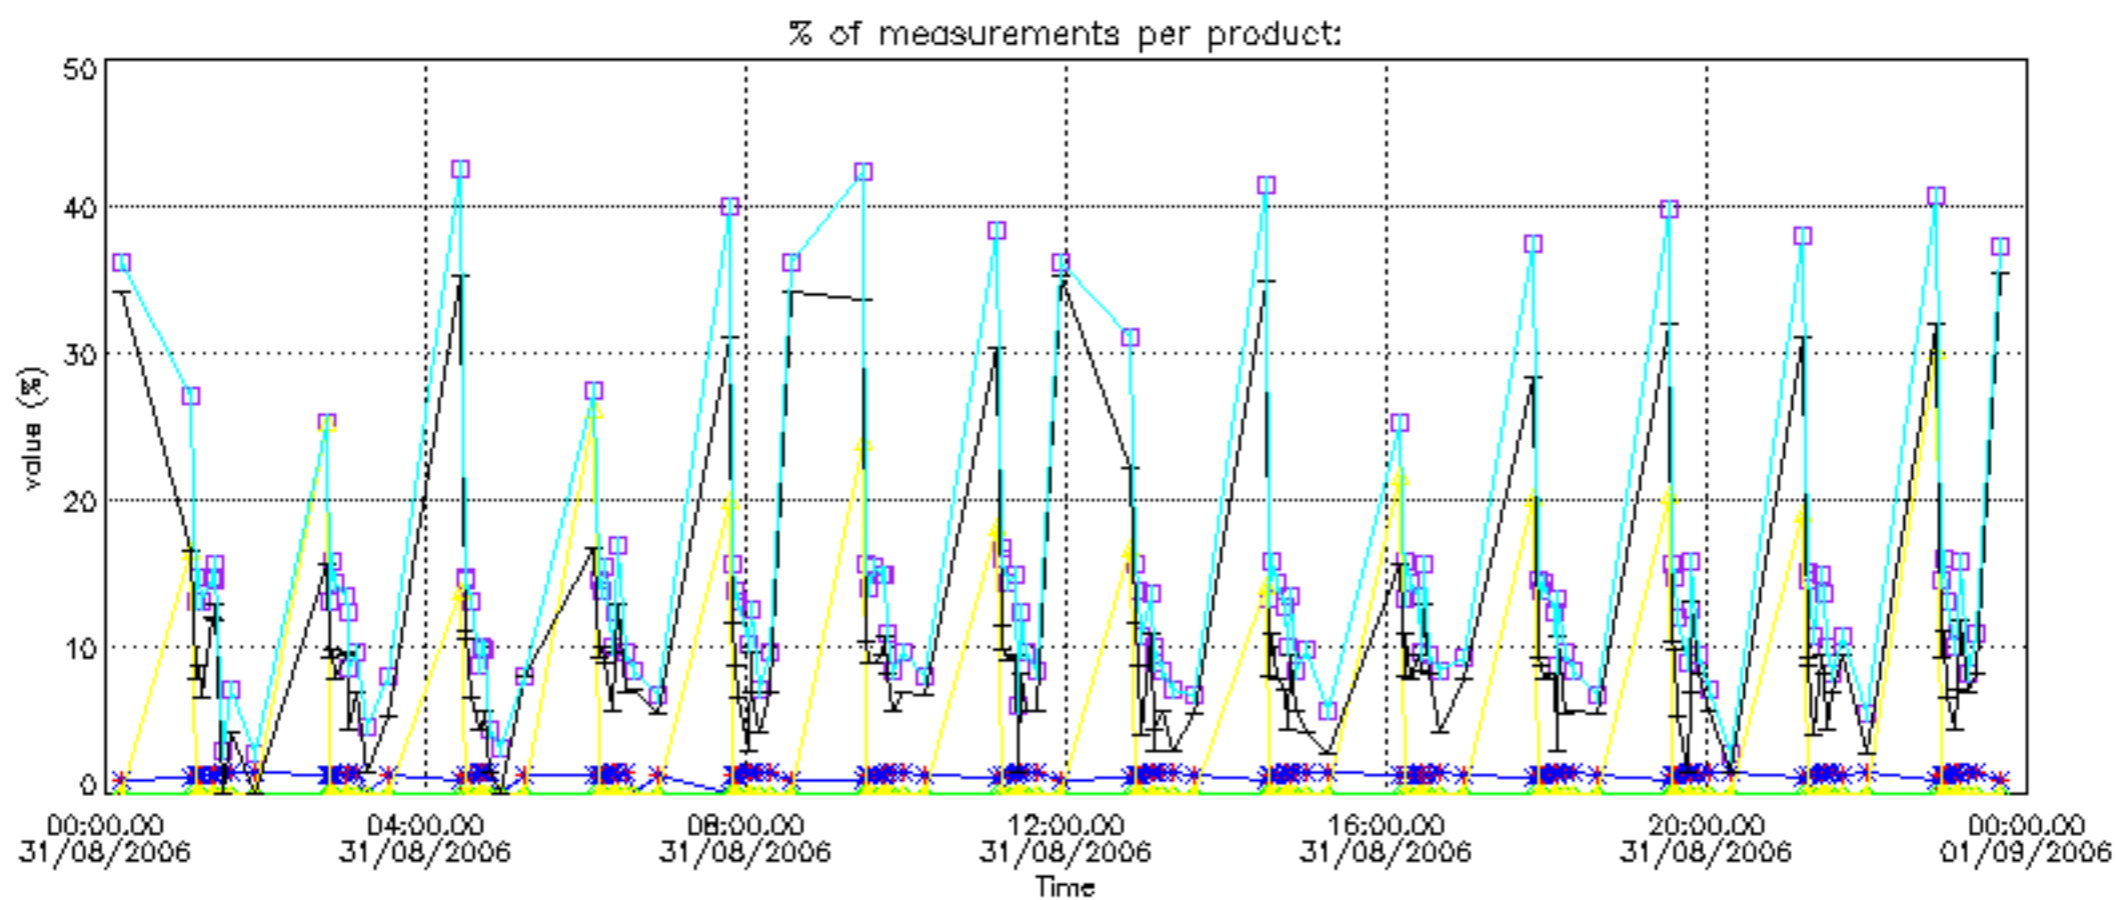

Percentage of cosmic ray hits per profile

Percentage of datation errors per profile