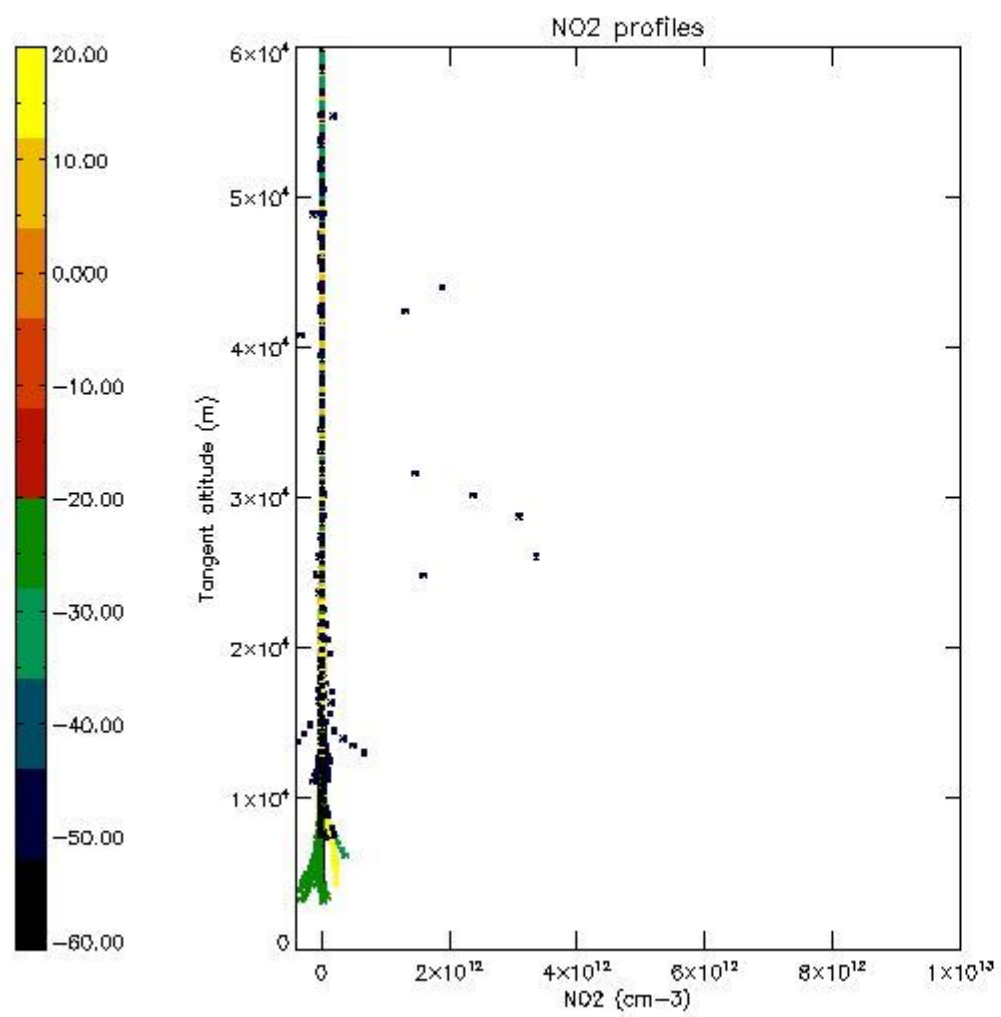

STD < 10	18
STD < 5	14

5.2 Plot ozone profiles for all STD (dark without errors)

The colorbar represents the latitude.

5.3 Plot ozone profiles where STD < 20% (dark without errors)

The colorbar represents the latitude.

5.4 Plot ozone profiles where $STD < 10\%$ (dark without errors)

The colorbar represents the latitude.

5.5 Plot ozone profiles where STD < 5% (dark without errors)

The colorbar represents the latitude.

5.6 Plot NO₂ profiles for all STD (dark without errors)

The colorbar represents the latitude.

5.7 Plot NO3 profiles for all STD (dark without errors)

The colorbar represents the latitude.

5.8 Plot H2O profiles for all STD (only for occultations of stars 1,2,3,4,13,14,16,26,63 dark without errors)