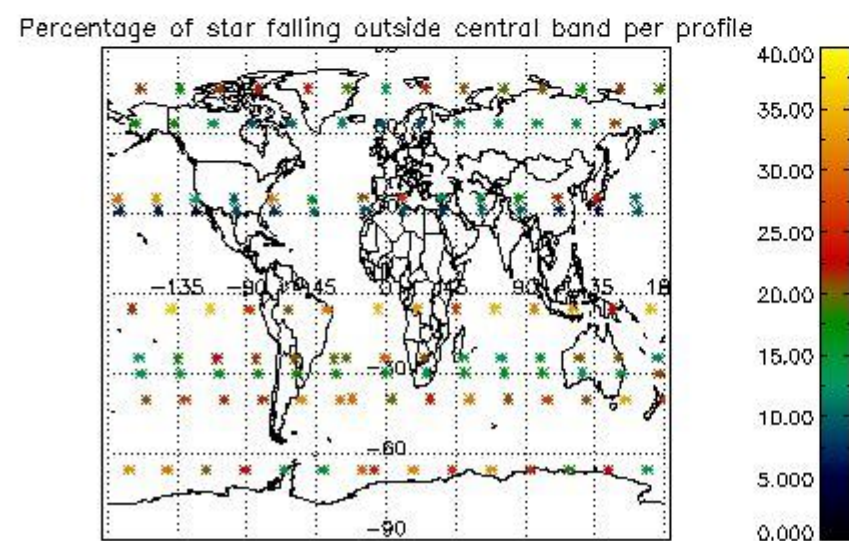

4.1 Plot quality information per product (time dependant) coming from level 1b processing

4.1.1 Plot level 1 quality information per product (time dependant): ENVISAT ASCENDING passes

4.1.2 Plot level 1 quality information per product (time dependant): ENVI SAT DESCENDING passes

4.2 Plot quality information per product coming from level 1b processing (world map)

4.2.1 Plot level 1 quality information per product (world map): ENVISAT ASCENDING passes

4.2.2 Plot level 1 quality information per product (world map): ENVISAT DESCENDING passes