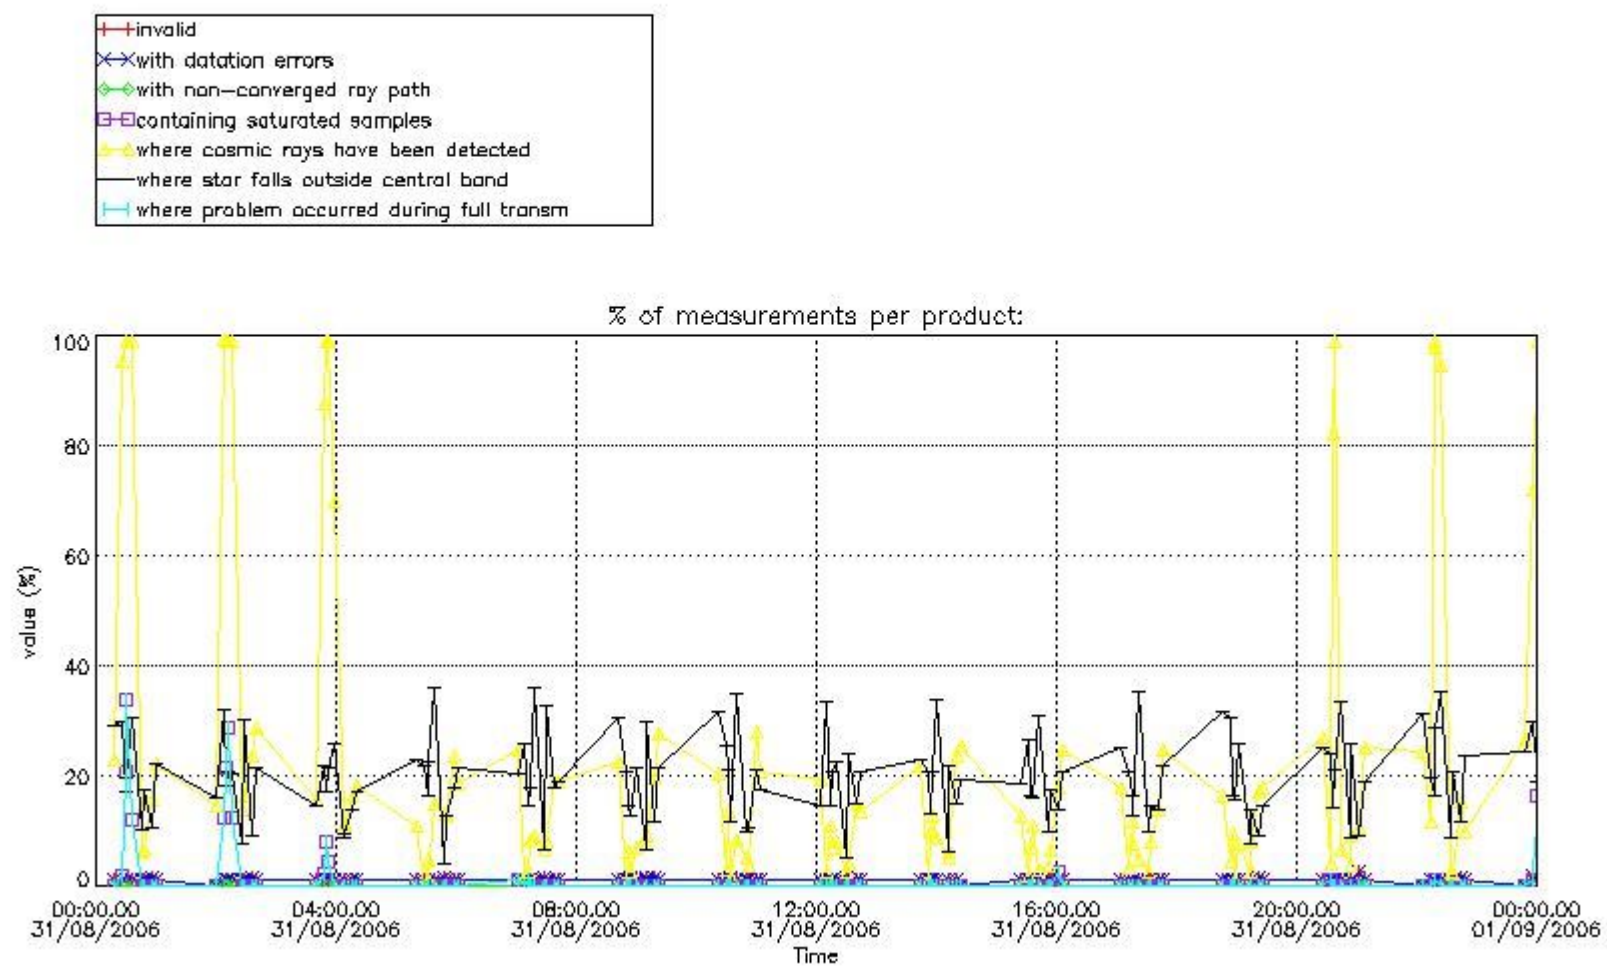

4.1.2 Plot level 1 quality information per product (time dependant): ENVI SAT DESCENDING passes