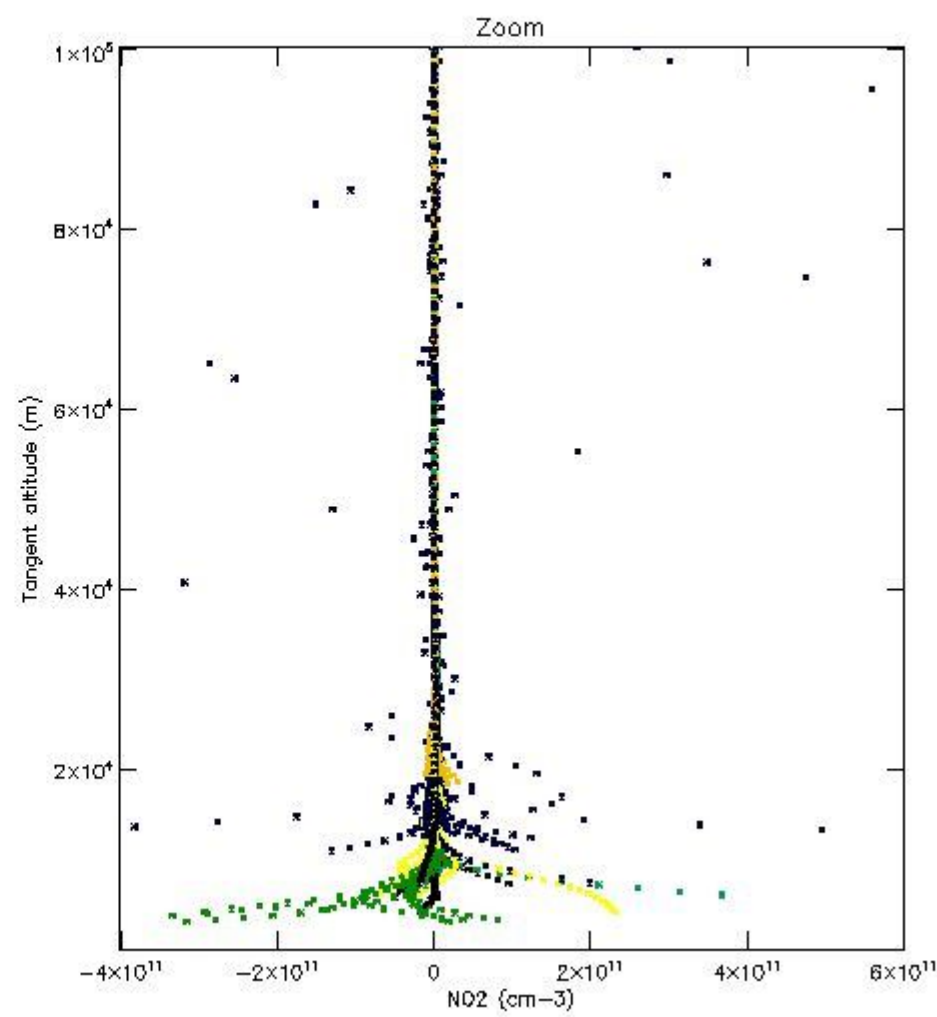

STD < 10	18
STD < 5	14

5.2 Plot ozone profiles for all STD (dark without errors)

The colorbar represents the latitude.

5.3 Plot ozone profiles where STD < 20% (dark without errors)

The colorbar represents the latitude.

5.4 Plot ozone profiles where $STD < 10\%$ (dark without errors)

The colorbar represents the latitude.

5.5 Plot ozone profiles where STD < 5% (dark without errors)

The colorbar represents the latitude.

5.6 Plot NO₂ profiles for all STD (dark without errors)

The colorbar represents the latitude.

5.7 Plot NO3 profiles for all STD (dark without errors)

The colorbar represents the latitude.

5.8 Plot H2O profiles for all STD (only for occultations of stars 1,2,3,4,13,14,16,26,63 dark without errors)