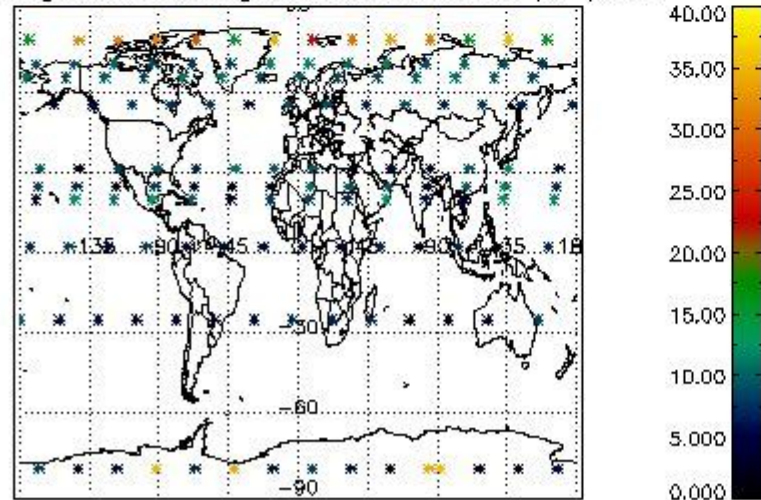

Percentage of star falling outside central band per profile