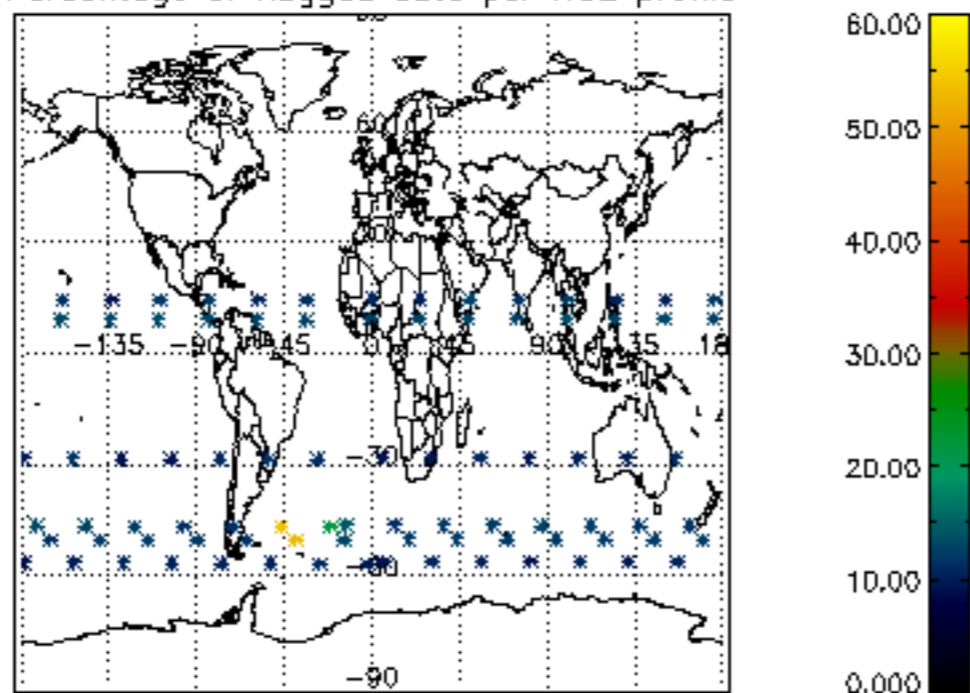

Percentage of flagged data per NO2 profile