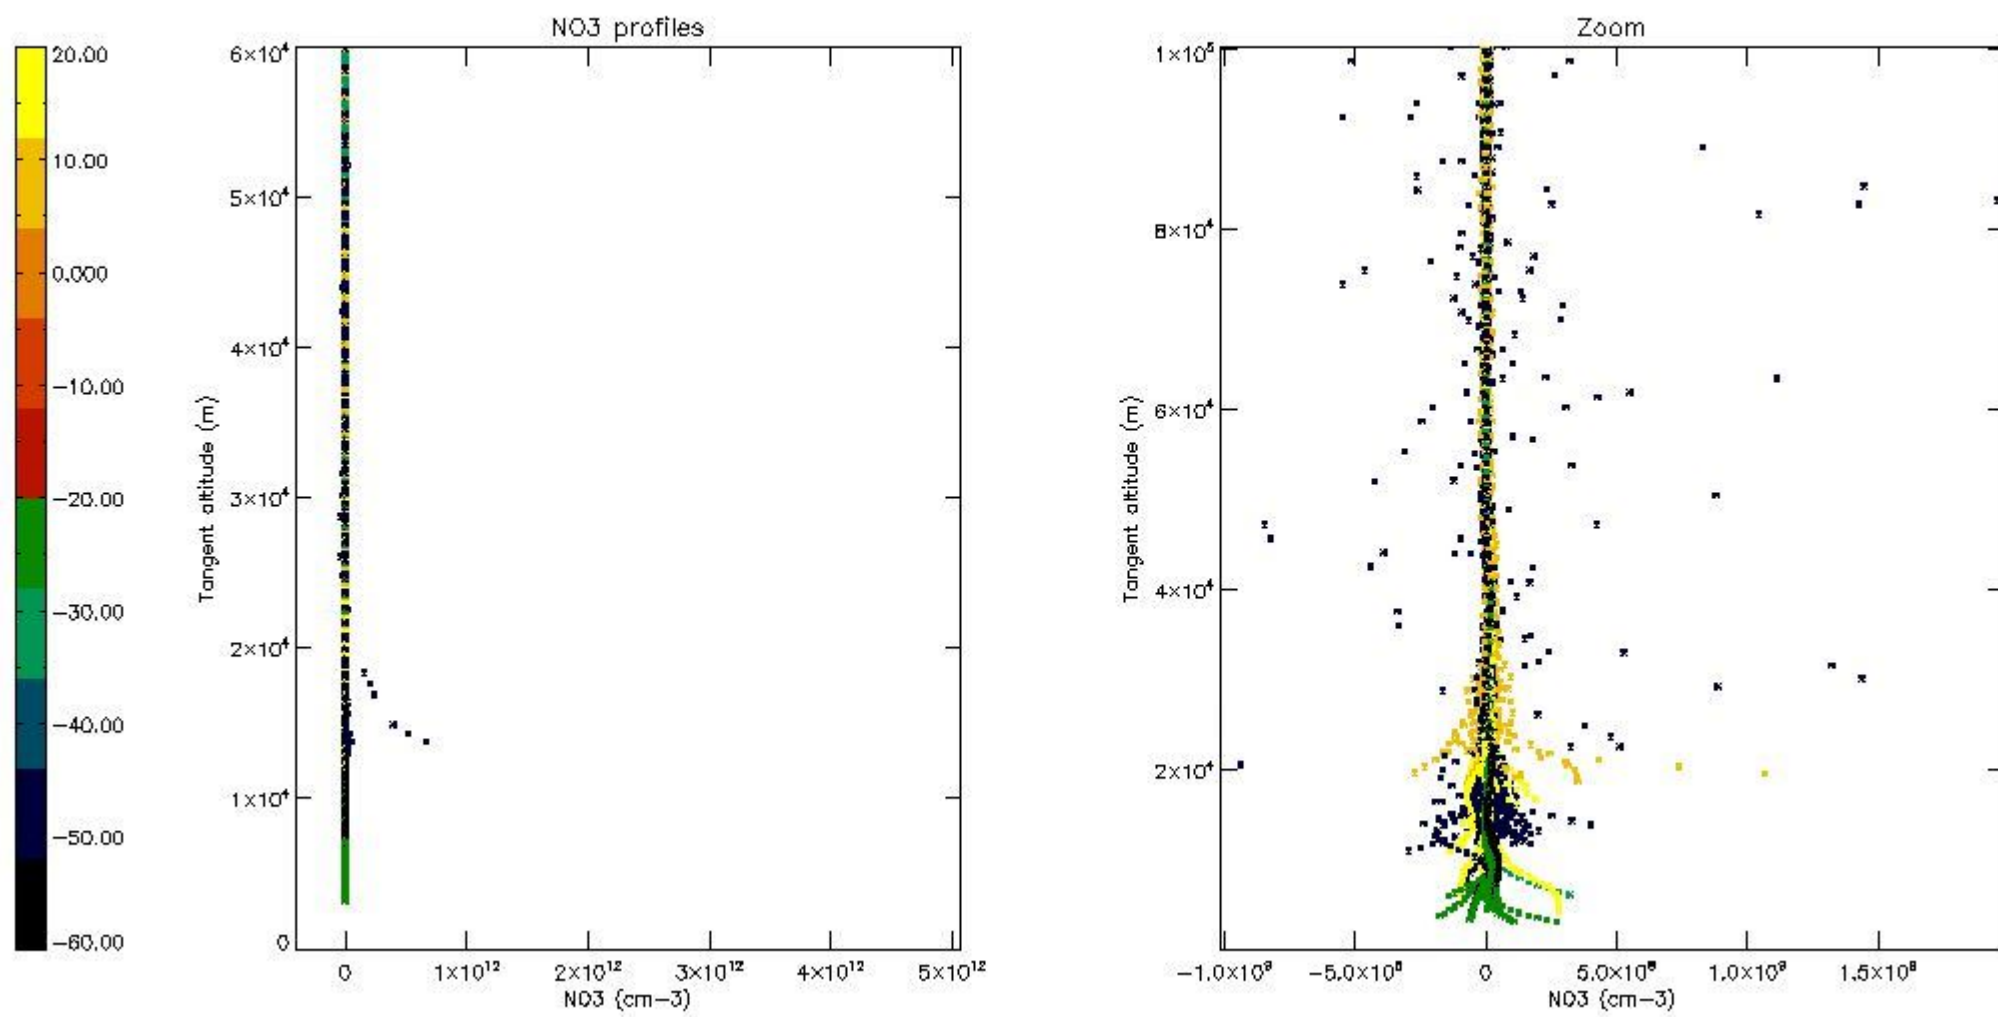

The colorbar represents the latitude.

5.7 Plot NO3 profiles for all STD (dark without errors)

The colorbar represents the latitude.

5.8 Plot H2O profiles for all STD (only for occultations of stars 1,2,3,4,13,14,16,26,63 dark without errors)