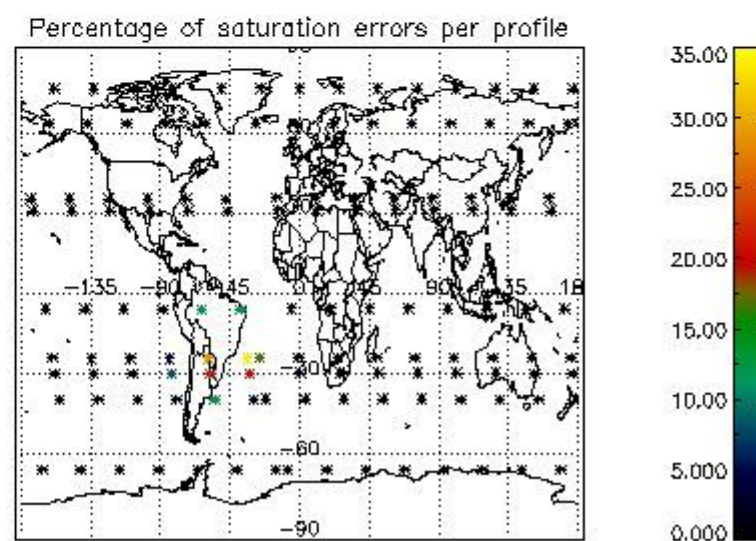

Percentage of flagged data per NO3 profile

4. Level 1 quality information per product

In this section it is plotted some information contained in the Quality Summary data set of the level 2 products that comes from the level 1b processing. Products without errors (error flag in the MPH set to "0") are used.

4.1 Plot quality information per product (time dependant) coming from level 1b processing

4.1.1 Plot level 1 quality information per product (time dependant): ENVISAT ASCENDING passes

4.1.2 Plot level 1 quality information per product (time dependant): ENVI SAT DESCENDING passes

4.2 Plot quality information per product coming from level 1b processing (world map)

4.2.1 Plot level 1 quality information per product (world map): ENVISAT ASCENDING passes

4.2.2 Plot level 1 quality information per product (world map): ENVISAT DESCENDING passes