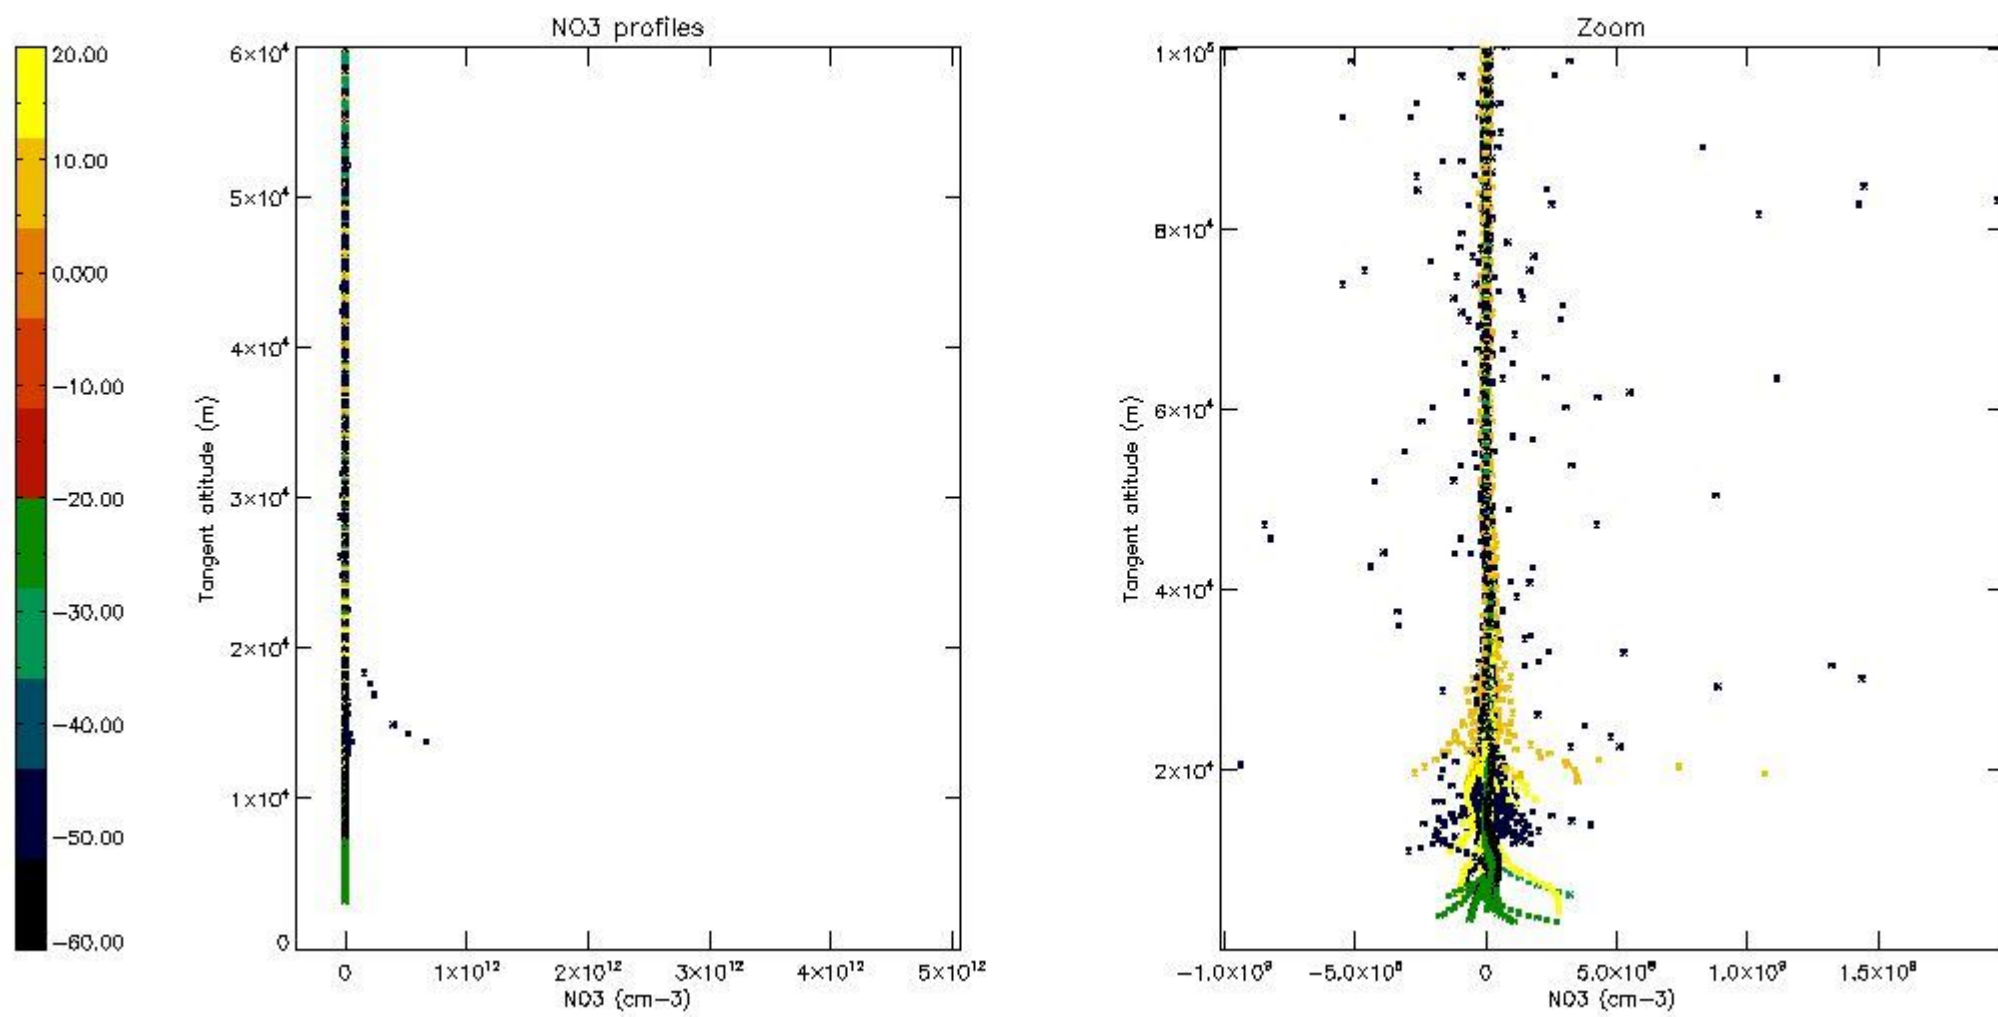

5.4 Plot ozone profiles where $STD < 10\%$ (dark without errors)

The colorbar represents the latitude.

5.5 Plot ozone profiles where STD < 5% (dark without errors)

The colorbar represents the latitude.

5.6 Plot NO₂ profiles for all STD (dark without errors)

The colorbar represents the latitude.

5.7 Plot NO3 profiles for all STD (dark without errors)

The colorbar represents the latitude.

5.8 Plot H2O profiles for all STD (only for occultations of stars 1,2,3,4,13,14,16,26,63 dark without errors)