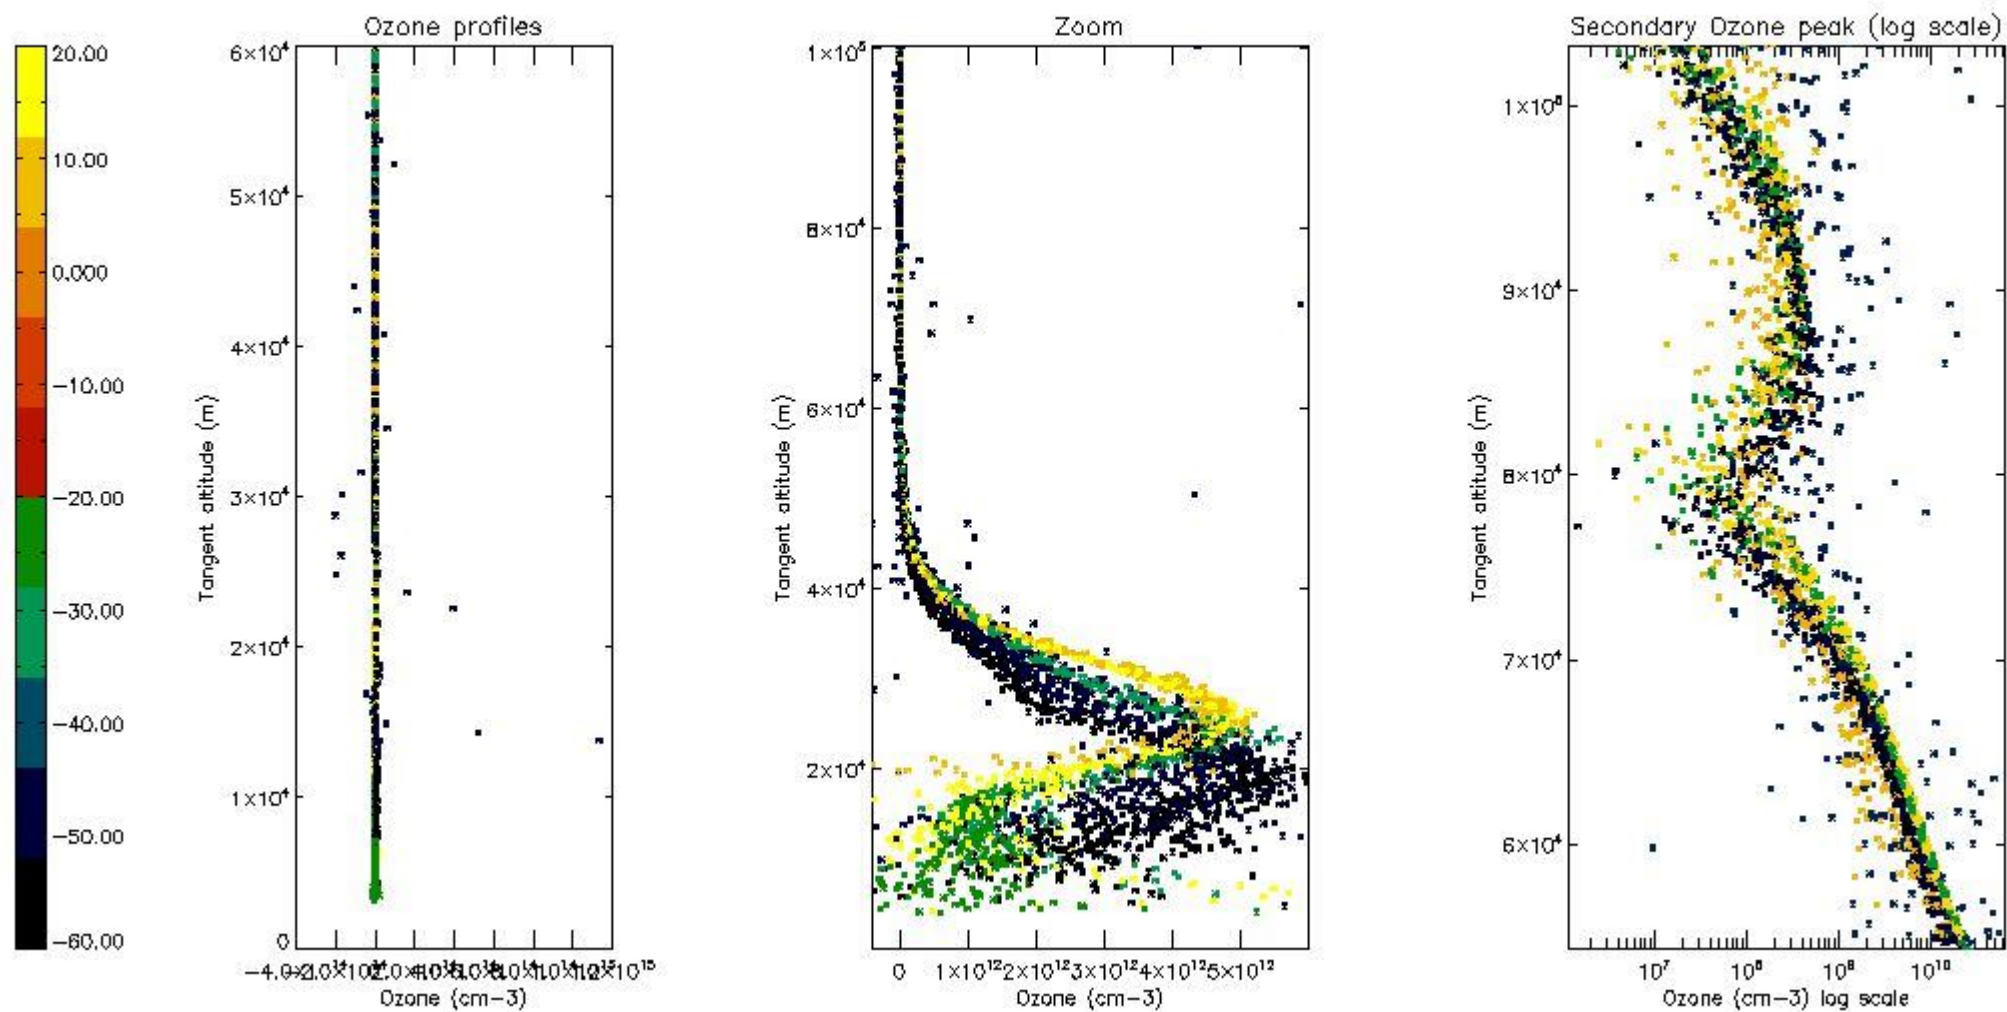

STD < 10	18
STD < 5	14

5.2 Plot ozone profiles for all STD (dark without errors)

The colorbar represents the latitude.

5.3 Plot ozone profiles where STD < 20% (dark without errors)

The colorbar represents the latitude.