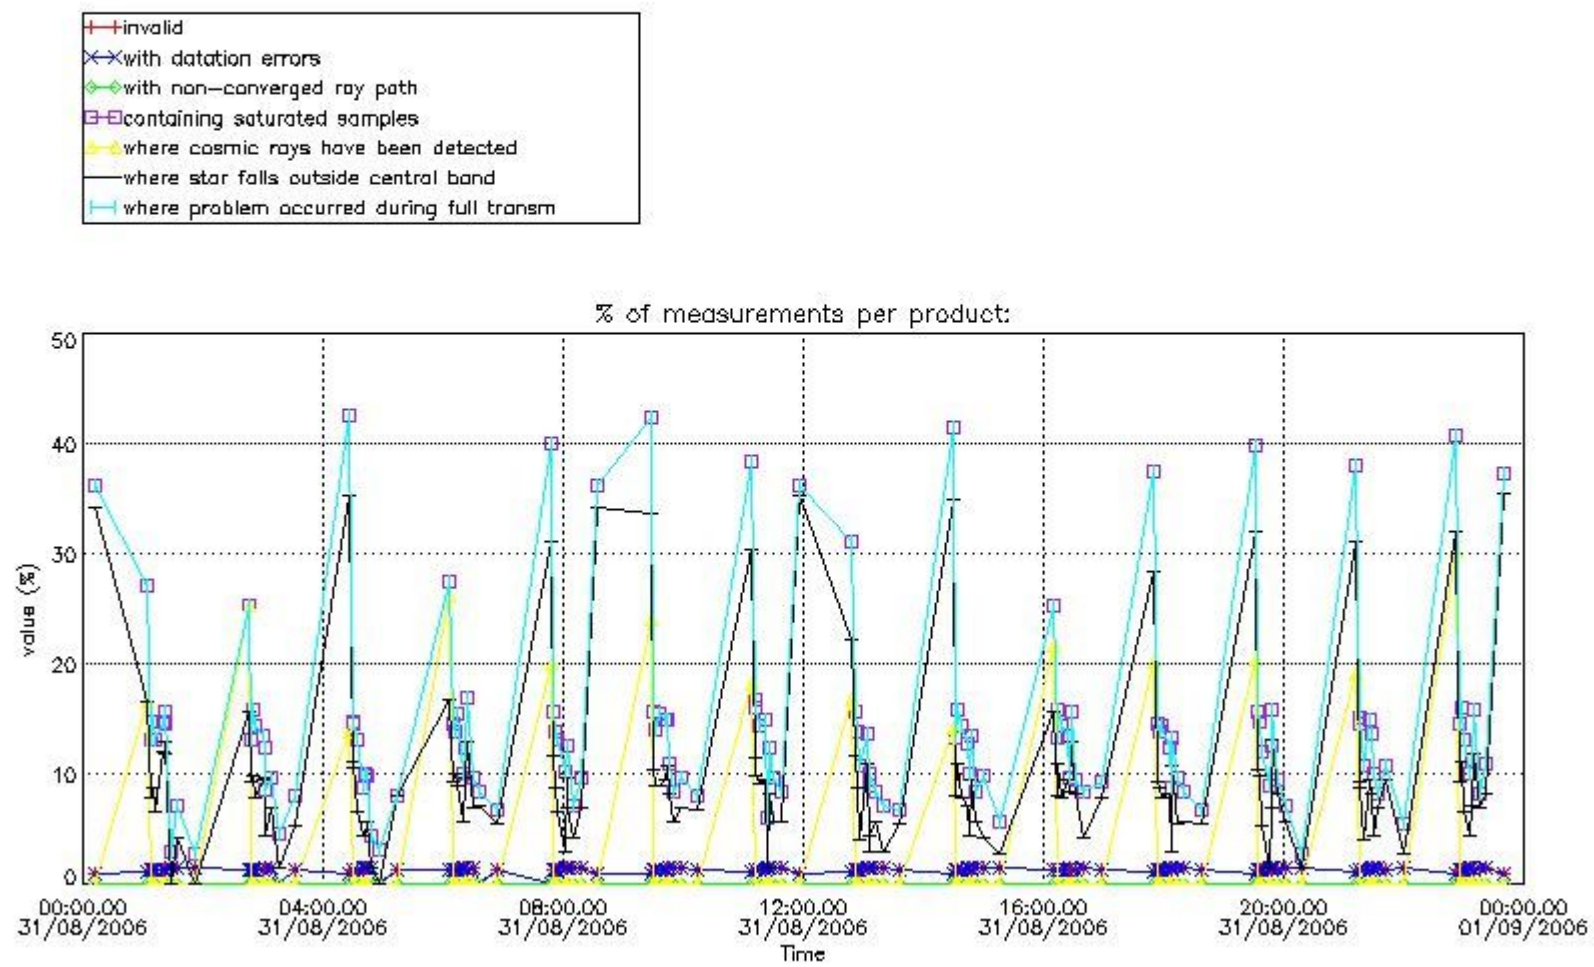

3.1 Plot quality information per product (time dependant)

3.2 Plot quality information per product (world map)

Percentage of flagged data per O3 profile

Percentage of flagged data per H2O profile

Percentage of flagged data per NO2 profile

Percentage of flagged data per NO3 profile

4. Level 1 quality information per product

In this section it is plotted some information contained in the Quality Summary data set of the level 2 products that comes from the level 1b processing. Products without errors (error flag in the MPH set to "0") are used.

4.1 Plot quality information per product (time dependant) coming from level 1b processing

4.1.1 Plot level 1 quality information per product (time dependant): ENVISAT ASCENDING passes

4.1.2 Plot level 1 quality information per product (time dependant): ENVI SAT DESCENDING passes