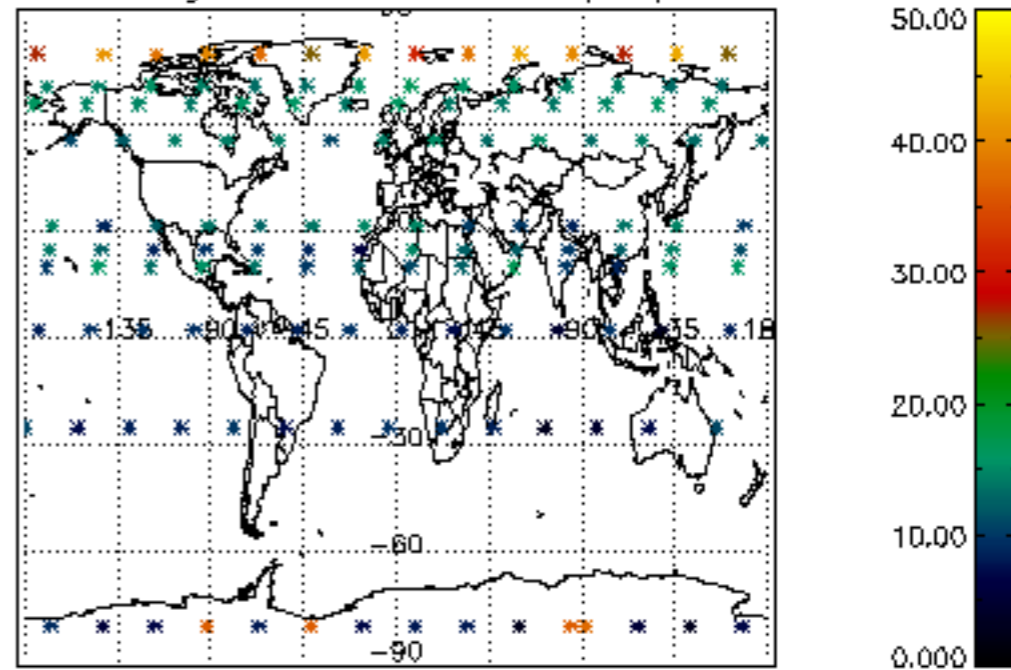

Percentage of saturation errors per profile