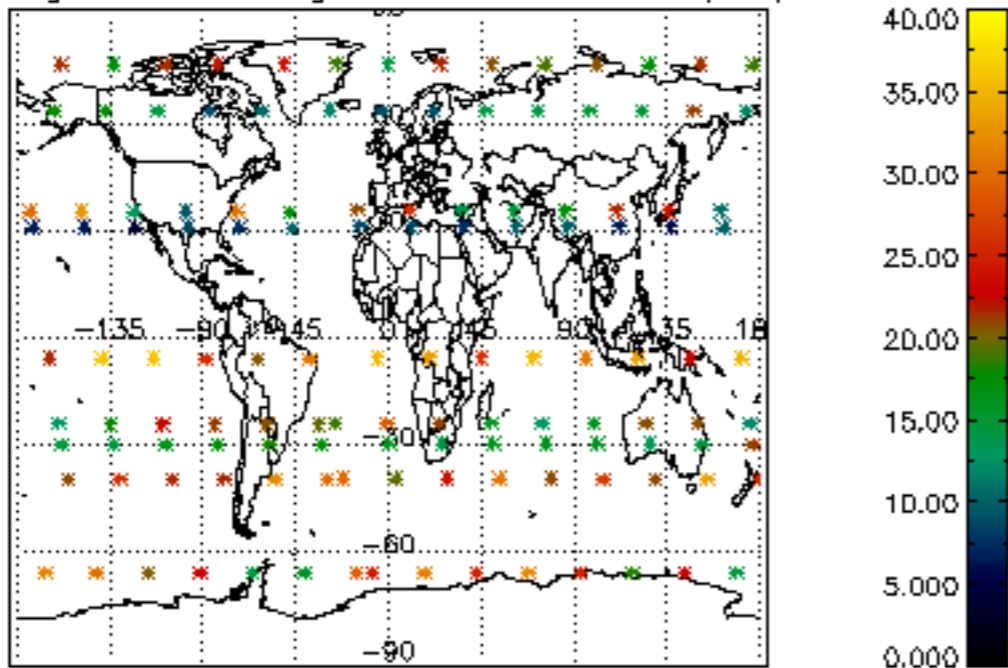

Percentage of cosmic ray hits per profile

Percentage of star falling outside central band per profile