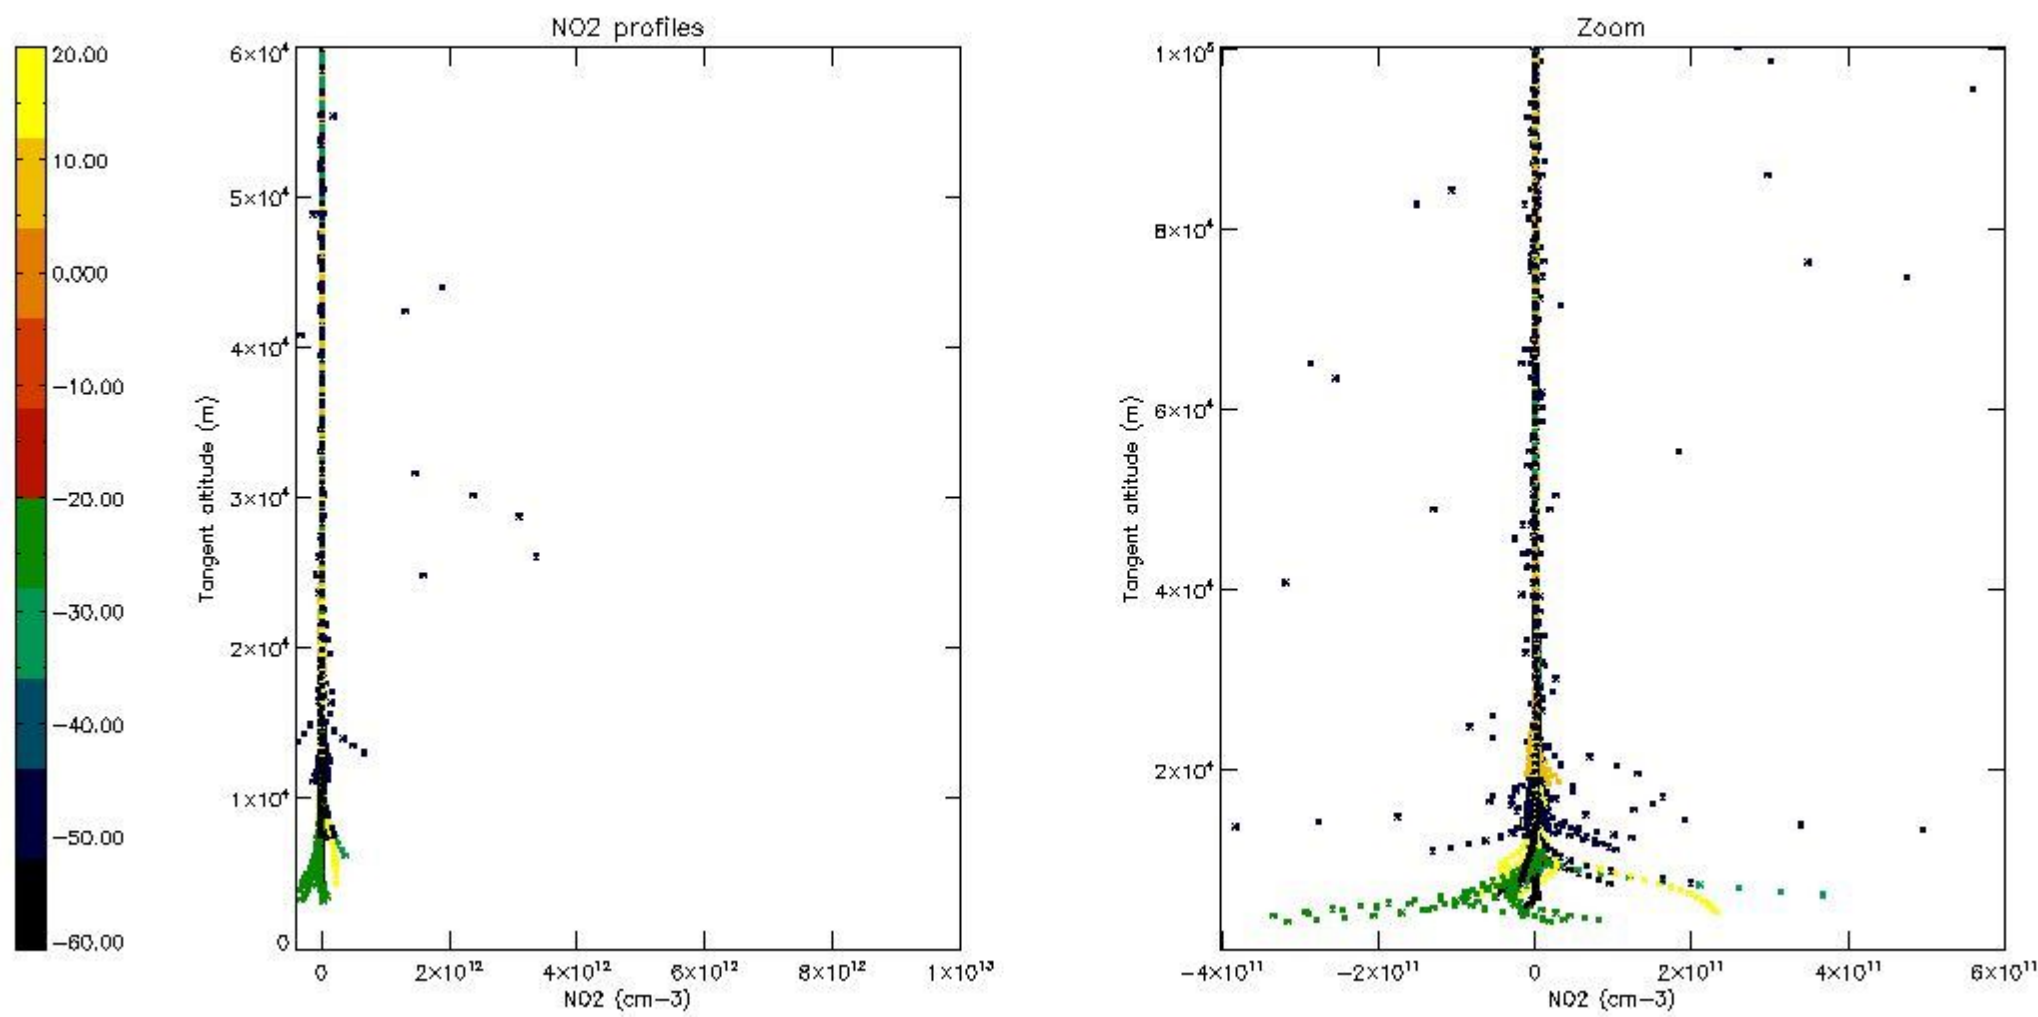

The colorbar represents the latitude.

5.7 Plot NO3 profiles for all STD (dark without errors)

The colorbar represents the latitude.

5.8 Plot H2O profiles for all STD (only for occultations of stars 1,2,3,4,13,14,16,26,63 dark without errors)