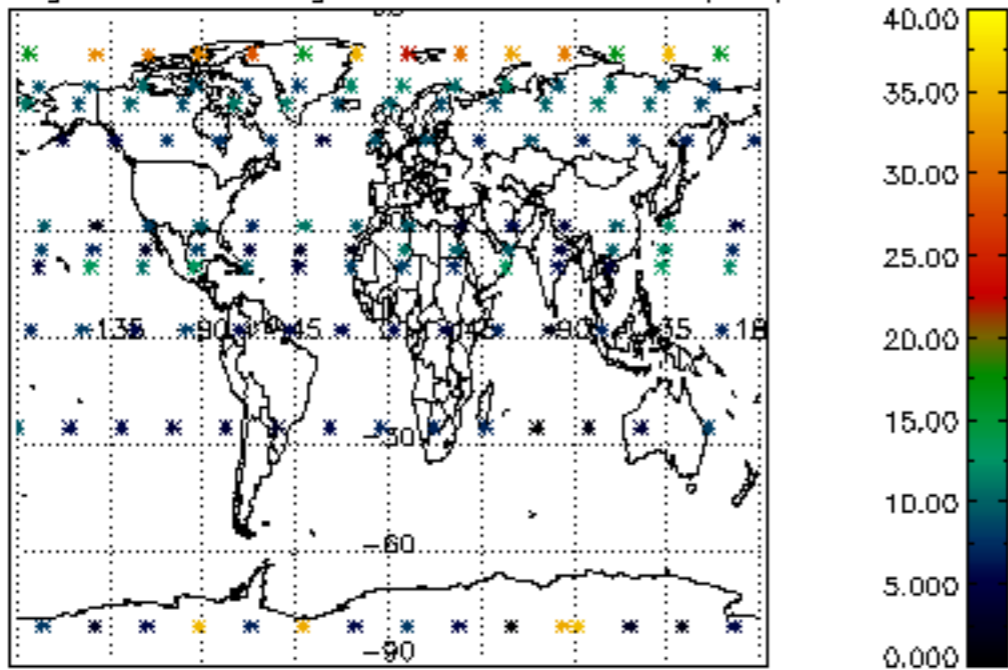

Percentage of star falling outside central band per profile