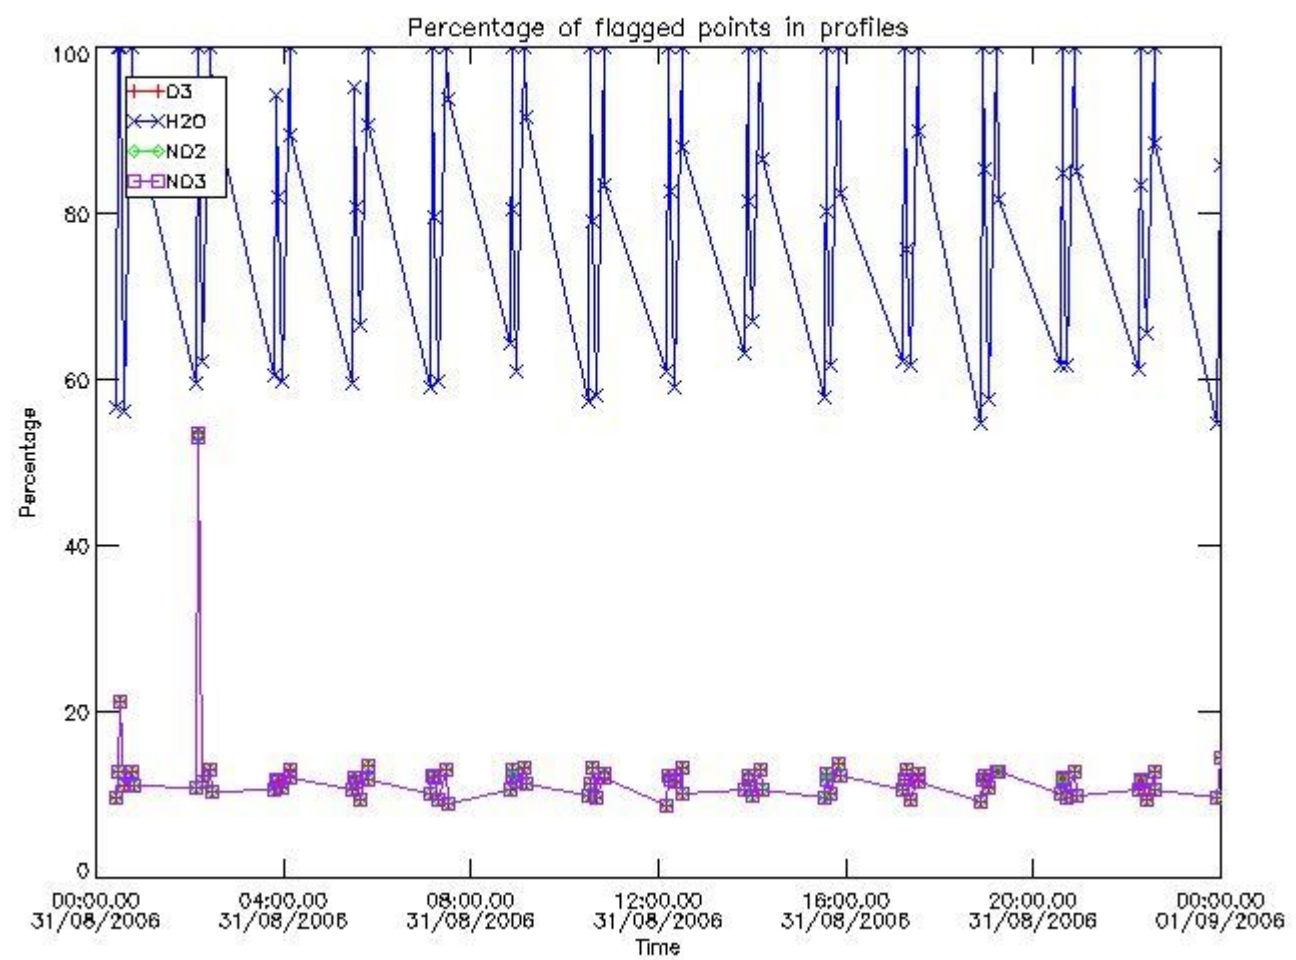

3. Quality information per product

In this section it is plotted some information contained in the Quality Summary data set of the level 2 products. Only products in dark limb conditions and without errors (error flag in the MPH set to "0") are used.

3.1 Plot quality information per product (time dependant)

3.2 Plot quality information per product (world map)