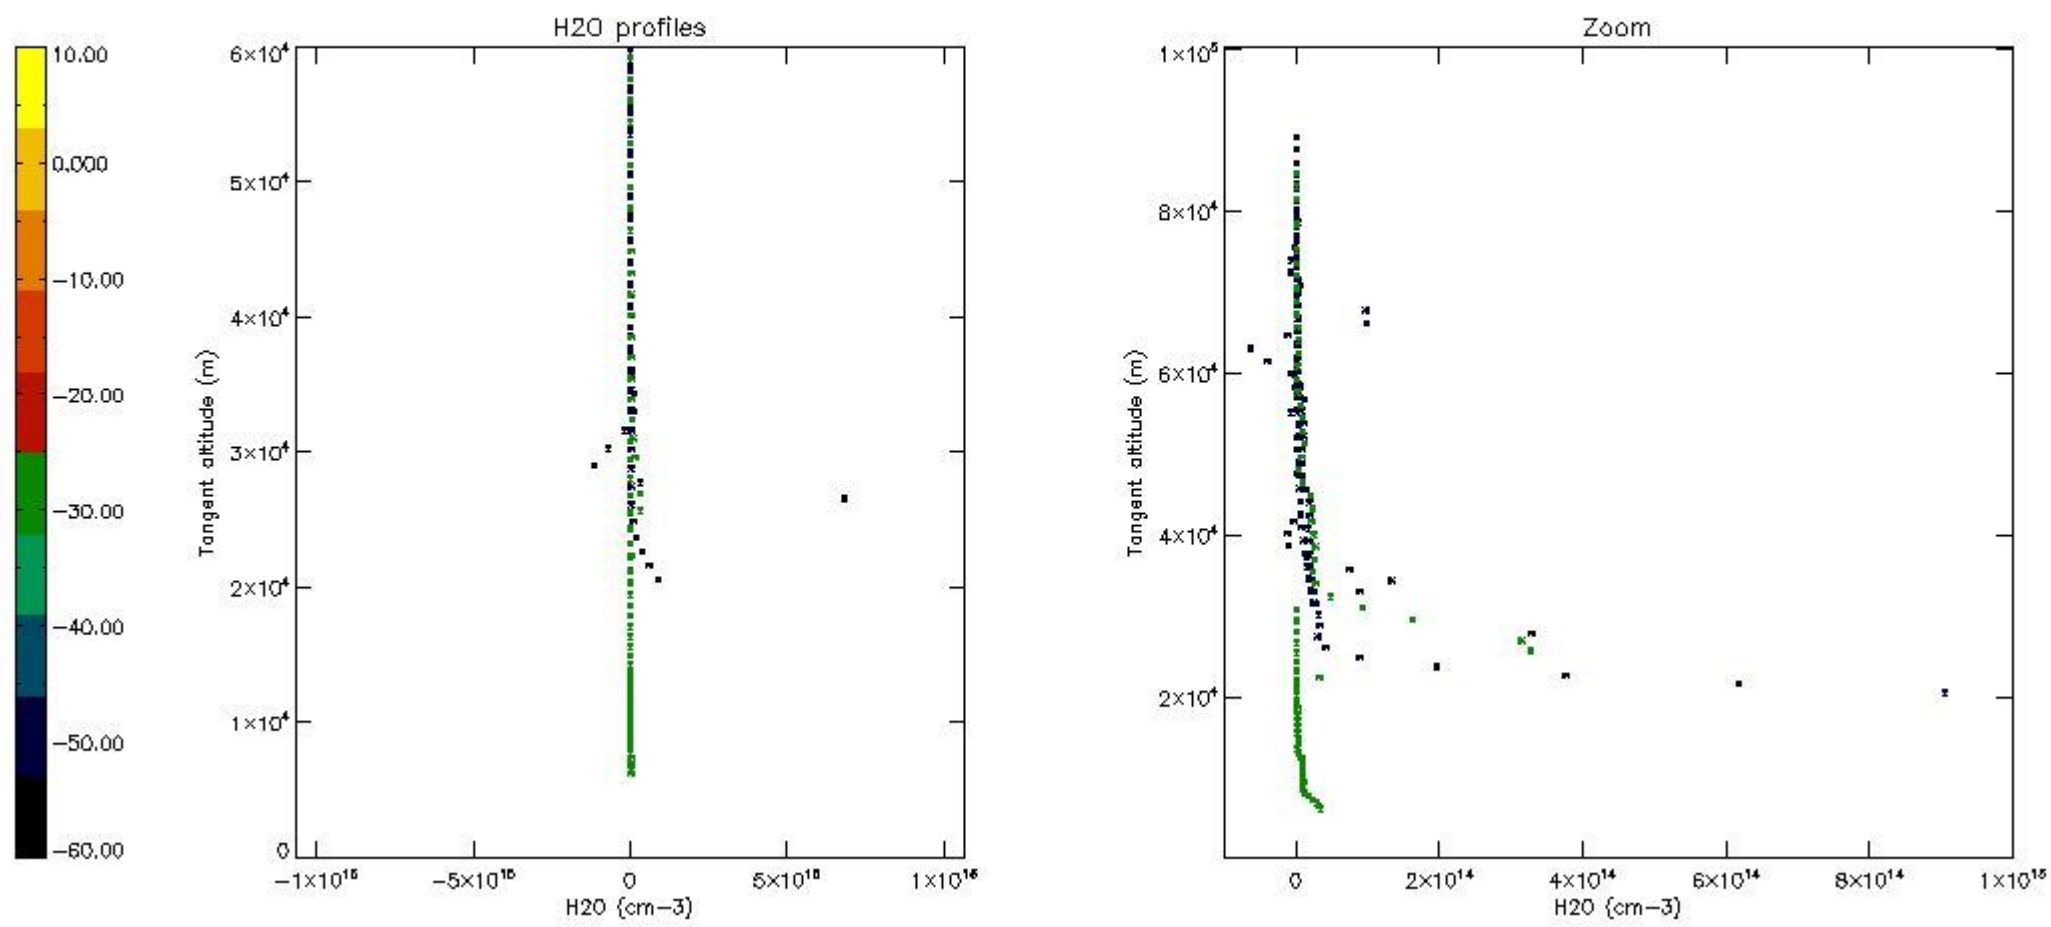

6. Auxiliary Data Files used for the production reported in section 2

The number reported in the third column indicates since which file (see list in section 2) the corresponding auxiliary file has been used. The fourth column is the date of those product files.

Type	Auxiliary Filename	Used since product	Used since product date
INST_PHYS_CHARACTERISTICS	GOM_INS_AXVIEC20091111_143220_20030716_120000_20500101_000000	1	31-AUG-2006 00:11:17
LEVEL-2_PROC_CONFIG	GOM_PR2_AXVIEC20091111_152718_20020301_000000_20500101_000000	1	31-AUG-2006 00:11:17
CROSS_SECTIONS_FILE	GOM_CRS_AXVIEC20091111_154832_20020301_000000_20500101_000000	1	31-AUG-2006 00:11:17