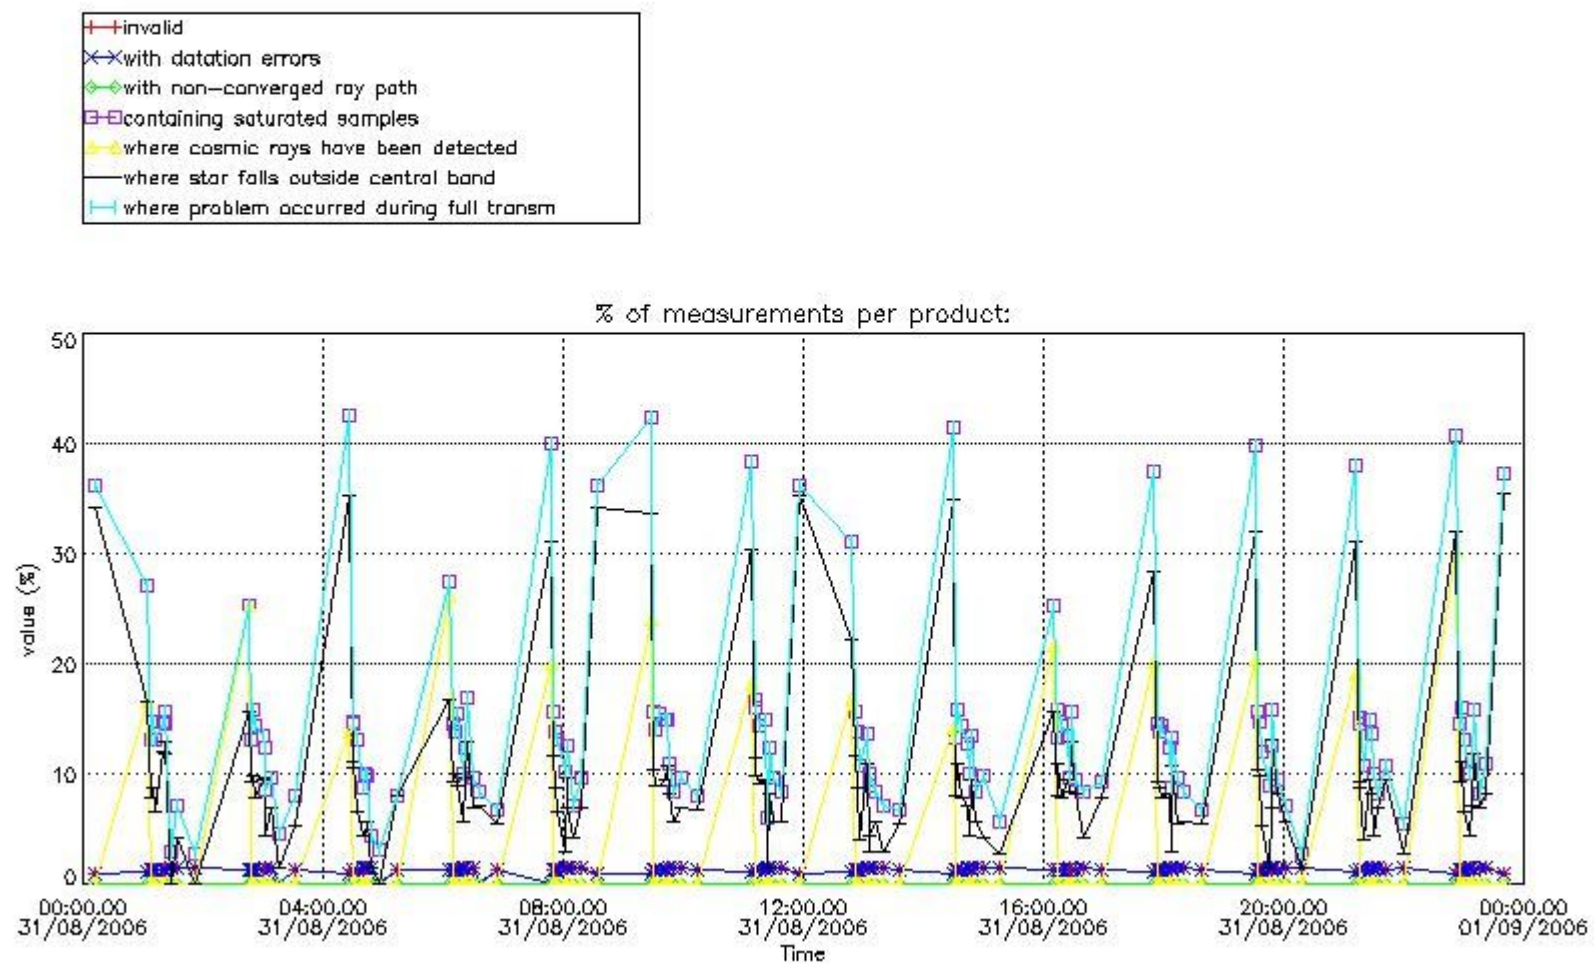

4.2 Plot quality information per product coming from level 1b processing (world map)

4.2.1 Plot level 1 quality information per product (world map): ENVISAT ASCENDING passes