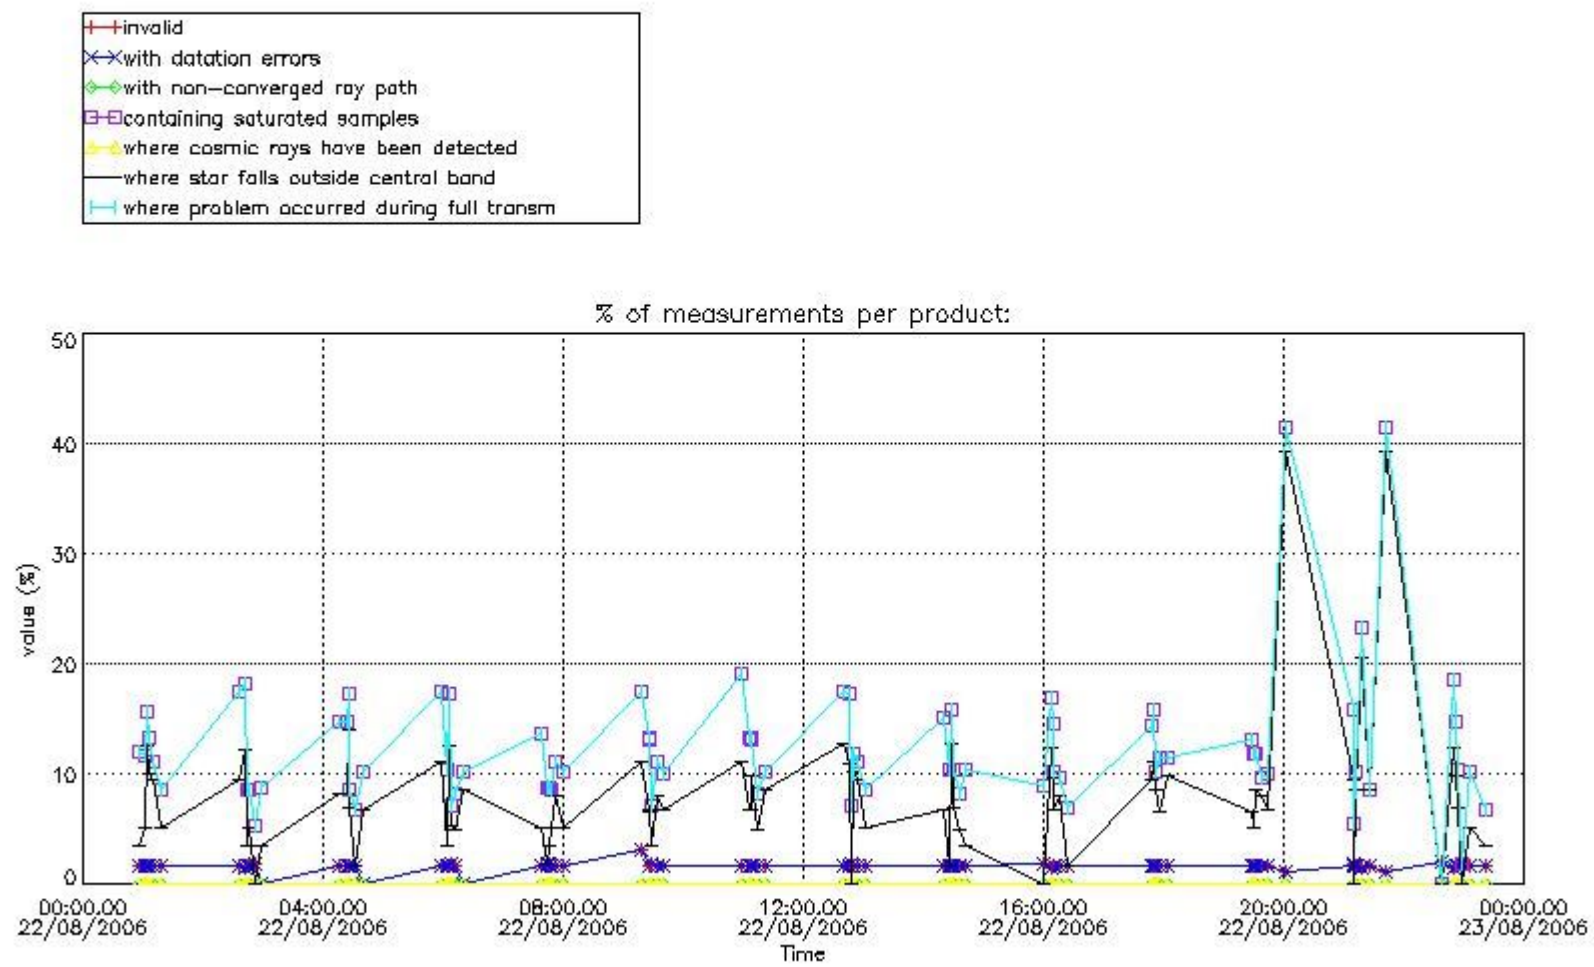

4.2 Plot quality information per product coming from level 1b processing (world map)

4.2.1 Plot level 1 quality information per product (world map): ENVISAT ASCENDING passes