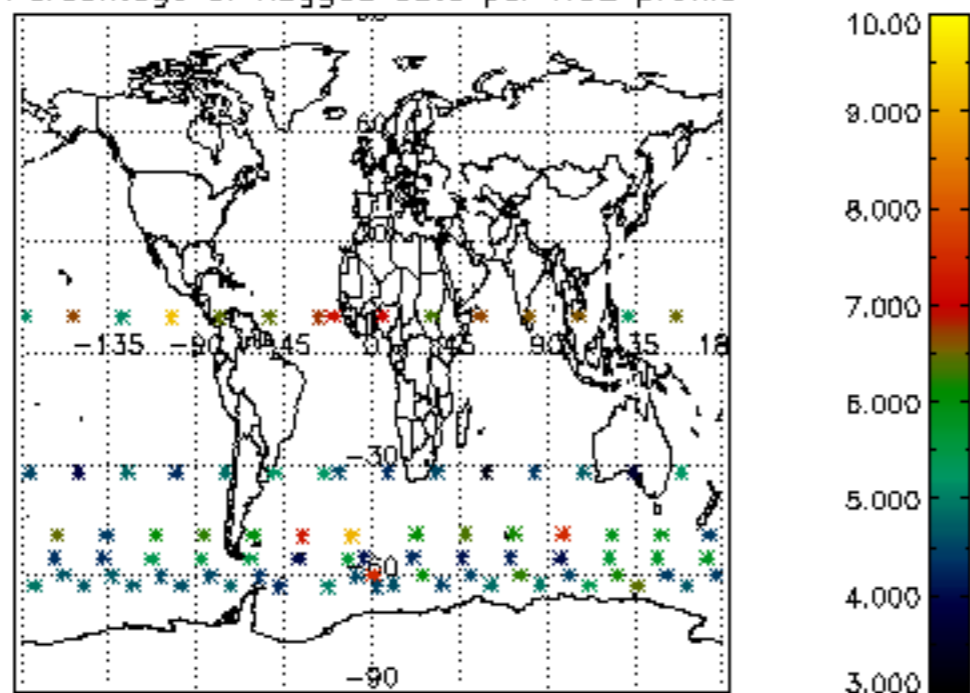

Percentage of flagged data per NO2 profile