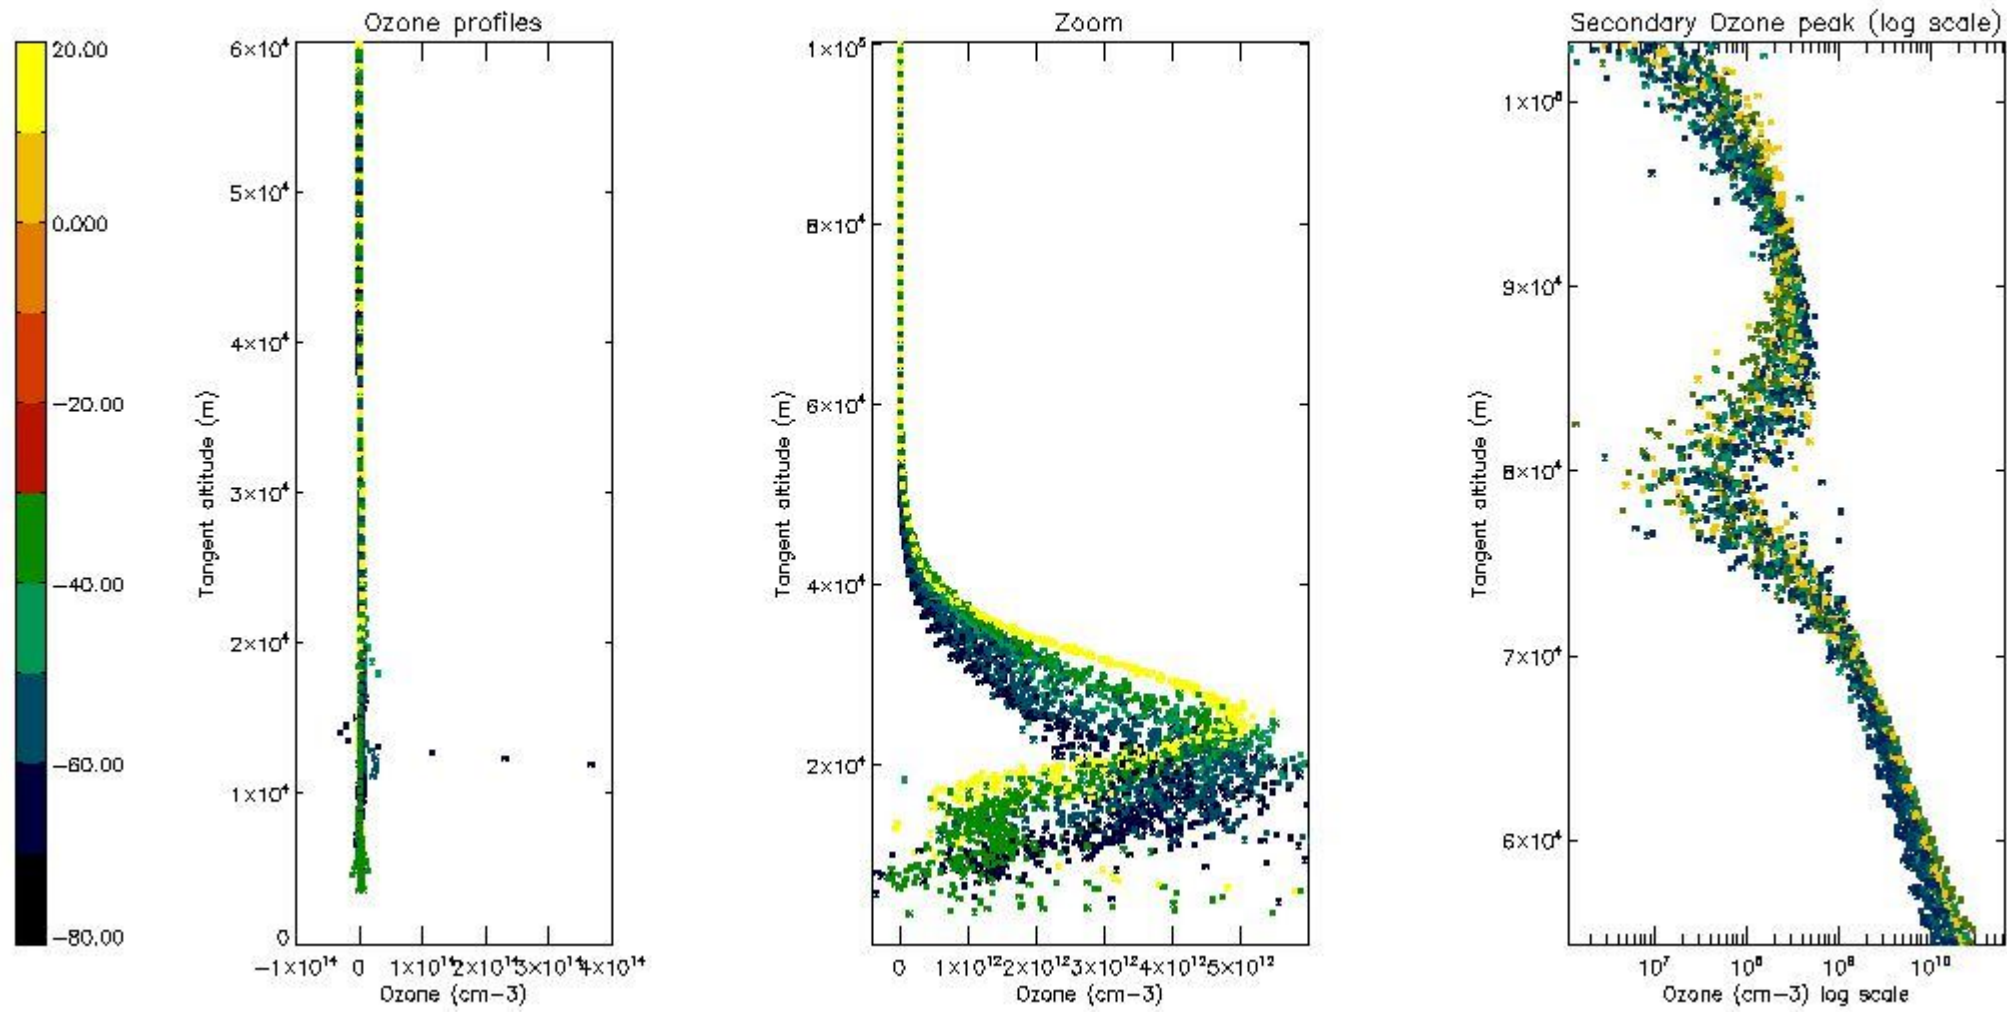

STD < 10	27
STD < 5	22

5.2 Plot ozone profiles for all STD (dark without errors)

The colorbar represents the latitude.

5.3 Plot ozone profiles where STD < 20% (dark without errors)

The colorbar represents the latitude.