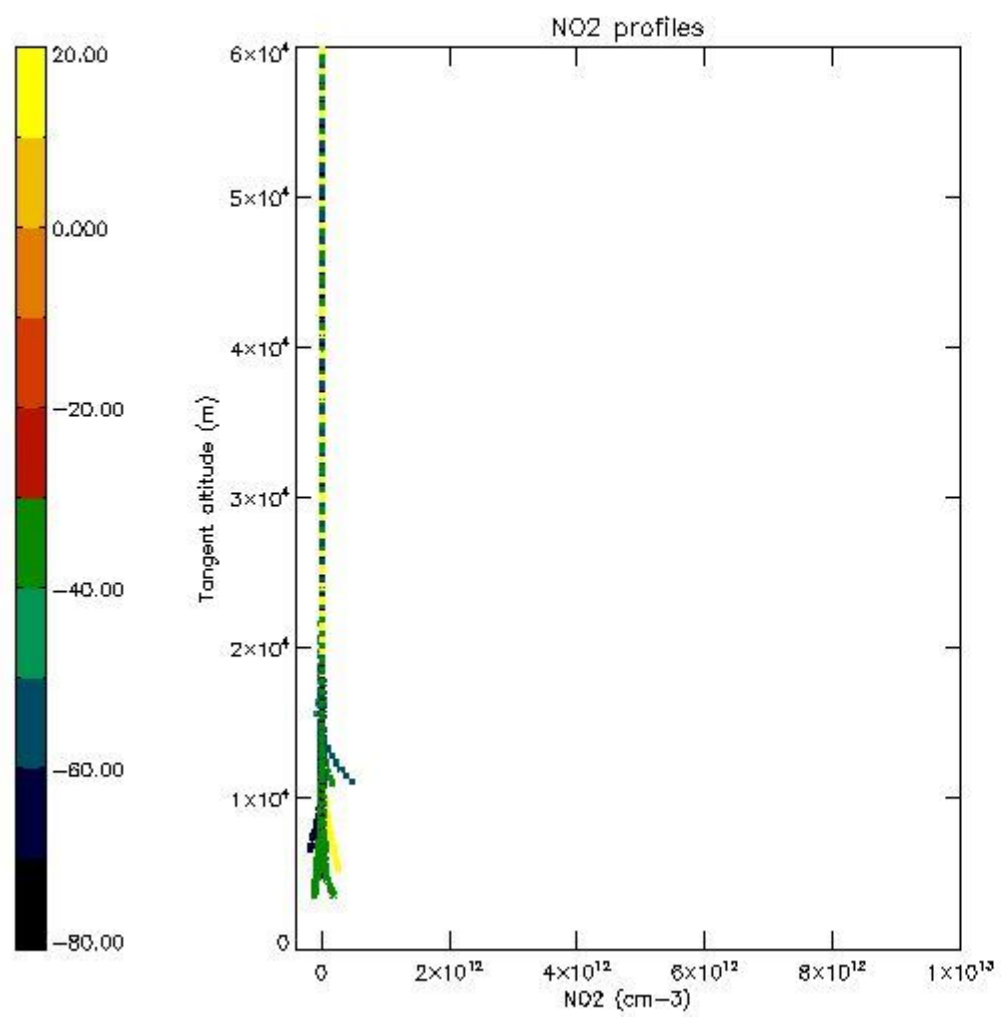

5.4 Plot ozone profiles where $STD < 10\%$ (dark without errors)

The colorbar represents the latitude.

5.5 Plot ozone profiles where STD < 5% (dark without errors)

The colorbar represents the latitude.

5.6 Plot NO₂ profiles for all STD (dark without errors)

The colorbar represents the latitude.

5.7 Plot NO3 profiles for all STD (dark without errors)

The colorbar represents the latitude.

5.8 Plot H₂O profiles for all STD (only for occultations of stars 1,2,3,4,13,14,16,26,63 dark without errors)