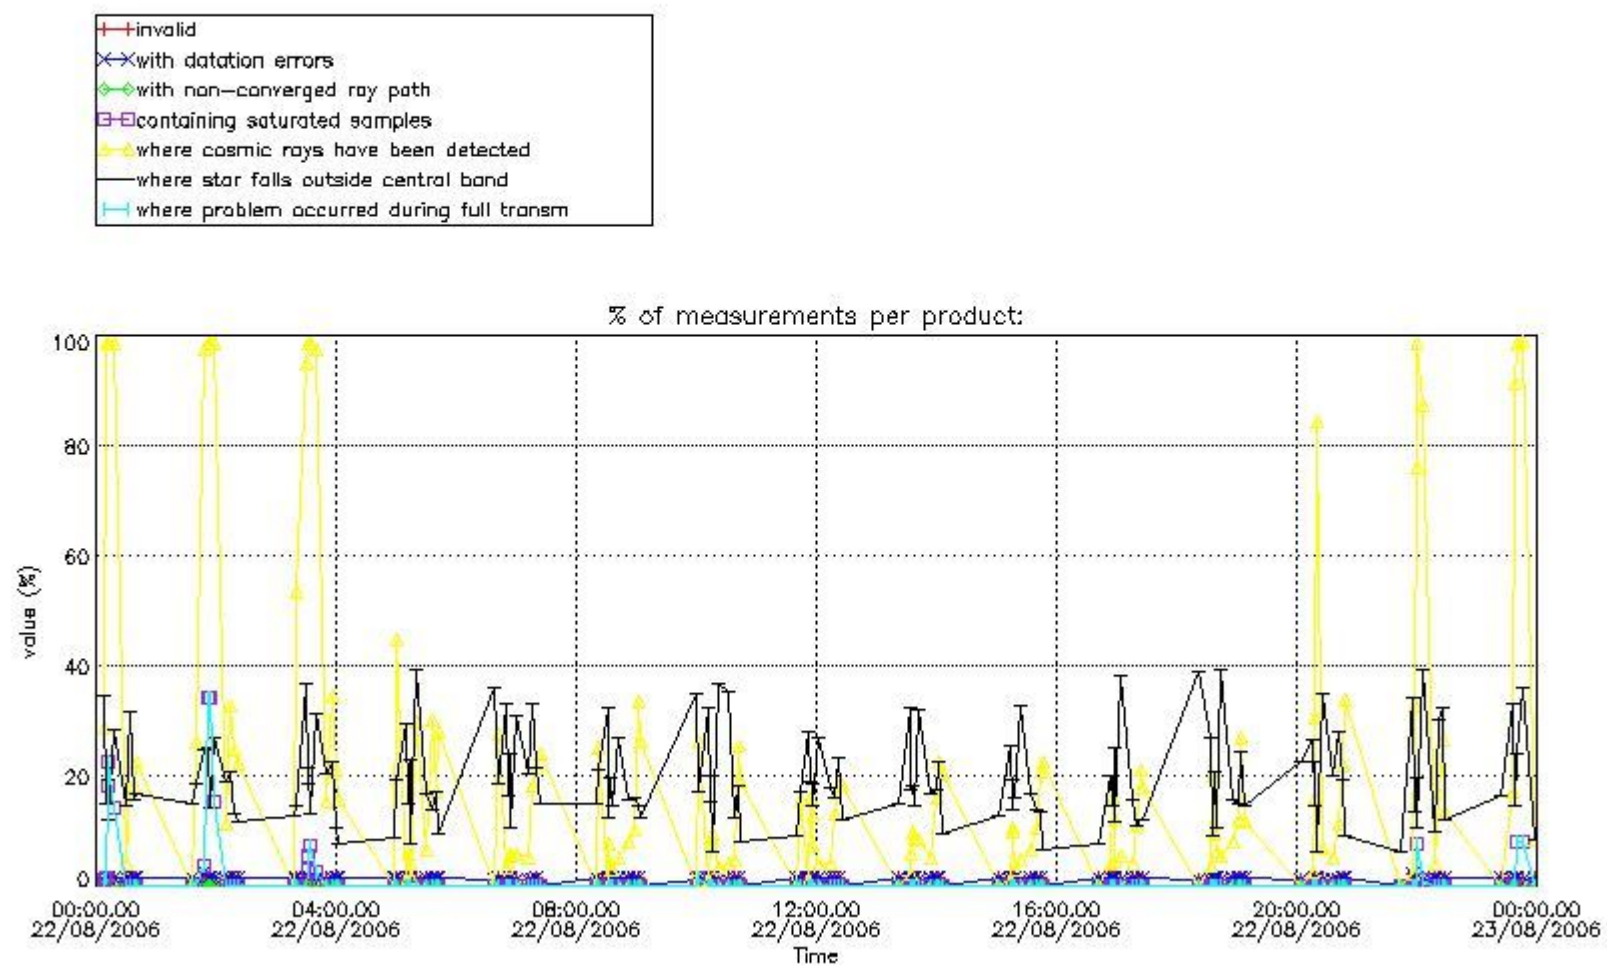

3. Quality information per product

In this section it is plotted some information contained in the Quality Summary data set of the level 2 products. Only products in dark limb conditions and without errors (error flag in the MPH set to "0") are used.

3.1 Plot quality information per product (time dependant)

3.2 Plot quality information per product (world map)

4. Level 1 quality information per product

In this section it is plotted some information contained in the Quality Summary data set of the level 2 products that comes from the level 1b processing. Products without errors (error flag in the MPH set to "0") are used.

4.1 Plot quality information per product (time dependant) coming from level 1b processing

4.1.1 Plot level 1 quality information per product (time dependant): ENVISAT ASCENDING passes

4.1.2 Plot level 1 quality information per product (time dependant): ENVI SAT DESCENDING passes