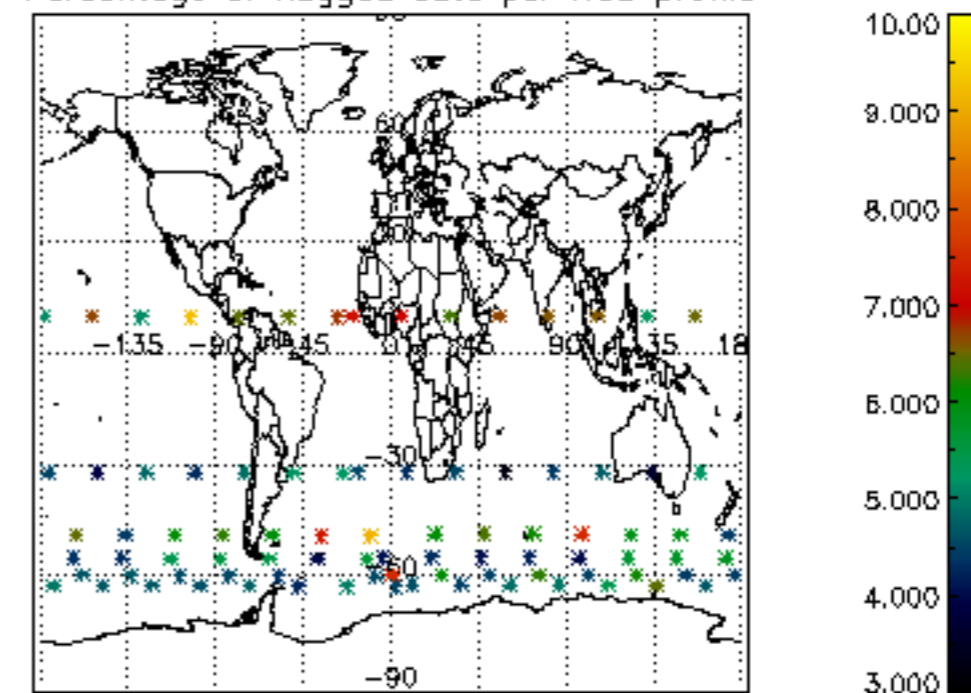

Percentage of flagged data per NO3 profile