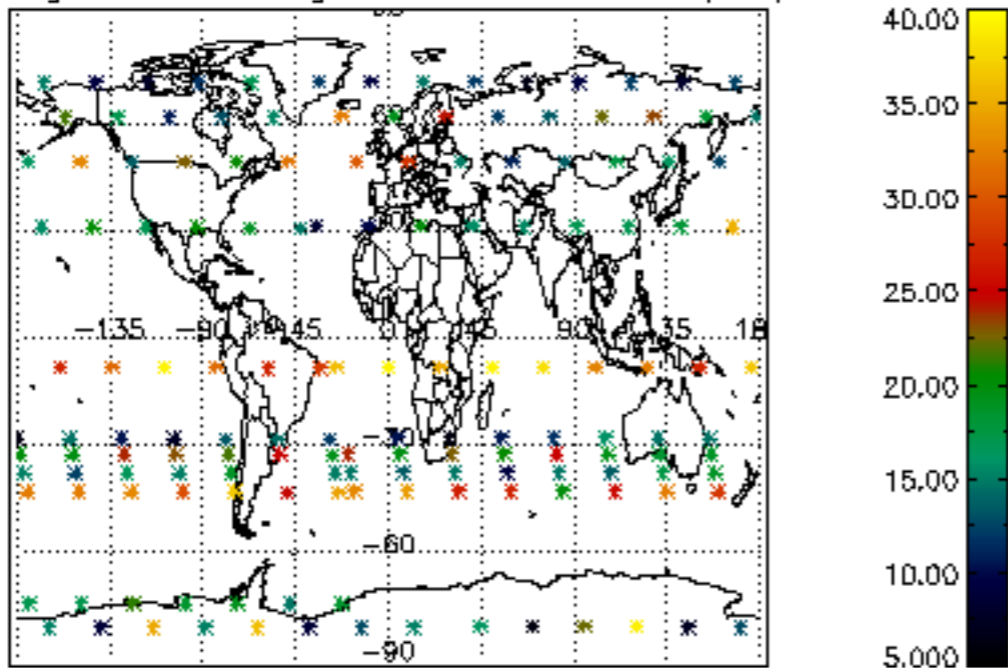

Percentage of cosmic ray hits per profile

Percentage of star falling outside central band per profile