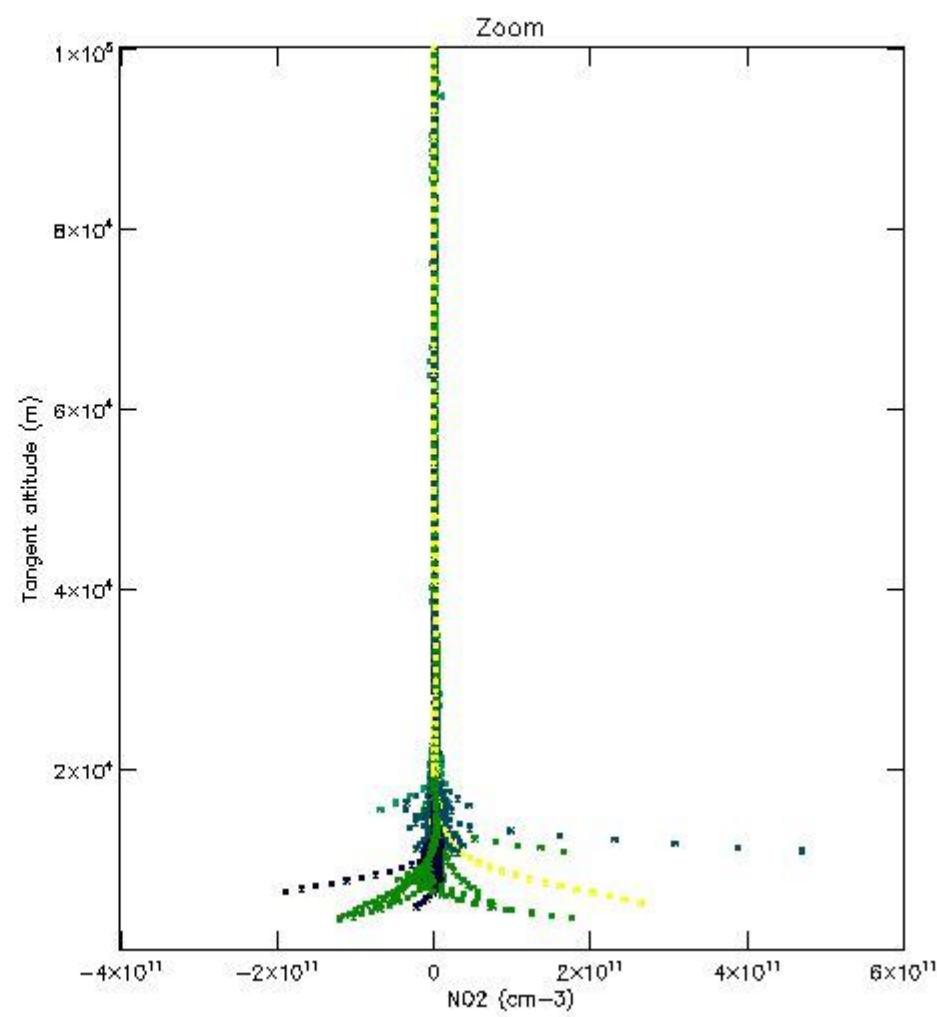

5.7 Plot NO3 profiles for all STD (dark without errors)

The colorbar represents the latitude.