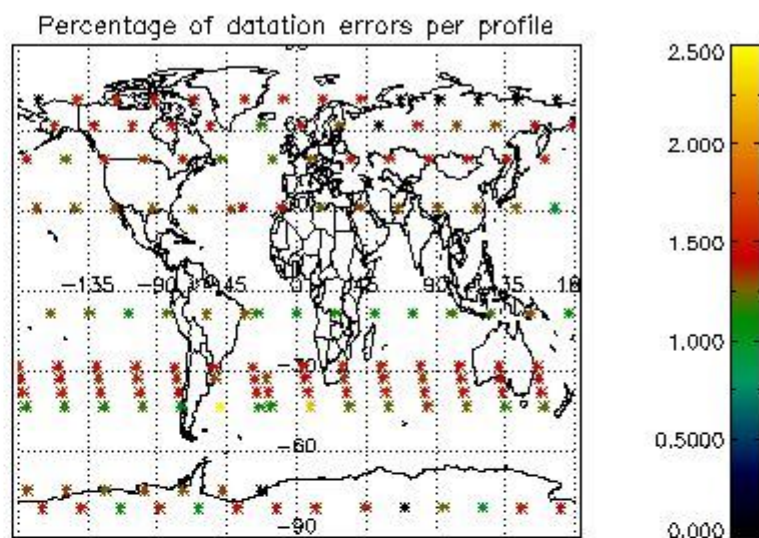

3.1 Plot quality information per product (time dependant)

3.2 Plot quality information per product (world map)

4. Level 1 quality information per product

In this section it is plotted some information contained in the Quality Summary data set of the level 2 products that comes from the level 1b processing. Products without errors (error flag in the MPH set to "0") are used.

4.1 Plot quality information per product (time dependant) coming from level 1b processing

4.1.1 Plot level 1 quality information per product (time dependant): ENVISAT ASCENDING passes

4.1.2 Plot level 1 quality information per product (time dependant): ENVI SAT DESCENDING passes

4.2 Plot quality information per product coming from level 1b processing (world map)

4.2.1 Plot level 1 quality information per product (world map): ENVISAT ASCENDING passes

4.2.2 Plot level 1 quality information per product (world map): ENVISAT DESCENDING passes