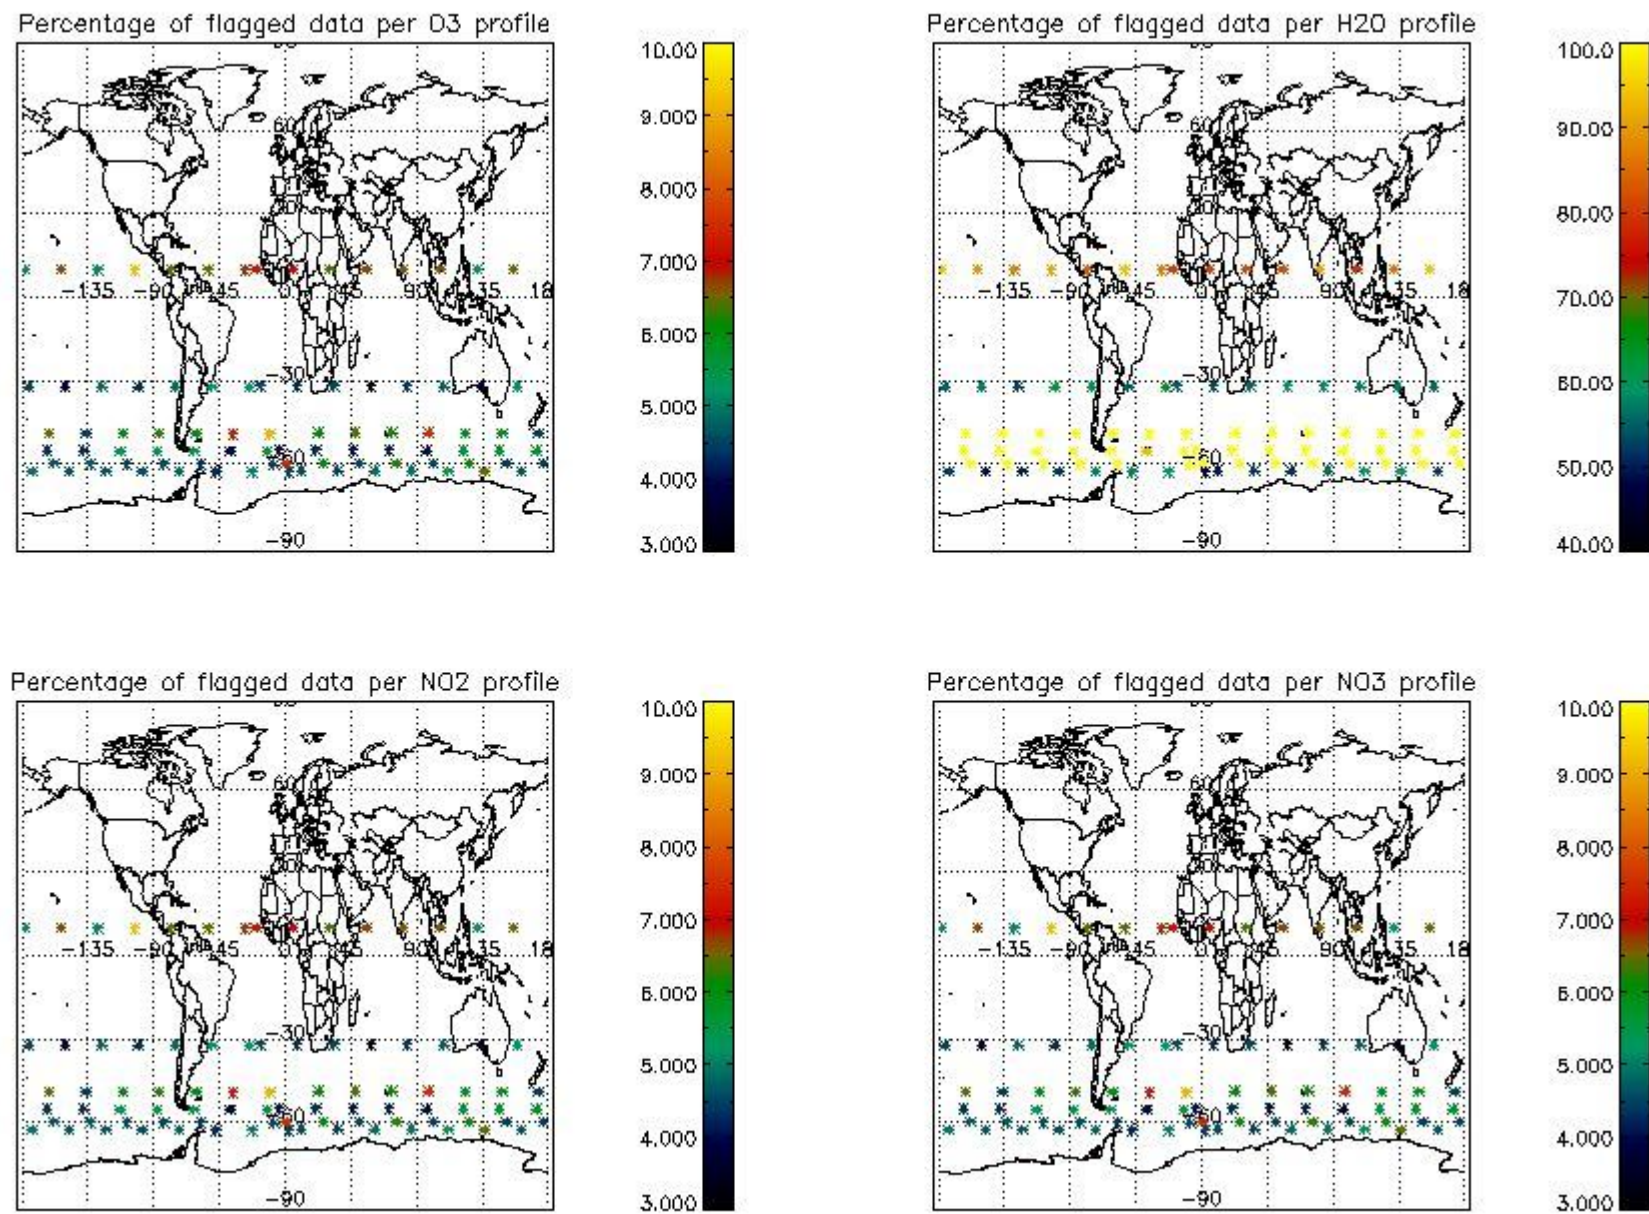

3.1 Plot quality information per product (time dependant)

3.2 Plot quality information per product (world map)

4. Level 1 quality information per product

In this section it is plotted some information contained in the Quality Summary data set of the level 2 products that comes from the level 1b processing. Products without errors (error flag in the MPH set to "0") are used.