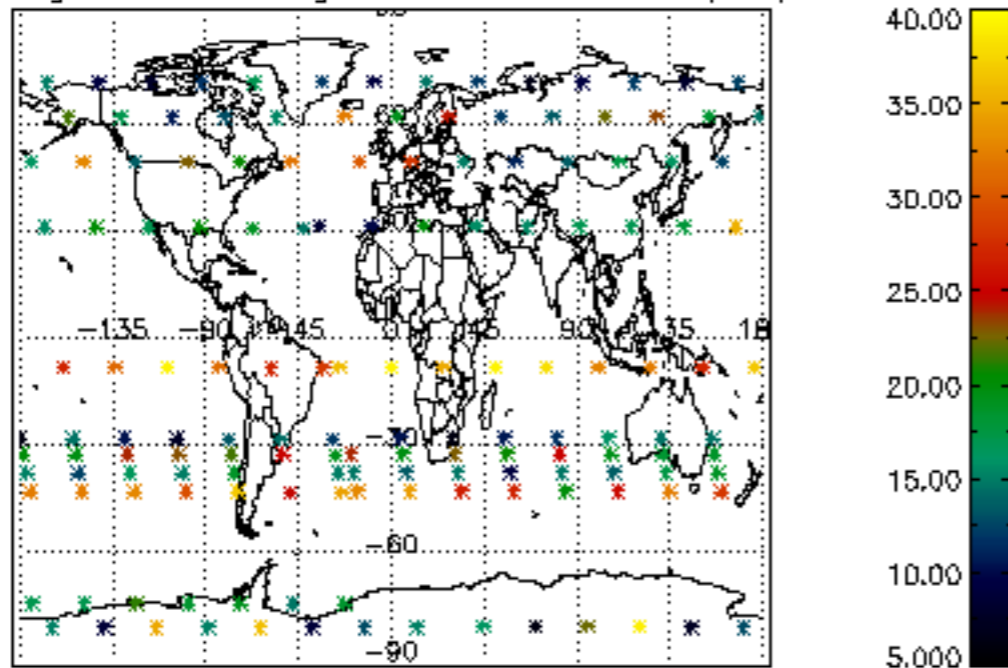

Percentage of cosmic ray hits per profile

Percentage of star falling outside central band per profile