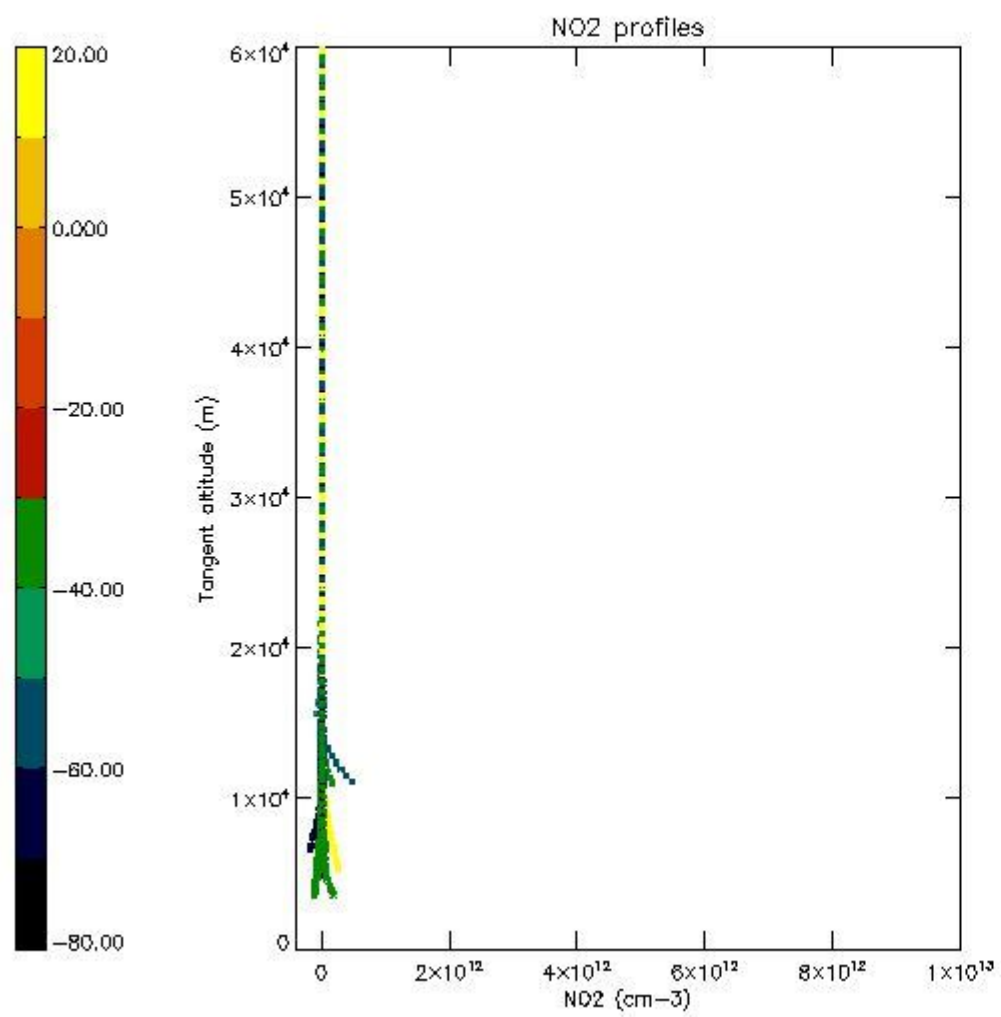

STD < 10	27
STD < 5	22

5.2 Plot ozone profiles for all STD (dark without errors)

The colorbar represents the latitude.

5.3 Plot ozone profiles where STD < 20% (dark without errors)

The colorbar represents the latitude.

5.4 Plot ozone profiles where $STD < 10\%$ (dark without errors)

The colorbar represents the latitude.

5.5 Plot ozone profiles where STD < 5% (dark without errors)

The colorbar represents the latitude.

5.6 Plot NO₂ profiles for all STD (dark without errors)

The colorbar represents the latitude.

5.7 Plot NO3 profiles for all STD (dark without errors)

The colorbar represents the latitude.

5.8 Plot H2O profiles for all STD (only for occultations of stars 1,2,3,4,13,14,16,26,63 dark without errors)