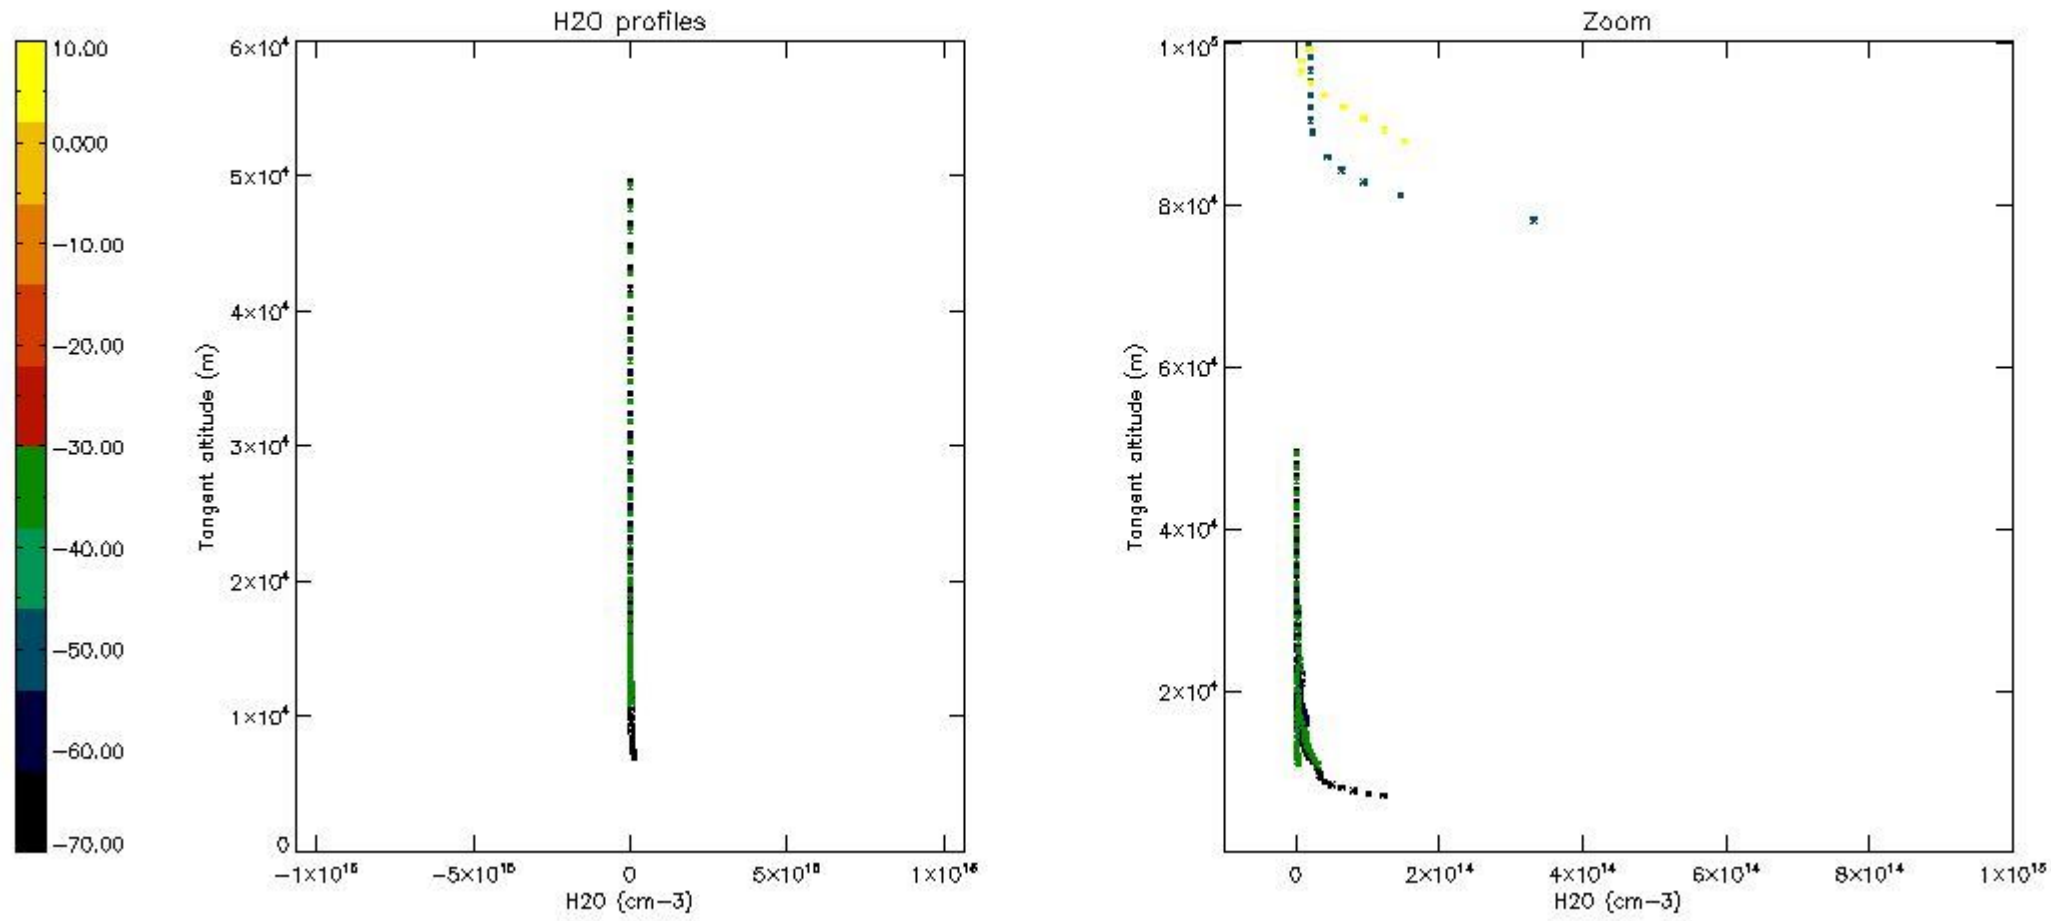

6. Auxiliary Data Files used for the production reported in section 2

The number reported in the third column indicates since which file (see list in section 2) the corresponding auxiliary file has been used. The fourth column is the date of those product files.

Type	Auxiliary Filename	Used since product	Used since product date
INST_PHYS_CHARACTERISTICS	GOM_INS_AXVIEC20091111_143220_20030716_120000_20500101_000000	1	22-AUG-2006 00:08:18
LEVEL-2_PROC_CONFIG	GOM_PR2_AXVIEC20091111_152718_20020301_000000_20500101_000000	1	22-AUG-2006 00:08:18
CROSS_SECTIONS_FILE	GOM_CRS_AXVIEC20091111_154832_20020301_000000_20500101_000000	1	22-AUG-2006 00:08:18