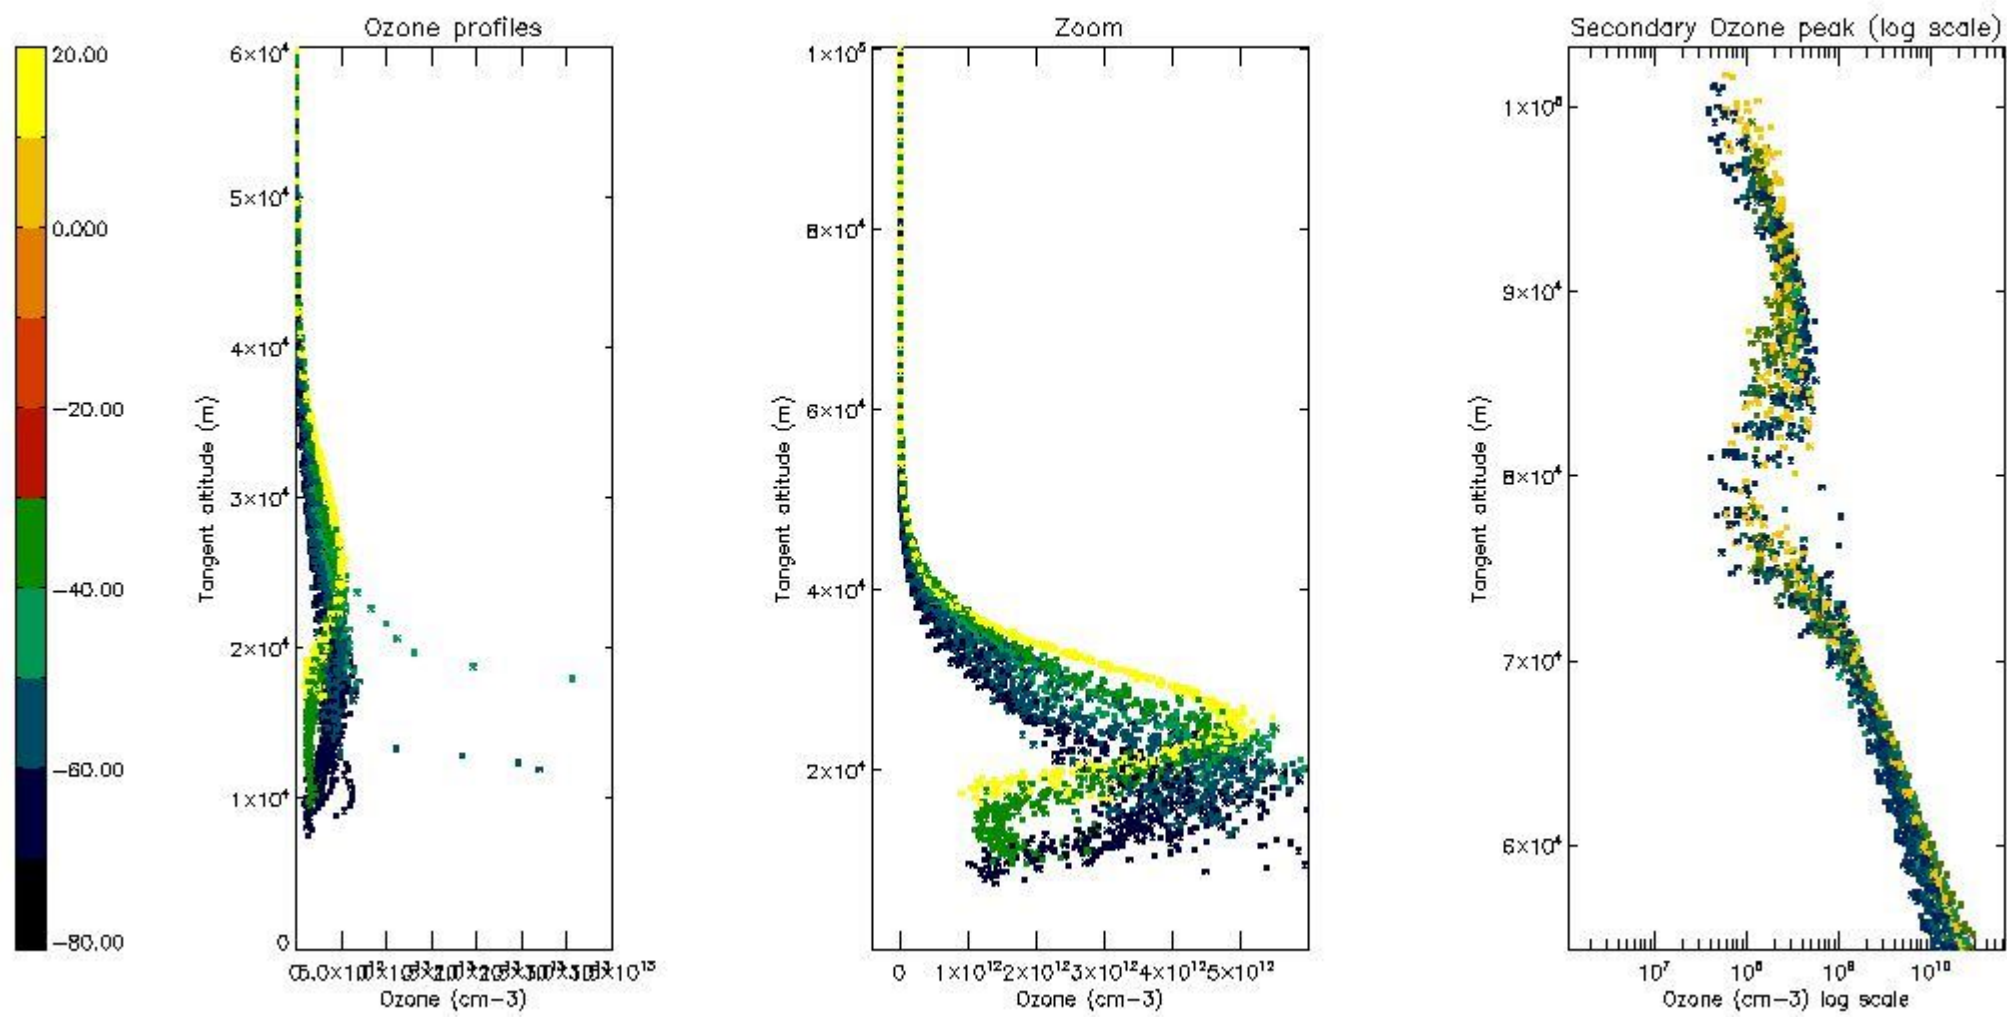

STD < 10	27
STD < 5	22

5.2 Plot ozone profiles for all STD (dark without errors)

The colorbar represents the latitude.

5.3 Plot ozone profiles where STD < 20% (dark without errors)

The colorbar represents the latitude.

5.4 Plot ozone profiles where $STD < 10\%$ (dark without errors)

The colorbar represents the latitude.

5.5 Plot ozone profiles where STD < 5% (dark without errors)

The colorbar represents the latitude.

5.6 Plot NO₂ profiles for all STD (dark without errors)

The colorbar represents the latitude.

5.7 Plot NO3 profiles for all STD (dark without errors)

The colorbar represents the latitude.

5.8 Plot H2O profiles for all STD (only for occultations of stars 1,2,3,4,13,14,16,26,63 dark without errors)