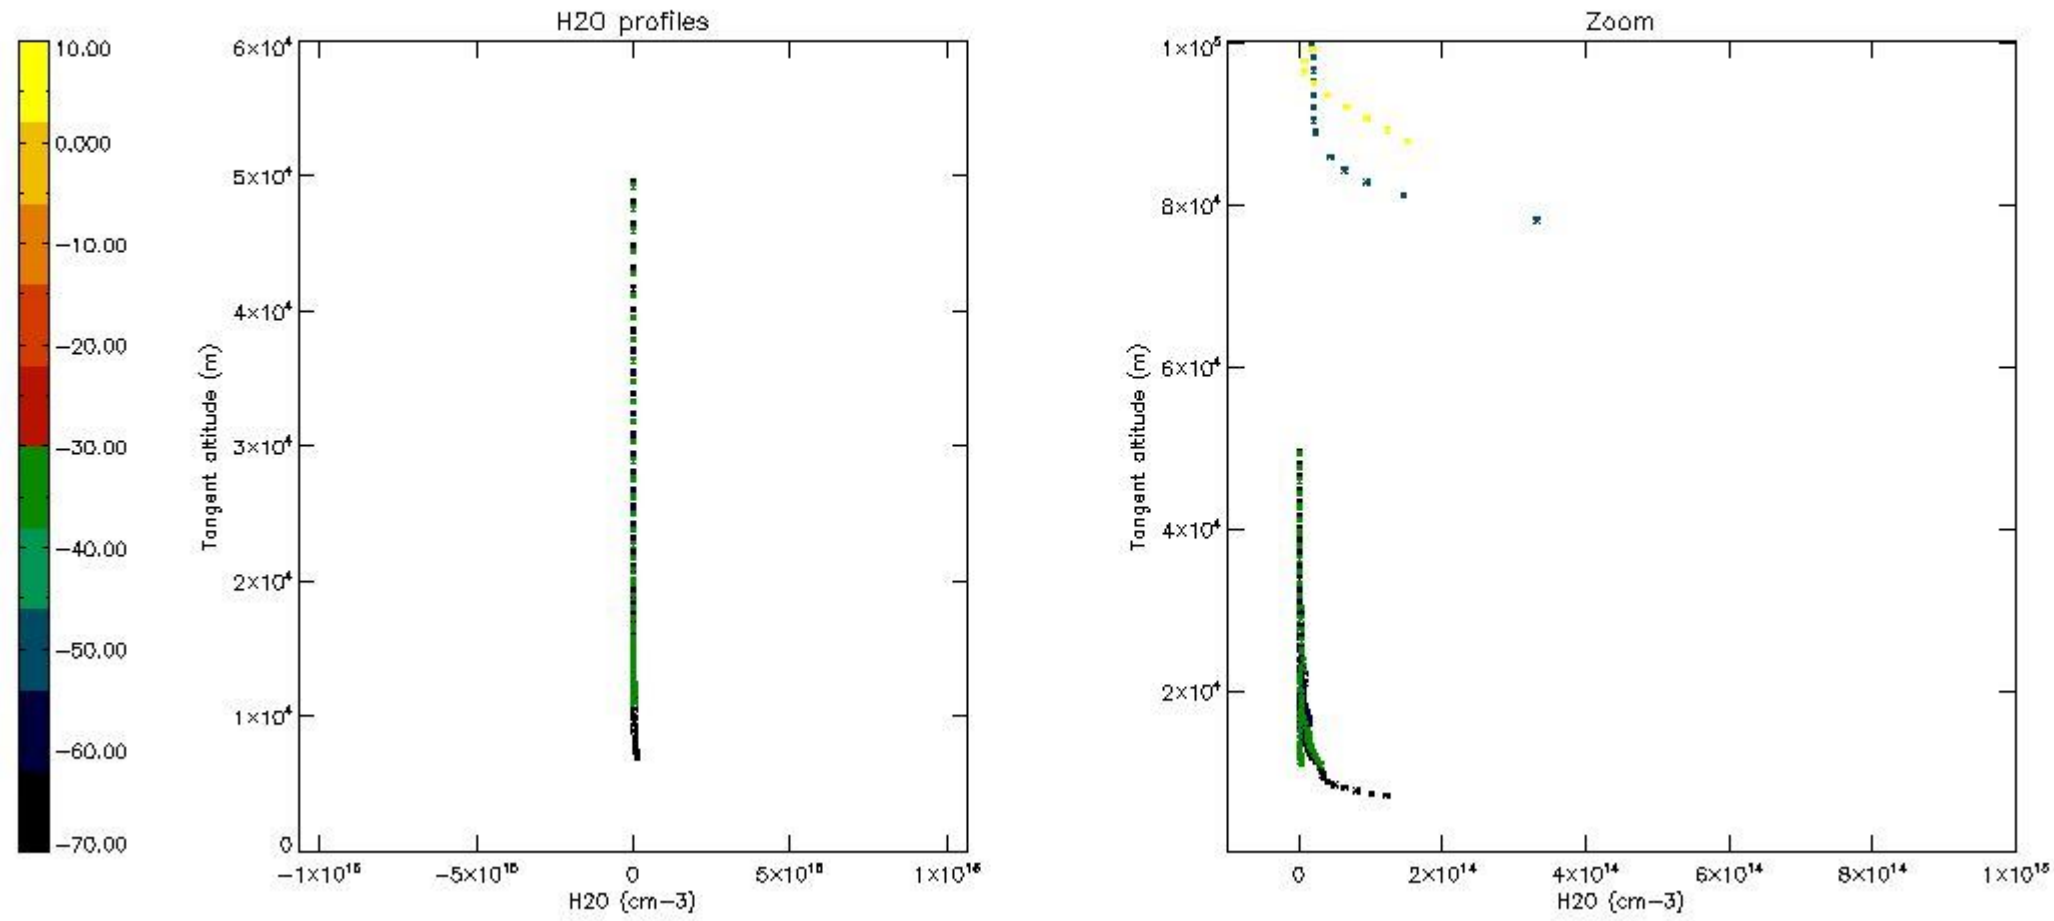

6. Auxiliary Data Files used for the production reported in section 2

The number reported in the third column indicates since which file (see list in section 2) the corresponding auxiliary file has been used. The fourth column is the date of those product files.

Type	Auxiliary Filename	Used since product	Used since product date
INST_PHYS_CHARACTERISTICS	GOM_INS_AXVIEC20091111_143220_20030716_120000_20500101_000000	1	22-AUG-2006 00:08:18
LEVEL-2_PROC_CONFIG	GOM_PR2_AXVIEC20091111_152718_20020301_000000_20500101_000000	1	22-AUG-2006 00:08:18
CROSS_SECTIONS_FILE	GOM_CRS_AXVIEC20091111_154832_20020301_000000_20500101_000000	1	22-AUG-2006 00:08:18