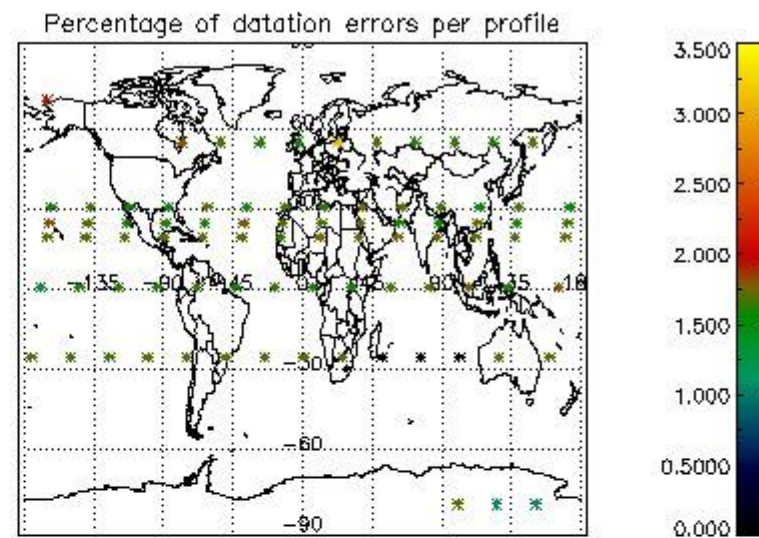

5. Trace gas profiles

5.1 Ozone statistics based on quality of products

The final quality of the products can be "measured" using the STD (Standard Deviation) attached to every point profile. This information is written to the parameter GOM_NL__2P/NL_LOCAL_SPECIES_DENSITY/o3_std of the level 2 products. The table below shows the statistics for given STD ranges.

The statistics are given with respect to the overall valid production:

- Products without fatal errors: GOM_NL__2P/MPH/PRODUCT_ERR=0
- Valid point profile: GOM_NL__2P/NL_LOCAL_SPECIES_DENSITY/pcd(0)=0

The 'Criteria' is applied to valid points of dark limb products:

- Products in dark limb illumination condition: GOM_NL__2P/NL_SUMMARY_QUALITY/obs_ill_cond=0
- Products without fatal errors: GOM_NL__2P/MPH/PRODUCT_ERR=0
- Valid point profile: GOM_NL__2P/NL_LOCAL_SPECIES_DENSITY/pcd(0)=0

So, the table below shows the percentage of dark limb and valid observations for each criteria with respect to the overall valid daily observations.

Criteria	% of total production
All STD	41
STD < 20	31