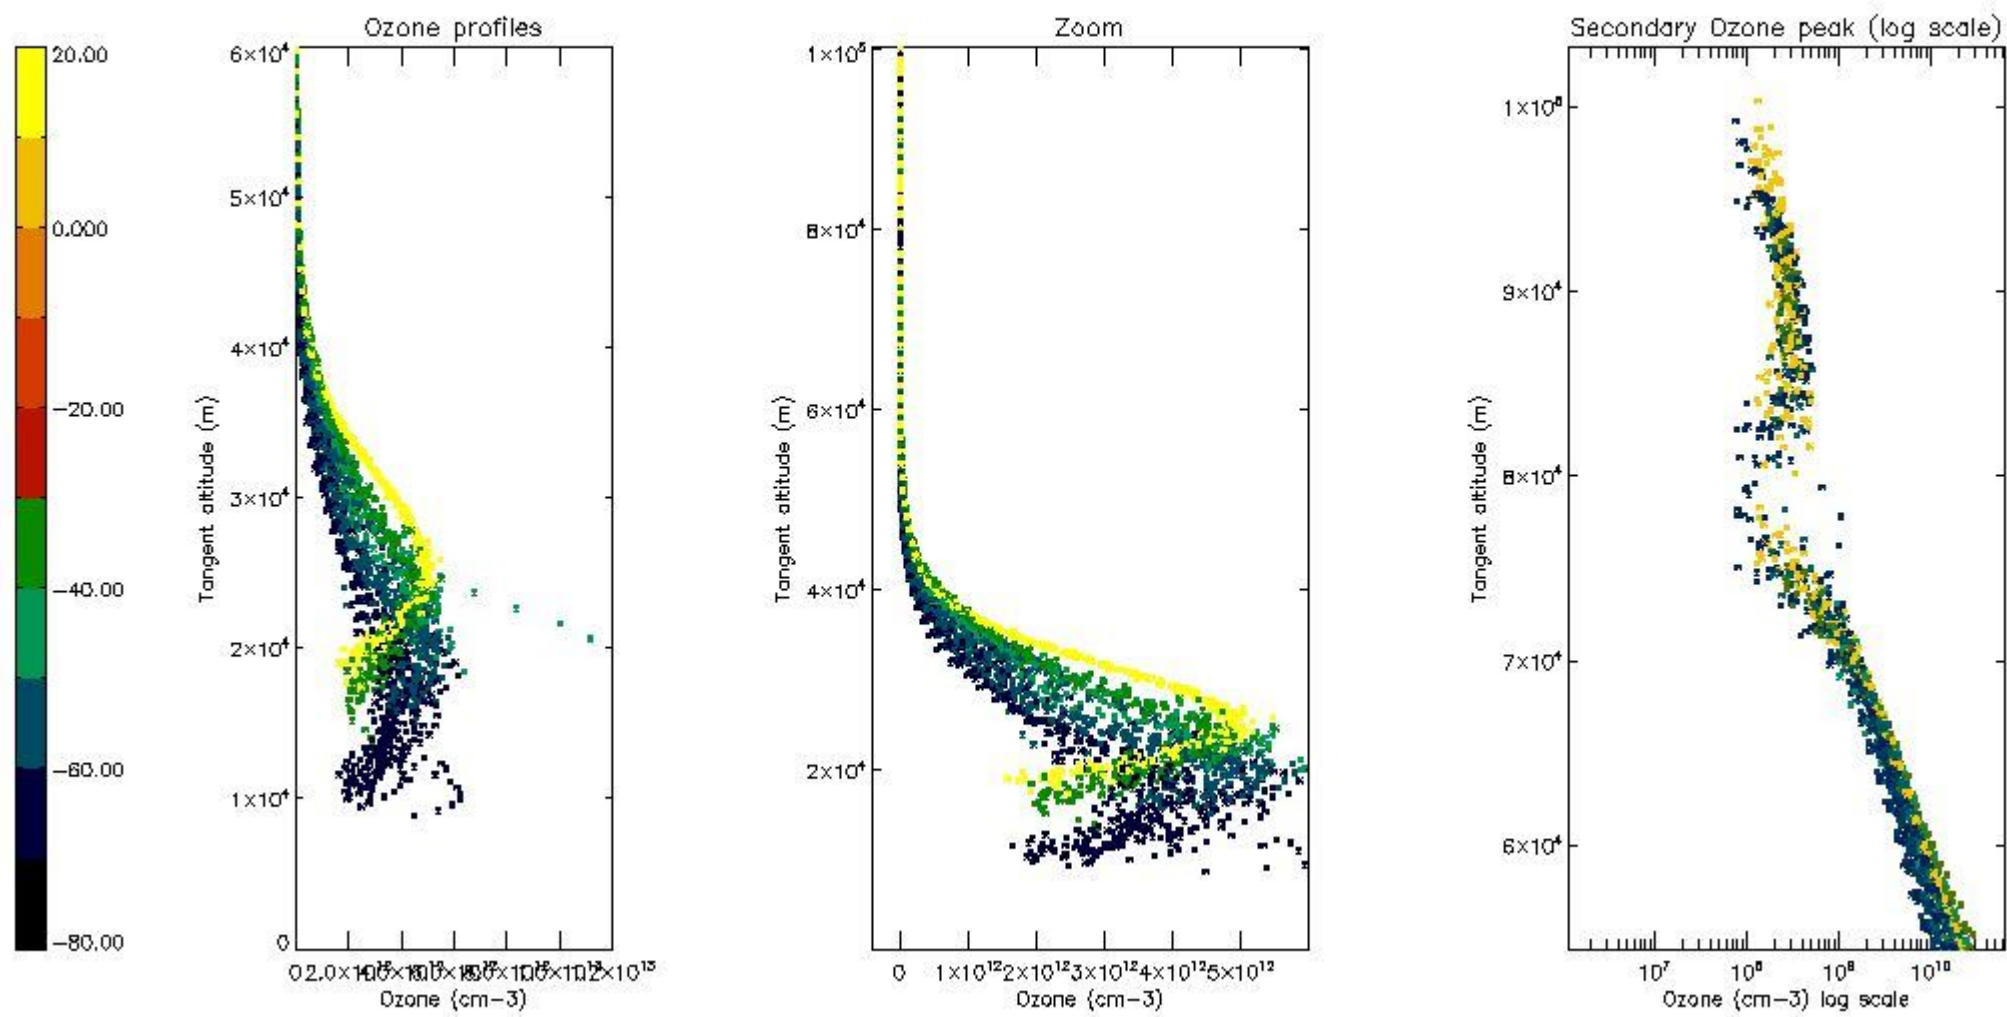

STD < 10	27
STD < 5	22

5.2 Plot ozone profiles for all STD (dark without errors)

The colorbar represents the latitude.

5.3 Plot ozone profiles where STD < 20% (dark without errors)

The colorbar represents the latitude.

5.4 Plot ozone profiles where $STD < 10\%$ (dark without errors)

The colorbar represents the latitude.

5.5 Plot ozone profiles where STD < 5% (dark without errors)

The colorbar represents the latitude.

5.6 Plot NO₂ profiles for all STD (dark without errors)

The colorbar represents the latitude.

5.7 Plot NO3 profiles for all STD (dark without errors)

The colorbar represents the latitude.

5.8 Plot H2O profiles for all STD (only for occultations of stars 1,2,3,4,13,14,16,26,63 dark without errors)