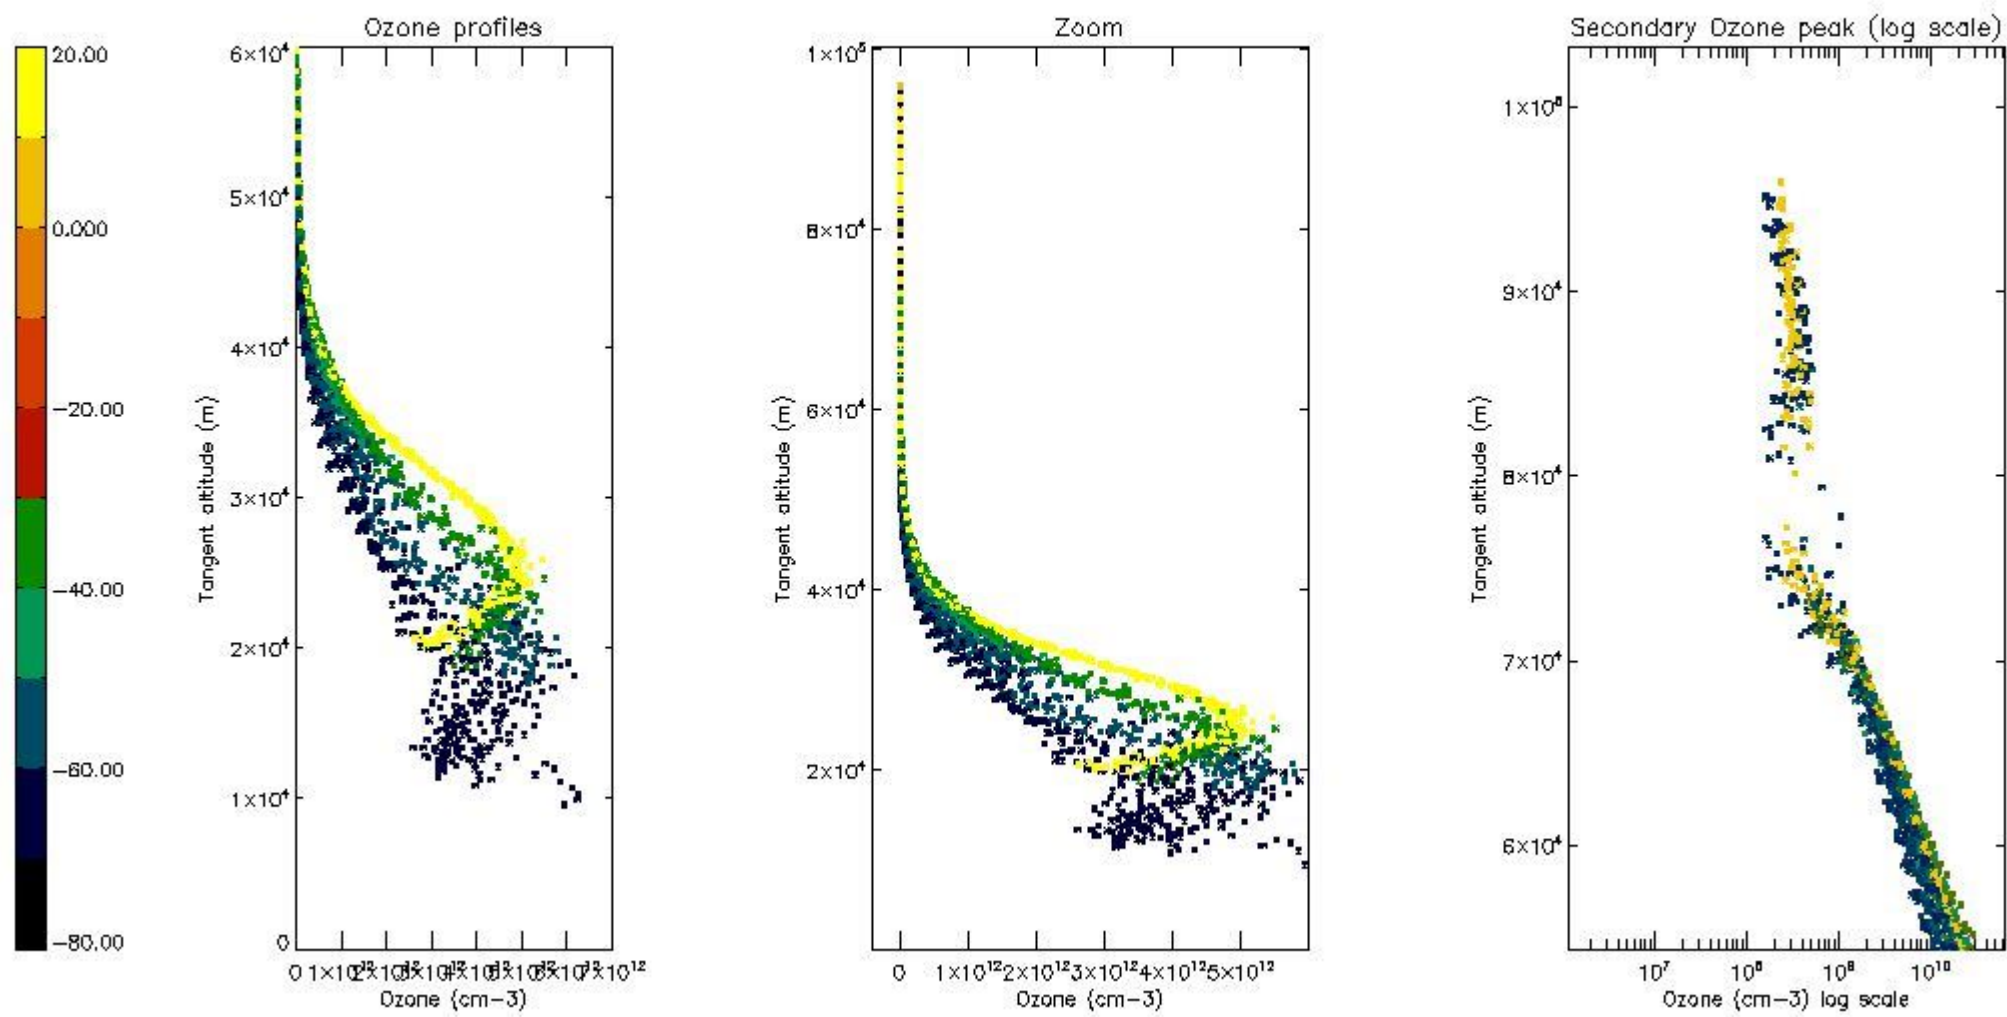

3.1 Plot quality information per product (time dependant)

3.2 Plot quality information per product (world map)

4. Level 1 quality information per product

In this section it is plotted some information contained in the Quality Summary data set of the level 2 products that comes from the level 1b processing. Products without errors (error flag in the MPH set to "0") are used.

STD < 10	27
STD < 5	22

5.2 Plot ozone profiles for all STD (dark without errors)

The colorbar represents the latitude.

5.3 Plot ozone profiles where STD < 20% (dark without errors)

The colorbar represents the latitude.

5.4 Plot ozone profiles where $STD < 10\%$ (dark without errors)

The colorbar represents the latitude.

5.5 Plot ozone profiles where STD < 5% (dark without errors)

The colorbar represents the latitude.

5.6 Plot NO₂ profiles for all STD (dark without errors)

The colorbar represents the latitude.

5.7 Plot NO3 profiles for all STD (dark without errors)

The colorbar represents the latitude.

5.8 Plot H2O profiles for all STD (only for occultations of stars 1,2,3,4,13,14,16,26,63 dark without errors)