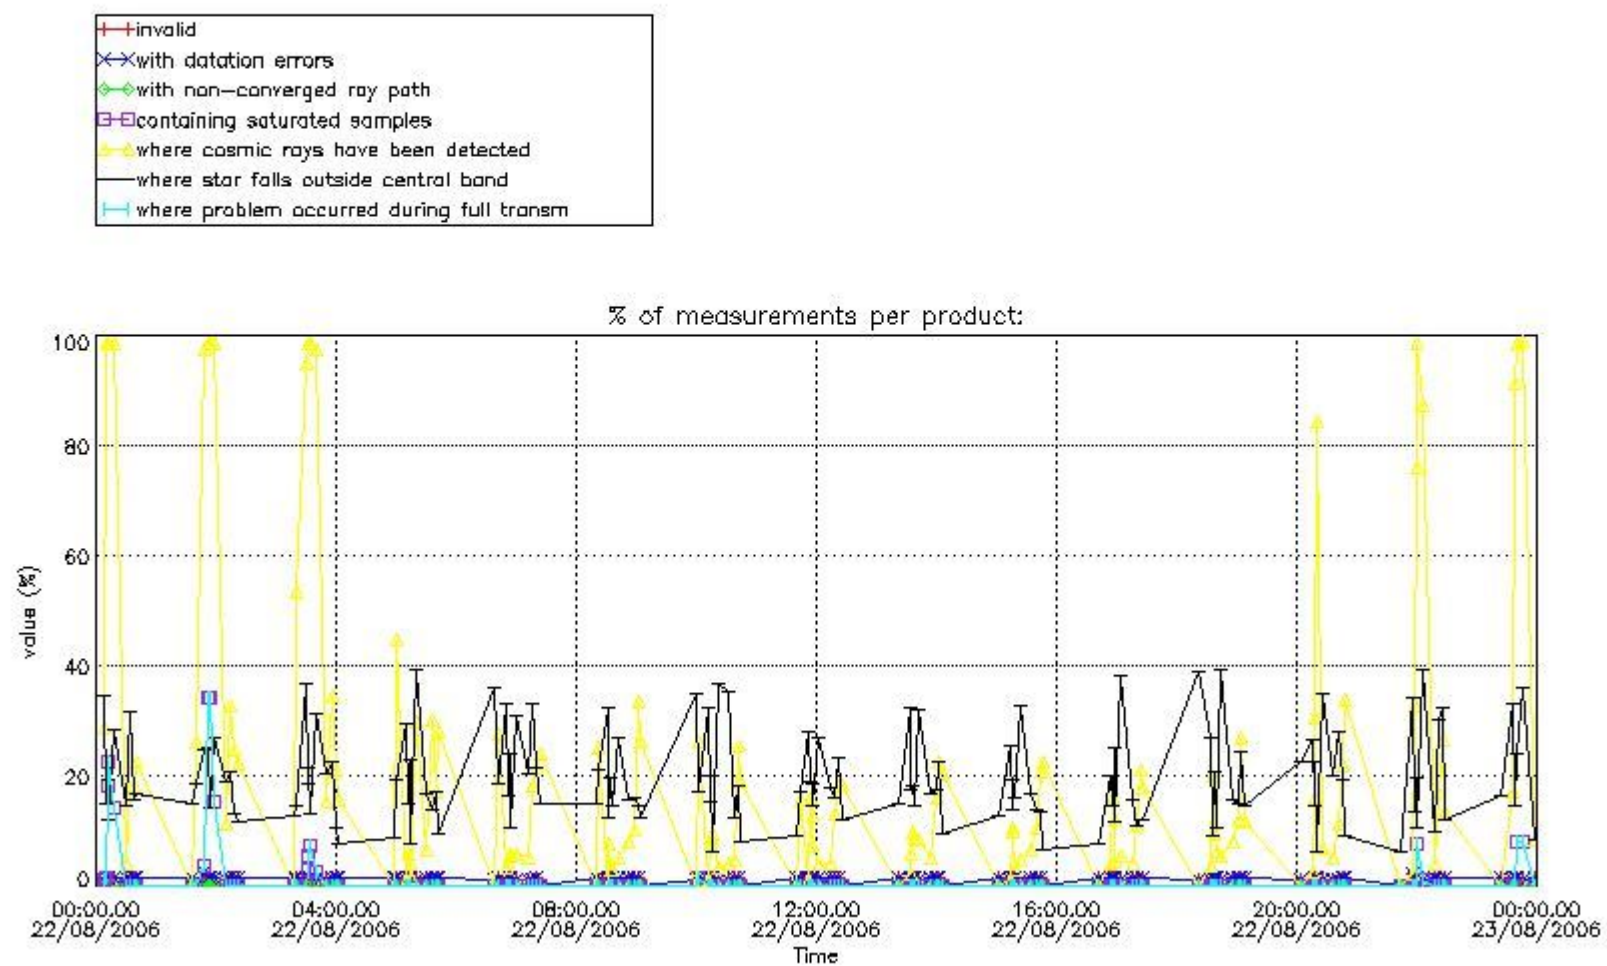

4.1.2 Plot level 1 quality information per product (time dependant): ENVI SAT DESCENDING passes