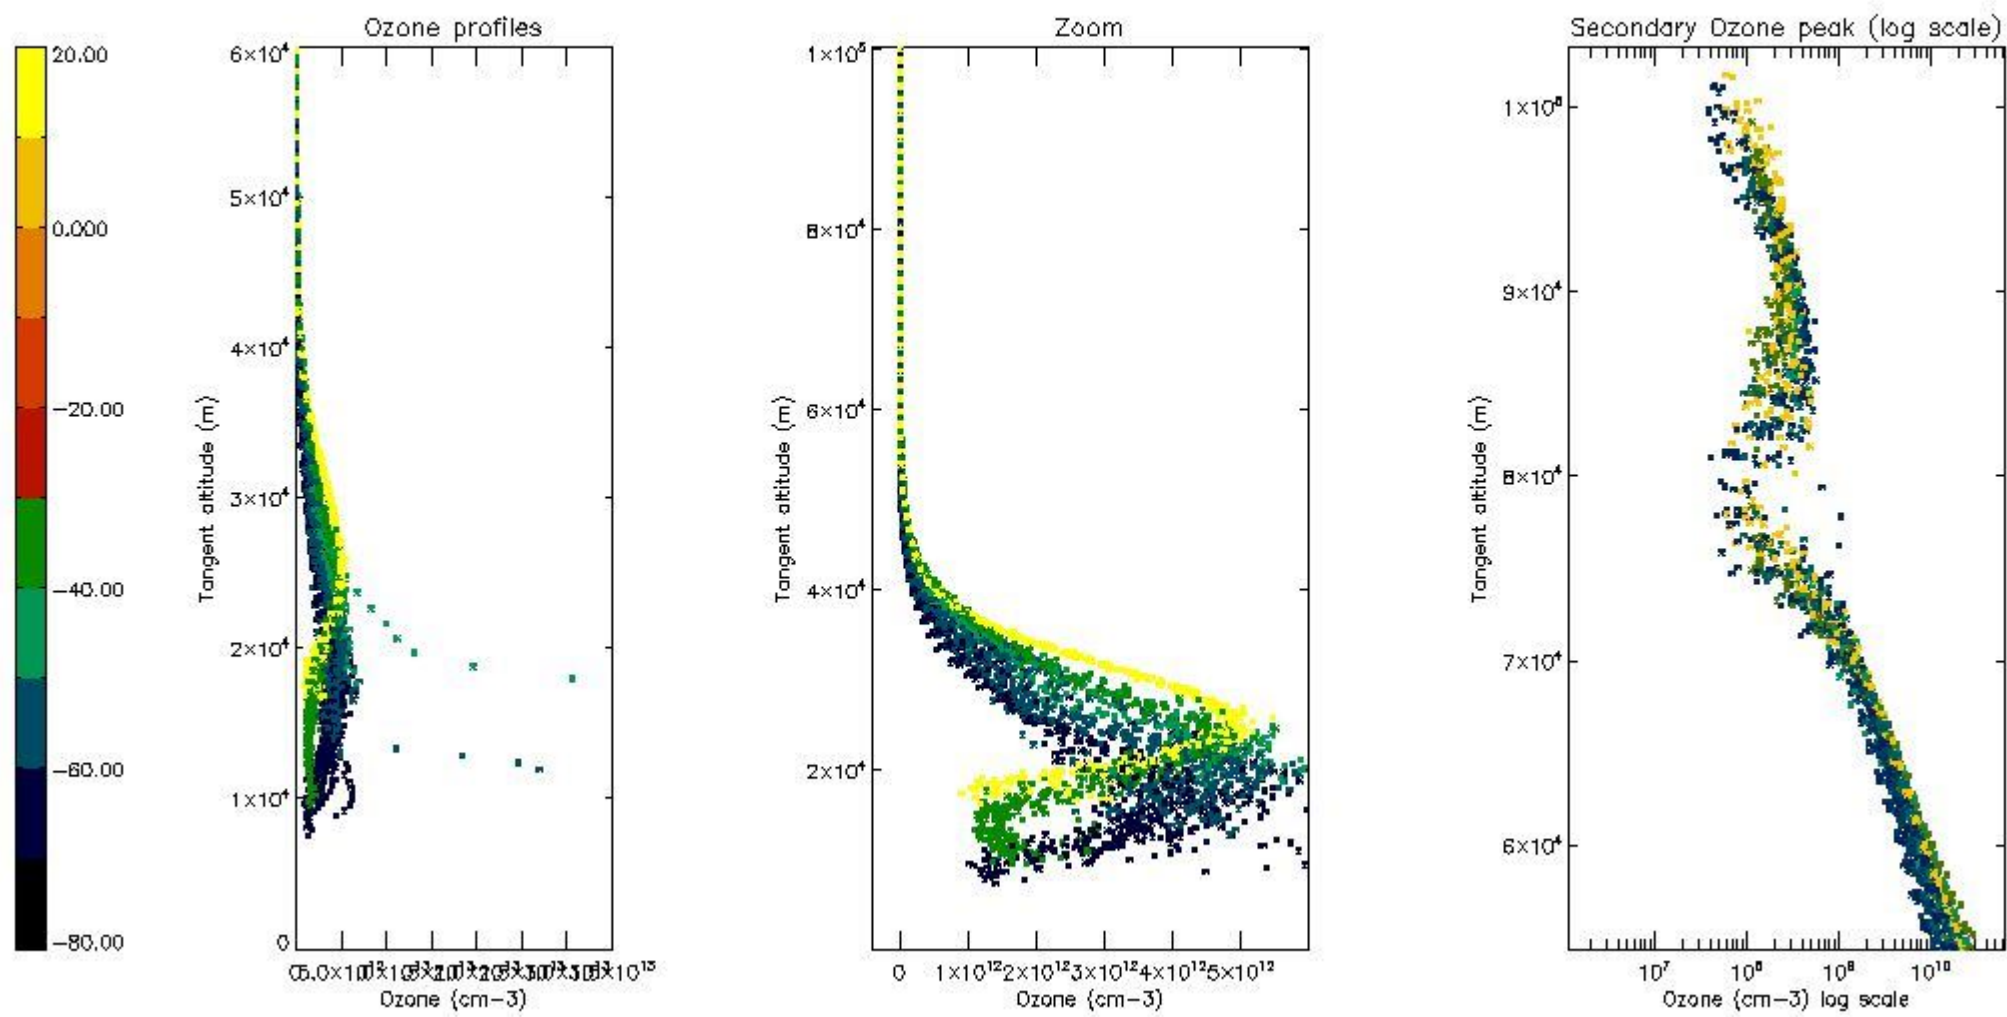

STD < 10	27
STD < 5	22

5.2 Plot ozone profiles for all STD (dark without errors)

The colorbar represents the latitude.

5.3 Plot ozone profiles where STD < 20% (dark without errors)

The colorbar represents the latitude.