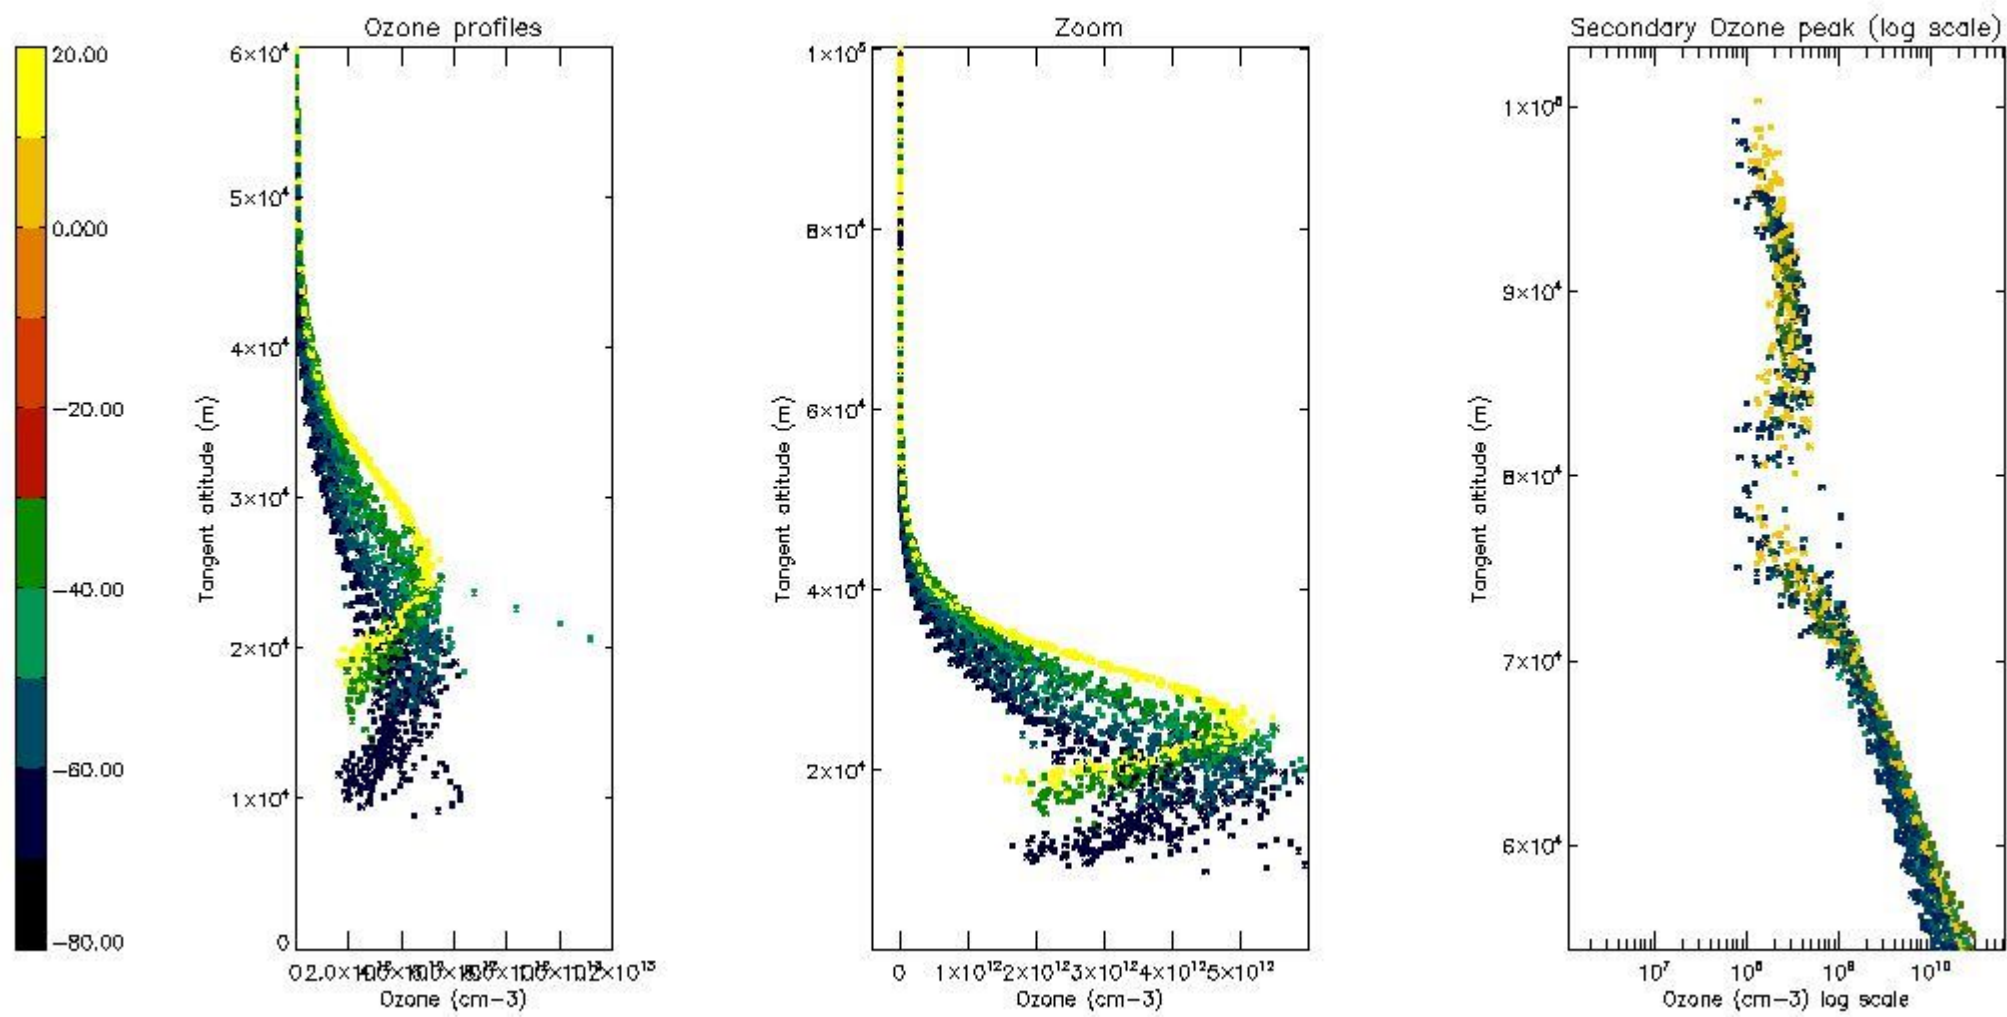

5.5 Plot ozone profiles where STD < 5% (dark without errors)

The colorbar represents the latitude.