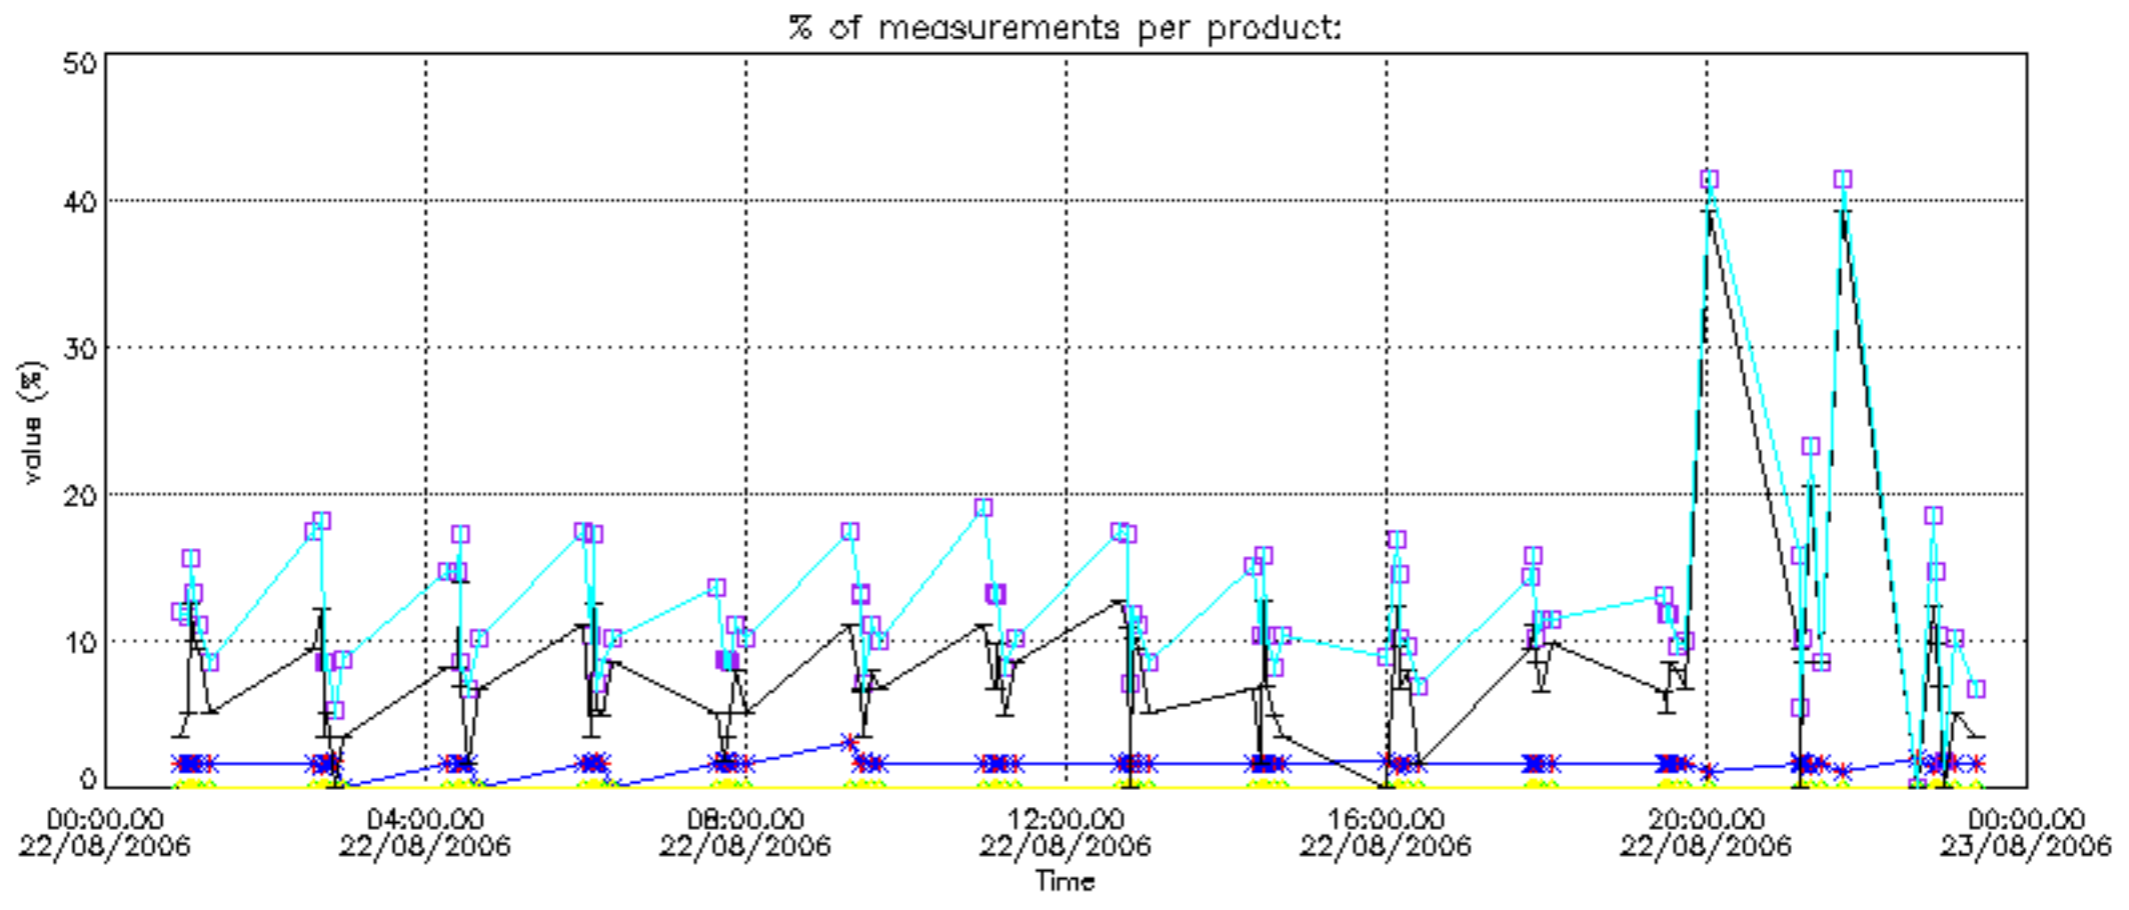

Percentage of cosmic ray hits per profile

Percentage of datation errors per profile