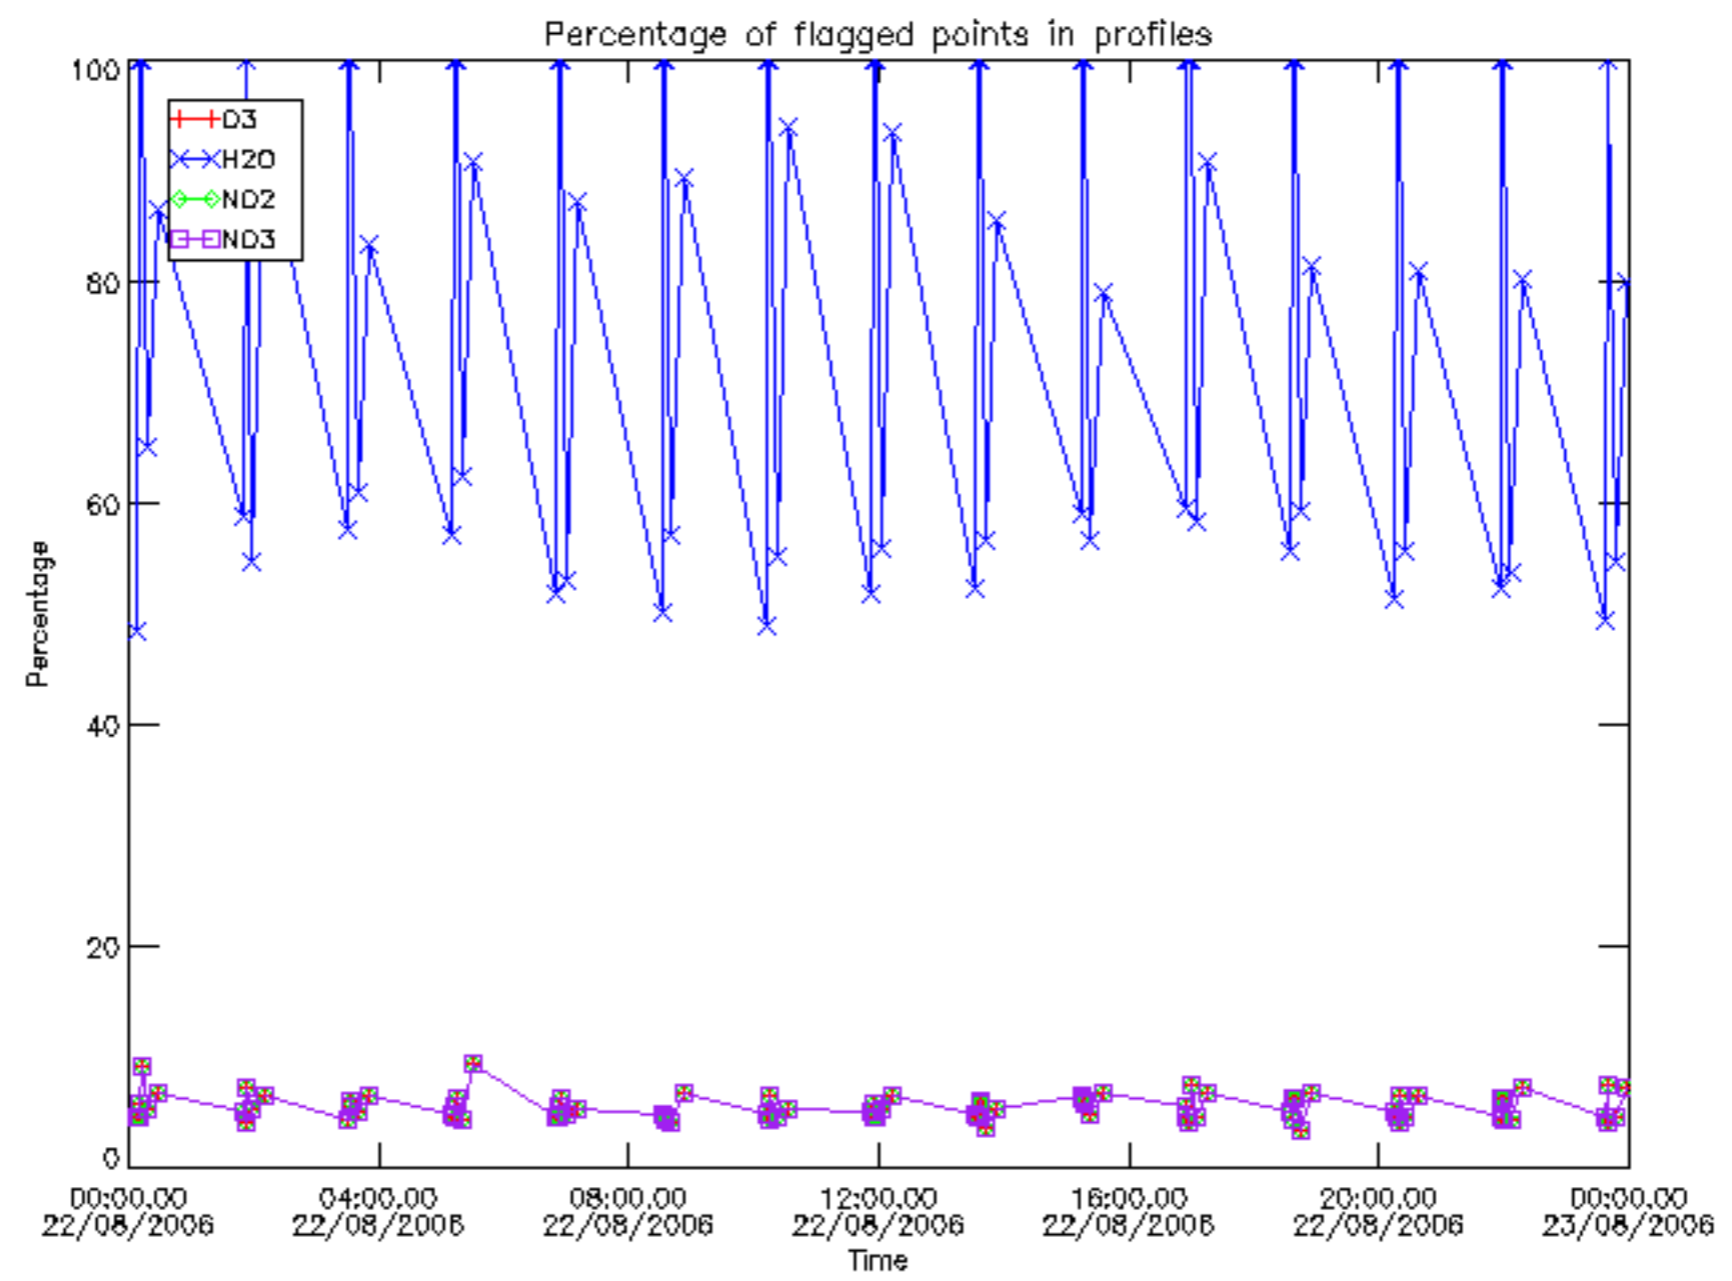

Percentage of flagged data per D3 profile

Percentage of flagged data per H2O profile