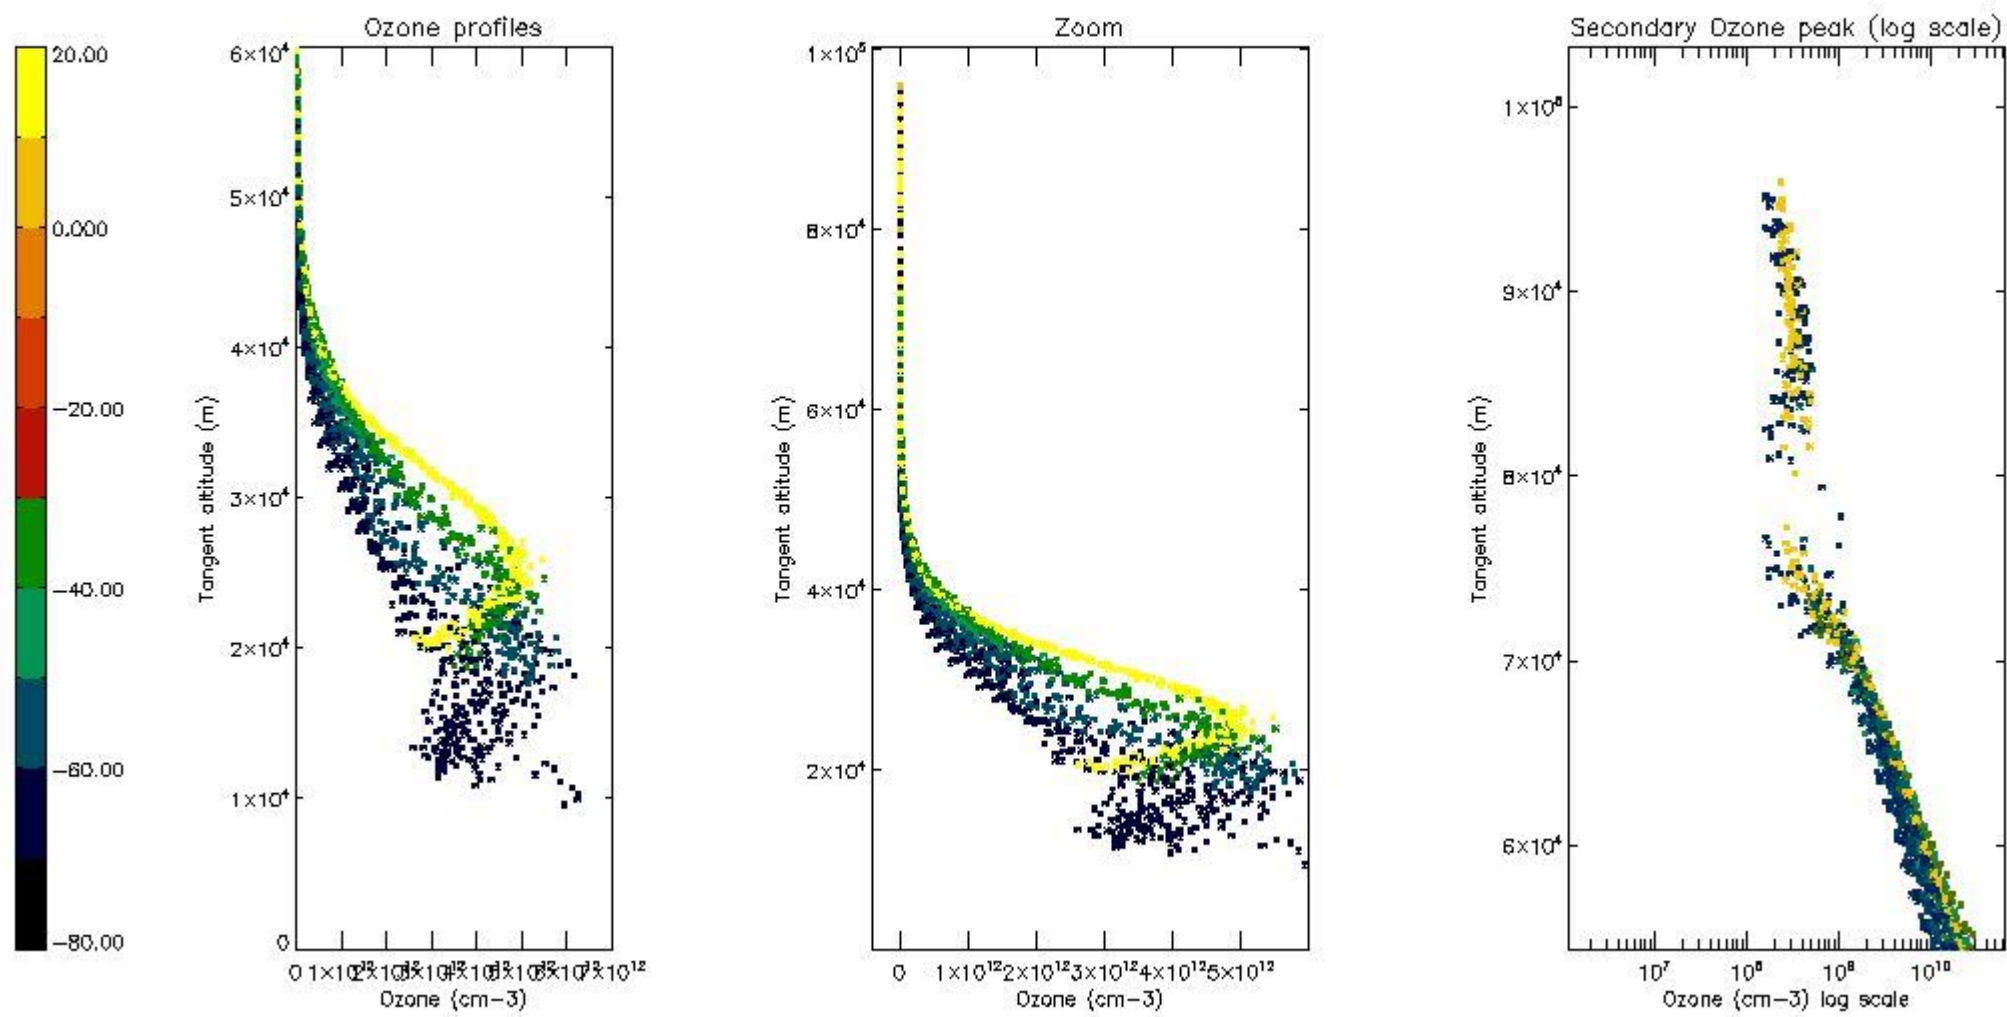

5.6 Plot NO₂ profiles for all STD (dark without errors)

The colorbar represents the latitude.