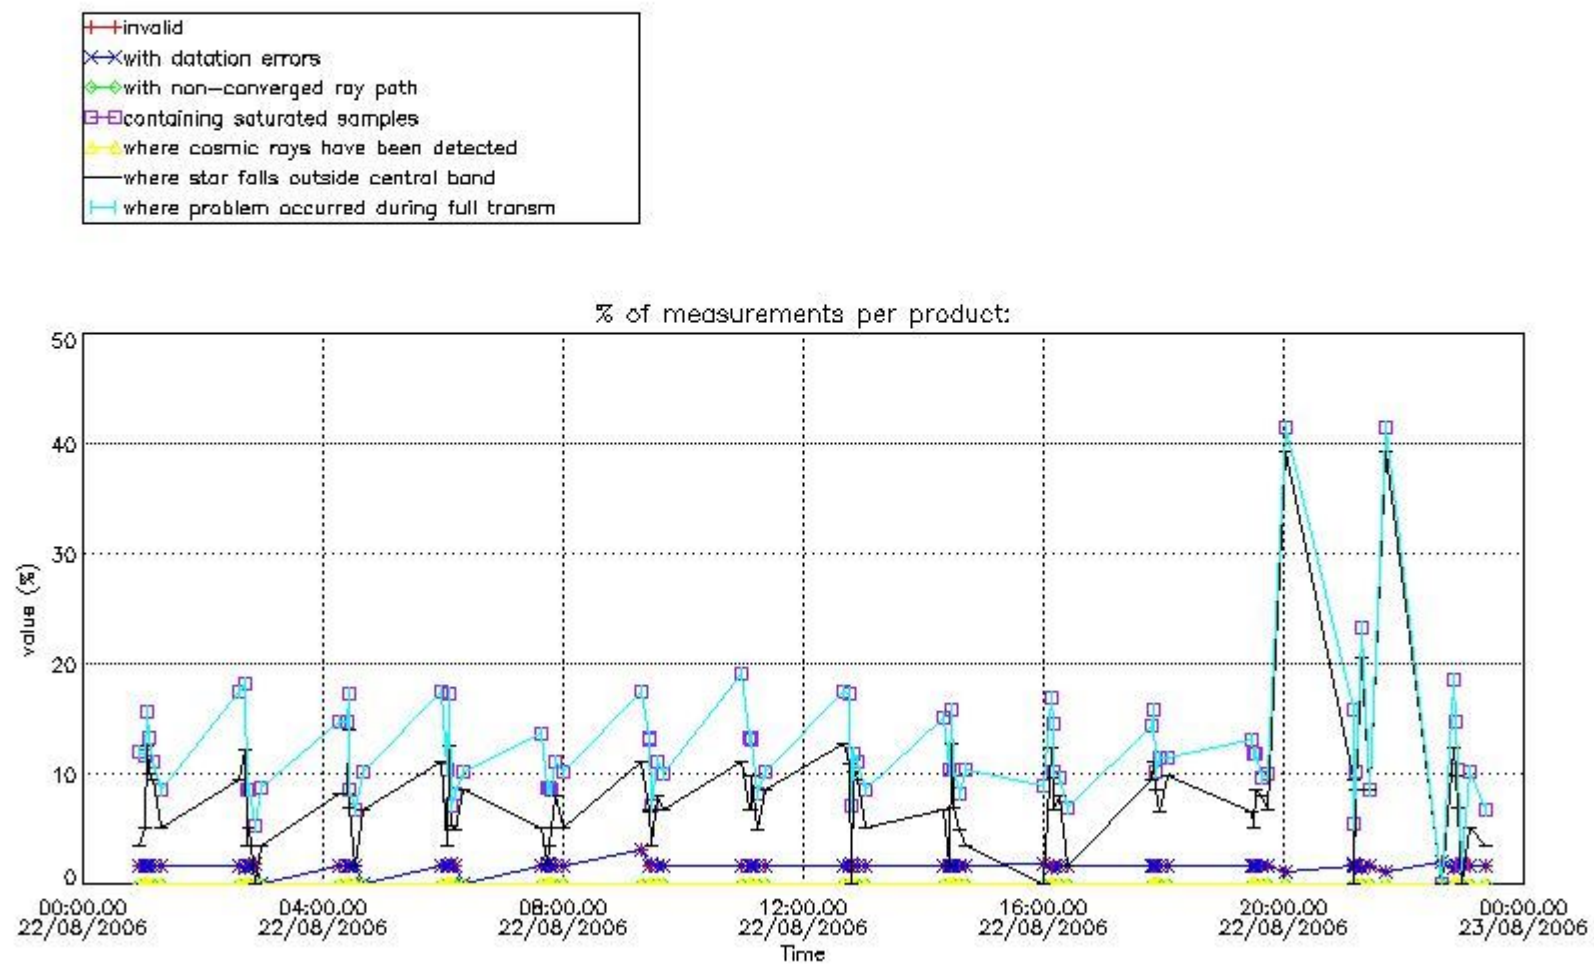

3. Quality information per product

In this section it is plotted some information contained in the Quality Summary data set of the level 2 products. Only products in dark limb conditions and without errors (error flag in the MPH set to "0") are used.

3.1 Plot quality information per product (time dependant)

3.2 Plot quality information per product (world map)

4. Level 1 quality information per product

In this section it is plotted some information contained in the Quality Summary data set of the level 2 products that comes from the level 1b processing. Products without errors (error flag in the MPH set to "0") are used.

4.1 Plot quality information per product (time dependant) coming from level 1b processing

4.1.1 Plot level 1 quality information per product (time dependant): ENVISAT ASCENDING passes

4.1.2 Plot level 1 quality information per product (time dependant): ENVI SAT DESCENDING passes

5. Trace gas profiles

5.1 Ozone statistics based on quality of products

The final quality of the products can be "measured" using the STD (Standard Deviation) attached to every point profile. This information is written to the parameter GOM_NL__2P/NL_LOCAL_SPECIES_DENSITY/o3_std of the level 2 products. The table below shows the statistics for given STD ranges.