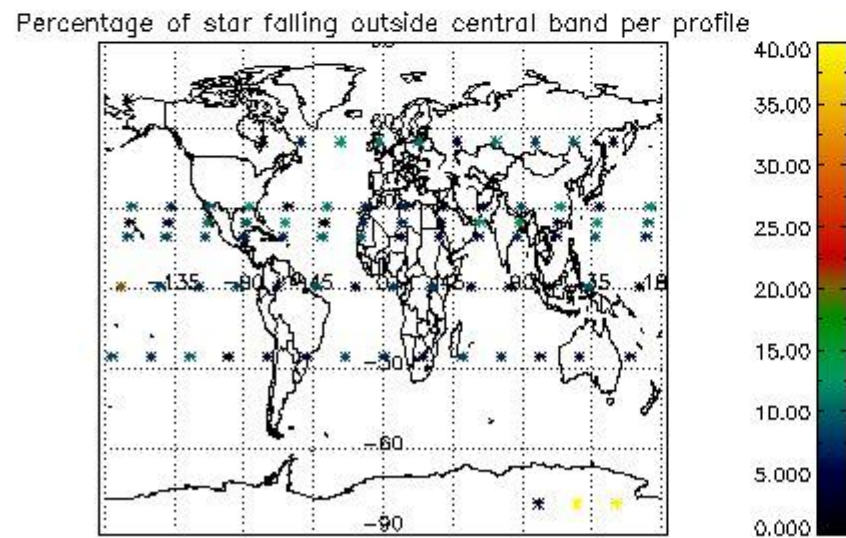

5. Trace gas profiles

5.1 Ozone statistics based on quality of products

The final quality of the products can be "measured" using the STD (Standard Deviation) attached to every point profile. This information is written to the parameter GOM_NL__2P/NL_LOCAL_SPECIES_DENSITY/o3_std of the level 2 products. The table below shows the statistics for given STD ranges.

The statistics are given with respect to the overall valid production:

- Products without fatal errors: GOM_NL__2P/MPH/PRODUCT_ERR=0
- Valid point profile: GOM_NL__2P/NL_LOCAL_SPECIES_DENSITY/pcd(0)=0

The 'Criteria' is applied to valid points of dark limb products:

- Products in dark limb illumination condition: GOM_NL__2P/NL_SUMMARY_QUALITY/obs_ill_cond=0
- Products without fatal errors: GOM_NL__2P/MPH/PRODUCT_ERR=0
- Valid point profile: GOM_NL__2P/NL_LOCAL_SPECIES_DENSITY/pcd(0)=0

So, the table below shows the percentage of dark limb and valid observations for each criteria with respect to the overall valid daily observations.

Criteria	% of total production
All STD	41
STD < 20	31