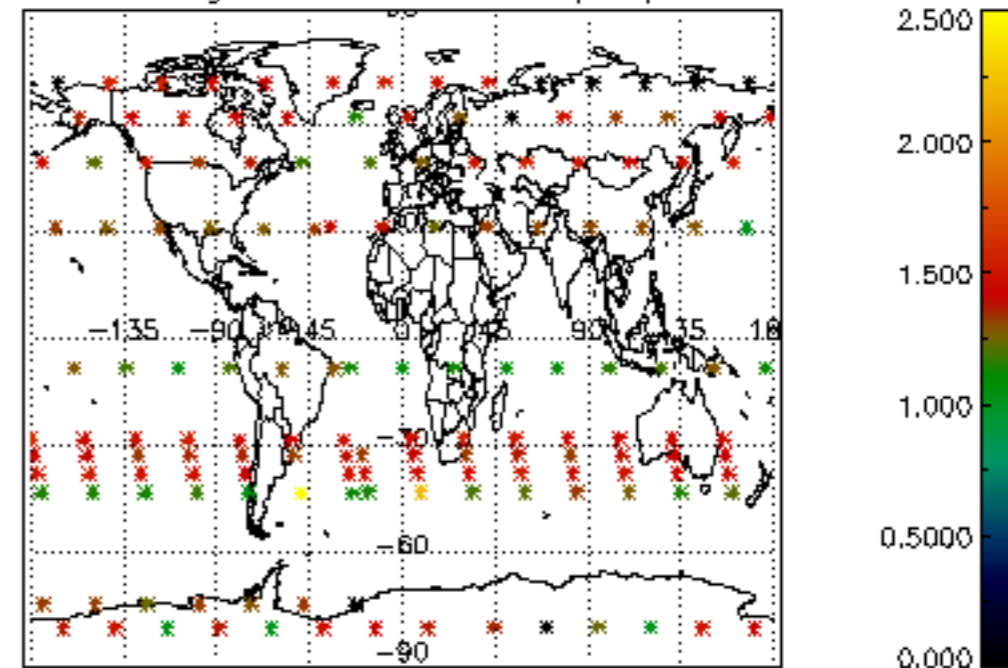

Percentage of flagged data per NO3 profile

Percentage of cosmic ray hits per profile

Percentage of datation errors per profile

Percentage of star falling outside central band per profile

Percentage of saturation errors per profile