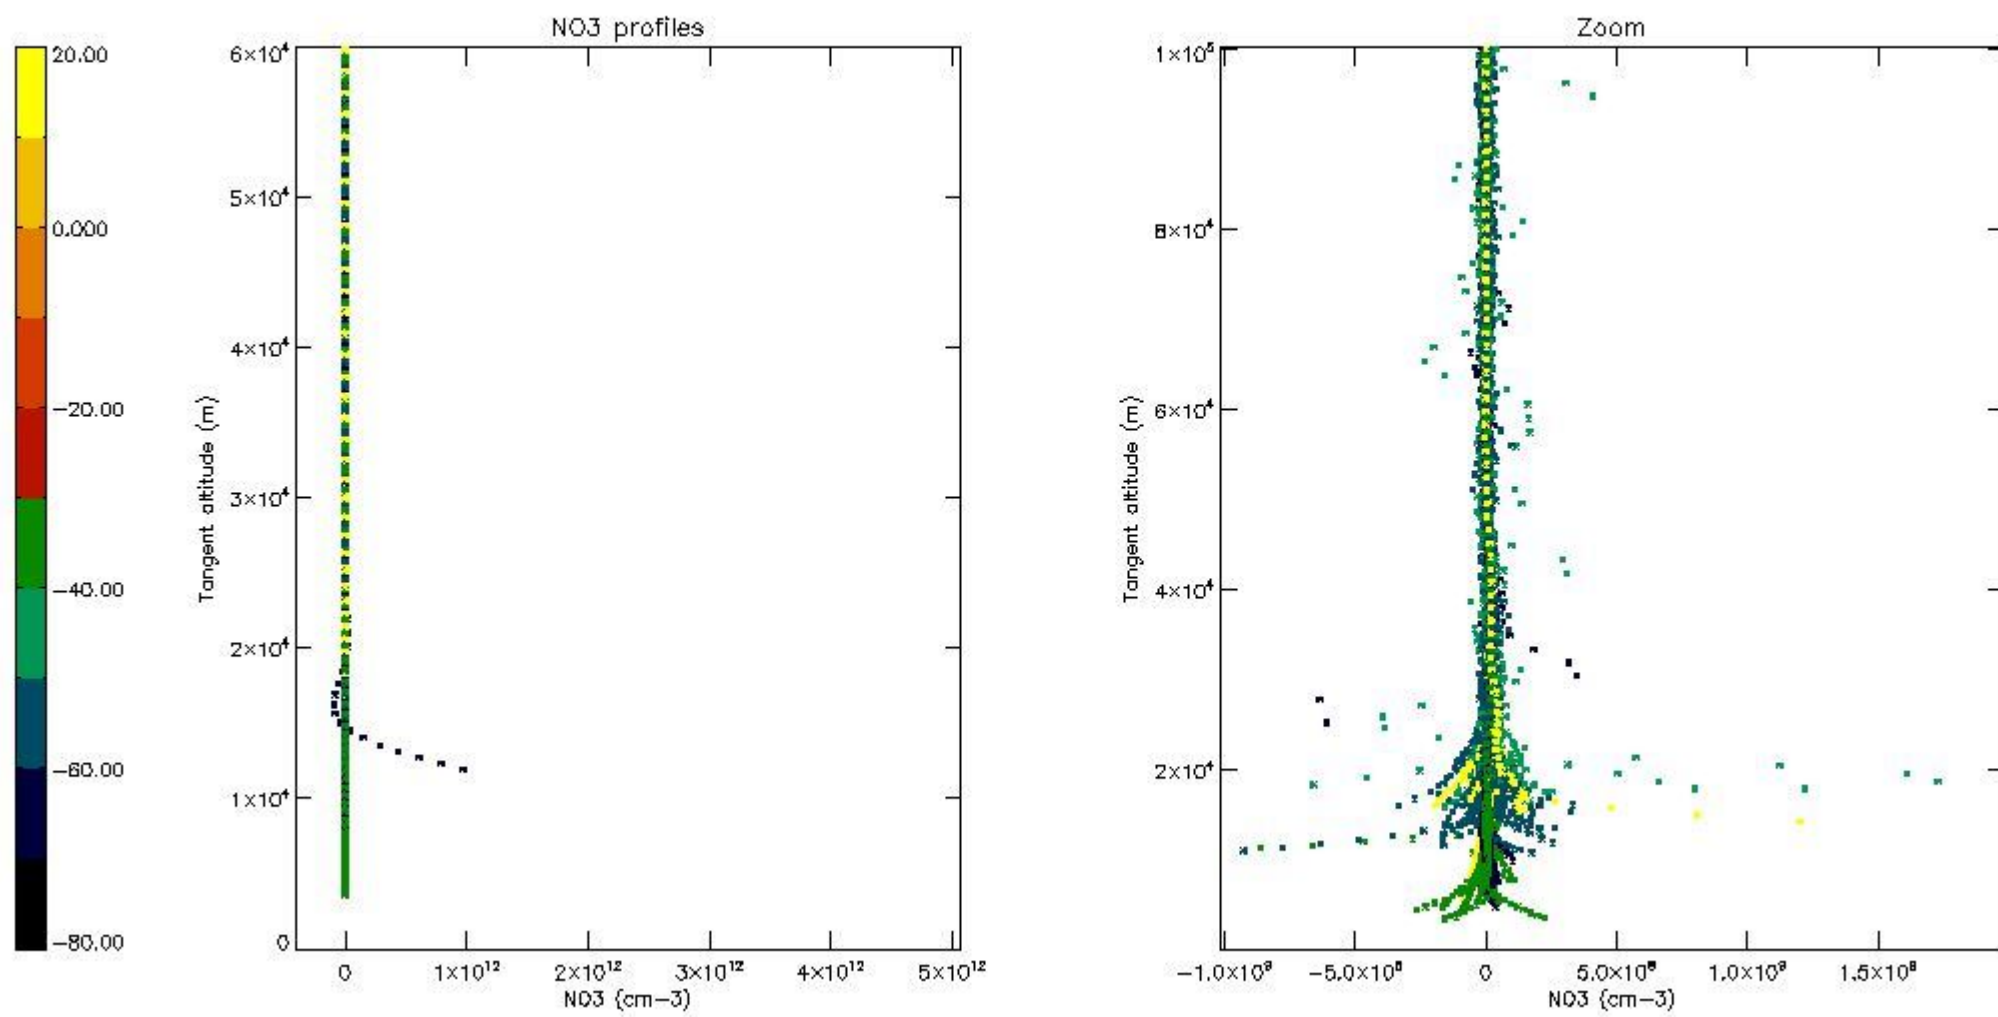

The colorbar represents the latitude.

5.7 Plot NO3 profiles for all STD (dark without errors)

The colorbar represents the latitude.

5.8 Plot H₂O profiles for all STD (only for occultations of stars 1,2,3,4,13,14,16,26,63 dark without errors)