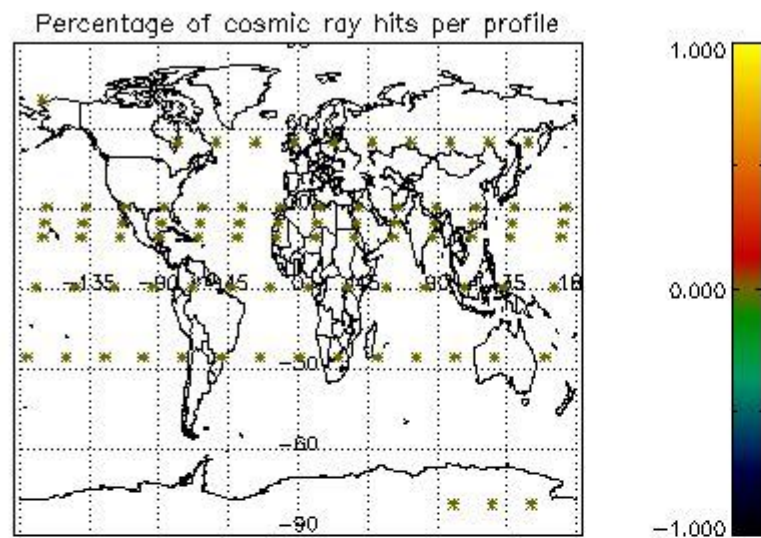

4.2.2 Plot level 1 quality information per product (world map): ENVISAT DESCENDING passes

5. Trace gas profiles

5.1 Ozone statistics based on quality of products

The final quality of the products can be "measured" using the STD (Standard Deviation) attached to every point profile. This information is written to the parameter GOM_NL__2P/NL_LOCAL_SPECIES_DENSITY/o3_std of the level 2 products. The table below shows the statistics for given STD ranges.

The statistics are given with respect to the overall valid production:

- Products without fatal errors: GOM_NL__2P/MPH/PRODUCT_ERR=0
- Valid point profile: GOM_NL__2P/NL_LOCAL_SPECIES_DENSITY/pcd(0)=0

The 'Criteria' is applied to valid points of dark limb products:

- Products in dark limb illumination condition: GOM_NL__2P/NL_SUMMARY_QUALITY/obs_ill_cond=0
- Products without fatal errors: GOM_NL__2P/MPH/PRODUCT_ERR=0
- Valid point profile: GOM_NL__2P/NL_LOCAL_SPECIES_DENSITY/pcd(0)=0

So, the table below shows the percentage of dark limb and valid observations for each criteria with respect to the overall valid daily observations.

Criteria	% of total production
All STD	41
STD < 20	31