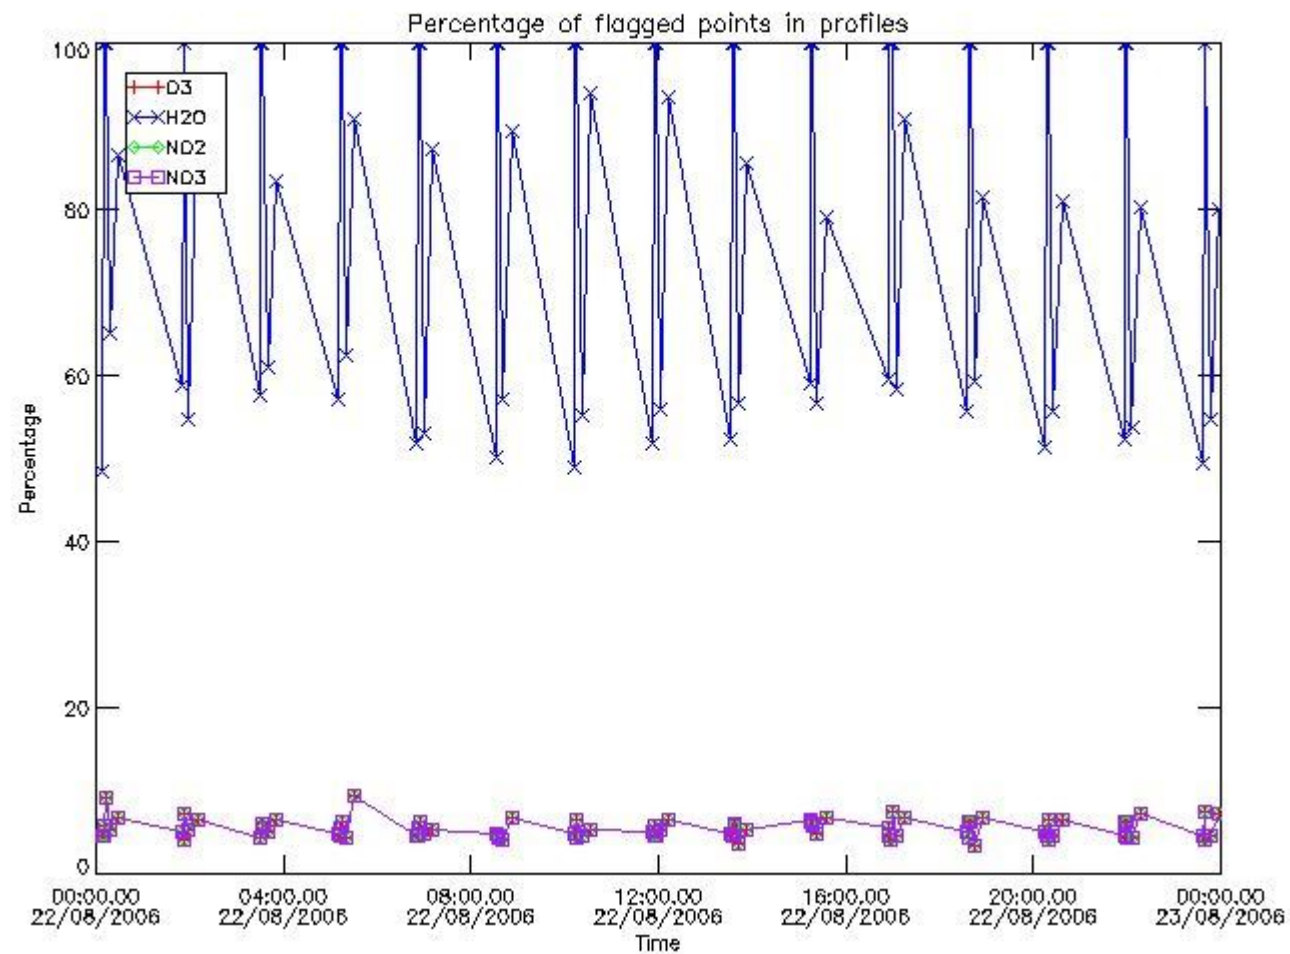

3. Quality information per product

In this section it is plotted some information contained in the Quality Summary data set of the level 2 products. Only products in dark limb conditions and without errors (error flag in the MPH set to "0") are used.

3.1 Plot quality information per product (time dependant)