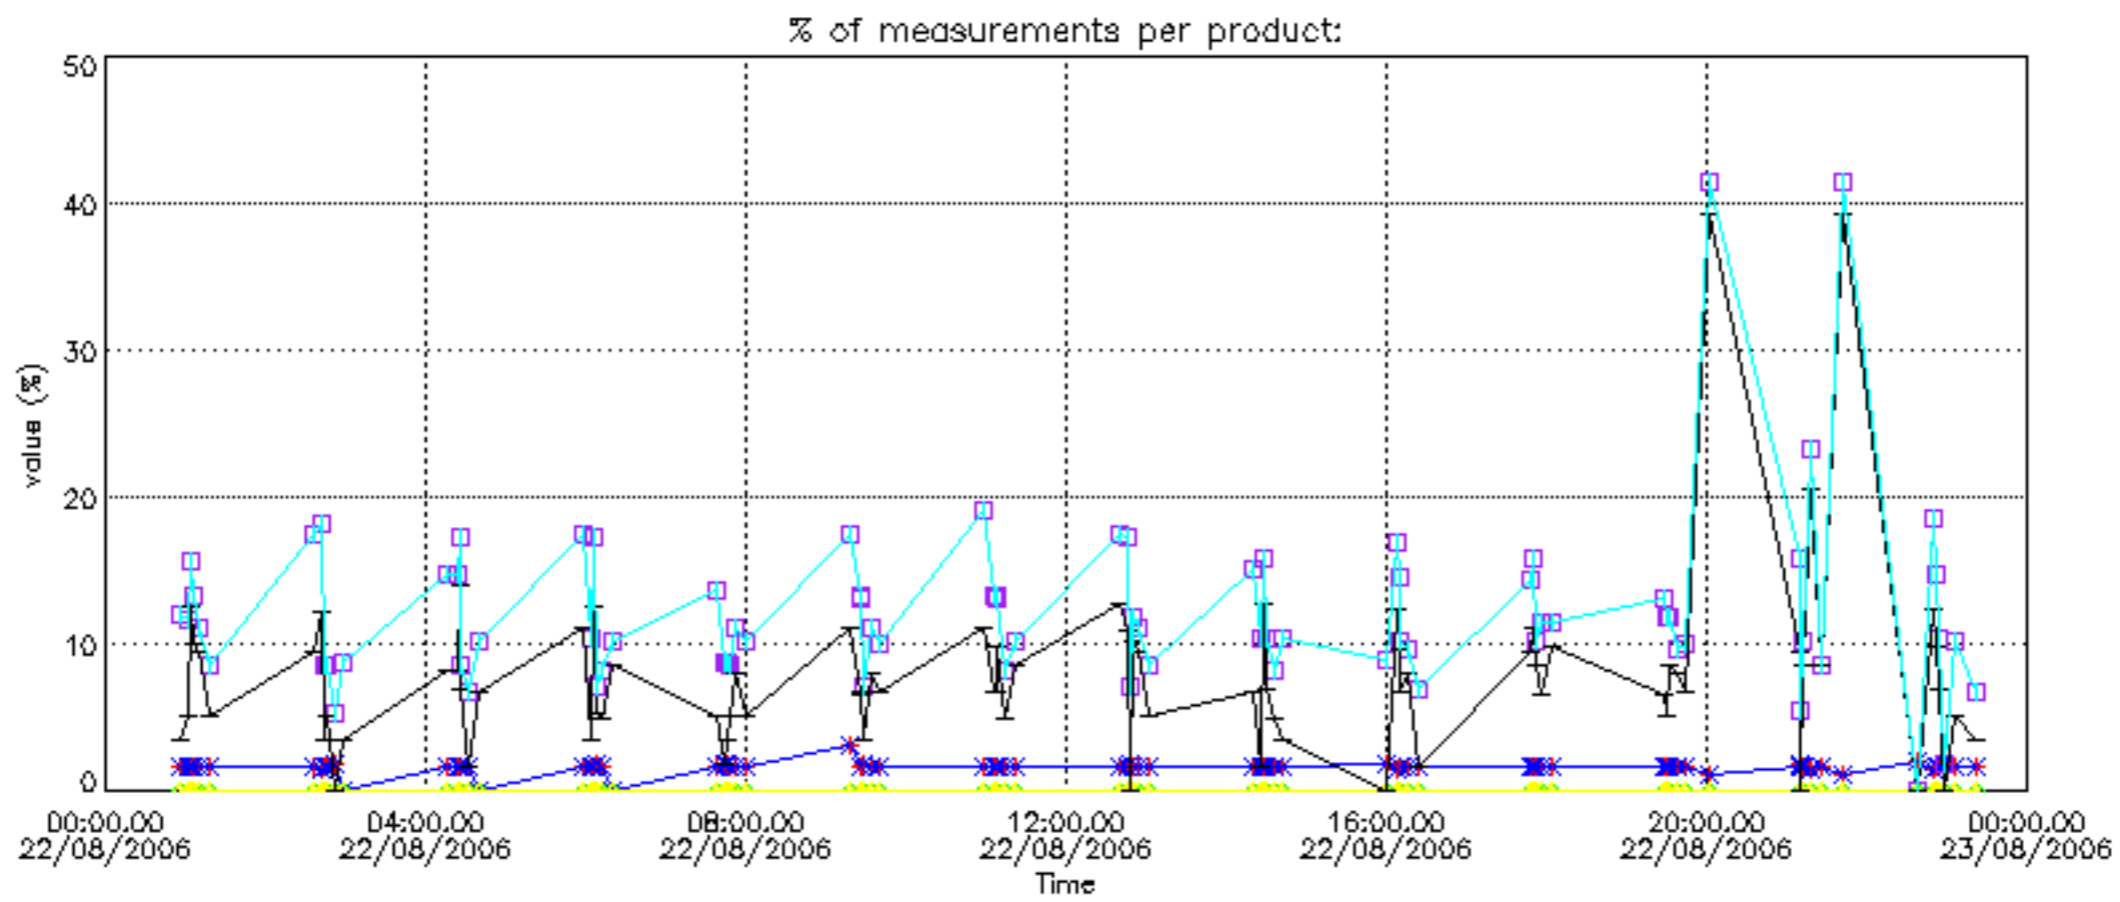

Percentage of cosmic ray hits per profile

Percentage of datation errors per profile