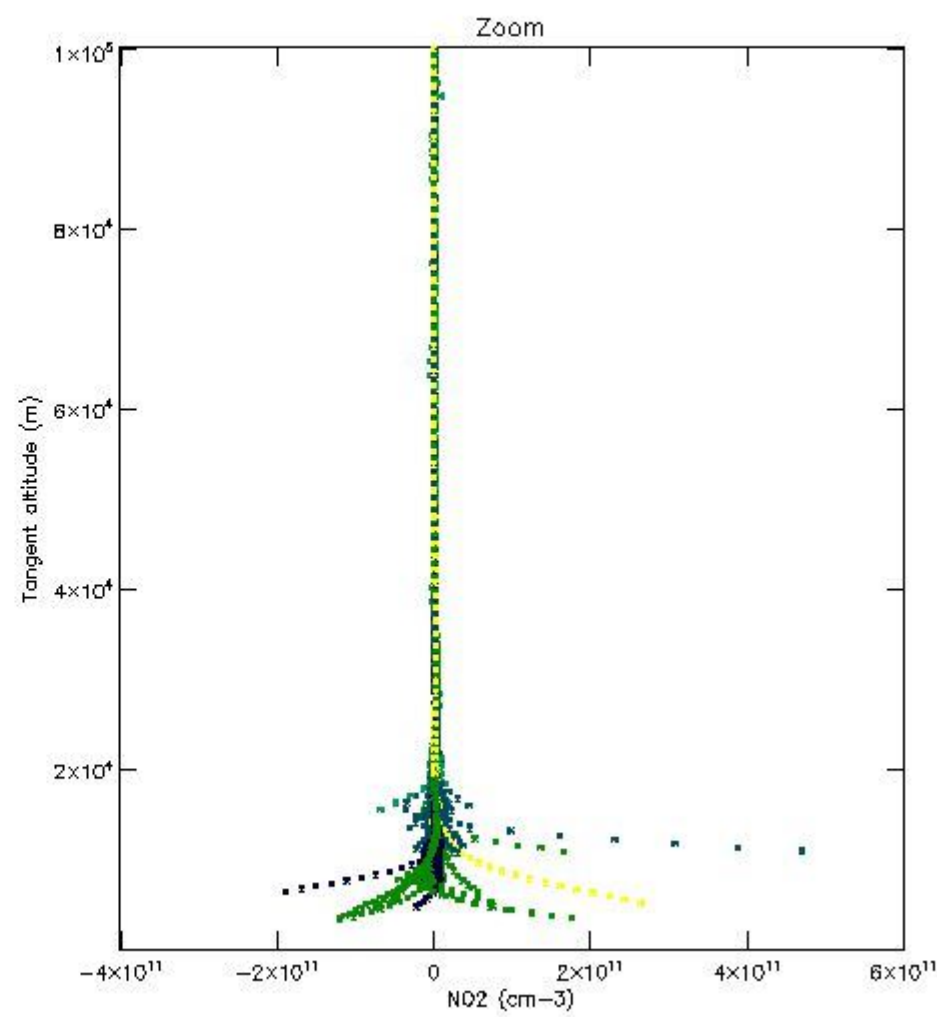

3.1 Plot quality information per product (time dependant)

3.2 Plot quality information per product (world map)

4. Level 1 quality information per product

In this section it is plotted some information contained in the Quality Summary data set of the level 2 products that comes from the level 1b processing. Products without errors (error flag in the MPH set to "0") are used.

STD < 10	27
STD < 5	22

5.2 Plot ozone profiles for all STD (dark without errors)

The colorbar represents the latitude.

5.3 Plot ozone profiles where STD < 20% (dark without errors)

The colorbar represents the latitude.

5.4 Plot ozone profiles where $STD < 10\%$ (dark without errors)

The colorbar represents the latitude.

5.5 Plot ozone profiles where STD < 5% (dark without errors)

The colorbar represents the latitude.

5.6 Plot NO₂ profiles for all STD (dark without errors)

The colorbar represents the latitude.

5.7 Plot NO3 profiles for all STD (dark without errors)

The colorbar represents the latitude.

5.8 Plot H2O profiles for all STD (only for occultations of stars 1,2,3,4,13,14,16,26,63 dark without errors)