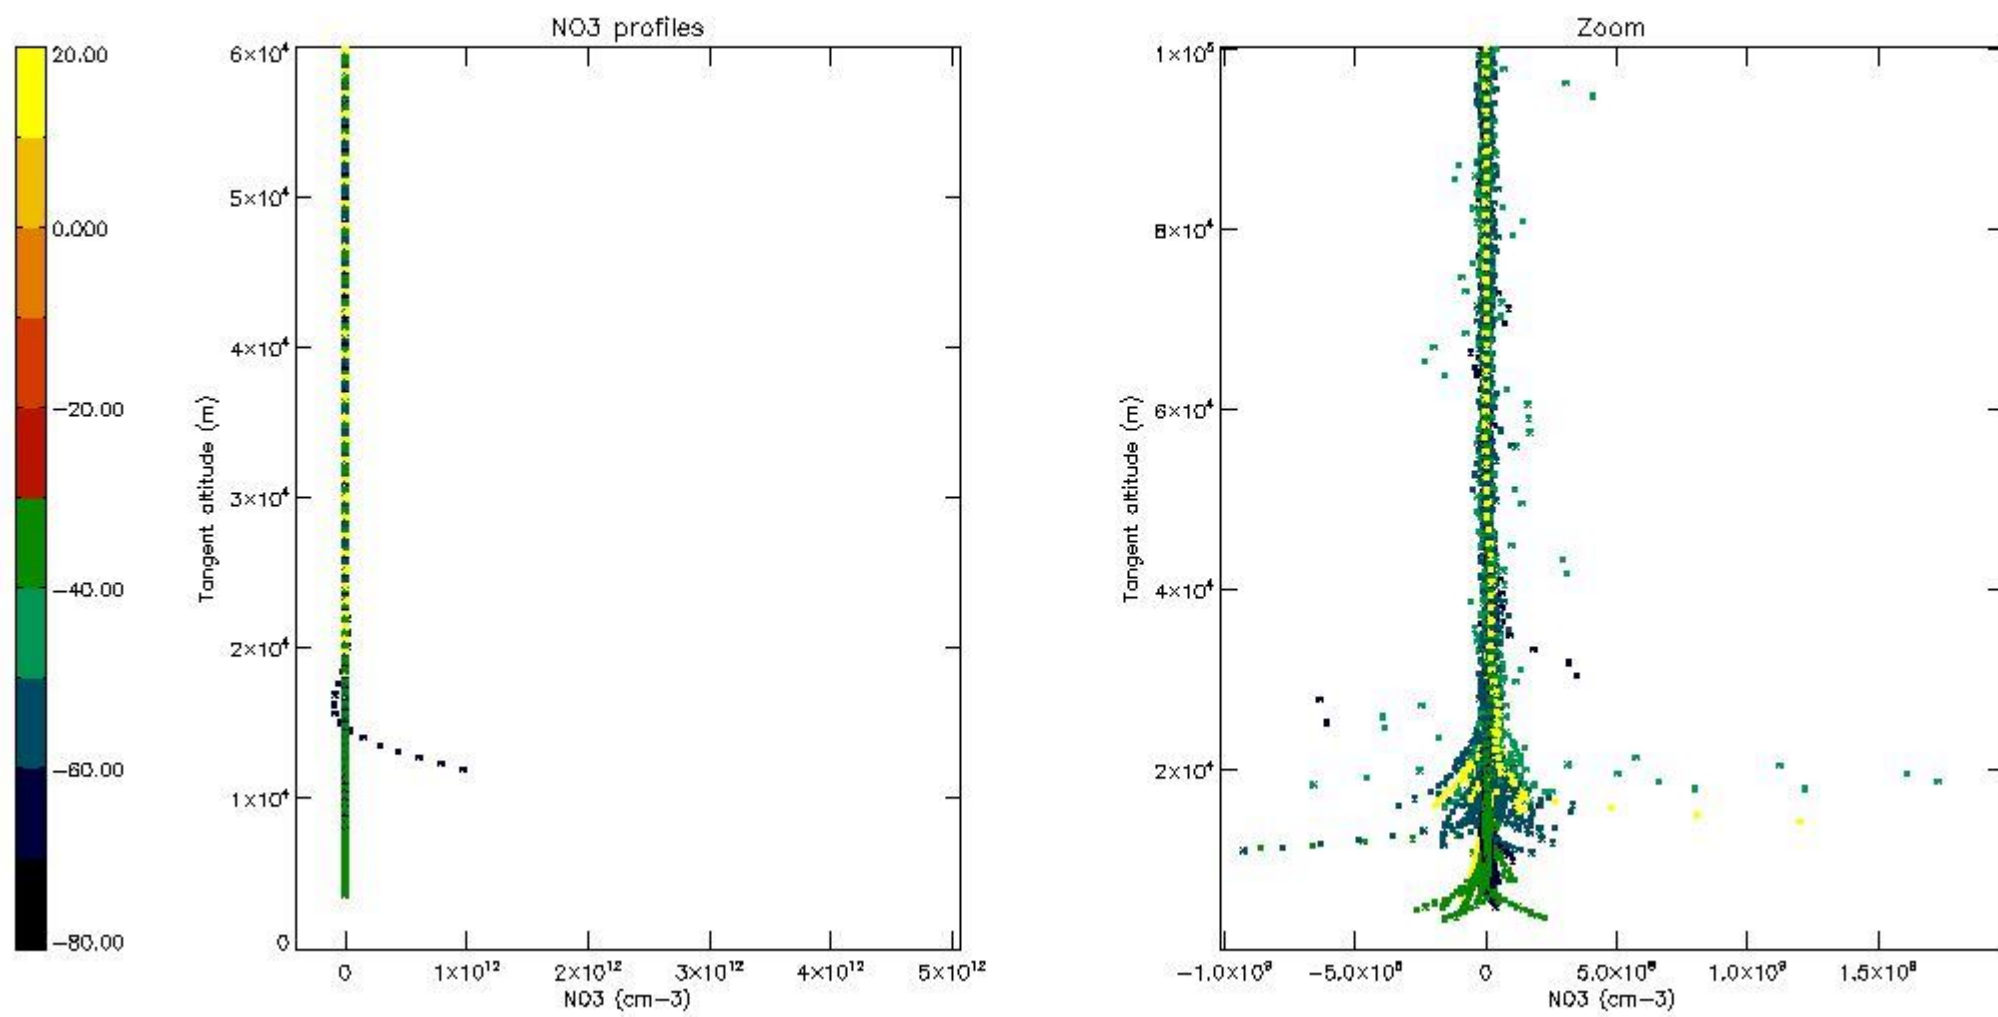

5.4 Plot ozone profiles where $STD < 10\%$ (dark without errors)

The colorbar represents the latitude.

5.5 Plot ozone profiles where STD < 5% (dark without errors)

The colorbar represents the latitude.

5.6 Plot NO₂ profiles for all STD (dark without errors)

The colorbar represents the latitude.

5.7 Plot NO3 profiles for all STD (dark without errors)

The colorbar represents the latitude.

5.8 Plot H2O profiles for all STD (only for occultations of stars 1,2,3,4,13,14,16,26,63 dark without errors)