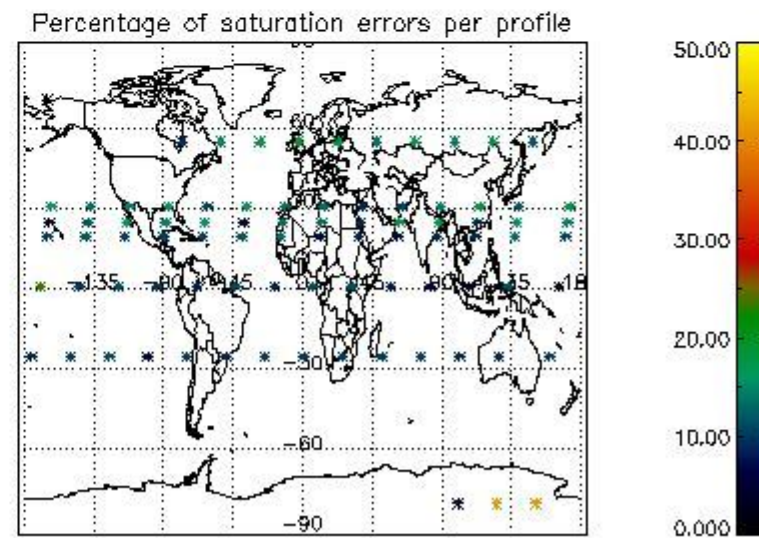

5. Trace gas profiles

5.1 Ozone statistics based on quality of products

The final quality of the products can be "measured" using the STD (Standard Deviation) attached to every point profile. This information is written to the parameter GOM_NL__2P/NL_LOCAL_SPECIES_DENSITY/o3_std of the level 2 products. The table below shows the statistics for given STD ranges.

The statistics are given with respect to the overall valid production:

- Products without fatal errors: GOM_NL__2P/MPH/PRODUCT_ERR=0
- Valid point profile: GOM_NL__2P/NL_LOCAL_SPECIES_DENSITY/pcd(0)=0

The 'Criteria' is applied to valid points of dark limb products:

- Products in dark limb illumination condition: GOM_NL__2P/NL_SUMMARY_QUALITY/obs_ill_cond=0
- Products without fatal errors: GOM_NL__2P/MPH/PRODUCT_ERR=0
- Valid point profile: GOM_NL__2P/NL_LOCAL_SPECIES_DENSITY/pcd(0)=0

So, the table below shows the percentage of dark limb and valid observations for each criteria with respect to the overall valid daily observations.

Criteria	% of total production
All STD	41
STD < 20	31