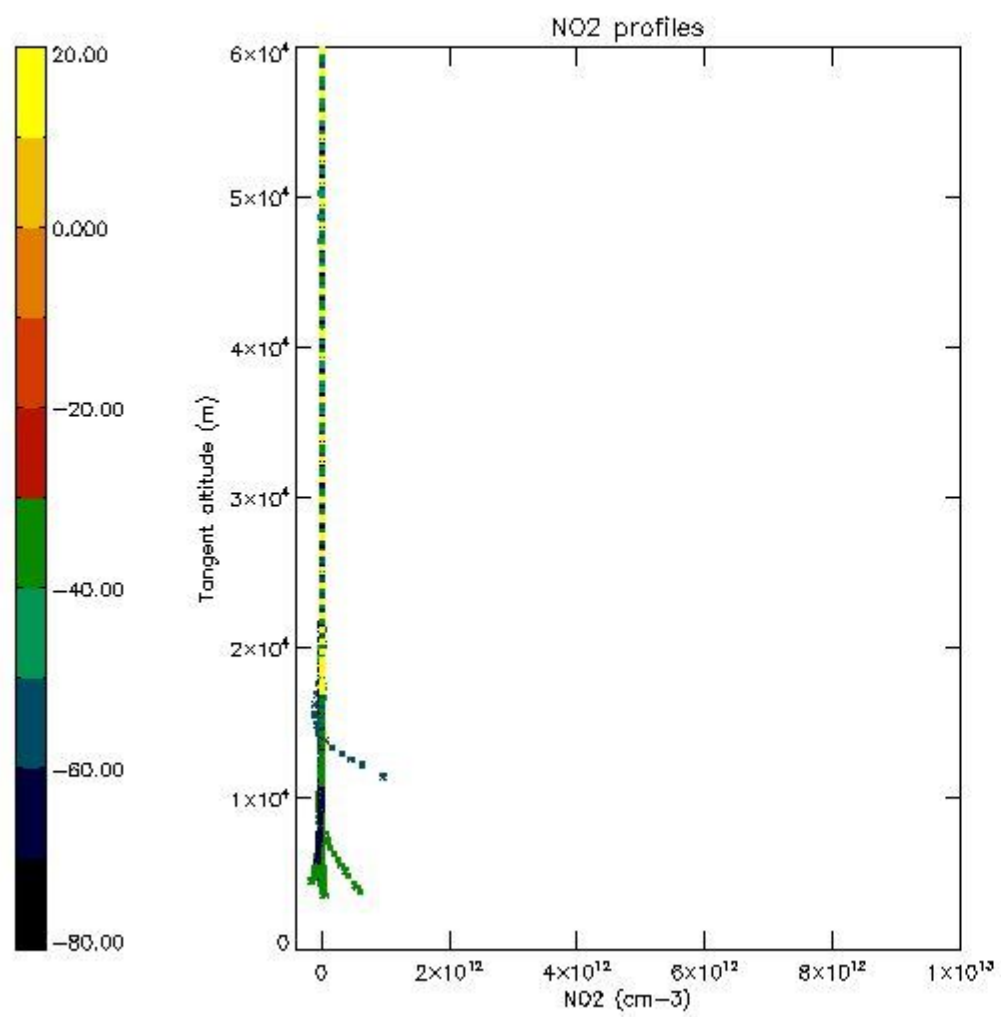

STD < 10	25
STD < 5	20

5.2 Plot ozone profiles for all STD (dark without errors)

The colorbar represents the latitude.

5.3 Plot ozone profiles where STD < 20% (dark without errors)

The colorbar represents the latitude.

5.4 Plot ozone profiles where STD < 10% (dark without errors)

The colorbar represents the latitude.

5.5 Plot ozone profiles where STD < 5% (dark without errors)

The colorbar represents the latitude.

5.6 Plot NO₂ profiles for all STD (dark without errors)

The colorbar represents the latitude.

5.7 Plot NO3 profiles for all STD (dark without errors)

The colorbar represents the latitude.

5.8 Plot H₂O profiles for all STD (only for occultations of stars 1,2,3,4,13,14,16,26,63 dark without errors)