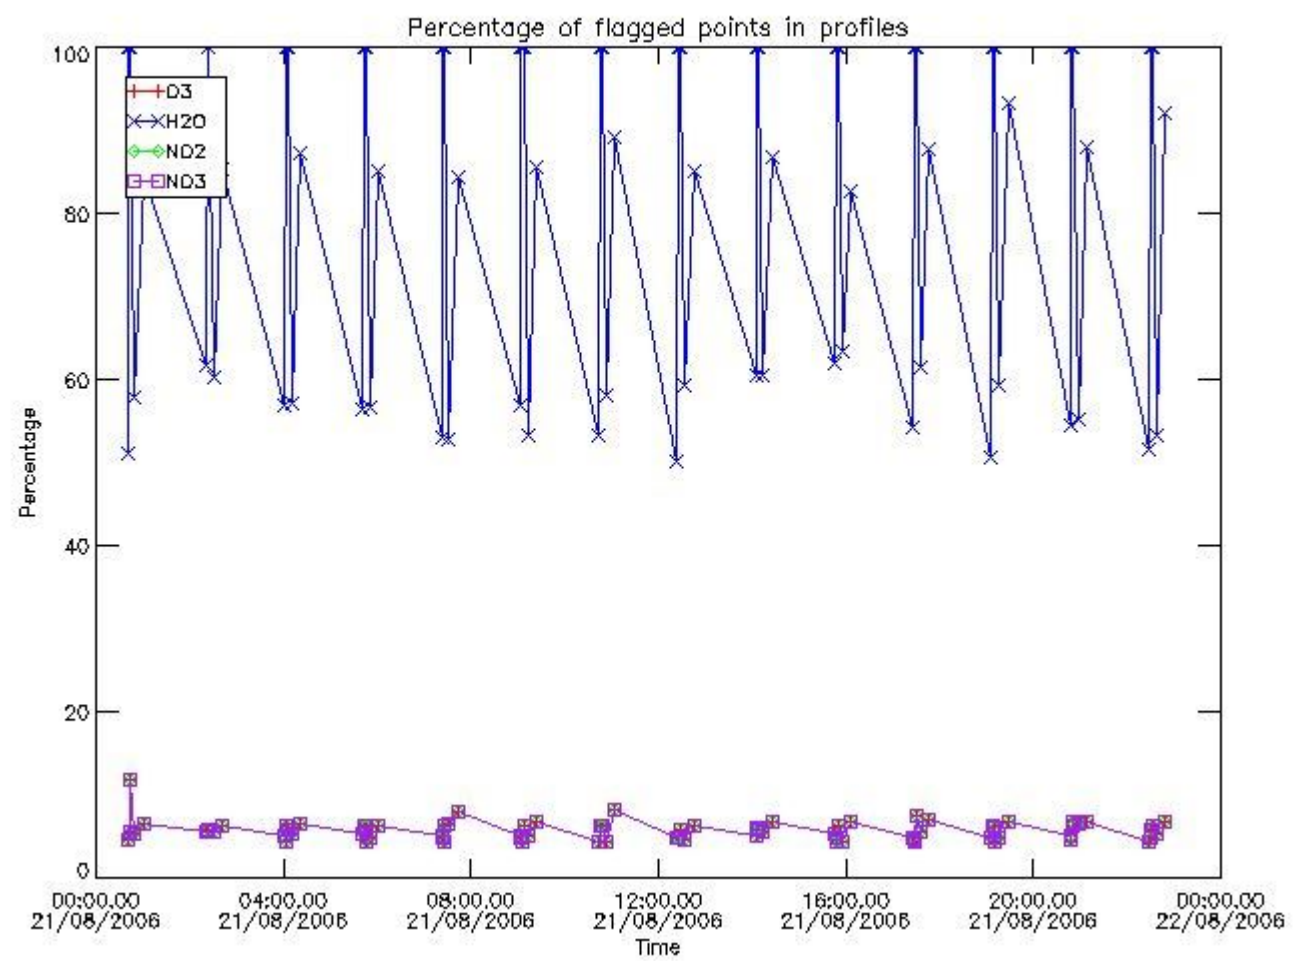

220	GOM_NL__2PRFIN20060821_214921_000000292050_00301_23401_1221.N1	21-AUG-2006 21:49:21	Bright	28.500	89	5Alp Cep	2.4510	8000.0	57	23401	No
221	GOM_NL__2PRFIN20060821_215640_000000302050_00301_23401_1222.N1	21-AUG-2006 21:56:40	Bright	29.500	49	1Alp UMi	1.9900	6300.0	59	23401	No
222	GOM_NL__2PRFIN20060821_221543_000000482050_00301_23401_1223.N1	21-AUG-2006 22:15:43	Bright	47.500	170	27Eps Gem	3.0000	9700.0	95	23401	No
223	GOM_NL__2PRFIN20060821_221827_000000342050_00301_23401_1224.N1	21-AUG-2006 22:18:27	Twilight_stray	34.000	44	24Gam Gem	1.9280	11000.	68	23401	No
224	GOM_NL__2PRFIN20060821_222742_000000472050_00301_23401_1225.N1	21-AUG-2006 22:27:42	Dark	47.000	1	9Alp CMa	-1.4400	11000.	94	23401	No
225	GOM_NL__2PRFIN20060821_222913_000000332050_00301_23401_1226.N1	21-AUG-2006 22:29:13	Dark	33.000	179	24Omi2CMa	3.0320	24000.	66	23401	No
226	GOM_NL__2PRFIN20060821_223041_000000362050_00301_23401_1227.N1	21-AUG-2006 22:30:41	Dark	35.500	23	21Eps CMa	1.5020	26000.	71	23401	No
227	GOM_NL__2PRFIN20060821_223156_000000332050_00301_23401_1228.N1	21-AUG-2006 22:31:56	Dark	33.000	177	1Zet CMa	3.0220	26000.	66	23401	No
228	GOM_NL__2PRFIN20060821_223731_000000392050_00301_23401_1229.N1	21-AUG-2006 22:37:31	Dark	39.000	2	Alp Car	-0.73600	7000.0	78	23401	No
229	GOM_NL__2PRFIN20060821_224830_000000382050_00302_23402_1213.N1	21-AUG-2006 22:48:30	Dark	38.000	9	Alp Eri	0.45300	24000.	76	23402	No
230	GOM_NL__2PRFIN20060821_225346_000000322050_00302_23402_1214.N1	21-AUG-2006 22:53:46	Straylight	32.000	148	Alp Tuc	2.8780	4100.0	64	23402	No
231	GOM_NL__2PRFIN20060821_225722_000000392050_00302_23402_1215.N1	21-AUG-2006 22:57:22	Straylight	39.000	31	Alp Gru	1.7340	15200.	78	23402	No
232	GOM_NL__2PRFIN20060821_230017_000000352050_00302_23402_1216.N1	21-AUG-2006 23:00:17	Straylight	34.500	172	Gam Gru	3.0030	13100.	69	23402	No
233	GOM_NL__2PRFIN20060821_231436_000000332050_00302_23402_1217.N1	21-AUG-2006 23:14:36	Bright	32.500	11	53Alp Aql	0.76500	8000.0	65	23402	No
234	GOM_NL__2PRFIN20060821_232130_000000292050_00302_23402_1218.N1	21-AUG-2006 23:21:30	Bright	29.000	92	53Eps Cyg	2.5000	4500.0	58	23402	No
235	GOM_NL__2PRFIN20060821_232312_000000292050_00302_23402_1219.N1	21-AUG-2006 23:23:12	Bright	28.500	66	37Gam Cyg	2.2080	5900.0	57	23402	No
236	GOM_NL__2PRFIN20060821_232439_000000302050_00302_23402_1220.N1	21-AUG-2006 23:24:39	Bright	30.000	144	18Del Cyg	2.8600	11000.	60	23402	No
237	GOM_NL__2PRFIN20060821_232957_000000292050_00302_23402_1221.N1	21-AUG-2006 23:29:57	Bright	29.000	89	5Alp Cep	2.4510	8000.0	58	23402	No
238	GOM_NL__2PRFIN20060821_233716_000000282050_00302_23402_1222.N1	21-AUG-2006 23:37:16	Bright	28.000	49	1Alp UMi	1.9900	6300.0	56	23402	No
239	GOM_NL__2PRFIN20060821_235619_000000372050_00302_23402_1223.N1	21-AUG-2006 23:56:19	Bright	37.000	170	27Eps Gem	3.0000	9700.0	74	23402	No
240	GOM_NL__2PRFIN20060821_235903_000000412050_00302_23402_1224.N1	21-AUG-2006 23:59:03	Twilight_stray	40.500	44	24Gam Gem	1.9280	11000.	81	23402	No

3. Quality information per product

In this section it is plotted some information contained in the Quality Summary data set of the level 2 products. Only products in dark limb conditions and without errors (error flag in the MPH set to "0") are used.

3.1 Plot quality information per product (time dependant)

3.2 Plot quality information per product (world map)