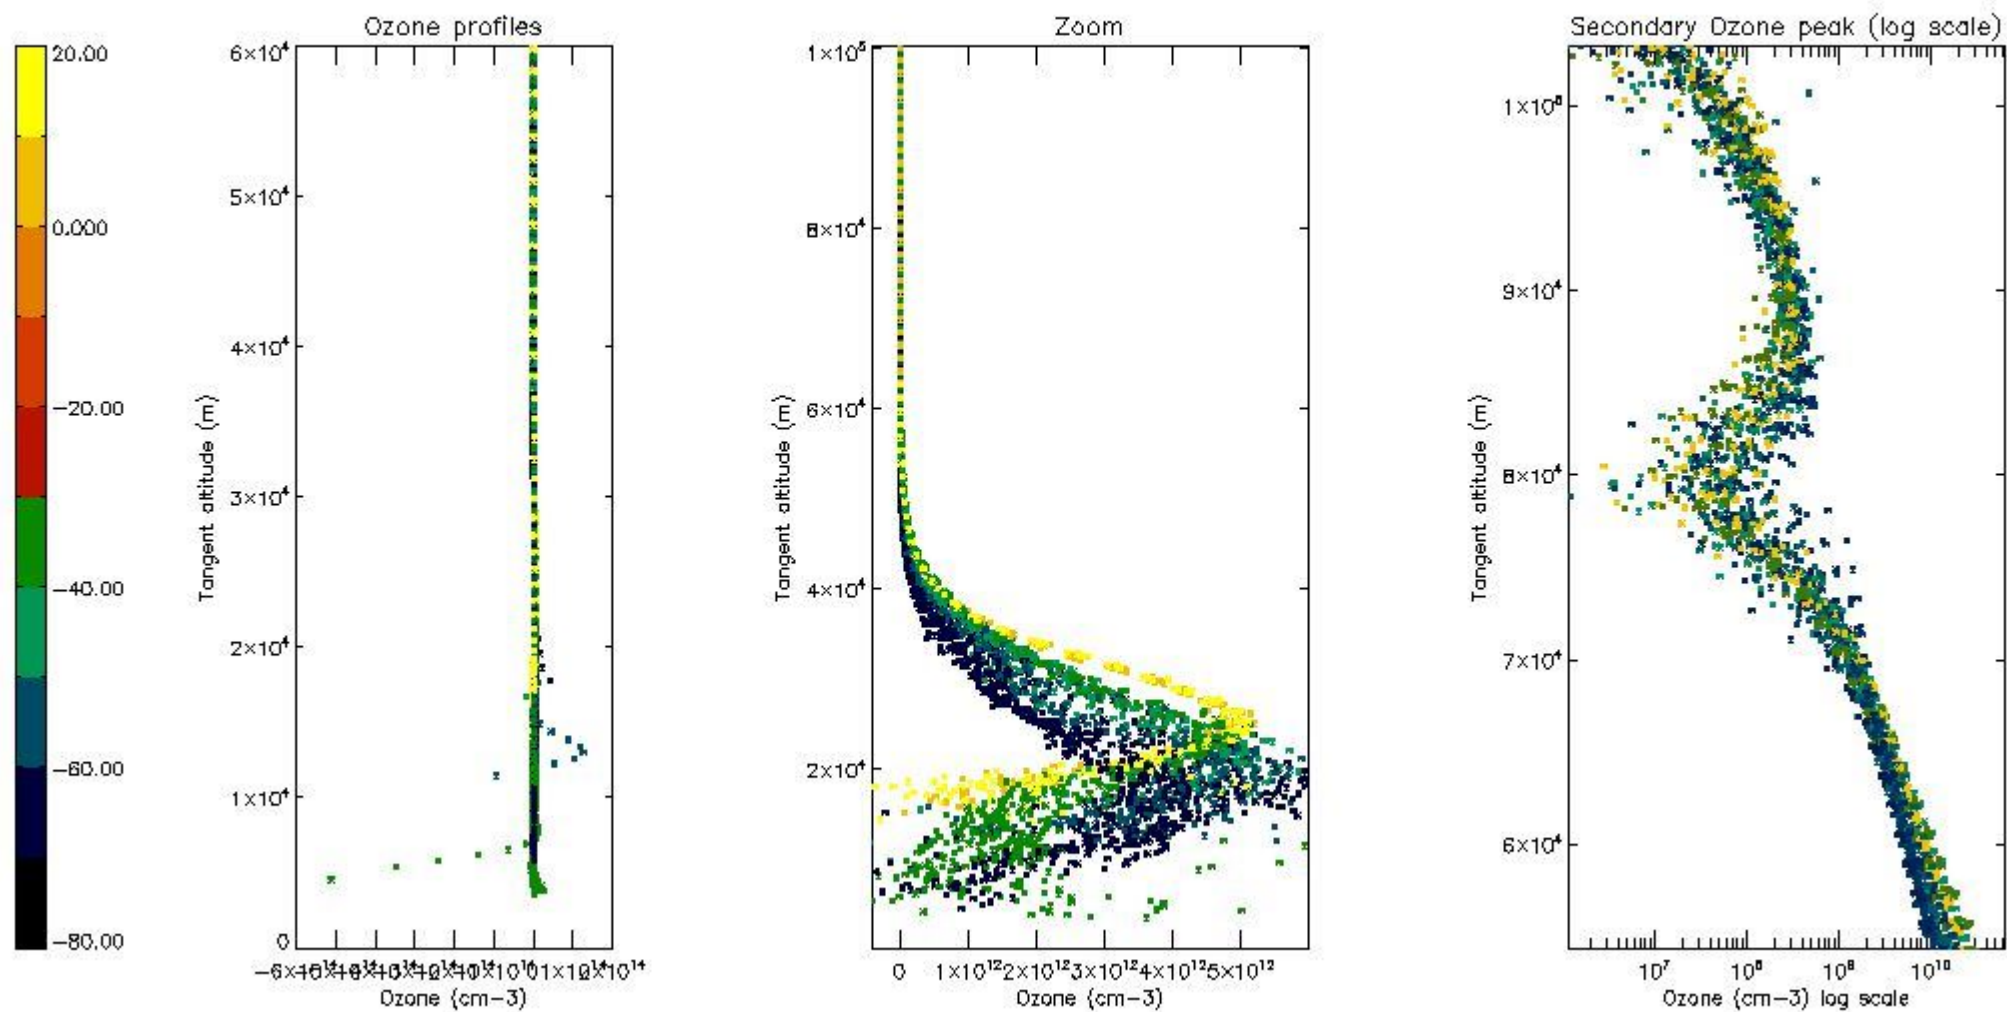

STD < 10	25
STD < 5	20

5.2 Plot ozone profiles for all STD (dark without errors)

The colorbar represents the latitude.

5.3 Plot ozone profiles where STD < 20% (dark without errors)

The colorbar represents the latitude.