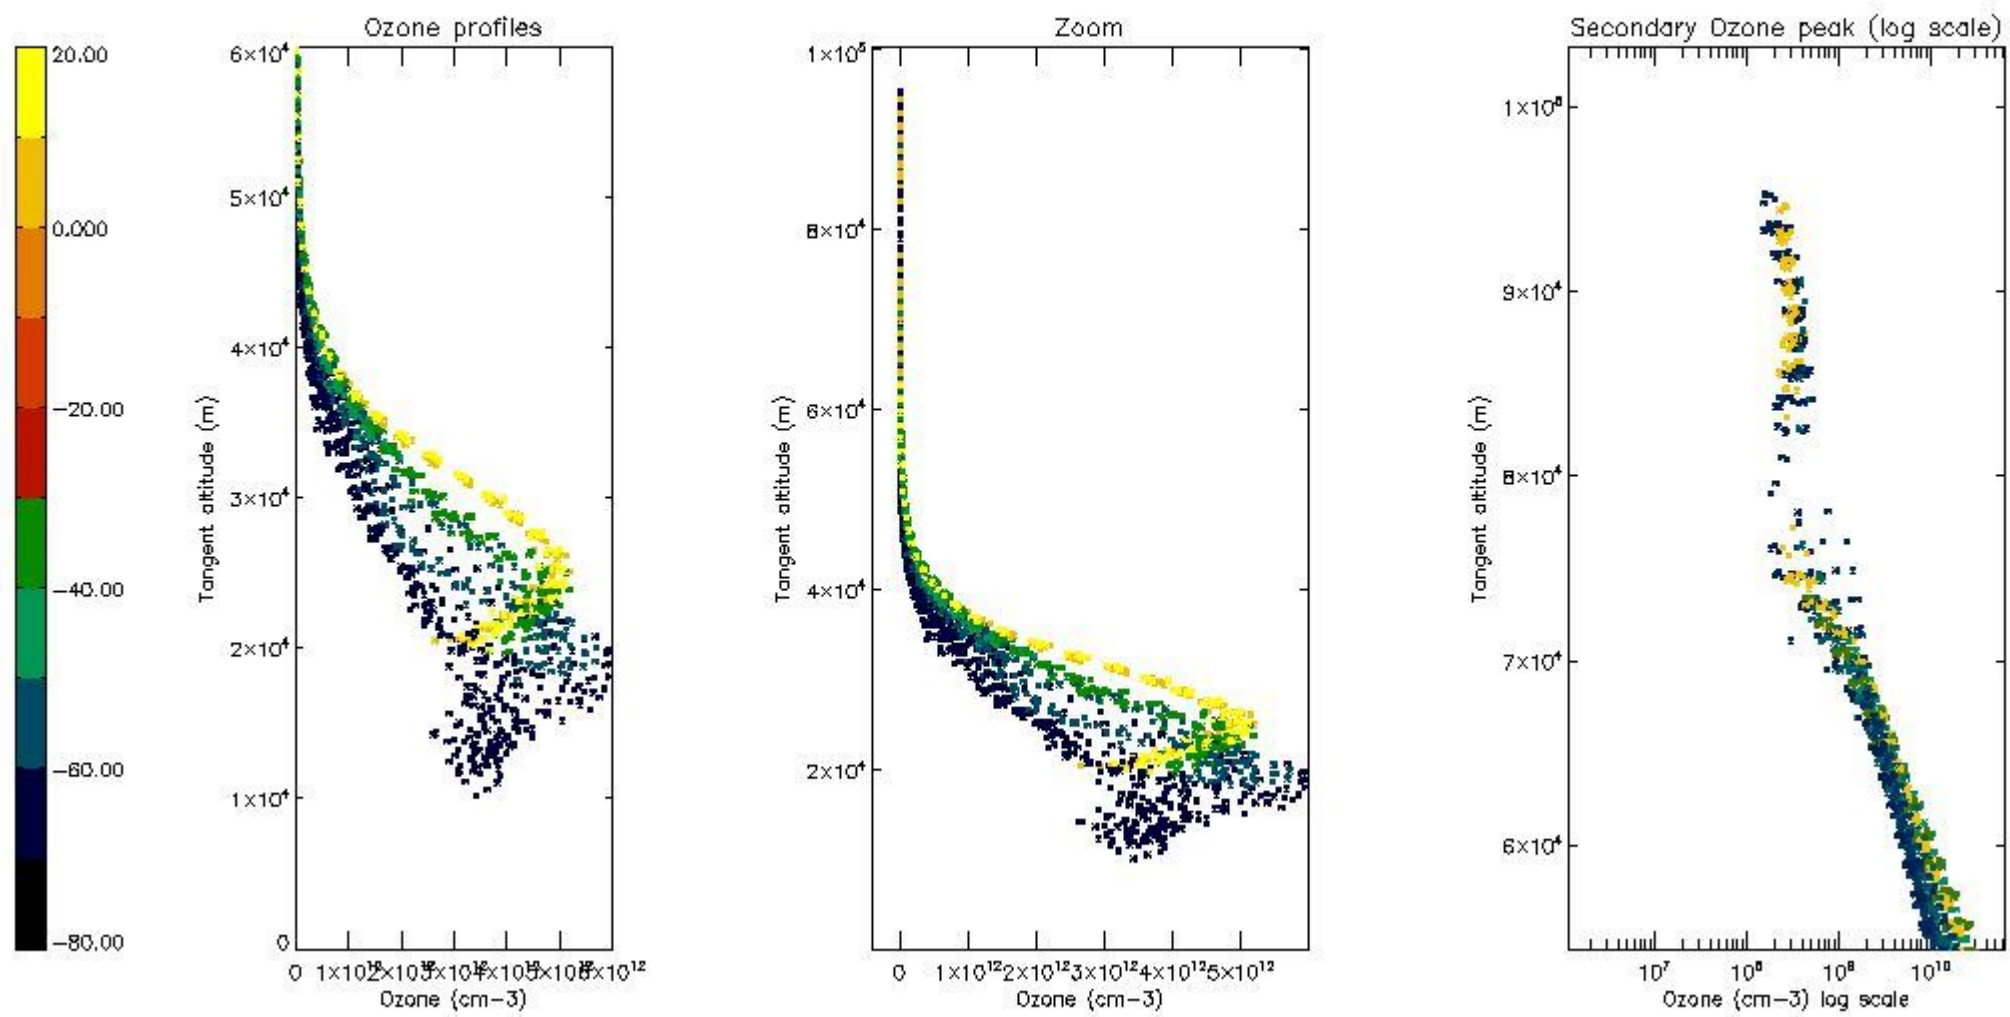

5.6 Plot NO₂ profiles for all STD (dark without errors)

The colorbar represents the latitude.