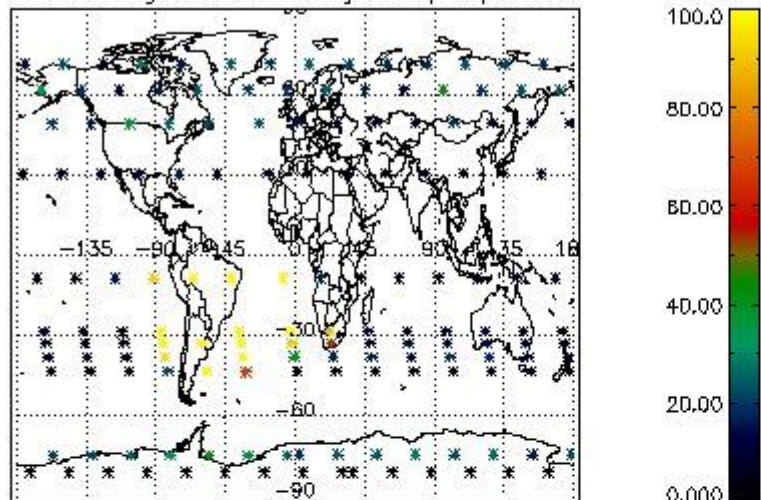

Percentage of cosmic ray hits per profile