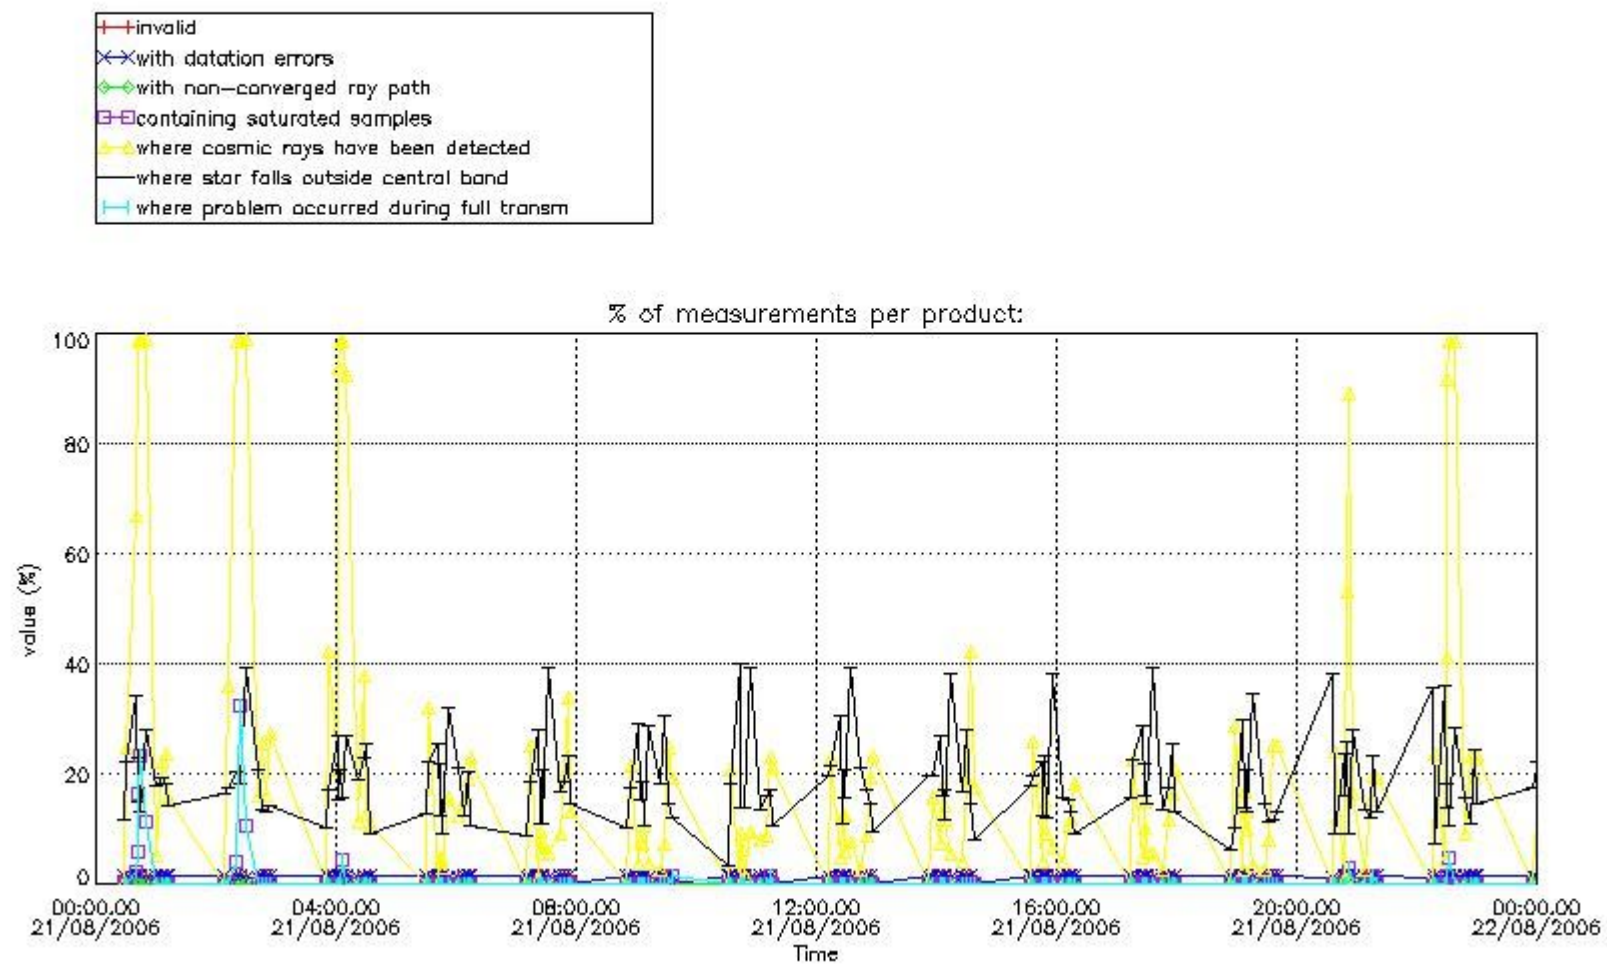

3.1 Plot quality information per product (time dependant)

3.2 Plot quality information per product (world map)

Percentage of flagged data per O3 profile

Percentage of flagged data per H2O profile

Percentage of flagged data per NO2 profile

Percentage of flagged data per NO3 profile

4. Level 1 quality information per product

In this section it is plotted some information contained in the Quality Summary data set of the level 2 products that comes from the level 1b processing. Products without errors (error flag in the MPH set to "0") are used.

4.1 Plot quality information per product (time dependant) coming from level 1b processing

4.1.1 Plot level 1 quality information per product (time dependant): ENVISAT ASCENDING passes

4.1.2 Plot level 1 quality information per product (time dependant): ENVI SAT DESCENDING passes