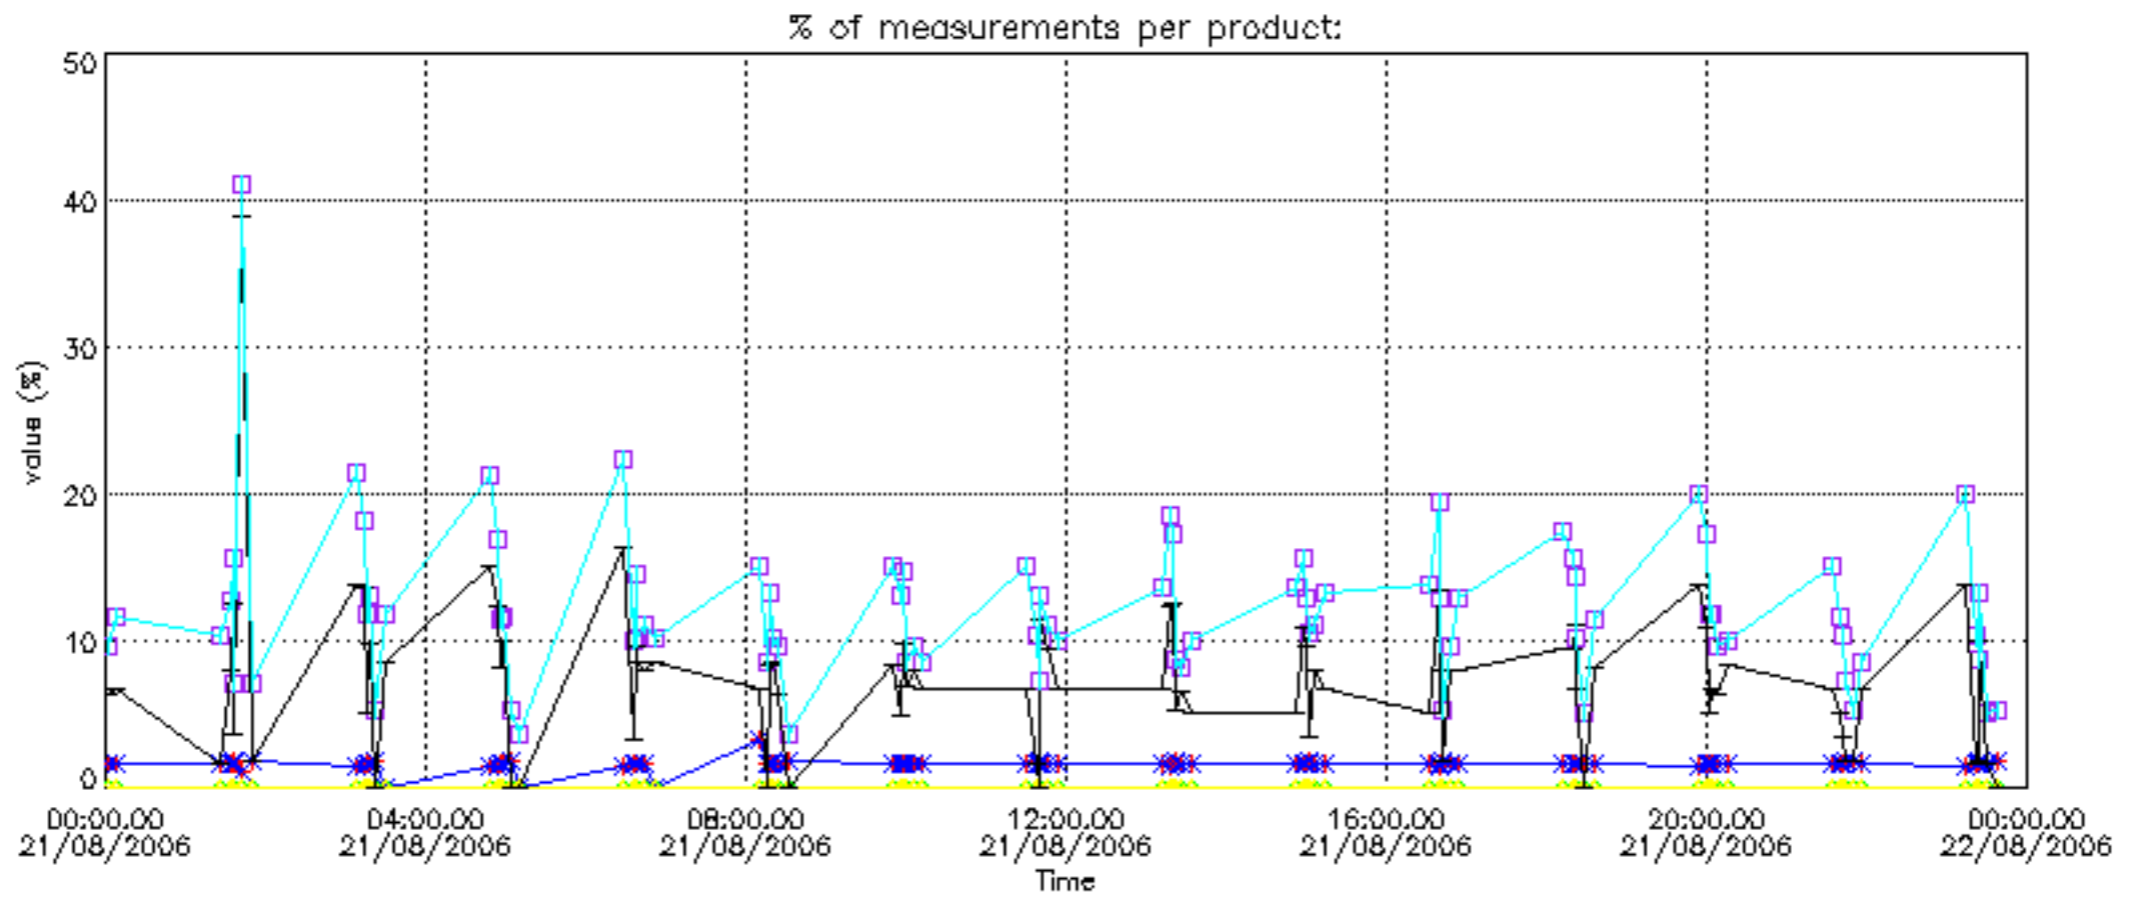

Percentage of cosmic ray hits per profile

Percentage of datation errors per profile