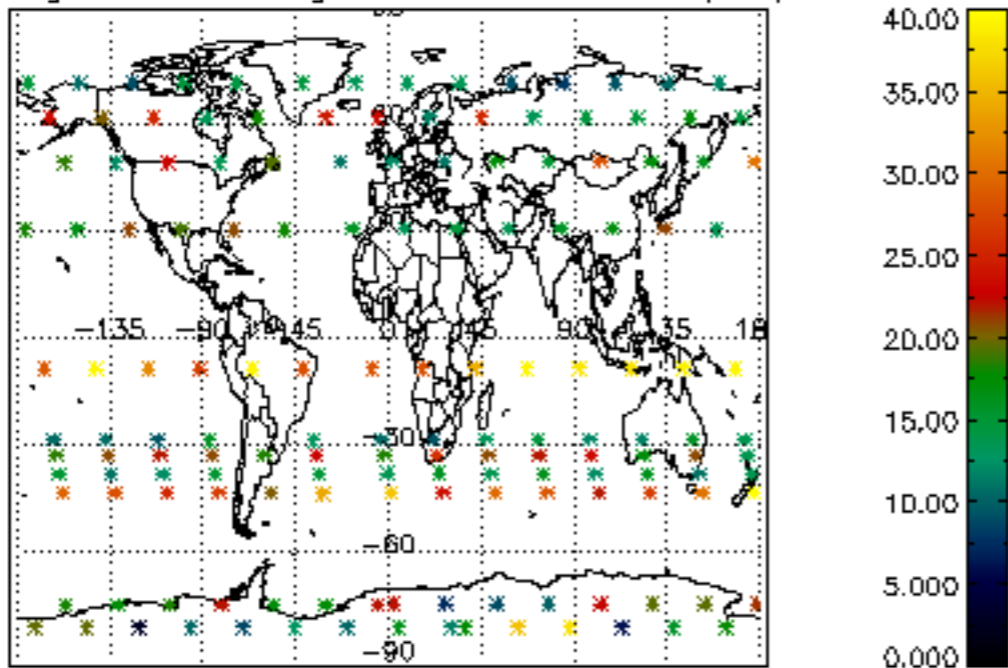

Percentage of cosmic ray hits per profile

Percentage of star falling outside central band per profile