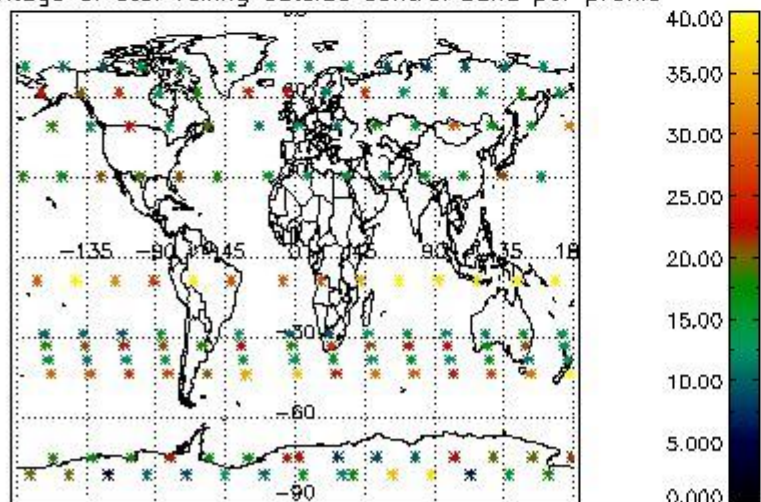

Percentage of star falling outside central band per profile