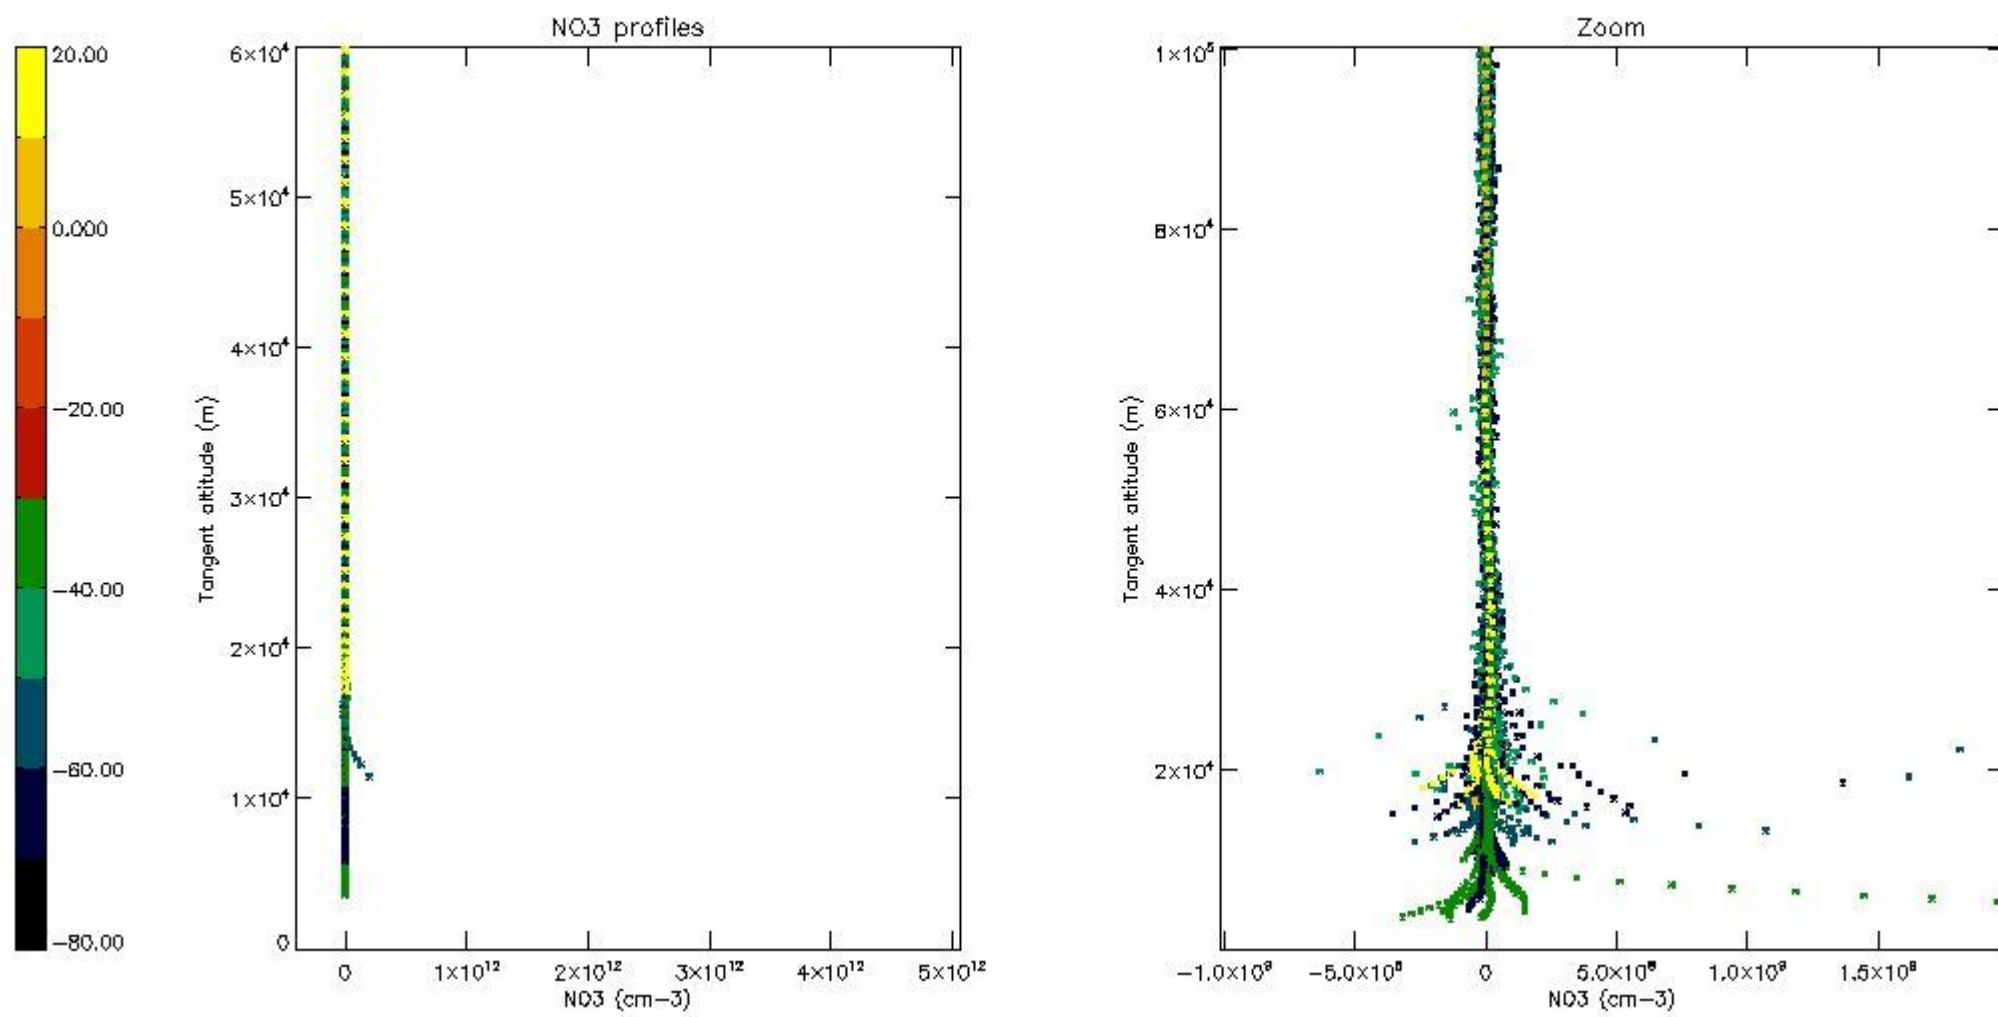

5.8 Plot H₂O profiles for all STD (only for occultations of stars 1,2,3,4,13,14,16,26,63 dark without errors)

The colorbar represents the latitude.