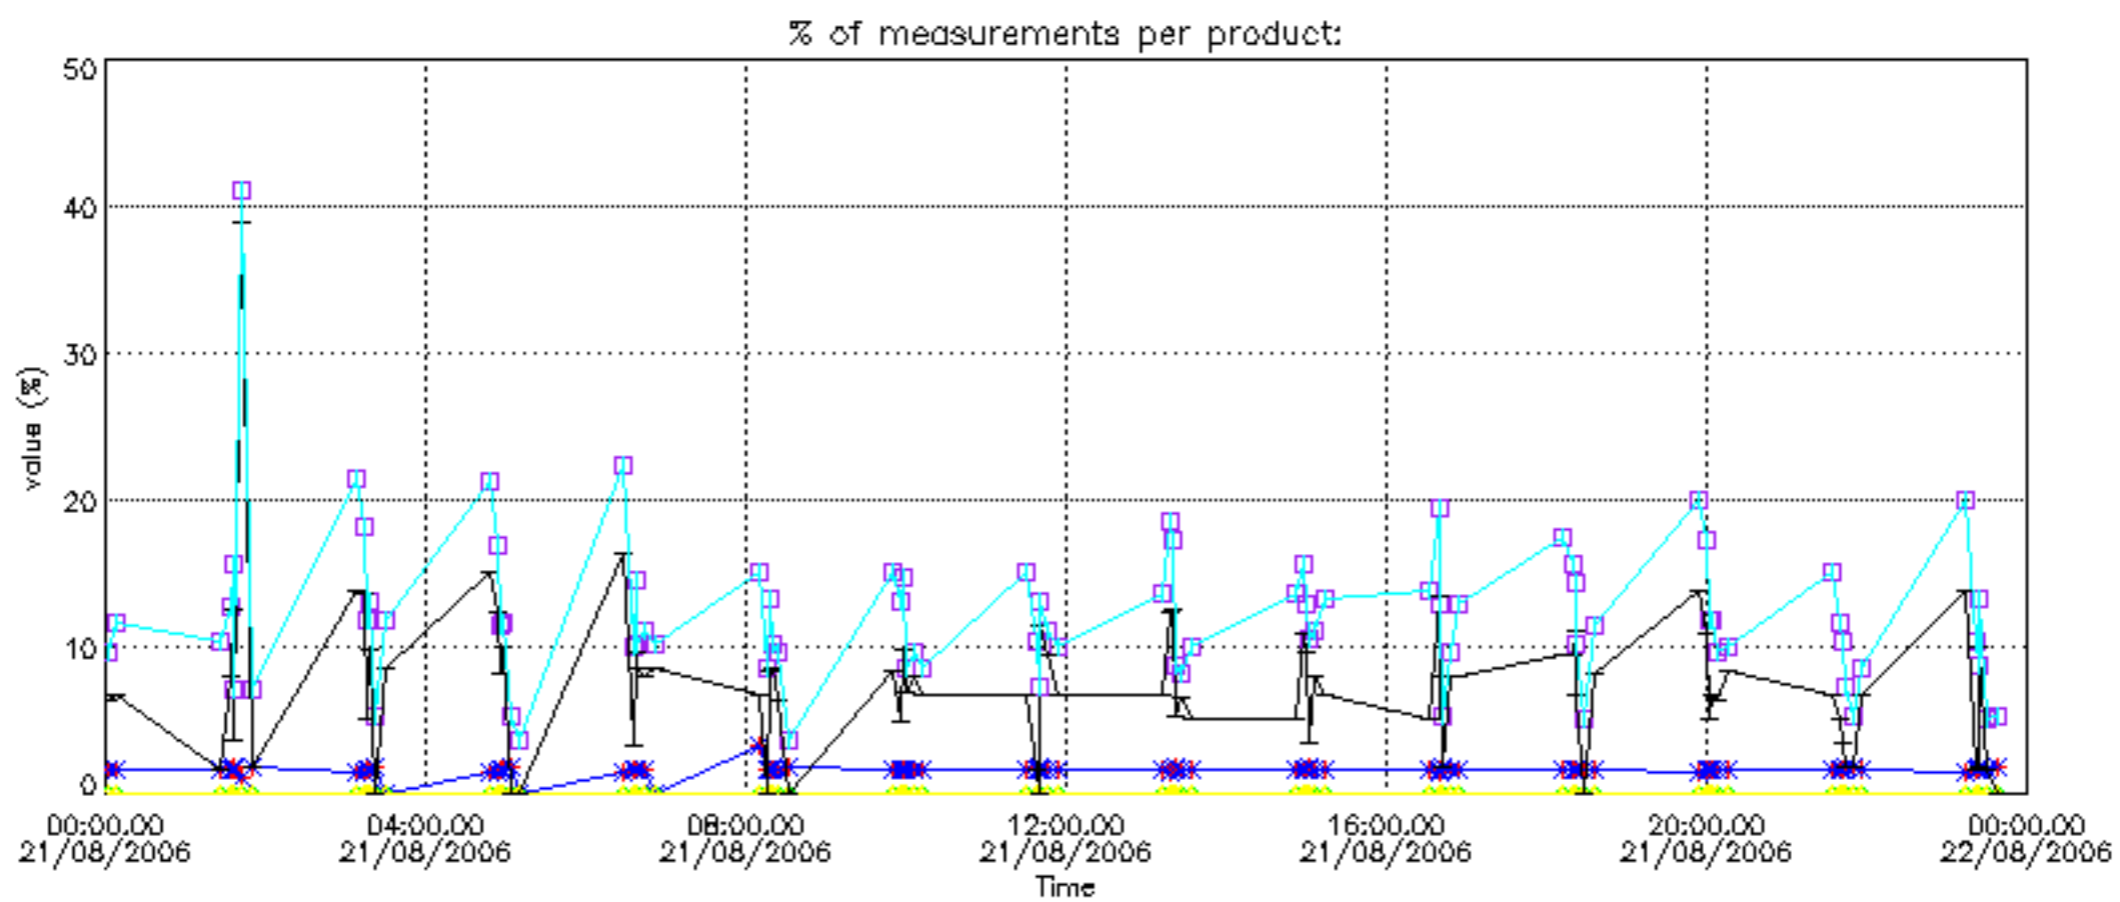

Percentage of cosmic ray hits per profile

Percentage of datation errors per profile