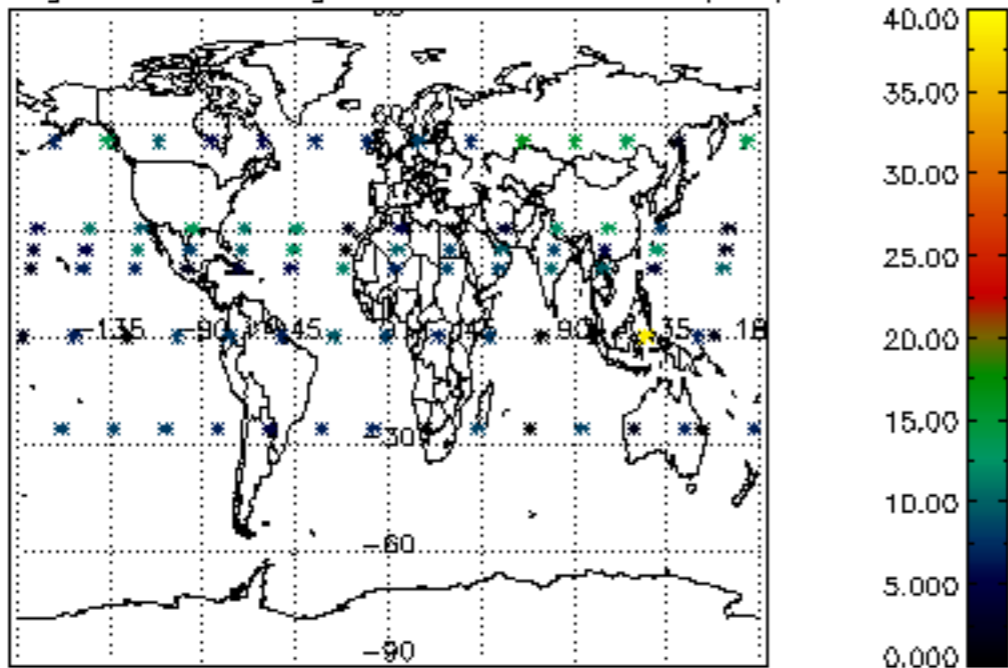

Percentage of star falling outside central band per profile