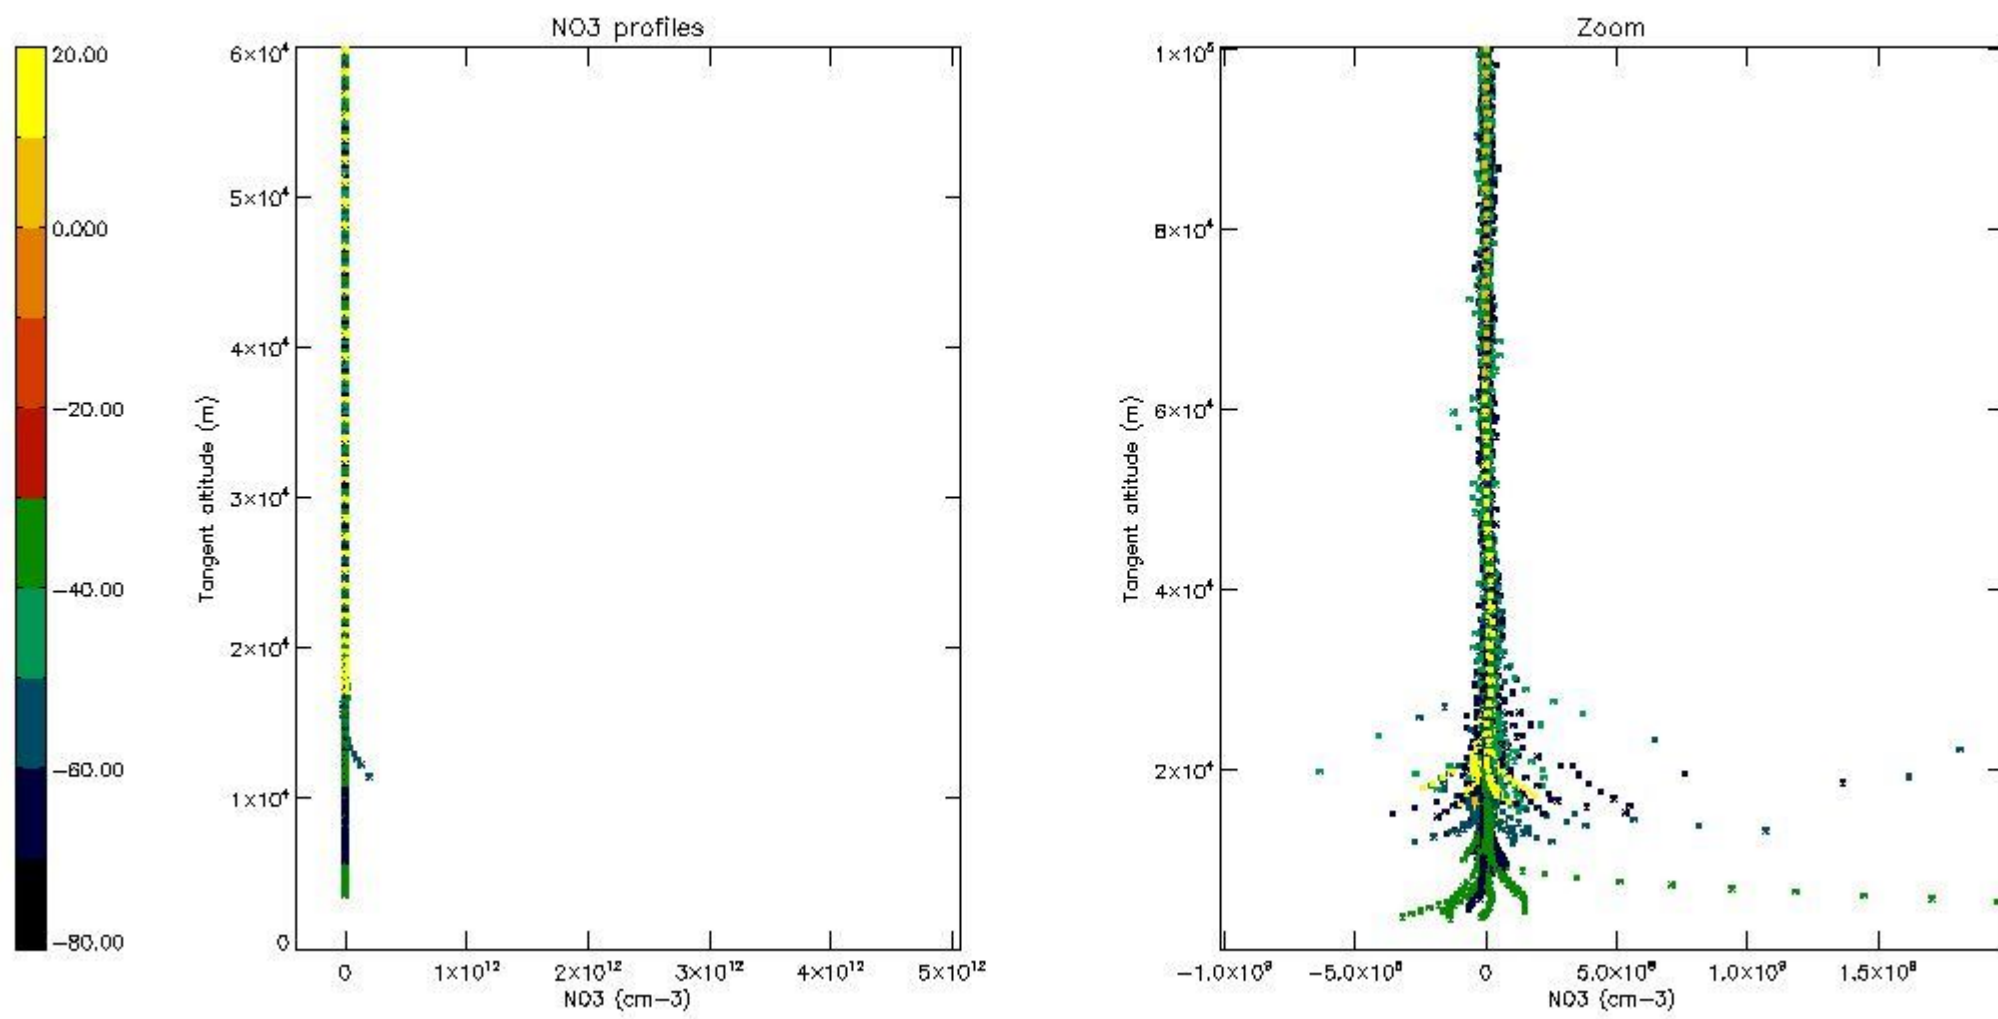

5.4 Plot ozone profiles where STD < 10% (dark without errors)

The colorbar represents the latitude.

5.5 Plot ozone profiles where STD < 5% (dark without errors)

The colorbar represents the latitude.

5.6 Plot NO₂ profiles for all STD (dark without errors)

The colorbar represents the latitude.

5.7 Plot NO3 profiles for all STD (dark without errors)

The colorbar represents the latitude.

5.8 Plot H₂O profiles for all STD (only for occultations of stars 1,2,3,4,13,14,16,26,63 dark without errors)