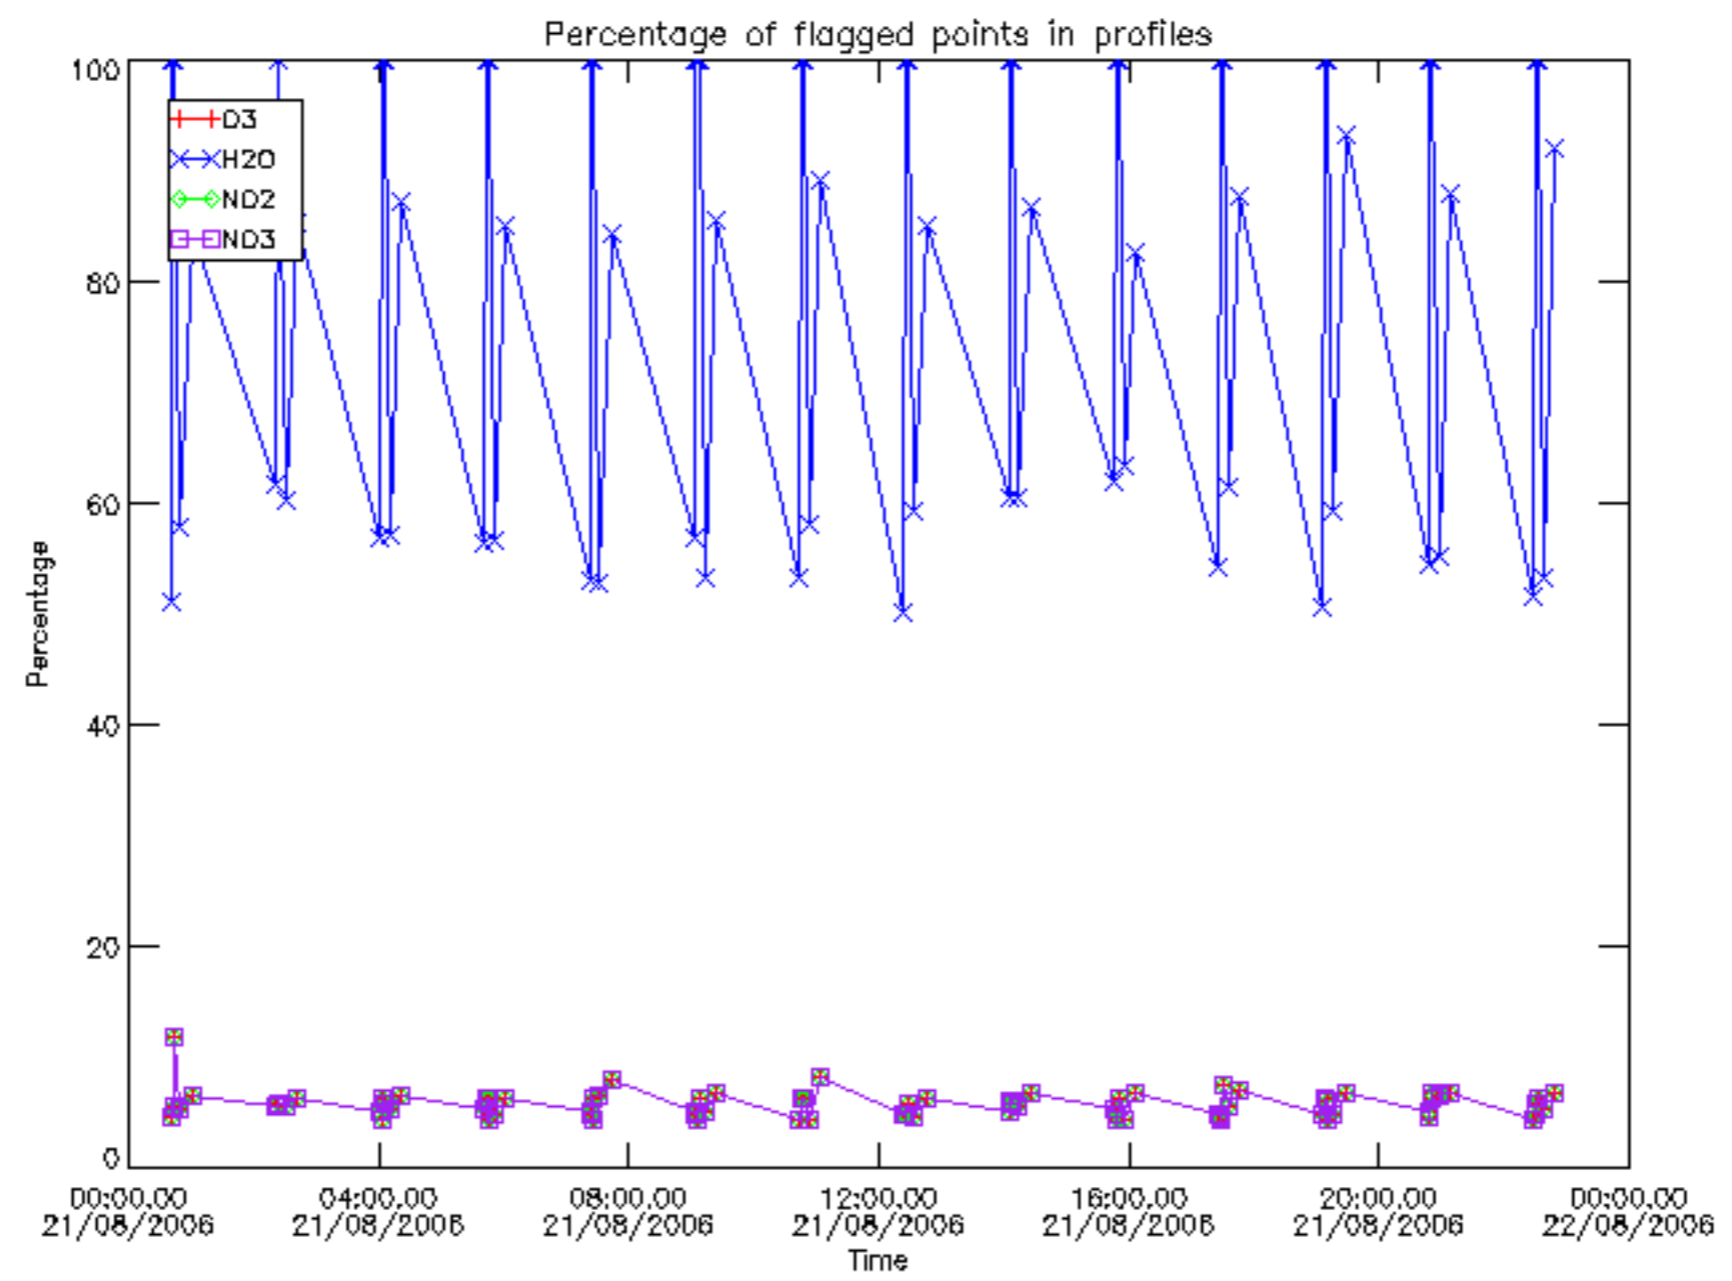

Percentage of flagged data per D3 profile

Percentage of flagged data per H2O profile