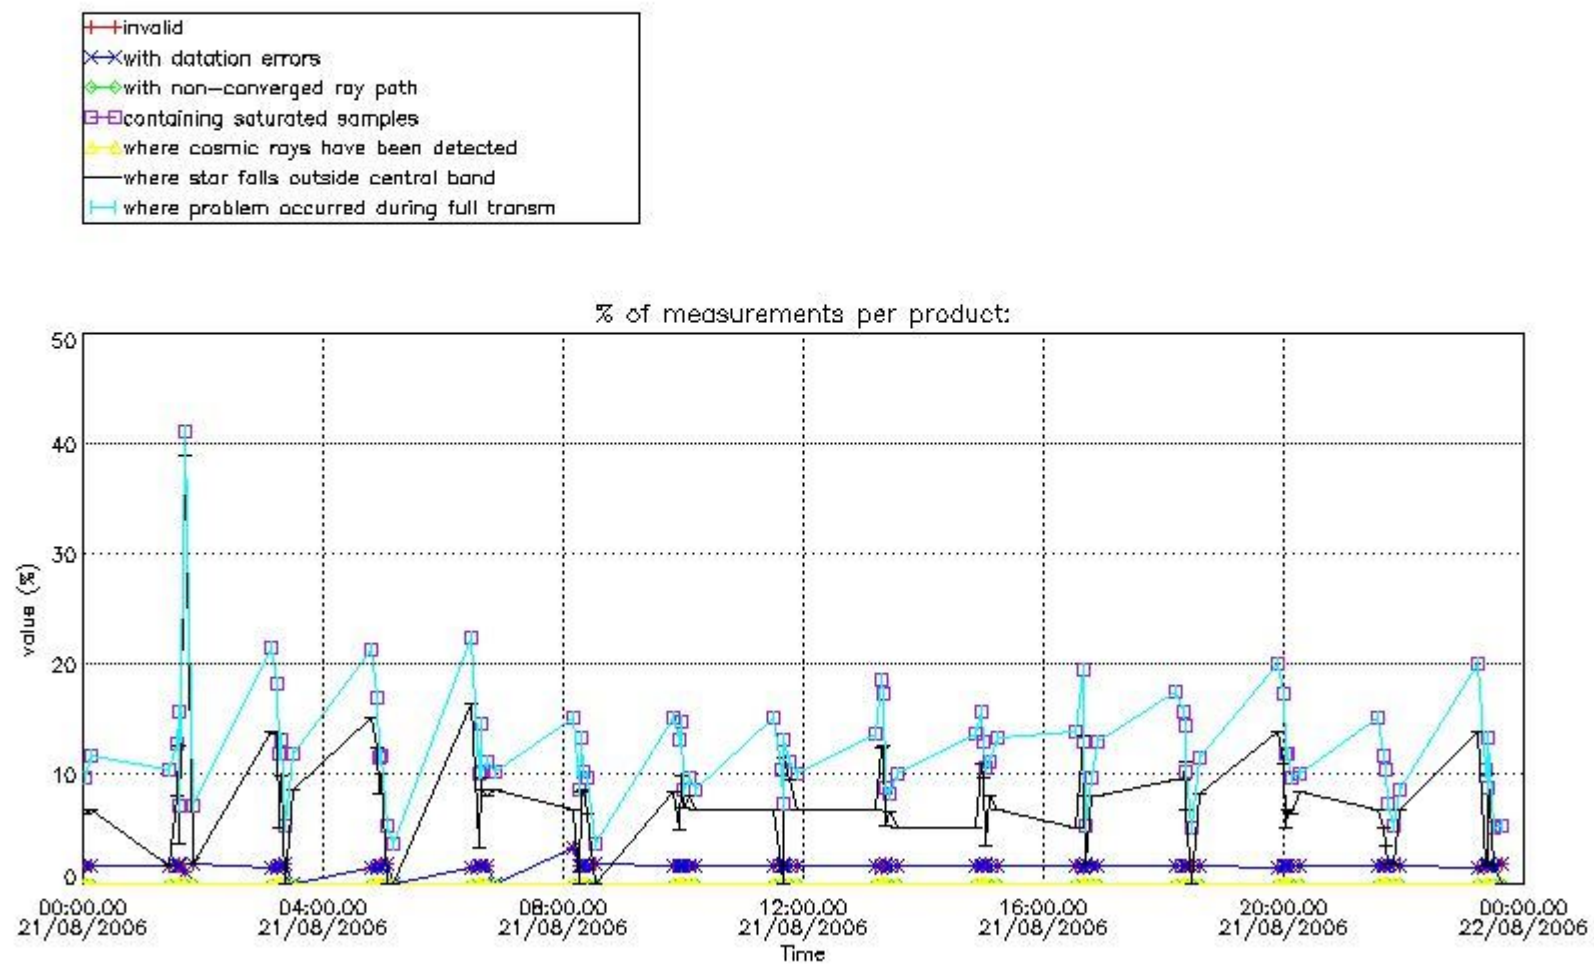

4.2 Plot quality information per product coming from level 1b processing (world map)

4.2.1 Plot level 1 quality information per product (world map): ENVISAT ASCENDING passes