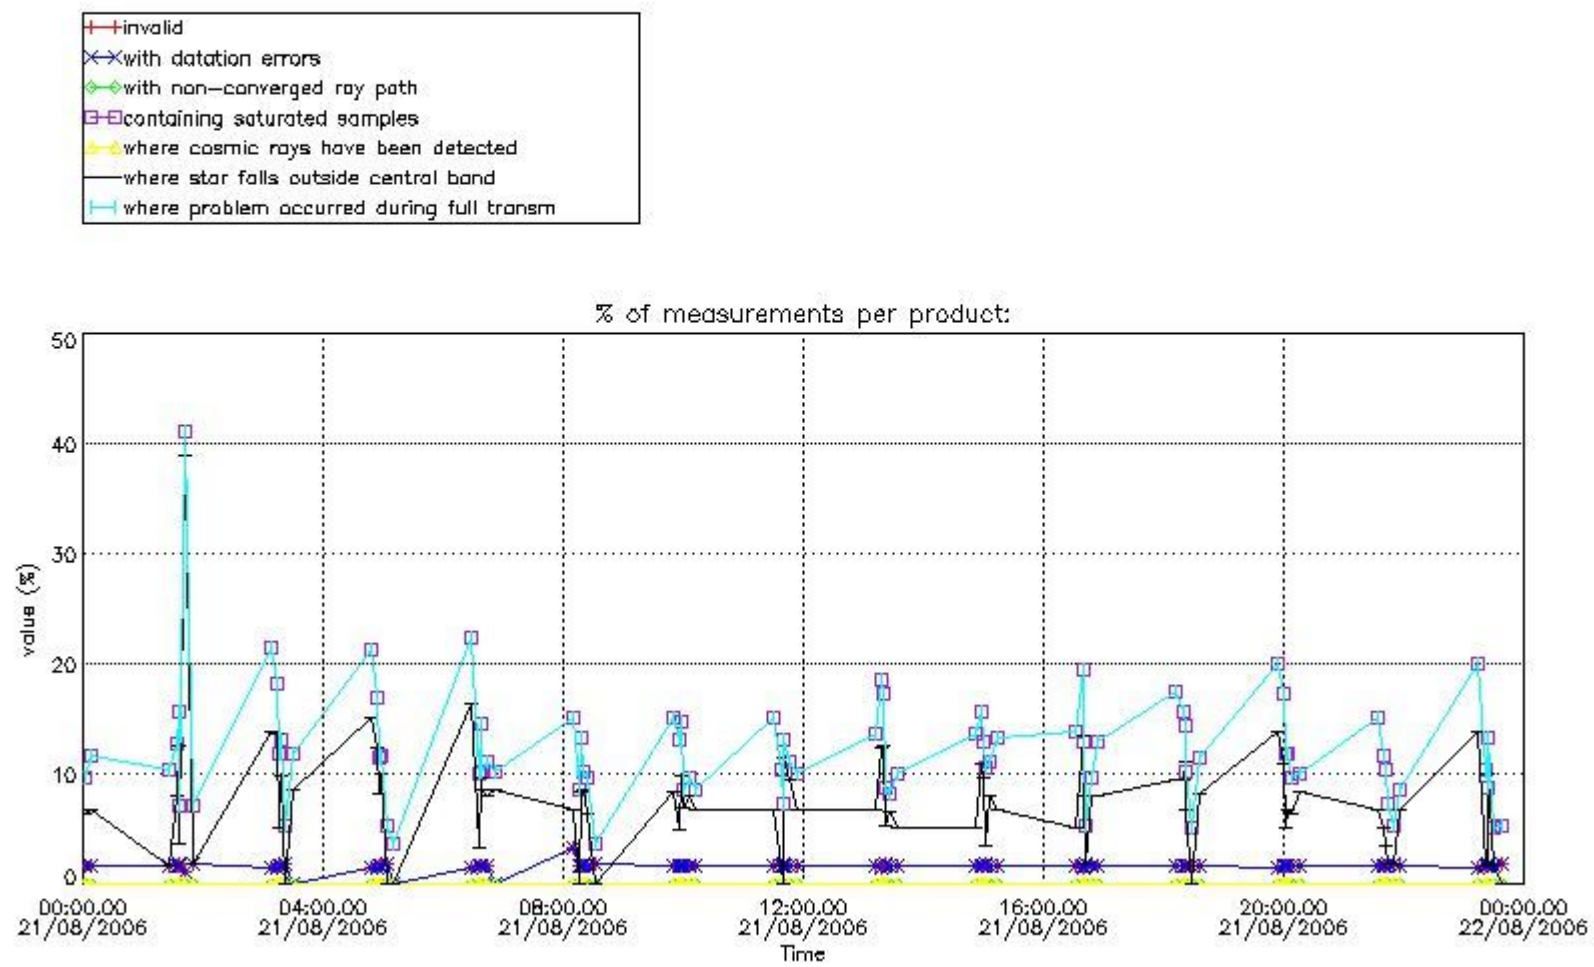

3.1 Plot quality information per product (time dependant)

3.2 Plot quality information per product (world map)

Percentage of flagged data per O3 profile

Percentage of flagged data per H2O profile

Percentage of flagged data per NO2 profile

Percentage of flagged data per NO3 profile

4. Level 1 quality information per product

In this section it is plotted some information contained in the Quality Summary data set of the level 2 products that comes from the level 1b processing. Products without errors (error flag in the MPH set to "0") are used.

4.1 Plot quality information per product (time dependant) coming from level 1b processing

4.1.1 Plot level 1 quality information per product (time dependant): ENVISAT ASCENDING passes

4.1.2 Plot level 1 quality information per product (time dependant): ENVI SAT DESCENDING passes