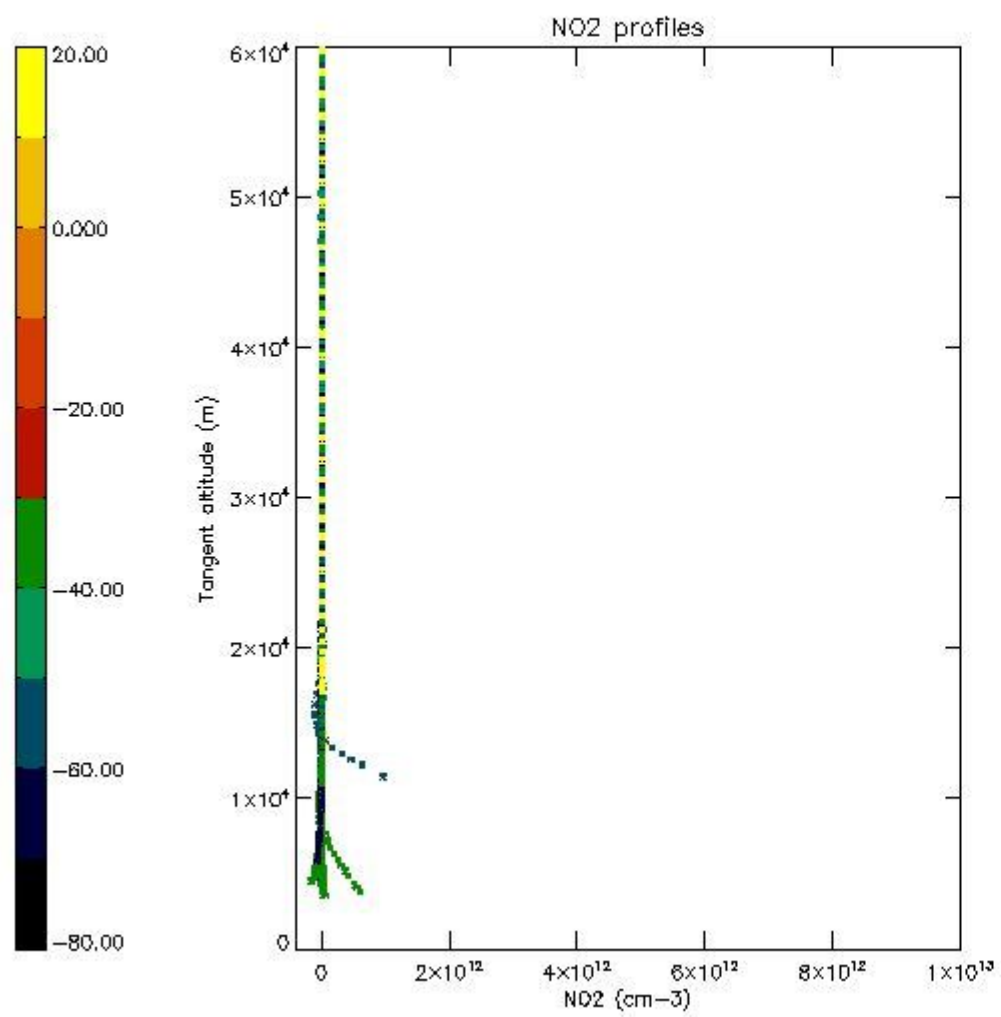

5.7 Plot NO3 profiles for all STD (dark without errors)

The colorbar represents the latitude.