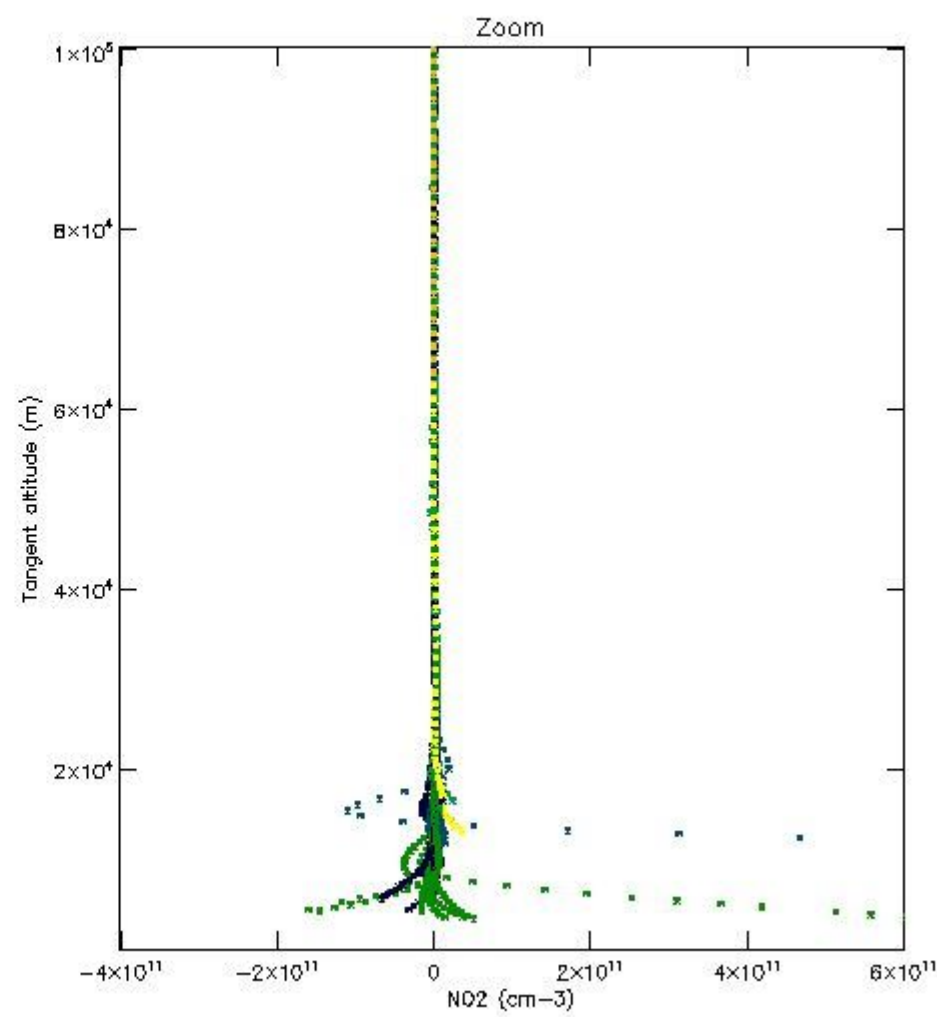

5.4 Plot ozone profiles where STD < 10% (dark without errors)

The colorbar represents the latitude.

5.5 Plot ozone profiles where STD < 5% (dark without errors)

The colorbar represents the latitude.

5.6 Plot NO₂ profiles for all STD (dark without errors)

The colorbar represents the latitude.

5.7 Plot NO3 profiles for all STD (dark without errors)

The colorbar represents the latitude.

5.8 Plot H₂O profiles for all STD (only for occultations of stars 1,2,3,4,13,14,16,26,63 dark without errors)