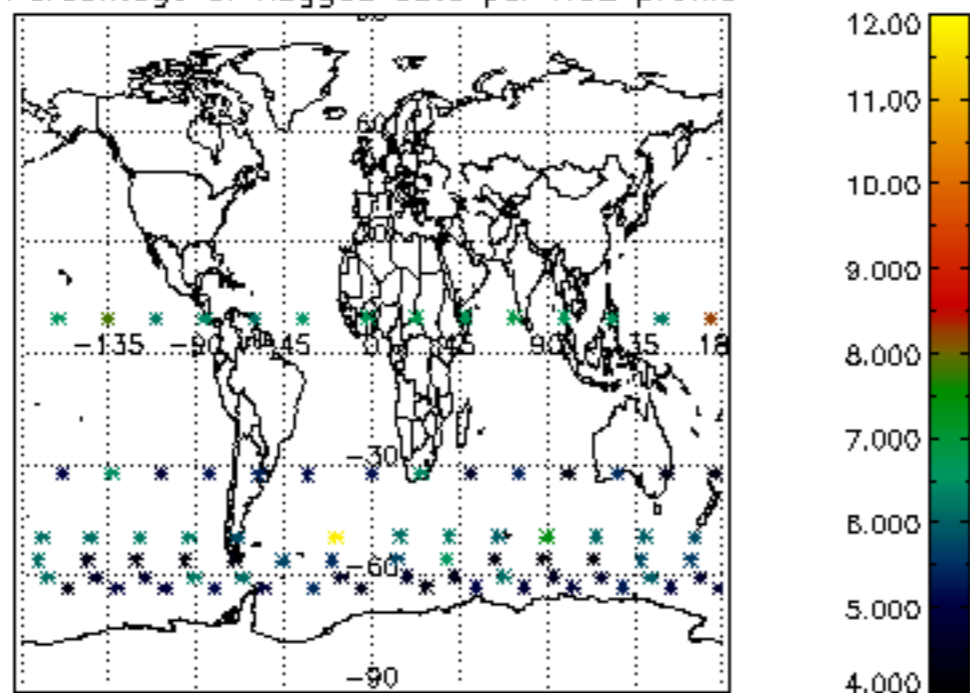

Percentage of flagged data per NO2 profile