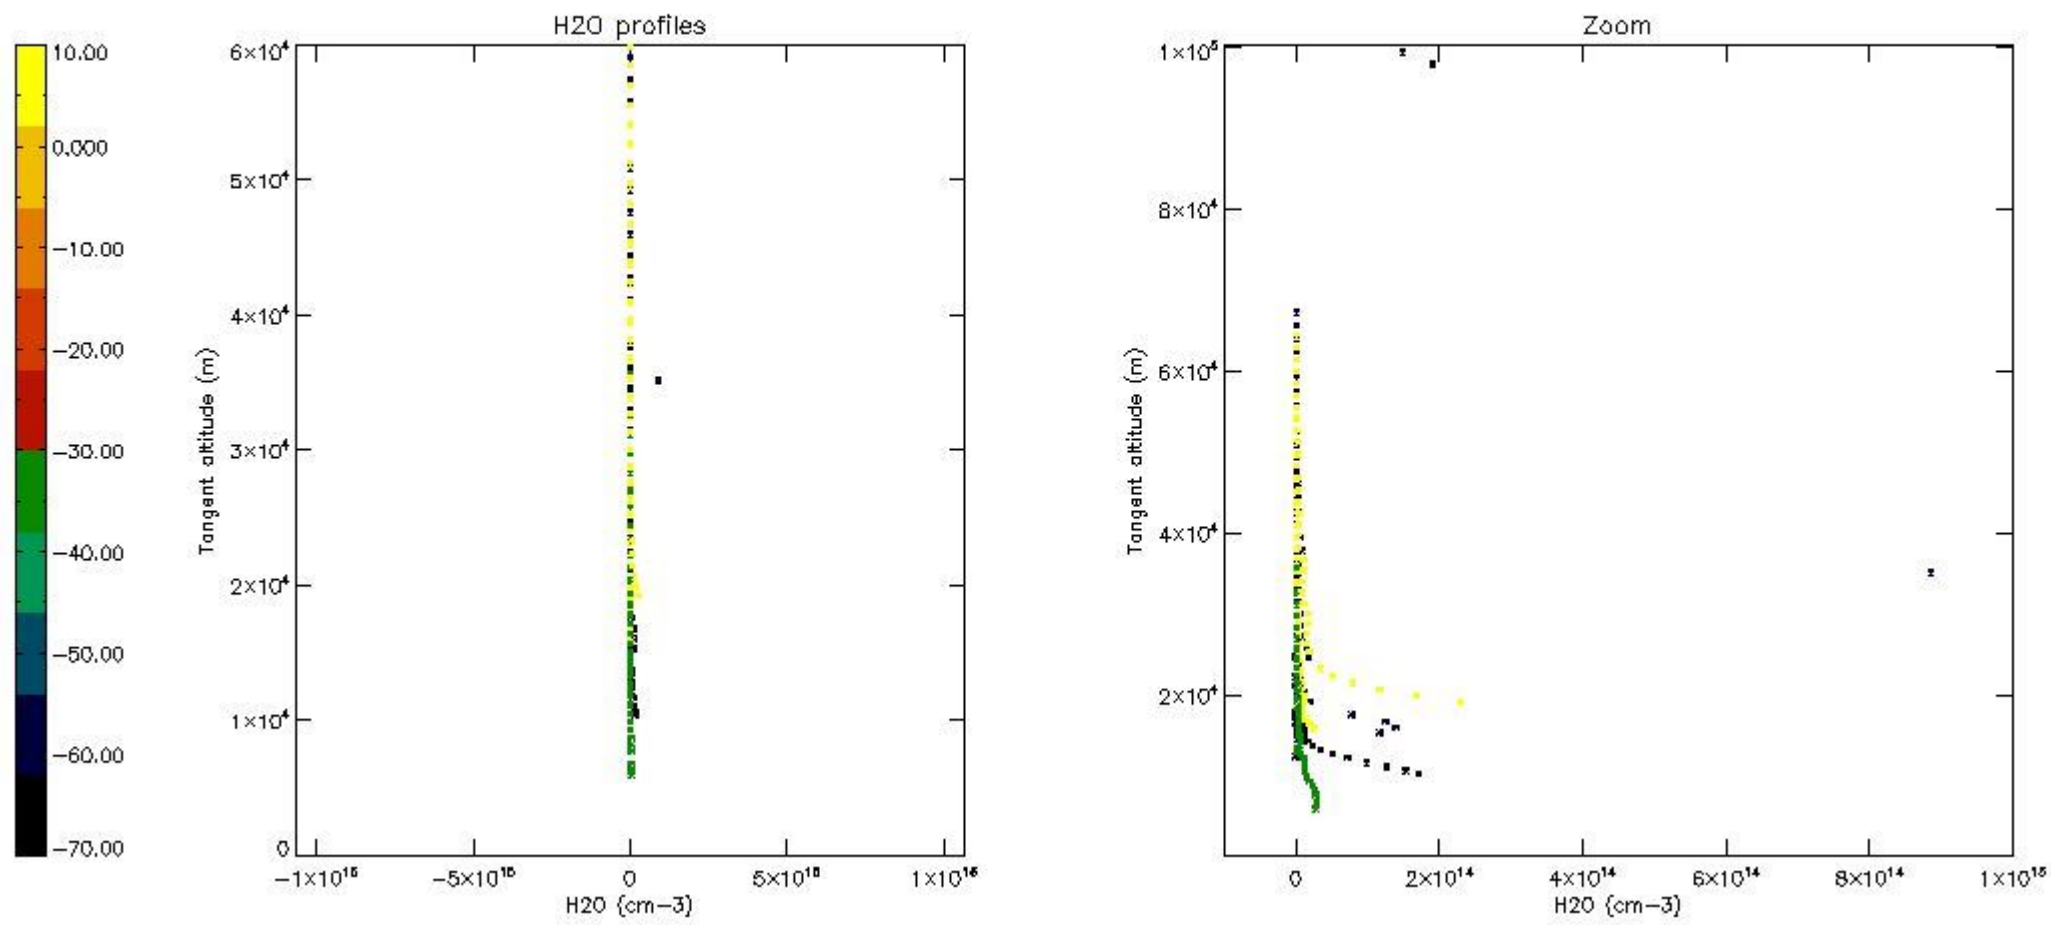

6. Auxiliary Data Files used for the production reported in section 2

The number reported in the third column indicates since which file (see list in section 2) the corresponding auxiliary file has been used. The fourth column is the date of those product files.

Type	Auxiliary Filename	Used since product	Used since product date
INST_PHYS_CHARACTERISTICS	GOM_INS_AXVIEC20091111_143220_20030716_120000_20500101_000000	1	21-AUG-2006 00:01:37
LEVEL-2_PROC_CONFIG	GOM_PR2_AXVIEC20091111_152718_20020301_000000_20500101_000000	1	21-AUG-2006 00:01:37
CROSS_SECTIONS_FILE	GOM_CRS_AXVIEC20091111_154832_20020301_000000_20500101_000000	1	21-AUG-2006 00:01:37