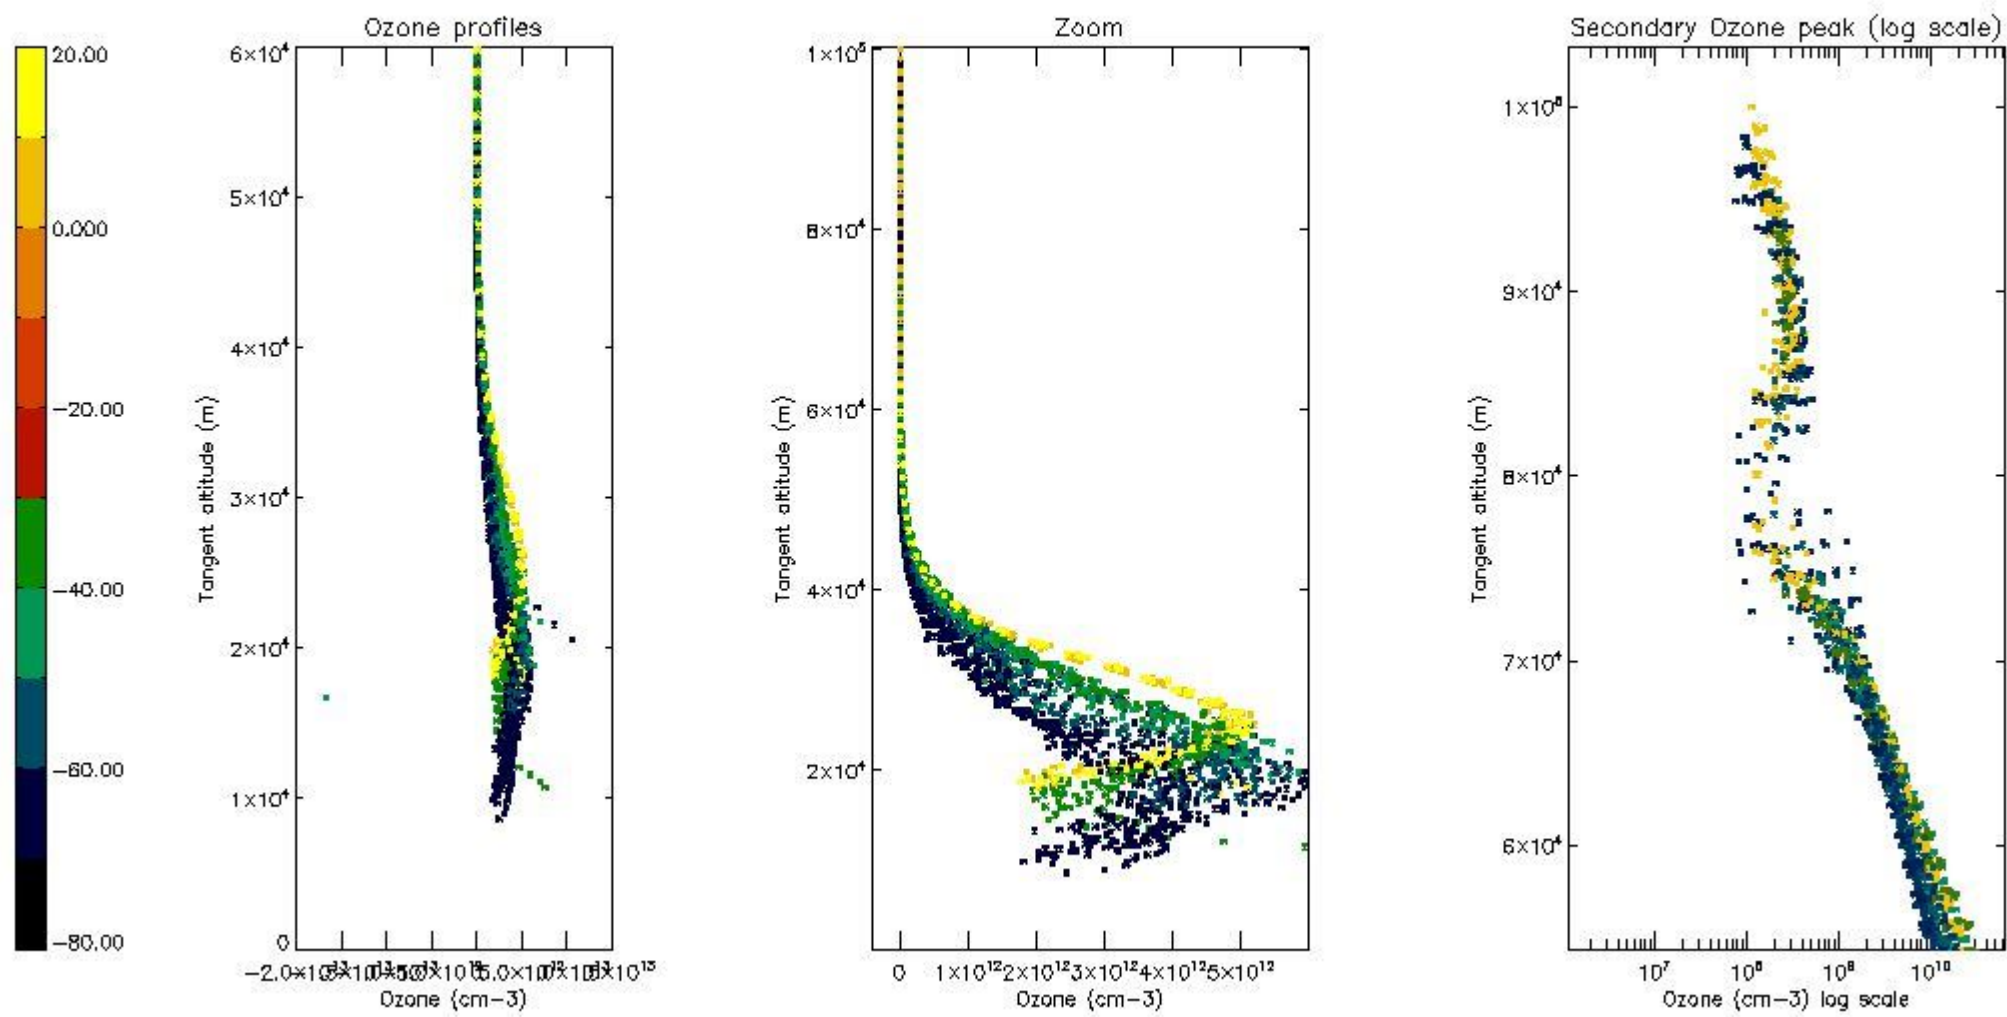

STD < 10	25
STD < 5	20

5.2 Plot ozone profiles for all STD (dark without errors)

The colorbar represents the latitude.

5.3 Plot ozone profiles where STD < 20% (dark without errors)

The colorbar represents the latitude.

5.4 Plot ozone profiles where STD < 10% (dark without errors)

The colorbar represents the latitude.

5.5 Plot ozone profiles where STD < 5% (dark without errors)

The colorbar represents the latitude.

5.6 Plot NO₂ profiles for all STD (dark without errors)