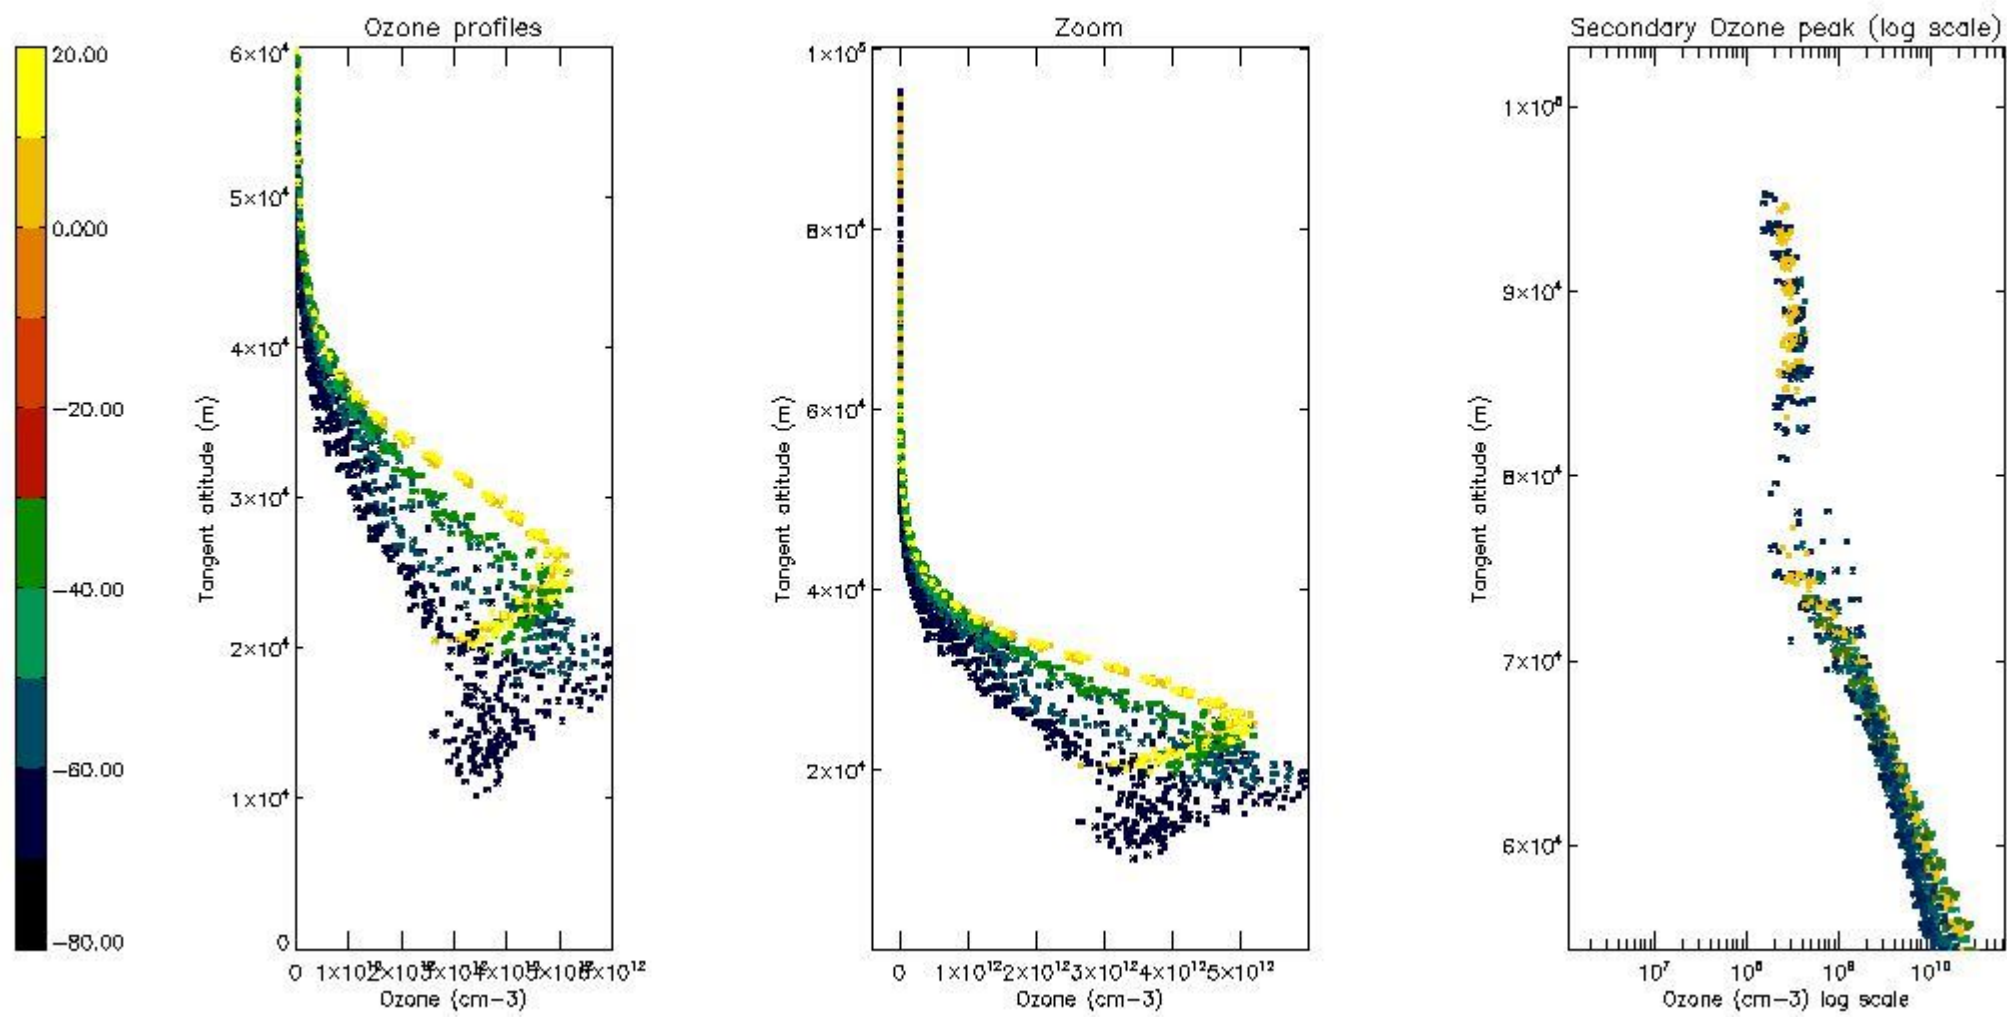

STD < 10	25
STD < 5	20

5.2 Plot ozone profiles for all STD (dark without errors)

The colorbar represents the latitude.

5.3 Plot ozone profiles where STD < 20% (dark without errors)

The colorbar represents the latitude.

5.4 Plot ozone profiles where STD < 10% (dark without errors)

The colorbar represents the latitude.

5.5 Plot ozone profiles where STD < 5% (dark without errors)

The colorbar represents the latitude.

5.6 Plot NO₂ profiles for all STD (dark without errors)