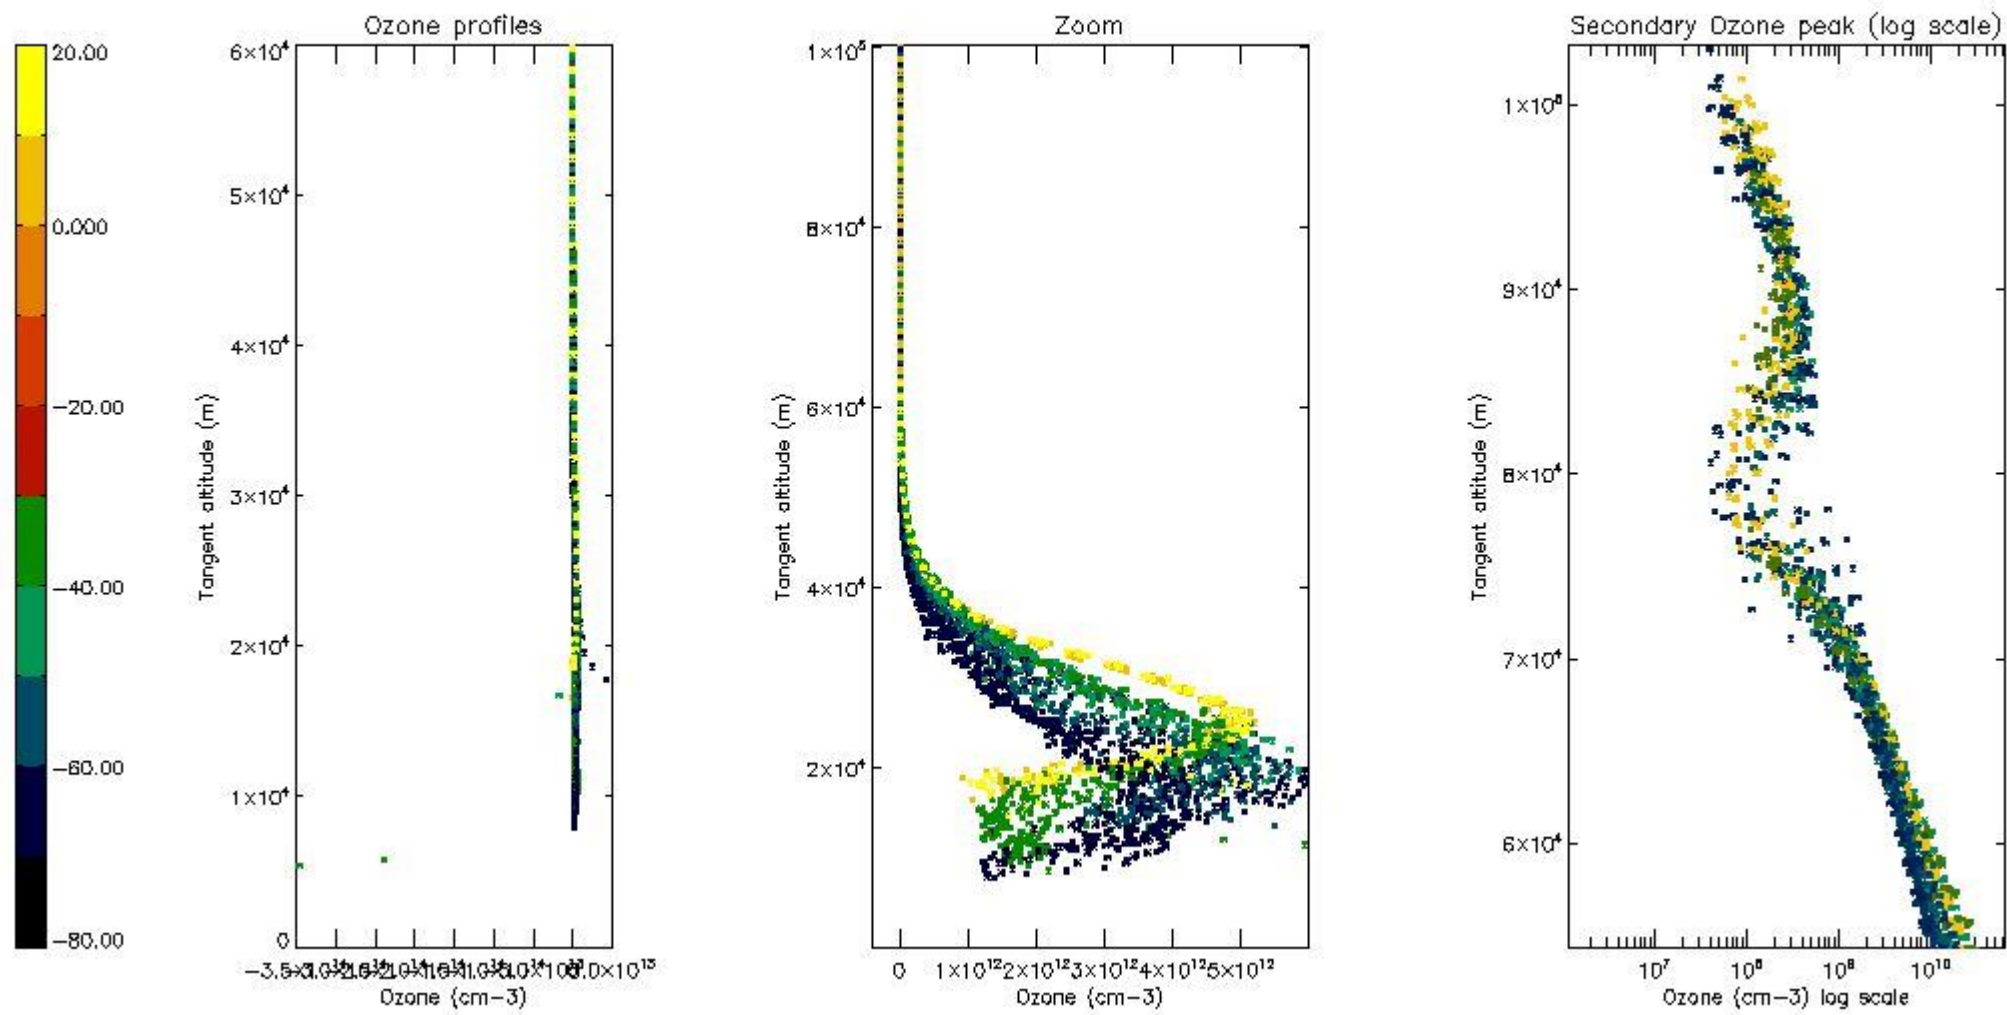

STD < 10	25
STD < 5	20

5.2 Plot ozone profiles for all STD (dark without errors)

The colorbar represents the latitude.

5.3 Plot ozone profiles where STD < 20% (dark without errors)

The colorbar represents the latitude.

5.4 Plot ozone profiles where STD < 10% (dark without errors)

The colorbar represents the latitude.

5.5 Plot ozone profiles where STD < 5% (dark without errors)

The colorbar represents the latitude.

5.6 Plot NO₂ profiles for all STD (dark without errors)