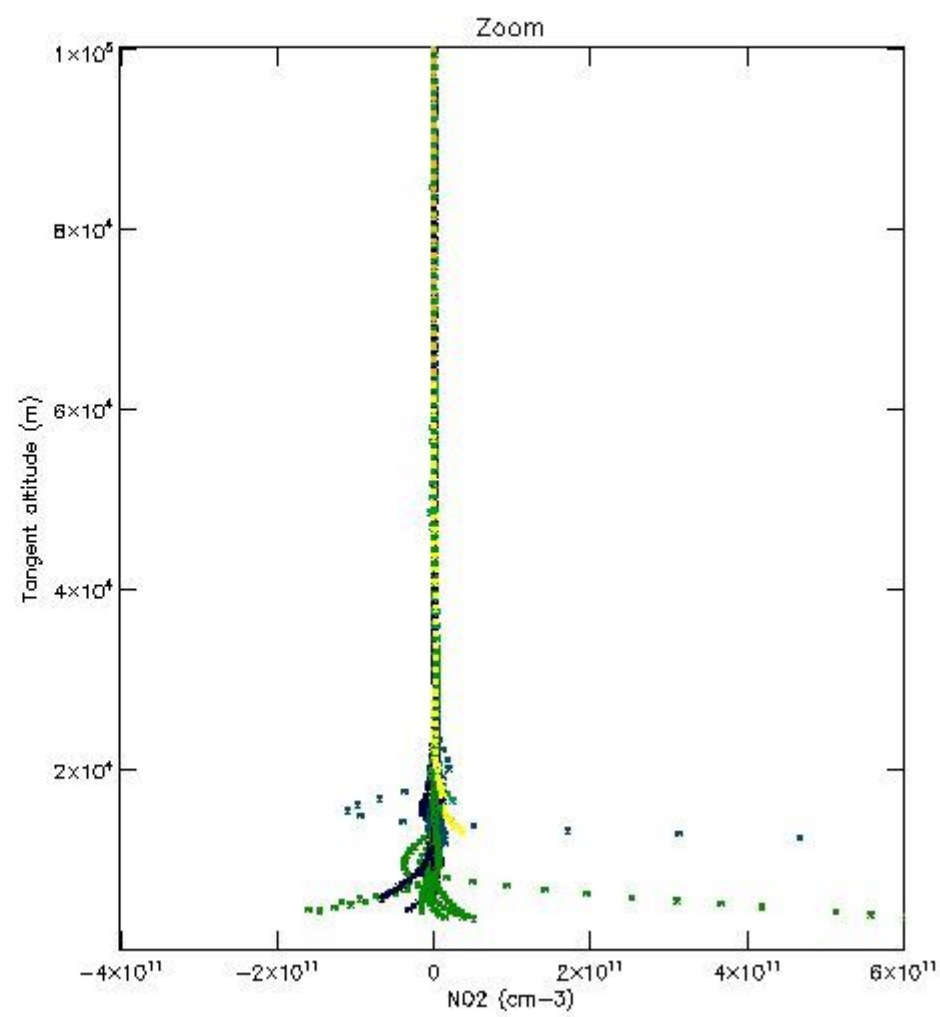

5.7 Plot NO3 profiles for all STD (dark without errors)

The colorbar represents the latitude.