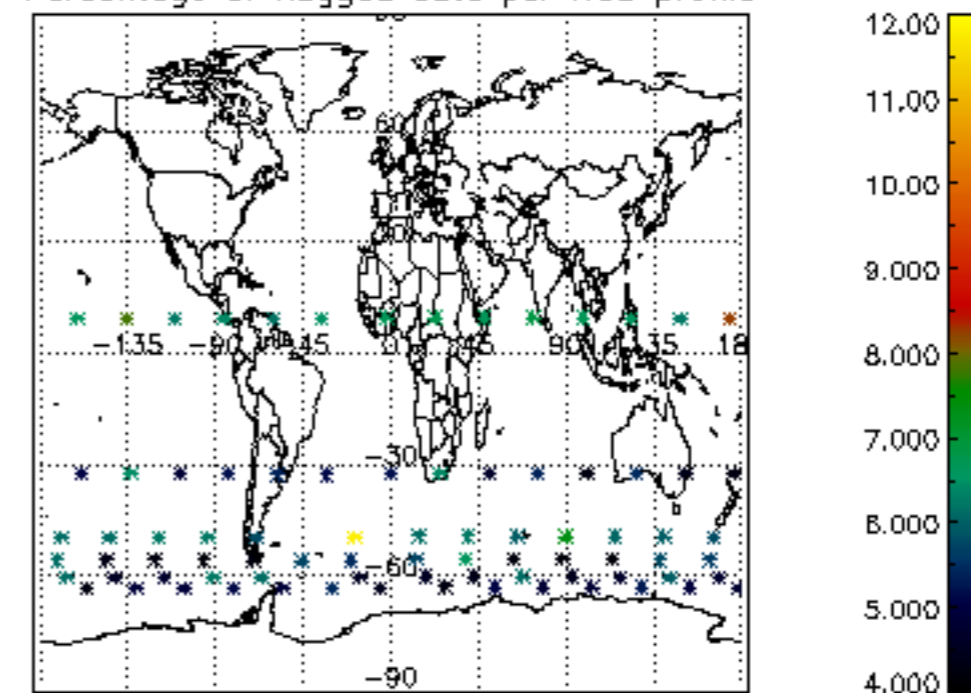

Percentage of flagged data per NO3 profile