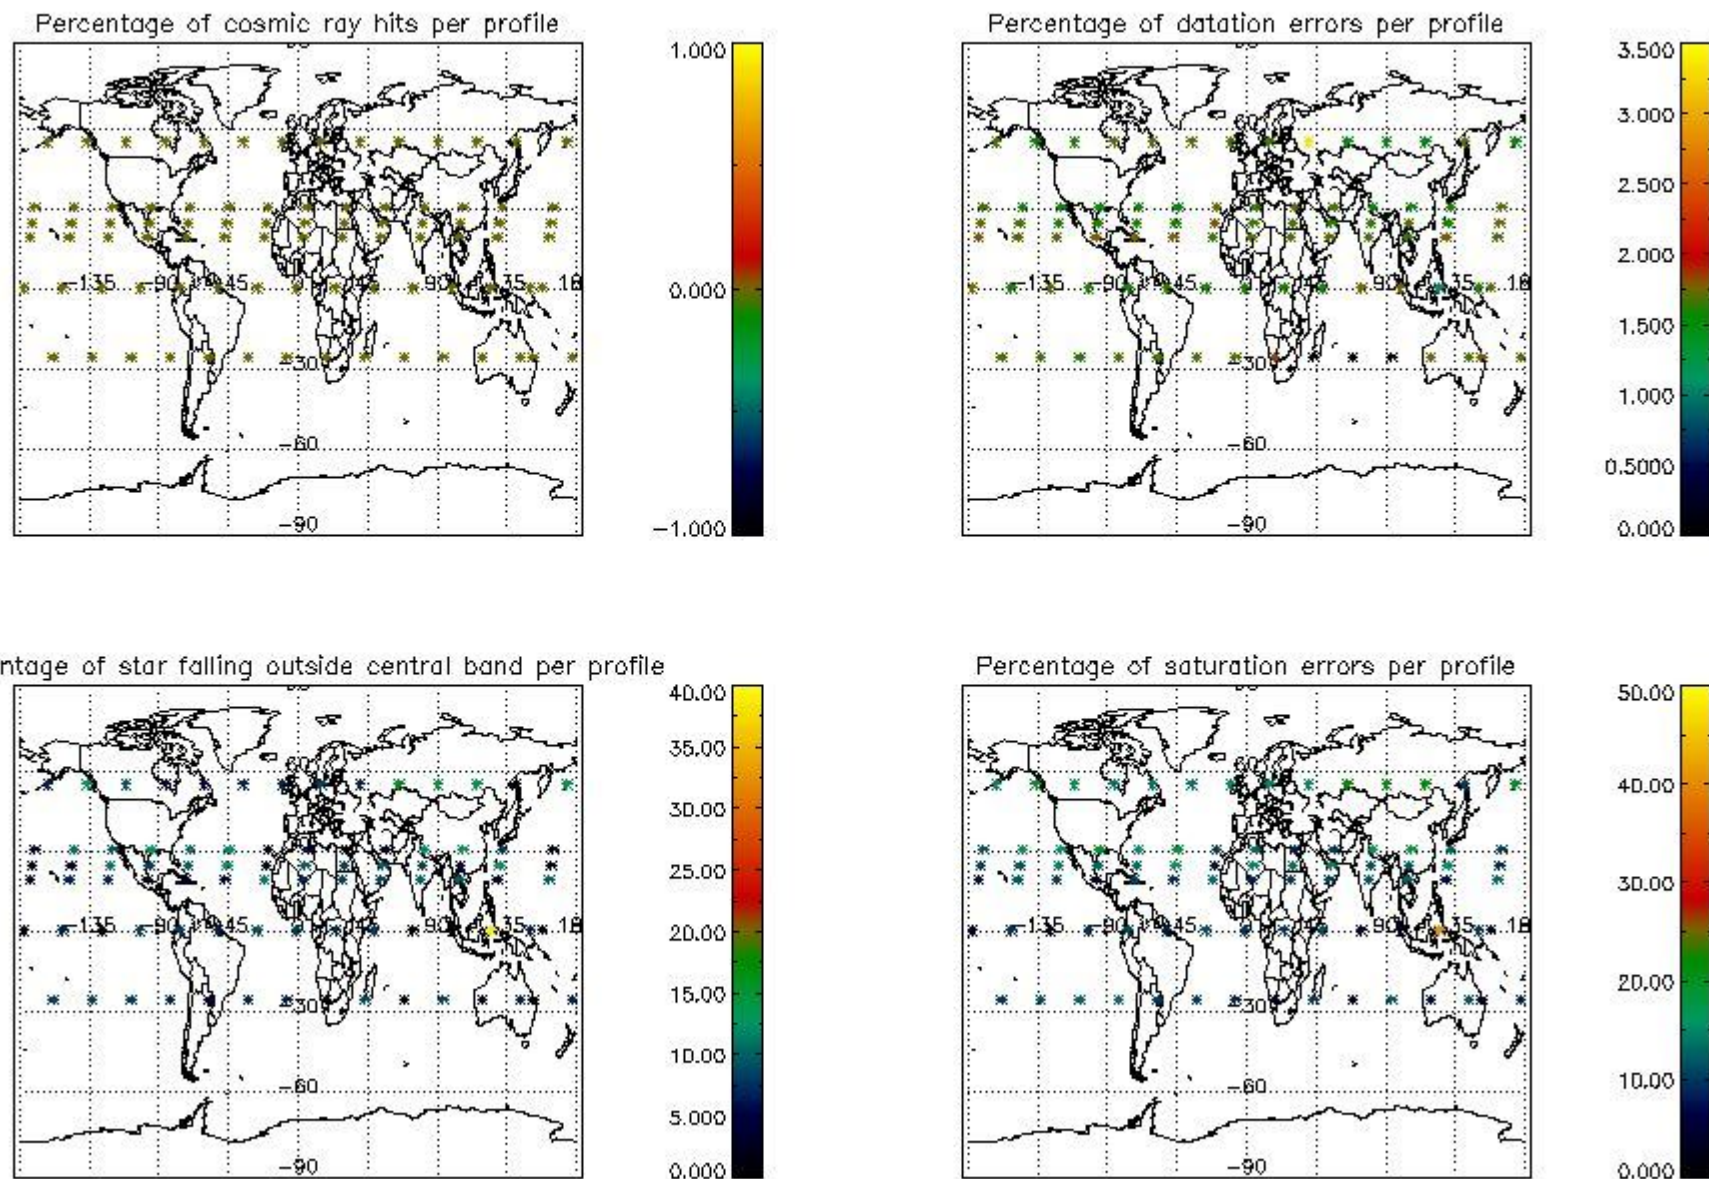

Percentage of datation errors per profile

Percentage of star falling outside central band per profile

Percentage of saturation errors per profile

4.2.2 Plot level 1 quality information per product (world map): ENVISAT DESCENDING passes