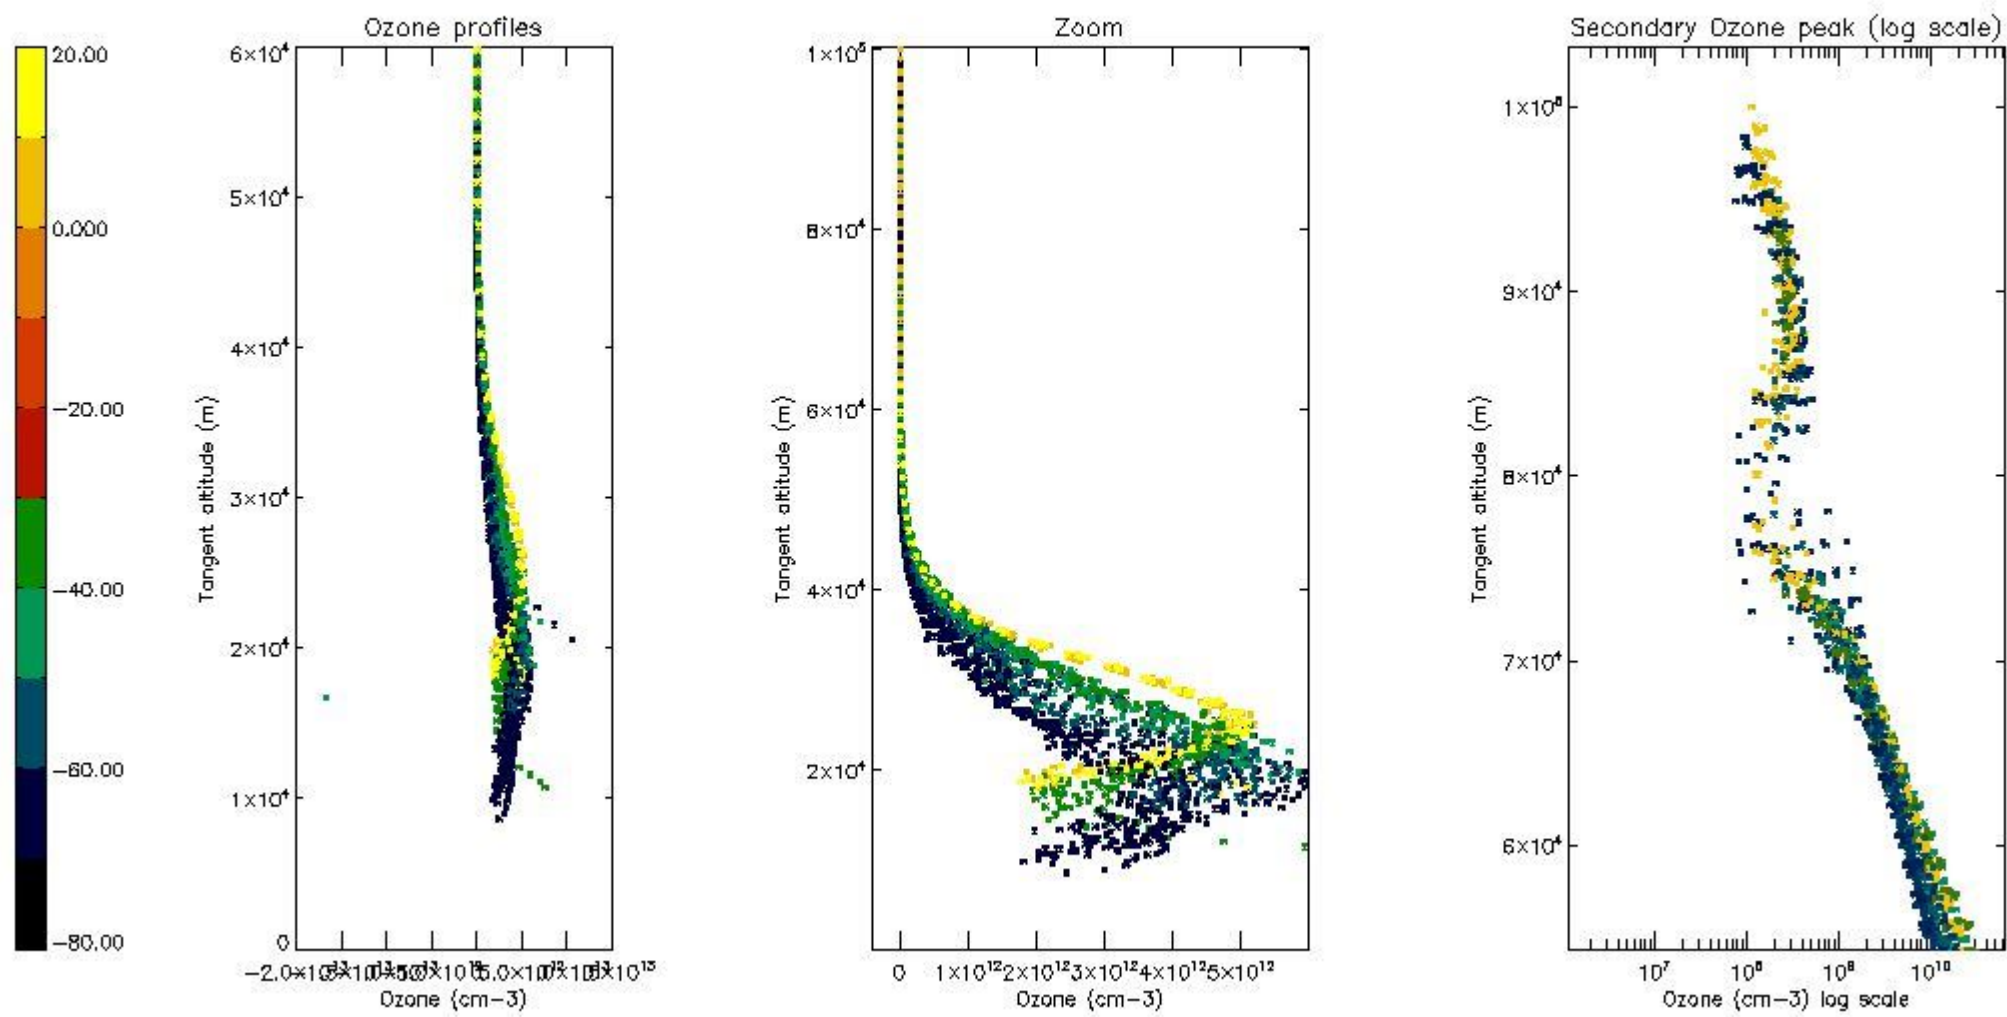

5.5 Plot ozone profiles where STD < 5% (dark without errors)

The colorbar represents the latitude.