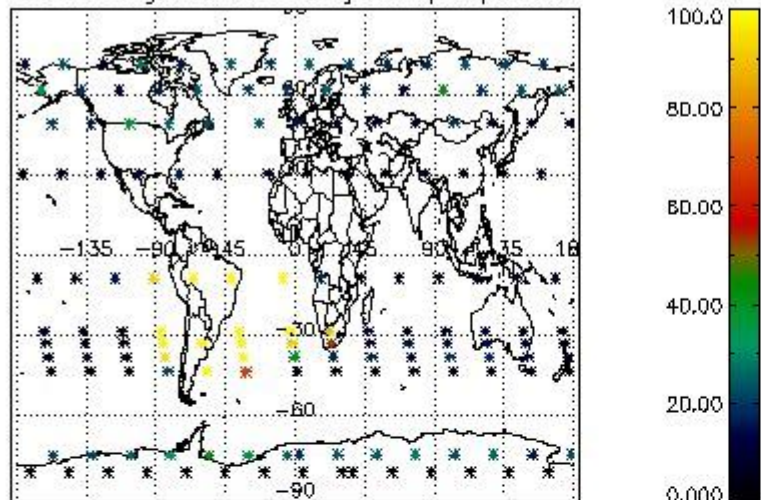

4.1 Plot quality information per product (time dependant) coming from level 1b processing

4.1.1 Plot level 1 quality information per product (time dependant): ENVISAT ASCENDING passes

4.1.2 Plot level 1 quality information per product (time dependant): ENVI SAT DESCENDING passes

4.2 Plot quality information per product coming from level 1b processing (world map)

4.2.1 Plot level 1 quality information per product (world map): ENVISAT ASCENDING passes

Percentage of cosmic ray hits per profile