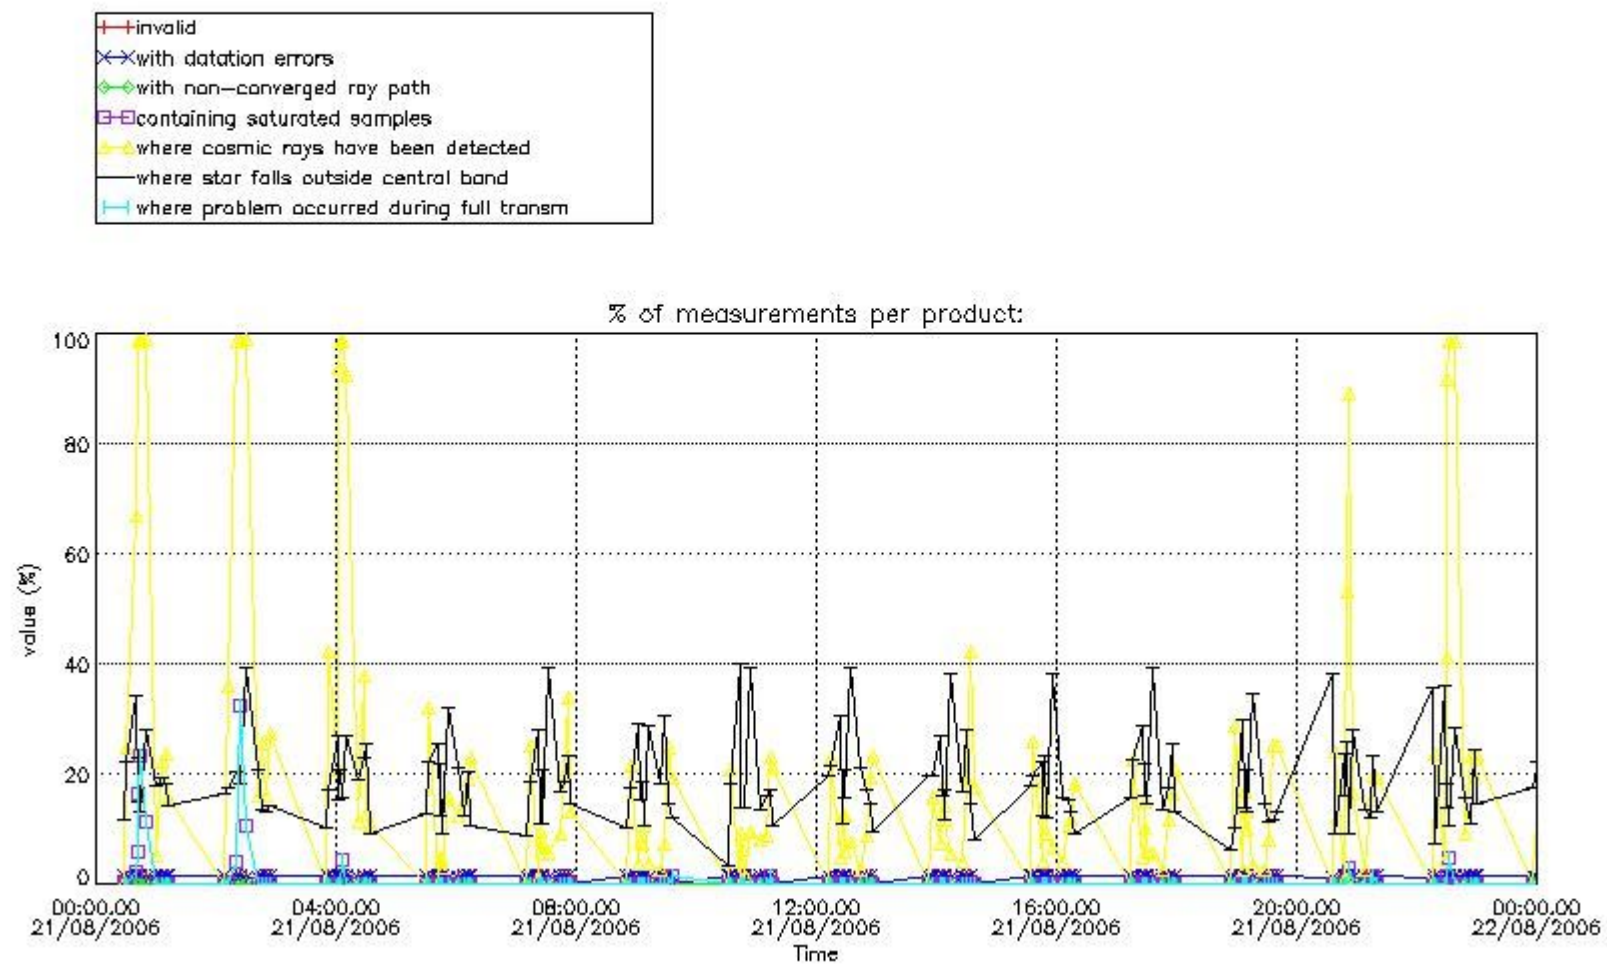

4.1.2 Plot level 1 quality information per product (time dependant): ENVI SAT DESCENDING passes