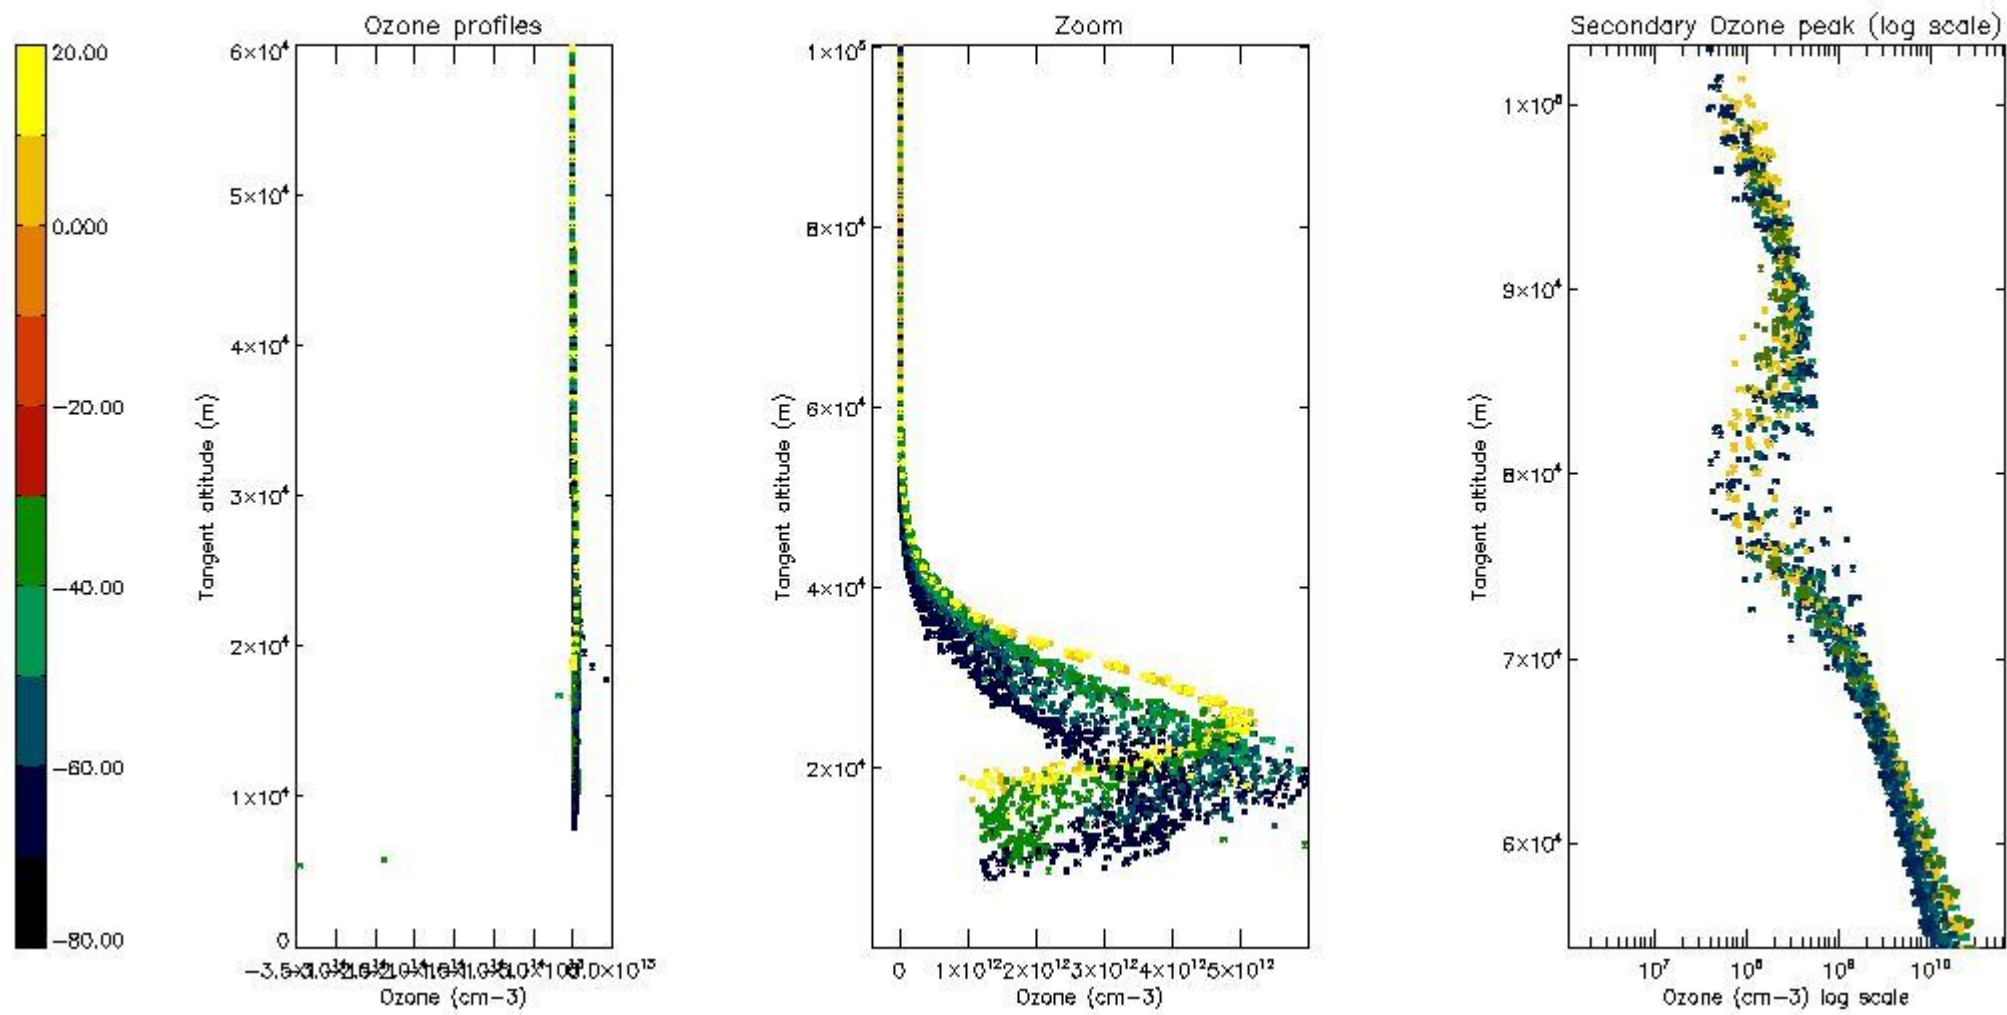

STD < 10	25
STD < 5	20

5.2 Plot ozone profiles for all STD (dark without errors)

The colorbar represents the latitude.

5.3 Plot ozone profiles where STD < 20% (dark without errors)

The colorbar represents the latitude.