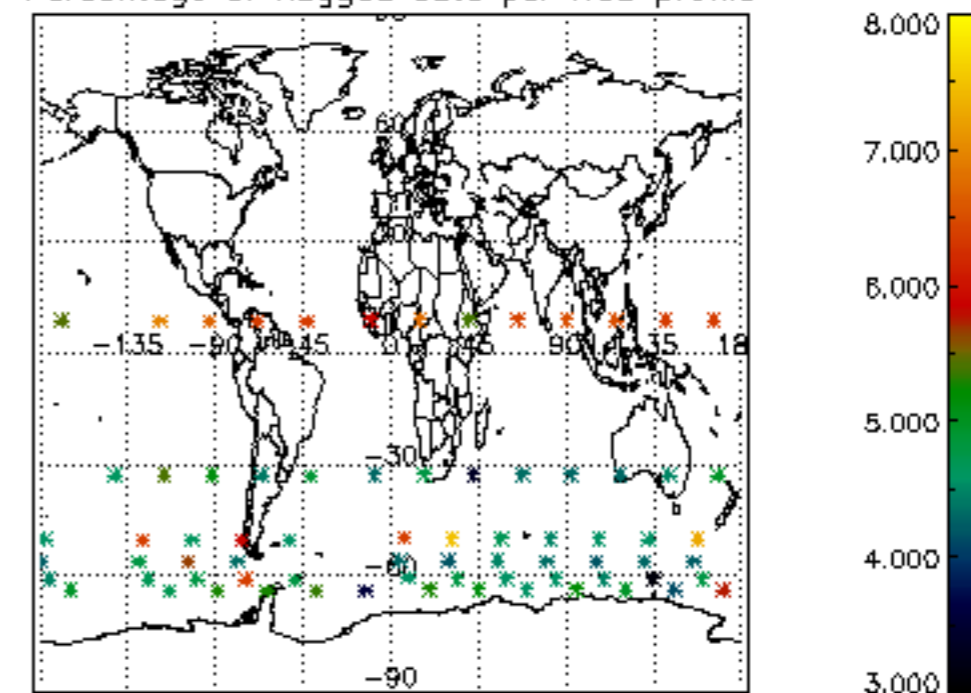

Percentage of flagged data per NO3 profile