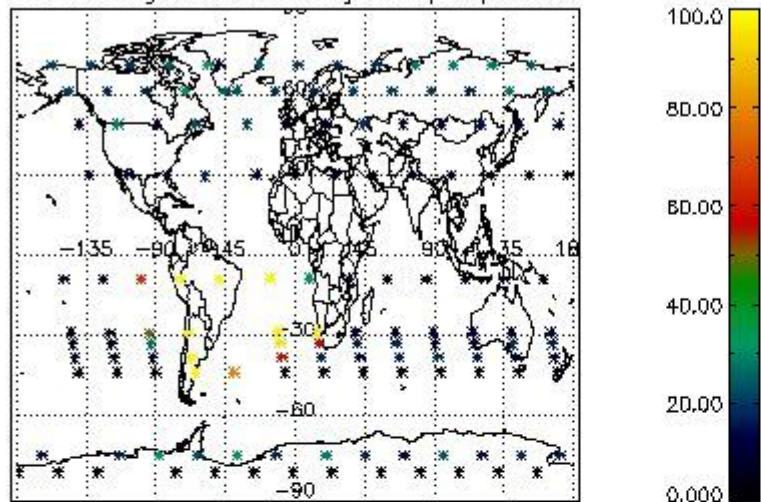

Percentage of cosmic ray hits per profile