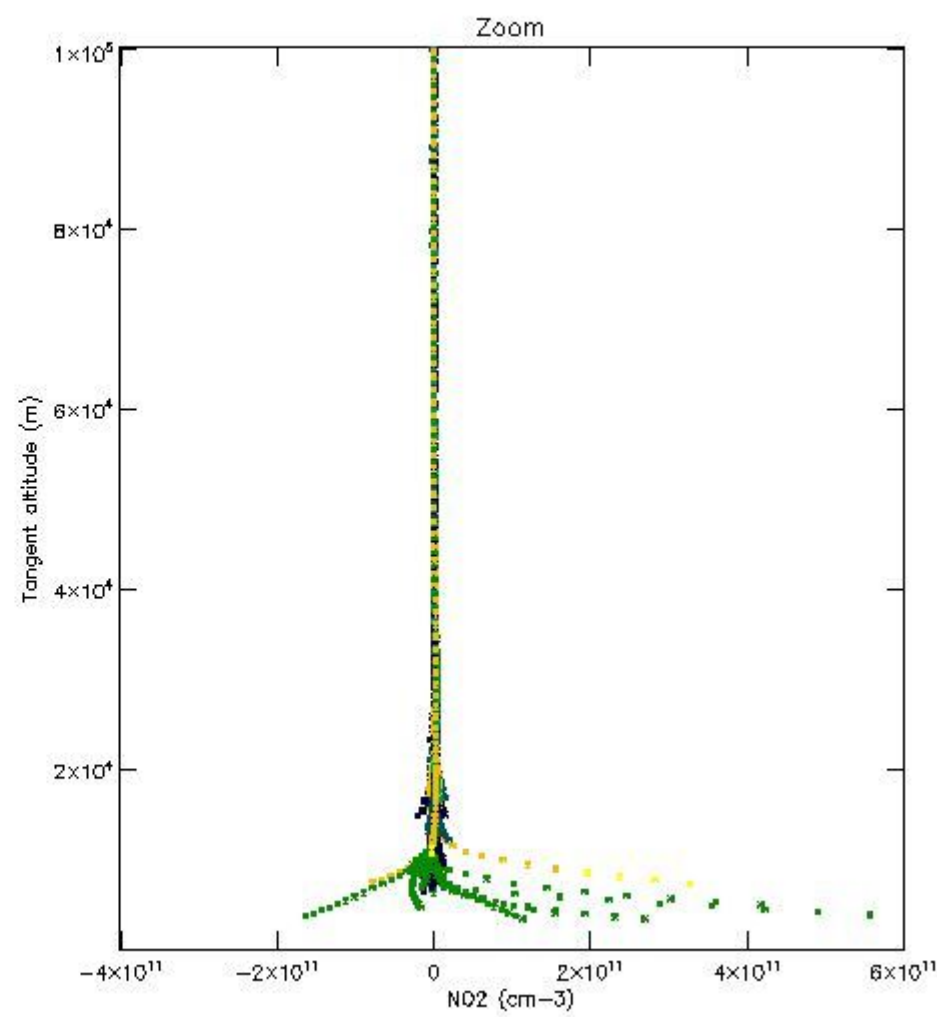

5.7 Plot NO3 profiles for all STD (dark without errors)

The colorbar represents the latitude.