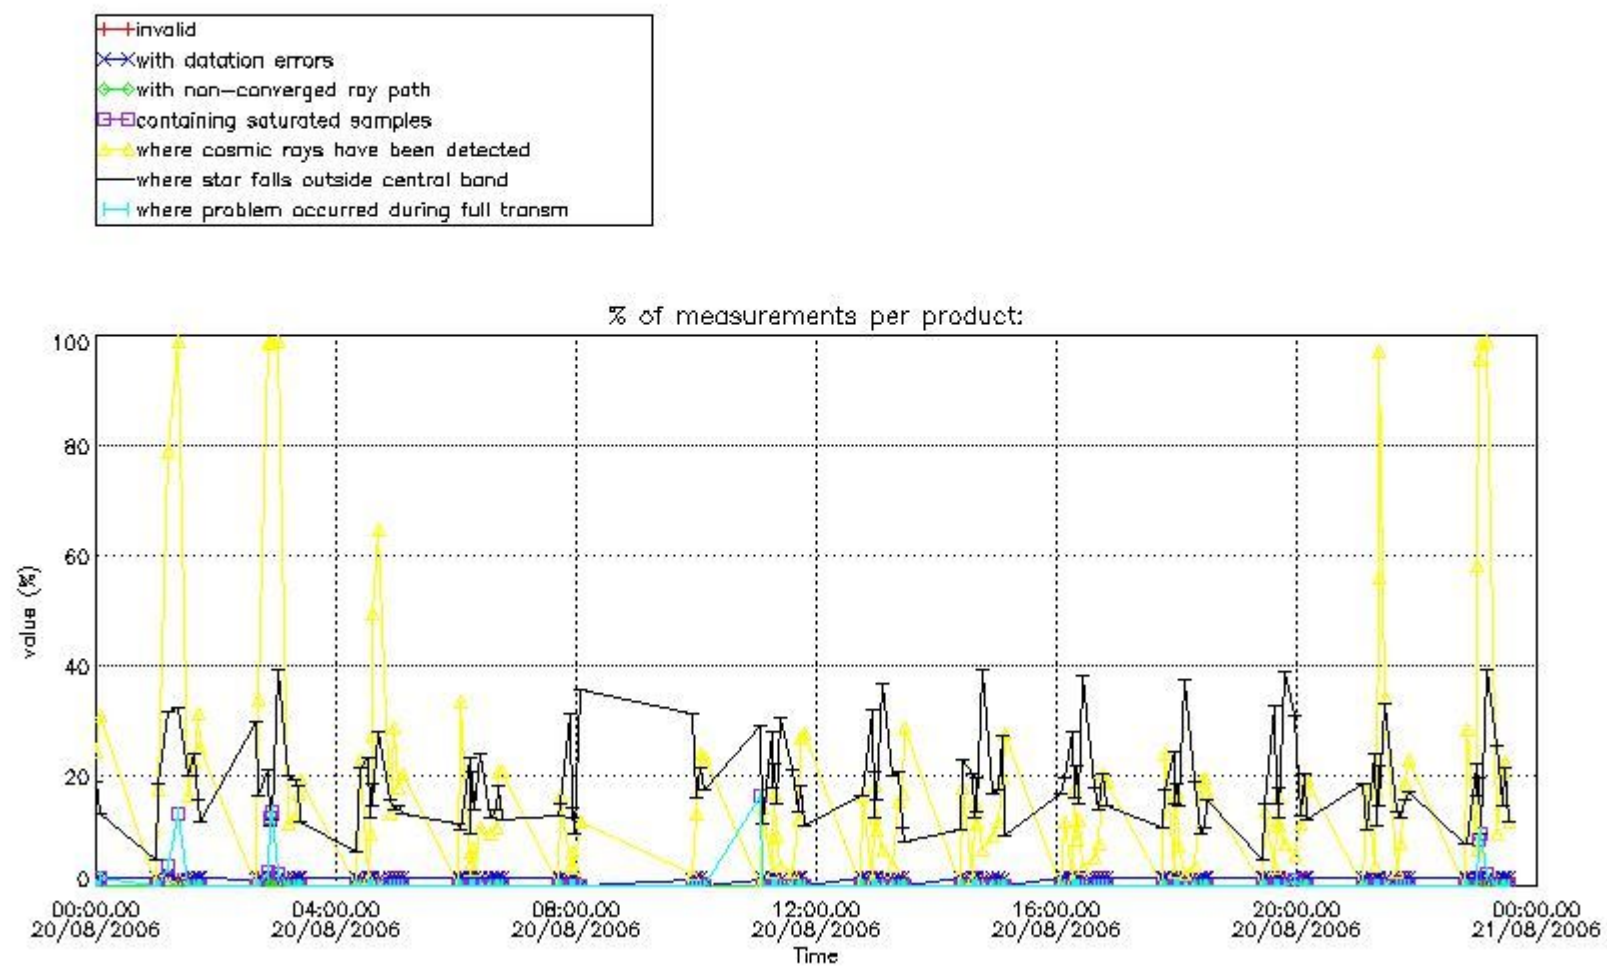

4.1.2 Plot level 1 quality information per product (time dependant): ENVI SAT DESCENDING passes