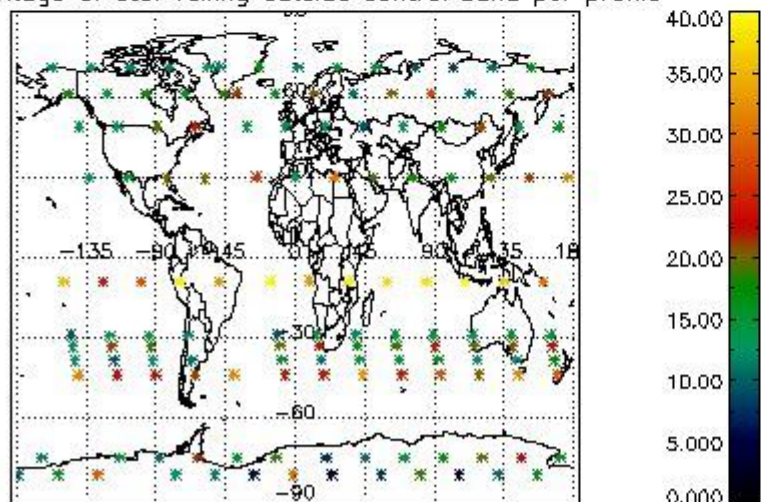

*4.2.1 Plot level 1 quality information per product (world map): ENVISAT ASCENDING passes*

Percentage of cosmic ray hits per profile

Percentage of datation errors per profile

Percentage of star falling outside central band per profile