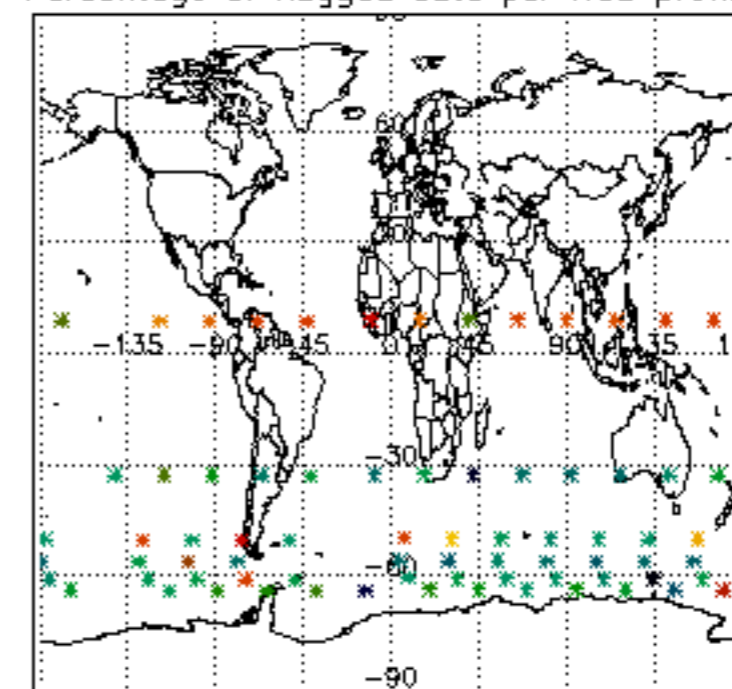

Percentage of flagged data per NO3 profile