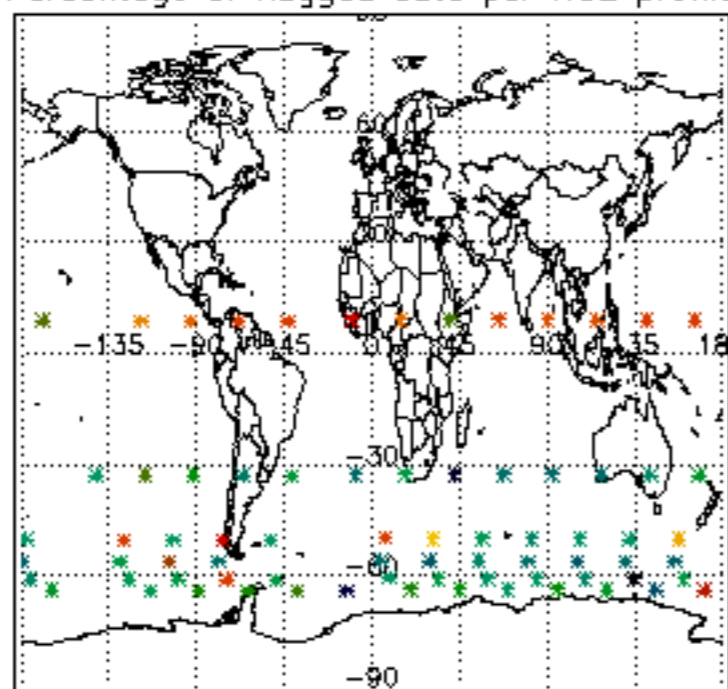

Percentage of flagged data per NO2 profile