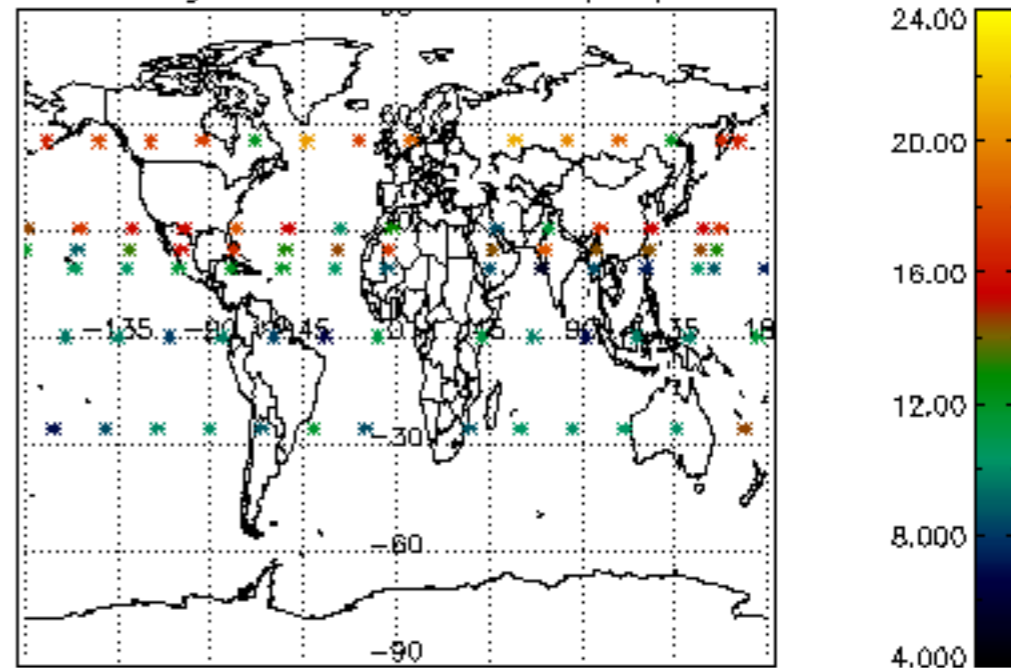

Percentage of saturation errors per profile