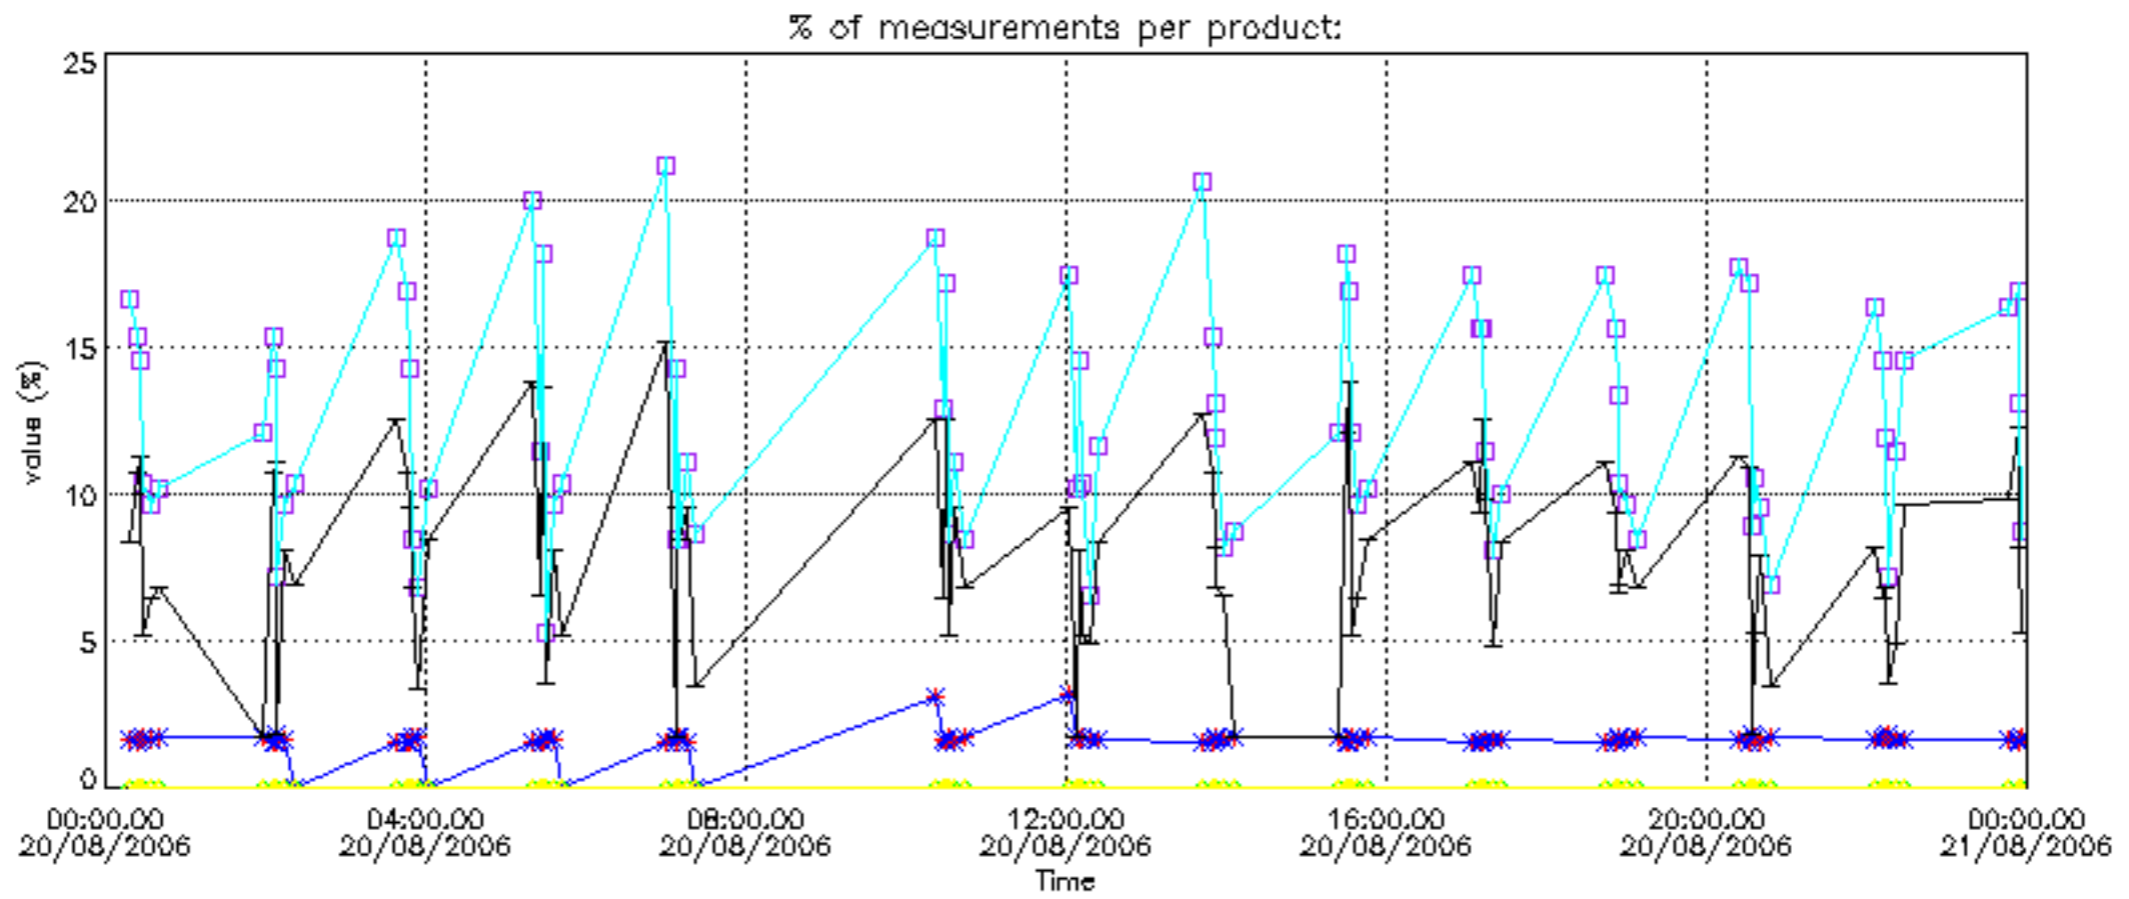

Percentage of cosmic ray hits per profile

Percentage of datation errors per profile