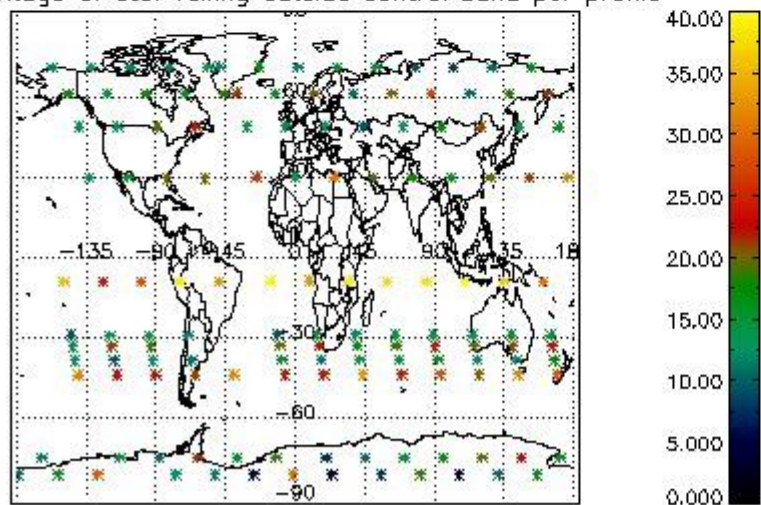

4.2.1 Plot level 1 quality information per product (world map): ENVISAT ASCENDING passes

Percentage of cosmic ray hits per profile

Percentage of datation errors per profile

Percentage of star falling outside central band per profile