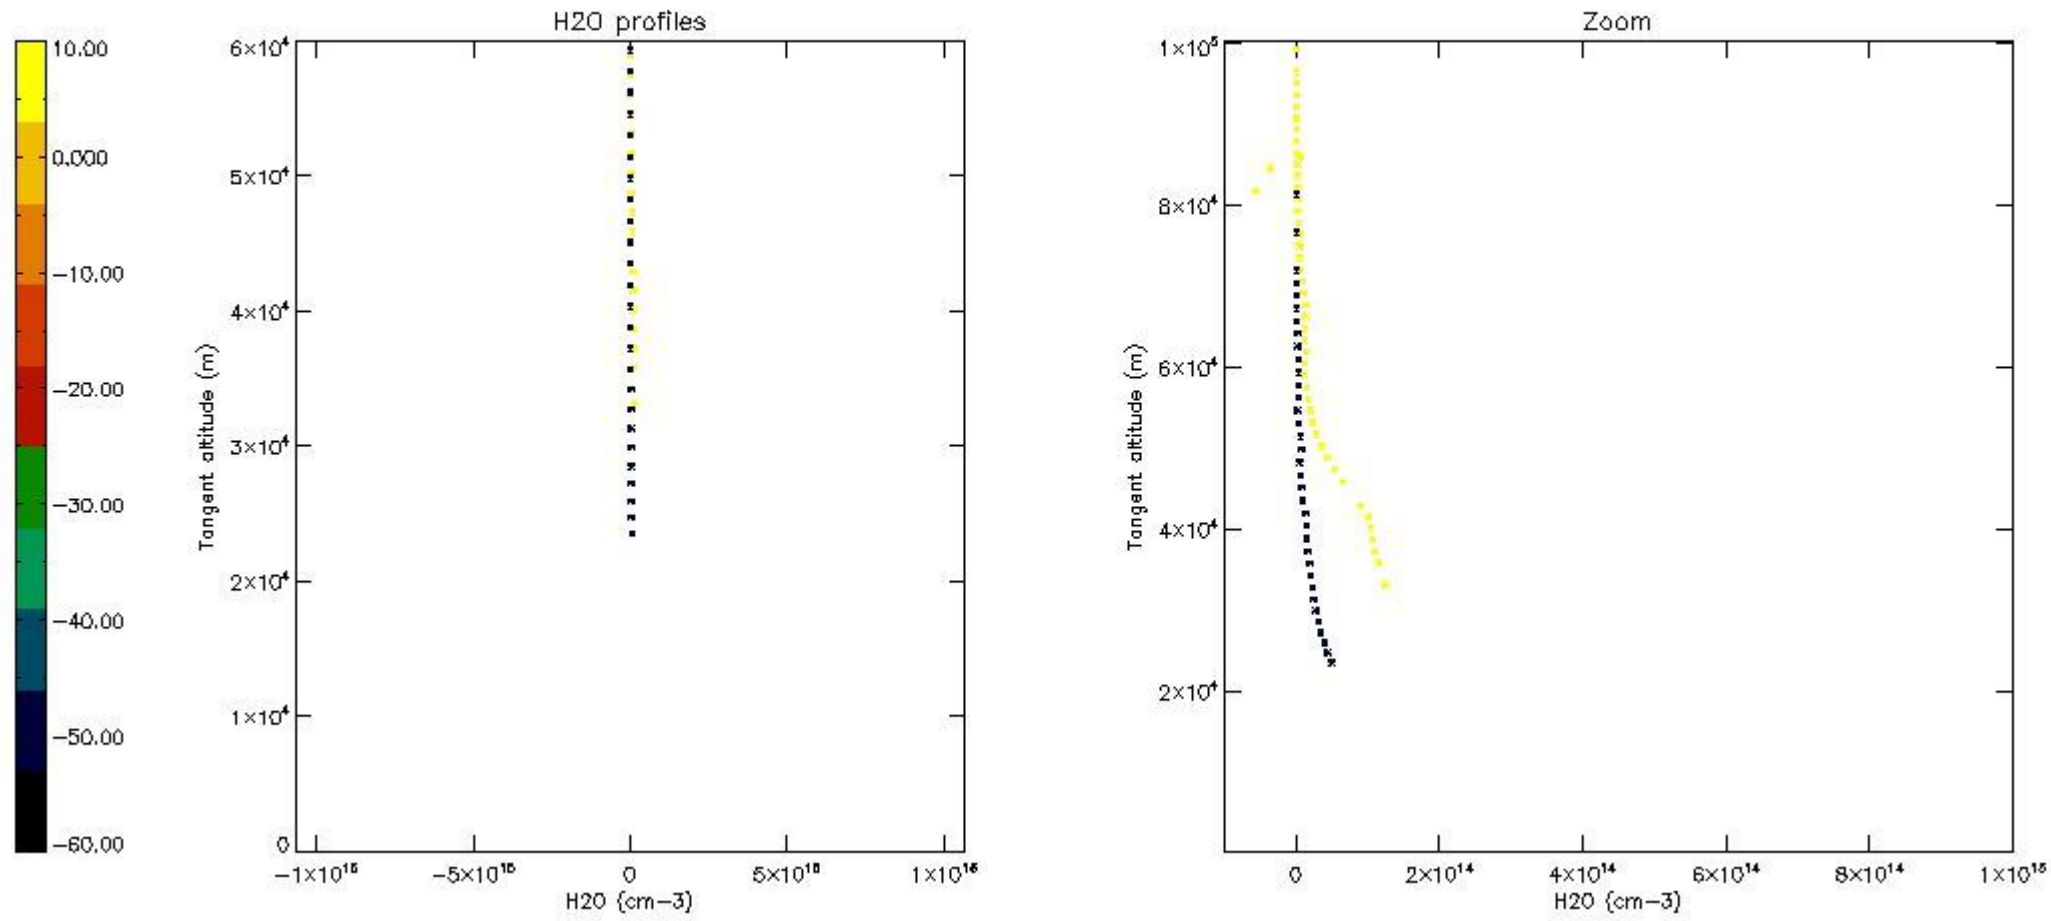

The colorbar represents the latitude.