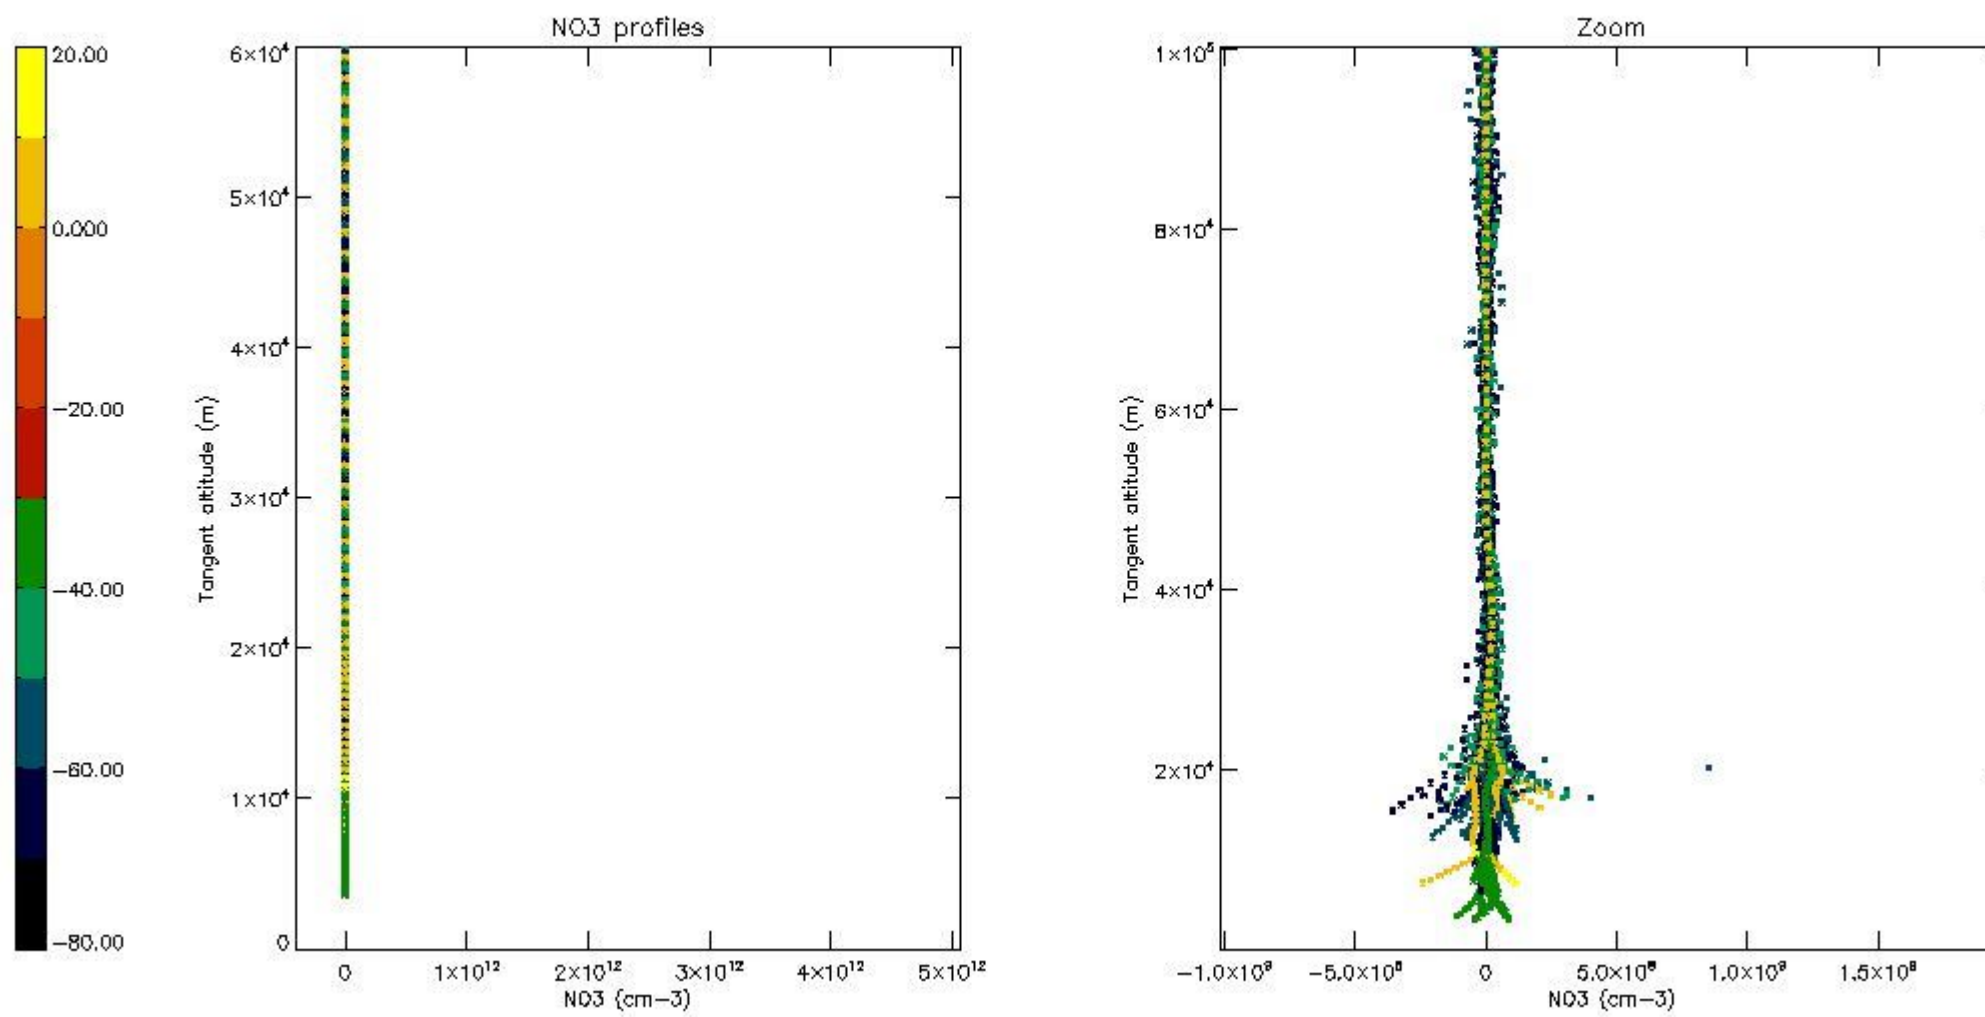

5.8 Plot H2O profiles for all STD (only for occultations of stars 1,2,3,4,13,14,16,26,63 dark without errors)

The colorbar represents the latitude.