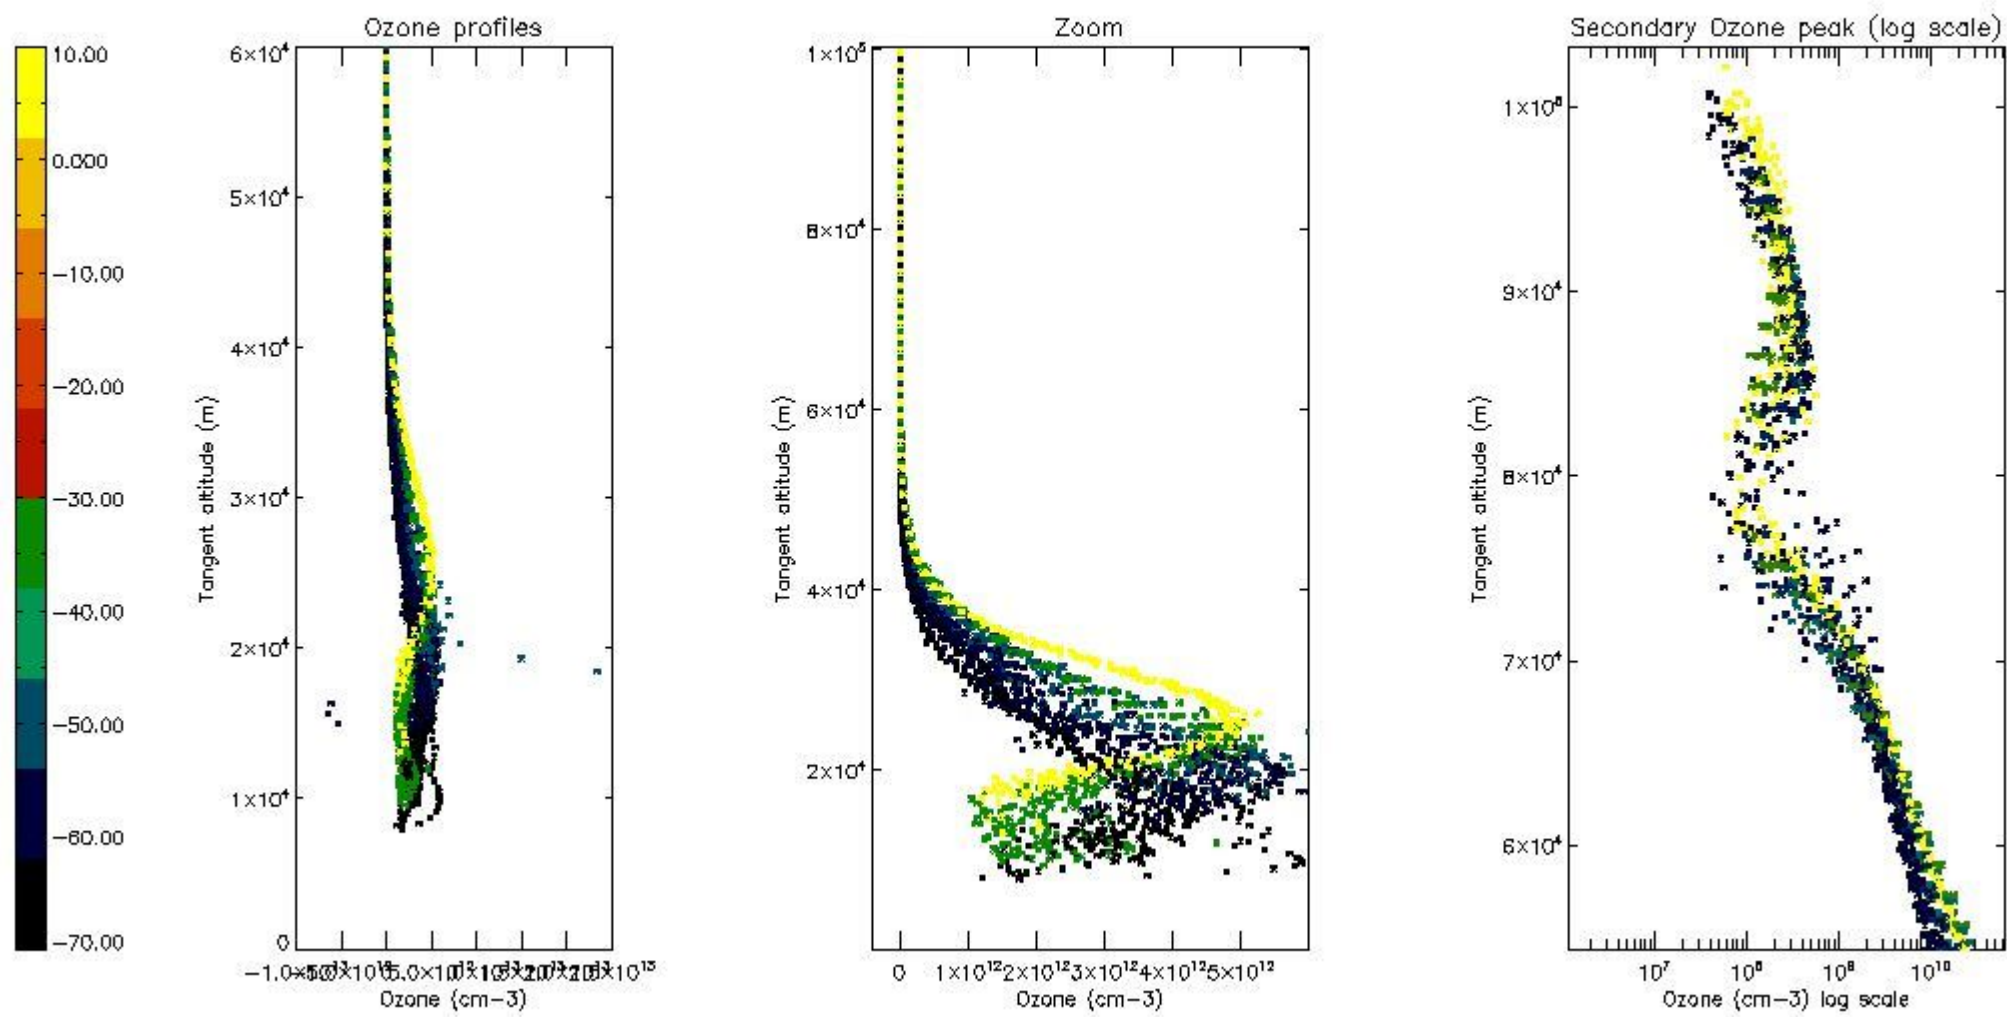

STD < 10	25
STD < 5	19

5.2 Plot ozone profiles for all STD (dark without errors)

The colorbar represents the latitude.

5.3 Plot ozone profiles where STD < 20% (dark without errors)

The colorbar represents the latitude.