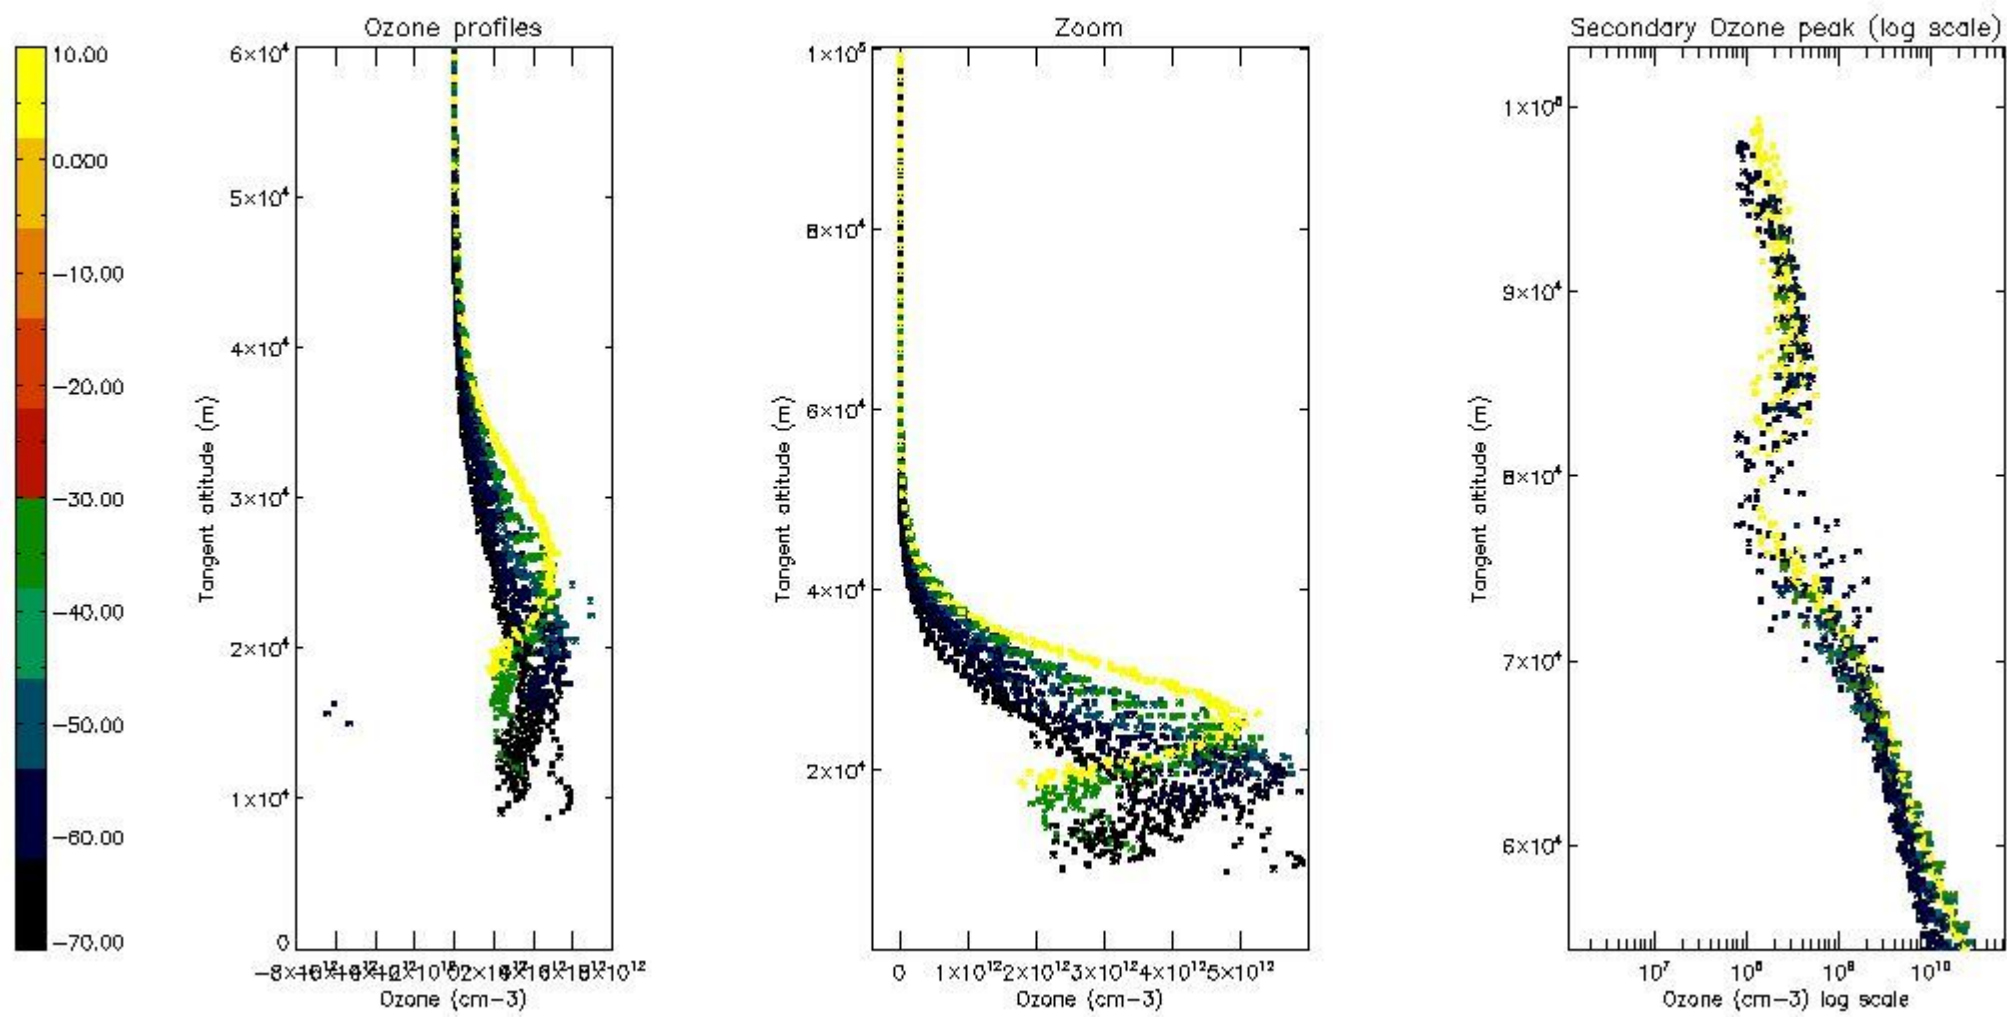

5.5 Plot ozone profiles where STD < 5% (dark without errors)

The colorbar represents the latitude.