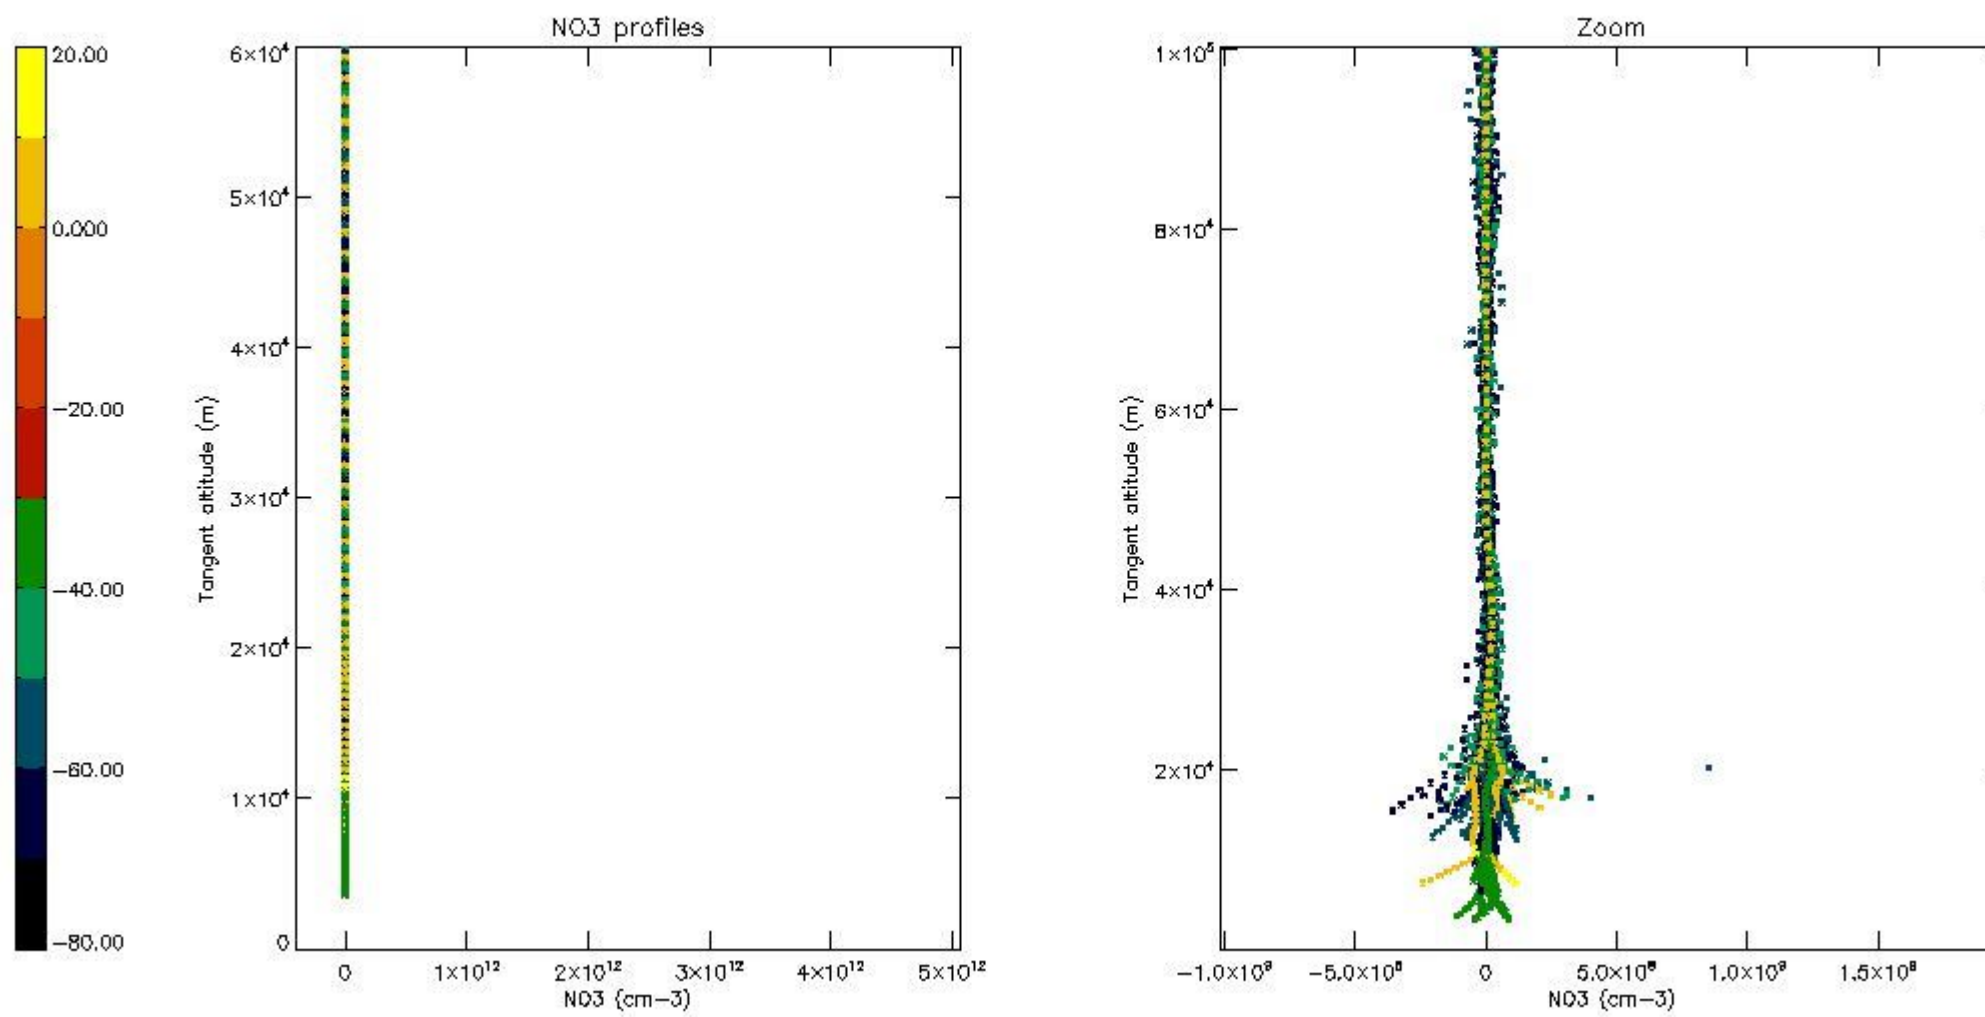

5.8 Plot H₂O profiles for all STD (only for occultations of stars 1,2,3,4,13,14,16,26,63 dark without errors)

The colorbar represents the latitude.