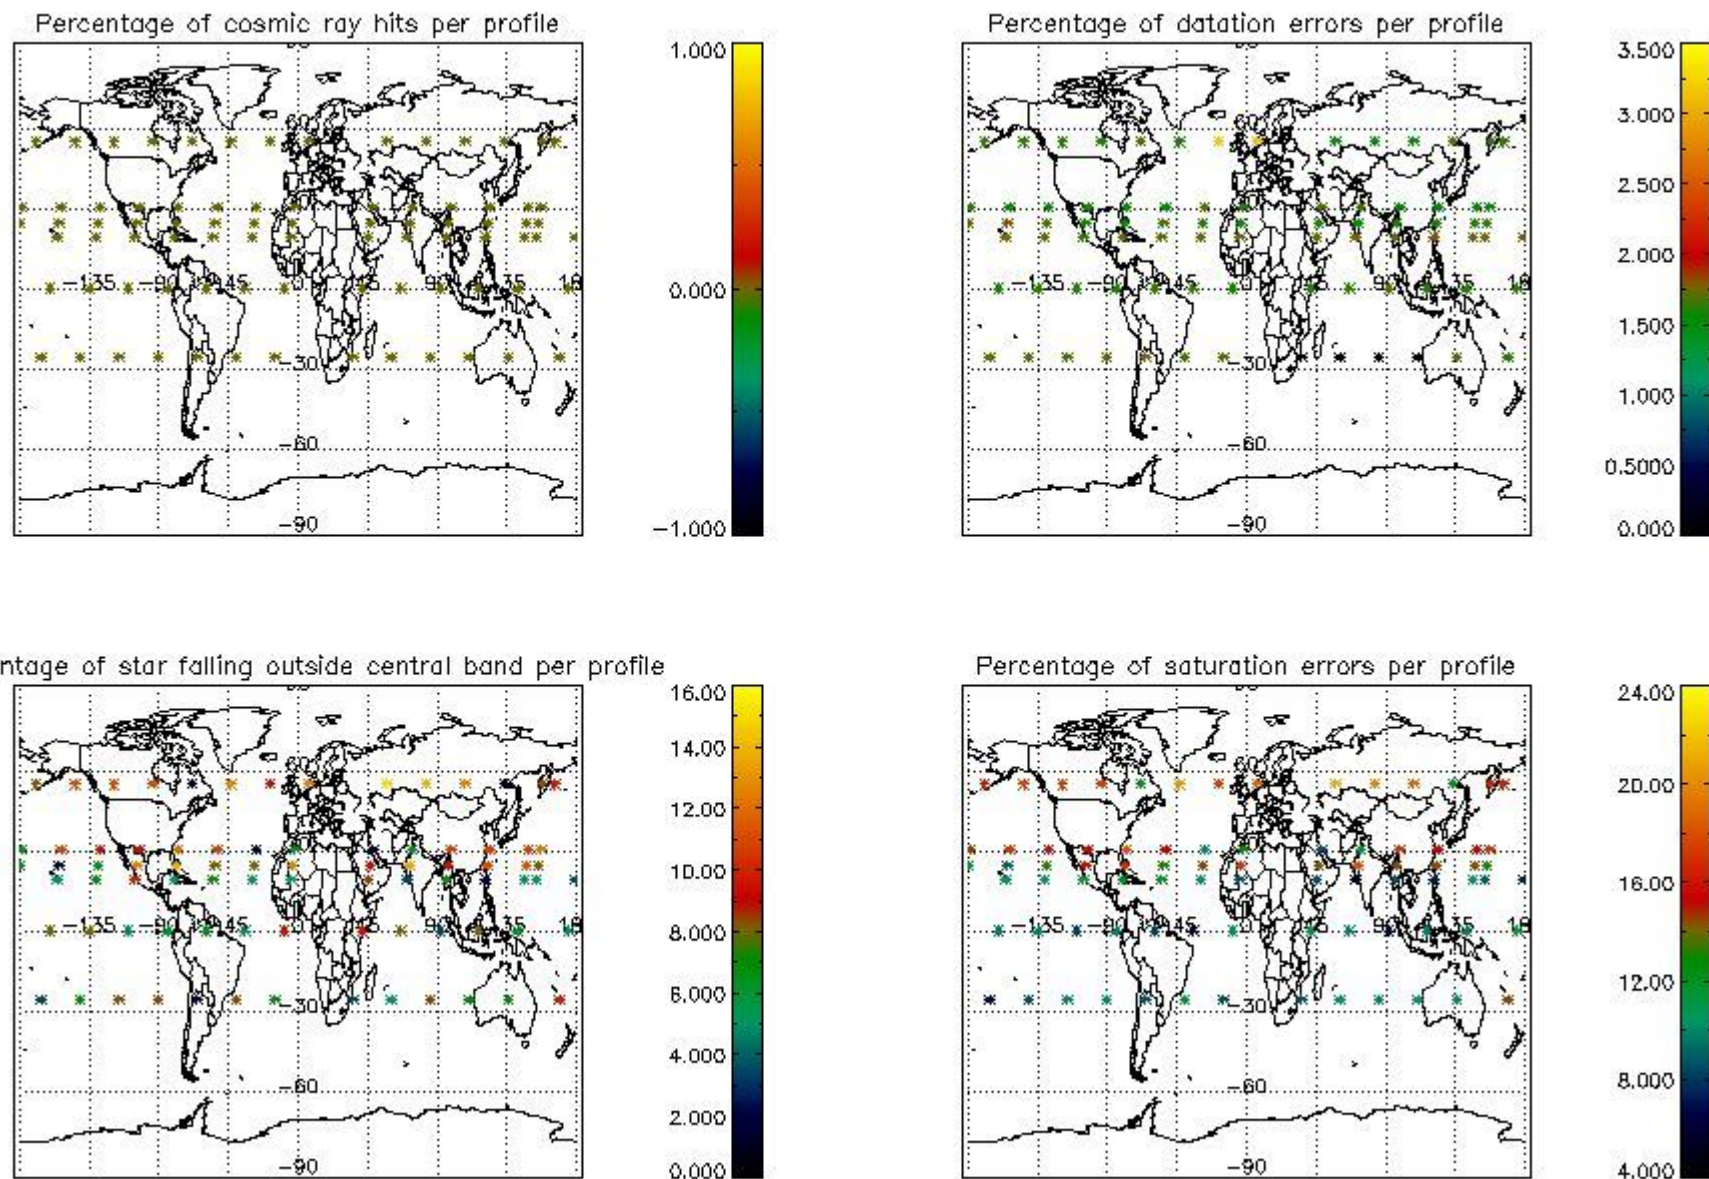

4.2.2 Plot level 1 quality information per product (world map): ENVISAT DESCENDING passes

5. Trace gas profiles

5.1 Ozone statistics based on quality of products

The final quality of the products can be "measured" using the STD (Standard Deviation) attached to every point profile. This information is written to the parameter GOM_NL__2P/NL_LOCAL_SPECIES_DENSITY/o3_std of the level 2 products. The table below shows the statistics for given STD ranges.

The statistics are given with respect to the overall valid production:

- Products without fatal errors: GOM_NL__2P/MPH/PRODUCT_ERR=0
- Valid point profile: GOM_NL__2P/NL_LOCAL_SPECIES_DENSITY/pcd(0)=0

The 'Criteria' is applied to valid points of dark limb products:

- Products in dark limb illumination condition: GOM_NL__2P/NL_SUMMARY_QUALITY/obs_ill_cond=0
- Products without fatal errors: GOM_NL__2P/MPH/PRODUCT_ERR=0
- Valid point profile: GOM_NL__2P/NL_LOCAL_SPECIES_DENSITY/pcd(0)=0

So, the table below shows the percentage of dark limb and valid observations for each criteria with respect to the overall valid daily observations.

Criteria	% of total production
All STD	37
STD < 20	28