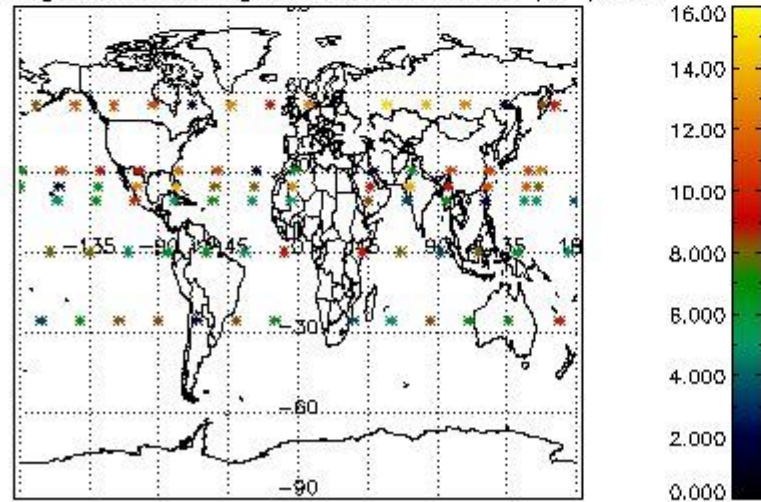

Percentage of star falling outside central band per profile