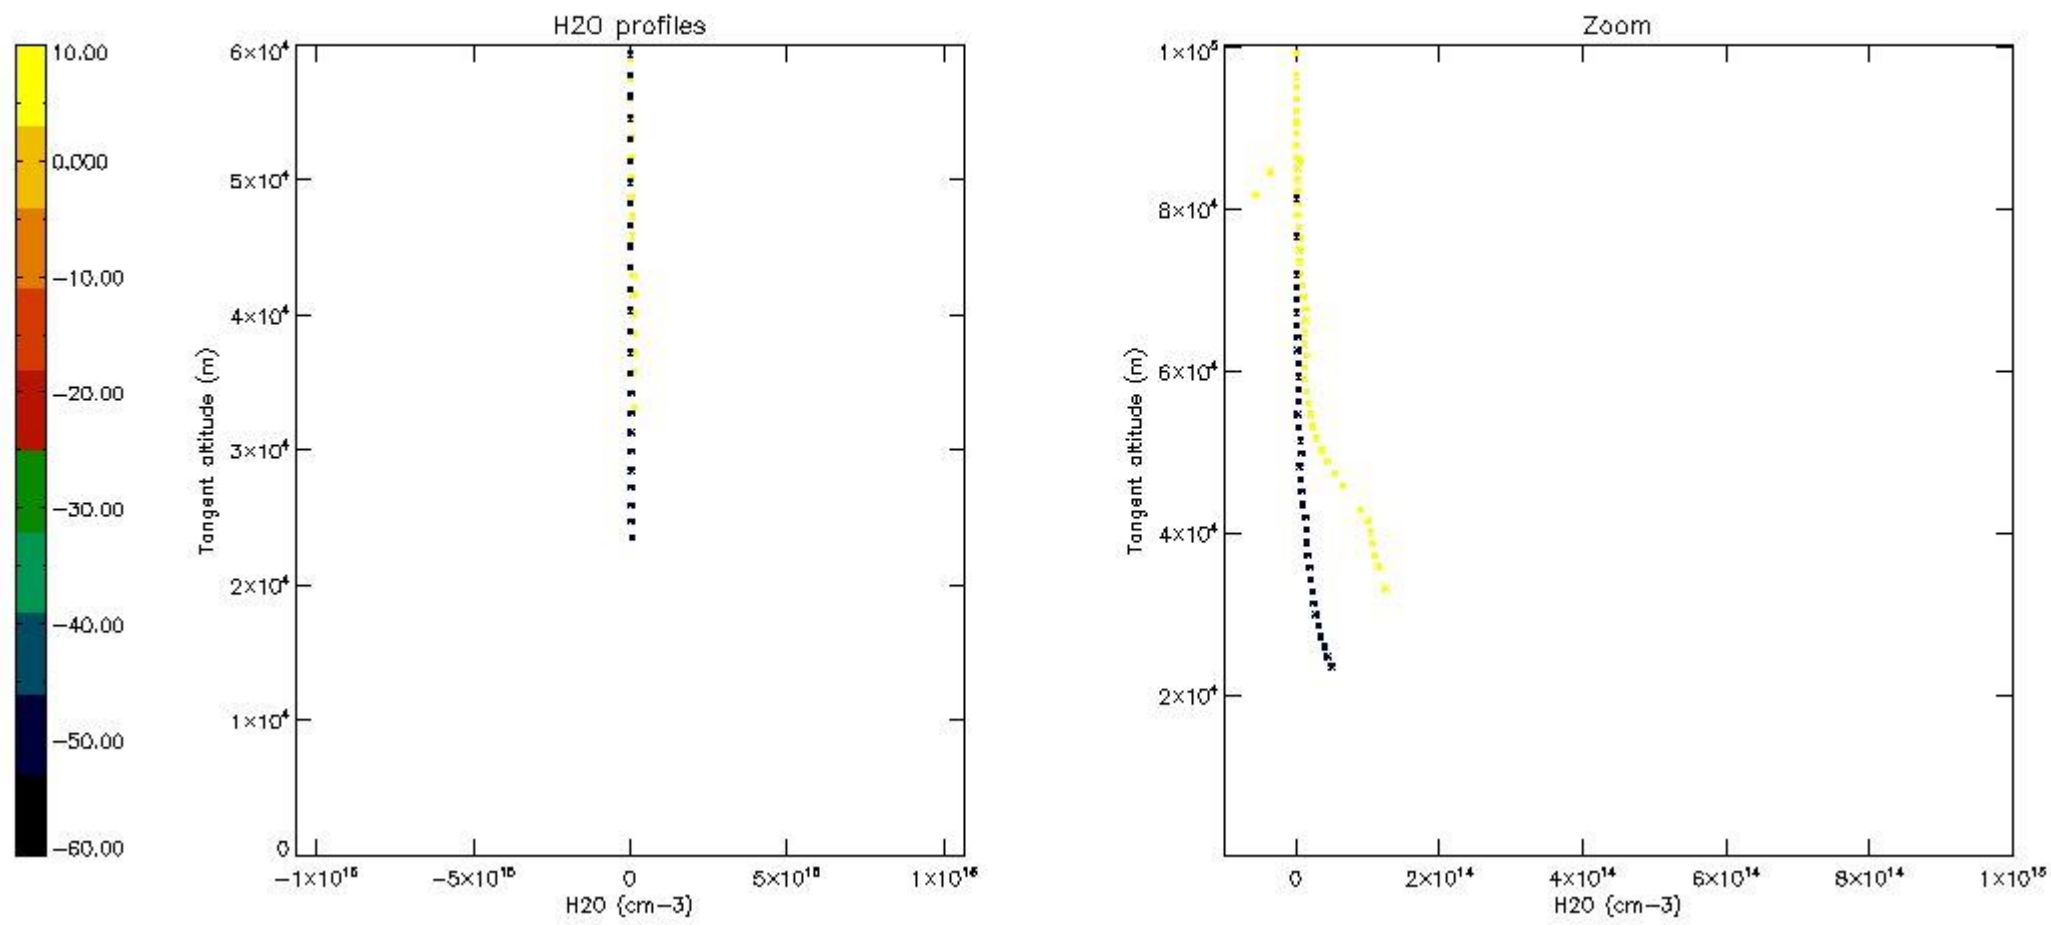

6. Auxiliary Data Files used for the production reported in section 2

The number reported in the third column indicates since which file (see list in section 2) the corresponding auxiliary file has been used. The fourth column is the date of those product files.

Type	Auxiliary Filename	Used since product	Used since product date
INST_PHYS_CHARACTERISTICS	GOM_INS_AXVIEC20091111_143220_20030716_120000_20500101_000000	1	20-AUG-2006 00:00:27
LEVEL-2_PROC_CONFIG	GOM_PR2_AXVIEC20091111_152718_20020301_000000_20500101_000000	1	20-AUG-2006 00:00:27
CROSS_SECTIONS_FILE	GOM_CRS_AXVIEC20091111_154832_20020301_000000_20500101_000000	1	20-AUG-2006 00:00:27