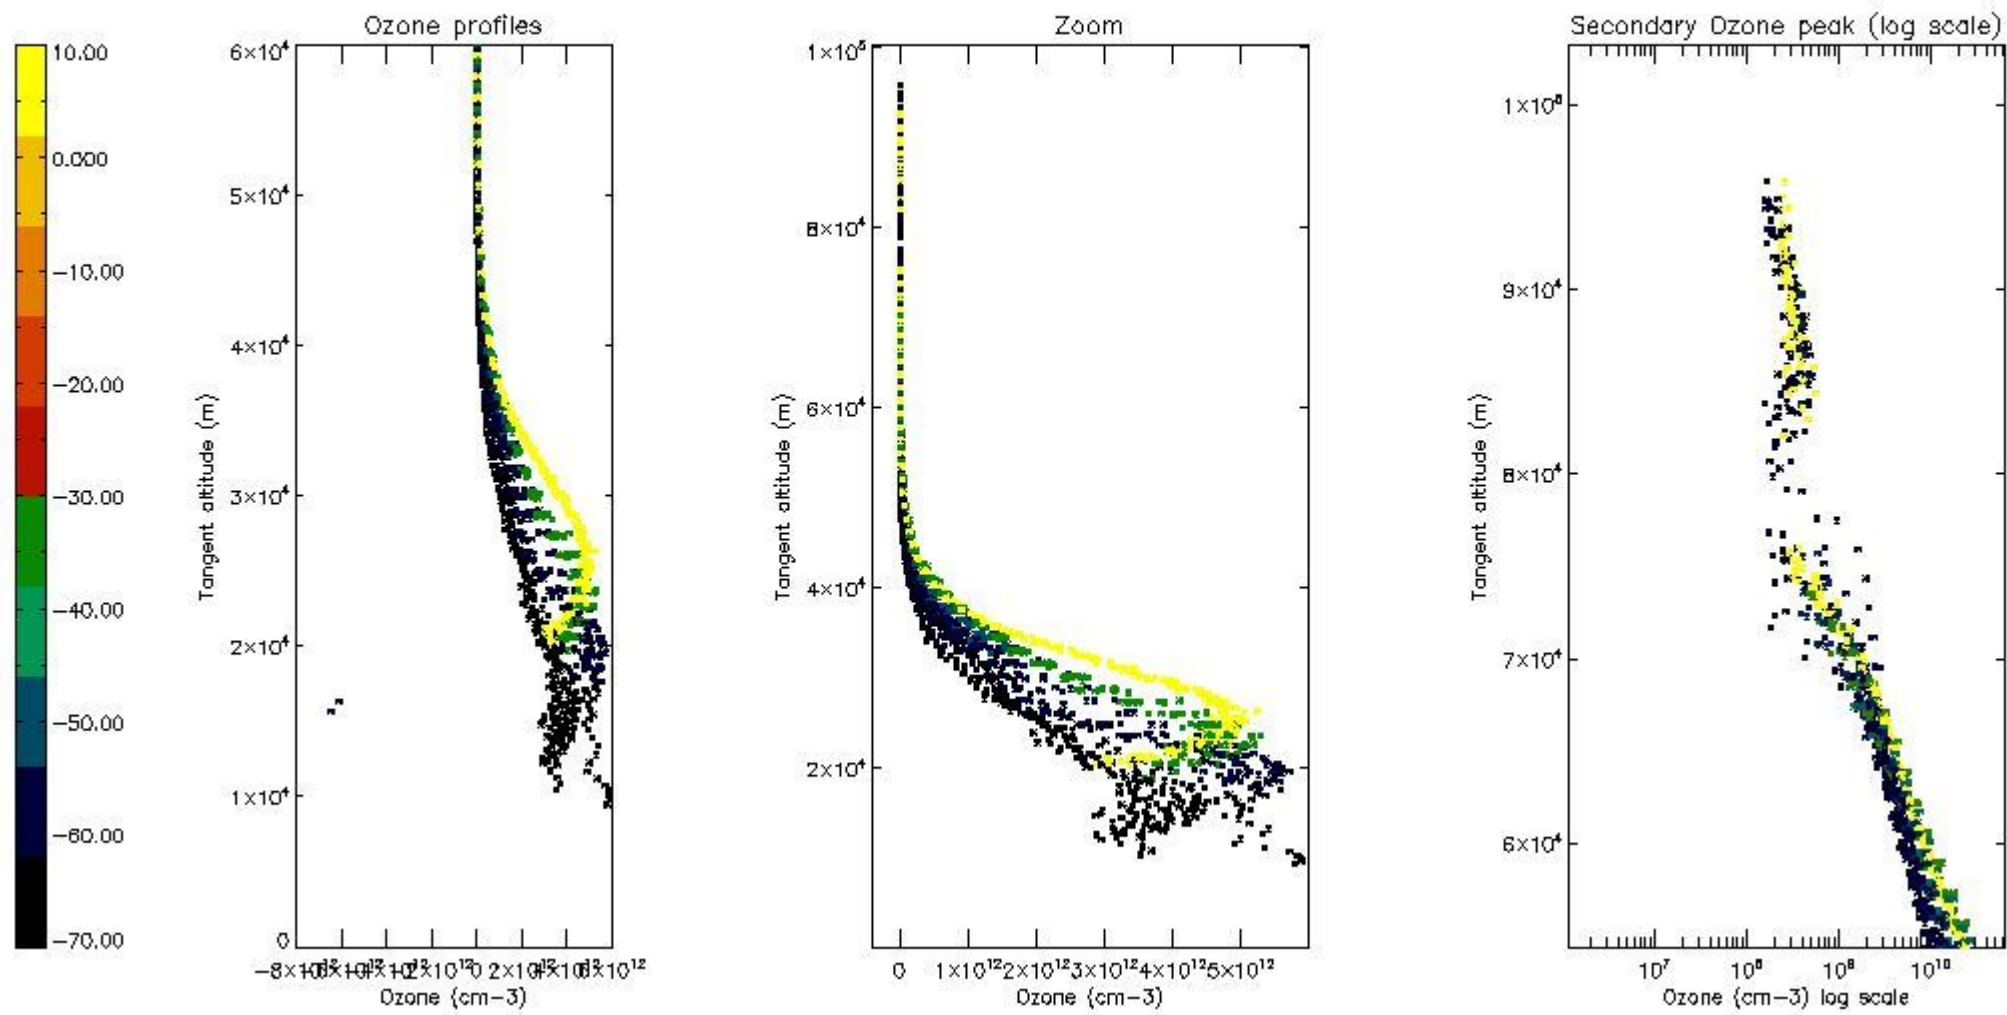

5.6 Plot NO₂ profiles for all STD (dark without errors)

The colorbar represents the latitude.