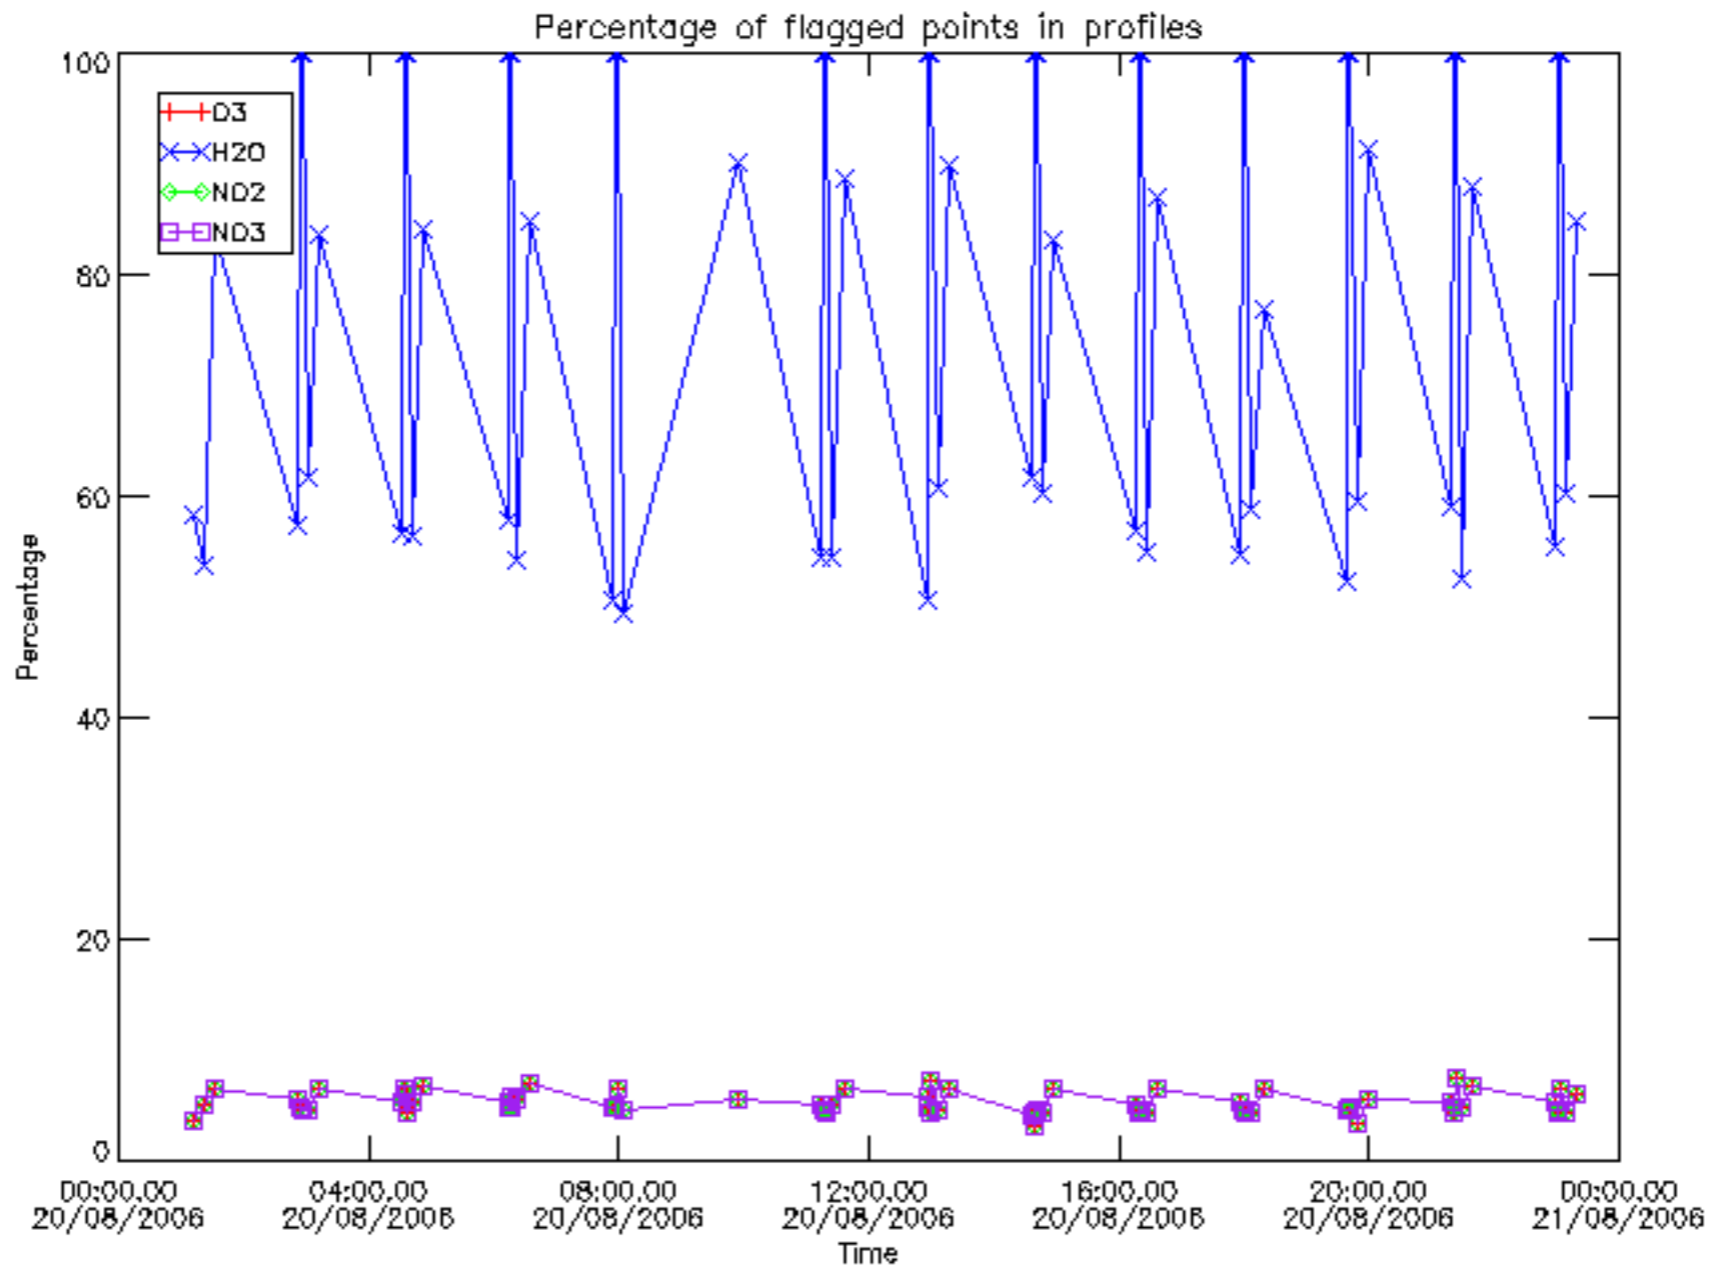

Percentage of flagged data per D3 profile

Percentage of flagged data per H2O profile