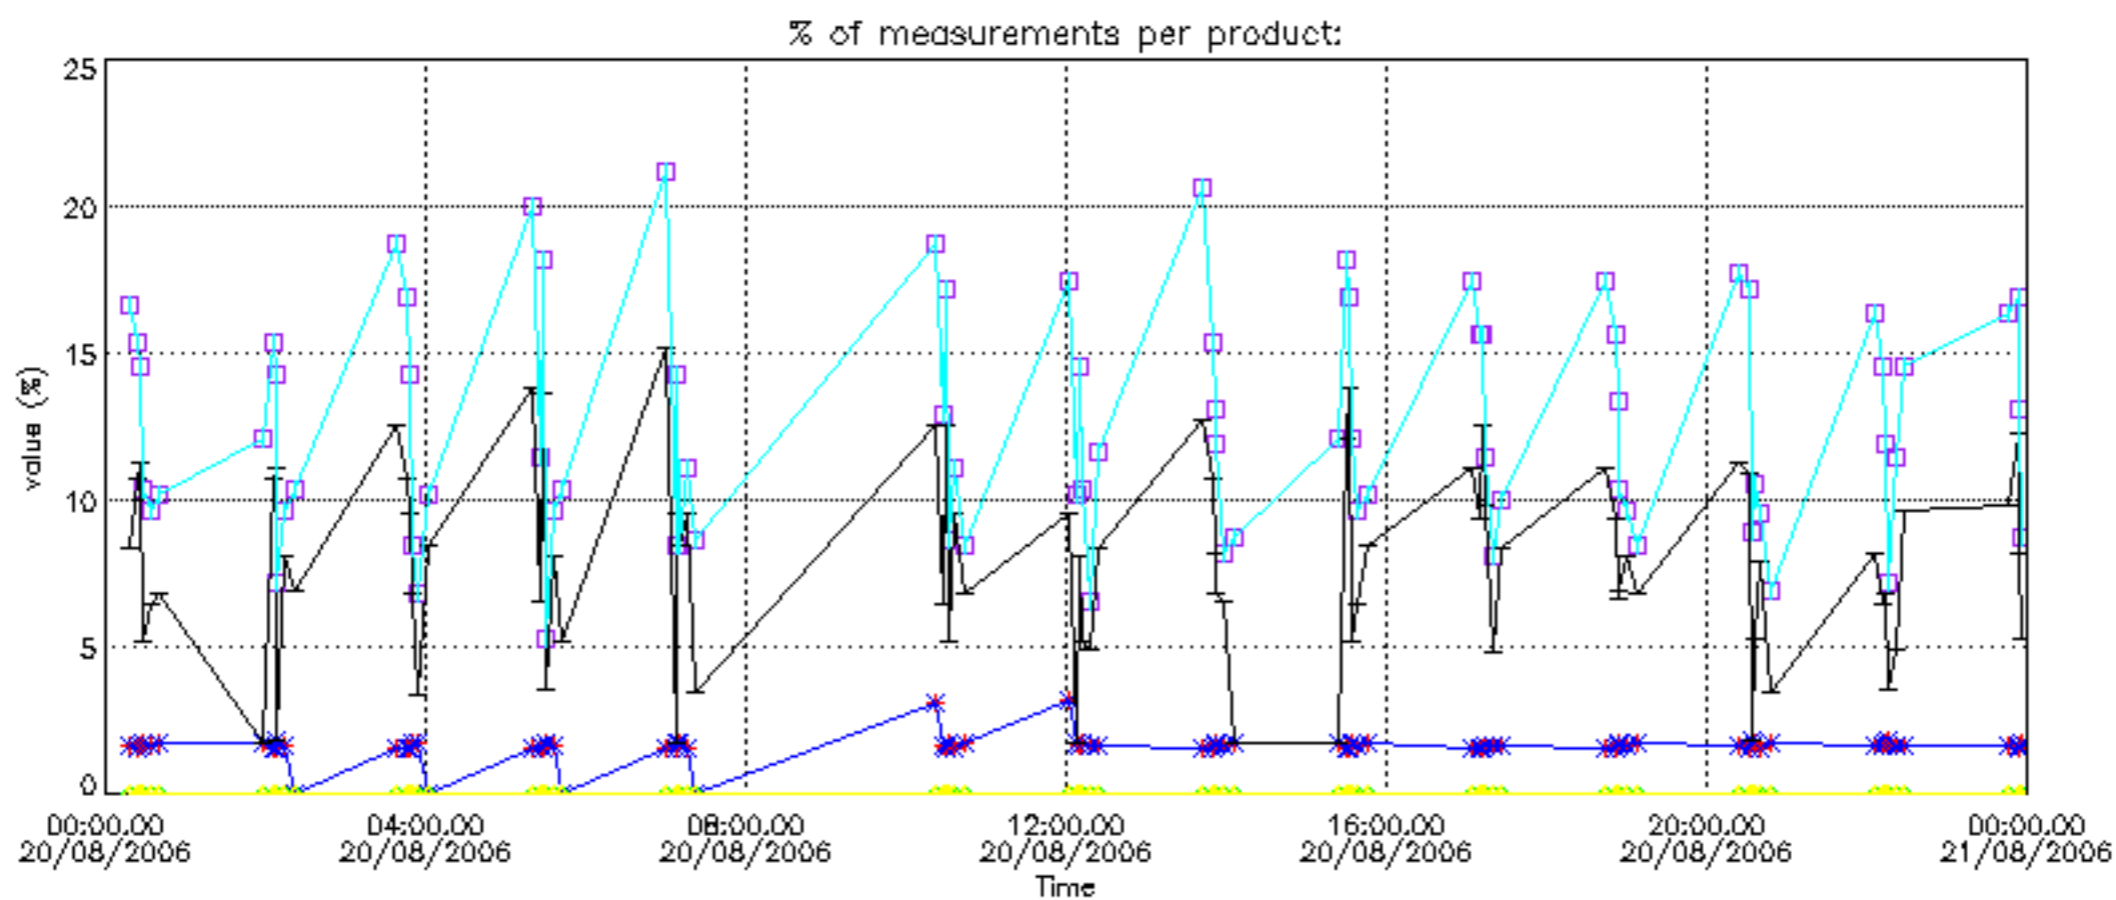

Percentage of cosmic ray hits per profile

Percentage of datation errors per profile