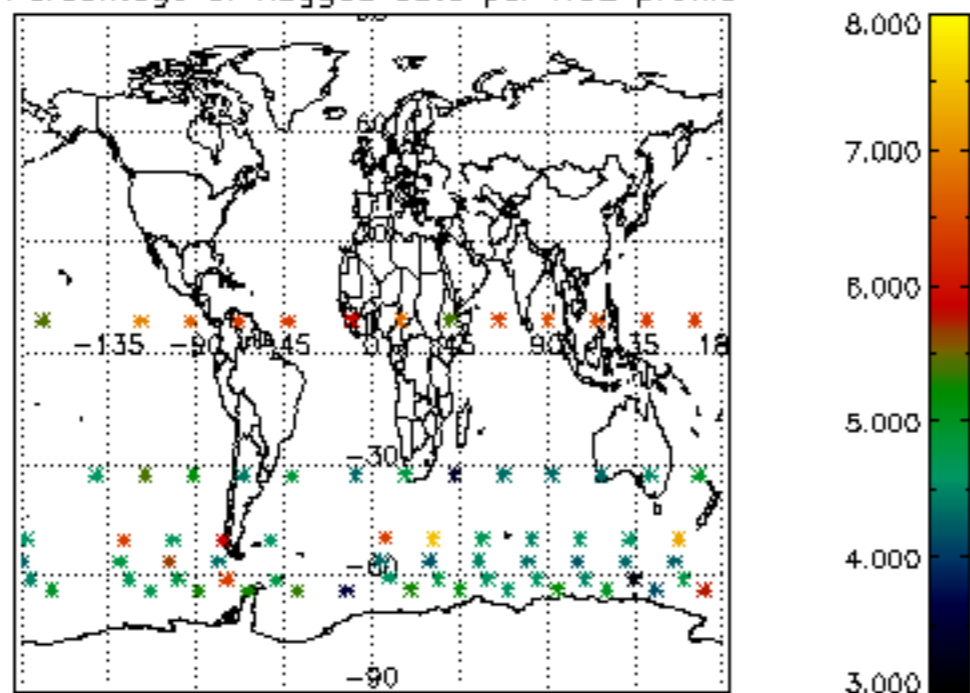

Percentage of flagged data per NO2 profile