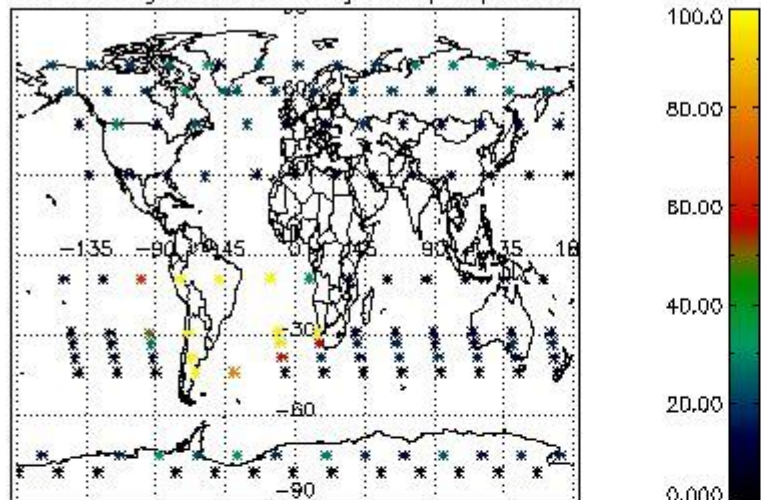

Percentage of cosmic ray hits per profile