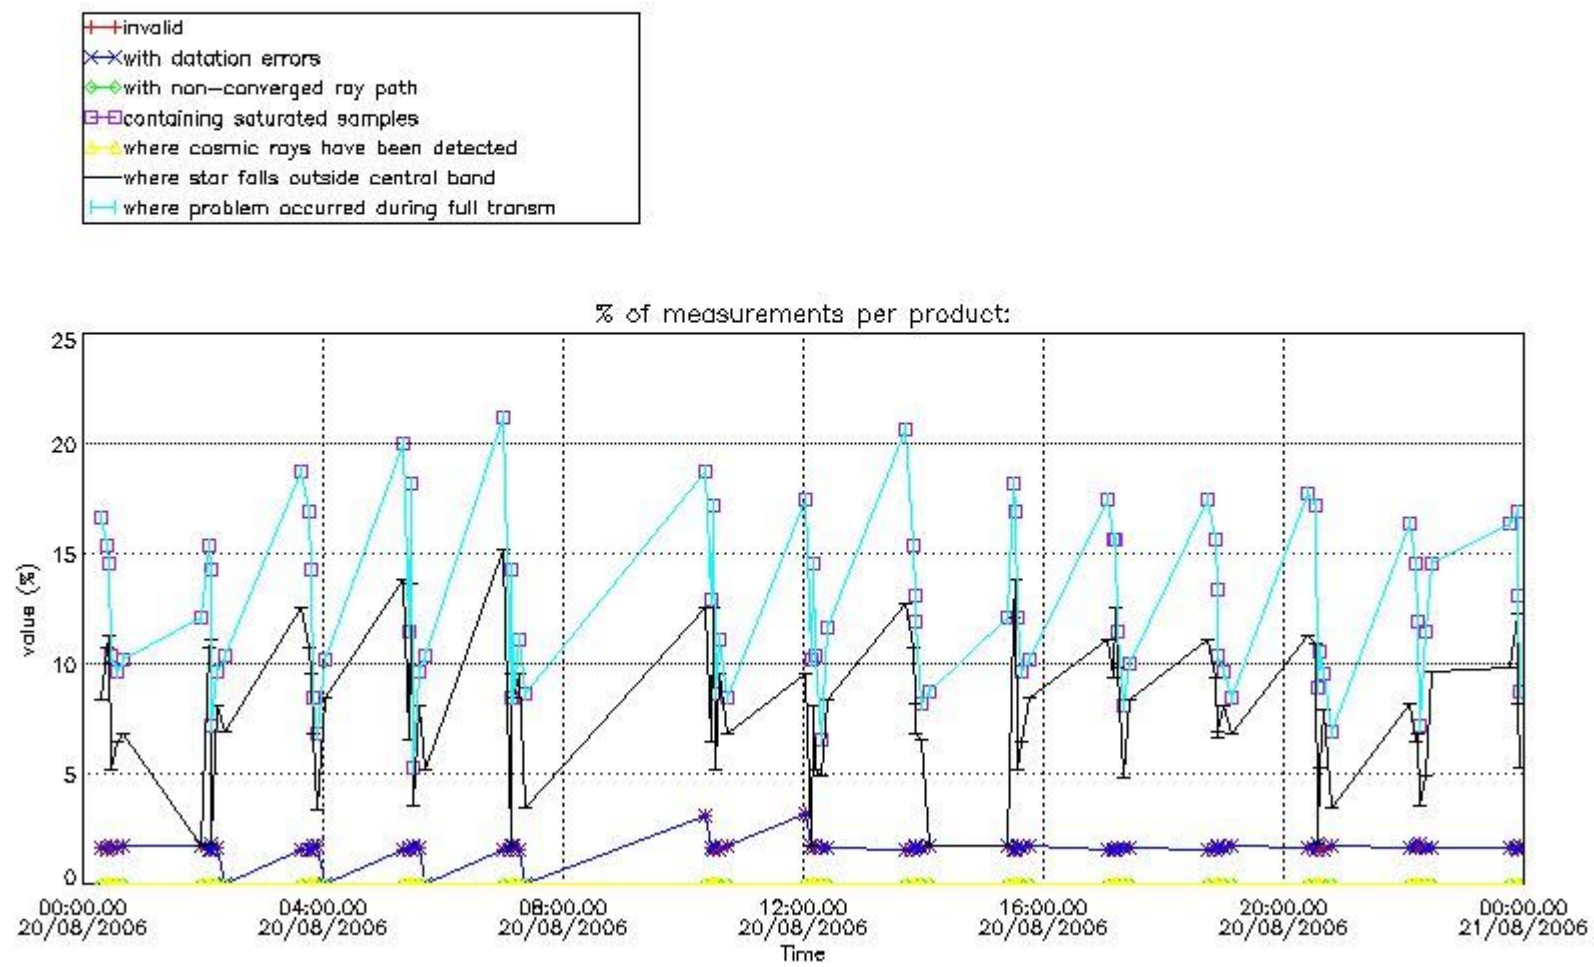

4.2 Plot quality information per product coming from level 1b processing (world map)

4.2.1 Plot level 1 quality information per product (world map): ENVISAT ASCENDING passes