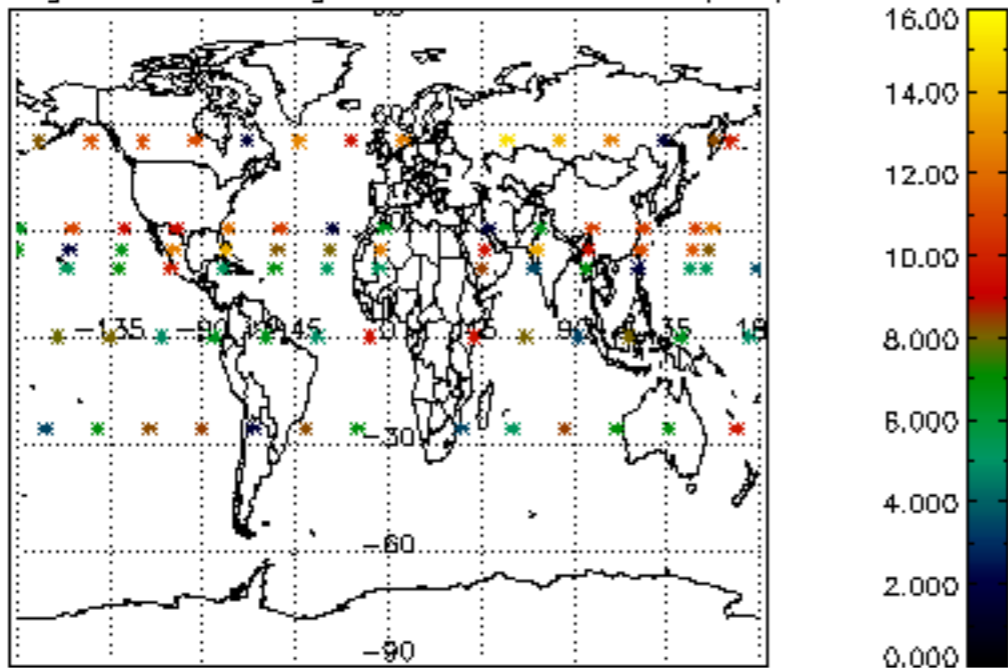

Percentage of star falling outside central band per profile