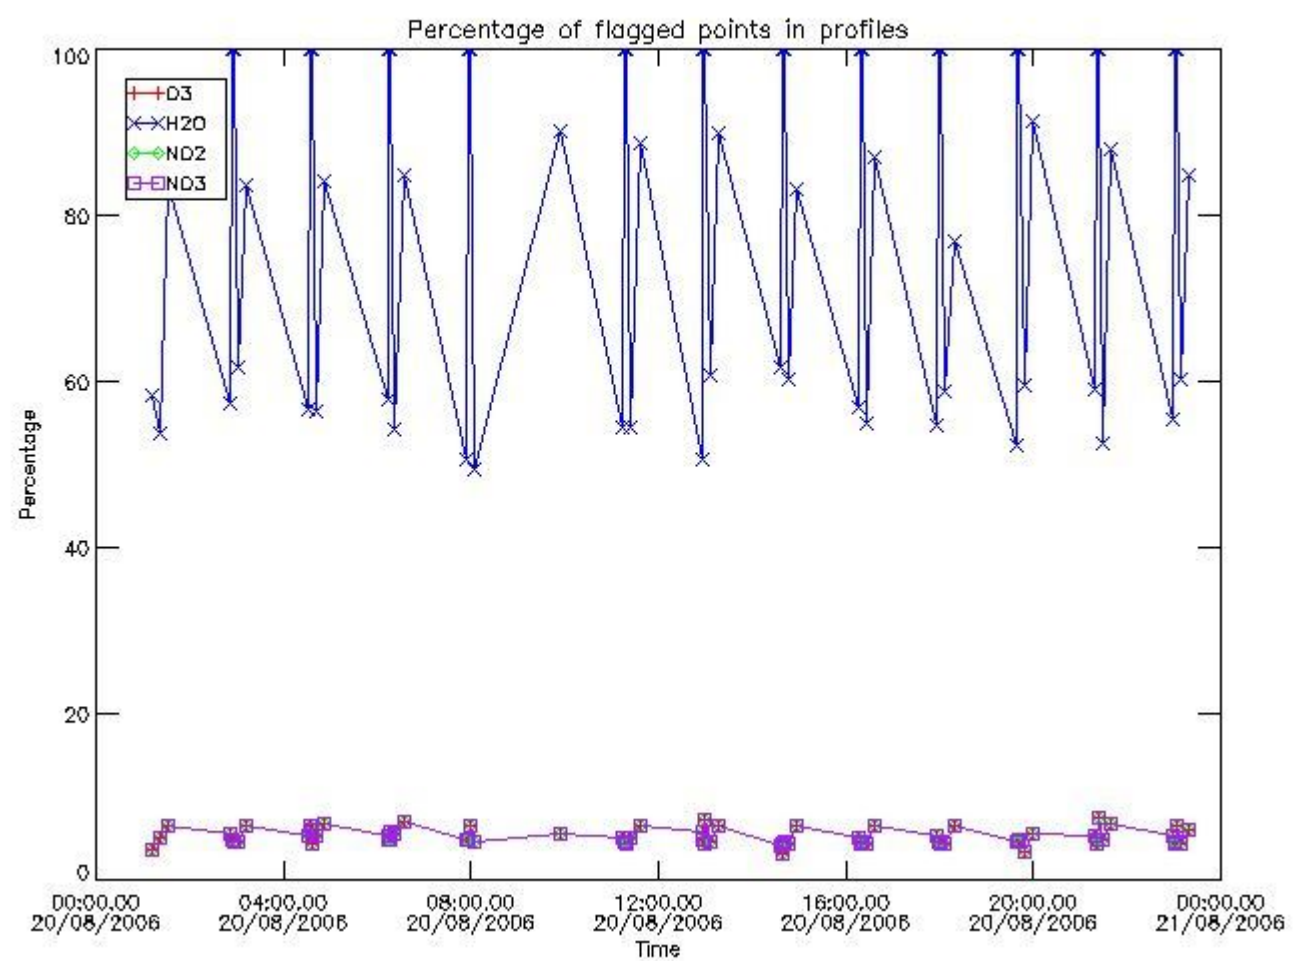

220	GOM_NL__2PRFIN20060820_234611_000000312050_00288_23388_1192.N1	20-AUG-2006 23:46:11	Bright	30.500	11	53Alp Aql	0.76500	8000.0	61	23388	No
221	GOM_NL__2PRFIN20060820_235309_000000332050_00288_23388_1193.N1	20-AUG-2006 23:53:09	Bright	32.500	92	53Eps Cyg	2.5000	4500.0	65	23388	No
222	GOM_NL__2PRFIN20060820_235450_000000312050_00288_23388_1194.N1	20-AUG-2006 23:54:50	Bright	30.500	66	37Gam Cyg	2.2080	5900.0	61	23388	No
223	GOM_NL__2PRFIN20060820_235615_000000292050_00288_23388_1195.N1	20-AUG-2006 23:56:15	Bright	28.500	144	18Del Cyg	2.8600	11000.	57	23388	No

3. Quality information per product

In this section it is plotted some information contained in the Quality Summary data set of the level 2 products. Only products in dark limb conditions and without errors (error flag in the MPH set to "0") are used.

3.1 Plot quality information per product (time dependant)

3.2 Plot quality information per product (world map)