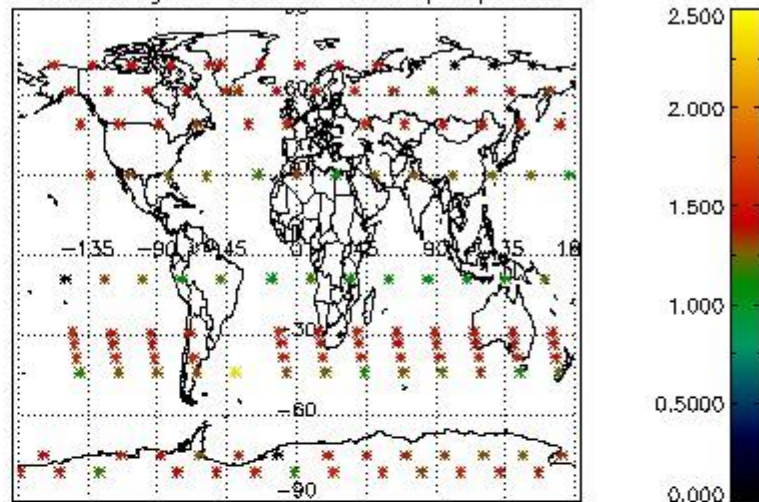

Percentage of datation errors per profile