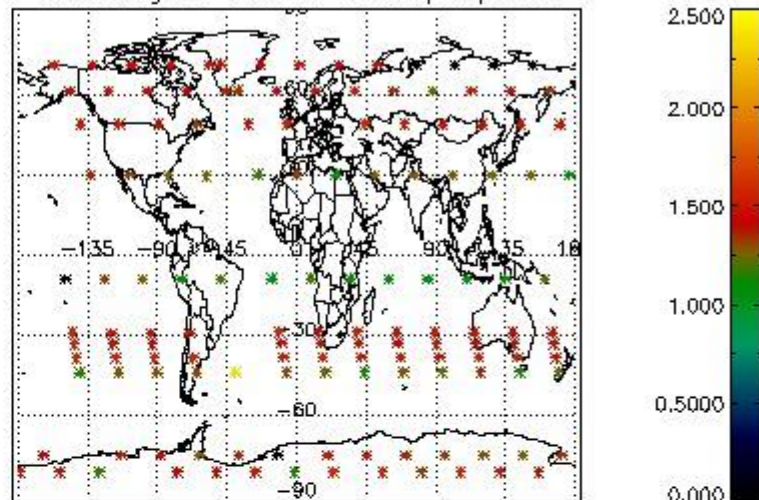

Percentage of datation errors per profile