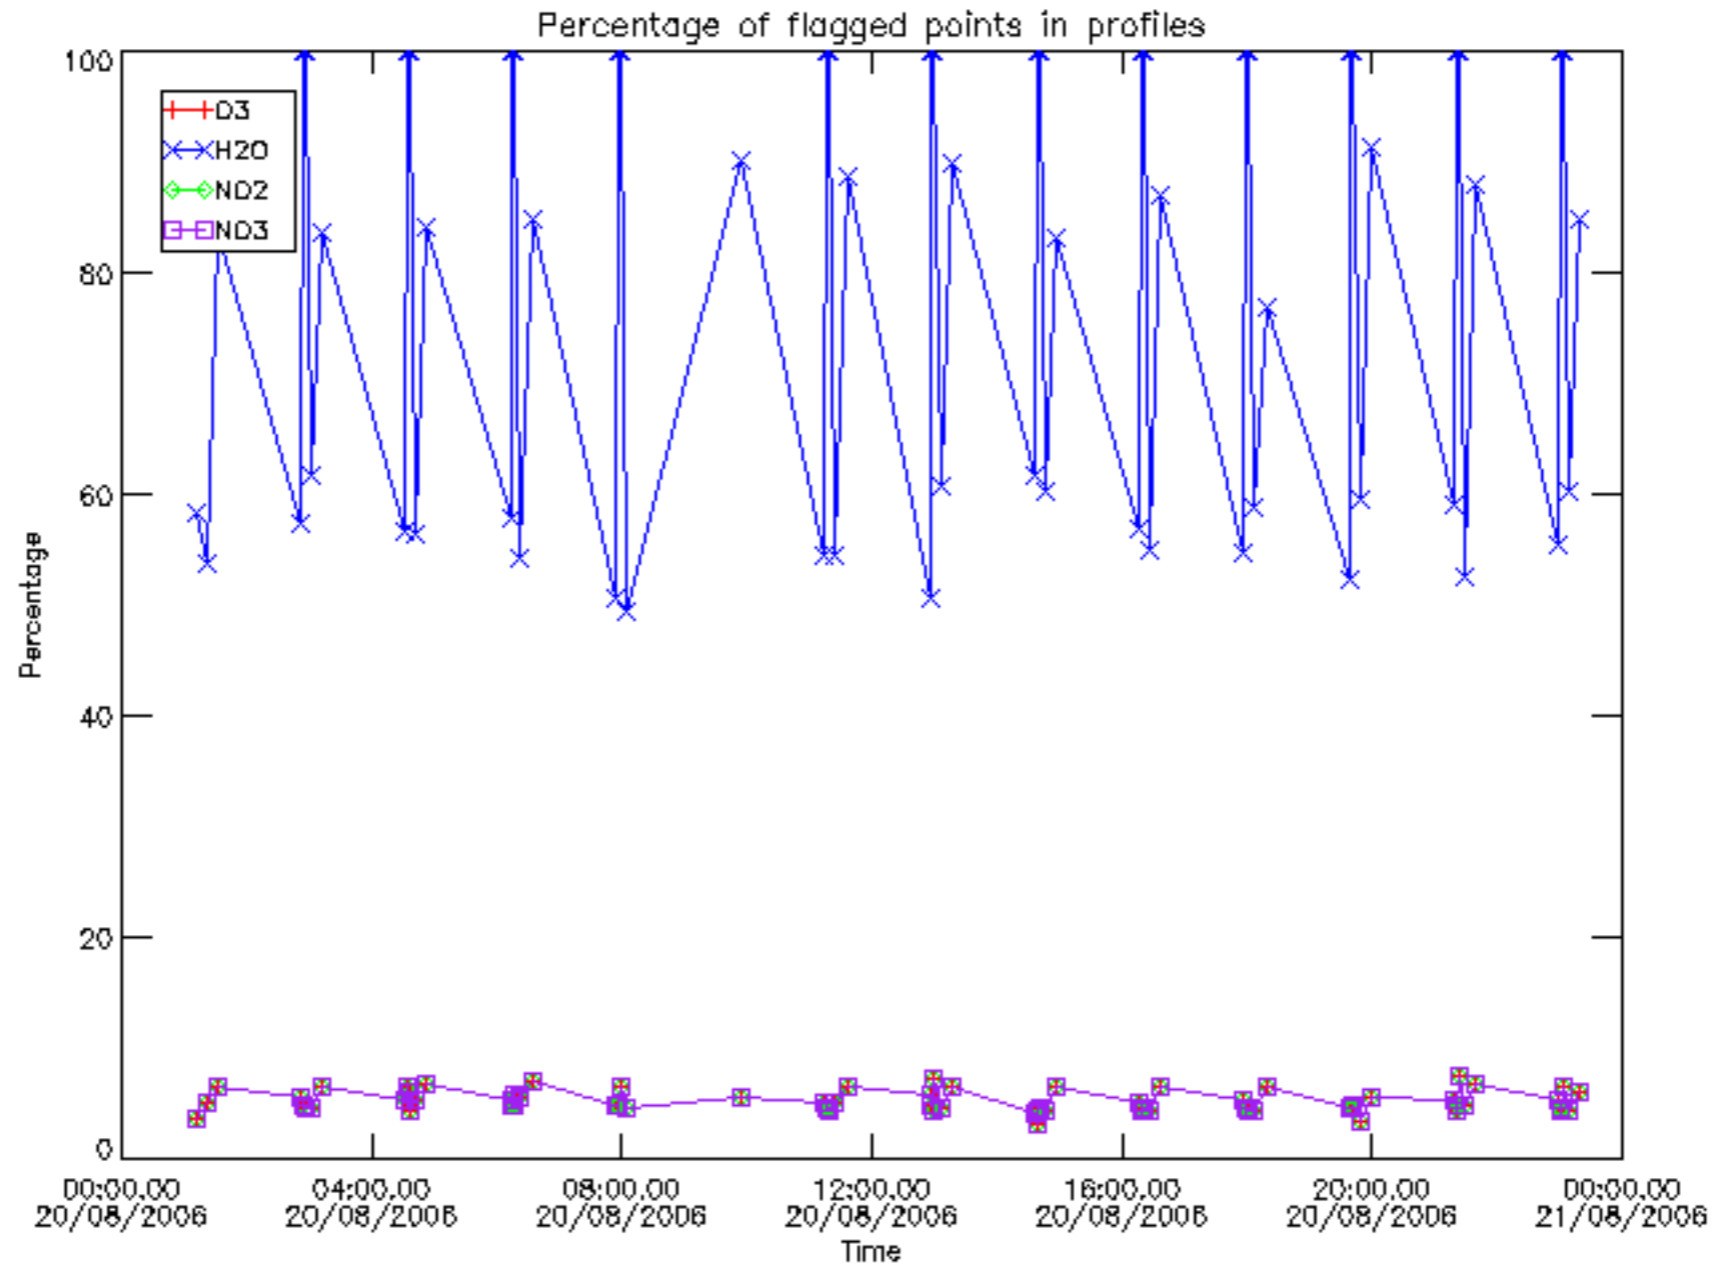

Percentage of flagged data per D3 profile

Percentage of flagged data per H2O profile