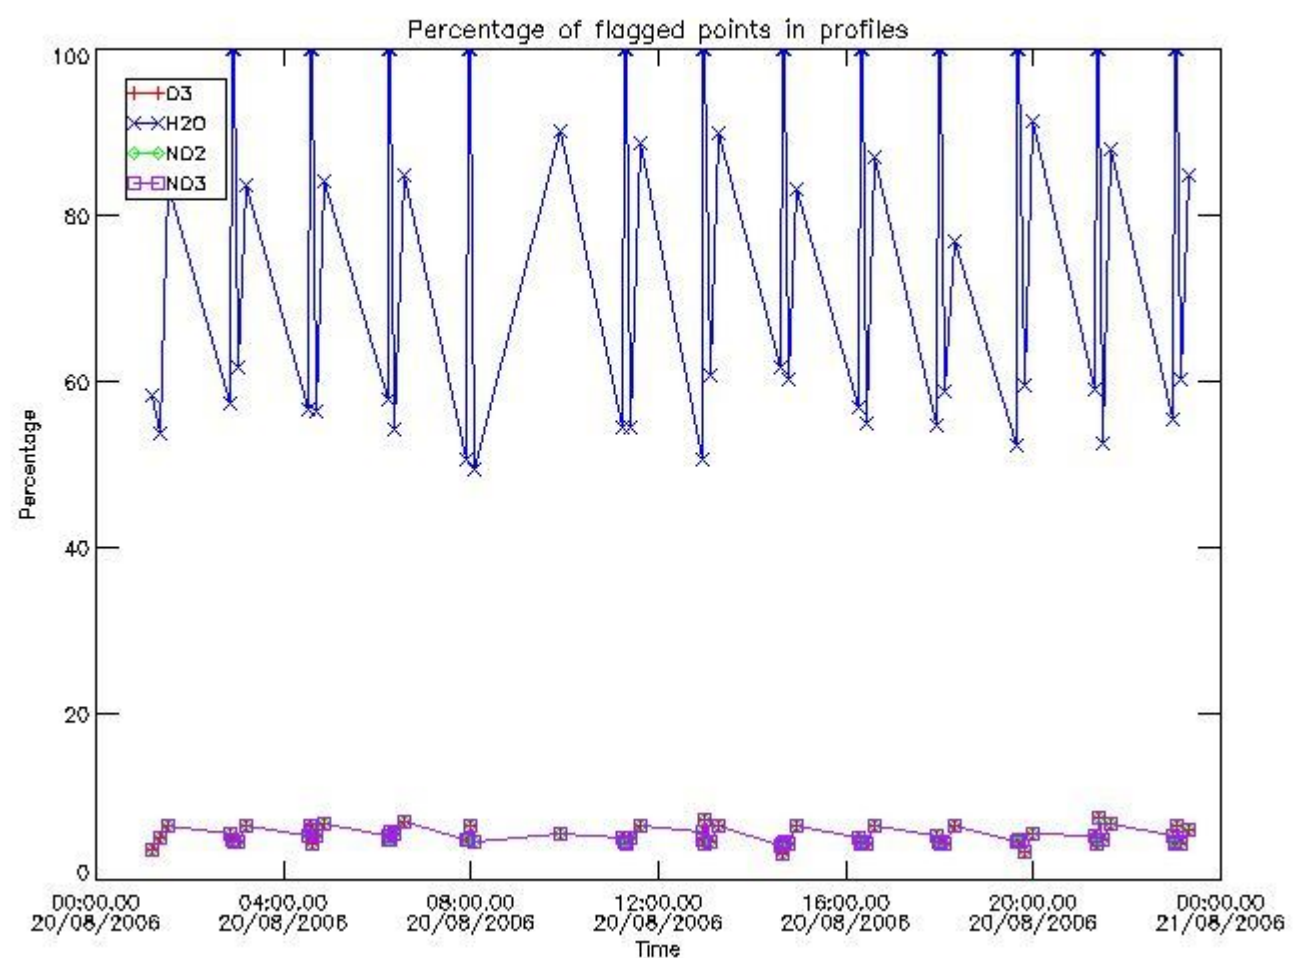

220	GOM_NL__2PRFIN20060820_234611_000000312050_00288_23388_1192.N1	20-AUG-2006 23:46:11	Bright	30.500	11	53Alp Aql	0.76500	8000.0	61	23388	No
221	GOM_NL__2PRFIN20060820_235309_000000332050_00288_23388_1193.N1	20-AUG-2006 23:53:09	Bright	32.500	92	53Eps Cyg	2.5000	4500.0	65	23388	No
222	GOM_NL__2PRFIN20060820_235450_000000312050_00288_23388_1194.N1	20-AUG-2006 23:54:50	Bright	30.500	66	37Gam Cyg	2.2080	5900.0	61	23388	No
223	GOM_NL__2PRFIN20060820_235615_000000292050_00288_23388_1195.N1	20-AUG-2006 23:56:15	Bright	28.500	144	18Del Cyg	2.8600	11000.	57	23388	No

3. Quality information per product

In this section it is plotted some information contained in the Quality Summary data set of the level 2 products. Only products in dark limb conditions and without errors (error flag in the MPH set to "0") are used.

3.1 Plot quality information per product (time dependant)

3.2 Plot quality information per product (world map)