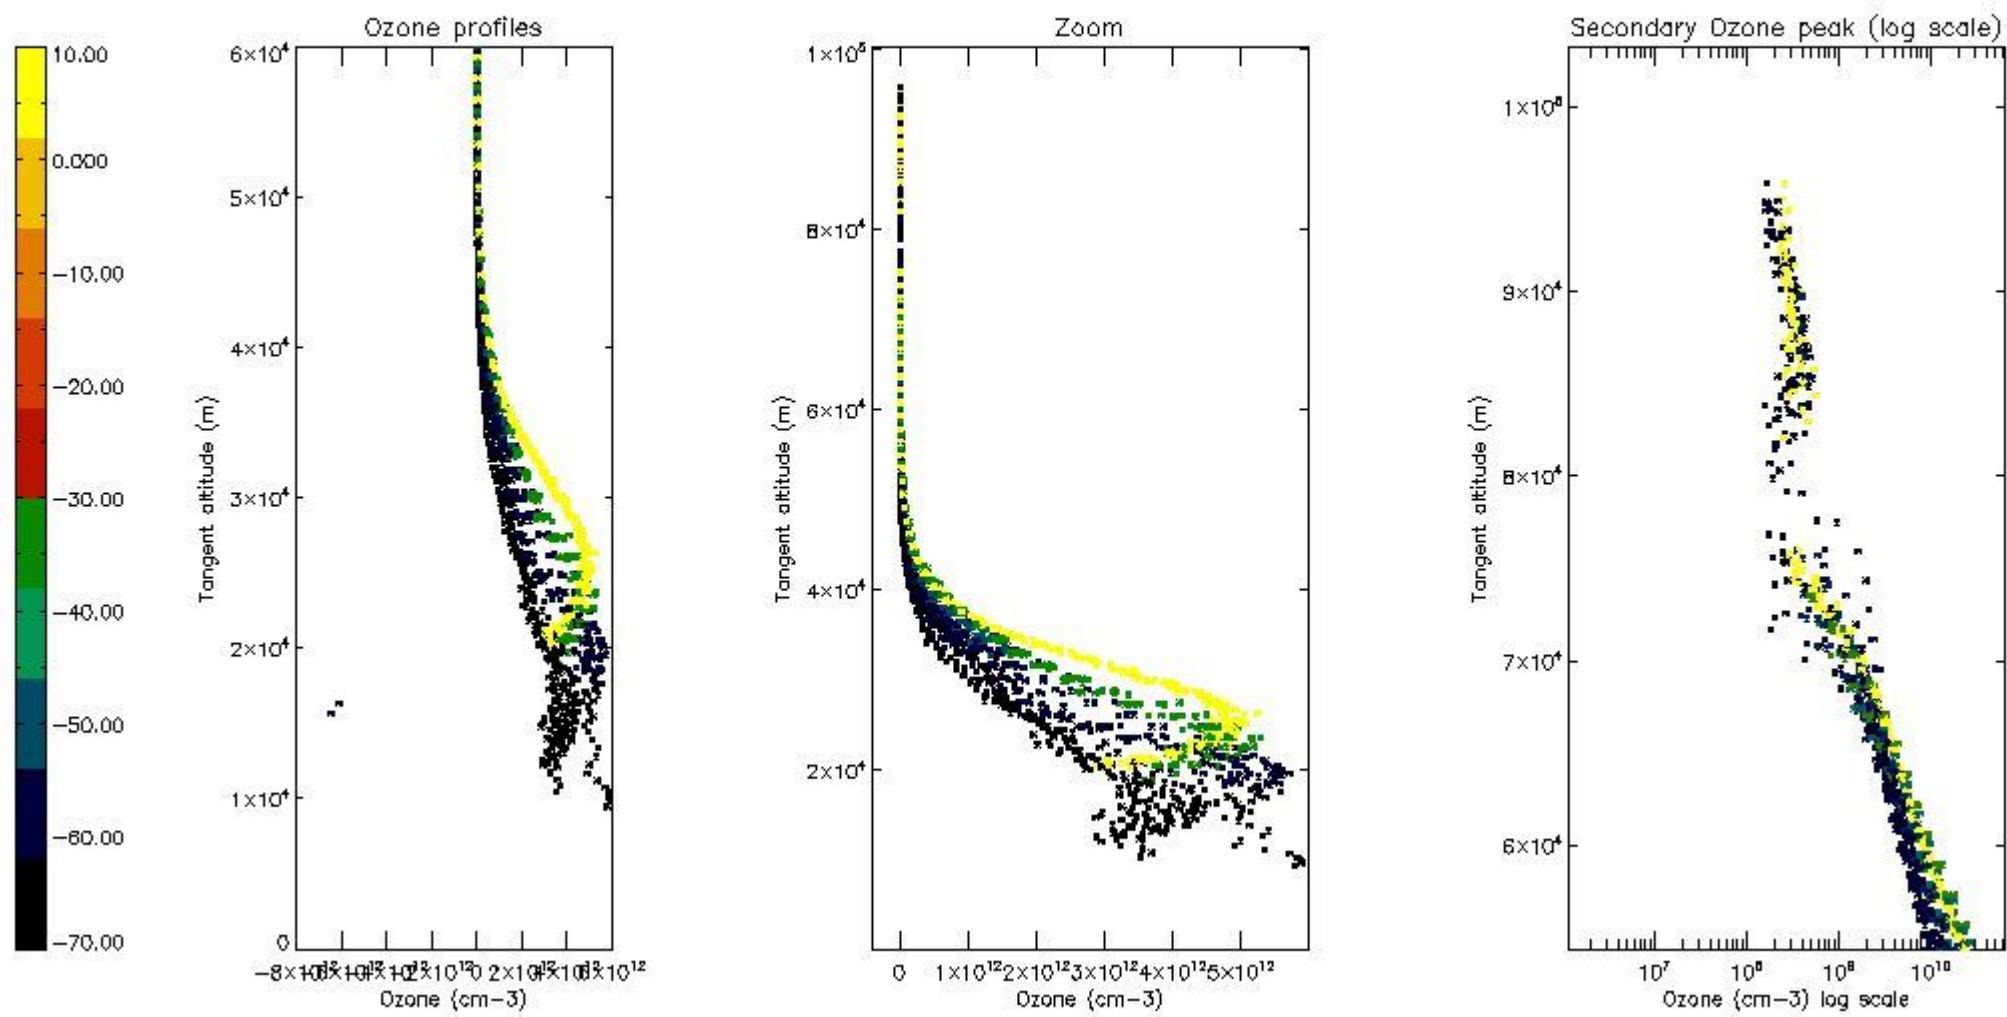

5.4 Plot ozone profiles where  $STD < 10\%$  (dark without errors)

The colorbar represents the latitude.

*5.5 Plot ozone profiles where STD < 5% (dark without errors)*

The colorbar represents the latitude.