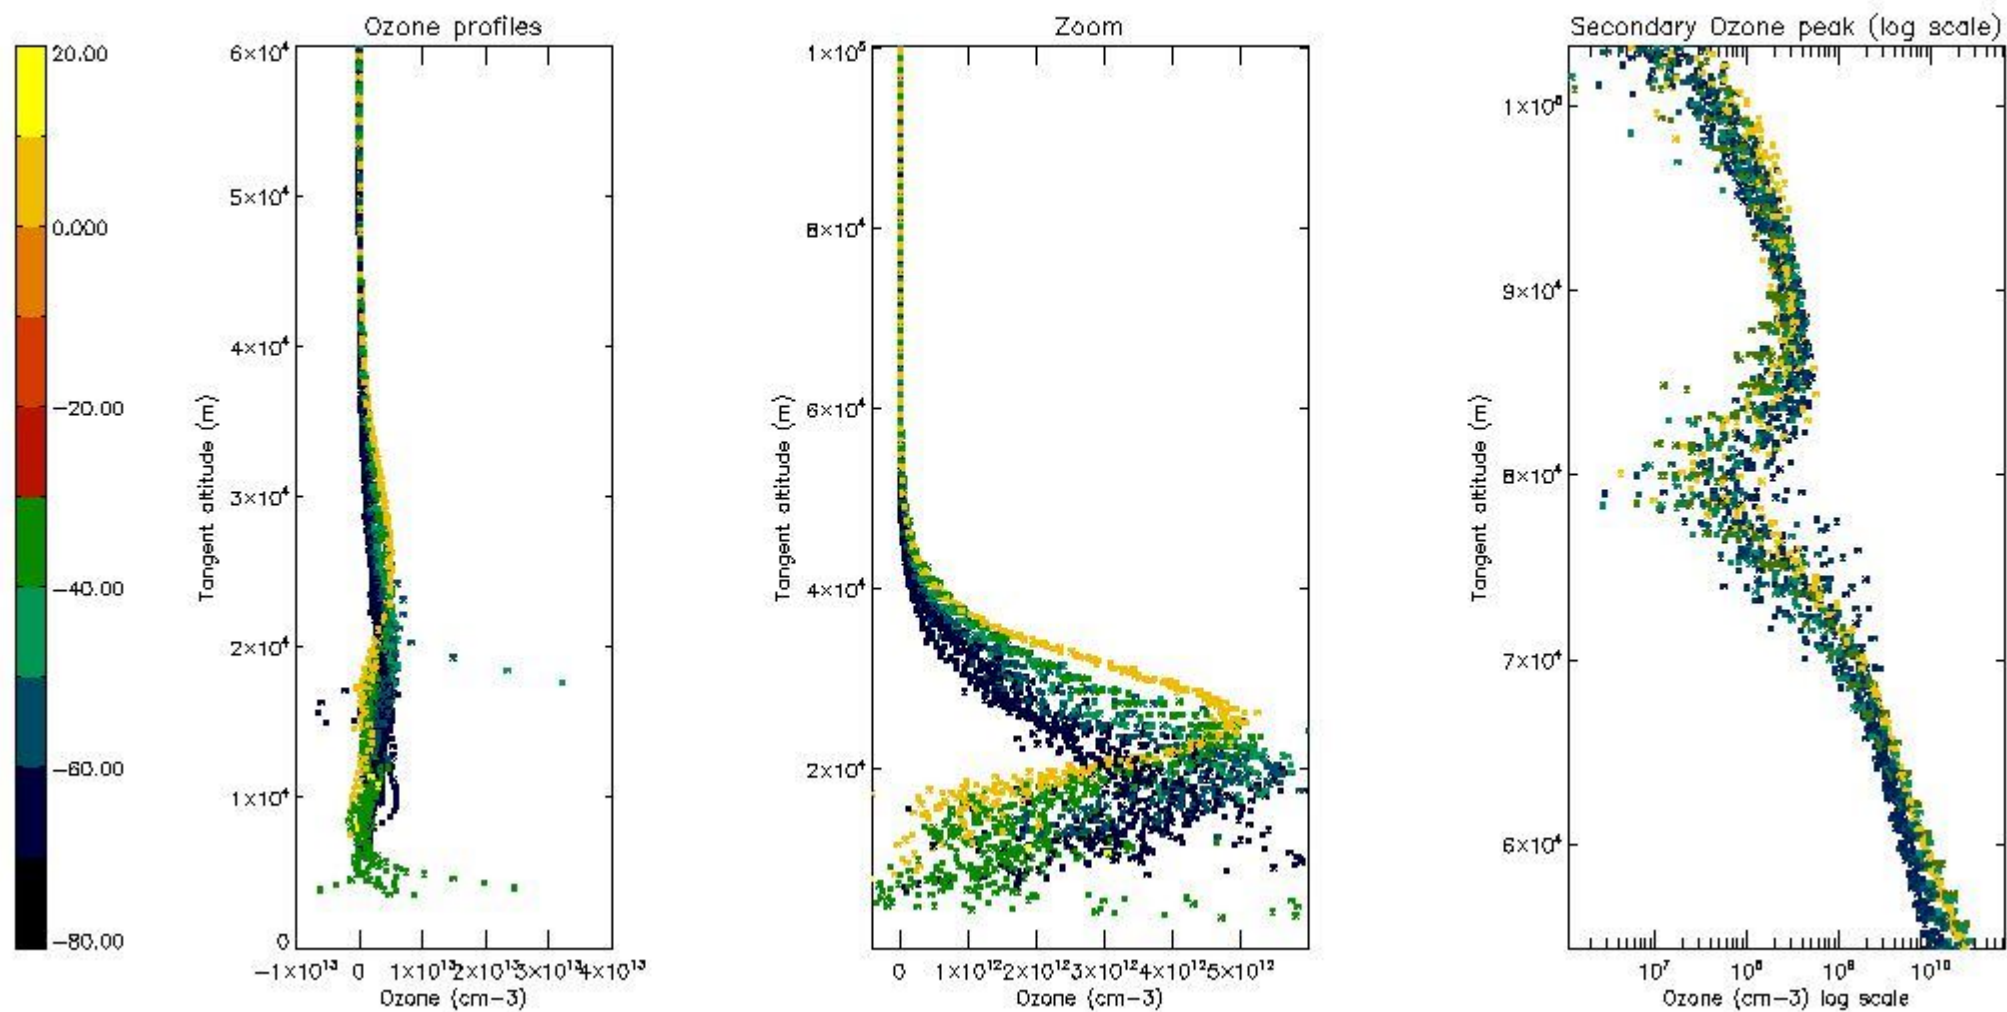

STD < 10	25
STD < 5	19

5.2 Plot ozone profiles for all STD (dark without errors)

The colorbar represents the latitude.

5.3 Plot ozone profiles where STD < 20% (dark without errors)

The colorbar represents the latitude.