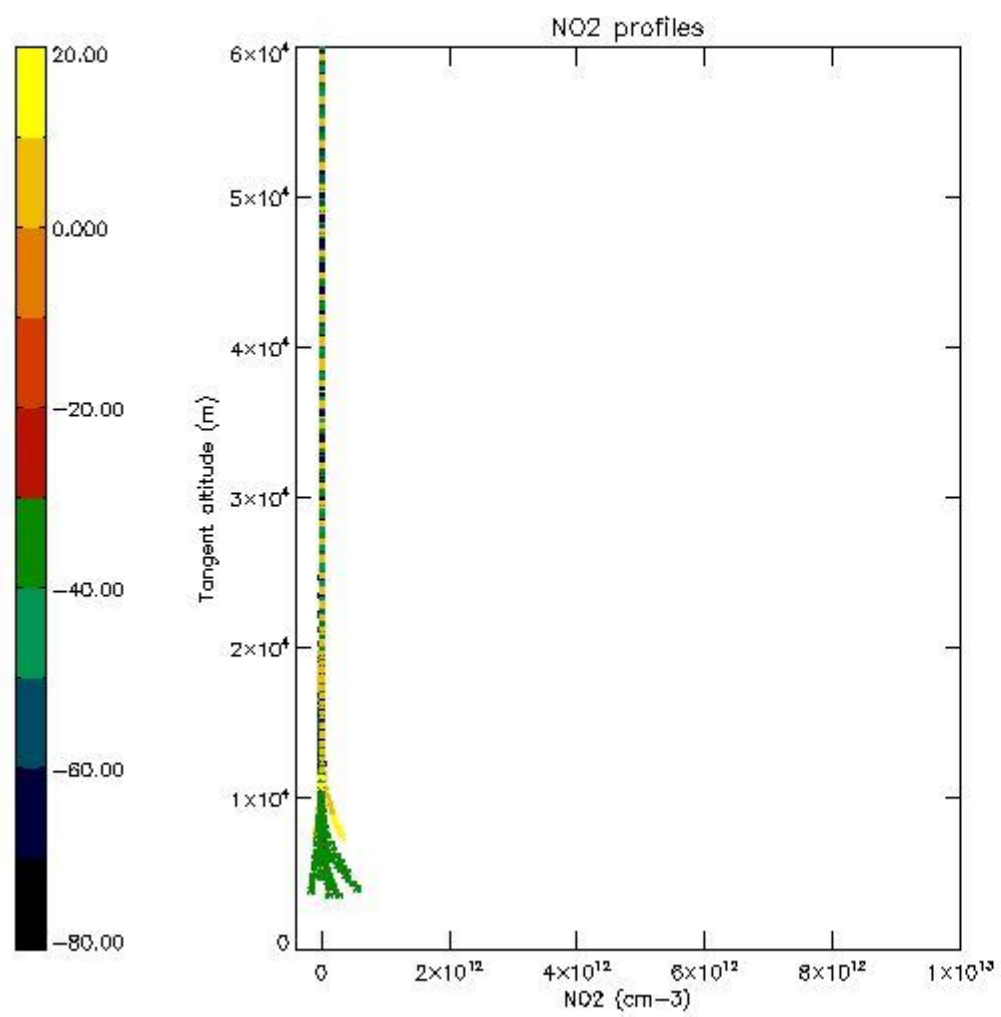

5.7 Plot NO3 profiles for all STD (dark without errors)

The colorbar represents the latitude.