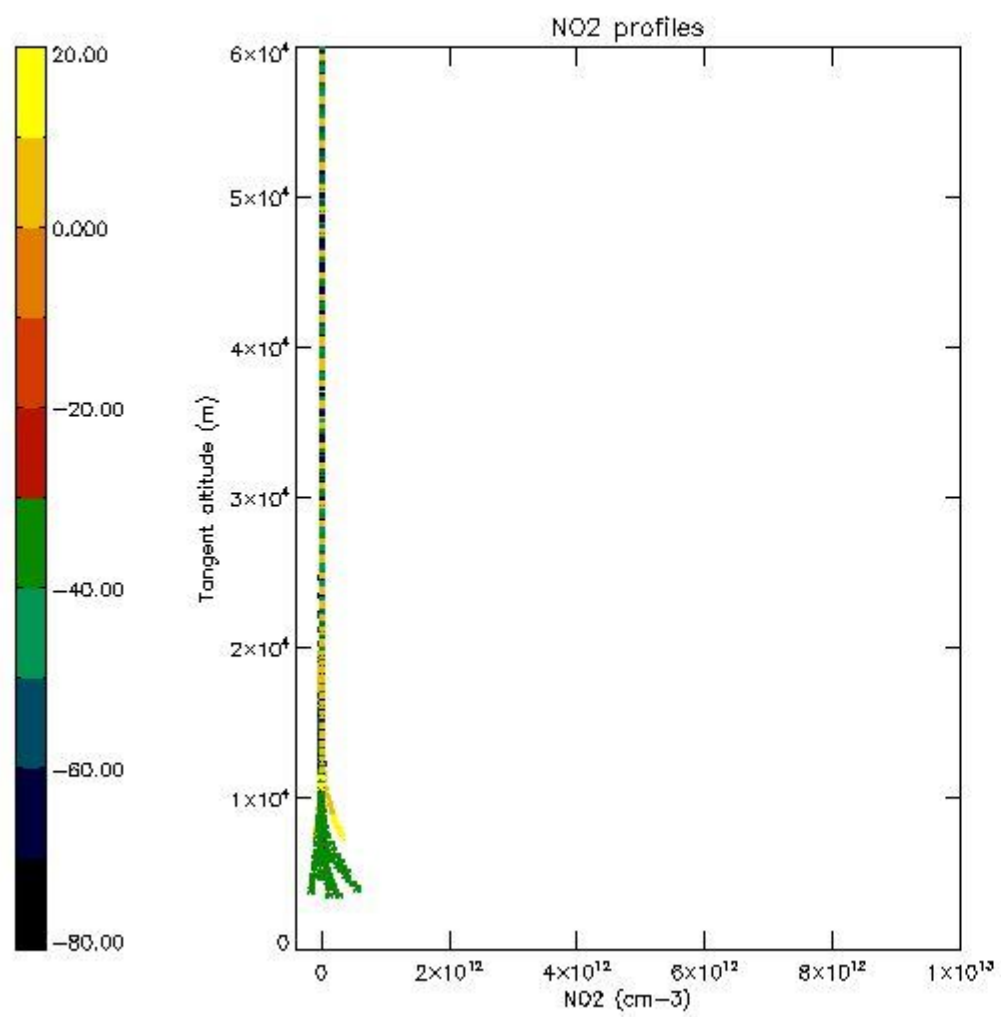

*5.4 Plot ozone profiles where STD < 10% (dark without errors)*

The colorbar represents the latitude.

*5.5 Plot ozone profiles where STD < 5% (dark without errors)*

The colorbar represents the latitude.

*5.6 Plot NO<sub>2</sub> profiles for all STD (dark without errors)*

The colorbar represents the latitude.

*5.7 Plot NO3 profiles for all STD (dark without errors)*

The colorbar represents the latitude.

*5.8 Plot H2O profiles for all STD (only for occultations of stars 1,2,3,4,13,14,16,26,63 dark without errors)*