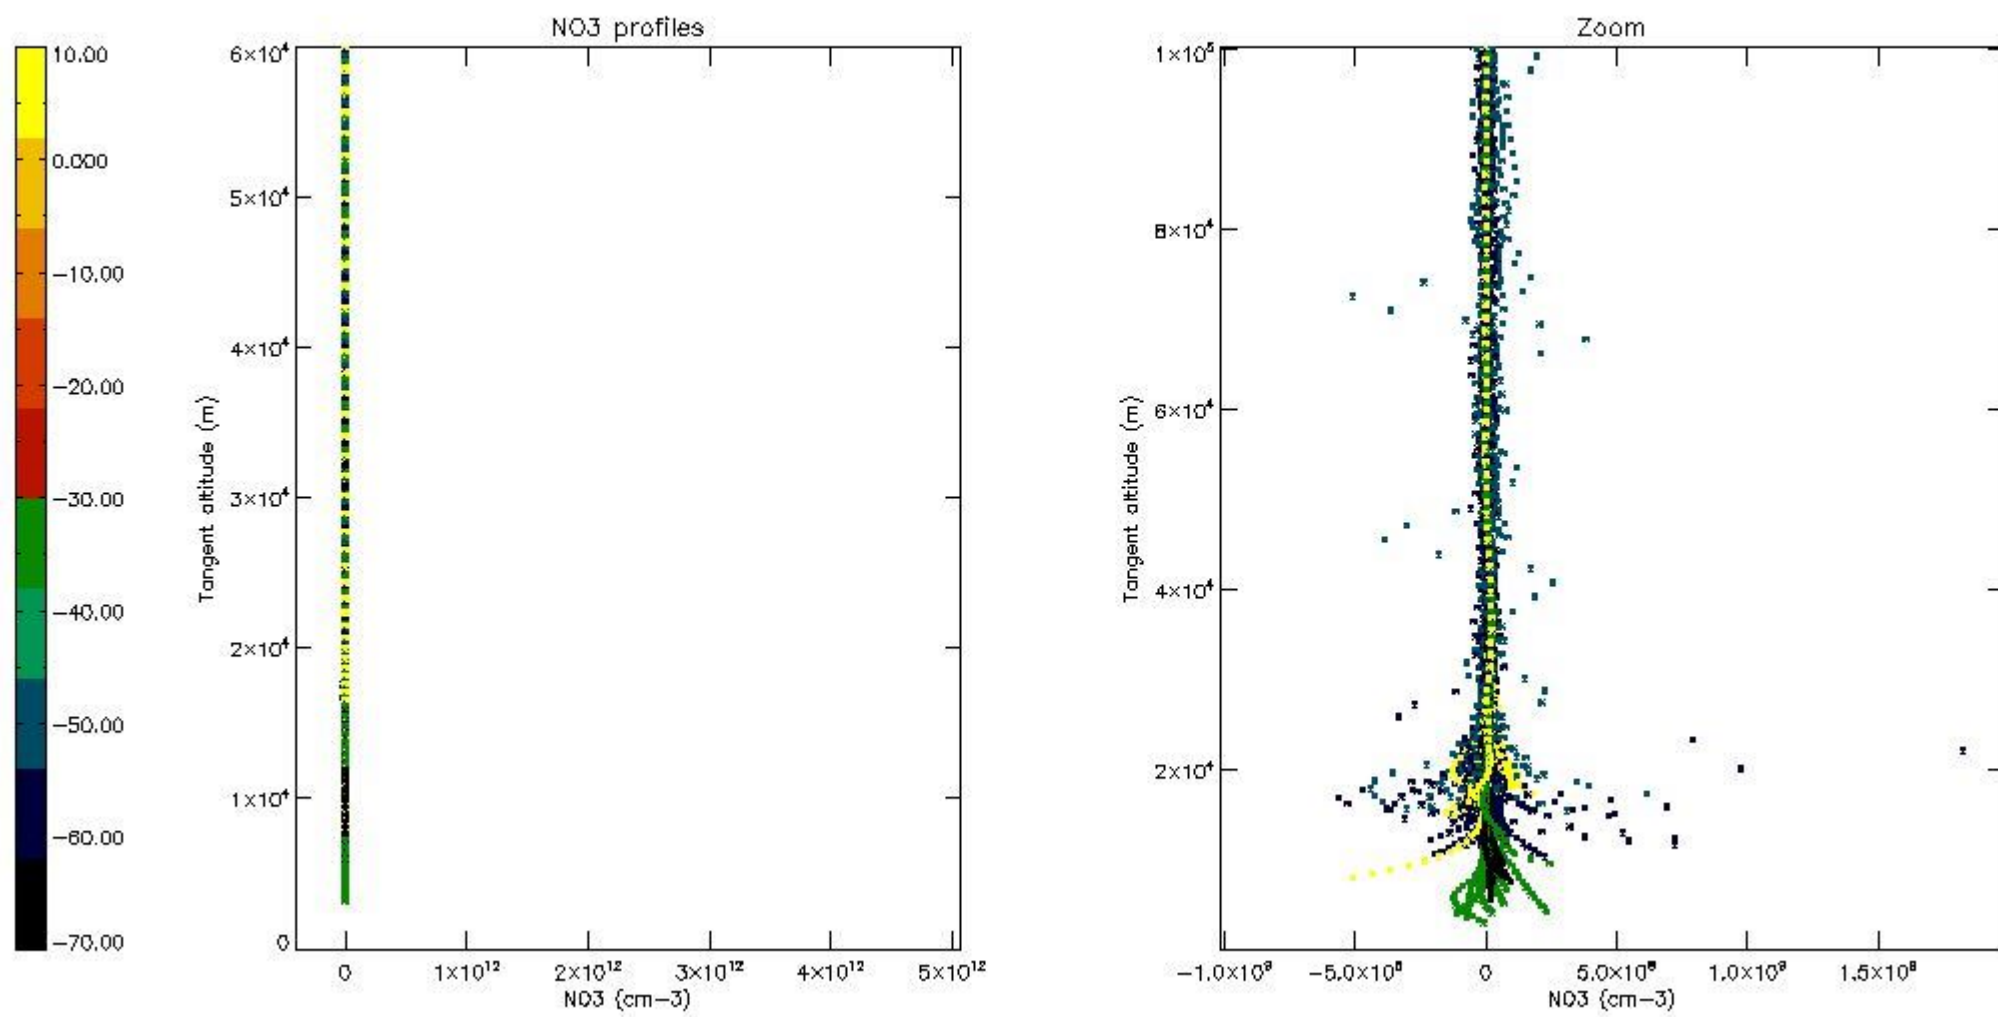

5.8 Plot H2O profiles for all STD (only for occultations of stars 1,2,3,4,13,14,16,26,63 dark without errors)

The colorbar represents the latitude.