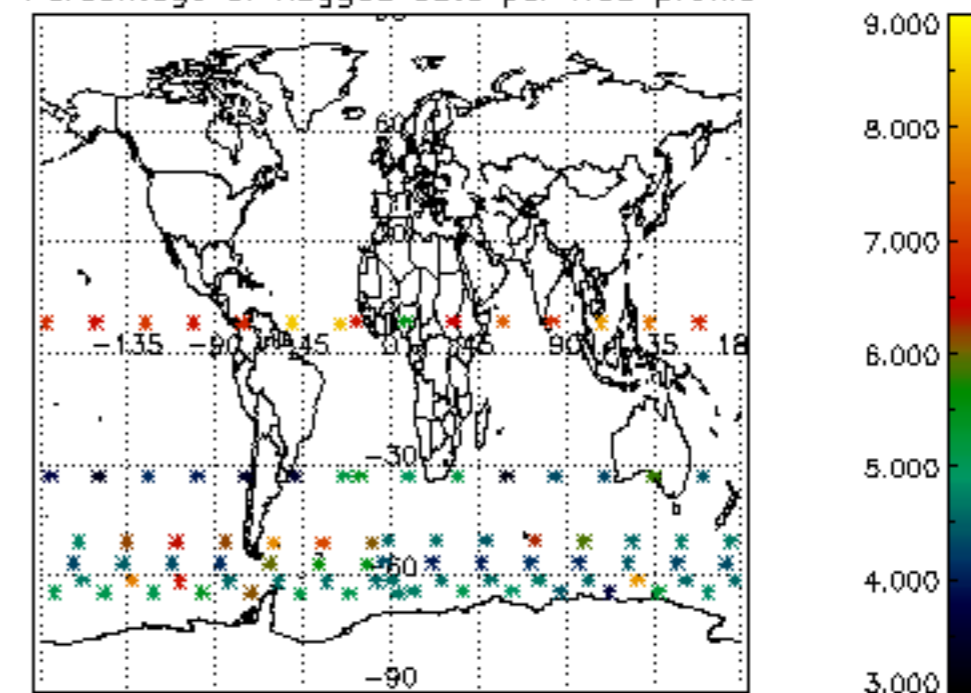

Percentage of flagged data per NO3 profile