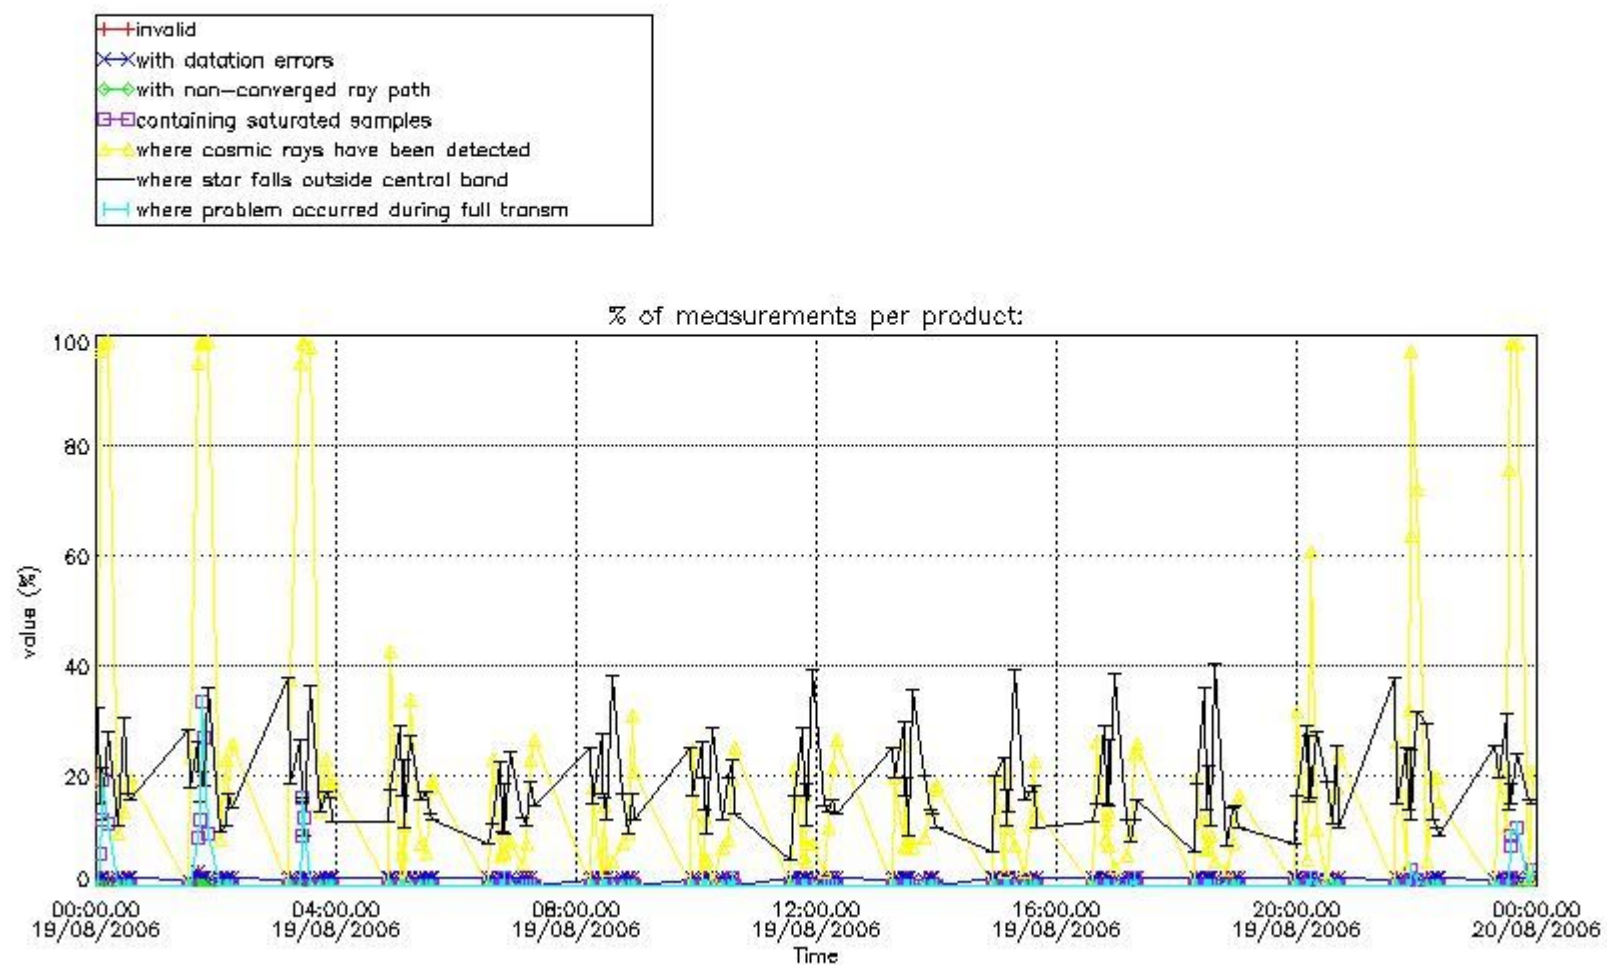

4.1.2 Plot level 1 quality information per product (time dependant): ENVI SAT DESCENDING passes