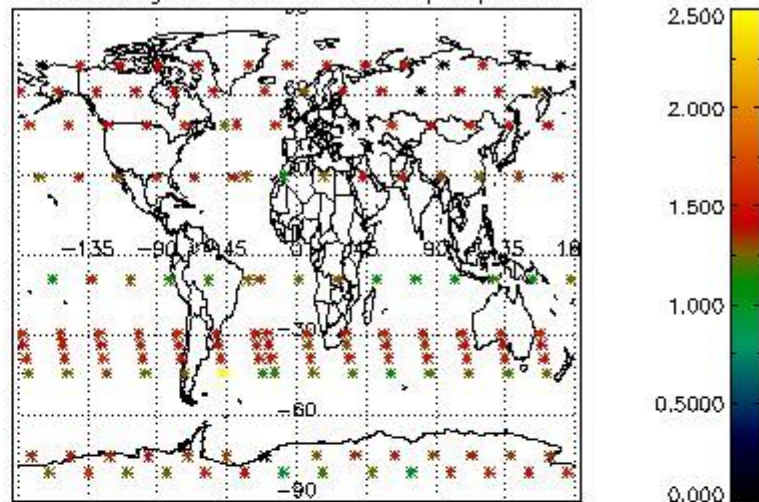

Percentage of datation errors per profile