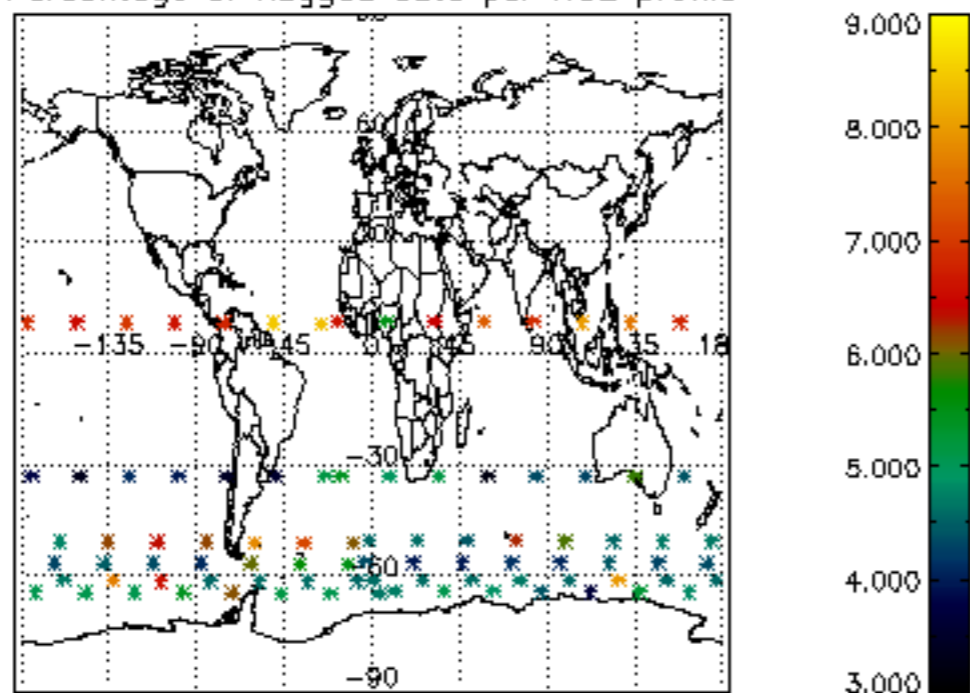

Percentage of flagged data per NO2 profile