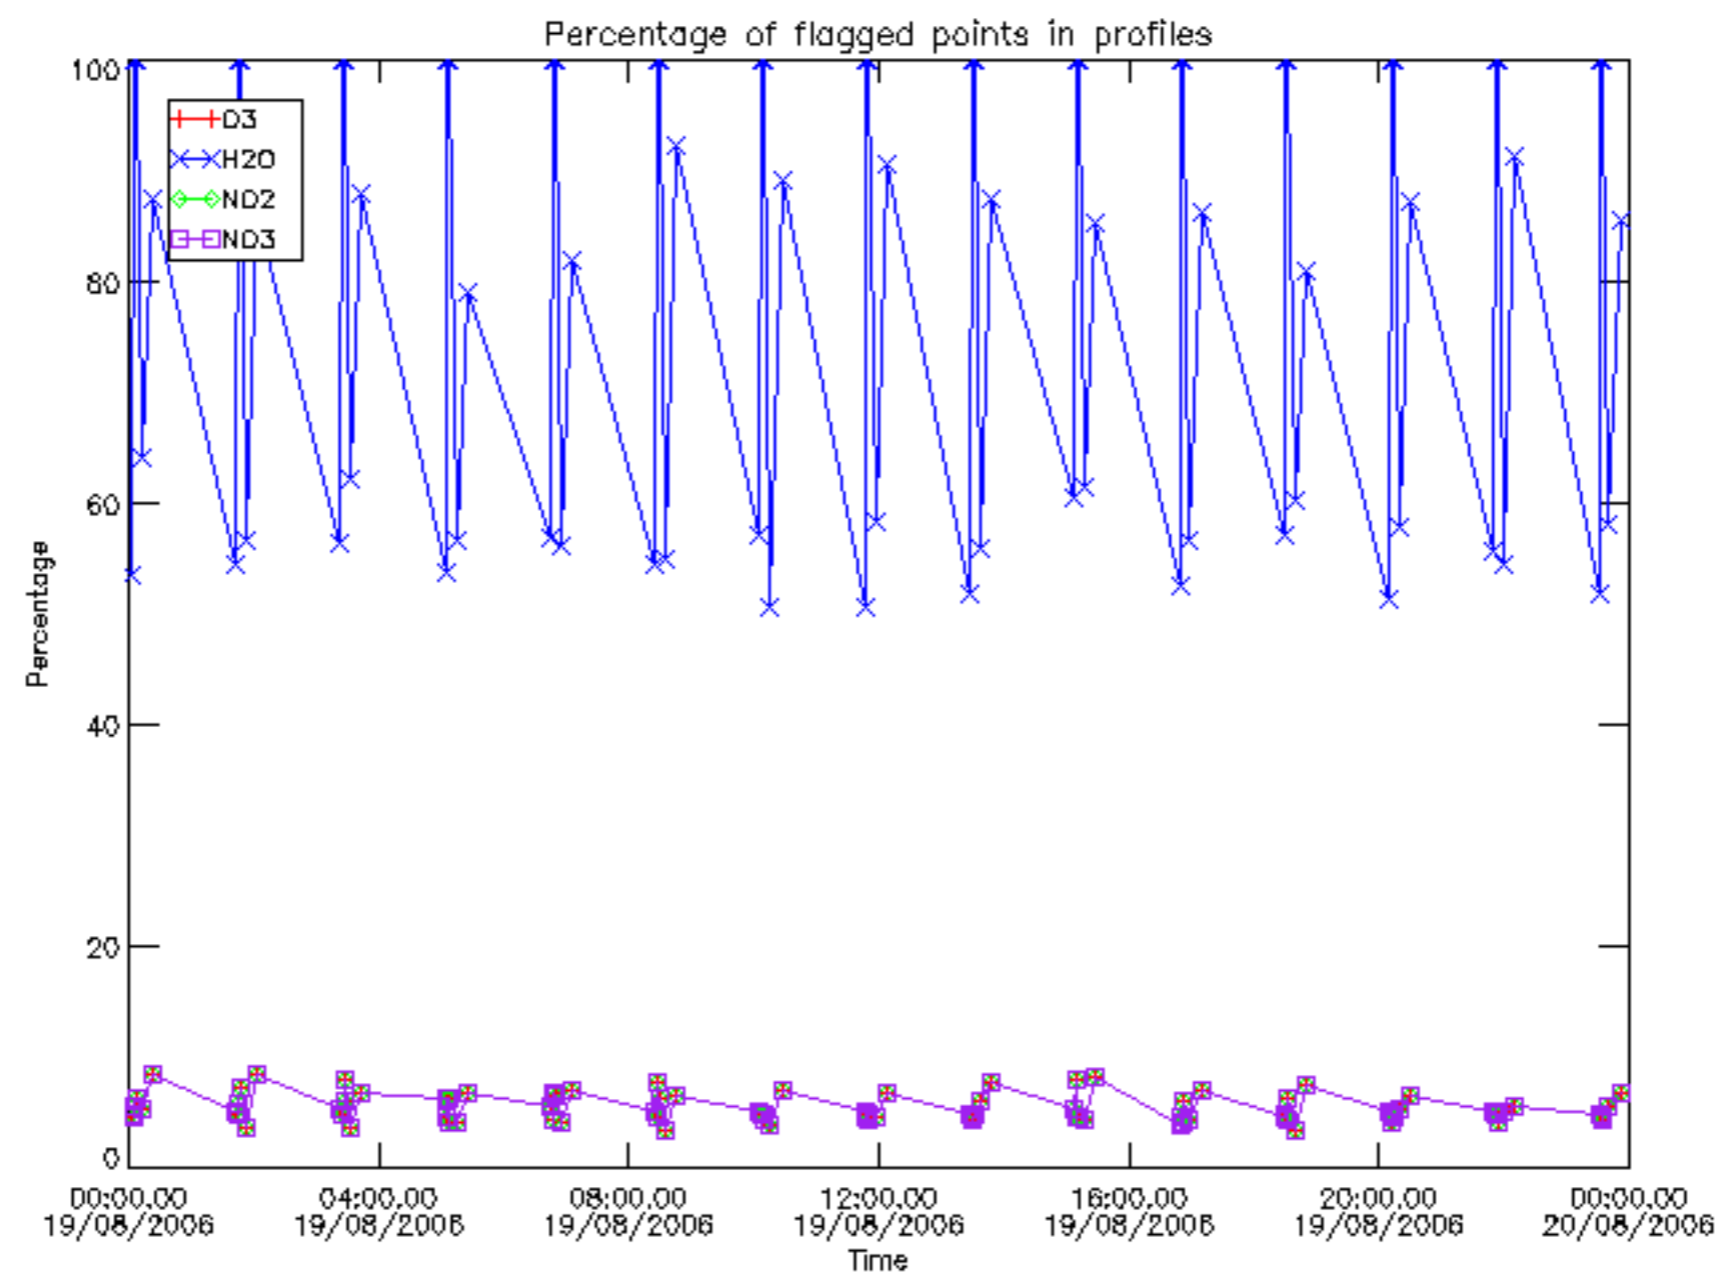

Percentage of flagged data per D3 profile

Percentage of flagged data per H2O profile