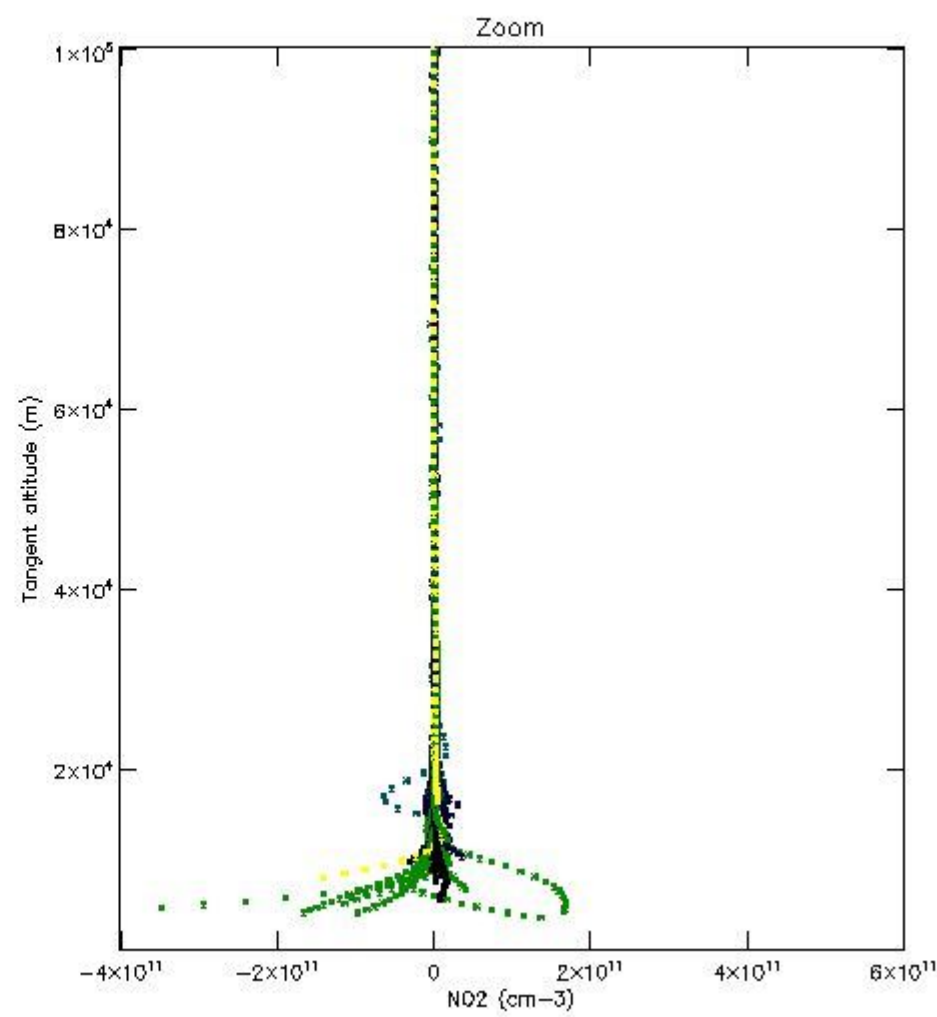

5.4 Plot ozone profiles where STD < 10% (dark without errors)

The colorbar represents the latitude.

5.5 Plot ozone profiles where STD < 5% (dark without errors)

The colorbar represents the latitude.

5.6 Plot NO₂ profiles for all STD (dark without errors)

The colorbar represents the latitude.

5.7 Plot NO3 profiles for all STD (dark without errors)

The colorbar represents the latitude.

5.8 Plot H2O profiles for all STD (only for occultations of stars 1,2,3,4,13,14,16,26,63 dark without errors)