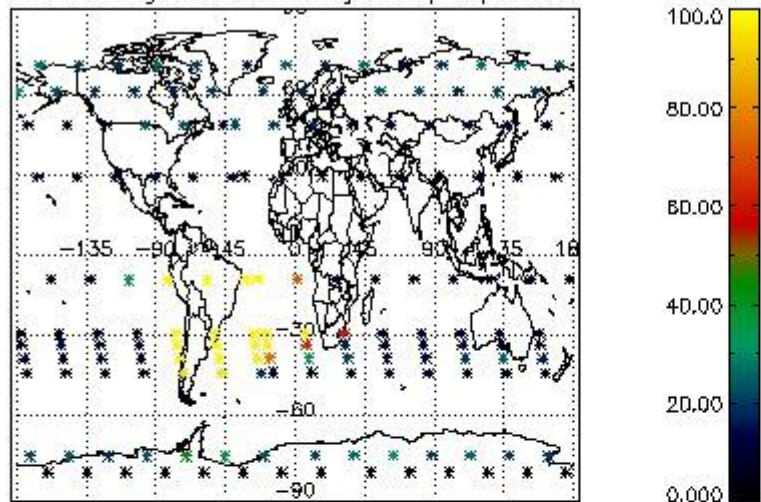

Percentage of flagged data per NO3 profile

4. Level 1 quality information per product

In this section it is plotted some information contained in the Quality Summary data set of the level 2 products that comes from the level 1b processing. Products without errors (error flag in the MPH set to "0") are used.

4.1 Plot quality information per product (time dependant) coming from level 1b processing

4.1.1 Plot level 1 quality information per product (time dependant): ENVISAT ASCENDING passes

4.1.2 Plot level 1 quality information per product (time dependant): ENVI SAT DESCENDING passes

4.2 Plot quality information per product coming from level 1b processing (world map)

4.2.1 Plot level 1 quality information per product (world map): ENVISAT ASCENDING passes

Percentage of cosmic ray hits per profile