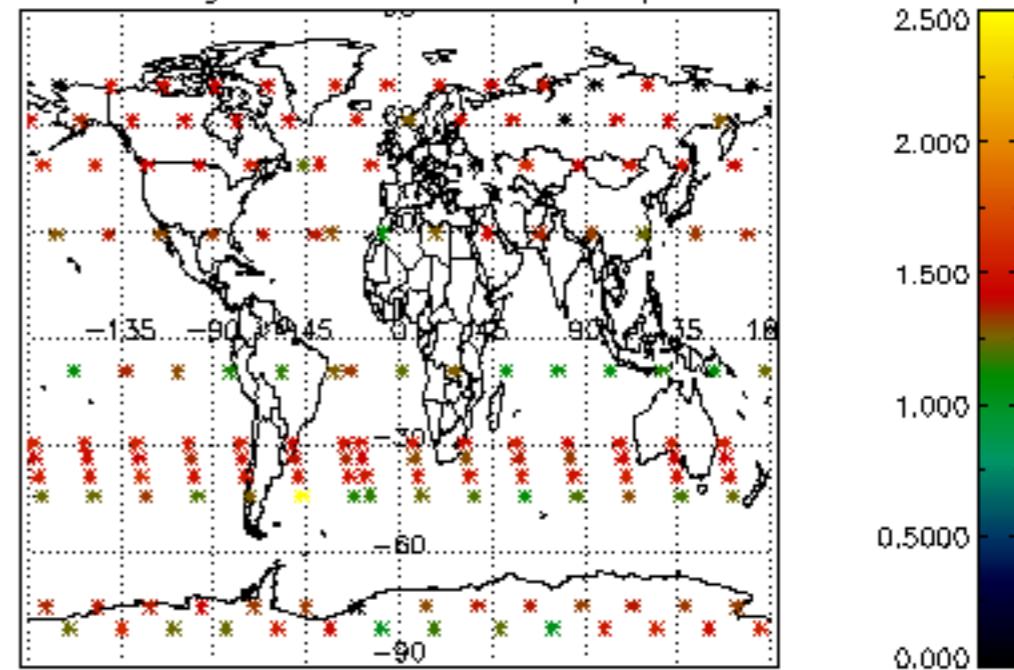

Percentage of flagged data per NO3 profile

Percentage of cosmic ray hits per profile

Percentage of datation errors per profile

Percentage of star falling outside central band per profile

Percentage of saturation errors per profile