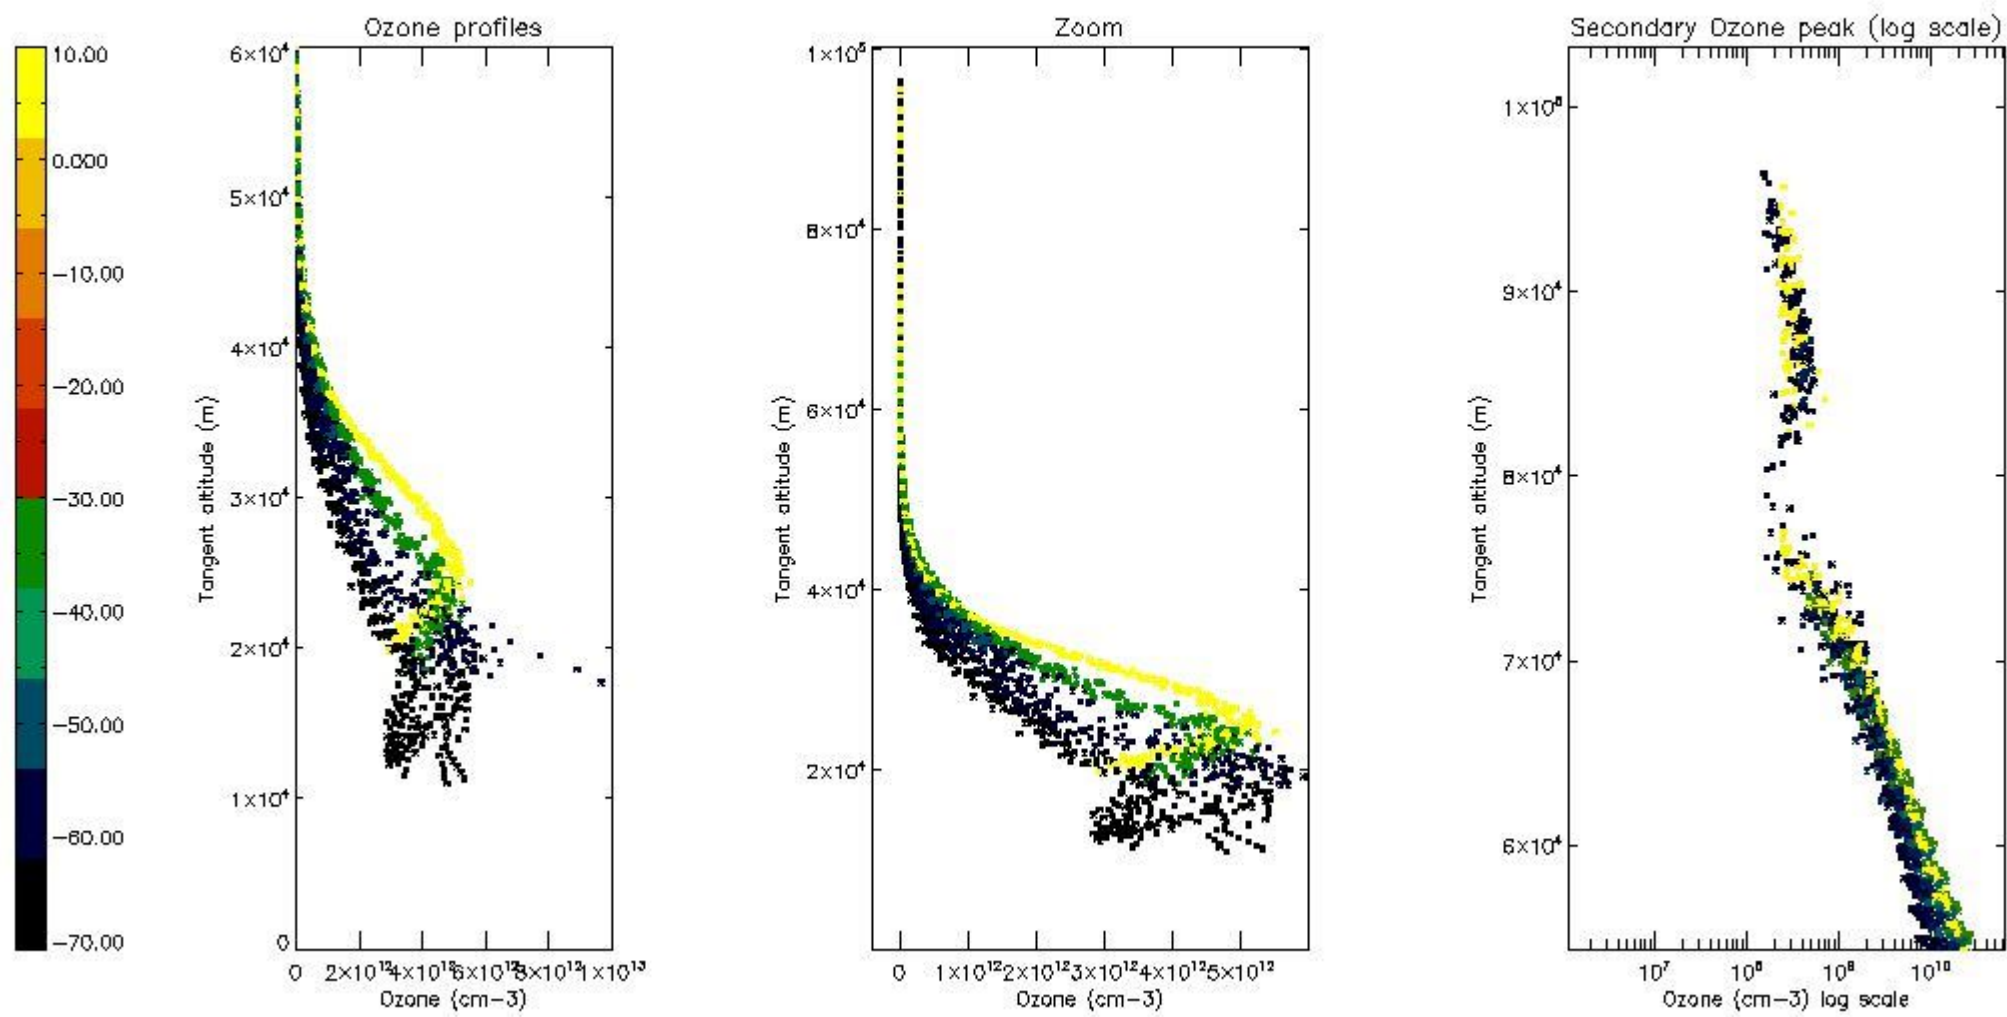

STD < 10	27
STD < 5	21

5.2 Plot ozone profiles for all STD (dark without errors)

The colorbar represents the latitude.

5.3 Plot ozone profiles where STD < 20% (dark without errors)

The colorbar represents the latitude.

5.4 Plot ozone profiles where STD < 10% (dark without errors)

The colorbar represents the latitude.

5.5 Plot ozone profiles where STD < 5% (dark without errors)

The colorbar represents the latitude.

5.6 Plot NO₂ profiles for all STD (dark without errors)

The colorbar represents the latitude.

5.7 Plot NO3 profiles for all STD (dark without errors)

The colorbar represents the latitude.

5.8 Plot H2O profiles for all STD (only for occultations of stars 1,2,3,4,13,14,16,26,63 dark without errors)