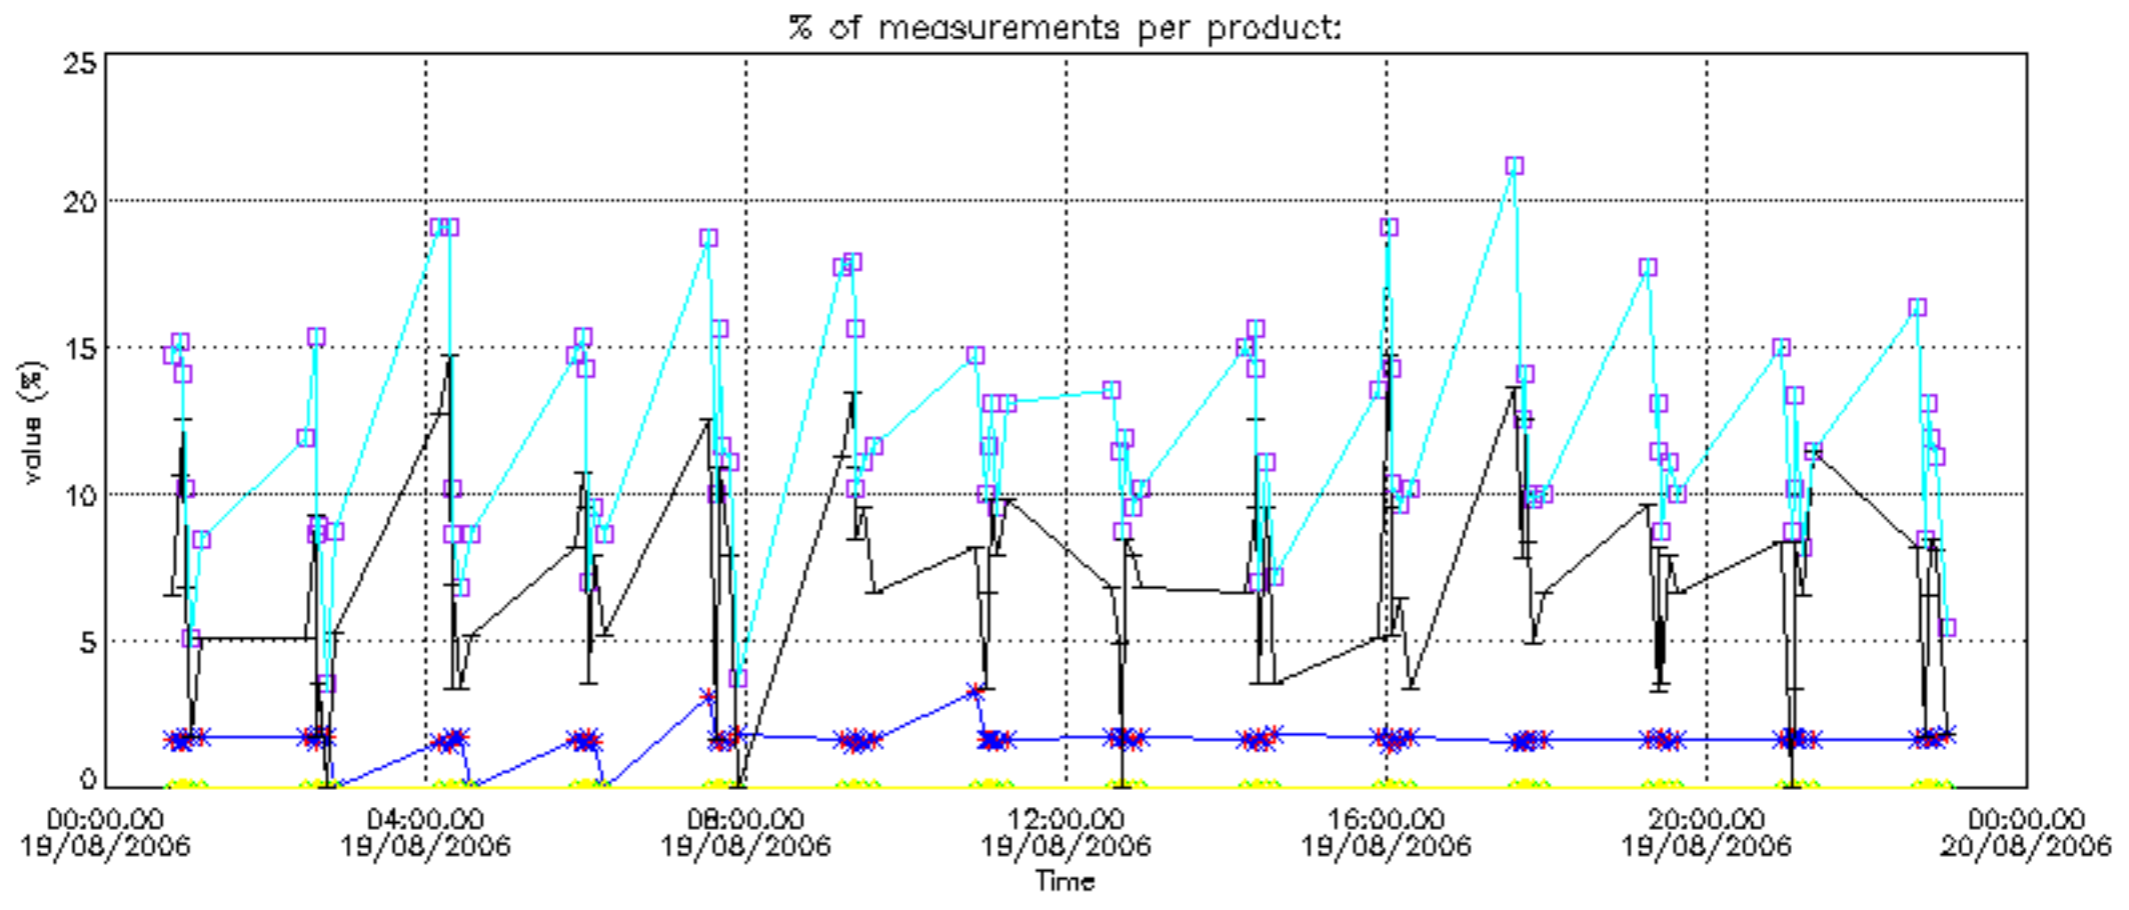

Percentage of cosmic ray hits per profile

Percentage of datation errors per profile