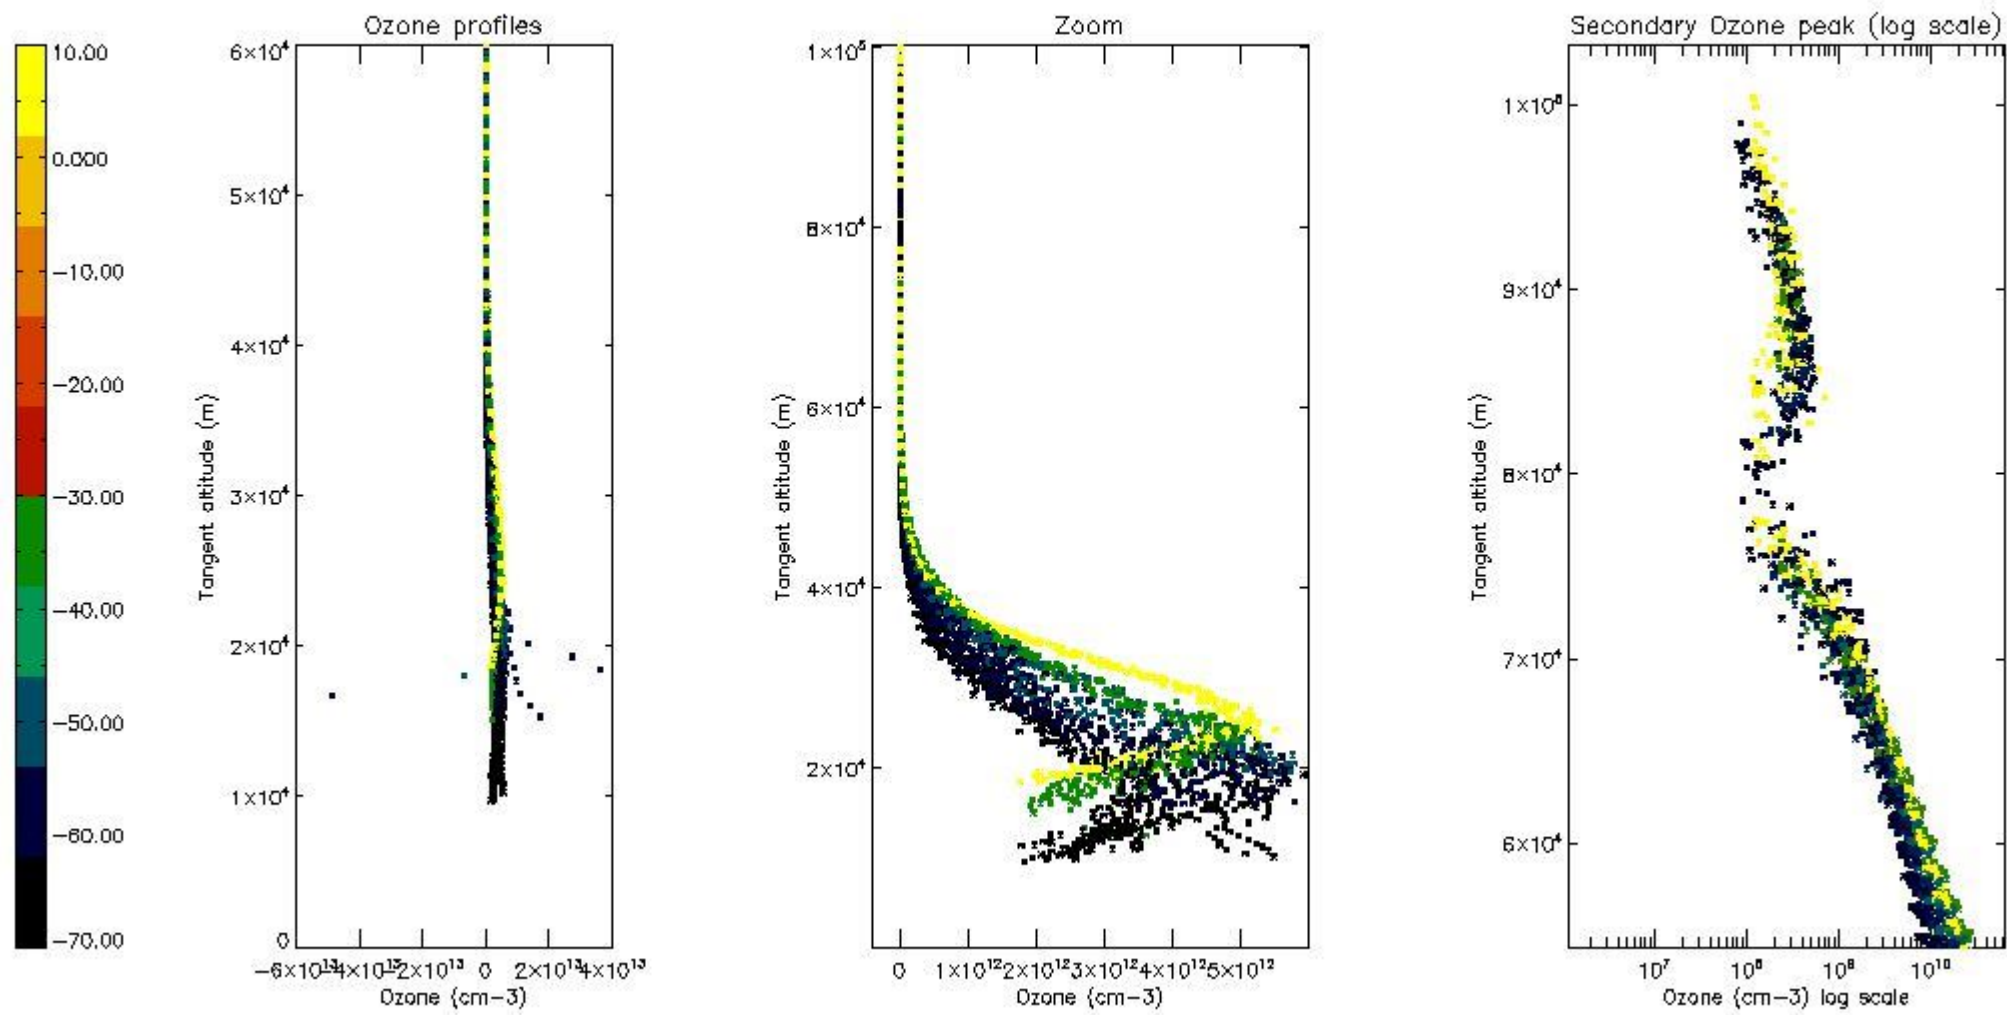

5.5 Plot ozone profiles where STD < 5% (dark without errors)

The colorbar represents the latitude.