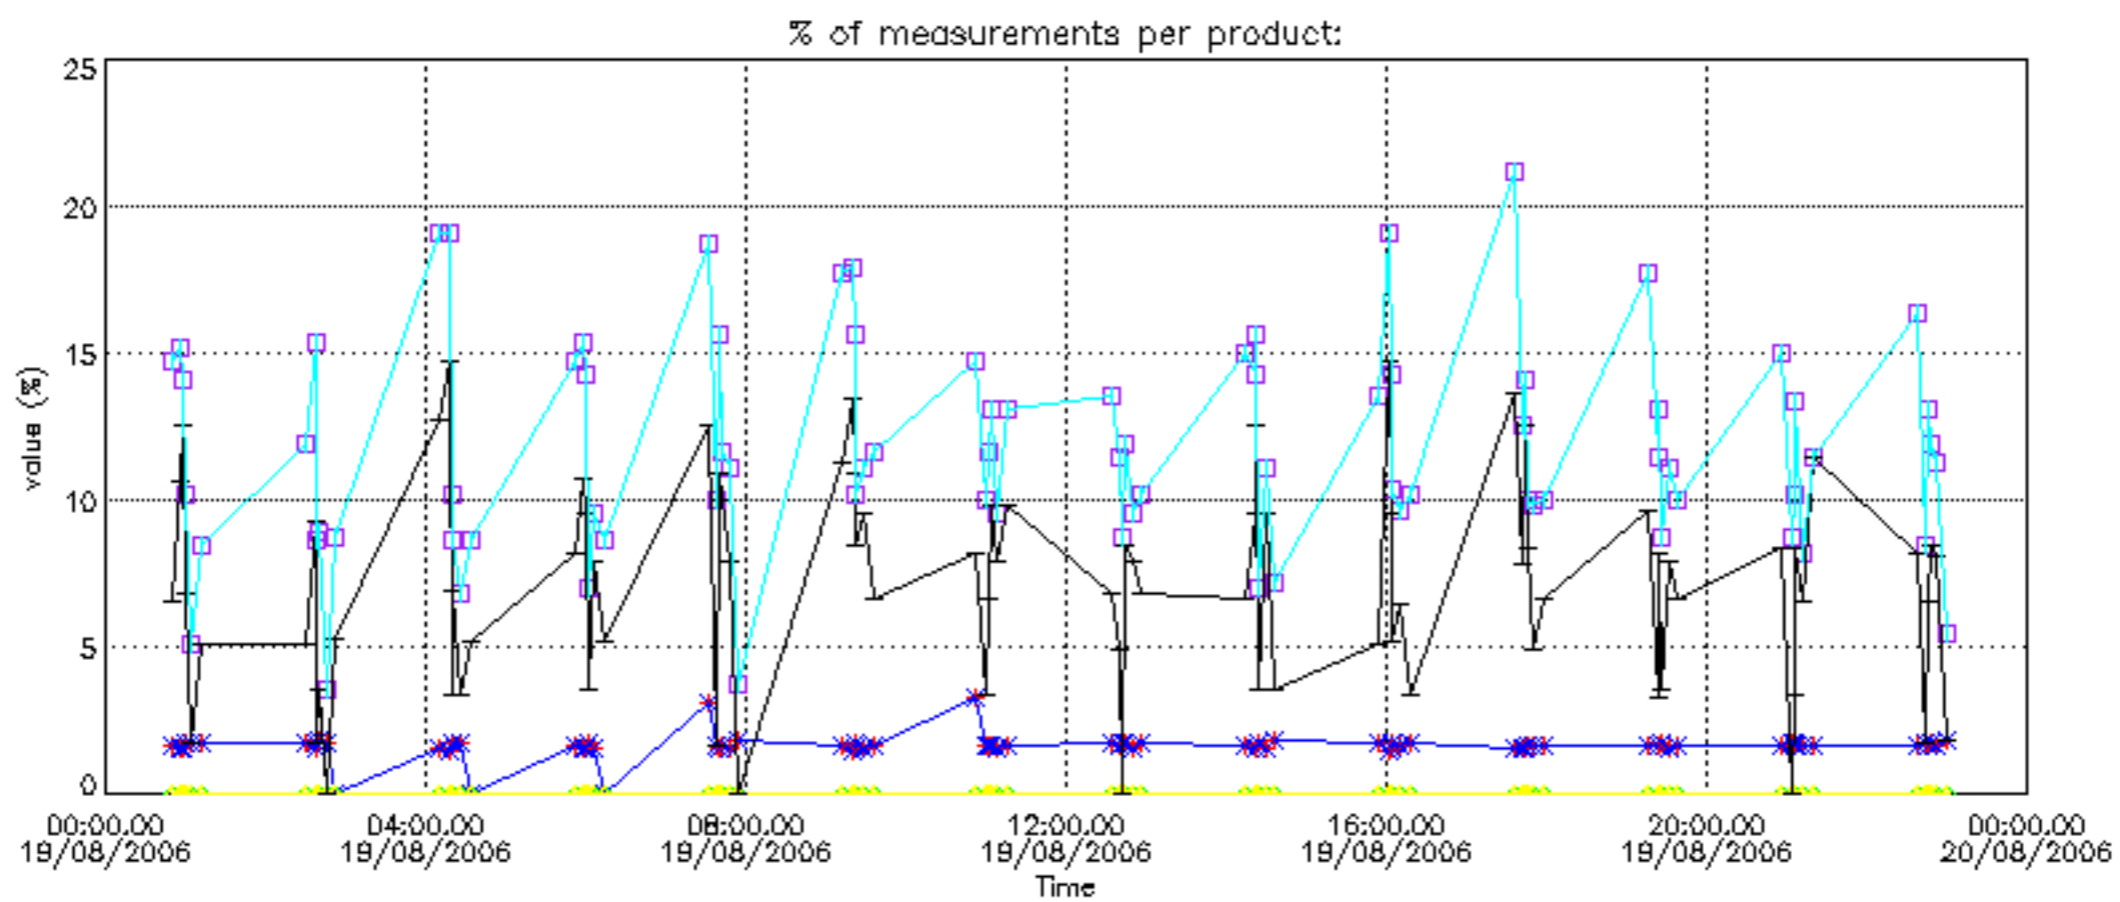

Percentage of cosmic ray hits per profile

Percentage of datation errors per profile