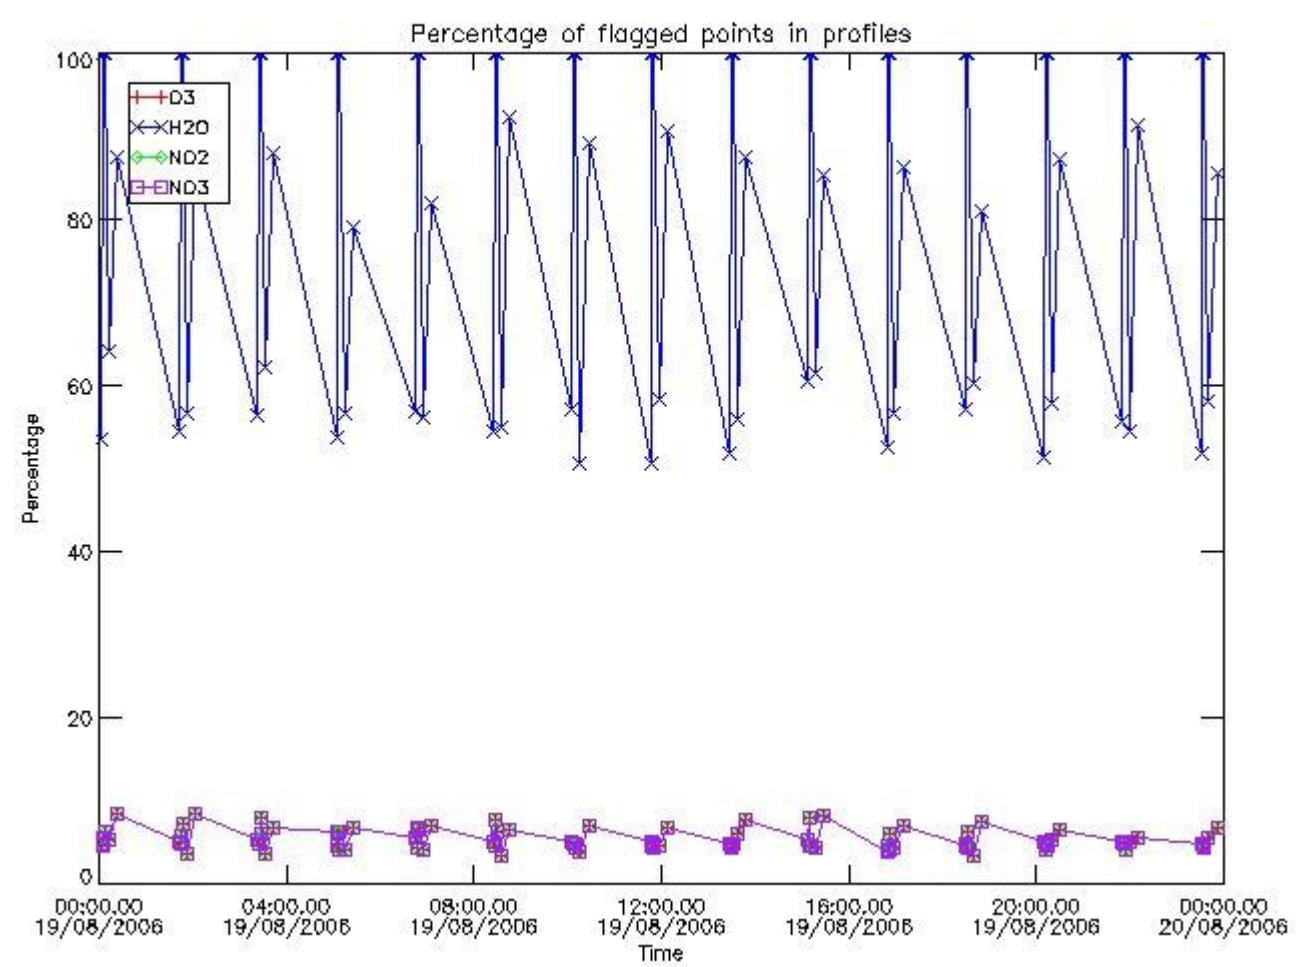

3. Quality information per product

In this section it is plotted some information contained in the Quality Summary data set of the level 2 products. Only products in dark limb conditions and without errors (error flag in the MPH set to "0") are used.

3.1 Plot quality information per product (time dependant)

3.2 Plot quality information per product (world map)