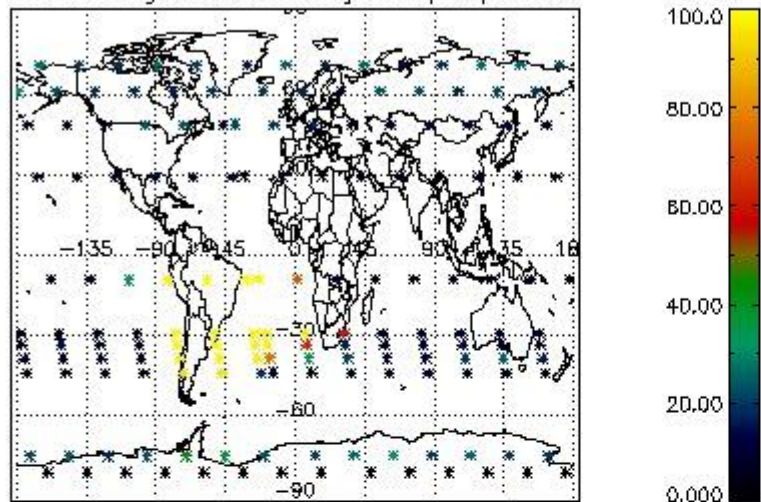

Percentage of cosmic ray hits per profile