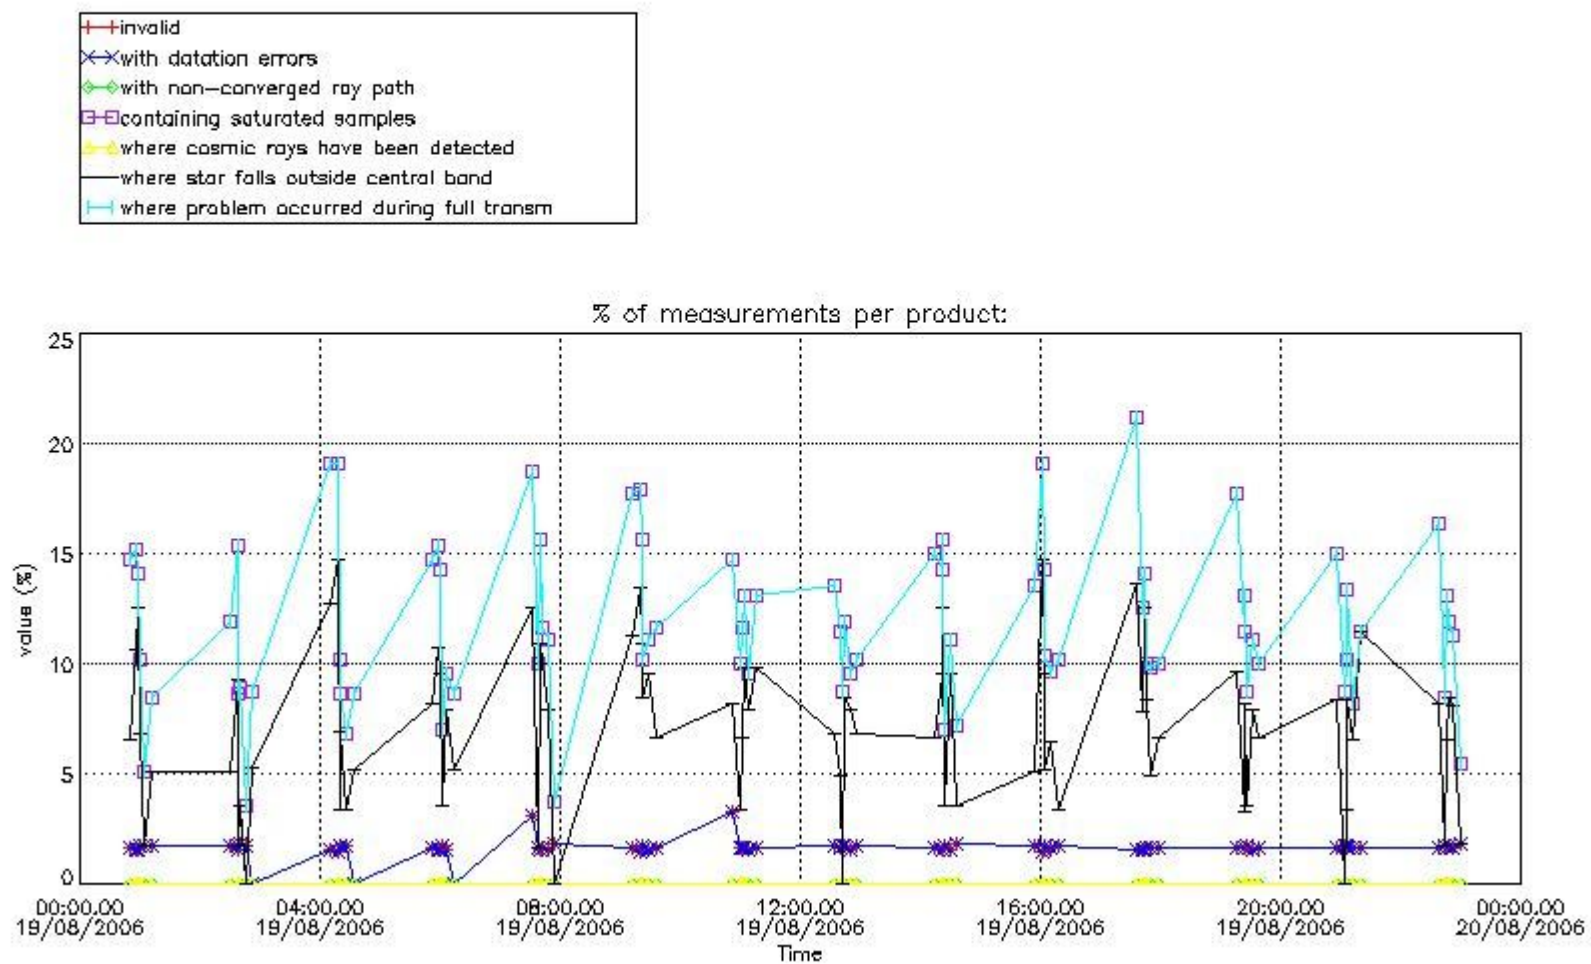

4.2 Plot quality information per product coming from level 1b processing (world map)

4.2.1 Plot level 1 quality information per product (world map): ENVISAT ASCENDING passes