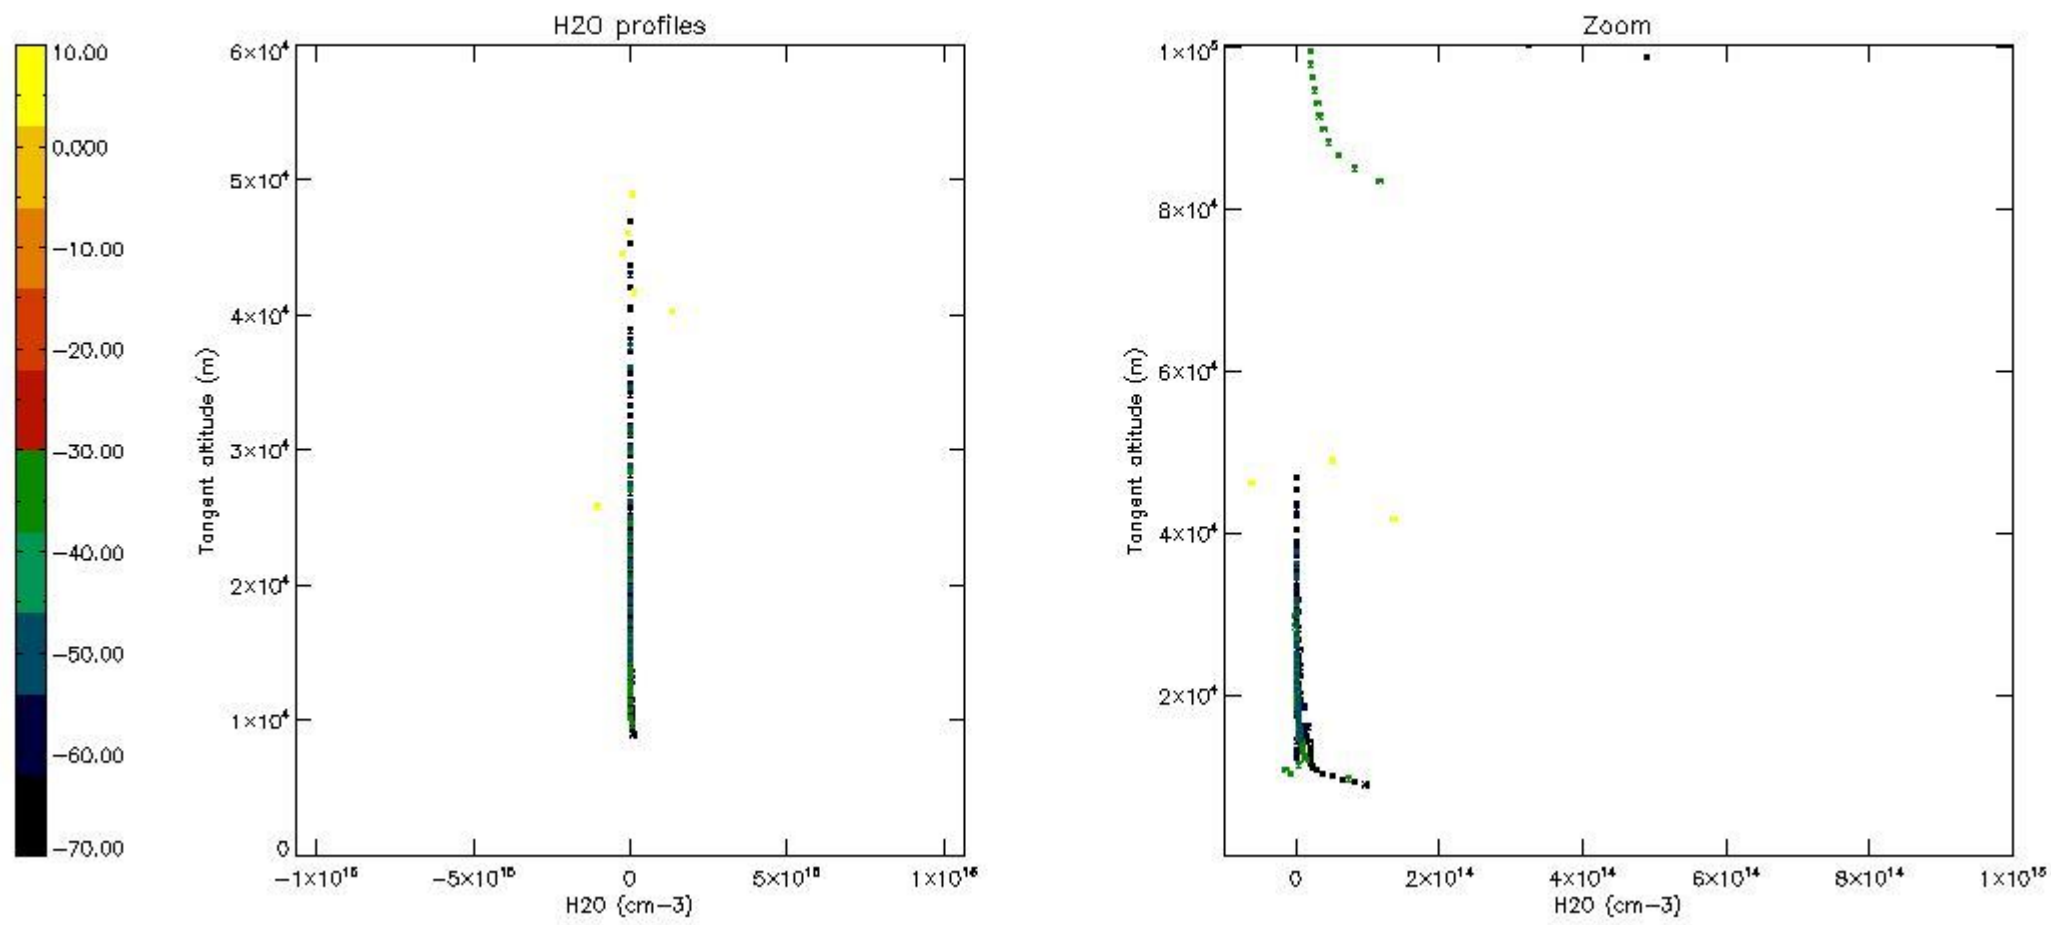

6. Auxiliary Data Files used for the production reported in section 2

The number reported in the third column indicates since which file (see list in section 2) the corresponding auxiliary file has been used. The fourth column is the date of those product files.

Type	Auxiliary Filename	Used since product	Used since product date
INST_PHYS_CHARACTERISTICS	GOM_INS_AXVIEC20091111_143220_20030716_120000_20500101_000000	1	19-AUG-2006 00:02:17
LEVEL-2_PROC_CONFIG	GOM_PR2_AXVIEC20091111_152718_20020301_000000_20500101_000000	1	19-AUG-2006 00:02:17
CROSS_SECTIONS_FILE	GOM_CR2_AXVIEC20091111_154832_20020301_000000_20500101_000000	1	19-AUG-2006 00:02:17