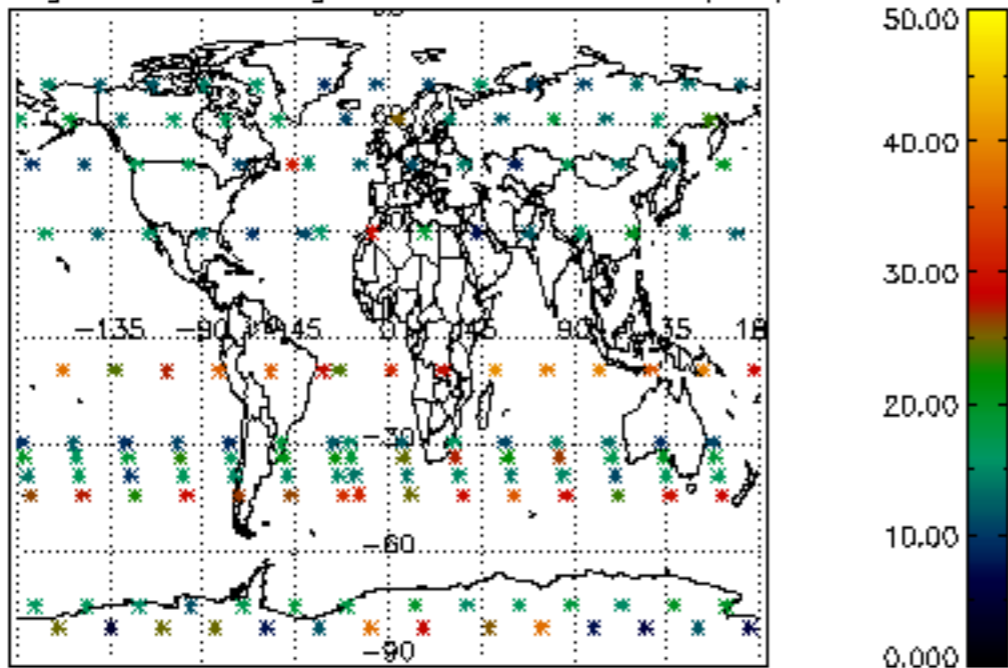

Percentage of cosmic ray hits per profile

Percentage of star falling outside central band per profile