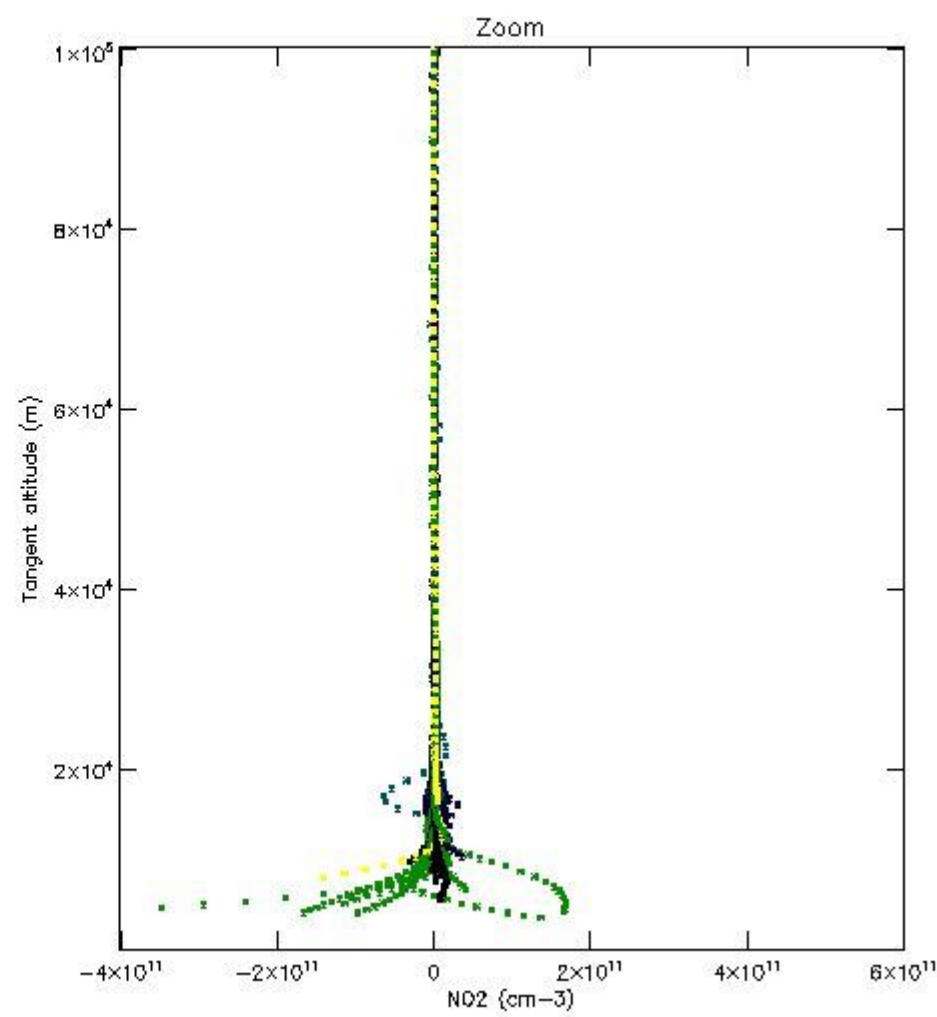

5.7 Plot NO3 profiles for all STD (dark without errors)

The colorbar represents the latitude.