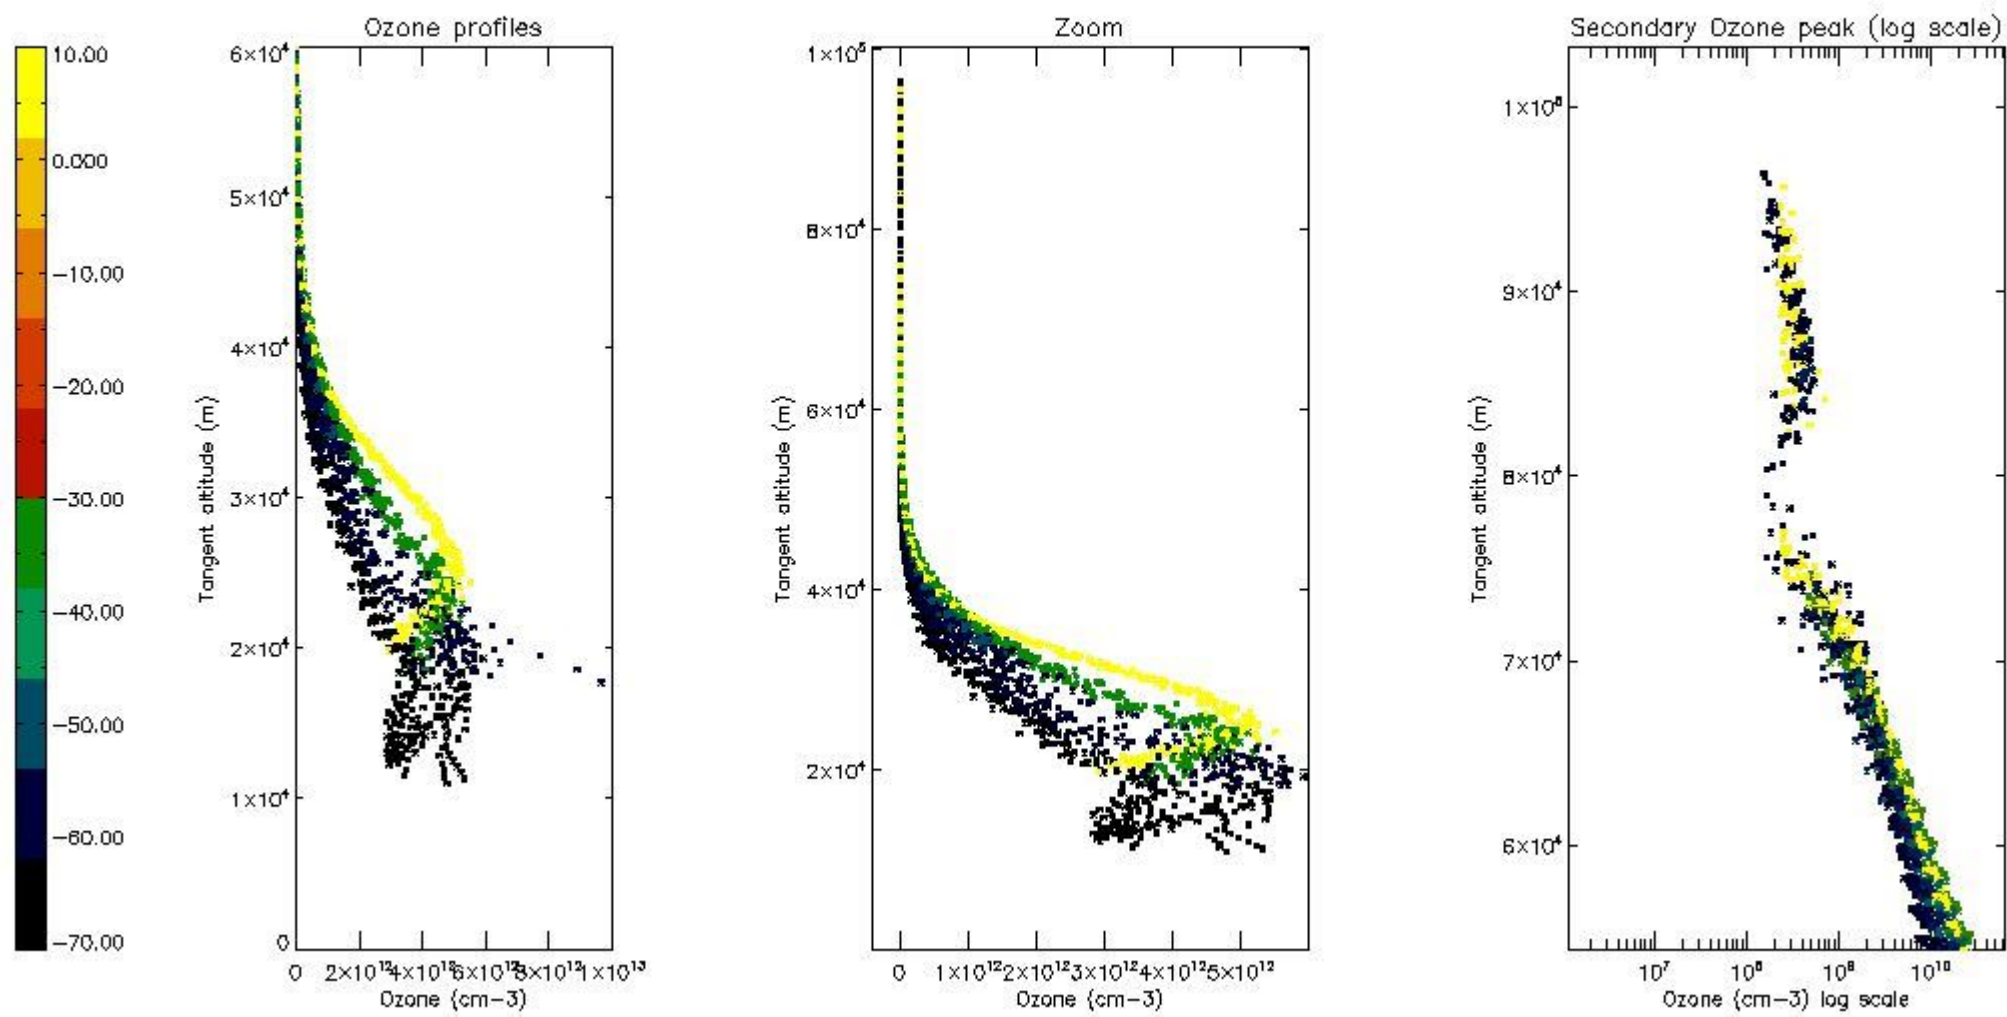

5.6 Plot NO₂ profiles for all STD (dark without errors)

The colorbar represents the latitude.