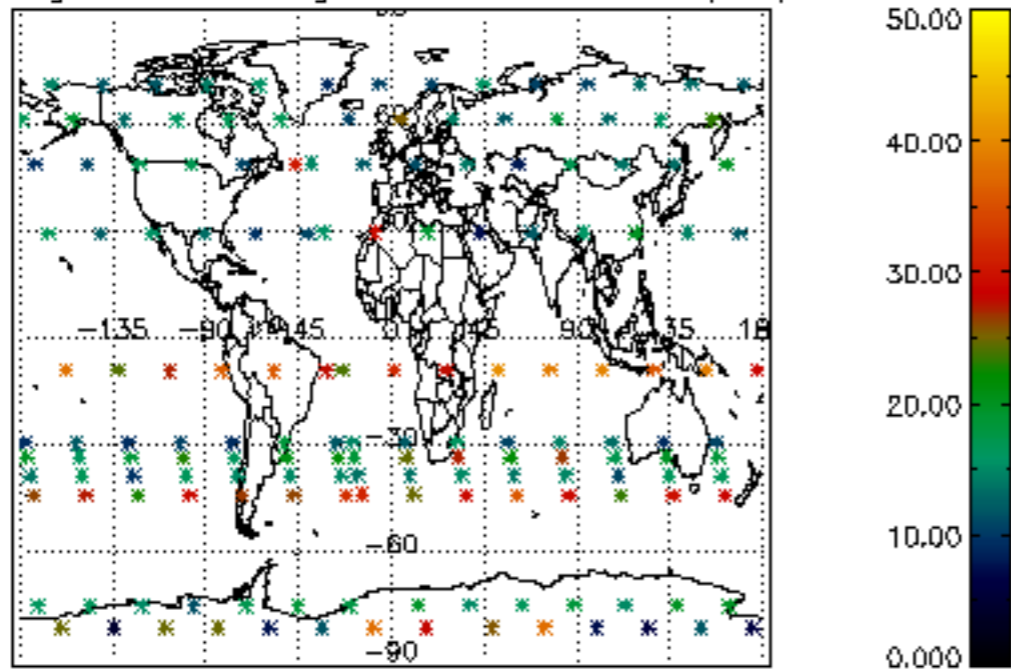

Percentage of cosmic ray hits per profile

Percentage of star falling outside central band per profile