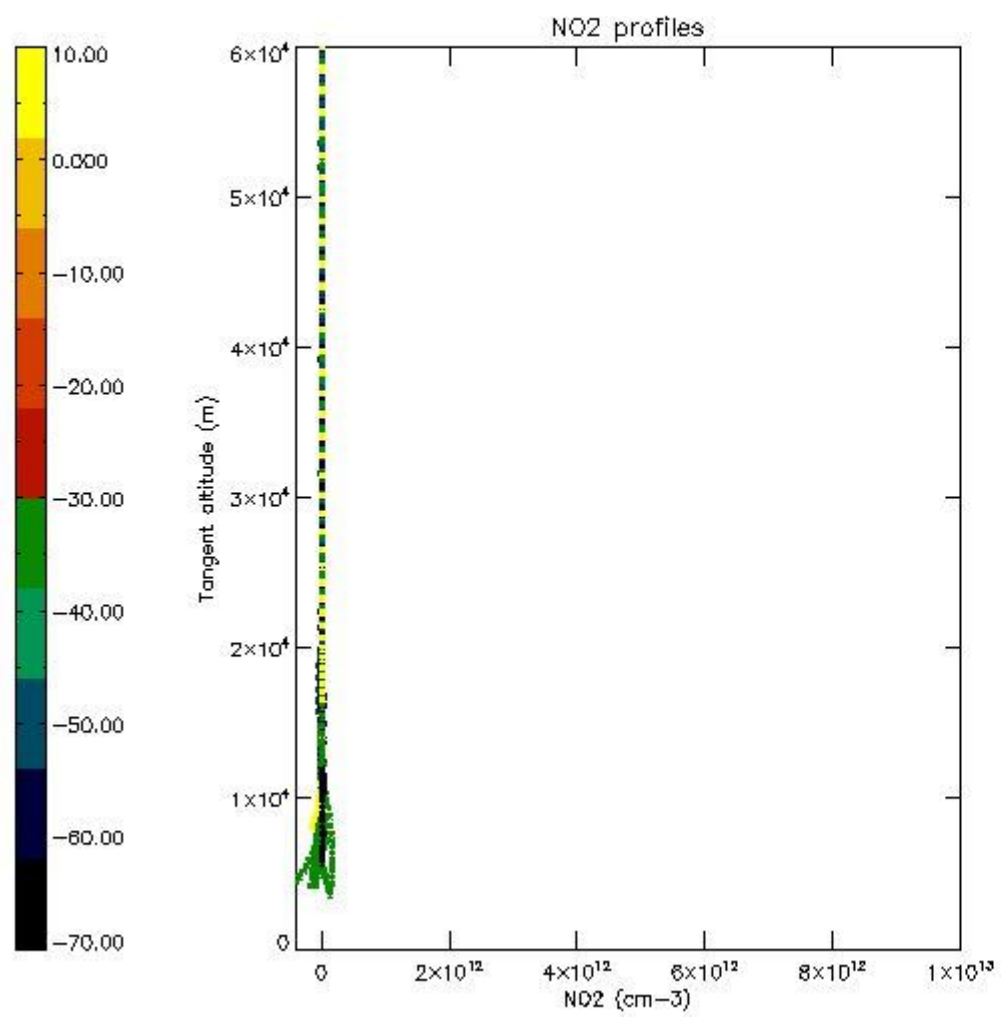

5.4 Plot ozone profiles where STD < 10% (dark without errors)

The colorbar represents the latitude.

5.5 Plot ozone profiles where STD < 5% (dark without errors)

The colorbar represents the latitude.

5.6 Plot NO₂ profiles for all STD (dark without errors)

The colorbar represents the latitude.

5.7 Plot NO3 profiles for all STD (dark without errors)

The colorbar represents the latitude.

5.8 Plot H2O profiles for all STD (only for occultations of stars 1,2,3,4,13,14,16,26,63 dark without errors)