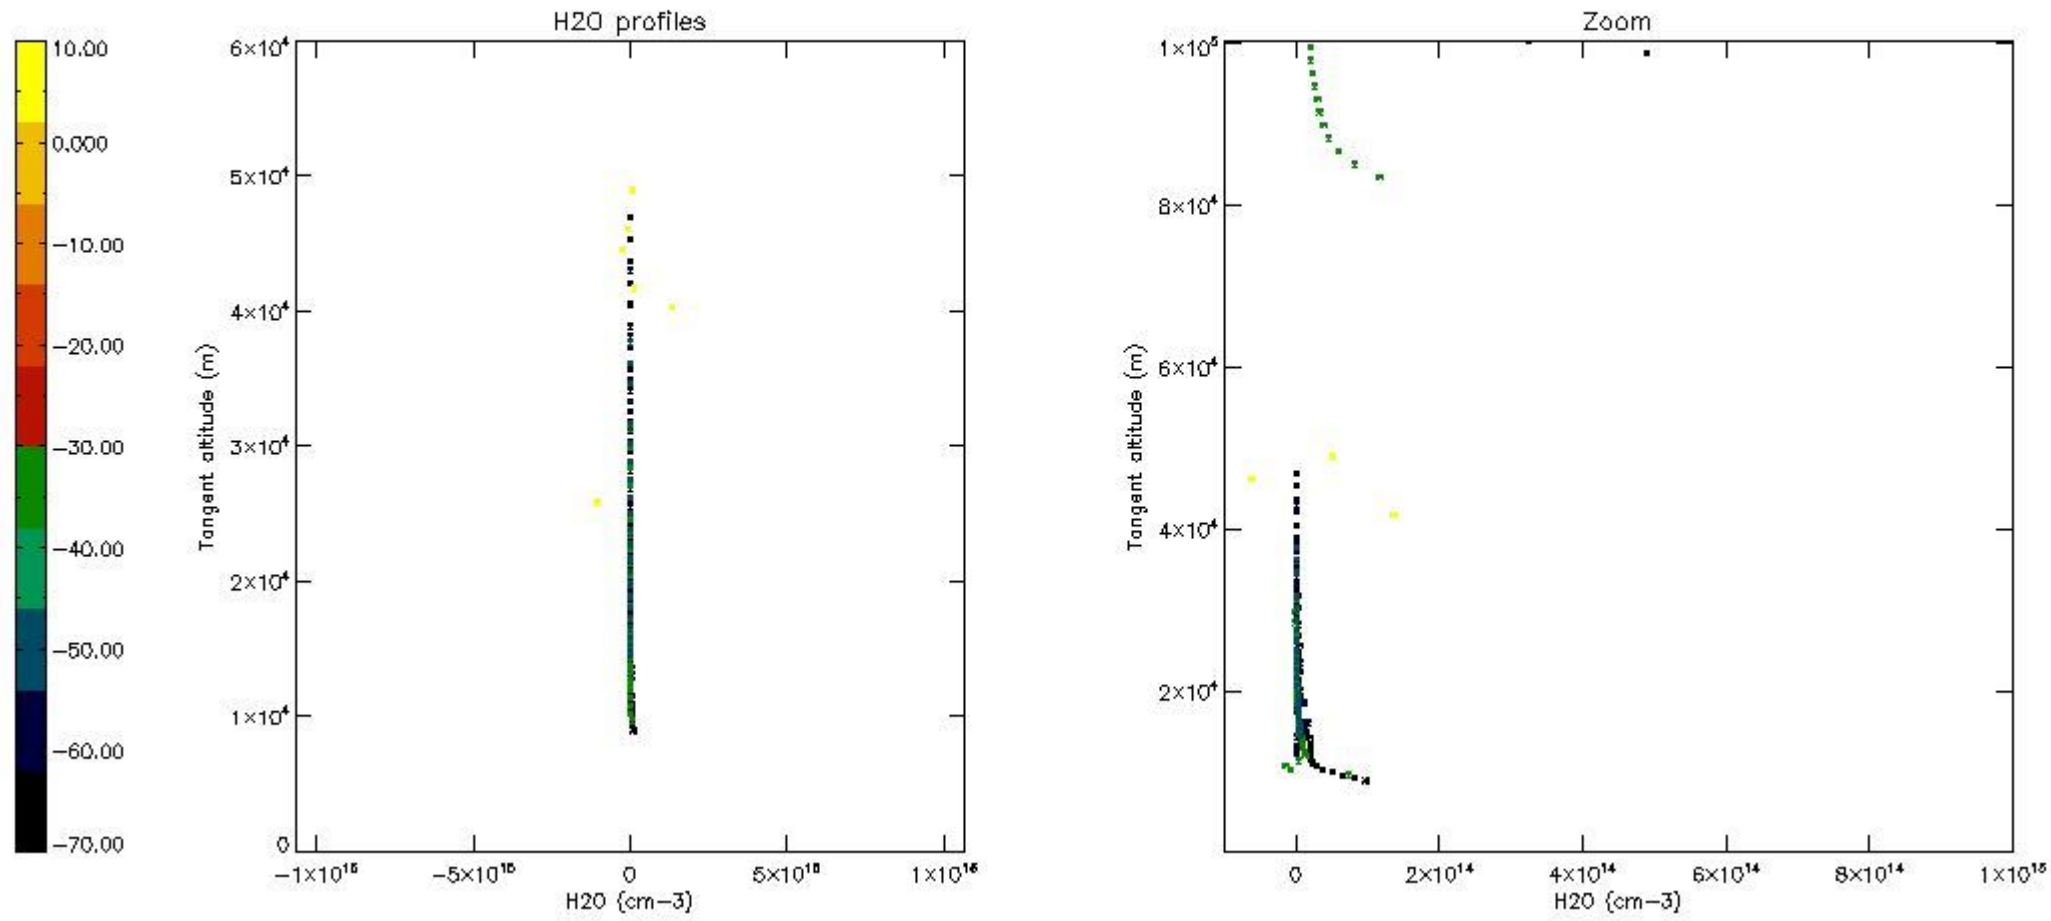

6. Auxiliary Data Files used for the production reported in section 2

The number reported in the third column indicates since which file (see list in section 2) the corresponding auxiliary file has been used. The fourth column is the date of those product files.

Type	Auxiliary Filename	Used since product	Used since product date
INST_PHYS_CHARACTERISTICS	GOM_INS_AXVIEC20091111_143220_20030716_120000_20500101_000000	1	19-AUG-2006 00:02:17
LEVEL-2_PROC_CONFIG	GOM_PR2_AXVIEC20091111_152718_20020301_000000_20500101_000000	1	19-AUG-2006 00:02:17
CROSS_SECTIONS_FILE	GOM_CRS_AXVIEC20091111_154832_20020301_000000_20500101_000000	1	19-AUG-2006 00:02:17