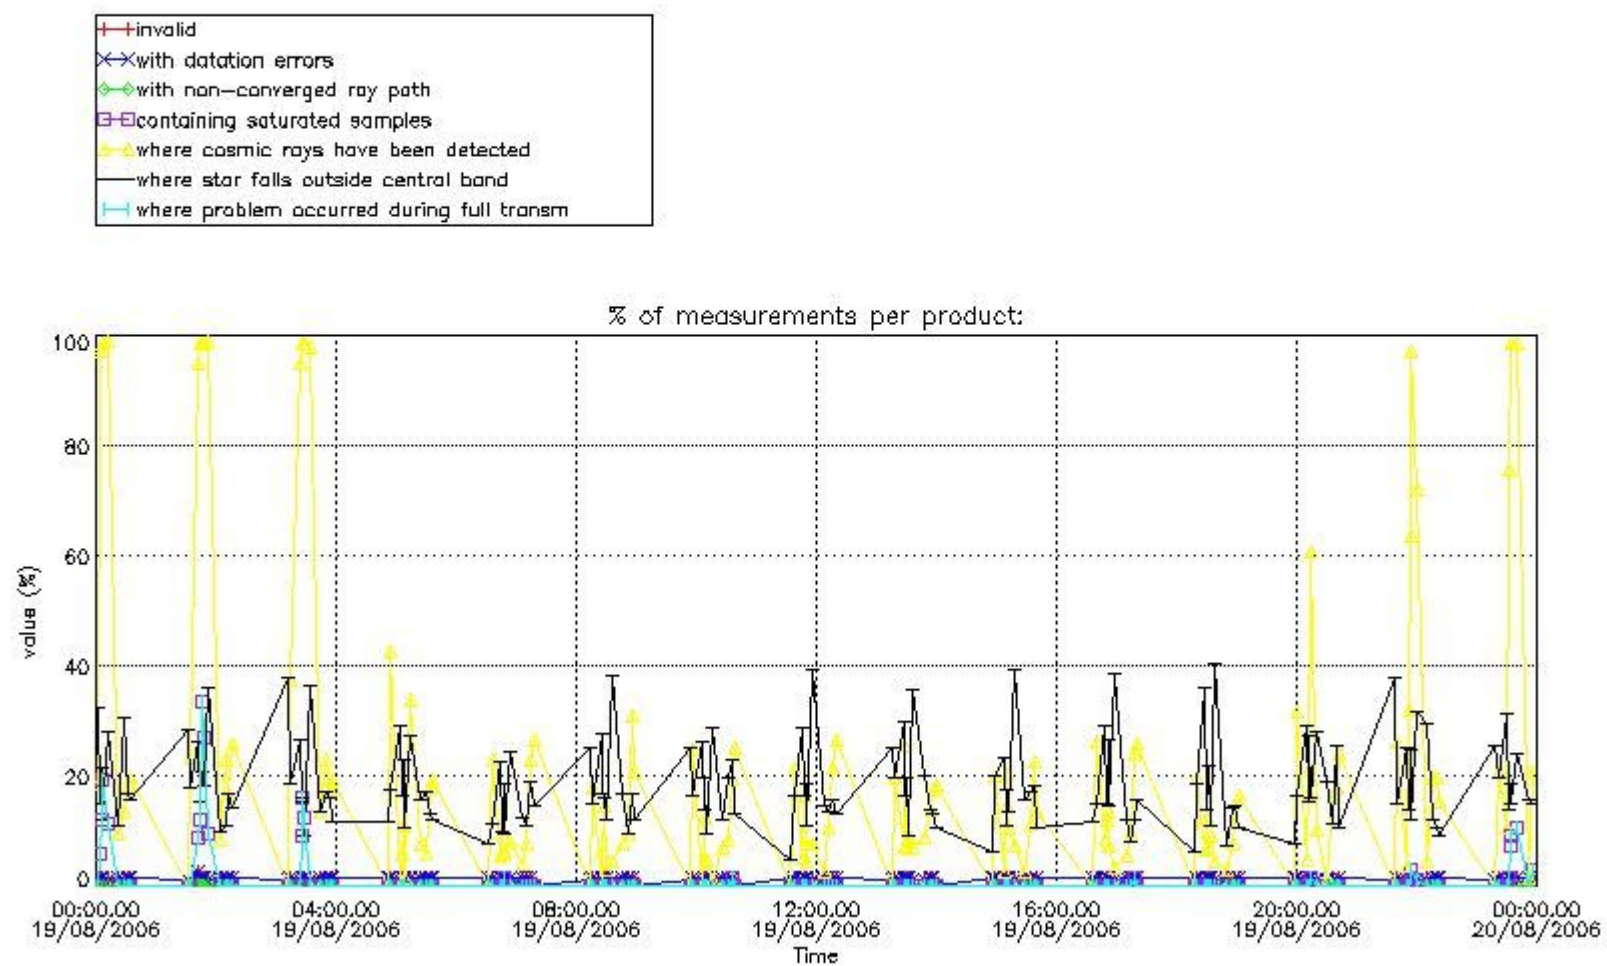

3.1 Plot quality information per product (time dependant)

3.2 Plot quality information per product (world map)

Percentage of flagged data per O3 profile

Percentage of flagged data per H2O profile

Percentage of flagged data per NO2 profile

Percentage of flagged data per NO3 profile

4. Level 1 quality information per product

In this section it is plotted some information contained in the Quality Summary data set of the level 2 products that comes from the level 1b processing. Products without errors (error flag in the MPH set to "0") are used.

4.1 Plot quality information per product (time dependant) coming from level 1b processing

4.1.1 Plot level 1 quality information per product (time dependant): ENVISAT ASCENDING passes

4.1.2 Plot level 1 quality information per product (time dependant): ENVI SAT DESCENDING passes