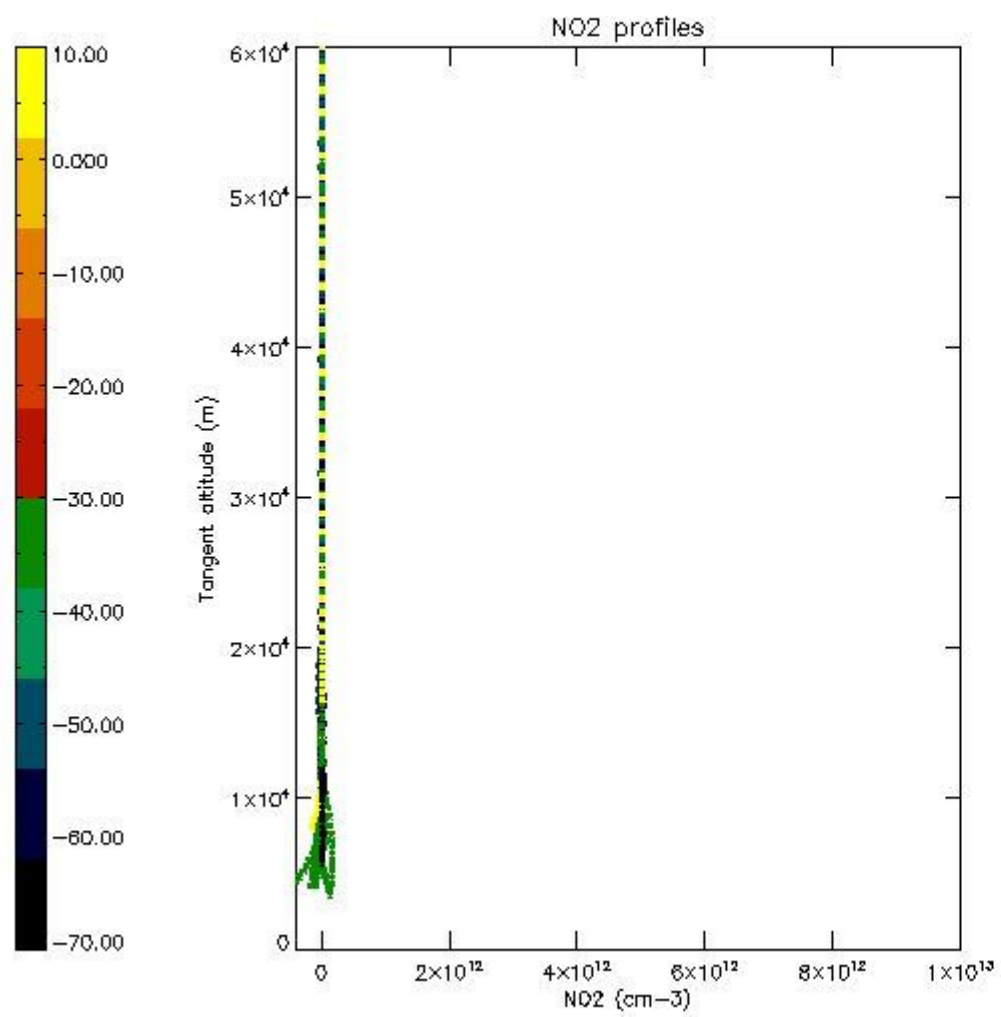

5.7 Plot NO3 profiles for all STD (dark without errors)

The colorbar represents the latitude.