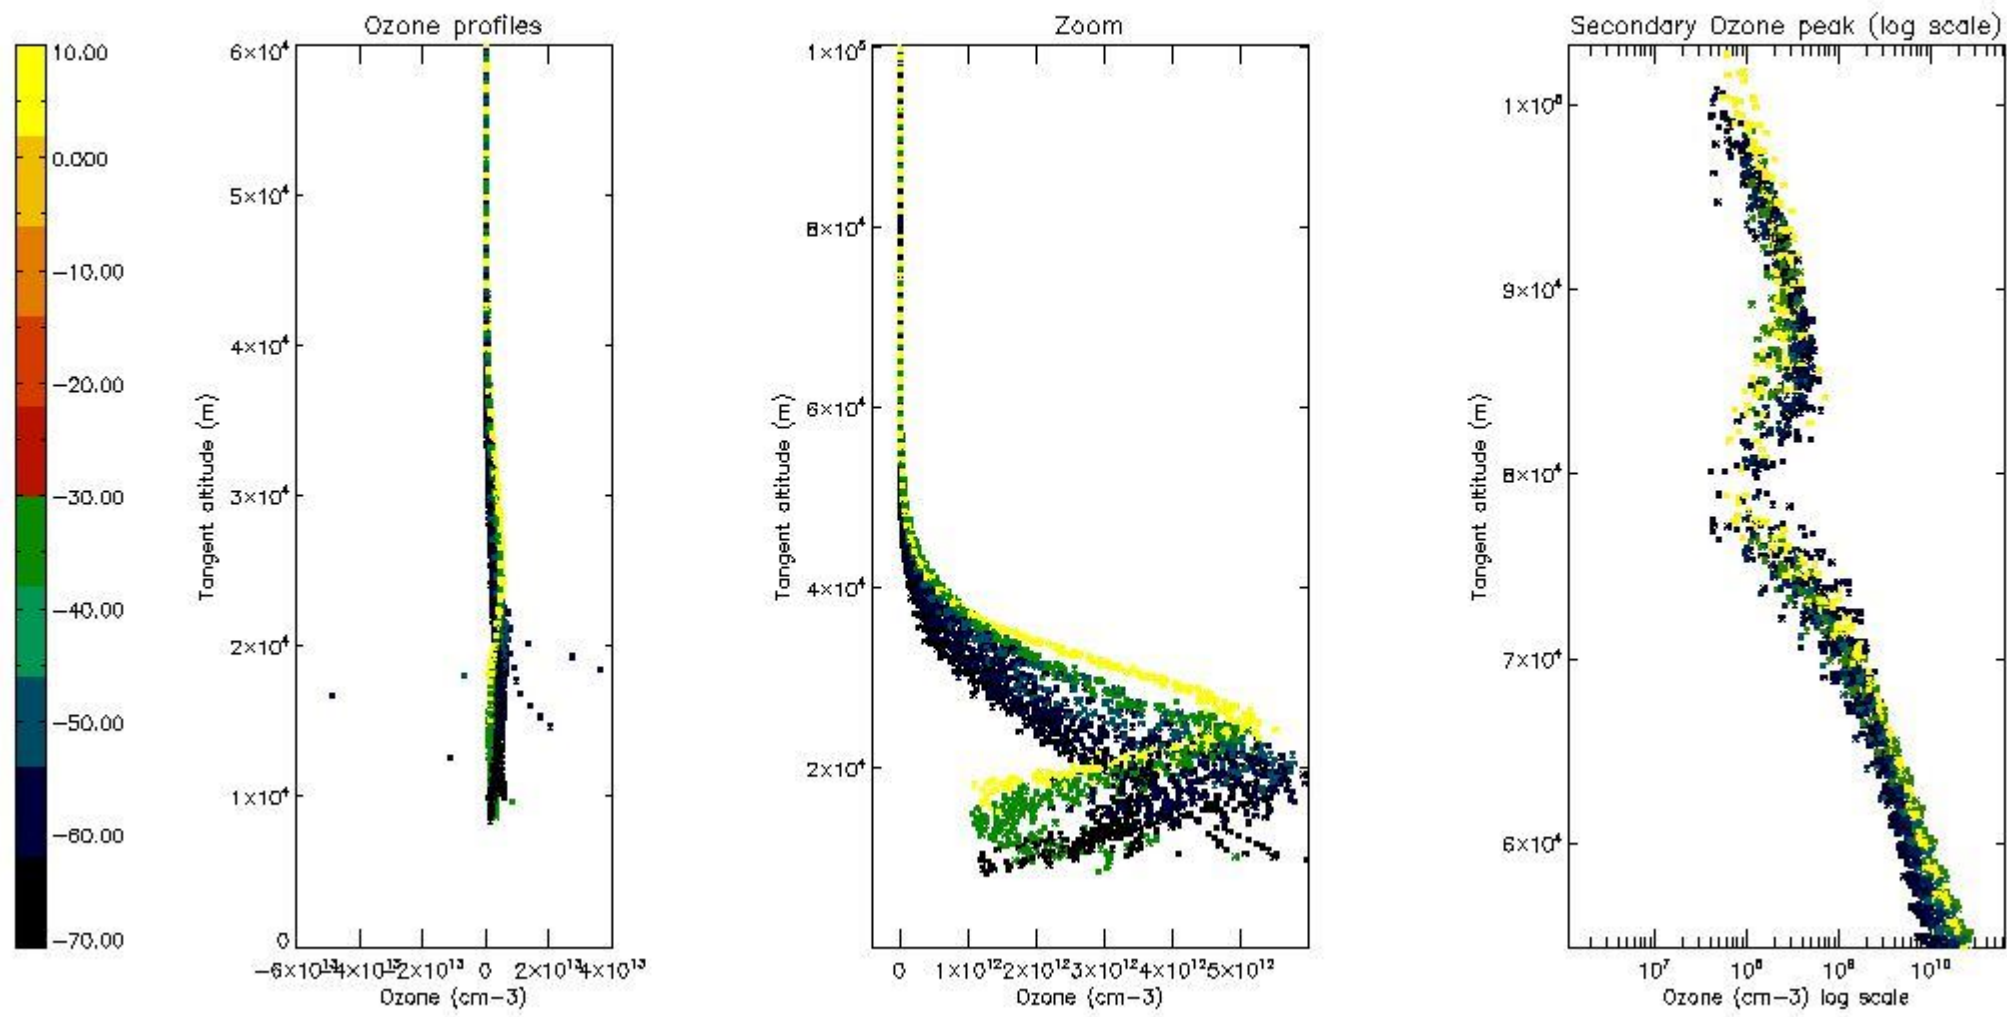

STD < 10	27
STD < 5	21

5.2 Plot ozone profiles for all STD (dark without errors)

The colorbar represents the latitude.

5.3 Plot ozone profiles where STD < 20% (dark without errors)

The colorbar represents the latitude.