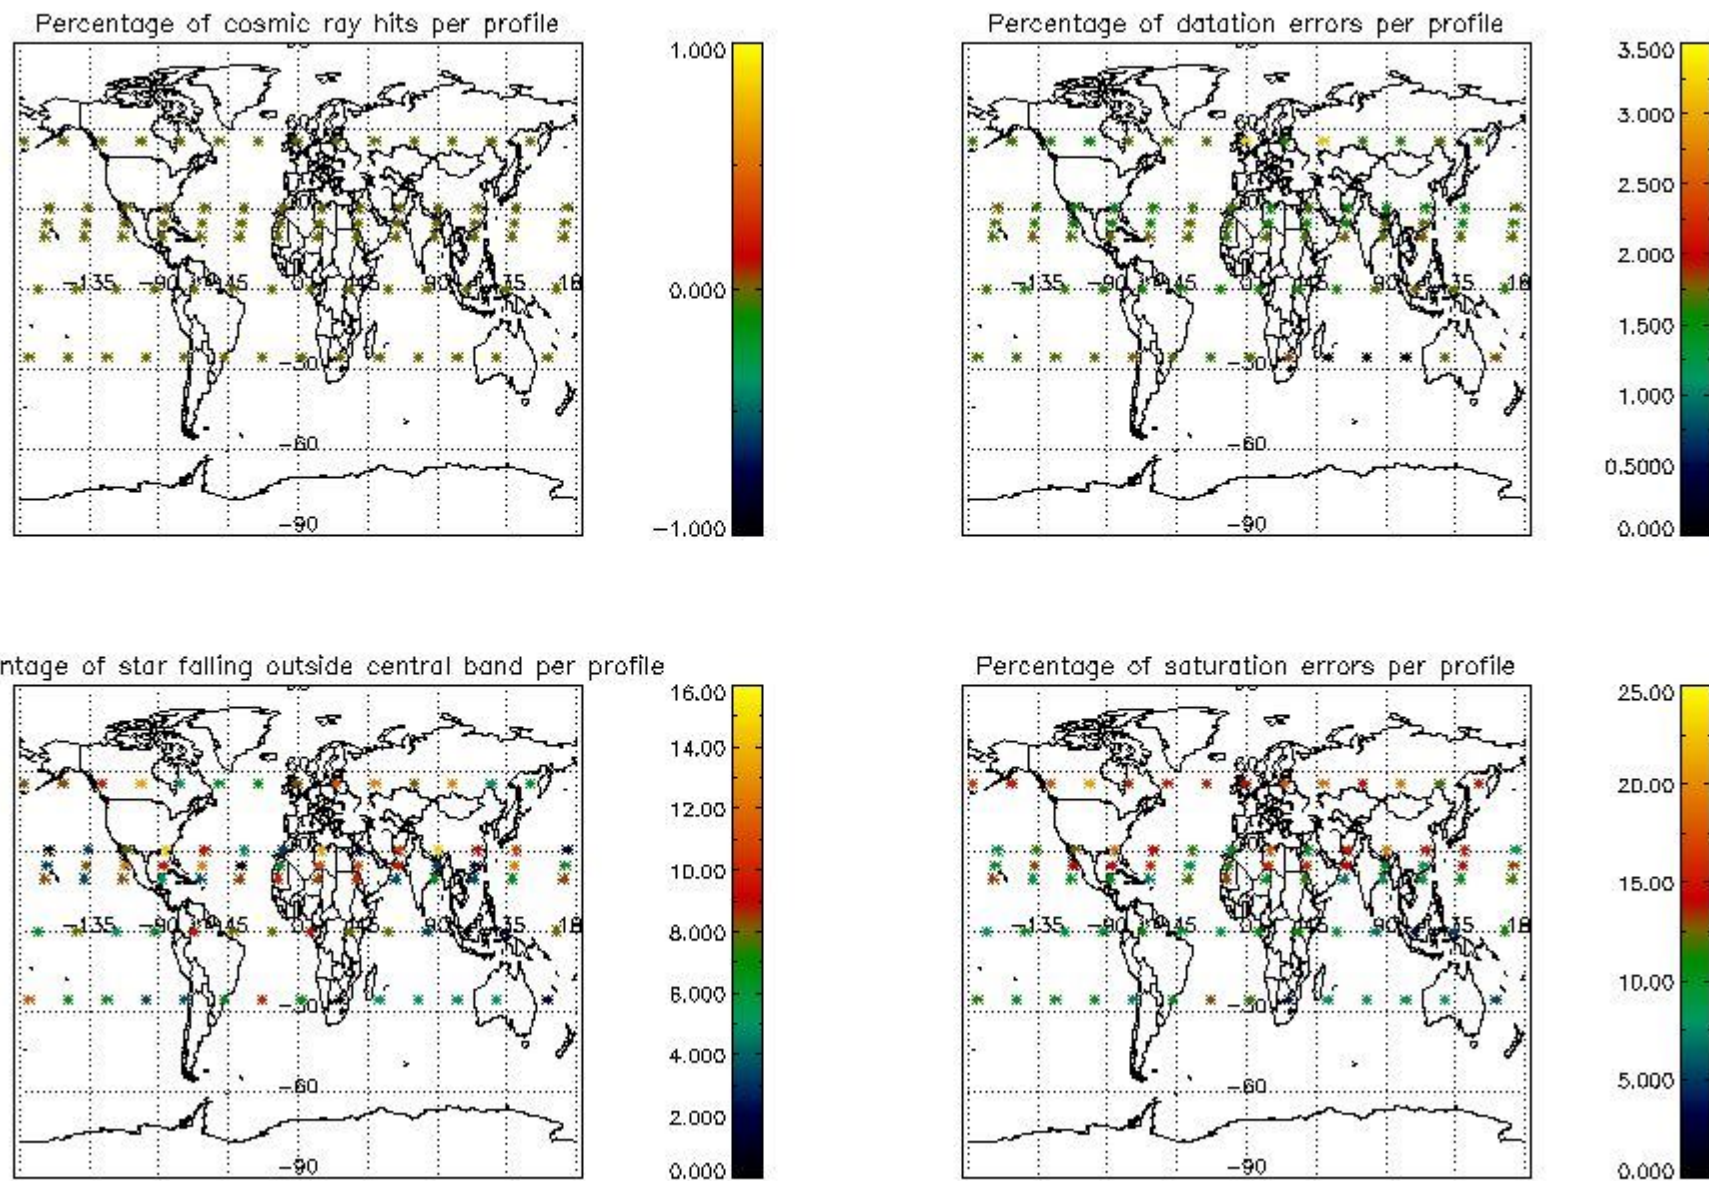

Percentage of datation errors per profile

Percentage of star falling outside central band per profile

Percentage of saturation errors per profile

4.2.2 Plot level 1 quality information per product (world map): ENVISAT DESCENDING passes