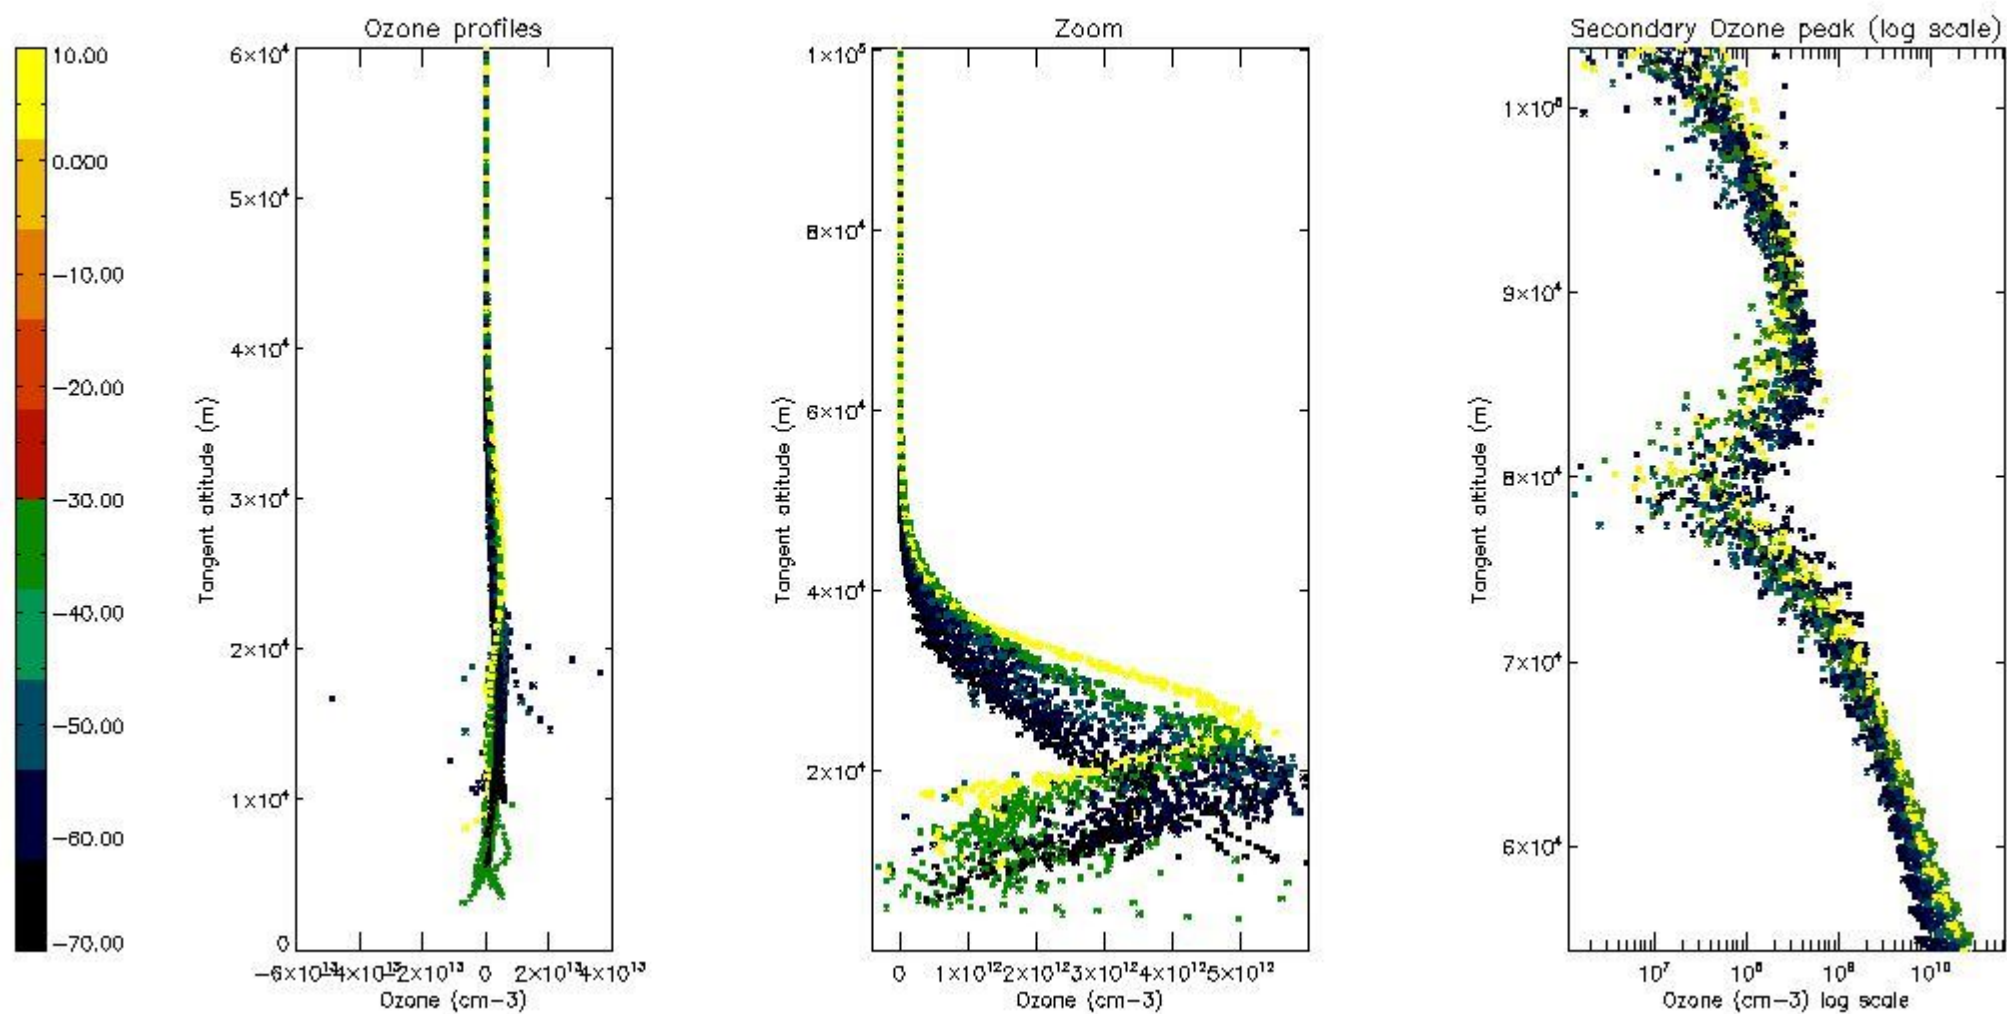

STD < 10	27
STD < 5	21

5.2 Plot ozone profiles for all STD (dark without errors)

The colorbar represents the latitude.

5.3 Plot ozone profiles where STD < 20% (dark without errors)

The colorbar represents the latitude.