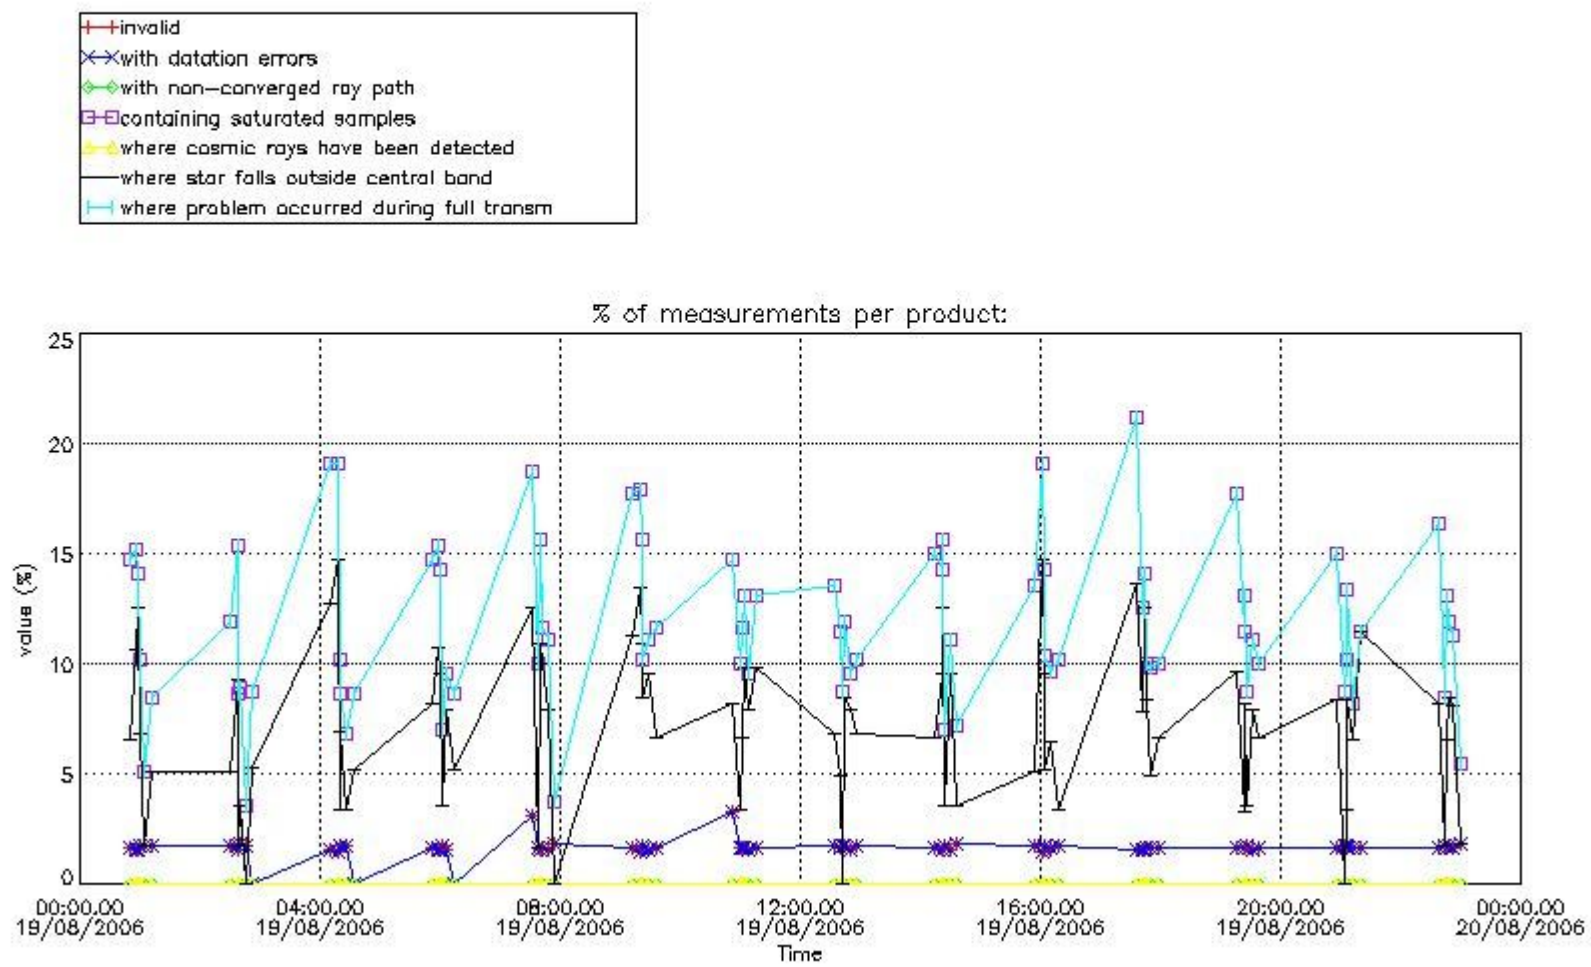

3. Quality information per product

In this section it is plotted some information contained in the Quality Summary data set of the level 2 products. Only products in dark limb conditions and without errors (error flag in the MPH set to "0") are used.

3.1 Plot quality information per product (time dependant)

3.2 Plot quality information per product (world map)

Percentage of flagged data per O3 profile

Percentage of flagged data per H2O profile

Percentage of flagged data per NO2 profile

Percentage of flagged data per NO3 profile

4. Level 1 quality information per product

In this section it is plotted some information contained in the Quality Summary data set of the level 2 products that comes from the level 1b processing. Products without errors (error flag in the MPH set to "0") are used.

4.1 Plot quality information per product (time dependant) coming from level 1b processing

4.1.1 Plot level 1 quality information per product (time dependant): ENVISAT ASCENDING passes

4.1.2 Plot level 1 quality information per product (time dependant): ENVI SAT DESCENDING passes