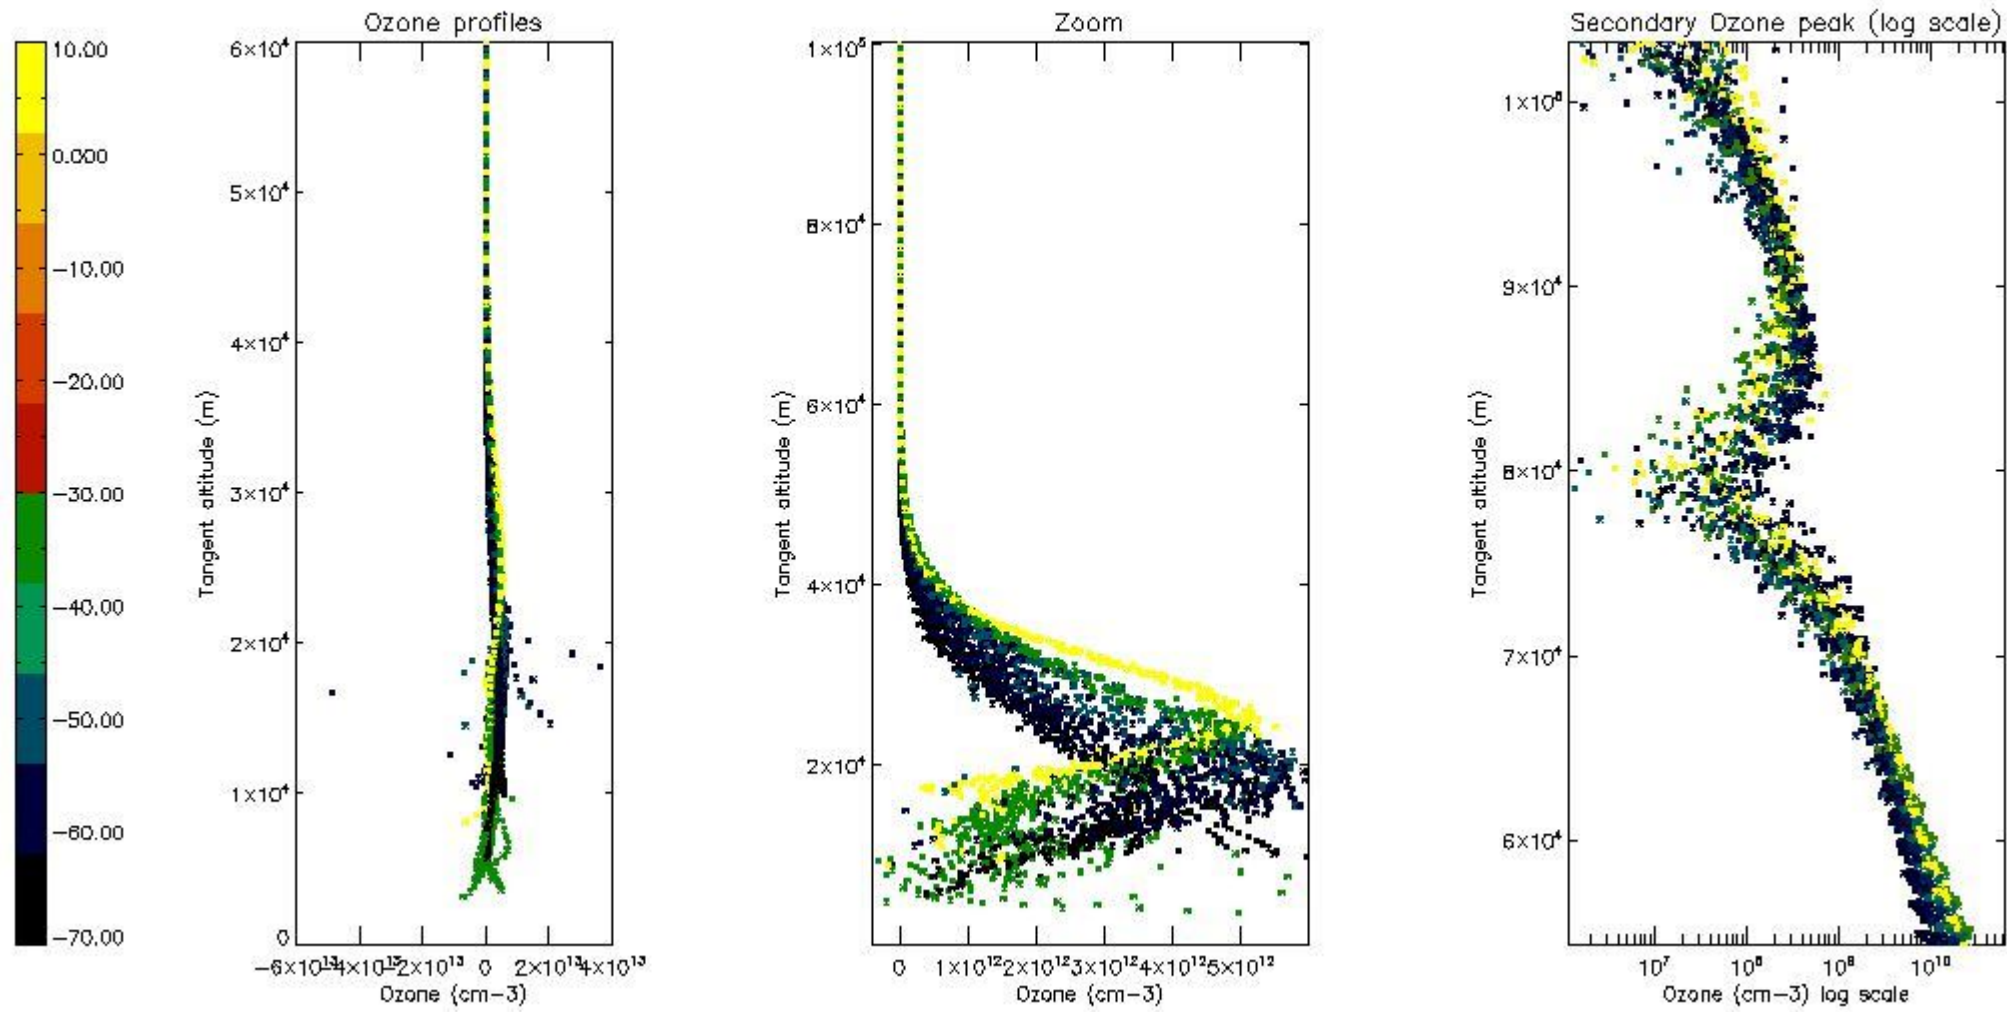

STD < 10	27
STD < 5	21

5.2 Plot ozone profiles for all STD (dark without errors)

The colorbar represents the latitude.

5.3 Plot ozone profiles where STD < 20% (dark without errors)

The colorbar represents the latitude.