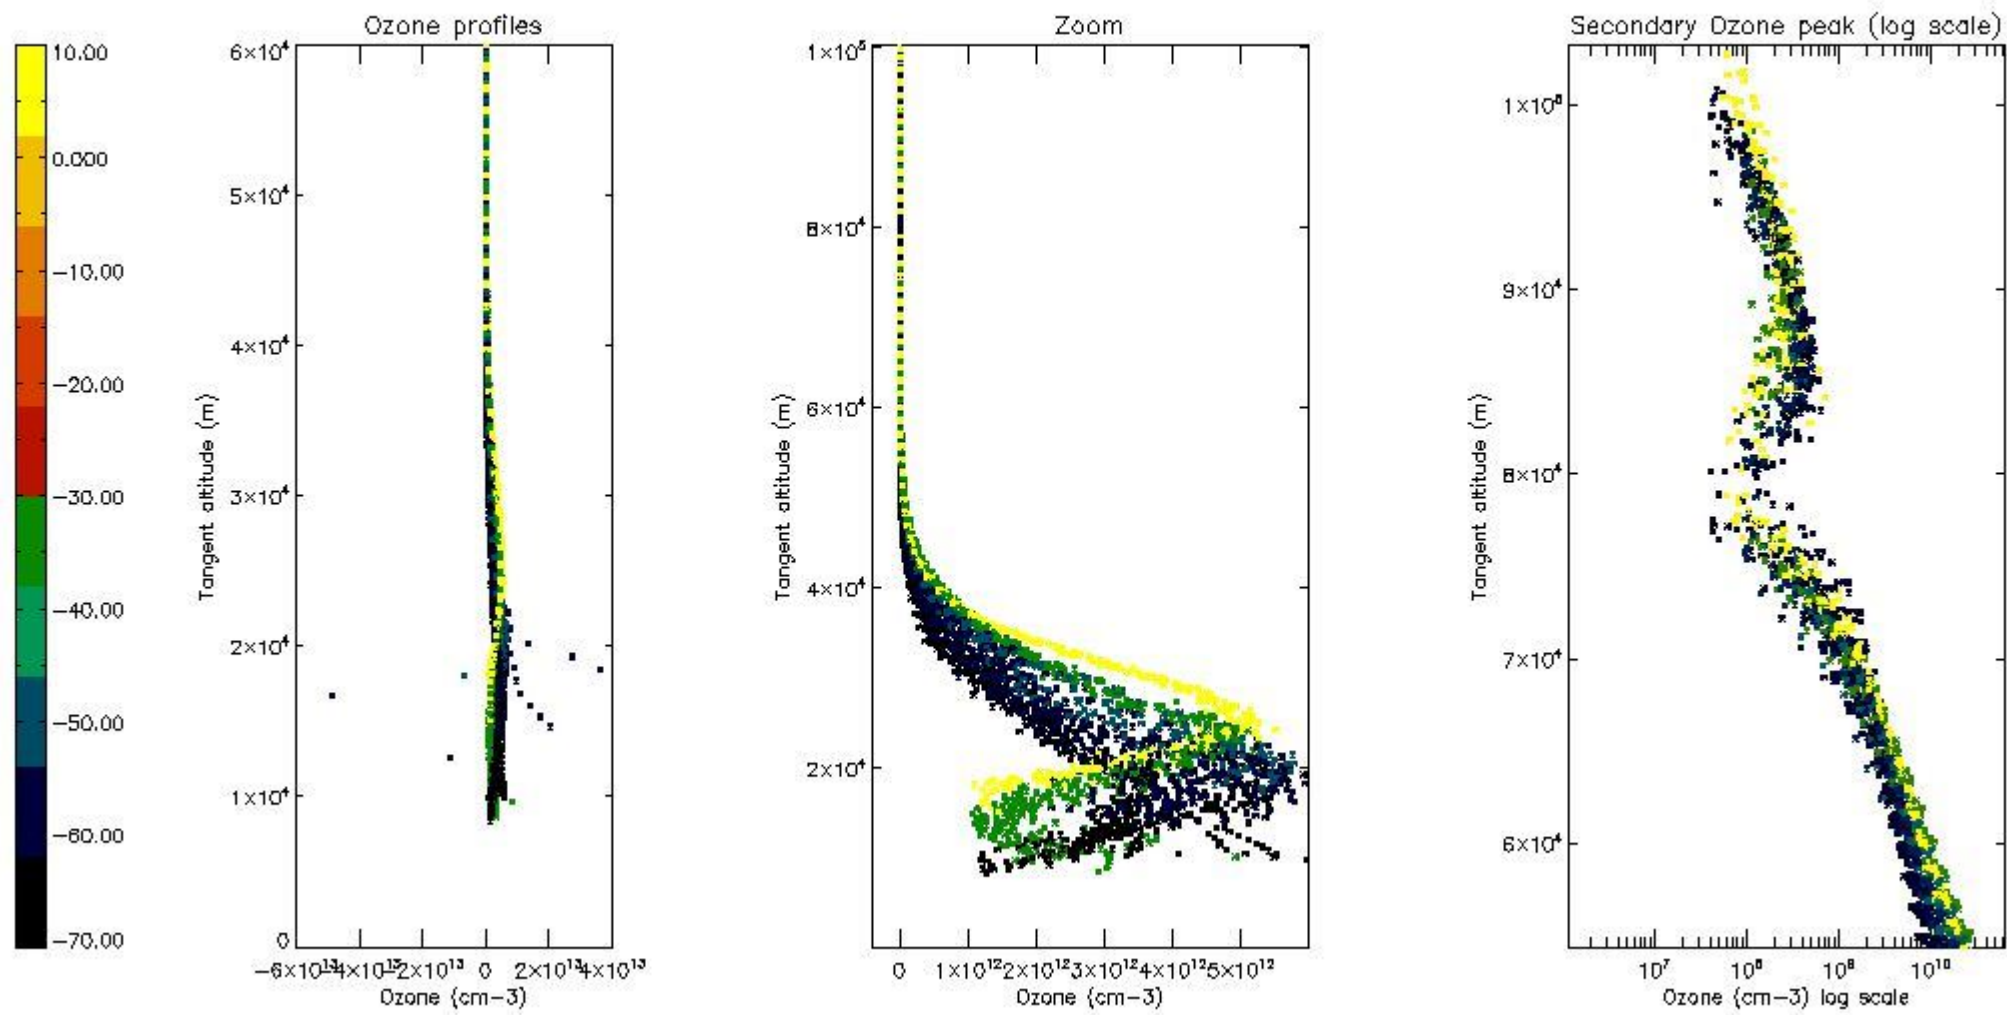

STD < 10	27
STD < 5	21

5.2 Plot ozone profiles for all STD (dark without errors)

The colorbar represents the latitude.

5.3 Plot ozone profiles where STD < 20% (dark without errors)

The colorbar represents the latitude.

5.4 Plot ozone profiles where STD < 10% (dark without errors)

The colorbar represents the latitude.

5.5 Plot ozone profiles where STD < 5% (dark without errors)

The colorbar represents the latitude.

5.6 Plot NO₂ profiles for all STD (dark without errors)

The colorbar represents the latitude.

5.7 Plot NO3 profiles for all STD (dark without errors)

The colorbar represents the latitude.

5.8 Plot H2O profiles for all STD (only for occultations of stars 1,2,3,4,13,14,16,26,63 dark without errors)