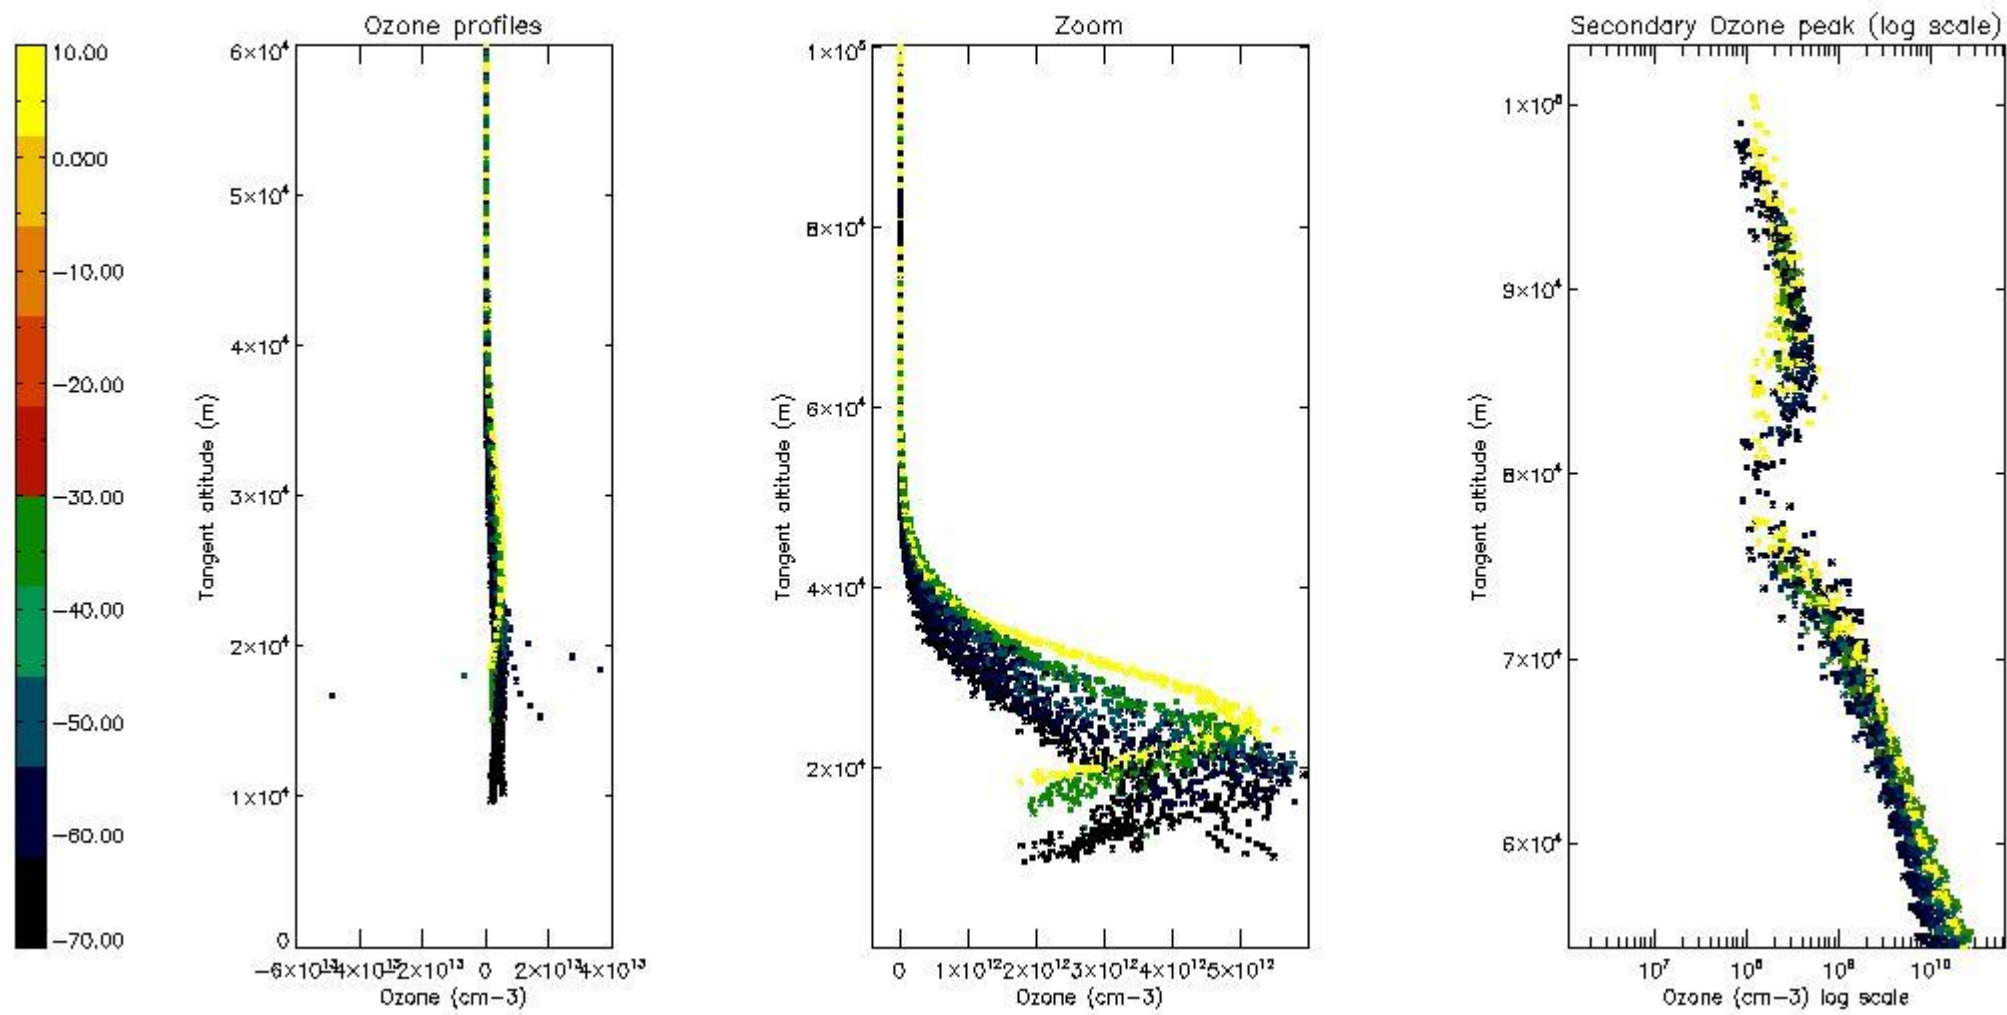

STD < 10	27
STD < 5	21

5.2 Plot ozone profiles for all STD (dark without errors)

The colorbar represents the latitude.

5.3 Plot ozone profiles where STD < 20% (dark without errors)

The colorbar represents the latitude.

5.4 Plot ozone profiles where STD < 10% (dark without errors)

The colorbar represents the latitude.

5.5 Plot ozone profiles where STD < 5% (dark without errors)

The colorbar represents the latitude.

5.6 Plot NO₂ profiles for all STD (dark without errors)