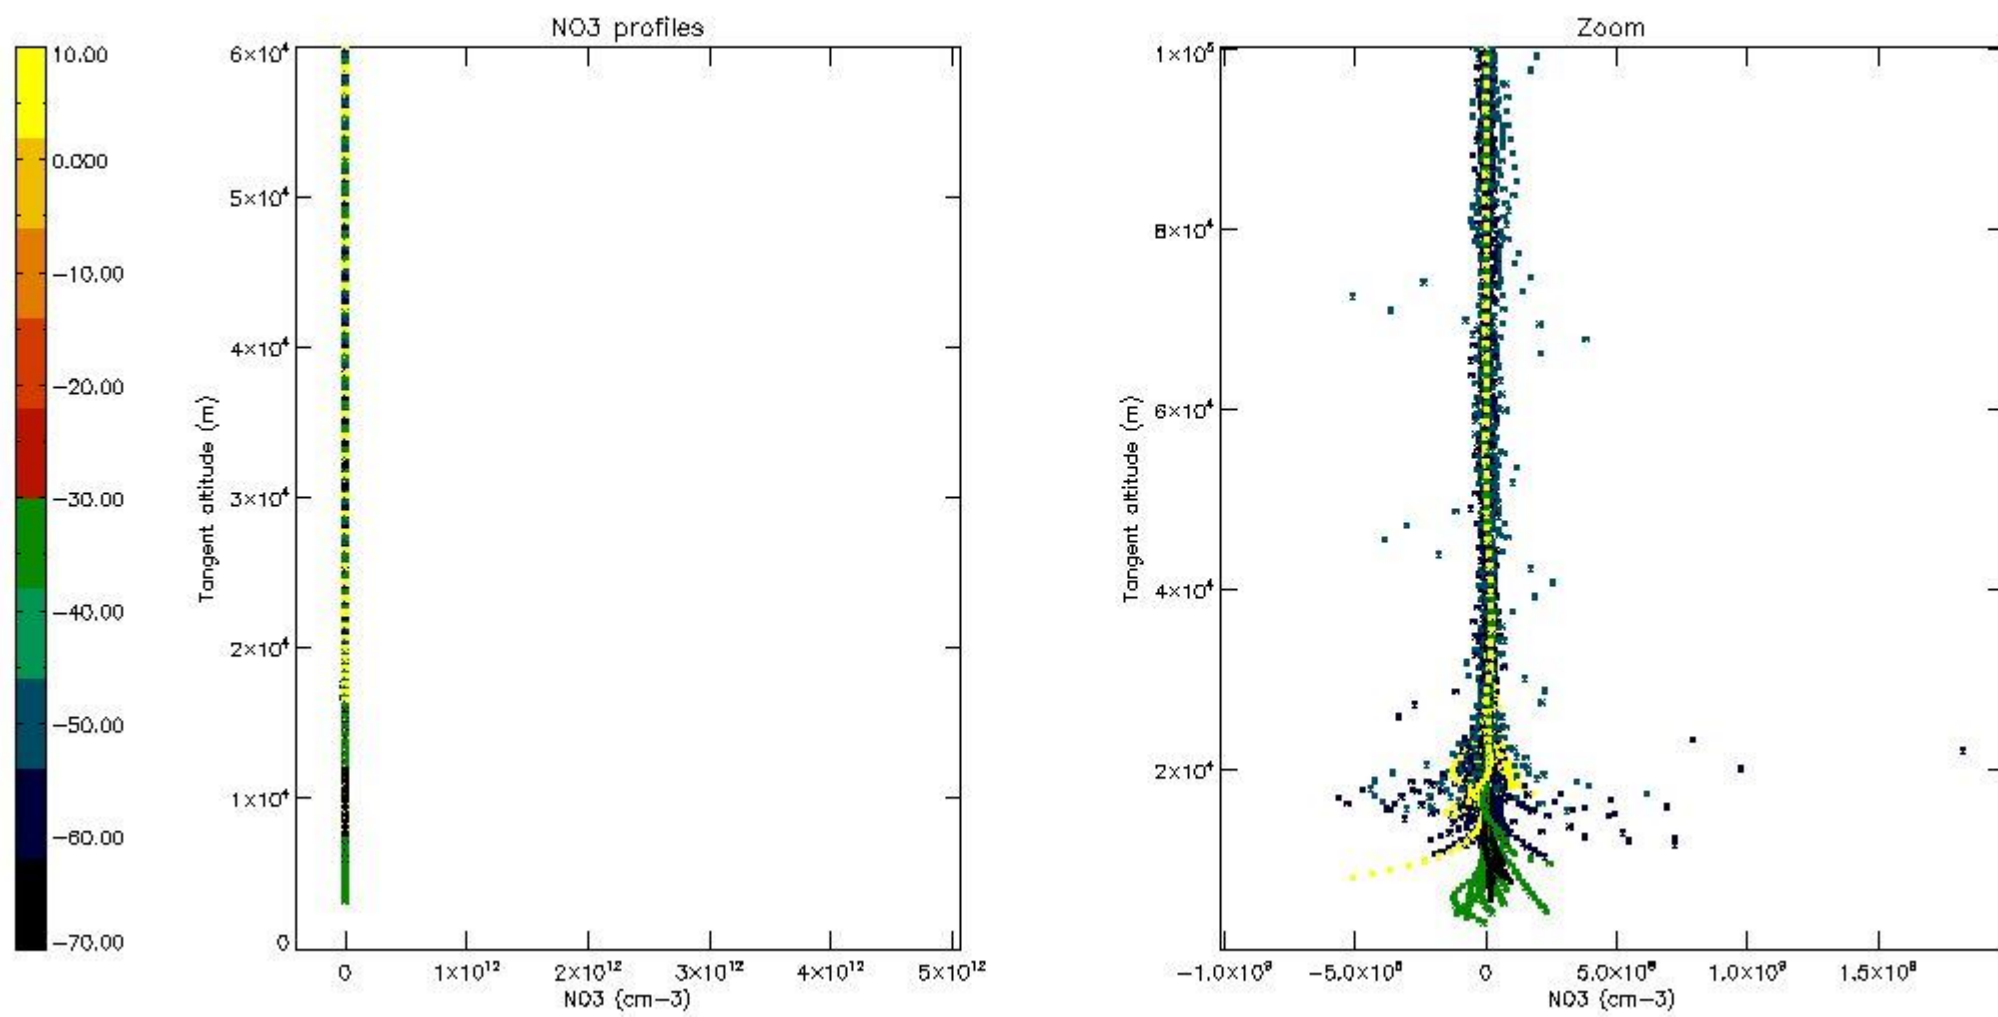

5.4 Plot ozone profiles where STD < 10% (dark without errors)

The colorbar represents the latitude.

5.5 Plot ozone profiles where STD < 5% (dark without errors)

The colorbar represents the latitude.

5.6 Plot NO₂ profiles for all STD (dark without errors)

The colorbar represents the latitude.

5.7 Plot NO3 profiles for all STD (dark without errors)

The colorbar represents the latitude.

5.8 Plot H2O profiles for all STD (only for occultations of stars 1,2,3,4,13,14,16,26,63 dark without errors)