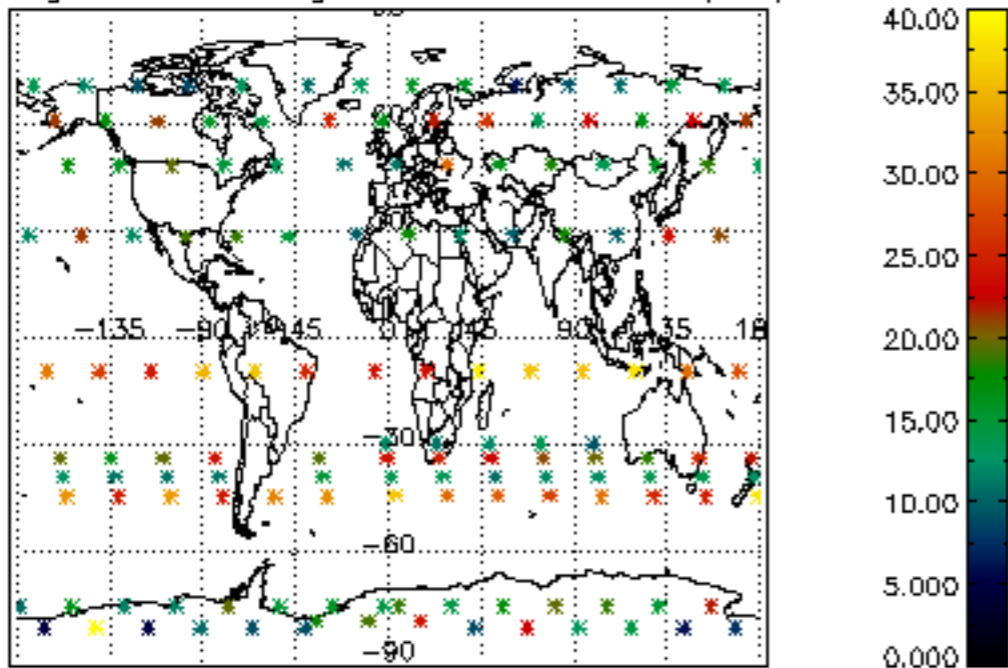

Percentage of cosmic ray hits per profile

Percentage of star falling outside central band per profile