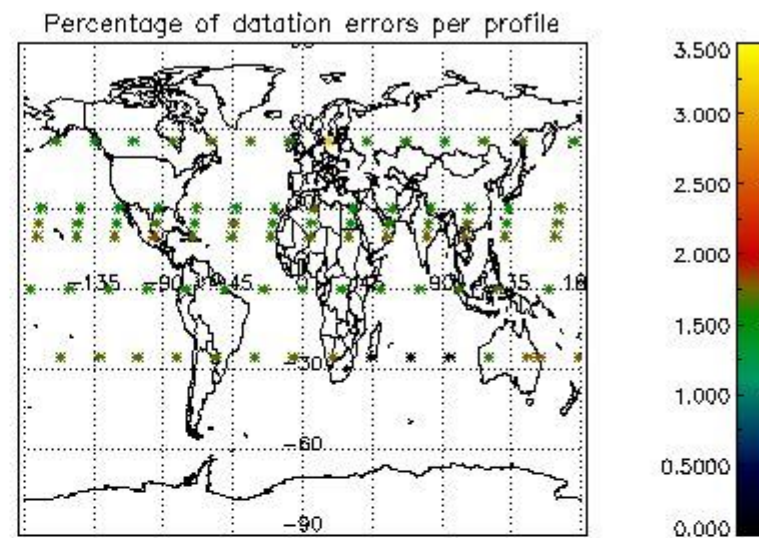

Percentage of datation errors per profile

Percentage of star falling outside central band per profile

Percentage of saturation errors per profile

4.2.2 Plot level 1 quality information per product (world map): ENVISAT DESCENDING passes