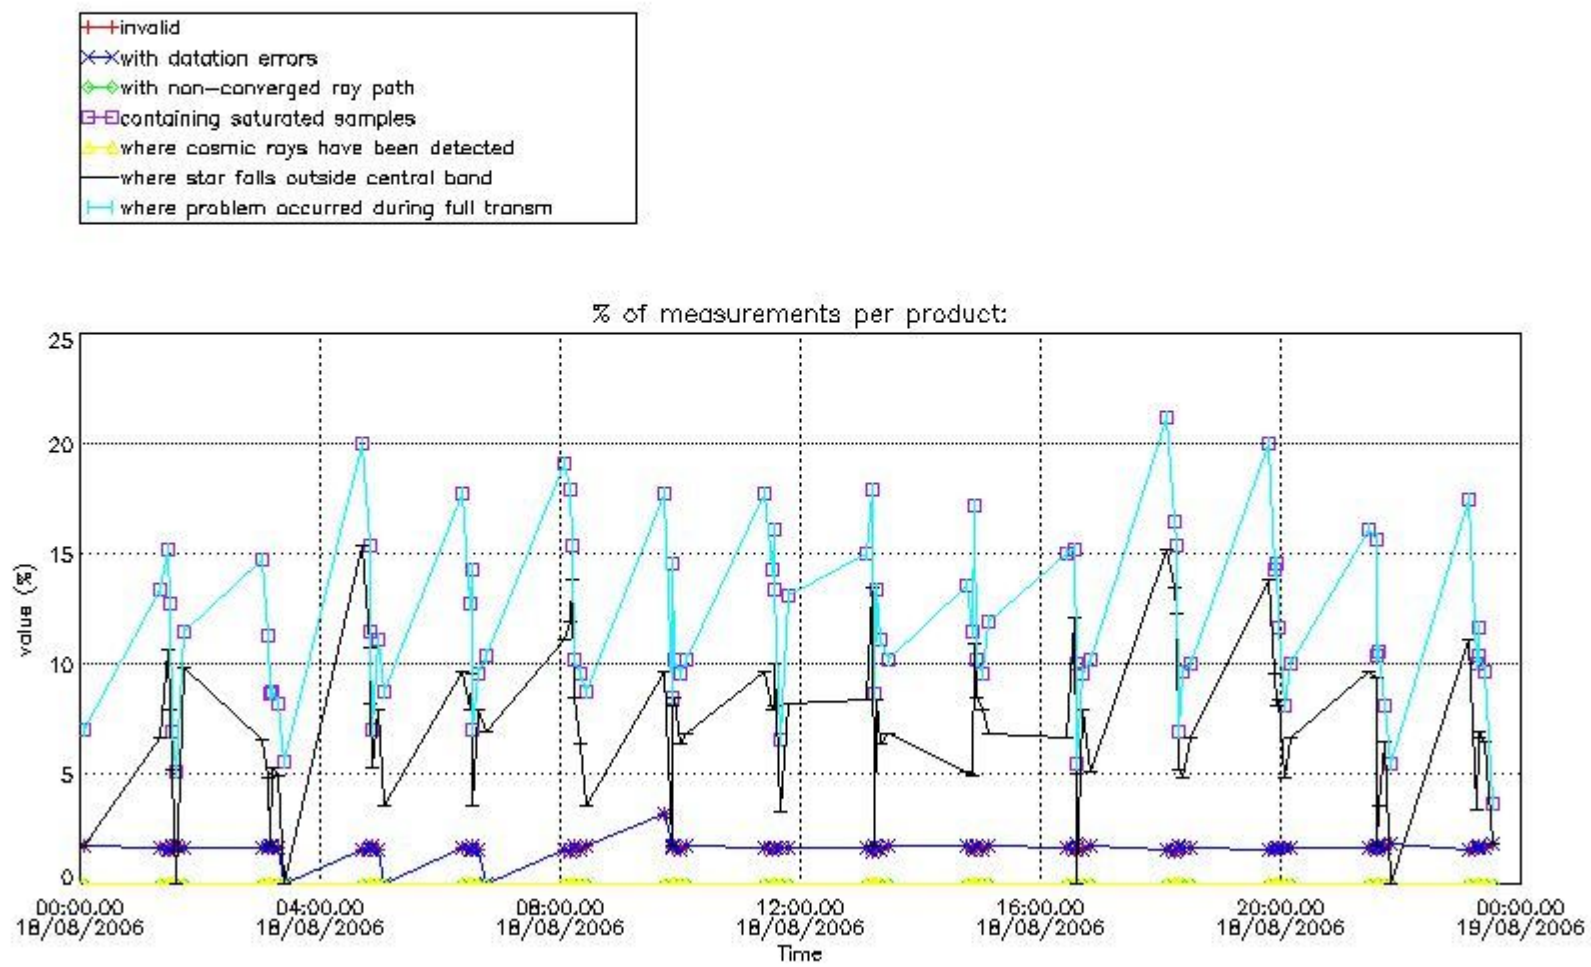

3. Quality information per product

In this section it is plotted some information contained in the Quality Summary data set of the level 2 products. Only products in dark limb conditions and without errors (error flag in the MPH set to "0") are used.

3.1 Plot quality information per product (time dependant)

3.2 Plot quality information per product (world map)

Percentage of flagged data per O3 profile

Percentage of flagged data per H2O profile

Percentage of flagged data per NO2 profile

Percentage of flagged data per NO3 profile

4. Level 1 quality information per product

In this section it is plotted some information contained in the Quality Summary data set of the level 2 products that comes from the level 1b processing. Products without errors (error flag in the MPH set to "0") are used.

4.1 Plot quality information per product (time dependant) coming from level 1b processing

4.1.1 Plot level 1 quality information per product (time dependant): ENVISAT ASCENDING passes

4.1.2 Plot level 1 quality information per product (time dependant): ENVI SAT DESCENDING passes