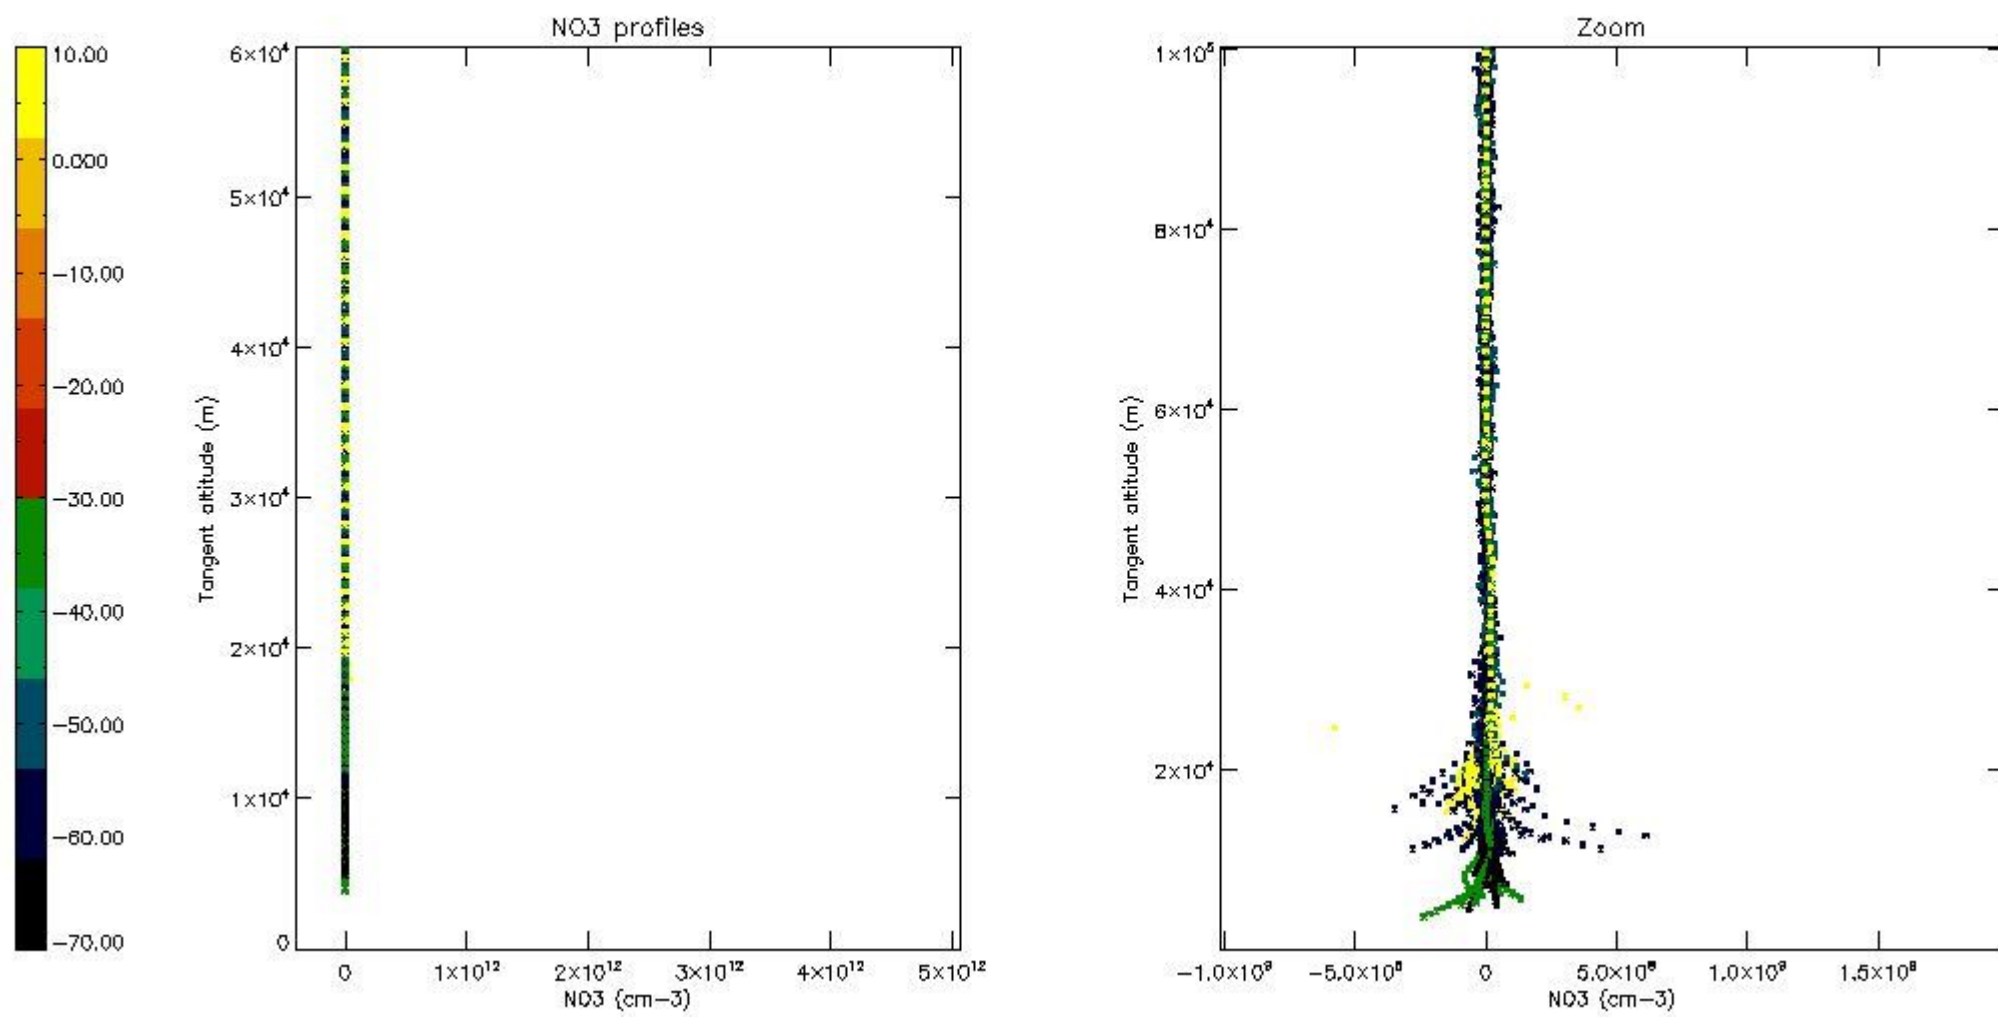

5.4 Plot ozone profiles where STD < 10% (dark without errors)

The colorbar represents the latitude.

5.5 Plot ozone profiles where STD < 5% (dark without errors)

The colorbar represents the latitude.

5.6 Plot NO₂ profiles for all STD (dark without errors)

The colorbar represents the latitude.

5.7 Plot NO3 profiles for all STD (dark without errors)

The colorbar represents the latitude.

5.8 Plot H2O profiles for all STD (only for occultations of stars 1,2,3,4,13,14,16,26,63 dark without errors)