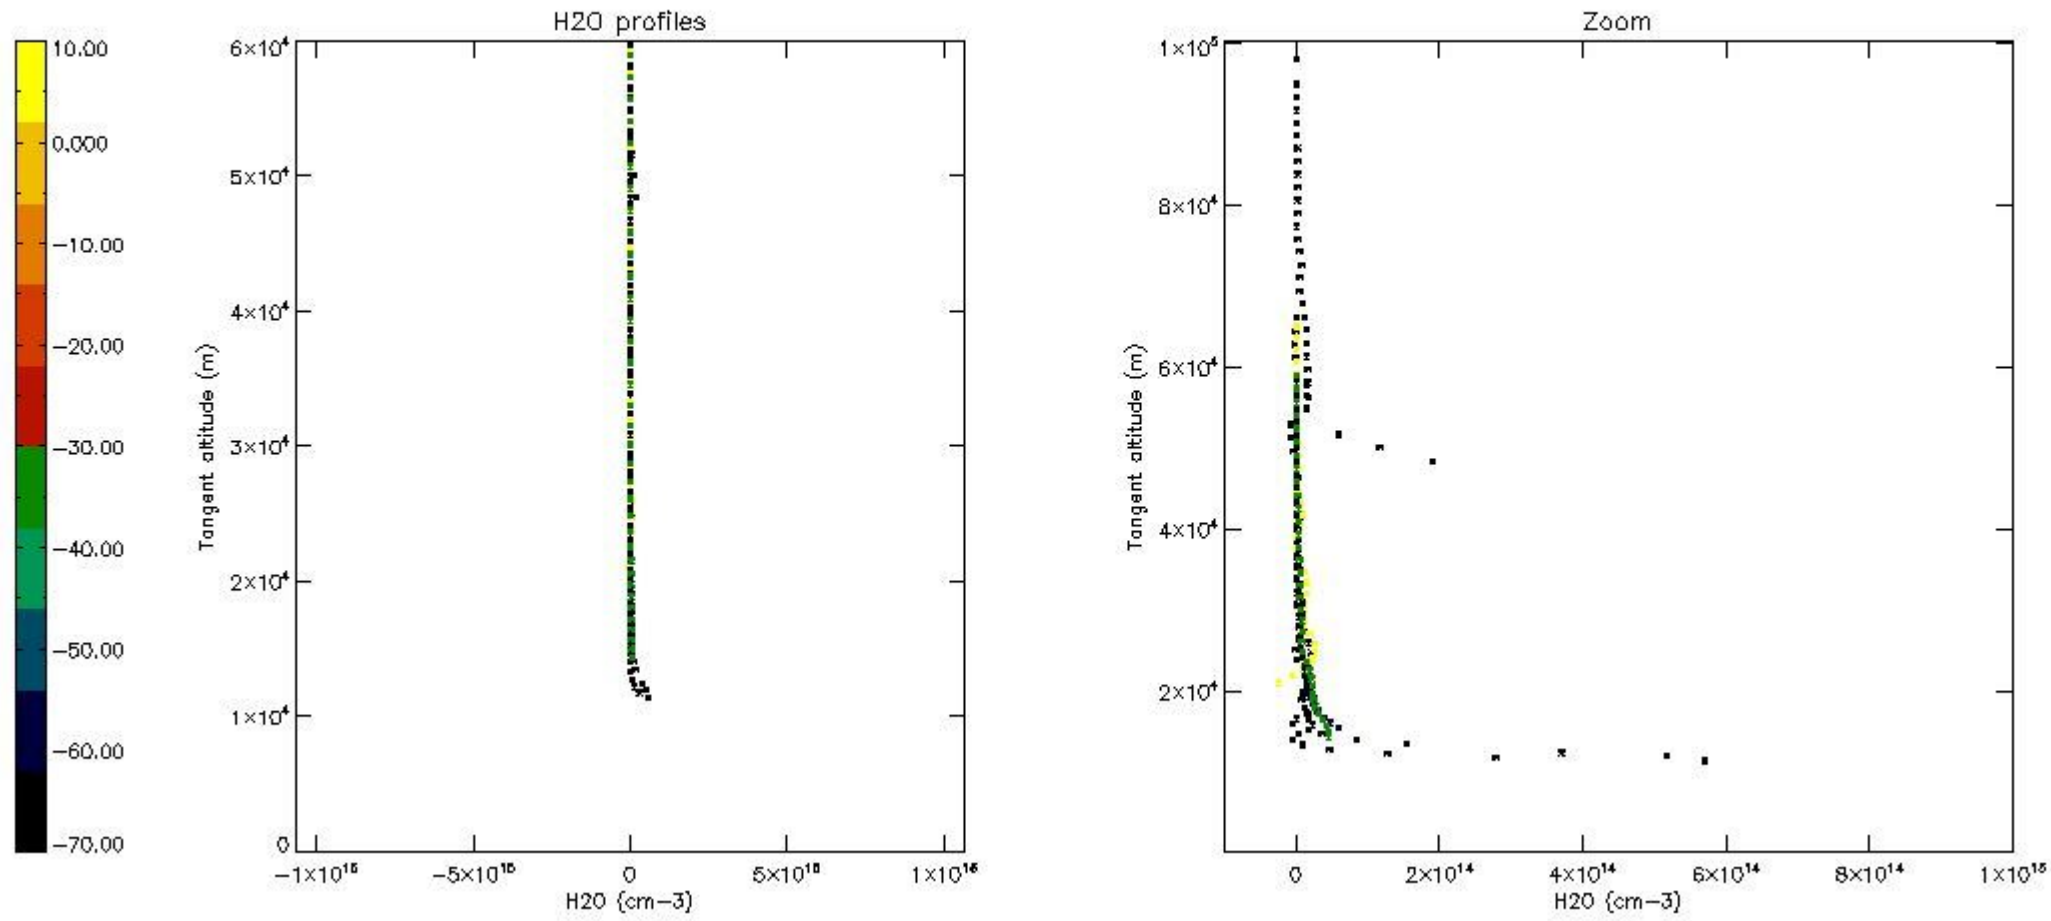

6. Auxiliary Data Files used for the production reported in section 2

The number reported in the third column indicates since which file (see list in section 2) the corresponding auxiliary file has been used. The fourth column is the date of those product files.

Type	Auxiliary Filename	Used since product	Used since product date
INST_PHYS_CHARACTERISTICS	GOM_INS_AXVIEC20091111_143220_20030716_120000_20500101_000000	1	18-AUG-2006 00:03:10
LEVEL-2_PROC_CONFIG	GOM_PR2_AXVIEC20091111_152718_20020301_000000_20500101_000000	1	18-AUG-2006 00:03:10
CROSS_SECTIONS_FILE	GOM_CRS_AXVIEC20091111_154832_20020301_000000_20500101_000000	1	18-AUG-2006 00:03:10