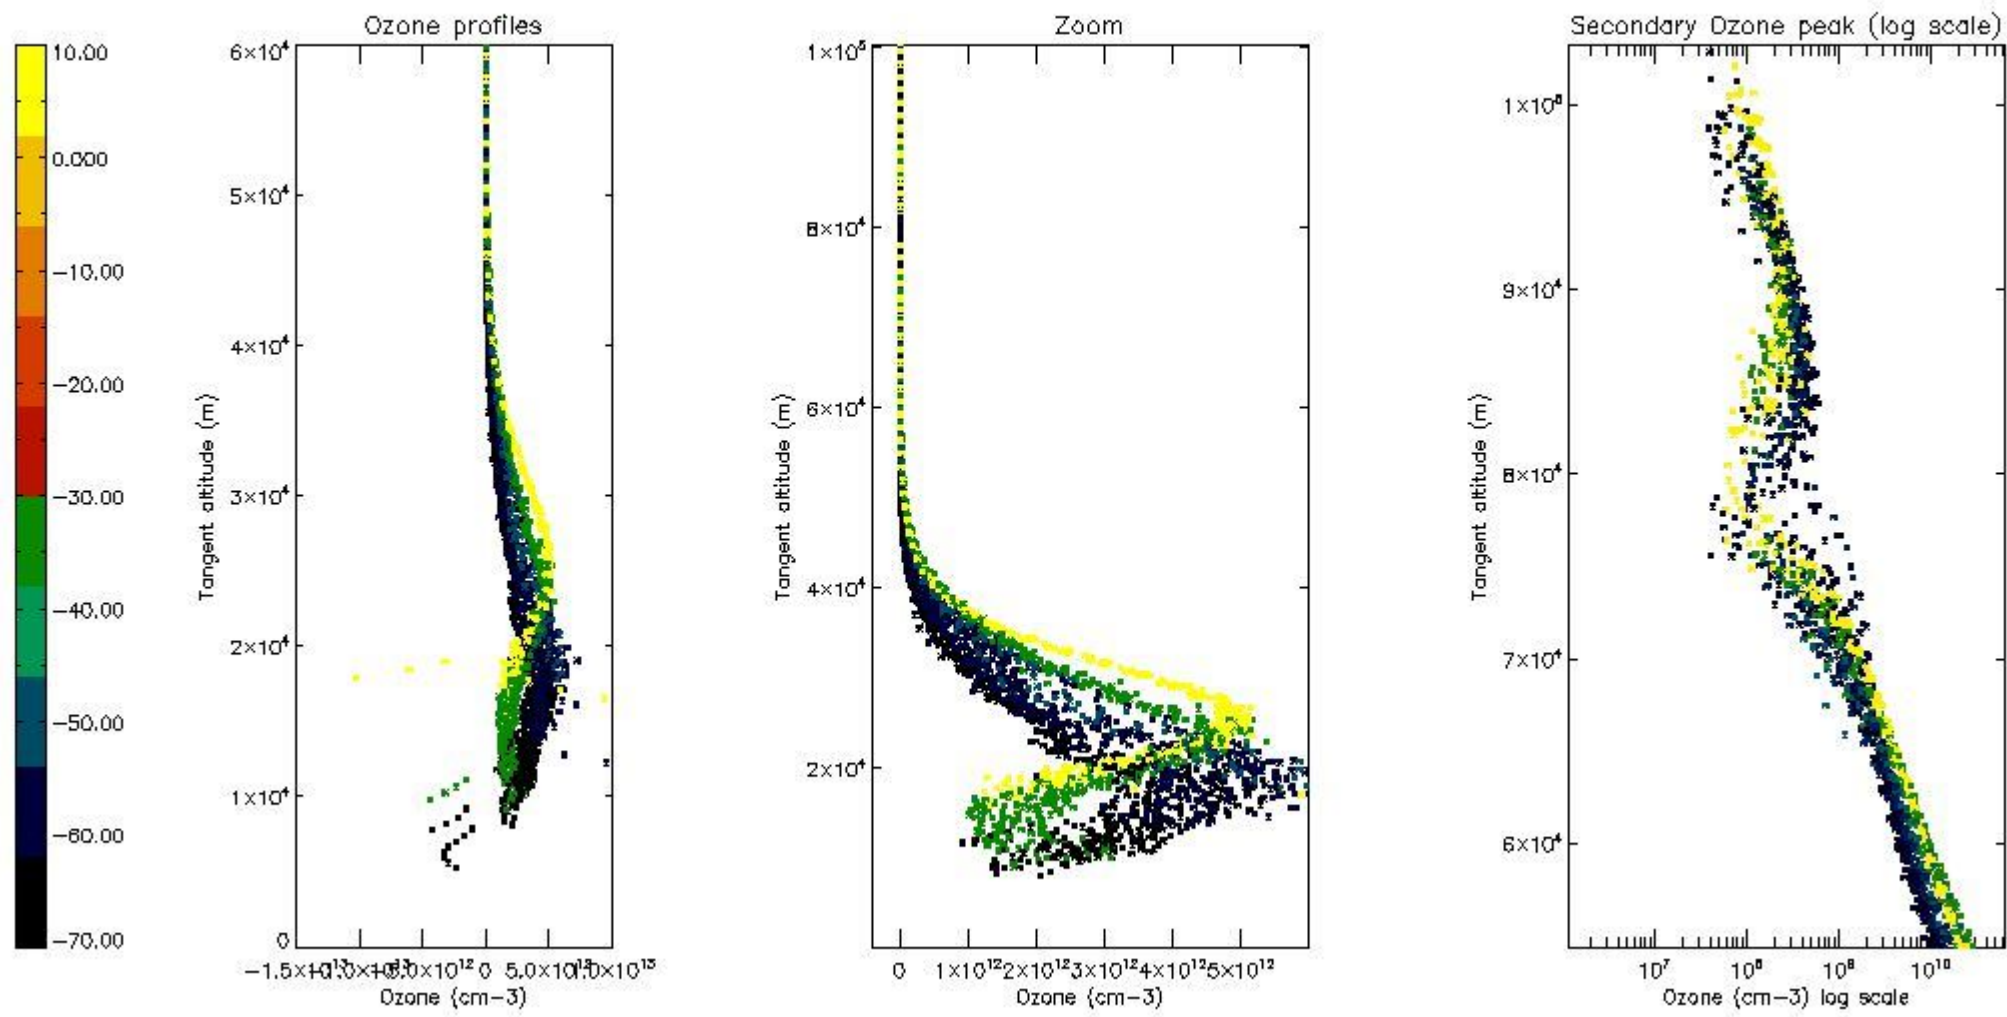

STD < 10	24
STD < 5	19

5.2 Plot ozone profiles for all STD (dark without errors)

The colorbar represents the latitude.

5.3 Plot ozone profiles where STD < 20% (dark without errors)

The colorbar represents the latitude.