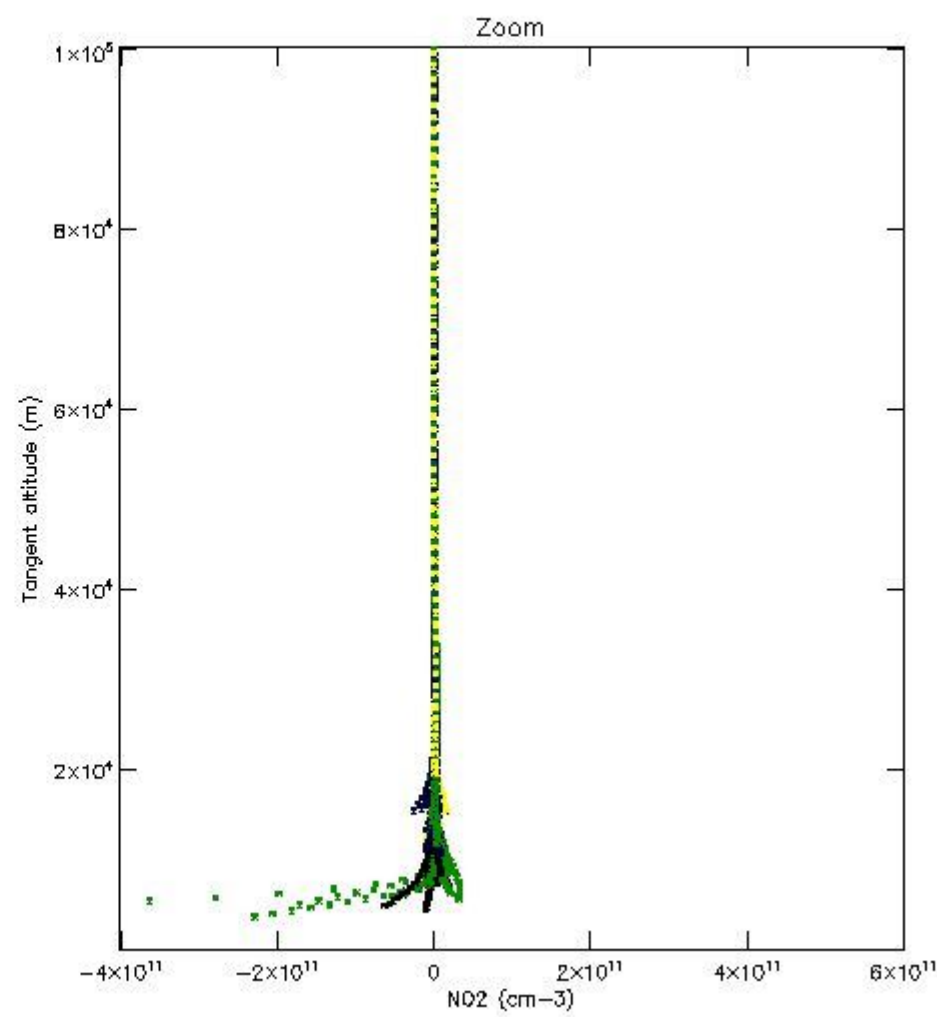

5.7 Plot NO3 profiles for all STD (dark without errors)

The colorbar represents the latitude.