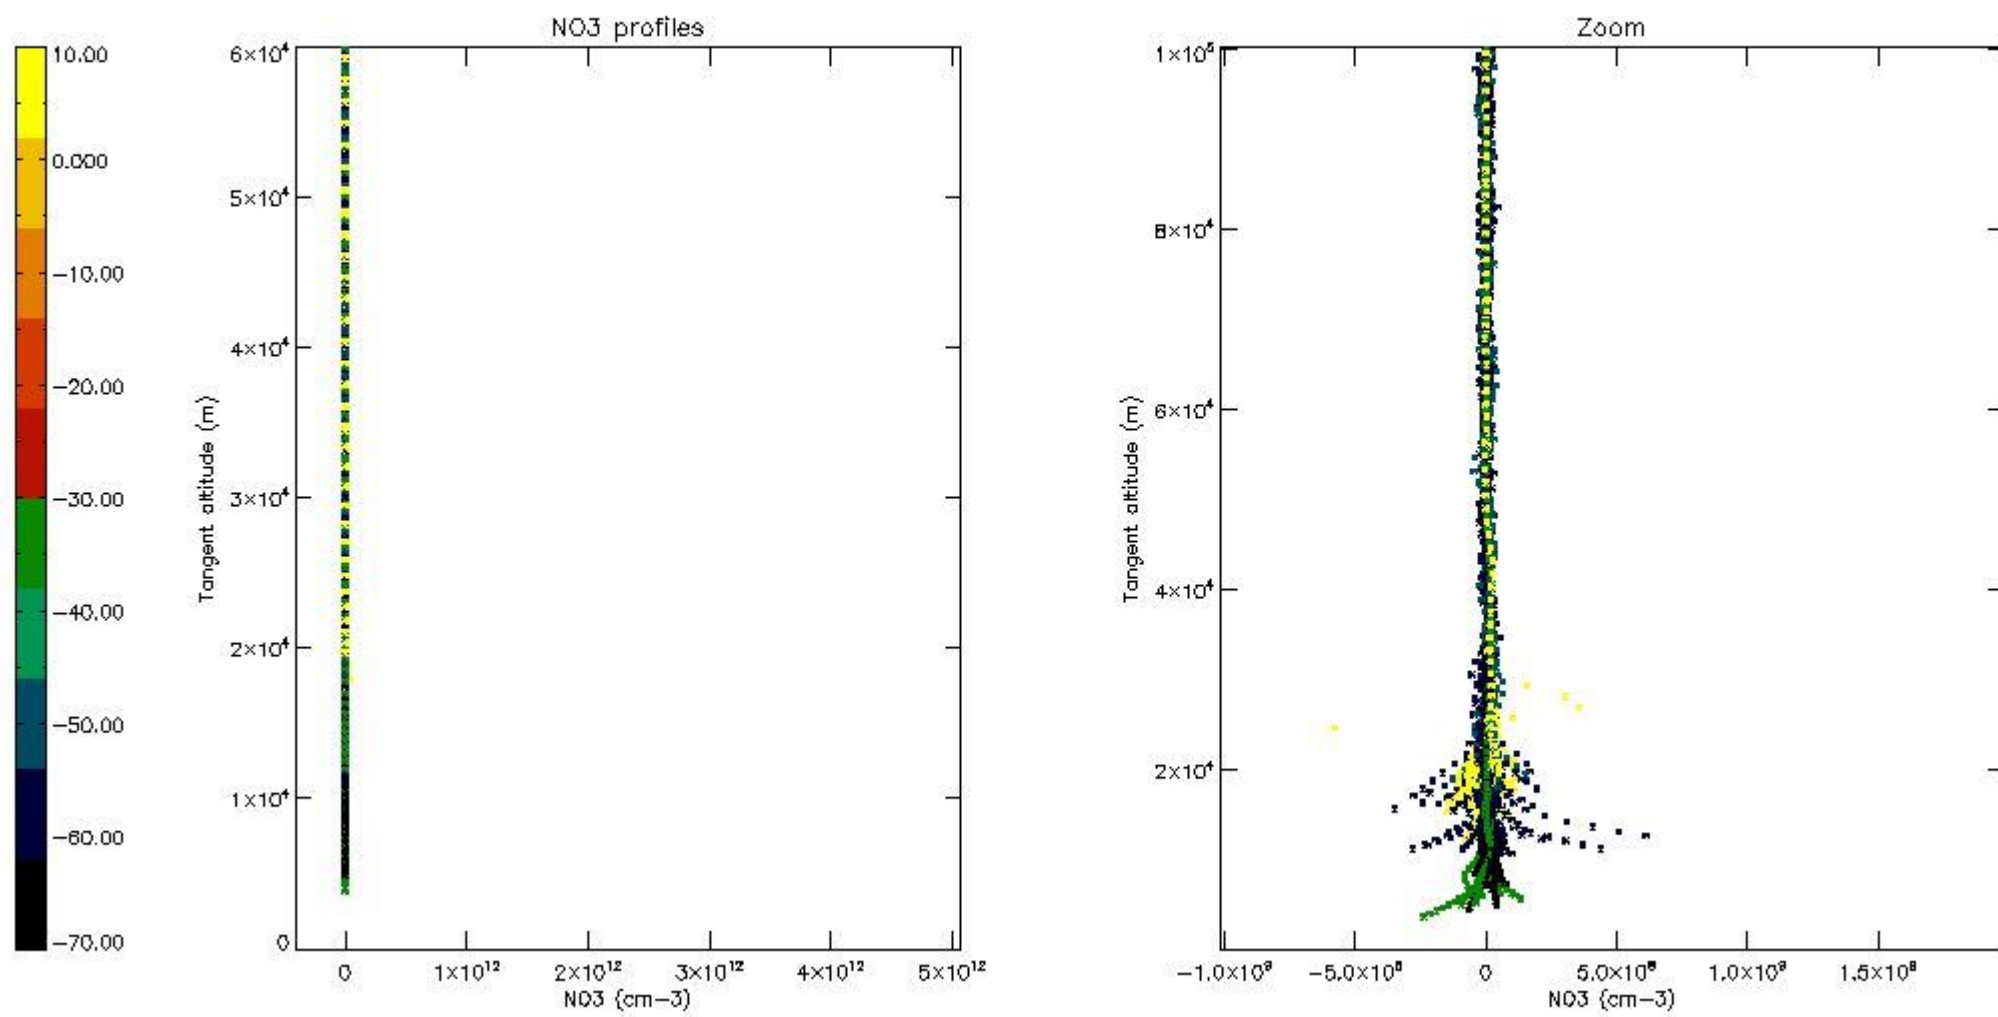

5.8 Plot H2O profiles for all STD (only for occultations of stars 1,2,3,4,13,14,16,26,63 dark without errors)

The colorbar represents the latitude.