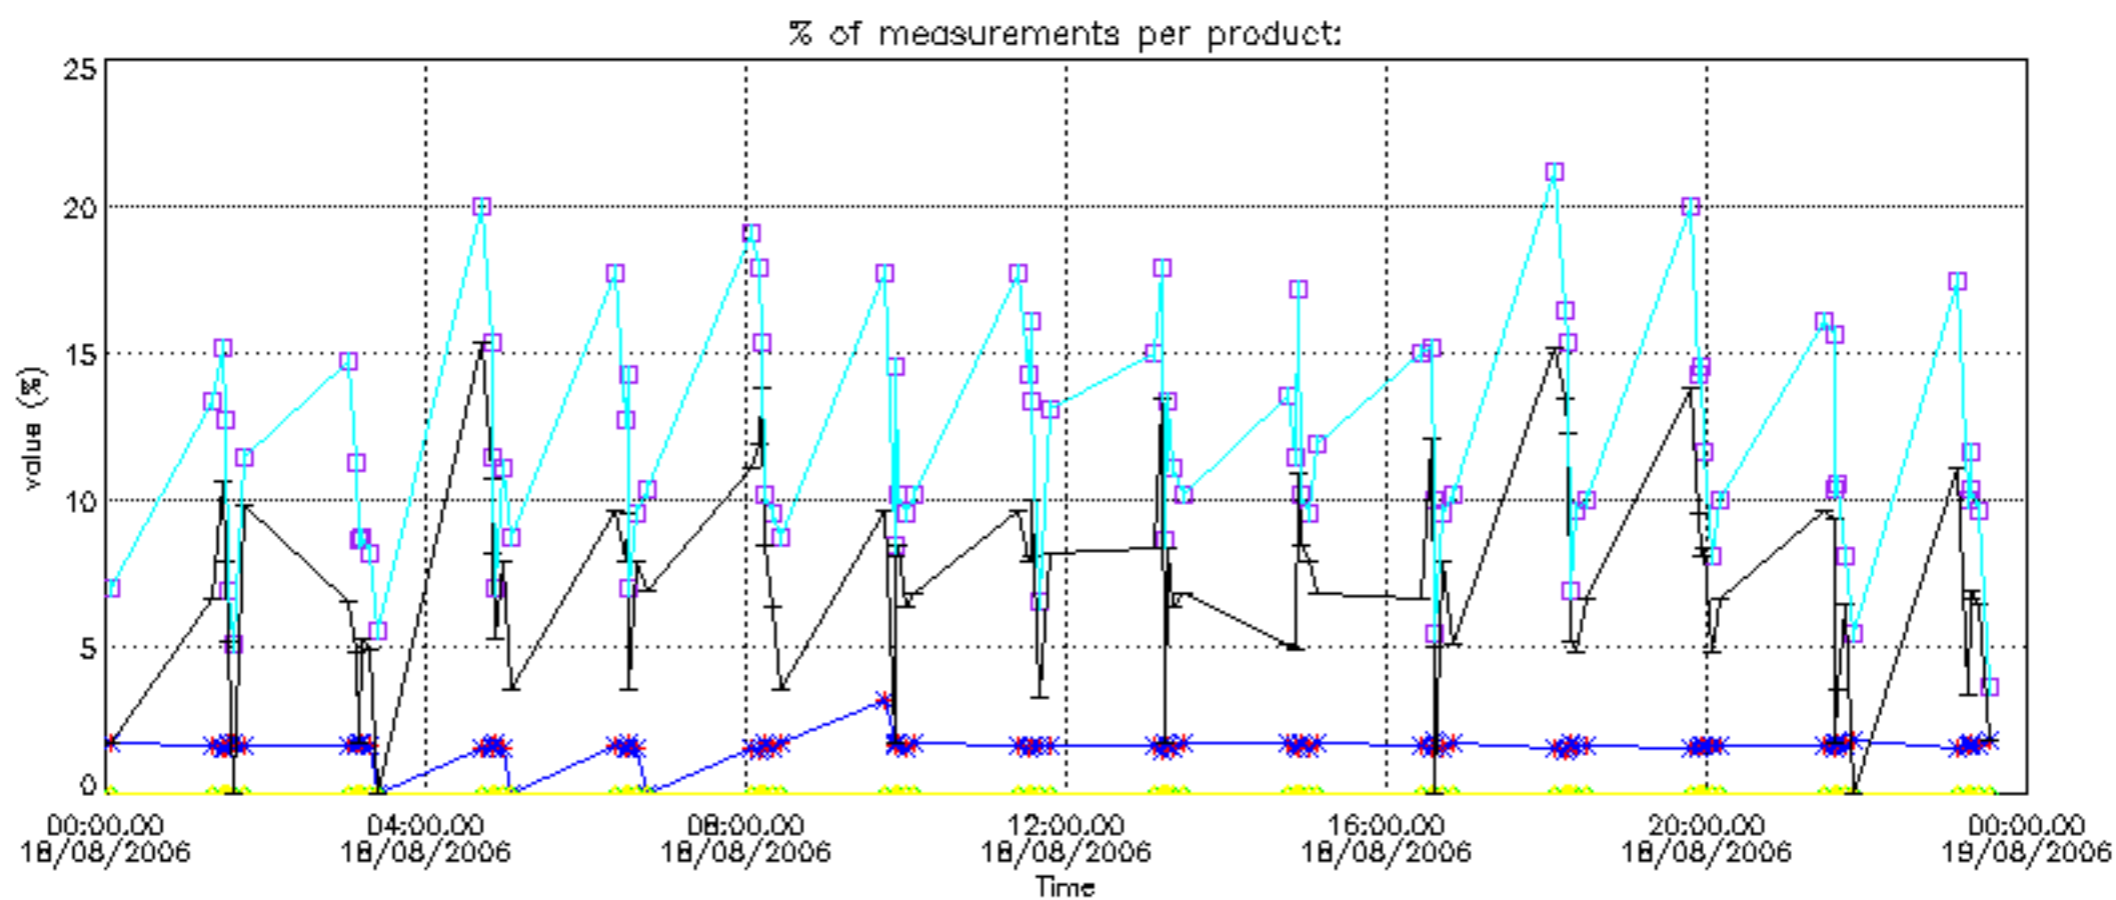

Percentage of cosmic ray hits per profile

Percentage of datation errors per profile