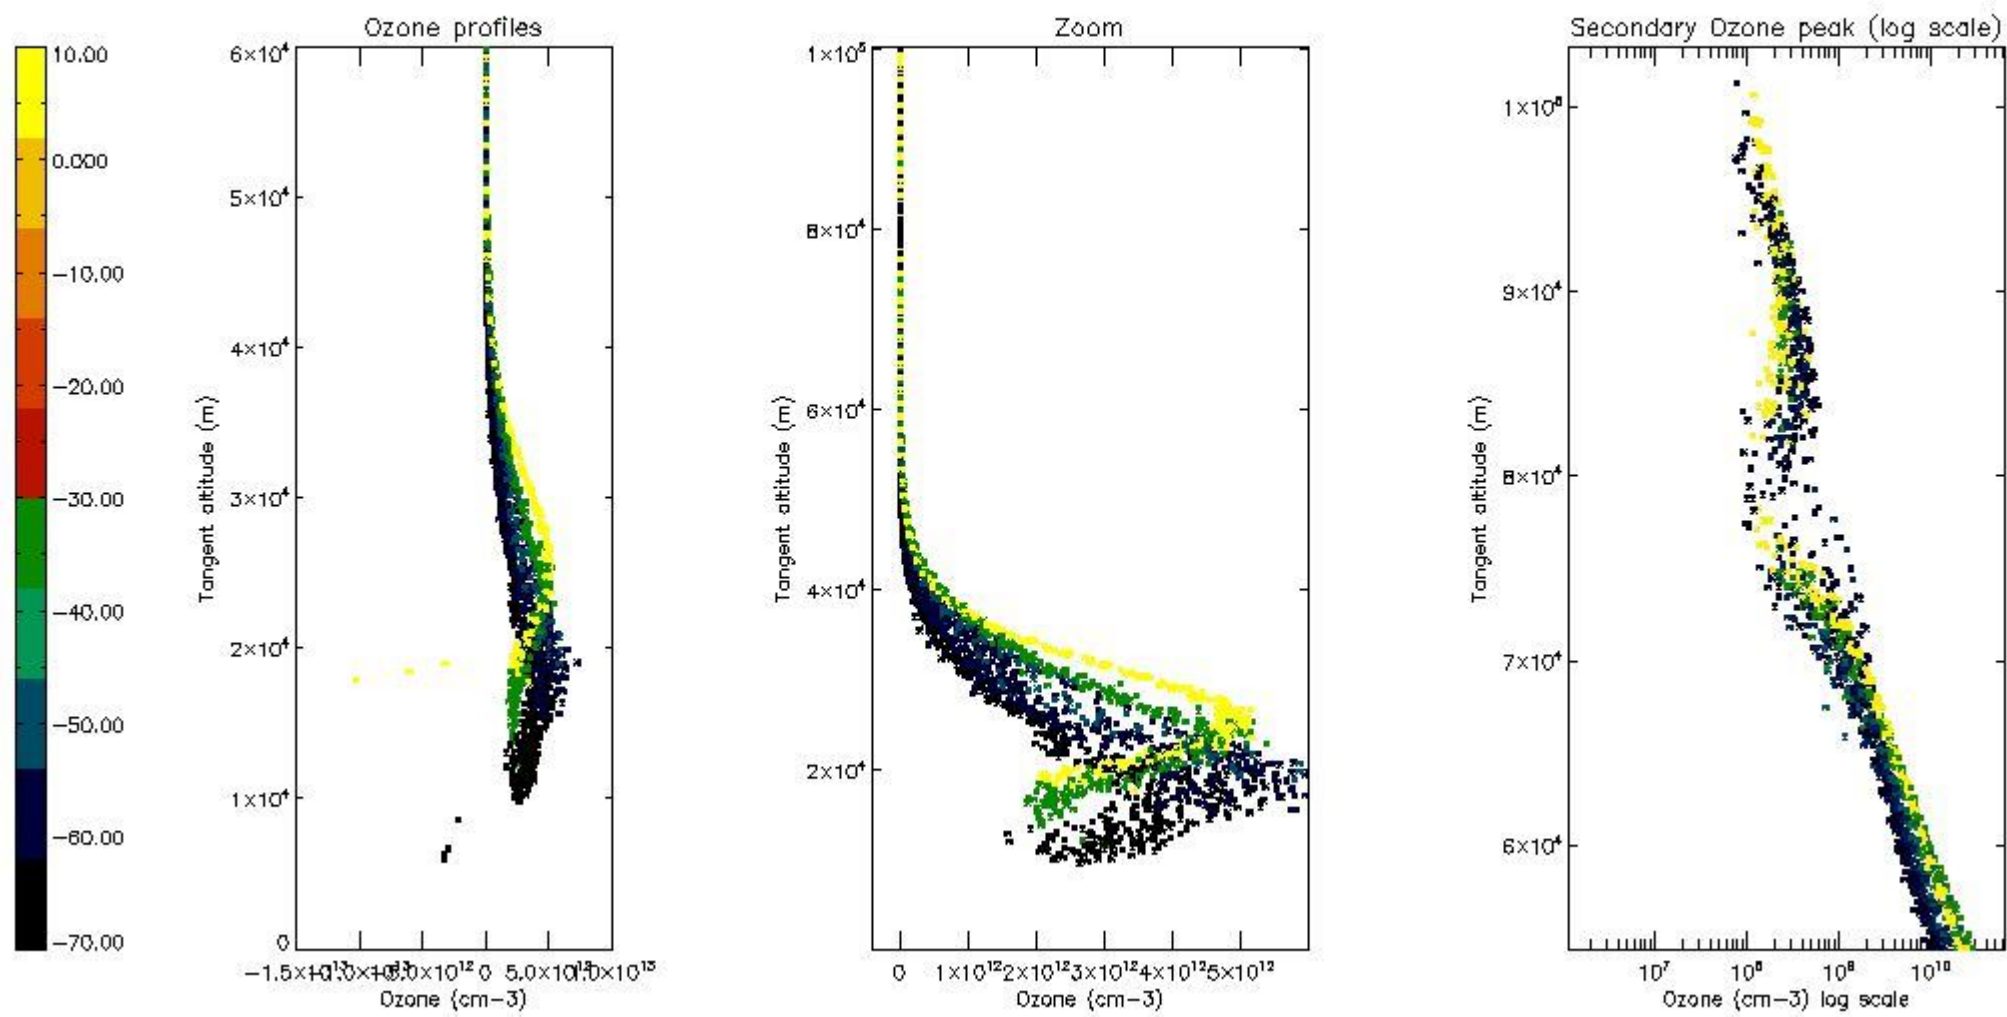

STD < 10	24
STD < 5	19

5.2 Plot ozone profiles for all STD (dark without errors)

The colorbar represents the latitude.

5.3 Plot ozone profiles where STD < 20% (dark without errors)

The colorbar represents the latitude.

5.4 Plot ozone profiles where STD < 10% (dark without errors)

The colorbar represents the latitude.

5.5 Plot ozone profiles where STD < 5% (dark without errors)

The colorbar represents the latitude.

5.6 Plot NO₂ profiles for all STD (dark without errors)

The colorbar represents the latitude.

5.7 Plot NO3 profiles for all STD (dark without errors)

The colorbar represents the latitude.

5.8 Plot H2O profiles for all STD (only for occultations of stars 1,2,3,4,13,14,16,26,63 dark without errors)