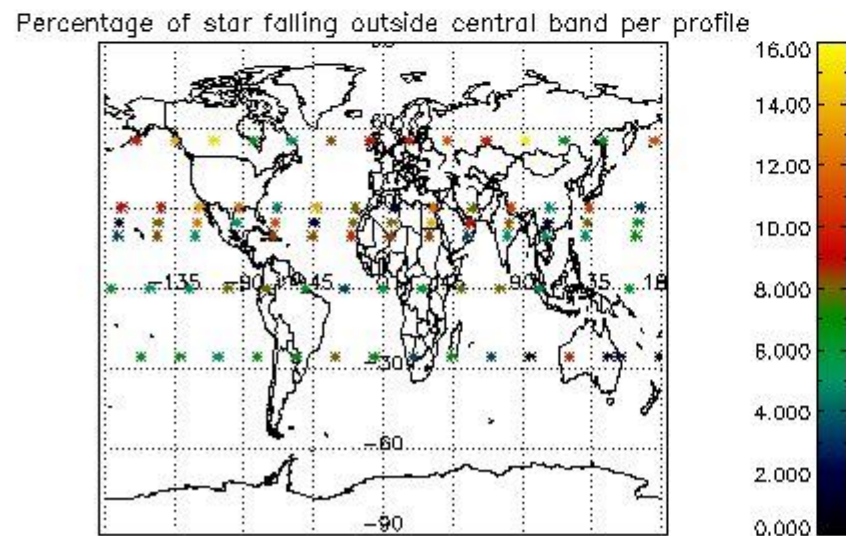

Percentage of datation errors per profile

Percentage of star falling outside central band per profile

Percentage of saturation errors per profile

4.2.2 Plot level 1 quality information per product (world map): ENVISAT DESCENDING passes