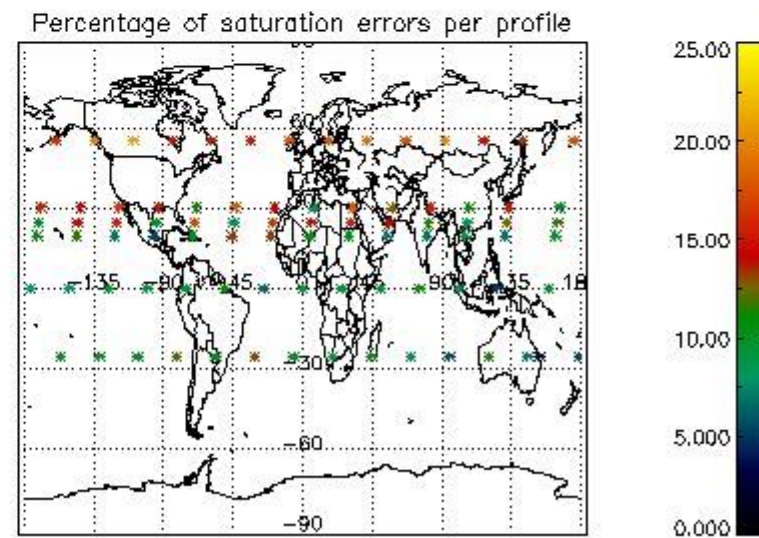

5. Trace gas profiles

5.1 Ozone statistics based on quality of products

The final quality of the products can be "measured" using the STD (Standard Deviation) attached to every point profile. This information is written to the parameter GOM_NL__2P/NL_LOCAL_SPECIES_DENSITY/o3_std of the level 2 products. The table below shows the statistics for given STD ranges.

The statistics are given with respect to the overall valid production:

- Products without fatal errors: GOM_NL__2P/MPH/PRODUCT_ERR=0
- Valid point profile: GOM_NL__2P/NL_LOCAL_SPECIES_DENSITY/pcd(0)=0

The 'Criteria' is applied to valid points of dark limb products:

- Products in dark limb illumination condition: GOM_NL__2P/NL_SUMMARY_QUALITY/obs_ill_cond=0
- Products without fatal errors: GOM_NL__2P/MPH/PRODUCT_ERR=0
- Valid point profile: GOM_NL__2P/NL_LOCAL_SPECIES_DENSITY/pcd(0)=0

So, the table below shows the percentage of dark limb and valid observations for each criteria with respect to the overall valid daily observations.

Criteria	% of total production
All STD	35
STD < 20	28