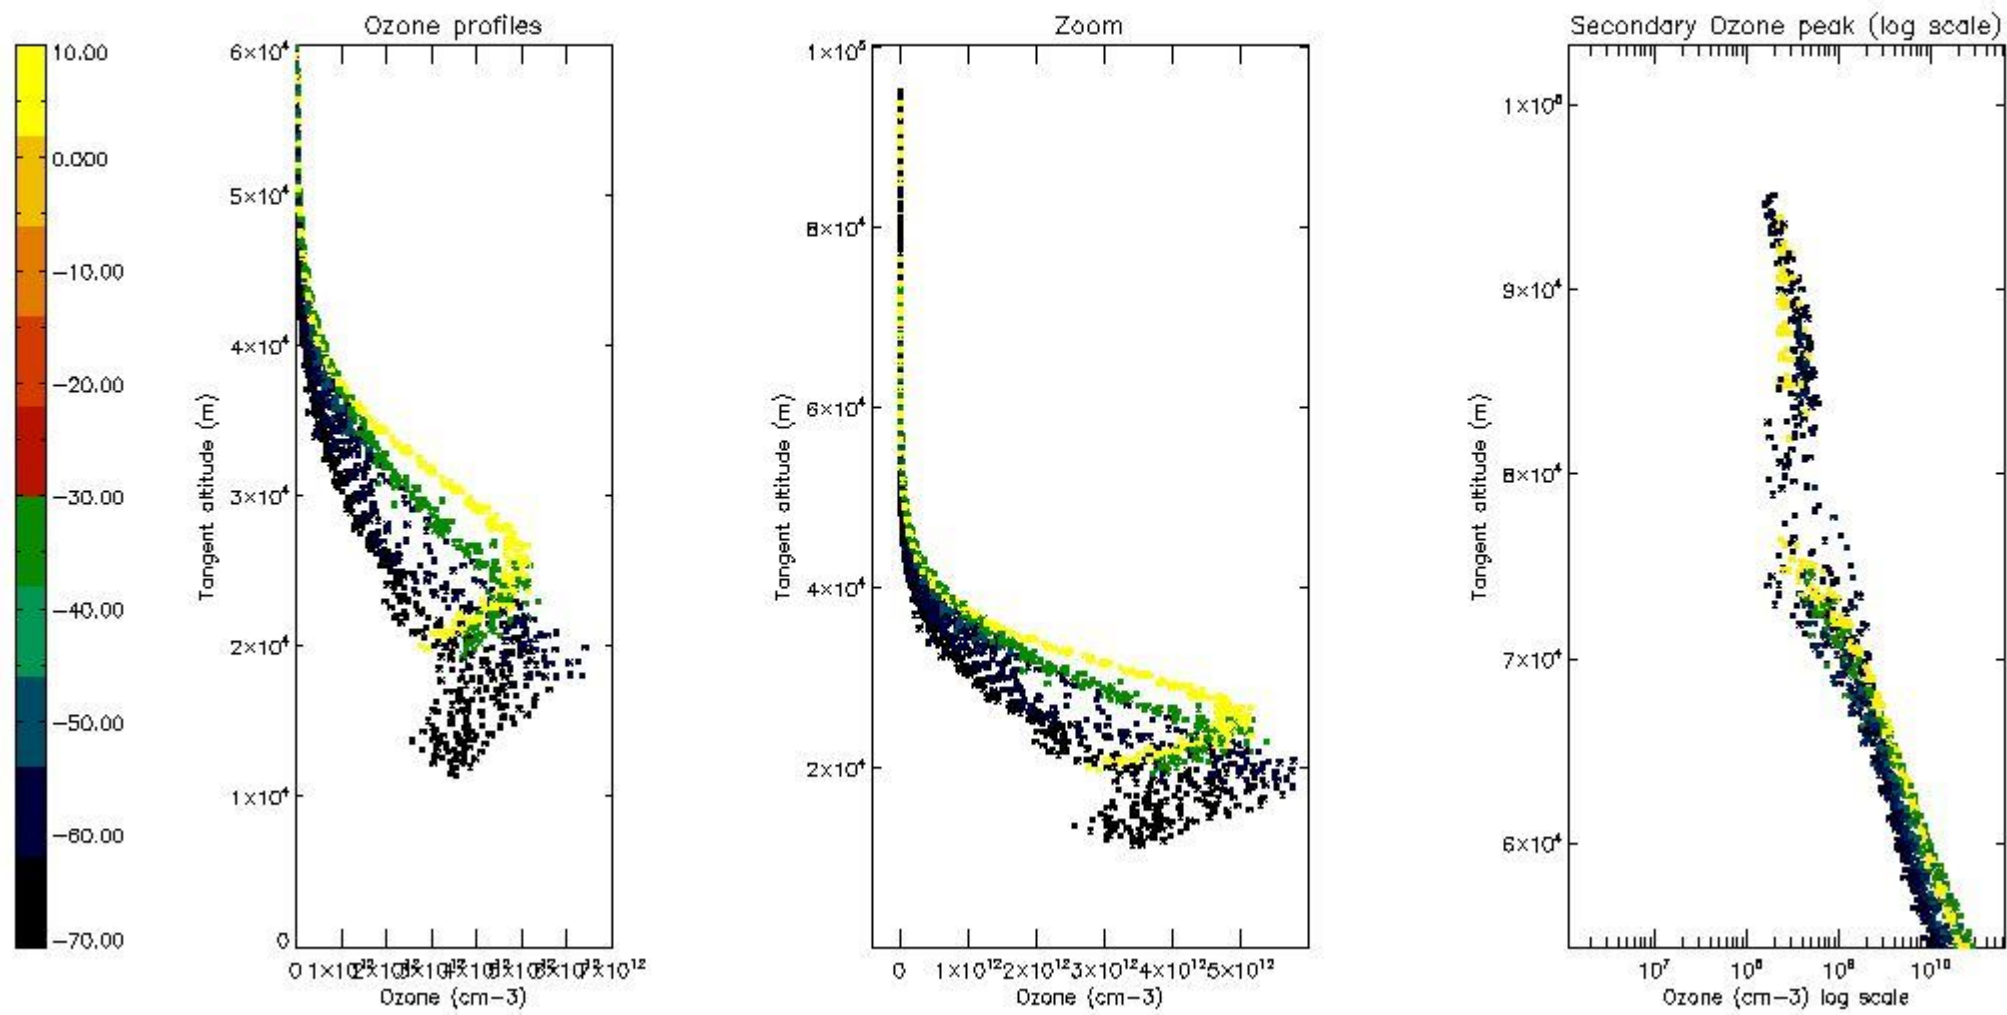

STD < 10	24
STD < 5	19

5.2 Plot ozone profiles for all STD (dark without errors)

The colorbar represents the latitude.

5.3 Plot ozone profiles where STD < 20% (dark without errors)

The colorbar represents the latitude.

5.4 Plot ozone profiles where STD < 10% (dark without errors)

The colorbar represents the latitude.

5.5 Plot ozone profiles where STD < 5% (dark without errors)

The colorbar represents the latitude.

5.6 Plot NO₂ profiles for all STD (dark without errors)

The colorbar represents the latitude.

5.7 Plot NO3 profiles for all STD (dark without errors)

The colorbar represents the latitude.

5.8 Plot H2O profiles for all STD (only for occultations of stars 1,2,3,4,13,14,16,26,63 dark without errors)