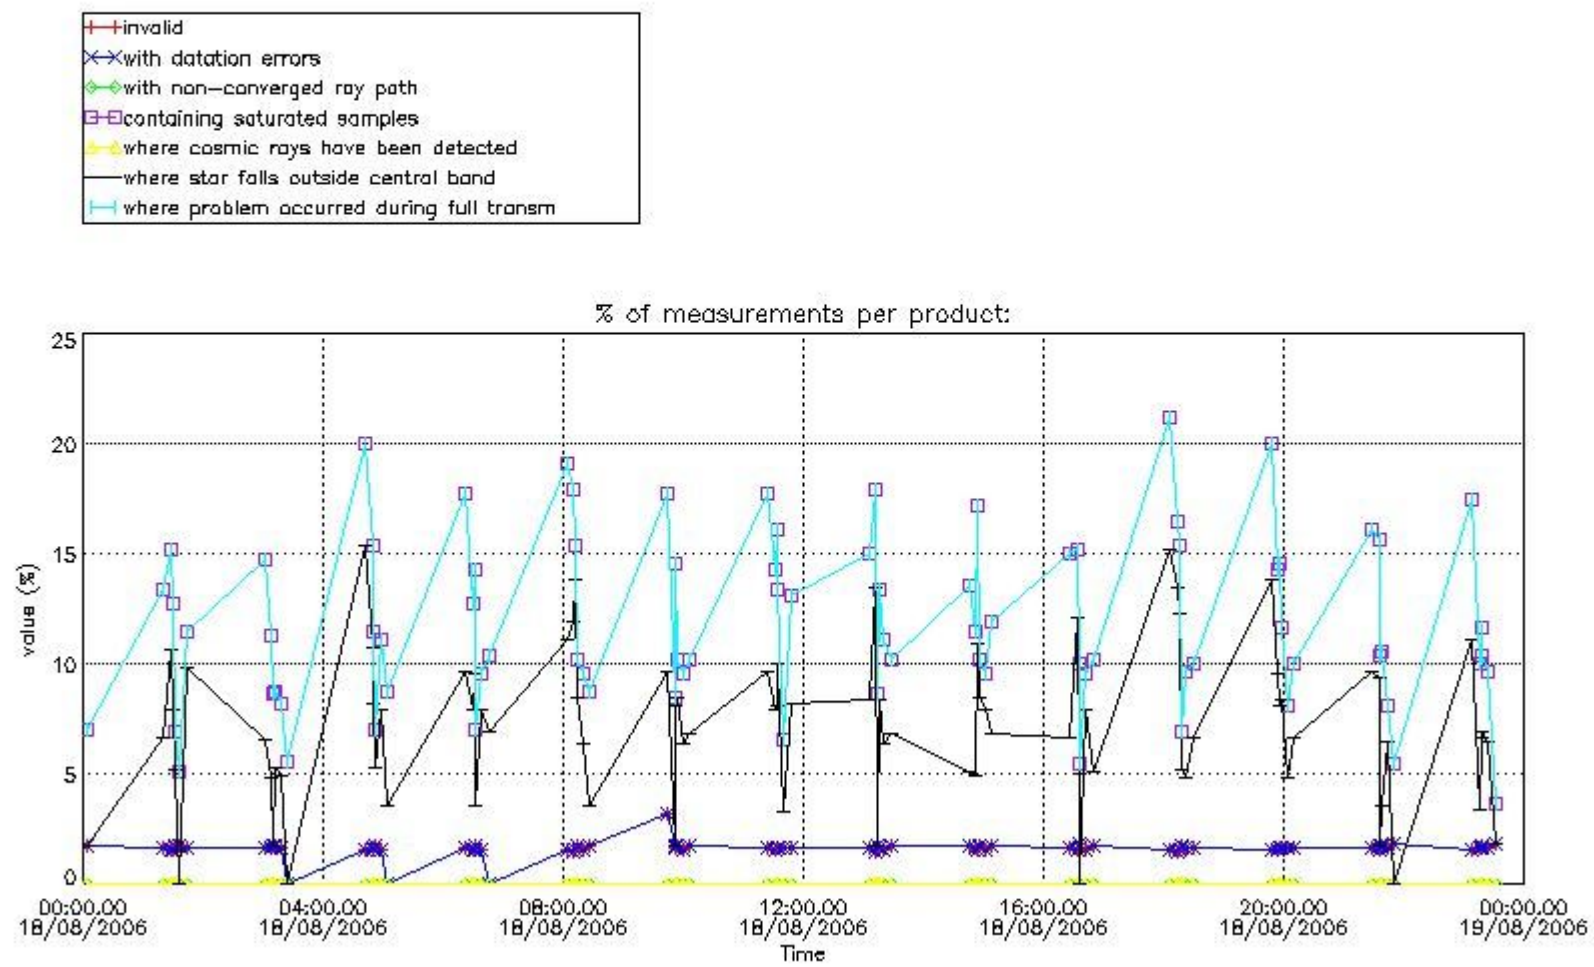

4.2 Plot quality information per product coming from level 1b processing (world map)

4.2.1 Plot level 1 quality information per product (world map): ENVISAT ASCENDING passes