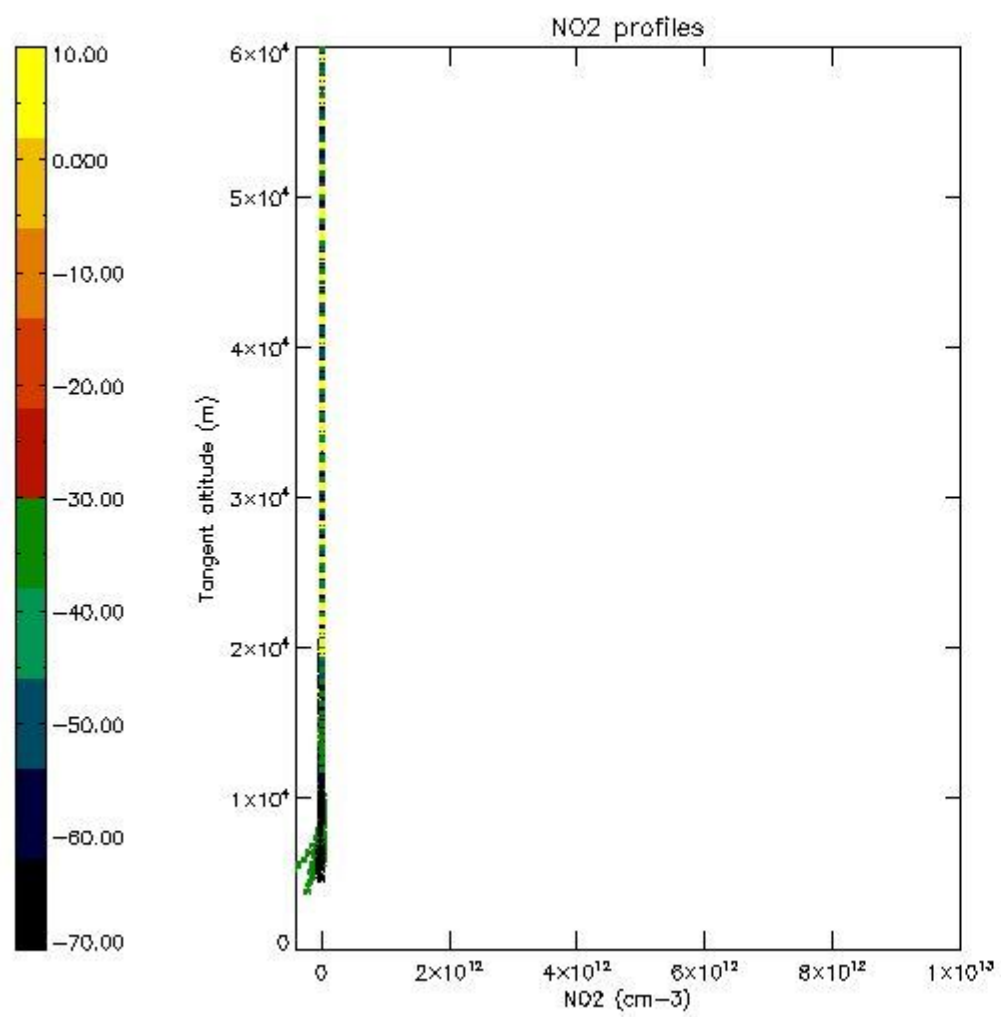

5.4 Plot ozone profiles where STD < 10% (dark without errors)

The colorbar represents the latitude.

5.5 Plot ozone profiles where STD < 5% (dark without errors)

The colorbar represents the latitude.

5.6 Plot NO₂ profiles for all STD (dark without errors)

The colorbar represents the latitude.

5.7 Plot NO3 profiles for all STD (dark without errors)

The colorbar represents the latitude.

5.8 Plot H2O profiles for all STD (only for occultations of stars 1,2,3,4,13,14,16,26,63 dark without errors)