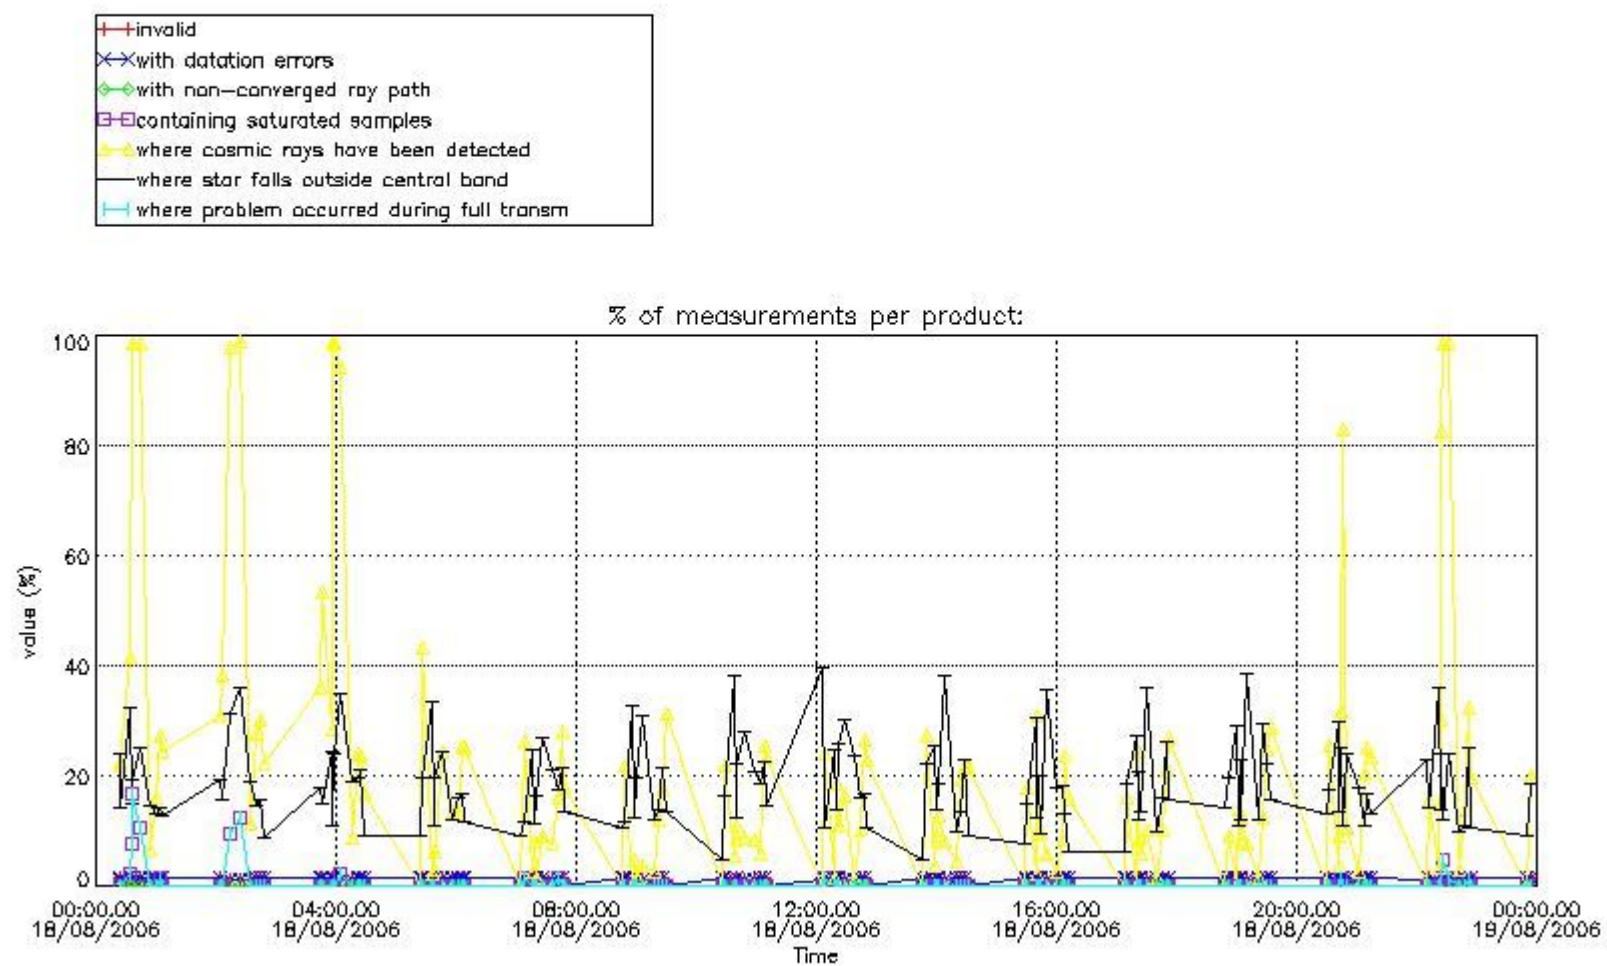

4.1.2 Plot level 1 quality information per product (time dependant): ENVI SAT DESCENDING passes