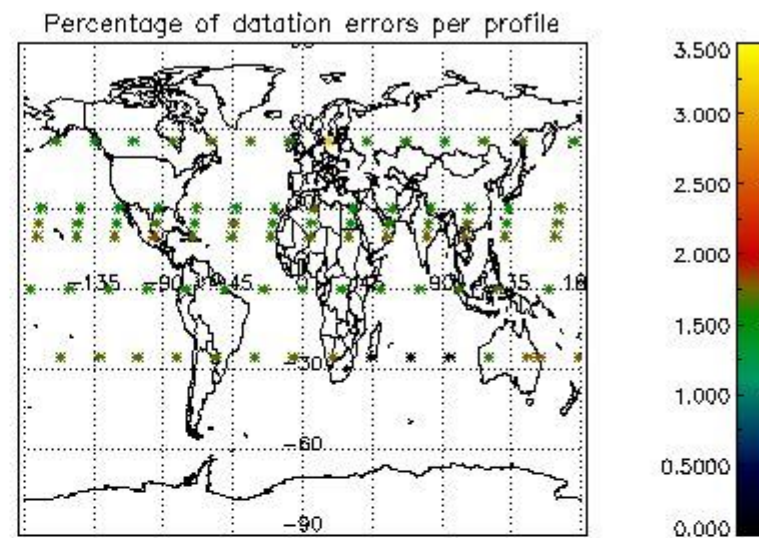

5. Trace gas profiles

5.1 Ozone statistics based on quality of products

The final quality of the products can be "measured" using the STD (Standard Deviation) attached to every point profile. This information is written to the parameter GOM_NL__2P/NL_LOCAL_SPECIES_DENSITY/o3_std of the level 2 products. The table below shows the statistics for given STD ranges.

The statistics are given with respect to the overall valid production:

- Products without fatal errors: GOM_NL__2P/MPH/PRODUCT_ERR=0
- Valid point profile: GOM_NL__2P/NL_LOCAL_SPECIES_DENSITY/pcd(0)=0

The 'Criteria' is applied to valid points of dark limb products:

- Products in dark limb illumination condition: GOM_NL__2P/NL_SUMMARY_QUALITY/obs_ill_cond=0
- Products without fatal errors: GOM_NL__2P/MPH/PRODUCT_ERR=0
- Valid point profile: GOM_NL__2P/NL_LOCAL_SPECIES_DENSITY/pcd(0)=0

So, the table below shows the percentage of dark limb and valid observations for each criteria with respect to the overall valid daily observations.

Criteria	% of total production
All STD	35
STD < 20	28