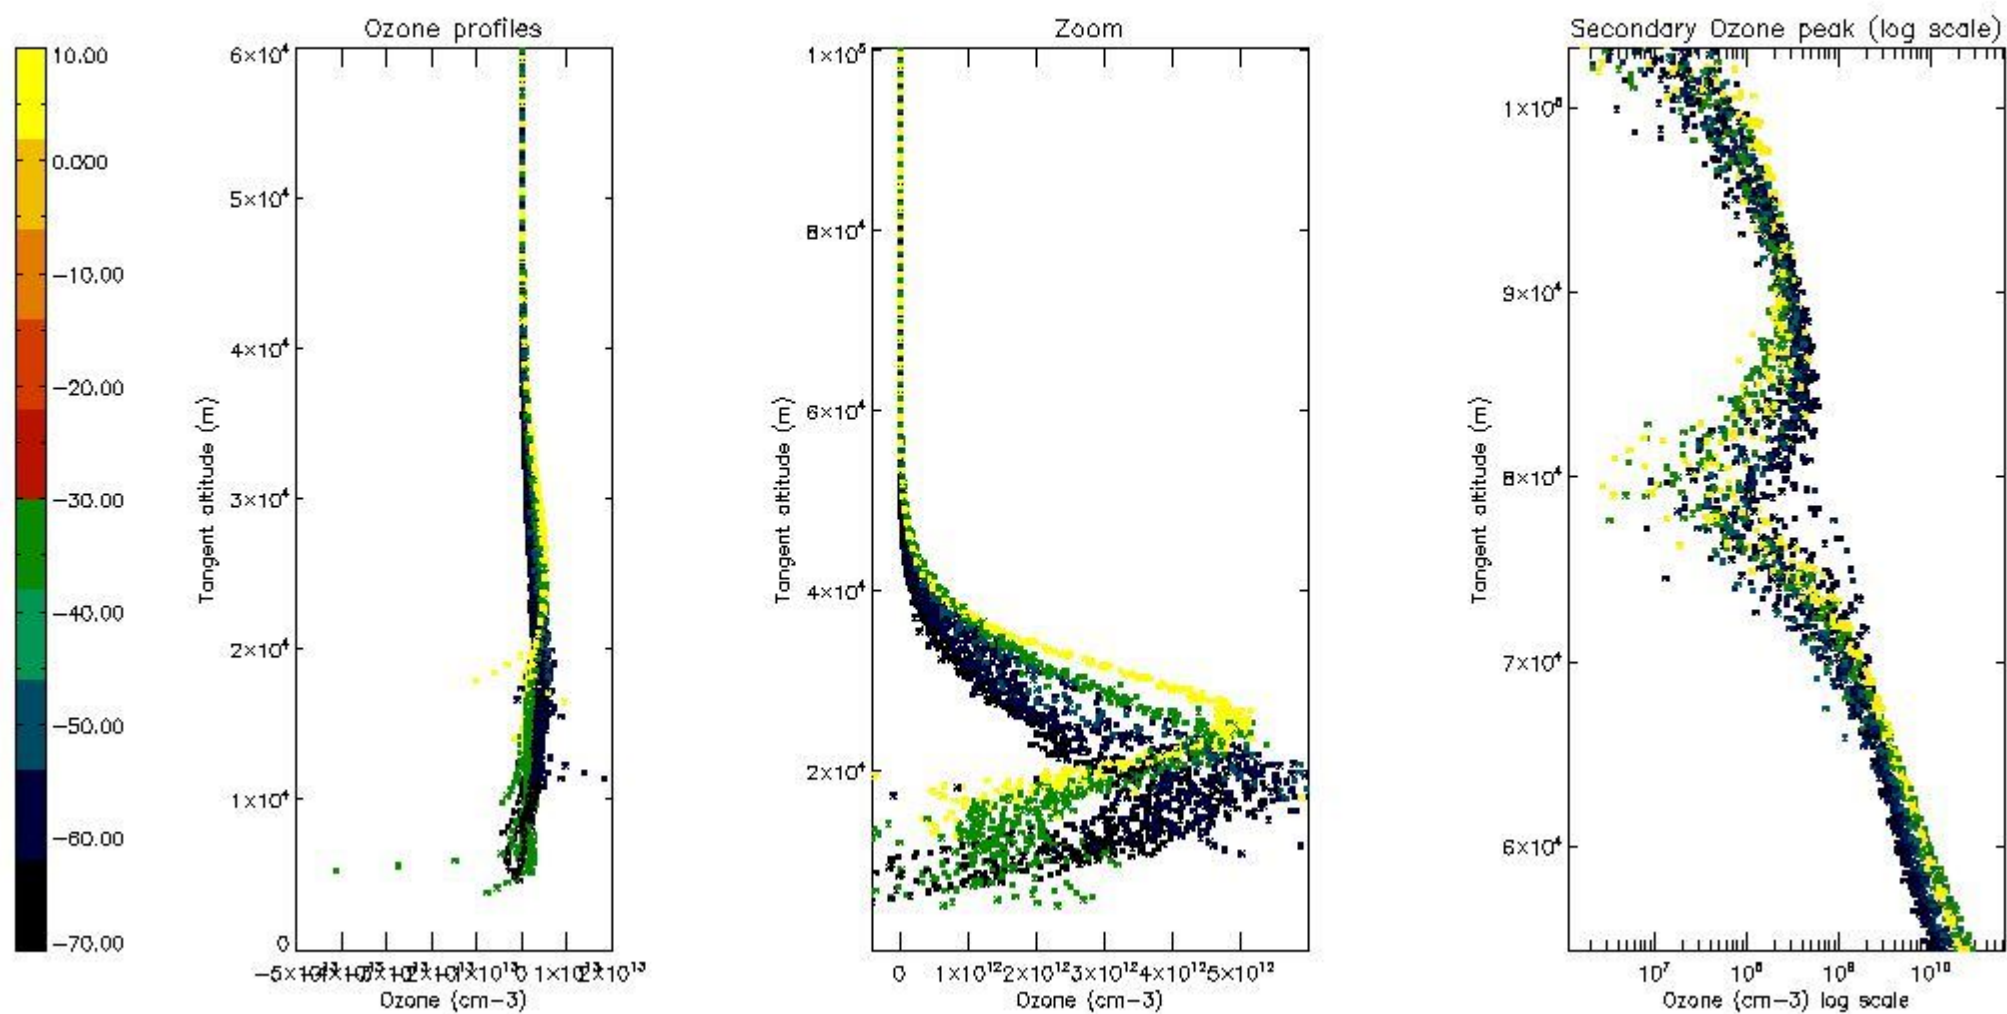

STD < 10	24
STD < 5	19

5.2 Plot ozone profiles for all STD (dark without errors)

The colorbar represents the latitude.

5.3 Plot ozone profiles where STD < 20% (dark without errors)

The colorbar represents the latitude.