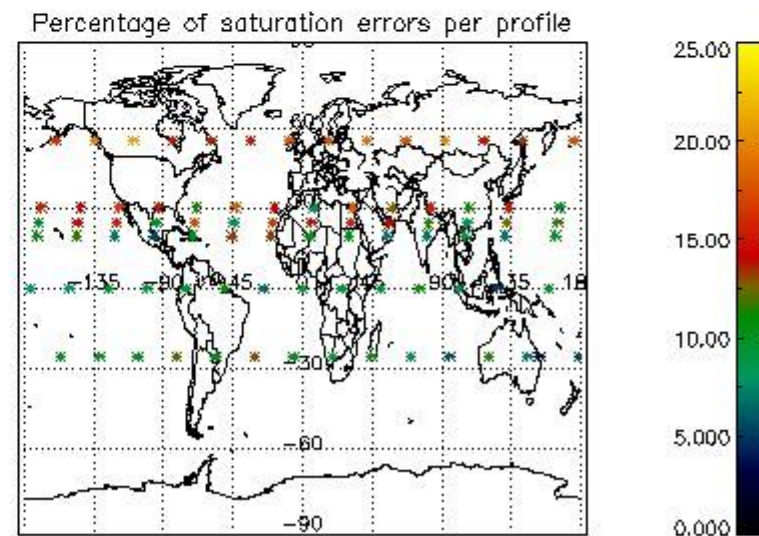

Percentage of datation errors per profile

Percentage of star falling outside central band per profile

Percentage of saturation errors per profile

4.2.2 Plot level 1 quality information per product (world map): ENVISAT DESCENDING passes