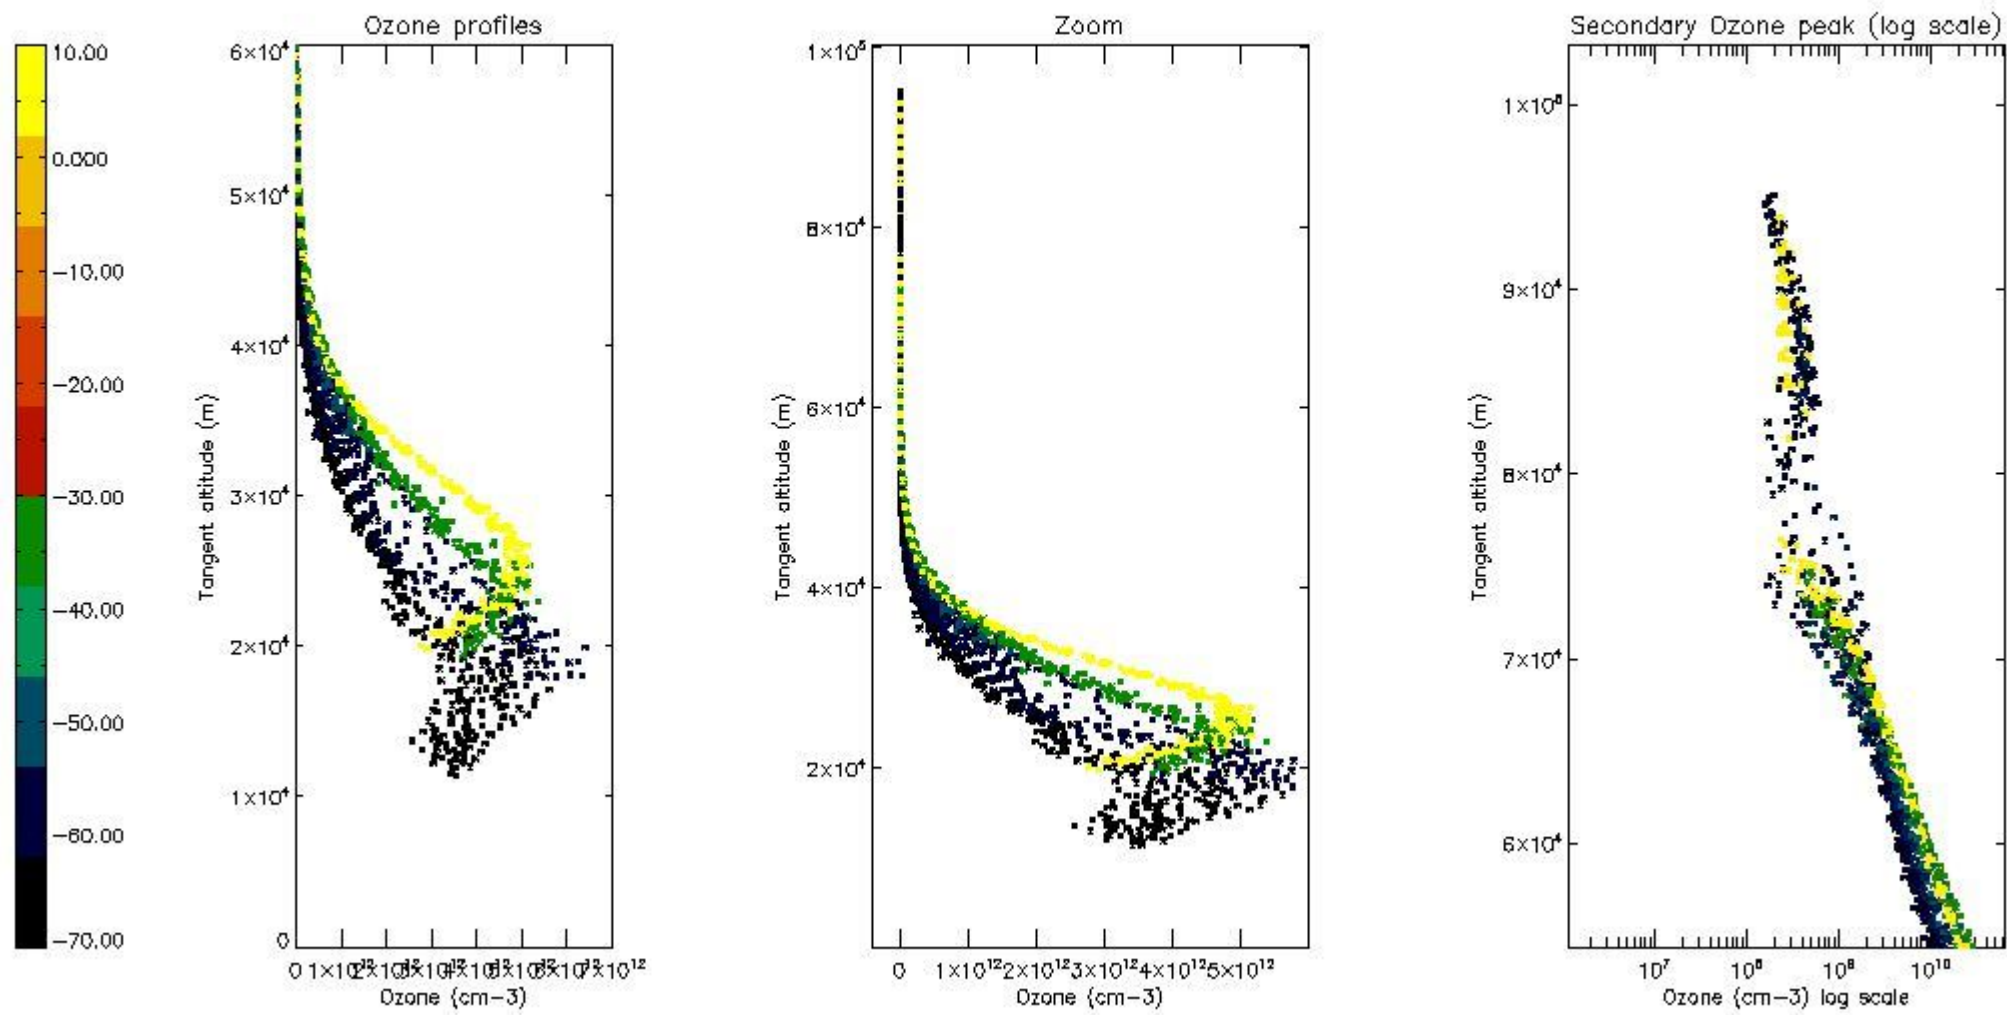

5.6 Plot NO₂ profiles for all STD (dark without errors)

The colorbar represents the latitude.