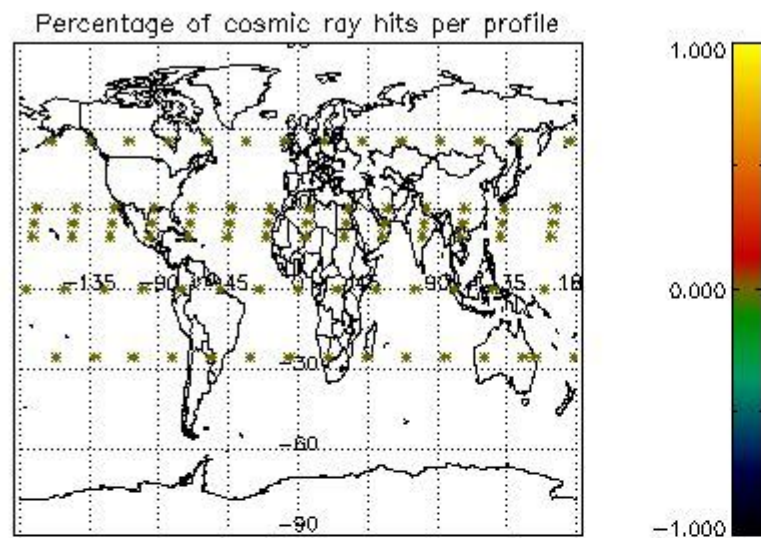

4.2.2 Plot level 1 quality information per product (world map): ENVISAT DESCENDING passes

5. Trace gas profiles

5.1 Ozone statistics based on quality of products

The final quality of the products can be "measured" using the STD (Standard Deviation) attached to every point profile. This information is written to the parameter GOM_NL__2P/NL_LOCAL_SPECIES_DENSITY/o3_std of the level 2 products. The table below shows the statistics for given STD ranges.

The statistics are given with respect to the overall valid production:

- Products without fatal errors: GOM_NL__2P/MPH/PRODUCT_ERR=0
- Valid point profile: GOM_NL__2P/NL_LOCAL_SPECIES_DENSITY/pcd(0)=0

The 'Criteria' is applied to valid points of dark limb products:

- Products in dark limb illumination condition: GOM_NL__2P/NL_SUMMARY_QUALITY/obs_ill_cond=0
- Products without fatal errors: GOM_NL__2P/MPH/PRODUCT_ERR=0
- Valid point profile: GOM_NL__2P/NL_LOCAL_SPECIES_DENSITY/pcd(0)=0

So, the table below shows the percentage of dark limb and valid observations for each criteria with respect to the overall valid daily observations.

Criteria	% of total production
All STD	35
STD < 20	28