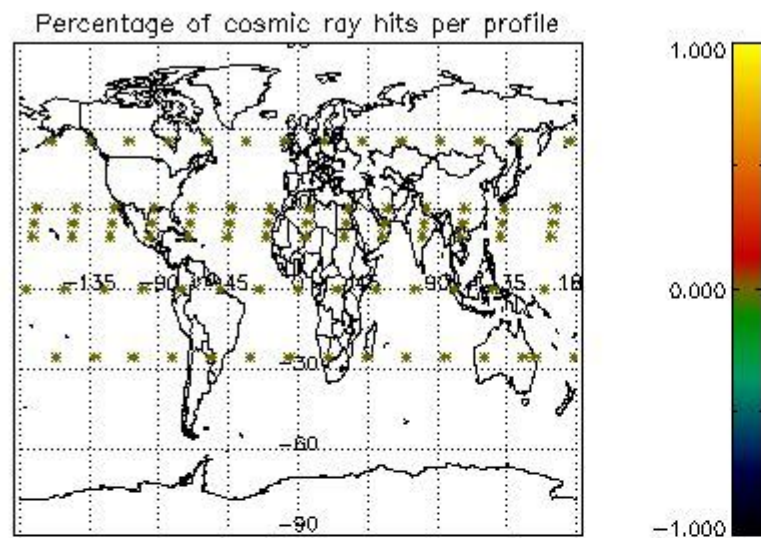

Percentage of datation errors per profile

Percentage of star falling outside central band per profile

Percentage of saturation errors per profile

4.2.2 Plot level 1 quality information per product (world map): ENVISAT DESCENDING passes