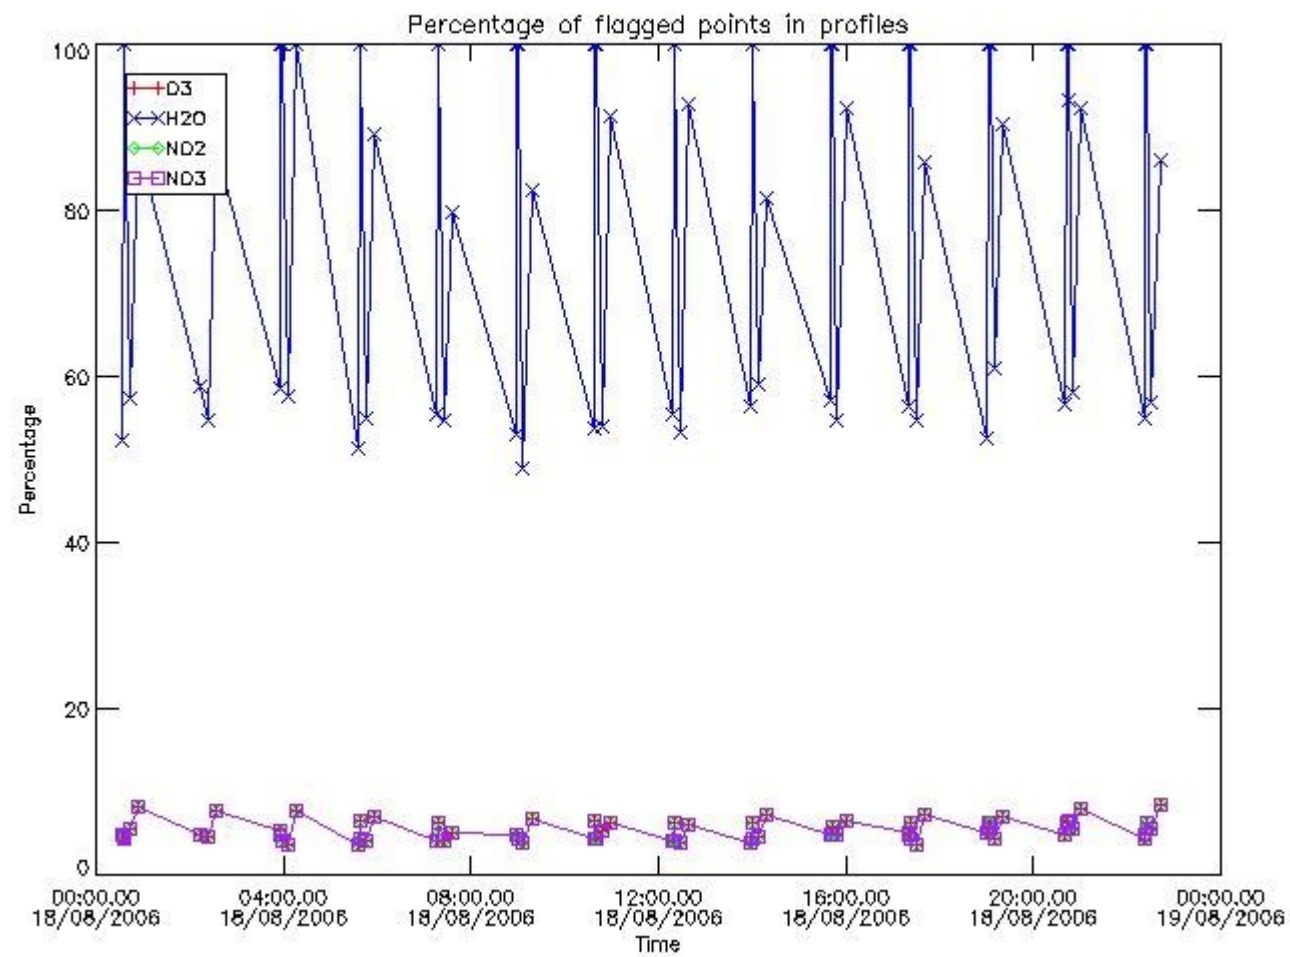

3. Quality information per product

In this section it is plotted some information contained in the Quality Summary data set of the level 2 products. Only products in dark limb conditions and without errors (error flag in the MPH set to "0") are used.

3.1 Plot quality information per product (time dependant)

3.2 Plot quality information per product (world map)