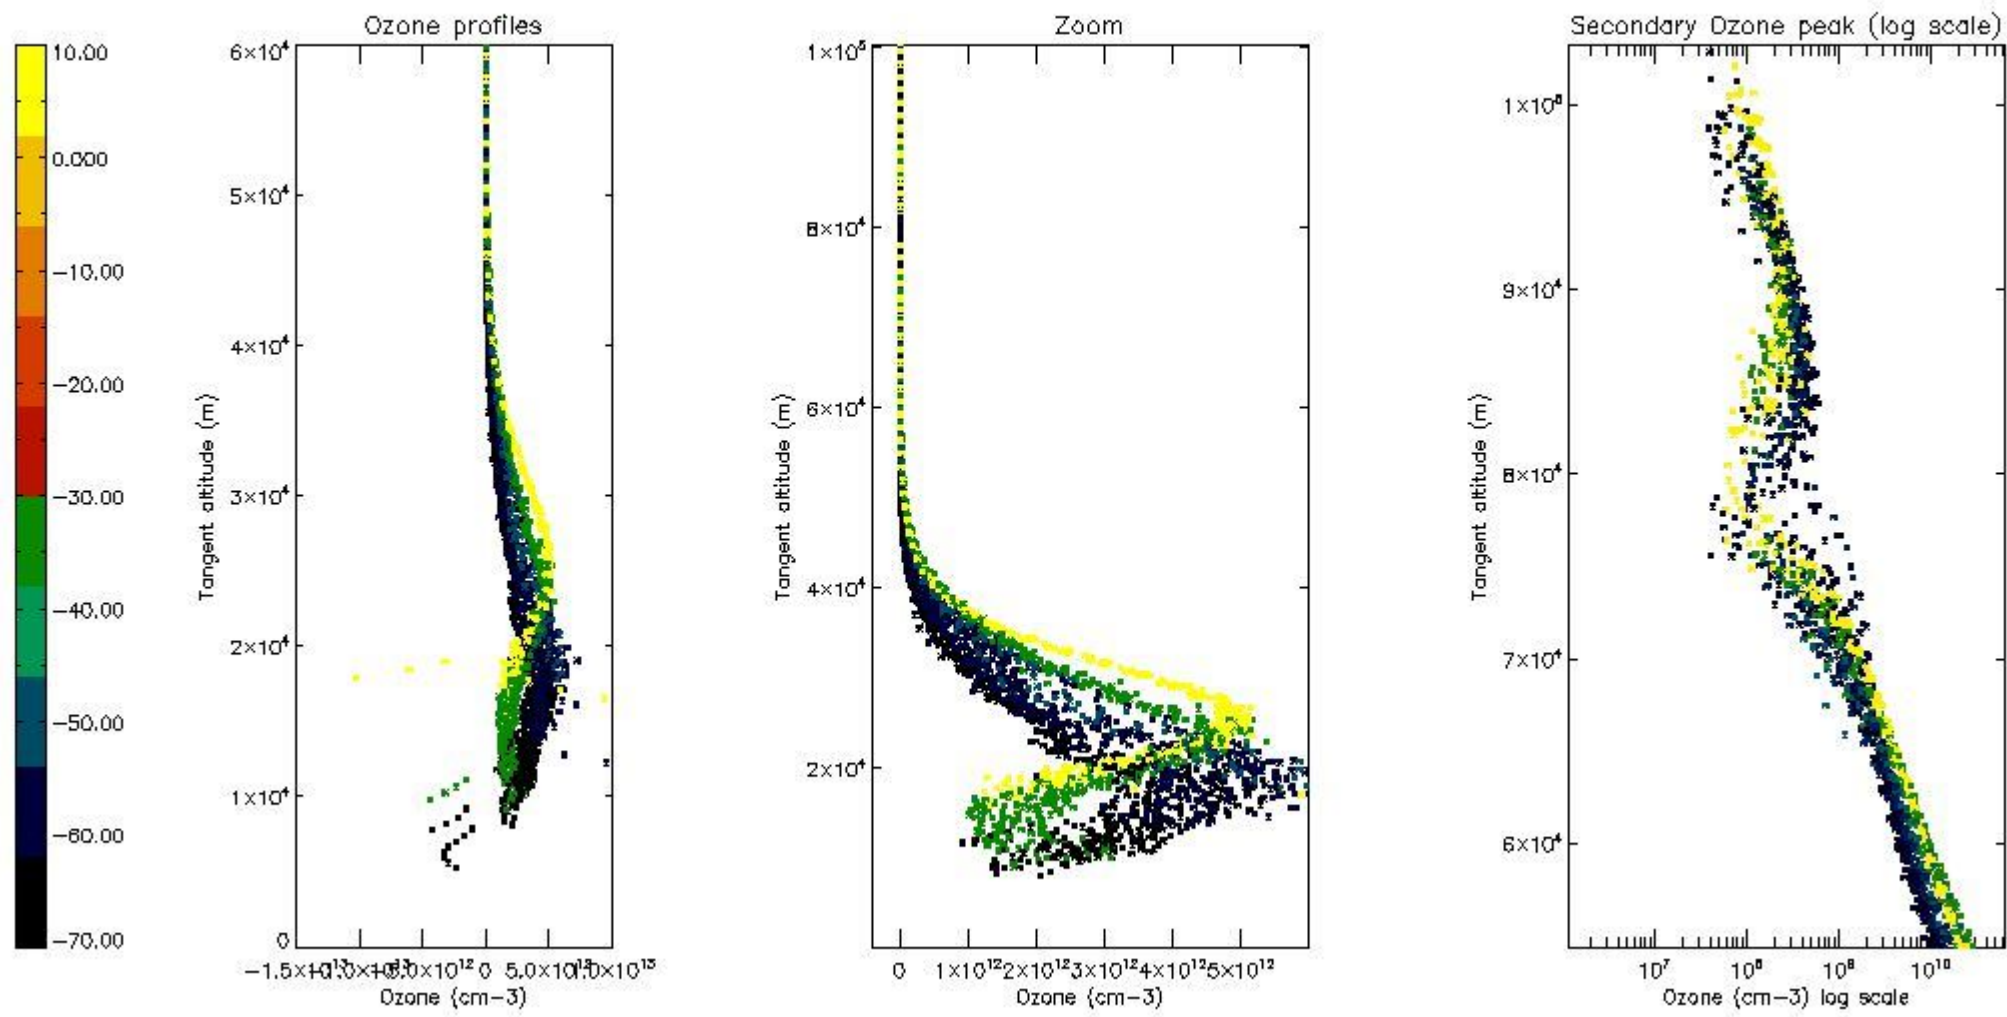

STD < 10	24
STD < 5	19

5.2 Plot ozone profiles for all STD (dark without errors)

The colorbar represents the latitude.

5.3 Plot ozone profiles where STD < 20% (dark without errors)

The colorbar represents the latitude.

5.4 Plot ozone profiles where STD < 10% (dark without errors)

The colorbar represents the latitude.

5.5 Plot ozone profiles where STD < 5% (dark without errors)

The colorbar represents the latitude.

5.6 Plot NO₂ profiles for all STD (dark without errors)

The colorbar represents the latitude.

5.7 Plot NO3 profiles for all STD (dark without errors)

The colorbar represents the latitude.

5.8 Plot H2O profiles for all STD (only for occultations of stars 1,2,3,4,13,14,16,26,63 dark without errors)