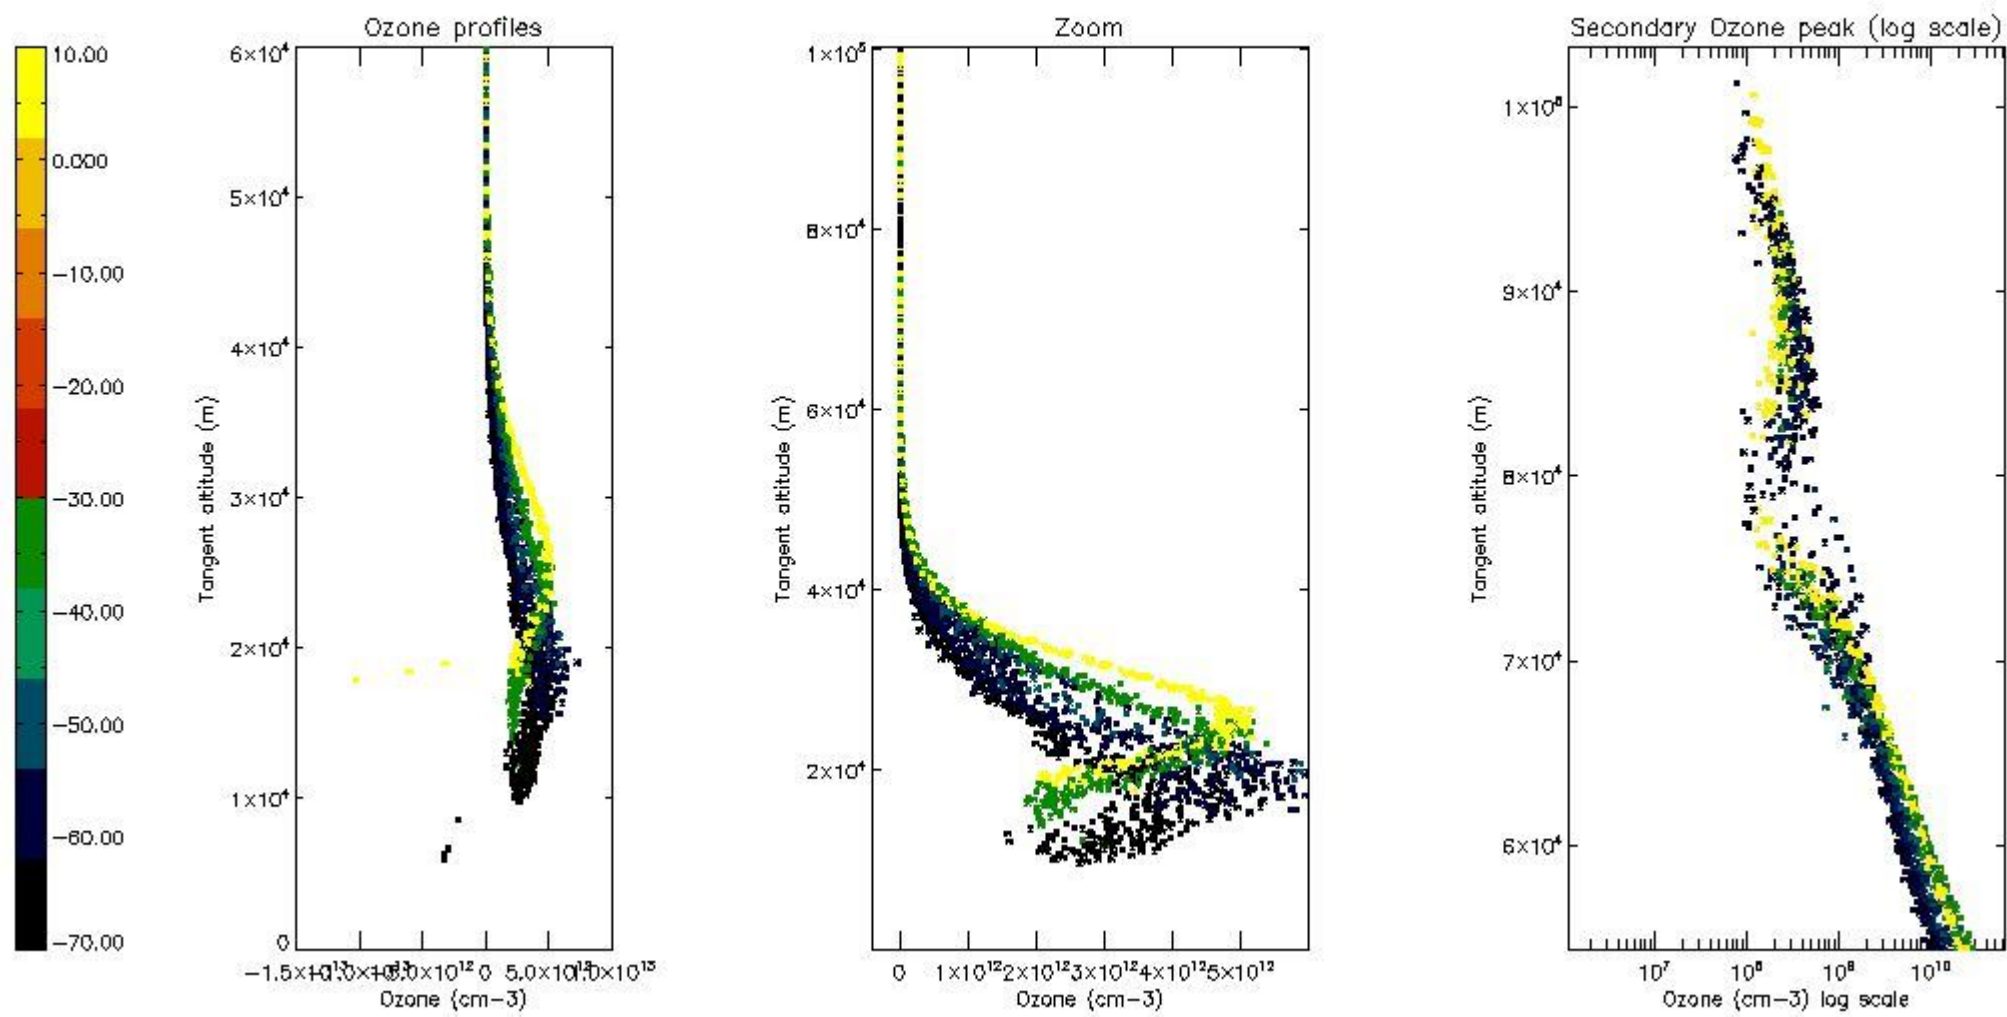

5.5 Plot ozone profiles where STD < 5% (dark without errors)

The colorbar represents the latitude.