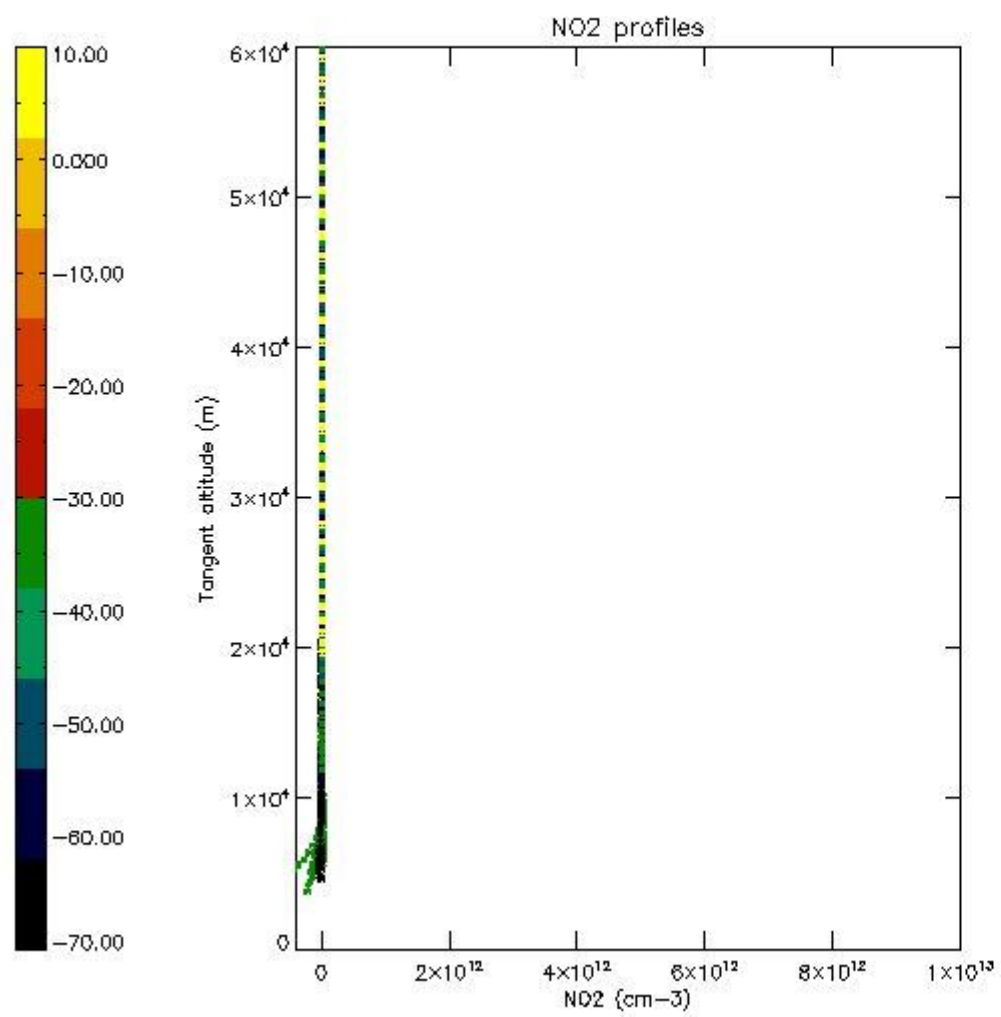

5.7 Plot NO3 profiles for all STD (dark without errors)

The colorbar represents the latitude.