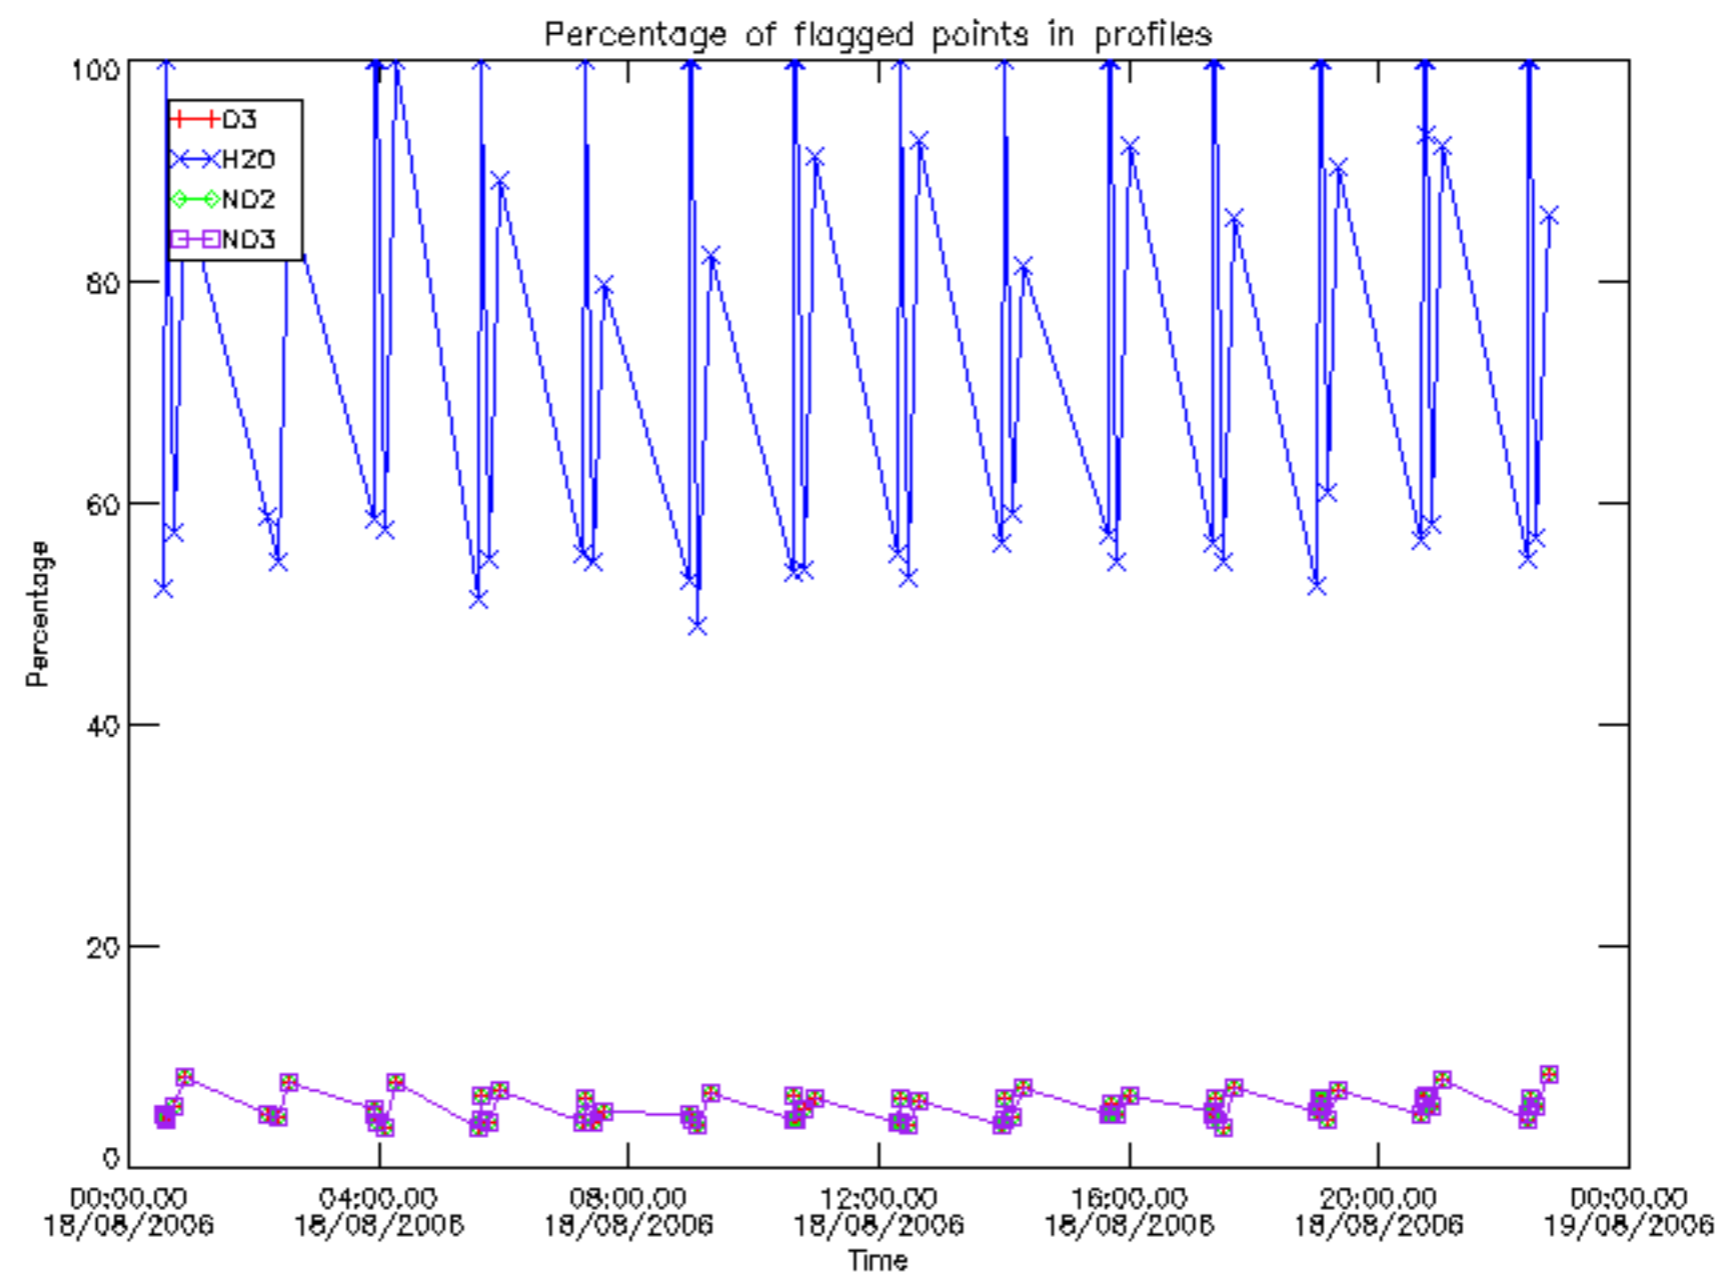

Percentage of flagged data per D3 profile

Percentage of flagged data per H2O profile