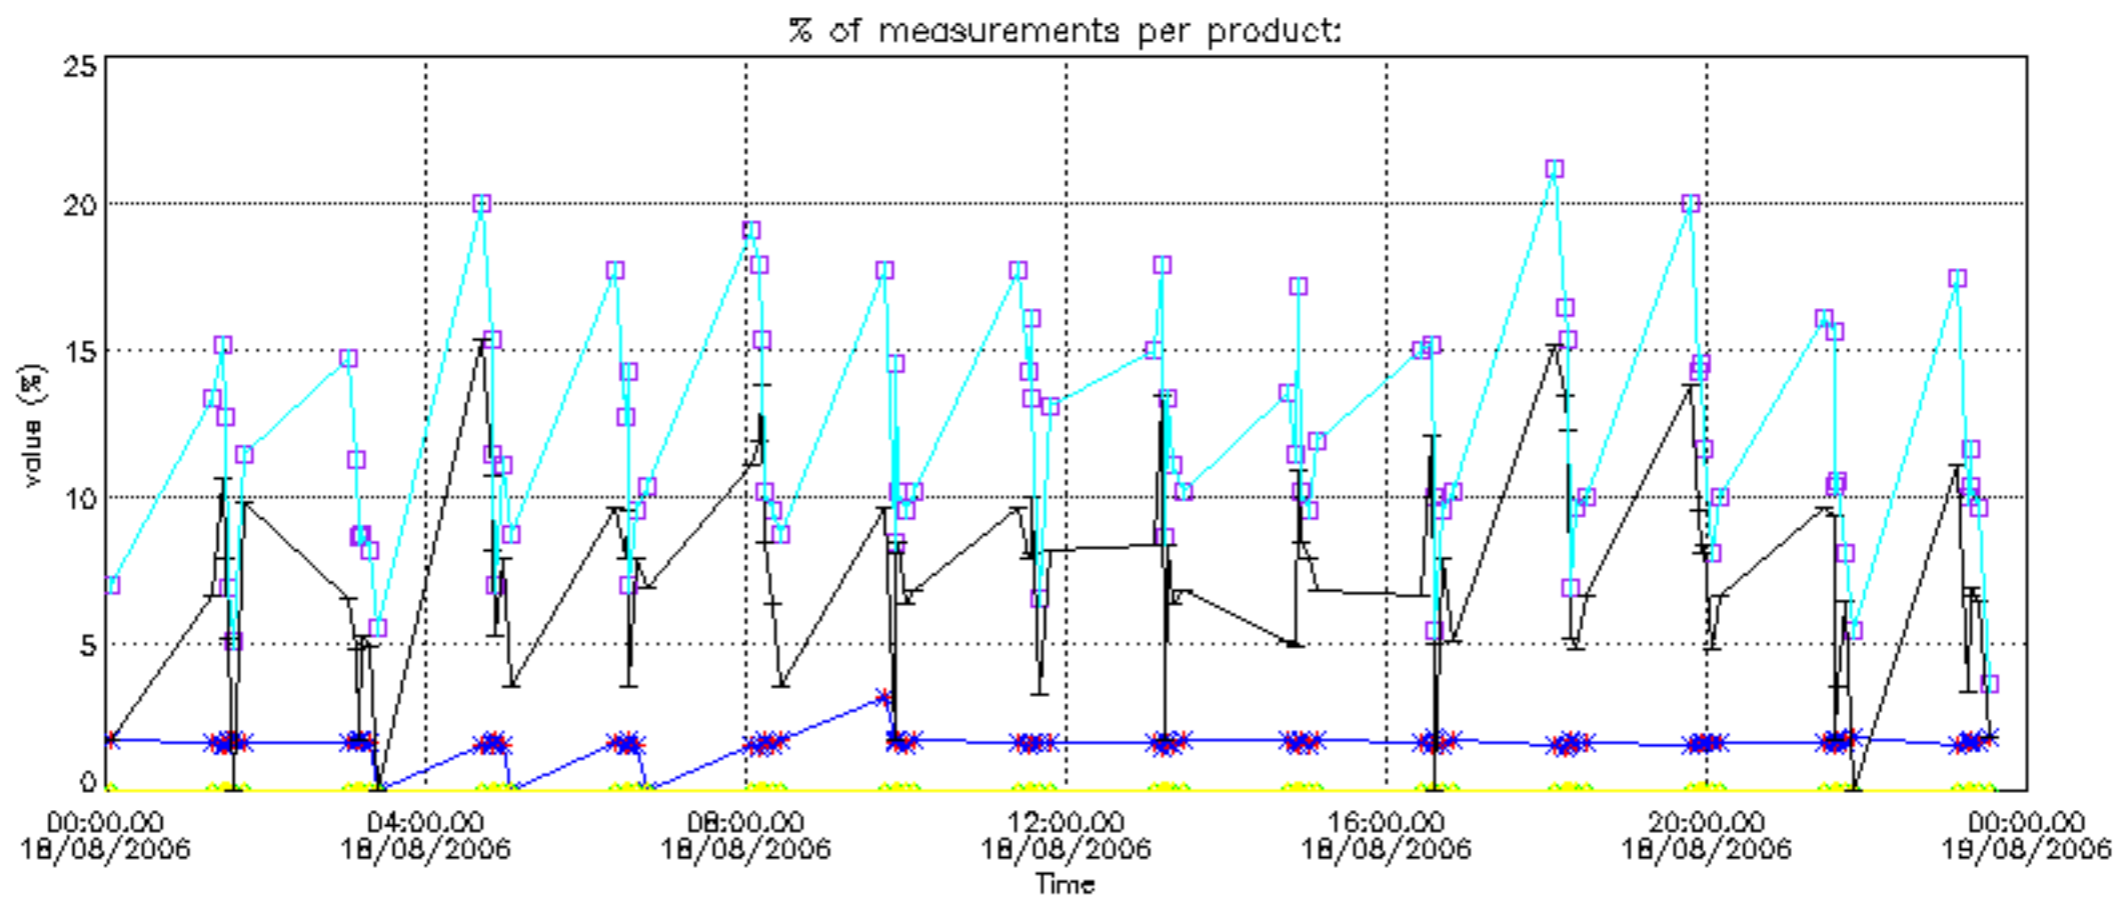

Percentage of cosmic ray hits per profile

Percentage of datation errors per profile