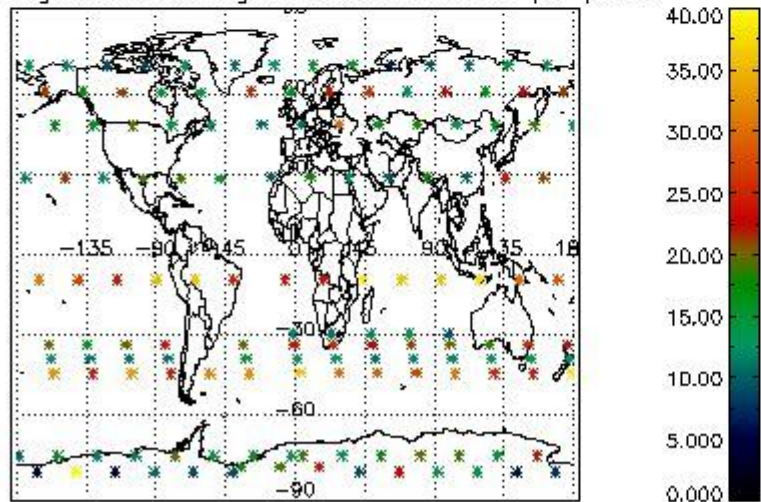

Percentage of star falling outside central band per profile