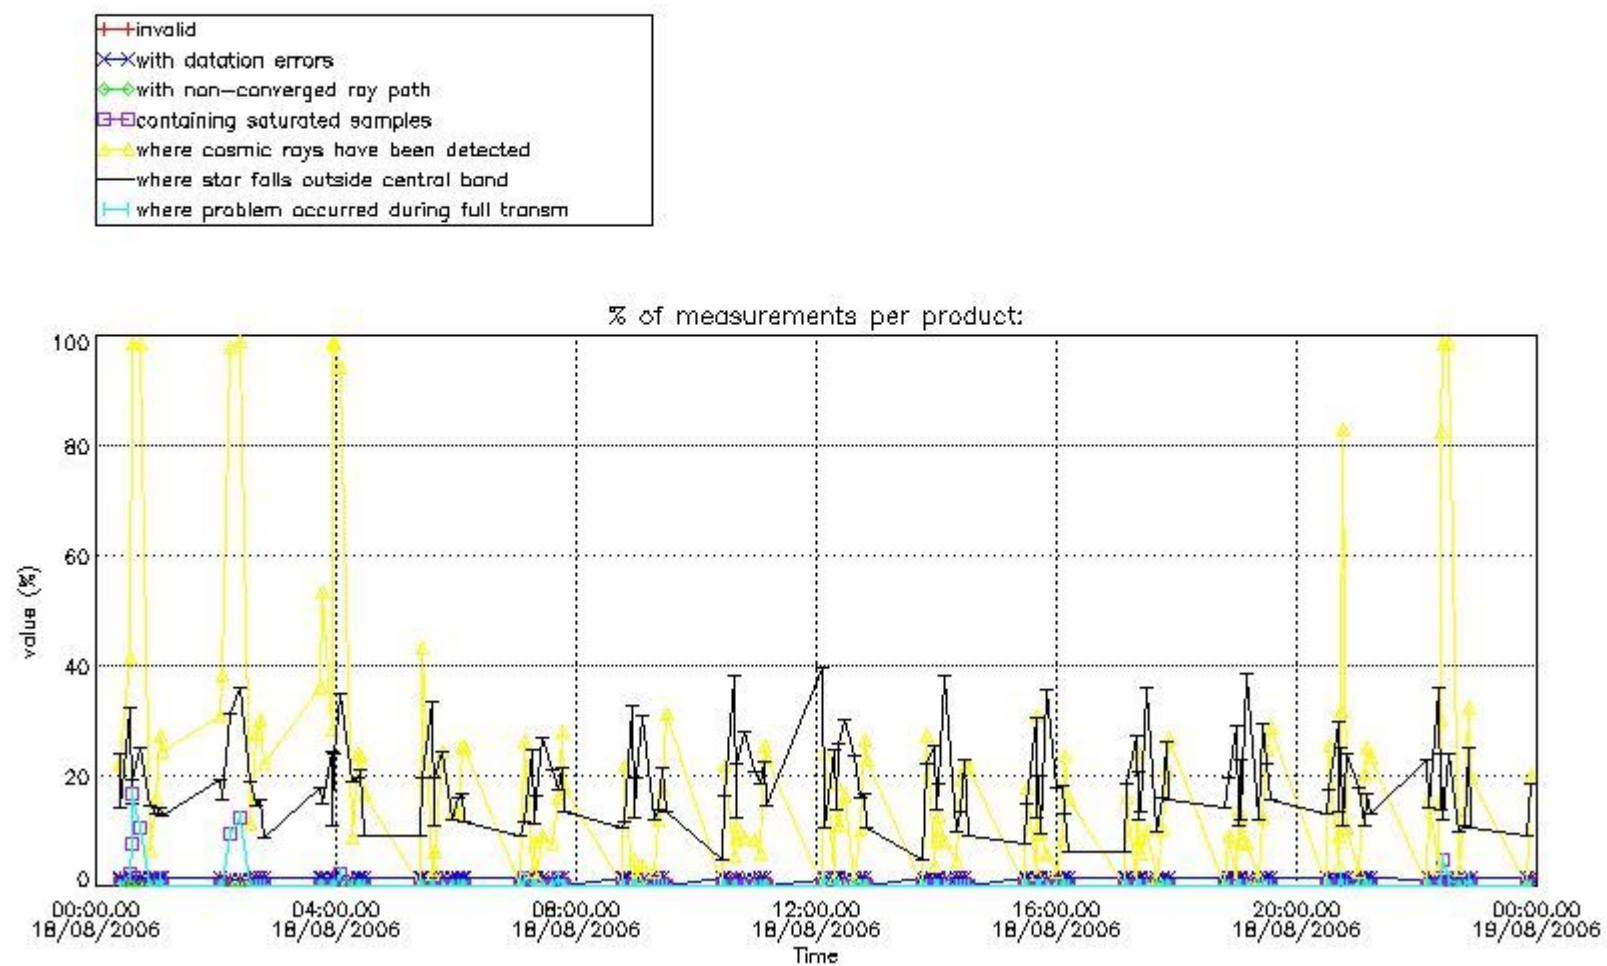

3.1 Plot quality information per product (time dependant)

3.2 Plot quality information per product (world map)

Percentage of flagged data per O3 profile

Percentage of flagged data per H2O profile

Percentage of flagged data per NO2 profile

Percentage of flagged data per NO3 profile

4. Level 1 quality information per product

In this section it is plotted some information contained in the Quality Summary data set of the level 2 products that comes from the level 1b processing. Products without errors (error flag in the MPH set to "0") are used.

4.1 Plot quality information per product (time dependant) coming from level 1b processing

4.1.1 Plot level 1 quality information per product (time dependant): ENVISAT ASCENDING passes

4.1.2 Plot level 1 quality information per product (time dependant): ENVI SAT DESCENDING passes