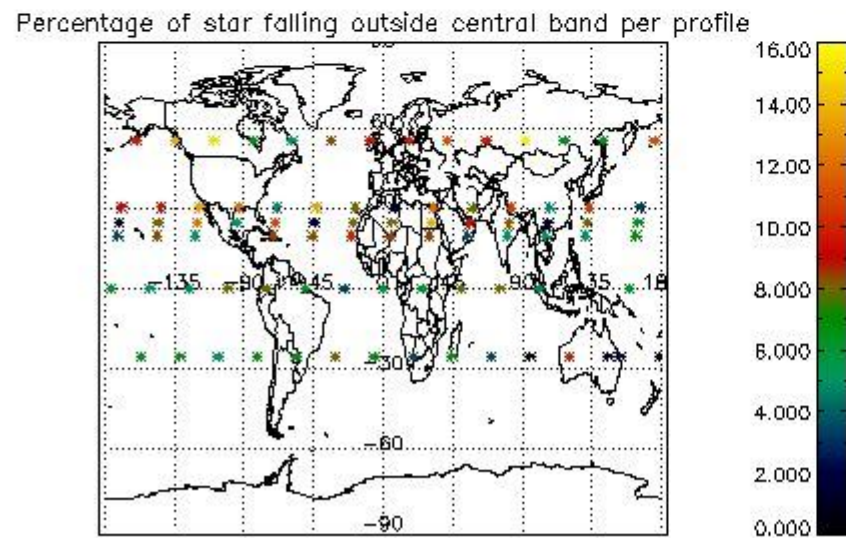

5. Trace gas profiles

5.1 Ozone statistics based on quality of products

The final quality of the products can be "measured" using the STD (Standard Deviation) attached to every point profile. This information is written to the parameter GOM_NL__2P/NL_LOCAL_SPECIES_DENSITY/o3_std of the level 2 products. The table below shows the statistics for given STD ranges.

The statistics are given with respect to the overall valid production:

- Products without fatal errors: GOM_NL__2P/MPH/PRODUCT_ERR=0
- Valid point profile: GOM_NL__2P/NL_LOCAL_SPECIES_DENSITY/pcd(0)=0

The 'Criteria' is applied to valid points of dark limb products:

- Products in dark limb illumination condition: GOM_NL__2P/NL_SUMMARY_QUALITY/obs_ill_cond=0
- Products without fatal errors: GOM_NL__2P/MPH/PRODUCT_ERR=0
- Valid point profile: GOM_NL__2P/NL_LOCAL_SPECIES_DENSITY/pcd(0)=0

So, the table below shows the percentage of dark limb and valid observations for each criteria with respect to the overall valid daily observations.

Criteria	% of total production
All STD	35
STD < 20	28