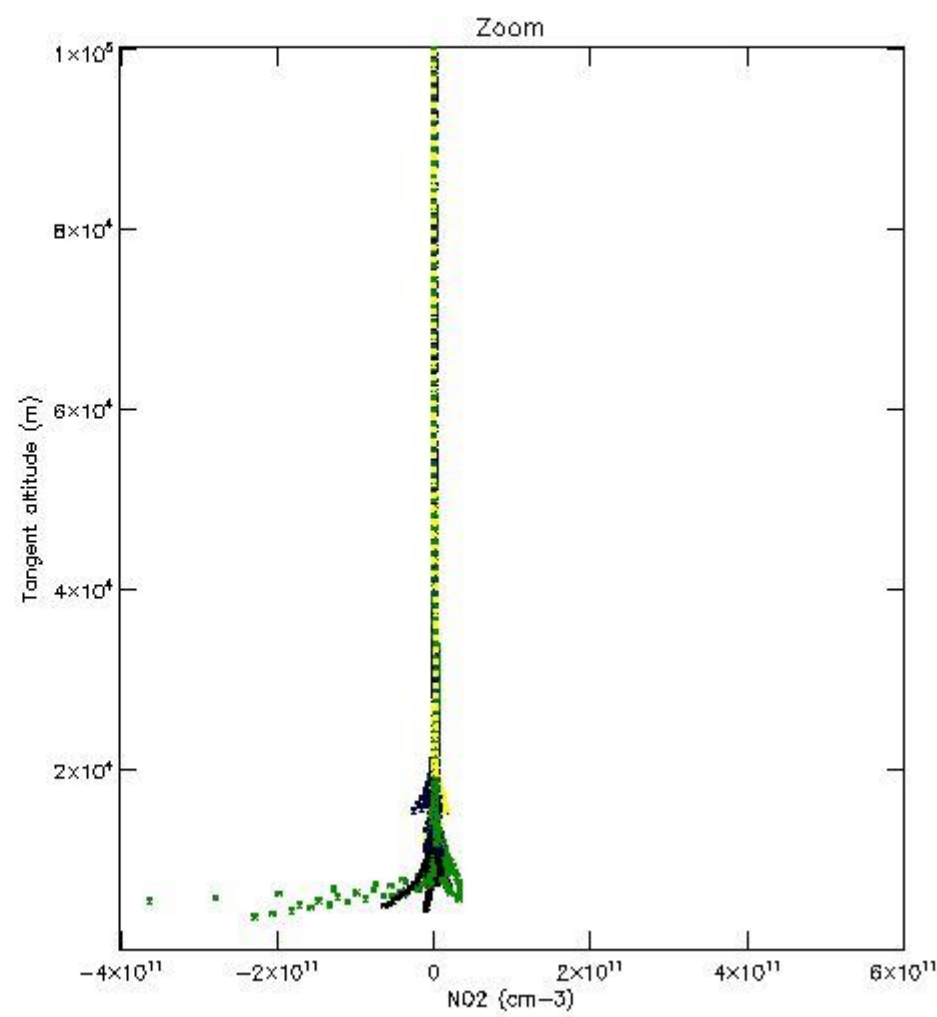

5.4 Plot ozone profiles where STD < 10% (dark without errors)

The colorbar represents the latitude.

5.5 Plot ozone profiles where STD < 5% (dark without errors)

The colorbar represents the latitude.

5.6 Plot NO₂ profiles for all STD (dark without errors)

The colorbar represents the latitude.

5.7 Plot NO3 profiles for all STD (dark without errors)

The colorbar represents the latitude.

5.8 Plot H2O profiles for all STD (only for occultations of stars 1,2,3,4,13,14,16,26,63 dark without errors)