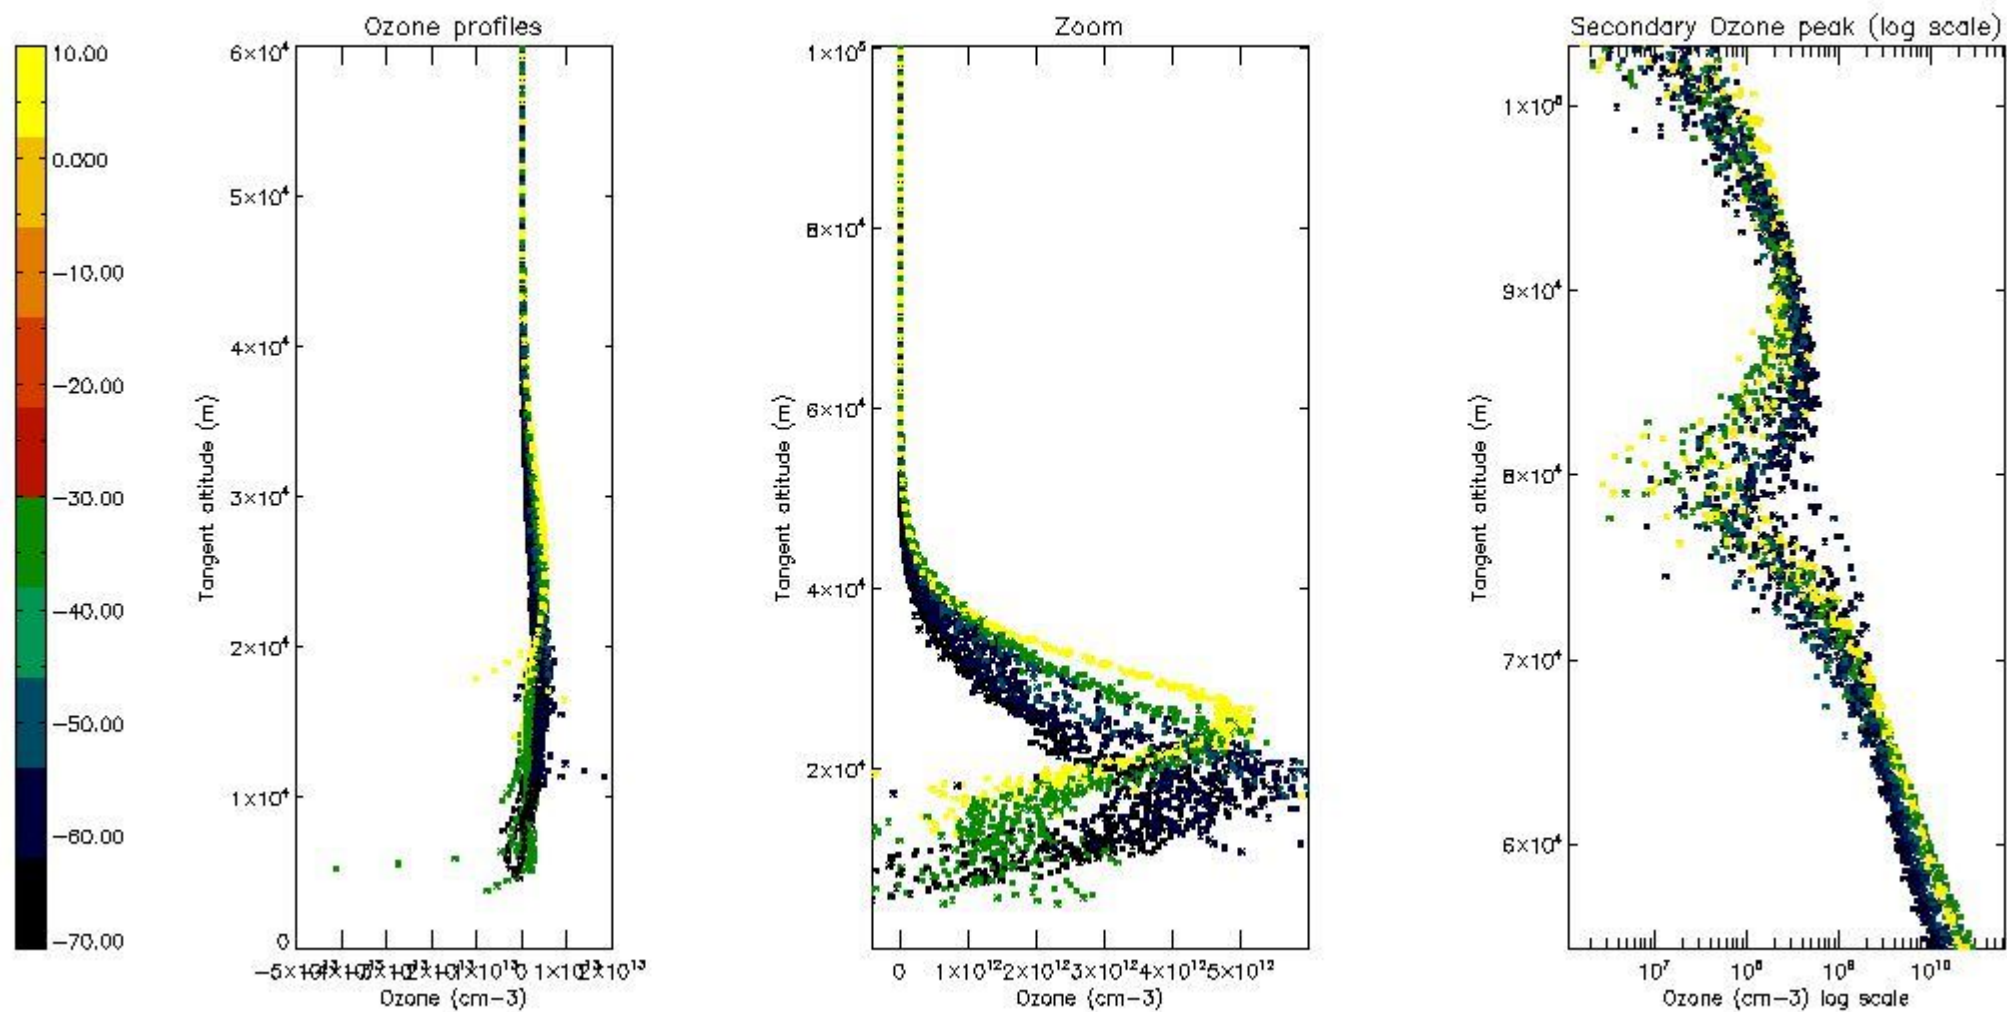

STD < 10	24
STD < 5	19

5.2 Plot ozone profiles for all STD (dark without errors)

The colorbar represents the latitude.

5.3 Plot ozone profiles where STD < 20% (dark without errors)

The colorbar represents the latitude.