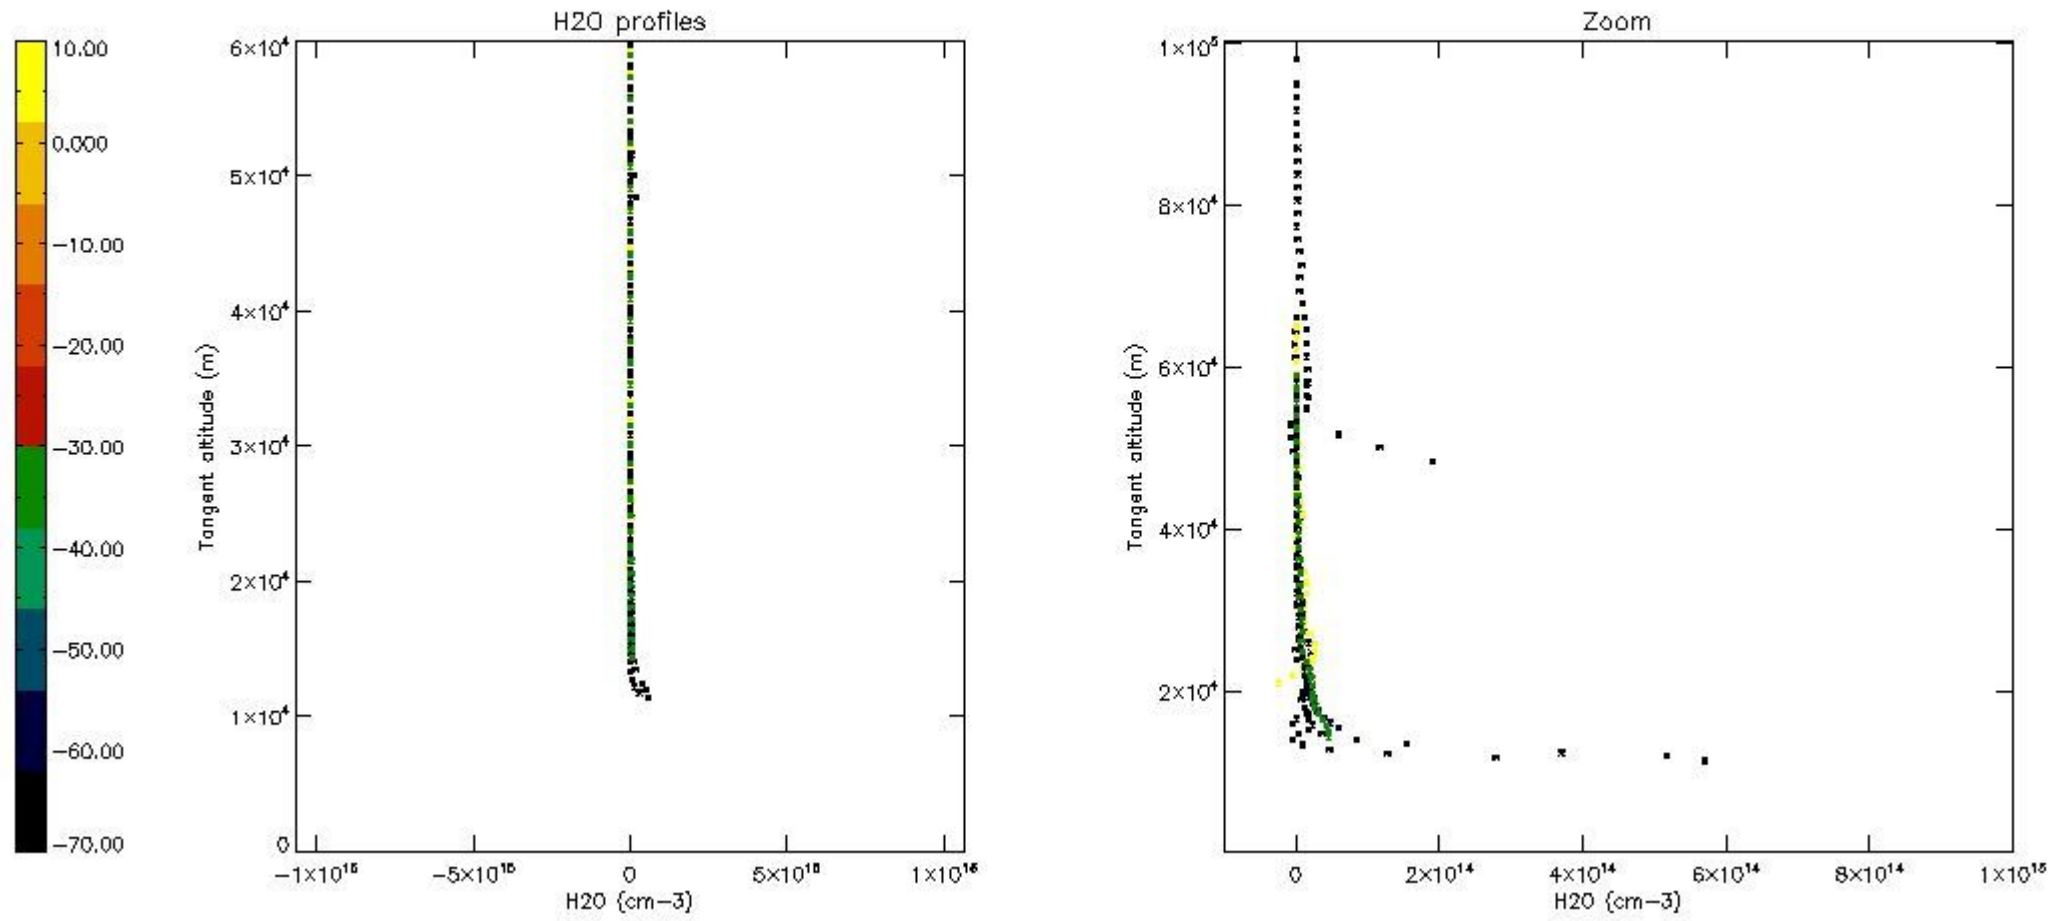

6. Auxiliary Data Files used for the production reported in section 2

The number reported in the third column indicates since which file (see list in section 2) the corresponding auxiliary file has been used. The fourth column is the date of those product files.

Type	Auxiliary Filename	Used since product	Used since product date
INST_PHYS_CHARACTERISTICS	GOM_INS_AXVIEC20091111_143220_20030716_120000_20500101_000000	1	18-AUG-2006 00:03:10
LEVEL-2_PROC_CONFIG	GOM_PR2_AXVIEC20091111_152718_20020301_000000_20500101_000000	1	18-AUG-2006 00:03:10
CROSS_SECTIONS_FILE	GOM_CRS_AXVIEC20091111_154832_20020301_000000_20500101_000000	1	18-AUG-2006 00:03:10