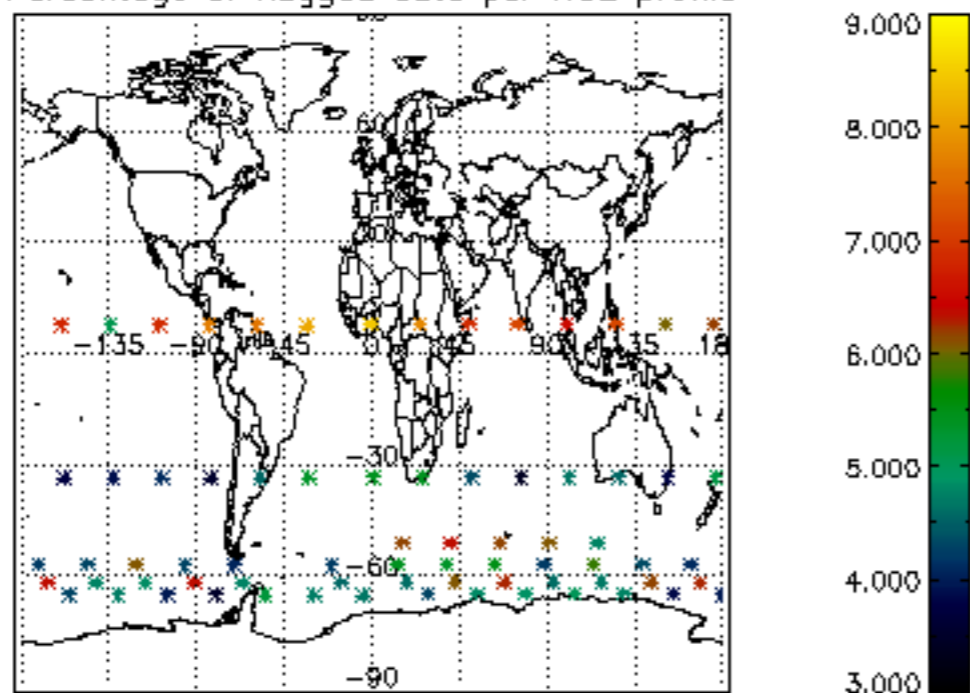

Percentage of flagged data per NO2 profile