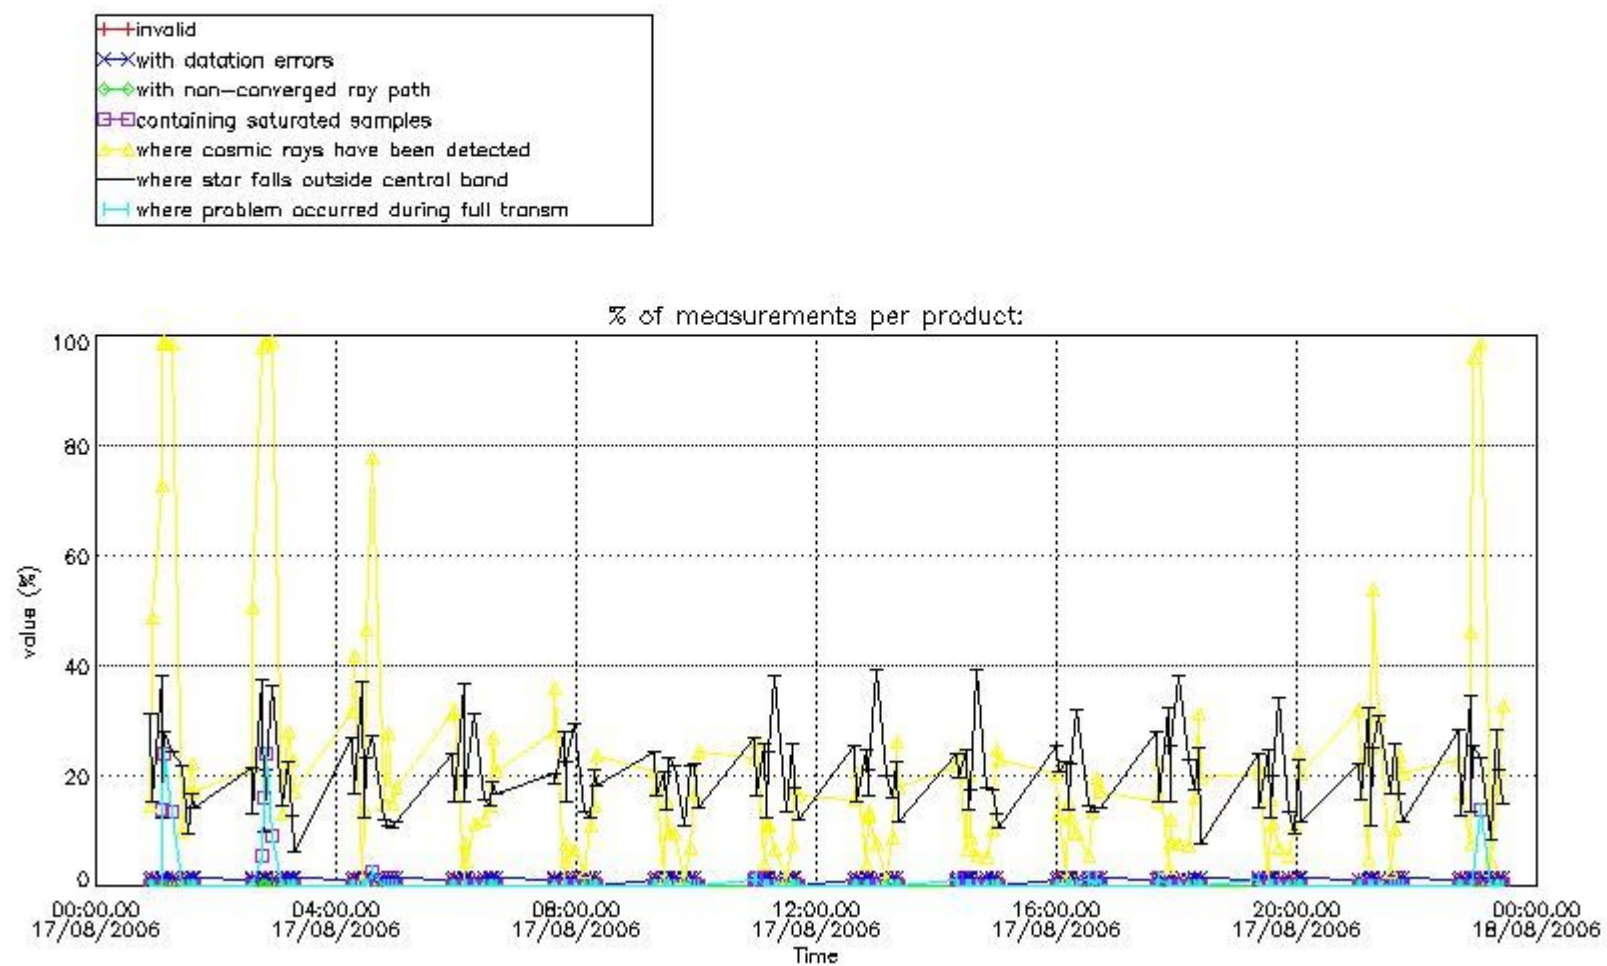

3.1 Plot quality information per product (time dependant)

3.2 Plot quality information per product (world map)

Percentage of flagged data per O3 profile

Percentage of flagged data per H2O profile

Percentage of flagged data per NO2 profile

Percentage of flagged data per NO3 profile

4. Level 1 quality information per product

In this section it is plotted some information contained in the Quality Summary data set of the level 2 products that comes from the level 1b processing. Products without errors (error flag in the MPH set to "0") are used.

4.1 Plot quality information per product (time dependant) coming from level 1b processing

4.1.1 Plot level 1 quality information per product (time dependant): ENVISAT ASCENDING passes

4.1.2 Plot level 1 quality information per product (time dependant): ENVI SAT DESCENDING passes