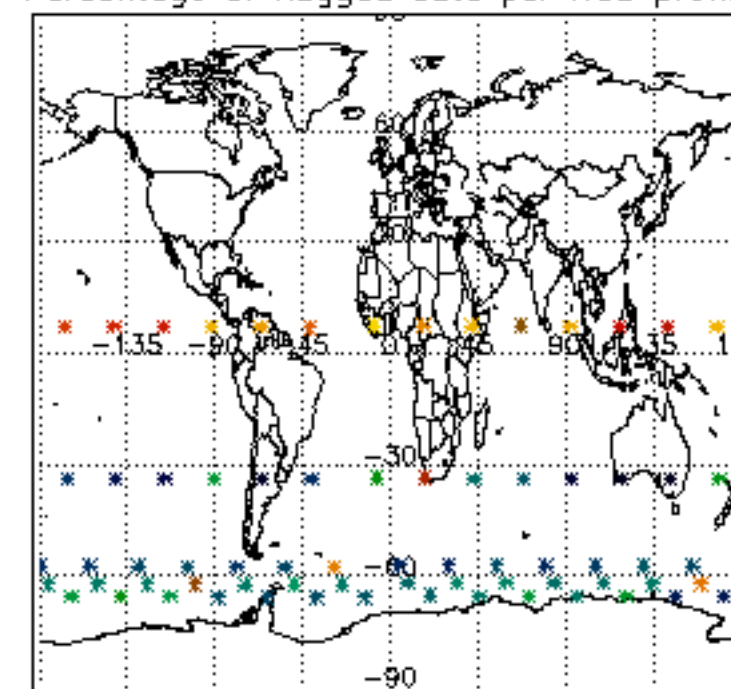

Percentage of flagged data per NO3 profile