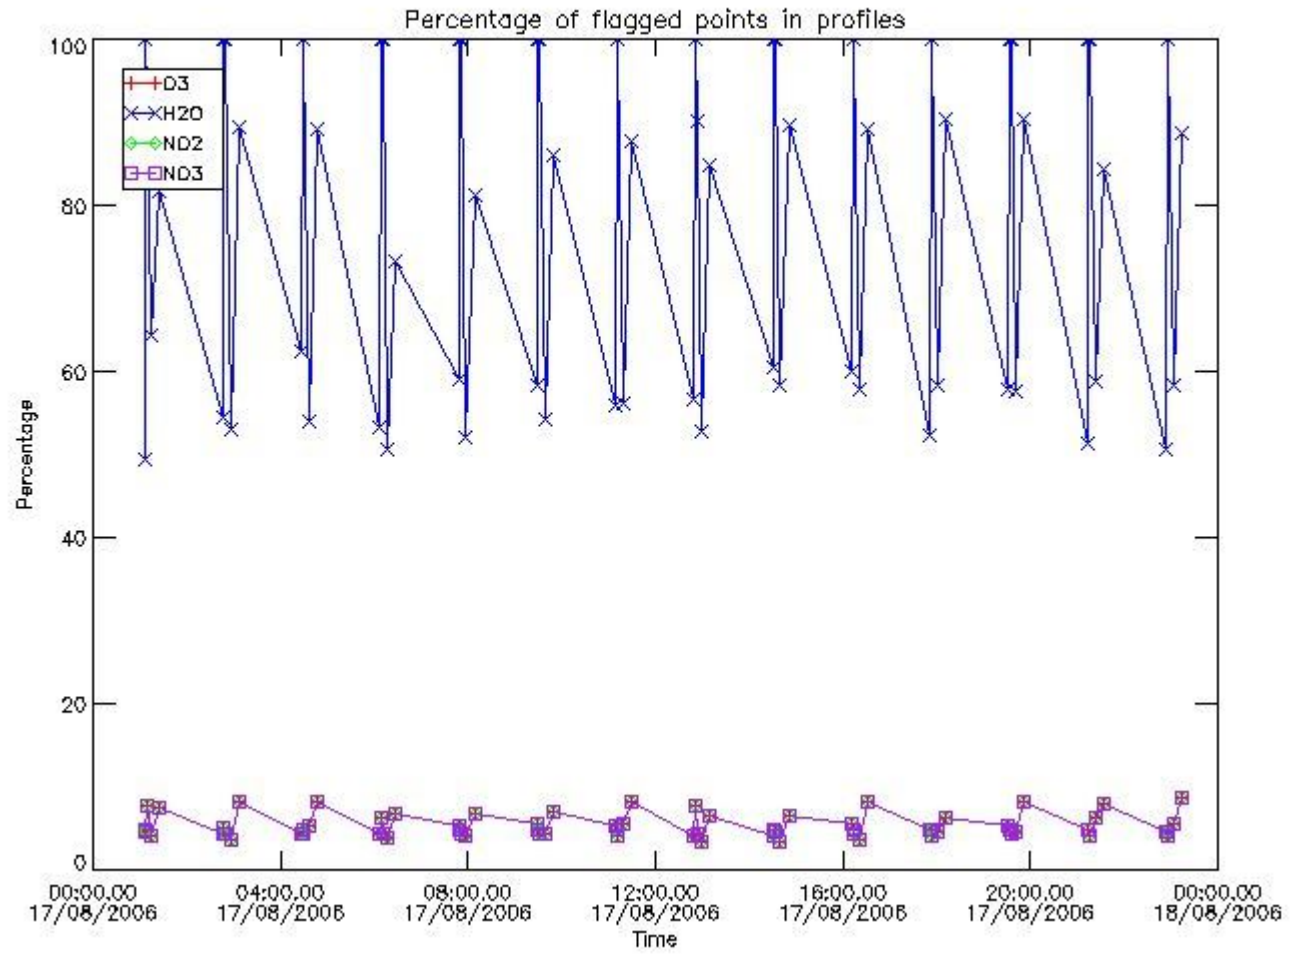

3. Quality information per product

In this section it is plotted some information contained in the Quality Summary data set of the level 2 products. Only products in dark limb conditions and without errors (error flag in the MPH set to "0") are used.

3.1 Plot quality information per product (time dependant)

3.2 Plot quality information per product (world map)