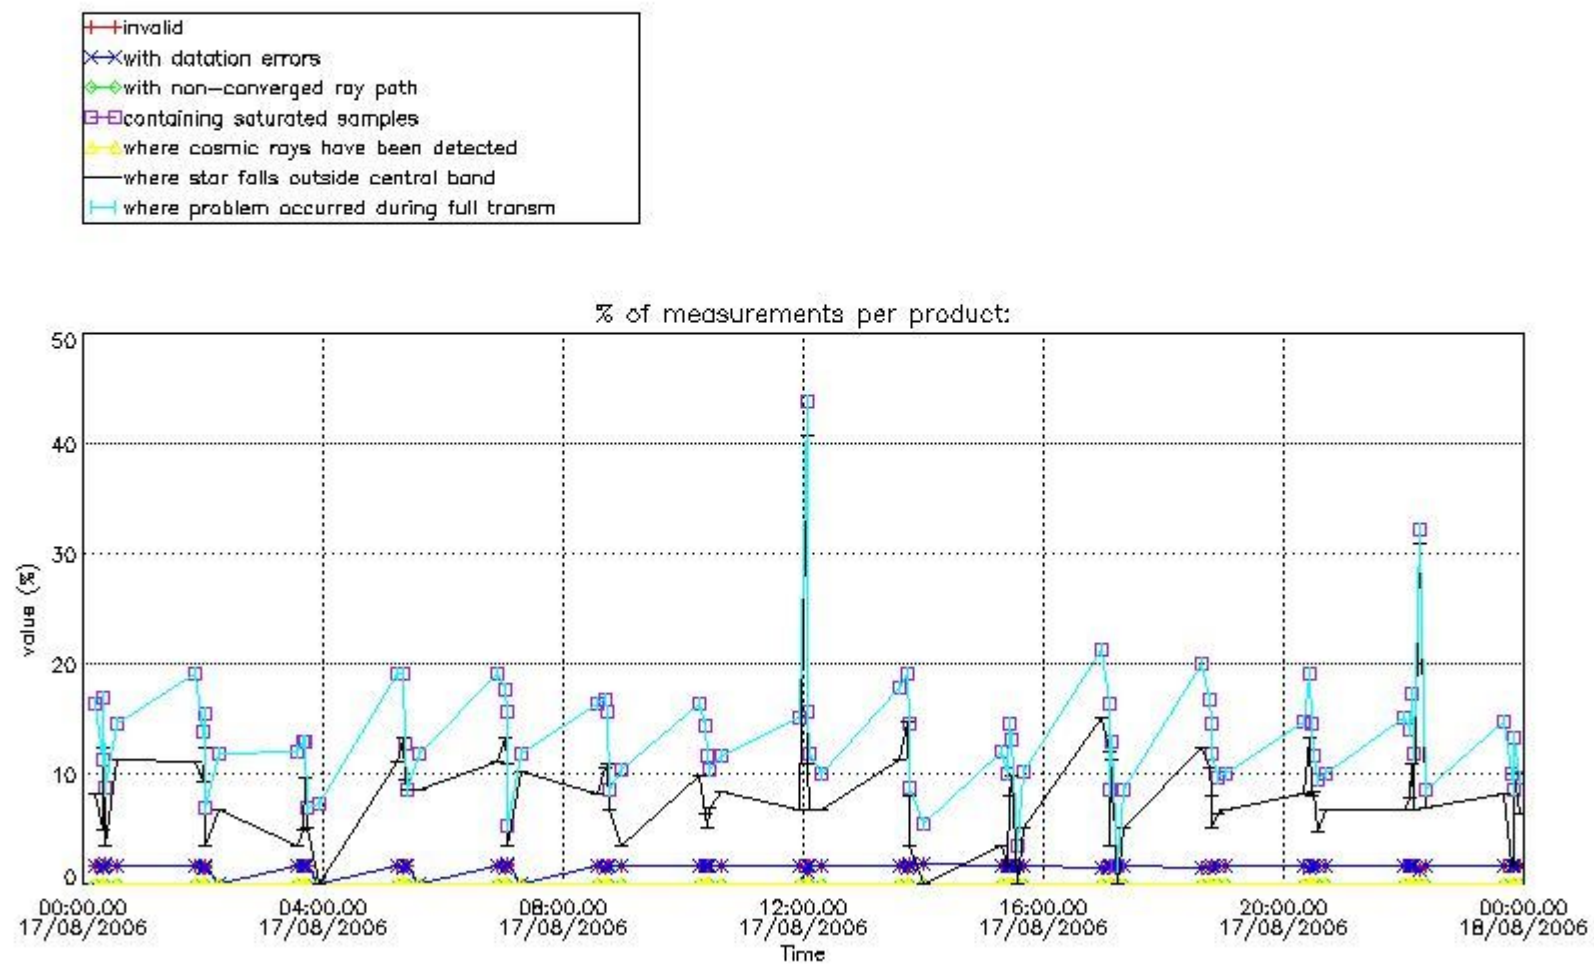

4.2 Plot quality information per product coming from level 1b processing (world map)

4.2.1 Plot level 1 quality information per product (world map): ENVISAT ASCENDING passes