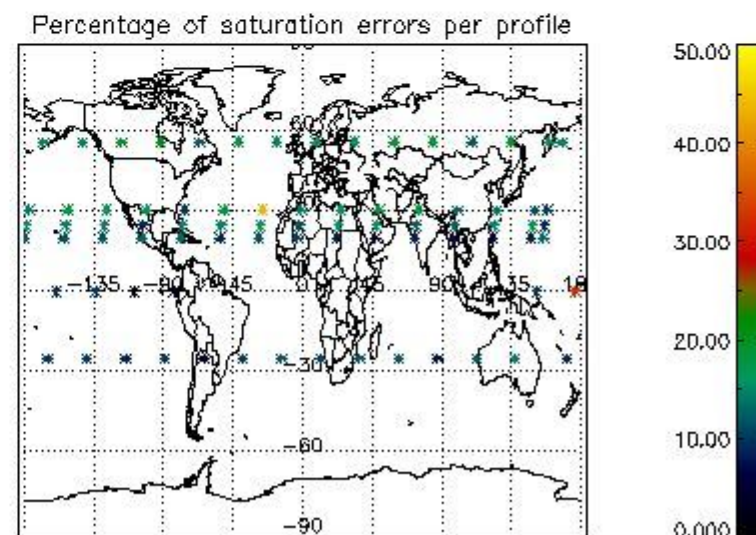

Percentage of datation errors per profile

Percentage of star falling outside central band per profile

Percentage of saturation errors per profile

4.2.2 Plot level 1 quality information per product (world map): ENVISAT DESCENDING passes