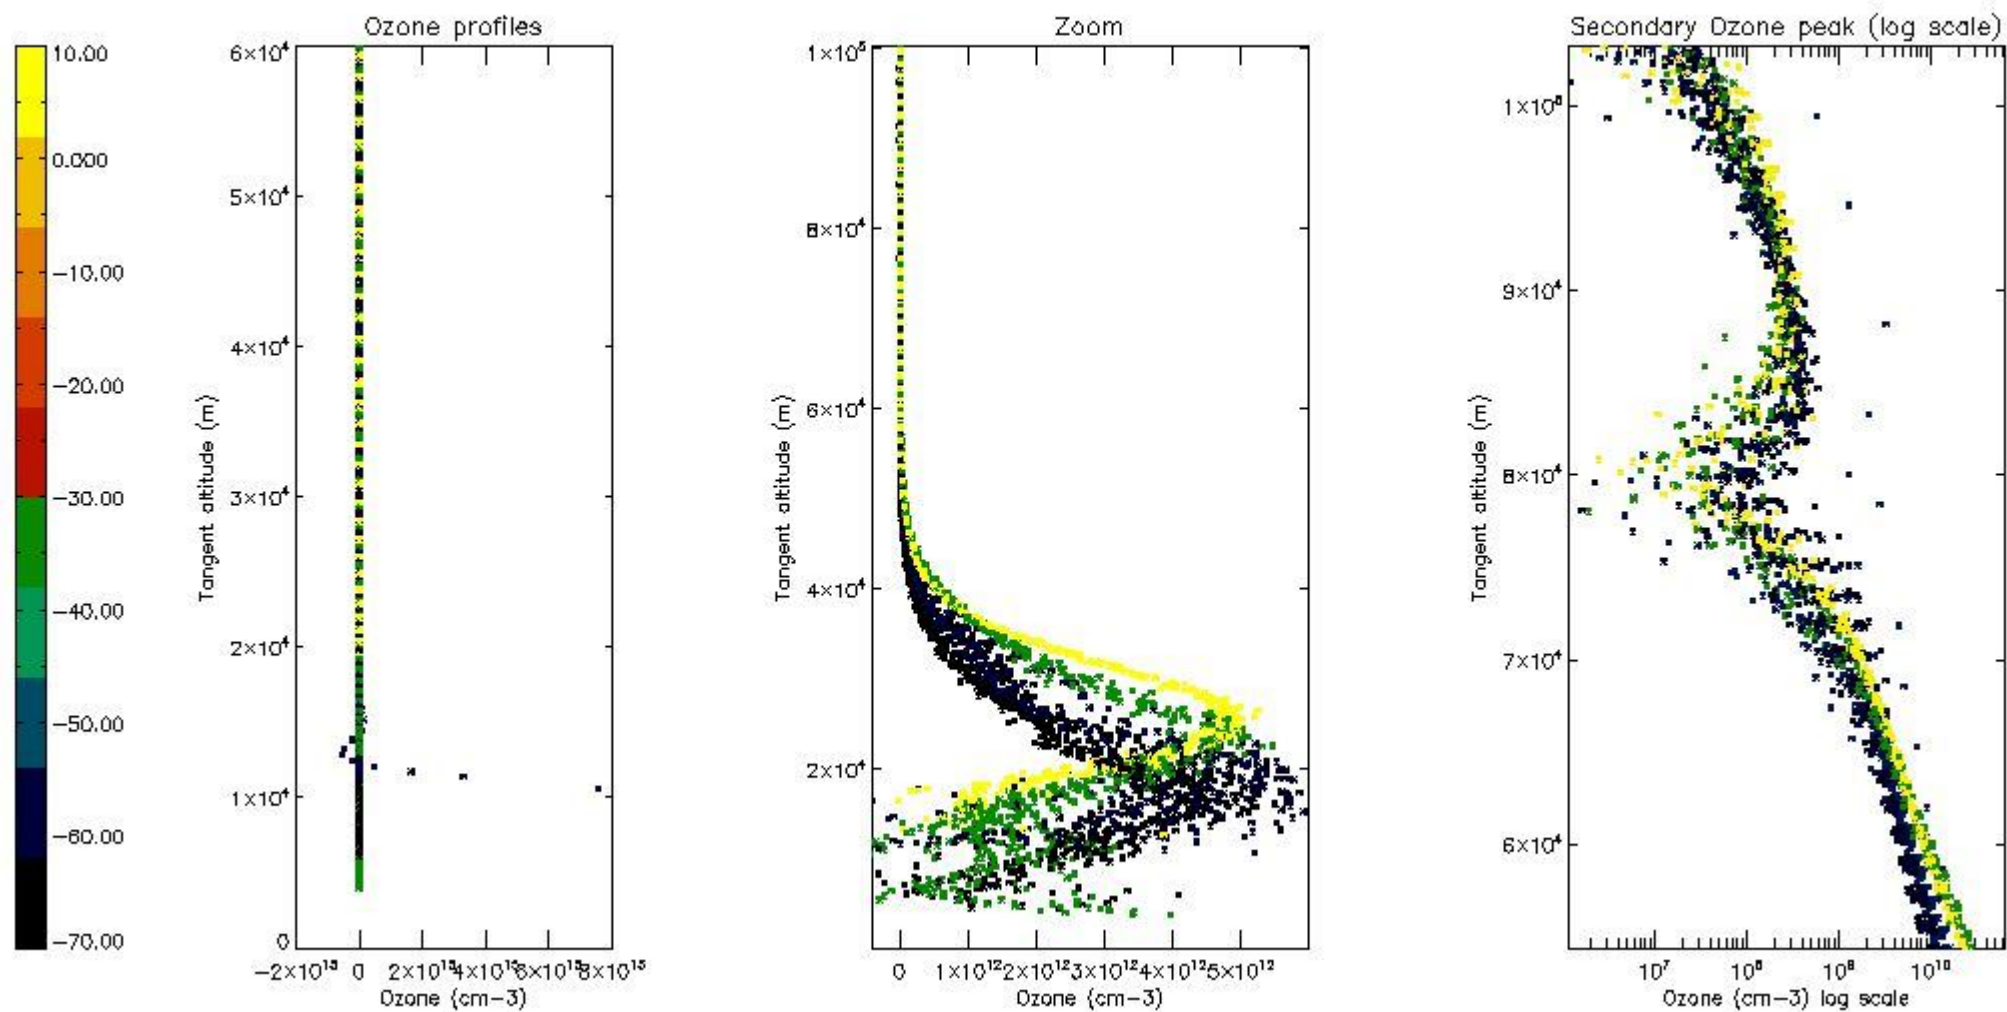

STD < 10	24
STD < 5	19

5.2 Plot ozone profiles for all STD (dark without errors)

The colorbar represents the latitude.

5.3 Plot ozone profiles where STD < 20% (dark without errors)

The colorbar represents the latitude.