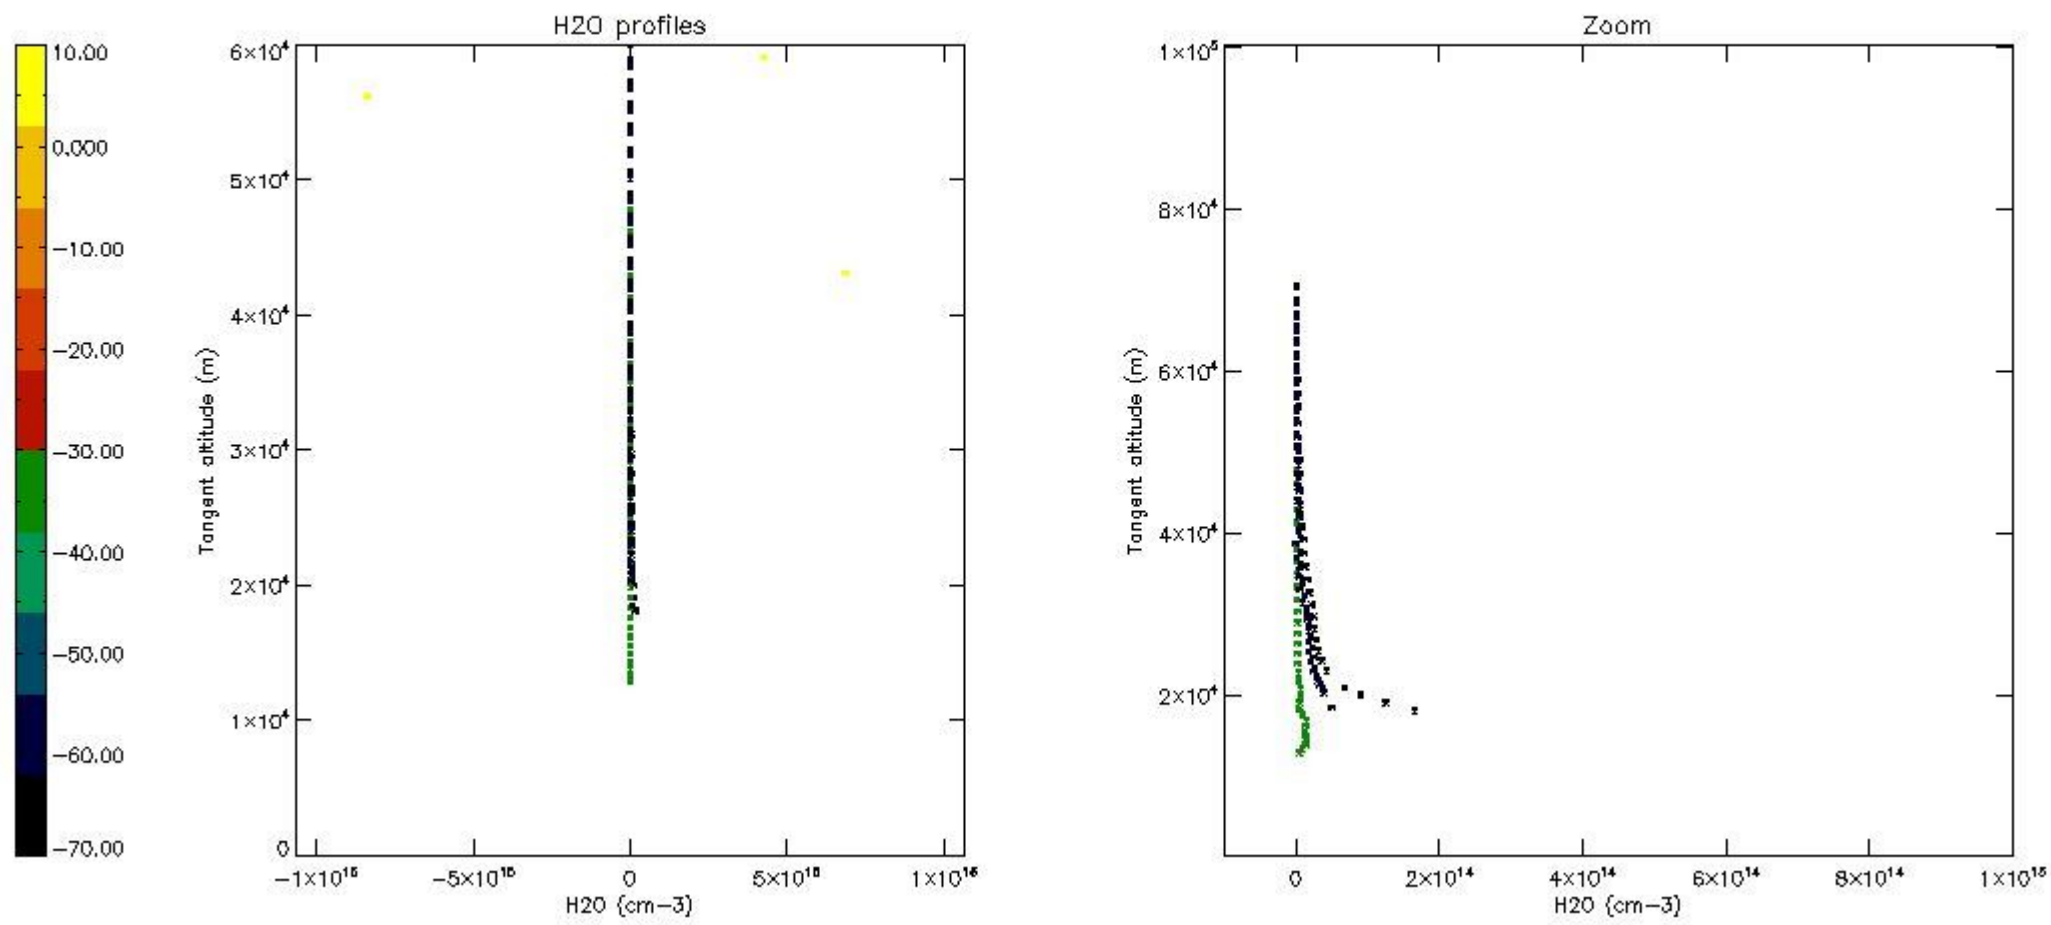

6. Auxiliary Data Files used for the production reported in section 2

The number reported in the third column indicates since which file (see list in section 2) the corresponding auxiliary file has been used. The fourth column is the date of those product files.

Type	Auxiliary Filename	Used since product	Used since product date
INST_PHYS_CHARACTERISTICS	GOM_INS_AXVIEC20091111_143220_20030716_120000_20500101_000000	1	17-AUG-2006 00:11:55
LEVEL-2_PROC_CONFIG	GOM_PR2_AXVIEC20091111_152718_20020301_000000_20500101_000000	1	17-AUG-2006 00:11:55
CROSS_SECTIONS_FILE	GOM_CRS_AXVIEC20091111_154832_20020301_000000_20500101_000000	1	17-AUG-2006 00:11:55