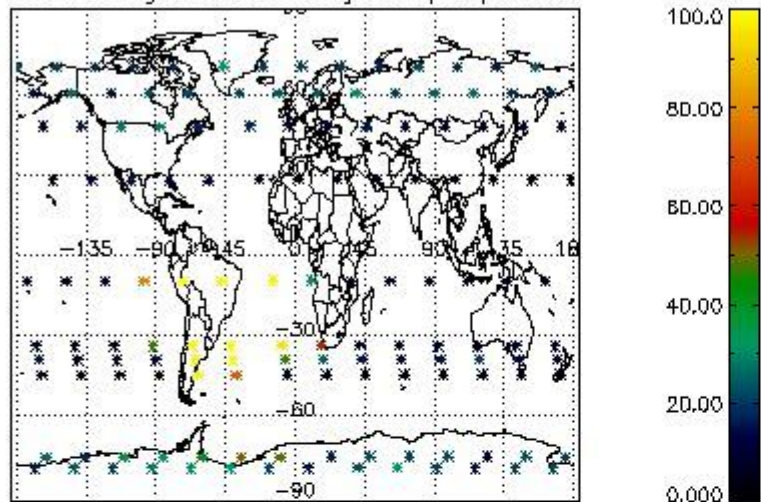

Percentage of cosmic ray hits per profile