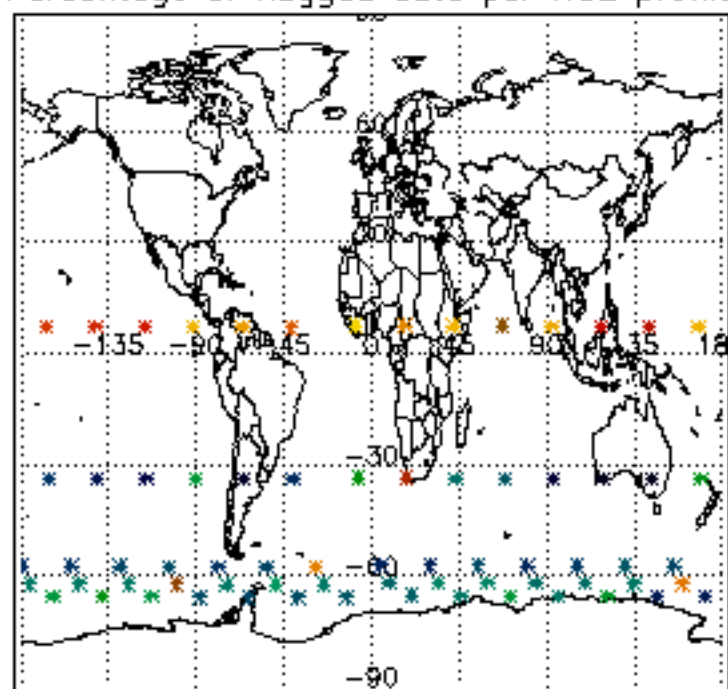

Percentage of flagged data per NO2 profile