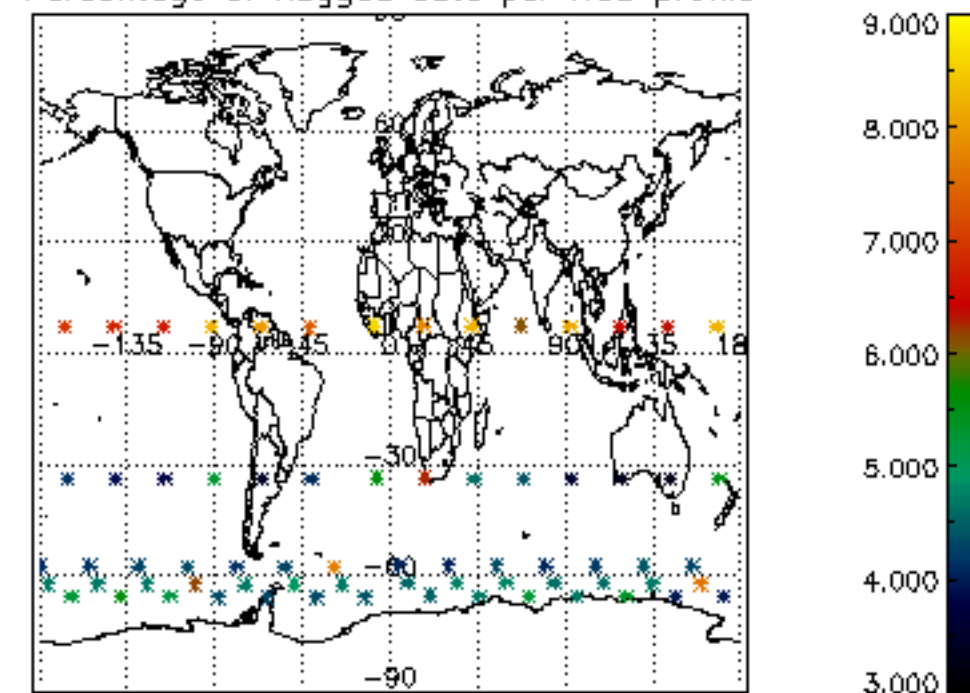

Percentage of flagged data per NO3 profile