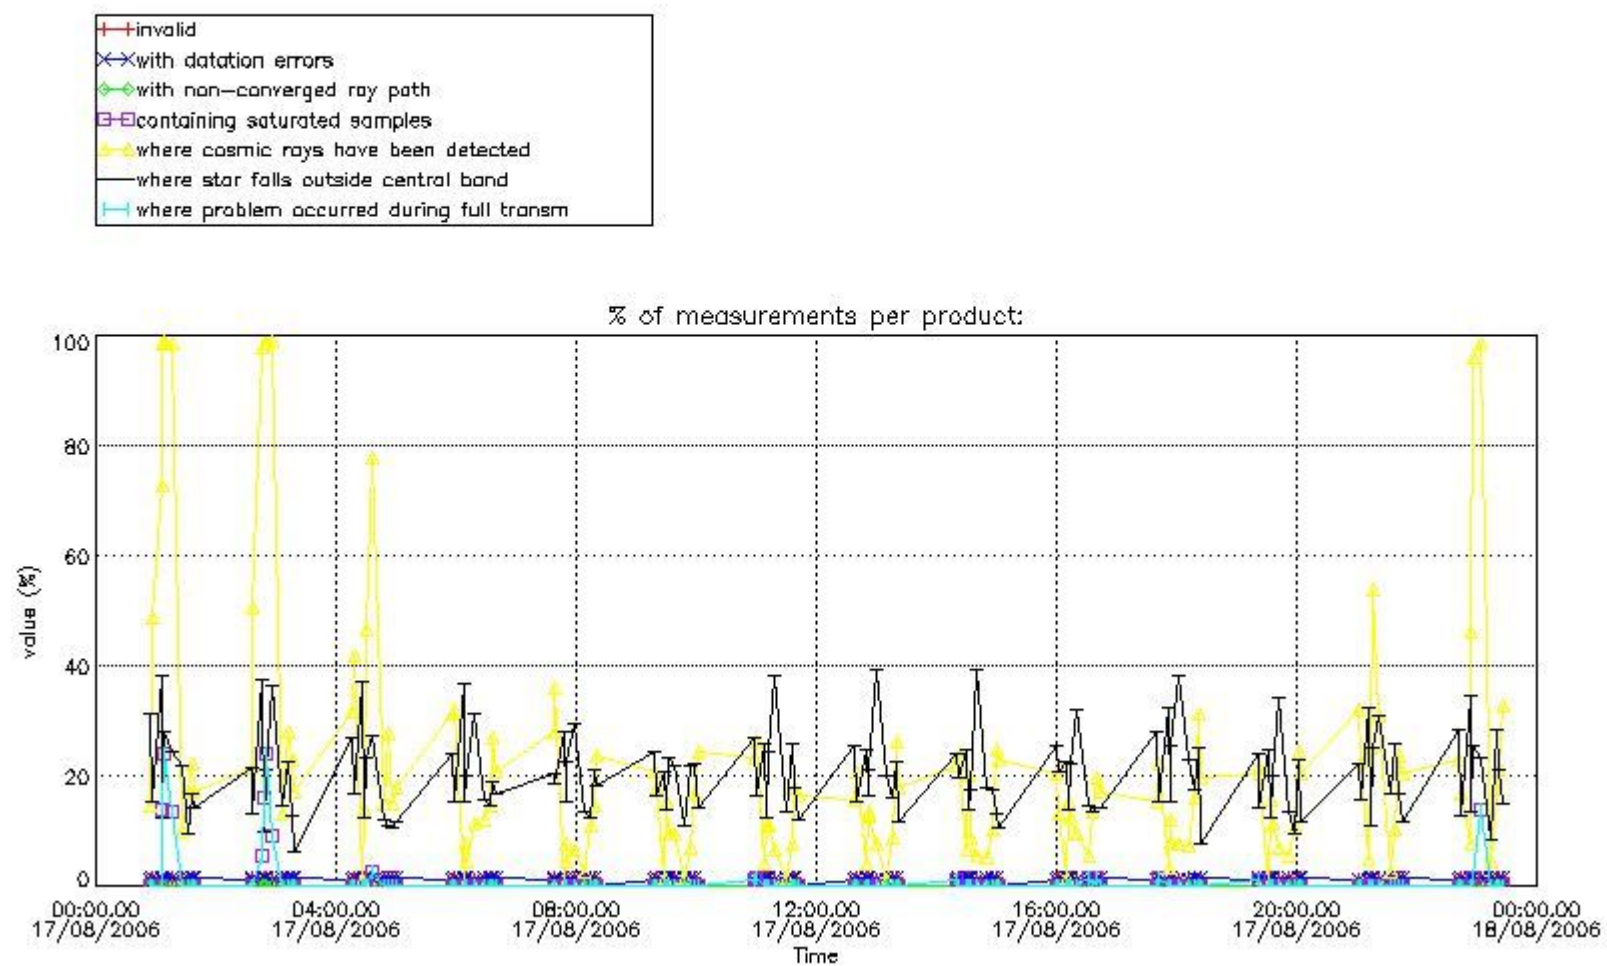

4.1.2 Plot level 1 quality information per product (time dependant): ENVI SAT DESCENDING passes