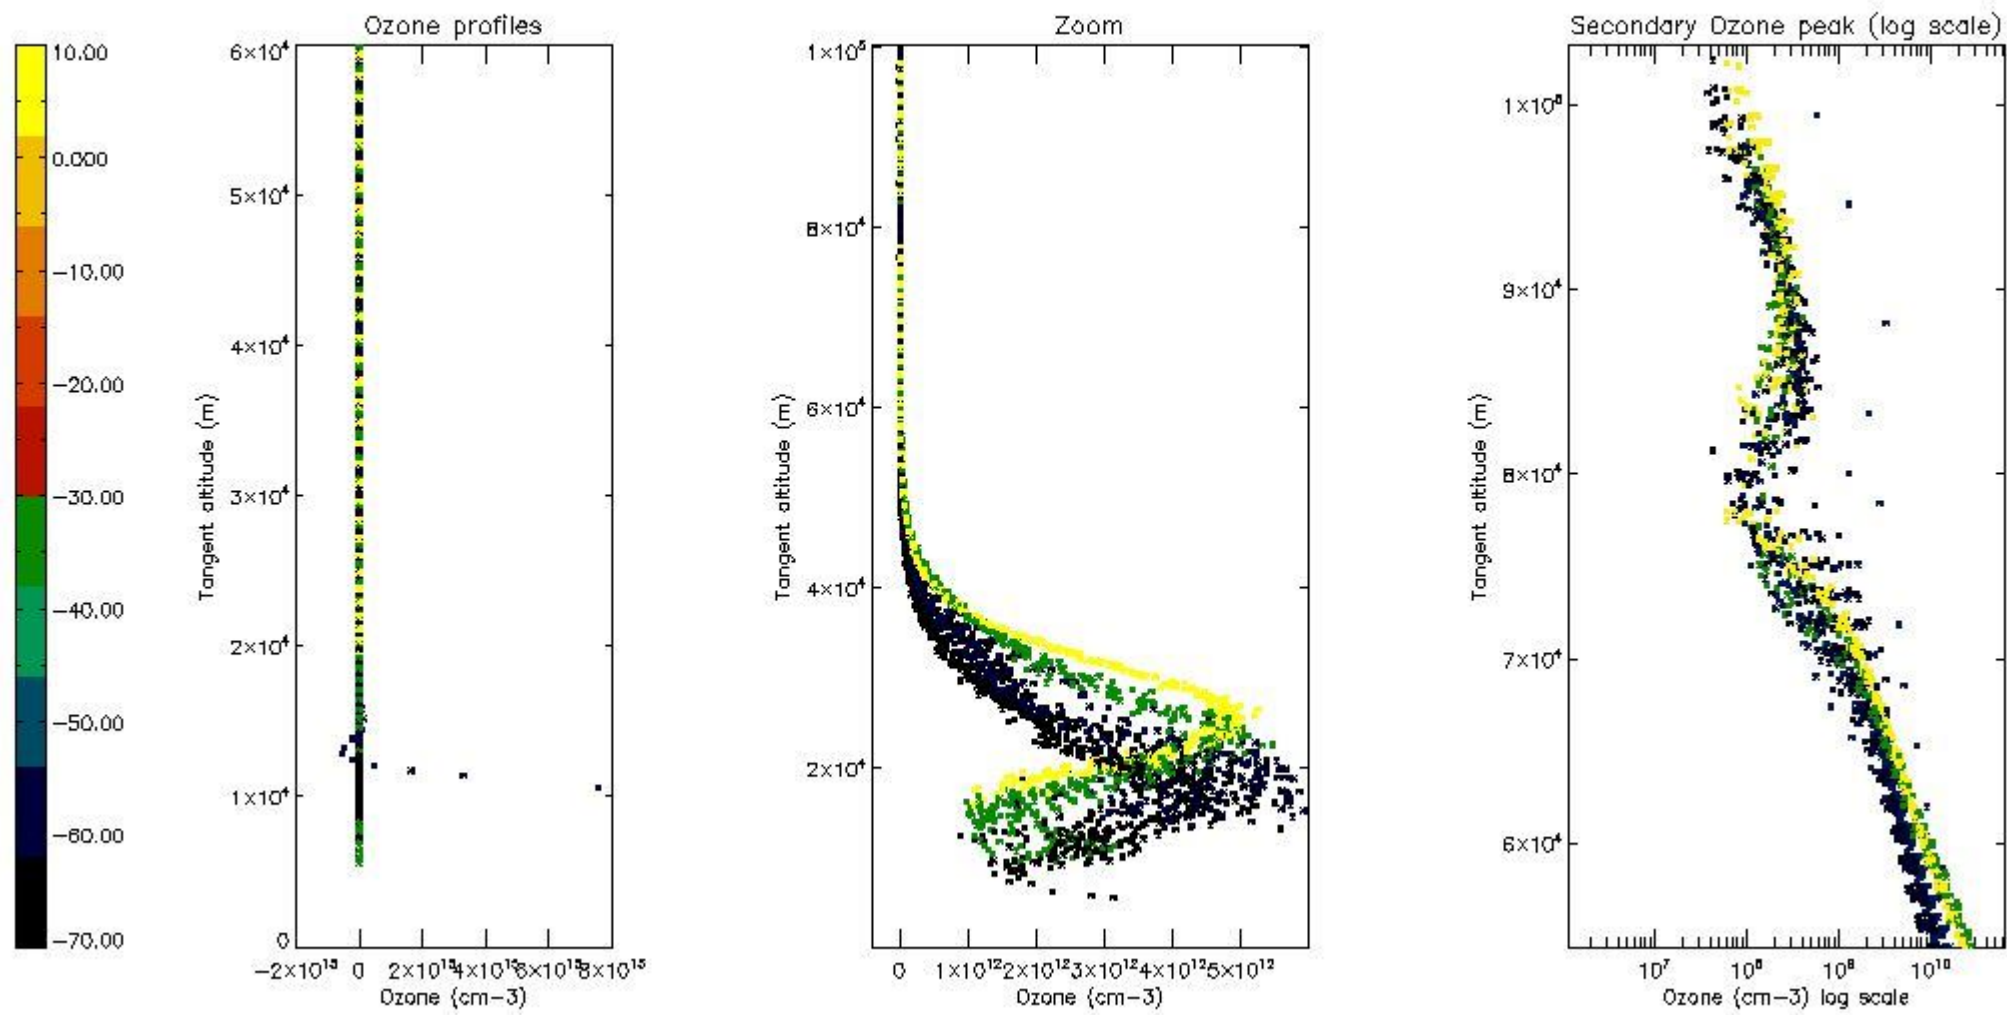

STD < 10	24
STD < 5	19

5.2 Plot ozone profiles for all STD (dark without errors)

The colorbar represents the latitude.

5.3 Plot ozone profiles where STD < 20% (dark without errors)

The colorbar represents the latitude.