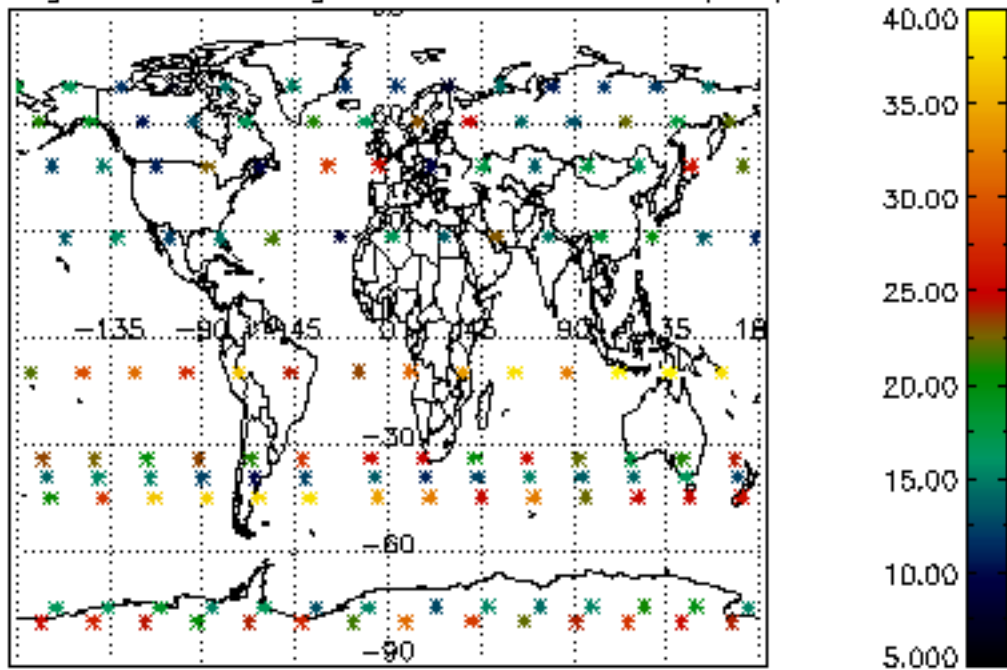

Percentage of cosmic ray hits per profile

Percentage of star falling outside central band per profile