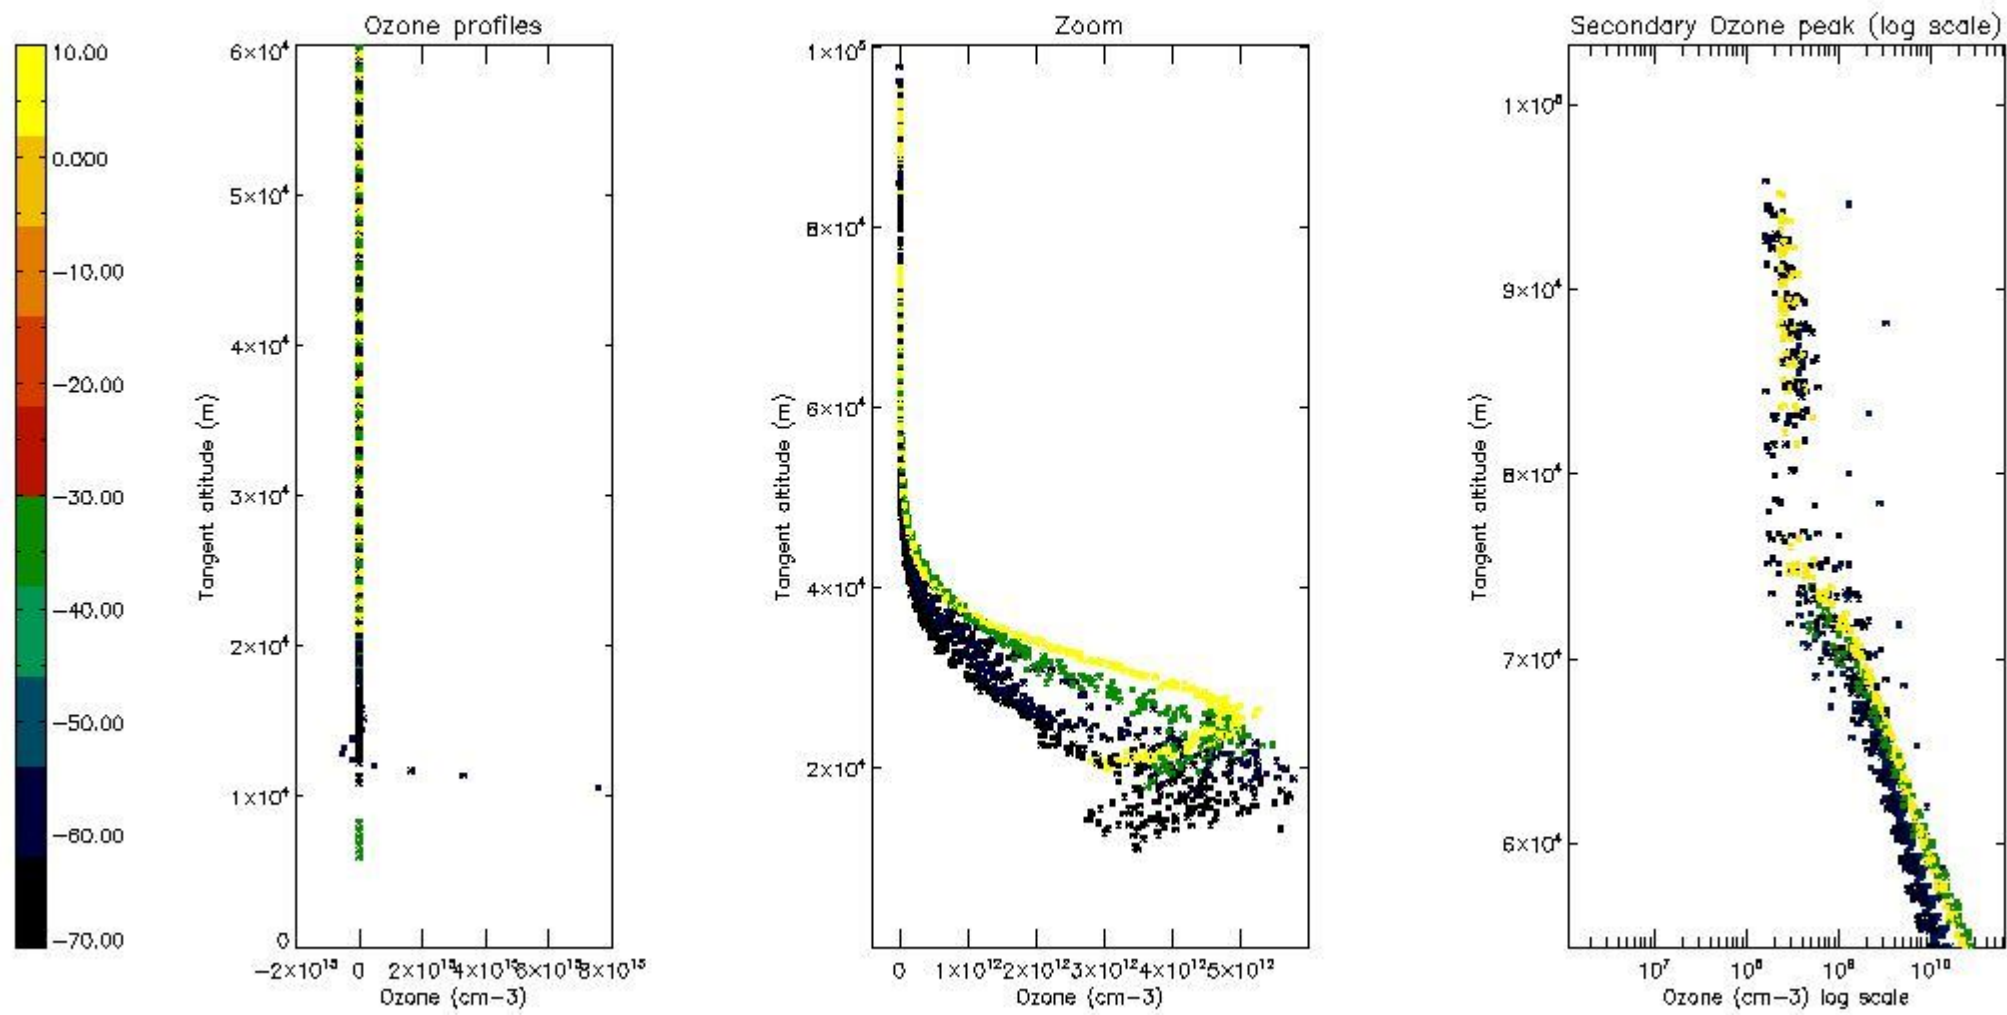

STD < 10	24
STD < 5	19

5.2 Plot ozone profiles for all STD (dark without errors)

The colorbar represents the latitude.

5.3 Plot ozone profiles where STD < 20% (dark without errors)

The colorbar represents the latitude.

5.4 Plot ozone profiles where $STD < 10\%$ (dark without errors)

The colorbar represents the latitude.

5.5 Plot ozone profiles where $STD < 5\%$ (dark without errors)

The colorbar represents the latitude.