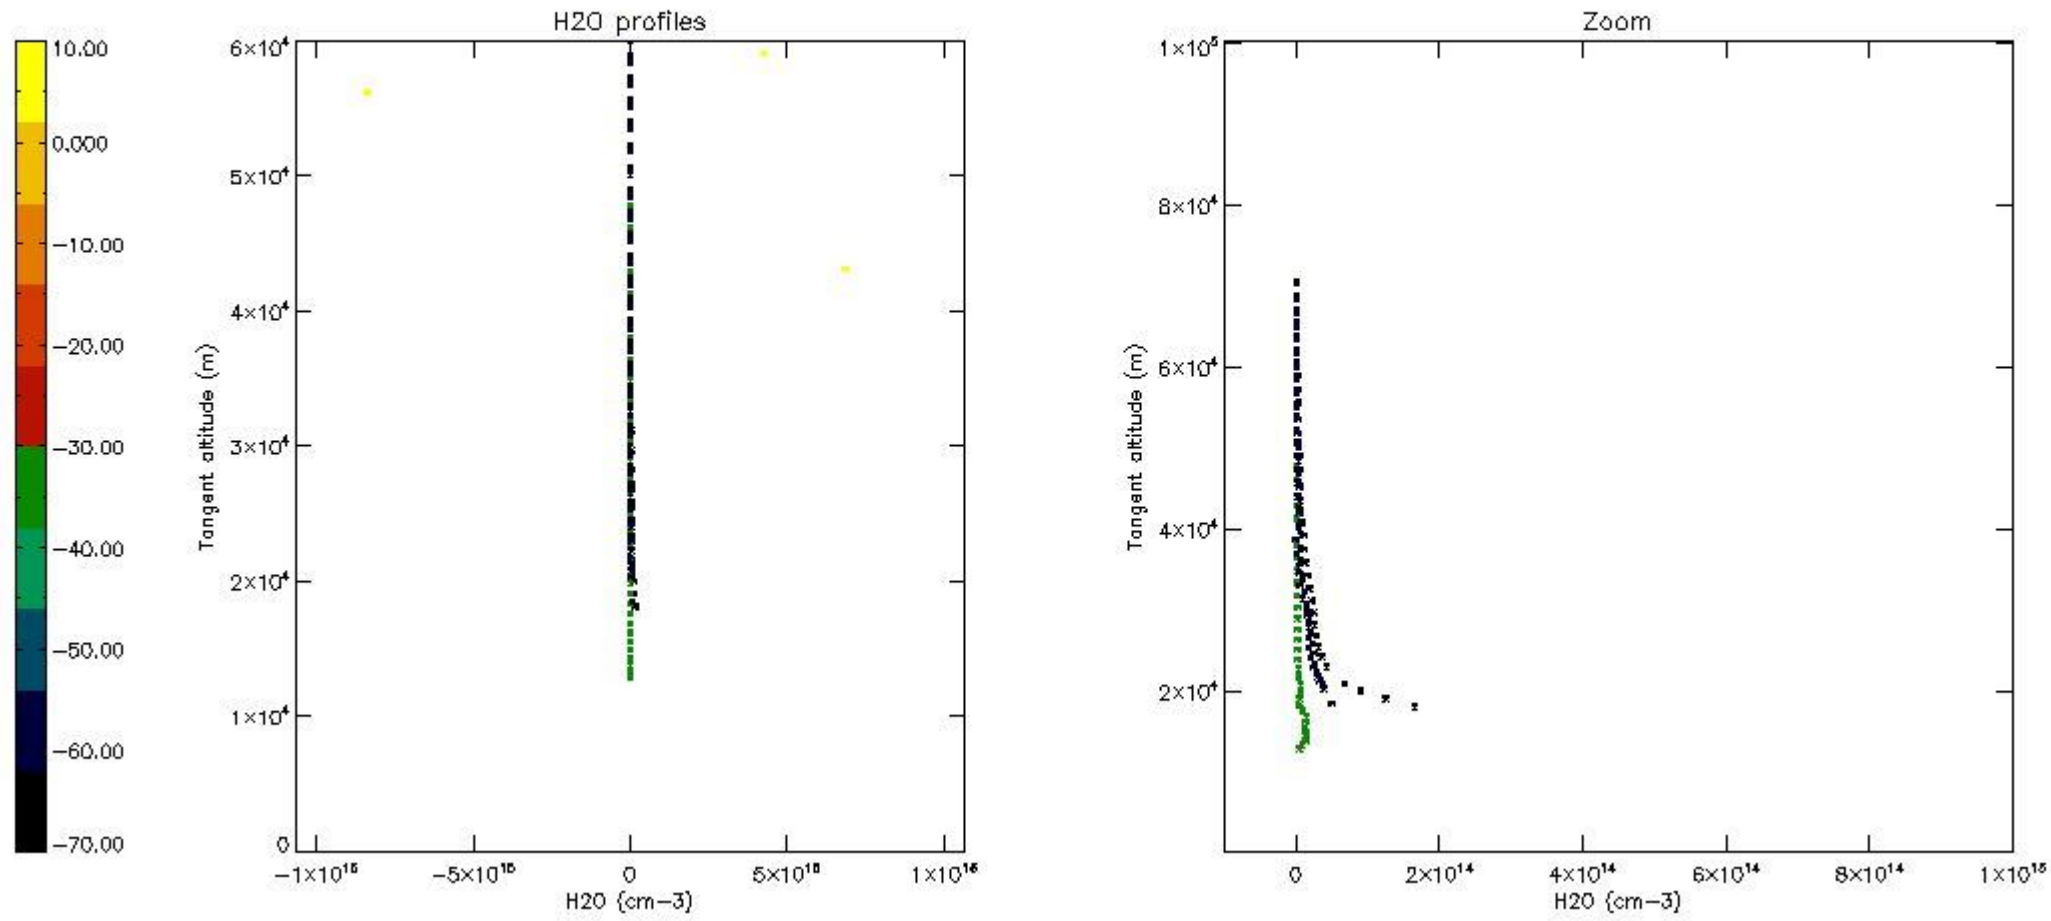

6. Auxiliary Data Files used for the production reported in section 2

The number reported in the third column indicates since which file (see list in section 2) the corresponding auxiliary file has been used. The fourth column is the date of those product files.

Type	Auxiliary Filename	Used since product	Used since product date
INST_PHYS_CHARACTERISTICS	GOM_INS_AXVIEC20091111_143220_20030716_120000_20500101_000000	1	17-AUG-2006 00:11:55
LEVEL-2_PROC_CONFIG	GOM_PR2_AXVIEC20091111_152718_20020301_000000_20500101_000000	1	17-AUG-2006 00:11:55
CROSS_SECTIONS_FILE	GOM_CRS_AXVIEC20091111_154832_20020301_000000_20500101_000000	1	17-AUG-2006 00:11:55