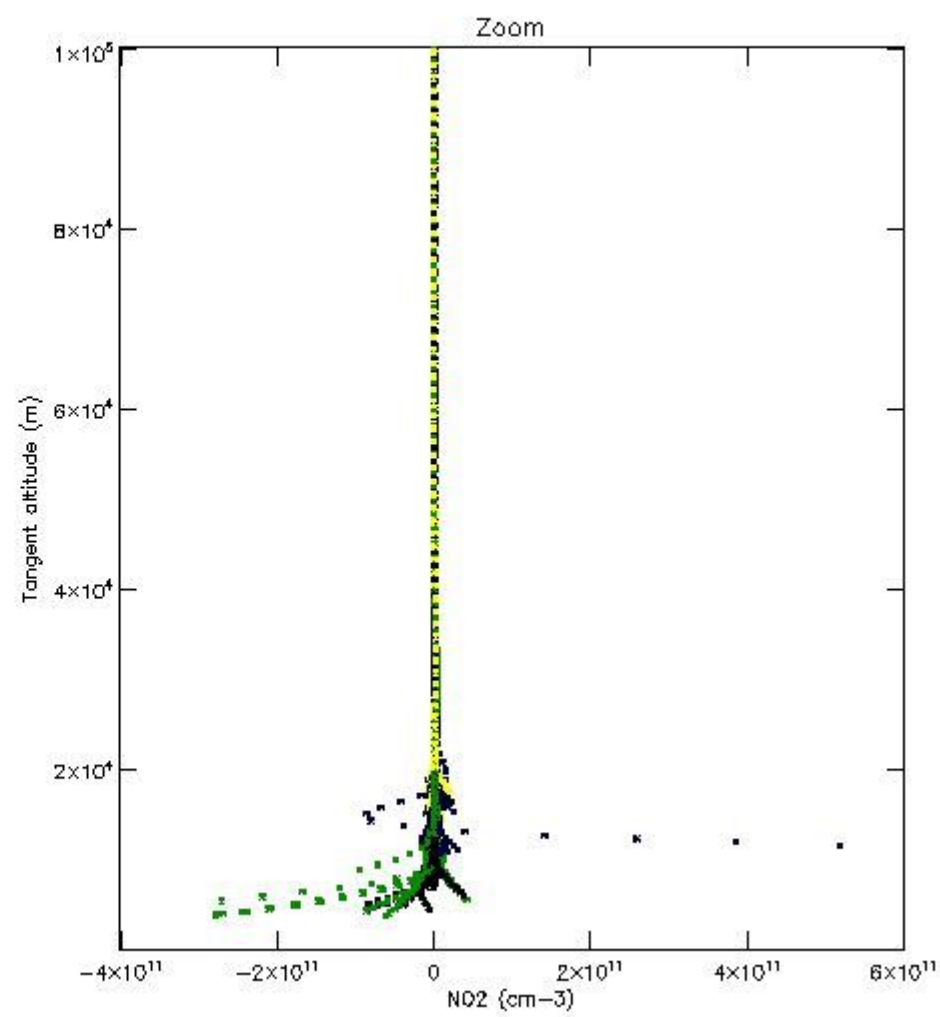

5.7 Plot NO3 profiles for all STD (dark without errors)

The colorbar represents the latitude.