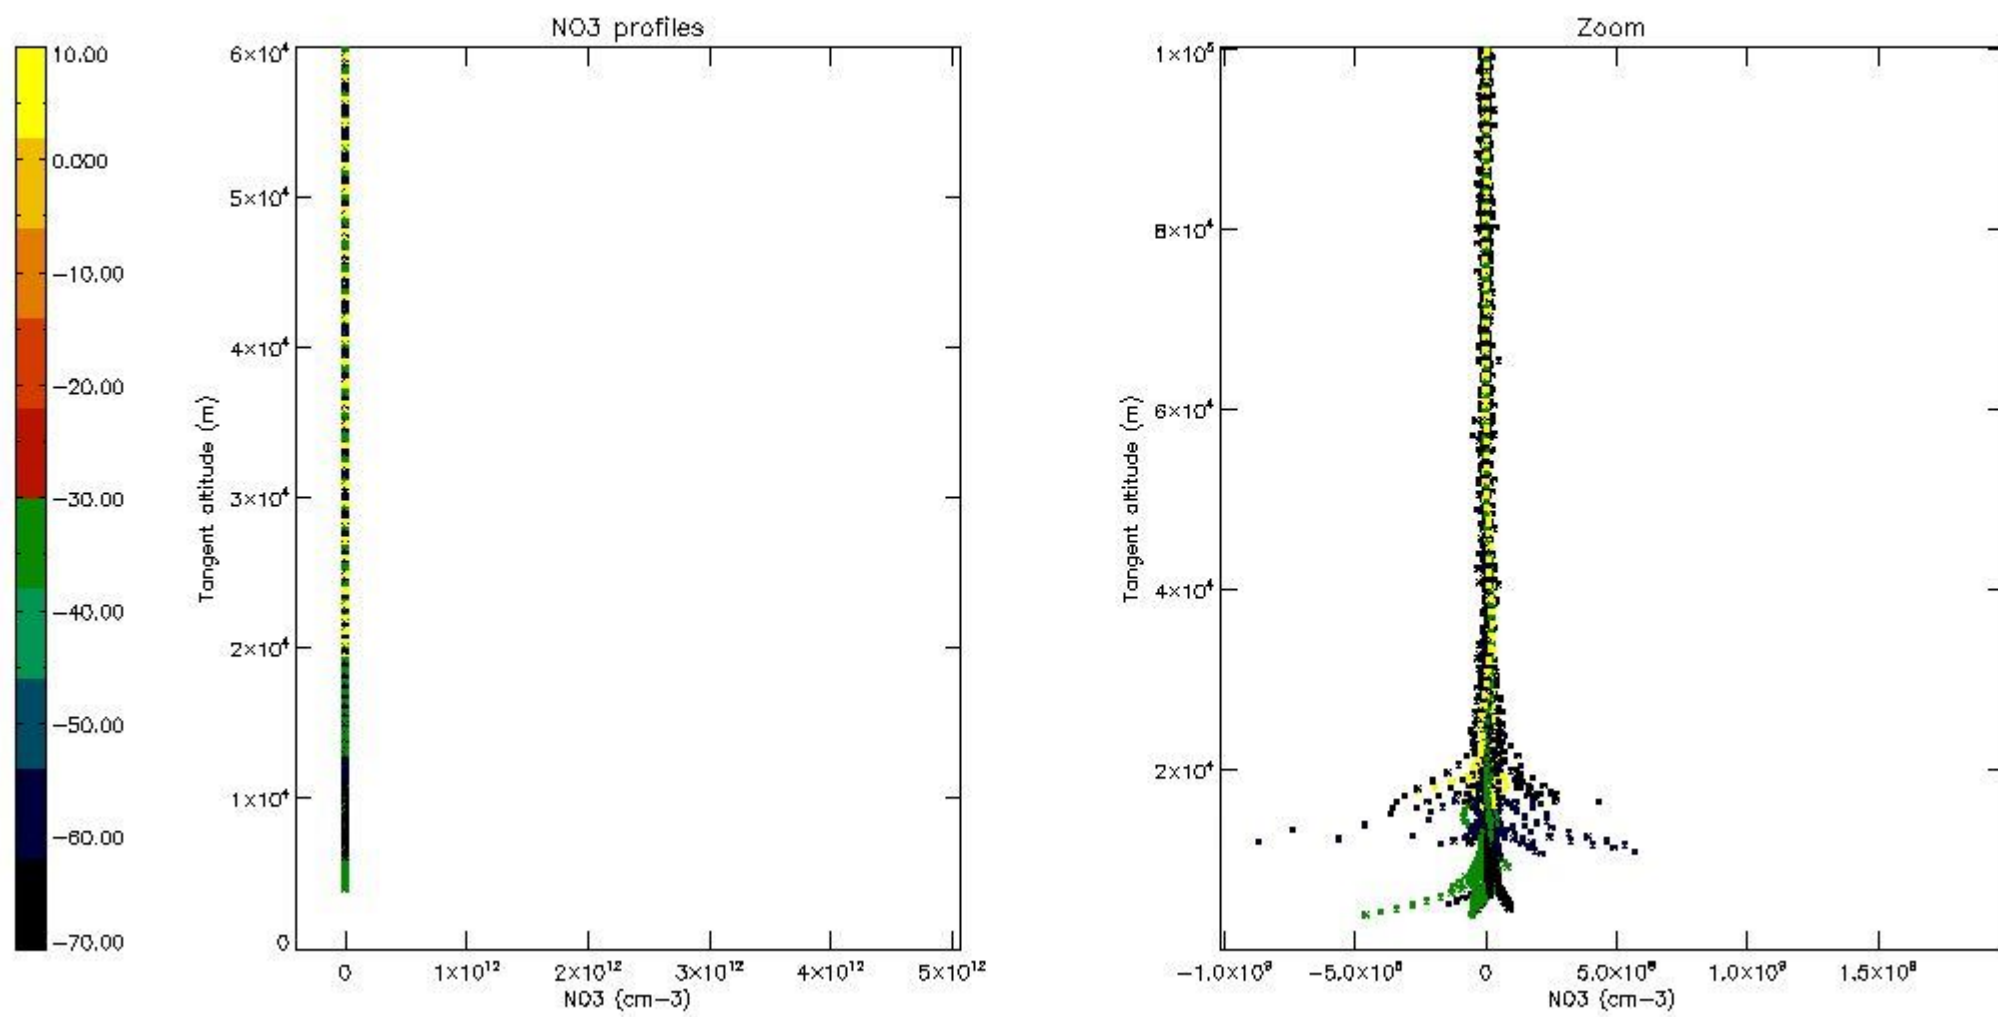

5.8 Plot H2O profiles for all STD (only for occultations of stars 1,2,3,4,13,14,16,26,63 dark without errors)

The colorbar represents the latitude.