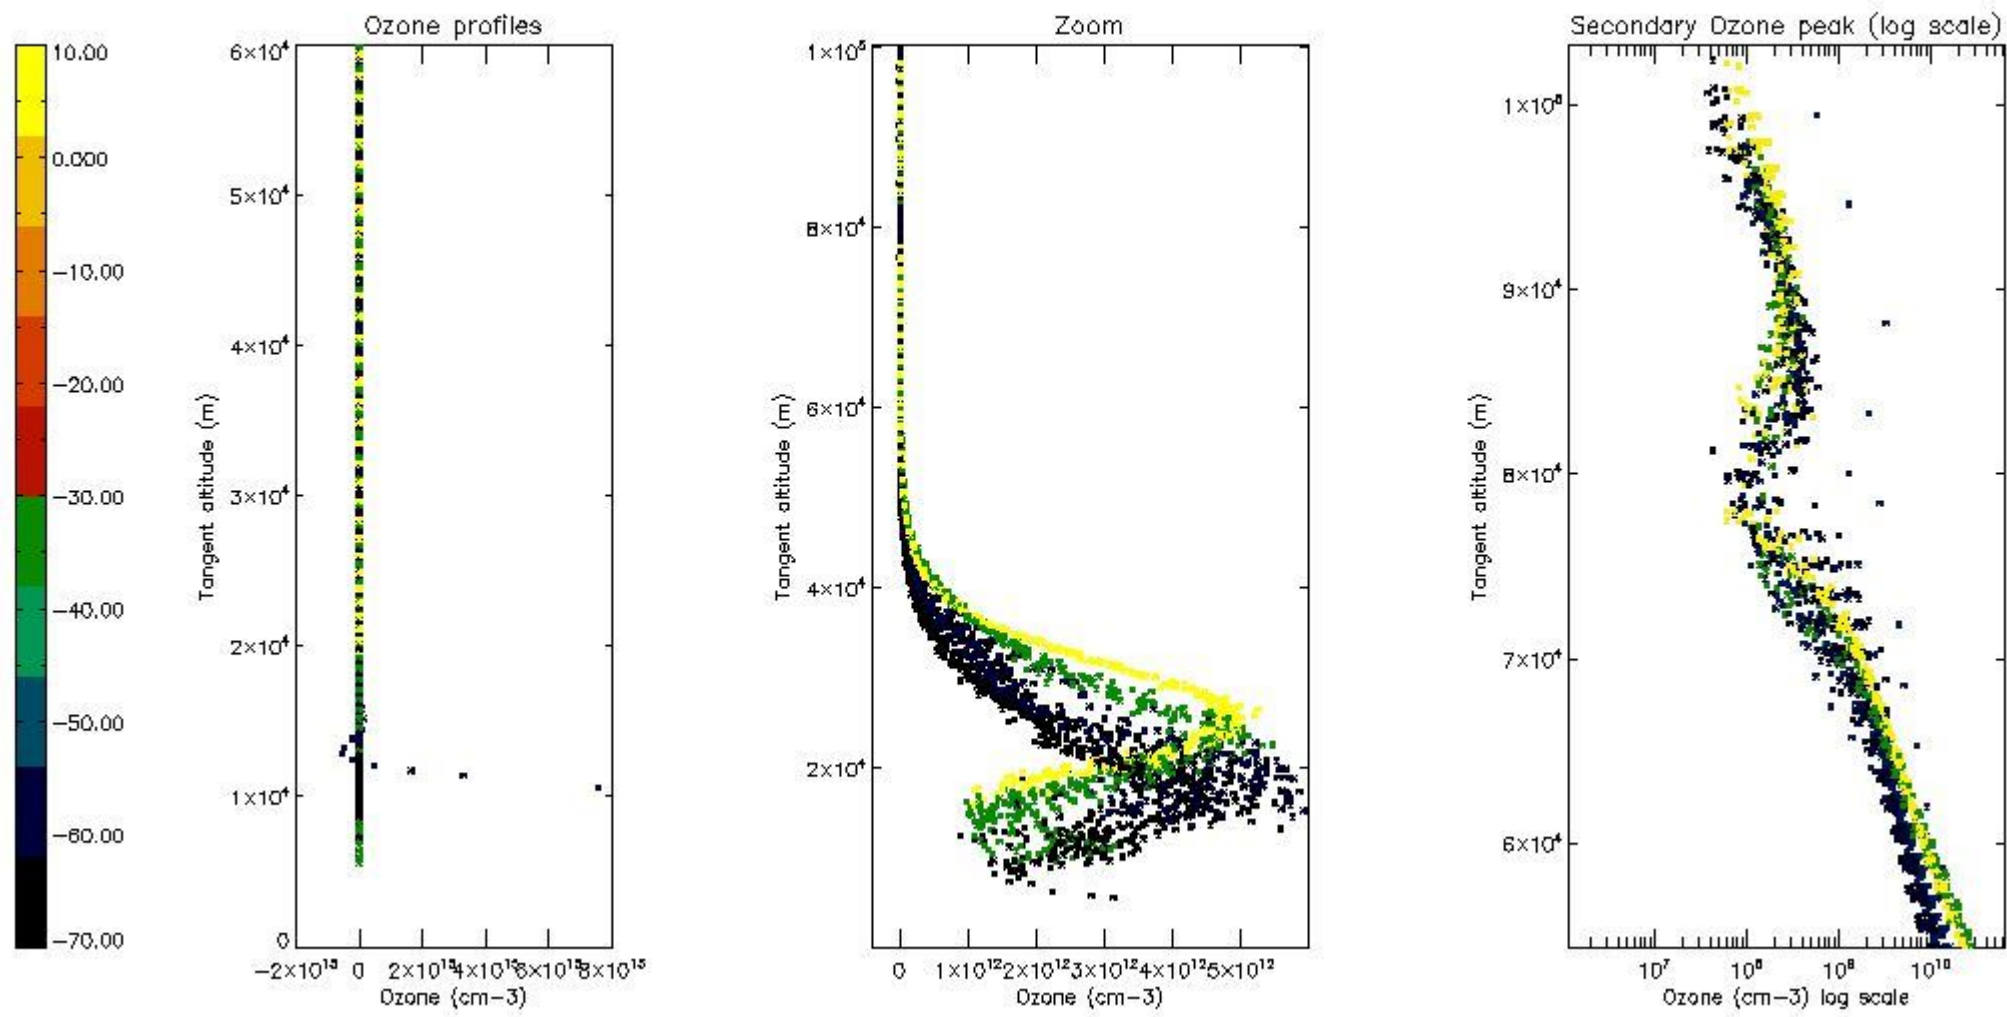

STD < 10	24
STD < 5	19

5.2 Plot ozone profiles for all STD (dark without errors)

The colorbar represents the latitude.

5.3 Plot ozone profiles where STD < 20% (dark without errors)

The colorbar represents the latitude.

5.4 Plot ozone profiles where $STD < 10\%$ (dark without errors)

The colorbar represents the latitude.

5.5 Plot ozone profiles where $STD < 5\%$ (dark without errors)

The colorbar represents the latitude.