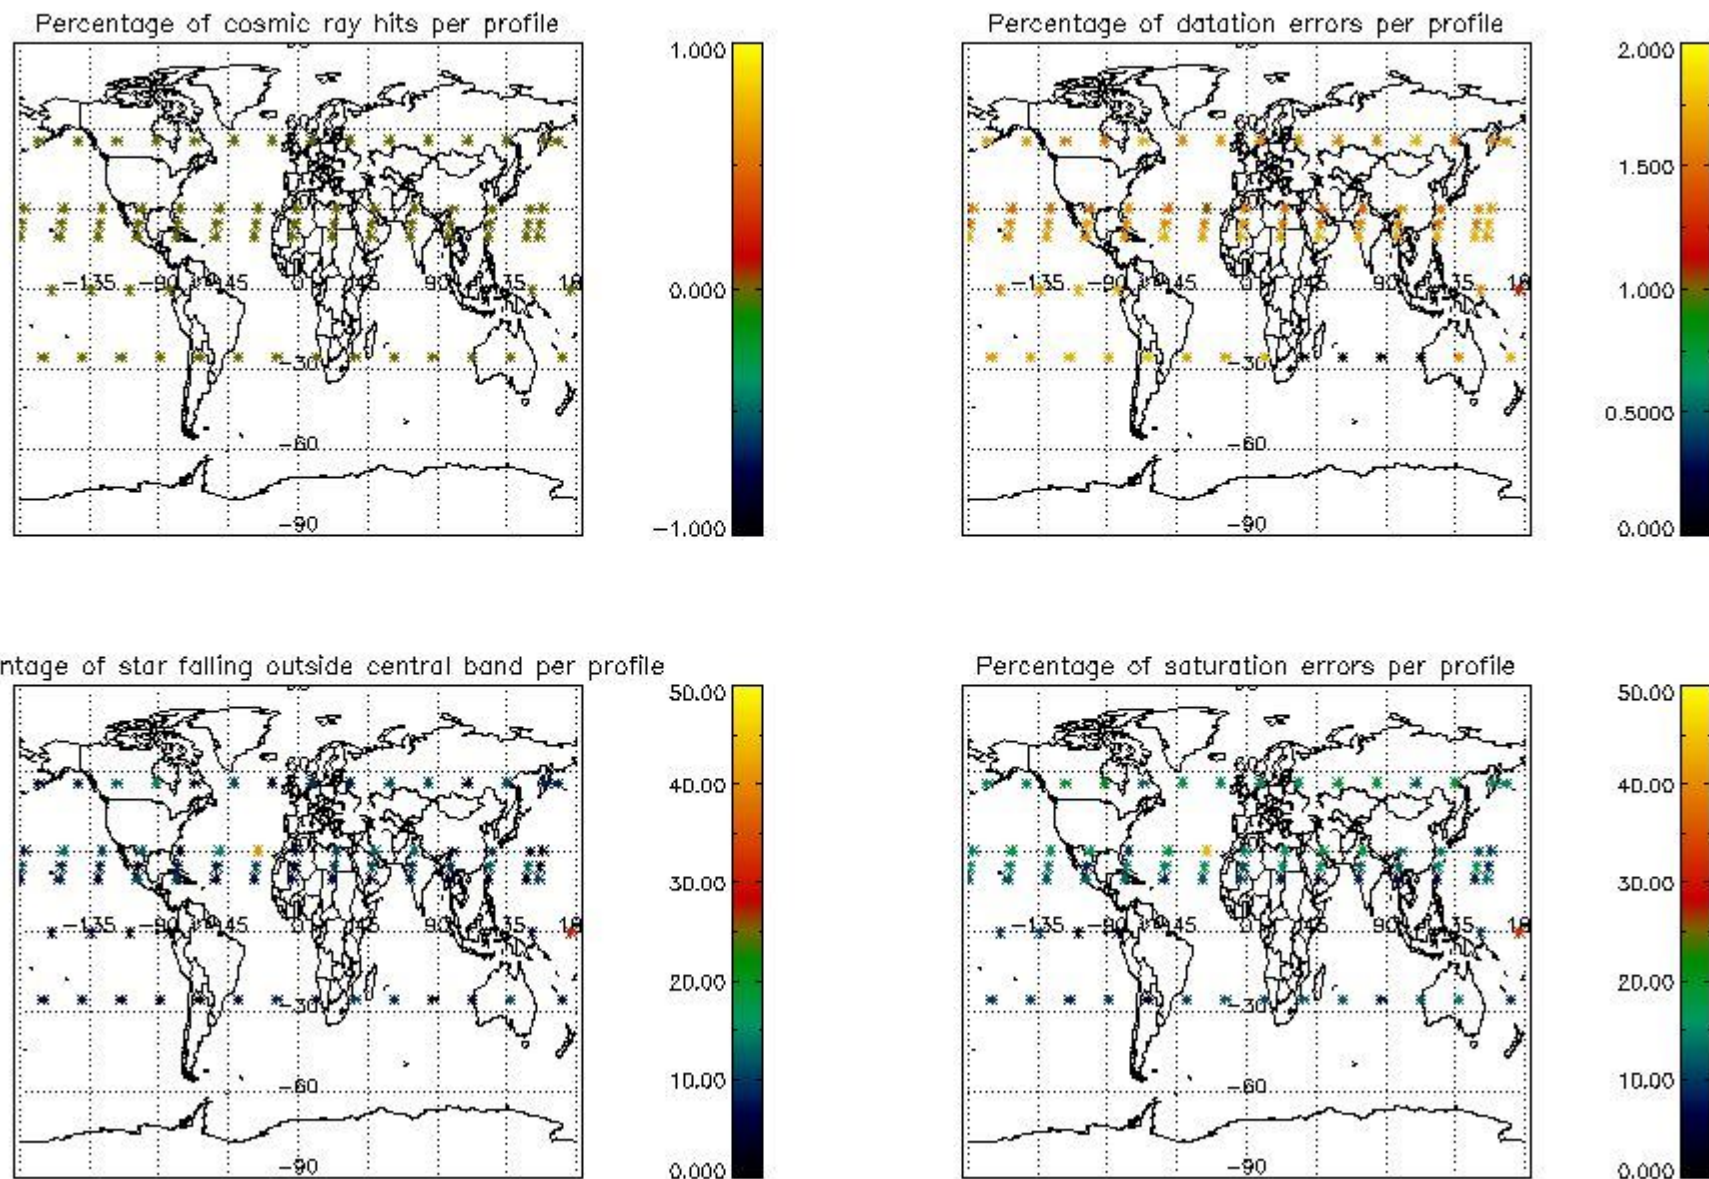

Percentage of datation errors per profile

Percentage of star falling outside central band per profile

Percentage of saturation errors per profile

4.2.2 Plot level 1 quality information per product (world map): ENVISAT DESCENDING passes