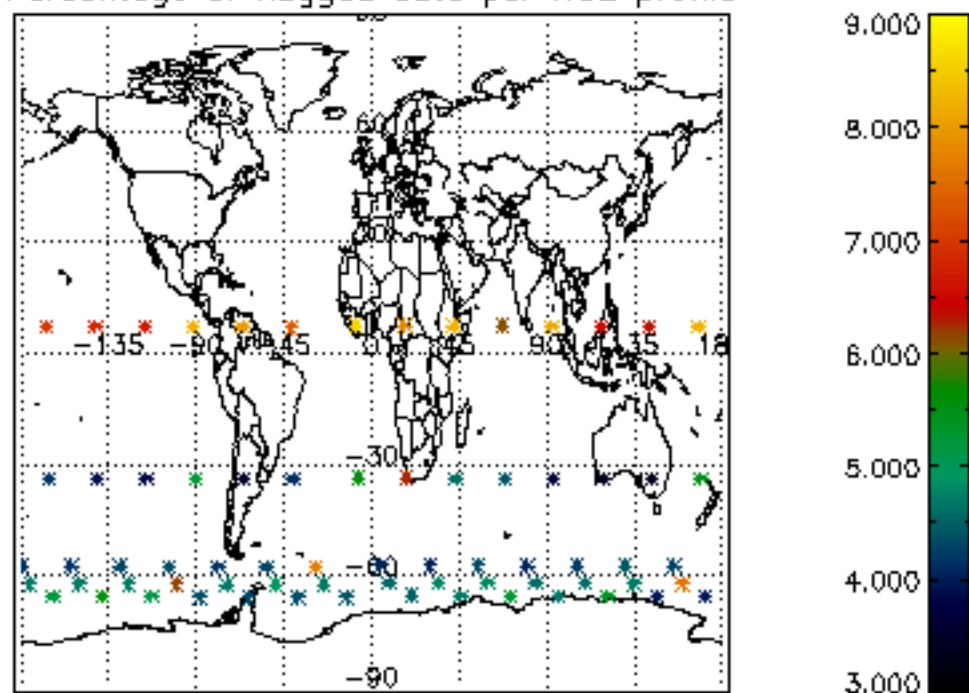

Percentage of flagged data per NO2 profile