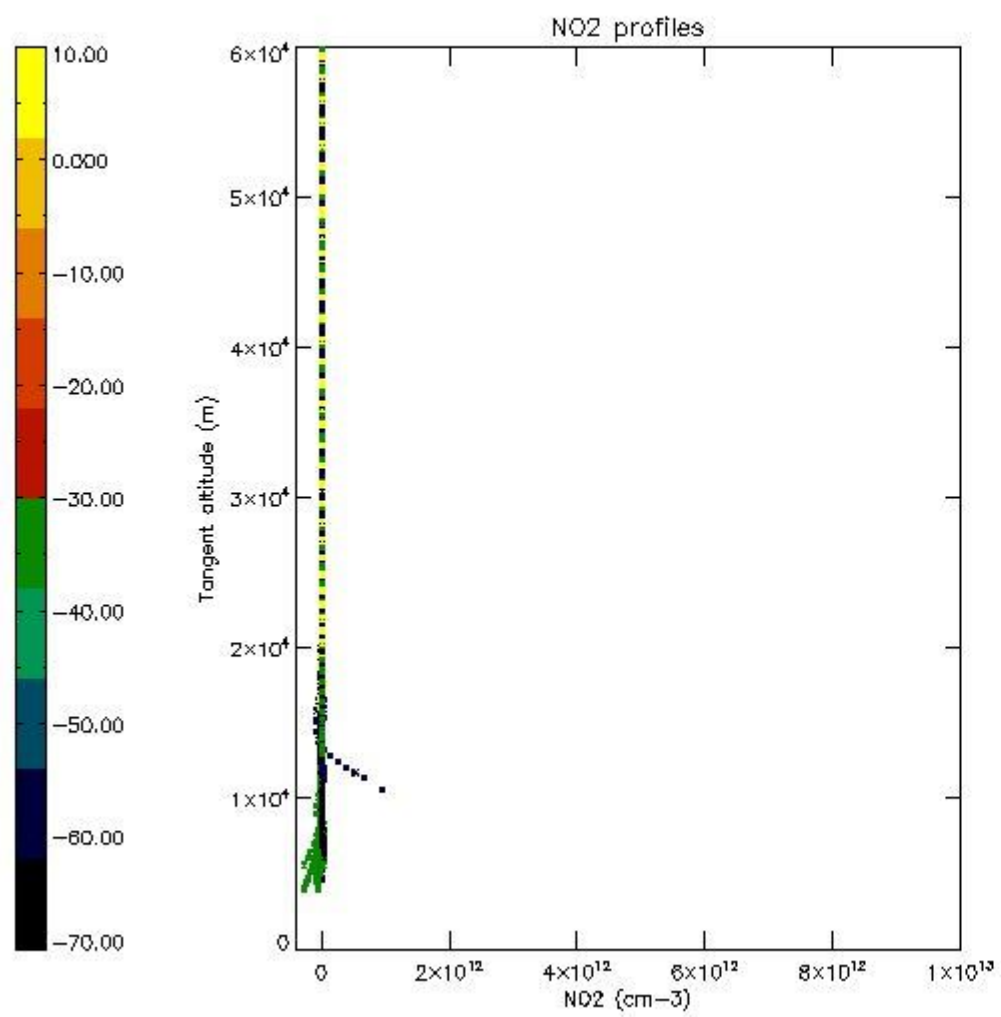

5.7 Plot NO3 profiles for all STD (dark without errors)

The colorbar represents the latitude.