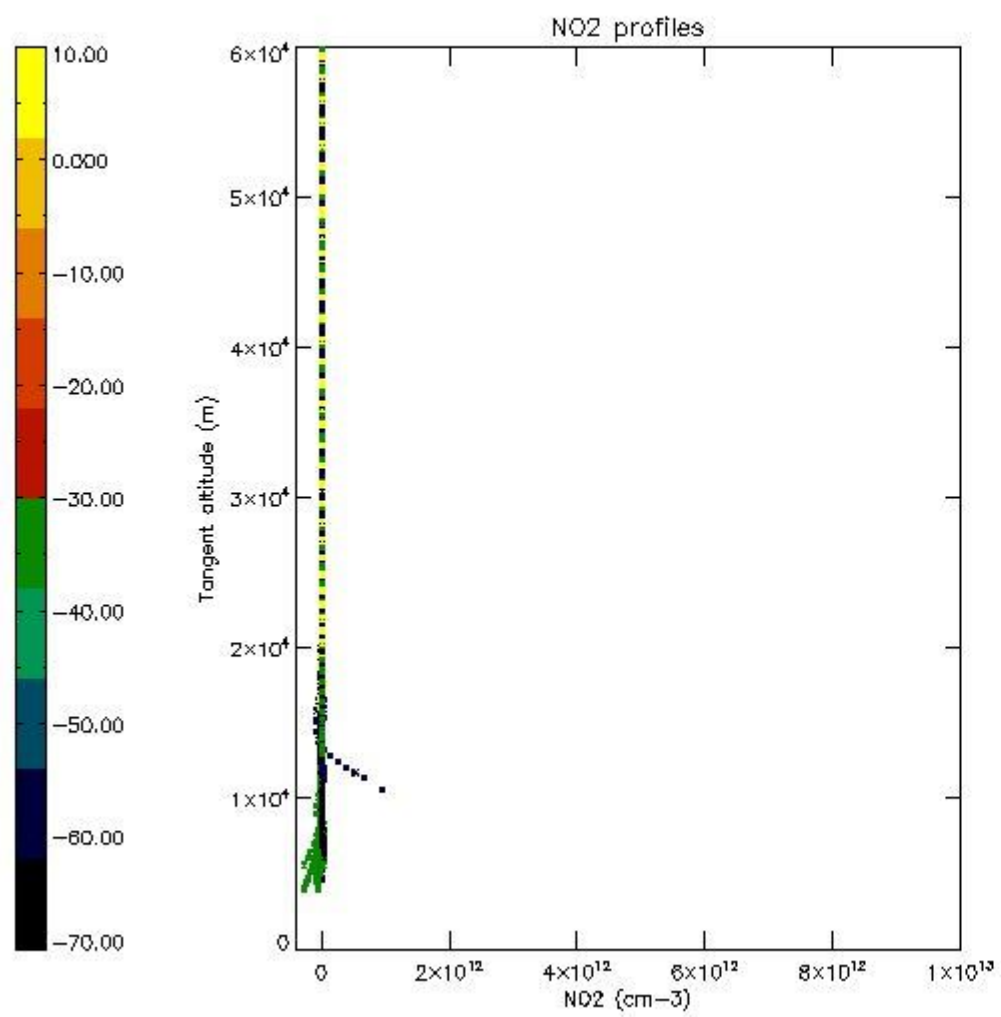

STD < 10	24
STD < 5	19

5.2 Plot ozone profiles for all STD (dark without errors)

The colorbar represents the latitude.

5.3 Plot ozone profiles where STD < 20% (dark without errors)

The colorbar represents the latitude.

5.4 Plot ozone profiles where $STD < 10\%$ (dark without errors)

The colorbar represents the latitude.

5.5 Plot ozone profiles where $STD < 5\%$ (dark without errors)

The colorbar represents the latitude.

5.6 Plot NO₂ profiles for all STD (dark without errors)

The colorbar represents the latitude.

5.7 Plot NO3 profiles for all STD (dark without errors)

The colorbar represents the latitude.

5.8 Plot H2O profiles for all STD (only for occultations of stars 1,2,3,4,13,14,16,26,63 dark without errors)