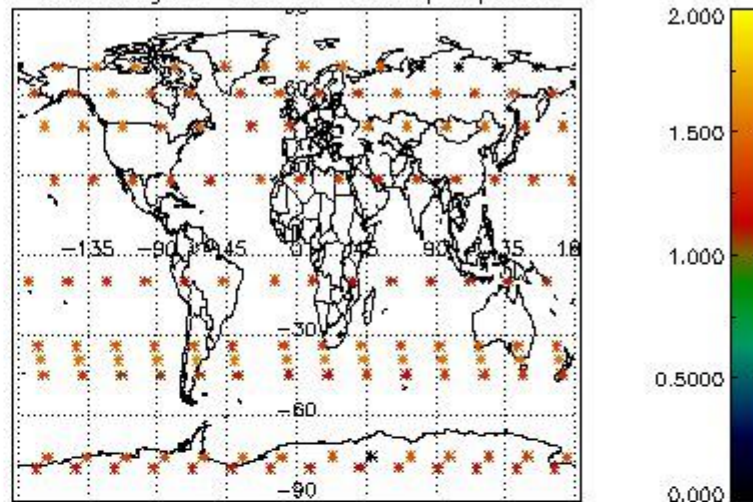

Percentage of datation errors per profile