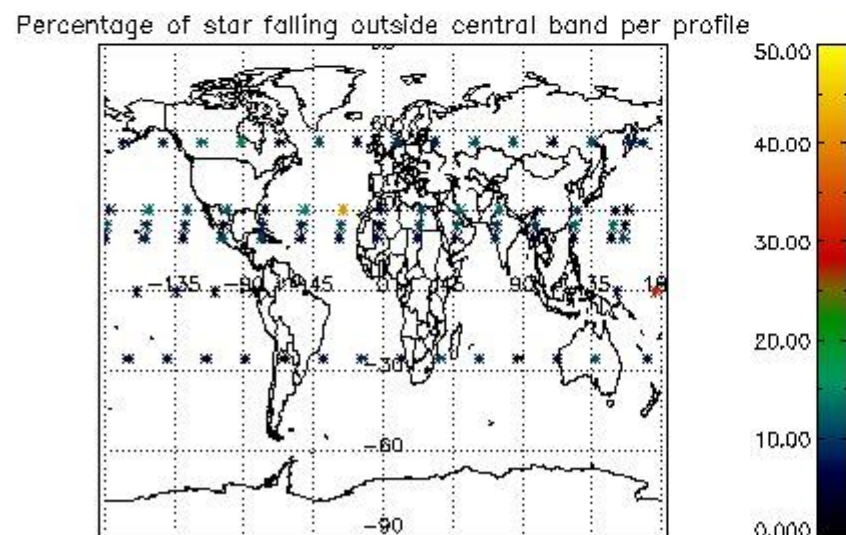

Percentage of datation errors per profile

Percentage of star falling outside central band per profile

Percentage of saturation errors per profile

4.2.2 Plot level 1 quality information per product (world map): ENVISAT DESCENDING passes