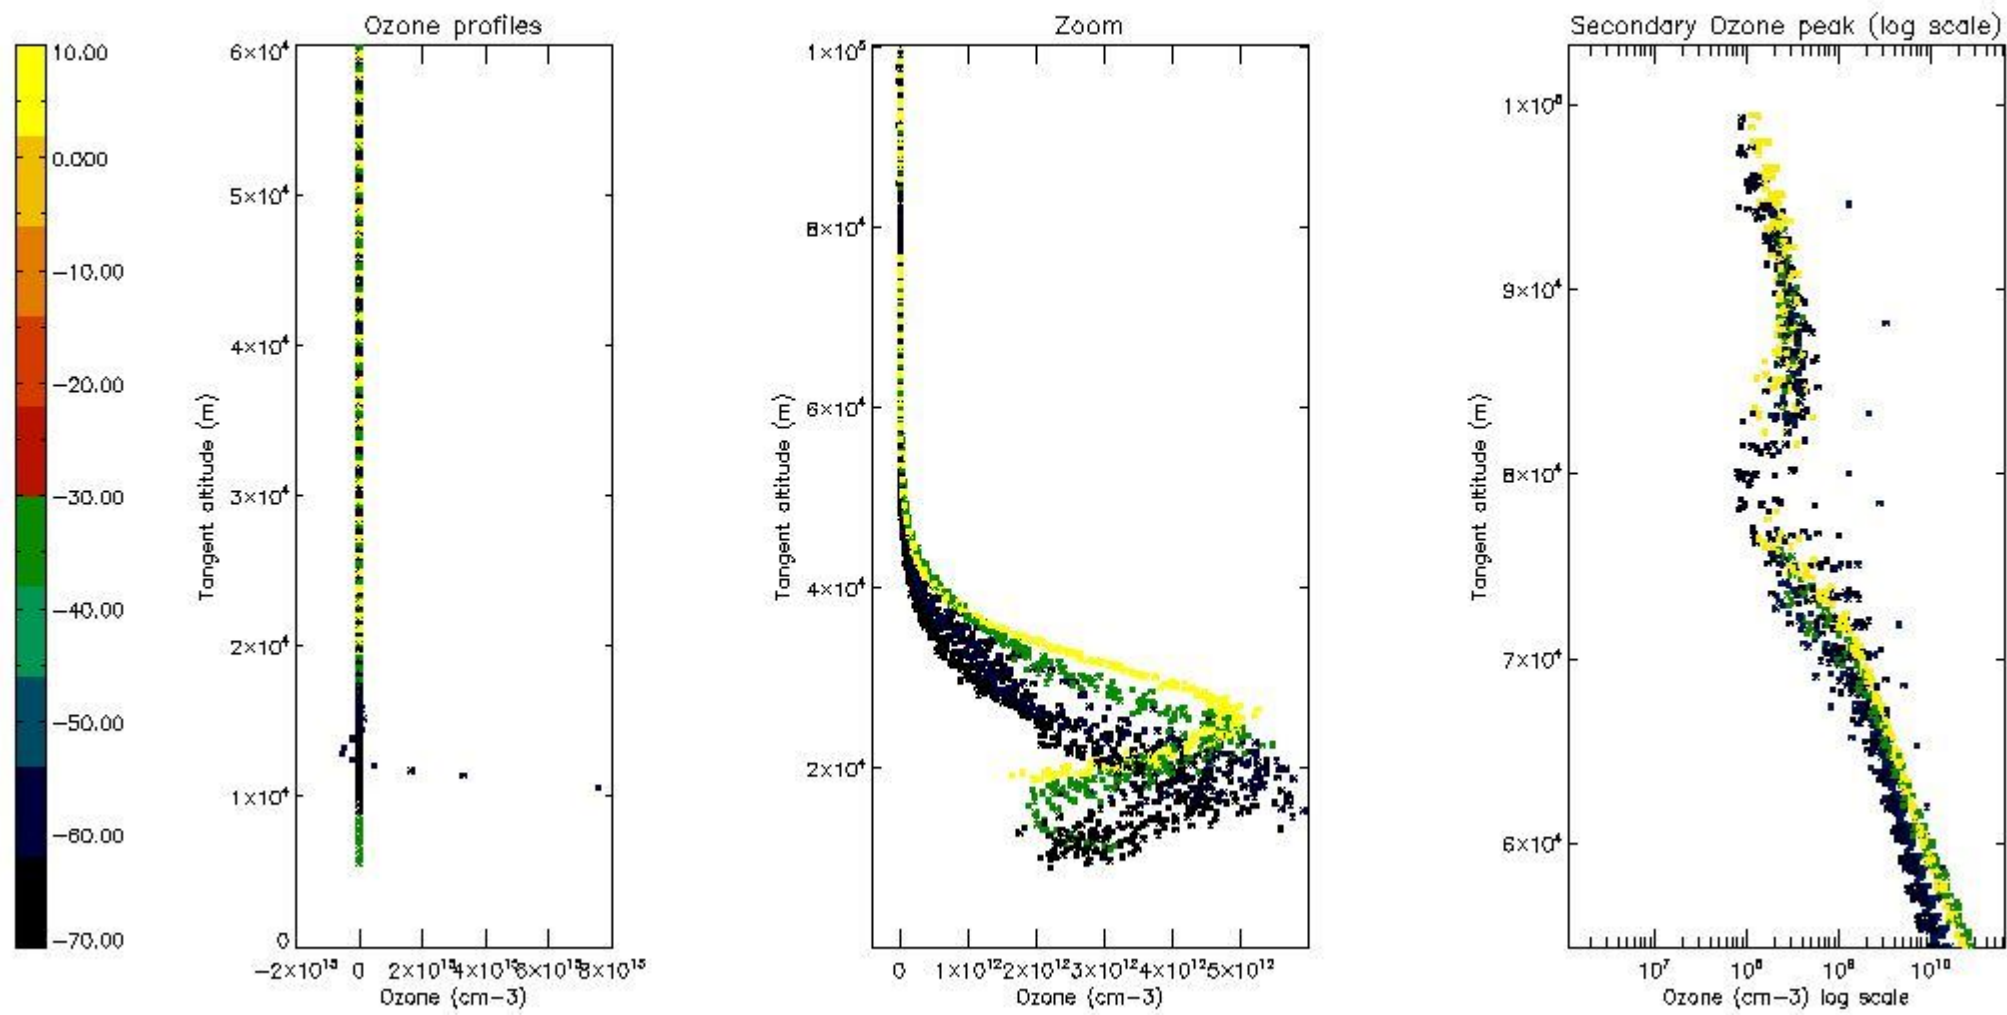

STD < 10	24
STD < 5	19

5.2 Plot ozone profiles for all STD (dark without errors)

The colorbar represents the latitude.

5.3 Plot ozone profiles where STD < 20% (dark without errors)

The colorbar represents the latitude.

5.4 Plot ozone profiles where $STD < 10\%$ (dark without errors)

The colorbar represents the latitude.

5.5 Plot ozone profiles where $STD < 5\%$ (dark without errors)

The colorbar represents the latitude.