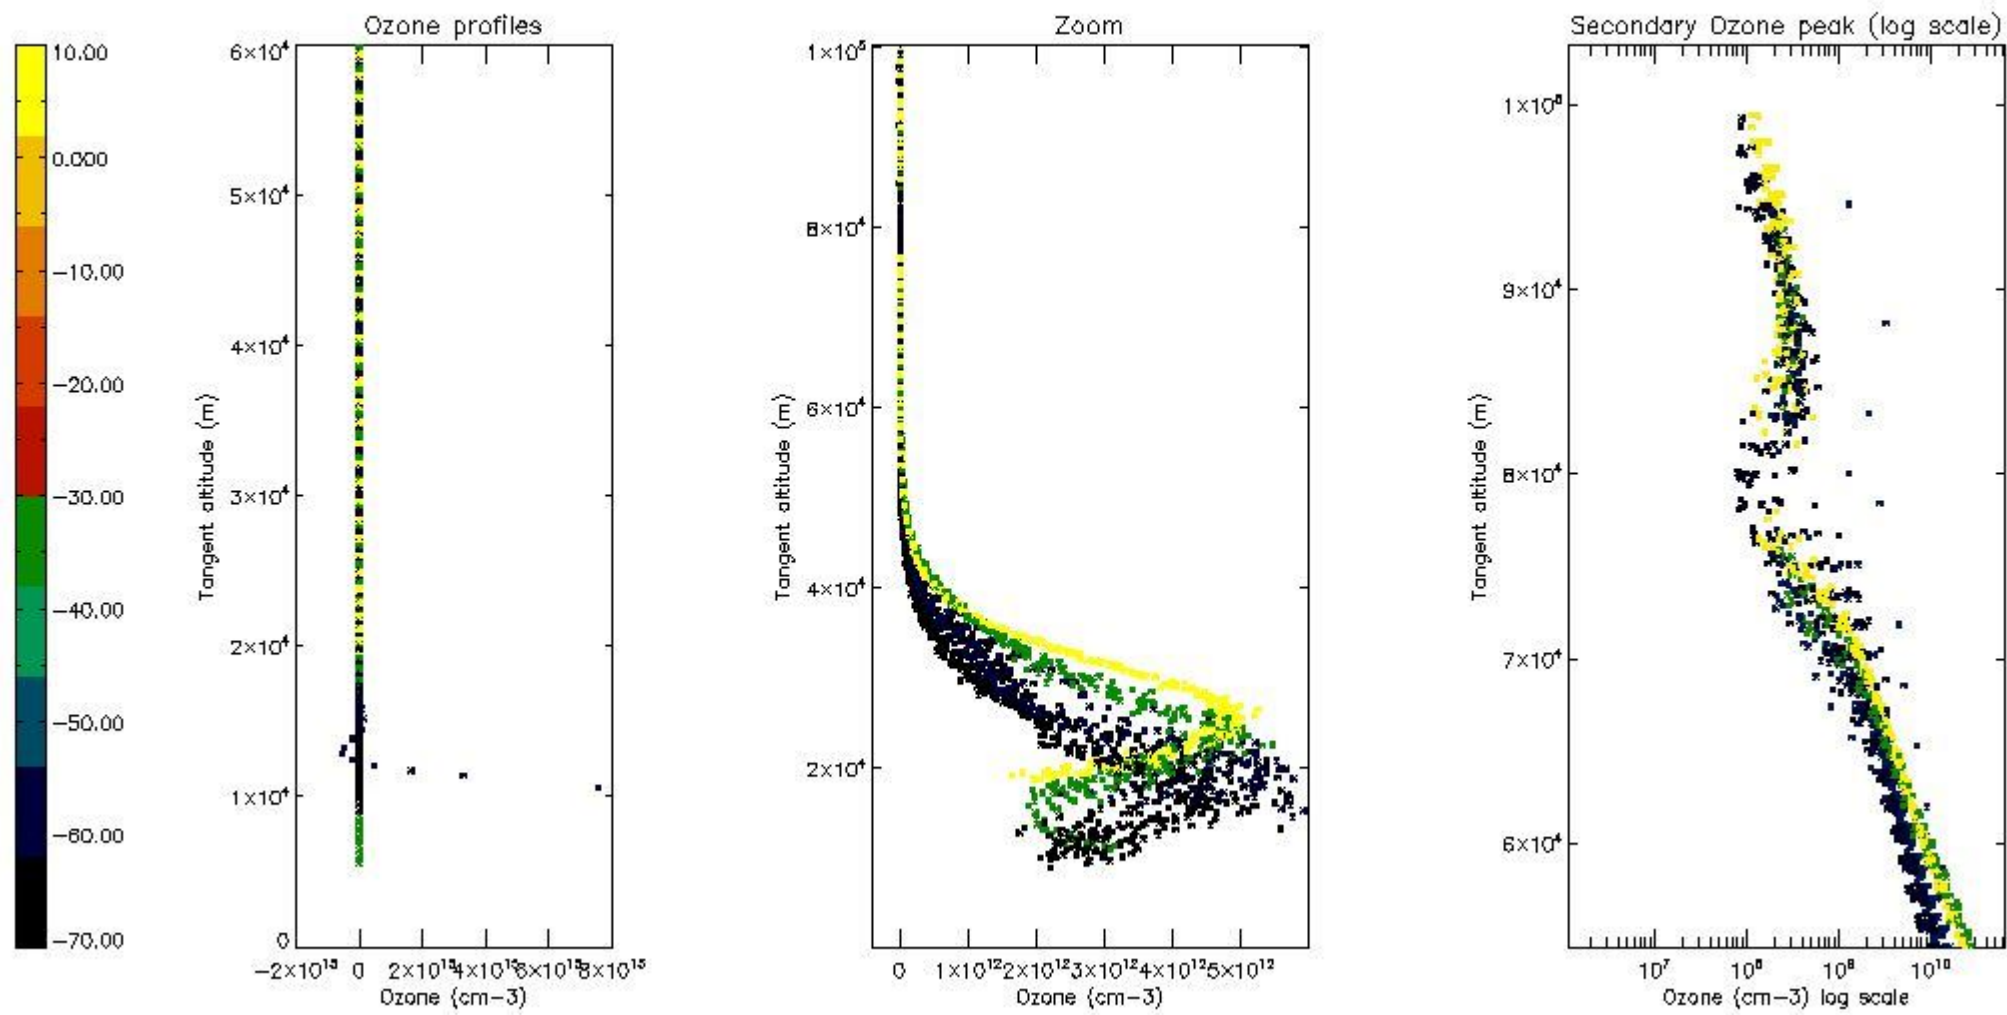

5.5 Plot ozone profiles where $STD < 5\%$ (dark without errors)

The colorbar represents the latitude.