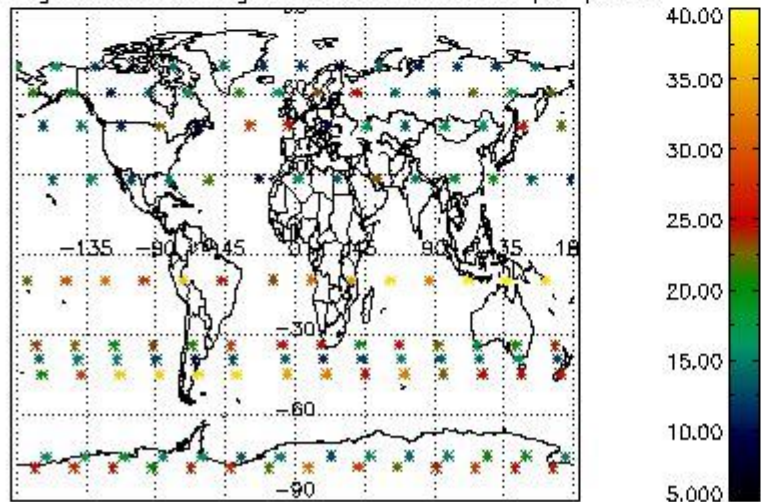

Percentage of star falling outside central band per profile