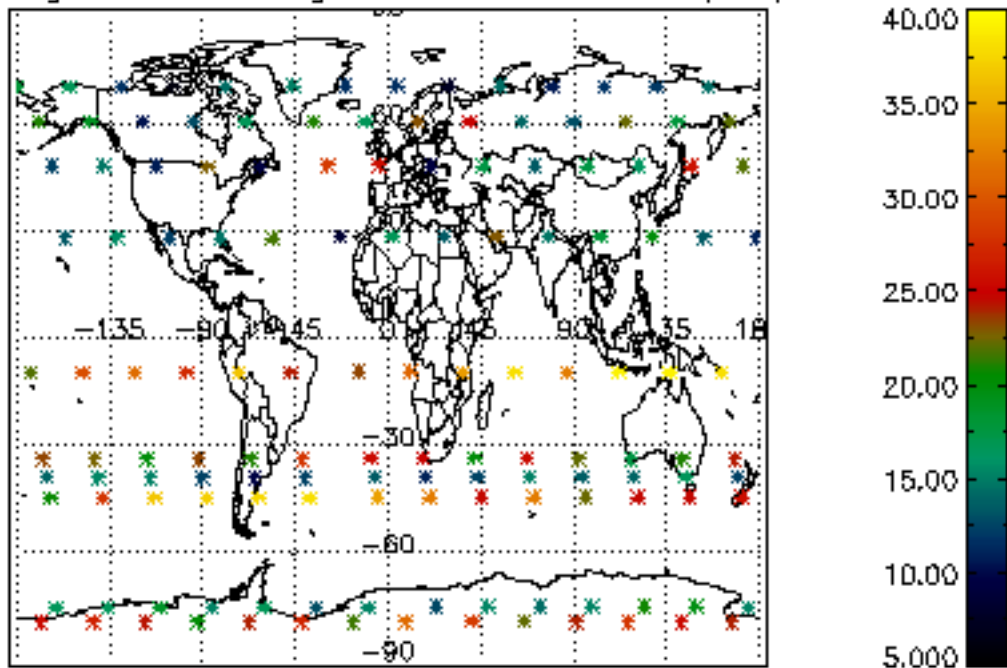

Percentage of cosmic ray hits per profile

Percentage of star falling outside central band per profile