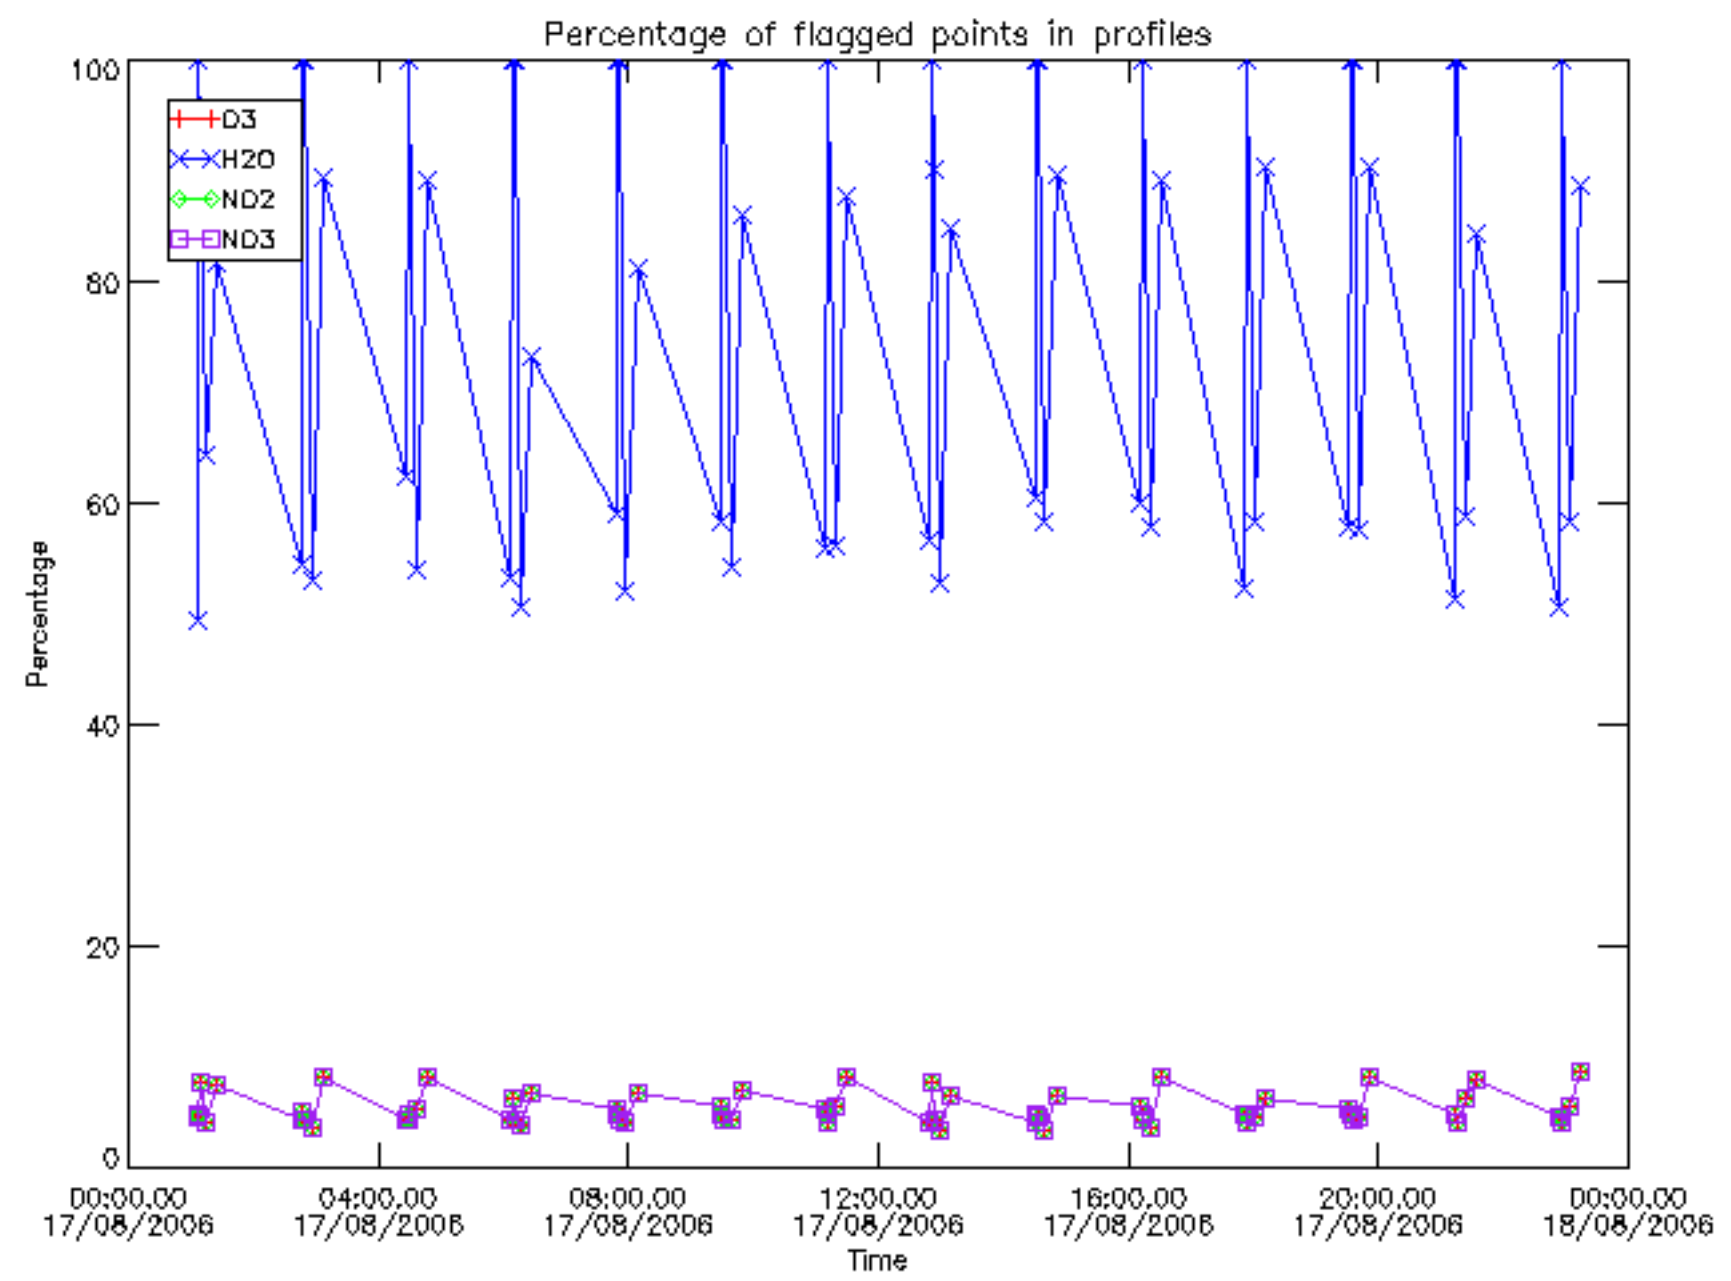

Percentage of flagged data per D3 profile

Percentage of flagged data per H2O profile