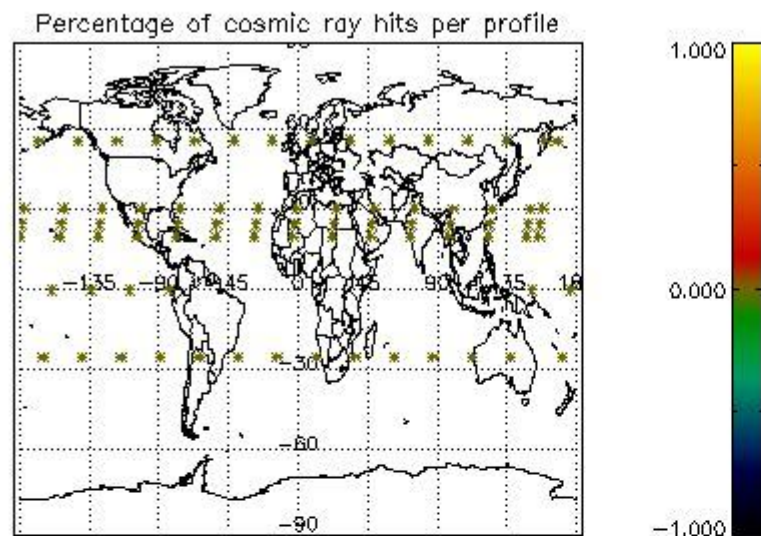

Percentage of datation errors per profile

Percentage of star falling outside central band per profile

Percentage of saturation errors per profile

4.2.2 Plot level 1 quality information per product (world map): ENVISAT DESCENDING passes