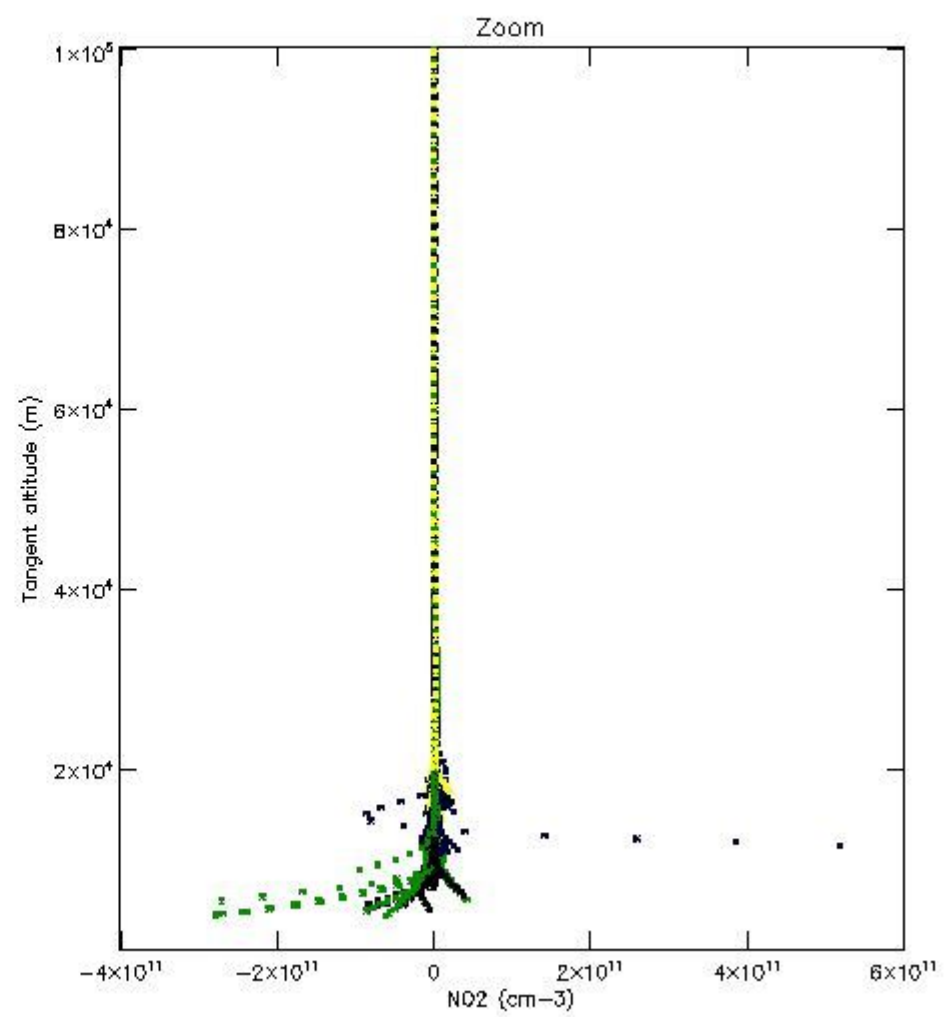

5.4 Plot ozone profiles where $STD < 10\%$ (dark without errors)

The colorbar represents the latitude.

5.5 Plot ozone profiles where $STD < 5\%$ (dark without errors)

The colorbar represents the latitude.

5.6 Plot NO₂ profiles for all STD (dark without errors)

The colorbar represents the latitude.

5.7 Plot NO3 profiles for all STD (dark without errors)

The colorbar represents the latitude.

5.8 Plot H2O profiles for all STD (only for occultations of stars 1,2,3,4,13,14,16,26,63 dark without errors)