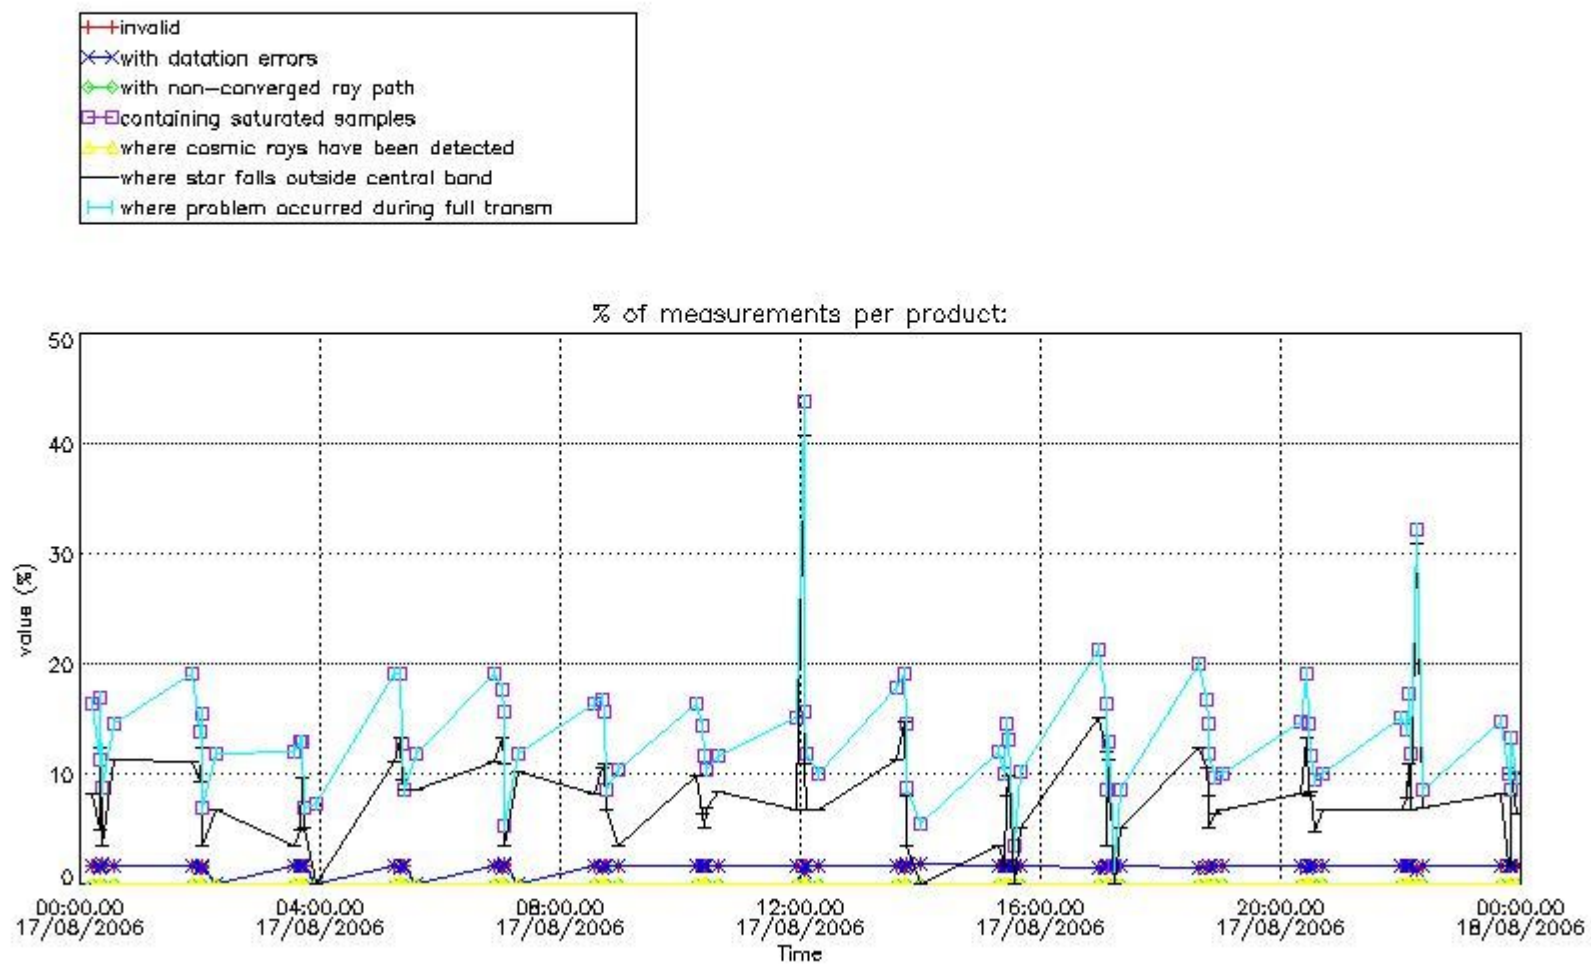

3. Quality information per product

In this section it is plotted some information contained in the Quality Summary data set of the level 2 products. Only products in dark limb conditions and without errors (error flag in the MPH set to "0") are used.

3.1 Plot quality information per product (time dependant)

3.2 Plot quality information per product (world map)

Percentage of flagged data per O3 profile

Percentage of flagged data per H2O profile

Percentage of flagged data per NO2 profile

Percentage of flagged data per NO3 profile

4. Level 1 quality information per product

In this section it is plotted some information contained in the Quality Summary data set of the level 2 products that comes from the level 1b processing. Products without errors (error flag in the MPH set to "0") are used.

4.1 Plot quality information per product (time dependant) coming from level 1b processing

4.1.1 Plot level 1 quality information per product (time dependant): ENVISAT ASCENDING passes

4.1.2 Plot level 1 quality information per product (time dependant): ENVI SAT DESCENDING passes