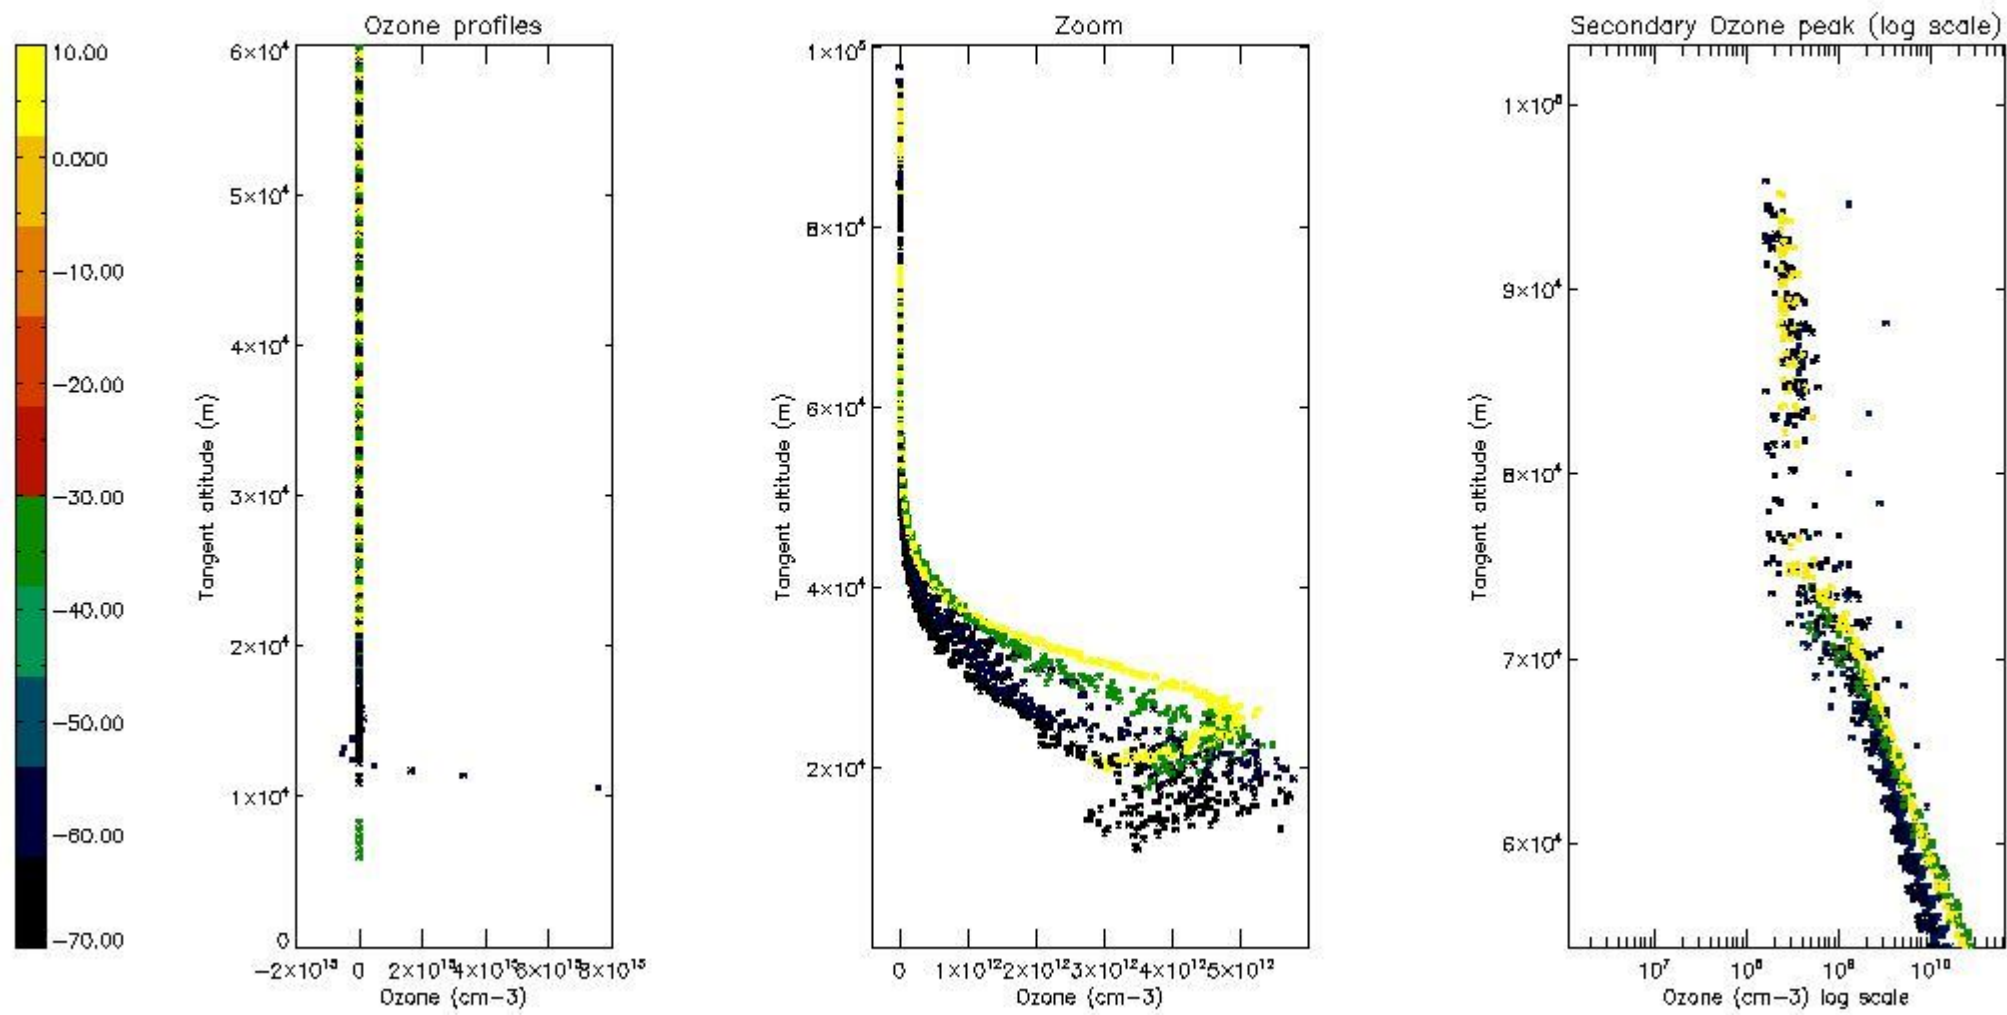

5.6 Plot NO₂ profiles for all STD (dark without errors)

The colorbar represents the latitude.