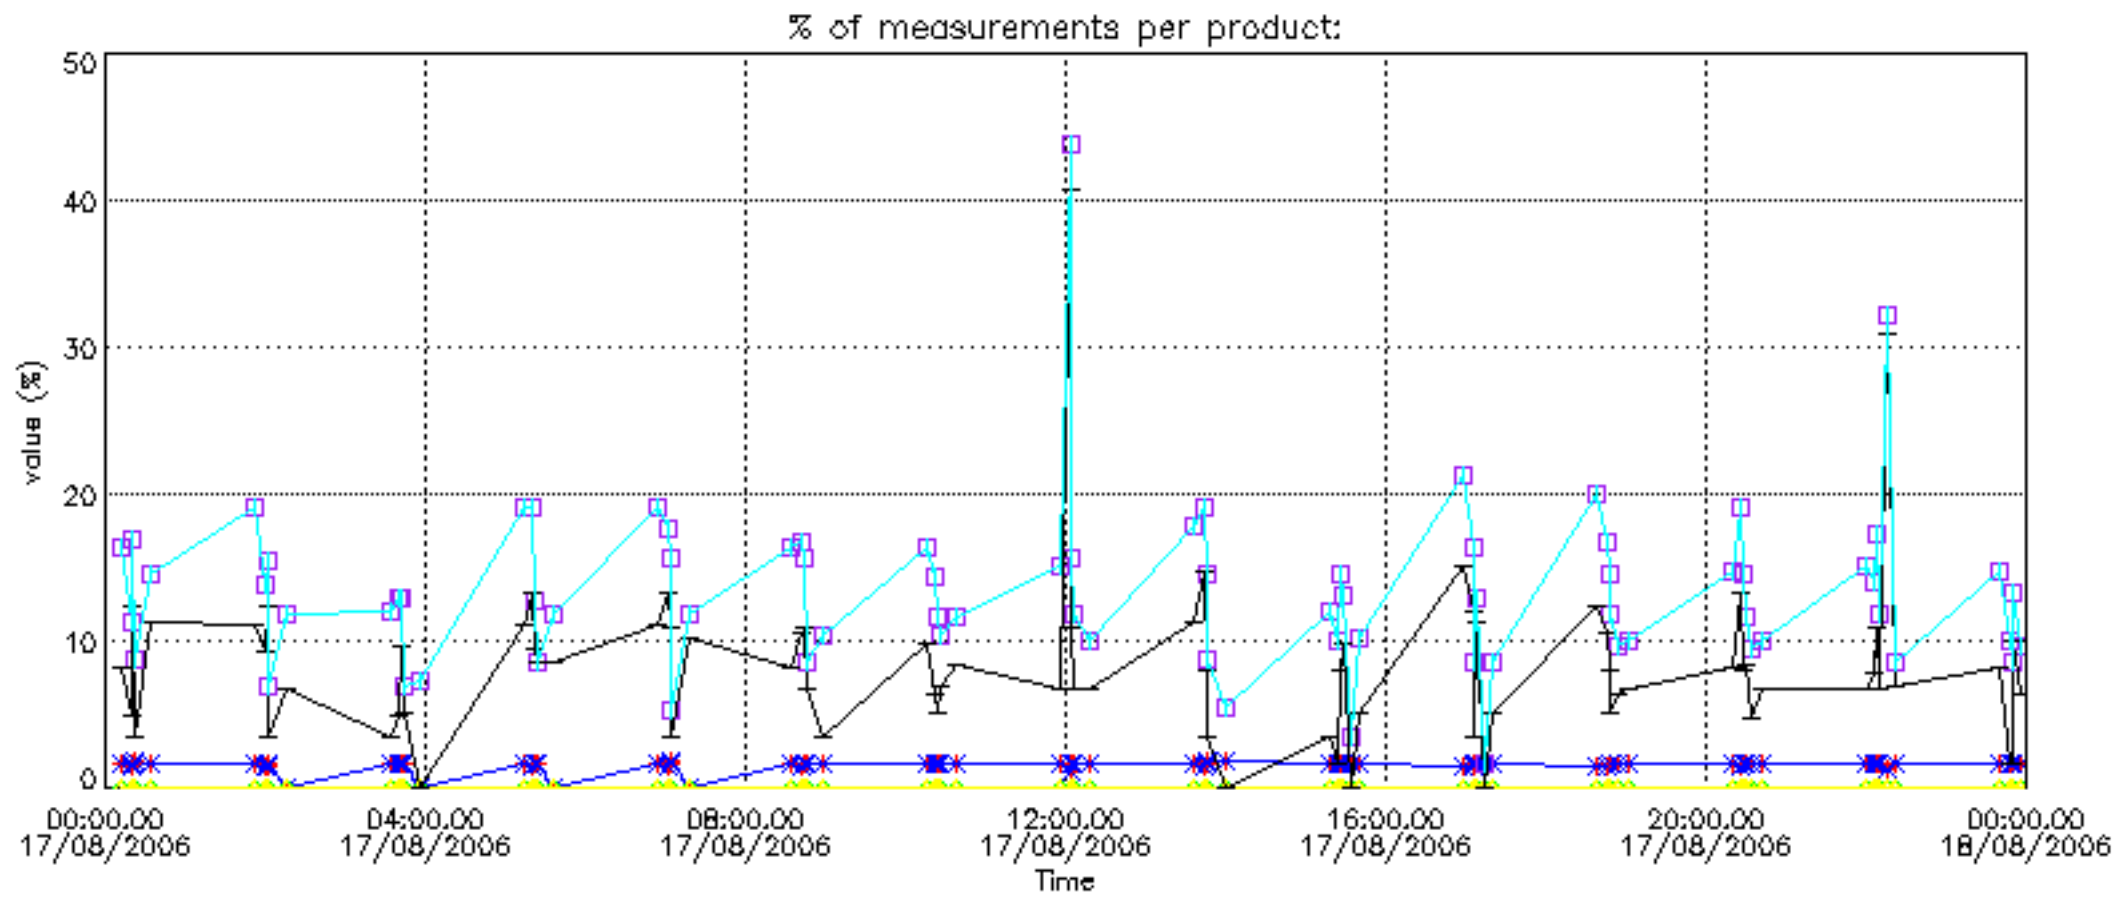

Percentage of cosmic ray hits per profile

Percentage of datation errors per profile