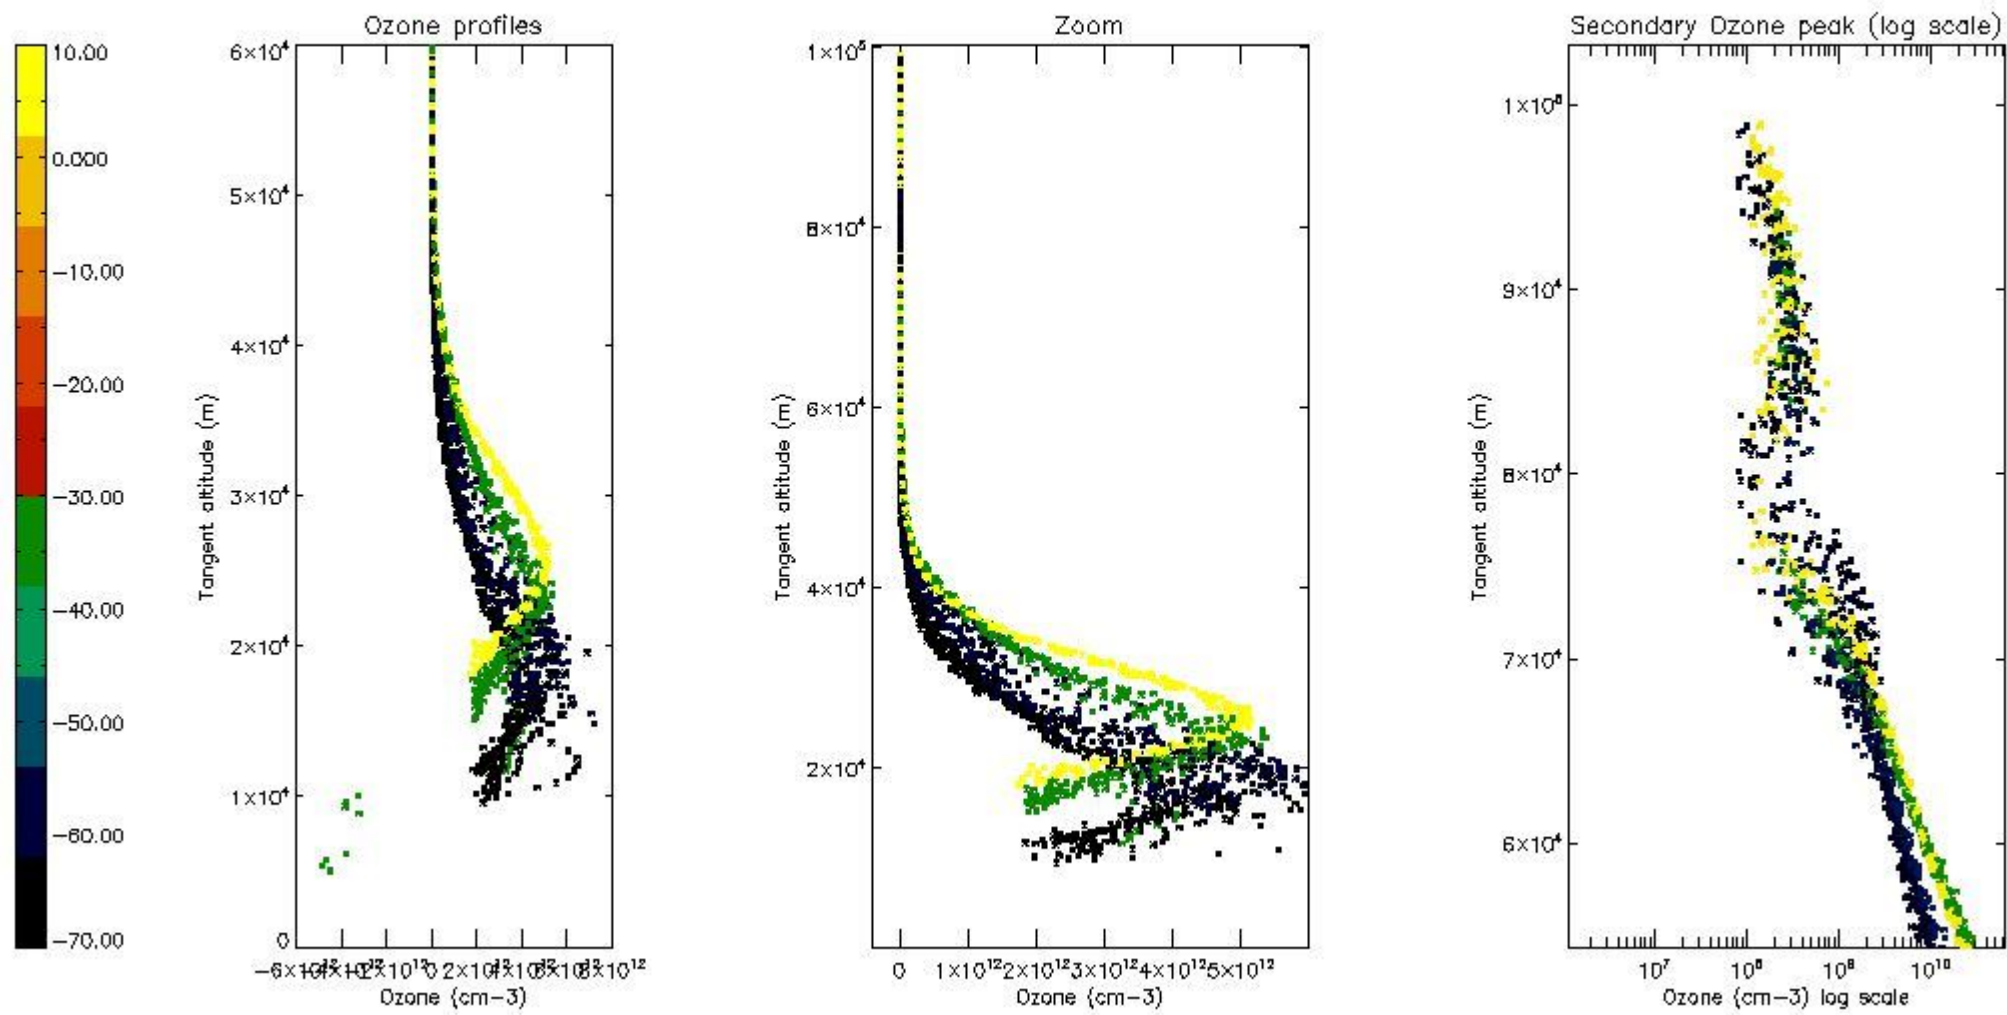

STD < 10	26
STD < 5	21

5.2 Plot ozone profiles for all STD (dark without errors)

The colorbar represents the latitude.

5.3 Plot ozone profiles where STD < 20% (dark without errors)

The colorbar represents the latitude.

5.4 Plot ozone profiles where STD < 10% (dark without errors)

The colorbar represents the latitude.

5.5 Plot ozone profiles where STD < 5% (dark without errors)

The colorbar represents the latitude.

5.6 Plot NO₂ profiles for all STD (dark without errors)

The colorbar represents the latitude.

5.7 Plot NO3 profiles for all STD (dark without errors)

The colorbar represents the latitude.

5.8 Plot H2O profiles for all STD (only for occultations of stars 1,2,3,4,13,14,16,26,63 dark without errors)