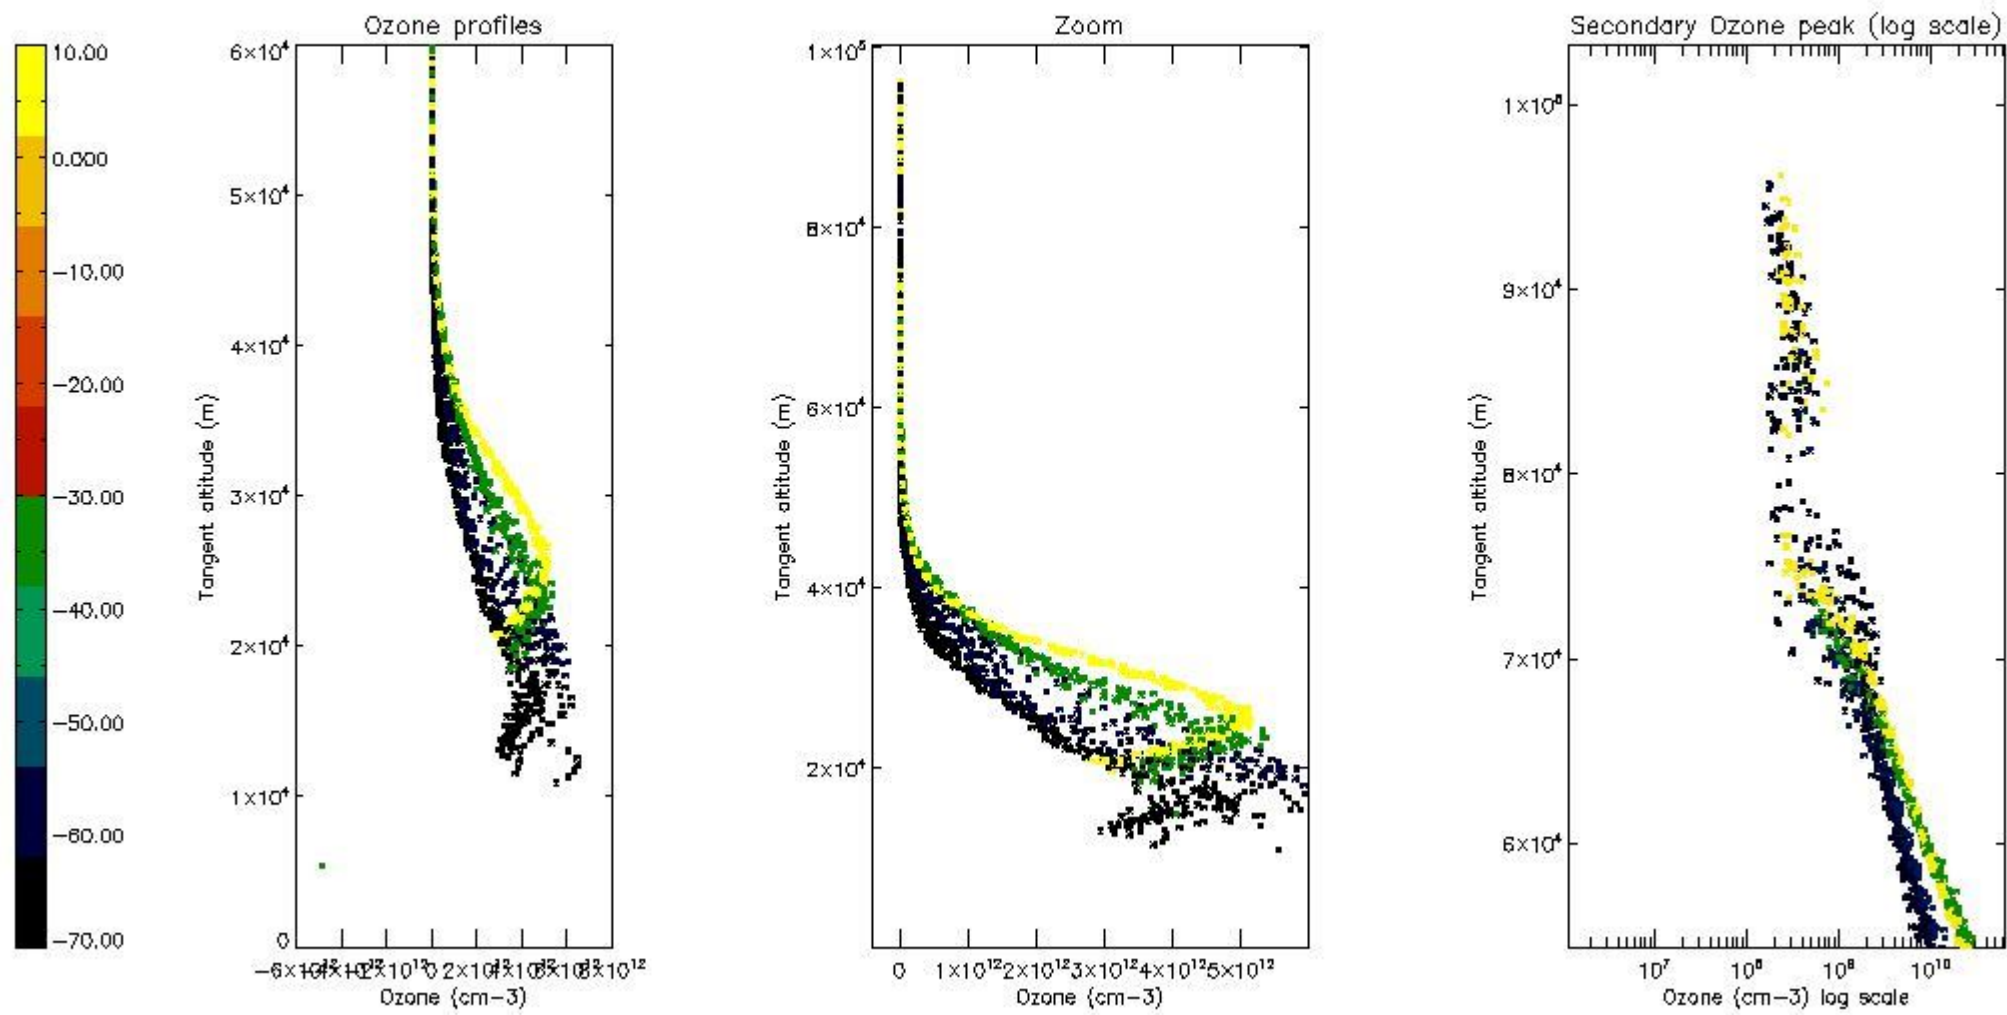

STD < 10	26
STD < 5	21

5.2 Plot ozone profiles for all STD (dark without errors)

The colorbar represents the latitude.

5.3 Plot ozone profiles where STD < 20% (dark without errors)

The colorbar represents the latitude.

5.4 Plot ozone profiles where STD < 10% (dark without errors)

The colorbar represents the latitude.

5.5 Plot ozone profiles where STD < 5% (dark without errors)

The colorbar represents the latitude.

5.6 Plot NO₂ profiles for all STD (dark without errors)

The colorbar represents the latitude.

5.7 Plot NO3 profiles for all STD (dark without errors)

The colorbar represents the latitude.

5.8 Plot H2O profiles for all STD (only for occultations of stars 1,2,3,4,13,14,16,26,63 dark without errors)