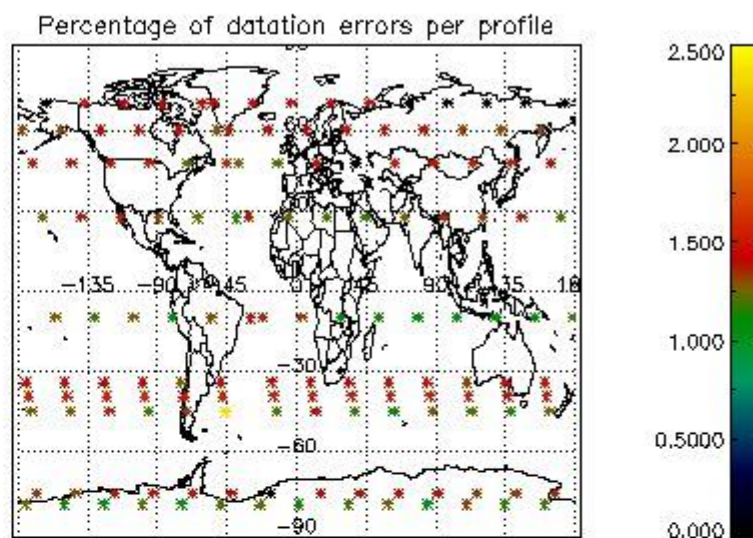

Percentage of flagged data per NO3 profile

4. Level 1 quality information per product

In this section it is plotted some information contained in the Quality Summary data set of the level 2 products that comes from the level 1b processing. Products without errors (error flag in the MPH set to "0") are used.

4.1 Plot quality information per product (time dependant) coming from level 1b processing

4.1.1 Plot level 1 quality information per product (time dependant): ENVISAT ASCENDING passes

4.1.2 Plot level 1 quality information per product (time dependant): ENVI SAT DESCENDING passes

4.2 Plot quality information per product coming from level 1b processing (world map)

4.2.1 Plot level 1 quality information per product (world map): ENVISAT ASCENDING passes

4.2.2 Plot level 1 quality information per product (world map): ENVISAT DESCENDING passes