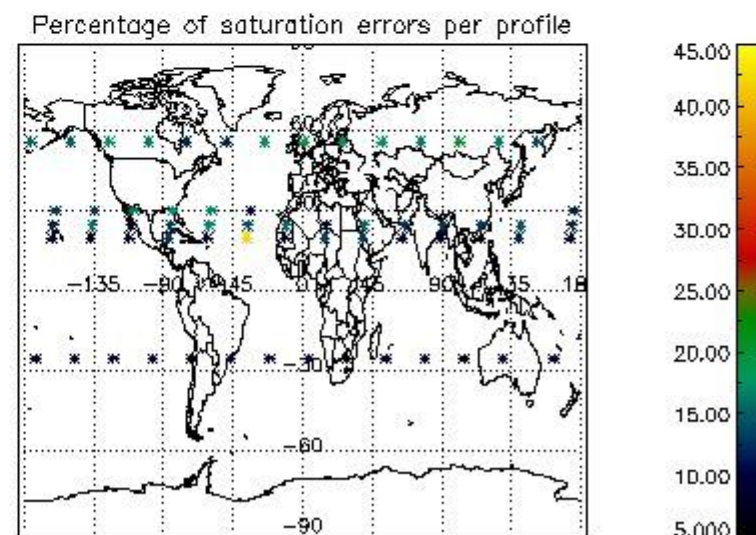

Percentage of datation errors per profile

Percentage of star falling outside central band per profile

Percentage of saturation errors per profile

4.2.2 Plot level 1 quality information per product (world map): ENVISAT DESCENDING passes