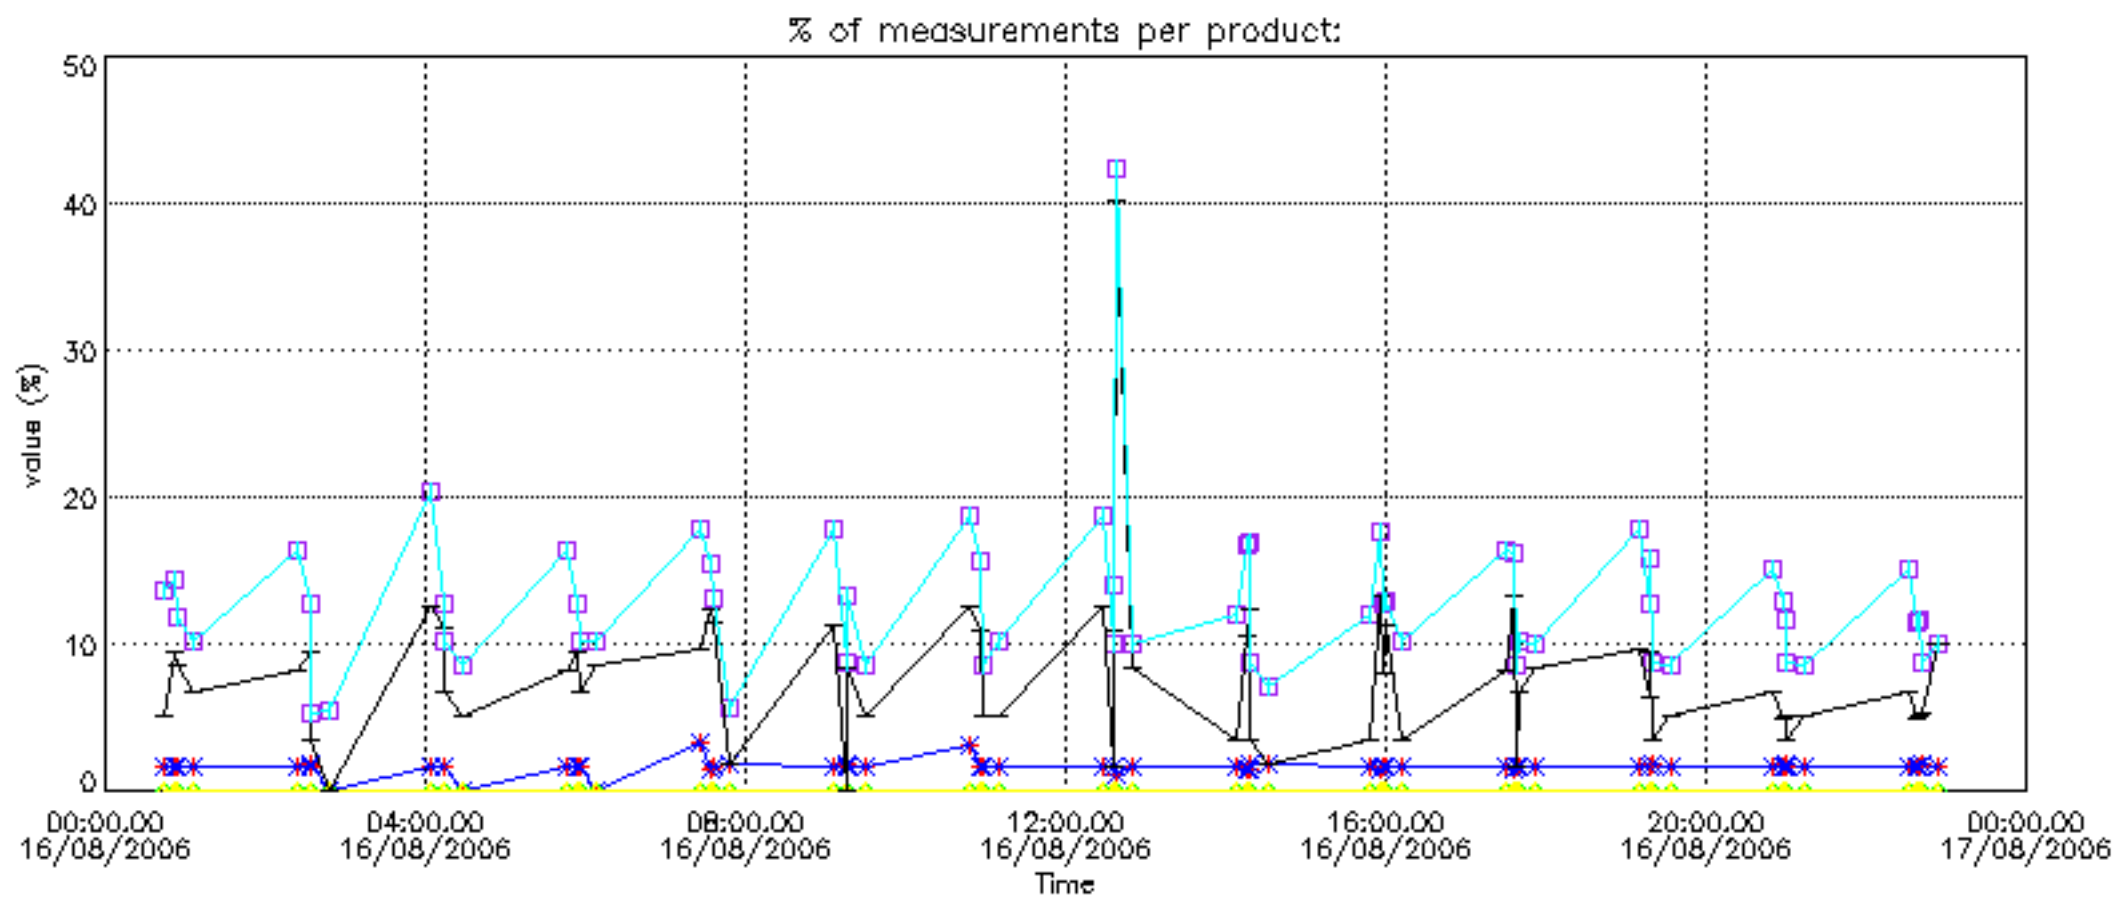

Percentage of cosmic ray hits per profile

Percentage of datation errors per profile