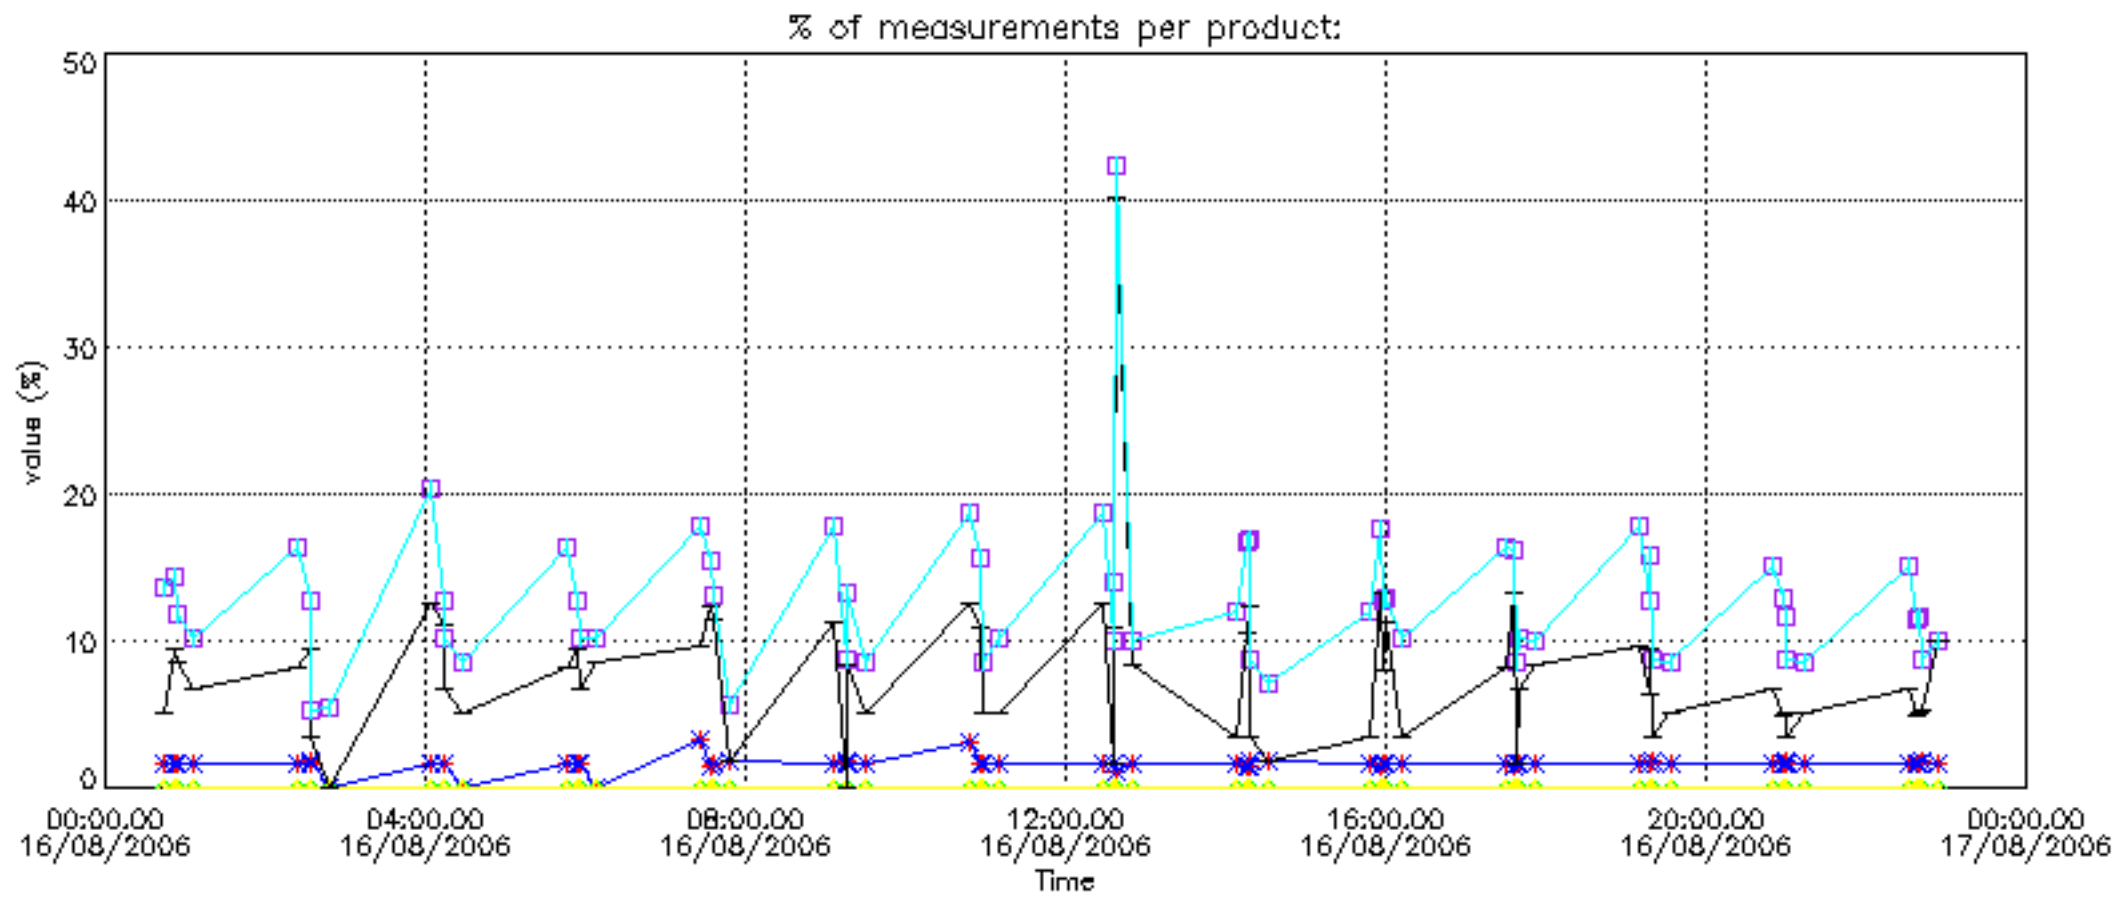

Percentage of cosmic ray hits per profile

Percentage of datation errors per profile