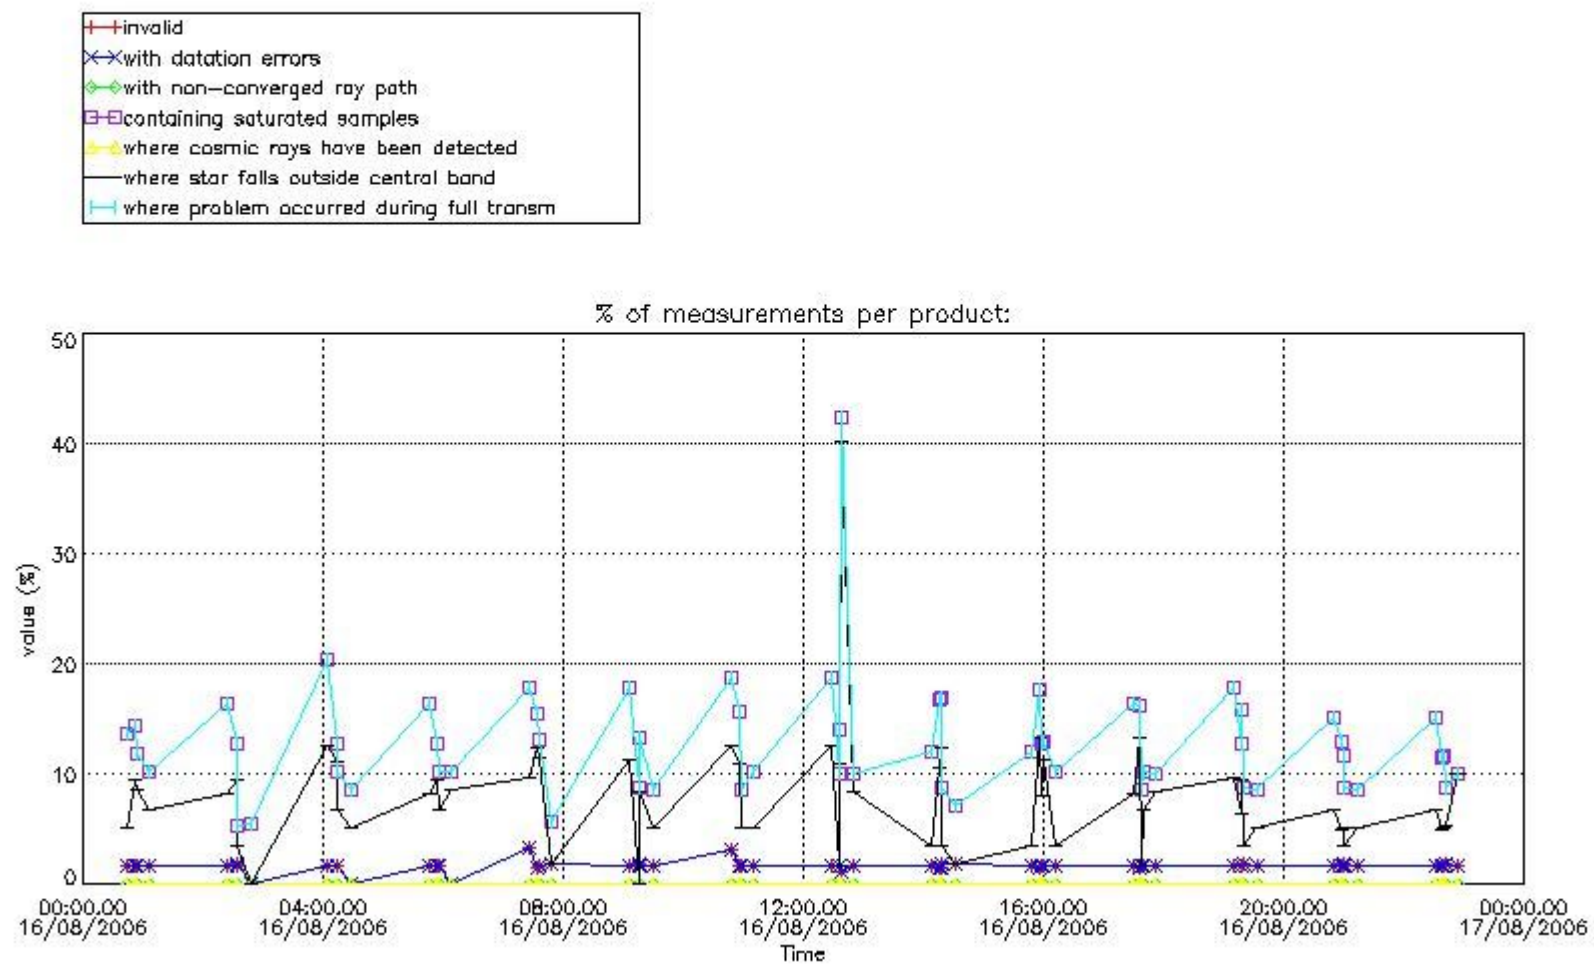

4.2 Plot quality information per product coming from level 1b processing (world map)

4.2.1 Plot level 1 quality information per product (world map): ENVISAT ASCENDING passes