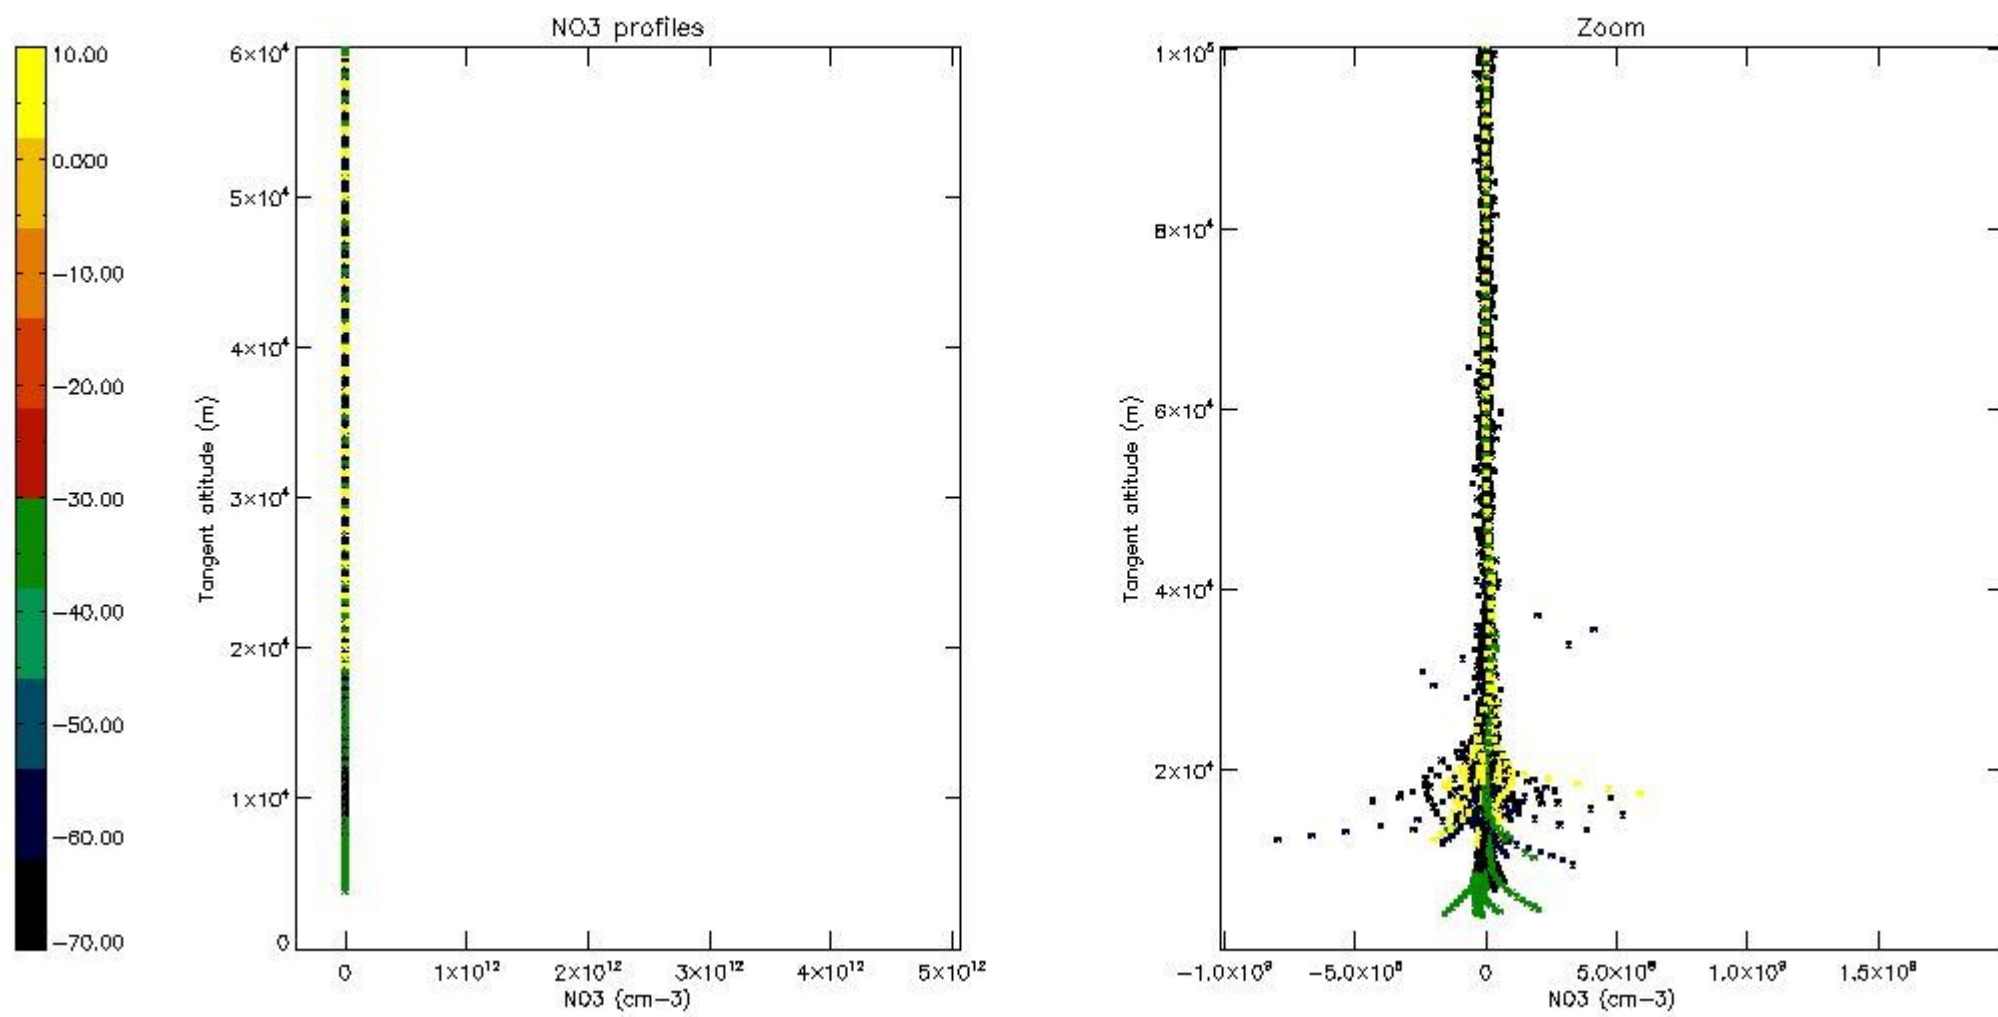

5.8 Plot H₂O profiles for all STD (only for occultations of stars 1,2,3,4,13,14,16,26,63 dark without errors)

The colorbar represents the latitude.