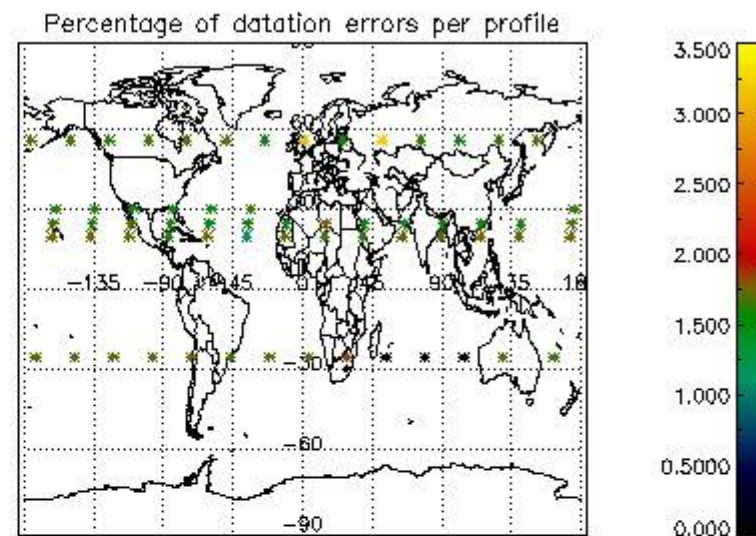

5. Trace gas profiles

5.1 Ozone statistics based on quality of products

The final quality of the products can be "measured" using the STD (Standard Deviation) attached to every point profile. This information is written to the parameter GOM_NL__2P/NL_LOCAL_SPECIES_DENSITY/o3_std of the level 2 products. The table below shows the statistics for given STD ranges.

The statistics are given with respect to the overall valid production:

- Products without fatal errors: GOM_NL__2P/MPH/PRODUCT_ERR=0
- Valid point profile: GOM_NL__2P/NL_LOCAL_SPECIES_DENSITY/pcd(0)=0

The 'Criteria' is applied to valid points of dark limb products:

- Products in dark limb illumination condition: GOM_NL__2P/NL_SUMMARY_QUALITY/obs_ill_cond=0
- Products without fatal errors: GOM_NL__2P/MPH/PRODUCT_ERR=0
- Valid point profile: GOM_NL__2P/NL_LOCAL_SPECIES_DENSITY/pcd(0)=0

So, the table below shows the percentage of dark limb and valid observations for each criteria with respect to the overall valid daily observations.

Criteria	% of total production
All STD	37
STD < 20	30