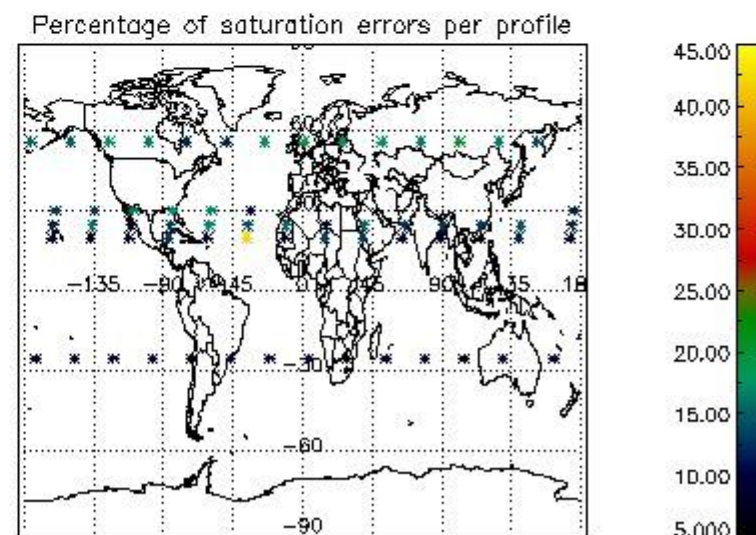

Percentage of flagged data per NO3 profile

4. Level 1 quality information per product

In this section it is plotted some information contained in the Quality Summary data set of the level 2 products that comes from the level 1b processing. Products without errors (error flag in the MPH set to "0") are used.

4.1 Plot quality information per product (time dependant) coming from level 1b processing

4.1.1 Plot level 1 quality information per product (time dependant): ENVISAT ASCENDING passes

4.1.2 Plot level 1 quality information per product (time dependant): ENVI SAT DESCENDING passes

4.2 Plot quality information per product coming from level 1b processing (world map)

4.2.1 Plot level 1 quality information per product (world map): ENVISAT ASCENDING passes

4.2.2 Plot level 1 quality information per product (world map): ENVISAT DESCENDING passes