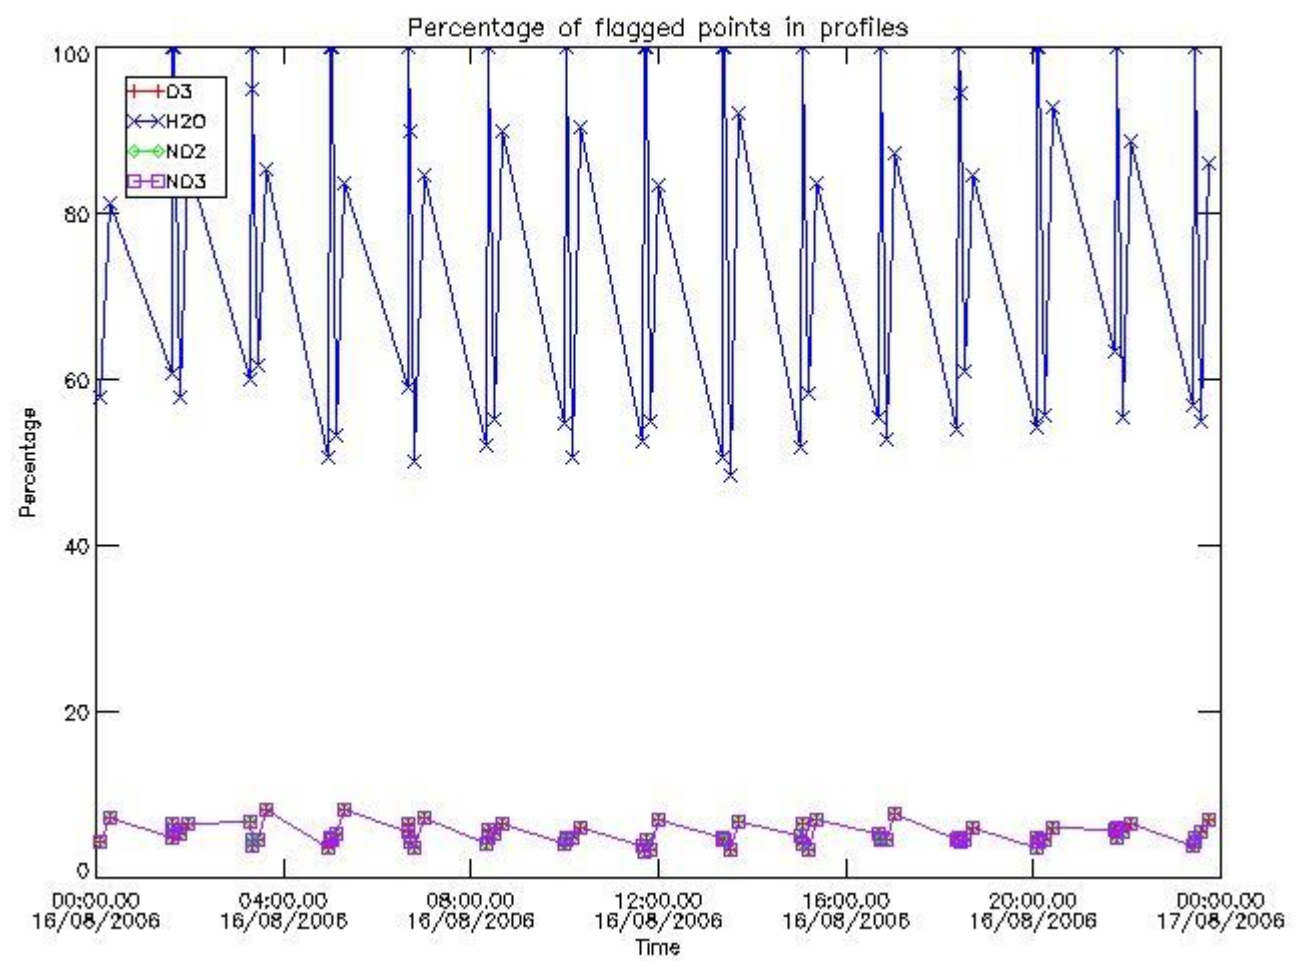

3. Quality information per product

In this section it is plotted some information contained in the Quality Summary data set of the level 2 products. Only products in dark limb conditions and without errors (error flag in the MPH set to "0") are used.

3.1 Plot quality information per product (time dependant)

3.2 Plot quality information per product (world map)