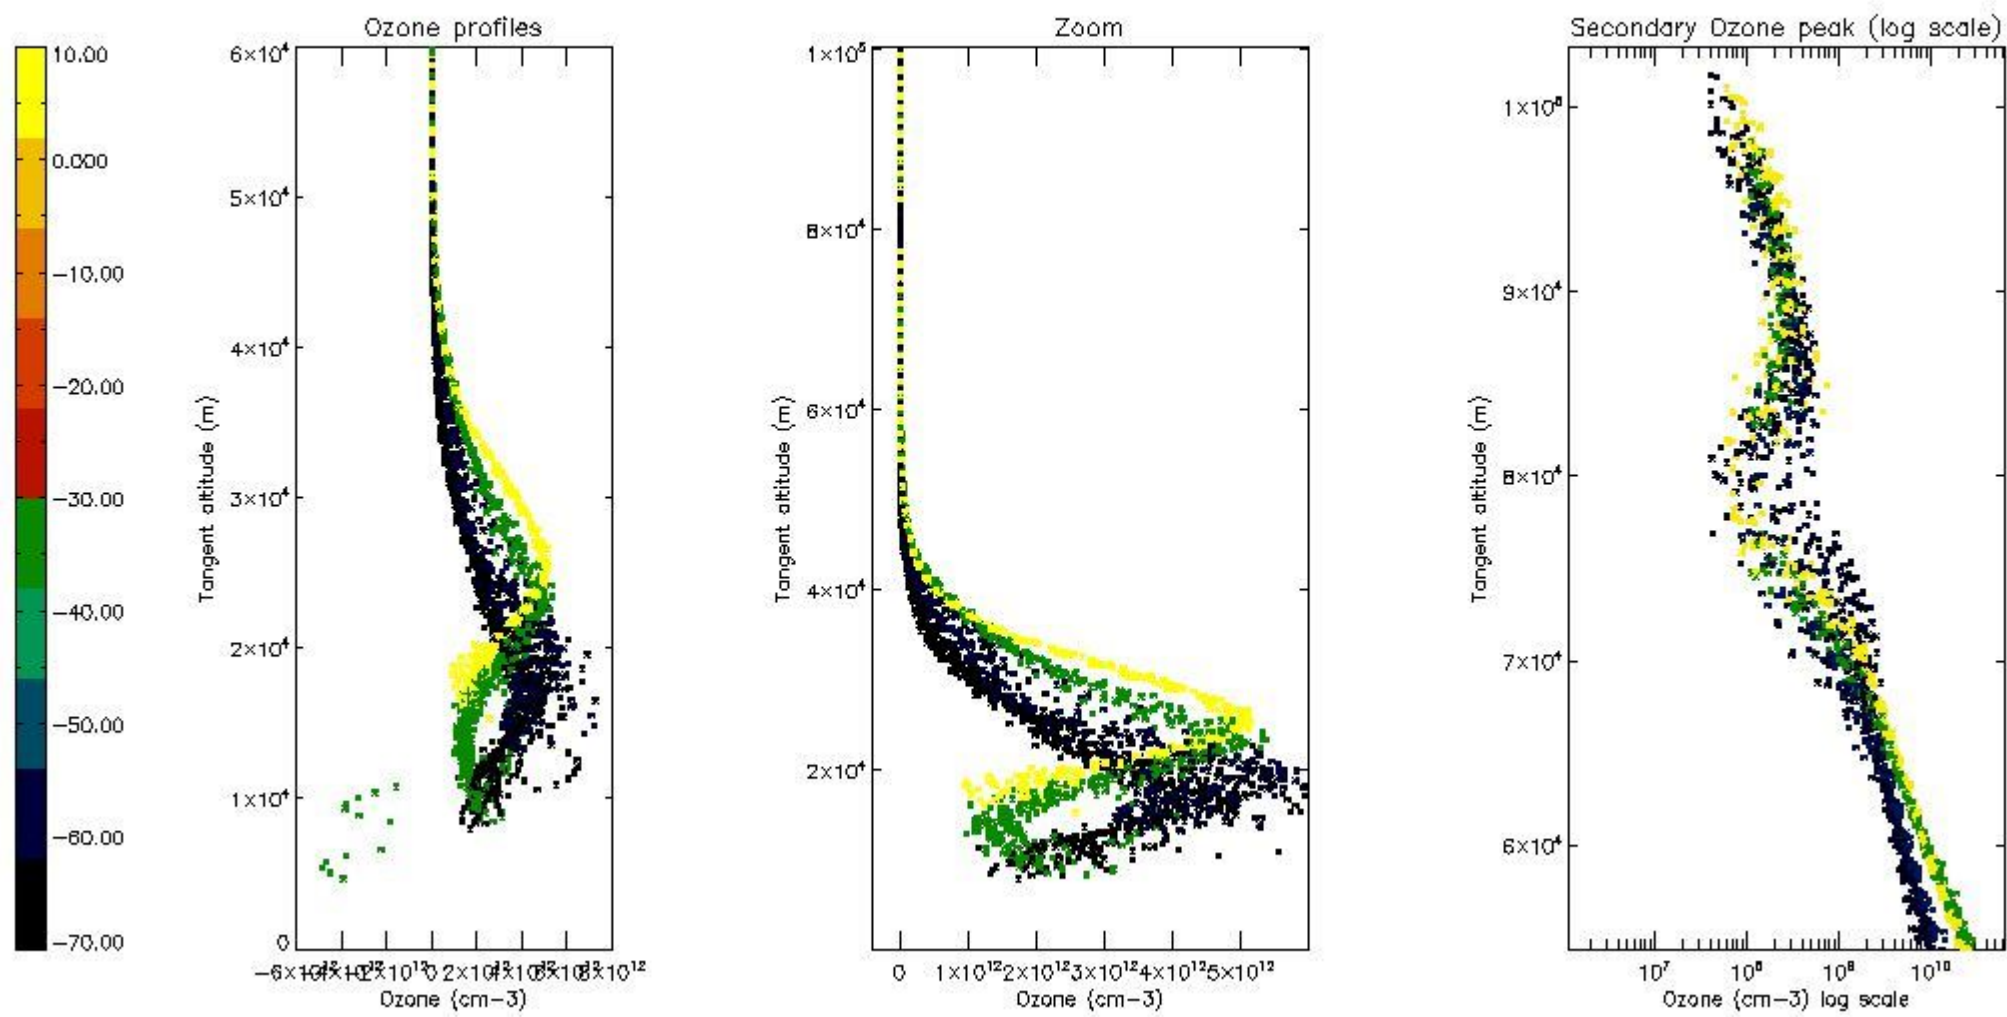

STD < 10	26
STD < 5	21

5.2 Plot ozone profiles for all STD (dark without errors)

The colorbar represents the latitude.

5.3 Plot ozone profiles where STD < 20% (dark without errors)

The colorbar represents the latitude.

5.4 Plot ozone profiles where STD < 10% (dark without errors)

The colorbar represents the latitude.

5.5 Plot ozone profiles where STD < 5% (dark without errors)

The colorbar represents the latitude.

5.6 Plot NO₂ profiles for all STD (dark without errors)

The colorbar represents the latitude.

5.7 Plot NO3 profiles for all STD (dark without errors)

The colorbar represents the latitude.

5.8 Plot H2O profiles for all STD (only for occultations of stars 1,2,3,4,13,14,16,26,63 dark without errors)