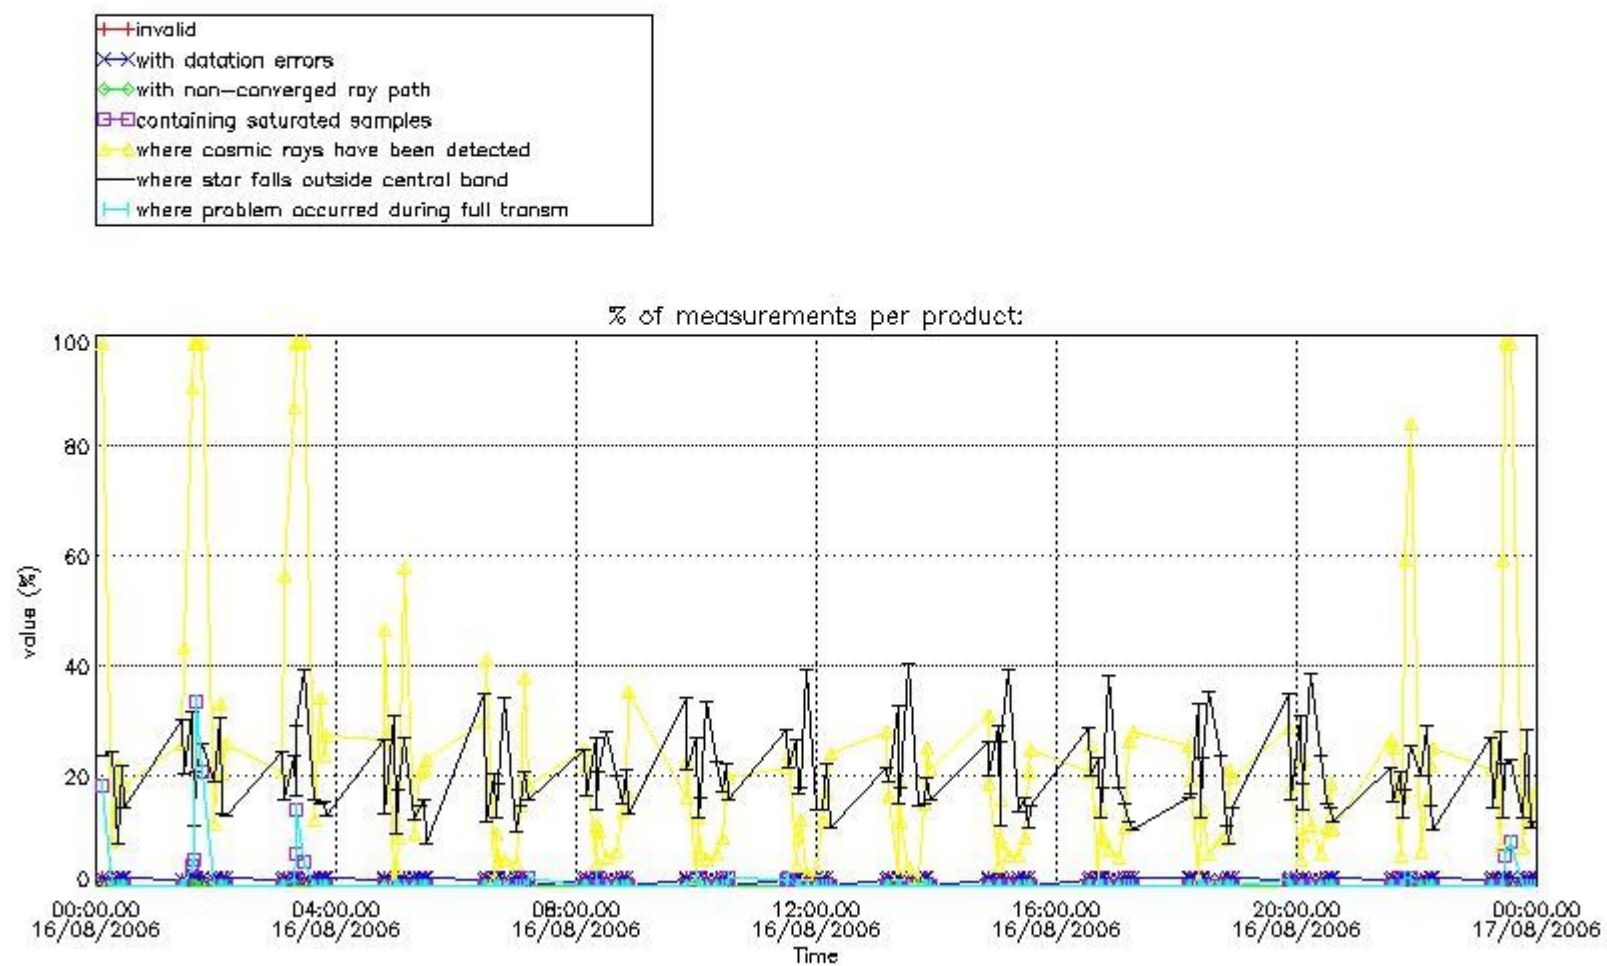

4.1.2 Plot level 1 quality information per product (time dependant): ENVI SAT DESCENDING passes