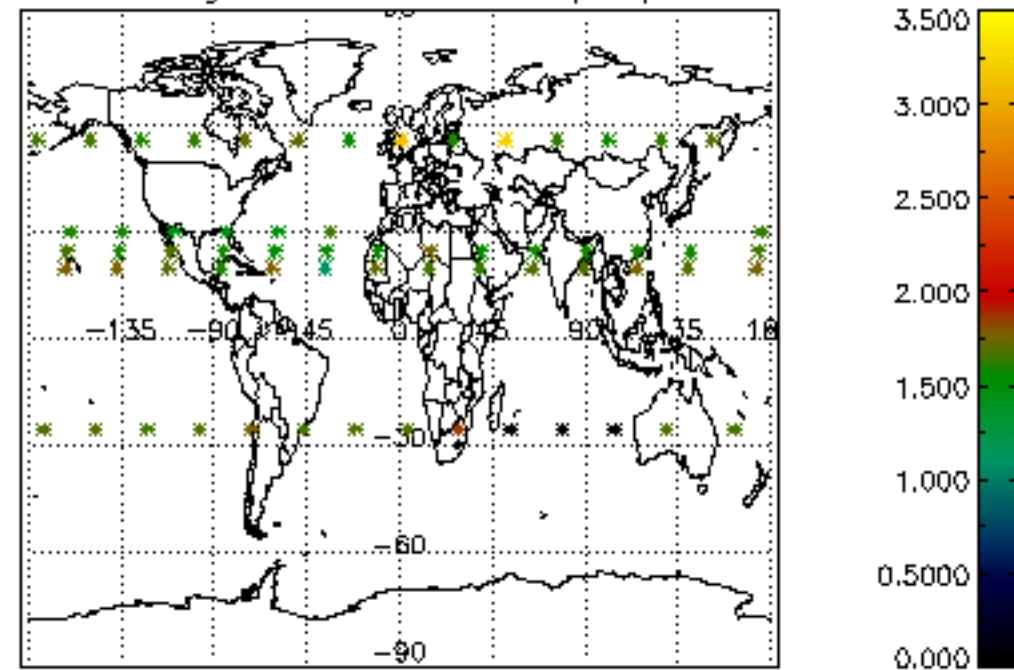

Percentage of datation errors per profile

Percentage of star falling outside central band per profile

Percentage of saturation errors per profile

Percentage of cosmic ray hits per profile

Percentage of datation errors per profile