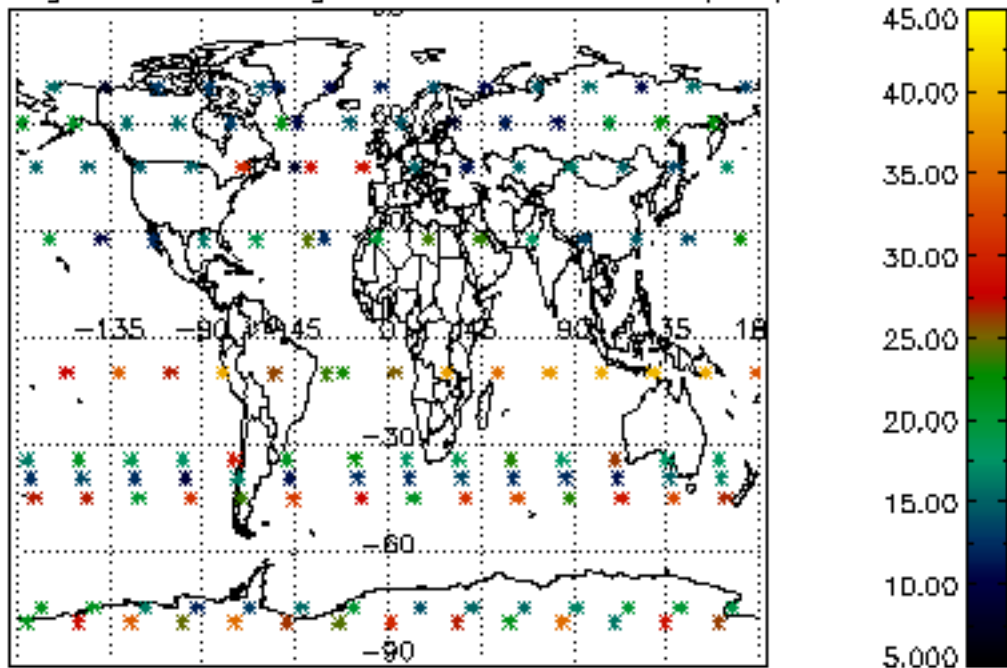

Percentage of cosmic ray hits per profile

Percentage of star falling outside central band per profile