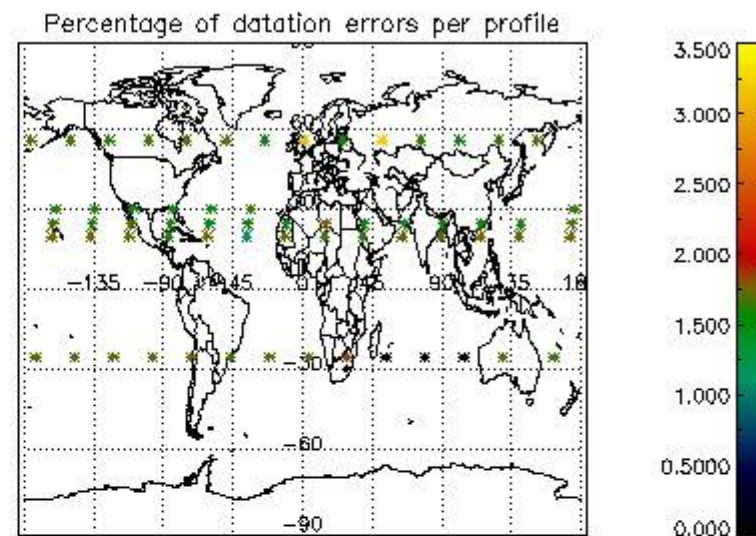

Percentage of datation errors per profile

Percentage of star falling outside central band per profile

Percentage of saturation errors per profile

4.2.2 Plot level 1 quality information per product (world map): ENVISAT DESCENDING passes