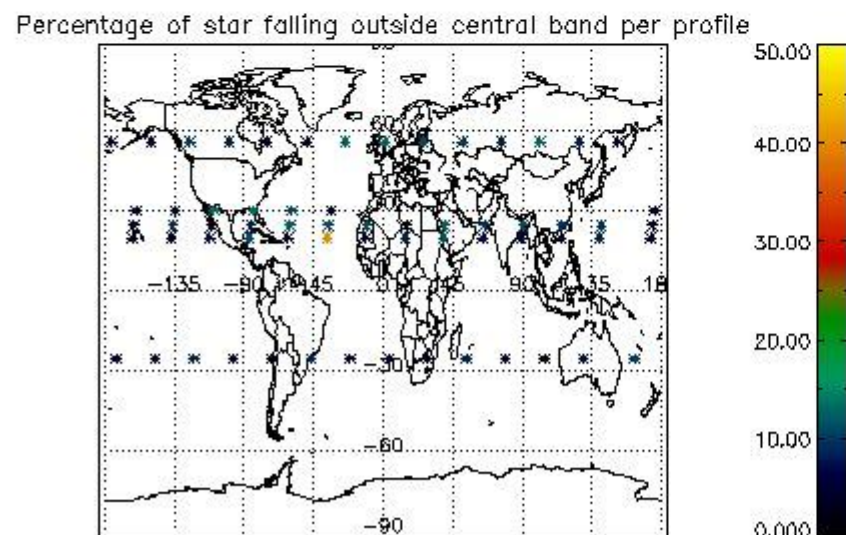

Percentage of datation errors per profile

Percentage of star falling outside central band per profile

Percentage of saturation errors per profile

4.2.2 Plot level 1 quality information per product (world map): ENVISAT DESCENDING passes