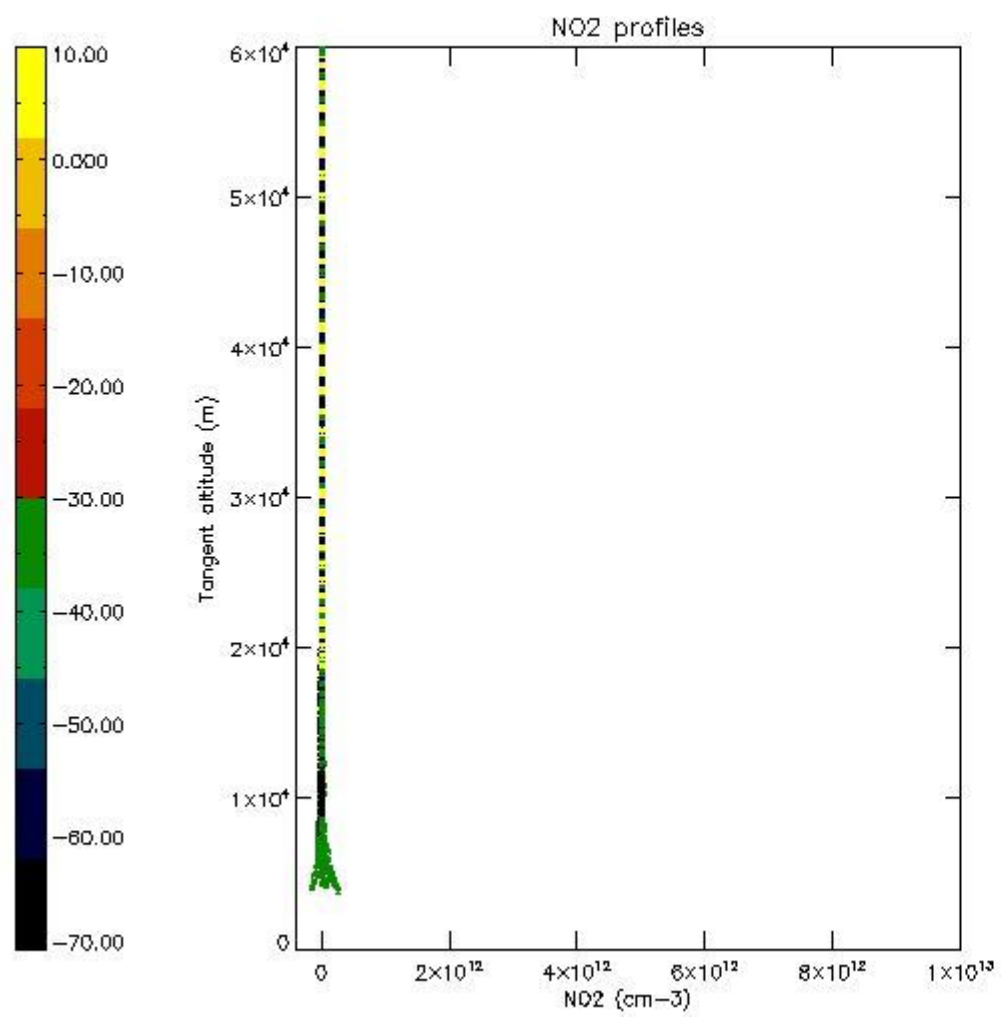

STD < 10	26
STD < 5	21

5.2 Plot ozone profiles for all STD (dark without errors)

The colorbar represents the latitude.

5.3 Plot ozone profiles where STD < 20% (dark without errors)

The colorbar represents the latitude.

5.4 Plot ozone profiles where STD < 10% (dark without errors)

The colorbar represents the latitude.

5.5 Plot ozone profiles where STD < 5% (dark without errors)

The colorbar represents the latitude.

5.6 Plot NO₂ profiles for all STD (dark without errors)

The colorbar represents the latitude.

5.7 Plot NO3 profiles for all STD (dark without errors)

The colorbar represents the latitude.

5.8 Plot H2O profiles for all STD (only for occultations of stars 1,2,3,4,13,14,16,26,63 dark without errors)