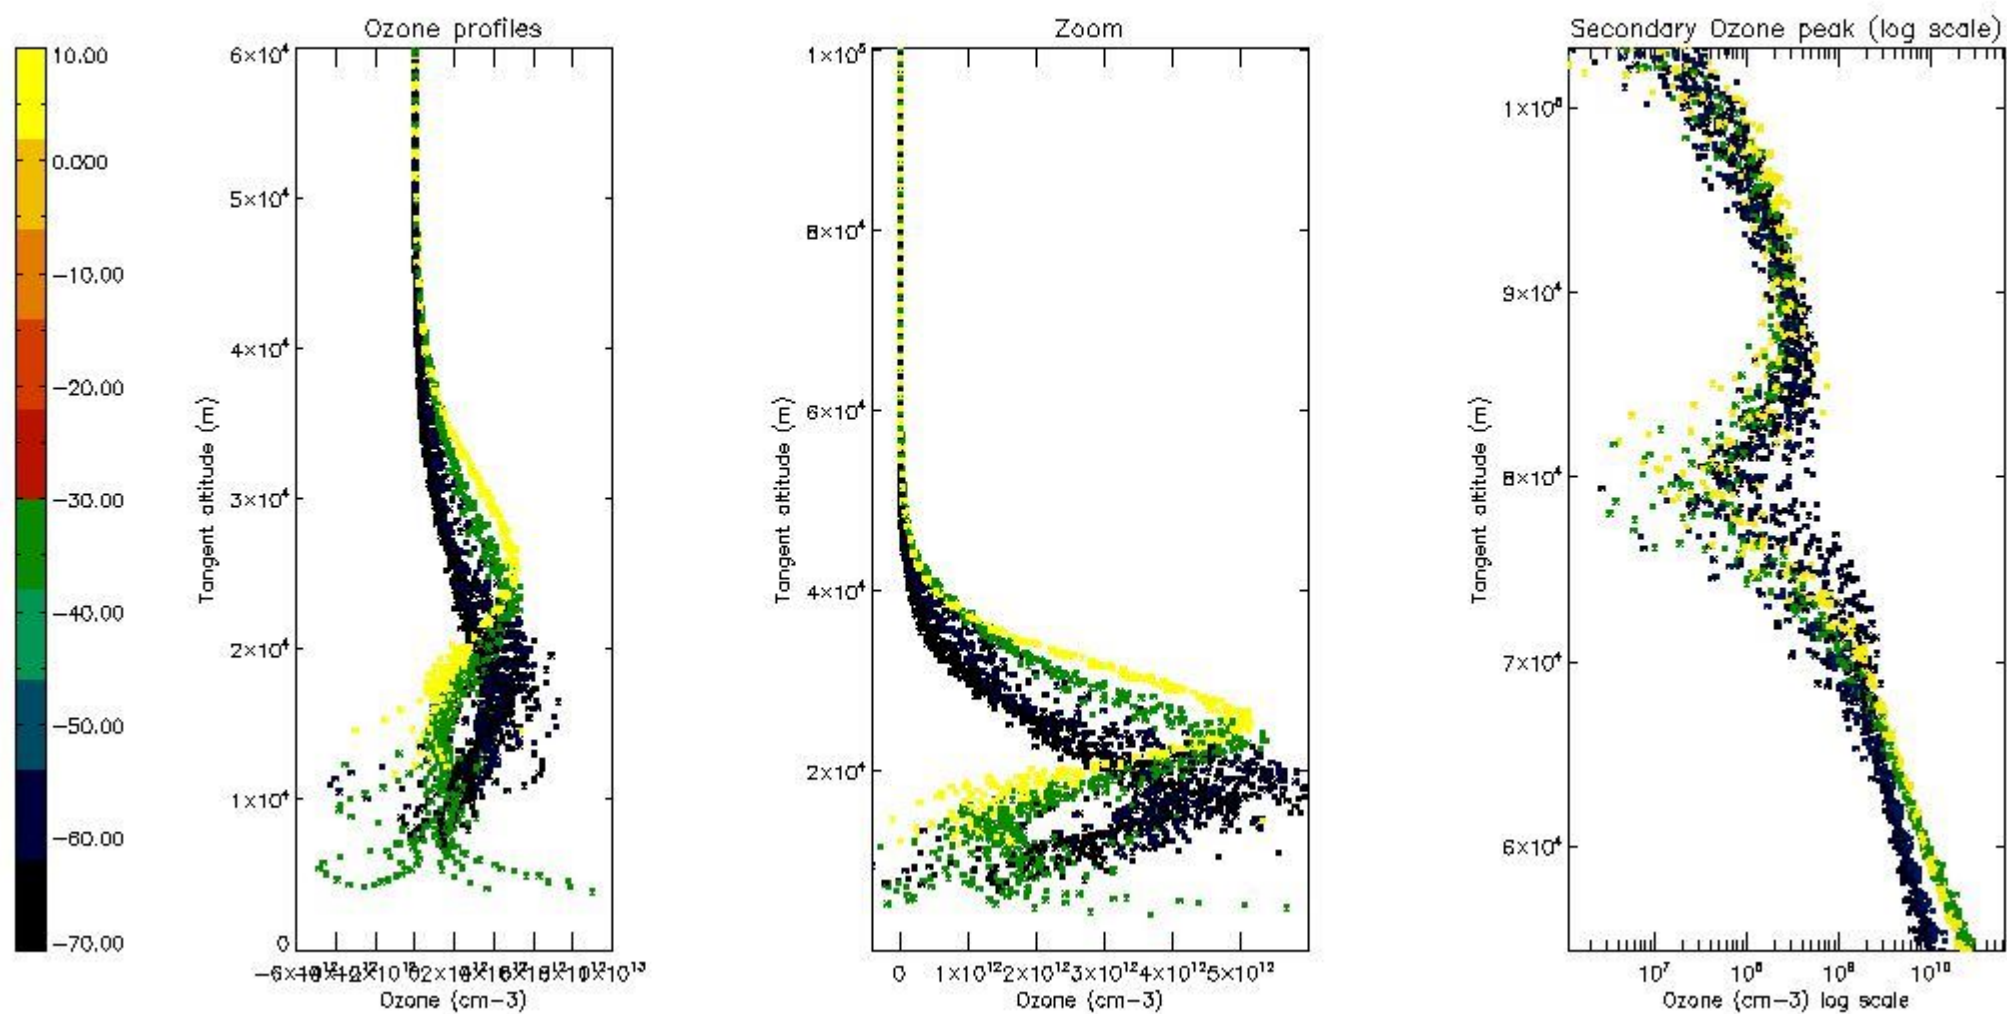

STD < 10	26
STD < 5	21

5.2 Plot ozone profiles for all STD (dark without errors)

The colorbar represents the latitude.

5.3 Plot ozone profiles where STD < 20% (dark without errors)

The colorbar represents the latitude.