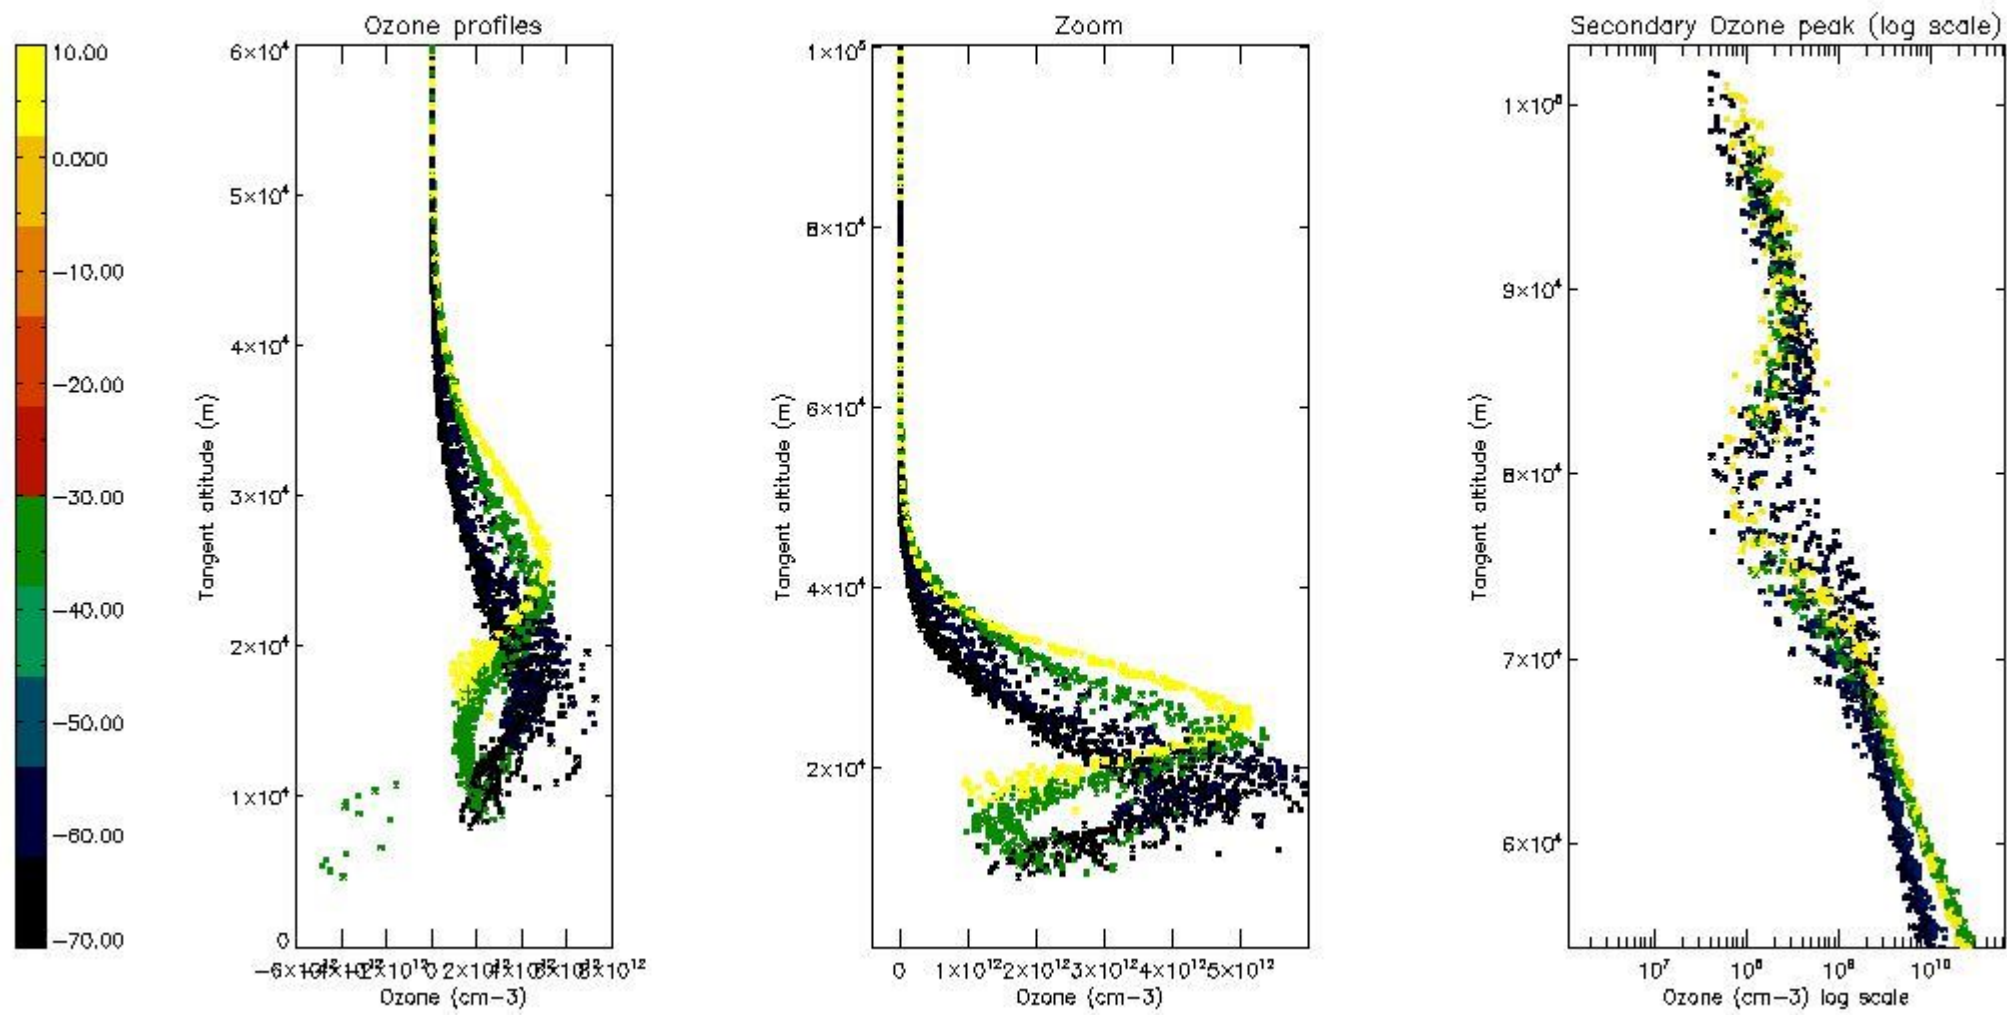

STD < 10	26
STD < 5	21

5.2 Plot ozone profiles for all STD (dark without errors)

The colorbar represents the latitude.

5.3 Plot ozone profiles where STD < 20% (dark without errors)

The colorbar represents the latitude.