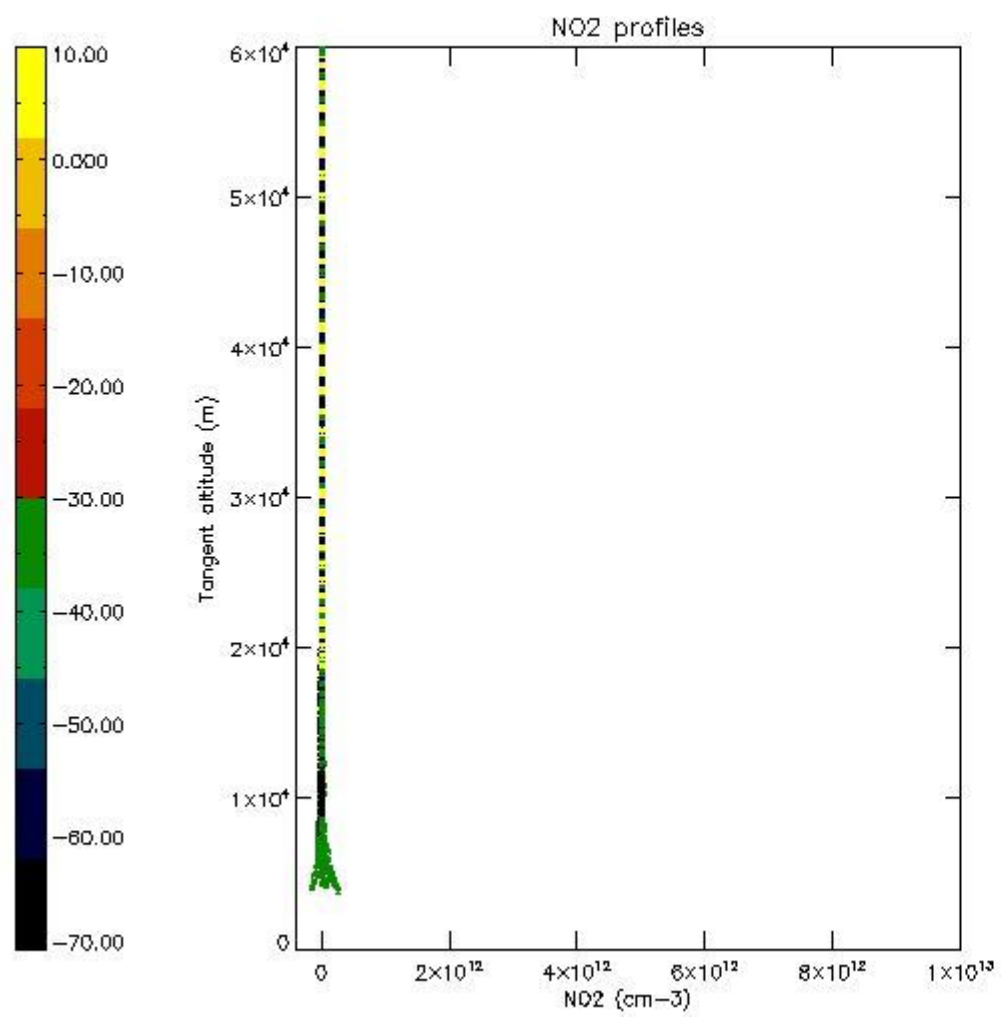

5.7 Plot NO3 profiles for all STD (dark without errors)

The colorbar represents the latitude.