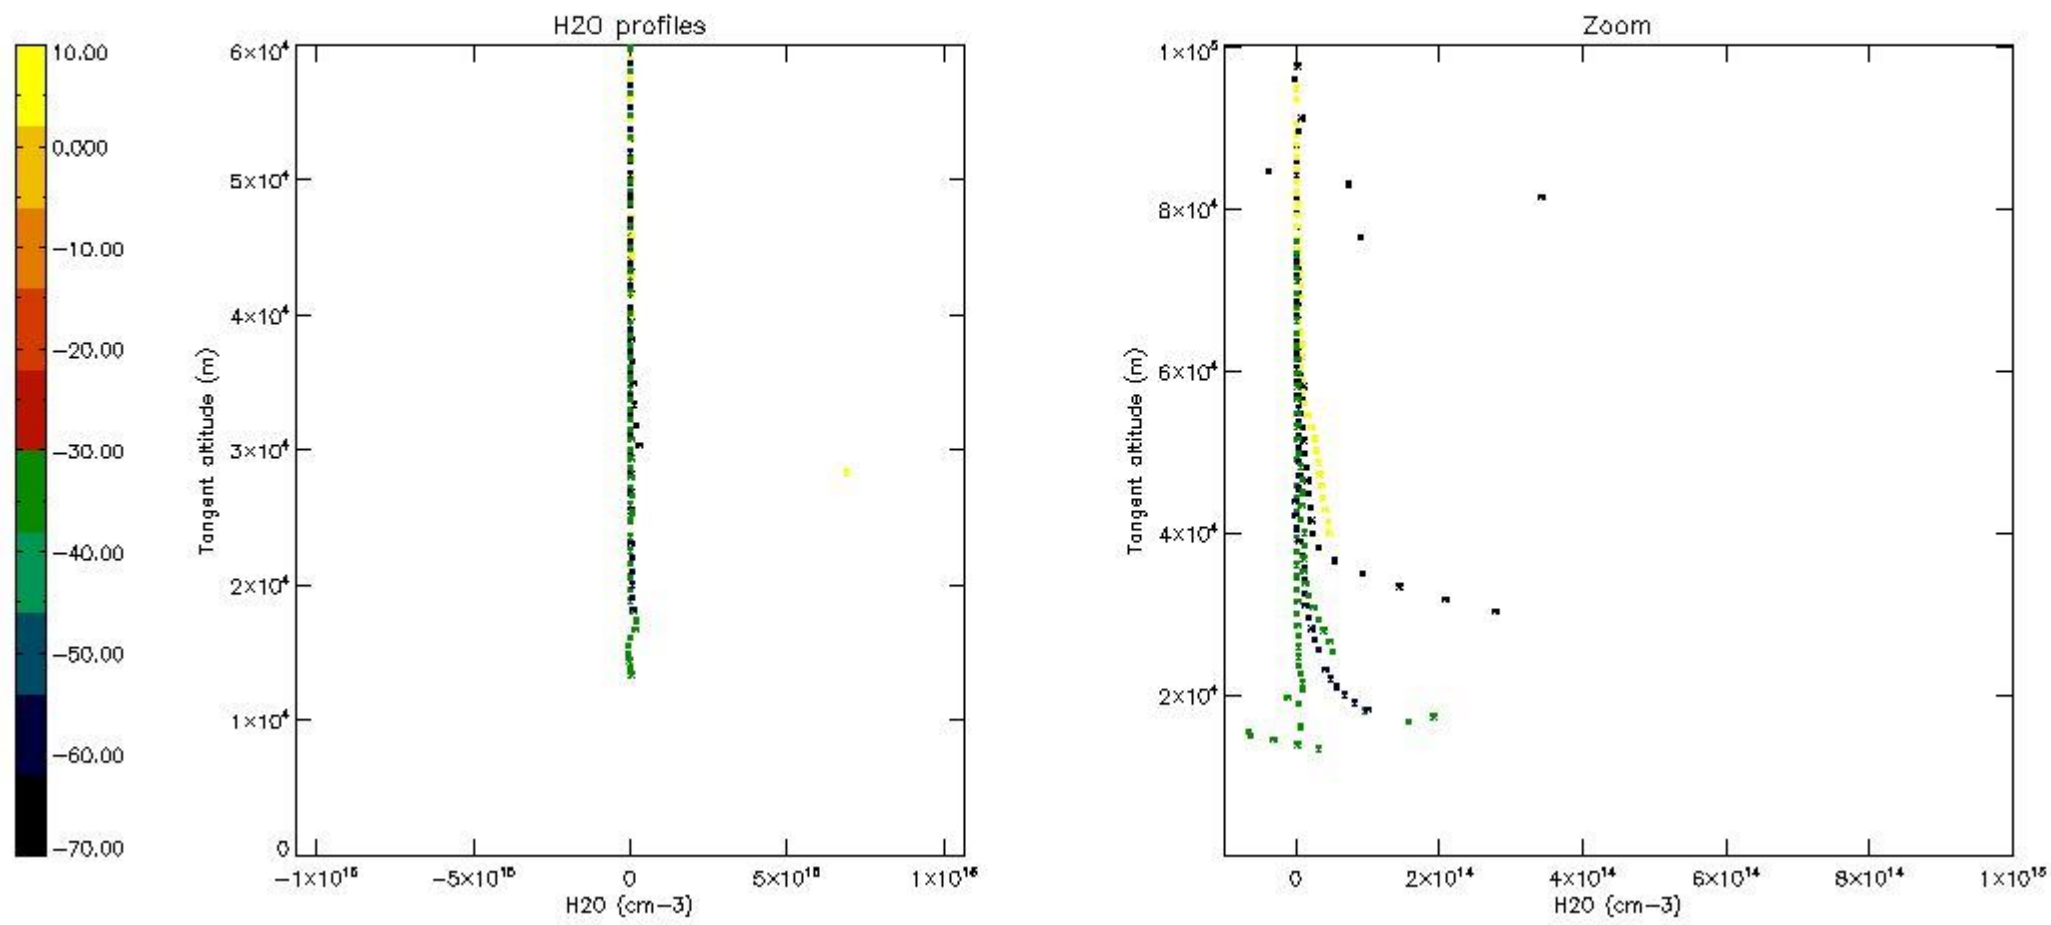

6. Auxiliary Data Files used for the production reported in section 2

The number reported in the third column indicates since which file (see list in section 2) the corresponding auxiliary file has been used. The fourth column is the date of those product files.

Type	Auxiliary Filename	Used since product	Used since product date
INST_PHYS_CHARACTERISTICS	GOM_INS_AXVIEC20091111_143220_20030716_120000_20500101_000000	1	16-AUG-2006 00:06:13
LEVEL-2_PROC_CONFIG	GOM_PR2_AXVIEC20091111_152718_20020301_000000_20500101_000000	1	16-AUG-2006 00:06:13
CROSS_SECTIONS_FILE	GOM_CRS_AXVIEC20091111_154832_20020301_000000_20500101_000000	1	16-AUG-2006 00:06:13