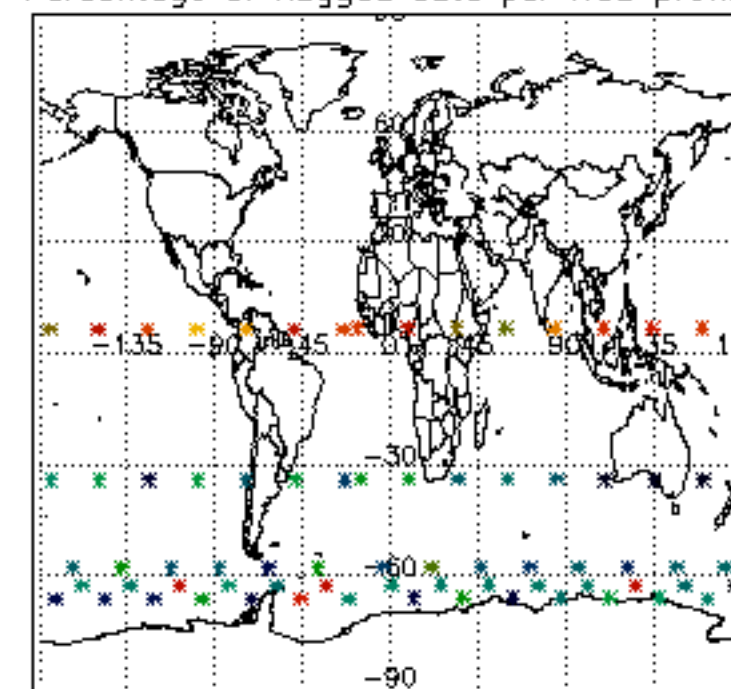

Percentage of flagged data per NO3 profile