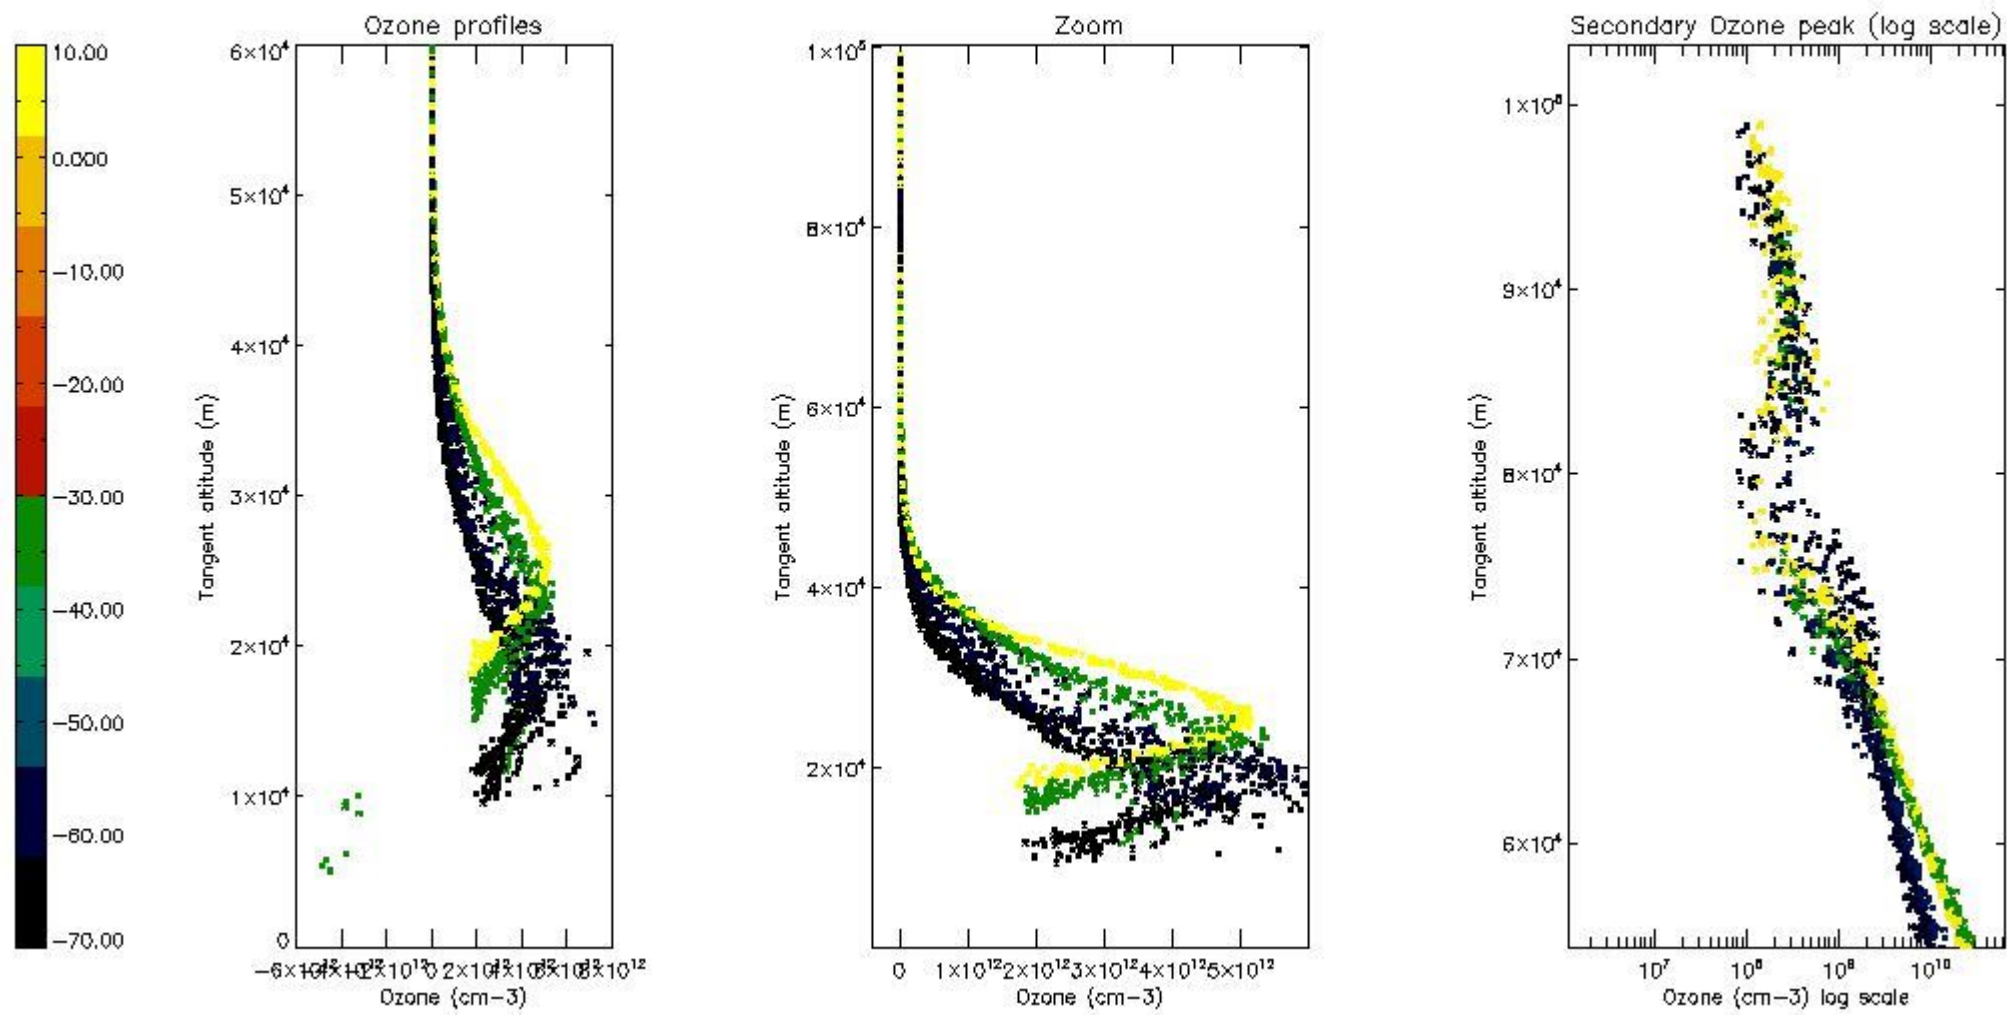

5.5 Plot ozone profiles where STD < 5% (dark without errors)

The colorbar represents the latitude.