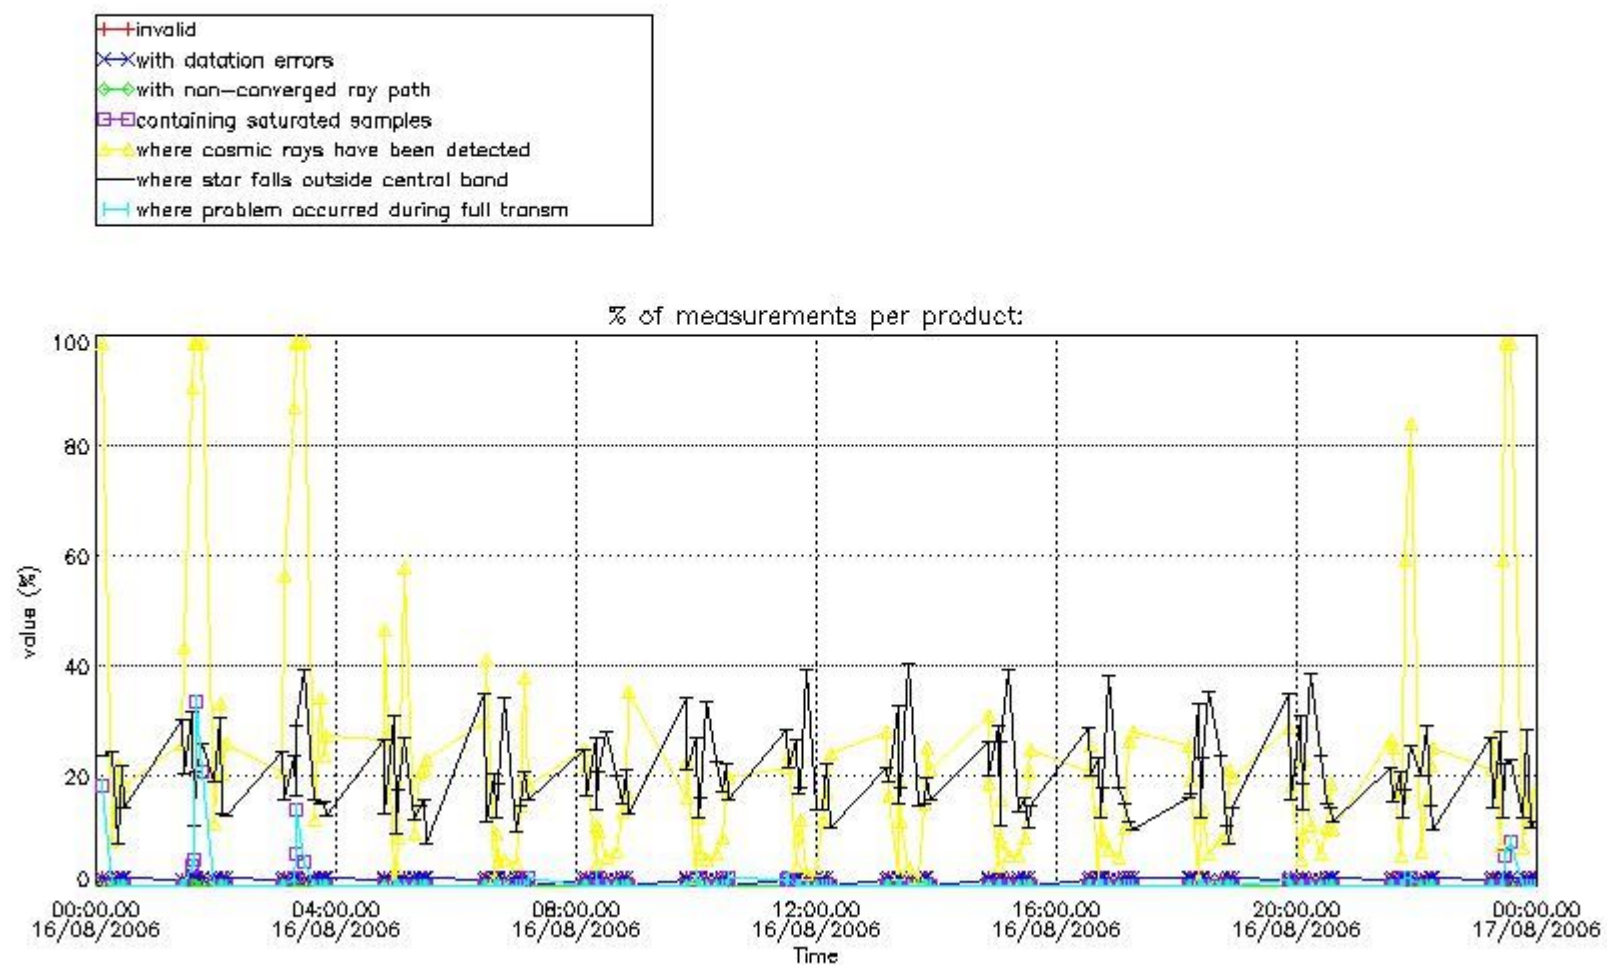

3.1 Plot quality information per product (time dependant)

3.2 Plot quality information per product (world map)

Percentage of flagged data per O3 profile

Percentage of flagged data per H2O profile

Percentage of flagged data per NO2 profile

Percentage of flagged data per NO3 profile

4. Level 1 quality information per product

In this section it is plotted some information contained in the Quality Summary data set of the level 2 products that comes from the level 1b processing. Products without errors (error flag in the MPH set to "0") are used.

4.1 Plot quality information per product (time dependant) coming from level 1b processing

4.1.1 Plot level 1 quality information per product (time dependant): ENVISAT ASCENDING passes

4.1.2 Plot level 1 quality information per product (time dependant): ENVI SAT DESCENDING passes

5. Trace gas profiles

5.1 Ozone statistics based on quality of products

The final quality of the products can be "measured" using the STD (Standard Deviation) attached to every point profile. This information is written to the parameter GOM_NL__2P/NL_LOCAL_SPECIES_DENSITY/o3_std of the level 2 products. The table below shows the statistics for given STD ranges.