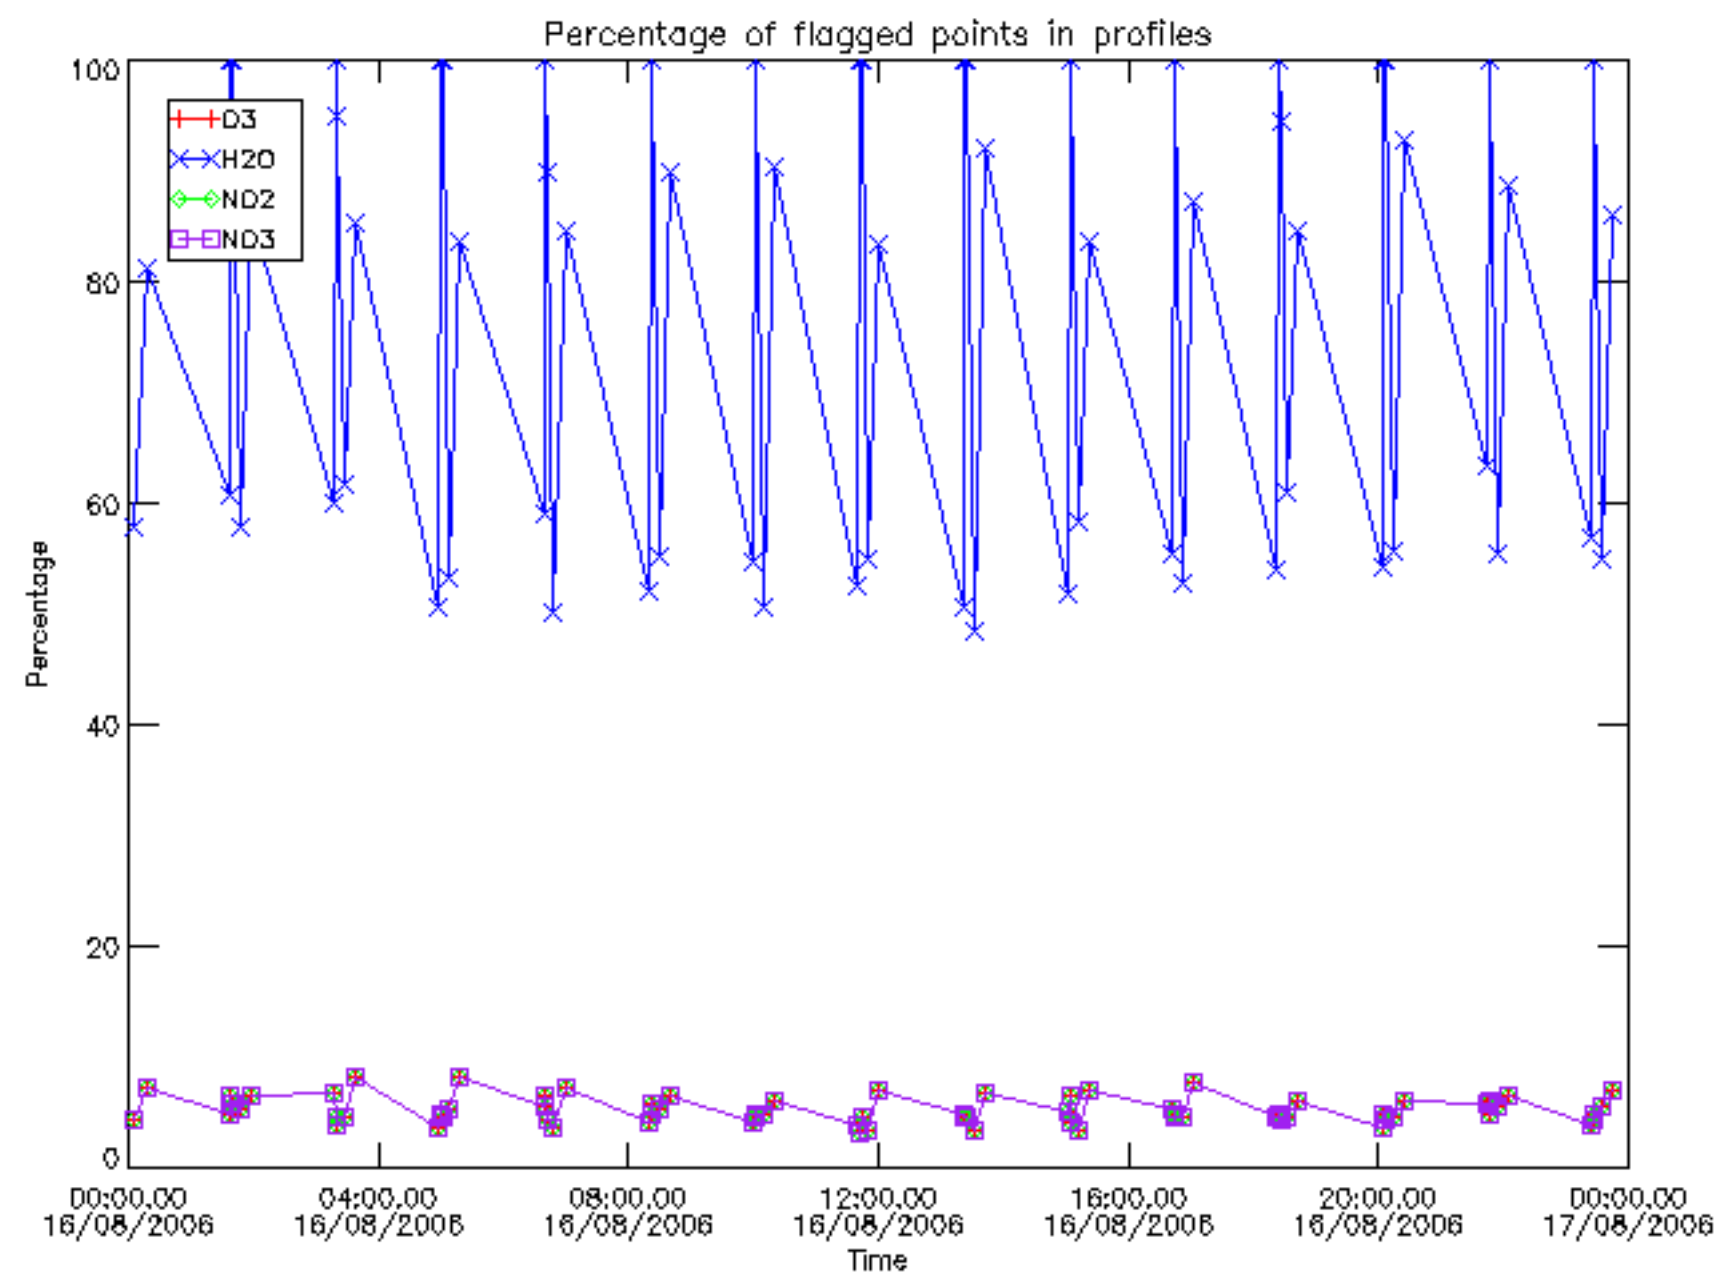

Percentage of flagged data per D3 profile

Percentage of flagged data per H2O profile