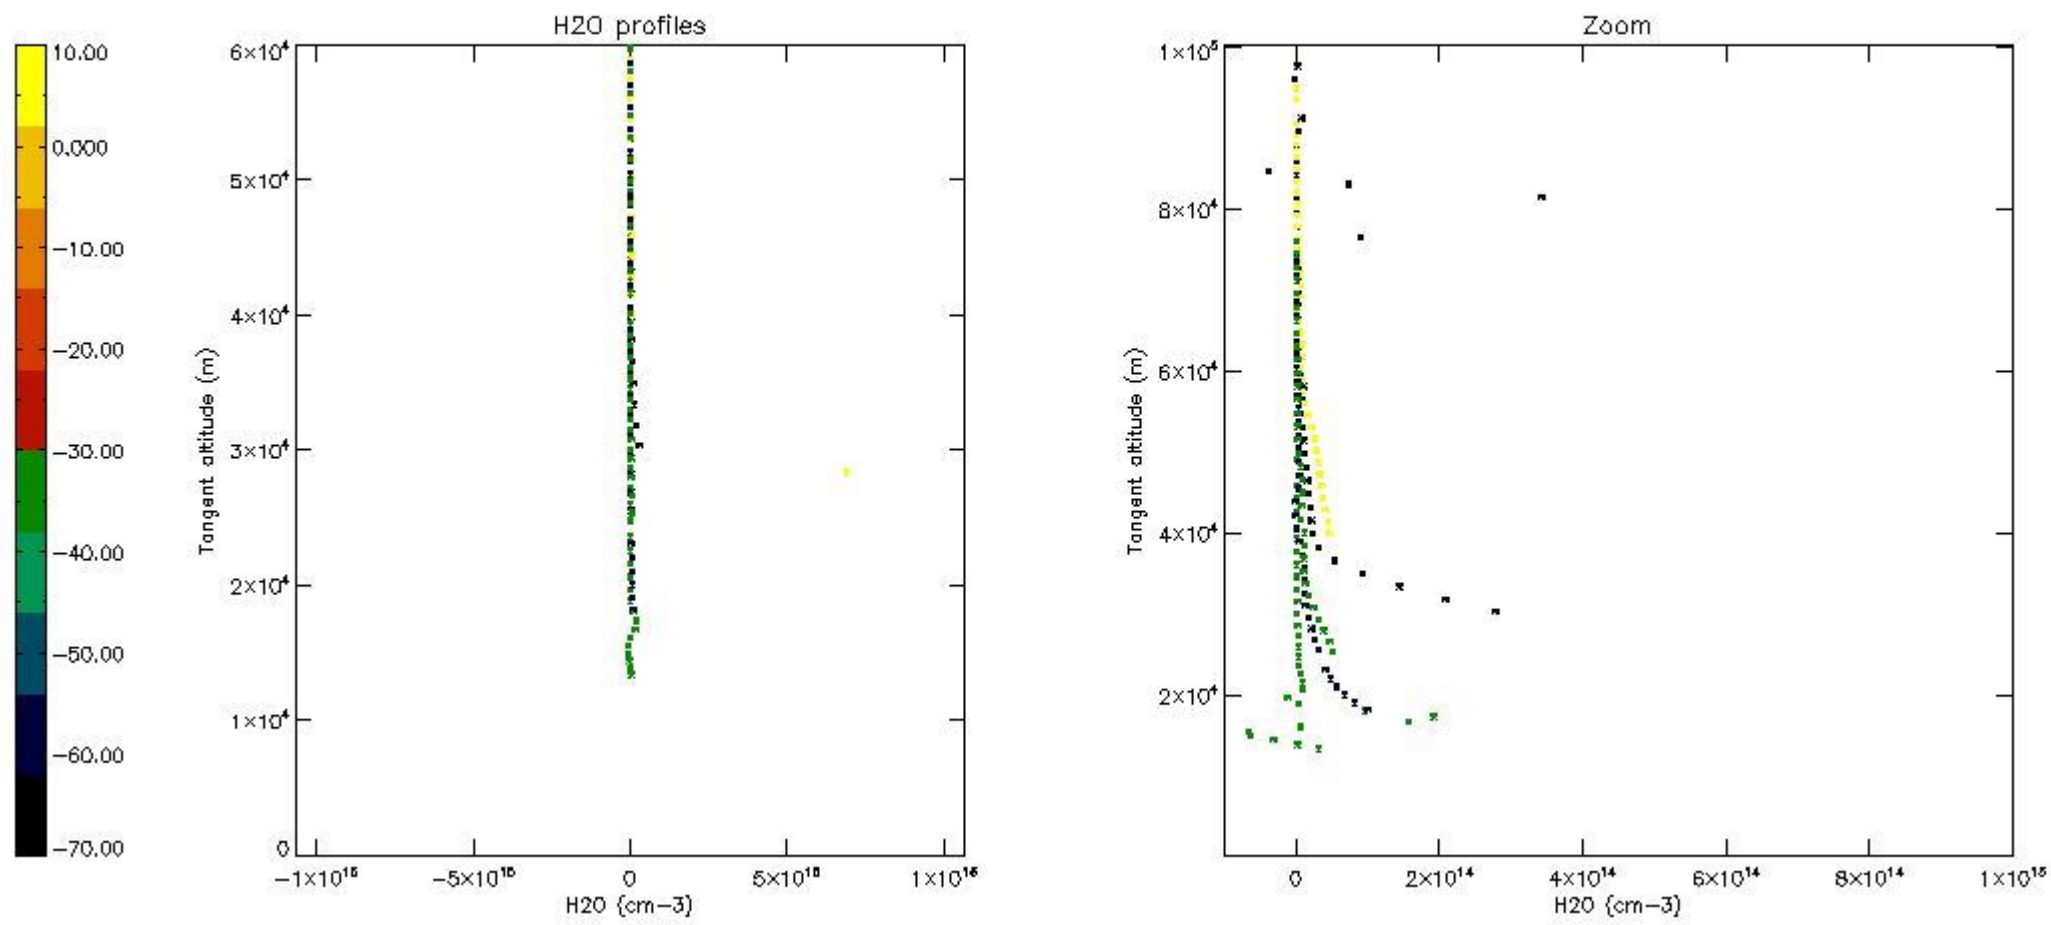

6. Auxiliary Data Files used for the production reported in section 2

The number reported in the third column indicates since which file (see list in section 2) the corresponding auxiliary file has been used. The fourth column is the date of those product files.

Type	Auxiliary Filename	Used since product	Used since product date
INST_PHYS_CHARACTERISTICS	GOM_INS_AXVIEC20091111_143220_20030716_120000_20500101_000000	1	16-AUG-2006 00:06:13
LEVEL-2_PROC_CONFIG	GOM_PR2_AXVIEC20091111_152718_20020301_000000_20500101_000000	1	16-AUG-2006 00:06:13
CROSS_SECTIONS_FILE	GOM_CR2_AXVIEC20091111_154832_20020301_000000_20500101_000000	1	16-AUG-2006 00:06:13