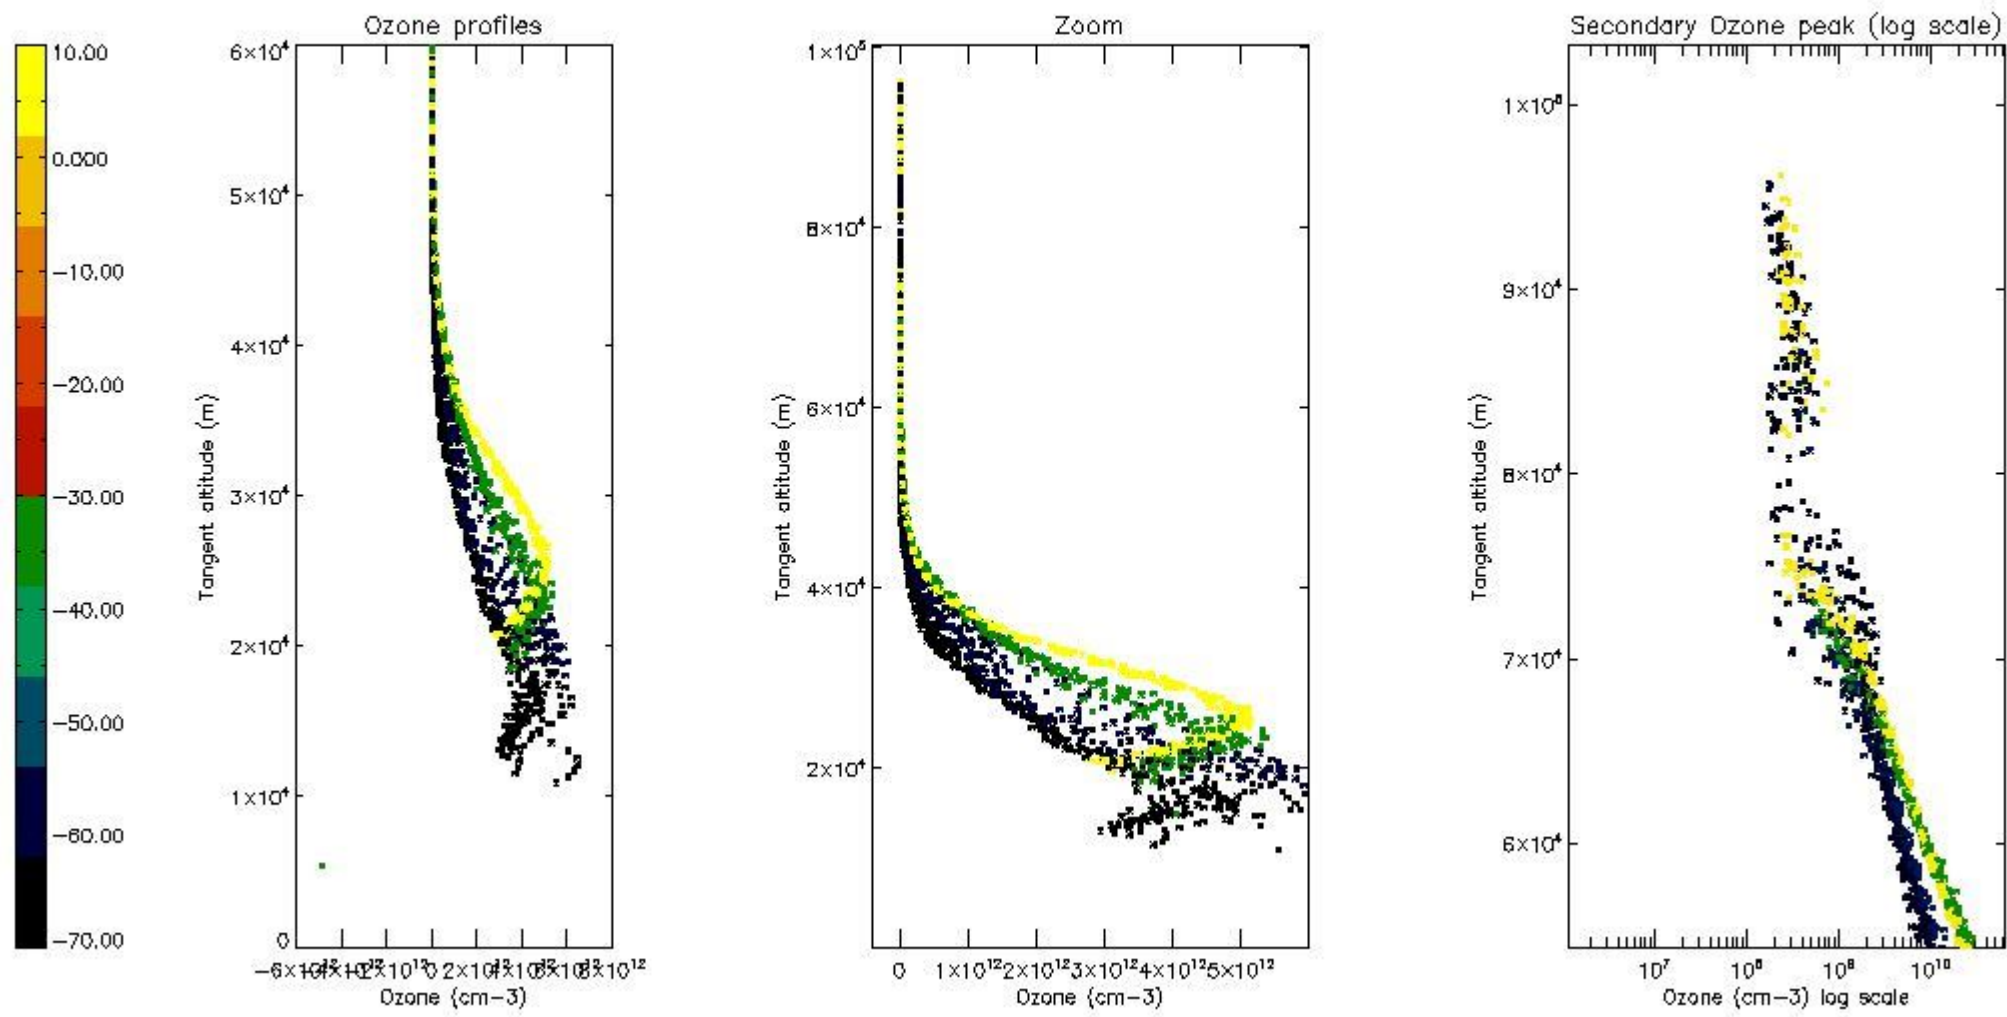

5.6 Plot NO₂ profiles for all STD (dark without errors)

The colorbar represents the latitude.