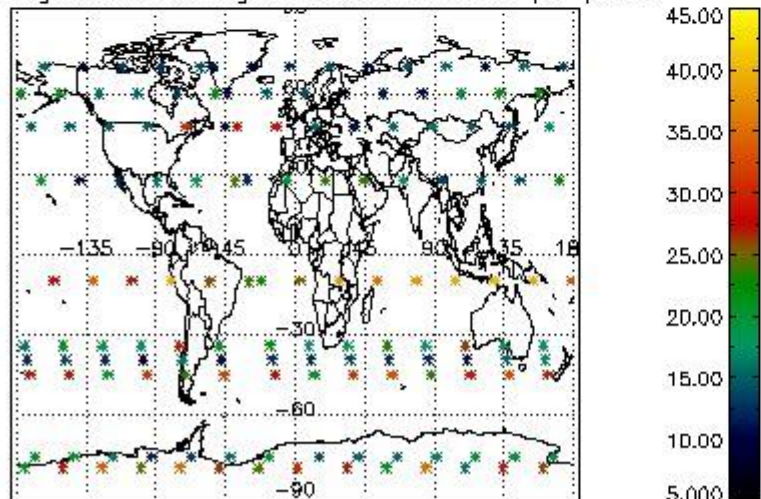

Percentage of star falling outside central band per profile