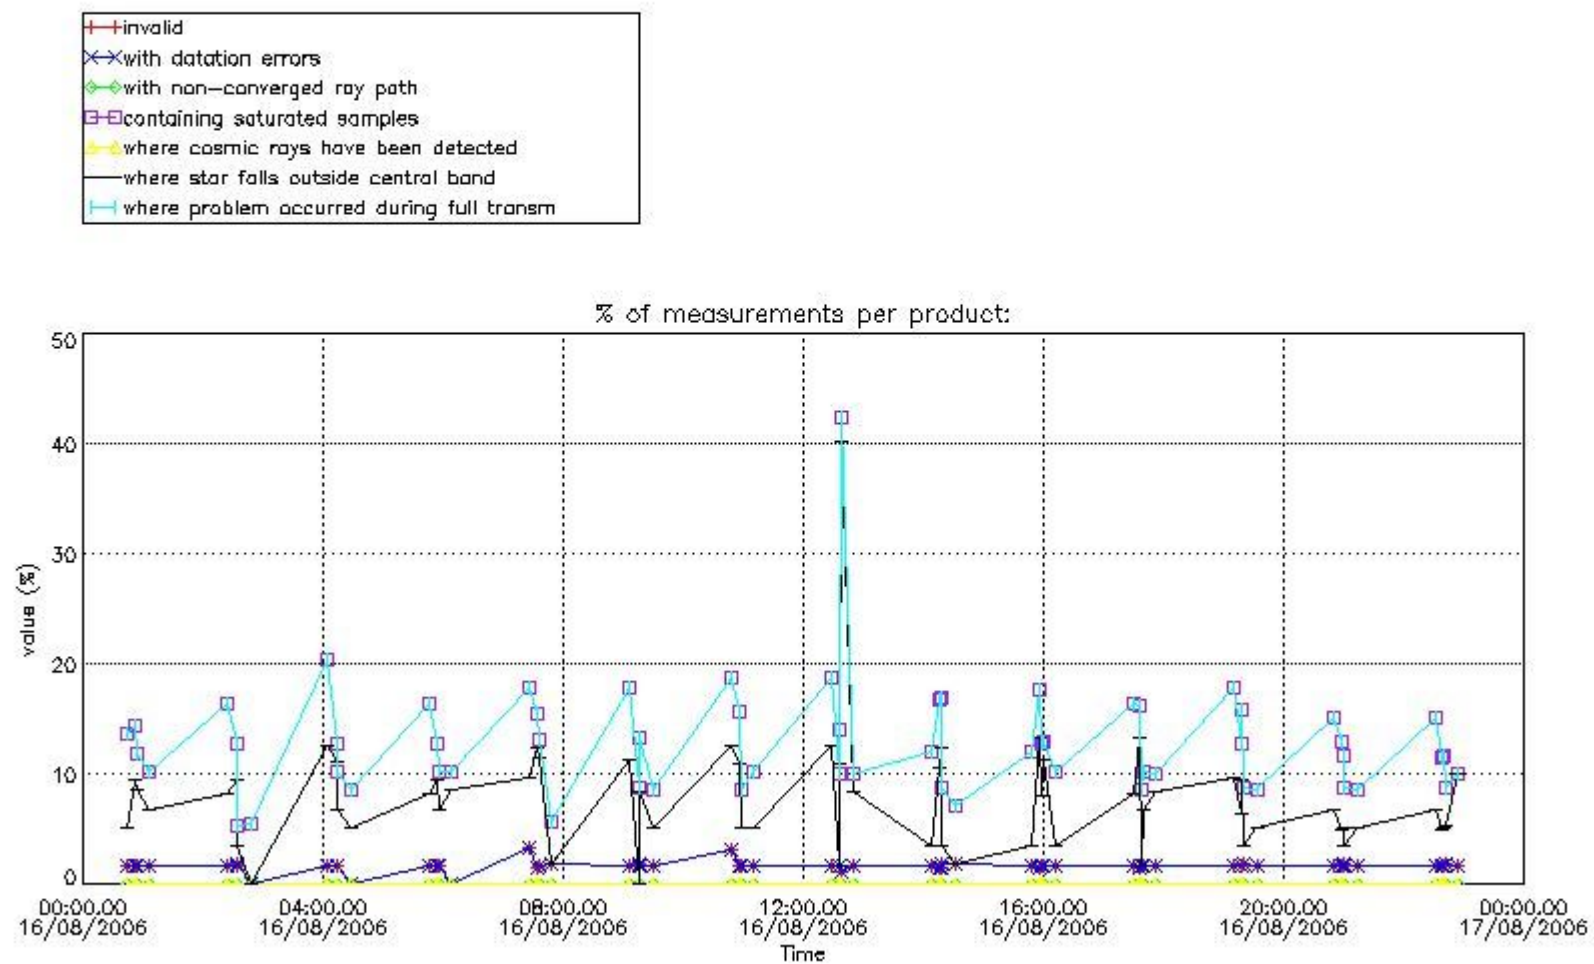

3.1 Plot quality information per product (time dependant)

3.2 Plot quality information per product (world map)

Percentage of flagged data per O3 profile

Percentage of flagged data per H2O profile

Percentage of flagged data per NO2 profile

Percentage of flagged data per NO3 profile

4. Level 1 quality information per product

In this section it is plotted some information contained in the Quality Summary data set of the level 2 products that comes from the level 1b processing. Products without errors (error flag in the MPH set to "0") are used.

4.1 Plot quality information per product (time dependant) coming from level 1b processing

4.1.1 Plot level 1 quality information per product (time dependant): ENVISAT ASCENDING passes

4.1.2 Plot level 1 quality information per product (time dependant): ENVI SAT DESCENDING passes

5. Trace gas profiles

5.1 Ozone statistics based on quality of products

The final quality of the products can be "measured" using the STD (Standard Deviation) attached to every point profile. This information is written to the parameter GOM_NL__2P/NL_LOCAL_SPECIES_DENSITY/o3_std of the level 2 products. The table below shows the statistics for given STD ranges.