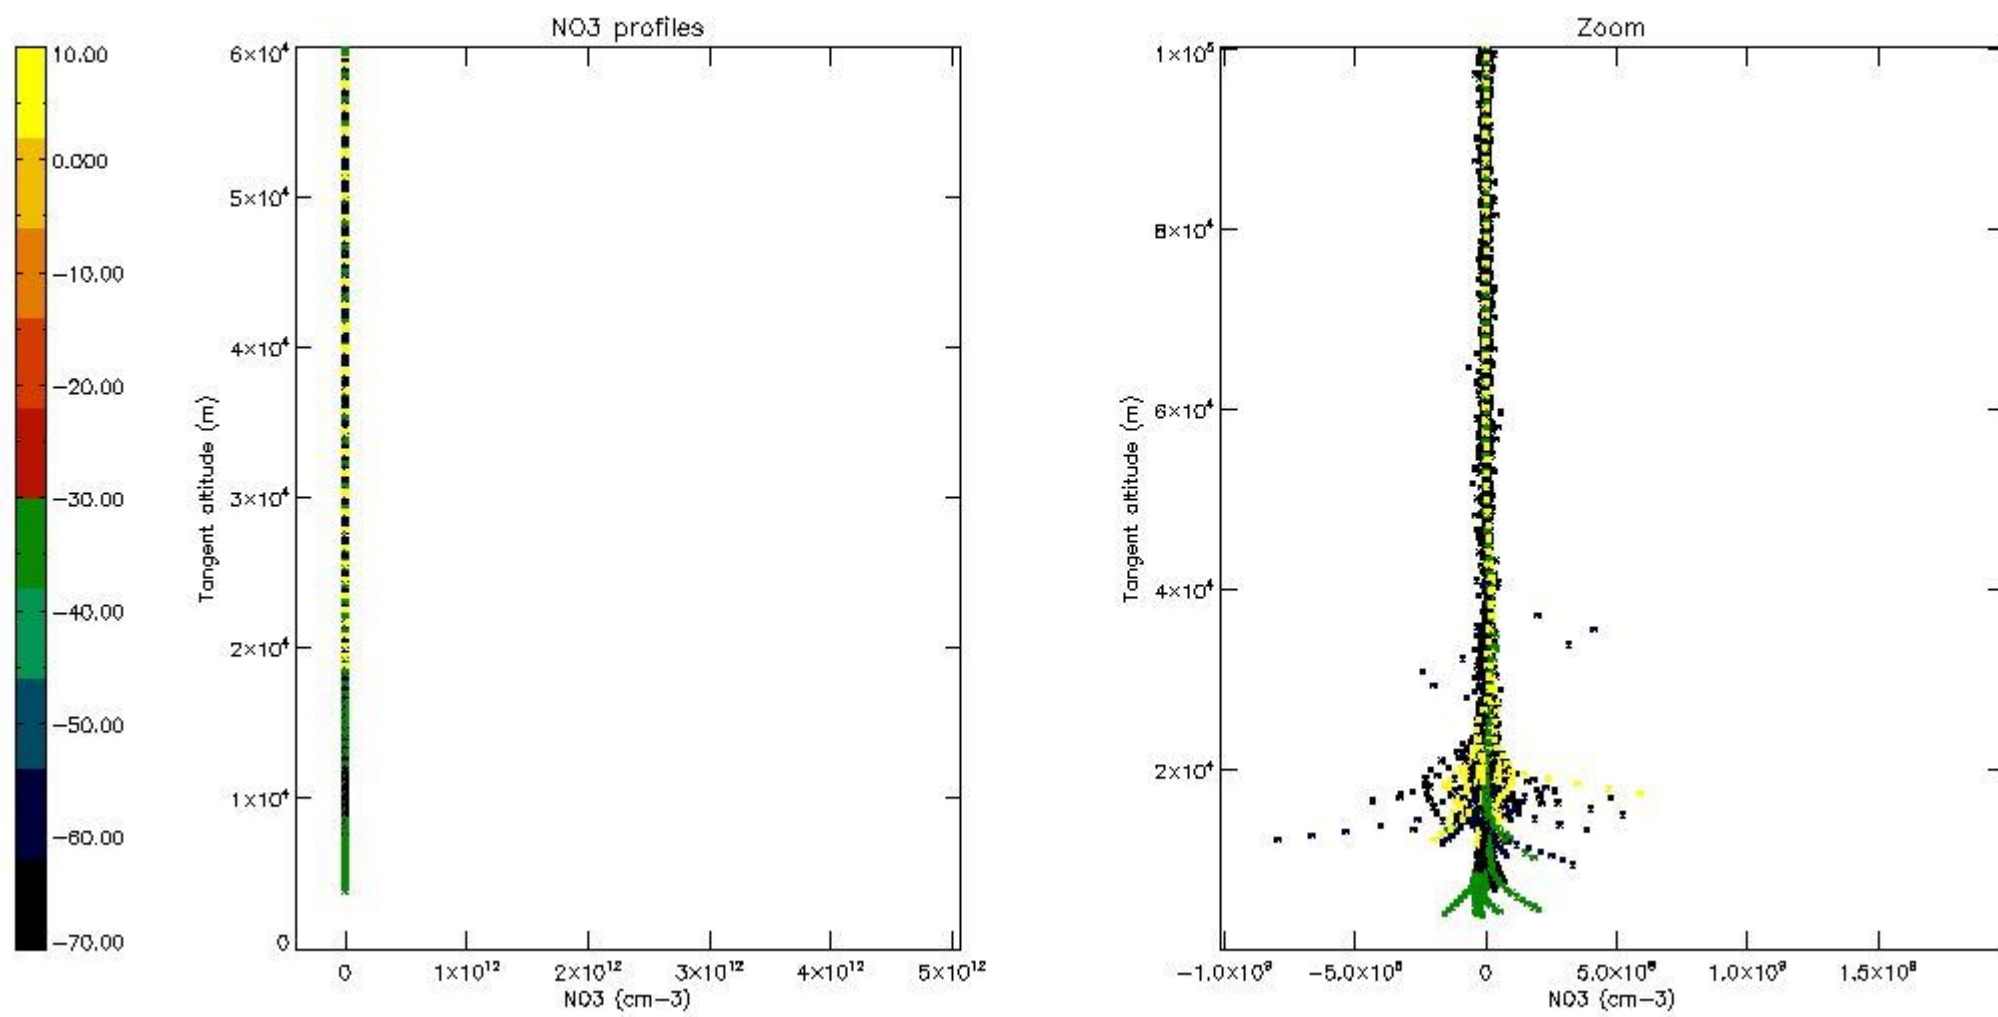

5.4 Plot ozone profiles where STD < 10% (dark without errors)

The colorbar represents the latitude.

5.5 Plot ozone profiles where STD < 5% (dark without errors)

The colorbar represents the latitude.

5.6 Plot NO₂ profiles for all STD (dark without errors)

The colorbar represents the latitude.

5.7 Plot NO3 profiles for all STD (dark without errors)

The colorbar represents the latitude.

5.8 Plot H2O profiles for all STD (only for occultations of stars 1,2,3,4,13,14,16,26,63 dark without errors)