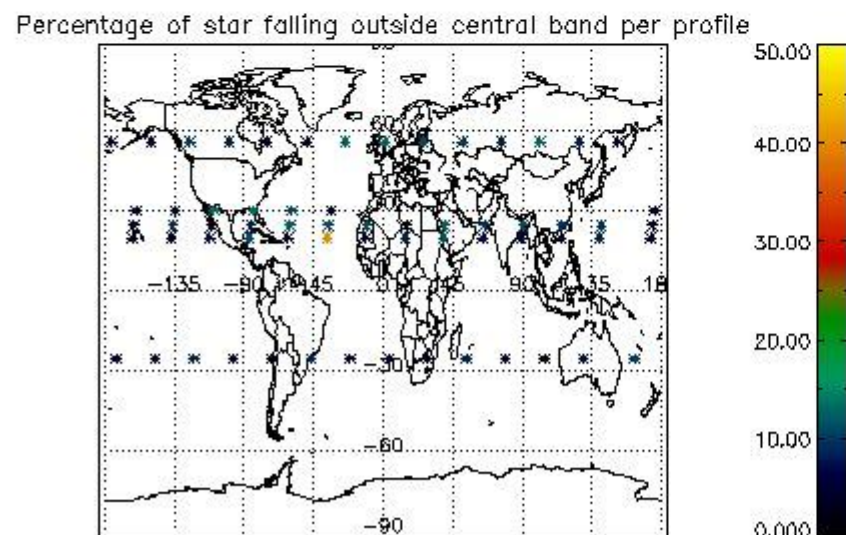

5. Trace gas profiles

5.1 Ozone statistics based on quality of products

The final quality of the products can be "measured" using the STD (Standard Deviation) attached to every point profile. This information is written to the parameter GOM_NL__2P/NL_LOCAL_SPECIES_DENSITY/o3_std of the level 2 products. The table below shows the statistics for given STD ranges.

The statistics are given with respect to the overall valid production:

- Products without fatal errors: GOM_NL__2P/MPH/PRODUCT_ERR=0
- Valid point profile: GOM_NL__2P/NL_LOCAL_SPECIES_DENSITY/pcd(0)=0

The 'Criteria' is applied to valid points of dark limb products:

- Products in dark limb illumination condition: GOM_NL__2P/NL_SUMMARY_QUALITY/obs_ill_cond=0
- Products without fatal errors: GOM_NL__2P/MPH/PRODUCT_ERR=0
- Valid point profile: GOM_NL__2P/NL_LOCAL_SPECIES_DENSITY/pcd(0)=0

So, the table below shows the percentage of dark limb and valid observations for each criteria with respect to the overall valid daily observations.

Criteria	% of total production
All STD	37
STD < 20	30