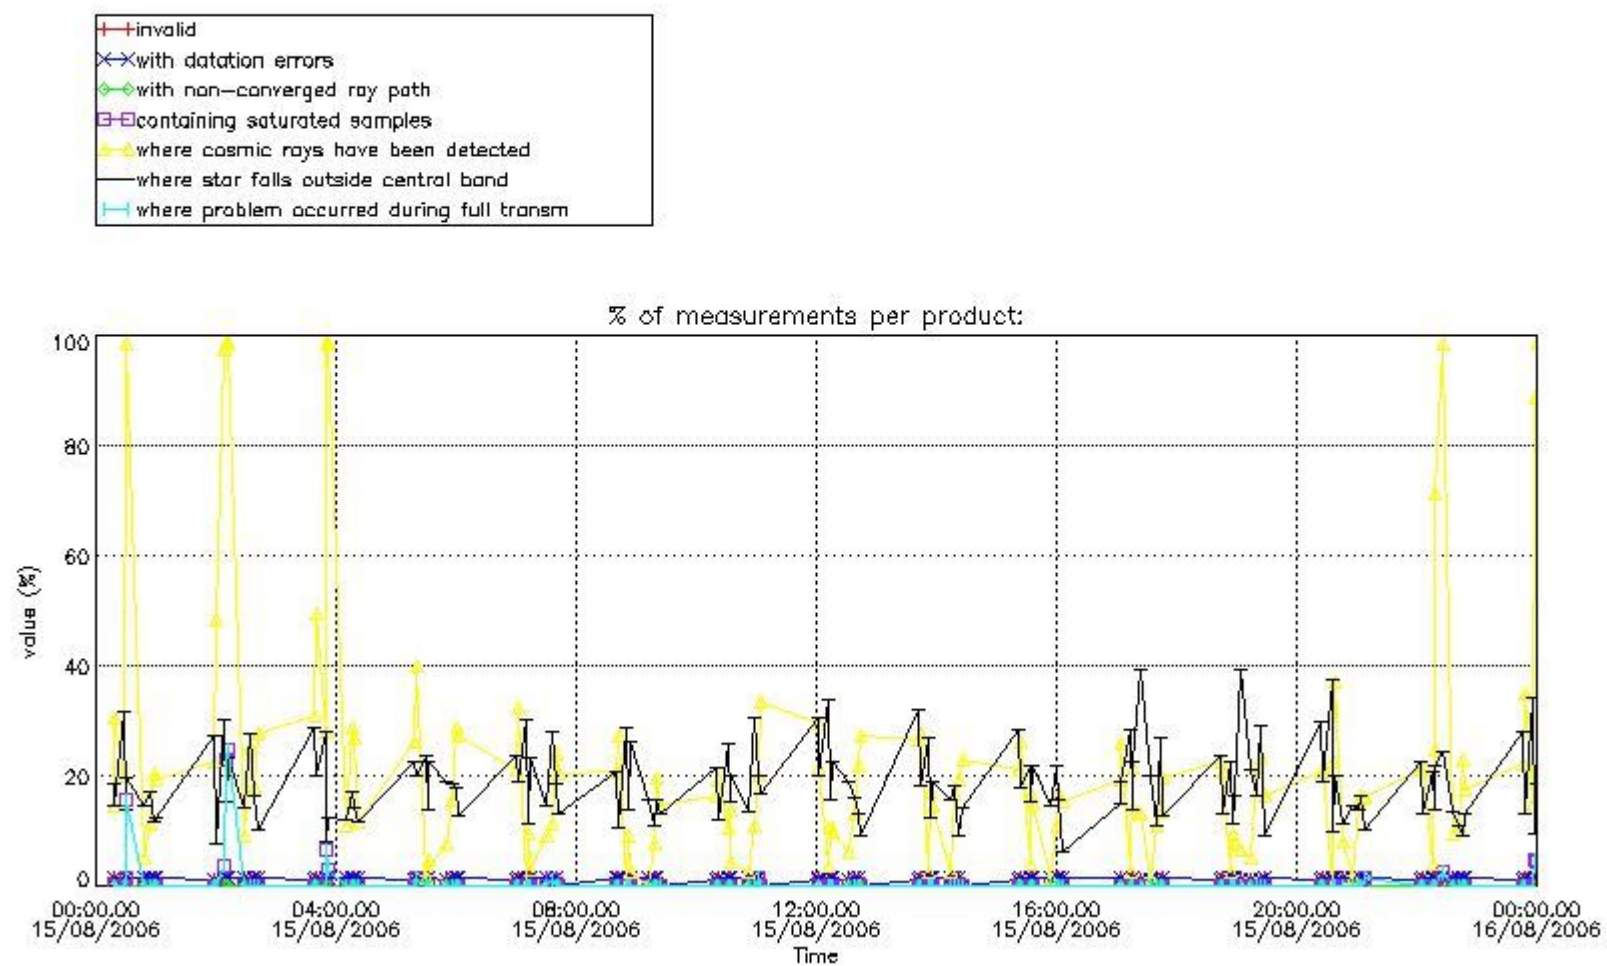

4.1.2 Plot level 1 quality information per product (time dependant): ENVI SAT DESCENDING passes