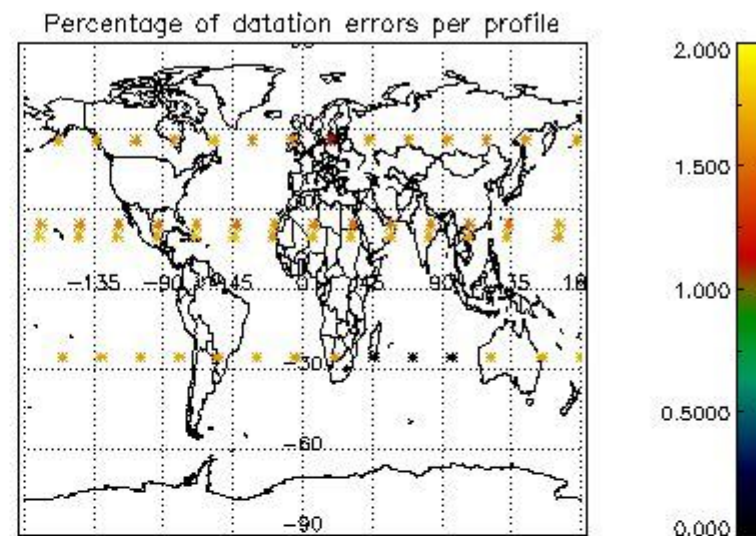

5. Trace gas profiles

5.1 Ozone statistics based on quality of products

The final quality of the products can be "measured" using the STD (Standard Deviation) attached to every point profile. This information is written to the parameter GOM_NL__2P/NL_LOCAL_SPECIES_DENSITY/o3_std of the level 2 products. The table below shows the statistics for given STD ranges.

The statistics are given with respect to the overall valid production:

- Products without fatal errors: GOM_NL__2P/MPH/PRODUCT_ERR=0
- Valid point profile: GOM_NL__2P/NL_LOCAL_SPECIES_DENSITY/pcd(0)=0

The 'Criteria' is applied to valid points of dark limb products:

- Products in dark limb illumination condition: GOM_NL__2P/NL_SUMMARY_QUALITY/obs_ill_cond=0
- Products without fatal errors: GOM_NL__2P/MPH/PRODUCT_ERR=0
- Valid point profile: GOM_NL__2P/NL_LOCAL_SPECIES_DENSITY/pcd(0)=0

So, the table below shows the percentage of dark limb and valid observations for each criteria with respect to the overall valid daily observations.

Criteria	% of total production
All STD	35
STD < 20	28