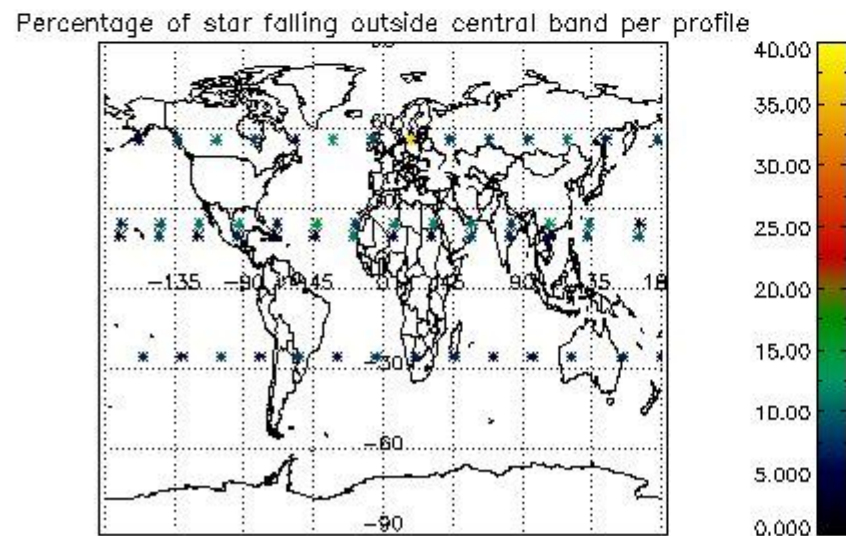

5. Trace gas profiles

5.1 Ozone statistics based on quality of products

The final quality of the products can be "measured" using the STD (Standard Deviation) attached to every point profile. This information is written to the parameter GOM_NL__2P/NL_LOCAL_SPECIES_DENSITY/o3_std of the level 2 products. The table below shows the statistics for given STD ranges.

The statistics are given with respect to the overall valid production:

- Products without fatal errors: GOM_NL__2P/MPH/PRODUCT_ERR=0
- Valid point profile: GOM_NL__2P/NL_LOCAL_SPECIES_DENSITY/pcd(0)=0

The 'Criteria' is applied to valid points of dark limb products:

- Products in dark limb illumination condition: GOM_NL__2P/NL_SUMMARY_QUALITY/obs_ill_cond=0
- Products without fatal errors: GOM_NL__2P/MPH/PRODUCT_ERR=0
- Valid point profile: GOM_NL__2P/NL_LOCAL_SPECIES_DENSITY/pcd(0)=0

So, the table below shows the percentage of dark limb and valid observations for each criteria with respect to the overall valid daily observations.

Criteria	% of total production
All STD	35
STD < 20	28