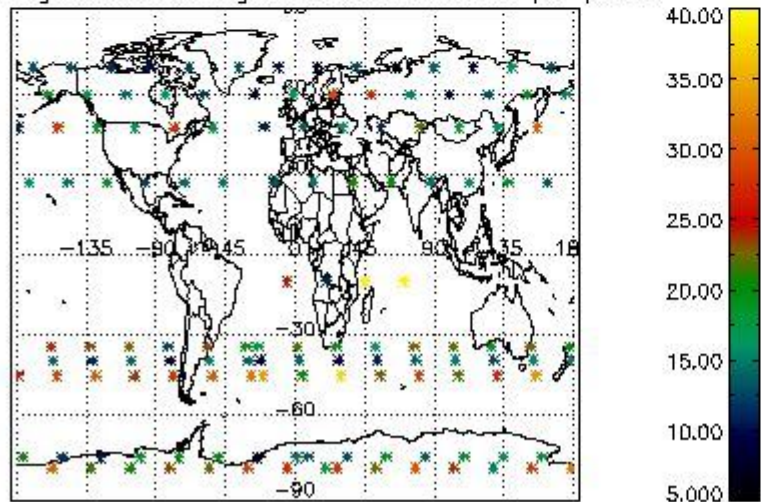

4.2.1 Plot level 1 quality information per product (world map): ENVISAT ASCENDING passes

Percentage of cosmic ray hits per profile

Percentage of datation errors per profile

Percentage of star falling outside central band per profile