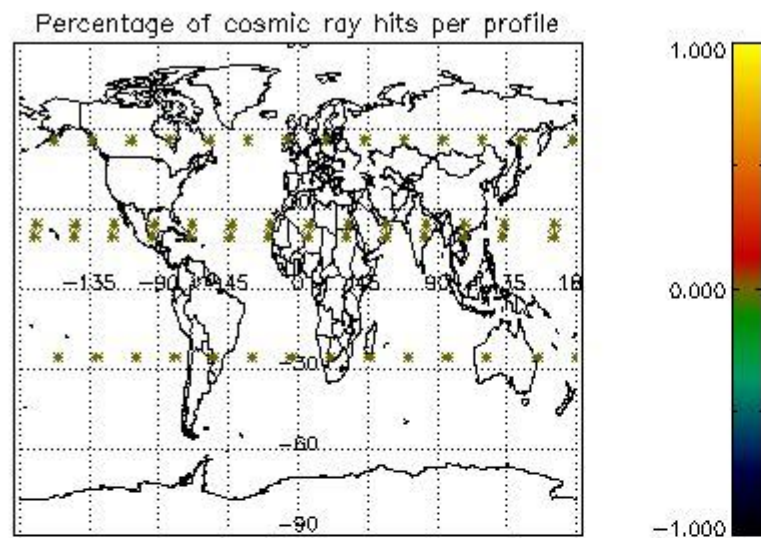

4.2.2 Plot level 1 quality information per product (world map): ENVISAT DESCENDING passes

5. Trace gas profiles

5.1 Ozone statistics based on quality of products

The final quality of the products can be "measured" using the STD (Standard Deviation) attached to every point profile. This information is written to the parameter GOM_NL__2P/NL_LOCAL_SPECIES_DENSITY/o3_std of the level 2 products. The table below shows the statistics for given STD ranges.

The statistics are given with respect to the overall valid production:

- Products without fatal errors: GOM_NL__2P/MPH/PRODUCT_ERR=0
- Valid point profile: GOM_NL__2P/NL_LOCAL_SPECIES_DENSITY/pcd(0)=0

The 'Criteria' is applied to valid points of dark limb products:

- Products in dark limb illumination condition: GOM_NL__2P/NL_SUMMARY_QUALITY/obs_ill_cond=0
- Products without fatal errors: GOM_NL__2P/MPH/PRODUCT_ERR=0
- Valid point profile: GOM_NL__2P/NL_LOCAL_SPECIES_DENSITY/pcd(0)=0

So, the table below shows the percentage of dark limb and valid observations for each criteria with respect to the overall valid daily observations.

Criteria	% of total production
All STD	35
STD < 20	28