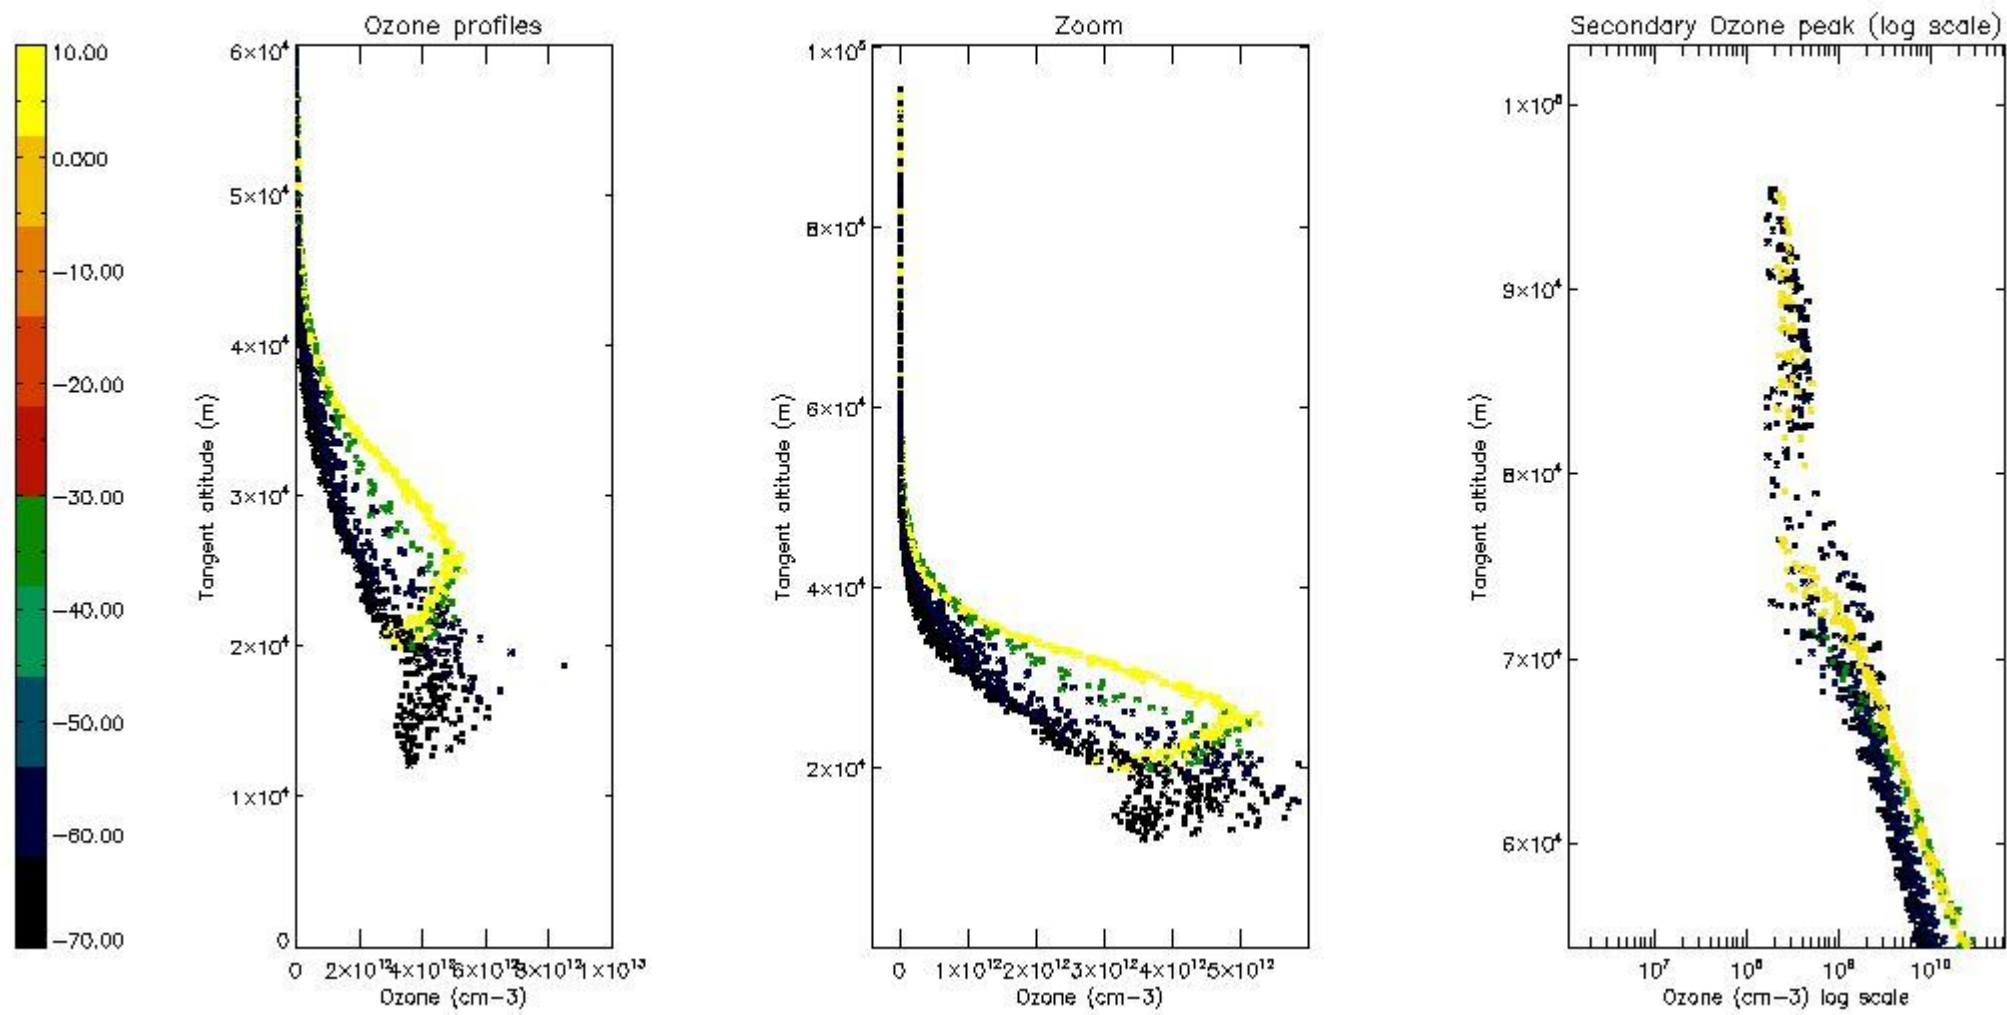

*5.4 Plot ozone profiles where STD < 10% (dark without errors)*

The colorbar represents the latitude.

*5.5 Plot ozone profiles where STD < 5% (dark without errors)*

The colorbar represents the latitude.

*5.6 Plot NO<sub>2</sub> profiles for all STD (dark without errors)*