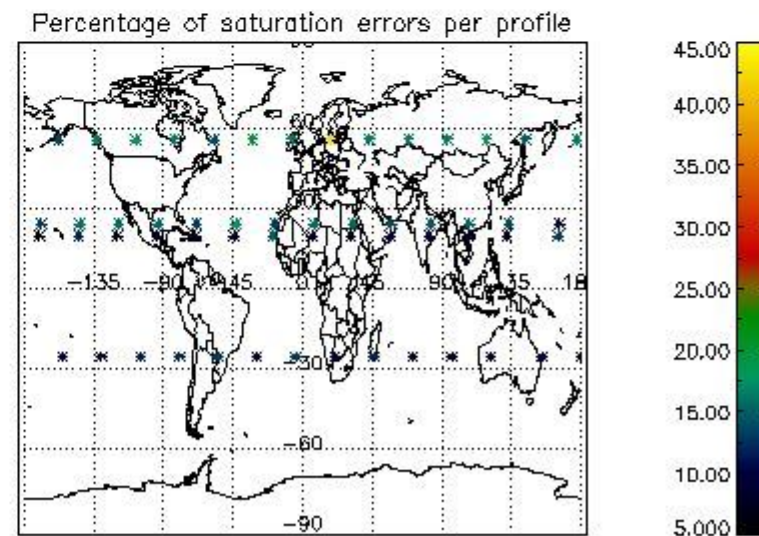

5. Trace gas profiles

5.1 Ozone statistics based on quality of products

The final quality of the products can be "measured" using the STD (Standard Deviation) attached to every point profile. This information is written to the parameter GOM_NL__2P/NL_LOCAL_SPECIES_DENSITY/o3_std of the level 2 products. The table below shows the statistics for given STD ranges.

The statistics are given with respect to the overall valid production:

- Products without fatal errors: GOM_NL__2P/MPH/PRODUCT_ERR=0
- Valid point profile: GOM_NL__2P/NL_LOCAL_SPECIES_DENSITY/pcd(0)=0

The 'Criteria' is applied to valid points of dark limb products:

- Products in dark limb illumination condition: GOM_NL__2P/NL_SUMMARY_QUALITY/obs_ill_cond=0
- Products without fatal errors: GOM_NL__2P/MPH/PRODUCT_ERR=0
- Valid point profile: GOM_NL__2P/NL_LOCAL_SPECIES_DENSITY/pcd(0)=0

So, the table below shows the percentage of dark limb and valid observations for each criteria with respect to the overall valid daily observations.

Criteria	% of total production
All STD	35
STD < 20	28