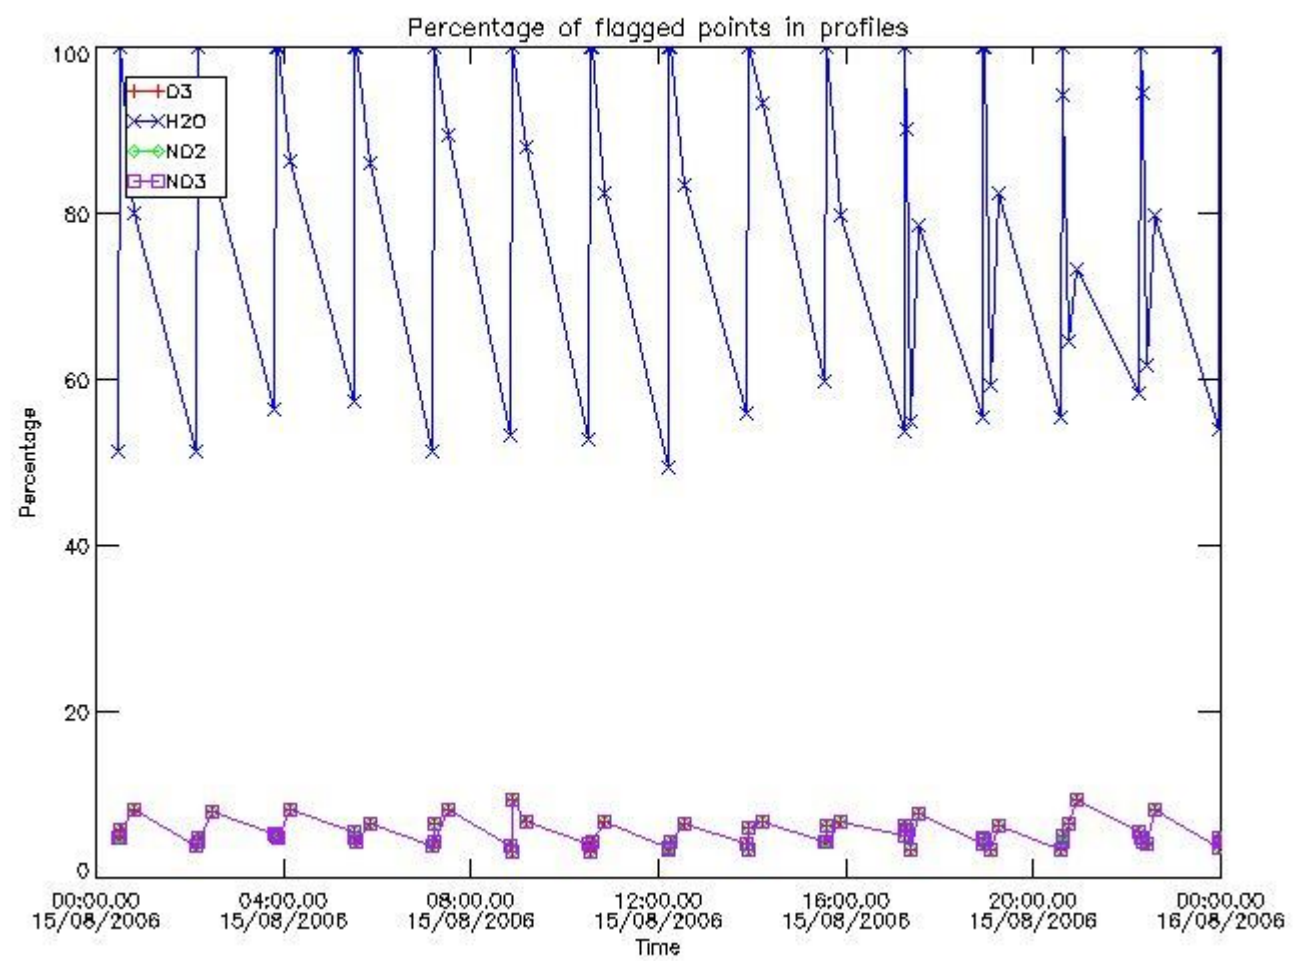

3. Quality information per product

In this section it is plotted some information contained in the Quality Summary data set of the level 2 products. Only products in dark limb conditions and without errors (error flag in the MPH set to "0") are used.

3.1 Plot quality information per product (time dependant)

3.2 Plot quality information per product (world map)