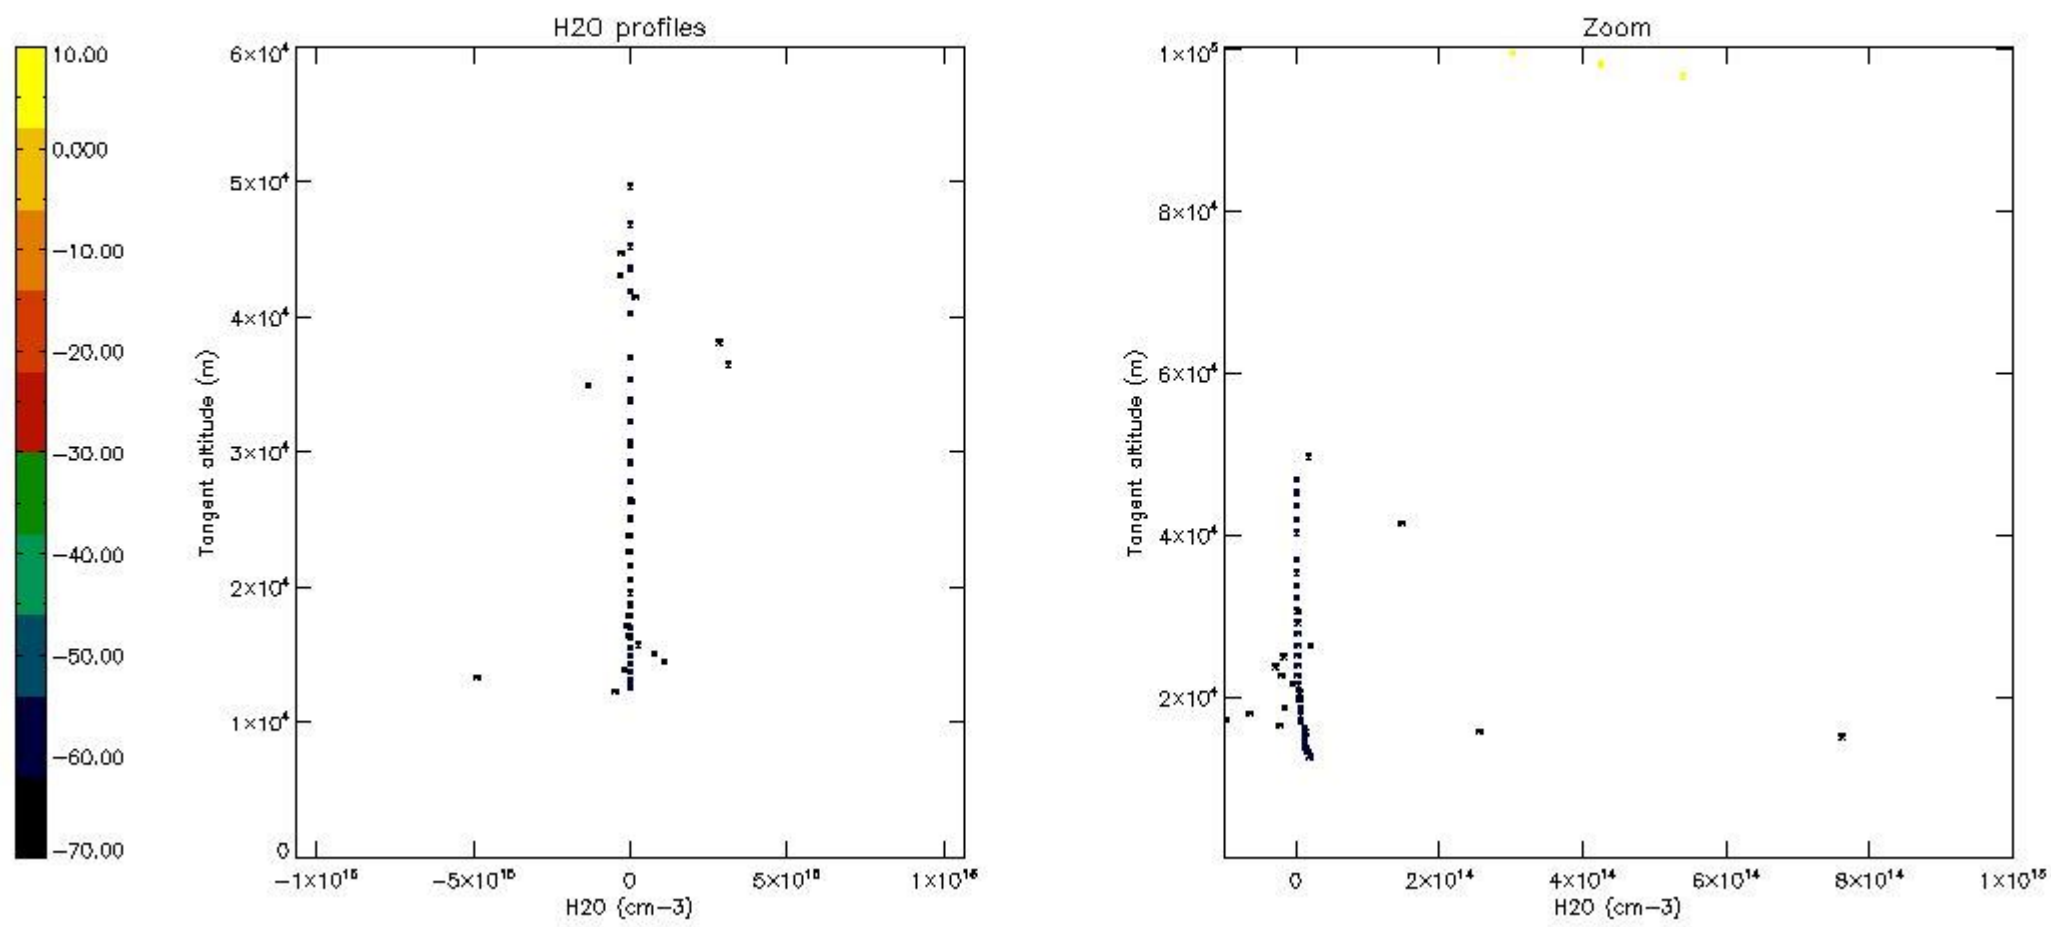

6. Auxiliary Data Files used for the production reported in section 2

The number reported in the third column indicates since which file (see list in section 2) the corresponding auxiliary file has been used. The fourth column is the date of those product files.

Type	Auxiliary Filename	Used since product	Used since product date
INST_PHYS_CHARACTERISTICS	GOM_INS_AXVIEC20091111_143220_20030716_120000_20500101_000000	1	15-AUG-2006 00:17:09
LEVEL-2_PROC_CONFIG	GOM_PR2_AXVIEC20091111_152718_20020301_000000_20500101_000000	1	15-AUG-2006 00:17:09
CROSS_SECTIONS_FILE	GOM_CRS_AXVIEC20091111_154832_20020301_000000_20500101_000000	1	15-AUG-2006 00:17:09