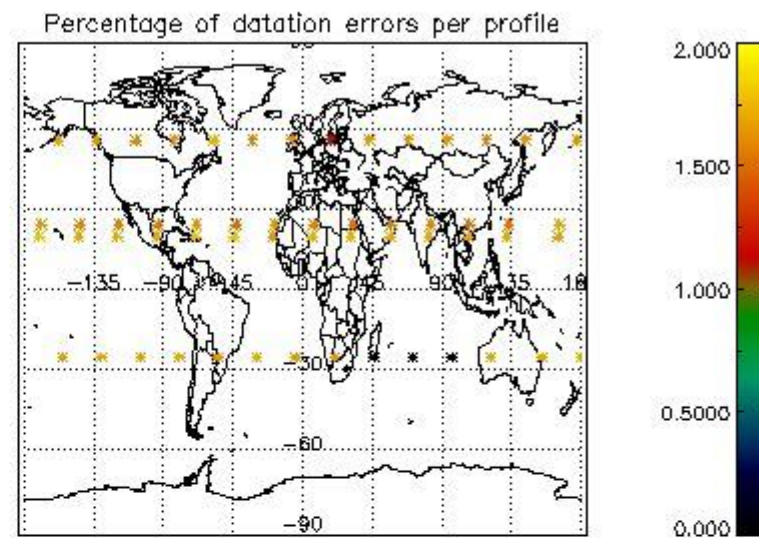

5. Trace gas profiles

5.1 Ozone statistics based on quality of products

The final quality of the products can be "measured" using the STD (Standard Deviation) attached to every point profile. This information is written to the parameter GOM_NL__2P/NL_LOCAL_SPECIES_DENSITY/o3_std of the level 2 products. The table below shows the statistics for given STD ranges.

The statistics are given with respect to the overall valid production:

- Products without fatal errors: GOM_NL__2P/MPH/PRODUCT_ERR=0
- Valid point profile: GOM_NL__2P/NL_LOCAL_SPECIES_DENSITY/pcd(0)=0

The 'Criteria' is applied to valid points of dark limb products:

- Products in dark limb illumination condition: GOM_NL__2P/NL_SUMMARY_QUALITY/obs_ill_cond=0
- Products without fatal errors: GOM_NL__2P/MPH/PRODUCT_ERR=0
- Valid point profile: GOM_NL__2P/NL_LOCAL_SPECIES_DENSITY/pcd(0)=0

So, the table below shows the percentage of dark limb and valid observations for each criteria with respect to the overall valid daily observations.

Criteria	% of total production
All STD	35
STD < 20	28