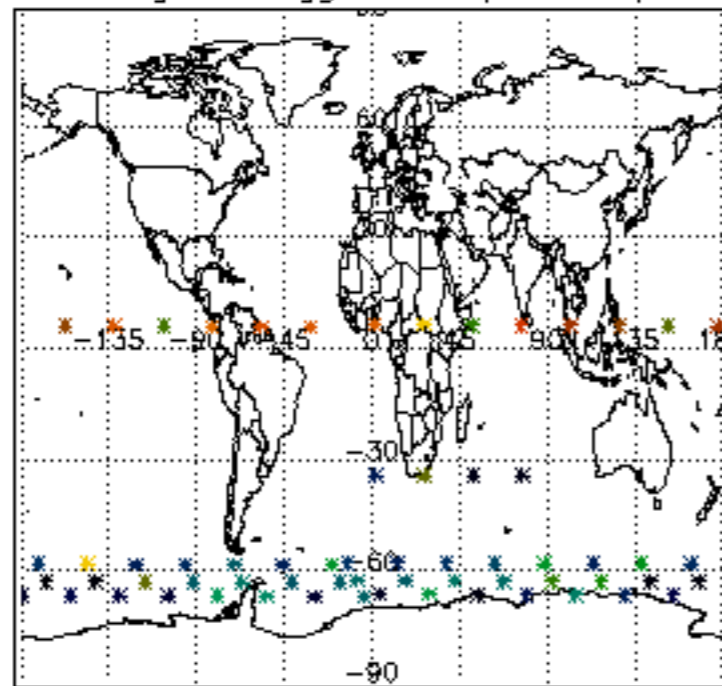

Percentage of flagged data per NO2 profile