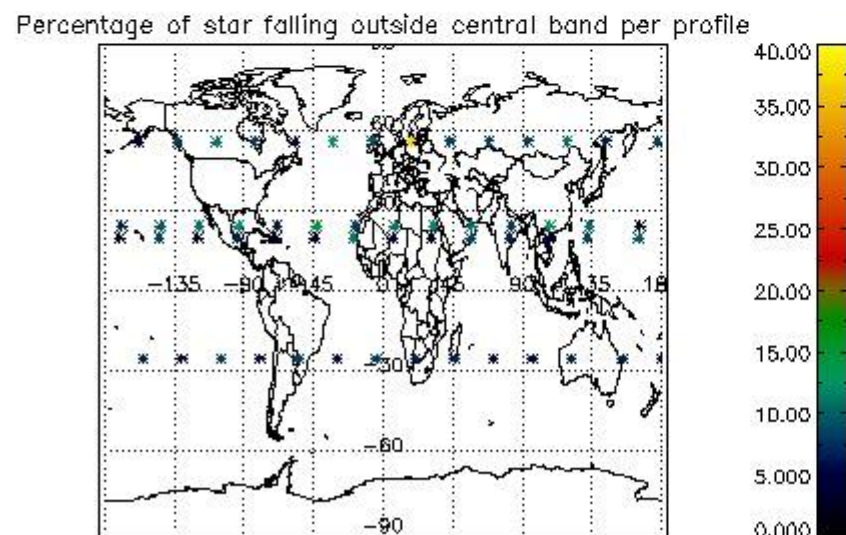

5. Trace gas profiles

5.1 Ozone statistics based on quality of products

The final quality of the products can be "measured" using the STD (Standard Deviation) attached to every point profile. This information is written to the parameter GOM_NL__2P/NL_LOCAL_SPECIES_DENSITY/o3_std of the level 2 products. The table below shows the statistics for given STD ranges.

The statistics are given with respect to the overall valid production:

- Products without fatal errors: GOM_NL__2P/MPH/PRODUCT_ERR=0
- Valid point profile: GOM_NL__2P/NL_LOCAL_SPECIES_DENSITY/pcd(0)=0

The 'Criteria' is applied to valid points of dark limb products:

- Products in dark limb illumination condition: GOM_NL__2P/NL_SUMMARY_QUALITY/obs_ill_cond=0
- Products without fatal errors: GOM_NL__2P/MPH/PRODUCT_ERR=0
- Valid point profile: GOM_NL__2P/NL_LOCAL_SPECIES_DENSITY/pcd(0)=0

So, the table below shows the percentage of dark limb and valid observations for each criteria with respect to the overall valid daily observations.

Criteria	% of total production
All STD	35
STD < 20	28