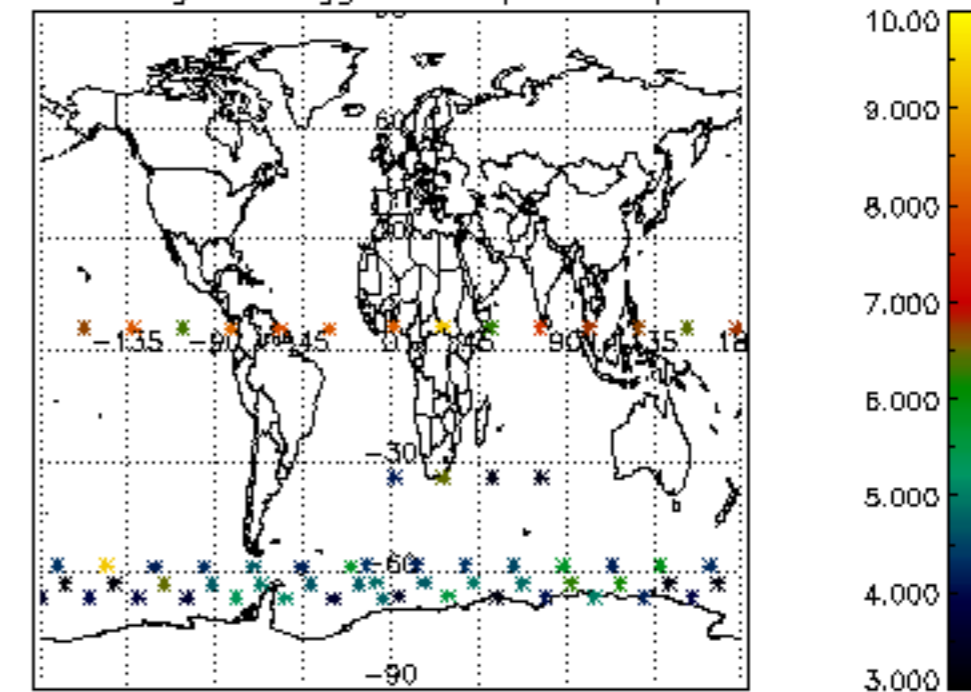

Percentage of flagged data per NO3 profile