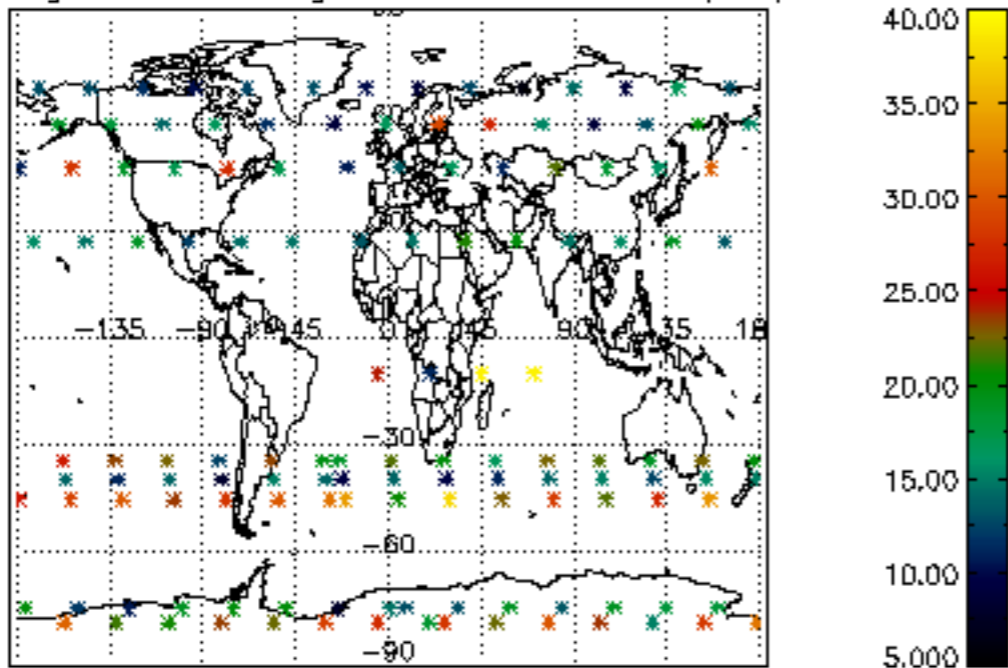

Percentage of cosmic ray hits per profile

Percentage of star falling outside central band per profile