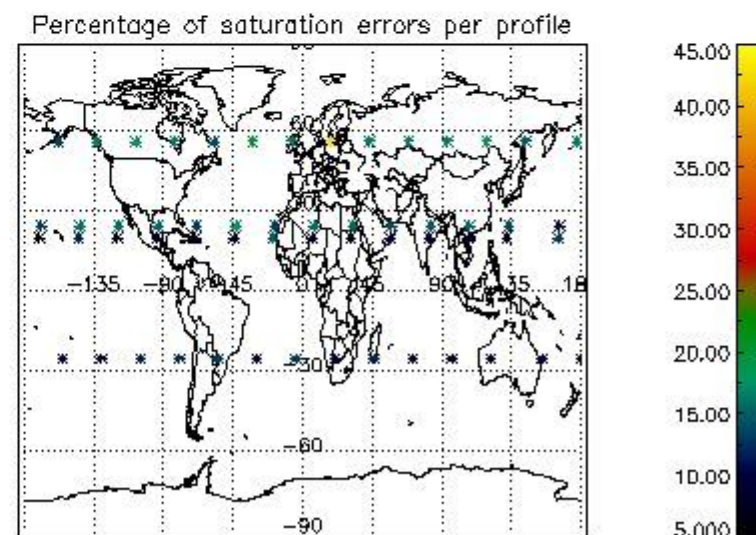

5. Trace gas profiles

5.1 Ozone statistics based on quality of products

The final quality of the products can be "measured" using the STD (Standard Deviation) attached to every point profile. This information is written to the parameter GOM_NL__2P/NL_LOCAL_SPECIES_DENSITY/o3_std of the level 2 products. The table below shows the statistics for given STD ranges.

The statistics are given with respect to the overall valid production:

- Products without fatal errors: GOM_NL__2P/MPH/PRODUCT_ERR=0
- Valid point profile: GOM_NL__2P/NL_LOCAL_SPECIES_DENSITY/pcd(0)=0

The 'Criteria' is applied to valid points of dark limb products:

- Products in dark limb illumination condition: GOM_NL__2P/NL_SUMMARY_QUALITY/obs_ill_cond=0
- Products without fatal errors: GOM_NL__2P/MPH/PRODUCT_ERR=0
- Valid point profile: GOM_NL__2P/NL_LOCAL_SPECIES_DENSITY/pcd(0)=0

So, the table below shows the percentage of dark limb and valid observations for each criteria with respect to the overall valid daily observations.

Criteria	% of total production
All STD	35
STD < 20	28