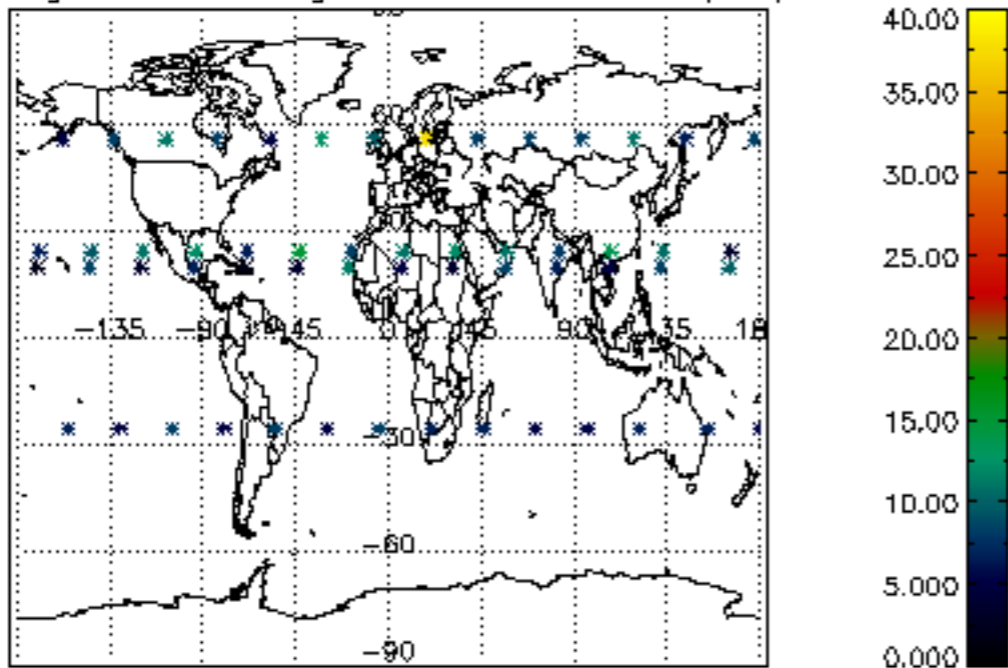

Percentage of star falling outside central band per profile