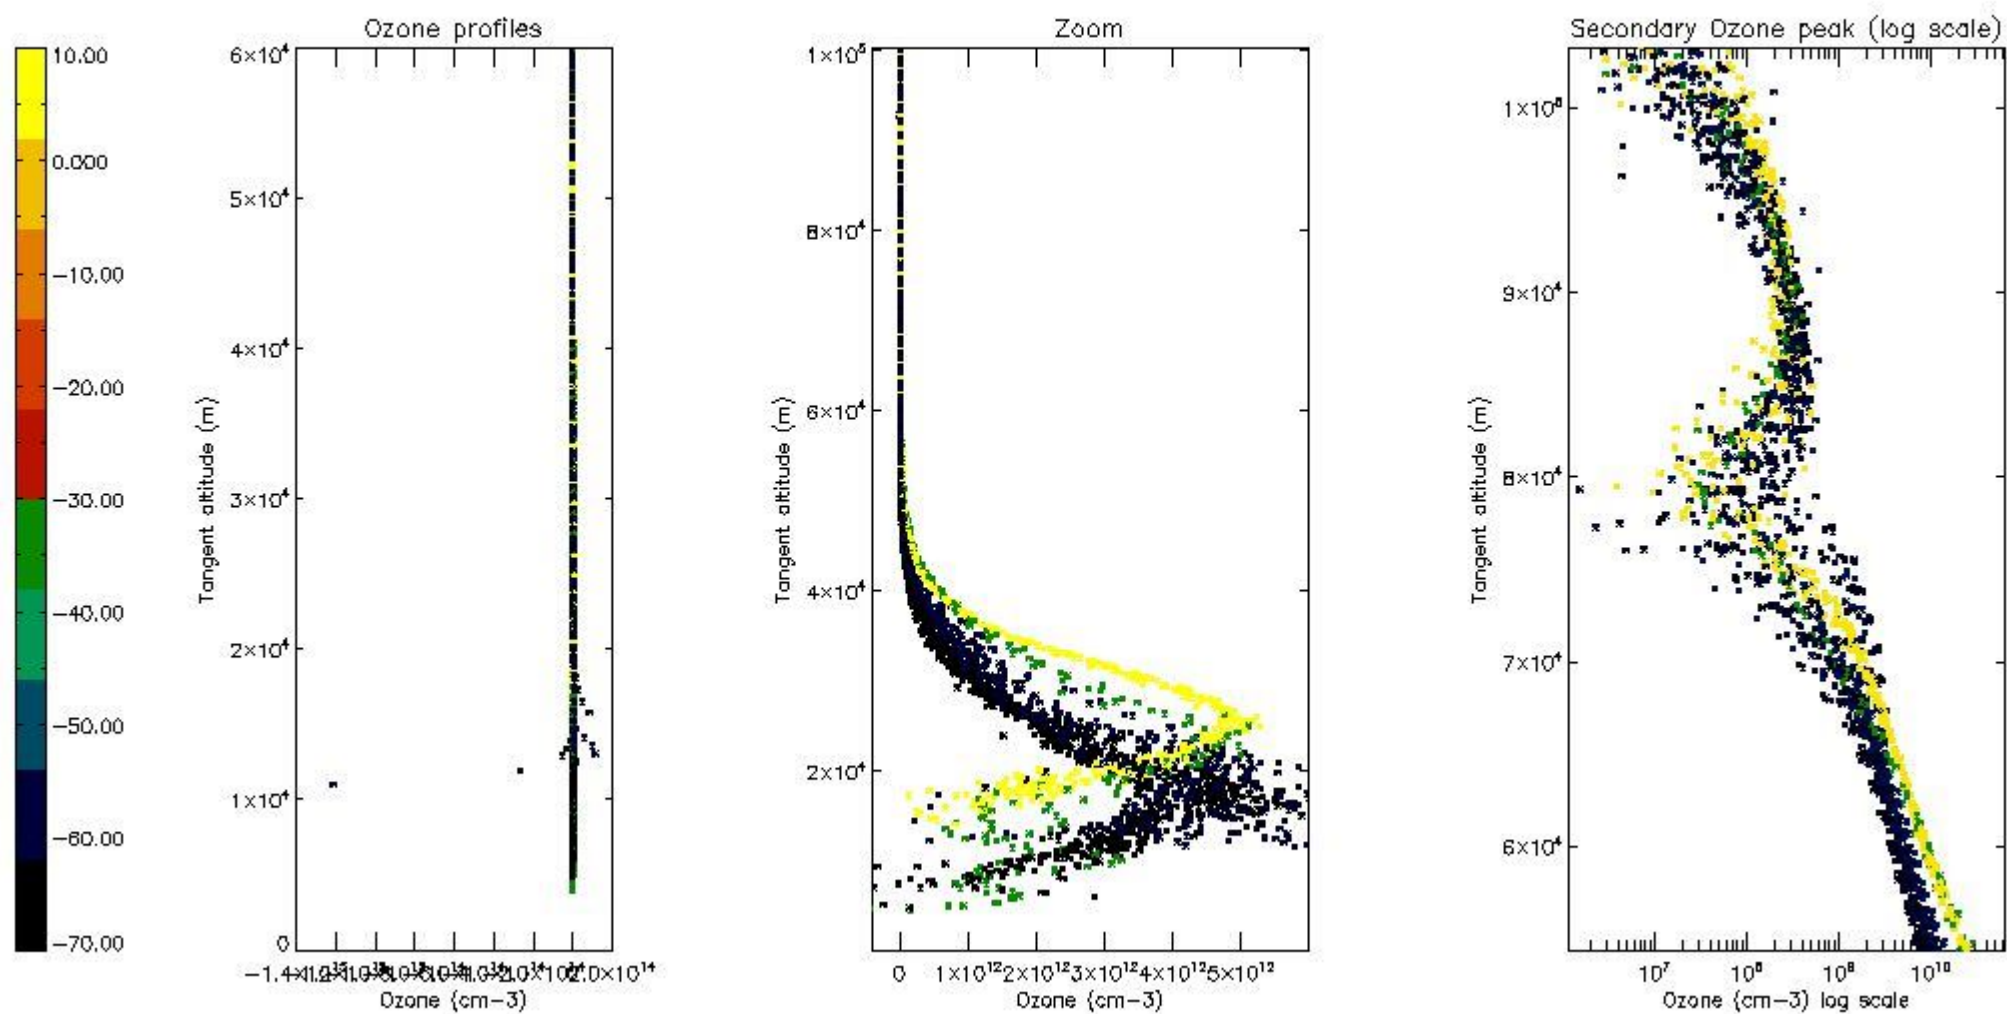

STD < 10	25
STD < 5	20

5.2 Plot ozone profiles for all STD (dark without errors)

The colorbar represents the latitude.

5.3 Plot ozone profiles where STD < 20% (dark without errors)

The colorbar represents the latitude.