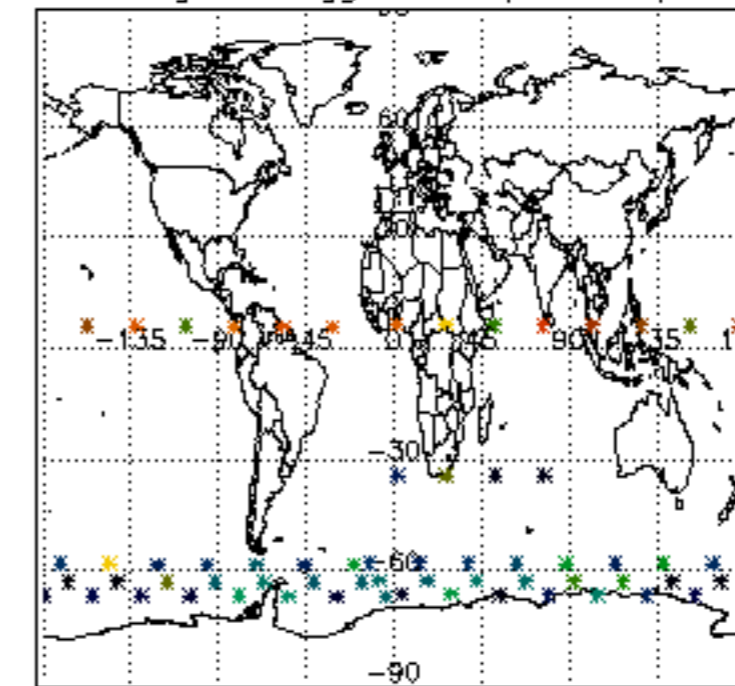

Percentage of flagged data per NO3 profile