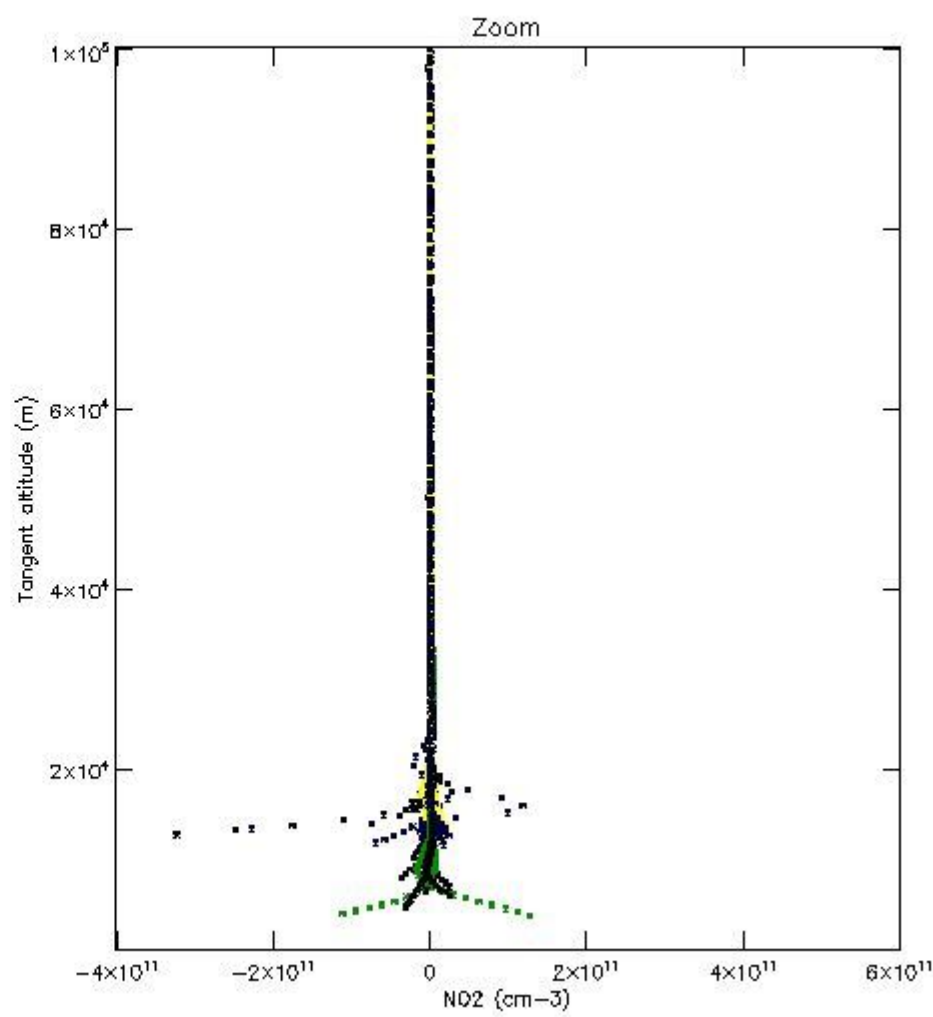

5.7 Plot NO3 profiles for all STD (dark without errors)

The colorbar represents the latitude.