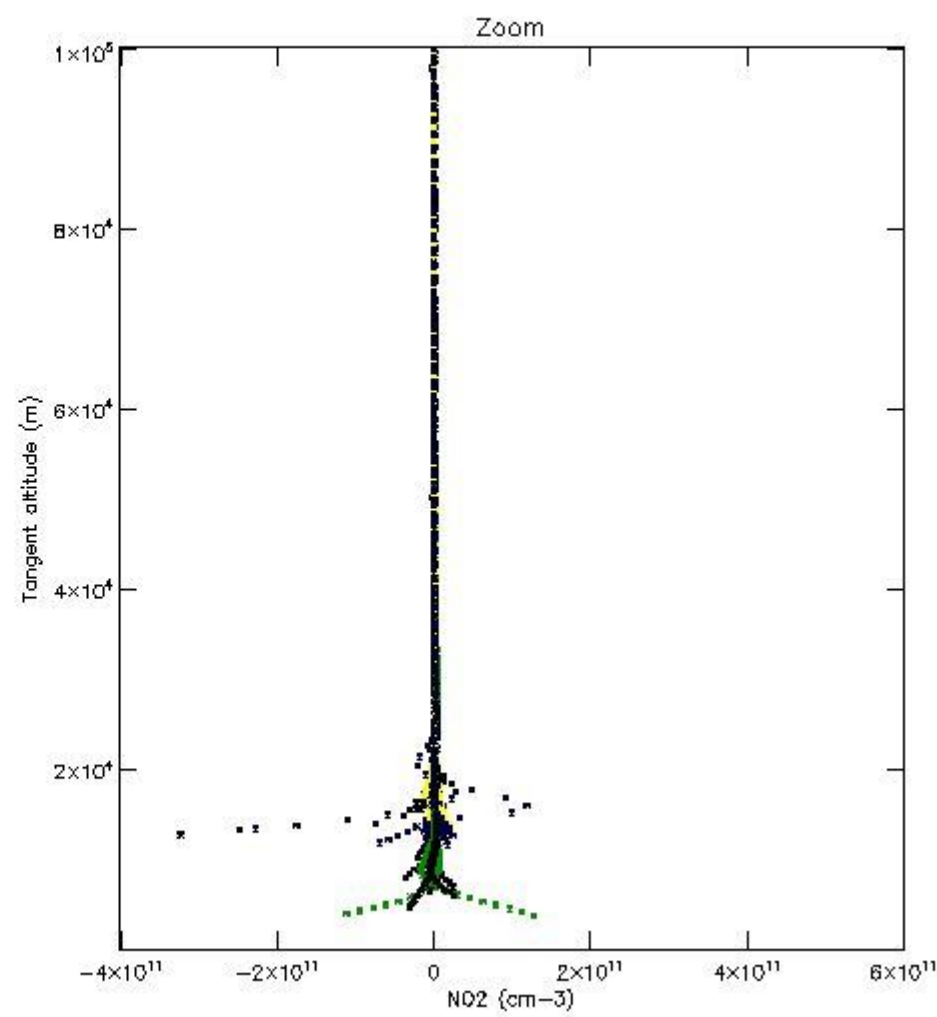

5.7 Plot NO3 profiles for all STD (dark without errors)

The colorbar represents the latitude.