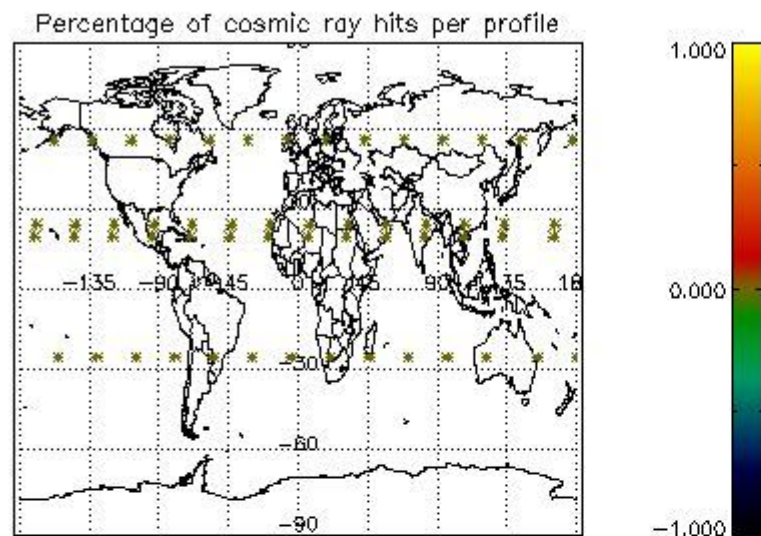

4.2.2 Plot level 1 quality information per product (world map): ENVISAT DESCENDING passes

5. Trace gas profiles

5.1 Ozone statistics based on quality of products

The final quality of the products can be "measured" using the STD (Standard Deviation) attached to every point profile. This information is written to the parameter GOM_NL__2P/NL_LOCAL_SPECIES_DENSITY/o3_std of the level 2 products. The table below shows the statistics for given STD ranges.

The statistics are given with respect to the overall valid production:

- Products without fatal errors: GOM_NL__2P/MPH/PRODUCT_ERR=0
- Valid point profile: GOM_NL__2P/NL_LOCAL_SPECIES_DENSITY/pcd(0)=0

The 'Criteria' is applied to valid points of dark limb products:

- Products in dark limb illumination condition: GOM_NL__2P/NL_SUMMARY_QUALITY/obs_ill_cond=0
- Products without fatal errors: GOM_NL__2P/MPH/PRODUCT_ERR=0
- Valid point profile: GOM_NL__2P/NL_LOCAL_SPECIES_DENSITY/pcd(0)=0

So, the table below shows the percentage of dark limb and valid observations for each criteria with respect to the overall valid daily observations.

Criteria	% of total production
All STD	35
STD < 20	28