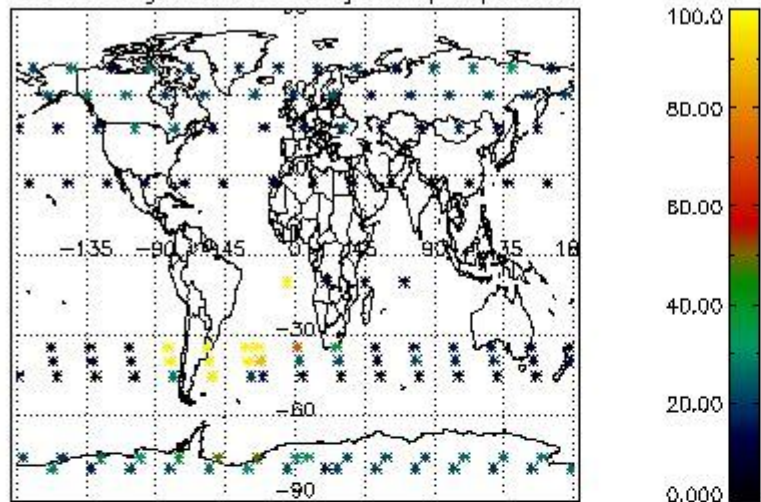

Percentage of cosmic ray hits per profile