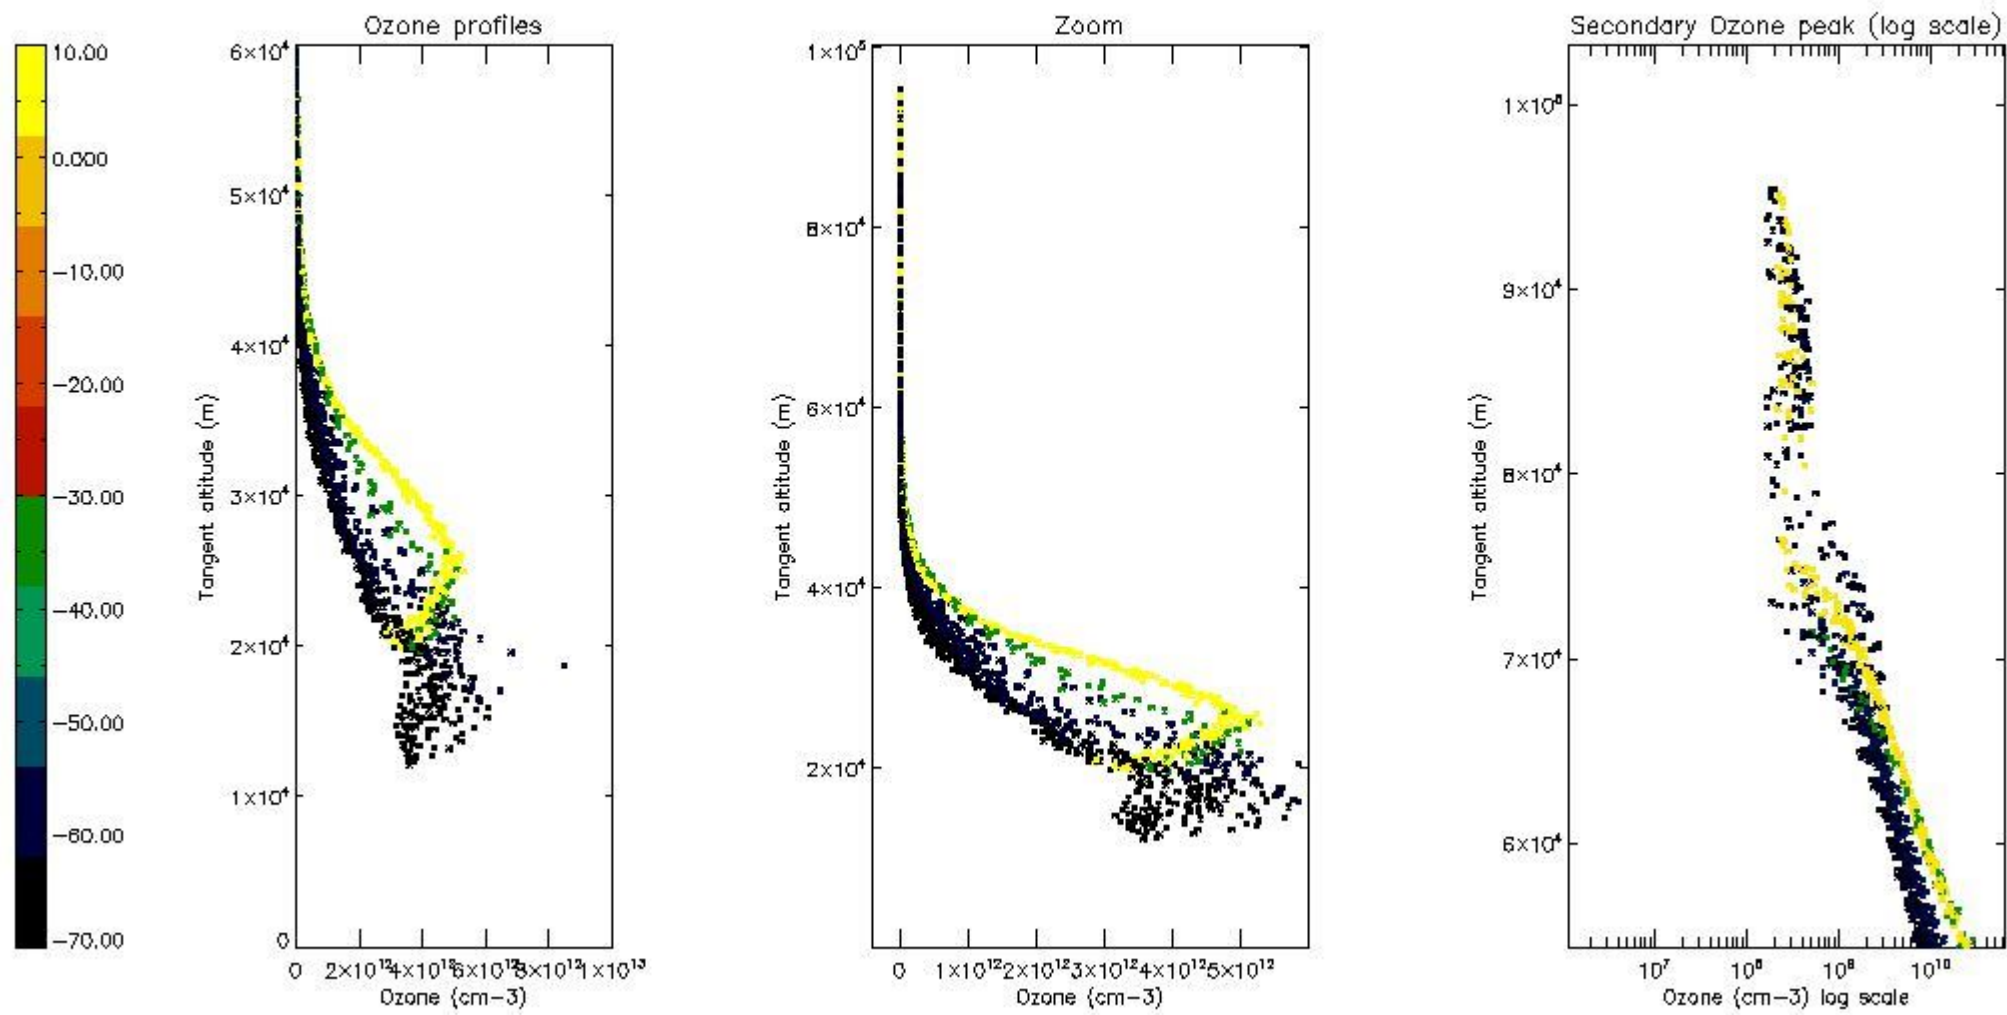

5.6 Plot NO₂ profiles for all STD (dark without errors)

The colorbar represents the latitude.