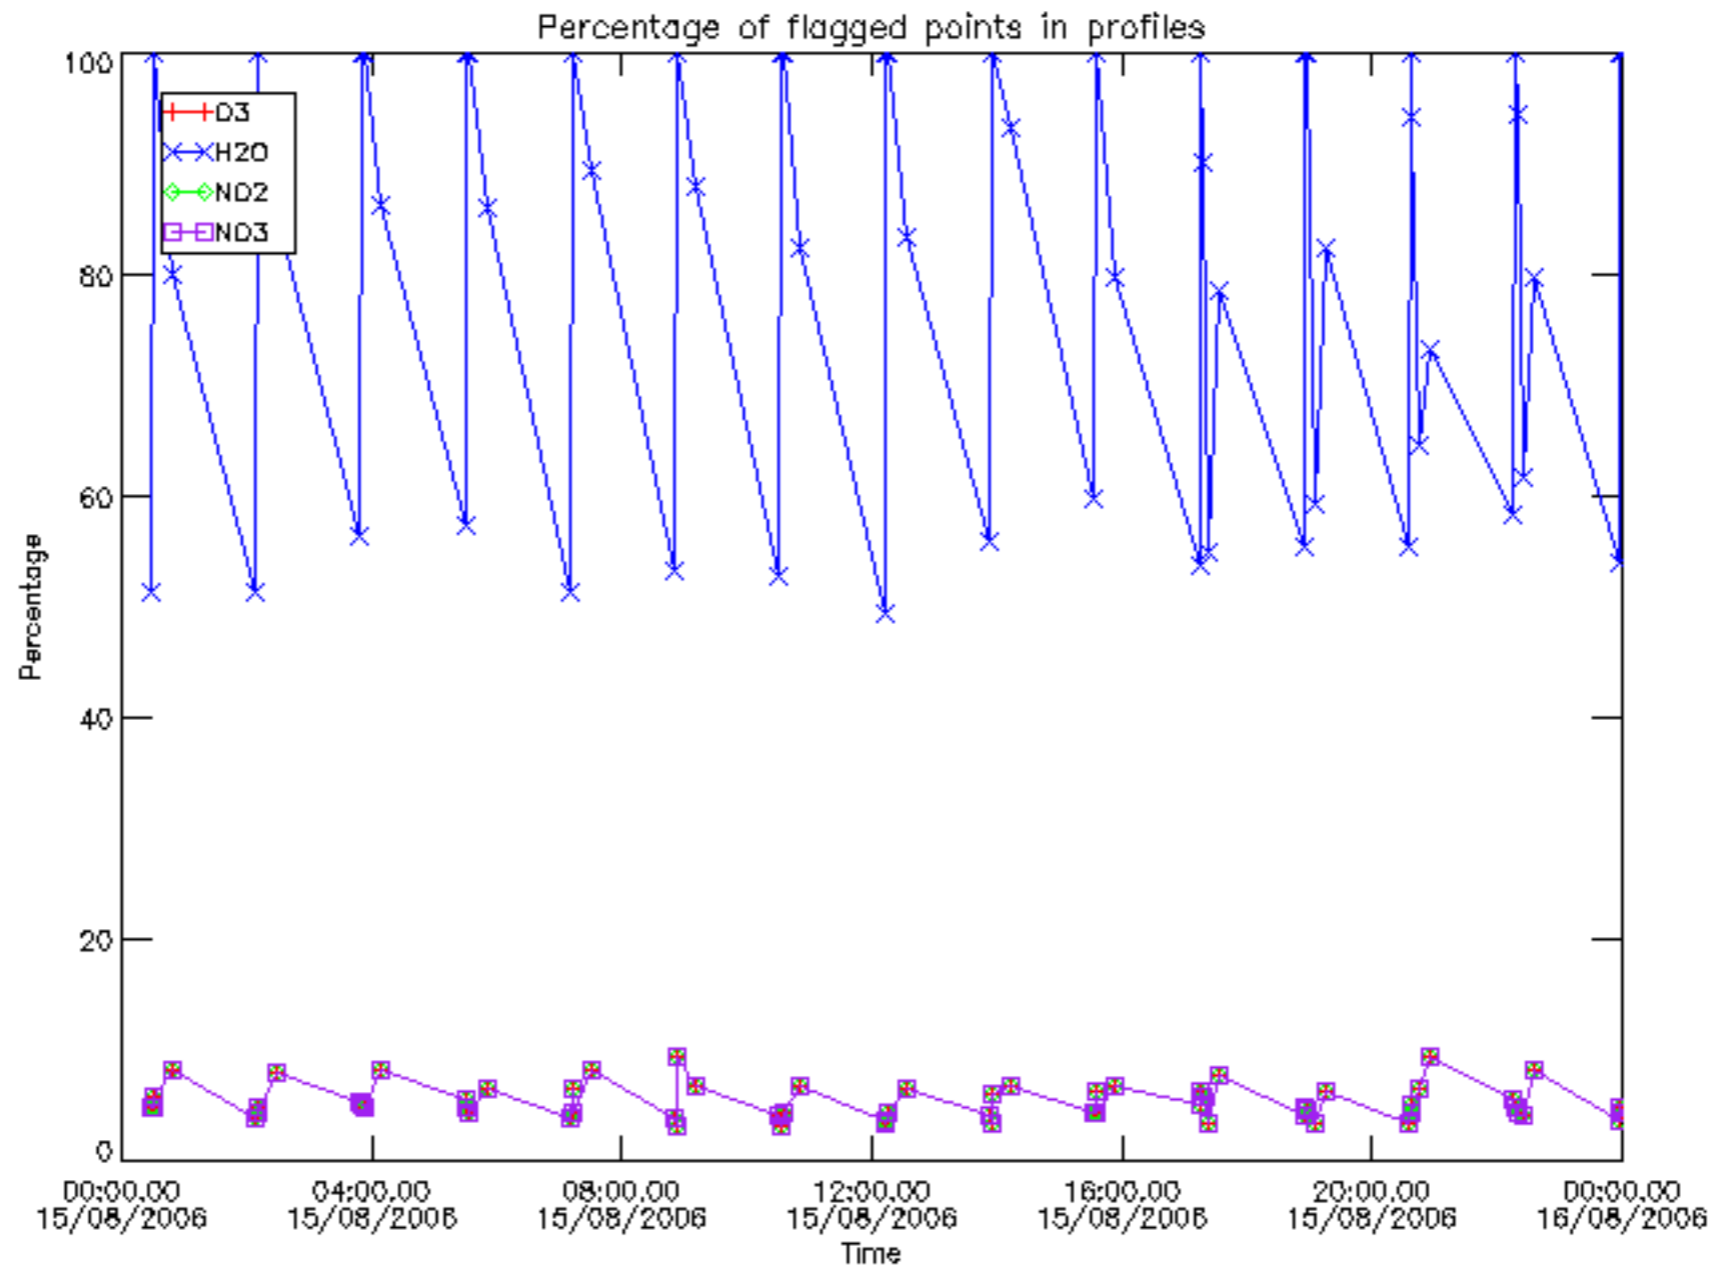

Percentage of flagged data per D3 profile

Percentage of flagged data per H2O profile