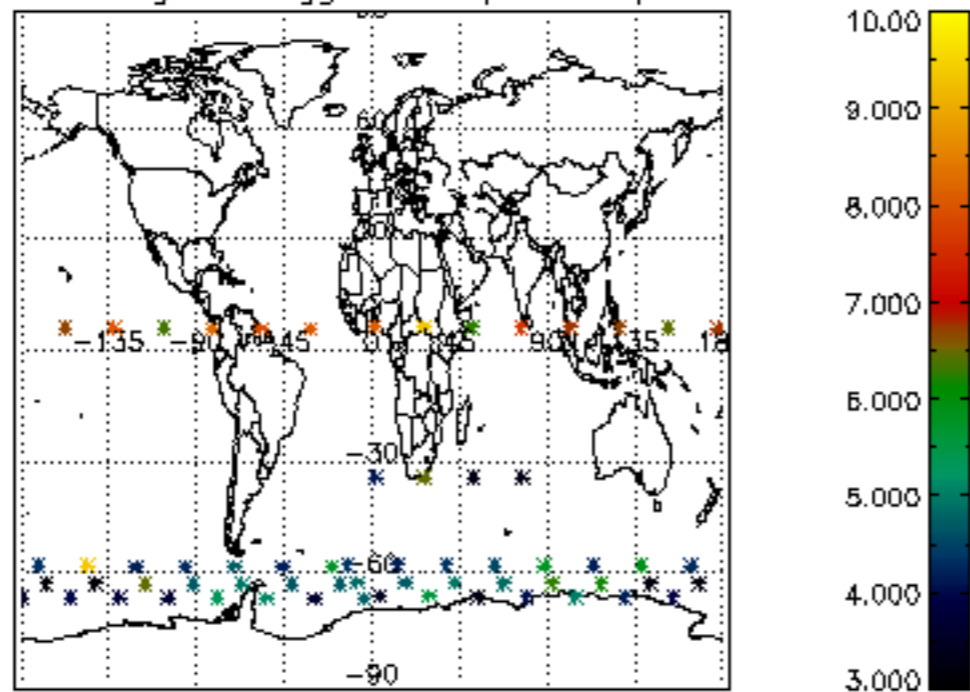

Percentage of flagged data per NO2 profile