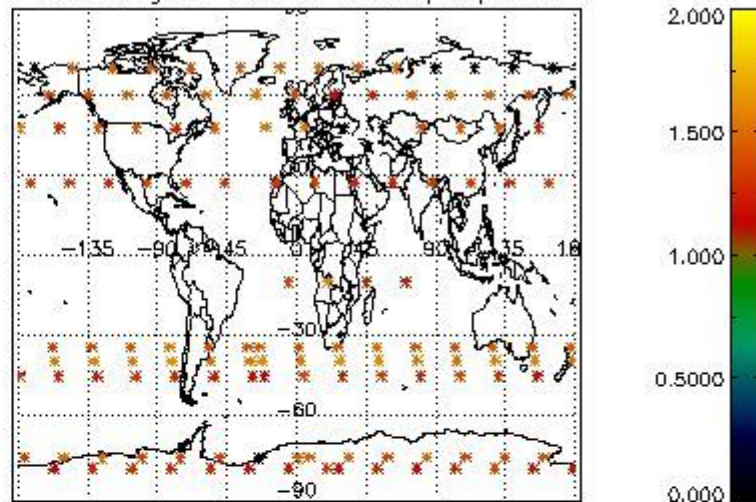

Percentage of datation errors per profile