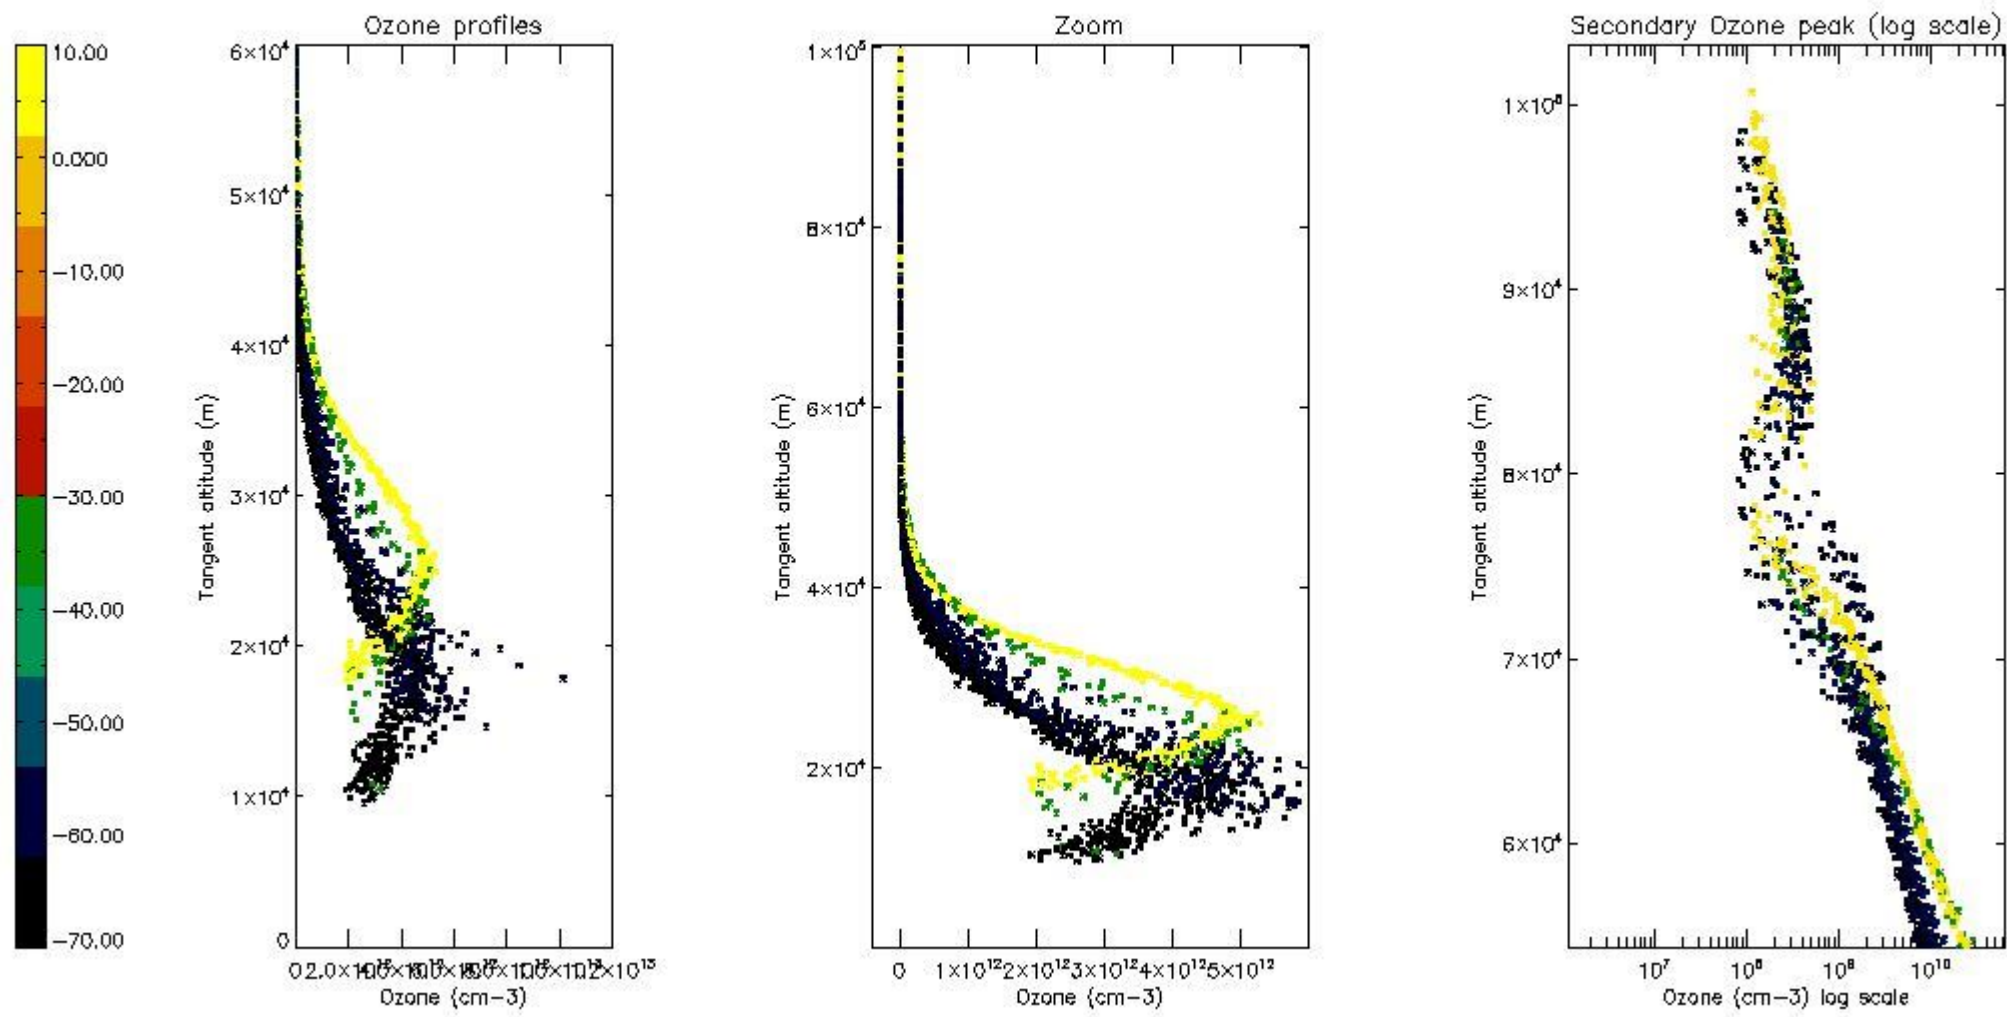

5.5 Plot ozone profiles where STD < 5% (dark without errors)

The colorbar represents the latitude.