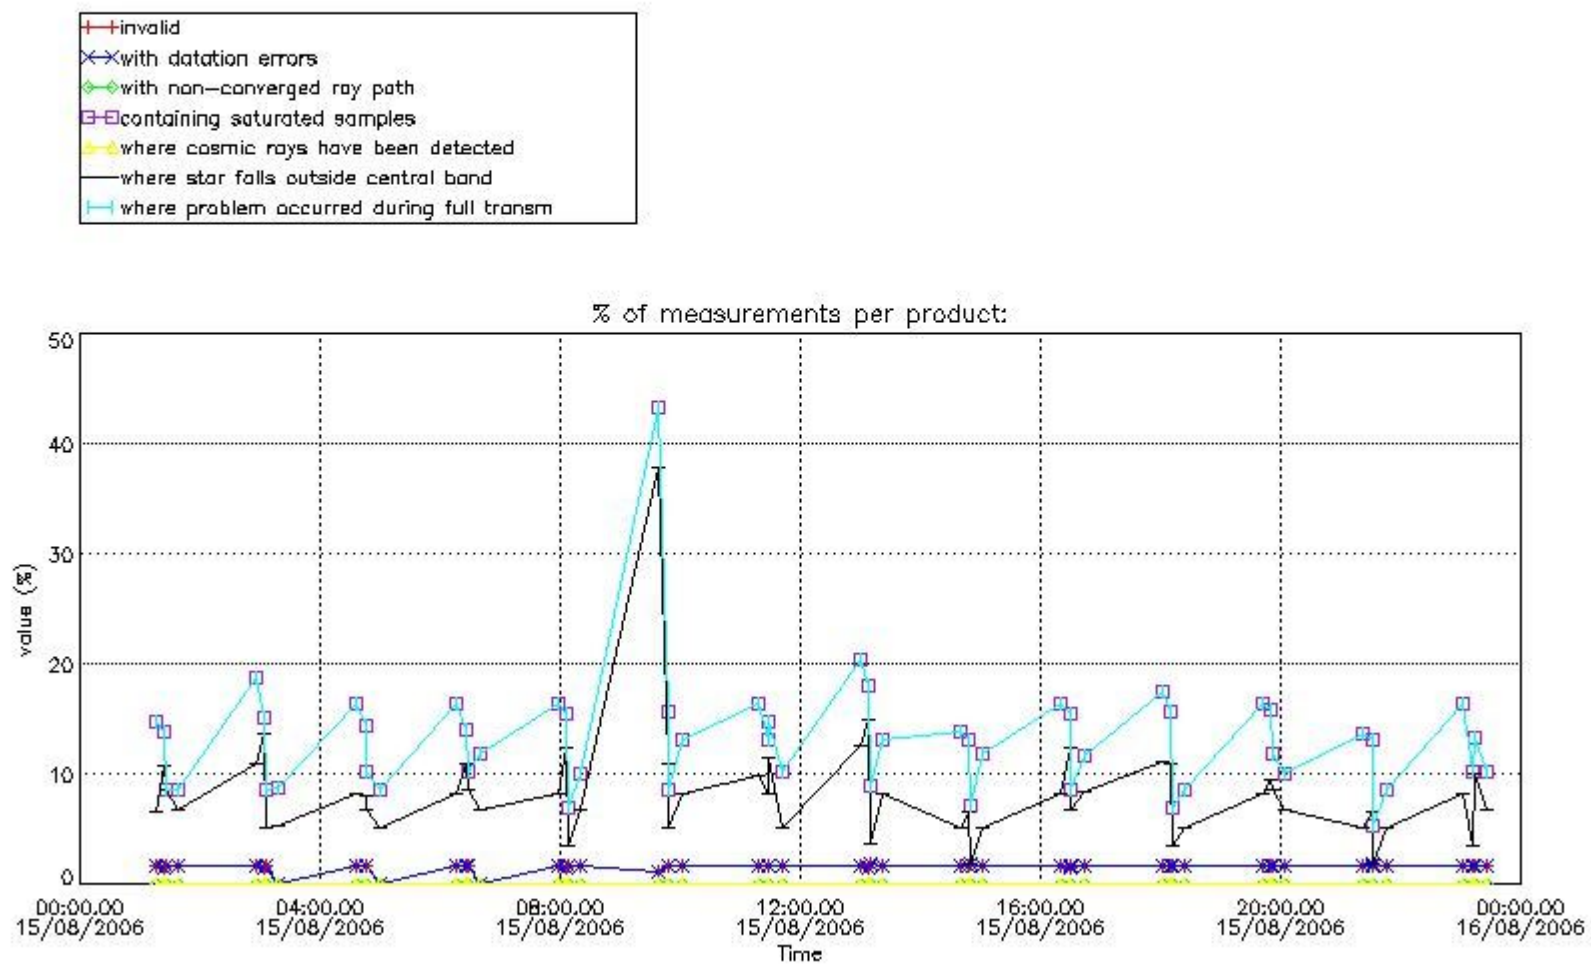

4.2 Plot quality information per product coming from level 1b processing (world map)

4.2.1 Plot level 1 quality information per product (world map): ENVISAT ASCENDING passes