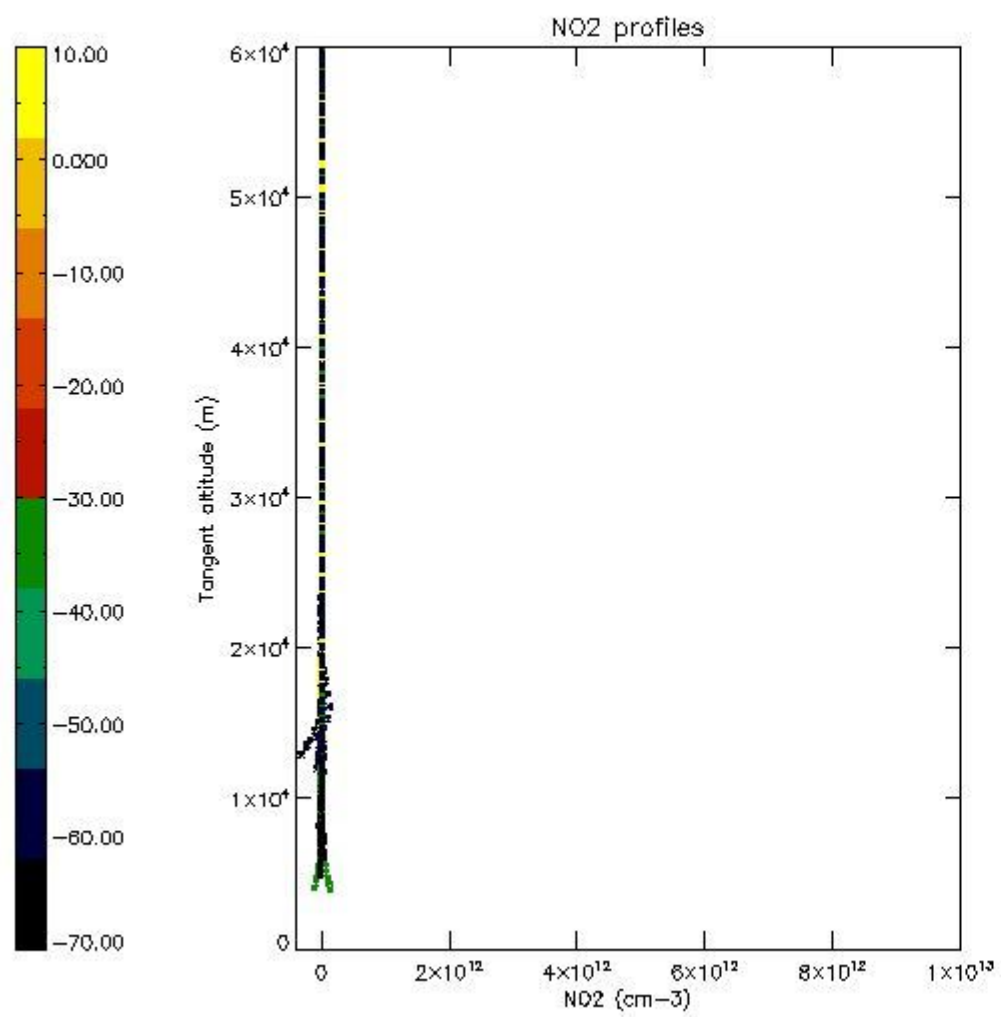

*5.4 Plot ozone profiles where STD < 10% (dark without errors)*

The colorbar represents the latitude.

*5.5 Plot ozone profiles where STD < 5% (dark without errors)*

The colorbar represents the latitude.

*5.6 Plot NO<sub>2</sub> profiles for all STD (dark without errors)*

The colorbar represents the latitude.

*5.7 Plot NO3 profiles for all STD (dark without errors)*

The colorbar represents the latitude.

*5.8 Plot H2O profiles for all STD (only for occultations of stars 1,2,3,4,13,14,16,26,63 dark without errors)*