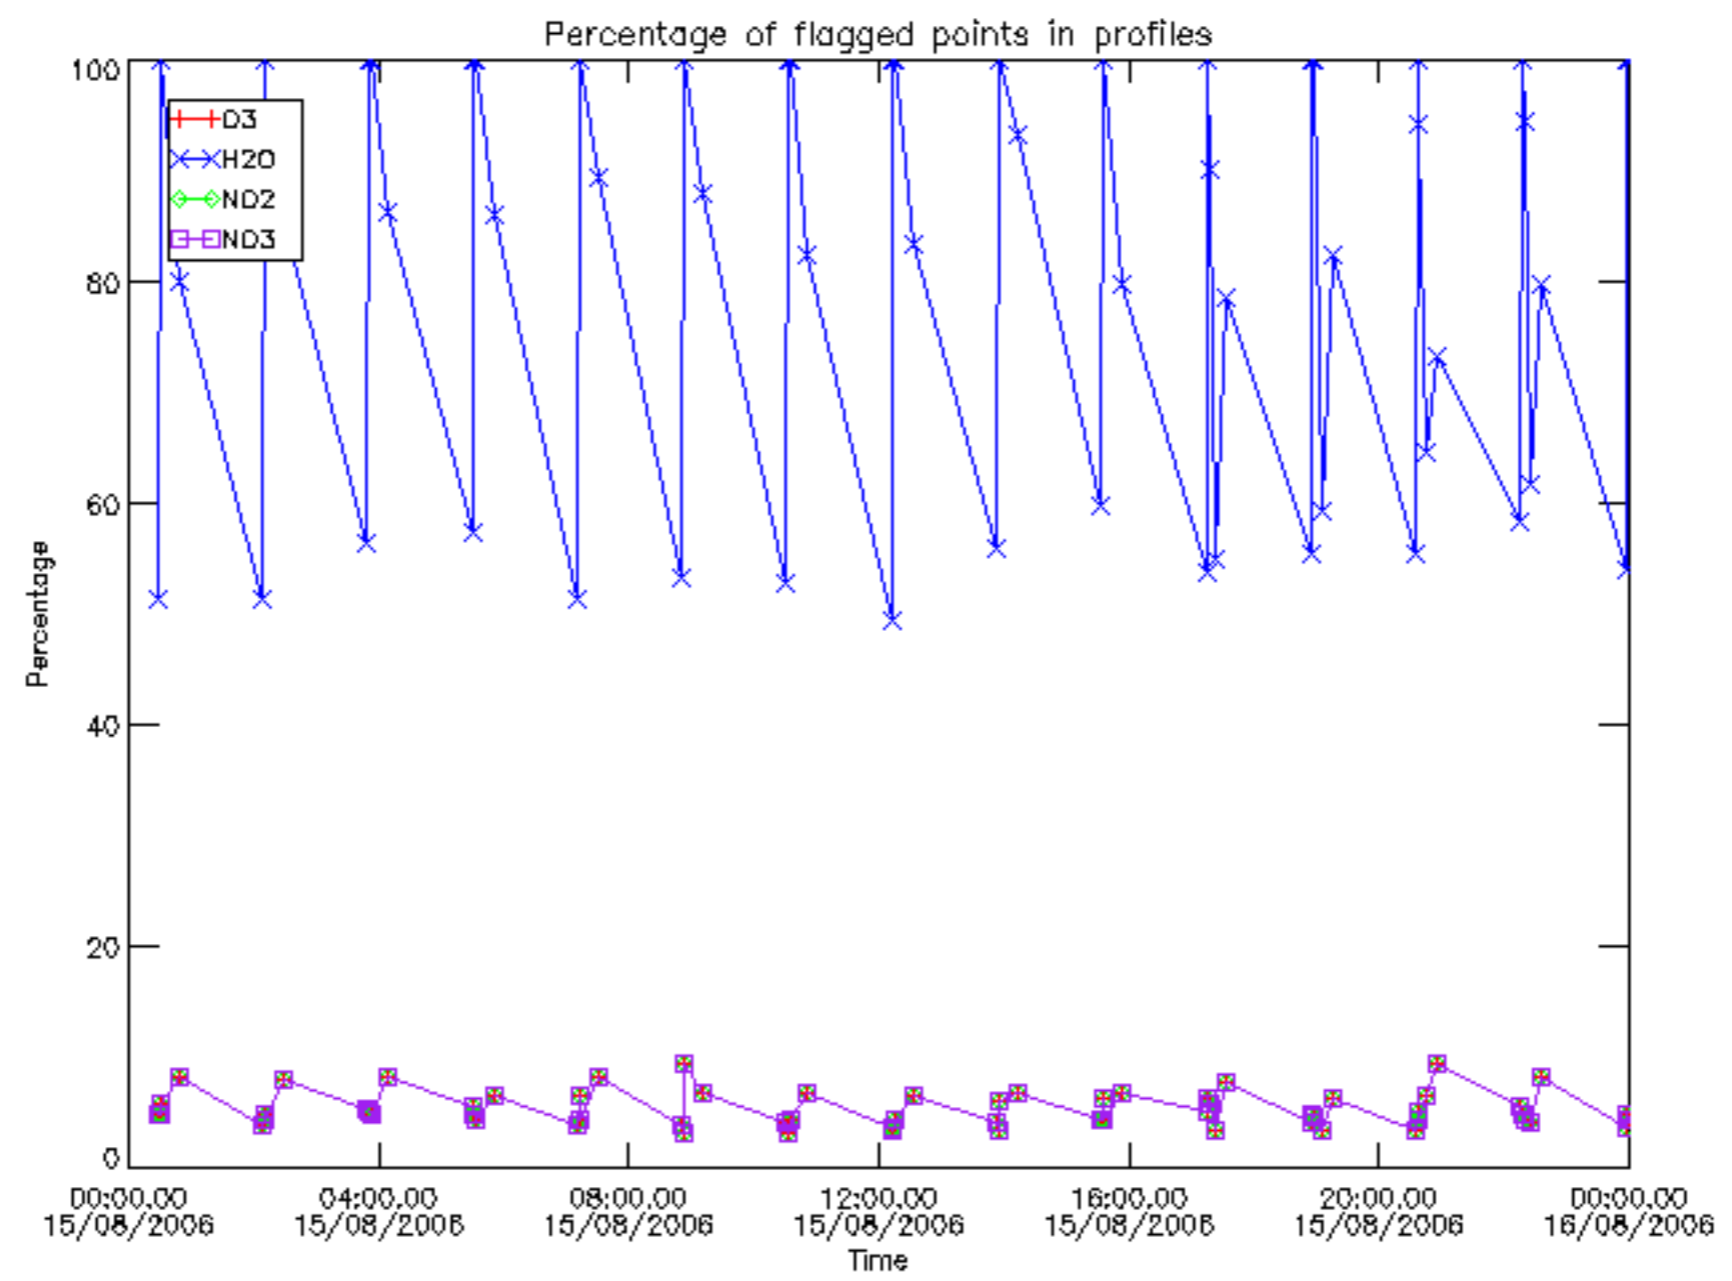

Percentage of flagged data per D3 profile

Percentage of flagged data per H2O profile