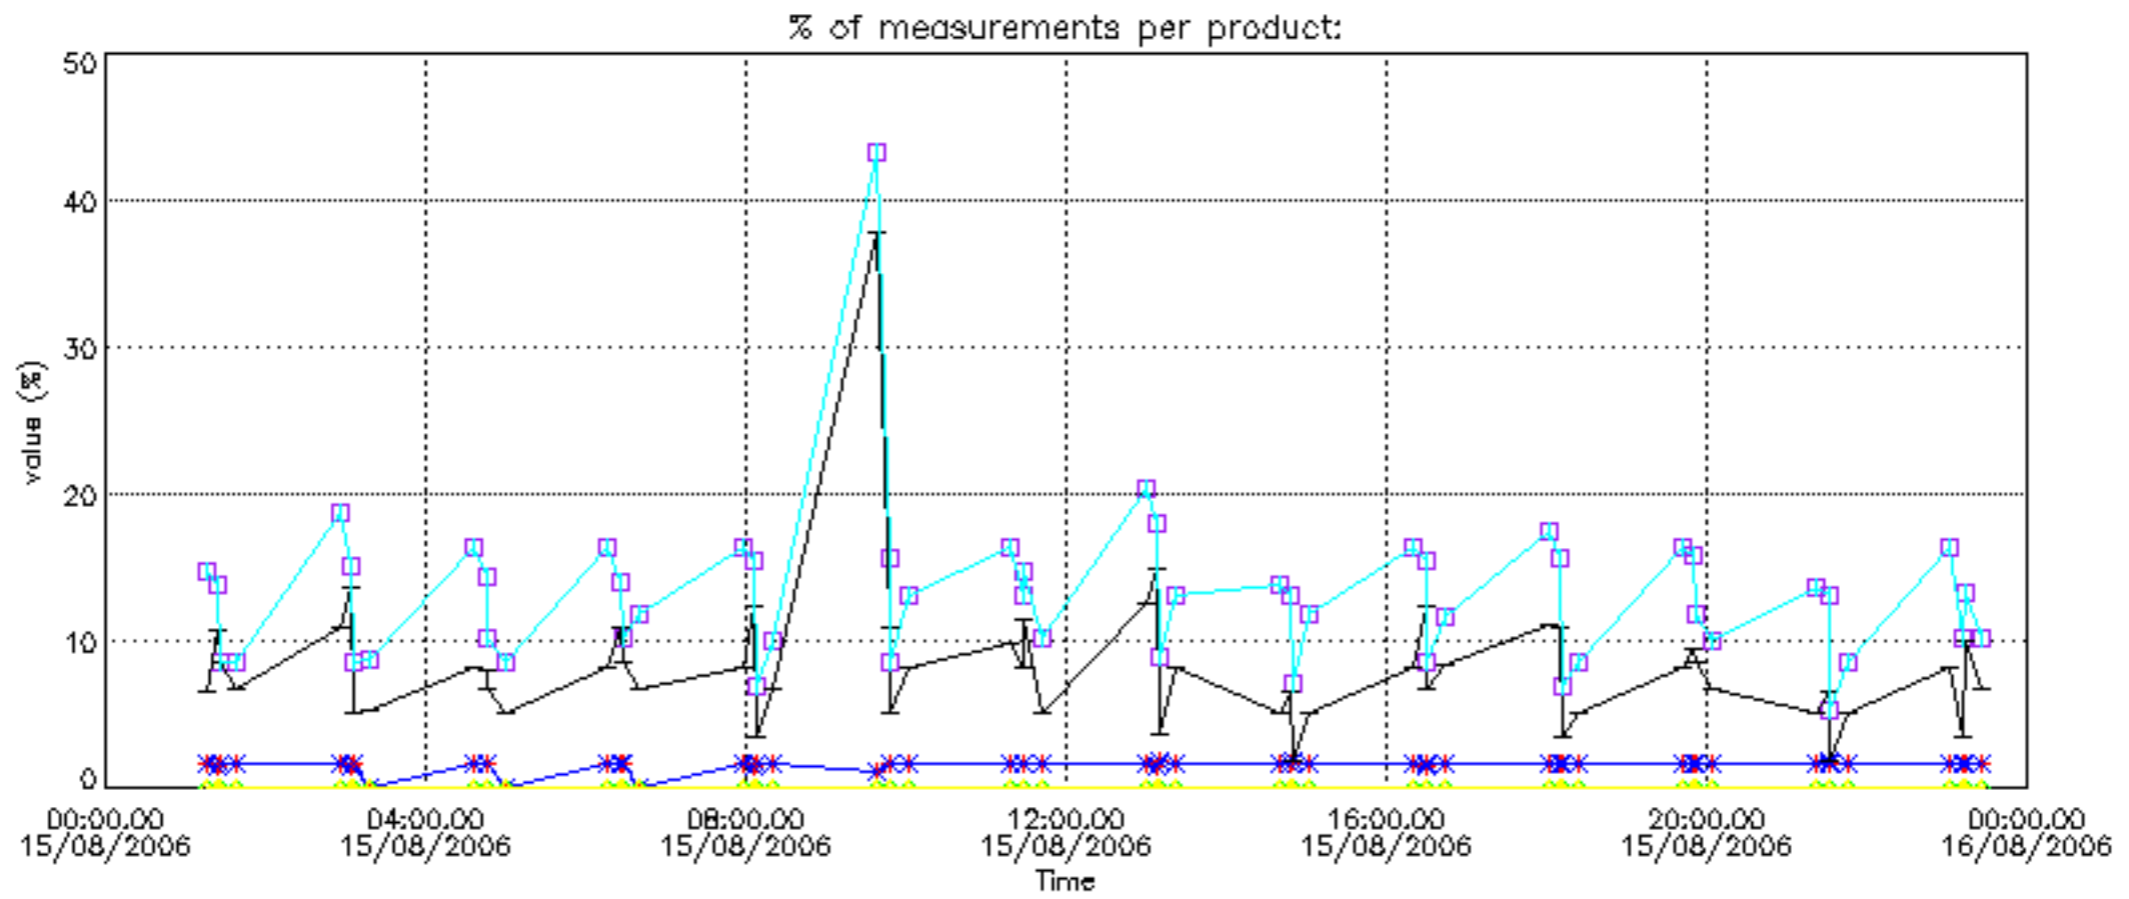

Percentage of cosmic ray hits per profile

Percentage of datation errors per profile