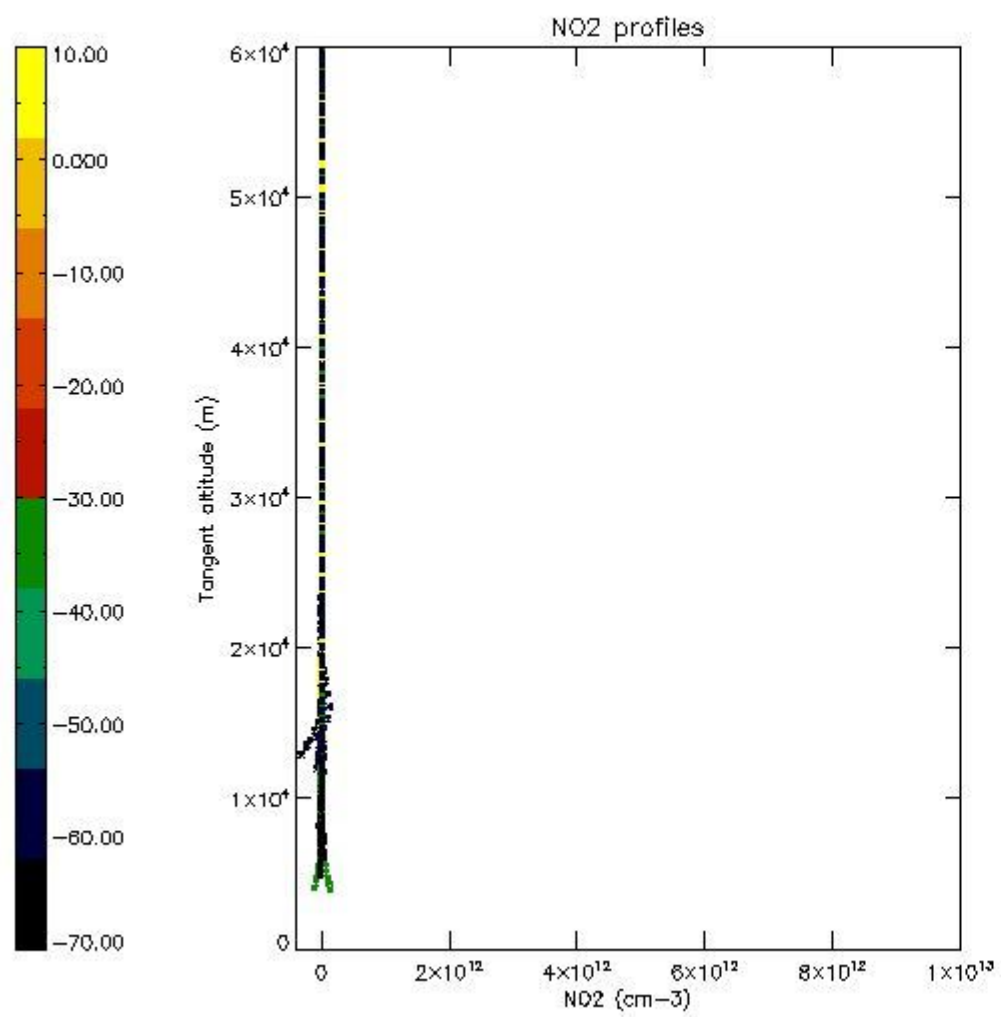

5.7 Plot NO3 profiles for all STD (dark without errors)

The colorbar represents the latitude.