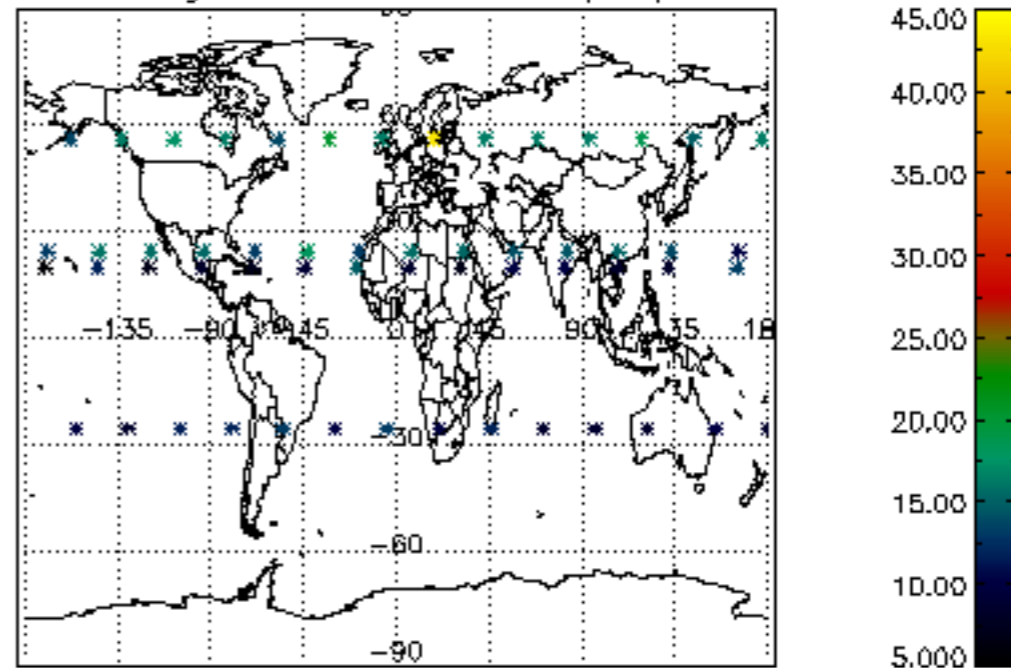

Percentage of saturation errors per profile