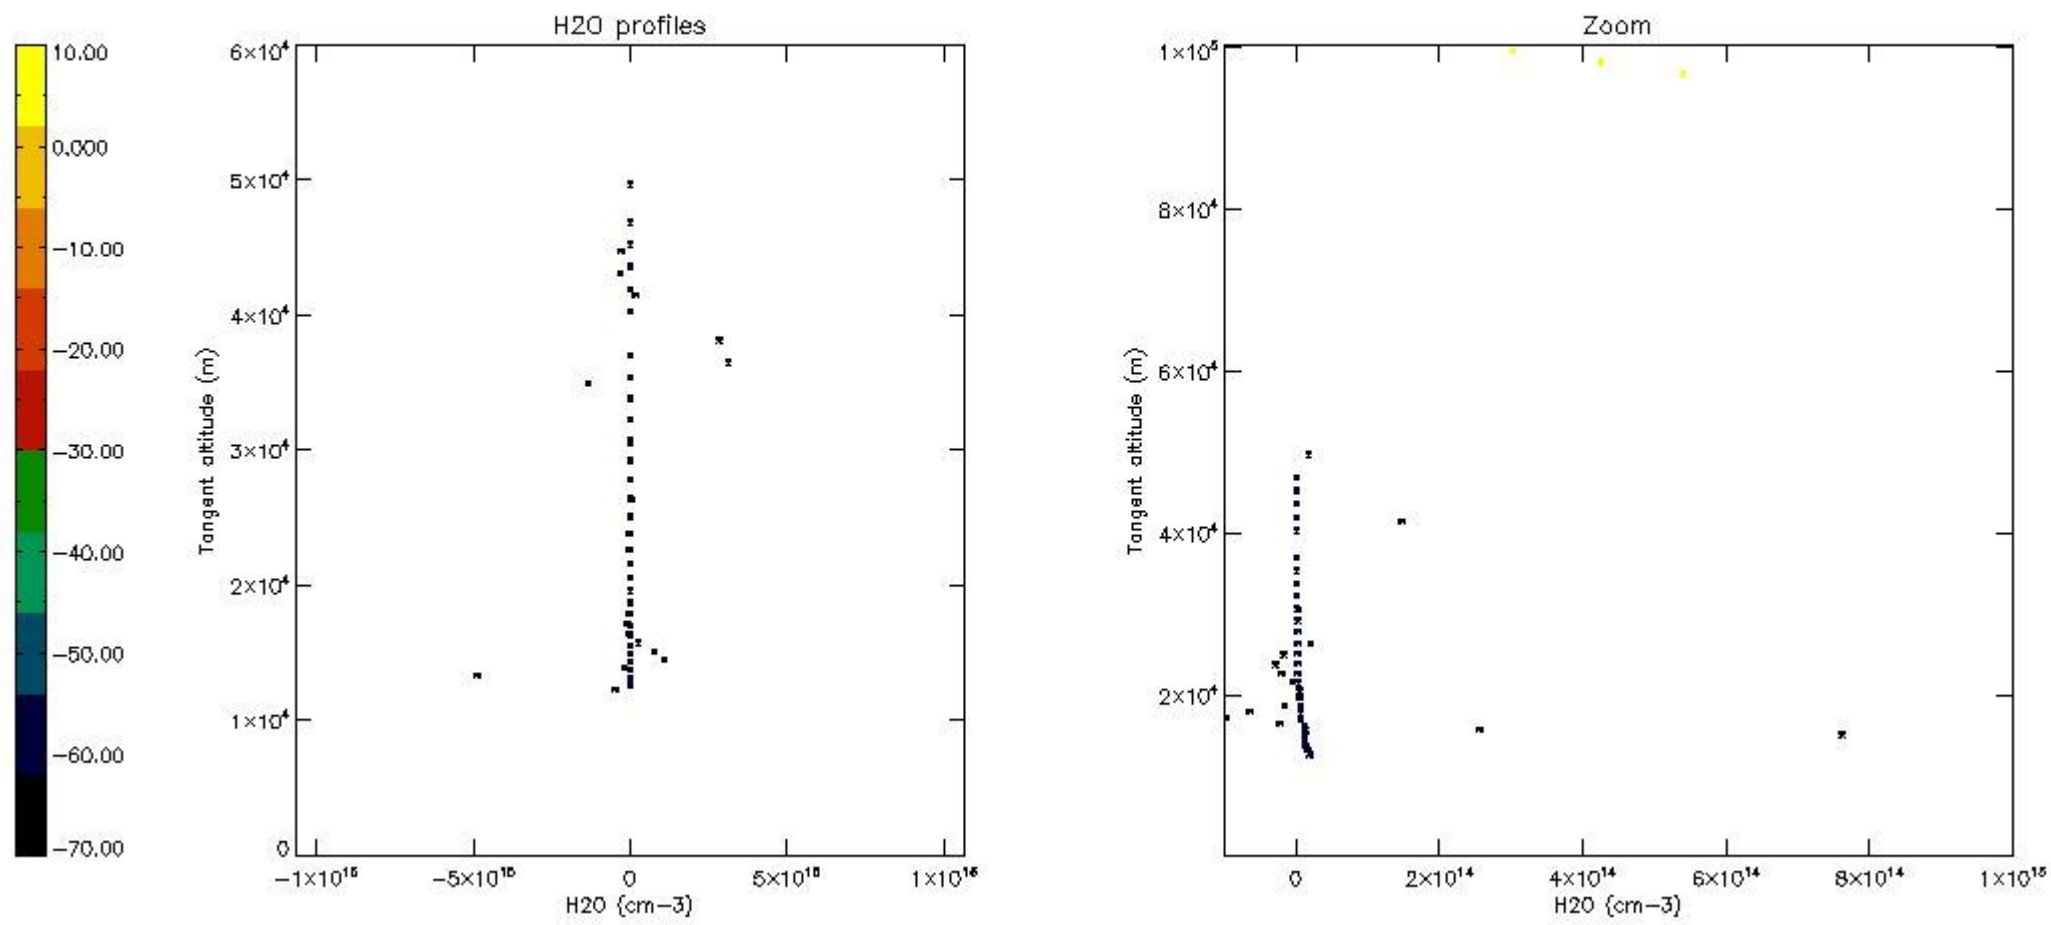

6. Auxiliary Data Files used for the production reported in section 2

The number reported in the third column indicates since which file (see list in section 2) the corresponding auxiliary file has been used. The fourth column is the date of those product files.

Type	Auxiliary Filename	Used since product	Used since product date
INST_PHYS_CHARACTERISTICS	GOM_INS_AXVIEC20091111_143220_20030716_120000_20500101_000000	1	15-AUG-2006 00:17:09
LEVEL-2_PROC_CONFIG	GOM_PR2_AXVIEC20091111_152718_20020301_000000_20500101_000000	1	15-AUG-2006 00:17:09
CROSS_SECTIONS_FILE	GOM_CRS_AXVIEC20091111_154832_20020301_000000_20500101_000000	1	15-AUG-2006 00:17:09