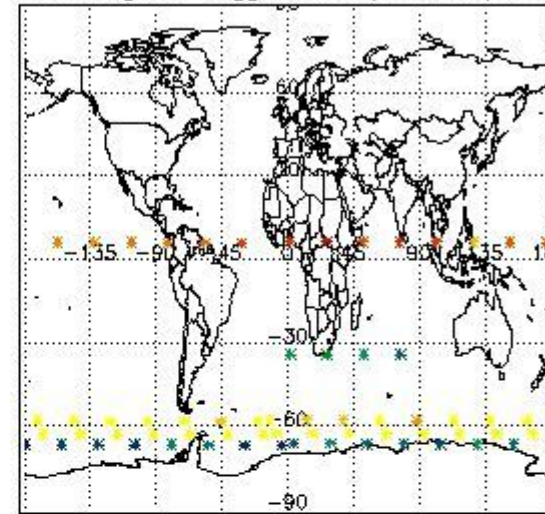

#### 3.1 Plot quality information per product (time dependant)

*3.2 Plot quality information per product (world map)*

Percentage of flagged data per O3 profile

Percentage of flagged data per H2O profile

Percentage of flagged data per NO2 profile