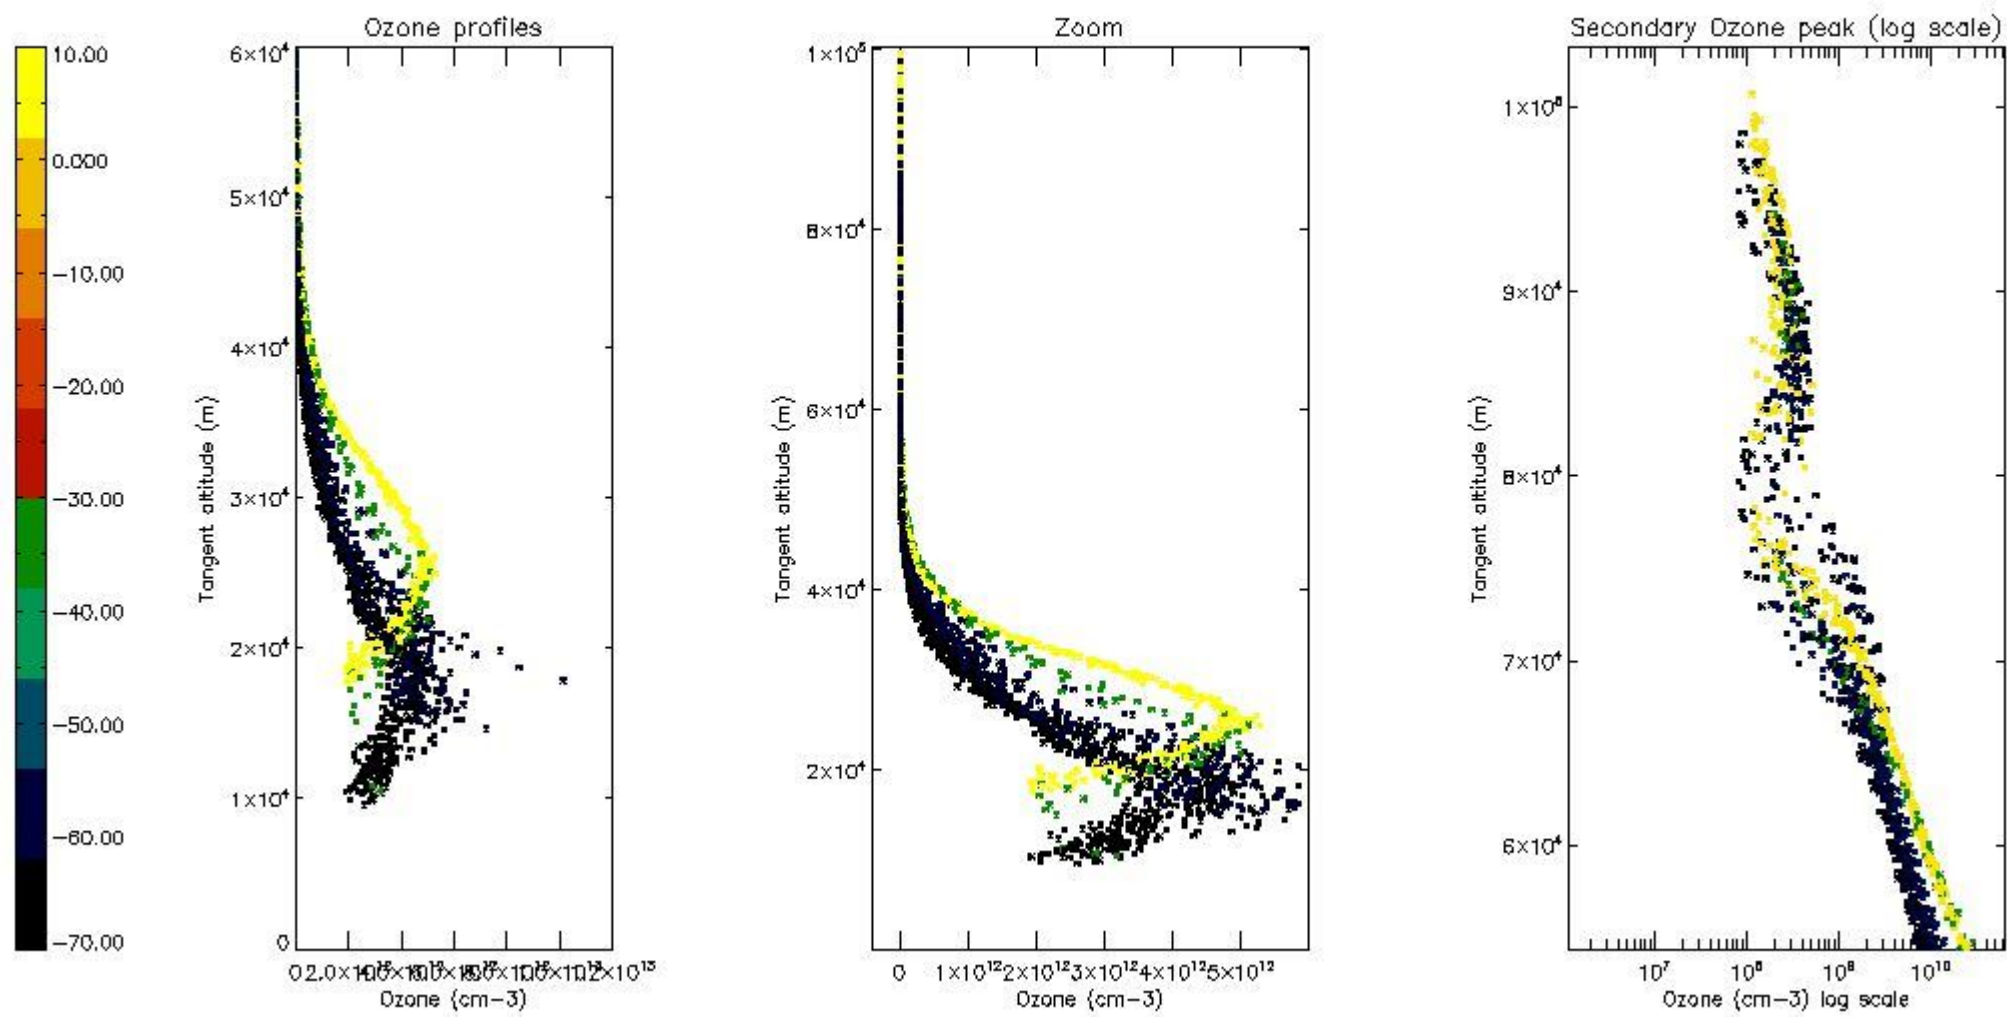

5.5 Plot ozone profiles where STD < 5% (dark without errors)

The colorbar represents the latitude.