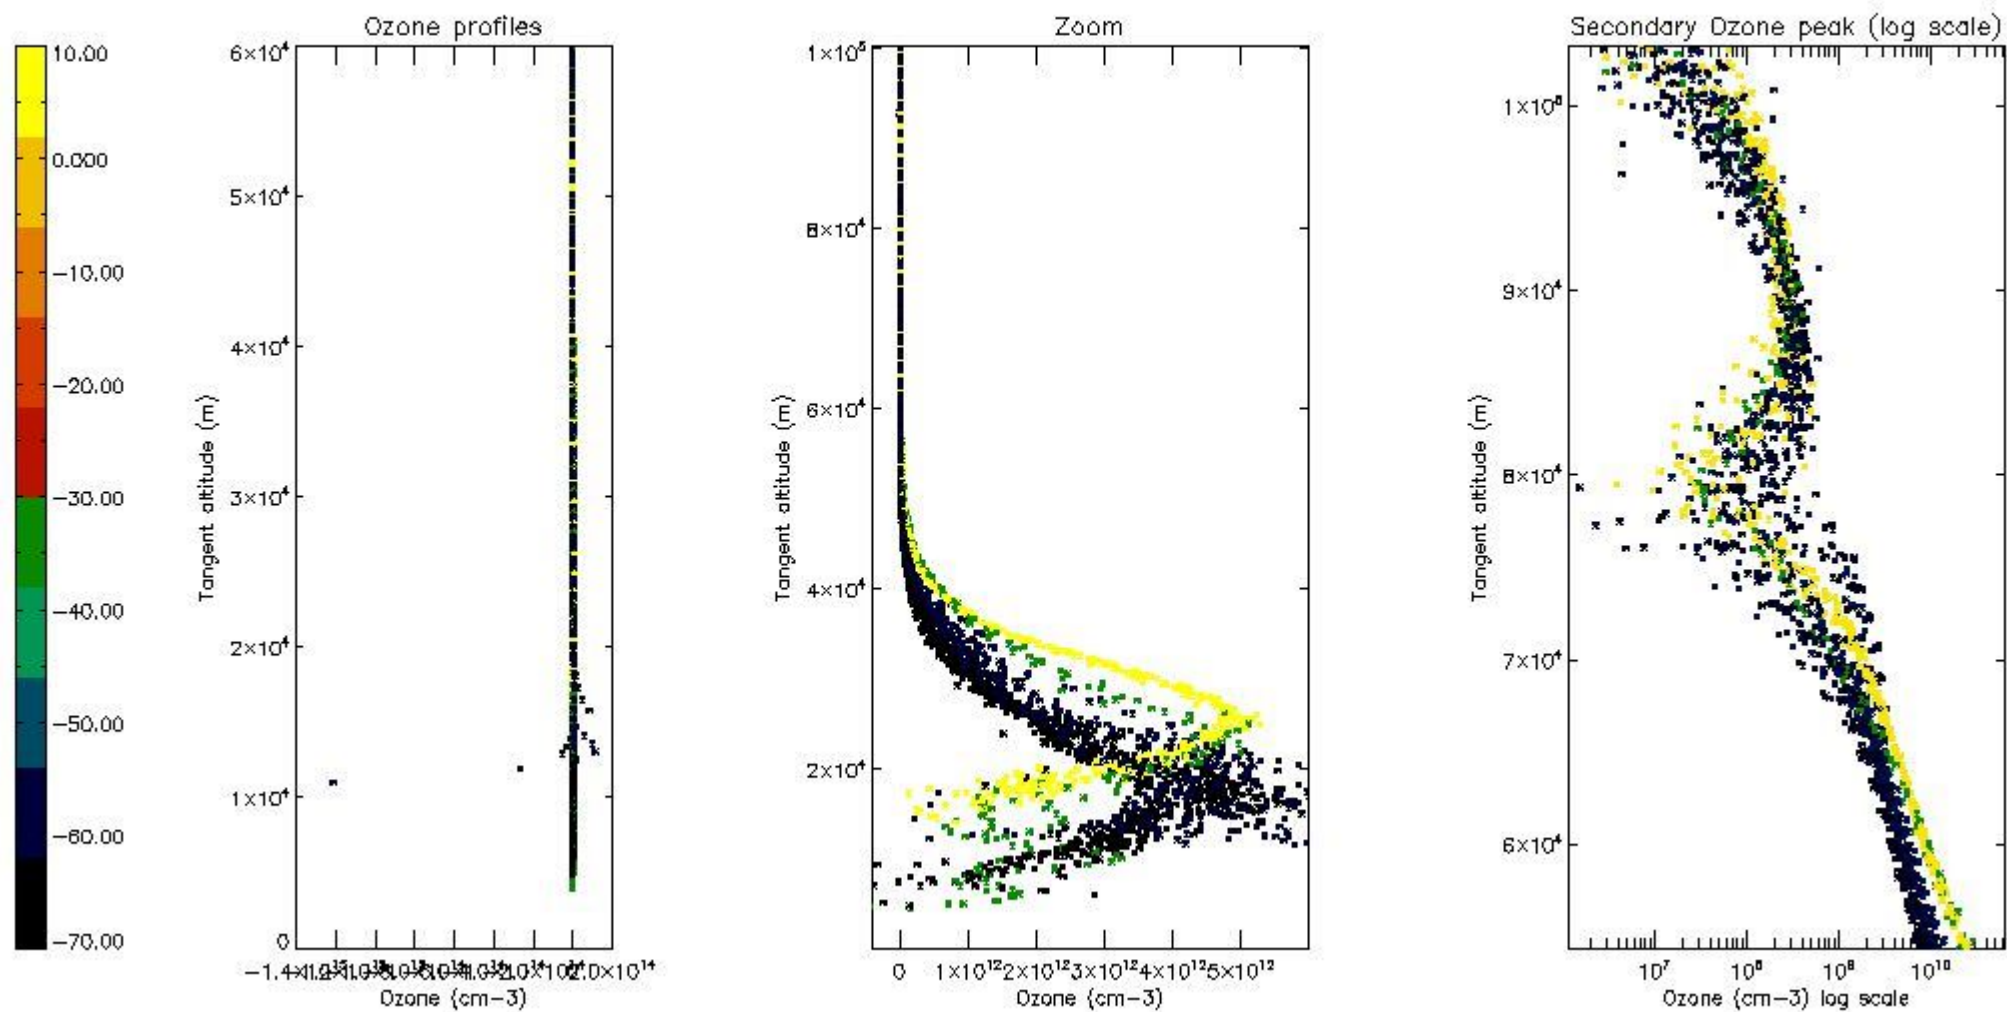

STD < 10	25
STD < 5	20

5.2 Plot ozone profiles for all STD (dark without errors)

The colorbar represents the latitude.

5.3 Plot ozone profiles where STD < 20% (dark without errors)

The colorbar represents the latitude.