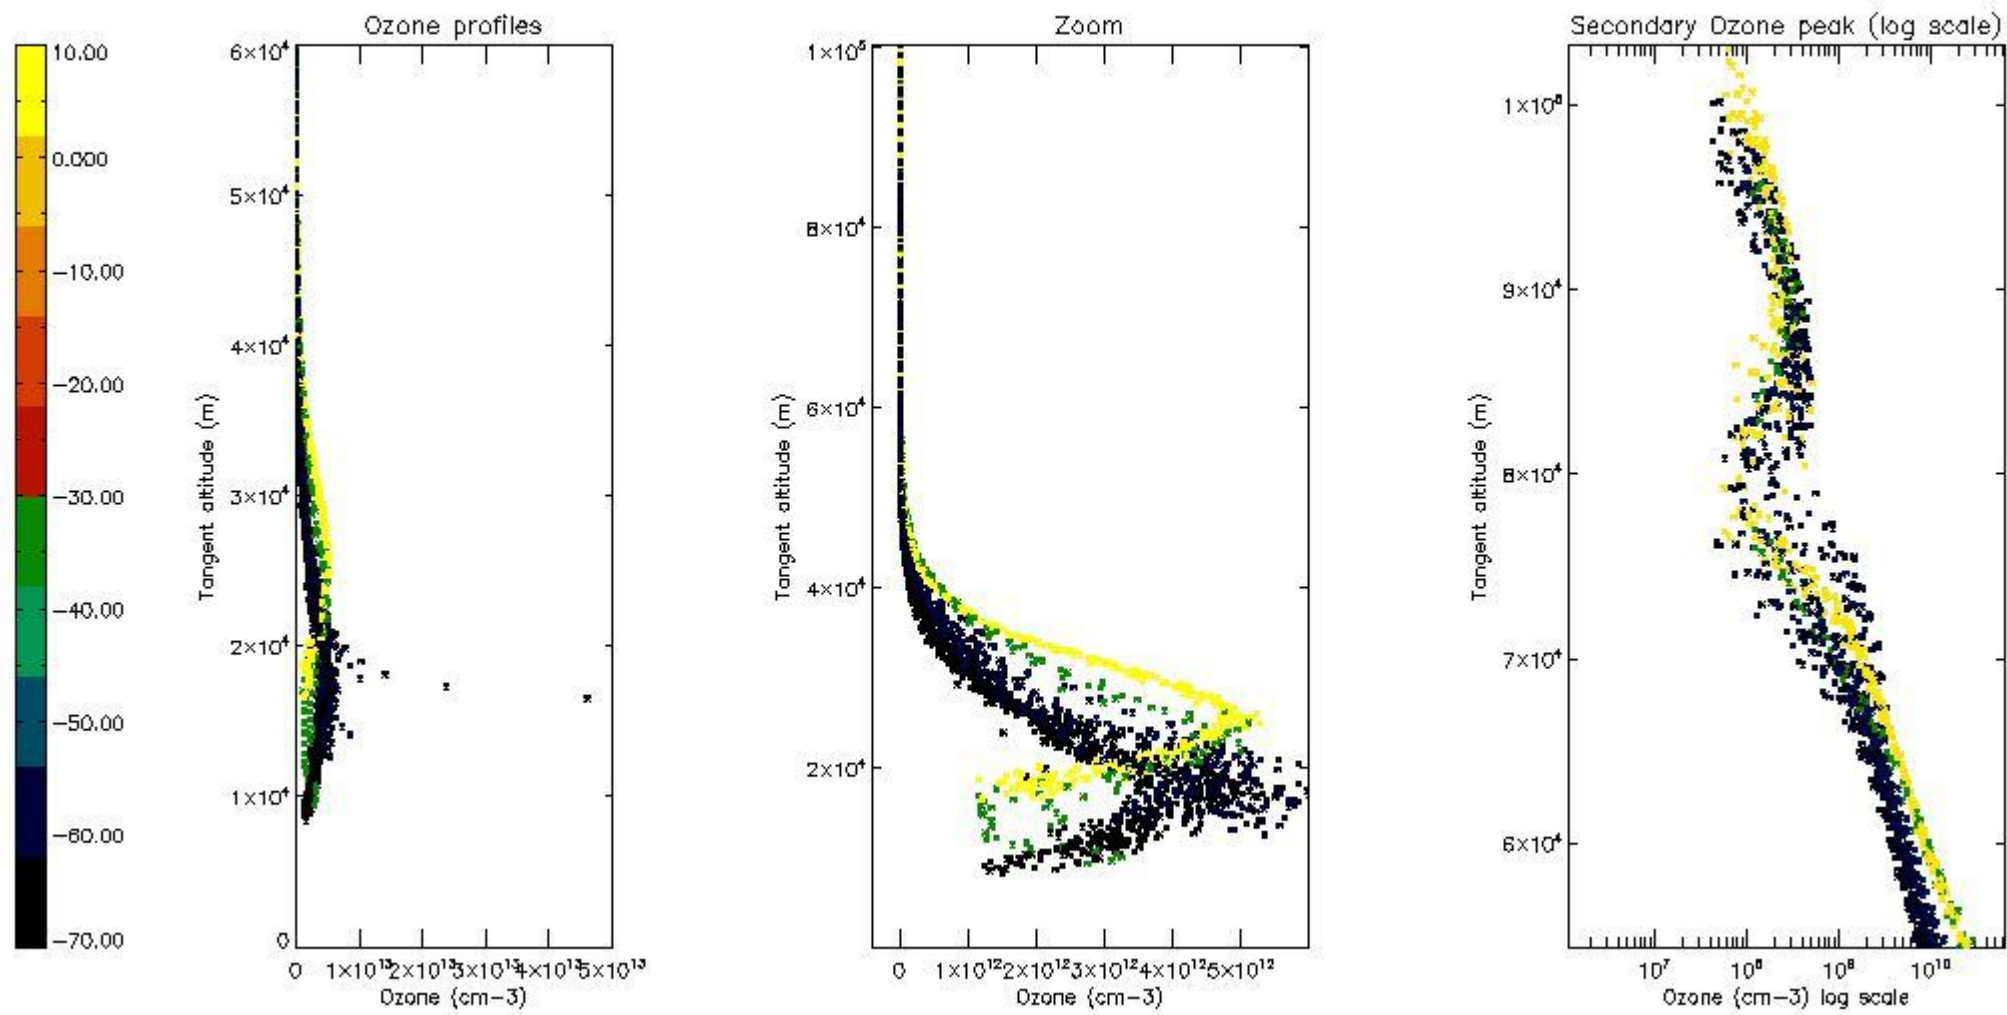

STD < 10	25
STD < 5	20

5.2 Plot ozone profiles for all STD (dark without errors)

The colorbar represents the latitude.

5.3 Plot ozone profiles where STD < 20% (dark without errors)

The colorbar represents the latitude.