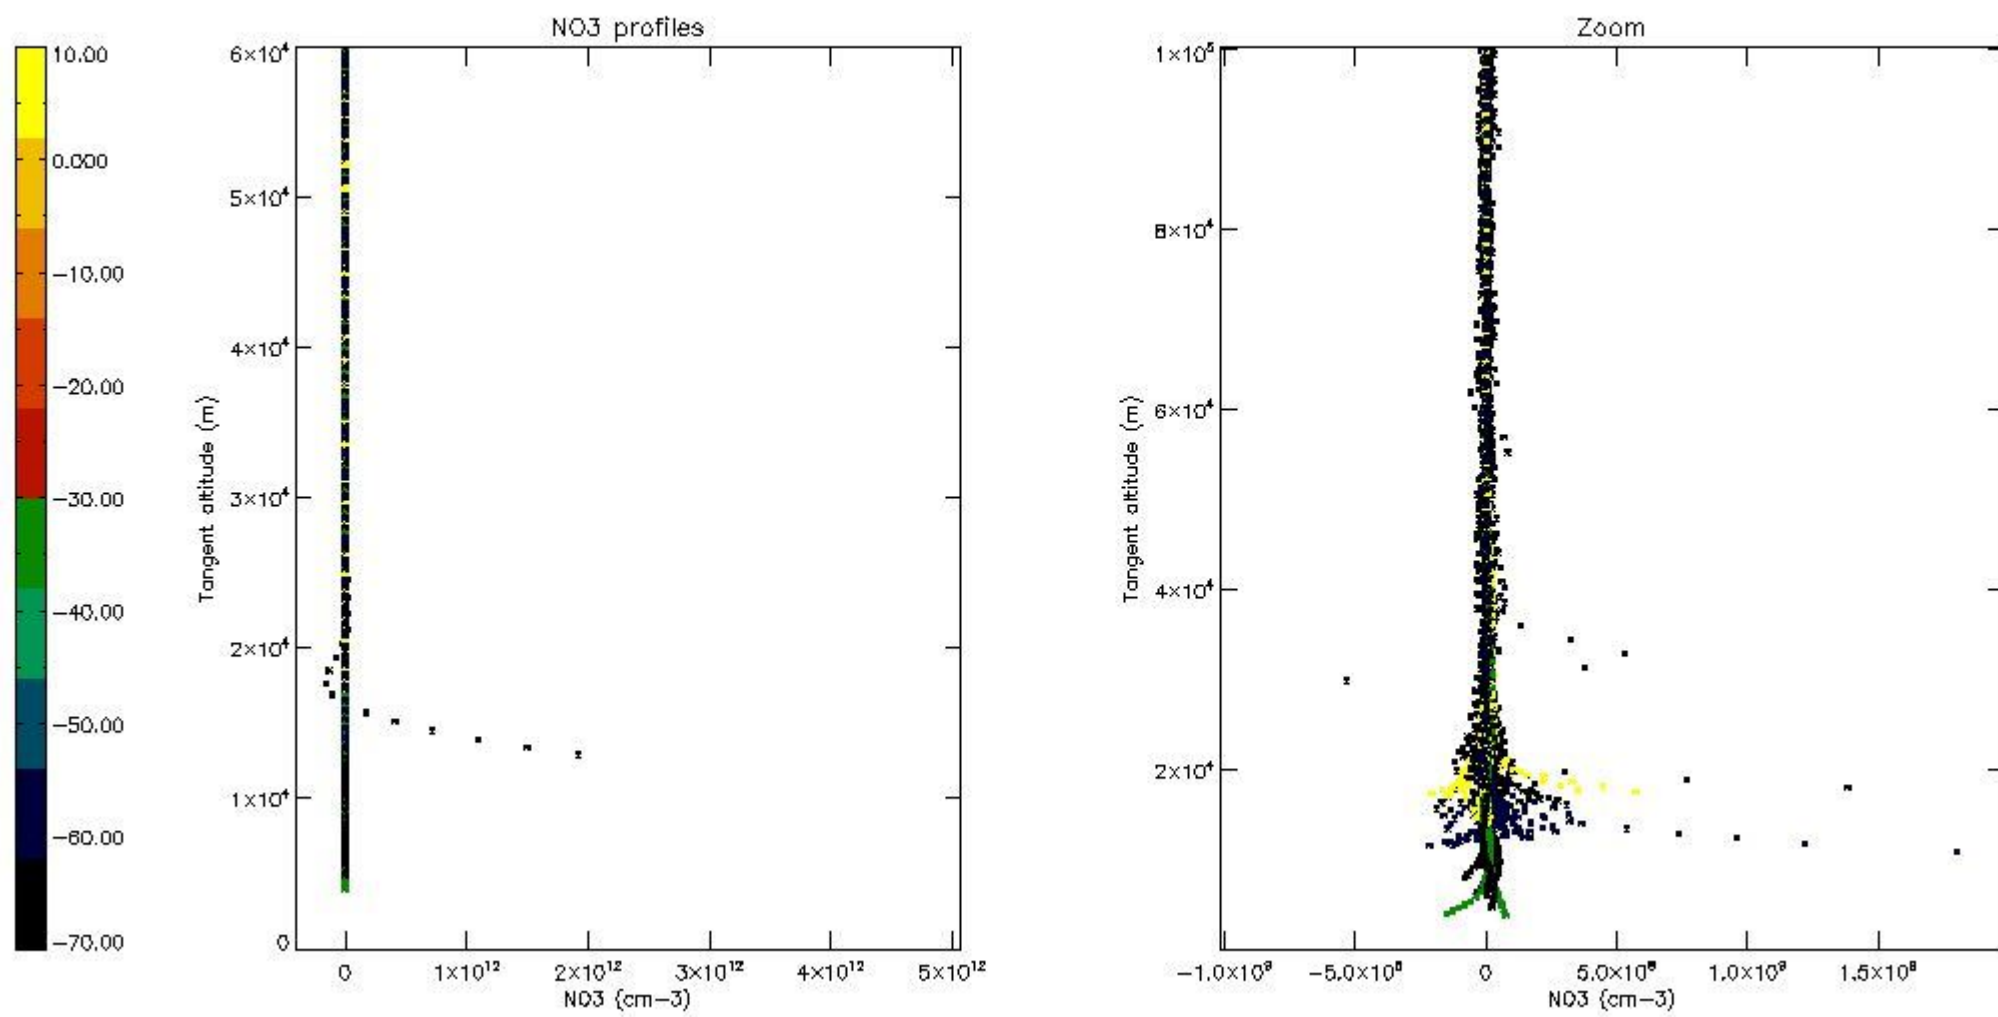

5.8 Plot H2O profiles for all STD (only for occultations of stars 1,2,3,4,13,14,16,26,63 dark without errors)

The colorbar represents the latitude.