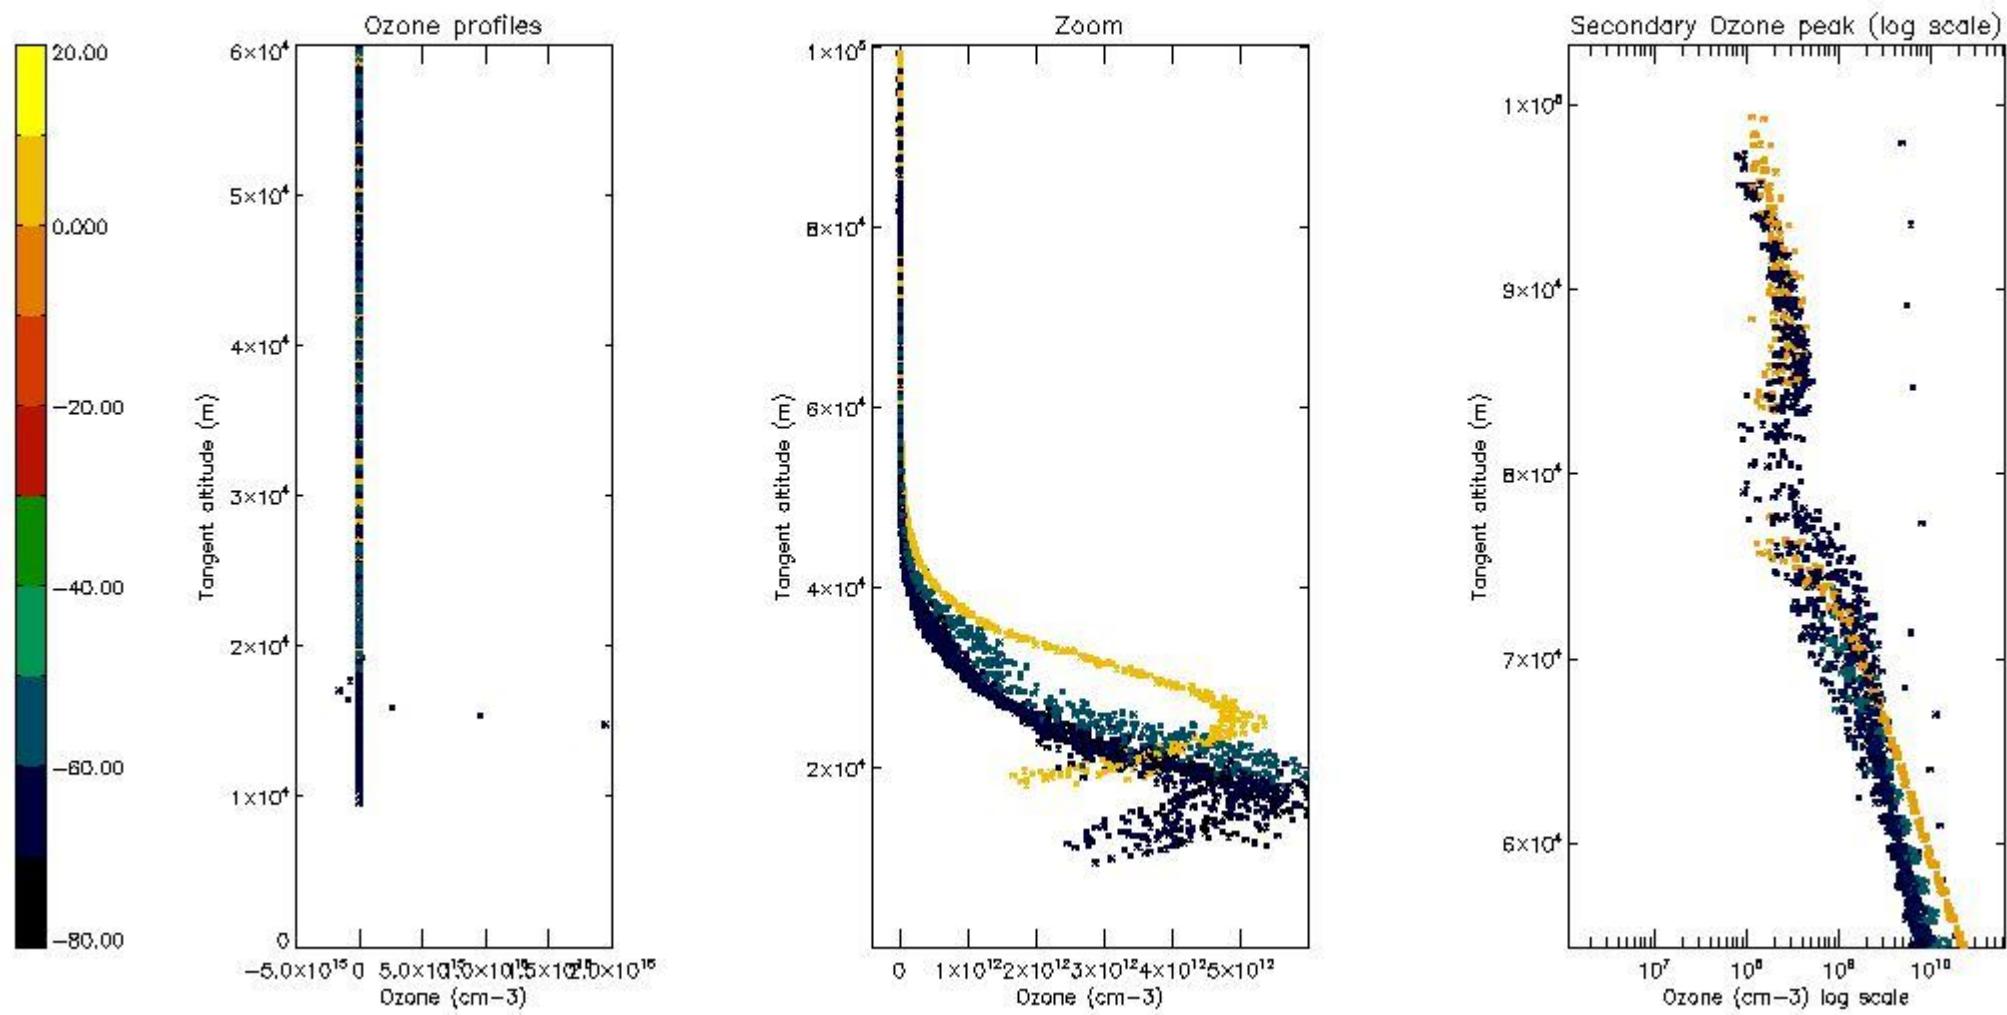

5.5 Plot ozone profiles where STD < 5% (dark without errors)

The colorbar represents the latitude.