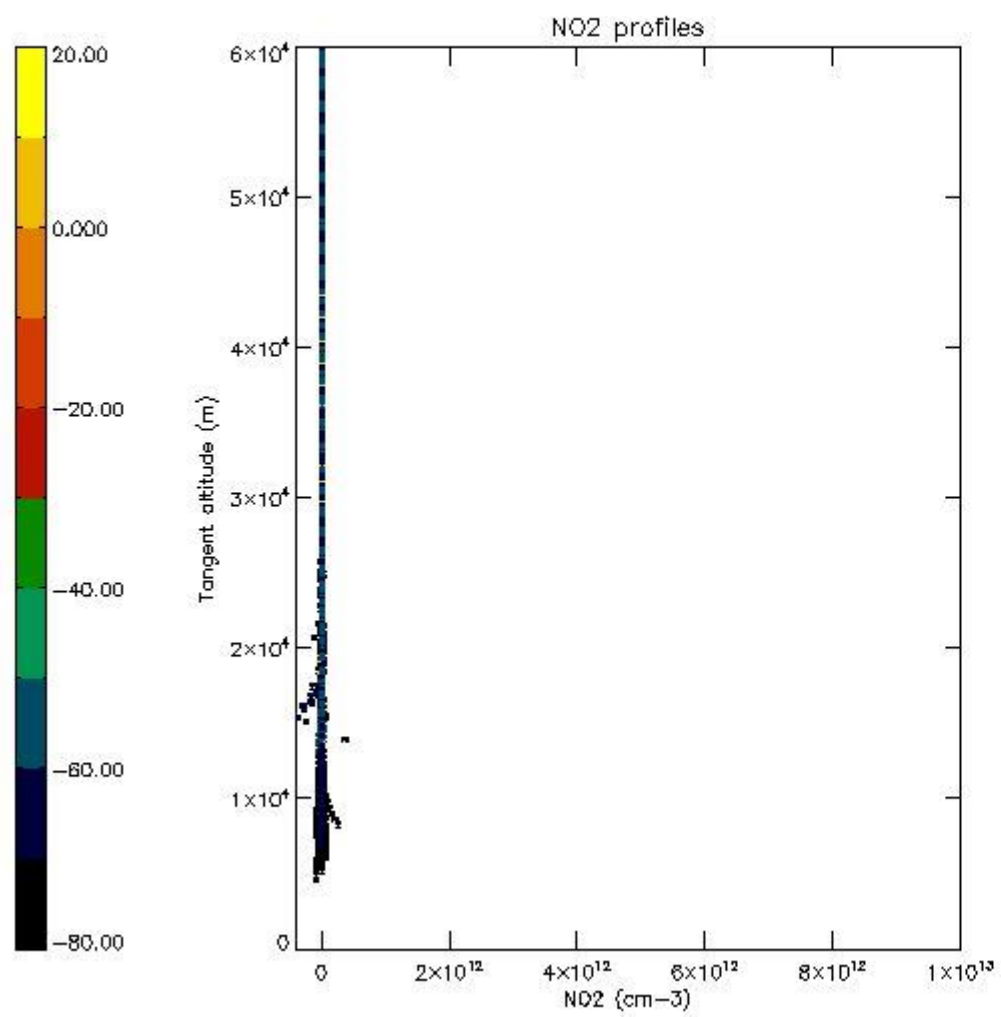

5.7 Plot NO3 profiles for all STD (dark without errors)

The colorbar represents the latitude.