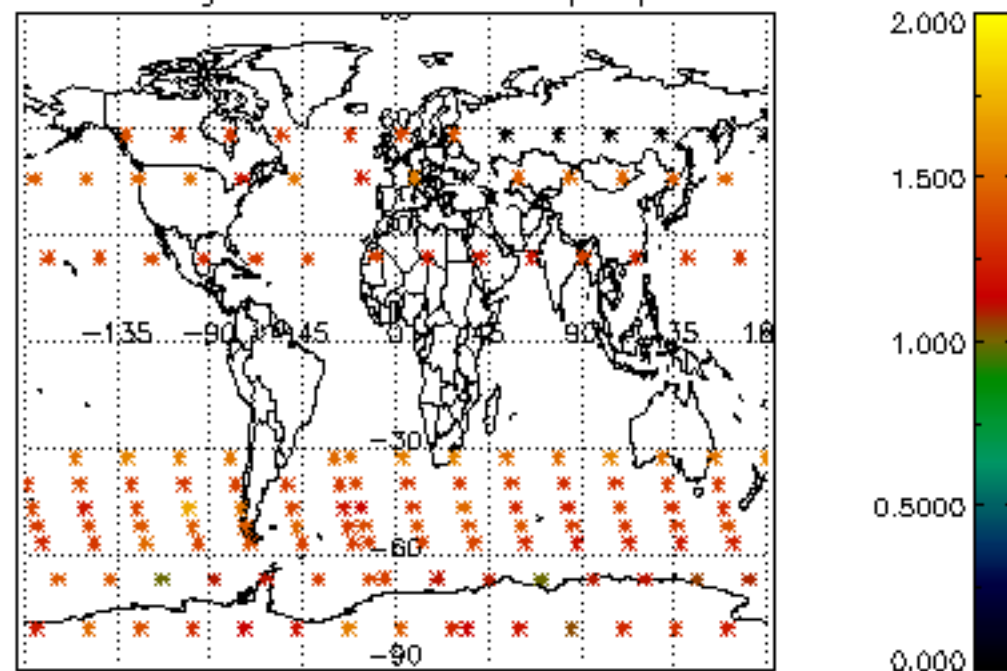

Percentage of flagged data per NO3 profile

Percentage of cosmic ray hits per profile

Percentage of datation errors per profile

Percentage of star falling outside central band per profile

Percentage of saturation errors per profile