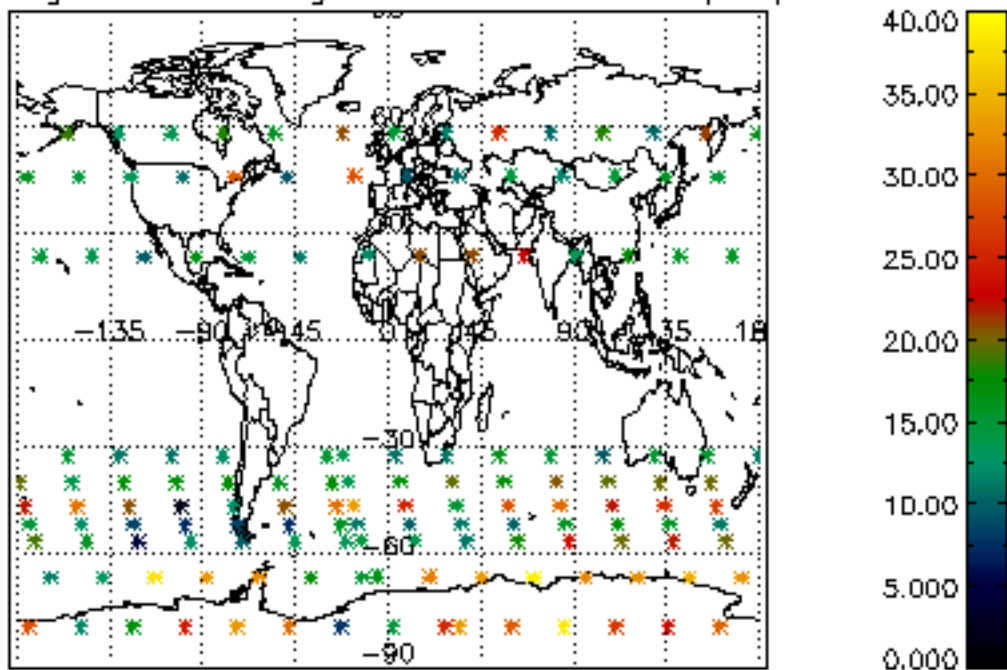

Percentage of cosmic ray hits per profile

Percentage of star falling outside central band per profile