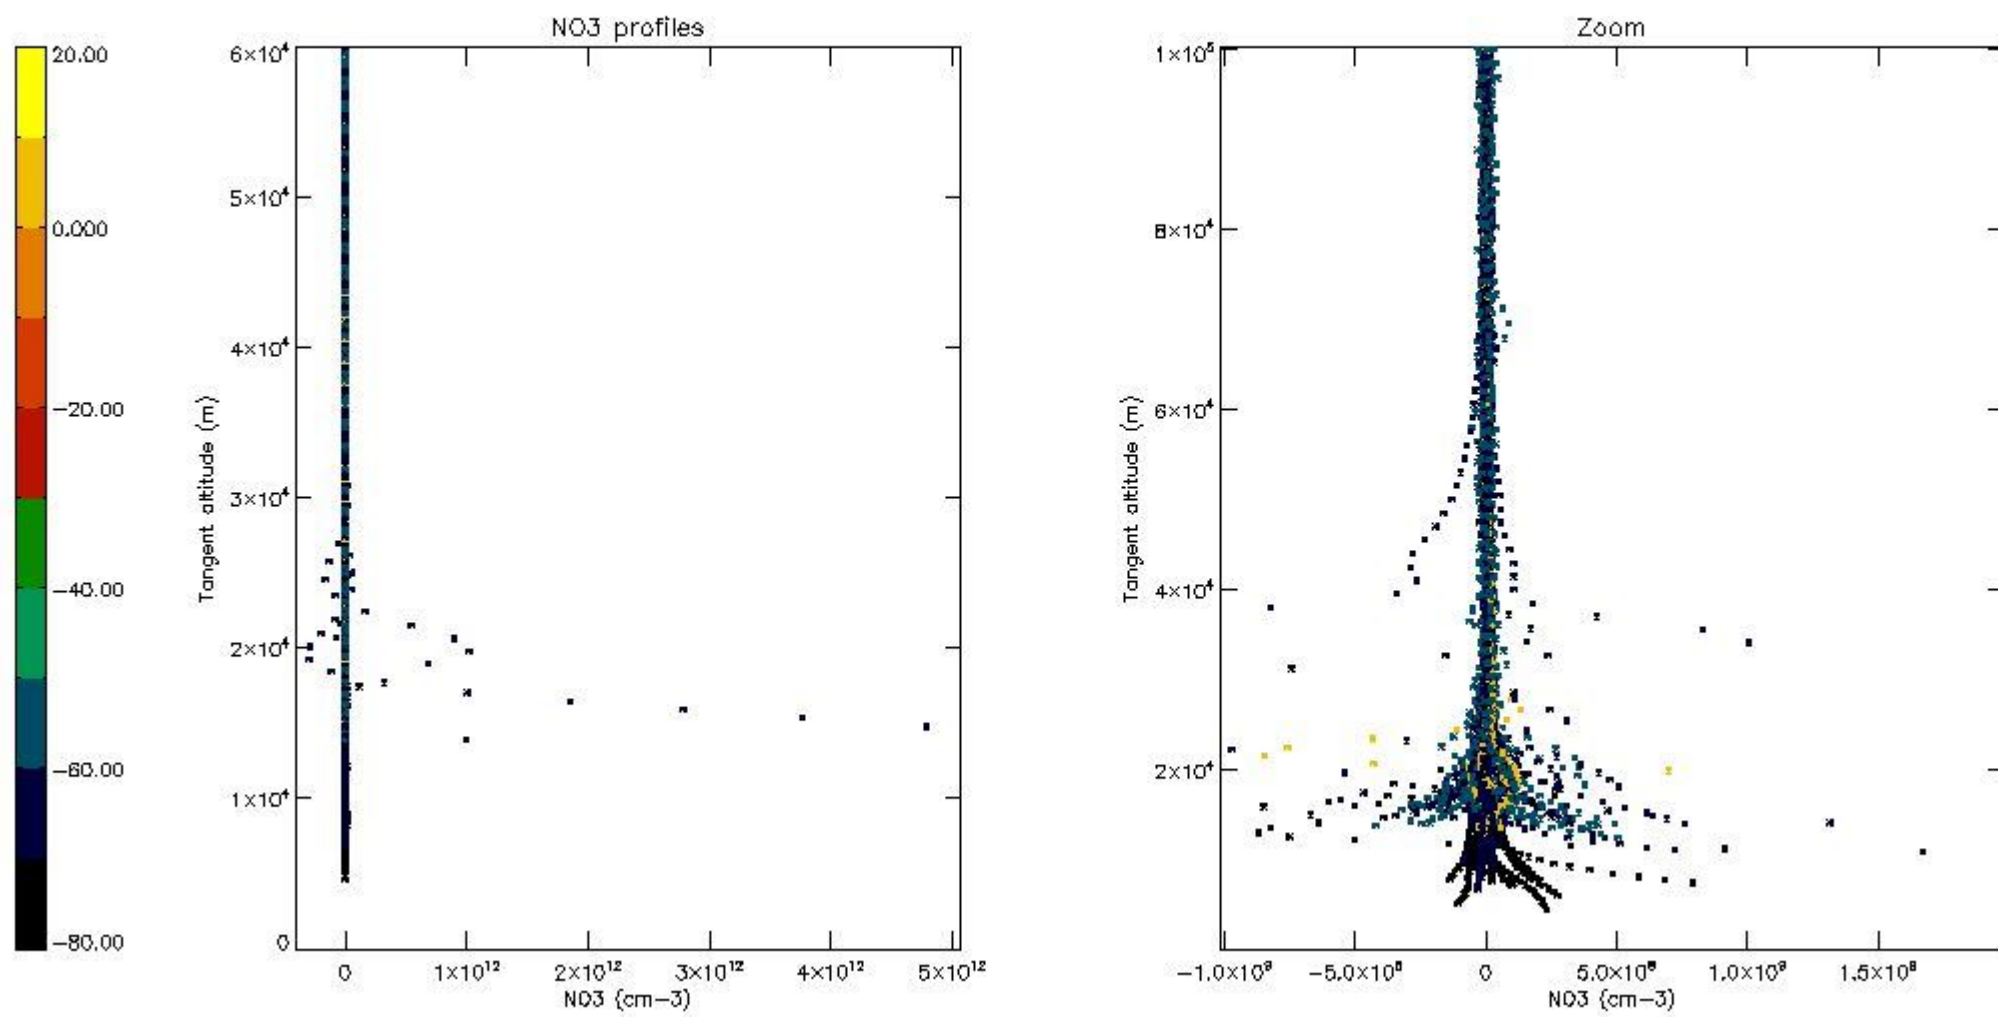

5.8 Plot H2O profiles for all STD (only for occultations of stars 1,2,3,4,13,14,16,26,63 dark without errors)

The colorbar represents the latitude.