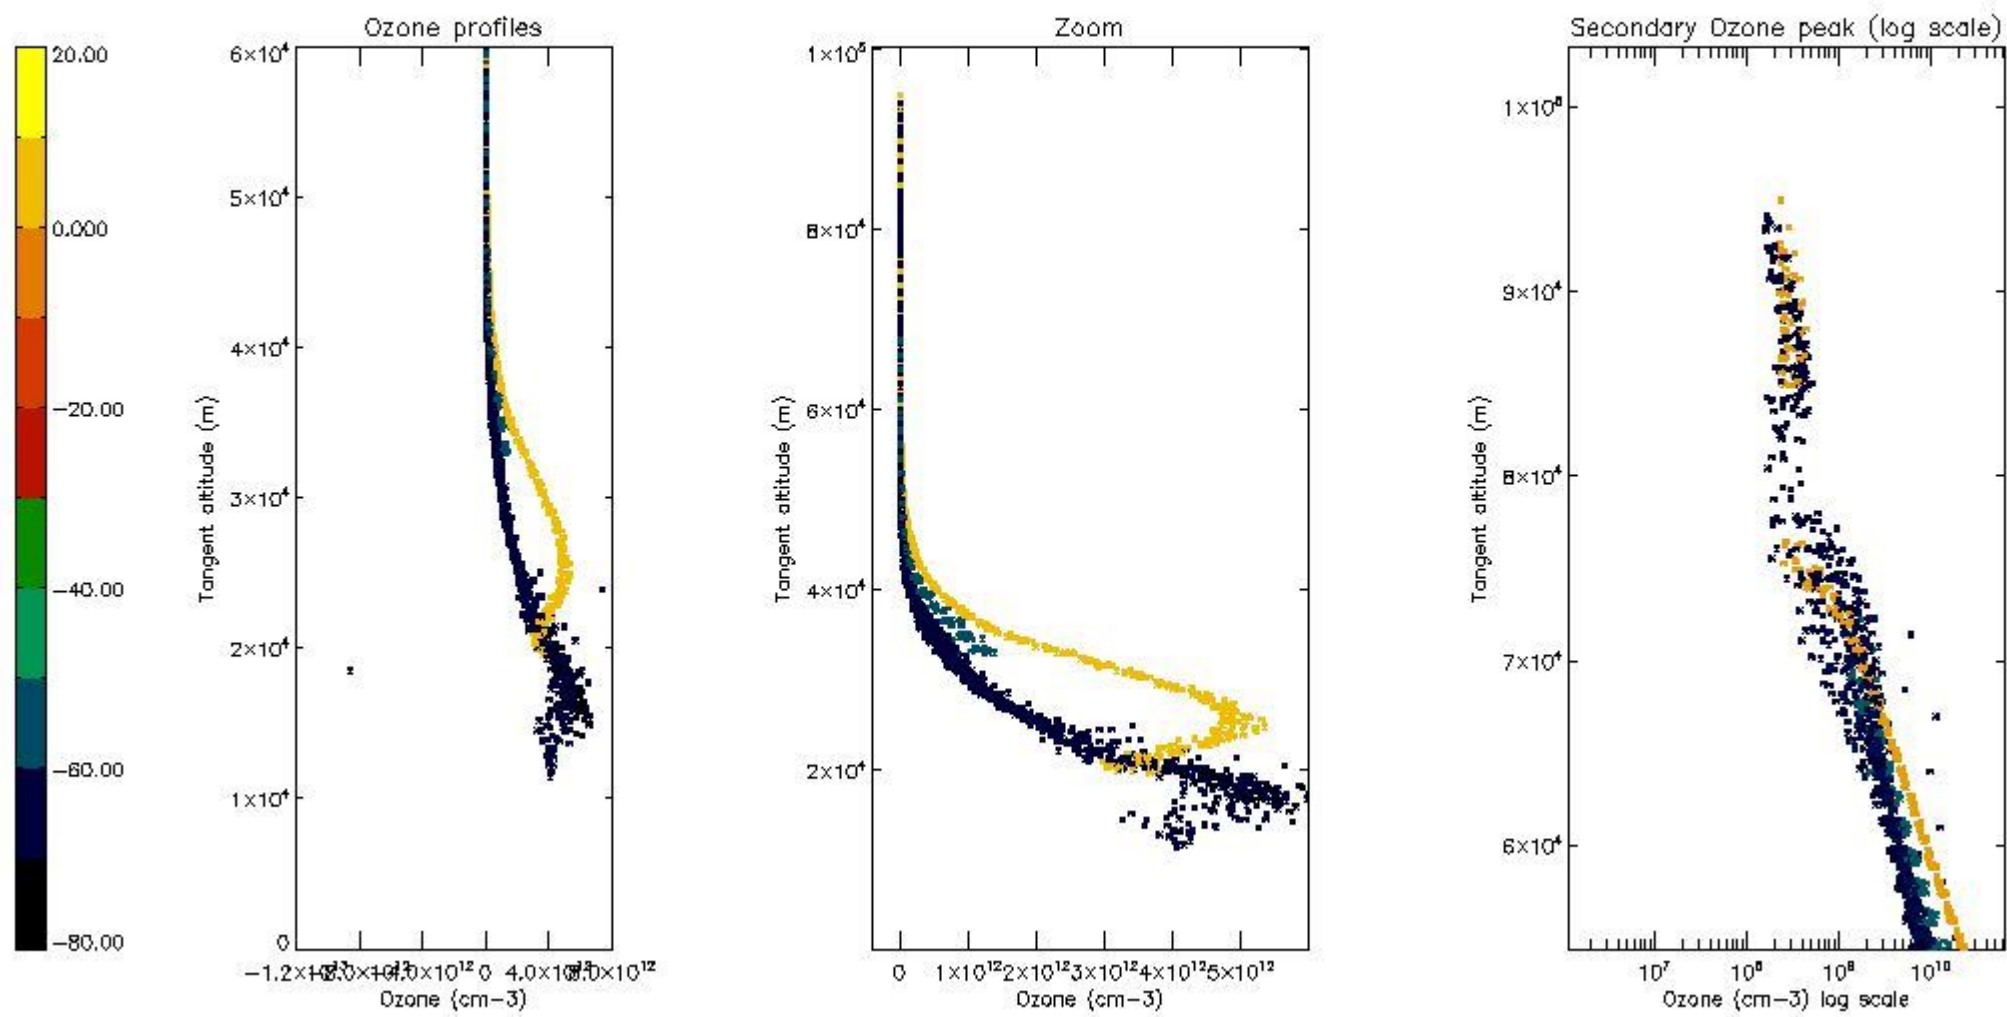

STD < 10	25
STD < 5	18

5.2 Plot ozone profiles for all STD (dark without errors)

The colorbar represents the latitude.

5.3 Plot ozone profiles where STD < 20% (dark without errors)

The colorbar represents the latitude.

5.4 Plot ozone profiles where STD < 10% (dark without errors)

The colorbar represents the latitude.

5.5 Plot ozone profiles where $STD < 5\%$ (dark without errors)

The colorbar represents the latitude.

5.6 Plot NO₂ profiles for all STD (dark without errors)