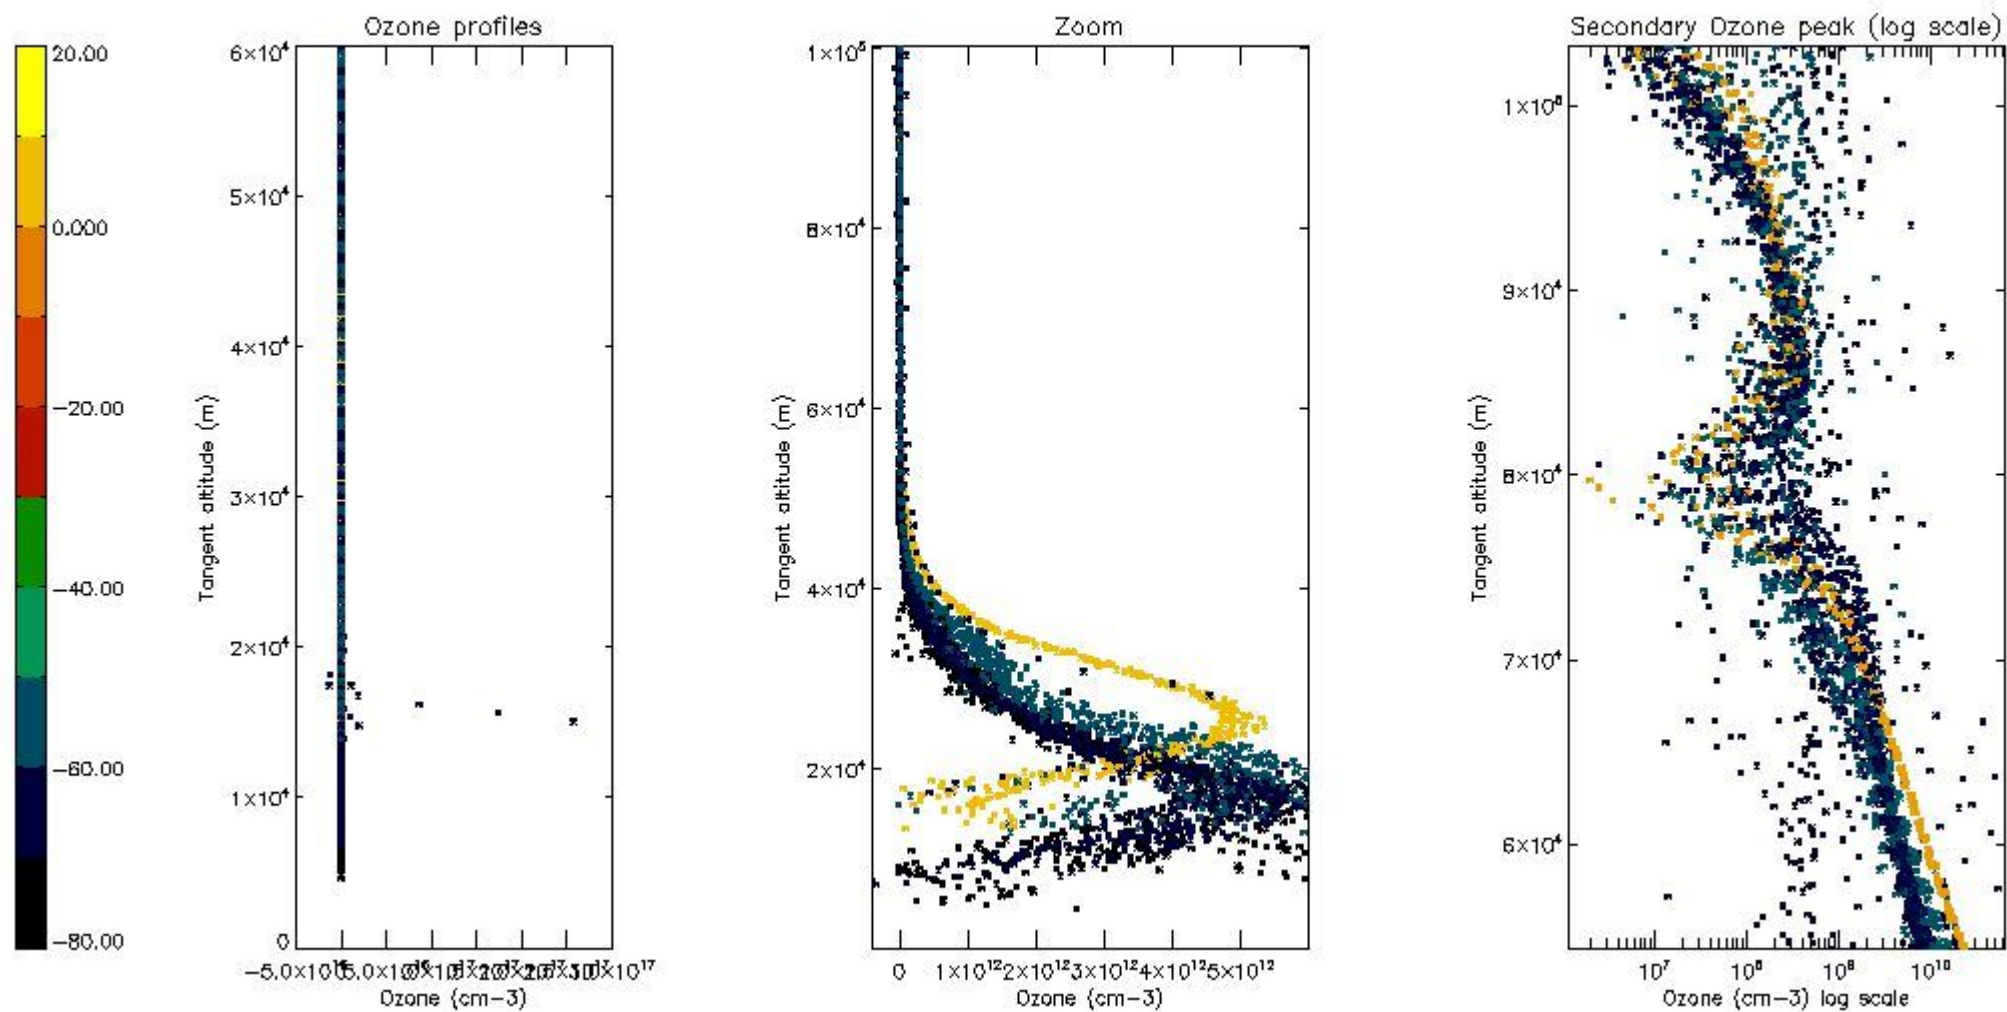

STD < 10	25
STD < 5	18

5.2 Plot ozone profiles for all STD (dark without errors)

The colorbar represents the latitude.

5.3 Plot ozone profiles where STD < 20% (dark without errors)

The colorbar represents the latitude.