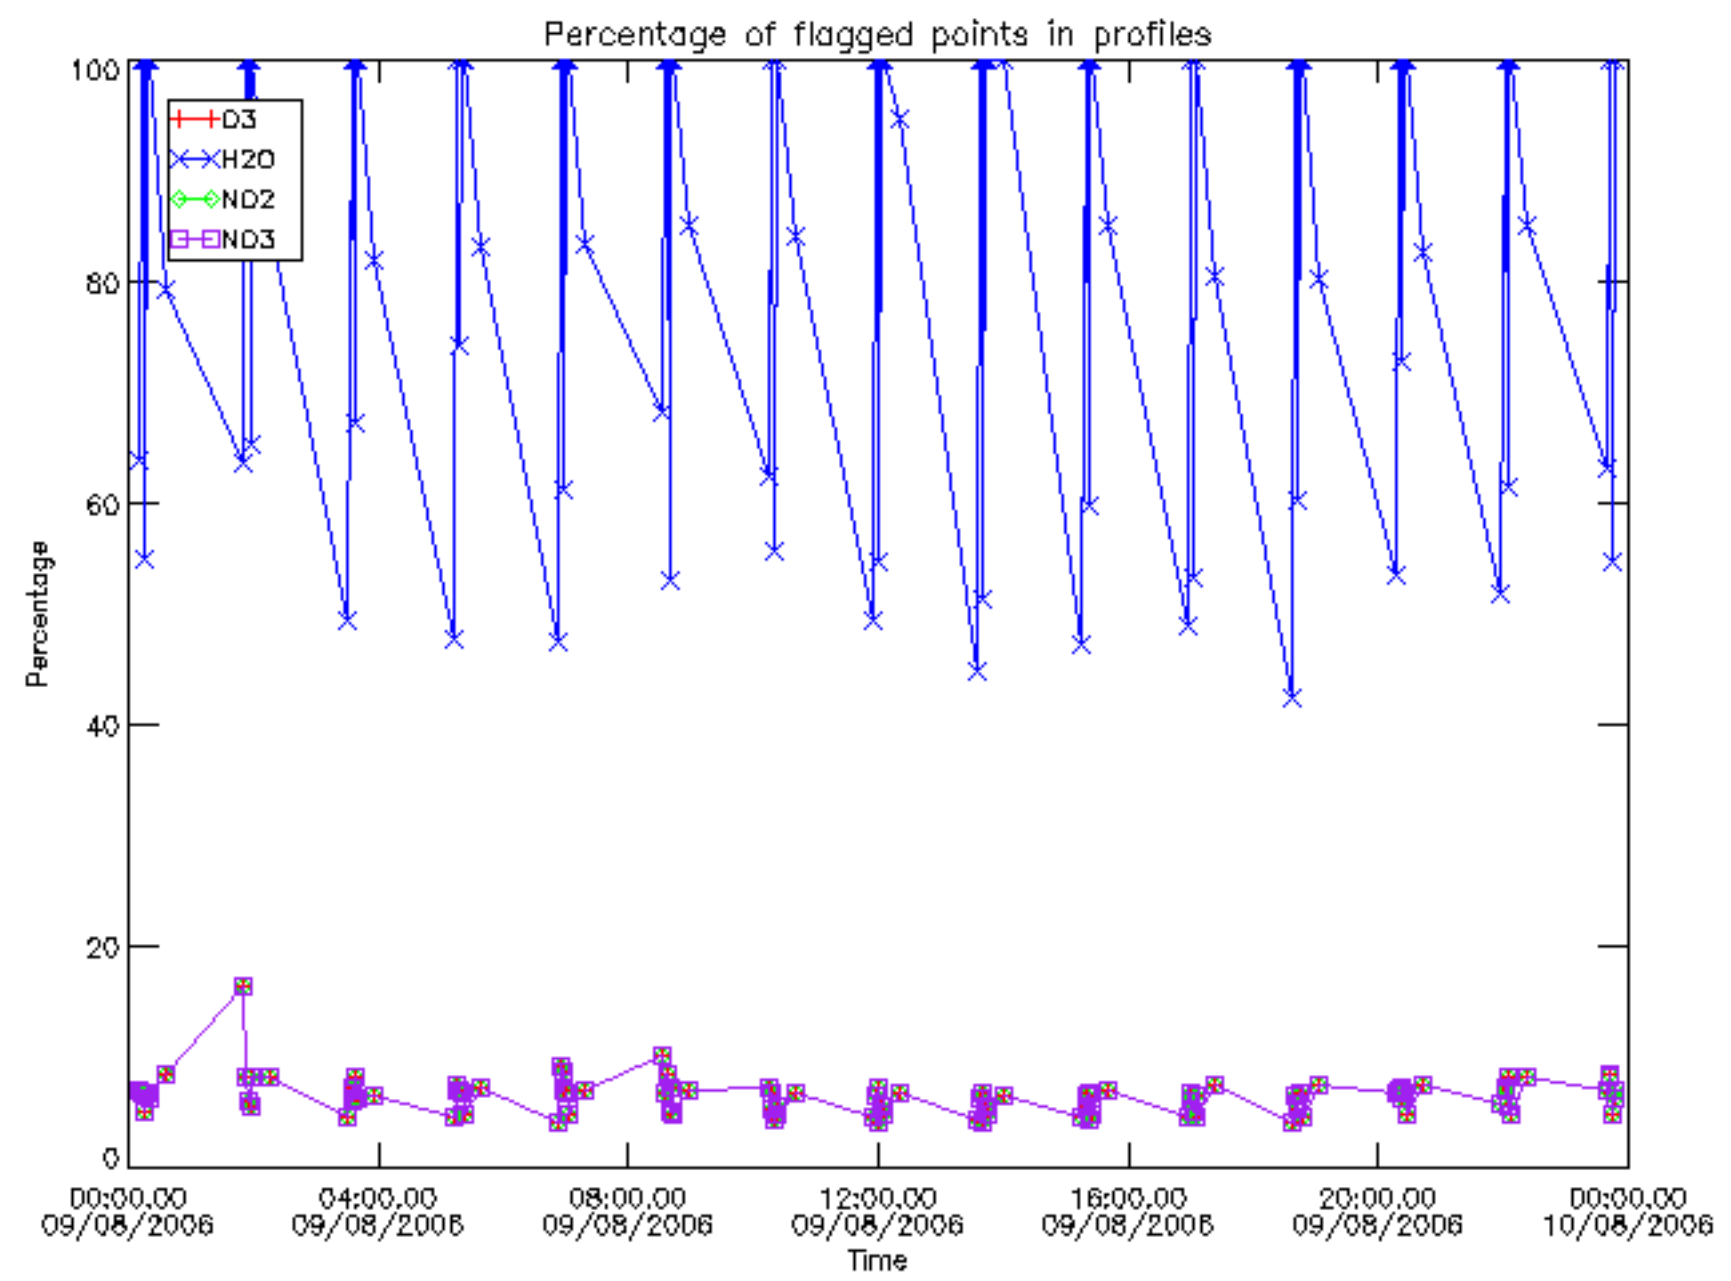

Percentage of flagged data per D3 profile

Percentage of flagged data per H2O profile