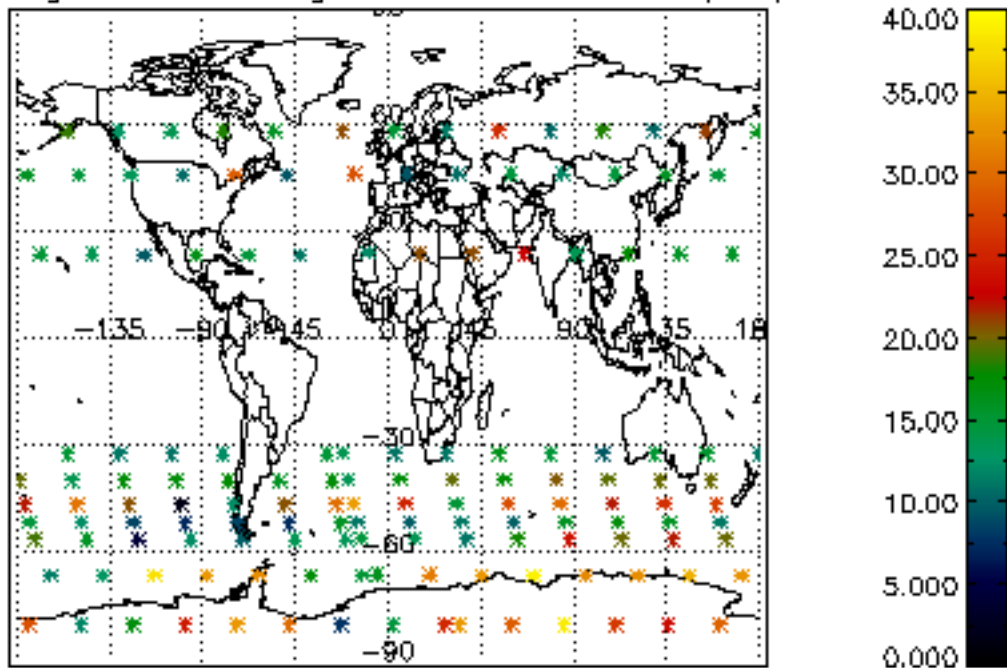

Percentage of cosmic ray hits per profile

Percentage of star falling outside central band per profile