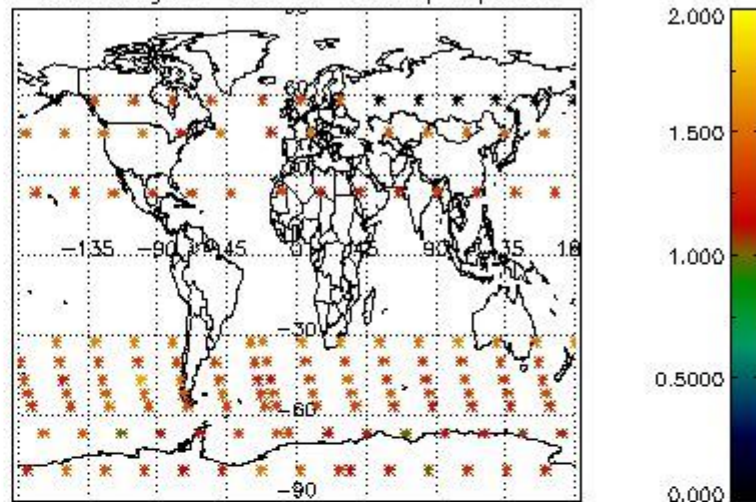

Percentage of datation errors per profile