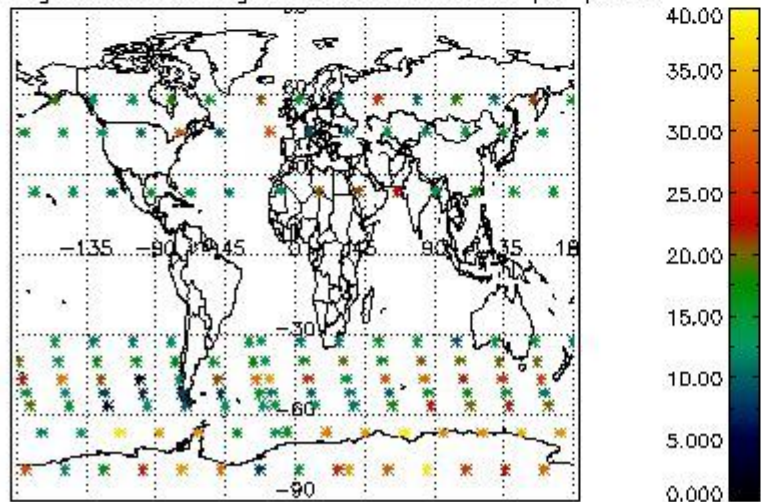

Percentage of star falling outside central band per profile