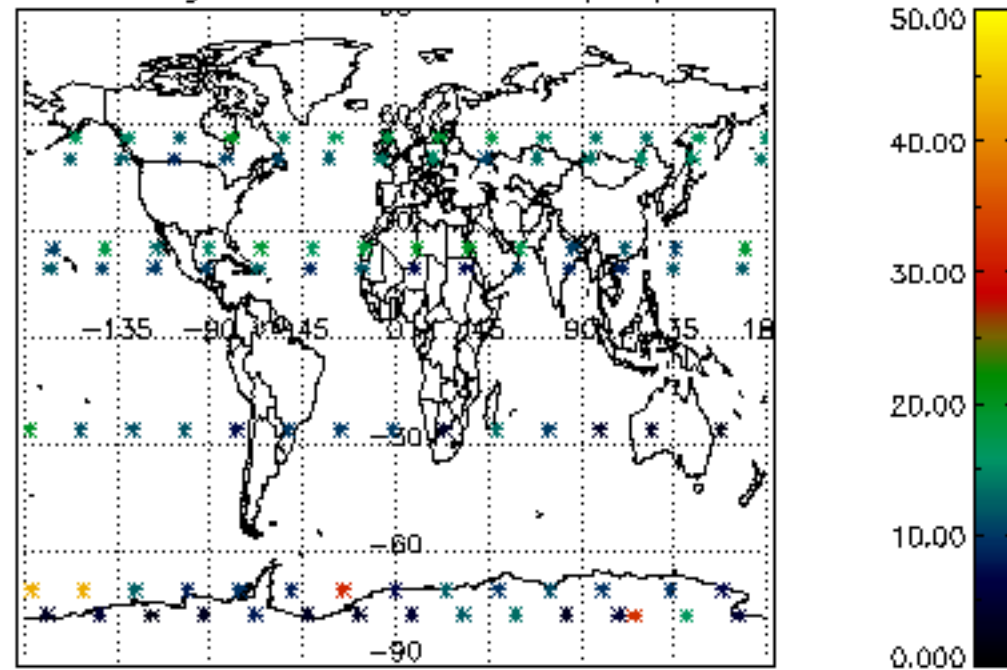

Percentage of saturation errors per profile