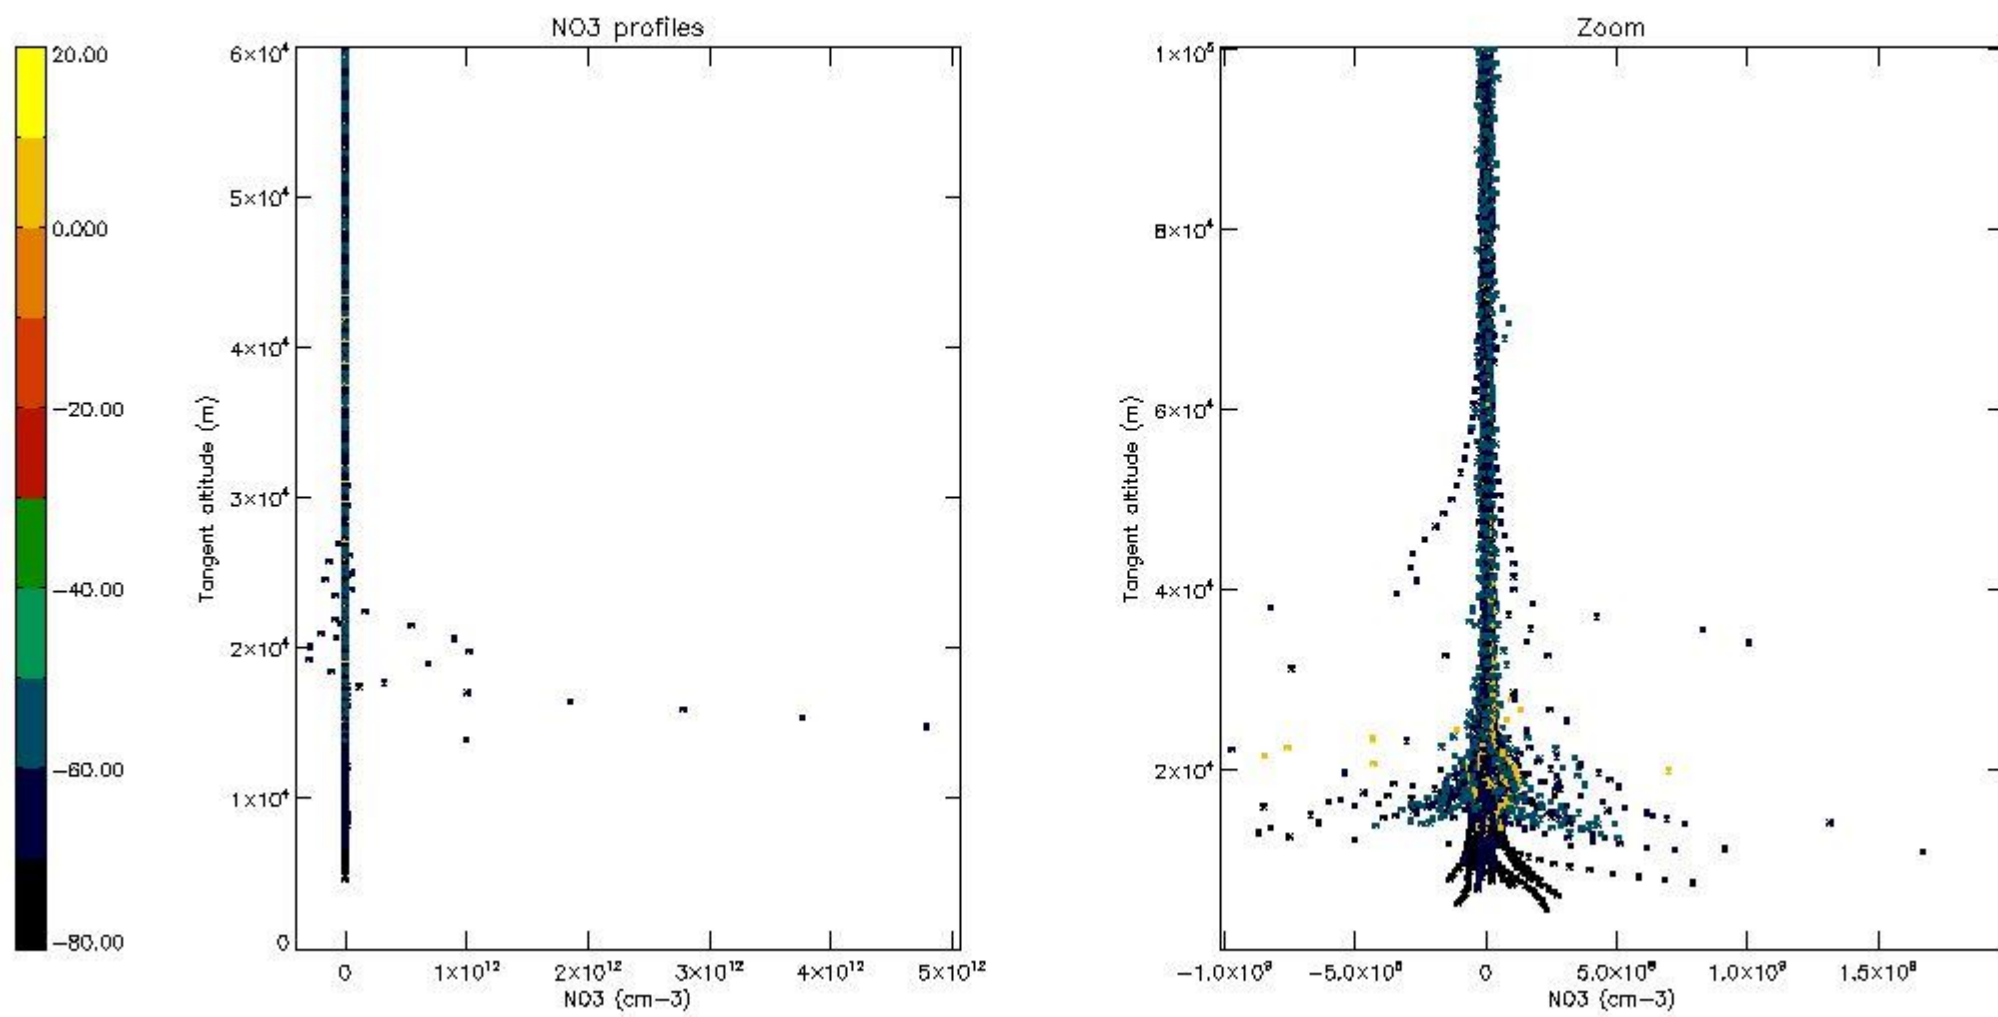

5.4 Plot ozone profiles where STD < 10% (dark without errors)

The colorbar represents the latitude.

5.5 Plot ozone profiles where $STD < 5\%$ (dark without errors)

The colorbar represents the latitude.

5.6 Plot NO₂ profiles for all STD (dark without errors)

The colorbar represents the latitude.

5.7 Plot NO3 profiles for all STD (dark without errors)

The colorbar represents the latitude.

5.8 Plot H2O profiles for all STD (only for occultations of stars 1,2,3,4,13,14,16,26,63 dark without errors)