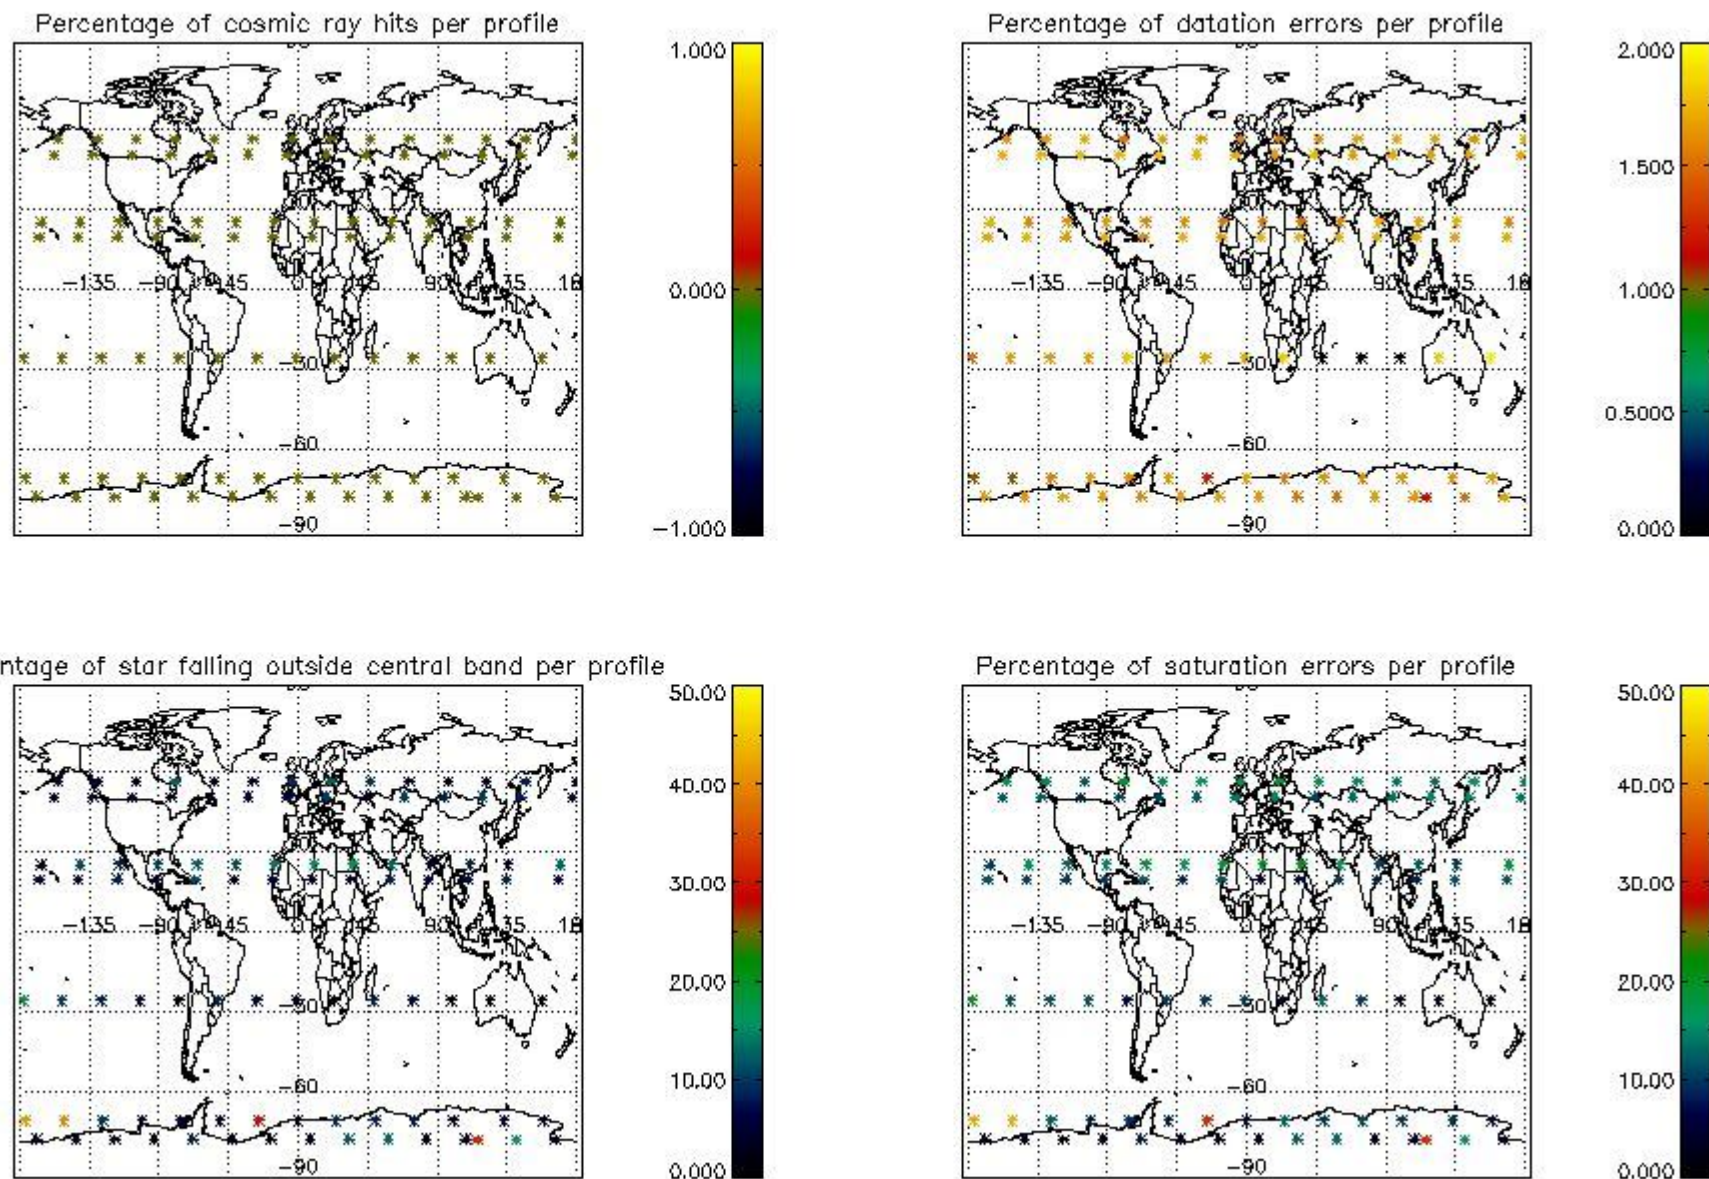

4.2.2 Plot level 1 quality information per product (world map): ENVISAT DESCENDING passes

5. Trace gas profiles

5.1 Ozone statistics based on quality of products

The final quality of the products can be "measured" using the STD (Standard Deviation) attached to every point profile. This information is written to the parameter GOM_NL__2P/NL_LOCAL_SPECIES_DENSITY/o3_std of the level 2 products. The table below shows the statistics for given STD ranges.

The statistics are given with respect to the overall valid production:

- Products without fatal errors: GOM_NL__2P/MPH/PRODUCT_ERR=0
- Valid point profile: GOM_NL__2P/NL_LOCAL_SPECIES_DENSITY/pcd(0)=0

The 'Criteria' is applied to valid points of dark limb products:

- Products in dark limb illumination condition: GOM_NL__2P/NL_SUMMARY_QUALITY/obs_ill_cond=0
- Products without fatal errors: GOM_NL__2P/MPH/PRODUCT_ERR=0
- Valid point profile: GOM_NL__2P/NL_LOCAL_SPECIES_DENSITY/pcd(0)=0

So, the table below shows the percentage of dark limb and valid observations for each criteria with respect to the overall valid daily observations.

Criteria	% of total production
All STD	45
STD < 20	30