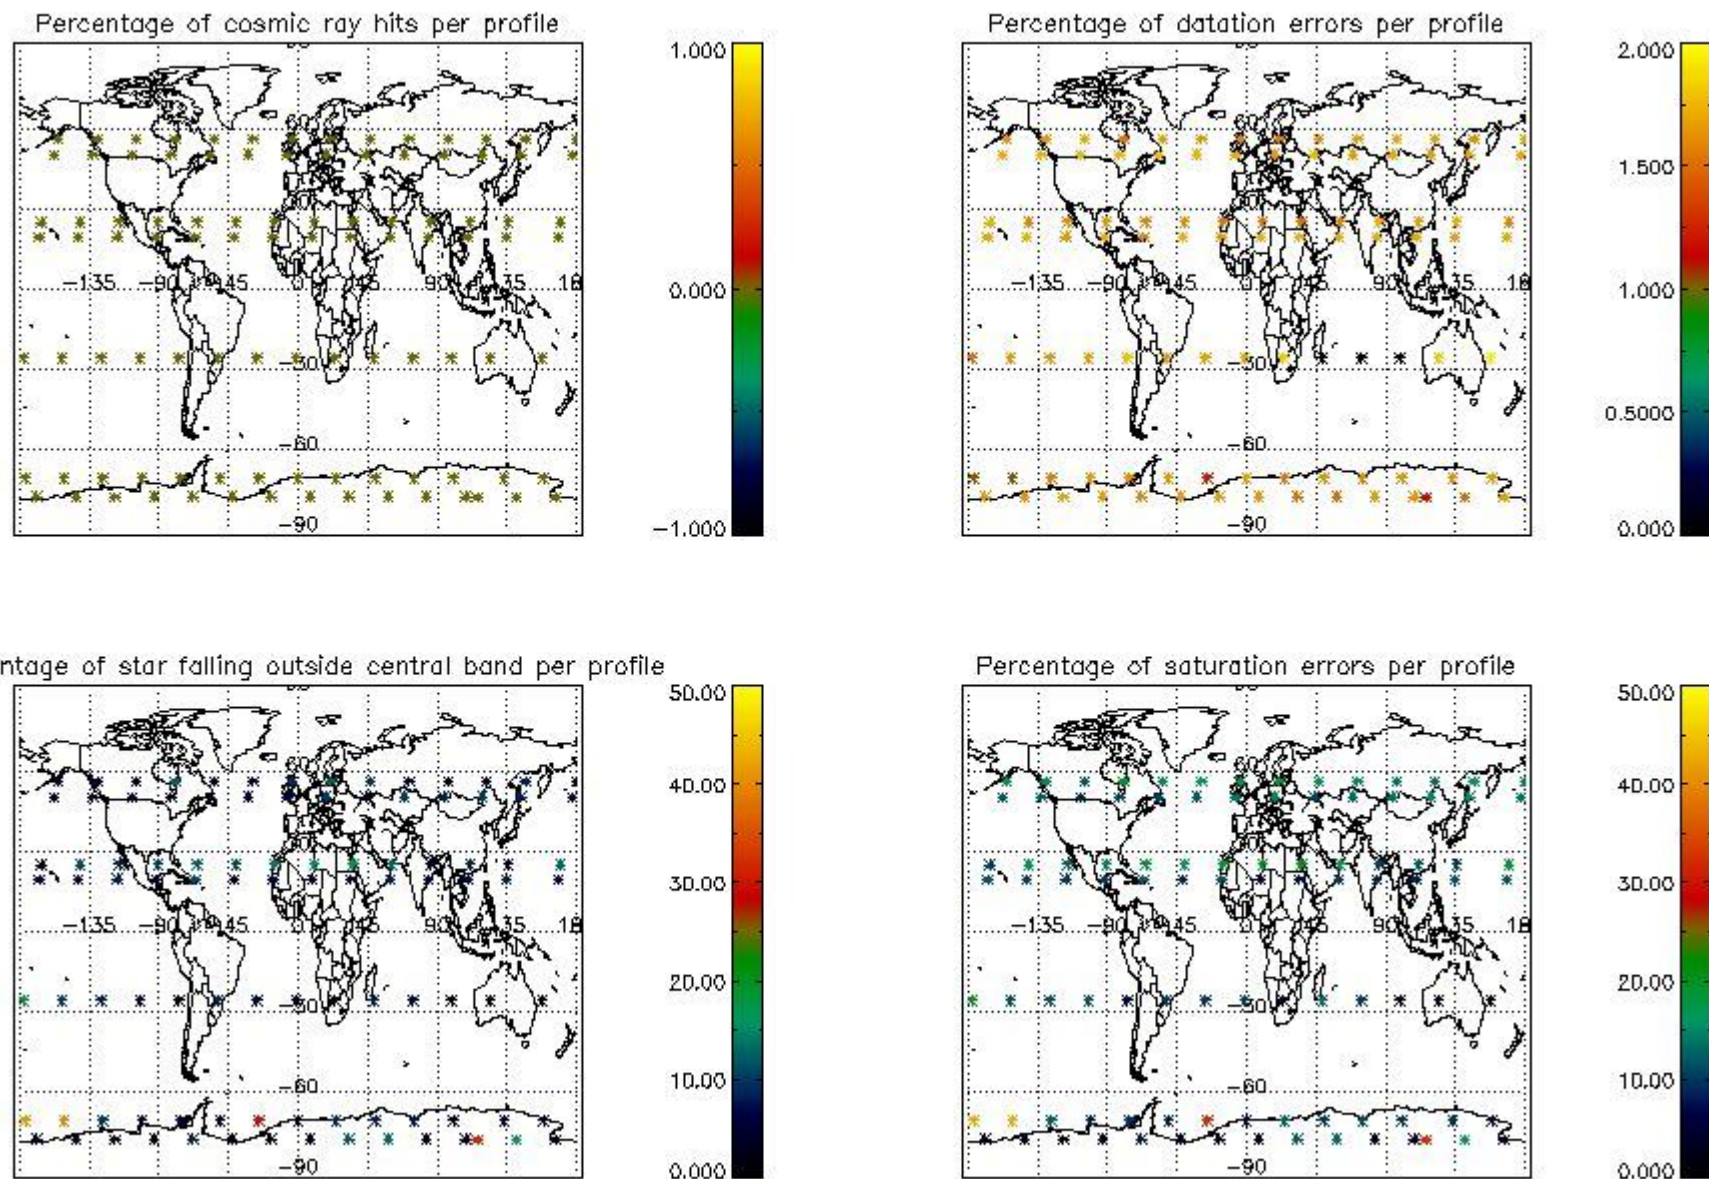

Percentage of datation errors per profile

Percentage of star falling outside central band per profile

Percentage of saturation errors per profile

4.2.2 Plot level 1 quality information per product (world map): ENVISAT DESCENDING passes