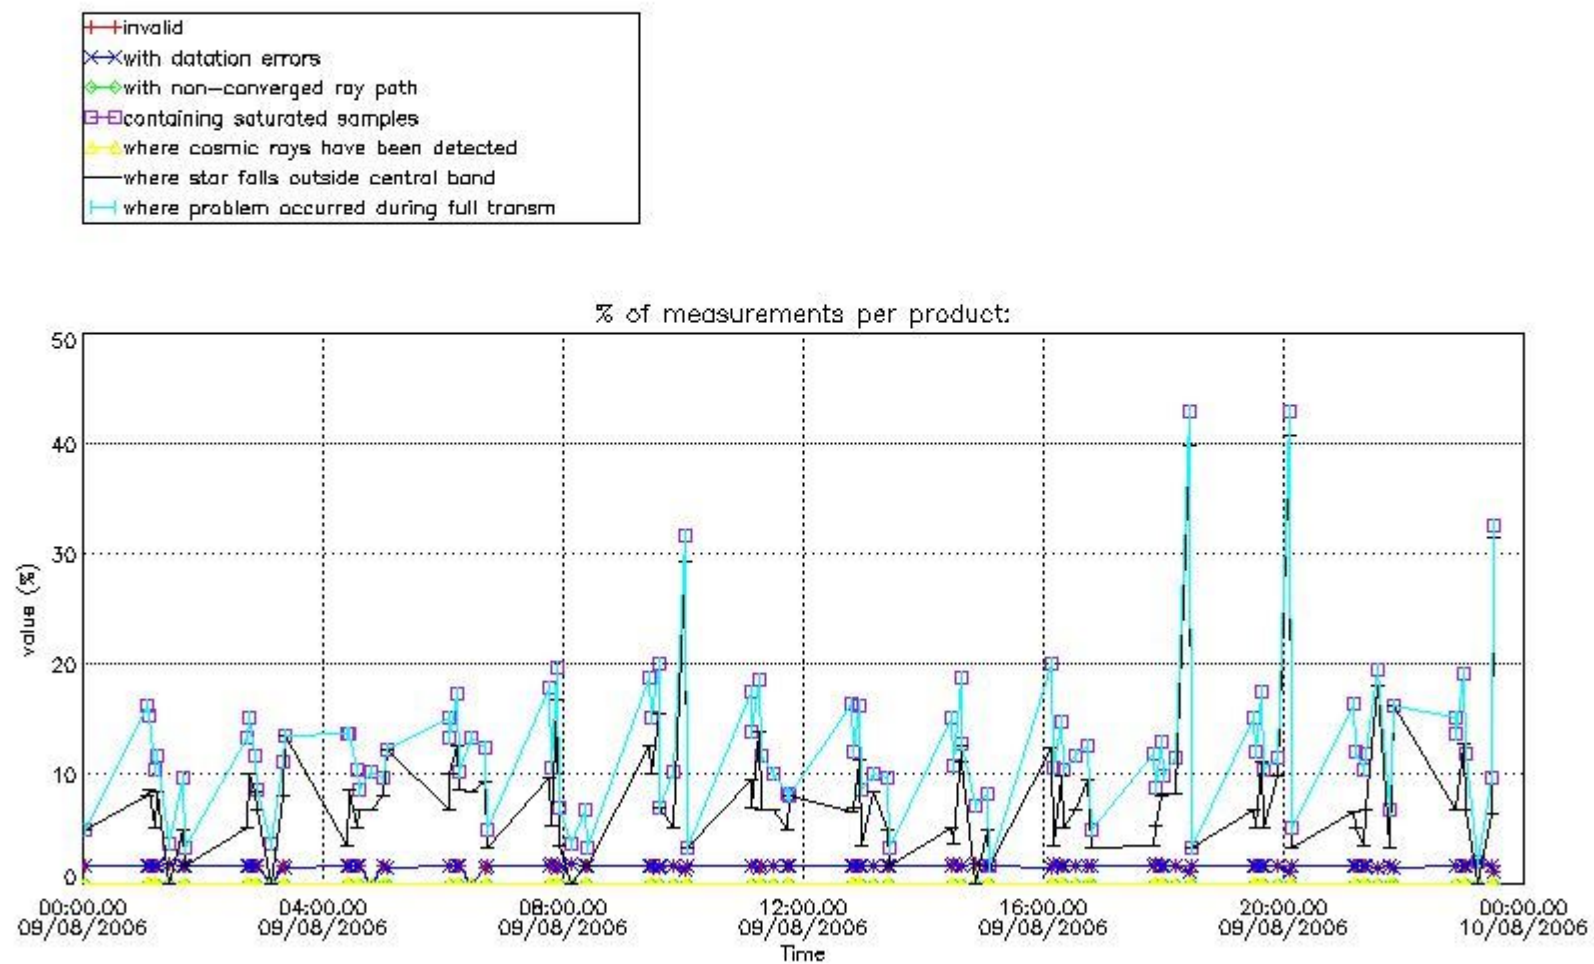

4.2 Plot quality information per product coming from level 1b processing (world map)

4.2.1 Plot level 1 quality information per product (world map): ENVISAT ASCENDING passes