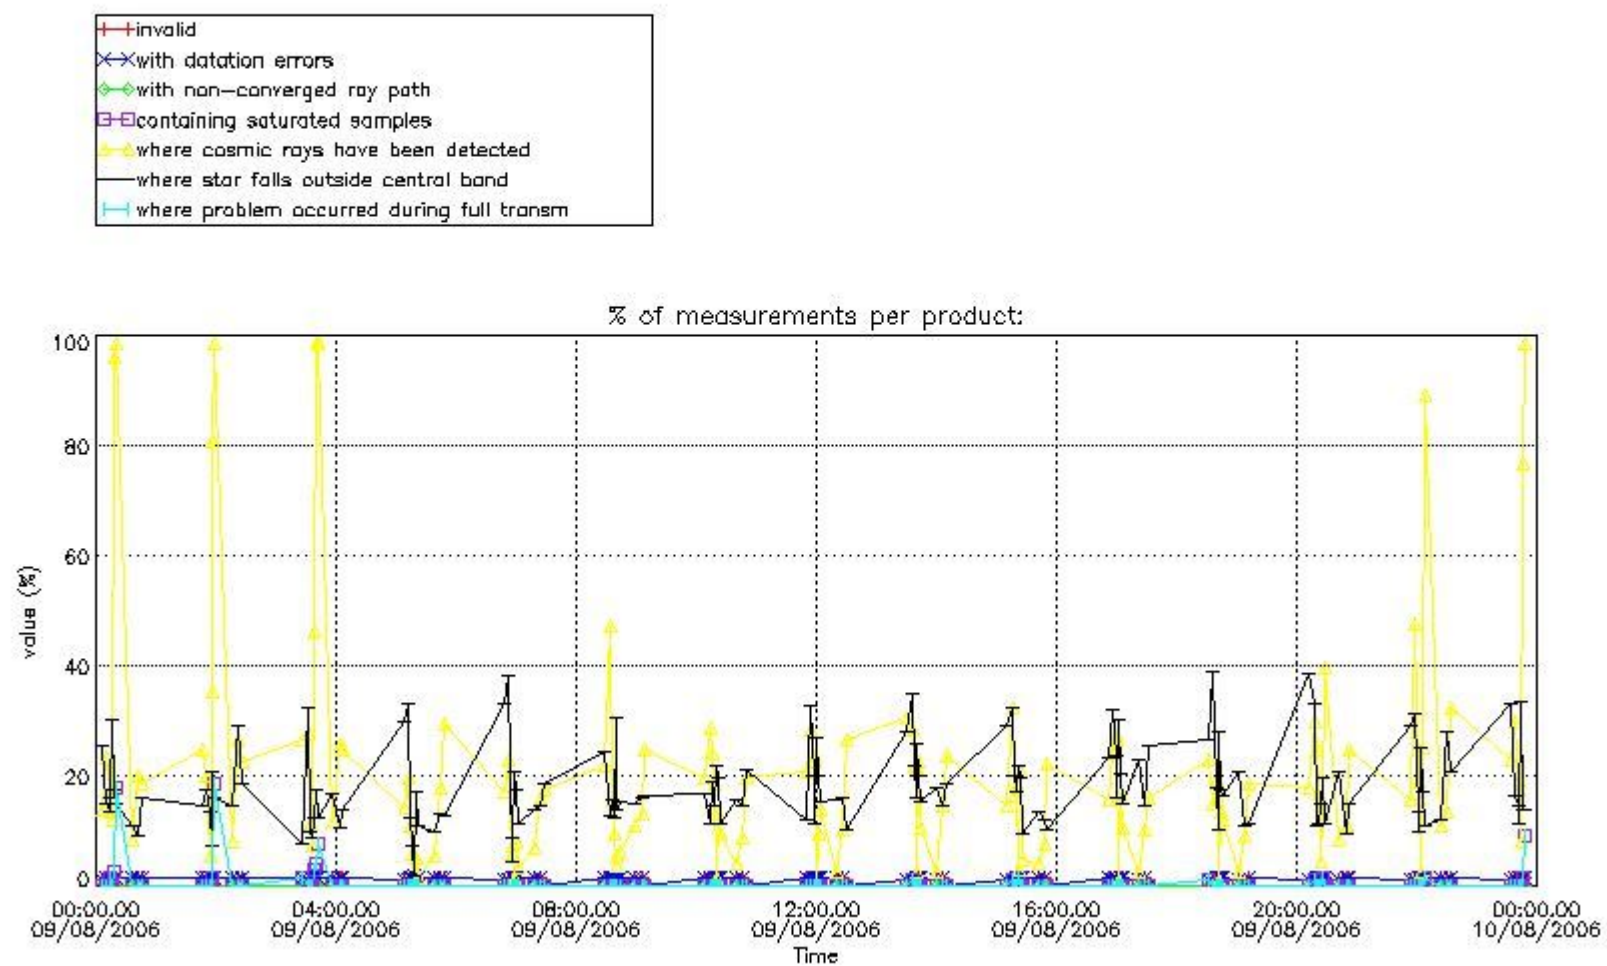

4.1.2 Plot level 1 quality information per product (time dependant): ENVI SAT DESCENDING passes