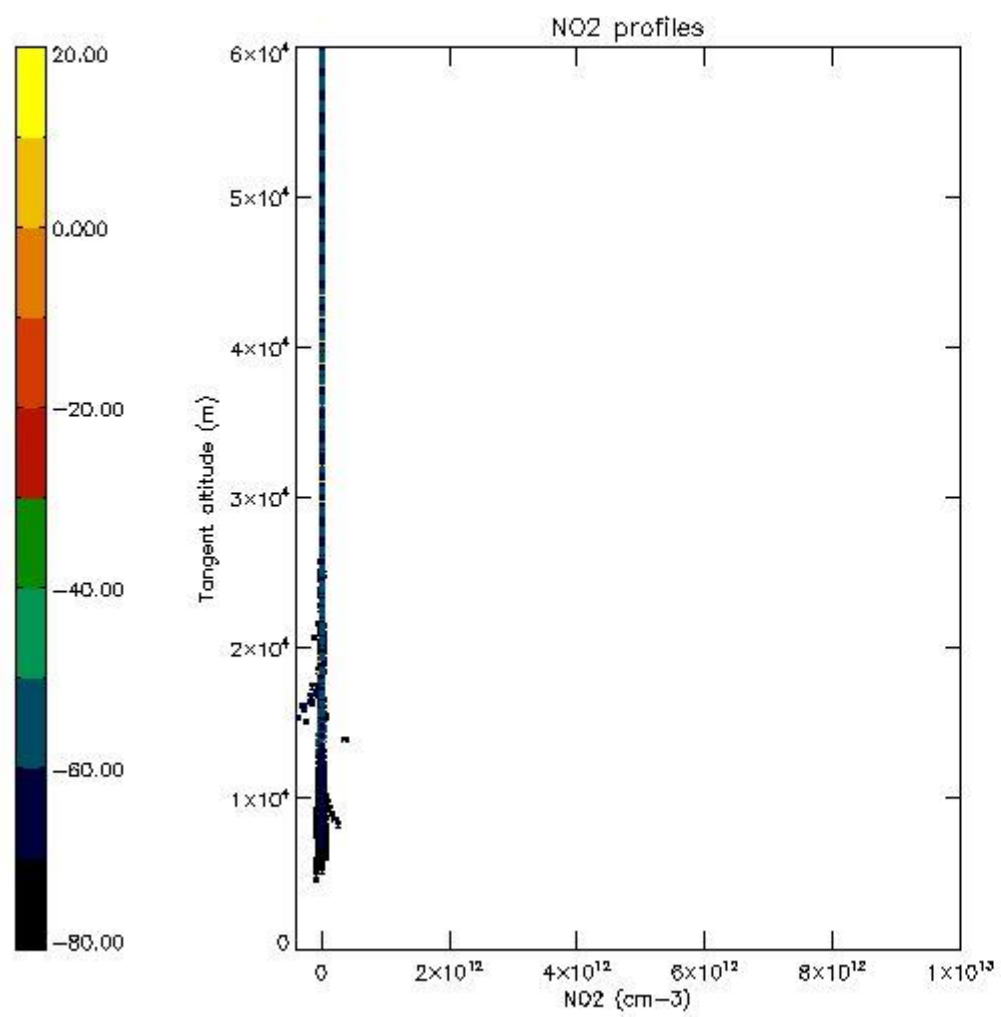

5.4 Plot ozone profiles where STD < 10% (dark without errors)

The colorbar represents the latitude.

5.5 Plot ozone profiles where $STD < 5\%$ (dark without errors)

The colorbar represents the latitude.

5.6 Plot NO₂ profiles for all STD (dark without errors)

The colorbar represents the latitude.

5.7 Plot NO3 profiles for all STD (dark without errors)

The colorbar represents the latitude.

5.8 Plot H2O profiles for all STD (only for occultations of stars 1,2,3,4,13,14,16,26,63 dark without errors)