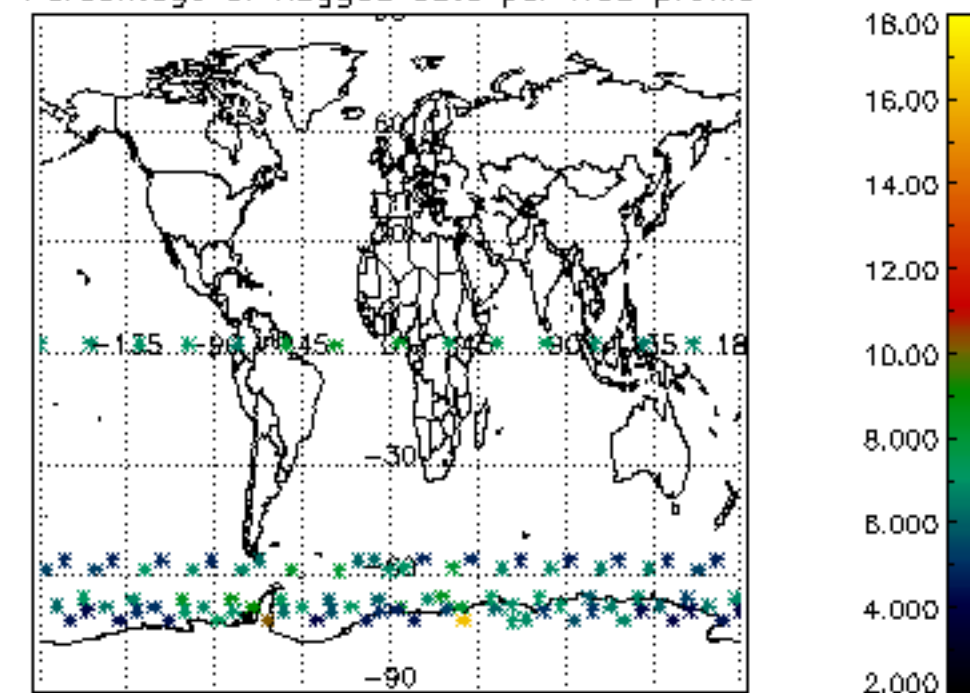

Percentage of flagged data per NO3 profile