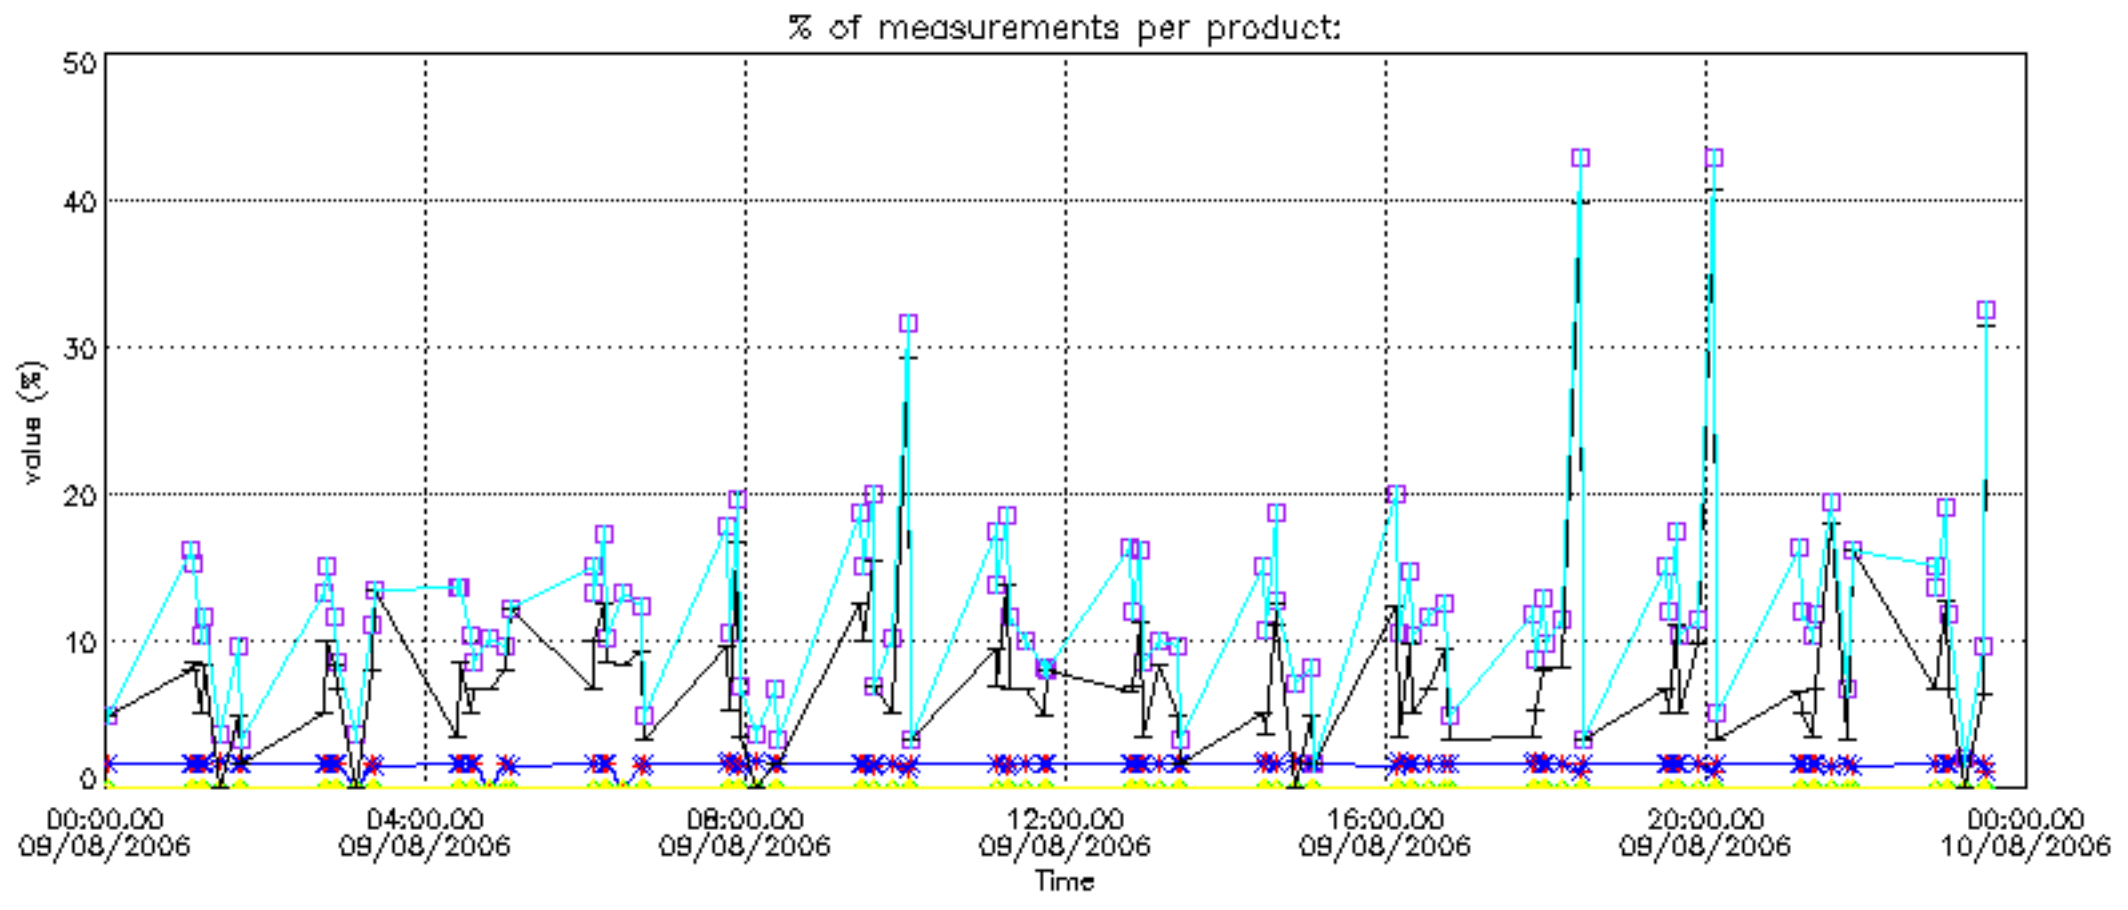

Percentage of cosmic ray hits per profile

Percentage of datation errors per profile