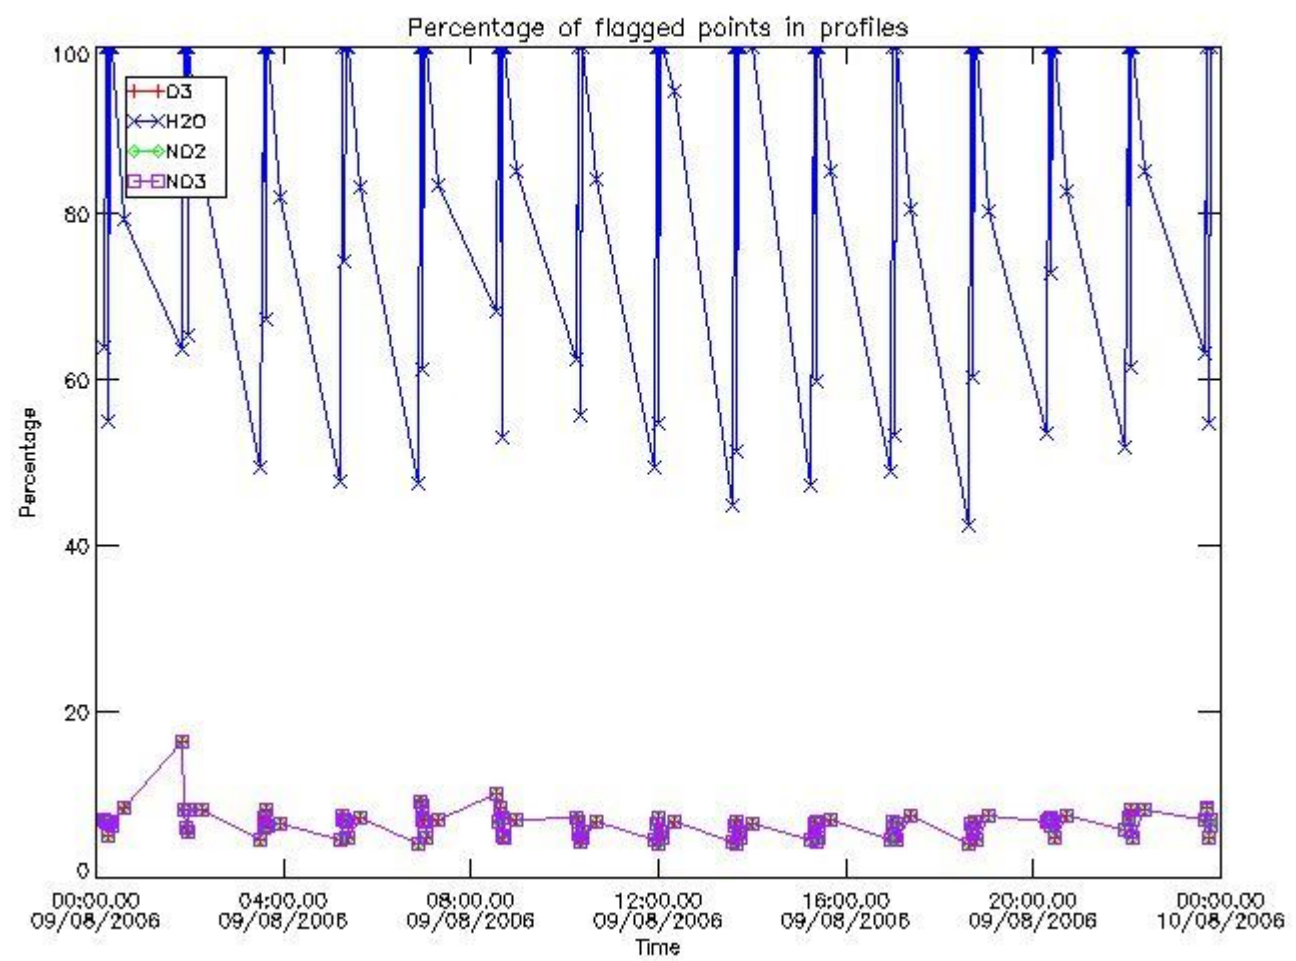

3. Quality information per product

In this section it is plotted some information contained in the Quality Summary data set of the level 2 products. Only products in dark limb conditions and without errors (error flag in the MPH set to "0") are used.

3.1 Plot quality information per product (time dependant)

3.2 Plot quality information per product (world map)