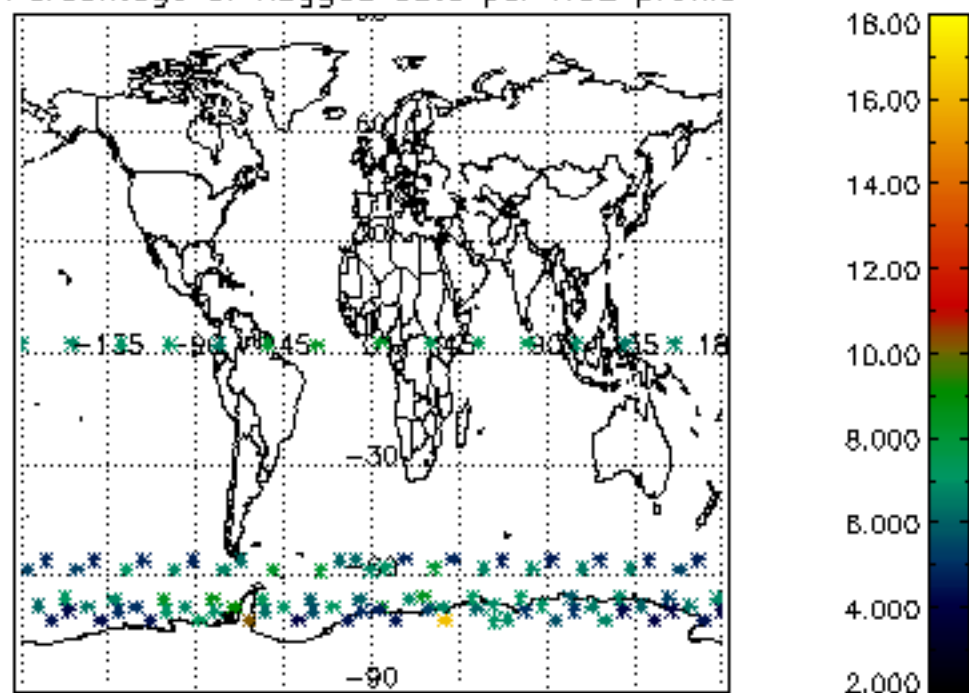

Percentage of flagged data per NO2 profile