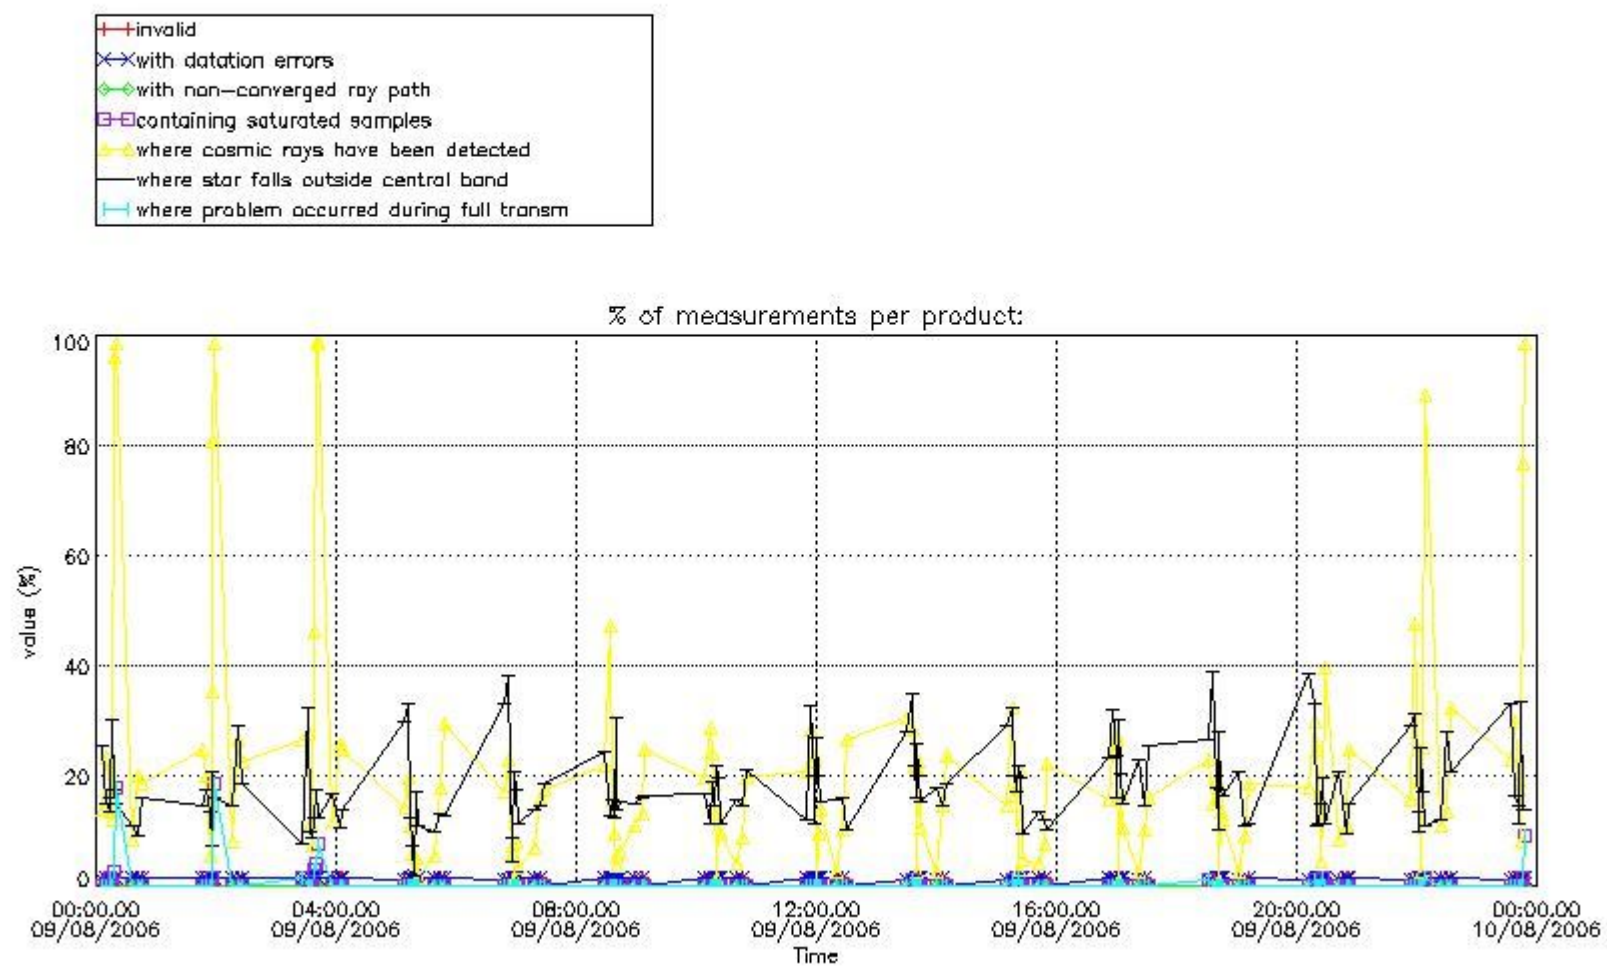

3.1 Plot quality information per product (time dependant)

3.2 Plot quality information per product (world map)

Percentage of flagged data per O3 profile

Percentage of flagged data per H2O profile

Percentage of flagged data per NO2 profile

Percentage of flagged data per NO3 profile

4. Level 1 quality information per product

In this section it is plotted some information contained in the Quality Summary data set of the level 2 products that comes from the level 1b processing. Products without errors (error flag in the MPH set to "0") are used.

4.1 Plot quality information per product (time dependant) coming from level 1b processing

4.1.1 Plot level 1 quality information per product (time dependant): ENVISAT ASCENDING passes

4.1.2 Plot level 1 quality information per product (time dependant): ENVI SAT DESCENDING passes