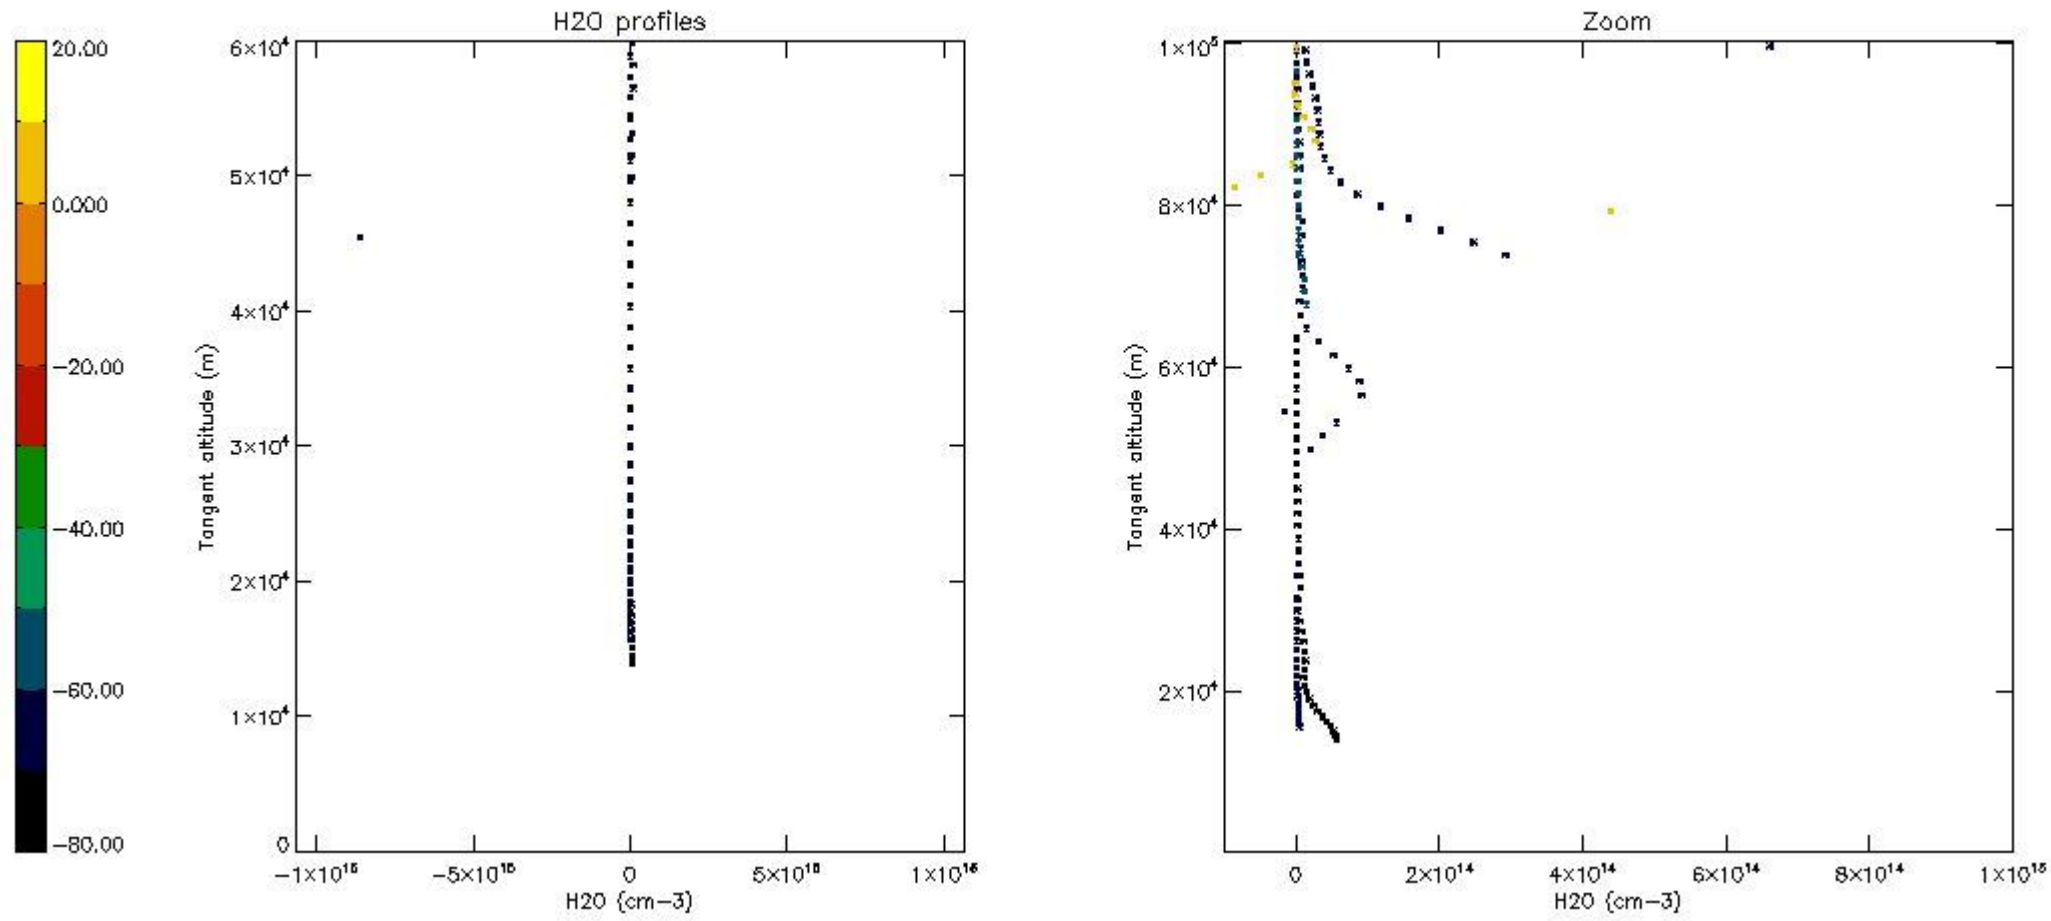

6. Auxiliary Data Files used for the production reported in section 2

The number reported in the third column indicates since which file (see list in section 2) the corresponding auxiliary file has been used. The fourth column is the date of those product files.

Type	Auxiliary Filename	Used since product	Used since product date
INST_PHYS_CHARACTERISTICS	GOM_INS_AXVIEC20091111_143220_20030716_120000_20500101_000000	1	09-AUG-2006 00:01:17
LEVEL-2_PROC_CONFIG	GOM_PR2_AXVIEC20091111_152718_20020301_000000_20500101_000000	1	09-AUG-2006 00:01:17
CROSS_SECTIONS_FILE	GOM_CRS_AXVIEC20091111_154832_20020301_000000_20500101_000000	1	09-AUG-2006 00:01:17