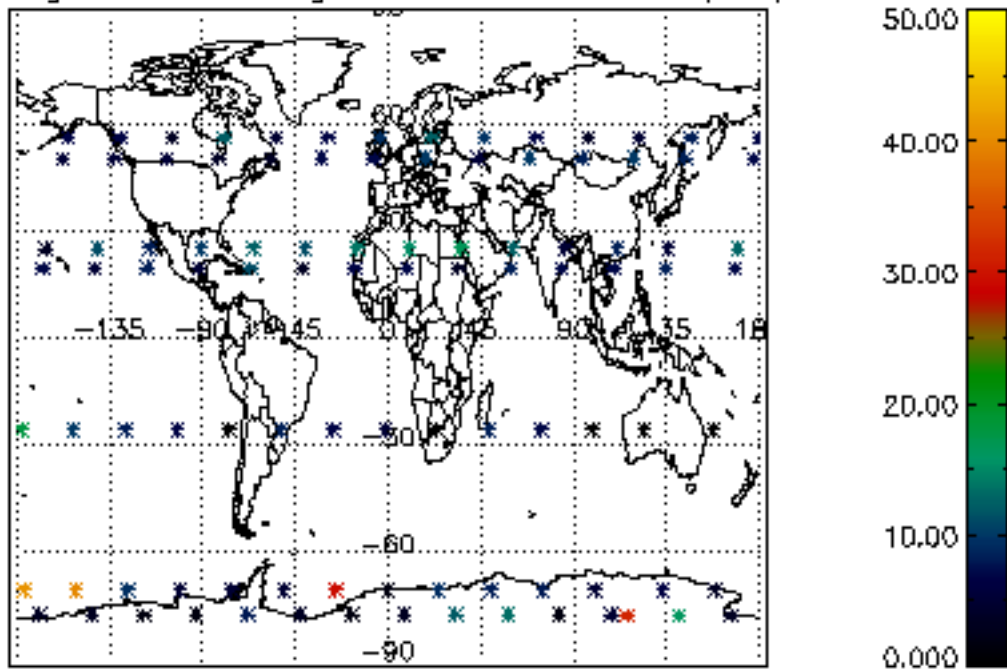

Percentage of star falling outside central band per profile