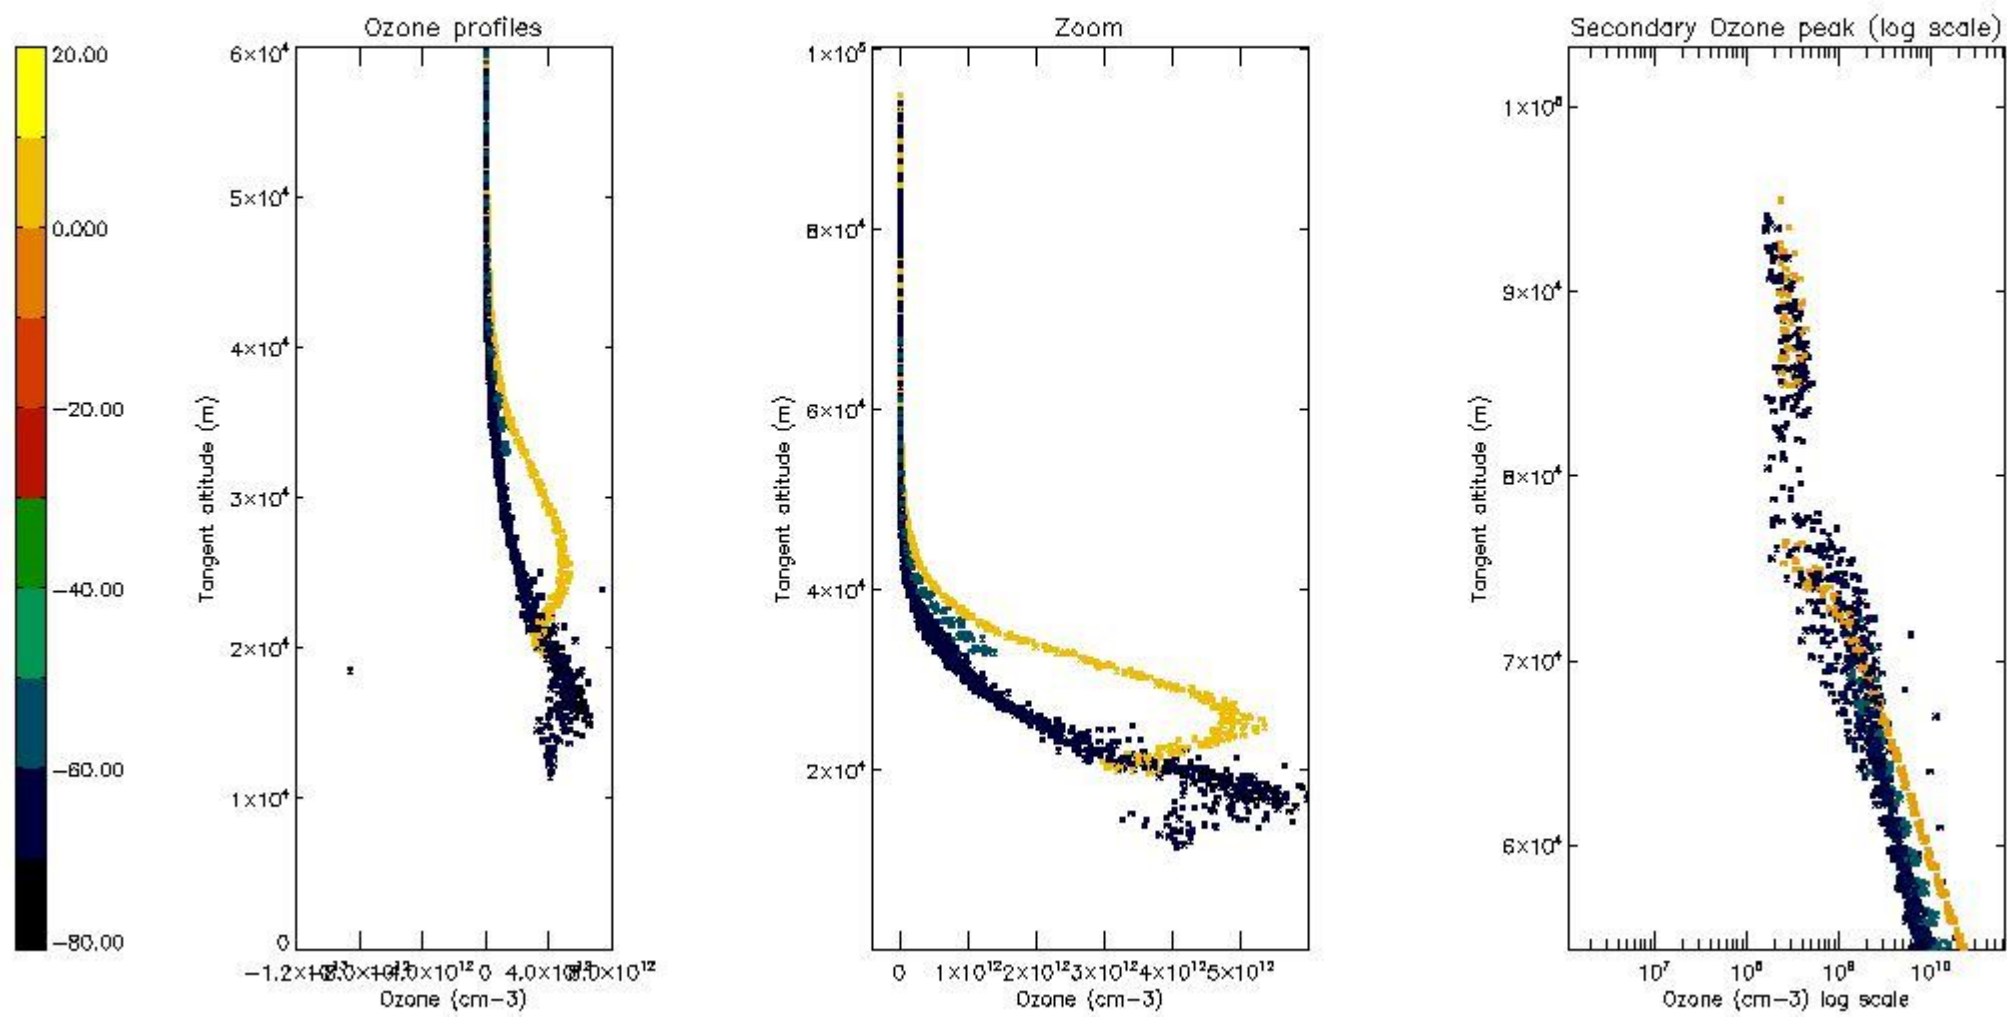

5.6 Plot NO₂ profiles for all STD (dark without errors)

The colorbar represents the latitude.