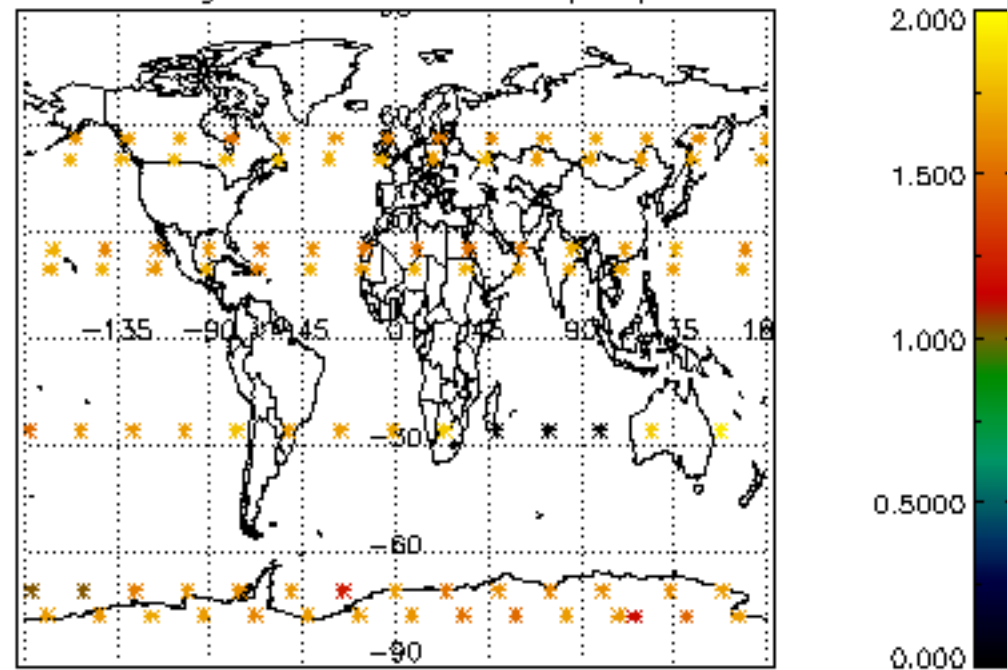

Percentage of datation errors per profile

Percentage of star falling outside central band per profile

Percentage of saturation errors per profile

Percentage of cosmic ray hits per profile

Percentage of datation errors per profile