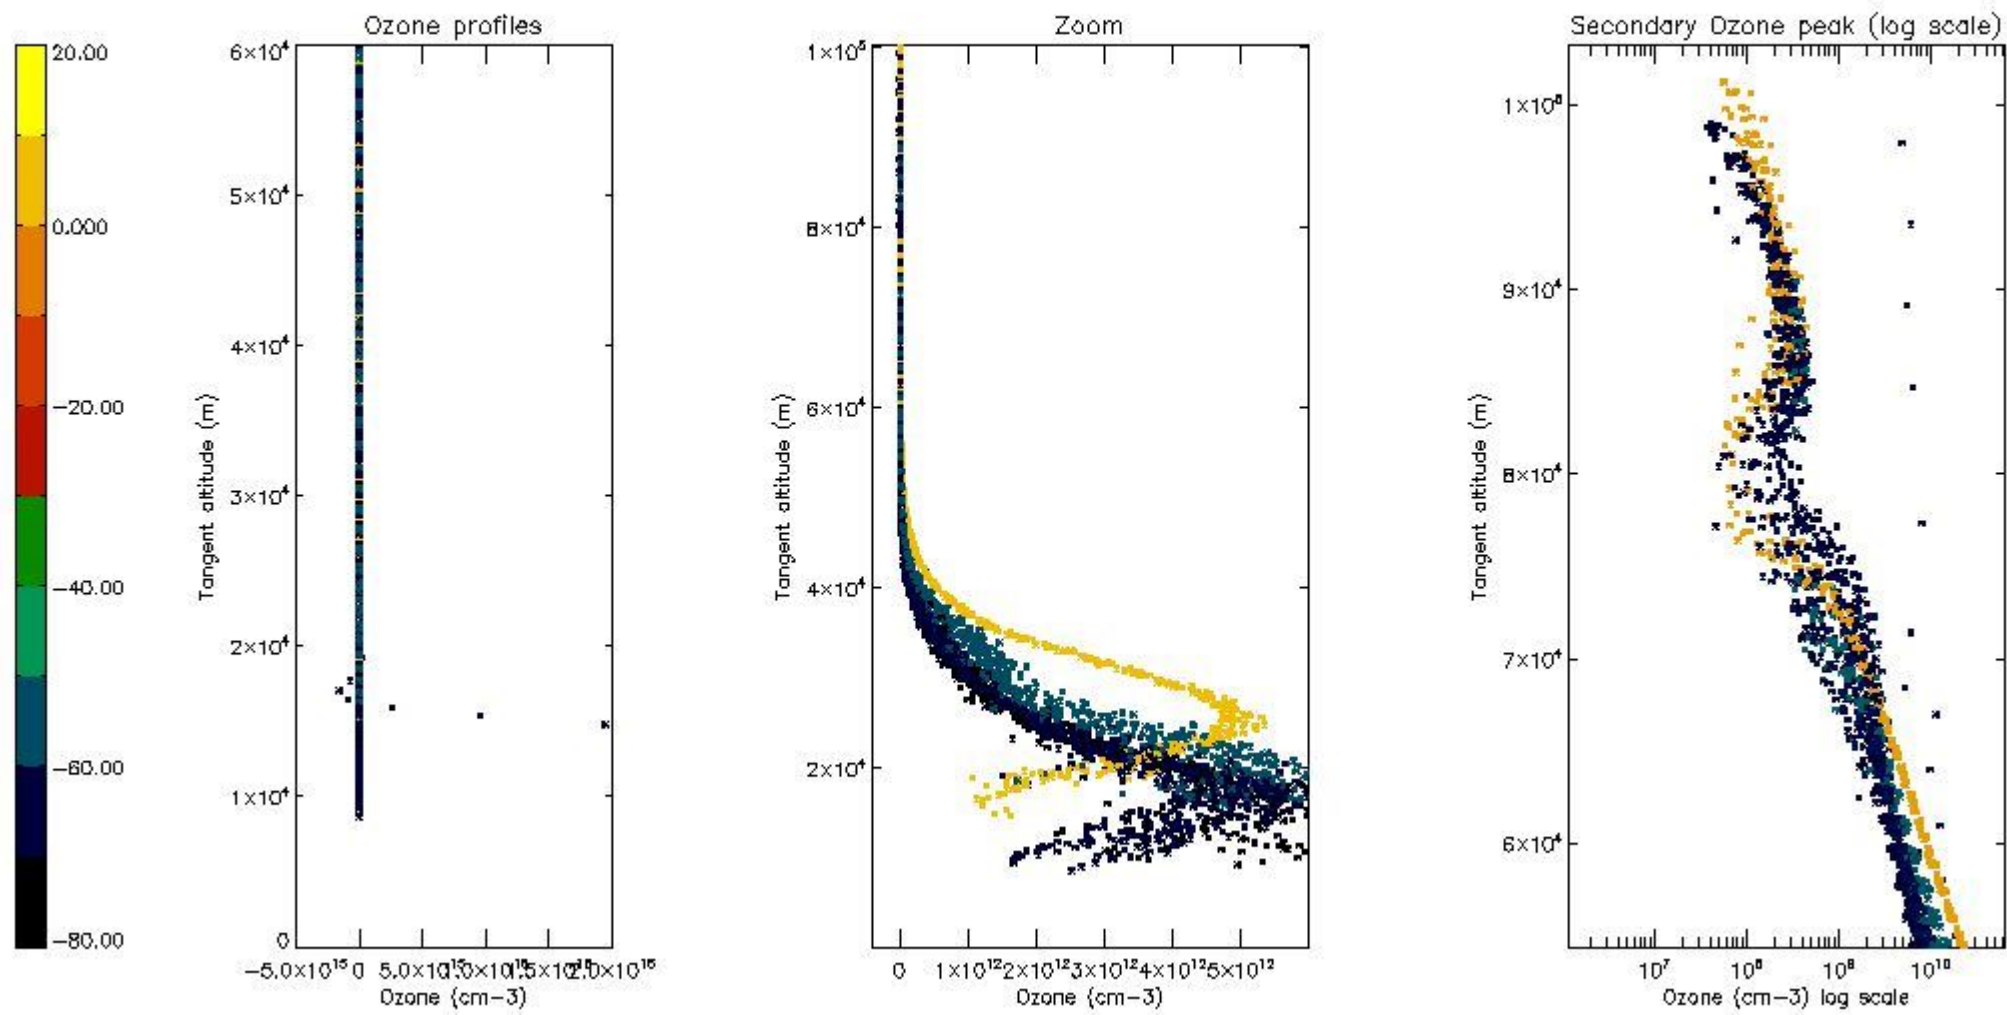

STD < 10	25
STD < 5	18

5.2 Plot ozone profiles for all STD (dark without errors)

The colorbar represents the latitude.

5.3 Plot ozone profiles where STD < 20% (dark without errors)

The colorbar represents the latitude.