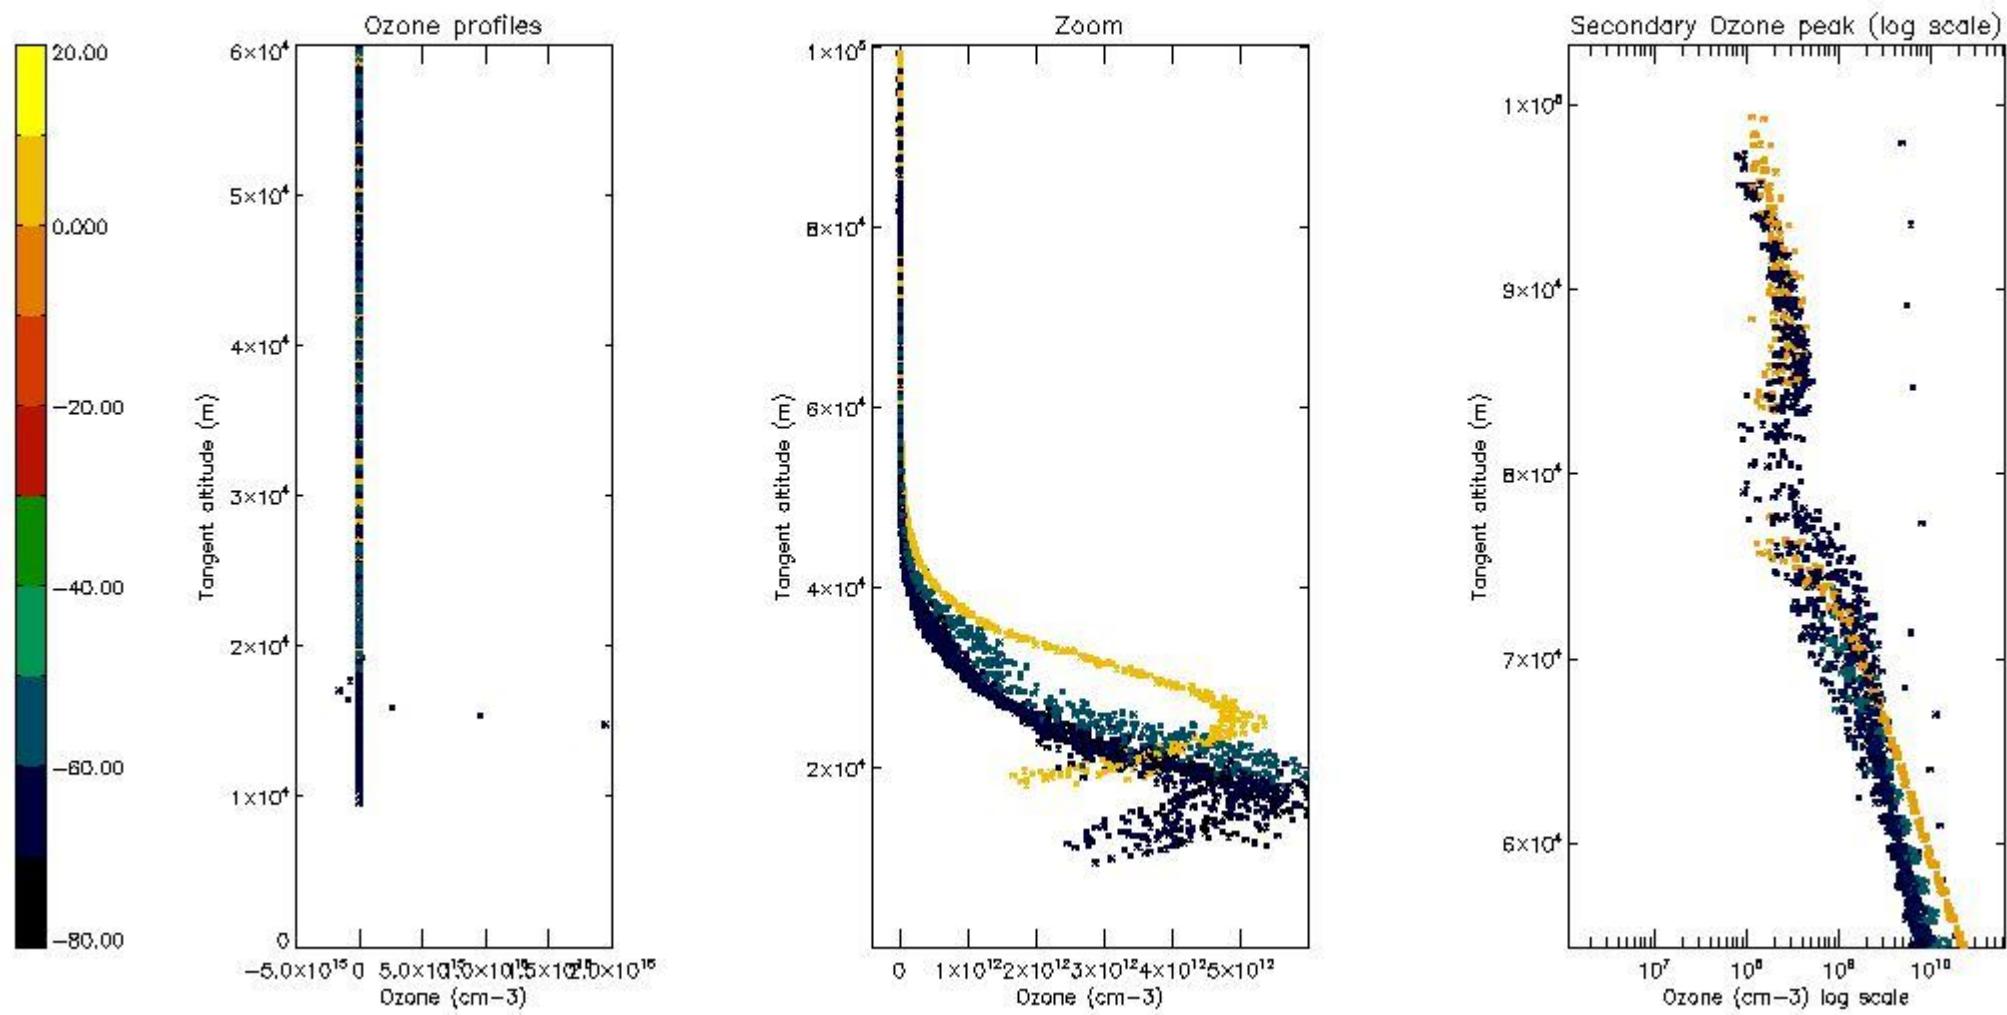

STD < 10	25
STD < 5	18

5.2 Plot ozone profiles for all STD (dark without errors)

The colorbar represents the latitude.

5.3 Plot ozone profiles where STD < 20% (dark without errors)

The colorbar represents the latitude.

5.4 Plot ozone profiles where STD < 10% (dark without errors)

The colorbar represents the latitude.

5.5 Plot ozone profiles where $STD < 5\%$ (dark without errors)

The colorbar represents the latitude.

5.6 Plot NO₂ profiles for all STD (dark without errors)

The colorbar represents the latitude.

5.7 Plot NO3 profiles for all STD (dark without errors)

The colorbar represents the latitude.

5.8 Plot H2O profiles for all STD (only for occultations of stars 1,2,3,4,13,14,16,26,63 dark without errors)