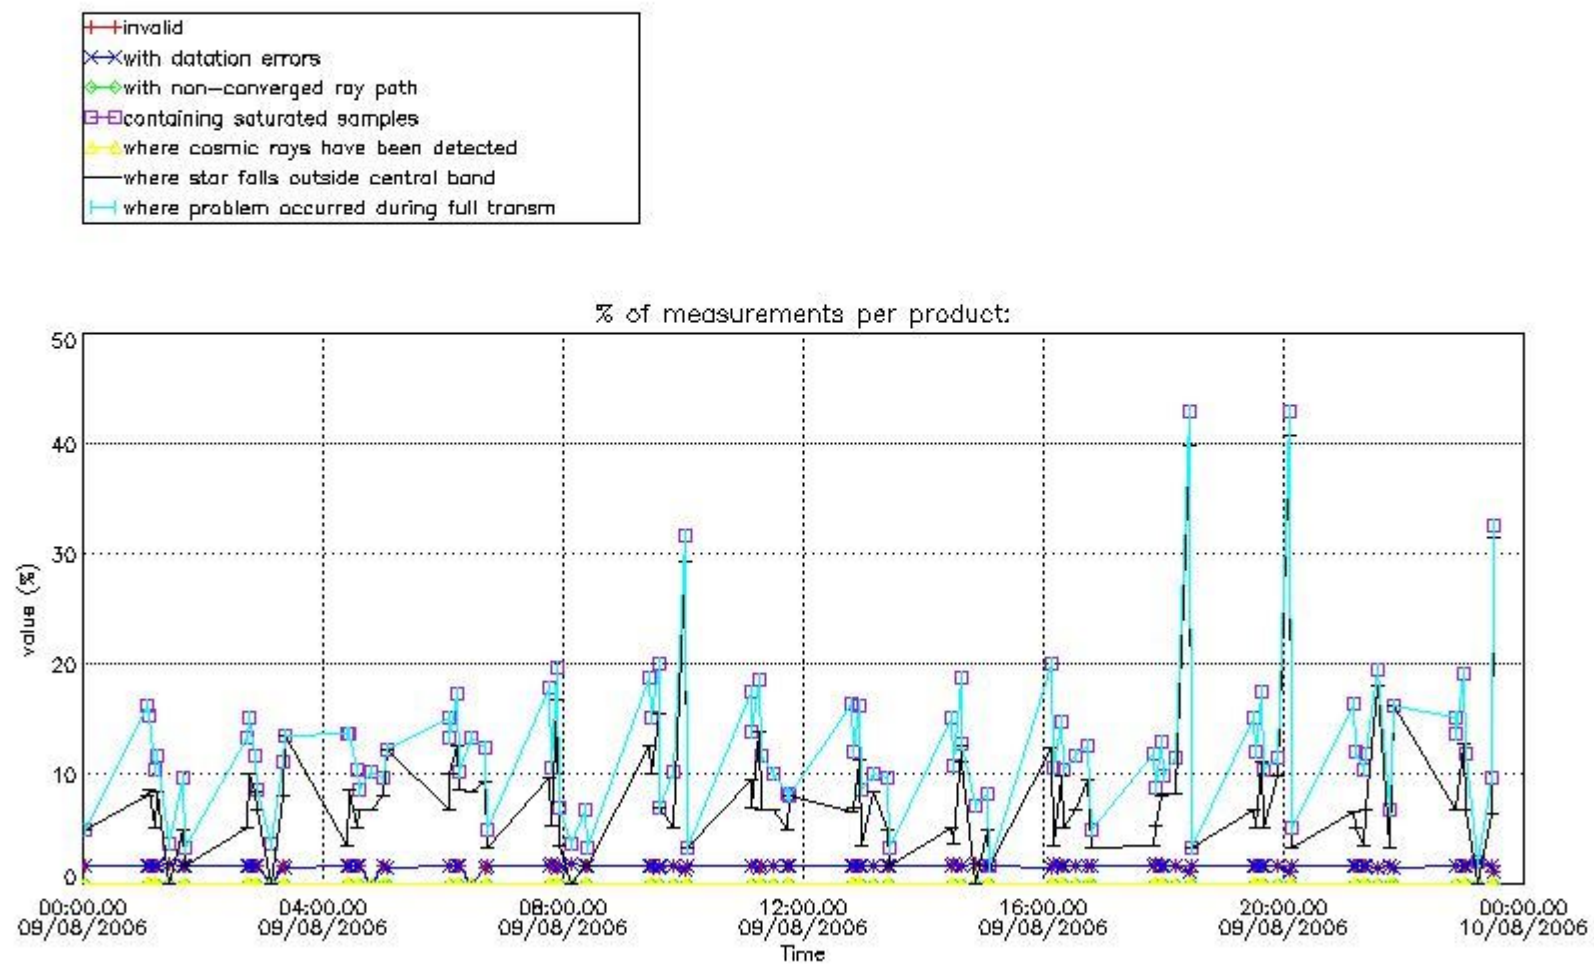

3.1 Plot quality information per product (time dependant)

3.2 Plot quality information per product (world map)

Percentage of flagged data per O3 profile

Percentage of flagged data per H2O profile

Percentage of flagged data per NO2 profile

Percentage of flagged data per NO3 profile

4. Level 1 quality information per product

In this section it is plotted some information contained in the Quality Summary data set of the level 2 products that comes from the level 1b processing. Products without errors (error flag in the MPH set to "0") are used.

4.1 Plot quality information per product (time dependant) coming from level 1b processing

4.1.1 Plot level 1 quality information per product (time dependant): ENVISAT ASCENDING passes

4.1.2 Plot level 1 quality information per product (time dependant): ENVI SAT DESCENDING passes

5. Trace gas profiles

5.1 Ozone statistics based on quality of products

The final quality of the products can be "measured" using the STD (Standard Deviation) attached to every point profile. This information is written to the parameter GOM_NL__2P/NL_LOCAL_SPECIES_DENSITY/o3_std of the level 2 products. The table below shows the statistics for given STD ranges.