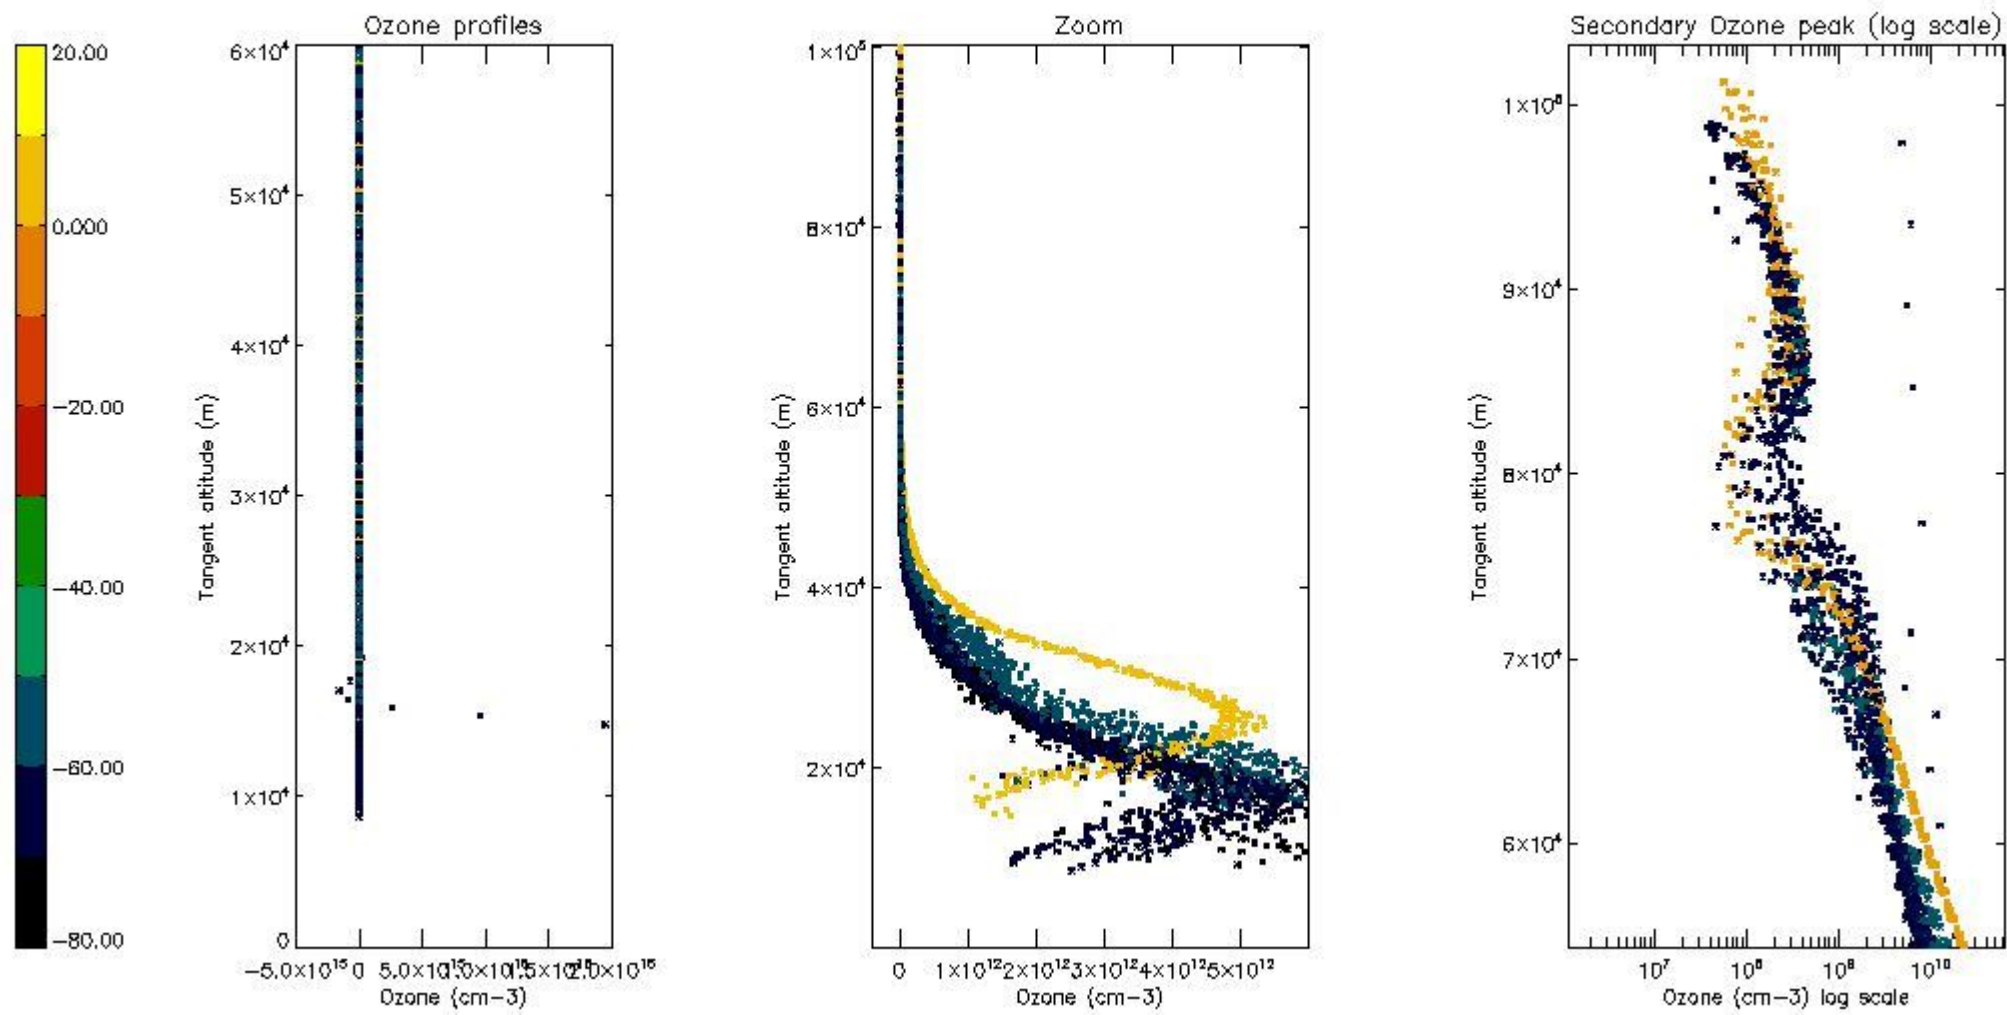

STD < 10	25
STD < 5	18

5.2 Plot ozone profiles for all STD (dark without errors)

The colorbar represents the latitude.

5.3 Plot ozone profiles where STD < 20% (dark without errors)

The colorbar represents the latitude.

5.4 Plot ozone profiles where STD < 10% (dark without errors)

The colorbar represents the latitude.

5.5 Plot ozone profiles where $STD < 5\%$ (dark without errors)

The colorbar represents the latitude.

5.6 Plot NO₂ profiles for all STD (dark without errors)

The colorbar represents the latitude.

5.7 Plot NO3 profiles for all STD (dark without errors)

The colorbar represents the latitude.

5.8 Plot H2O profiles for all STD (only for occultations of stars 1,2,3,4,13,14,16,26,63 dark without errors)