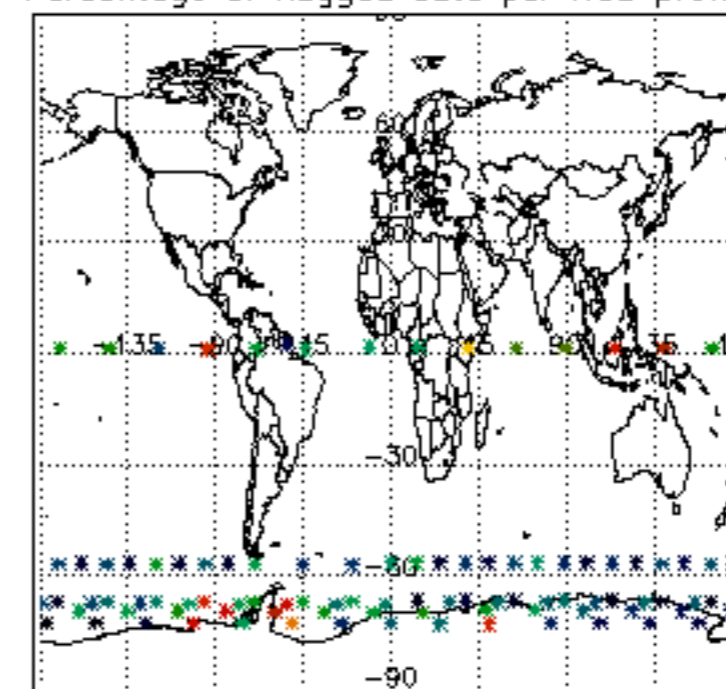

Percentage of flagged data per NO3 profile