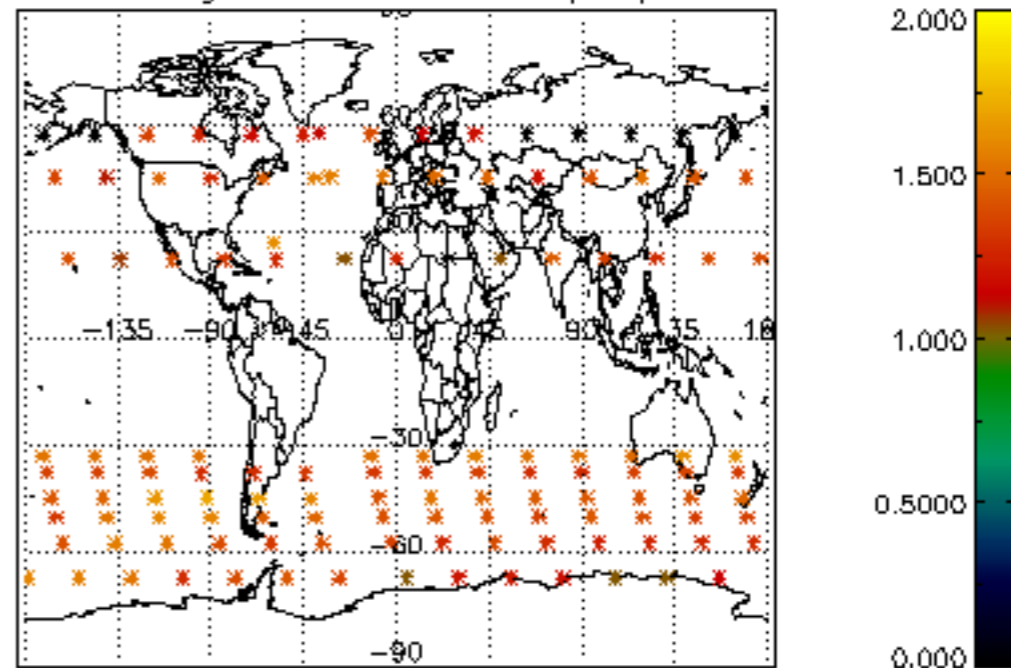

Percentage of flagged data per NO3 profile

Percentage of cosmic ray hits per profile

Percentage of datation errors per profile

Percentage of star falling outside central band per profile

Percentage of saturation errors per profile