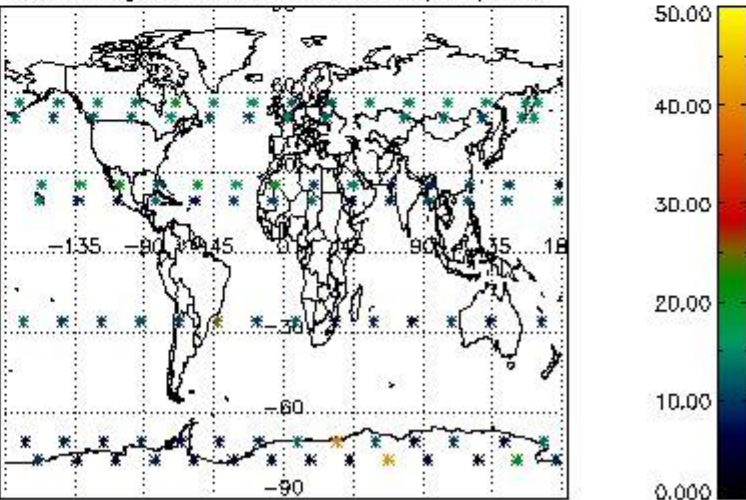

4.2 Plot quality information per product coming from level 1b processing (world map)

4.2.1 Plot level 1 quality information per product (world map): ENVISAT ASCENDING passes

4.2.2 Plot level 1 quality information per product (world map): ENVISAT DESCENDING passes

Percentage of cosmic ray hits per profile

Percentage of datation errors per profile

Percentage of star falling outside central band per profile

Percentage of saturation errors per profile

5. Trace gas profiles