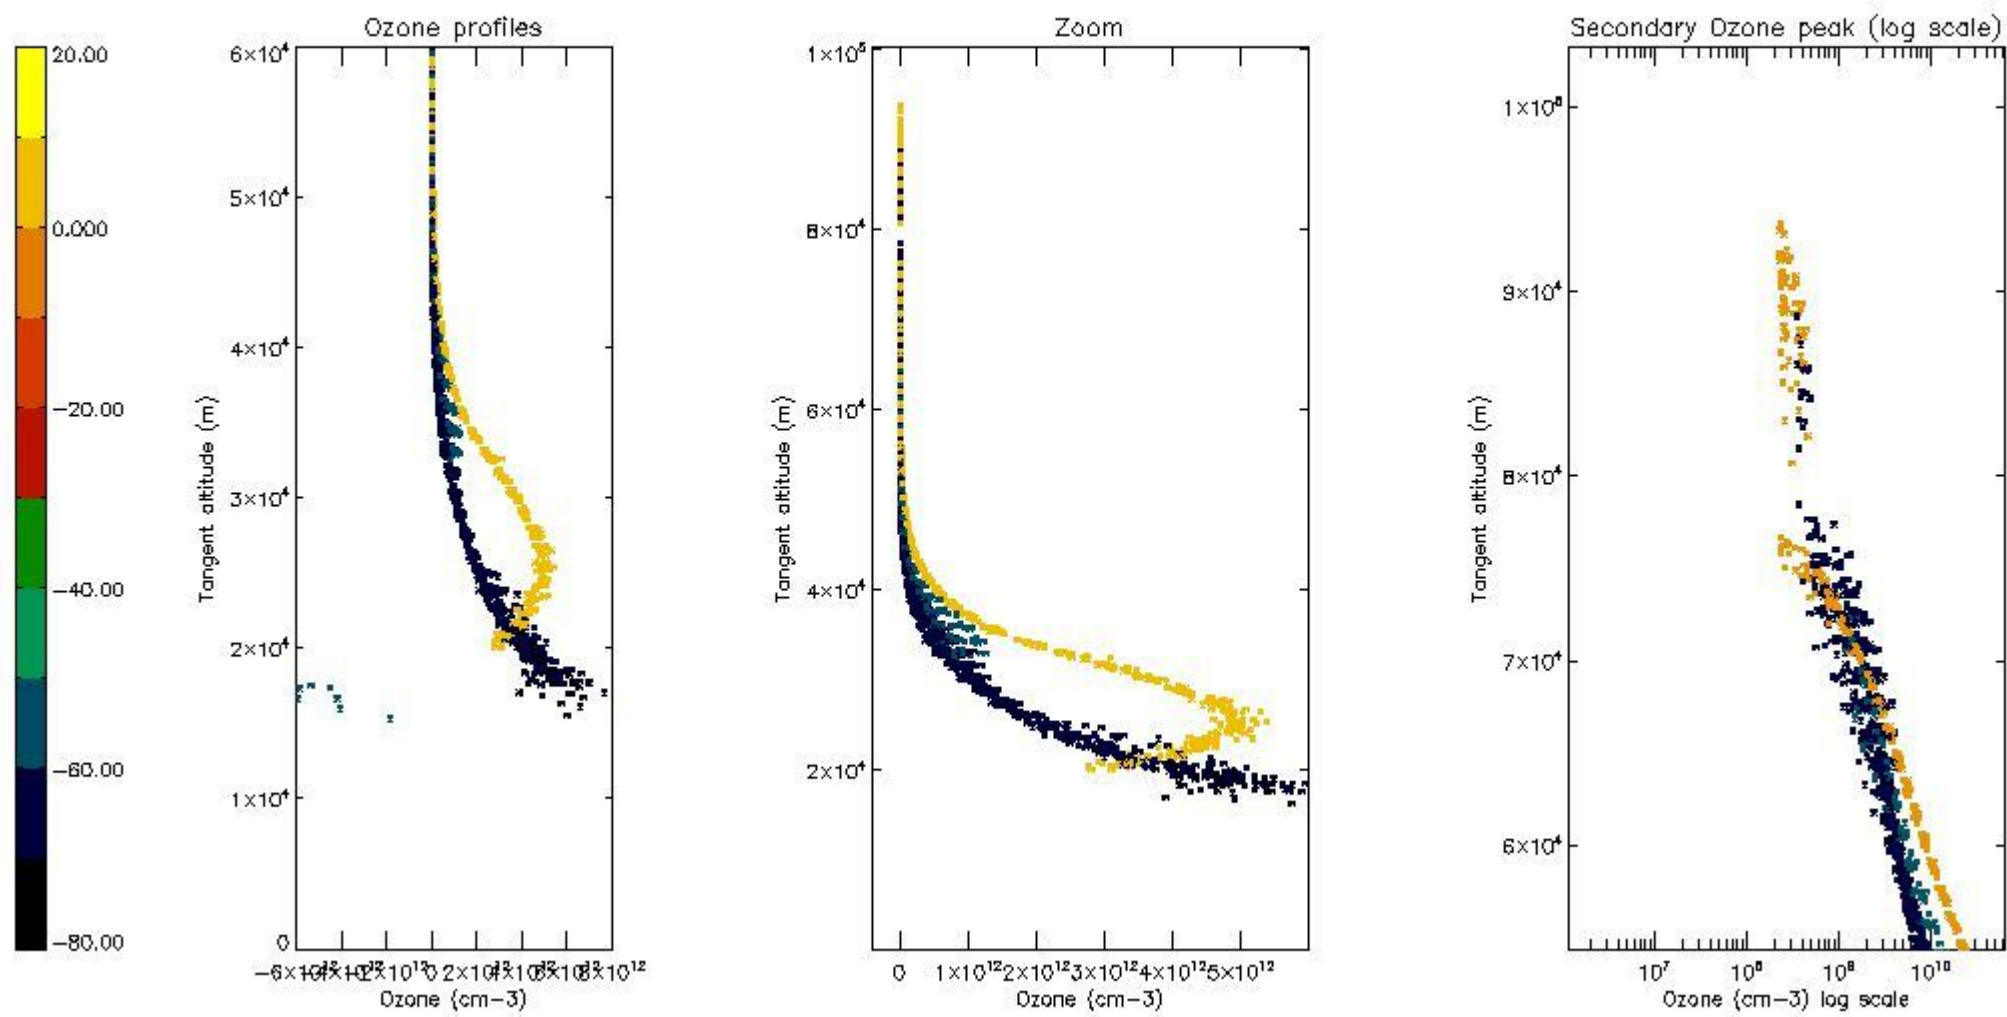

5.6 Plot NO₂ profiles for all STD (dark without errors)

The colorbar represents the latitude.