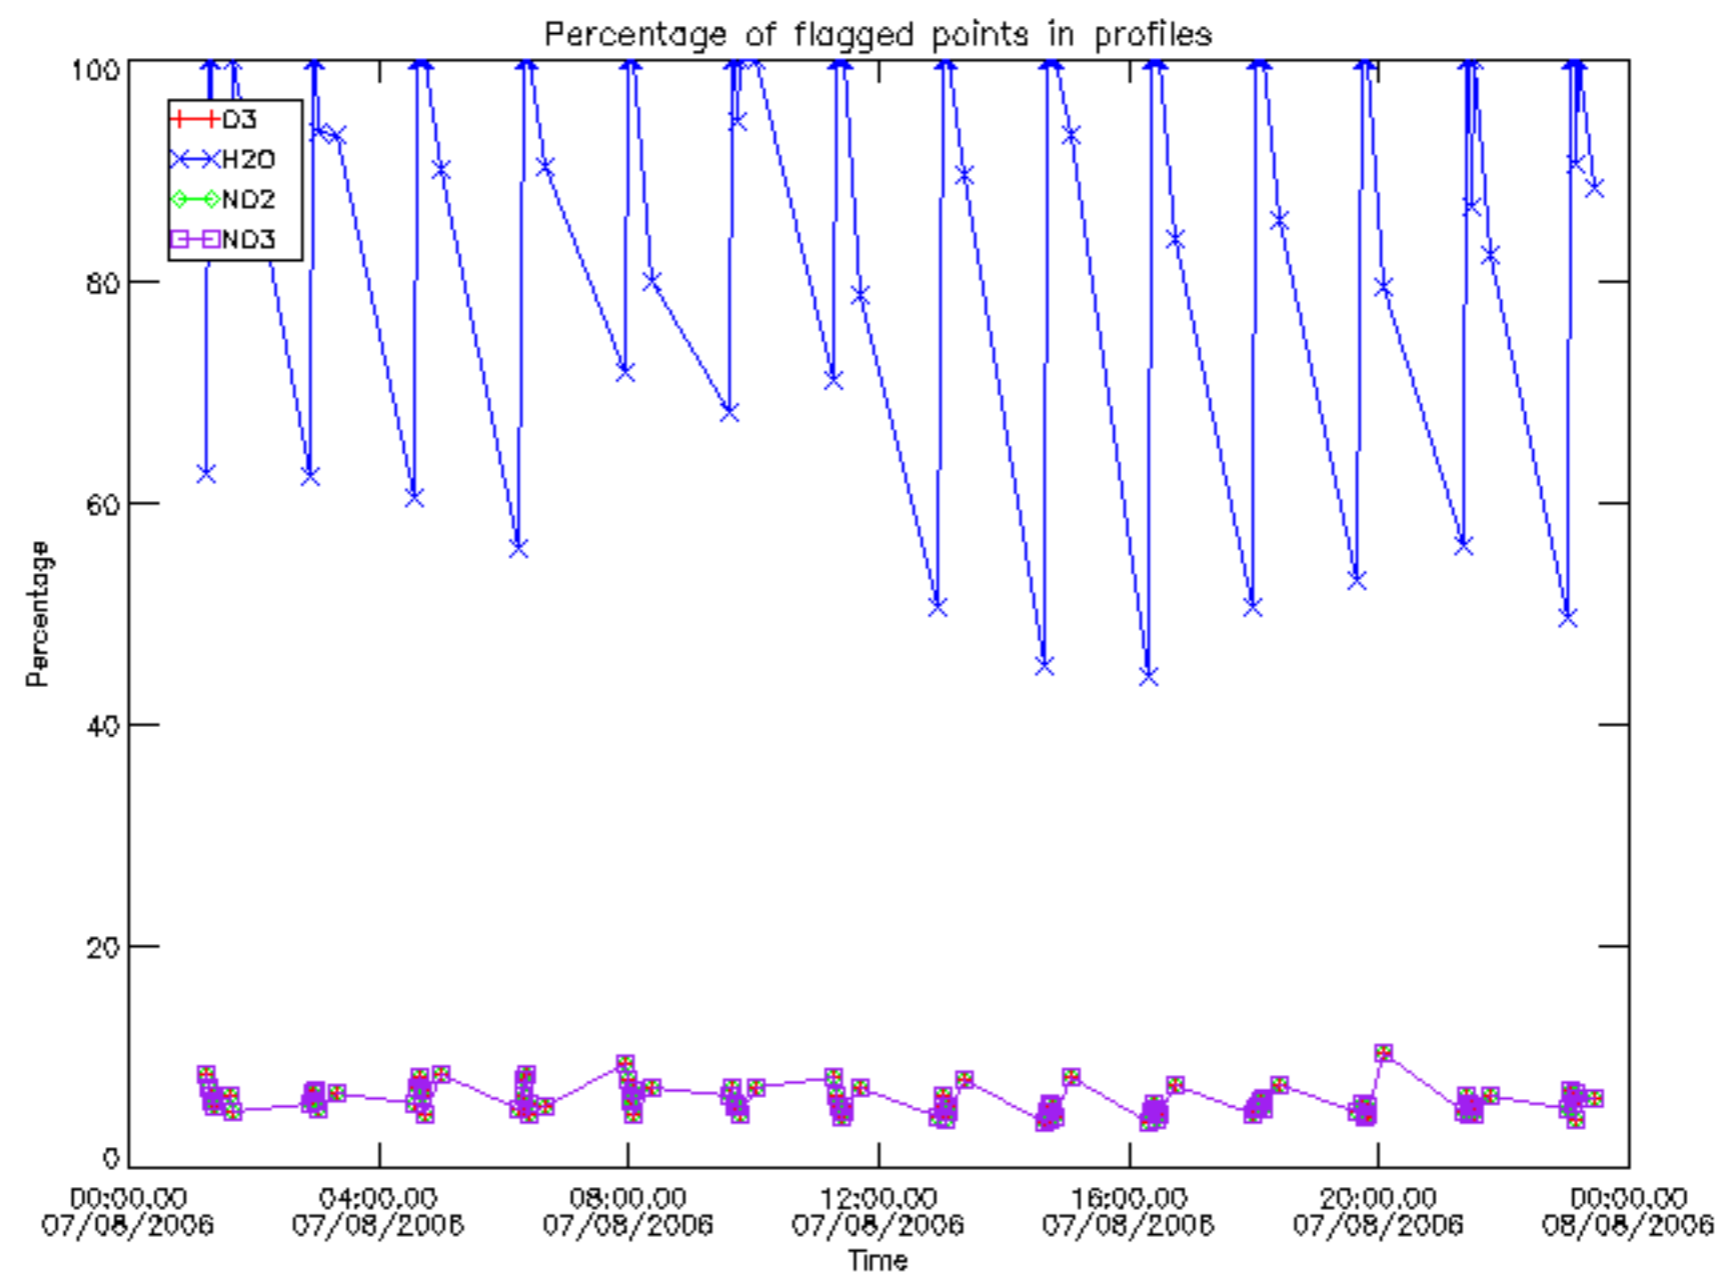

Percentage of flagged data per D3 profile

Percentage of flagged data per H2O profile