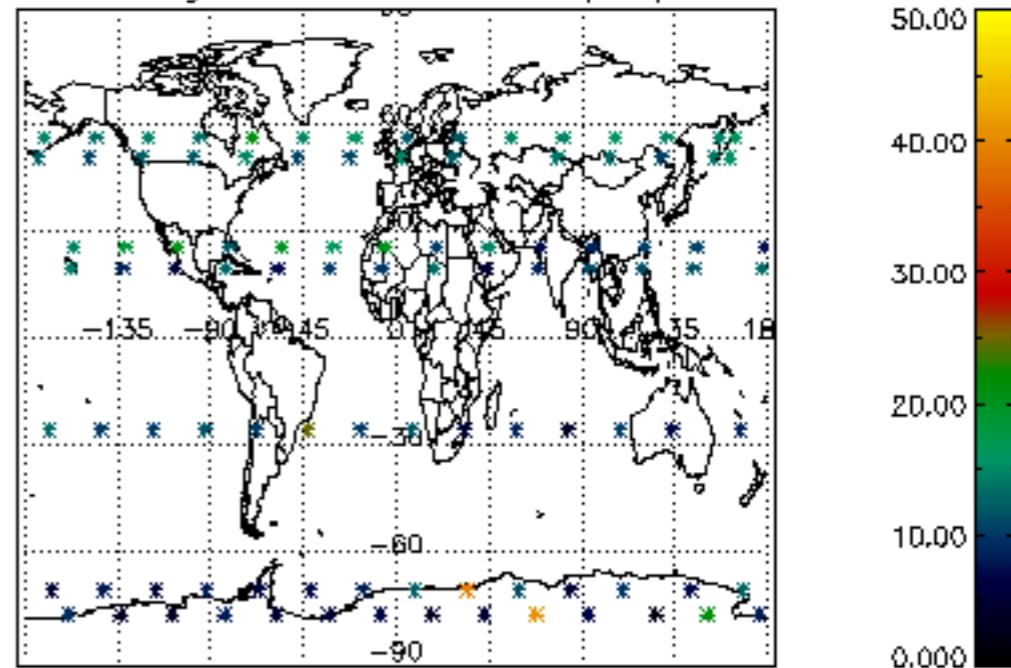

Percentage of saturation errors per profile