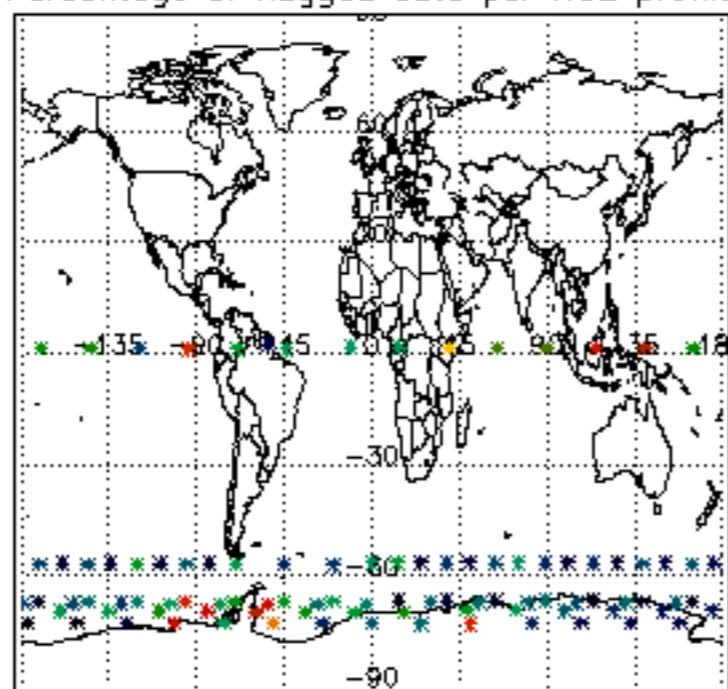

Percentage of flagged data per NO2 profile