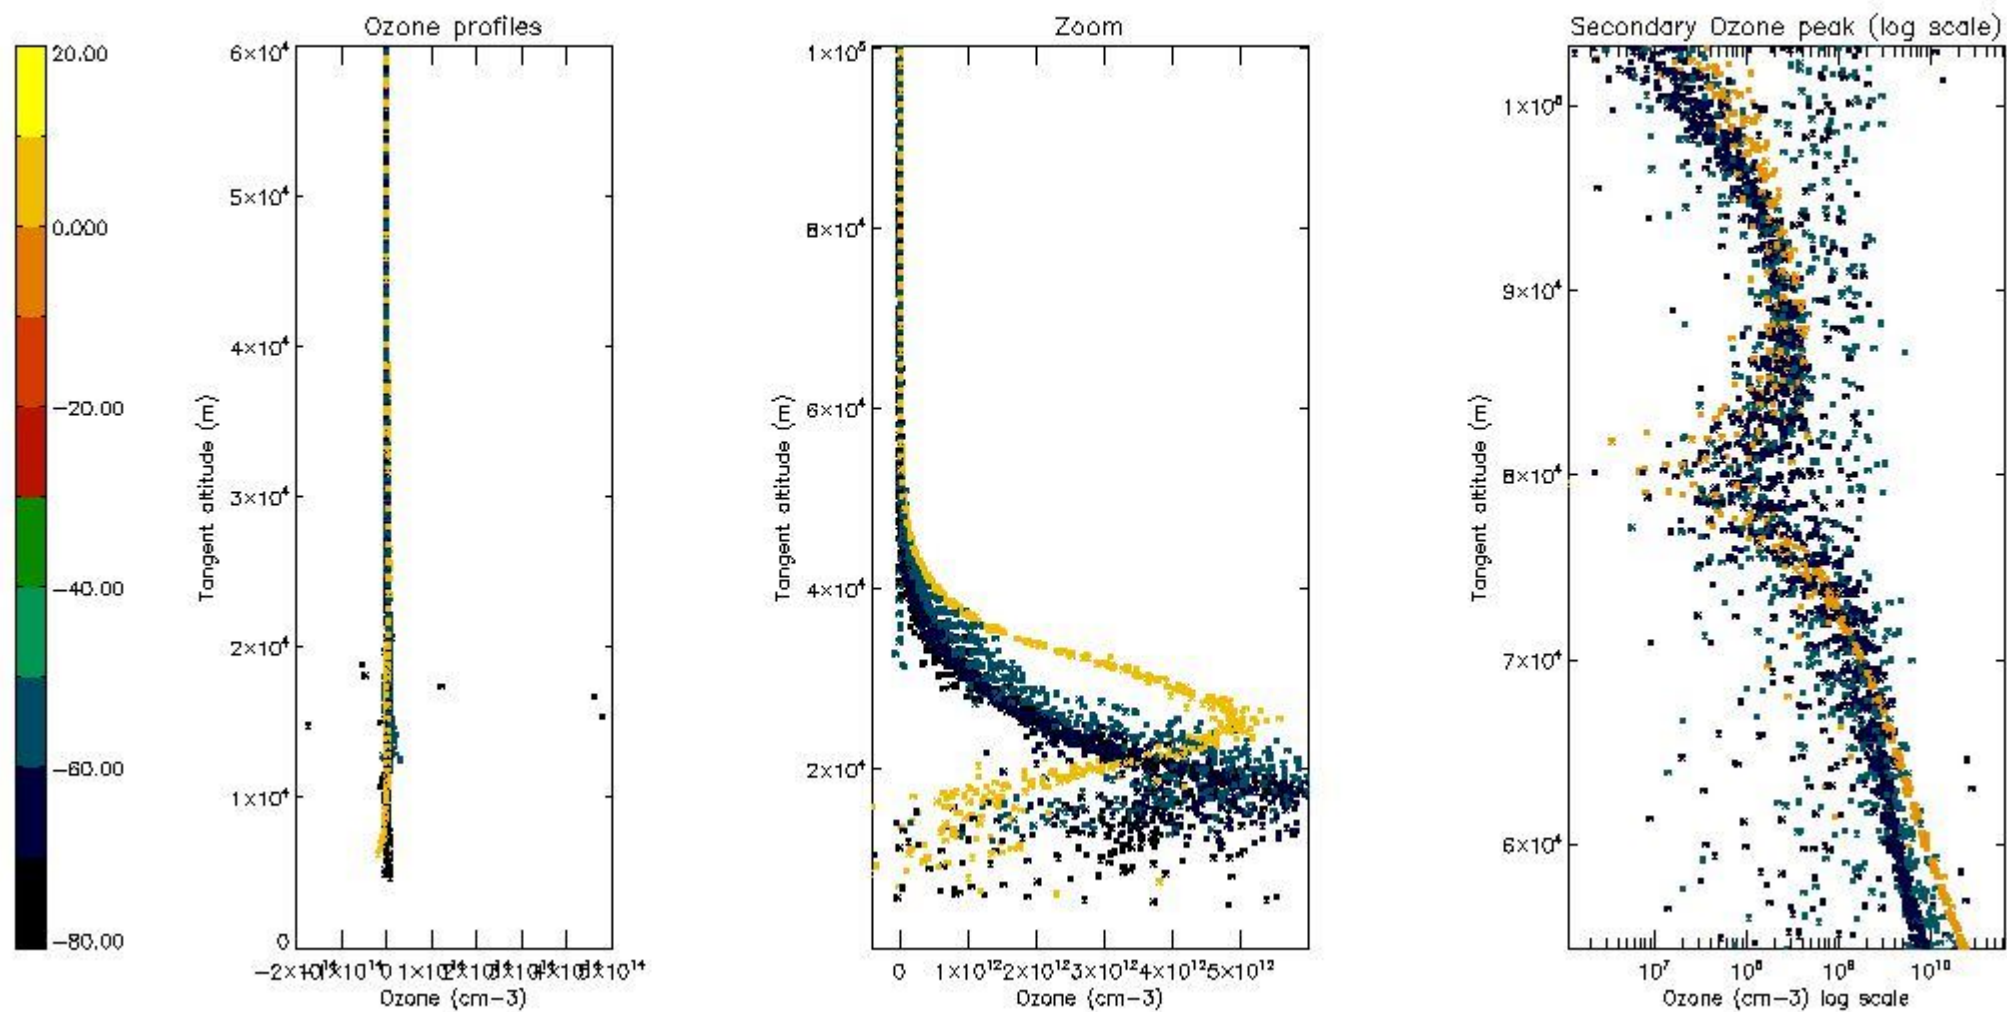

STD < 10	23
STD < 5	18

5.2 Plot ozone profiles for all STD (dark without errors)

The colorbar represents the latitude.

5.3 Plot ozone profiles where STD < 20% (dark without errors)

The colorbar represents the latitude.