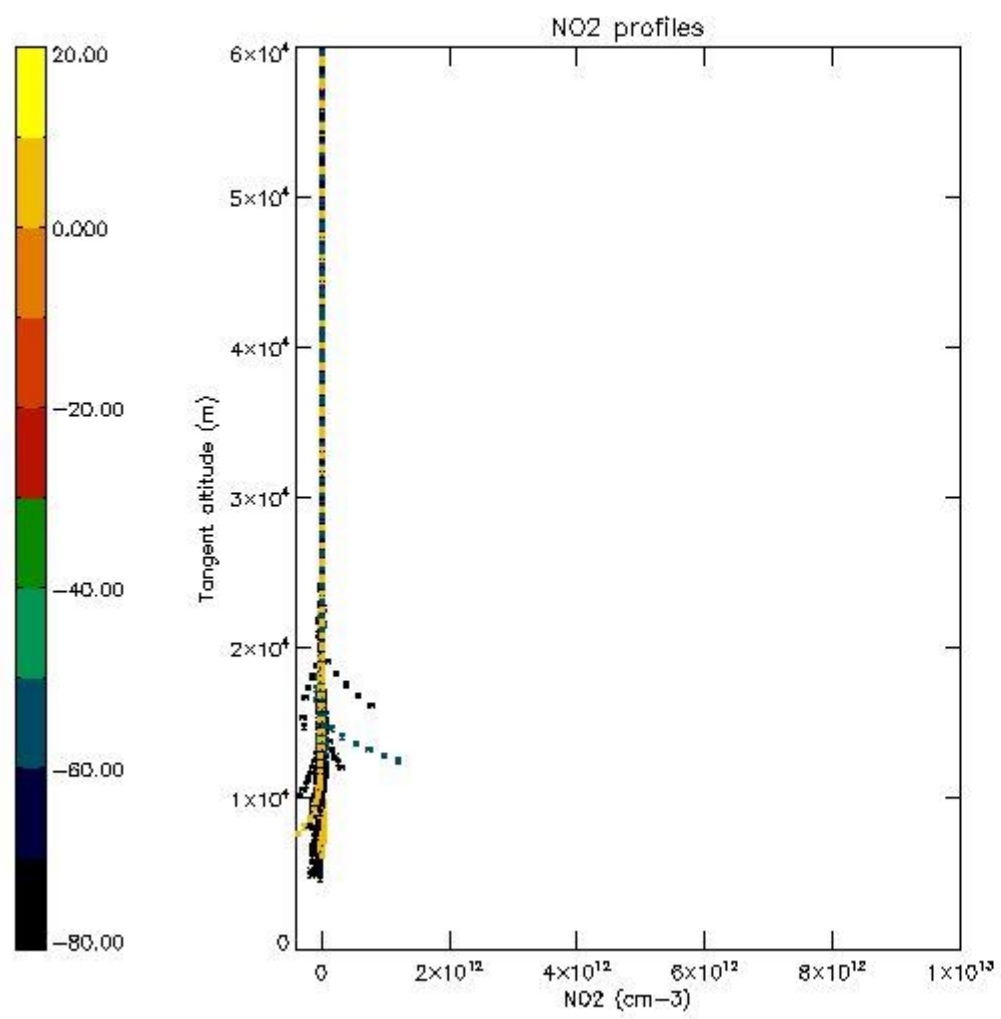

5.7 Plot NO3 profiles for all STD (dark without errors)

The colorbar represents the latitude.