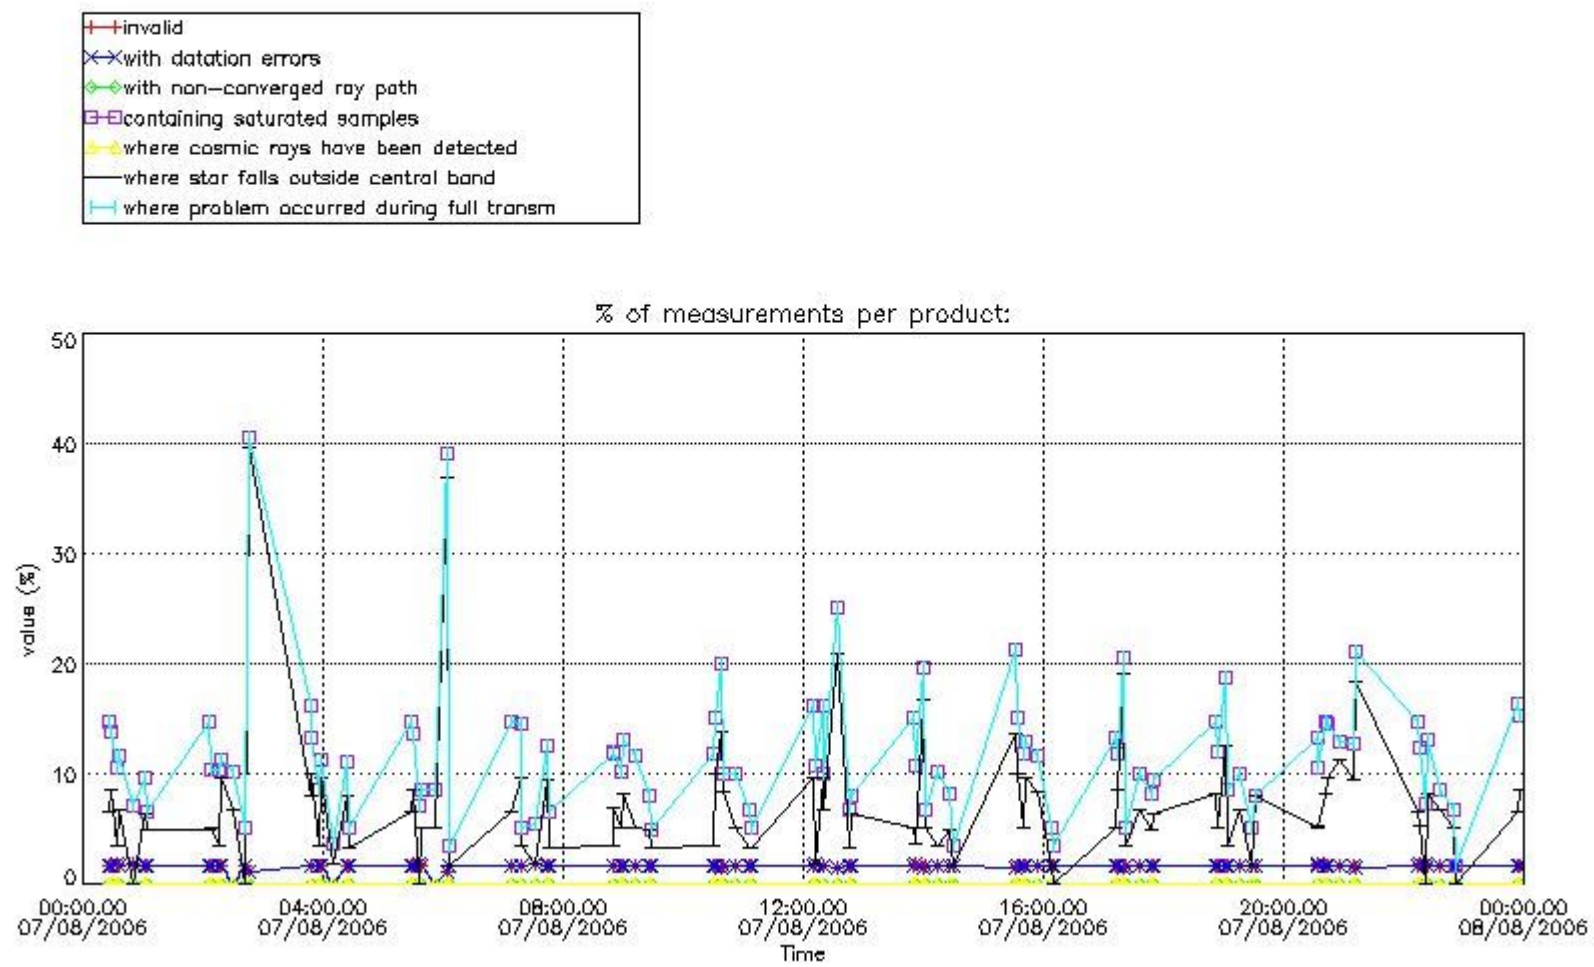

4.2 Plot quality information per product coming from level 1b processing (world map)

4.2.1 Plot level 1 quality information per product (world map): ENVISAT ASCENDING passes