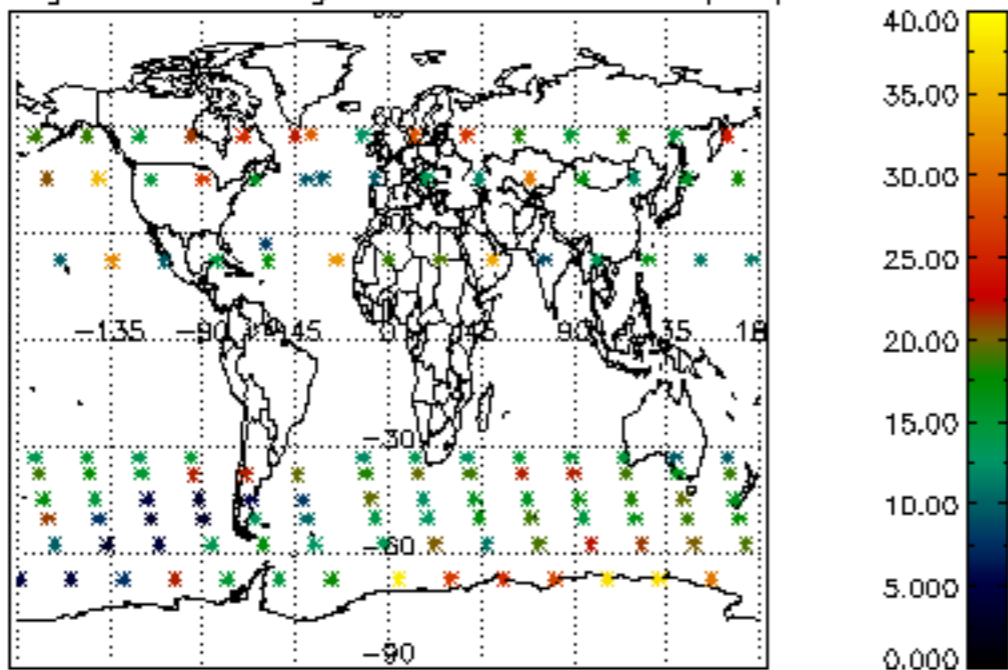

Percentage of cosmic ray hits per profile

Percentage of star falling outside central band per profile