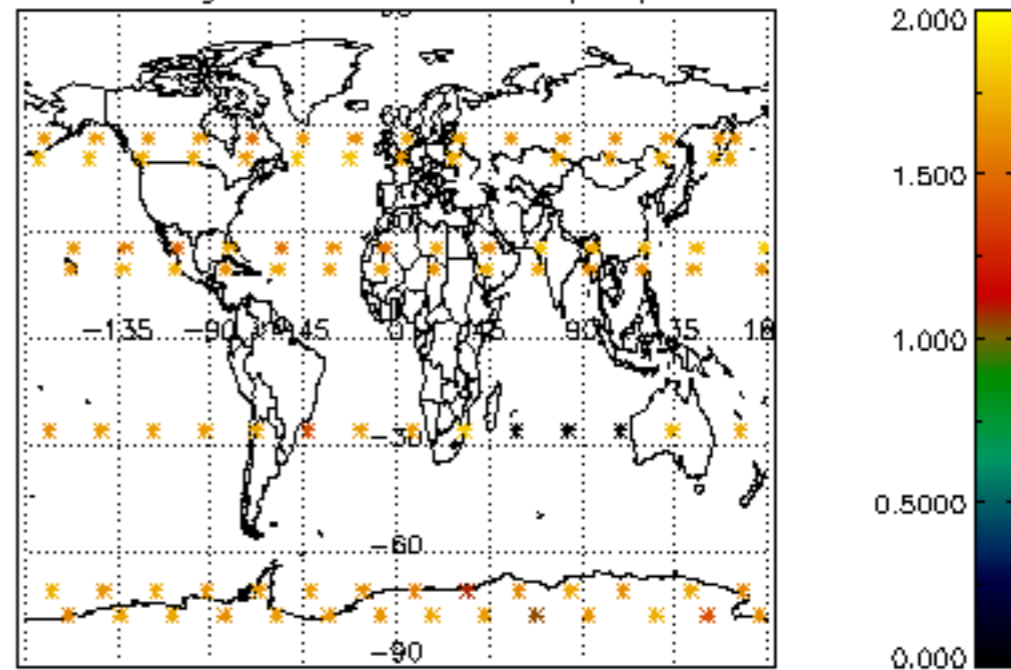

Percentage of datation errors per profile

Percentage of star falling outside central band per profile

Percentage of saturation errors per profile

Percentage of cosmic ray hits per profile

Percentage of datation errors per profile