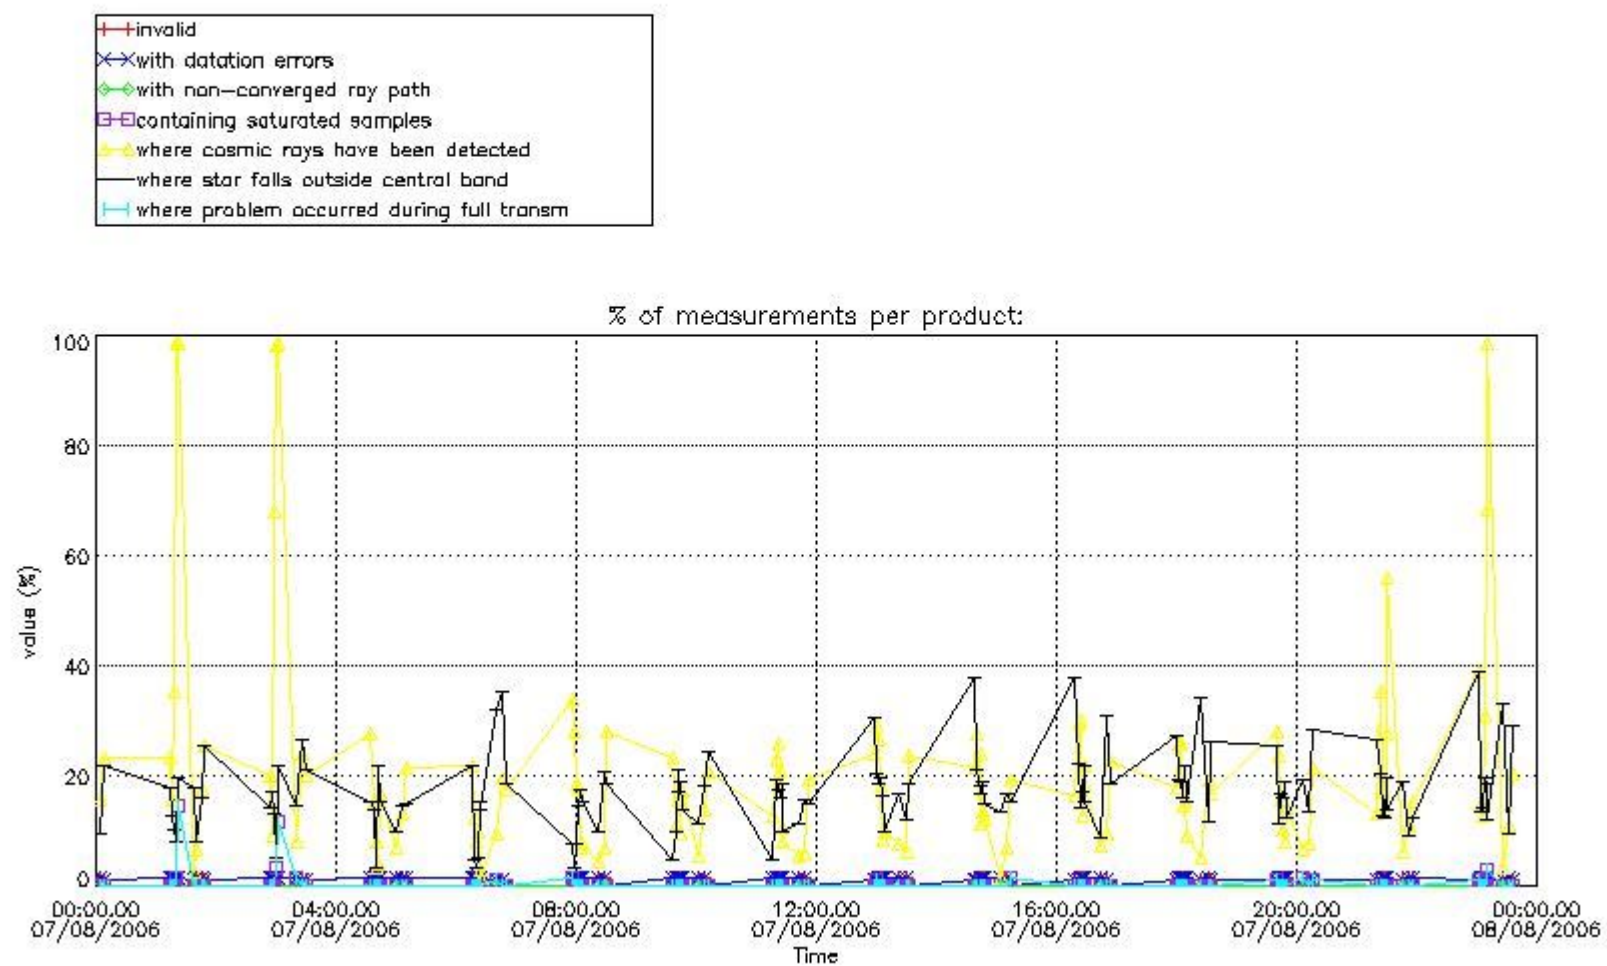

[6. Auxiliary Data Files used for the production reported in section 2](#)

This report presents the daily analysis on parameters extracted from GOMOS level 2 data (GOM_NL__2P). It is intended to monitor some important parameters that will impact the quality of these products. A list of level 2 products (and content) that have arrived during the reporting day to the PCF is also given.

3.1 Plot quality information per product (time dependant)

3.2 Plot quality information per product (world map)

Percentage of flagged data per O3 profile

Percentage of flagged data per H2O profile

Percentage of flagged data per NO2 profile

Percentage of flagged data per NO3 profile

4. Level 1 quality information per product

In this section it is plotted some information contained in the Quality Summary data set of the level 2 products that comes from the level 1b processing. Products without errors (error flag in the MPH set to "0") are used.

4.1 Plot quality information per product (time dependant) coming from level 1b processing

4.1.1 Plot level 1 quality information per product (time dependant): ENVISAT ASCENDING passes

4.1.2 Plot level 1 quality information per product (time dependant): ENVI SAT DESCENDING passes