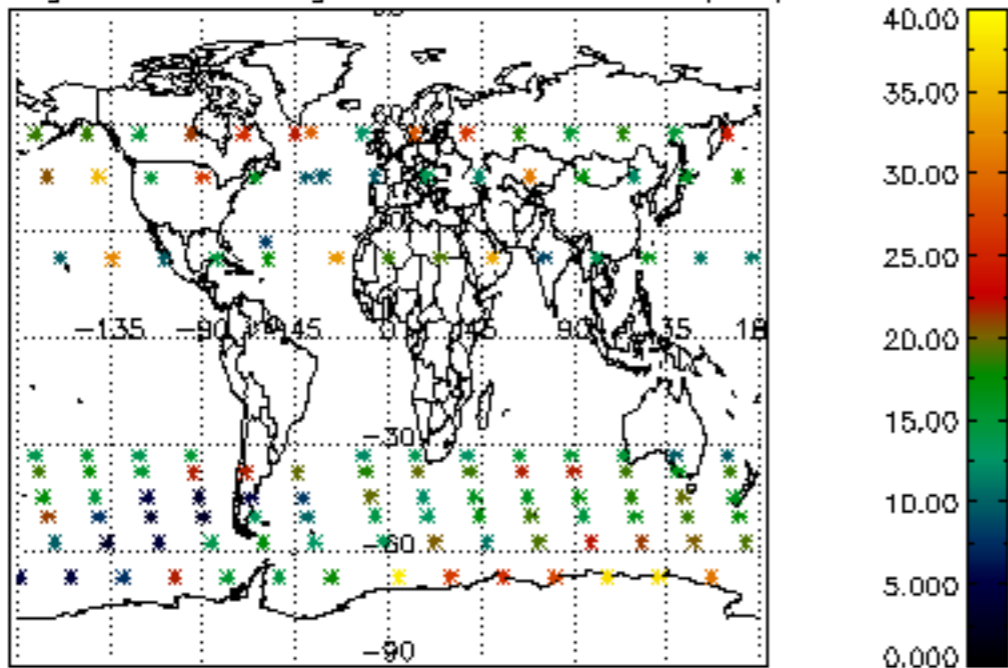

Percentage of flagged data per NO3 profile

Percentage of cosmic ray hits per profile

Percentage of datation errors per profile

Percentage of star falling outside central band per profile

Percentage of saturation errors per profile