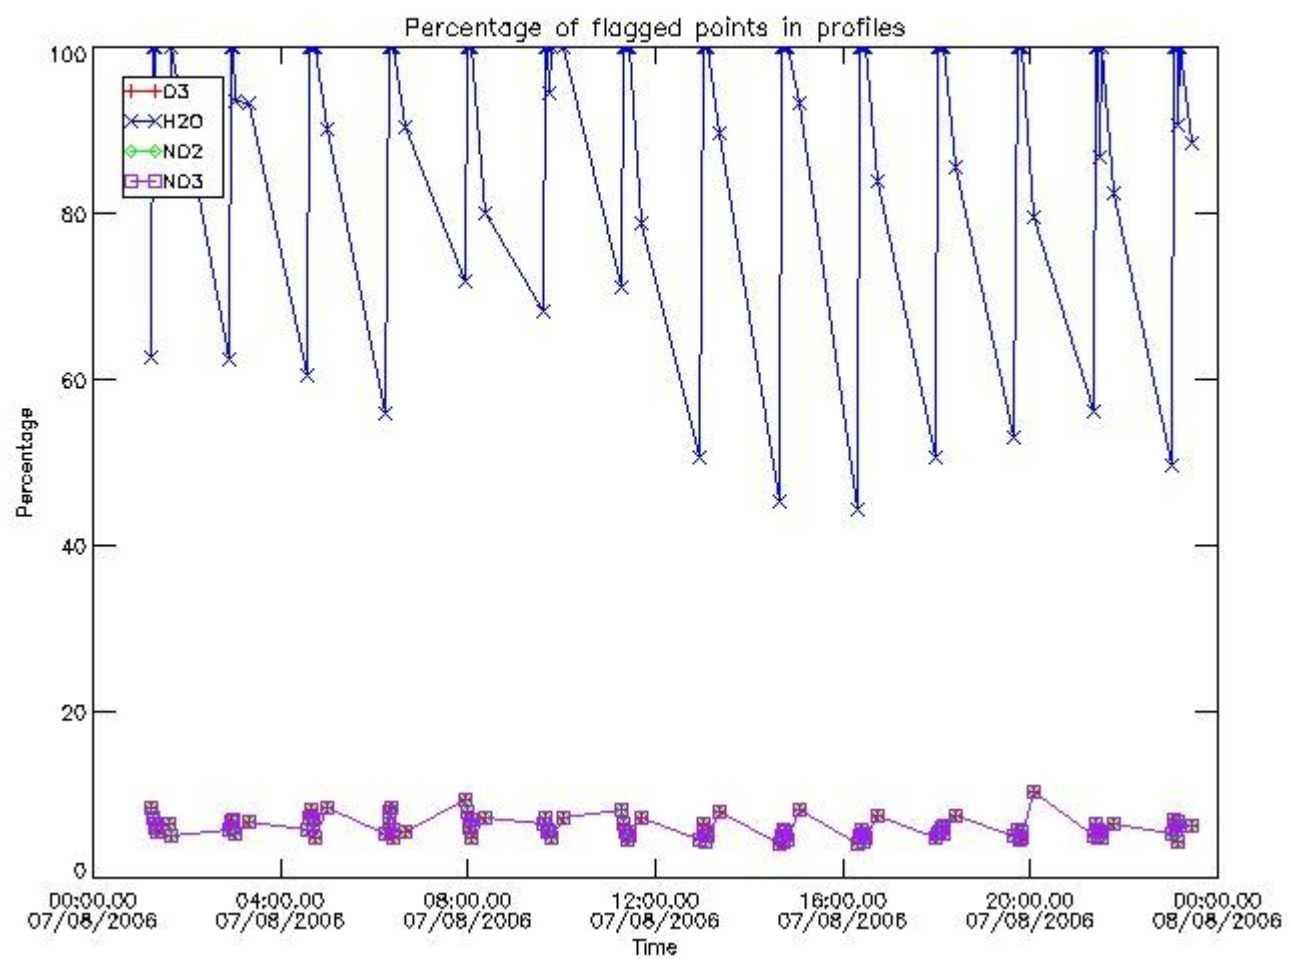

220	GOM_NL__2PRFIN20060807_230940_000000382050_00101_23201_0535.N1	07-AUG-2006 23:09:40	Dark	38.000	139	9Bet Lep	2.8330	5600.0	76	23201	No
221	GOM_NL__2PRFIN20060807_231056_000000332050_00101_23201_0536.N1	07-AUG-2006 23:10:56	Dark	33.000	177	1Zet CMa	3.0220	26000.	66	23201	No
222	GOM_NL__2PRFIN20060807_232629_000000492050_00102_23202_0521.N1	07-AUG-2006 23:26:29	Dark	48.500	9	Alp Eri	0.45300	24000.	97	23202	No
223	GOM_NL__2PRFIN20060807_233254_000000322050_00102_23202_0522.N1	07-AUG-2006 23:32:54	Straylight	32.000	148	Alp Tuc	2.8780	4100.0	64	23202	No
224	GOM_NL__2PRFIN20060807_233622_000000452050_00102_23202_0523.N1	07-AUG-2006 23:36:22	Straylight	44.500	31	Alp Gru	1.7340	15200.	89	23202	No
225	GOM_NL__2PRFIN20060807_235433_000000312050_00102_23202_0524.N1	07-AUG-2006 23:54:33	Bright	30.500	11	53Alp Aql	0.76500	8000.0	61	23202	No
226	GOM_NL__2PRFIN20060807_235610_000000302050_00102_23202_0525.N1	07-AUG-2006 23:56:10	Bright	29.500	168	17Zet Aql	2.9860	11000.	59	23202	No

3. Quality information per product

In this section it is plotted some information contained in the Quality Summary data set of the level 2 products. Only products in dark limb conditions and without errors (error flag in the MPH set to "0") are used.

3.1 Plot quality information per product (time dependant)

3.2 Plot quality information per product (world map)