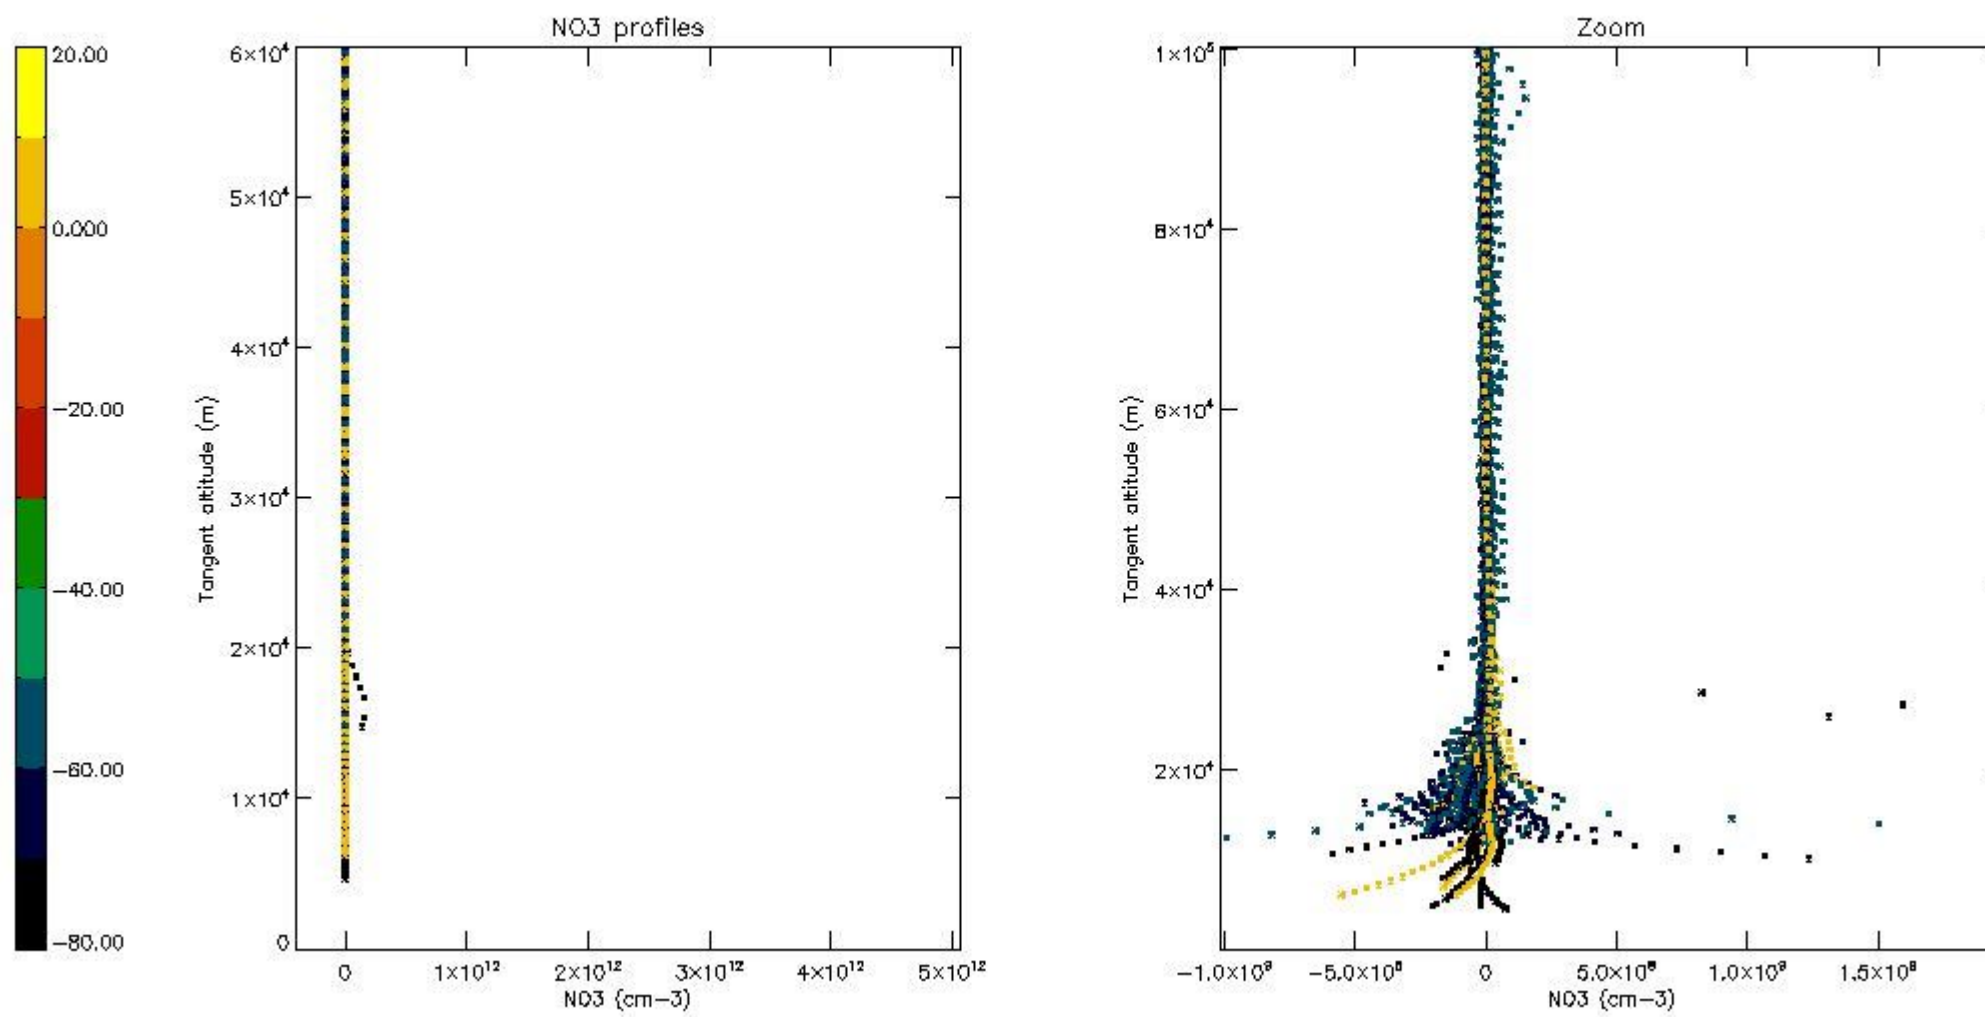

The colorbar represents the latitude.

5.7 Plot NO3 profiles for all STD (dark without errors)

The colorbar represents the latitude.

5.8 Plot H2O profiles for all STD (only for occultations of stars 1,2,3,4,13,14,16,26,63 dark without errors)