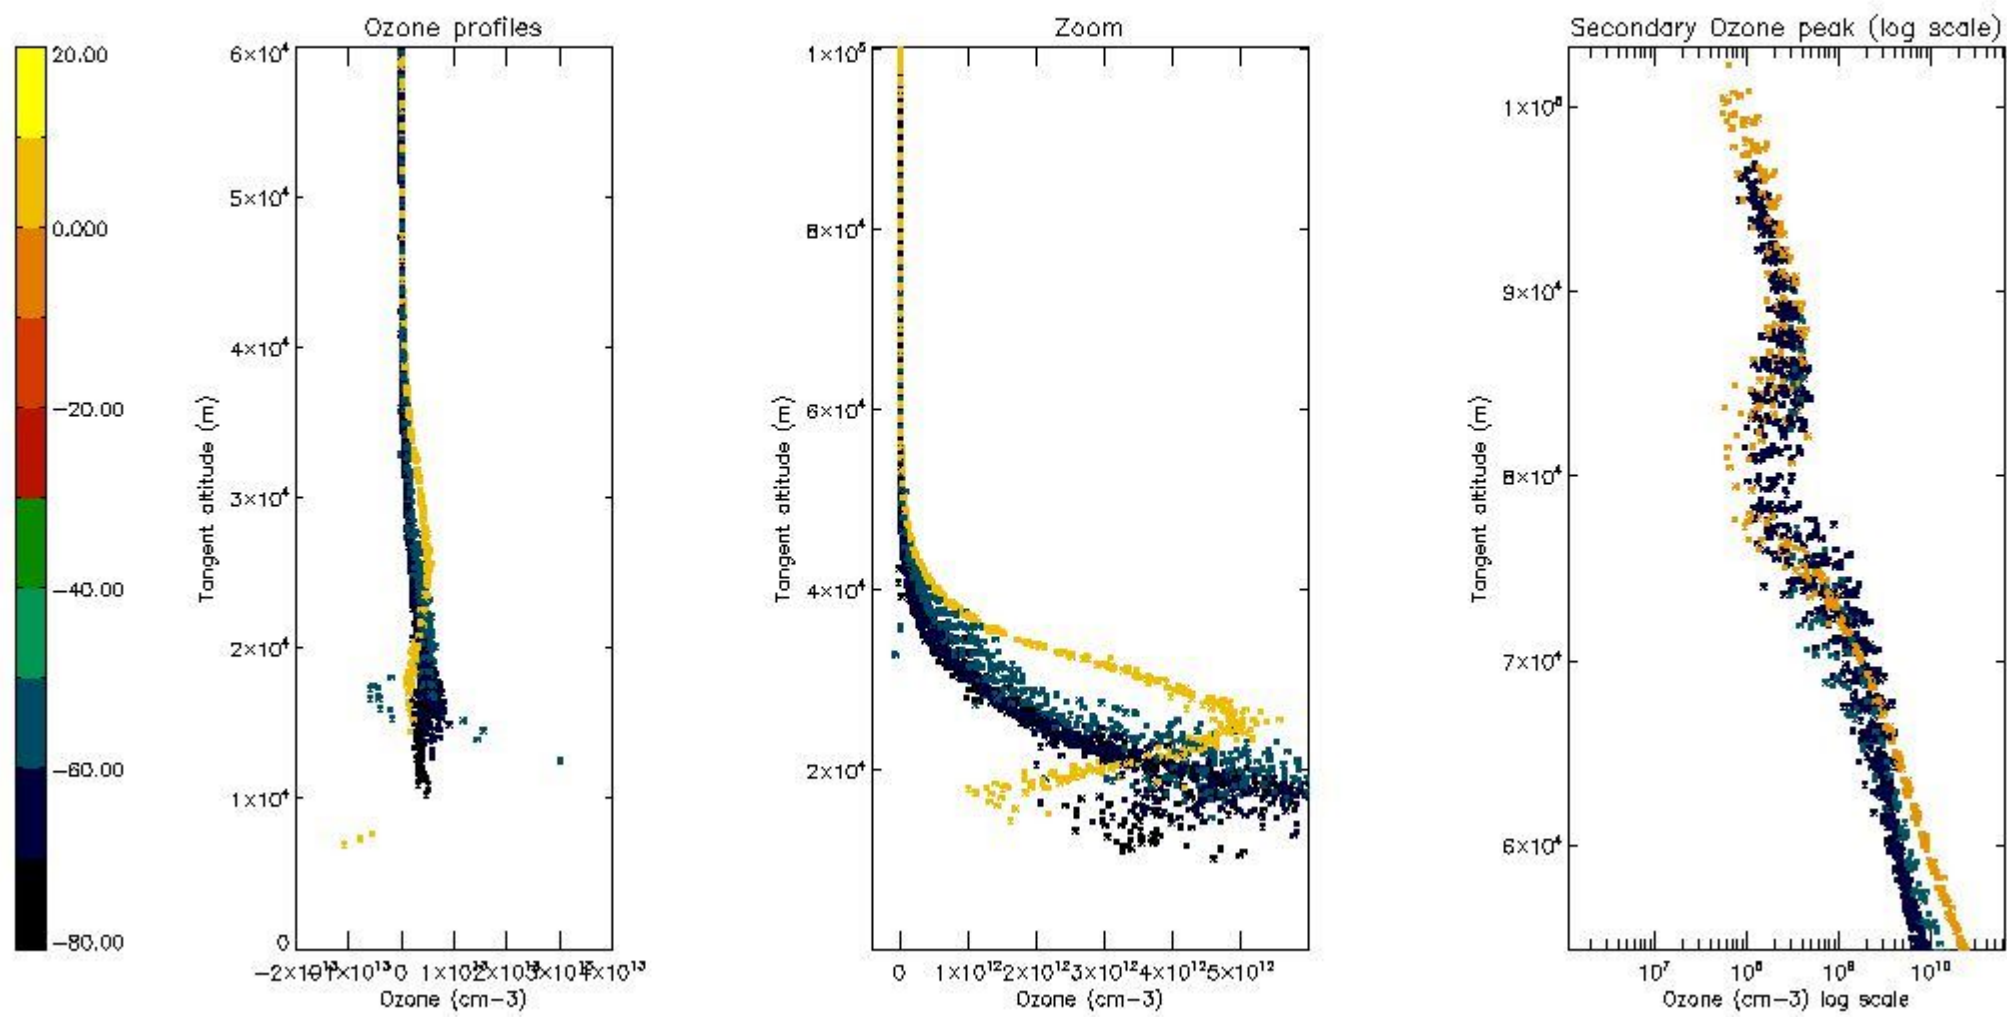

STD < 10	23
STD < 5	18

5.2 Plot ozone profiles for all STD (dark without errors)

The colorbar represents the latitude.

5.3 Plot ozone profiles where STD < 20% (dark without errors)

The colorbar represents the latitude.