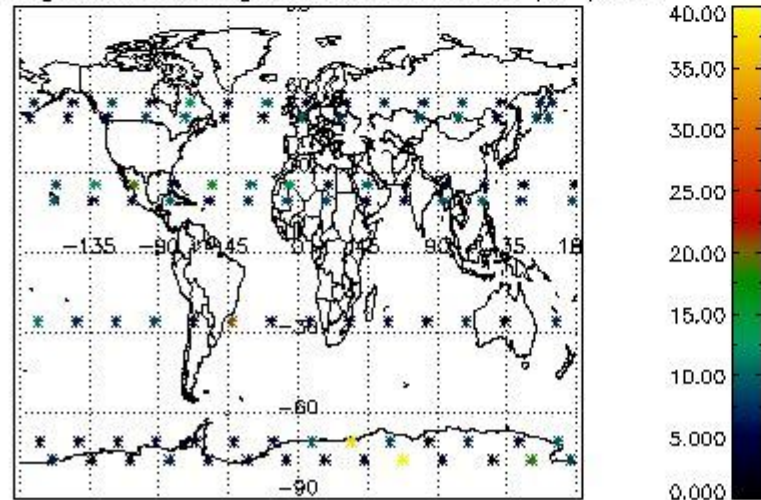

Percentage of star falling outside central band per profile