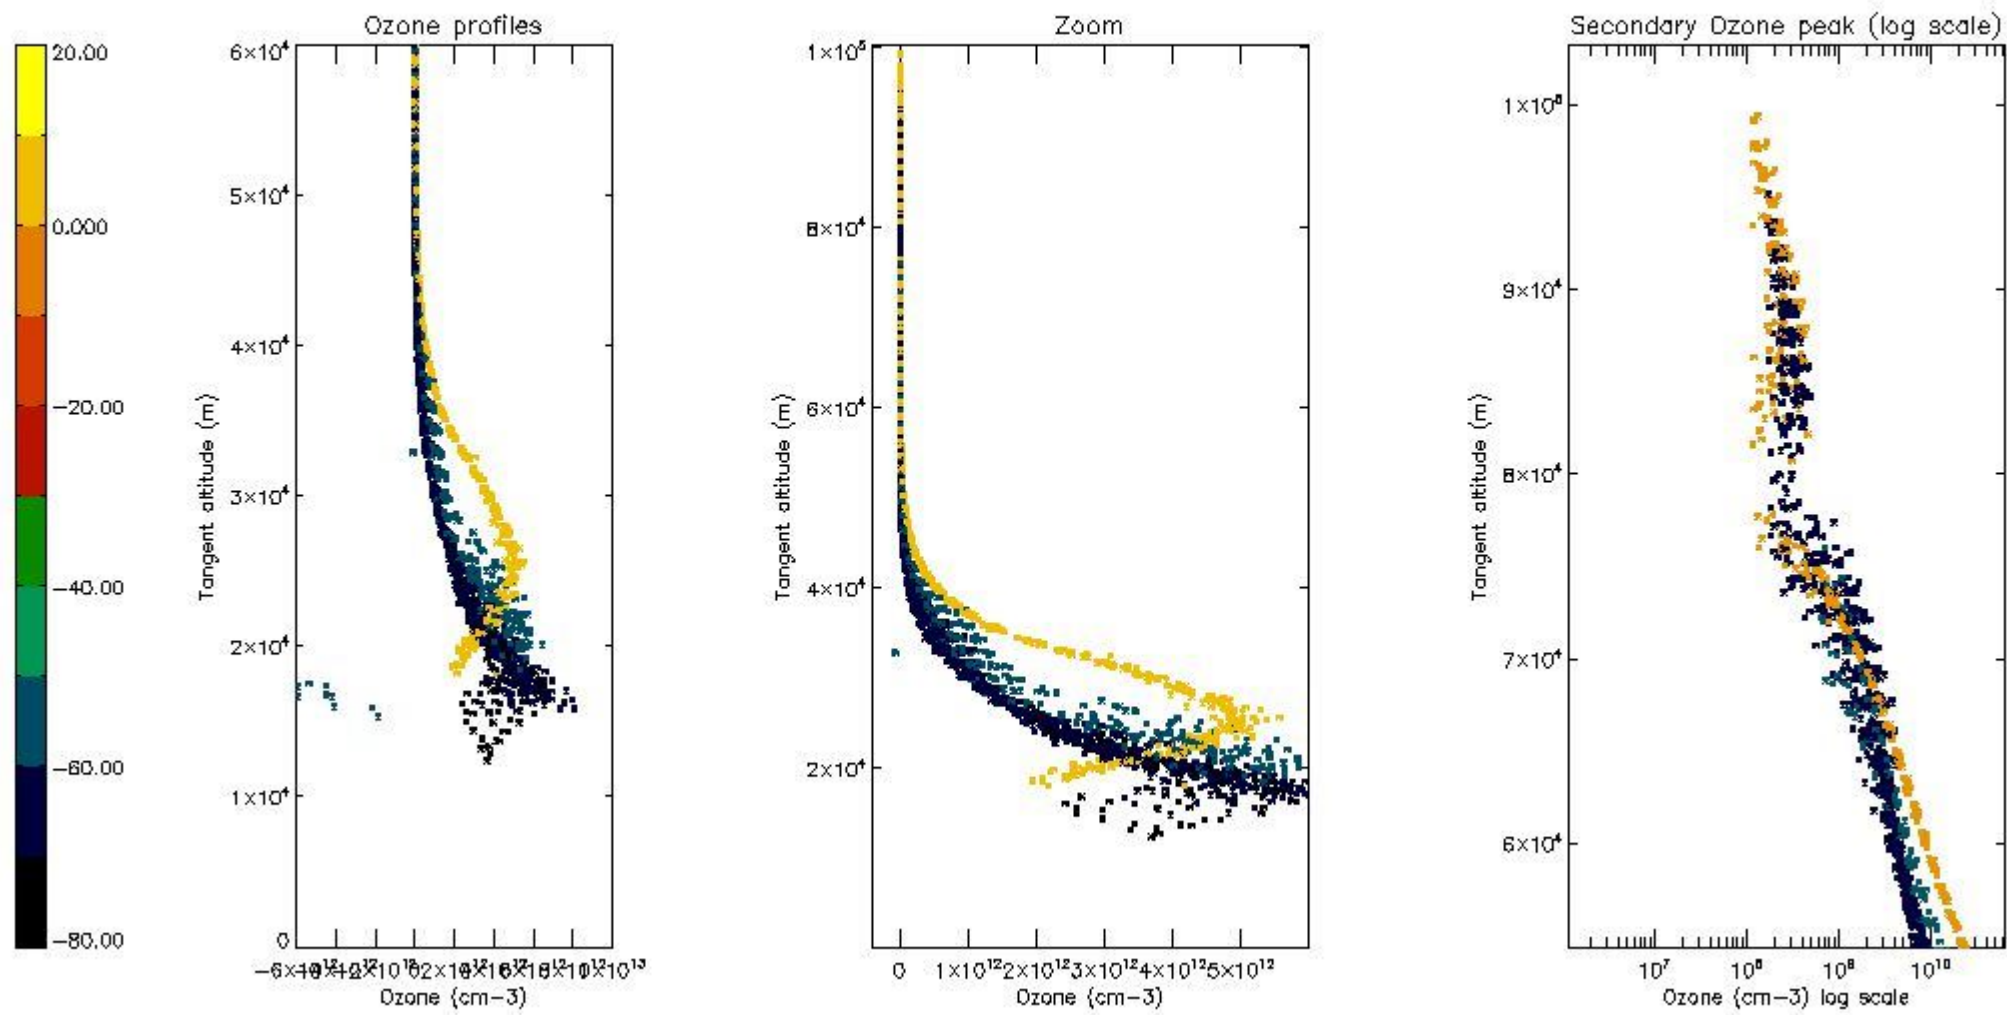

STD < 10	23
STD < 5	18

5.2 Plot ozone profiles for all STD (dark without errors)

The colorbar represents the latitude.

5.3 Plot ozone profiles where STD < 20% (dark without errors)

The colorbar represents the latitude.

5.4 Plot ozone profiles where $STD < 10\%$ (dark without errors)

The colorbar represents the latitude.

5.5 Plot ozone profiles where STD < 5% (dark without errors)

The colorbar represents the latitude.

5.6 Plot NO₂ profiles for all STD (dark without errors)

The colorbar represents the latitude.

5.7 Plot NO3 profiles for all STD (dark without errors)

The colorbar represents the latitude.

5.8 Plot H2O profiles for all STD (only for occultations of stars 1,2,3,4,13,14,16,26,63 dark without errors)