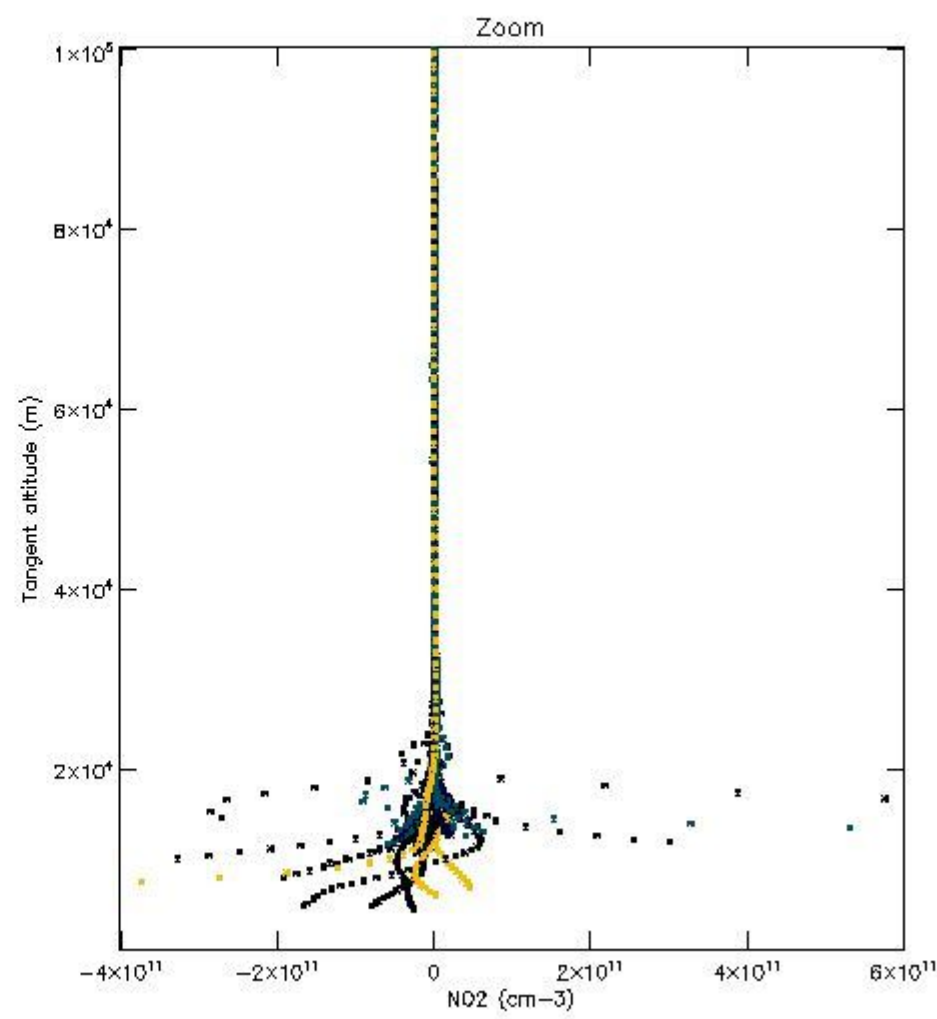

STD < 10	23
STD < 5	18

5.2 Plot ozone profiles for all STD (dark without errors)

The colorbar represents the latitude.

5.3 Plot ozone profiles where STD < 20% (dark without errors)

The colorbar represents the latitude.

5.4 Plot ozone profiles where $STD < 10\%$ (dark without errors)

The colorbar represents the latitude.

5.5 Plot ozone profiles where STD < 5% (dark without errors)

The colorbar represents the latitude.

5.6 Plot NO₂ profiles for all STD (dark without errors)

The colorbar represents the latitude.

5.7 Plot NO3 profiles for all STD (dark without errors)

The colorbar represents the latitude.

5.8 Plot H2O profiles for all STD (only for occultations of stars 1,2,3,4,13,14,16,26,63 dark without errors)