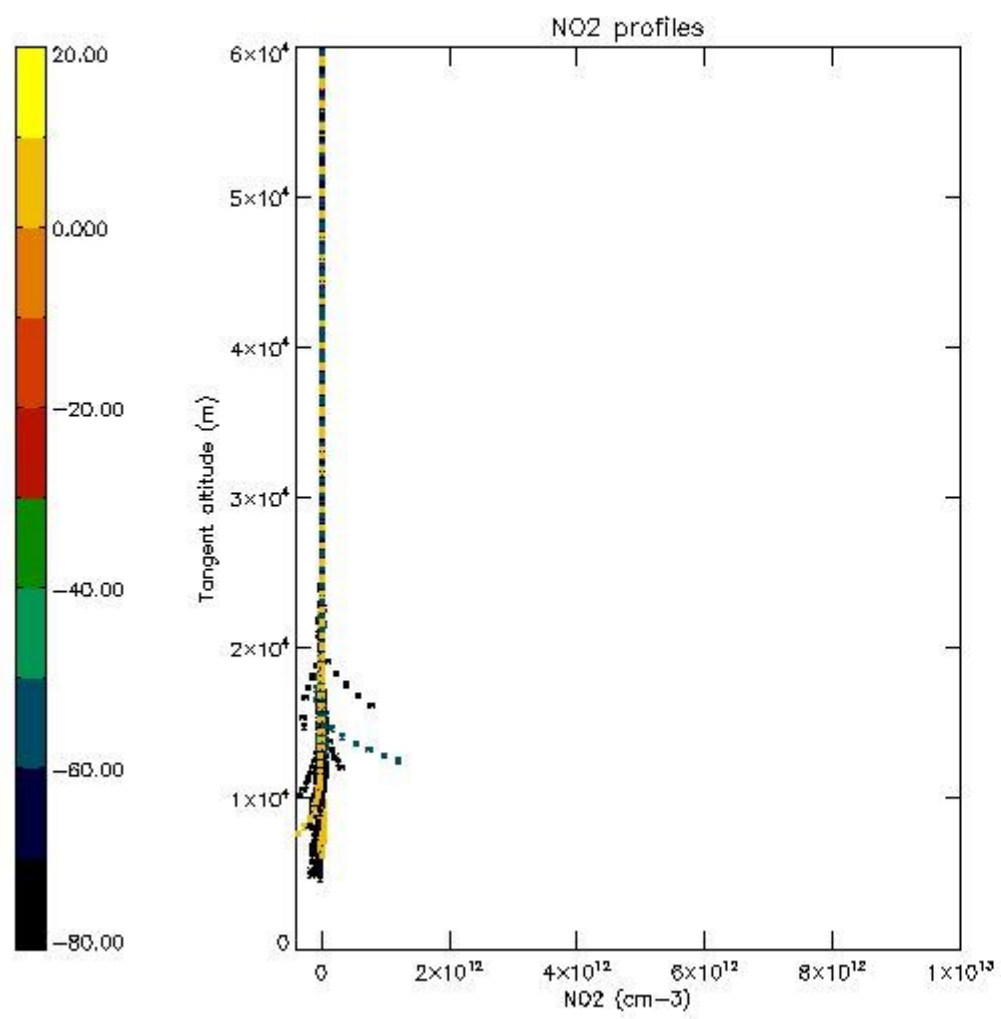

STD < 10	23
STD < 5	18

5.2 Plot ozone profiles for all STD (dark without errors)

The colorbar represents the latitude.

5.3 Plot ozone profiles where STD < 20% (dark without errors)

The colorbar represents the latitude.

5.4 Plot ozone profiles where $STD < 10\%$ (dark without errors)

The colorbar represents the latitude.

5.5 Plot ozone profiles where STD < 5% (dark without errors)

The colorbar represents the latitude.

5.6 Plot NO₂ profiles for all STD (dark without errors)

The colorbar represents the latitude.

5.7 Plot NO3 profiles for all STD (dark without errors)

The colorbar represents the latitude.

5.8 Plot H2O profiles for all STD (only for occultations of stars 1,2,3,4,13,14,16,26,63 dark without errors)