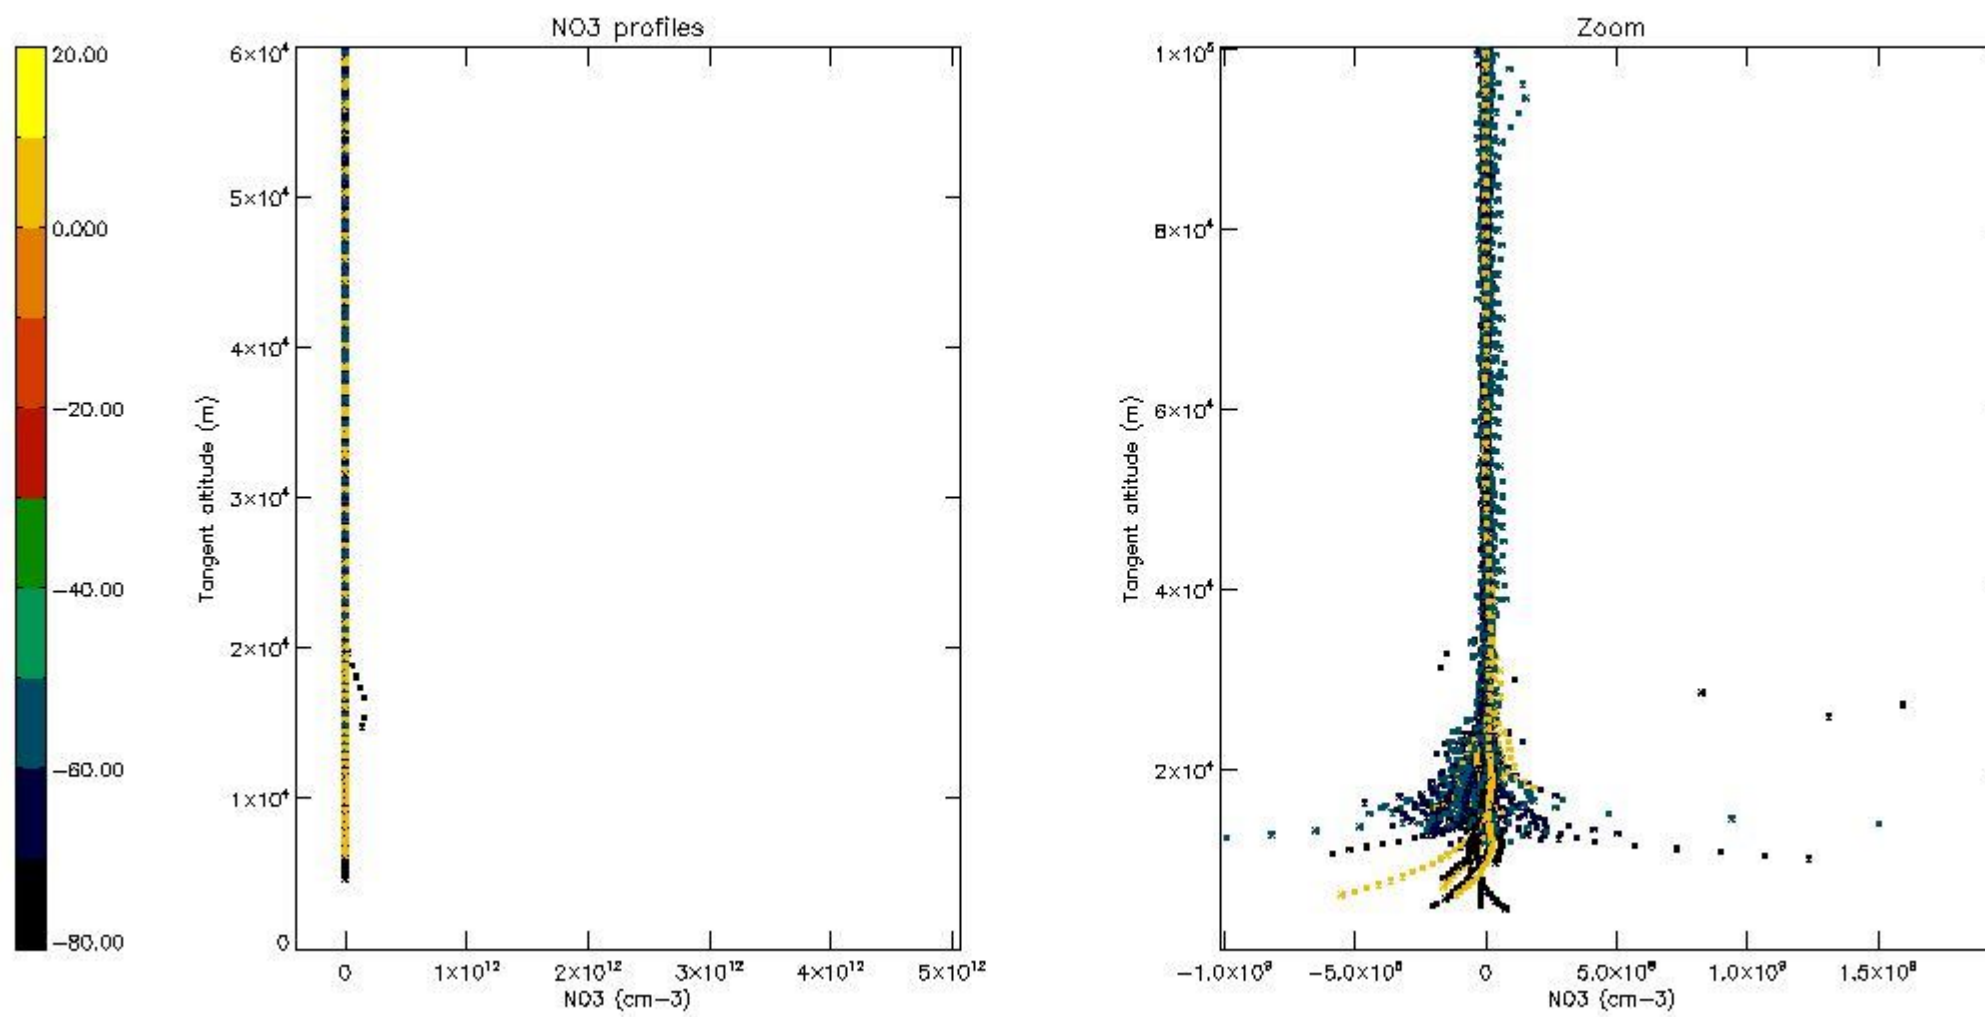

5.4 Plot ozone profiles where $STD < 10\%$ (dark without errors)

The colorbar represents the latitude.

5.5 Plot ozone profiles where STD < 5% (dark without errors)

The colorbar represents the latitude.

5.6 Plot NO₂ profiles for all STD (dark without errors)

The colorbar represents the latitude.

5.7 Plot NO3 profiles for all STD (dark without errors)

The colorbar represents the latitude.

5.8 Plot H2O profiles for all STD (only for occultations of stars 1,2,3,4,13,14,16,26,63 dark without errors)