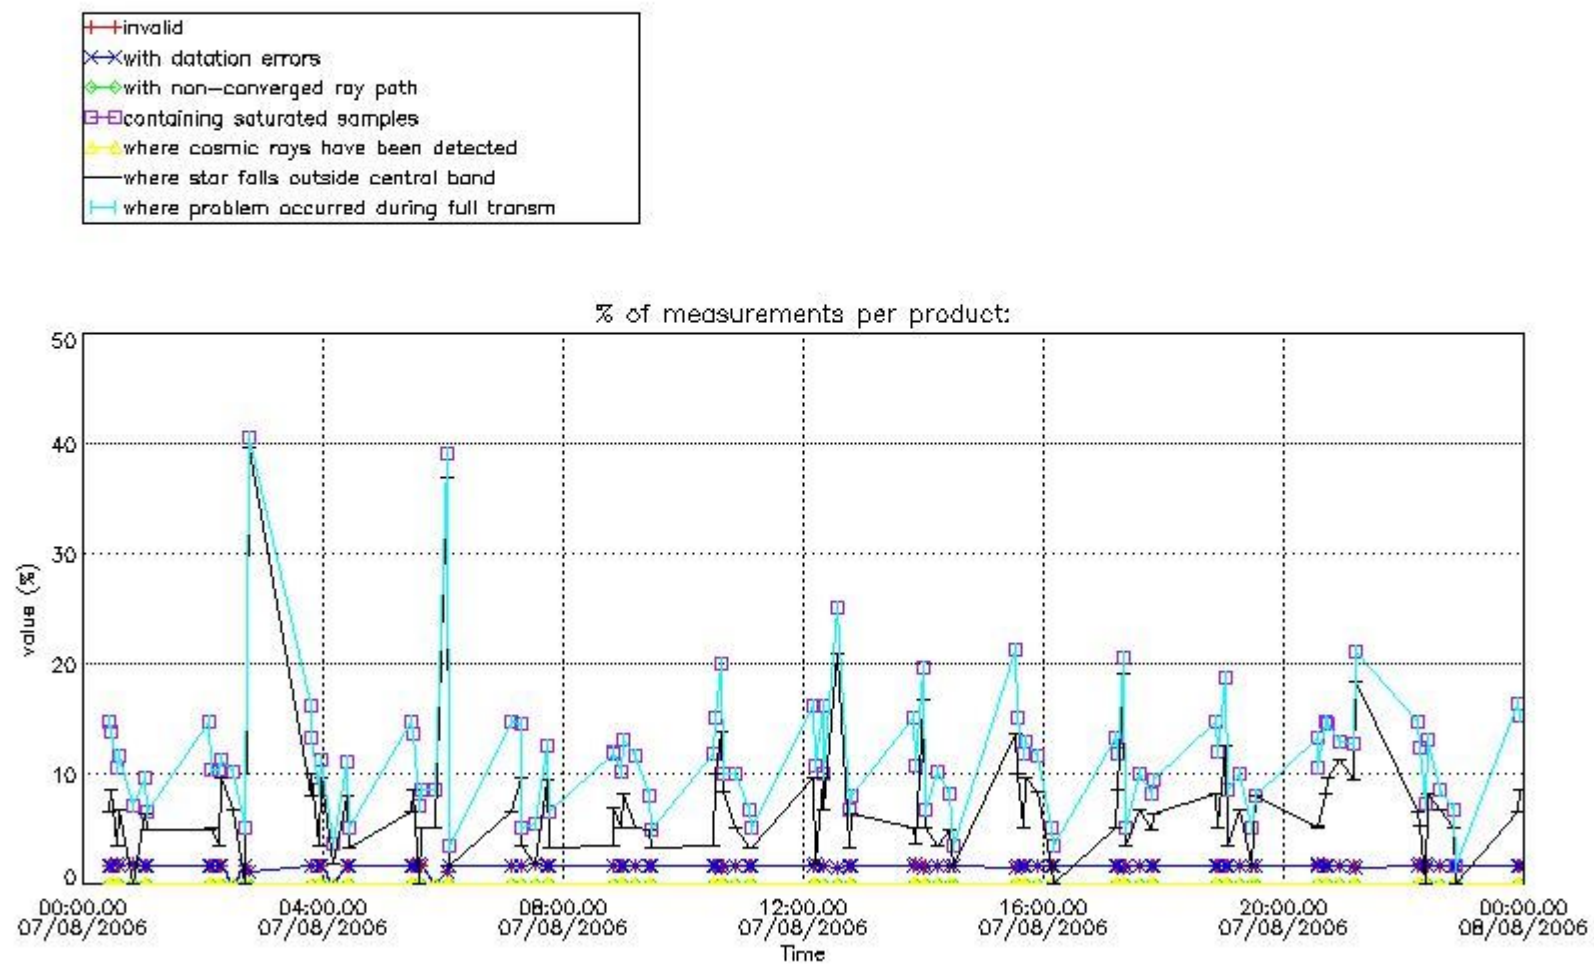

[6. Auxiliary Data Files used for the production reported in section 2](#)

This report presents the daily analysis on parameters extracted from GOMOS level 2 data (GOM_NL__2P). It is intended to monitor some important parameters that will impact the quality of these products. A list of level 2 products (and content) that have arrived during the reporting day to the PCF is also given.

3.1 Plot quality information per product (time dependant)

3.2 Plot quality information per product (world map)

Percentage of flagged data per O3 profile

Percentage of flagged data per H2O profile

Percentage of flagged data per NO2 profile

Percentage of flagged data per NO3 profile

4. Level 1 quality information per product

In this section it is plotted some information contained in the Quality Summary data set of the level 2 products that comes from the level 1b processing. Products without errors (error flag in the MPH set to "0") are used.

4.1 Plot quality information per product (time dependant) coming from level 1b processing

4.1.1 Plot level 1 quality information per product (time dependant): ENVISAT ASCENDING passes

4.1.2 Plot level 1 quality information per product (time dependant): ENVI SAT DESCENDING passes