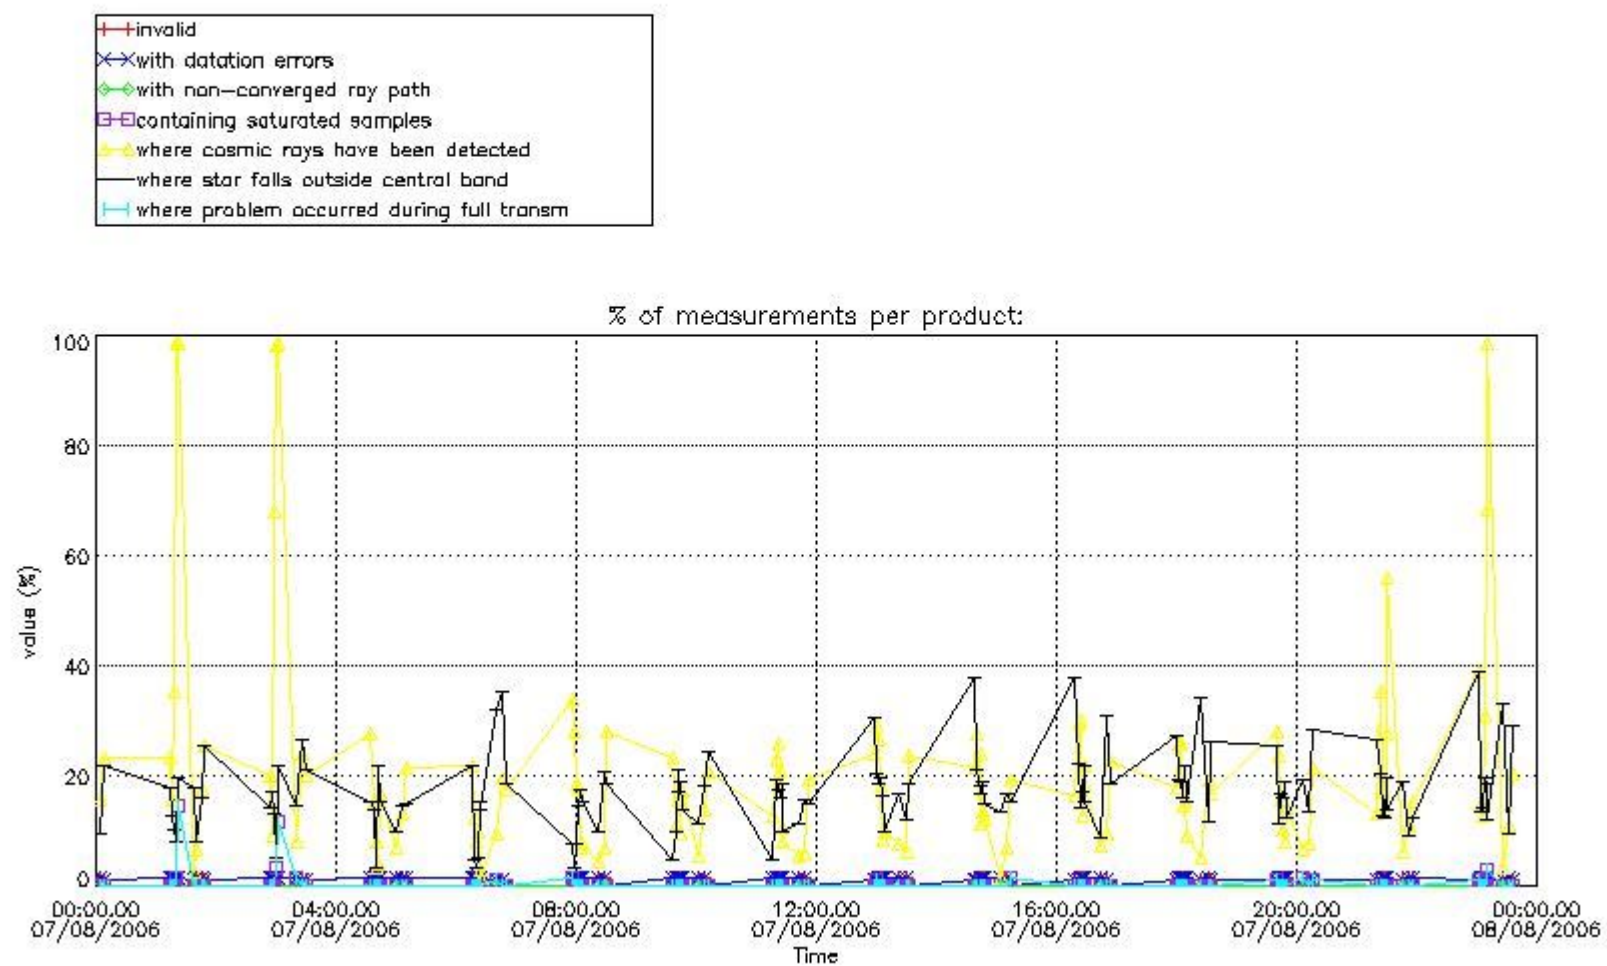

4.1.2 Plot level 1 quality information per product (time dependant): ENVI SAT DESCENDING passes