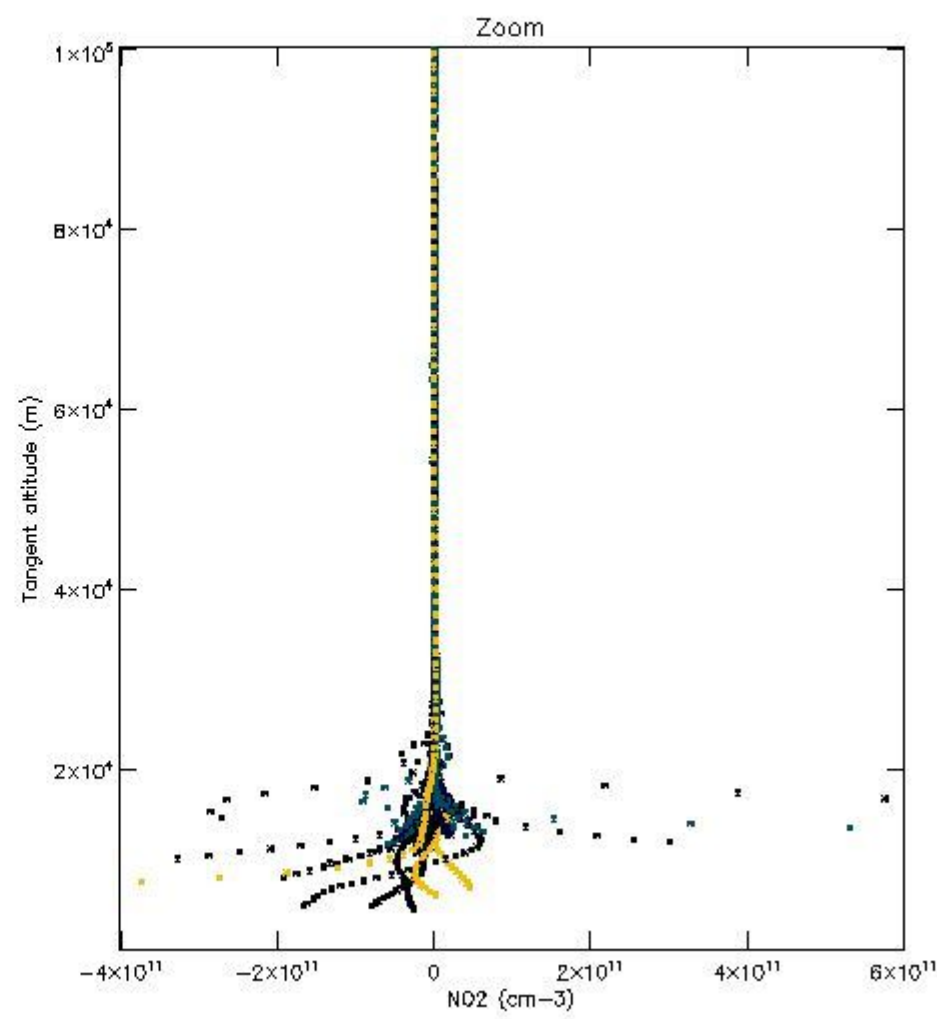

5.7 Plot NO3 profiles for all STD (dark without errors)

The colorbar represents the latitude.