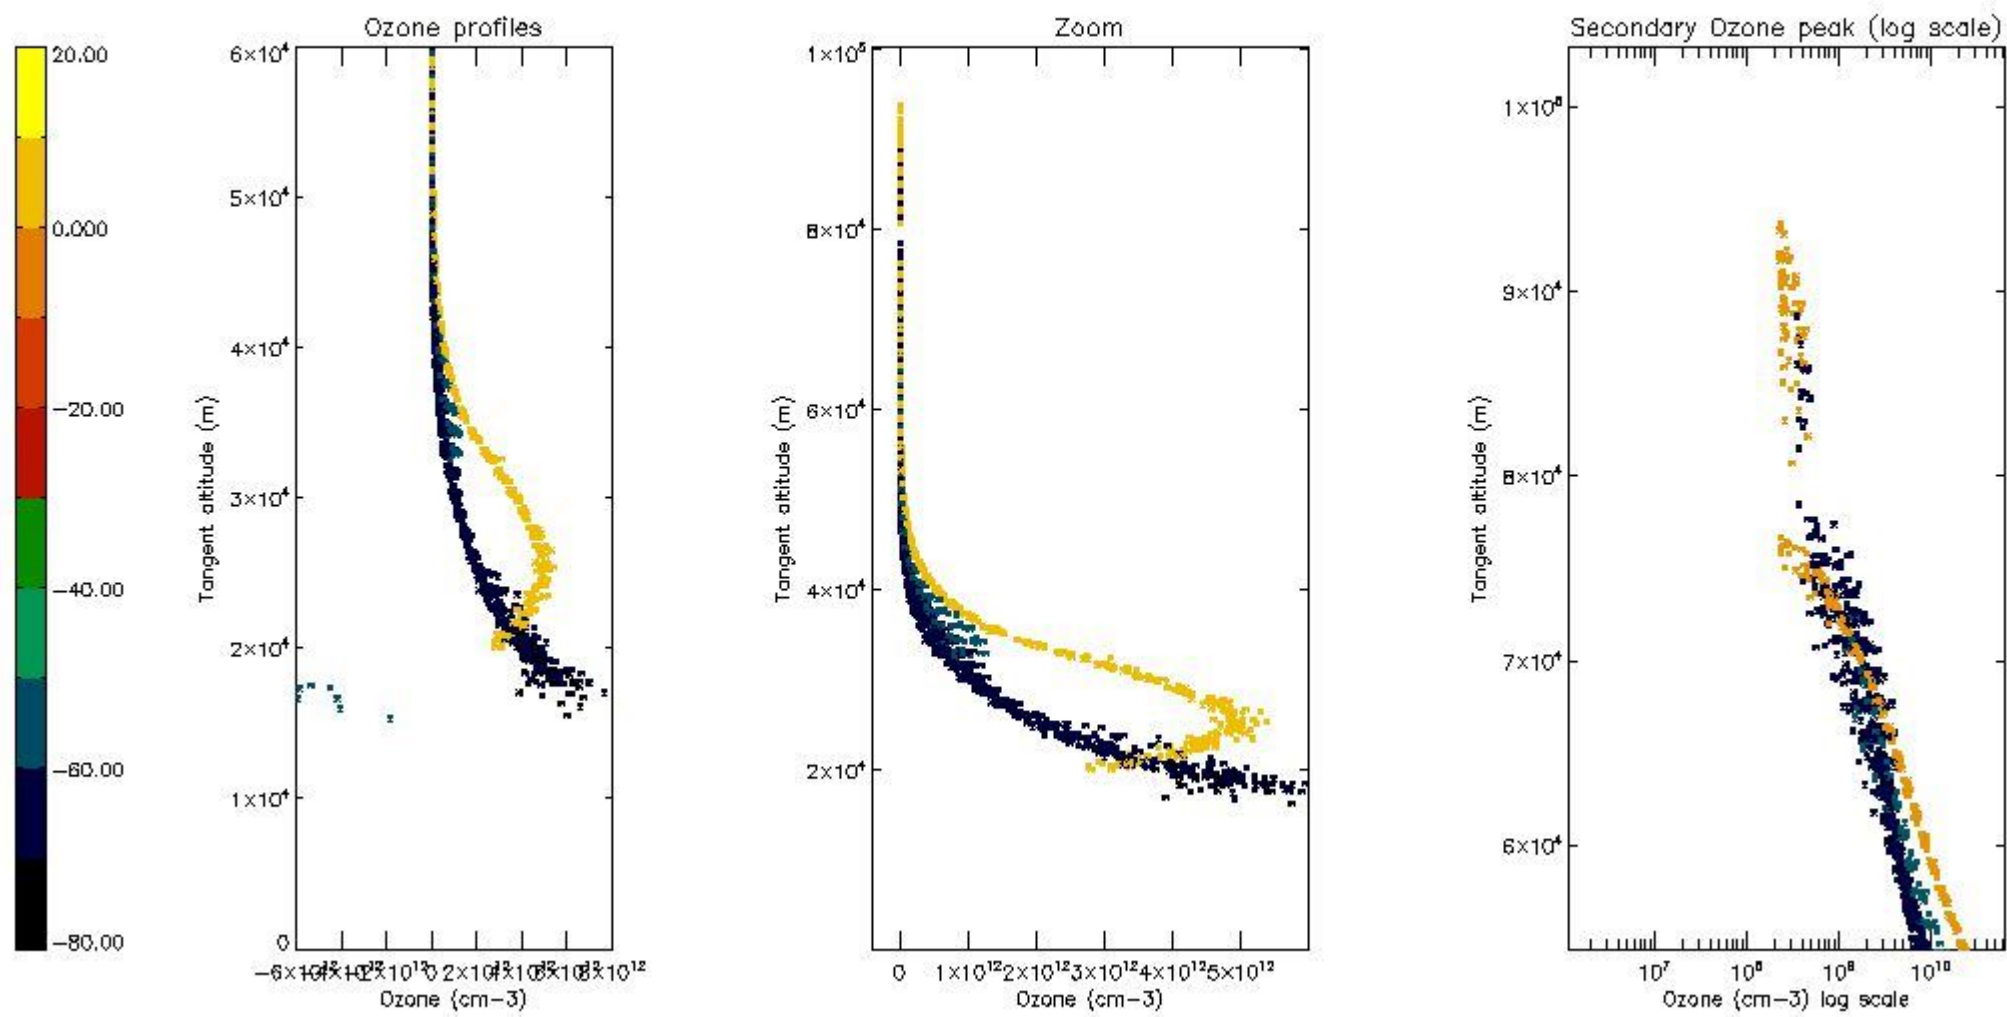

STD < 10	23
STD < 5	18

5.2 Plot ozone profiles for all STD (dark without errors)

The colorbar represents the latitude.

5.3 Plot ozone profiles where STD < 20% (dark without errors)

The colorbar represents the latitude.

5.4 Plot ozone profiles where $STD < 10\%$ (dark without errors)

The colorbar represents the latitude.

5.5 Plot ozone profiles where STD < 5% (dark without errors)

The colorbar represents the latitude.

5.6 Plot NO₂ profiles for all STD (dark without errors)