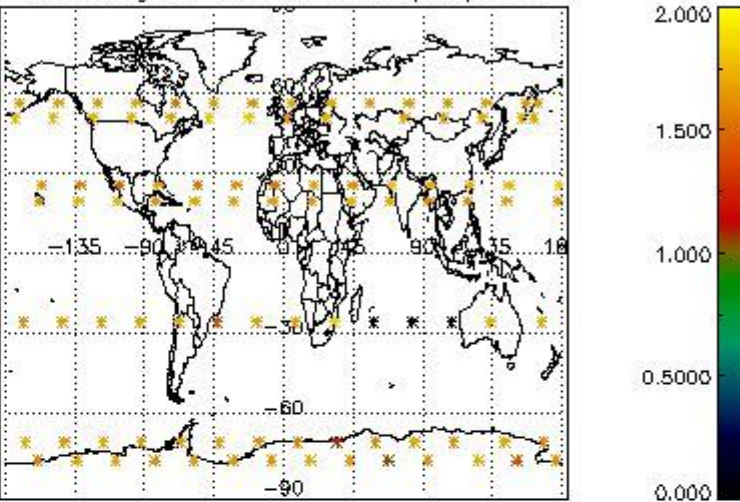

Percentage of datation errors per profile