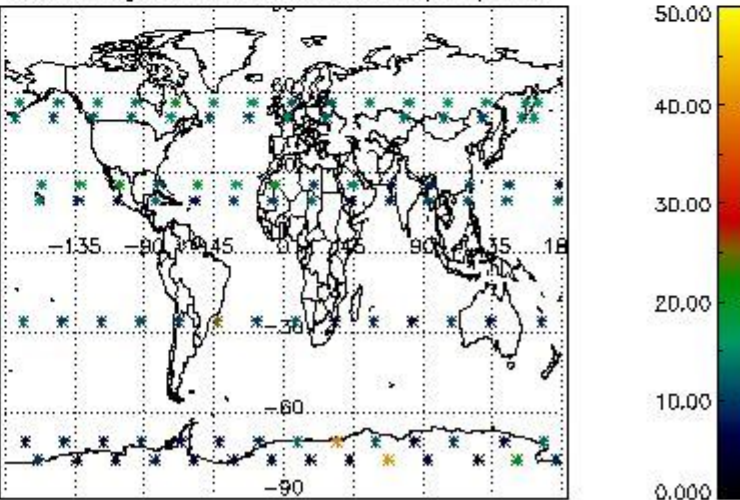

Percentage of cosmic ray hits per profile

Percentage of datation errors per profile

Percentage of star falling outside central band per profile

Percentage of saturation errors per profile

5. Trace gas profiles