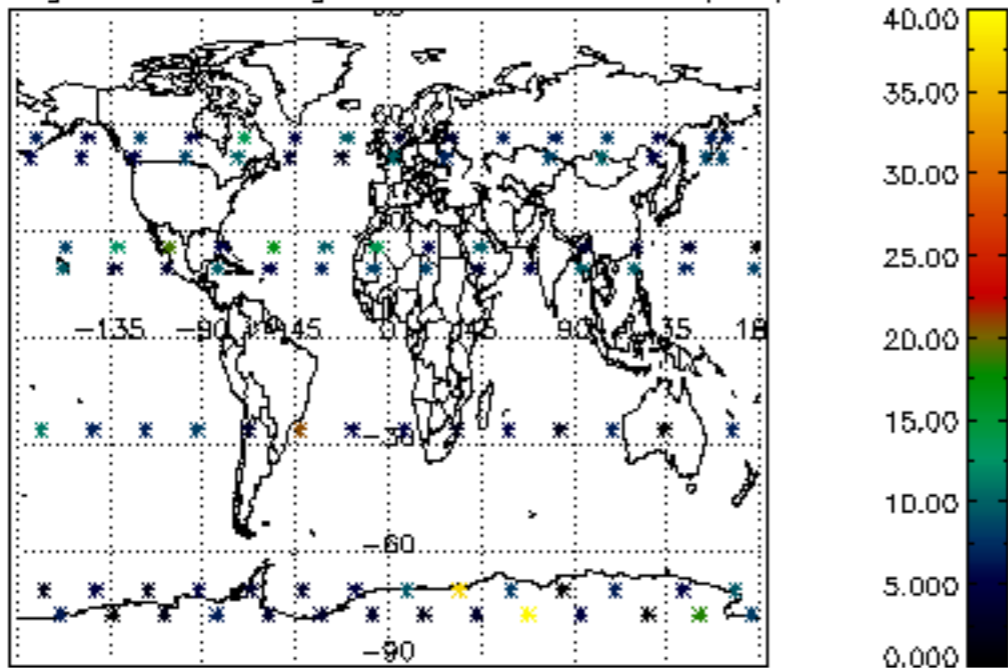

Percentage of star falling outside central band per profile