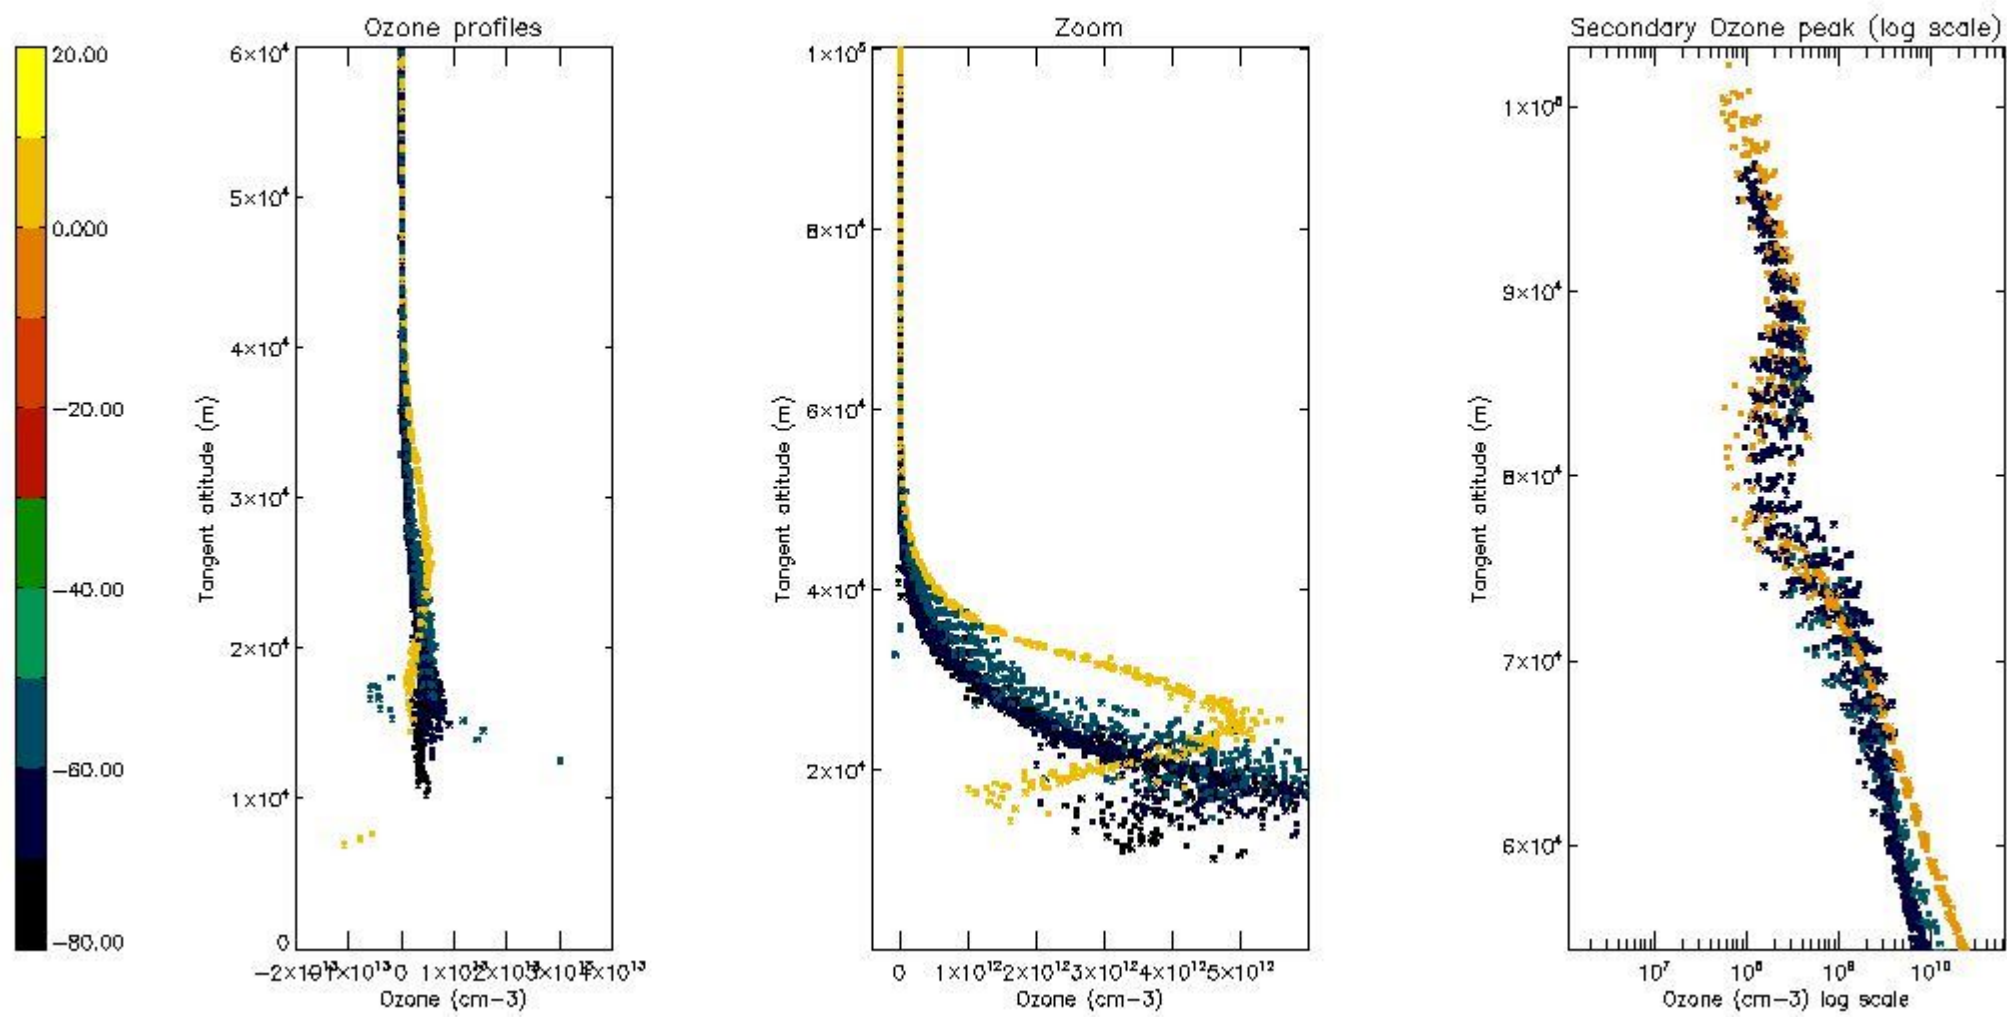

STD < 10	23
STD < 5	18

5.2 Plot ozone profiles for all STD (dark without errors)

The colorbar represents the latitude.

5.3 Plot ozone profiles where STD < 20% (dark without errors)

The colorbar represents the latitude.

5.4 Plot ozone profiles where $STD < 10\%$ (dark without errors)

The colorbar represents the latitude.

5.5 Plot ozone profiles where STD < 5% (dark without errors)

The colorbar represents the latitude.

5.6 Plot NO₂ profiles for all STD (dark without errors)