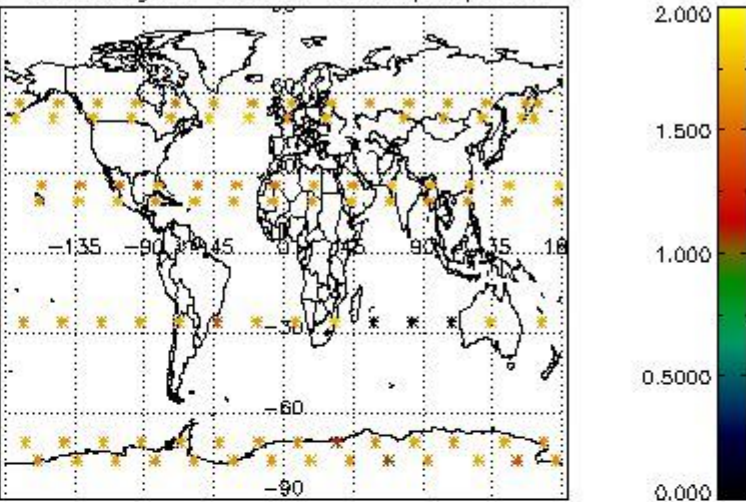

4.2 Plot quality information per product coming from level 1b processing (world map)

4.2.1 Plot level 1 quality information per product (world map): ENVISAT ASCENDING passes

4.2.2 Plot level 1 quality information per product (world map): ENVISAT DESCENDING passes

Percentage of cosmic ray hits per profile

Percentage of datation errors per profile

Percentage of star falling outside central band per profile

Percentage of saturation errors per profile

5. Trace gas profiles