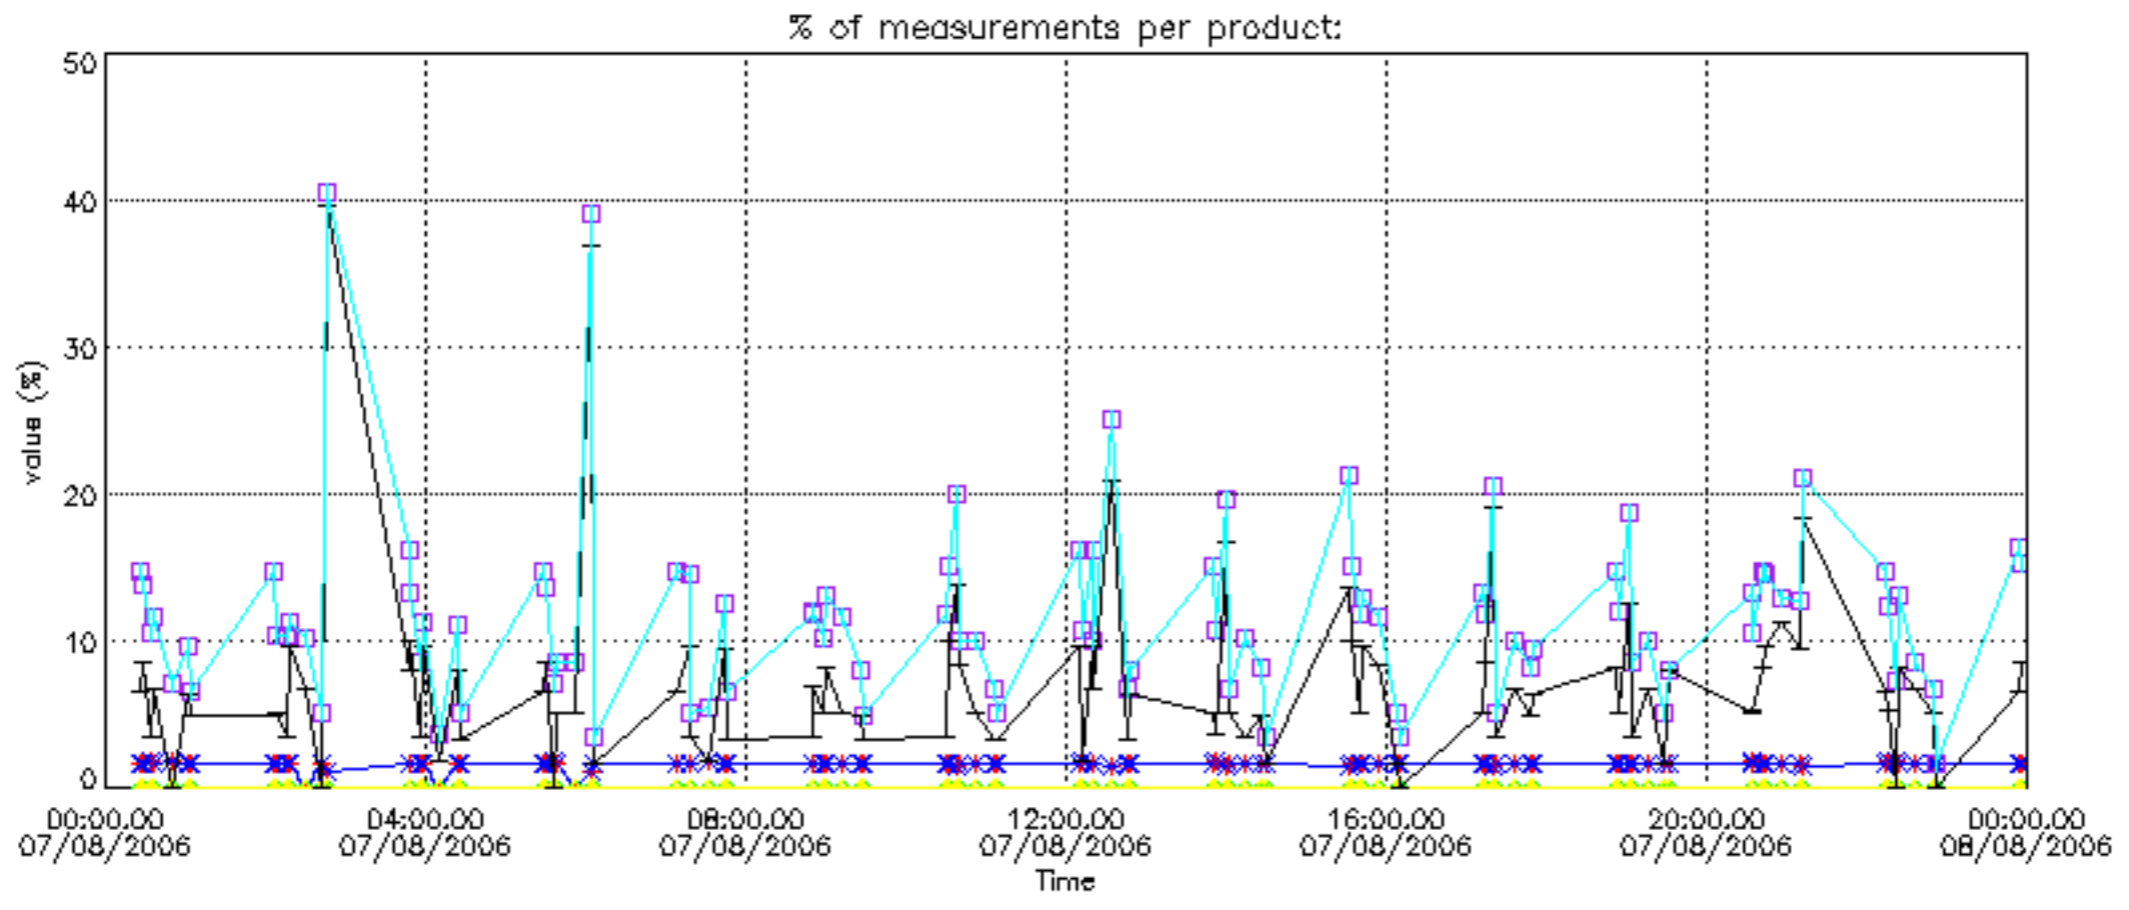

Percentage of cosmic ray hits per profile

Percentage of datation errors per profile