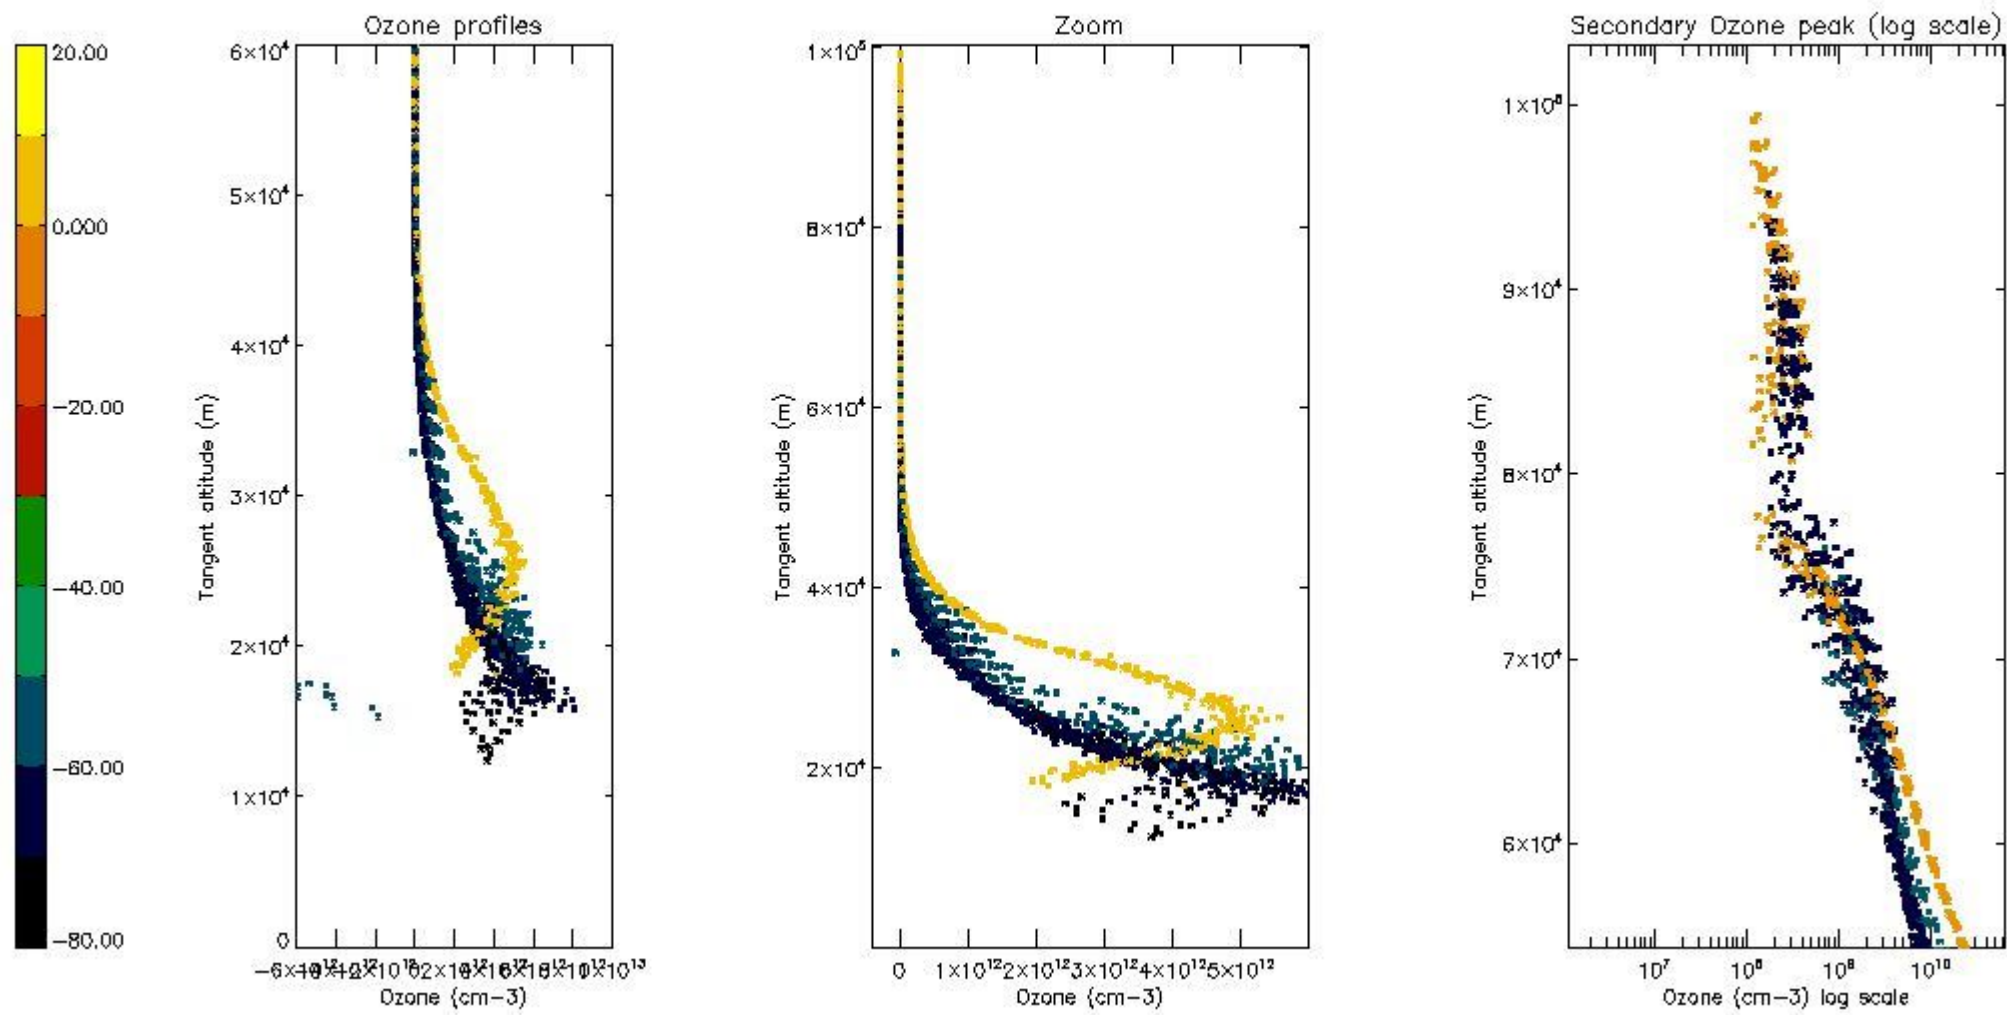

5.5 Plot ozone profiles where STD < 5% (dark without errors)

The colorbar represents the latitude.