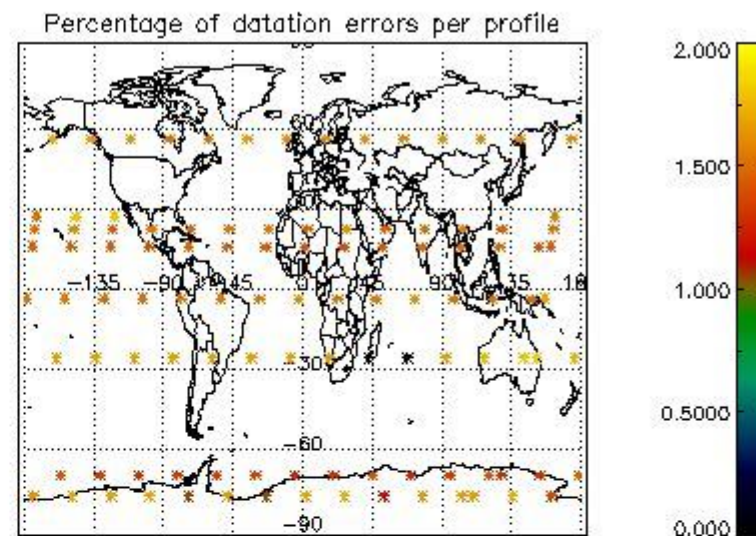

5. Trace gas profiles

5.1 Ozone statistics based on quality of products

The final quality of the products can be "measured" using the STD (Standard Deviation) attached to every point profile. This information is written to the parameter GOM_NL__2P/NL_LOCAL_SPECIES_DENSITY/o3_std of the level 2 products. The table below shows the statistics for given STD ranges.

The statistics are given with respect to the overall valid production:

- Products without fatal errors: GOM_NL__2P/MPH/PRODUCT_ERR=0
- Valid point profile: GOM_NL__2P/NL_LOCAL_SPECIES_DENSITY/pcd(0)=0

The 'Criteria' is applied to valid points of dark limb products:

- Products in dark limb illumination condition: GOM_NL__2P/NL_SUMMARY_QUALITY/obs_ill_cond=0
- Products without fatal errors: GOM_NL__2P/MPH/PRODUCT_ERR=0
- Valid point profile: GOM_NL__2P/NL_LOCAL_SPECIES_DENSITY/pcd(0)=0

So, the table below shows the percentage of dark limb and valid observations for each criteria with respect to the overall valid daily observations.

Criteria	% of total production
All STD	38
STD < 20	24