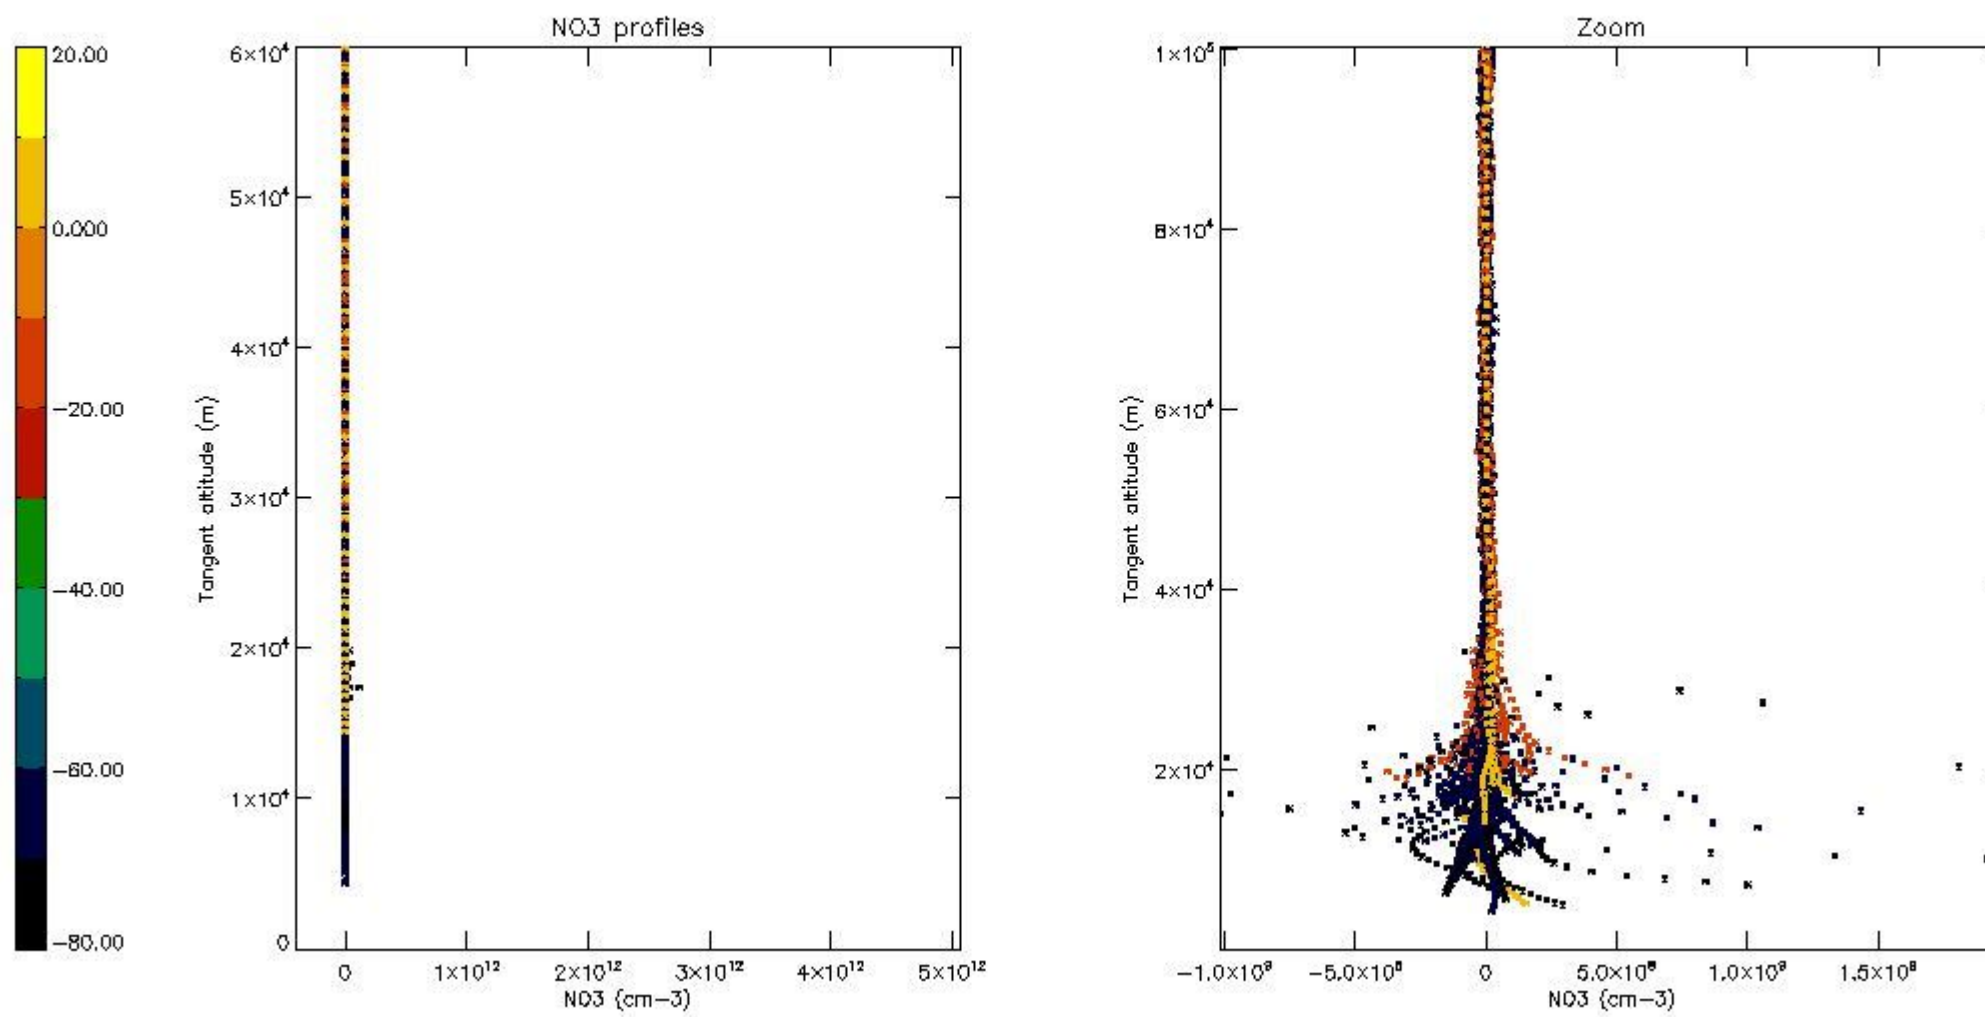

5.4 Plot ozone profiles where $STD < 10\%$ (dark without errors)

The colorbar represents the latitude.

5.5 Plot ozone profiles where STD < 5% (dark without errors)

The colorbar represents the latitude.

5.6 Plot NO₂ profiles for all STD (dark without errors)

The colorbar represents the latitude.

5.7 Plot NO3 profiles for all STD (dark without errors)

The colorbar represents the latitude.

5.8 Plot H2O profiles for all STD (only for occultations of stars 1,2,3,4,13,14,16,26,63 dark without errors)