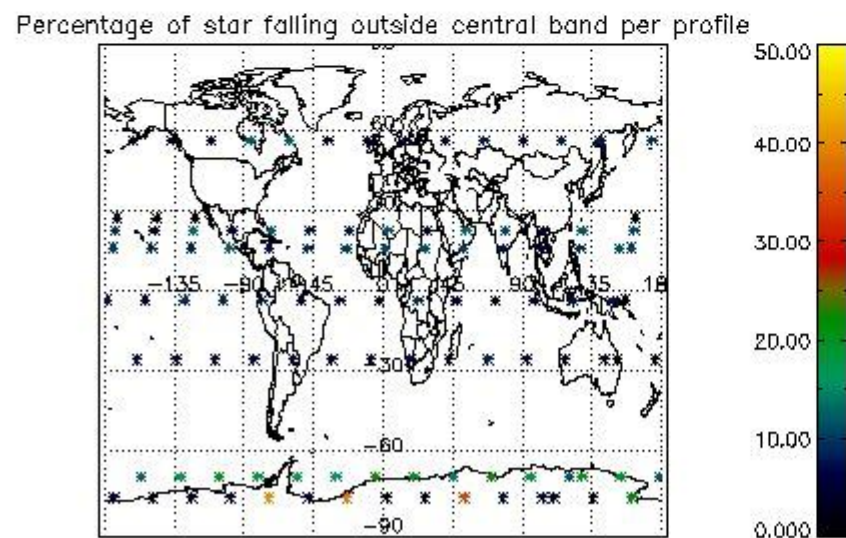

5. Trace gas profiles

5.1 Ozone statistics based on quality of products

The final quality of the products can be "measured" using the STD (Standard Deviation) attached to every point profile. This information is written to the parameter GOM_NL__2P/NL_LOCAL_SPECIES_DENSITY/o3_std of the level 2 products. The table below shows the statistics for given STD ranges.

The statistics are given with respect to the overall valid production:

- Products without fatal errors: GOM_NL__2P/MPH/PRODUCT_ERR=0
- Valid point profile: GOM_NL__2P/NL_LOCAL_SPECIES_DENSITY/pcd(0)=0

The 'Criteria' is applied to valid points of dark limb products:

- Products in dark limb illumination condition: GOM_NL__2P/NL_SUMMARY_QUALITY/obs_ill_cond=0
- Products without fatal errors: GOM_NL__2P/MPH/PRODUCT_ERR=0
- Valid point profile: GOM_NL__2P/NL_LOCAL_SPECIES_DENSITY/pcd(0)=0

So, the table below shows the percentage of dark limb and valid observations for each criteria with respect to the overall valid daily observations.

Criteria	% of total production
All STD	38
STD < 20	24