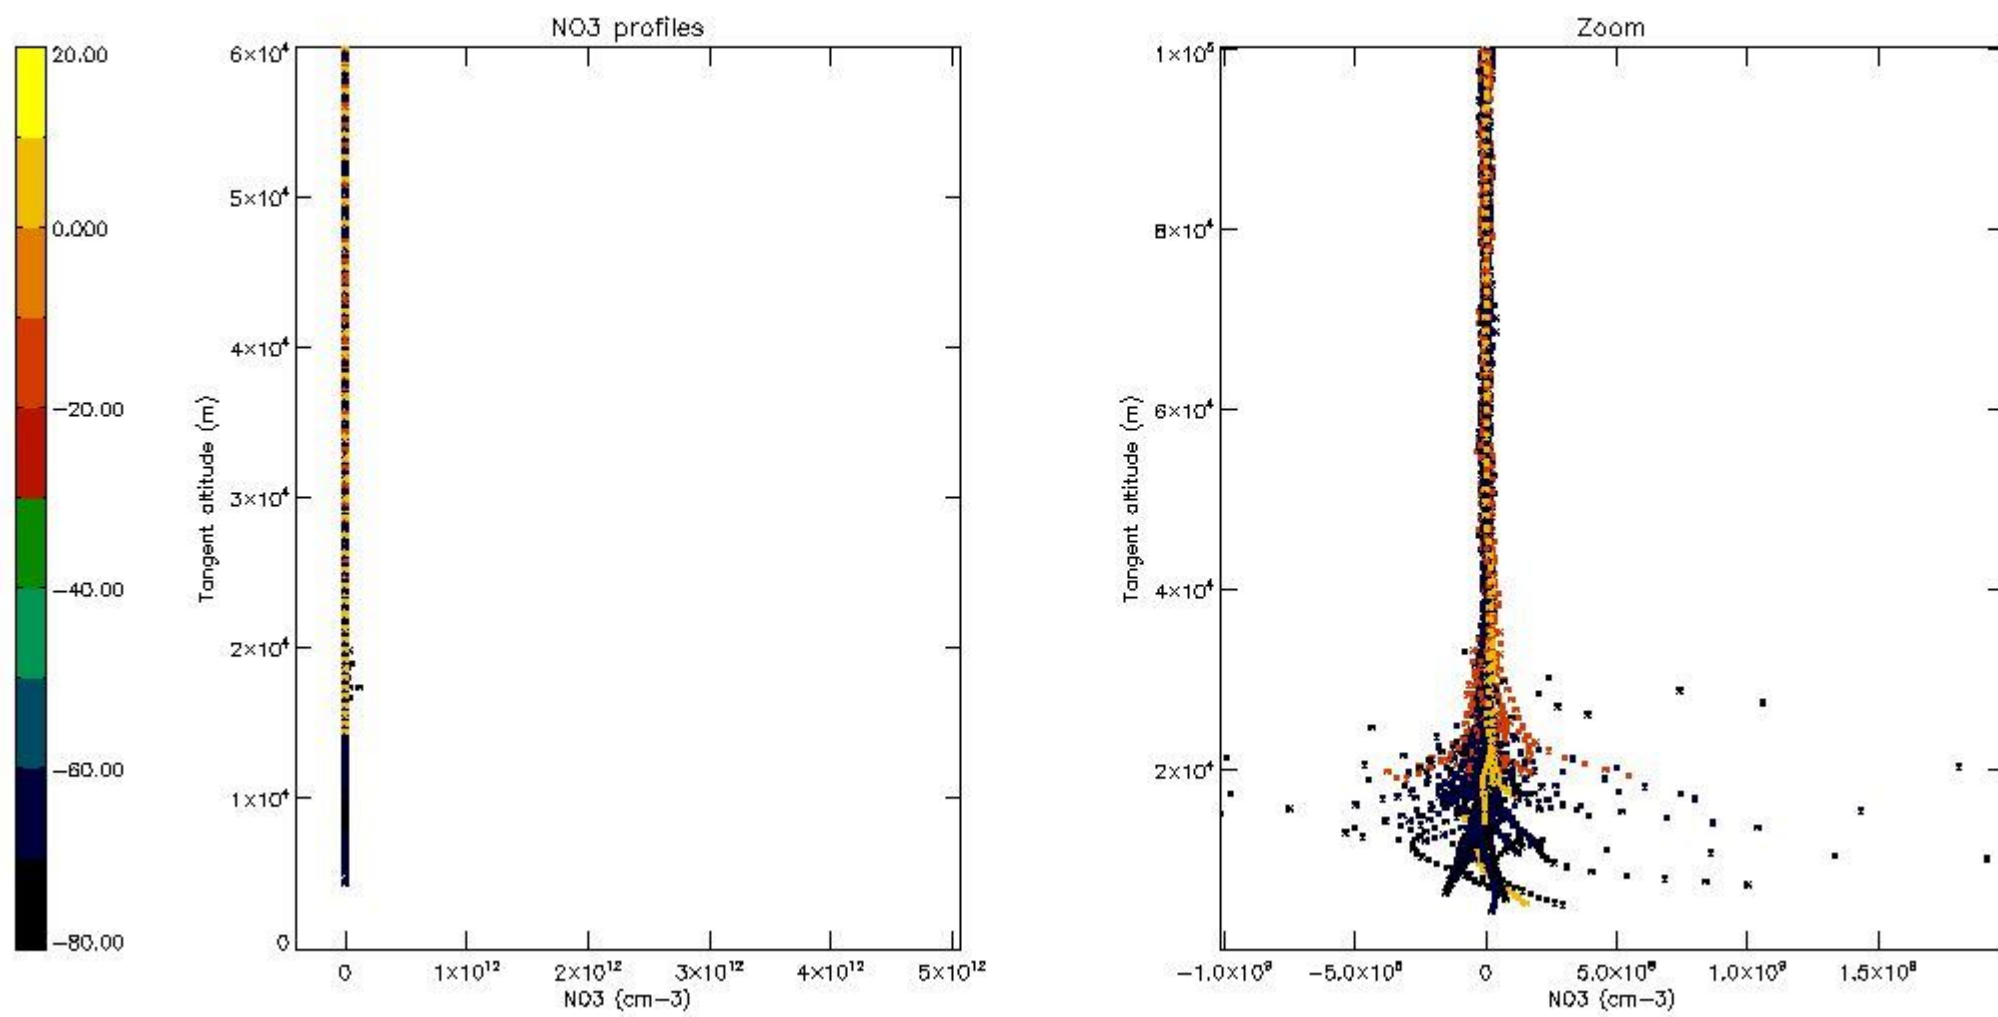

5.8 Plot H2O profiles for all STD (only for occultations of stars 1,2,3,4,13,14,16,26,63 dark without errors)

The colorbar represents the latitude.