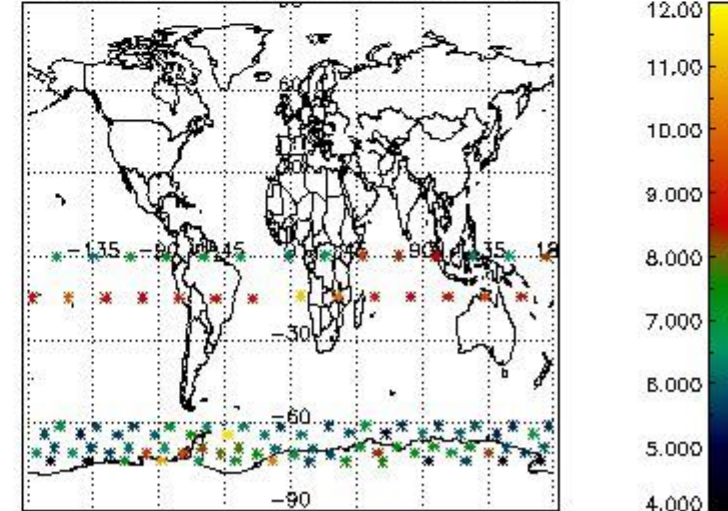

Percentage of flagged data per NO3 profile

4. Level 1 quality information per product

In this section it is plotted some information contained in the Quality Summary data set of the level 2 products that comes from the level 1b processing. Products without errors (error flag in the MPH set to "0") are used.

4.1 Plot quality information per product (time dependant) coming from level 1b processing

4.1.1 Plot level 1 quality information per product (time dependant): ENVISAT ASCENDING passes