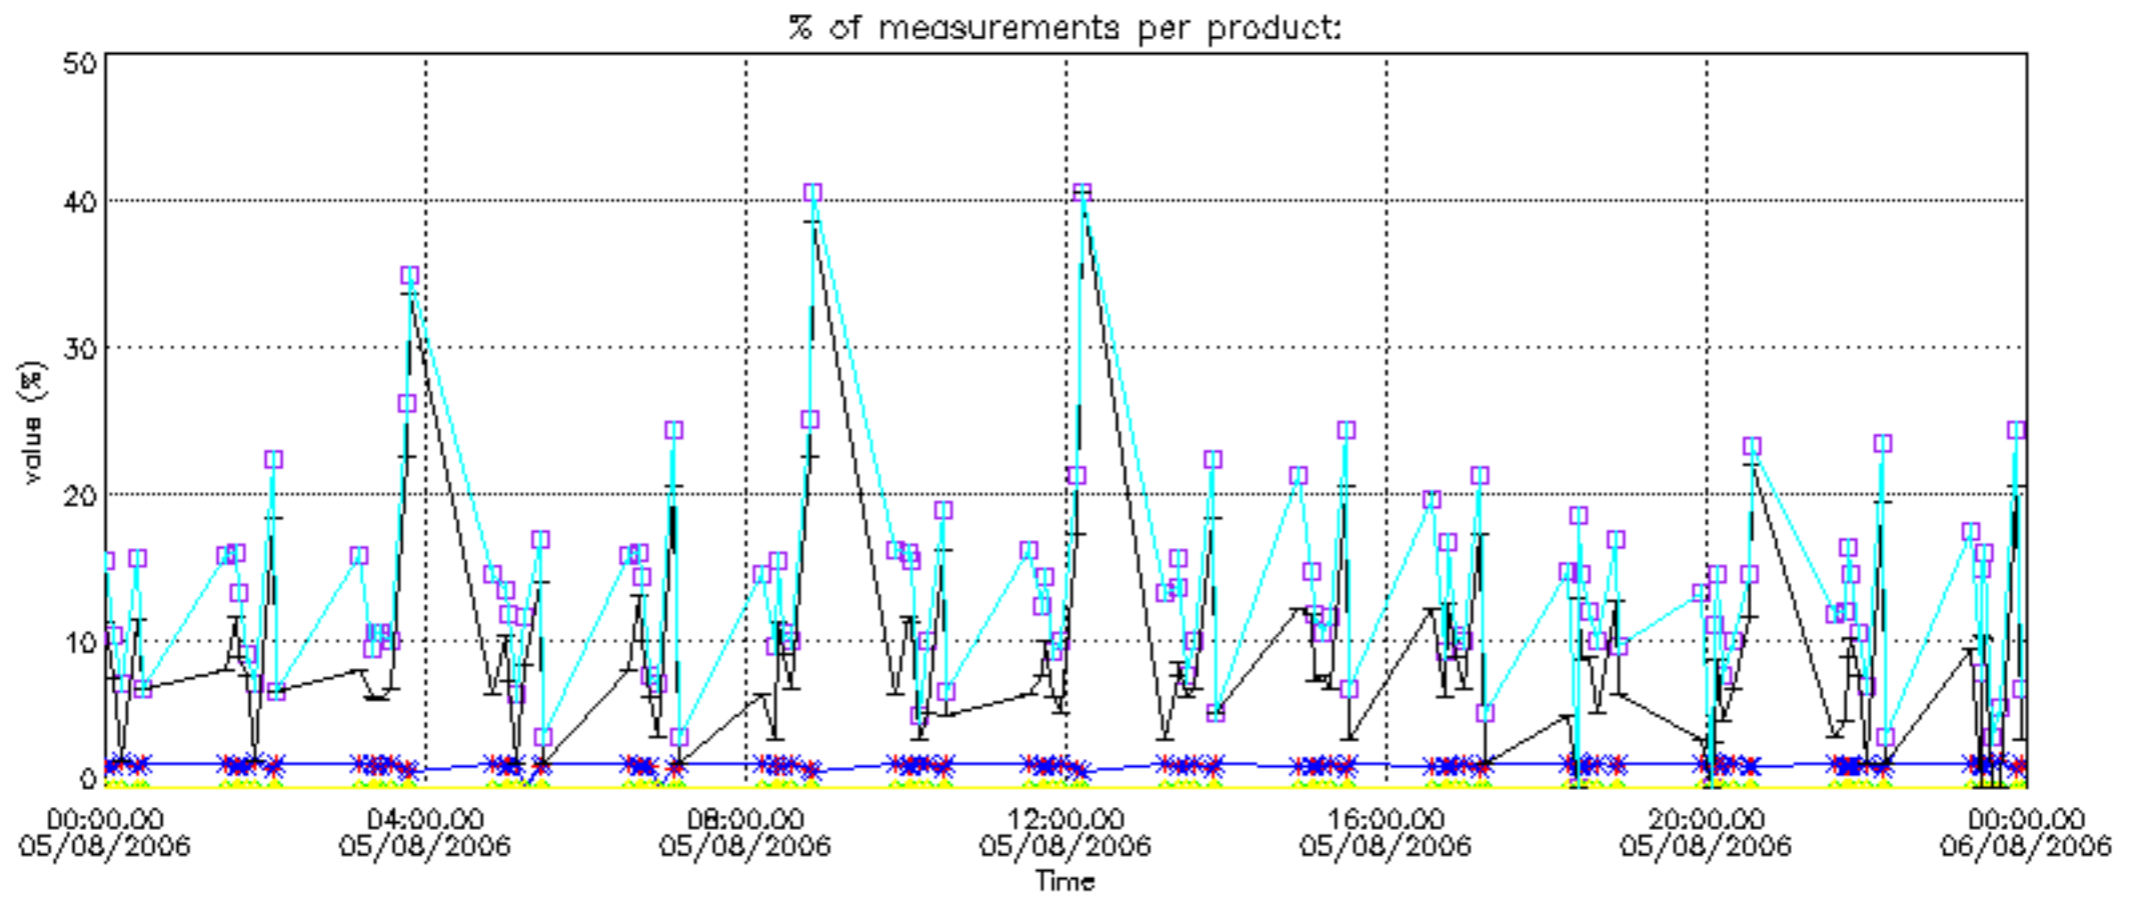

Percentage of cosmic ray hits per profile

Percentage of datation errors per profile