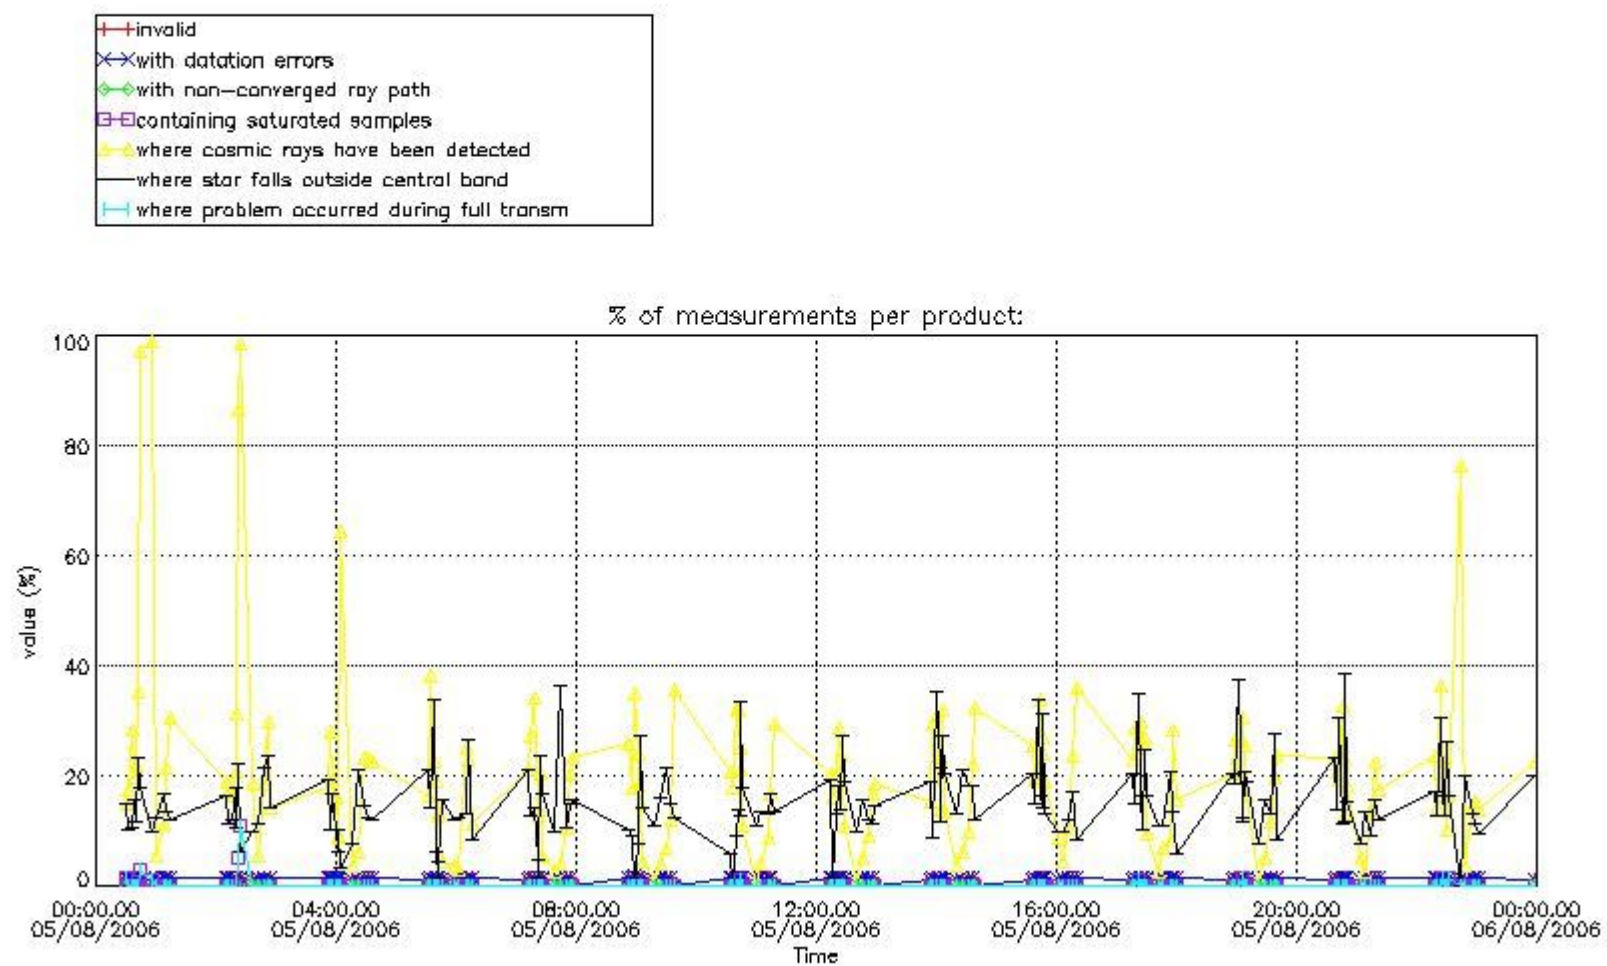

[6. Auxiliary Data Files used for the production reported in section 2](#)

This report presents the daily analysis on parameters extracted from GOMOS level 2 data (GOM_NL__2P). It is intended to monitor some important parameters that will impact the quality of these products. A list of level 2 products (and content) that have arrived during the reporting day to the PCF is also given.

3.1 Plot quality information per product (time dependant)

3.2 Plot quality information per product (world map)

Percentage of flagged data per O3 profile

Percentage of flagged data per H2O profile

Percentage of flagged data per NO2 profile

Percentage of flagged data per NO3 profile

4. Level 1 quality information per product

In this section it is plotted some information contained in the Quality Summary data set of the level 2 products that comes from the level 1b processing. Products without errors (error flag in the MPH set to "0") are used.

4.1 Plot quality information per product (time dependant) coming from level 1b processing

4.1.1 Plot level 1 quality information per product (time dependant): ENVISAT ASCENDING passes

4.1.2 Plot level 1 quality information per product (time dependant): ENVI SAT DESCENDING passes