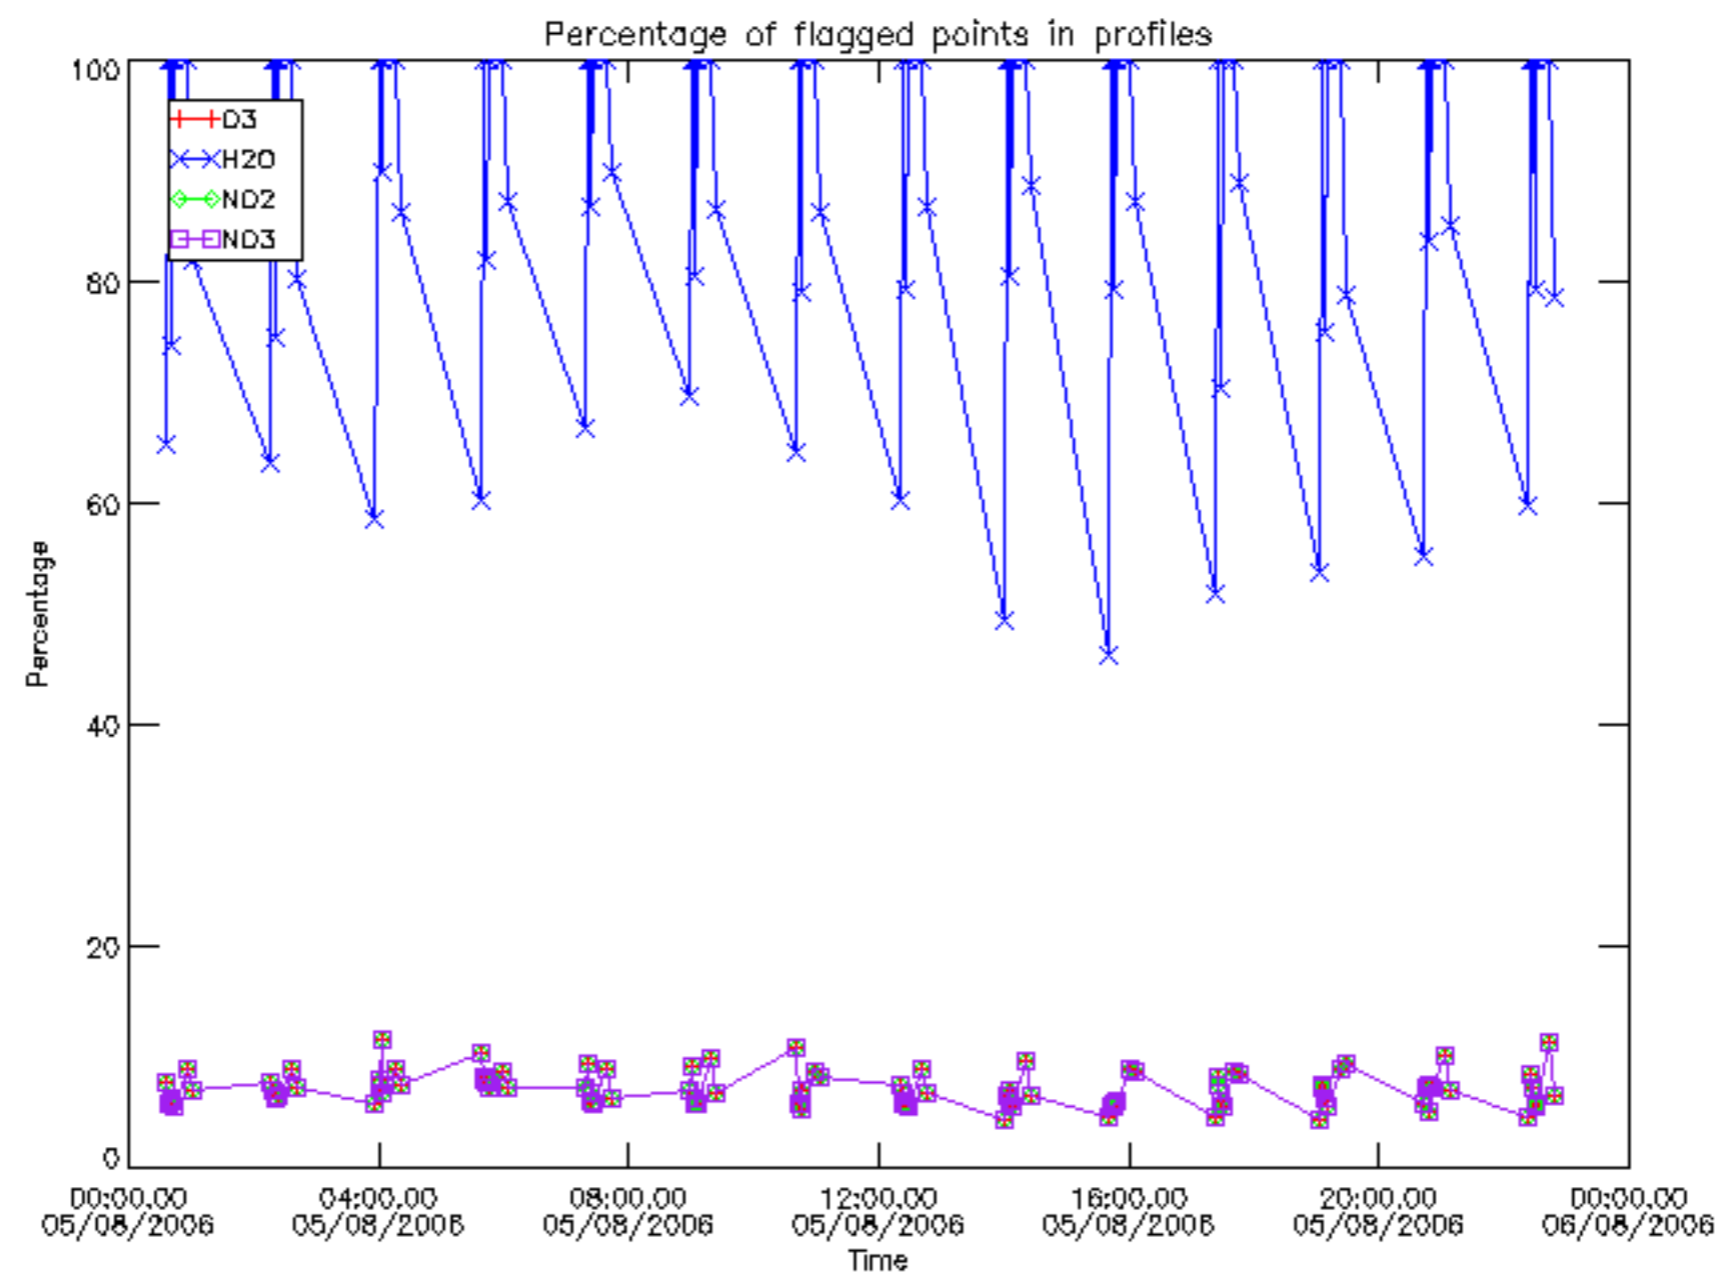

Percentage of flagged data per D3 profile

Percentage of flagged data per H2O profile