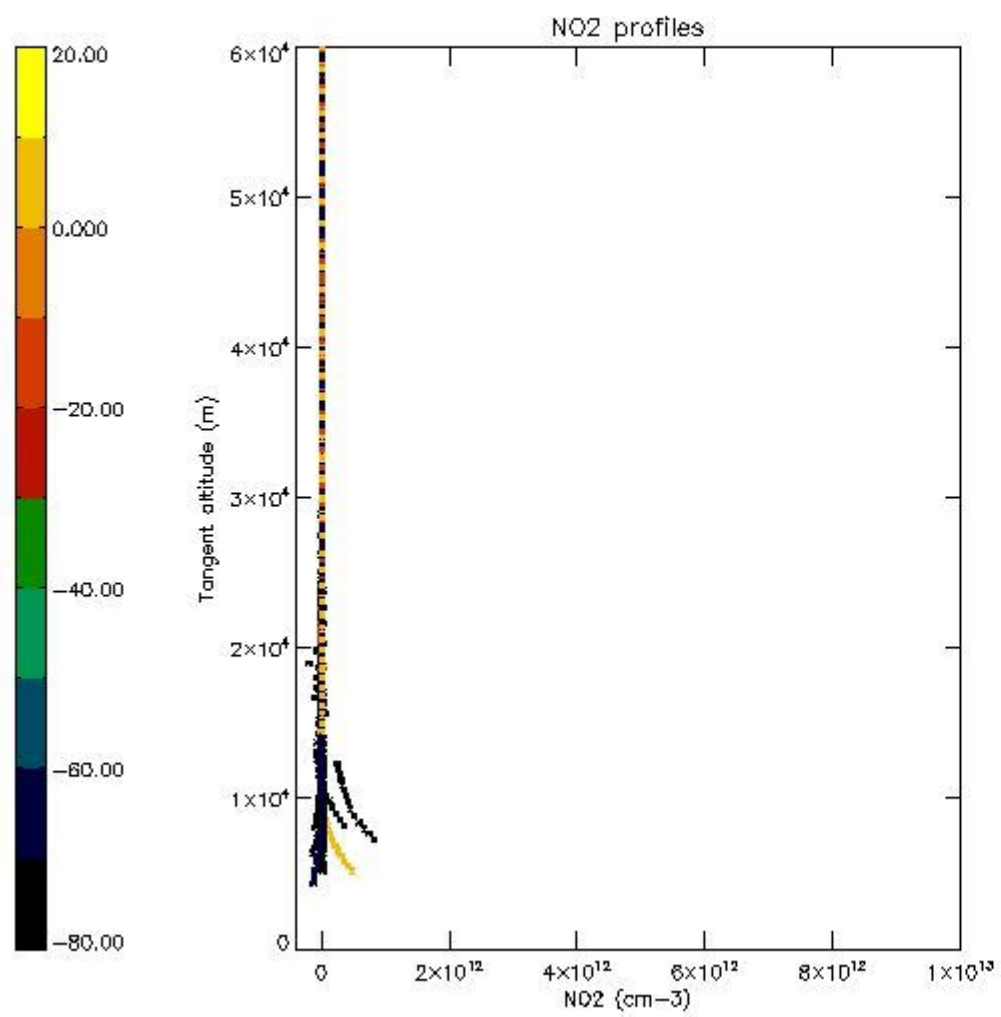

STD < 10	20
STD < 5	13

5.2 Plot ozone profiles for all STD (dark without errors)

The colorbar represents the latitude.

5.3 Plot ozone profiles where STD < 20% (dark without errors)

The colorbar represents the latitude.

5.4 Plot ozone profiles where $STD < 10\%$ (dark without errors)

The colorbar represents the latitude.

5.5 Plot ozone profiles where STD < 5% (dark without errors)

The colorbar represents the latitude.

5.6 Plot NO₂ profiles for all STD (dark without errors)

The colorbar represents the latitude.

5.7 Plot NO3 profiles for all STD (dark without errors)

The colorbar represents the latitude.

5.8 Plot H2O profiles for all STD (only for occultations of stars 1,2,3,4,13,14,16,26,63 dark without errors)