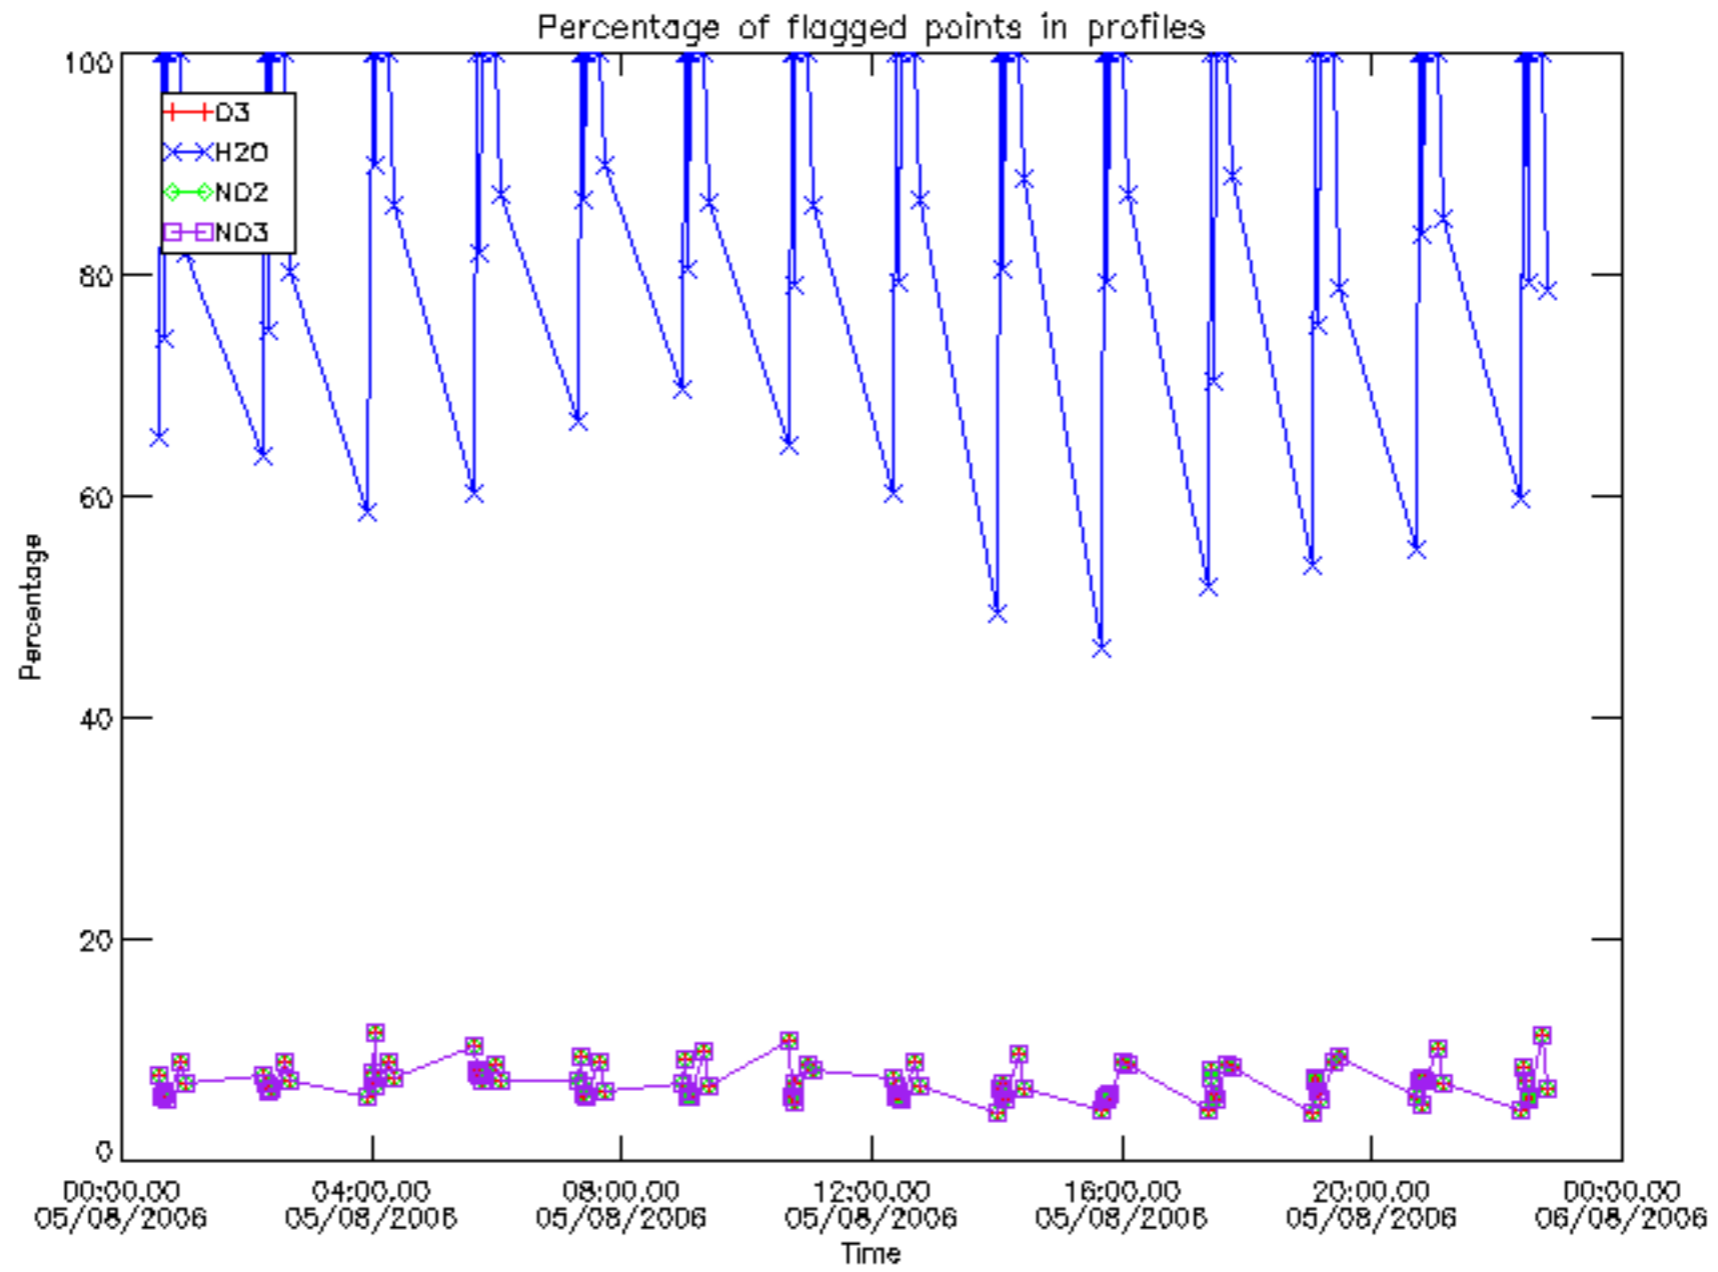

Percentage of flagged data per D3 profile

Percentage of flagged data per H2O profile