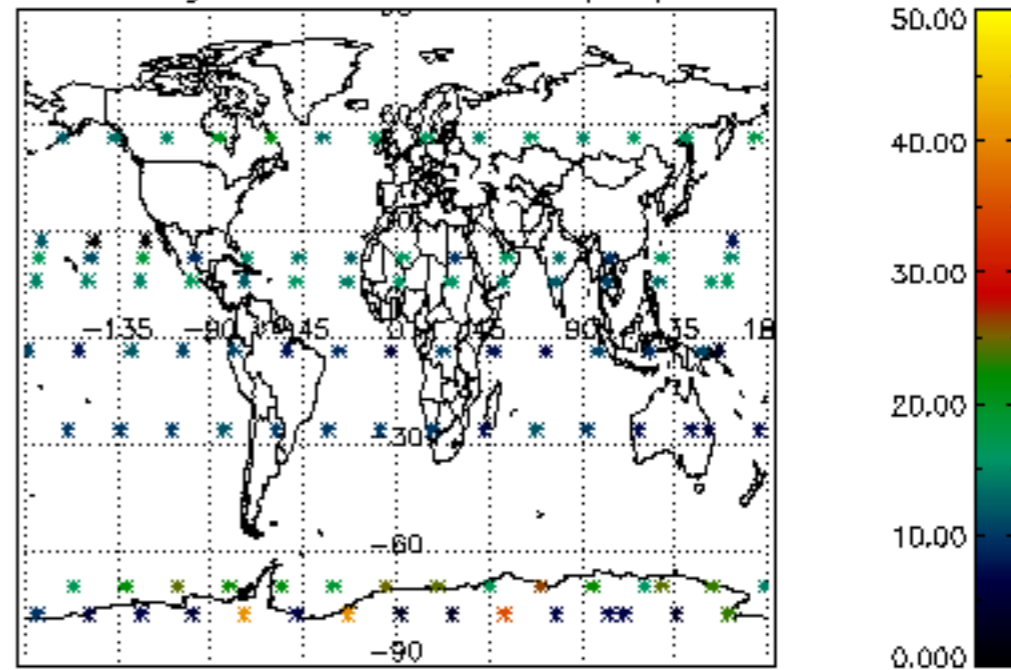

Percentage of saturation errors per profile