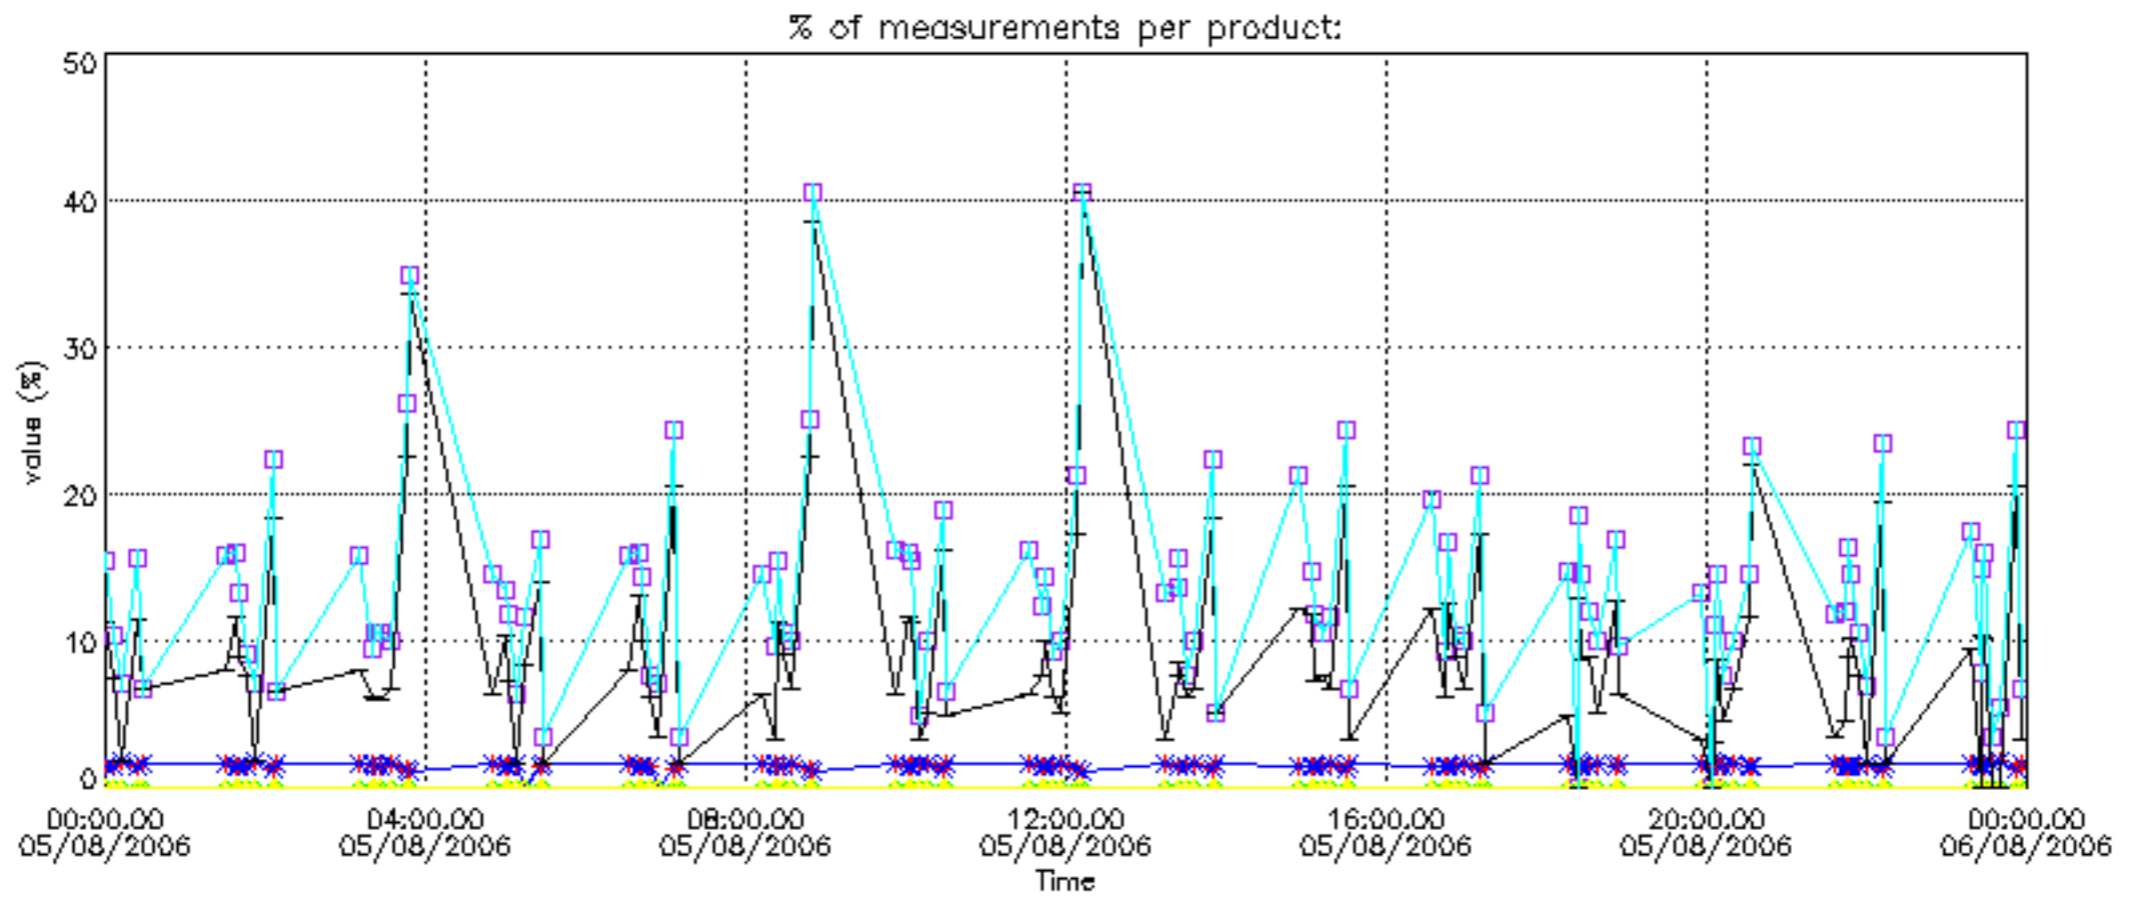

Percentage of cosmic ray hits per profile

Percentage of datation errors per profile