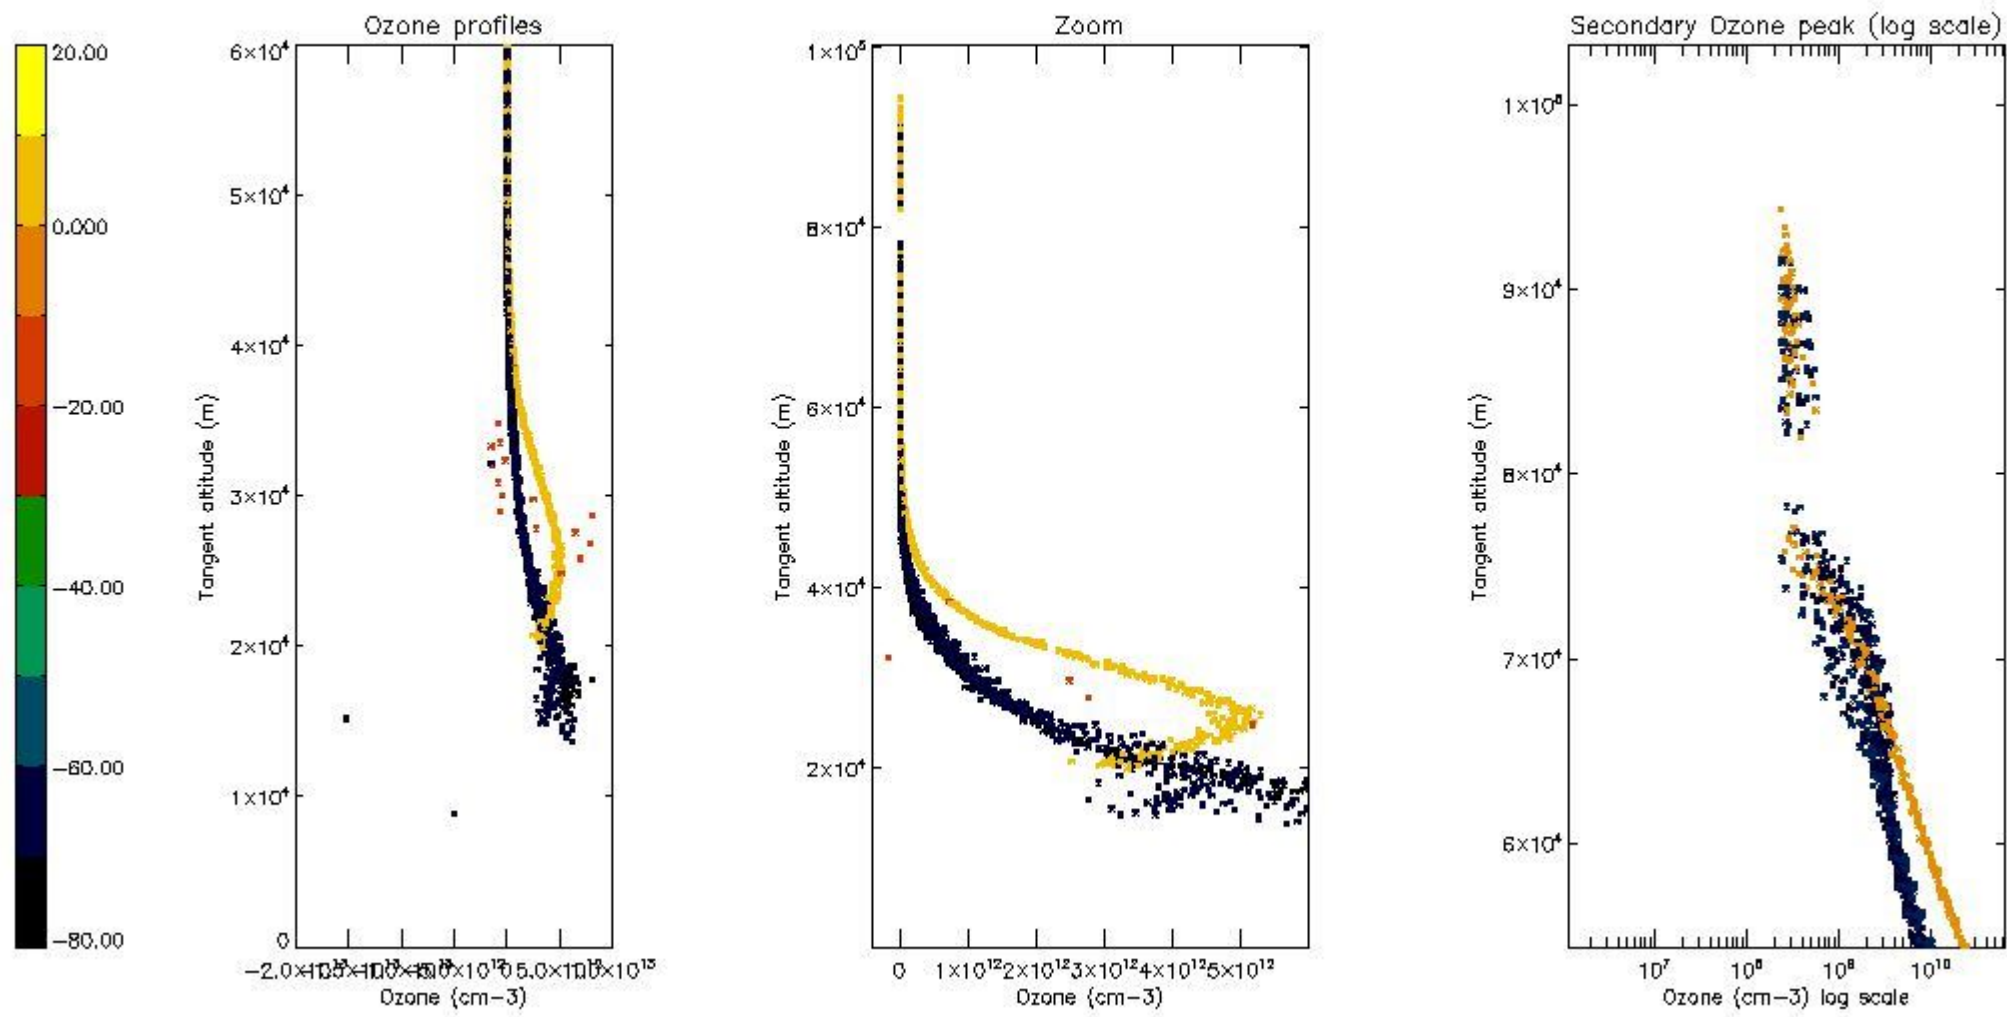

5.6 Plot NO₂ profiles for all STD (dark without errors)

The colorbar represents the latitude.