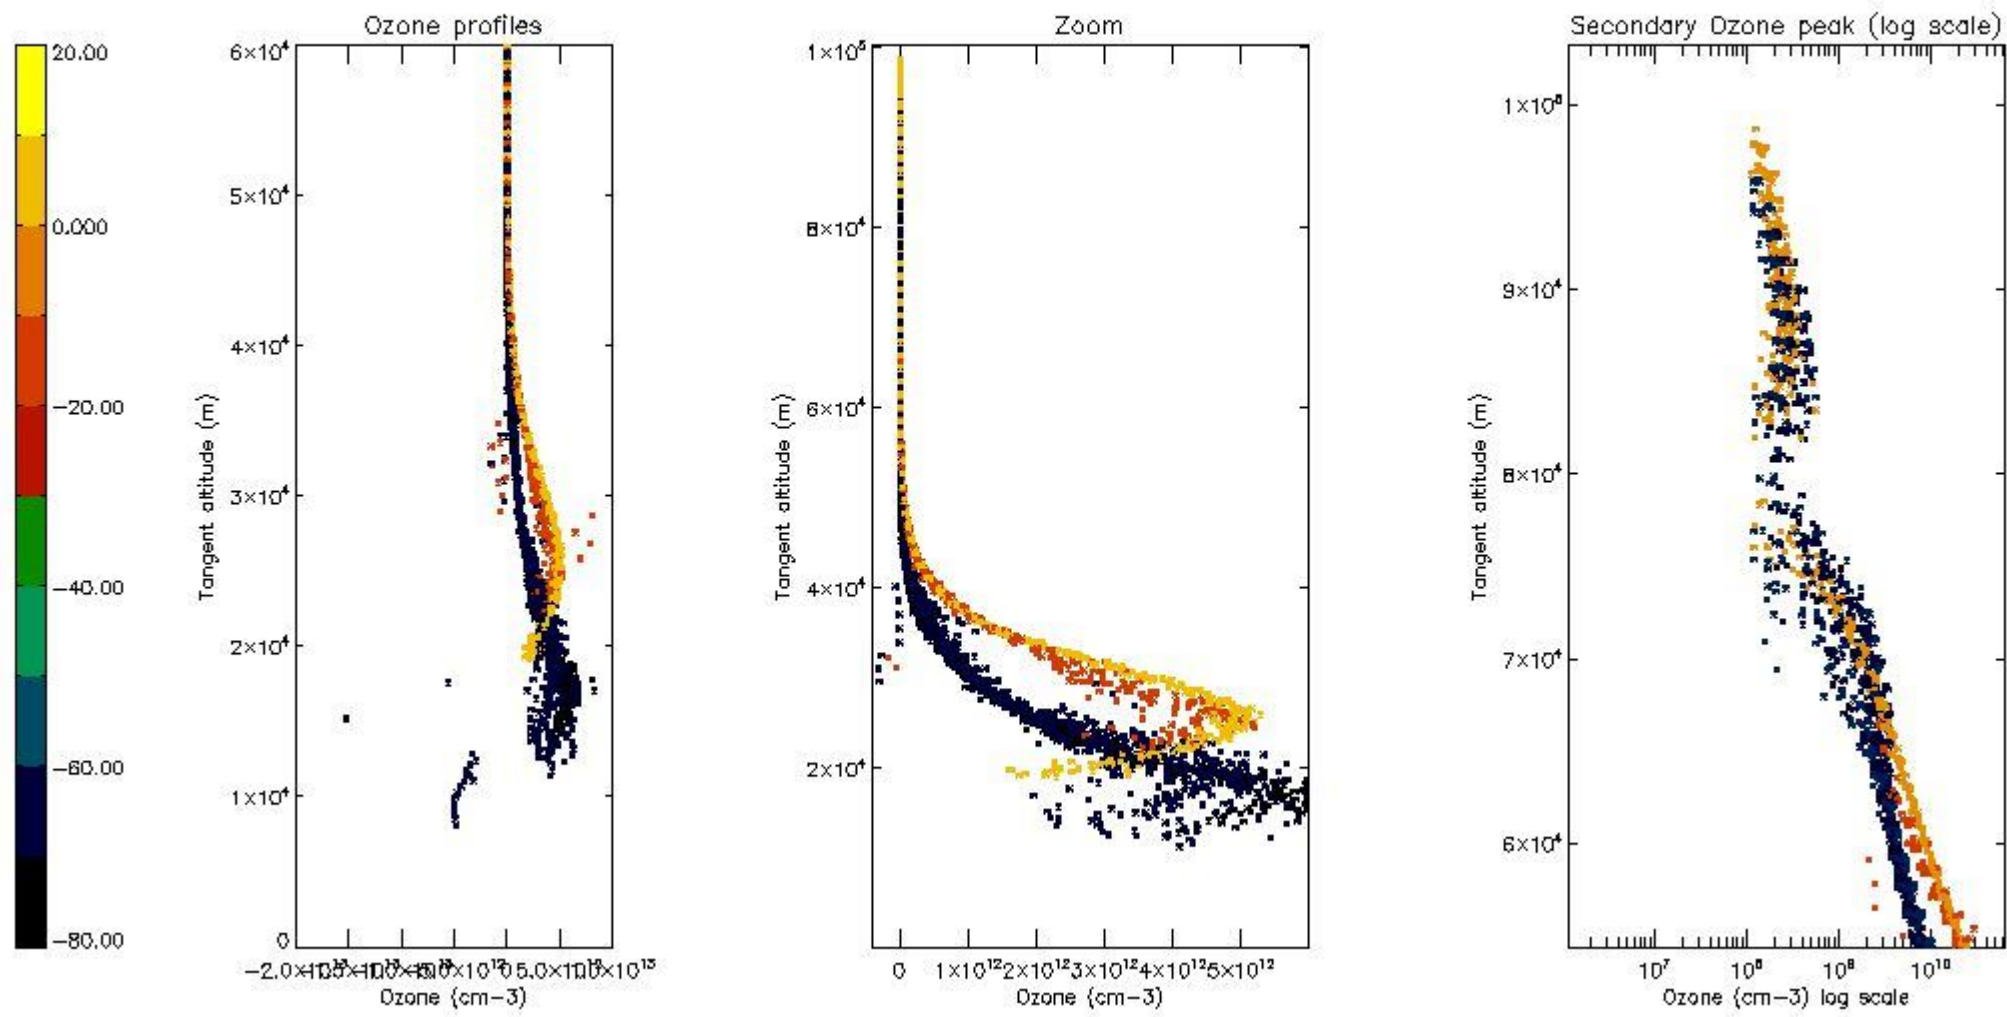

5.5 Plot ozone profiles where STD < 5% (dark without errors)

The colorbar represents the latitude.