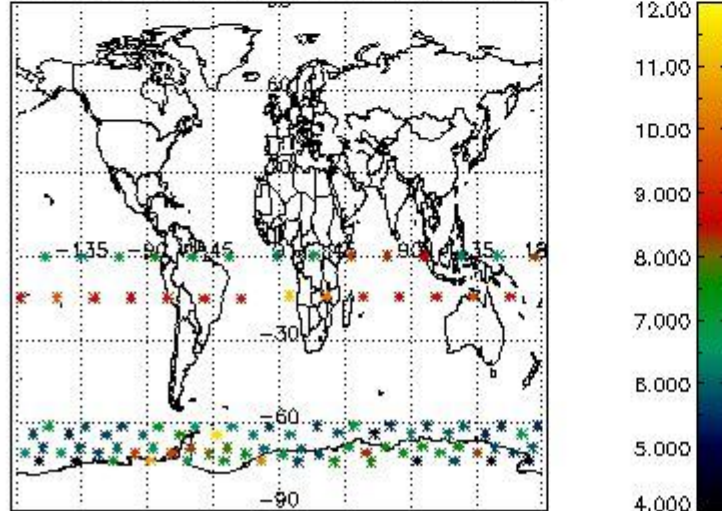

3.1 Plot quality information per product (time dependant)

3.2 Plot quality information per product (world map)

Percentage of flagged data per O3 profile

Percentage of flagged data per H2O profile

Percentage of flagged data per NO2 profile