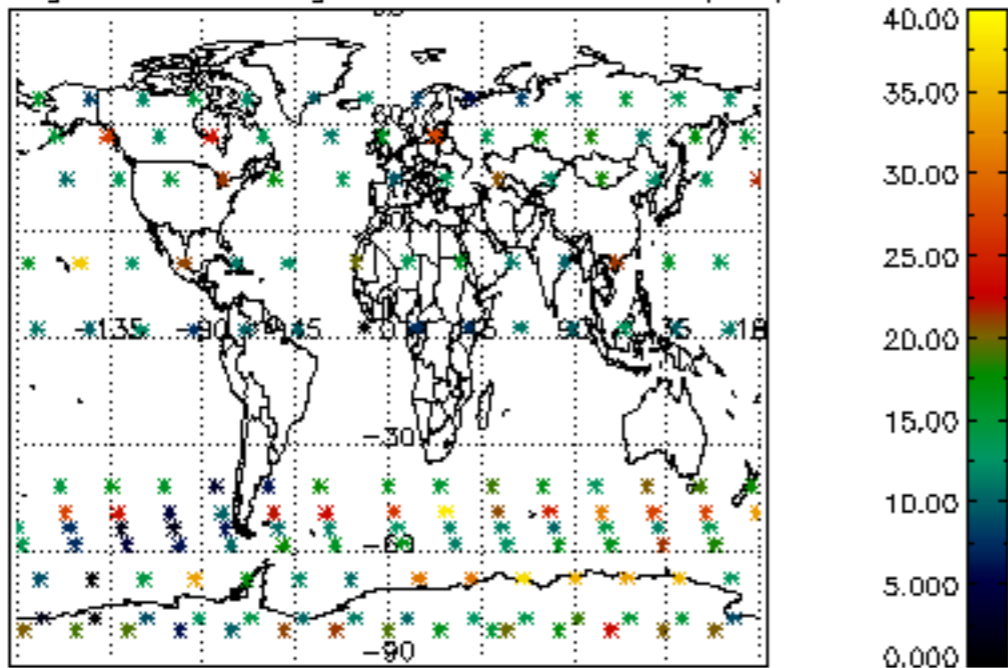

Percentage of flagged data per NO3 profile

Percentage of cosmic ray hits per profile

Percentage of datation errors per profile

Percentage of star falling outside central band per profile

Percentage of saturation errors per profile