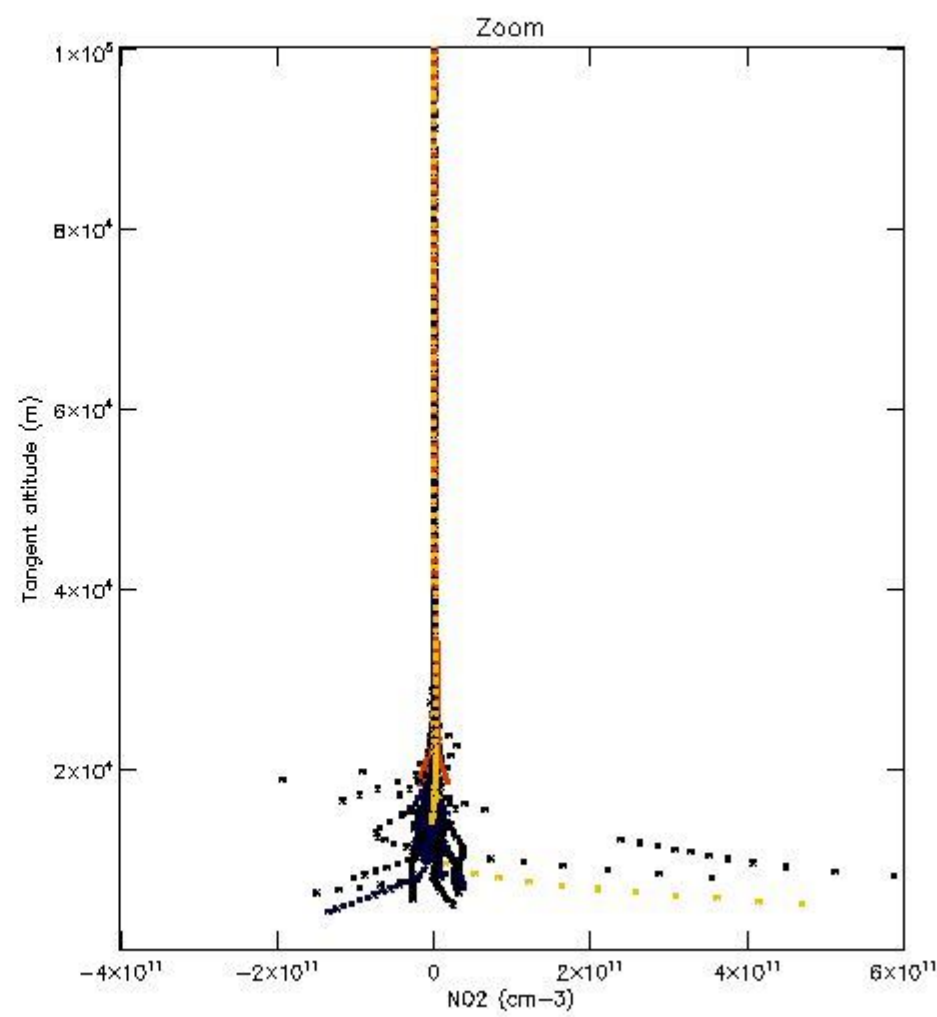

5.7 Plot NO3 profiles for all STD (dark without errors)

The colorbar represents the latitude.