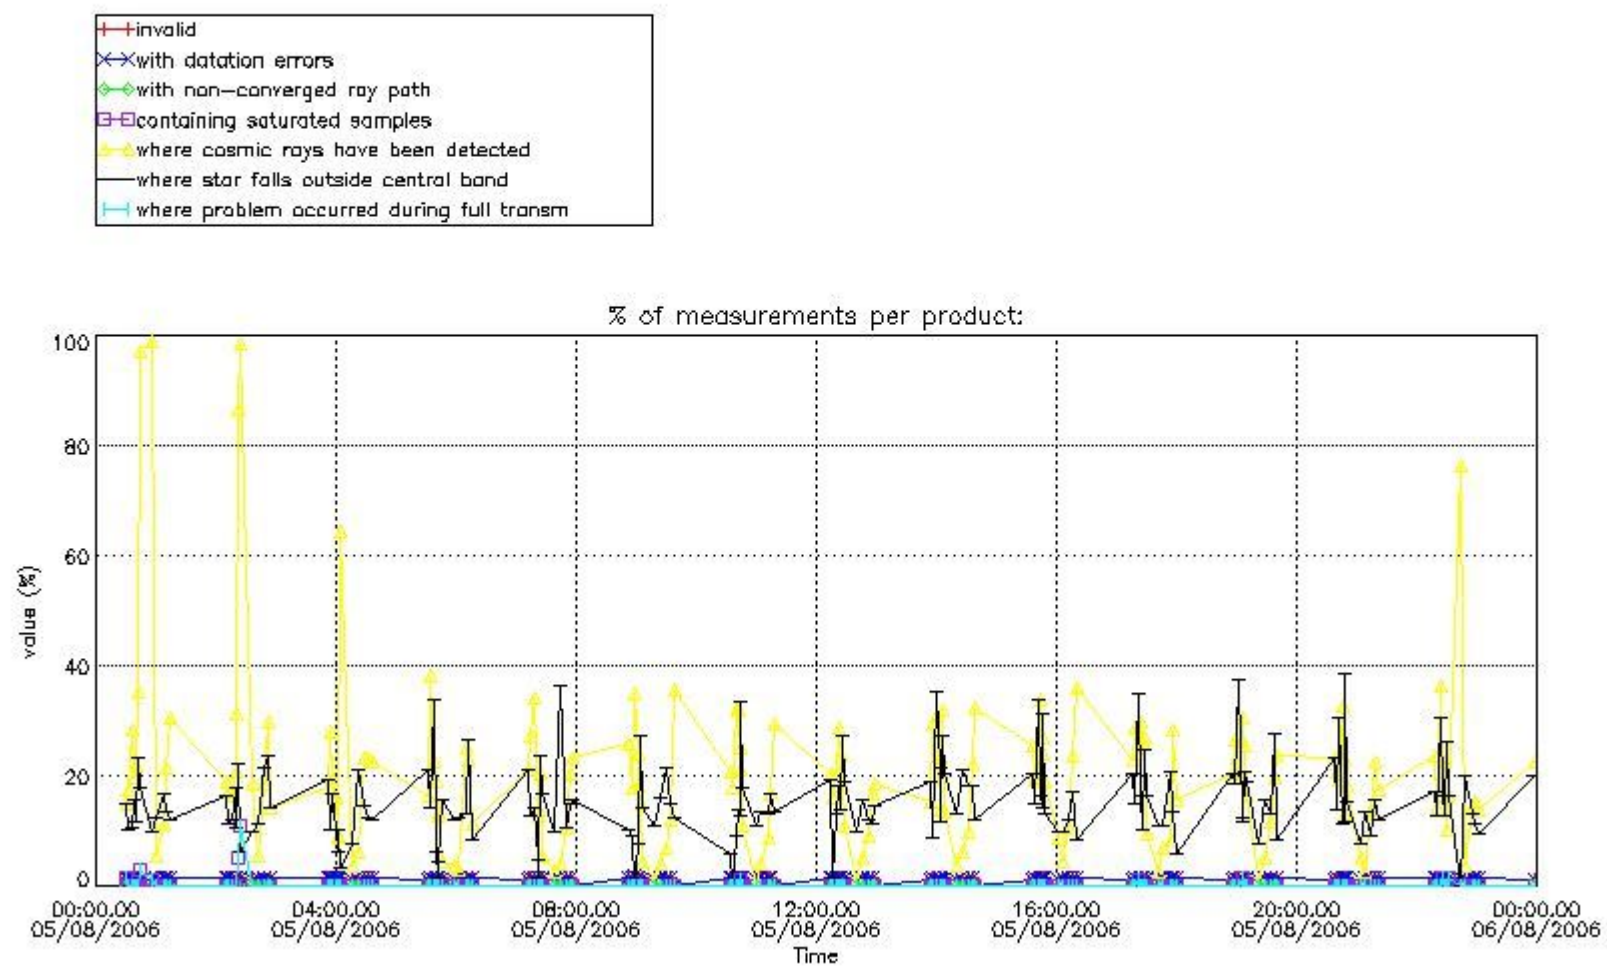

4.1.2 Plot level 1 quality information per product (time dependant): ENVI SAT DESCENDING passes