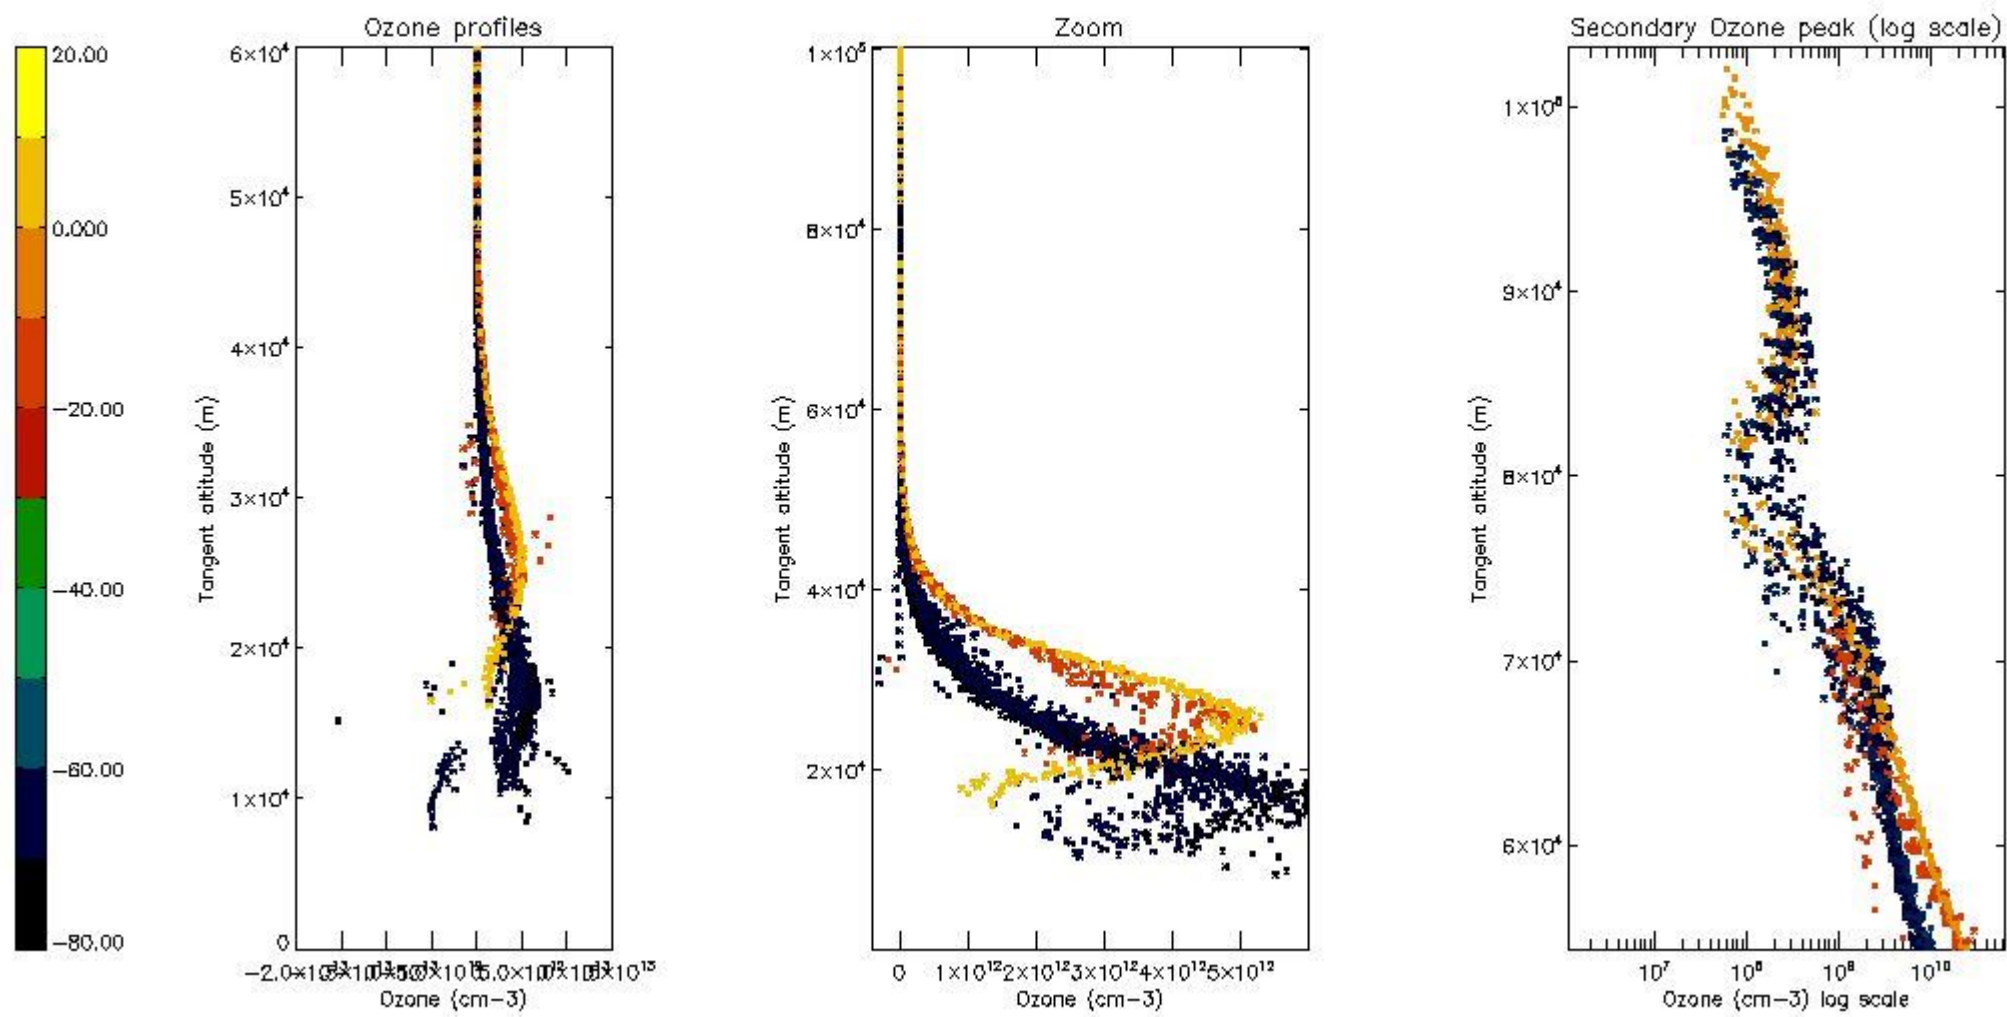

STD < 10	20
STD < 5	13

5.2 Plot ozone profiles for all STD (dark without errors)

The colorbar represents the latitude.

5.3 Plot ozone profiles where STD < 20% (dark without errors)

The colorbar represents the latitude.

5.4 Plot ozone profiles where $STD < 10\%$ (dark without errors)

The colorbar represents the latitude.

5.5 Plot ozone profiles where STD < 5% (dark without errors)

The colorbar represents the latitude.

5.6 Plot NO₂ profiles for all STD (dark without errors)