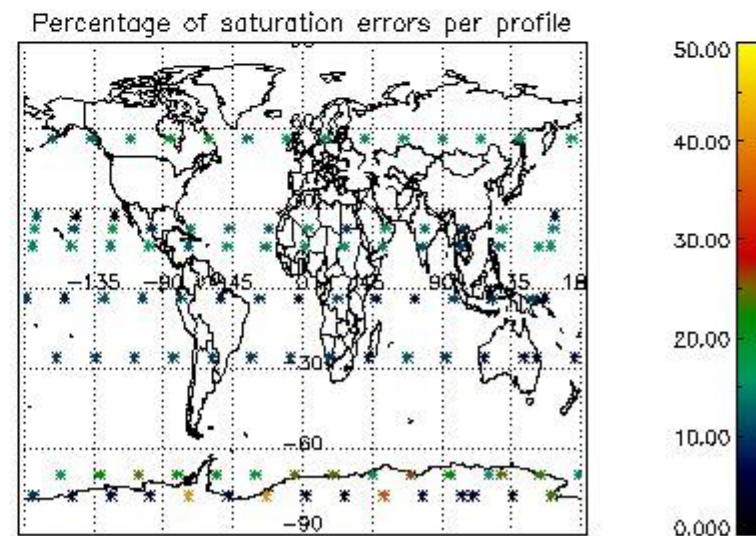

5. Trace gas profiles

5.1 Ozone statistics based on quality of products

The final quality of the products can be "measured" using the STD (Standard Deviation) attached to every point profile. This information is written to the parameter GOM_NL__2P/NL_LOCAL_SPECIES_DENSITY/o3_std of the level 2 products. The table below shows the statistics for given STD ranges.

The statistics are given with respect to the overall valid production:

- Products without fatal errors: GOM_NL__2P/MPH/PRODUCT_ERR=0
- Valid point profile: GOM_NL__2P/NL_LOCAL_SPECIES_DENSITY/pcd(0)=0

The 'Criteria' is applied to valid points of dark limb products:

- Products in dark limb illumination condition: GOM_NL__2P/NL_SUMMARY_QUALITY/obs_ill_cond=0
- Products without fatal errors: GOM_NL__2P/MPH/PRODUCT_ERR=0
- Valid point profile: GOM_NL__2P/NL_LOCAL_SPECIES_DENSITY/pcd(0)=0

So, the table below shows the percentage of dark limb and valid observations for each criteria with respect to the overall valid daily observations.

Criteria	% of total production
All STD	38
STD < 20	24