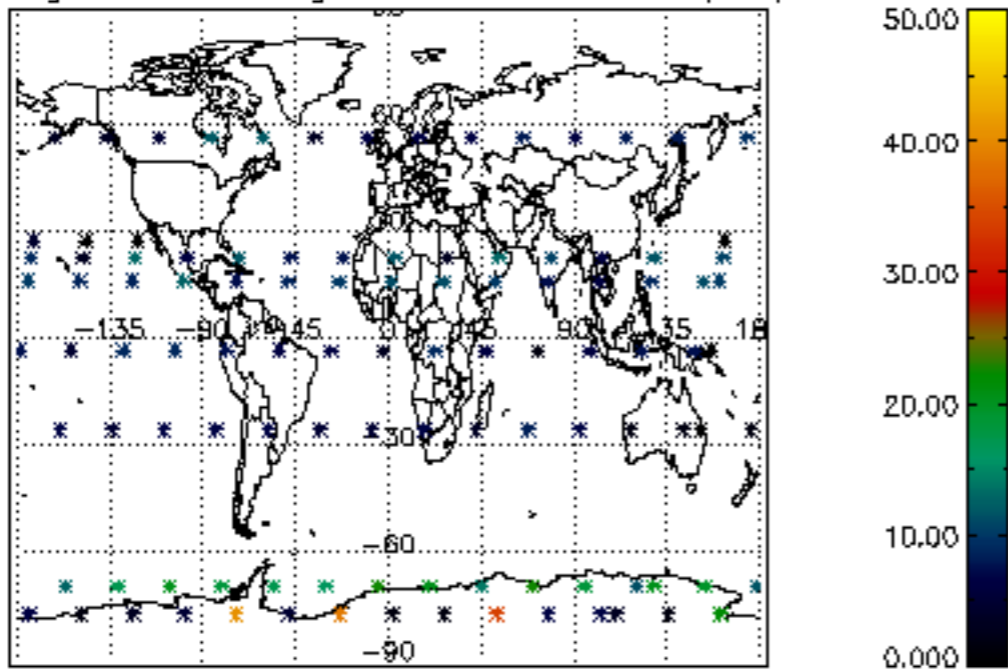

Percentage of star falling outside central band per profile