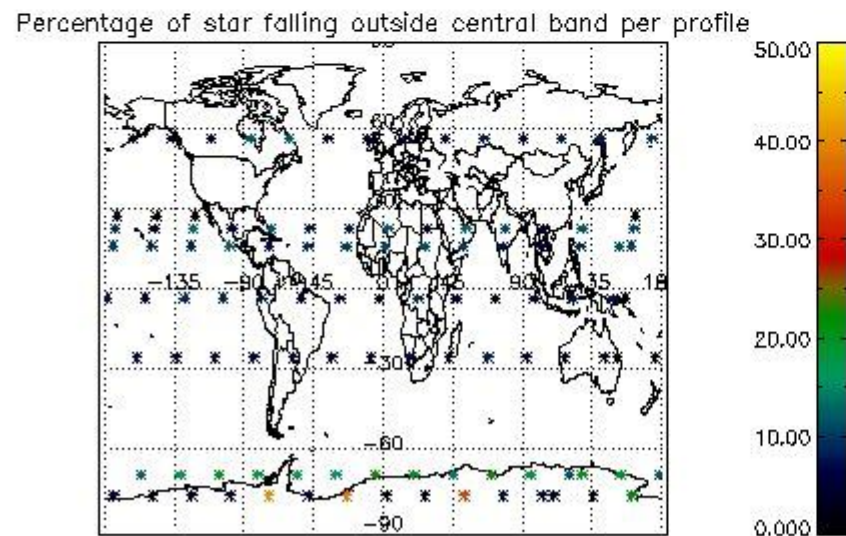

5. Trace gas profiles

5.1 Ozone statistics based on quality of products

The final quality of the products can be "measured" using the STD (Standard Deviation) attached to every point profile. This information is written to the parameter GOM_NL__2P/NL_LOCAL_SPECIES_DENSITY/o3_std of the level 2 products. The table below shows the statistics for given STD ranges.

The statistics are given with respect to the overall valid production:

- Products without fatal errors: GOM_NL__2P/MPH/PRODUCT_ERR=0
- Valid point profile: GOM_NL__2P/NL_LOCAL_SPECIES_DENSITY/pcd(0)=0

The 'Criteria' is applied to valid points of dark limb products:

- Products in dark limb illumination condition: GOM_NL__2P/NL_SUMMARY_QUALITY/obs_ill_cond=0
- Products without fatal errors: GOM_NL__2P/MPH/PRODUCT_ERR=0
- Valid point profile: GOM_NL__2P/NL_LOCAL_SPECIES_DENSITY/pcd(0)=0

So, the table below shows the percentage of dark limb and valid observations for each criteria with respect to the overall valid daily observations.

Criteria	% of total production
All STD	38
STD < 20	24