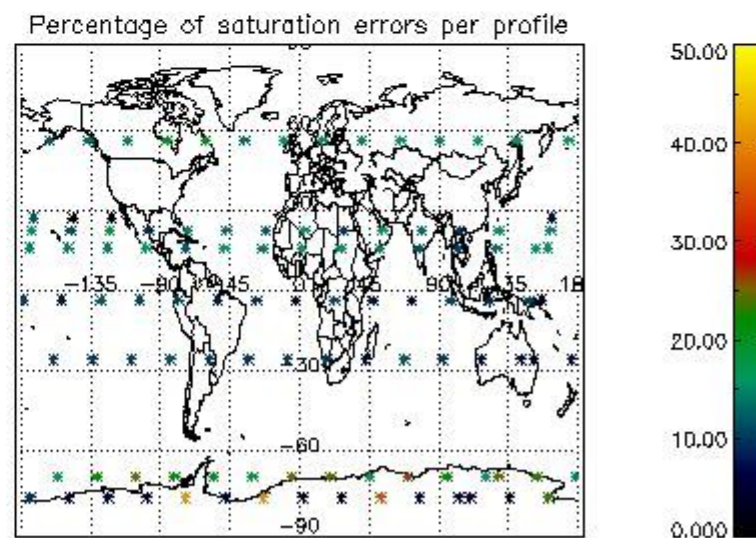

Percentage of flagged data per NO3 profile

4. Level 1 quality information per product

In this section it is plotted some information contained in the Quality Summary data set of the level 2 products that comes from the level 1b processing. Products without errors (error flag in the MPH set to "0") are used.

4.1 Plot quality information per product (time dependant) coming from level 1b processing

4.1.1 Plot level 1 quality information per product (time dependant): ENVISAT ASCENDING passes

4.1.2 Plot level 1 quality information per product (time dependant): ENVI SAT DESCENDING passes

4.2 Plot quality information per product coming from level 1b processing (world map)

4.2.1 Plot level 1 quality information per product (world map): ENVISAT ASCENDING passes

4.2.2 Plot level 1 quality information per product (world map): ENVISAT DESCENDING passes