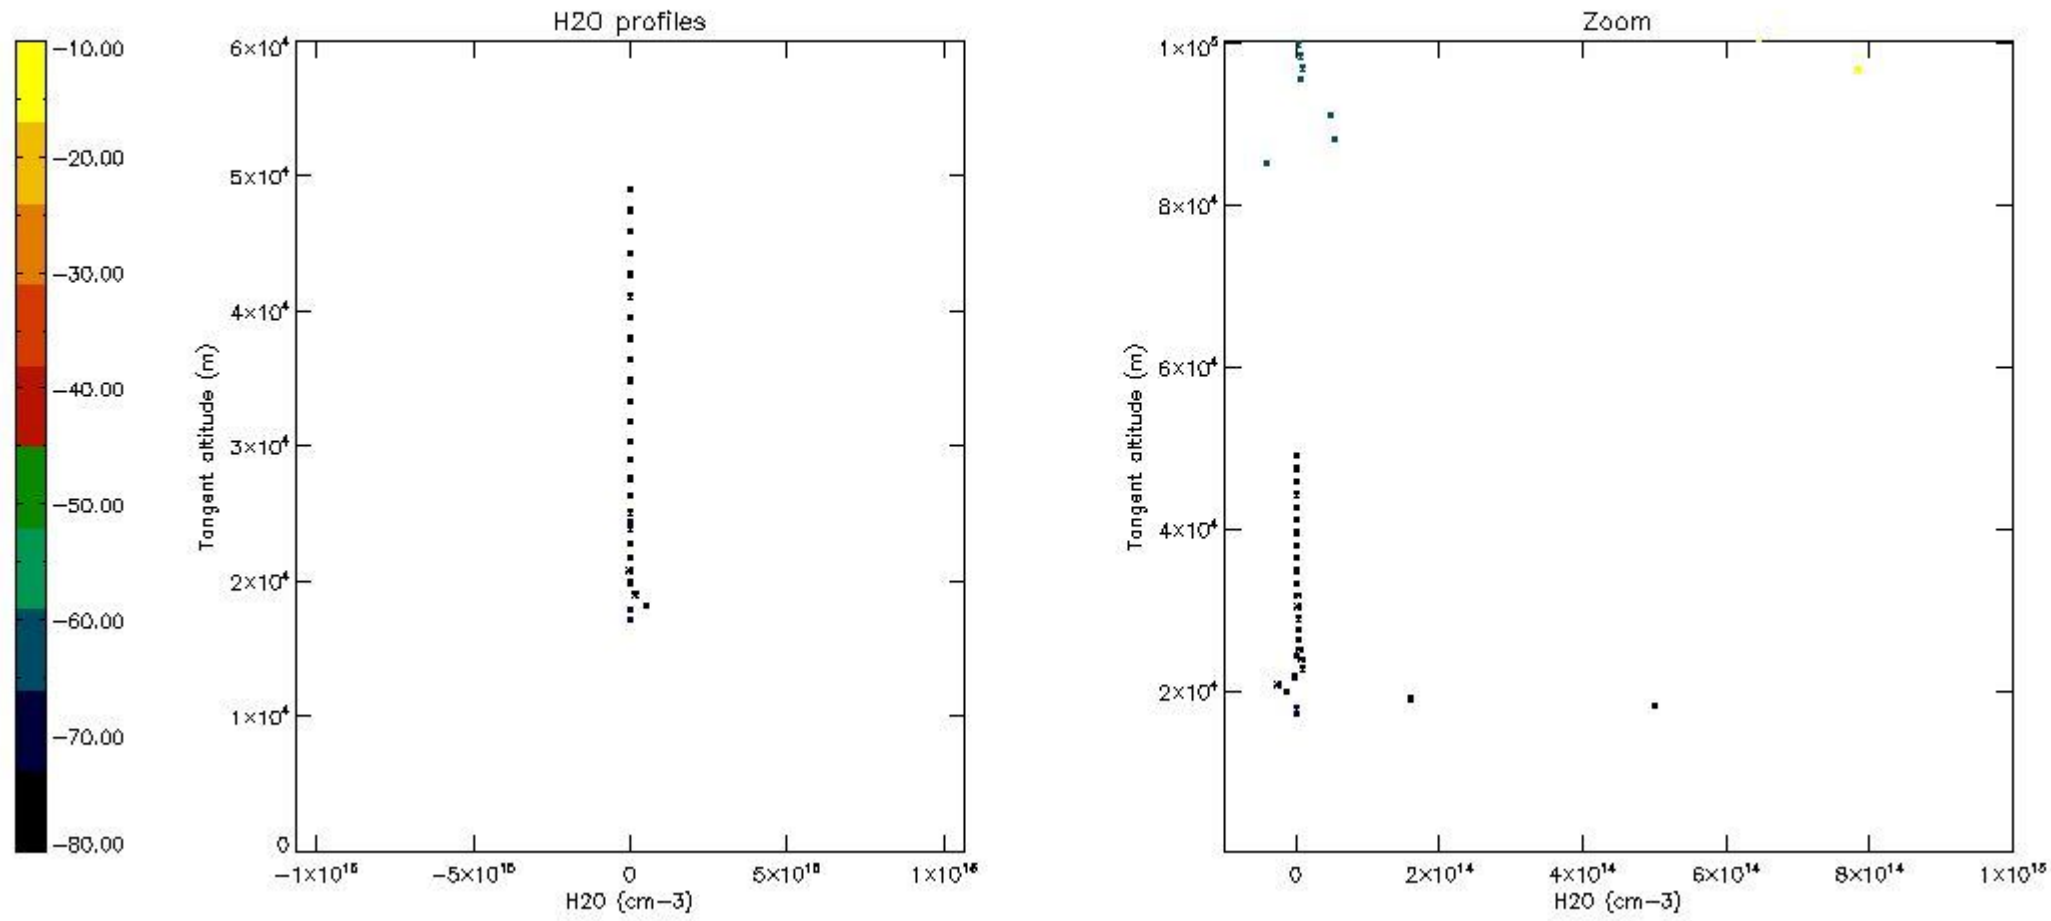

6. Auxiliary Data Files used for the production reported in section 2

The number reported in the third column indicates since which file (see list in section 2) the corresponding auxiliary file has been used. The fourth column is the date of those product files.

Type	Auxiliary Filename	Used since product	Used since product date
INST_PHYS_CHARACTERISTICS	GOM_INS_AXVIEC20091111_143220_20030716_120000_20500101_000000	1	05-AUG-2006 00:00:14
LEVEL-2_PROC_CONFIG	GOM_PR2_AXVIEC20091111_152718_20020301_000000_20500101_000000	1	05-AUG-2006 00:00:14
CROSS_SECTIONS_FILE	GOM_CRS_AXVIEC20091111_154832_20020301_000000_20500101_000000	1	05-AUG-2006 00:00:14