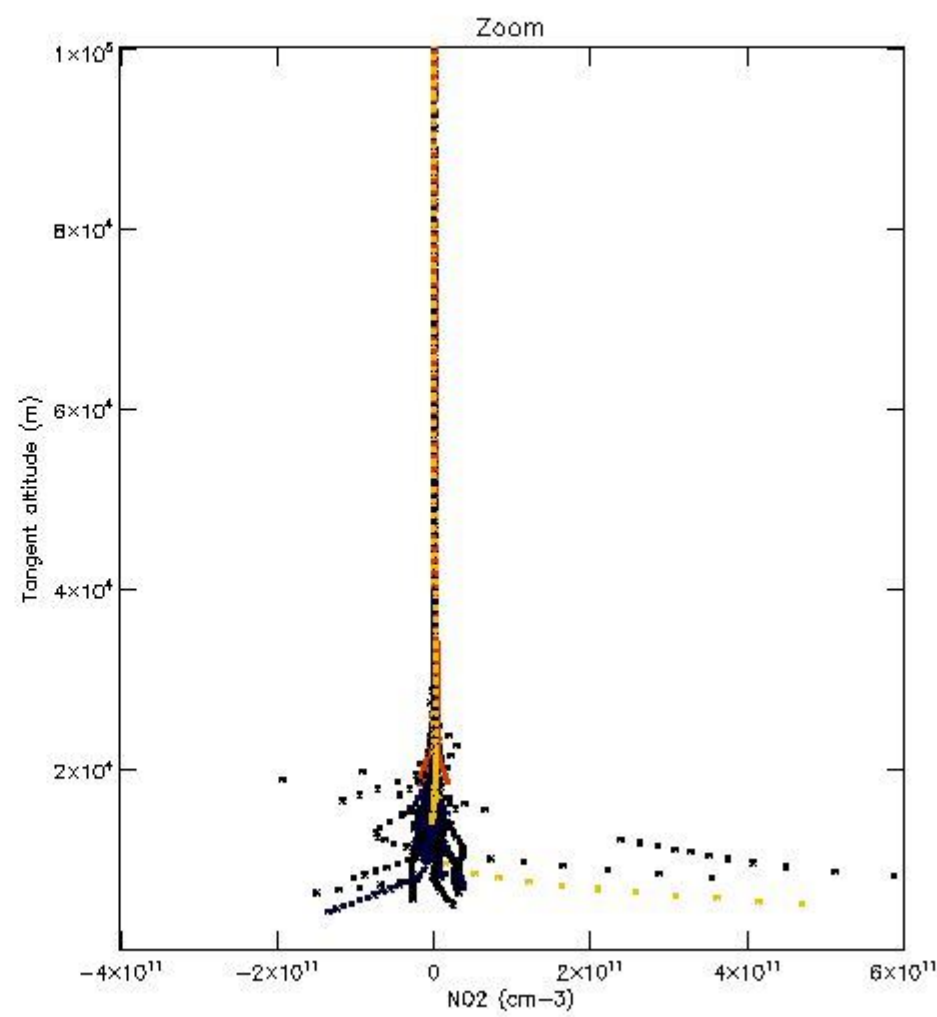

5.4 Plot ozone profiles where $STD < 10\%$ (dark without errors)

The colorbar represents the latitude.

5.5 Plot ozone profiles where STD < 5% (dark without errors)

The colorbar represents the latitude.

5.6 Plot NO₂ profiles for all STD (dark without errors)

The colorbar represents the latitude.

5.7 Plot NO3 profiles for all STD (dark without errors)

The colorbar represents the latitude.

5.8 Plot H2O profiles for all STD (only for occultations of stars 1,2,3,4,13,14,16,26,63 dark without errors)