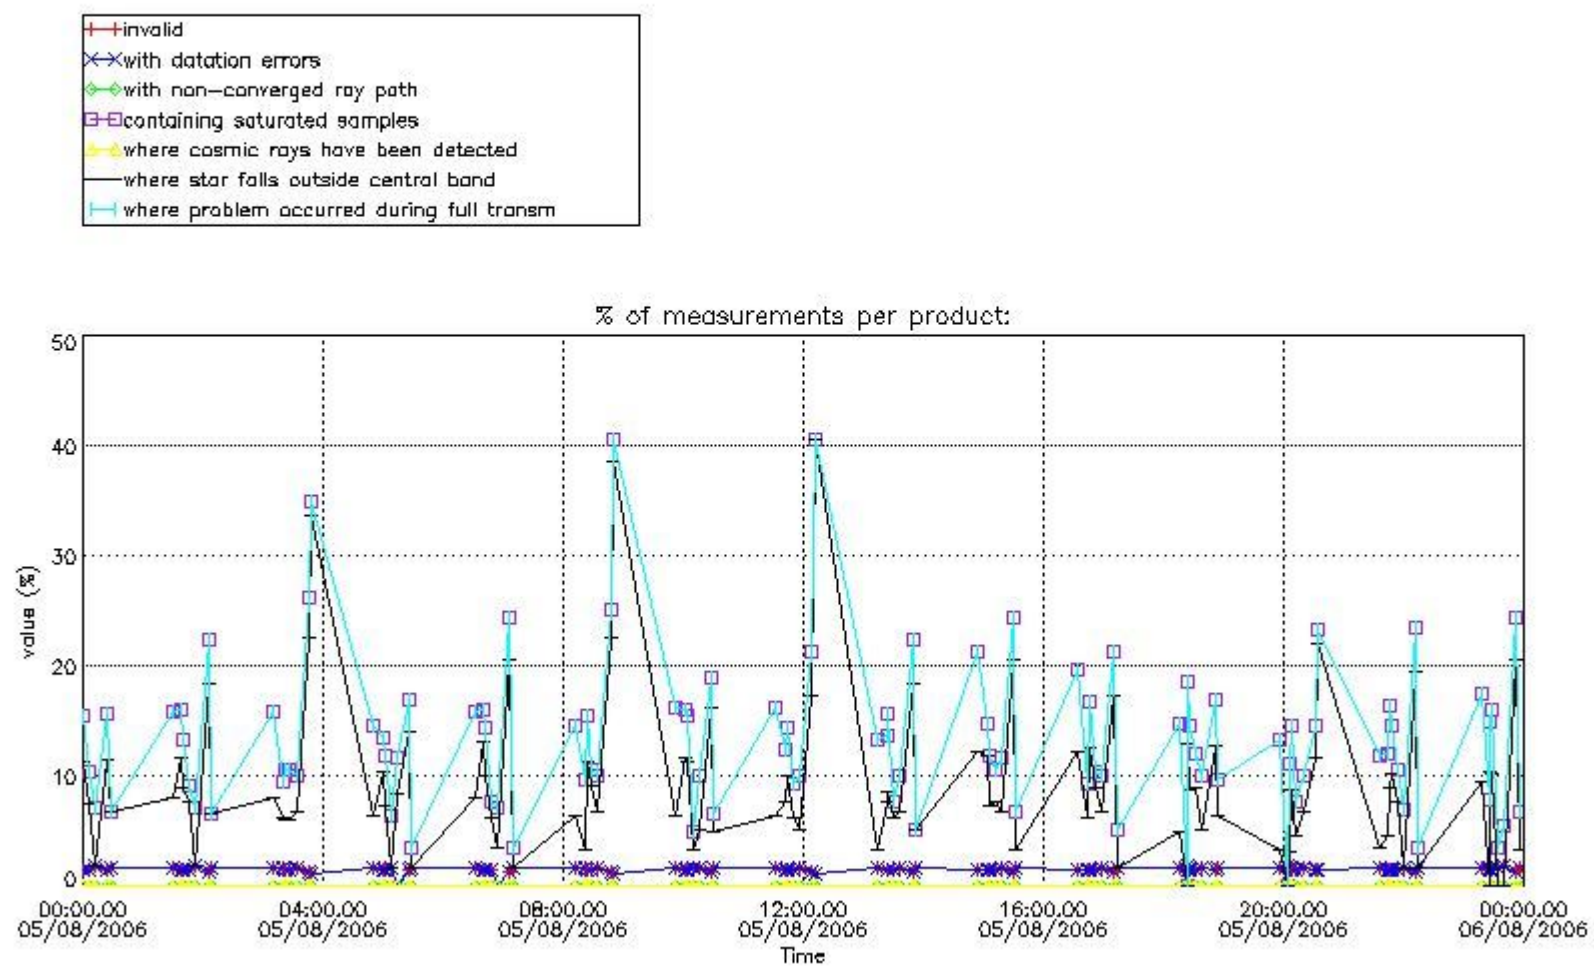

4.2 Plot quality information per product coming from level 1b processing (world map)

4.2.1 Plot level 1 quality information per product (world map): ENVISAT ASCENDING passes