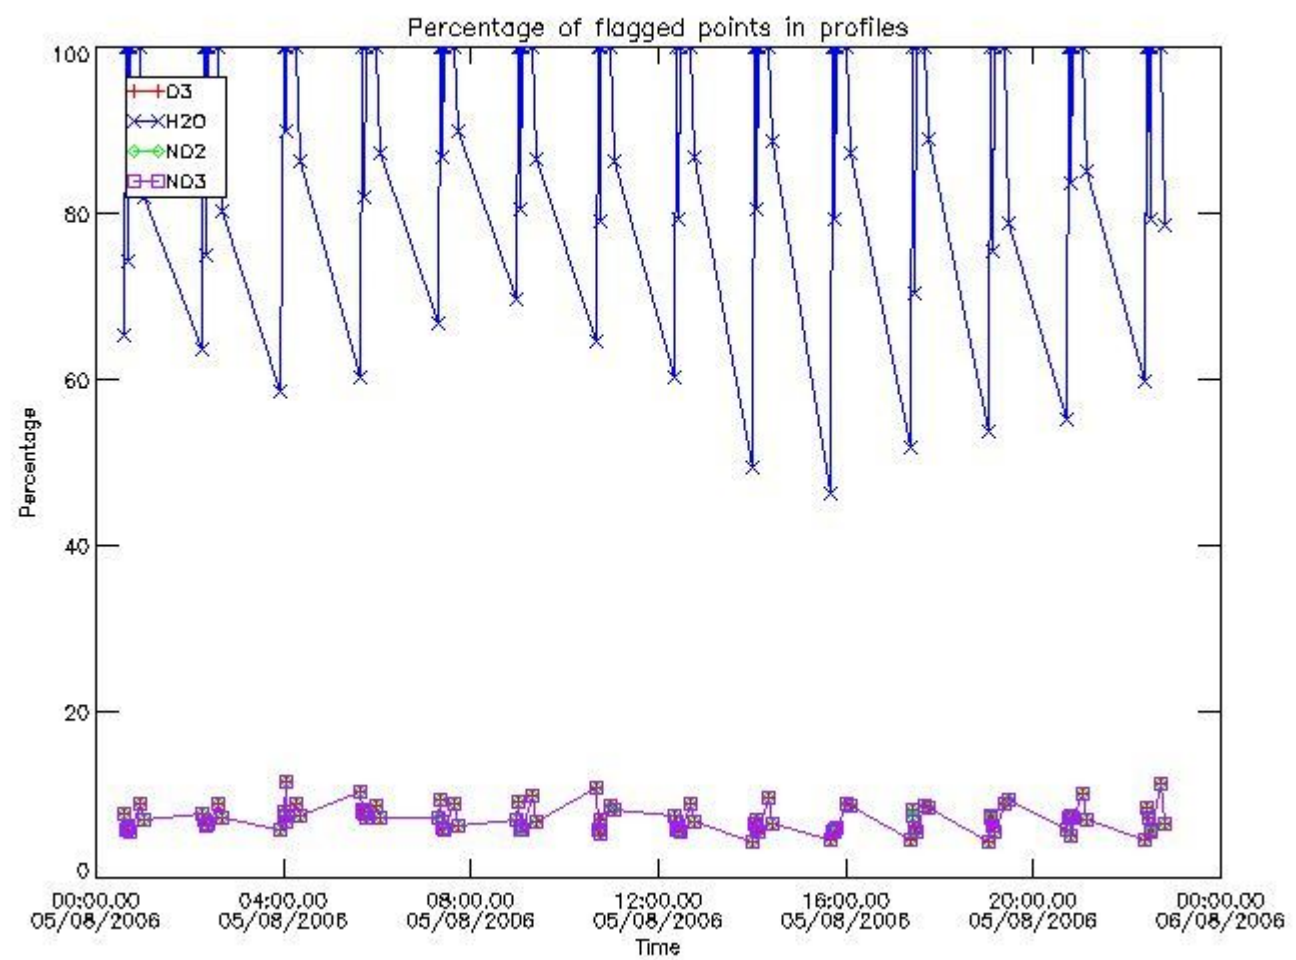

3. Quality information per product

In this section it is plotted some information contained in the Quality Summary data set of the level 2 products. Only products in dark limb conditions and without errors (error flag in the MPH set to "0") are used.

3.1 Plot quality information per product (time dependant)

3.2 Plot quality information per product (world map)