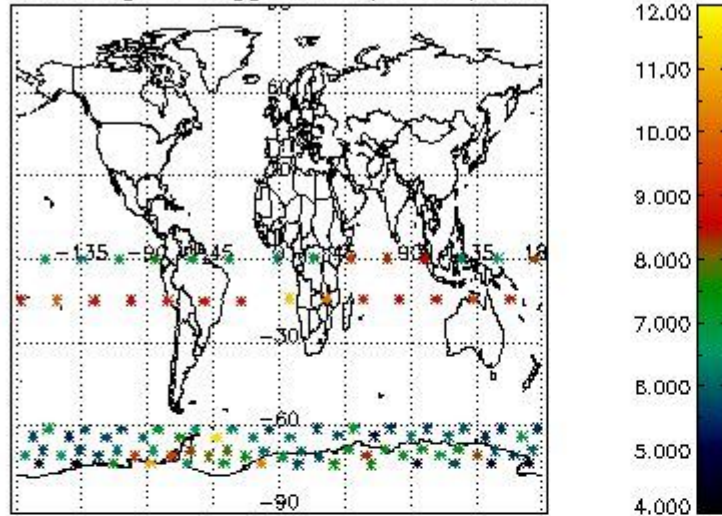

3. Quality information per product

In this section it is plotted some information contained in the Quality Summary data set of the level 2 products. Only products in dark limb conditions and without errors (error flag in the MPH set to "0") are used.

3.1 Plot quality information per product (time dependant)

3.2 Plot quality information per product (world map)

Percentage of flagged data per O3 profile

Percentage of flagged data per H2O profile

Percentage of flagged data per NO2 profile