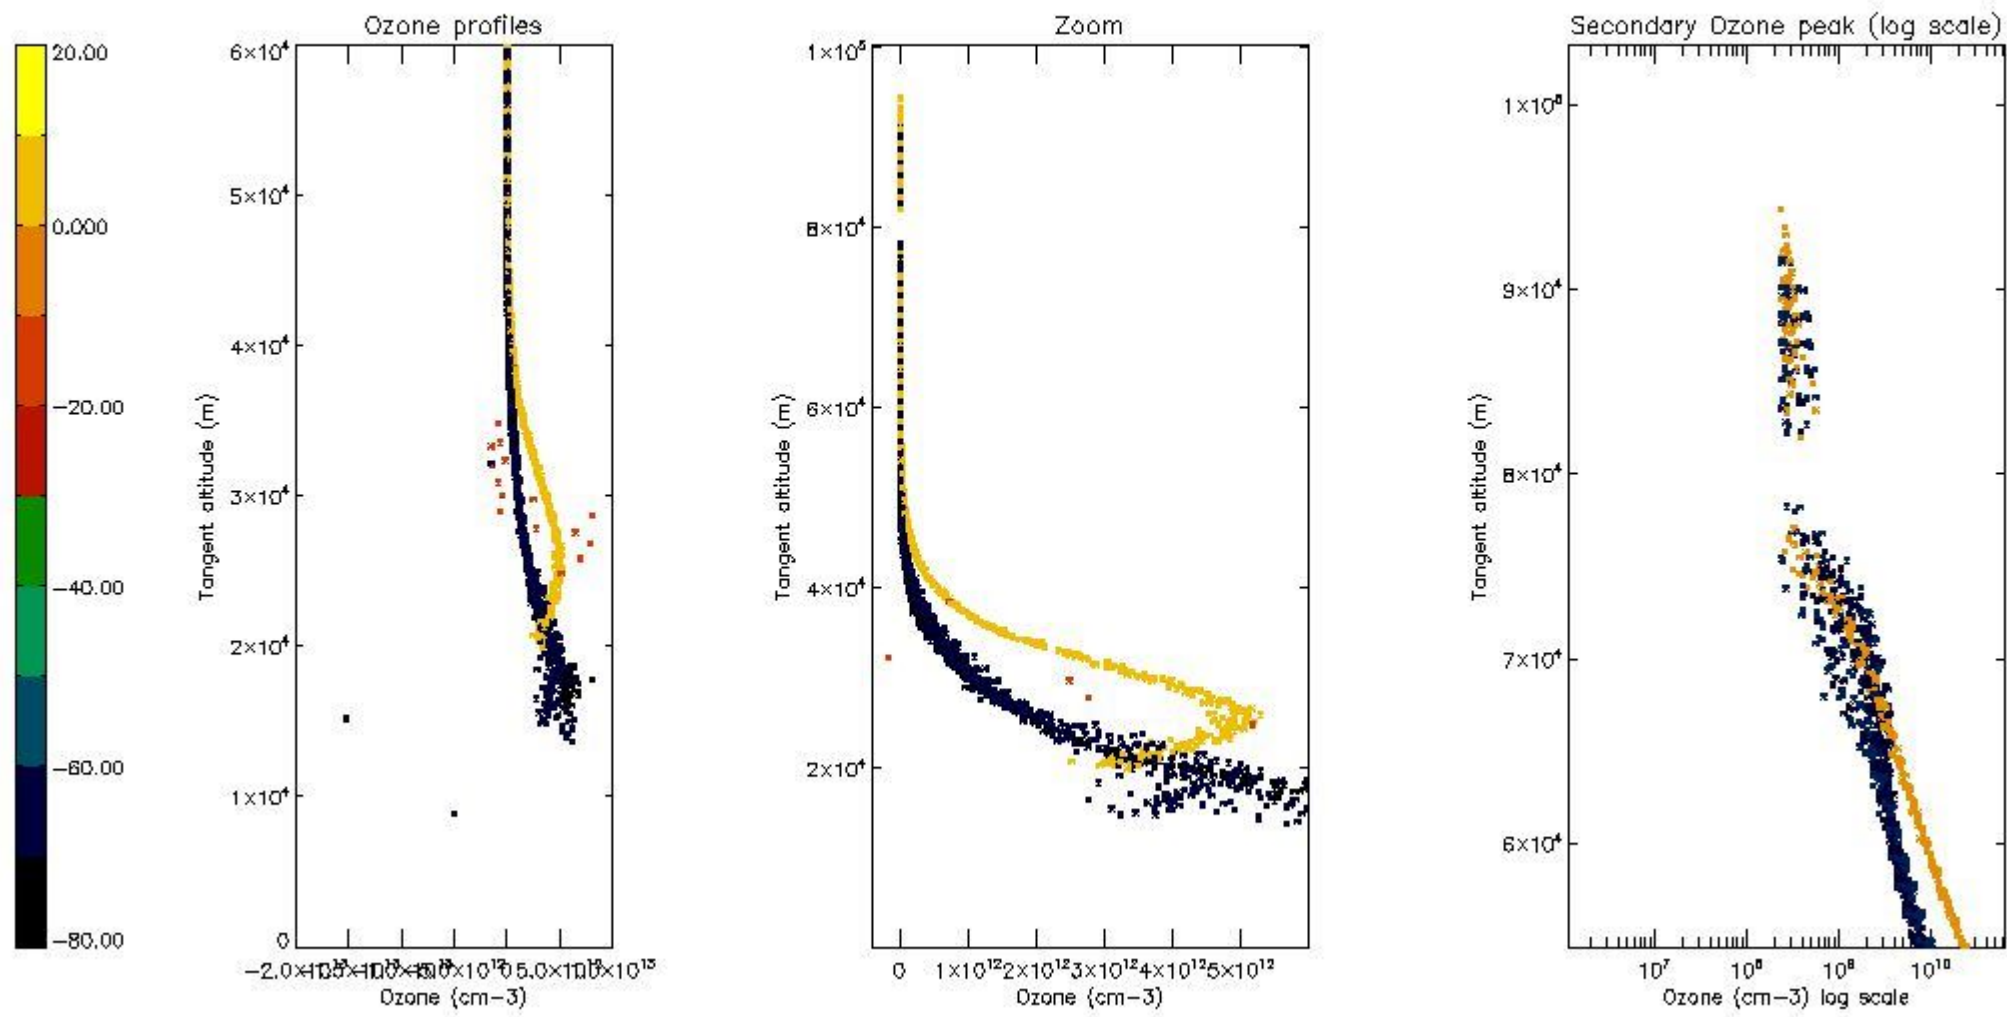

STD < 10	20
STD < 5	13

5.2 Plot ozone profiles for all STD (dark without errors)

The colorbar represents the latitude.

5.3 Plot ozone profiles where STD < 20% (dark without errors)

The colorbar represents the latitude.

5.4 Plot ozone profiles where $STD < 10\%$ (dark without errors)

The colorbar represents the latitude.

5.5 Plot ozone profiles where STD < 5% (dark without errors)

The colorbar represents the latitude.

5.6 Plot NO₂ profiles for all STD (dark without errors)