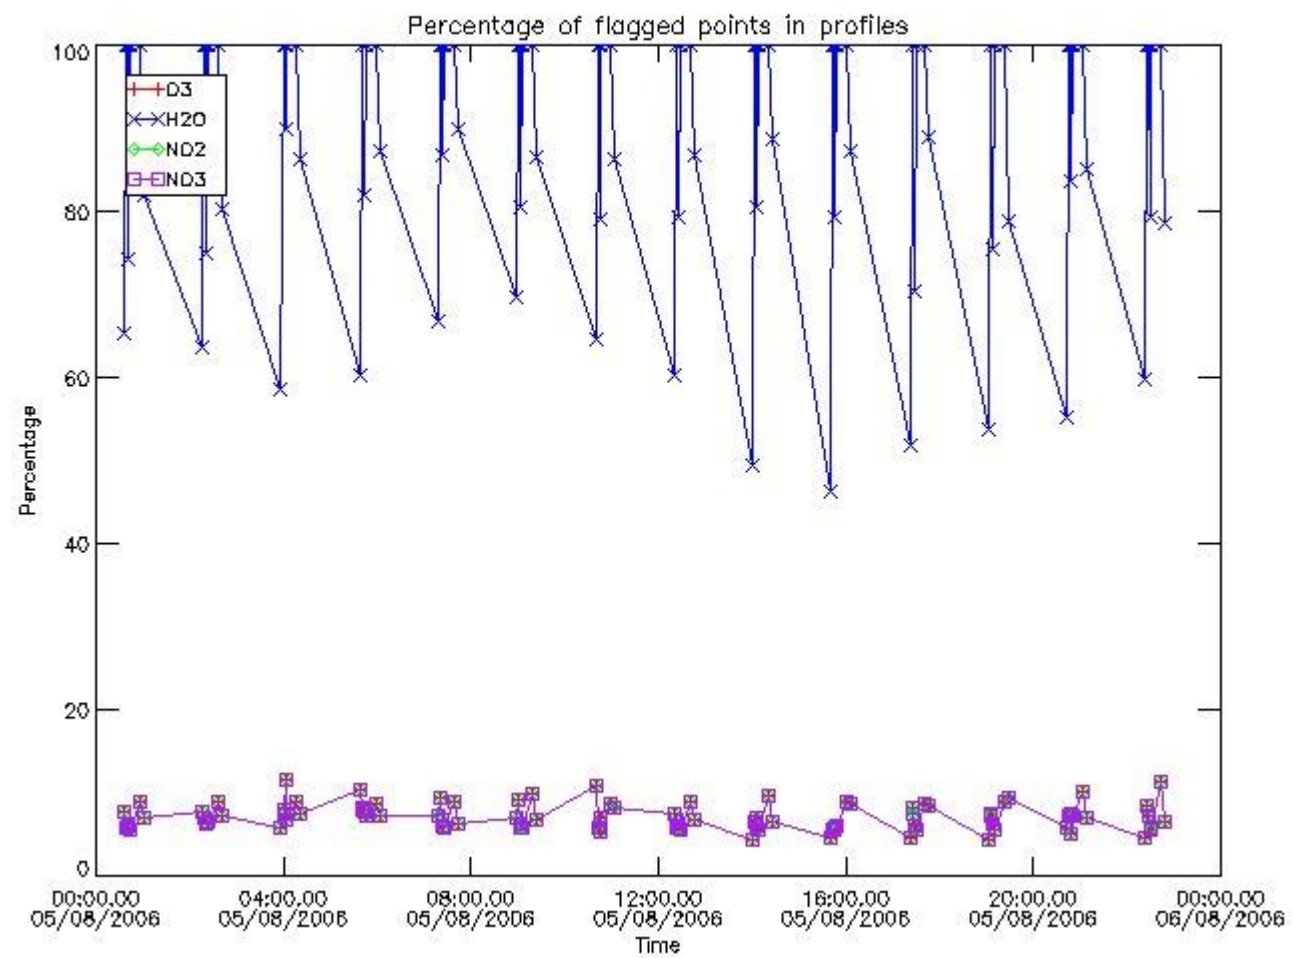

3. Quality information per product

In this section it is plotted some information contained in the Quality Summary data set of the level 2 products. Only products in dark limb conditions and without errors (error flag in the MPH set to "0") are used.

3.1 Plot quality information per product (time dependant)

3.2 Plot quality information per product (world map)