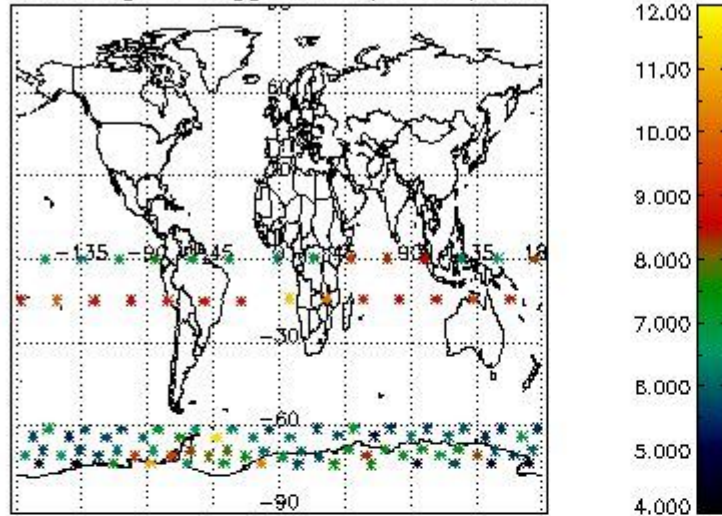

Percentage of flagged data per O3 profile