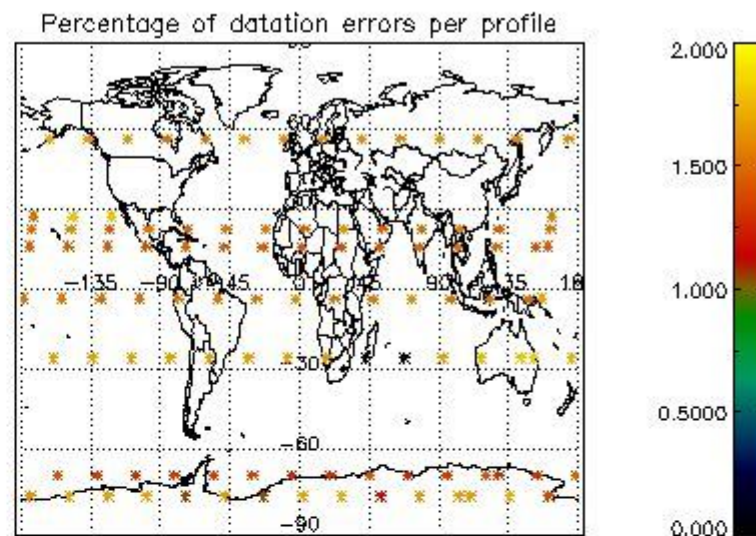

5. Trace gas profiles

5.1 Ozone statistics based on quality of products

The final quality of the products can be "measured" using the STD (Standard Deviation) attached to every point profile. This information is written to the parameter GOM_NL__2P/NL_LOCAL_SPECIES_DENSITY/o3_std of the level 2 products. The table below shows the statistics for given STD ranges.

The statistics are given with respect to the overall valid production:

- Products without fatal errors: GOM_NL__2P/MPH/PRODUCT_ERR=0
- Valid point profile: GOM_NL__2P/NL_LOCAL_SPECIES_DENSITY/pcd(0)=0

The 'Criteria' is applied to valid points of dark limb products:

- Products in dark limb illumination condition: GOM_NL__2P/NL_SUMMARY_QUALITY/obs_ill_cond=0
- Products without fatal errors: GOM_NL__2P/MPH/PRODUCT_ERR=0
- Valid point profile: GOM_NL__2P/NL_LOCAL_SPECIES_DENSITY/pcd(0)=0

So, the table below shows the percentage of dark limb and valid observations for each criteria with respect to the overall valid daily observations.

Criteria	% of total production
All STD	38
STD < 20	24