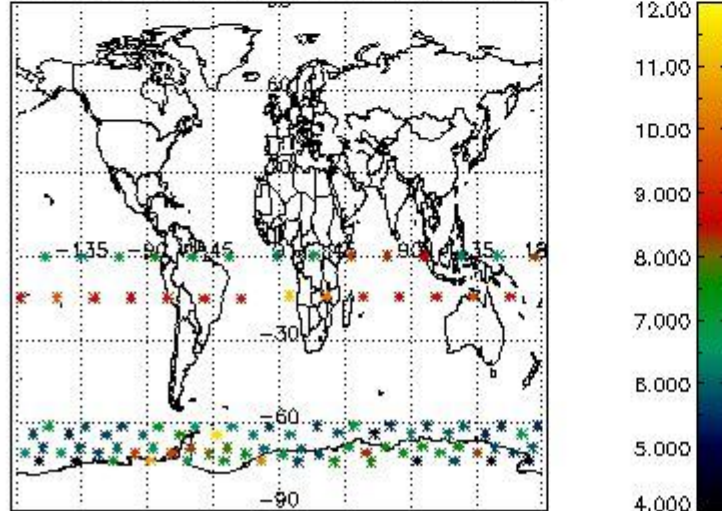

3.1 Plot quality information per product (time dependant)

3.2 Plot quality information per product (world map)

Percentage of flagged data per O3 profile

Percentage of flagged data per H2O profile

Percentage of flagged data per NO2 profile

Percentage of flagged data per NO3 profile

4. Level 1 quality information per product

In this section it is plotted some information contained in the Quality Summary data set of the level 2 products that comes from the level 1b processing. Products without errors (error flag in the MPH set to "0") are used.