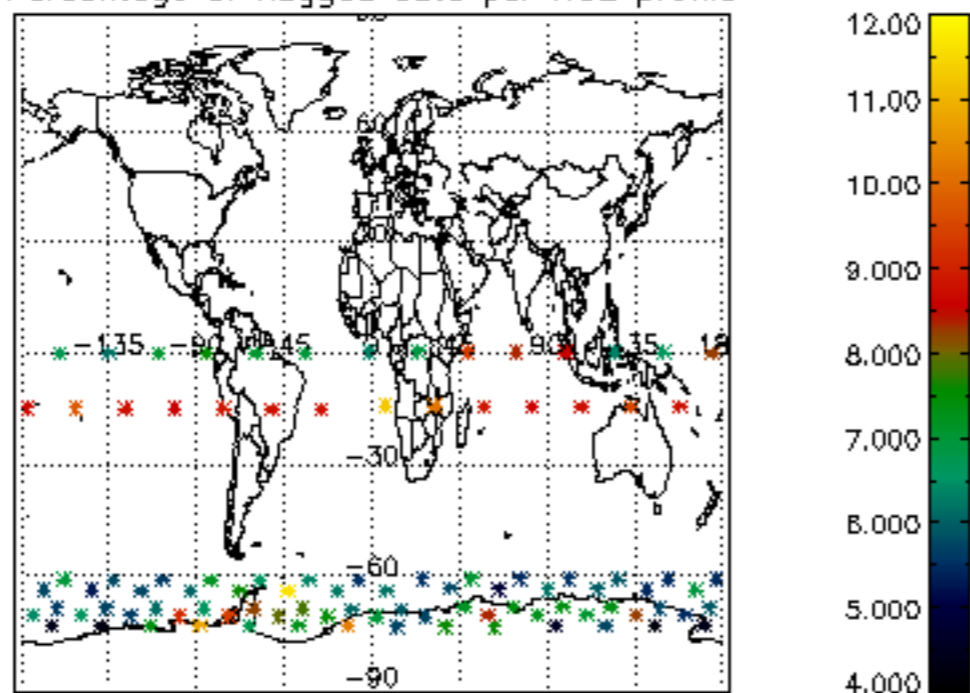

Percentage of flagged data per NO2 profile