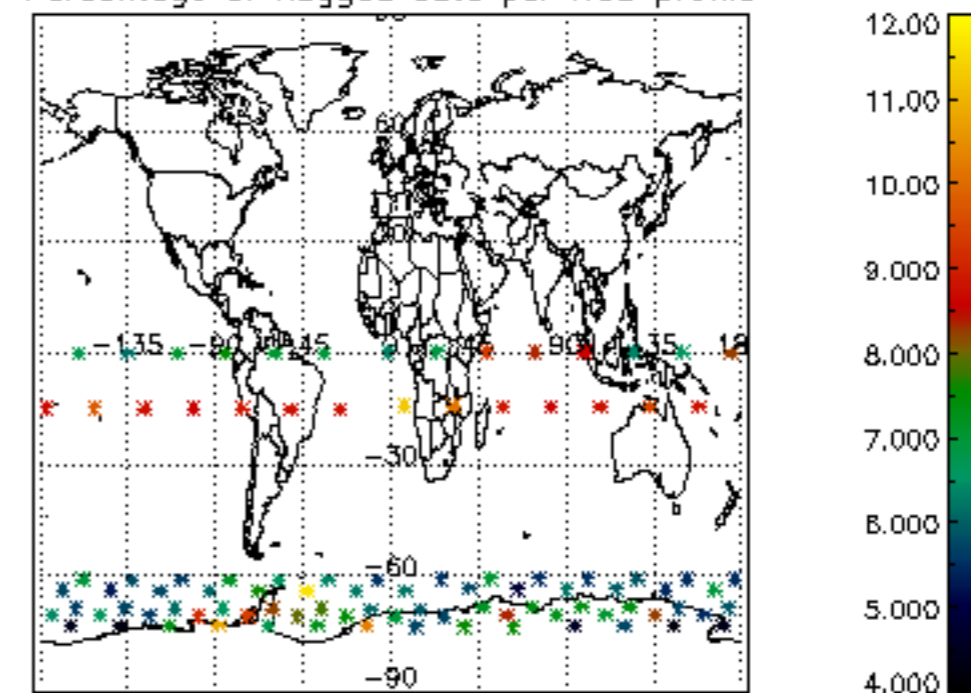

Percentage of flagged data per NO3 profile