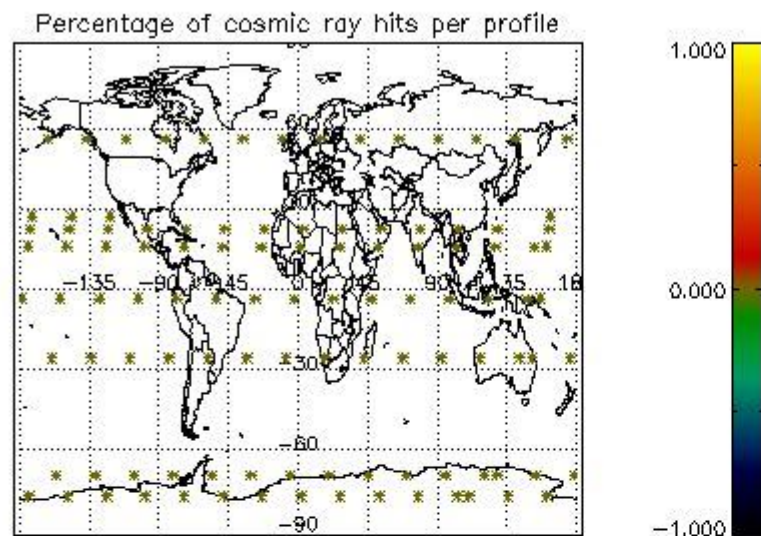

4.2.2 Plot level 1 quality information per product (world map): ENVISAT DESCENDING passes

5. Trace gas profiles

5.1 Ozone statistics based on quality of products

The final quality of the products can be "measured" using the STD (Standard Deviation) attached to every point profile. This information is written to the parameter GOM_NL__2P/NL_LOCAL_SPECIES_DENSITY/o3_std of the level 2 products. The table below shows the statistics for given STD ranges.

The statistics are given with respect to the overall valid production:

- Products without fatal errors: GOM_NL__2P/MPH/PRODUCT_ERR=0
- Valid point profile: GOM_NL__2P/NL_LOCAL_SPECIES_DENSITY/pcd(0)=0

The 'Criteria' is applied to valid points of dark limb products:

- Products in dark limb illumination condition: GOM_NL__2P/NL_SUMMARY_QUALITY/obs_ill_cond=0
- Products without fatal errors: GOM_NL__2P/MPH/PRODUCT_ERR=0
- Valid point profile: GOM_NL__2P/NL_LOCAL_SPECIES_DENSITY/pcd(0)=0

So, the table below shows the percentage of dark limb and valid observations for each criteria with respect to the overall valid daily observations.

Criteria	% of total production
All STD	38
STD < 20	24