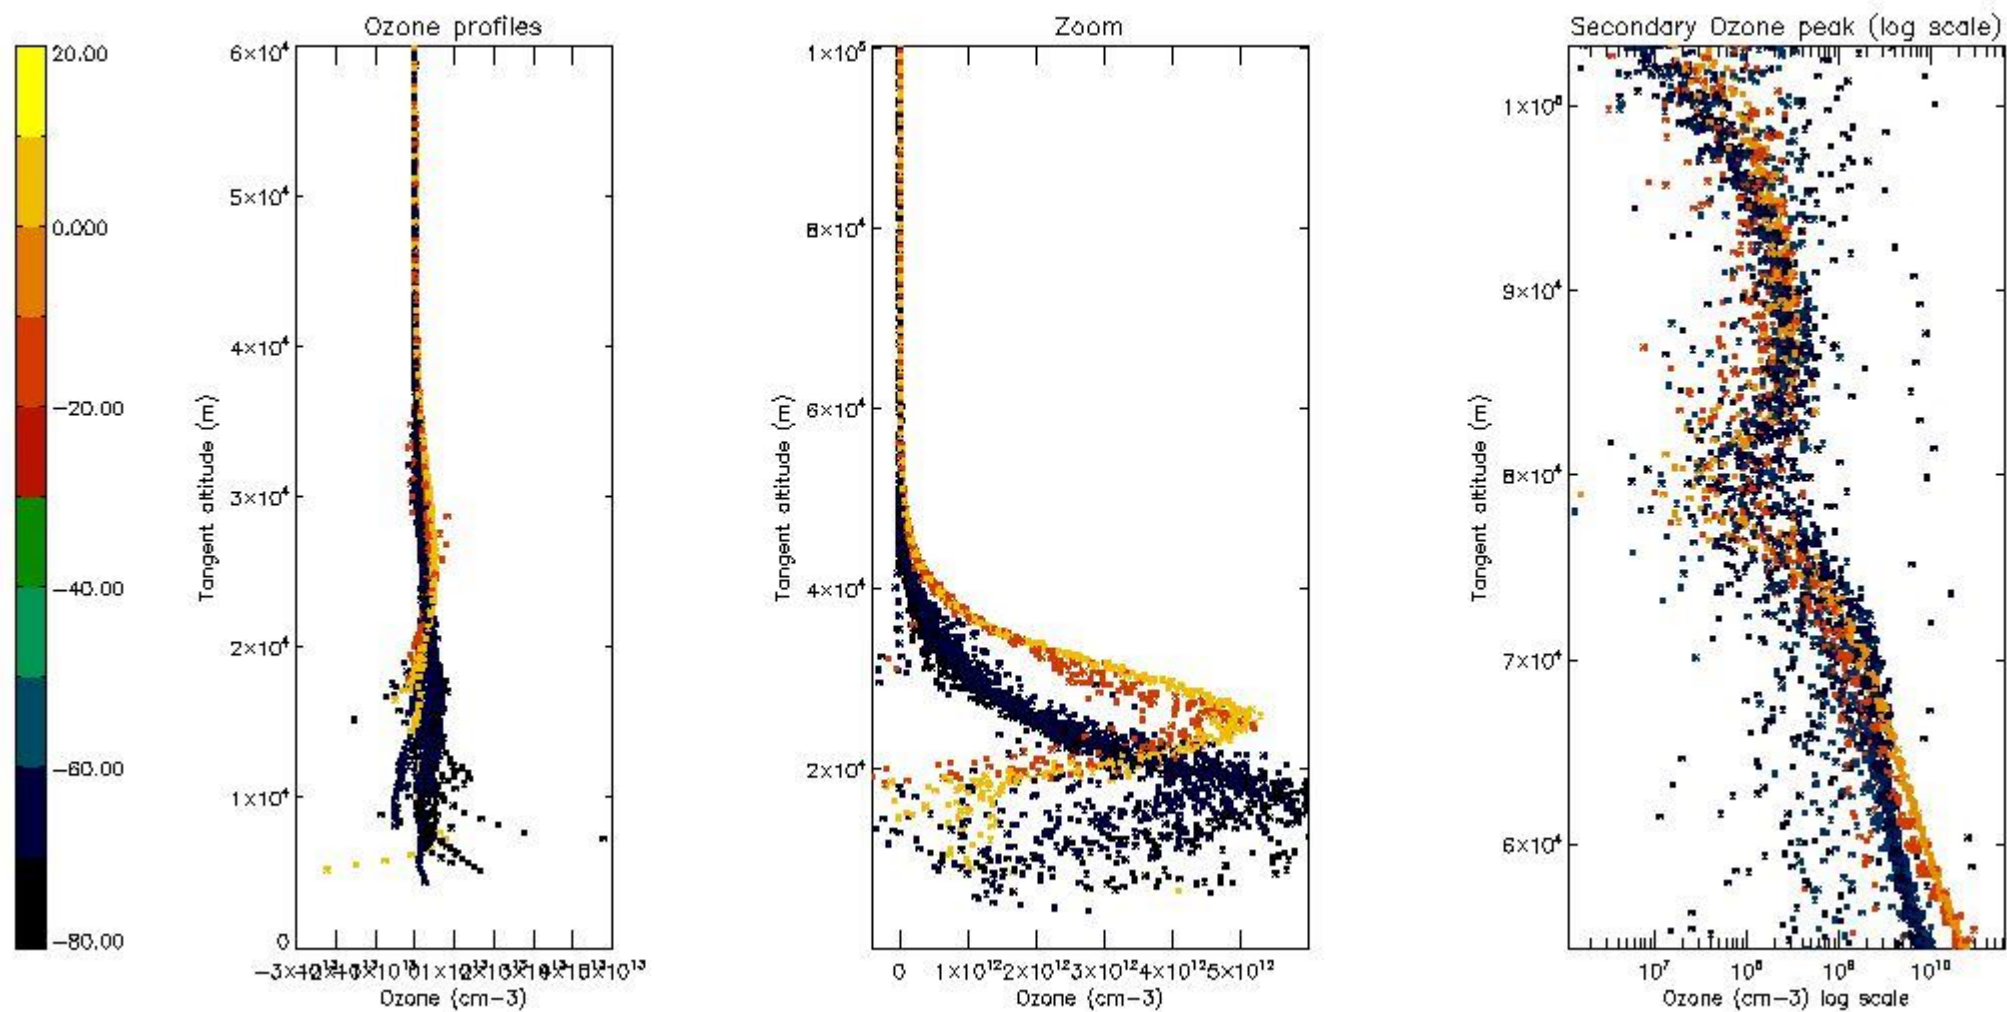

STD < 10	20
STD < 5	13

5.2 Plot ozone profiles for all STD (dark without errors)

The colorbar represents the latitude.

5.3 Plot ozone profiles where STD < 20% (dark without errors)

The colorbar represents the latitude.