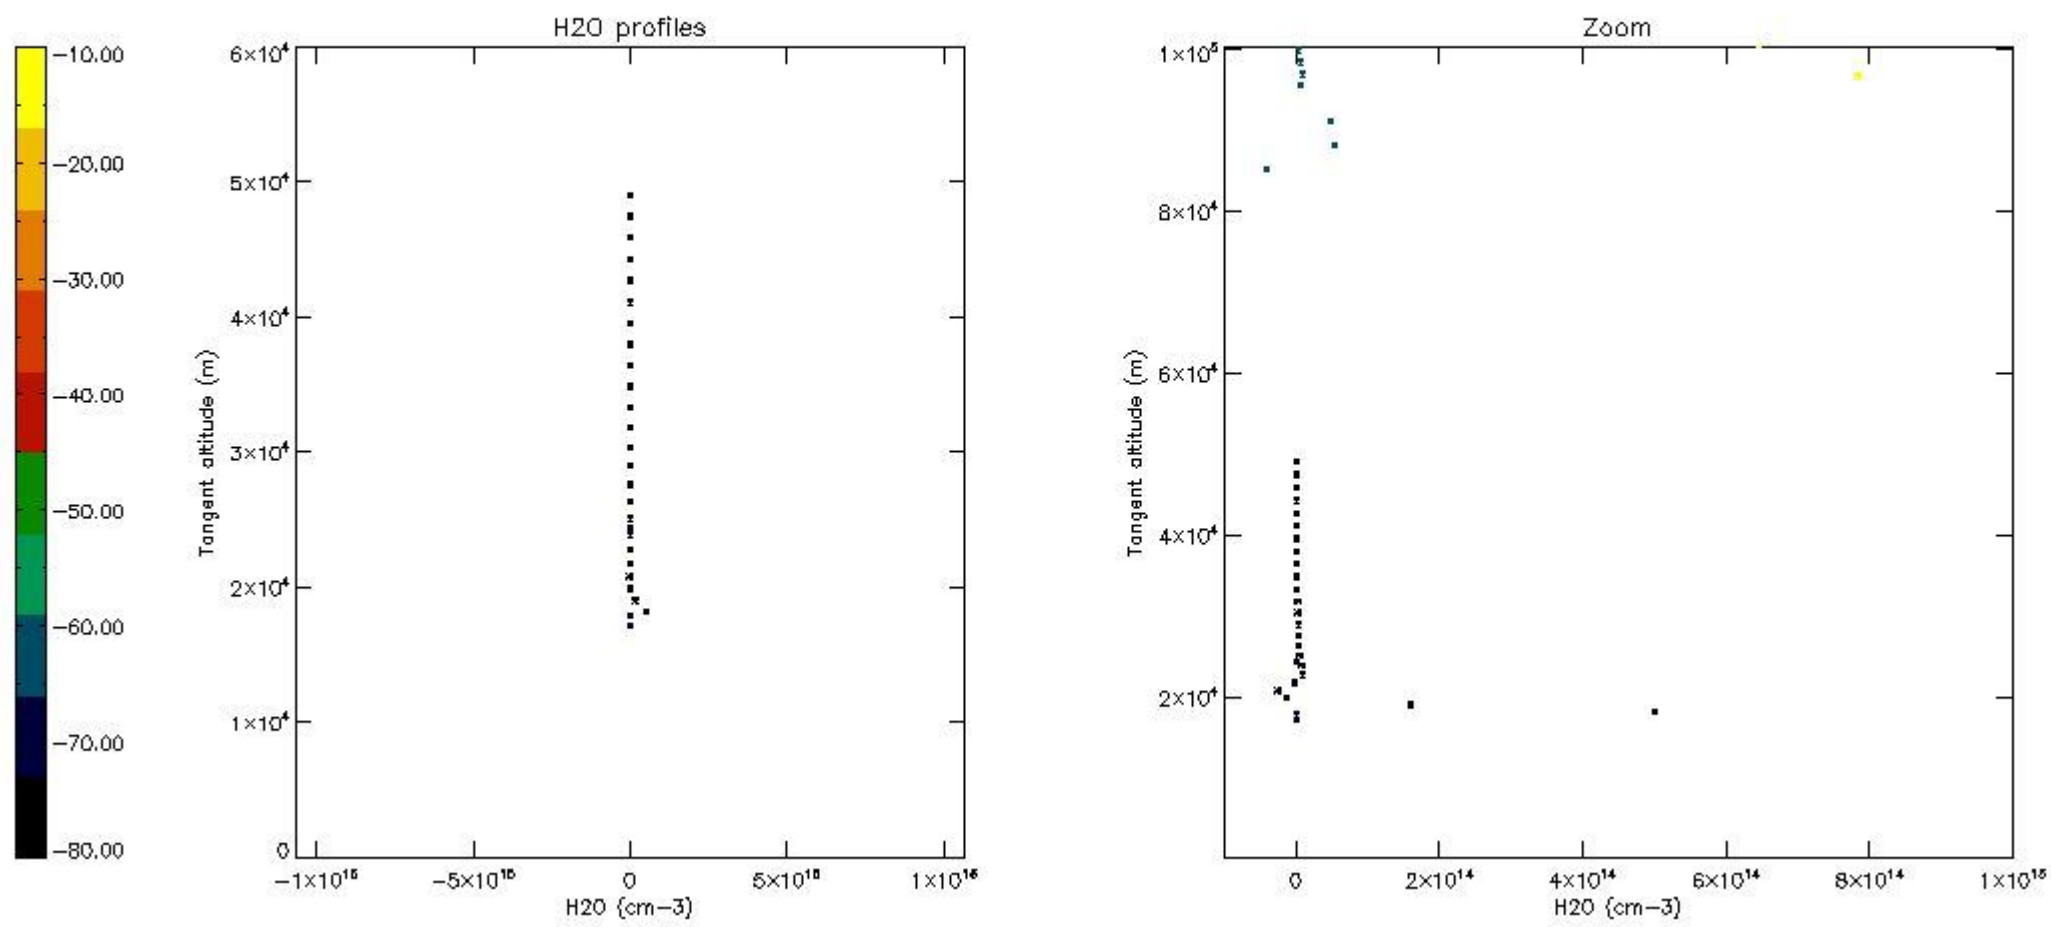

6. Auxiliary Data Files used for the production reported in section 2

The number reported in the third column indicates since which file (see list in section 2) the corresponding auxiliary file has been used. The fourth column is the date of those product files.

Type	Auxiliary Filename	Used since product	Used since product date
INST_PHYS_CHARACTERISTICS	GOM_INS_AXVIEC20091111_143220_20030716_120000_20500101_000000	1	05-AUG-2006 00:00:14
LEVEL-2_PROC_CONFIG	GOM_PR2_AXVIEC20091111_152718_20020301_000000_20500101_000000	1	05-AUG-2006 00:00:14
CROSS_SECTIONS_FILE	GOM_CRS_AXVIEC20091111_154832_20020301_000000_20500101_000000	1	05-AUG-2006 00:00:14