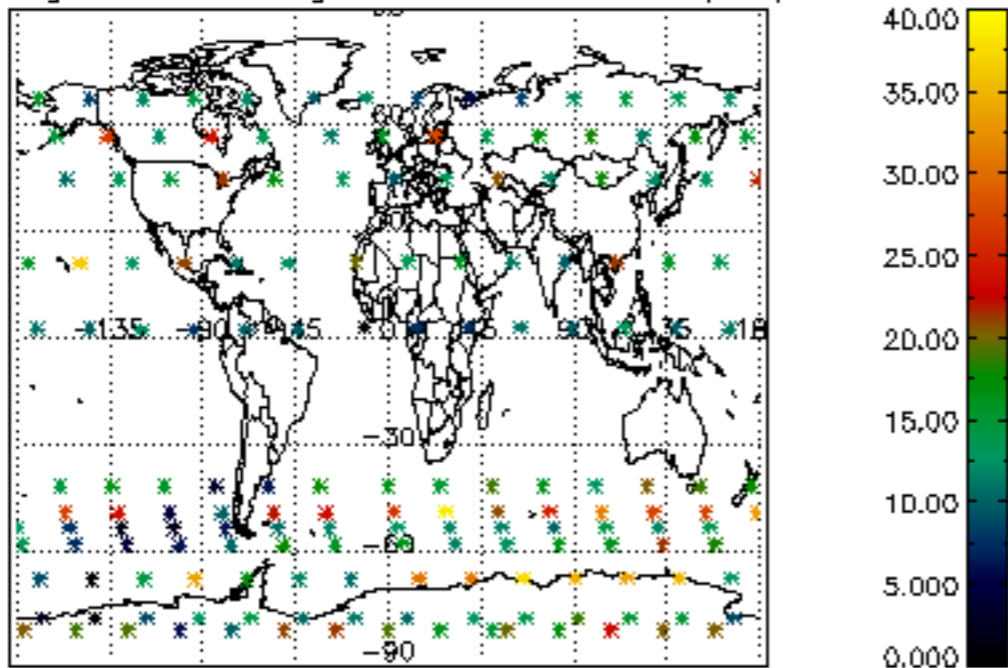

Percentage of cosmic ray hits per profile

Percentage of star falling outside central band per profile