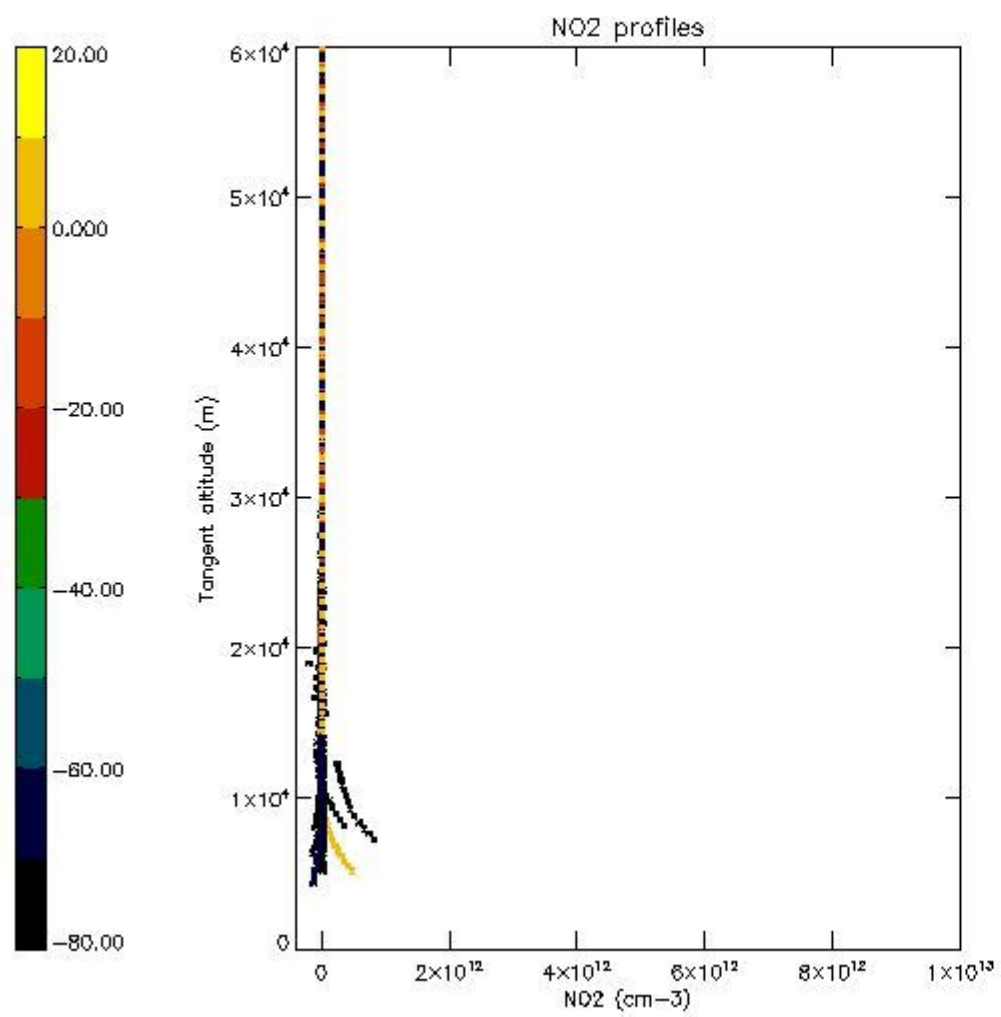

5.7 Plot NO3 profiles for all STD (dark without errors)

The colorbar represents the latitude.