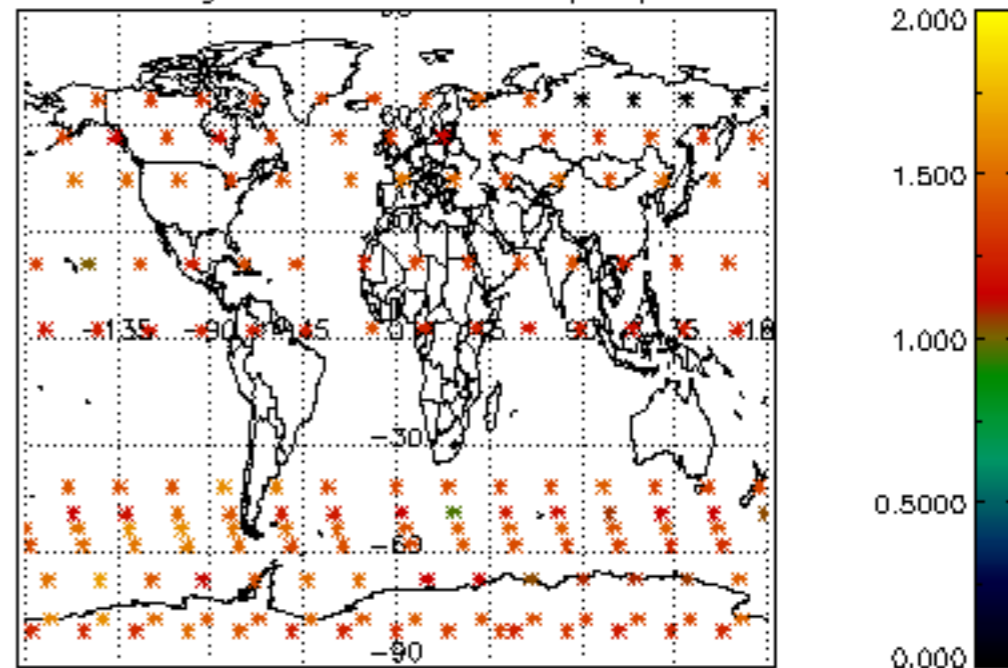

Percentage of flagged data per NO3 profile

Percentage of cosmic ray hits per profile

Percentage of datation errors per profile

Percentage of star falling outside central band per profile

Percentage of saturation errors per profile