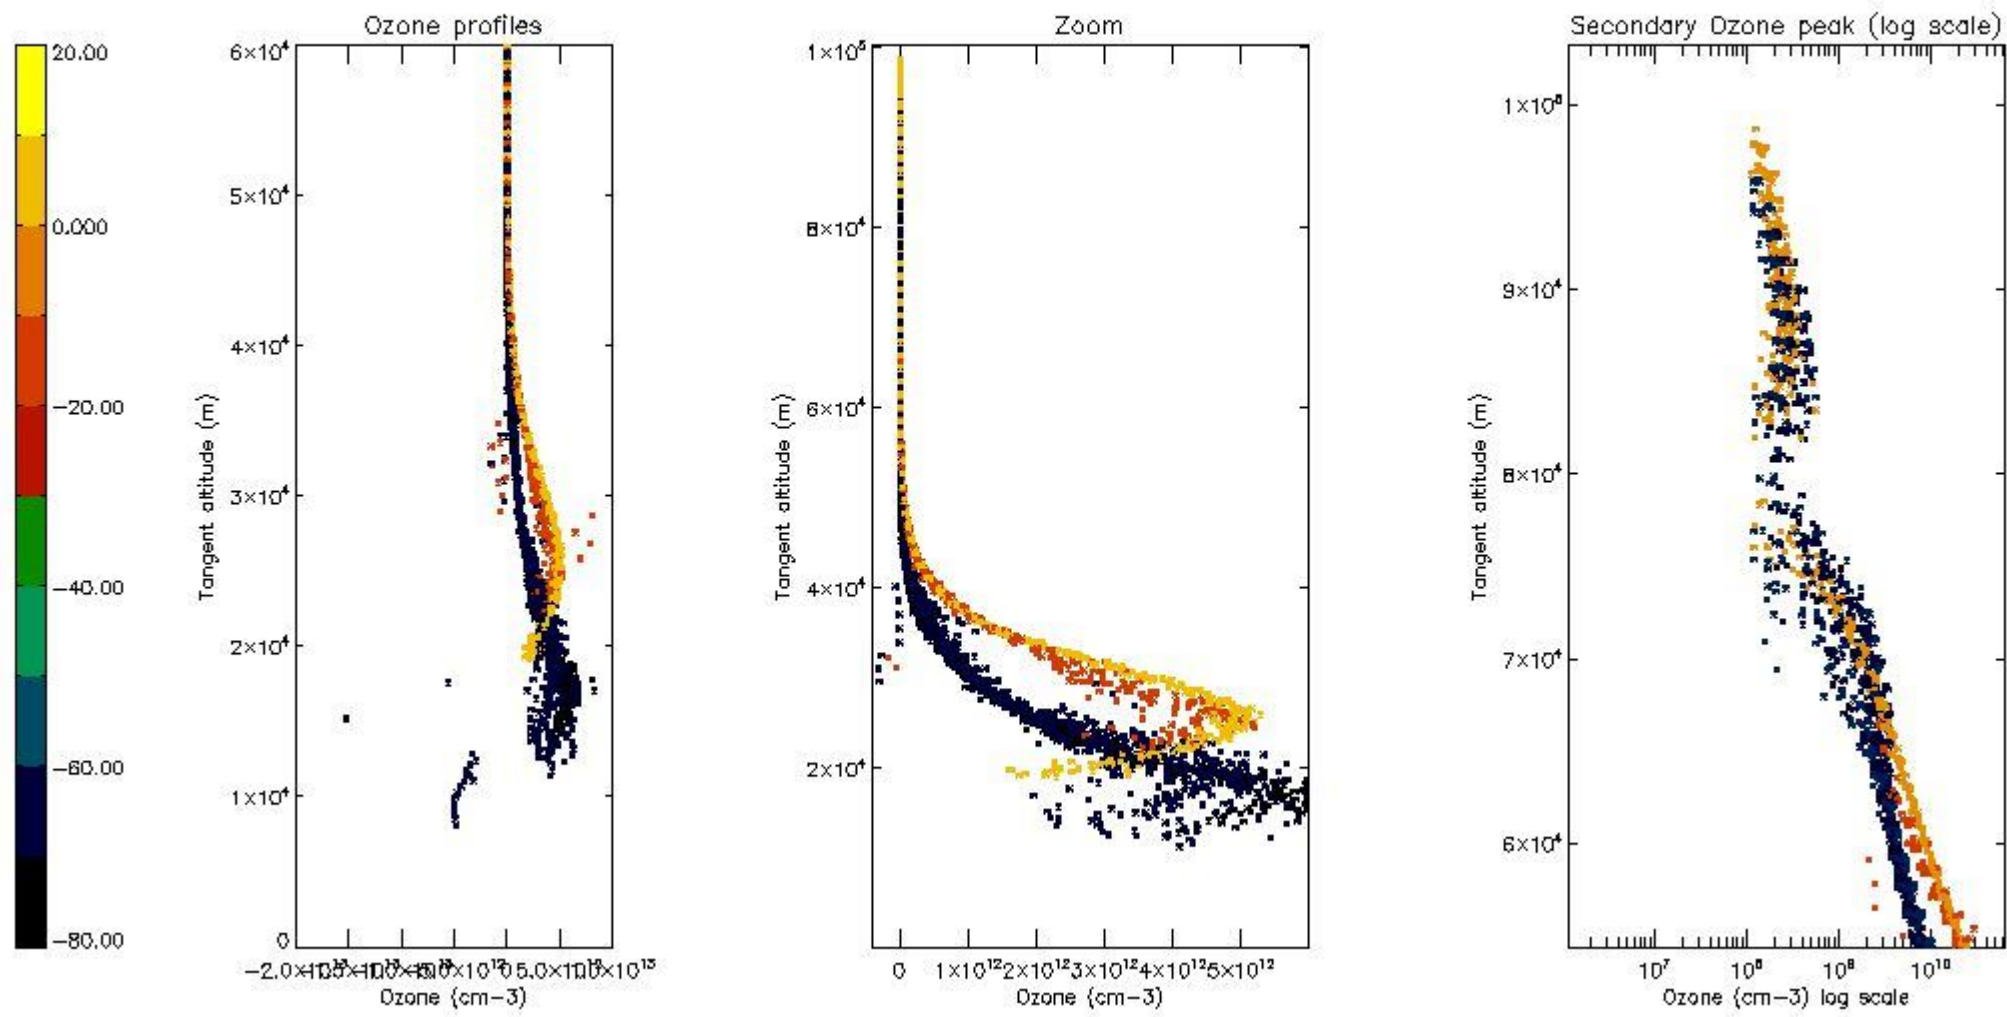

STD < 10	20
STD < 5	13

5.2 Plot ozone profiles for all STD (dark without errors)

The colorbar represents the latitude.

5.3 Plot ozone profiles where STD < 20% (dark without errors)

The colorbar represents the latitude.

5.4 Plot ozone profiles where $STD < 10\%$ (dark without errors)

The colorbar represents the latitude.

5.5 Plot ozone profiles where STD < 5% (dark without errors)

The colorbar represents the latitude.

5.6 Plot NO₂ profiles for all STD (dark without errors)