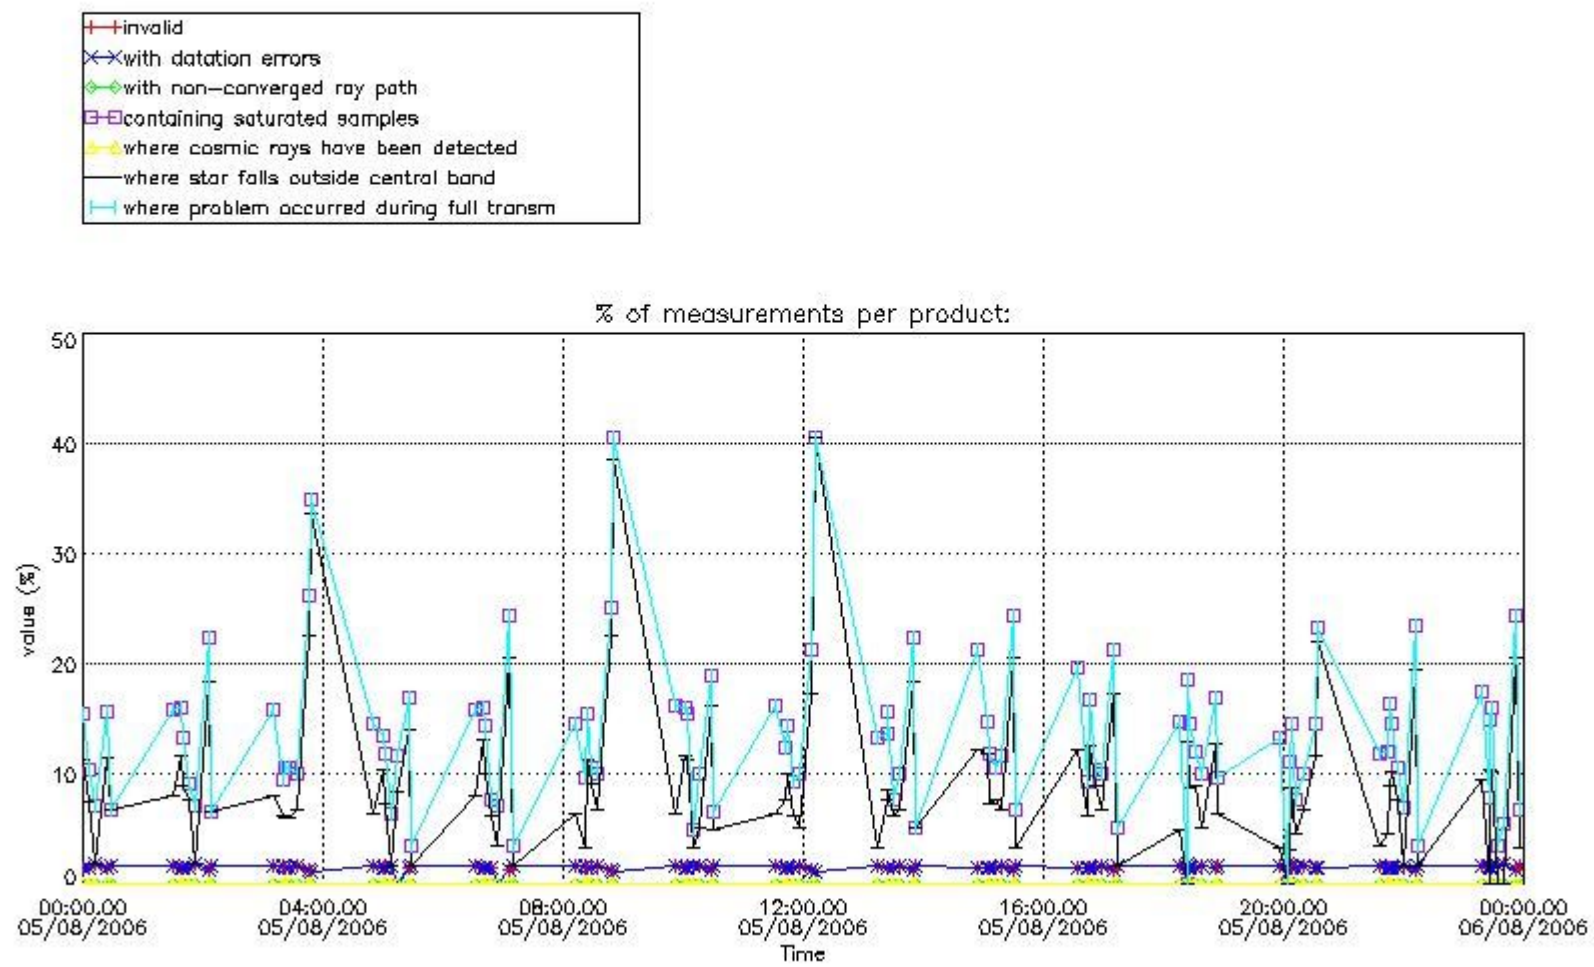

3.1 Plot quality information per product (time dependant)

3.2 Plot quality information per product (world map)

Percentage of flagged data per O3 profile

Percentage of flagged data per H2O profile

Percentage of flagged data per NO2 profile

Percentage of flagged data per NO3 profile

4. Level 1 quality information per product

In this section it is plotted some information contained in the Quality Summary data set of the level 2 products that comes from the level 1b processing. Products without errors (error flag in the MPH set to "0") are used.

4.1 Plot quality information per product (time dependant) coming from level 1b processing

4.1.1 Plot level 1 quality information per product (time dependant): ENVISAT ASCENDING passes

4.1.2 Plot level 1 quality information per product (time dependant): ENVI SAT DESCENDING passes

5. Trace gas profiles

5.1 Ozone statistics based on quality of products

The final quality of the products can be "measured" using the STD (Standard Deviation) attached to every point profile. This information is written to the parameter GOM_NL__2P/NL_LOCAL_SPECIES_DENSITY/o3_std of the level 2 products. The table below shows the statistics for given STD ranges.