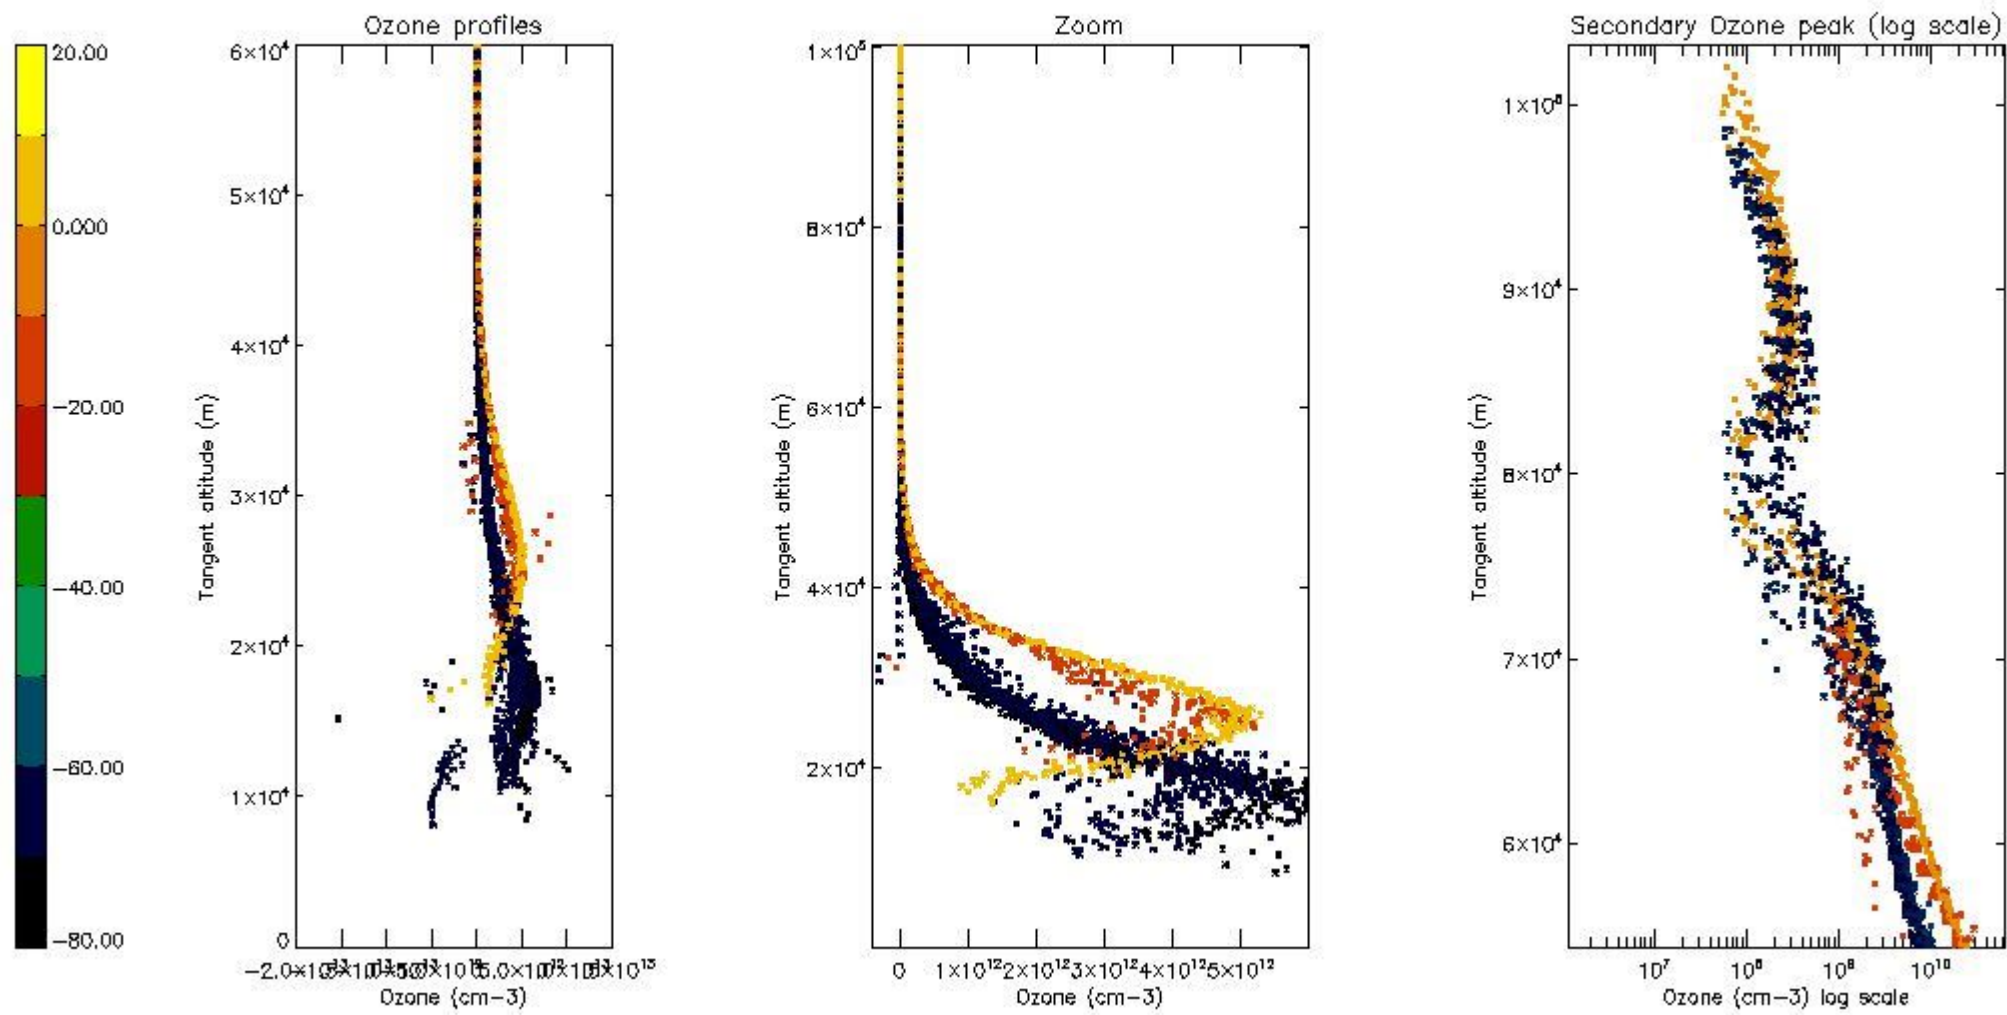

STD < 10	20
STD < 5	13

5.2 Plot ozone profiles for all STD (dark without errors)

The colorbar represents the latitude.

5.3 Plot ozone profiles where STD < 20% (dark without errors)

The colorbar represents the latitude.