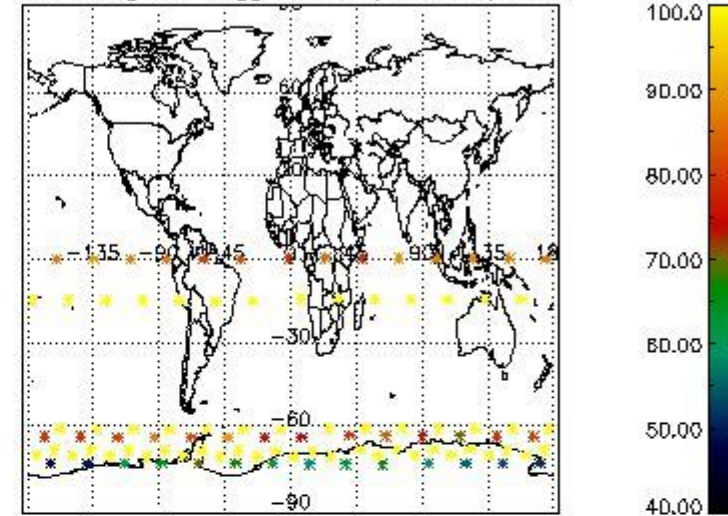

3.1 Plot quality information per product (time dependant)

3.2 Plot quality information per product (world map)

Percentage of flagged data per O3 profile

Percentage of flagged data per H2O profile

Percentage of flagged data per NO2 profile