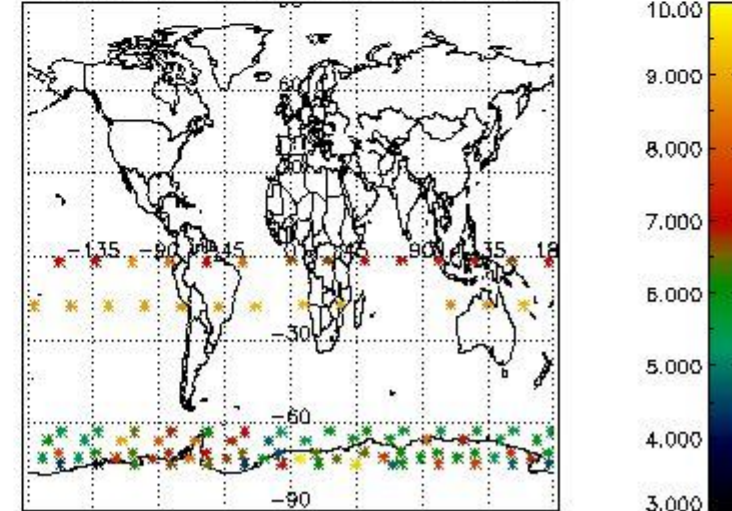

Percentage of flagged data per NO3 profile

4. Level 1 quality information per product

In this section it is plotted some information contained in the Quality Summary data set of the level 2 products that comes from the level 1b processing. Products without errors (error flag in the MPH set to "0") are used.

4.1 Plot quality information per product (time dependant) coming from level 1b processing

4.1.1 Plot level 1 quality information per product (time dependant): ENVISAT ASCENDING passes