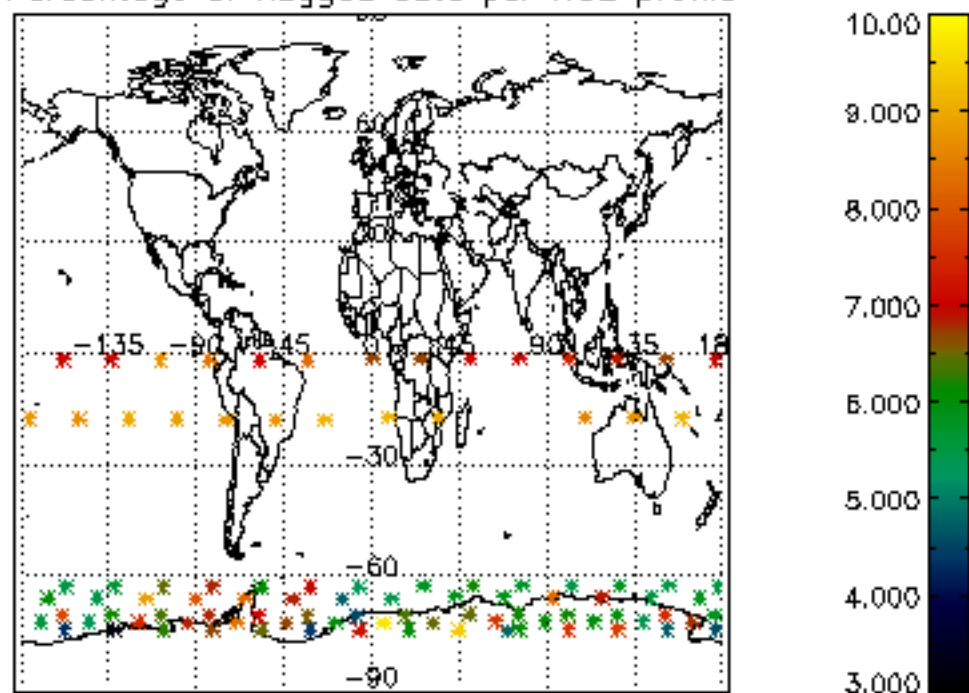

Percentage of flagged data per NO2 profile