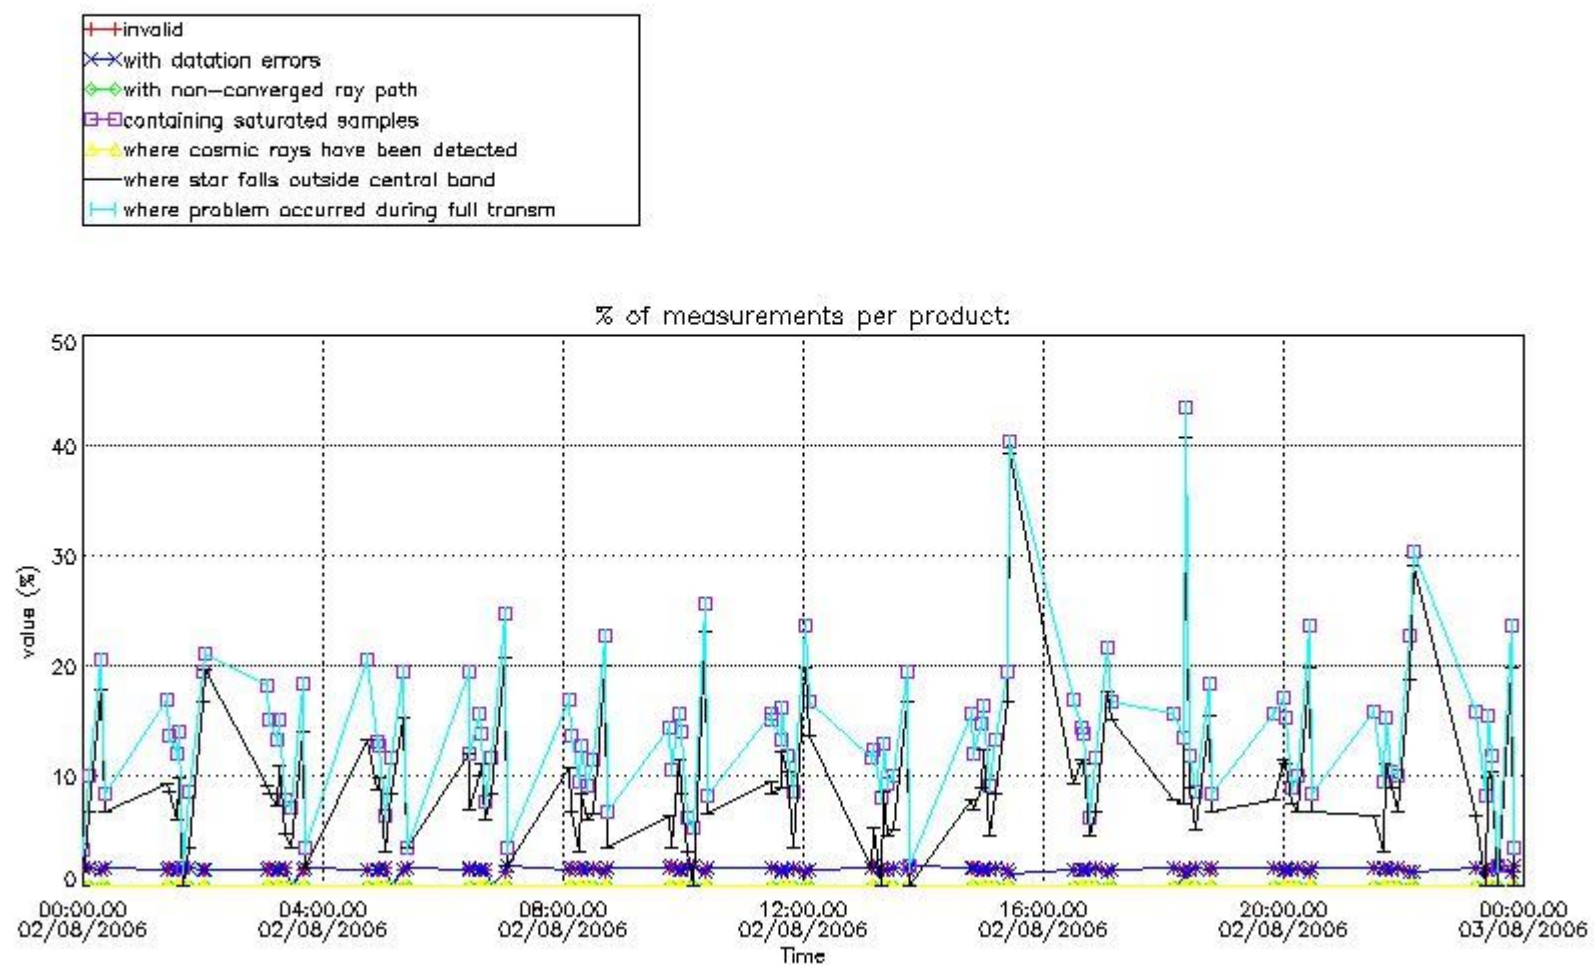

Percentage of cosmic ray hits per profile

Percentage of datation errors per profile

4.2 Plot quality information per product coming from level 1b processing (world map)
4.2.1 Plot level 1 quality information per product (world map): ENVISAT ASCENDING passes