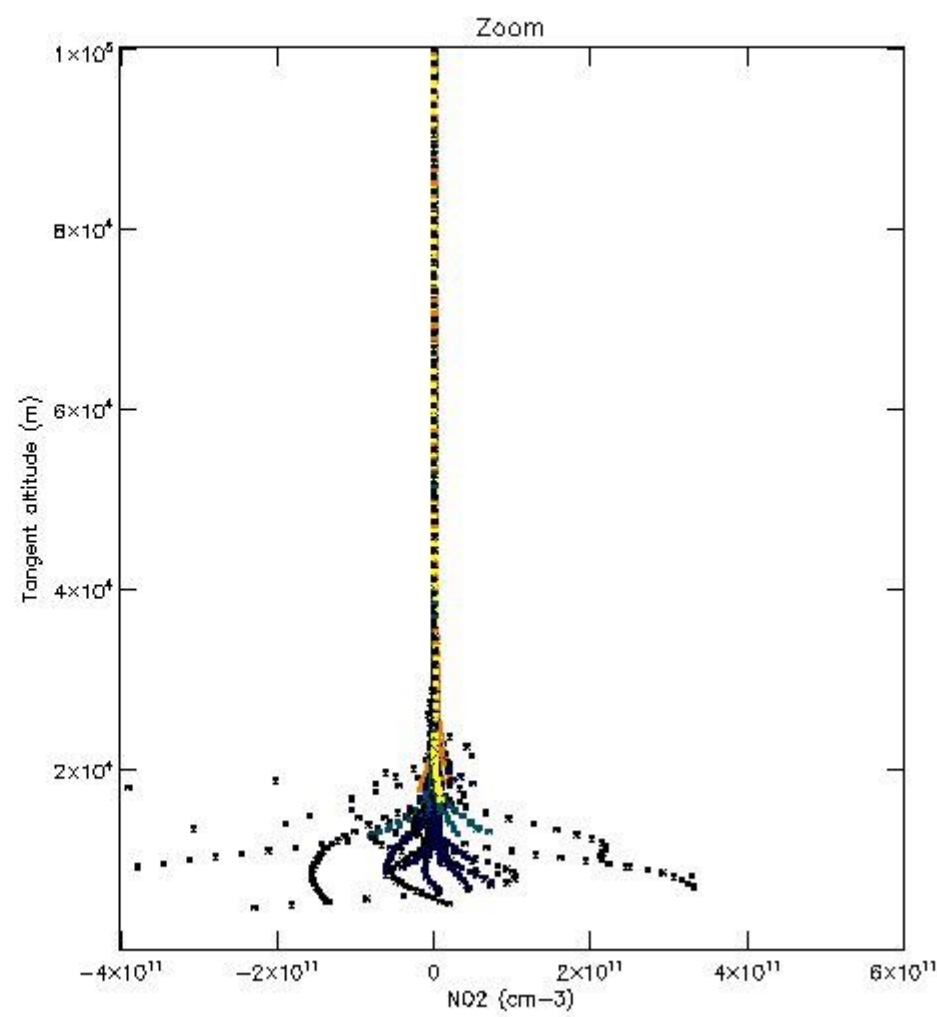

*5.4 Plot ozone profiles where STD < 10% (dark without errors)*

The colorbar represents the latitude.

*5.5 Plot ozone profiles where STD < 5% (dark without errors)*

The colorbar represents the latitude.

*5.6 Plot NO<sub>2</sub> profiles for all STD (dark without errors)*

The colorbar represents the latitude.

*5.7 Plot NO3 profiles for all STD (dark without errors)*

The colorbar represents the latitude.

*5.8 Plot H<sub>2</sub>O profiles for all STD (only for occultations of stars 1,2,3,4,13,14,16,26,63 dark without errors)*

The colorbar represents the latitude.