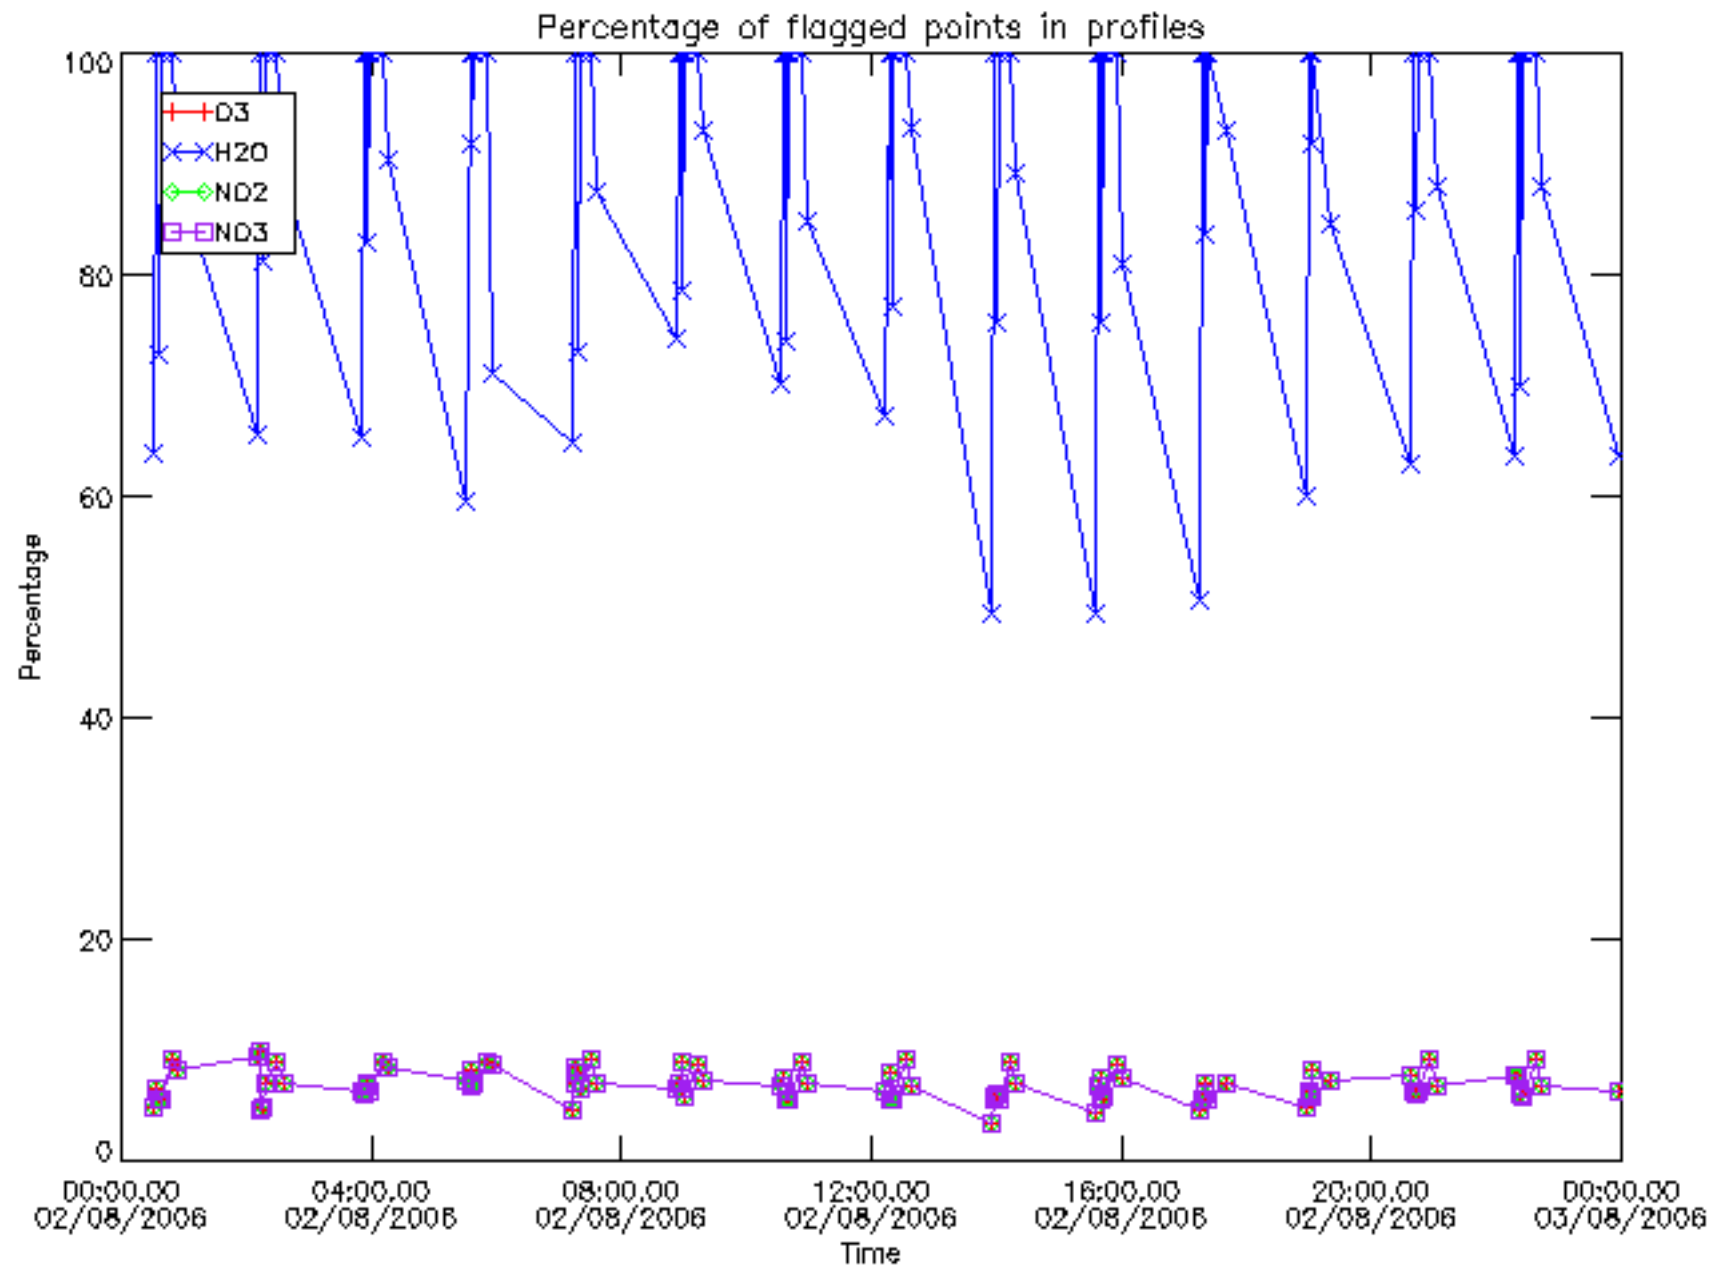

Percentage of flagged data per D3 profile

Percentage of flagged data per H2O profile