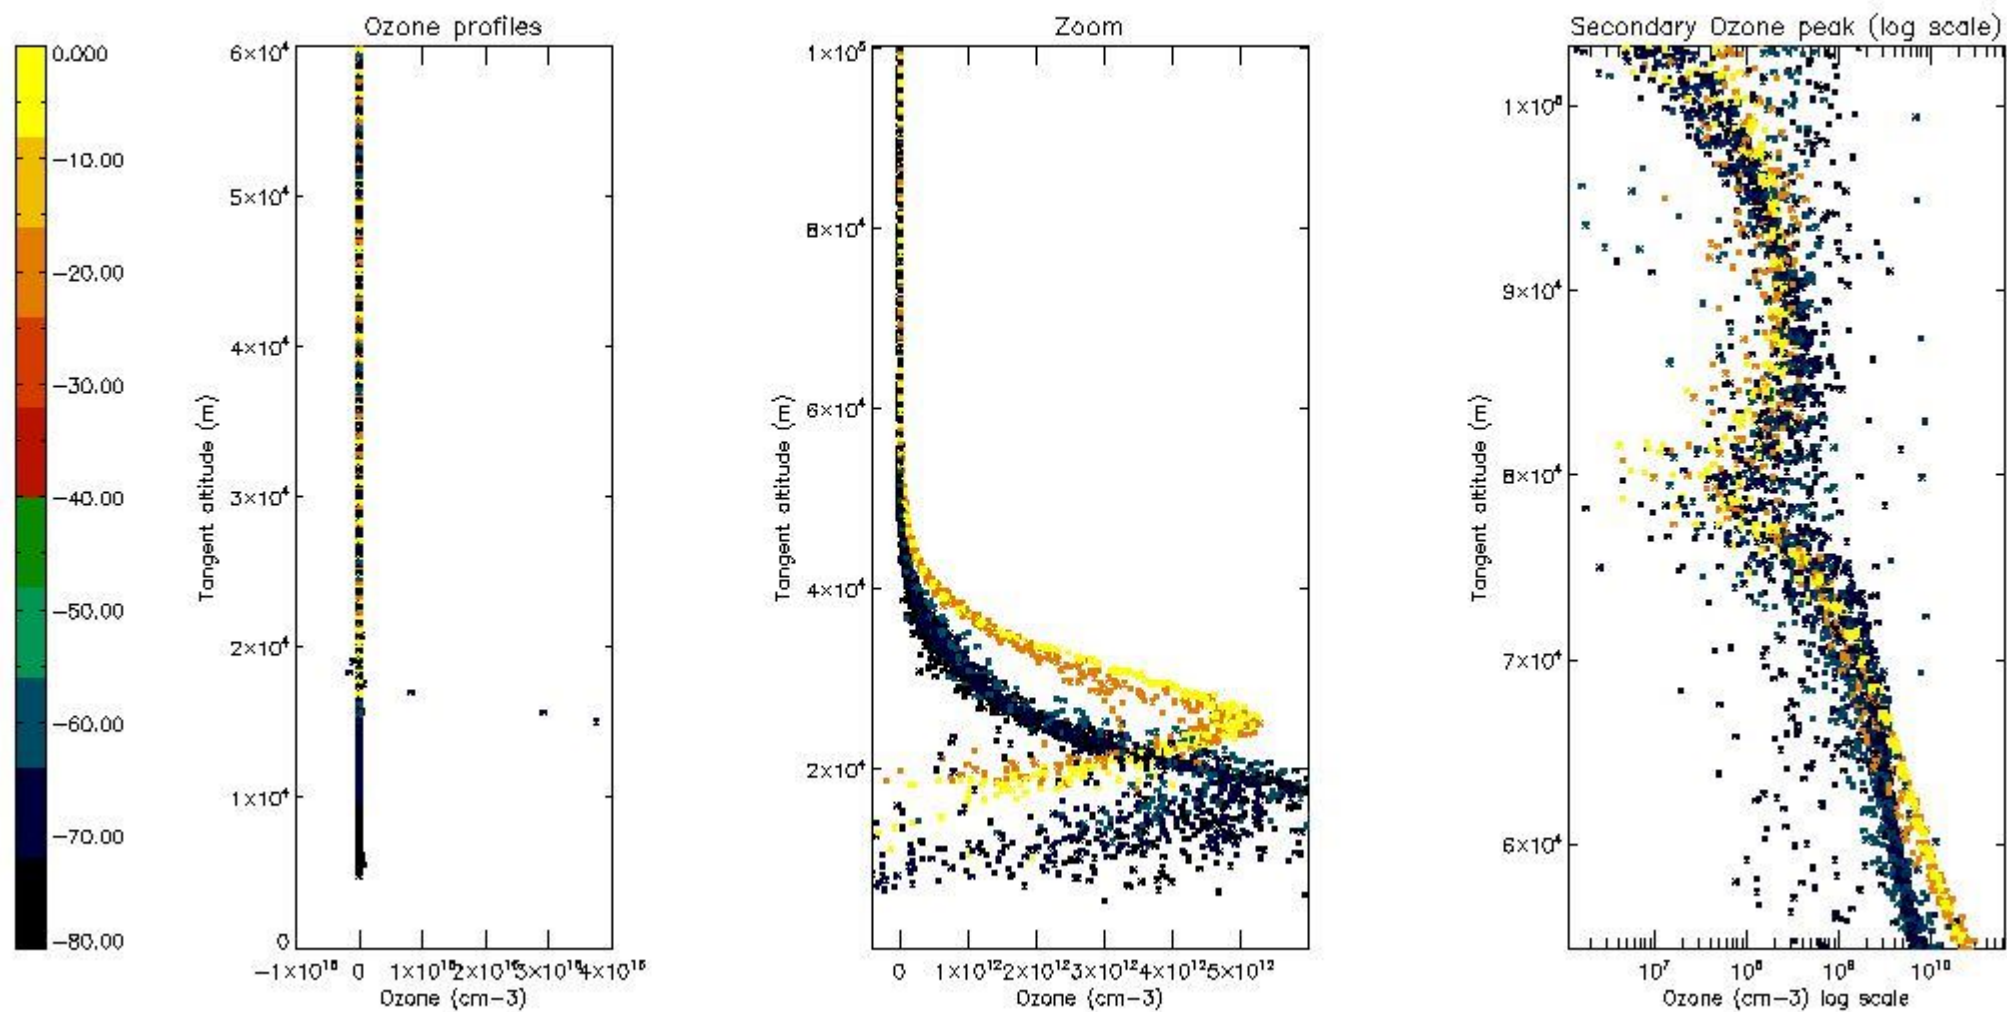

STD < 10	18
STD < 5	13

5.2 Plot ozone profiles for all STD (dark without errors)

The colorbar represents the latitude.

5.3 Plot ozone profiles where STD < 20% (dark without errors)

The colorbar represents the latitude.