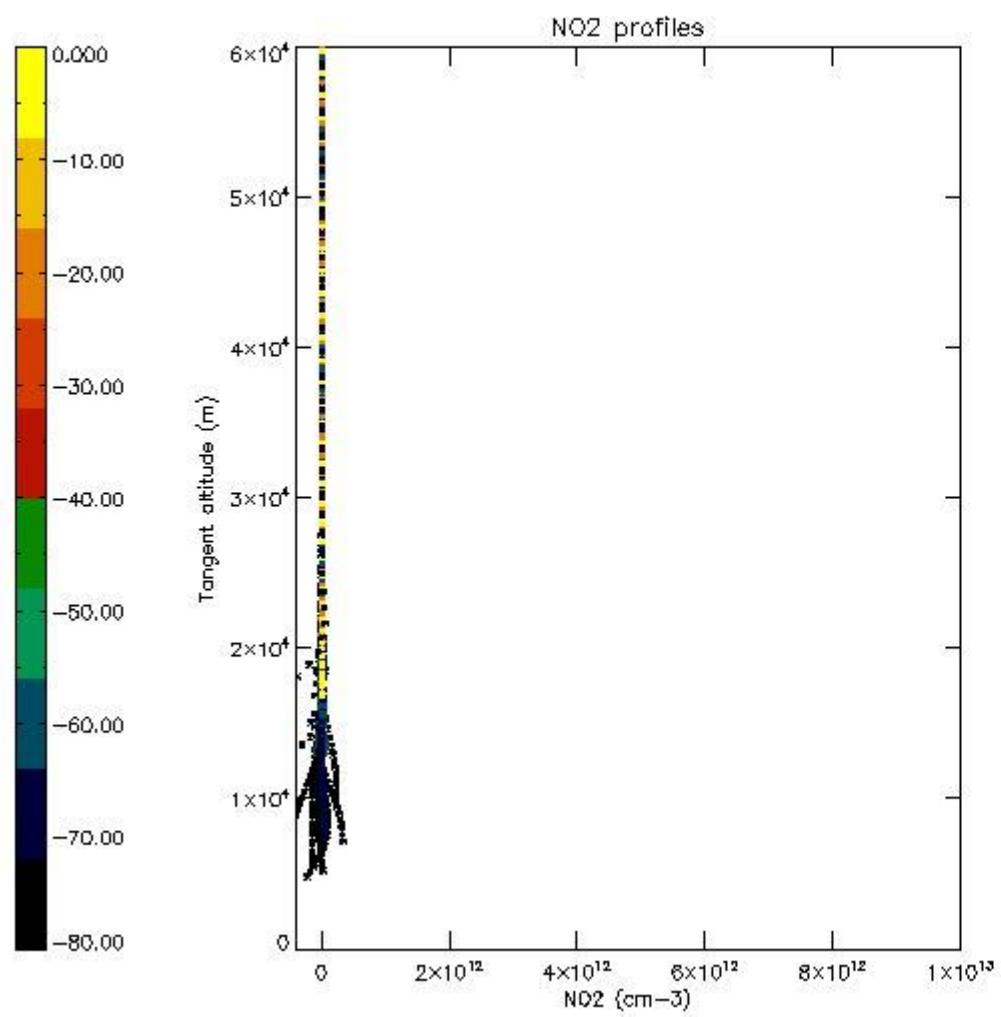

5.7 Plot NO3 profiles for all STD (dark without errors)

The colorbar represents the latitude.