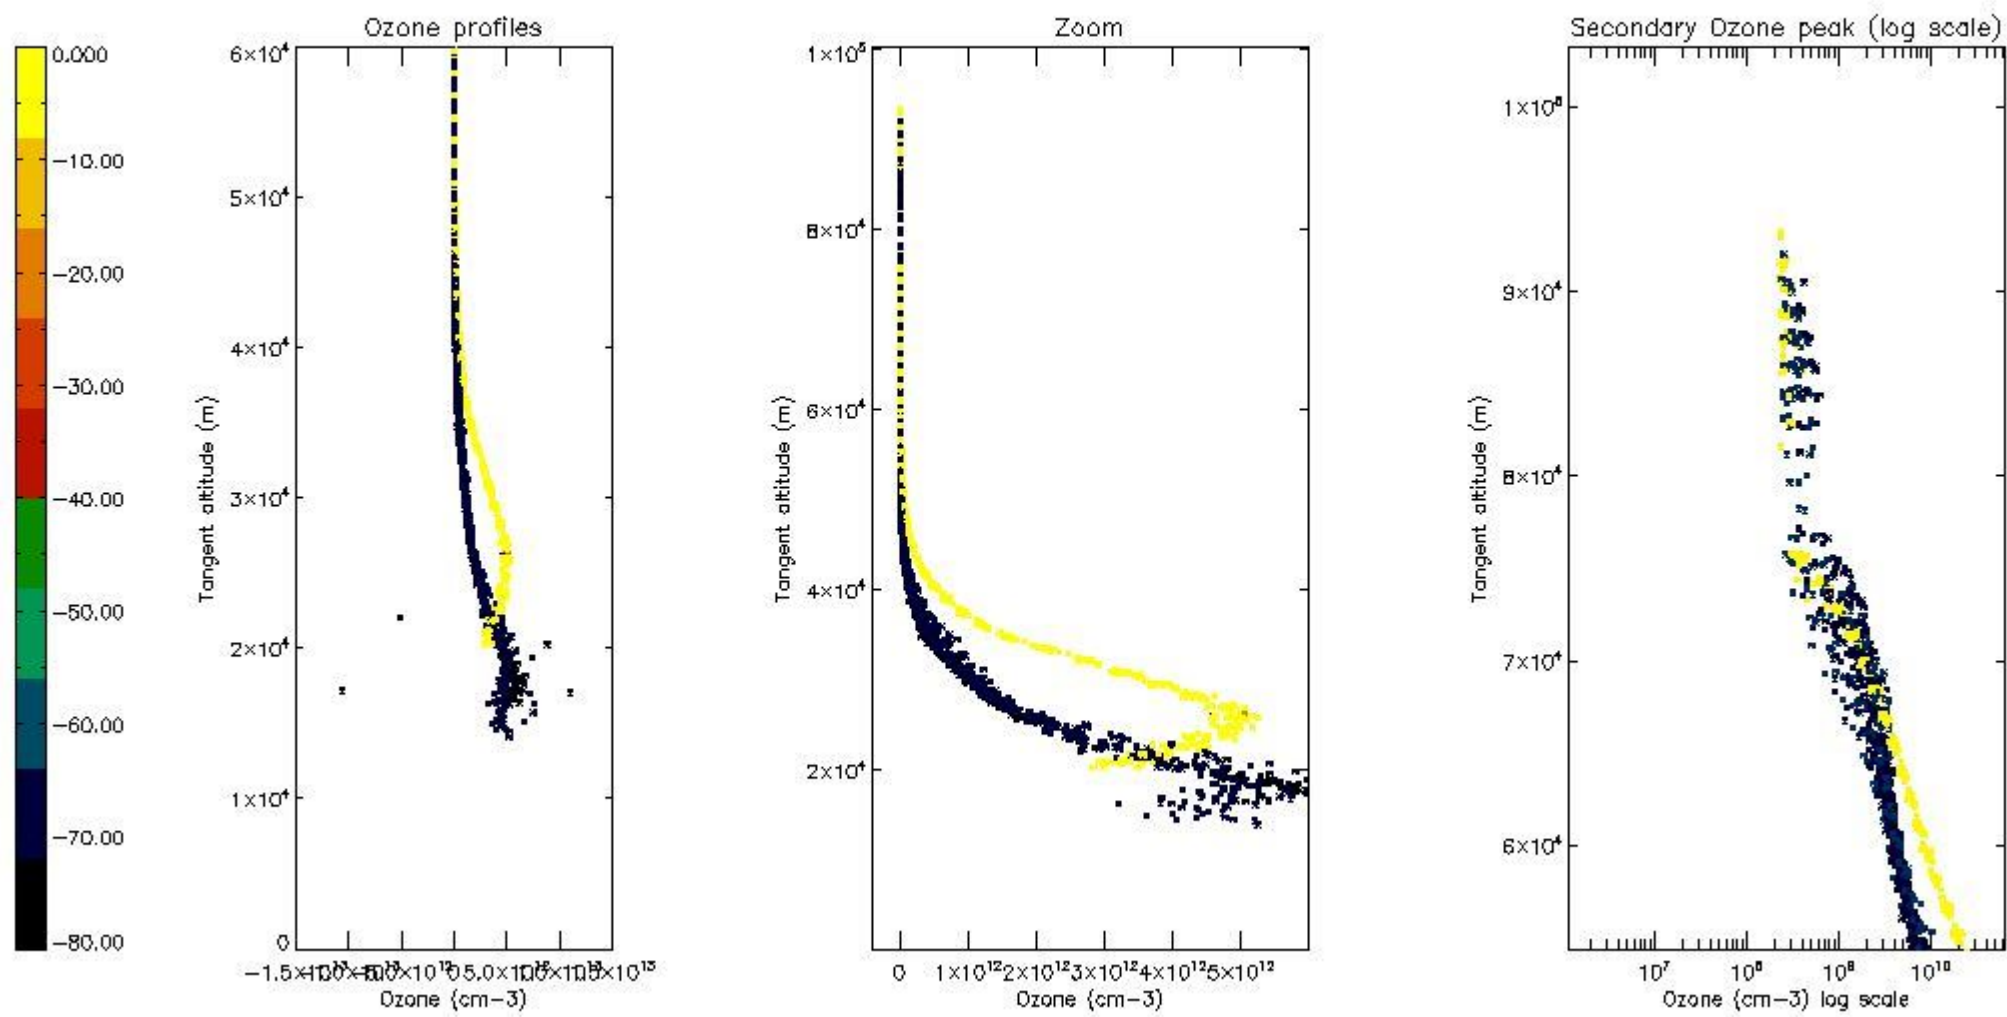

*5.4 Plot ozone profiles where STD < 10% (dark without errors)*

The colorbar represents the latitude.

*5.5 Plot ozone profiles where STD < 5% (dark without errors)*

The colorbar represents the latitude.

*5.6 Plot NO<sub>2</sub> profiles for all STD (dark without errors)*

The colorbar represents the latitude.

*5.7 Plot NO3 profiles for all STD (dark without errors)*

The colorbar represents the latitude.

*5.8 Plot H<sub>2</sub>O profiles for all STD (only for occultations of stars 1,2,3,4,13,14,16,26,63 dark without errors)*