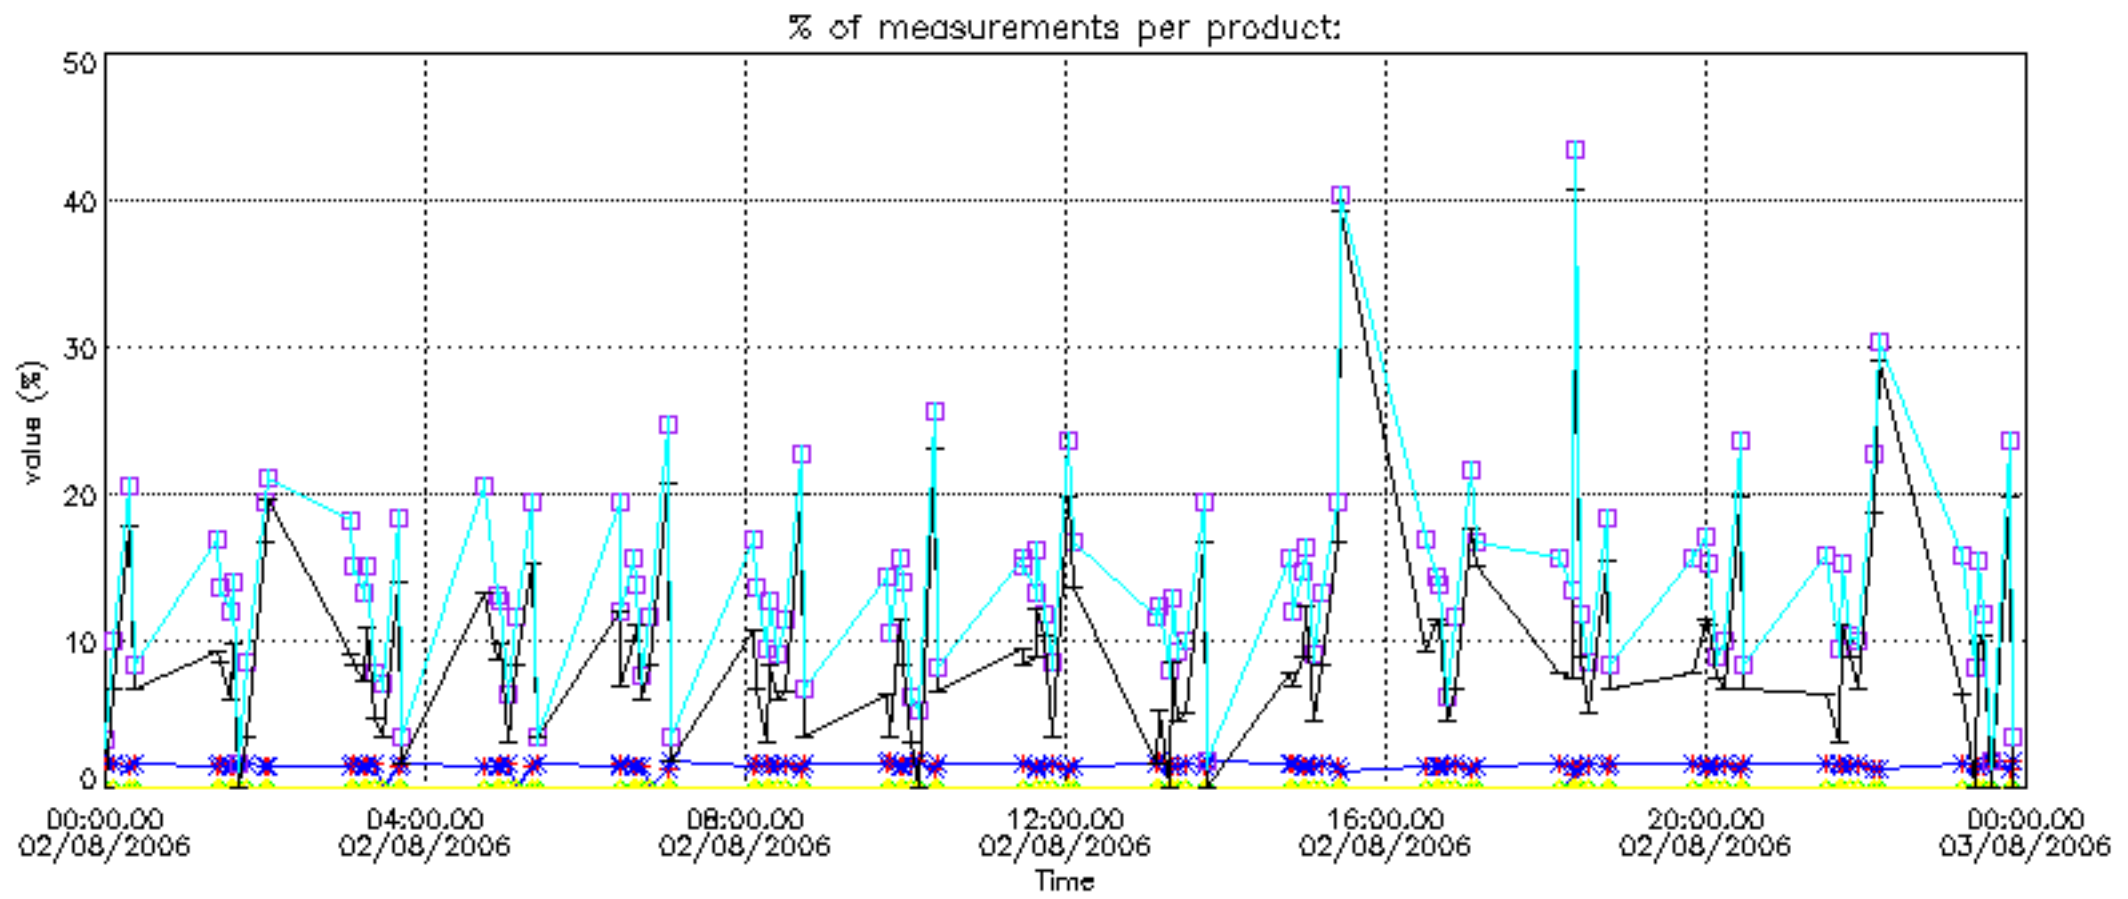

Percentage of cosmic ray hits per profile

Percentage of datation errors per profile