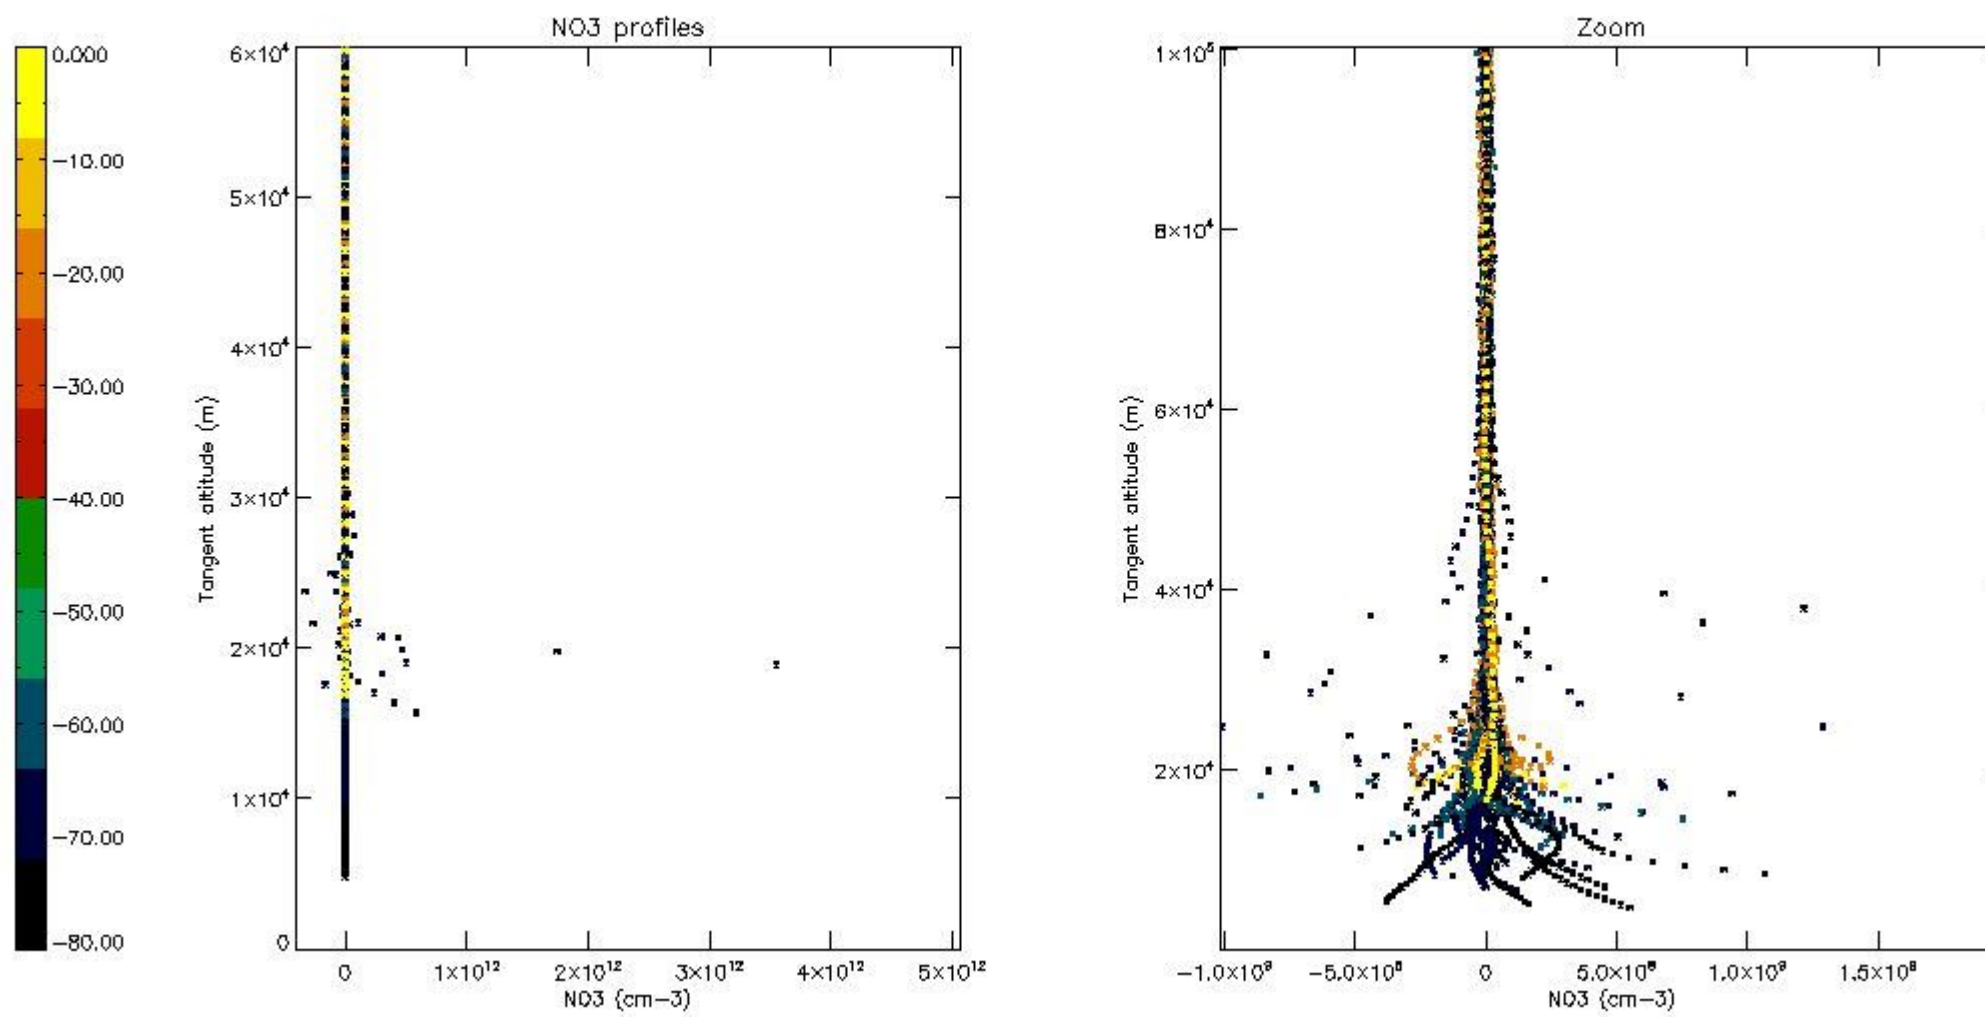

5.8 Plot H₂O profiles for all STD (only for occultations of stars 1,2,3,4,13,14,16,26,63 dark without errors)

The colorbar represents the latitude.