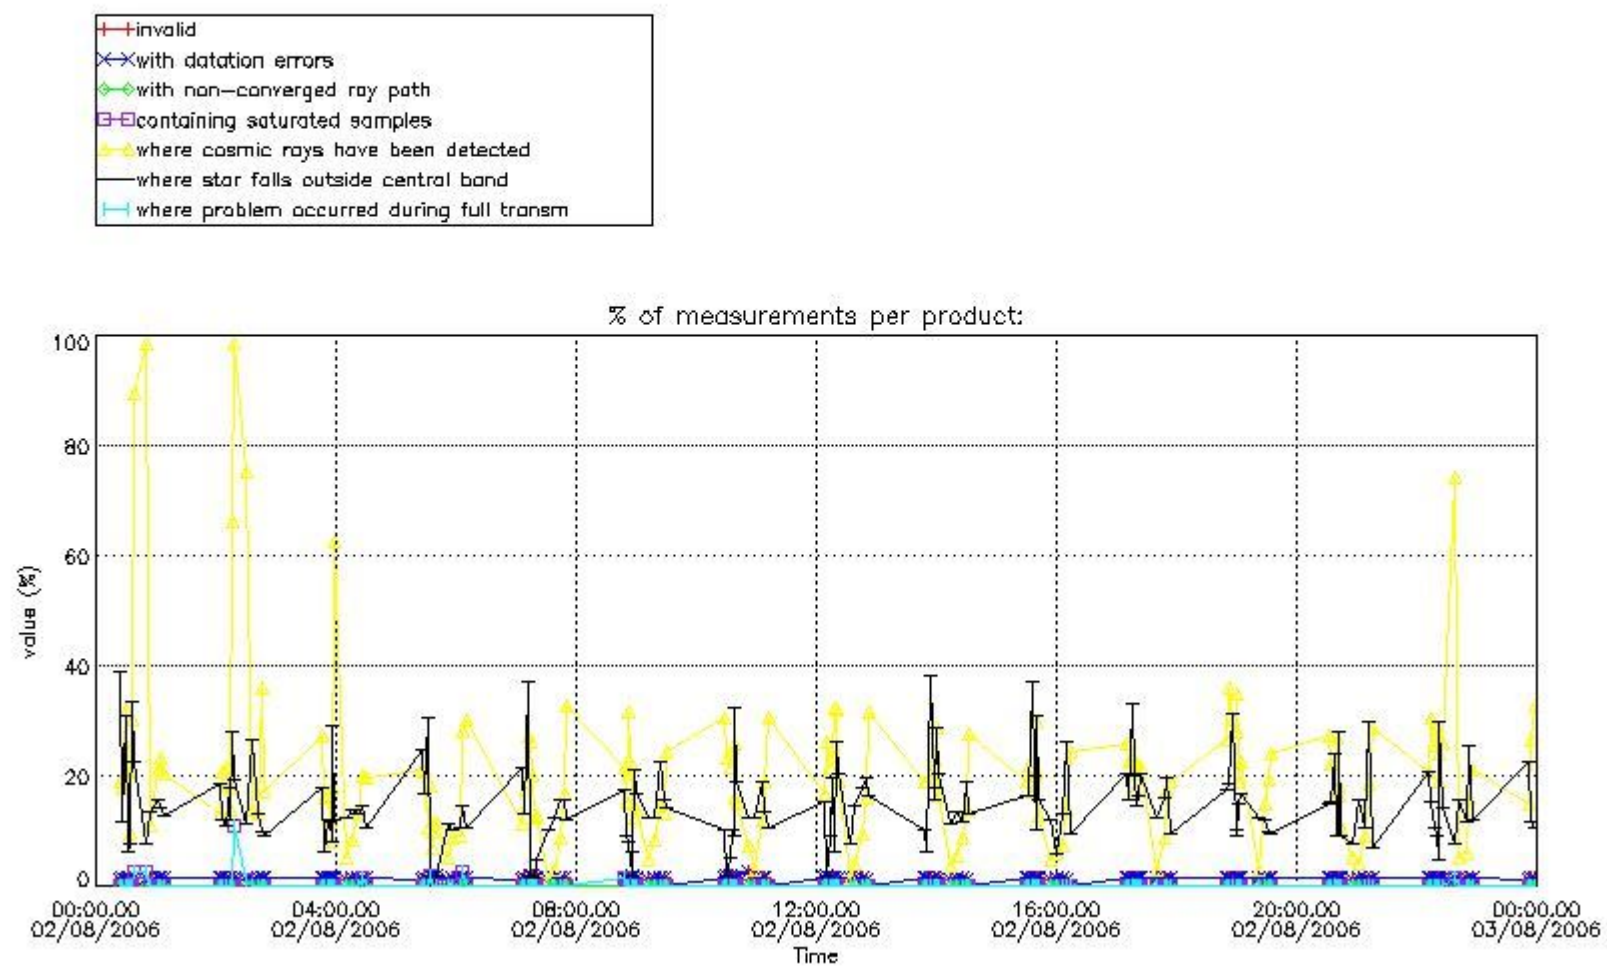

4.1.2 Plot level 1 quality information per product (time dependant): ENVI SAT DESCENDING passes