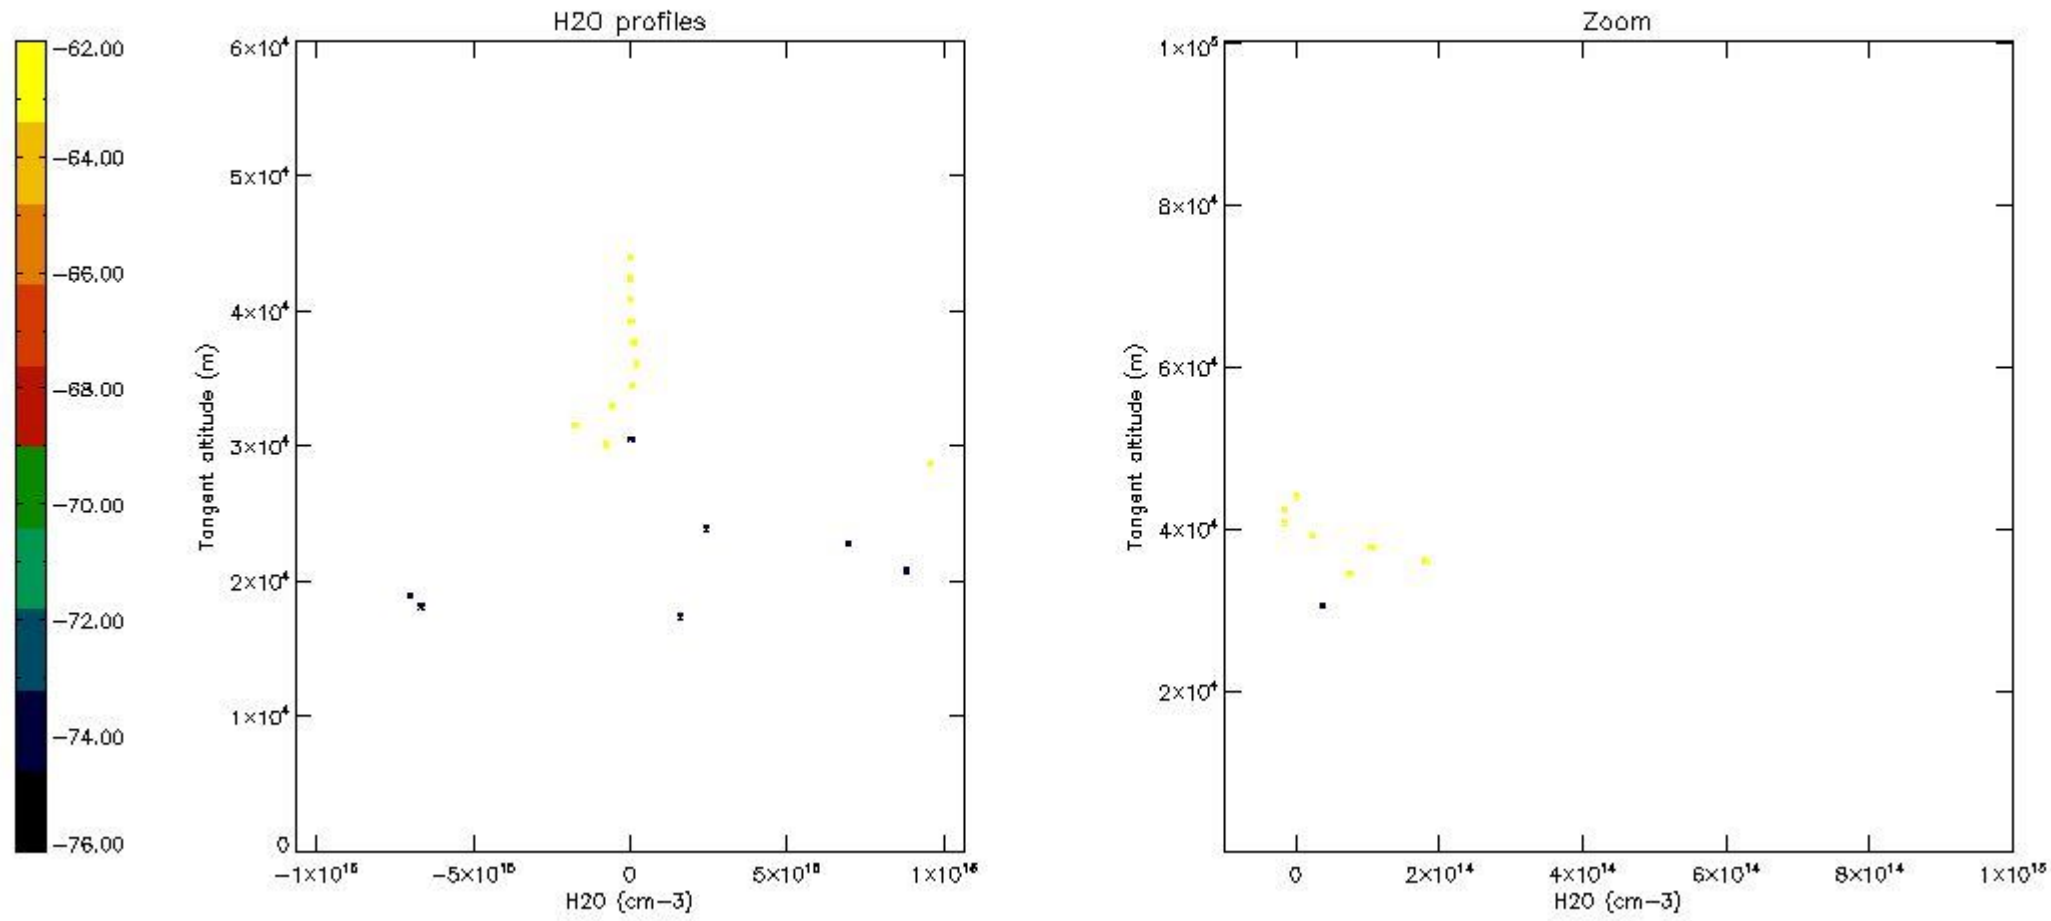

The colorbar represents the latitude.