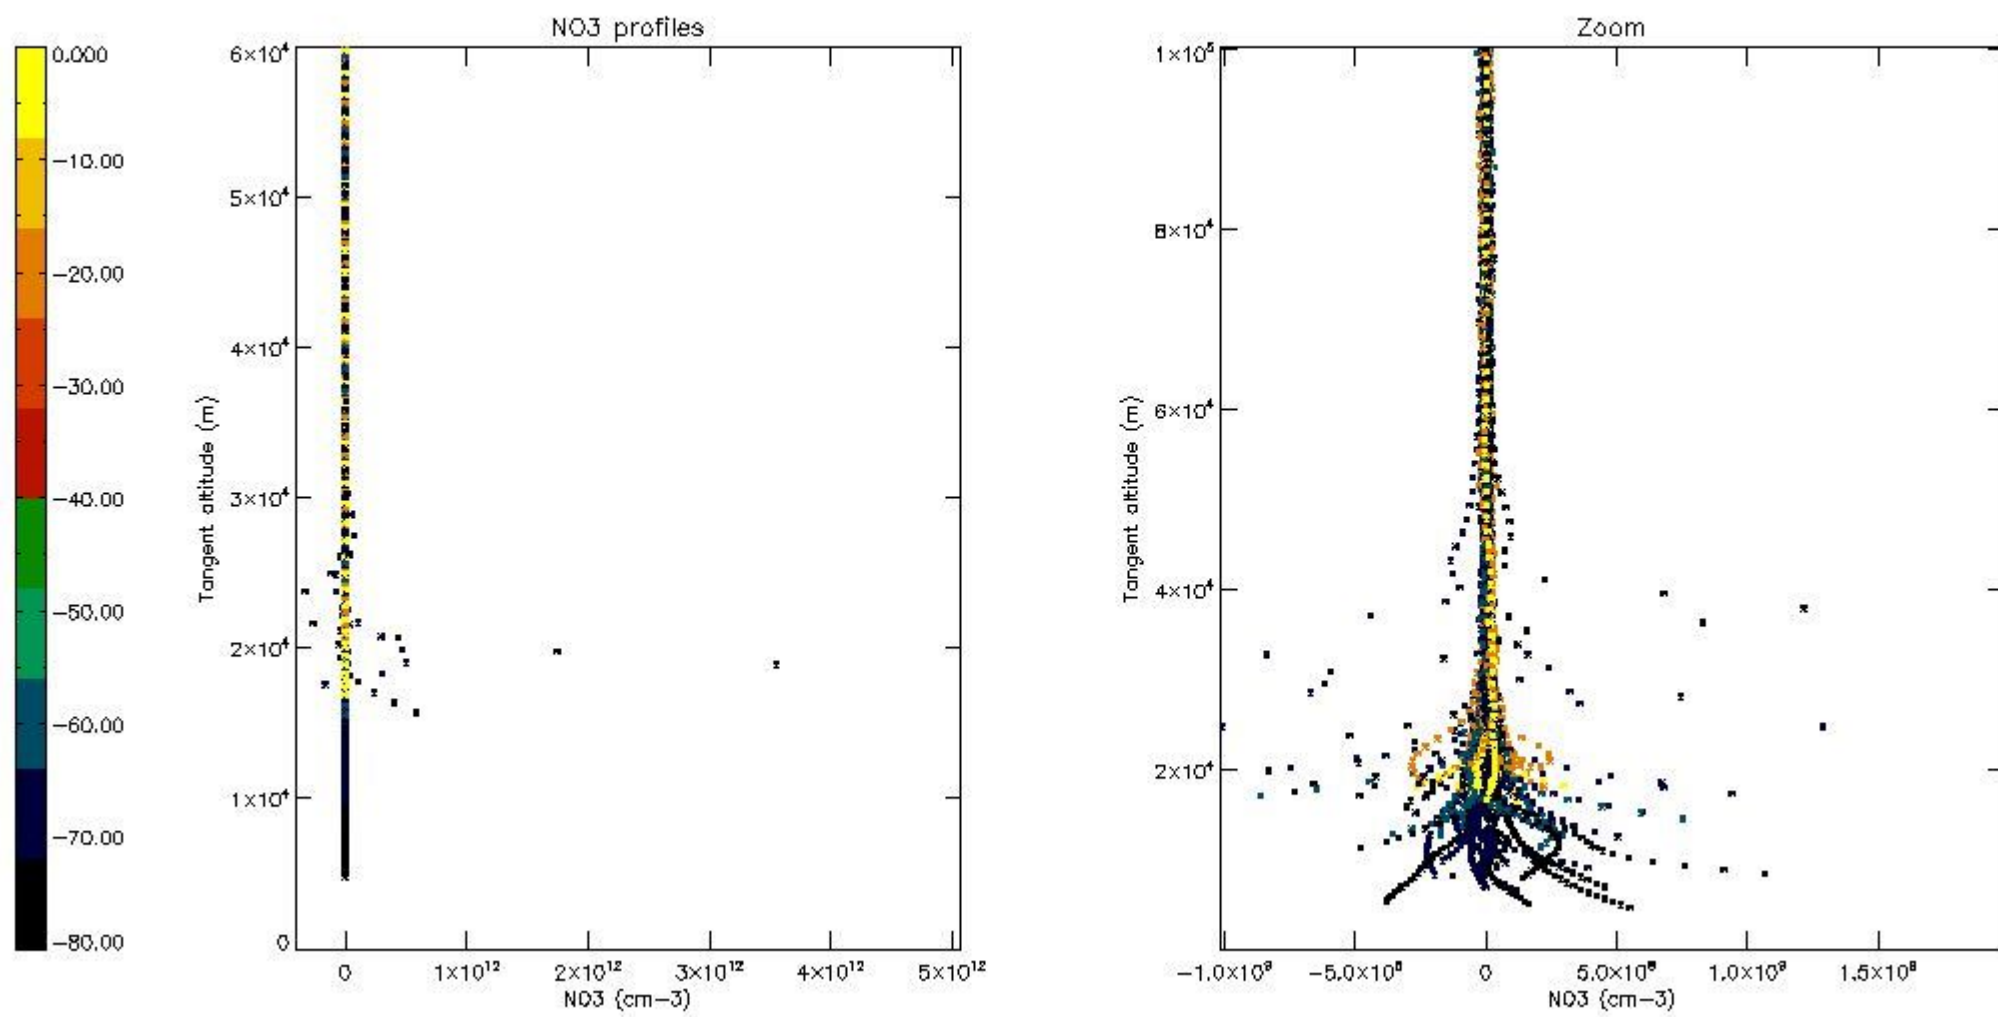

5.8 Plot H₂O profiles for all STD (only for occultations of stars 1,2,3,4,13,14,16,26,63 dark without errors)

The colorbar represents the latitude.