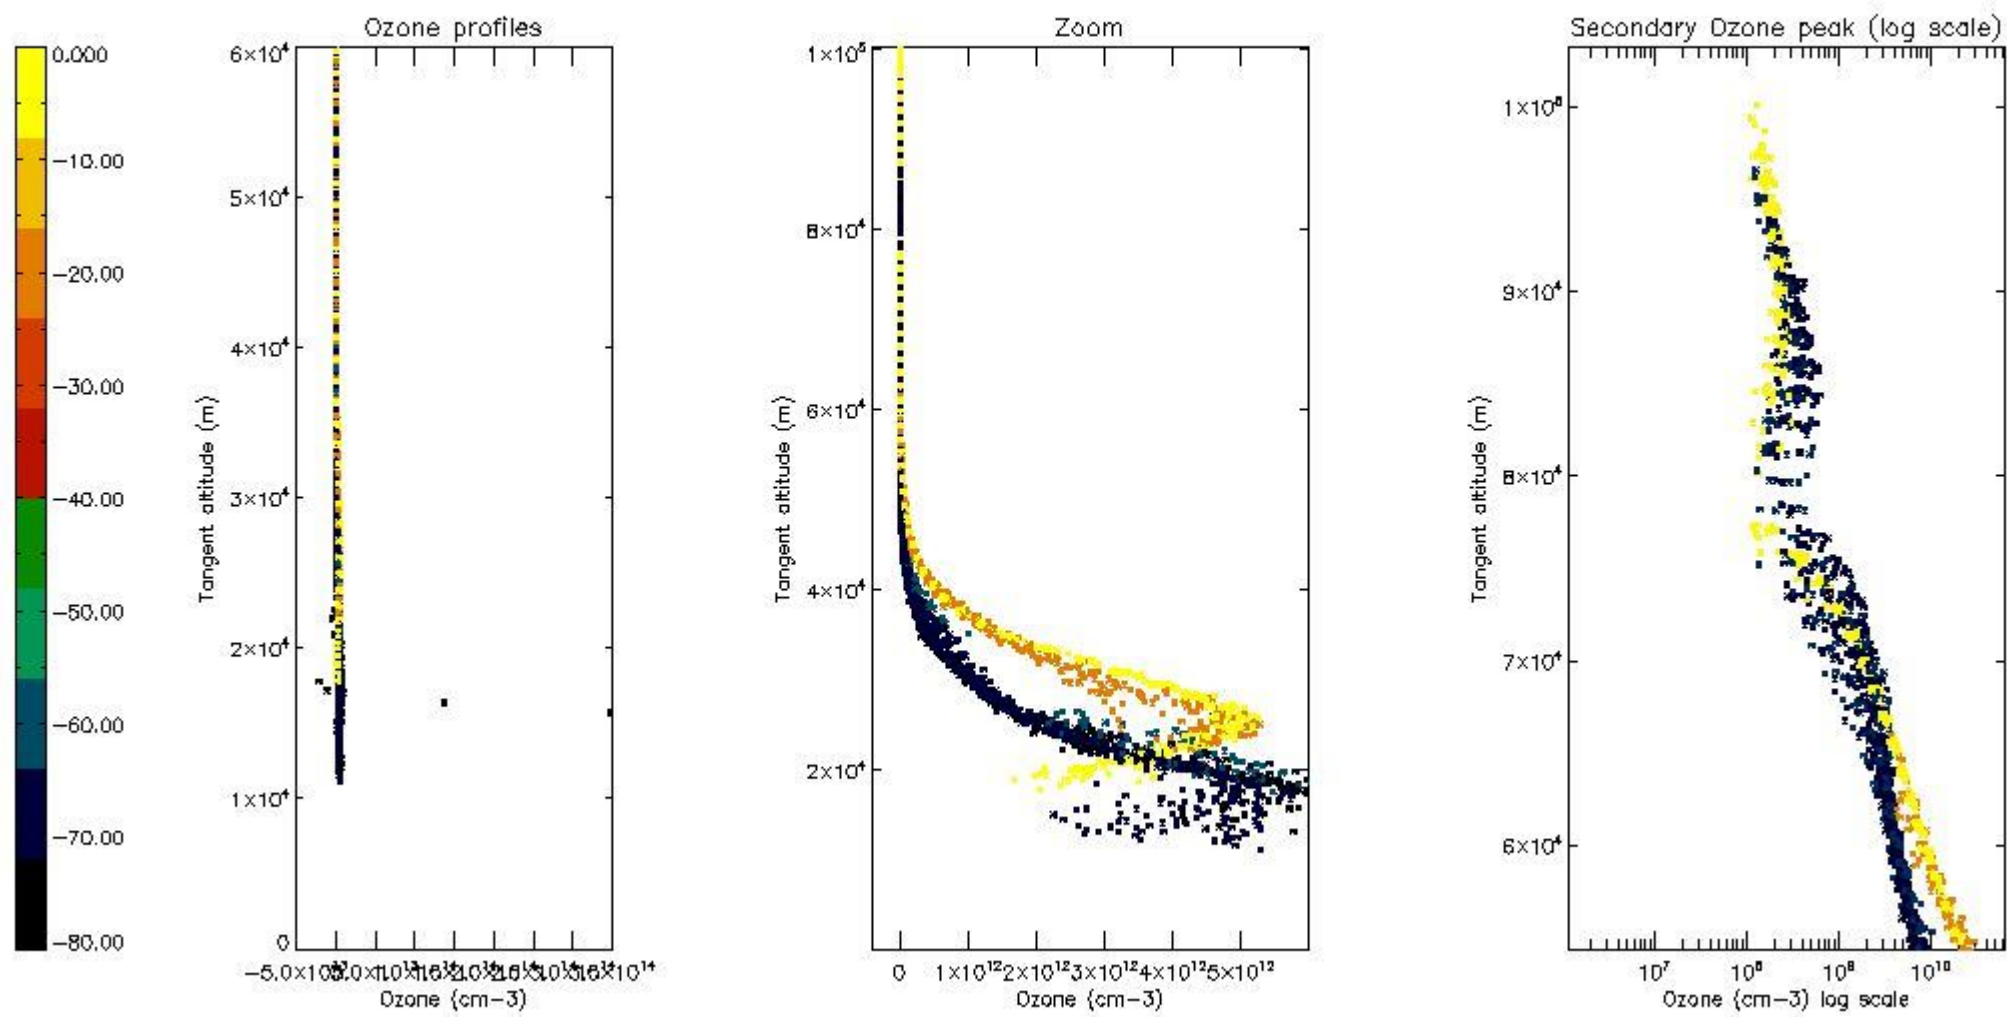

5.5 Plot ozone profiles where STD < 5% (dark without errors)

The colorbar represents the latitude.