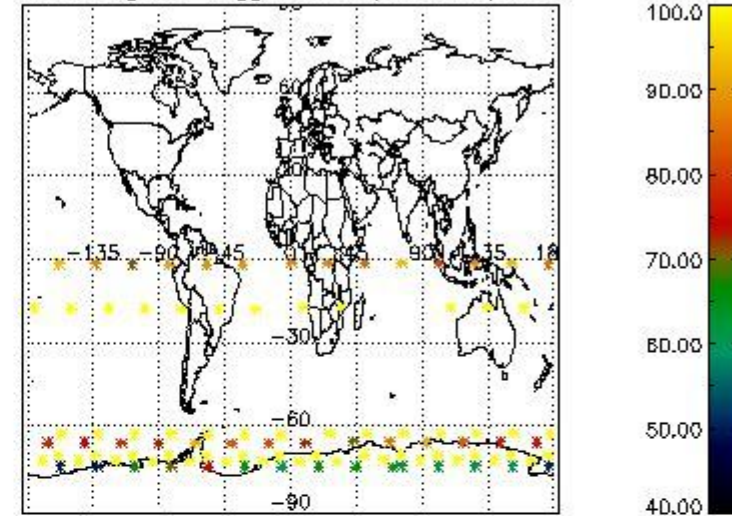

Percentage of flagged data per H2O profile