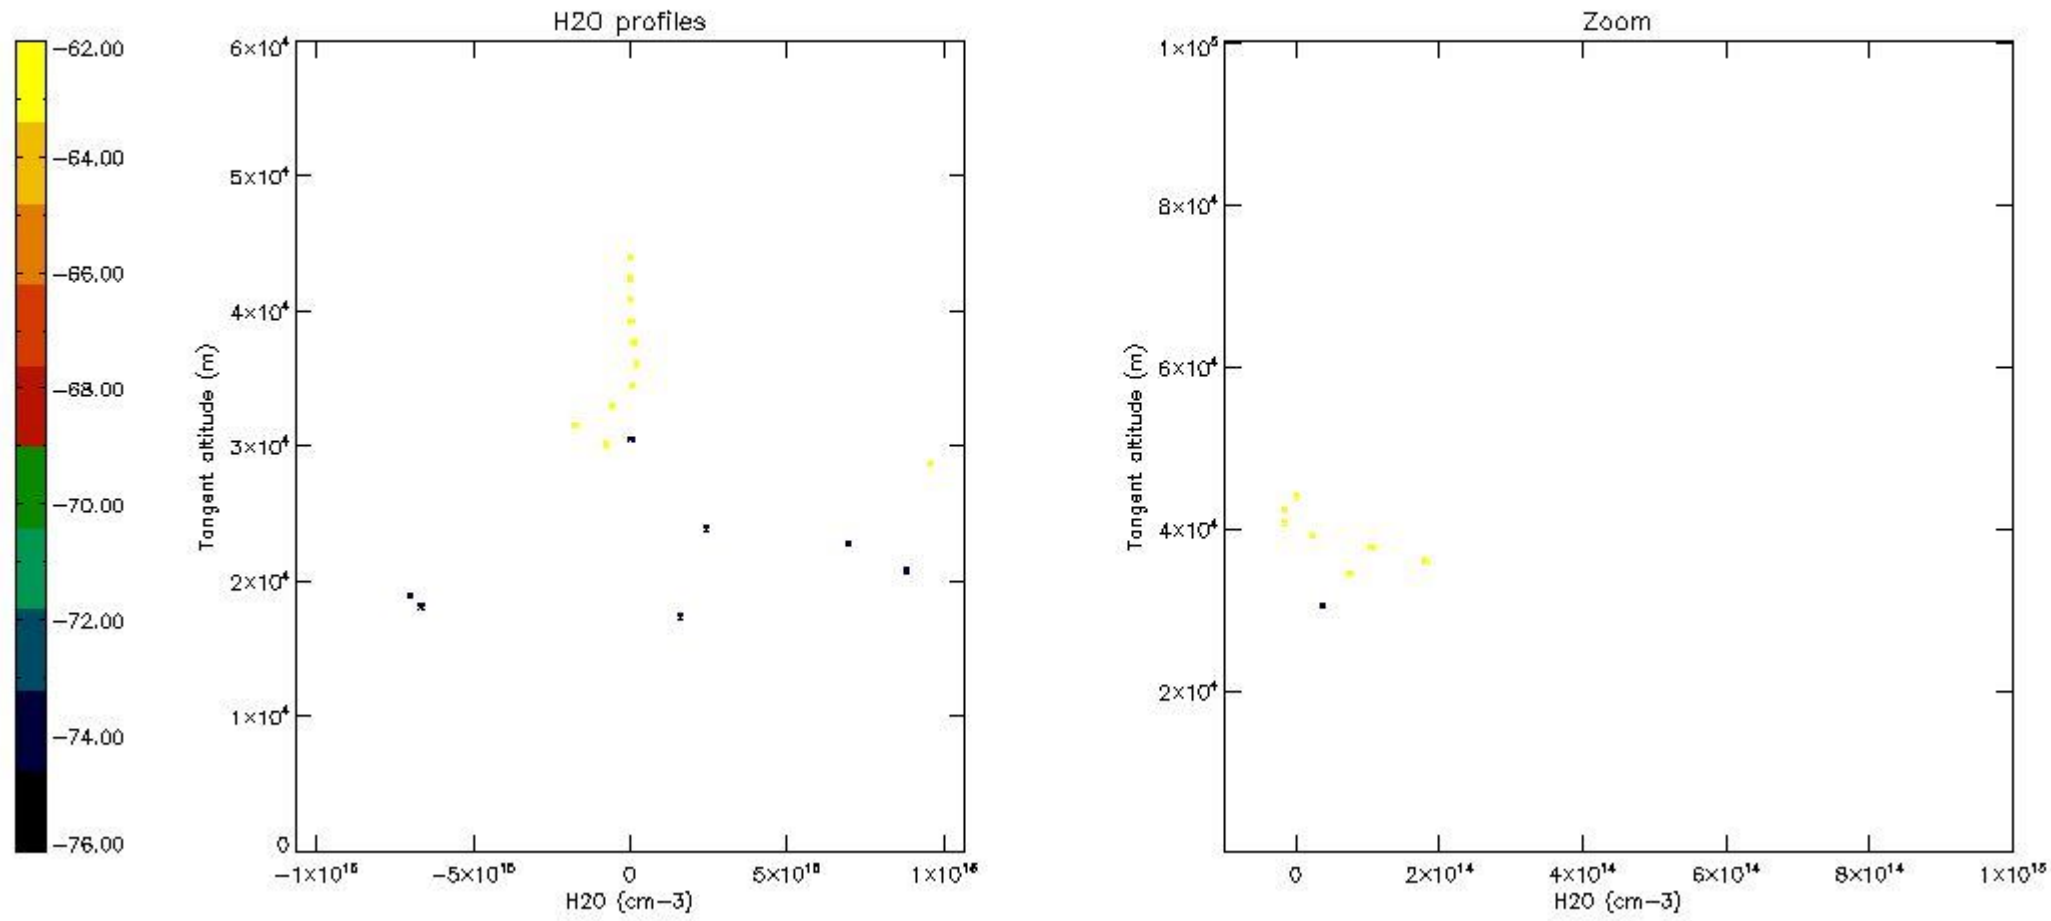

The colorbar represents the latitude.

*5.7 Plot NO3 profiles for all STD (dark without errors)*

The colorbar represents the latitude.

*5.8 Plot H<sub>2</sub>O profiles for all STD (only for occultations of stars 1,2,3,4,13,14,16,26,63 dark without errors)*

The colorbar represents the latitude.