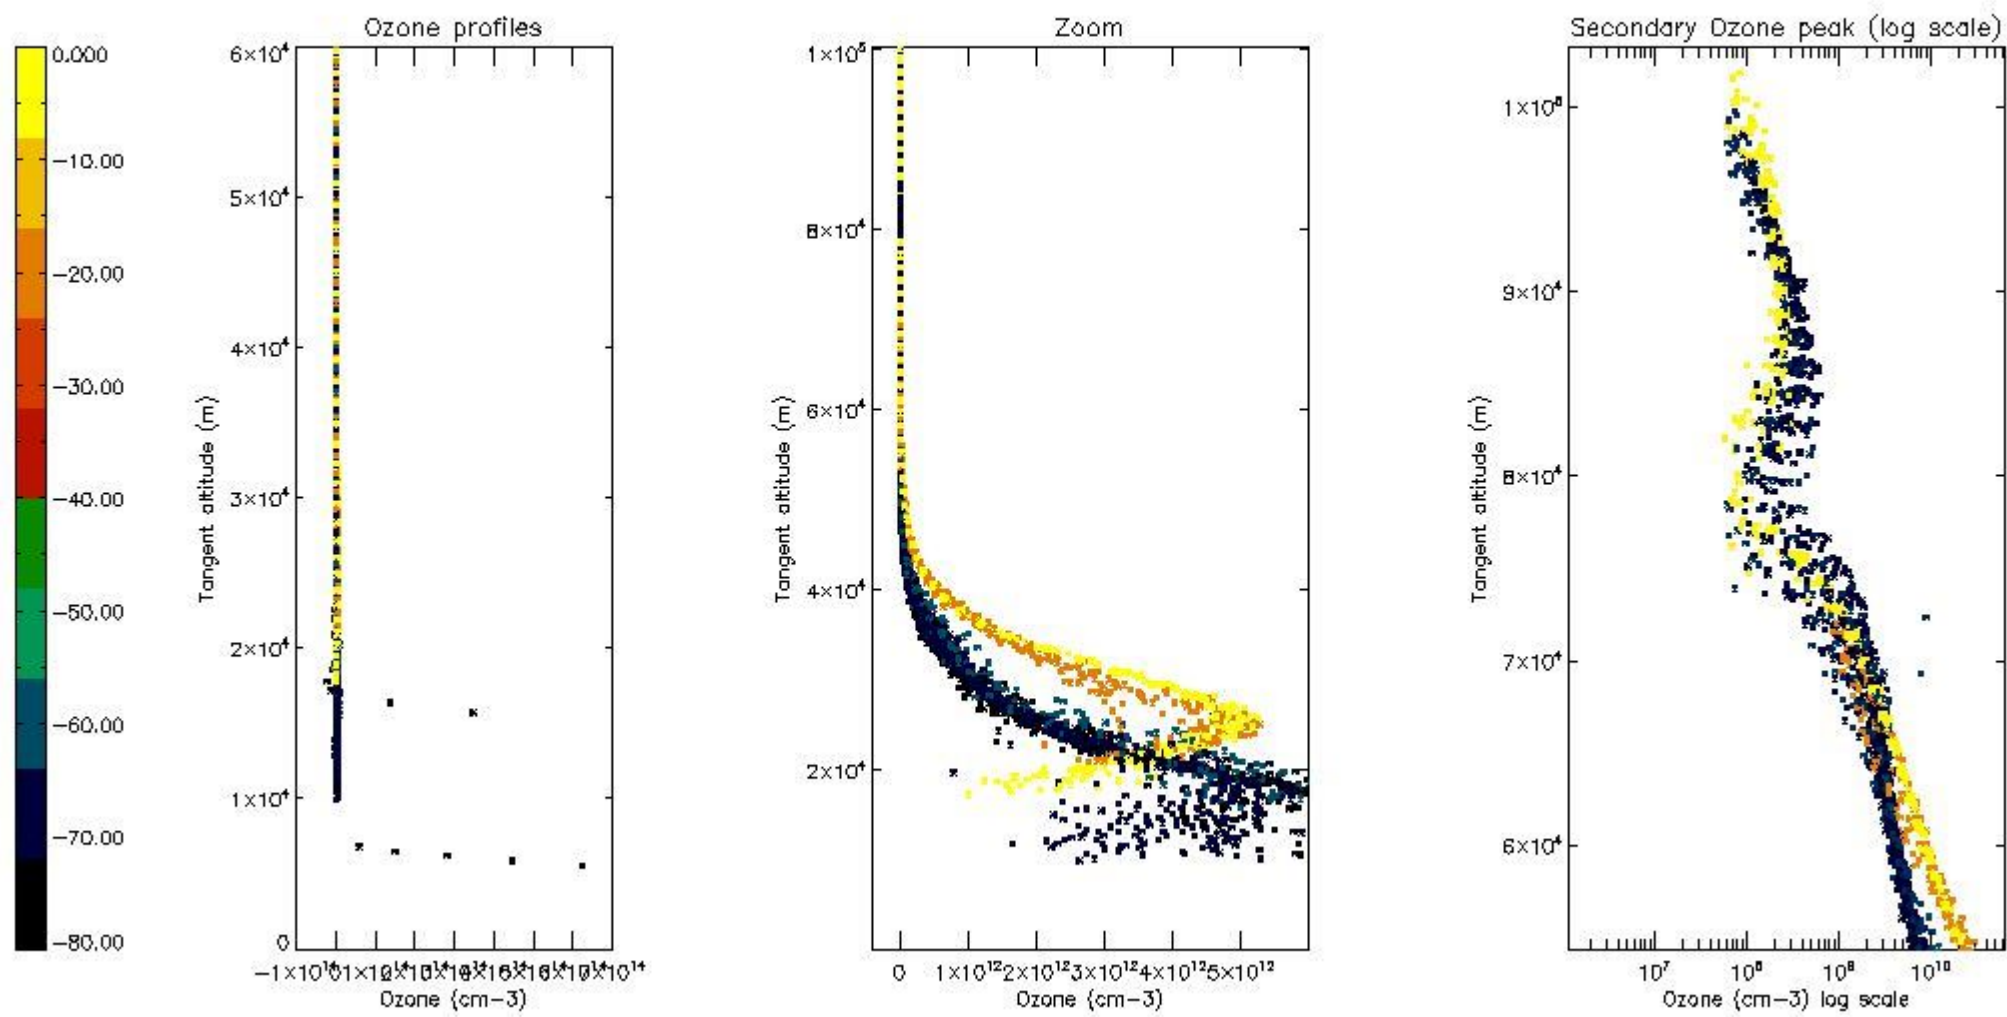

STD < 10	18
STD < 5	13

5.2 Plot ozone profiles for all STD (dark without errors)

The colorbar represents the latitude.

5.3 Plot ozone profiles where STD < 20% (dark without errors)

The colorbar represents the latitude.