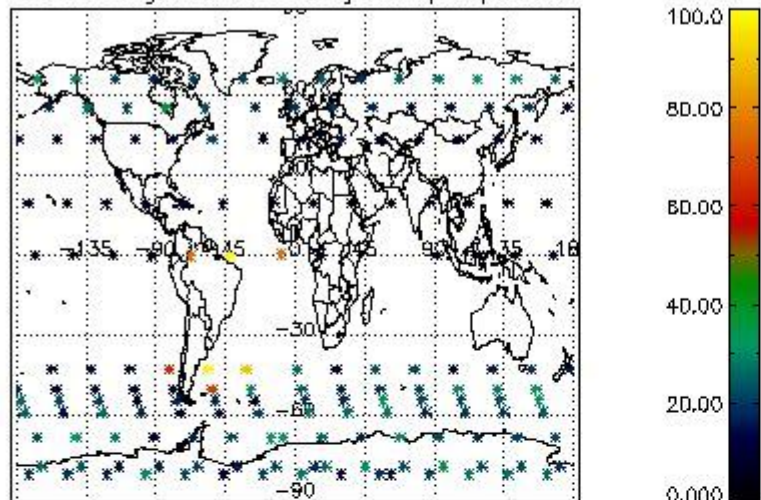

Percentage of cosmic ray hits per profile