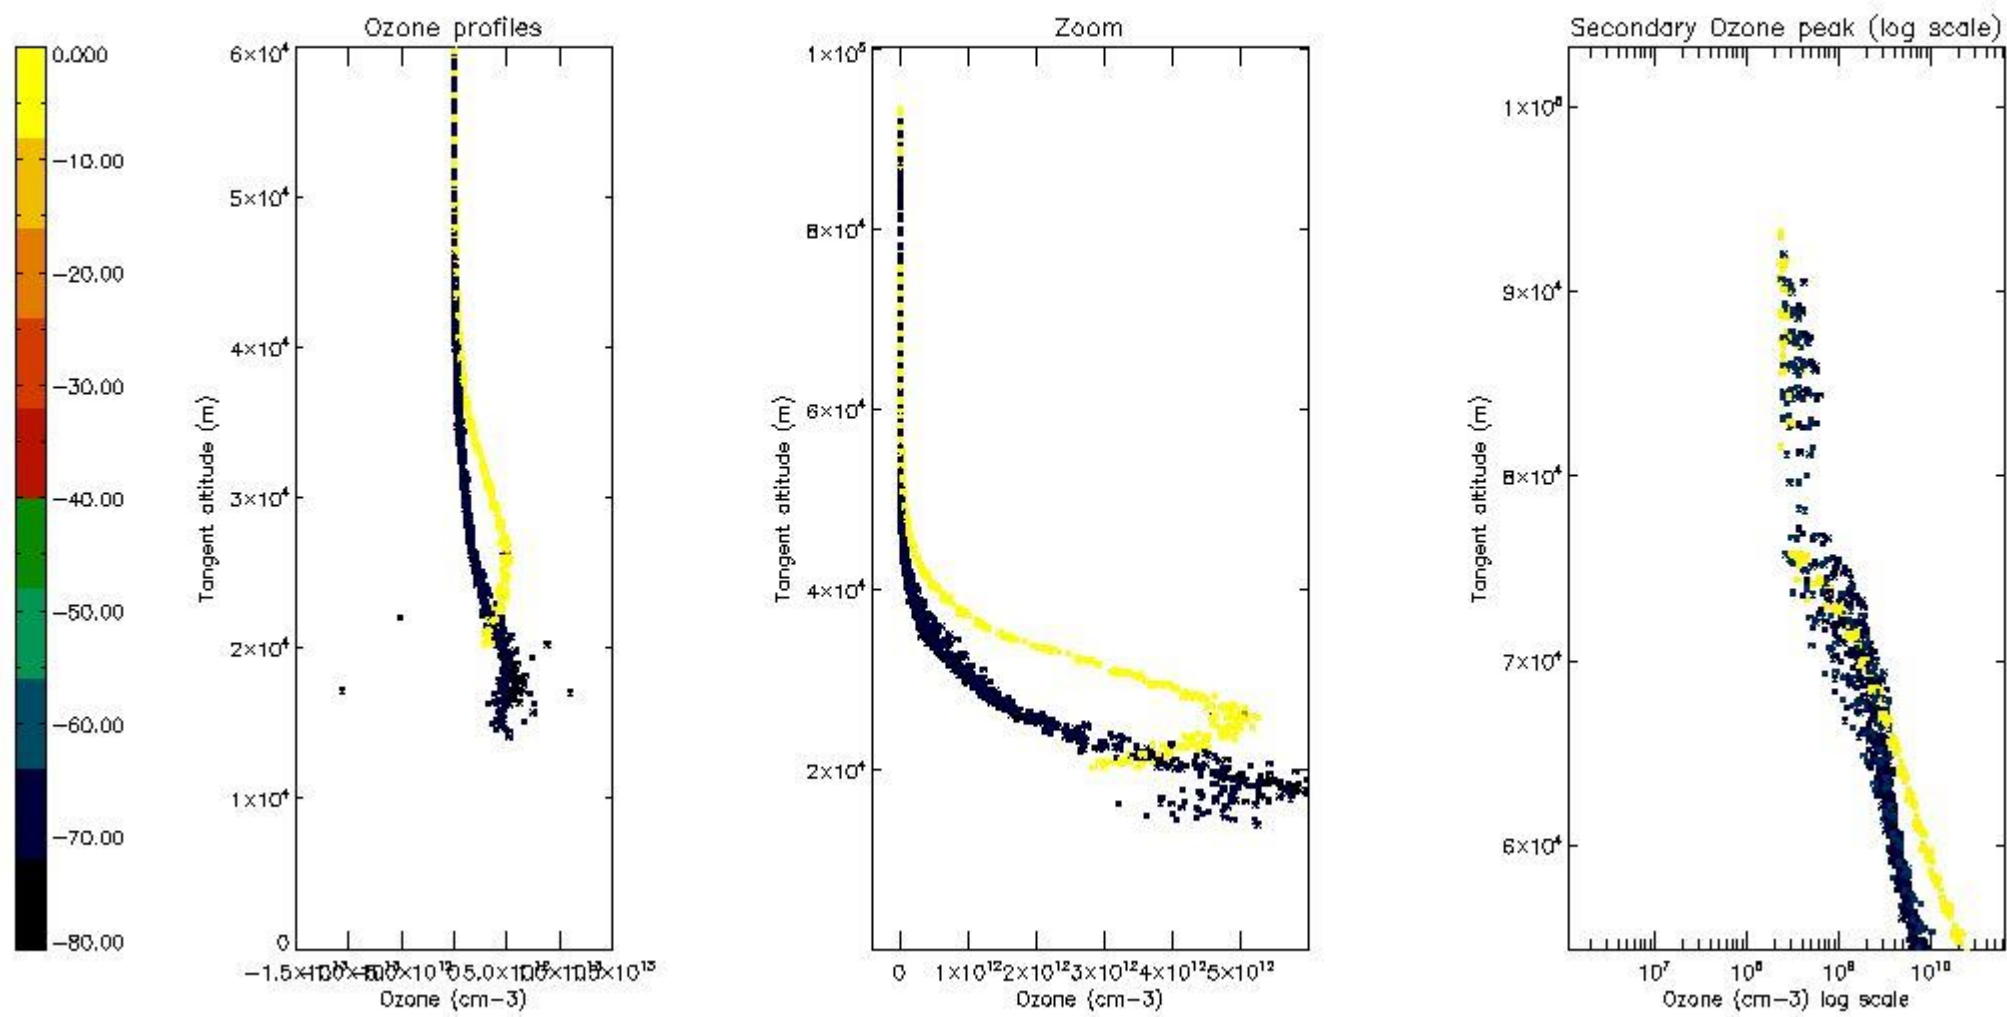

5.6 Plot NO₂ profiles for all STD (dark without errors)

The colorbar represents the latitude.