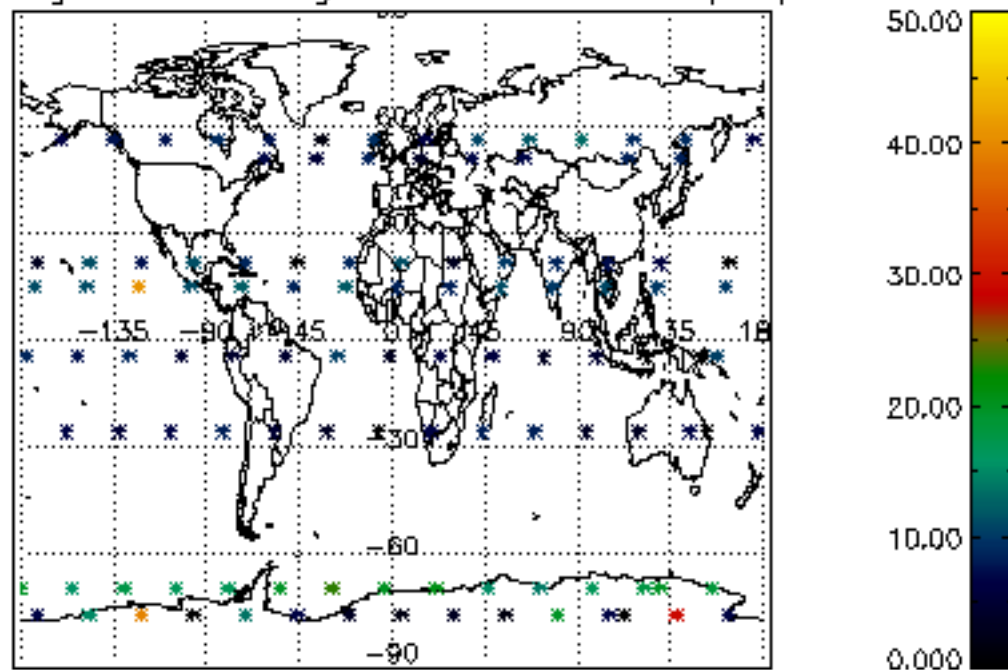

Percentage of star falling outside central band per profile