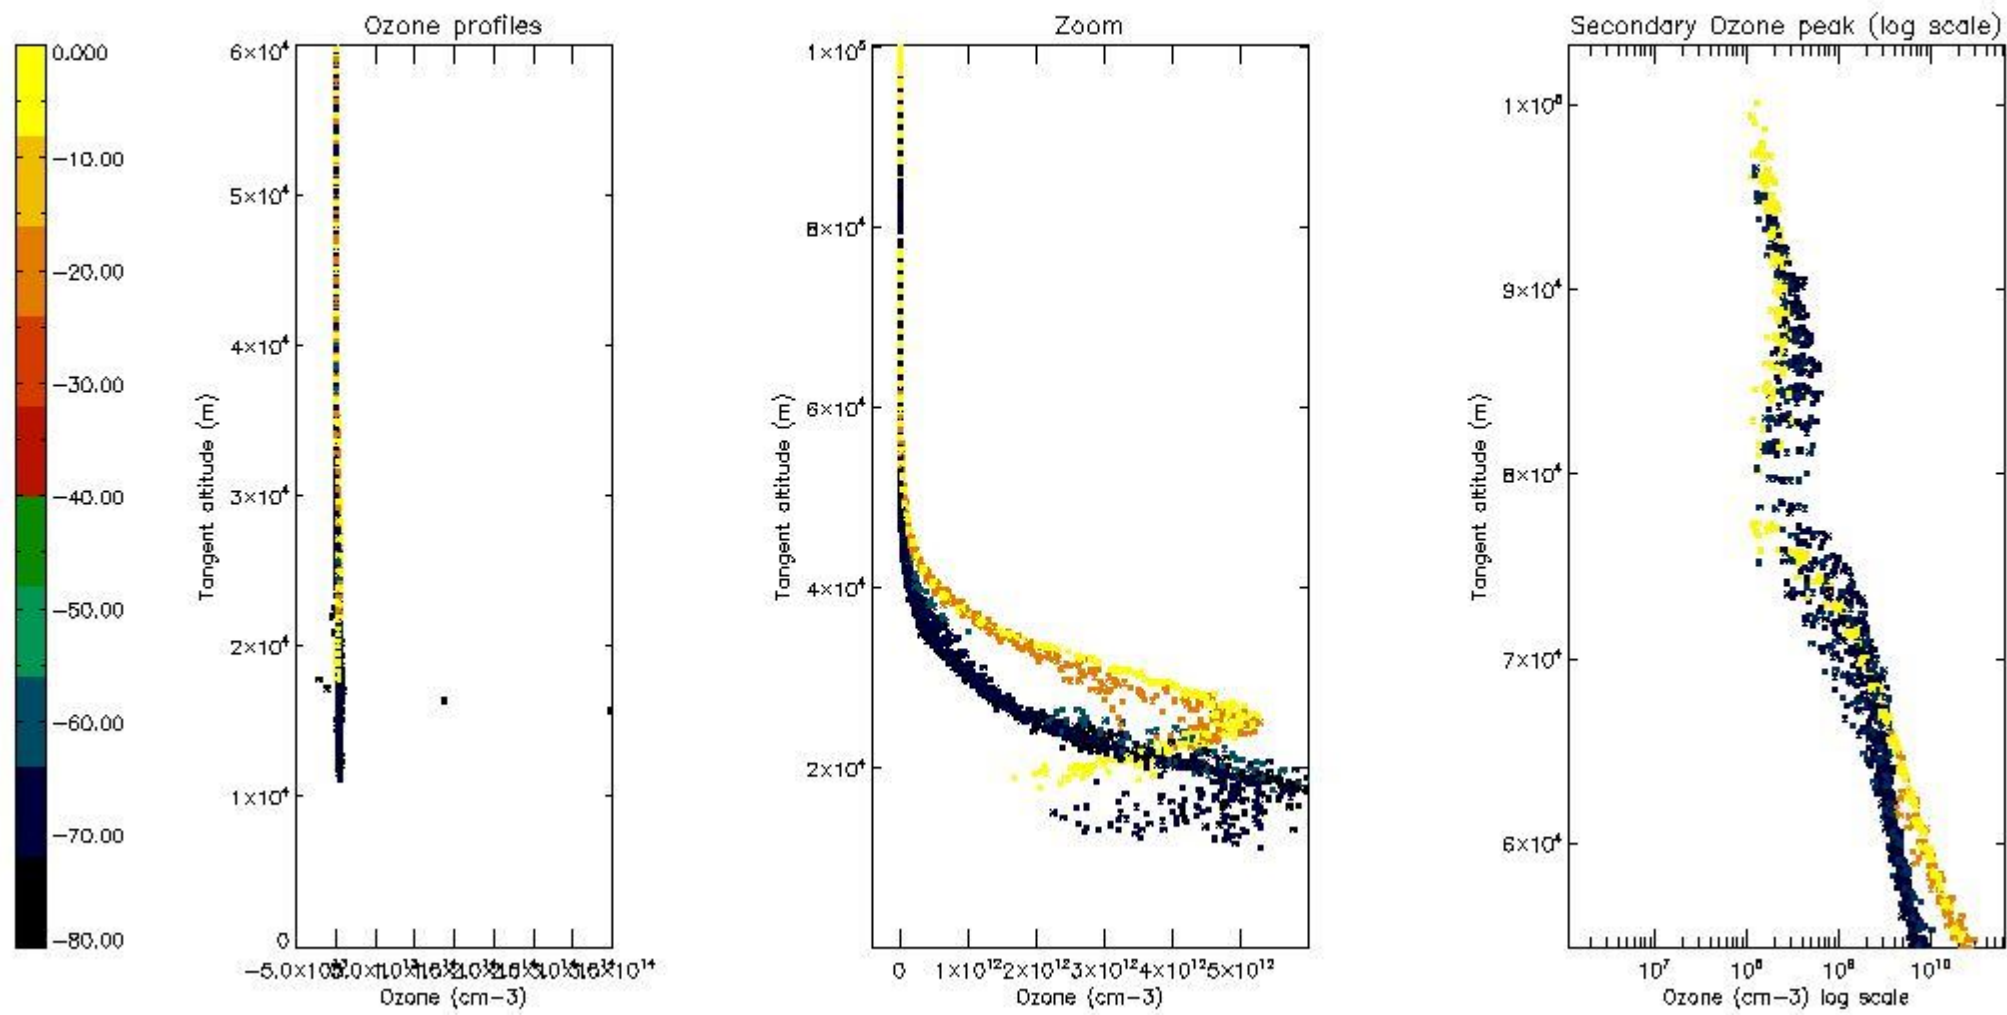

5.5 Plot ozone profiles where STD < 5% (dark without errors)

The colorbar represents the latitude.