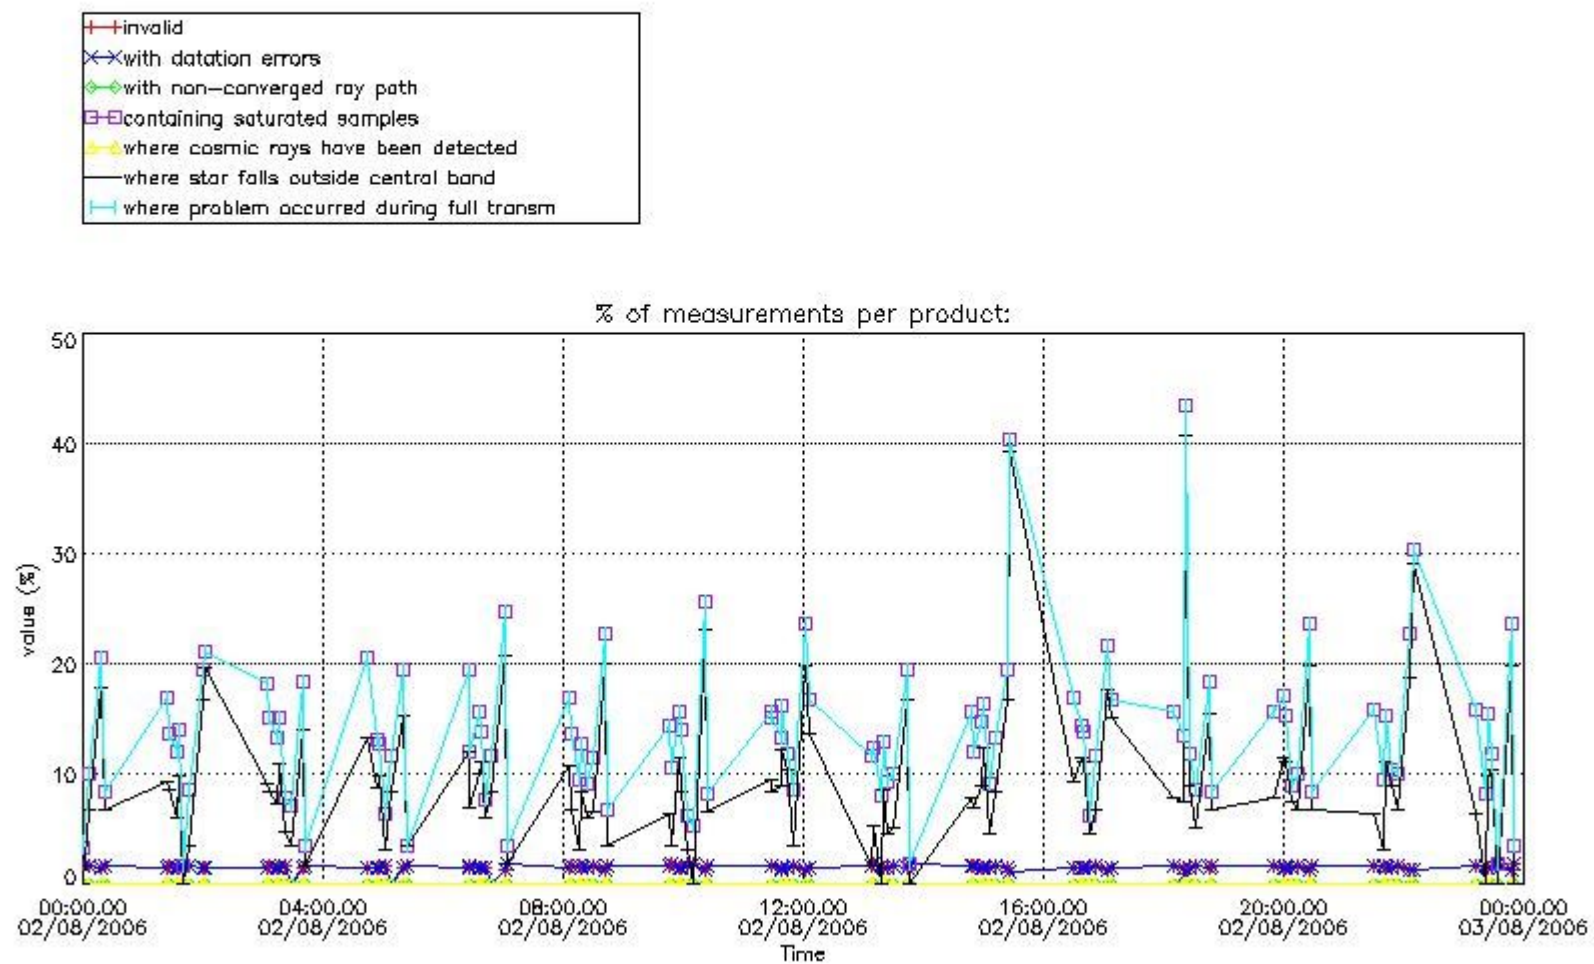

4.2 Plot quality information per product coming from level 1b processing (world map)

4.2.1 Plot level 1 quality information per product (world map): ENVISAT ASCENDING passes