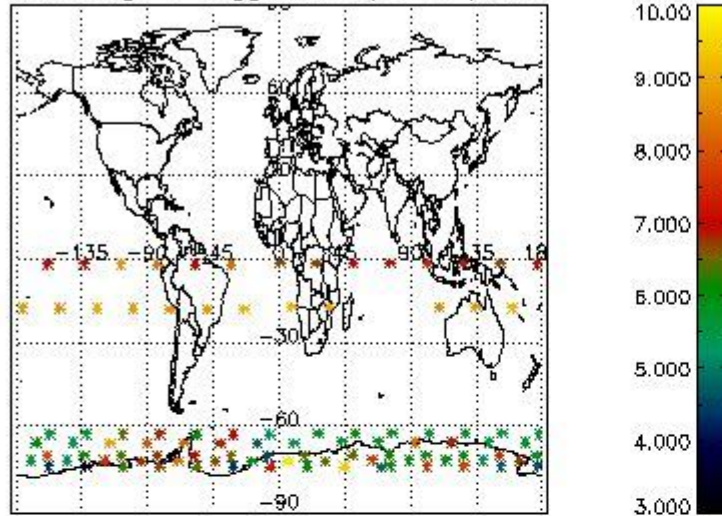

Percentage of flagged data per O3 profile