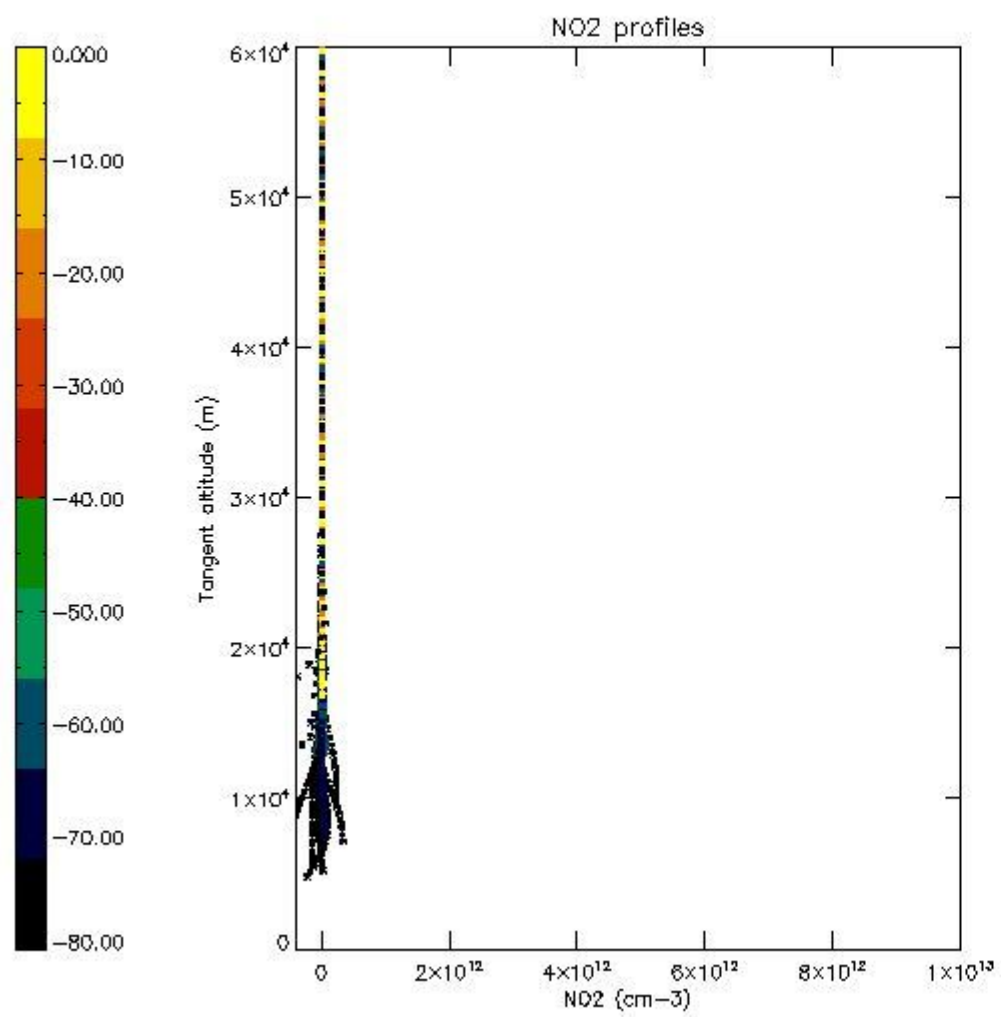

*5.4 Plot ozone profiles where STD < 10% (dark without errors)*

The colorbar represents the latitude.

*5.5 Plot ozone profiles where STD < 5% (dark without errors)*

The colorbar represents the latitude.

*5.6 Plot NO<sub>2</sub> profiles for all STD (dark without errors)*

The colorbar represents the latitude.

*5.7 Plot NO3 profiles for all STD (dark without errors)*

The colorbar represents the latitude.

*5.8 Plot H<sub>2</sub>O profiles for all STD (only for occultations of stars 1,2,3,4,13,14,16,26,63 dark without errors)*