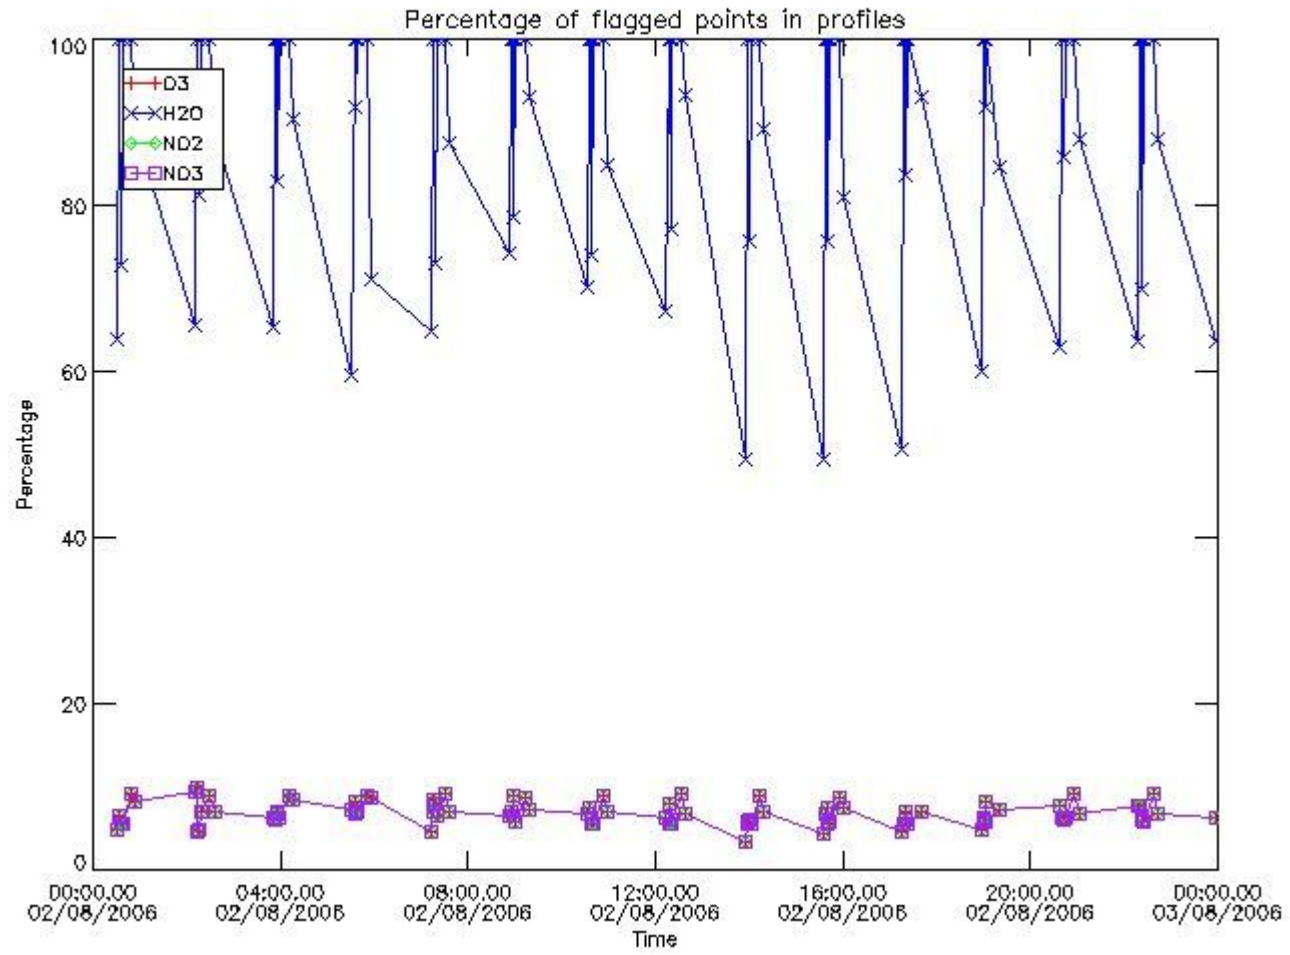

3. Quality information per product

In this section it is plotted some information contained in the Quality Summary data set of the level 2 products. Only products in dark limb conditions and without errors (error flag in the MPH set to "0") are used.

3.1 Plot quality information per product (time dependant)

3.2 Plot quality information per product (world map)