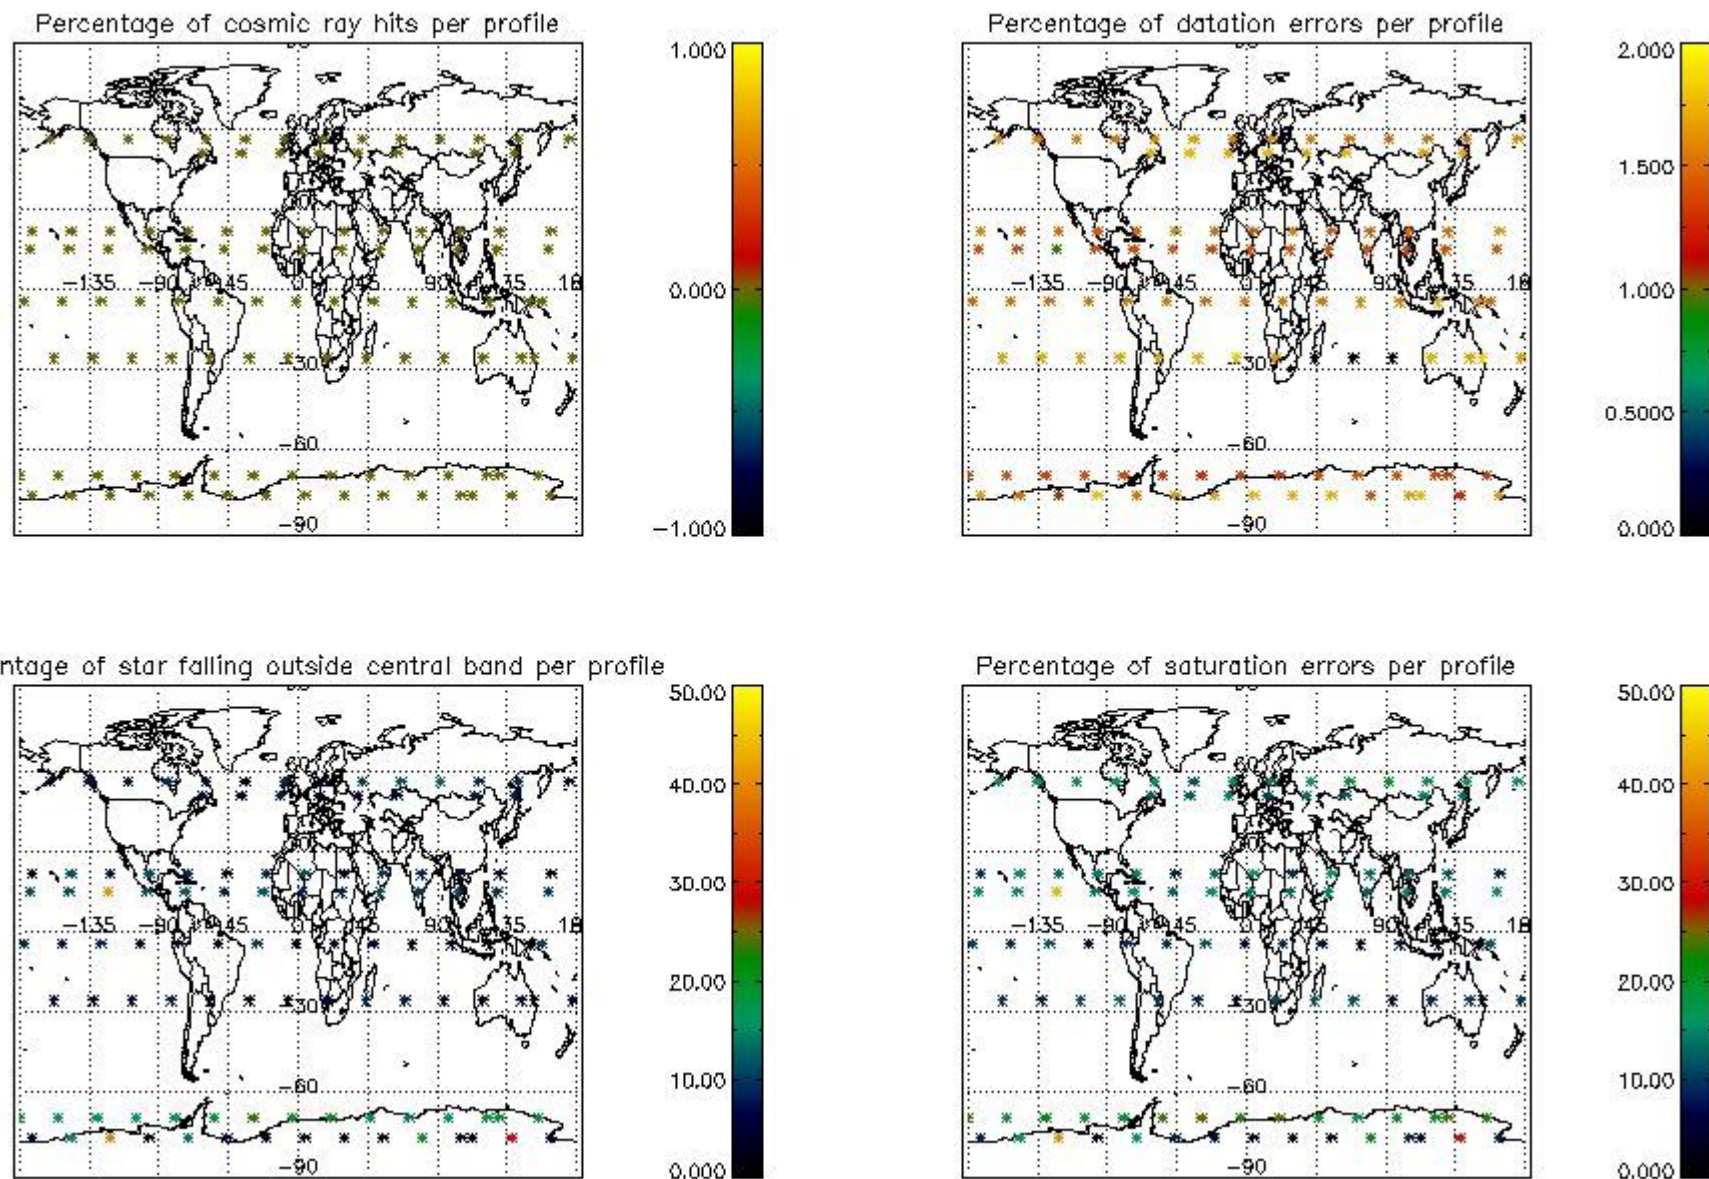

4.2.2 Plot level 1 quality information per product (world map): ENVISAT DESCENDING passes

5. Trace gas profiles

5.1 Ozone statistics based on quality of products

The final quality of the products can be "measured" using the STD (Standard Deviation) attached to every point profile. This information is written to the parameter GOM_NL__2P/NL_LOCAL_SPECIES_DENSITY/o3_std of the level 2 products. The table below shows the statistics for given STD ranges.

The statistics are given with respect to the overall valid production:

- Products without fatal errors: GOM_NL__2P/MPH/PRODUCT_ERR=0
- Valid point profile: GOM_NL__2P/NL_LOCAL_SPECIES_DENSITY/pcd(0)=0

The 'Criteria' is applied to valid points of dark limb products:

- Products in dark limb illumination condition: GOM_NL__2P/NL_SUMMARY_QUALITY/obs_ill_cond=0
- Products without fatal errors: GOM_NL__2P/MPH/PRODUCT_ERR=0
- Valid point profile: GOM_NL__2P/NL_LOCAL_SPECIES_DENSITY/pcd(0)=0

So, the table below shows the percentage of dark limb and valid observations for each criteria with respect to the overall valid daily observations.

Criteria	% of total production
All STD	36
STD < 20	23