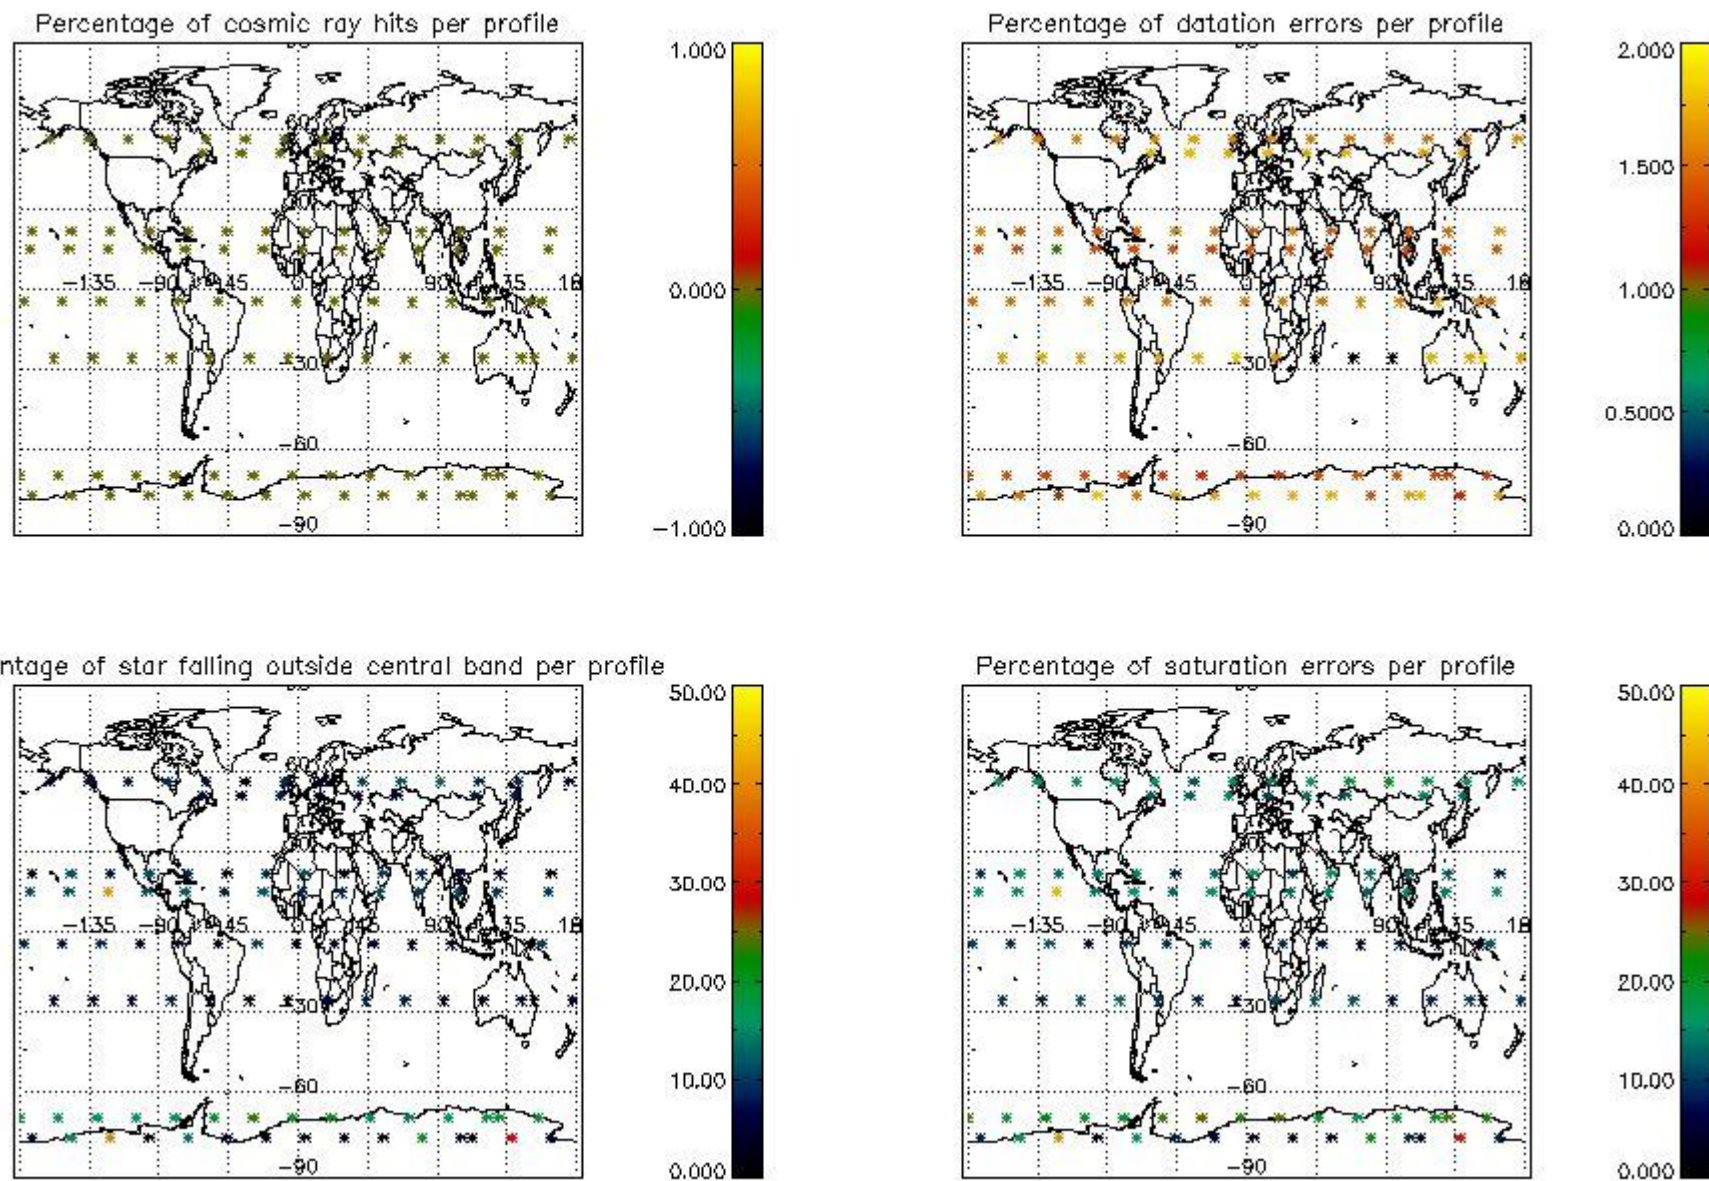

Percentage of cosmic ray hits per profile

Percentage of datation errors per profile

Percentage of star falling outside central band per profile

Percentage of saturation errors per profile

4.2.2 Plot level 1 quality information per product (world map): ENVISAT DESCENDING passes