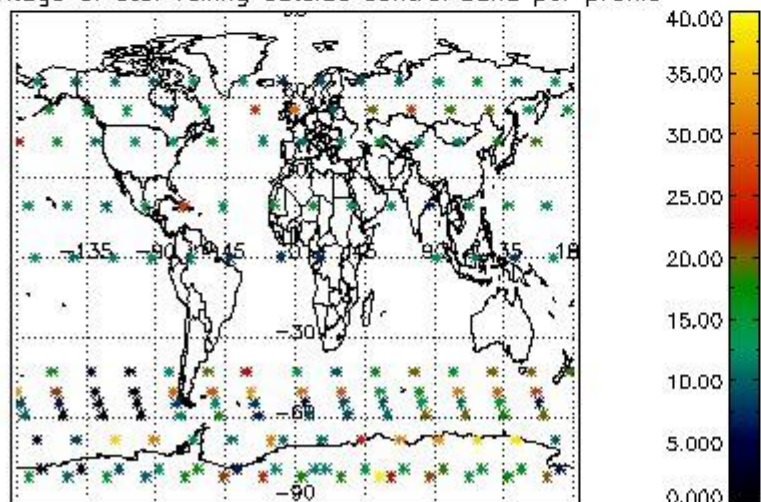

Percentage of star falling outside central band per profile