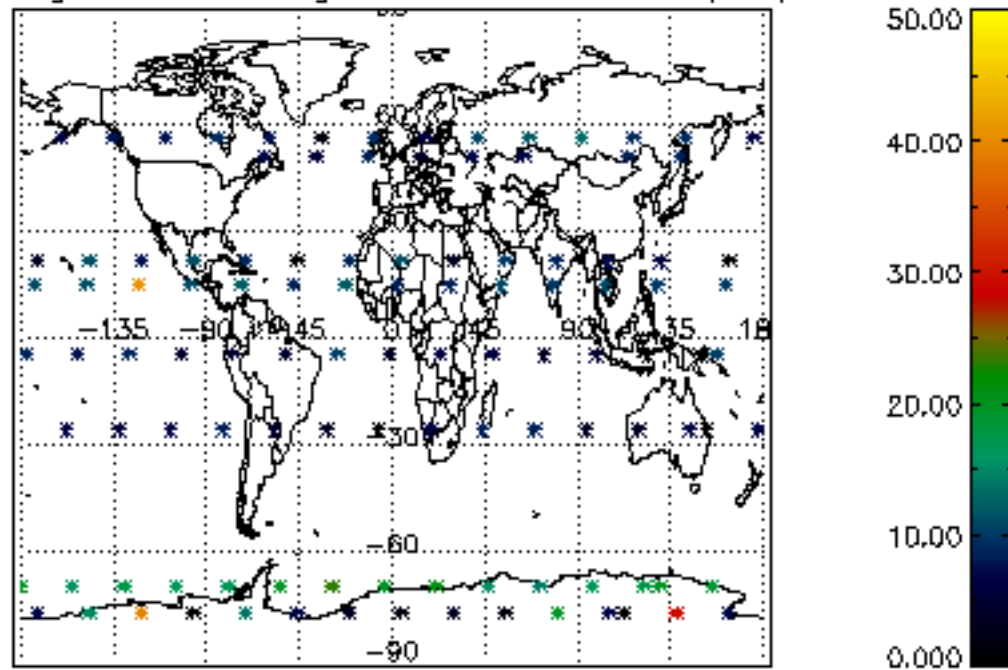

Percentage of star falling outside central band per profile