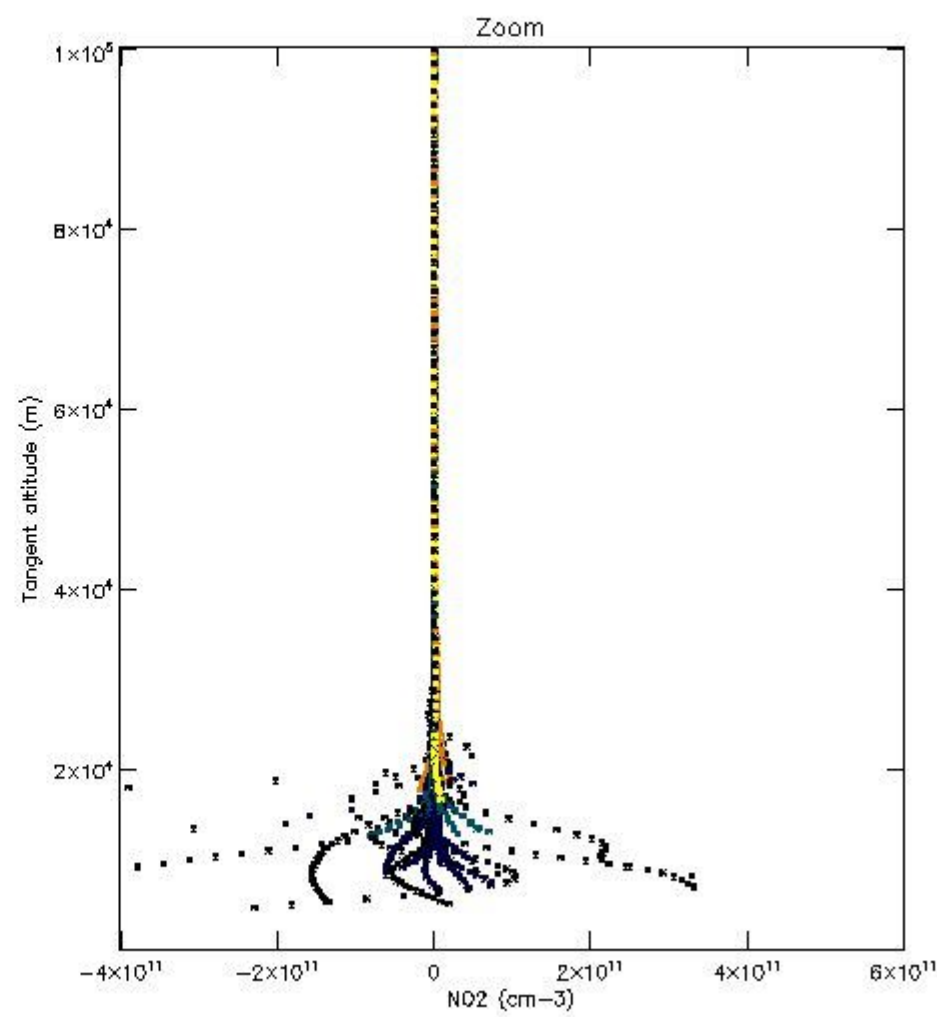

5.7 Plot NO3 profiles for all STD (dark without errors)

The colorbar represents the latitude.