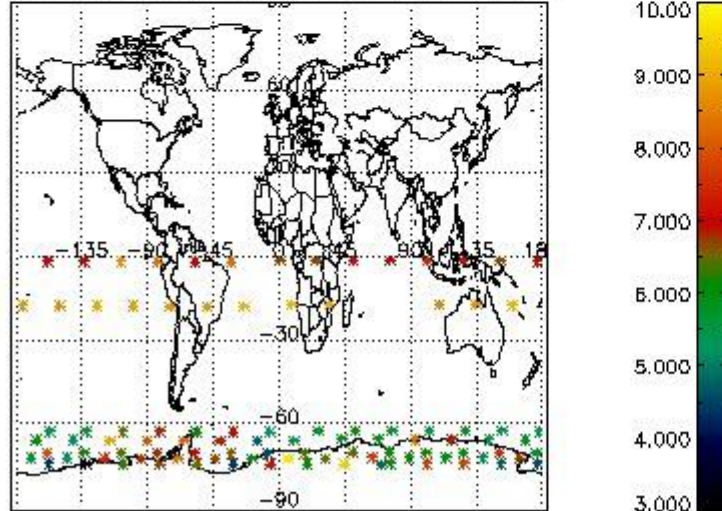

Percentage of flagged data per NO2 profile