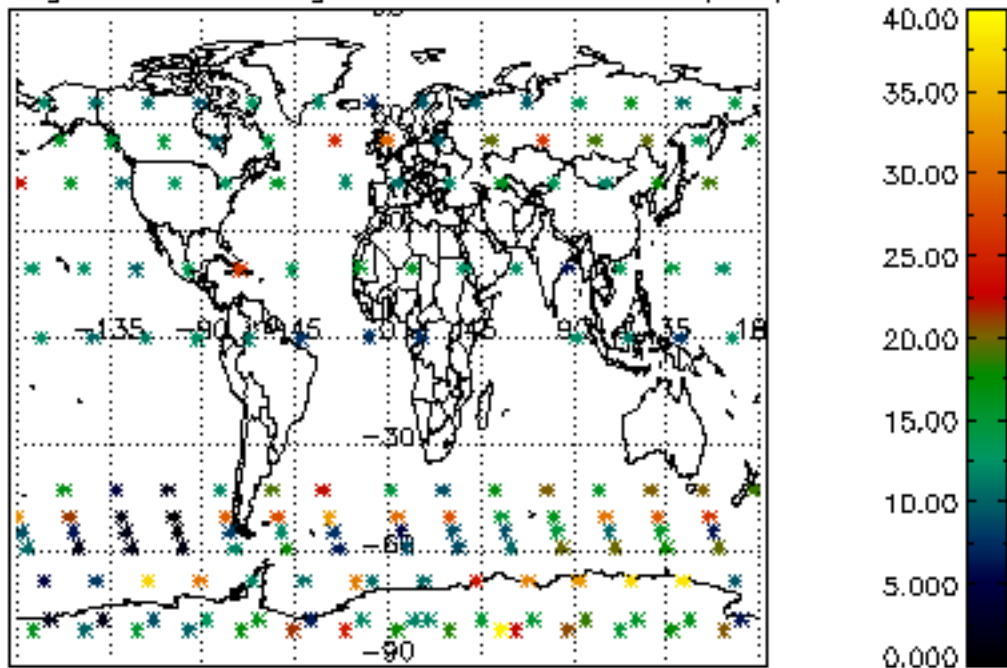

Percentage of cosmic ray hits per profile

Percentage of star falling outside central band per profile