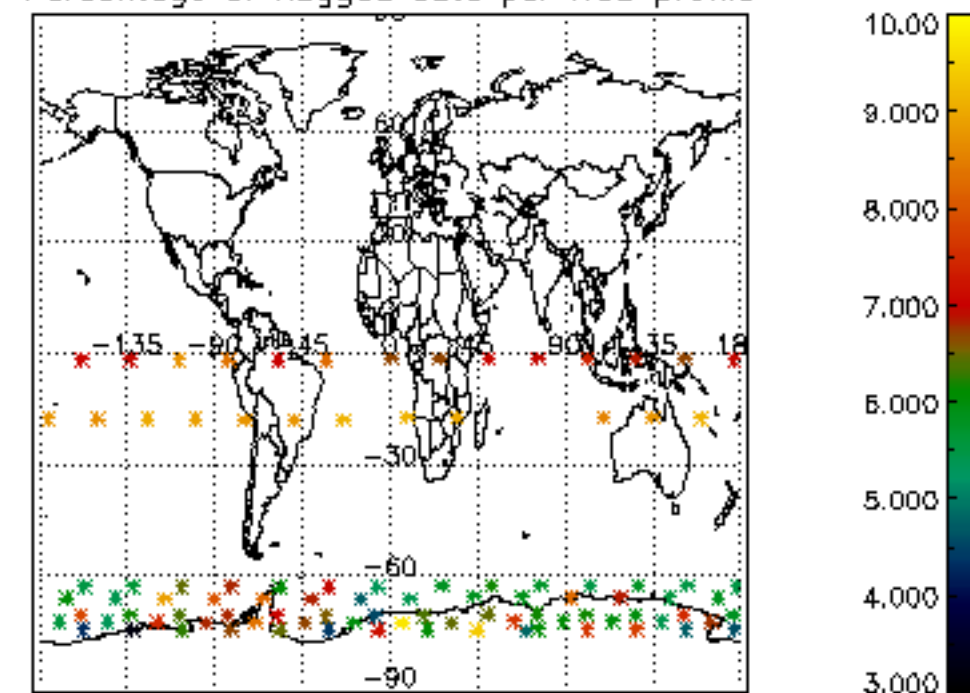

Percentage of flagged data per NO3 profile