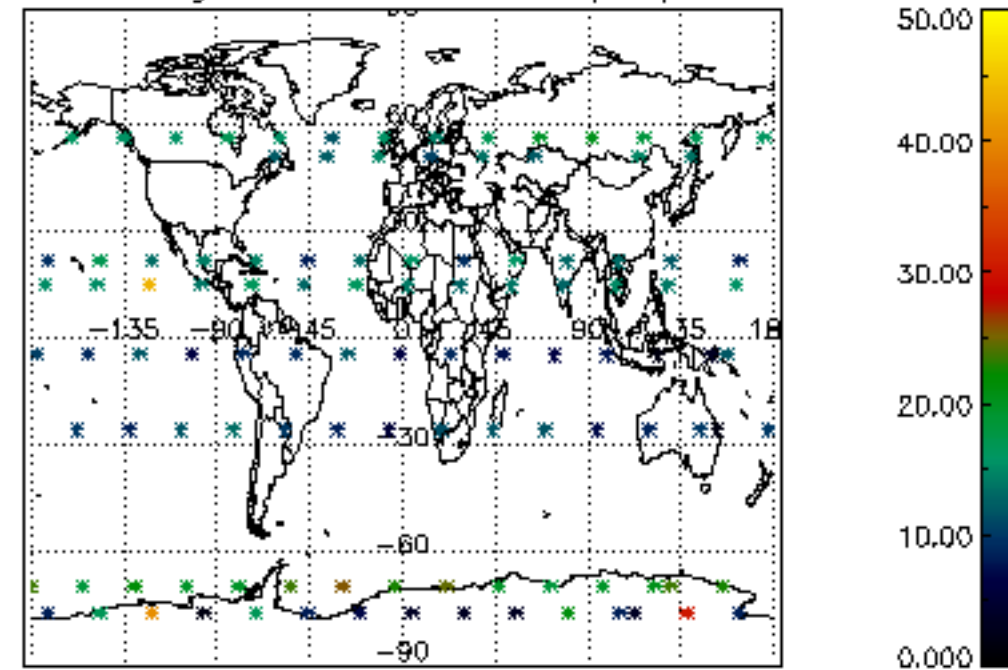

Percentage of saturation errors per profile