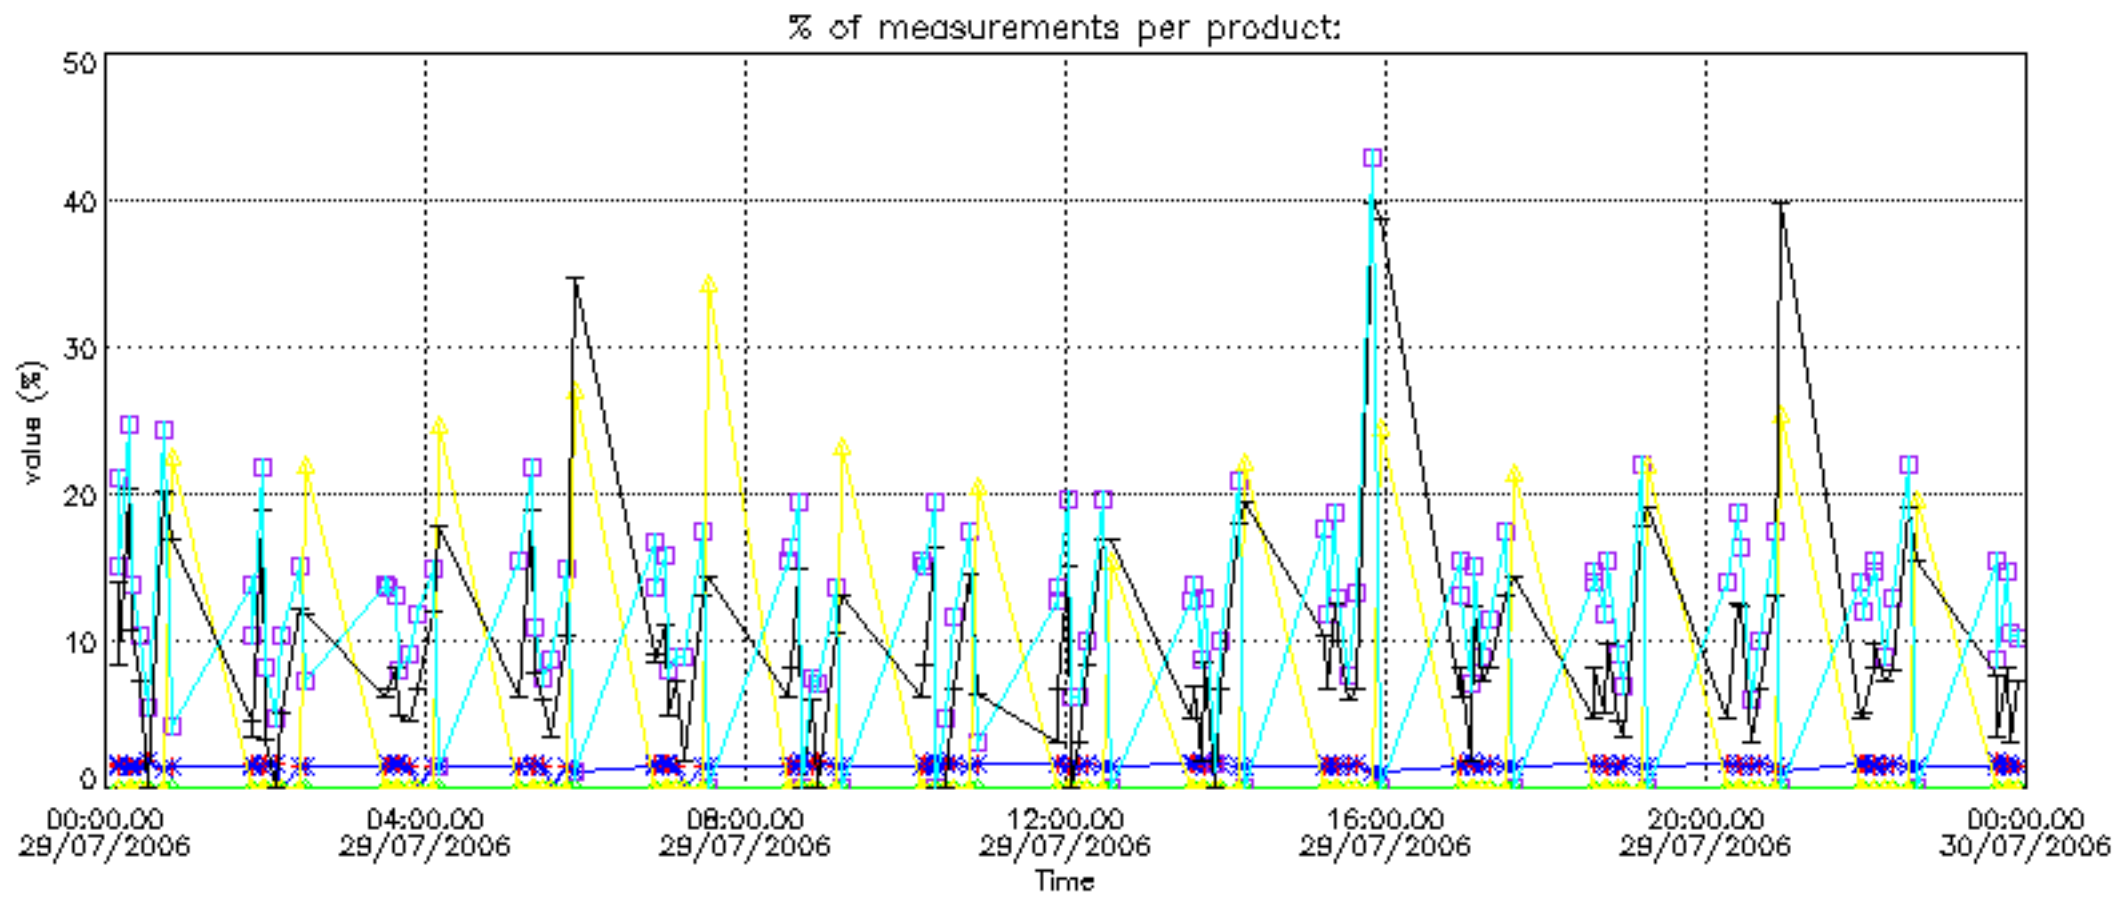

Percentage of cosmic ray hits per profile

Percentage of datation errors per profile