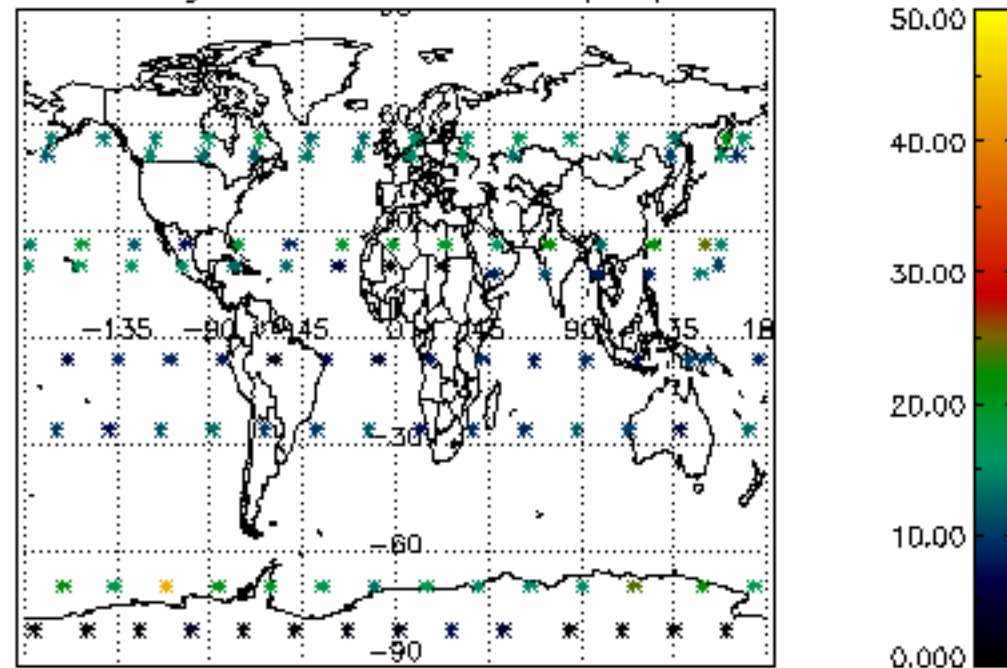

Percentage of saturation errors per profile