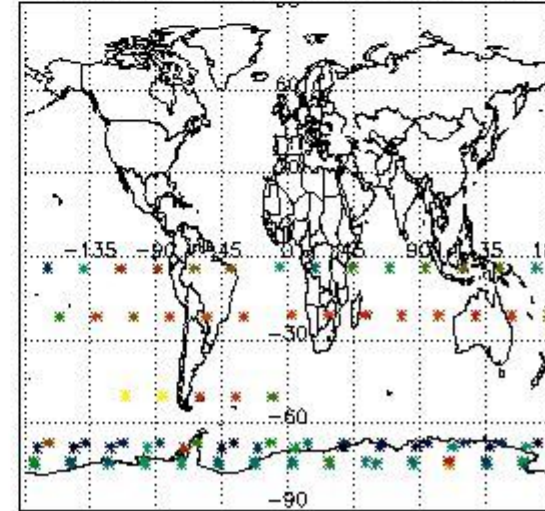

Percentage of flagged data per NO3 profile

4. Level 1 quality information per product

In this section it is plotted some information contained in the Quality Summary data set of the level 2 products that comes from the level 1b processing. Products without errors (error flag in the MPH set to "0") are used.

4.1 Plot quality information per product (time dependant) coming from level 1b processing

4.1.1 Plot level 1 quality information per product (time dependant): ENVISAT ASCENDING passes