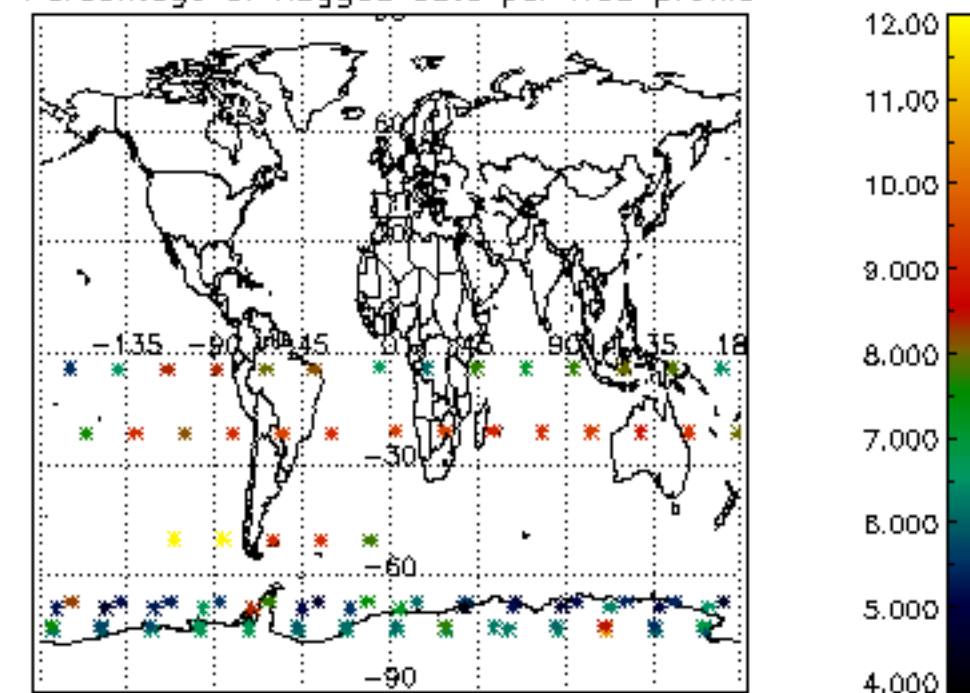

Percentage of flagged data per NO3 profile