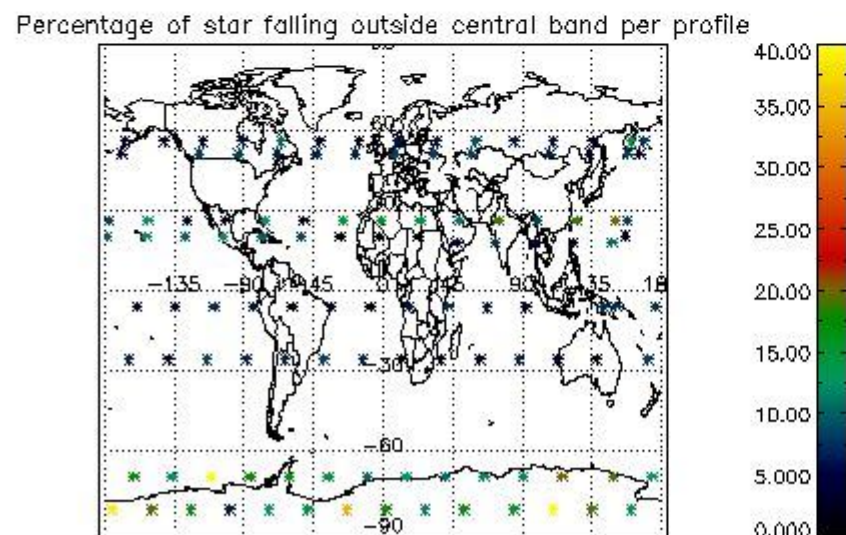

5. Trace gas profiles

5.1 Ozone statistics based on quality of products

The final quality of the products can be "measured" using the STD (Standard Deviation) attached to every point profile. This information is written to the parameter GOM_NL__2P/NL_LOCAL_SPECIES_DENSITY/o3_std of the level 2 products. The table below shows the statistics for given STD ranges.

The statistics are given with respect to the overall valid production:

- Products without fatal errors: GOM_NL__2P/MPH/PRODUCT_ERR=0
- Valid point profile: GOM_NL__2P/NL_LOCAL_SPECIES_DENSITY/pcd(0)=0

The 'Criteria' is applied to valid points of dark limb products:

- Products in dark limb illumination condition: GOM_NL__2P/NL_SUMMARY_QUALITY/obs_ill_cond=0
- Products without fatal errors: GOM_NL__2P/MPH/PRODUCT_ERR=0
- Valid point profile: GOM_NL__2P/NL_LOCAL_SPECIES_DENSITY/pcd(0)=0

So, the table below shows the percentage of dark limb and valid observations for each criteria with respect to the overall valid daily observations.

Criteria	% of total production
All STD	38
STD < 20	24