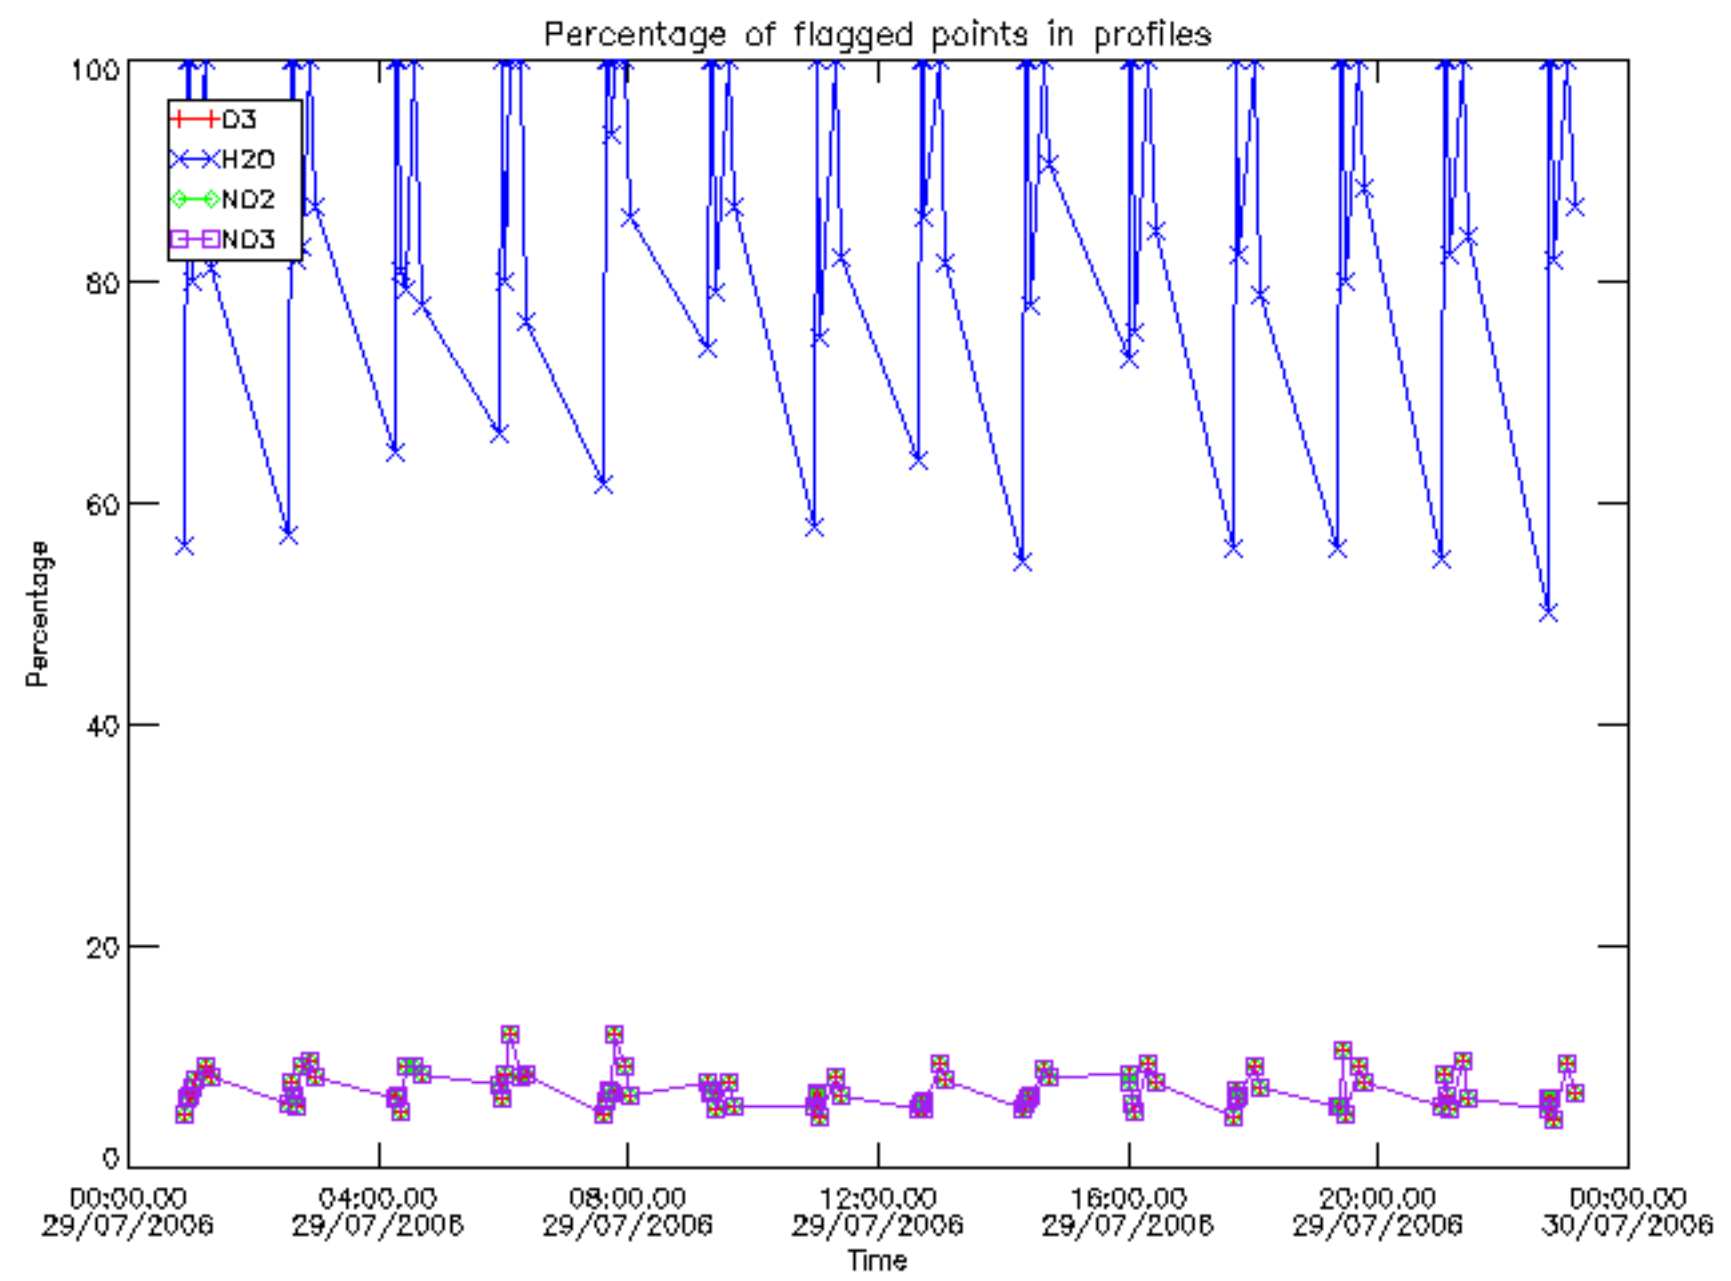

Percentage of flagged data per D3 profile

Percentage of flagged data per H2O profile