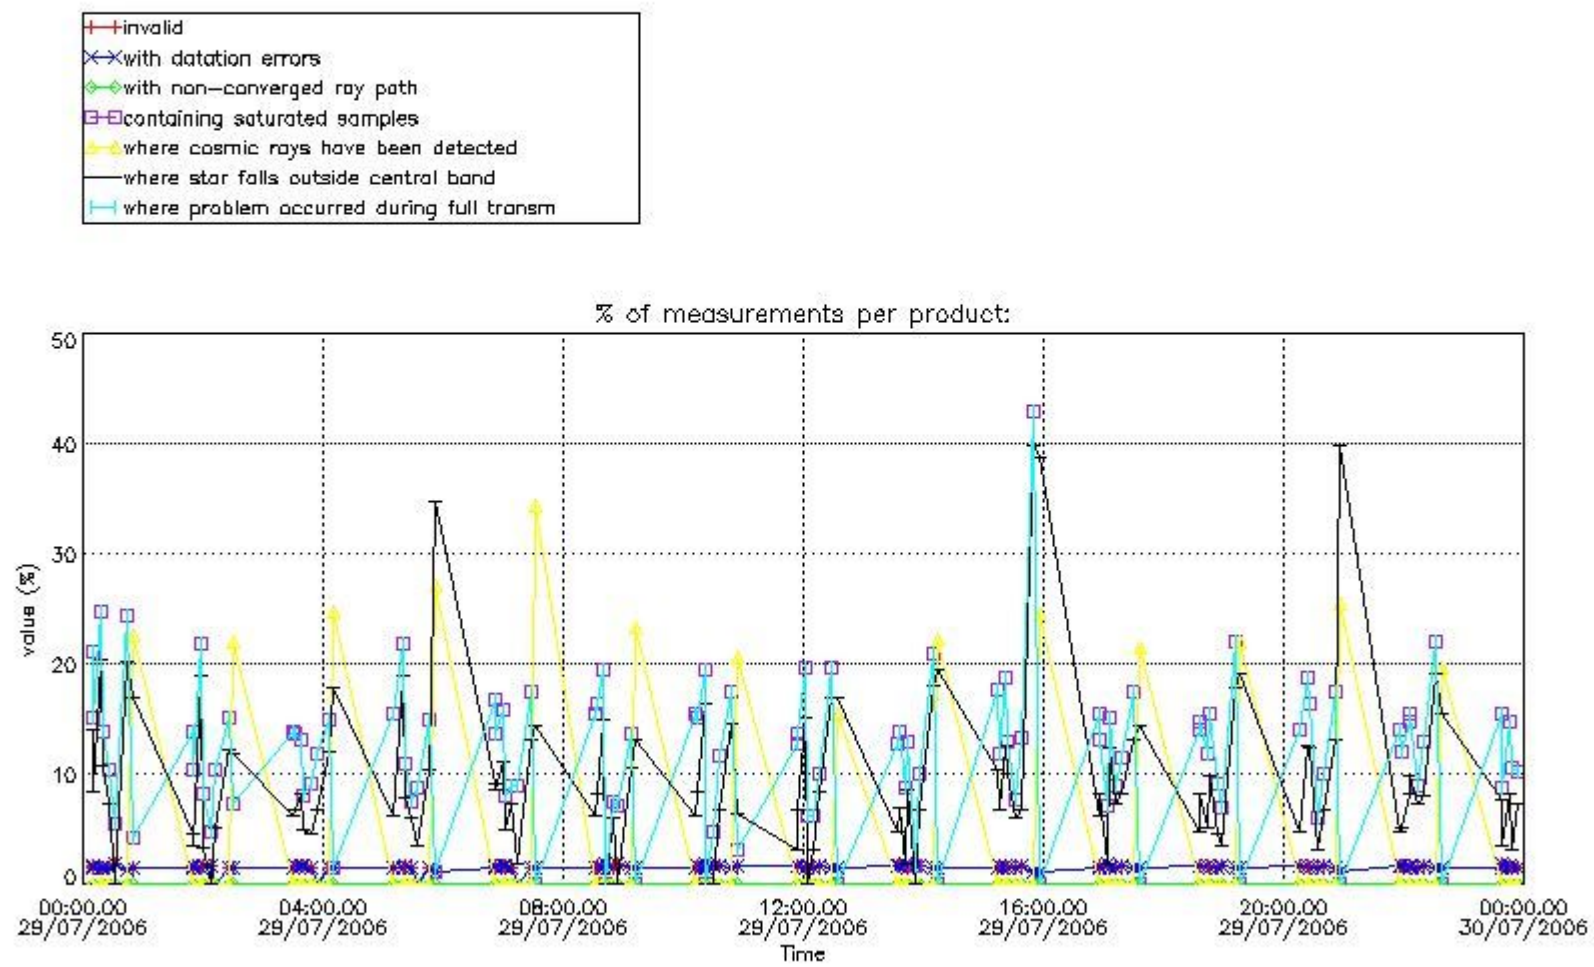

4.2 Plot quality information per product coming from level 1b processing (world map)

4.2.1 Plot level 1 quality information per product (world map): ENVISAT ASCENDING passes