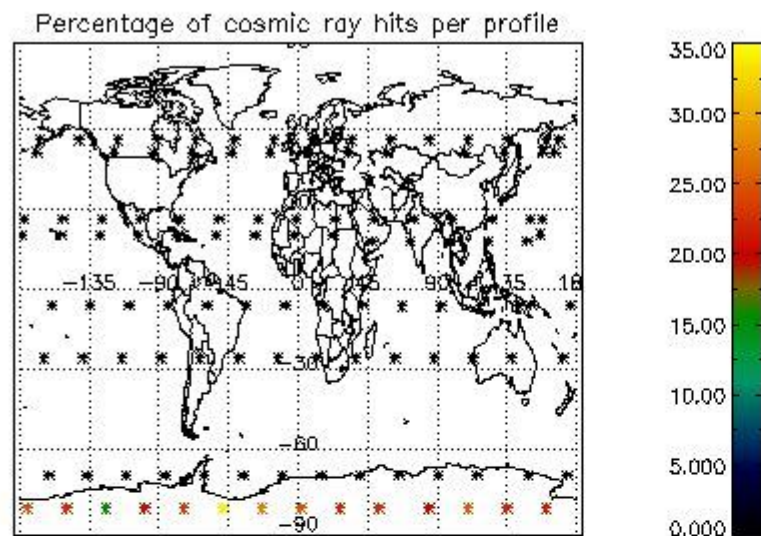

4.2.2 Plot level 1 quality information per product (world map): ENVISAT DESCENDING passes

5. Trace gas profiles

5.1 Ozone statistics based on quality of products

The final quality of the products can be "measured" using the STD (Standard Deviation) attached to every point profile. This information is written to the parameter GOM_NL__2P/NL_LOCAL_SPECIES_DENSITY/o3_std of the level 2 products. The table below shows the statistics for given STD ranges.

The statistics are given with respect to the overall valid production:

- Products without fatal errors: GOM_NL__2P/MPH/PRODUCT_ERR=0
- Valid point profile: GOM_NL__2P/NL_LOCAL_SPECIES_DENSITY/pcd(0)=0

The 'Criteria' is applied to valid points of dark limb products:

- Products in dark limb illumination condition: GOM_NL__2P/NL_SUMMARY_QUALITY/obs_ill_cond=0
- Products without fatal errors: GOM_NL__2P/MPH/PRODUCT_ERR=0
- Valid point profile: GOM_NL__2P/NL_LOCAL_SPECIES_DENSITY/pcd(0)=0

So, the table below shows the percentage of dark limb and valid observations for each criteria with respect to the overall valid daily observations.

Criteria	% of total production
All STD	38
STD < 20	24