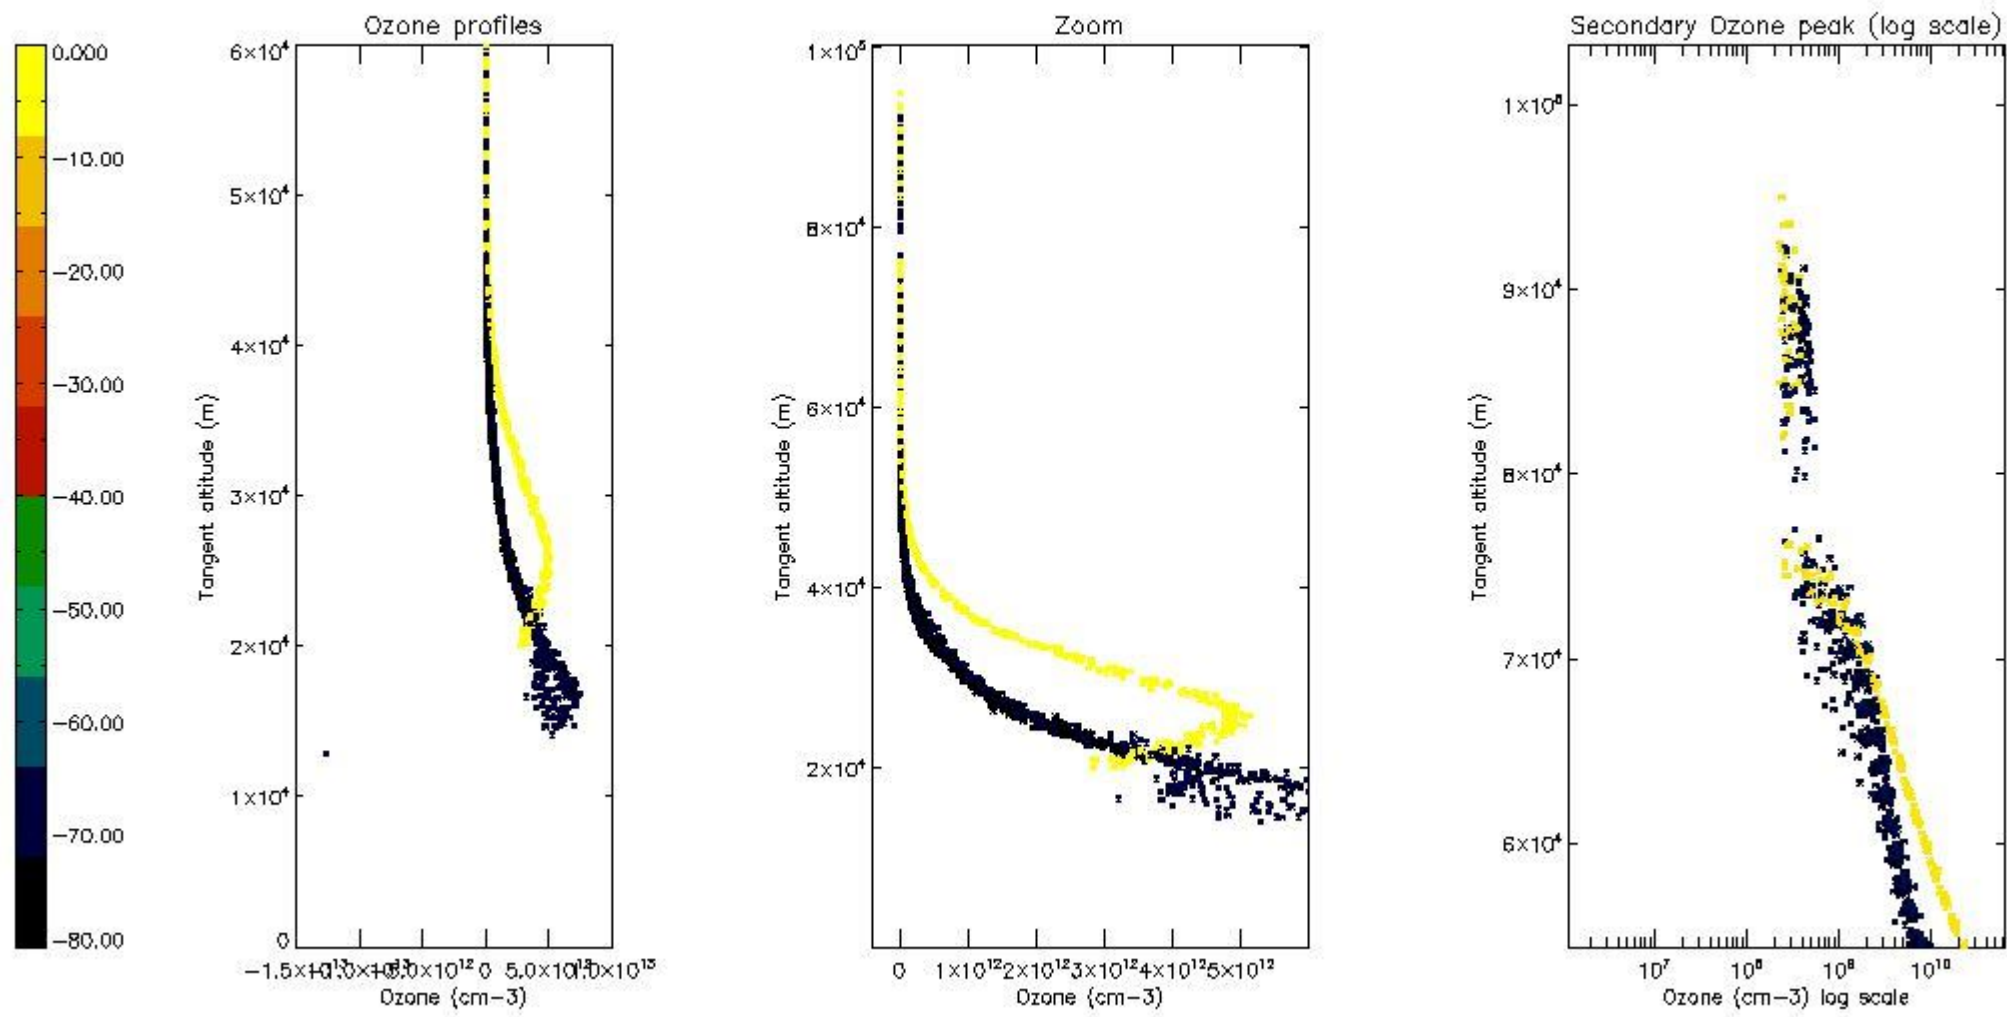

STD < 10	20
STD < 5	14

5.2 Plot ozone profiles for all STD (dark without errors)

The colorbar represents the latitude.

5.3 Plot ozone profiles where STD < 20% (dark without errors)

The colorbar represents the latitude.

5.4 Plot ozone profiles where STD < 10% (dark without errors)

The colorbar represents the latitude.

5.5 Plot ozone profiles where STD < 5% (dark without errors)

The colorbar represents the latitude.

5.6 Plot NO₂ profiles for all STD (dark without errors)