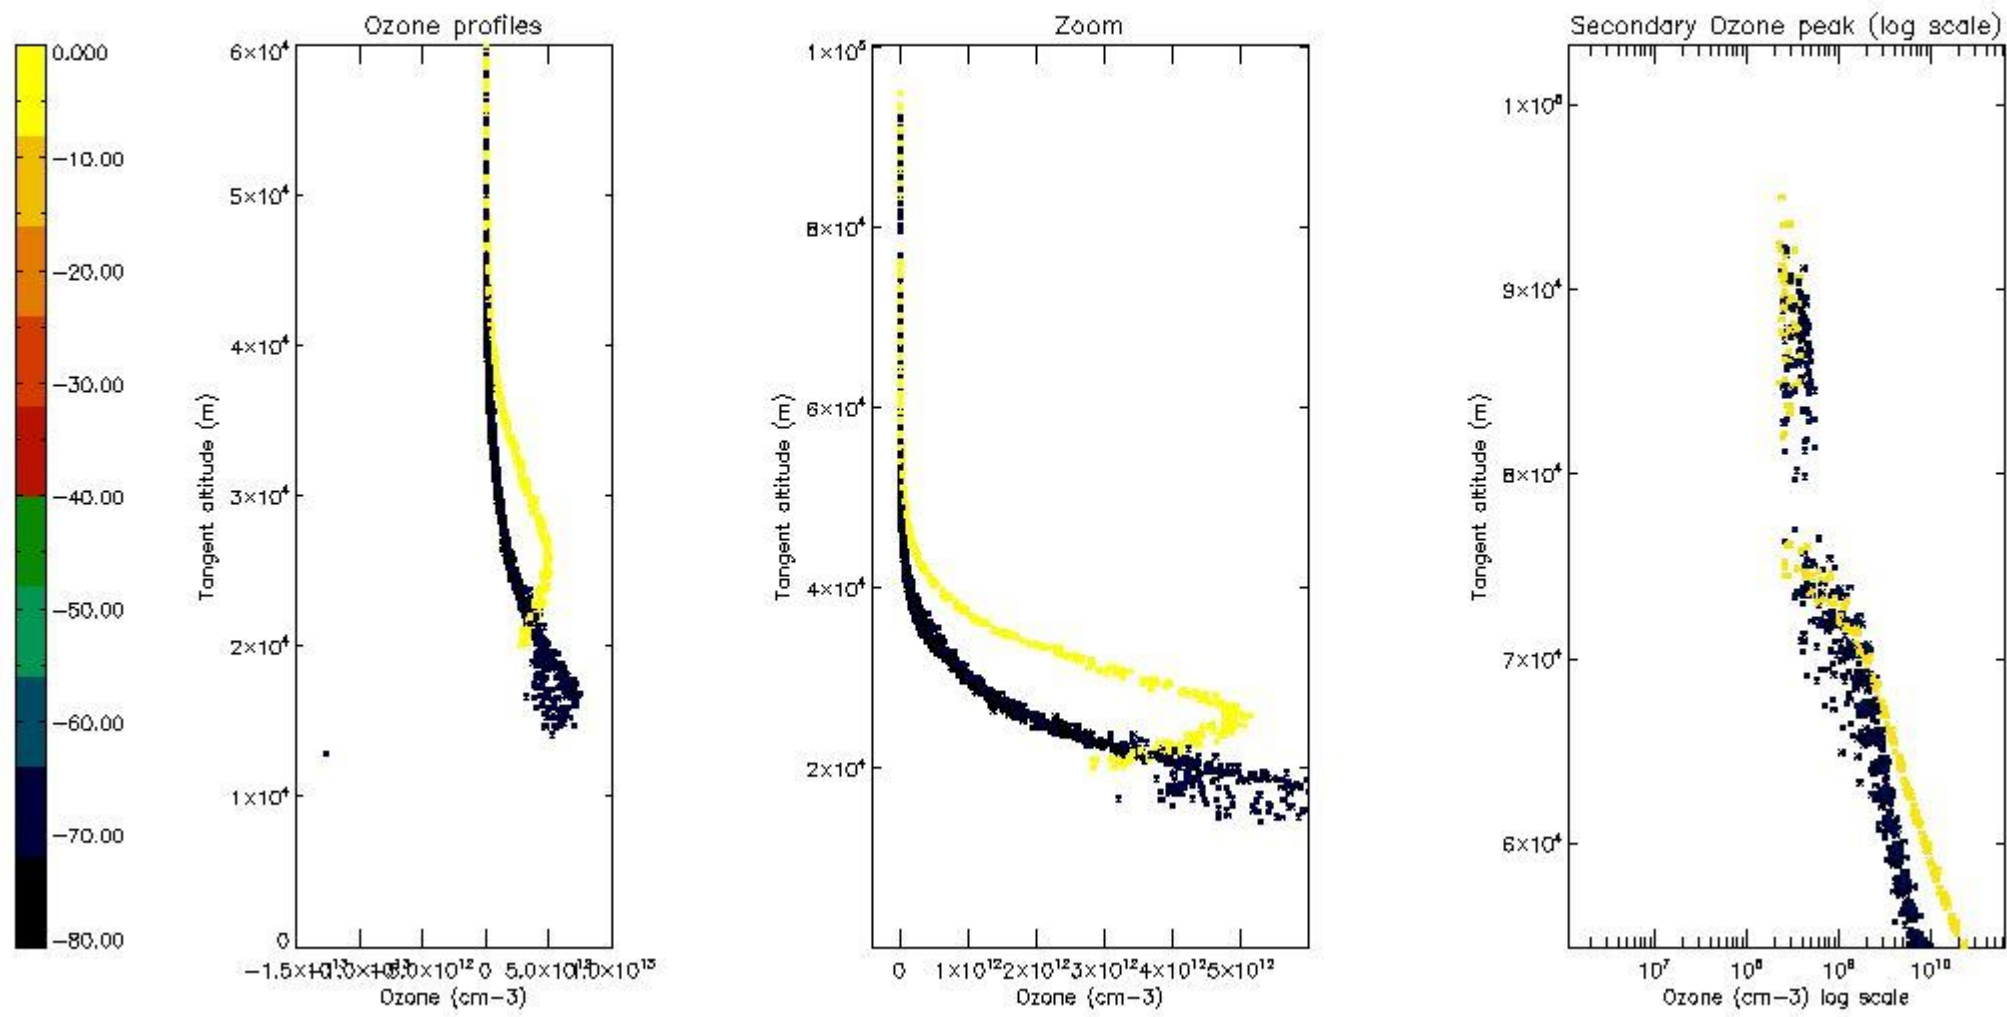

5.6 Plot NO₂ profiles for all STD (dark without errors)

The colorbar represents the latitude.