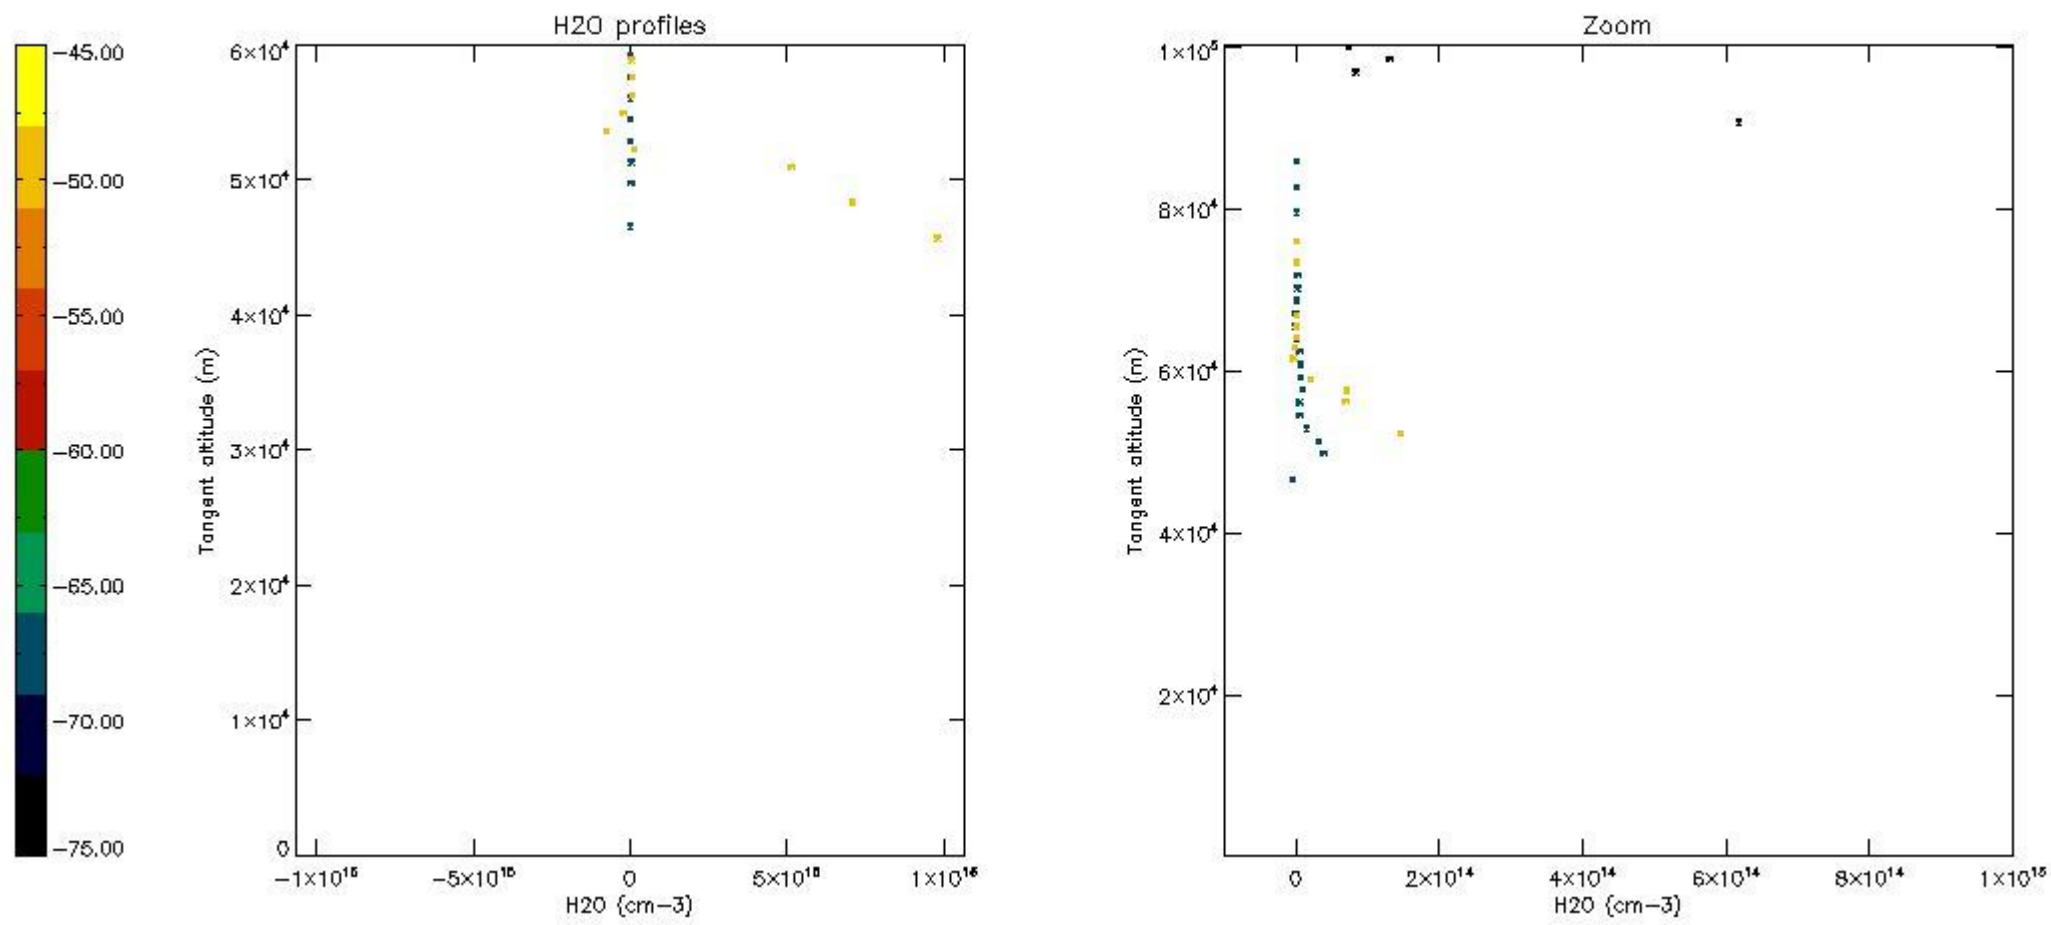

6. Auxiliary Data Files used for the production reported in section 2

The number reported in the third column indicates since which file (see list in section 2) the corresponding auxiliary file has been used. The fourth column is the date of those product files.

Type	Auxiliary Filename	Used since product	Used since product date
INST_PHYS_CHARACTERISTICS	GOM_INS_AXVIEC20091111_143220_20030716_120000_20500101_000000	1	29-JUL-2006 00:09:02
LEVEL-2_PROC_CONFIG	GOM_PR2_AXVIEC20091111_152718_20020301_000000_20500101_000000	1	29-JUL-2006 00:09:02
CROSS_SECTIONS_FILE	GOM_CRS_AXVIEC20091111_154832_20020301_000000_20500101_000000	1	29-JUL-2006 00:09:02