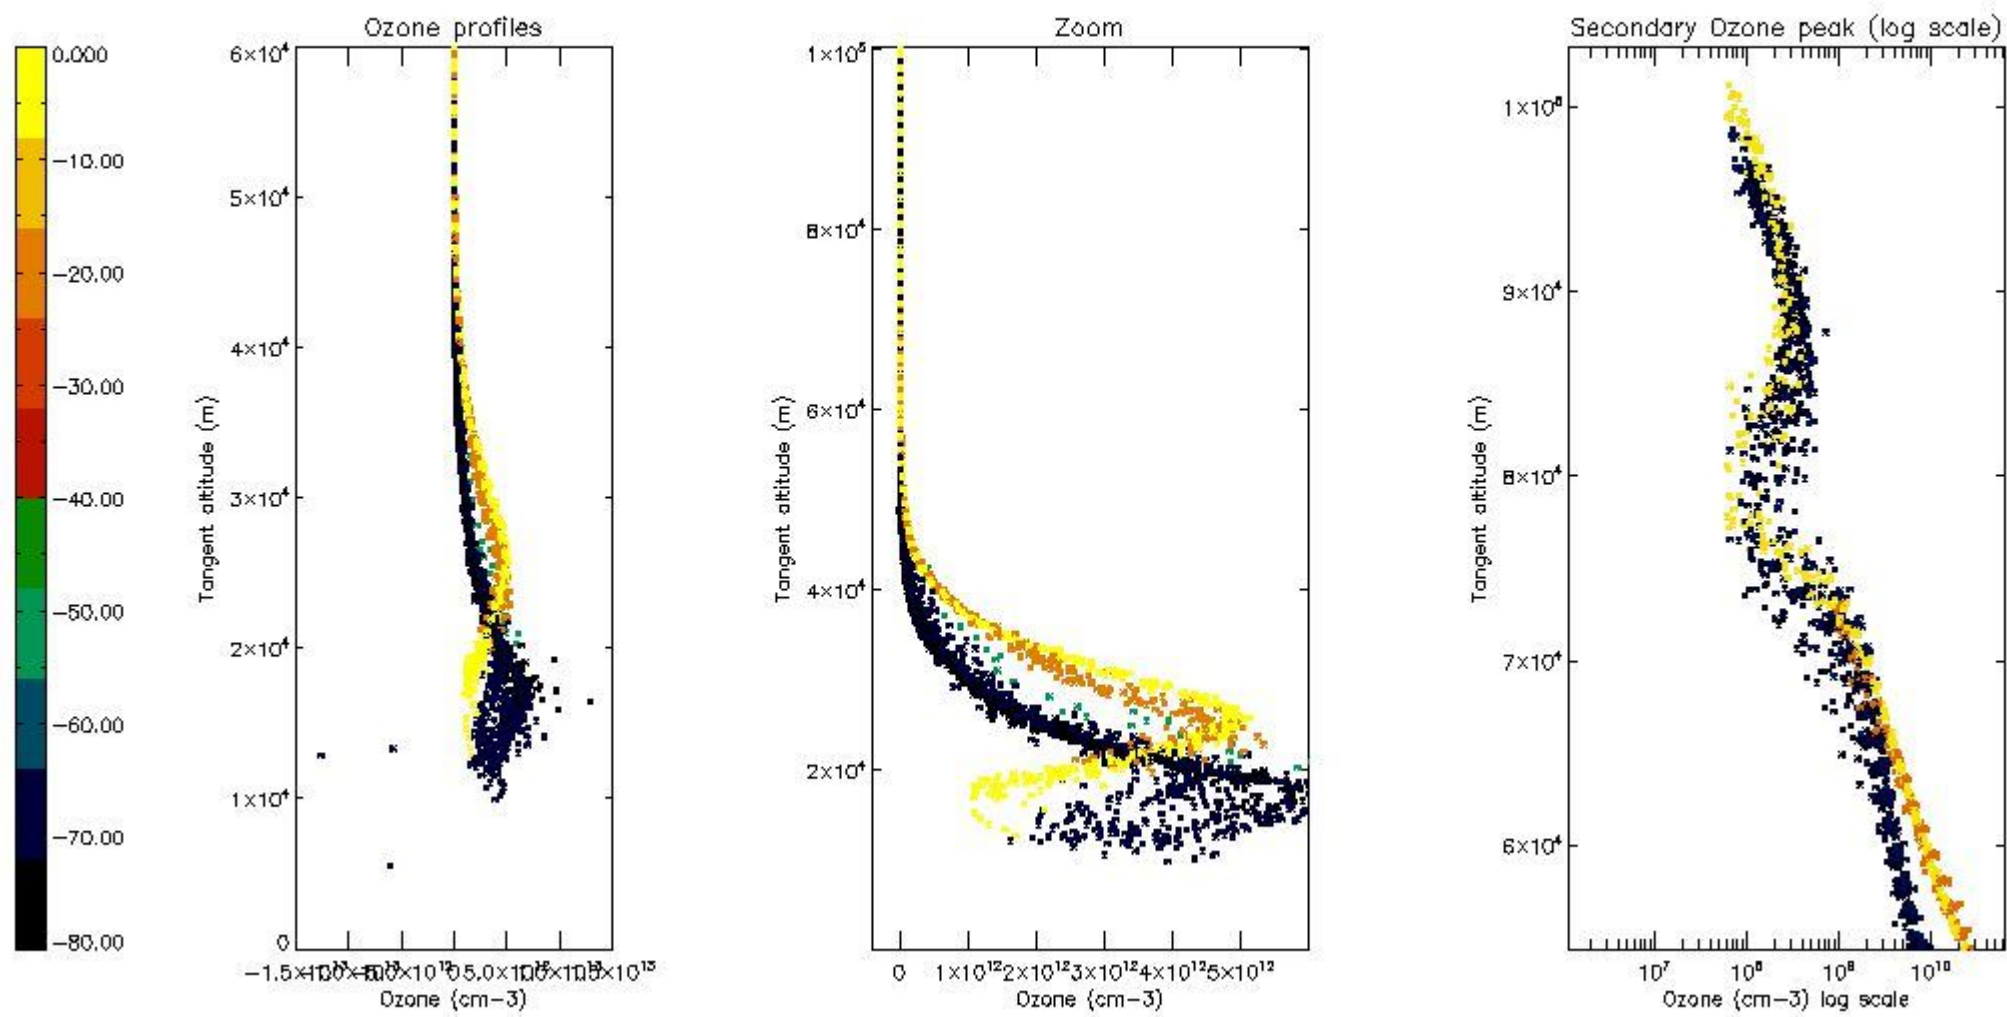

STD < 10	20
STD < 5	14

5.2 Plot ozone profiles for all STD (dark without errors)

The colorbar represents the latitude.

5.3 Plot ozone profiles where STD < 20% (dark without errors)

The colorbar represents the latitude.

5.4 Plot ozone profiles where STD < 10% (dark without errors)

The colorbar represents the latitude.

5.5 Plot ozone profiles where STD < 5% (dark without errors)

The colorbar represents the latitude.

5.6 Plot NO₂ profiles for all STD (dark without errors)