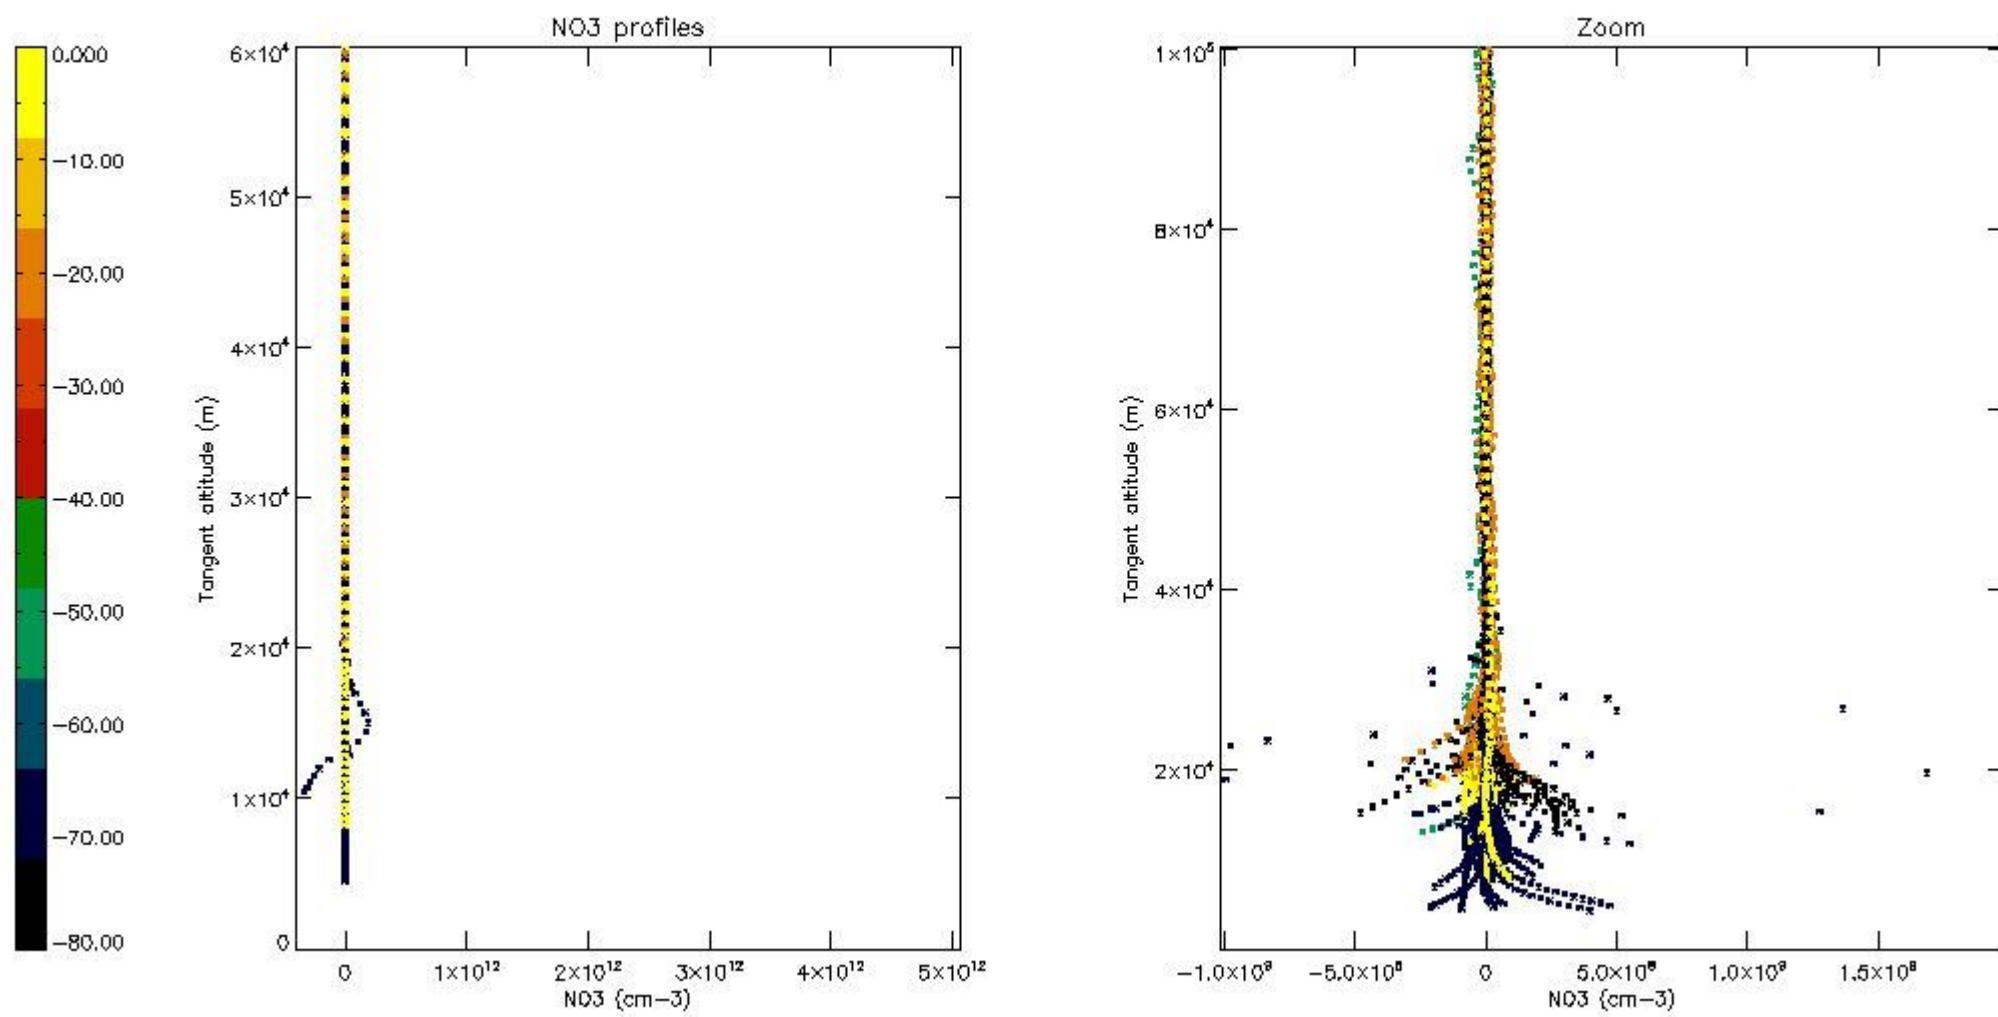

5.8 Plot H2O profiles for all STD (only for occultations of stars 1,2,3,4,13,14,16,26,63 dark without errors)

The colorbar represents the latitude.