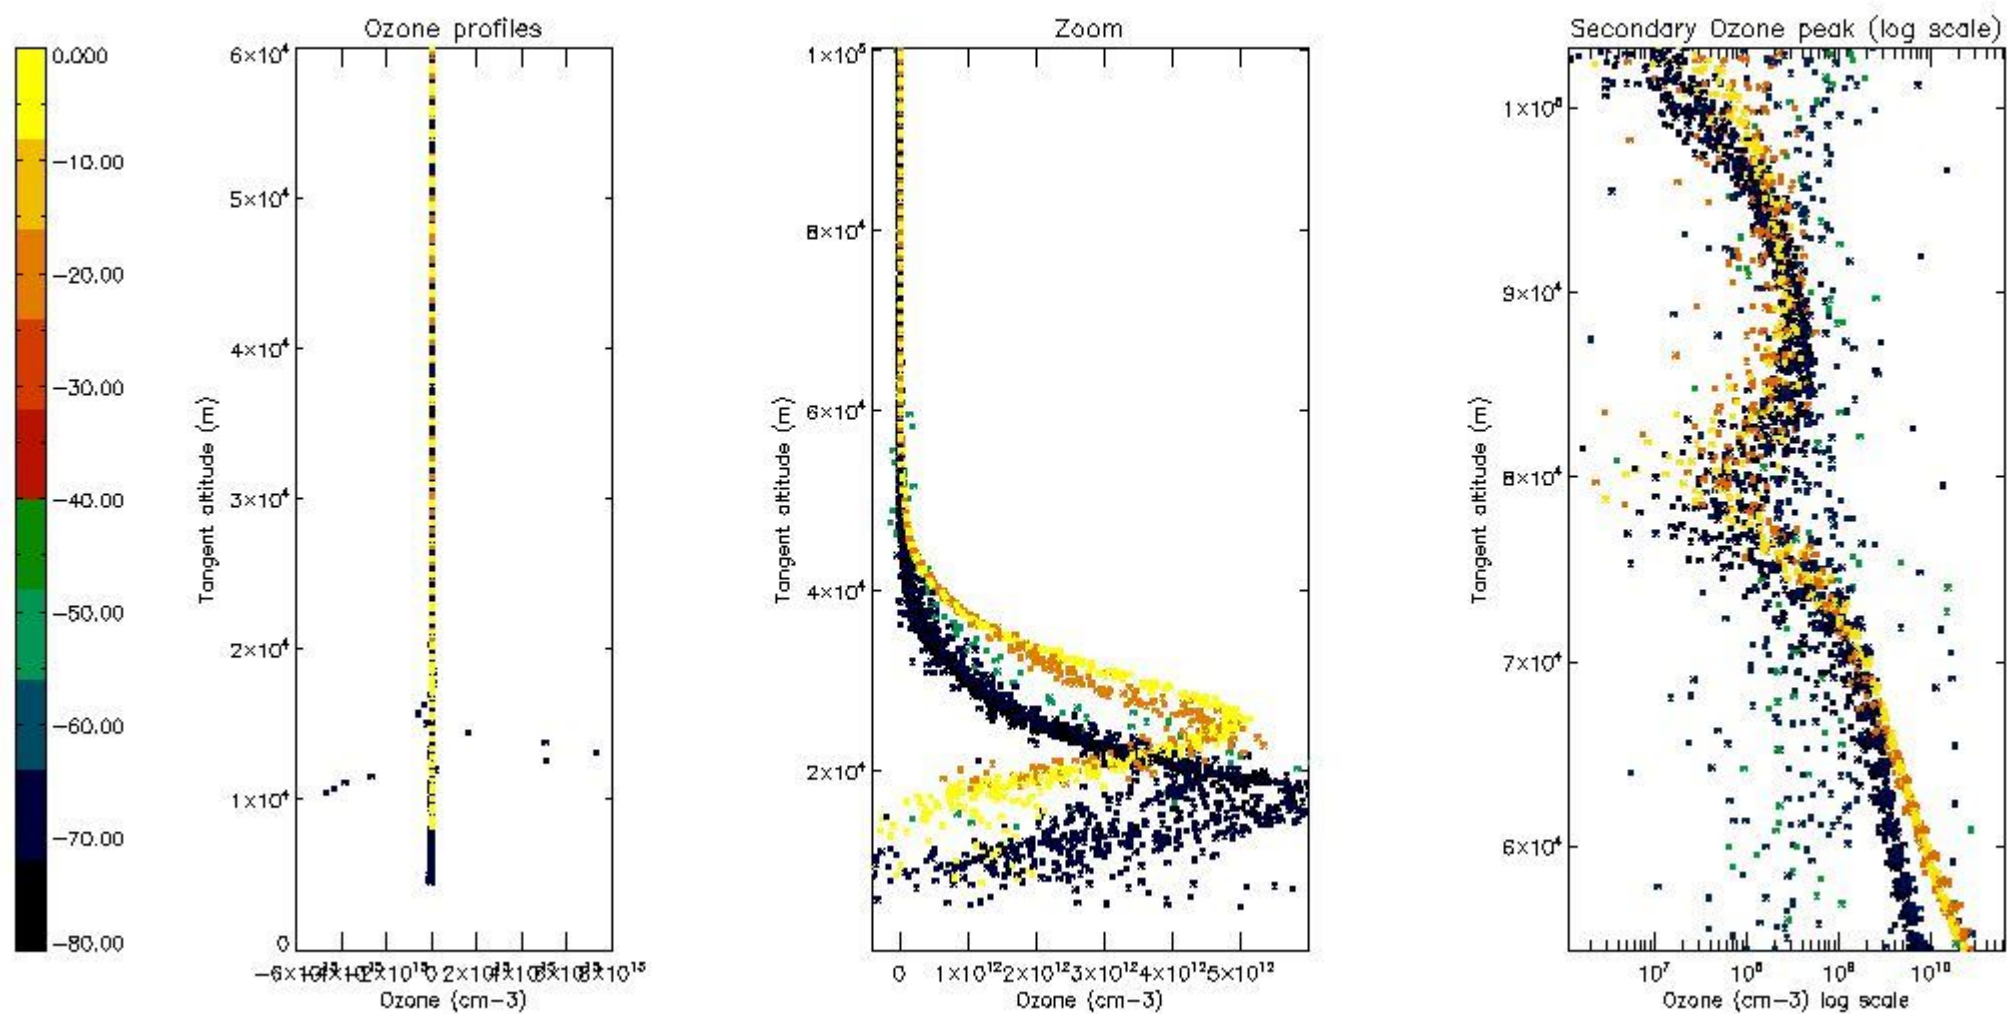

STD < 10	20
STD < 5	14

5.2 Plot ozone profiles for all STD (dark without errors)

The colorbar represents the latitude.

5.3 Plot ozone profiles where STD < 20% (dark without errors)

The colorbar represents the latitude.