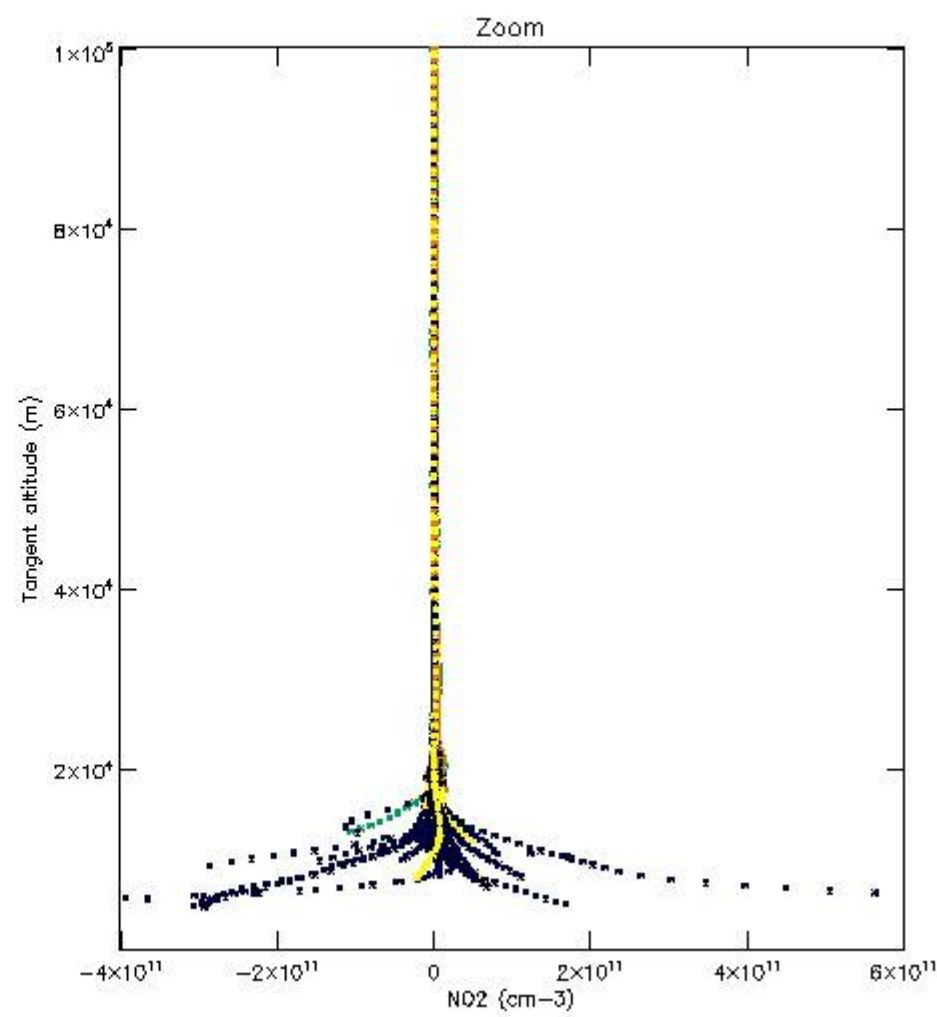

5.4 Plot ozone profiles where STD < 10% (dark without errors)

The colorbar represents the latitude.

5.5 Plot ozone profiles where STD < 5% (dark without errors)

The colorbar represents the latitude.

5.6 Plot NO₂ profiles for all STD (dark without errors)

The colorbar represents the latitude.

5.7 Plot NO3 profiles for all STD (dark without errors)

The colorbar represents the latitude.

5.8 Plot H2O profiles for all STD (only for occultations of stars 1,2,3,4,13,14,16,26,63 dark without errors)