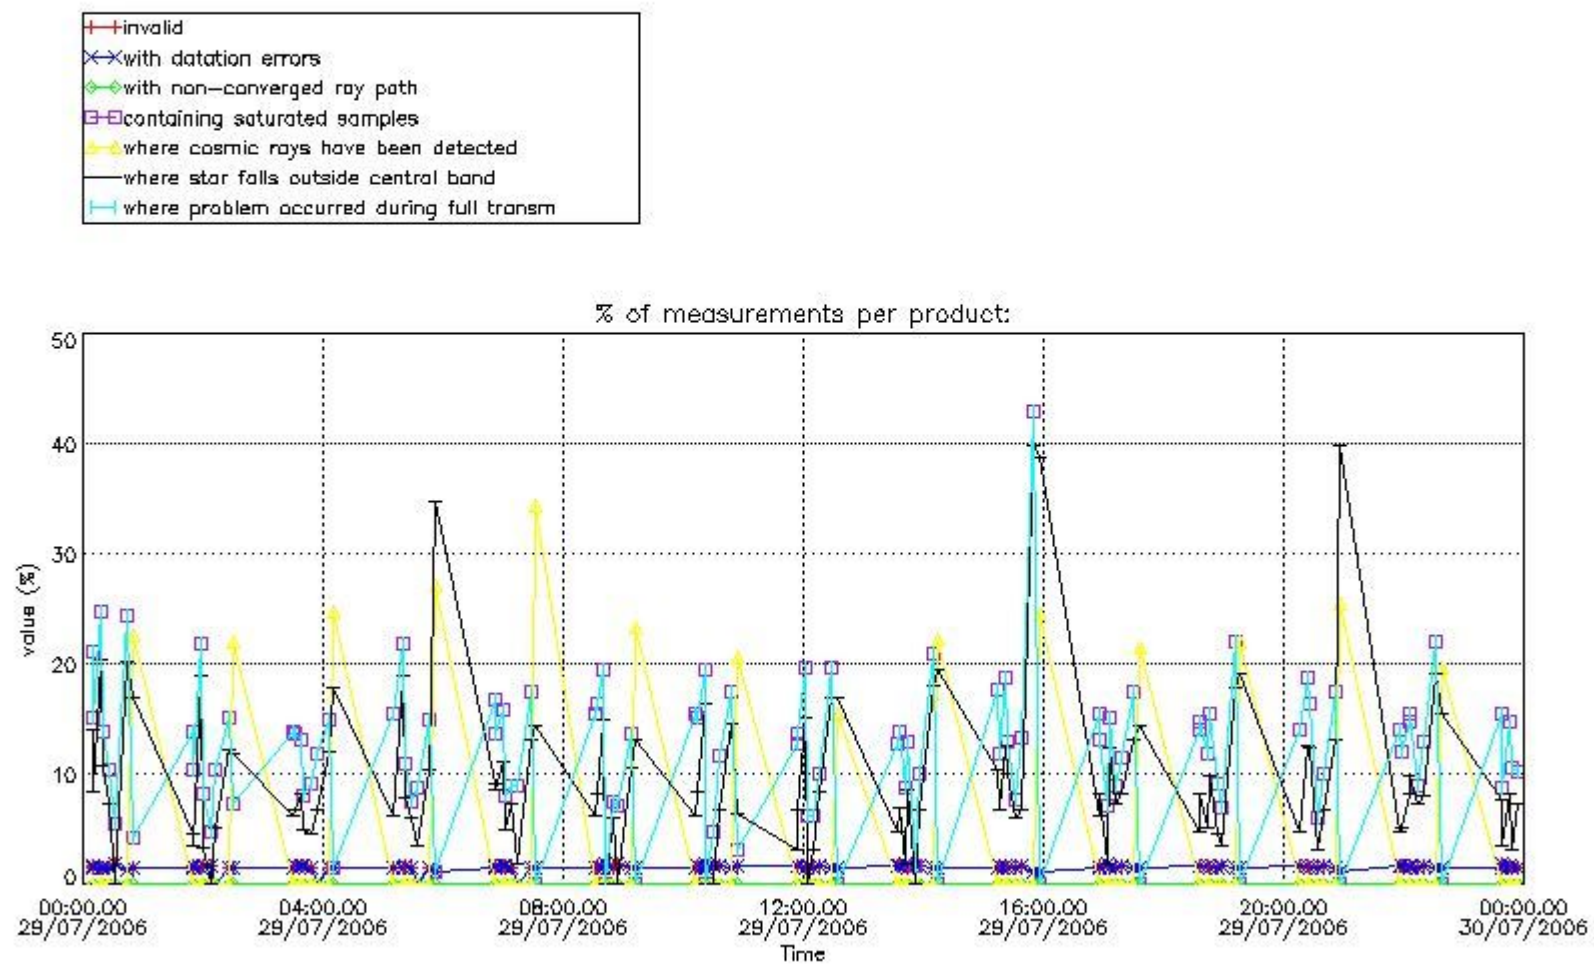

3.1 Plot quality information per product (time dependant)

3.2 Plot quality information per product (world map)

Percentage of flagged data per O3 profile

Percentage of flagged data per H2O profile

Percentage of flagged data per NO2 profile

Percentage of flagged data per NO3 profile

4. Level 1 quality information per product

In this section it is plotted some information contained in the Quality Summary data set of the level 2 products that comes from the level 1b processing. Products without errors (error flag in the MPH set to "0") are used.

4.1 Plot quality information per product (time dependant) coming from level 1b processing

4.1.1 Plot level 1 quality information per product (time dependant): ENVISAT ASCENDING passes

4.1.2 Plot level 1 quality information per product (time dependant): ENVI SAT DESCENDING passes

5. Trace gas profiles

5.1 Ozone statistics based on quality of products

The final quality of the products can be "measured" using the STD (Standard Deviation) attached to every point profile. This information is written to the parameter GOM_NL__2P/NL_LOCAL_SPECIES_DENSITY/o3_std of the level 2 products. The table below shows the statistics for given STD ranges.