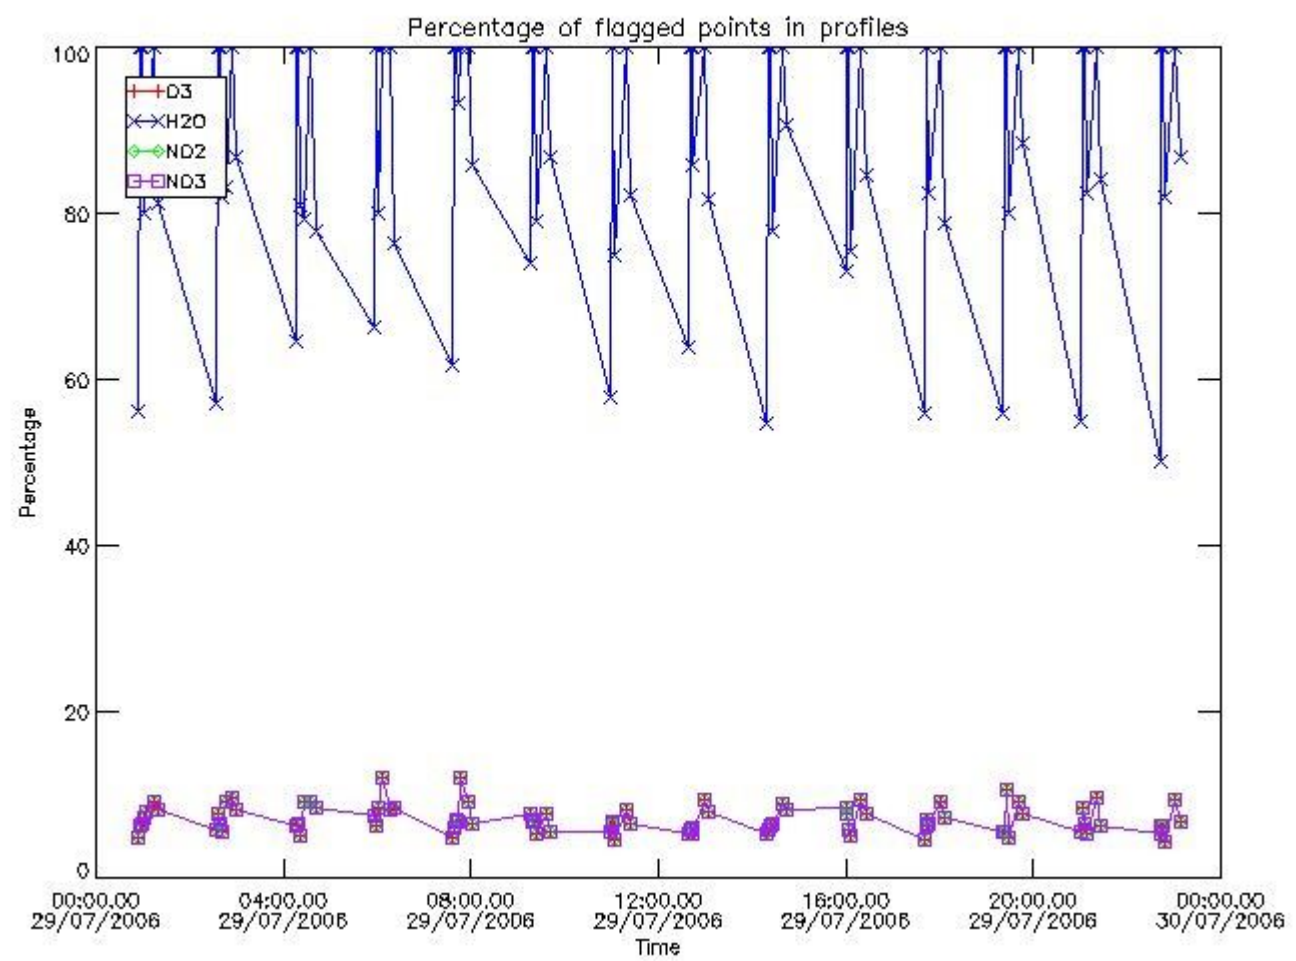

3. Quality information per product

In this section it is plotted some information contained in the Quality Summary data set of the level 2 products. Only products in dark limb conditions and without errors (error flag in the MPH set to "0") are used.

3.1 Plot quality information per product (time dependant)

3.2 Plot quality information per product (world map)