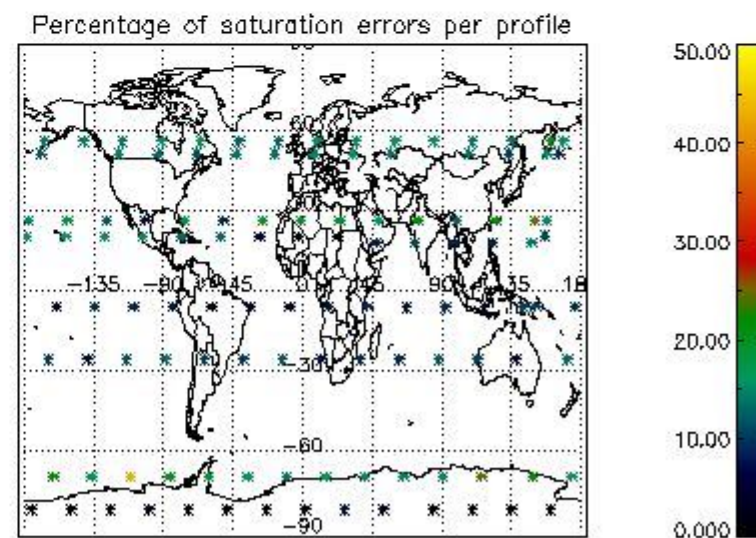

5. Trace gas profiles

5.1 Ozone statistics based on quality of products

The final quality of the products can be "measured" using the STD (Standard Deviation) attached to every point profile. This information is written to the parameter GOM_NL__2P/NL_LOCAL_SPECIES_DENSITY/o3_std of the level 2 products. The table below shows the statistics for given STD ranges.

The statistics are given with respect to the overall valid production:

- Products without fatal errors: GOM_NL__2P/MPH/PRODUCT_ERR=0
- Valid point profile: GOM_NL__2P/NL_LOCAL_SPECIES_DENSITY/pcd(0)=0

The 'Criteria' is applied to valid points of dark limb products:

- Products in dark limb illumination condition: GOM_NL__2P/NL_SUMMARY_QUALITY/obs_ill_cond=0
- Products without fatal errors: GOM_NL__2P/MPH/PRODUCT_ERR=0
- Valid point profile: GOM_NL__2P/NL_LOCAL_SPECIES_DENSITY/pcd(0)=0

So, the table below shows the percentage of dark limb and valid observations for each criteria with respect to the overall valid daily observations.

Criteria	% of total production
All STD	38
STD < 20	24