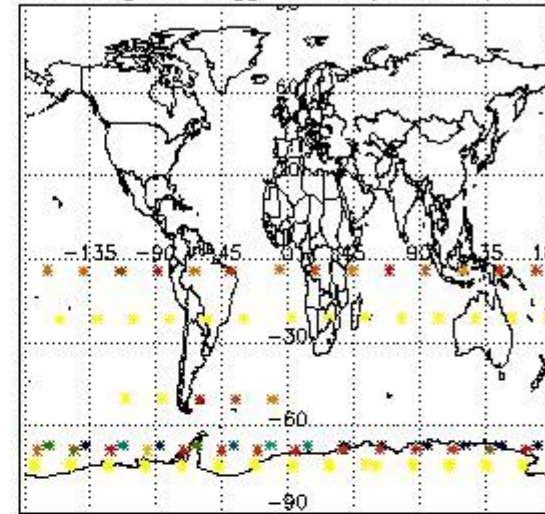

3.1 Plot quality information per product (time dependant)

3.2 Plot quality information per product (world map)

Percentage of flagged data per O3 profile

Percentage of flagged data per H2O profile

Percentage of flagged data per NO2 profile