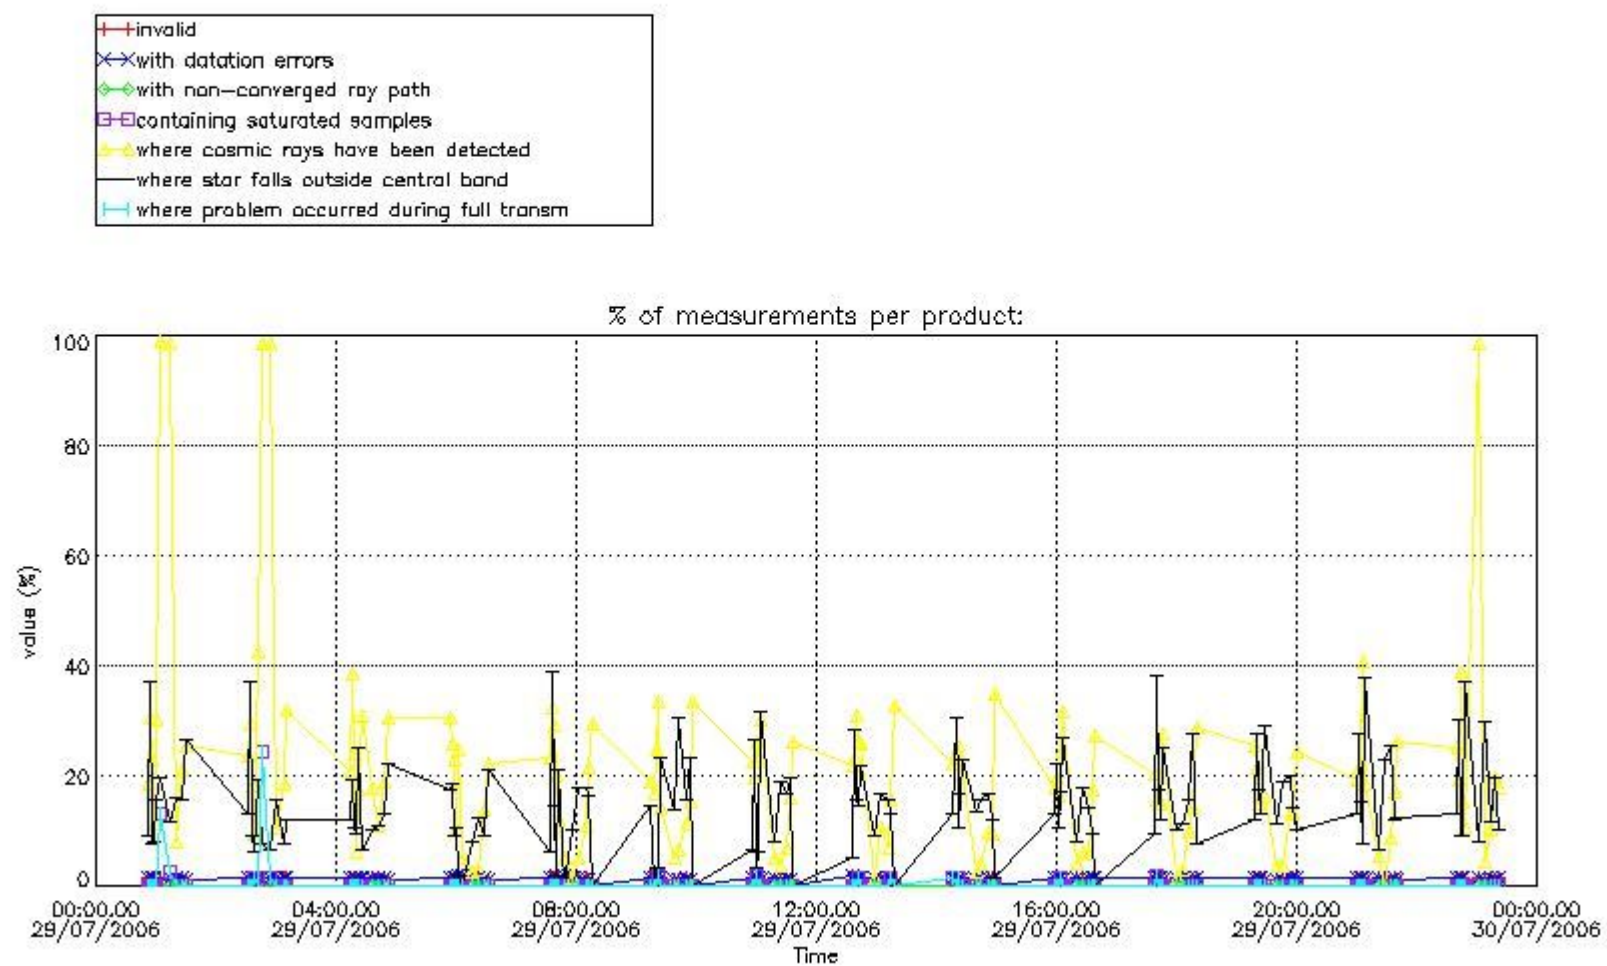

4.1.2 Plot level 1 quality information per product (time dependant): ENVI SAT DESCENDING passes