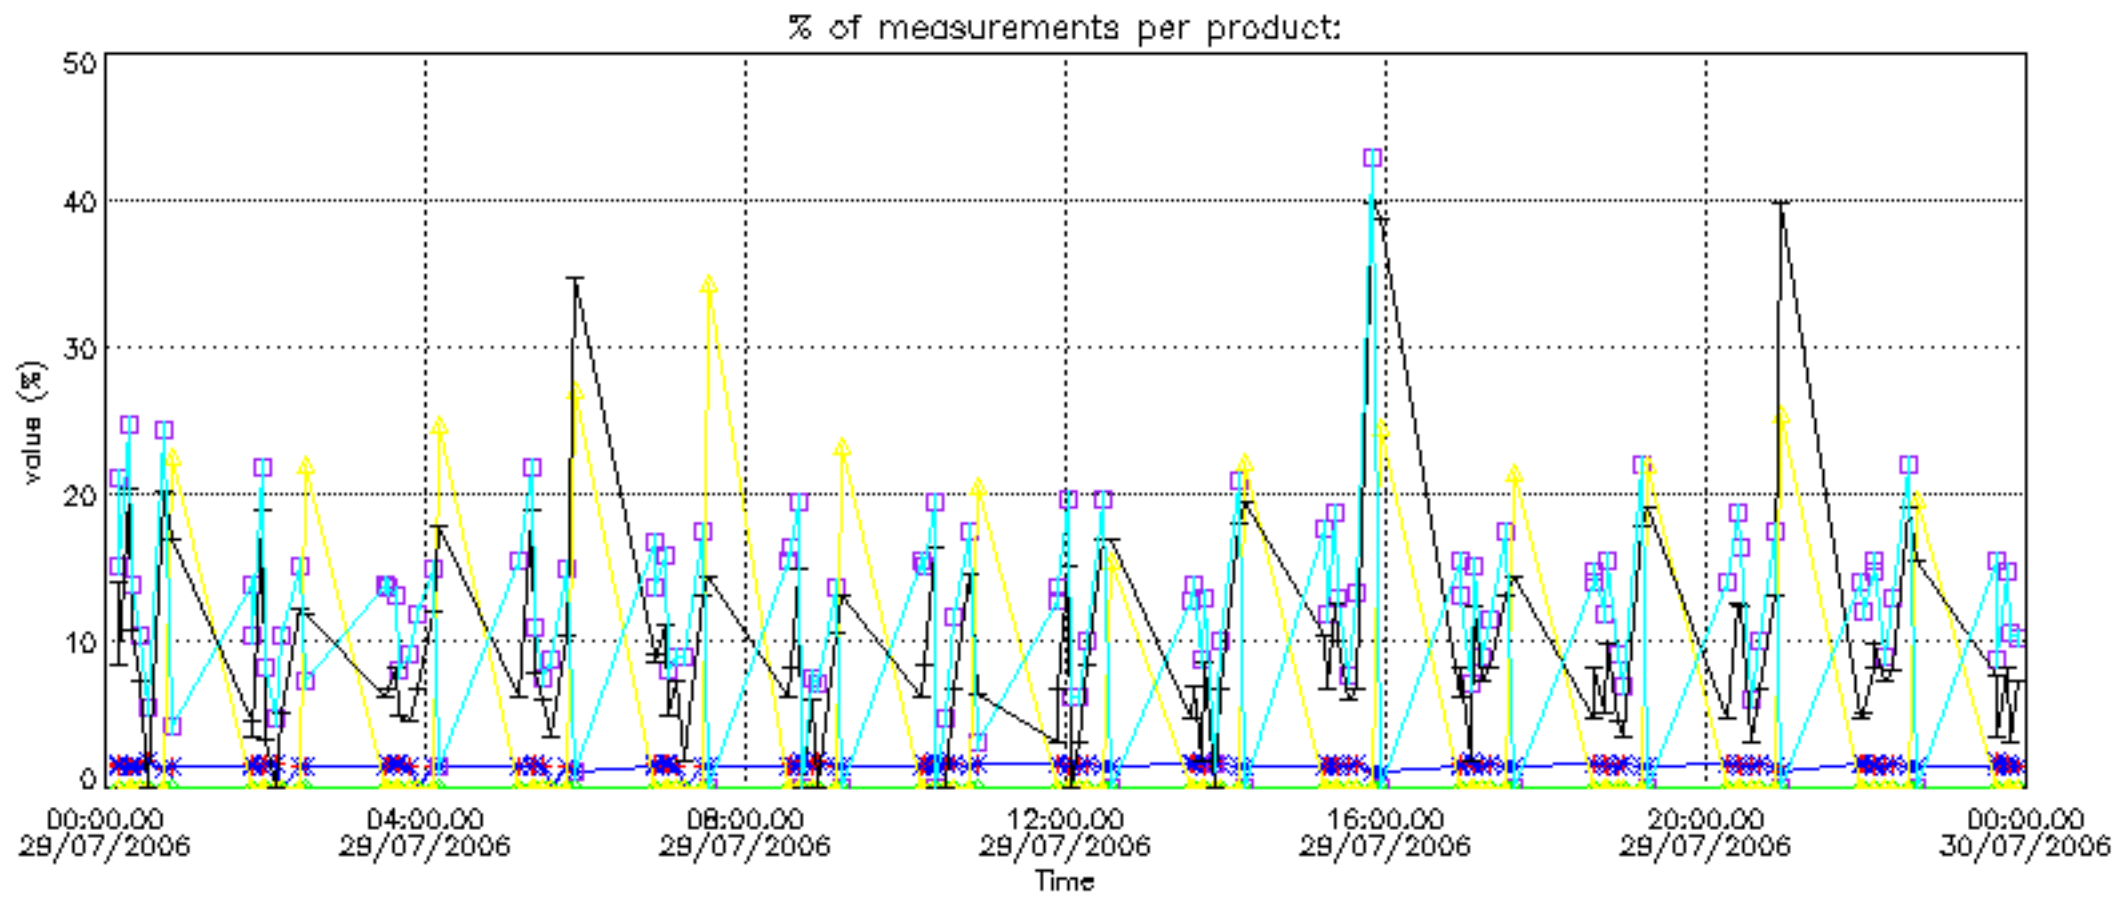

Percentage of cosmic ray hits per profile

Percentage of datation errors per profile