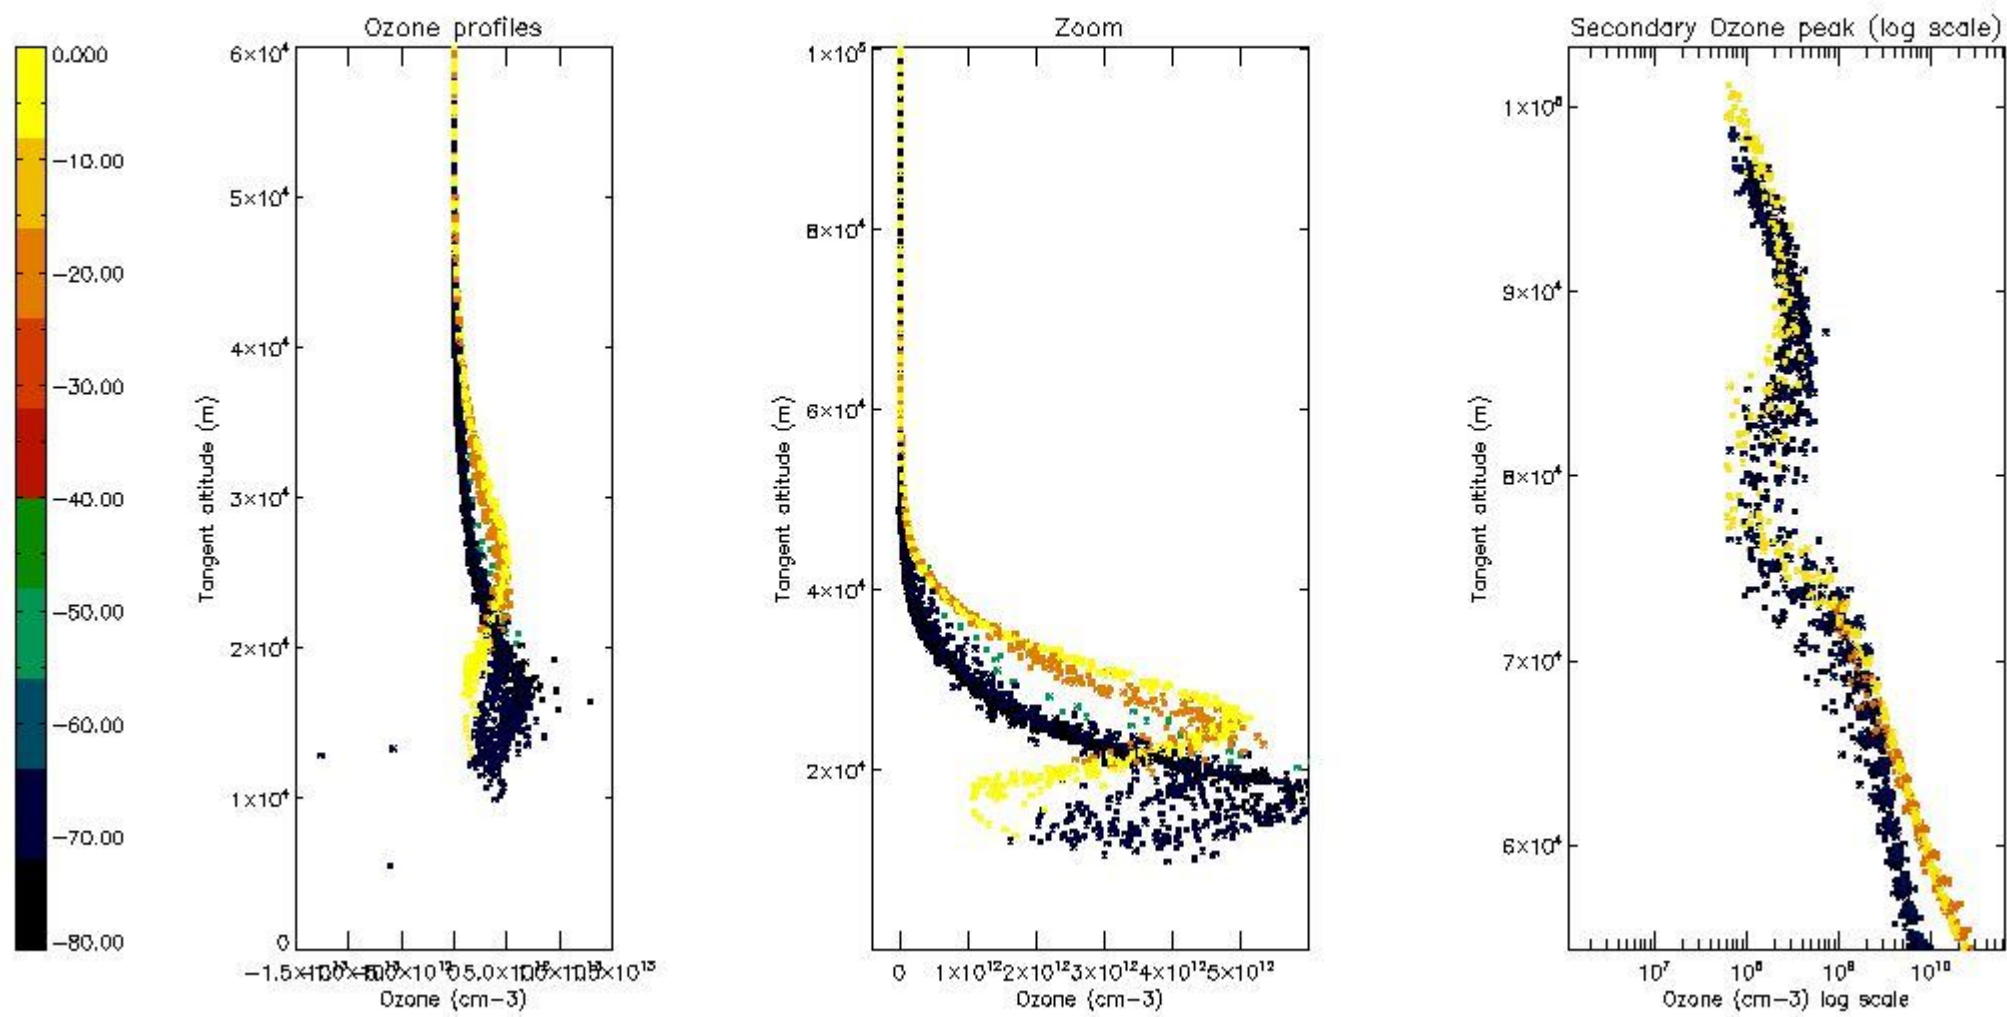

STD < 10	20
STD < 5	14

5.2 Plot ozone profiles for all STD (dark without errors)

The colorbar represents the latitude.

5.3 Plot ozone profiles where STD < 20% (dark without errors)

The colorbar represents the latitude.