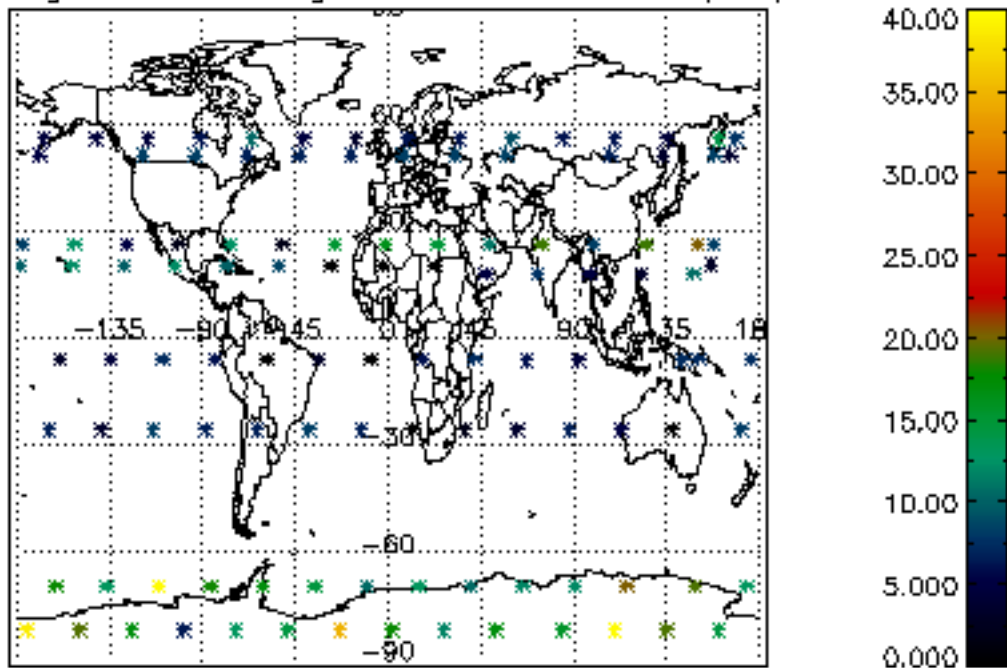

Percentage of star falling outside central band per profile