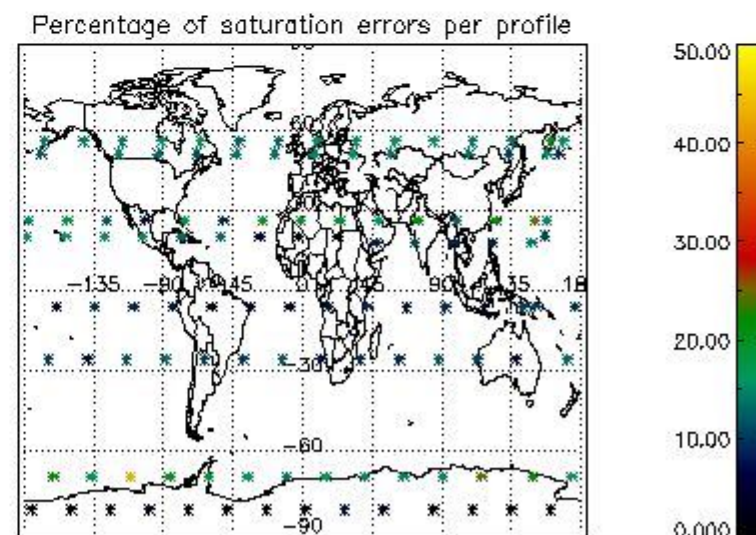

Percentage of flagged data per NO3 profile

4. Level 1 quality information per product

In this section it is plotted some information contained in the Quality Summary data set of the level 2 products that comes from the level 1b processing. Products without errors (error flag in the MPH set to "0") are used.

4.1 Plot quality information per product (time dependant) coming from level 1b processing

4.1.1 Plot level 1 quality information per product (time dependant): ENVISAT ASCENDING passes

4.1.2 Plot level 1 quality information per product (time dependant): ENVI SAT DESCENDING passes

4.2 Plot quality information per product coming from level 1b processing (world map)

4.2.1 Plot level 1 quality information per product (world map): ENVISAT ASCENDING passes

4.2.2 Plot level 1 quality information per product (world map): ENVISAT DESCENDING passes