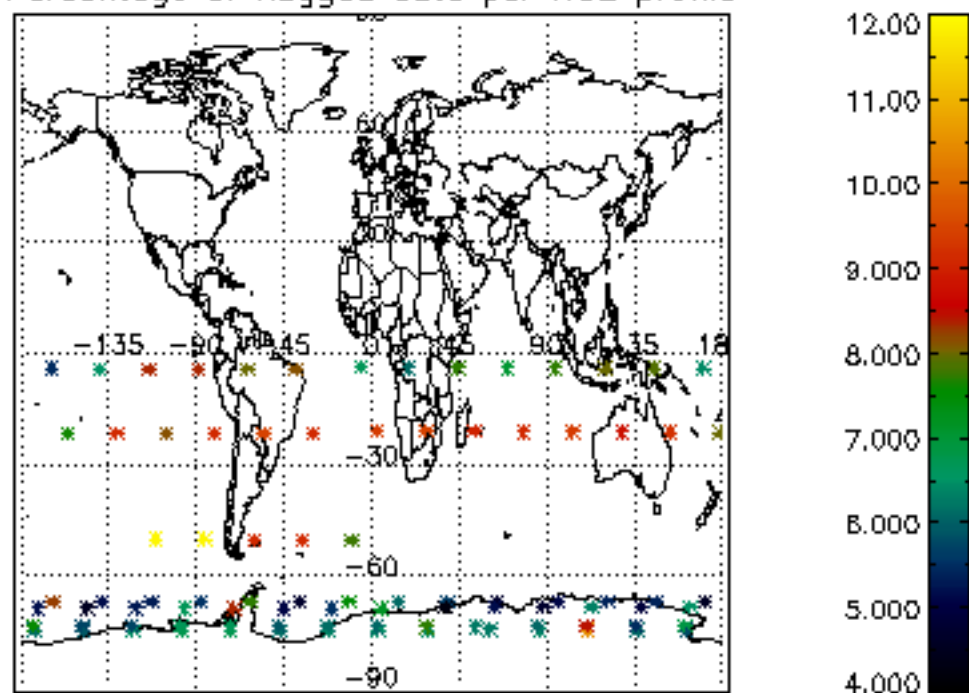

Percentage of flagged data per NO2 profile