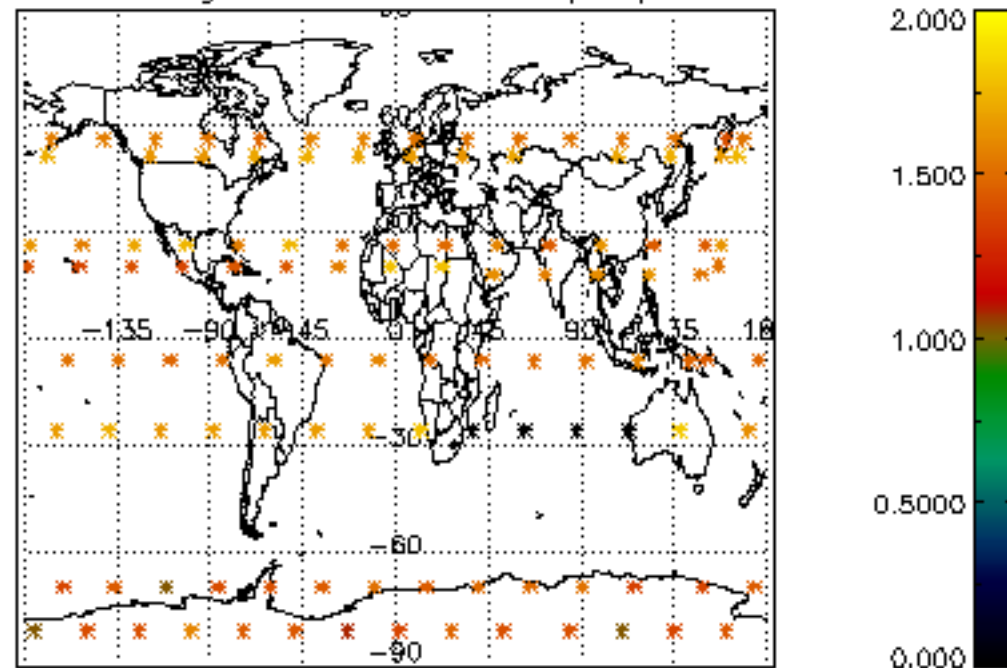

Percentage of datation errors per profile

Percentage of star falling outside central band per profile

Percentage of saturation errors per profile

Percentage of cosmic ray hits per profile

Percentage of datation errors per profile