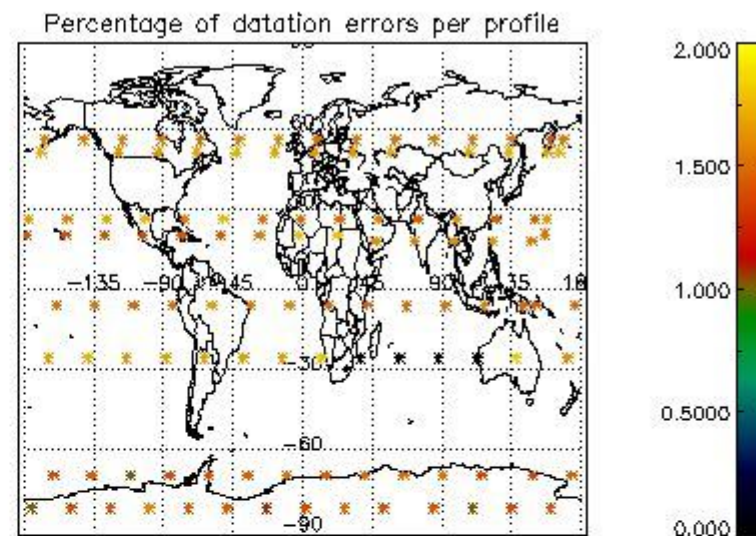

5. Trace gas profiles

5.1 Ozone statistics based on quality of products

The final quality of the products can be "measured" using the STD (Standard Deviation) attached to every point profile. This information is written to the parameter GOM_NL__2P/NL_LOCAL_SPECIES_DENSITY/o3_std of the level 2 products. The table below shows the statistics for given STD ranges.

The statistics are given with respect to the overall valid production:

- Products without fatal errors: GOM_NL__2P/MPH/PRODUCT_ERR=0
- Valid point profile: GOM_NL__2P/NL_LOCAL_SPECIES_DENSITY/pcd(0)=0

The 'Criteria' is applied to valid points of dark limb products:

- Products in dark limb illumination condition: GOM_NL__2P/NL_SUMMARY_QUALITY/obs_ill_cond=0
- Products without fatal errors: GOM_NL__2P/MPH/PRODUCT_ERR=0
- Valid point profile: GOM_NL__2P/NL_LOCAL_SPECIES_DENSITY/pcd(0)=0

So, the table below shows the percentage of dark limb and valid observations for each criteria with respect to the overall valid daily observations.

Criteria	% of total production
All STD	38
STD < 20	24