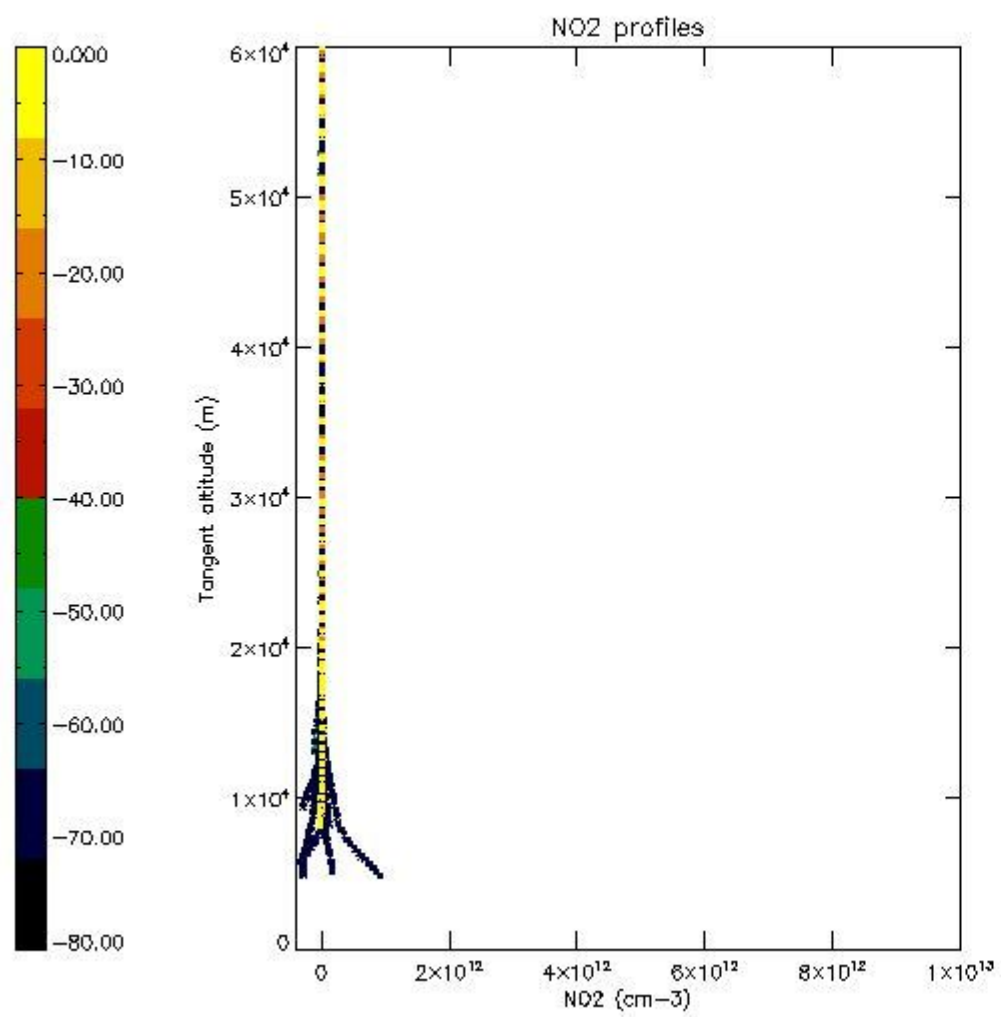

5.4 Plot ozone profiles where STD < 10% (dark without errors)

The colorbar represents the latitude.

5.5 Plot ozone profiles where STD < 5% (dark without errors)

The colorbar represents the latitude.

5.6 Plot NO₂ profiles for all STD (dark without errors)

The colorbar represents the latitude.

5.7 Plot NO3 profiles for all STD (dark without errors)

The colorbar represents the latitude.

5.8 Plot H2O profiles for all STD (only for occultations of stars 1,2,3,4,13,14,16,26,63 dark without errors)