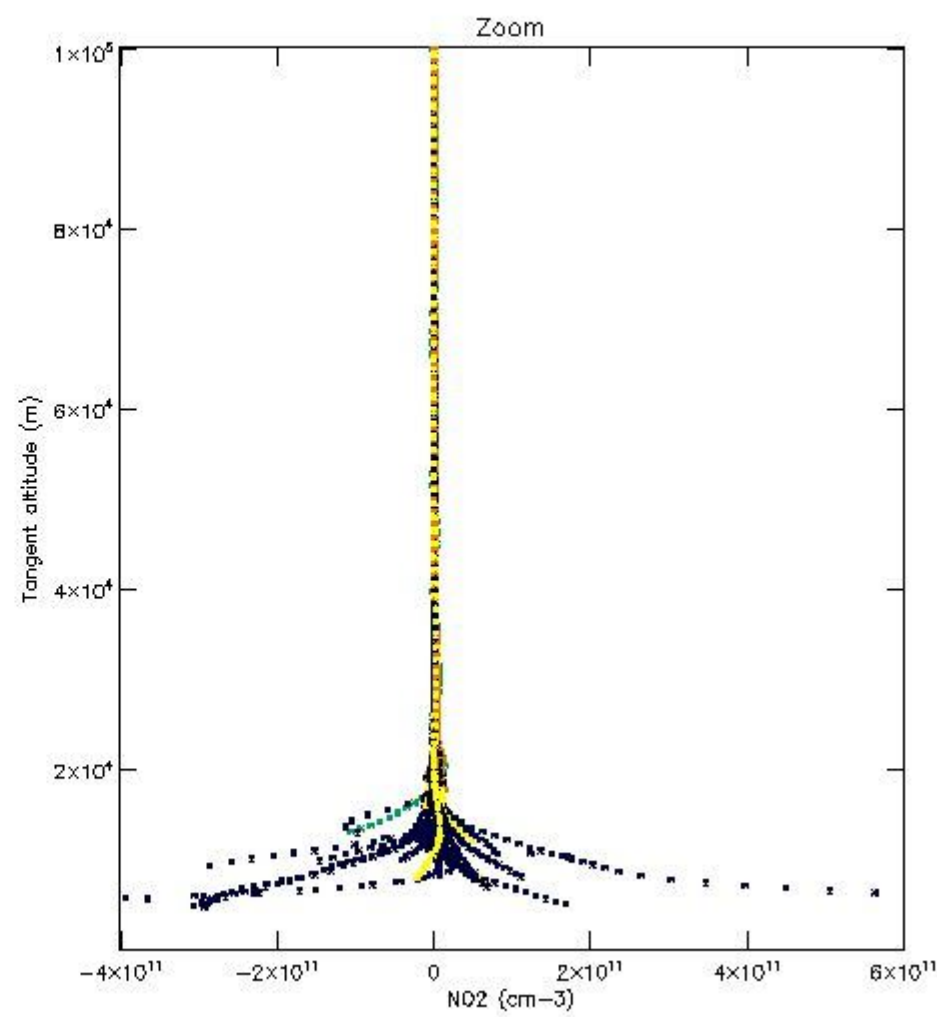

5.7 Plot NO3 profiles for all STD (dark without errors)

The colorbar represents the latitude.