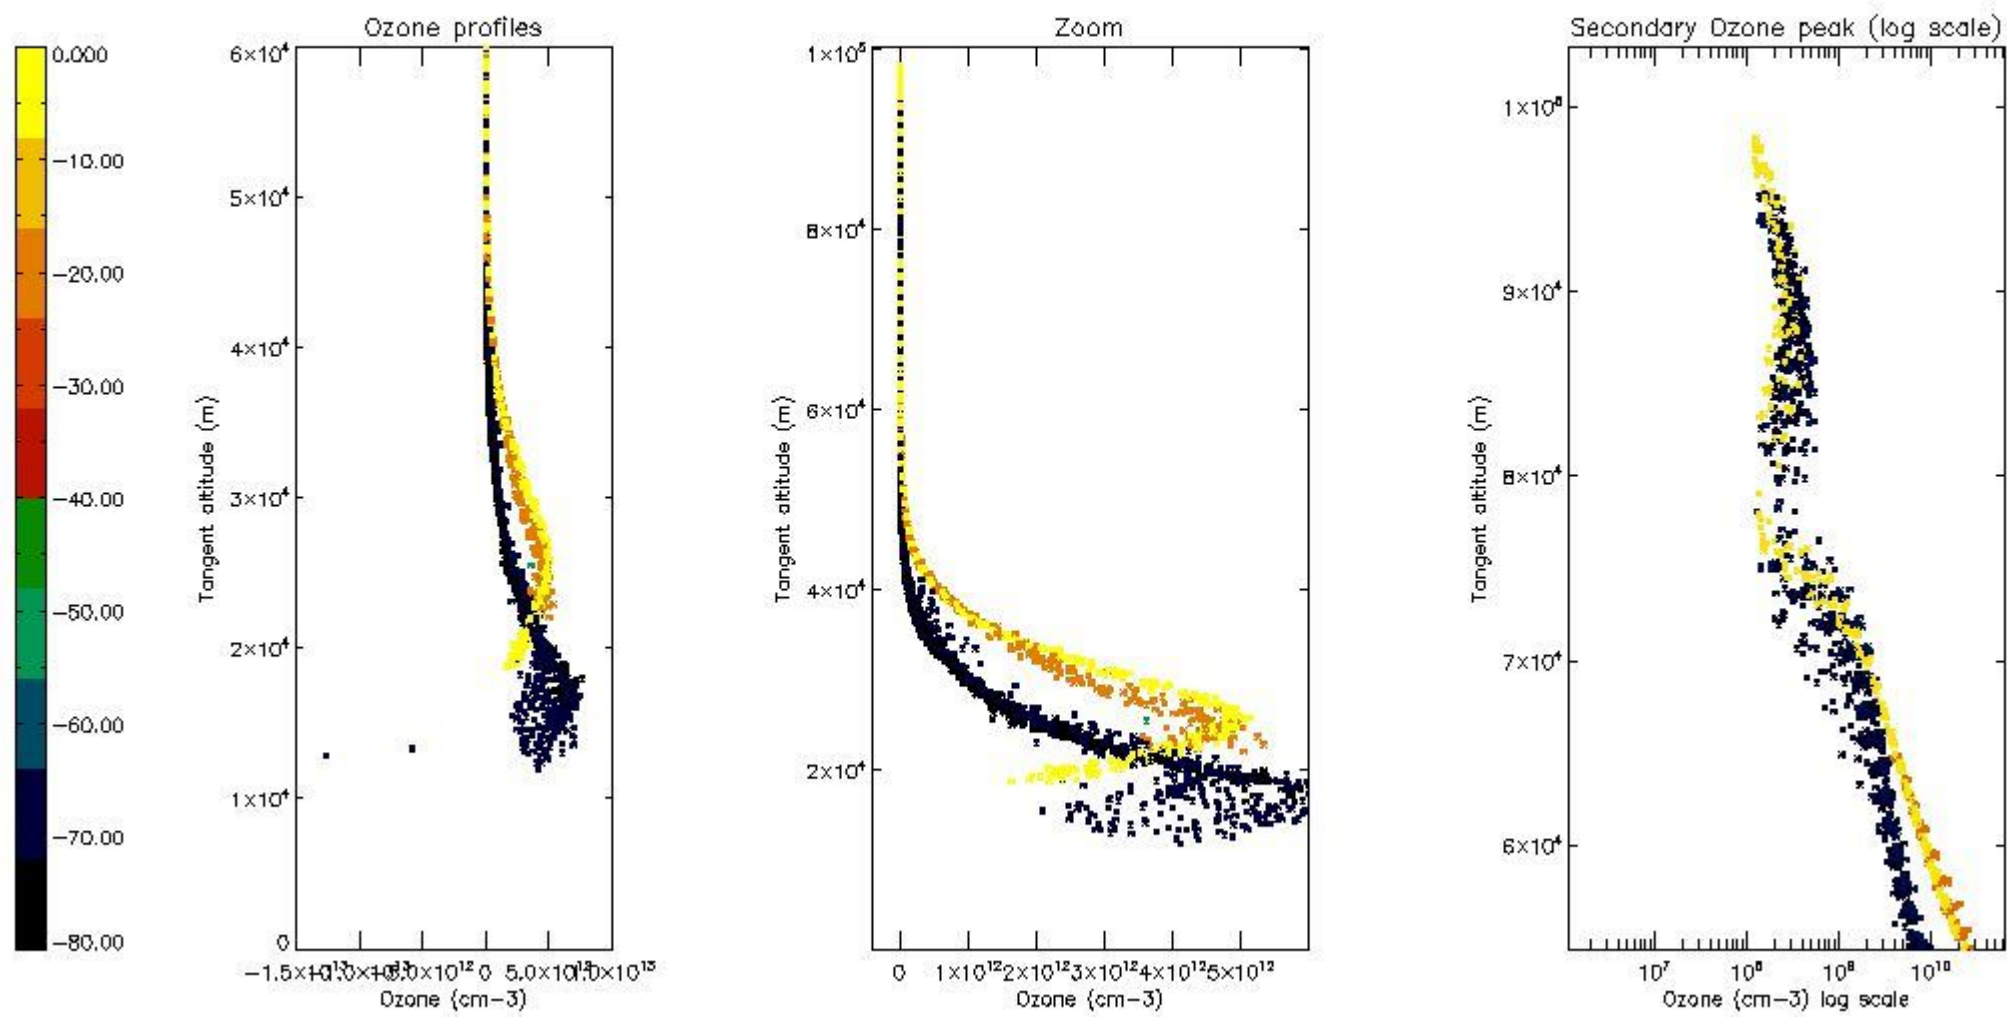

STD < 10	20
STD < 5	14

5.2 Plot ozone profiles for all STD (dark without errors)

The colorbar represents the latitude.

5.3 Plot ozone profiles where STD < 20% (dark without errors)

The colorbar represents the latitude.

5.4 Plot ozone profiles where STD < 10% (dark without errors)

The colorbar represents the latitude.

5.5 Plot ozone profiles where STD < 5% (dark without errors)

The colorbar represents the latitude.

5.6 Plot NO₂ profiles for all STD (dark without errors)