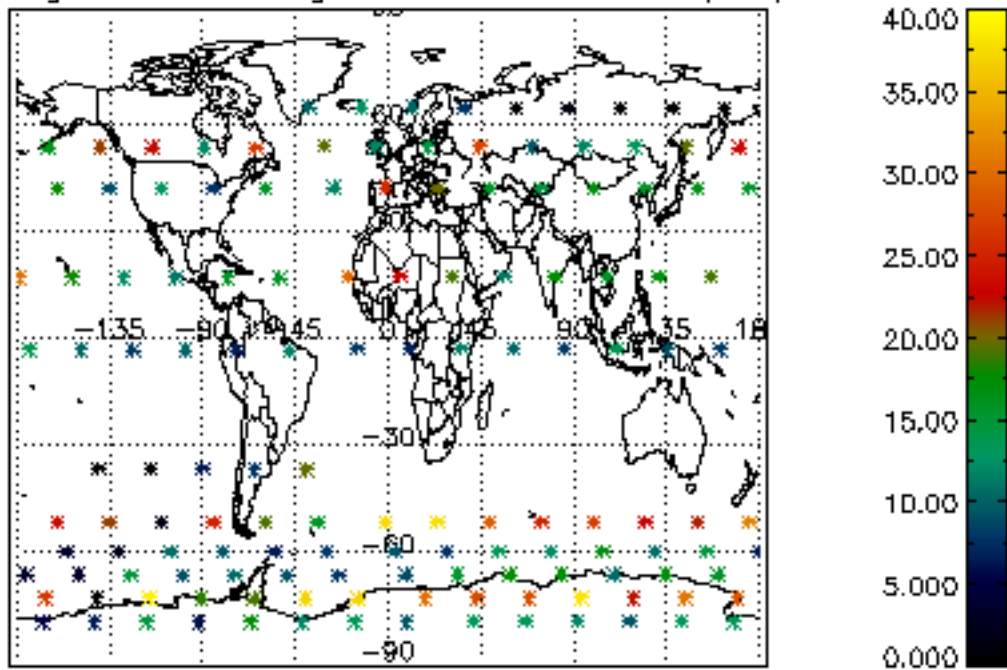

Percentage of cosmic ray hits per profile

Percentage of star falling outside central band per profile