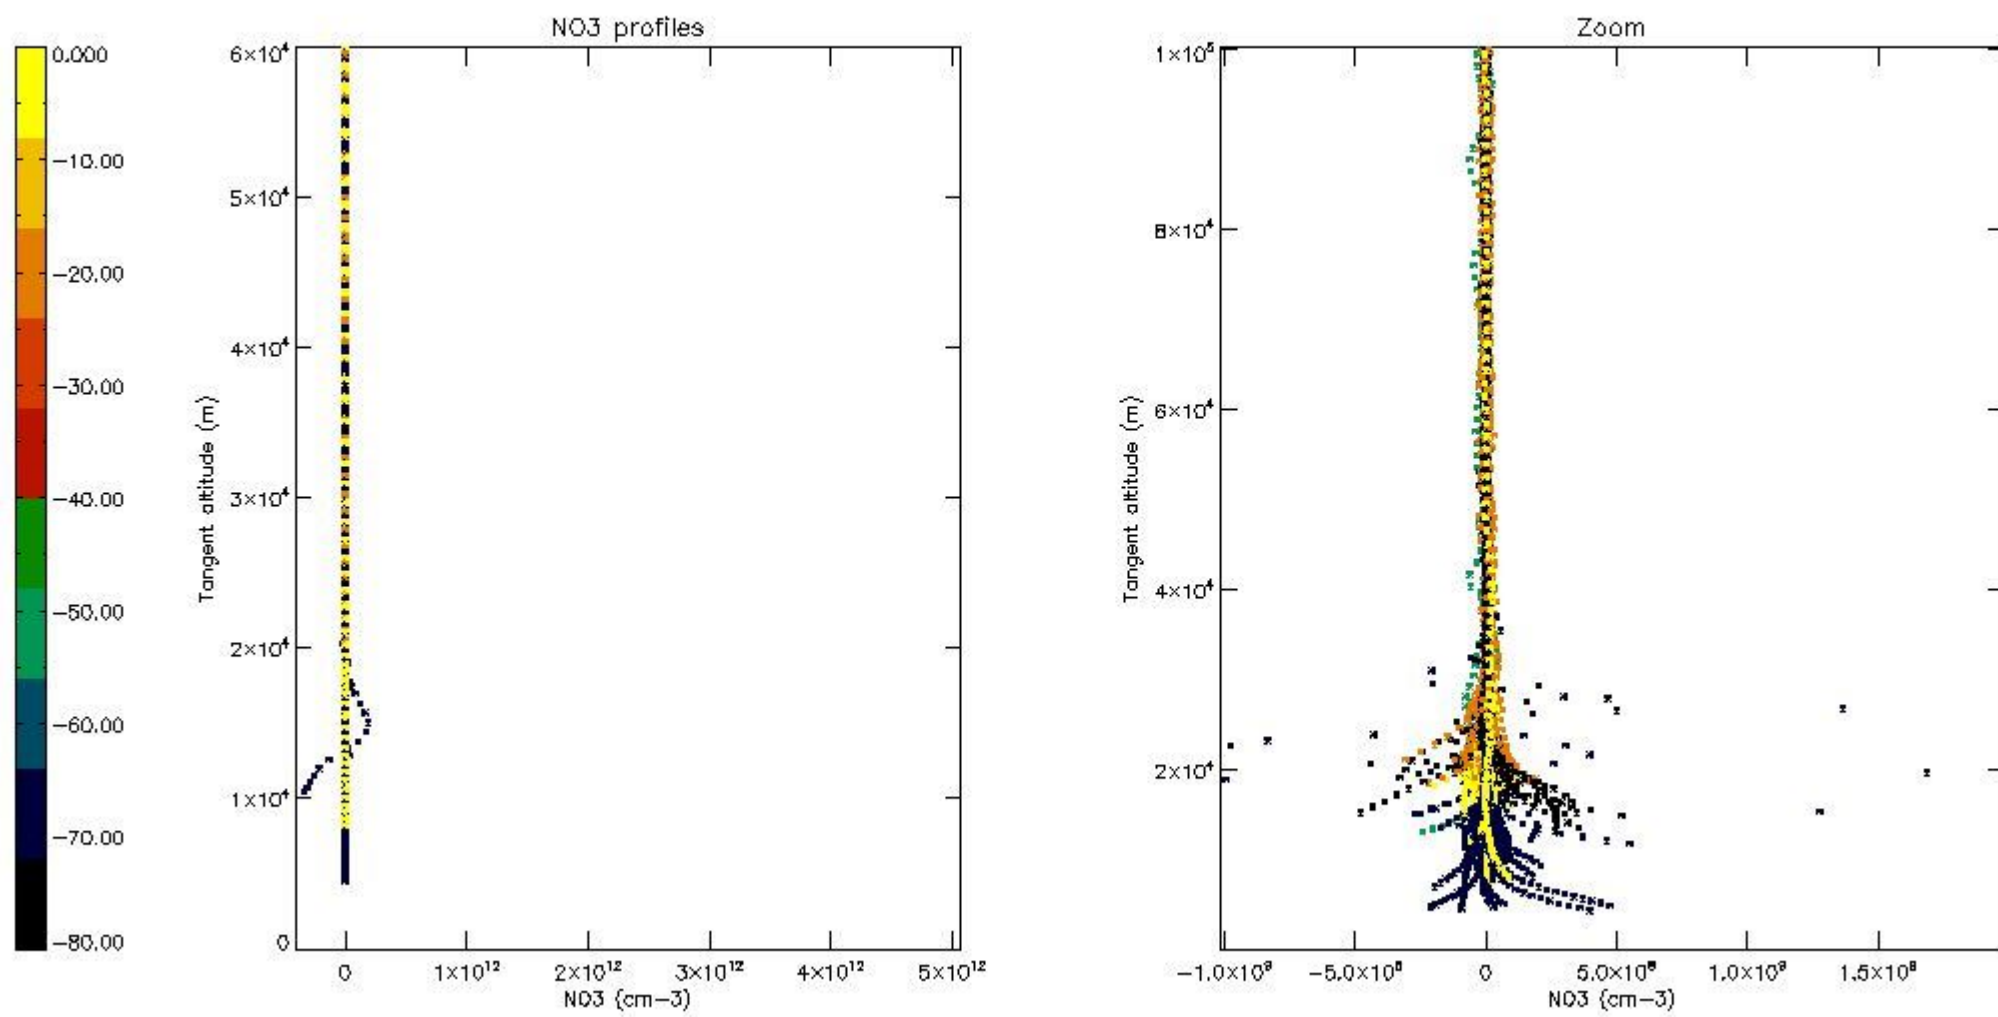

5.4 Plot ozone profiles where STD < 10% (dark without errors)

The colorbar represents the latitude.

5.5 Plot ozone profiles where STD < 5% (dark without errors)

The colorbar represents the latitude.

5.6 Plot NO₂ profiles for all STD (dark without errors)

The colorbar represents the latitude.

5.7 Plot NO3 profiles for all STD (dark without errors)

The colorbar represents the latitude.

5.8 Plot H2O profiles for all STD (only for occultations of stars 1,2,3,4,13,14,16,26,63 dark without errors)