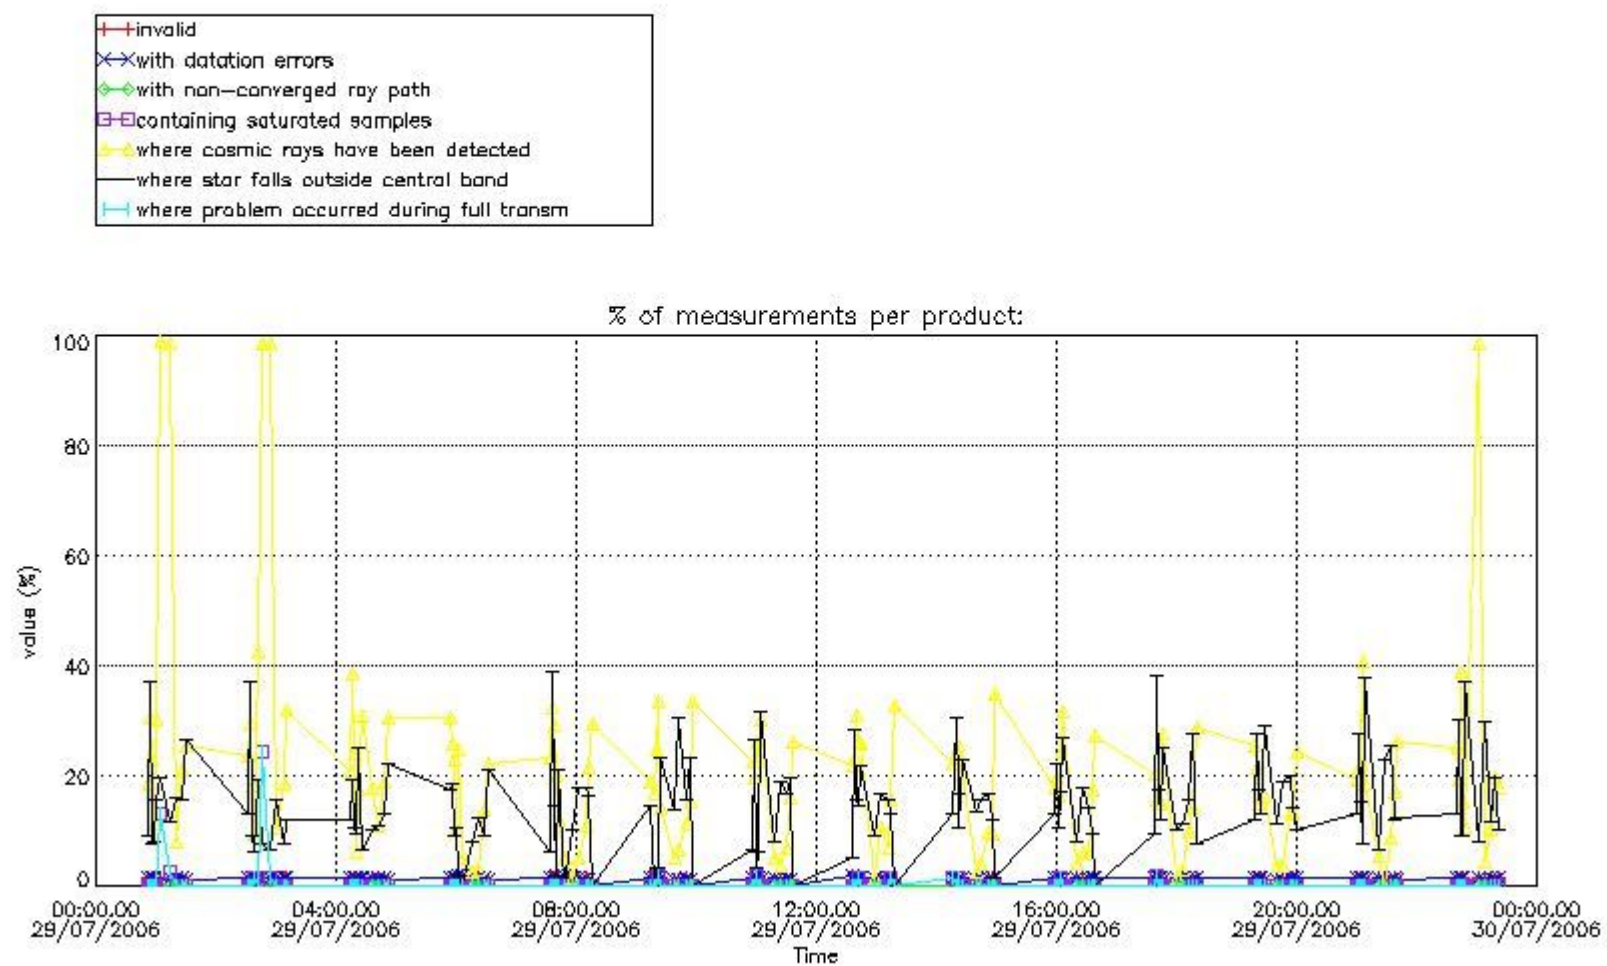

3.1 Plot quality information per product (time dependant)

3.2 Plot quality information per product (world map)

Percentage of flagged data per O3 profile

Percentage of flagged data per H2O profile

Percentage of flagged data per NO2 profile

Percentage of flagged data per NO3 profile

4. Level 1 quality information per product

In this section it is plotted some information contained in the Quality Summary data set of the level 2 products that comes from the level 1b processing. Products without errors (error flag in the MPH set to "0") are used.

4.1 Plot quality information per product (time dependant) coming from level 1b processing

4.1.1 Plot level 1 quality information per product (time dependant): ENVISAT ASCENDING passes

4.1.2 Plot level 1 quality information per product (time dependant): ENVI SAT DESCENDING passes