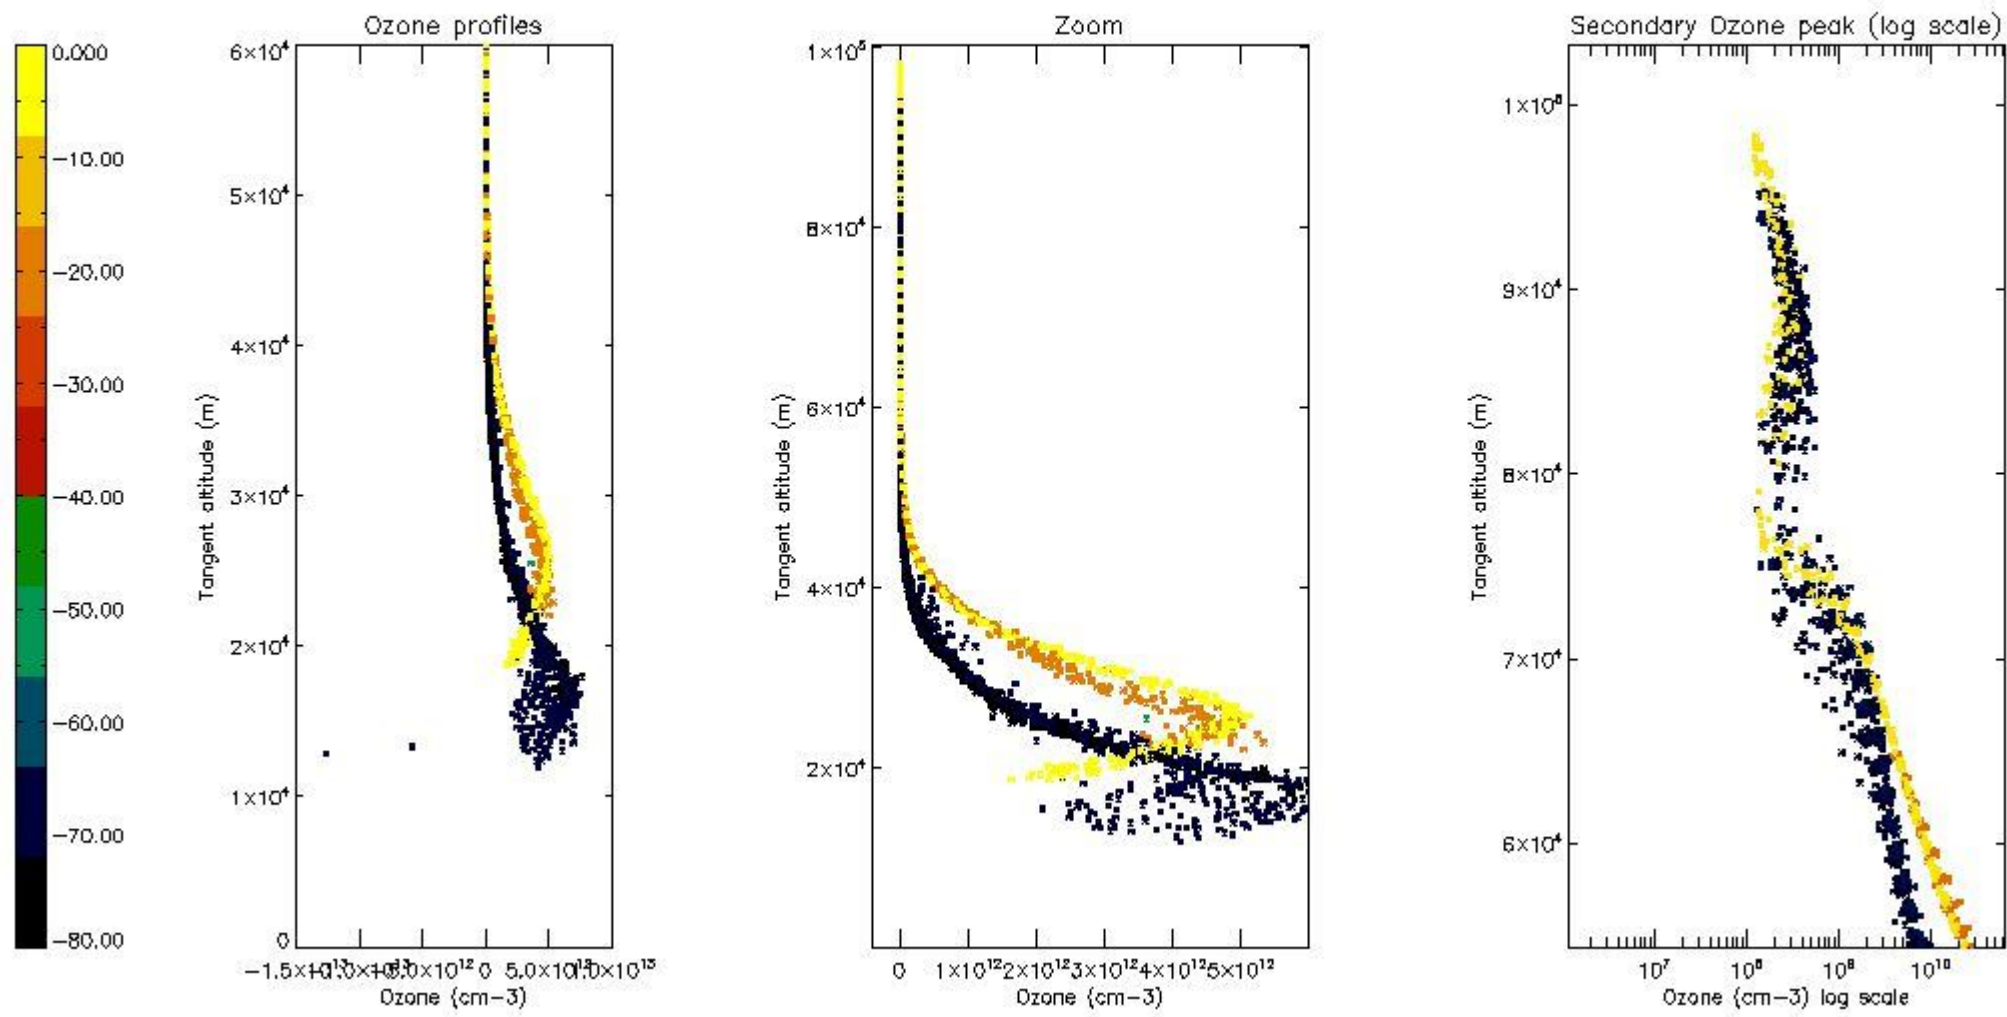

5.5 Plot ozone profiles where STD < 5% (dark without errors)

The colorbar represents the latitude.