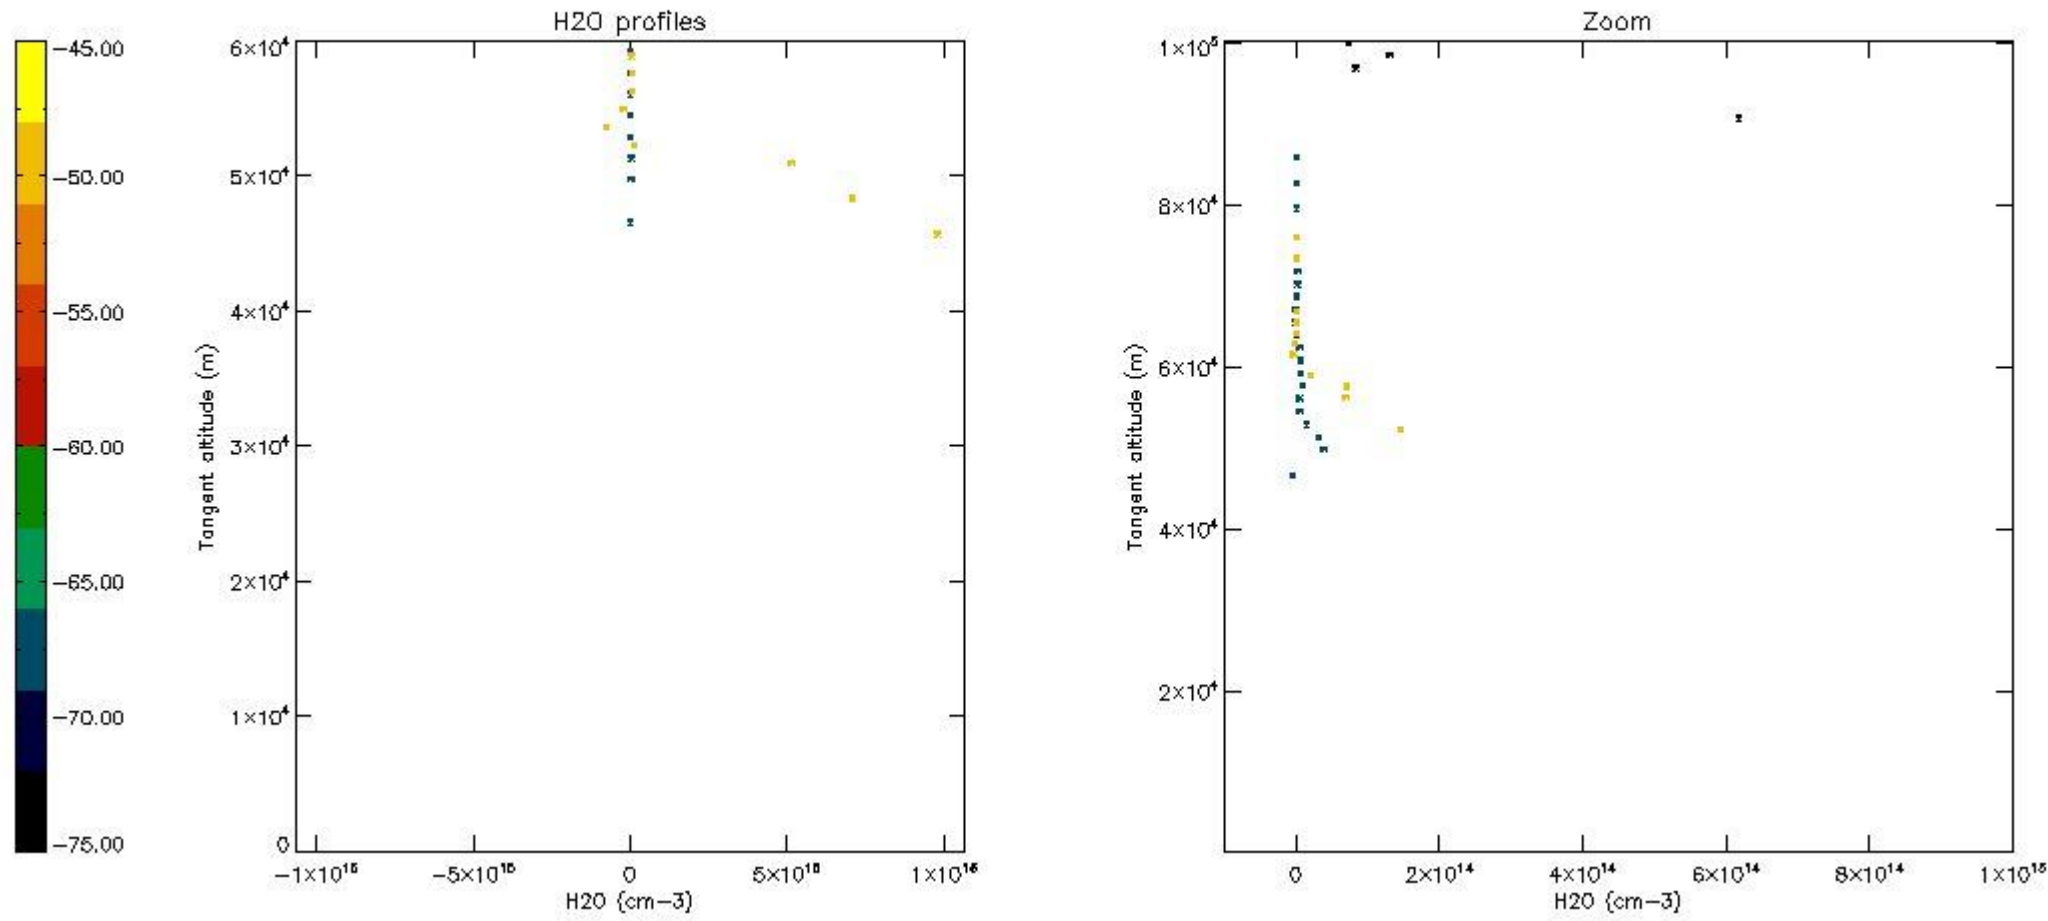

6. Auxiliary Data Files used for the production reported in section 2

The number reported in the third column indicates since which file (see list in section 2) the corresponding auxiliary file has been used. The fourth column is the date of those product files.

Type	Auxiliary Filename	Used since product	Used since product date
INST_PHYS_CHARACTERISTICS	GOM_INS_AXVIEC20091111_143220_20030716_120000_20500101_000000	1	29-JUL-2006 00:09:02
LEVEL-2_PROC_CONFIG	GOM_PR2_AXVIEC20091111_152718_20020301_000000_20500101_000000	1	29-JUL-2006 00:09:02
CROSS_SECTIONS_FILE	GOM_CRS_AXVIEC20091111_154832_20020301_000000_20500101_000000	1	29-JUL-2006 00:09:02