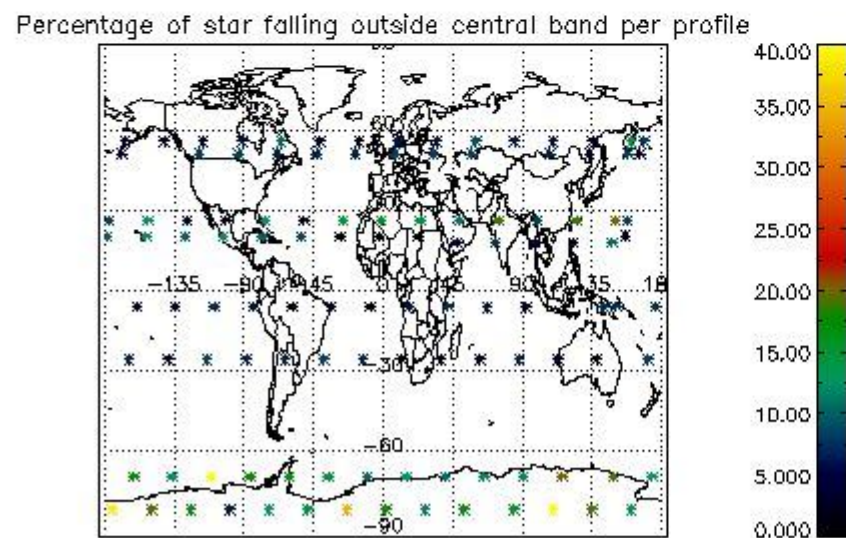

5. Trace gas profiles

5.1 Ozone statistics based on quality of products

The final quality of the products can be "measured" using the STD (Standard Deviation) attached to every point profile. This information is written to the parameter GOM_NL__2P/NL_LOCAL_SPECIES_DENSITY/o3_std of the level 2 products. The table below shows the statistics for given STD ranges.

The statistics are given with respect to the overall valid production:

- Products without fatal errors: GOM_NL__2P/MPH/PRODUCT_ERR=0
- Valid point profile: GOM_NL__2P/NL_LOCAL_SPECIES_DENSITY/pcd(0)=0

The 'Criteria' is applied to valid points of dark limb products:

- Products in dark limb illumination condition: GOM_NL__2P/NL_SUMMARY_QUALITY/obs_ill_cond=0
- Products without fatal errors: GOM_NL__2P/MPH/PRODUCT_ERR=0
- Valid point profile: GOM_NL__2P/NL_LOCAL_SPECIES_DENSITY/pcd(0)=0

So, the table below shows the percentage of dark limb and valid observations for each criteria with respect to the overall valid daily observations.

Criteria	% of total production
All STD	38
STD < 20	24