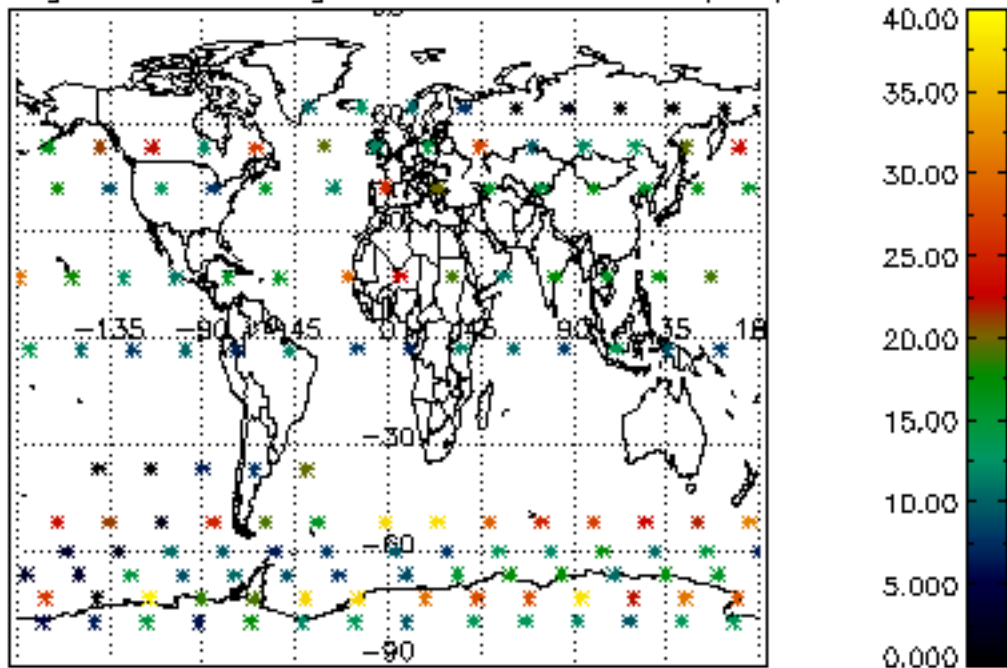

Percentage of cosmic ray hits per profile

Percentage of star falling outside central band per profile