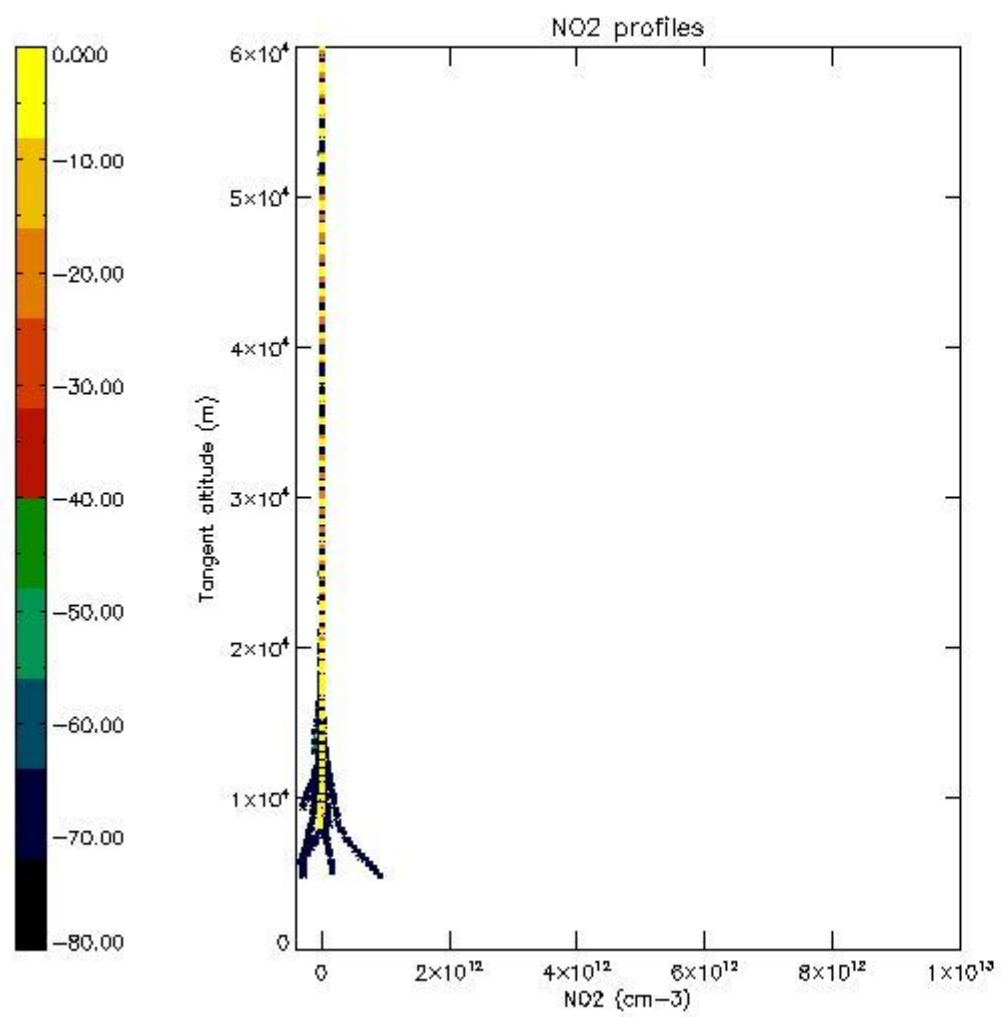

5.7 Plot NO3 profiles for all STD (dark without errors)

The colorbar represents the latitude.