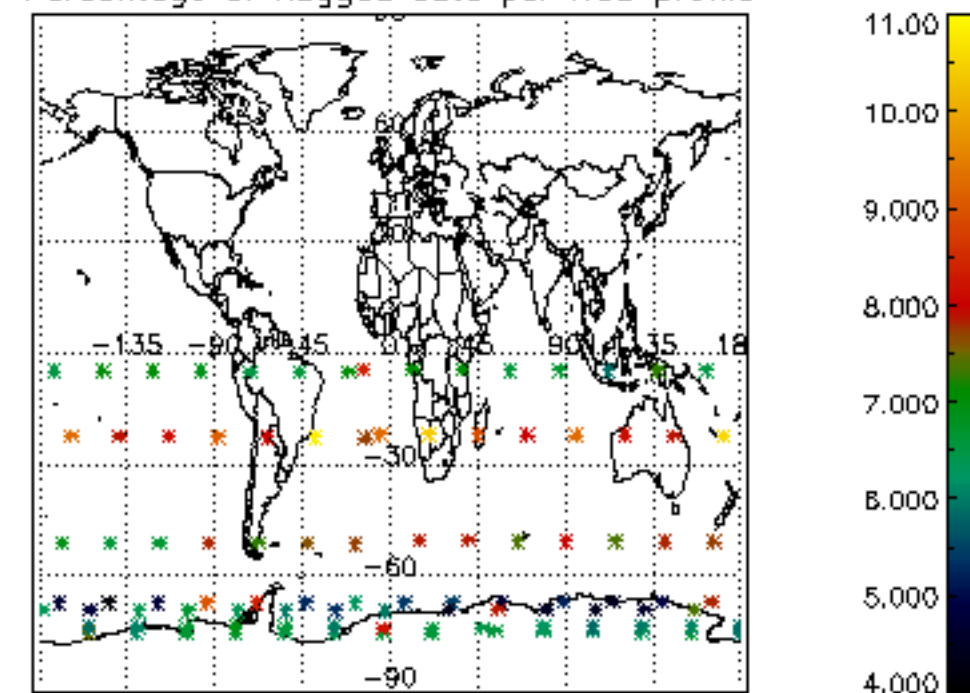

Percentage of flagged data per NO3 profile