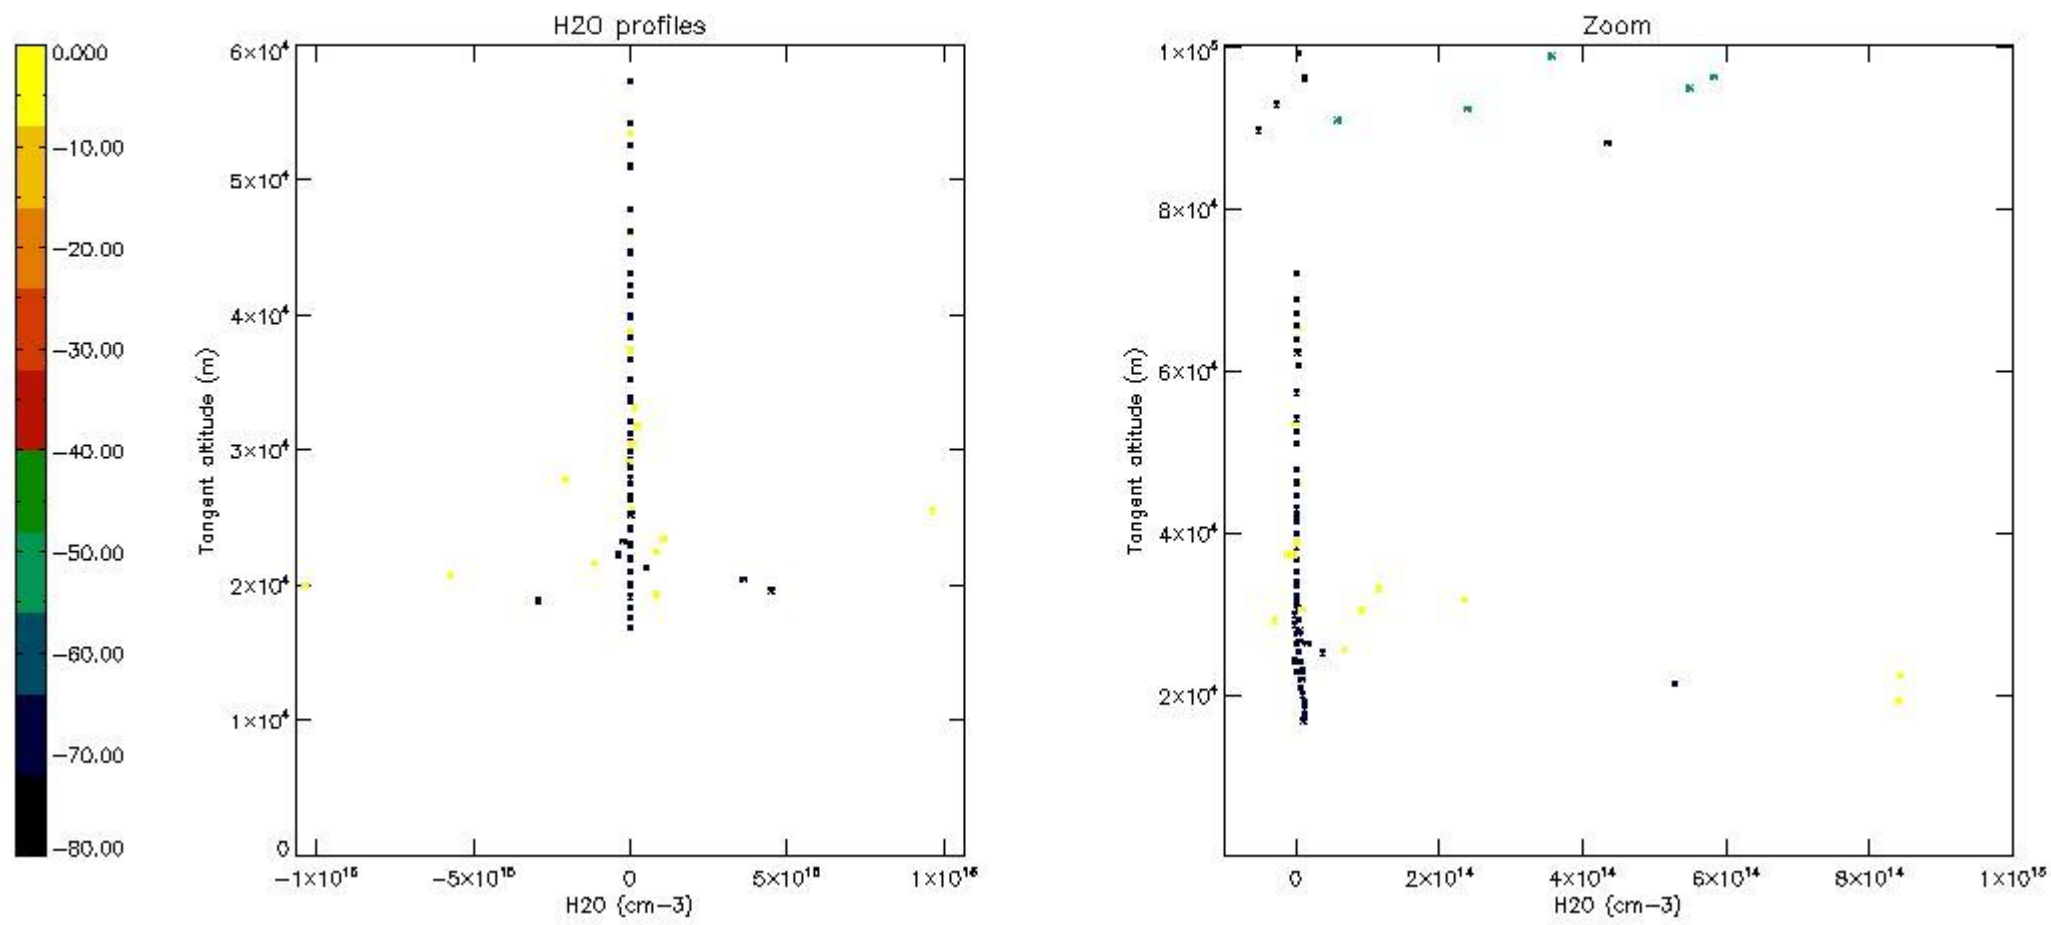

6. Auxiliary Data Files used for the production reported in section 2

The number reported in the third column indicates since which file (see list in section 2) the corresponding auxiliary file has been used. The fourth column is the date of those product files.

Type	Auxiliary Filename	Used since product	Used since product date
INST_PHYS_CHARACTERISTICS	GOM_INS_AXVIEC20091111_143220_20030716_120000_20500101_000000	1	28-JUL-2006 00:04:56
LEVEL-2_PROC_CONFIG	GOM_PR2_AXVIEC20091111_152718_20020301_000000_20500101_000000	1	28-JUL-2006 00:04:56
CROSS_SECTIONS_FILE	GOM_CRS_AXVIEC20091111_154832_20020301_000000_20500101_000000	1	28-JUL-2006 00:04:56