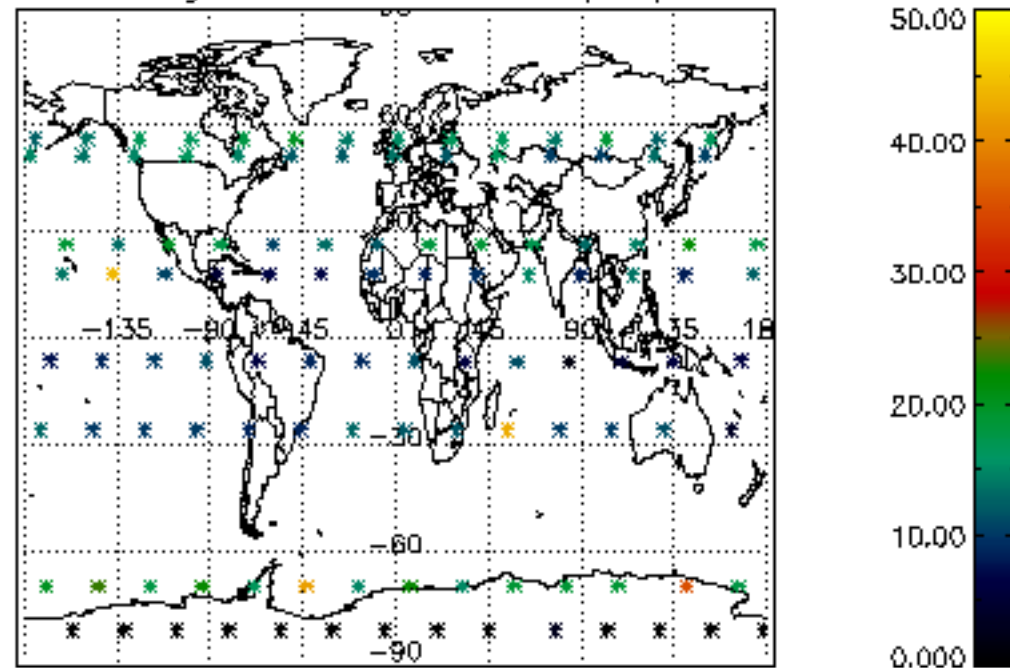

Percentage of saturation errors per profile