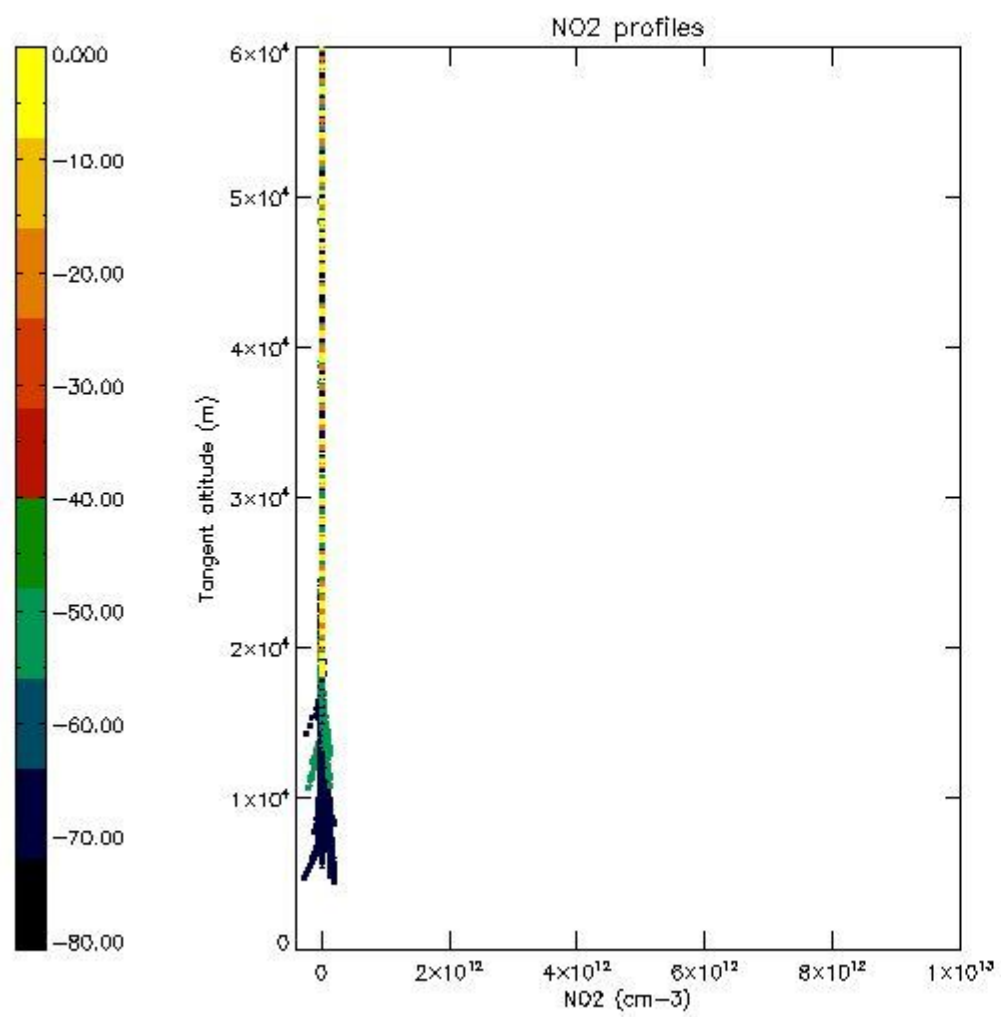

5.4 Plot ozone profiles where STD < 10% (dark without errors)

The colorbar represents the latitude.

5.5 Plot ozone profiles where STD < 5% (dark without errors)

The colorbar represents the latitude.

5.6 Plot NO₂ profiles for all STD (dark without errors)

The colorbar represents the latitude.

5.7 Plot NO3 profiles for all STD (dark without errors)

The colorbar represents the latitude.

5.8 Plot H2O profiles for all STD (only for occultations of stars 1,2,3,4,13,14,16,26,63 dark without errors)