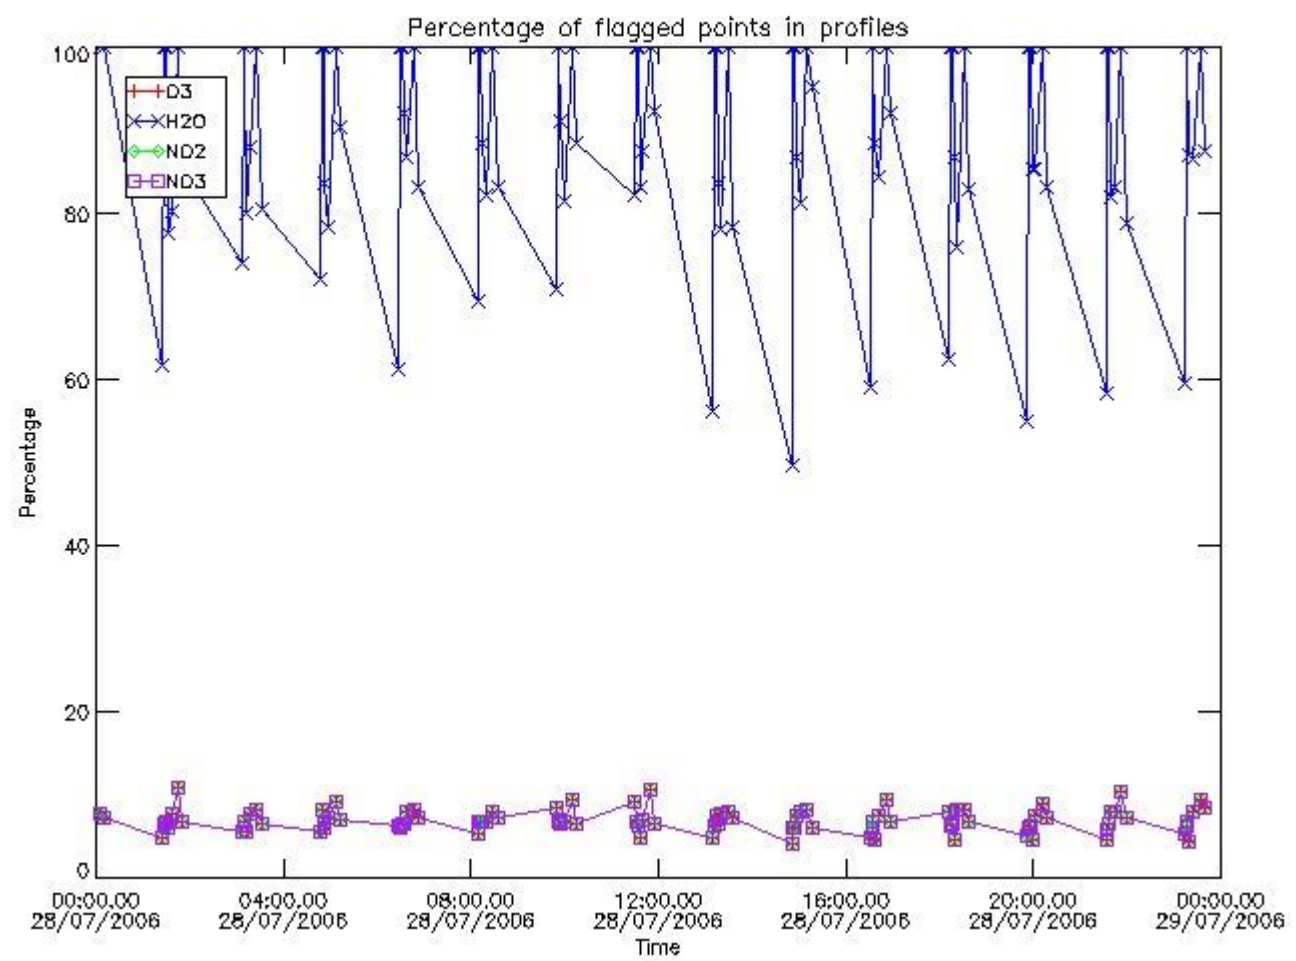

3. Quality information per product

In this section it is plotted some information contained in the Quality Summary data set of the level 2 products. Only products in dark limb conditions and without errors (error flag in the MPH set to "0") are used.

3.1 Plot quality information per product (time dependant)

3.2 Plot quality information per product (world map)