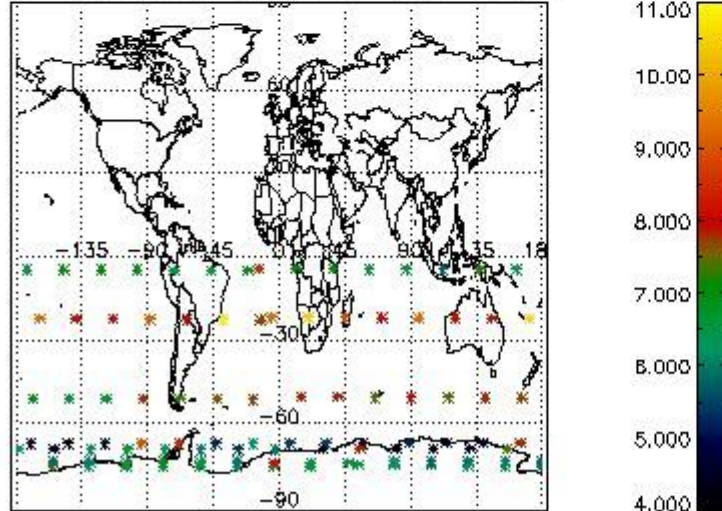

3.1 Plot quality information per product (time dependant)

3.2 Plot quality information per product (world map)

Percentage of flagged data per O3 profile

Percentage of flagged data per H2O profile

Percentage of flagged data per NO2 profile

Percentage of flagged data per NO3 profile

4. Level 1 quality information per product

In this section it is plotted some information contained in the Quality Summary data set of the level 2 products that comes from the level 1b processing. Products without errors (error flag in the MPH set to "0") are used.