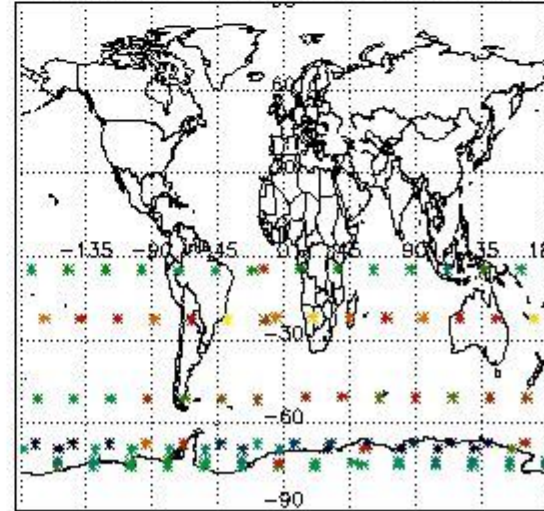

Percentage of flagged data per NO3 profile

4. Level 1 quality information per product

In this section it is plotted some information contained in the Quality Summary data set of the level 2 products that comes from the level 1b processing. Products without errors (error flag in the MPH set to "0") are used.

4.1 Plot quality information per product (time dependant) coming from level 1b processing

4.1.1 Plot level 1 quality information per product (time dependant): ENVISAT ASCENDING passes