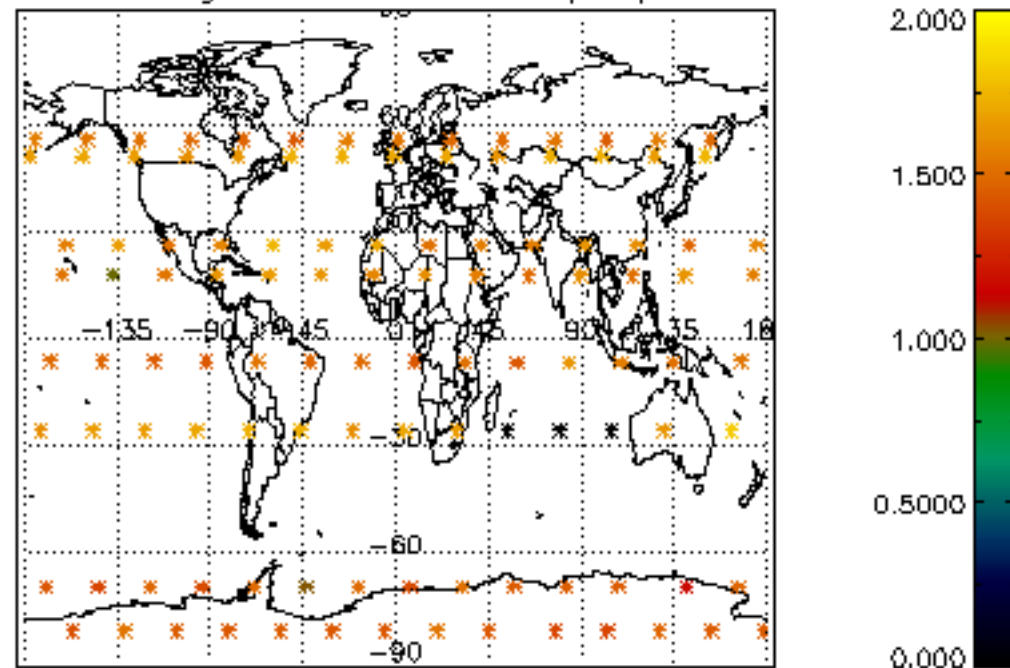

Percentage of datation errors per profile

Percentage of star falling outside central band per profile

Percentage of saturation errors per profile

Percentage of cosmic ray hits per profile

Percentage of datation errors per profile