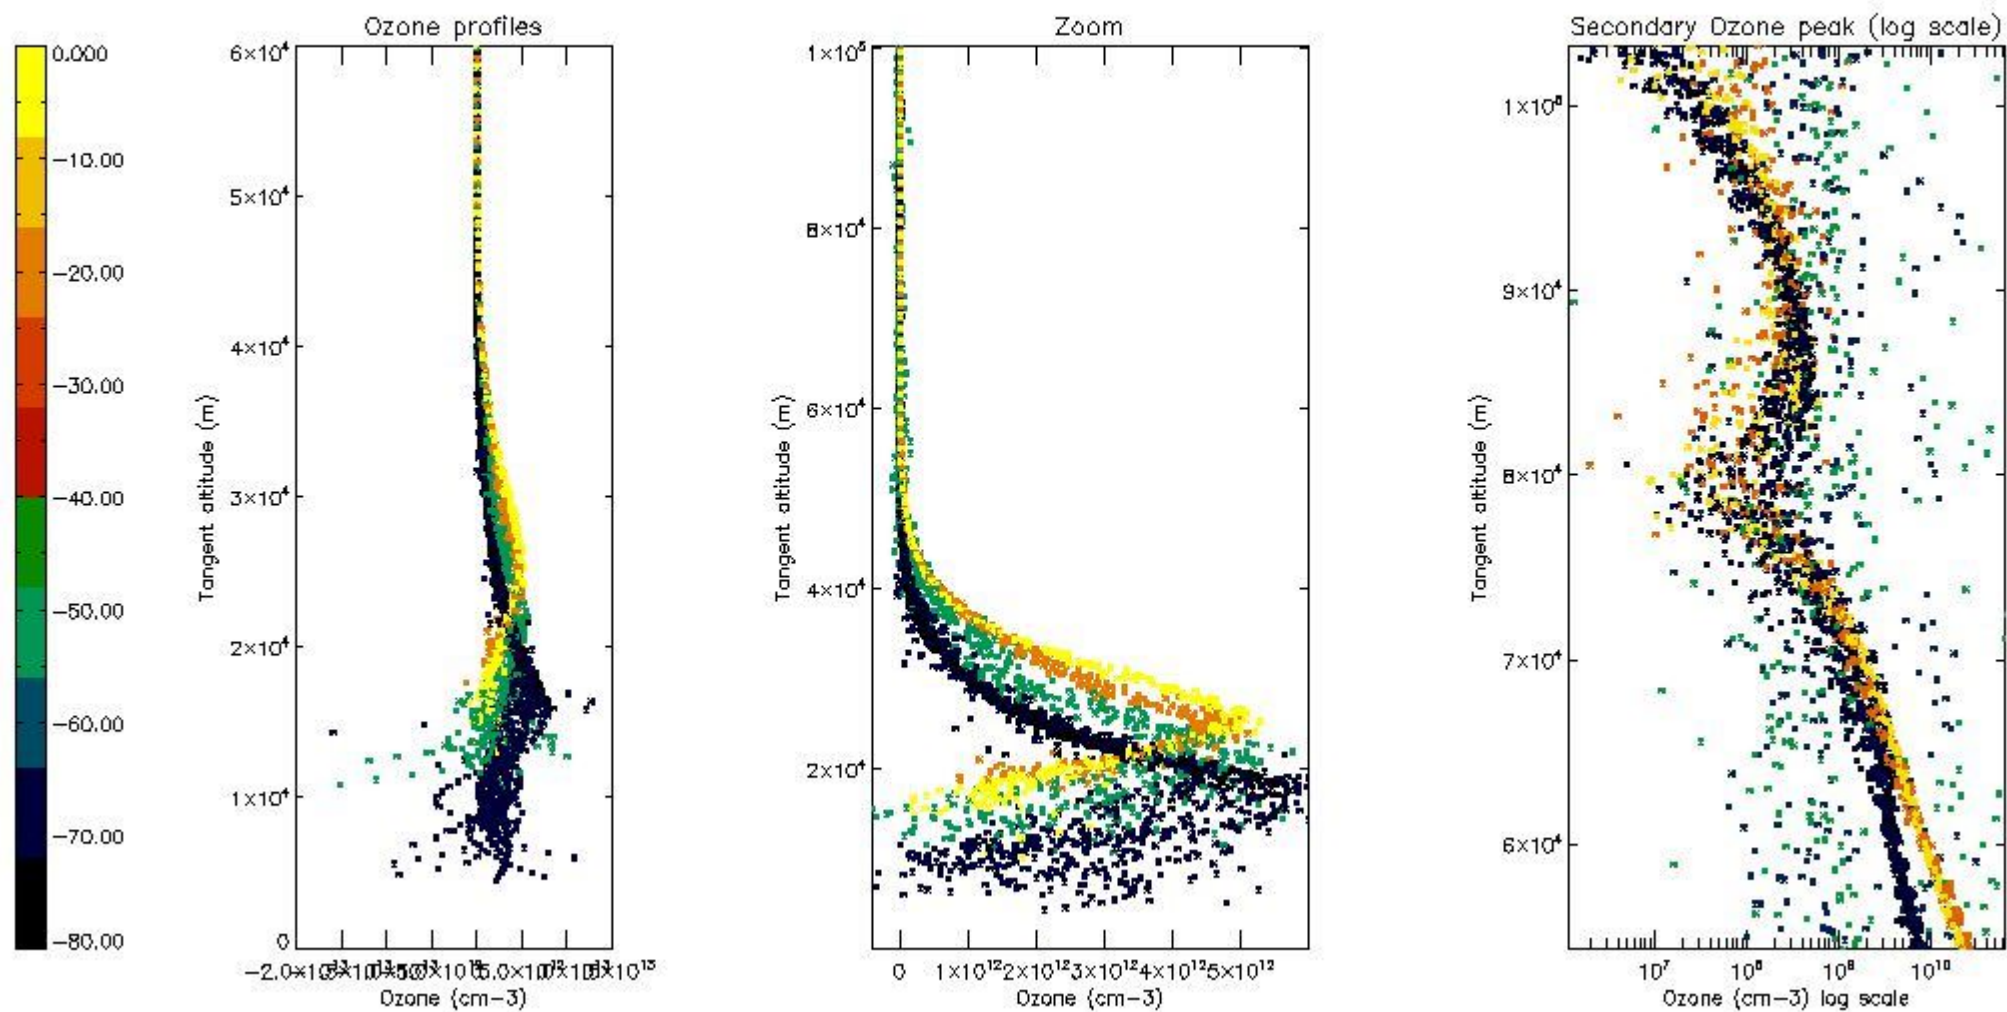

STD < 10	20
STD < 5	14

5.2 Plot ozone profiles for all STD (dark without errors)

The colorbar represents the latitude.

5.3 Plot ozone profiles where STD < 20% (dark without errors)

The colorbar represents the latitude.