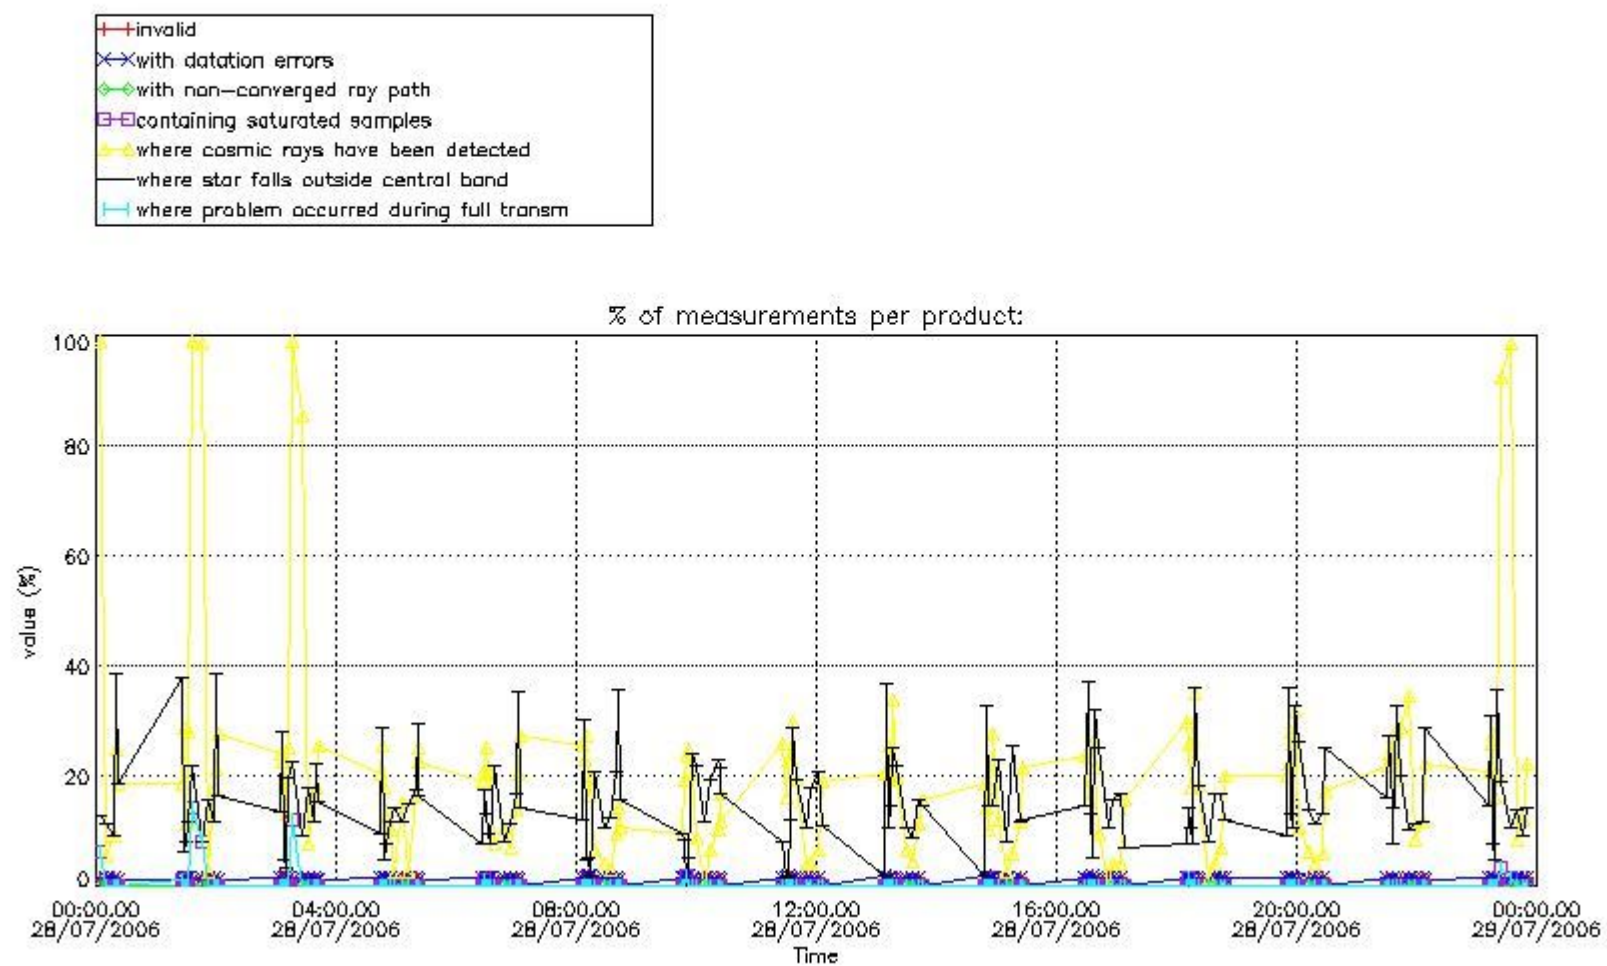

4.1.2 Plot level 1 quality information per product (time dependant): ENVI SAT DESCENDING passes