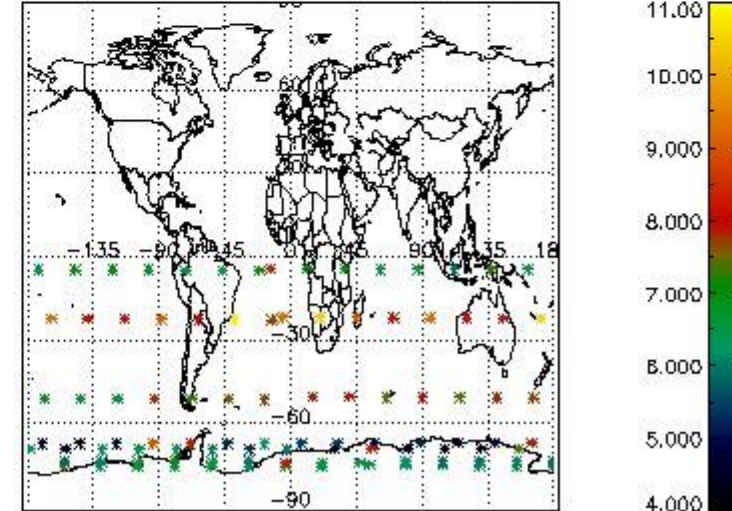

Percentage of flagged data per NO3 profile

4. Level 1 quality information per product

In this section it is plotted some information contained in the Quality Summary data set of the level 2 products that comes from the level 1b processing. Products without errors (error flag in the MPH set to "0") are used.

4.1 Plot quality information per product (time dependant) coming from level 1b processing

4.1.1 Plot level 1 quality information per product (time dependant): ENVISAT ASCENDING passes