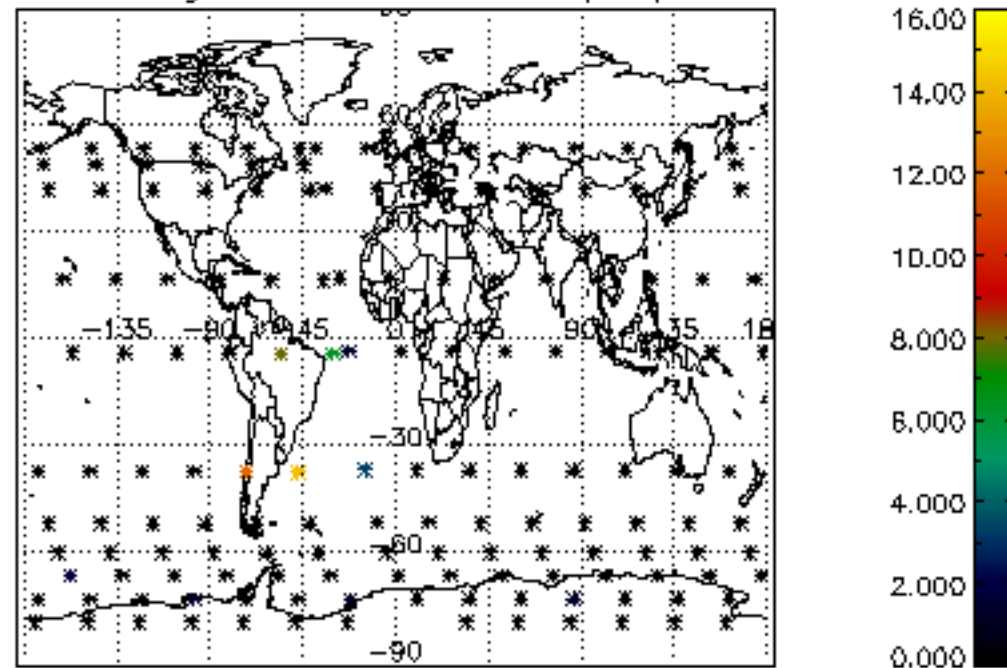

Percentage of datation errors per profile

Percentage of saturation errors per profile