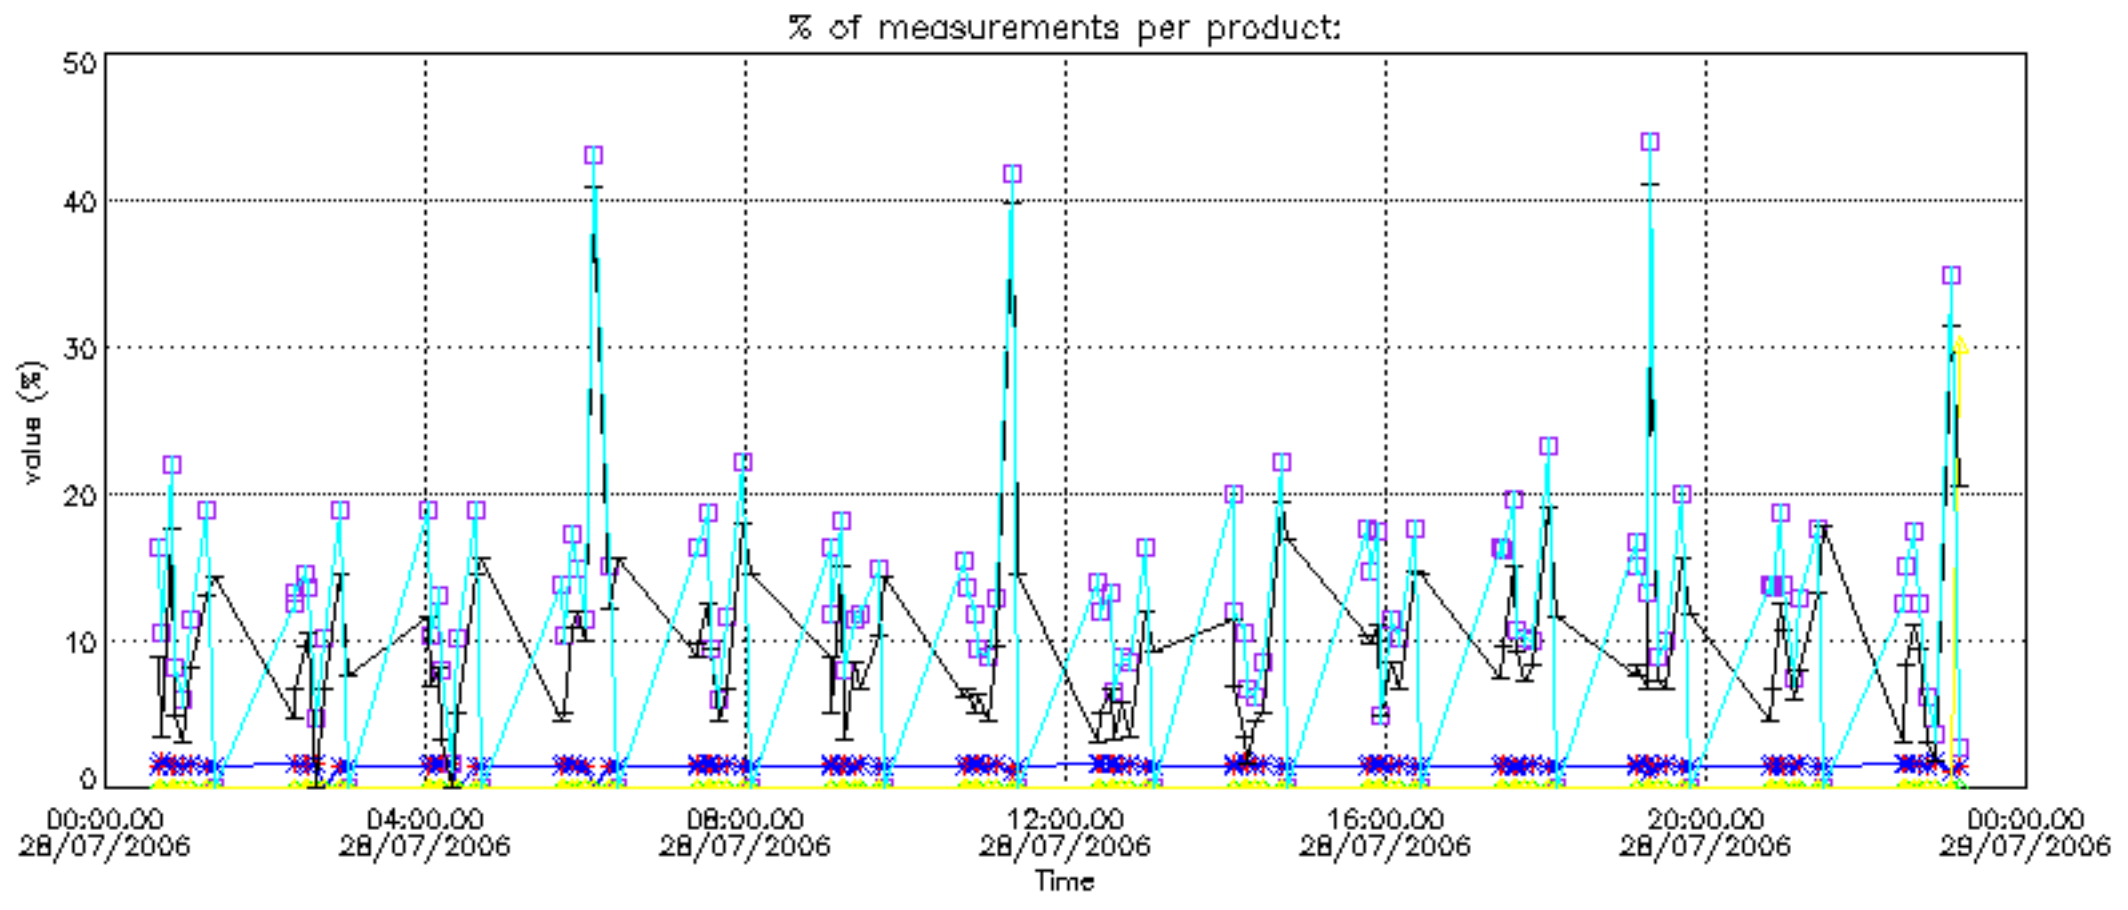

Percentage of cosmic ray hits per profile

Percentage of datation errors per profile