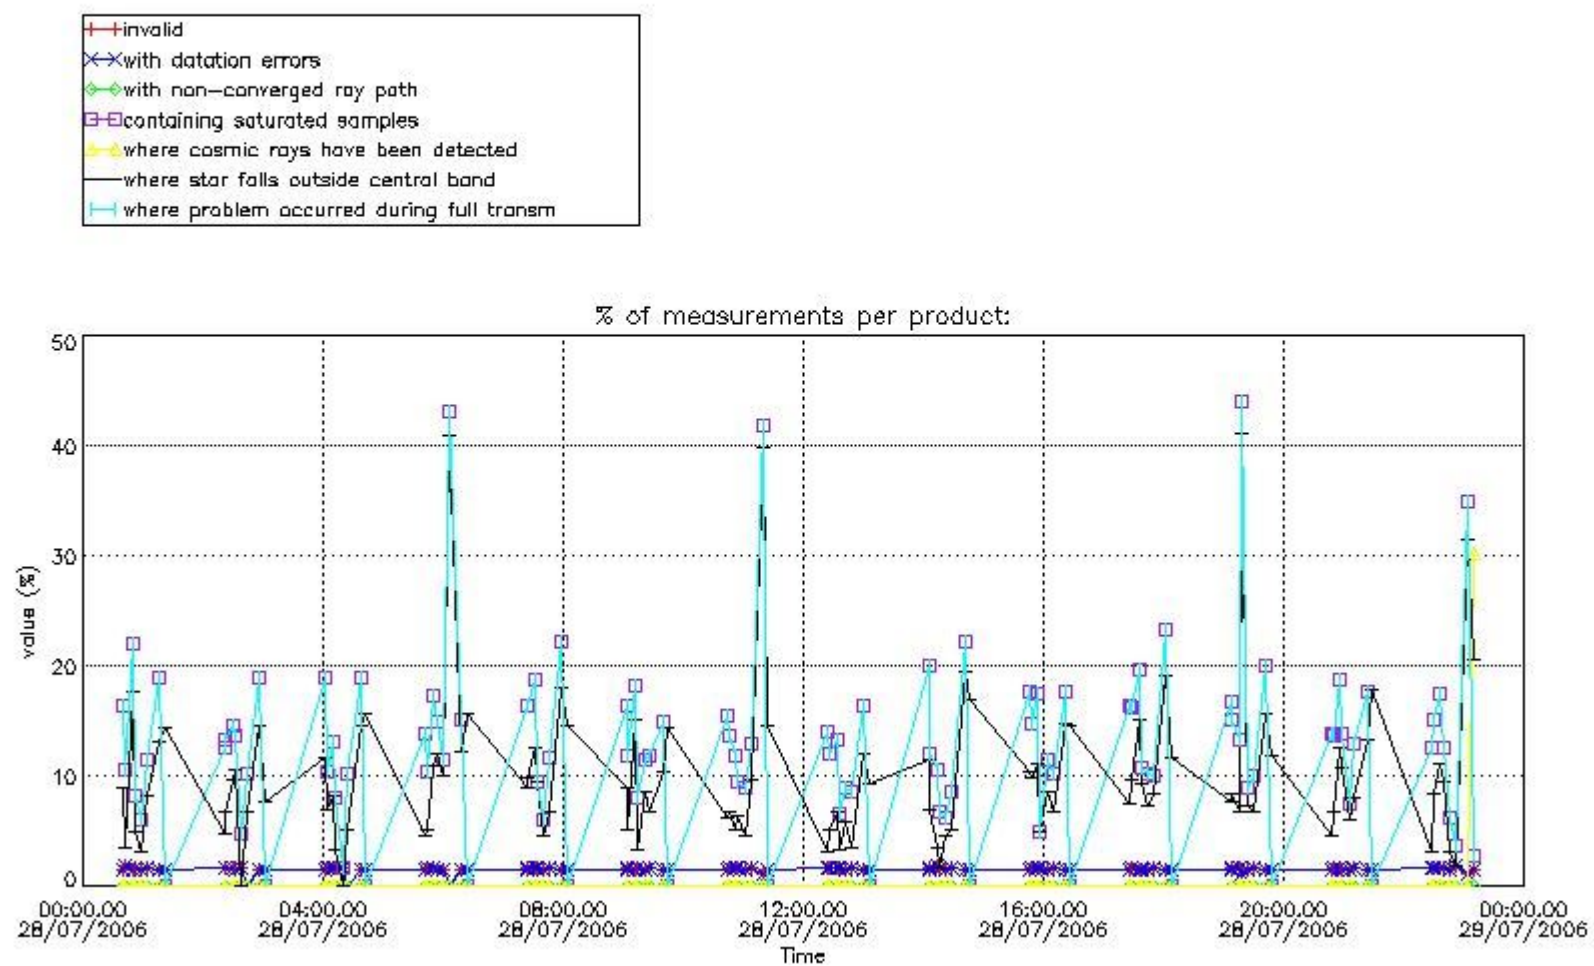

4.2 Plot quality information per product coming from level 1b processing (world map)

4.2.1 Plot level 1 quality information per product (world map): ENVISAT ASCENDING passes