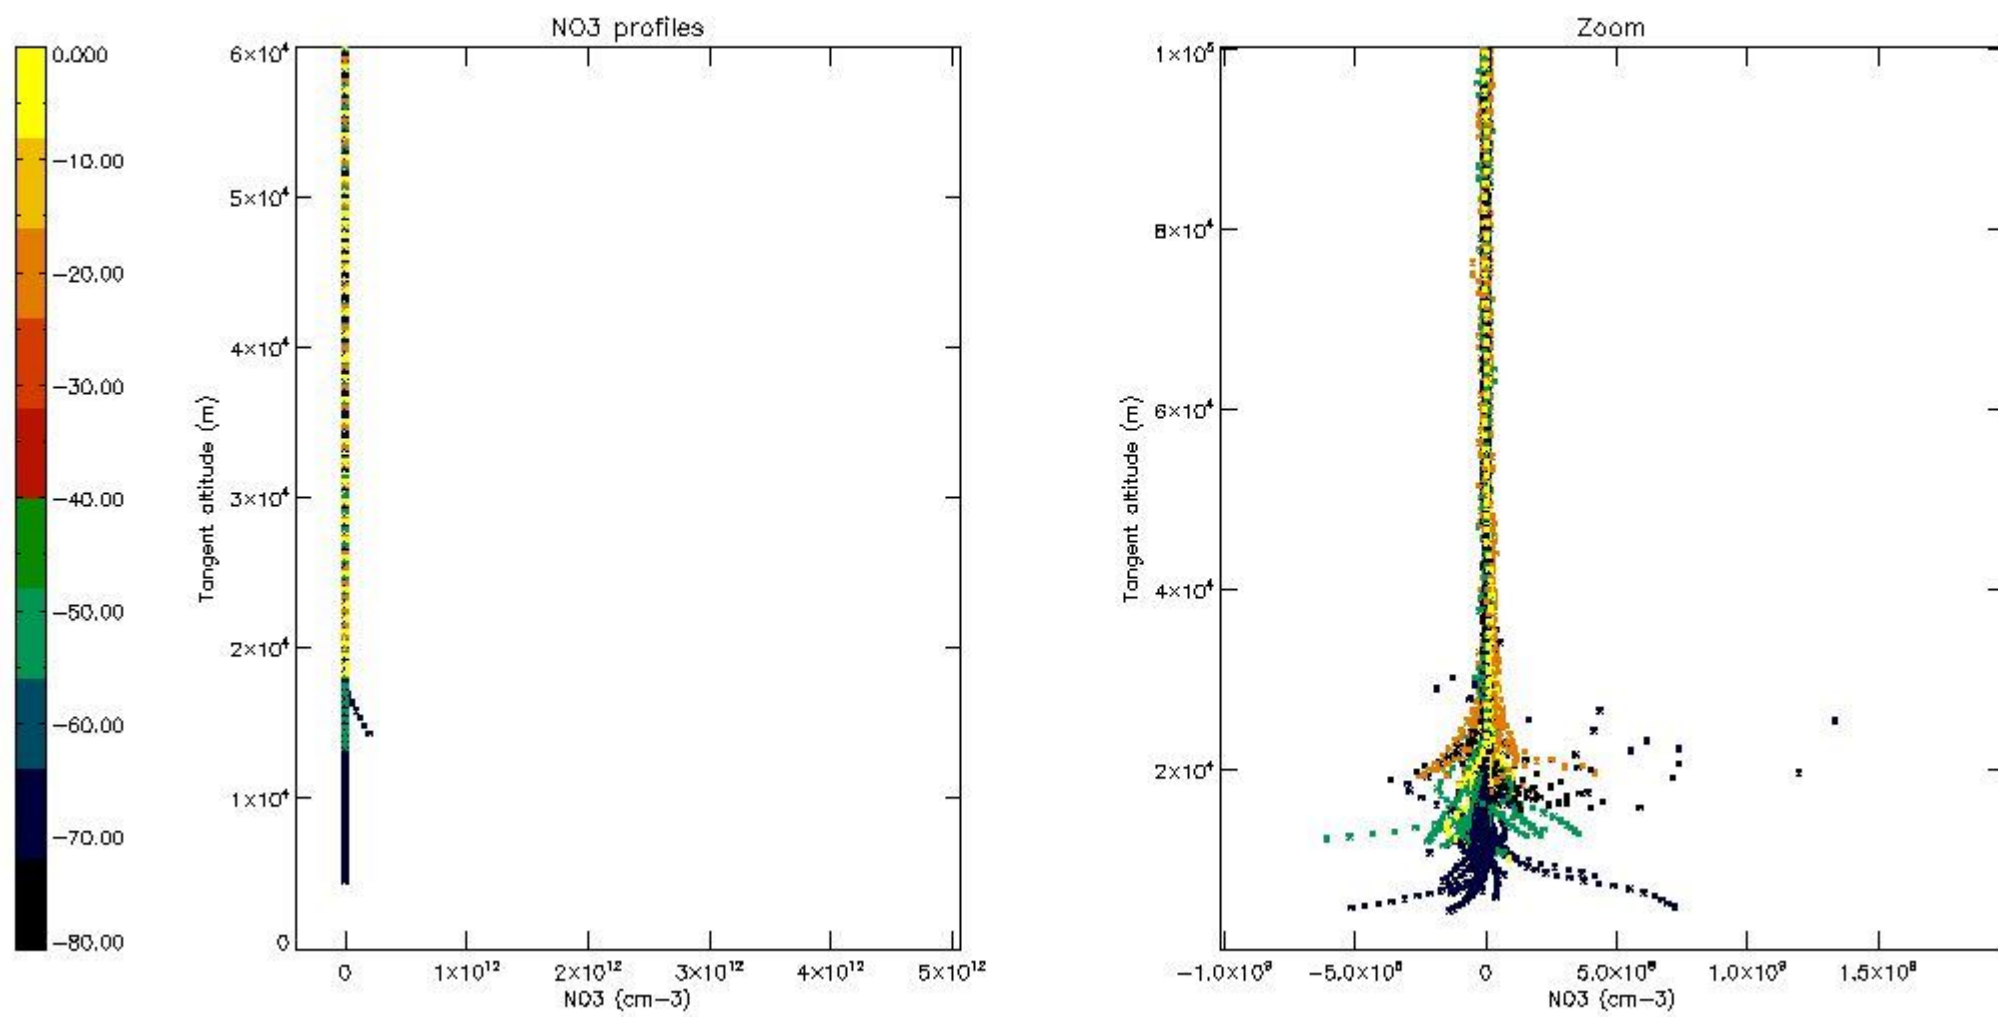

The colorbar represents the latitude.

5.7 Plot NO3 profiles for all STD (dark without errors)

The colorbar represents the latitude.

5.8 Plot H2O profiles for all STD (only for occultations of stars 1,2,3,4,13,14,16,26,63 dark without errors)