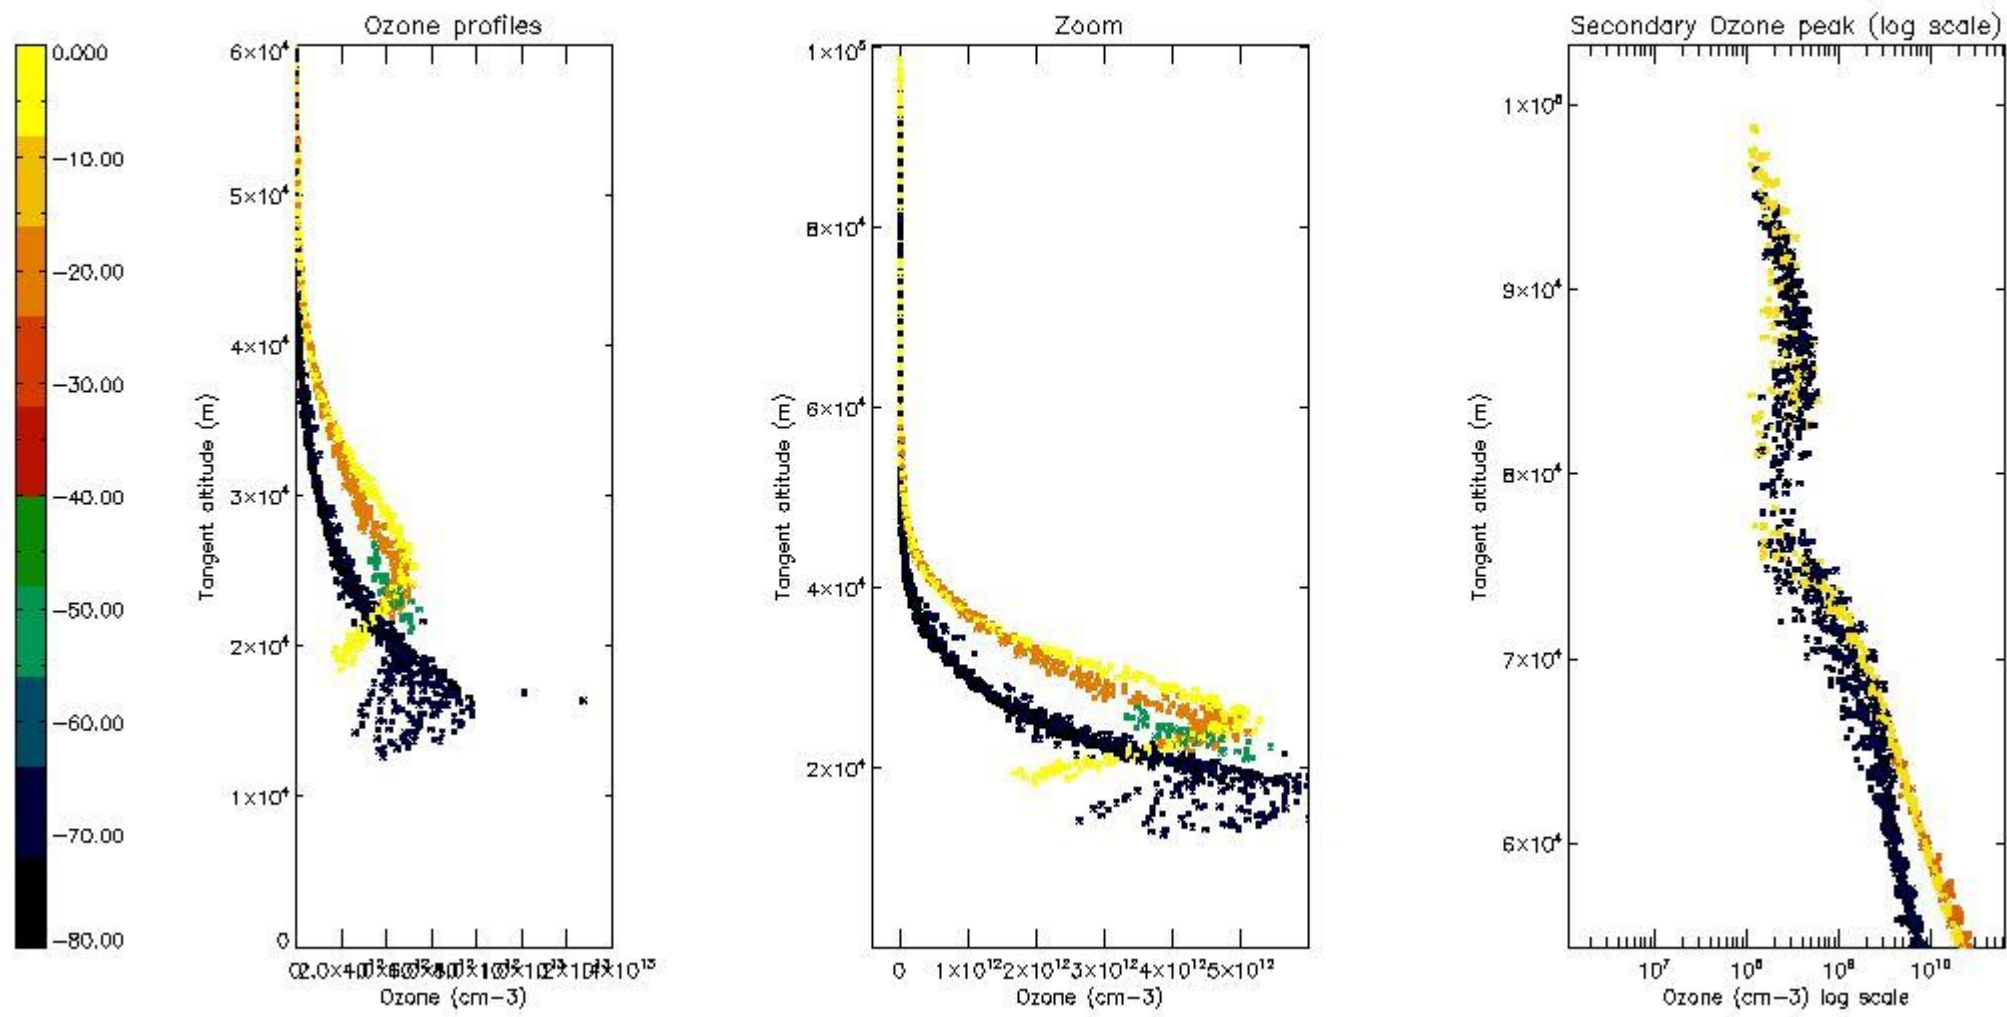

5.5 Plot ozone profiles where STD < 5% (dark without errors)

The colorbar represents the latitude.