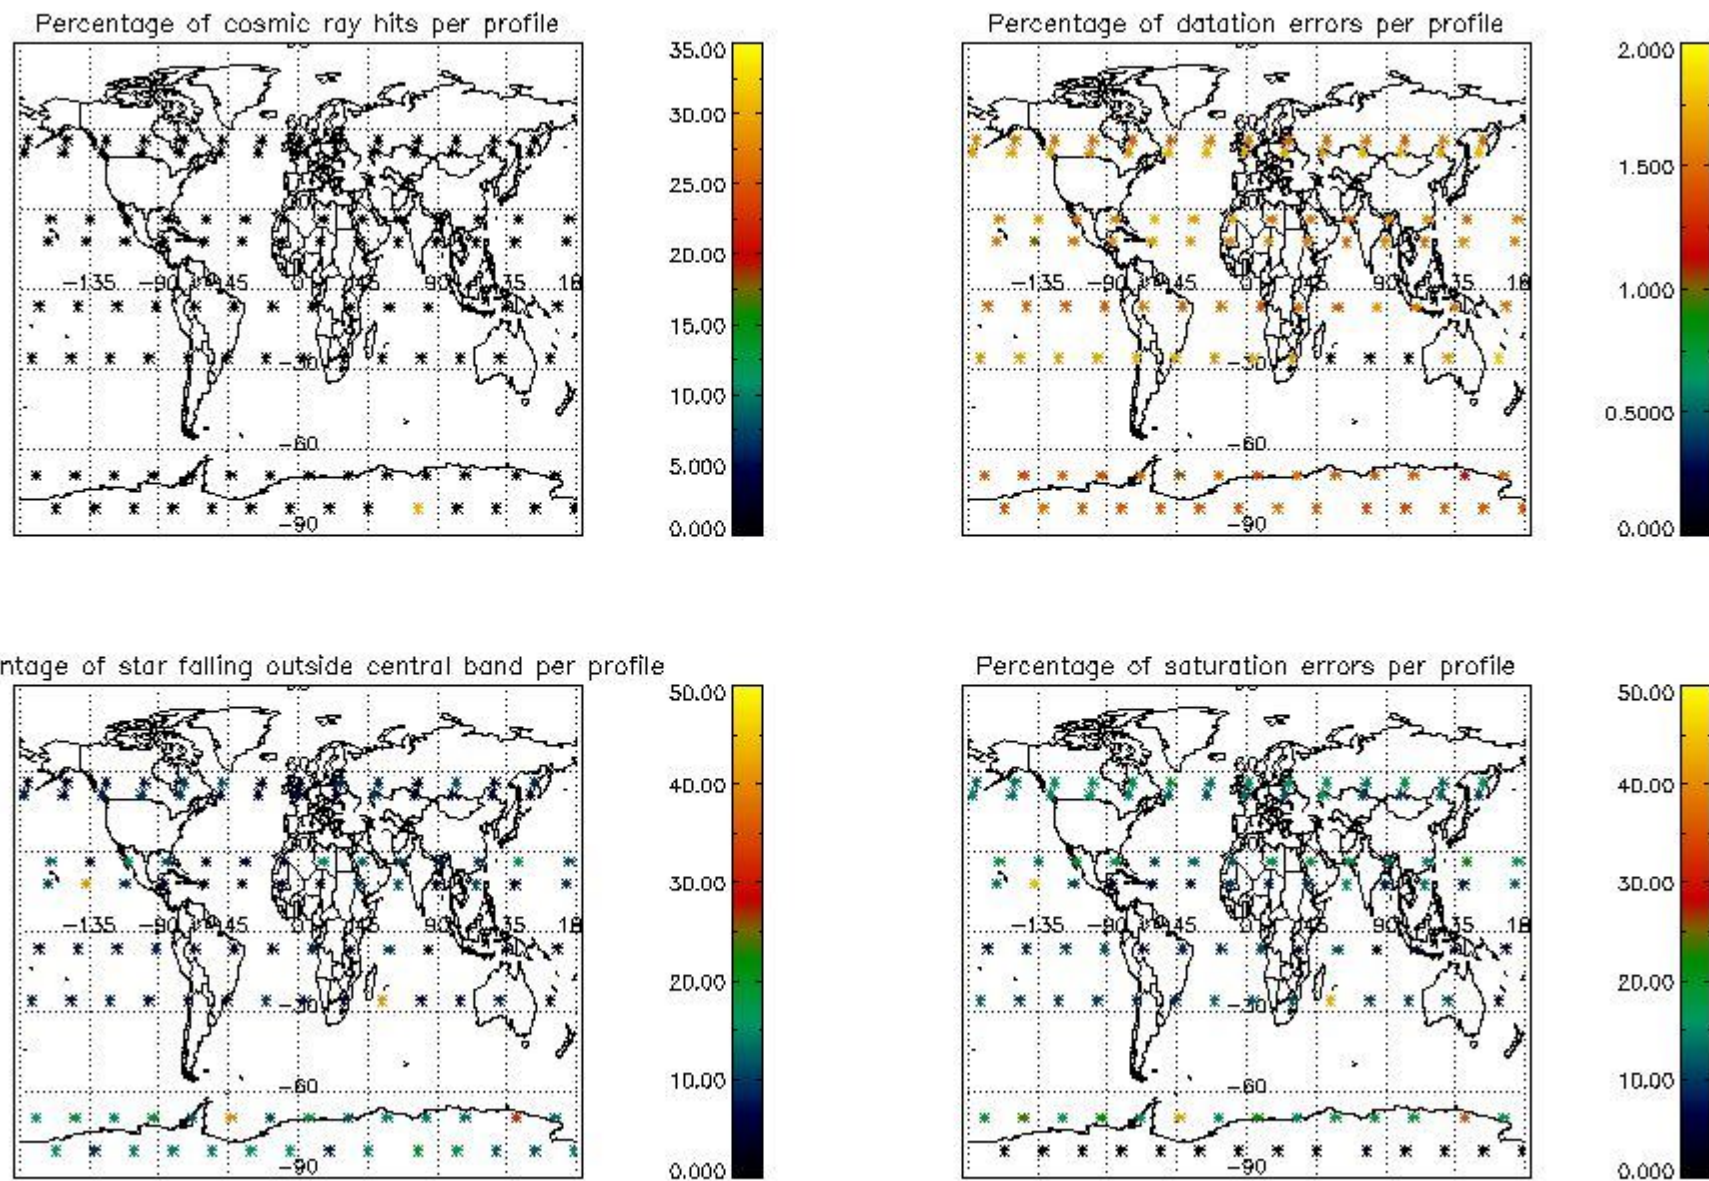

Percentage of datation errors per profile

Percentage of star falling outside central band per profile

Percentage of saturation errors per profile

4.2.2 Plot level 1 quality information per product (world map): ENVISAT DESCENDING passes