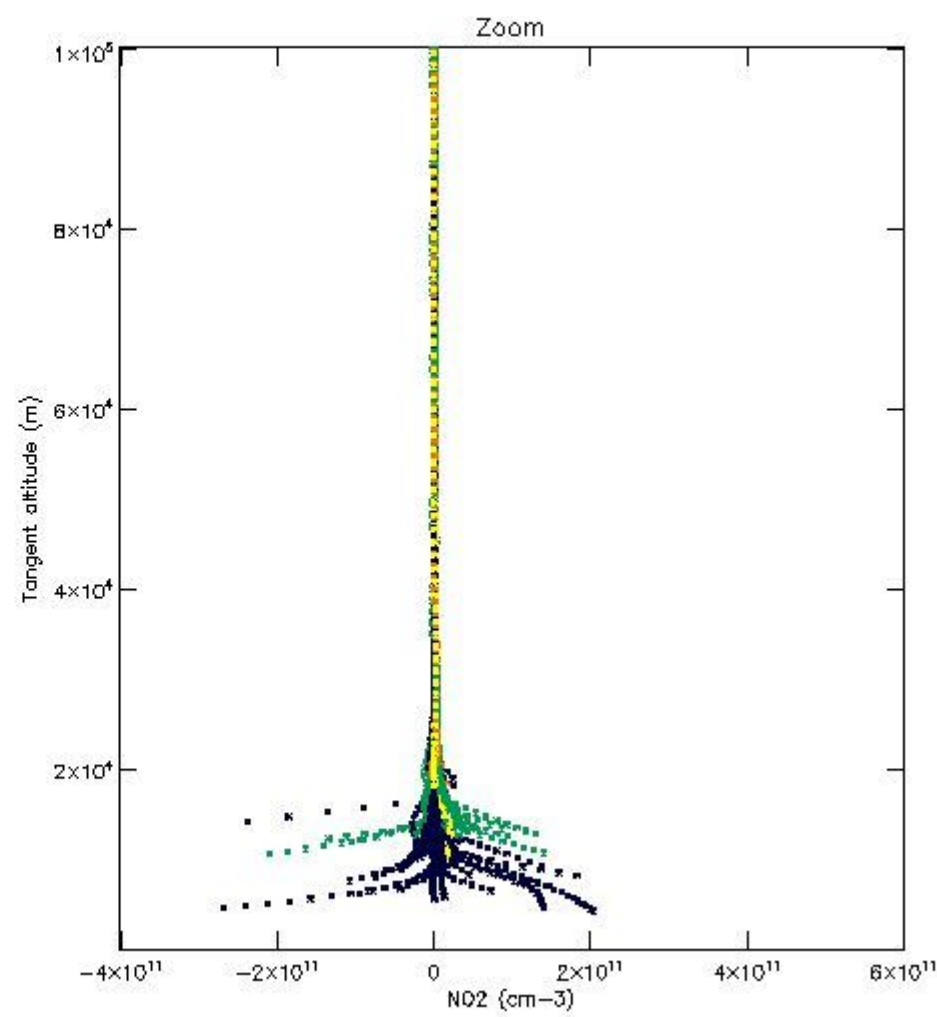

5.4 Plot ozone profiles where $STD < 10\%$ (dark without errors)

The colorbar represents the latitude.

5.5 Plot ozone profiles where STD < 5% (dark without errors)

The colorbar represents the latitude.

5.6 Plot NO₂ profiles for all STD (dark without errors)

The colorbar represents the latitude.

5.7 Plot NO3 profiles for all STD (dark without errors)

The colorbar represents the latitude.

5.8 Plot H2O profiles for all STD (only for occultations of stars 1,2,3,4,13,14,16,26,63 dark without errors)