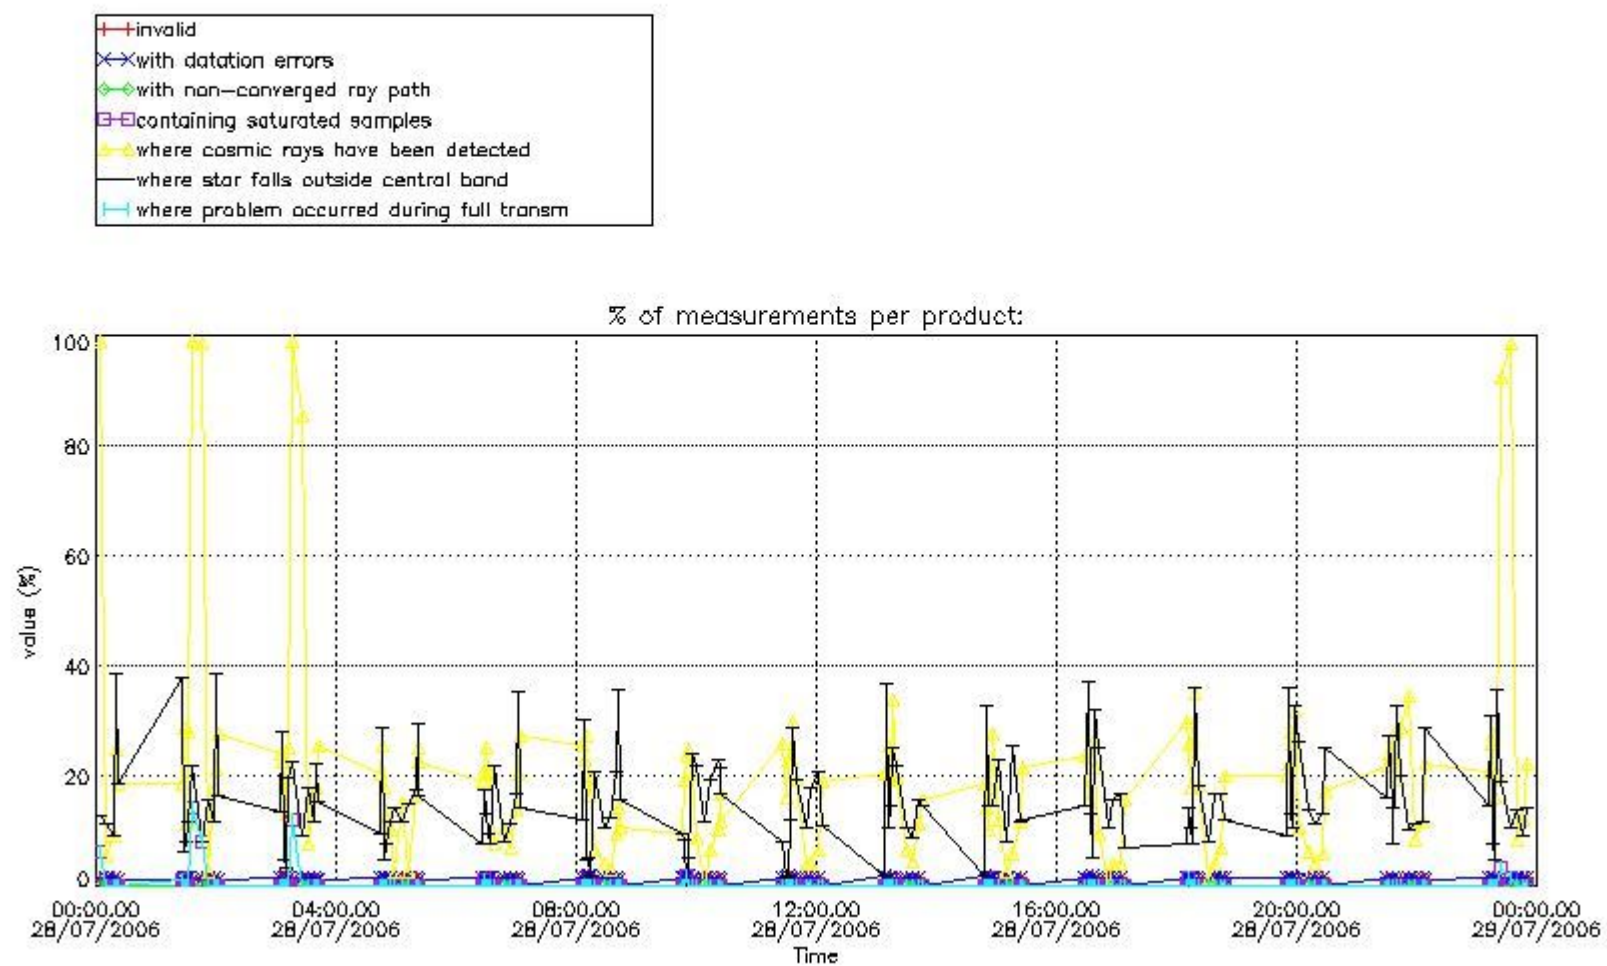

3.1 Plot quality information per product (time dependant)

3.2 Plot quality information per product (world map)

Percentage of flagged data per O3 profile

Percentage of flagged data per H2O profile

Percentage of flagged data per NO2 profile

Percentage of flagged data per NO3 profile

4. Level 1 quality information per product

In this section it is plotted some information contained in the Quality Summary data set of the level 2 products that comes from the level 1b processing. Products without errors (error flag in the MPH set to "0") are used.

4.1 Plot quality information per product (time dependant) coming from level 1b processing

4.1.1 Plot level 1 quality information per product (time dependant): ENVISAT ASCENDING passes

4.1.2 Plot level 1 quality information per product (time dependant): ENVI SAT DESCENDING passes