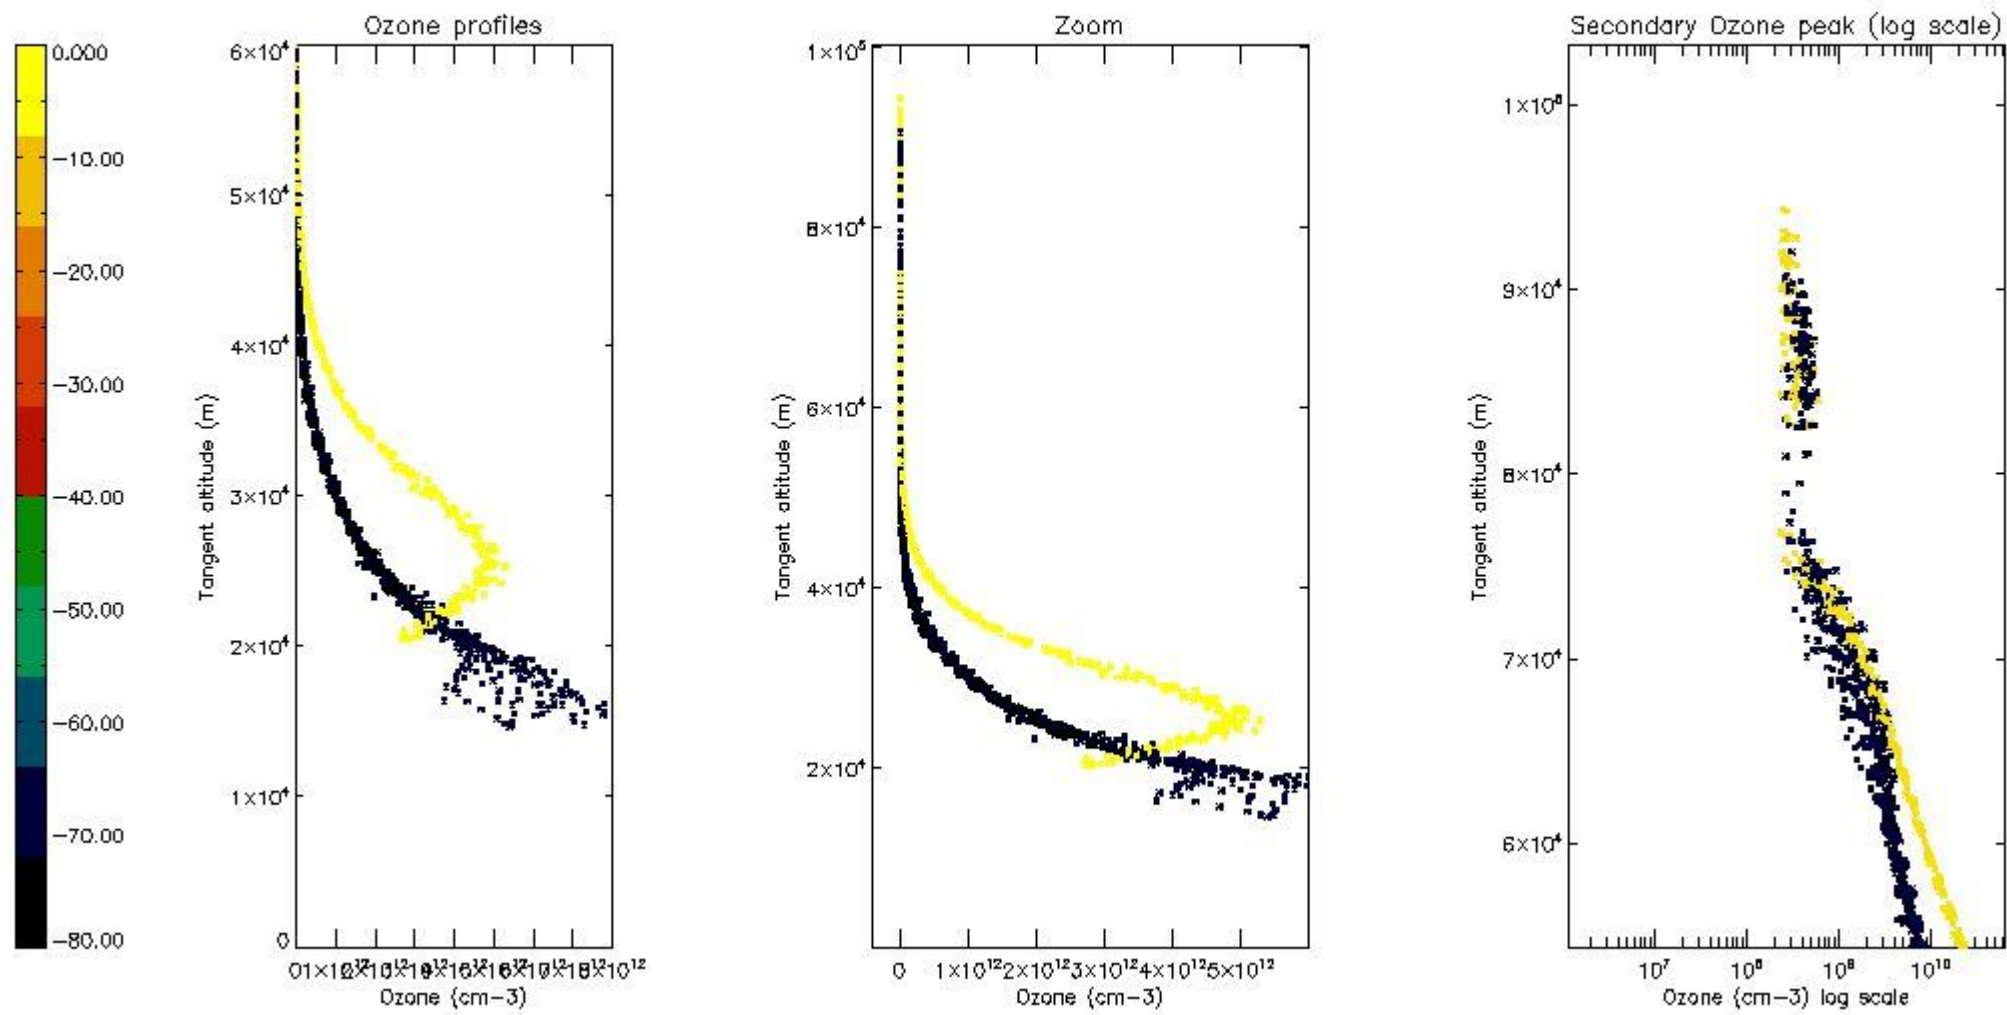

5.6 Plot NO₂ profiles for all STD (dark without errors)

The colorbar represents the latitude.