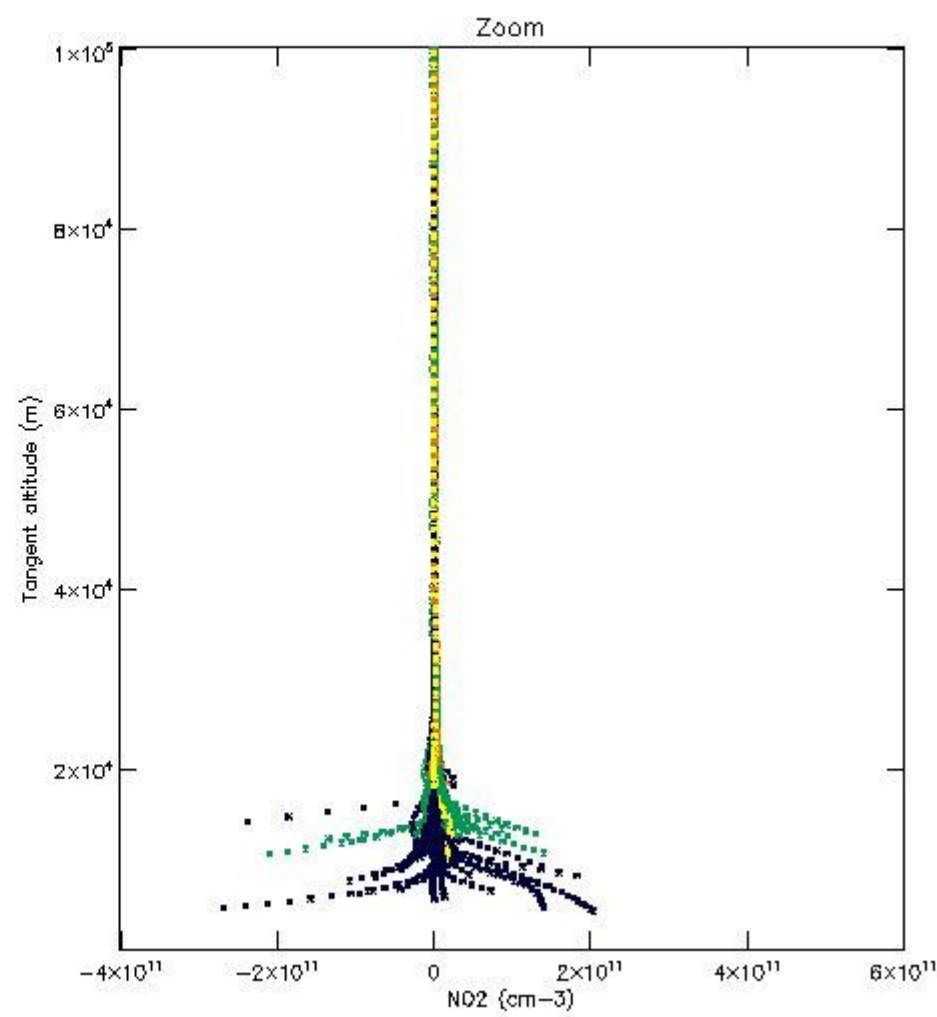

STD < 10	20
STD < 5	14

5.2 Plot ozone profiles for all STD (dark without errors)

The colorbar represents the latitude.

5.3 Plot ozone profiles where STD < 20% (dark without errors)

The colorbar represents the latitude.

5.4 Plot ozone profiles where STD < 10% (dark without errors)

The colorbar represents the latitude.

5.5 Plot ozone profiles where STD < 5% (dark without errors)

The colorbar represents the latitude.

5.6 Plot NO₂ profiles for all STD (dark without errors)

The colorbar represents the latitude.

5.7 Plot NO3 profiles for all STD (dark without errors)

The colorbar represents the latitude.

5.8 Plot H2O profiles for all STD (only for occultations of stars 1,2,3,4,13,14,16,26,63 dark without errors)