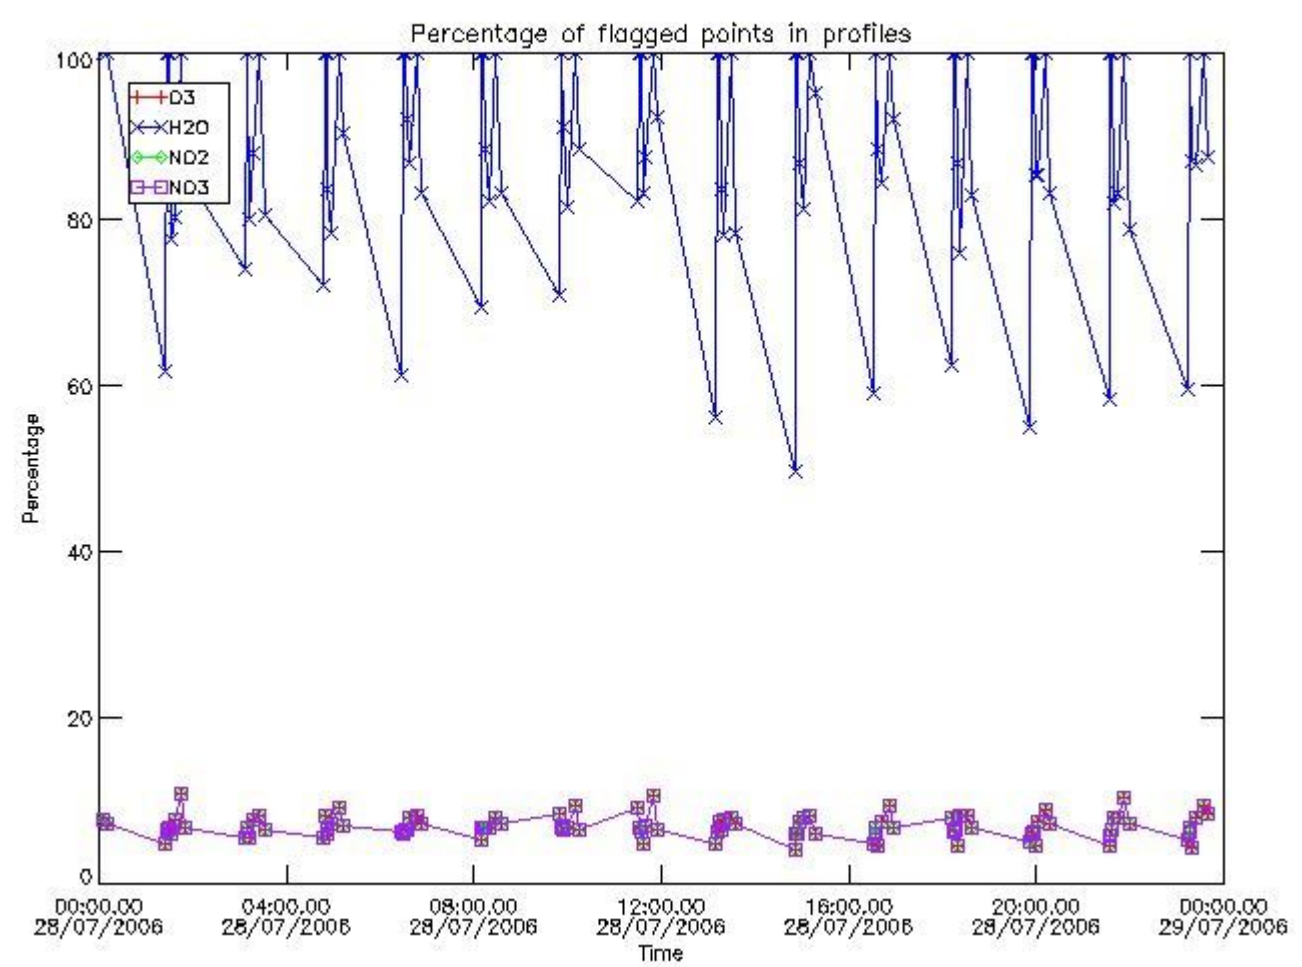

3. Quality information per product

In this section it is plotted some information contained in the Quality Summary data set of the level 2 products. Only products in dark limb conditions and without errors (error flag in the MPH set to "0") are used.

3.1 Plot quality information per product (time dependant)

Percentage of flagged data per O3 profile

Percentage of flagged data per H2O profile