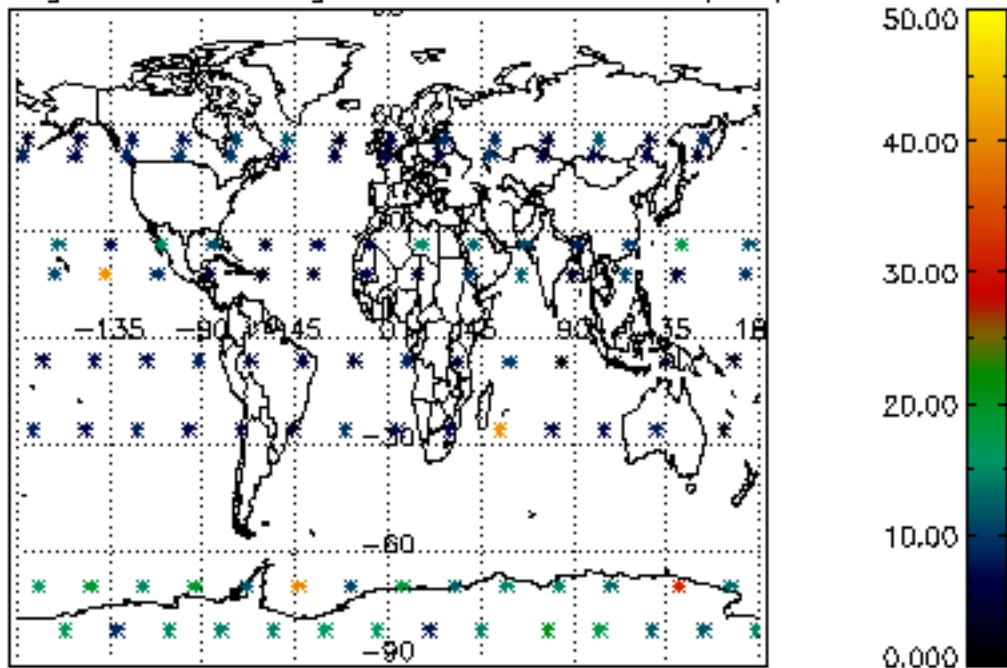

Percentage of star falling outside central band per profile