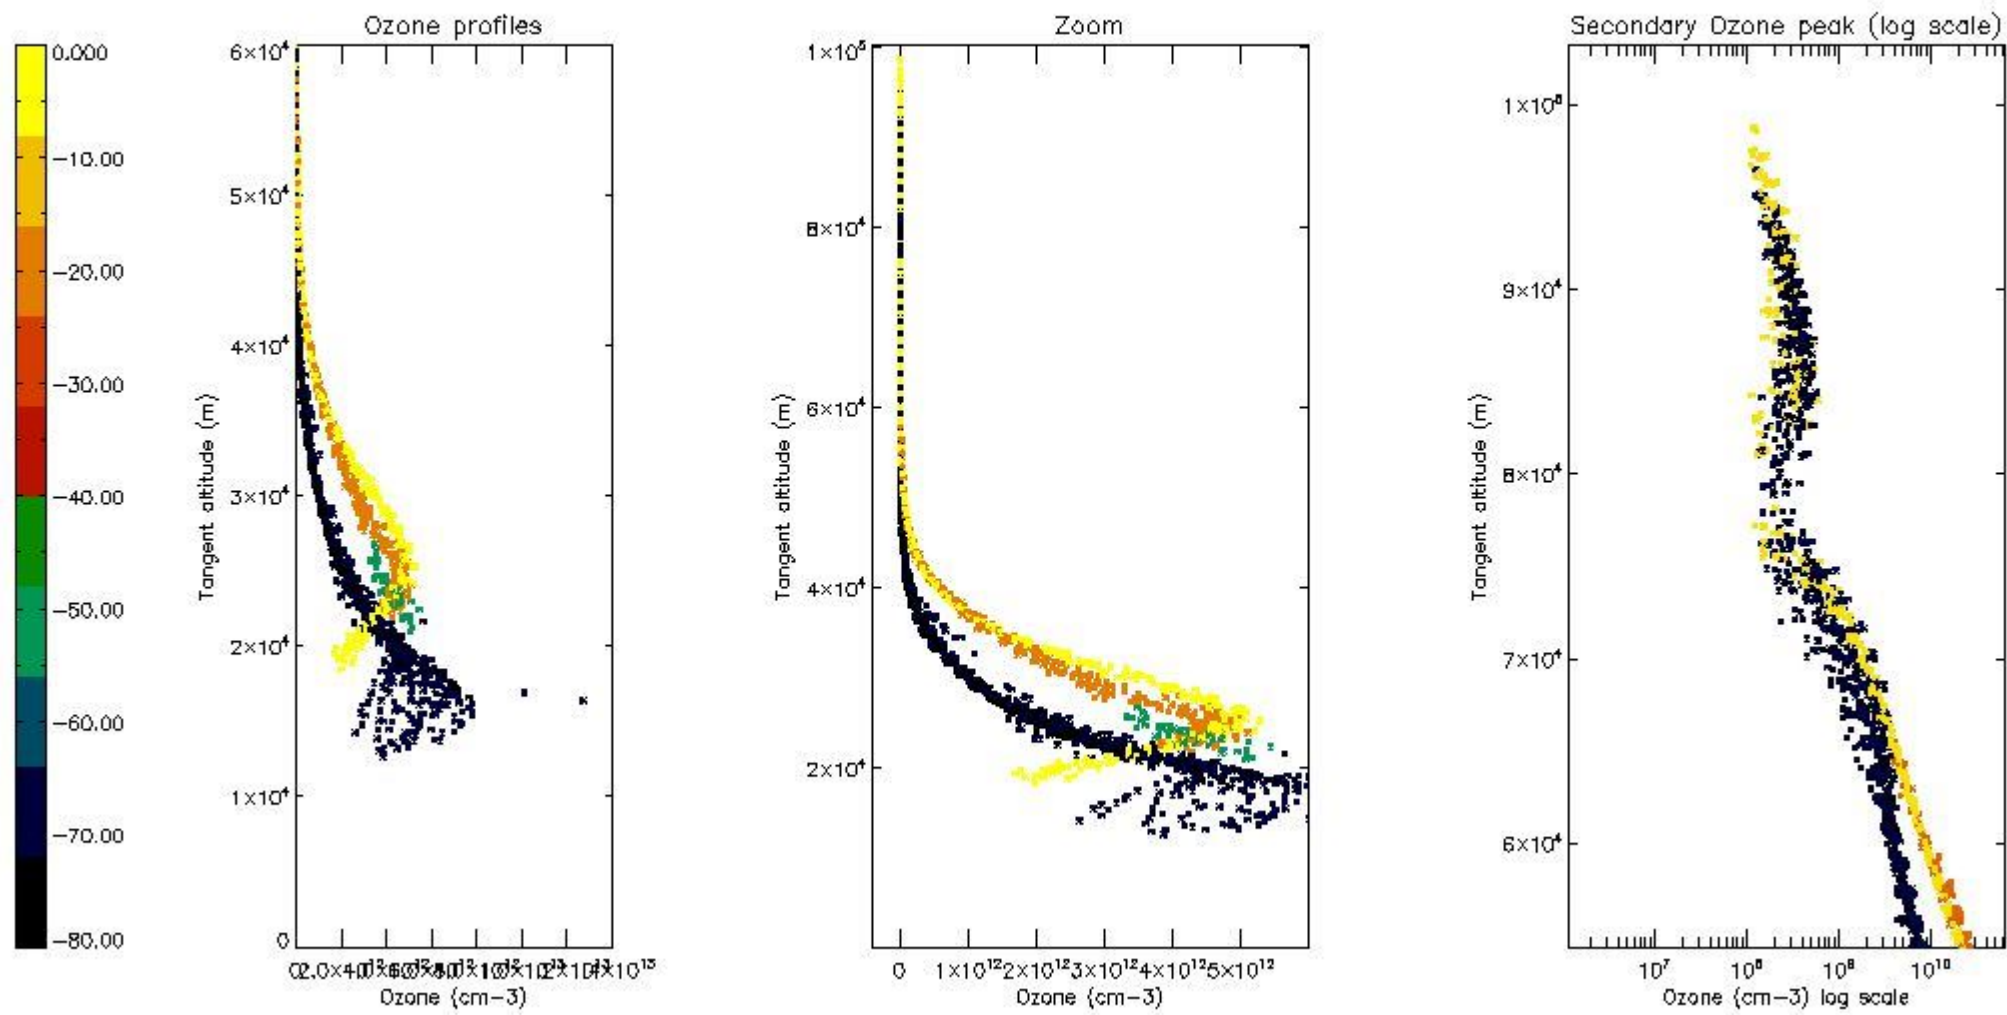

STD < 10	20
STD < 5	14

5.2 Plot ozone profiles for all STD (dark without errors)

The colorbar represents the latitude.

5.3 Plot ozone profiles where STD < 20% (dark without errors)

The colorbar represents the latitude.

5.4 Plot ozone profiles where STD < 10% (dark without errors)

The colorbar represents the latitude.

5.5 Plot ozone profiles where STD < 5% (dark without errors)

The colorbar represents the latitude.

5.6 Plot NO₂ profiles for all STD (dark without errors)