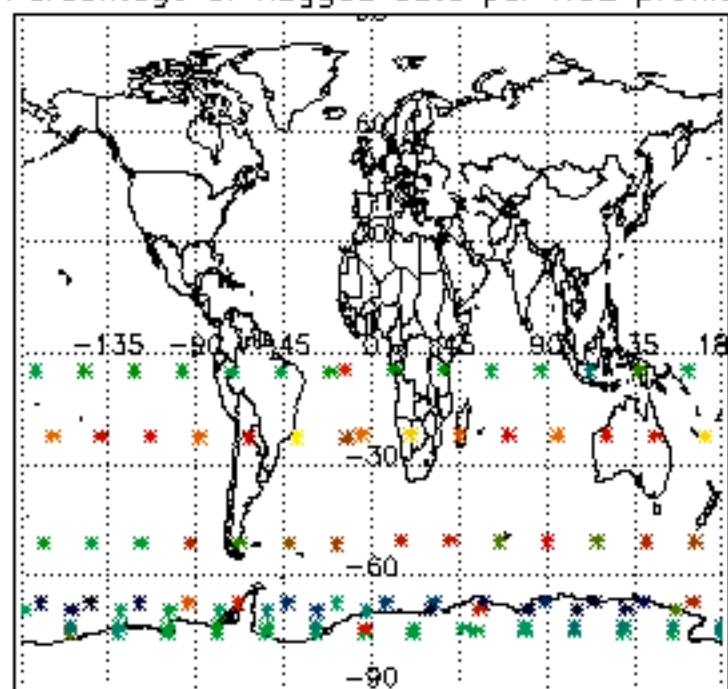

Percentage of flagged data per NO2 profile