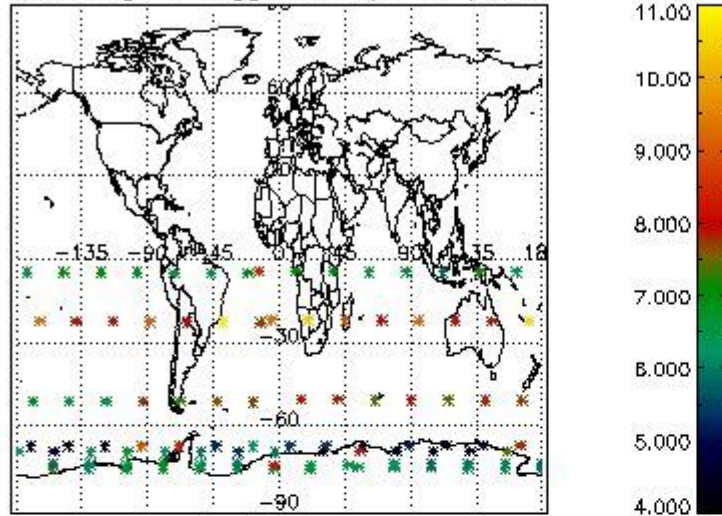

3. Quality information per product

In this section it is plotted some information contained in the Quality Summary data set of the level 2 products. Only products in dark limb conditions and without errors (error flag in the MPH set to "0") are used.

3.1 Plot quality information per product (time dependant)

3.2 Plot quality information per product (world map)

Percentage of flagged data per O3 profile

Percentage of flagged data per H2O profile

Percentage of flagged data per NO2 profile