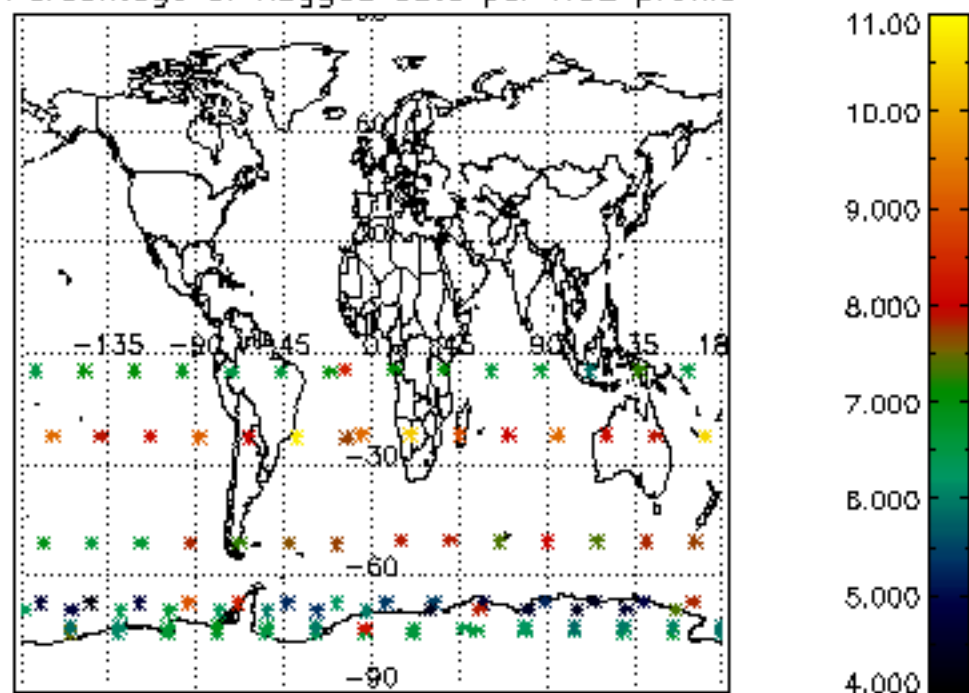

Percentage of flagged data per NO2 profile