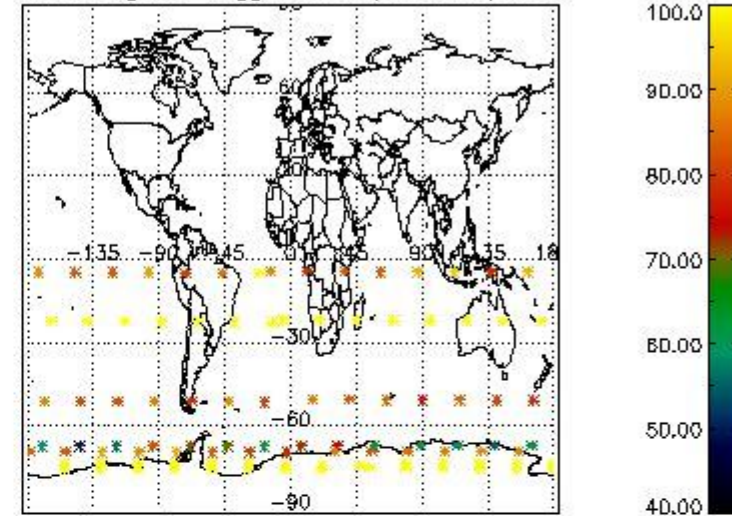

3.1 Plot quality information per product (time dependant)

3.2 Plot quality information per product (world map)

Percentage of flagged data per O3 profile

Percentage of flagged data per H2O profile

Percentage of flagged data per NO2 profile