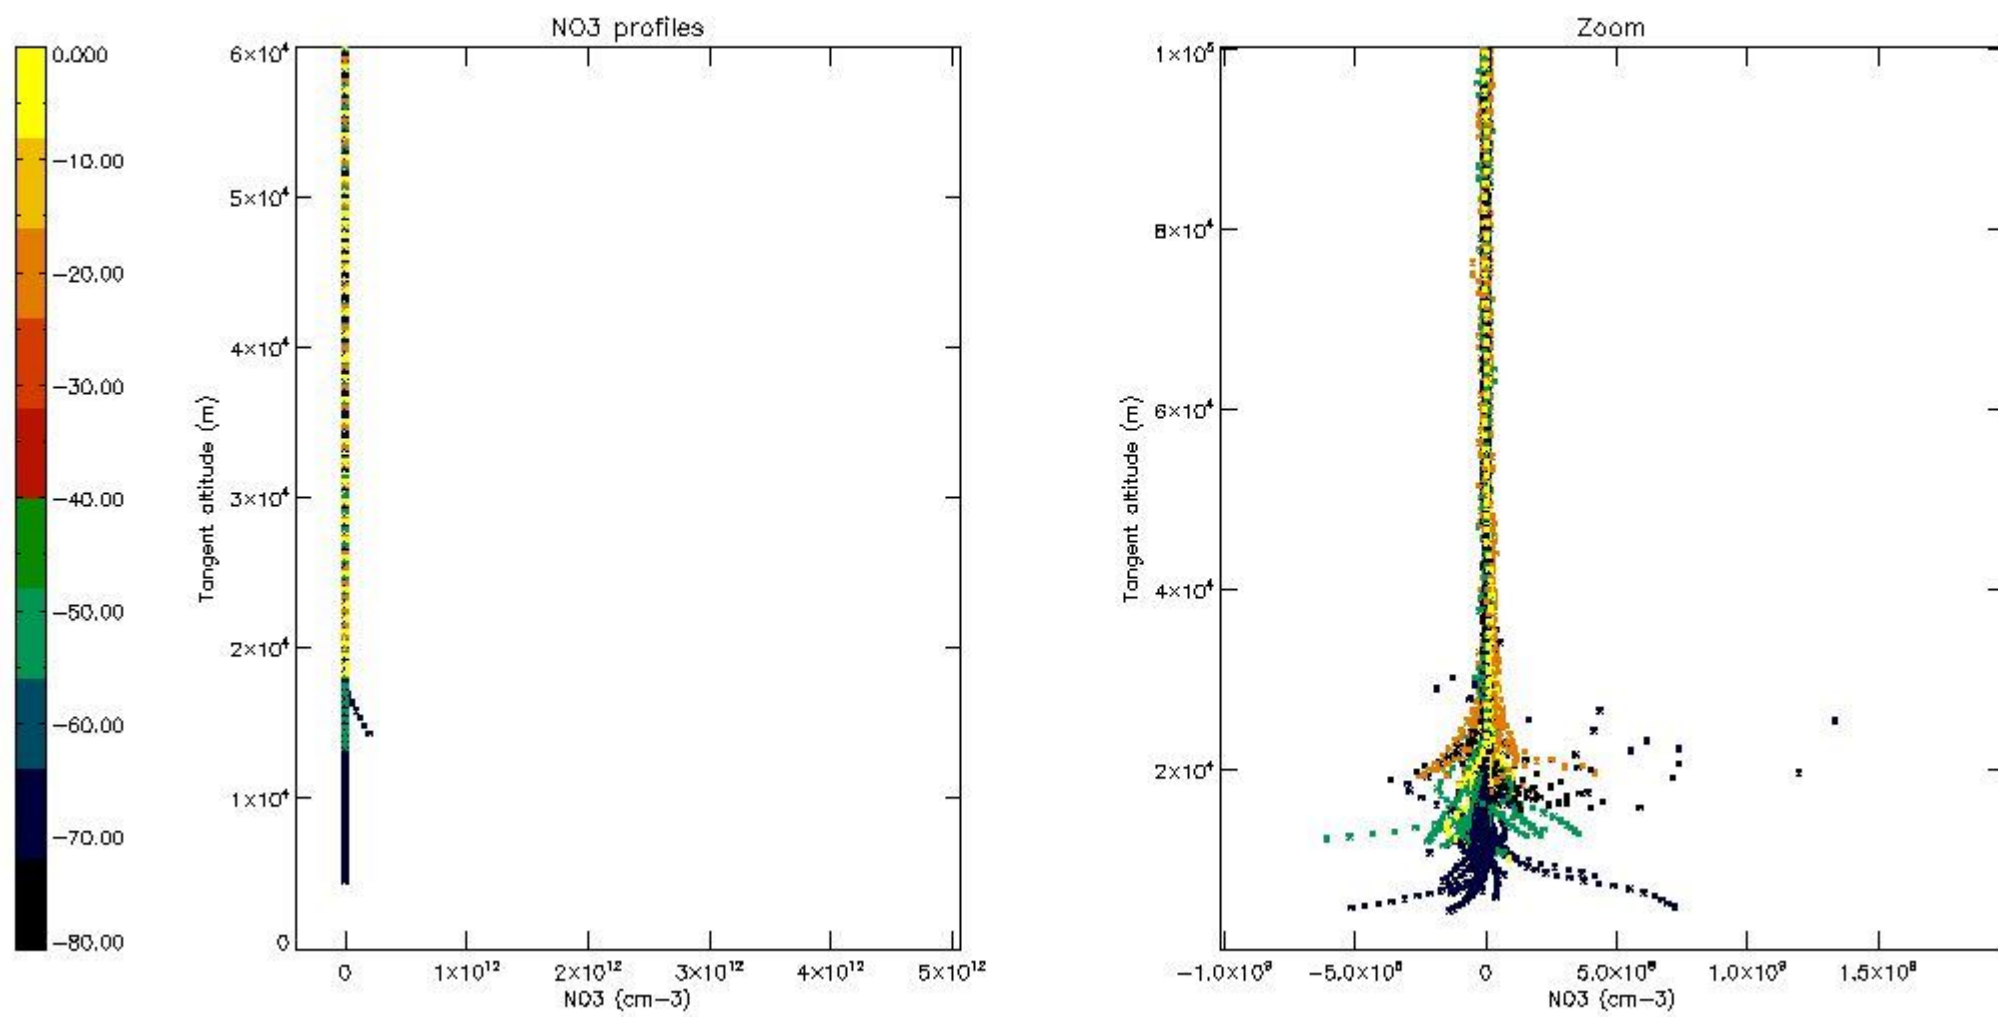

5.4 Plot ozone profiles where STD < 10% (dark without errors)

The colorbar represents the latitude.

5.5 Plot ozone profiles where STD < 5% (dark without errors)

The colorbar represents the latitude.

5.6 Plot NO₂ profiles for all STD (dark without errors)

The colorbar represents the latitude.

5.7 Plot NO3 profiles for all STD (dark without errors)

The colorbar represents the latitude.

5.8 Plot H2O profiles for all STD (only for occultations of stars 1,2,3,4,13,14,16,26,63 dark without errors)