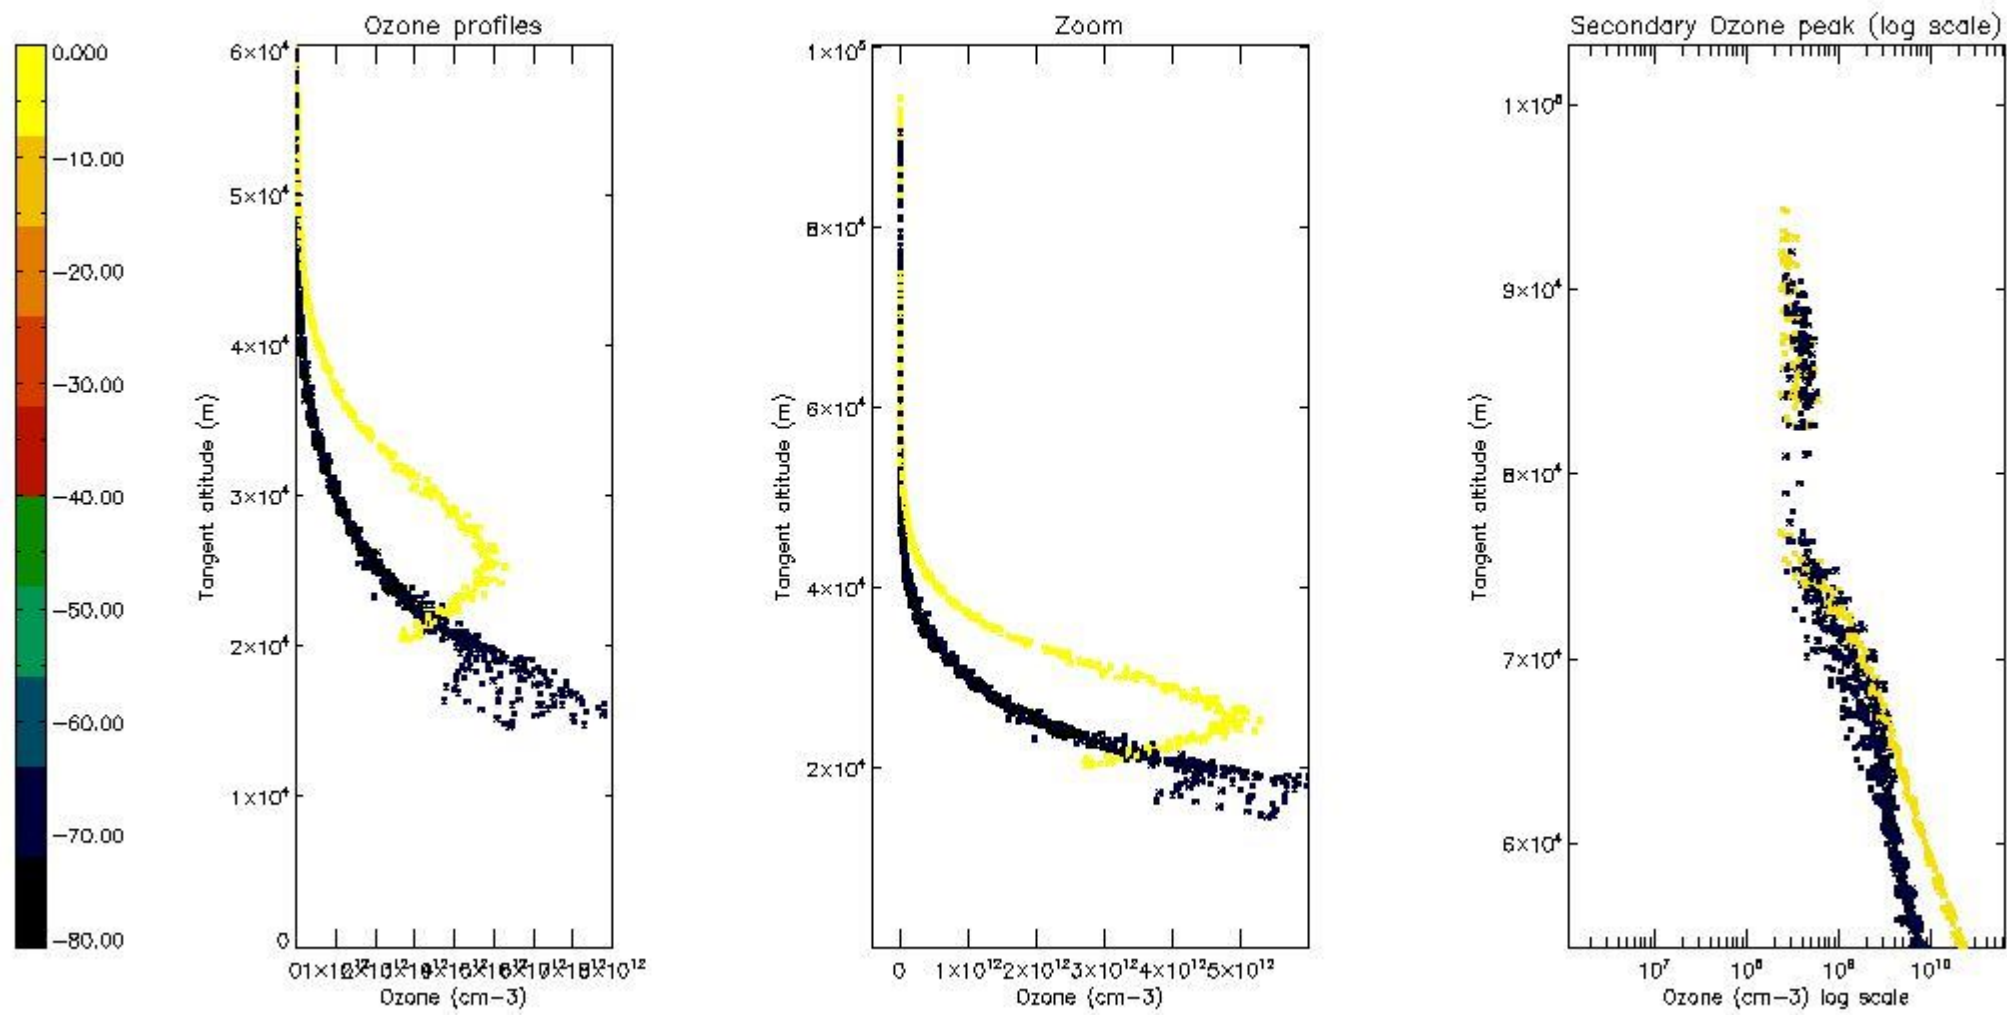

So, the table below shows the percentage of dark limb and valid observations for each criteria with respect to the overall valid daily observations.

Criteria	% of total production
All STD	41
STD < 20	25

STD < 10	20
STD < 5	14

5.2 Plot ozone profiles for all STD (dark without errors)

The colorbar represents the latitude.

5.3 Plot ozone profiles where STD < 20% (dark without errors)

The colorbar represents the latitude.

5.4 Plot ozone profiles where STD < 10% (dark without errors)

The colorbar represents the latitude.

5.5 Plot ozone profiles where STD < 5% (dark without errors)

The colorbar represents the latitude.

5.6 Plot NO₂ profiles for all STD (dark without errors)