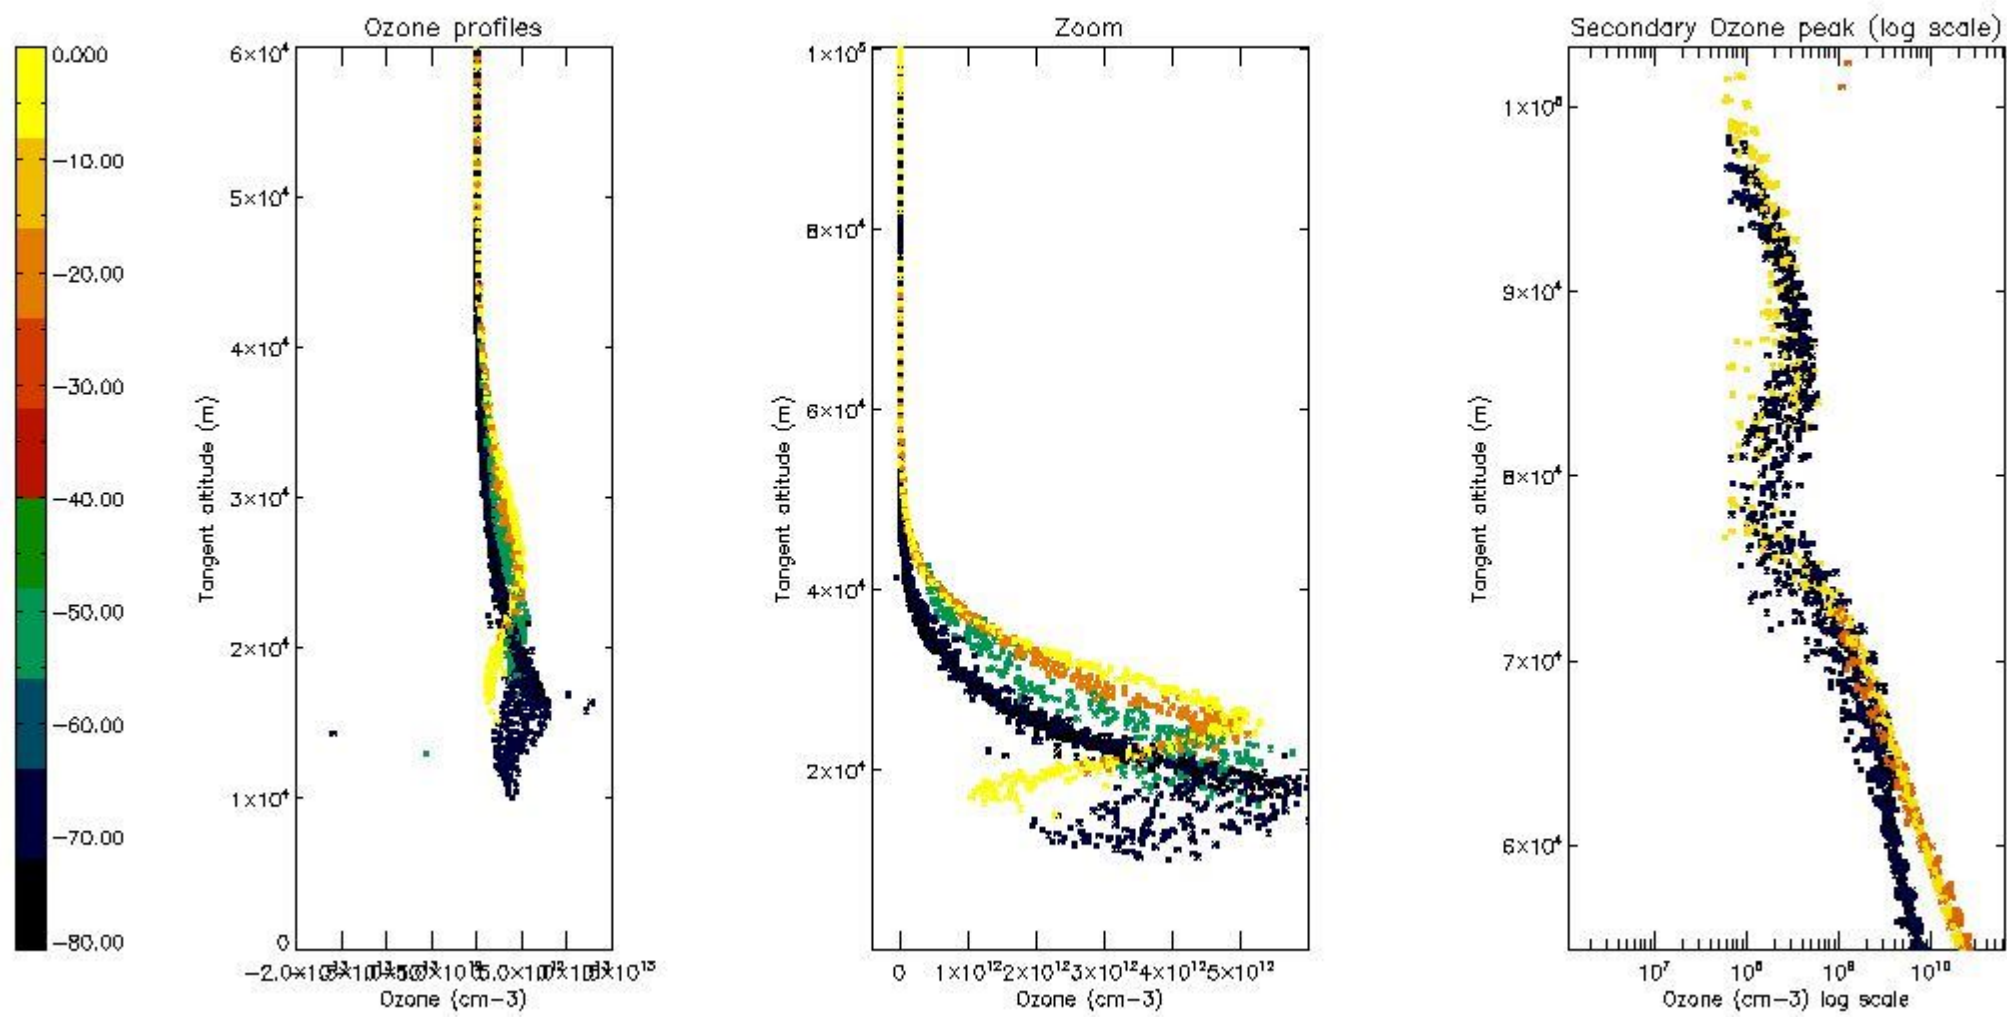

STD < 10	20
STD < 5	14

5.2 Plot ozone profiles for all STD (dark without errors)

The colorbar represents the latitude.

5.3 Plot ozone profiles where STD < 20% (dark without errors)

The colorbar represents the latitude.