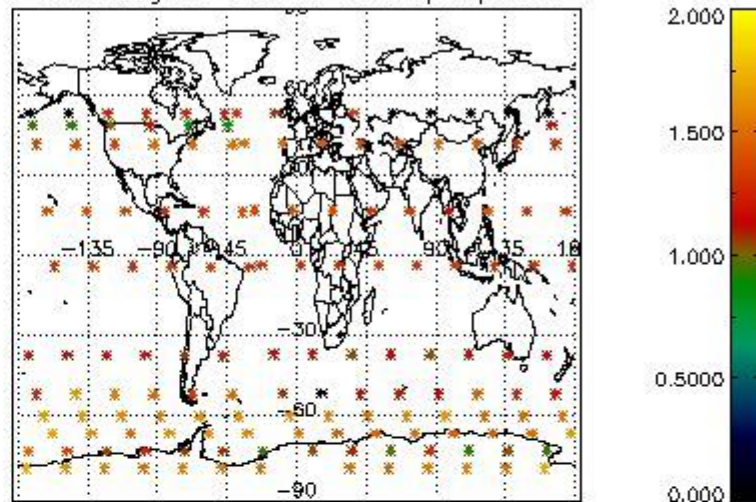

Percentage of datation errors per profile