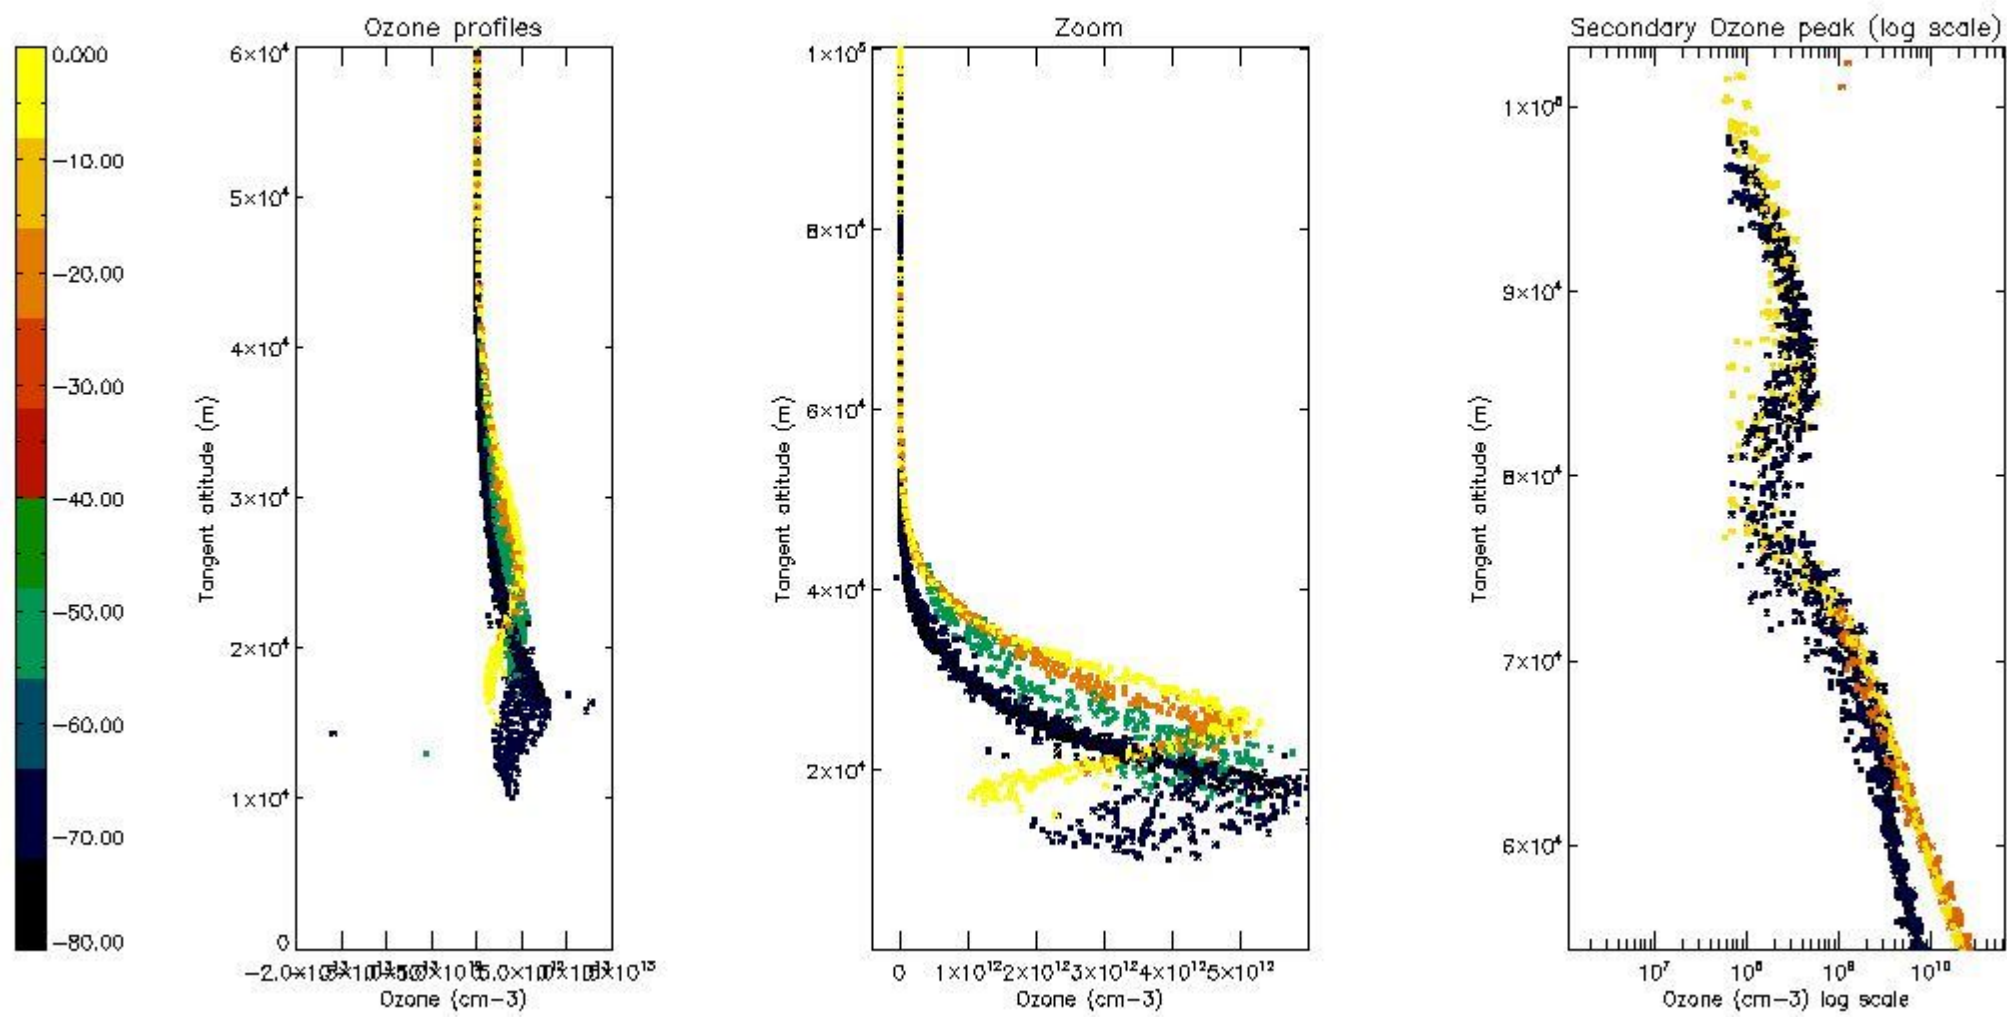

STD < 10	20
STD < 5	14

5.2 Plot ozone profiles for all STD (dark without errors)

The colorbar represents the latitude.

5.3 Plot ozone profiles where STD < 20% (dark without errors)

The colorbar represents the latitude.

5.4 Plot ozone profiles where STD < 10% (dark without errors)

The colorbar represents the latitude.

5.5 Plot ozone profiles where STD < 5% (dark without errors)

The colorbar represents the latitude.

5.6 Plot NO₂ profiles for all STD (dark without errors)