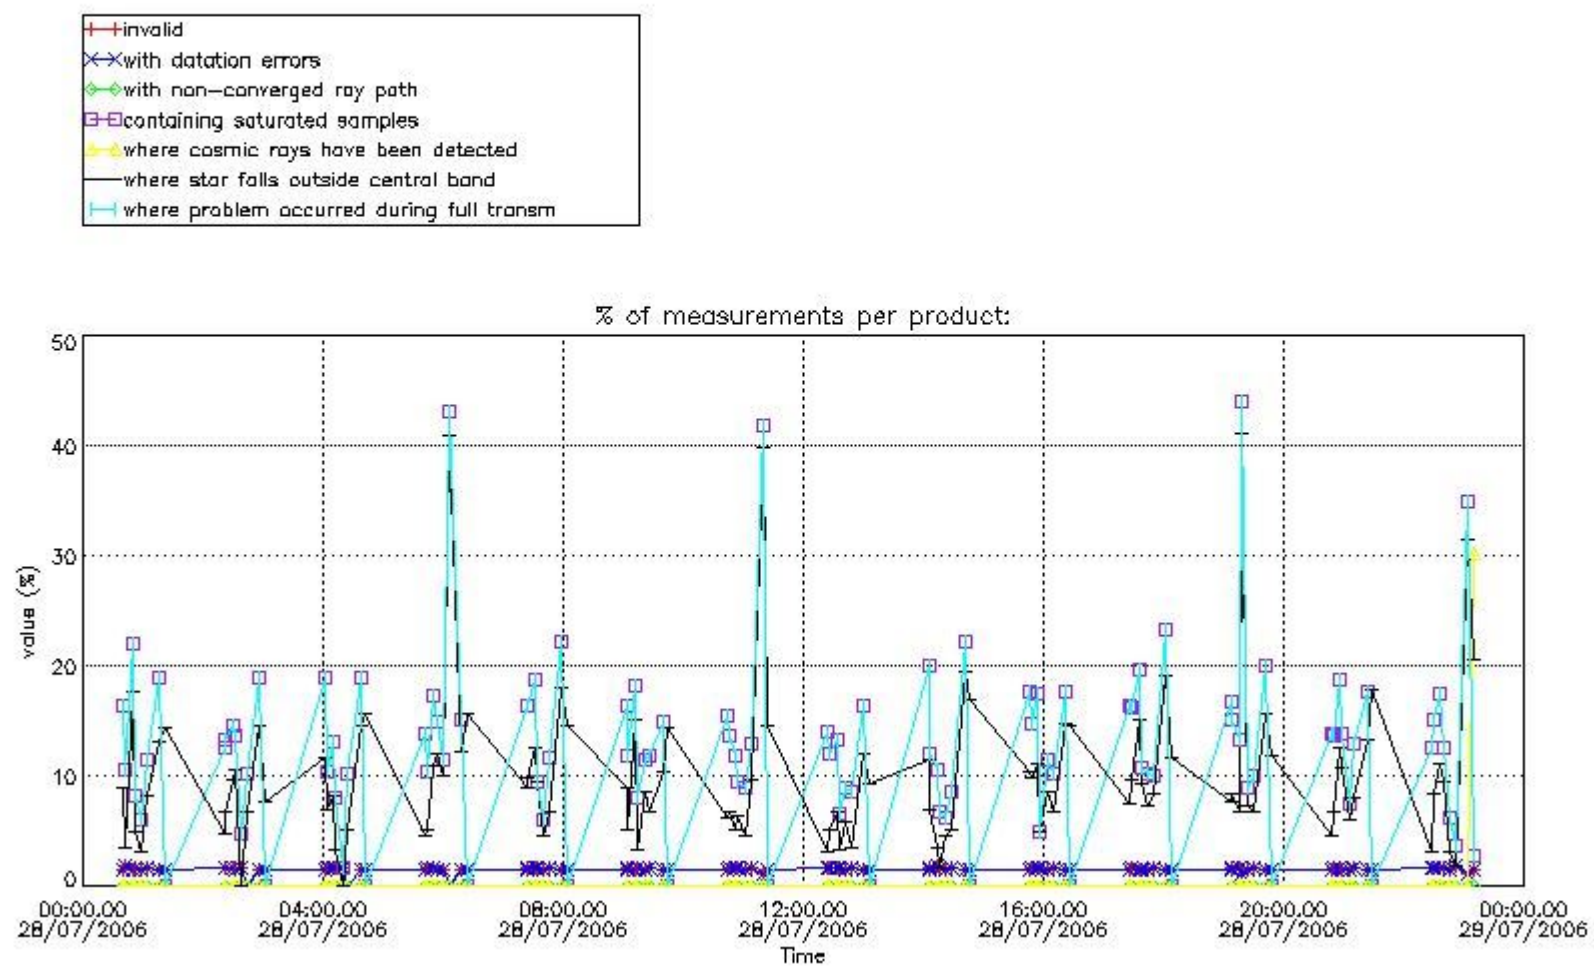

3.1 Plot quality information per product (time dependant)

3.2 Plot quality information per product (world map)

Percentage of flagged data per O3 profile

Percentage of flagged data per H2O profile

Percentage of flagged data per NO2 profile

Percentage of flagged data per NO3 profile

4. Level 1 quality information per product

In this section it is plotted some information contained in the Quality Summary data set of the level 2 products that comes from the level 1b processing. Products without errors (error flag in the MPH set to "0") are used.

4.1 Plot quality information per product (time dependant) coming from level 1b processing

4.1.1 Plot level 1 quality information per product (time dependant): ENVISAT ASCENDING passes

4.1.2 Plot level 1 quality information per product (time dependant): ENVI SAT DESCENDING passes