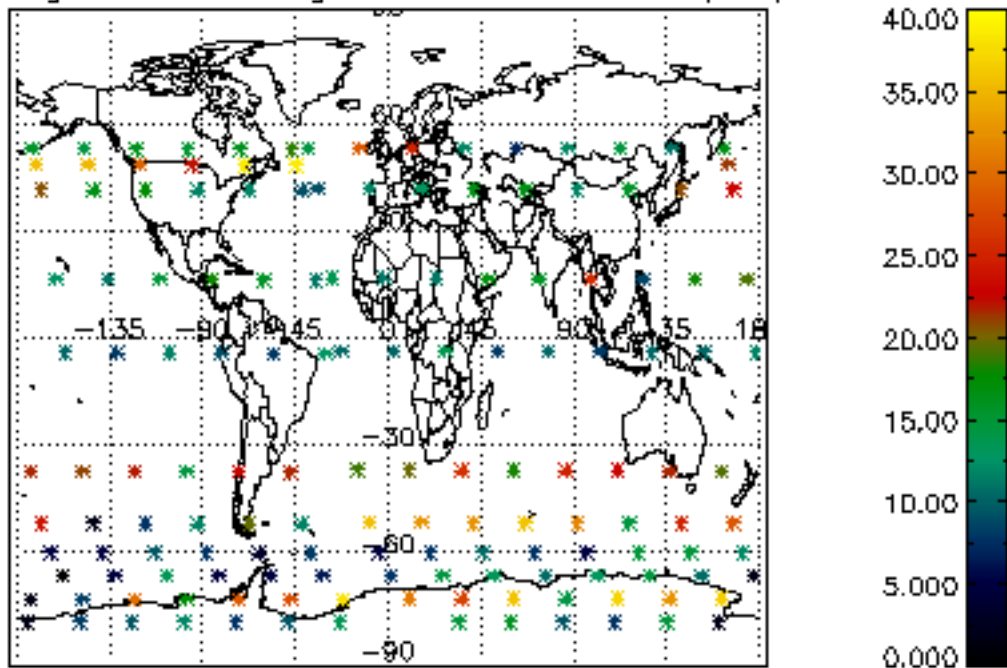

Percentage of cosmic ray hits per profile

Percentage of star falling outside central band per profile