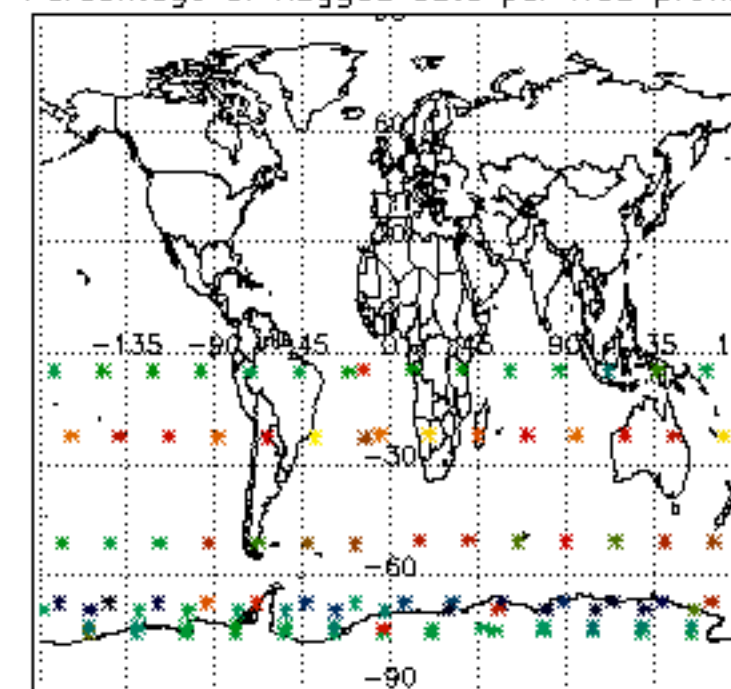

Percentage of flagged data per NO3 profile