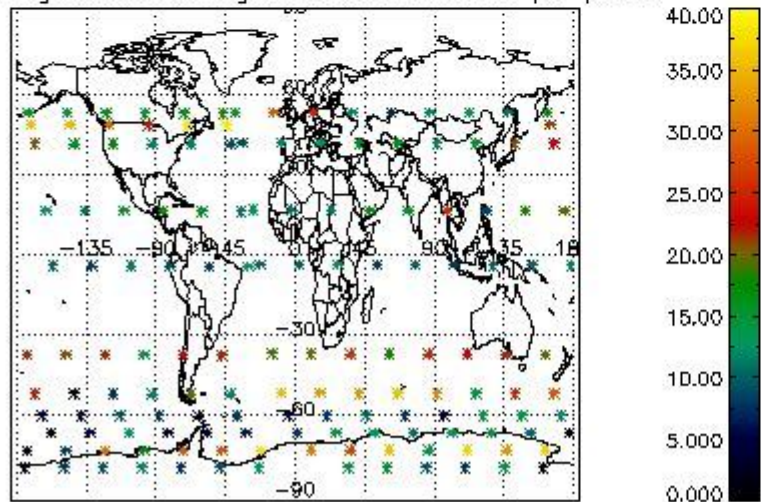

Percentage of star falling outside central band per profile