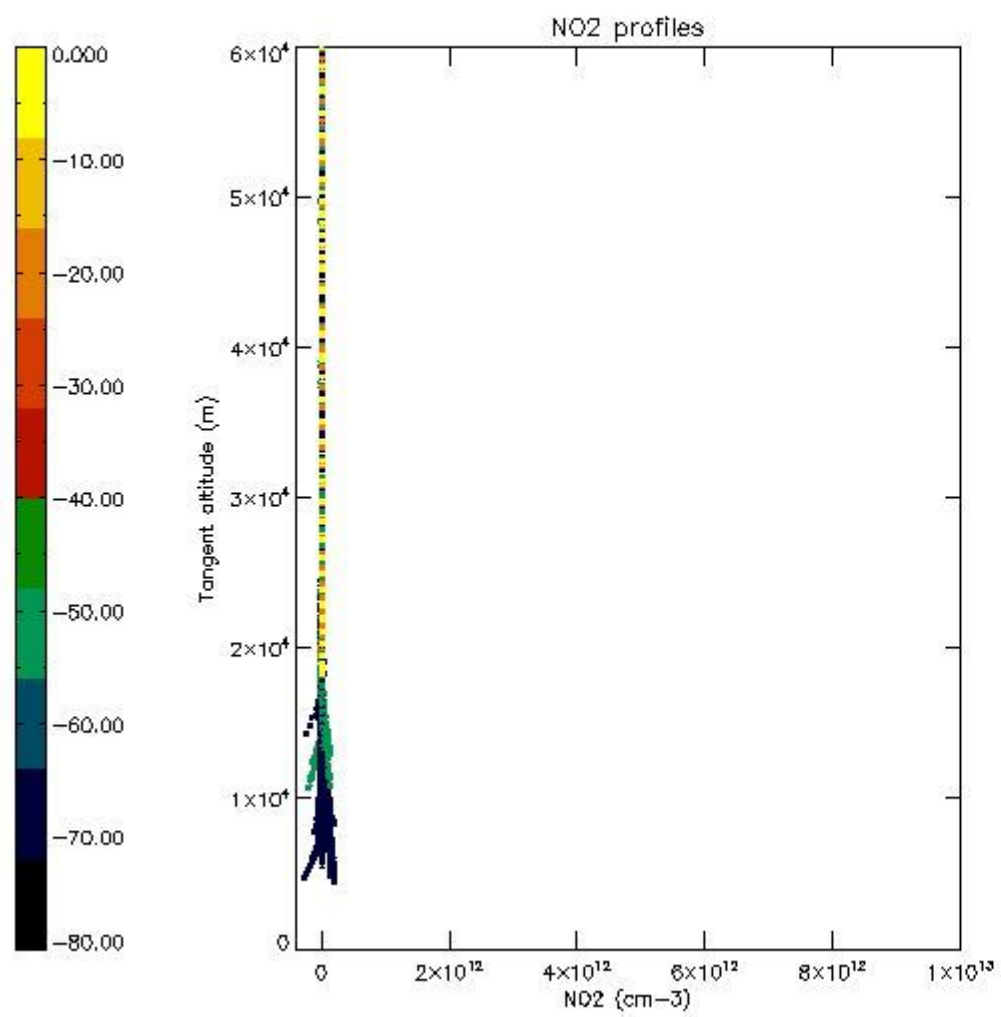

5.7 Plot NO3 profiles for all STD (dark without errors)

The colorbar represents the latitude.