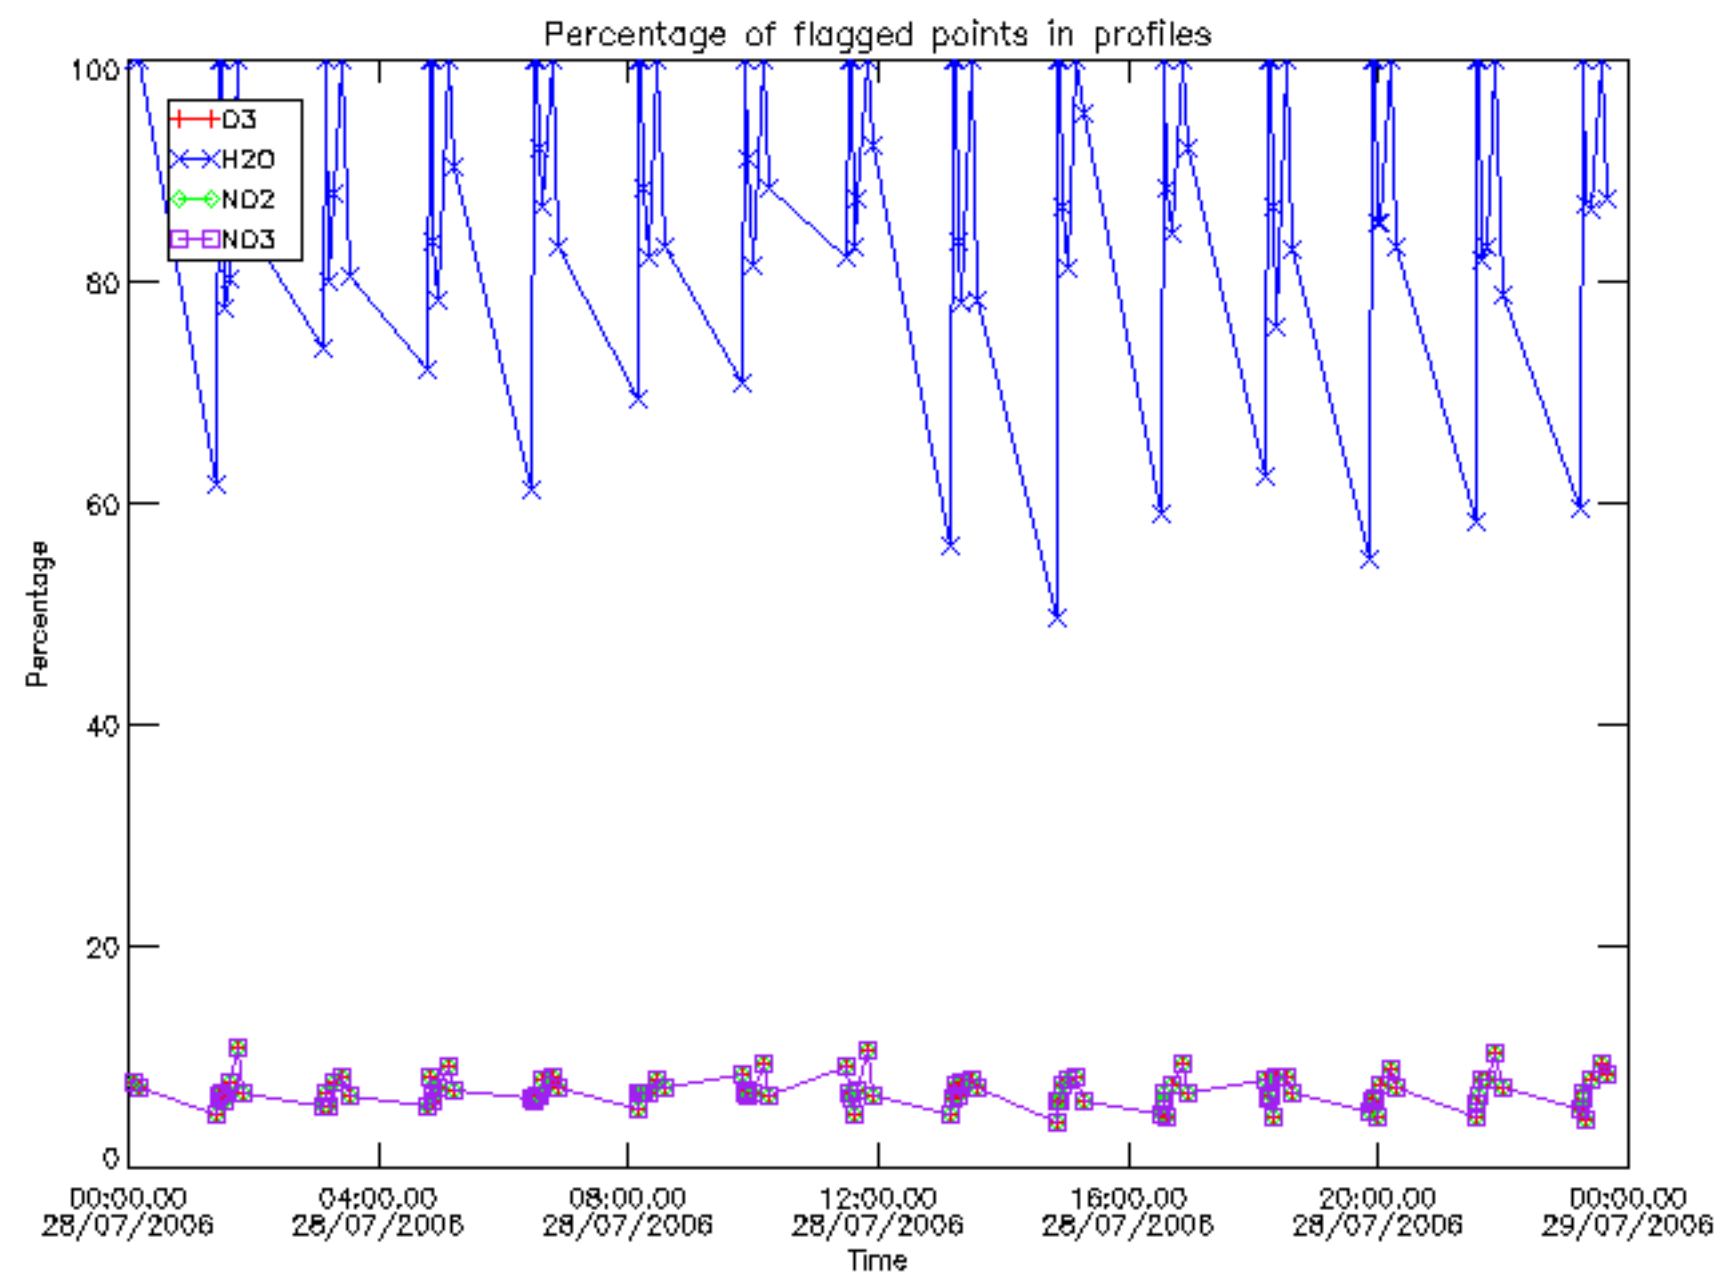

Percentage of flagged data per D3 profile

Percentage of flagged data per H2O profile