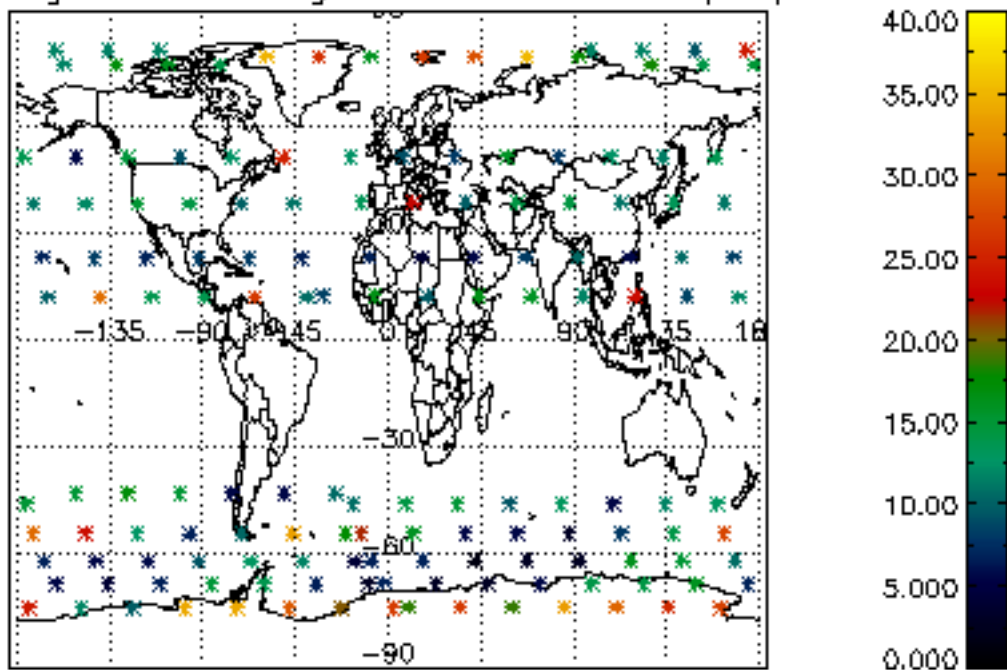

Percentage of cosmic ray hits per profile

Percentage of star falling outside central band per profile