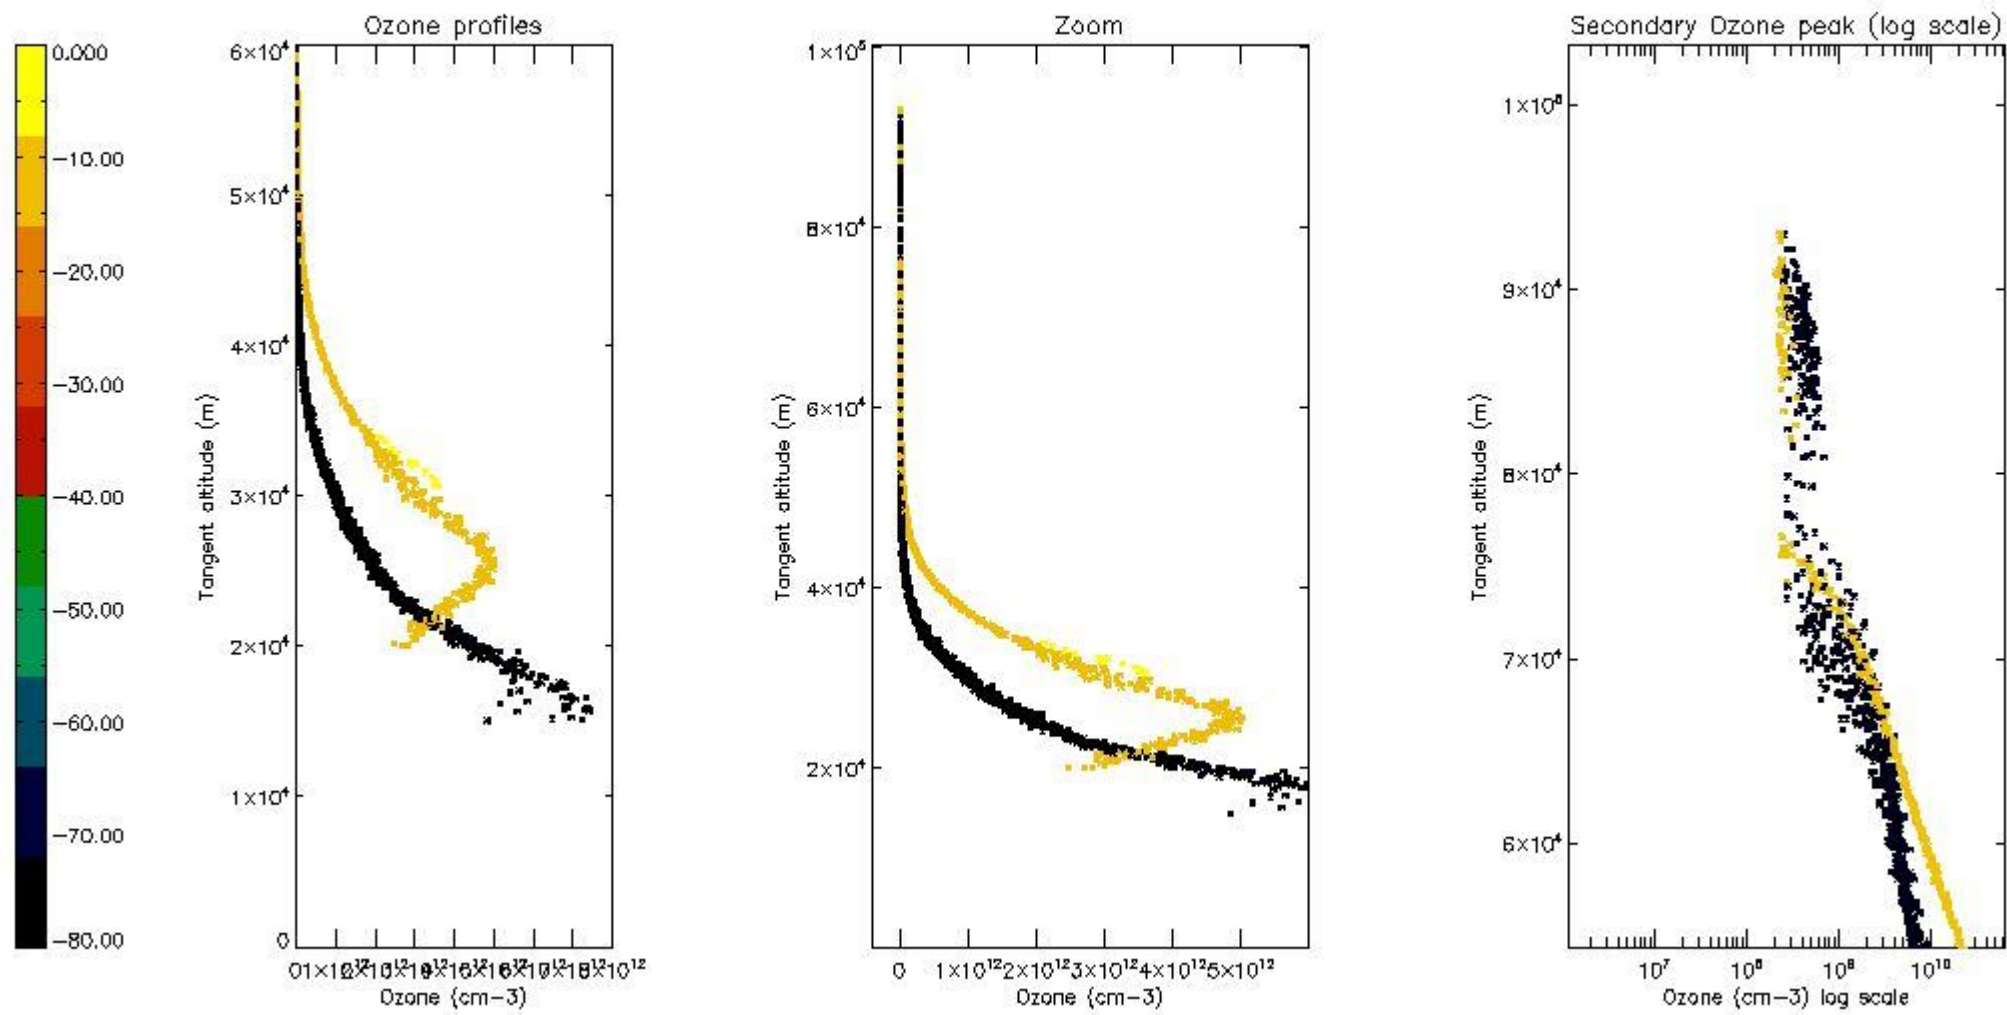

5.4 Plot ozone profiles where  $STD < 10\%$  (dark without errors)

The colorbar represents the latitude.

*5.5 Plot ozone profiles where STD < 5% (dark without errors)*

The colorbar represents the latitude.