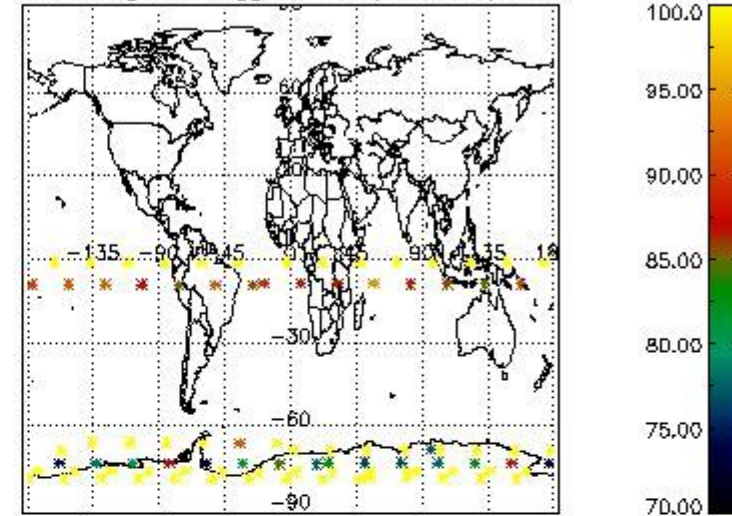

3.1 Plot quality information per product (time dependant)

3.2 Plot quality information per product (world map)

Percentage of flagged data per O3 profile

Percentage of flagged data per H2O profile

Percentage of flagged data per NO2 profile