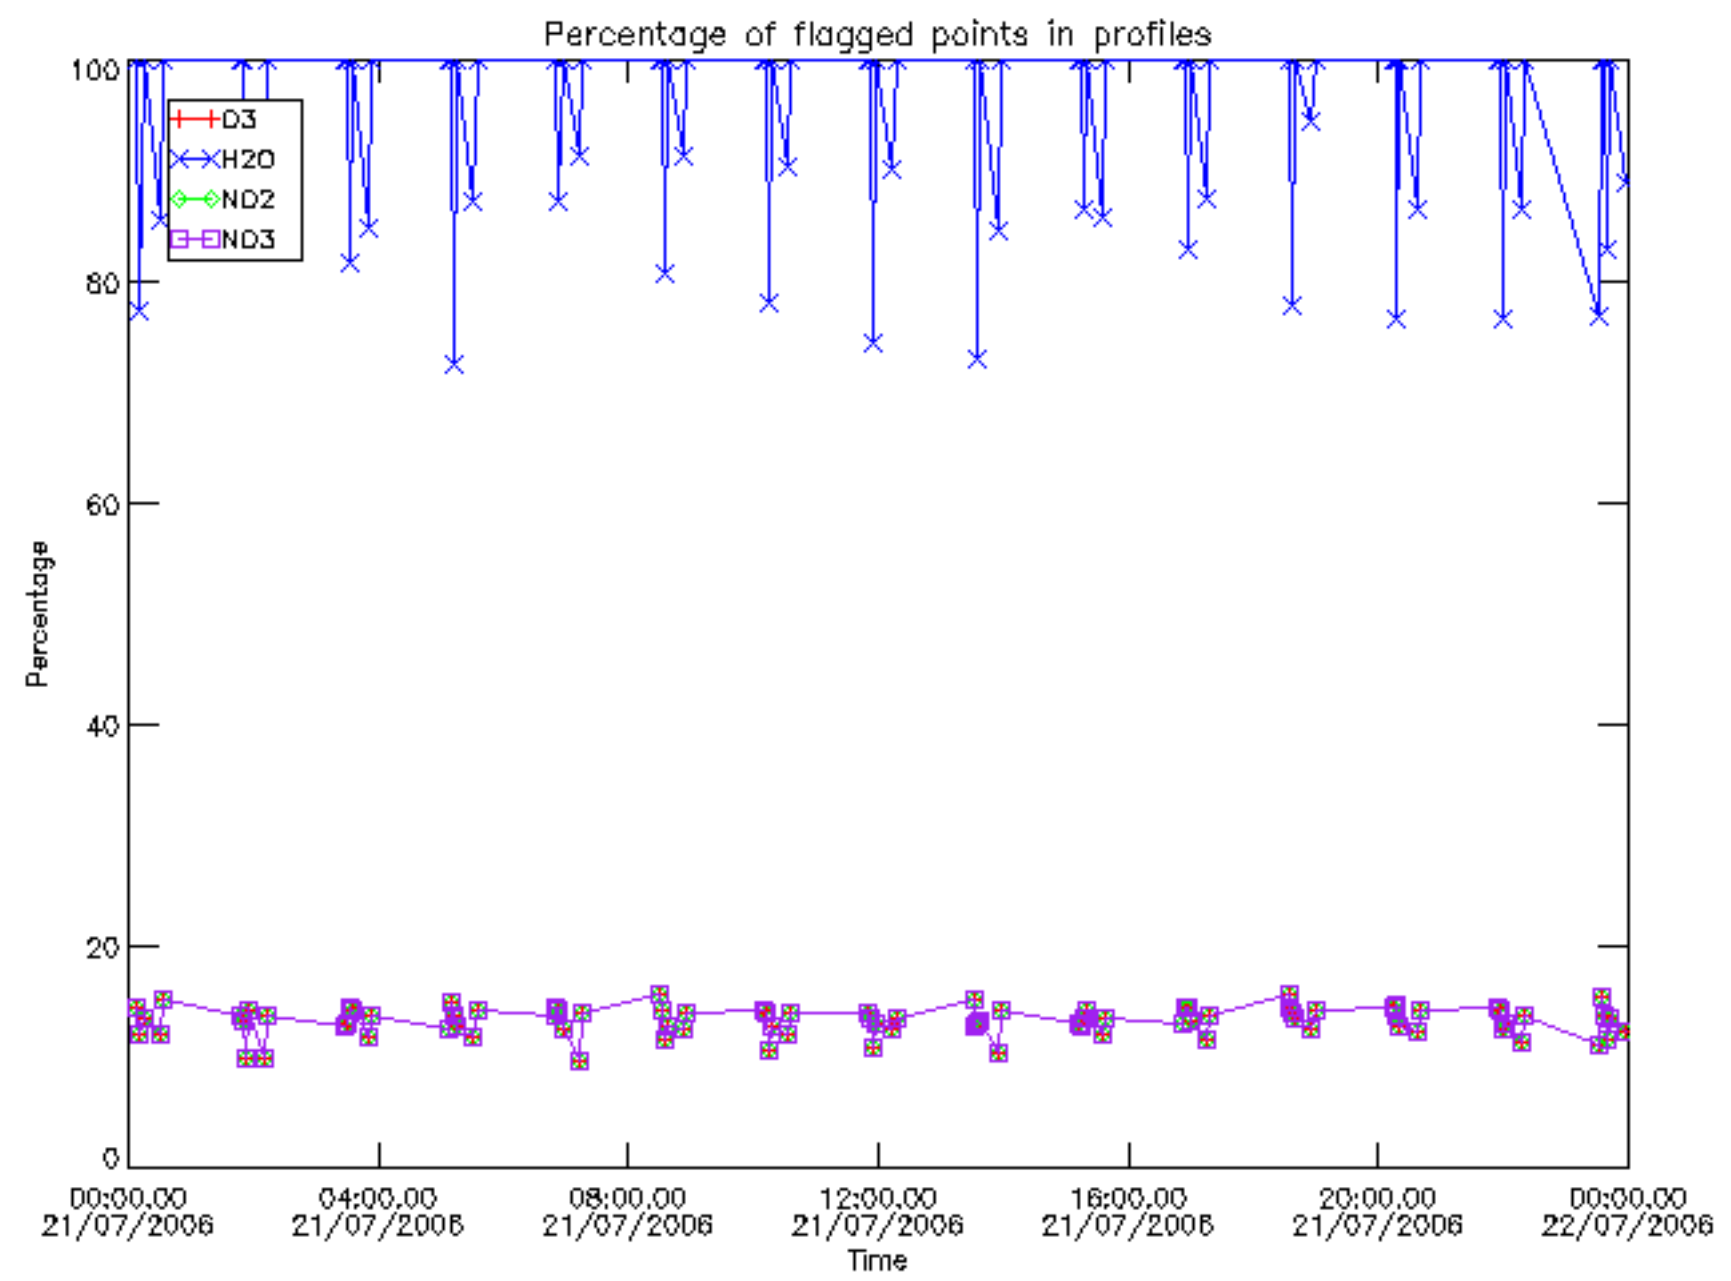

Percentage of flagged data per D3 profile

Percentage of flagged data per H2O profile