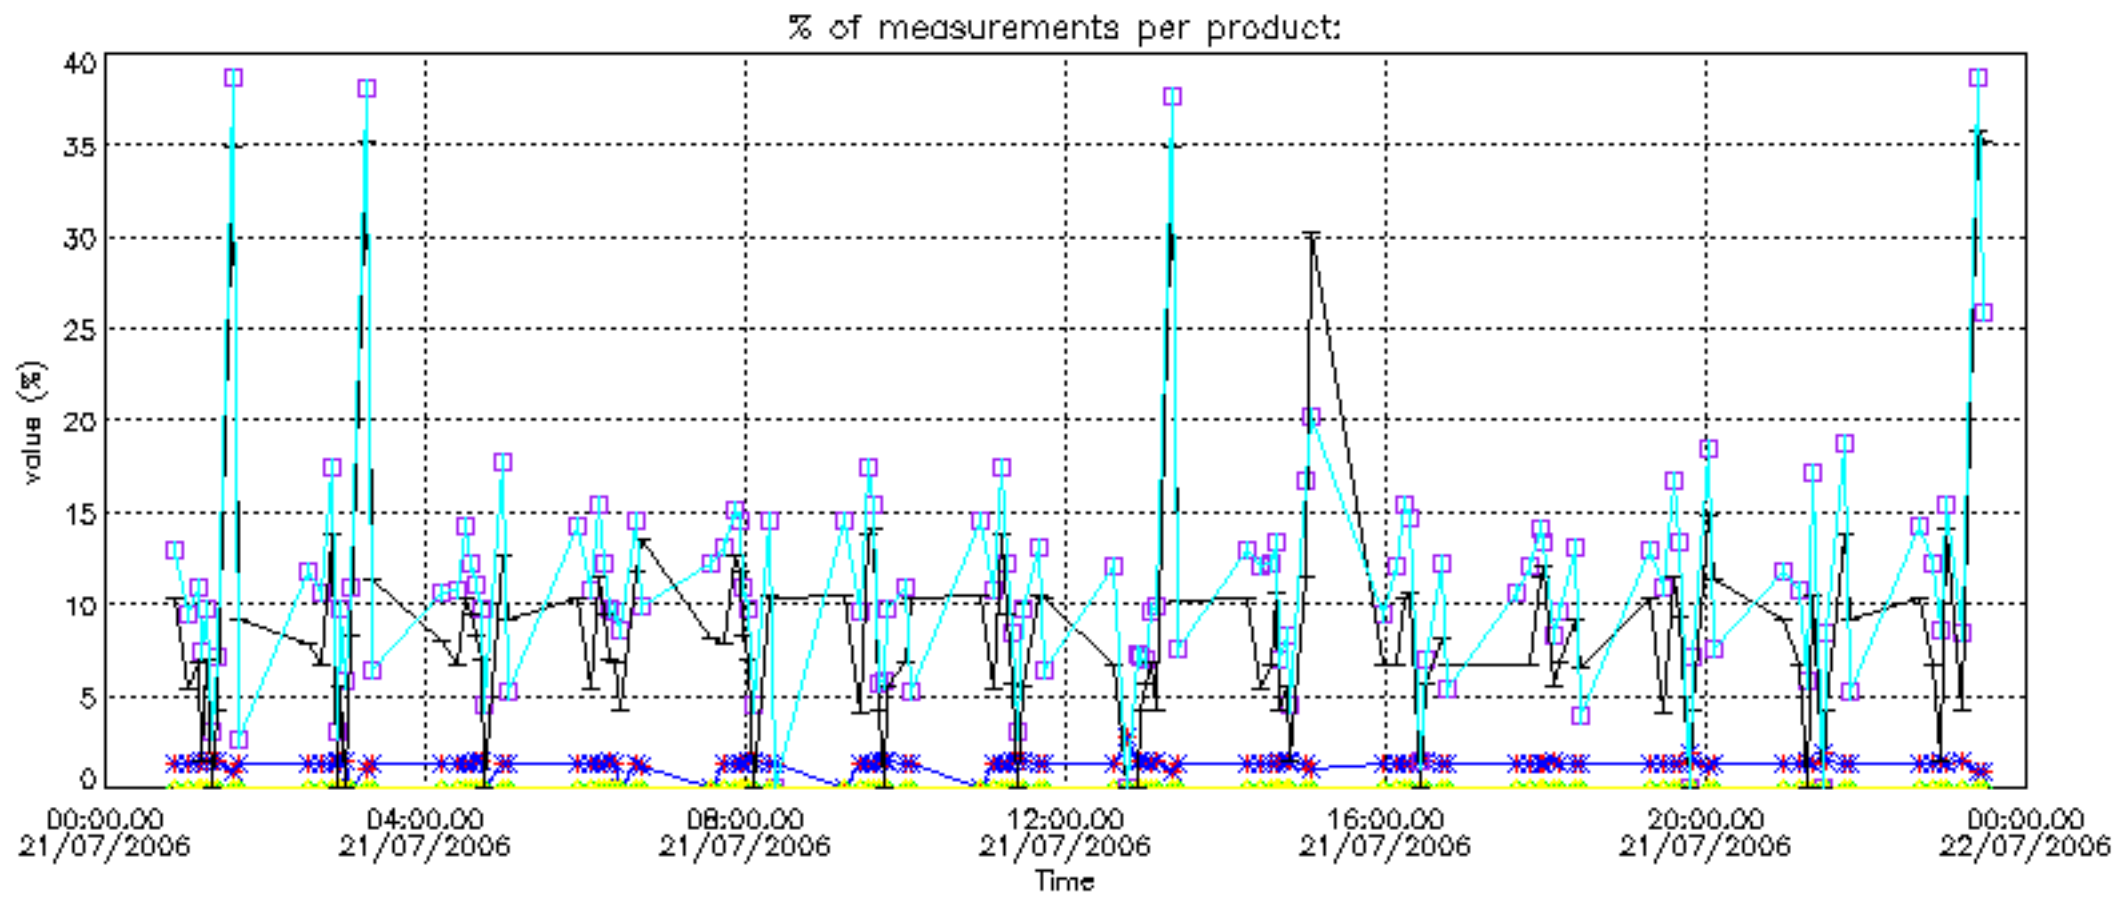

Percentage of cosmic ray hits per profile

Percentage of datation errors per profile