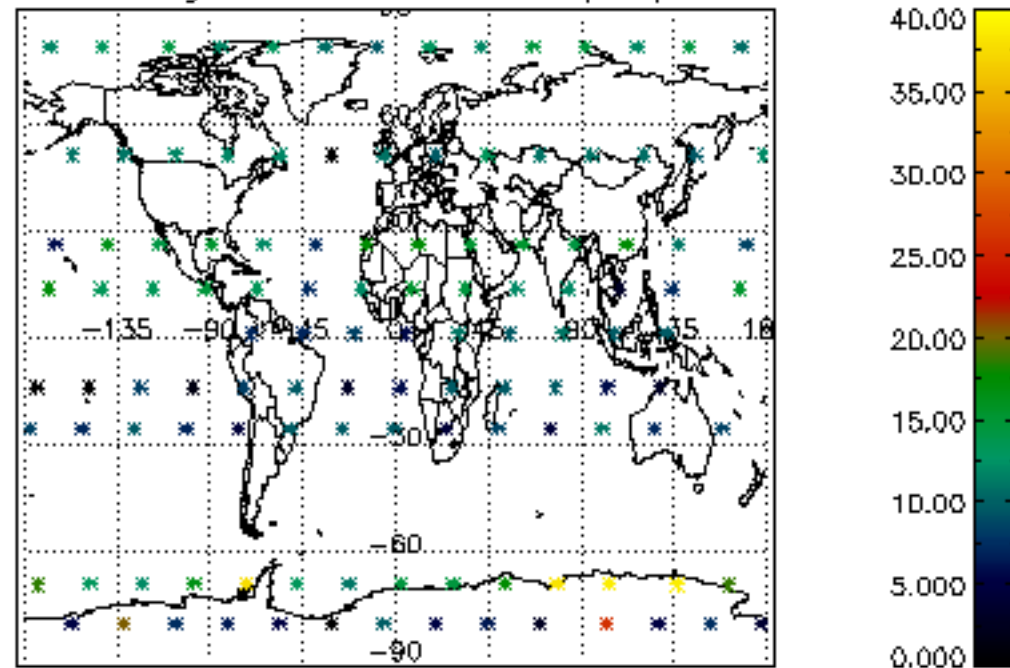

Percentage of saturation errors per profile