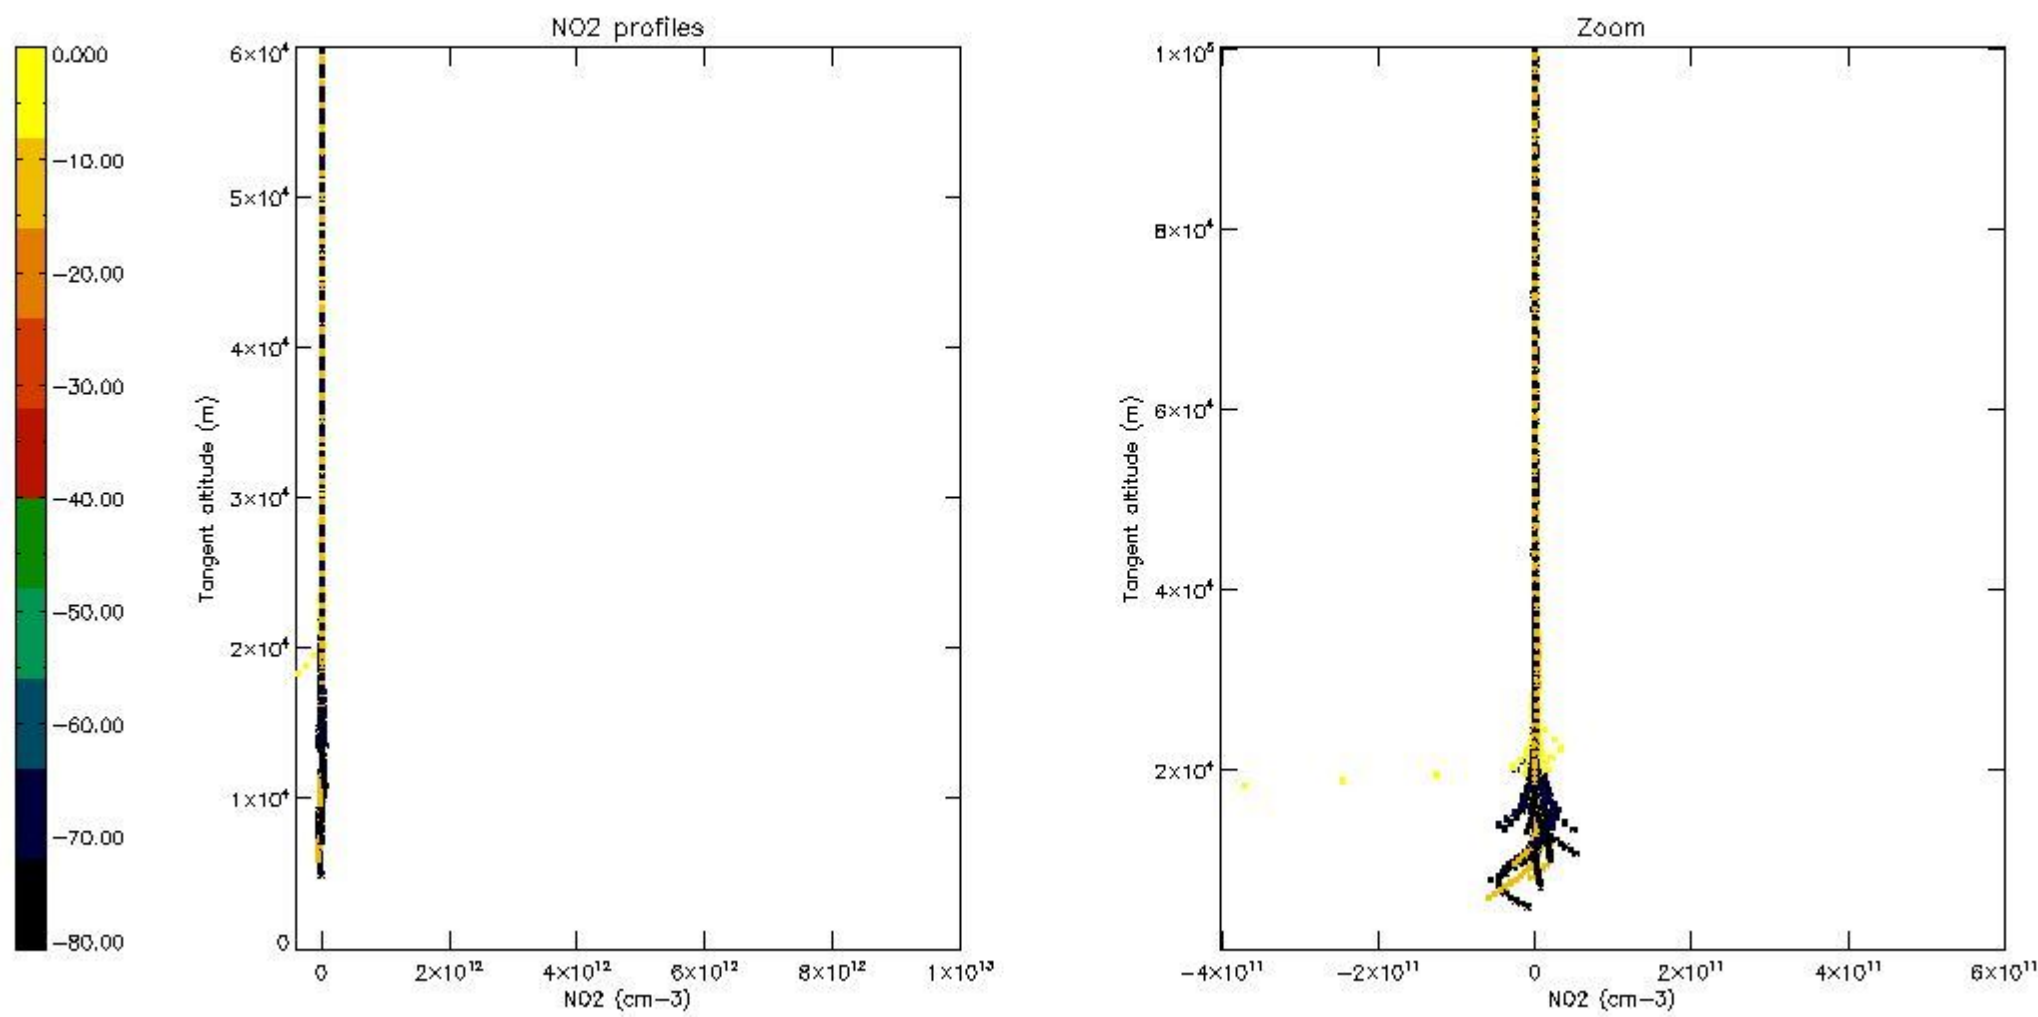

5.7 Plot NO3 profiles for all STD (dark without errors)

The colorbar represents the latitude.