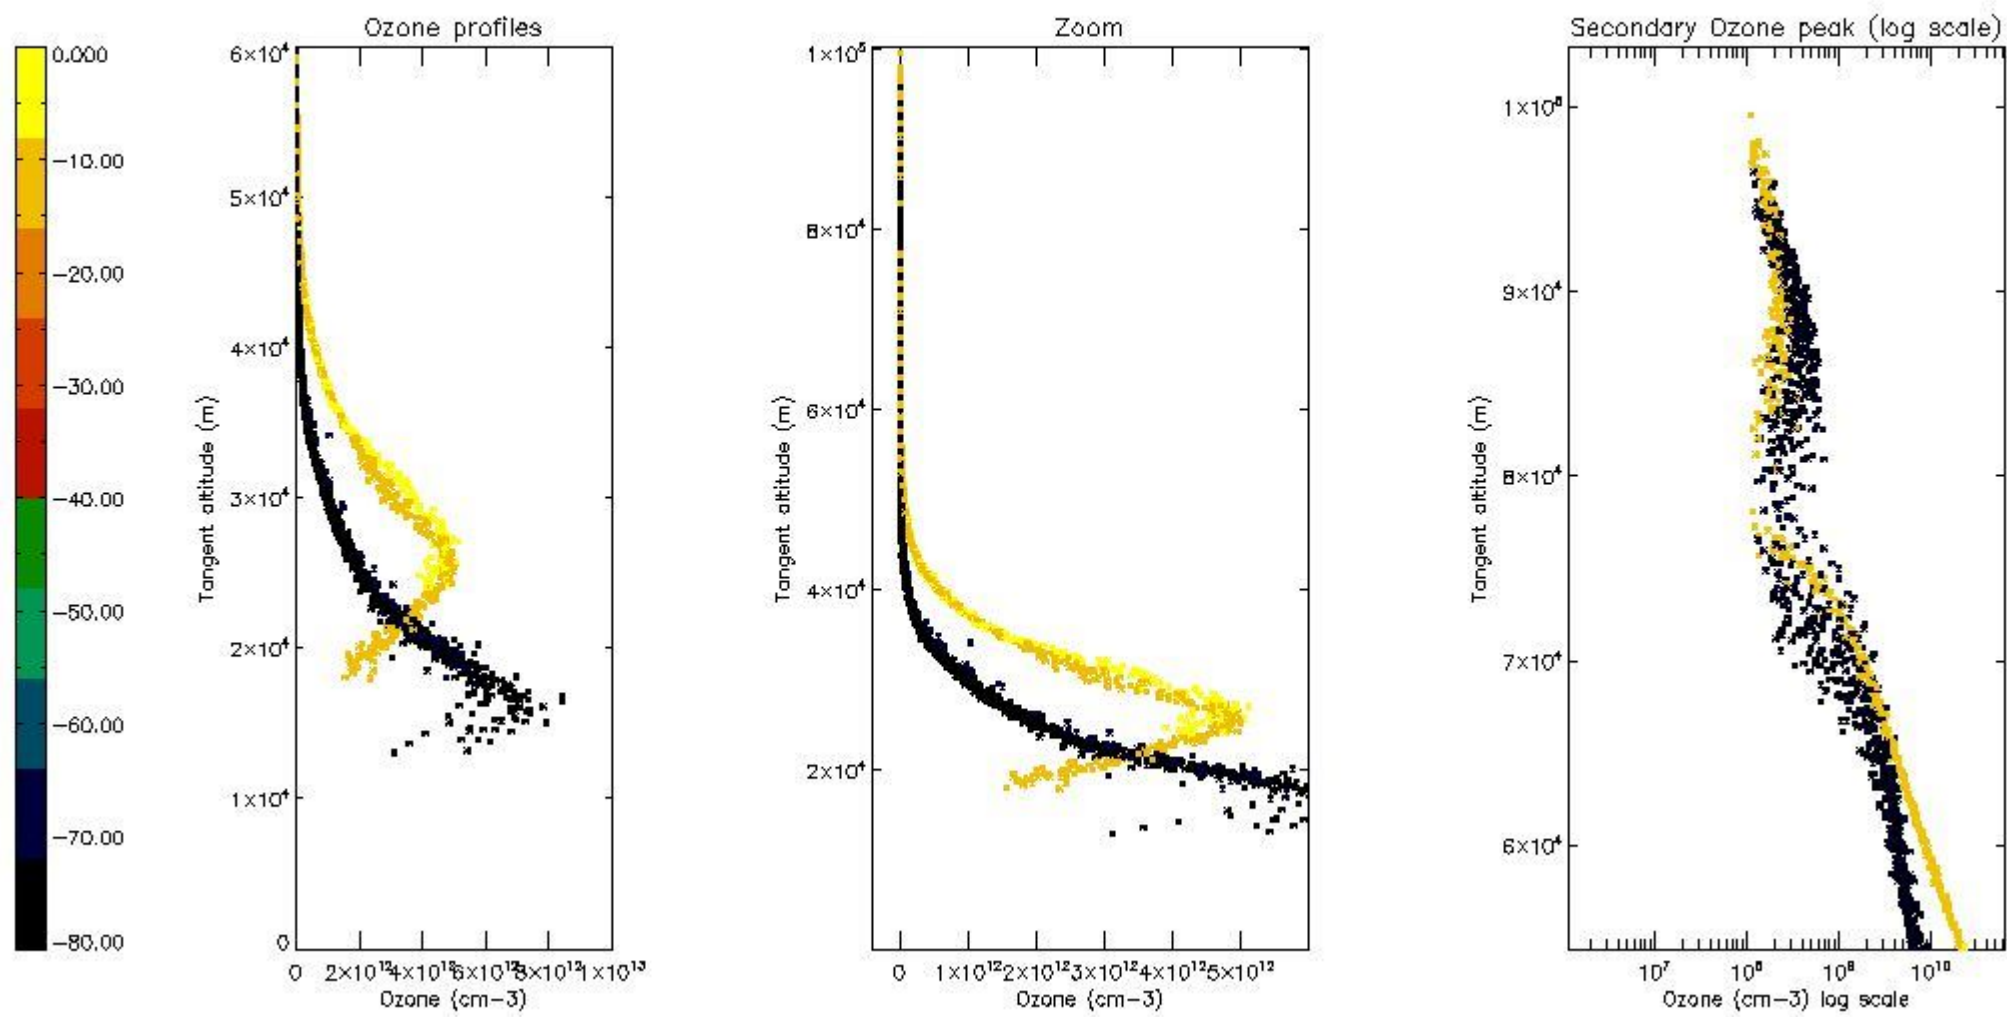

STD < 10	18
STD < 5	13

5.2 Plot ozone profiles for all STD (dark without errors)

The colorbar represents the latitude.

5.3 Plot ozone profiles where STD < 20% (dark without errors)

The colorbar represents the latitude.

5.4 Plot ozone profiles where  $STD < 10\%$  (dark without errors)

The colorbar represents the latitude.

*5.5 Plot ozone profiles where STD < 5% (dark without errors)*

The colorbar represents the latitude.