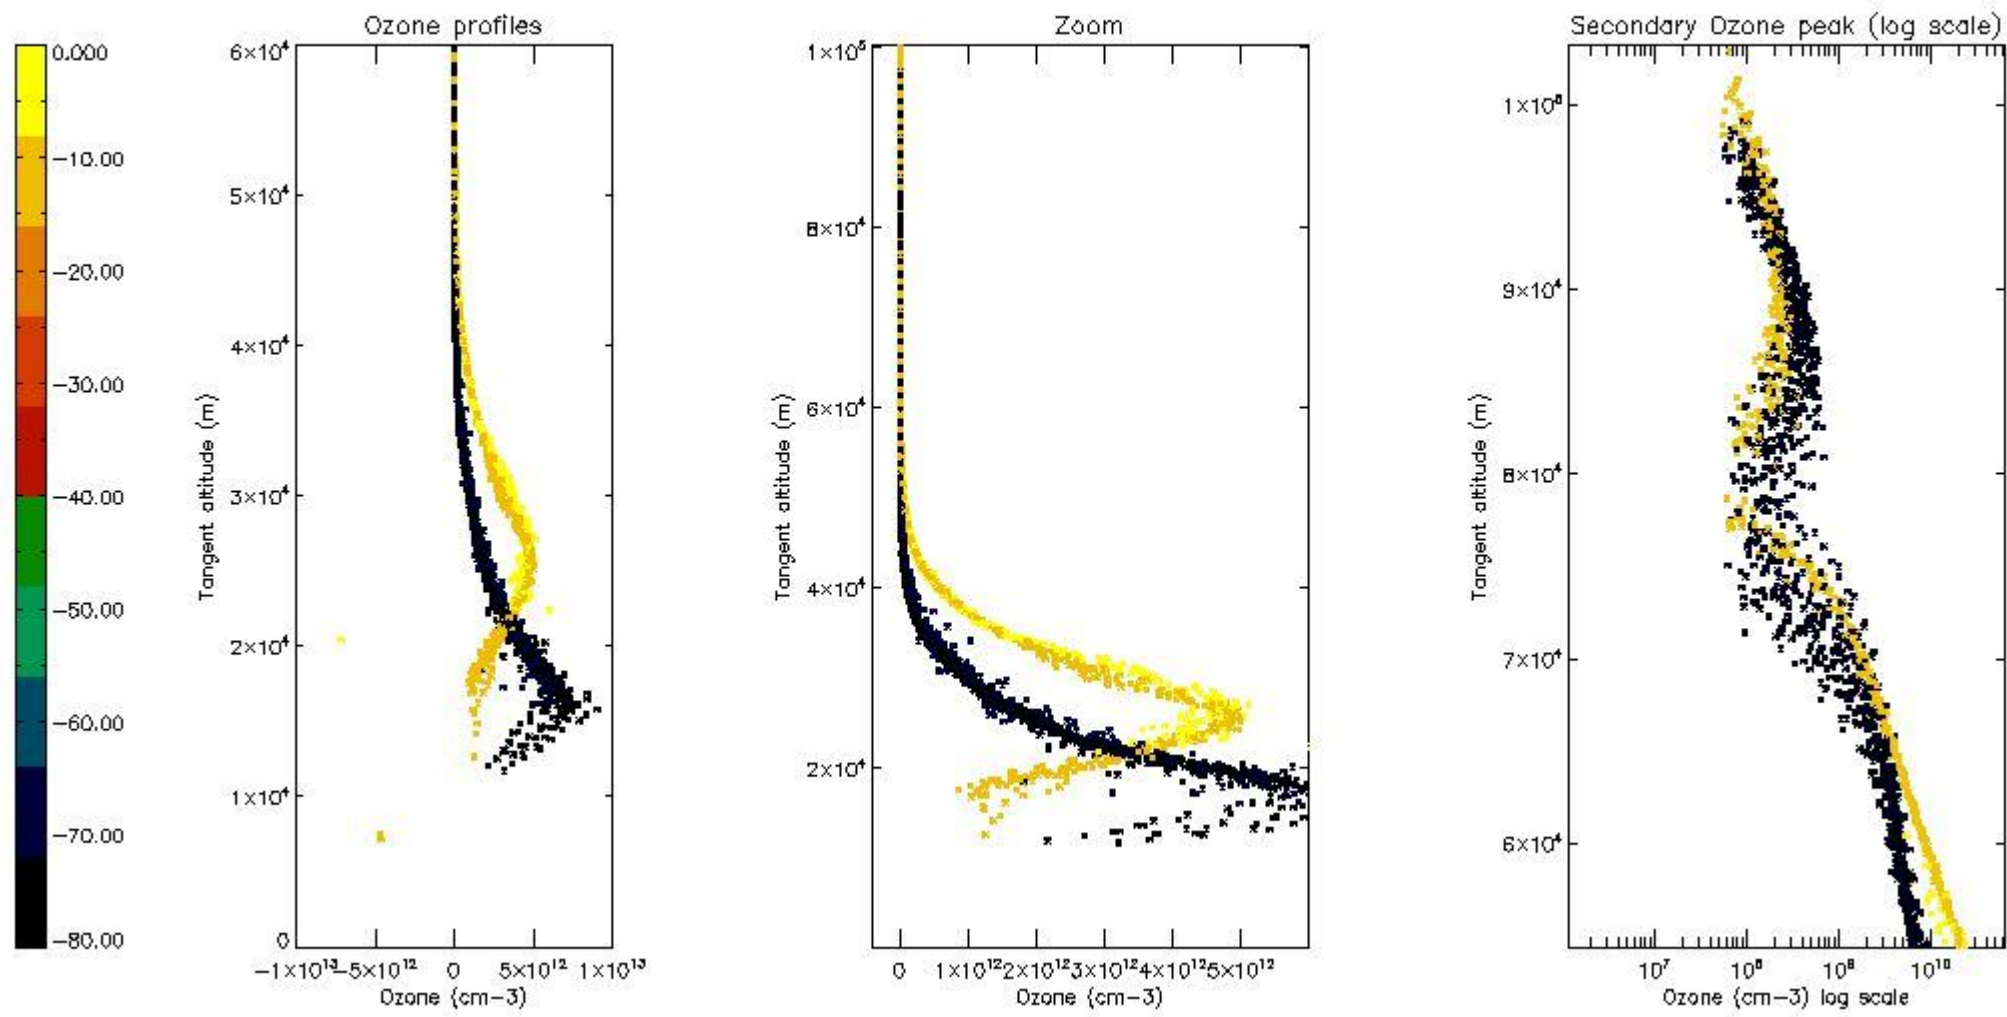

STD < 10	18
STD < 5	13

5.2 Plot ozone profiles for all STD (dark without errors)

The colorbar represents the latitude.

5.3 Plot ozone profiles where STD < 20% (dark without errors)

The colorbar represents the latitude.