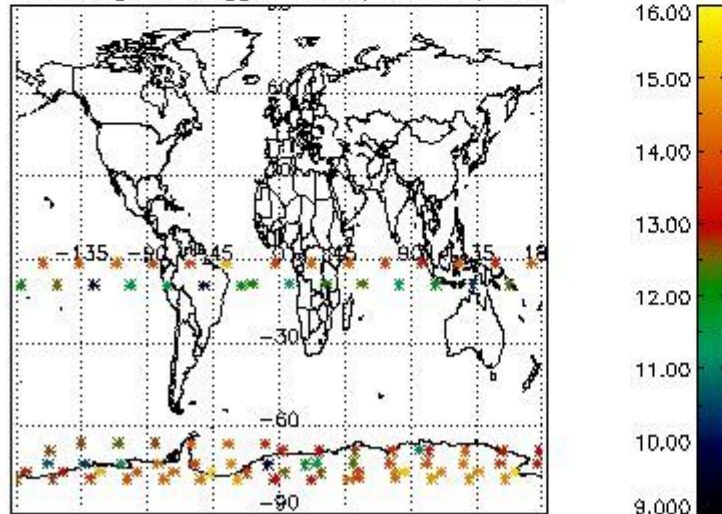

3.1 Plot quality information per product (time dependant)

3.2 Plot quality information per product (world map)

Percentage of flagged data per O3 profile

Percentage of flagged data per H2O profile

Percentage of flagged data per NO2 profile