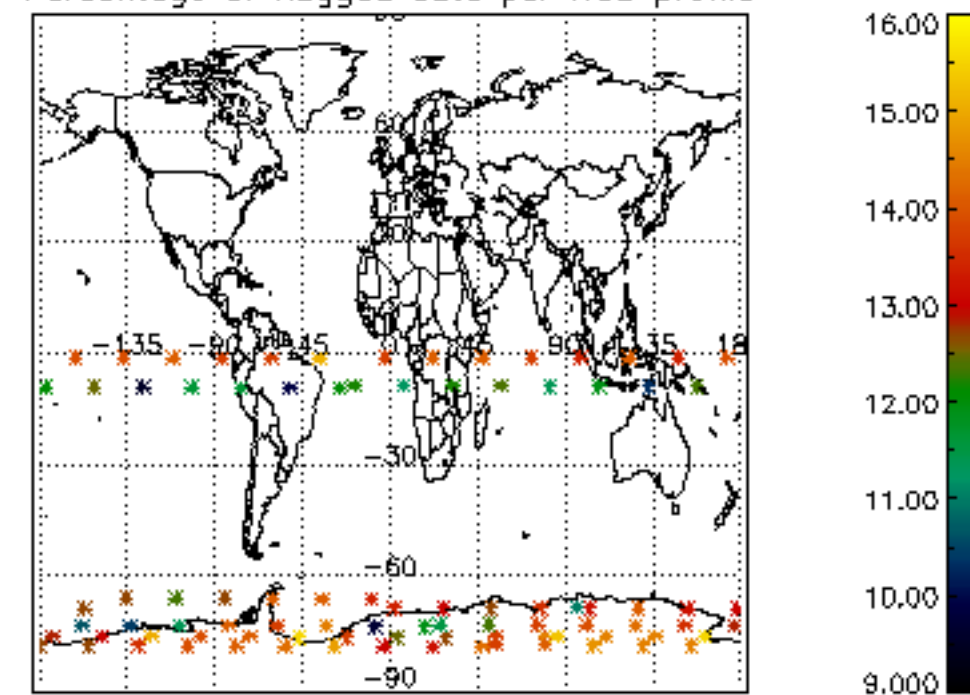

Percentage of flagged data per NO3 profile