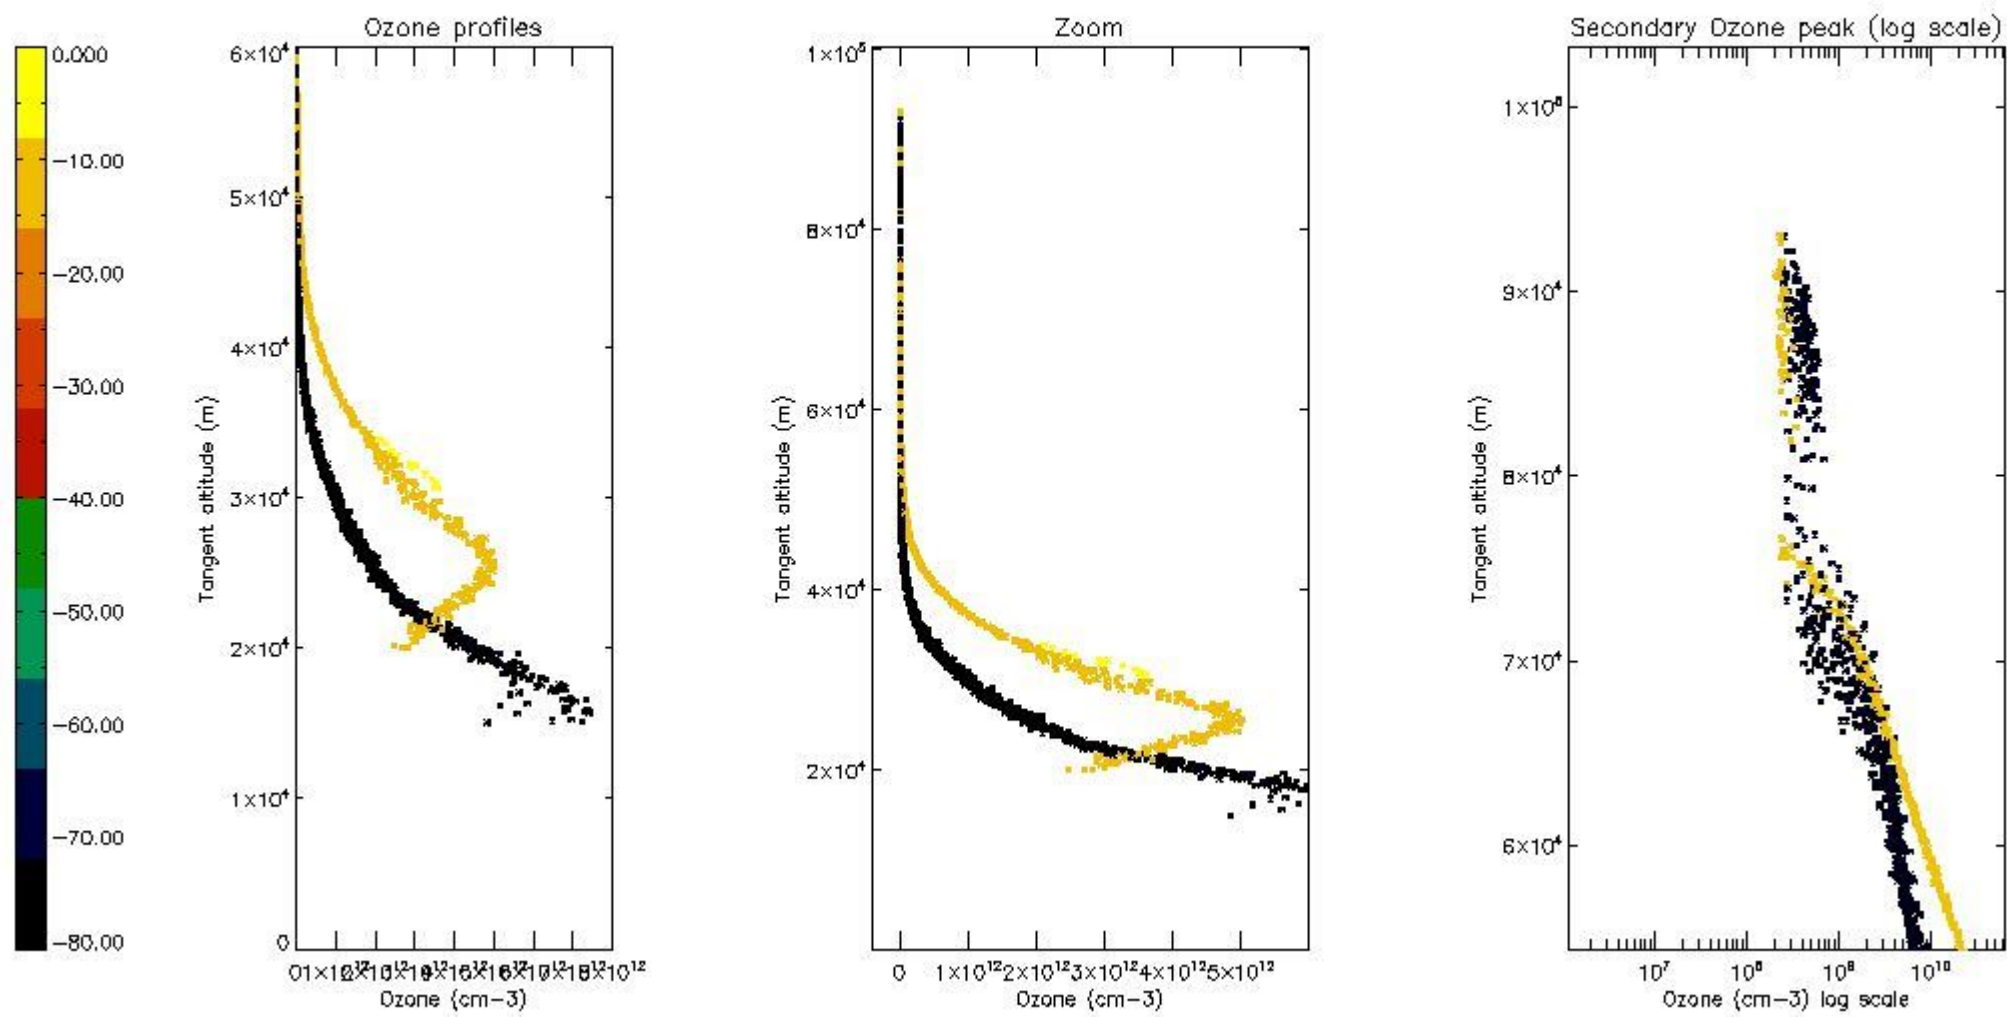

5.6 Plot NO₂ profiles for all STD (dark without errors)

The colorbar represents the latitude.