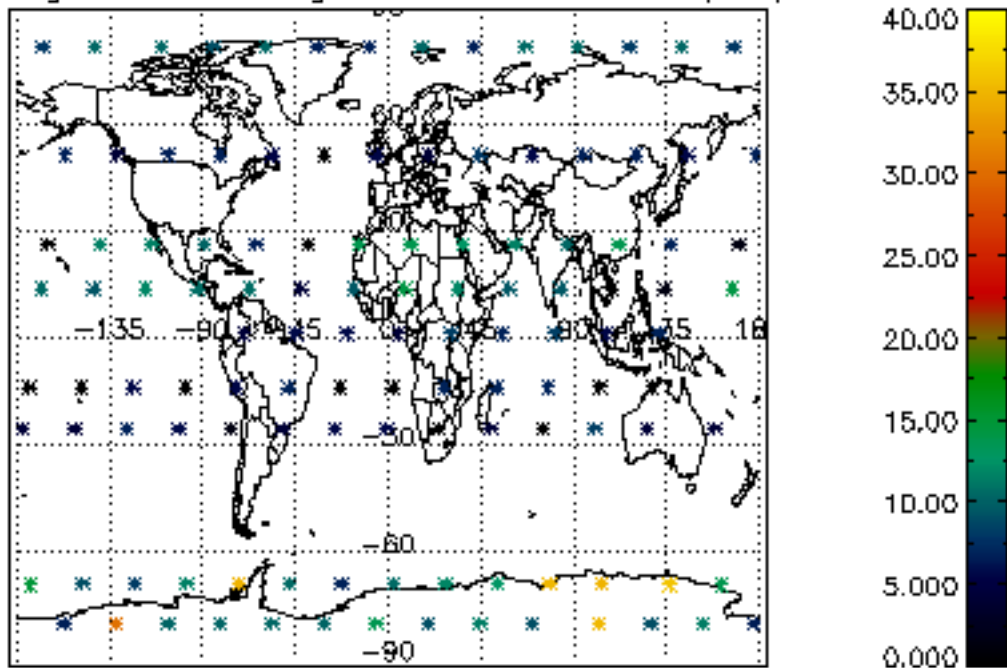

Percentage of star falling outside central band per profile