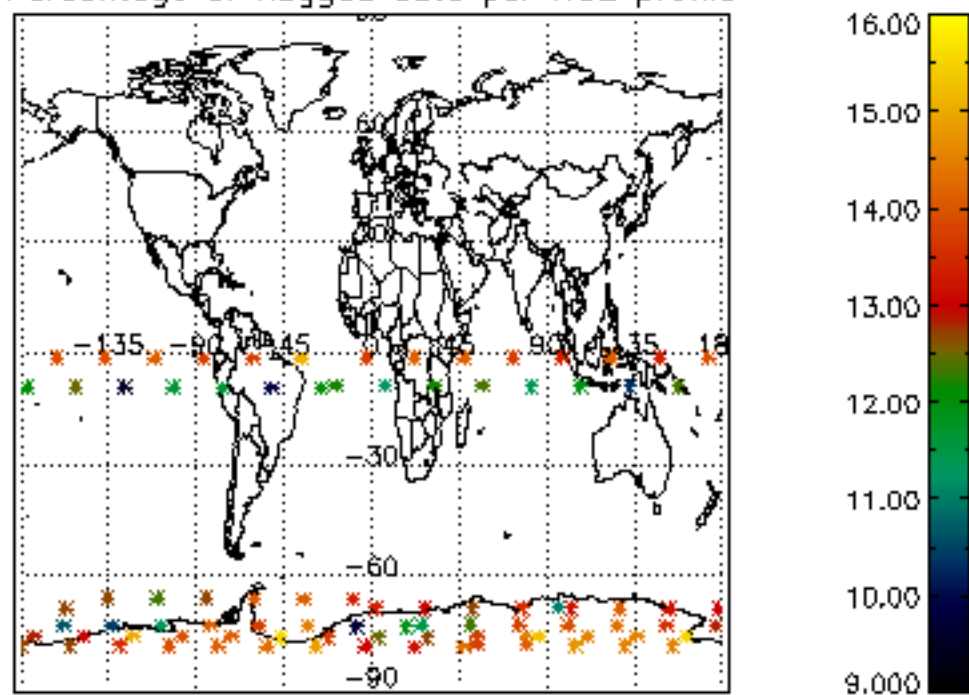

Percentage of flagged data per NO2 profile