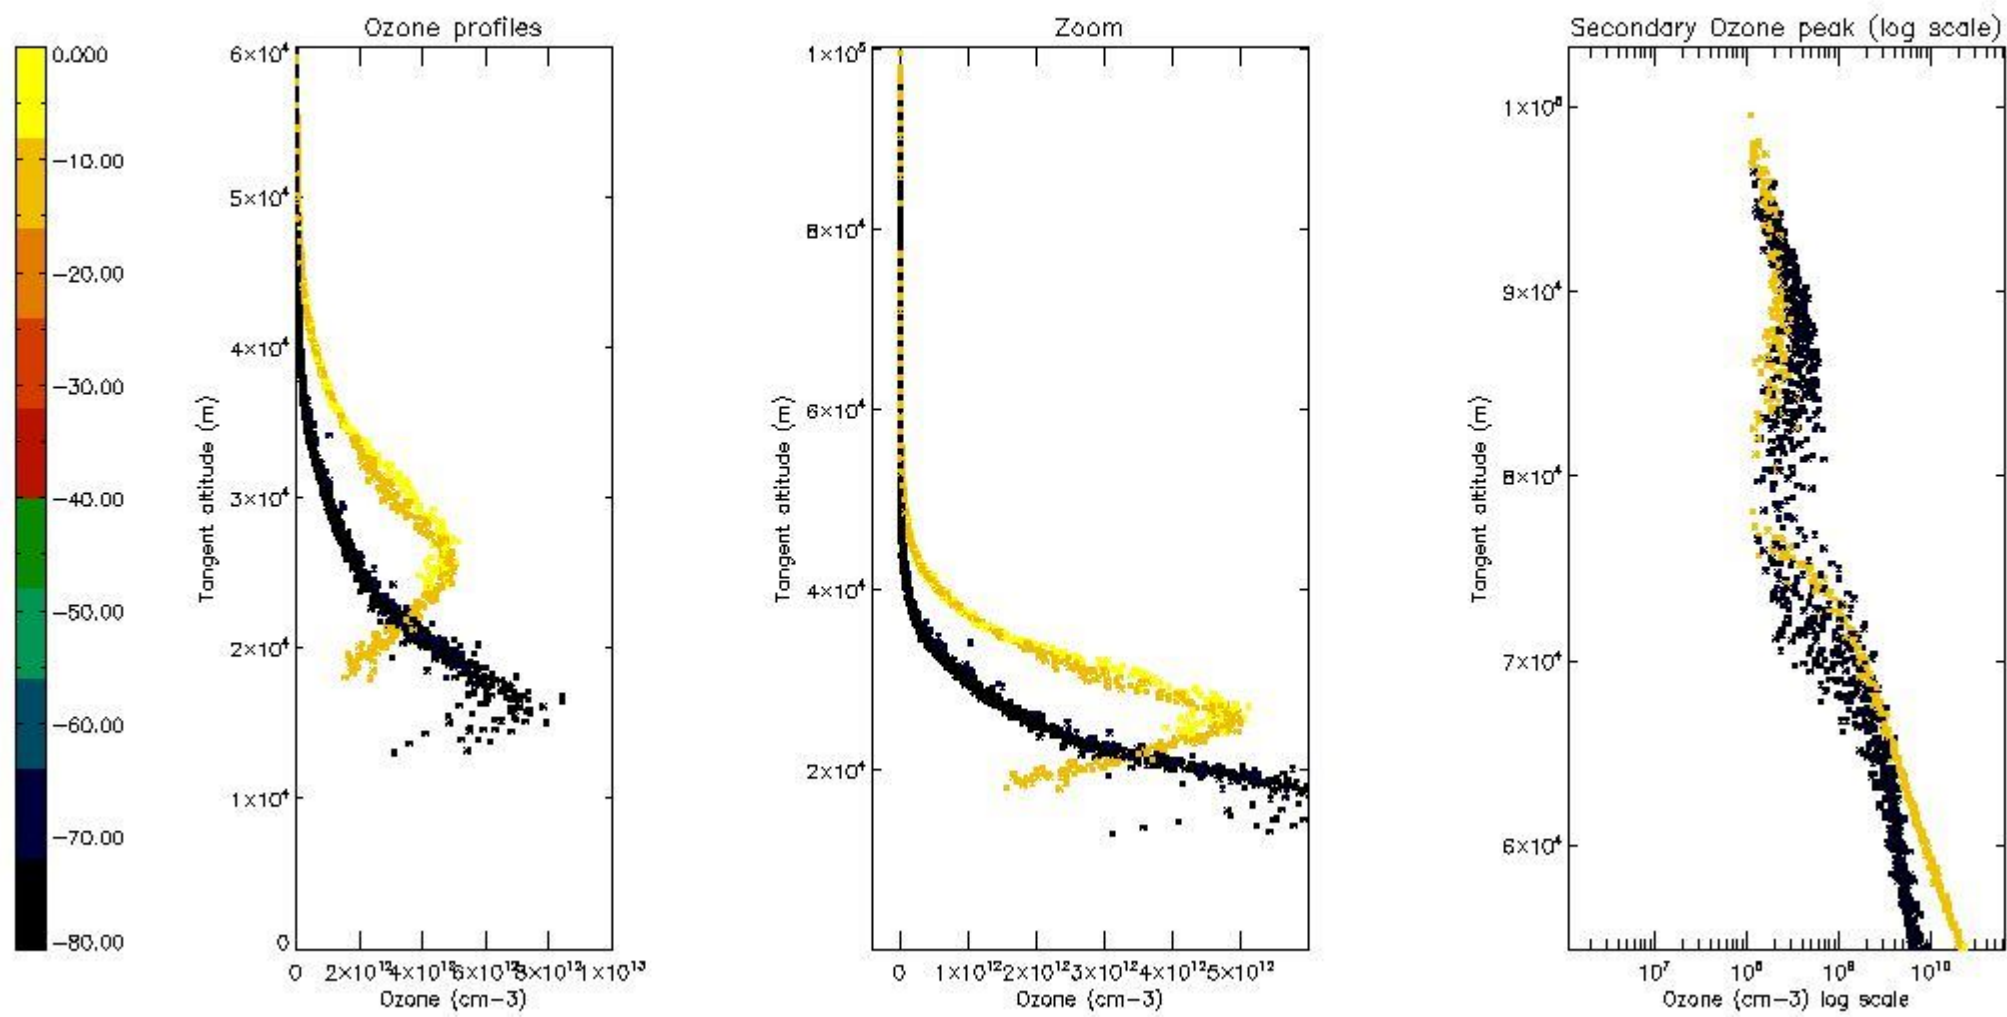

5.5 Plot ozone profiles where STD < 5% (dark without errors)

The colorbar represents the latitude.