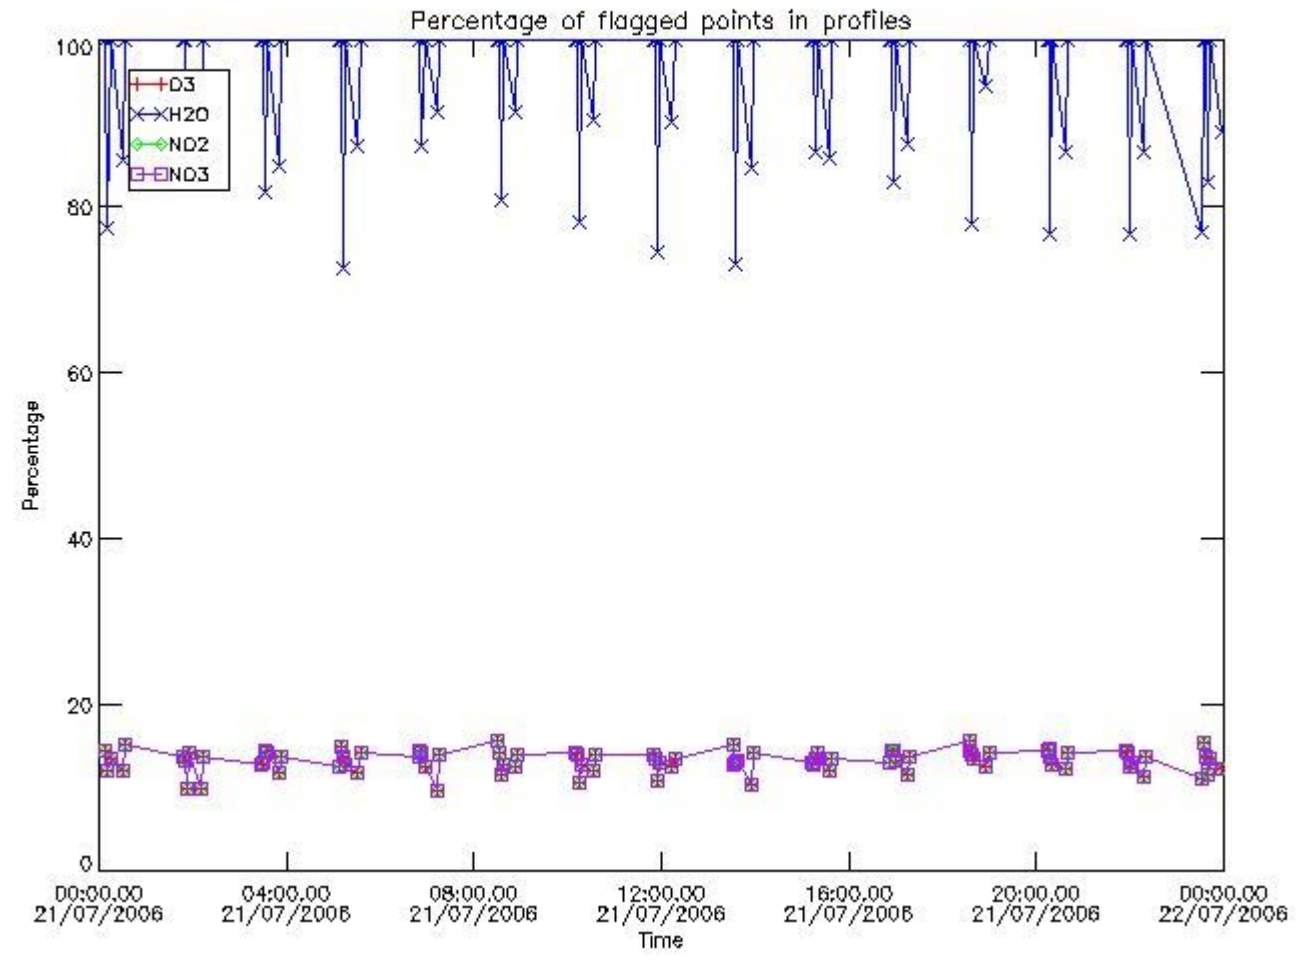

3. Quality information per product

In this section it is plotted some information contained in the Quality Summary data set of

the level 2 products. Only products in dark limb conditions and without errors (error flag in the MPH set to "0") are used.

3.1 Plot quality information per product (time dependant)

3.2 Plot quality information per product (world map)