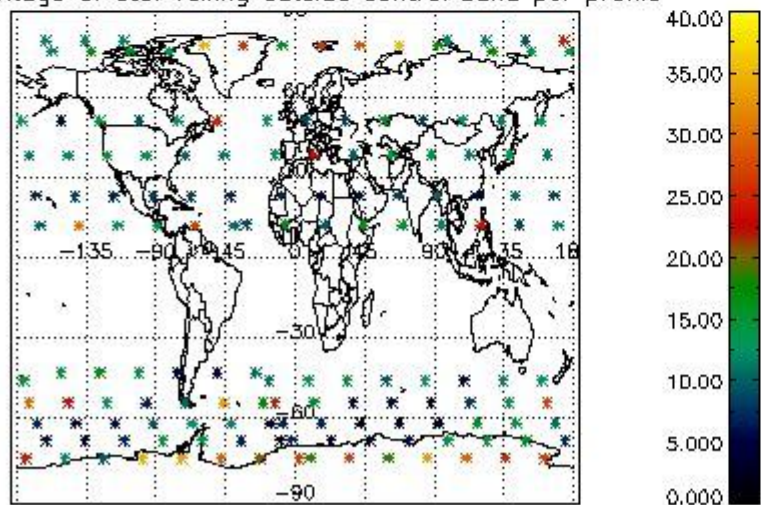

##### 4.2.1 Plot level 1 quality information per product (world map): ENVISAT ASCENDING passes

Percentage of cosmic ray hits per profile

Percentage of datation errors per profile

Percentage of star falling outside central band per profile