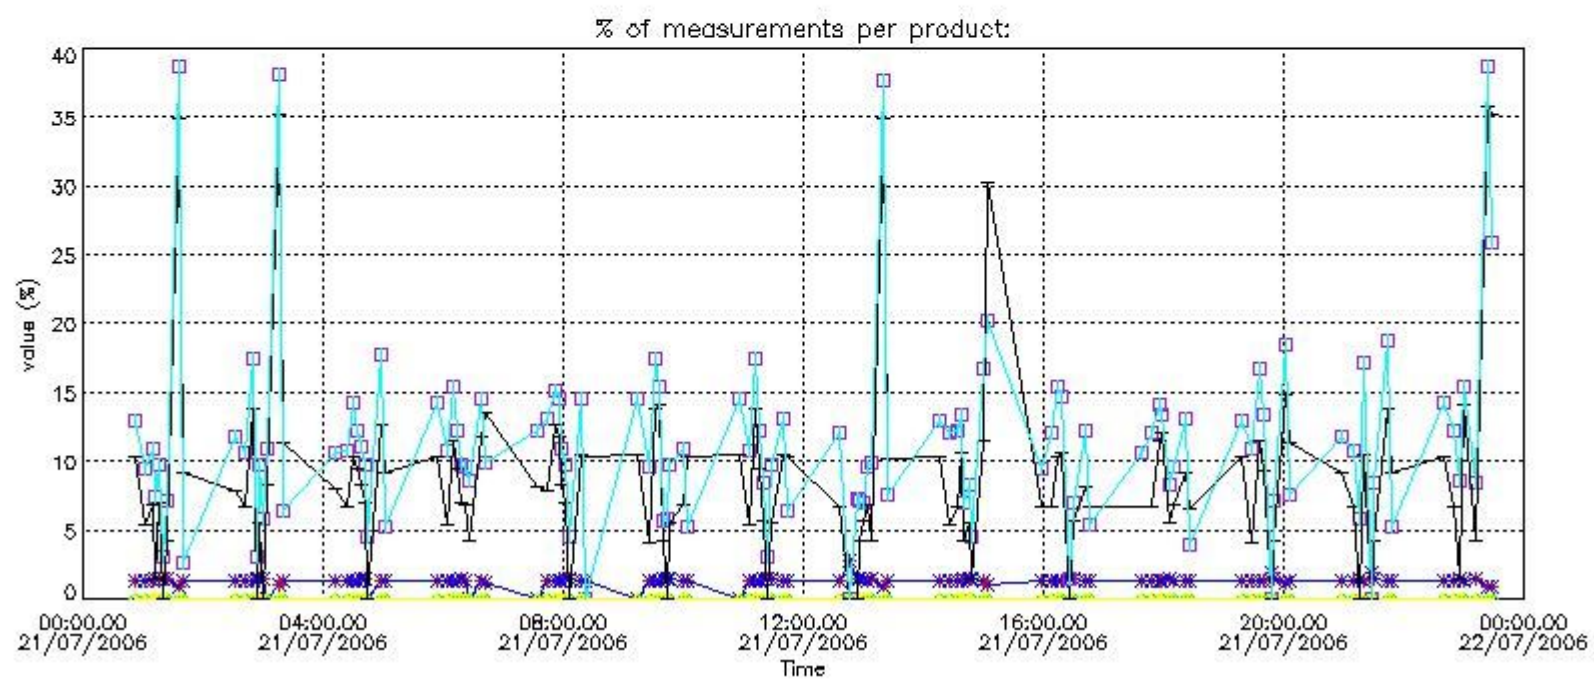

4.2 Plot quality information per product coming from level 1b processing (world map)

4.2.1 Plot level 1 quality information per product (world map): ENVISAT ASCENDING passes