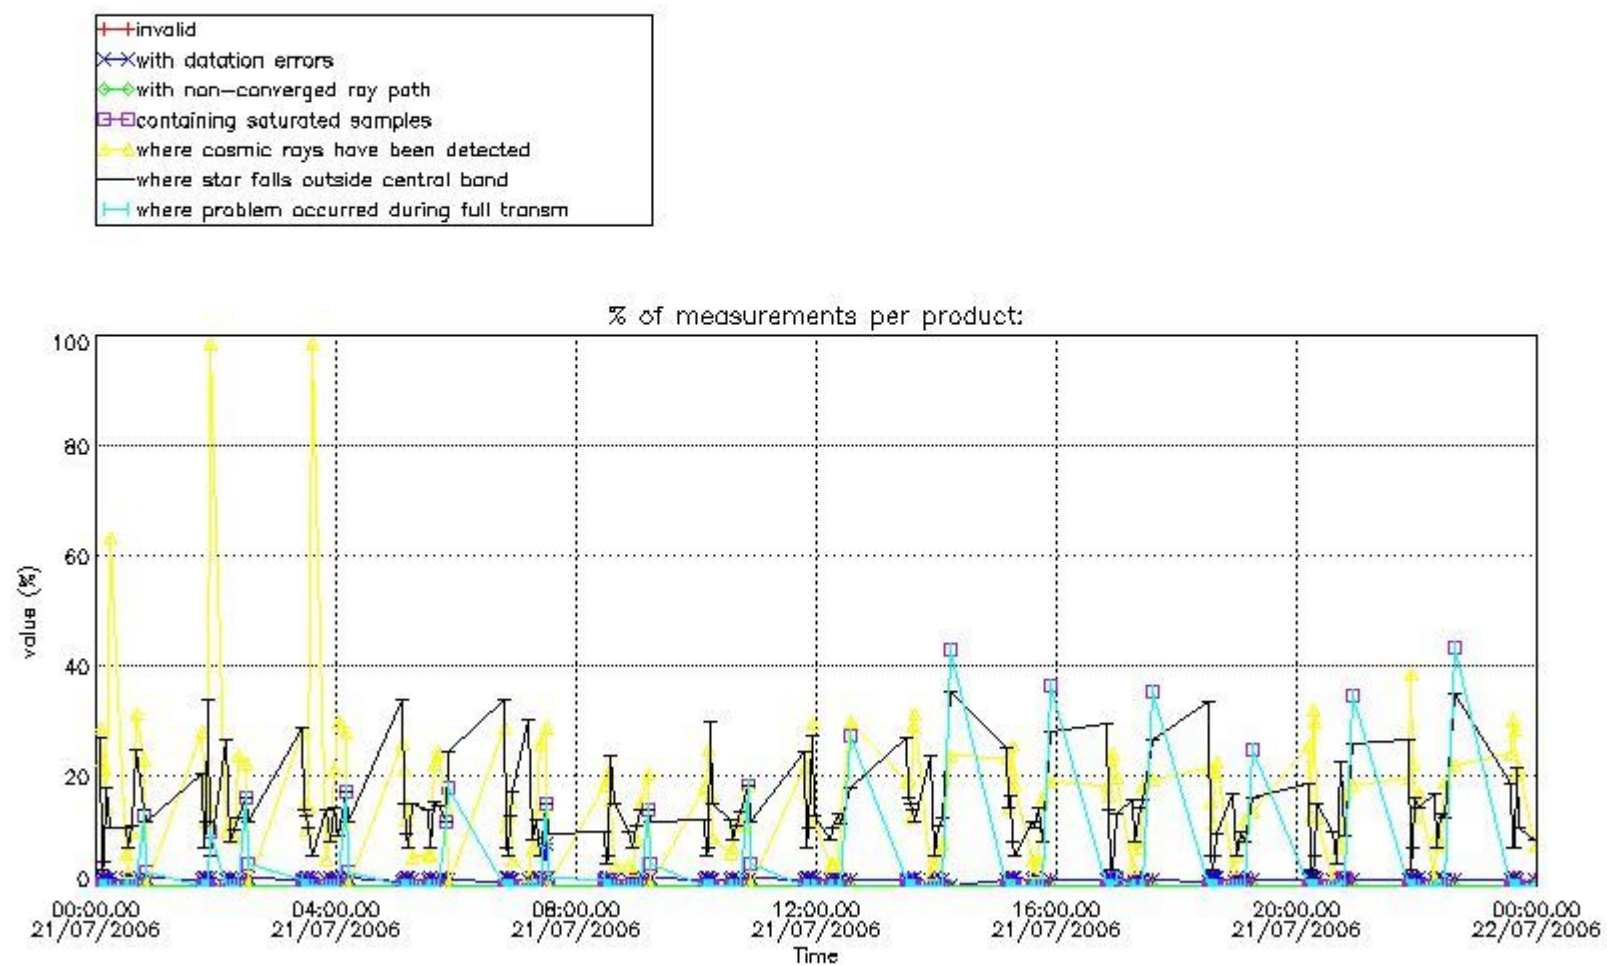

4.1.2 Plot level 1 quality information per product (time dependant): ENVI SAT DESCENDING passes