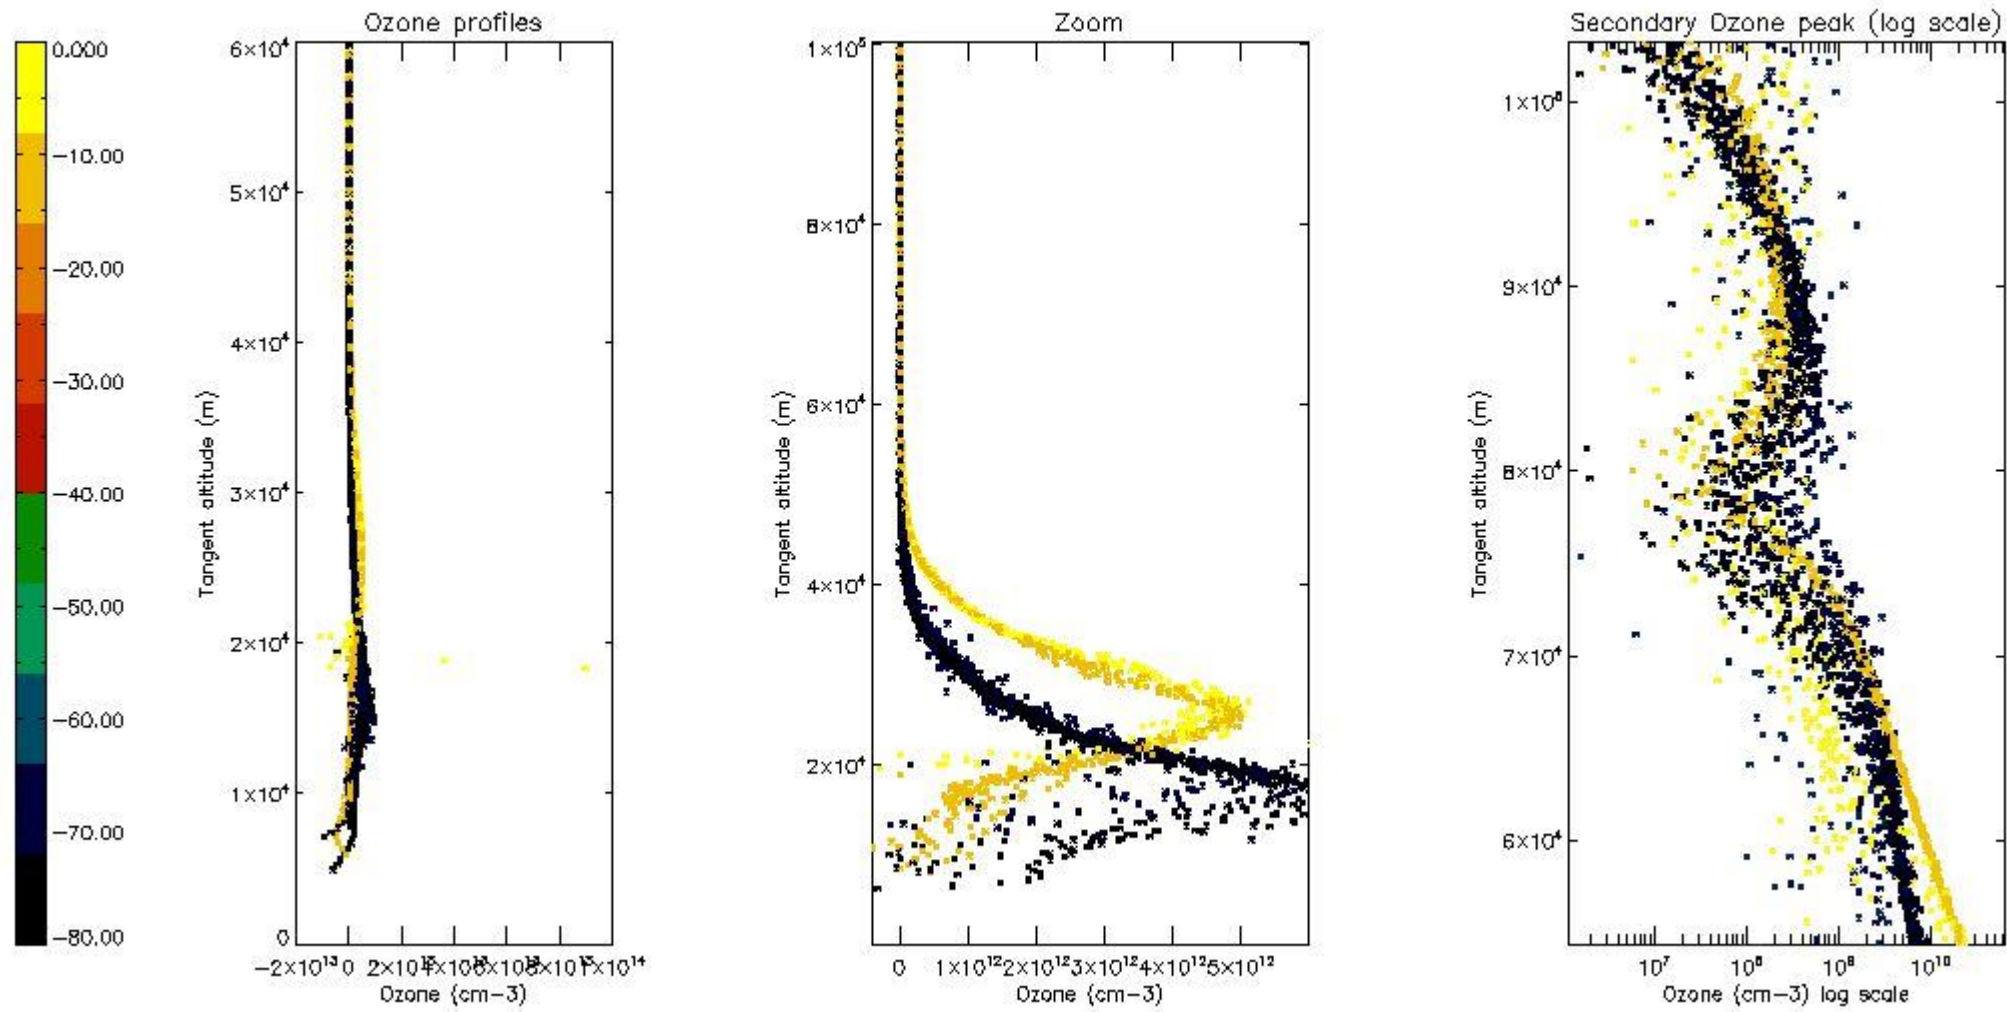

STD < 10	18
STD < 5	13

5.2 Plot ozone profiles for all STD (dark without errors)

The colorbar represents the latitude.

5.3 Plot ozone profiles where STD < 20% (dark without errors)

The colorbar represents the latitude.