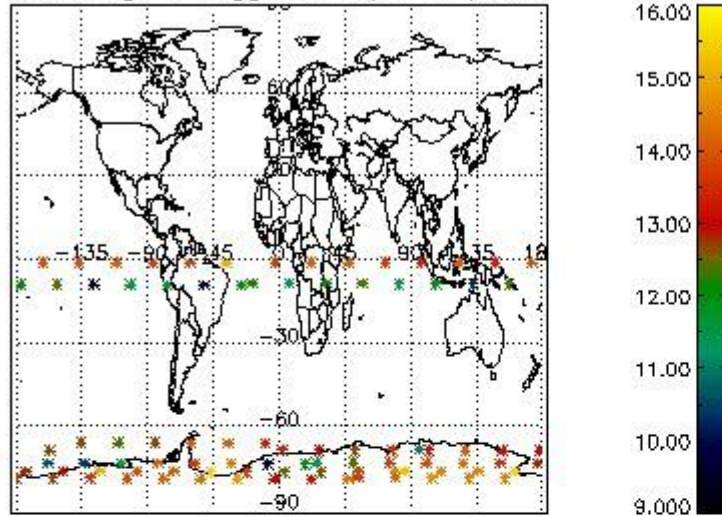

Percentage of flagged data per O3 profile