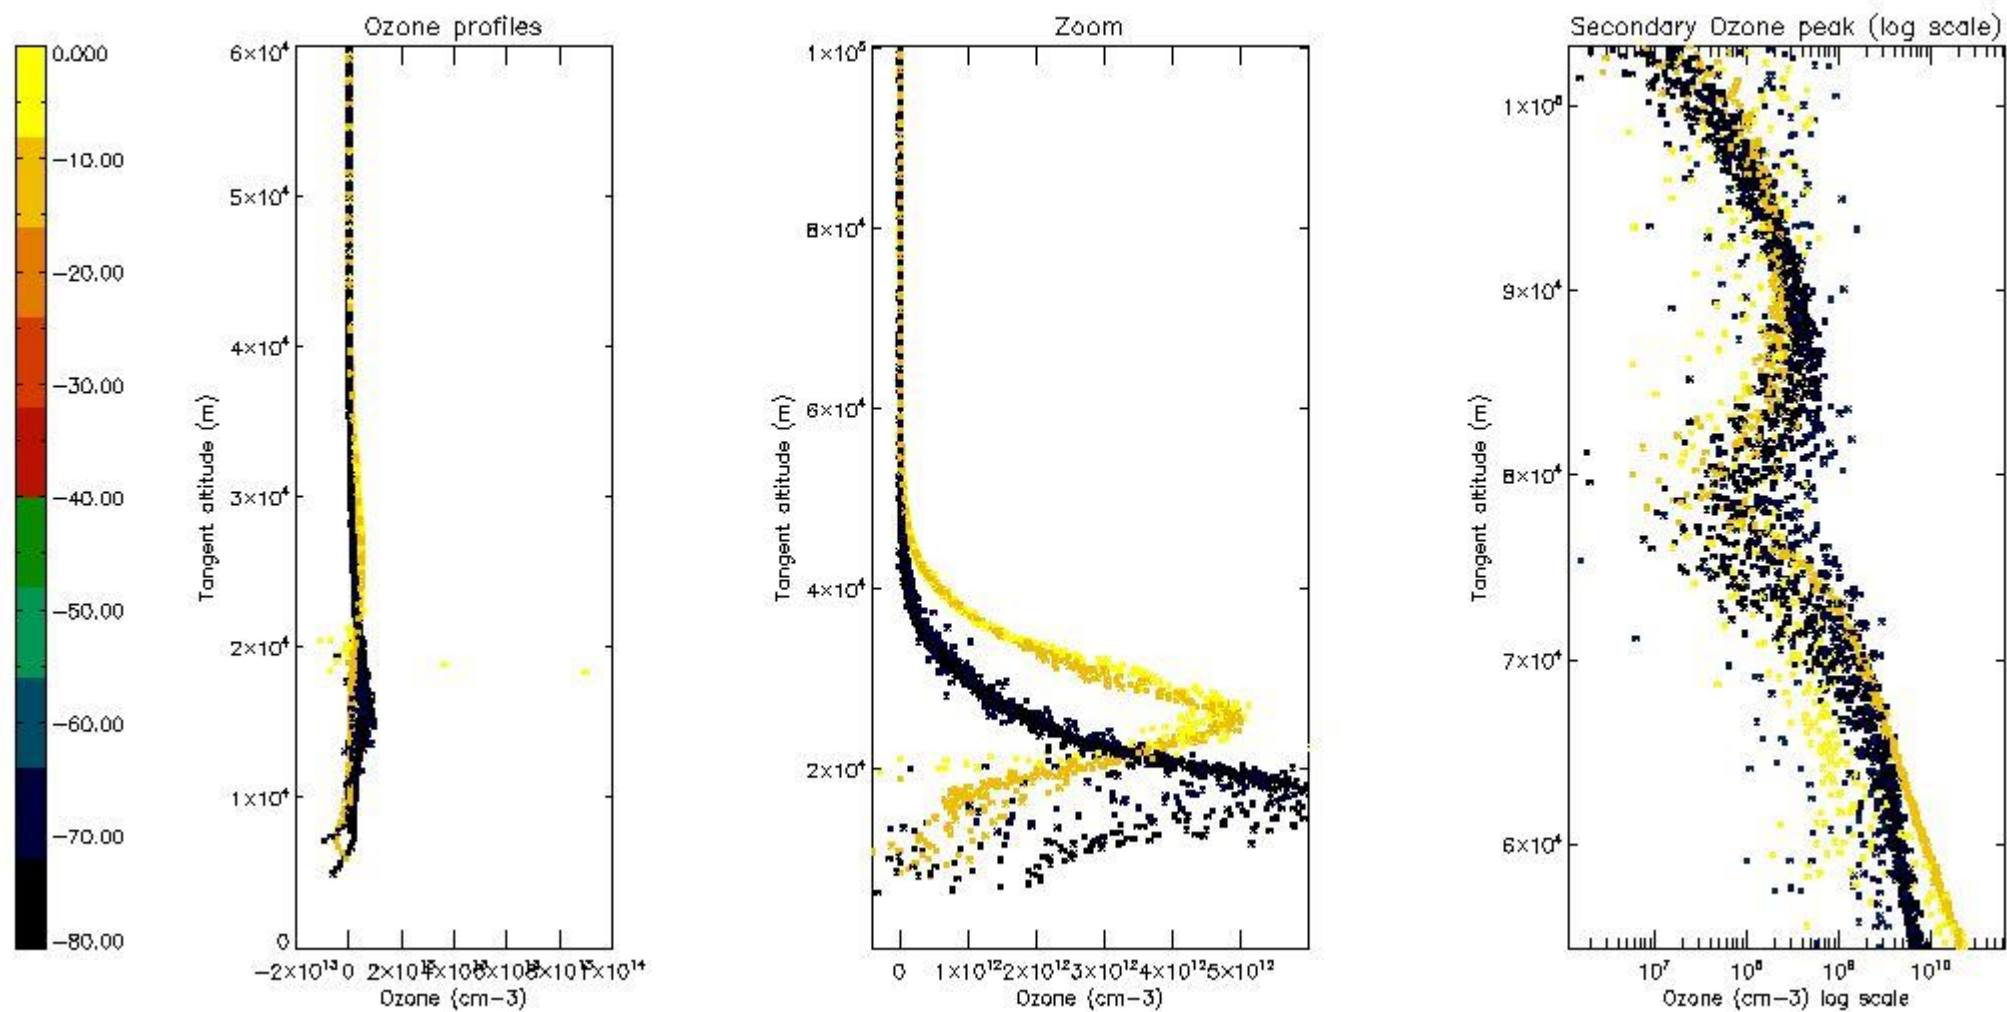

STD < 10	18
STD < 5	13

5.2 Plot ozone profiles for all STD (dark without errors)

The colorbar represents the latitude.

5.3 Plot ozone profiles where STD < 20% (dark without errors)

The colorbar represents the latitude.