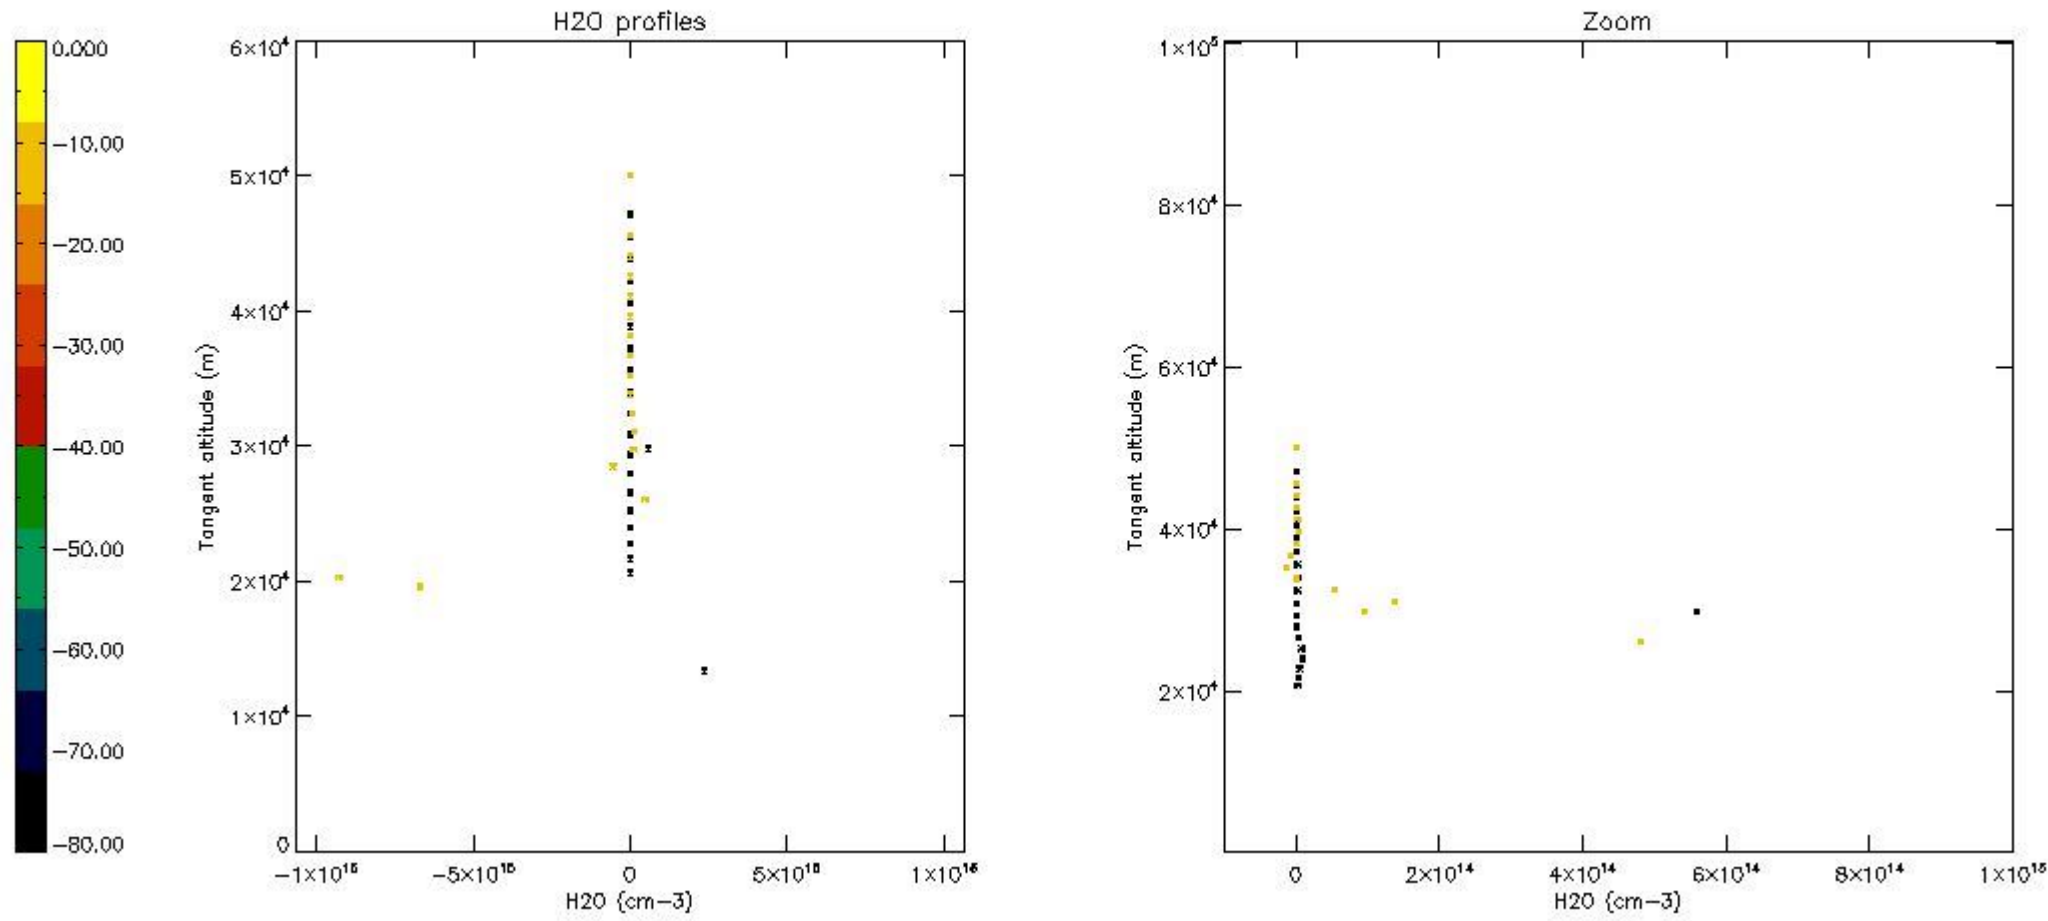

*5.6 Plot NO<sub>2</sub> profiles for all STD (dark without errors)*

The colorbar represents the latitude.

*5.7 Plot NO3 profiles for all STD (dark without errors)*

The colorbar represents the latitude.

*5.8 Plot H2O profiles for all STD (only for occultations of stars 1,2,3,4,13,14,16,26,63 dark without errors)*

The colorbar represents the latitude.