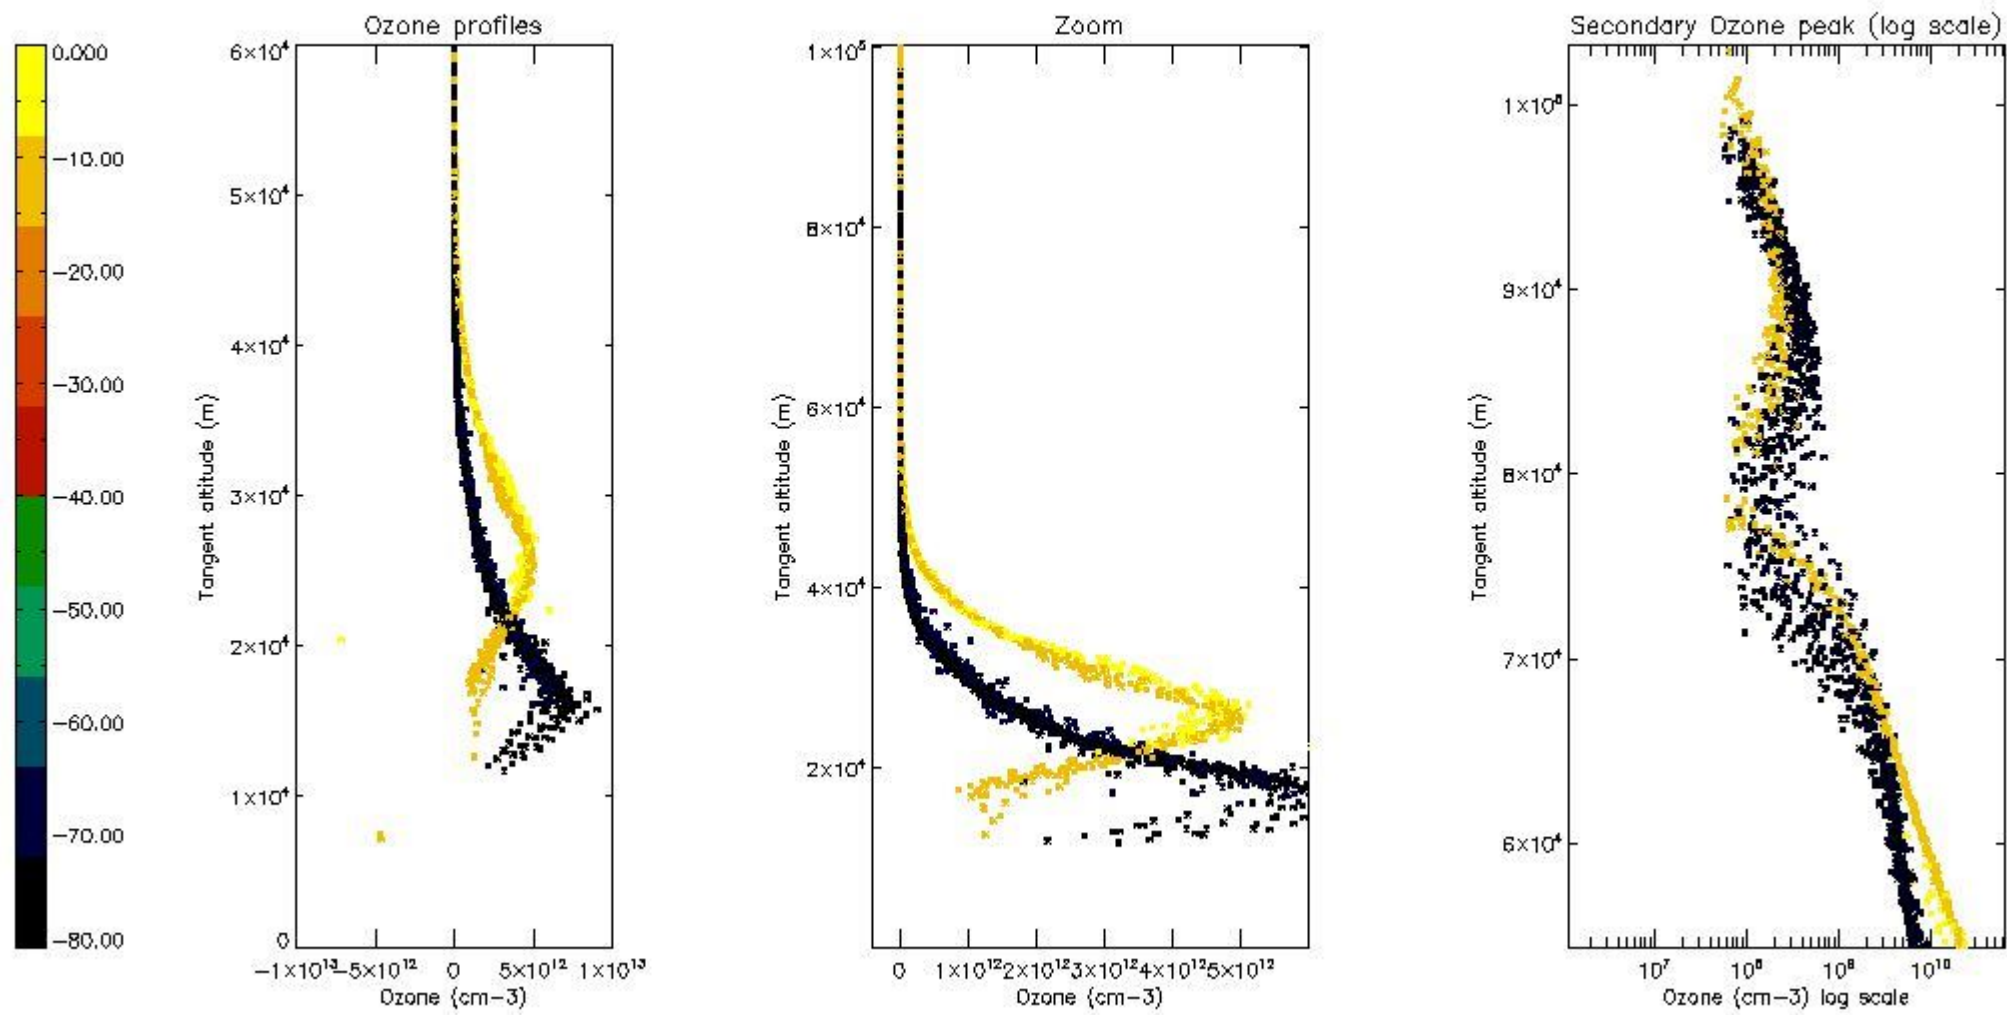

STD < 10	18
STD < 5	13

5.2 Plot ozone profiles for all STD (dark without errors)

The colorbar represents the latitude.

5.3 Plot ozone profiles where STD < 20% (dark without errors)

The colorbar represents the latitude.

5.4 Plot ozone profiles where  $STD < 10\%$  (dark without errors)

The colorbar represents the latitude.

*5.5 Plot ozone profiles where STD < 5% (dark without errors)*

The colorbar represents the latitude.