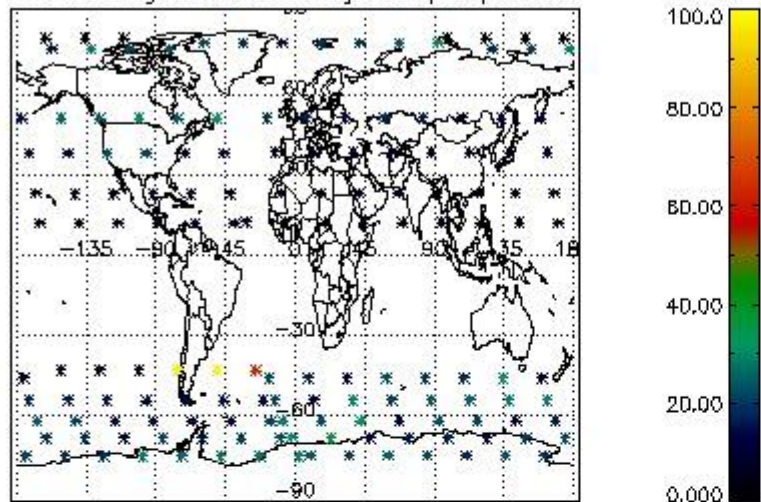

Percentage of cosmic ray hits per profile