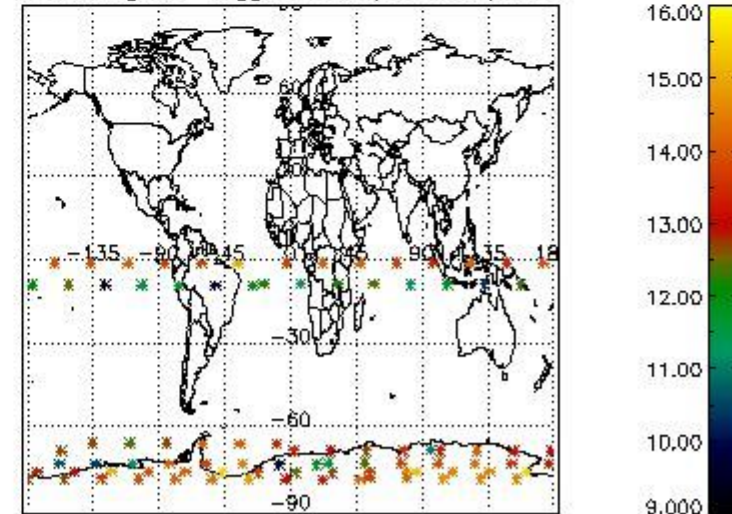

Percentage of flagged data per NO3 profile

4. Level 1 quality information per product

In this section it is plotted some information contained in the Quality Summary data set of the level 2 products that comes from the level 1b processing. Products without errors (error flag in the MPH set to "0") are used.

4.1 Plot quality information per product (time dependant) coming from level 1b processing

4.1.1 Plot level 1 quality information per product (time dependant): ENVISAT ASCENDING passes