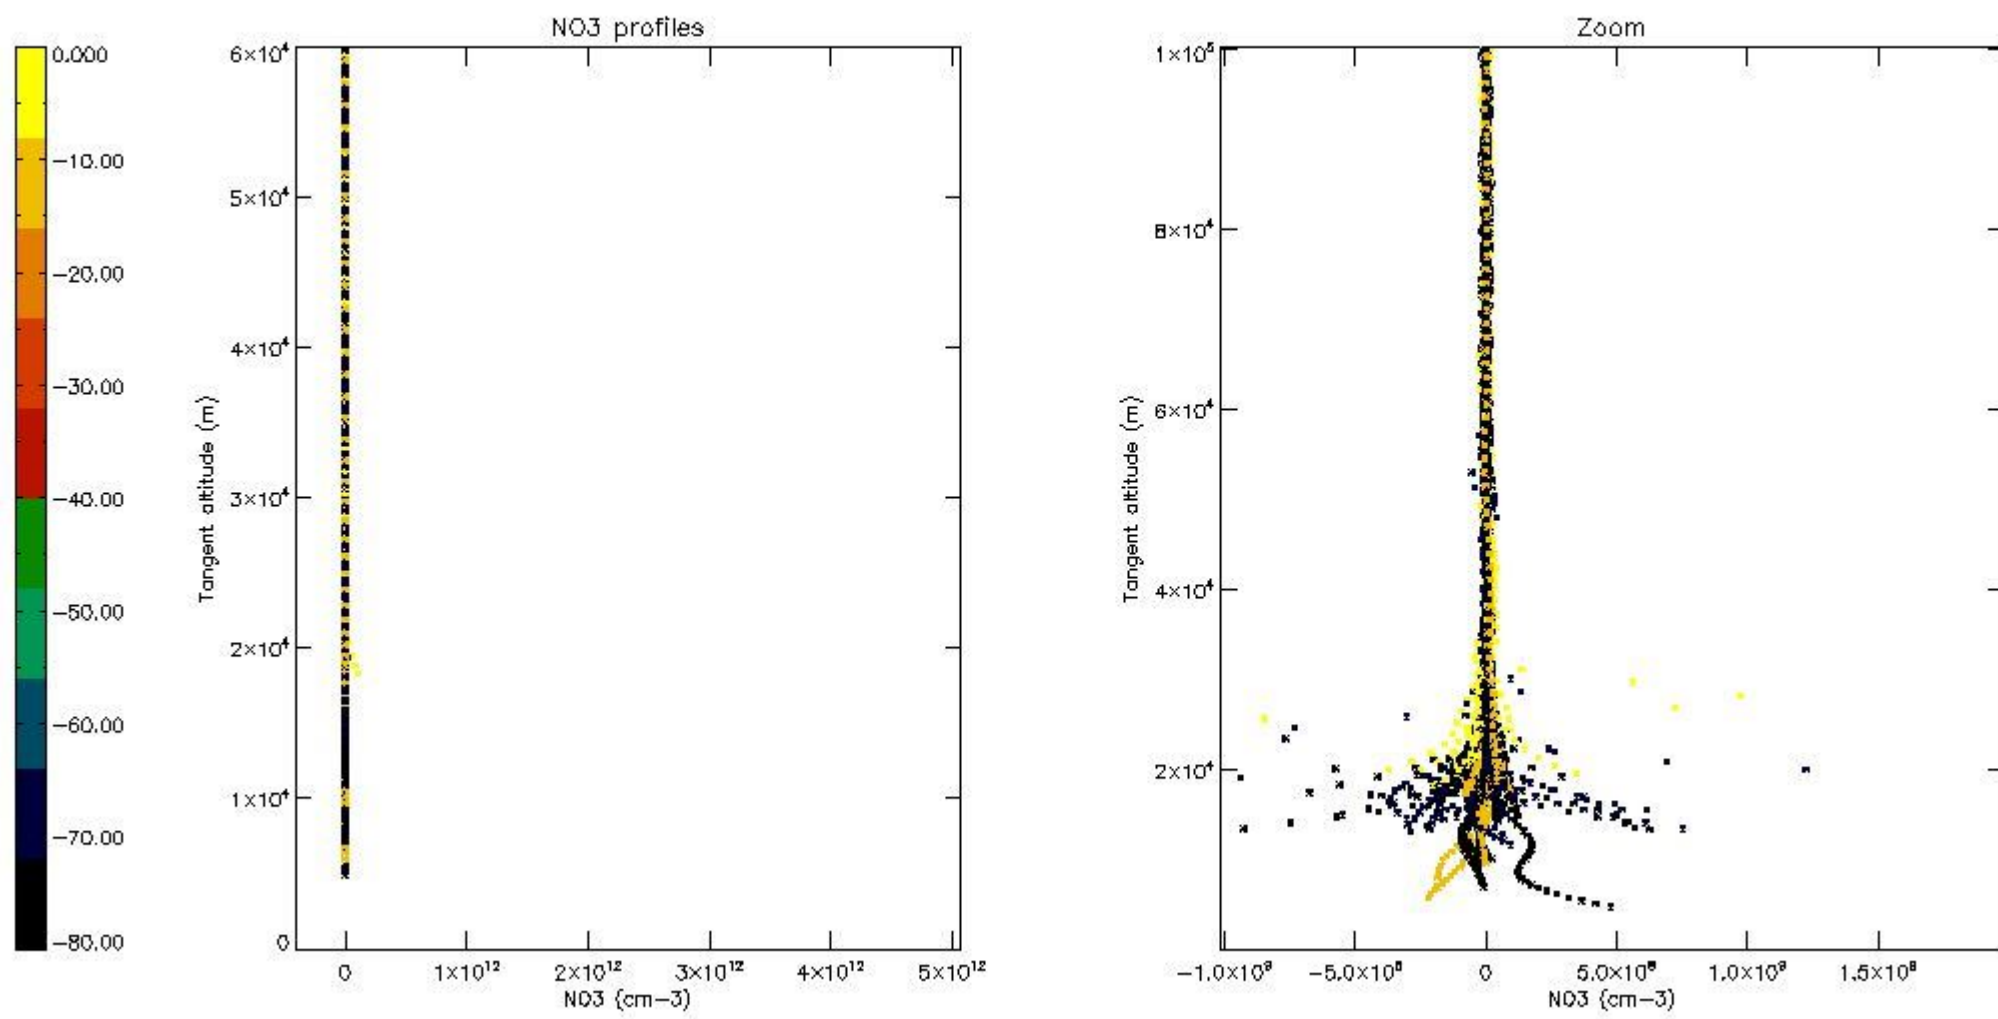

5.8 Plot H2O profiles for all STD (only for occultations of stars 1,2,3,4,13,14,16,26,63 dark without errors)

The colorbar represents the latitude.