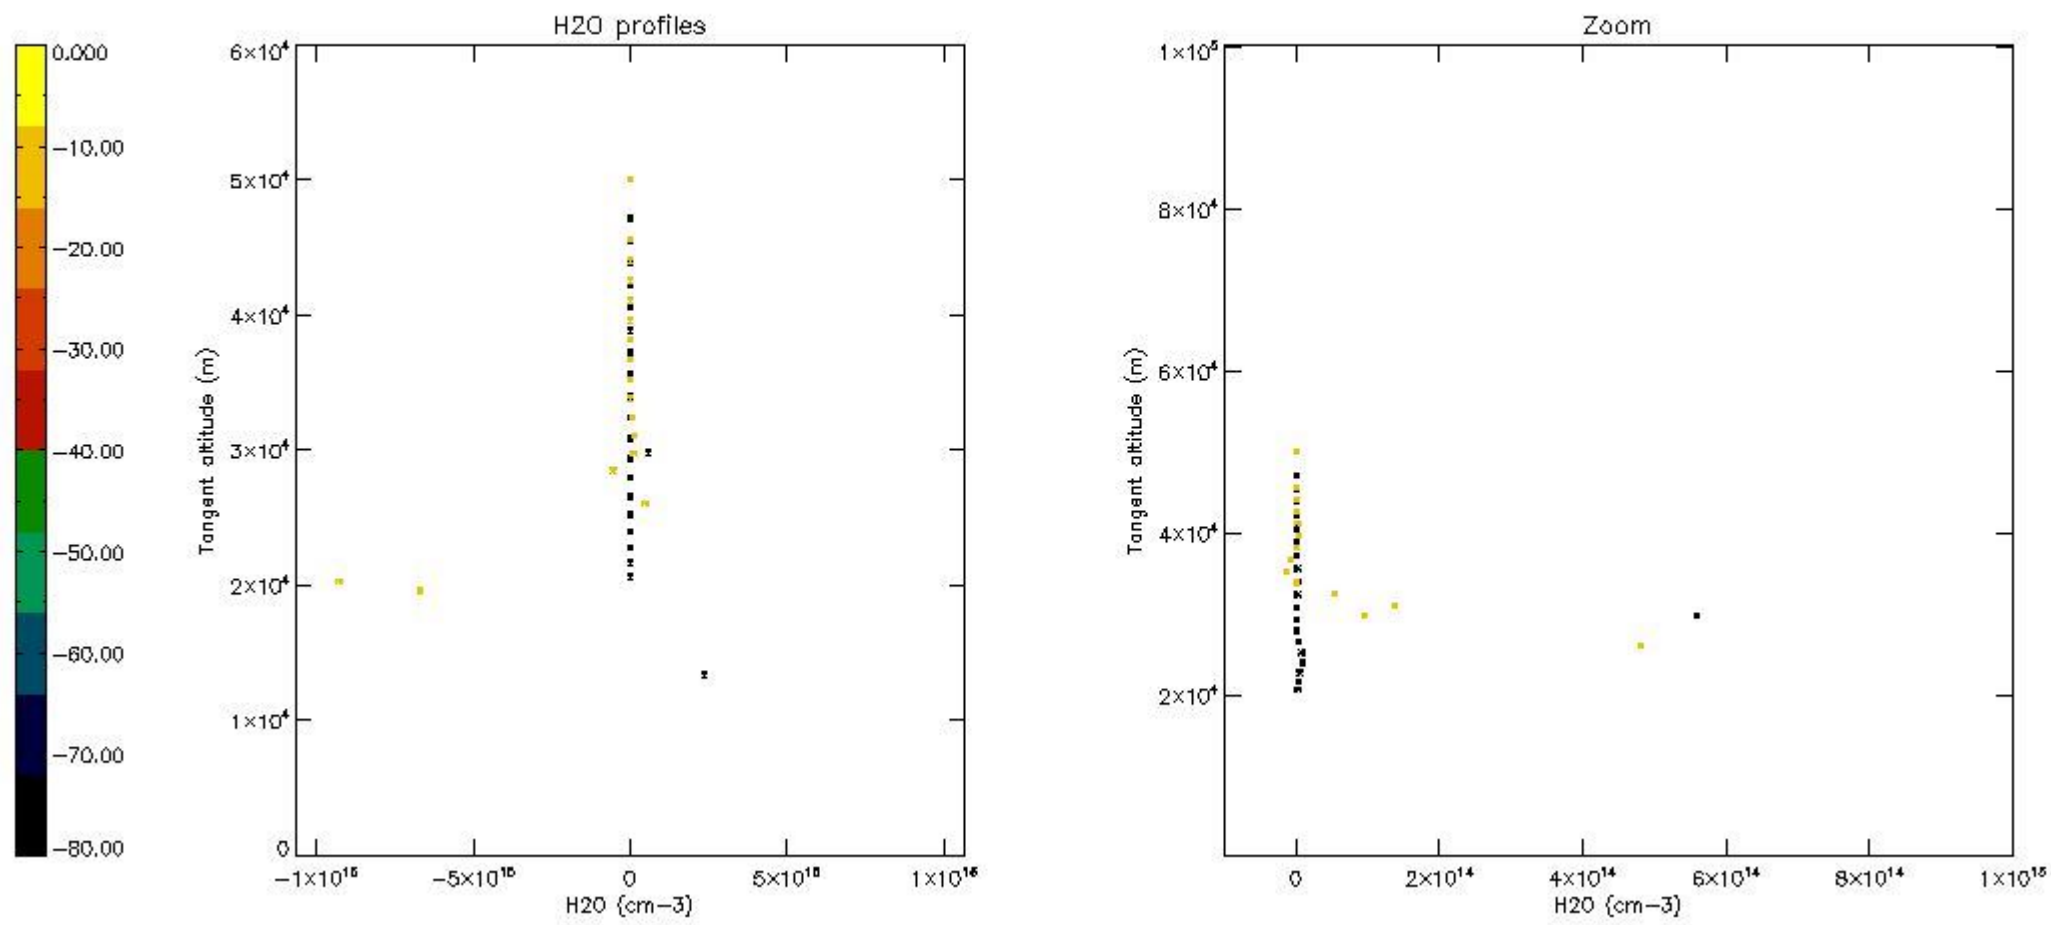

The colorbar represents the latitude.