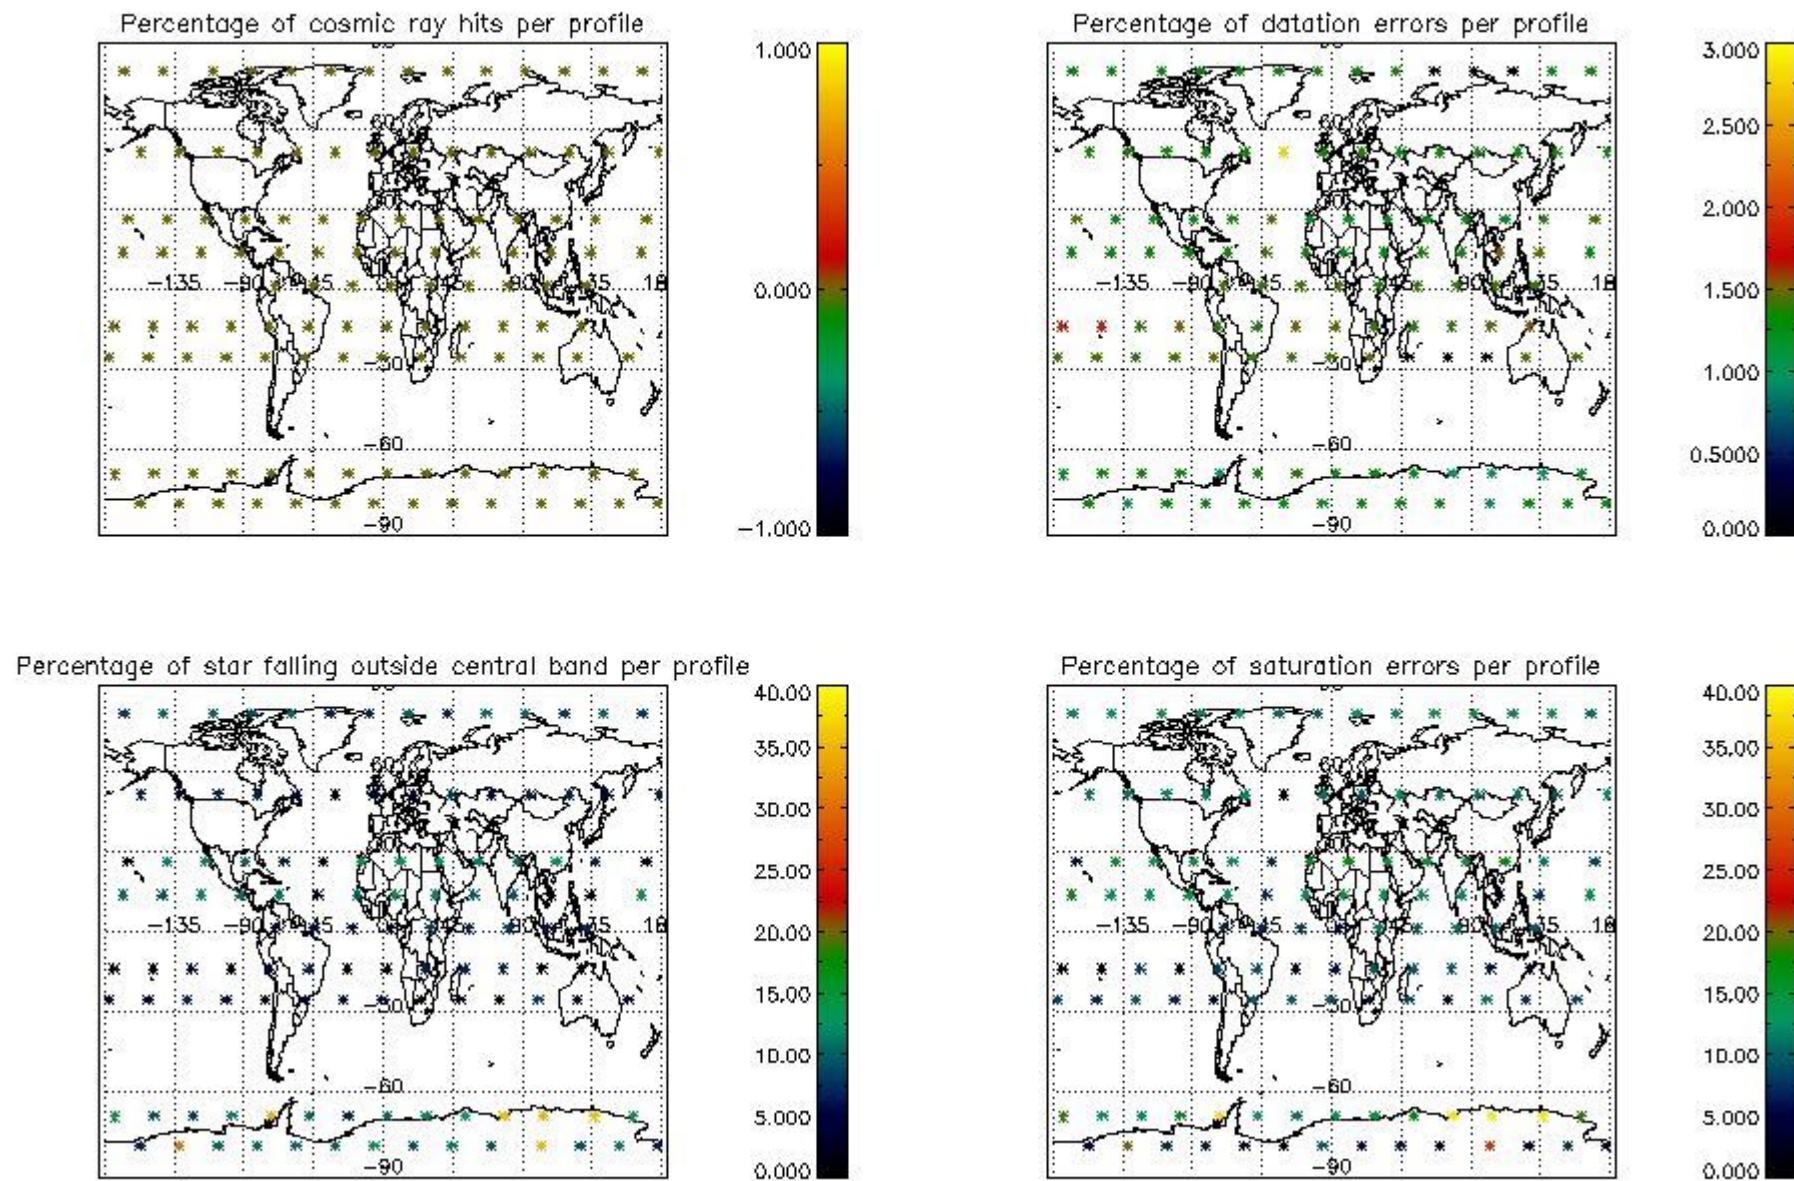

4.2.2 Plot level 1 quality information per product (world map): ENVISAT DESCENDING passes

5. Trace gas profiles

5.1 Ozone statistics based on quality of products

The final quality of the products can be "measured" using the STD (Standard Deviation) attached to every point profile. This information is written to the parameter GOM_NL__2P/NL_LOCAL_SPECIES_DENSITY/o3_std of the level 2 products. The table below shows the statistics for given STD ranges.

The statistics are given with respect to the overall valid production:

- Products without fatal errors: GOM_NL__2P/MPH/PRODUCT_ERR=0
- Valid point profile: GOM_NL__2P/NL_LOCAL_SPECIES_DENSITY/pcd(0)=0

The 'Criteria' is applied to valid points of dark limb products:

- Products in dark limb illumination condition: GOM_NL__2P/NL_SUMMARY_QUALITY/obs_ill_cond=0
- Products without fatal errors: GOM_NL__2P/MPH/PRODUCT_ERR=0
- Valid point profile: GOM_NL__2P/NL_LOCAL_SPECIES_DENSITY/pcd(0)=0

So, the table below shows the percentage of dark limb and valid observations for each criteria with respect to the overall valid daily observations.

Criteria	% of total production
All STD	34
STD < 20	21