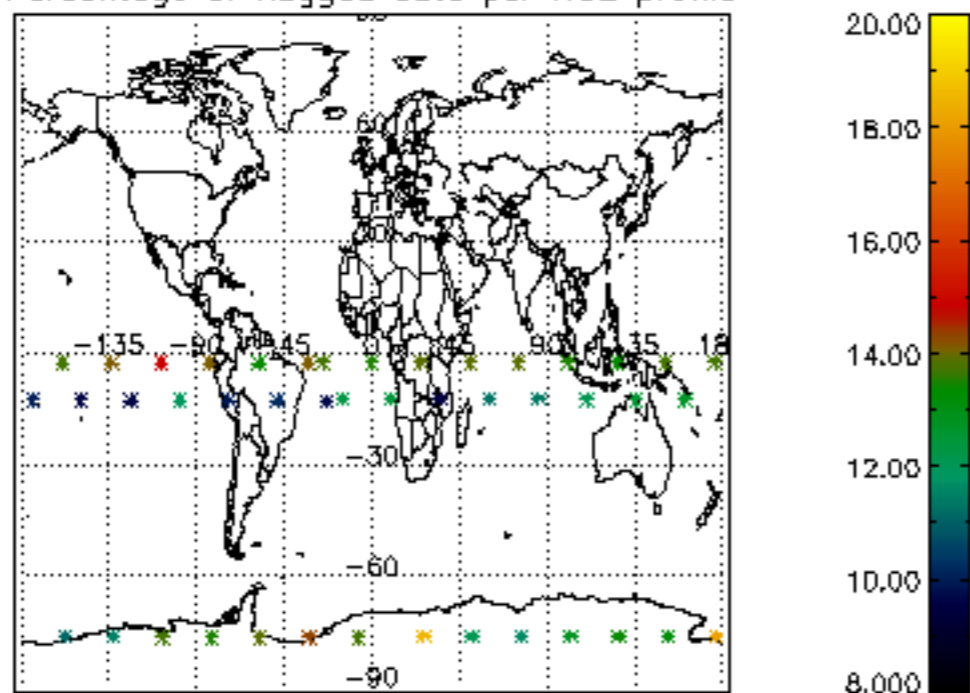

Percentage of flagged data per NO2 profile