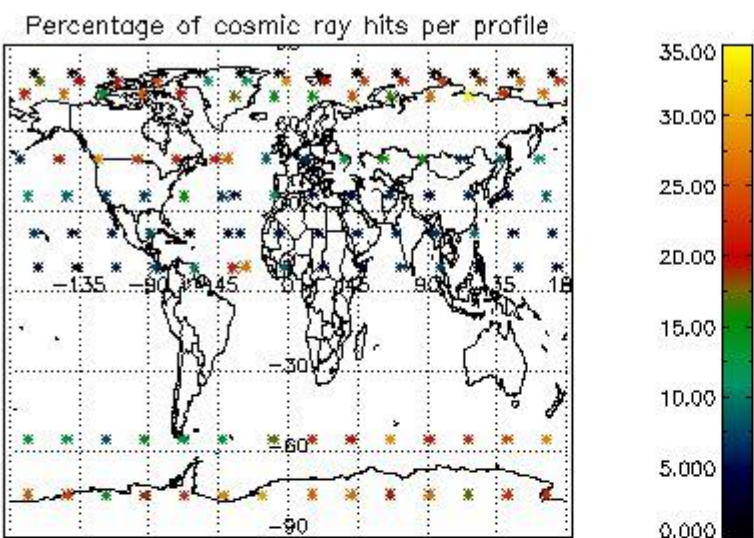

Percentage of flagged data per NO3 profile

4. Level 1 quality information per product

In this section it is plotted some information contained in the Quality Summary data set of the level 2 products that comes from the level 1b processing. Products without errors (error flag in the MPH set to "0") are used.

4.1 Plot quality information per product (time dependant) coming from level 1b processing

4.1.1 Plot level 1 quality information per product (time dependant): ENVISAT ASCENDING passes

4.1.2 Plot level 1 quality information per product (time dependant): ENVI SAT DESCENDING passes

4.2 Plot quality information per product coming from level 1b processing (world map)

4.2.1 Plot level 1 quality information per product (world map): ENVISAT ASCENDING passes

4.2.2 Plot level 1 quality information per product (world map): ENVISAT DESCENDING passes