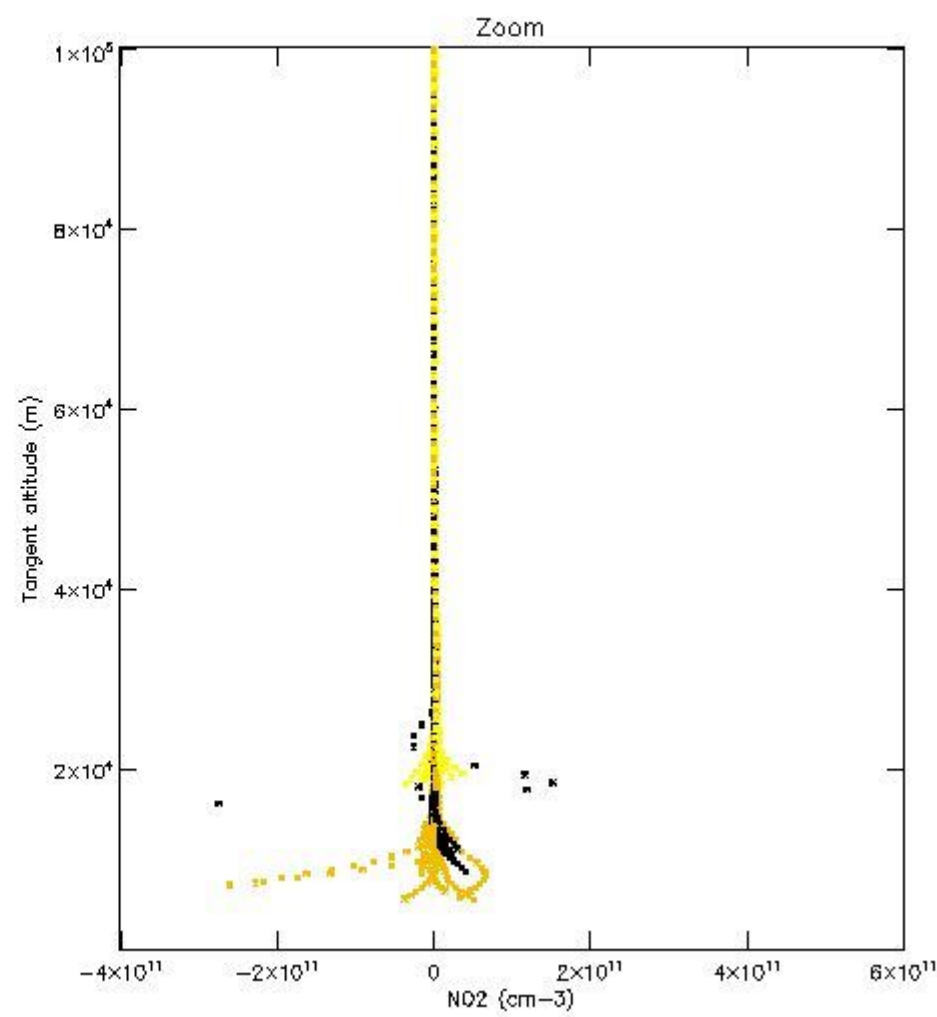

5.4 Plot ozone profiles where STD < 10% (dark without errors)

The colorbar represents the latitude.

5.5 Plot ozone profiles where STD < 5% (dark without errors)

The colorbar represents the latitude.

5.6 Plot NO₂ profiles for all STD (dark without errors)

The colorbar represents the latitude.

5.7 Plot NO3 profiles for all STD (dark without errors)

The colorbar represents the latitude.

5.8 Plot H2O profiles for all STD (only for occultations of stars 1,2,3,4,13,14,16,26,63 dark without errors)