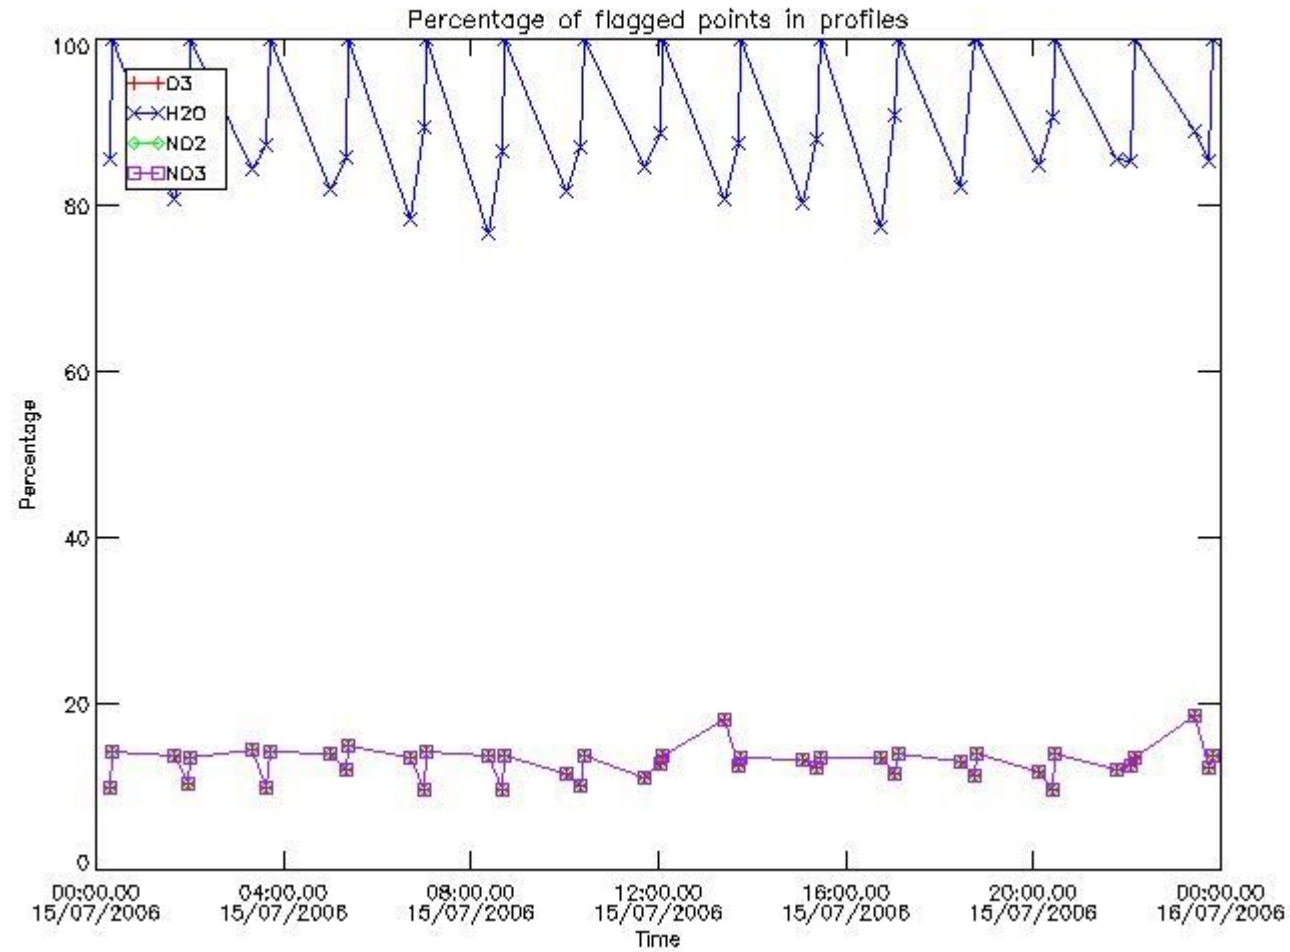

3. Quality information per product

In this section it is plotted some information contained in the Quality Summary data set of the level 2 products. Only products in dark limb conditions and without errors (error flag in the MPH set to "0") are used.

3.1 Plot quality information per product (time dependant)

3.2 Plot quality information per product (world map)