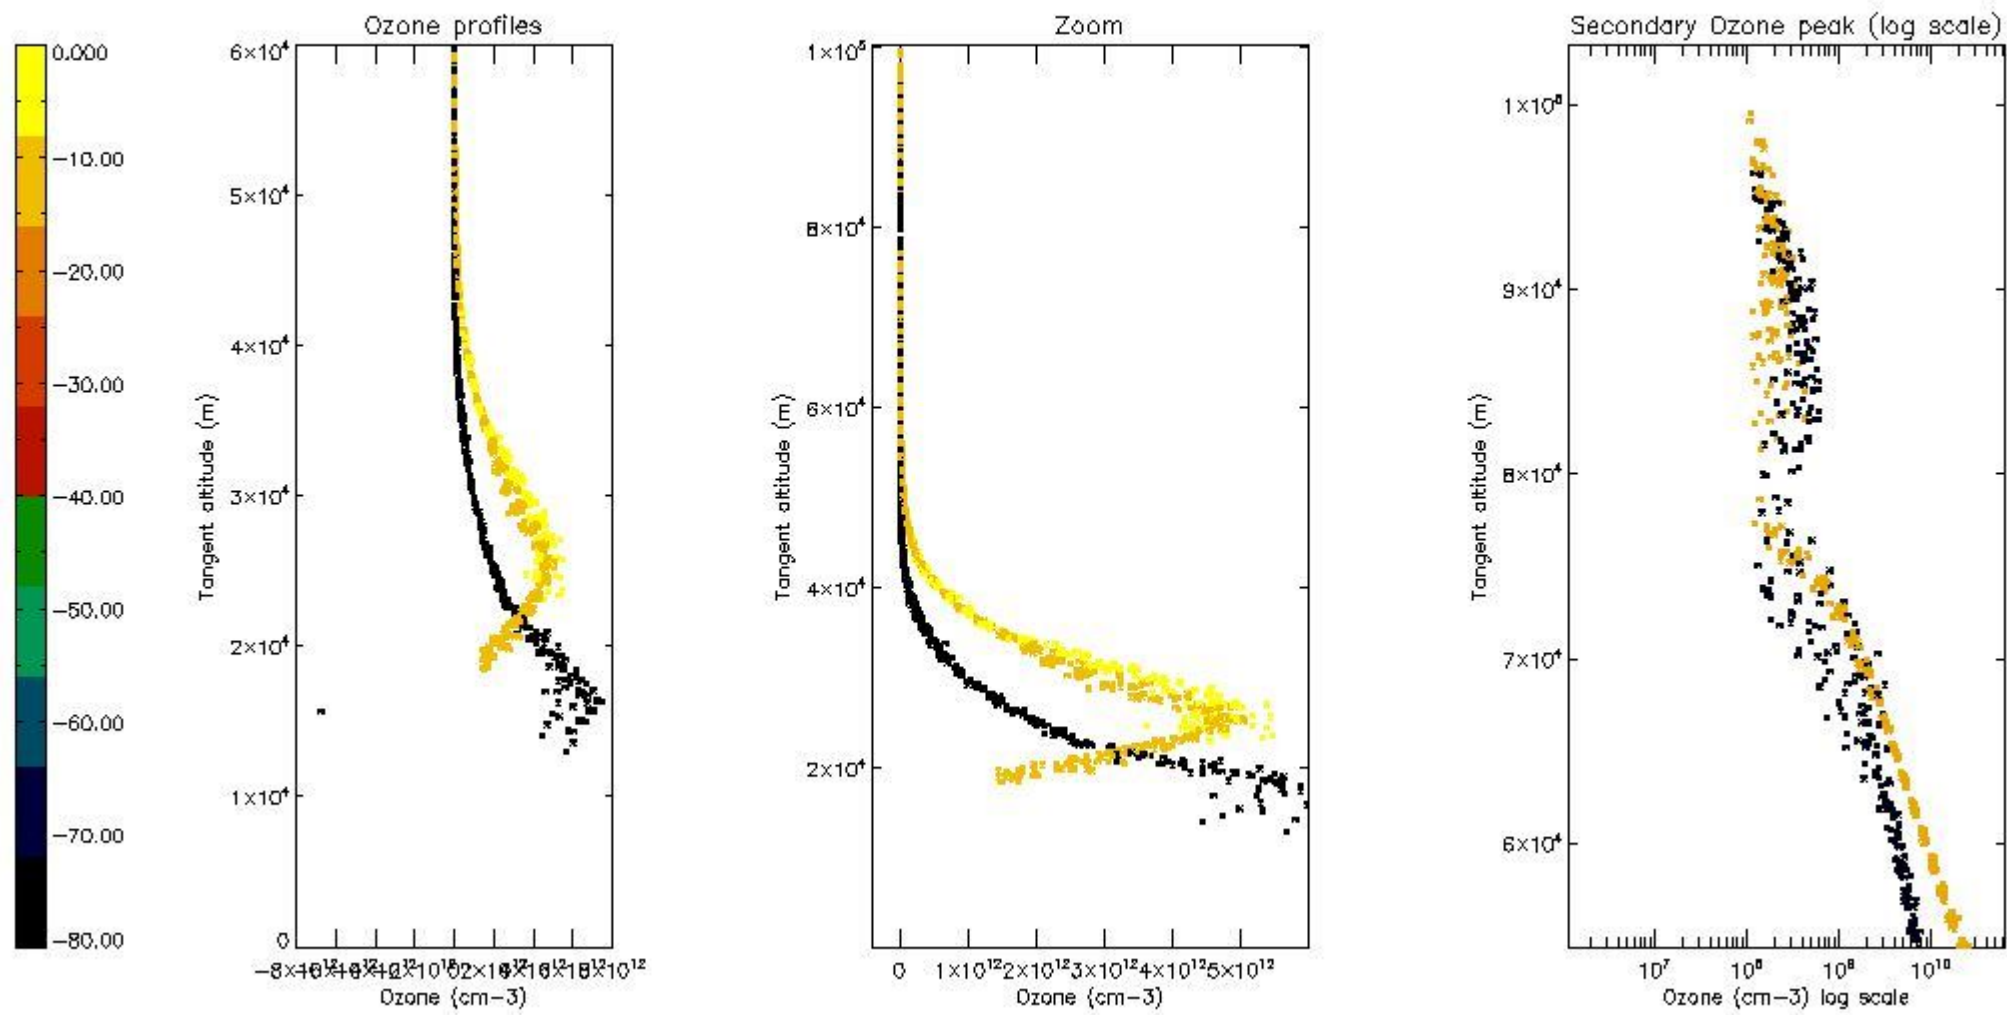

5.5 Plot ozone profiles where STD < 5% (dark without errors)

The colorbar represents the latitude.