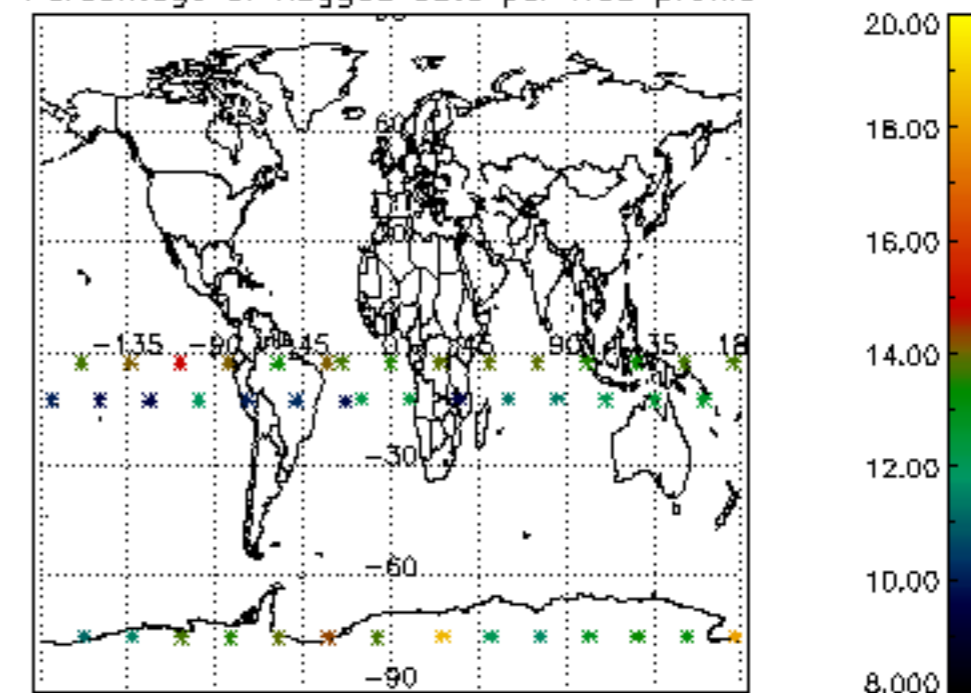

Percentage of flagged data per NO3 profile