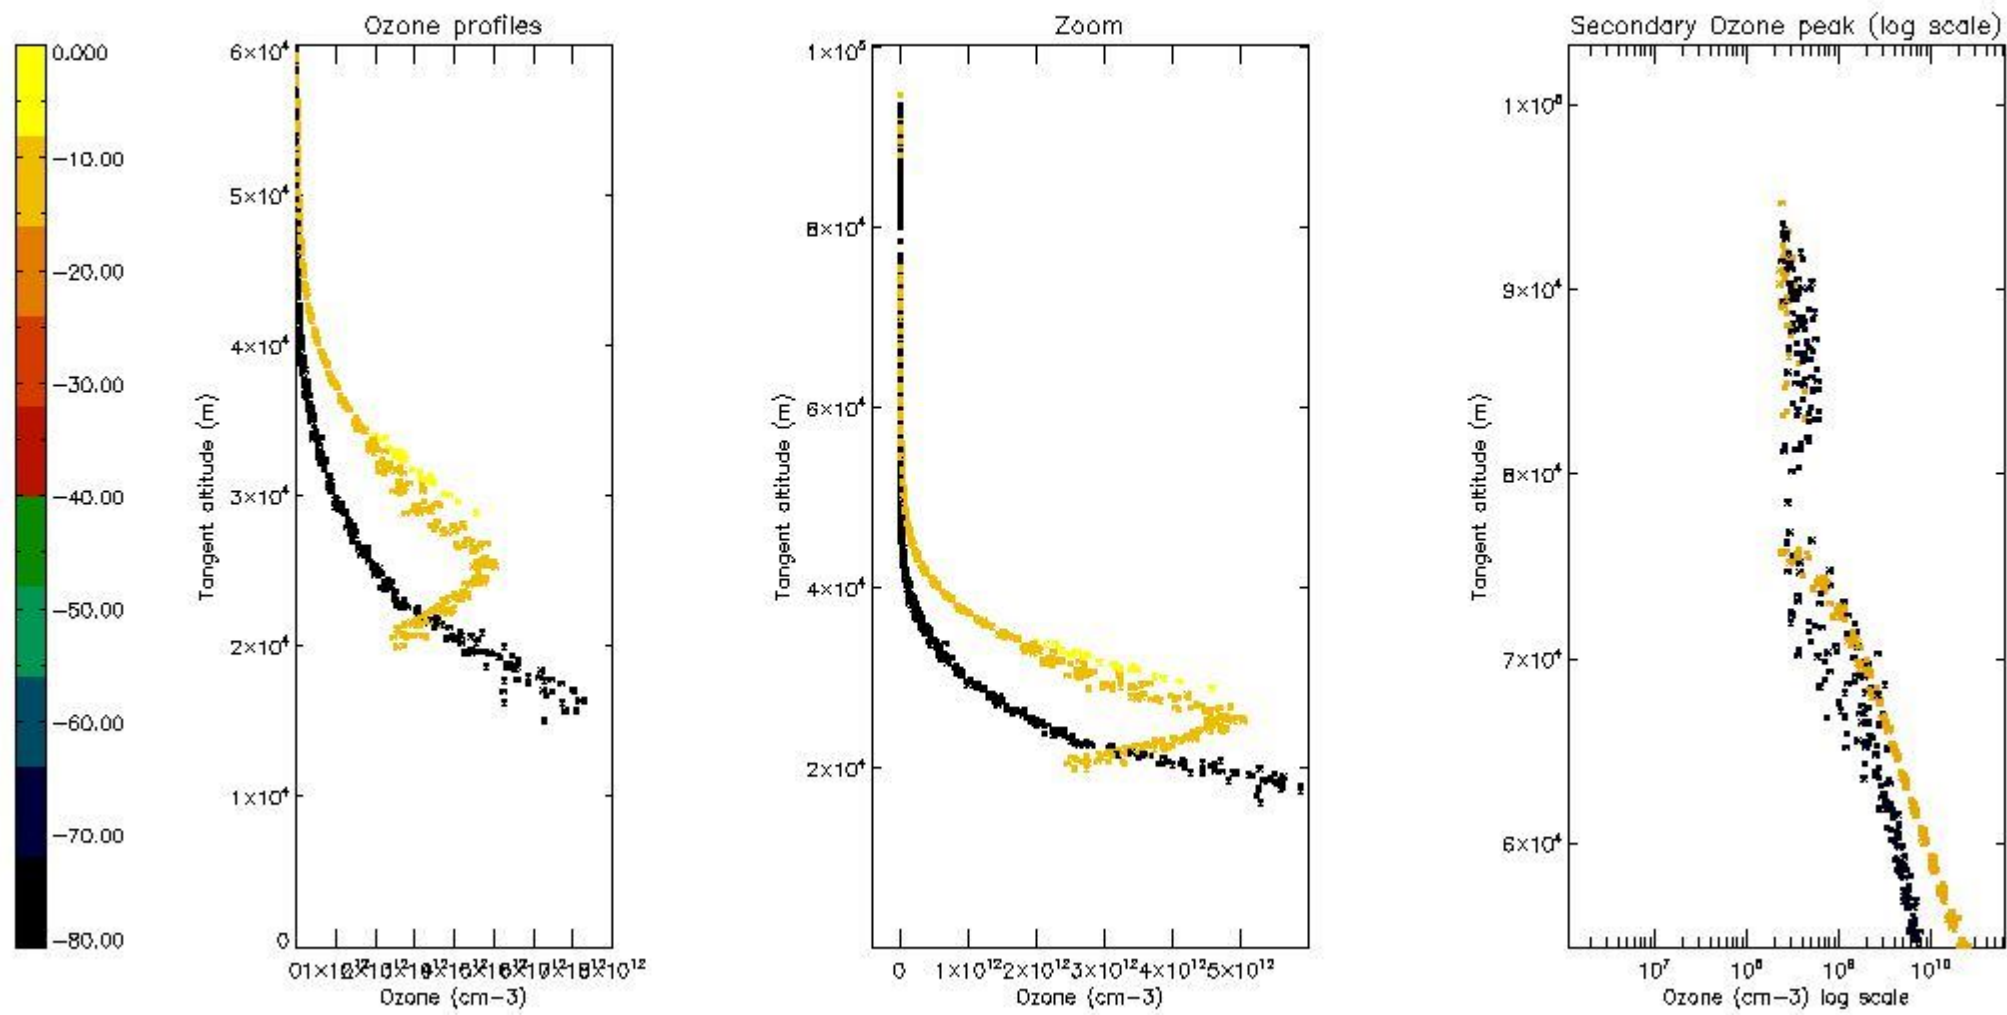

So, the table below shows the percentage of dark limb and valid observations for each criteria with respect to the overall valid daily observations.

Criteria	% of total production
All STD	21
STD < 20	13

STD < 10	11
STD < 5	8

5.2 Plot ozone profiles for all STD (dark without errors)

The colorbar represents the latitude.

5.3 Plot ozone profiles where STD < 20% (dark without errors)

The colorbar represents the latitude.

5.4 Plot ozone profiles where STD < 10% (dark without errors)

The colorbar represents the latitude.

5.5 Plot ozone profiles where STD < 5% (dark without errors)

The colorbar represents the latitude.

5.6 Plot NO₂ profiles for all STD (dark without errors)

The colorbar represents the latitude.

5.7 Plot NO3 profiles for all STD (dark without errors)

The colorbar represents the latitude.

5.8 Plot H2O profiles for all STD (only for occultations of stars 1,2,3,4,13,14,16,26,63 dark without errors)