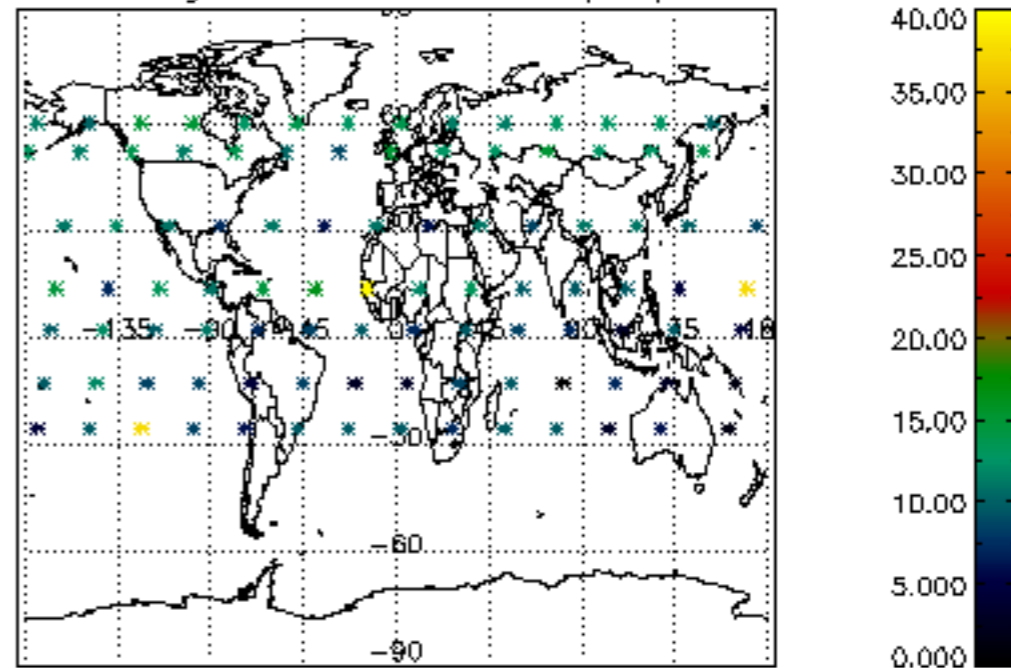

Percentage of saturation errors per profile