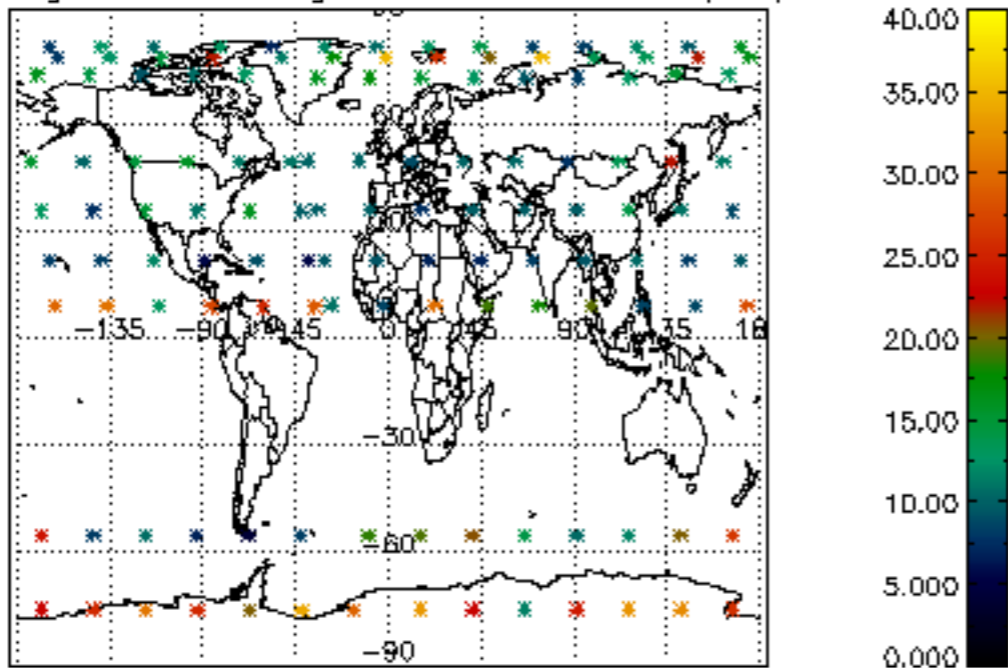

Percentage of flagged data per NO3 profile

Percentage of cosmic ray hits per profile

Percentage of datation errors per profile

Percentage of star falling outside central band per profile

Percentage of saturation errors per profile