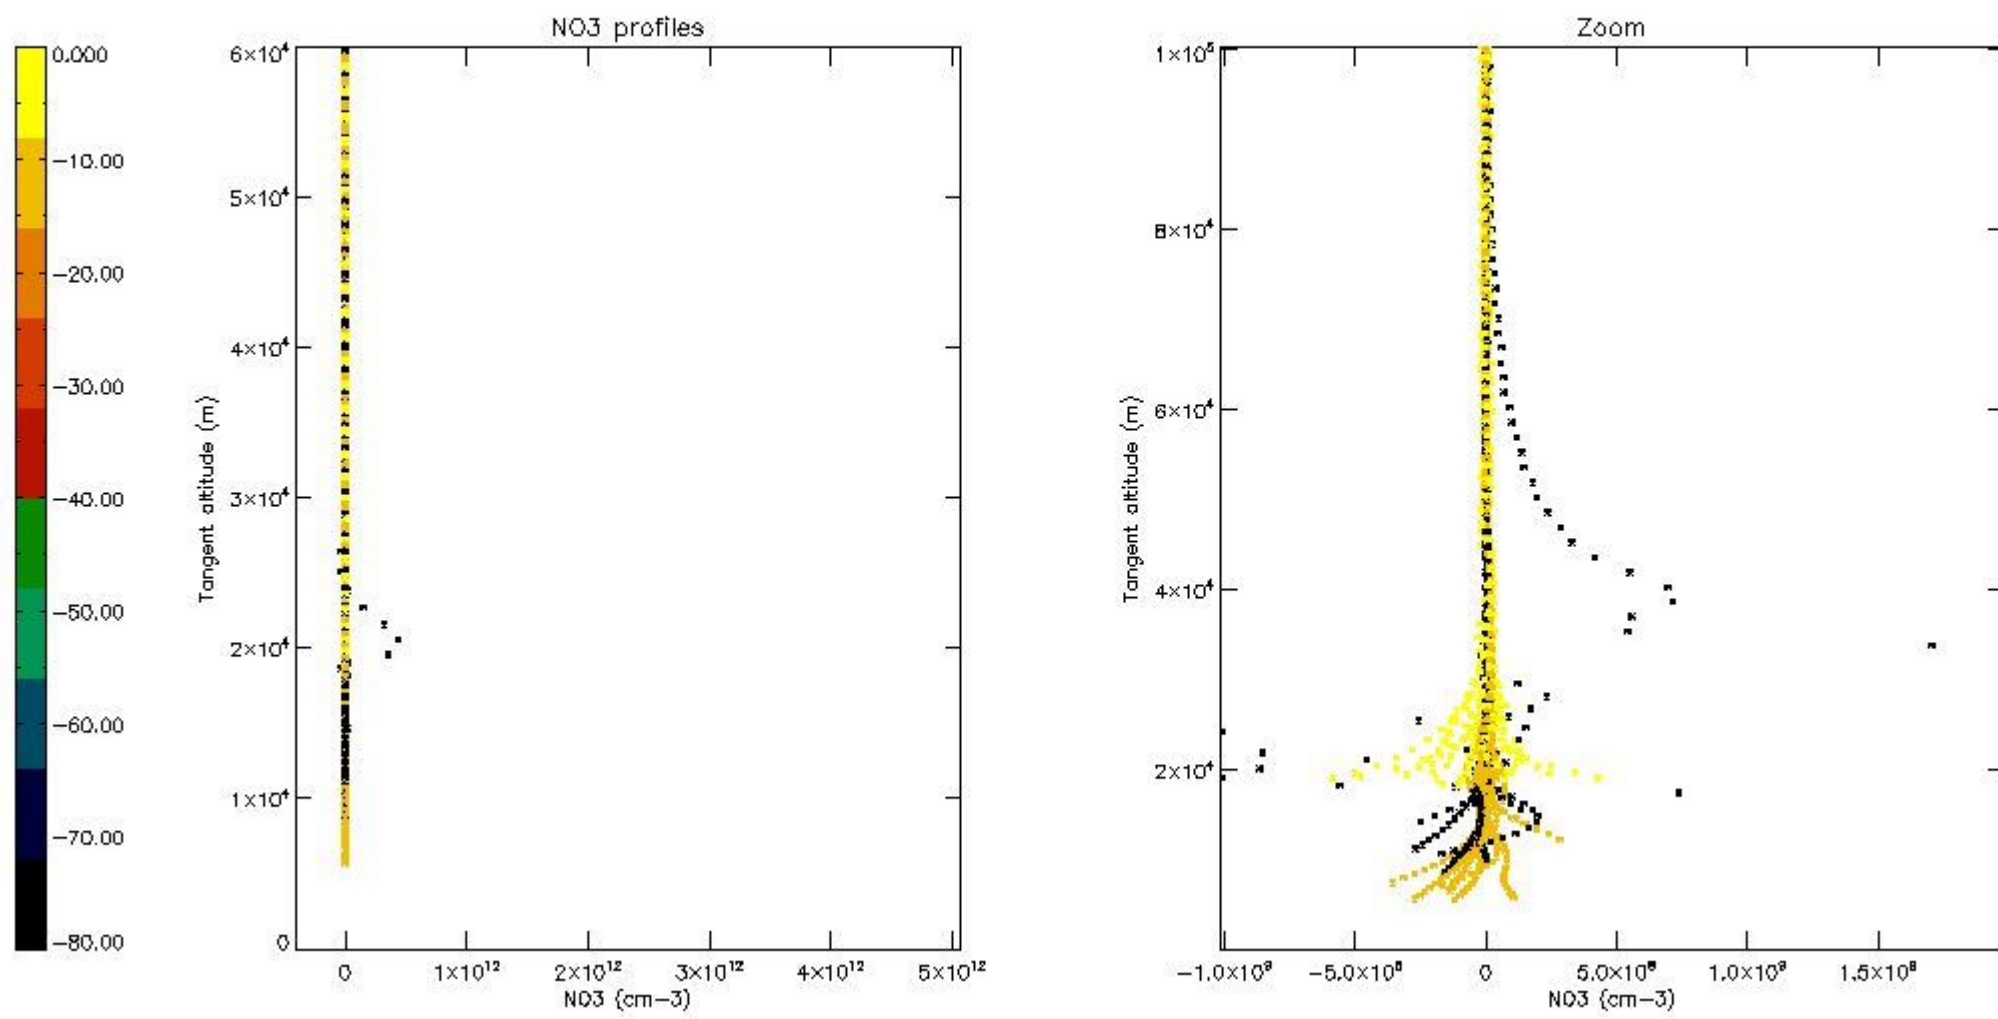

5.8 Plot H2O profiles for all STD (only for occultations of stars 1,2,3,4,13,14,16,26,63 dark without errors)

The colorbar represents the latitude.