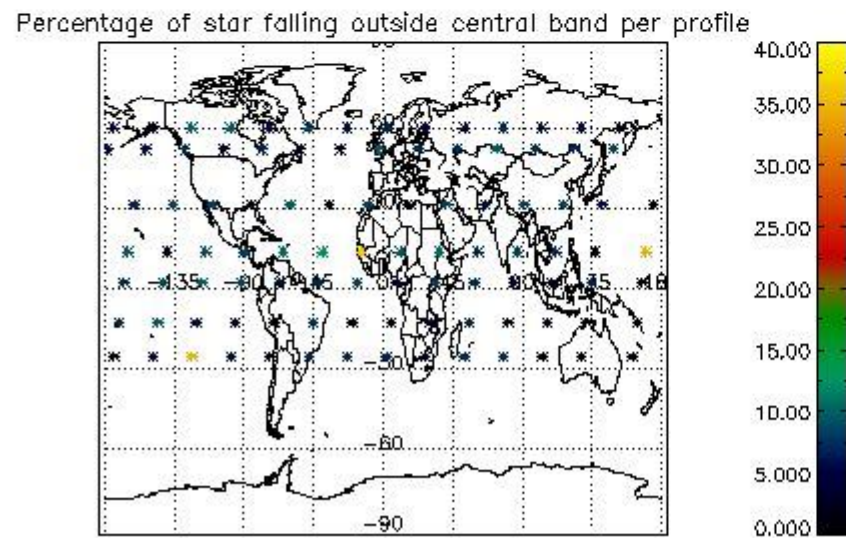

5. Trace gas profiles

5.1 Ozone statistics based on quality of products

The final quality of the products can be "measured" using the STD (Standard Deviation) attached to every point profile. This information is written to the parameter GOM_NL__2P/NL_LOCAL_SPECIES_DENSITY/o3_std of the level 2 products. The table below shows the statistics for given STD ranges.

The statistics are given with respect to the overall valid production:

- Products without fatal errors: GOM_NL__2P/MPH/PRODUCT_ERR=0
- Valid point profile: GOM_NL__2P/NL_LOCAL_SPECIES_DENSITY/pcd(0)=0

The 'Criteria' is applied to valid points of dark limb products:

- Products in dark limb illumination condition: GOM_NL__2P/NL_SUMMARY_QUALITY/obs_ill_cond=0
- Products without fatal errors: GOM_NL__2P/MPH/PRODUCT_ERR=0
- Valid point profile: GOM_NL__2P/NL_LOCAL_SPECIES_DENSITY/pcd(0)=0

So, the table below shows the percentage of dark limb and valid observations for each criteria with respect to the overall valid daily observations.

Criteria	% of total production
All STD	21
STD < 20	13