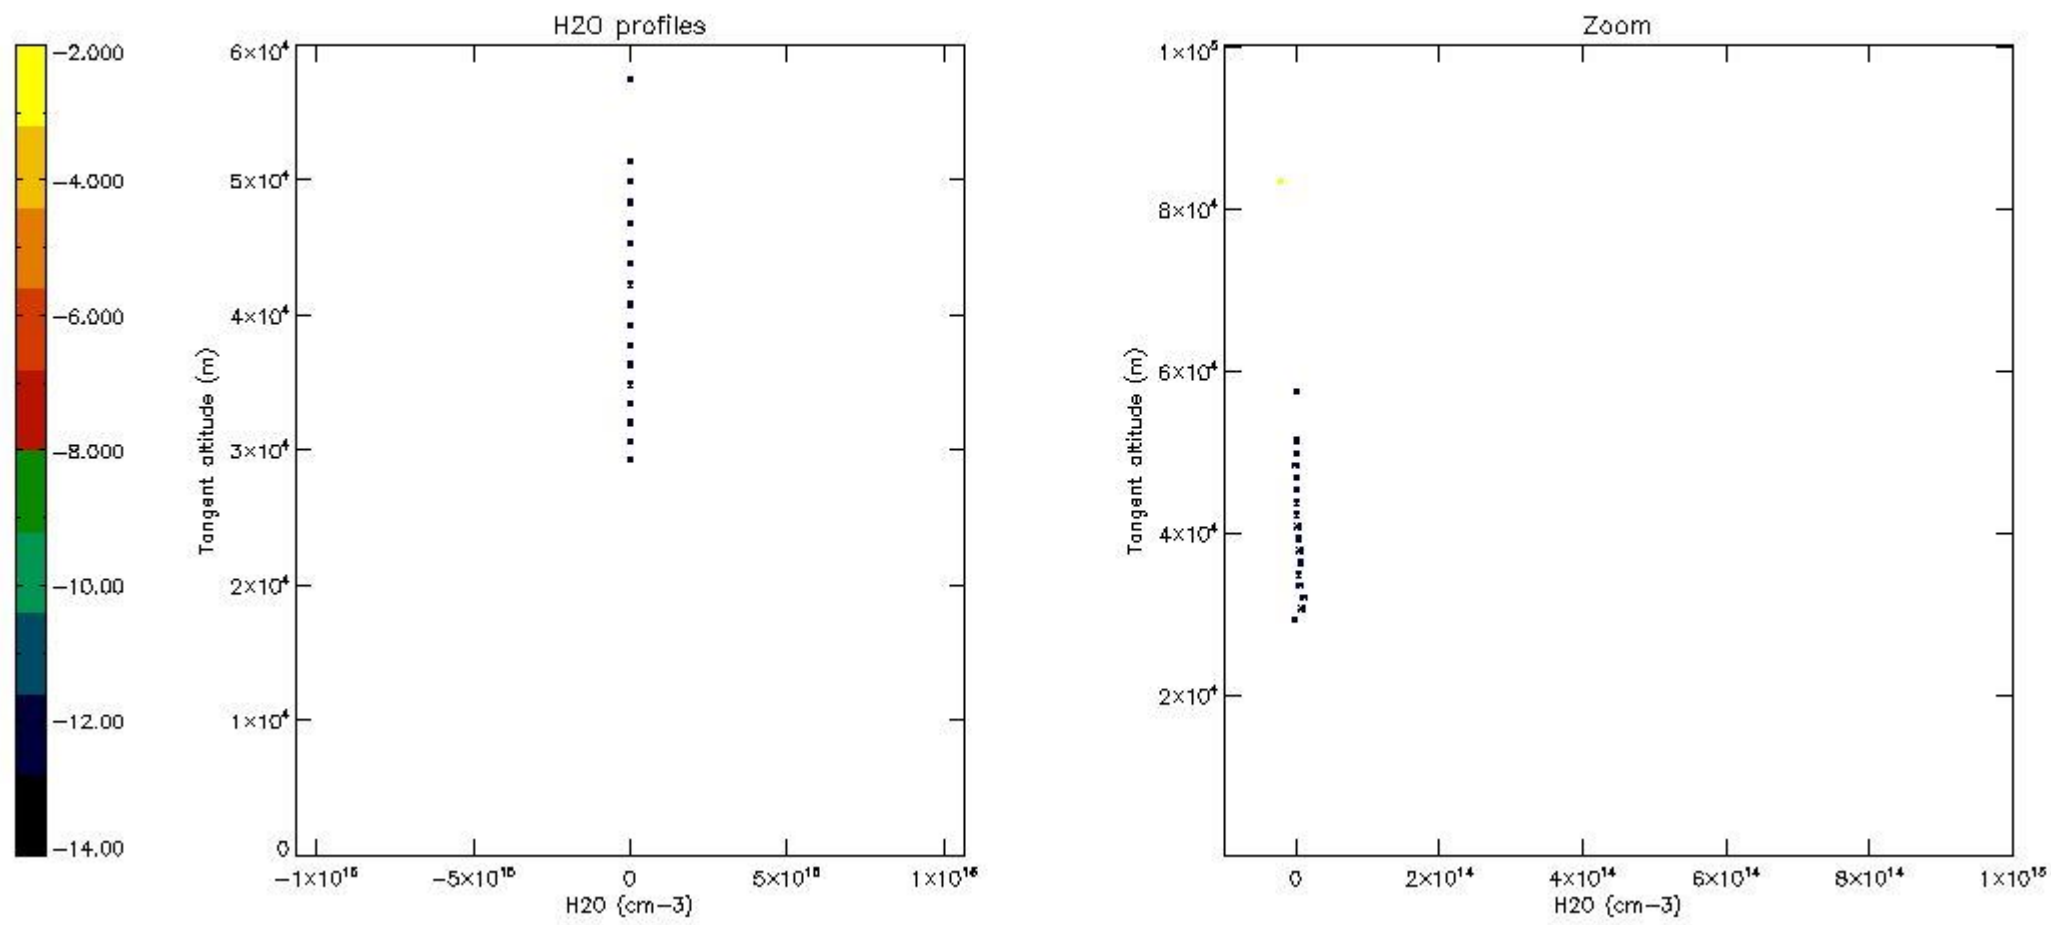

6. Auxiliary Data Files used for the production reported in section 2

The number reported in the third column indicates since which file (see list in section 2) the corresponding auxiliary file has been used. The fourth column is the date of those product files.

Type	Auxiliary Filename	Used since product	Used since product date
INST_PHYS_CHARACTERISTICS	GOM_INS_AXVIEC20091111_143220_20030716_120000_20500101_000000	1	15-JUL-2006 00:17:12
LEVEL-2_PROC_CONFIG	GOM_PR2_AXVIEC20091111_152718_20020301_000000_20500101_000000	1	15-JUL-2006 00:17:12
CROSS_SECTIONS_FILE	GOM_CRS_AXVIEC20091111_154832_20020301_000000_20500101_000000	1	15-JUL-2006 00:17:12