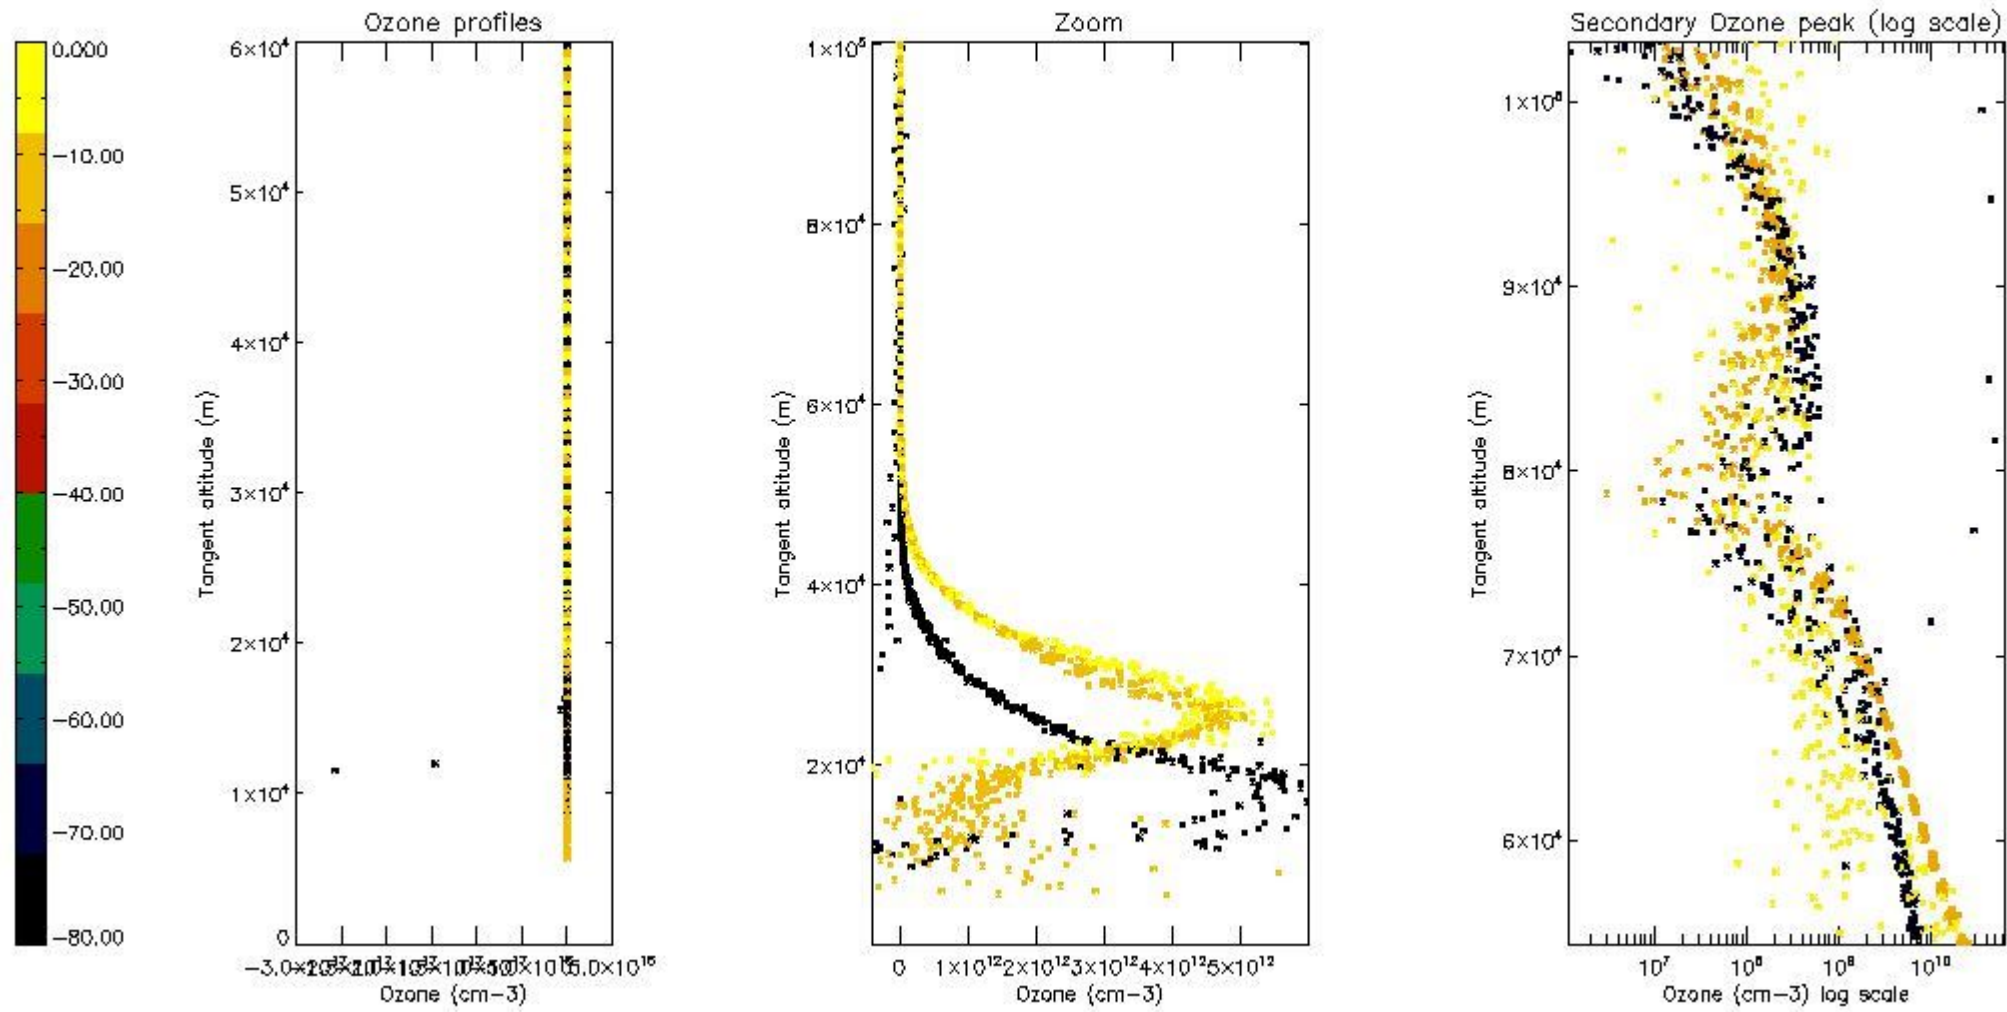

STD < 10	11
STD < 5	8

5.2 Plot ozone profiles for all STD (dark without errors)

The colorbar represents the latitude.

5.3 Plot ozone profiles where STD < 20% (dark without errors)

The colorbar represents the latitude.