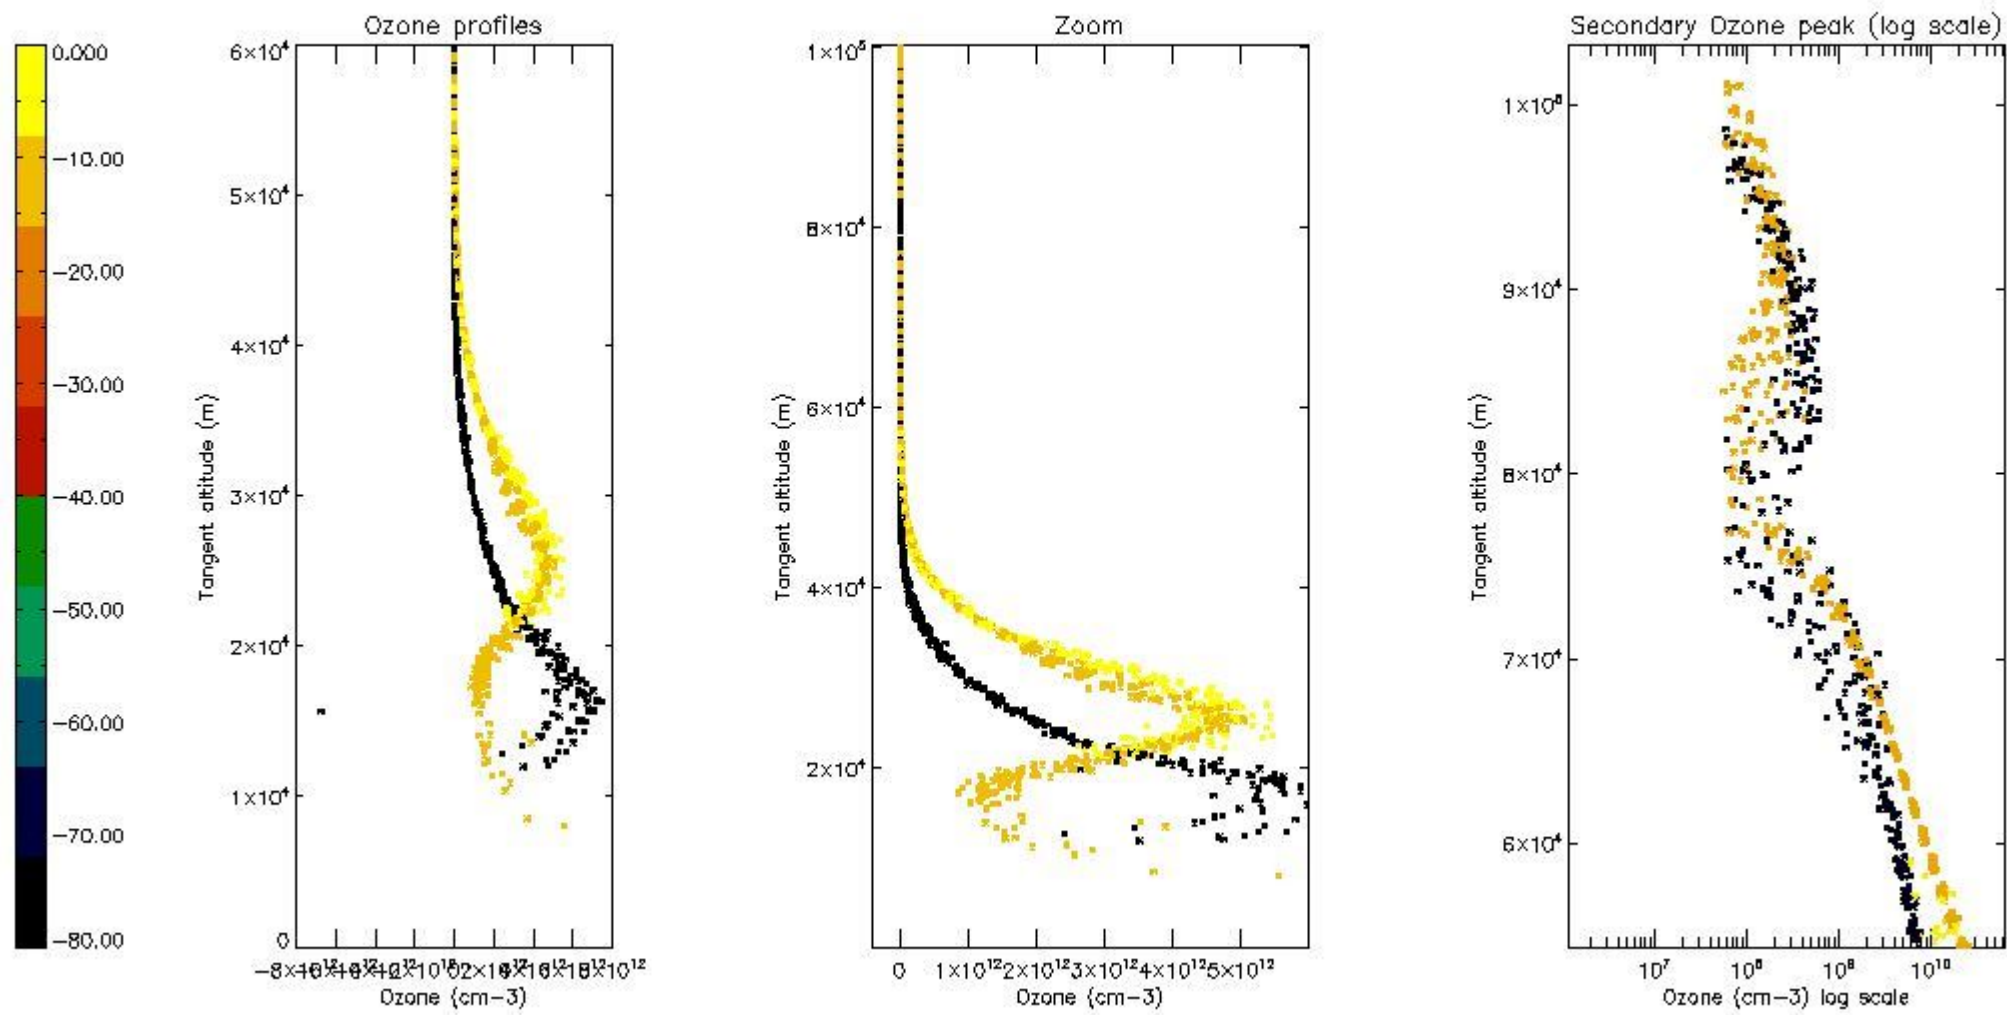

STD < 10	11
STD < 5	8

5.2 Plot ozone profiles for all STD (dark without errors)

The colorbar represents the latitude.

5.3 Plot ozone profiles where STD < 20% (dark without errors)

The colorbar represents the latitude.