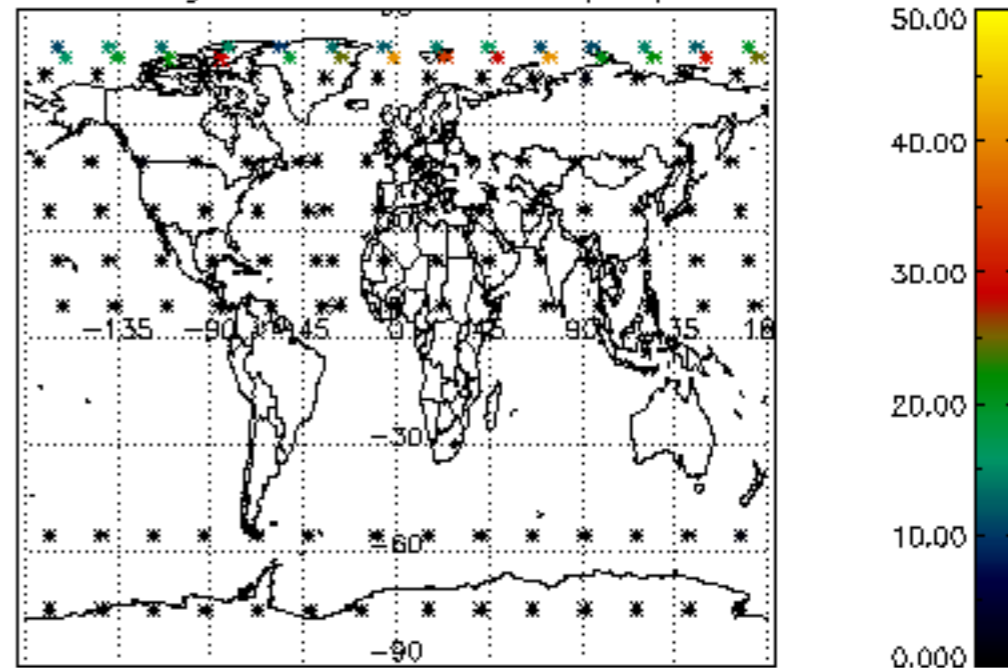

Percentage of flagged data per NO3 profile

Percentage of cosmic ray hits per profile

Percentage of datation errors per profile

Percentage of star falling outside central band per profile

Percentage of saturation errors per profile