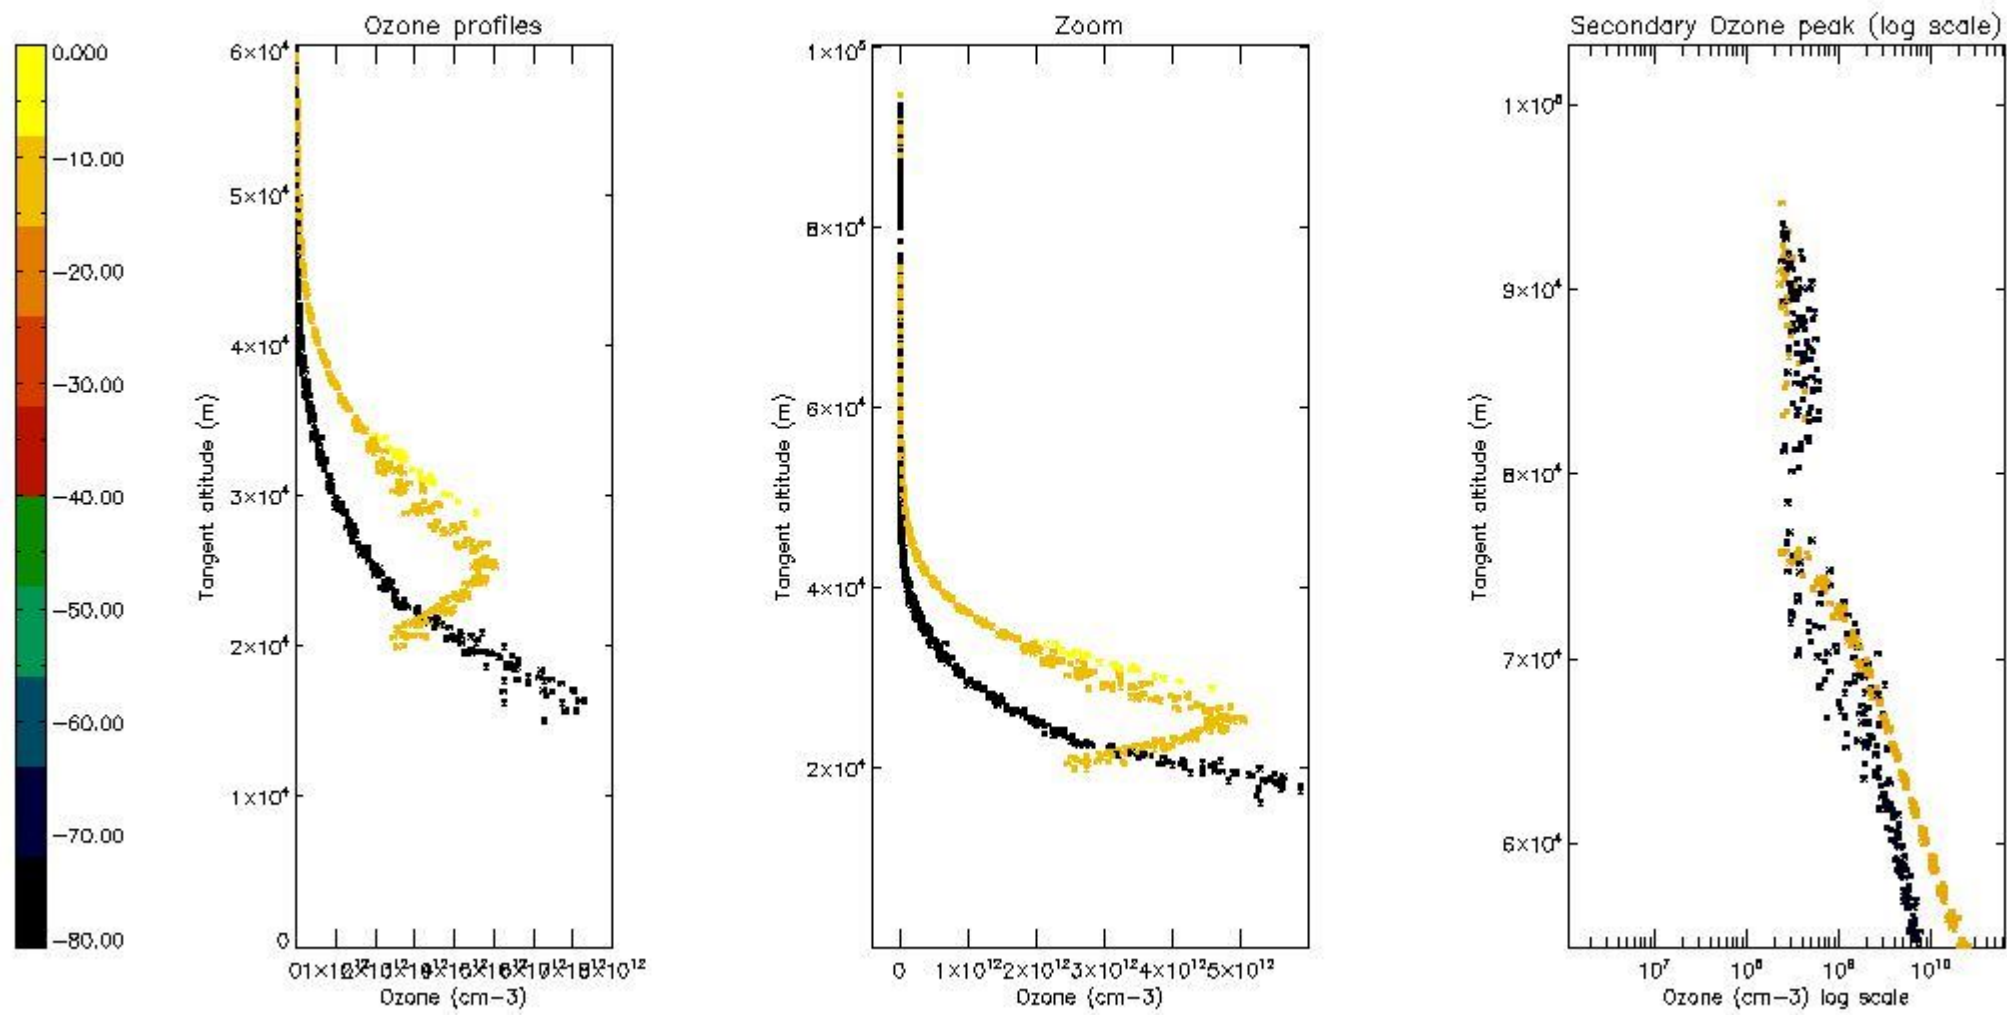

5.6 Plot NO₂ profiles for all STD (dark without errors)

The colorbar represents the latitude.