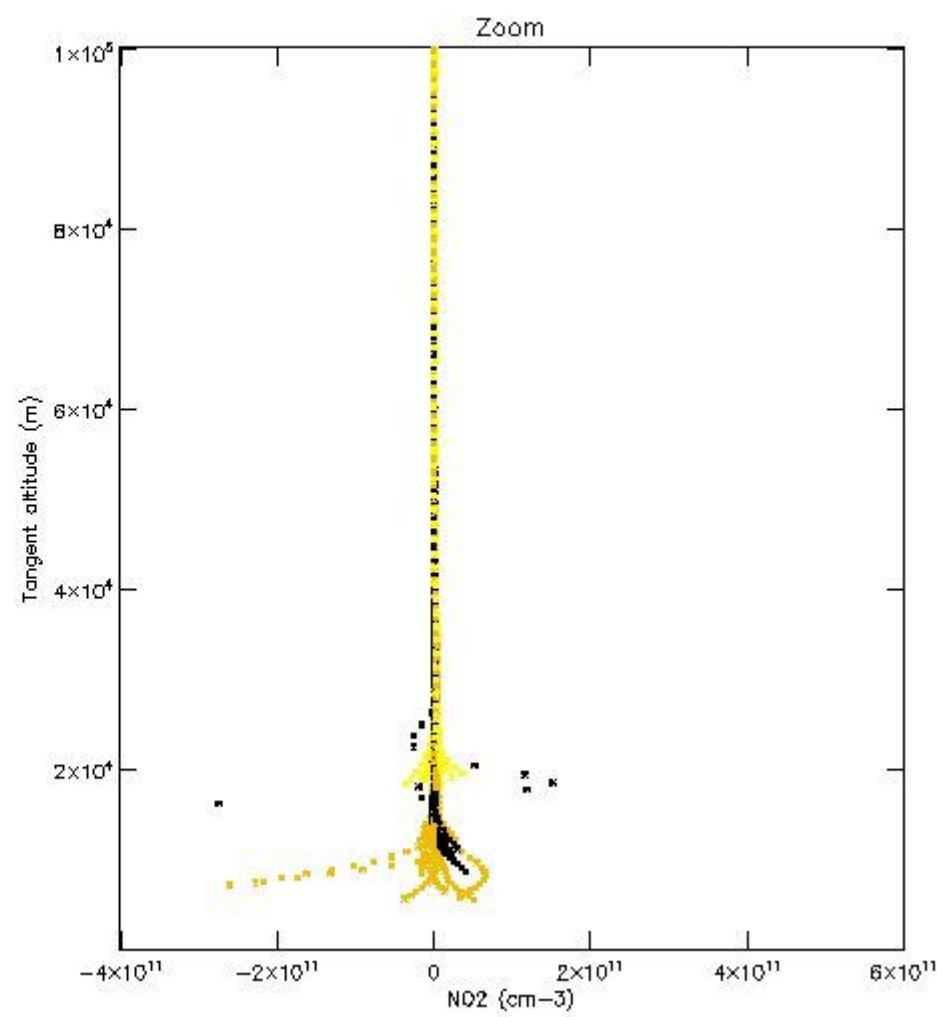

5. Trace gas profiles

5.1 Ozone statistics based on quality of products

The final quality of the products can be "measured" using the STD (Standard Deviation) attached to every point profile. This information is written to the parameter GOM_NL__2P/NL_LOCAL_SPECIES_DENSITY/o3_std of the level 2 products. The table below shows the statistics for given STD ranges.

STD < 10	11
STD < 5	8

5.2 Plot ozone profiles for all STD (dark without errors)

The colorbar represents the latitude.

5.3 Plot ozone profiles where STD < 20% (dark without errors)

The colorbar represents the latitude.

5.4 Plot ozone profiles where STD < 10% (dark without errors)

The colorbar represents the latitude.

5.5 Plot ozone profiles where STD < 5% (dark without errors)

The colorbar represents the latitude.

5.6 Plot NO₂ profiles for all STD (dark without errors)

The colorbar represents the latitude.

5.7 Plot NO3 profiles for all STD (dark without errors)

The colorbar represents the latitude.

5.8 Plot H2O profiles for all STD (only for occultations of stars 1,2,3,4,13,14,16,26,63 dark without errors)