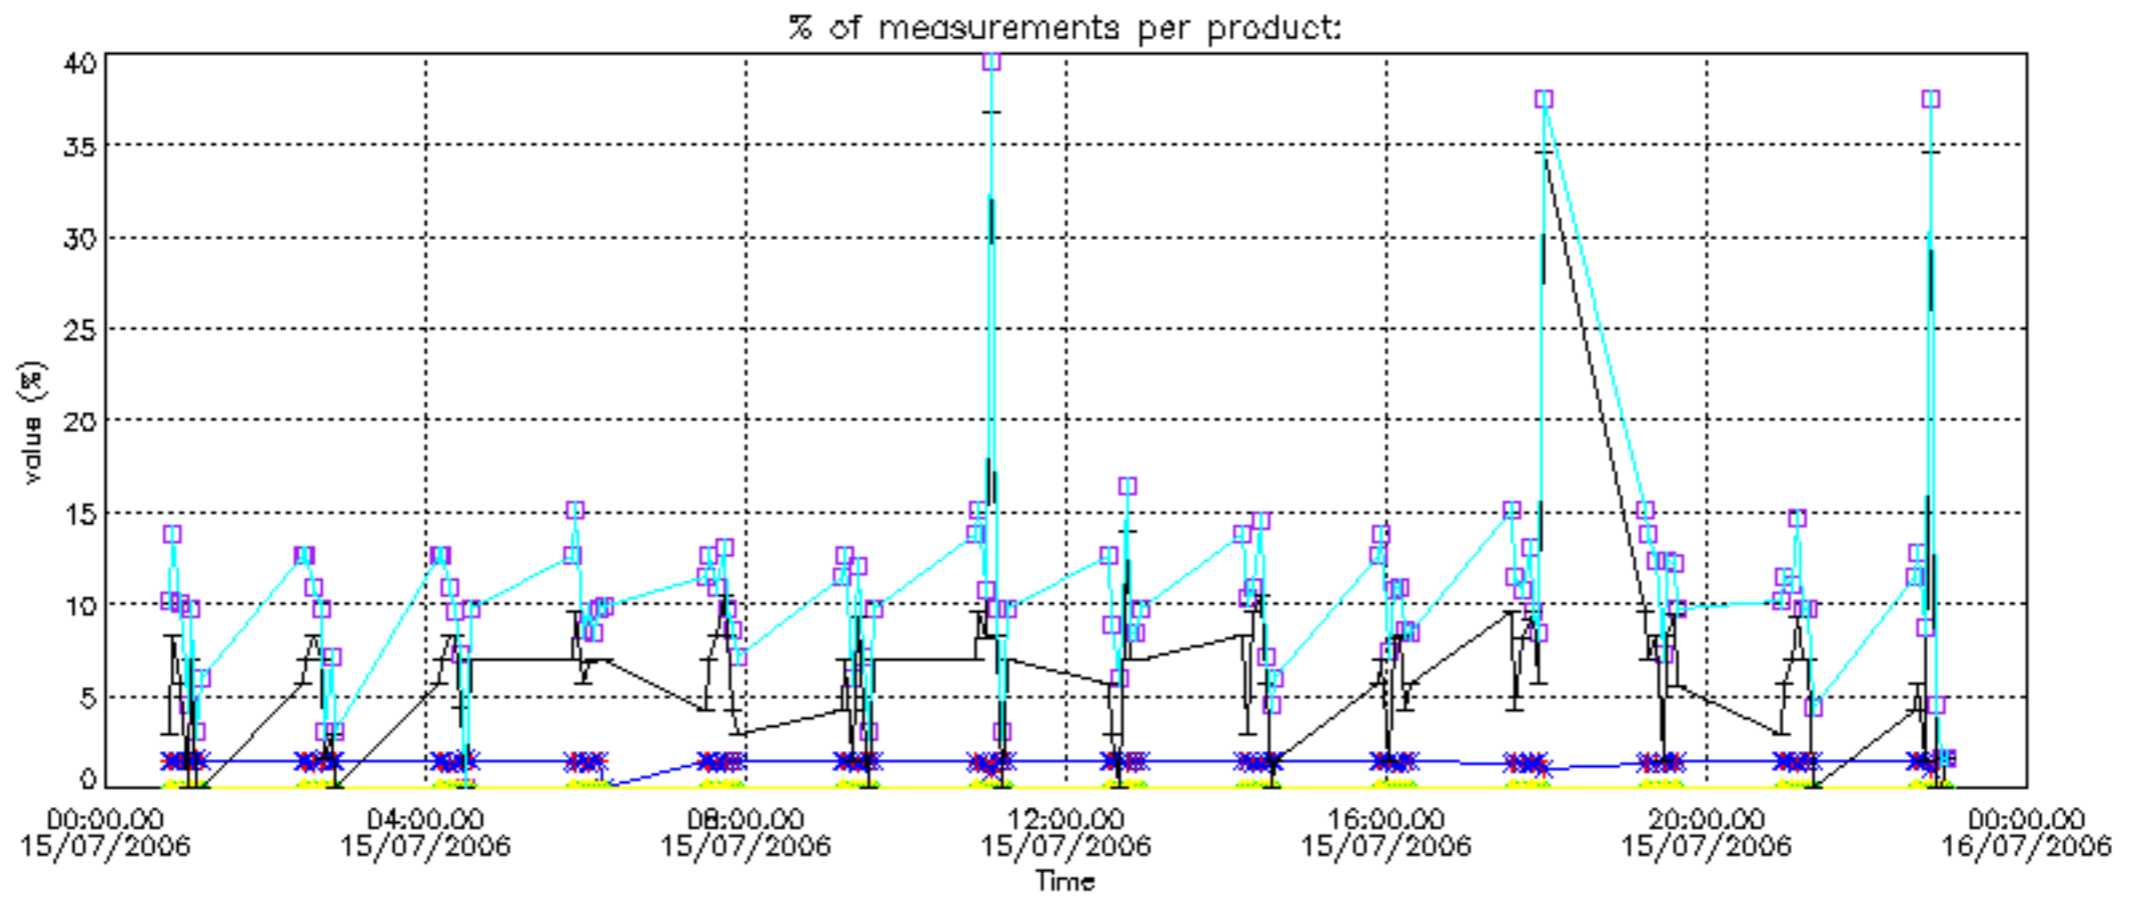

Percentage of cosmic ray hits per profile

Percentage of datation errors per profile