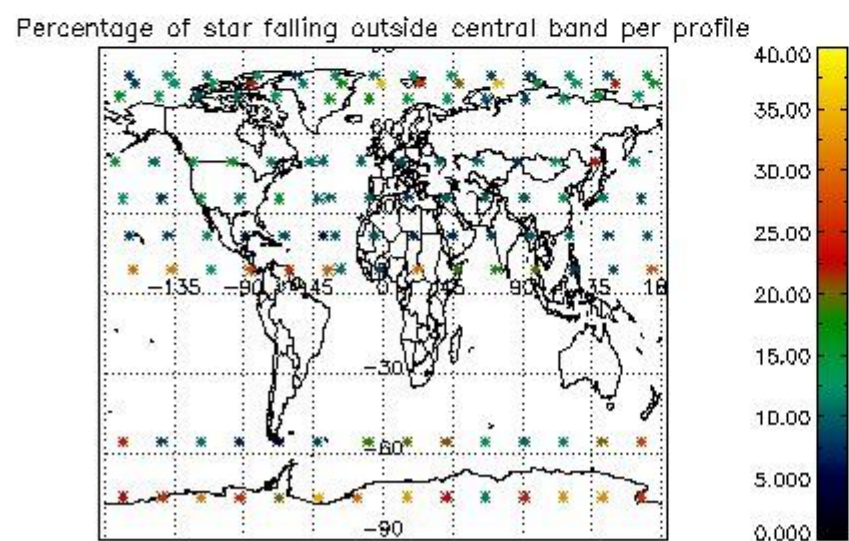

4.1 Plot quality information per product (time dependant) coming from level 1b processing

4.1.1 Plot level 1 quality information per product (time dependant): ENVISAT ASCENDING passes

4.1.2 Plot level 1 quality information per product (time dependant): ENVI SAT DESCENDING passes

4.2 Plot quality information per product coming from level 1b processing (world map)

4.2.1 Plot level 1 quality information per product (world map): ENVISAT ASCENDING passes

4.2.2 Plot level 1 quality information per product (world map): ENVISAT DESCENDING passes