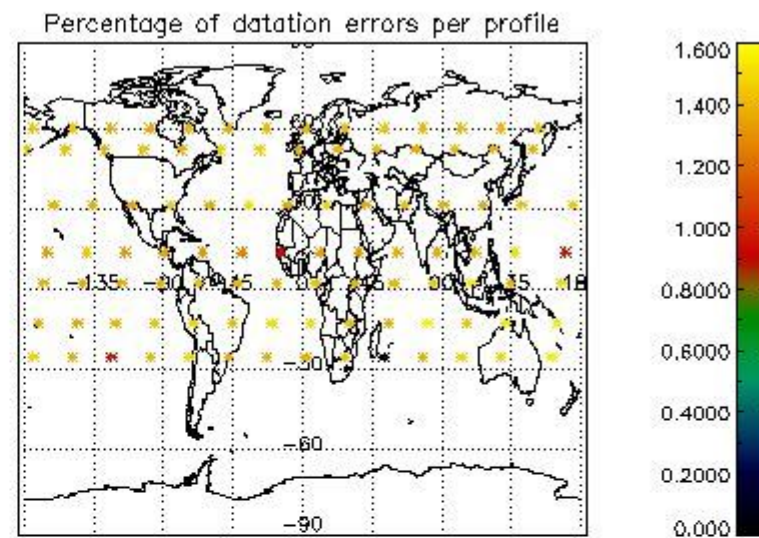

5. Trace gas profiles

5.1 Ozone statistics based on quality of products

The final quality of the products can be "measured" using the STD (Standard Deviation) attached to every point profile. This information is written to the parameter GOM_NL__2P/NL_LOCAL_SPECIES_DENSITY/o3_std of the level 2 products. The table below shows the statistics for given STD ranges.

The statistics are given with respect to the overall valid production:

- Products without fatal errors: GOM_NL__2P/MPH/PRODUCT_ERR=0
- Valid point profile: GOM_NL__2P/NL_LOCAL_SPECIES_DENSITY/pcd(0)=0

The 'Criteria' is applied to valid points of dark limb products:

- Products in dark limb illumination condition: GOM_NL__2P/NL_SUMMARY_QUALITY/obs_ill_cond=0
- Products without fatal errors: GOM_NL__2P/MPH/PRODUCT_ERR=0
- Valid point profile: GOM_NL__2P/NL_LOCAL_SPECIES_DENSITY/pcd(0)=0

So, the table below shows the percentage of dark limb and valid observations for each criteria with respect to the overall valid daily observations.

Criteria	% of total production
All STD	21
STD < 20	13