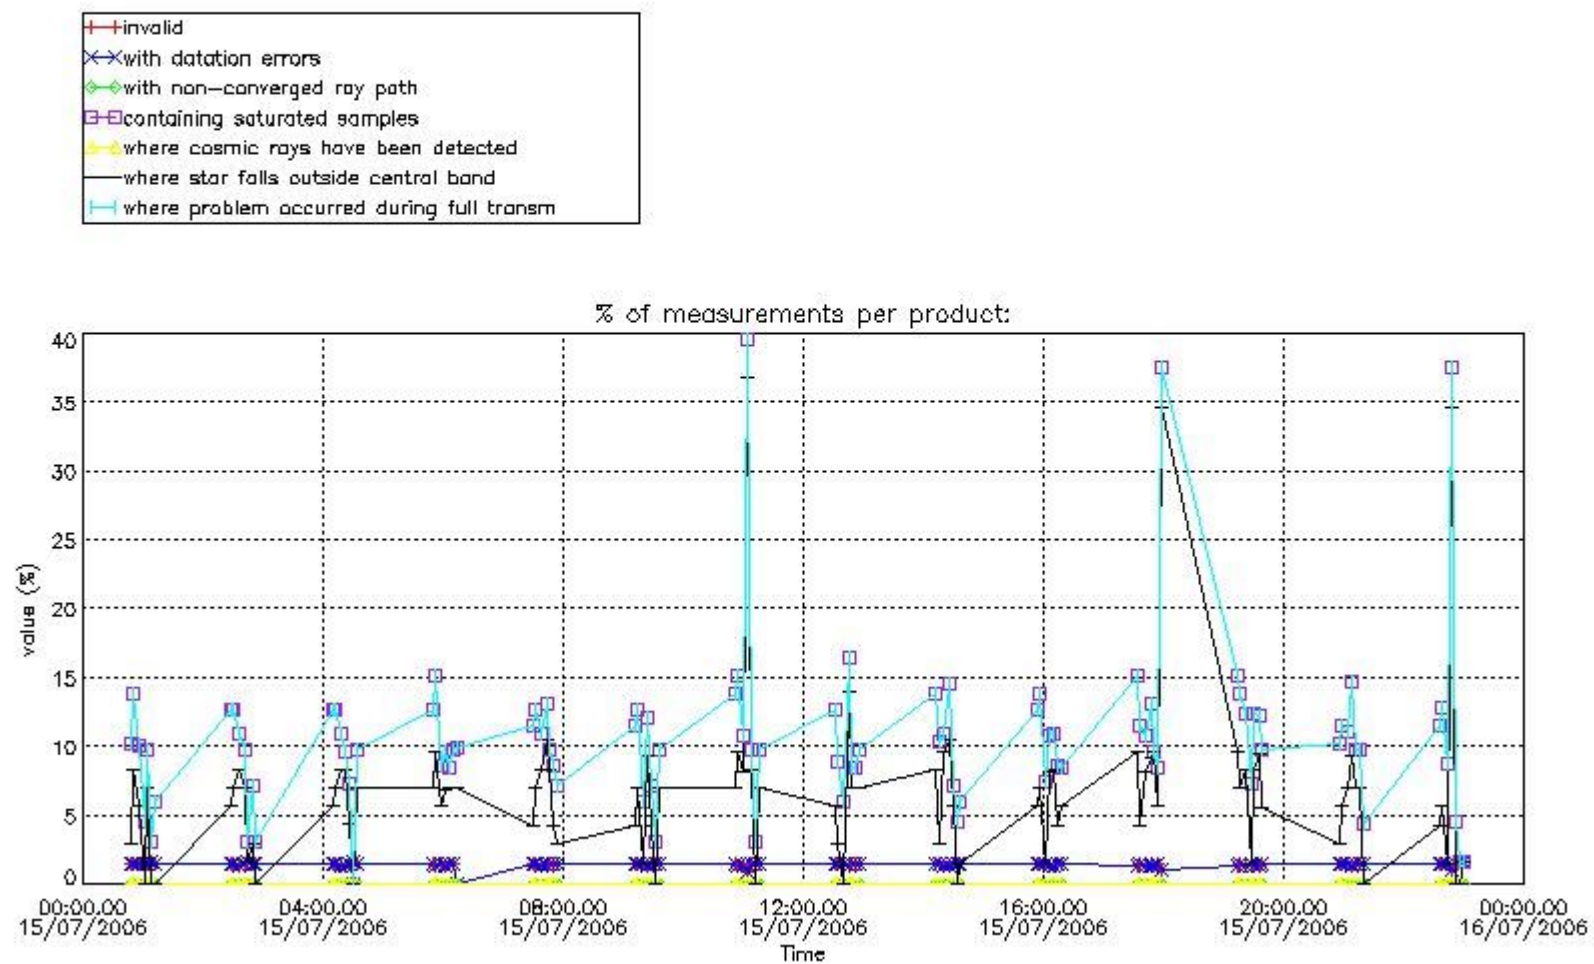

4.2 Plot quality information per product coming from level 1b processing (world map)

4.2.1 Plot level 1 quality information per product (world map): ENVISAT ASCENDING passes