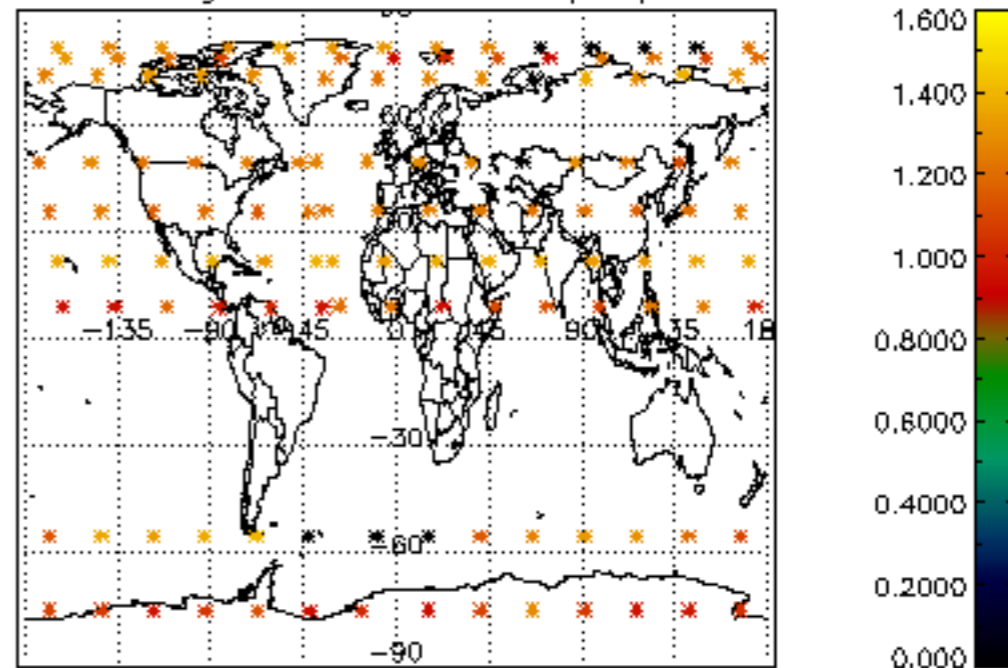

Percentage of flagged data per NO3 profile

Percentage of cosmic ray hits per profile

Percentage of datation errors per profile

Percentage of star falling outside central band per profile

Percentage of saturation errors per profile