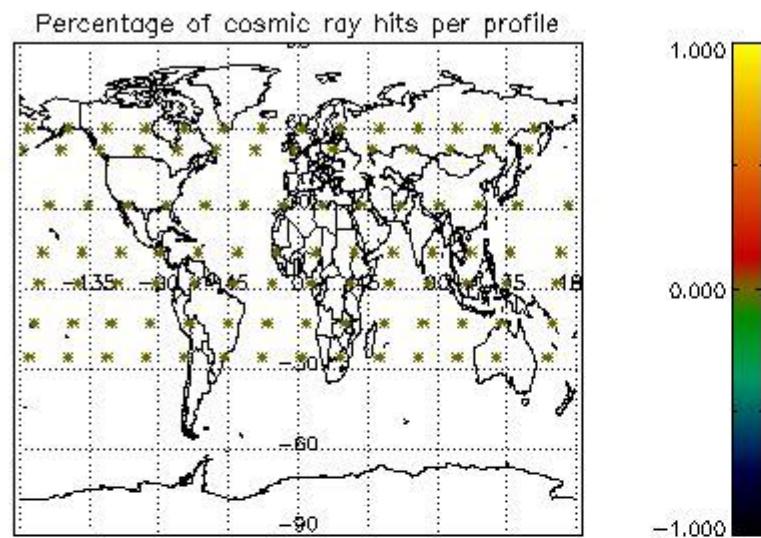

4.2.2 Plot level 1 quality information per product (world map): ENVISAT DESCENDING passes

5. Trace gas profiles

5.1 Ozone statistics based on quality of products

The final quality of the products can be "measured" using the STD (Standard Deviation) attached to every point profile. This information is written to the parameter GOM_NL__2P/NL_LOCAL_SPECIES_DENSITY/o3_std of the level 2 products. The table below shows the statistics for given STD ranges.

The statistics are given with respect to the overall valid production:

- Products without fatal errors: GOM_NL__2P/MPH/PRODUCT_ERR=0
- Valid point profile: GOM_NL__2P/NL_LOCAL_SPECIES_DENSITY/pcd(0)=0

The 'Criteria' is applied to valid points of dark limb products:

- Products in dark limb illumination condition: GOM_NL__2P/NL_SUMMARY_QUALITY/obs_ill_cond=0
- Products without fatal errors: GOM_NL__2P/MPH/PRODUCT_ERR=0
- Valid point profile: GOM_NL__2P/NL_LOCAL_SPECIES_DENSITY/pcd(0)=0

So, the table below shows the percentage of dark limb and valid observations for each criteria with respect to the overall valid daily observations.

Criteria	% of total production
All STD	21
STD < 20	13