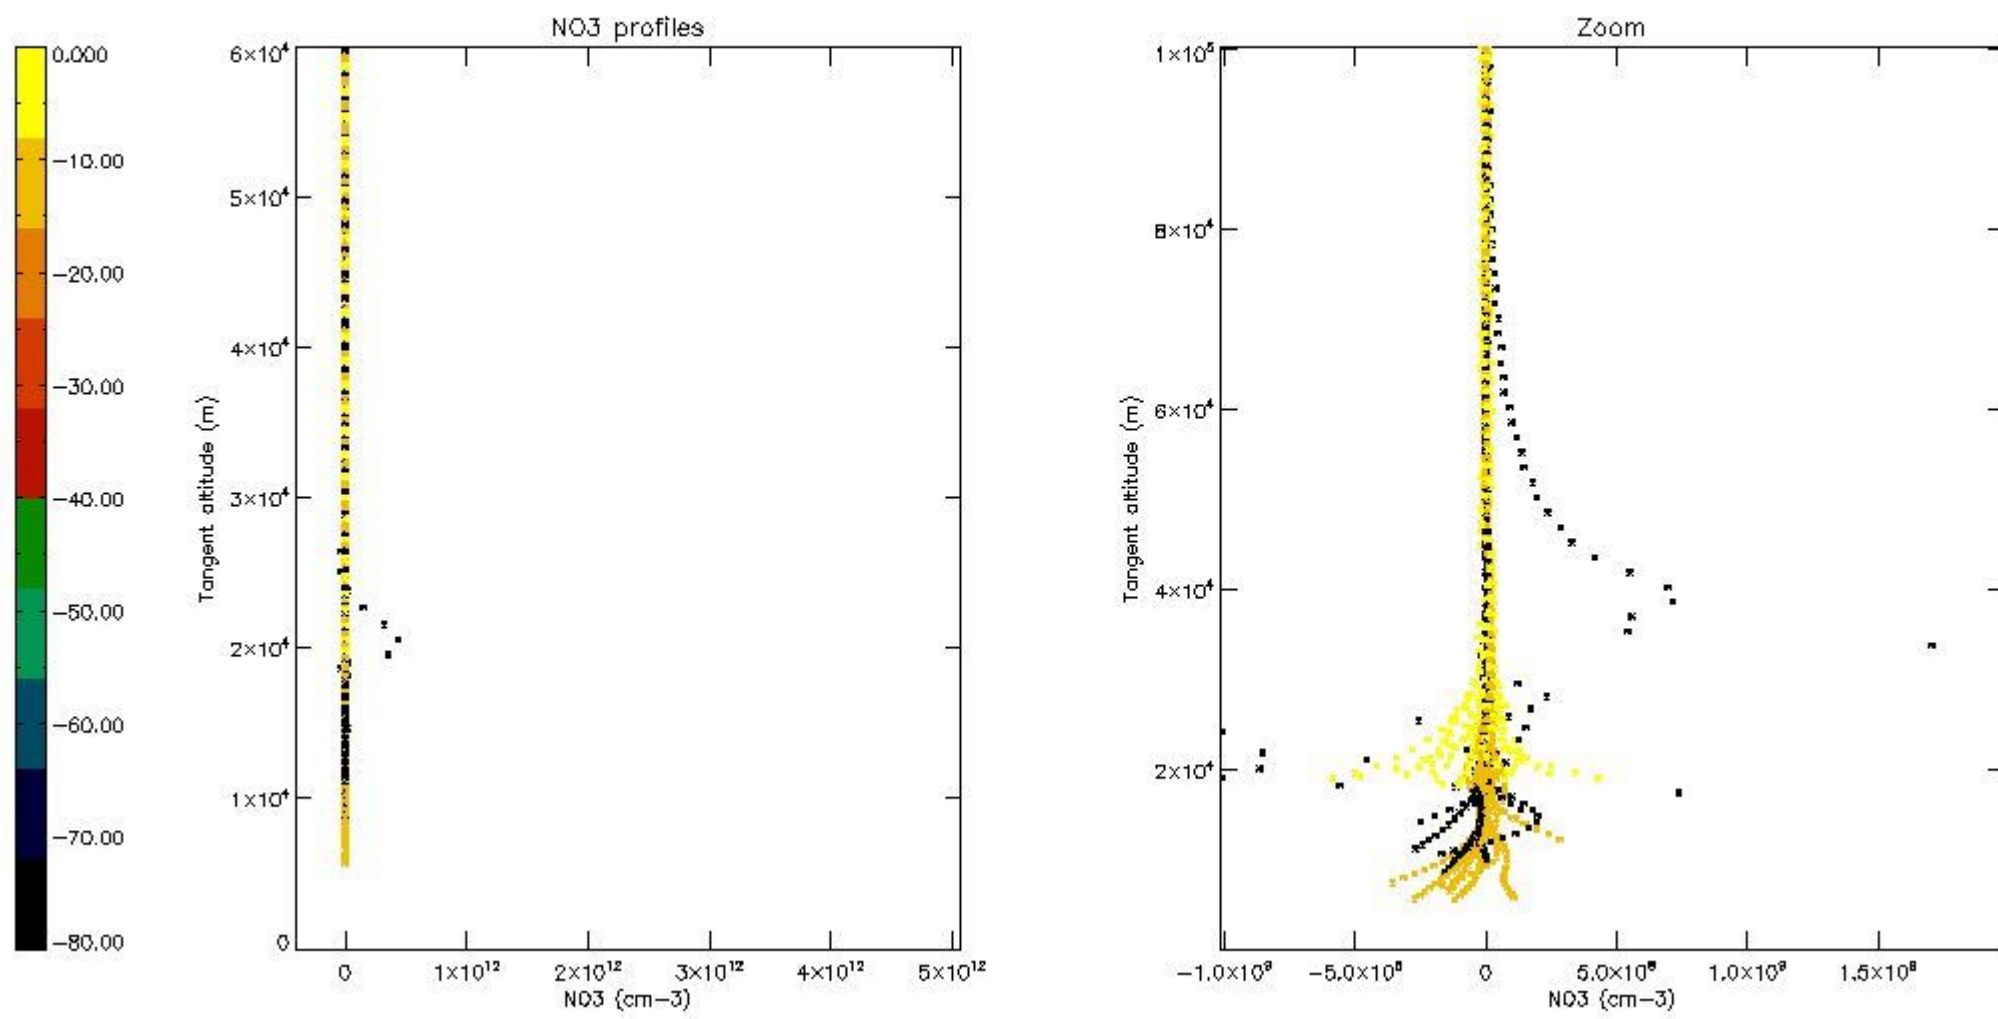

5.4 Plot ozone profiles where STD < 10% (dark without errors)

The colorbar represents the latitude.

5.5 Plot ozone profiles where STD < 5% (dark without errors)

The colorbar represents the latitude.

5.6 Plot NO₂ profiles for all STD (dark without errors)

The colorbar represents the latitude.

5.7 Plot NO3 profiles for all STD (dark without errors)

The colorbar represents the latitude.

5.8 Plot H2O profiles for all STD (only for occultations of stars 1,2,3,4,13,14,16,26,63 dark without errors)