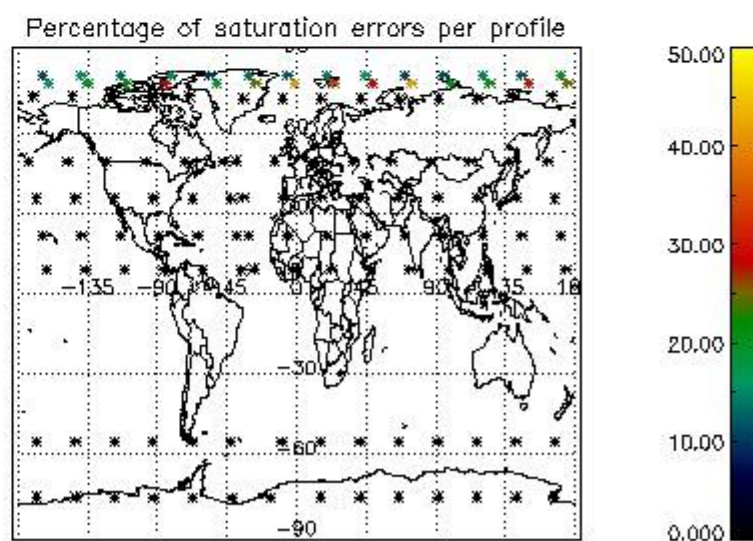

Percentage of flagged data per NO3 profile

4. Level 1 quality information per product

In this section it is plotted some information contained in the Quality Summary data set of the level 2 products that comes from the level 1b processing. Products without errors (error flag in the MPH set to "0") are used.

4.1 Plot quality information per product (time dependant) coming from level 1b processing

4.1.1 Plot level 1 quality information per product (time dependant): ENVISAT ASCENDING passes

4.1.2 Plot level 1 quality information per product (time dependant): ENVI SAT DESCENDING passes

4.2 Plot quality information per product coming from level 1b processing (world map)

4.2.1 Plot level 1 quality information per product (world map): ENVISAT ASCENDING passes

4.2.2 Plot level 1 quality information per product (world map): ENVISAT DESCENDING passes