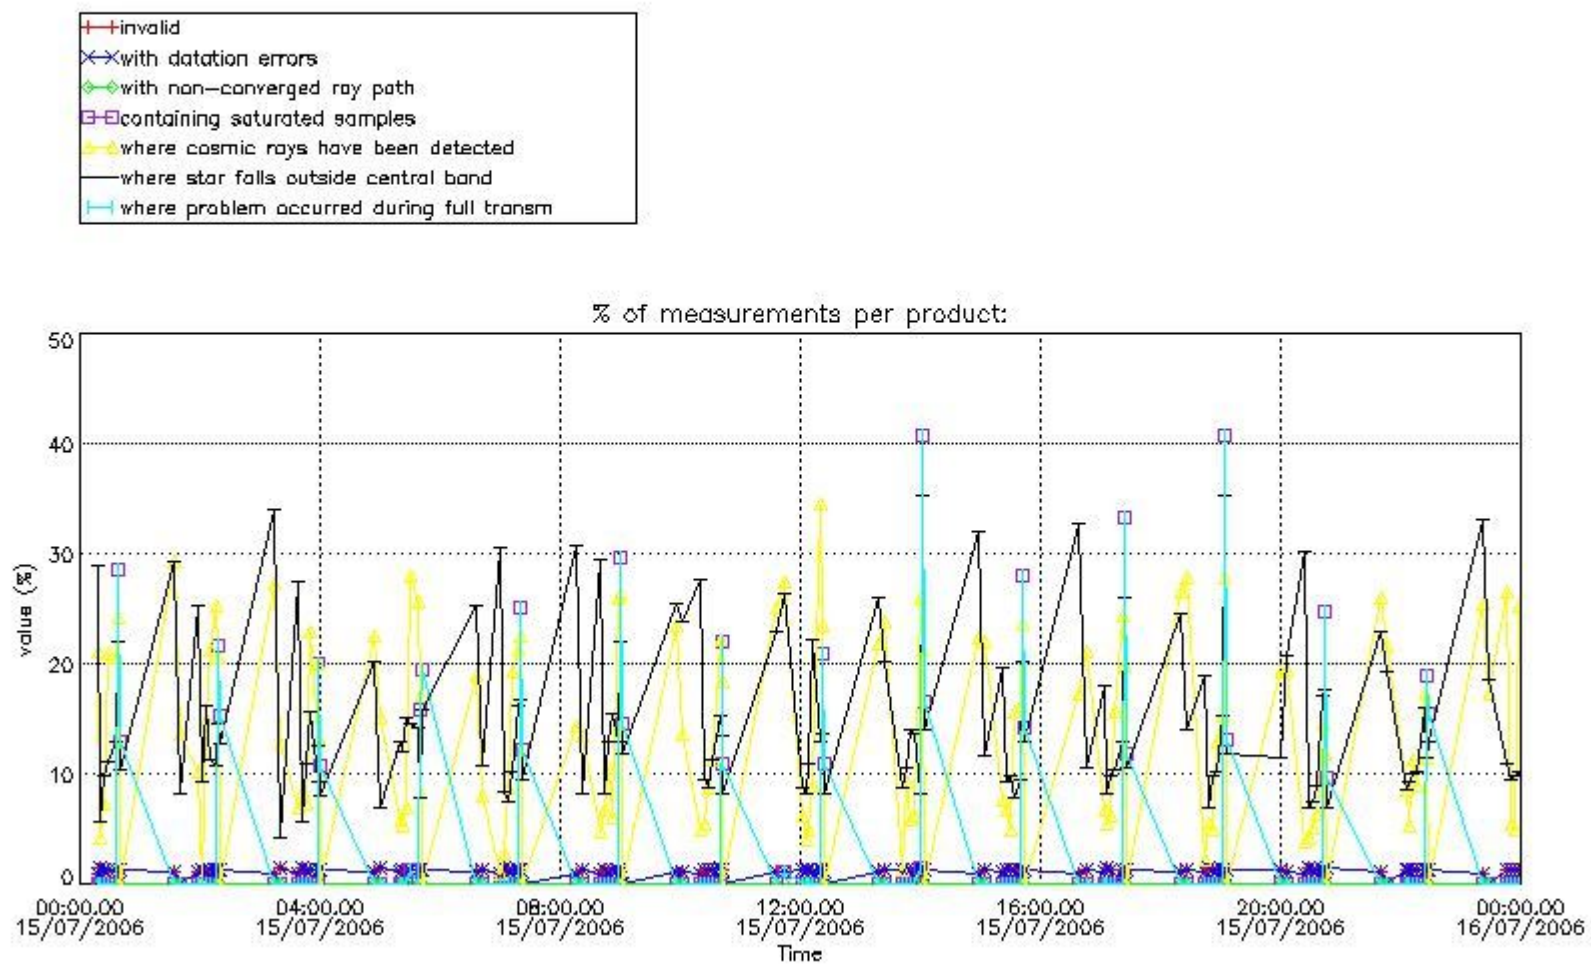

3.1 Plot quality information per product (time dependant)

3.2 Plot quality information per product (world map)

Percentage of flagged data per O3 profile

Percentage of flagged data per H2O profile

Percentage of flagged data per NO2 profile

Percentage of flagged data per NO3 profile

4. Level 1 quality information per product

In this section it is plotted some information contained in the Quality Summary data set of the level 2 products that comes from the level 1b processing. Products without errors (error flag in the MPH set to "0") are used.

4.1 Plot quality information per product (time dependant) coming from level 1b processing

4.1.1 Plot level 1 quality information per product (time dependant): ENVISAT ASCENDING passes

4.1.2 Plot level 1 quality information per product (time dependant): ENVI SAT DESCENDING passes

5. Trace gas profiles

5.1 Ozone statistics based on quality of products

The final quality of the products can be "measured" using the STD (Standard Deviation) attached to every point profile. This information is written to the parameter GOM_NL__2P/NL_LOCAL_SPECIES_DENSITY/o3_std of the level 2 products. The table below shows the statistics for given STD ranges.