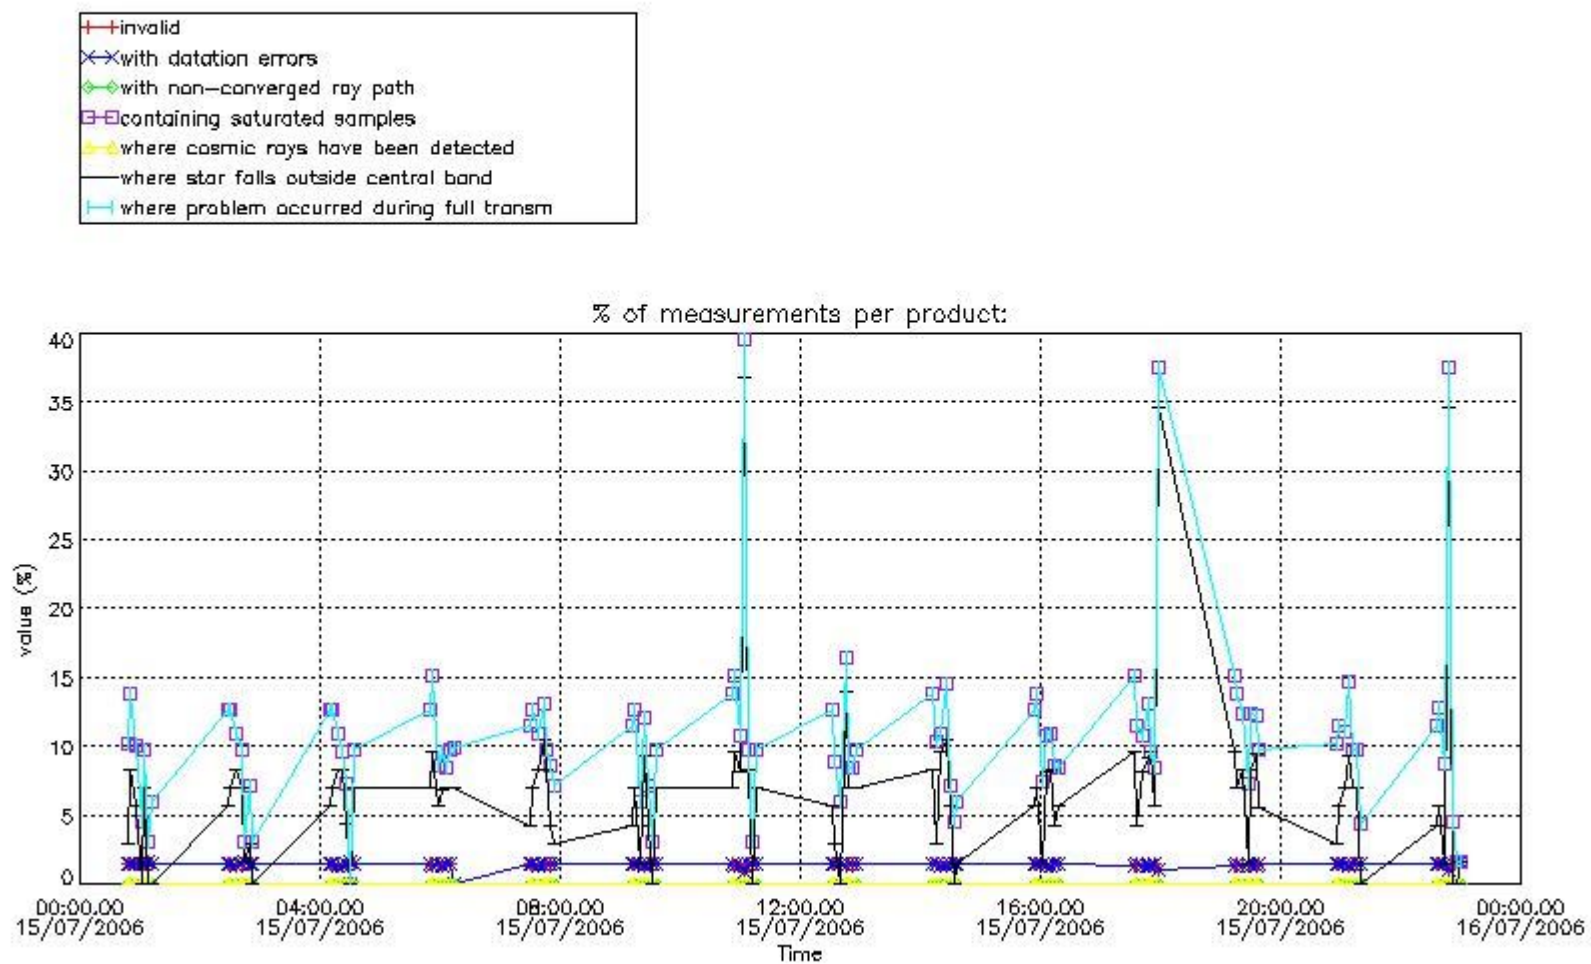

3.1 Plot quality information per product (time dependant)

3.2 Plot quality information per product (world map)

Percentage of flagged data per O3 profile

Percentage of flagged data per H2O profile

Percentage of flagged data per NO2 profile

Percentage of flagged data per NO3 profile

4. Level 1 quality information per product

In this section it is plotted some information contained in the Quality Summary data set of the level 2 products that comes from the level 1b processing. Products without errors (error flag in the MPH set to "0") are used.

4.1 Plot quality information per product (time dependant) coming from level 1b processing

4.1.1 Plot level 1 quality information per product (time dependant): ENVISAT ASCENDING passes

4.1.2 Plot level 1 quality information per product (time dependant): ENVI SAT DESCENDING passes

5. Trace gas profiles

5.1 Ozone statistics based on quality of products

The final quality of the products can be "measured" using the STD (Standard Deviation) attached to every point profile. This information is written to the parameter GOM_NL__2P/NL_LOCAL_SPECIES_DENSITY/o3_std of the level 2 products. The table below shows the statistics for given STD ranges.