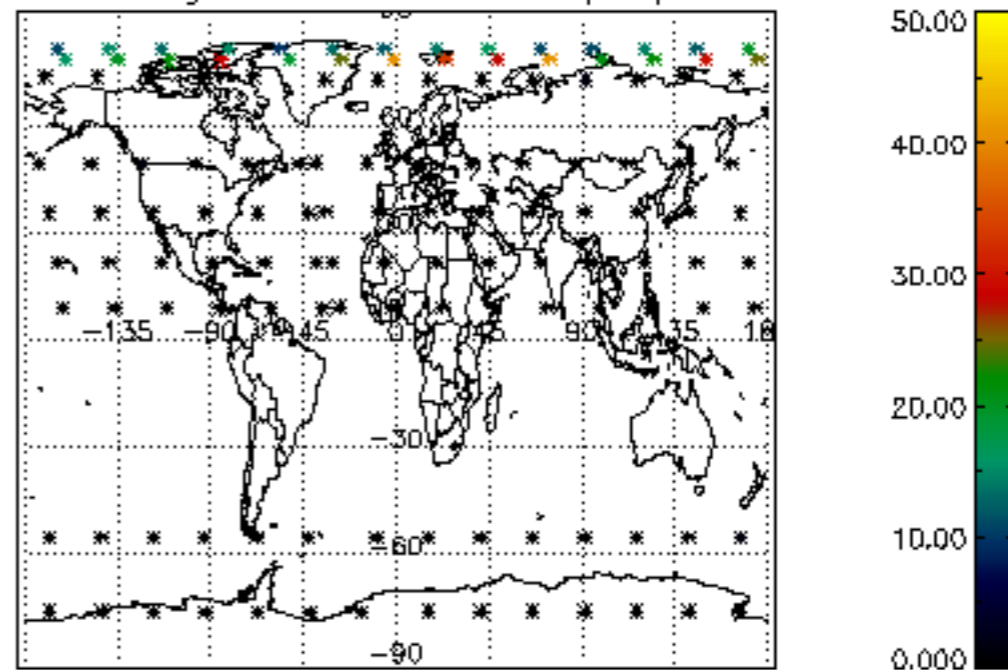

Percentage of datation errors per profile

Percentage of saturation errors per profile