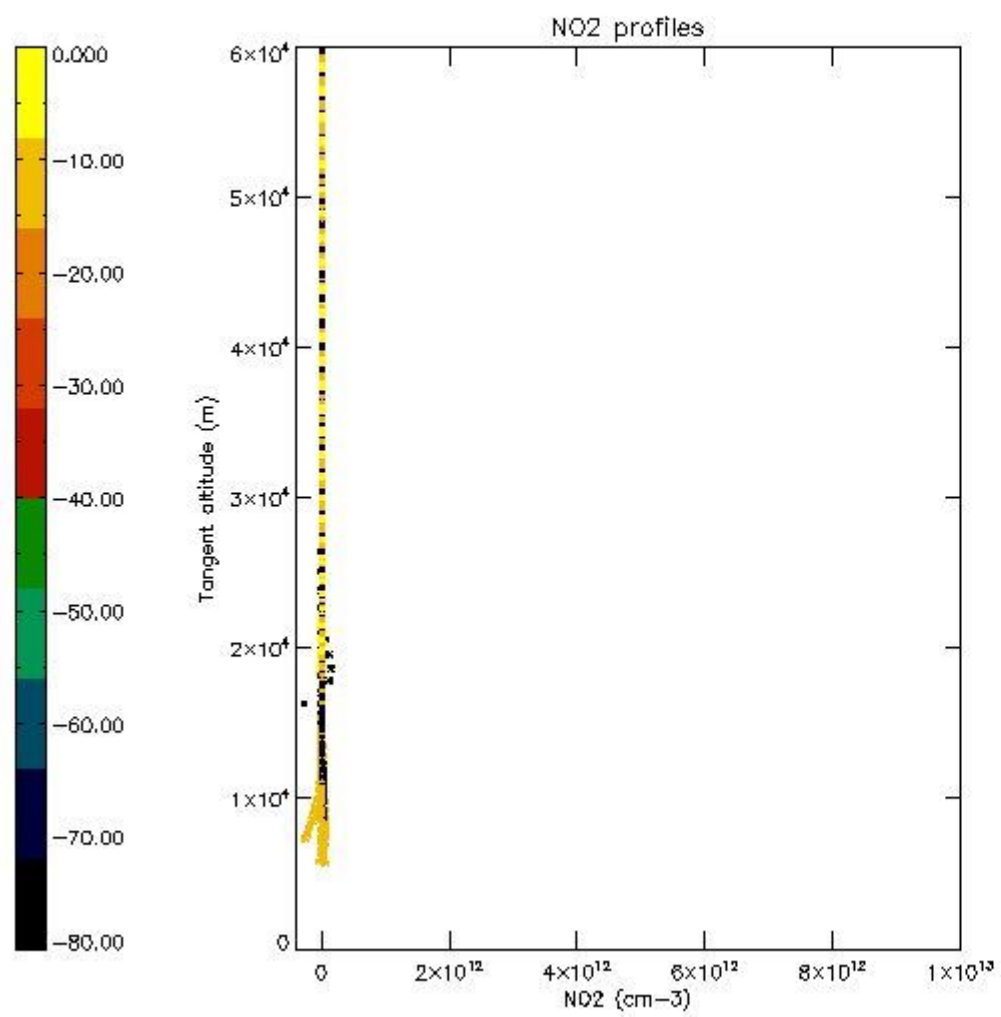

5.4 Plot ozone profiles where STD < 10% (dark without errors)

The colorbar represents the latitude.

5.5 Plot ozone profiles where STD < 5% (dark without errors)

The colorbar represents the latitude.

5.6 Plot NO₂ profiles for all STD (dark without errors)

The colorbar represents the latitude.

5.7 Plot NO3 profiles for all STD (dark without errors)

The colorbar represents the latitude.

5.8 Plot H2O profiles for all STD (only for occultations of stars 1,2,3,4,13,14,16,26,63 dark without errors)