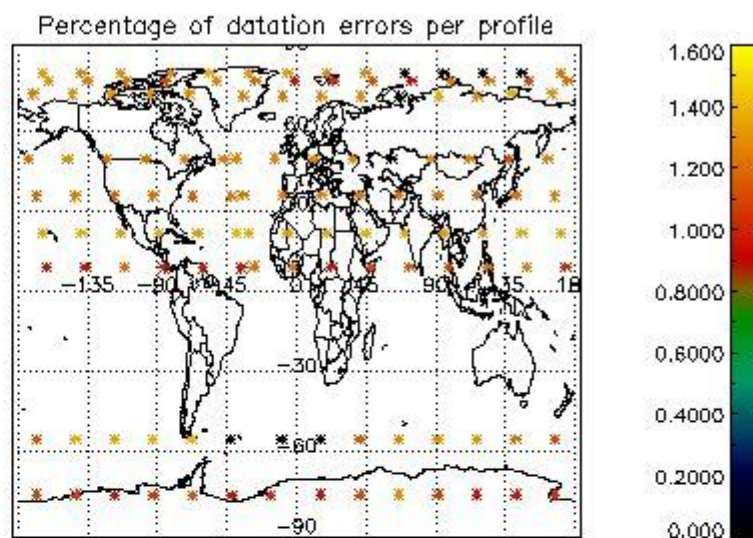

Percentage of flagged data per NO3 profile

4. Level 1 quality information per product

In this section it is plotted some information contained in the Quality Summary data set of the level 2 products that comes from the level 1b processing. Products without errors (error flag in the MPH set to "0") are used.

4.1 Plot quality information per product (time dependant) coming from level 1b processing

4.1.1 Plot level 1 quality information per product (time dependant): ENVISAT ASCENDING passes

4.1.2 Plot level 1 quality information per product (time dependant): ENVI SAT DESCENDING passes

4.2 Plot quality information per product coming from level 1b processing (world map)

4.2.1 Plot level 1 quality information per product (world map): ENVISAT ASCENDING passes

4.2.2 Plot level 1 quality information per product (world map): ENVISAT DESCENDING passes