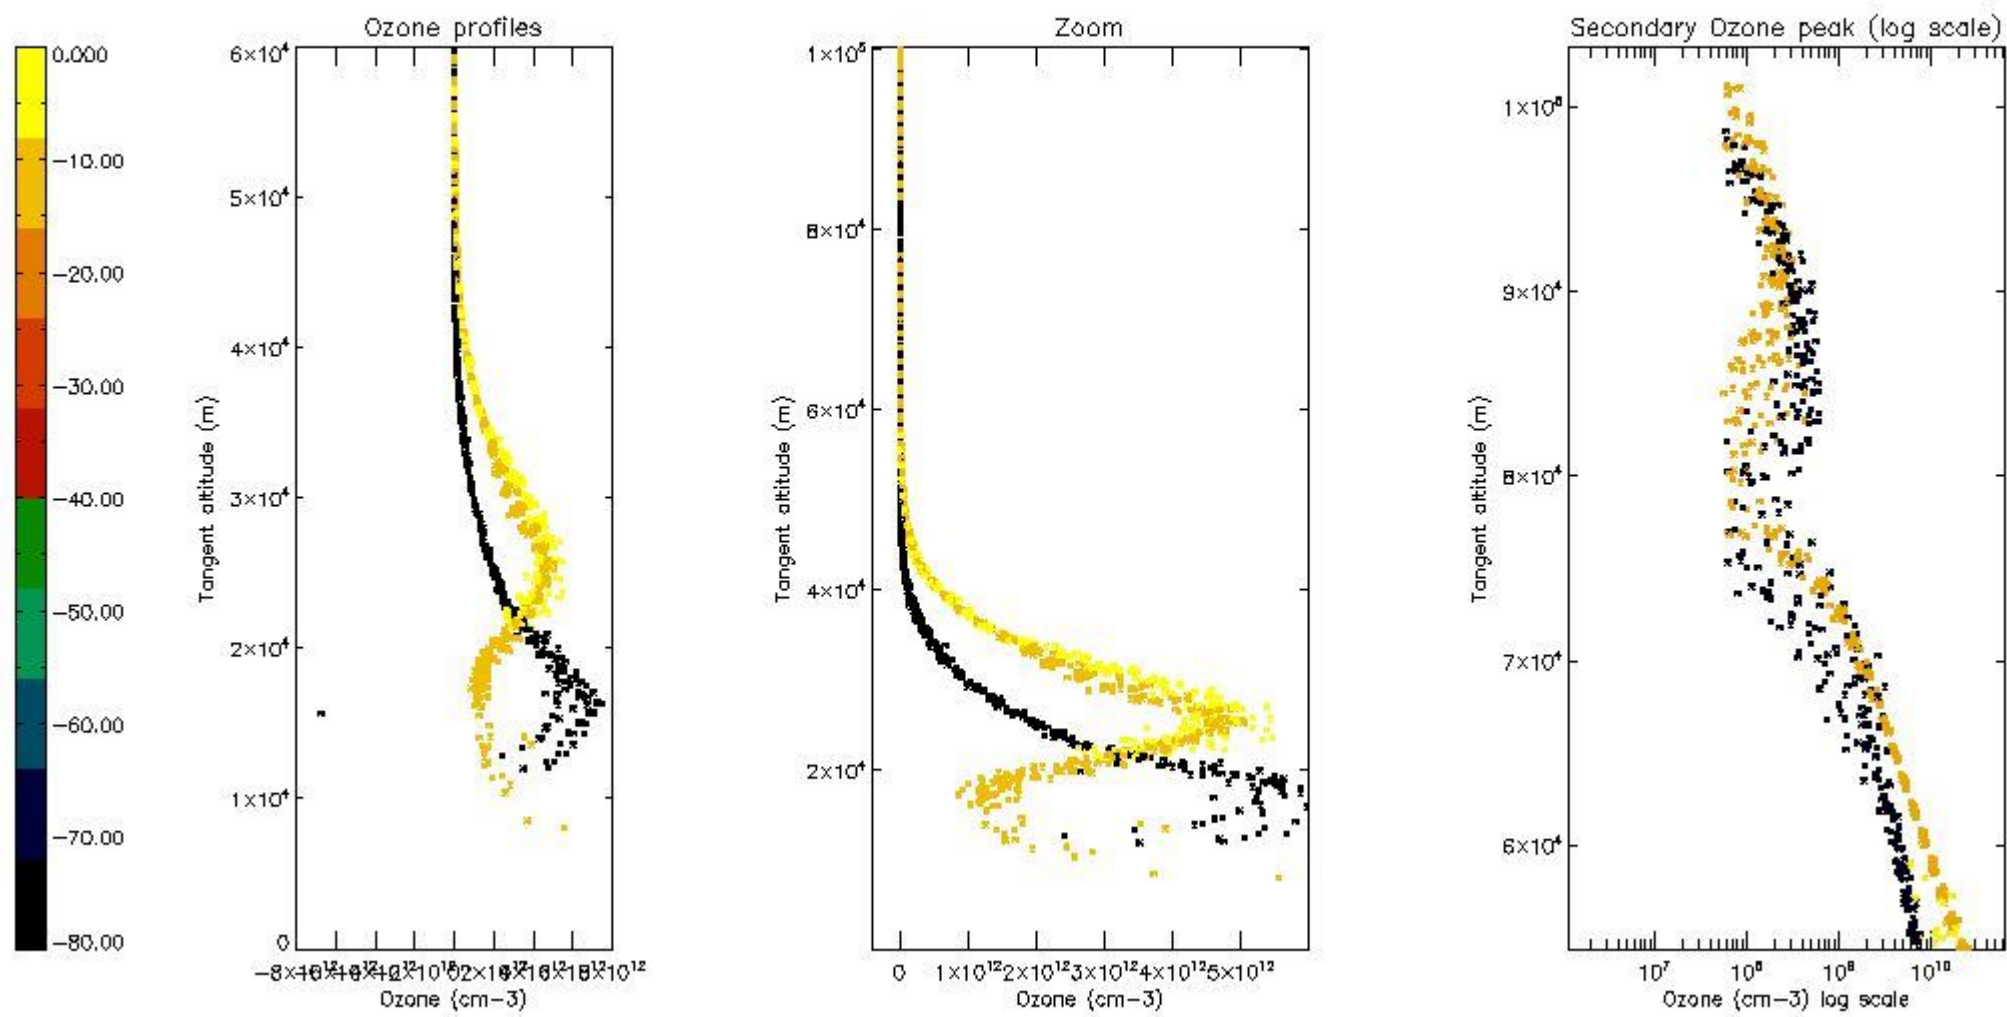

So, the table below shows the percentage of dark limb and valid observations for each criteria with respect to the overall valid daily observations.

Criteria	% of total production
All STD	21
STD < 20	13

STD < 10	11
STD < 5	8

5.2 Plot ozone profiles for all STD (dark without errors)

The colorbar represents the latitude.

5.3 Plot ozone profiles where STD < 20% (dark without errors)

The colorbar represents the latitude.

5.4 Plot ozone profiles where STD < 10% (dark without errors)

The colorbar represents the latitude.

5.5 Plot ozone profiles where STD < 5% (dark without errors)

The colorbar represents the latitude.

5.6 Plot NO₂ profiles for all STD (dark without errors)

The colorbar represents the latitude.

5.7 Plot NO3 profiles for all STD (dark without errors)

The colorbar represents the latitude.

5.8 Plot H2O profiles for all STD (only for occultations of stars 1,2,3,4,13,14,16,26,63 dark without errors)