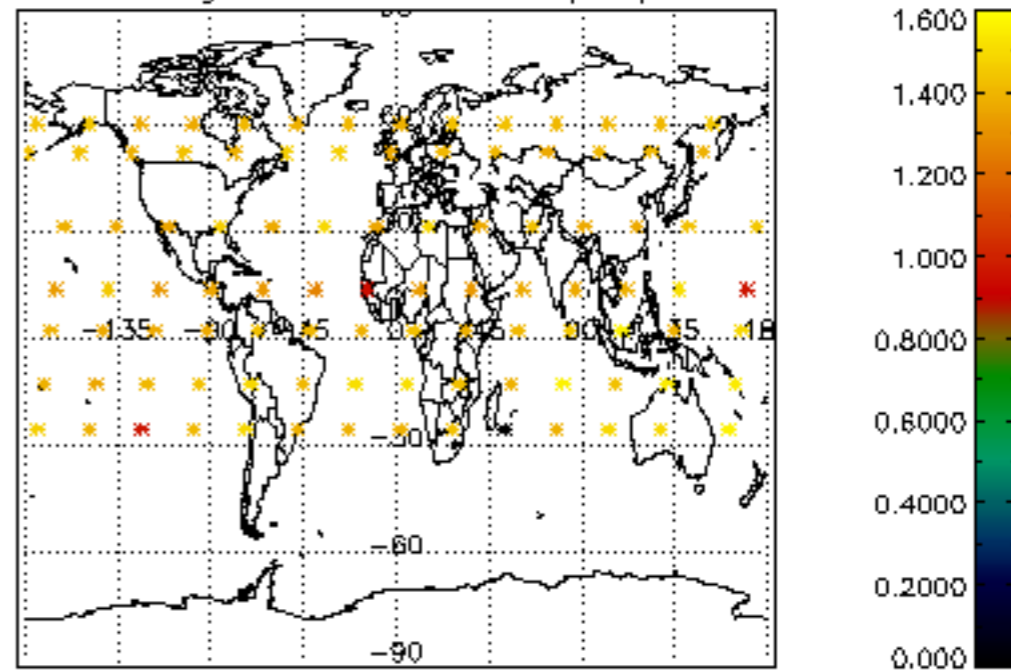

Percentage of datation errors per profile

Percentage of star falling outside central band per profile

Percentage of saturation errors per profile

Percentage of cosmic ray hits per profile

Percentage of datation errors per profile