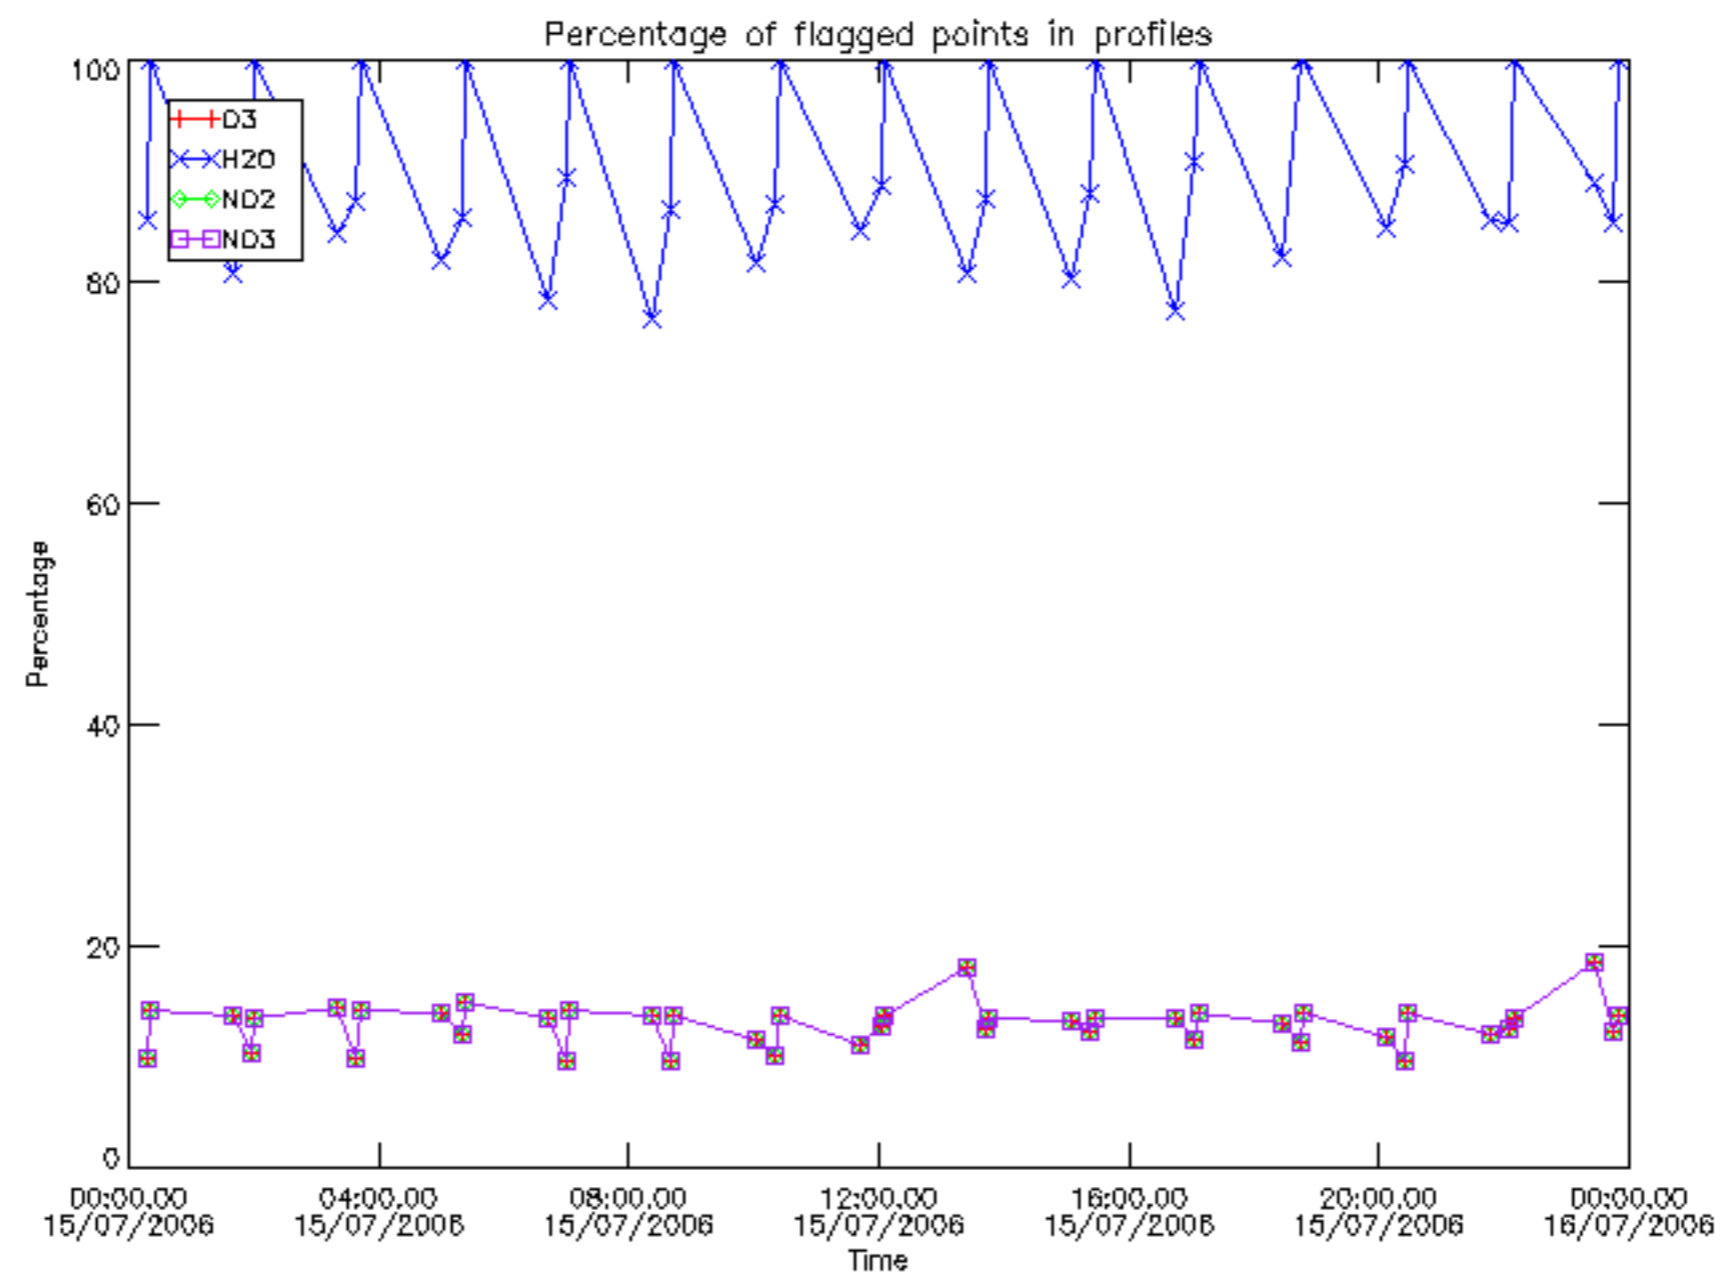

Percentage of flagged data per D3 profile

Percentage of flagged data per H2O profile