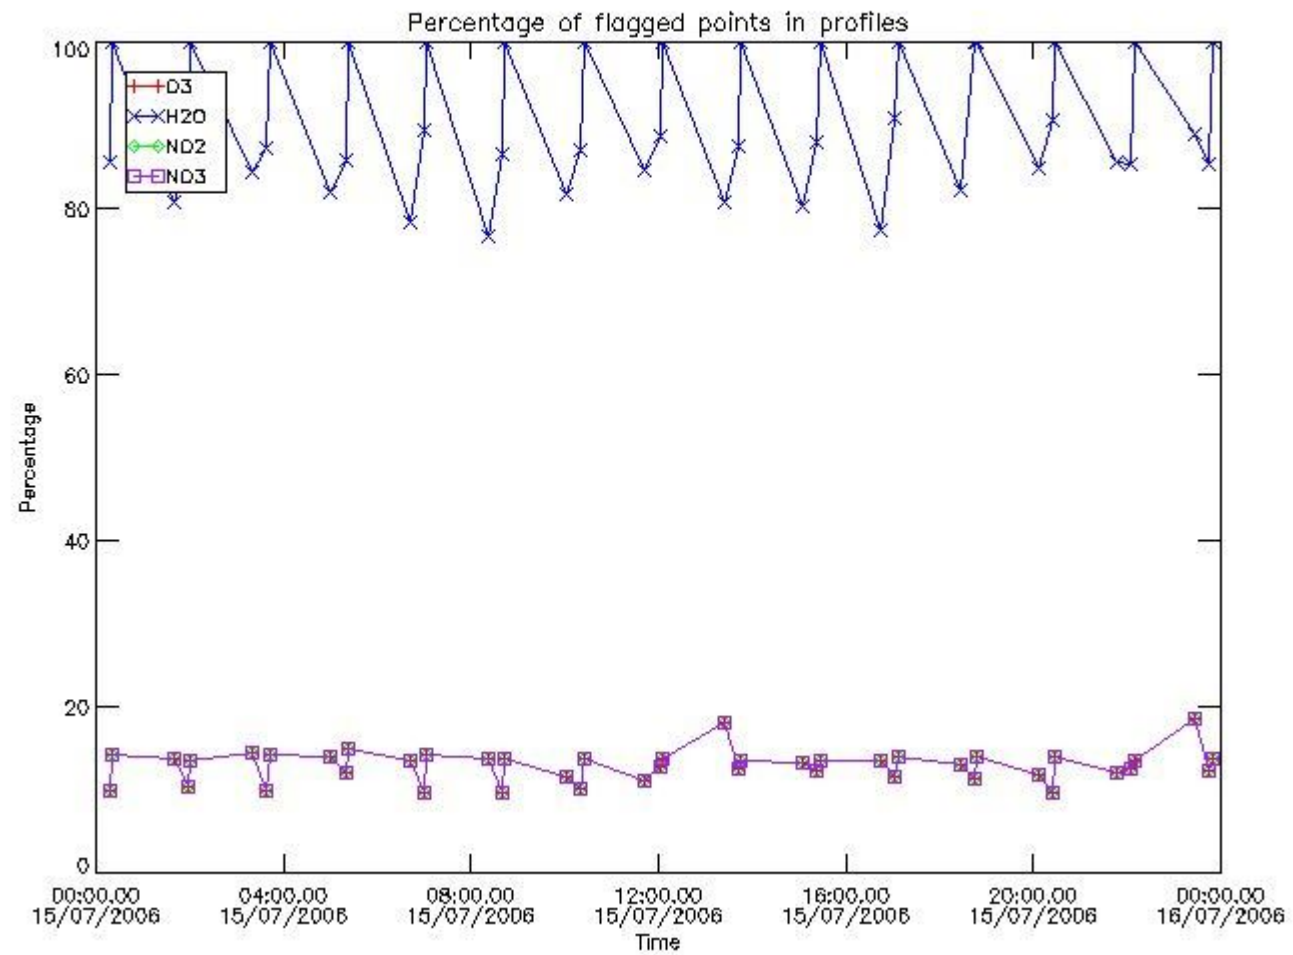

3. Quality information per product

In this section it is plotted some information contained in the Quality Summary data set of the level 2 products. Only products in dark limb conditions and without errors (error flag in the MPH set to "0") are used.

3.1 Plot quality information per product (time dependant)

3.2 Plot quality information per product (world map)