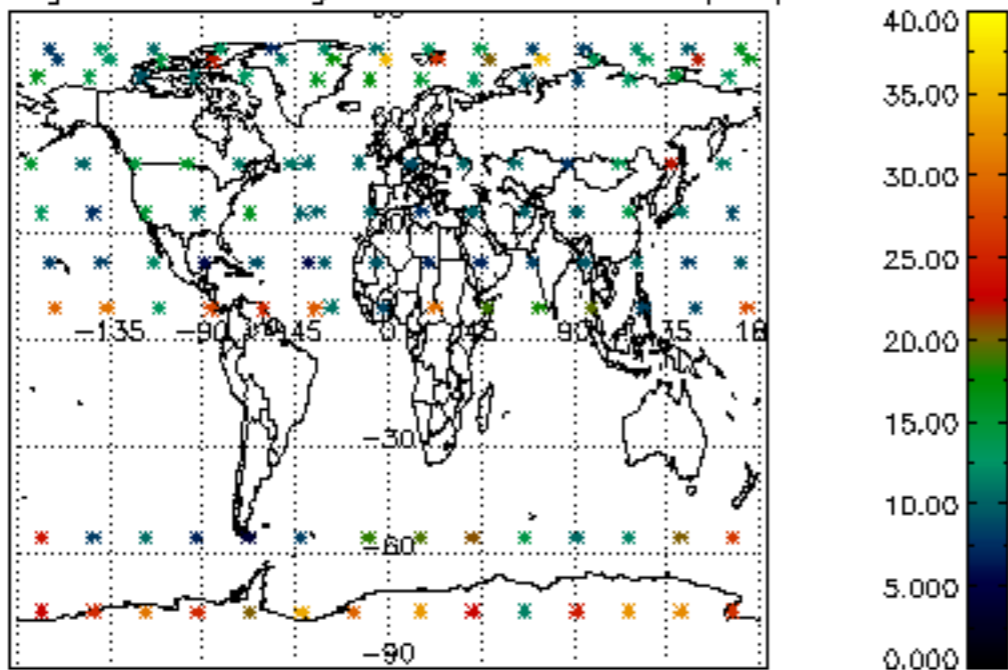

Percentage of cosmic ray hits per profile

Percentage of star falling outside central band per profile