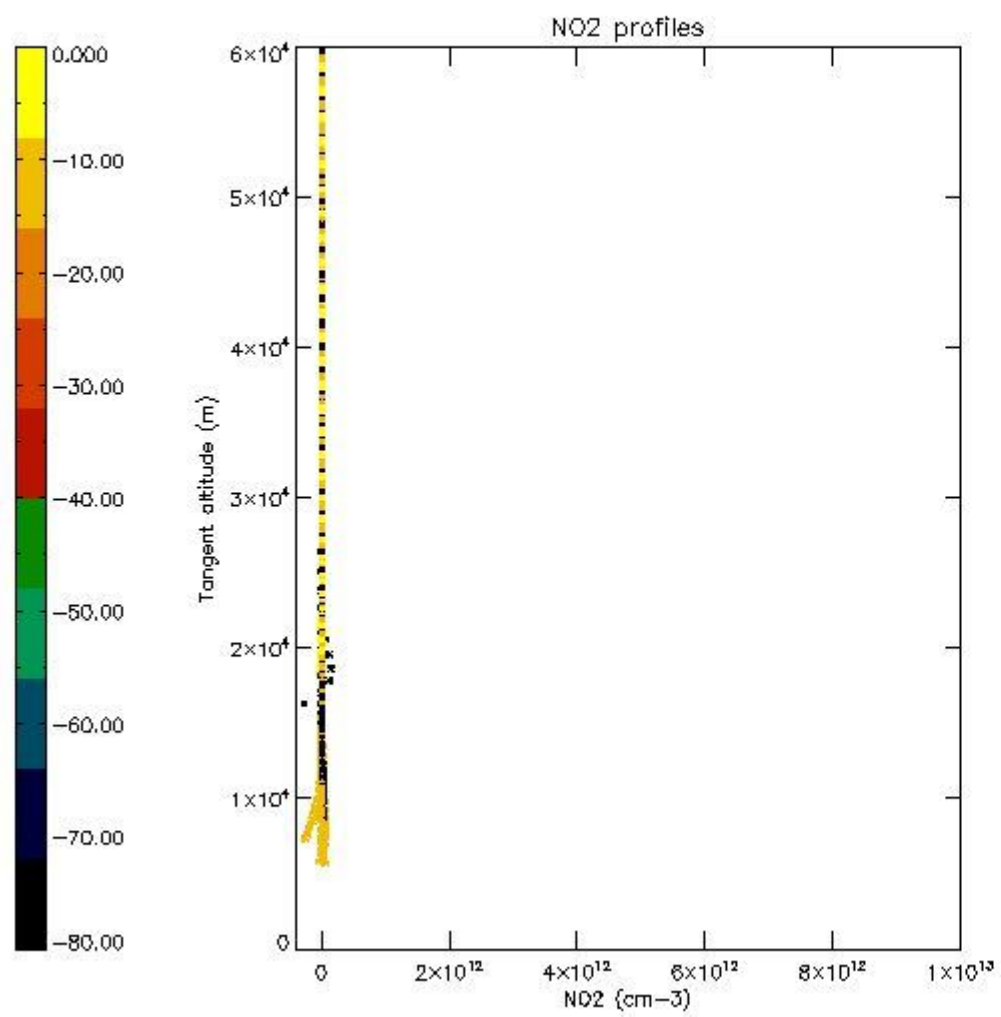

STD < 10	11
STD < 5	8

5.2 Plot ozone profiles for all STD (dark without errors)

The colorbar represents the latitude.

5.3 Plot ozone profiles where STD < 20% (dark without errors)

The colorbar represents the latitude.

5.4 Plot ozone profiles where STD < 10% (dark without errors)

The colorbar represents the latitude.

5.5 Plot ozone profiles where STD < 5% (dark without errors)

The colorbar represents the latitude.

5.6 Plot NO₂ profiles for all STD (dark without errors)

The colorbar represents the latitude.

5.7 Plot NO3 profiles for all STD (dark without errors)

The colorbar represents the latitude.

5.8 Plot H2O profiles for all STD (only for occultations of stars 1,2,3,4,13,14,16,26,63 dark without errors)