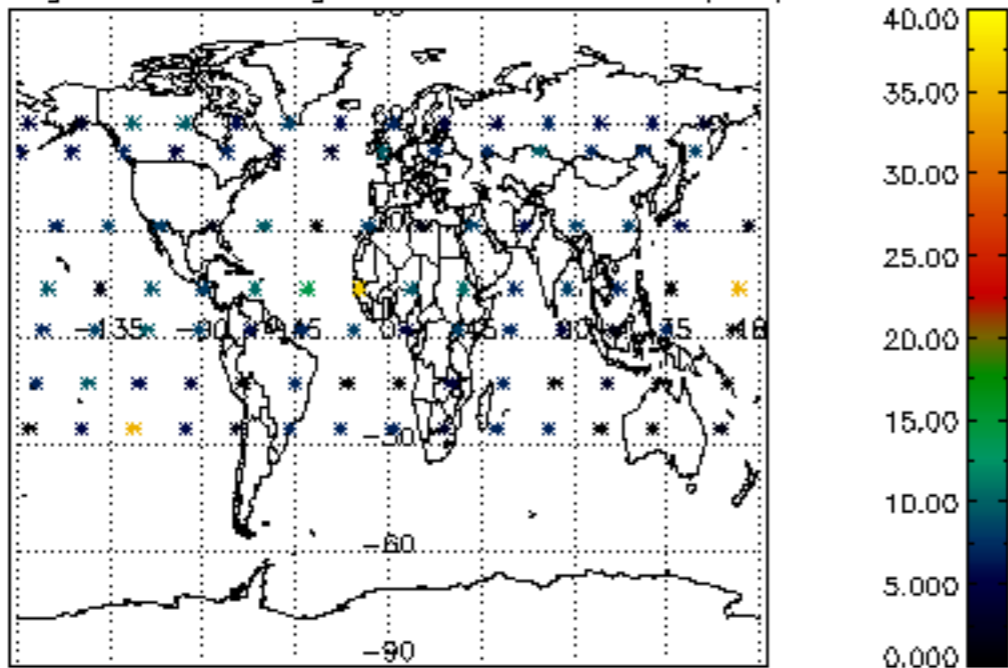

Percentage of star falling outside central band per profile