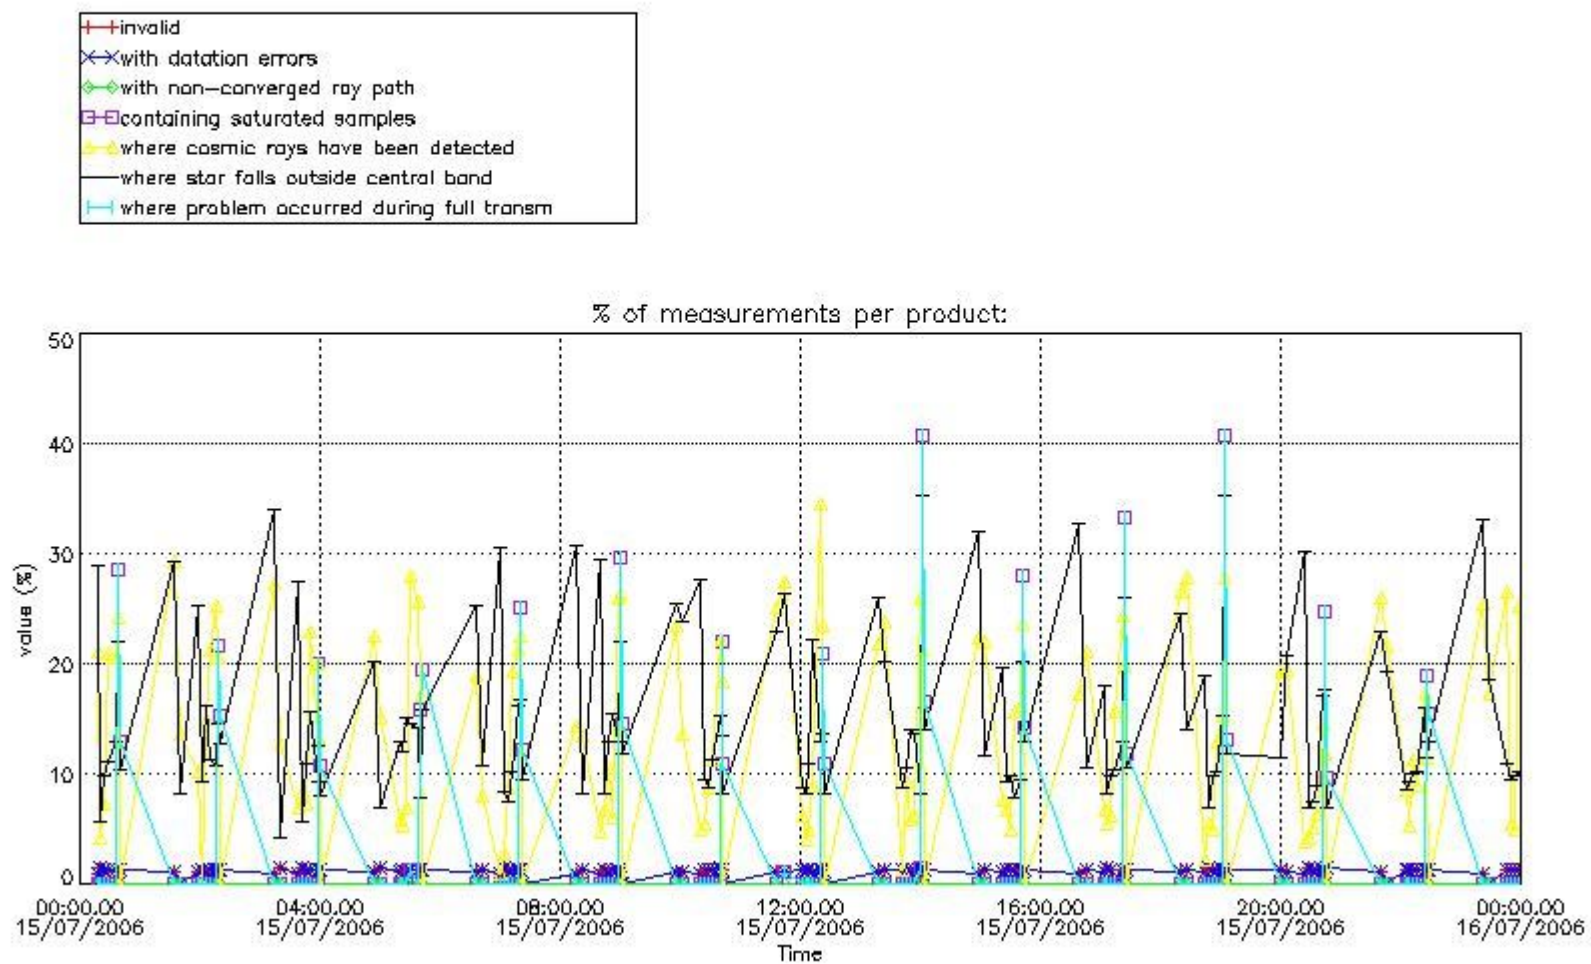

4.1.2 Plot level 1 quality information per product (time dependant): ENVI SAT DESCENDING passes