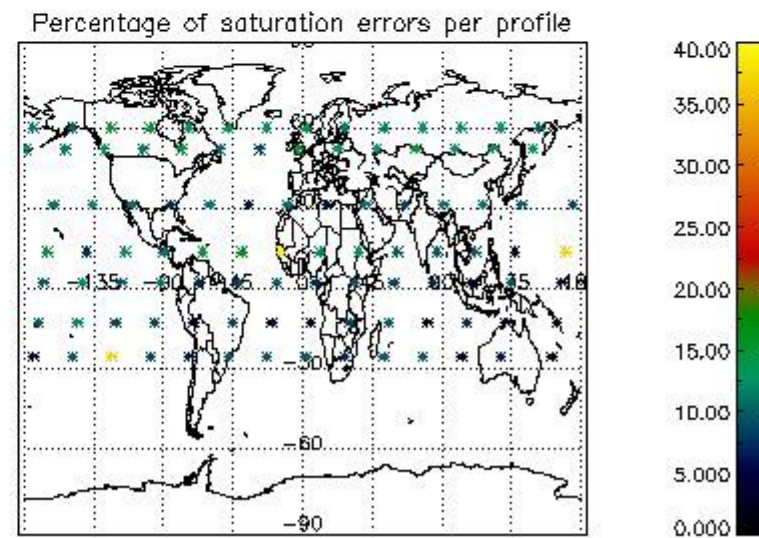

5. Trace gas profiles

5.1 Ozone statistics based on quality of products

The final quality of the products can be "measured" using the STD (Standard Deviation) attached to every point profile. This information is written to the parameter GOM_NL__2P/NL_LOCAL_SPECIES_DENSITY/o3_std of the level 2 products. The table below shows the statistics for given STD ranges.

The statistics are given with respect to the overall valid production:

- Products without fatal errors: GOM_NL__2P/MPH/PRODUCT_ERR=0
- Valid point profile: GOM_NL__2P/NL_LOCAL_SPECIES_DENSITY/pcd(0)=0

The 'Criteria' is applied to valid points of dark limb products:

- Products in dark limb illumination condition: GOM_NL__2P/NL_SUMMARY_QUALITY/obs_ill_cond=0
- Products without fatal errors: GOM_NL__2P/MPH/PRODUCT_ERR=0
- Valid point profile: GOM_NL__2P/NL_LOCAL_SPECIES_DENSITY/pcd(0)=0

So, the table below shows the percentage of dark limb and valid observations for each criteria with respect to the overall valid daily observations.

Criteria	% of total production
All STD	21
STD < 20	13