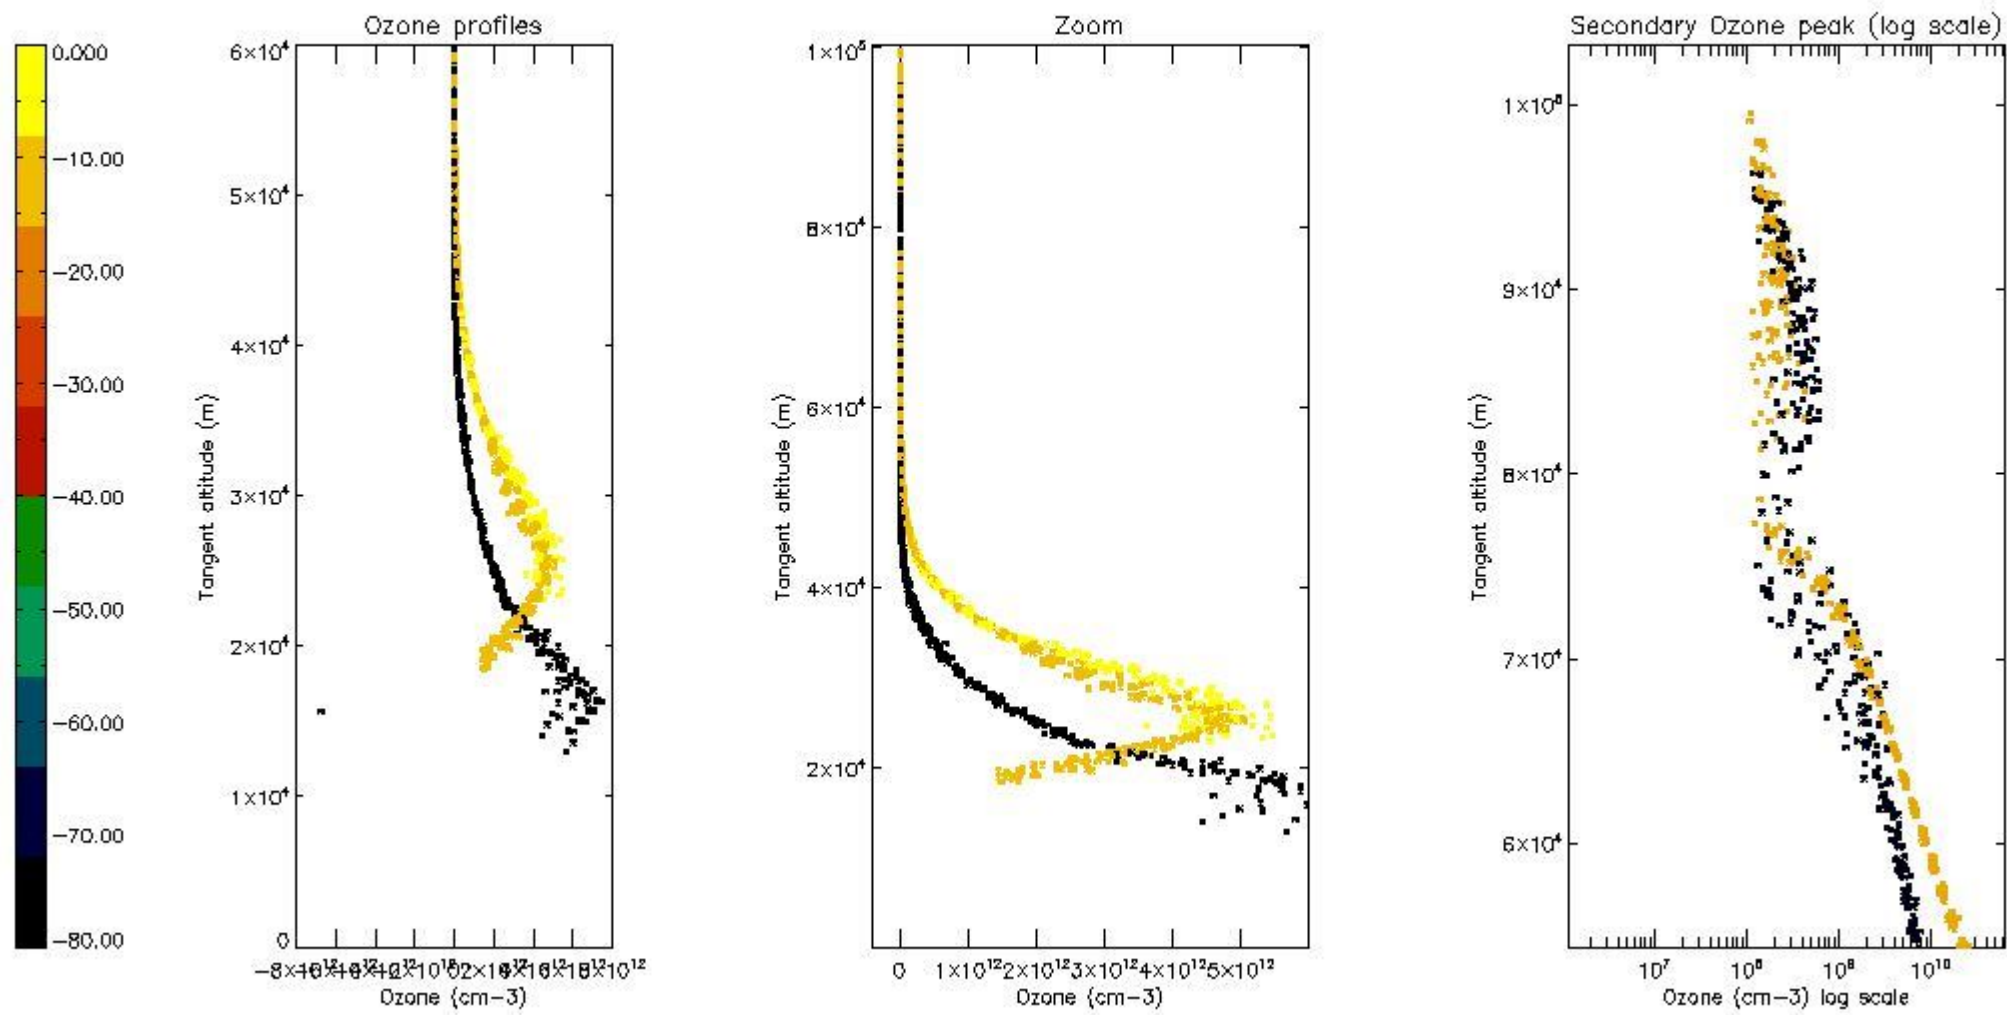

So, the table below shows the percentage of dark limb and valid observations for each criteria with respect to the overall valid daily observations.

Criteria	% of total production
All STD	21
STD < 20	13

STD < 10	11
STD < 5	8

5.2 Plot ozone profiles for all STD (dark without errors)

The colorbar represents the latitude.

5.3 Plot ozone profiles where STD < 20% (dark without errors)

The colorbar represents the latitude.

5.4 Plot ozone profiles where STD < 10% (dark without errors)

The colorbar represents the latitude.

5.5 Plot ozone profiles where STD < 5% (dark without errors)

The colorbar represents the latitude.

5.6 Plot NO₂ profiles for all STD (dark without errors)

The colorbar represents the latitude.

5.7 Plot NO3 profiles for all STD (dark without errors)

The colorbar represents the latitude.

5.8 Plot H2O profiles for all STD (only for occultations of stars 1,2,3,4,13,14,16,26,63 dark without errors)