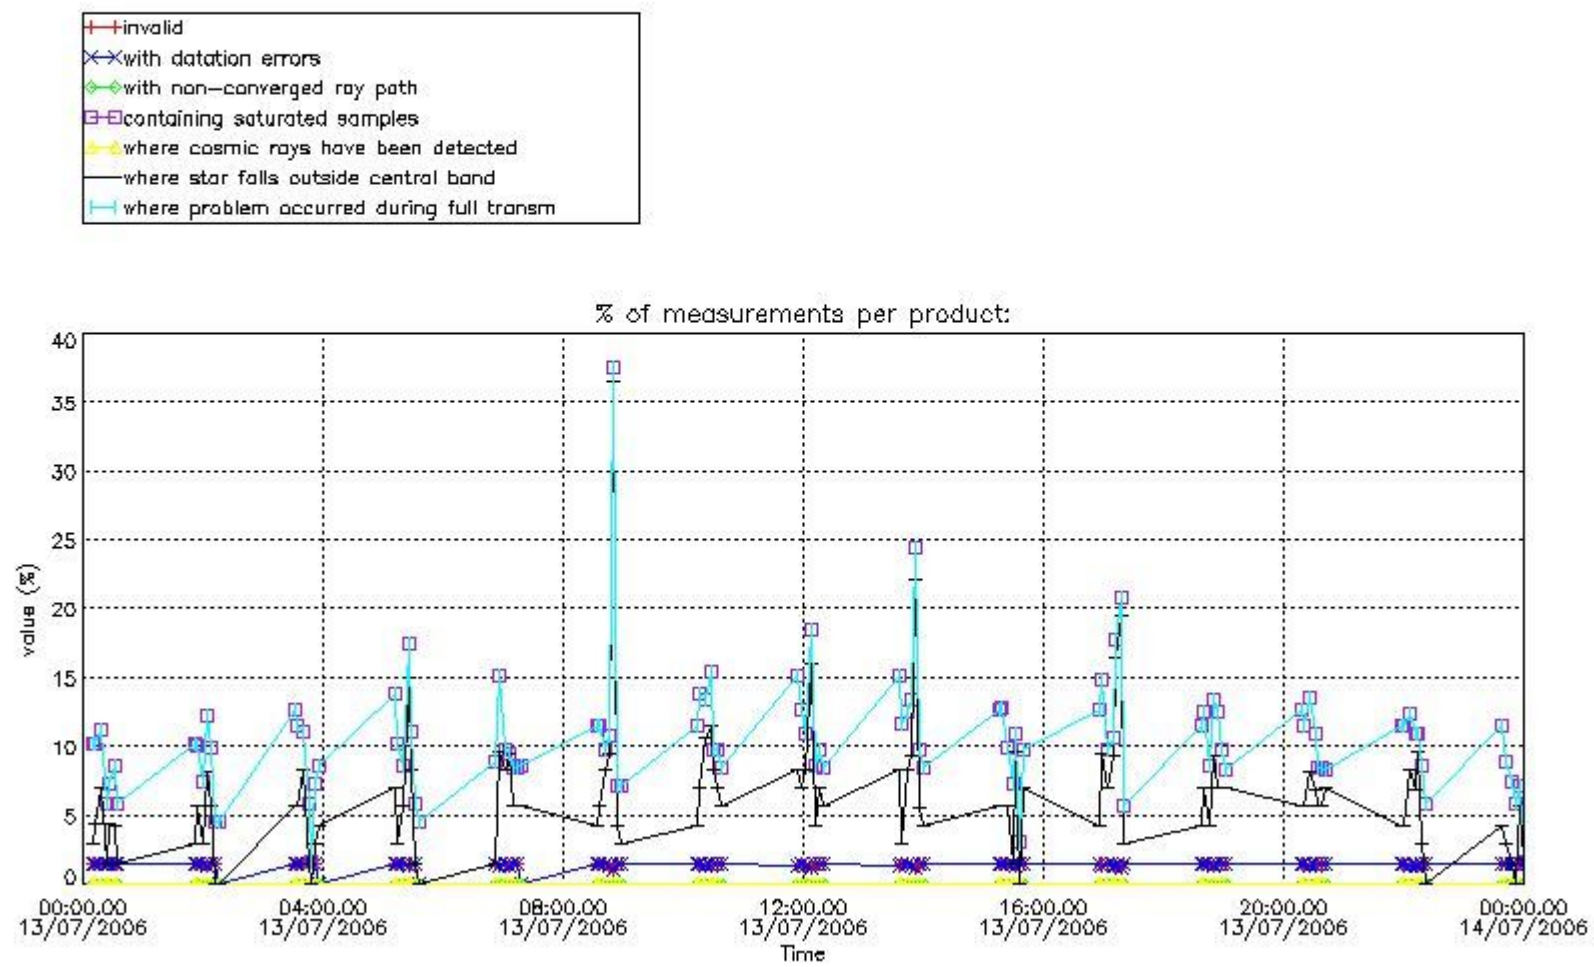

4.2 Plot quality information per product coming from level 1b processing (world map)

4.2.1 Plot level 1 quality information per product (world map): ENVISAT ASCENDING passes