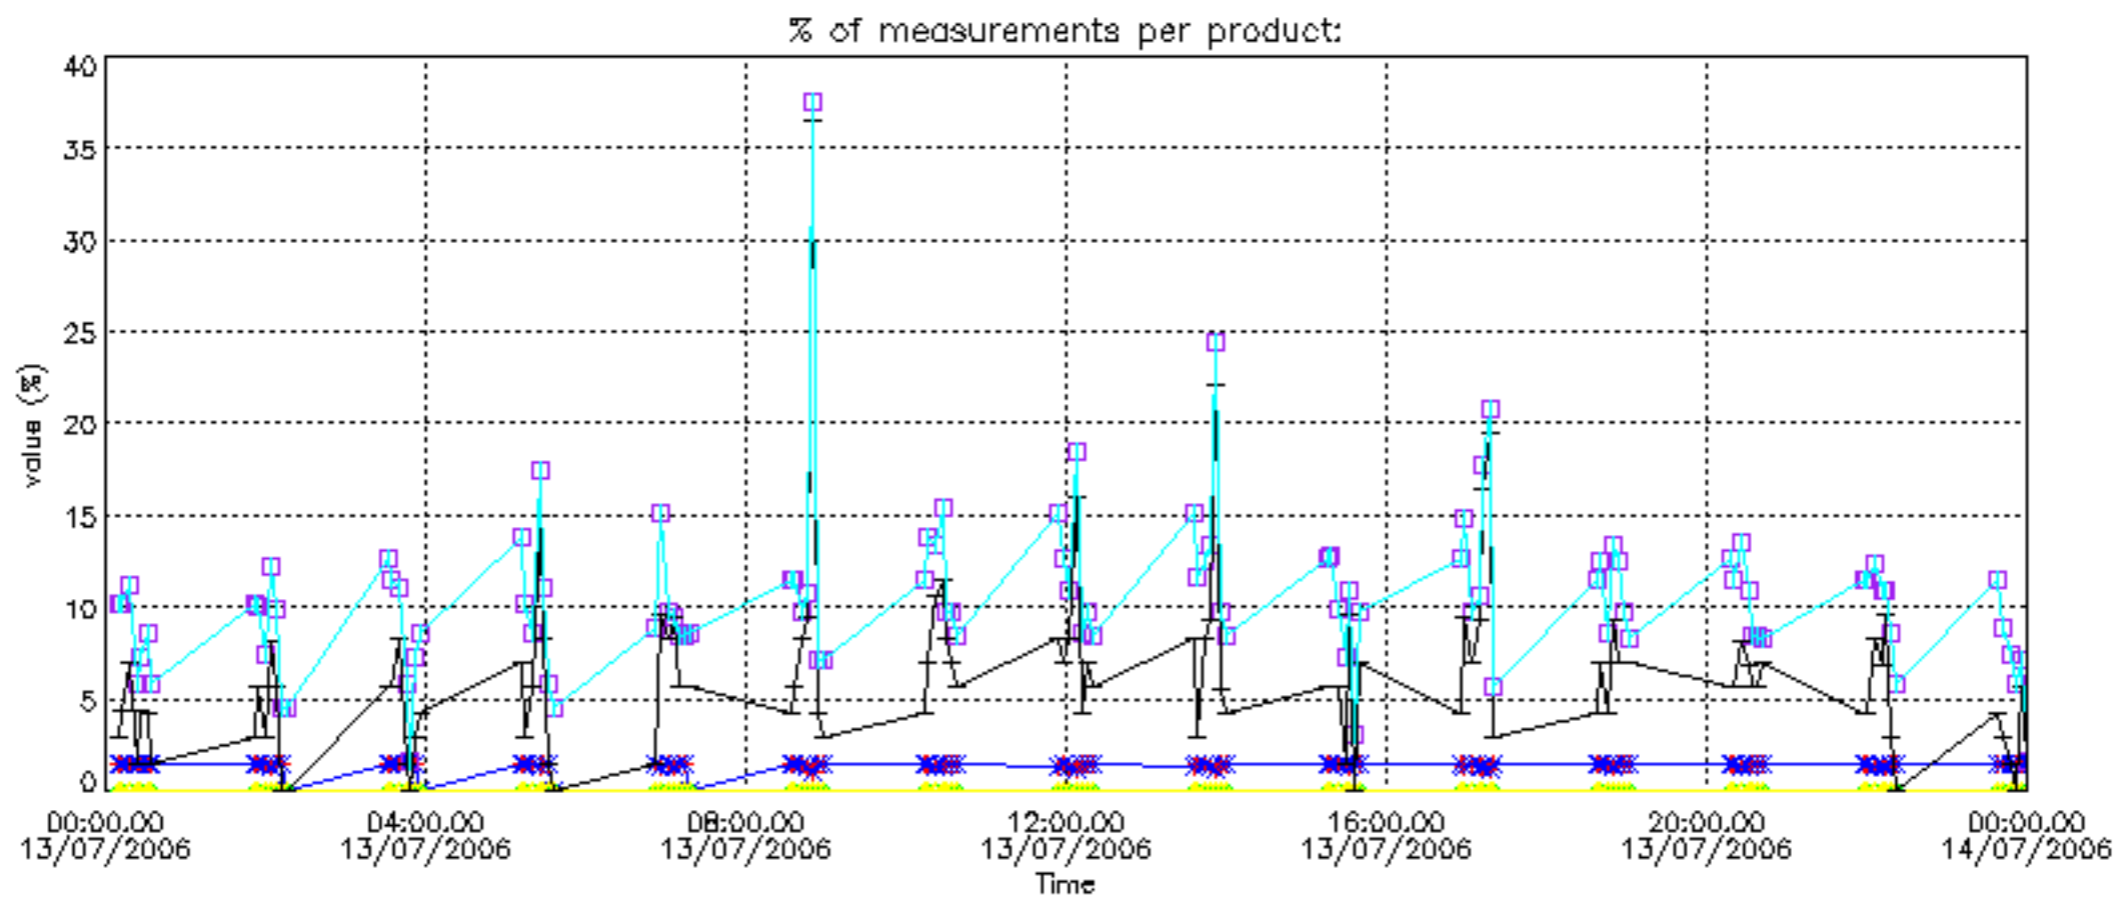

Percentage of cosmic ray hits per profile

Percentage of datation errors per profile