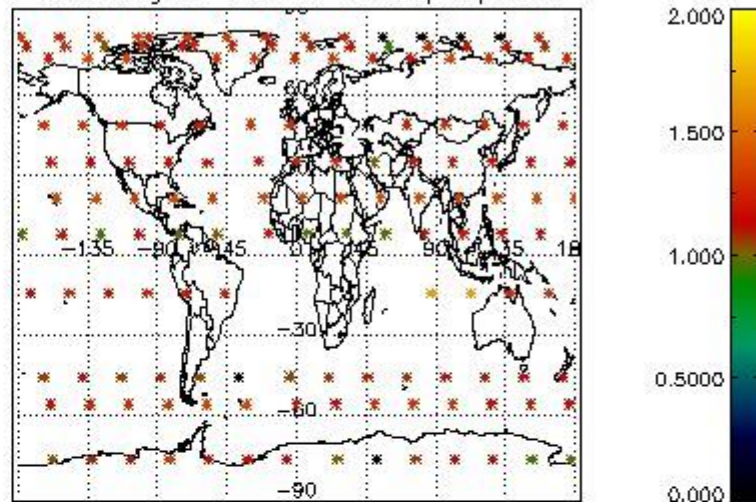

Percentage of datation errors per profile