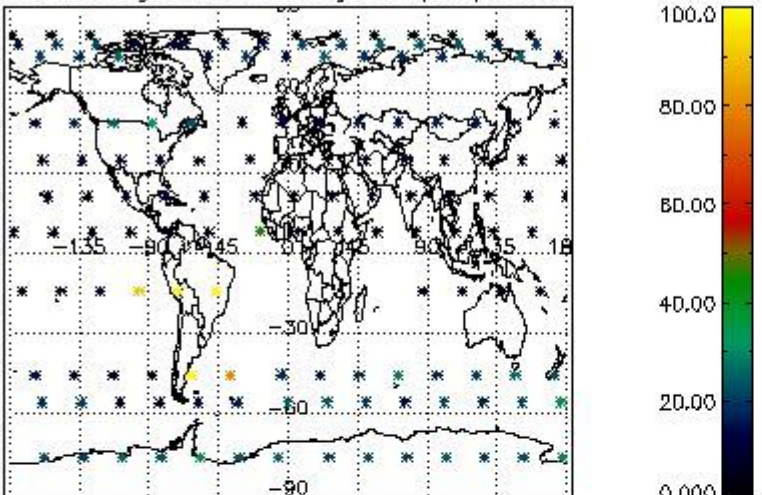

Percentage of cosmic ray hits per profile