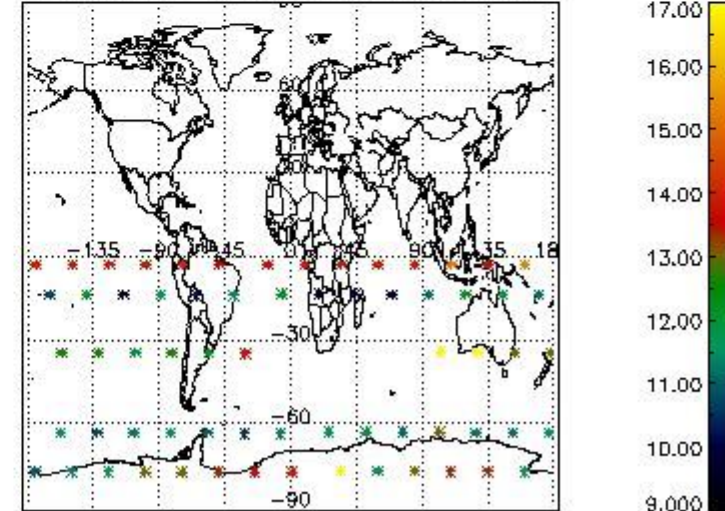

Percentage of flagged data per NO3 profile

4. Level 1 quality information per product

In this section it is plotted some information contained in the Quality Summary data set of the level 2 products that comes from the level 1b processing. Products without errors (error flag in the MPH set to "0") are used.

4.1 Plot quality information per product (time dependant) coming from level 1b processing

4.1.1 Plot level 1 quality information per product (time dependant): ENVISAT ASCENDING passes