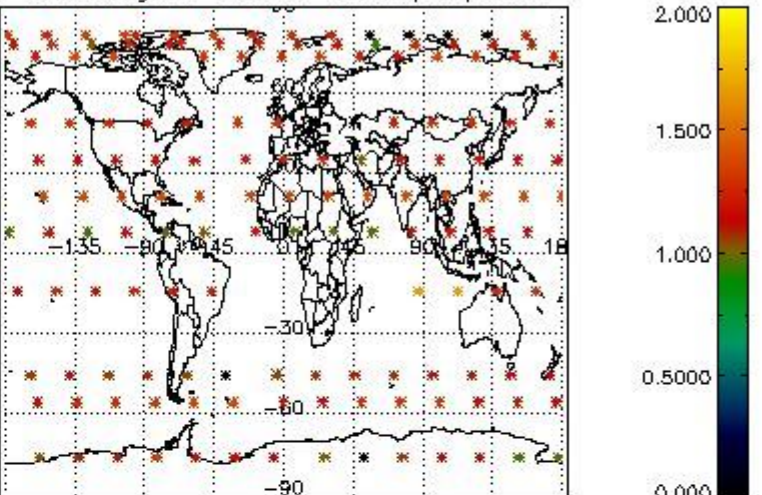

Percentage of datation errors per profile