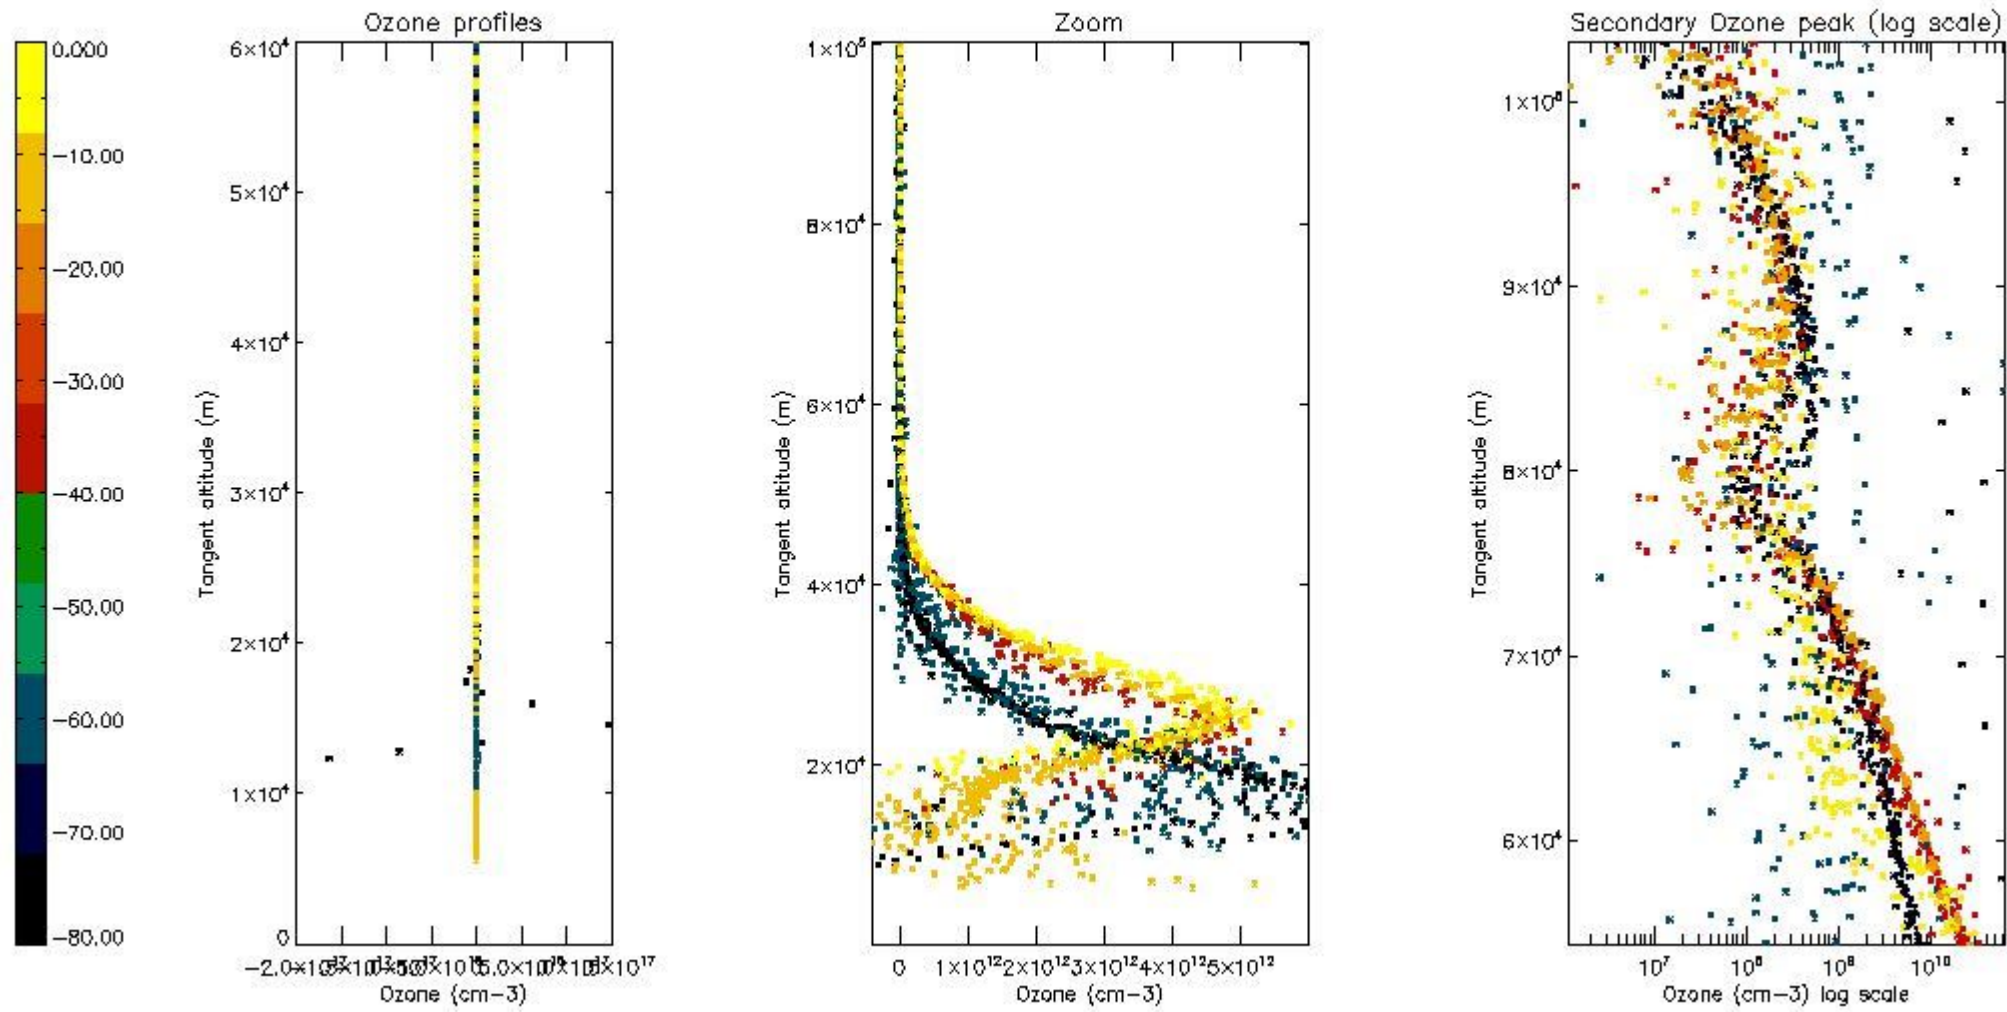

STD < 10	11
STD < 5	7

5.2 Plot ozone profiles for all STD (dark without errors)

The colorbar represents the latitude.

5.3 Plot ozone profiles where STD < 20% (dark without errors)

The colorbar represents the latitude.