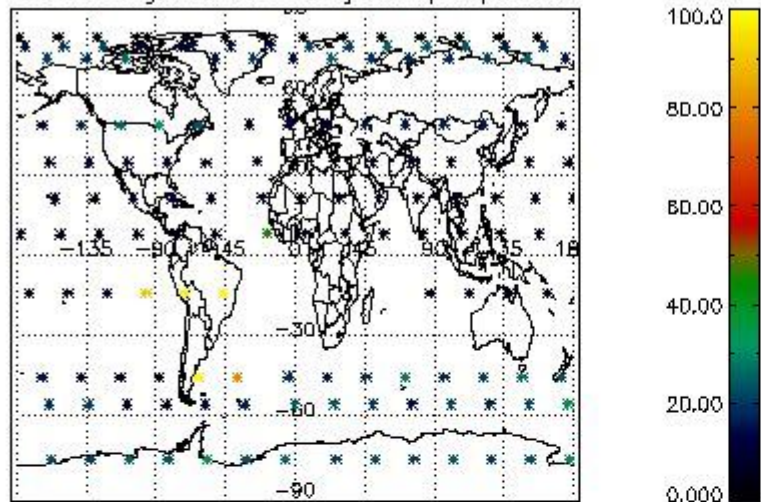

Percentage of cosmic ray hits per profile