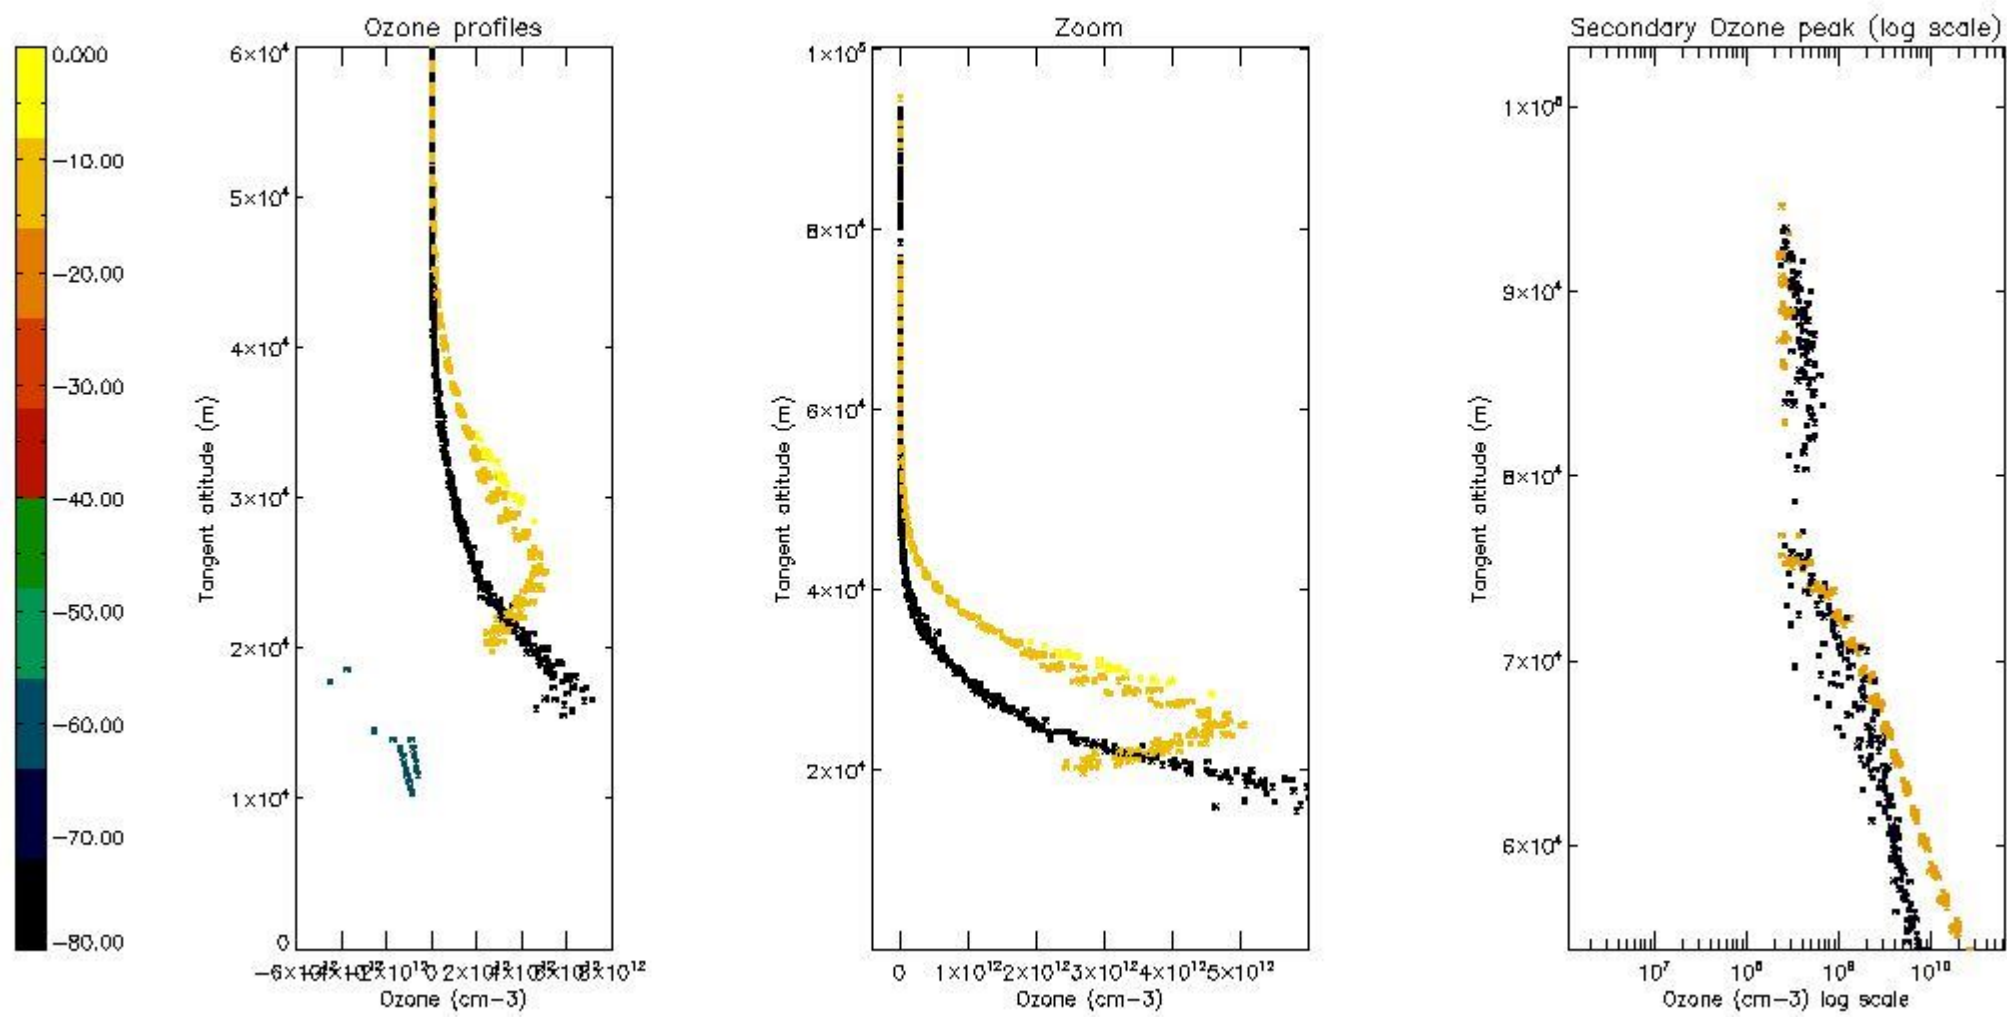

STD < 10	11
STD < 5	7

5.2 Plot ozone profiles for all STD (dark without errors)

The colorbar represents the latitude.

5.3 Plot ozone profiles where STD < 20% (dark without errors)

The colorbar represents the latitude.

5.4 Plot ozone profiles where  $STD < 10\%$  (dark without errors)

The colorbar represents the latitude.

*5.5 Plot ozone profiles where  $STD < 5\%$  (dark without errors)*

The colorbar represents the latitude.