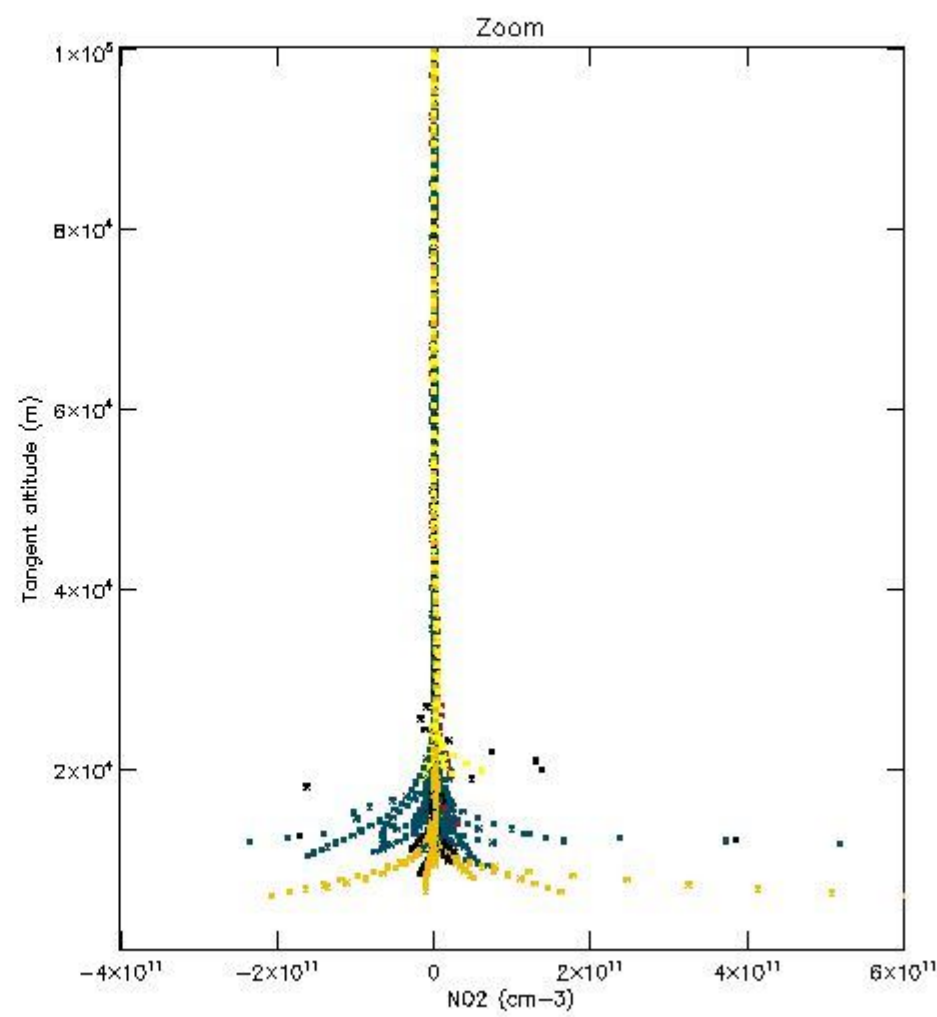

5.7 Plot NO3 profiles for all STD (dark without errors)

The colorbar represents the latitude.