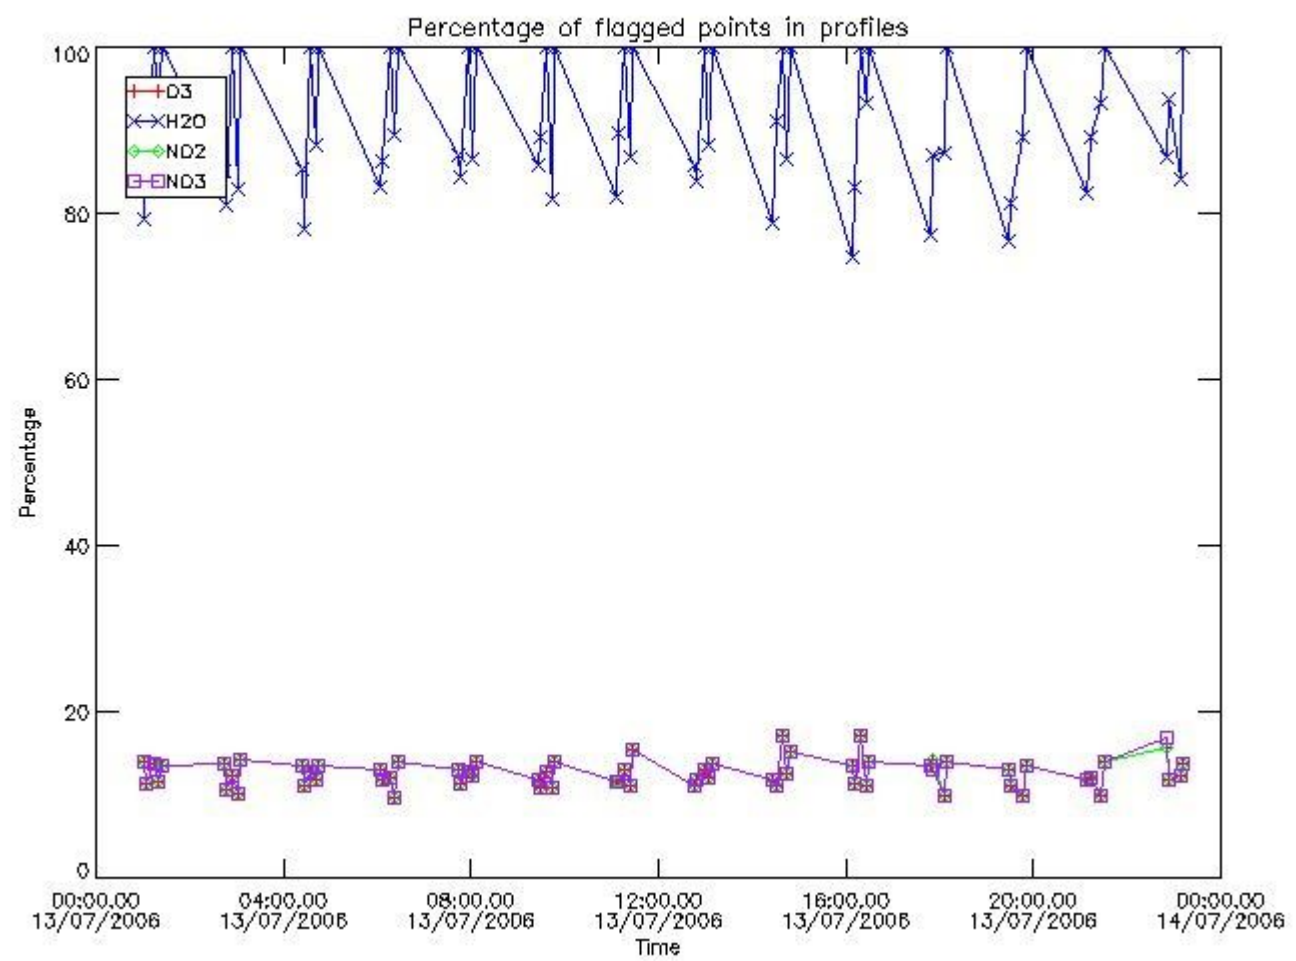

3. Quality information per product

In this section it is plotted some information contained in the Quality Summary data set of the level 2 products. Only products in dark limb conditions and without errors (error flag in the MPH set to "0") are used.

3.1 Plot quality information per product (time dependant)

3.2 Plot quality information per product (world map)