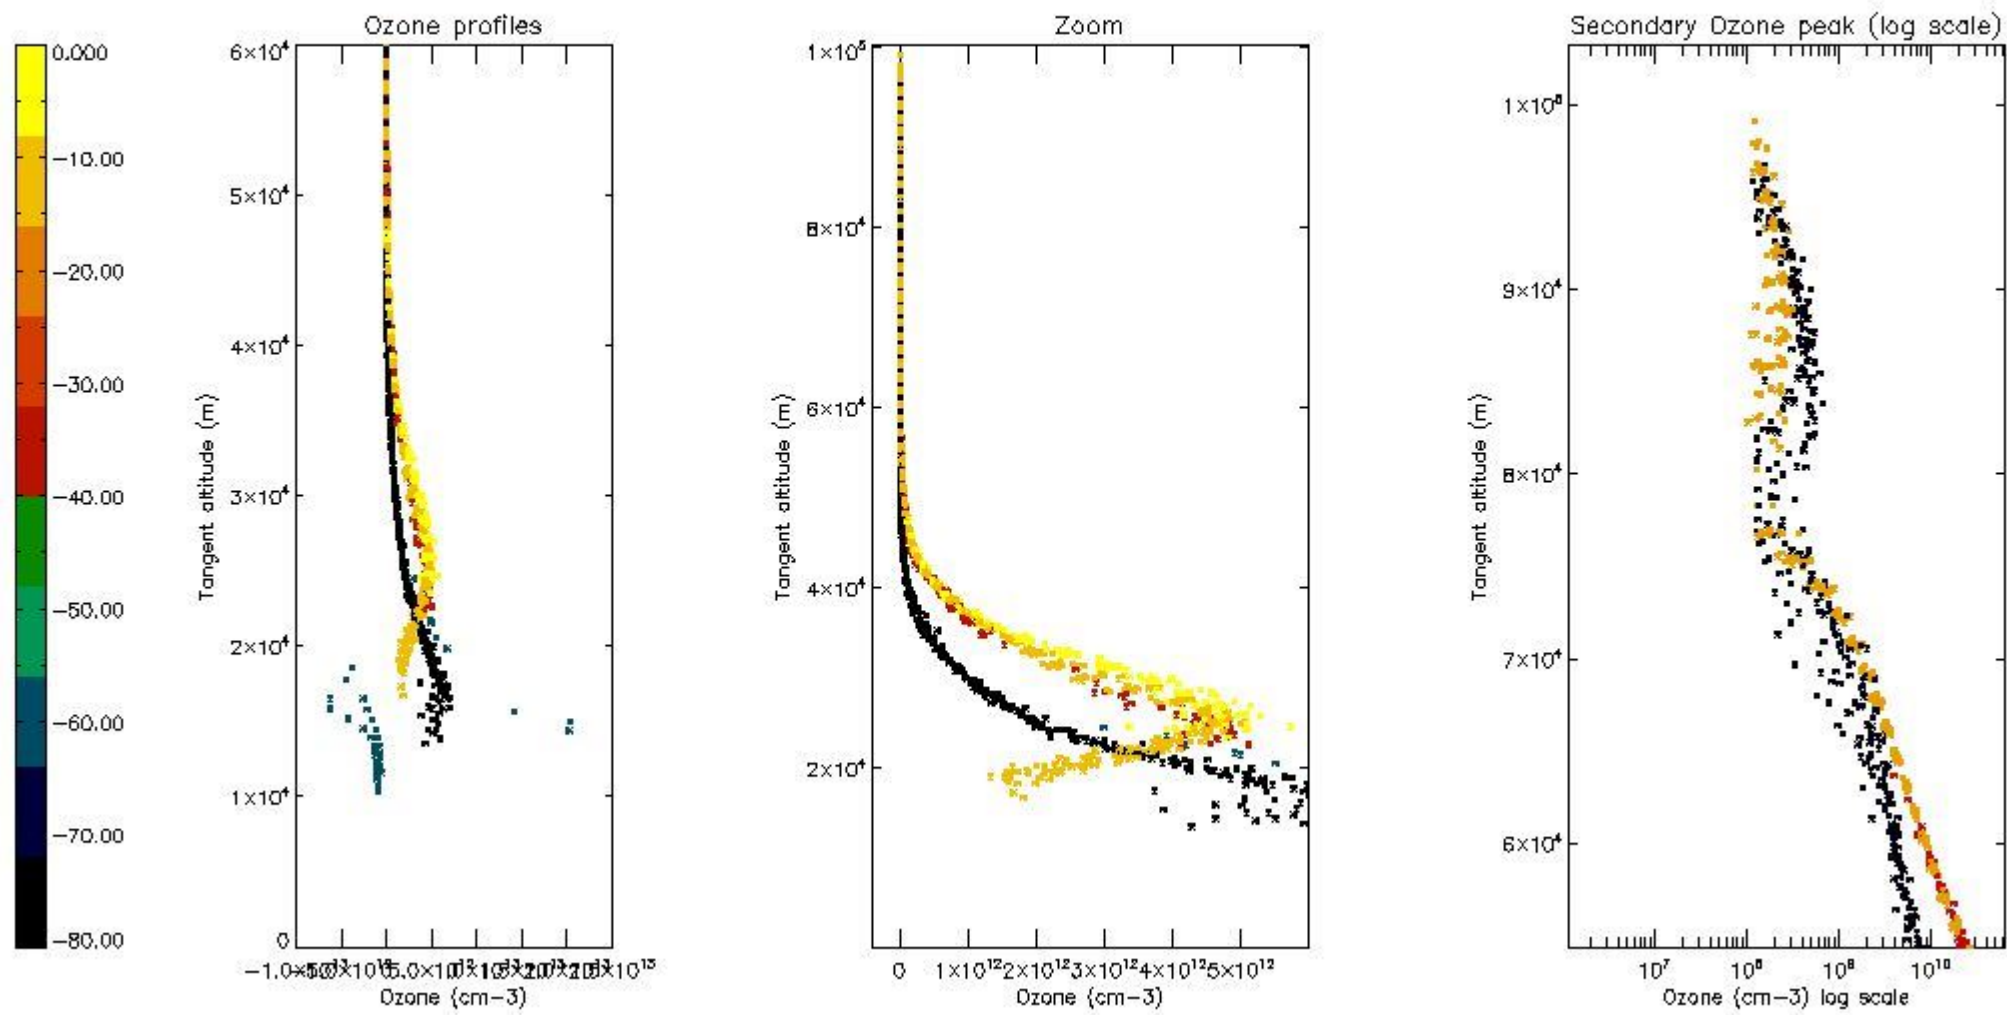

STD < 10	11
STD < 5	7

5.2 Plot ozone profiles for all STD (dark without errors)

The colorbar represents the latitude.

5.3 Plot ozone profiles where STD < 20% (dark without errors)

The colorbar represents the latitude.

5.4 Plot ozone profiles where  $STD < 10\%$  (dark without errors)

The colorbar represents the latitude.

*5.5 Plot ozone profiles where  $STD < 5\%$  (dark without errors)*

The colorbar represents the latitude.