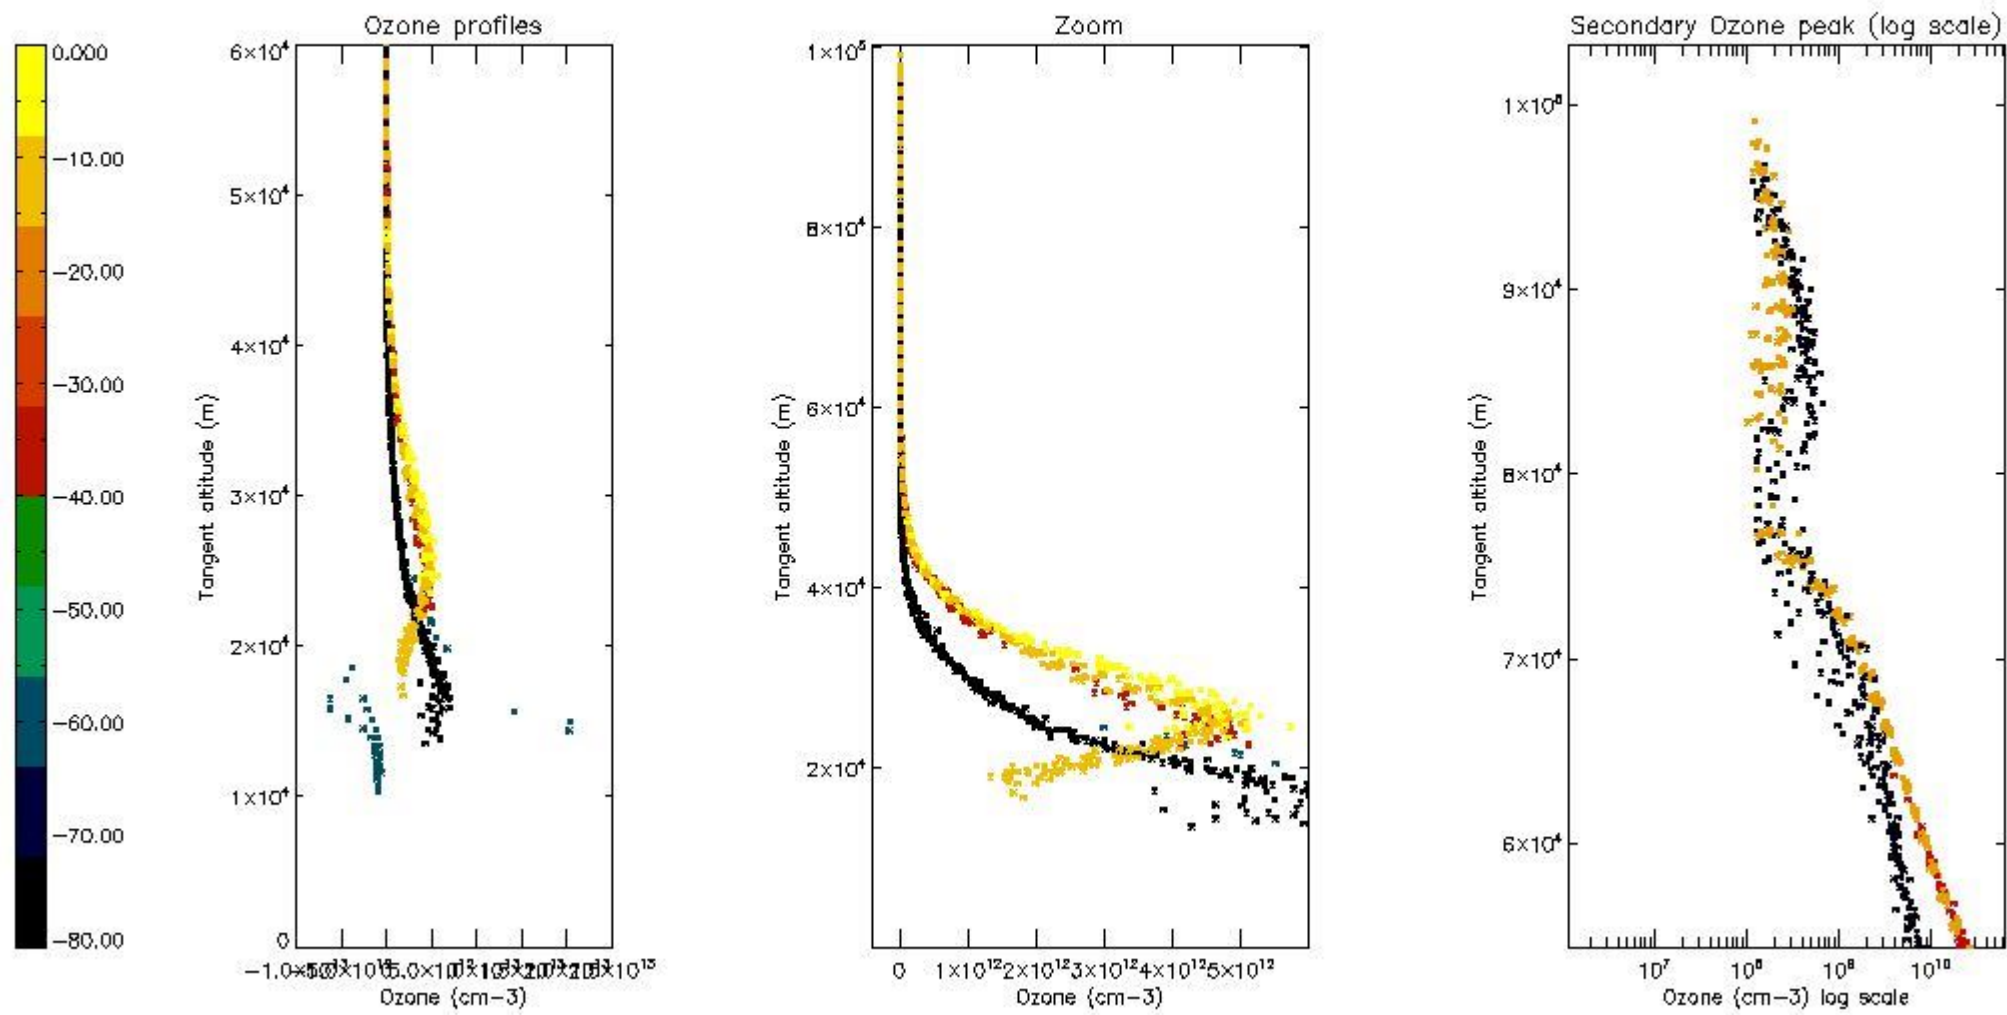

5.5 Plot ozone profiles where STD < 5% (dark without errors)

The colorbar represents the latitude.