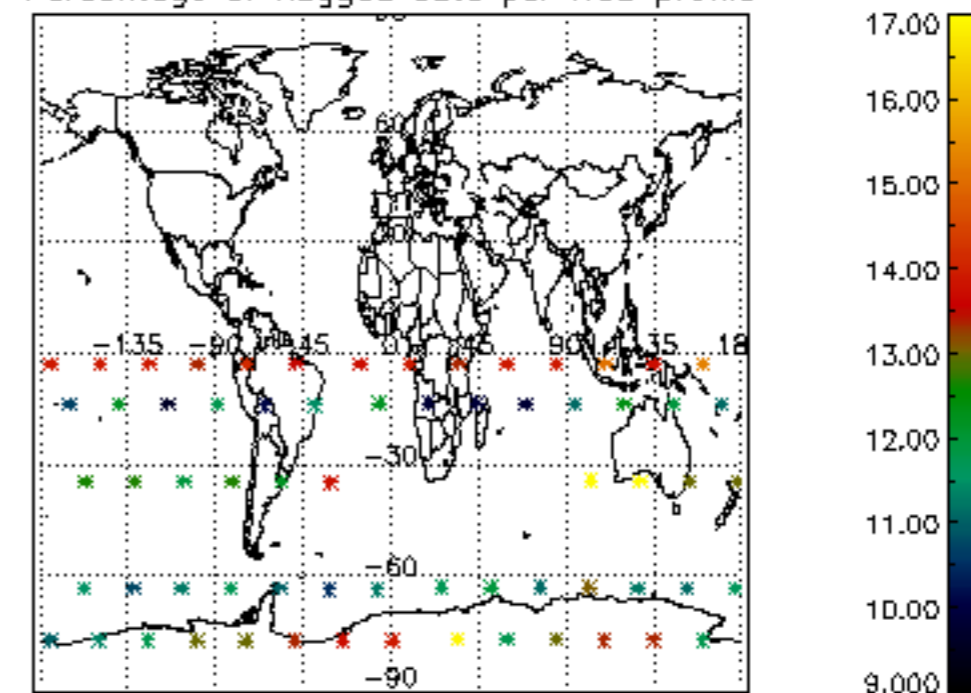

Percentage of flagged data per NO3 profile