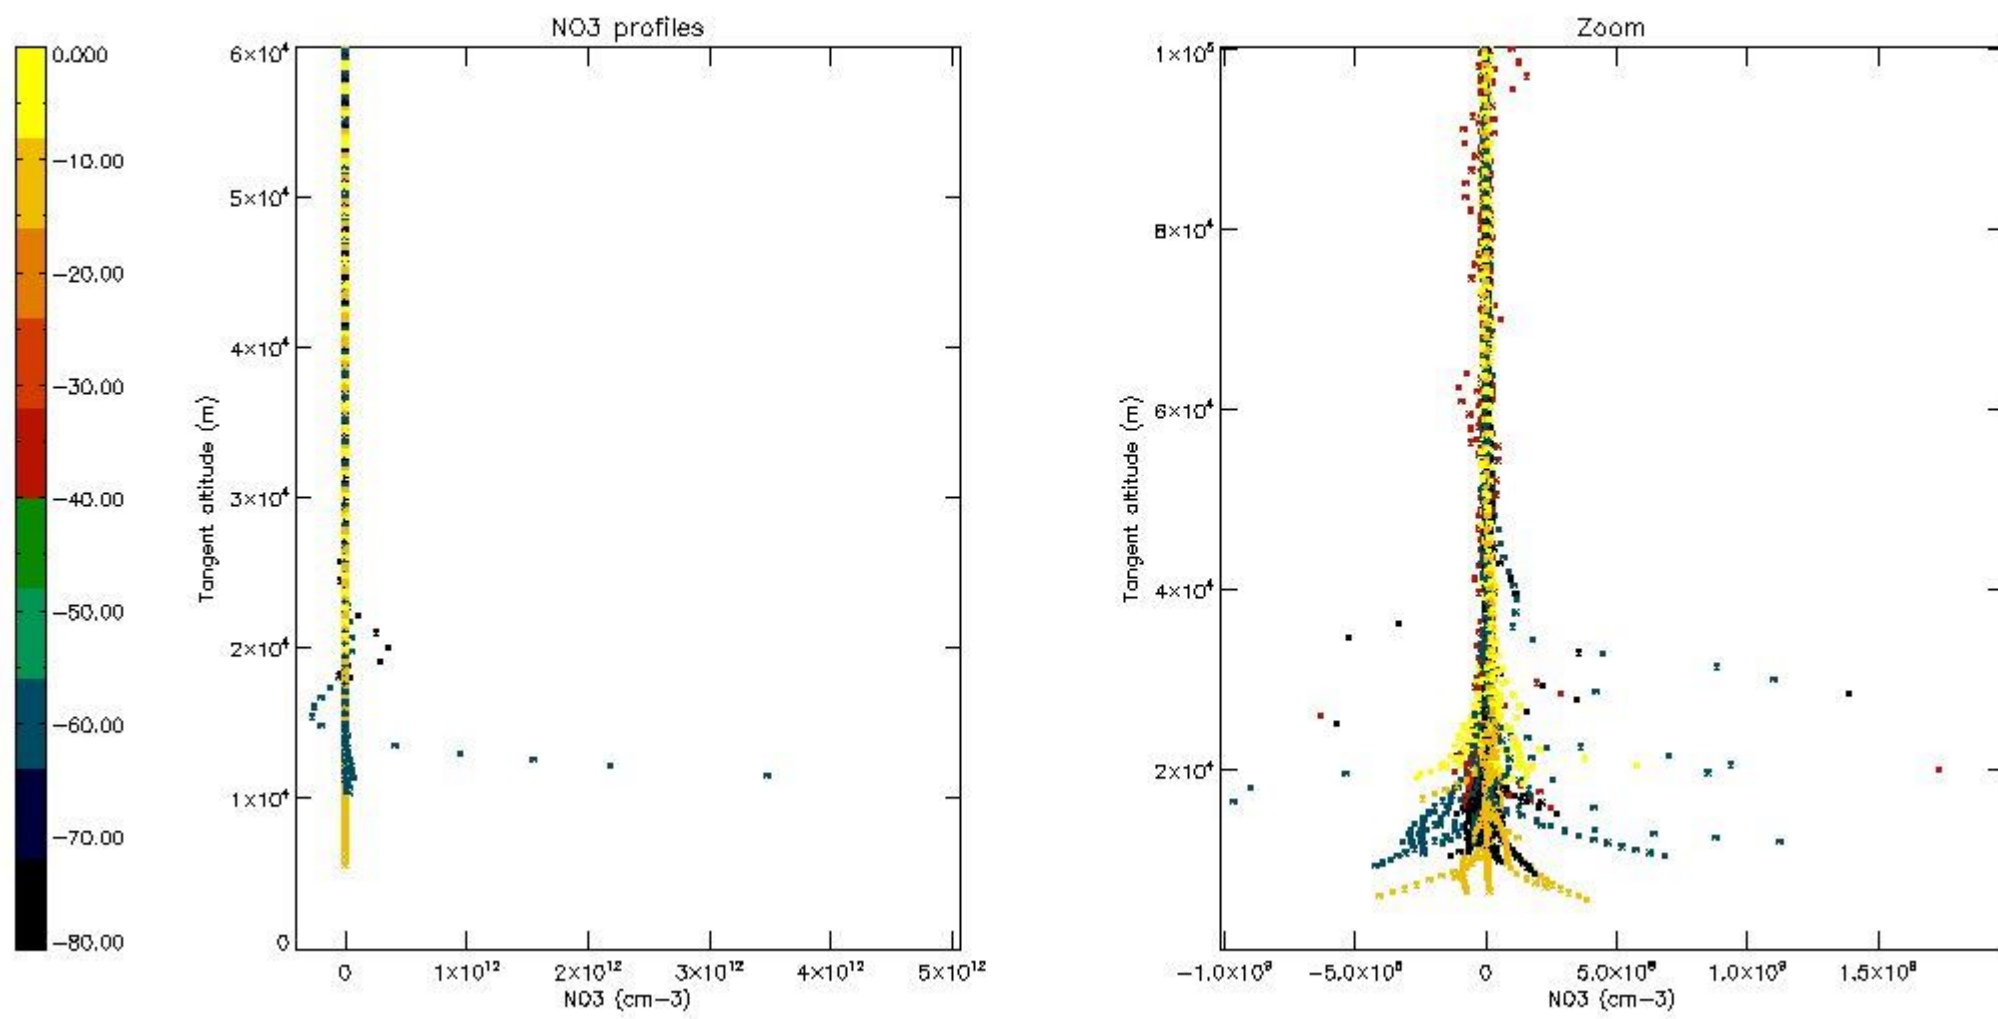

5.8 Plot H₂O profiles for all STD (only for occultations of stars 1,2,3,4,13,14,16,26,63 dark without errors)

The colorbar represents the latitude.