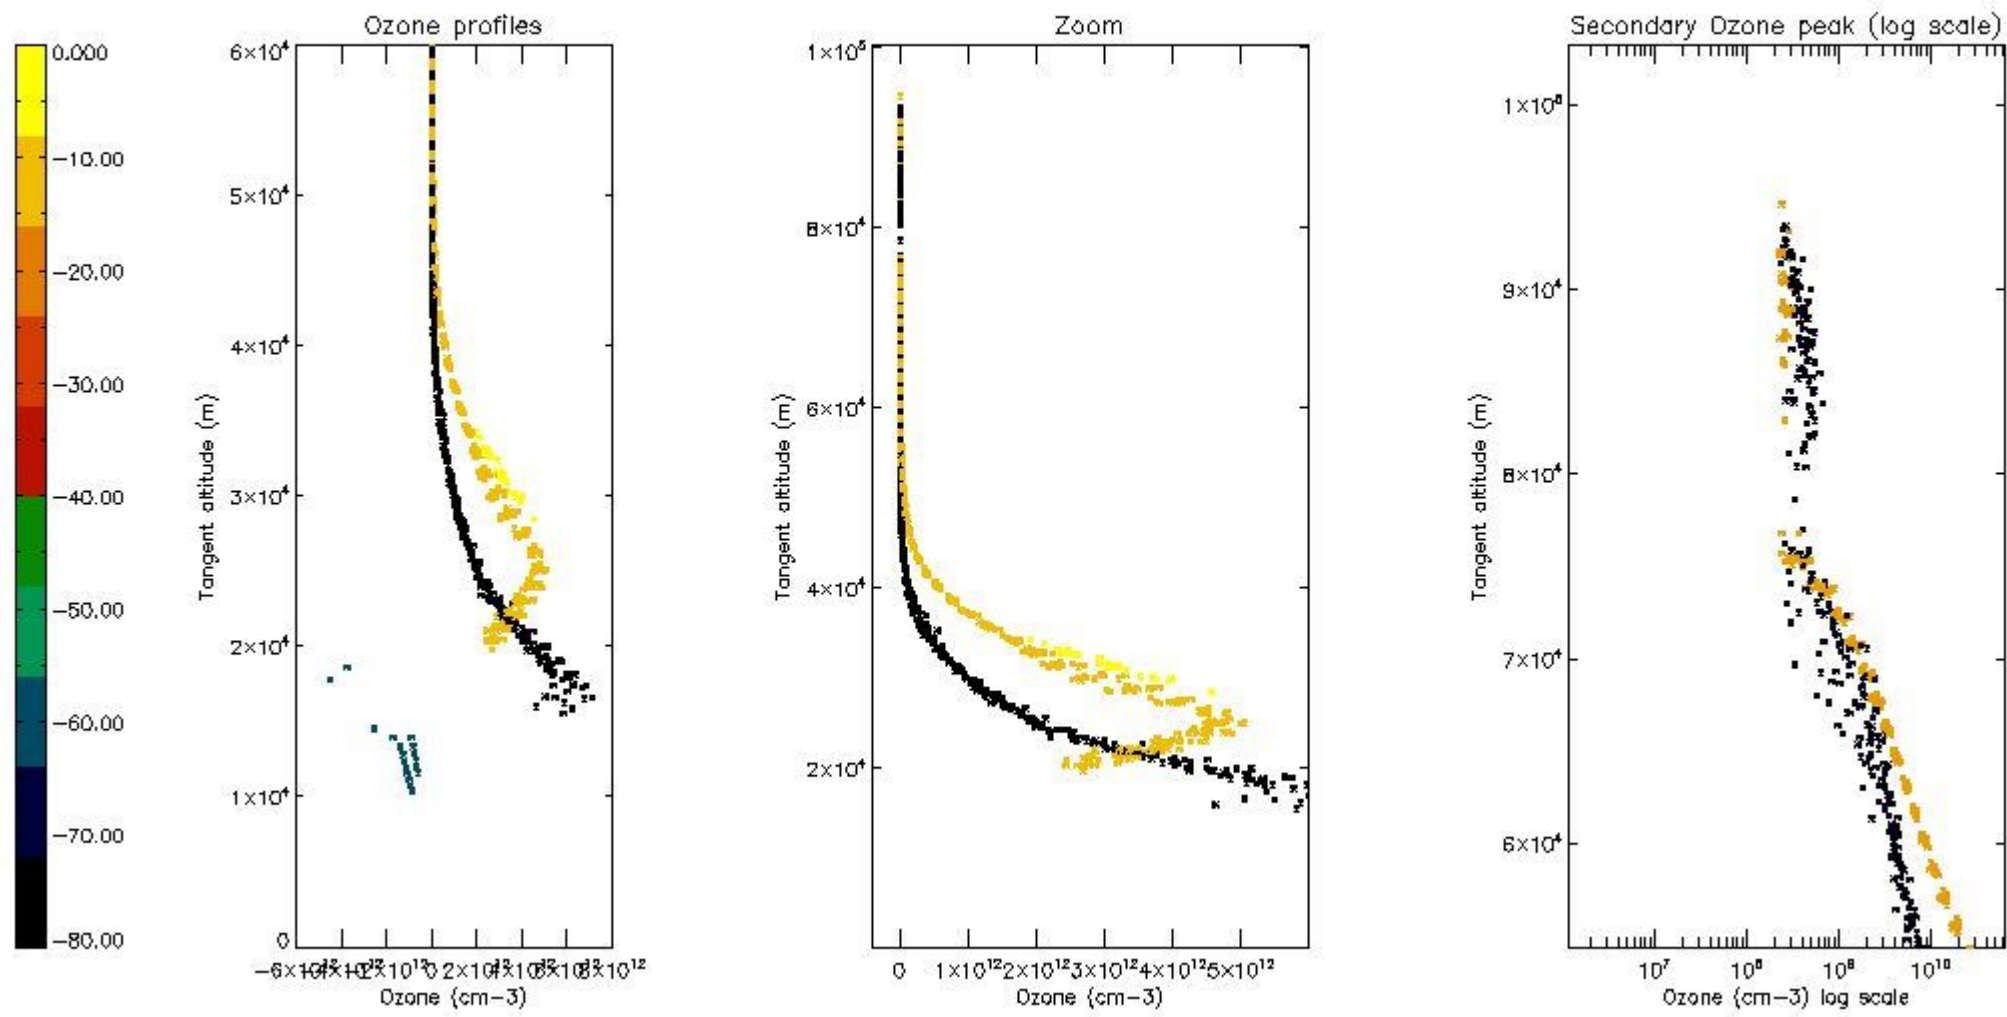

5.6 Plot NO₂ profiles for all STD (dark without errors)

The colorbar represents the latitude.