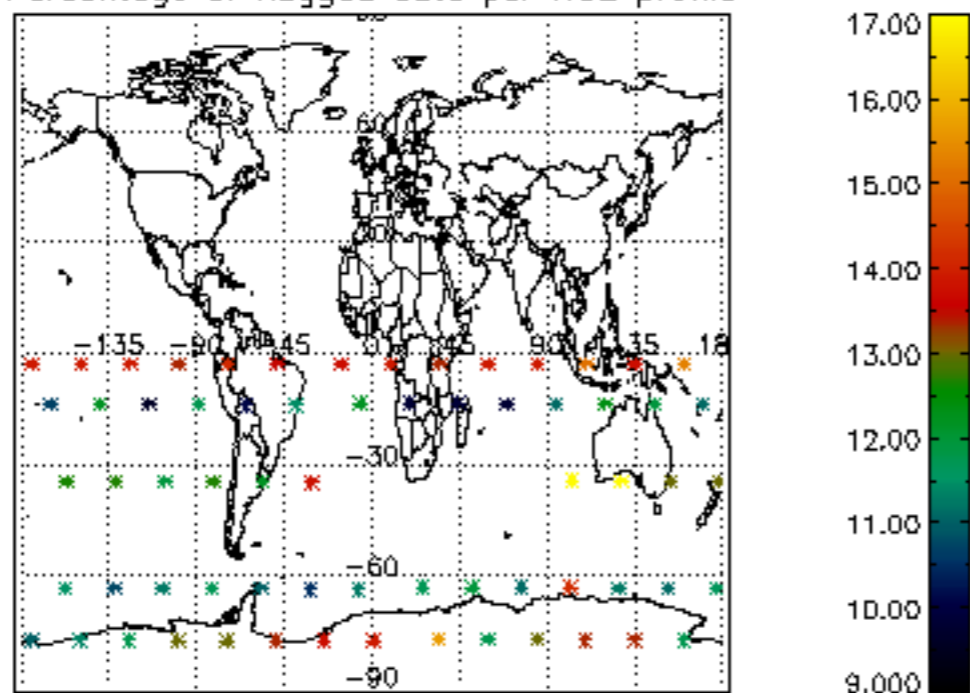

Percentage of flagged data per NO2 profile