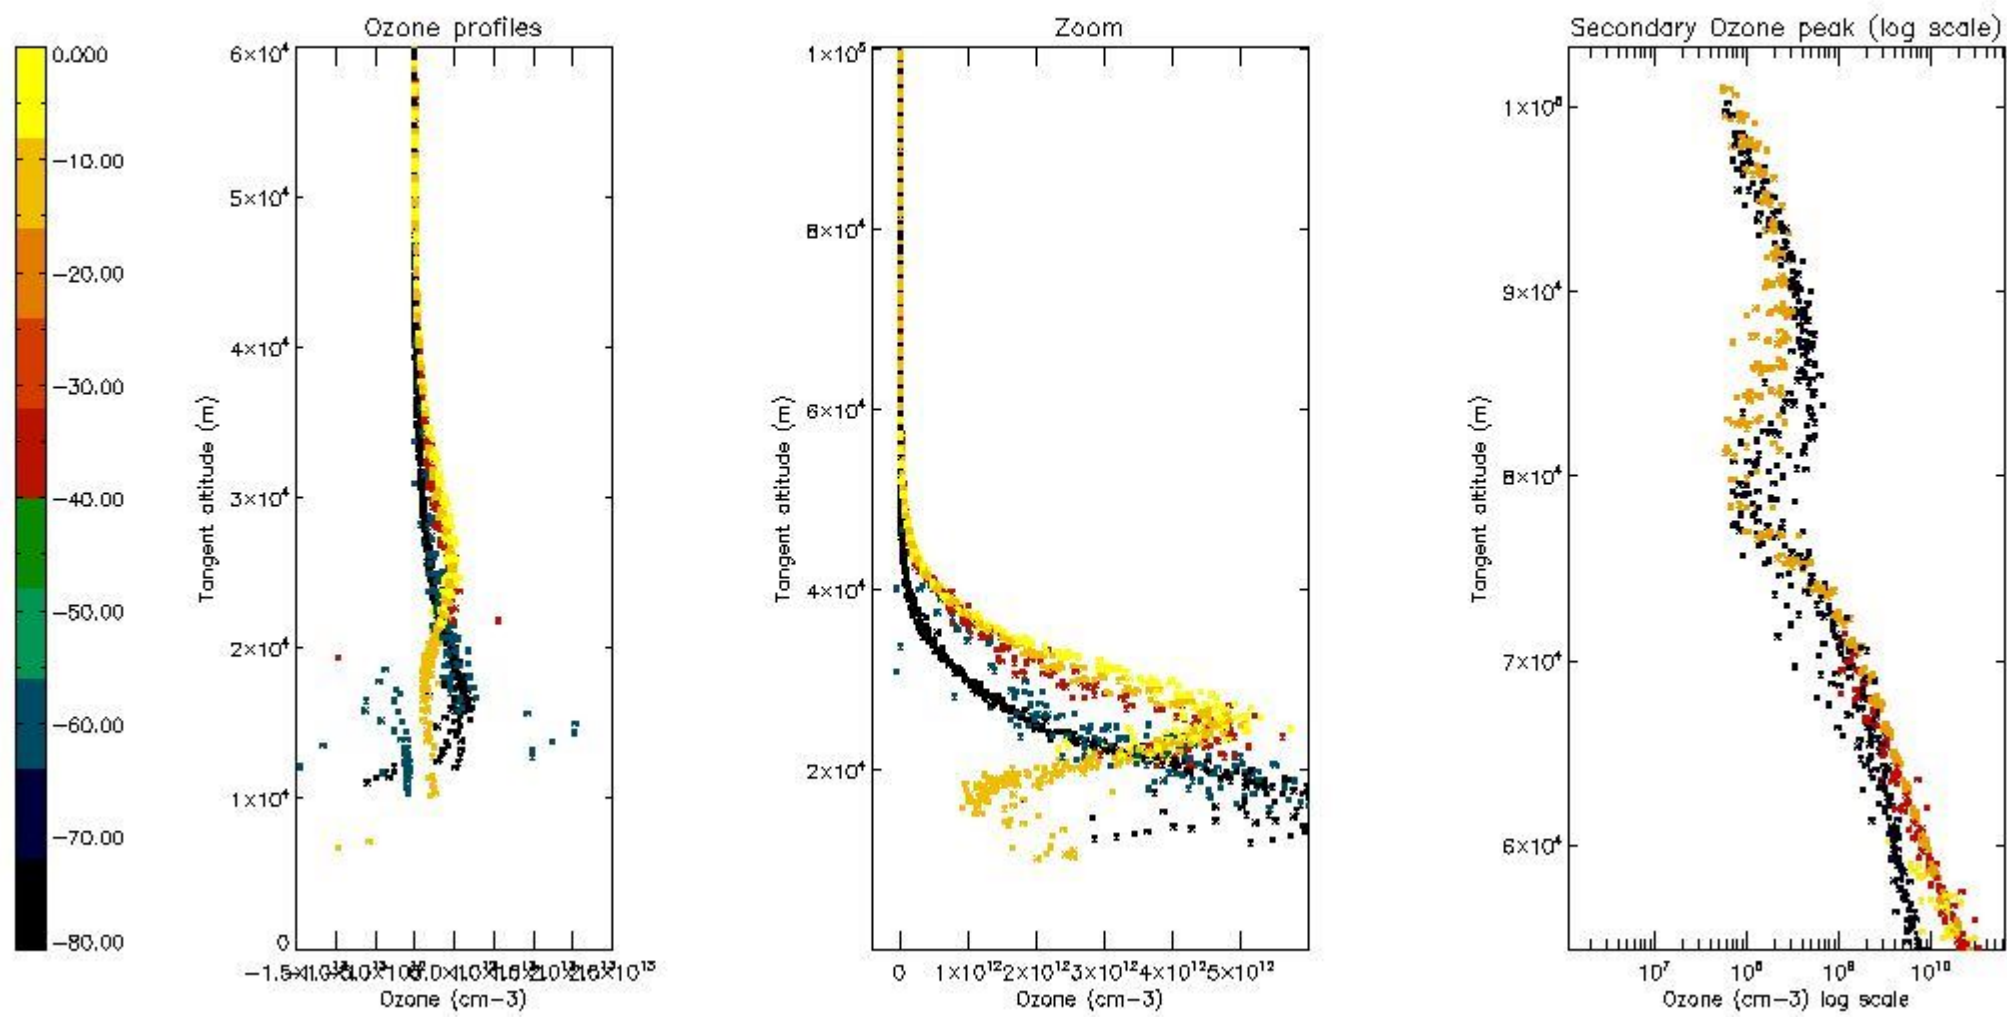

STD < 10	11
STD < 5	7

5.2 Plot ozone profiles for all STD (dark without errors)

The colorbar represents the latitude.

5.3 Plot ozone profiles where STD < 20% (dark without errors)

The colorbar represents the latitude.

5.4 Plot ozone profiles where  $STD < 10\%$  (dark without errors)

The colorbar represents the latitude.

*5.5 Plot ozone profiles where  $STD < 5\%$  (dark without errors)*

The colorbar represents the latitude.