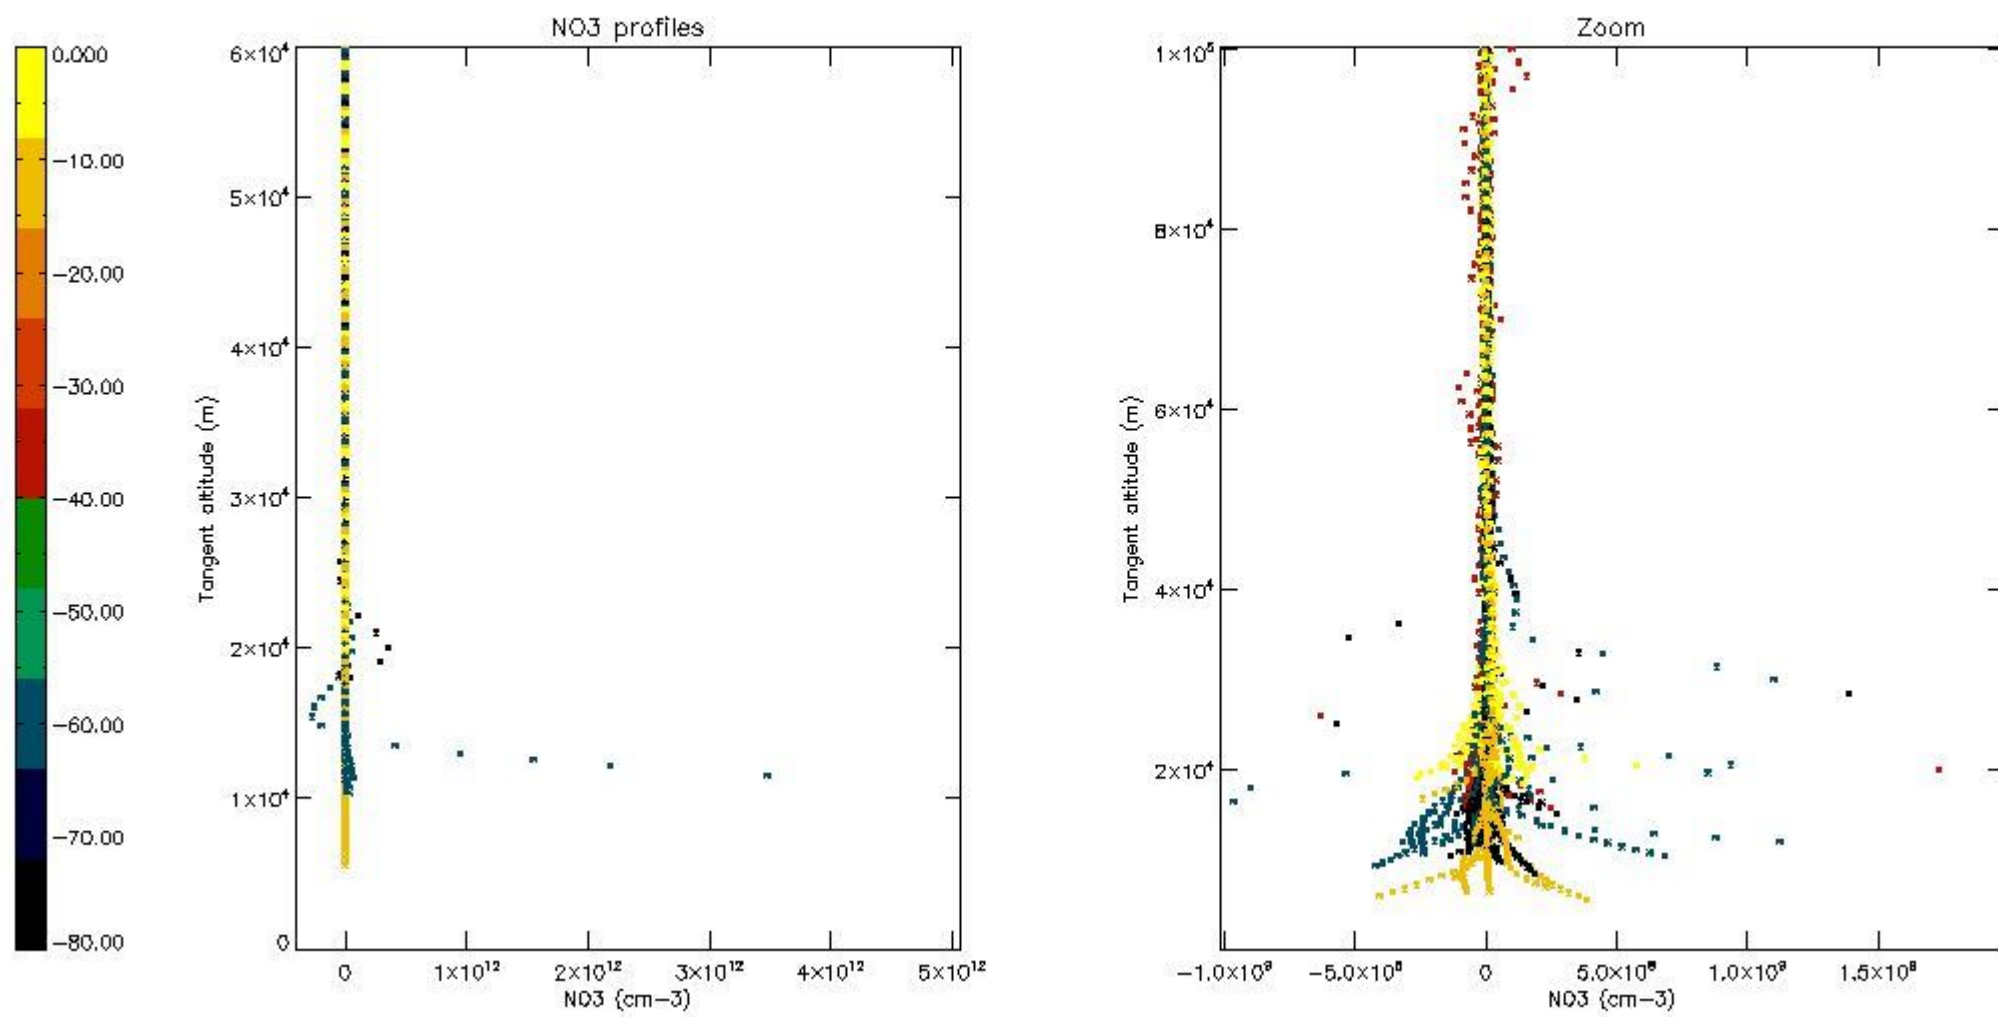

*5.6 Plot NO<sub>2</sub> profiles for all STD (dark without errors)*

The colorbar represents the latitude.

*5.7 Plot NO3 profiles for all STD (dark without errors)*

The colorbar represents the latitude.

*5.8 Plot H2O profiles for all STD (only for occultations of stars 1,2,3,4,13,14,16,26,63 dark without errors)*

The colorbar represents the latitude.