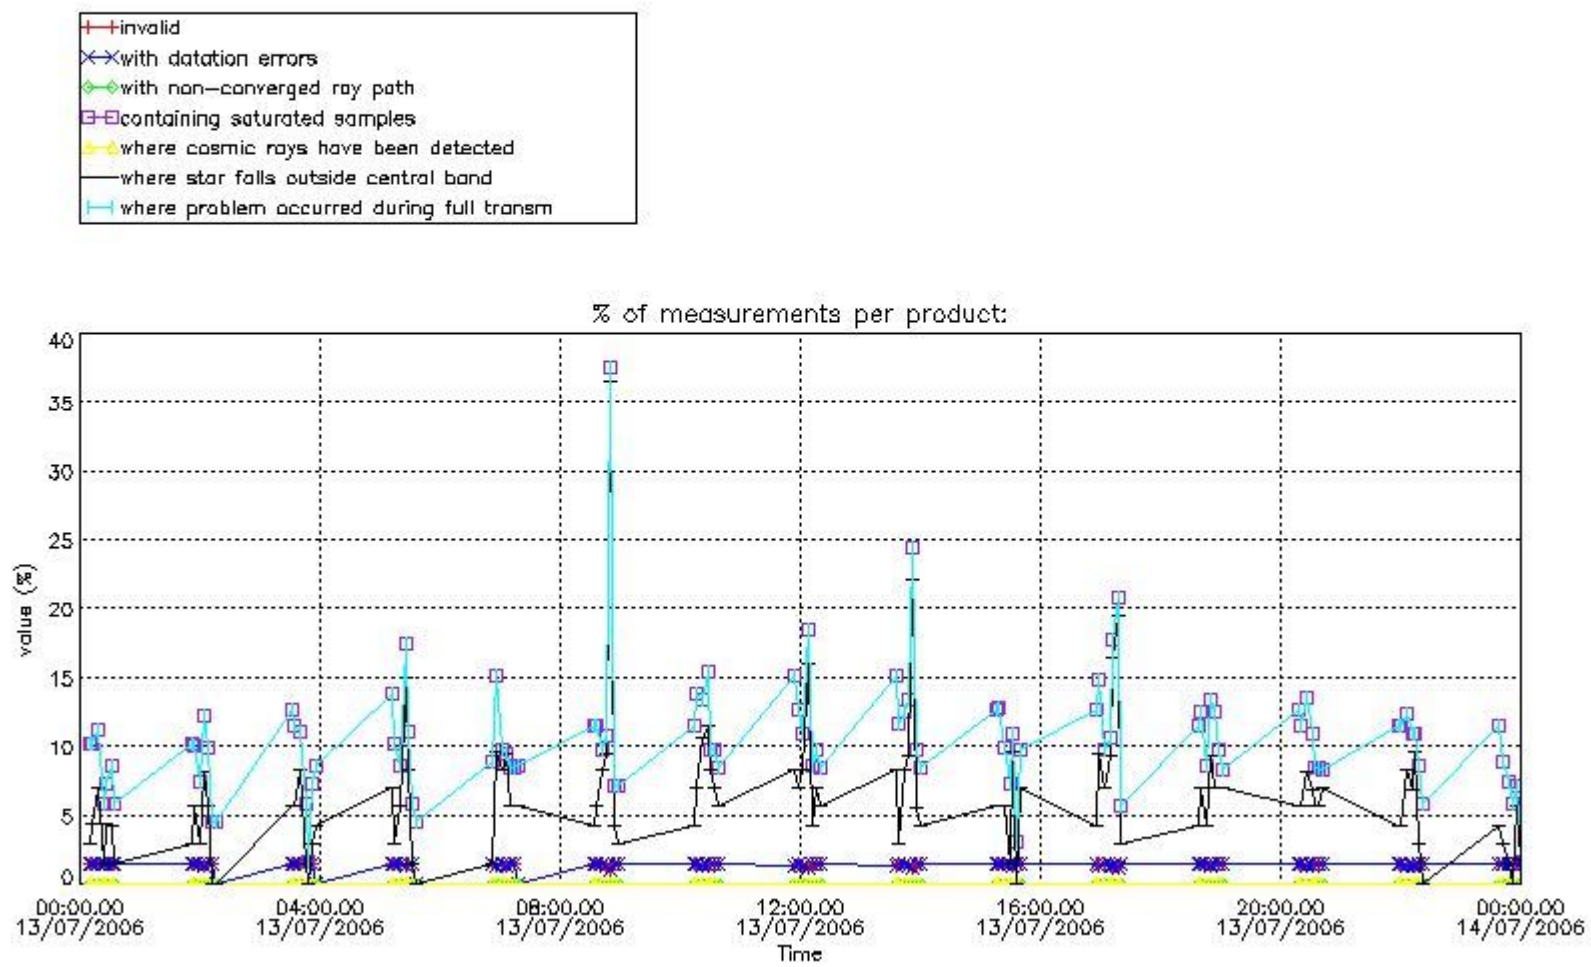

4.2 Plot quality information per product coming from level 1b processing (world map)

4.2.1 Plot level 1 quality information per product (world map): ENVISAT ASCENDING passes