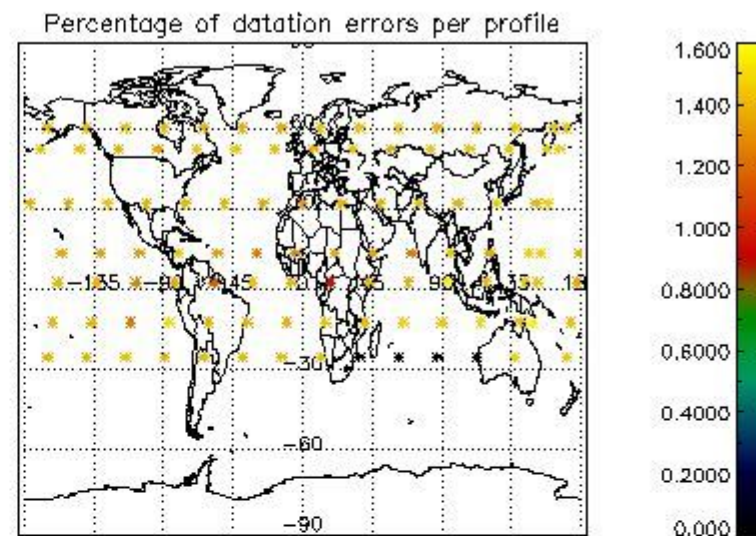

5. Trace gas profiles

5.1 Ozone statistics based on quality of products

The final quality of the products can be "measured" using the STD (Standard Deviation) attached to every point profile. This information is written to the parameter GOM_NL__2P/NL_LOCAL_SPECIES_DENSITY/o3_std of the level 2 products. The table below shows the statistics for given STD ranges.

The statistics are given with respect to the overall valid production:

- Products without fatal errors: GOM_NL__2P/MPH/PRODUCT_ERR=0
- Valid point profile: GOM_NL__2P/NL_LOCAL_SPECIES_DENSITY/pcd(0)=0

The 'Criteria' is applied to valid points of dark limb products:

- Products in dark limb illumination condition: GOM_NL__2P/NL_SUMMARY_QUALITY/obs_ill_cond=0
- Products without fatal errors: GOM_NL__2P/MPH/PRODUCT_ERR=0
- Valid point profile: GOM_NL__2P/NL_LOCAL_SPECIES_DENSITY/pcd(0)=0

So, the table below shows the percentage of dark limb and valid observations for each criteria with respect to the overall valid daily observations.

Criteria	% of total production
All STD	29
STD < 20	14