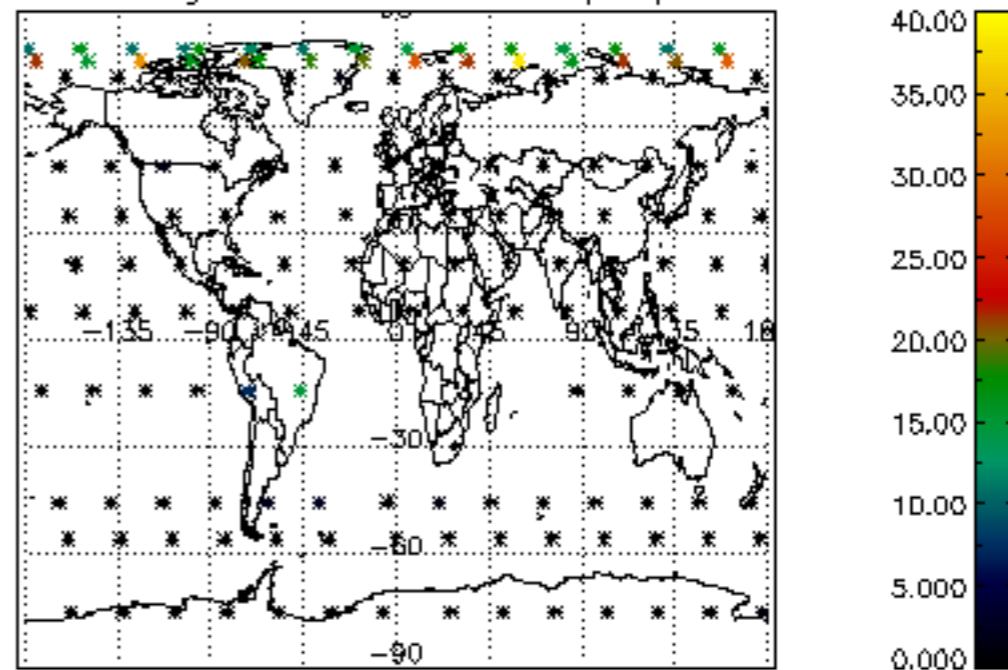

Percentage of datation errors per profile

Percentage of saturation errors per profile