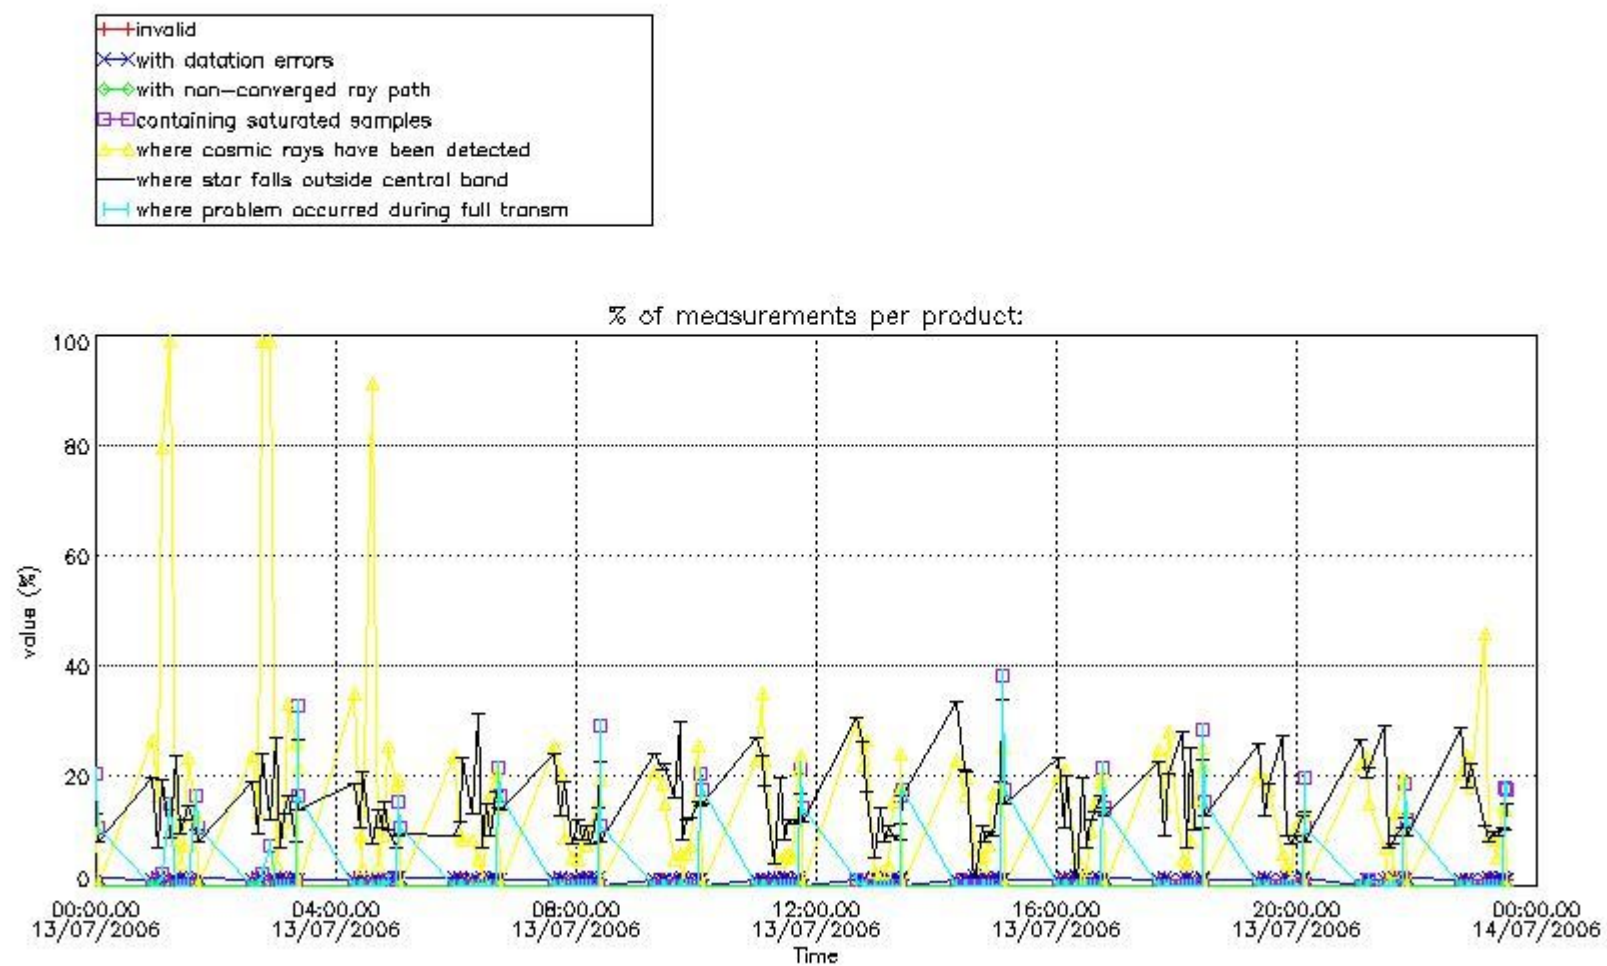

4.1.2 Plot level 1 quality information per product (time dependant): ENVI SAT DESCENDING passes