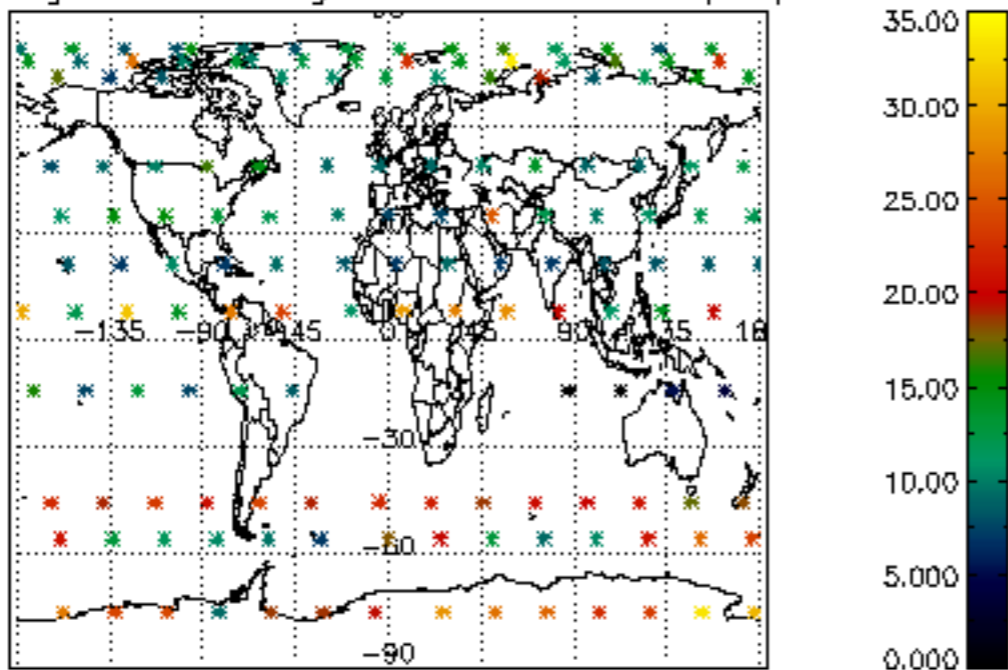

Percentage of cosmic ray hits per profile

Percentage of star falling outside central band per profile