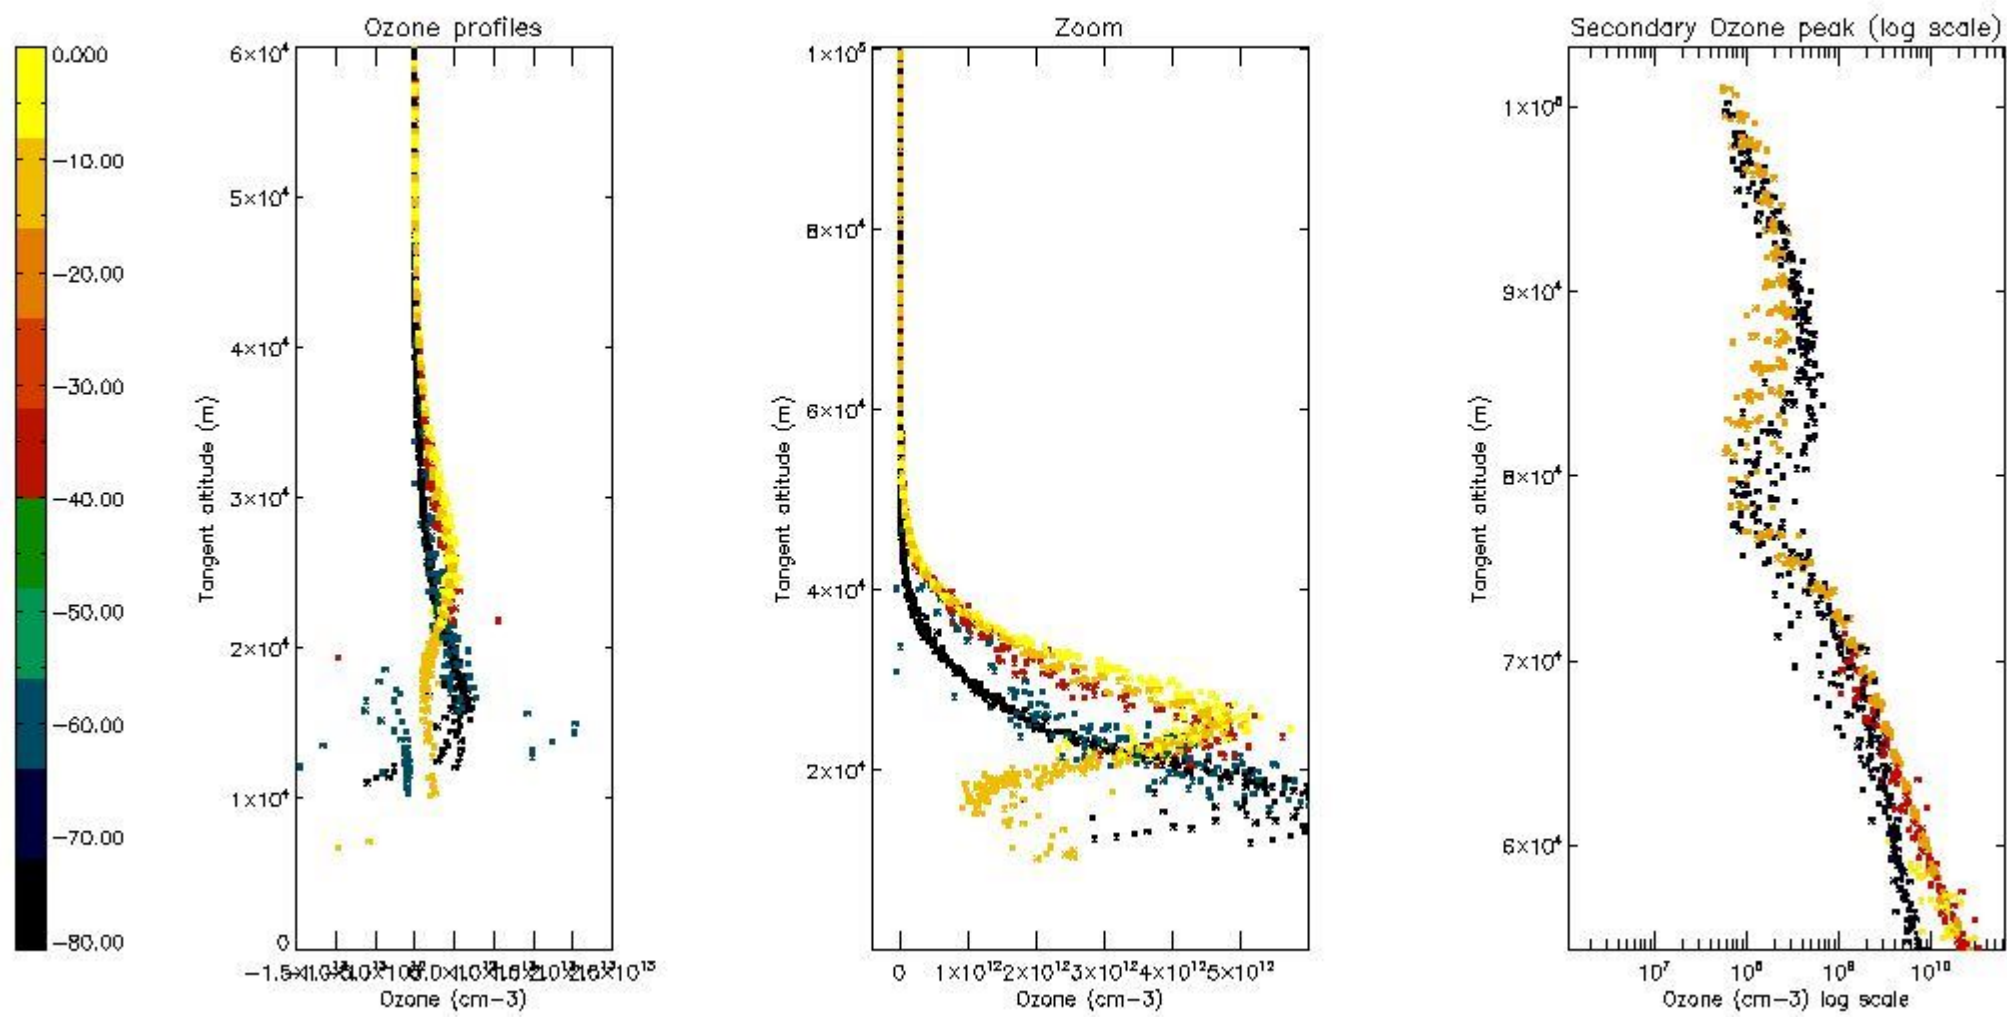

STD < 10	11
STD < 5	7

5.2 Plot ozone profiles for all STD (dark without errors)

The colorbar represents the latitude.

5.3 Plot ozone profiles where STD < 20% (dark without errors)

The colorbar represents the latitude.