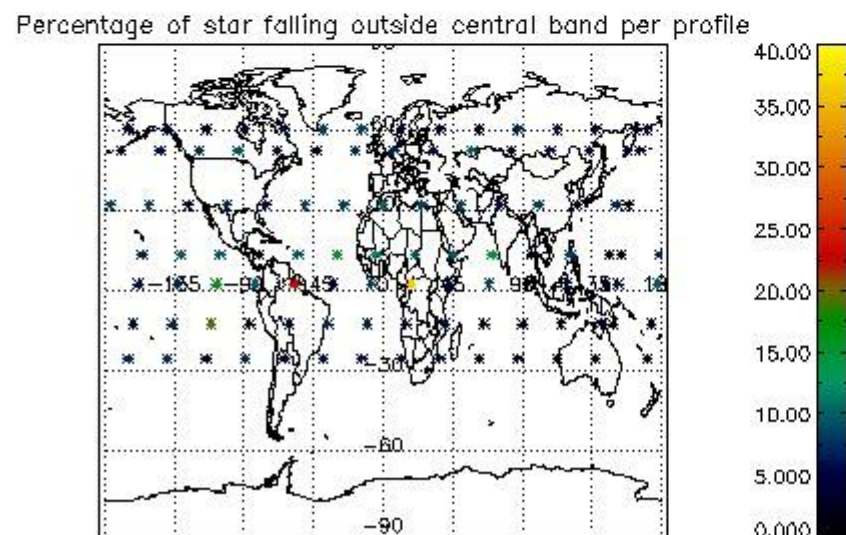

5. Trace gas profiles

5.1 Ozone statistics based on quality of products

The final quality of the products can be "measured" using the STD (Standard Deviation) attached to every point profile. This information is written to the parameter GOM_NL__2P/NL_LOCAL_SPECIES_DENSITY/o3_std of the level 2 products. The table below shows the statistics for given STD ranges.

The statistics are given with respect to the overall valid production:

- Products without fatal errors: GOM_NL__2P/MPH/PRODUCT_ERR=0
- Valid point profile: GOM_NL__2P/NL_LOCAL_SPECIES_DENSITY/pcd(0)=0

The 'Criteria' is applied to valid points of dark limb products:

- Products in dark limb illumination condition: GOM_NL__2P/NL_SUMMARY_QUALITY/obs_ill_cond=0
- Products without fatal errors: GOM_NL__2P/MPH/PRODUCT_ERR=0
- Valid point profile: GOM_NL__2P/NL_LOCAL_SPECIES_DENSITY/pcd(0)=0

So, the table below shows the percentage of dark limb and valid observations for each criteria with respect to the overall valid daily observations.

Criteria	% of total production
All STD	29
STD < 20	14