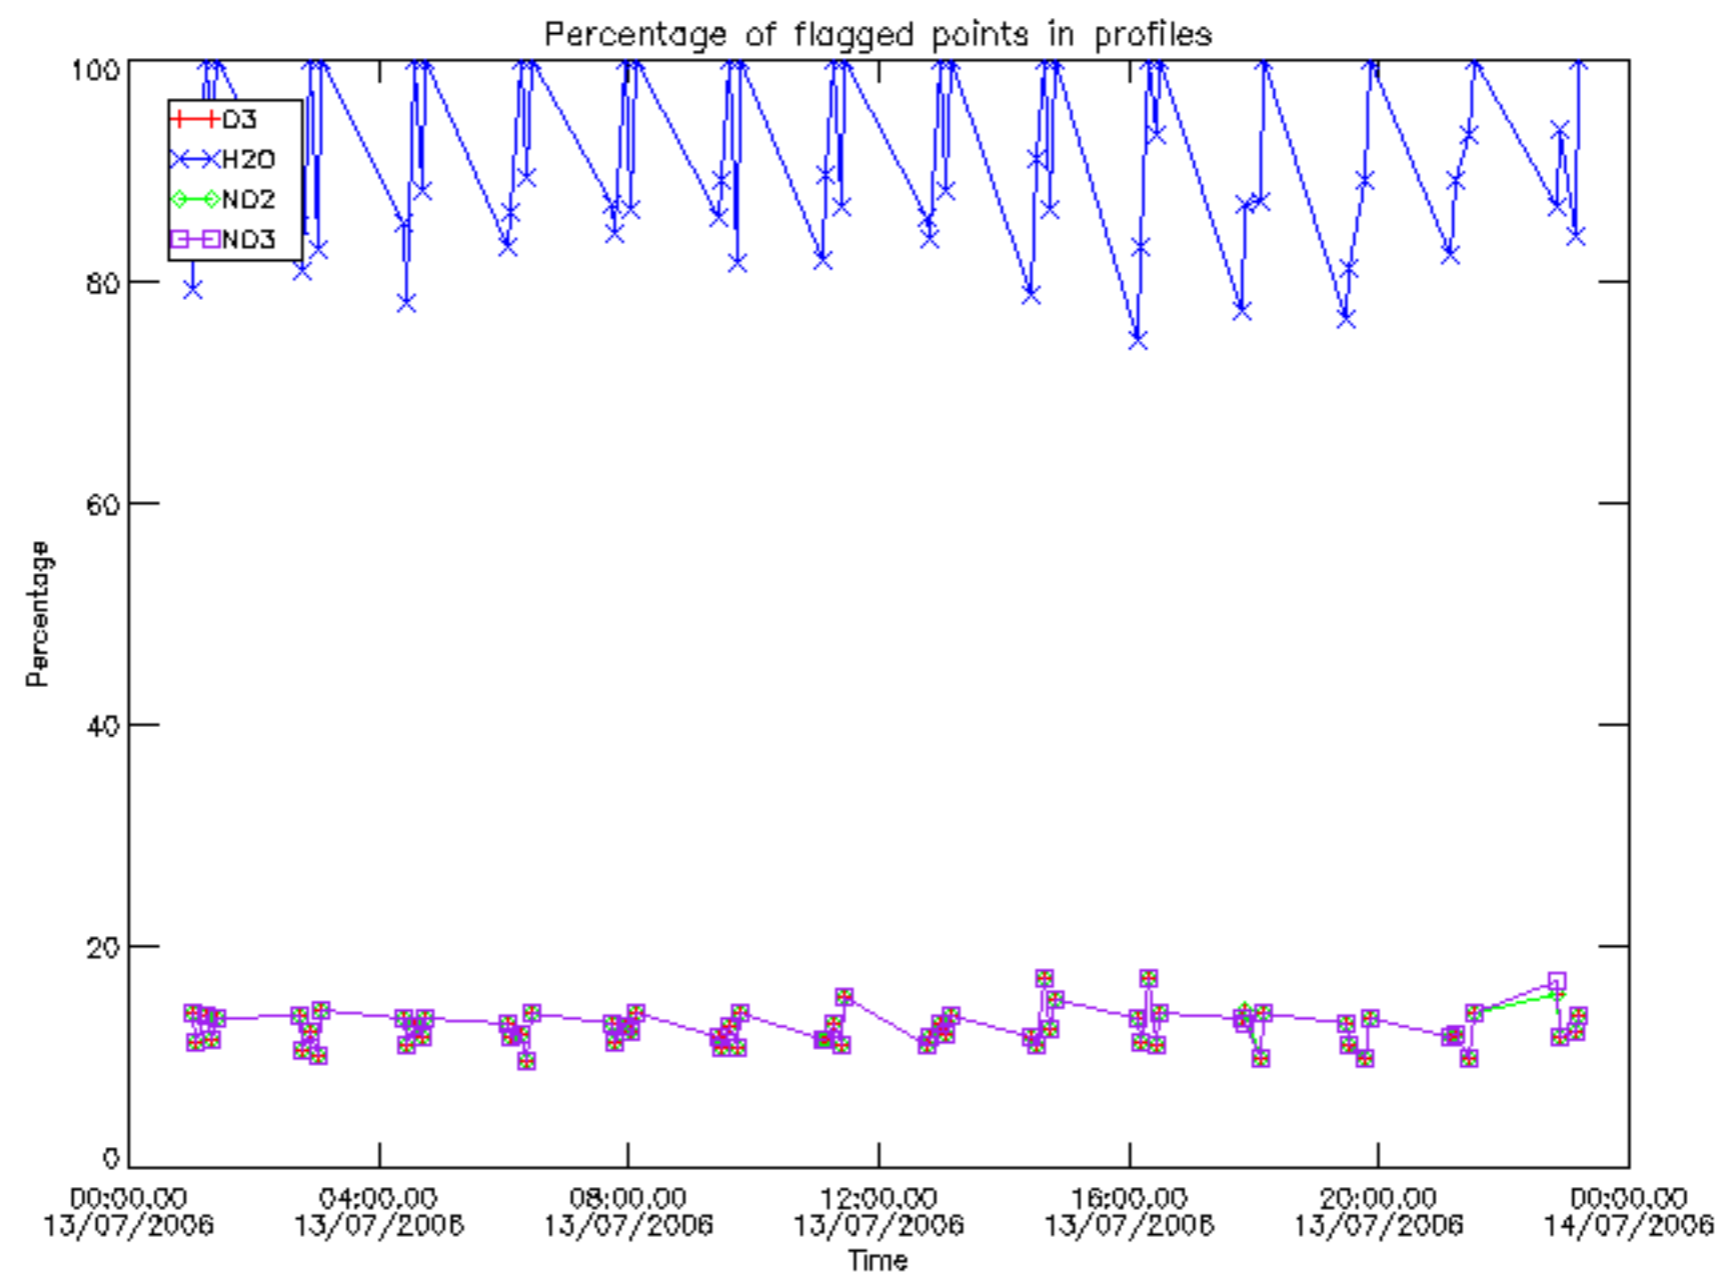

Percentage of flagged data per D3 profile

Percentage of flagged data per H2O profile