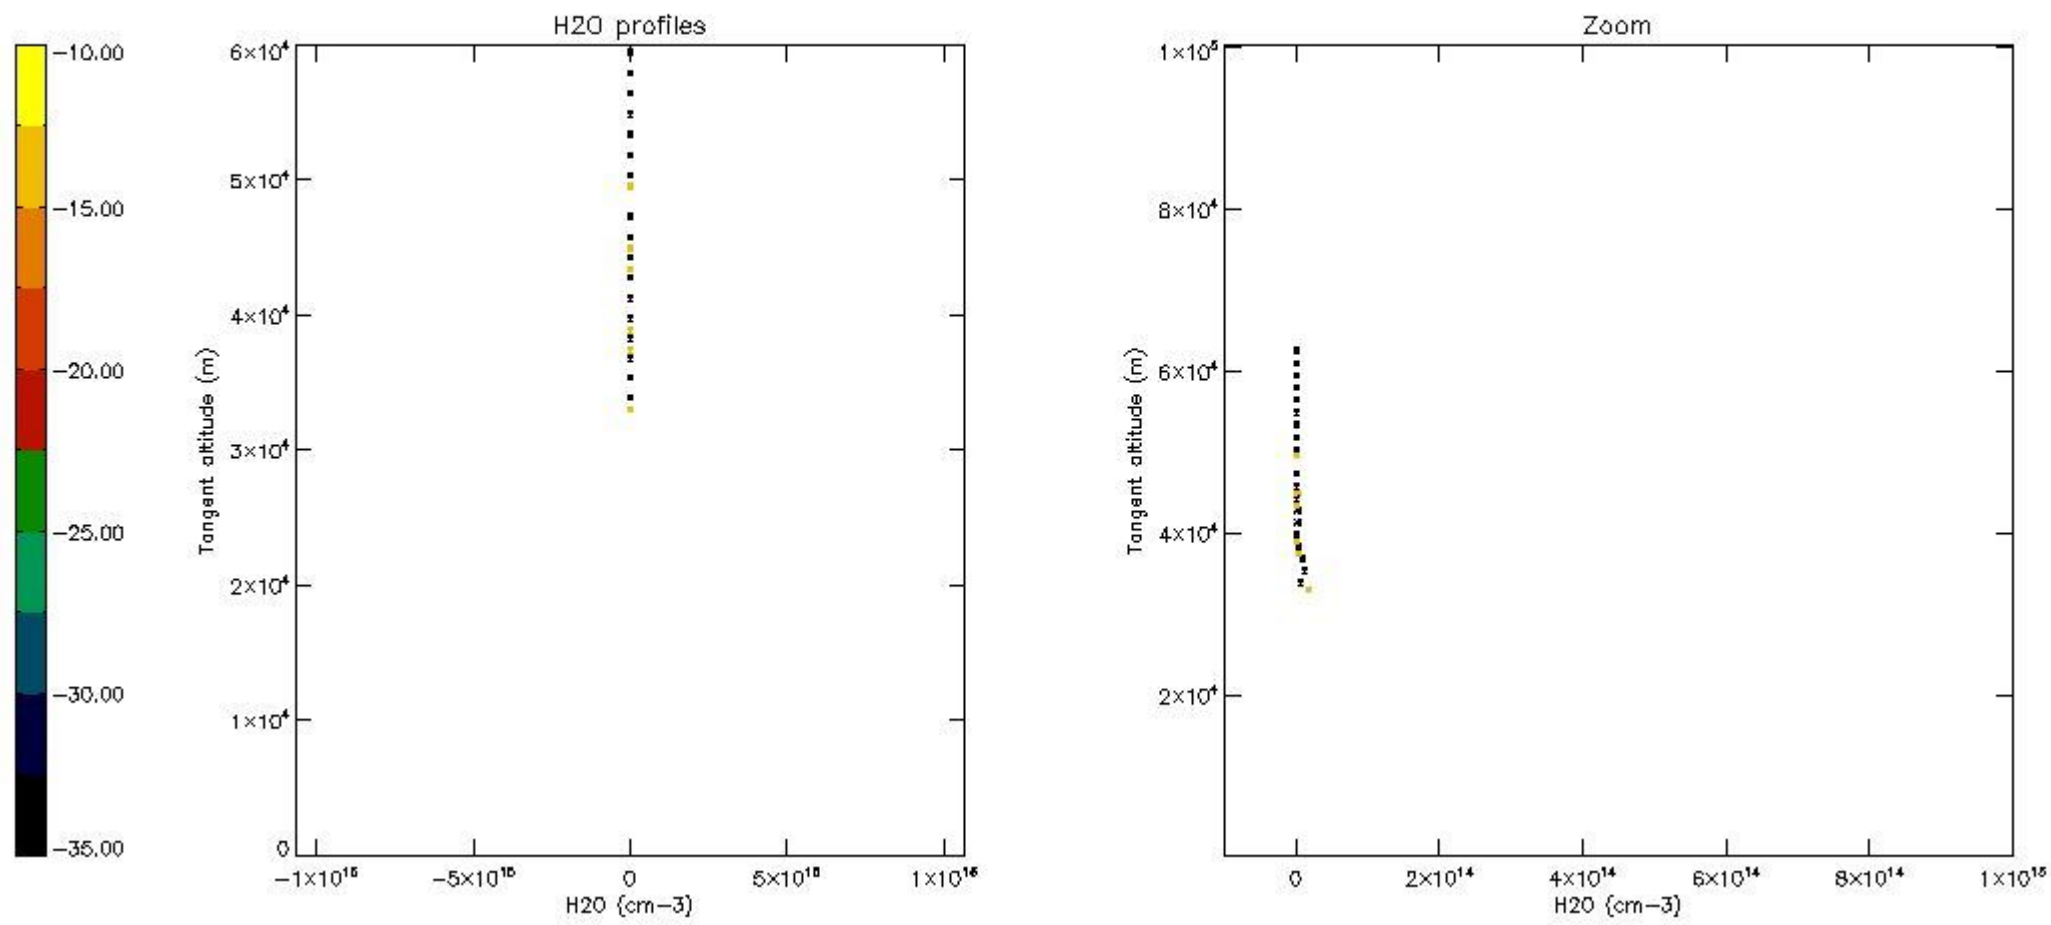

The colorbar represents the latitude.