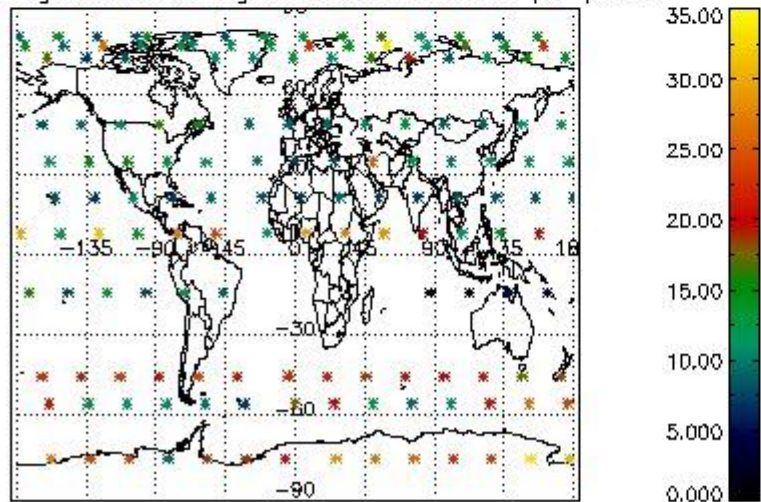

*4.2.1 Plot level 1 quality information per product (world map): ENVISAT ASCENDING passes*

Percentage of cosmic ray hits per profile

Percentage of datation errors per profile

Percentage of star falling outside central band per profile