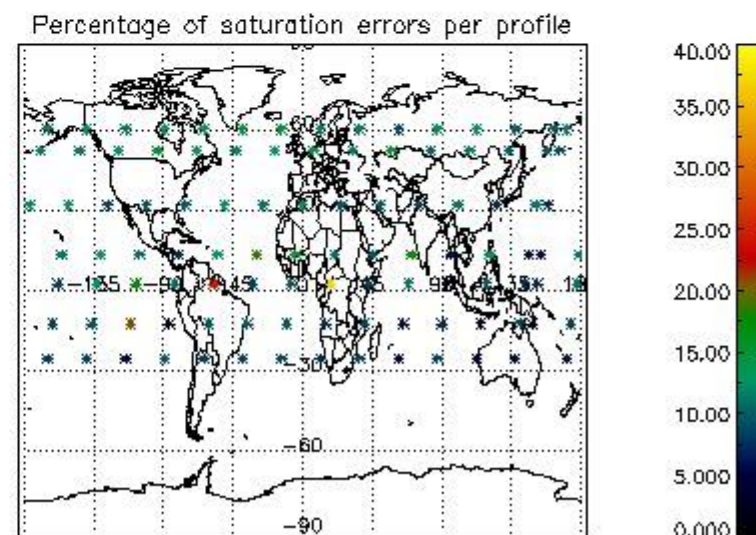

5. Trace gas profiles

5.1 Ozone statistics based on quality of products

The final quality of the products can be "measured" using the STD (Standard Deviation) attached to every point profile. This information is written to the parameter GOM_NL__2P/NL_LOCAL_SPECIES_DENSITY/o3_std of the level 2 products. The table below shows the statistics for given STD ranges.

The statistics are given with respect to the overall valid production:

- Products without fatal errors: GOM_NL__2P/MPH/PRODUCT_ERR=0
- Valid point profile: GOM_NL__2P/NL_LOCAL_SPECIES_DENSITY/pcd(0)=0

The 'Criteria' is applied to valid points of dark limb products:

- Products in dark limb illumination condition: GOM_NL__2P/NL_SUMMARY_QUALITY/obs_ill_cond=0
- Products without fatal errors: GOM_NL__2P/MPH/PRODUCT_ERR=0
- Valid point profile: GOM_NL__2P/NL_LOCAL_SPECIES_DENSITY/pcd(0)=0

So, the table below shows the percentage of dark limb and valid observations for each criteria with respect to the overall valid daily observations.

Criteria	% of total production
All STD	29
STD < 20	14