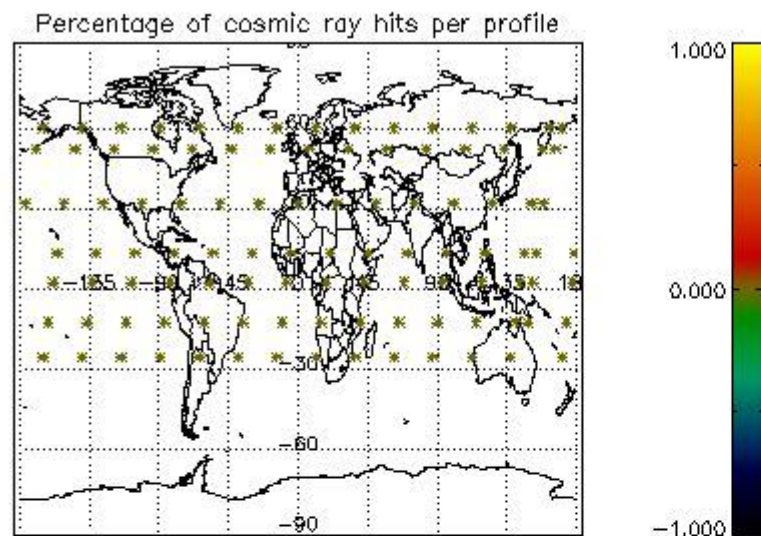

4.2.2 Plot level 1 quality information per product (world map): ENVISAT DESCENDING passes

5. Trace gas profiles

5.1 Ozone statistics based on quality of products

The final quality of the products can be "measured" using the STD (Standard Deviation) attached to every point profile. This information is written to the parameter GOM_NL__2P/NL_LOCAL_SPECIES_DENSITY/o3_std of the level 2 products. The table below shows the statistics for given STD ranges.

The statistics are given with respect to the overall valid production:

- Products without fatal errors: GOM_NL__2P/MPH/PRODUCT_ERR=0
- Valid point profile: GOM_NL__2P/NL_LOCAL_SPECIES_DENSITY/pcd(0)=0

The 'Criteria' is applied to valid points of dark limb products:

- Products in dark limb illumination condition: GOM_NL__2P/NL_SUMMARY_QUALITY/obs_ill_cond=0
- Products without fatal errors: GOM_NL__2P/MPH/PRODUCT_ERR=0
- Valid point profile: GOM_NL__2P/NL_LOCAL_SPECIES_DENSITY/pcd(0)=0

So, the table below shows the percentage of dark limb and valid observations for each criteria with respect to the overall valid daily observations.

Criteria	% of total production
All STD	29
STD < 20	14