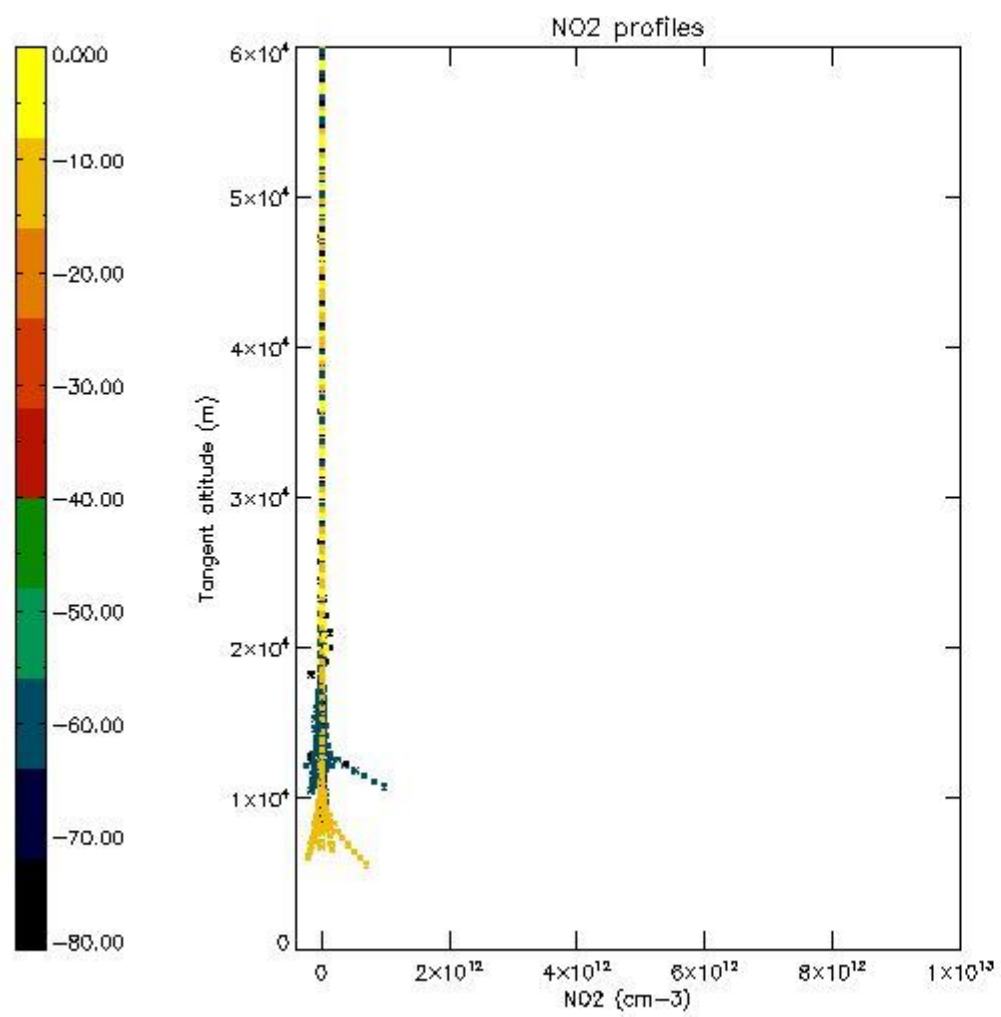

5.7 Plot NO3 profiles for all STD (dark without errors)

The colorbar represents the latitude.