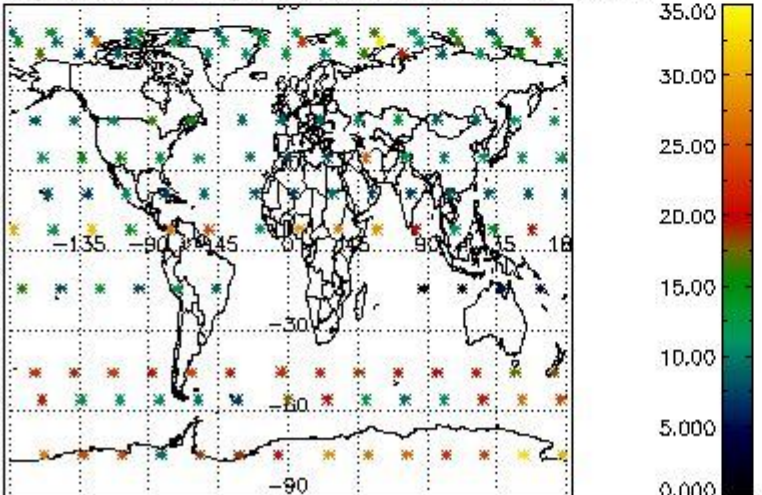

4.2.1 Plot level 1 quality information per product (world map): ENVISAT ASCENDING passes

Percentage of cosmic ray hits per profile

Percentage of datation errors per profile

Percentage of star falling outside central band per profile