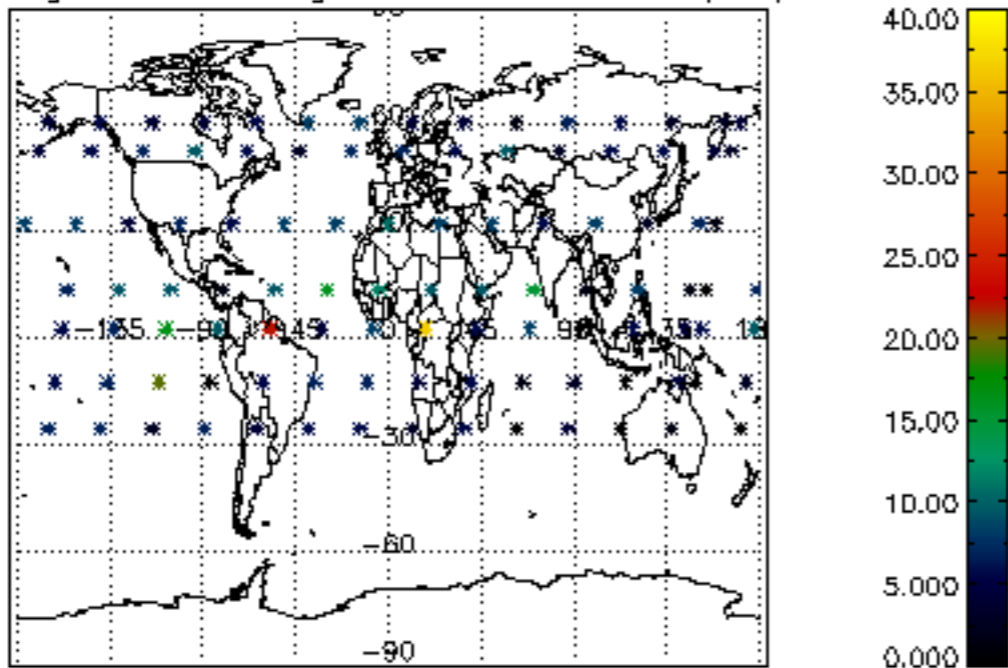

Percentage of star falling outside central band per profile