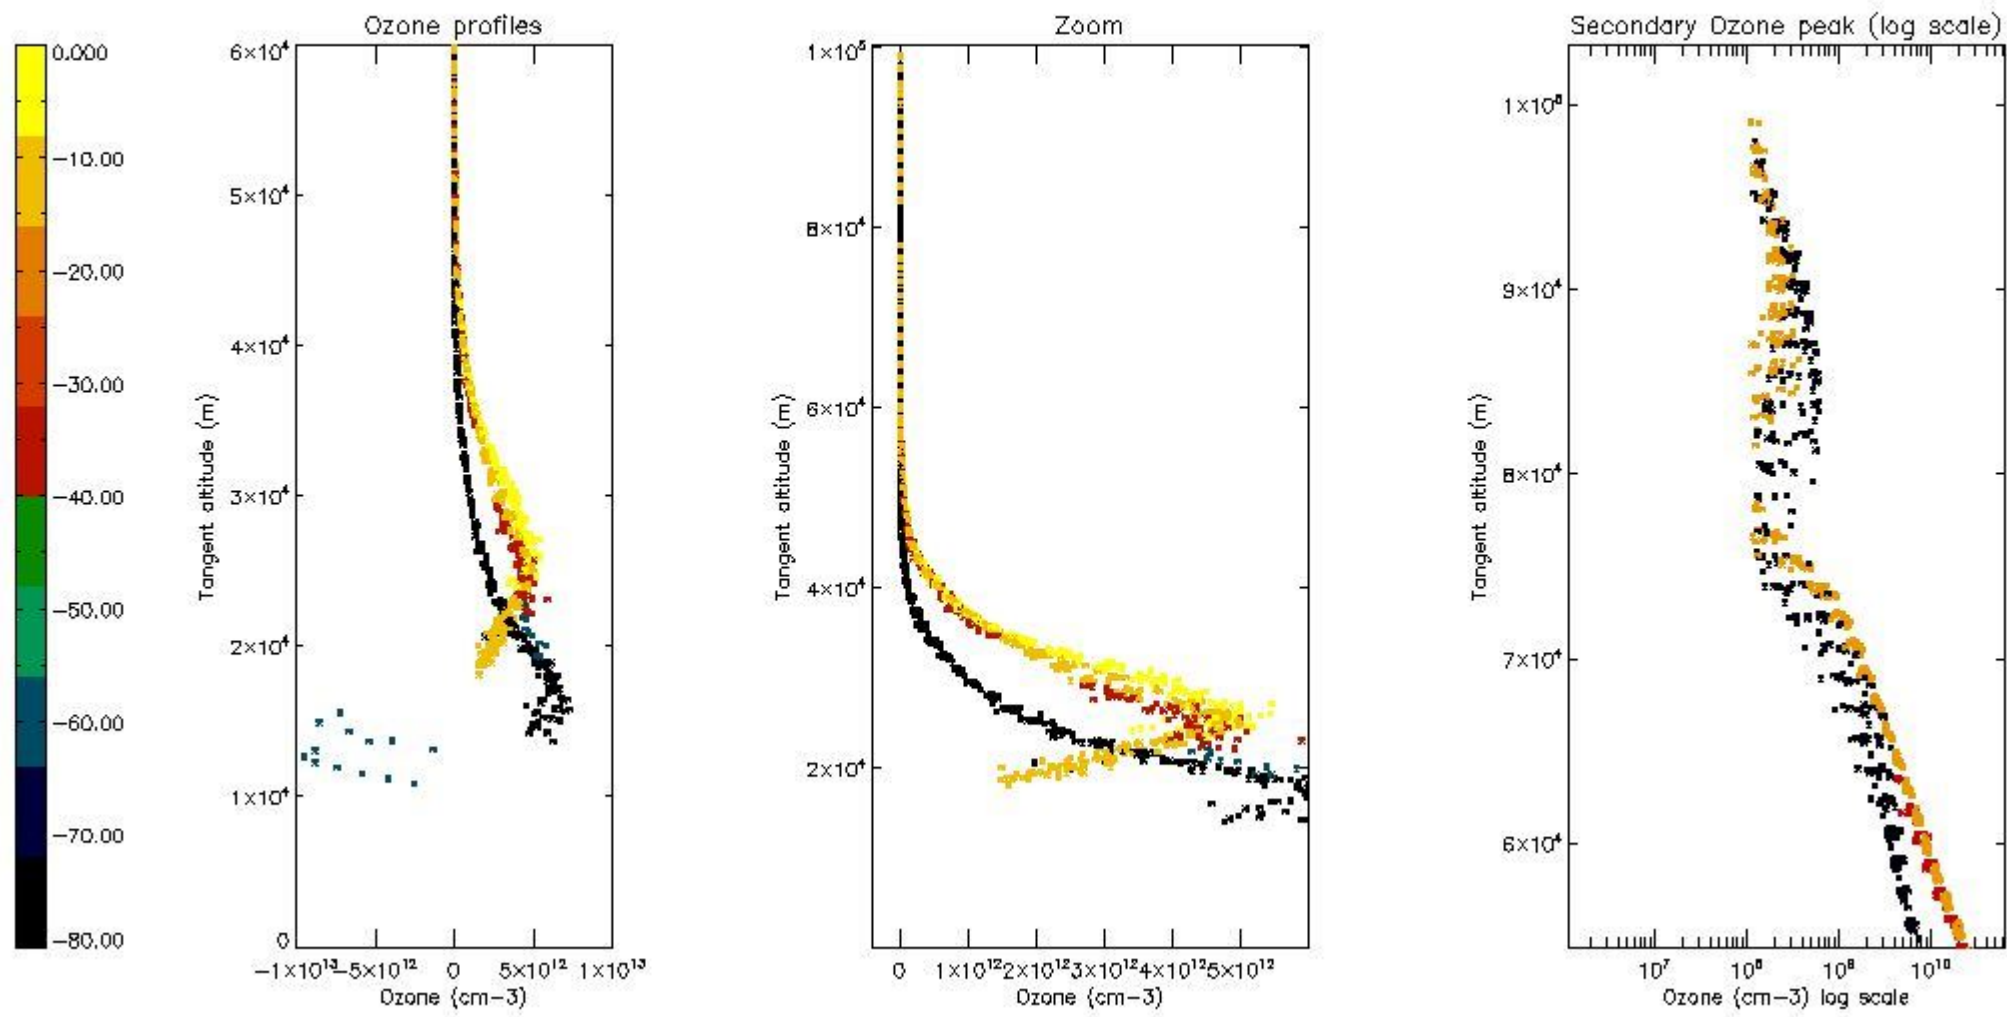

5.5 Plot ozone profiles where $STD < 5\%$ (dark without errors)

The colorbar represents the latitude.