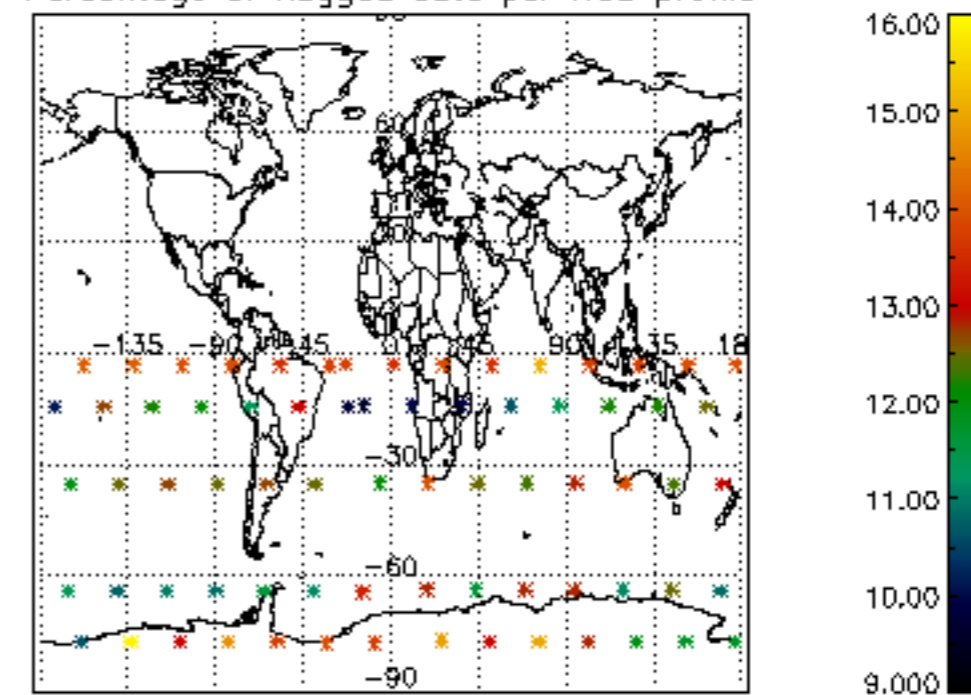

Percentage of flagged data per NO3 profile