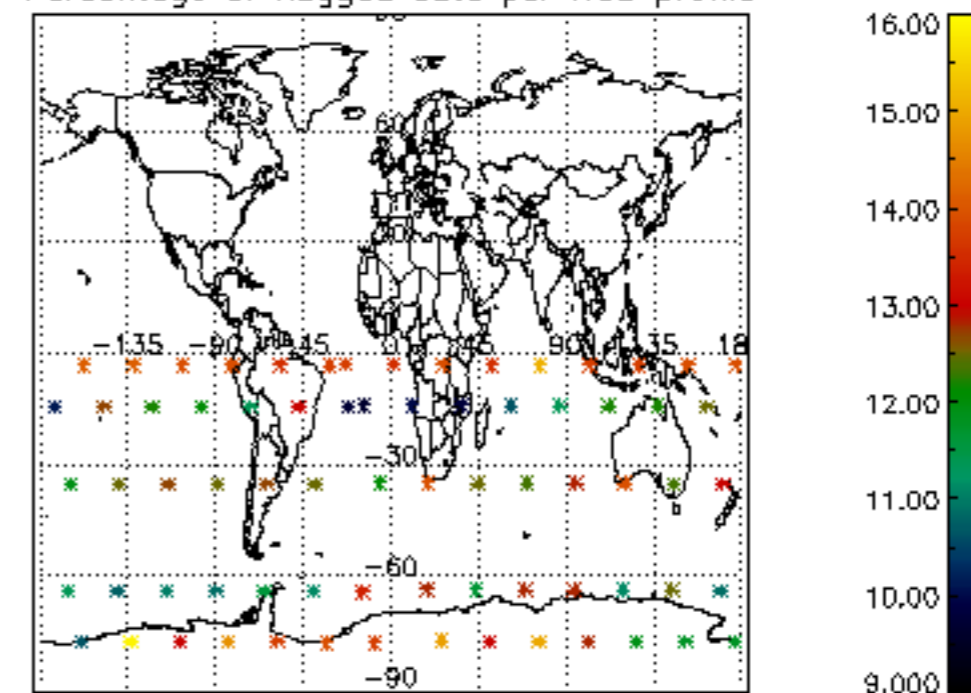

Percentage of flagged data per NO3 profile