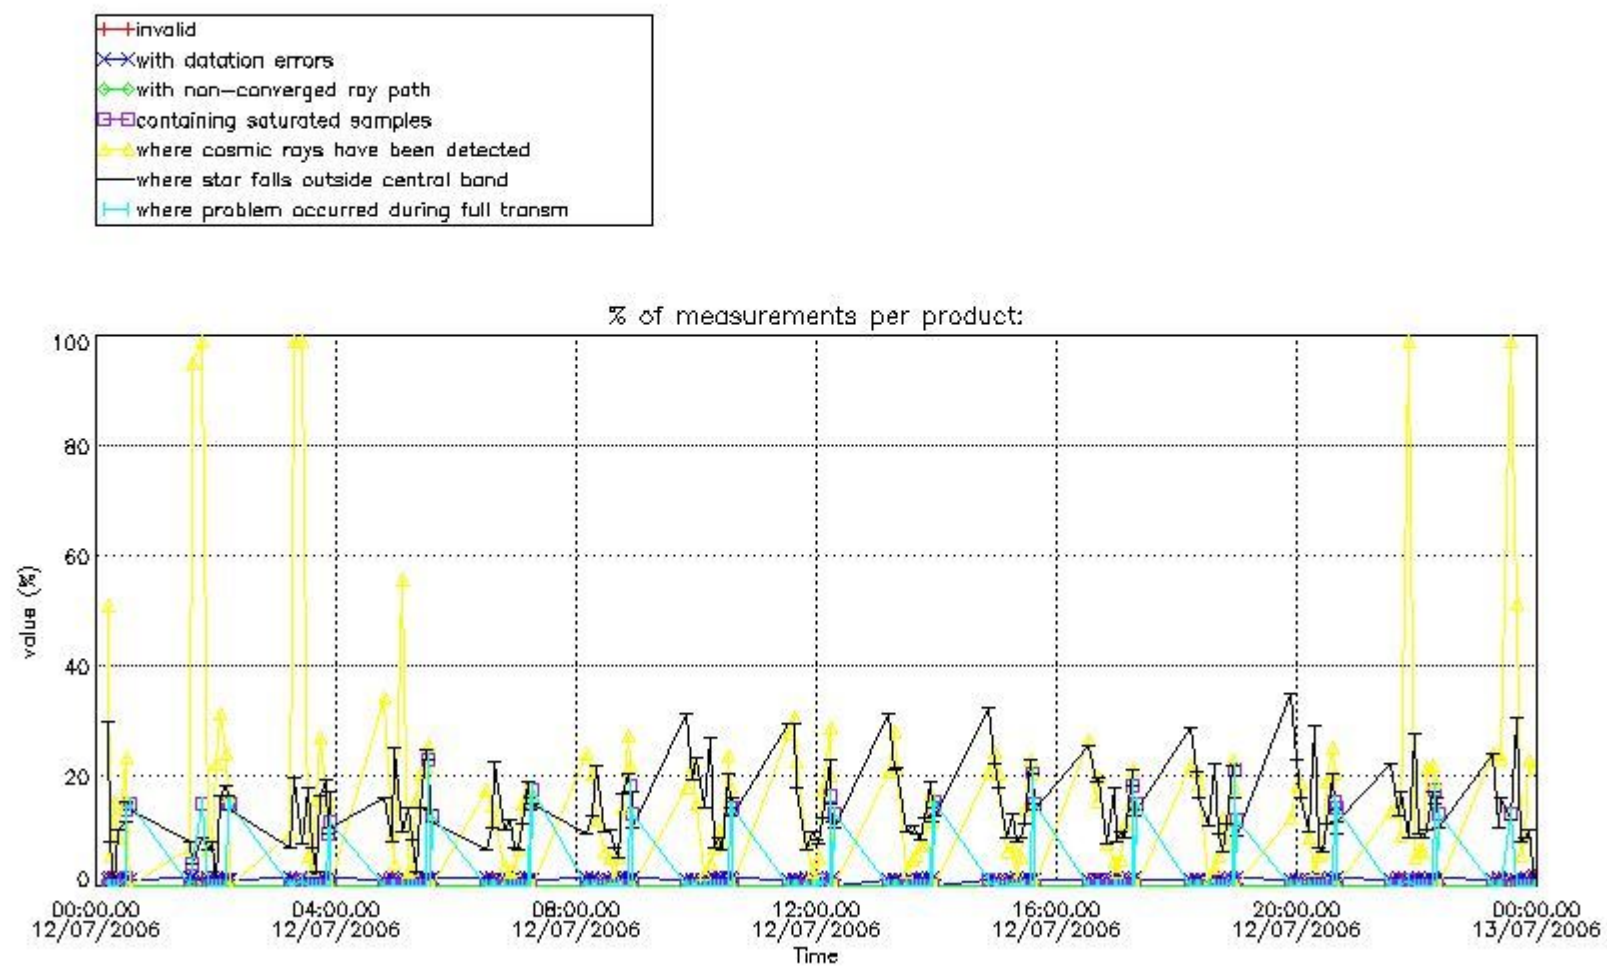

Percentage of flagged data per NO3 profile

4. Level 1 quality information per product

In this section it is plotted some information contained in the Quality Summary data set of the level 2 products that comes from the level 1b processing. Products without errors (error flag in the MPH set to "0") are used.

4.1 Plot quality information per product (time dependant) coming from level 1b processing

4.1.1 Plot level 1 quality information per product (time dependant): ENVISAT ASCENDING passes

4.1.2 Plot level 1 quality information per product (time dependant): ENVI SAT DESCENDING passes