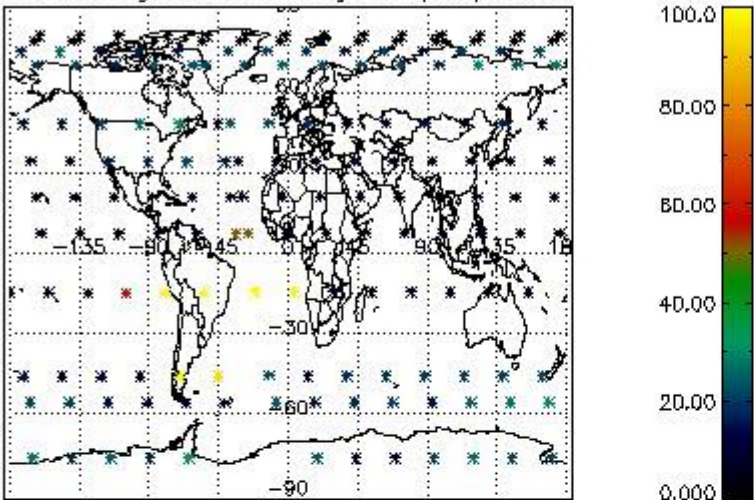

Percentage of cosmic ray hits per profile