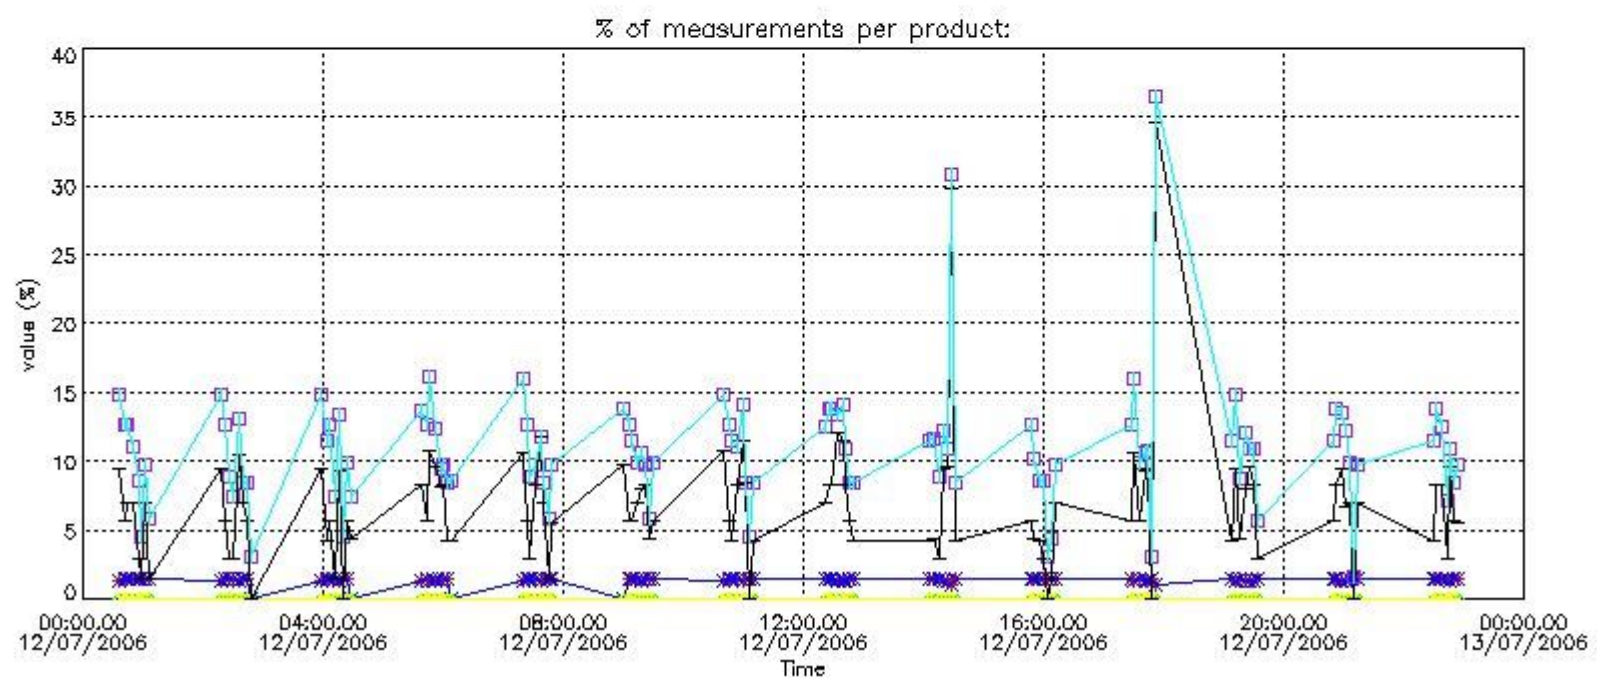

Percentage of flagged data per NO3 profile

4. Level 1 quality information per product

In this section it is plotted some information contained in the Quality Summary data set of the level 2 products that comes from the level 1b processing. Products without errors (error flag in the MPH set to "0") are used.

4.1 Plot quality information per product (time dependant) coming from level 1b processing

4.1.1 Plot level 1 quality information per product (time dependant): ENVISAT ASCENDING passes

4.1.2 Plot level 1 quality information per product (time dependant): ENVI SAT DESCENDING passes