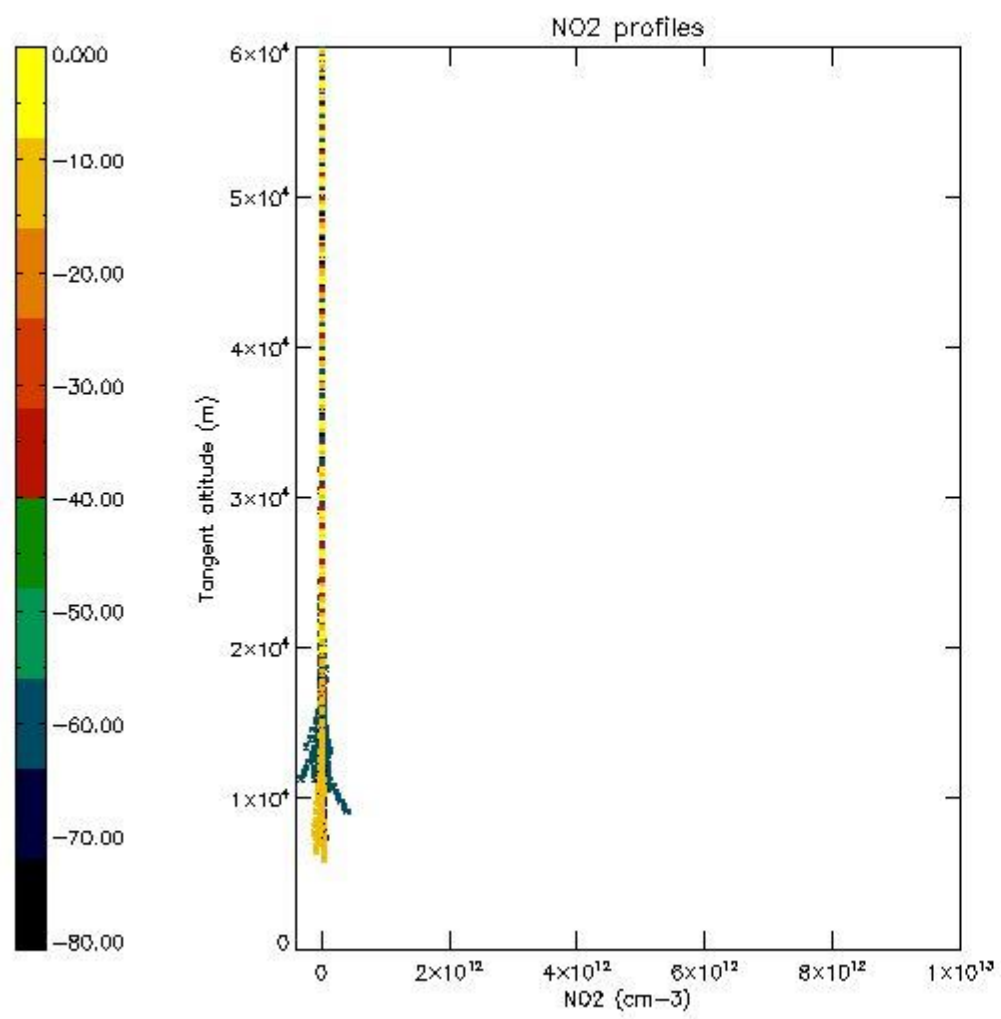

5.4 Plot ozone profiles where STD < 10% (dark without errors)

The colorbar represents the latitude.

5.5 Plot ozone profiles where $STD < 5\%$ (dark without errors)

The colorbar represents the latitude.

5.6 Plot NO₂ profiles for all STD (dark without errors)

The colorbar represents the latitude.

5.7 Plot NO3 profiles for all STD (dark without errors)

The colorbar represents the latitude.

5.8 Plot H2O profiles for all STD (only for occultations of stars 1,2,3,4,13,14,16,26,63 dark without errors)