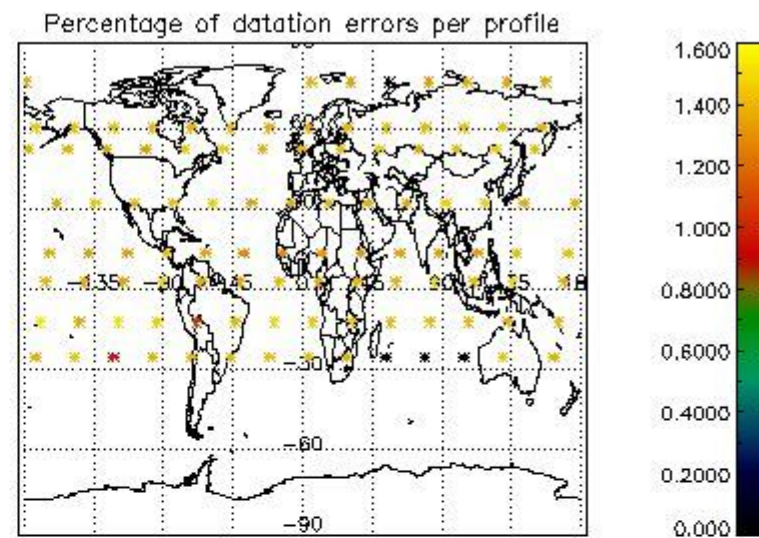

Percentage of datation errors per profile

Percentage of star falling outside central band per profile

Percentage of saturation errors per profile

4.2.2 Plot level 1 quality information per product (world map): ENVISAT DESCENDING passes