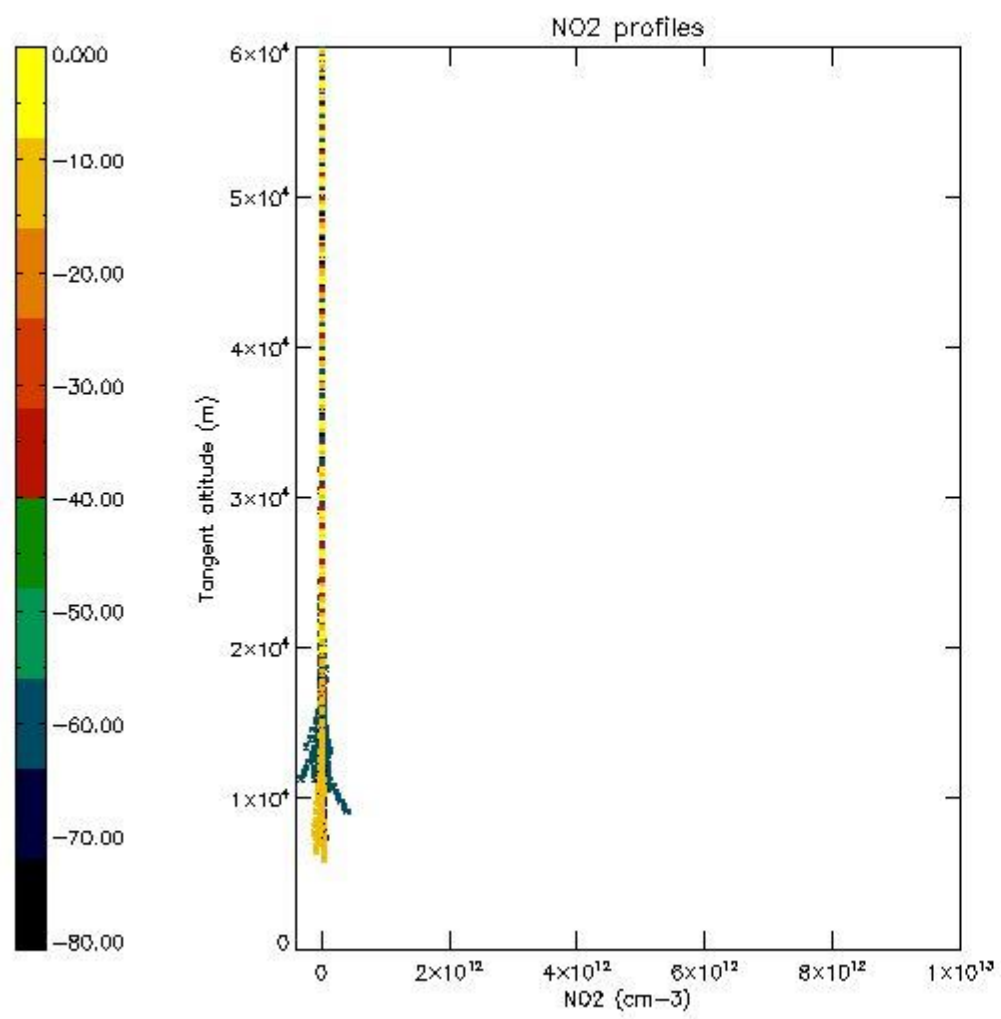

STD < 10	11
STD < 5	7

5.2 Plot ozone profiles for all STD (dark without errors)

The colorbar represents the latitude.

5.3 Plot ozone profiles where STD < 20% (dark without errors)

The colorbar represents the latitude.

5.4 Plot ozone profiles where STD < 10% (dark without errors)

The colorbar represents the latitude.

5.5 Plot ozone profiles where STD < 5% (dark without errors)

The colorbar represents the latitude.

5.6 Plot NO₂ profiles for all STD (dark without errors)

The colorbar represents the latitude.

5.7 Plot NO3 profiles for all STD (dark without errors)

The colorbar represents the latitude.

5.8 Plot H₂O profiles for all STD (only for occultations of stars 1,2,3,4,13,14,16,26,63 dark without errors)