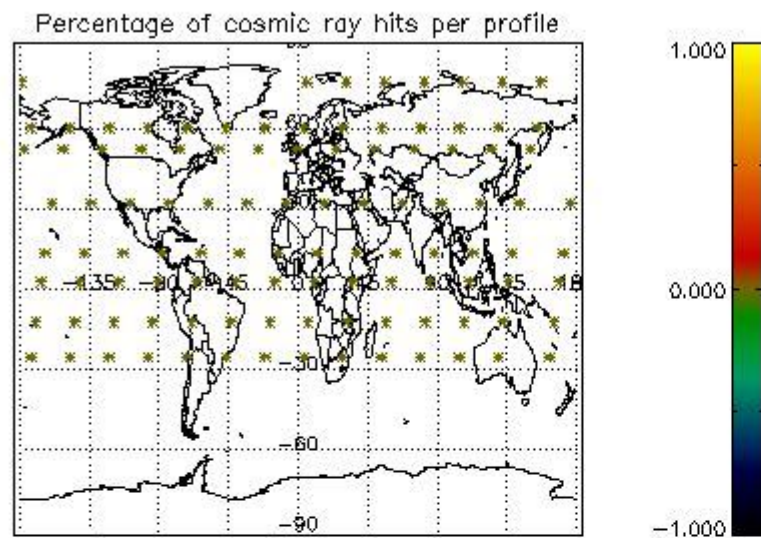

Percentage of datation errors per profile

Percentage of star falling outside central band per profile

Percentage of saturation errors per profile

4.2.2 Plot level 1 quality information per product (world map): ENVISAT DESCENDING passes