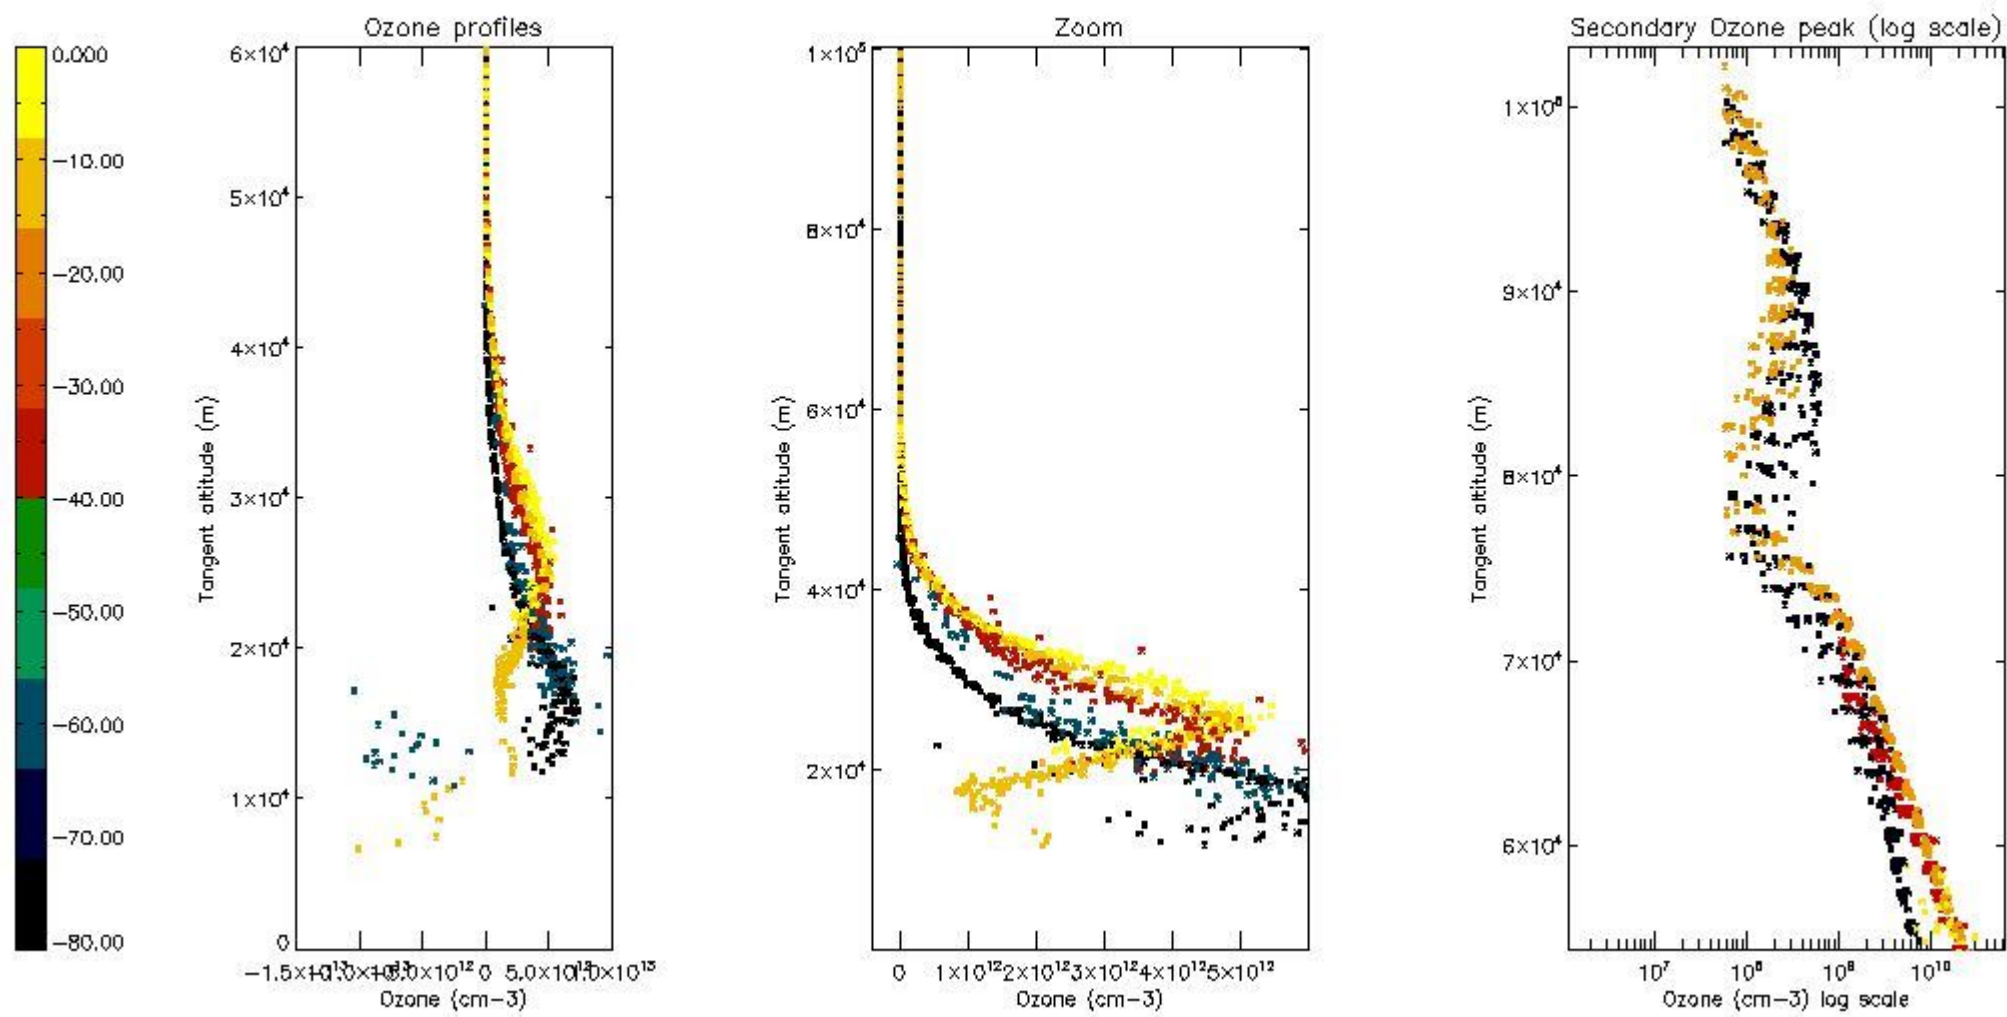

STD < 10	11
STD < 5	7

5.2 Plot ozone profiles for all STD (dark without errors)

The colorbar represents the latitude.

5.3 Plot ozone profiles where STD < 20% (dark without errors)

The colorbar represents the latitude.

5.4 Plot ozone profiles where STD < 10% (dark without errors)

The colorbar represents the latitude.

5.5 Plot ozone profiles where STD < 5% (dark without errors)

The colorbar represents the latitude.

5.6 Plot NO₂ profiles for all STD (dark without errors)

The colorbar represents the latitude.

5.7 Plot NO3 profiles for all STD (dark without errors)

The colorbar represents the latitude.

5.8 Plot H₂O profiles for all STD (only for occultations of stars 1,2,3,4,13,14,16,26,63 dark without errors)