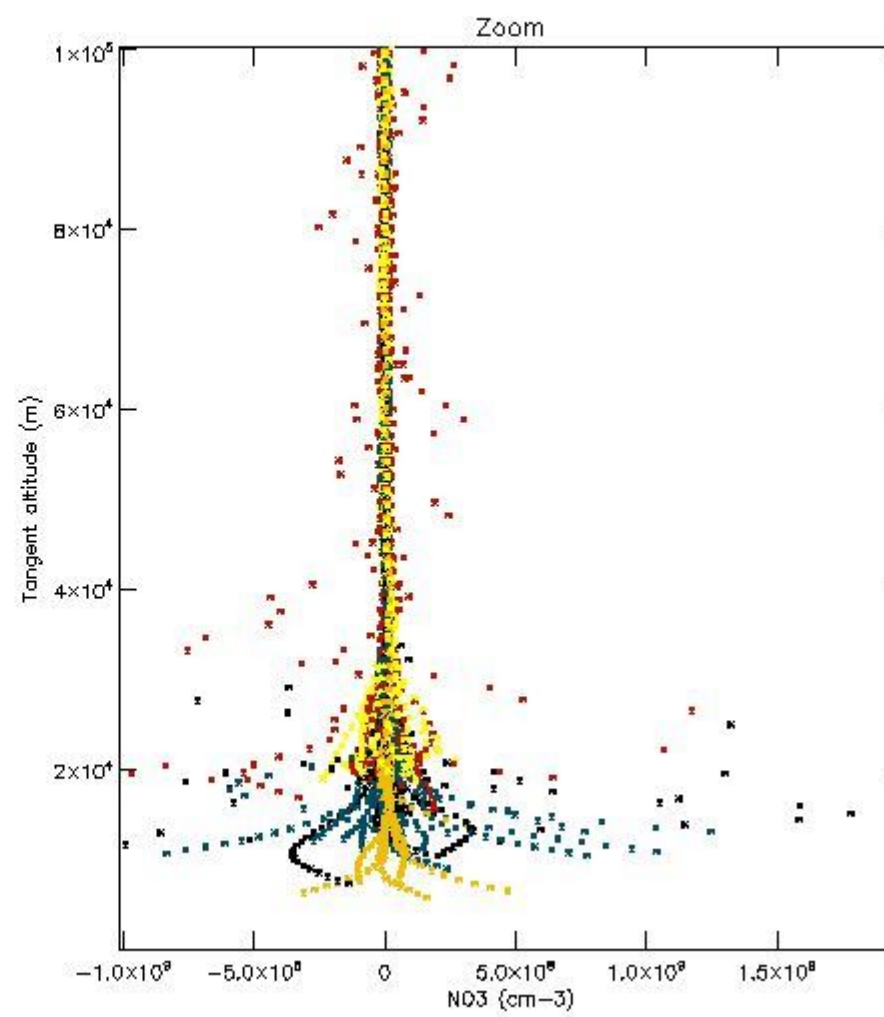

STD < 10	11
STD < 5	7

5.2 Plot ozone profiles for all STD (dark without errors)

The colorbar represents the latitude.

5.3 Plot ozone profiles where STD < 20% (dark without errors)

The colorbar represents the latitude.

5.4 Plot ozone profiles where STD < 10% (dark without errors)

The colorbar represents the latitude.

5.5 Plot ozone profiles where STD < 5% (dark without errors)

The colorbar represents the latitude.

5.6 Plot NO₂ profiles for all STD (dark without errors)

The colorbar represents the latitude.

5.7 Plot NO3 profiles for all STD (dark without errors)

The colorbar represents the latitude.

5.8 Plot H₂O profiles for all STD (only for occultations of stars 1,2,3,4,13,14,16,26,63 dark without errors)