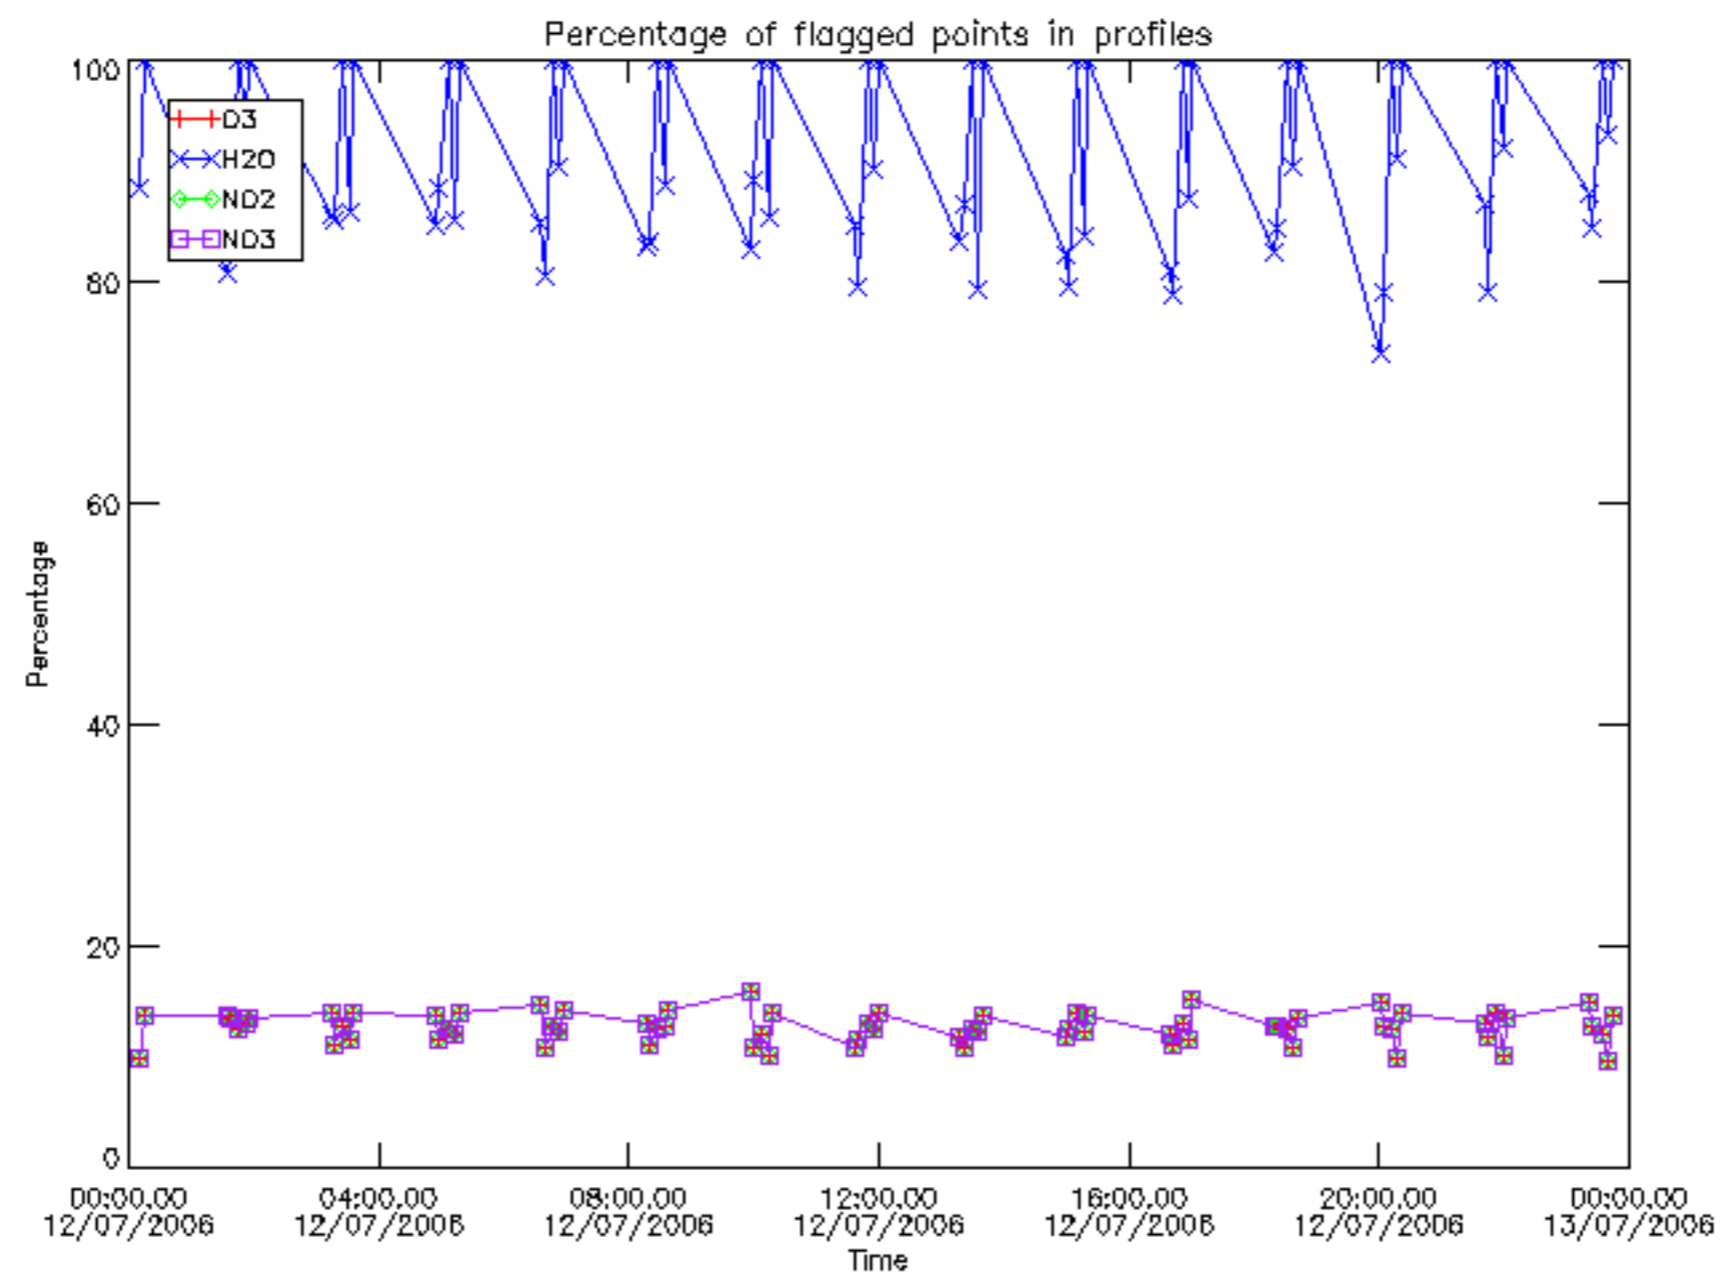

Percentage of flagged data per D3 profile

Percentage of flagged data per H2O profile