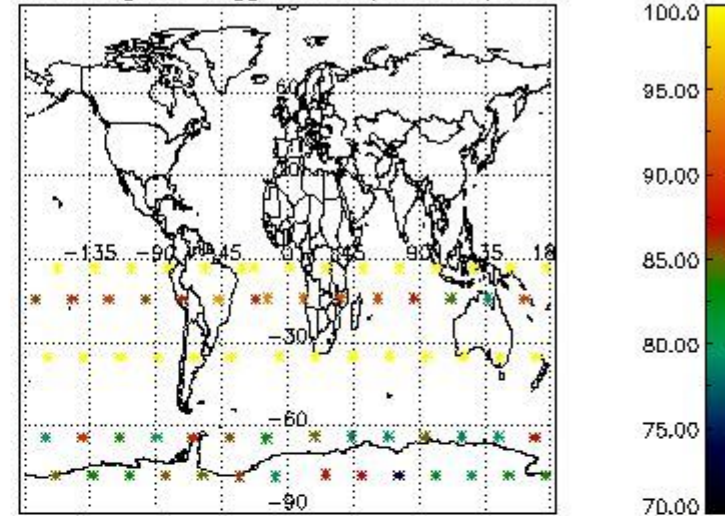

3.1 Plot quality information per product (time dependant)

3.2 Plot quality information per product (world map)

Percentage of flagged data per O3 profile

Percentage of flagged data per H2O profile

Percentage of flagged data per NO2 profile

Percentage of flagged data per NO3 profile

4. Level 1 quality information per product

In this section it is plotted some information contained in the Quality Summary data set of the level 2 products that comes from the level 1b processing. Products without errors (error flag in the MPH set to "0") are used.