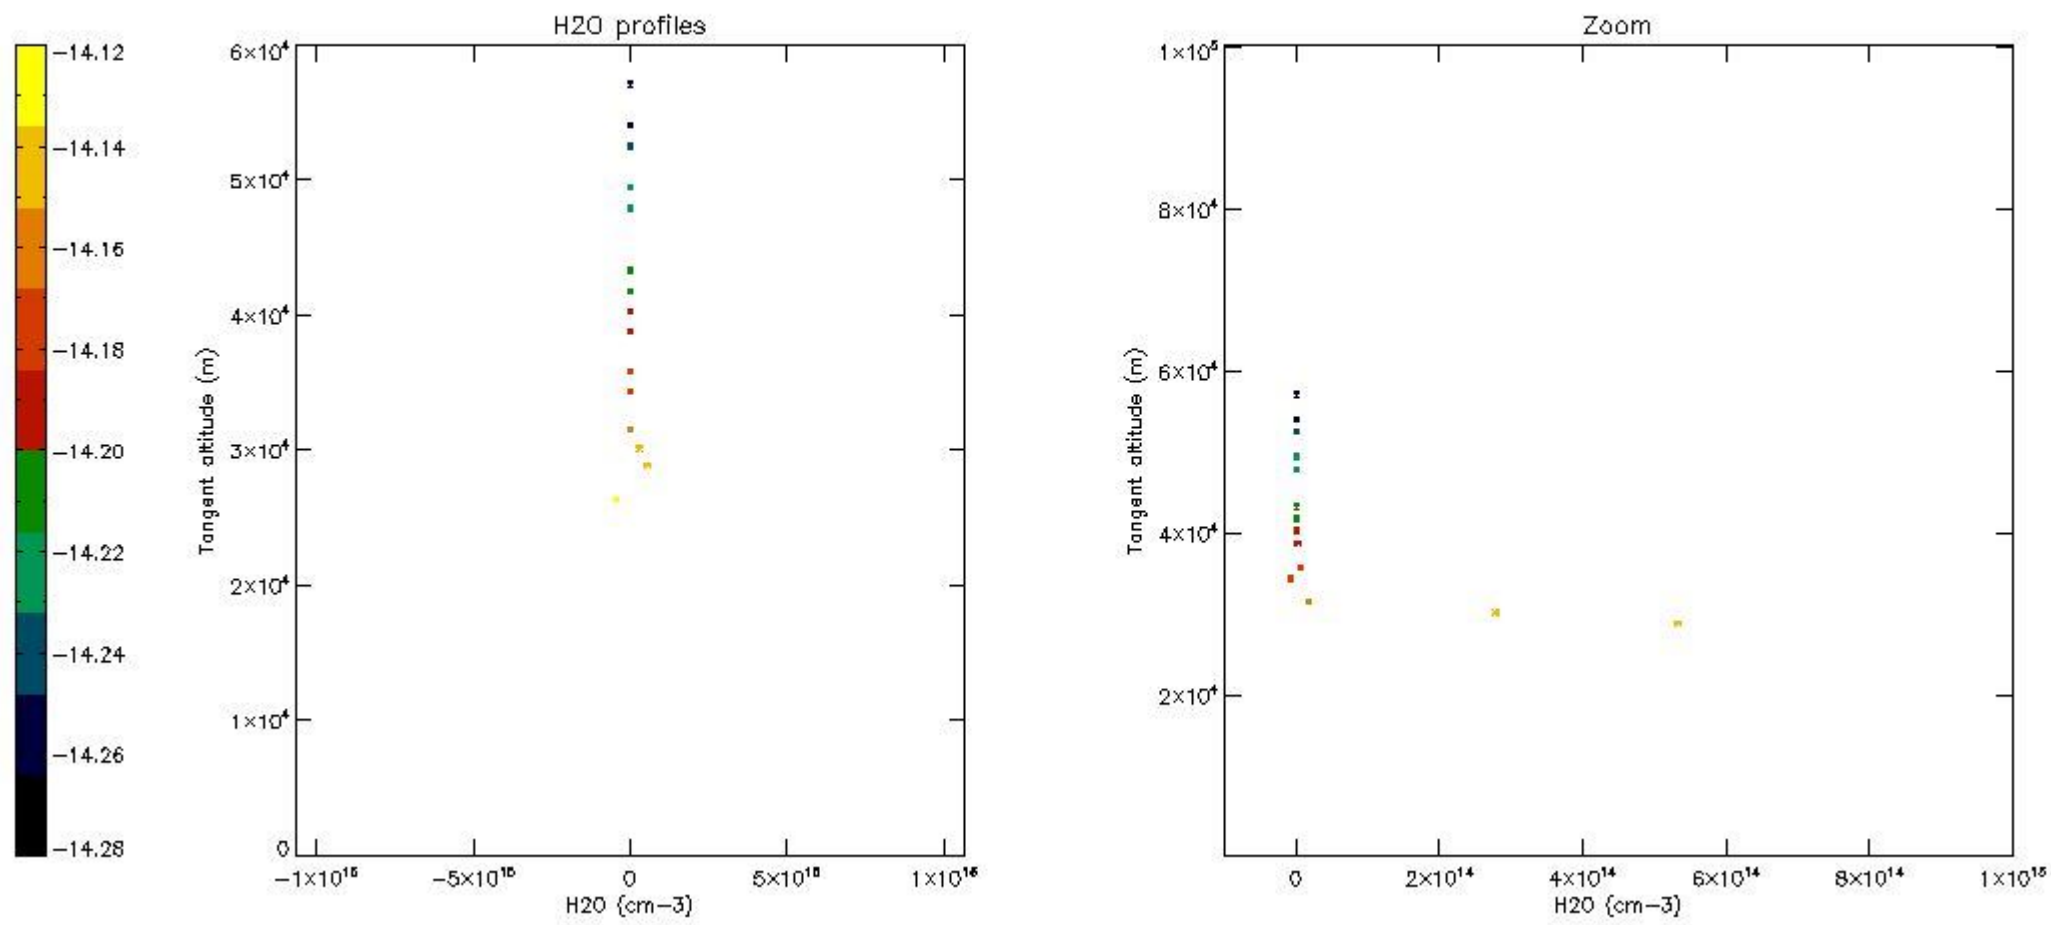

6. Auxiliary Data Files used for the production reported in section 2

The number reported in the third column indicates since which file (see list in section 2) the corresponding auxiliary file has been used. The fourth column is the date of those product files.

Type	Auxiliary Filename	Used since product	Used since product date
INST_PHYS_CHARACTERISTICS	GOM_INS_AXVIEC20091111_143220_20030716_120000_20500101_000000	1	12-JUL-2006 00:11:01
LEVEL-2_PROC_CONFIG	GOM_PR2_AXVIEC20091111_152718_20020301_000000_20500101_000000	1	12-JUL-2006 00:11:01
CROSS_SECTIONS_FILE	GOM_CRS_AXVIEC20091111_154832_20020301_000000_20500101_000000	1	12-JUL-2006 00:11:01