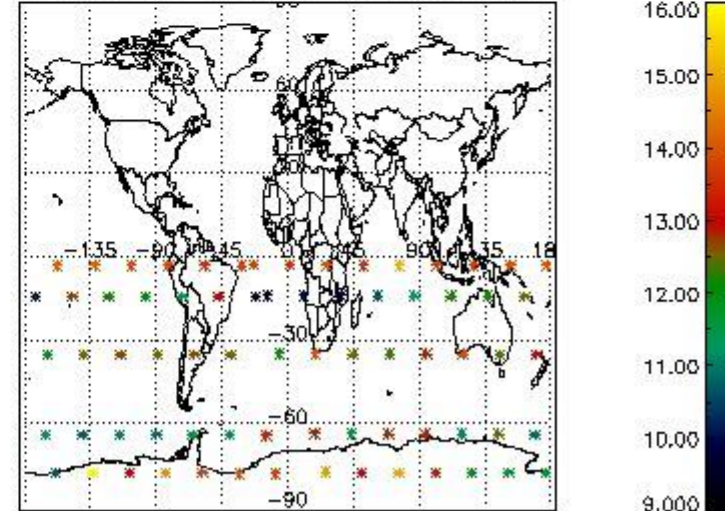

Percentage of flagged data per NO3 profile

4. Level 1 quality information per product

In this section it is plotted some information contained in the Quality Summary data set of the level 2 products that comes from the level 1b processing. Products without errors (error flag in the MPH set to "0") are used.

4.1 Plot quality information per product (time dependant) coming from level 1b processing

4.1.1 Plot level 1 quality information per product (time dependant): ENVISAT ASCENDING passes