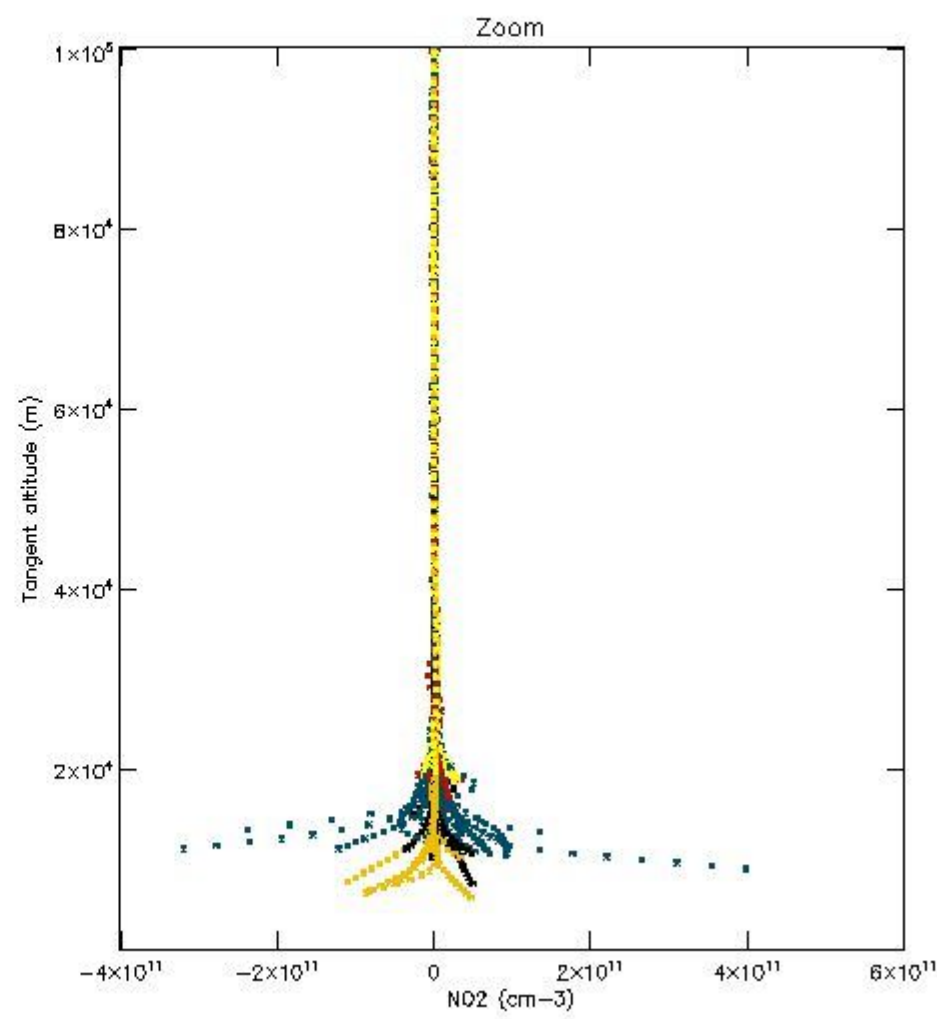

STD < 10	11
STD < 5	7

5.2 Plot ozone profiles for all STD (dark without errors)

The colorbar represents the latitude.

5.3 Plot ozone profiles where STD < 20% (dark without errors)

The colorbar represents the latitude.

5.4 Plot ozone profiles where STD < 10% (dark without errors)

The colorbar represents the latitude.

5.5 Plot ozone profiles where STD < 5% (dark without errors)

The colorbar represents the latitude.

5.6 Plot NO₂ profiles for all STD (dark without errors)

The colorbar represents the latitude.

5.7 Plot NO3 profiles for all STD (dark without errors)

The colorbar represents the latitude.

5.8 Plot H₂O profiles for all STD (only for occultations of stars 1,2,3,4,13,14,16,26,63 dark without errors)