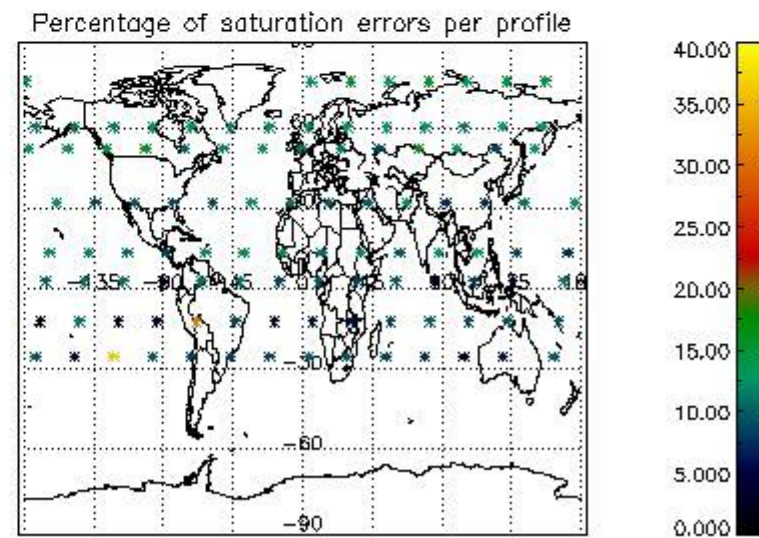

Percentage of datation errors per profile

Percentage of star falling outside central band per profile

Percentage of saturation errors per profile

4.2.2 Plot level 1 quality information per product (world map): ENVISAT DESCENDING passes