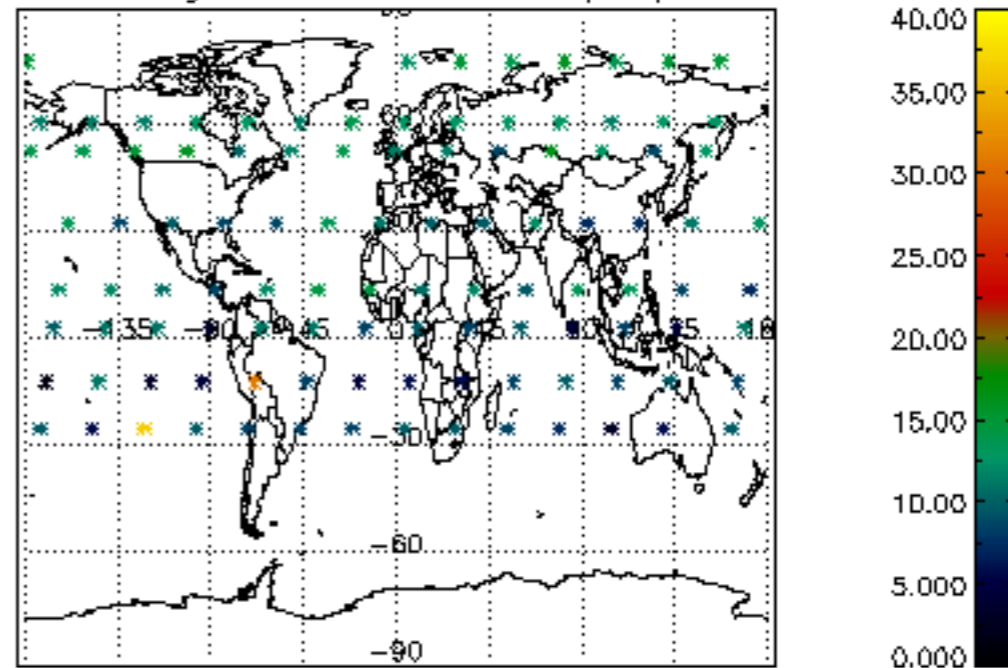

Percentage of saturation errors per profile