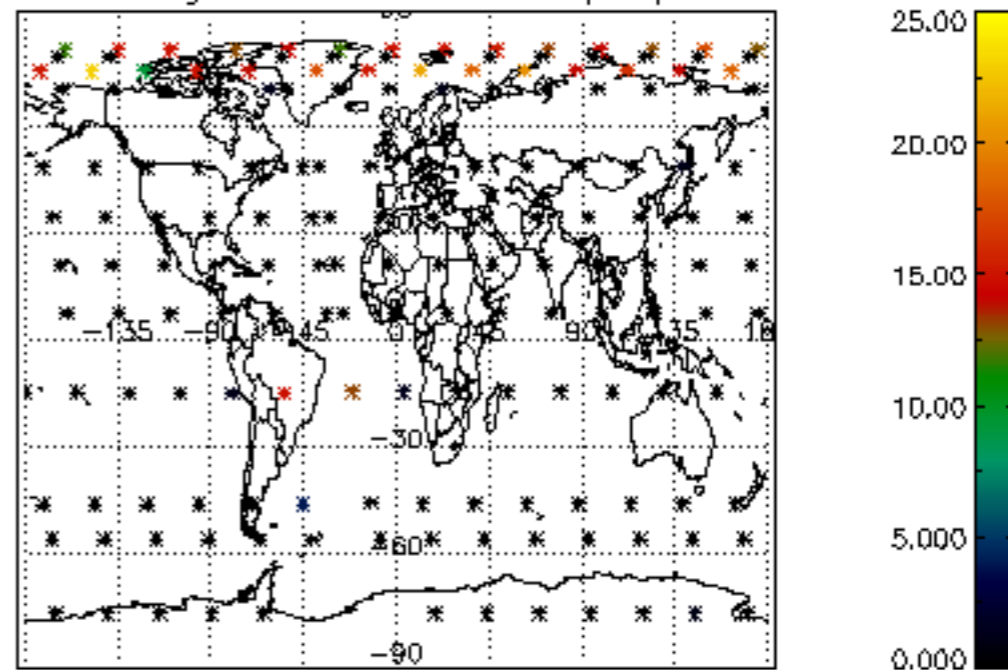

Percentage of flagged data per NO3 profile

Percentage of cosmic ray hits per profile

Percentage of datation errors per profile

Percentage of star falling outside central band per profile

Percentage of saturation errors per profile