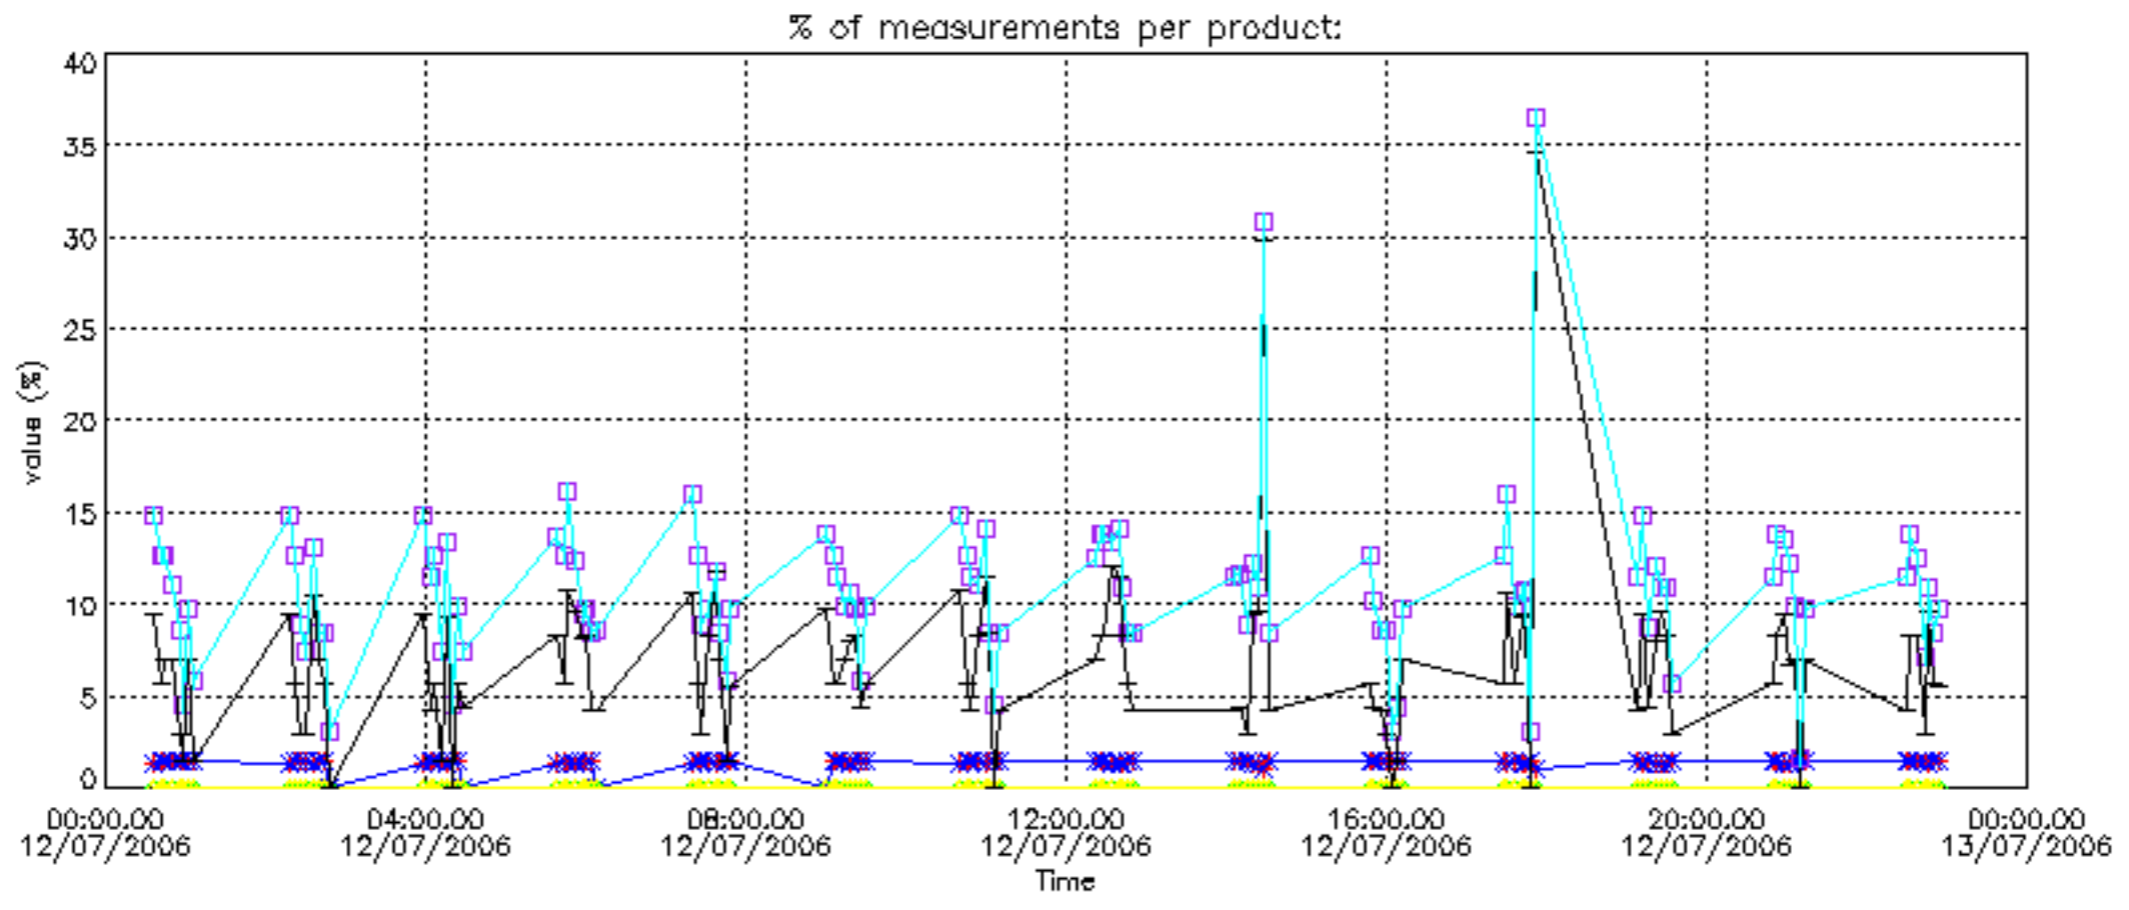

Percentage of cosmic ray hits per profile

Percentage of datation errors per profile