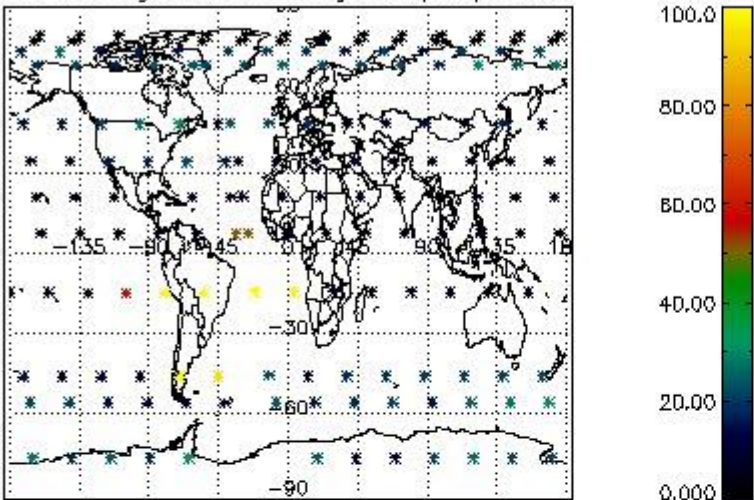

4.1 Plot quality information per product (time dependant) coming from level 1b processing

4.1.1 Plot level 1 quality information per product (time dependant): ENVISAT ASCENDING passes

4.1.2 Plot level 1 quality information per product (time dependant): ENVI SAT DESCENDING passes

4.2 Plot quality information per product coming from level 1b processing (world map)

4.2.1 Plot level 1 quality information per product (world map): ENVISAT ASCENDING passes

Percentage of cosmic ray hits per profile