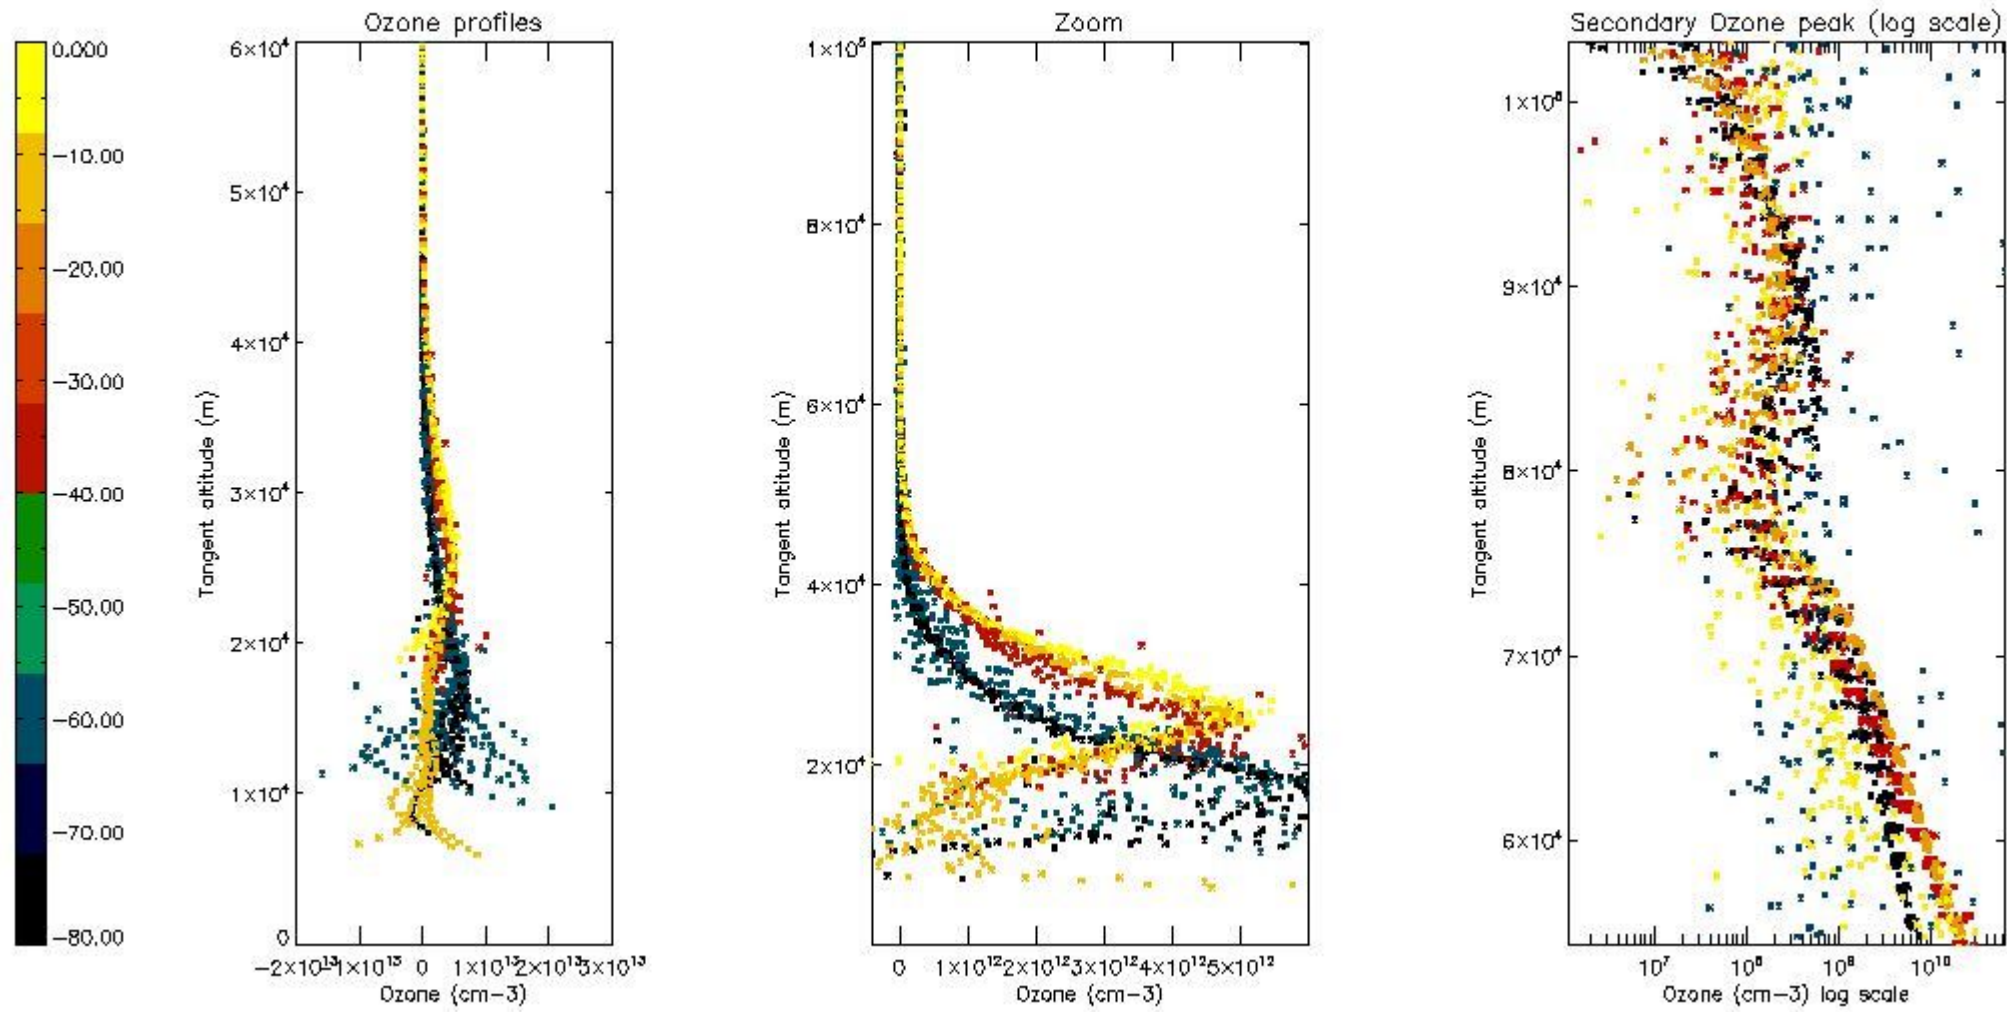

STD < 10	11
STD < 5	7

5.2 Plot ozone profiles for all STD (dark without errors)

The colorbar represents the latitude.

5.3 Plot ozone profiles where STD < 20% (dark without errors)

The colorbar represents the latitude.