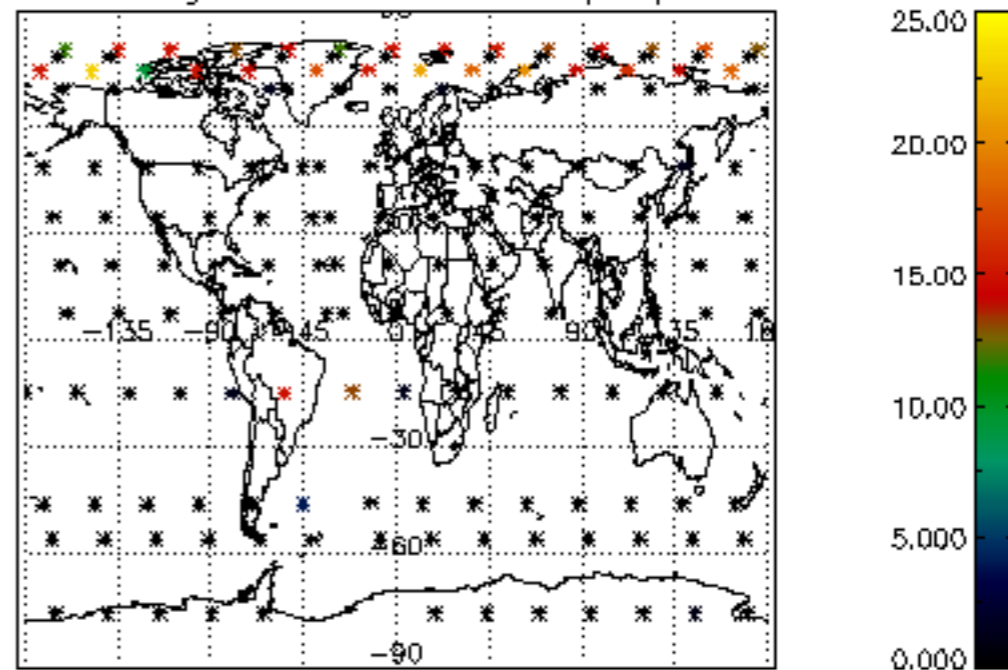

Percentage of datation errors per profile

Percentage of saturation errors per profile