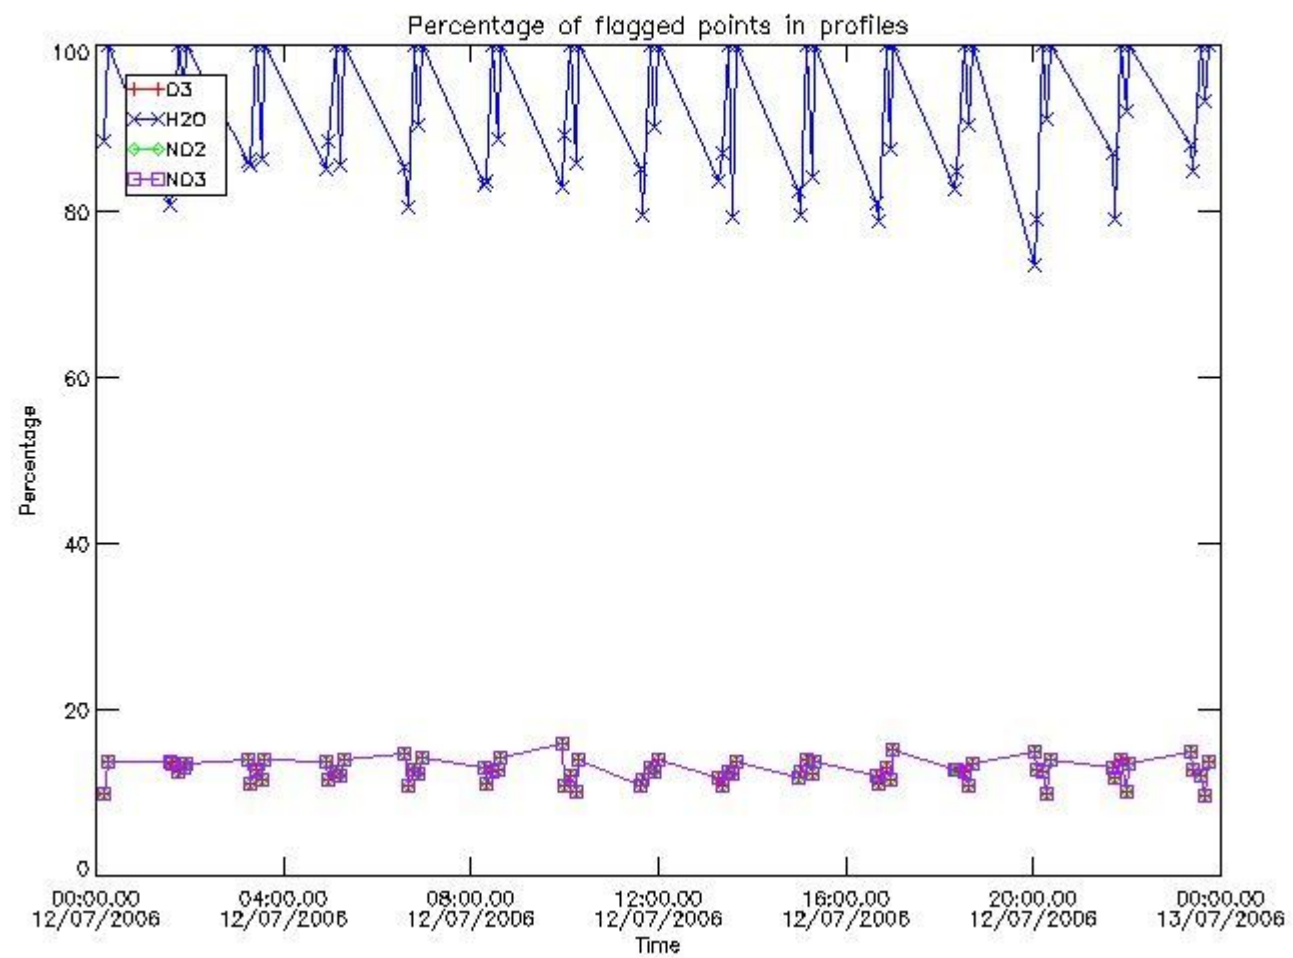

3. Quality information per product

In this section it is plotted some information contained in the Quality Summary data set of the level 2 products. Only products in dark limb conditions and without errors (error flag in the MPH set to "0") are used.

3.1 Plot quality information per product (time dependant)

3.2 Plot quality information per product (world map)