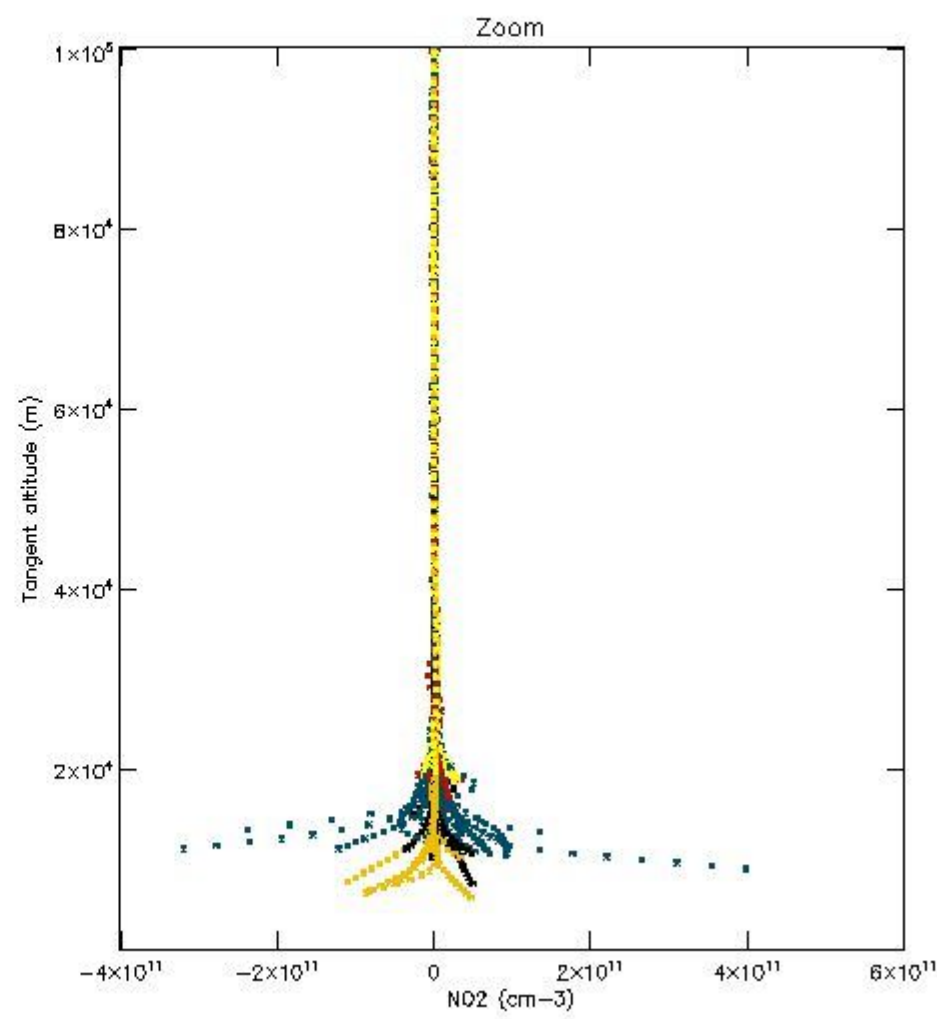

5.7 Plot NO3 profiles for all STD (dark without errors)

The colorbar represents the latitude.