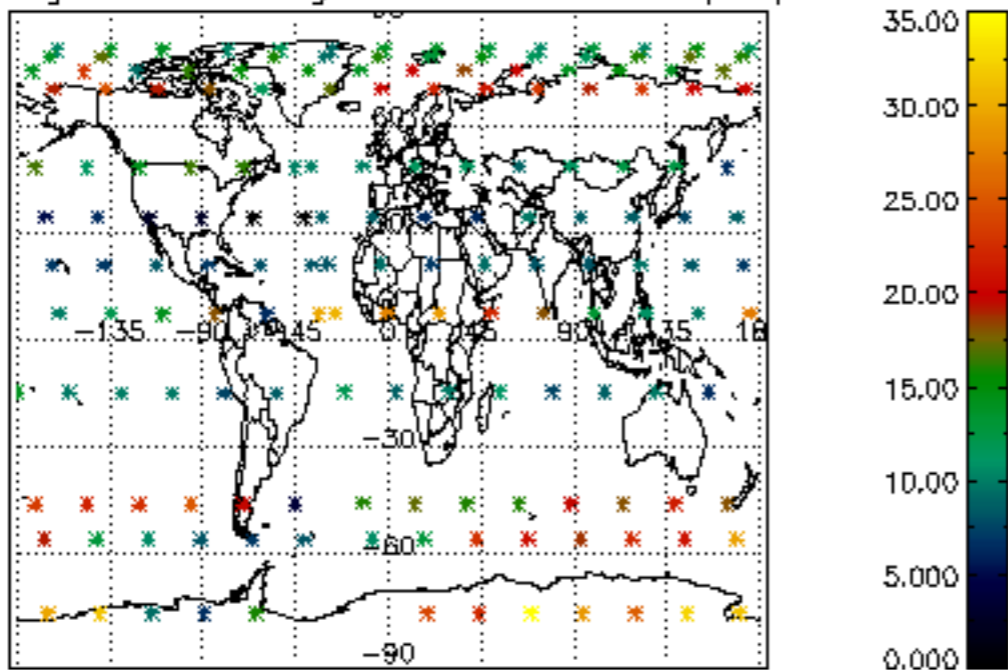

Percentage of flagged data per NO3 profile

Percentage of cosmic ray hits per profile

Percentage of datation errors per profile

Percentage of star falling outside central band per profile

Percentage of saturation errors per profile