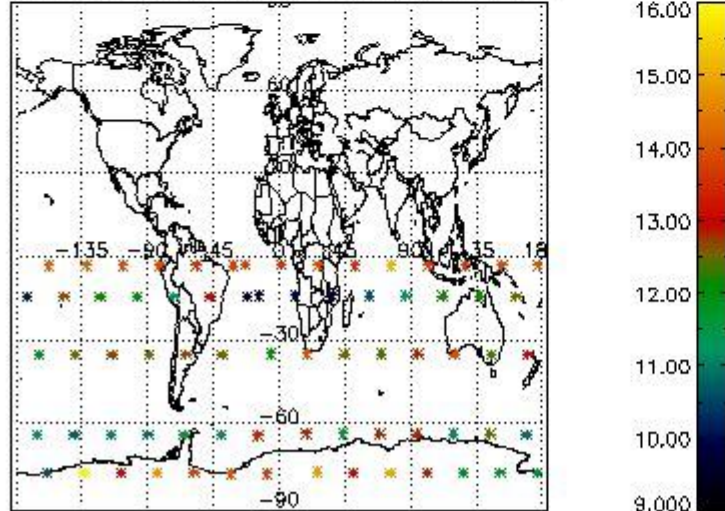

3.1 Plot quality information per product (time dependant)

3.2 Plot quality information per product (world map)

Percentage of flagged data per O3 profile

Percentage of flagged data per H2O profile

Percentage of flagged data per NO2 profile

Percentage of flagged data per NO3 profile

4. Level 1 quality information per product

In this section it is plotted some information contained in the Quality Summary data set of the level 2 products that comes from the level 1b processing. Products without errors (error flag in the MPH set to "0") are used.