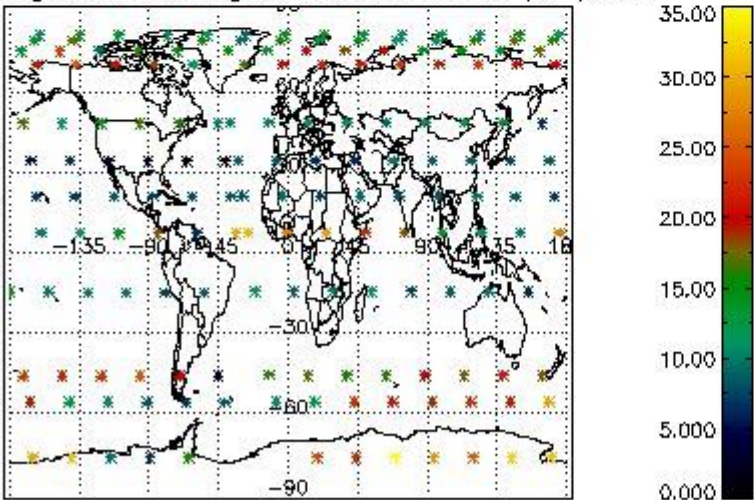

Percentage of star falling outside central band per profile