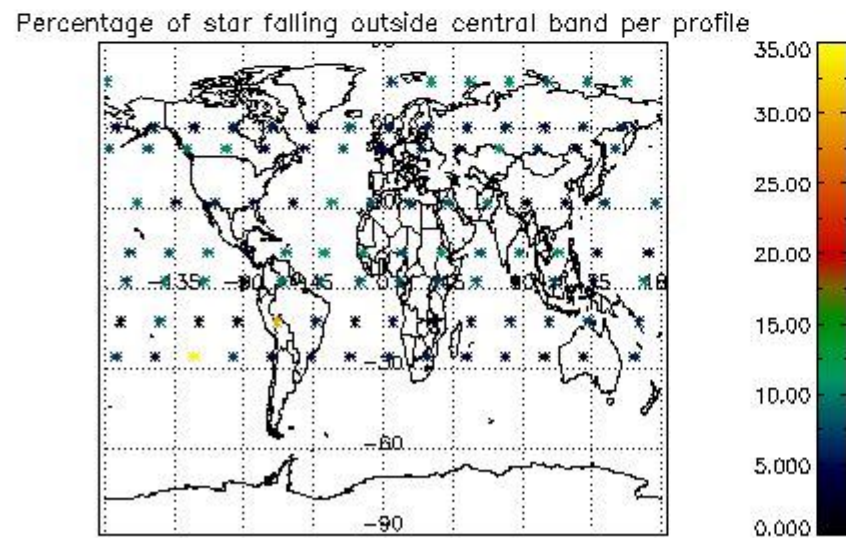

Percentage of datation errors per profile

Percentage of star falling outside central band per profile

Percentage of saturation errors per profile

4.2.2 Plot level 1 quality information per product (world map): ENVISAT DESCENDING passes