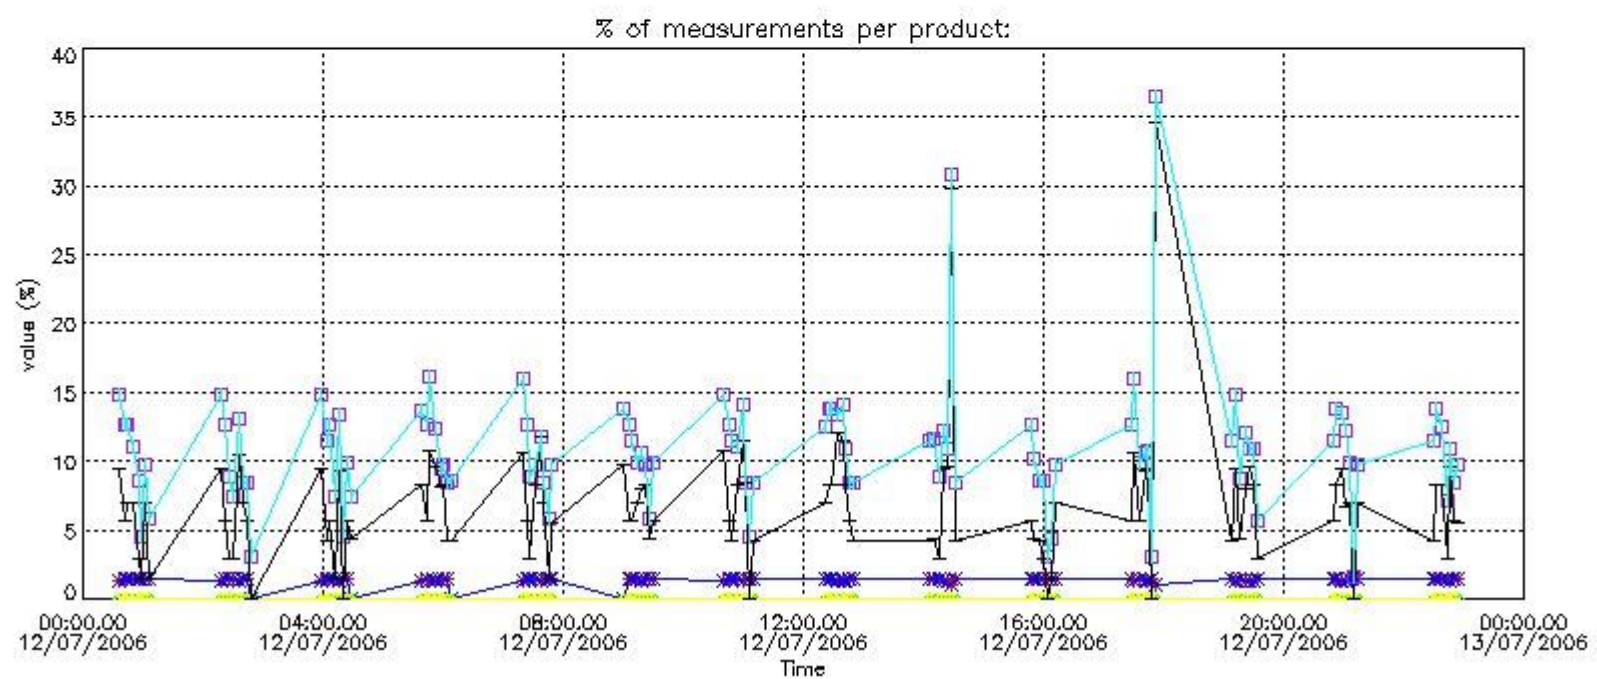

4.2 Plot quality information per product coming from level 1b processing (world map)

4.2.1 Plot level 1 quality information per product (world map): ENVISAT ASCENDING passes