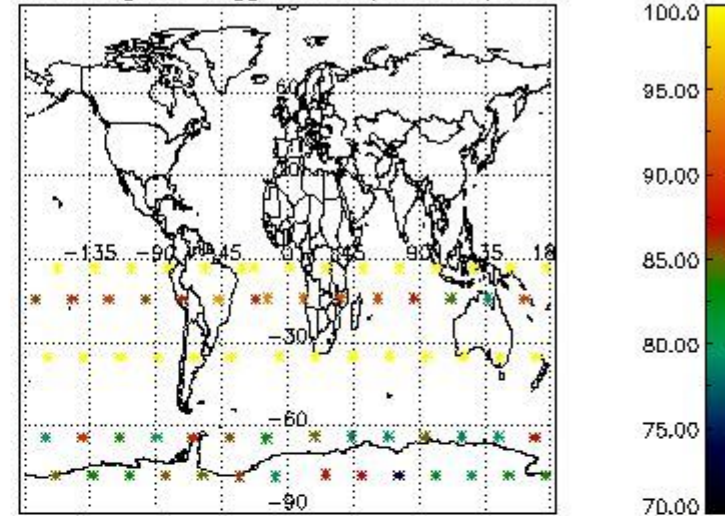

3.1 Plot quality information per product (time dependant)

3.2 Plot quality information per product (world map)

Percentage of flagged data per O3 profile

Percentage of flagged data per H2O profile

Percentage of flagged data per NO2 profile