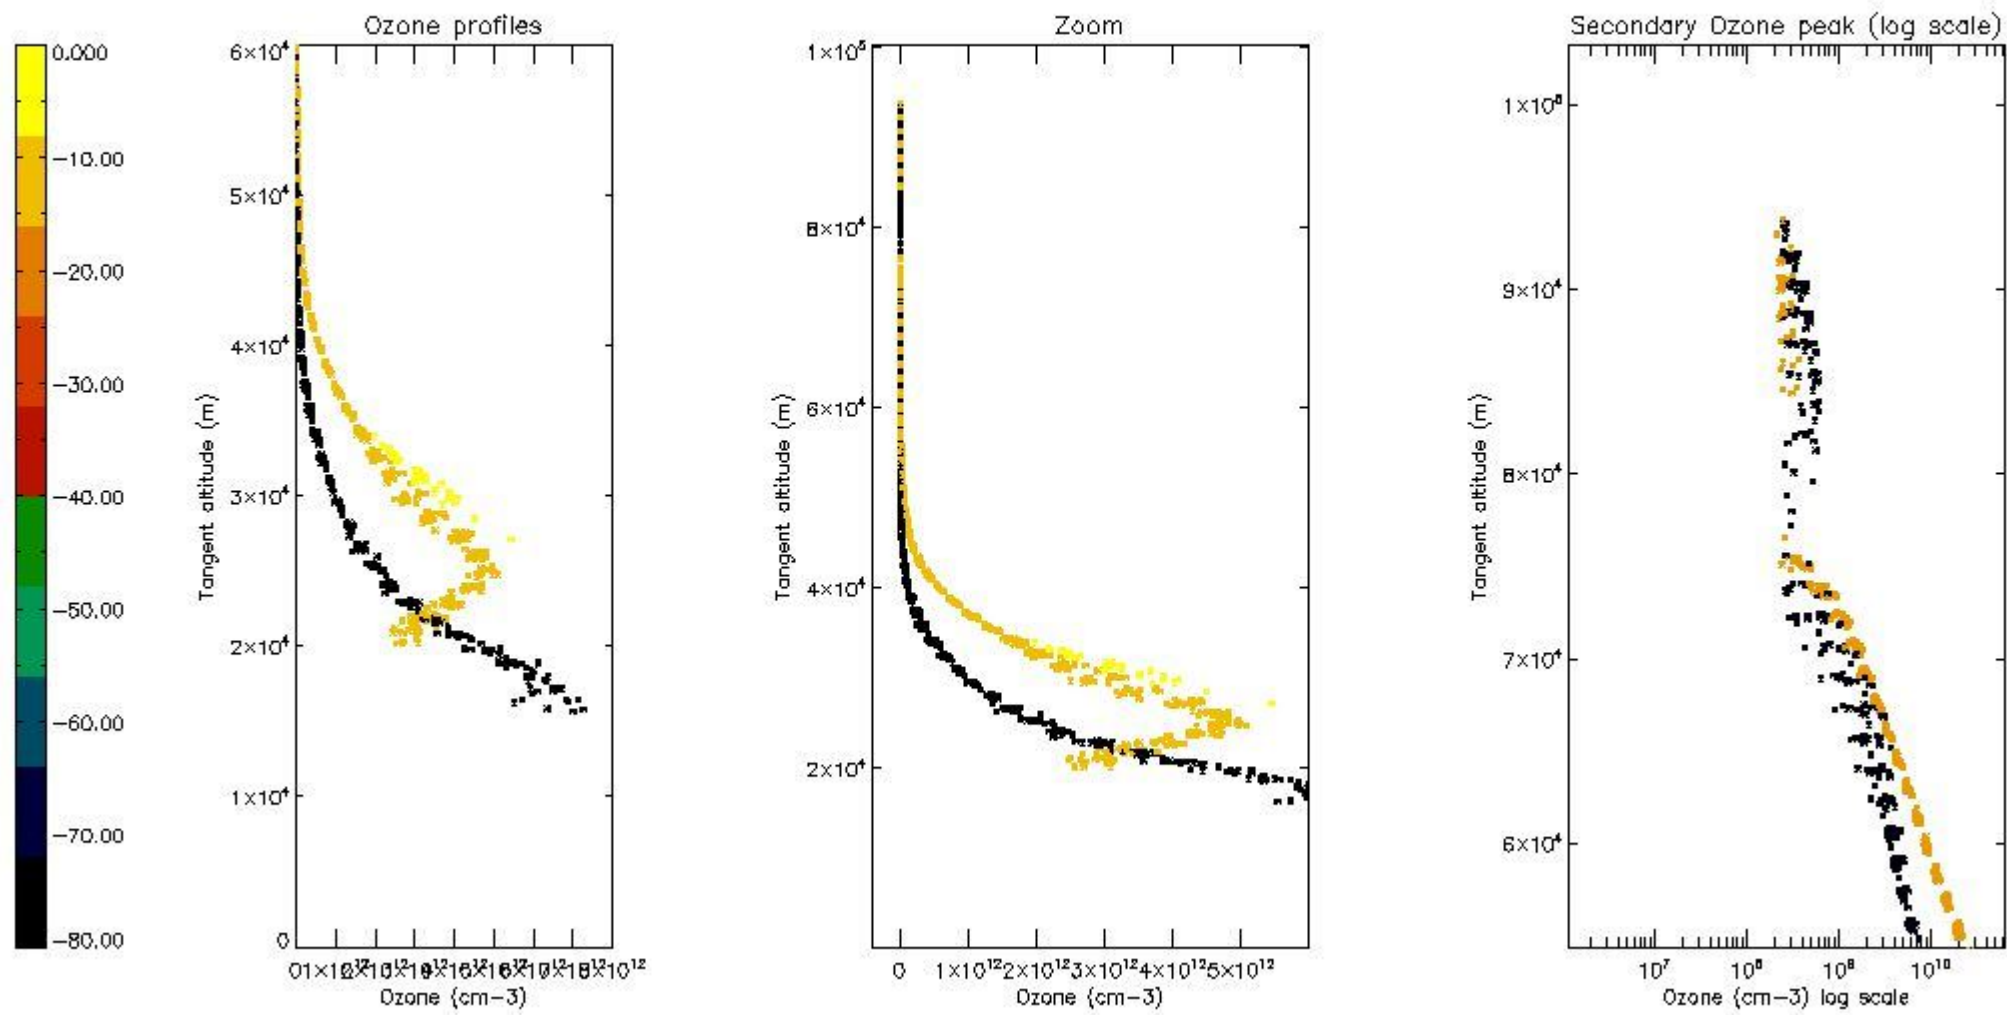

So, the table below shows the percentage of dark limb and valid observations for each criteria with respect to the overall valid daily observations.

Criteria	% of total production
All STD	29
STD < 20	15

STD < 10	11
STD < 5	7

5.2 Plot ozone profiles for all STD (dark without errors)

The colorbar represents the latitude.

5.3 Plot ozone profiles where STD < 20% (dark without errors)

The colorbar represents the latitude.

5.4 Plot ozone profiles where STD < 10% (dark without errors)

The colorbar represents the latitude.

5.5 Plot ozone profiles where STD < 5% (dark without errors)

The colorbar represents the latitude.

5.6 Plot NO₂ profiles for all STD (dark without errors)