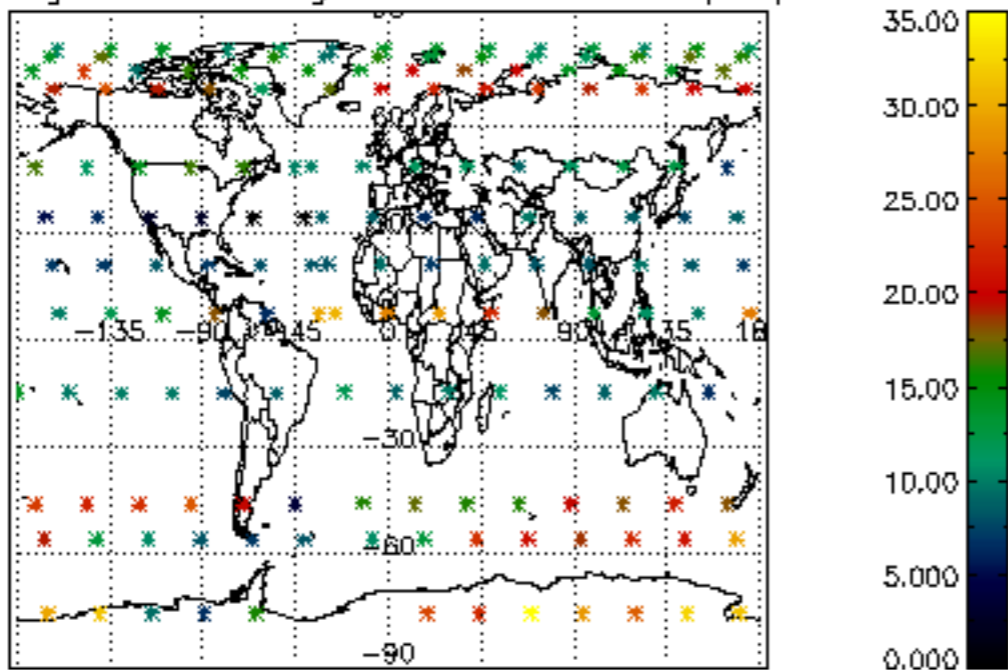

Percentage of cosmic ray hits per profile

Percentage of star falling outside central band per profile