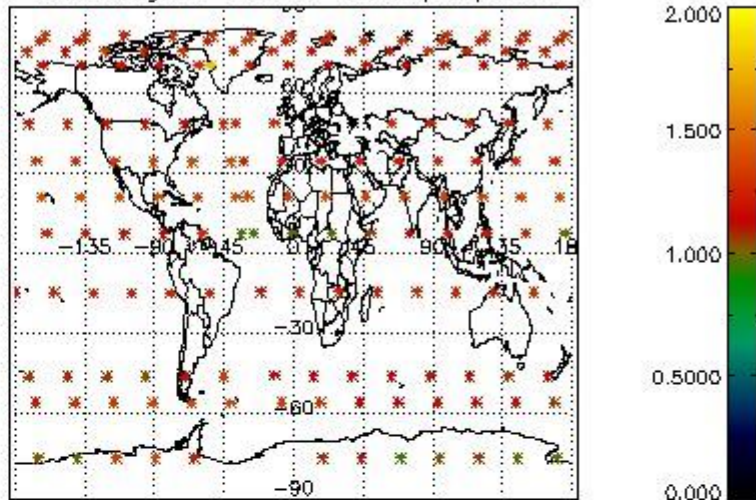

Percentage of datation errors per profile