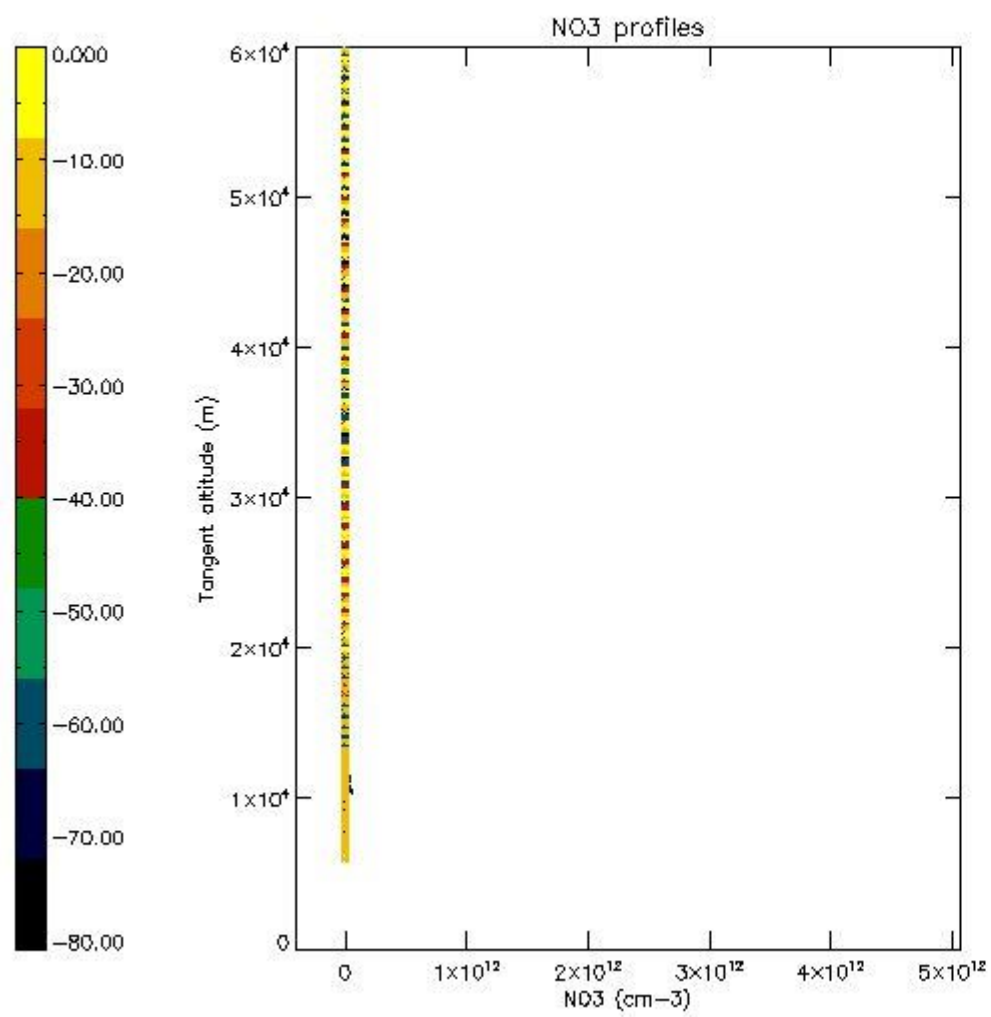

5.4 Plot ozone profiles where STD < 10% (dark without errors)

The colorbar represents the latitude.

5.5 Plot ozone profiles where $STD < 5\%$ (dark without errors)

The colorbar represents the latitude.

5.6 Plot NO₂ profiles for all STD (dark without errors)

The colorbar represents the latitude.

5.7 Plot NO3 profiles for all STD (dark without errors)

The colorbar represents the latitude.

5.8 Plot H2O profiles for all STD (only for occultations of stars 1,2,3,4,13,14,16,26,63 dark without errors)