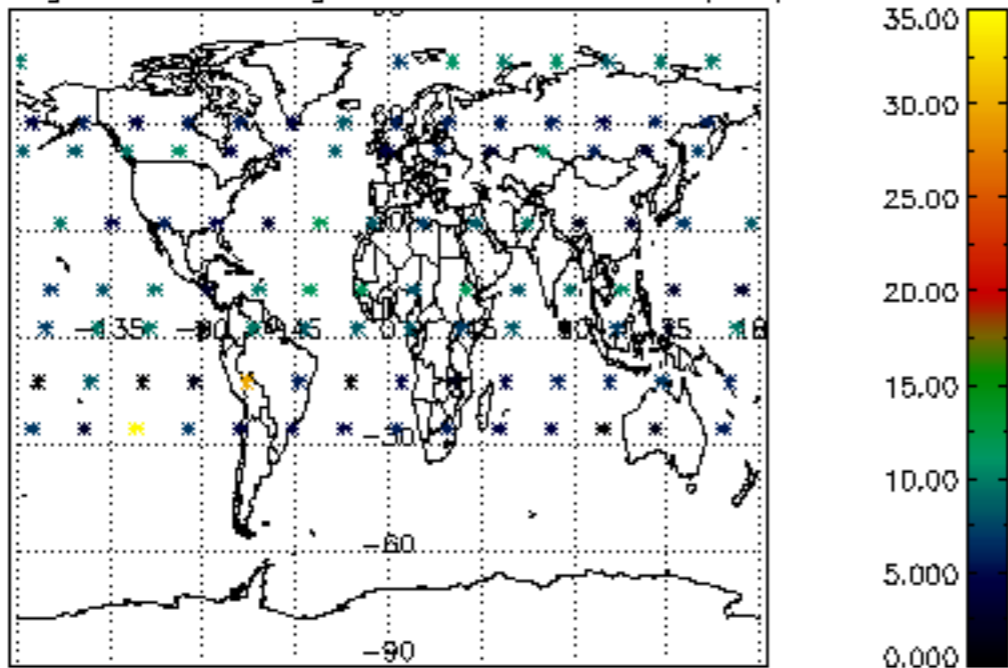

Percentage of star falling outside central band per profile