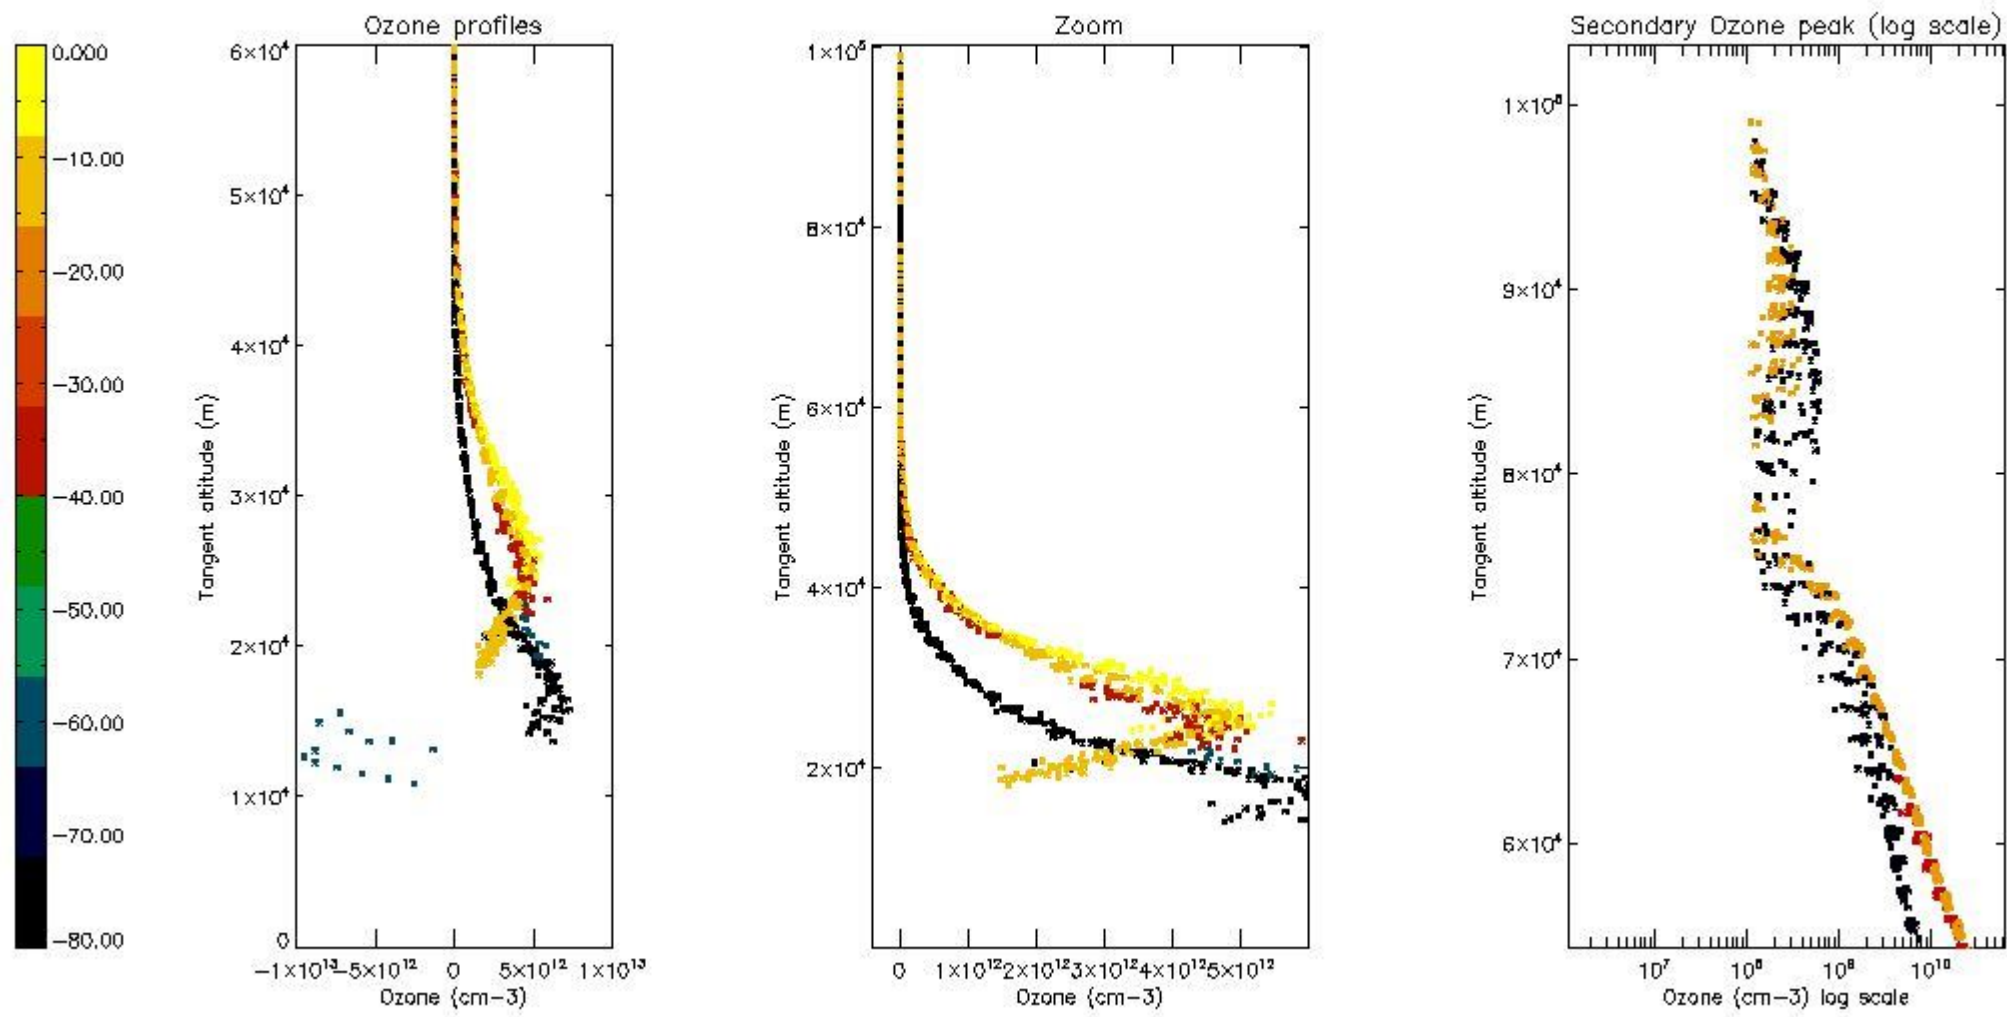

STD < 10	11
STD < 5	7

5.2 Plot ozone profiles for all STD (dark without errors)

The colorbar represents the latitude.

5.3 Plot ozone profiles where STD < 20% (dark without errors)

The colorbar represents the latitude.

5.4 Plot ozone profiles where STD < 10% (dark without errors)

The colorbar represents the latitude.

5.5 Plot ozone profiles where STD < 5% (dark without errors)

The colorbar represents the latitude.

5.6 Plot NO₂ profiles for all STD (dark without errors)