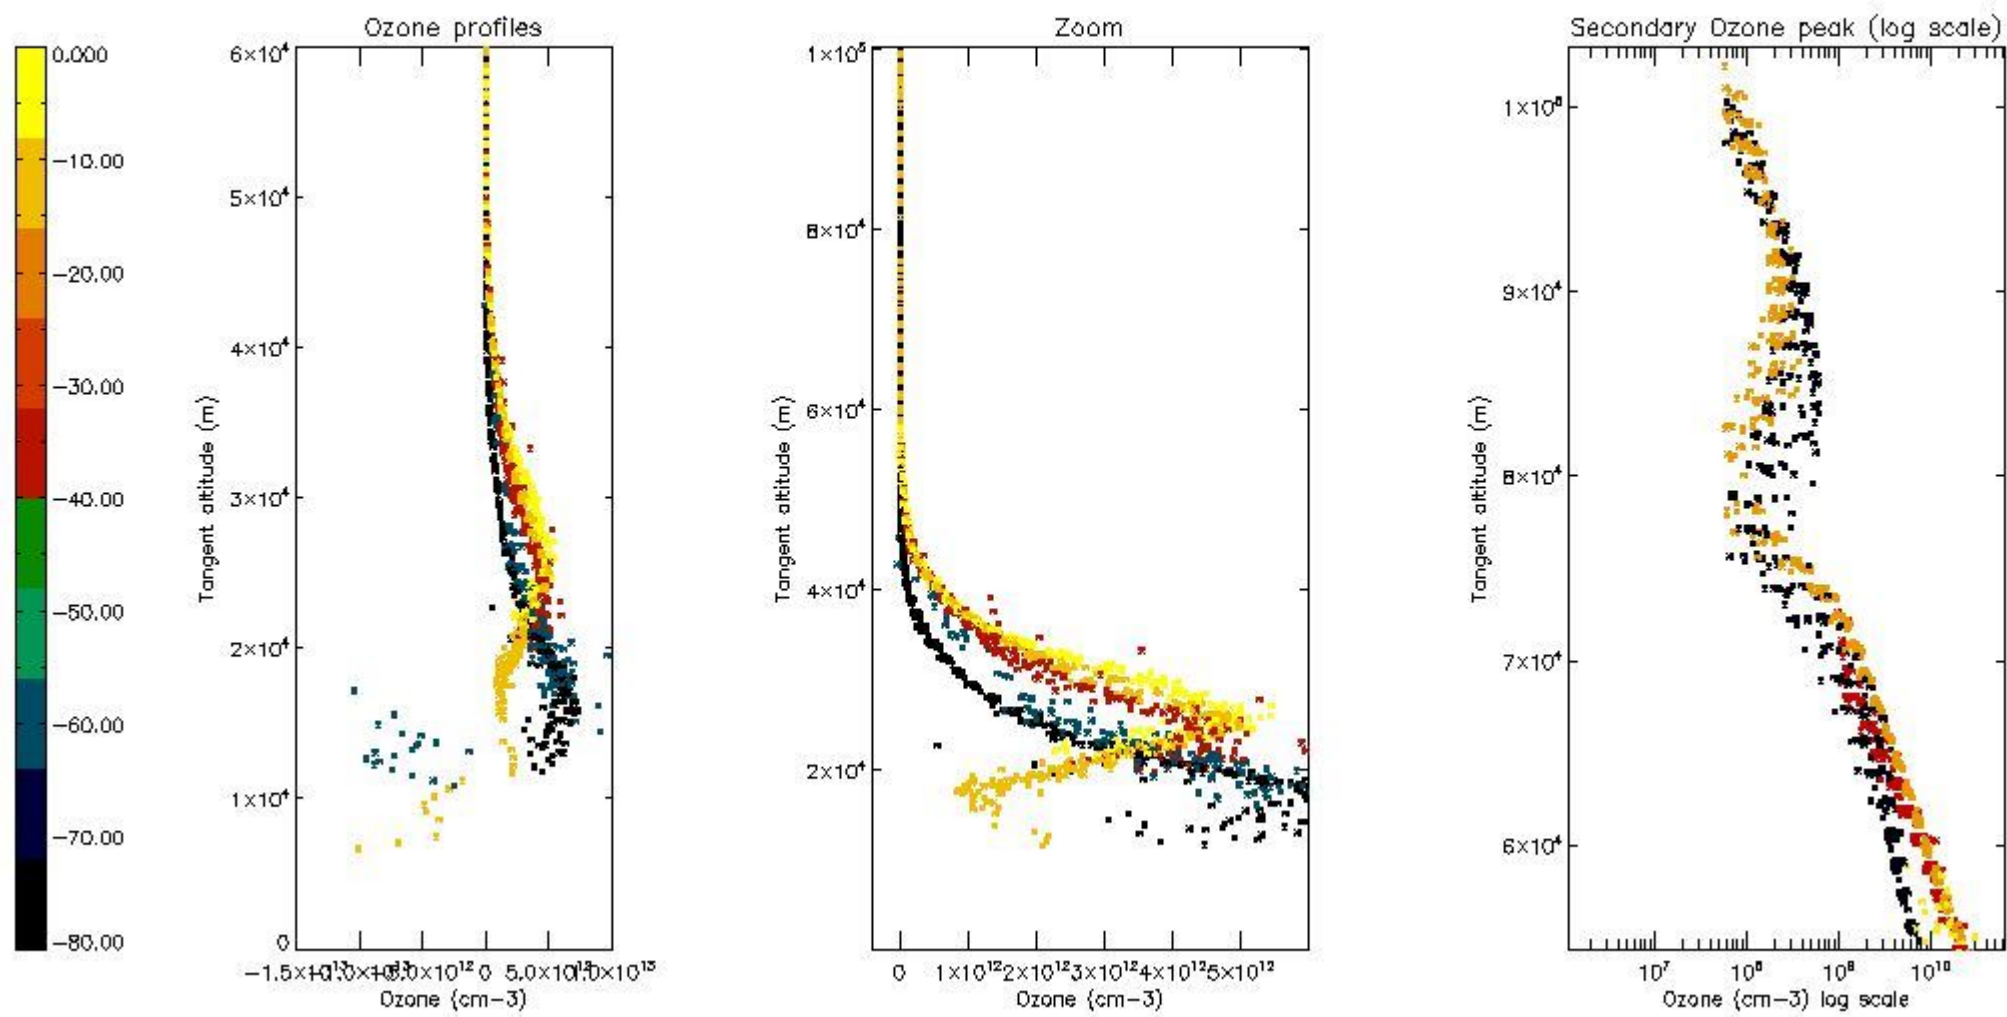

STD < 10	11
STD < 5	7

5.2 Plot ozone profiles for all STD (dark without errors)

The colorbar represents the latitude.

5.3 Plot ozone profiles where STD < 20% (dark without errors)

The colorbar represents the latitude.