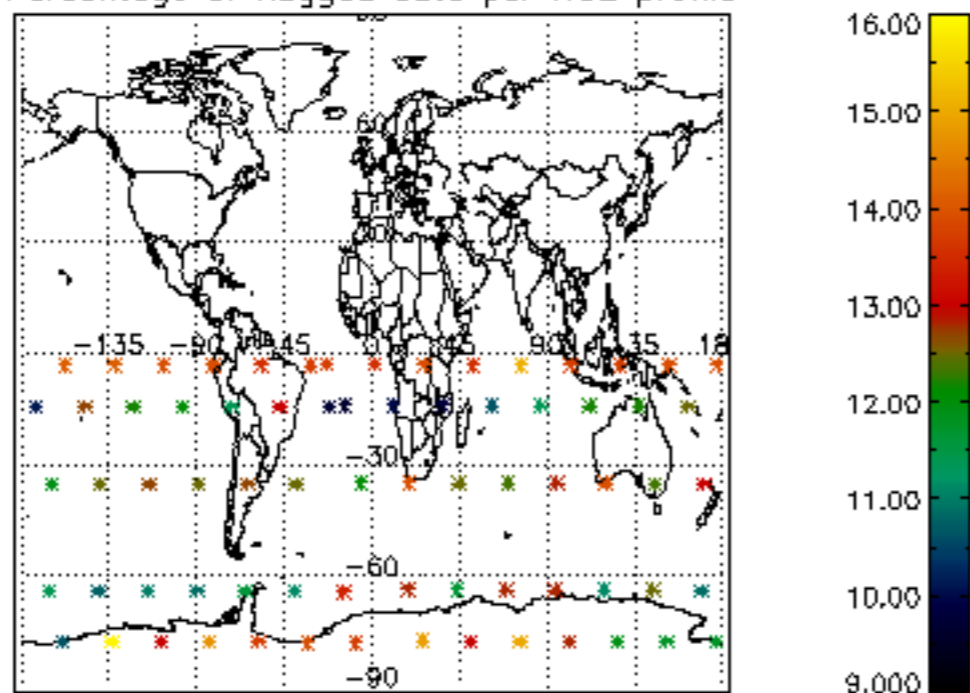

Percentage of flagged data per NO2 profile