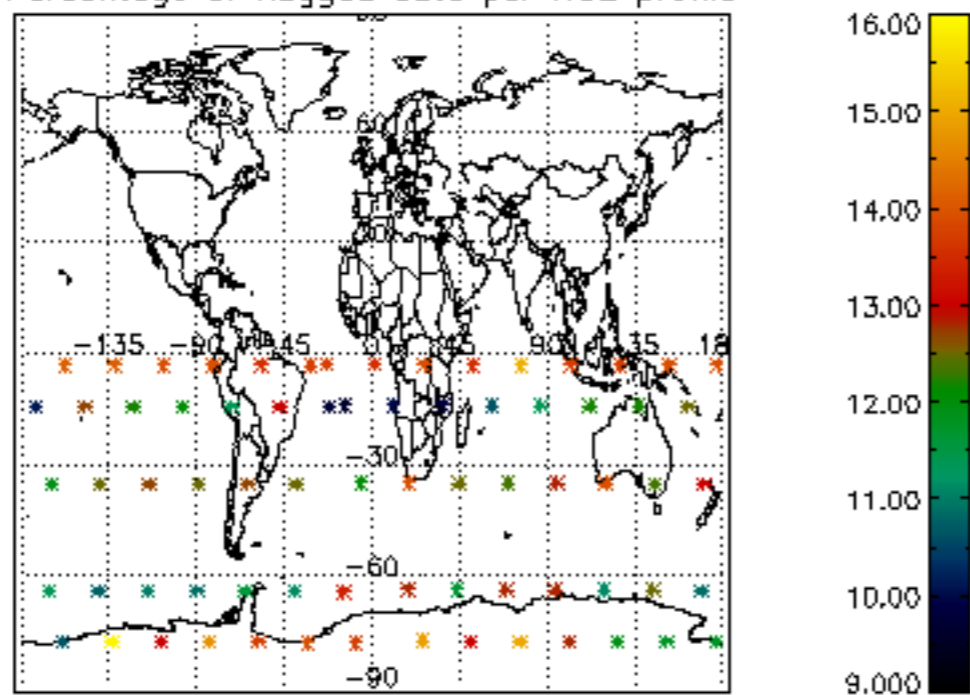

Percentage of flagged data per NO2 profile