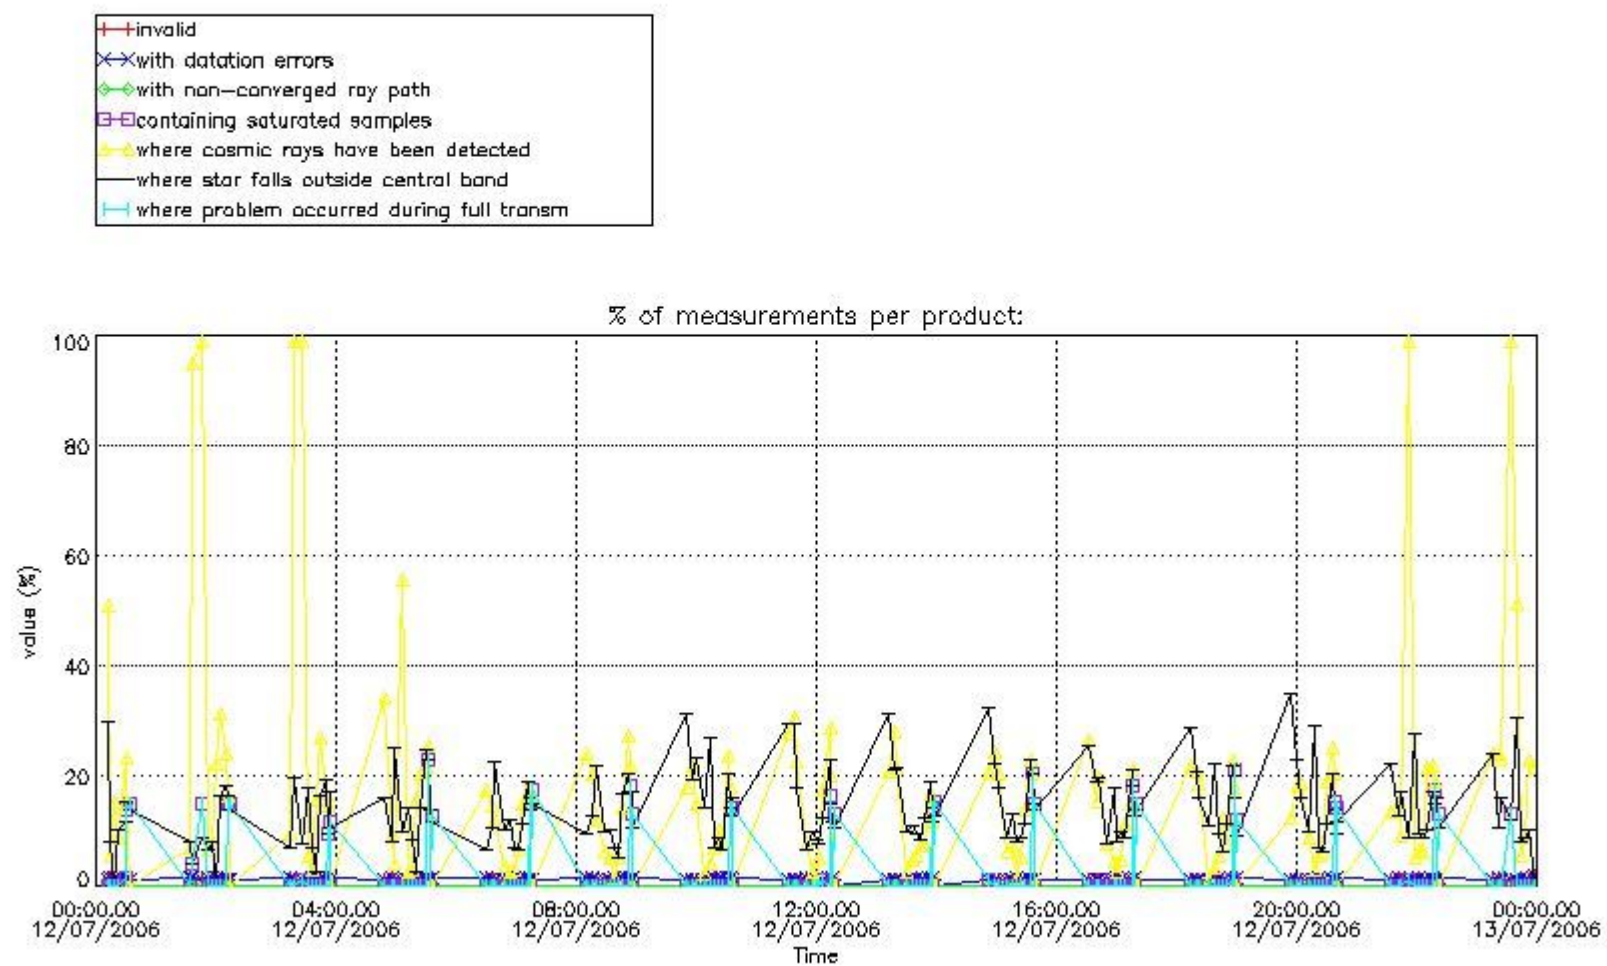

4.1.2 Plot level 1 quality information per product (time dependant): ENVI SAT DESCENDING passes