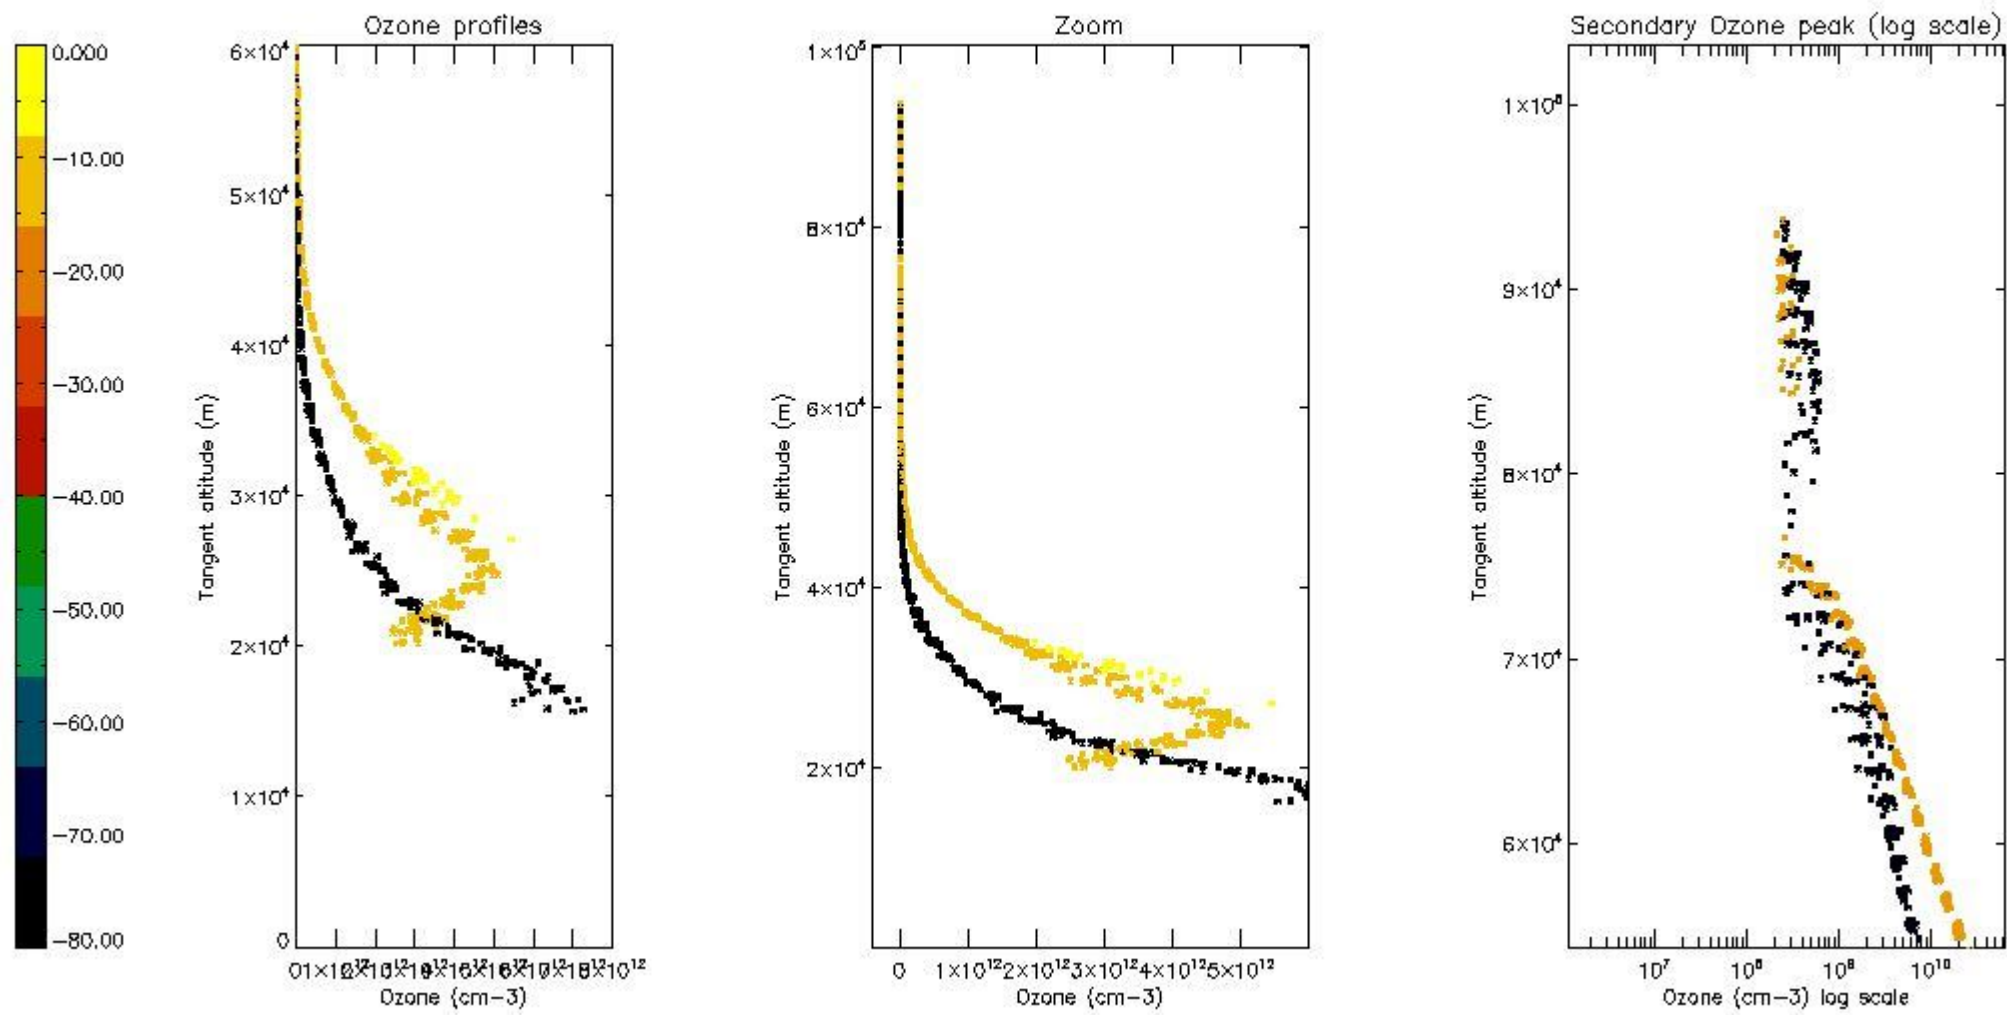

5.6 Plot NO₂ profiles for all STD (dark without errors)

The colorbar represents the latitude.