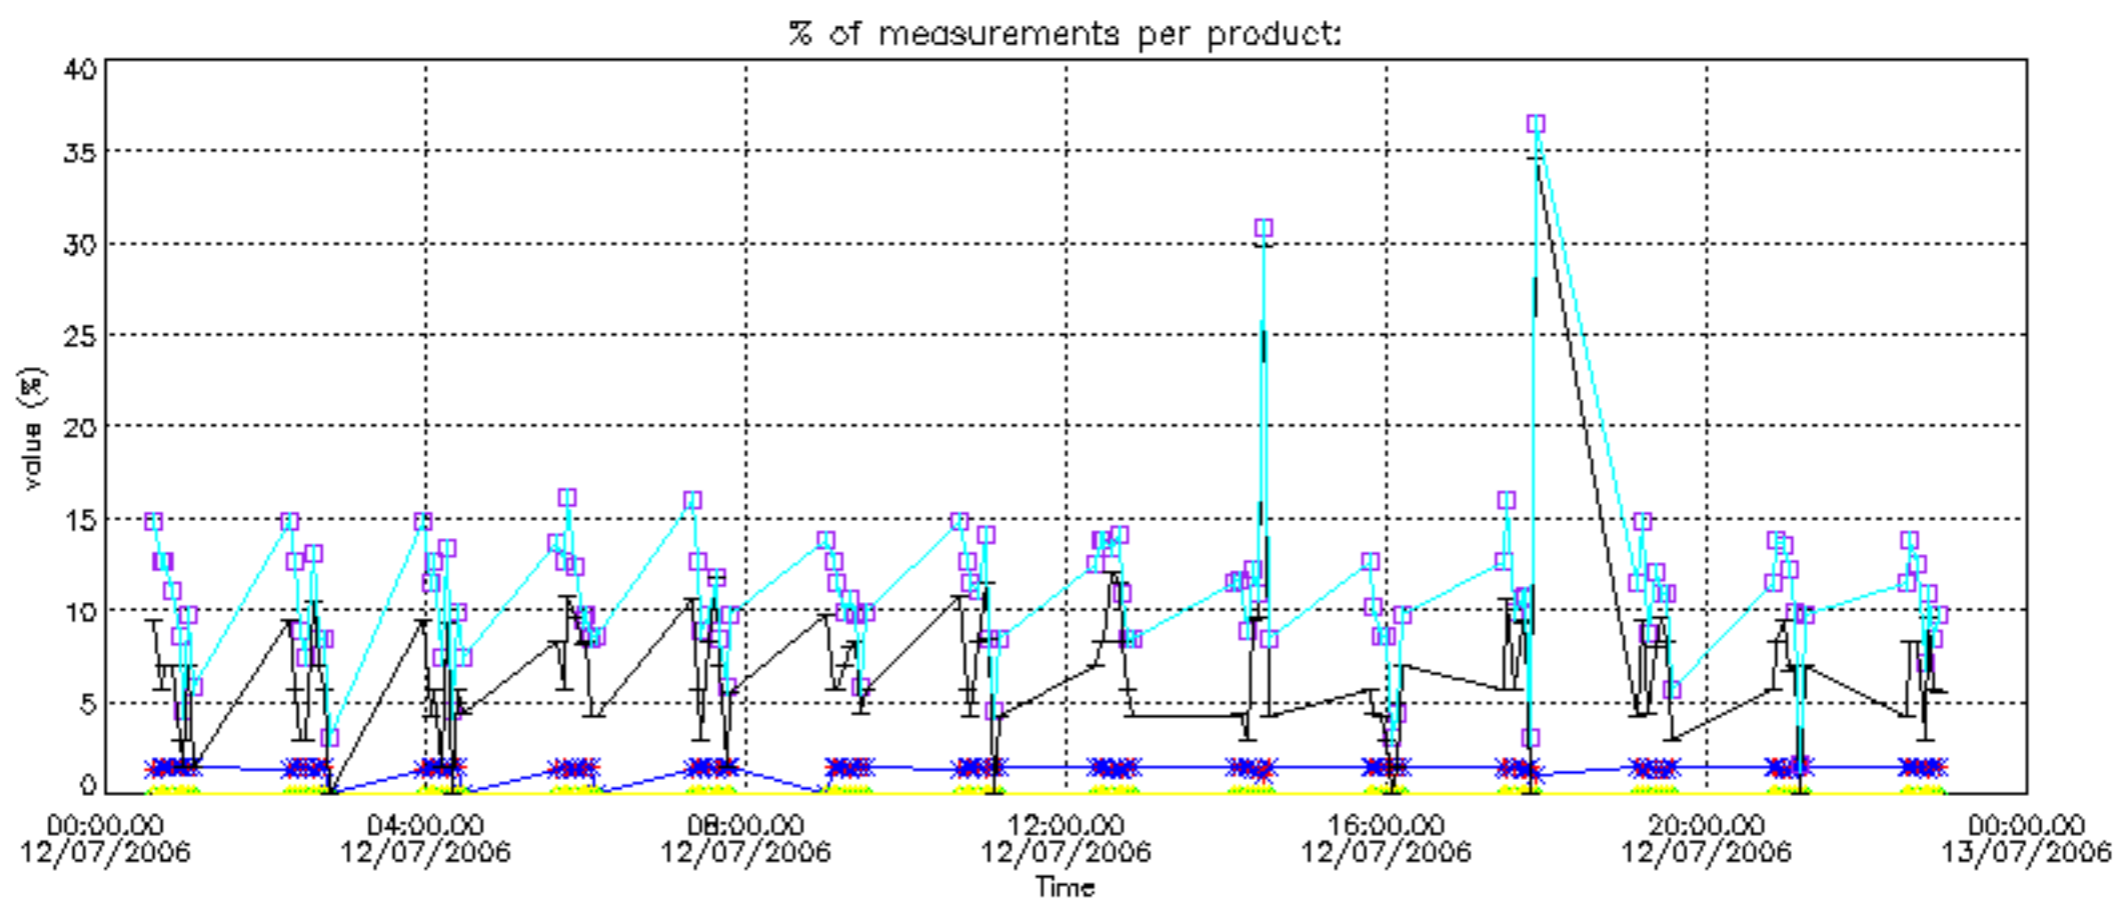

Percentage of cosmic ray hits per profile

Percentage of datation errors per profile