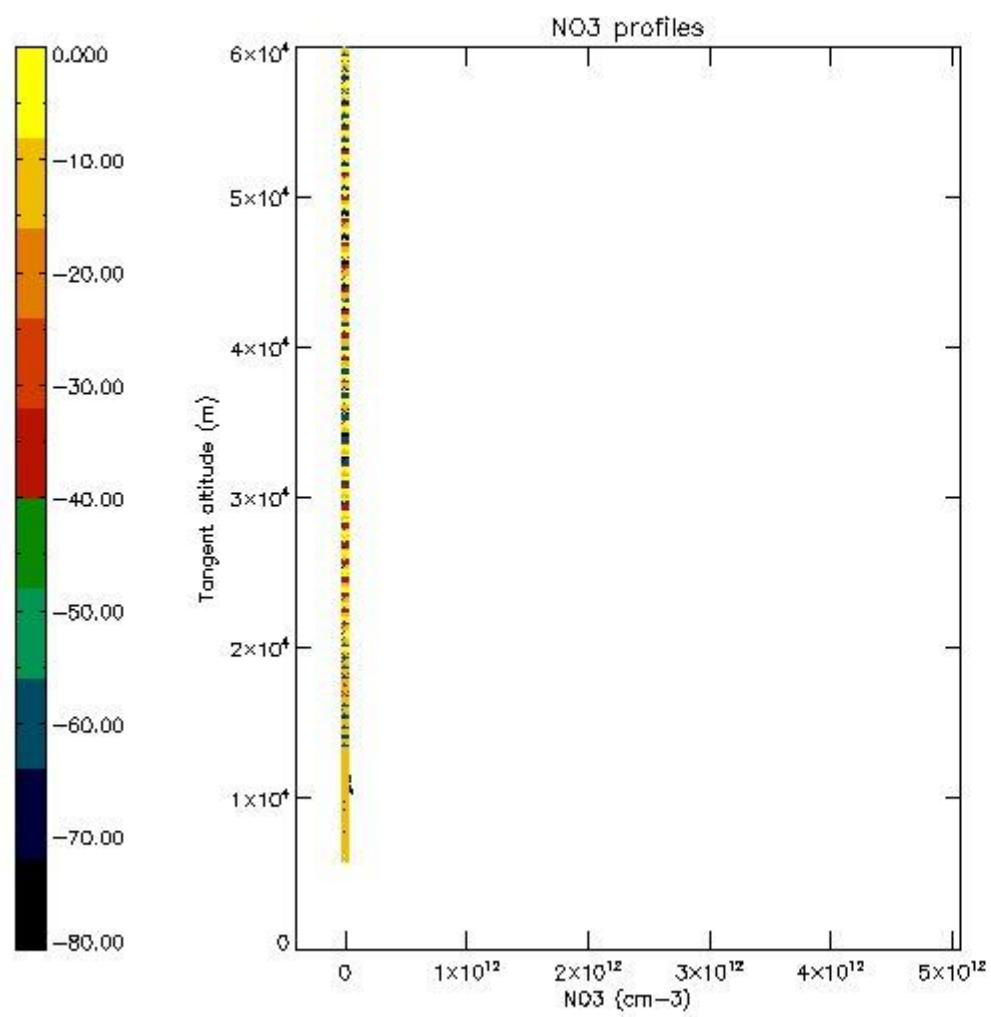

STD < 10	11
STD < 5	7

5.2 Plot ozone profiles for all STD (dark without errors)

The colorbar represents the latitude.

5.3 Plot ozone profiles where STD < 20% (dark without errors)

The colorbar represents the latitude.

5.4 Plot ozone profiles where STD < 10% (dark without errors)

The colorbar represents the latitude.

5.5 Plot ozone profiles where STD < 5% (dark without errors)

The colorbar represents the latitude.

5.6 Plot NO₂ profiles for all STD (dark without errors)

The colorbar represents the latitude.

5.7 Plot NO3 profiles for all STD (dark without errors)

The colorbar represents the latitude.

5.8 Plot H₂O profiles for all STD (only for occultations of stars 1,2,3,4,13,14,16,26,63 dark without errors)