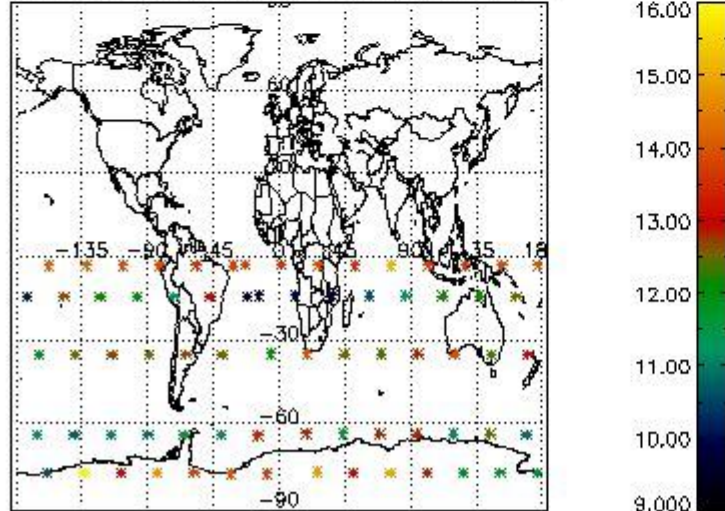

3.1 Plot quality information per product (time dependant)

3.2 Plot quality information per product (world map)

Percentage of flagged data per O3 profile

Percentage of flagged data per H2O profile

Percentage of flagged data per NO2 profile