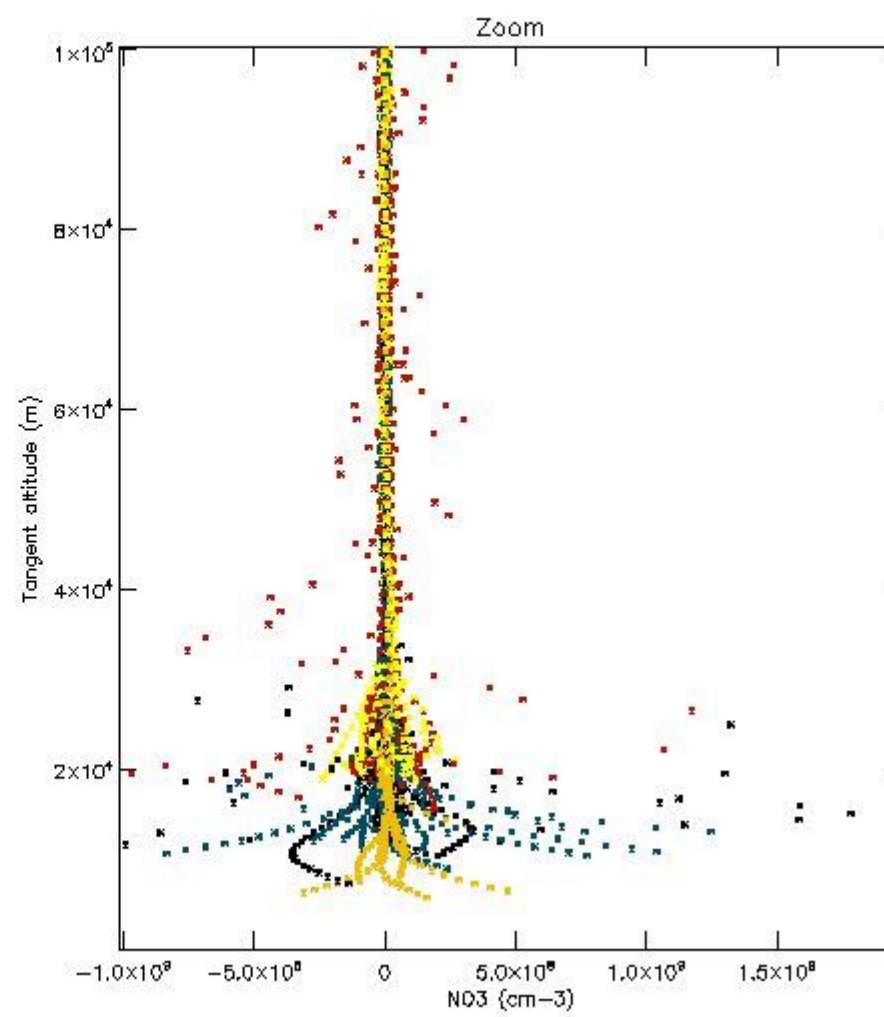

5.4 Plot ozone profiles where STD < 10% (dark without errors)

The colorbar represents the latitude.

5.5 Plot ozone profiles where $STD < 5\%$ (dark without errors)

The colorbar represents the latitude.

5.6 Plot NO₂ profiles for all STD (dark without errors)

The colorbar represents the latitude.

5.7 Plot NO3 profiles for all STD (dark without errors)

The colorbar represents the latitude.

5.8 Plot H2O profiles for all STD (only for occultations of stars 1,2,3,4,13,14,16,26,63 dark without errors)