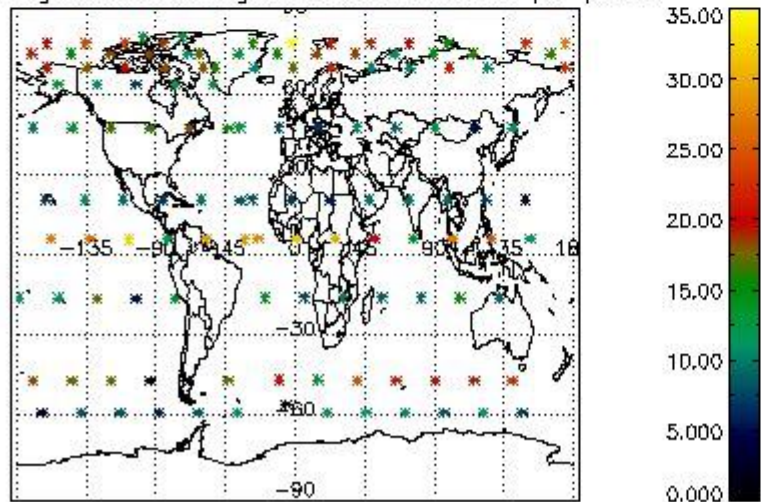

Percentage of star falling outside central band per profile