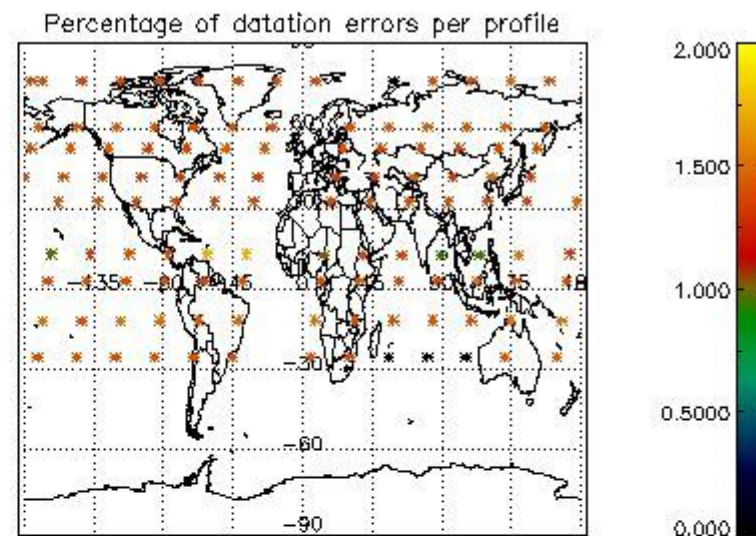

Percentage of datation errors per profile

Percentage of star falling outside central band per profile

Percentage of saturation errors per profile

4.2.2 Plot level 1 quality information per product (world map): ENVISAT DESCENDING passes