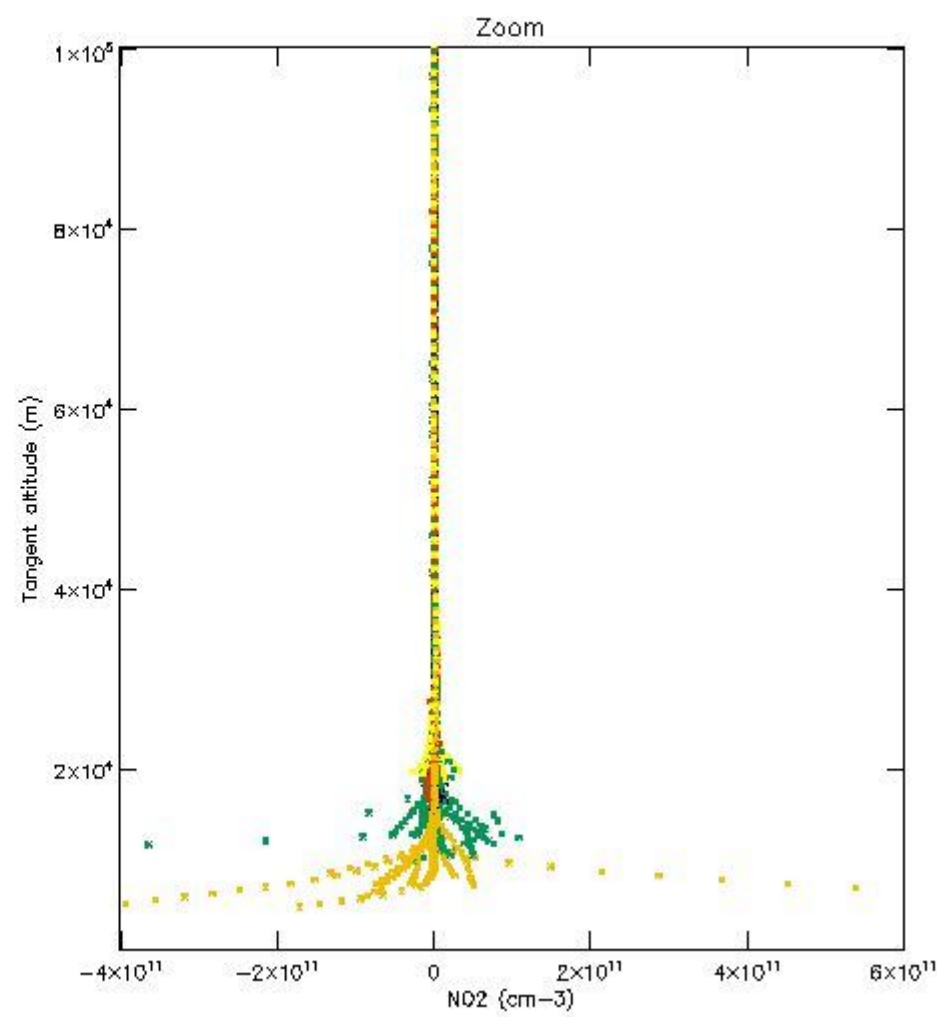

5.7 Plot NO3 profiles for all STD (dark without errors)

The colorbar represents the latitude.