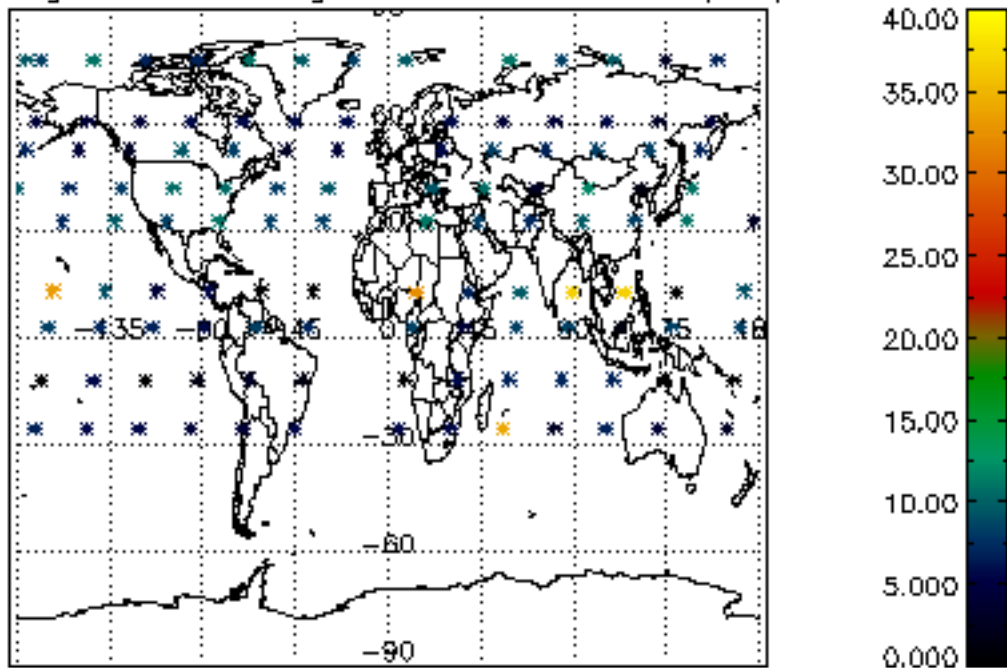

Percentage of star falling outside central band per profile