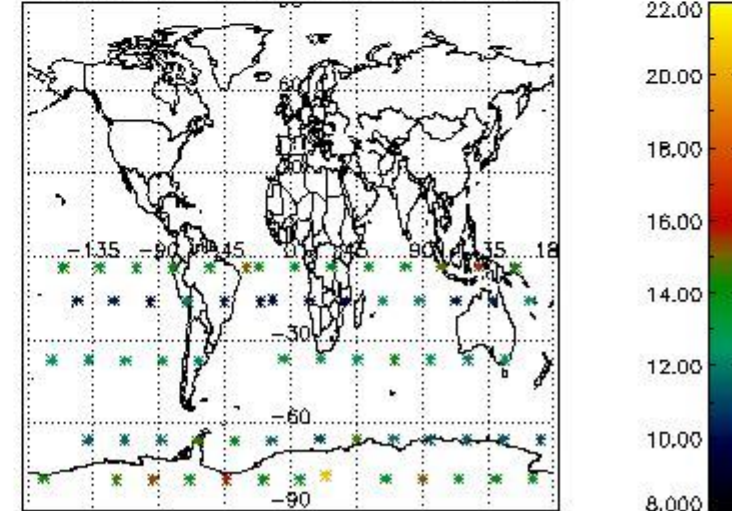

Percentage of flagged data per NO3 profile

4. Level 1 quality information per product

In this section it is plotted some information contained in the Quality Summary data set of the level 2 products that comes from the level 1b processing. Products without errors (error flag in the MPH set to "0") are used.

4.1 Plot quality information per product (time dependant) coming from level 1b processing

4.1.1 Plot level 1 quality information per product (time dependant): ENVISAT ASCENDING passes