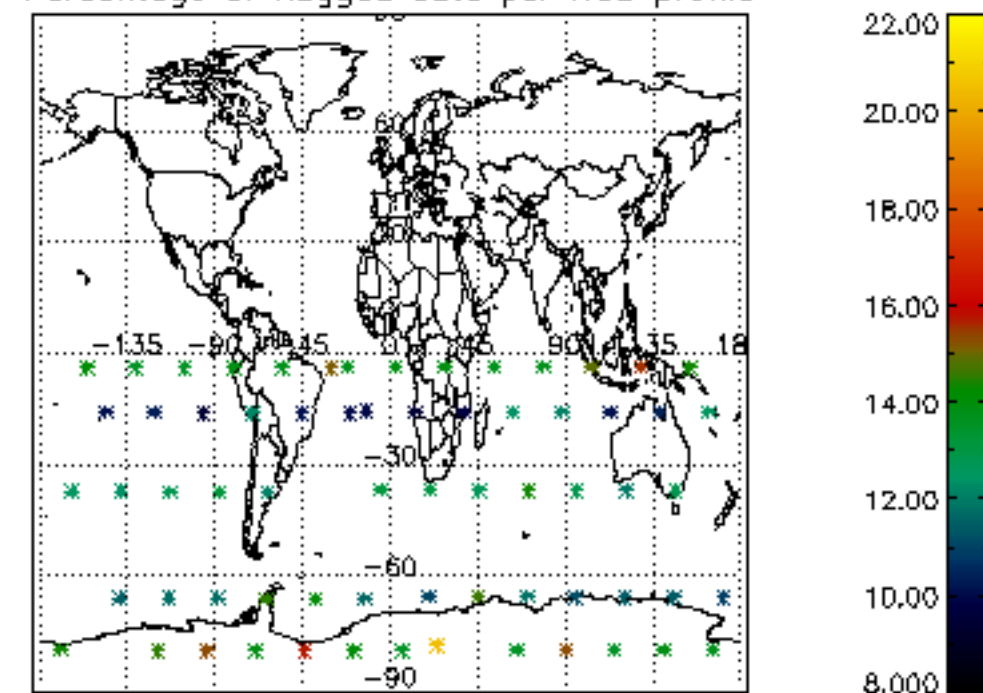

Percentage of flagged data per NO3 profile