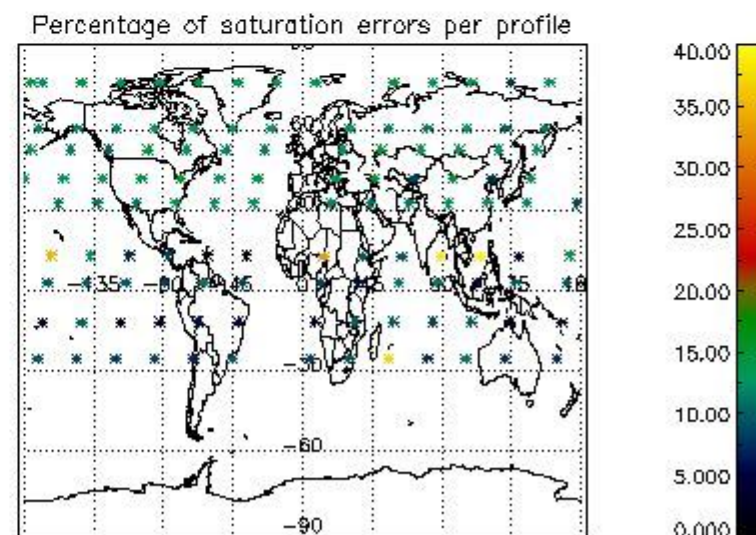

Percentage of datation errors per profile

Percentage of star falling outside central band per profile

Percentage of saturation errors per profile

4.2.2 Plot level 1 quality information per product (world map): ENVISAT DESCENDING passes