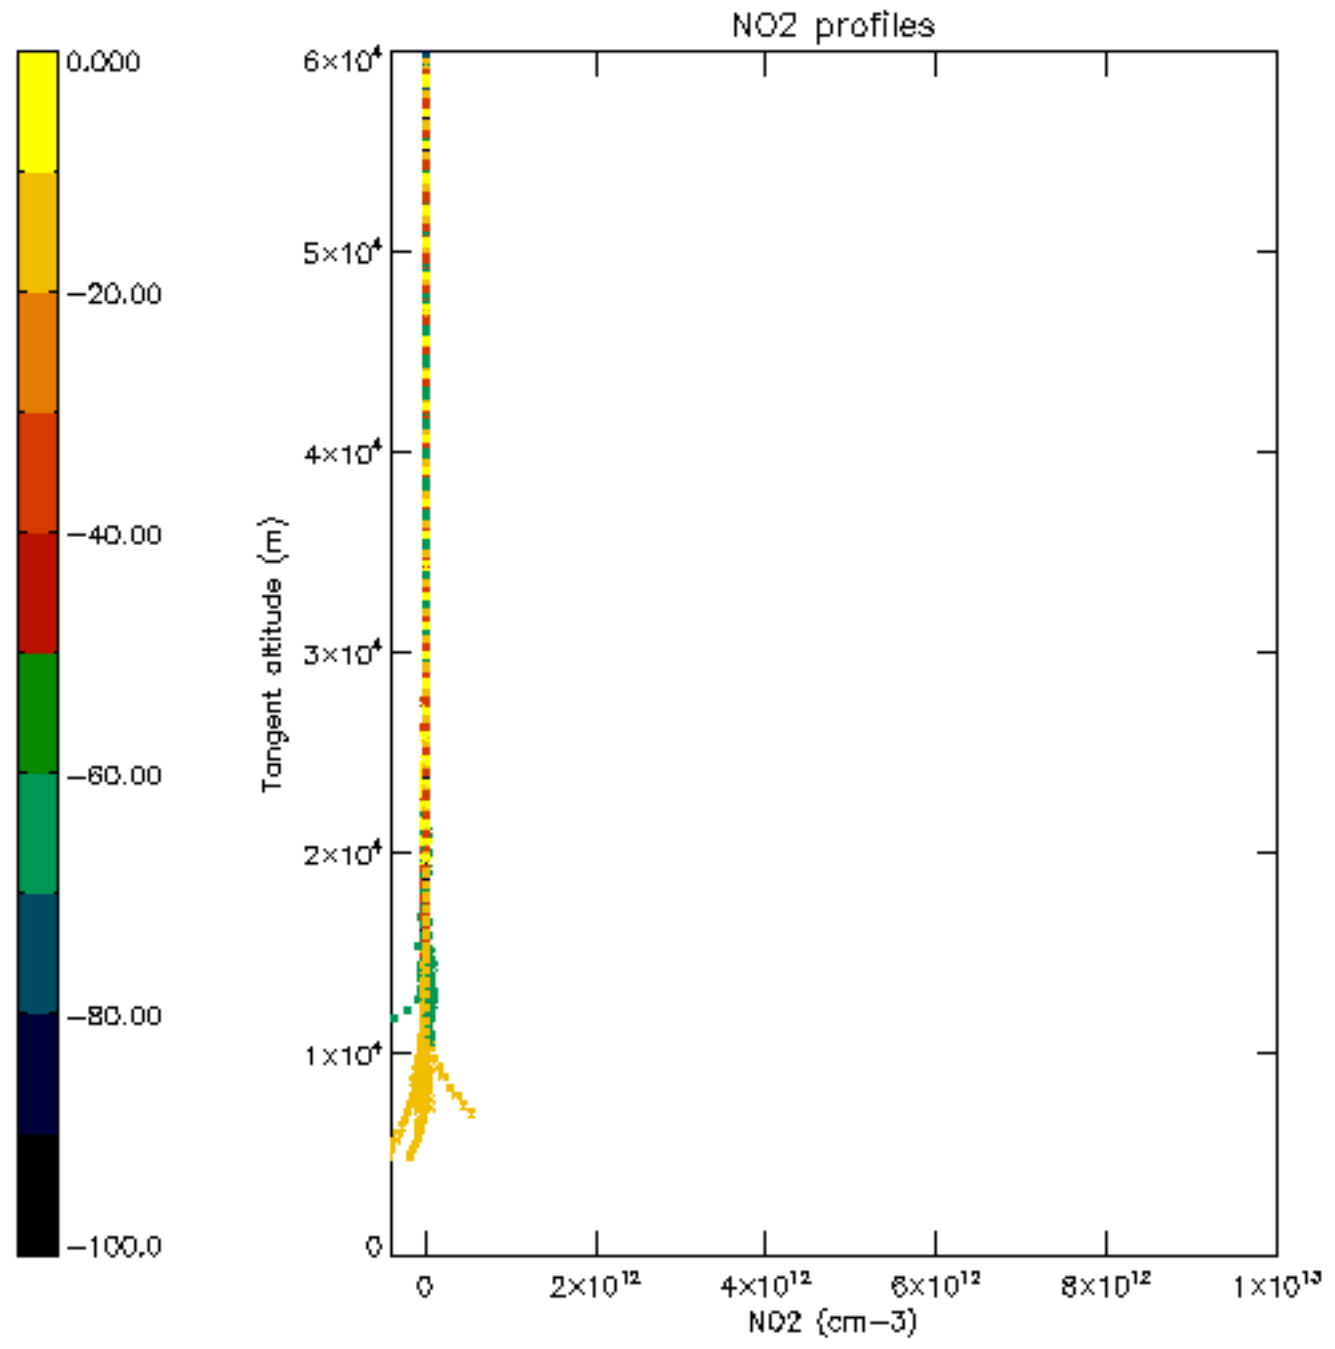

Percentage of star falling outside central band per profile

Percentage of saturation errors per profile

Percentage of flagged data per D3 profile

Percentage of flagged data per H2O profile

Percentage of flagged data per NO2 profile