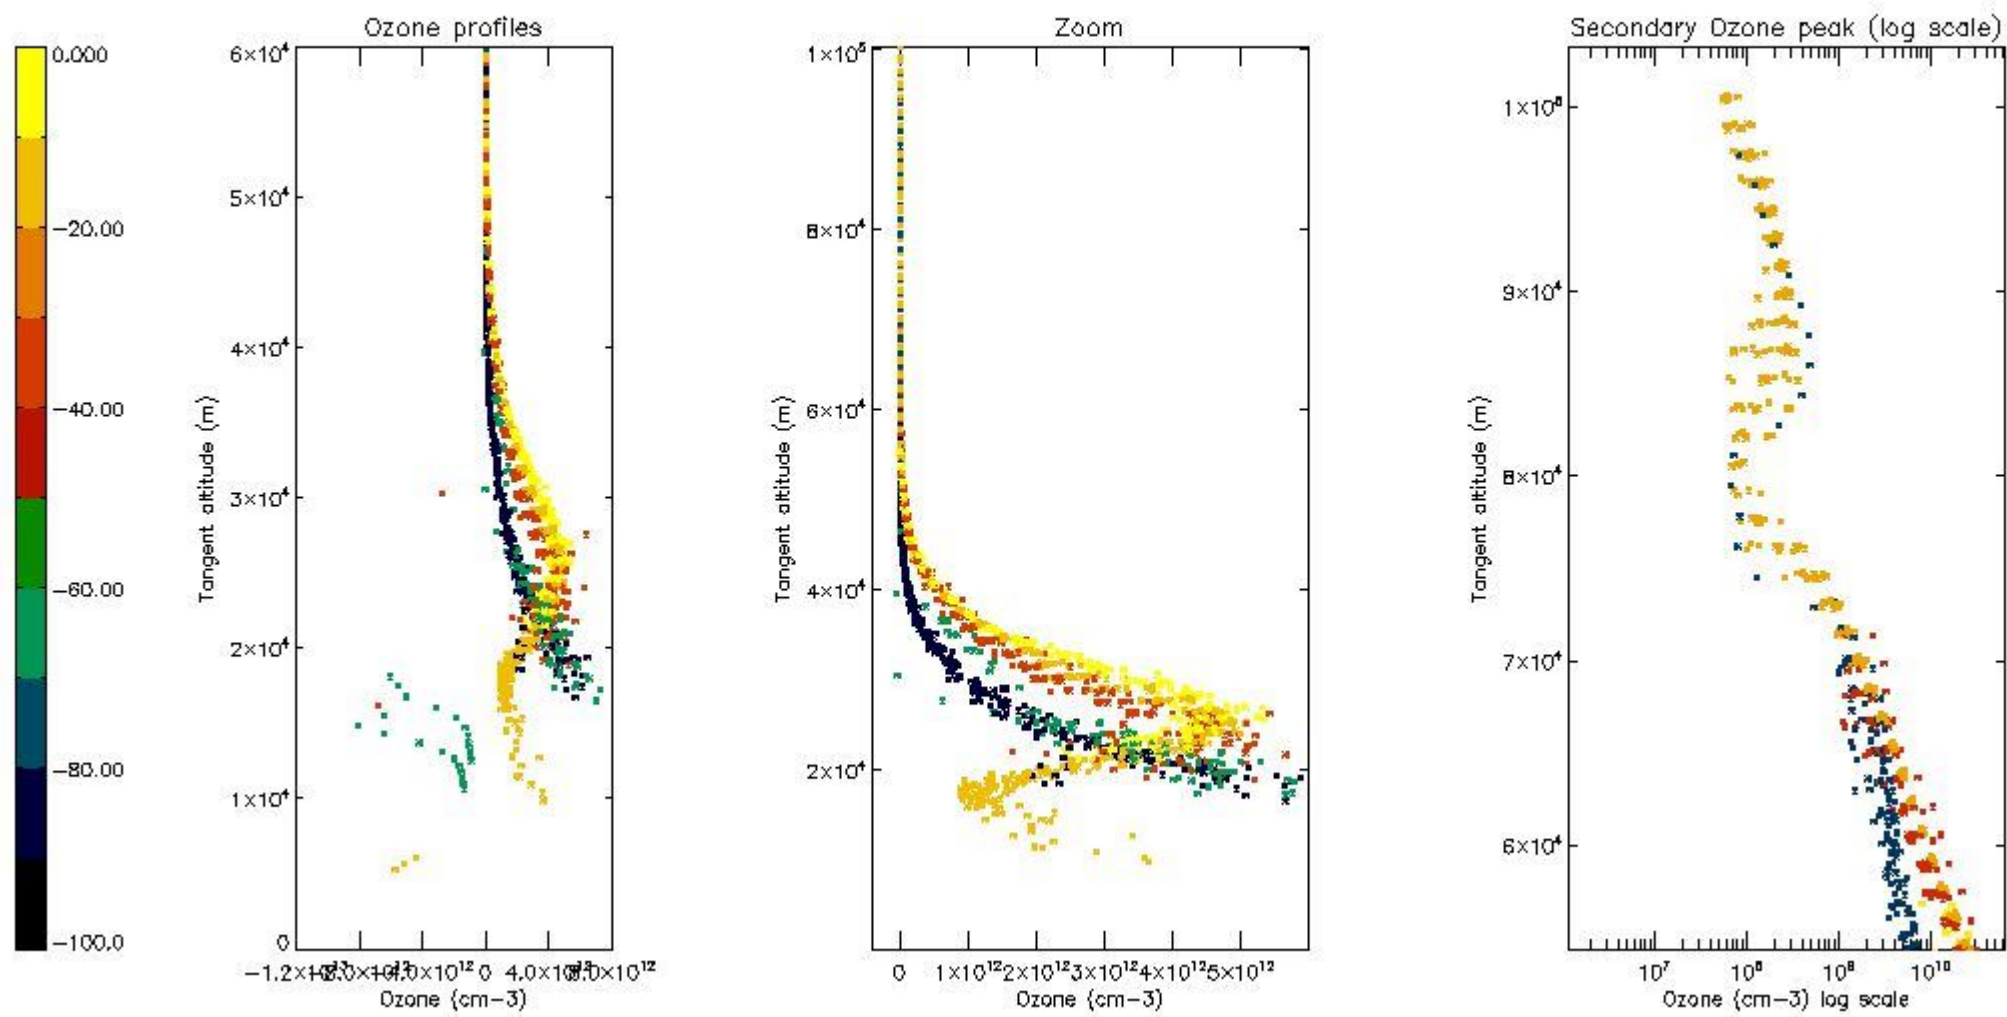

STD < 10	9
STD < 5	4

5.2 Plot ozone profiles for all STD (dark without errors)

The colorbar represents the latitude.

5.3 Plot ozone profiles where STD < 20% (dark without errors)

The colorbar represents the latitude.