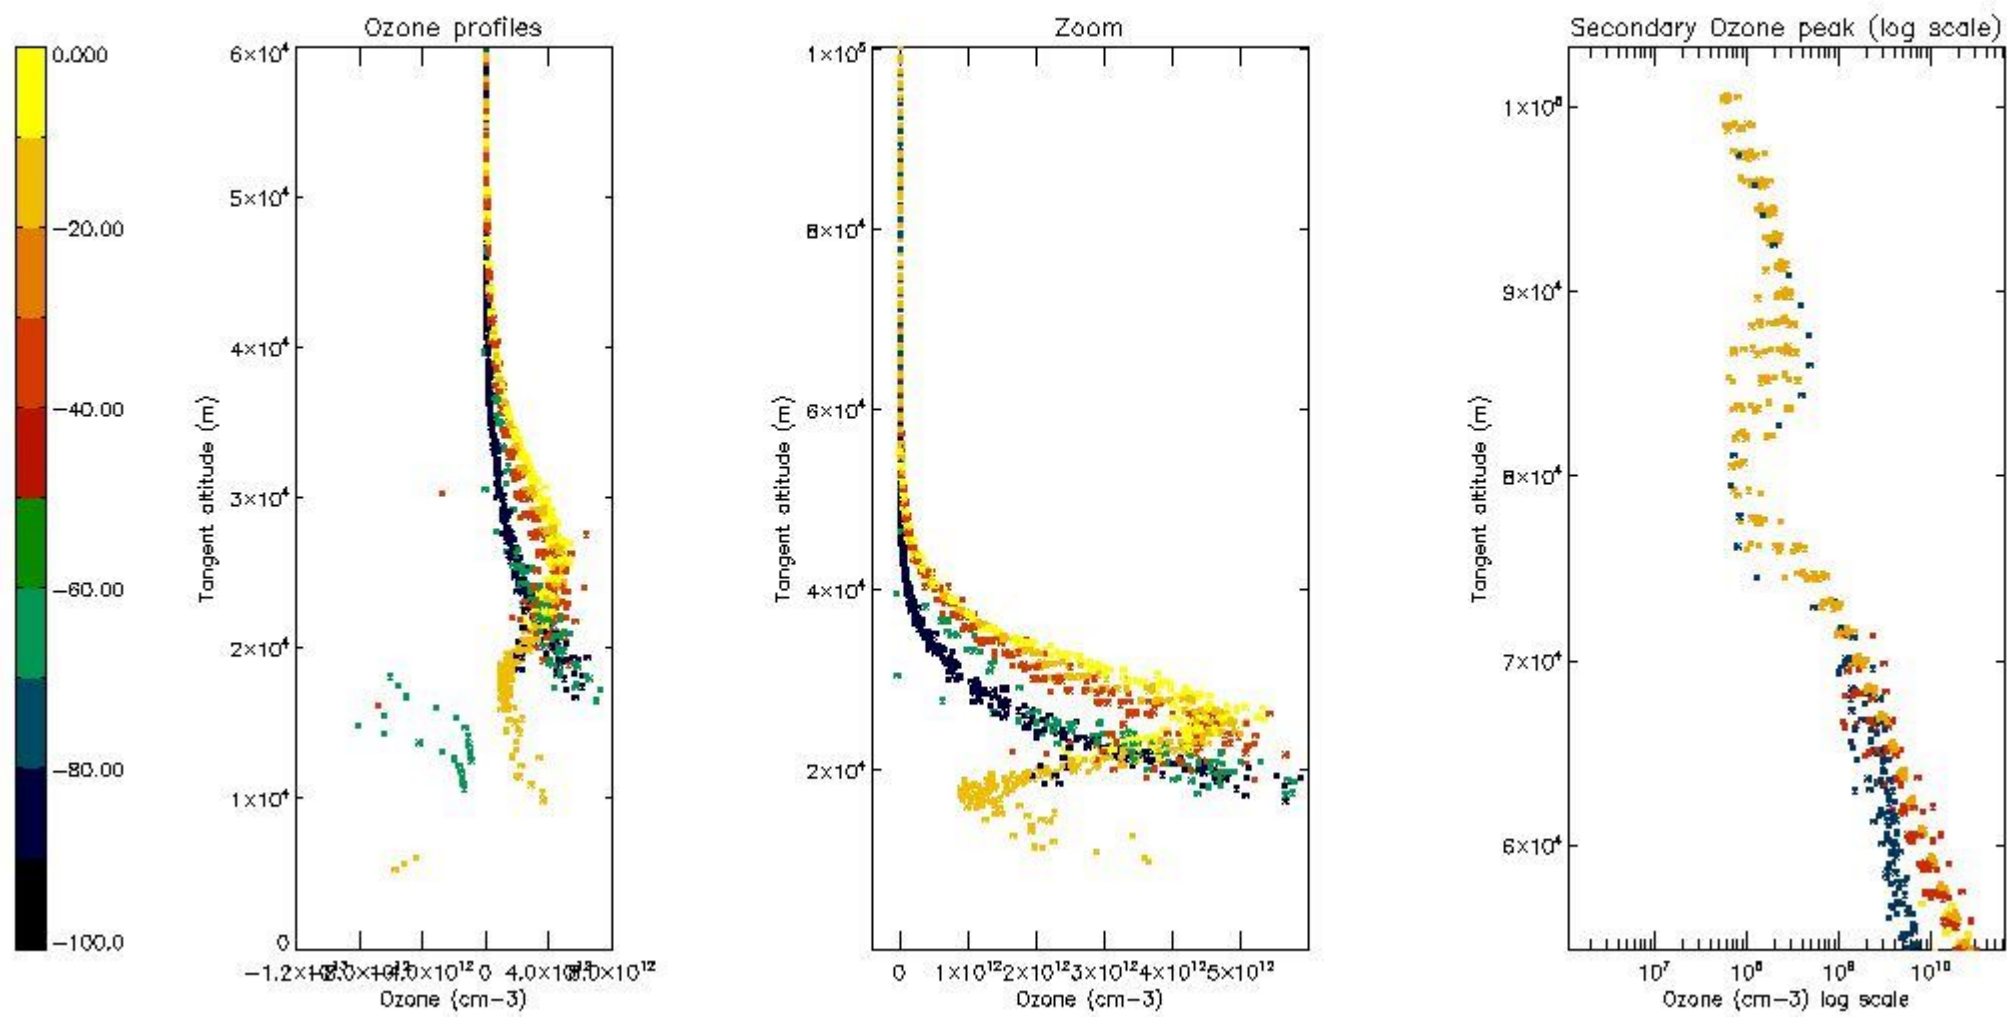

STD < 10	9
STD < 5	4

5.2 Plot ozone profiles for all STD (dark without errors)

The colorbar represents the latitude.

5.3 Plot ozone profiles where STD < 20% (dark without errors)

The colorbar represents the latitude.

5.4 Plot ozone profiles where STD < 10% (dark without errors)

The colorbar represents the latitude.

5.5 Plot ozone profiles where STD < 5% (dark without errors)

The colorbar represents the latitude.

5.6 Plot NO₂ profiles for all STD (dark without errors)