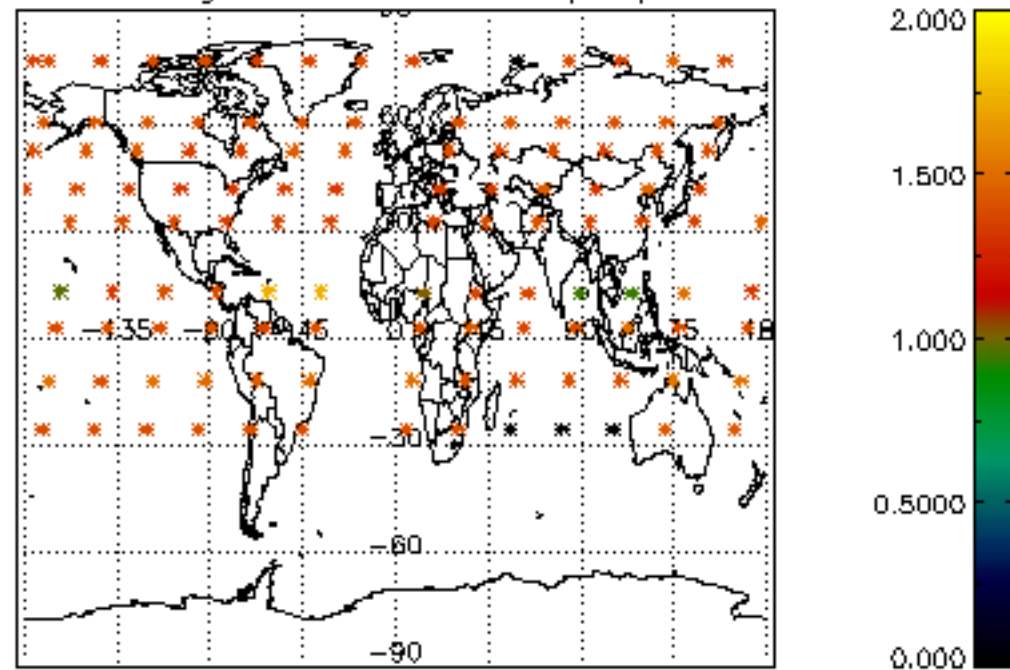

Percentage of datation errors per profile

Percentage of star falling outside central band per profile

Percentage of saturation errors per profile

Percentage of cosmic ray hits per profile

Percentage of datation errors per profile