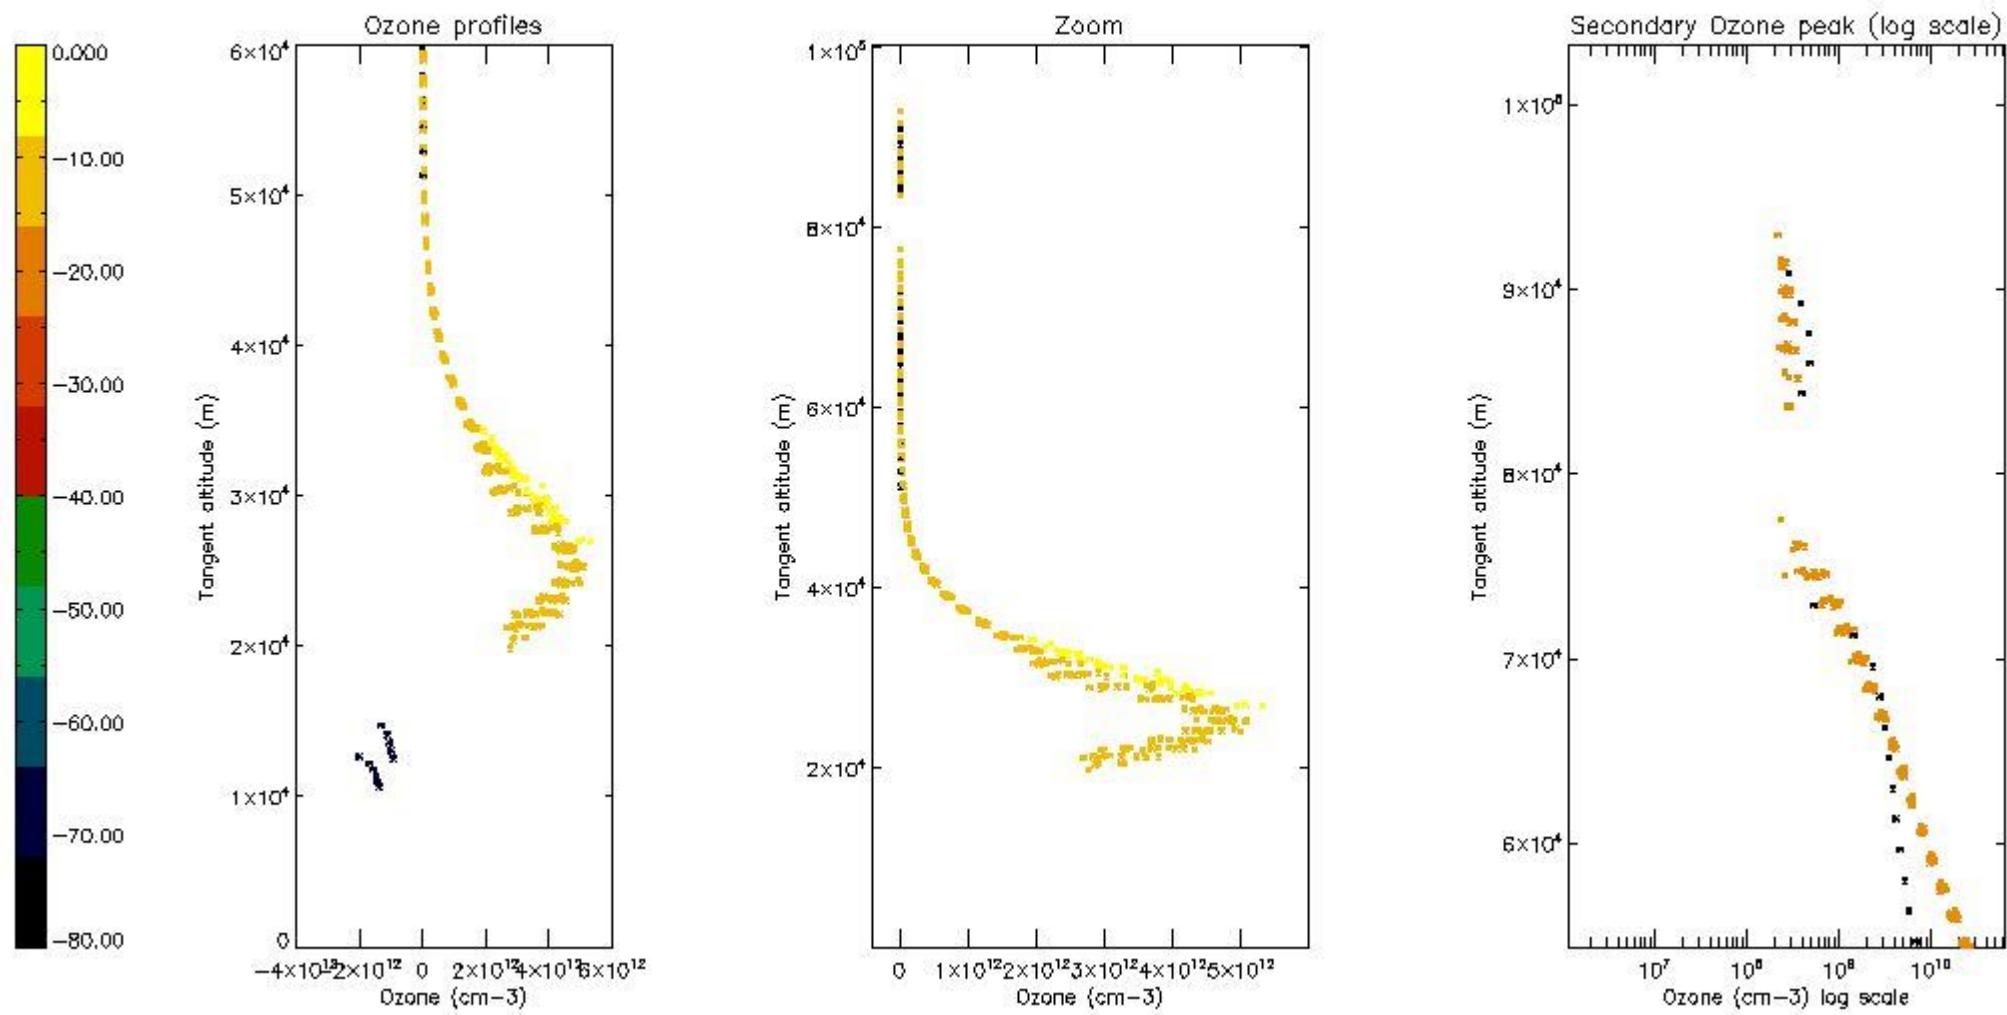

5.6 Plot NO₂ profiles for all STD (dark without errors)

The colorbar represents the latitude.