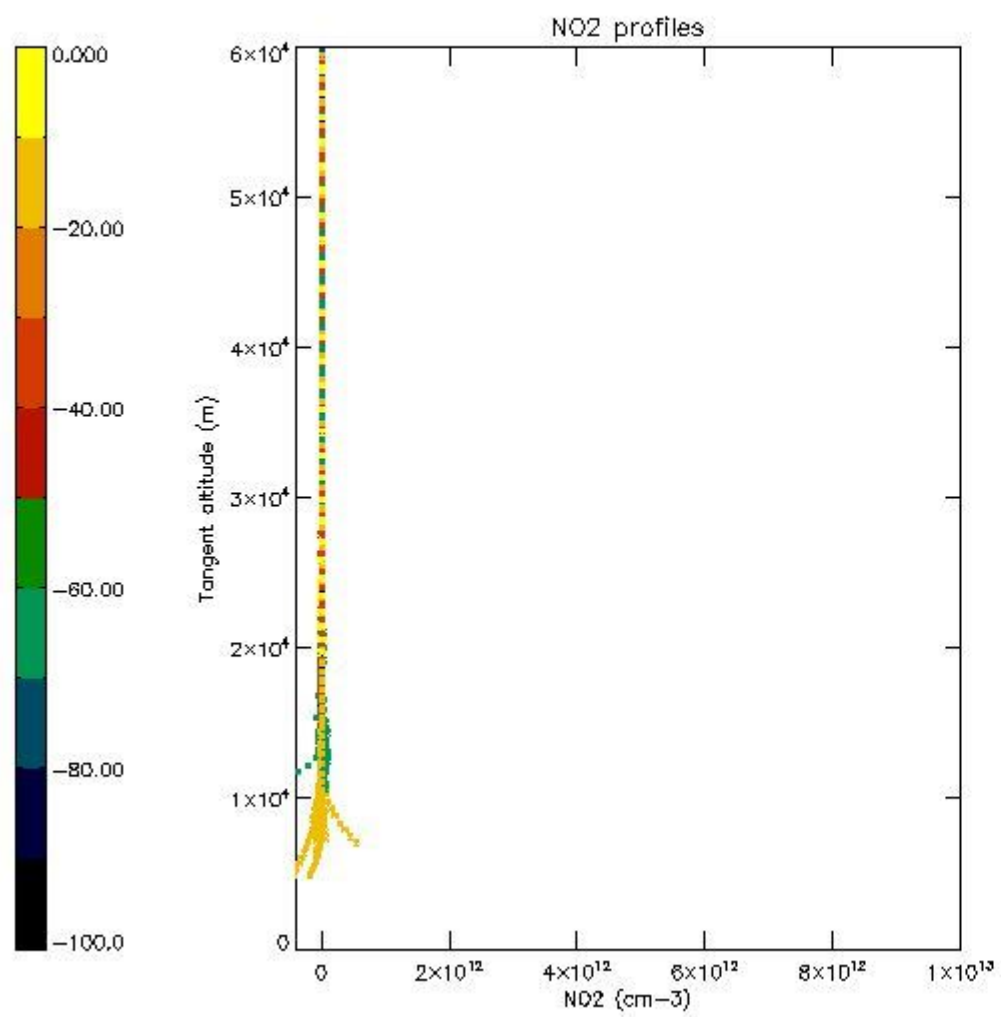

5.7 Plot NO3 profiles for all STD (dark without errors)

The colorbar represents the latitude.