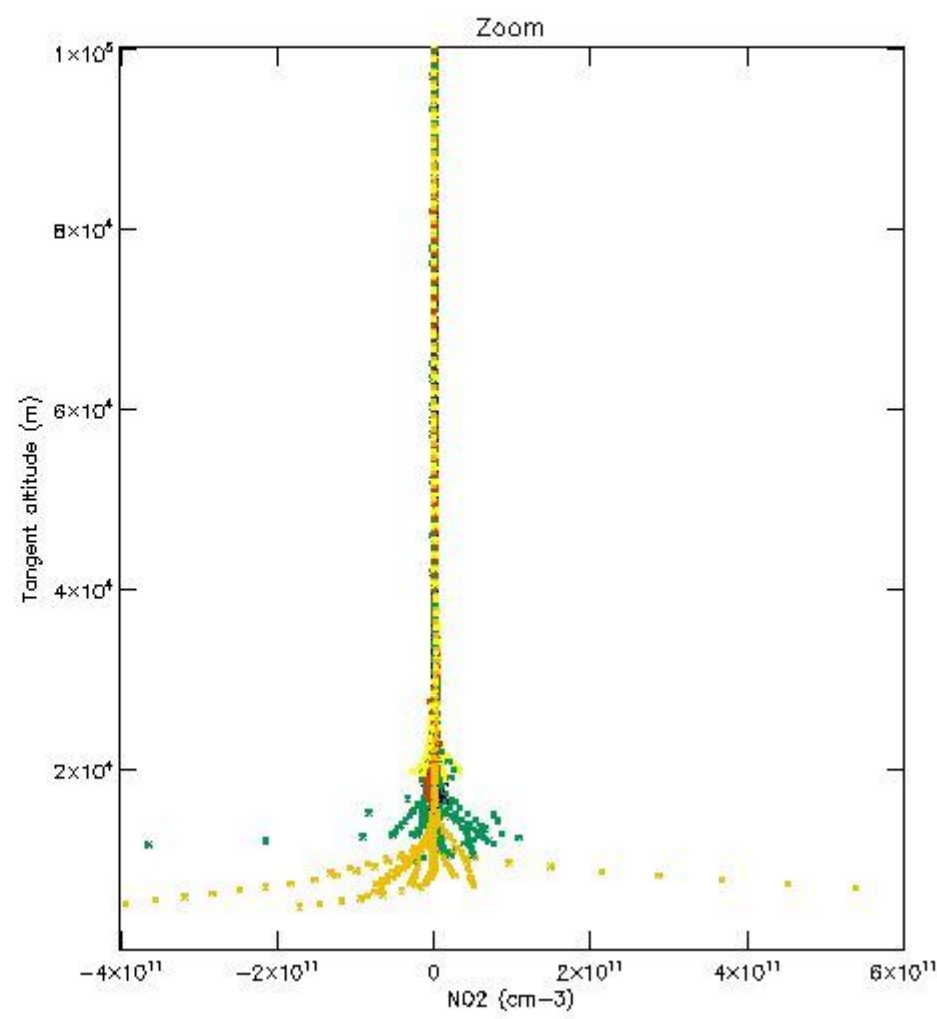

5.7 Plot NO3 profiles for all STD (dark without errors)

The colorbar represents the latitude.