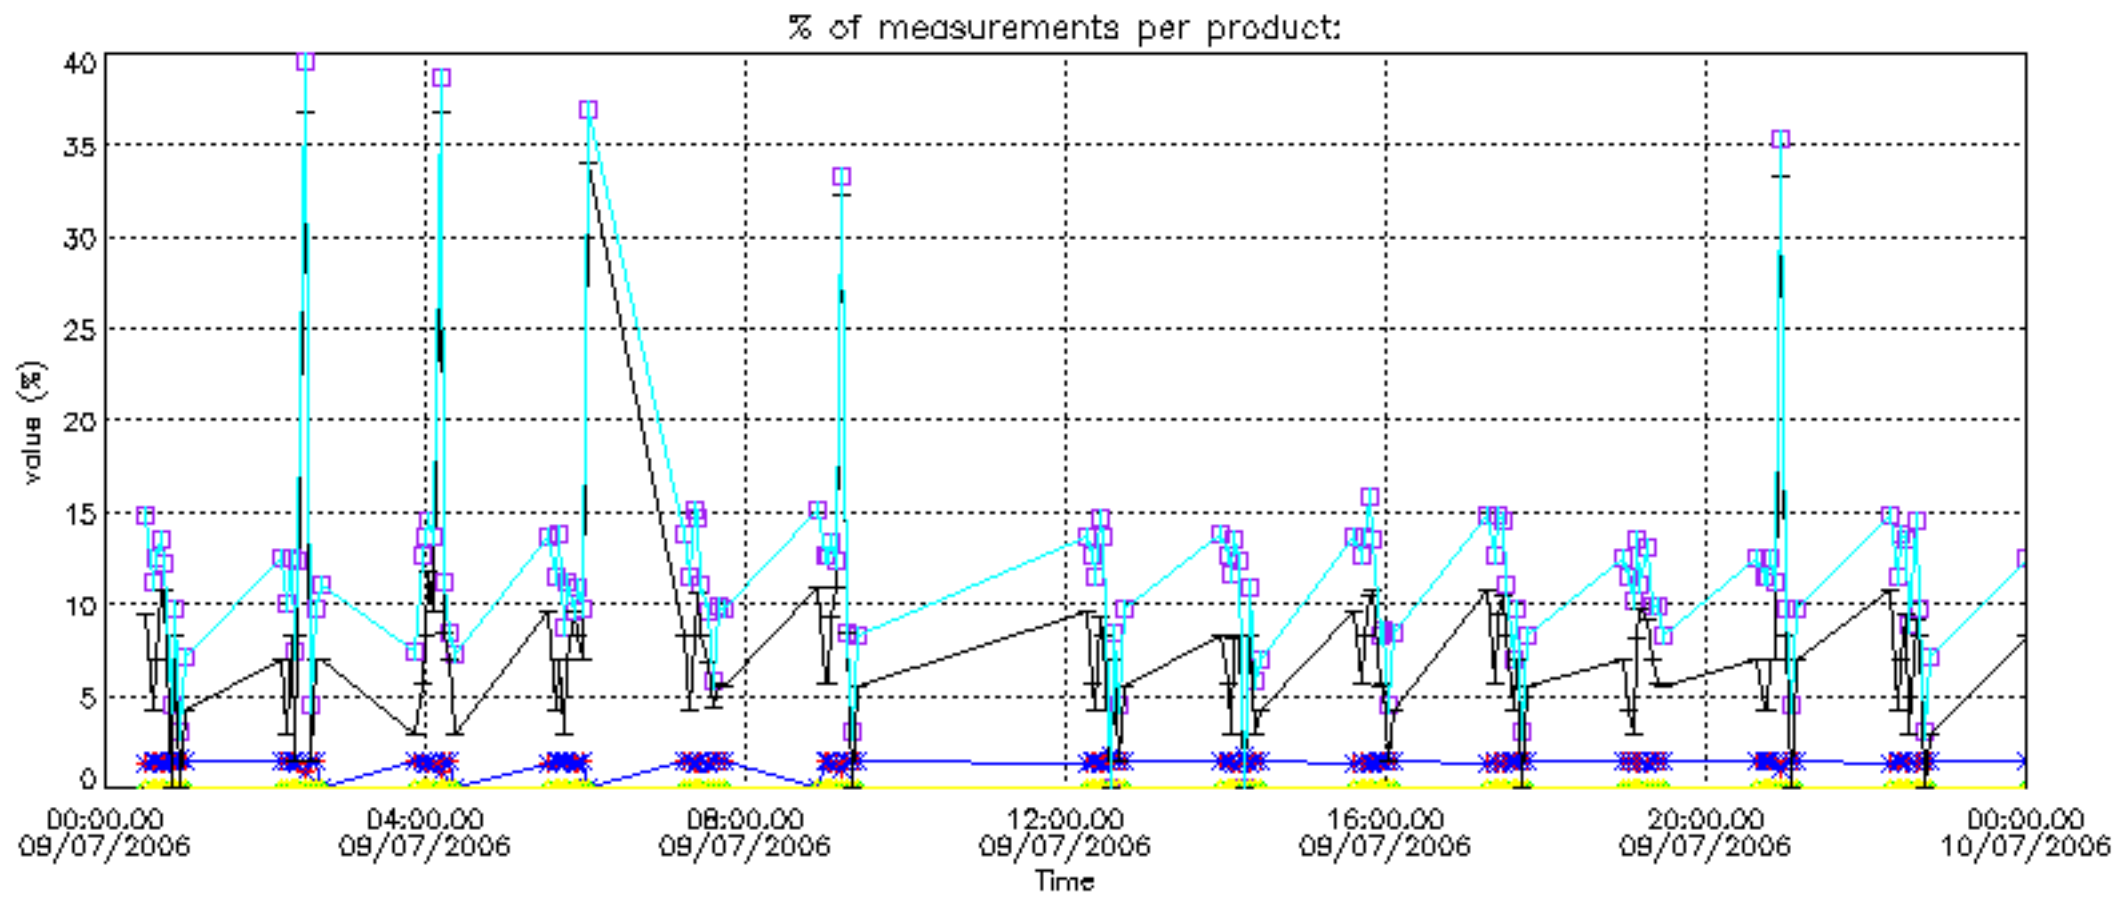

Percentage of cosmic ray hits per profile

Percentage of datation errors per profile