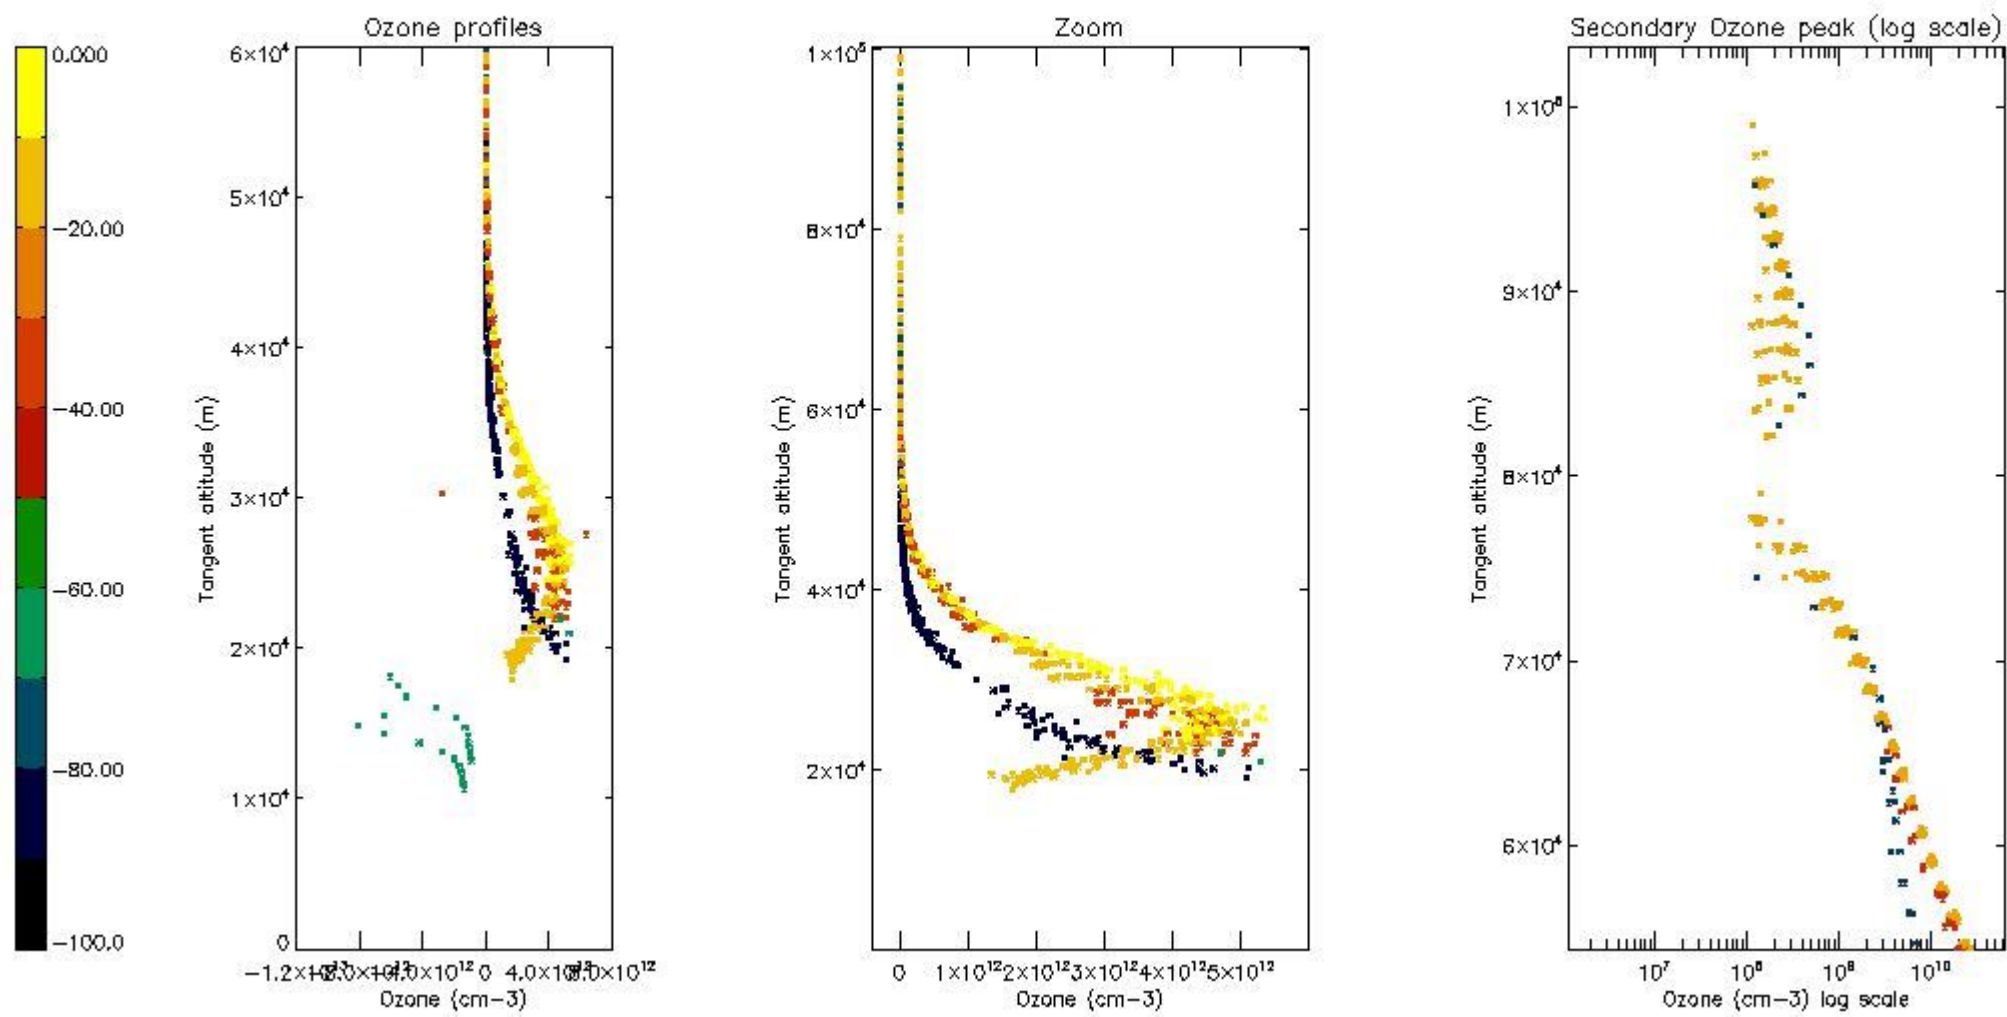

STD < 10	9
STD < 5	4

5.2 Plot ozone profiles for all STD (dark without errors)

The colorbar represents the latitude.

5.3 Plot ozone profiles where STD < 20% (dark without errors)

The colorbar represents the latitude.

5.4 Plot ozone profiles where STD < 10% (dark without errors)

The colorbar represents the latitude.

5.5 Plot ozone profiles where STD < 5% (dark without errors)

The colorbar represents the latitude.

5.6 Plot NO₂ profiles for all STD (dark without errors)