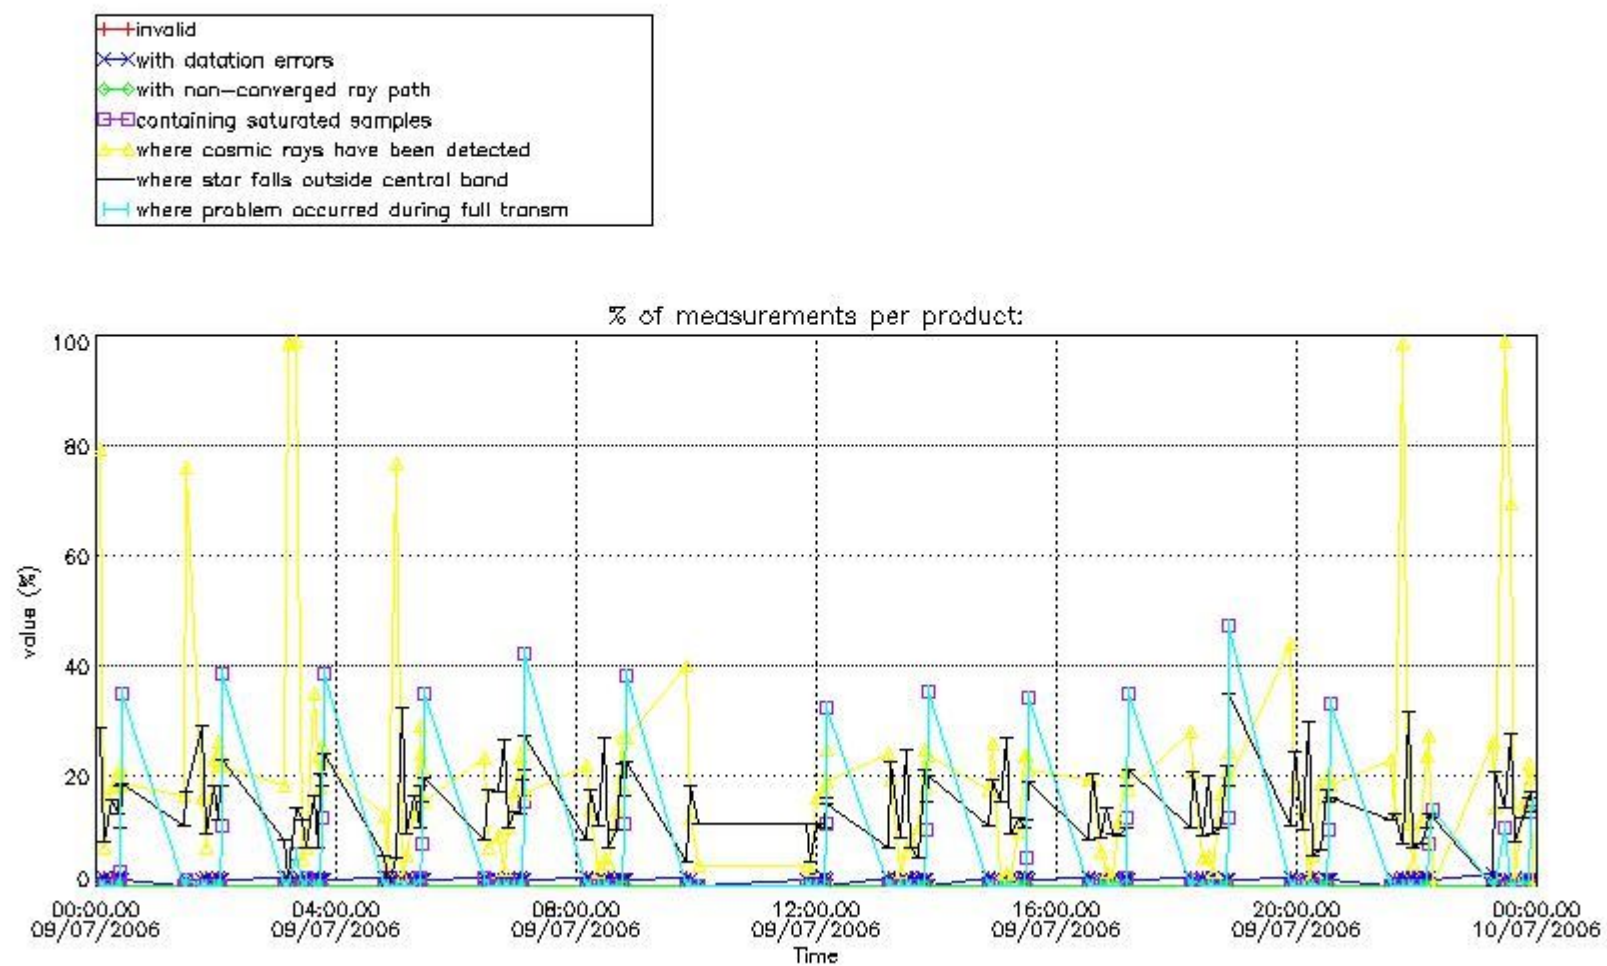

4.1.2 Plot level 1 quality information per product (time dependant): ENVI SAT DESCENDING passes