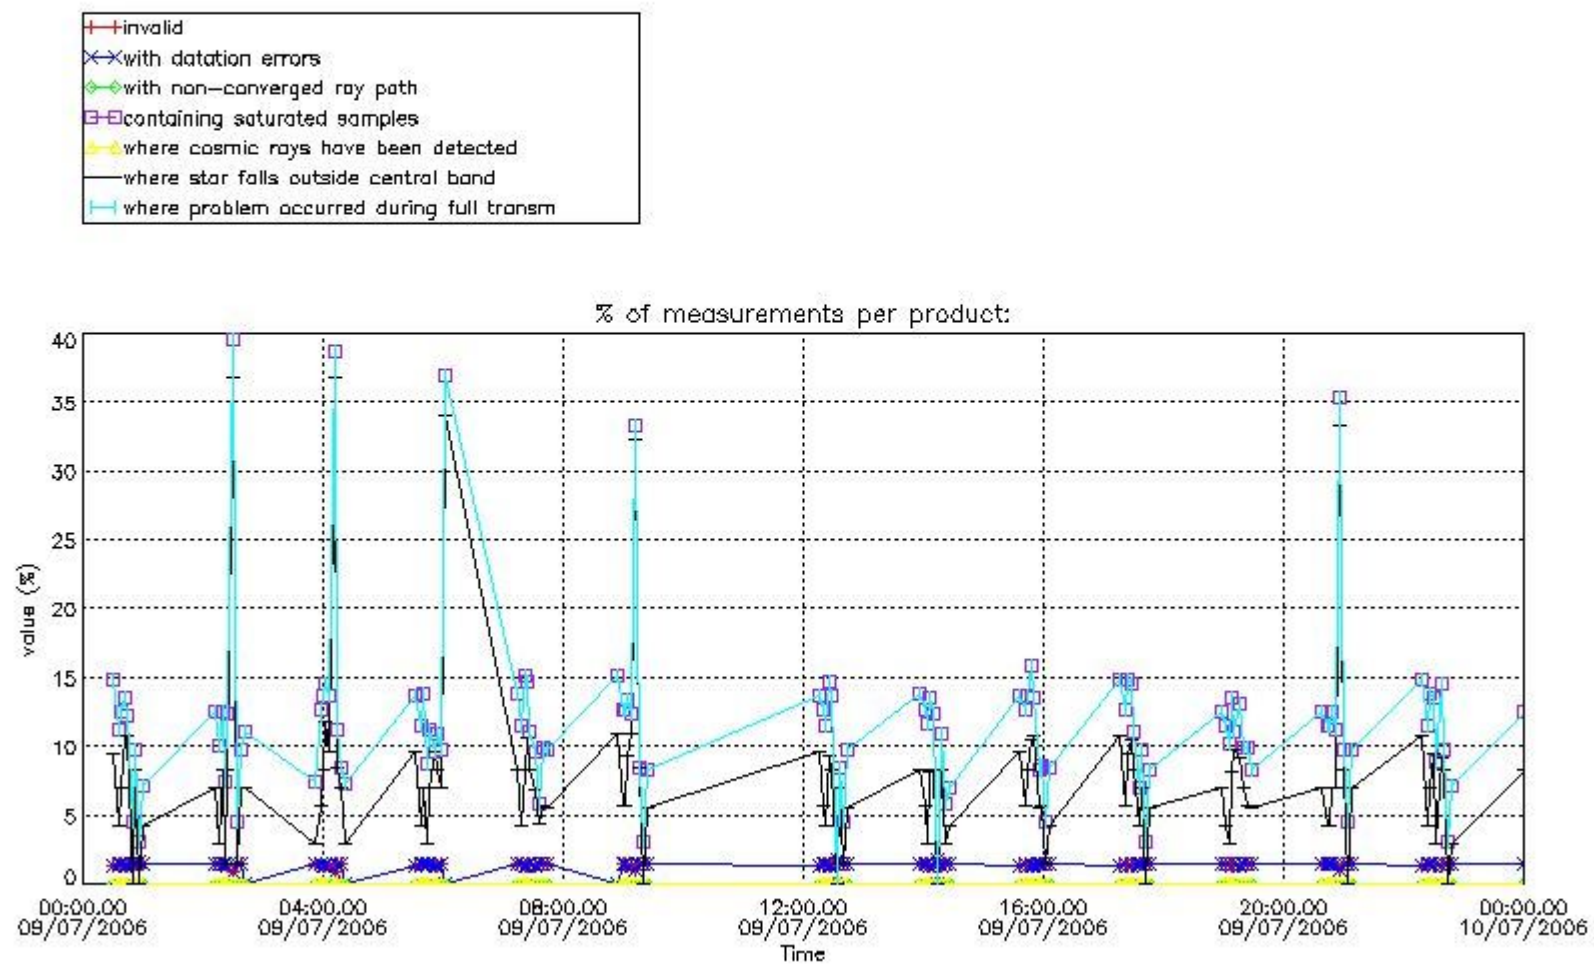

3.1 Plot quality information per product (time dependant)

3.2 Plot quality information per product (world map)

Percentage of flagged data per O3 profile

Percentage of flagged data per H2O profile

Percentage of flagged data per NO2 profile

Percentage of flagged data per NO3 profile

4. Level 1 quality information per product

In this section it is plotted some information contained in the Quality Summary data set of the level 2 products that comes from the level 1b processing. Products without errors (error flag in the MPH set to "0") are used.

4.1 Plot quality information per product (time dependant) coming from level 1b processing

4.1.1 Plot level 1 quality information per product (time dependant): ENVISAT ASCENDING passes

4.1.2 Plot level 1 quality information per product (time dependant): ENVI SAT DESCENDING passes