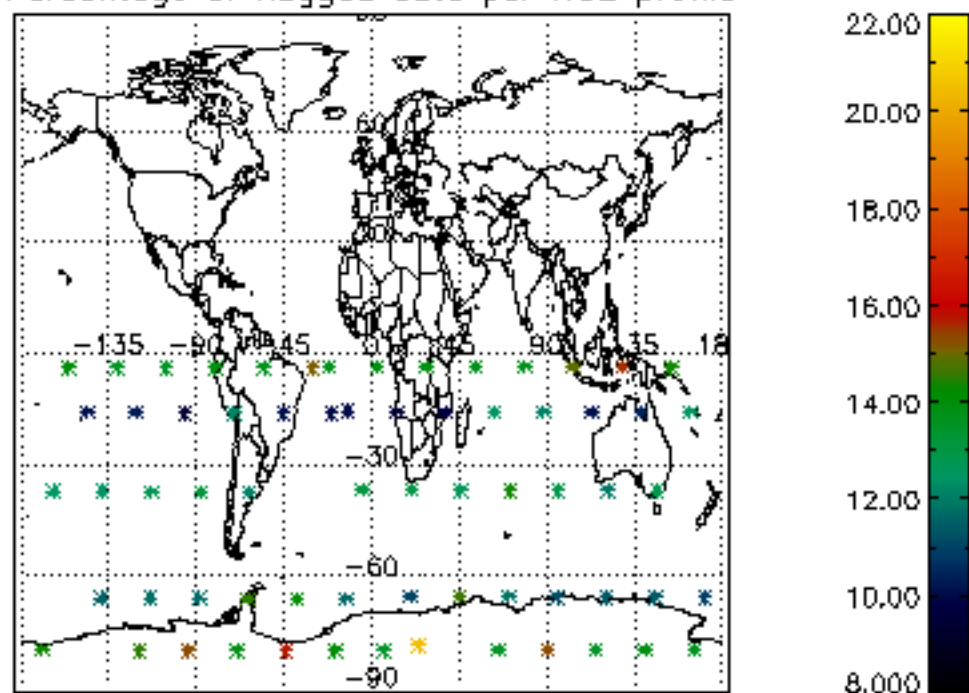

Percentage of flagged data per NO2 profile