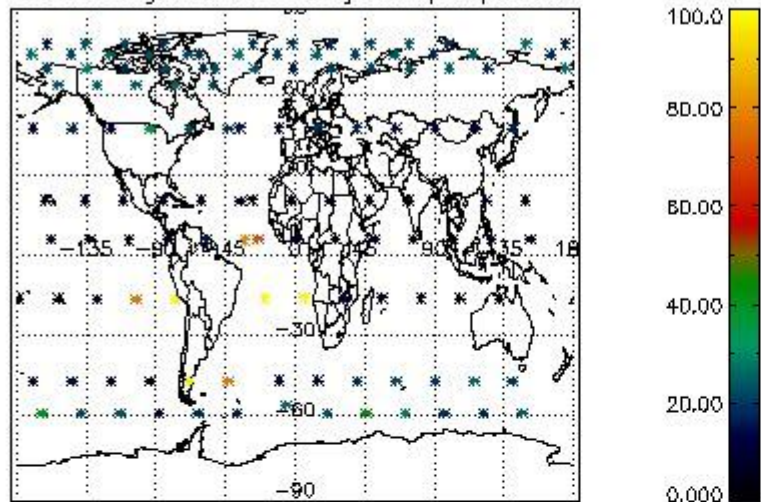

Percentage of cosmic ray hits per profile