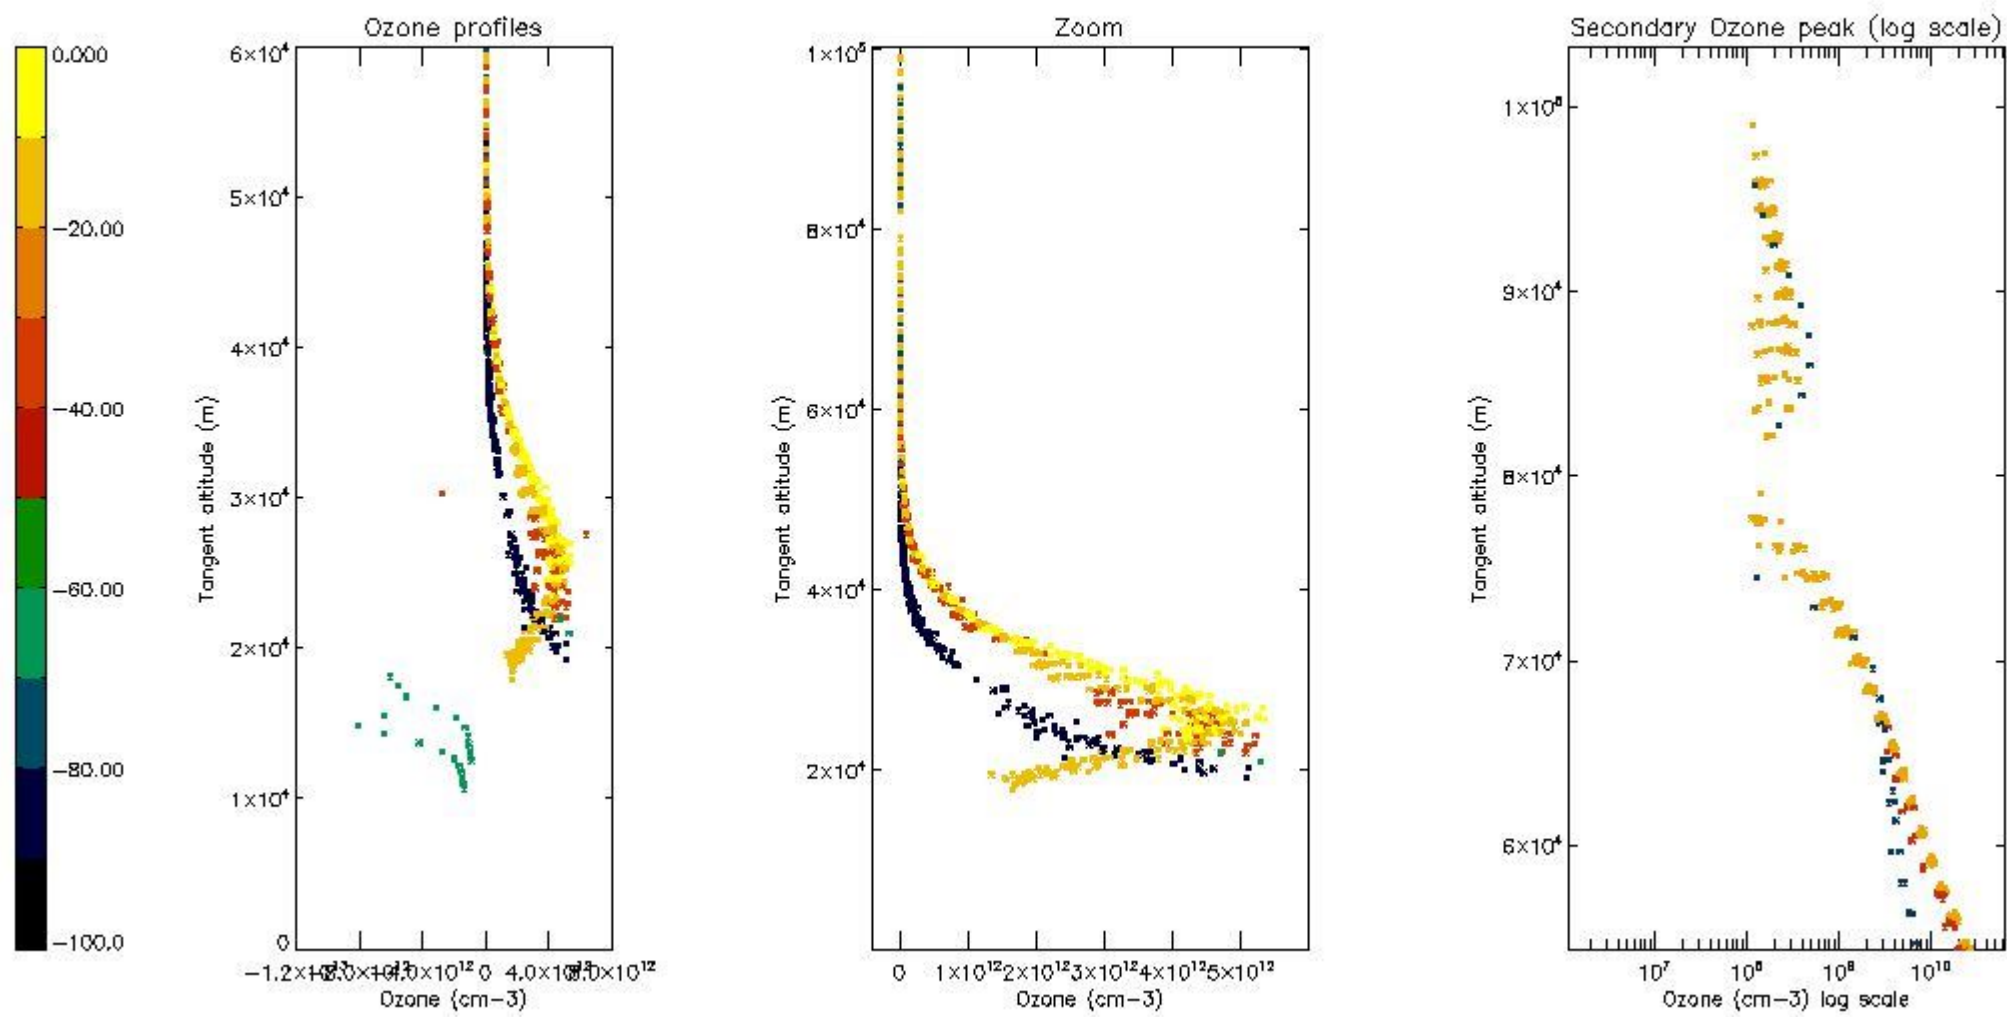

5.5 Plot ozone profiles where STD < 5% (dark without errors)

The colorbar represents the latitude.