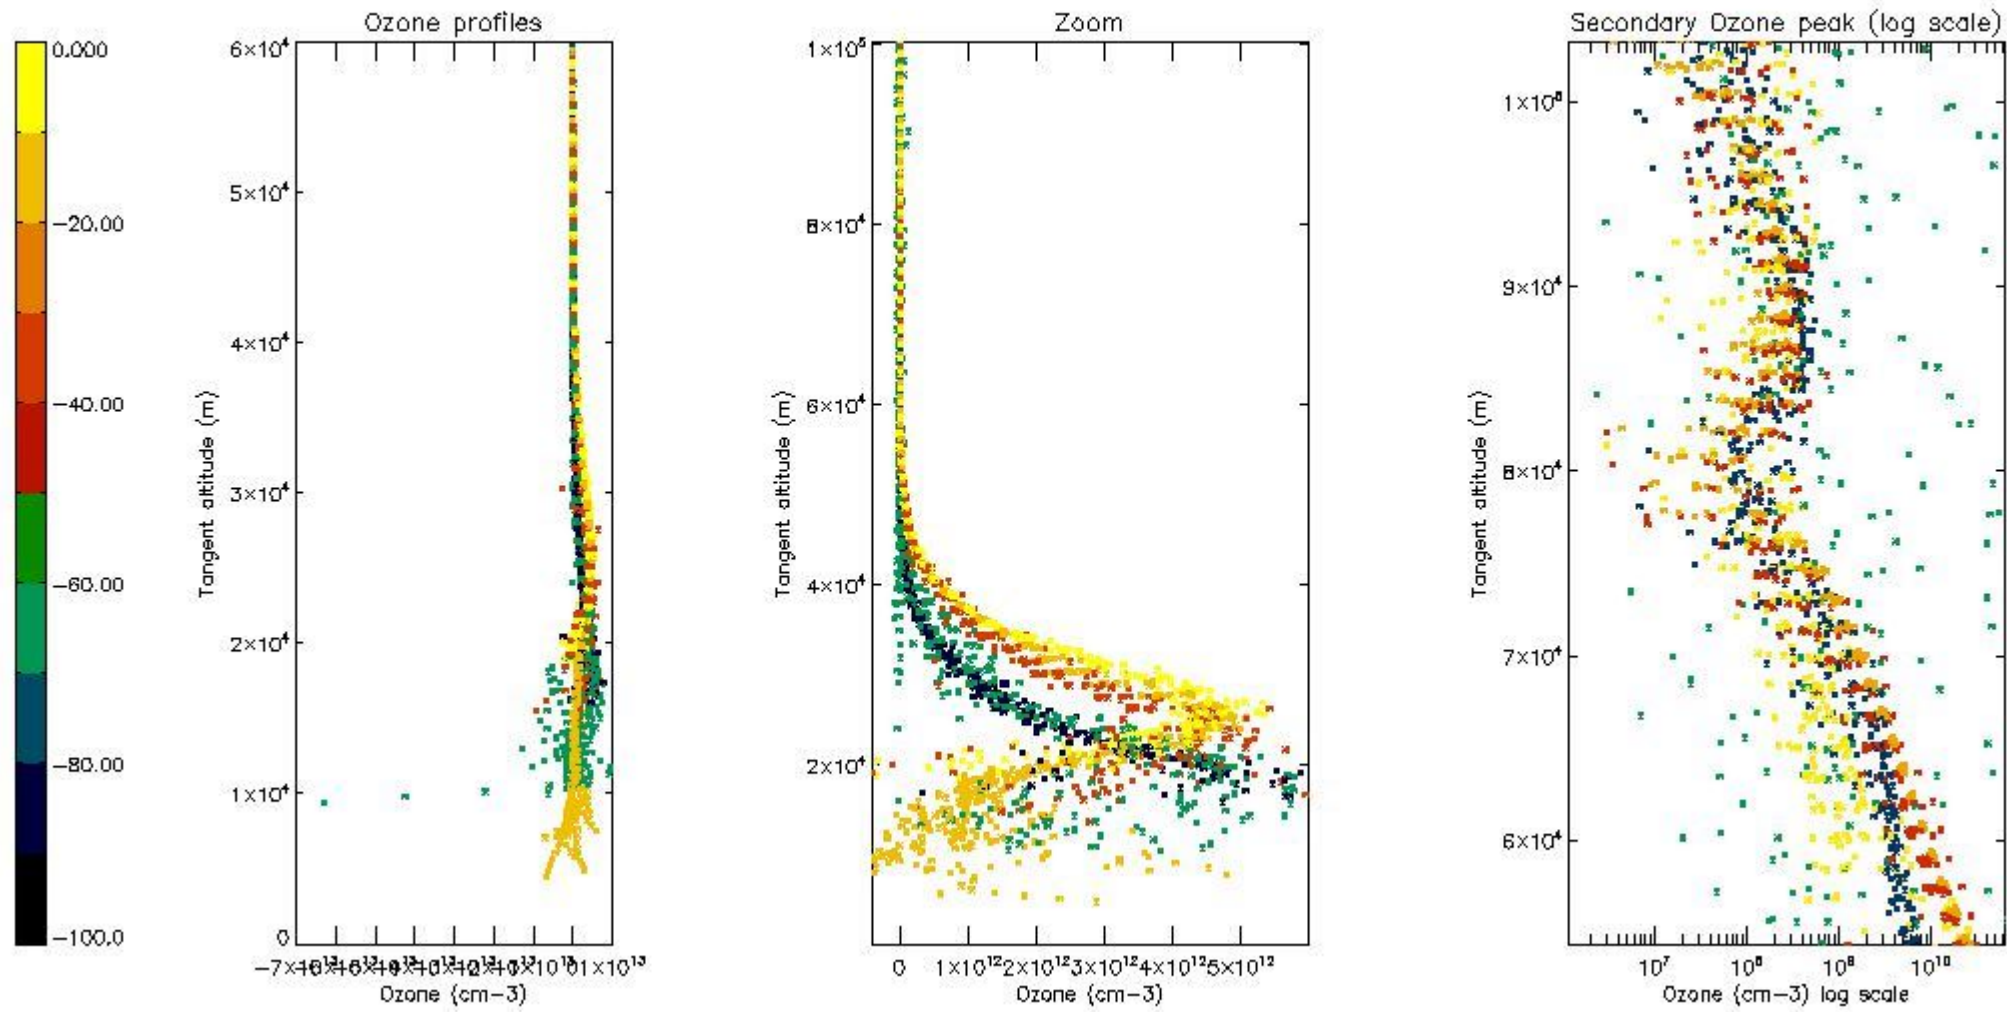

STD < 10	9
STD < 5	4

5.2 Plot ozone profiles for all STD (dark without errors)

The colorbar represents the latitude.

5.3 Plot ozone profiles where STD < 20% (dark without errors)

The colorbar represents the latitude.