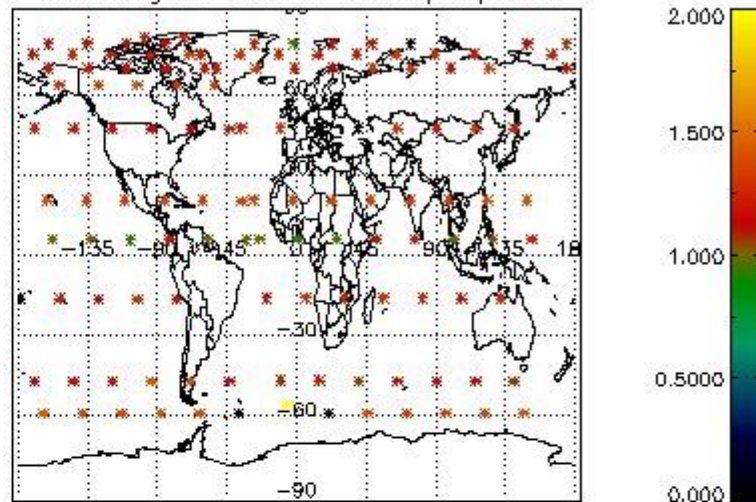

Percentage of datation errors per profile