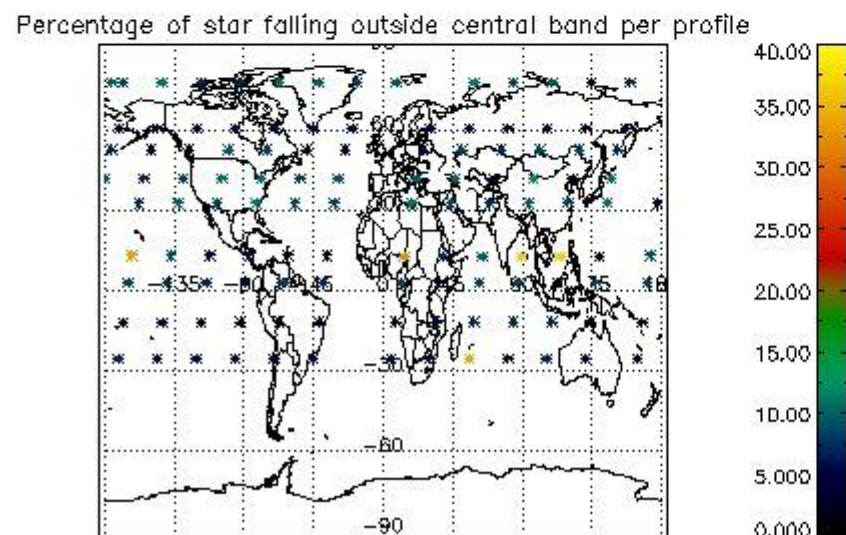

Percentage of datation errors per profile

Percentage of star falling outside central band per profile

Percentage of saturation errors per profile

4.2.2 Plot level 1 quality information per product (world map): ENVISAT DESCENDING passes