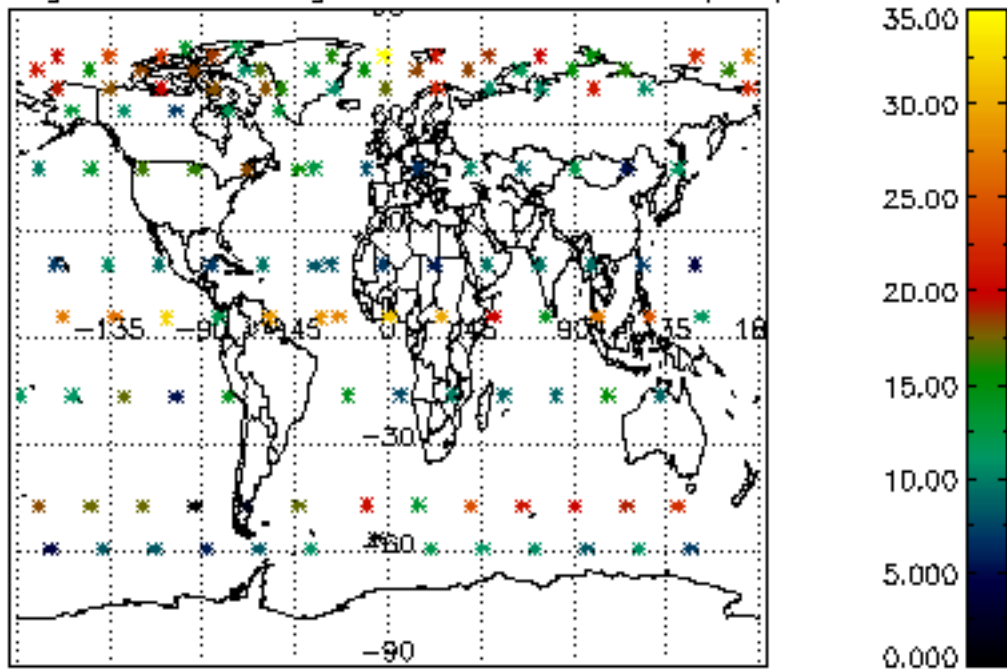

Percentage of cosmic ray hits per profile

Percentage of star falling outside central band per profile