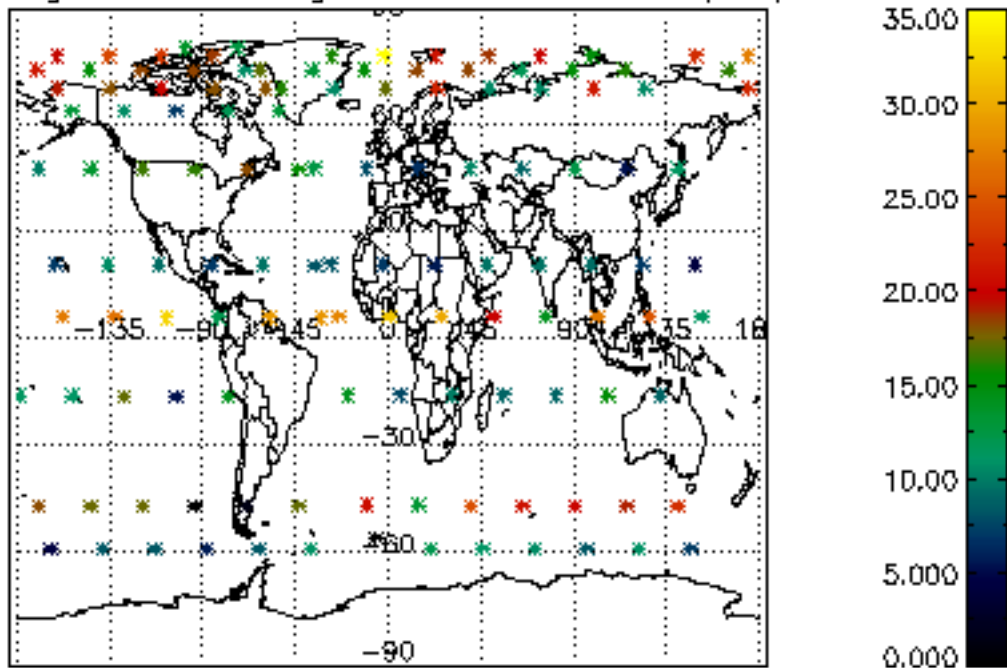

Percentage of cosmic ray hits per profile

Percentage of star falling outside central band per profile