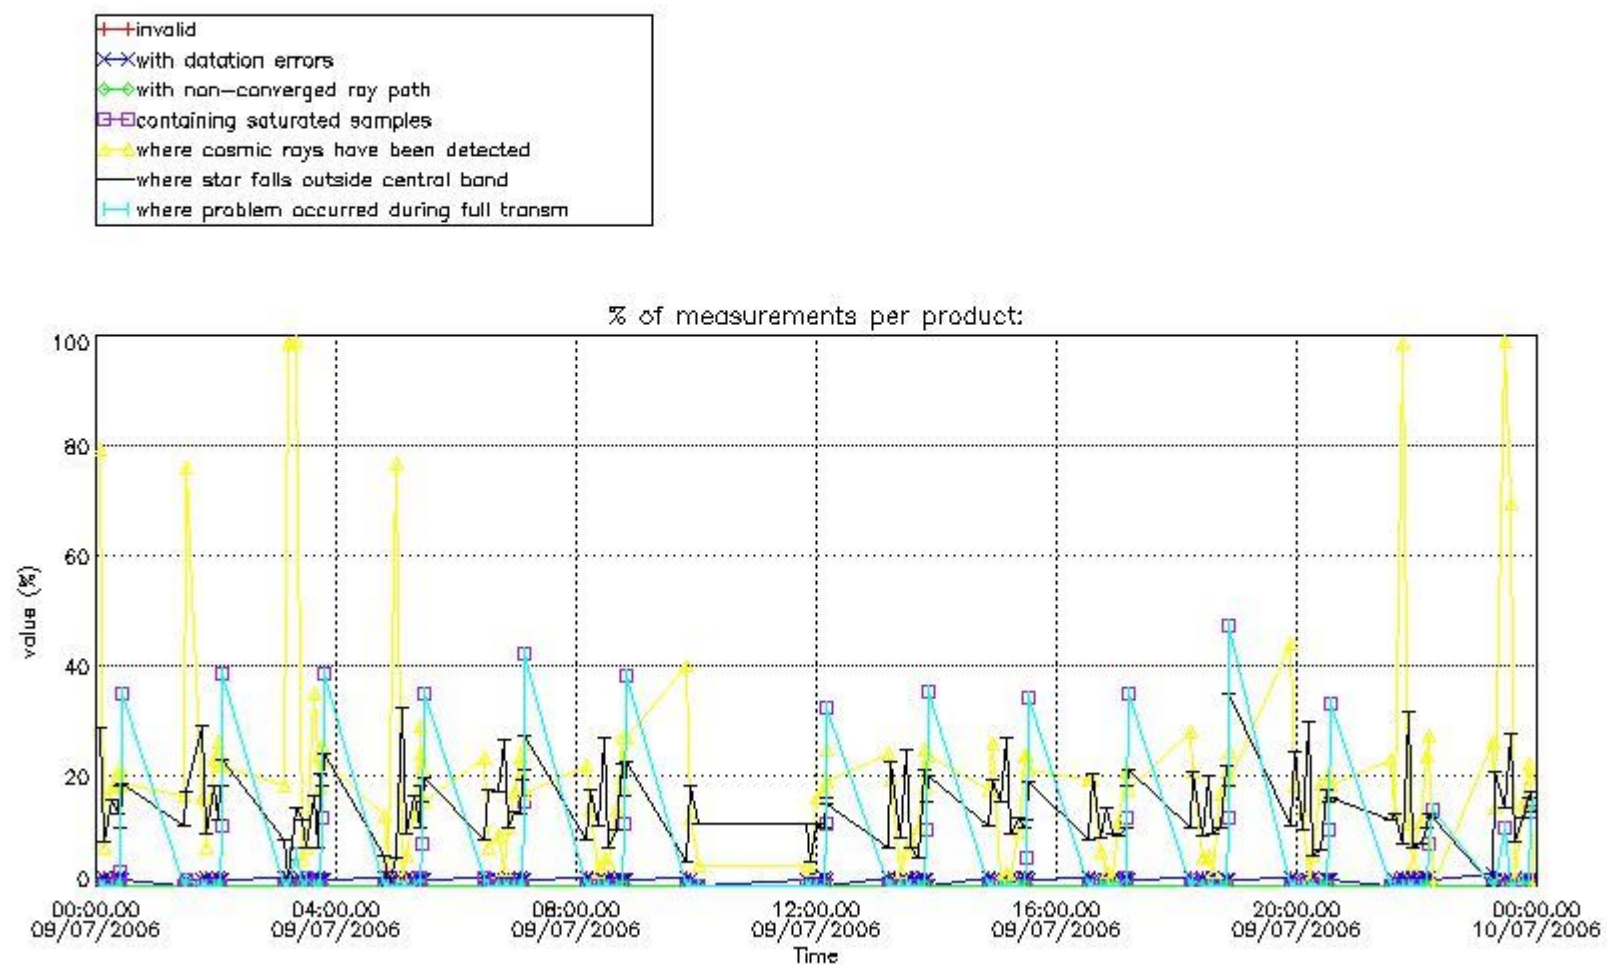

3.1 Plot quality information per product (time dependant)

3.2 Plot quality information per product (world map)

Percentage of flagged data per O3 profile

Percentage of flagged data per H2O profile

Percentage of flagged data per NO2 profile

Percentage of flagged data per NO3 profile

4. Level 1 quality information per product

In this section it is plotted some information contained in the Quality Summary data set of the level 2 products that comes from the level 1b processing. Products without errors (error flag in the MPH set to "0") are used.

4.1 Plot quality information per product (time dependant) coming from level 1b processing

4.1.1 Plot level 1 quality information per product (time dependant): ENVISAT ASCENDING passes

4.1.2 Plot level 1 quality information per product (time dependant): ENVI SAT DESCENDING passes