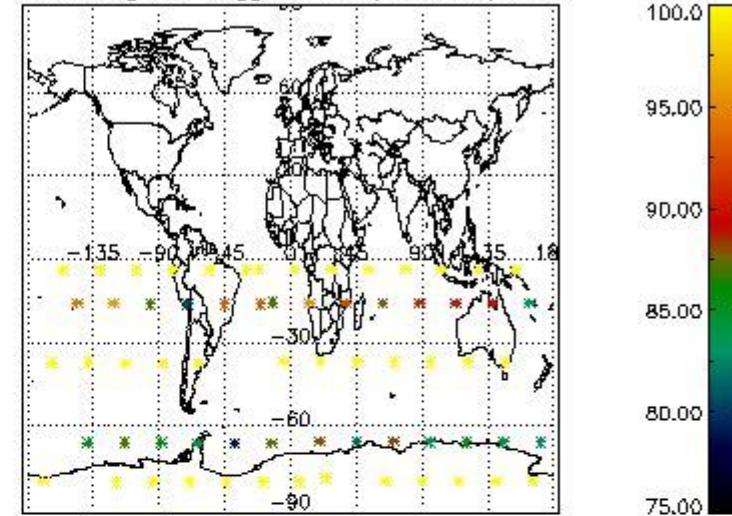

3.1 Plot quality information per product (time dependant)

3.2 Plot quality information per product (world map)

Percentage of flagged data per O3 profile

Percentage of flagged data per H2O profile

Percentage of flagged data per NO2 profile