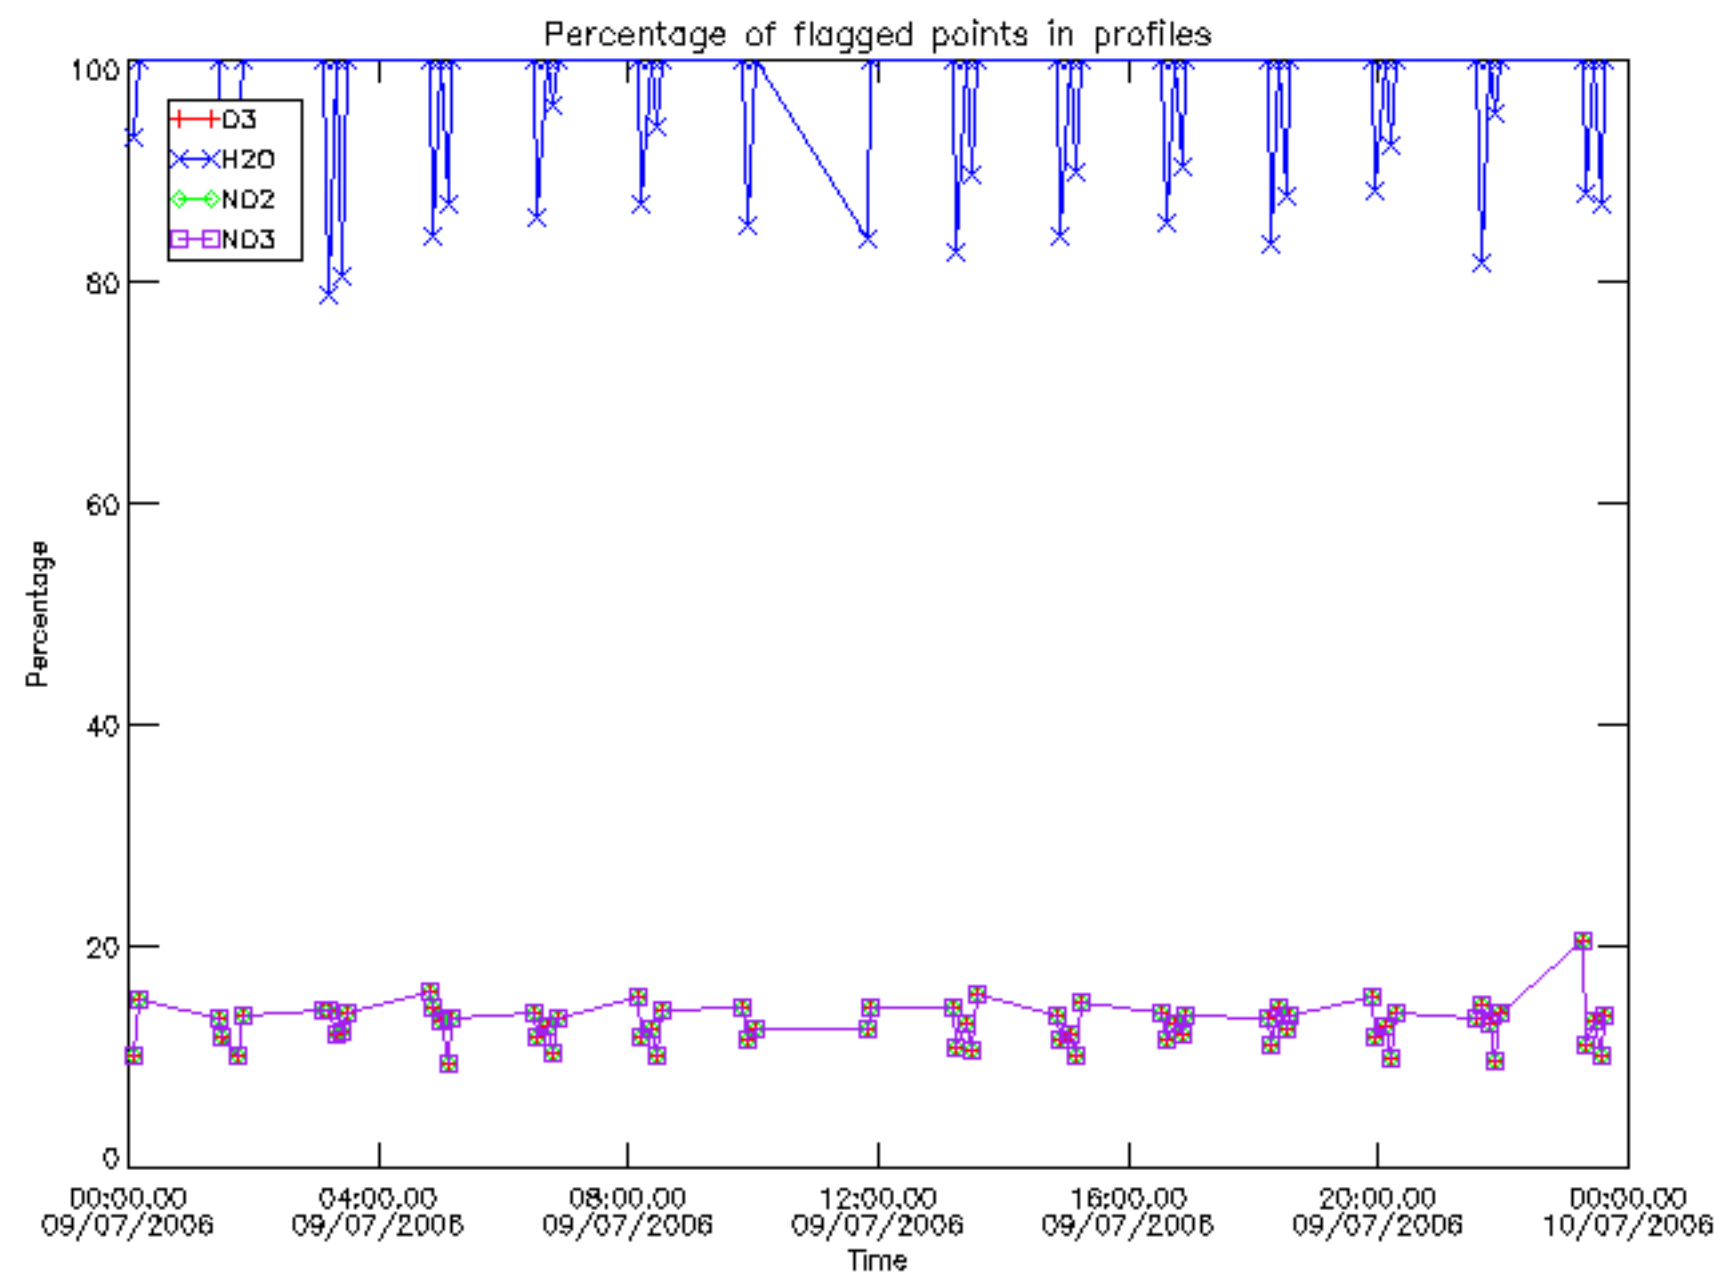

Percentage of flagged data per D3 profile

Percentage of flagged data per H2O profile