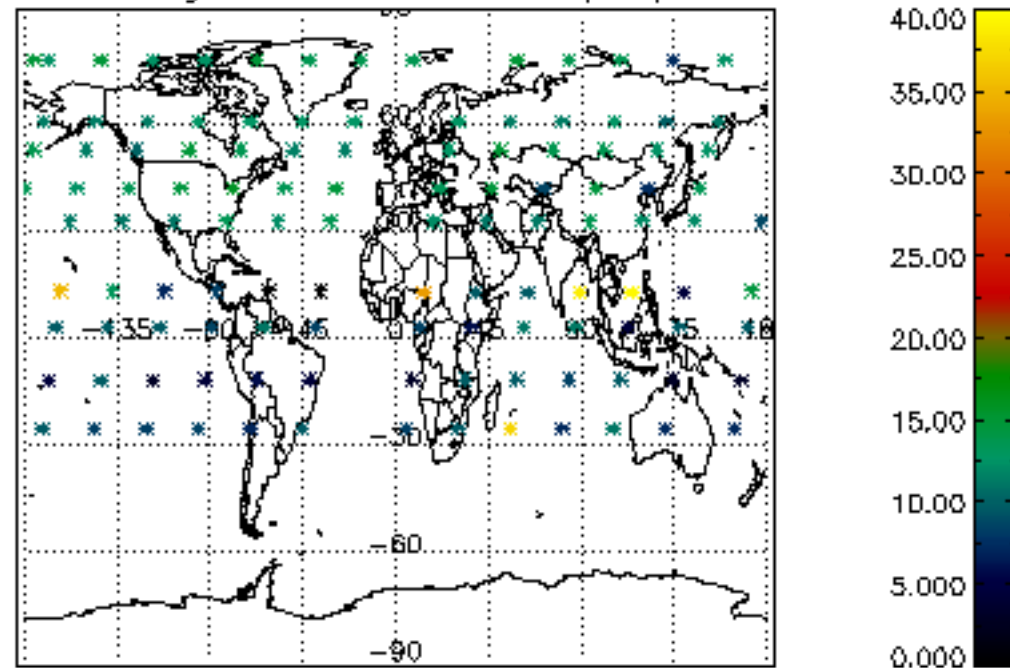

Percentage of saturation errors per profile