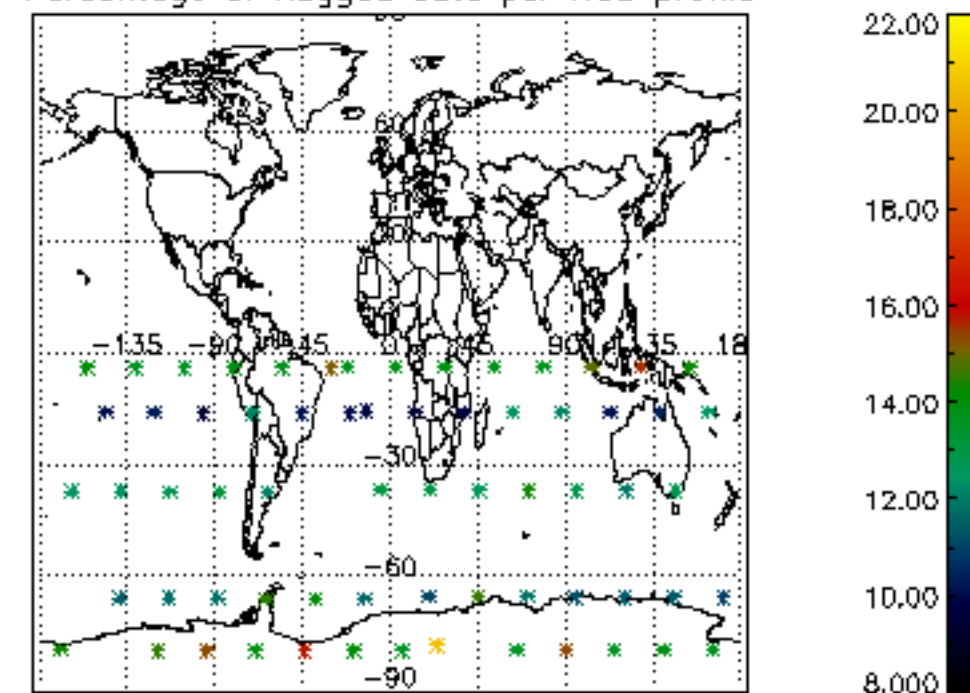

Percentage of flagged data per NO3 profile