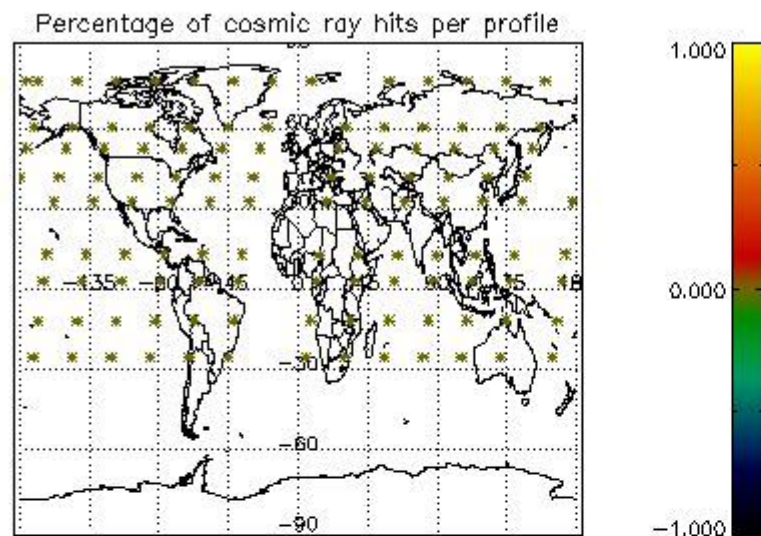

Percentage of datation errors per profile

Percentage of star falling outside central band per profile

Percentage of saturation errors per profile

4.2.2 Plot level 1 quality information per product (world map): ENVISAT DESCENDING passes