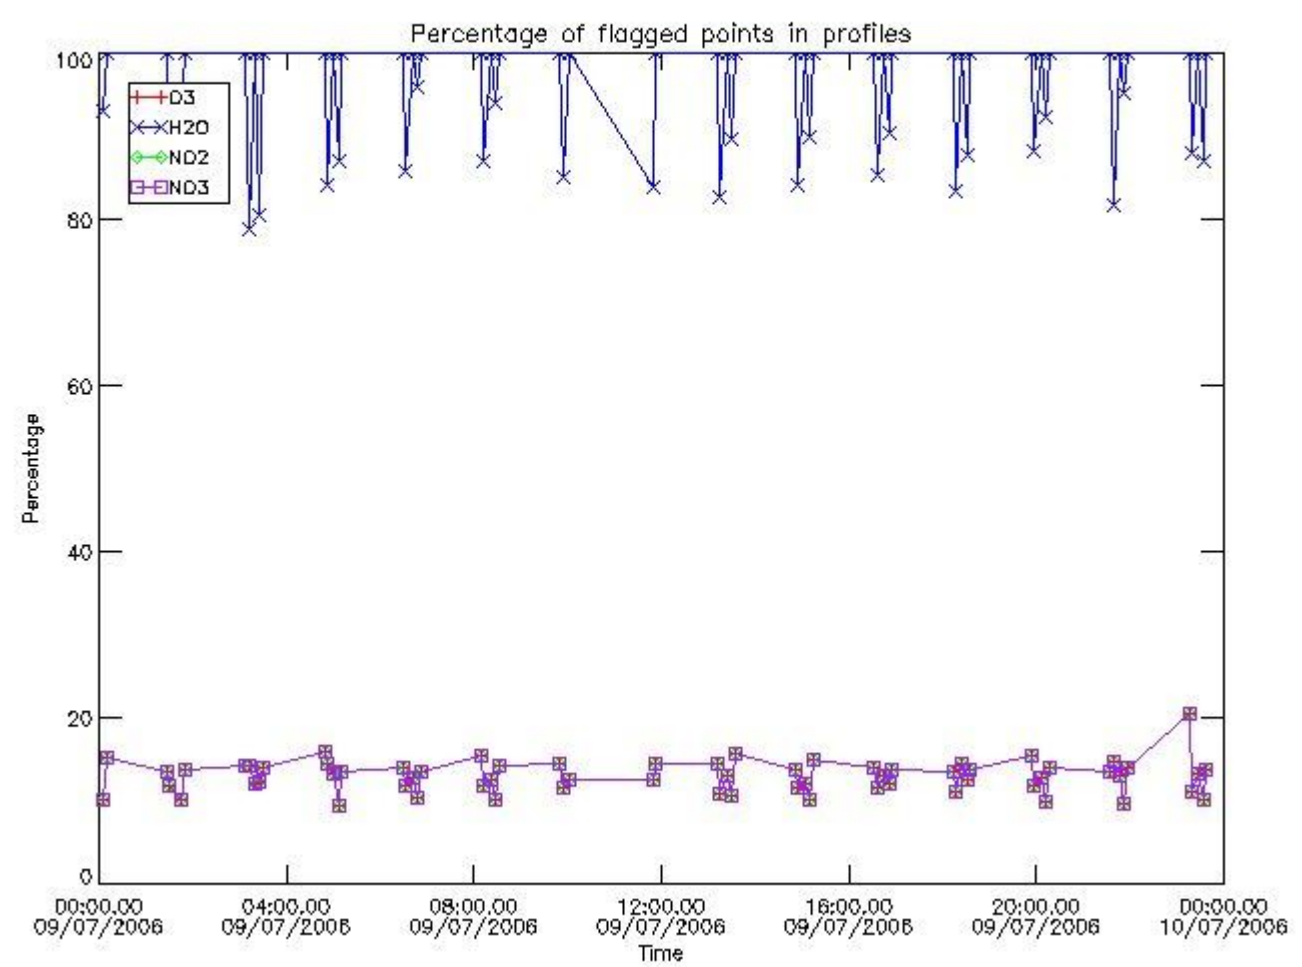

3. Quality information per product

In this section it is plotted some information contained in the Quality Summary data set of the level 2 products. Only products in dark limb conditions and without errors (error flag in the MPH set to "0") are used.

3.1 Plot quality information per product (time dependant)

3.2 Plot quality information per product (world map)