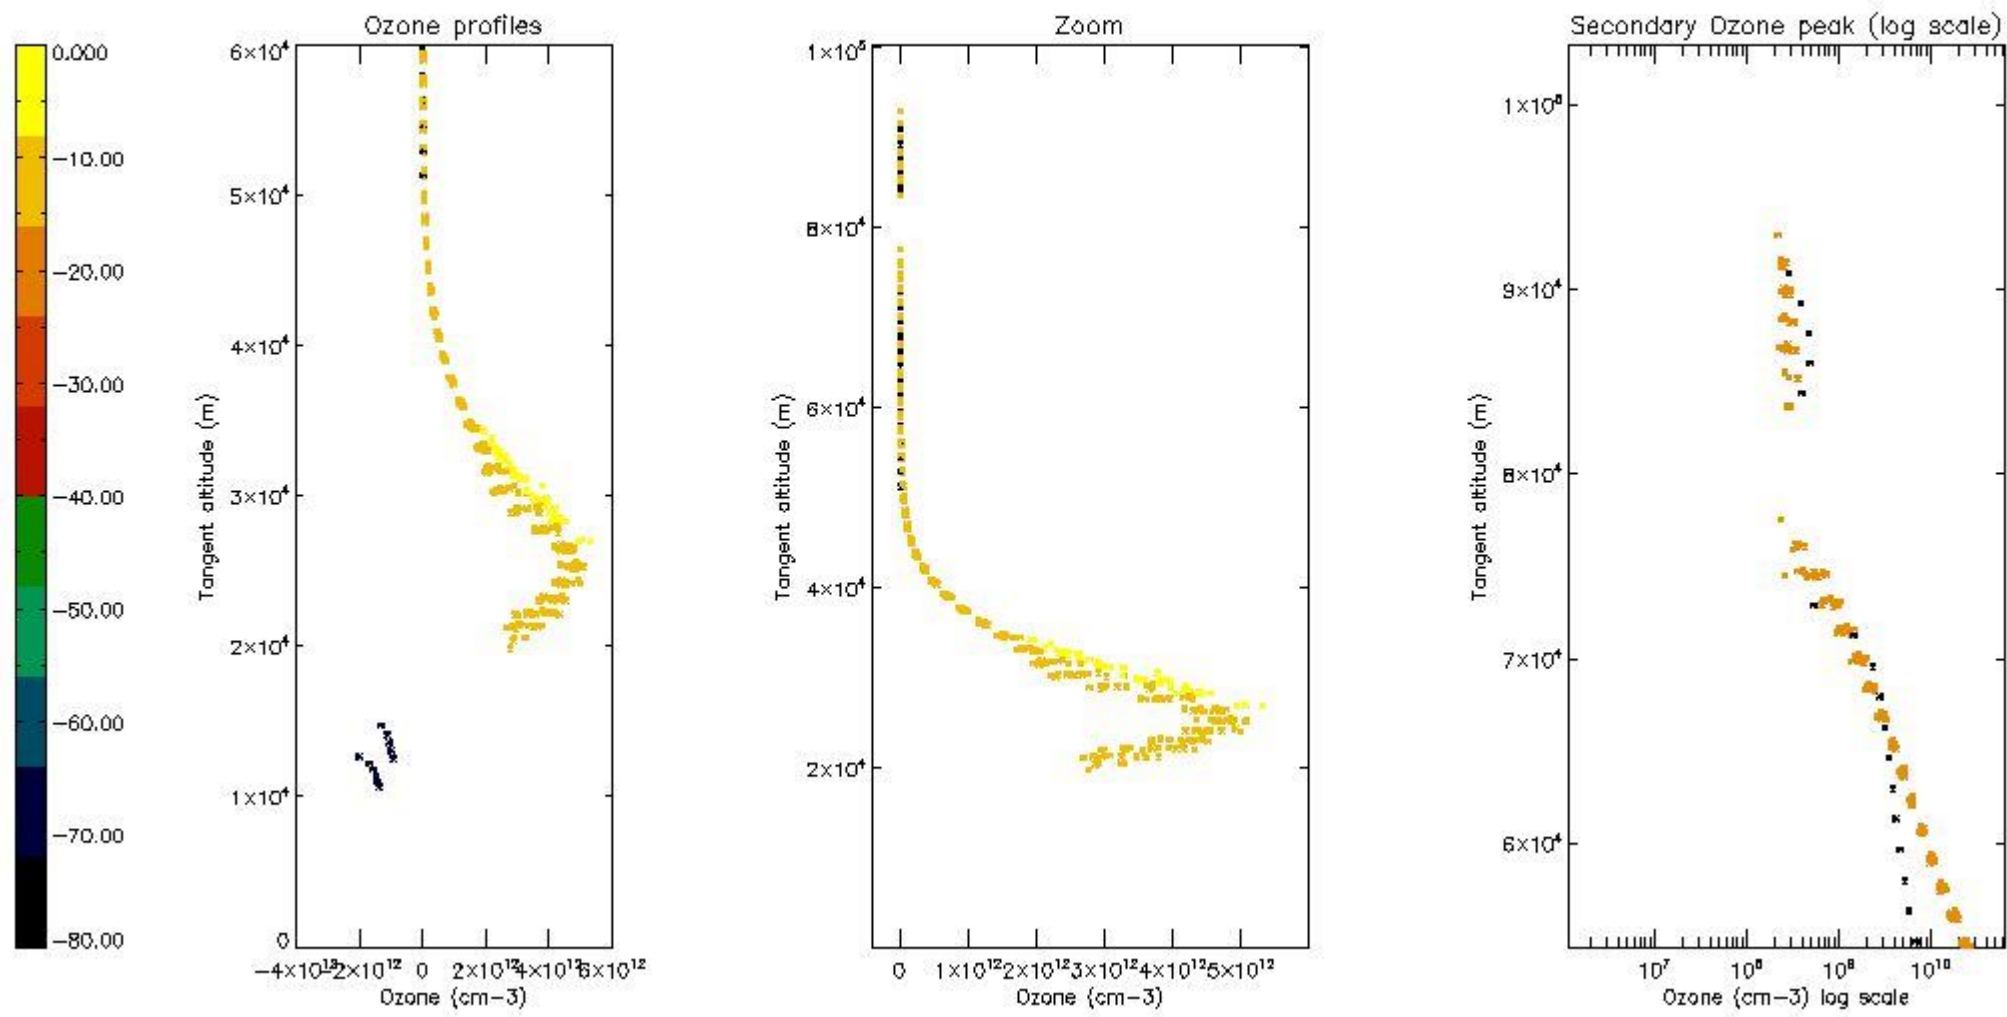

STD < 10	9
STD < 5	4

5.2 Plot ozone profiles for all STD (dark without errors)

The colorbar represents the latitude.

5.3 Plot ozone profiles where STD < 20% (dark without errors)

The colorbar represents the latitude.

5.4 Plot ozone profiles where STD < 10% (dark without errors)

The colorbar represents the latitude.

5.5 Plot ozone profiles where STD < 5% (dark without errors)

The colorbar represents the latitude.

5.6 Plot NO₂ profiles for all STD (dark without errors)