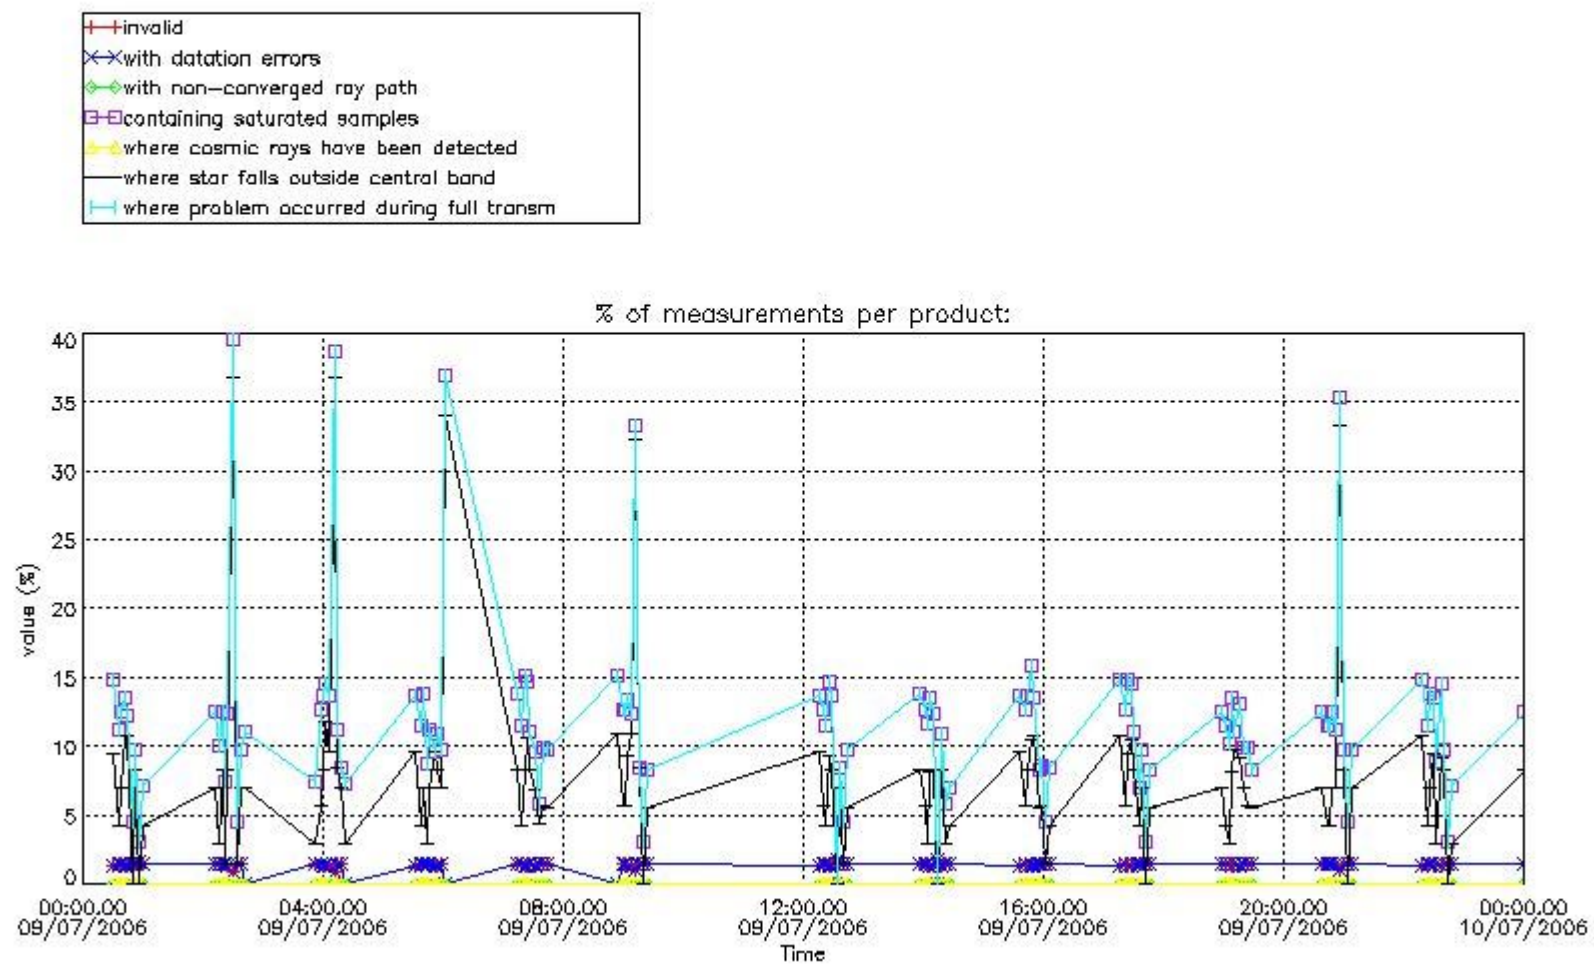

4.2 Plot quality information per product coming from level 1b processing (world map)

4.2.1 Plot level 1 quality information per product (world map): ENVISAT ASCENDING passes