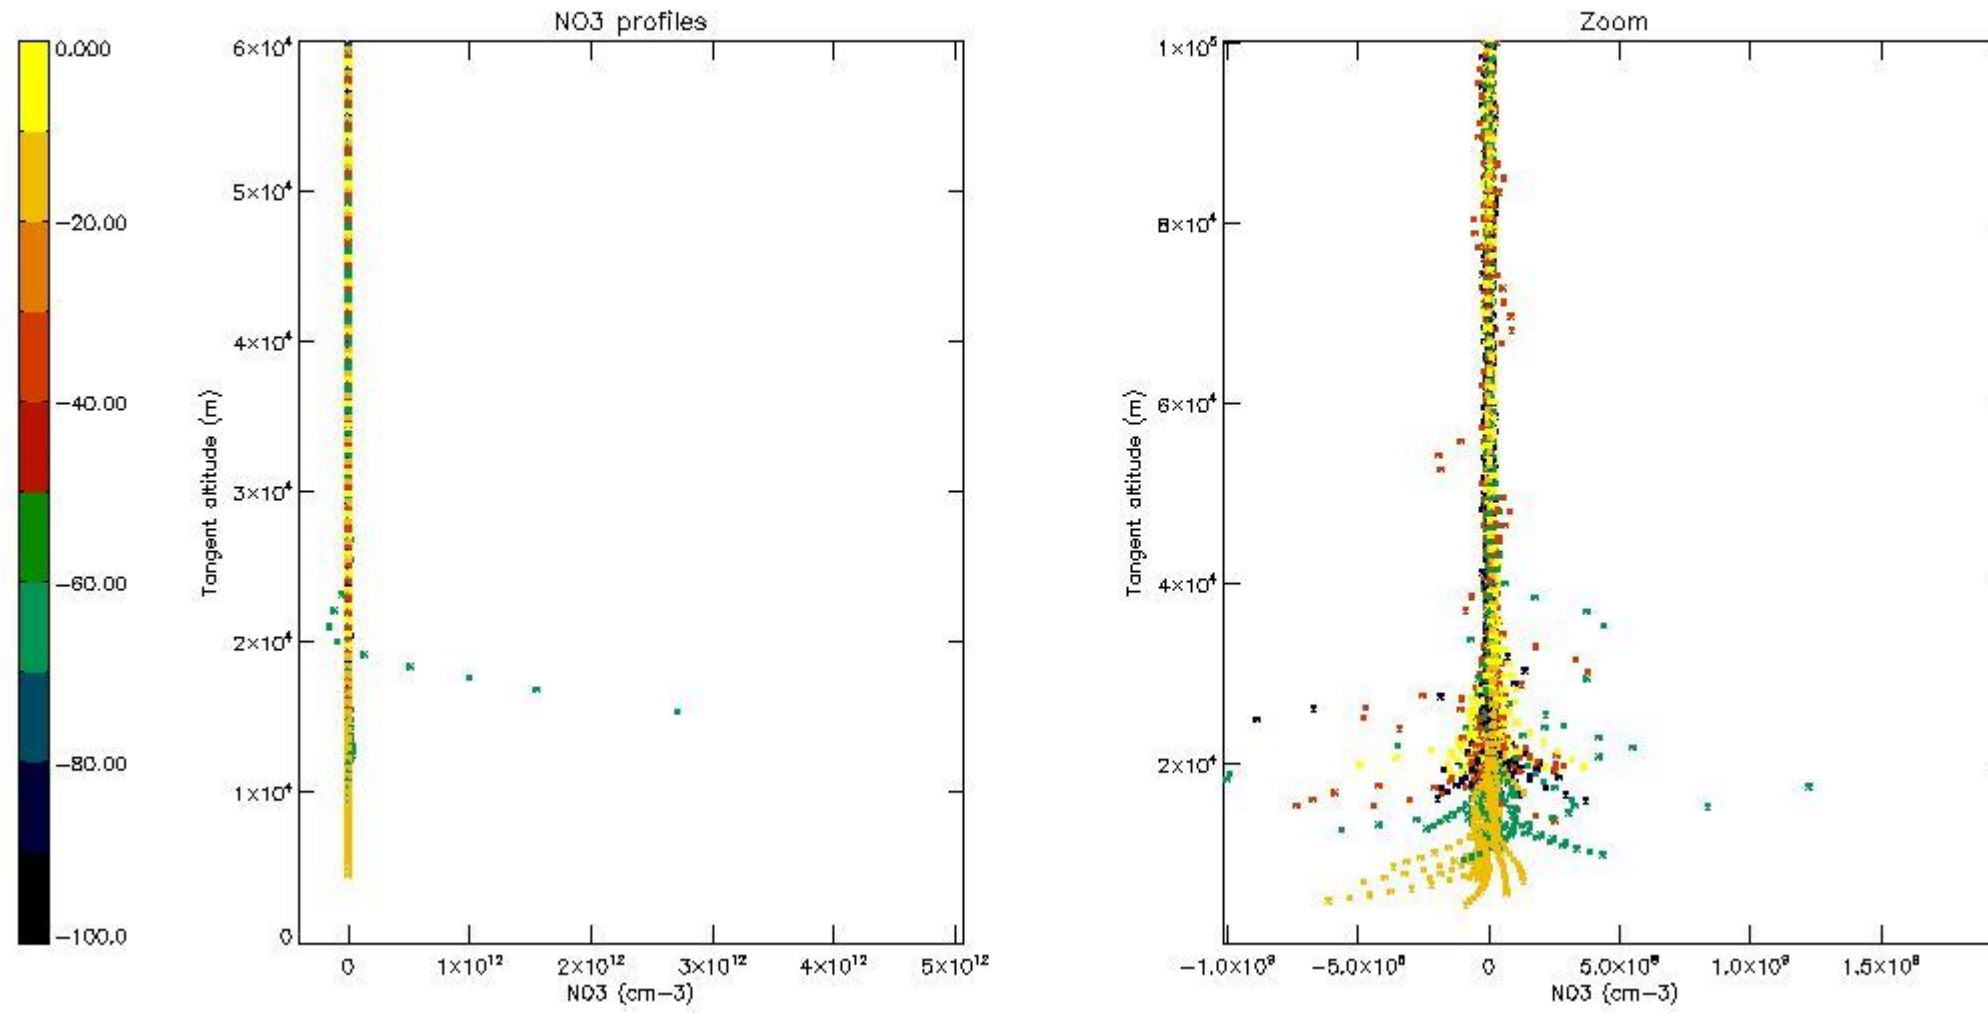

6. Auxiliary Data Files used for the production reported in section 2

The number reported in the third column indicates since which file (see list in section 2) the corresponding auxiliary file has been used. The fourth column is the date of those product files.

Type	Auxiliary Filename	Used since product	Used since product date
INST_PHYS_CHARACTERISTICS	GOM_INS_AXVIEC20091111_143220_20030716_120000_20500101_000000	1	09-JUL-2006 00:04:52
LEVEL-2_PROC_CONFIG	GOM_PR2_AXVIEC20091111_152718_20020301_000000_20500101_000000	1	09-JUL-2006 00:04:52
CROSS_SECTIONS_FILE	GOM_CRS_AXVIEC20091111_154832_20020301_000000_20500101_000000	1	09-JUL-2006 00:04:52