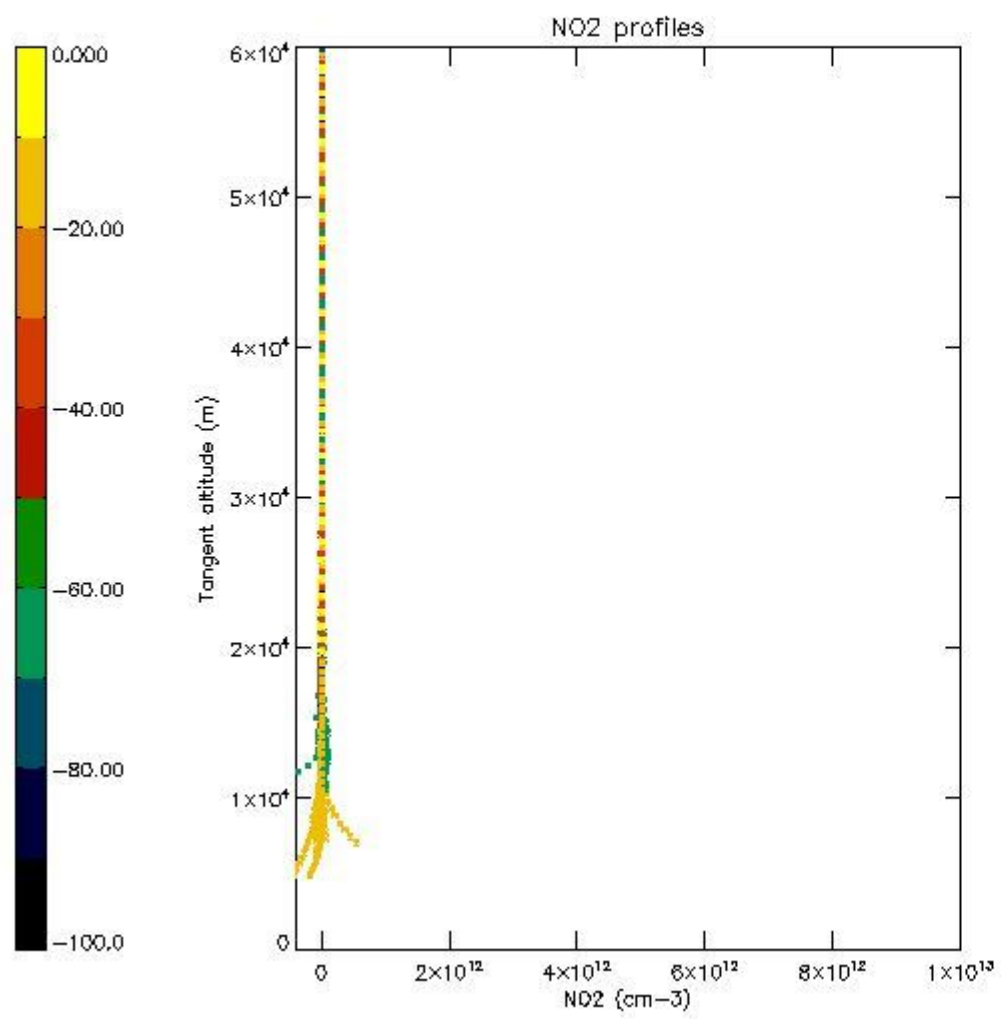

5.7 Plot NO3 profiles for all STD (dark without errors)

The colorbar represents the latitude.