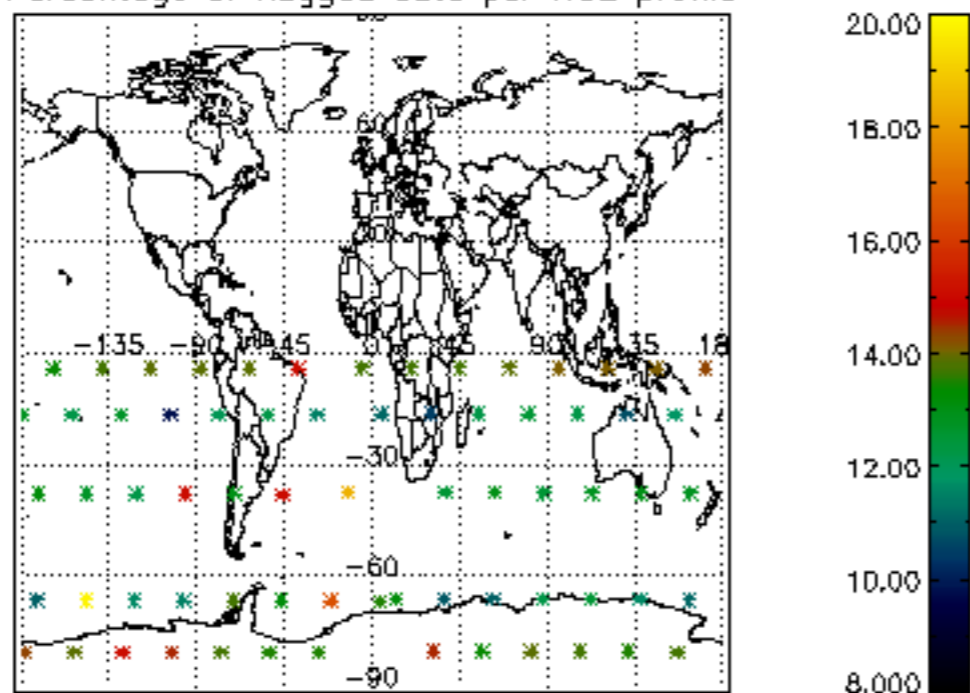

Percentage of flagged data per NO2 profile