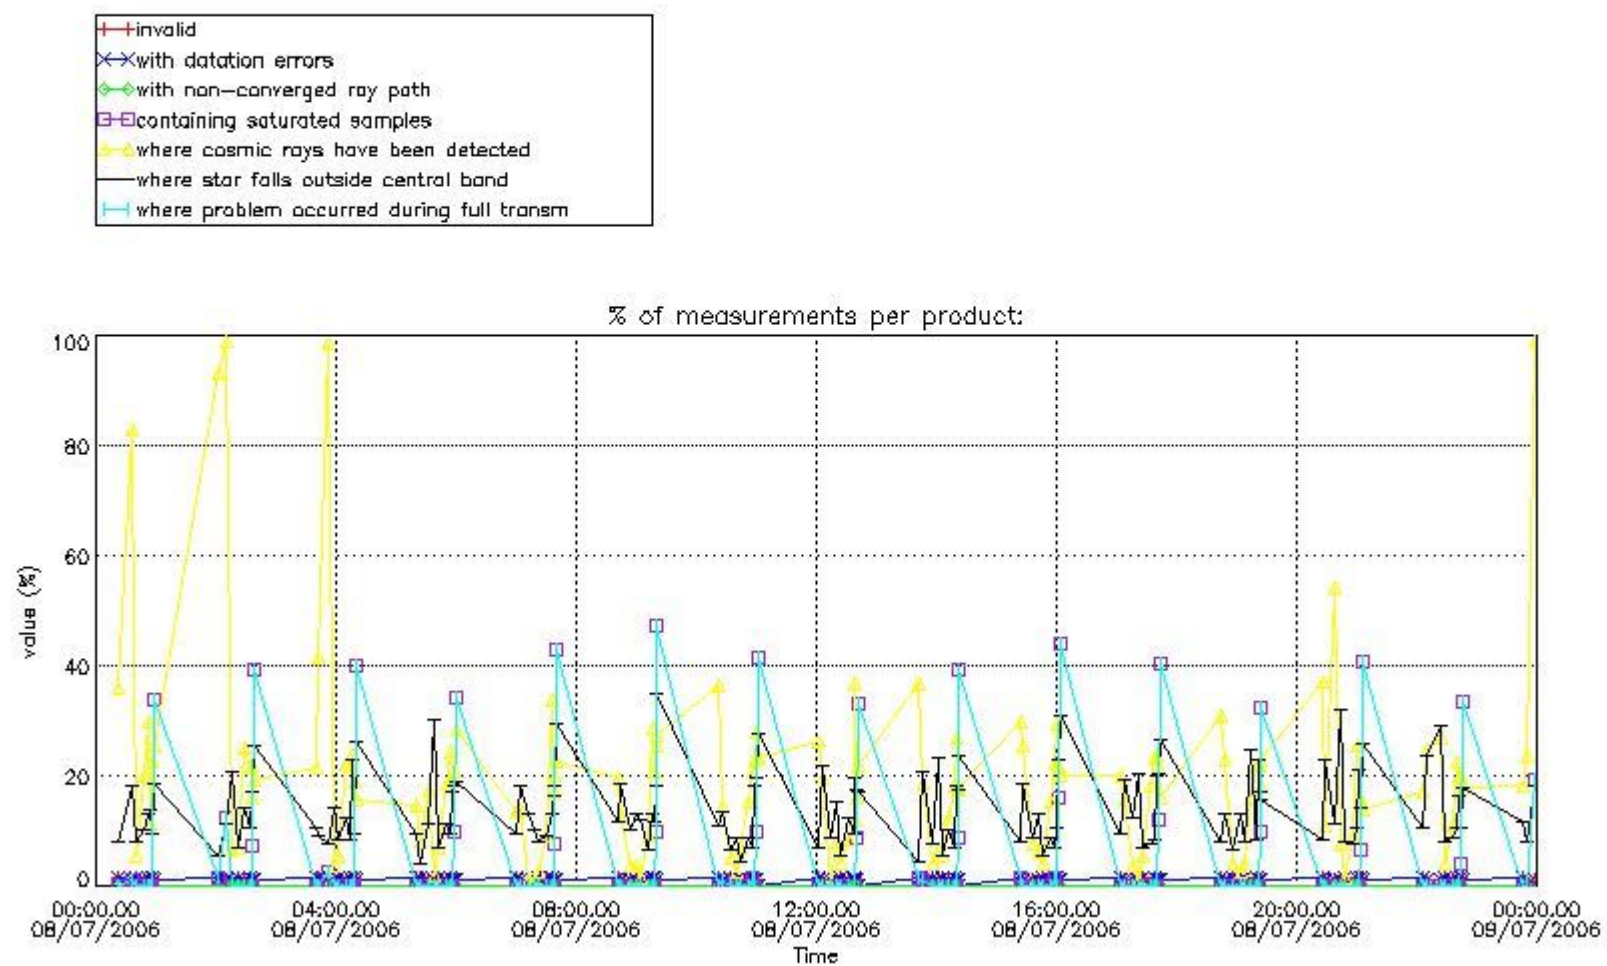

4.1.2 Plot level 1 quality information per product (time dependant): ENVISAT DESCENDING passes