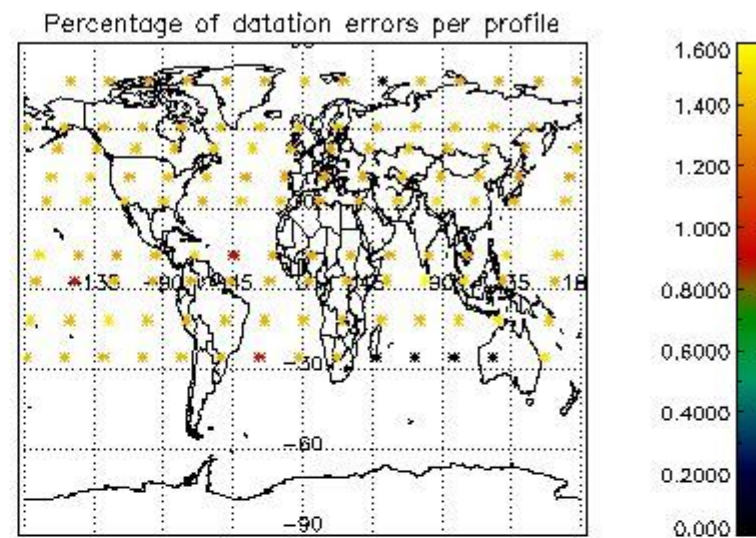

5. Trace gas profiles

5.1 Ozone statistics based on quality of products

The final quality of the products can be "measured" using the STD (Standard Deviation) attached to every point profile. This information is written to the parameter GOM_NL__2P/NL_LOCAL_SPECIES_DENSITY/o3_std of the level 2 products. The table below shows the statistics for given STD ranges.

The statistics are given with respect to the overall valid production:

- Products without fatal errors: GOM_NL__2P/MPH/PRODUCT_ERR=0
- Valid point profile: GOM_NL__2P/NL_LOCAL_SPECIES_DENSITY/pcd(0)=0

The 'Criteria' is applied to valid points of dark limb products:

- Products in dark limb illumination condition: GOM_NL__2P/NL_SUMMARY_QUALITY/obs_ill_cond=0
- Products without fatal errors: GOM_NL__2P/MPH/PRODUCT_ERR=0
- Valid point profile: GOM_NL__2P/NL_LOCAL_SPECIES_DENSITY/pcd(0)=0

So, the table below shows the percentage of dark limb and valid observations for each criteria with respect to the overall valid daily observations.

Criteria	% of total production
All STD	28
STD < 20	12