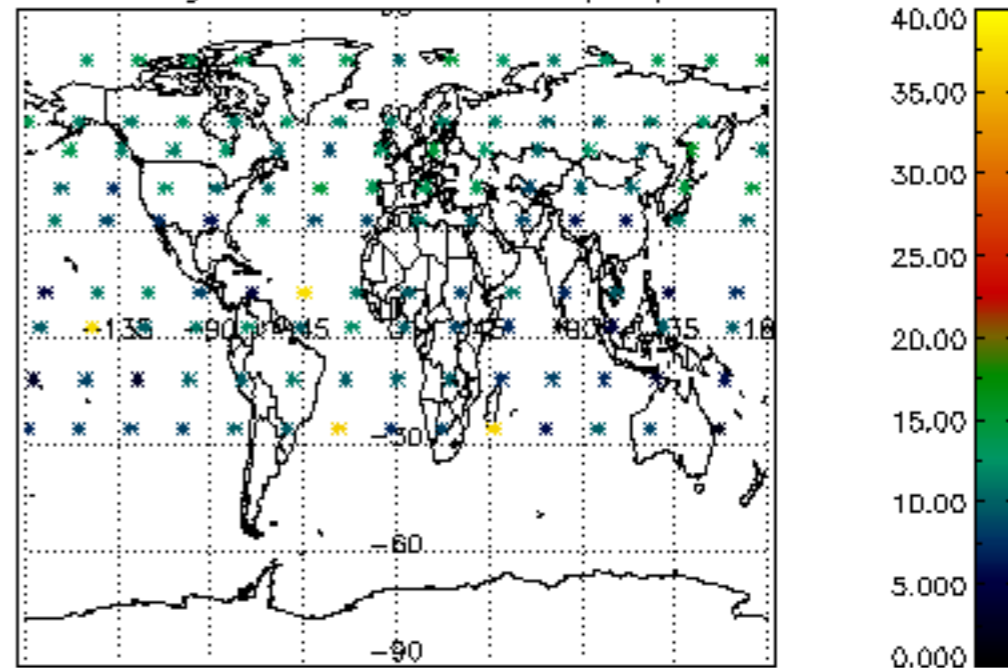

Percentage of saturation errors per profile