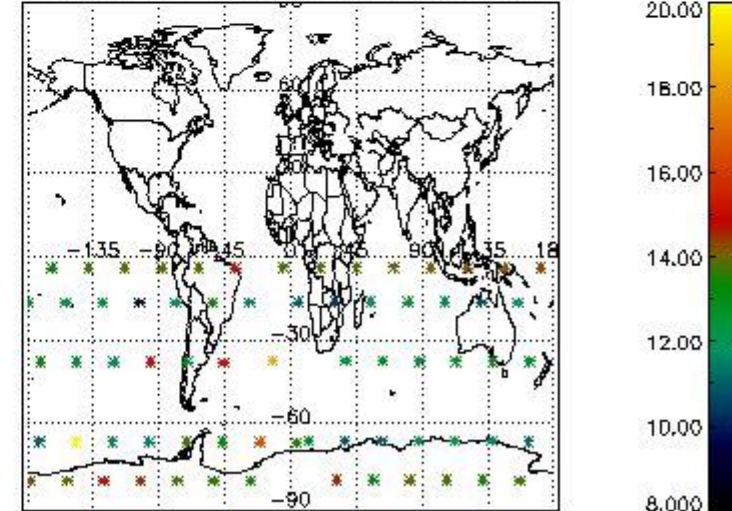

Percentage of flagged data per NO3 profile

4. Level 1 quality information per product

In this section it is plotted some information contained in the Quality Summary data set of the level 2 products that comes from the level 1b processing. Products without errors (error flag in the MPH set to "0") are used.

4.1 Plot quality information per product (time dependant) coming from level 1b processing

4.1.1 Plot level 1 quality information per product (time dependant): ENVISAT ASCENDING passes