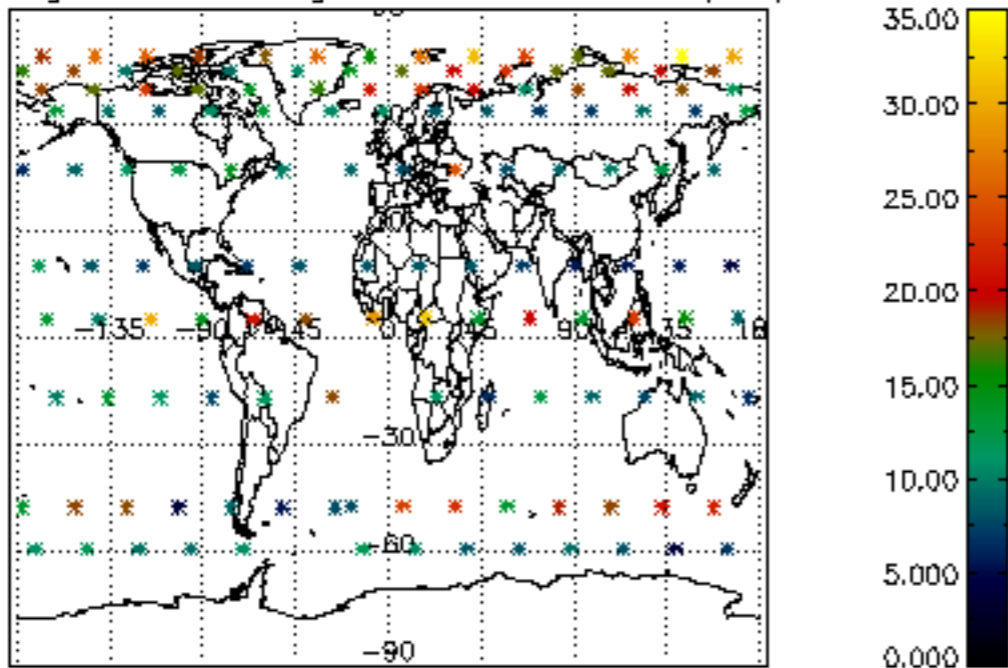

Percentage of cosmic ray hits per profile

Percentage of star falling outside central band per profile