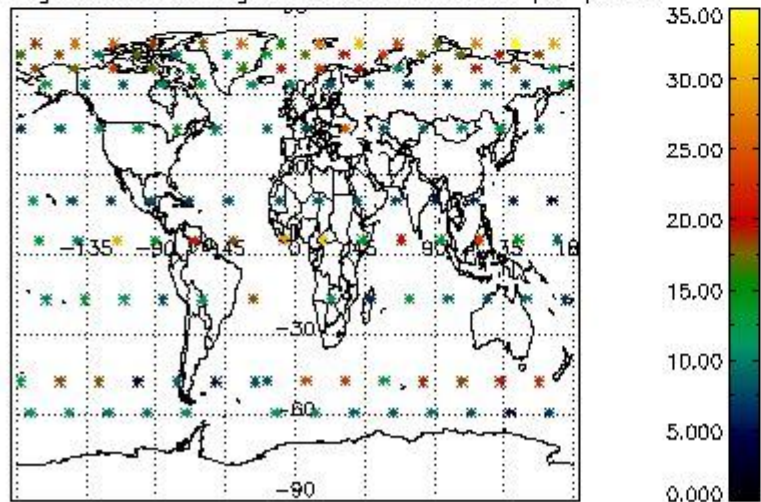

*4.2.1 Plot level 1 quality information per product (world map): ENVISAT ASCENDING passes*

Percentage of cosmic ray hits per profile

Percentage of datation errors per profile

Percentage of star falling outside central band per profile