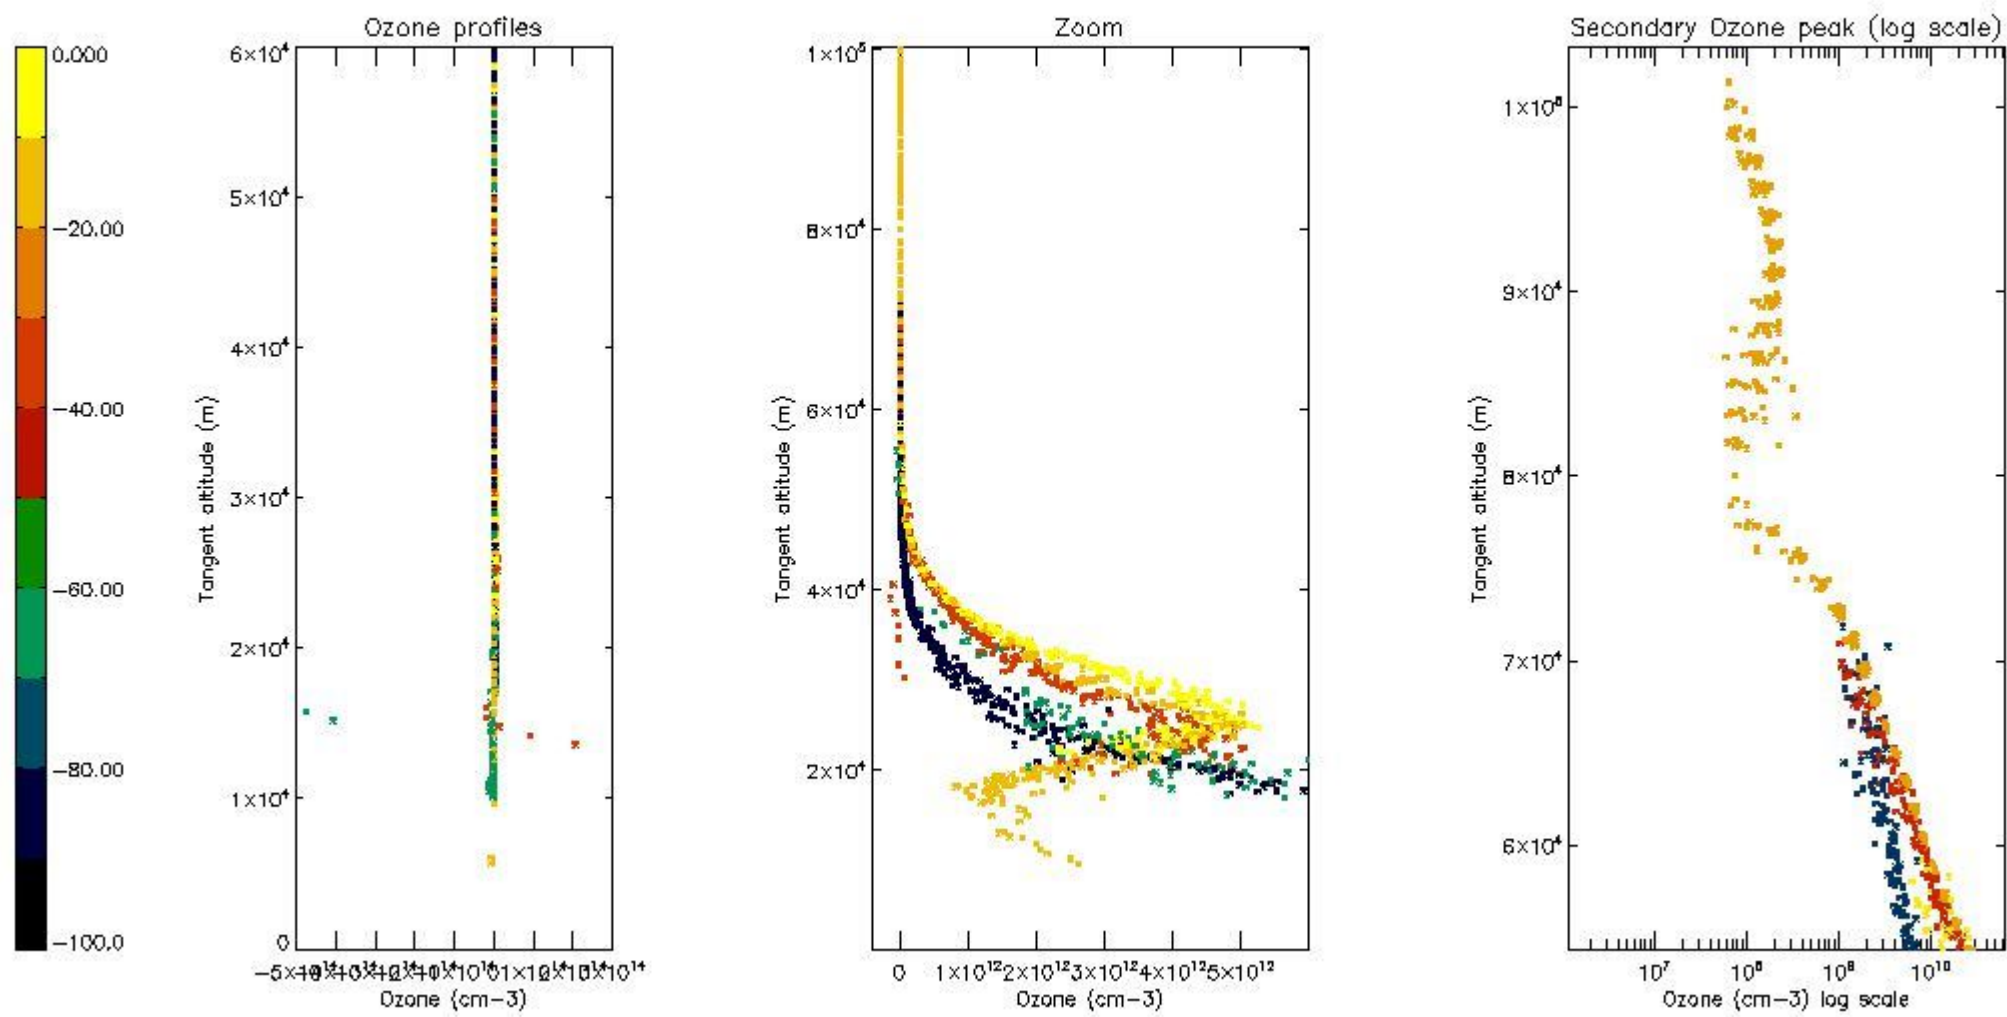

STD < 10	8
STD < 5	3

5.2 Plot ozone profiles for all STD (dark without errors)

The colorbar represents the latitude.

5.3 Plot ozone profiles where STD < 20% (dark without errors)

The colorbar represents the latitude.