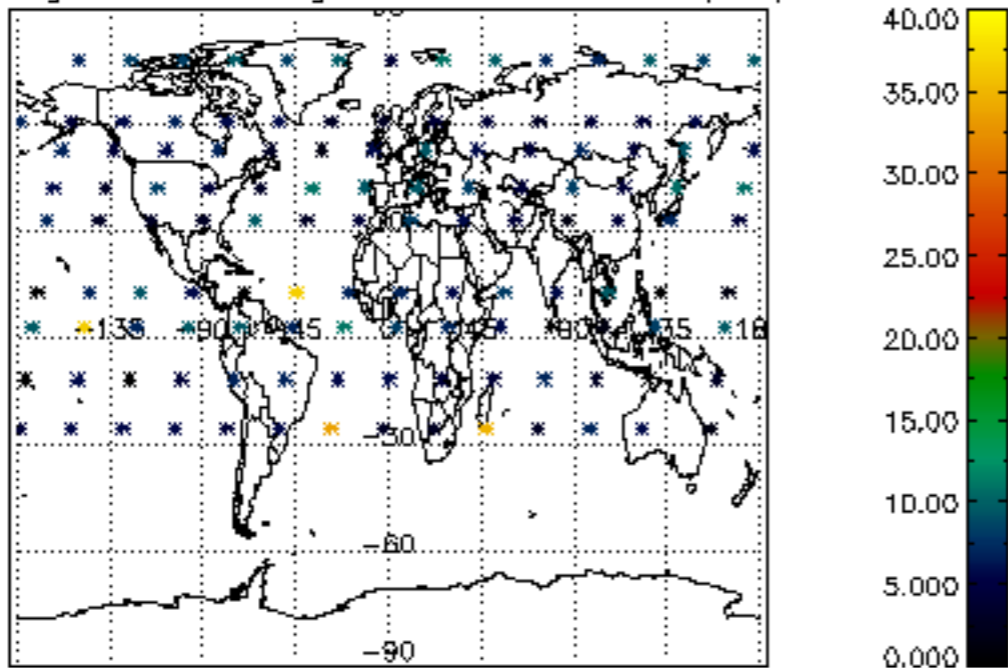

Percentage of star falling outside central band per profile