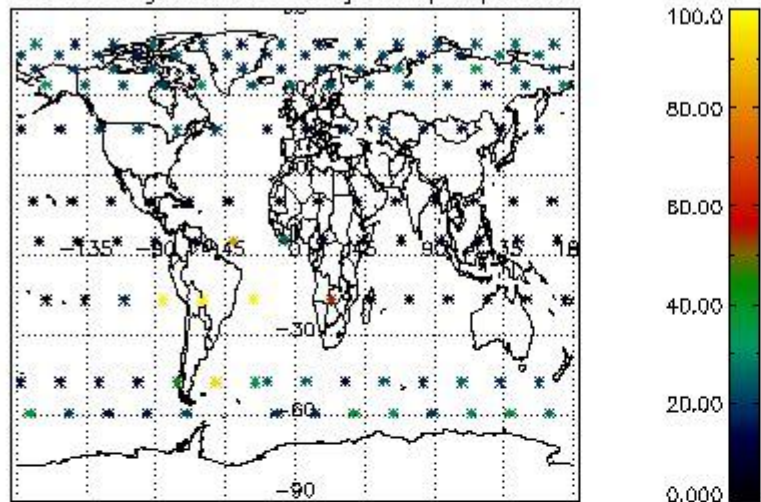

Percentage of cosmic ray hits per profile