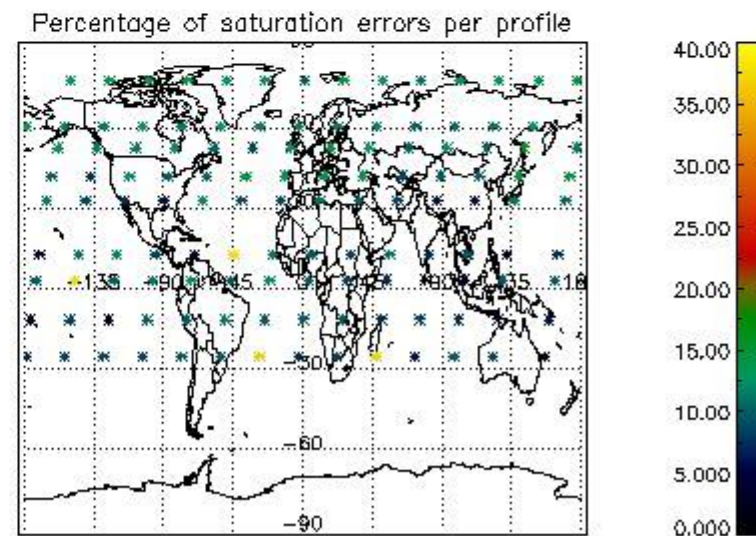

5. Trace gas profiles

5.1 Ozone statistics based on quality of products

The final quality of the products can be "measured" using the STD (Standard Deviation) attached to every point profile. This information is written to the parameter GOM_NL__2P/NL_LOCAL_SPECIES_DENSITY/o3_std of the level 2 products. The table below shows the statistics for given STD ranges.

The statistics are given with respect to the overall valid production:

- Products without fatal errors: GOM_NL__2P/MPH/PRODUCT_ERR=0
- Valid point profile: GOM_NL__2P/NL_LOCAL_SPECIES_DENSITY/pcd(0)=0

The 'Criteria' is applied to valid points of dark limb products:

- Products in dark limb illumination condition: GOM_NL__2P/NL_SUMMARY_QUALITY/obs_ill_cond=0
- Products without fatal errors: GOM_NL__2P/MPH/PRODUCT_ERR=0
- Valid point profile: GOM_NL__2P/NL_LOCAL_SPECIES_DENSITY/pcd(0)=0

So, the table below shows the percentage of dark limb and valid observations for each criteria with respect to the overall valid daily observations.

Criteria	% of total production
All STD	28
STD < 20	12