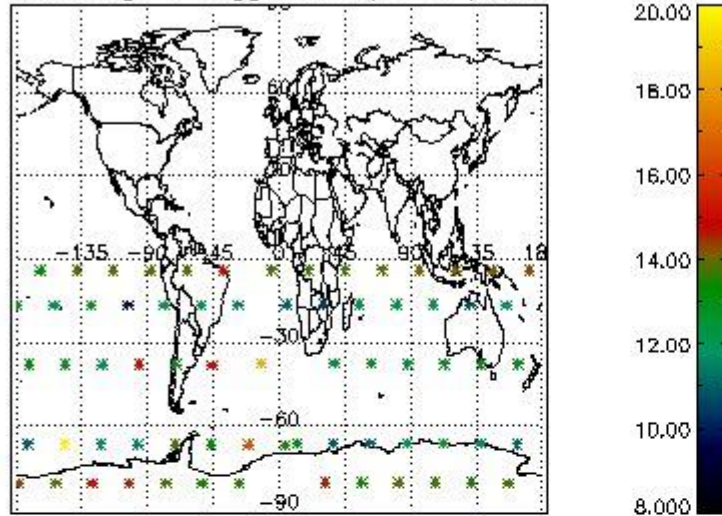

Percentage of flagged data per O3 profile