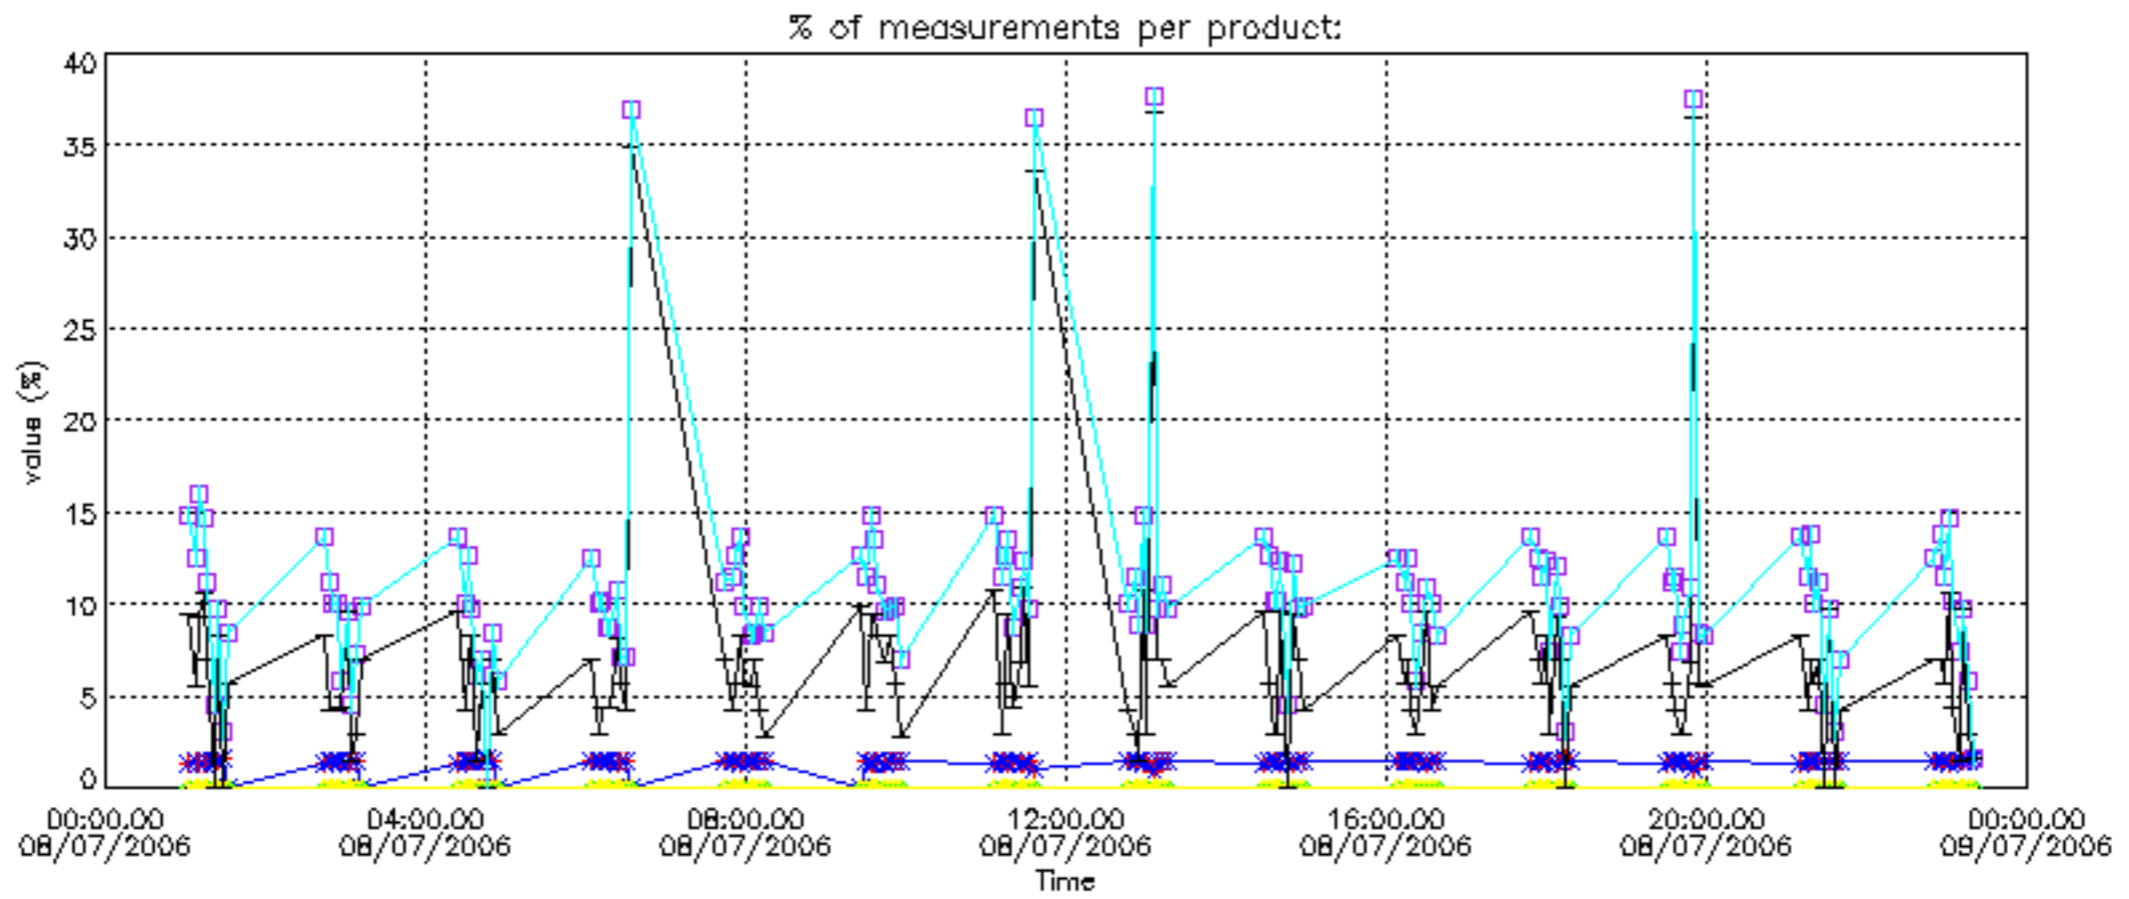

Percentage of cosmic ray hits per profile

Percentage of datation errors per profile