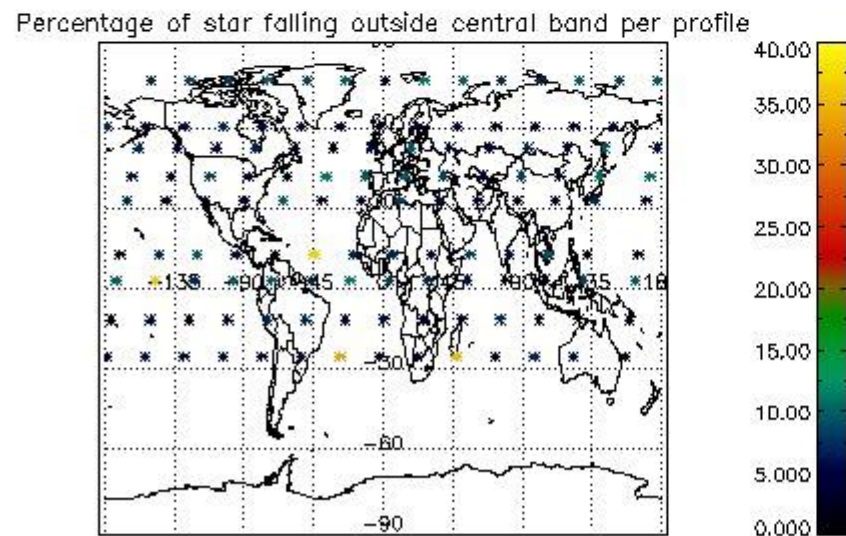

5. Trace gas profiles

5.1 Ozone statistics based on quality of products

The final quality of the products can be "measured" using the STD (Standard Deviation) attached to every point profile. This information is written to the parameter GOM_NL__2P/NL_LOCAL_SPECIES_DENSITY/o3_std of the level 2 products. The table below shows the statistics for given STD ranges.

The statistics are given with respect to the overall valid production:

- Products without fatal errors: GOM_NL__2P/MPH/PRODUCT_ERR=0
- Valid point profile: GOM_NL__2P/NL_LOCAL_SPECIES_DENSITY/pcd(0)=0

The 'Criteria' is applied to valid points of dark limb products:

- Products in dark limb illumination condition: GOM_NL__2P/NL_SUMMARY_QUALITY/obs_ill_cond=0
- Products without fatal errors: GOM_NL__2P/MPH/PRODUCT_ERR=0
- Valid point profile: GOM_NL__2P/NL_LOCAL_SPECIES_DENSITY/pcd(0)=0

So, the table below shows the percentage of dark limb and valid observations for each criteria with respect to the overall valid daily observations.

Criteria	% of total production
All STD	28
STD < 20	12