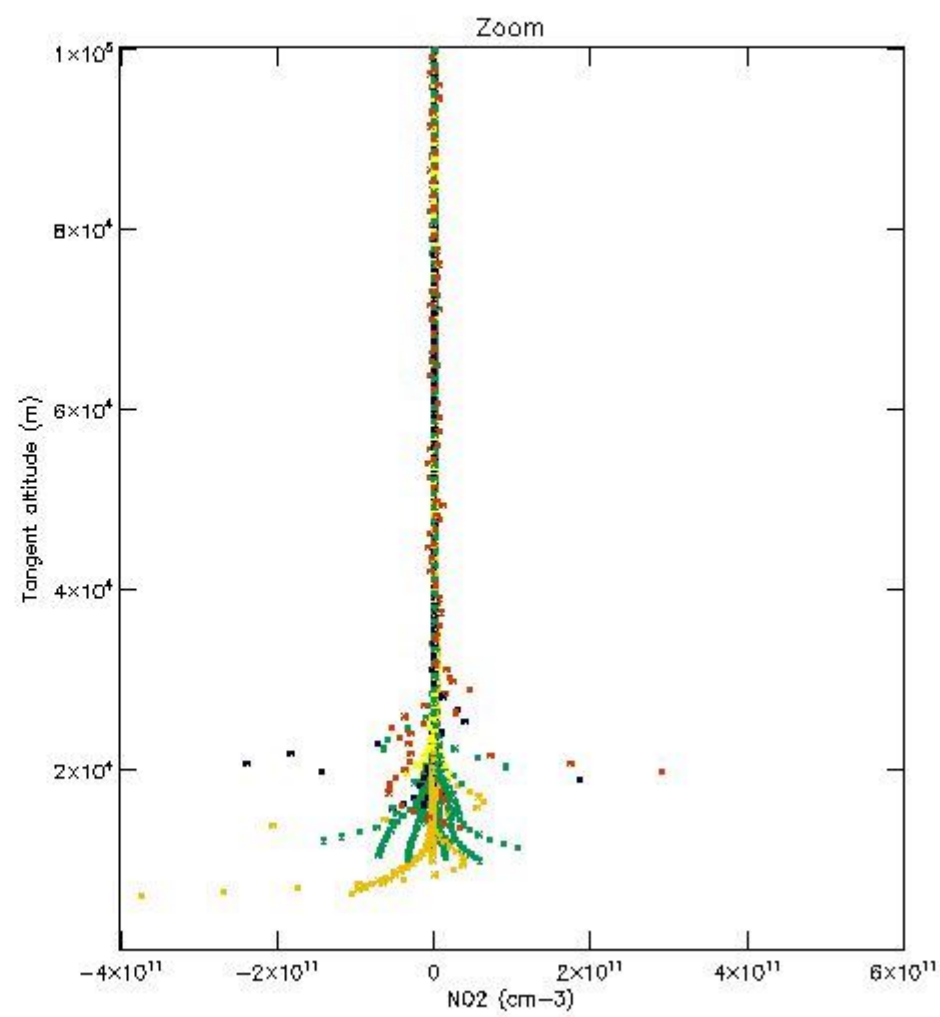

5.7 Plot NO3 profiles for all STD (dark without errors)

The colorbar represents the latitude.