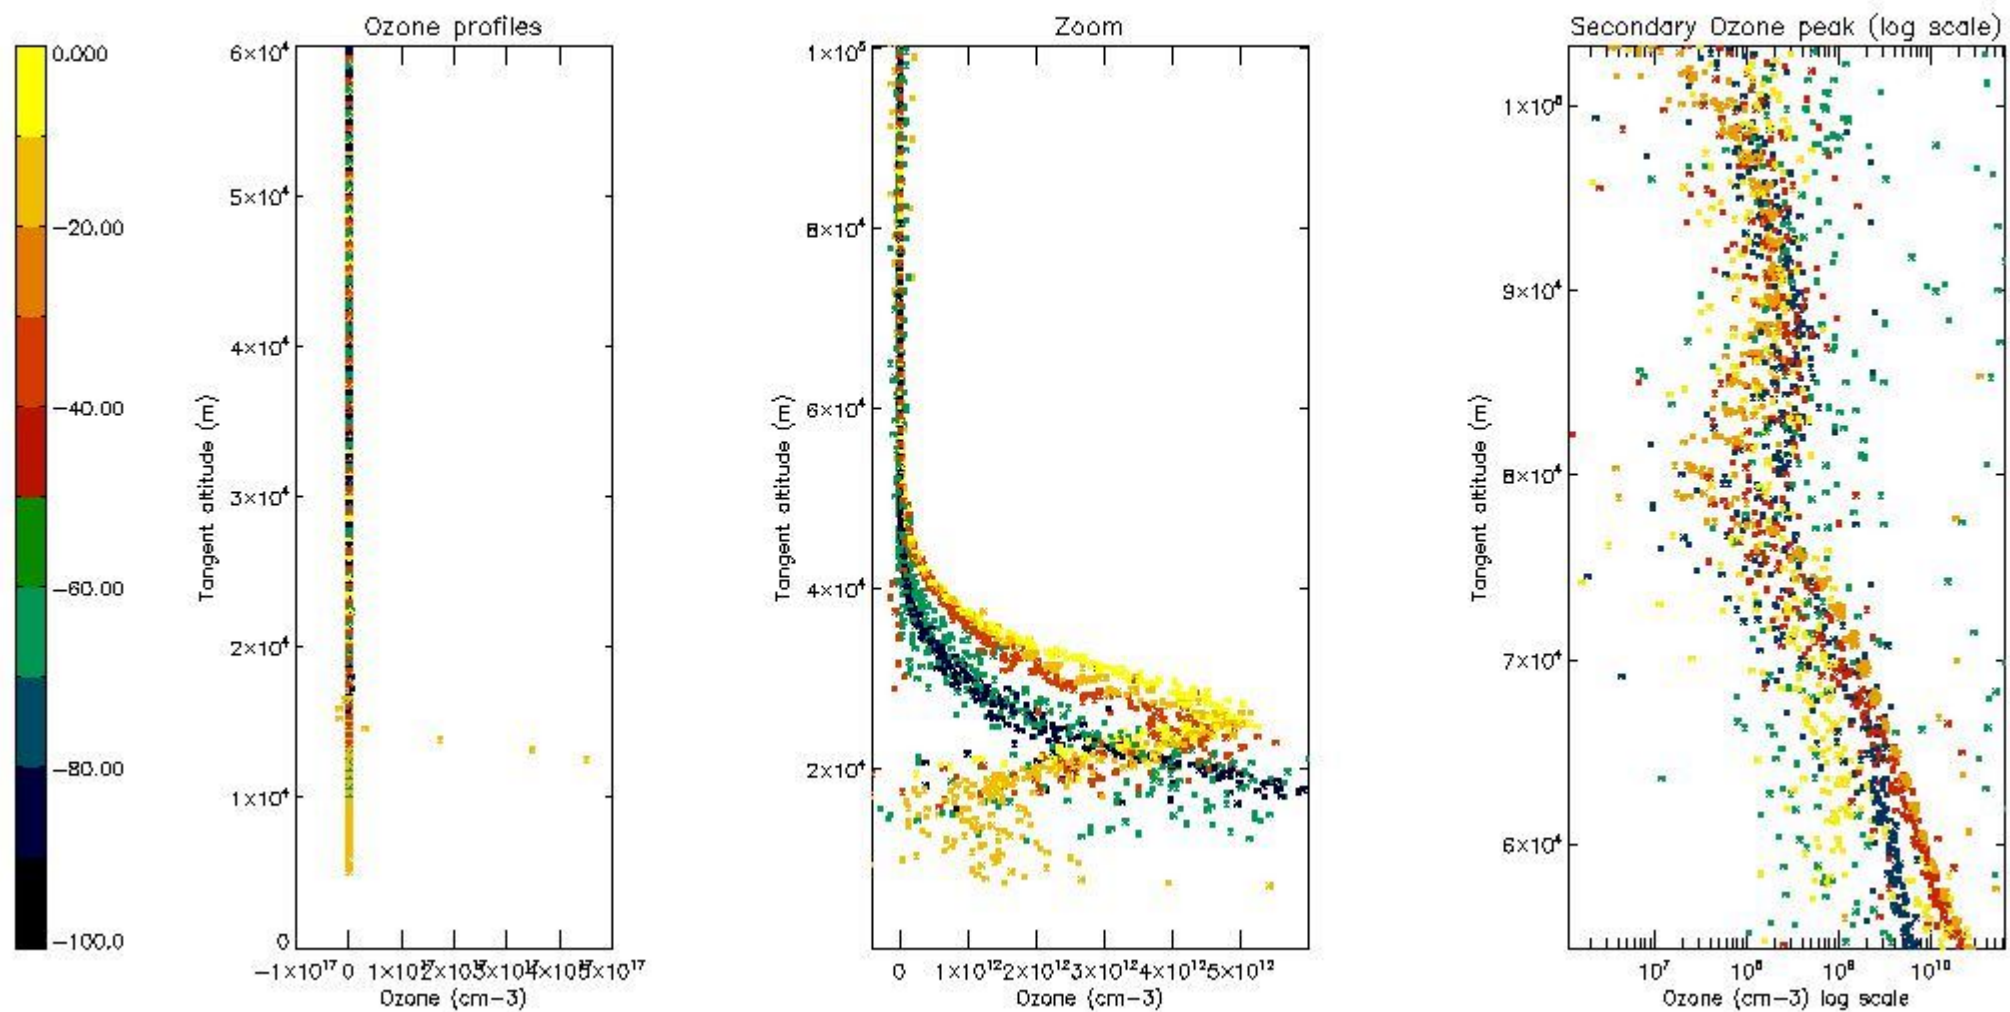

STD < 10	8
STD < 5	3

5.2 Plot ozone profiles for all STD (dark without errors)

The colorbar represents the latitude.

5.3 Plot ozone profiles where STD < 20% (dark without errors)

The colorbar represents the latitude.