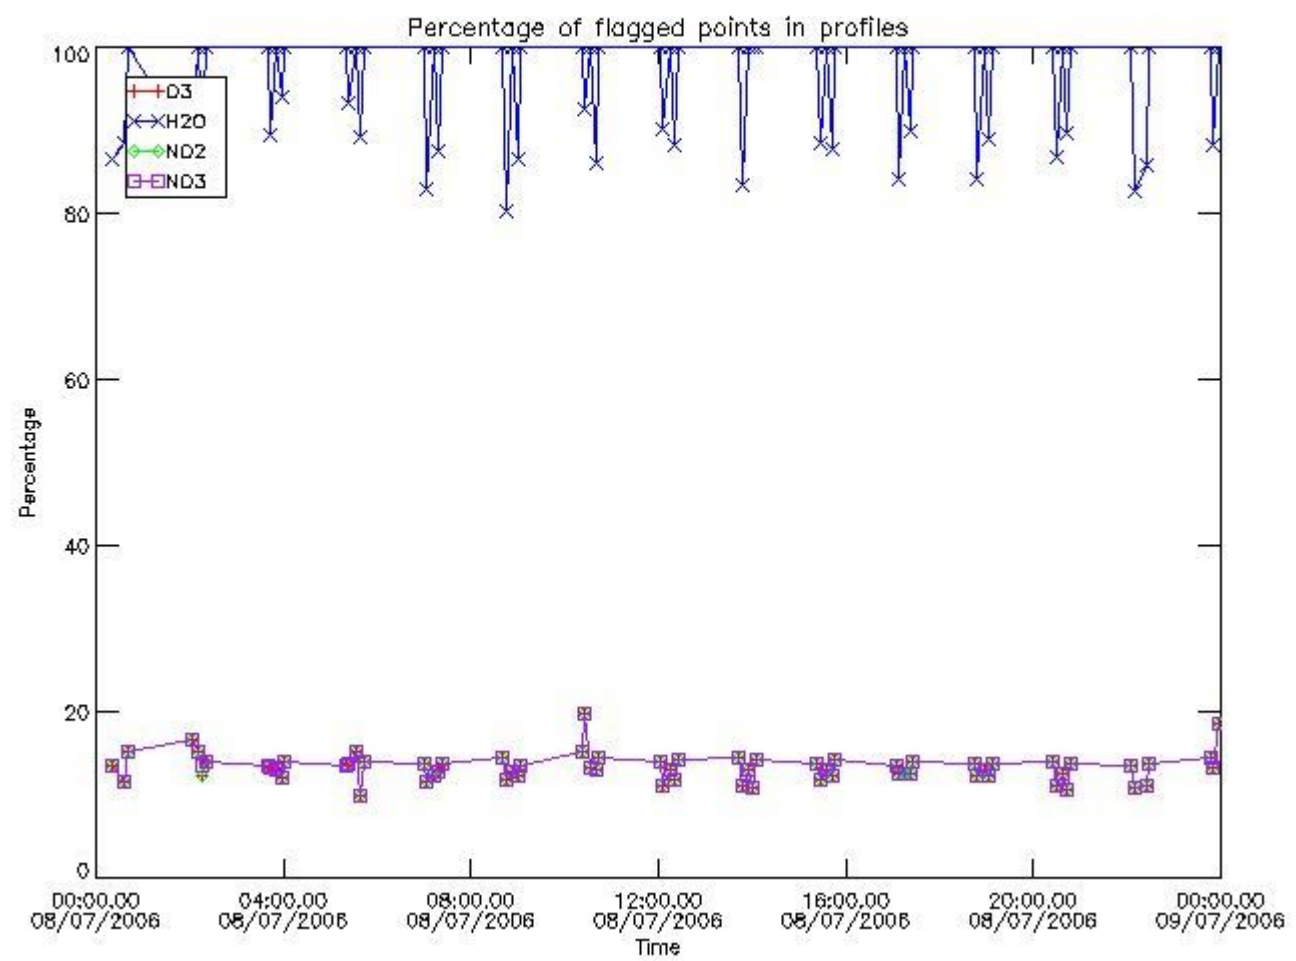

3. Quality information per product

In this section it is plotted some information contained in the Quality Summary data set of the level 2 products. Only products in dark limb conditions and without errors (error flag in the MPH set to "0") are used.

3.1 Plot quality information per product (time dependant)

3.2 Plot quality information per product (world map)