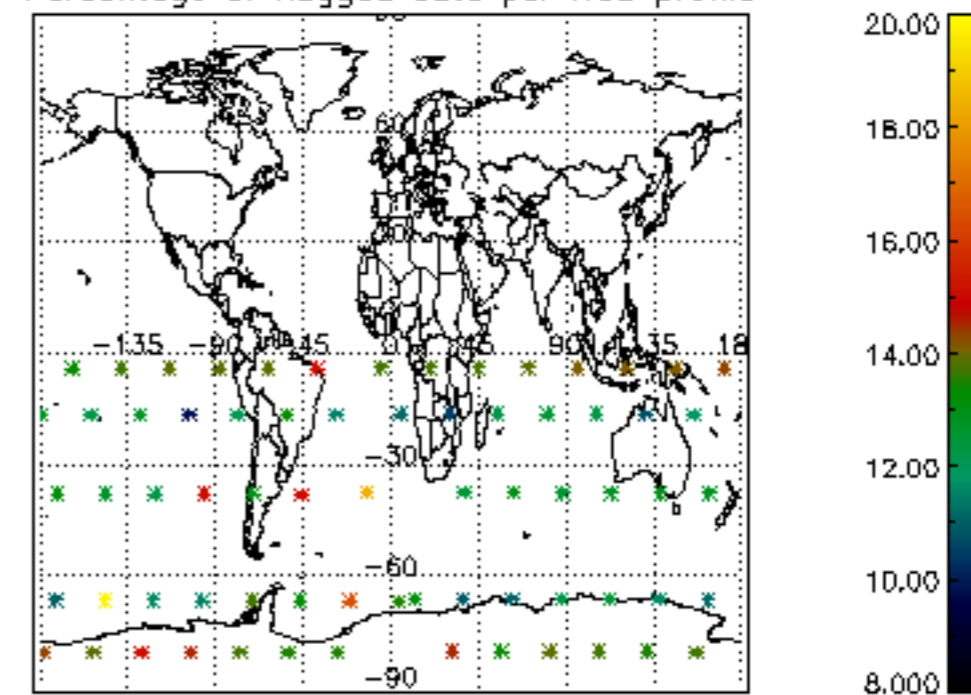

Percentage of flagged data per NO3 profile