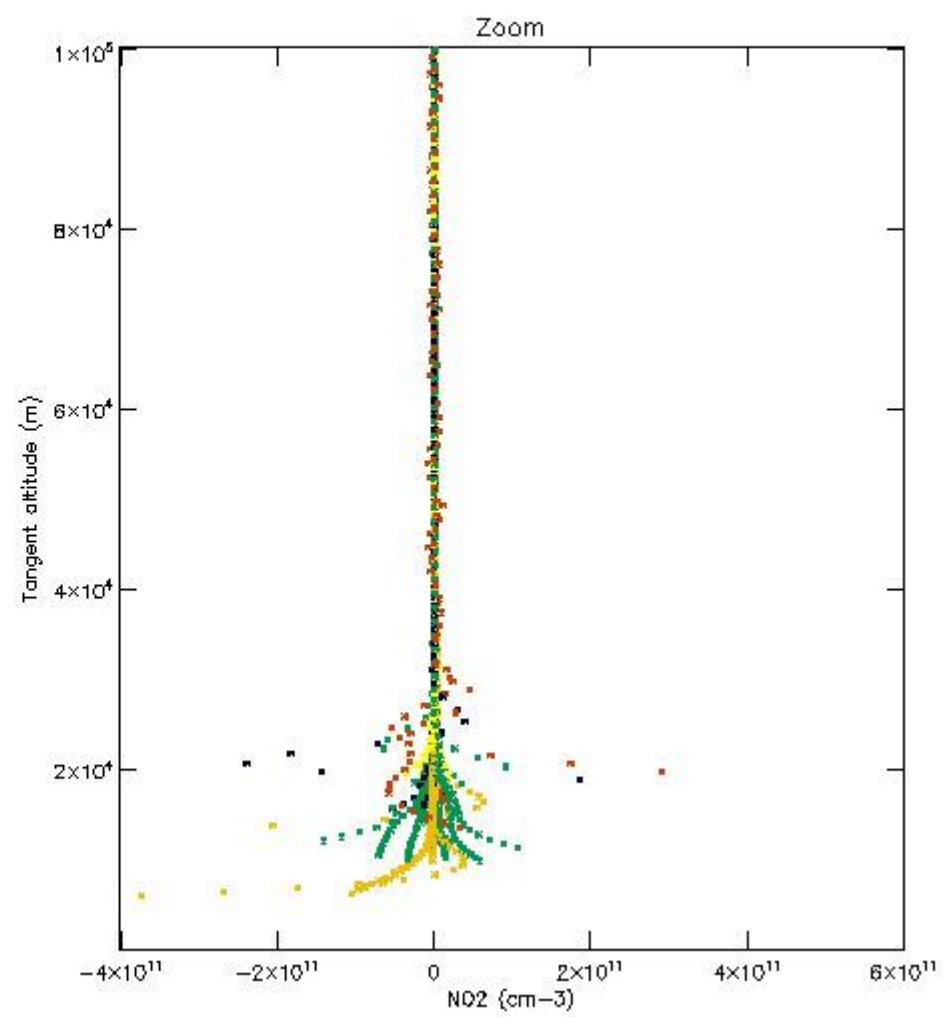

5.7 Plot NO3 profiles for all STD (dark without errors)

The colorbar represents the latitude.