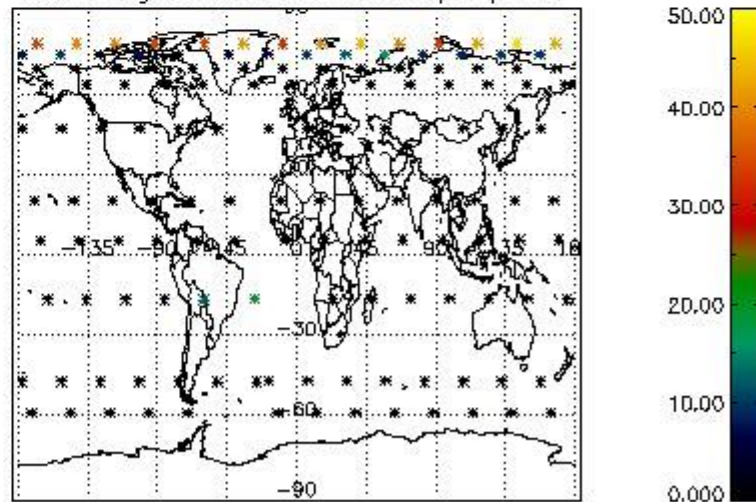

Percentage of saturation errors per profile