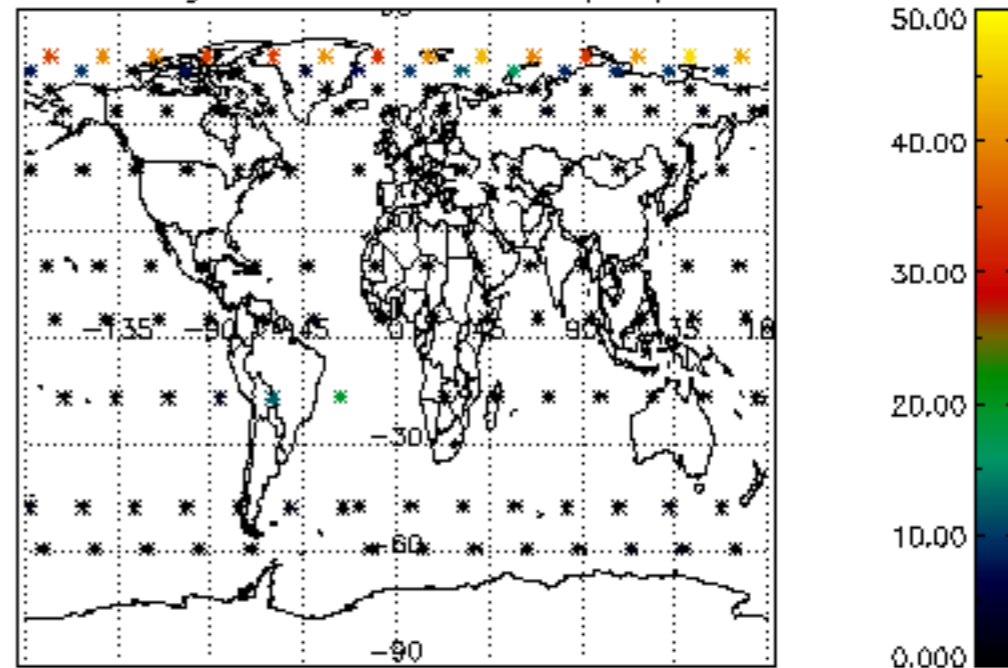

Percentage of datation errors per profile

Percentage of saturation errors per profile