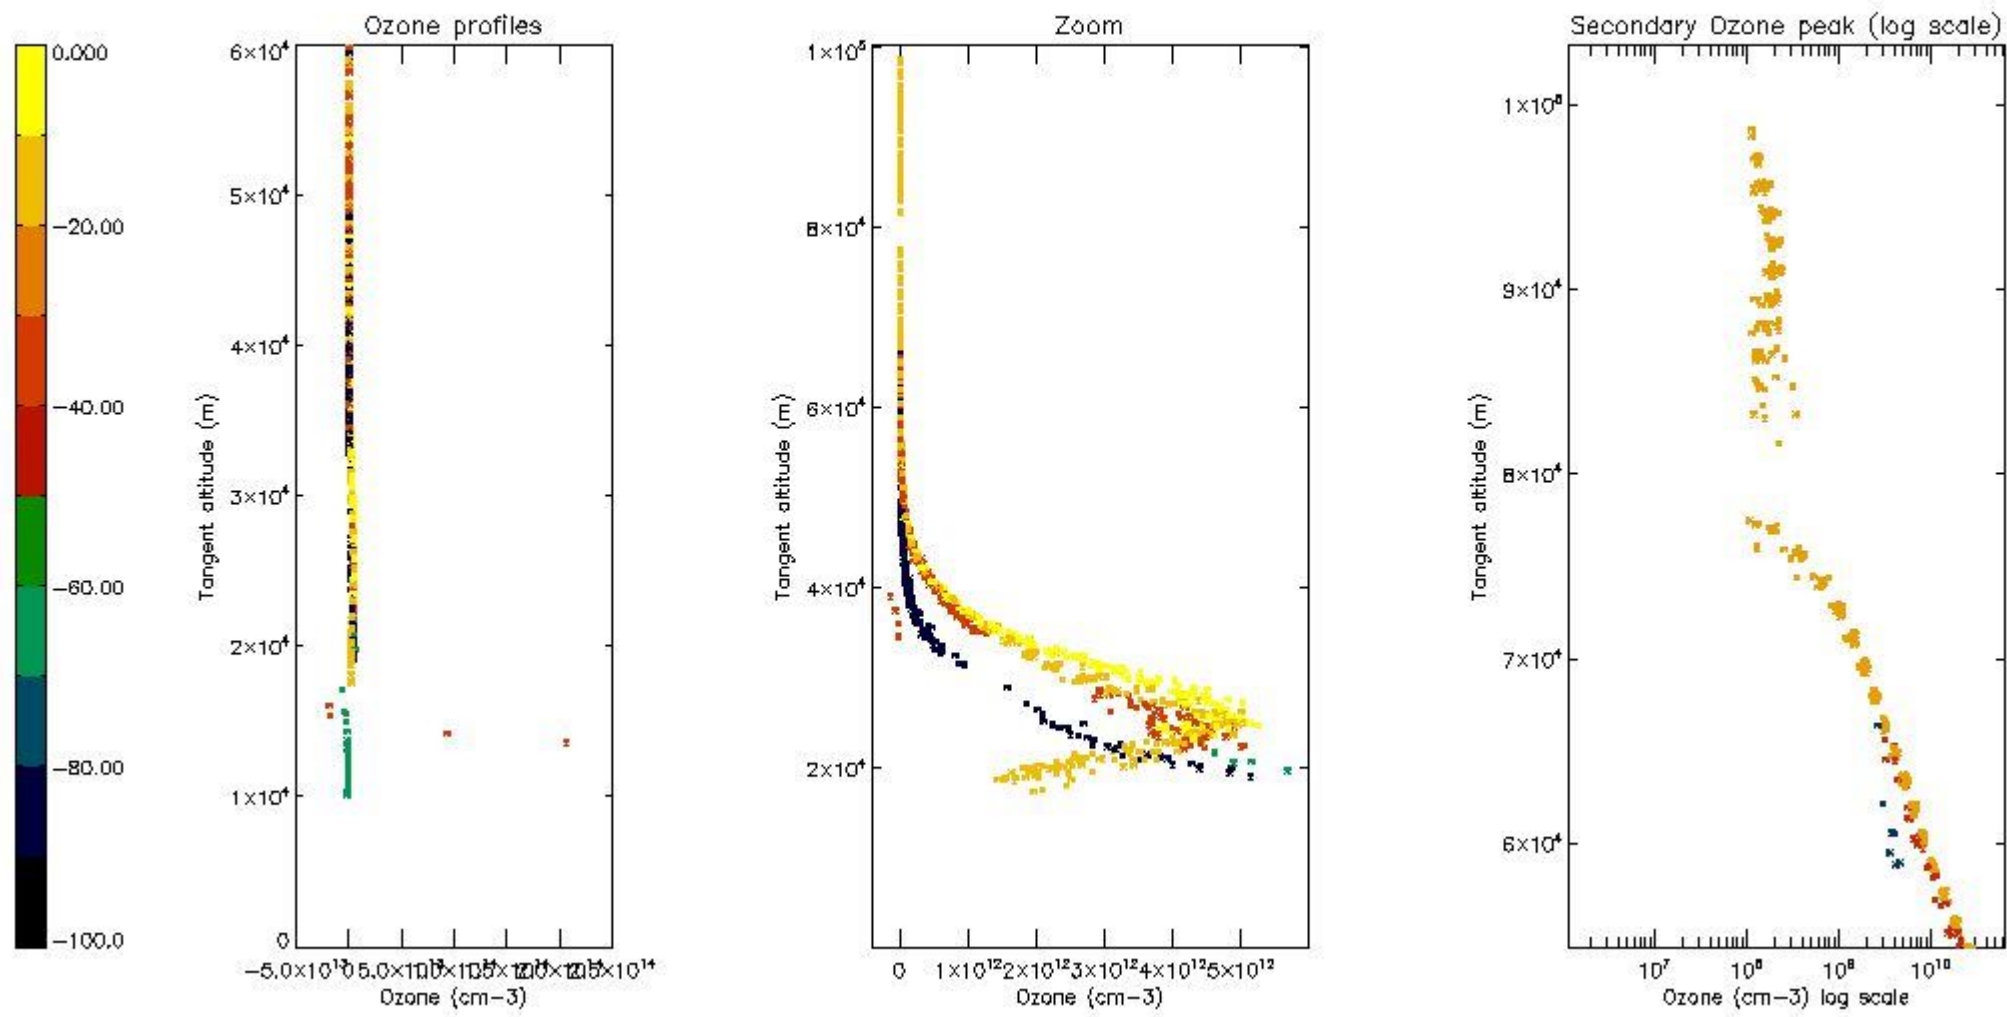

5.5 Plot ozone profiles where $STD < 5\%$ (dark without errors)

The colorbar represents the latitude.