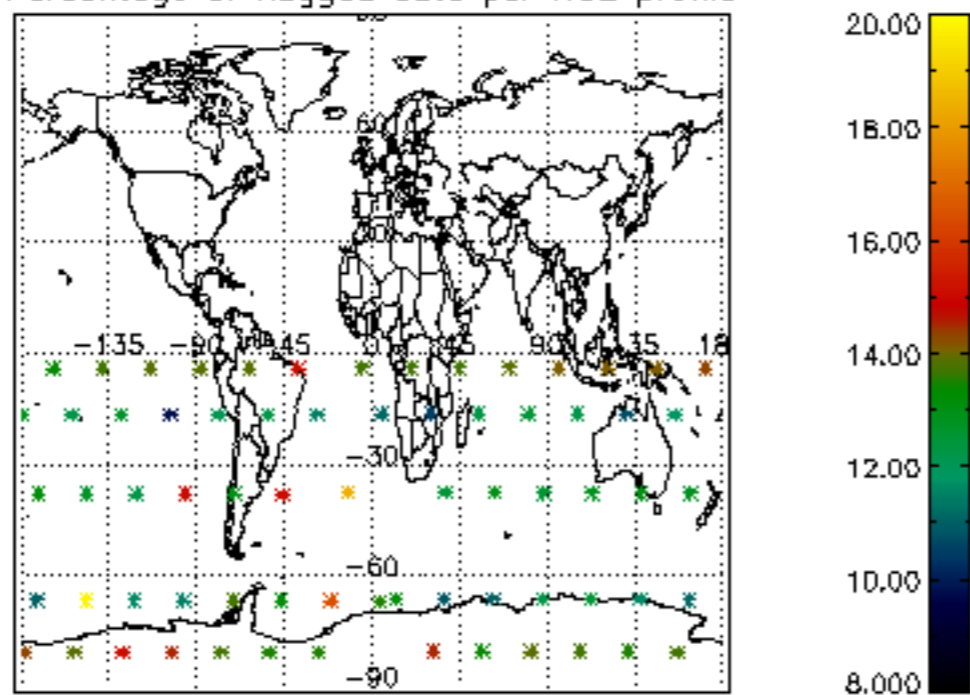

Percentage of flagged data per NO2 profile