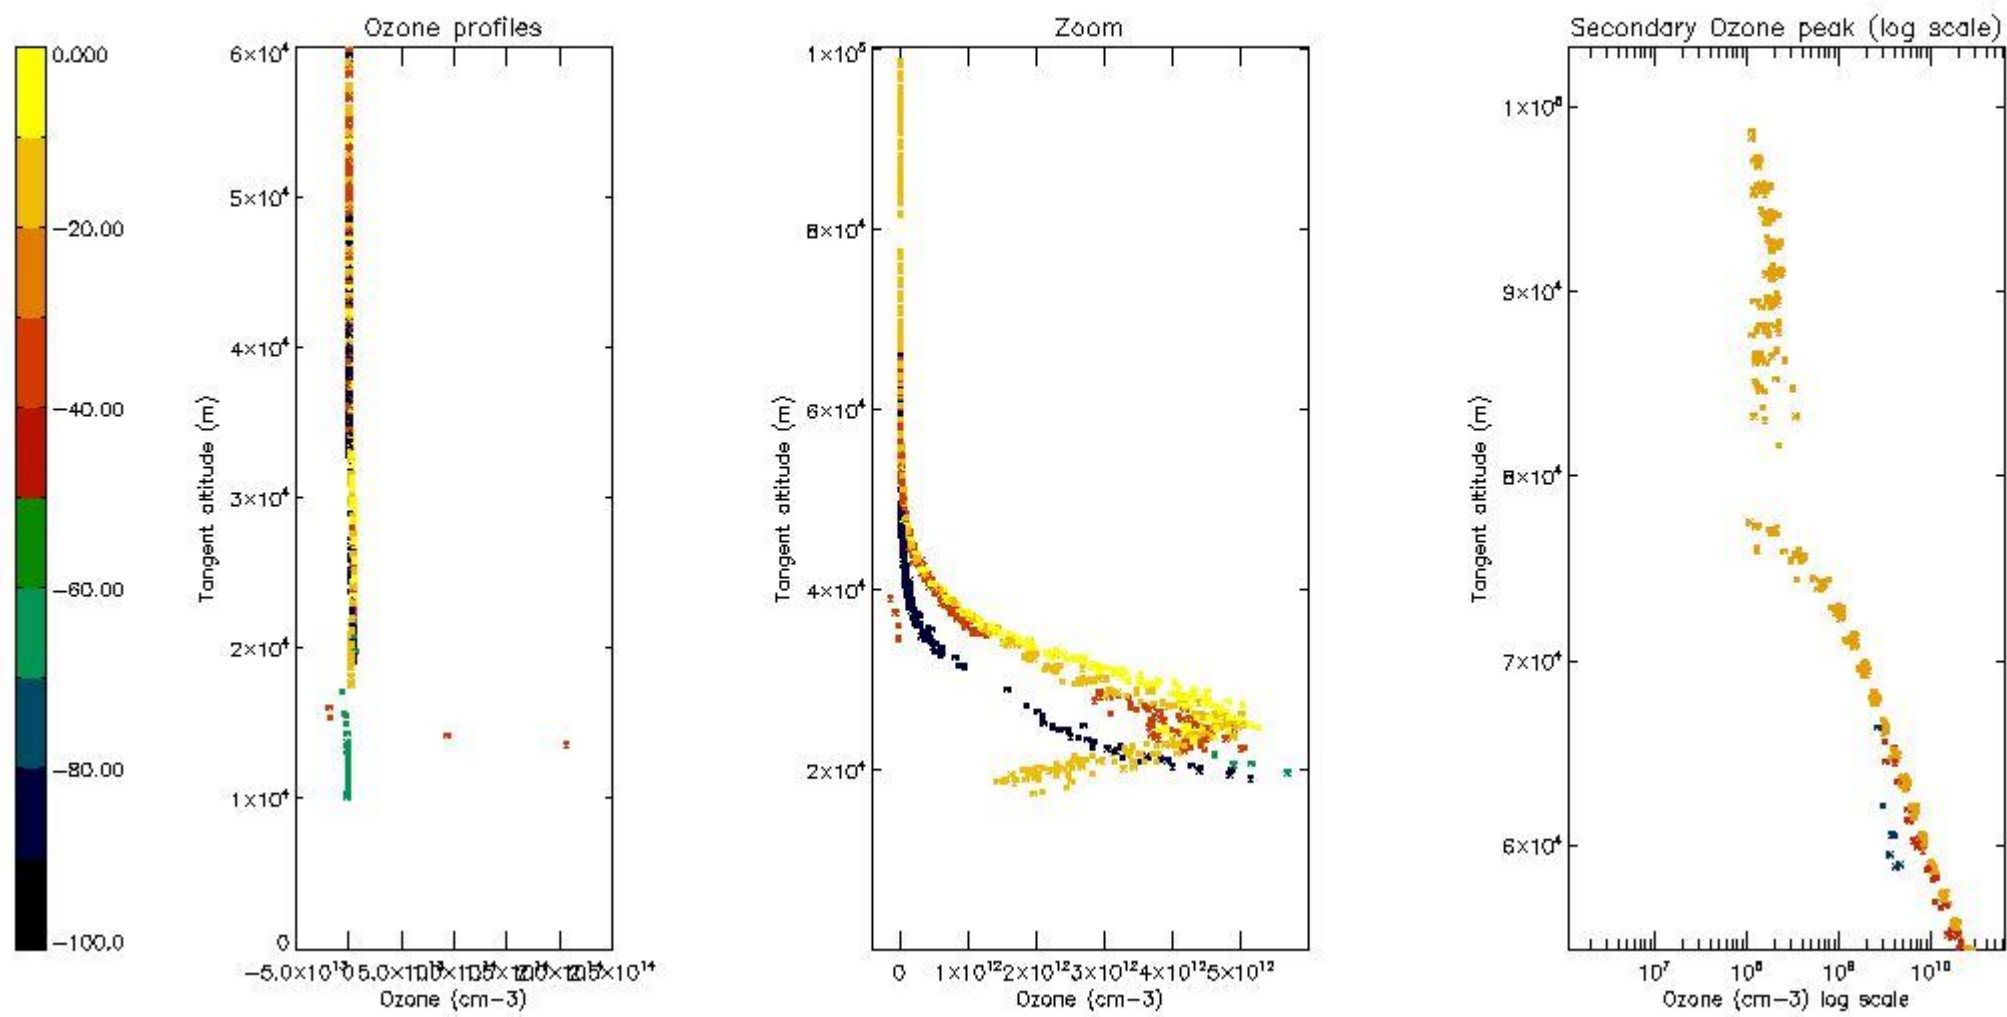

5.5 Plot ozone profiles where $STD < 5\%$ (dark without errors)

The colorbar represents the latitude.