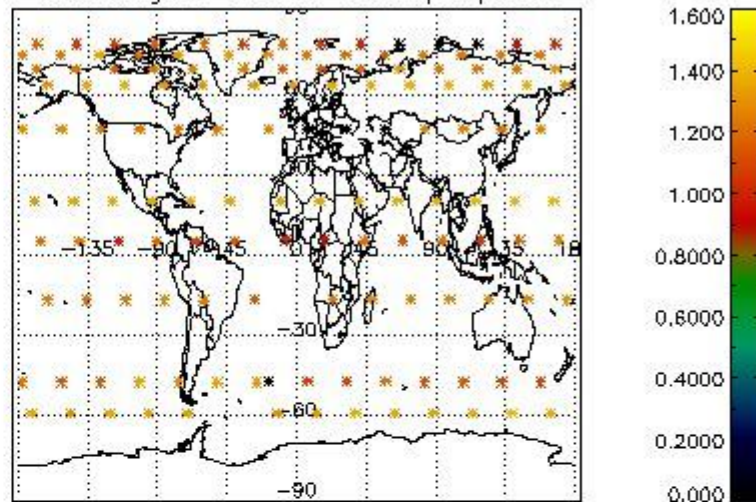

Percentage of datation errors per profile