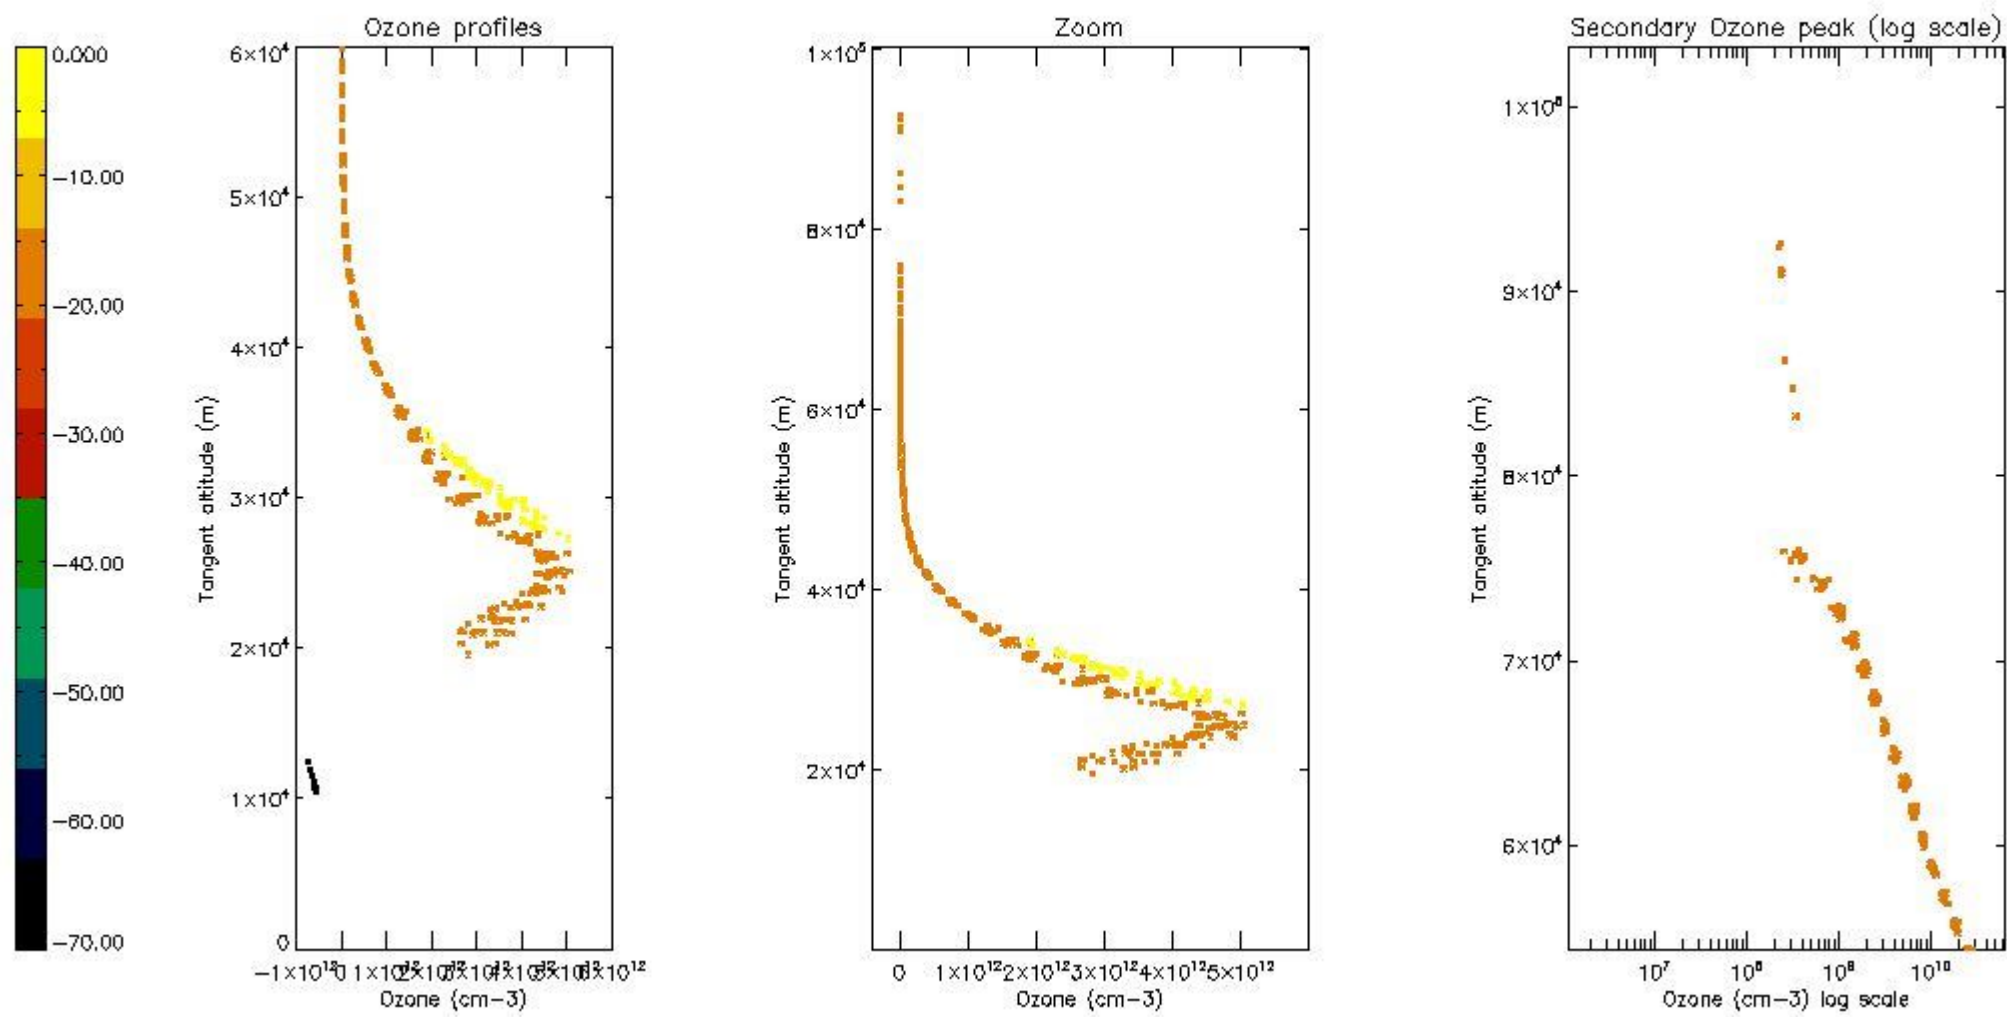

*5.4 Plot ozone profiles where  $STD < 10\%$  (dark without errors)*

The colorbar represents the latitude.

*5.5 Plot ozone profiles where  $STD < 5\%$  (dark without errors)*

The colorbar represents the latitude.