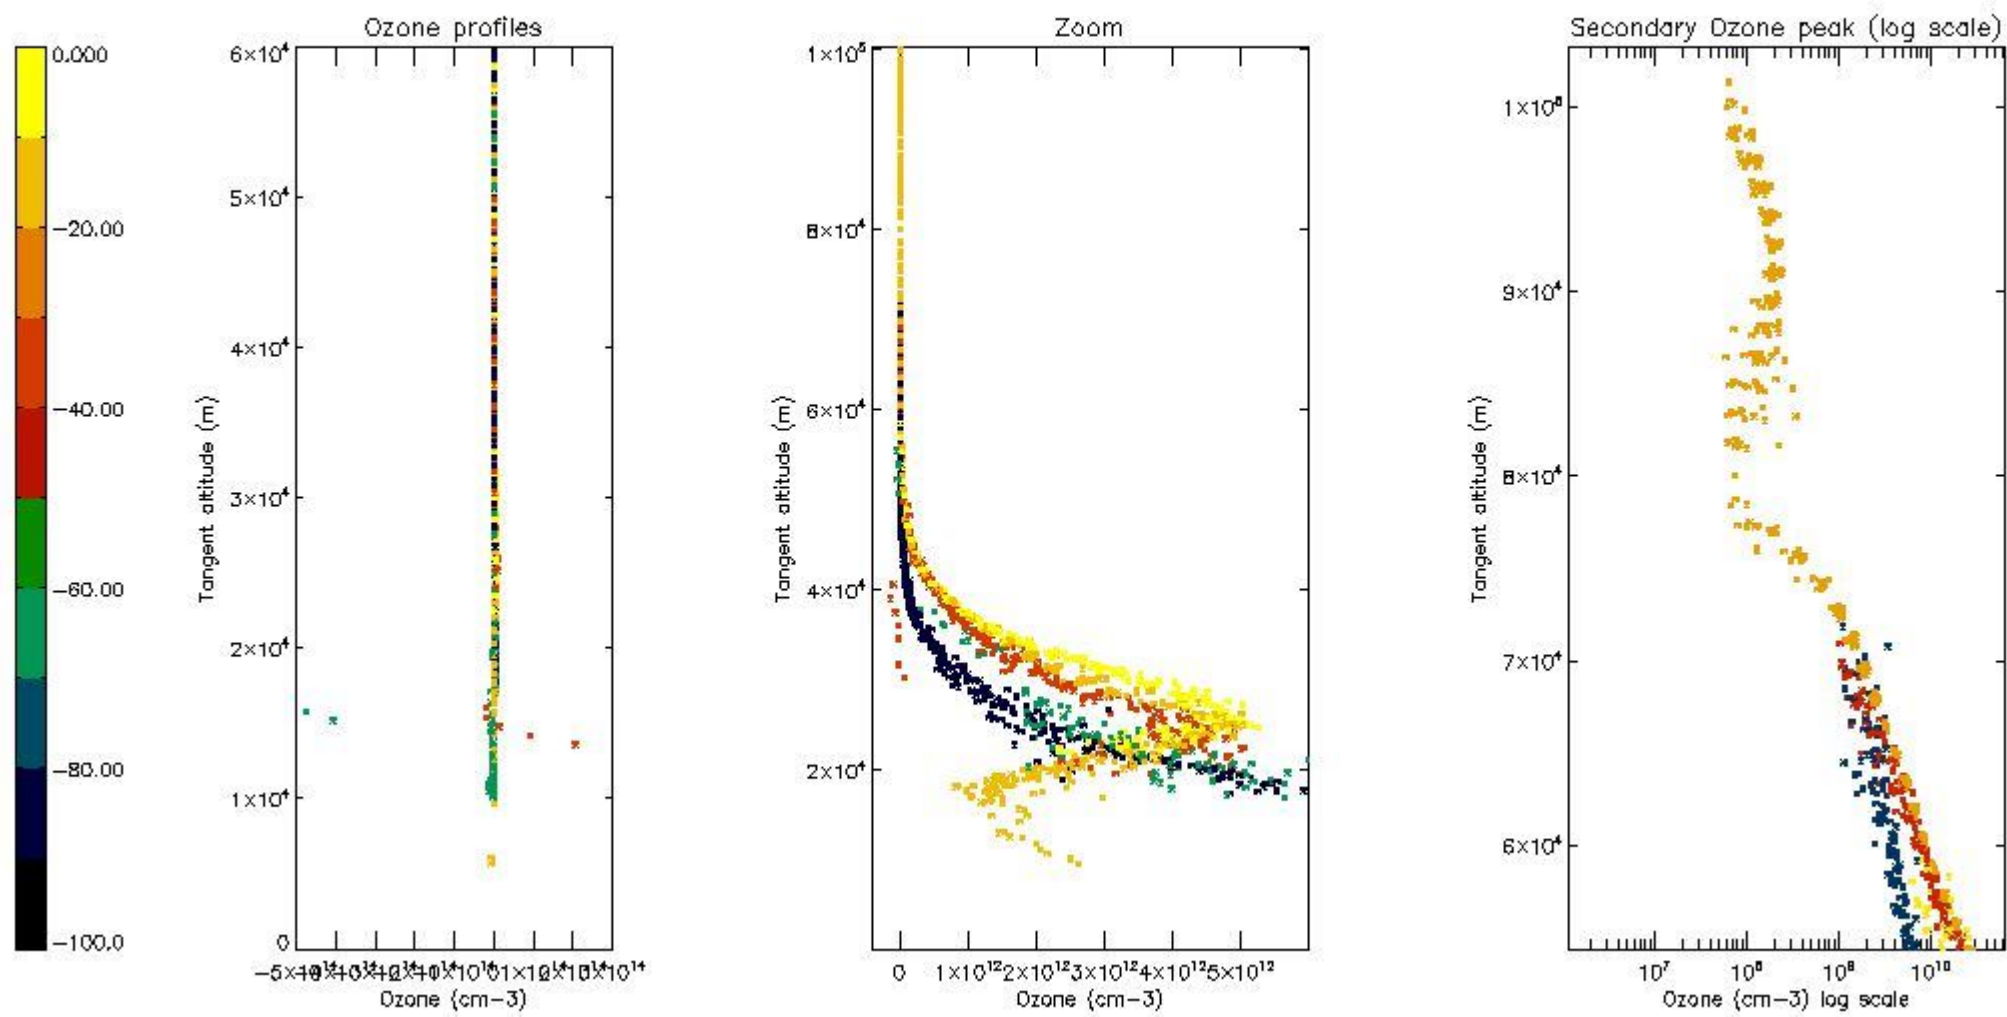

STD < 10	8
STD < 5	3

5.2 Plot ozone profiles for all STD (dark without errors)

The colorbar represents the latitude.

5.3 Plot ozone profiles where STD < 20% (dark without errors)

The colorbar represents the latitude.

*5.4 Plot ozone profiles where  $STD < 10\%$  (dark without errors)*

The colorbar represents the latitude.

*5.5 Plot ozone profiles where  $STD < 5\%$  (dark without errors)*

The colorbar represents the latitude.