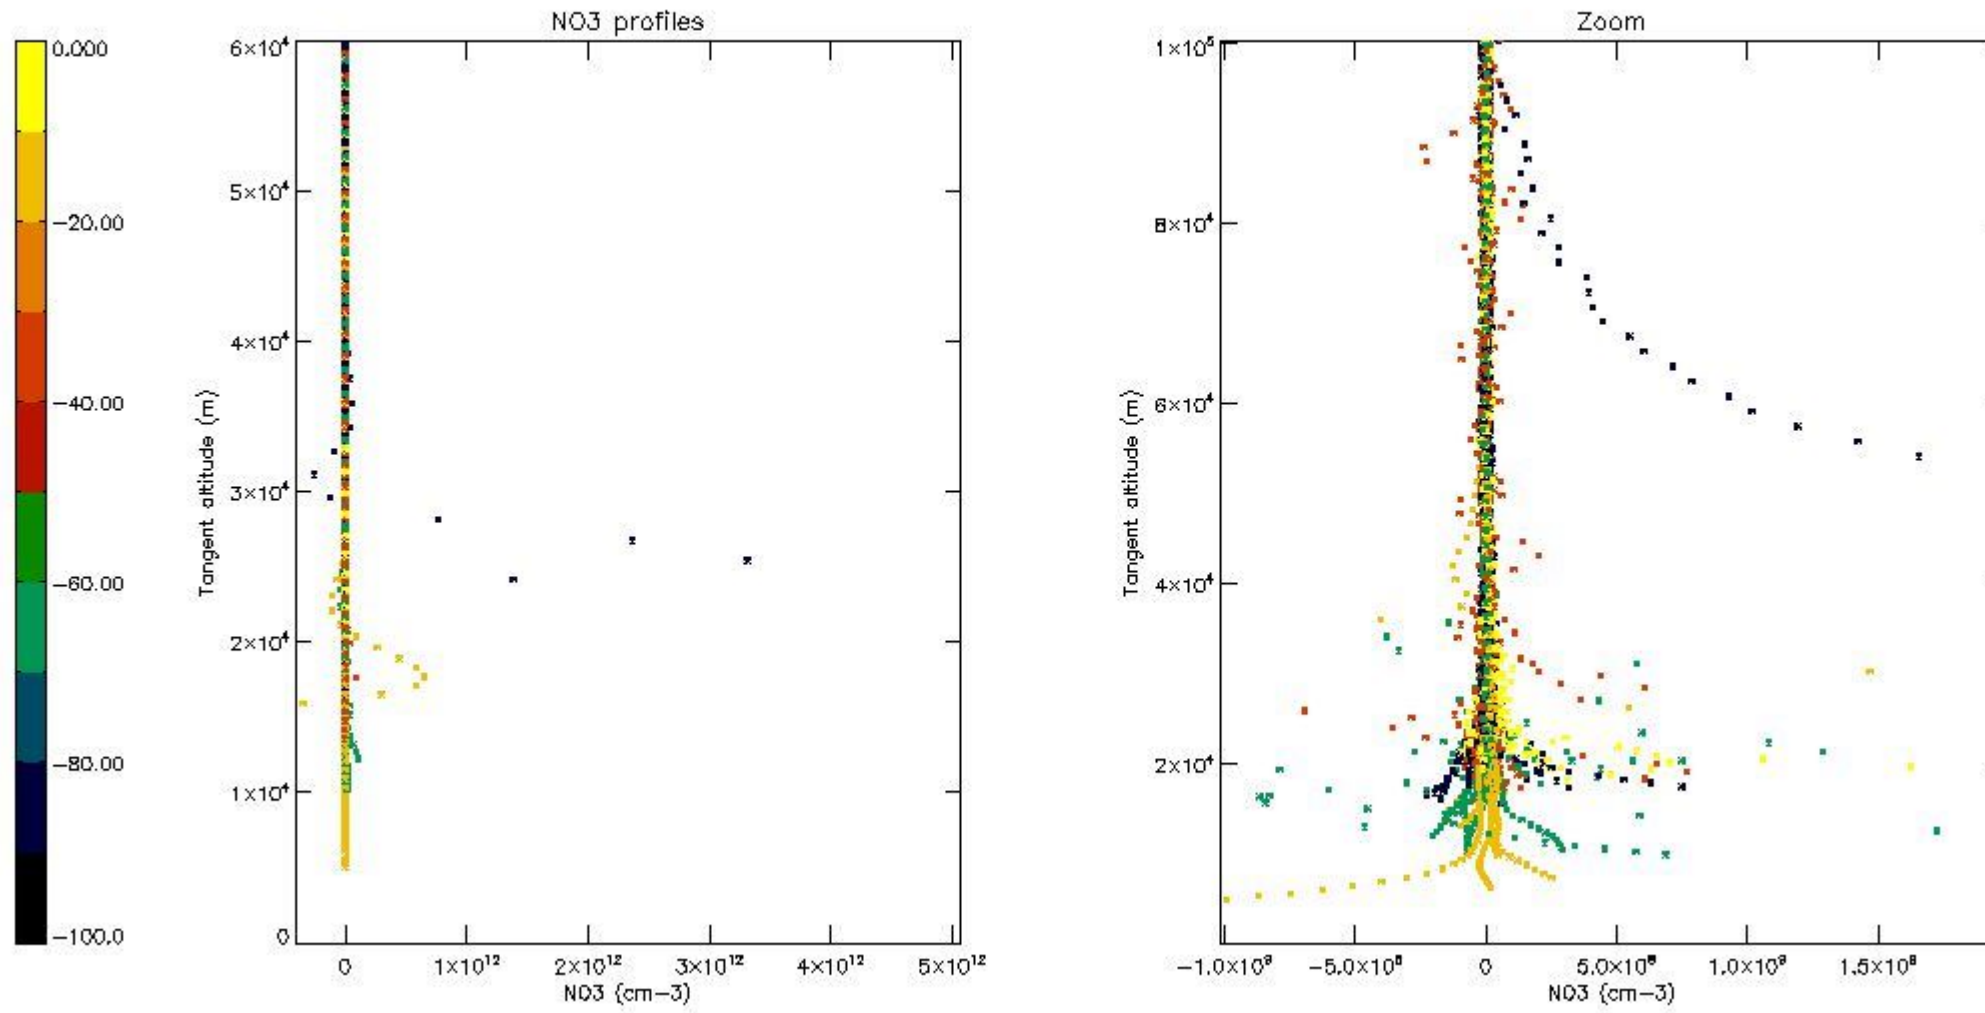

6. Auxiliary Data Files used for the production reported in section 2

The number reported in the third column indicates since which file (see list in section 2) the corresponding auxiliary file has been used. The fourth column is the date of those product files.

Type	Auxiliary Filename	Used since product	Used since product date
INST_PHYS_CHARACTERISTICS	GOM_INS_AXVIEC20091111_143220_20030716_120000_20500101_000000	1	08-JUL-2006 00:21:29
LEVEL-2_PROC_CONFIG	GOM_PR2_AXVIEC20091111_152718_20020301_000000_20500101_000000	1	08-JUL-2006 00:21:29
CROSS_SECTIONS_FILE	GOM_CRS_AXVIEC20091111_154832_20020301_000000_20500101_000000	1	08-JUL-2006 00:21:29