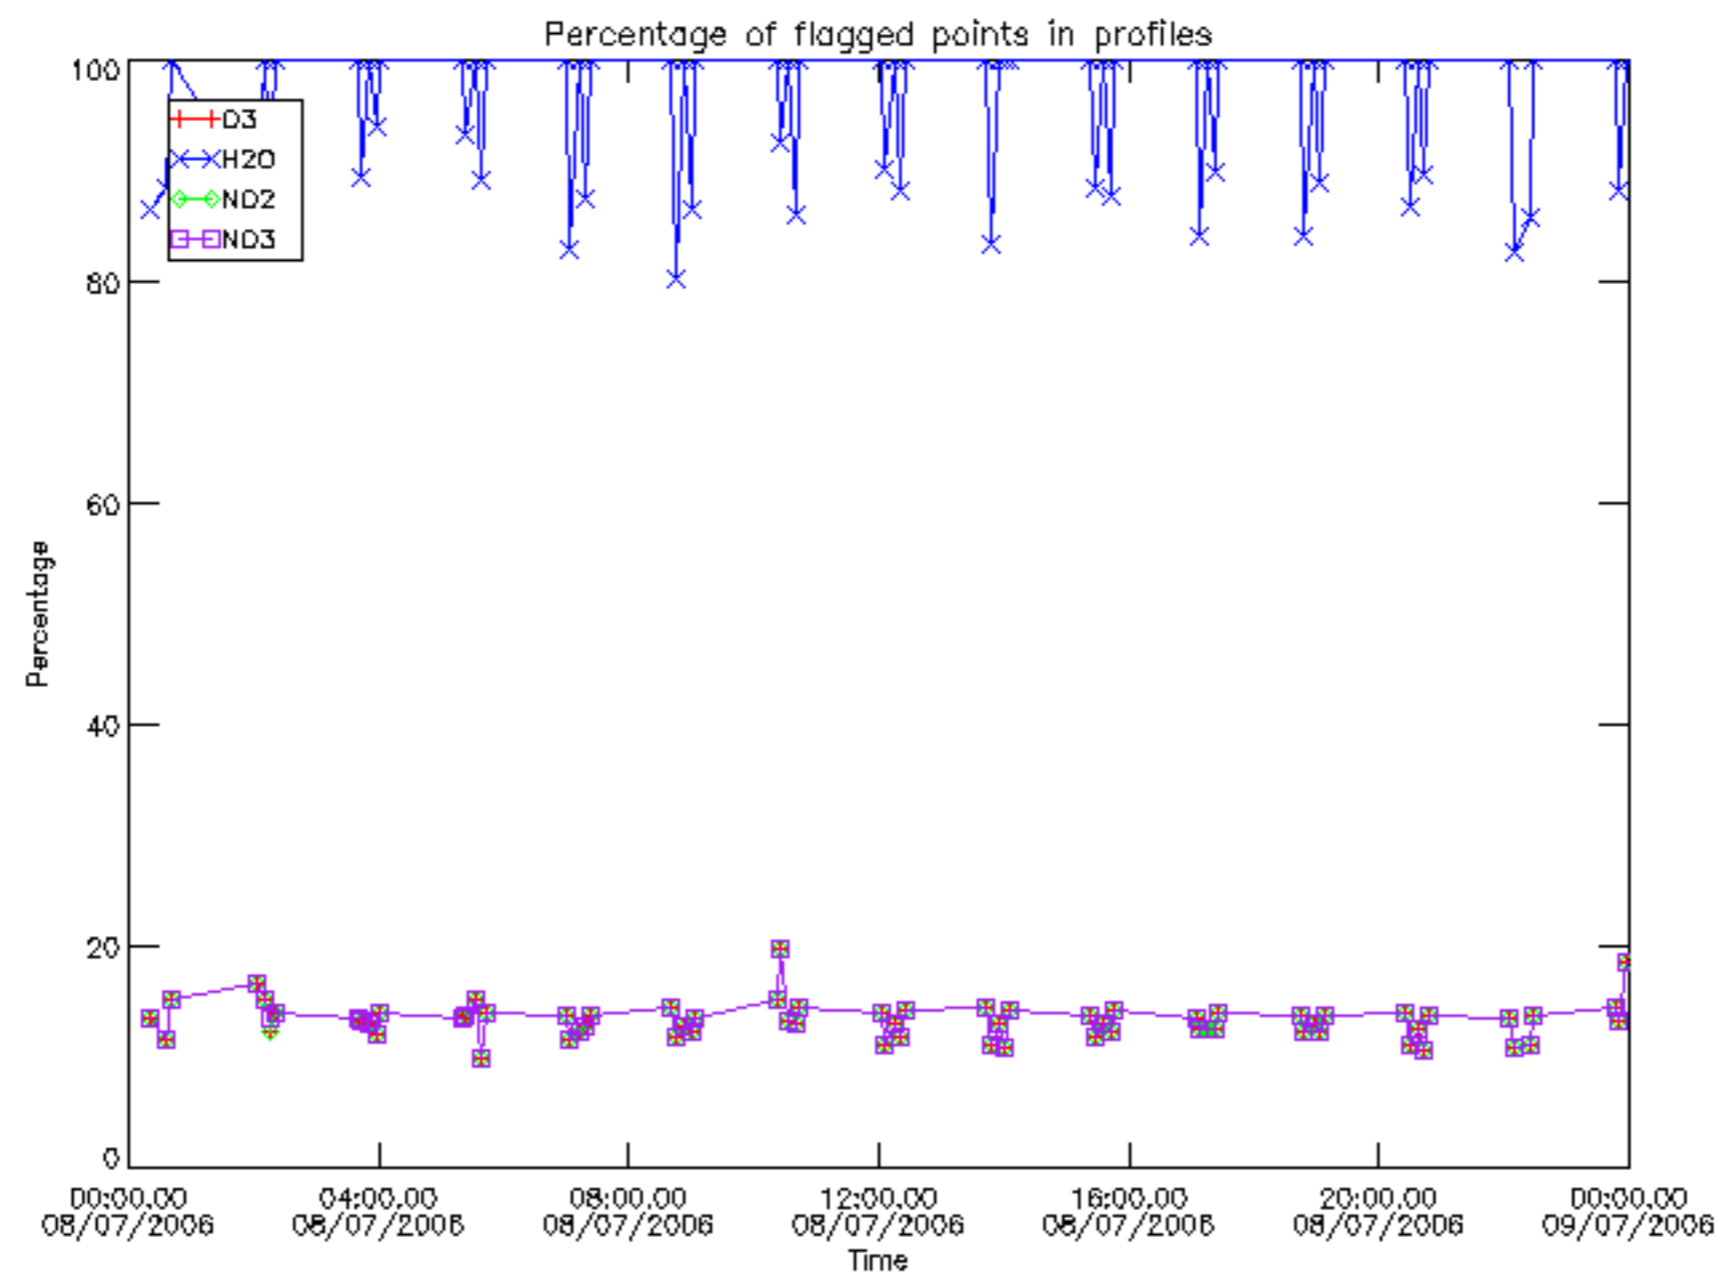

Percentage of flagged data per D3 profile

Percentage of flagged data per H2O profile