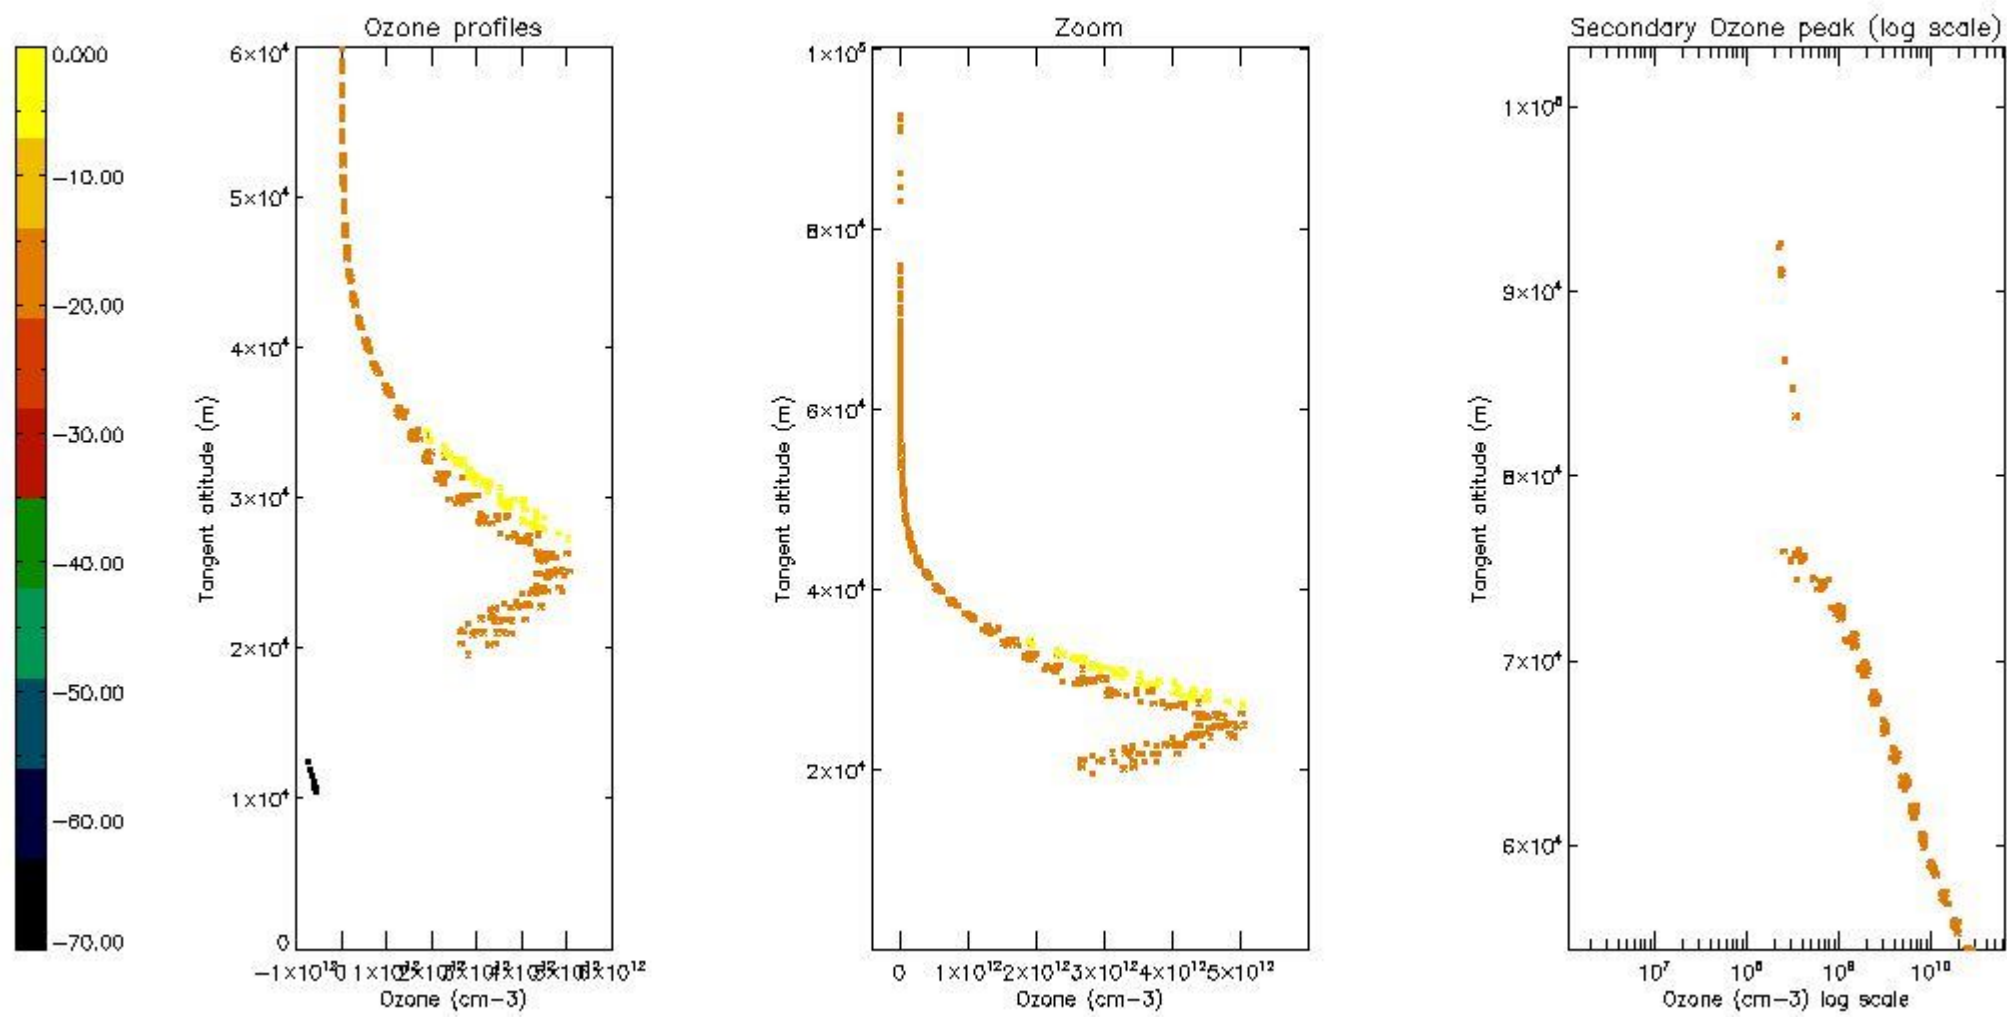

5.6 Plot NO₂ profiles for all STD (dark without errors)

The colorbar represents the latitude.