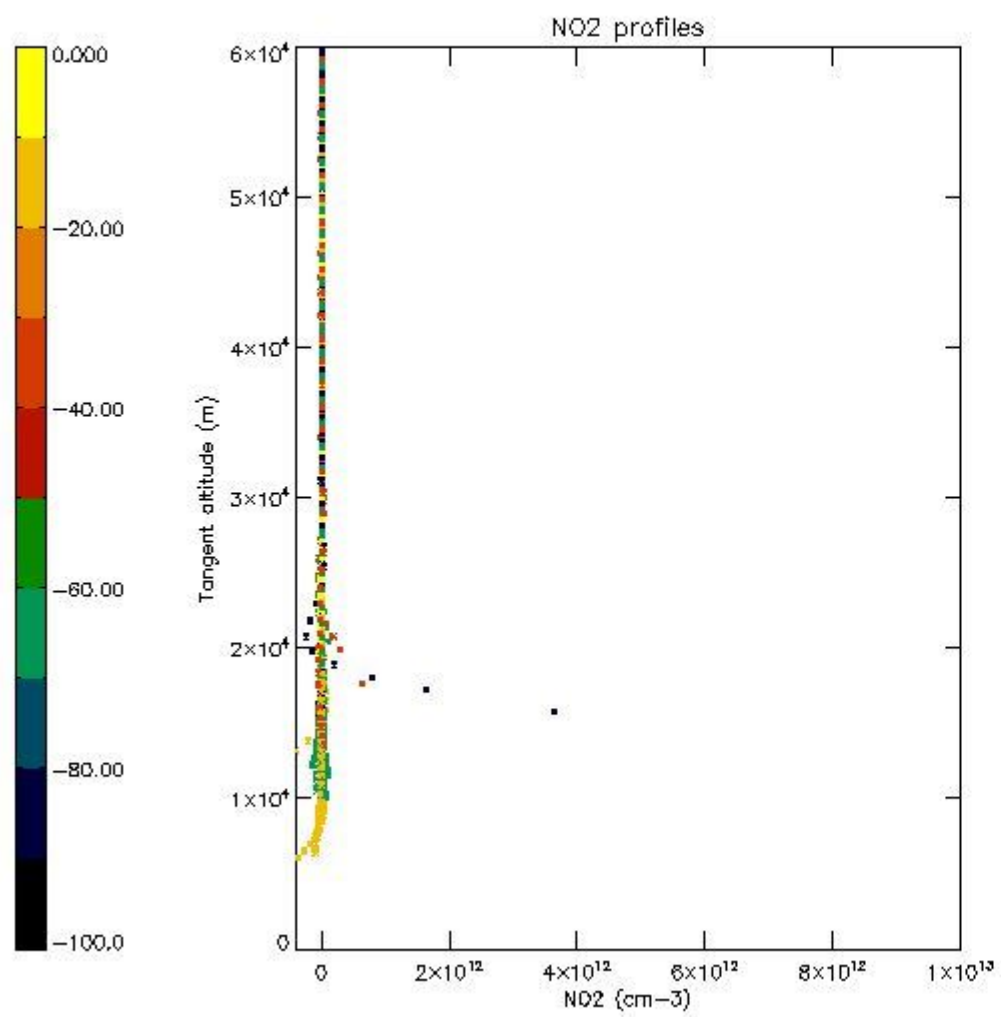

5.7 Plot NO3 profiles for all STD (dark without errors)

The colorbar represents the latitude.