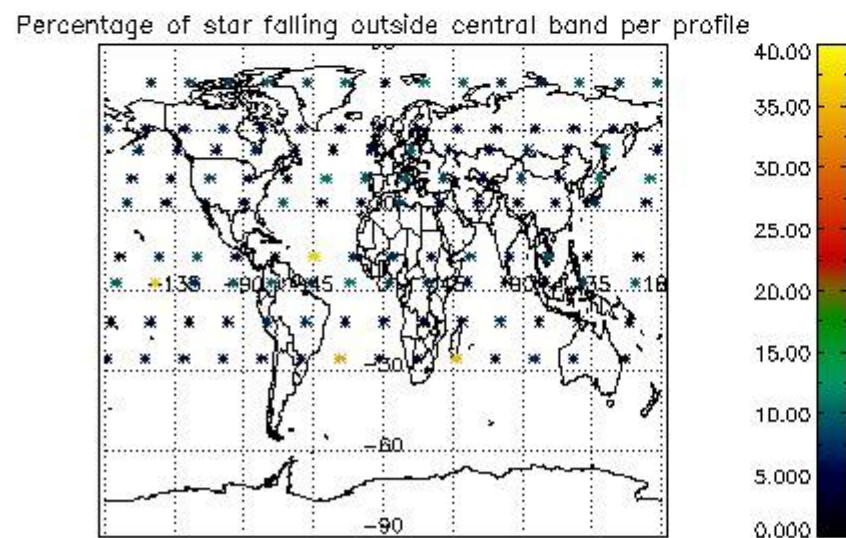

5. Trace gas profiles

5.1 Ozone statistics based on quality of products

The final quality of the products can be "measured" using the STD (Standard Deviation) attached to every point profile. This information is written to the parameter GOM_NL__2P/NL_LOCAL_SPECIES_DENSITY/o3_std of the level 2 products. The table below shows the statistics for given STD ranges.

The statistics are given with respect to the overall valid production:

- Products without fatal errors: GOM_NL__2P/MPH/PRODUCT_ERR=0
- Valid point profile: GOM_NL__2P/NL_LOCAL_SPECIES_DENSITY/pcd(0)=0

The 'Criteria' is applied to valid points of dark limb products:

- Products in dark limb illumination condition: GOM_NL__2P/NL_SUMMARY_QUALITY/obs_ill_cond=0
- Products without fatal errors: GOM_NL__2P/MPH/PRODUCT_ERR=0
- Valid point profile: GOM_NL__2P/NL_LOCAL_SPECIES_DENSITY/pcd(0)=0

So, the table below shows the percentage of dark limb and valid observations for each criteria with respect to the overall valid daily observations.

Criteria	% of total production
All STD	28
STD < 20	12