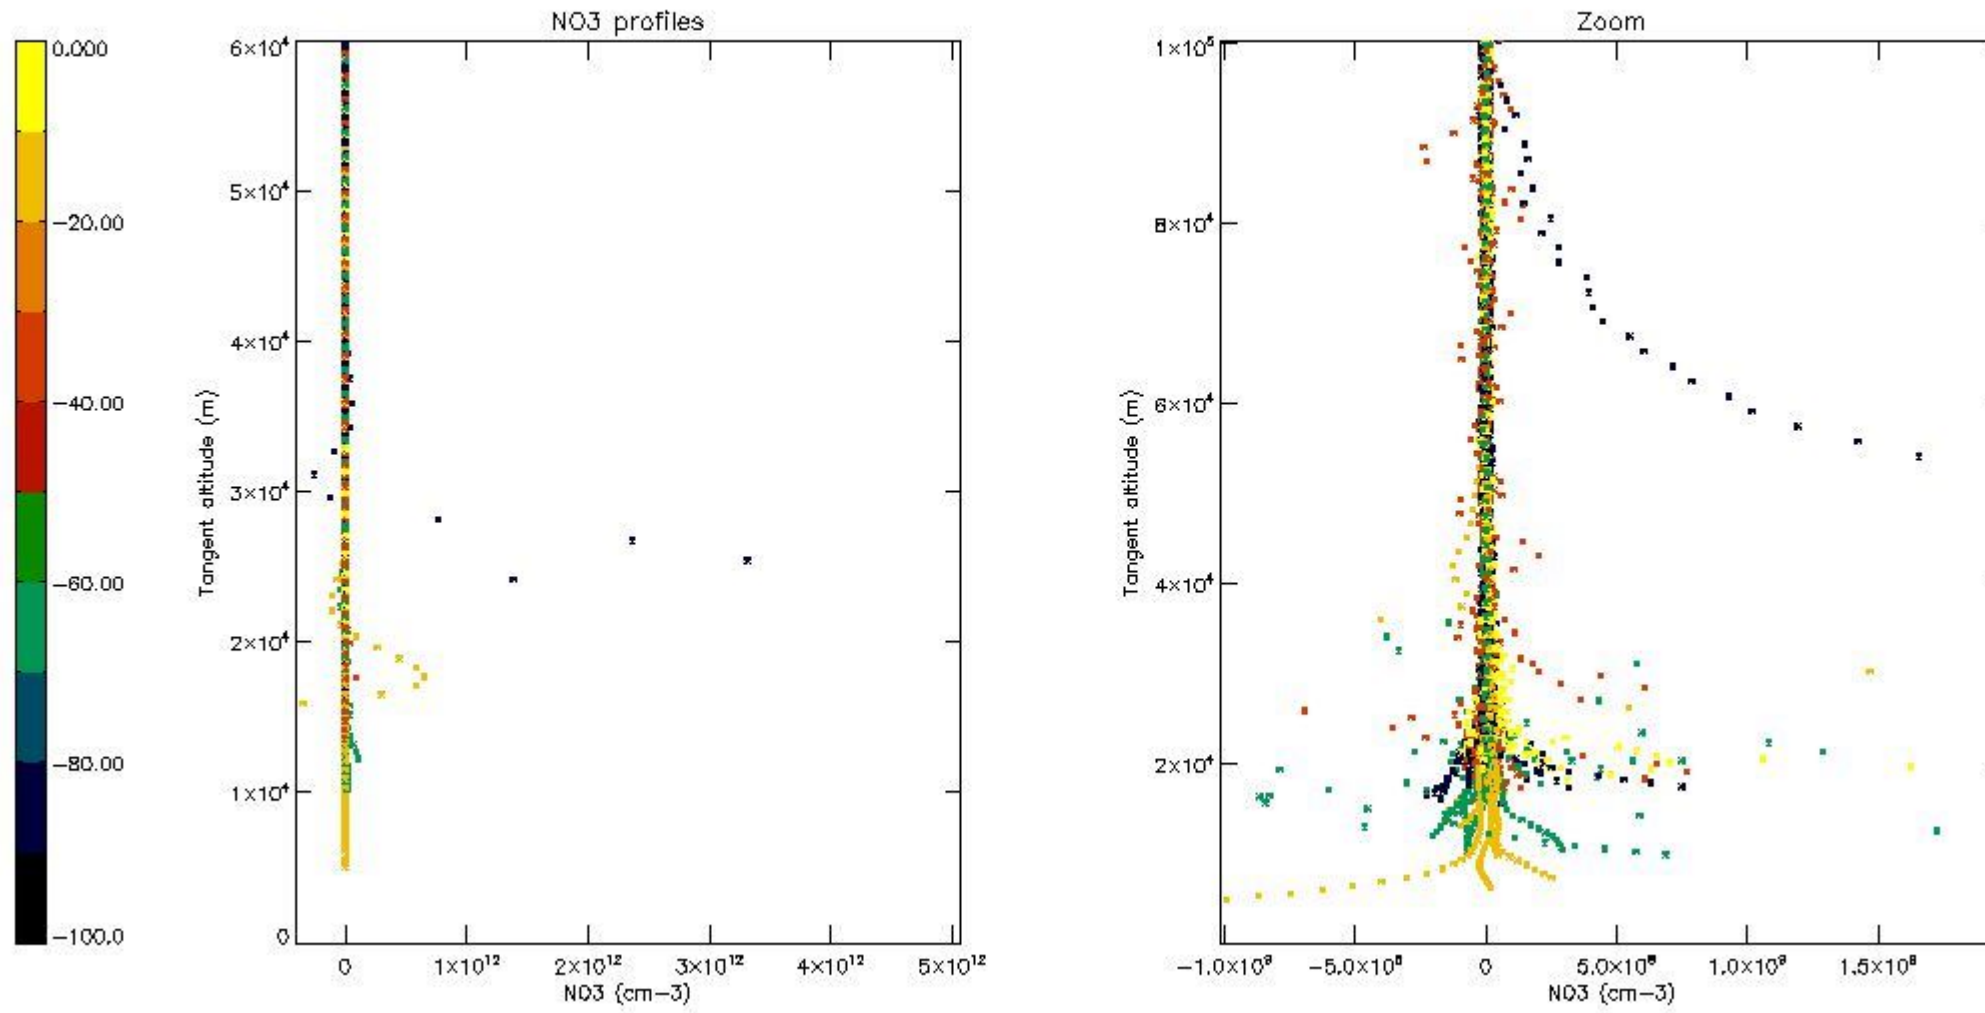

*5.6 Plot NO<sub>2</sub> profiles for all STD (dark without errors)*

The colorbar represents the latitude.

*5.7 Plot NO3 profiles for all STD (dark without errors)*

The colorbar represents the latitude.