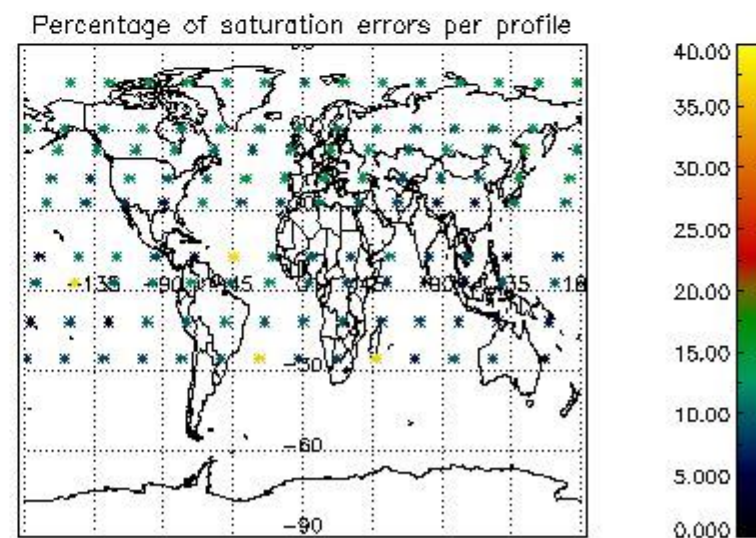

5. Trace gas profiles

5.1 Ozone statistics based on quality of products

The final quality of the products can be "measured" using the STD (Standard Deviation) attached to every point profile. This information is written to the parameter GOM_NL__2P/NL_LOCAL_SPECIES_DENSITY/o3_std of the level 2 products. The table below shows the statistics for given STD ranges.

The statistics are given with respect to the overall valid production:

- Products without fatal errors: GOM_NL__2P/MPH/PRODUCT_ERR=0
- Valid point profile: GOM_NL__2P/NL_LOCAL_SPECIES_DENSITY/pcd(0)=0

The 'Criteria' is applied to valid points of dark limb products:

- Products in dark limb illumination condition: GOM_NL__2P/NL_SUMMARY_QUALITY/obs_ill_cond=0
- Products without fatal errors: GOM_NL__2P/MPH/PRODUCT_ERR=0
- Valid point profile: GOM_NL__2P/NL_LOCAL_SPECIES_DENSITY/pcd(0)=0

So, the table below shows the percentage of dark limb and valid observations for each criteria with respect to the overall valid daily observations.

Criteria	% of total production
All STD	28
STD < 20	12