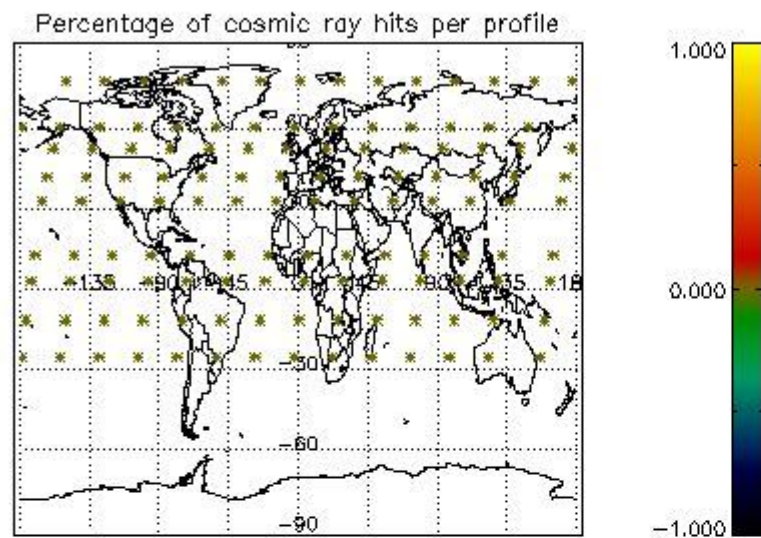

4.2.2 Plot level 1 quality information per product (world map): ENVISAT DESCENDING passes

5. Trace gas profiles

5.1 Ozone statistics based on quality of products

The final quality of the products can be "measured" using the STD (Standard Deviation) attached to every point profile. This information is written to the parameter GOM_NL__2P/NL_LOCAL_SPECIES_DENSITY/o3_std of the level 2 products. The table below shows the statistics for given STD ranges.

The statistics are given with respect to the overall valid production:

- Products without fatal errors: GOM_NL__2P/MPH/PRODUCT_ERR=0
- Valid point profile: GOM_NL__2P/NL_LOCAL_SPECIES_DENSITY/pcd(0)=0

The 'Criteria' is applied to valid points of dark limb products:

- Products in dark limb illumination condition: GOM_NL__2P/NL_SUMMARY_QUALITY/obs_ill_cond=0
- Products without fatal errors: GOM_NL__2P/MPH/PRODUCT_ERR=0
- Valid point profile: GOM_NL__2P/NL_LOCAL_SPECIES_DENSITY/pcd(0)=0

So, the table below shows the percentage of dark limb and valid observations for each criteria with respect to the overall valid daily observations.

Criteria	% of total production
All STD	28
STD < 20	12