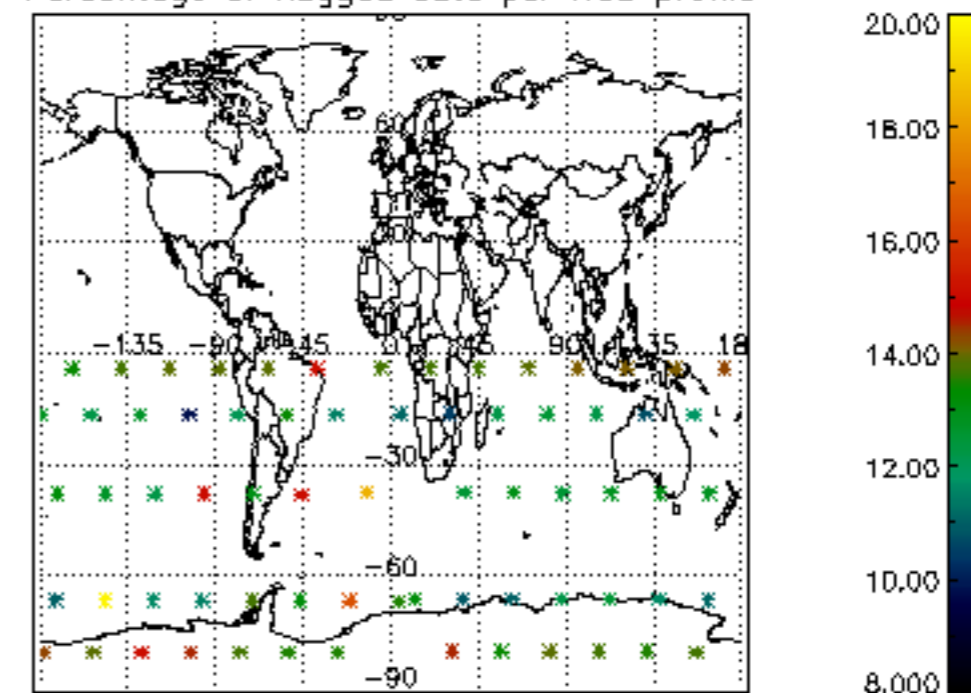

Percentage of flagged data per NO3 profile