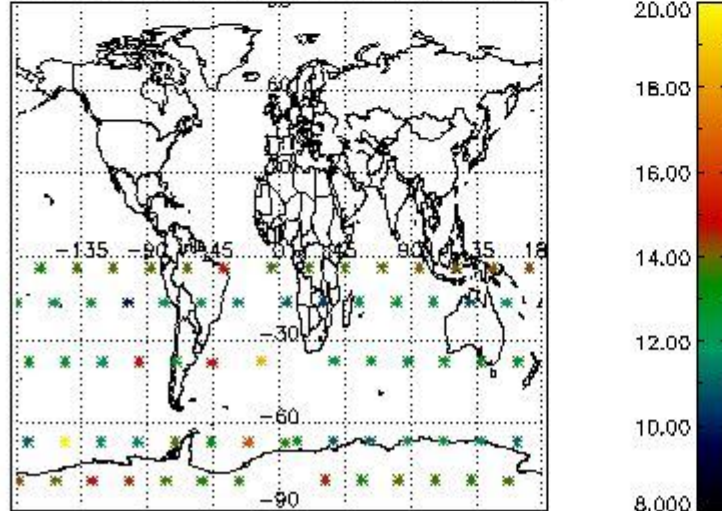

#### 3.1 Plot quality information per product (time dependant)

*3.2 Plot quality information per product (world map)*

Percentage of flagged data per O3 profile

Percentage of flagged data per H2O profile

Percentage of flagged data per NO2 profile