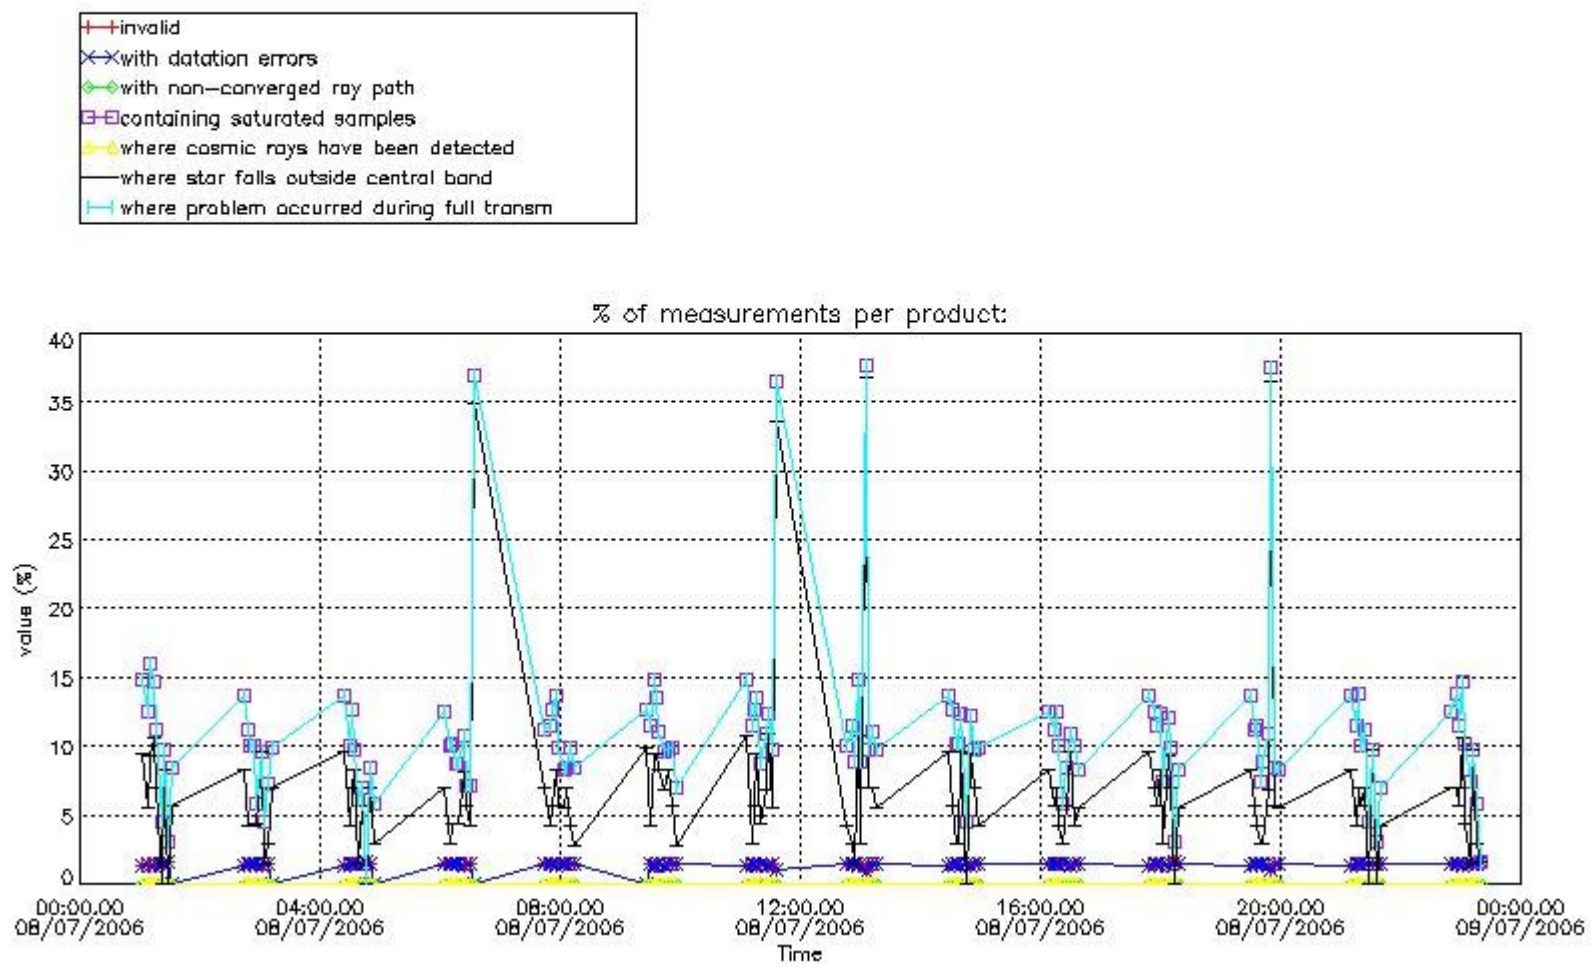

4.2 Plot quality information per product coming from level 1b processing (world map)

4.2.1 Plot level 1 quality information per product (world map): ENVISAT ASCENDING passes