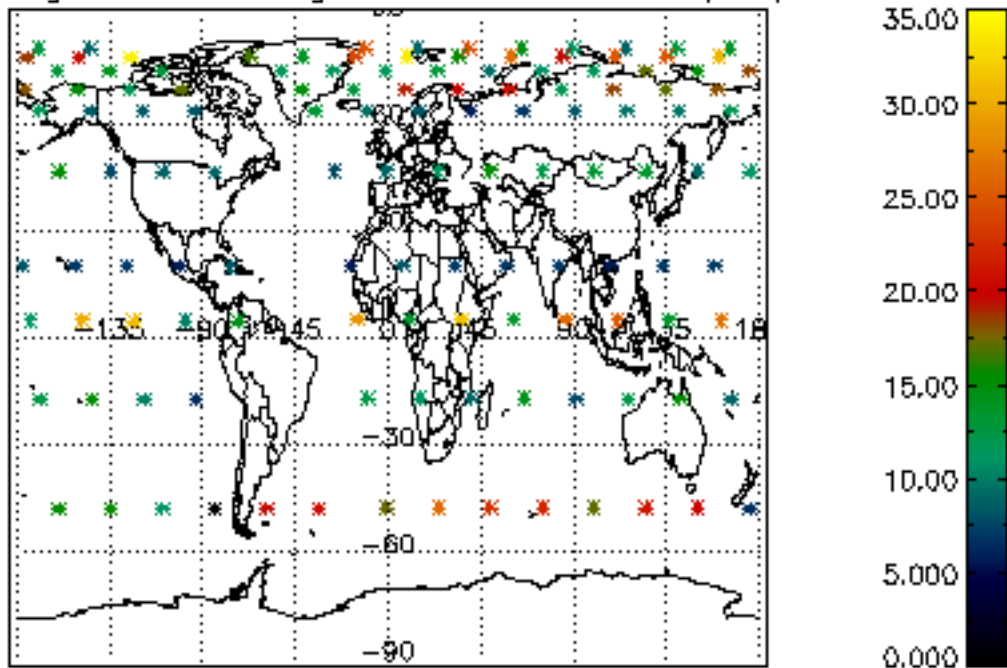

Percentage of cosmic ray hits per profile

Percentage of star falling outside central band per profile