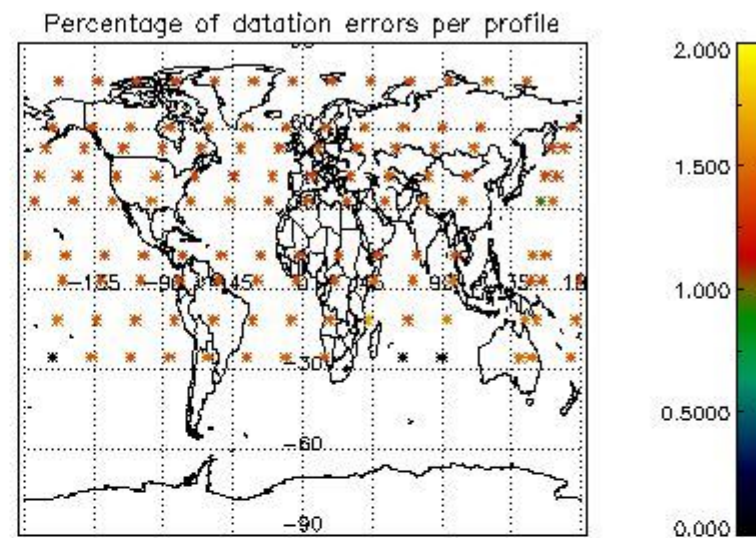

5. Trace gas profiles

5.1 Ozone statistics based on quality of products

The final quality of the products can be "measured" using the STD (Standard Deviation) attached to every point profile. This information is written to the parameter GOM_NL__2P/NL_LOCAL_SPECIES_DENSITY/o3_std of the level 2 products. The table below shows the statistics for given STD ranges.

The statistics are given with respect to the overall valid production:

- Products without fatal errors: GOM_NL__2P/MPH/PRODUCT_ERR=0
- Valid point profile: GOM_NL__2P/NL_LOCAL_SPECIES_DENSITY/pcd(0)=0

The 'Criteria' is applied to valid points of dark limb products:

- Products in dark limb illumination condition: GOM_NL__2P/NL_SUMMARY_QUALITY/obs_ill_cond=0
- Products without fatal errors: GOM_NL__2P/MPH/PRODUCT_ERR=0
- Valid point profile: GOM_NL__2P/NL_LOCAL_SPECIES_DENSITY/pcd(0)=0

So, the table below shows the percentage of dark limb and valid observations for each criteria with respect to the overall valid daily observations.

Criteria	% of total production
All STD	24
STD < 20	10