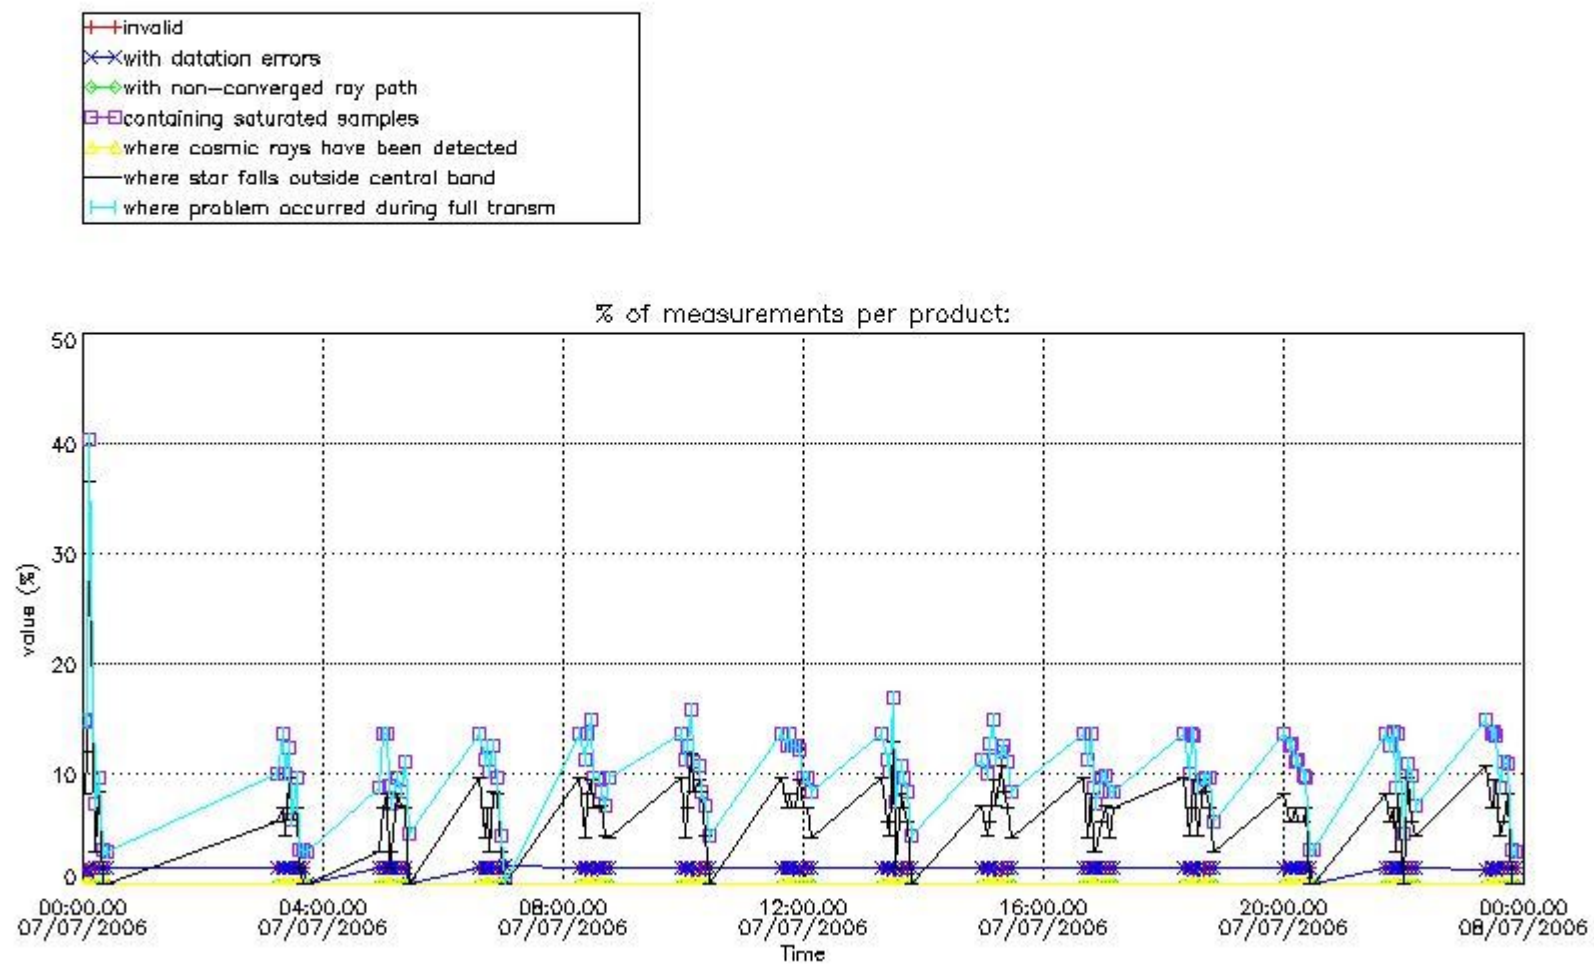

4.2 Plot quality information per product coming from level 1b processing (world map)

4.2.1 Plot level 1 quality information per product (world map): ENVISAT ASCENDING passes