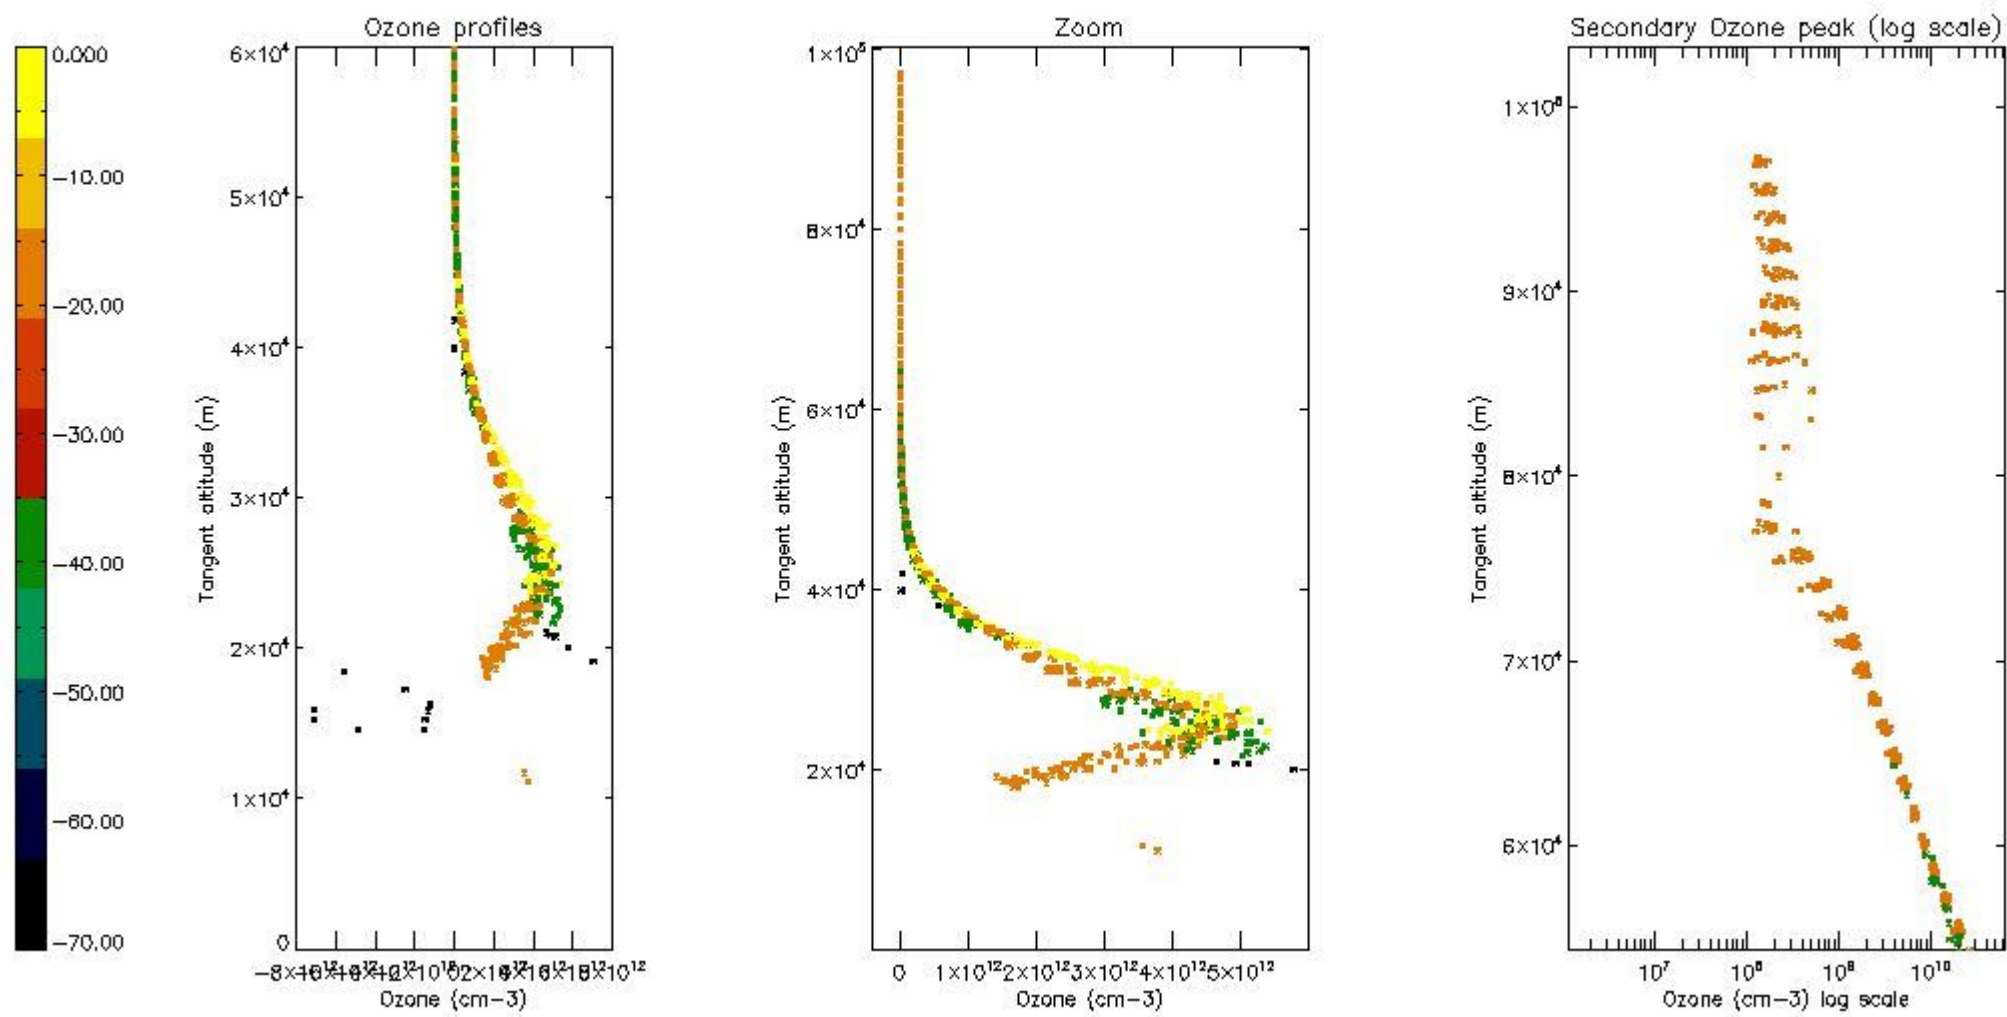

5.5 Plot ozone profiles where STD < 5% (dark without errors)

The colorbar represents the latitude.