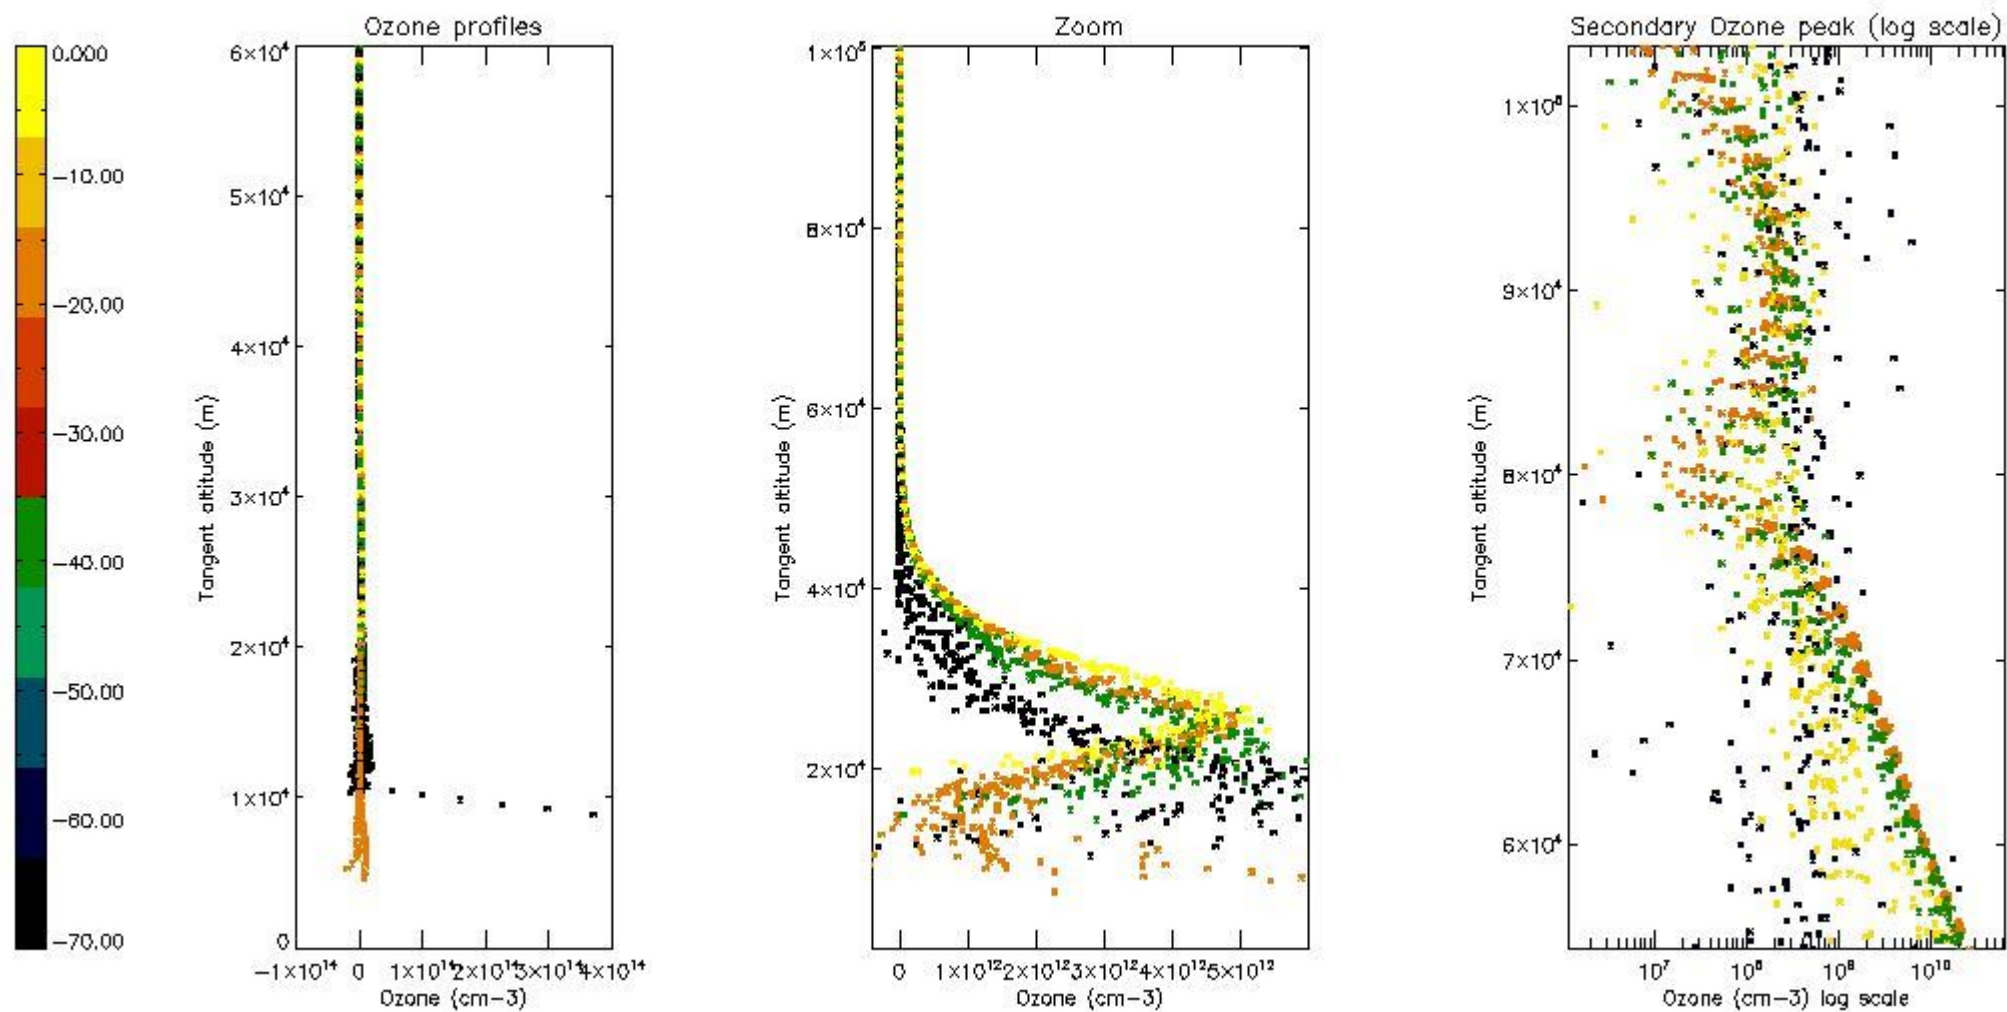

STD < 10	7
STD < 5	4

5.2 Plot ozone profiles for all STD (dark without errors)

The colorbar represents the latitude.

5.3 Plot ozone profiles where STD < 20% (dark without errors)

The colorbar represents the latitude.