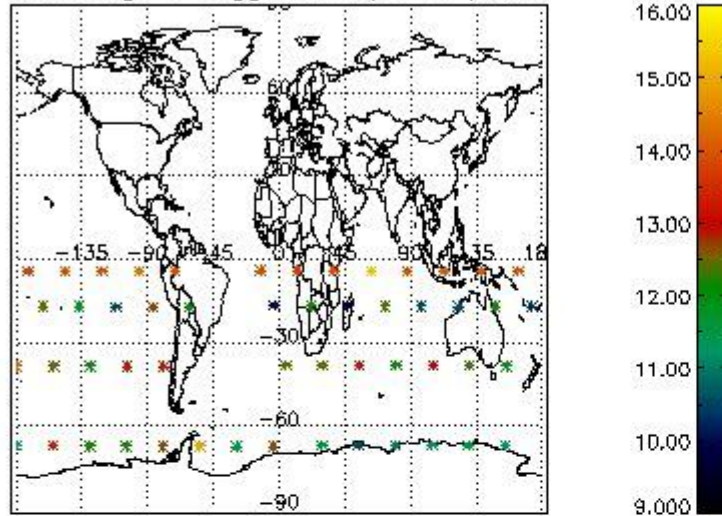

Percentage of flagged data per O3 profile