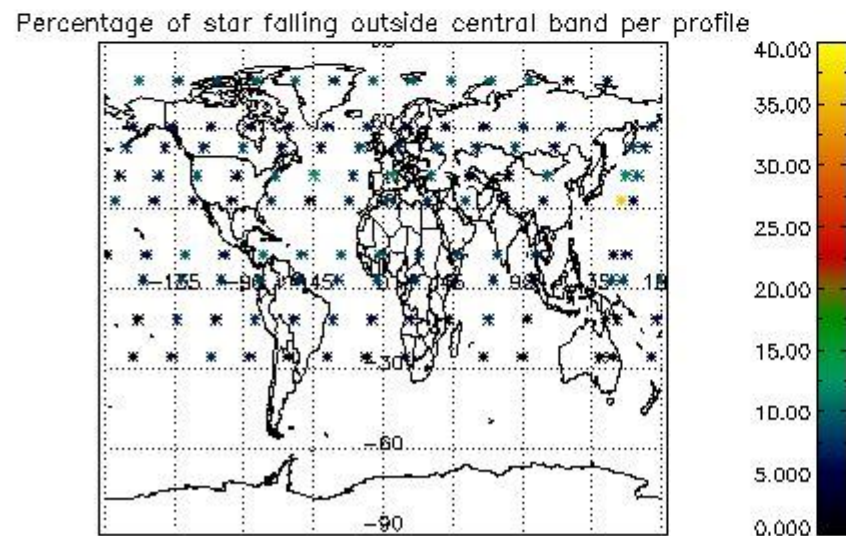

5. Trace gas profiles

5.1 Ozone statistics based on quality of products

The final quality of the products can be "measured" using the STD (Standard Deviation) attached to every point profile. This information is written to the parameter GOM_NL__2P/NL_LOCAL_SPECIES_DENSITY/o3_std of the level 2 products. The table below shows the statistics for given STD ranges.

The statistics are given with respect to the overall valid production:

- Products without fatal errors: GOM_NL__2P/MPH/PRODUCT_ERR=0
- Valid point profile: GOM_NL__2P/NL_LOCAL_SPECIES_DENSITY/pcd(0)=0

The 'Criteria' is applied to valid points of dark limb products:

- Products in dark limb illumination condition: GOM_NL__2P/NL_SUMMARY_QUALITY/obs_ill_cond=0
- Products without fatal errors: GOM_NL__2P/MPH/PRODUCT_ERR=0
- Valid point profile: GOM_NL__2P/NL_LOCAL_SPECIES_DENSITY/pcd(0)=0

So, the table below shows the percentage of dark limb and valid observations for each criteria with respect to the overall valid daily observations.

Criteria	% of total production
All STD	24
STD < 20	10