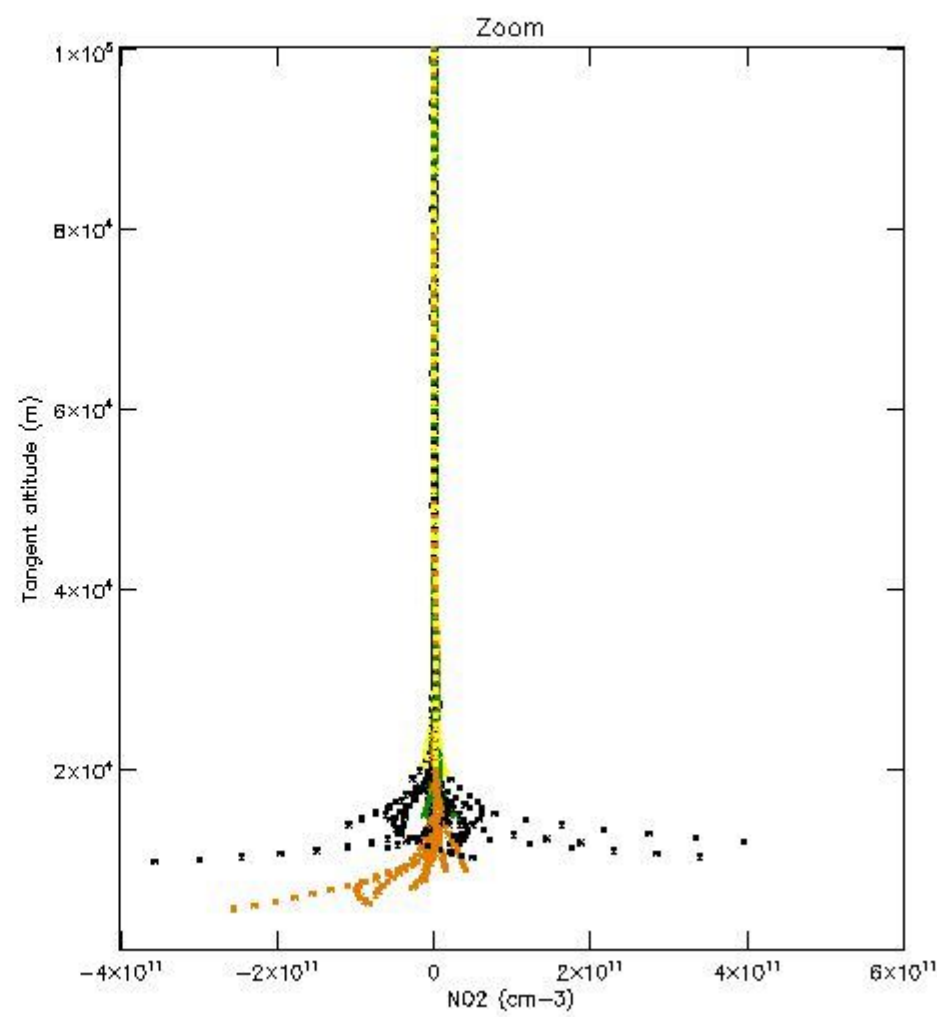

5.7 Plot NO3 profiles for all STD (dark without errors)

The colorbar represents the latitude.