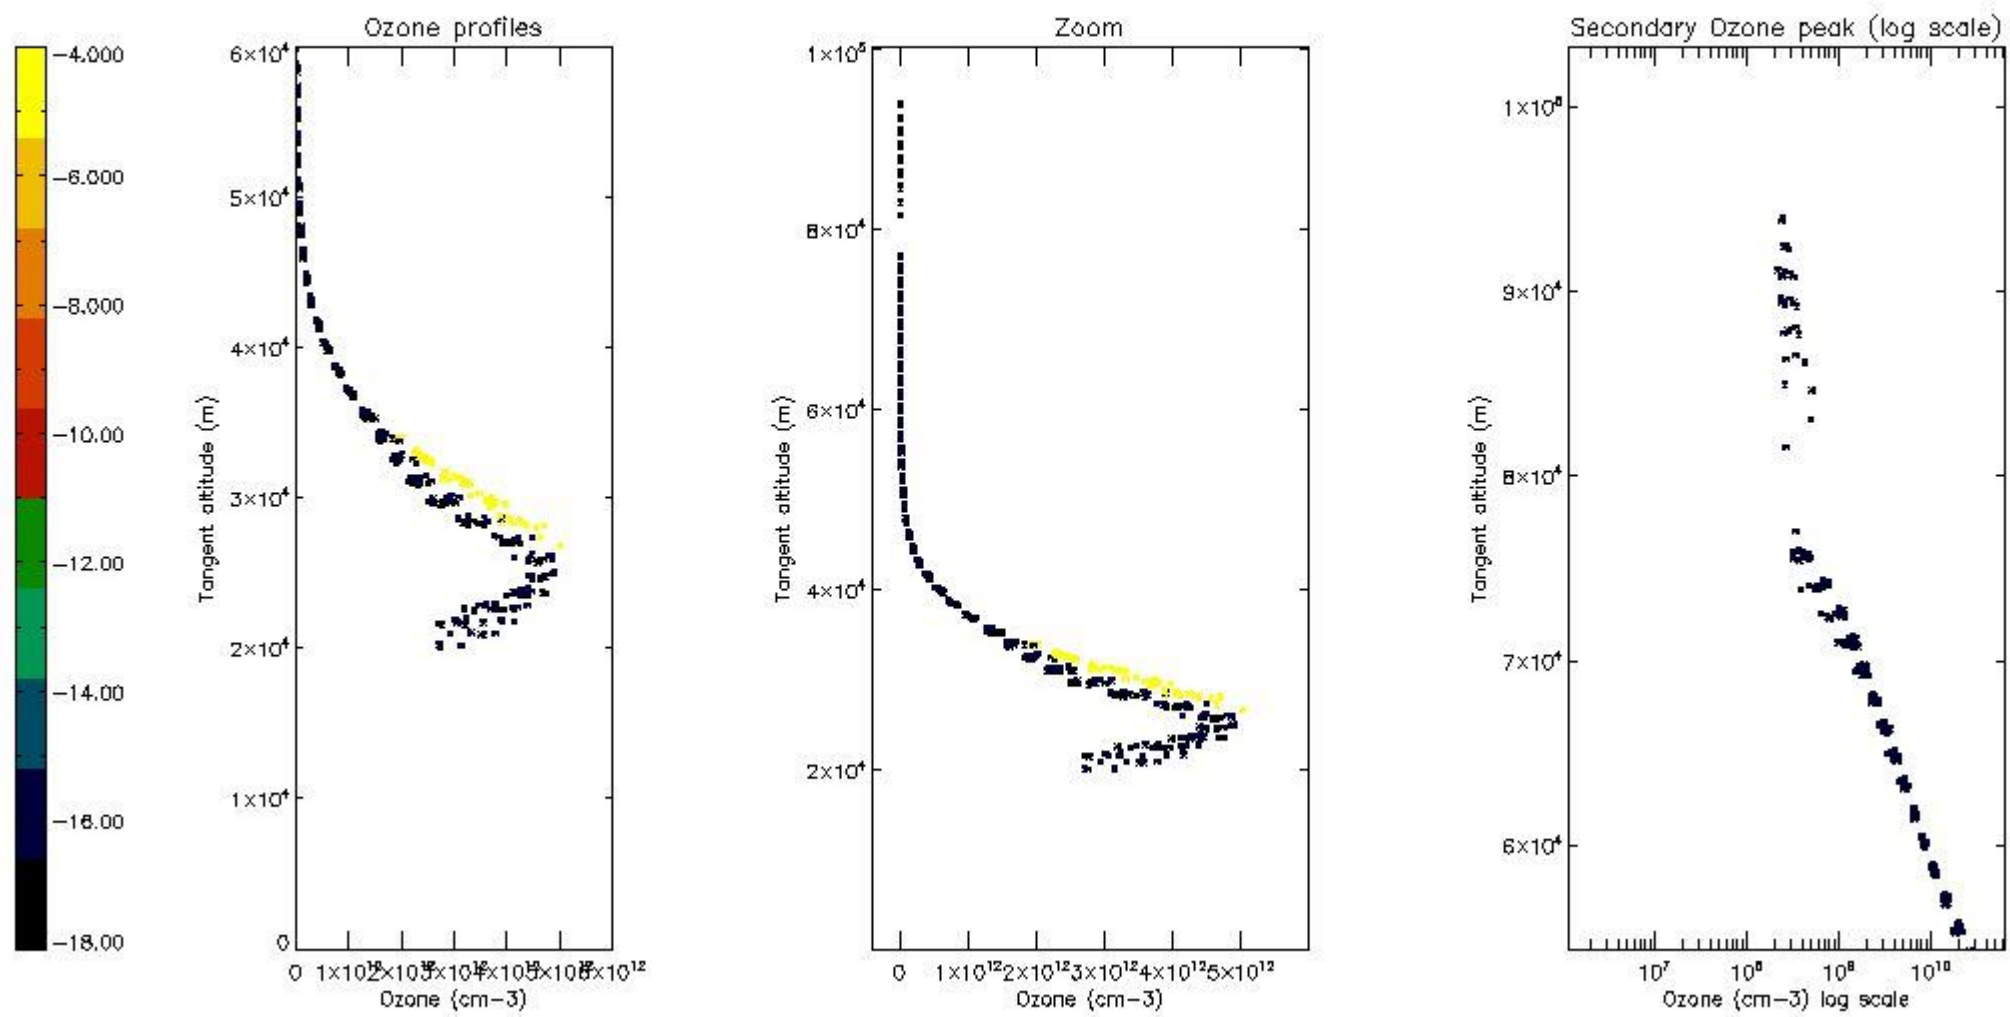

5.6 Plot NO₂ profiles for all STD (dark without errors)

The colorbar represents the latitude.