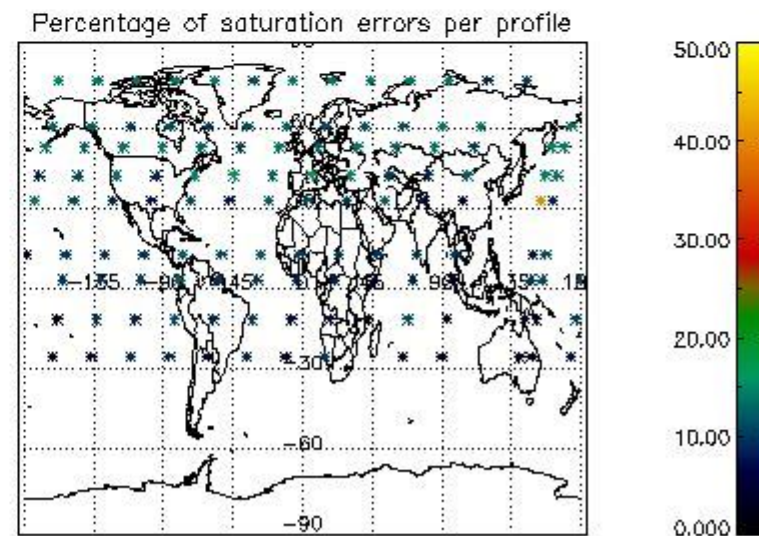

5. Trace gas profiles

5.1 Ozone statistics based on quality of products

The final quality of the products can be "measured" using the STD (Standard Deviation) attached to every point profile. This information is written to the parameter GOM_NL__2P/NL_LOCAL_SPECIES_DENSITY/o3_std of the level 2 products. The table below shows the statistics for given STD ranges.

The statistics are given with respect to the overall valid production:

- Products without fatal errors: GOM_NL__2P/MPH/PRODUCT_ERR=0
- Valid point profile: GOM_NL__2P/NL_LOCAL_SPECIES_DENSITY/pcd(0)=0

The 'Criteria' is applied to valid points of dark limb products:

- Products in dark limb illumination condition: GOM_NL__2P/NL_SUMMARY_QUALITY/obs_ill_cond=0
- Products without fatal errors: GOM_NL__2P/MPH/PRODUCT_ERR=0
- Valid point profile: GOM_NL__2P/NL_LOCAL_SPECIES_DENSITY/pcd(0)=0

So, the table below shows the percentage of dark limb and valid observations for each criteria with respect to the overall valid daily observations.

Criteria	% of total production
All STD	24
STD < 20	10