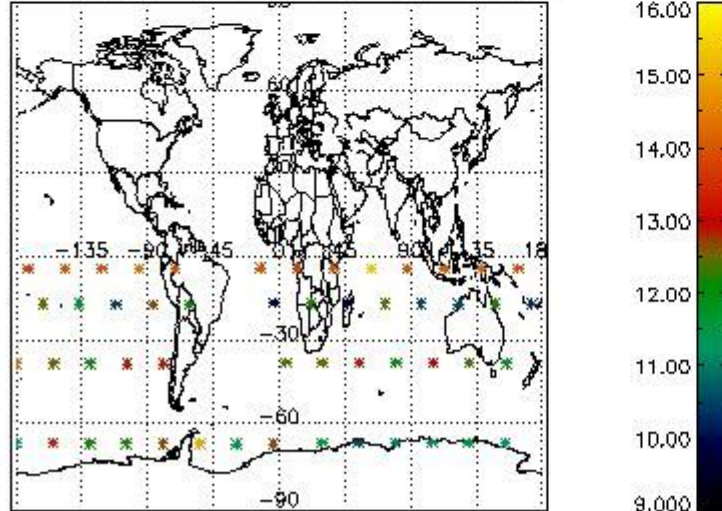

#### 3.1 Plot quality information per product (time dependant)

3.2 Plot quality information per product (world map)

Percentage of flagged data per O3 profile

Percentage of flagged data per H2O profile

Percentage of flagged data per NO2 profile