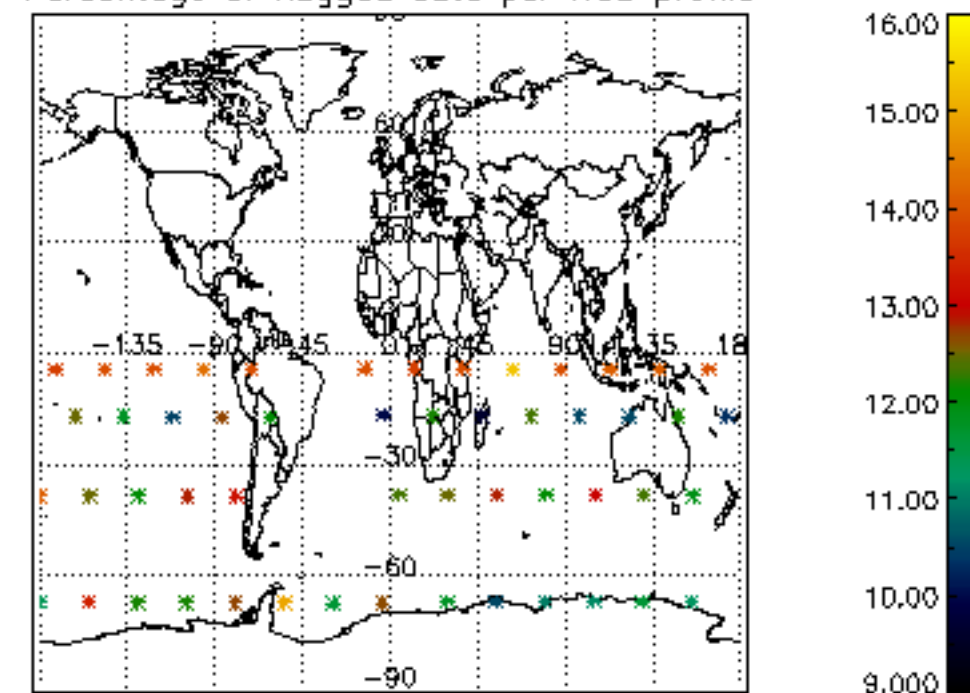

Percentage of flagged data per NO3 profile