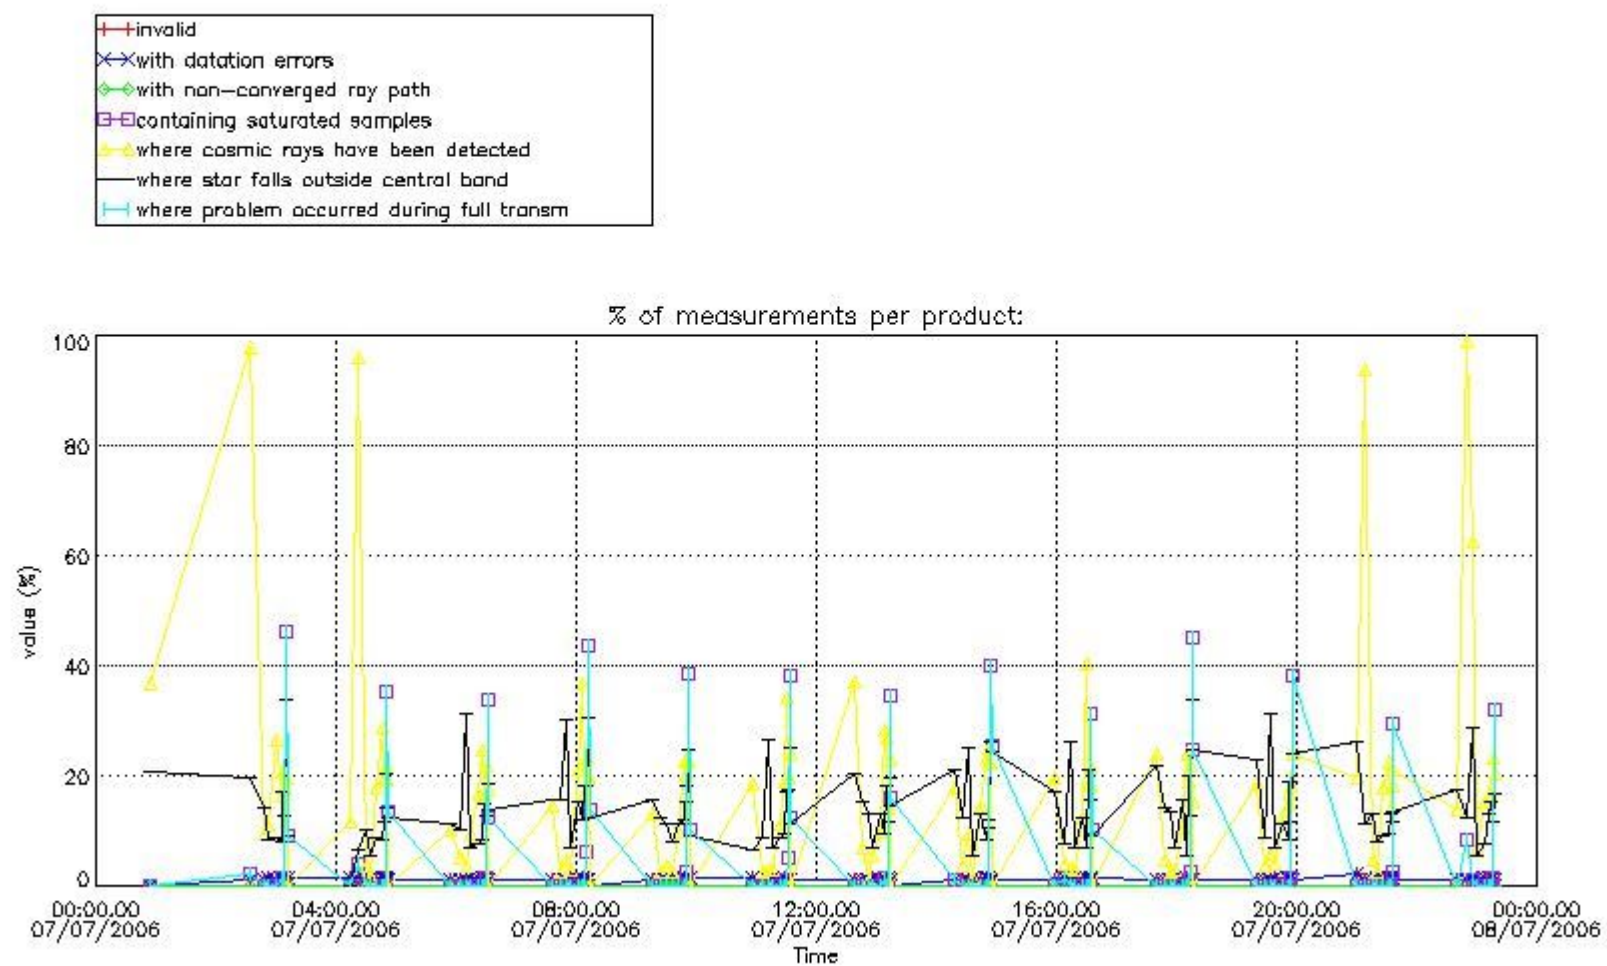

4.1.2 Plot level 1 quality information per product (time dependant): ENVI SAT DESCENDING passes