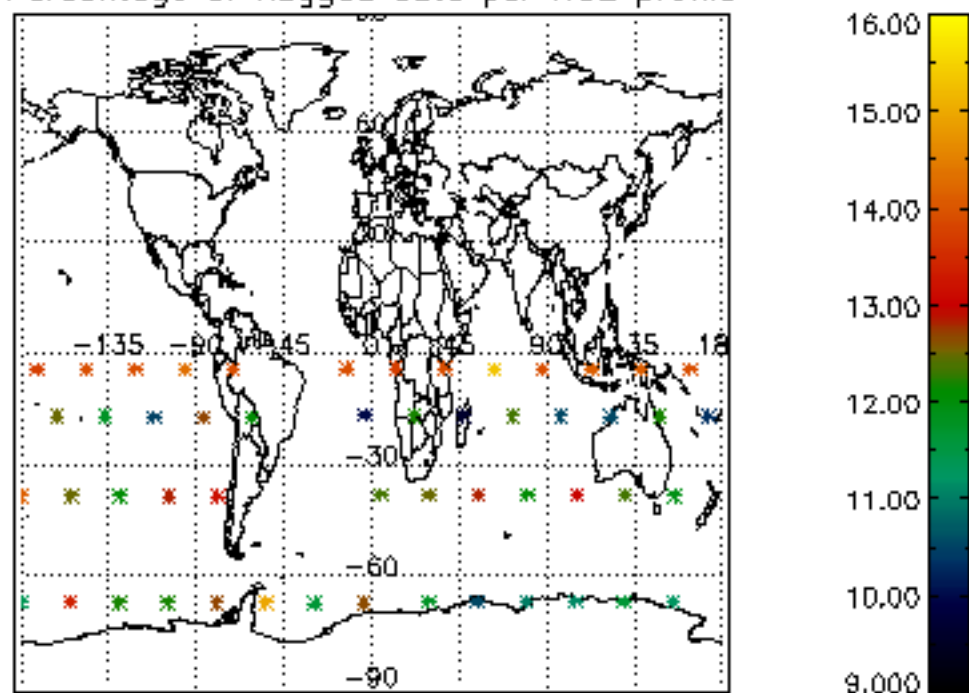

Percentage of flagged data per NO2 profile