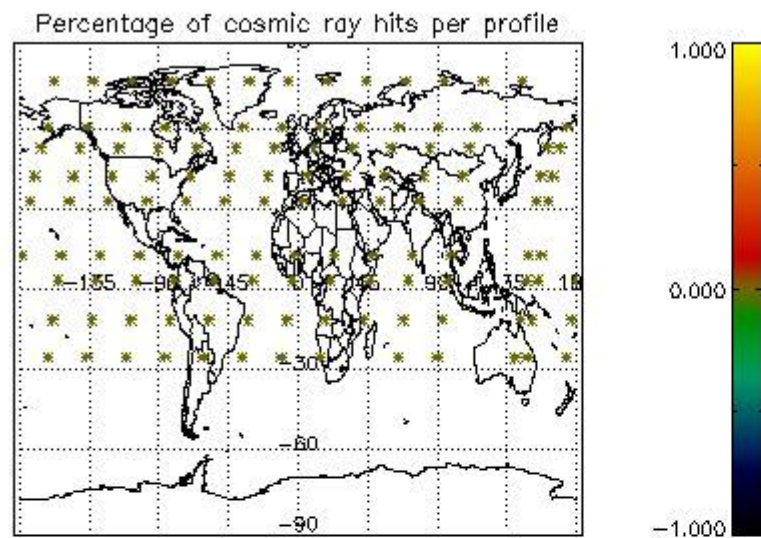

4.2.2 Plot level 1 quality information per product (world map): ENVISAT DESCENDING passes

5. Trace gas profiles

5.1 Ozone statistics based on quality of products

The final quality of the products can be "measured" using the STD (Standard Deviation) attached to every point profile. This information is written to the parameter GOM_NL__2P/NL_LOCAL_SPECIES_DENSITY/o3_std of the level 2 products. The table below shows the statistics for given STD ranges.

The statistics are given with respect to the overall valid production:

- Products without fatal errors: GOM_NL__2P/MPH/PRODUCT_ERR=0
- Valid point profile: GOM_NL__2P/NL_LOCAL_SPECIES_DENSITY/pcd(0)=0

The 'Criteria' is applied to valid points of dark limb products:

- Products in dark limb illumination condition: GOM_NL__2P/NL_SUMMARY_QUALITY/obs_ill_cond=0
- Products without fatal errors: GOM_NL__2P/MPH/PRODUCT_ERR=0
- Valid point profile: GOM_NL__2P/NL_LOCAL_SPECIES_DENSITY/pcd(0)=0

So, the table below shows the percentage of dark limb and valid observations for each criteria with respect to the overall valid daily observations.

Criteria	% of total production
All STD	24
STD < 20	10