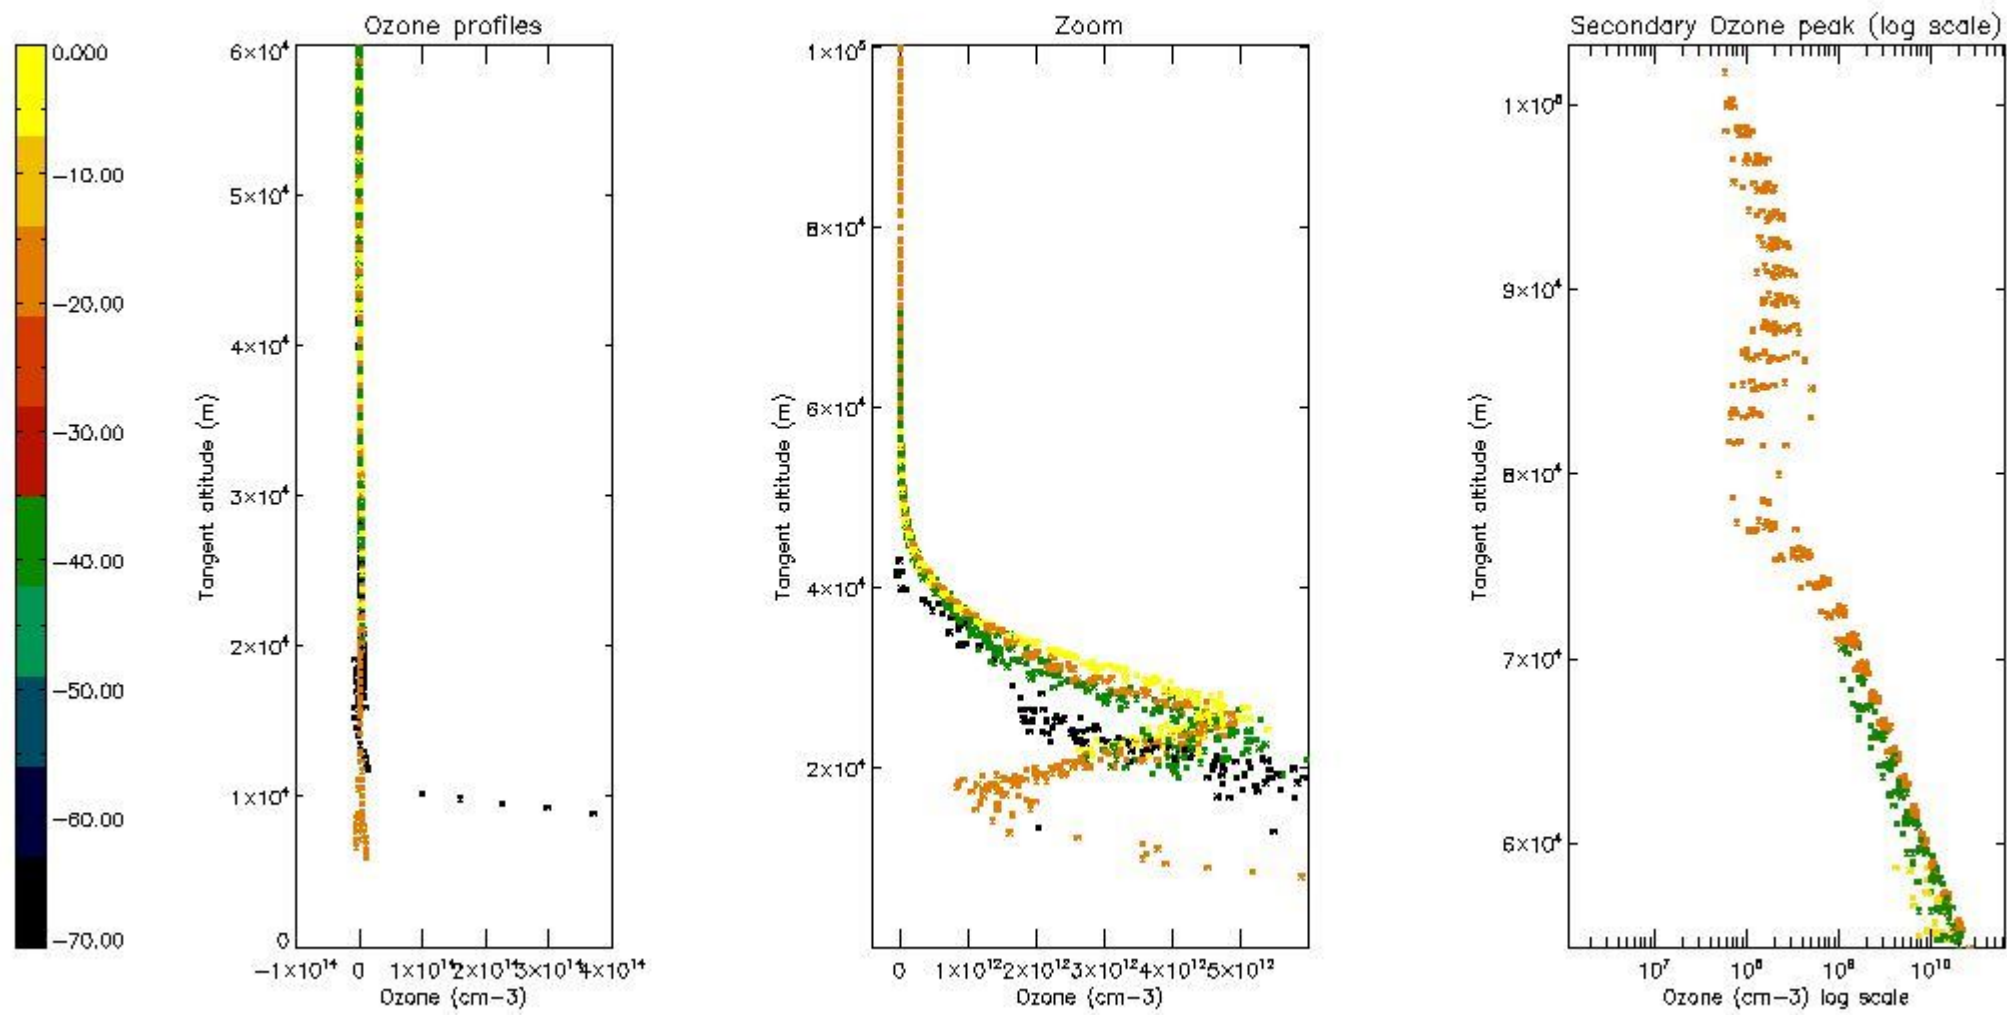

STD < 10	7
STD < 5	4

5.2 Plot ozone profiles for all STD (dark without errors)

The colorbar represents the latitude.

5.3 Plot ozone profiles where STD < 20% (dark without errors)

The colorbar represents the latitude.