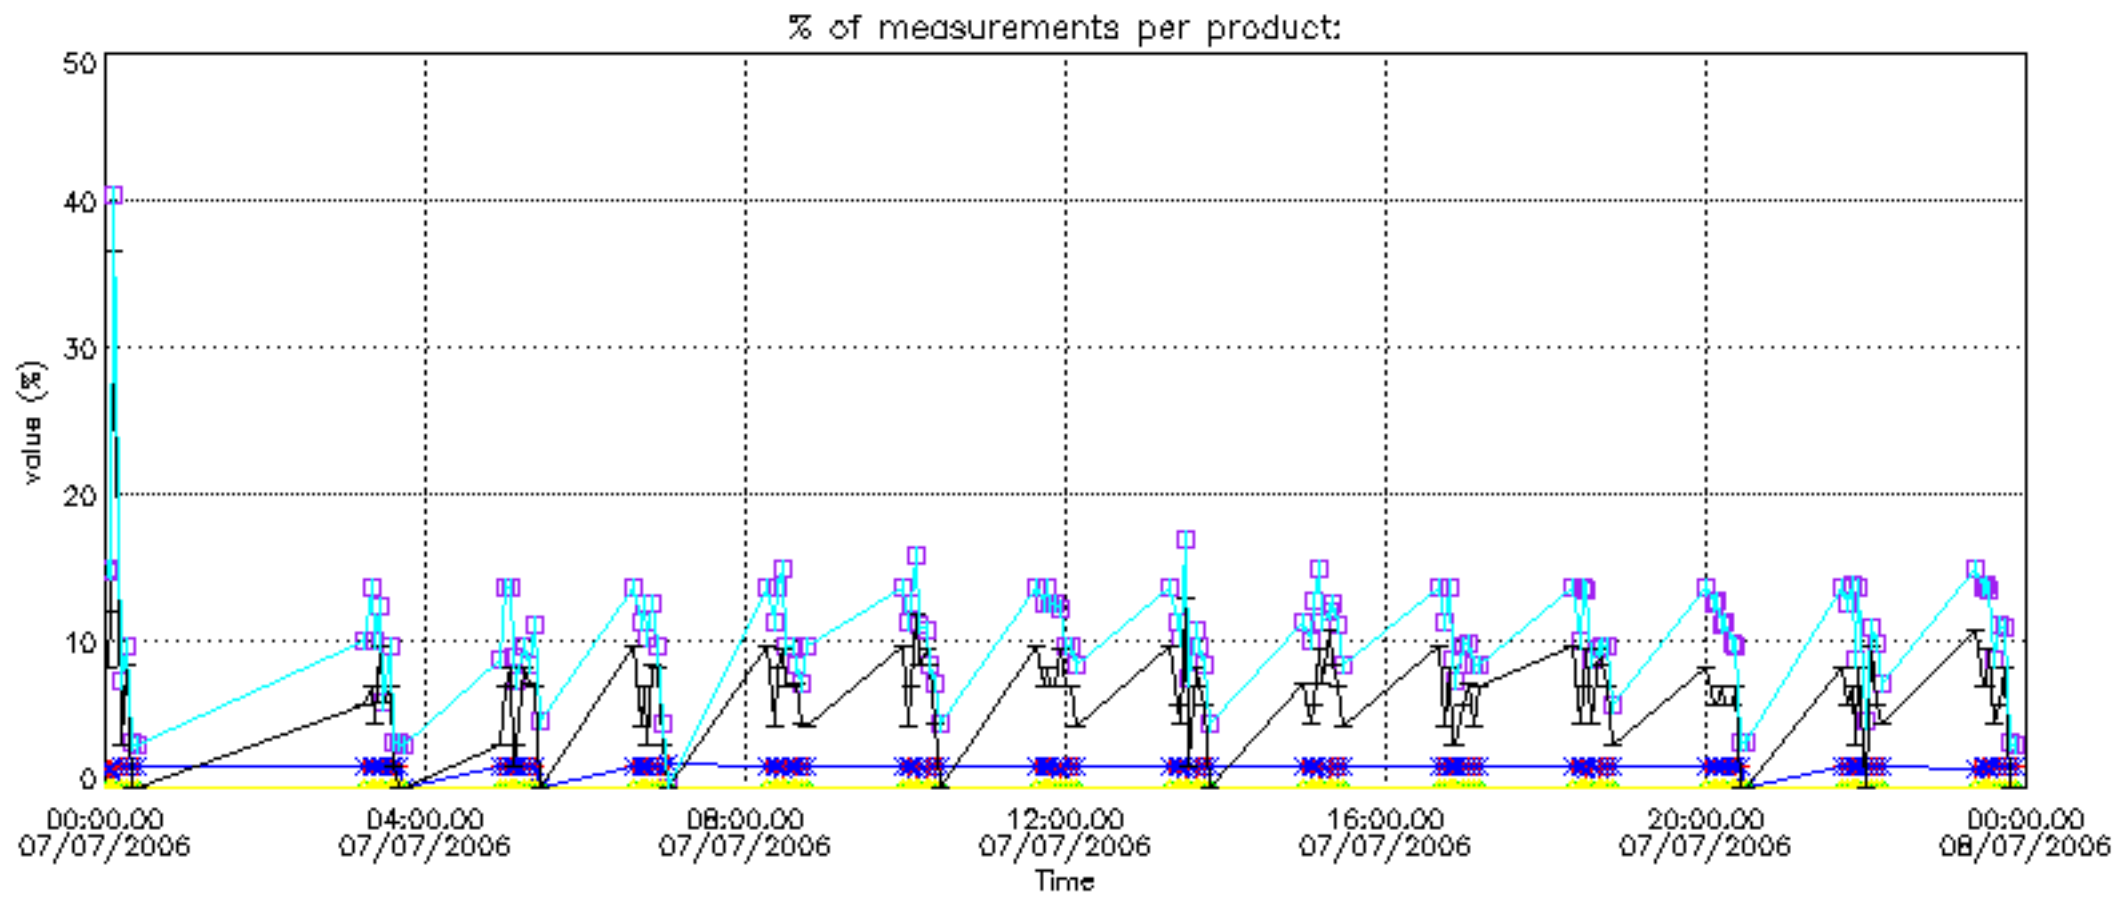

Percentage of cosmic ray hits per profile

Percentage of datation errors per profile