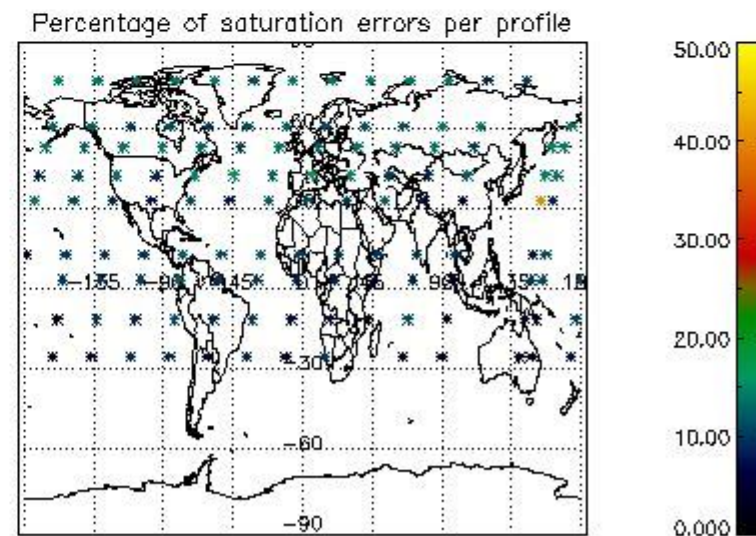

5. Trace gas profiles

5.1 Ozone statistics based on quality of products

The final quality of the products can be "measured" using the STD (Standard Deviation) attached to every point profile. This information is written to the parameter GOM_NL__2P/NL_LOCAL_SPECIES_DENSITY/o3_std of the level 2 products. The table below shows the statistics for given STD ranges.

The statistics are given with respect to the overall valid production:

- Products without fatal errors: GOM_NL__2P/MPH/PRODUCT_ERR=0
- Valid point profile: GOM_NL__2P/NL_LOCAL_SPECIES_DENSITY/pcd(0)=0

The 'Criteria' is applied to valid points of dark limb products:

- Products in dark limb illumination condition: GOM_NL__2P/NL_SUMMARY_QUALITY/obs_ill_cond=0
- Products without fatal errors: GOM_NL__2P/MPH/PRODUCT_ERR=0
- Valid point profile: GOM_NL__2P/NL_LOCAL_SPECIES_DENSITY/pcd(0)=0

So, the table below shows the percentage of dark limb and valid observations for each criteria with respect to the overall valid daily observations.

Criteria	% of total production
All STD	24
STD < 20	10