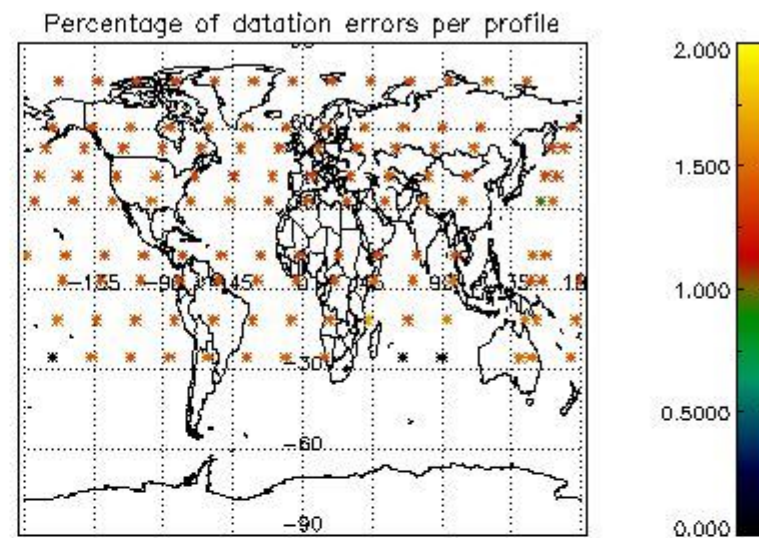

5. Trace gas profiles

5.1 Ozone statistics based on quality of products

The final quality of the products can be "measured" using the STD (Standard Deviation) attached to every point profile. This information is written to the parameter GOM_NL__2P/NL_LOCAL_SPECIES_DENSITY/o3_std of the level 2 products. The table below shows the statistics for given STD ranges.

The statistics are given with respect to the overall valid production:

- Products without fatal errors: GOM_NL__2P/MPH/PRODUCT_ERR=0
- Valid point profile: GOM_NL__2P/NL_LOCAL_SPECIES_DENSITY/pcd(0)=0

The 'Criteria' is applied to valid points of dark limb products:

- Products in dark limb illumination condition: GOM_NL__2P/NL_SUMMARY_QUALITY/obs_ill_cond=0
- Products without fatal errors: GOM_NL__2P/MPH/PRODUCT_ERR=0
- Valid point profile: GOM_NL__2P/NL_LOCAL_SPECIES_DENSITY/pcd(0)=0

So, the table below shows the percentage of dark limb and valid observations for each criteria with respect to the overall valid daily observations.

Criteria	% of total production
All STD	24
STD < 20	10