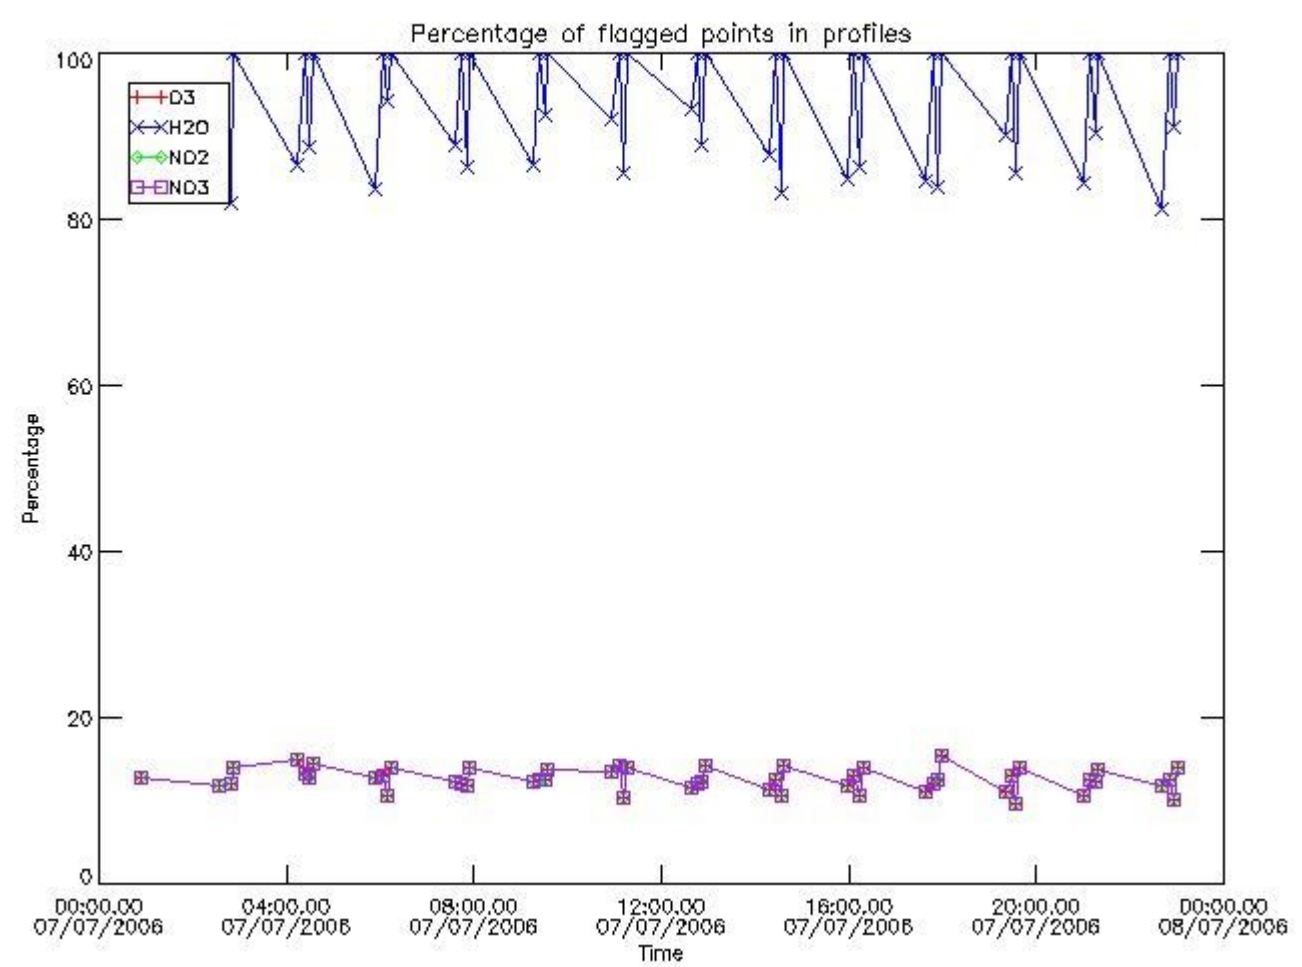

3. Quality information per product

In this section it is plotted some information contained in the Quality Summary data set of the level 2 products. Only products in dark limb conditions and without errors (error flag in the MPH set to "0") are used.

3.1 Plot quality information per product (time dependant)

3.2 Plot quality information per product (world map)