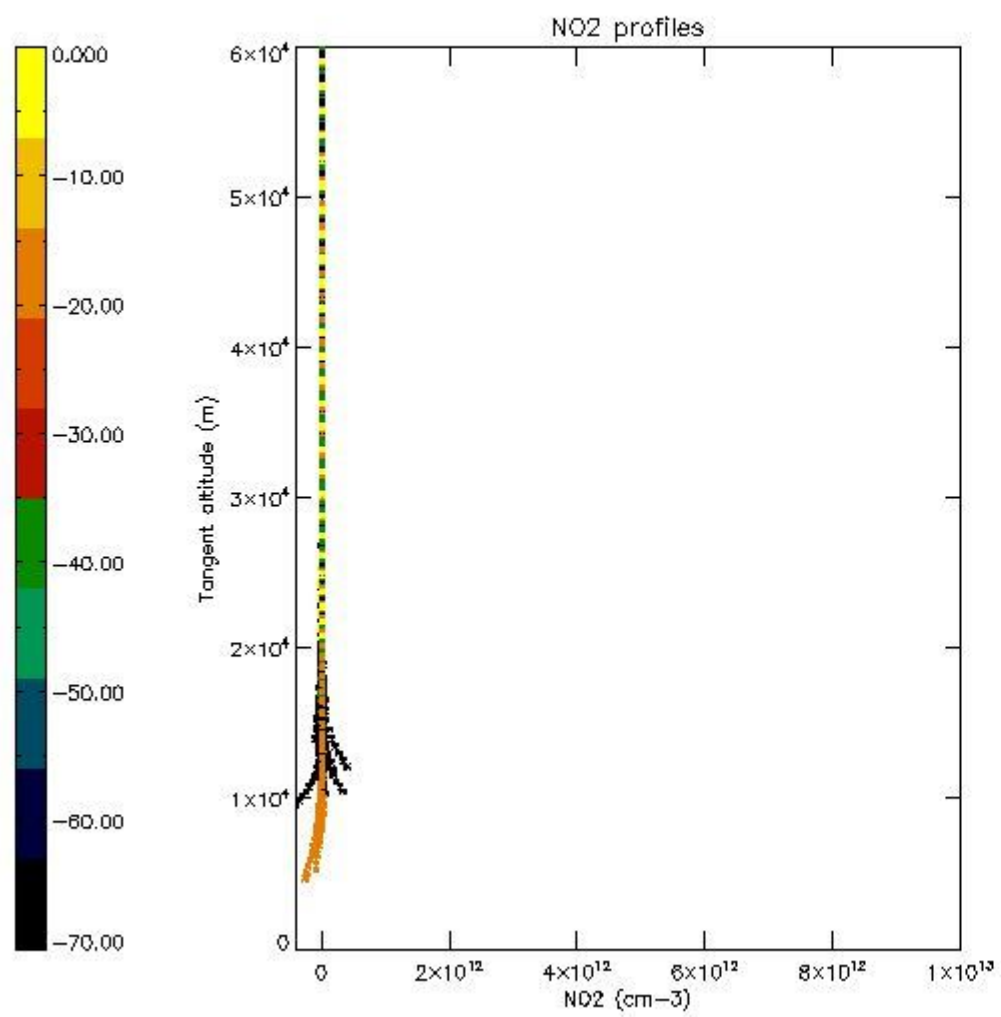

The colorbar represents the latitude.

*5.7 Plot NO3 profiles for all STD (dark without errors)*

The colorbar represents the latitude.