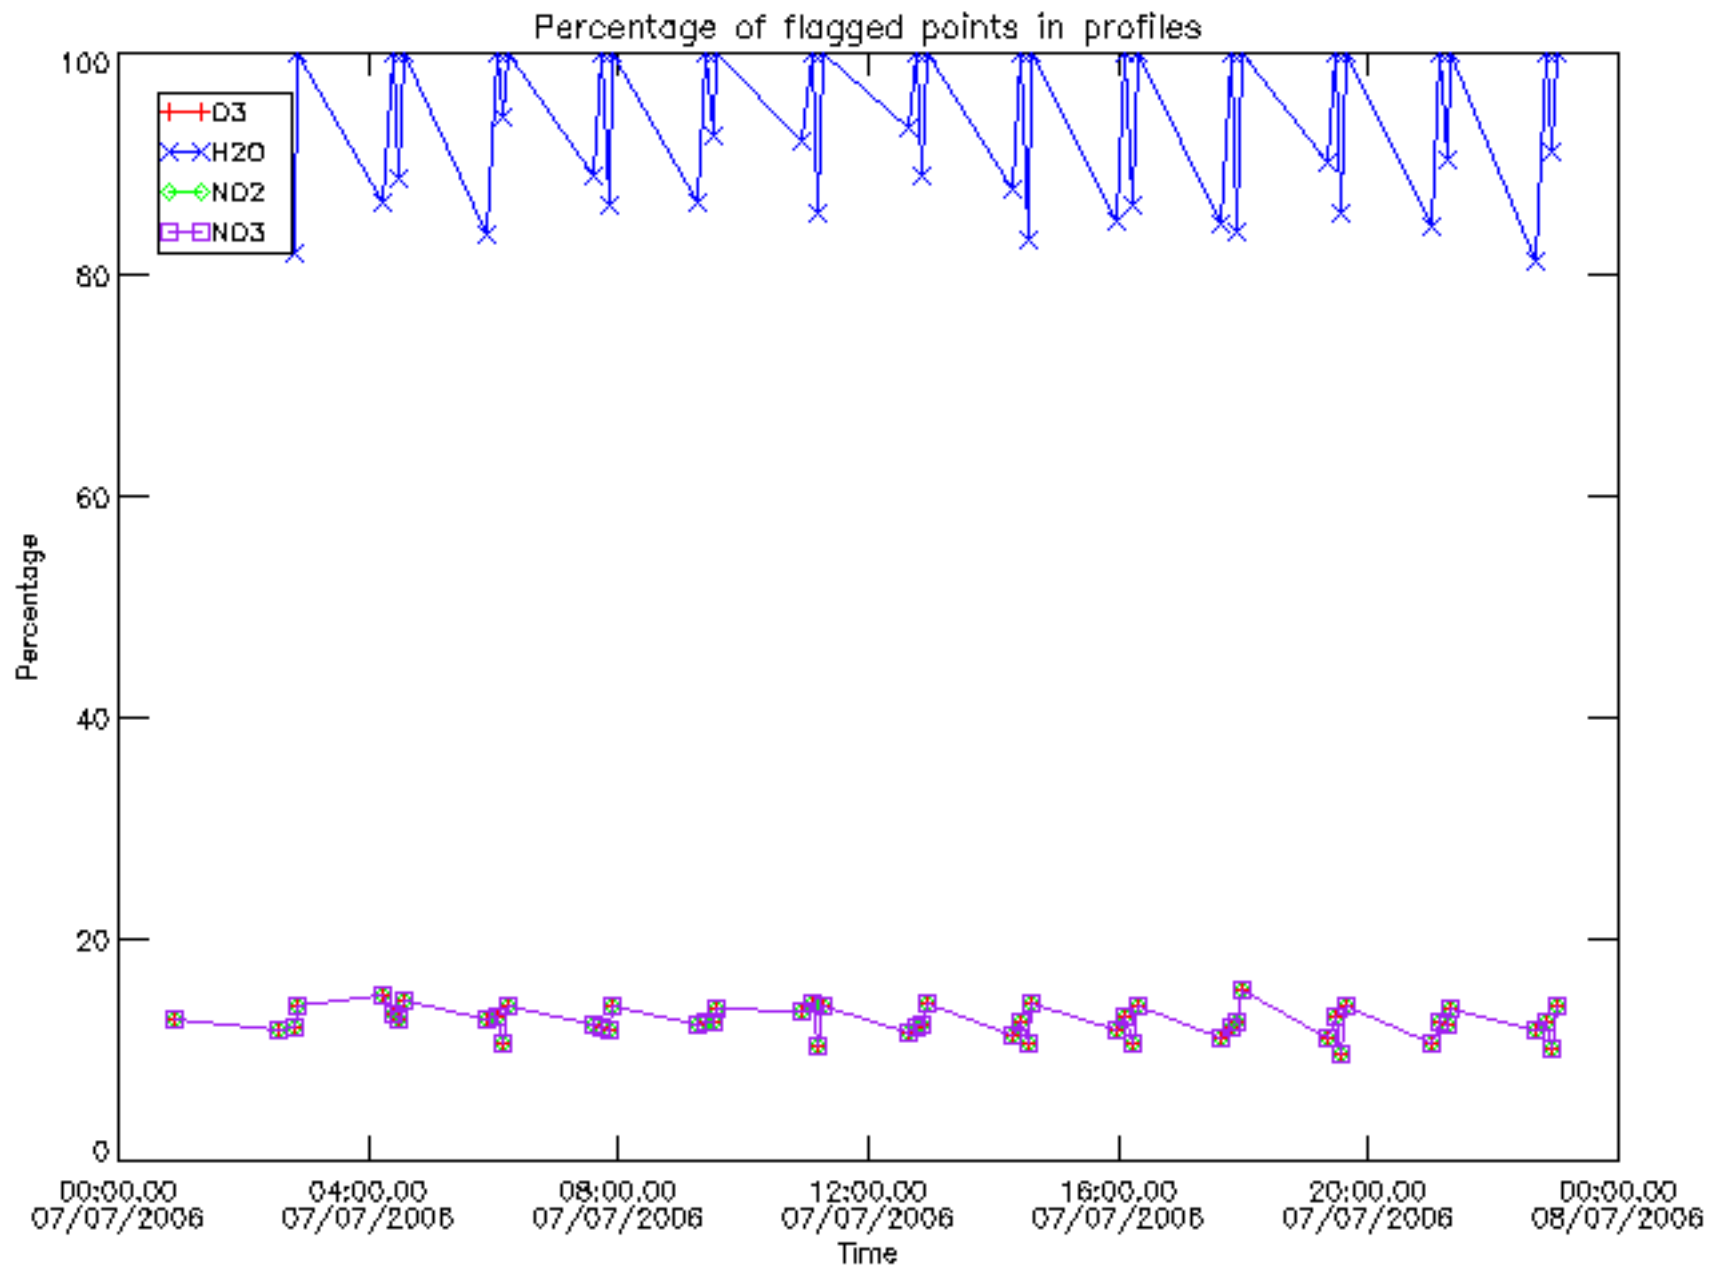

Percentage of flagged data per D3 profile

Percentage of flagged data per H2O profile