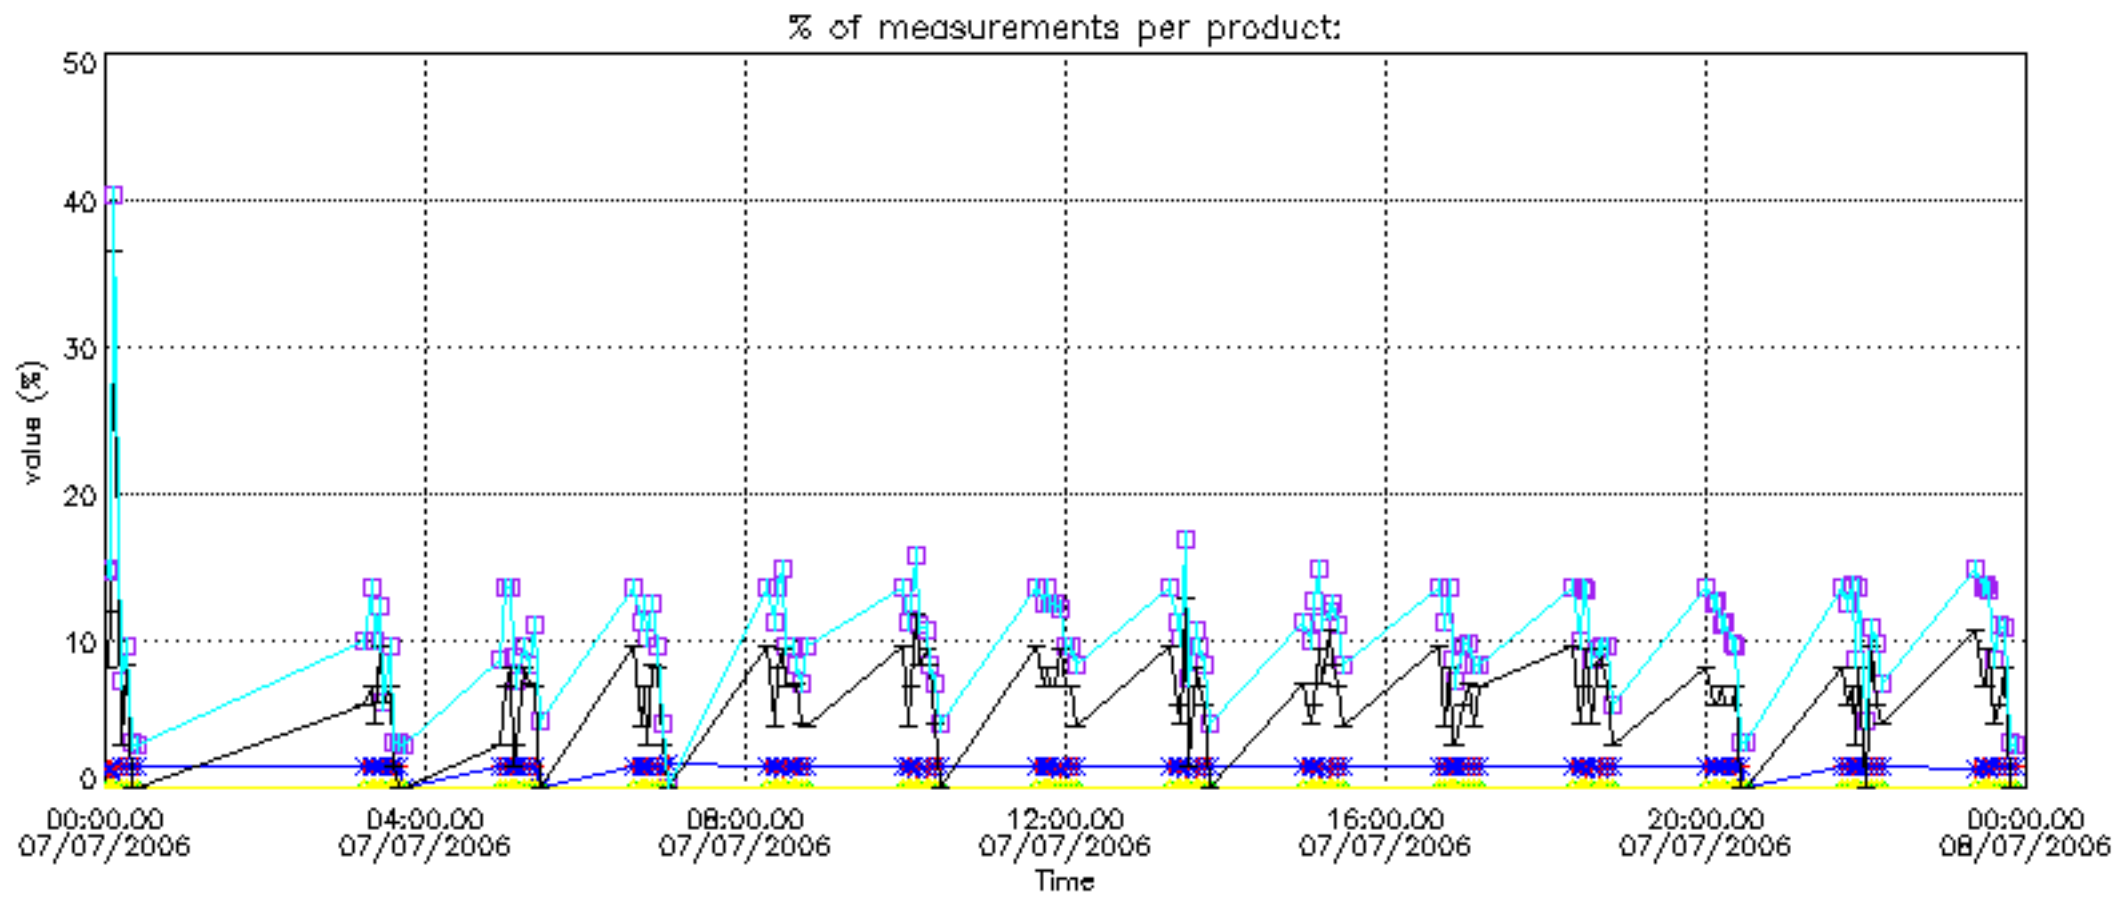

Percentage of cosmic ray hits per profile

Percentage of datation errors per profile