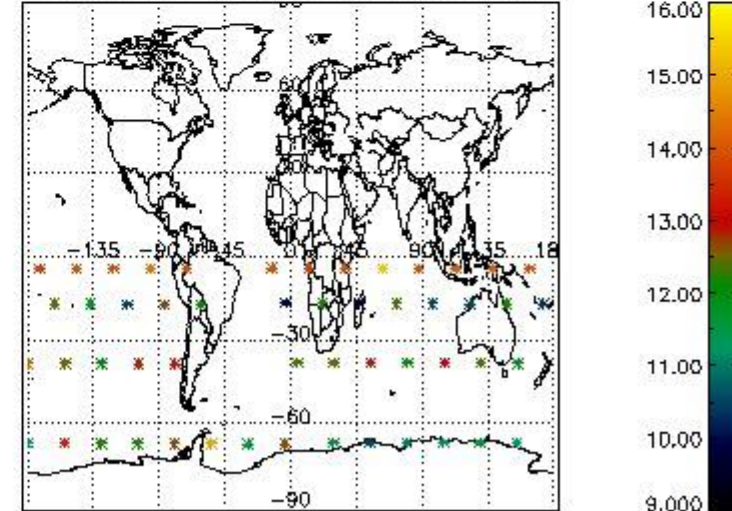

Percentage of flagged data per NO3 profile

4. Level 1 quality information per product

In this section it is plotted some information contained in the Quality Summary data set of the level 2 products that comes from the level 1b processing. Products without errors (error flag in the MPH set to "0") are used.

4.1 Plot quality information per product (time dependant) coming from level 1b processing

4.1.1 Plot level 1 quality information per product (time dependant): ENVISAT ASCENDING passes