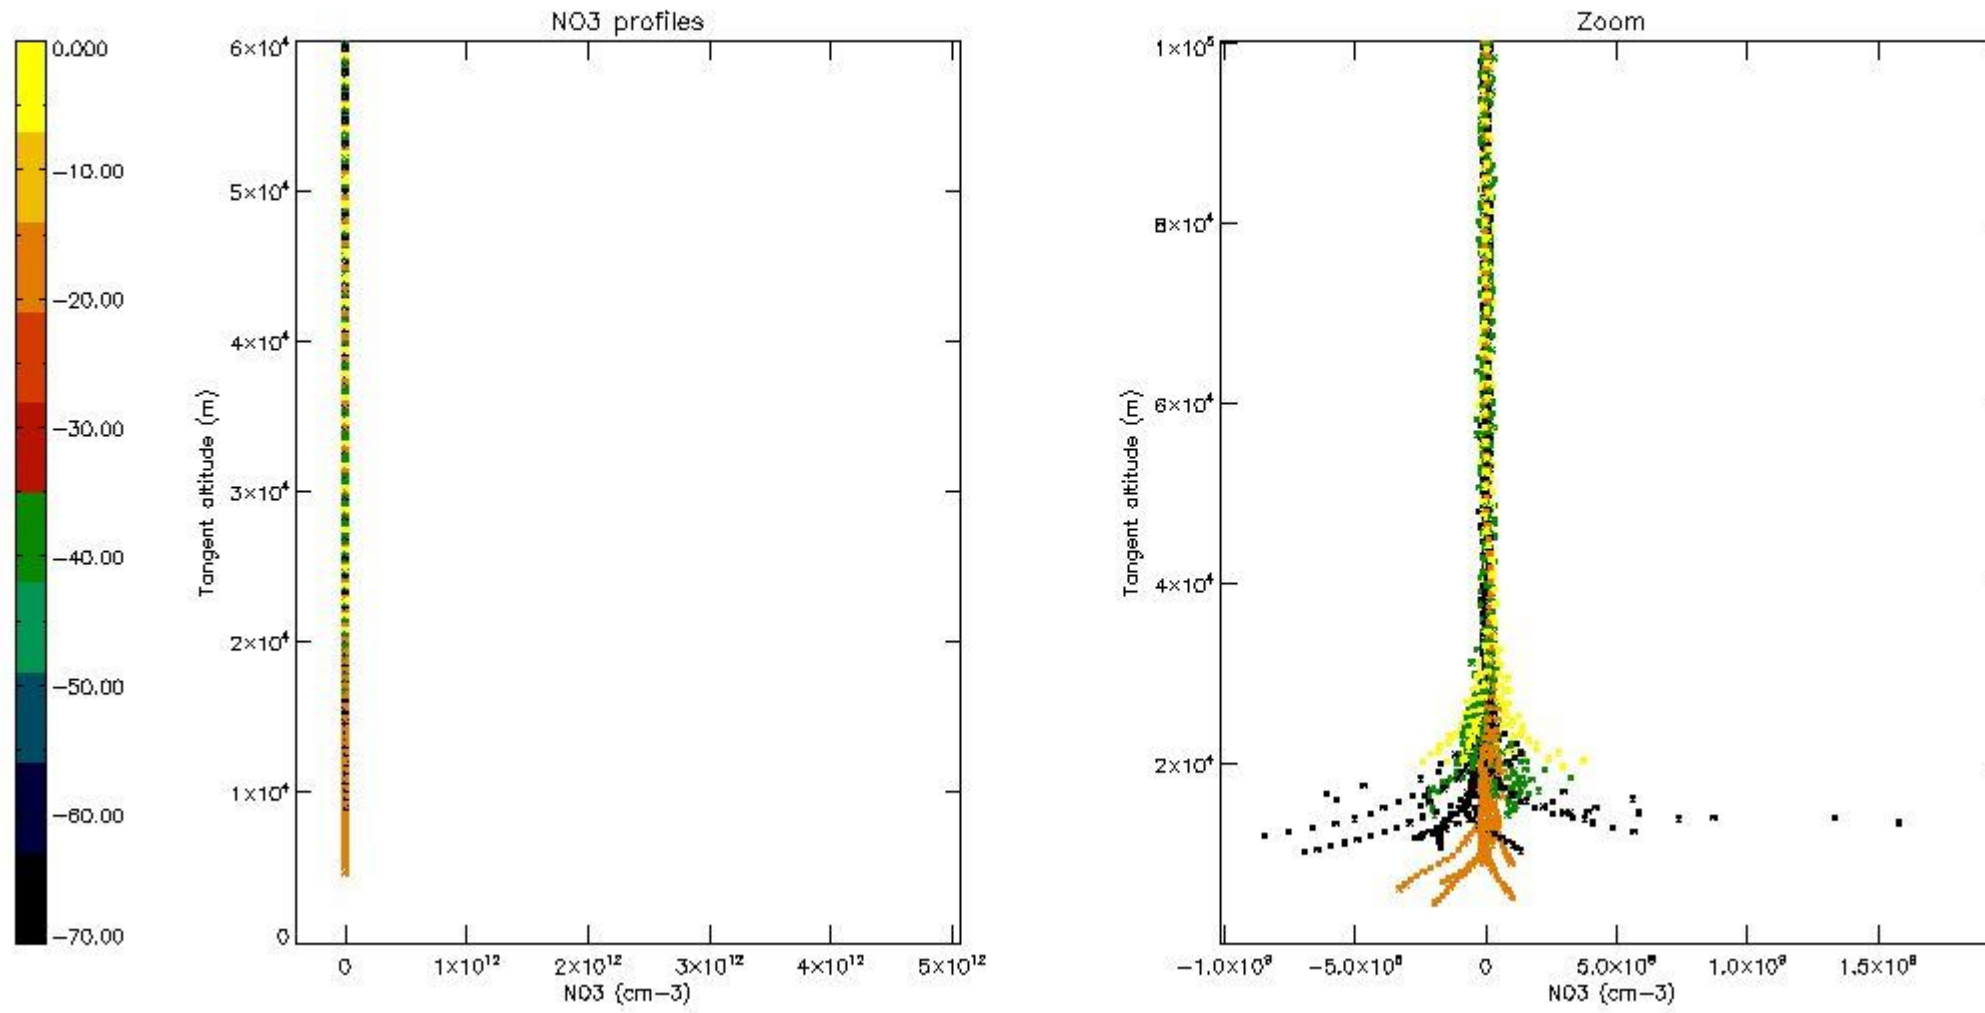

The colorbar represents the latitude.

*5.7 Plot NO3 profiles for all STD (dark without errors)*

The colorbar represents the latitude.