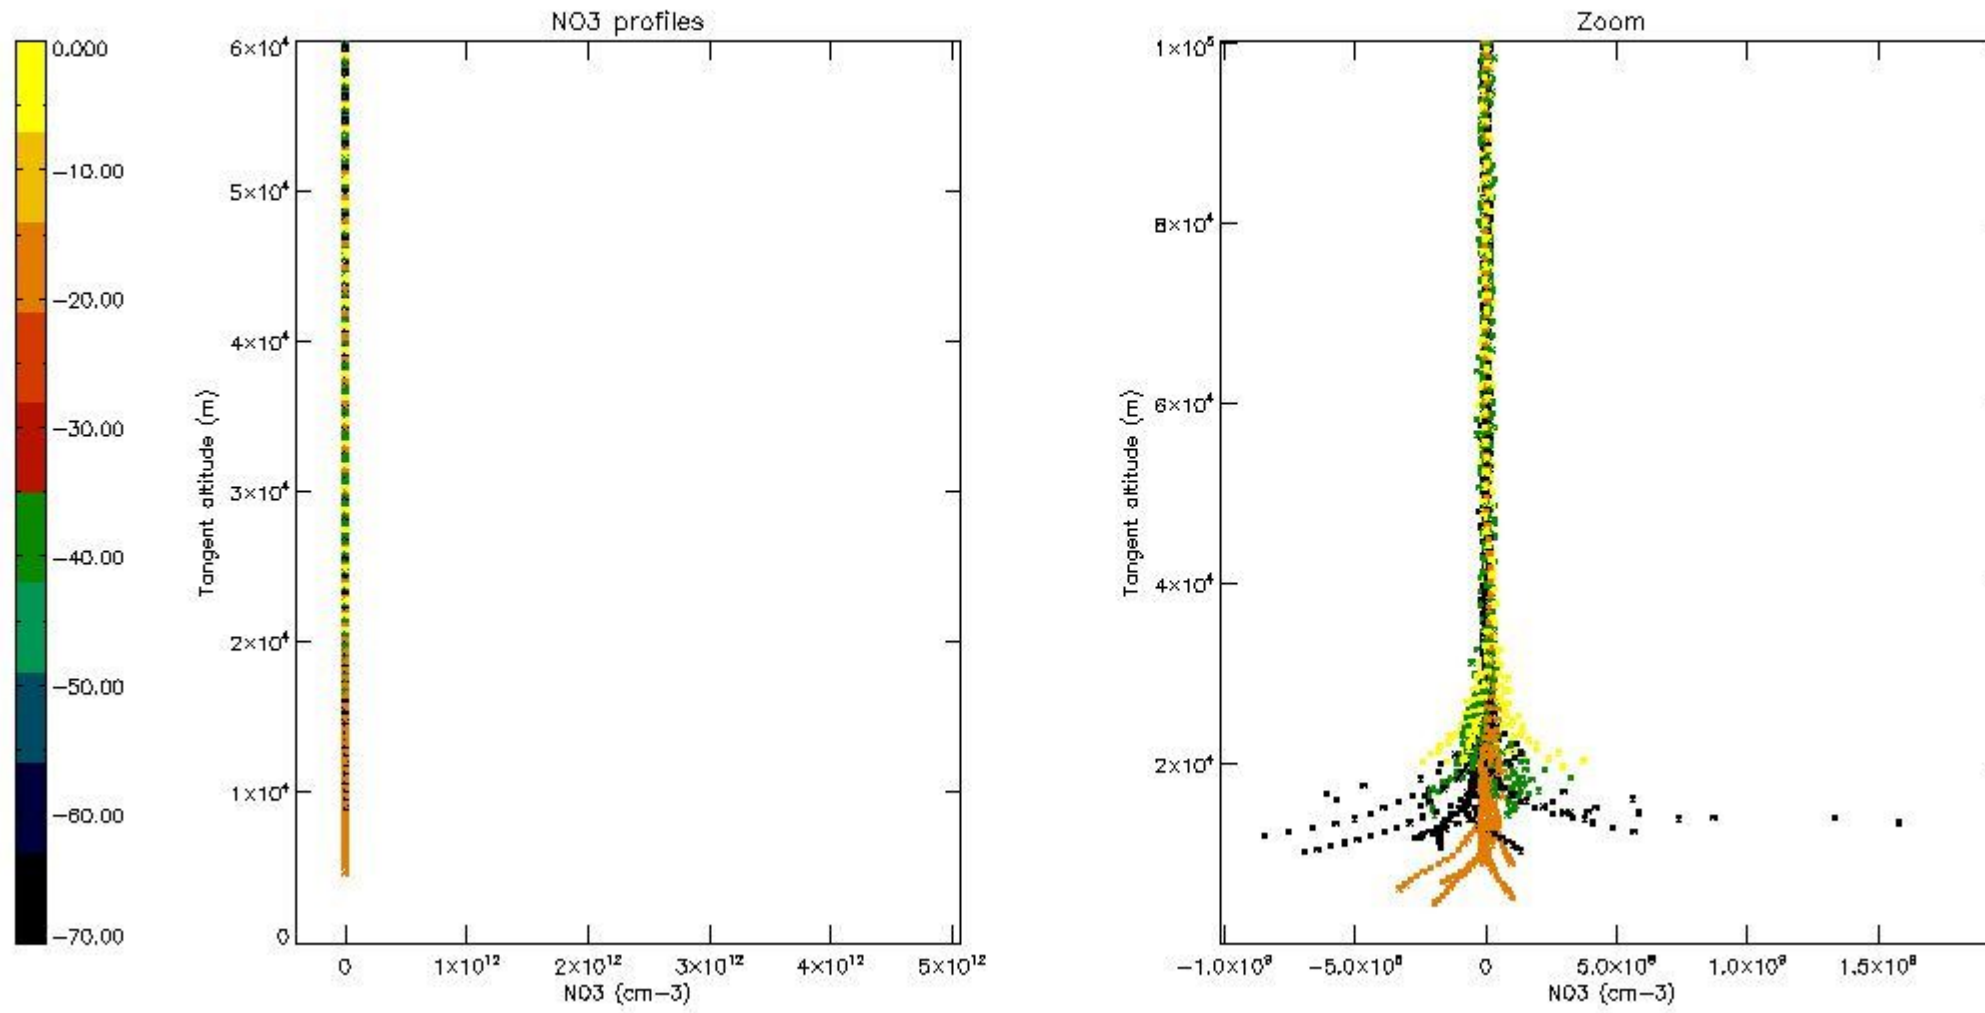

*5.6 Plot NO<sub>2</sub> profiles for all STD (dark without errors)*

The colorbar represents the latitude.

*5.7 Plot NO3 profiles for all STD (dark without errors)*

The colorbar represents the latitude.