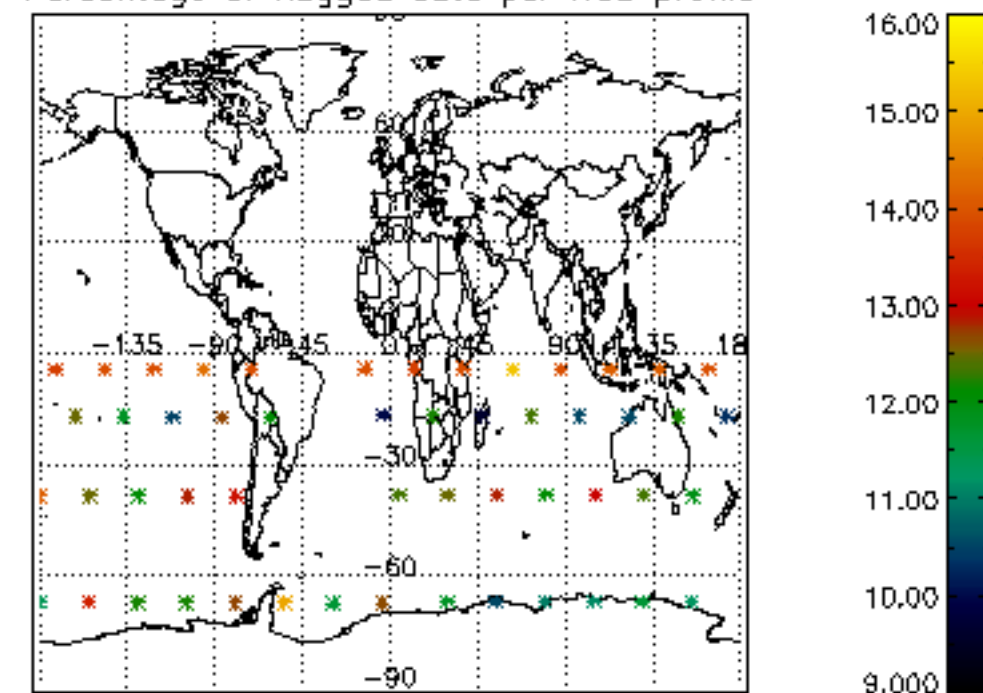

Percentage of flagged data per NO3 profile