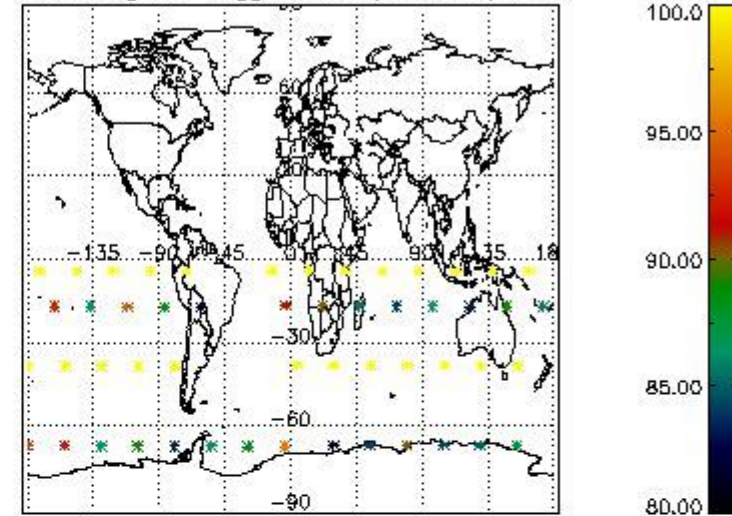

#### 3.1 Plot quality information per product (time dependant)

3.2 Plot quality information per product (world map)

Percentage of flagged data per O3 profile

Percentage of flagged data per H2O profile

Percentage of flagged data per NO2 profile