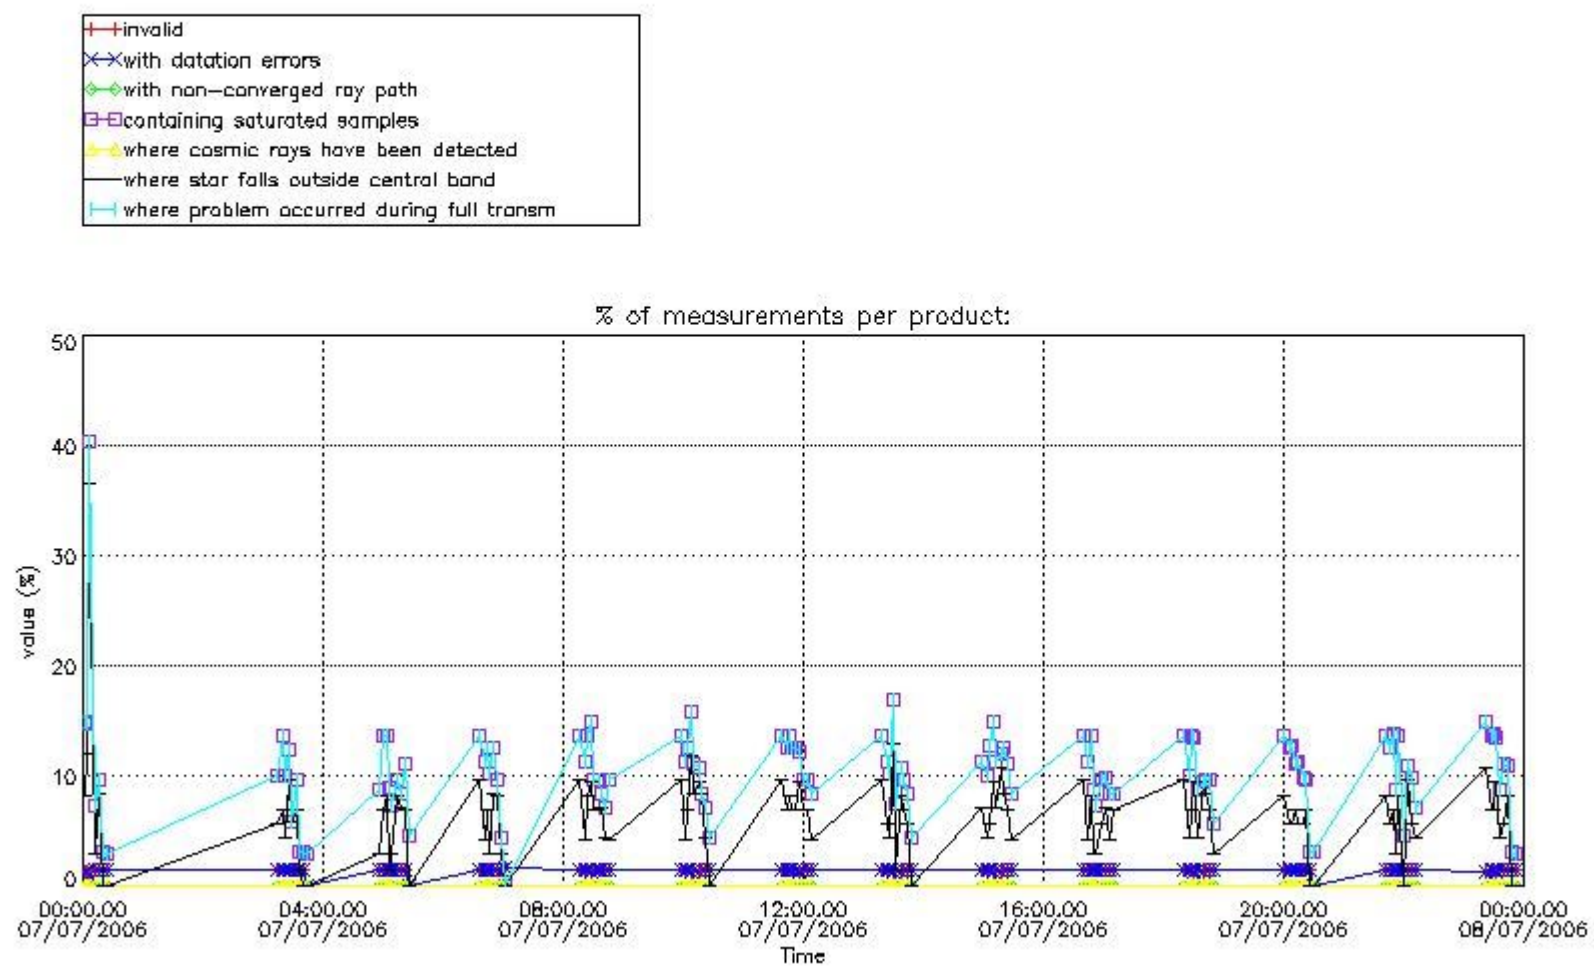

4.2 Plot quality information per product coming from level 1b processing (world map)

4.2.1 Plot level 1 quality information per product (world map): ENVISAT ASCENDING passes