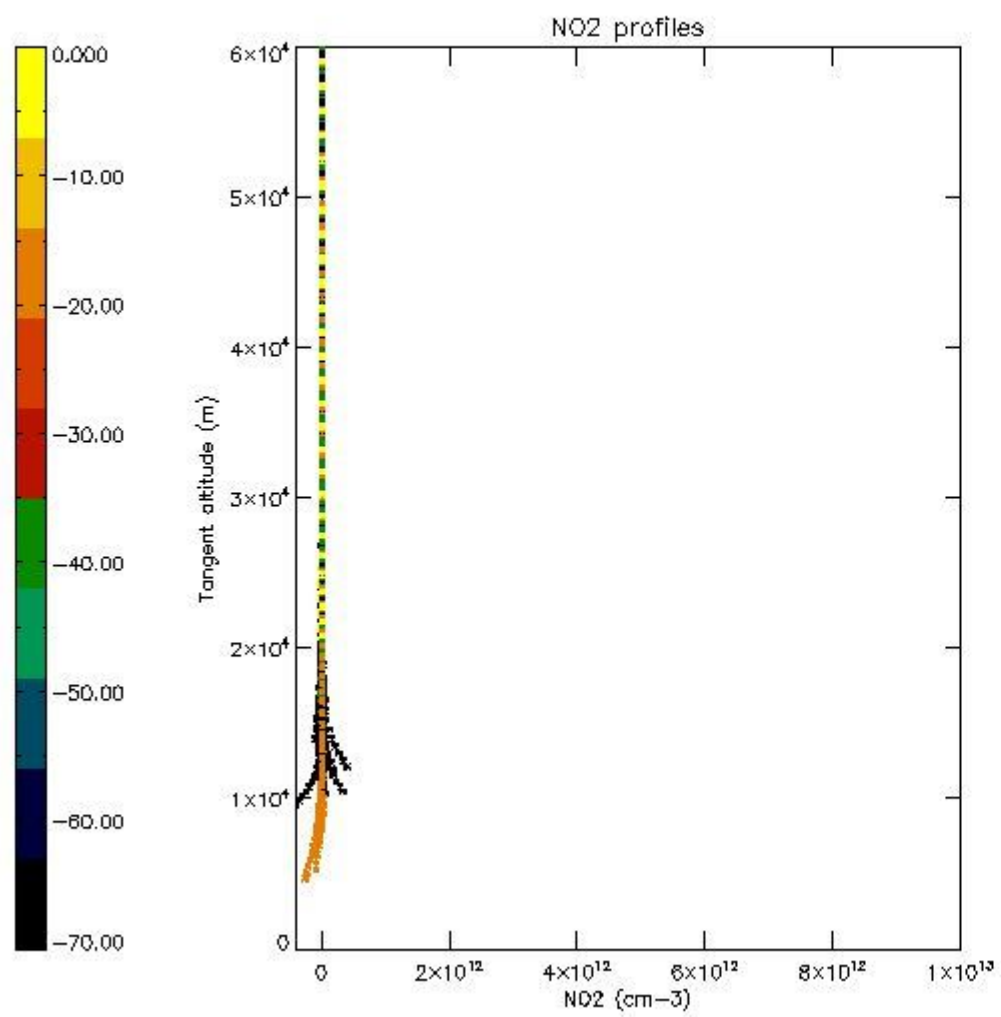

5.7 Plot NO3 profiles for all STD (dark without errors)

The colorbar represents the latitude.