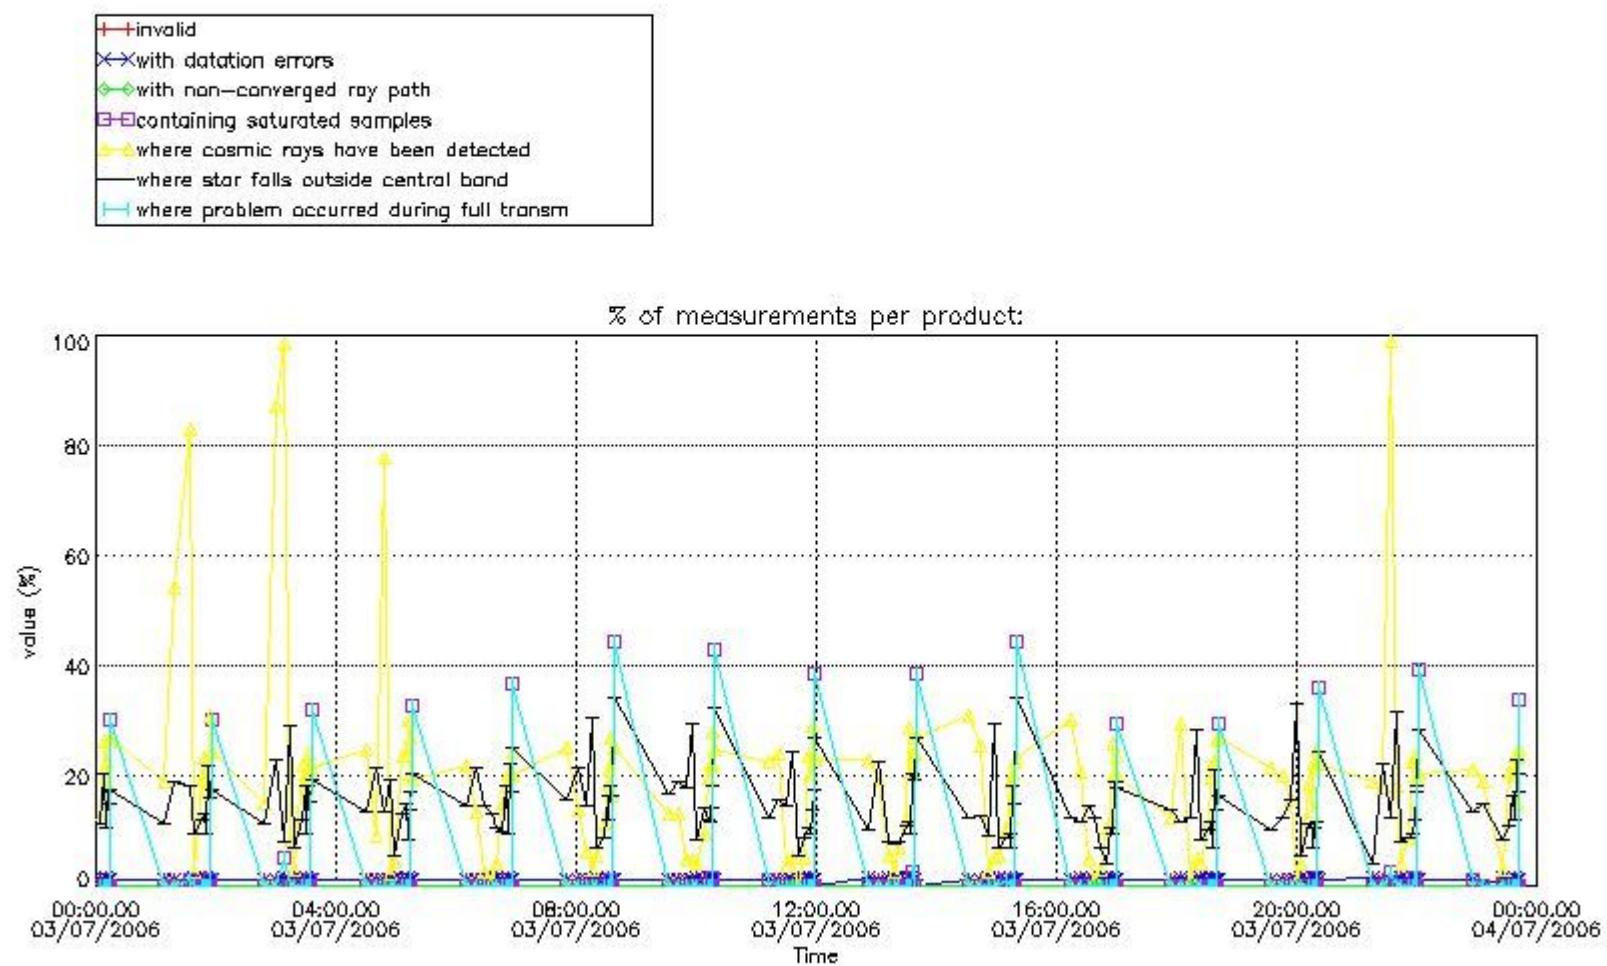

3.1 Plot quality information per product (time dependant)

3.2 Plot quality information per product (world map)

Percentage of flagged data per O3 profile

Percentage of flagged data per H2O profile

Percentage of flagged data per NO2 profile

Percentage of flagged data per NO3 profile

4. Level 1 quality information per product

In this section it is plotted some information contained in the Quality Summary data set of the level 2 products that comes from the level 1b processing. Products without errors (error flag in the MPH set to "0") are used.

4.1 Plot quality information per product (time dependant) coming from level 1b processing

4.1.1 Plot level 1 quality information per product (time dependant): ENVISAT ASCENDING passes

4.1.2 Plot level 1 quality information per product (time dependant): ENVI SAT DESCENDING passes