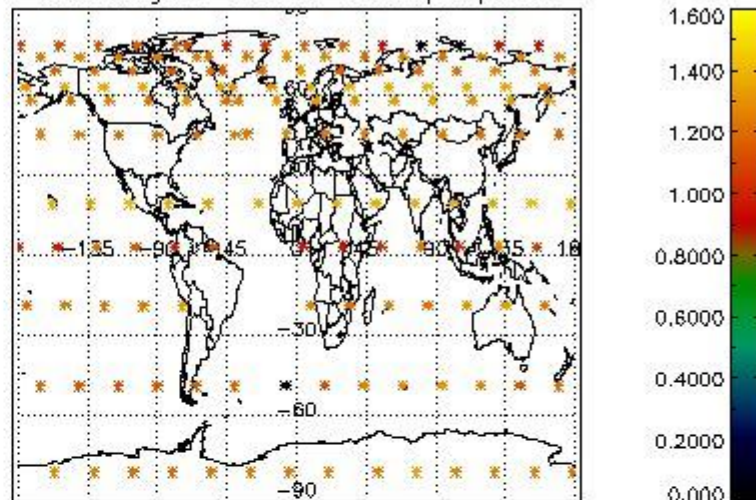

Percentage of datation errors per profile