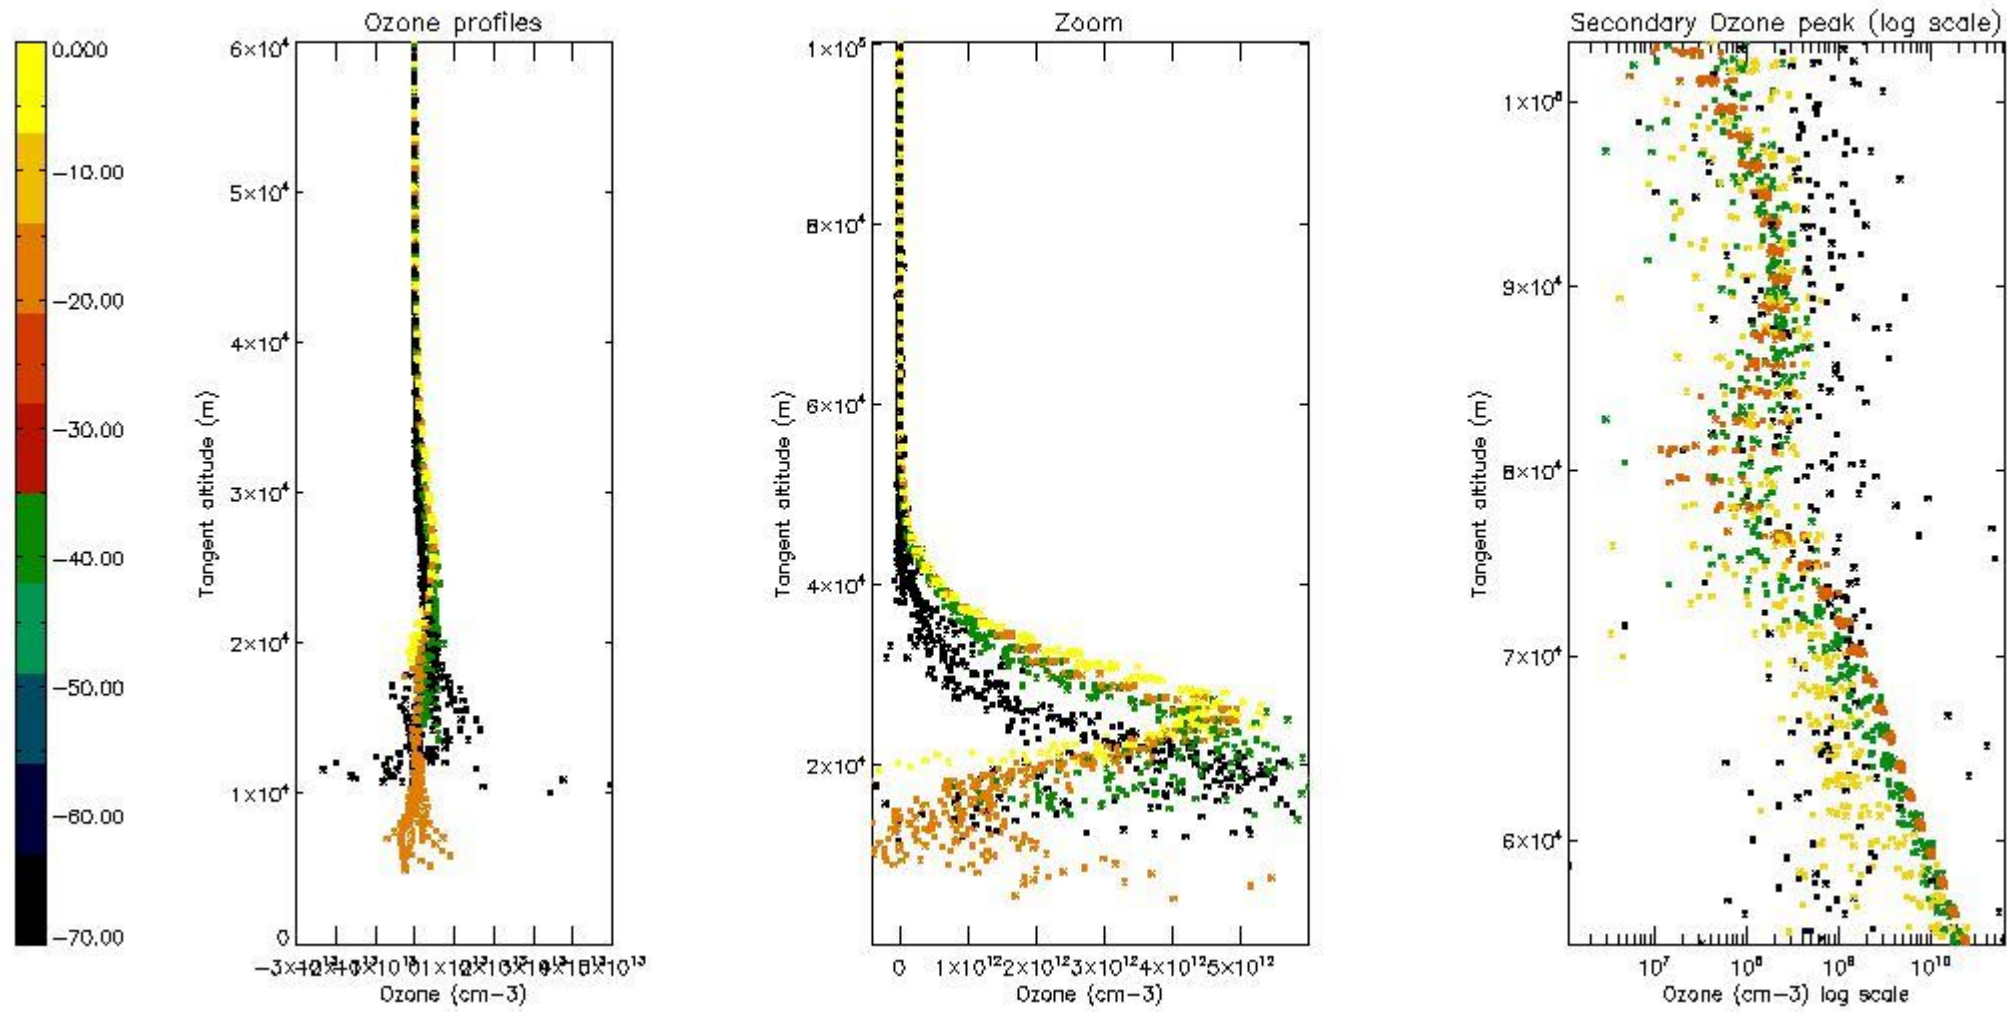

STD < 10	6
STD < 5	3

5.2 Plot ozone profiles for all STD (dark without errors)

The colorbar represents the latitude.

5.3 Plot ozone profiles where STD < 20% (dark without errors)

The colorbar represents the latitude.