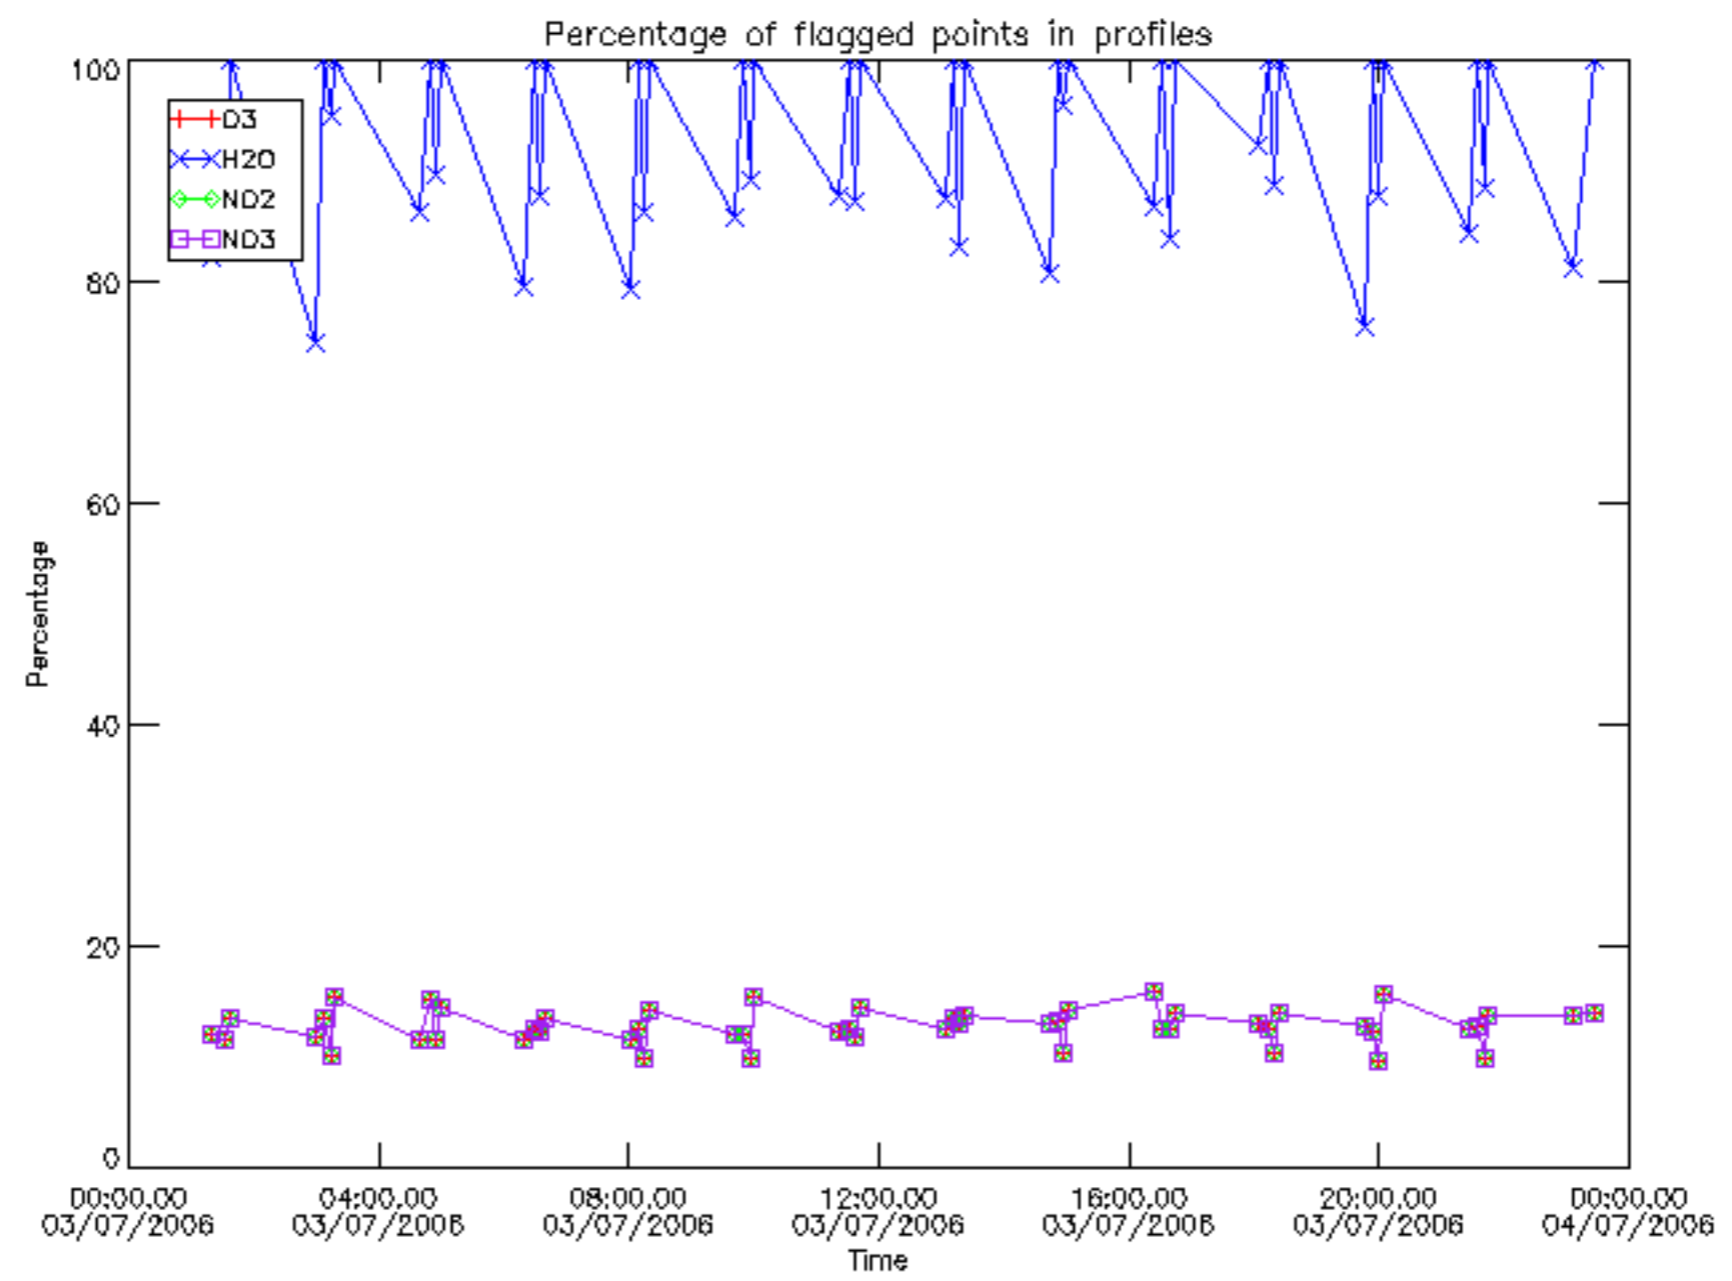

Percentage of flagged data per D3 profile

Percentage of flagged data per H2O profile