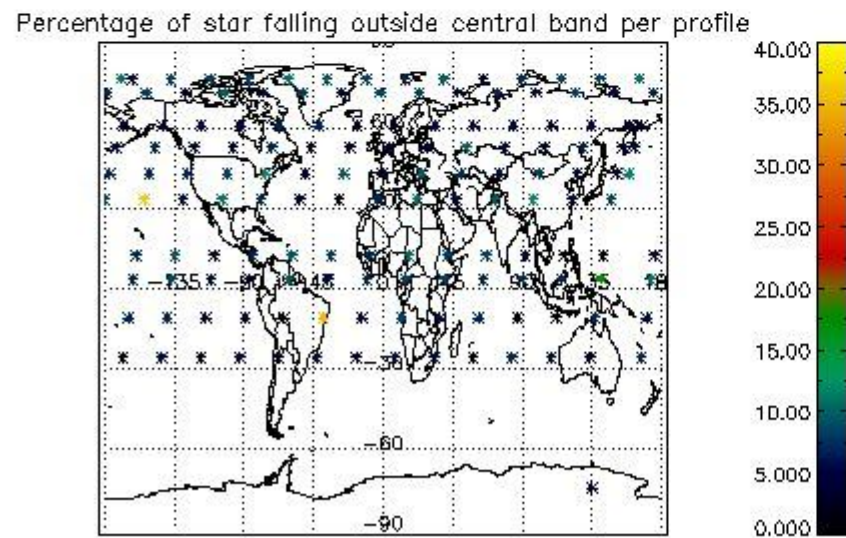

Percentage of datation errors per profile

Percentage of star falling outside central band per profile

Percentage of saturation errors per profile

4.2.2 Plot level 1 quality information per product (world map): ENVISAT DESCENDING passes