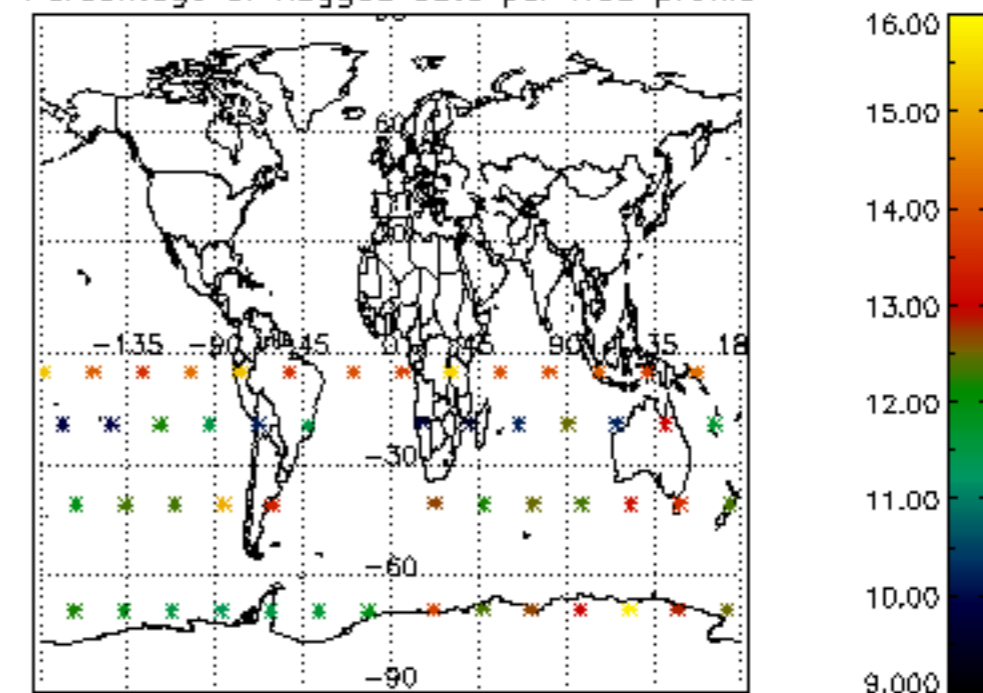

Percentage of flagged data per NO3 profile