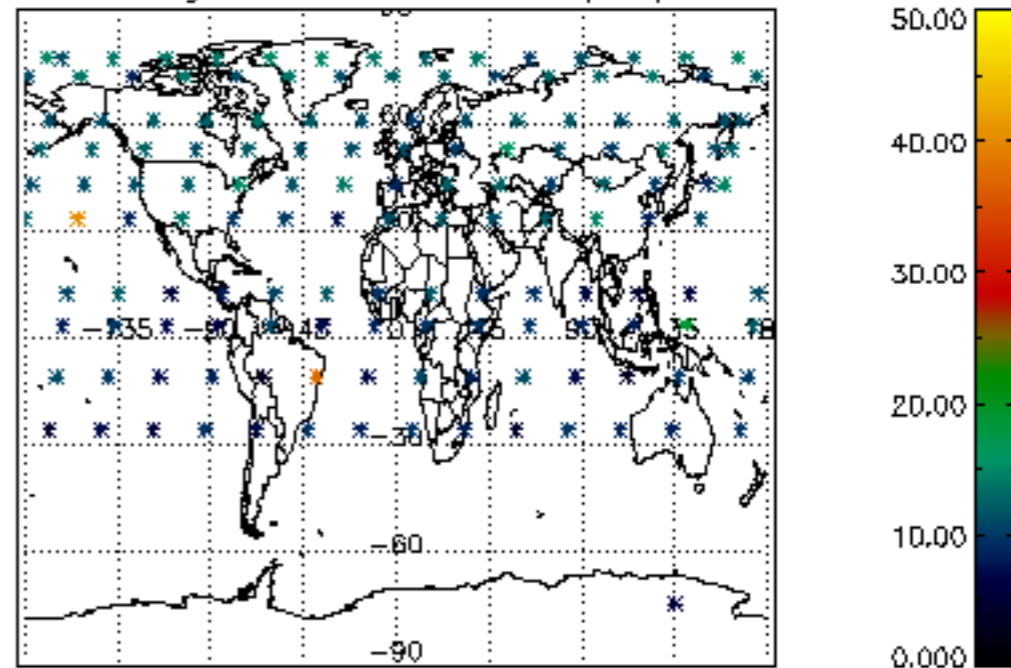

Percentage of saturation errors per profile