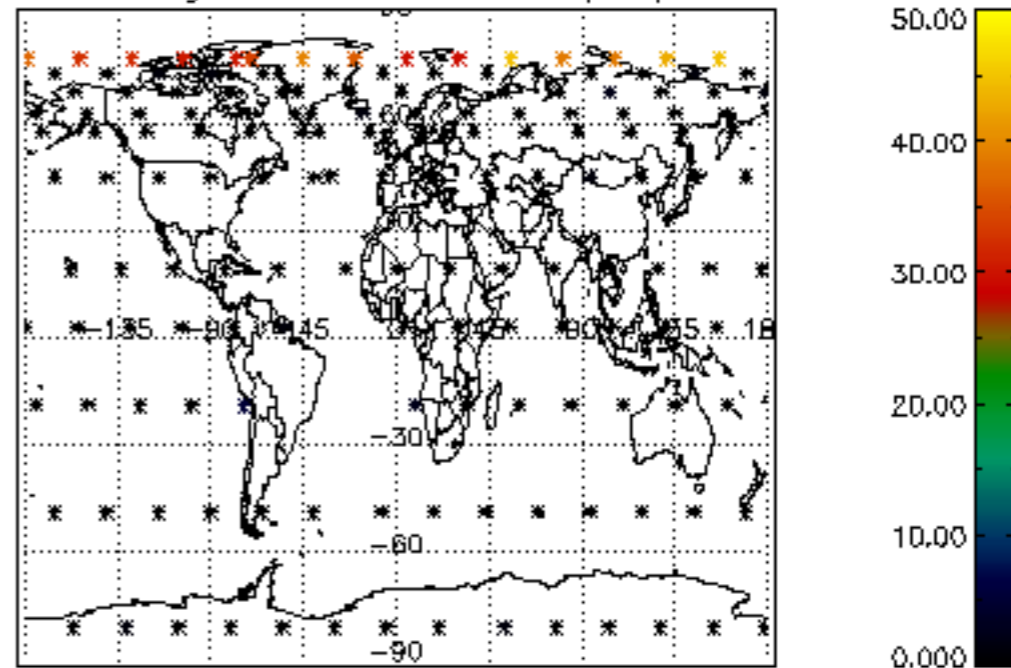

Percentage of datation errors per profile

Percentage of saturation errors per profile