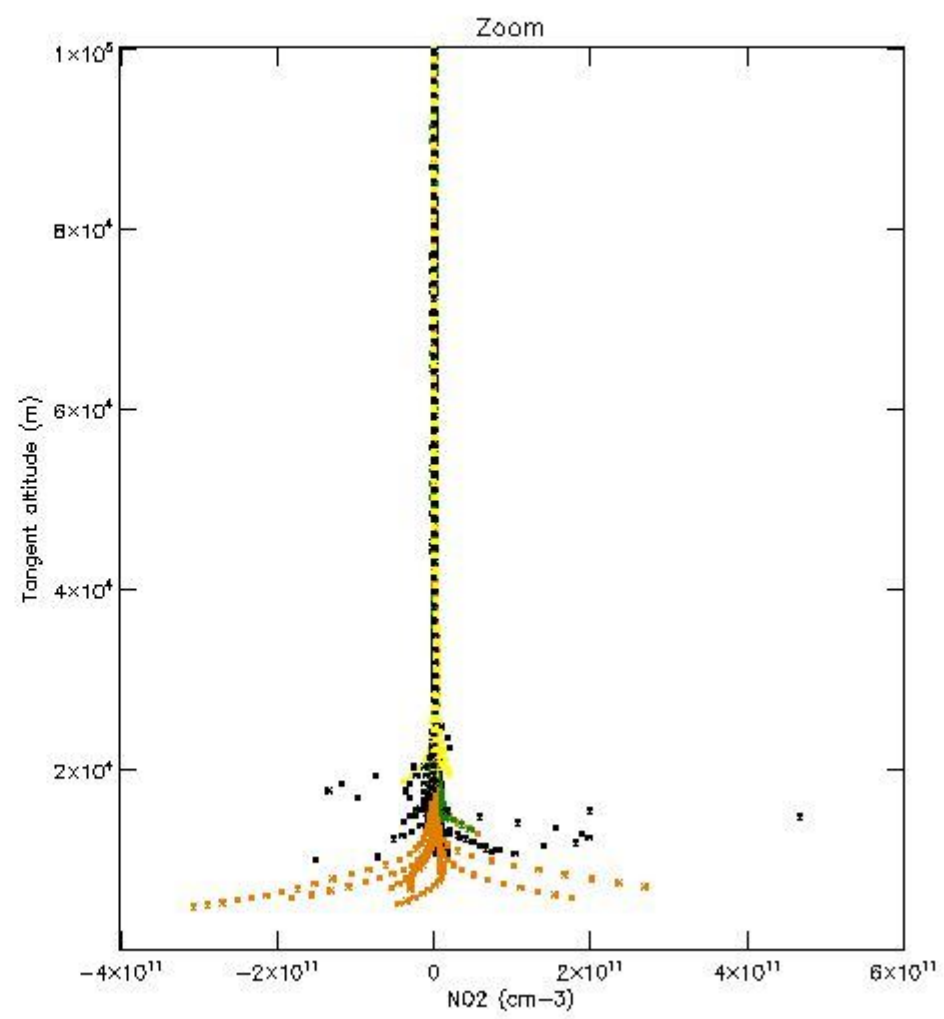

5.7 Plot NO3 profiles for all STD (dark without errors)

The colorbar represents the latitude.