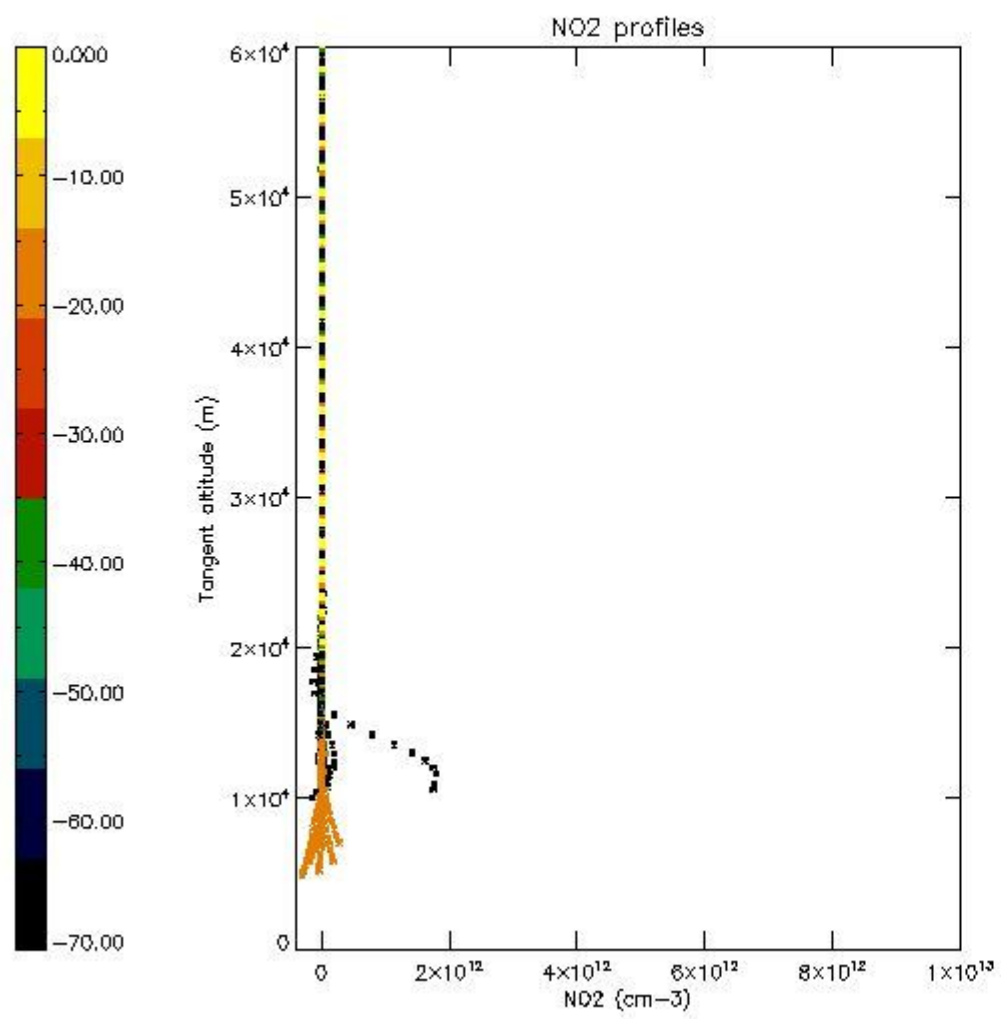

5.7 Plot NO3 profiles for all STD (dark without errors)

The colorbar represents the latitude.