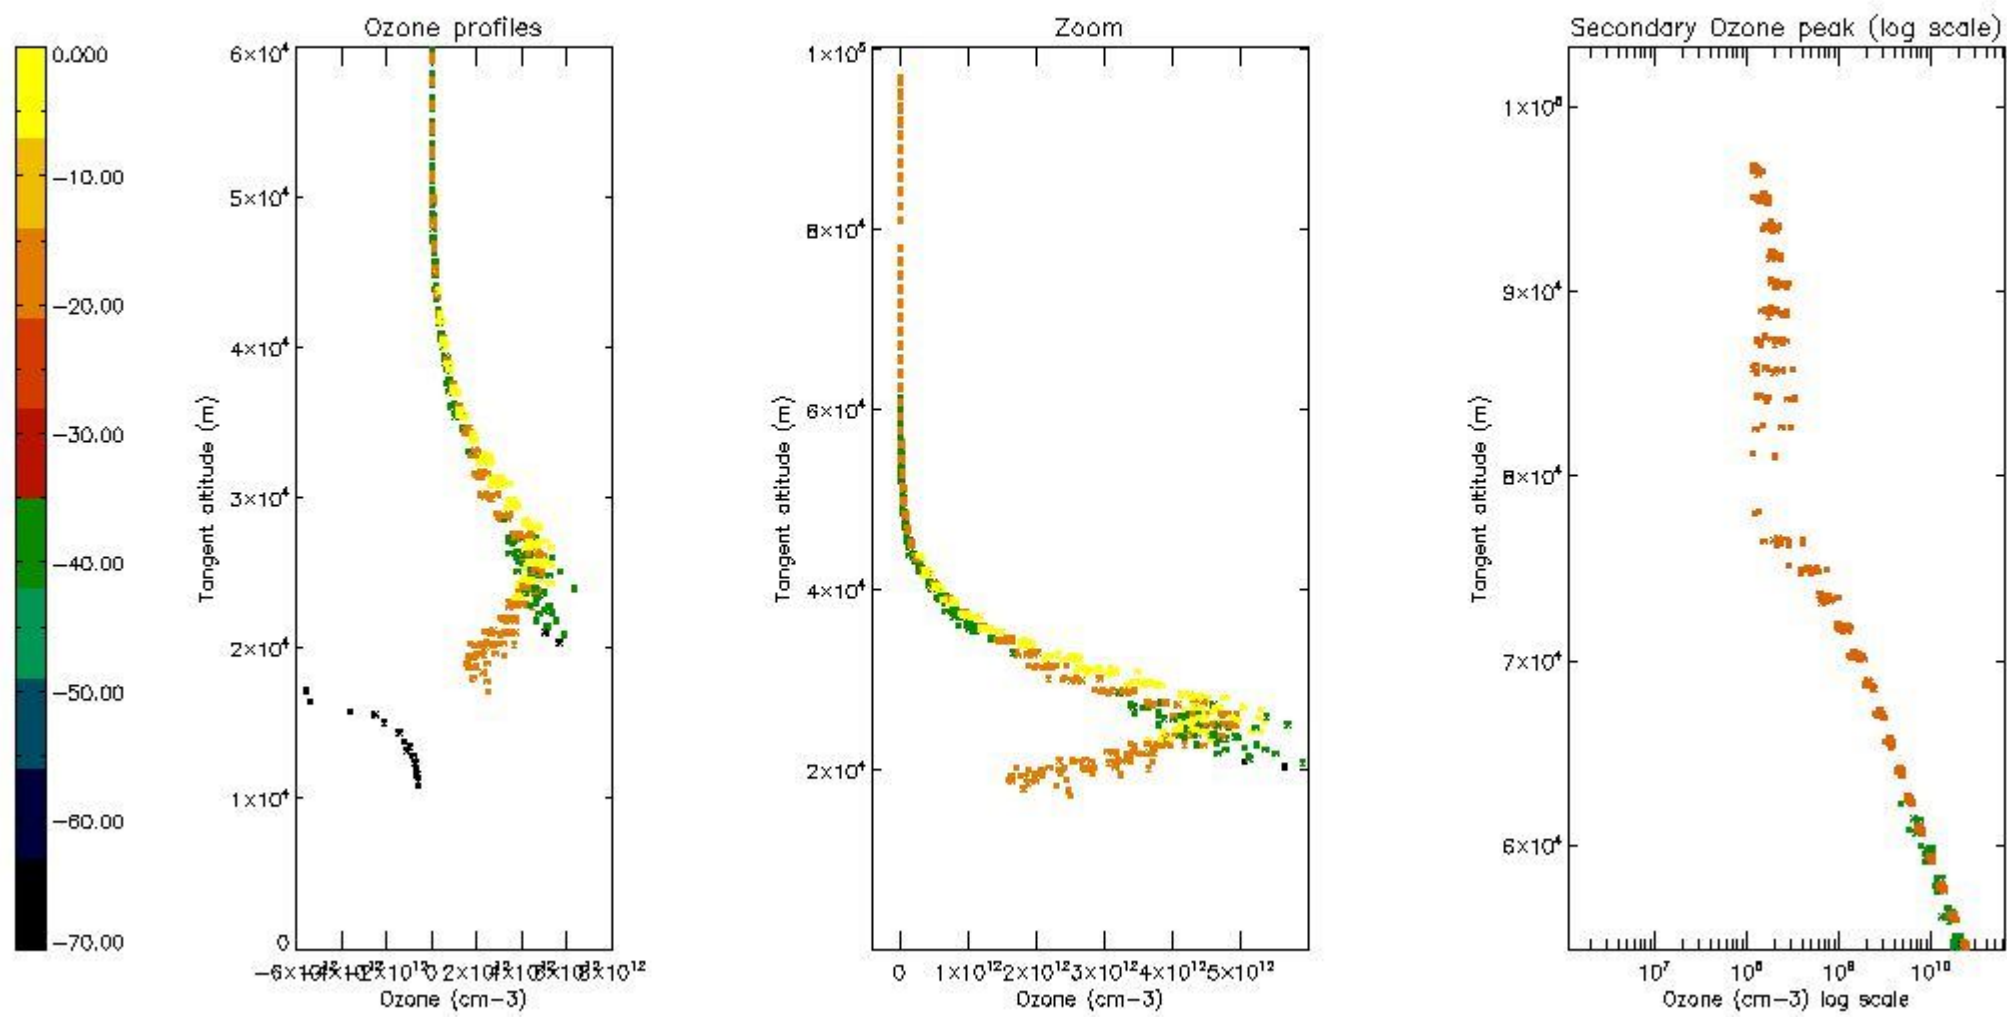

5.5 Plot ozone profiles where STD < 5% (dark without errors)

The colorbar represents the latitude.