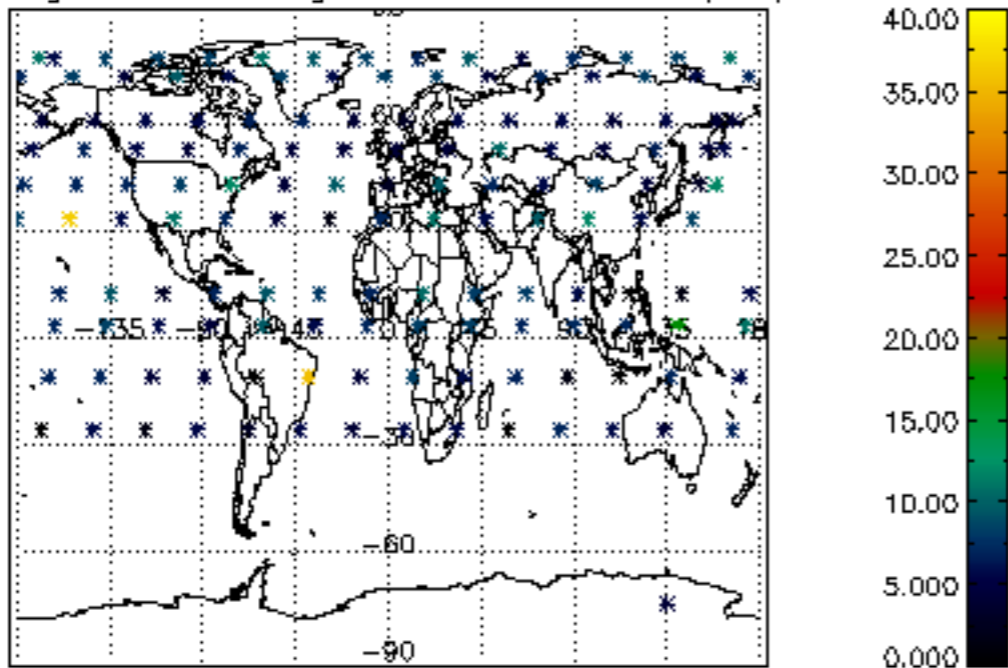

Percentage of star falling outside central band per profile