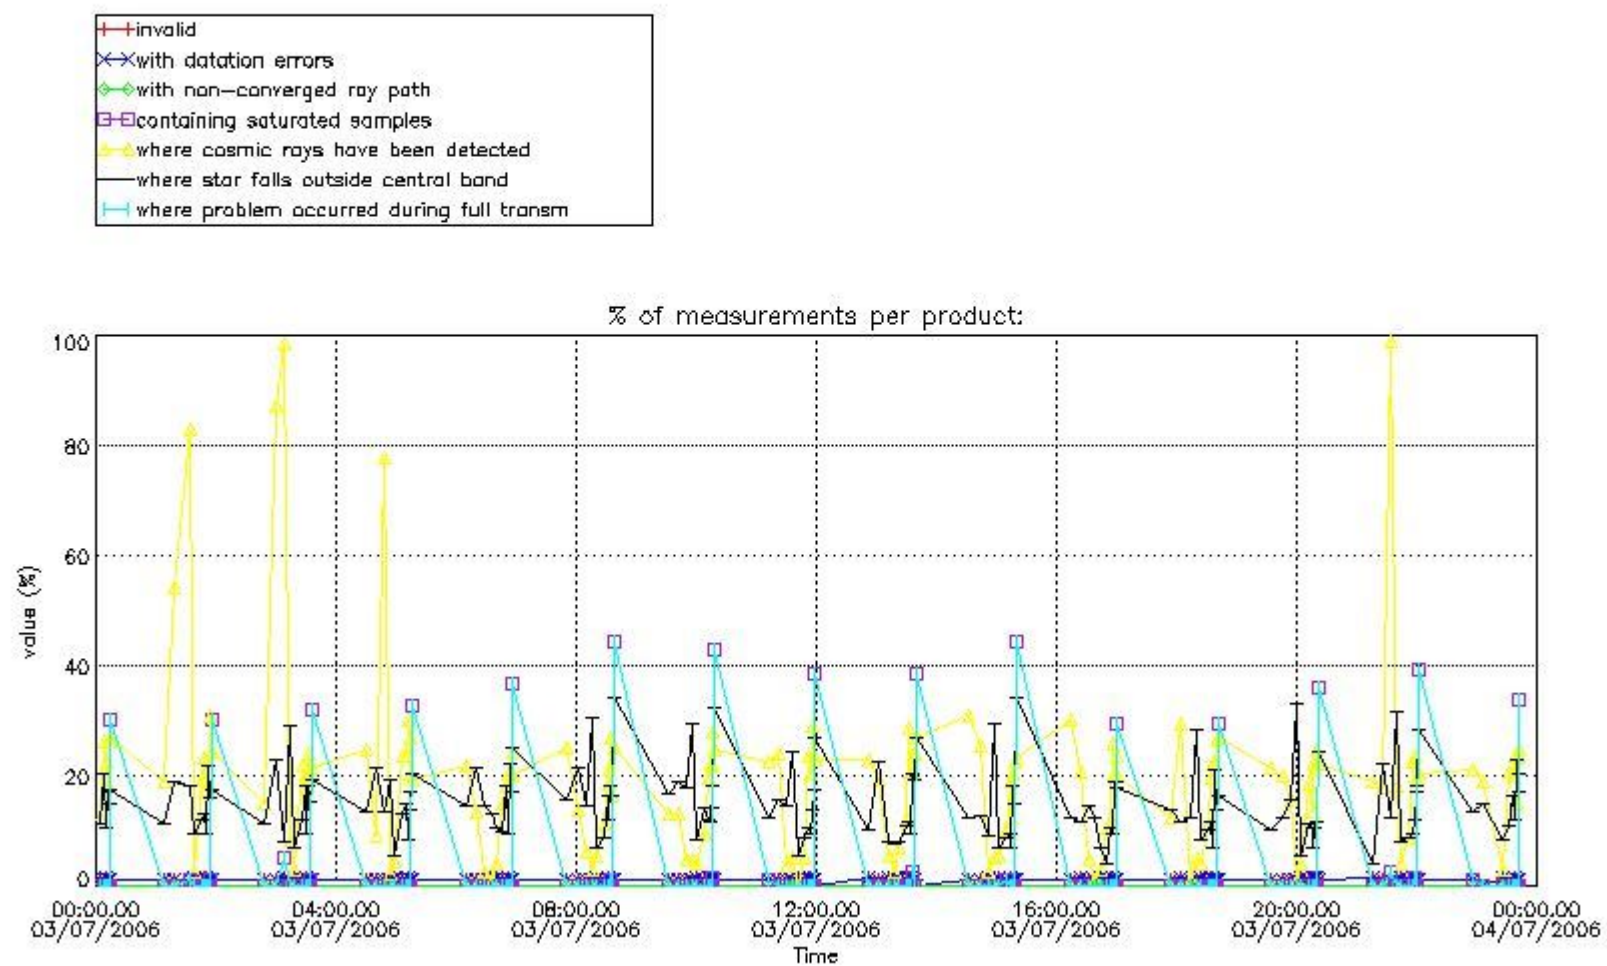

4.1.2 Plot level 1 quality information per product (time dependant): ENVI SAT DESCENDING passes