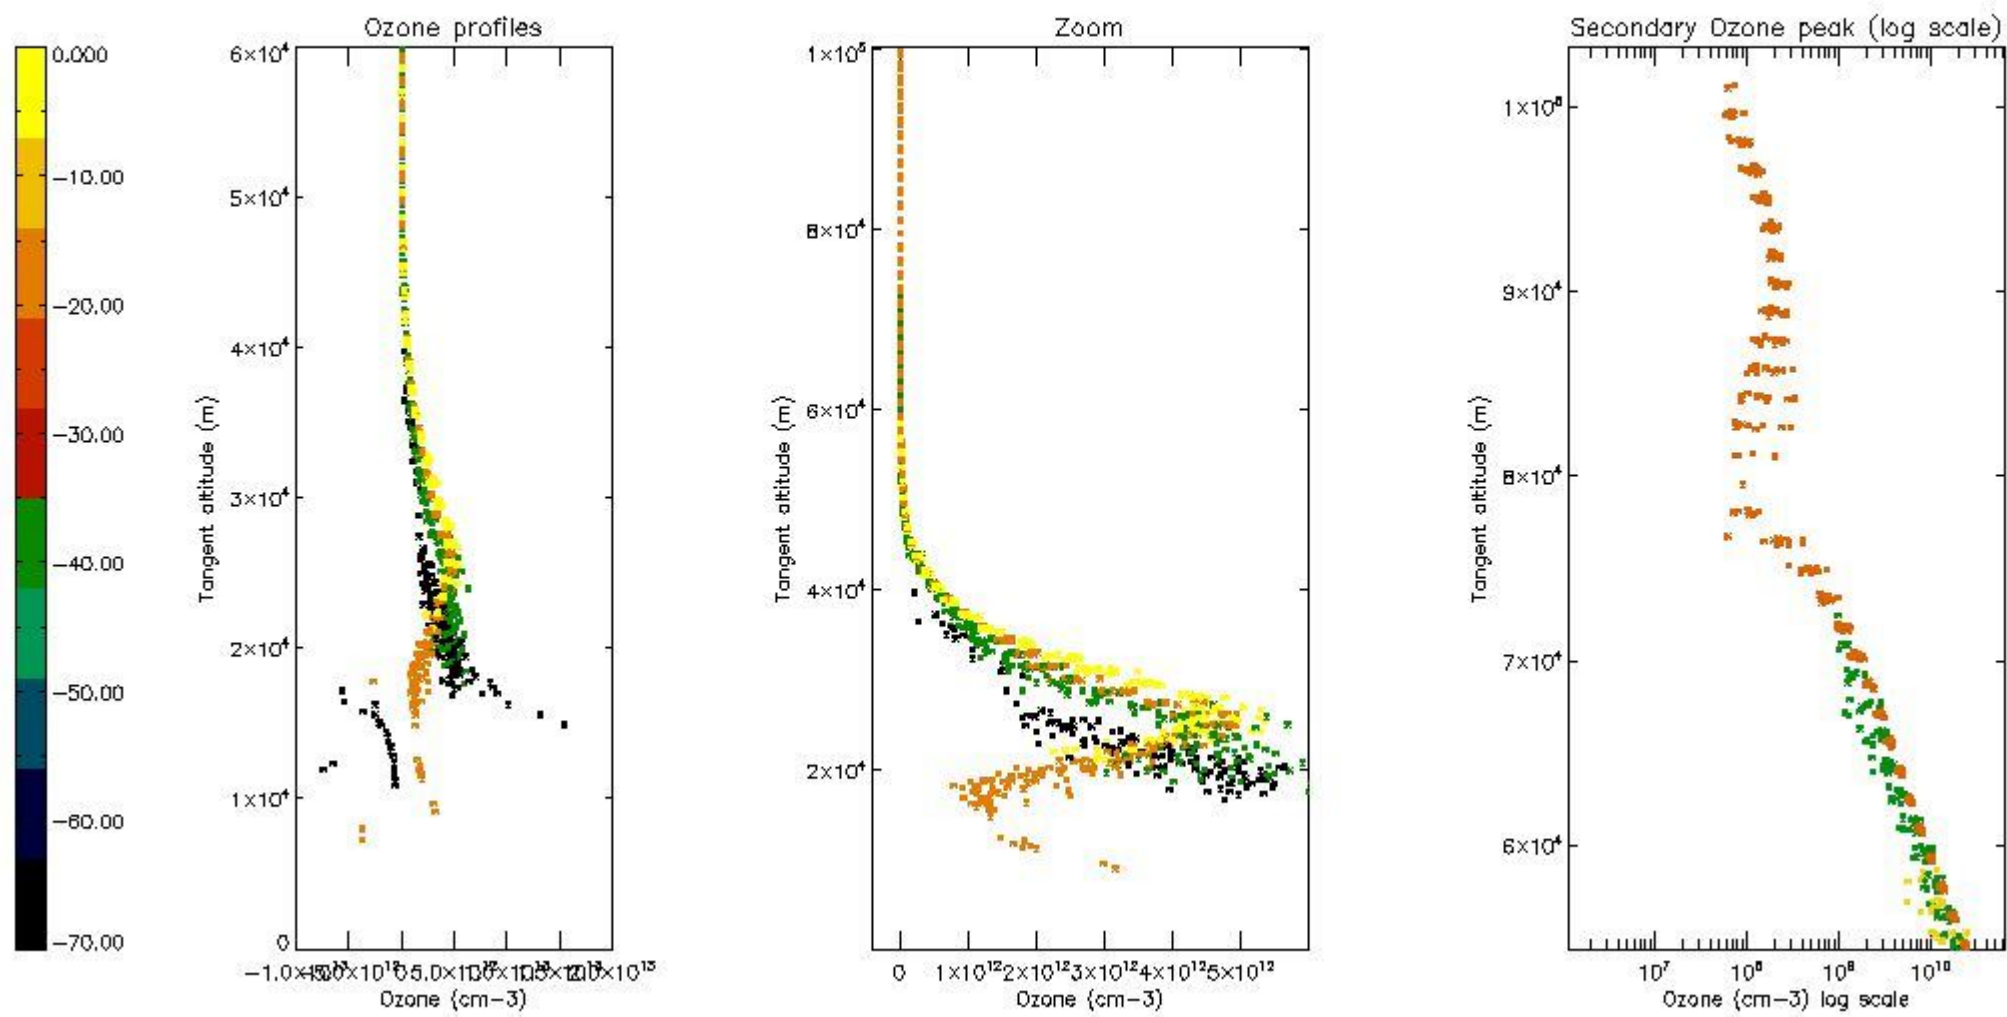

STD < 10	6
STD < 5	3

5.2 Plot ozone profiles for all STD (dark without errors)

The colorbar represents the latitude.

5.3 Plot ozone profiles where STD < 20% (dark without errors)

The colorbar represents the latitude.

5.4 Plot ozone profiles where STD < 10% (dark without errors)

The colorbar represents the latitude.

5.5 Plot ozone profiles where STD < 5% (dark without errors)

The colorbar represents the latitude.

5.6 Plot NO₂ profiles for all STD (dark without errors)