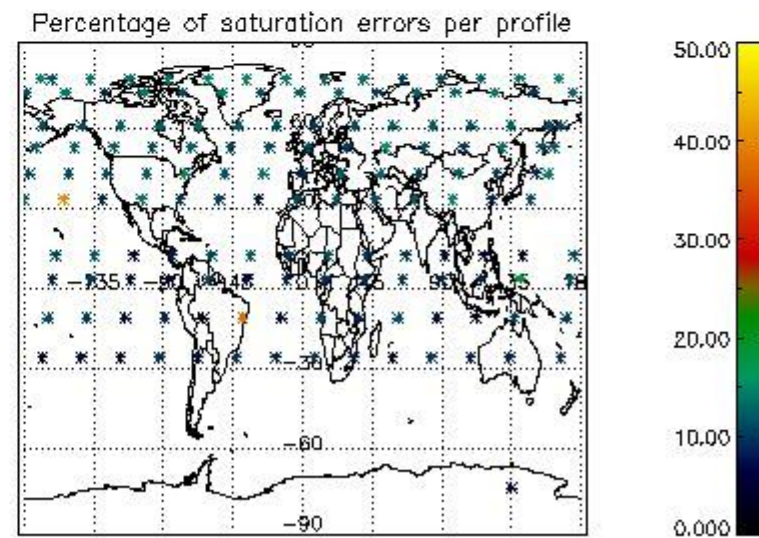

Percentage of datation errors per profile

Percentage of star falling outside central band per profile

Percentage of saturation errors per profile

4.2.2 Plot level 1 quality information per product (world map): ENVISAT DESCENDING passes