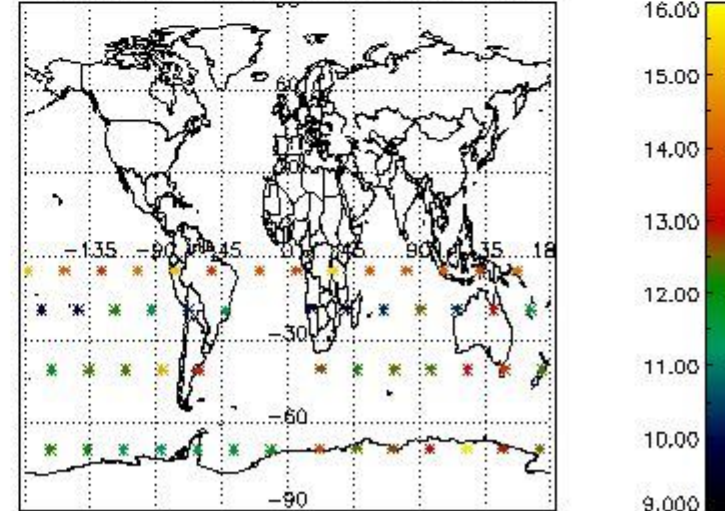

Percentage of flagged data per NO3 profile

4. Level 1 quality information per product

In this section it is plotted some information contained in the Quality Summary data set of the level 2 products that comes from the level 1b processing. Products without errors (error flag in the MPH set to "0") are used.

4.1 Plot quality information per product (time dependant) coming from level 1b processing

4.1.1 Plot level 1 quality information per product (time dependant): ENVISAT ASCENDING passes