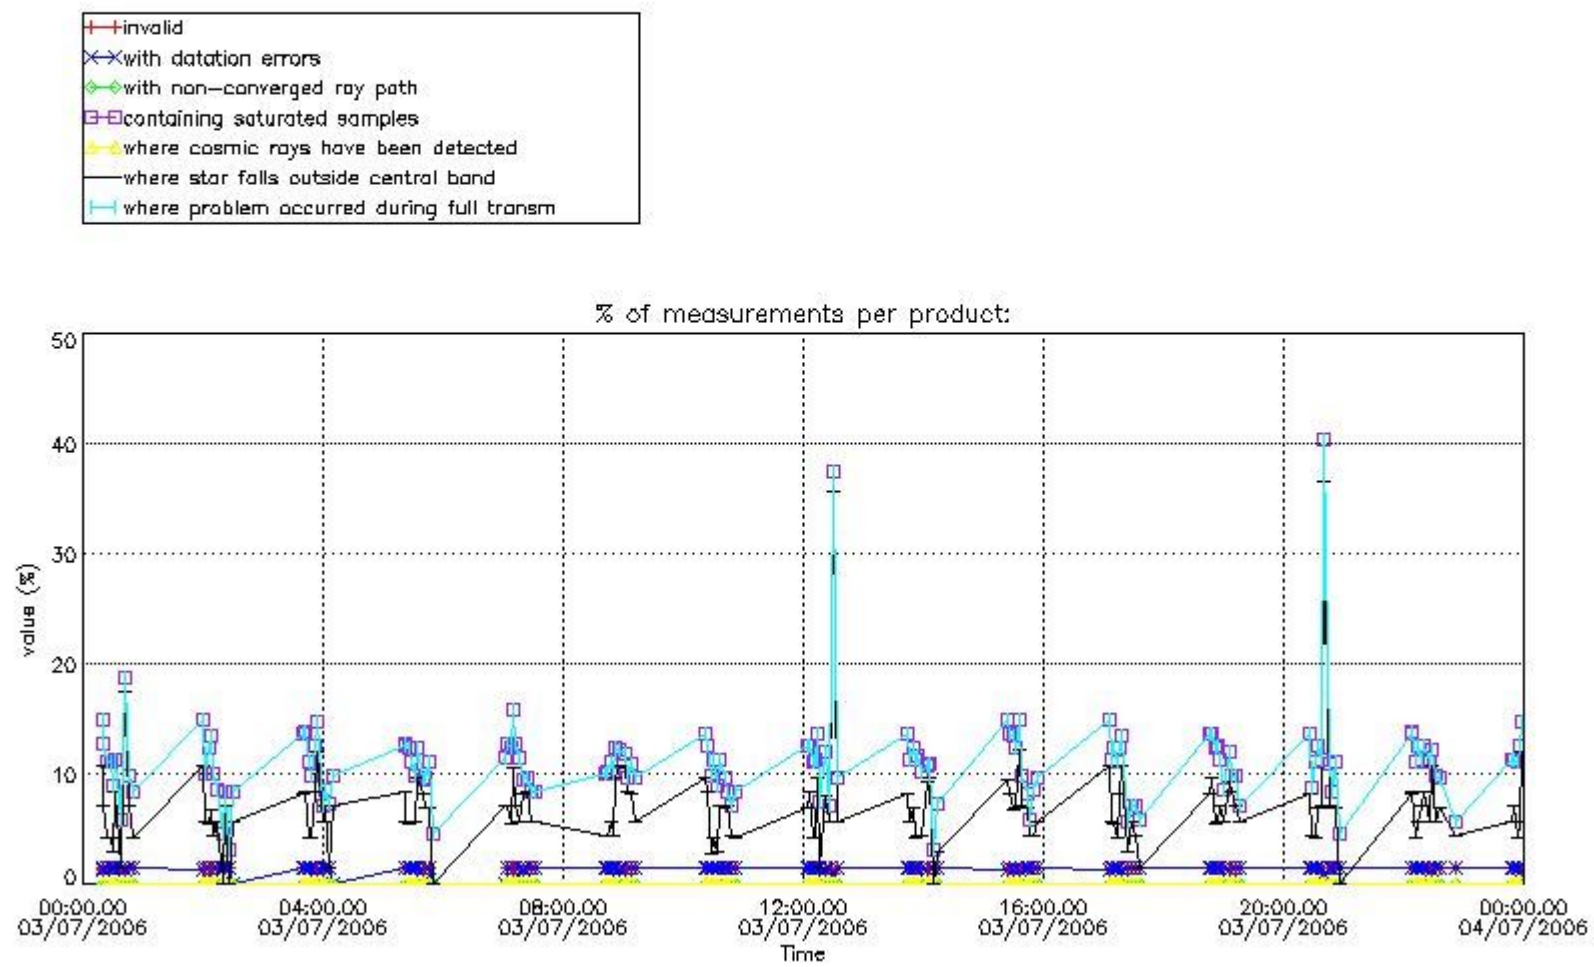

[6. Auxiliary Data Files used for the production reported in section 2](#)

This report presents the daily analysis on parameters extracted from GOMOS level 2 data (GOM_NL__2P). It is intended to monitor some important parameters that will impact the quality of these products. A list of level 2 products (and content) that have arrived during the reporting day to the PCF is also given.

3.1 Plot quality information per product (time dependant)

3.2 Plot quality information per product (world map)

Percentage of flagged data per O3 profile

Percentage of flagged data per H2O profile

Percentage of flagged data per NO2 profile

Percentage of flagged data per NO3 profile

4. Level 1 quality information per product

In this section it is plotted some information contained in the Quality Summary data set of the level 2 products that comes from the level 1b processing. Products without errors (error flag in the MPH set to "0") are used.

4.1 Plot quality information per product (time dependant) coming from level 1b processing

4.1.1 Plot level 1 quality information per product (time dependant): ENVISAT ASCENDING passes

4.1.2 Plot level 1 quality information per product (time dependant): ENVI SAT DESCENDING passes