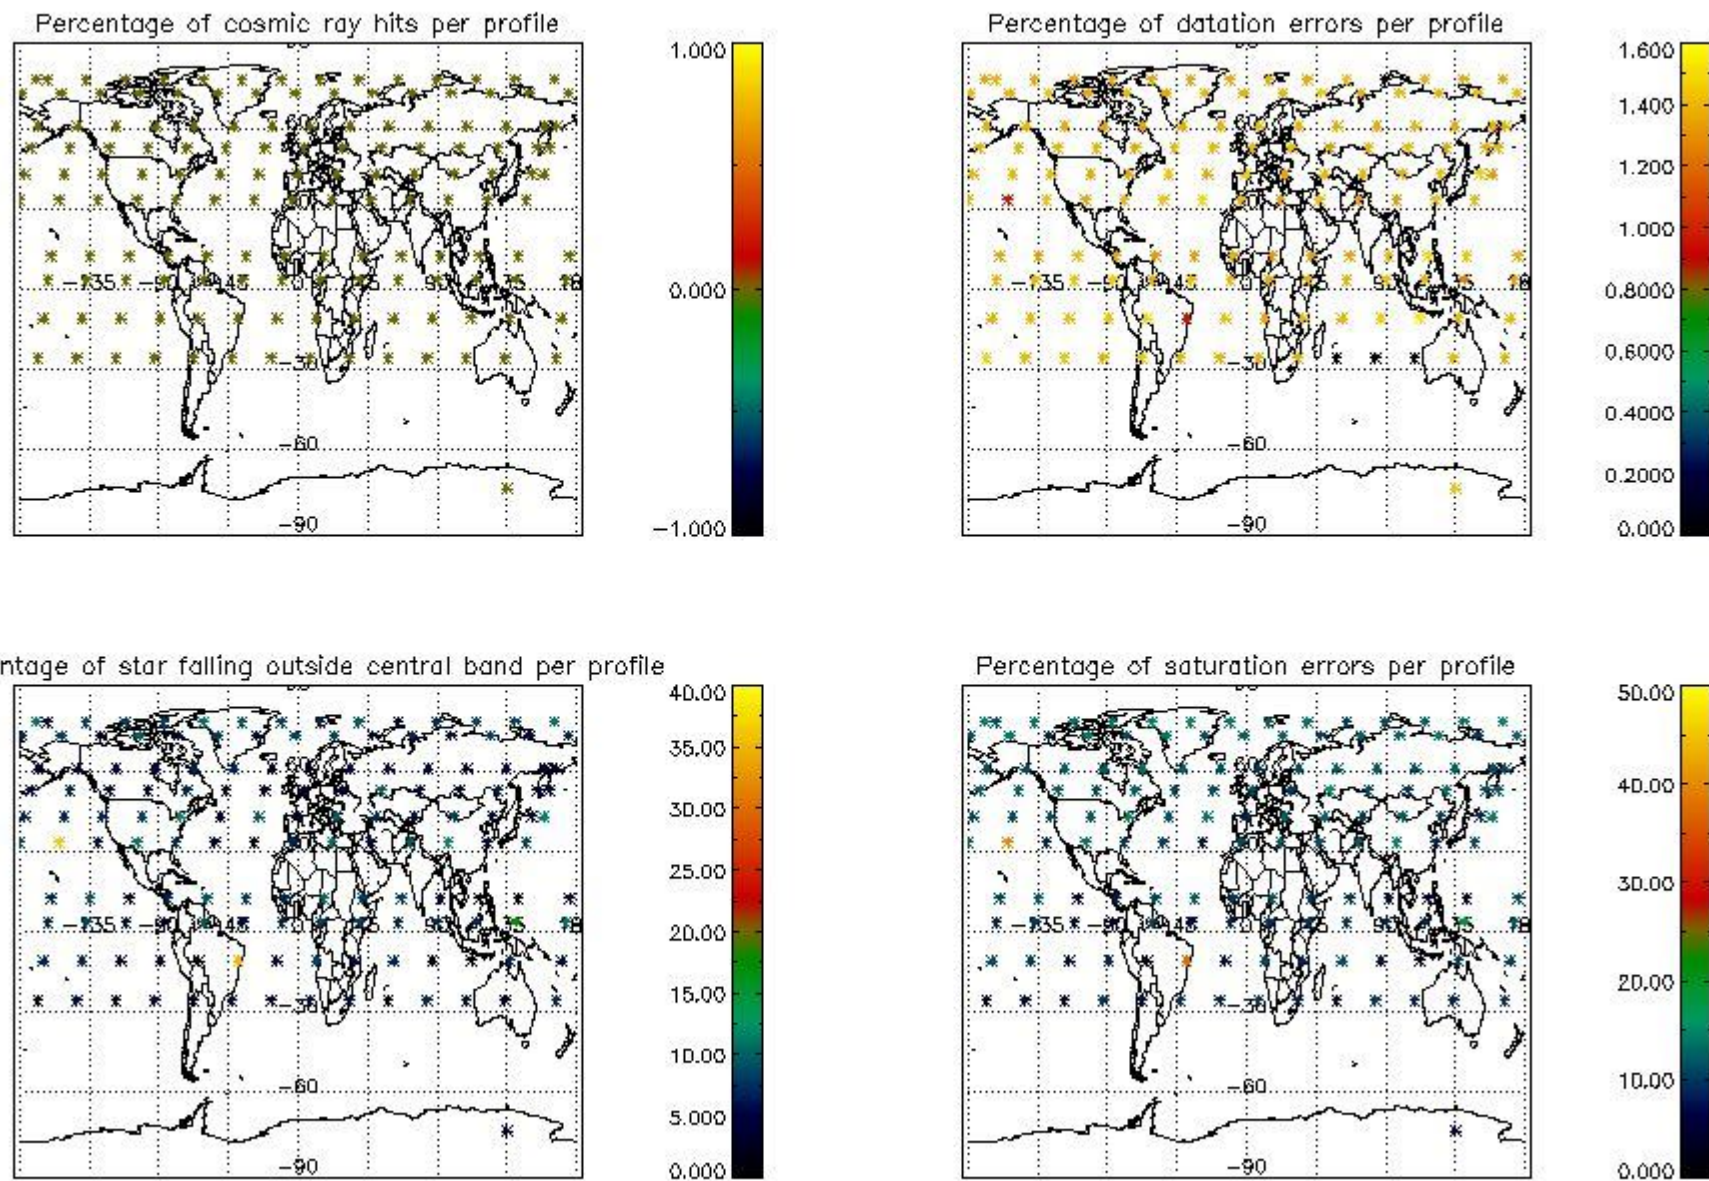

Percentage of datation errors per profile

Percentage of star falling outside central band per profile

Percentage of saturation errors per profile

4.2.2 Plot level 1 quality information per product (world map): ENVISAT DESCENDING passes