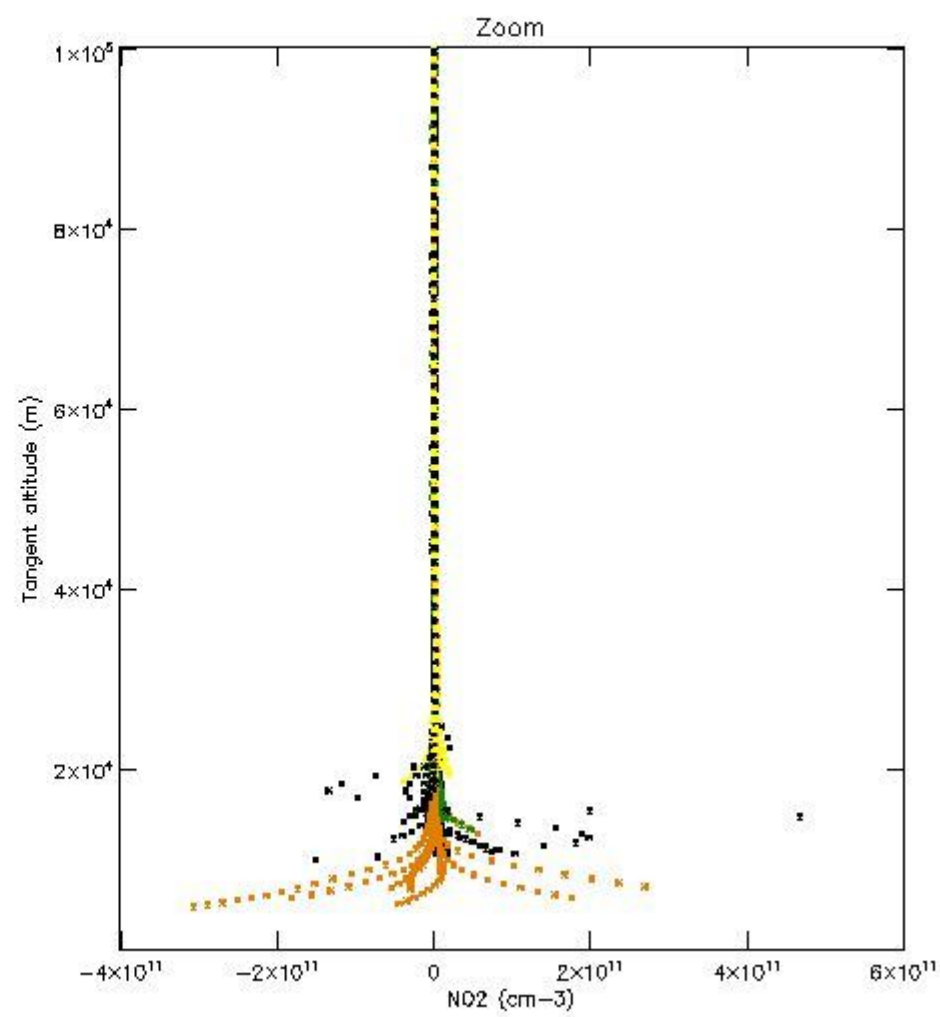

5.7 Plot NO3 profiles for all STD (dark without errors)

The colorbar represents the latitude.