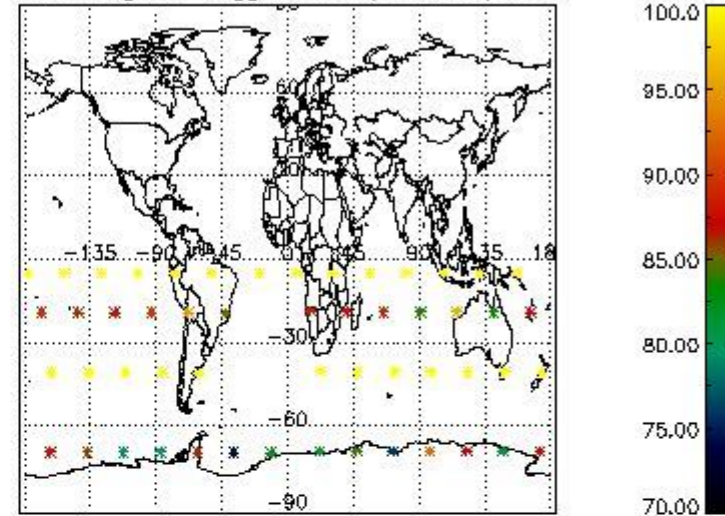

3.1 Plot quality information per product (time dependant)

3.2 Plot quality information per product (world map)

Percentage of flagged data per O3 profile

Percentage of flagged data per H2O profile

Percentage of flagged data per NO2 profile

Percentage of flagged data per NO3 profile

4. Level 1 quality information per product

In this section it is plotted some information contained in the Quality Summary data set of the level 2 products that comes from the level 1b processing. Products without errors (error flag in the MPH set to "0") are used.