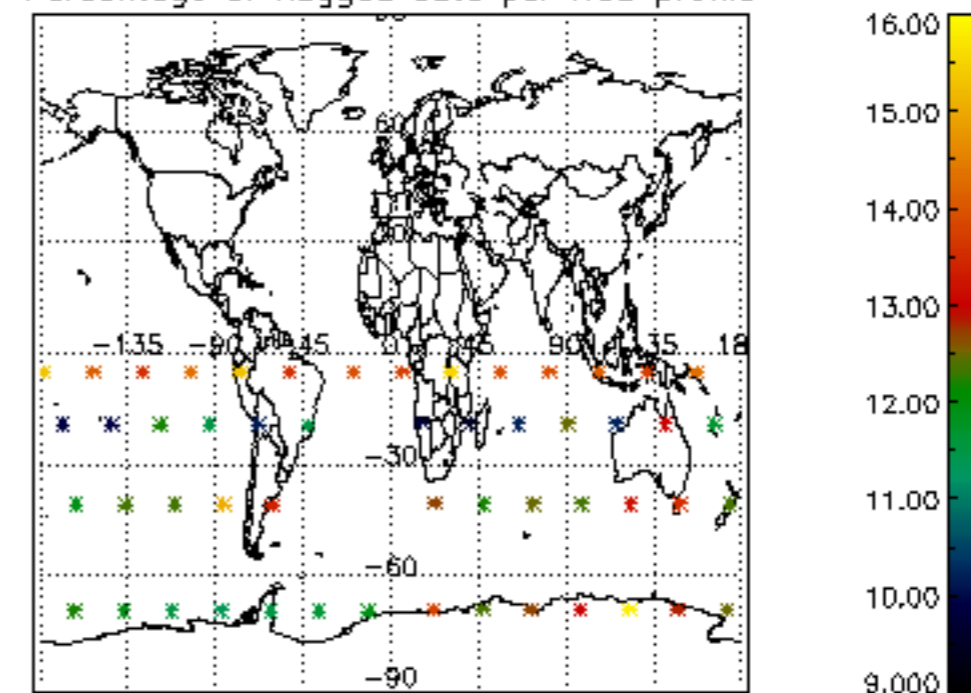

Percentage of flagged data per NO3 profile