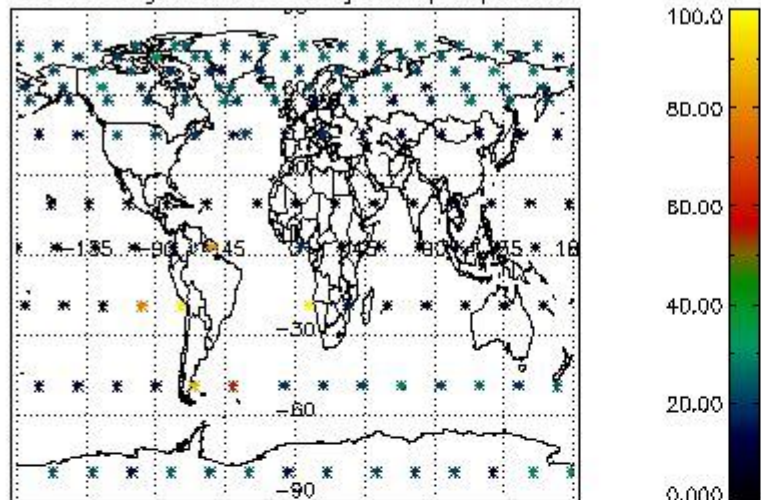

Percentage of cosmic ray hits per profile