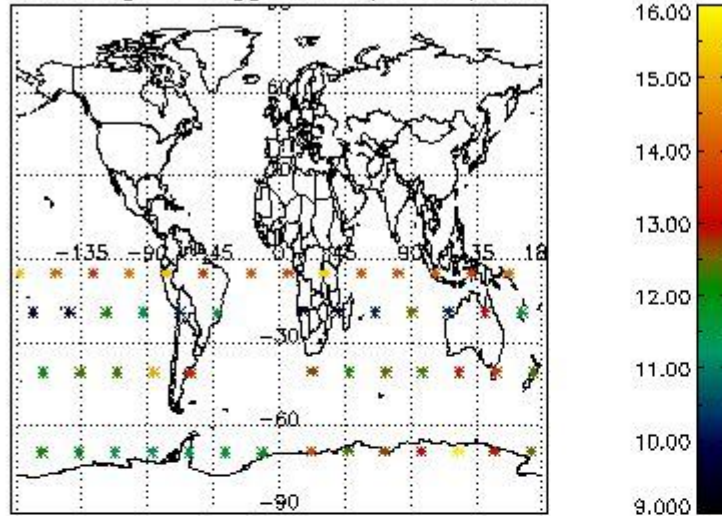

3. Quality information per product

In this section it is plotted some information contained in the Quality Summary data set of the level 2 products. Only products in dark limb conditions and without errors (error flag in the MPH set to "0") are used.

3.1 Plot quality information per product (time dependant)

3.2 Plot quality information per product (world map)

Percentage of flagged data per O3 profile

Percentage of flagged data per H2O profile

Percentage of flagged data per NO2 profile