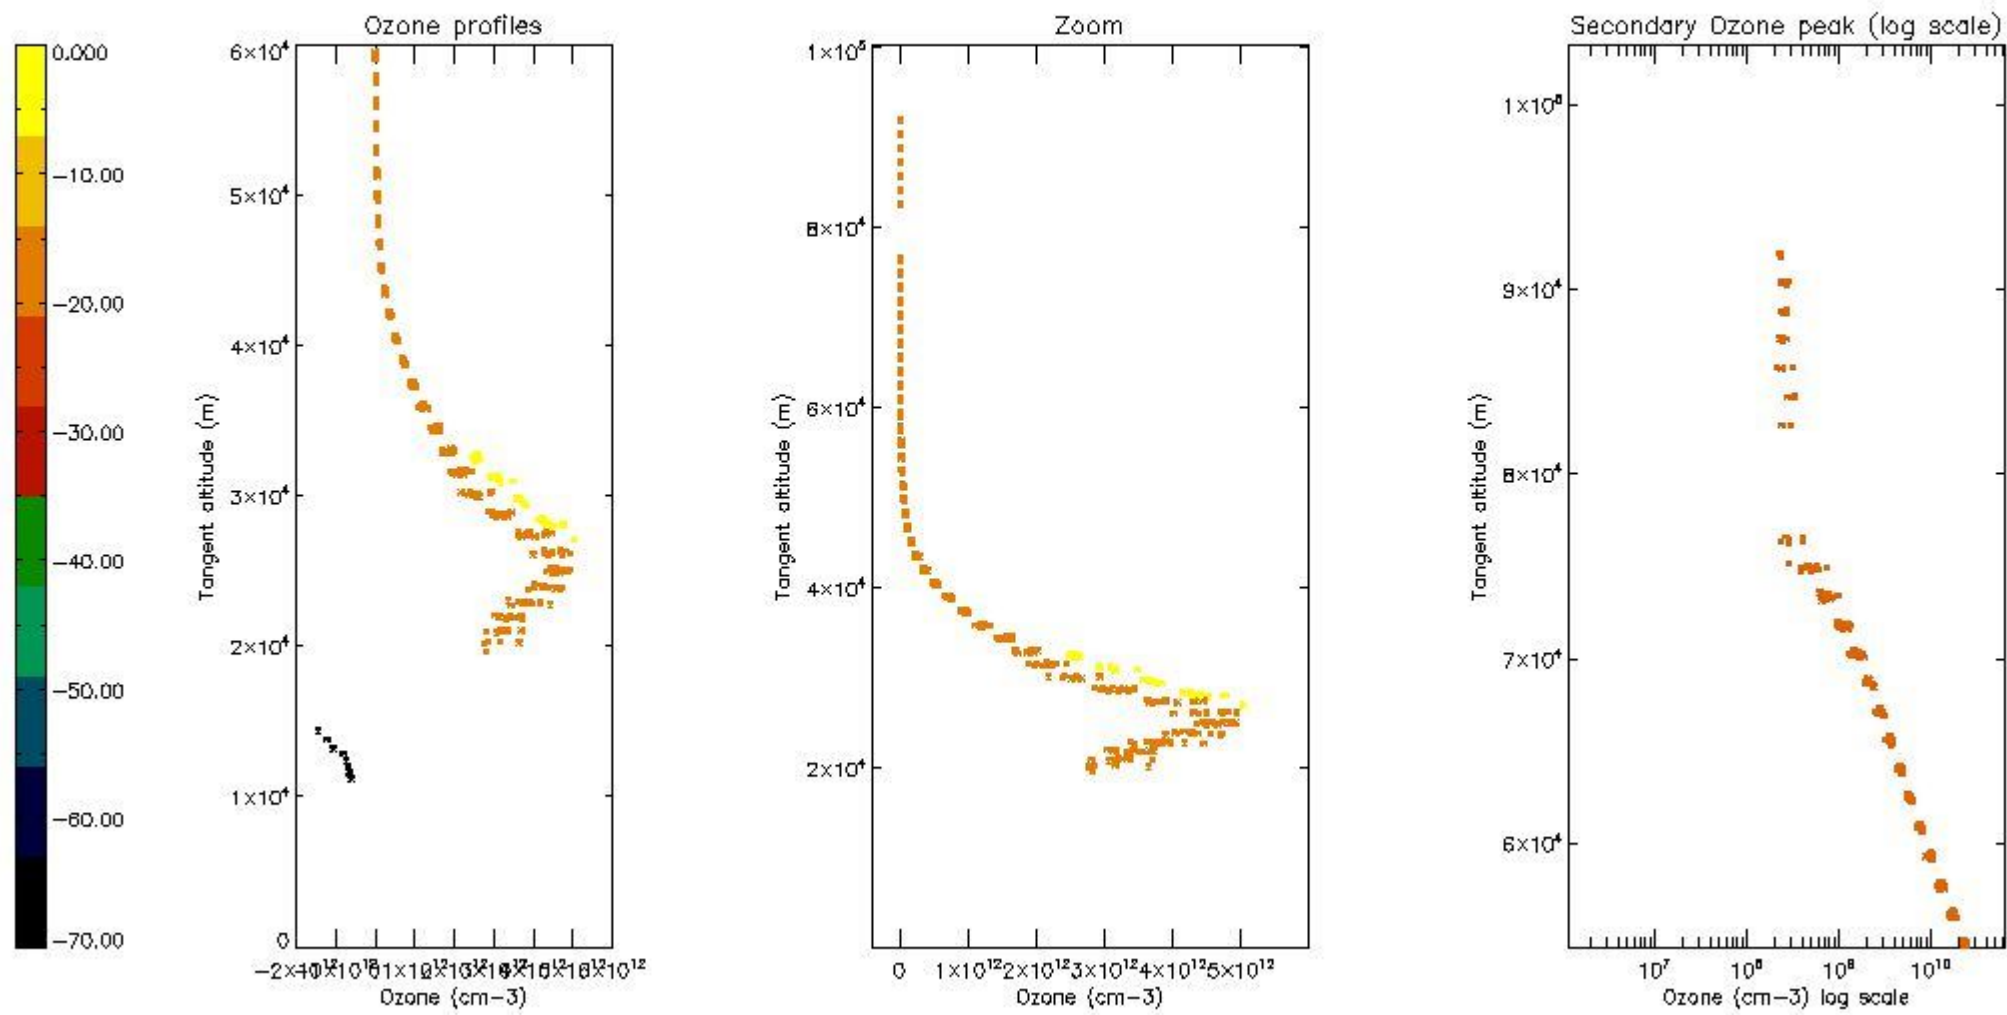

STD < 10	6
STD < 5	3

5.2 Plot ozone profiles for all STD (dark without errors)

The colorbar represents the latitude.

5.3 Plot ozone profiles where STD < 20% (dark without errors)

The colorbar represents the latitude.

5.4 Plot ozone profiles where STD < 10% (dark without errors)

The colorbar represents the latitude.

5.5 Plot ozone profiles where STD < 5% (dark without errors)

The colorbar represents the latitude.

5.6 Plot NO₂ profiles for all STD (dark without errors)