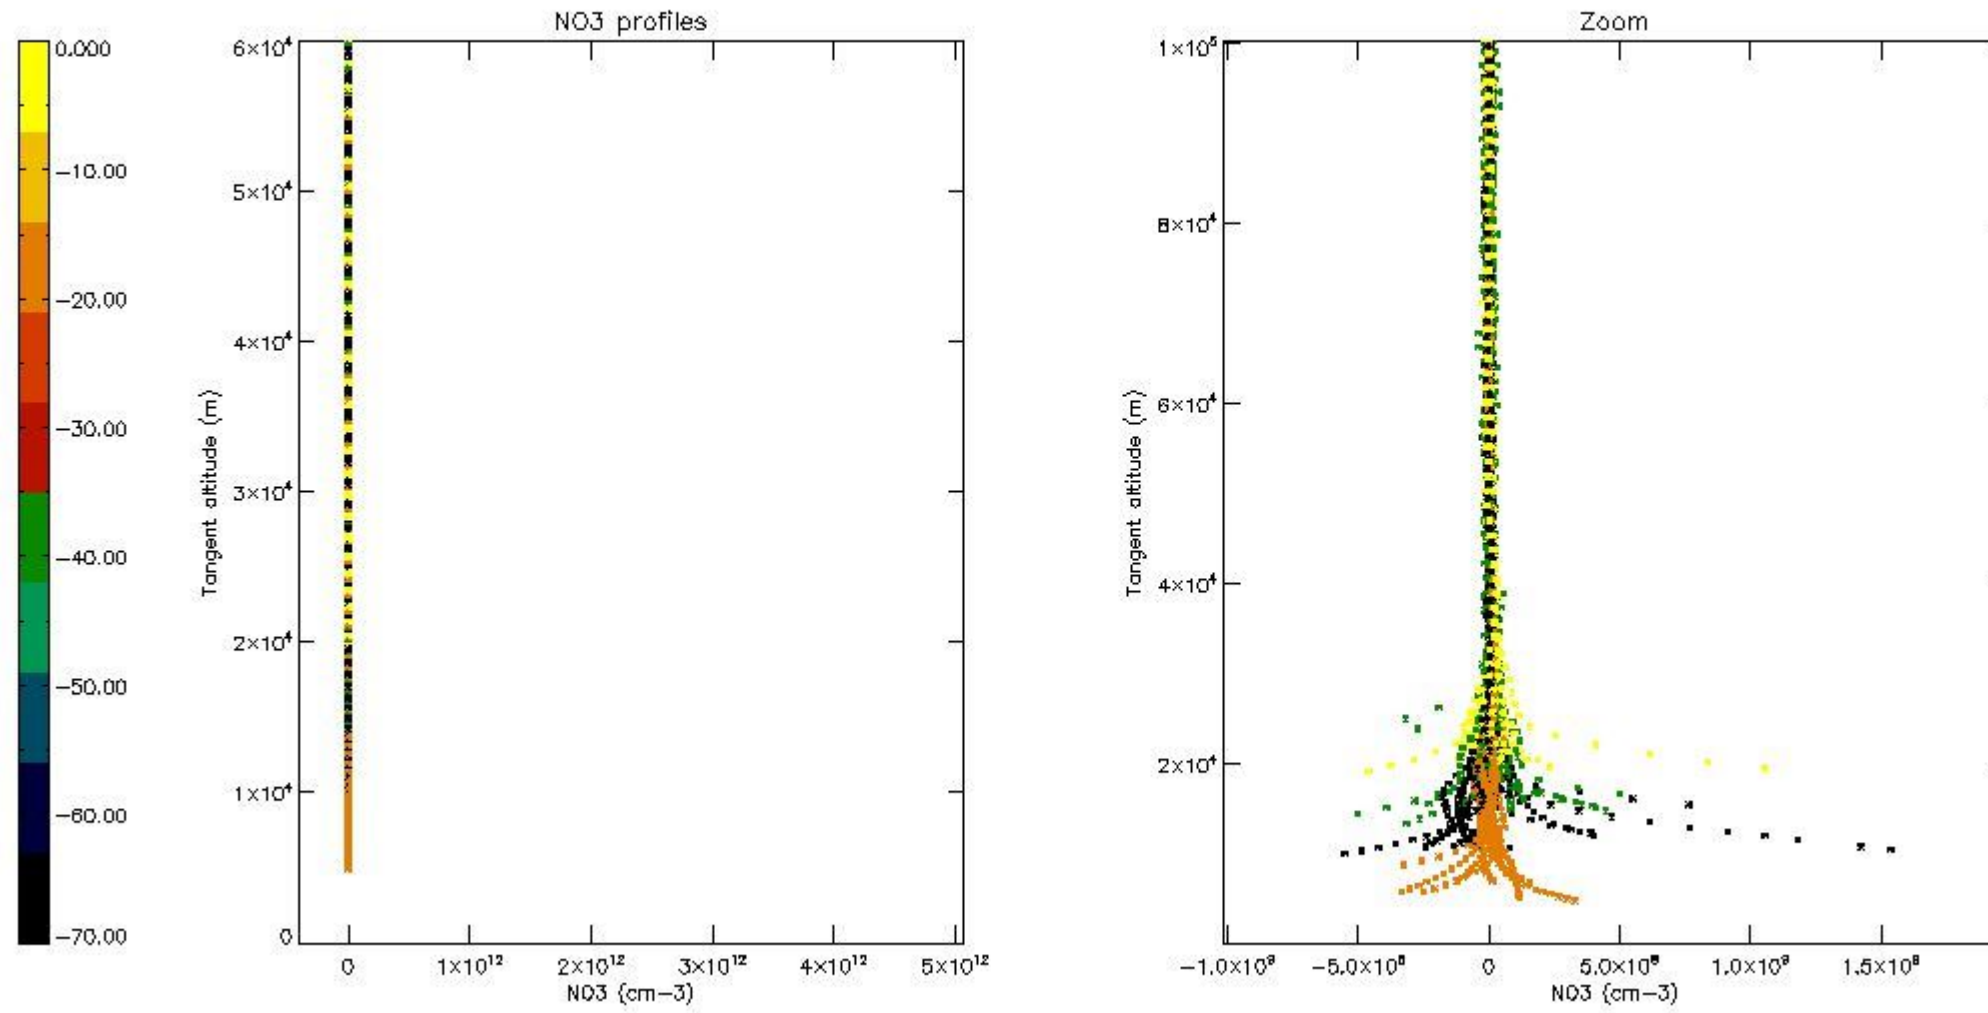

6. Auxiliary Data Files used for the production reported in section 2

The number reported in the third column indicates since which file (see list in section 2) the corresponding auxiliary file has been used. The fourth column is the date of those product files.

Type	Auxiliary Filename	Used since product	Used since product date
INST_PHYS_CHARACTERISTICS	GOM_INS_AXVIEC20091111_143220_20030716_120000_20500101_000000	1	03-JUL-2006 00:04:24
LEVEL-2_PROC_CONFIG	GOM_PR2_AXVIEC20091111_152718_20020301_000000_20500101_000000	1	03-JUL-2006 00:04:24
CROSS_SECTIONS_FILE	GOM_CRS_AXVIEC20091111_154832_20020301_000000_20500101_000000	1	03-JUL-2006 00:04:24