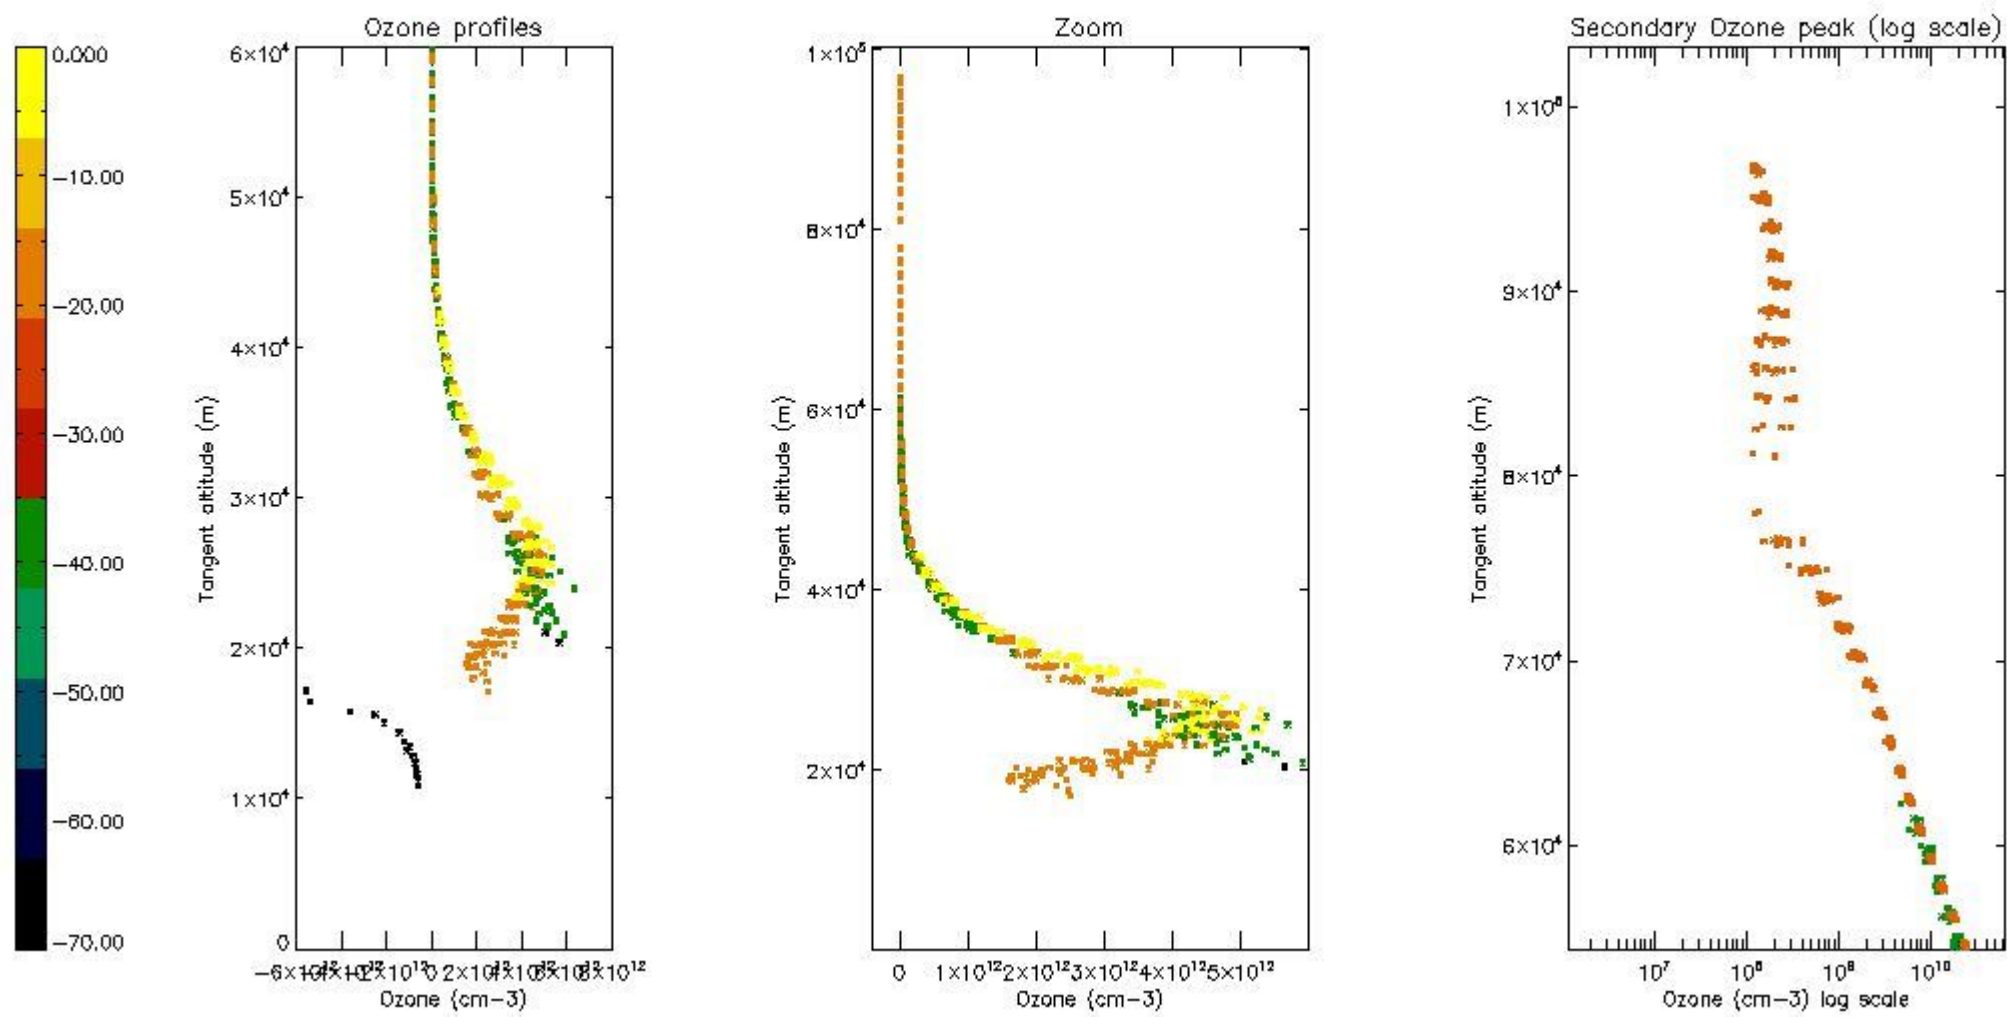

STD < 10	6
STD < 5	3

5.2 Plot ozone profiles for all STD (dark without errors)

The colorbar represents the latitude.

5.3 Plot ozone profiles where STD < 20% (dark without errors)

The colorbar represents the latitude.

5.4 Plot ozone profiles where STD < 10% (dark without errors)

The colorbar represents the latitude.

5.5 Plot ozone profiles where STD < 5% (dark without errors)

The colorbar represents the latitude.

5.6 Plot NO₂ profiles for all STD (dark without errors)