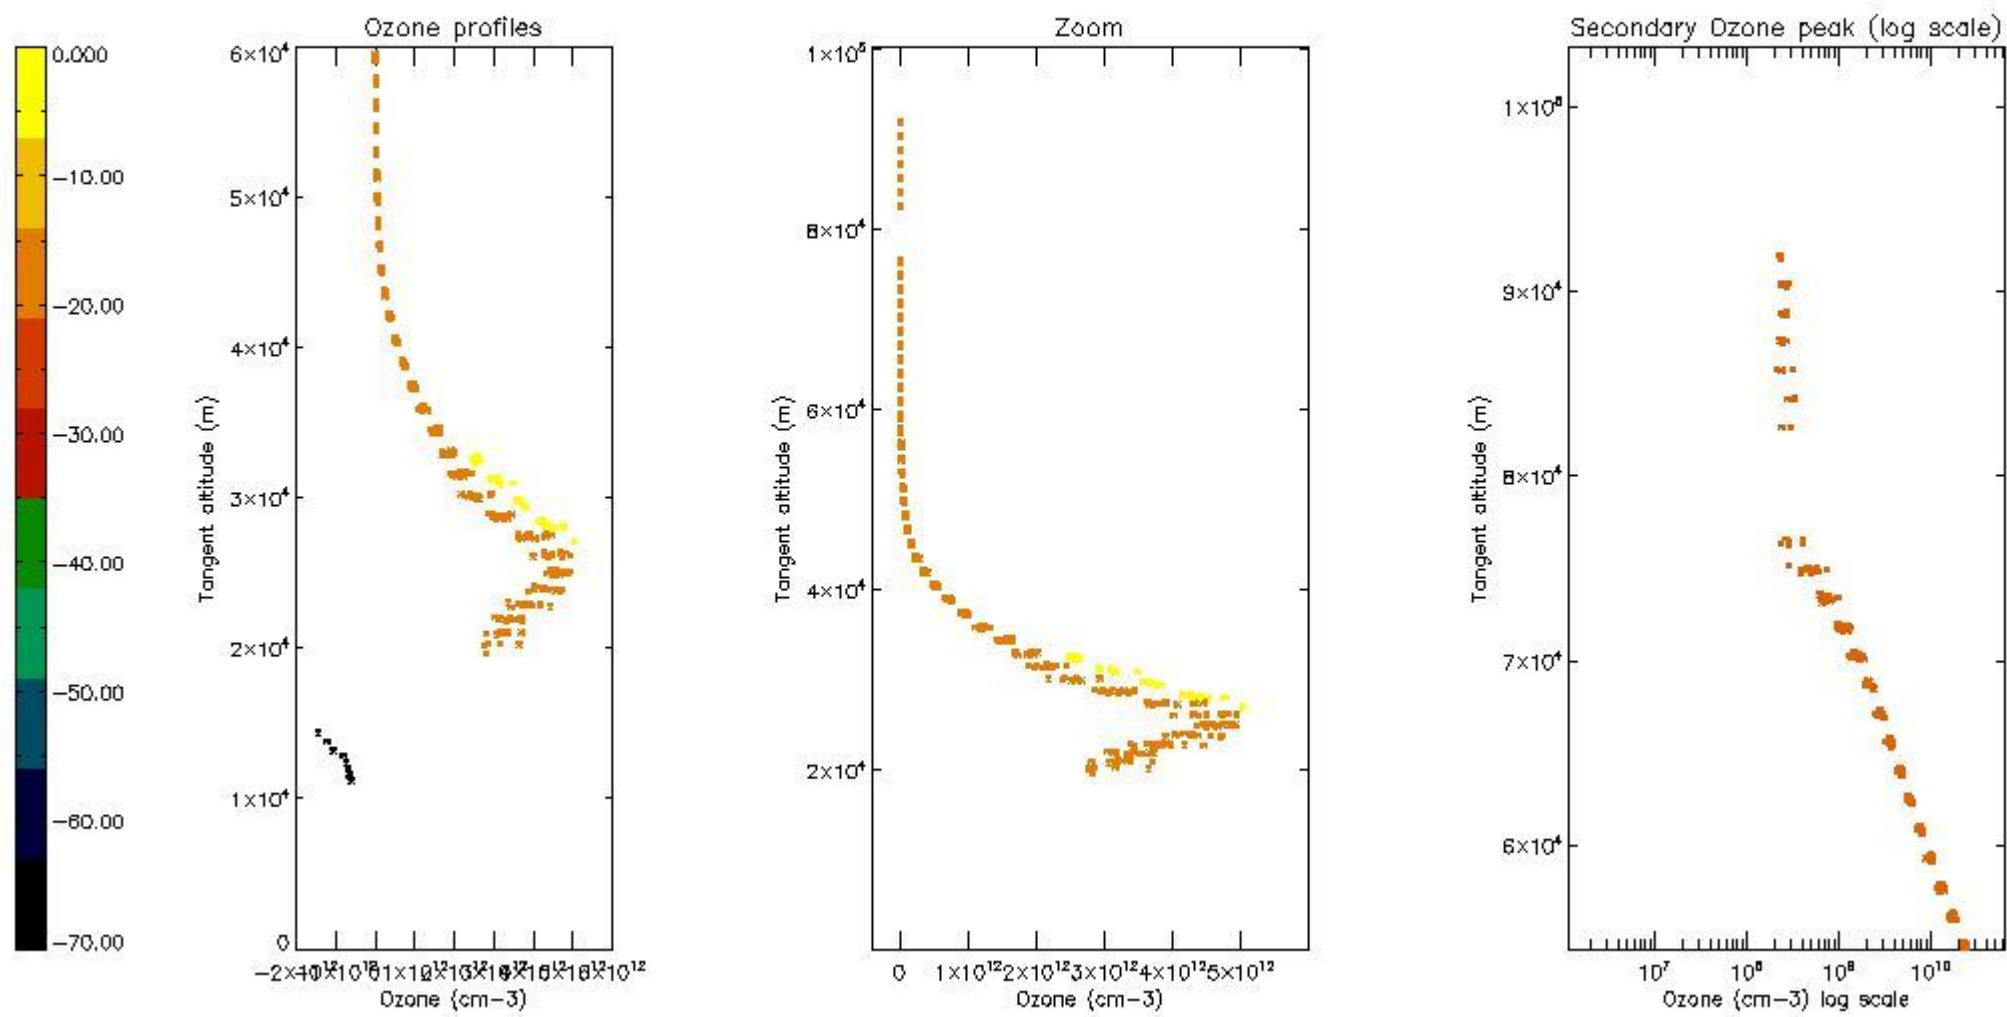

5.6 Plot NO₂ profiles for all STD (dark without errors)

The colorbar represents the latitude.