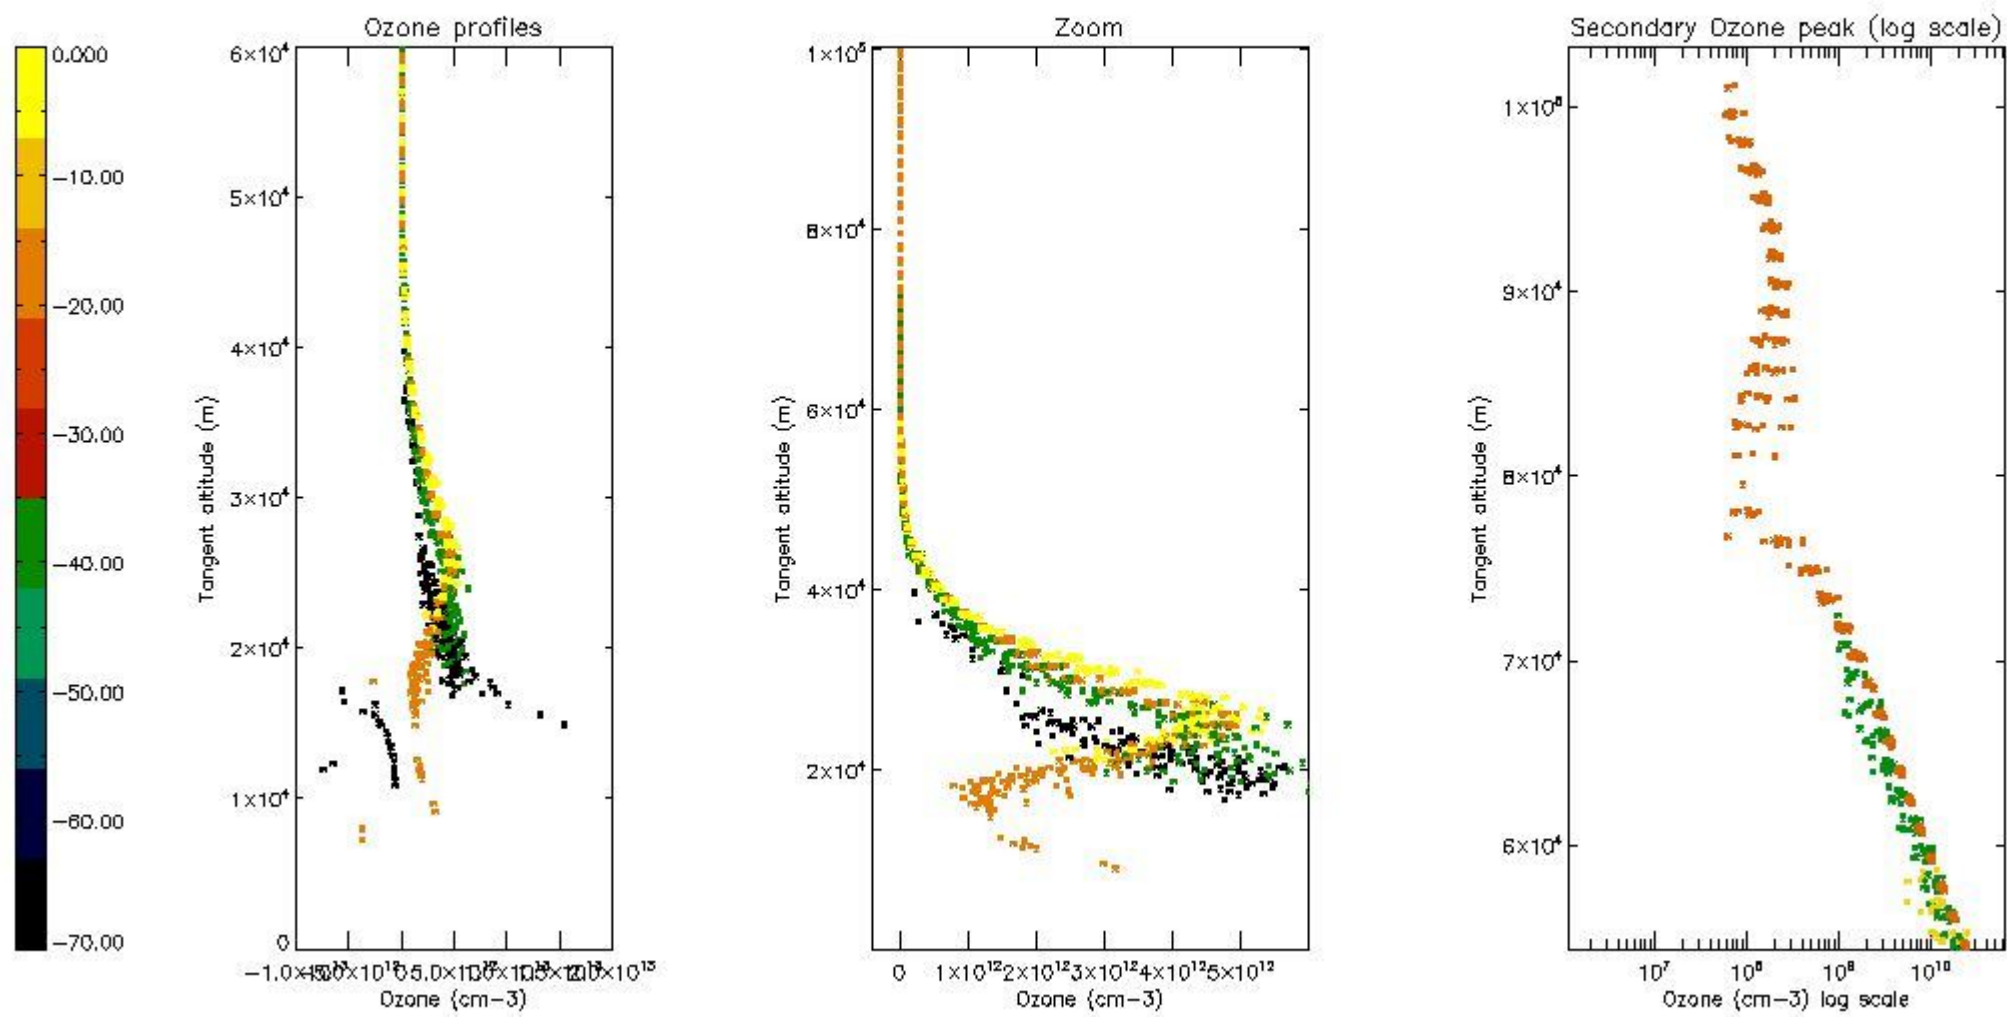

STD < 10	6
STD < 5	3

5.2 Plot ozone profiles for all STD (dark without errors)

The colorbar represents the latitude.

5.3 Plot ozone profiles where STD < 20% (dark without errors)

The colorbar represents the latitude.