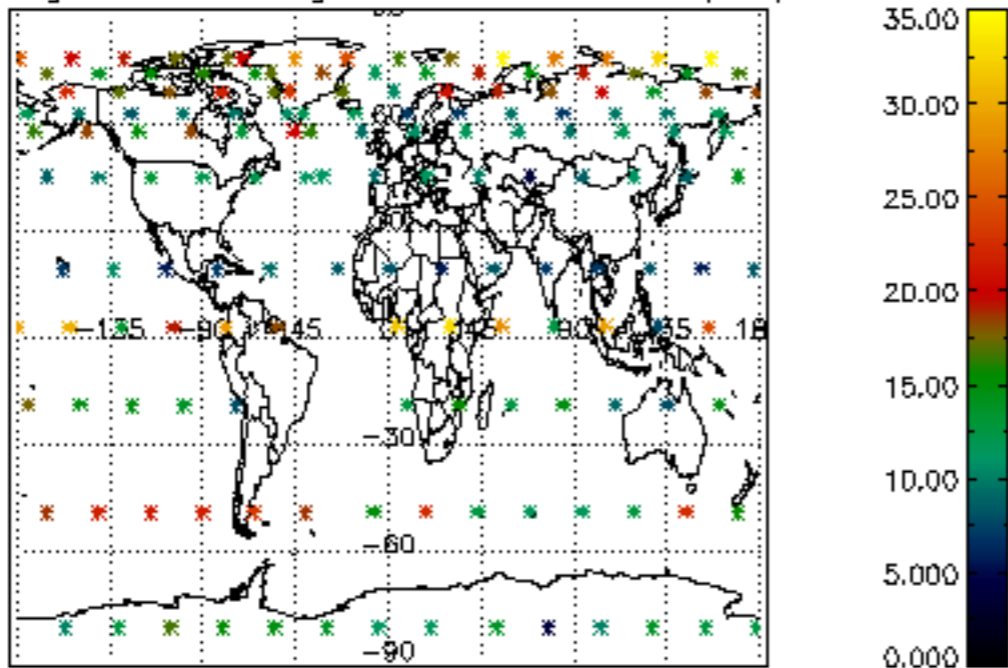

Percentage of cosmic ray hits per profile

Percentage of star falling outside central band per profile