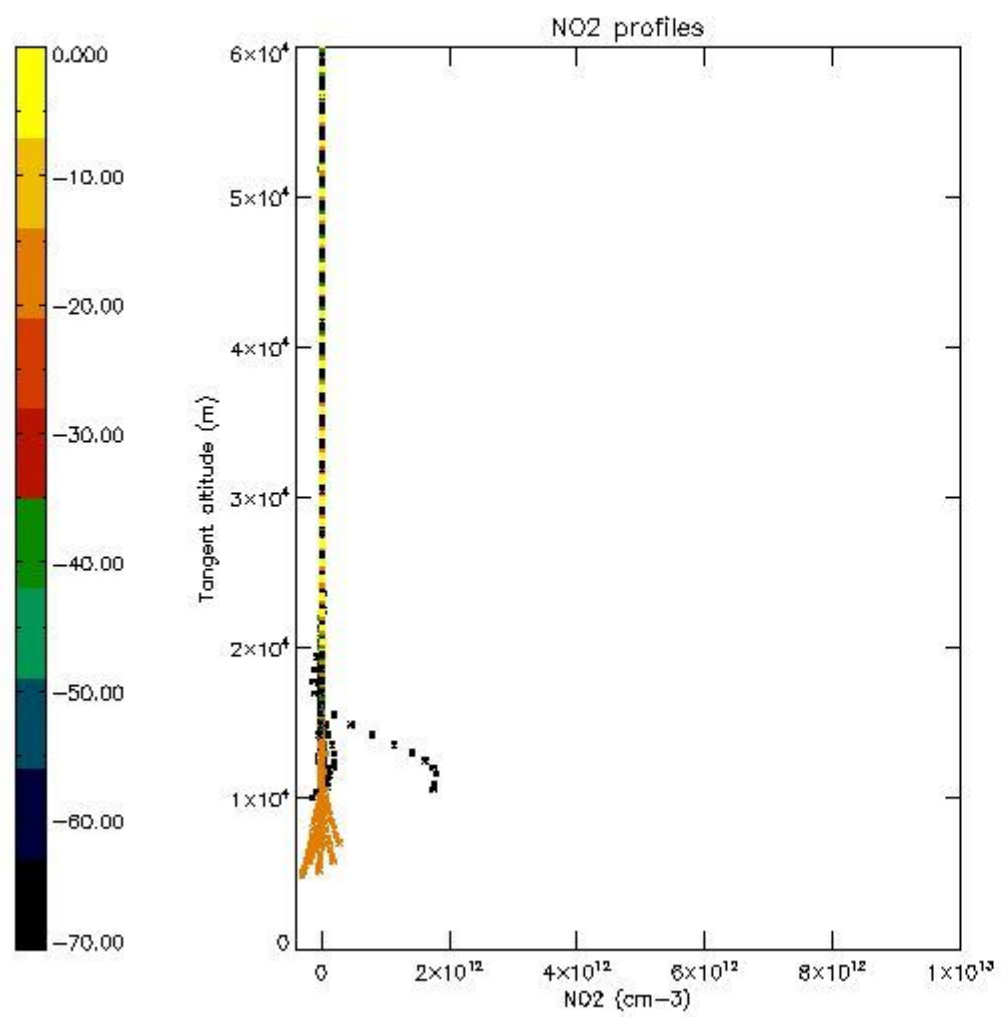

5.7 Plot NO3 profiles for all STD (dark without errors)

The colorbar represents the latitude.