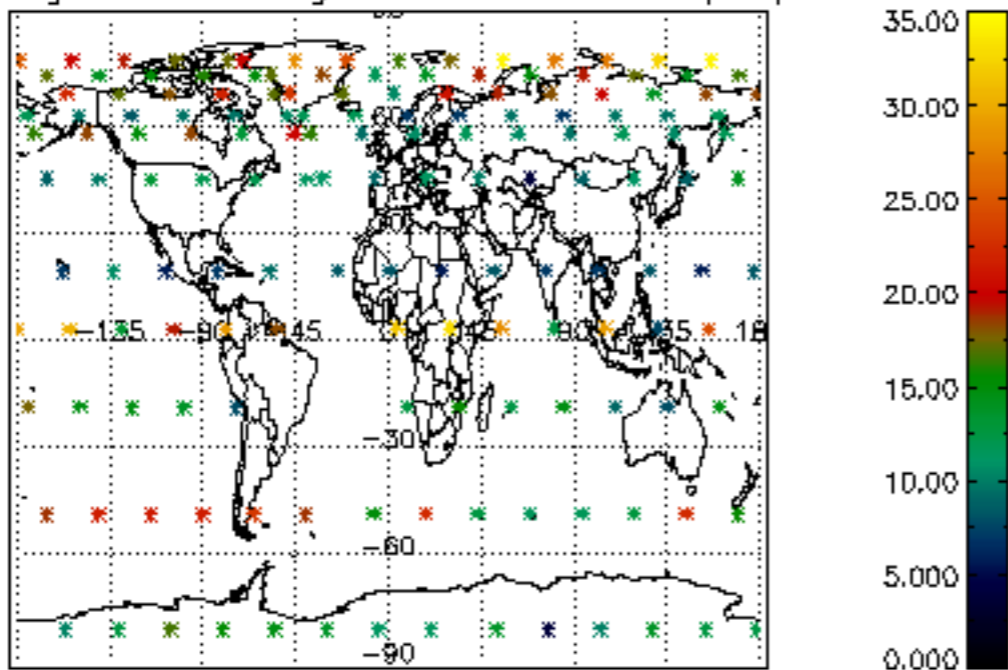

Percentage of cosmic ray hits per profile

Percentage of star falling outside central band per profile