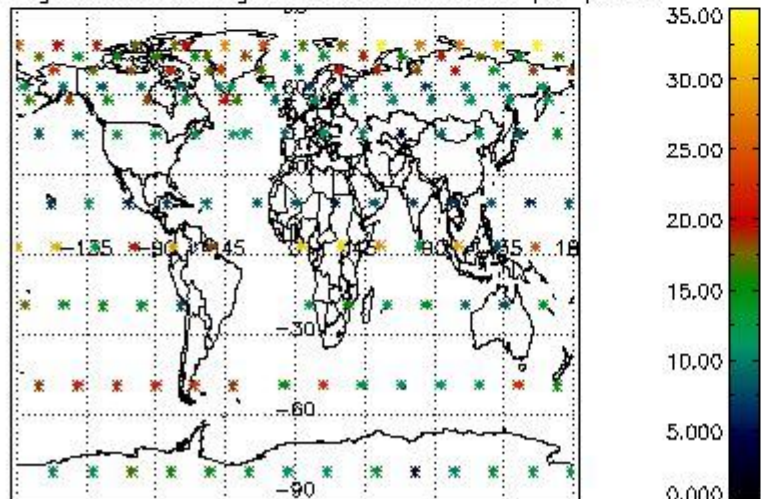

Percentage of star falling outside central band per profile