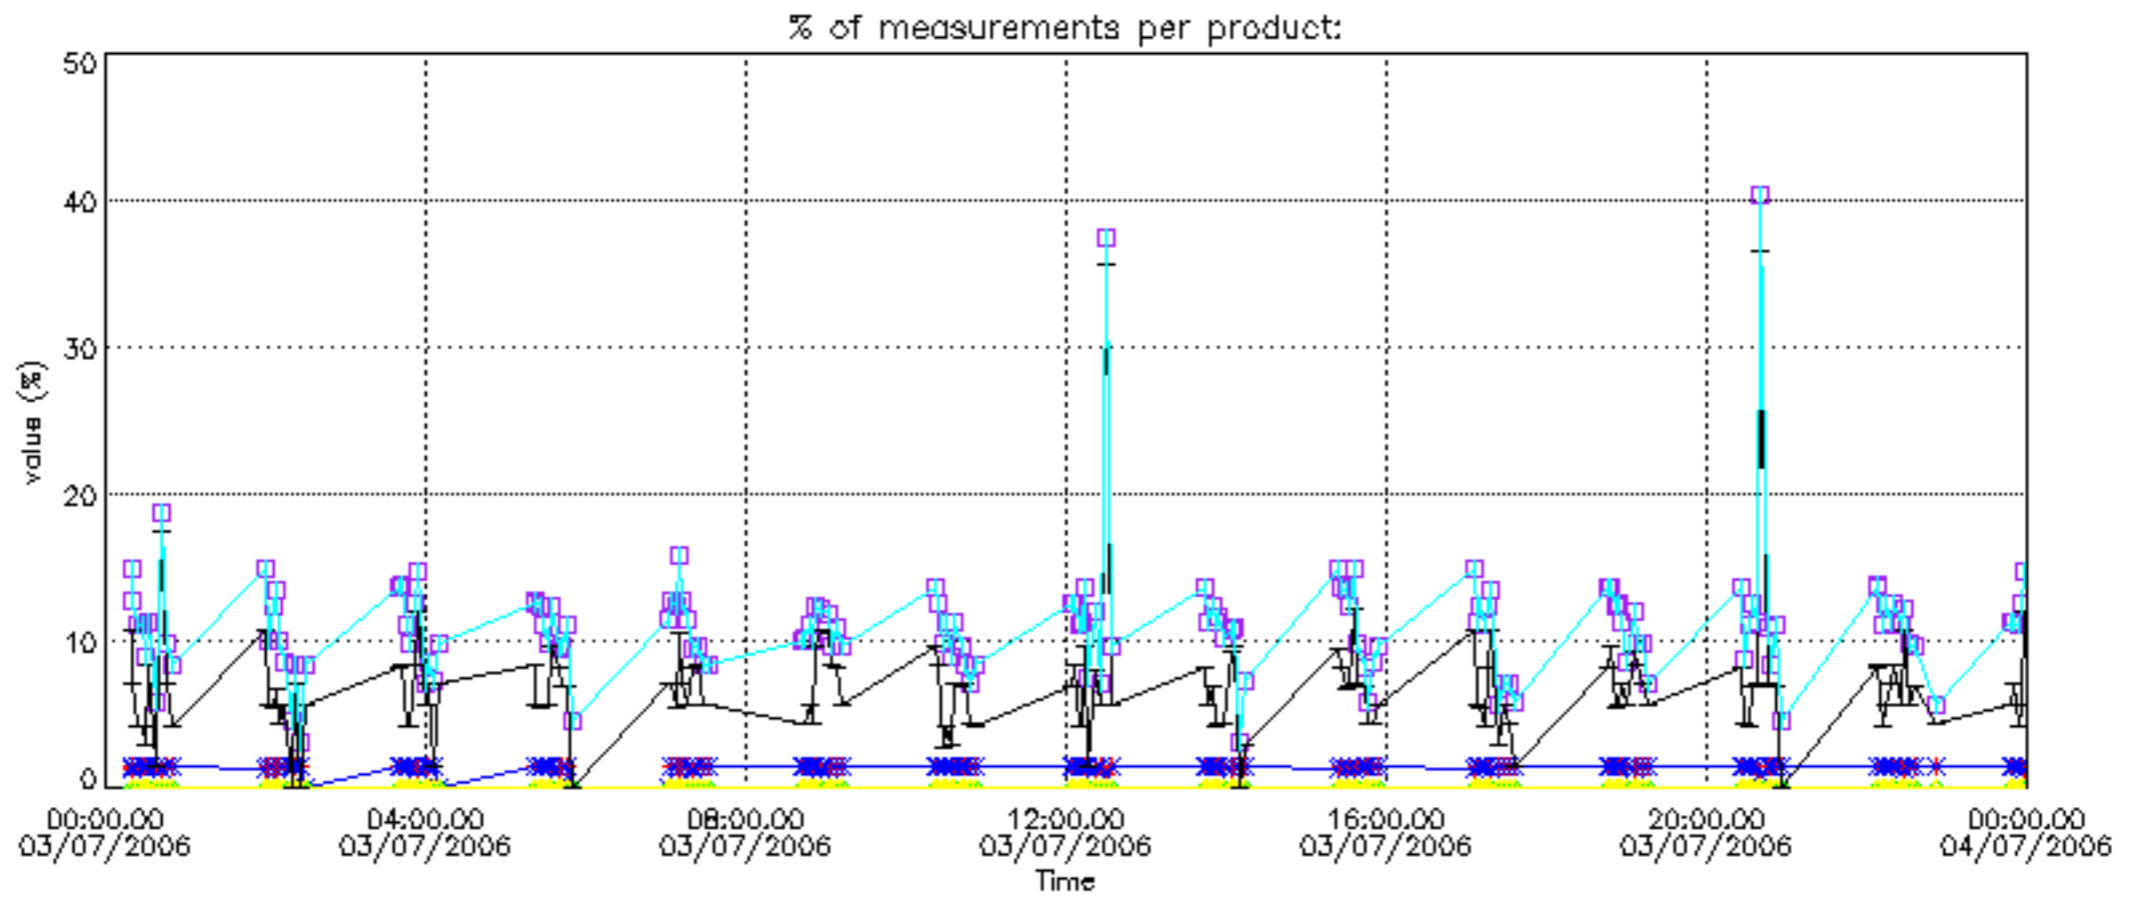

Percentage of cosmic ray hits per profile

Percentage of datation errors per profile