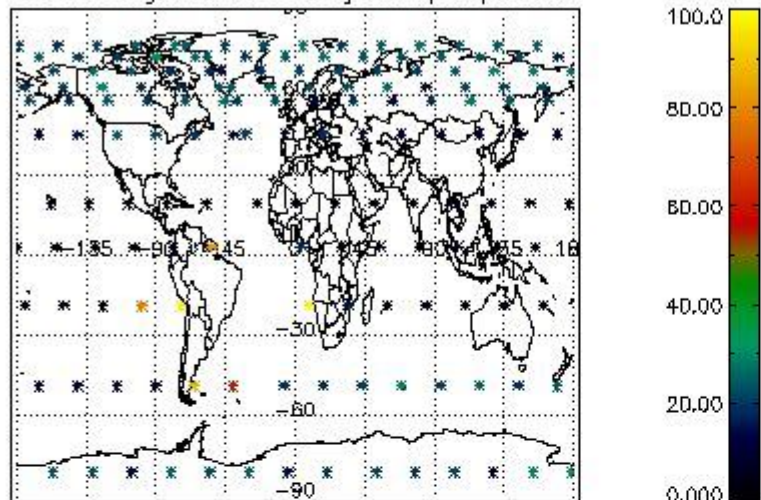

Percentage of flagged data per NO3 profile

4. Level 1 quality information per product

In this section it is plotted some information contained in the Quality Summary data set of the level 2 products that comes from the level 1b processing. Products without errors (error flag in the MPH set to "0") are used.

4.1 Plot quality information per product (time dependant) coming from level 1b processing

4.1.1 Plot level 1 quality information per product (time dependant): ENVISAT ASCENDING passes

4.1.2 Plot level 1 quality information per product (time dependant): ENVI SAT DESCENDING passes

4.2 Plot quality information per product coming from level 1b processing (world map)

4.2.1 Plot level 1 quality information per product (world map): ENVISAT ASCENDING passes

Percentage of cosmic ray hits per profile