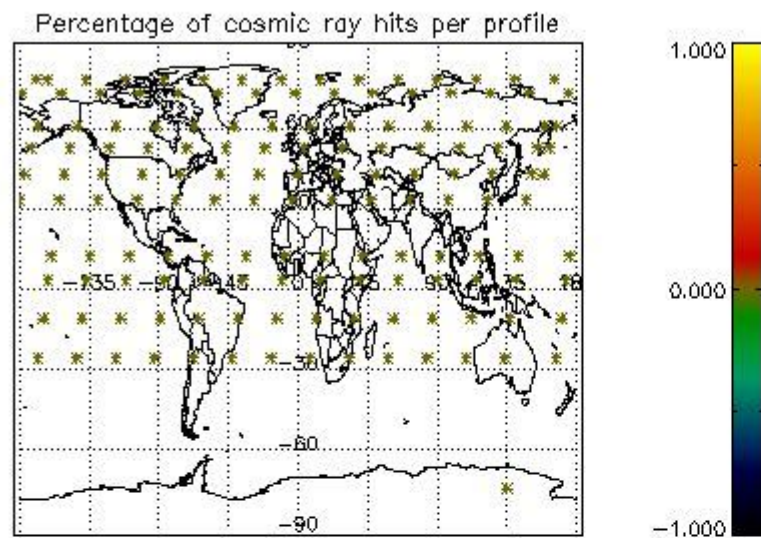

Percentage of datation errors per profile

Percentage of star falling outside central band per profile

Percentage of saturation errors per profile

4.2.2 Plot level 1 quality information per product (world map): ENVISAT DESCENDING passes