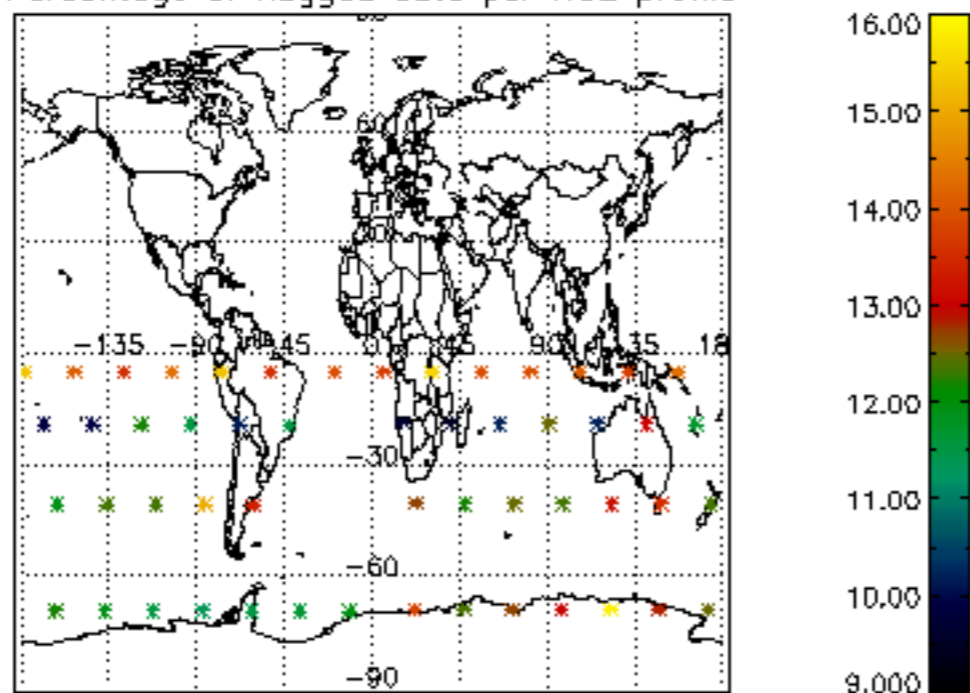

Percentage of flagged data per NO2 profile