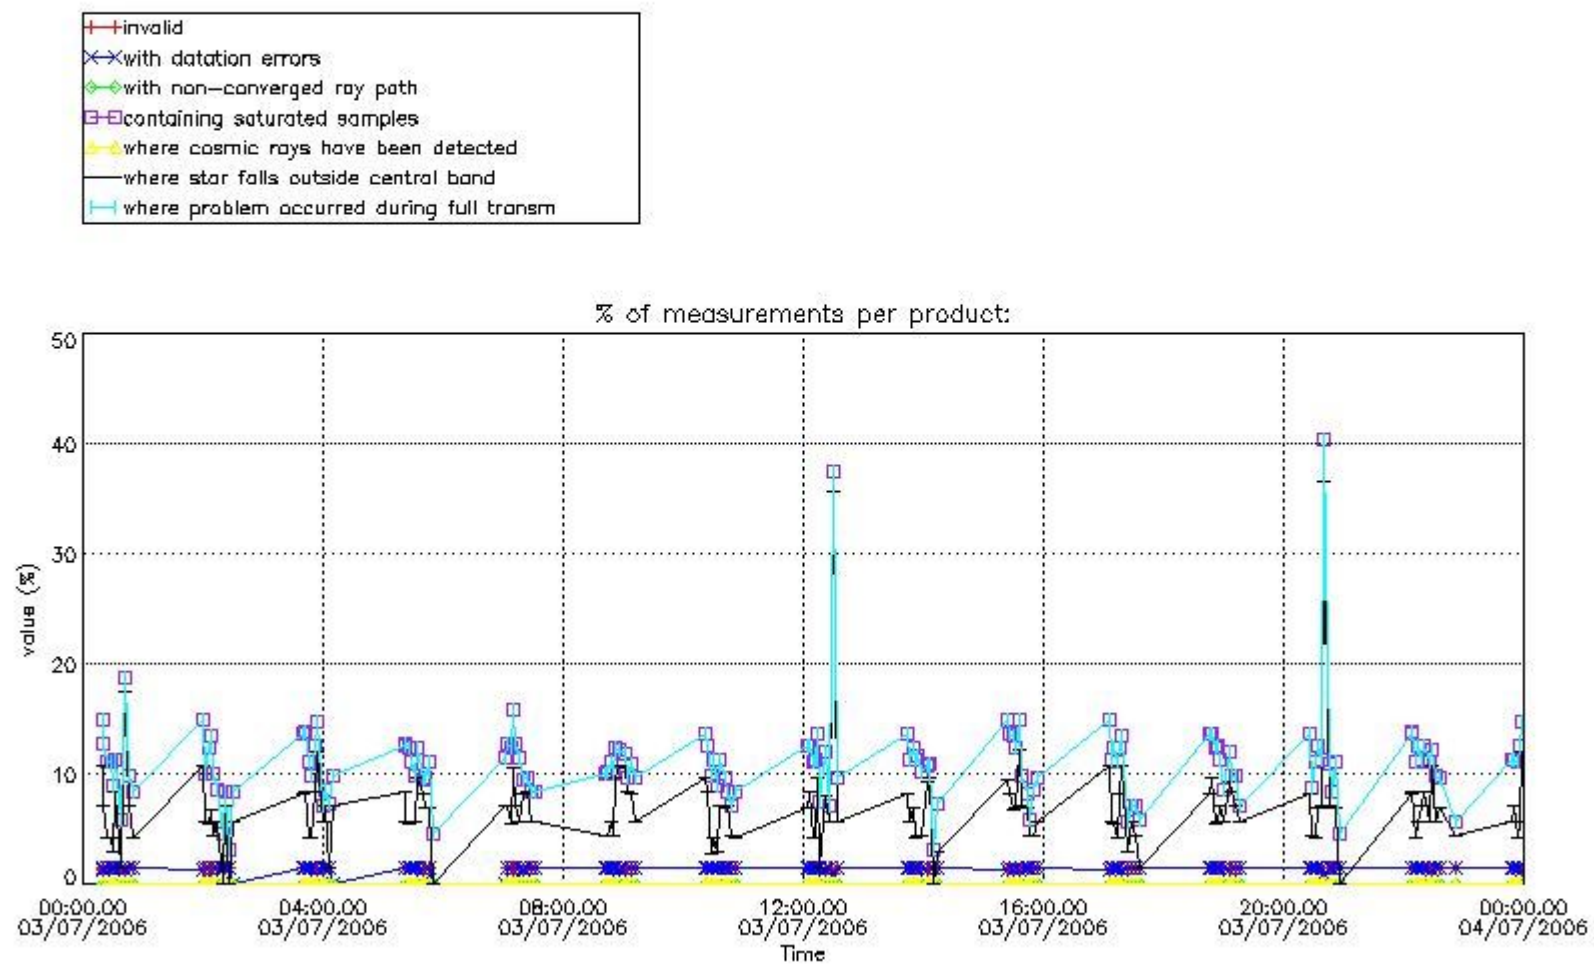

4.2 Plot quality information per product coming from level 1b processing (world map)

4.2.1 Plot level 1 quality information per product (world map): ENVISAT ASCENDING passes