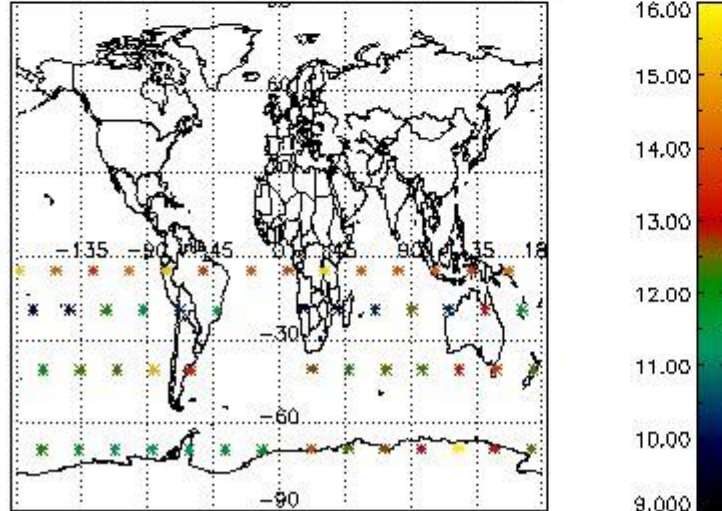

3.1 Plot quality information per product (time dependant)

3.2 Plot quality information per product (world map)

Percentage of flagged data per O3 profile

Percentage of flagged data per H2O profile

Percentage of flagged data per NO2 profile

Percentage of flagged data per NO3 profile

4. Level 1 quality information per product

In this section it is plotted some information contained in the Quality Summary data set of the level 2 products that comes from the level 1b processing. Products without errors (error flag in the MPH set to "0") are used.