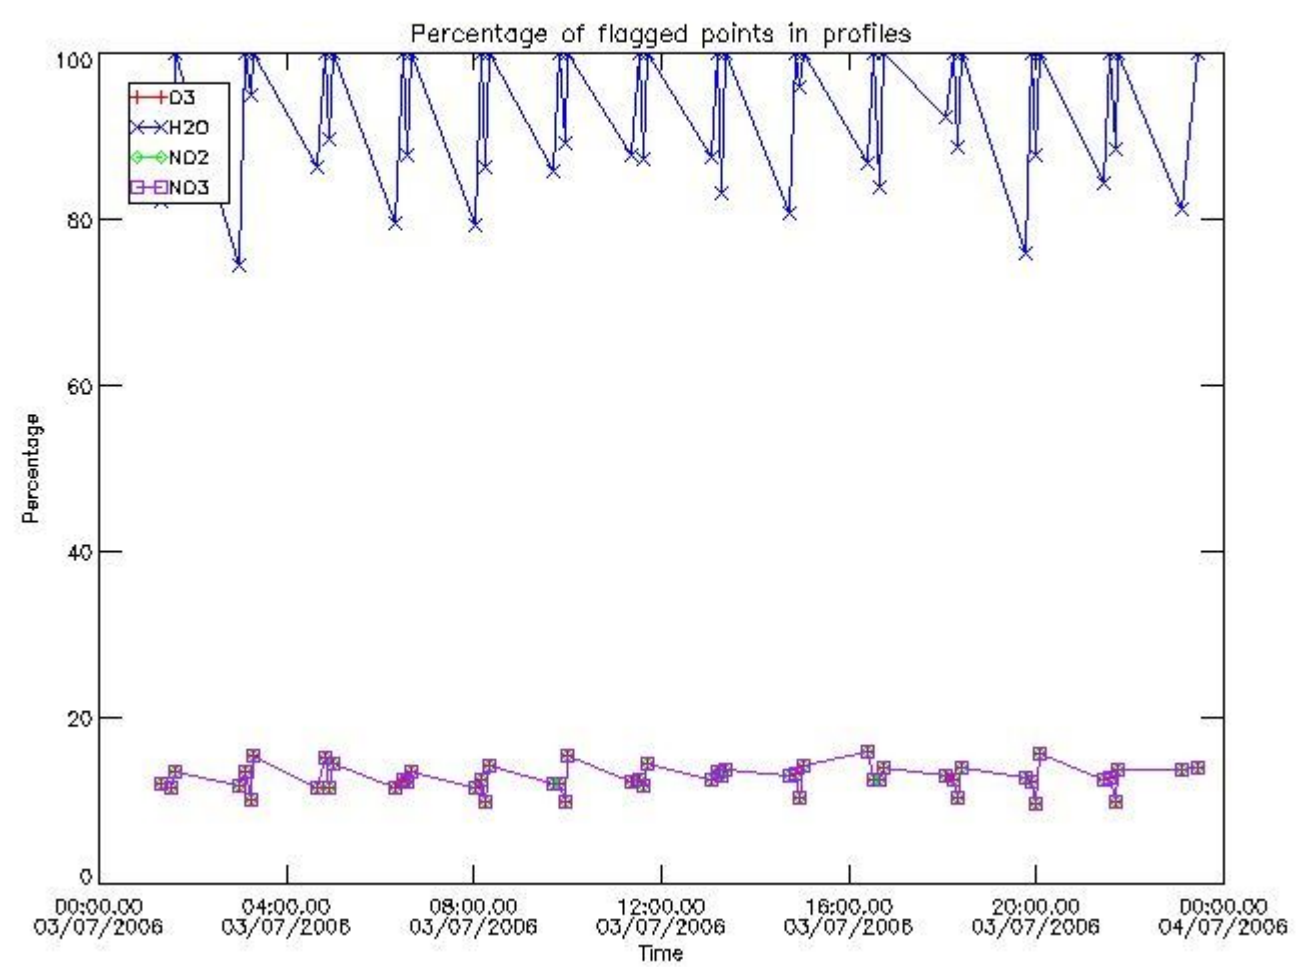

3. Quality information per product

In this section it is plotted some information contained in the Quality Summary data set of the level 2 products. Only products in dark limb conditions and without errors (error flag in the MPH set to "0") are used.

3.1 Plot quality information per product (time dependant)

3.2 Plot quality information per product (world map)