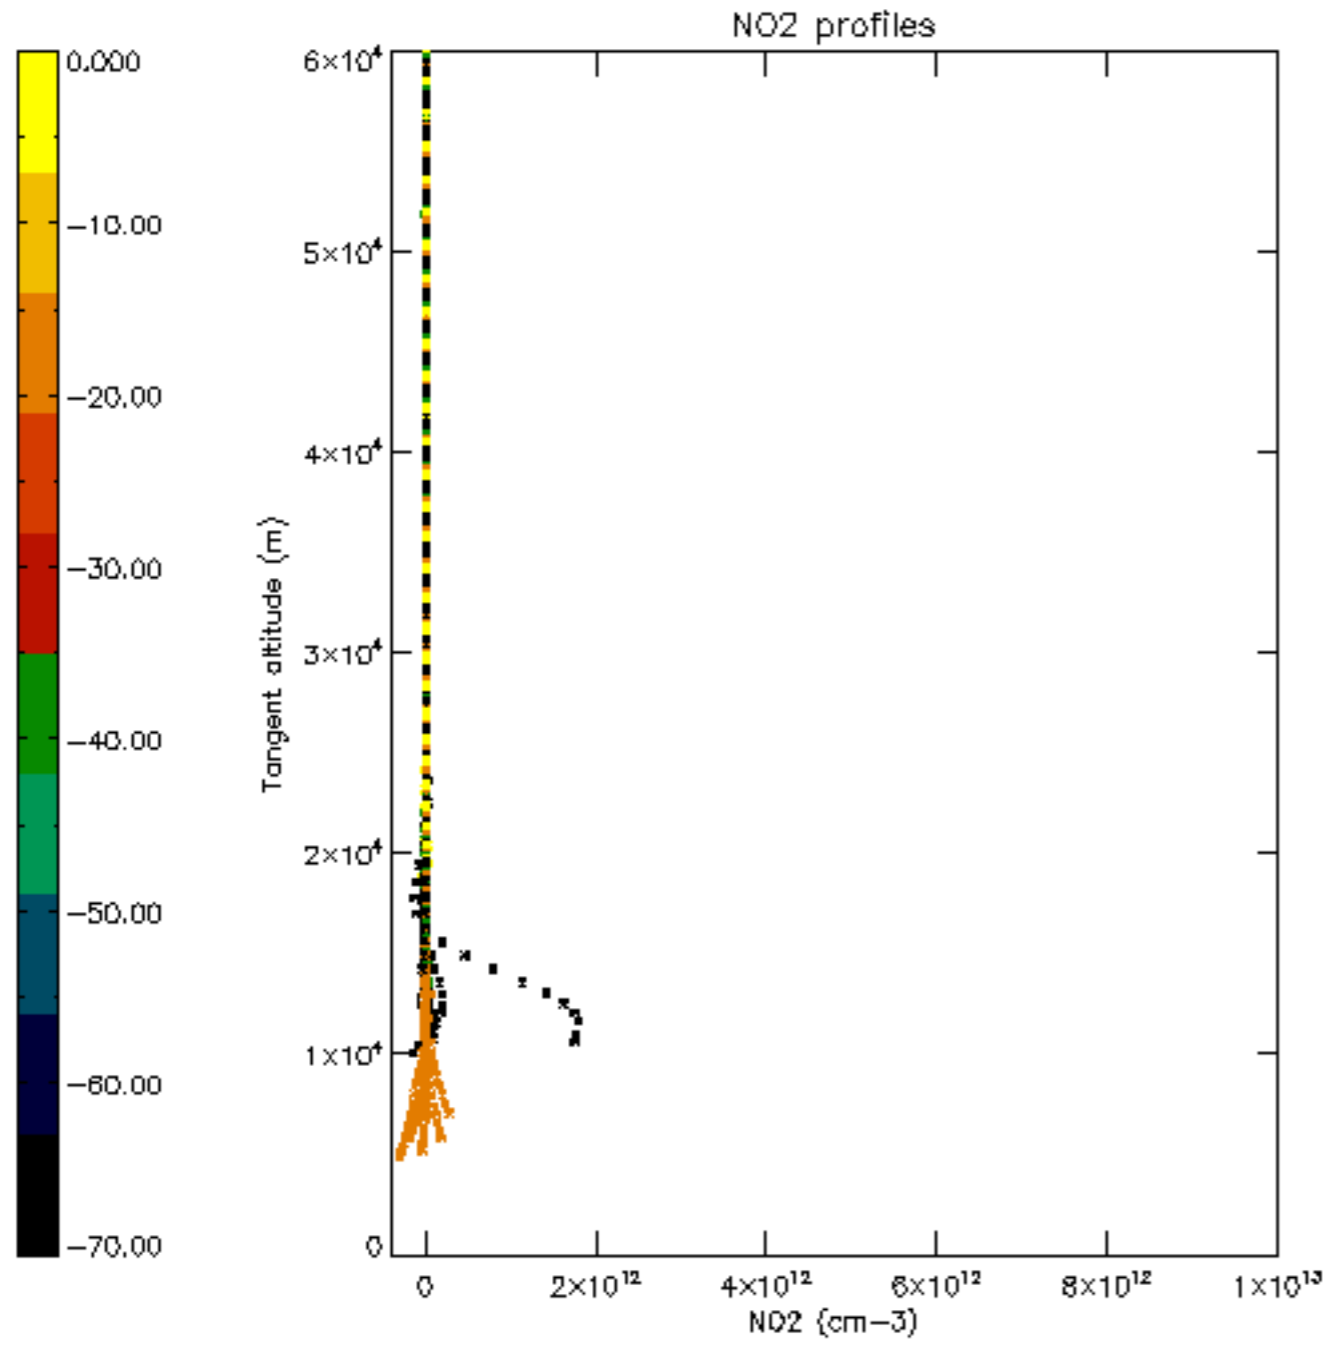

Percentage of star falling outside central band per profile

Percentage of saturation errors per profile

Percentage of flagged data per D3 profile

Percentage of flagged data per H2O profile

Percentage of flagged data per NO2 profile