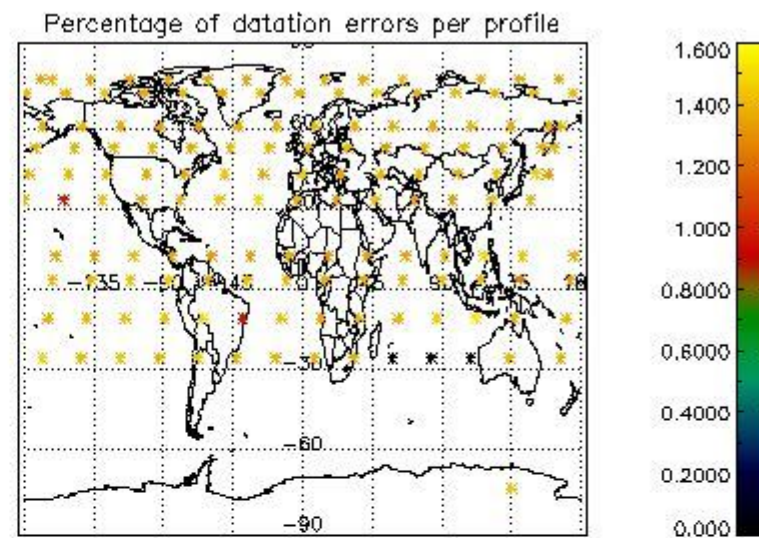

Percentage of datation errors per profile

Percentage of star falling outside central band per profile

Percentage of saturation errors per profile

4.2.2 Plot level 1 quality information per product (world map): ENVISAT DESCENDING passes