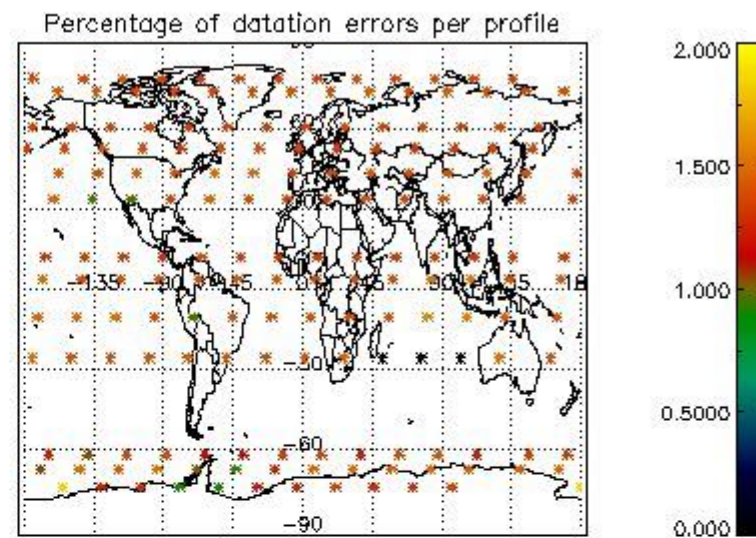

Percentage of datation errors per profile

Percentage of star falling outside central band per profile

Percentage of saturation errors per profile

4.2.2 Plot level 1 quality information per product (world map): ENVISAT DESCENDING passes