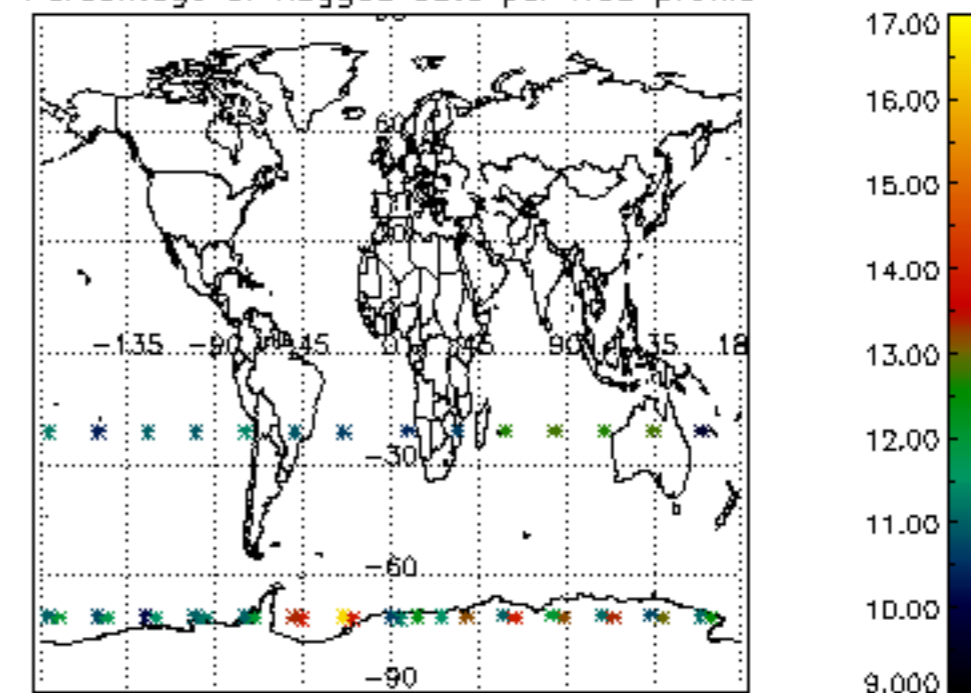

Percentage of flagged data per NO3 profile