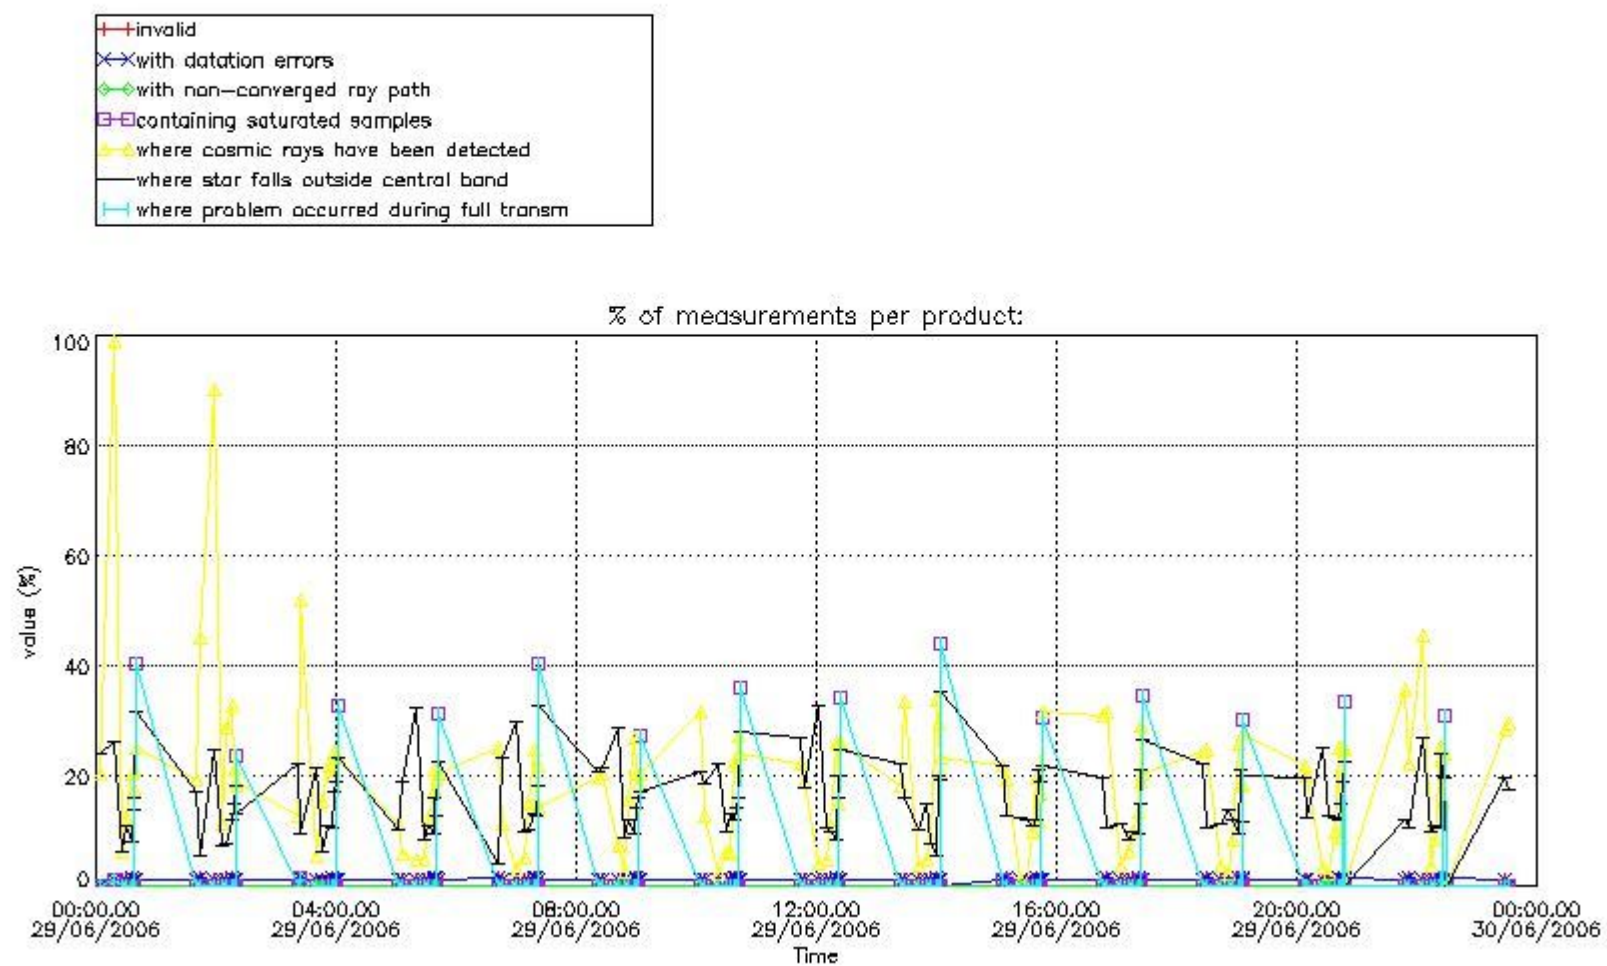

4.1.2 Plot level 1 quality information per product (time dependant): ENVI SAT DESCENDING passes