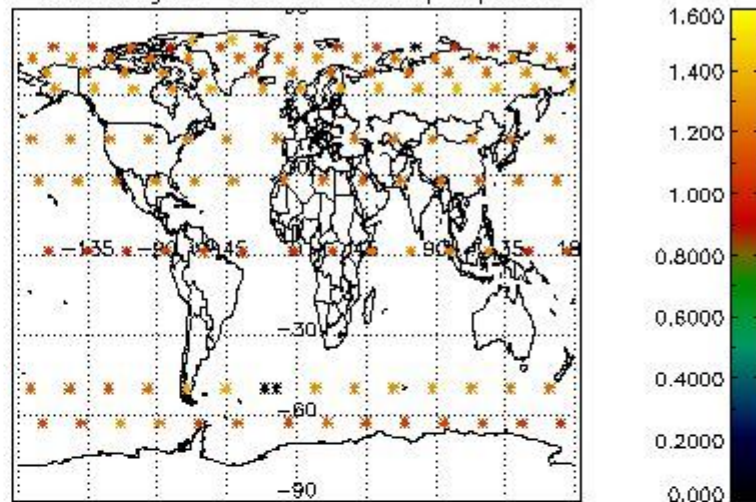

Percentage of datation errors per profile