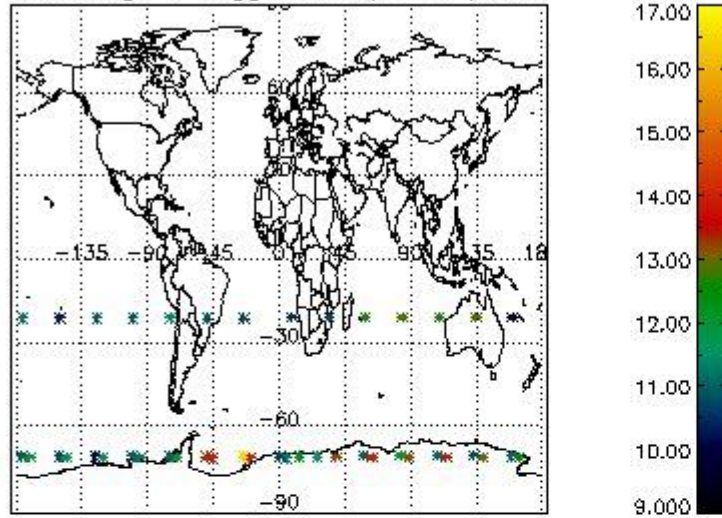

Percentage of flagged data per O3 profile