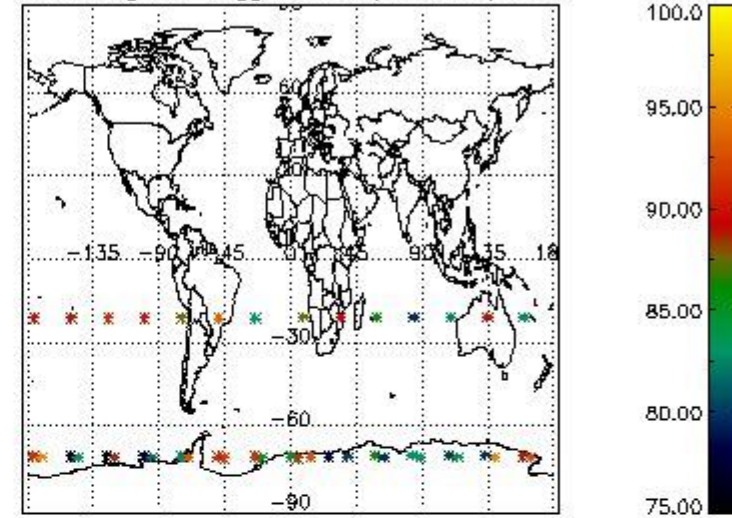

3.1 Plot quality information per product (time dependant)

3.2 Plot quality information per product (world map)

Percentage of flagged data per O3 profile

Percentage of flagged data per H2O profile

Percentage of flagged data per NO2 profile