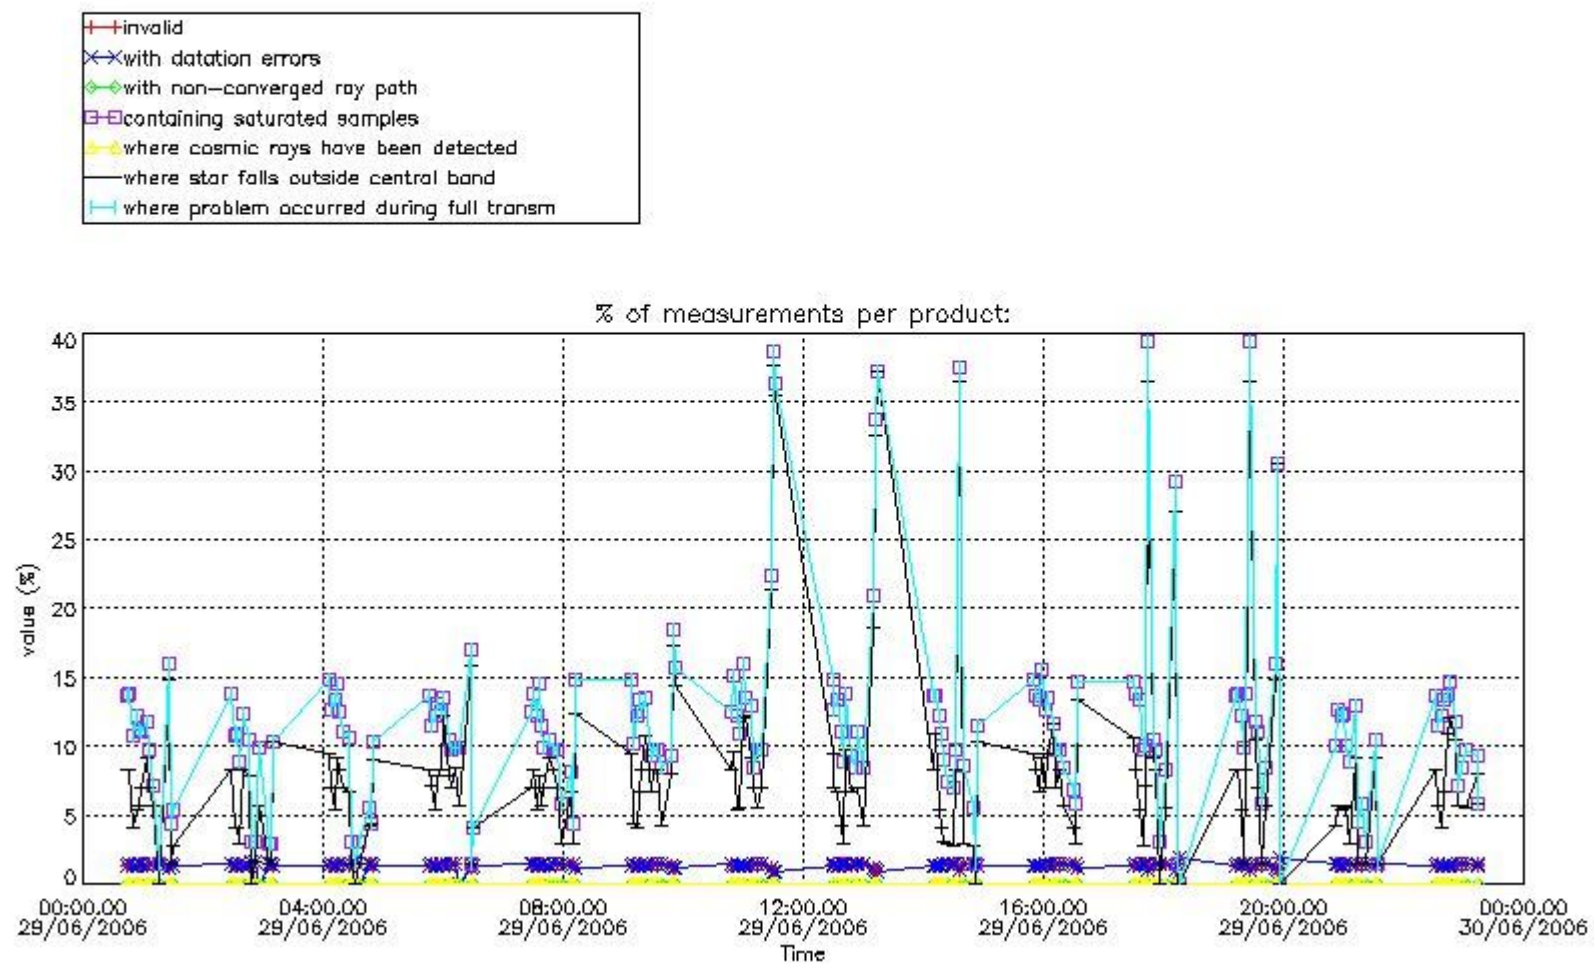

3.1 Plot quality information per product (time dependant)

3.2 Plot quality information per product (world map)

Percentage of flagged data per O3 profile

Percentage of flagged data per H2O profile

Percentage of flagged data per NO2 profile

Percentage of flagged data per NO3 profile

4. Level 1 quality information per product

In this section it is plotted some information contained in the Quality Summary data set of the level 2 products that comes from the level 1b processing. Products without errors (error flag in the MPH set to "0") are used.

4.1 Plot quality information per product (time dependant) coming from level 1b processing

4.1.1 Plot level 1 quality information per product (time dependant): ENVISAT ASCENDING passes

4.1.2 Plot level 1 quality information per product (time dependant): ENVISAT DESCENDING passes

5. Trace gas profiles

5.1 Ozone statistics based on quality of products

The final quality of the products can be "measured" using the STD (Standard Deviation) attached to every point profile. This information is written to the parameter GOM_NL__2P/NL_LOCAL_SPECIES_DENSITY/o3_std of the level 2 products. The table below shows the statistics for given STD ranges.