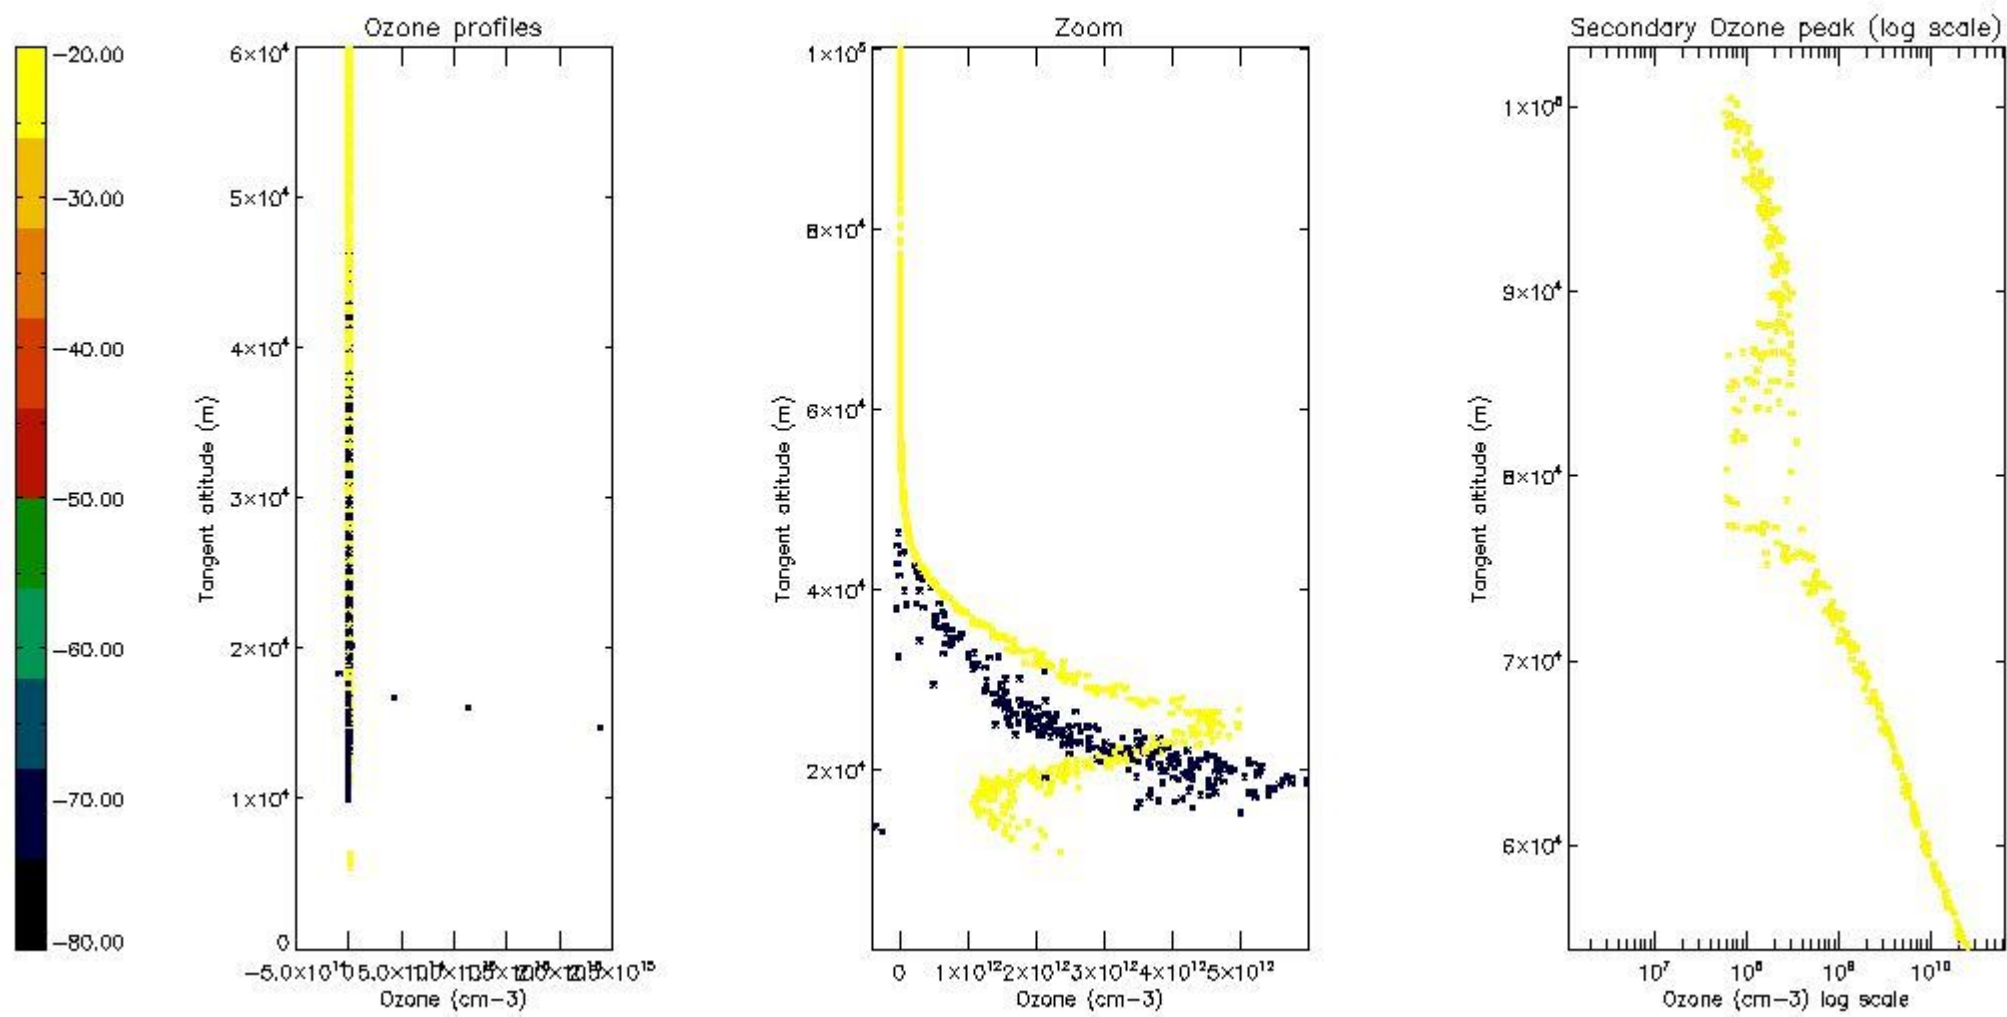

So, the table below shows the percentage of dark limb and valid observations for each criteria with respect to the overall valid daily observations.

Criteria	% of total production
All STD	16
STD < 20	6

STD < 10	4
STD < 5	3

5.2 Plot ozone profiles for all STD (dark without errors)

The colorbar represents the latitude.

5.3 Plot ozone profiles where STD < 20% (dark without errors)

The colorbar represents the latitude.

5.4 Plot ozone profiles where $STD < 10\%$ (dark without errors)

The colorbar represents the latitude.

5.5 Plot ozone profiles where $STD < 5\%$ (dark without errors)

The colorbar represents the latitude.