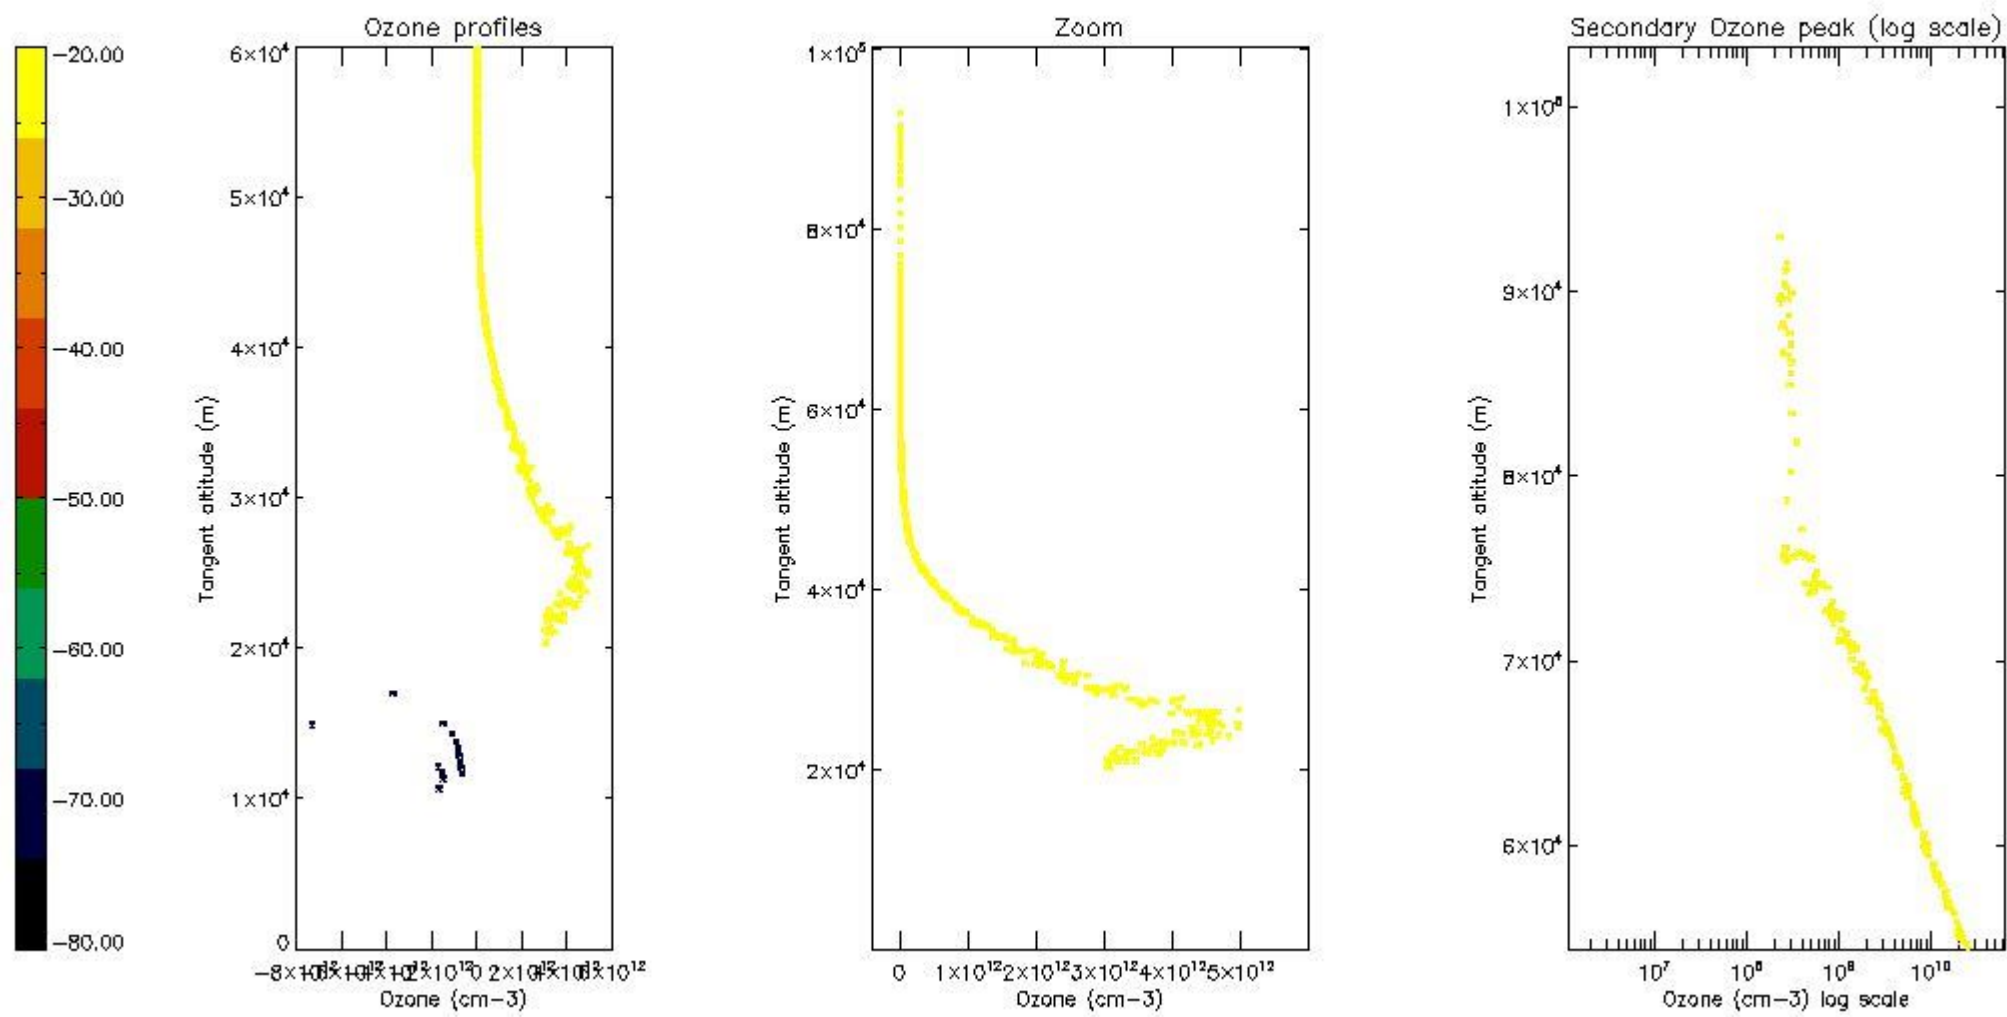

5.6 Plot NO₂ profiles for all STD (dark without errors)

The colorbar represents the latitude.