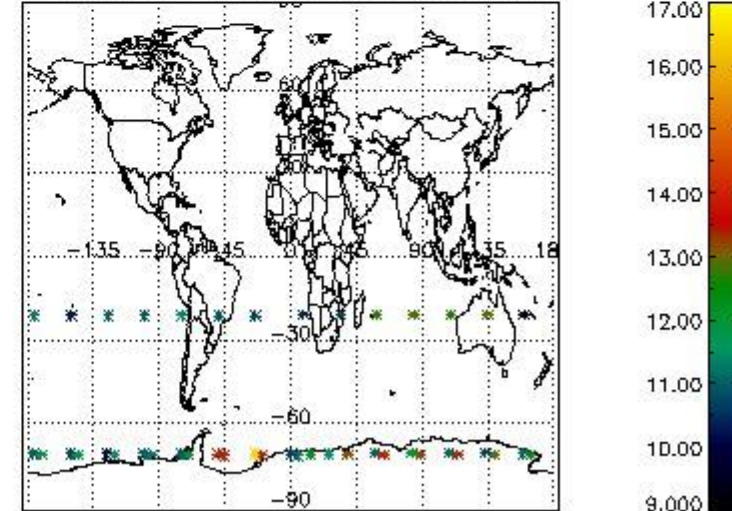

Percentage of flagged data per NO3 profile

4. Level 1 quality information per product

In this section it is plotted some information contained in the Quality Summary data set of the level 2 products that comes from the level 1b processing. Products without errors (error flag in the MPH set to "0") are used.

4.1 Plot quality information per product (time dependant) coming from level 1b processing

4.1.1 Plot level 1 quality information per product (time dependant): ENVISAT ASCENDING passes