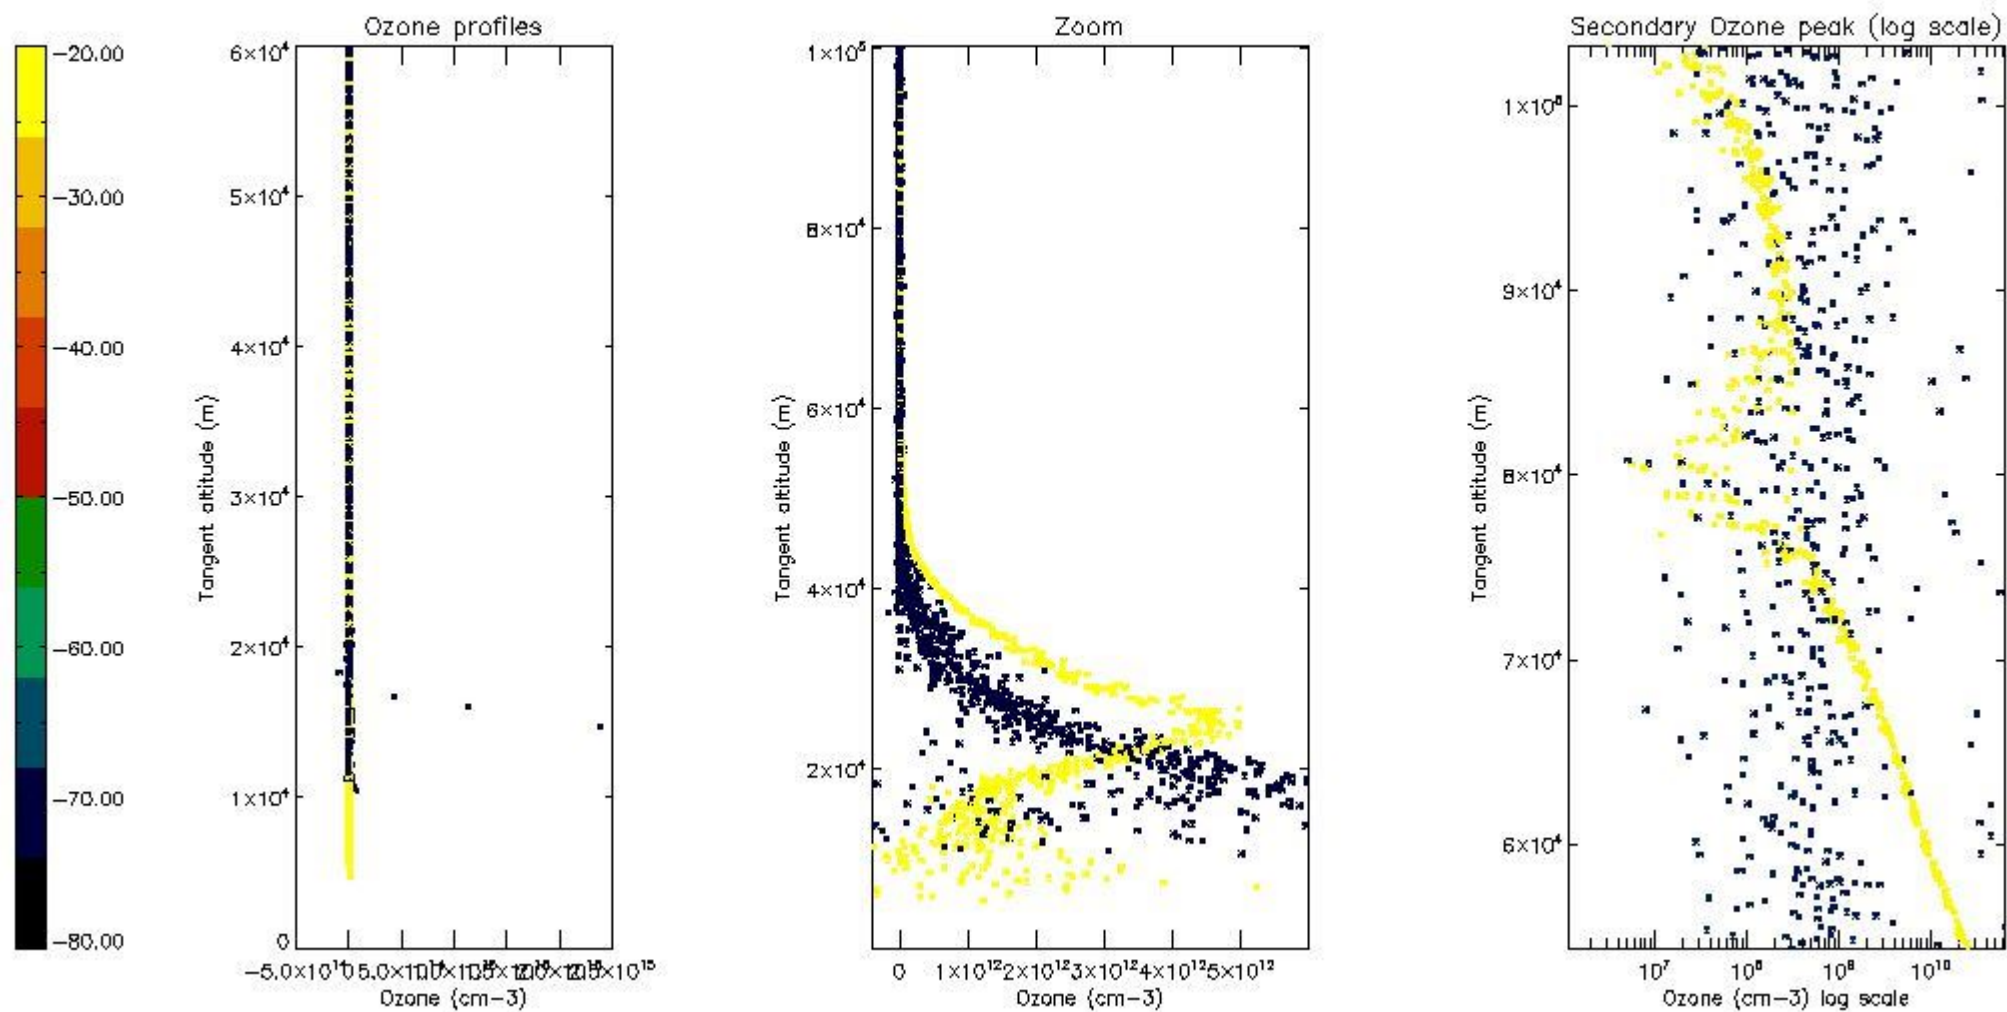

STD < 10	4
STD < 5	3

5.2 Plot ozone profiles for all STD (dark without errors)

The colorbar represents the latitude.

5.3 Plot ozone profiles where STD < 20% (dark without errors)

The colorbar represents the latitude.