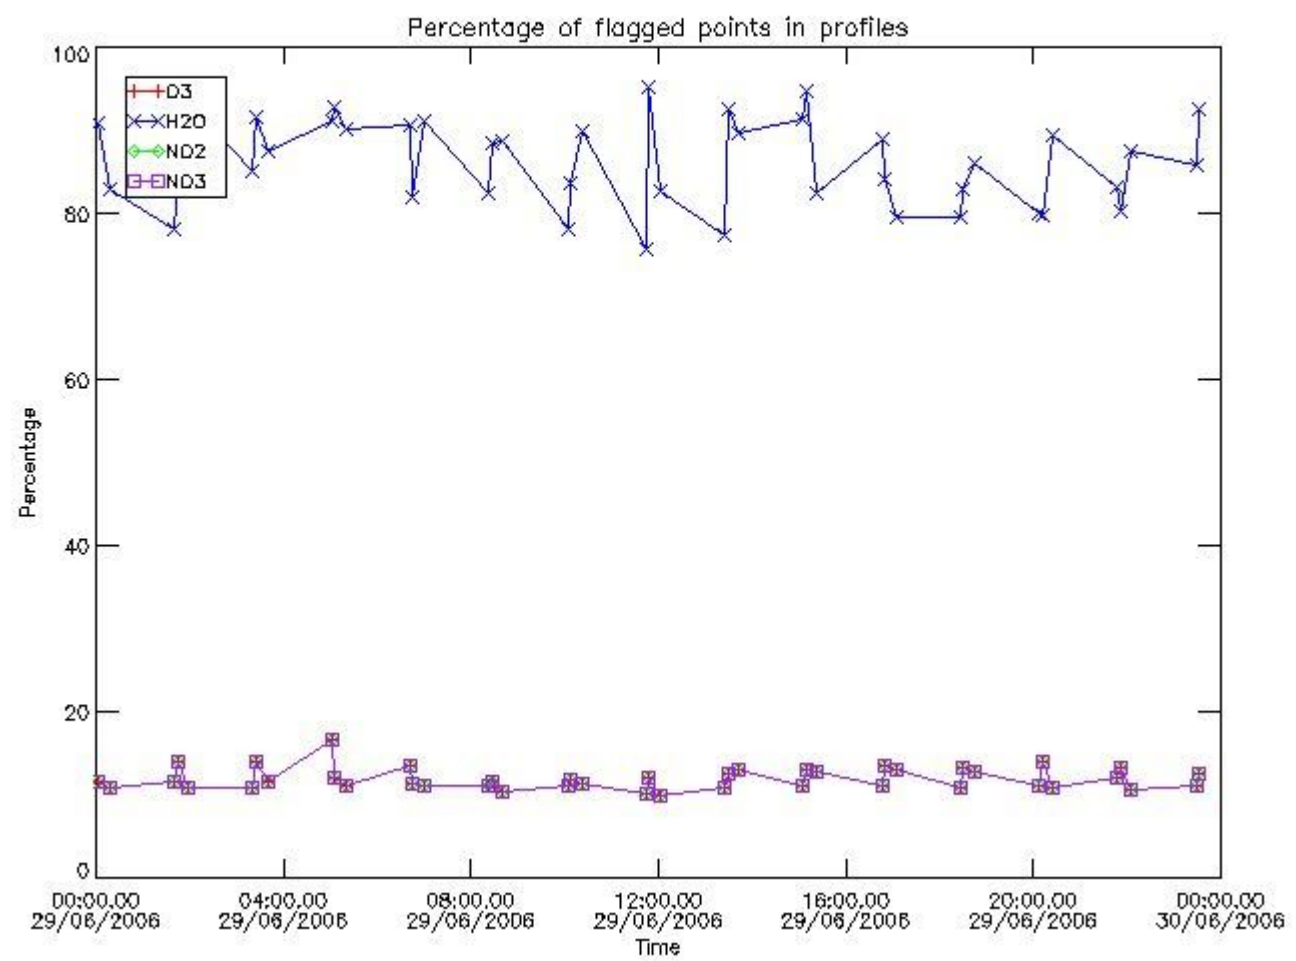

3. Quality information per product

In this section it is plotted some information contained in the Quality Summary data set of the level 2 products. Only products in dark limb conditions and without errors (error flag in the MPH set to "0") are used.

3.1 Plot quality information per product (time dependant)

3.2 Plot quality information per product (world map)