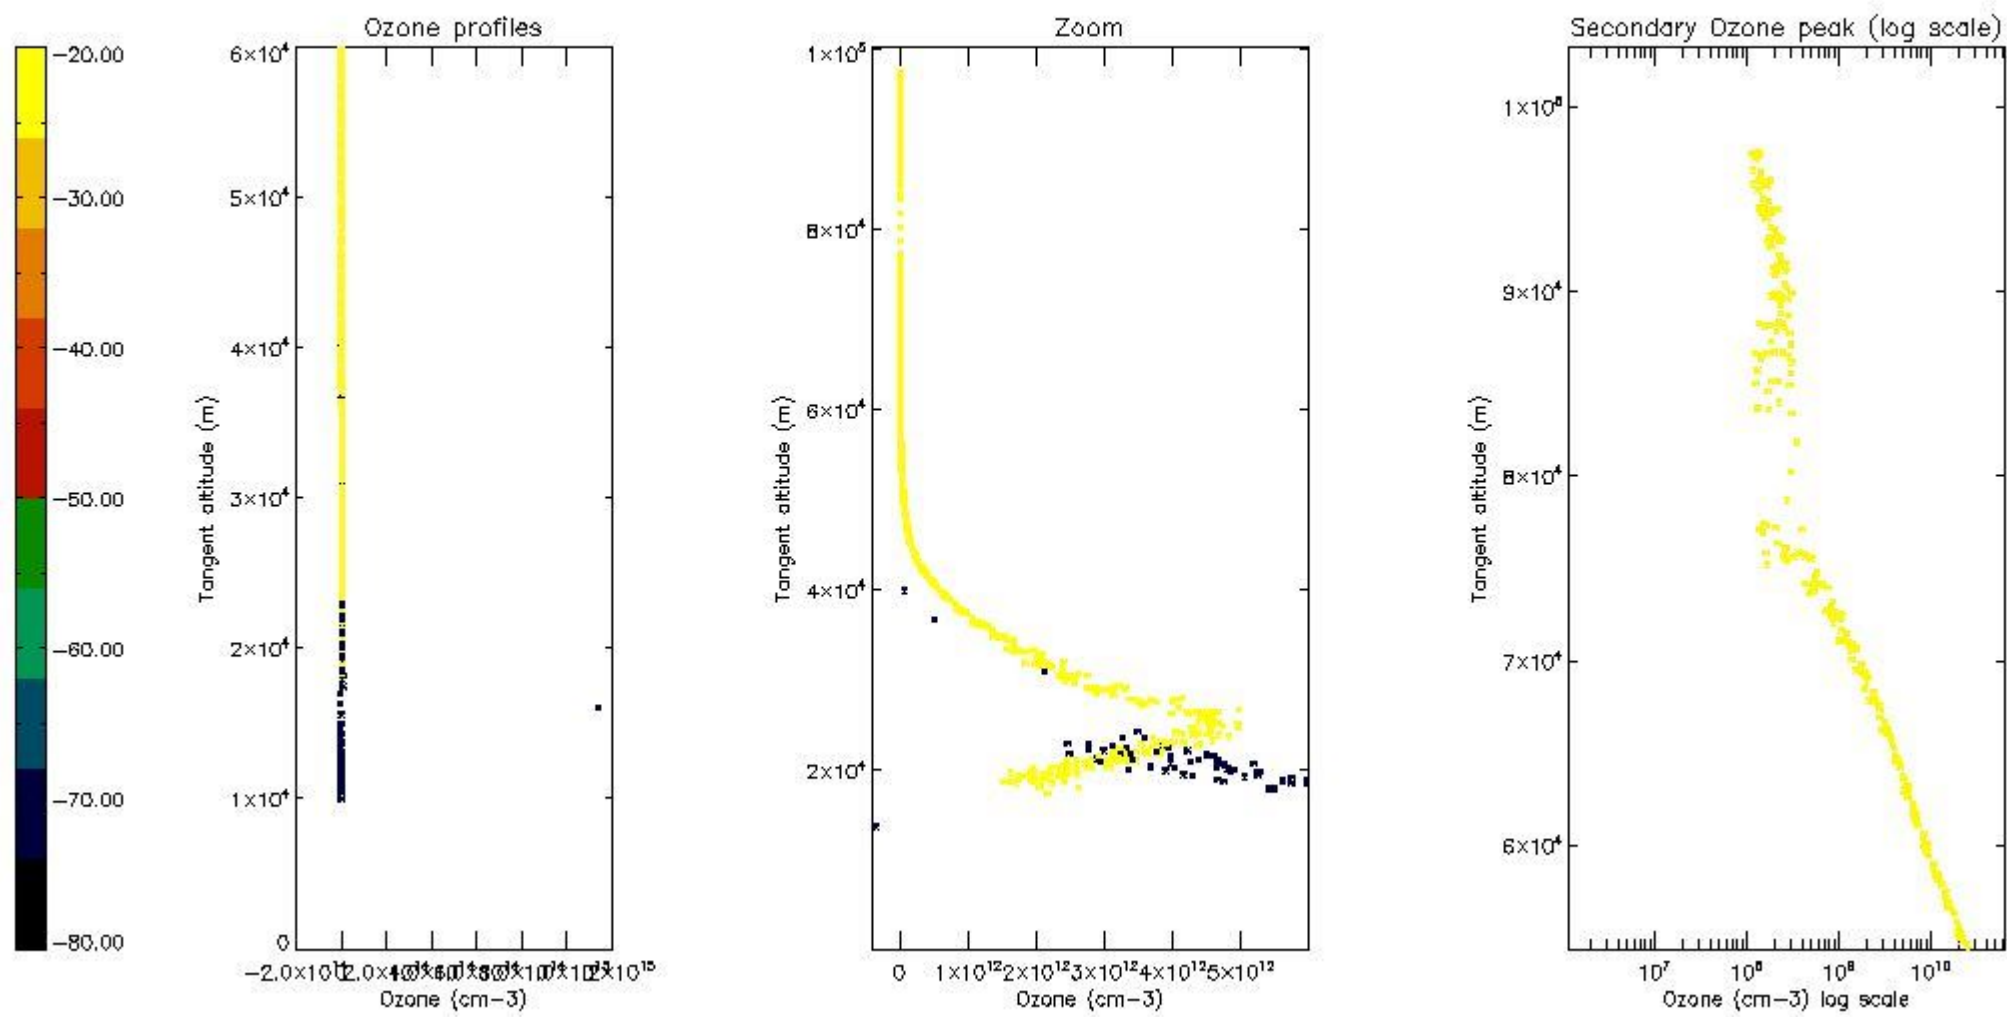

5.5 Plot ozone profiles where $STD < 5\%$ (dark without errors)

The colorbar represents the latitude.