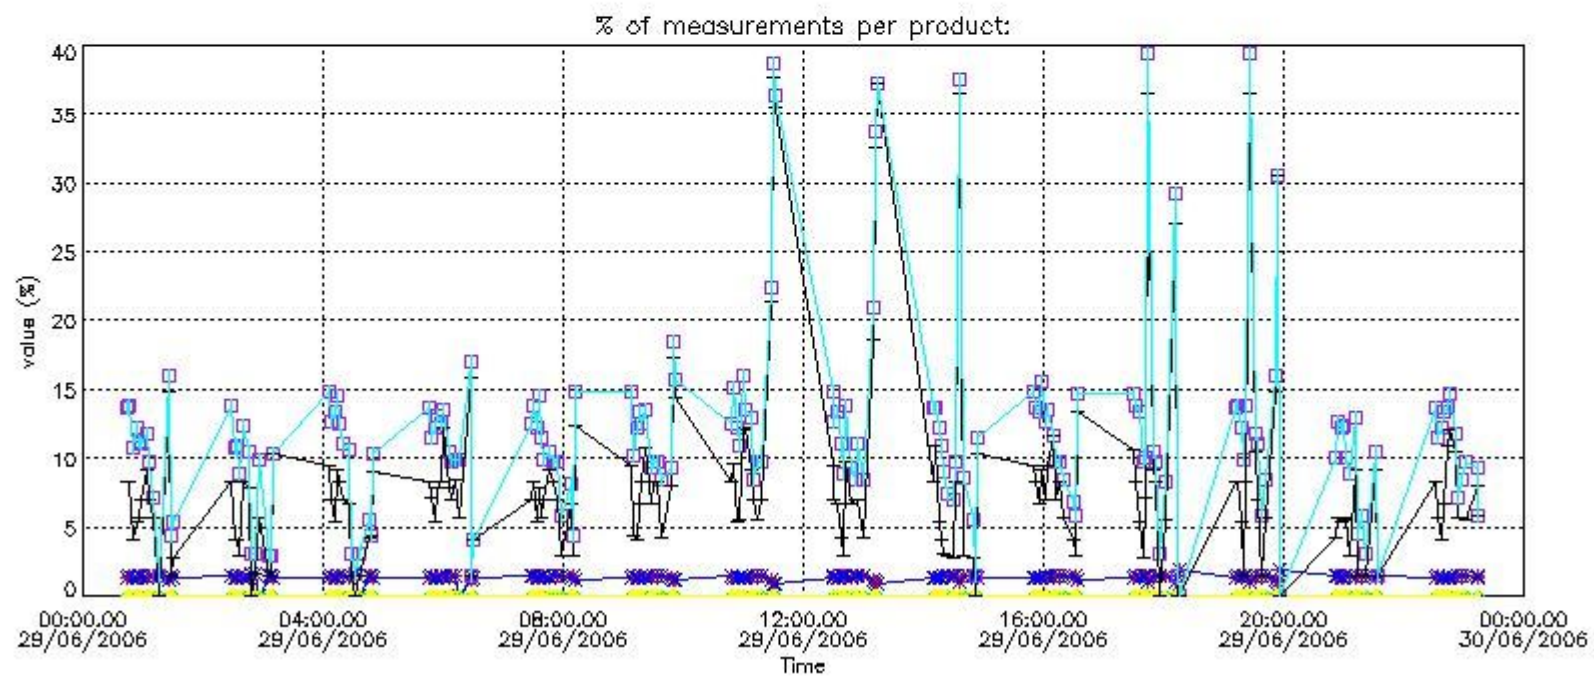

4.2 Plot quality information per product coming from level 1b processing (world map)

4.2.1 Plot level 1 quality information per product (world map): ENVISAT ASCENDING passes