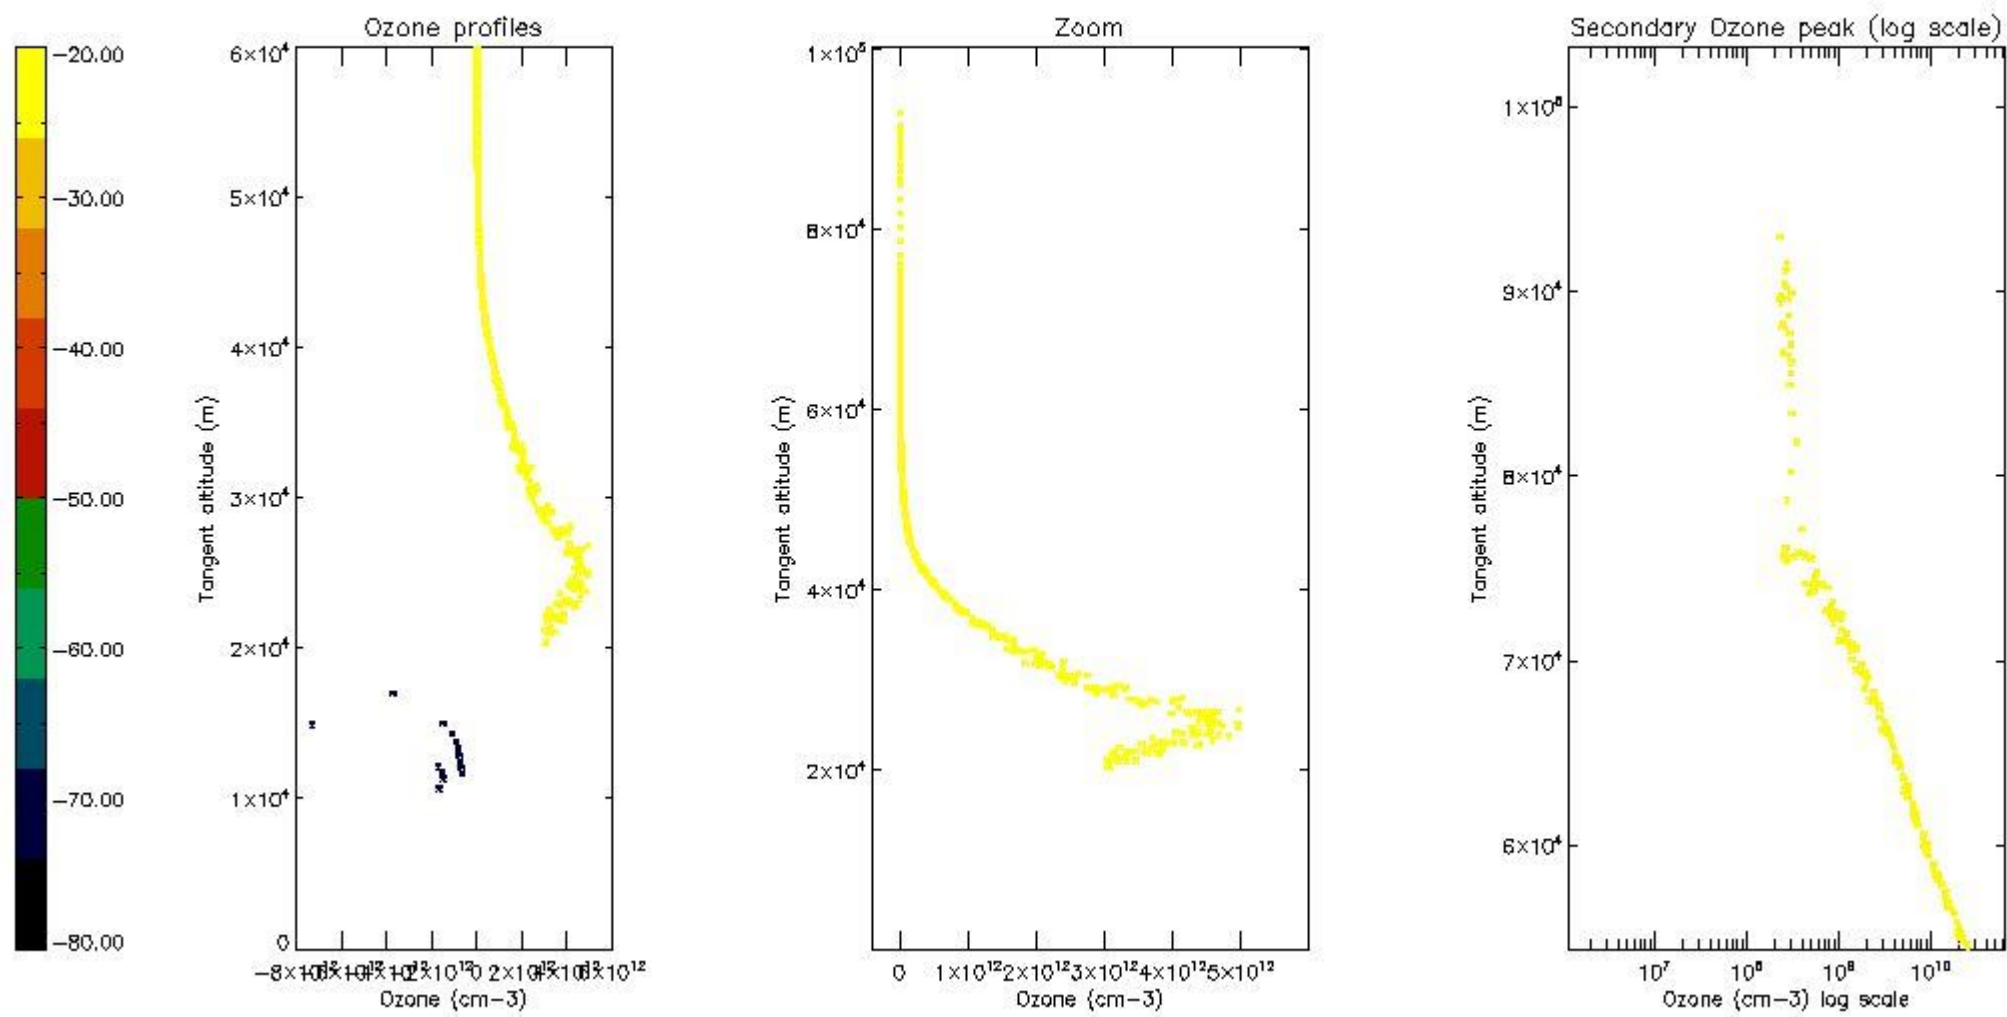

STD < 10	4
STD < 5	3

5.2 Plot ozone profiles for all STD (dark without errors)

The colorbar represents the latitude.

5.3 Plot ozone profiles where STD < 20% (dark without errors)

The colorbar represents the latitude.

5.4 Plot ozone profiles where $STD < 10\%$ (dark without errors)

The colorbar represents the latitude.

5.5 Plot ozone profiles where $STD < 5\%$ (dark without errors)

The colorbar represents the latitude.