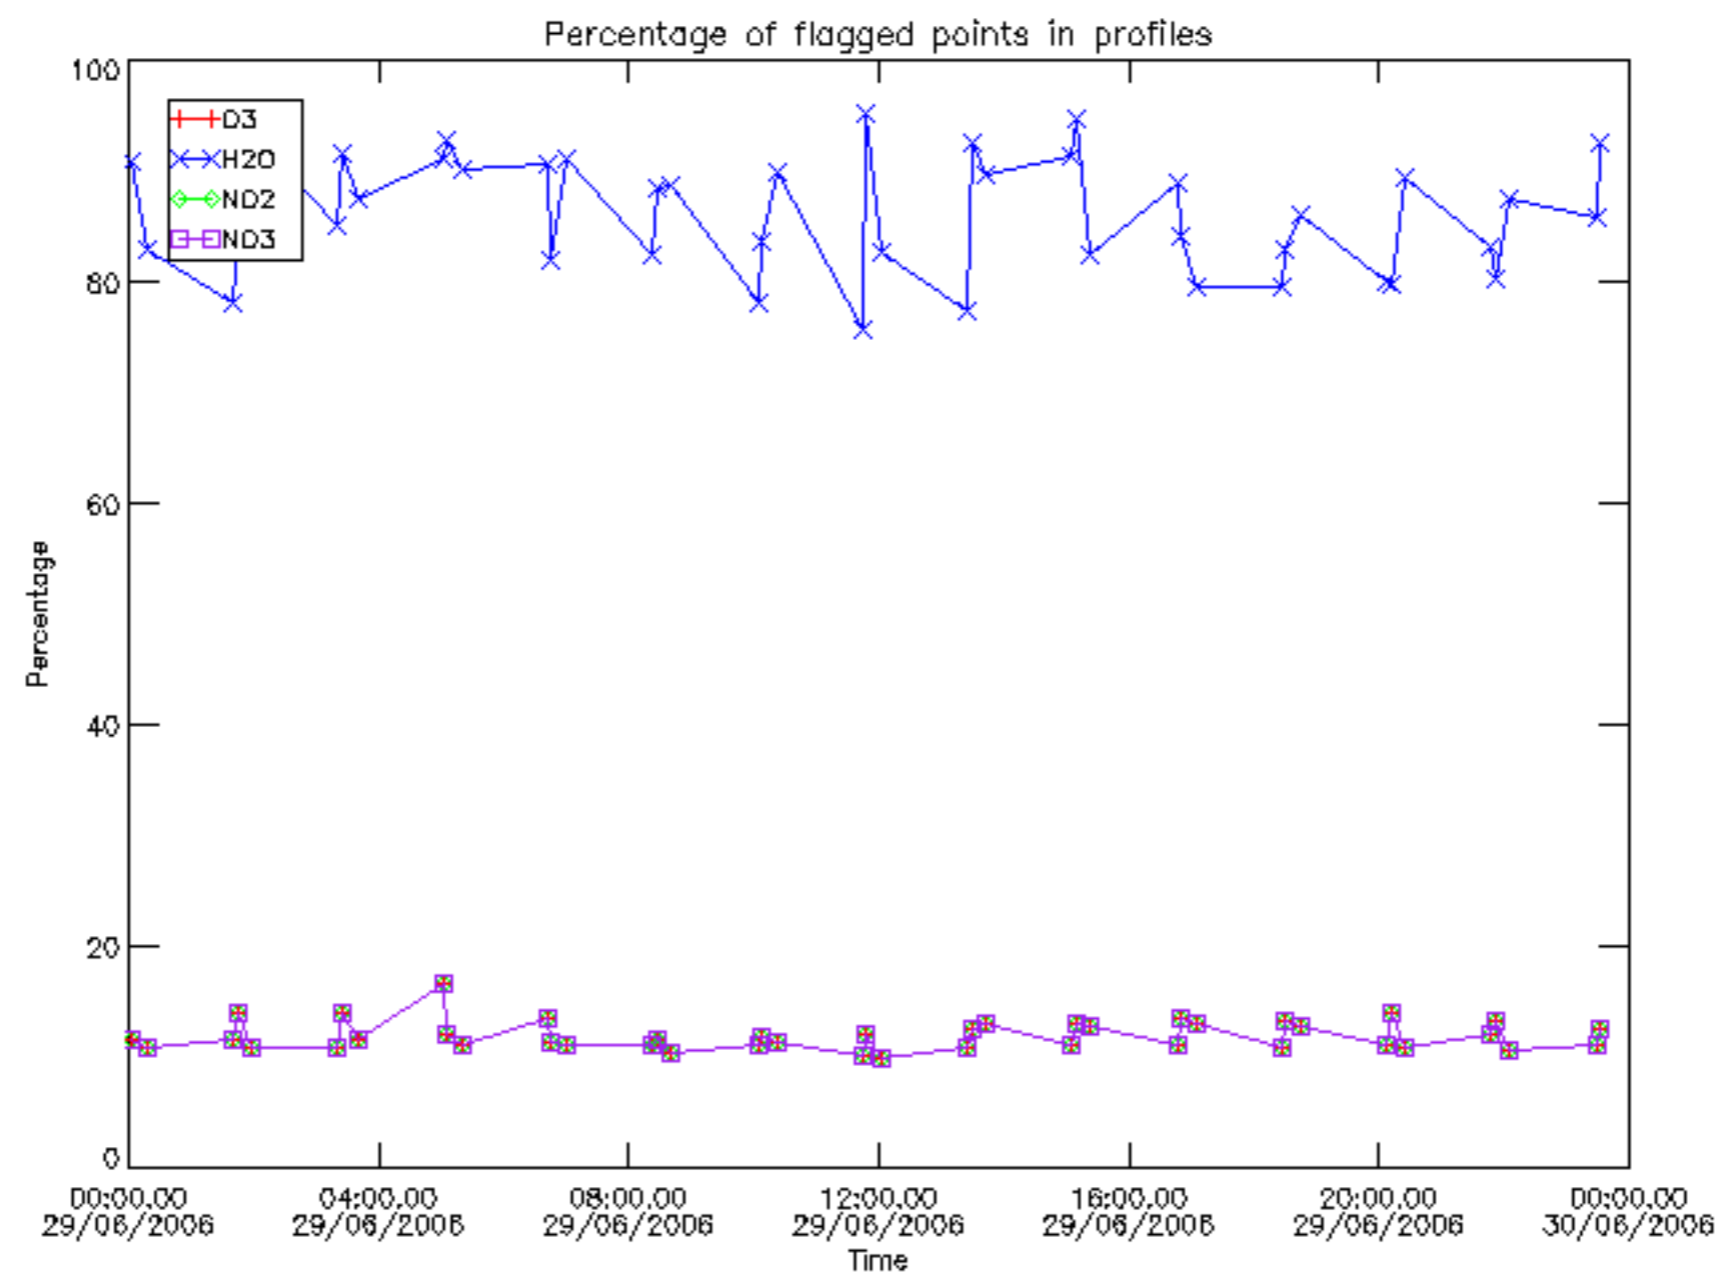

Percentage of flagged data per D3 profile

Percentage of flagged data per H2O profile