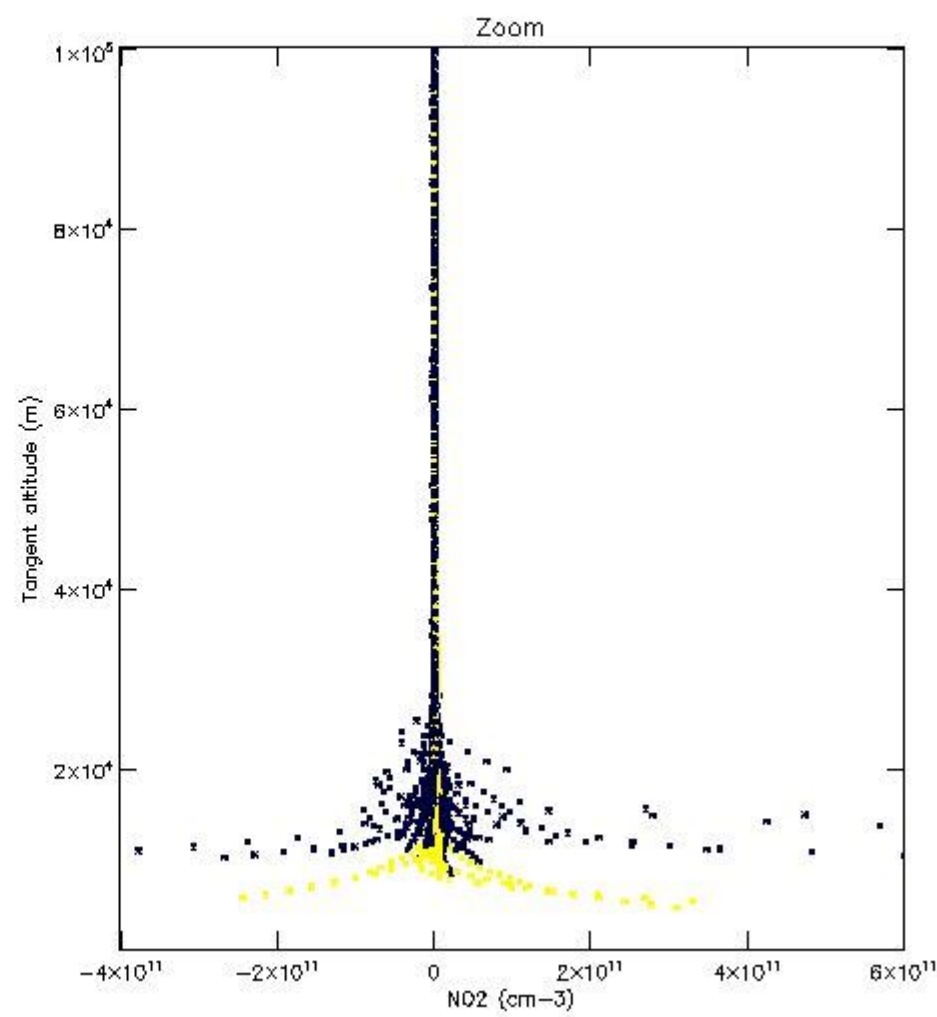

5.7 Plot NO3 profiles for all STD (dark without errors)

The colorbar represents the latitude.