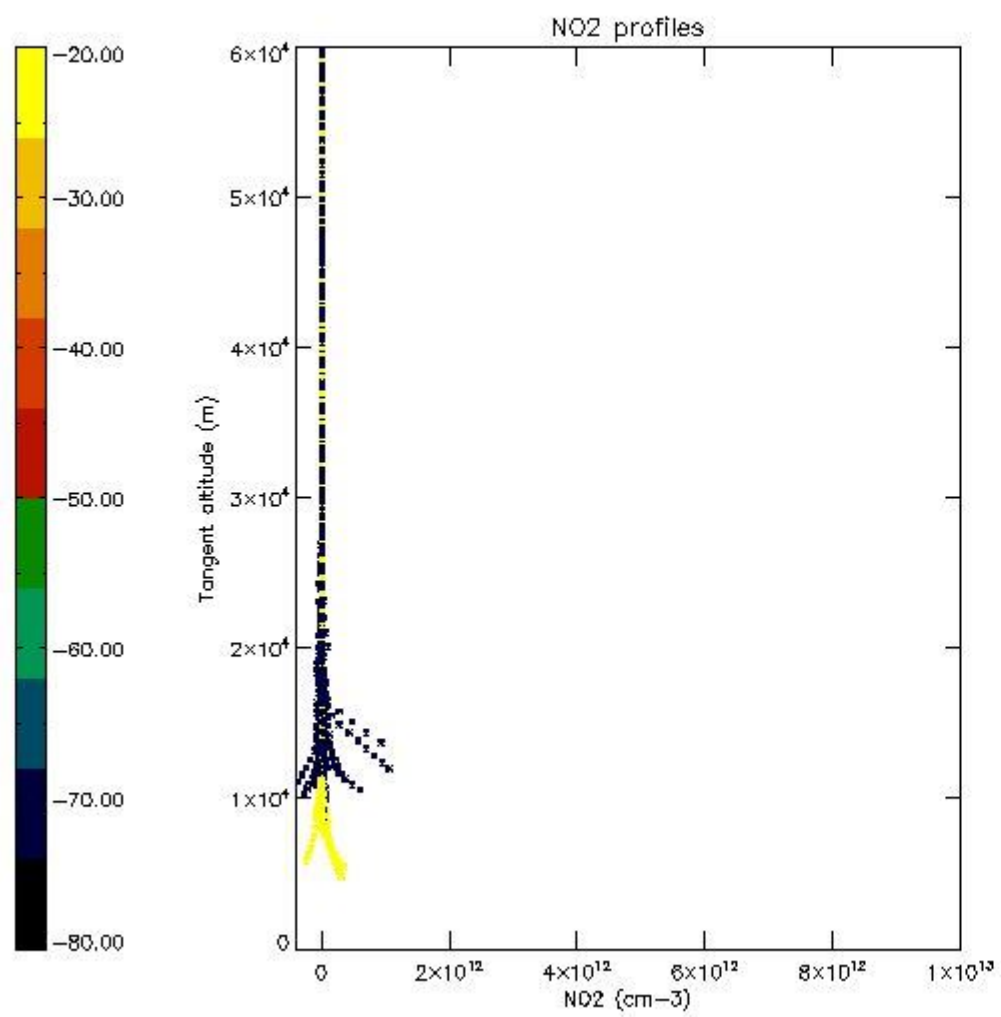

5.7 Plot NO3 profiles for all STD (dark without errors)

The colorbar represents the latitude.