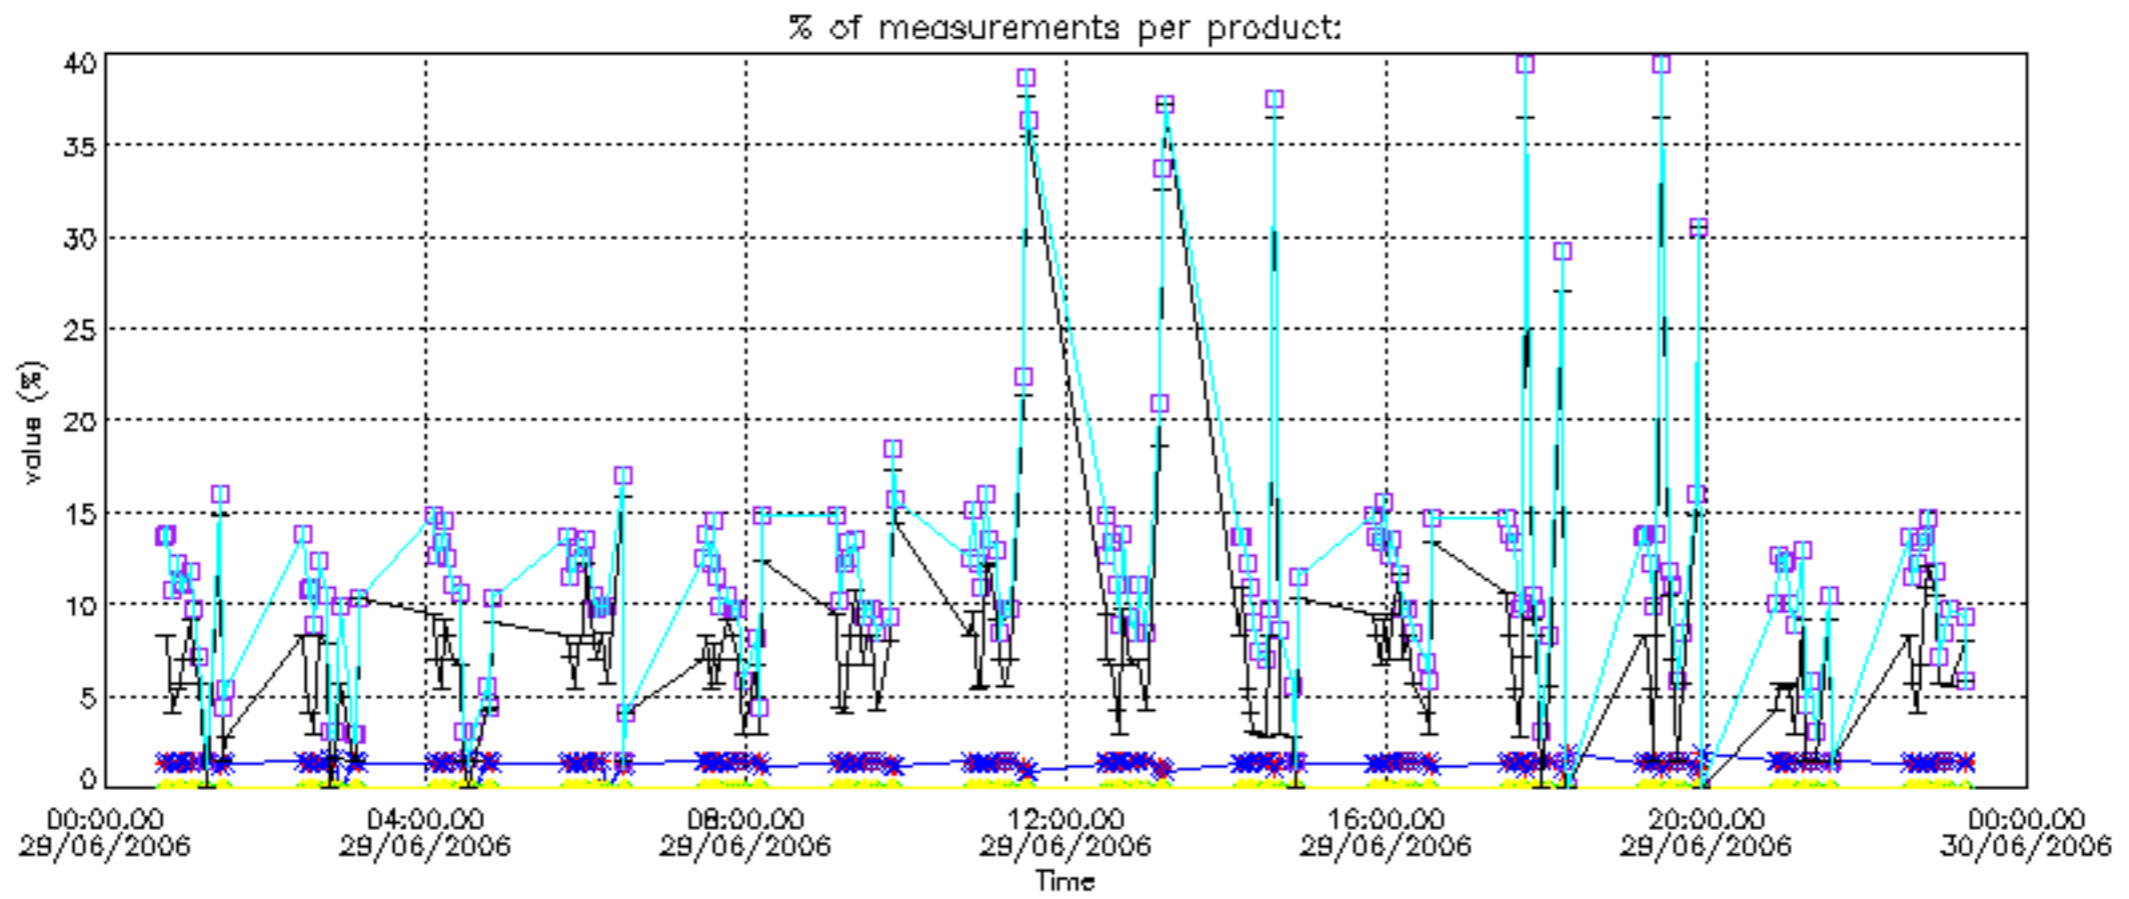

Percentage of cosmic ray hits per profile

Percentage of datation errors per profile