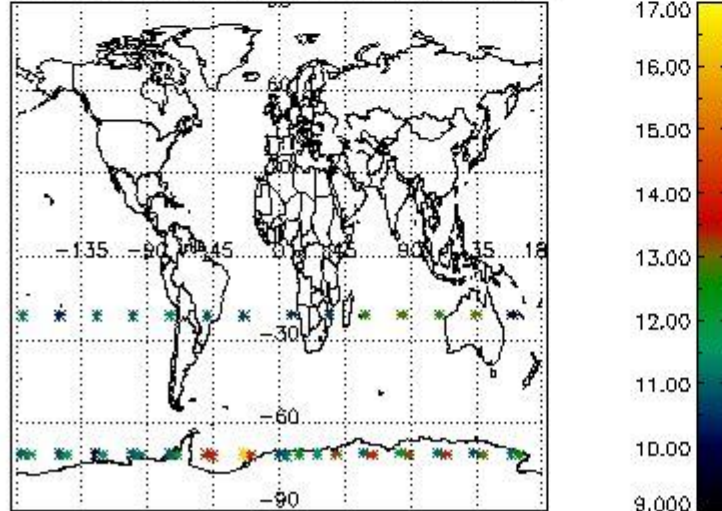

3.1 Plot quality information per product (time dependant)

3.2 Plot quality information per product (world map)

Percentage of flagged data per O3 profile

Percentage of flagged data per H2O profile

Percentage of flagged data per NO2 profile