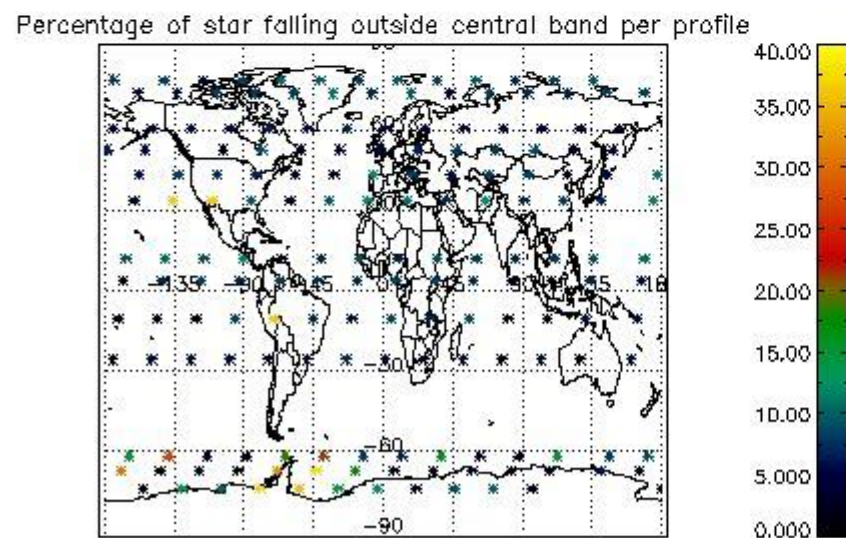

Percentage of datation errors per profile

Percentage of star falling outside central band per profile

Percentage of saturation errors per profile

4.2.2 Plot level 1 quality information per product (world map): ENVISAT DESCENDING passes