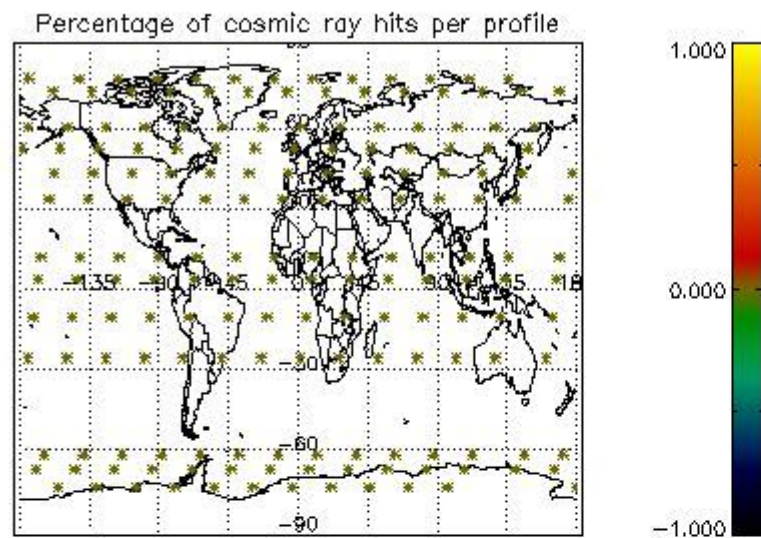

Percentage of datation errors per profile

Percentage of star falling outside central band per profile

Percentage of saturation errors per profile

4.2.2 Plot level 1 quality information per product (world map): ENVISAT DESCENDING passes