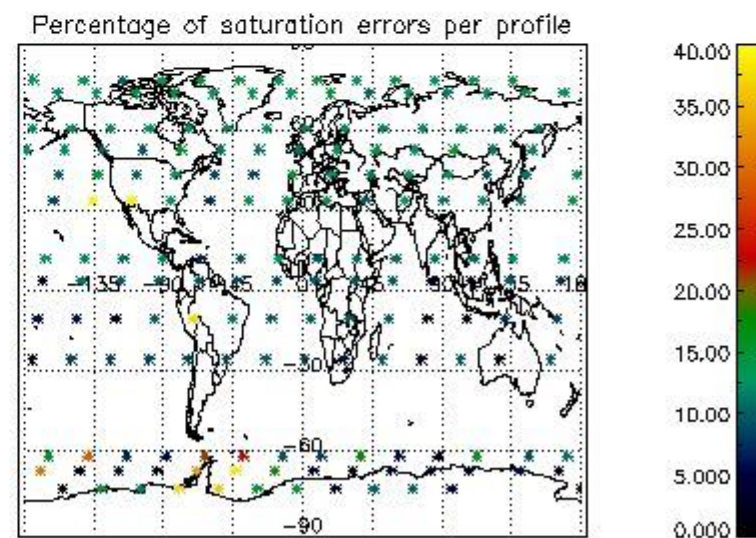

Percentage of datation errors per profile

Percentage of star falling outside central band per profile

Percentage of saturation errors per profile

4.2.2 Plot level 1 quality information per product (world map): ENVISAT DESCENDING passes