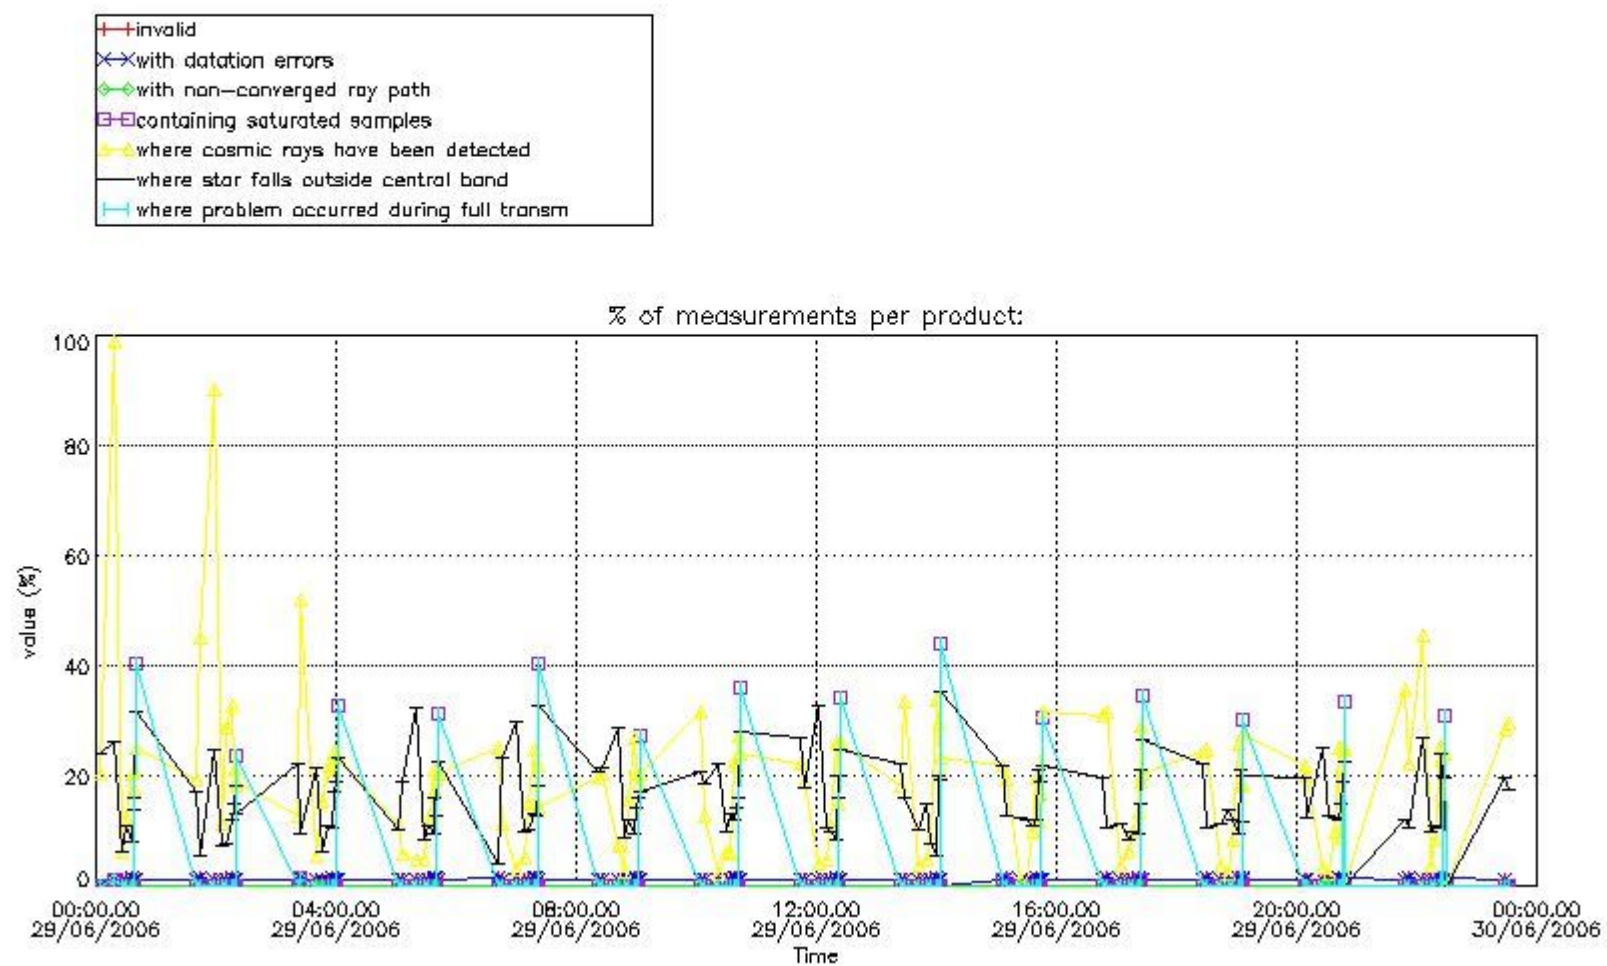

3.1 Plot quality information per product (time dependant)

3.2 Plot quality information per product (world map)

Percentage of flagged data per O3 profile

Percentage of flagged data per H2O profile

Percentage of flagged data per NO2 profile

Percentage of flagged data per NO3 profile

4. Level 1 quality information per product

In this section it is plotted some information contained in the Quality Summary data set of the level 2 products that comes from the level 1b processing. Products without errors (error flag in the MPH set to "0") are used.

4.1 Plot quality information per product (time dependant) coming from level 1b processing

4.1.1 Plot level 1 quality information per product (time dependant): ENVISAT ASCENDING passes

4.1.2 Plot level 1 quality information per product (time dependant): ENVISAT DESCENDING passes