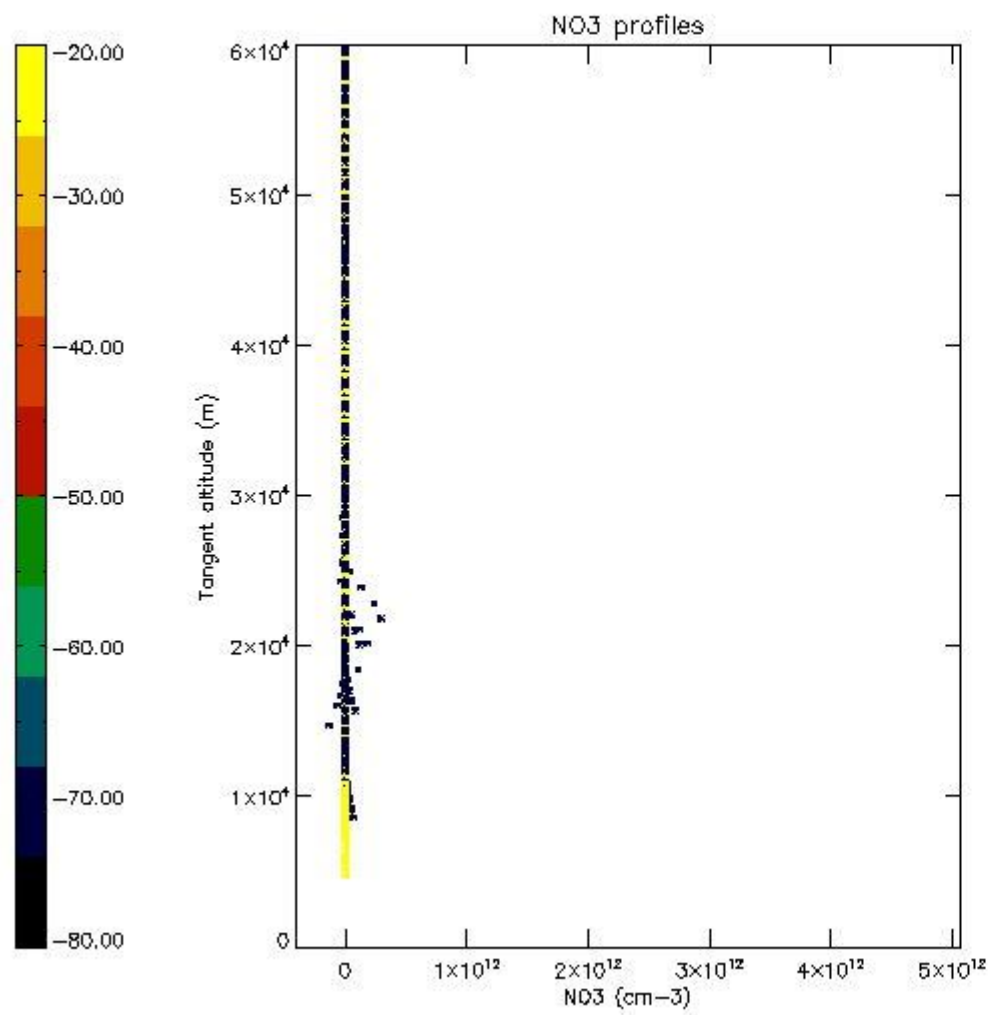

6. Auxiliary Data Files used for the production reported in section 2

The number reported in the third column indicates since which file (see list in section 2) the corresponding auxiliary file has been used. The fourth column is the date of those product files.

Type	Auxiliary Filename	Used since product	Used since product date
INST_PHYS_CHARACTERISTICS	GOM_INS_AXVIEC20091111_143220_20030716_120000_20500101_000000	1	29-JUN-2006 00:03:34
LEVEL-2_PROC_CONFIG	GOM_PR2_AXVIEC20091111_152718_20020301_000000_20500101_000000	1	29-JUN-2006 00:03:34
CROSS_SECTIONS_FILE	GOM_CRS_AXVIEC20091111_154832_20020301_000000_20500101_000000	1	29-JUN-2006 00:03:34