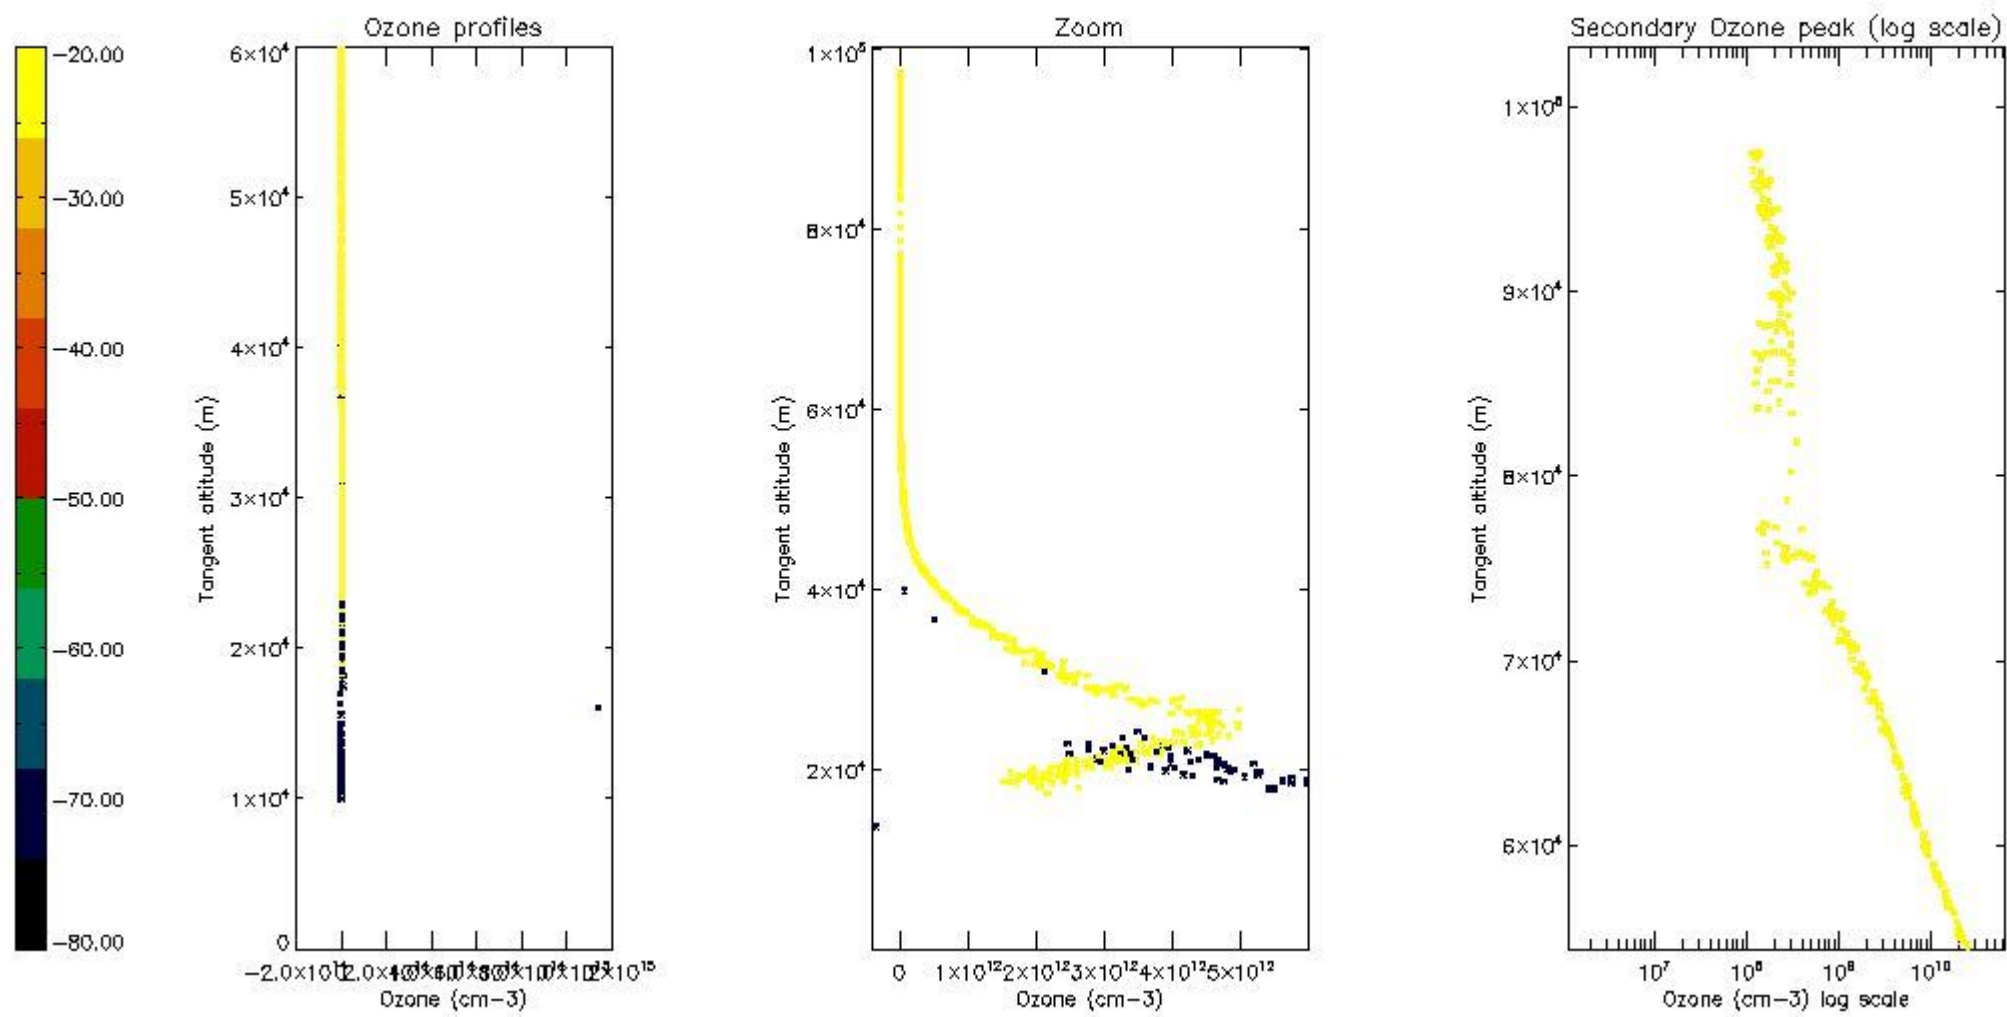

STD < 10	4
STD < 5	3

5.2 Plot ozone profiles for all STD (dark without errors)

The colorbar represents the latitude.

5.3 Plot ozone profiles where STD < 20% (dark without errors)

The colorbar represents the latitude.

5.4 Plot ozone profiles where $STD < 10\%$ (dark without errors)

The colorbar represents the latitude.

5.5 Plot ozone profiles where $STD < 5\%$ (dark without errors)

The colorbar represents the latitude.