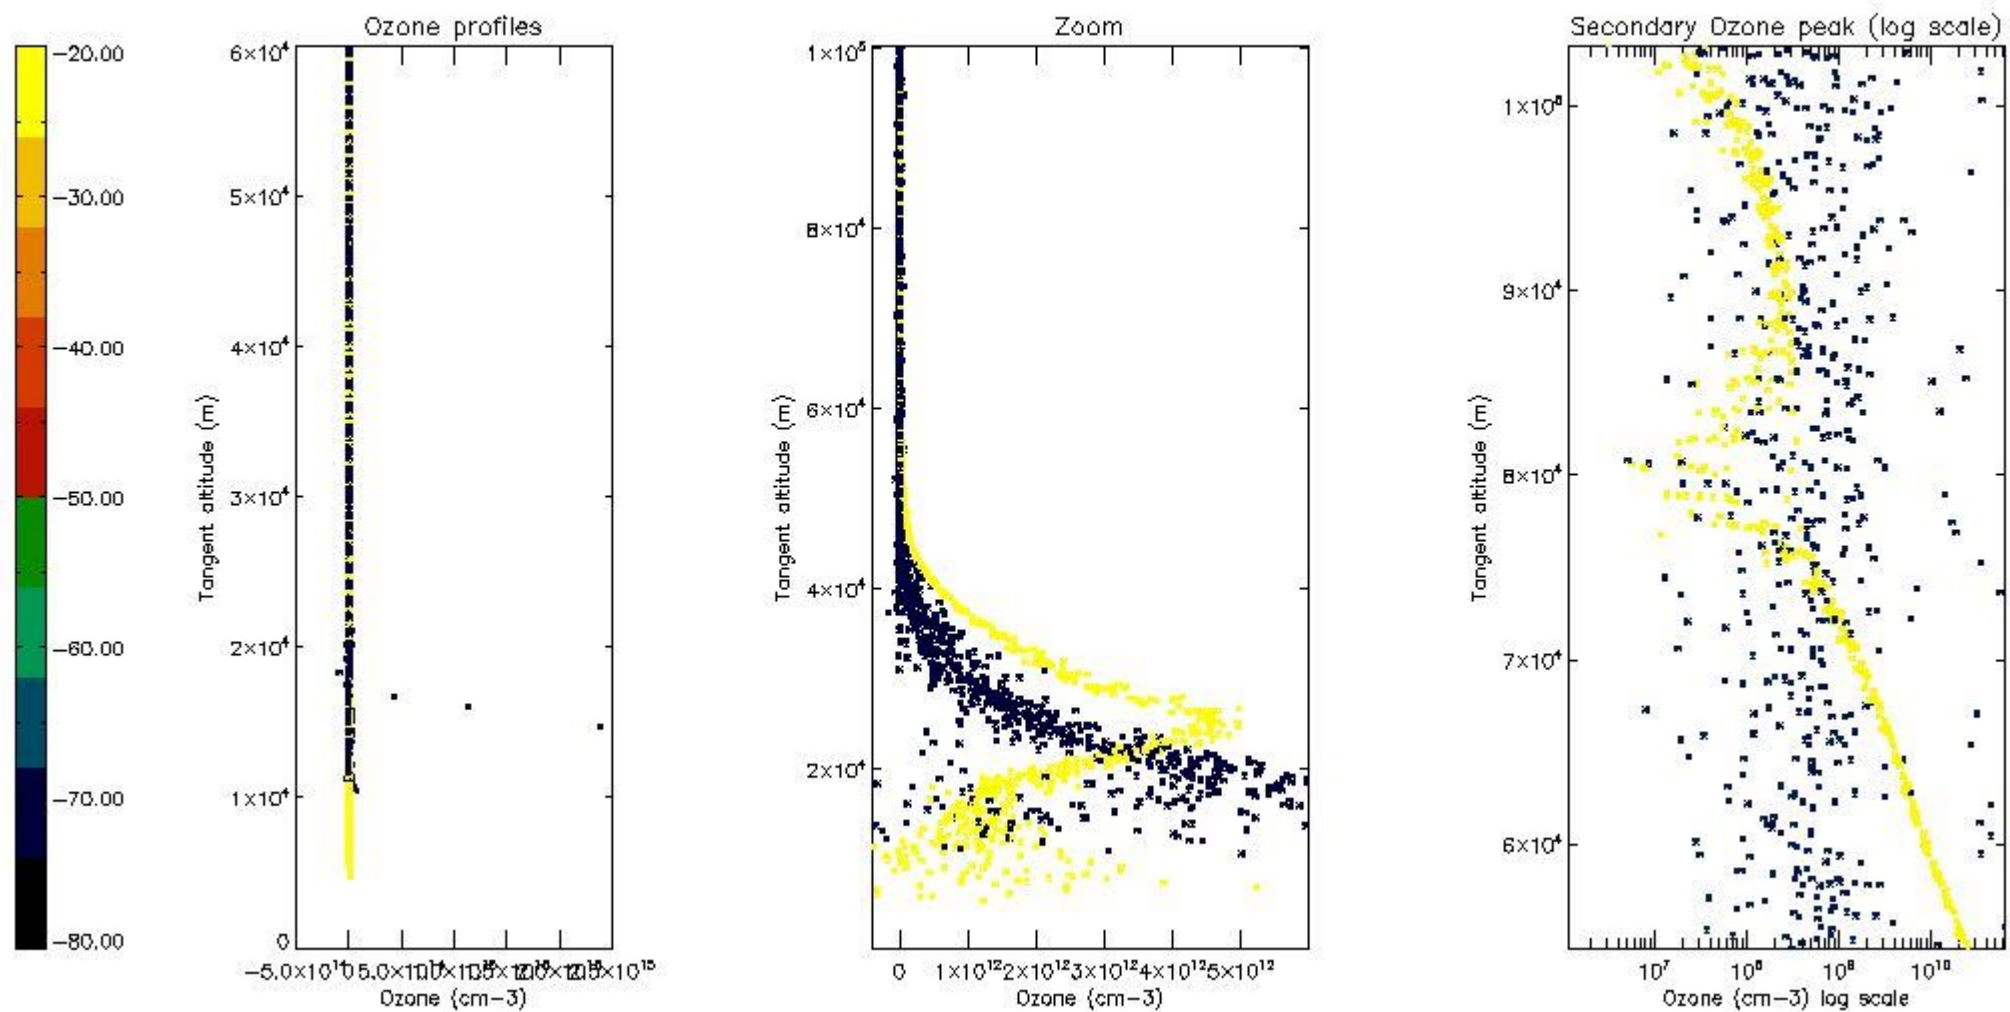

STD < 10	4
STD < 5	3

5.2 Plot ozone profiles for all STD (dark without errors)

The colorbar represents the latitude.

5.3 Plot ozone profiles where STD < 20% (dark without errors)

The colorbar represents the latitude.