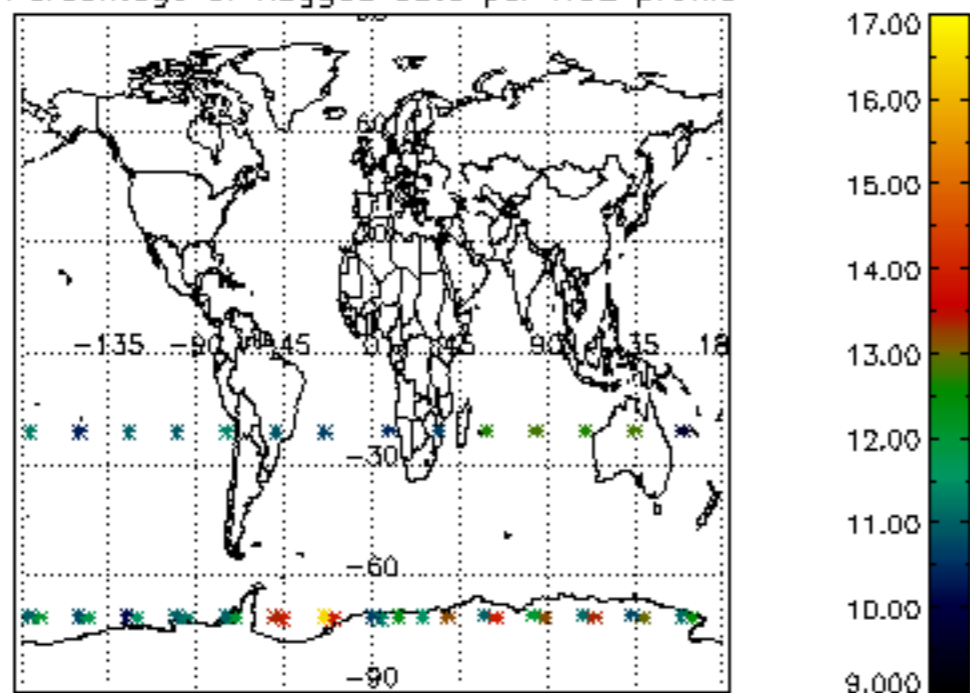

Percentage of flagged data per NO2 profile