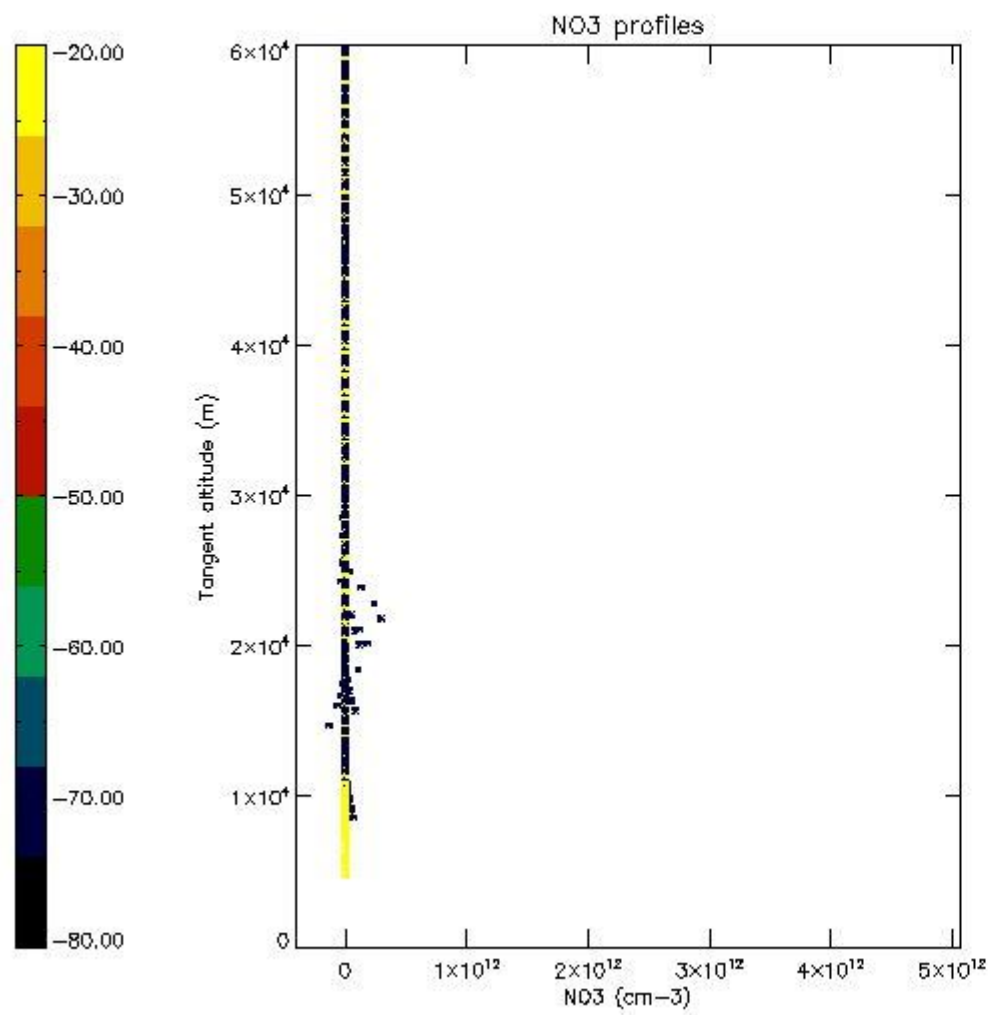

So, the table below shows the percentage of dark limb and valid observations for each criteria with respect to the overall valid daily observations.

Criteria	% of total production
All STD	16
STD < 20	6

STD < 10	4
STD < 5	3

5.2 Plot ozone profiles for all STD (dark without errors)

The colorbar represents the latitude.

5.3 Plot ozone profiles where STD < 20% (dark without errors)

The colorbar represents the latitude.

5.4 Plot ozone profiles where $STD < 10\%$ (dark without errors)

The colorbar represents the latitude.

5.5 Plot ozone profiles where $STD < 5\%$ (dark without errors)

The colorbar represents the latitude.

5.6 Plot NO₂ profiles for all STD (dark without errors)

The colorbar represents the latitude.

5.7 Plot NO3 profiles for all STD (dark without errors)

The colorbar represents the latitude.

6. Auxiliary Data Files used for the production reported in section 2