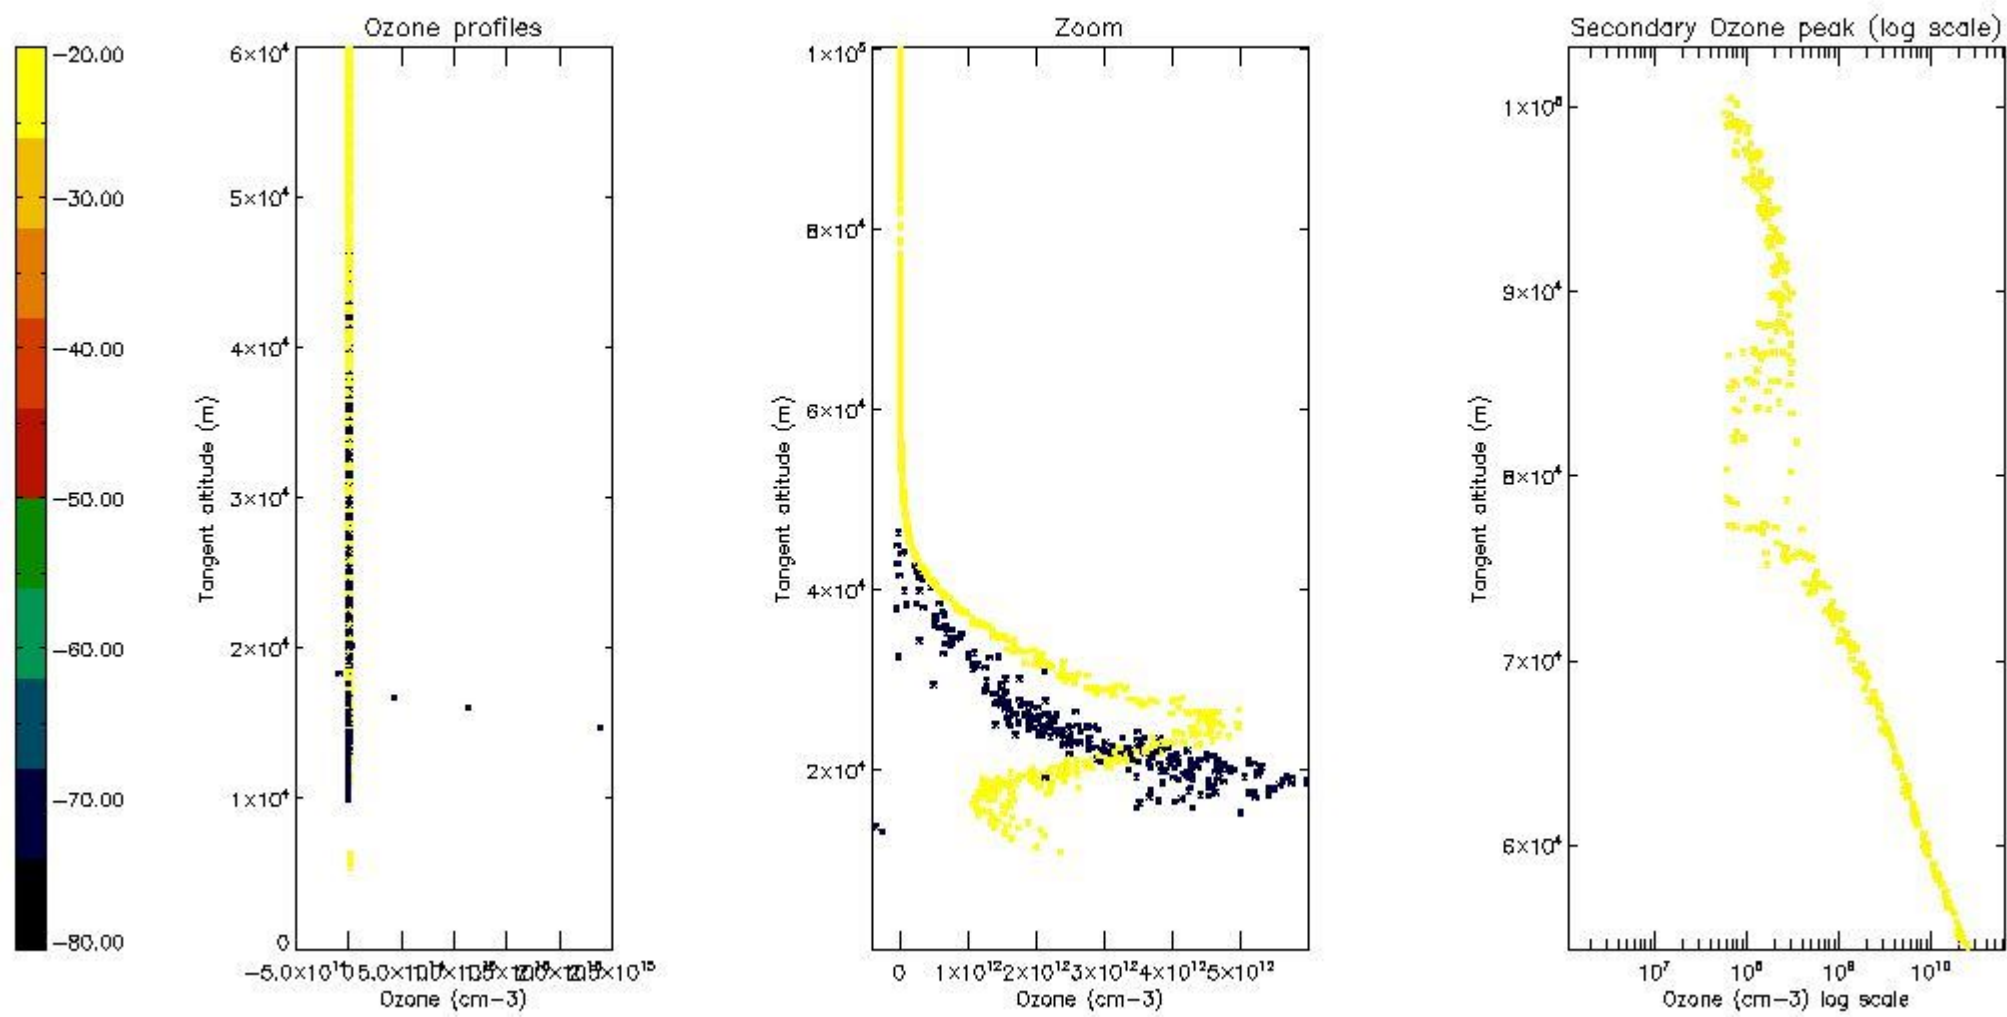

STD < 10	4
STD < 5	3

5.2 Plot ozone profiles for all STD (dark without errors)

The colorbar represents the latitude.

5.3 Plot ozone profiles where STD < 20% (dark without errors)

The colorbar represents the latitude.