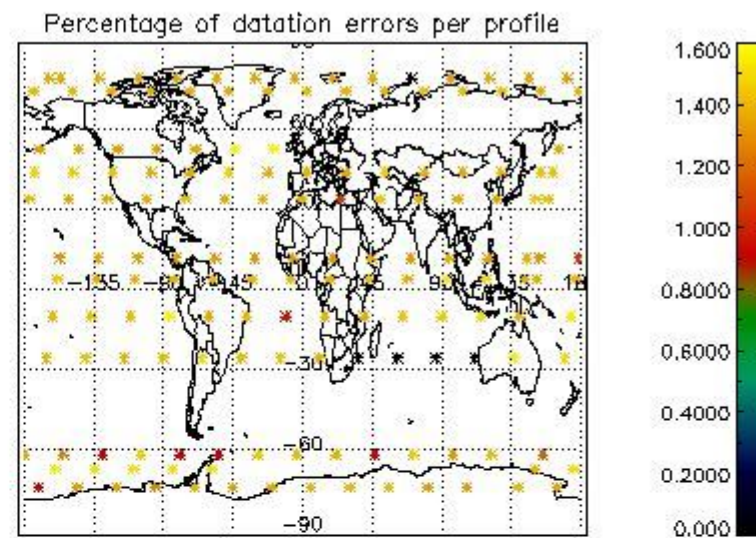

Percentage of datation errors per profile

Percentage of star falling outside central band per profile

Percentage of saturation errors per profile

4.2.2 Plot level 1 quality information per product (world map): ENVISAT DESCENDING passes