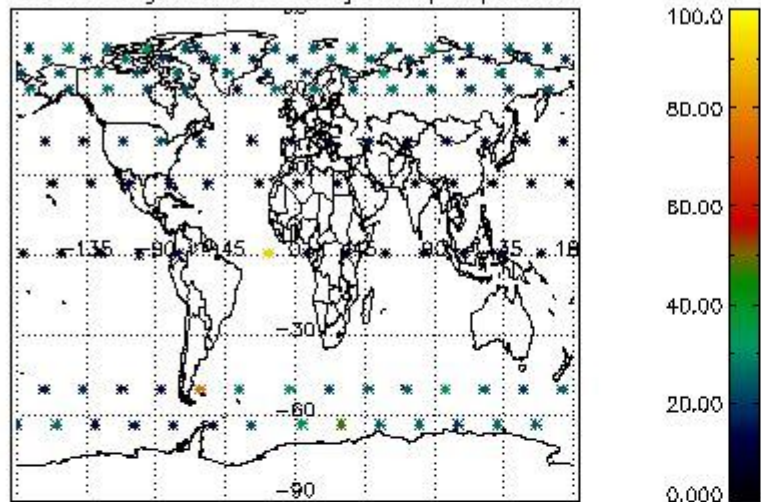

Percentage of cosmic ray hits per profile