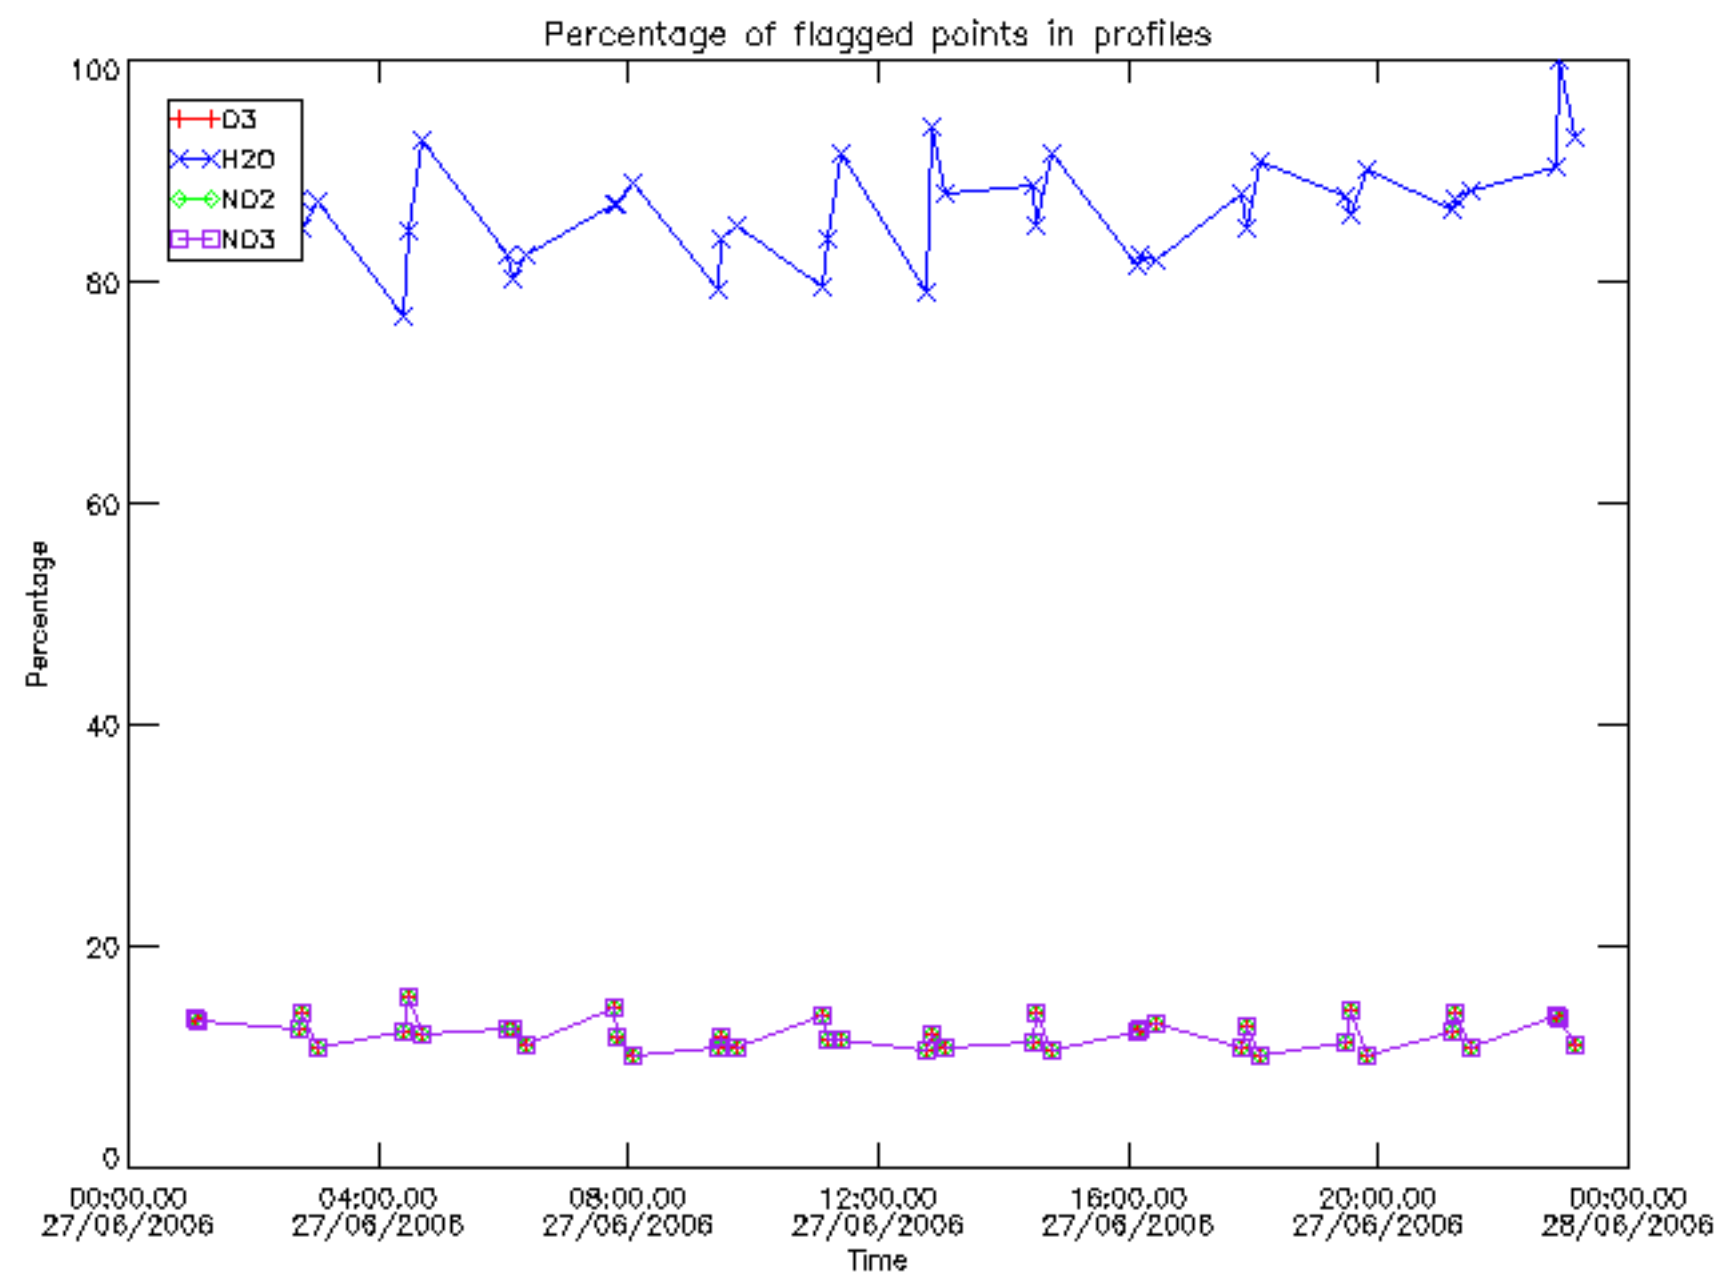

Percentage of flagged data per D3 profile

Percentage of flagged data per H2O profile