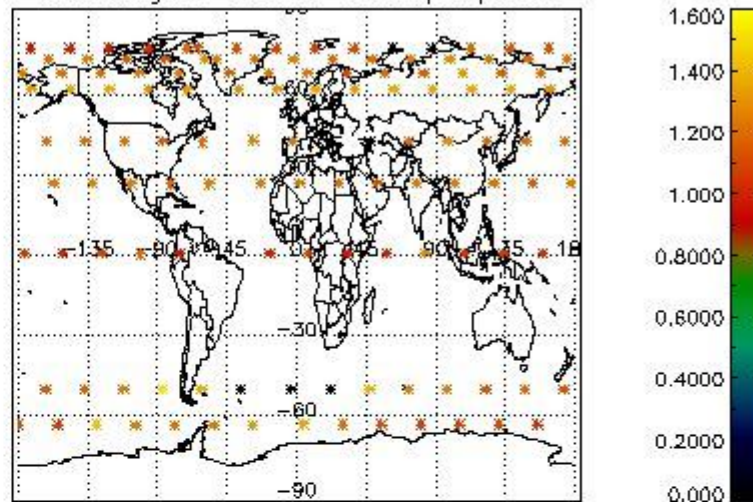

Percentage of datation errors per profile