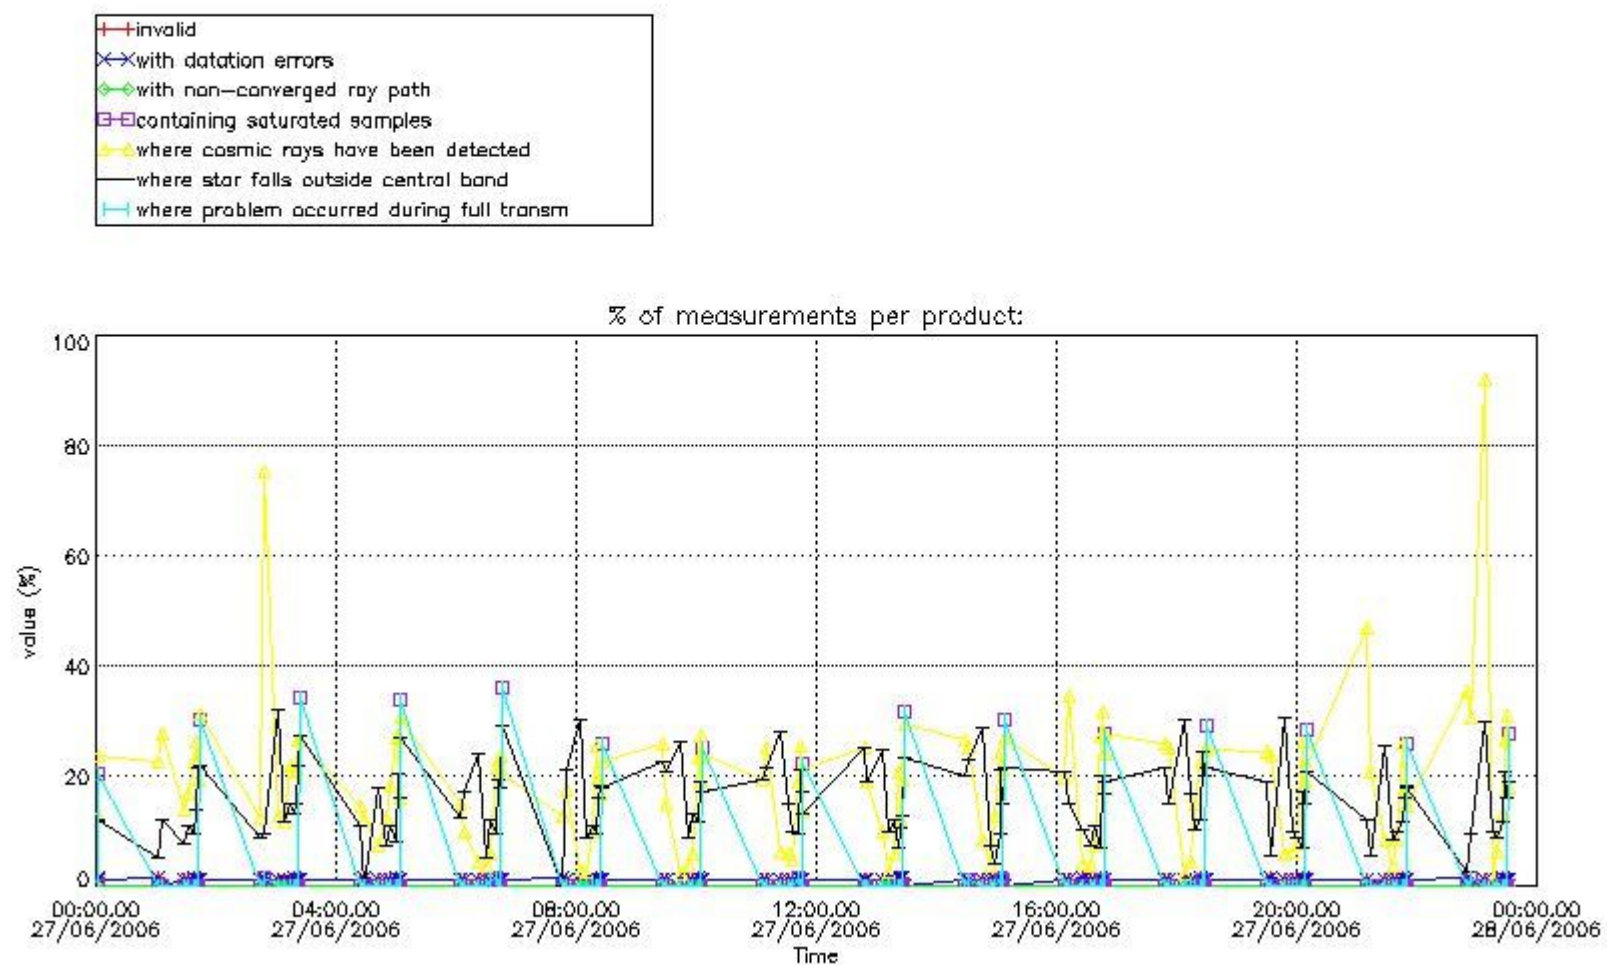

3.1 Plot quality information per product (time dependant)

3.2 Plot quality information per product (world map)

Percentage of flagged data per O3 profile

Percentage of flagged data per H2O profile

Percentage of flagged data per NO2 profile

Percentage of flagged data per NO3 profile

4. Level 1 quality information per product

In this section it is plotted some information contained in the Quality Summary data set of the level 2 products that comes from the level 1b processing. Products without errors (error flag in the MPH set to "0") are used.

4.1 Plot quality information per product (time dependant) coming from level 1b processing

4.1.1 Plot level 1 quality information per product (time dependant): ENVISAT ASCENDING passes

4.1.2 Plot level 1 quality information per product (time dependant): ENVISAT DESCENDING passes