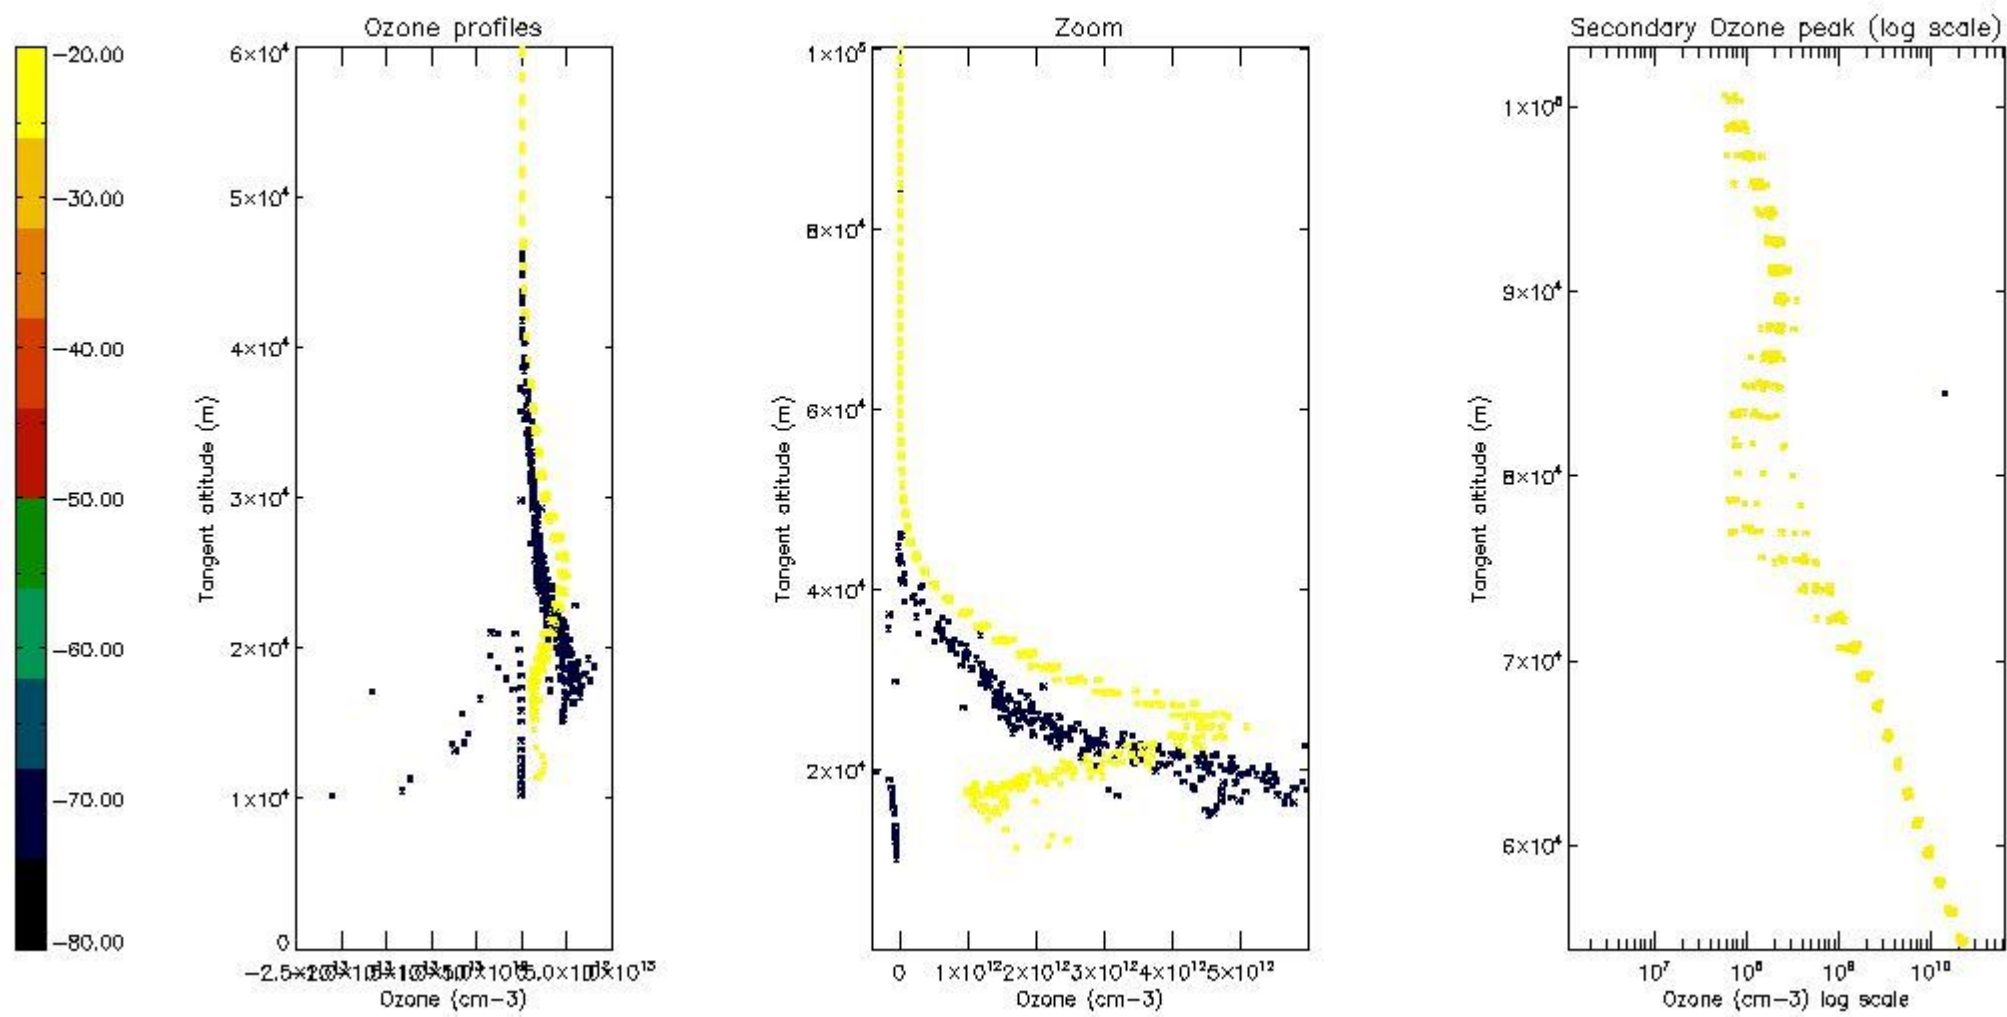

So, the table below shows the percentage of dark limb and valid observations for each criteria with respect to the overall valid daily observations.

Criteria	% of total production
All STD	16
STD < 20	6

STD < 10	4
STD < 5	3

5.2 Plot ozone profiles for all STD (dark without errors)

The colorbar represents the latitude.

5.3 Plot ozone profiles where STD < 20% (dark without errors)

The colorbar represents the latitude.

5.4 Plot ozone profiles where $STD < 10\%$ (dark without errors)

The colorbar represents the latitude.

5.5 Plot ozone profiles where STD < 5% (dark without errors)

The colorbar represents the latitude.

5.6 Plot NO₂ profiles for all STD (dark without errors)