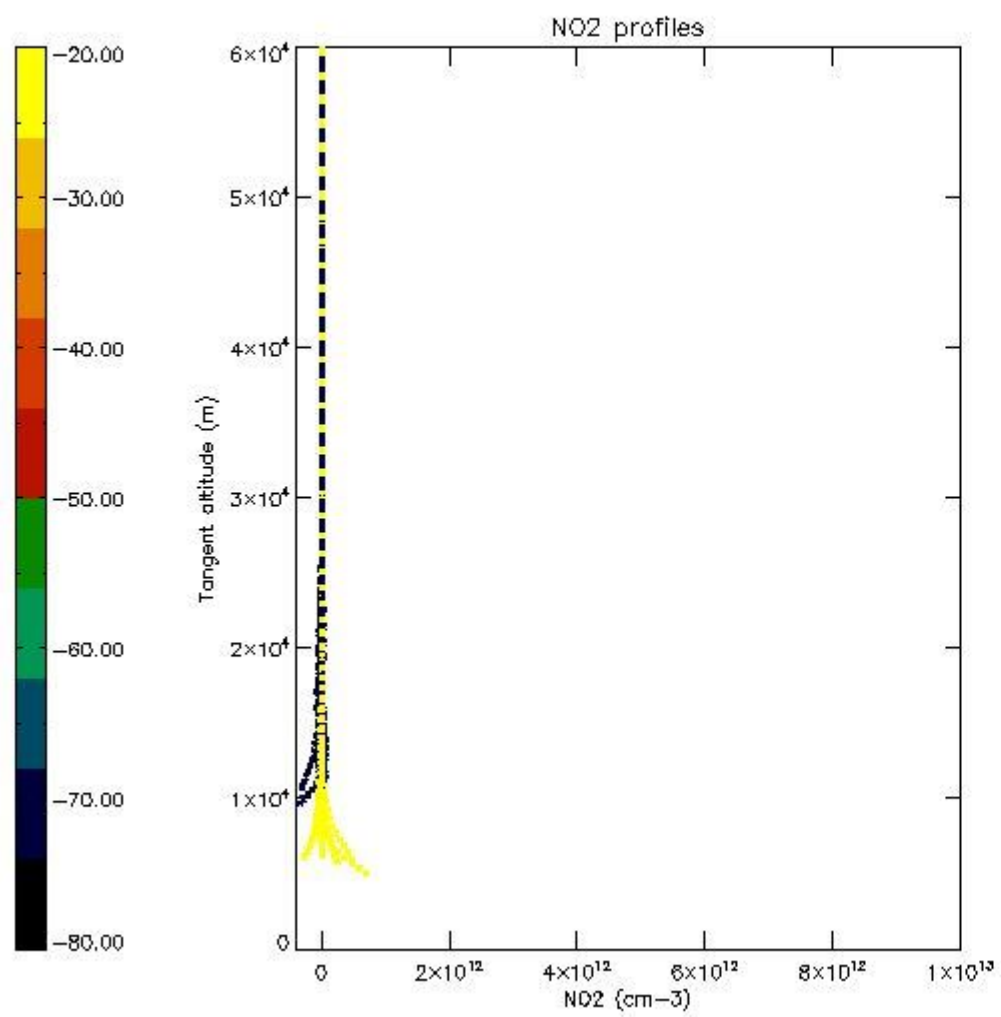

5.7 Plot NO3 profiles for all STD (dark without errors)

The colorbar represents the latitude.