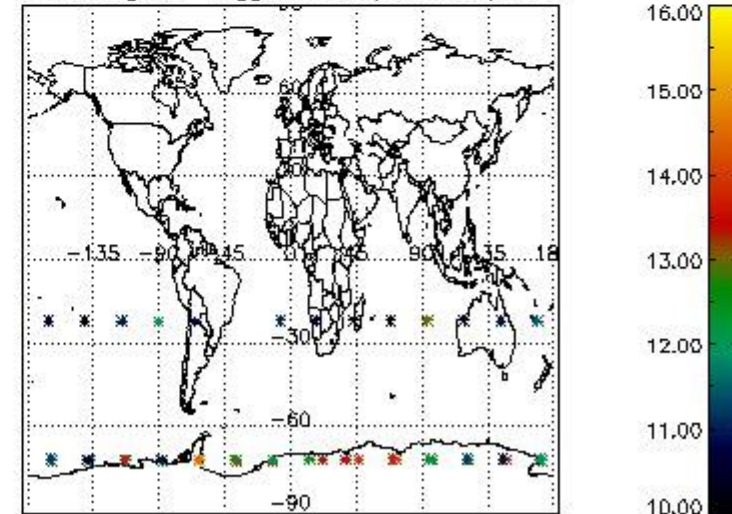

Percentage of flagged data per NO3 profile

4. Level 1 quality information per product

In this section it is plotted some information contained in the Quality Summary data set of the level 2 products that comes from the level 1b processing. Products without errors (error flag in the MPH set to "0") are used.

4.1 Plot quality information per product (time dependant) coming from level 1b processing

4.1.1 Plot level 1 quality information per product (time dependant): ENVISAT ASCENDING passes