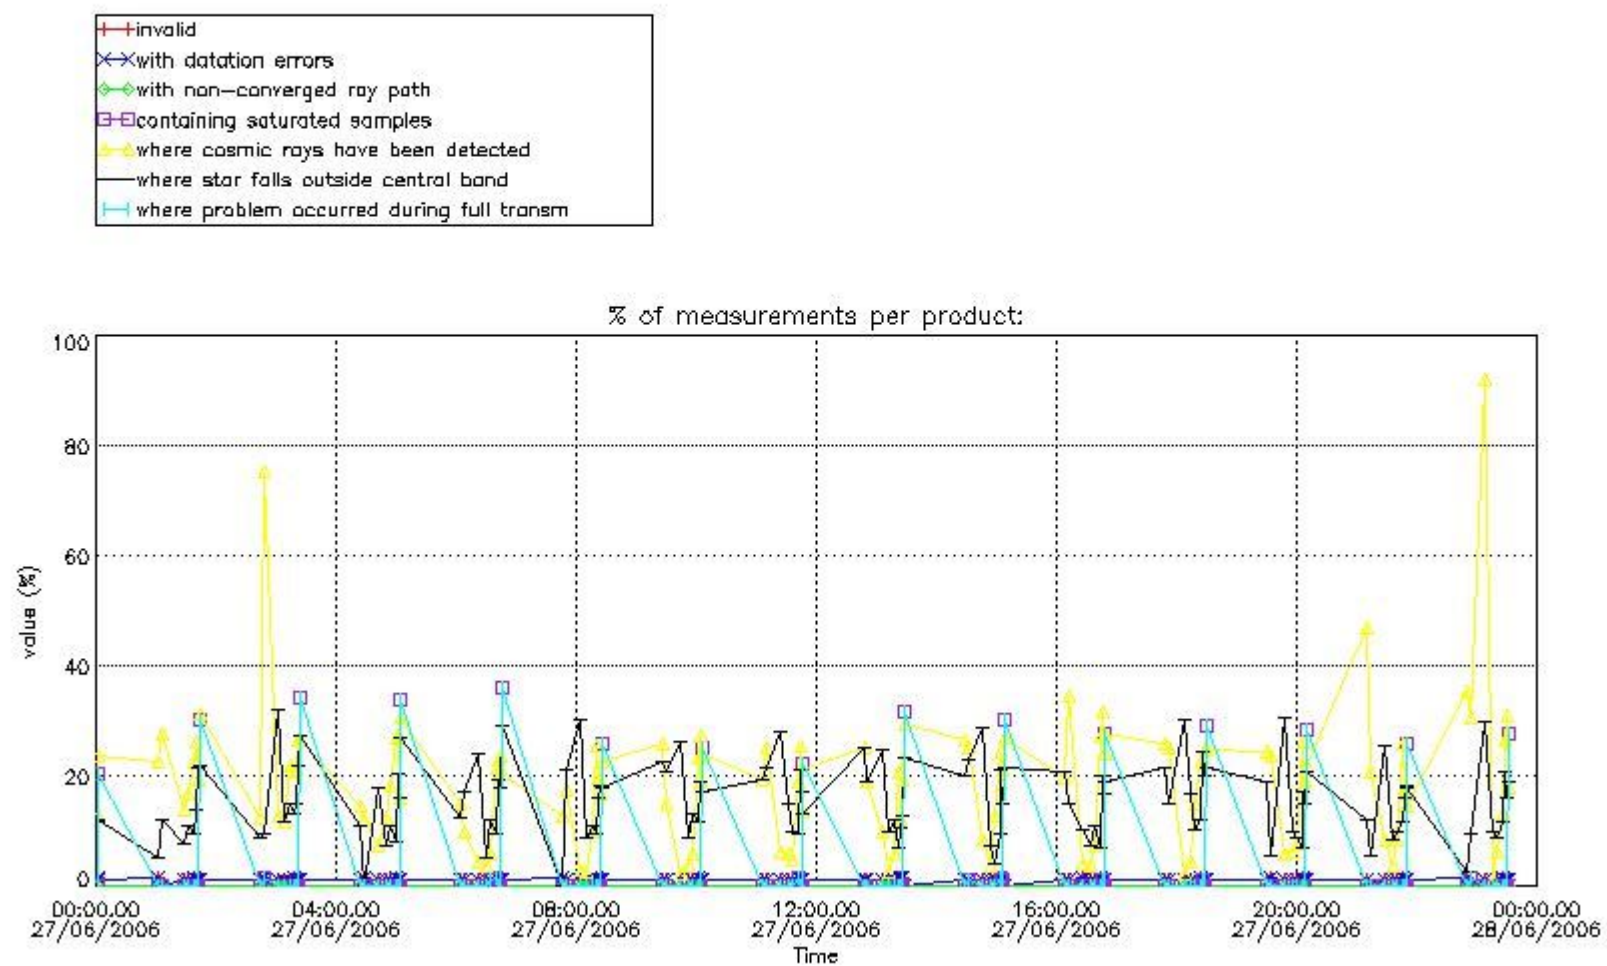

4.1.2 Plot level 1 quality information per product (time dependant): ENVISAT DESCENDING passes