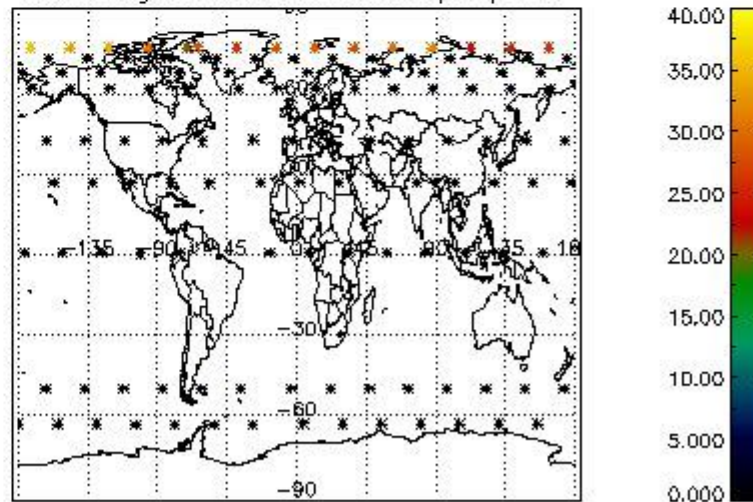

Percentage of saturation errors per profile