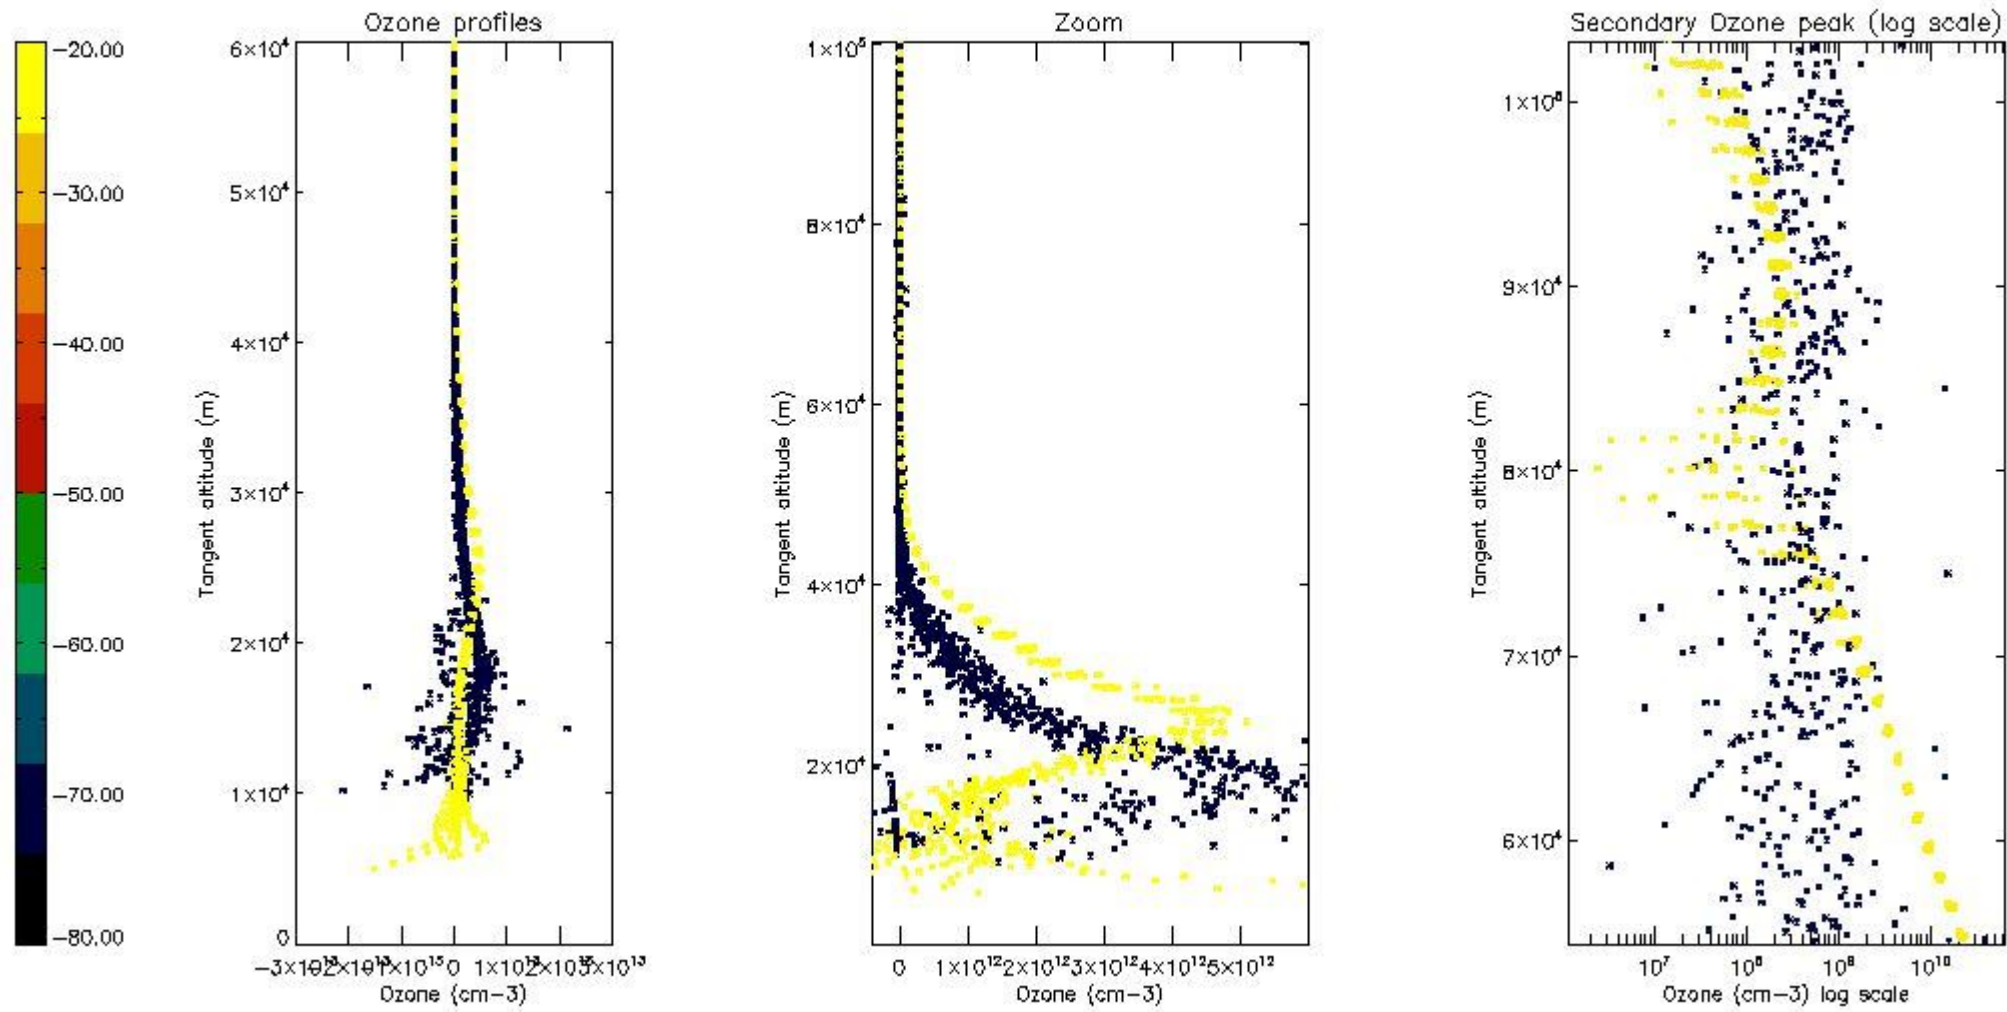

STD < 10	4
STD < 5	3

5.2 Plot ozone profiles for all STD (dark without errors)

The colorbar represents the latitude.

5.3 Plot ozone profiles where STD < 20% (dark without errors)

The colorbar represents the latitude.