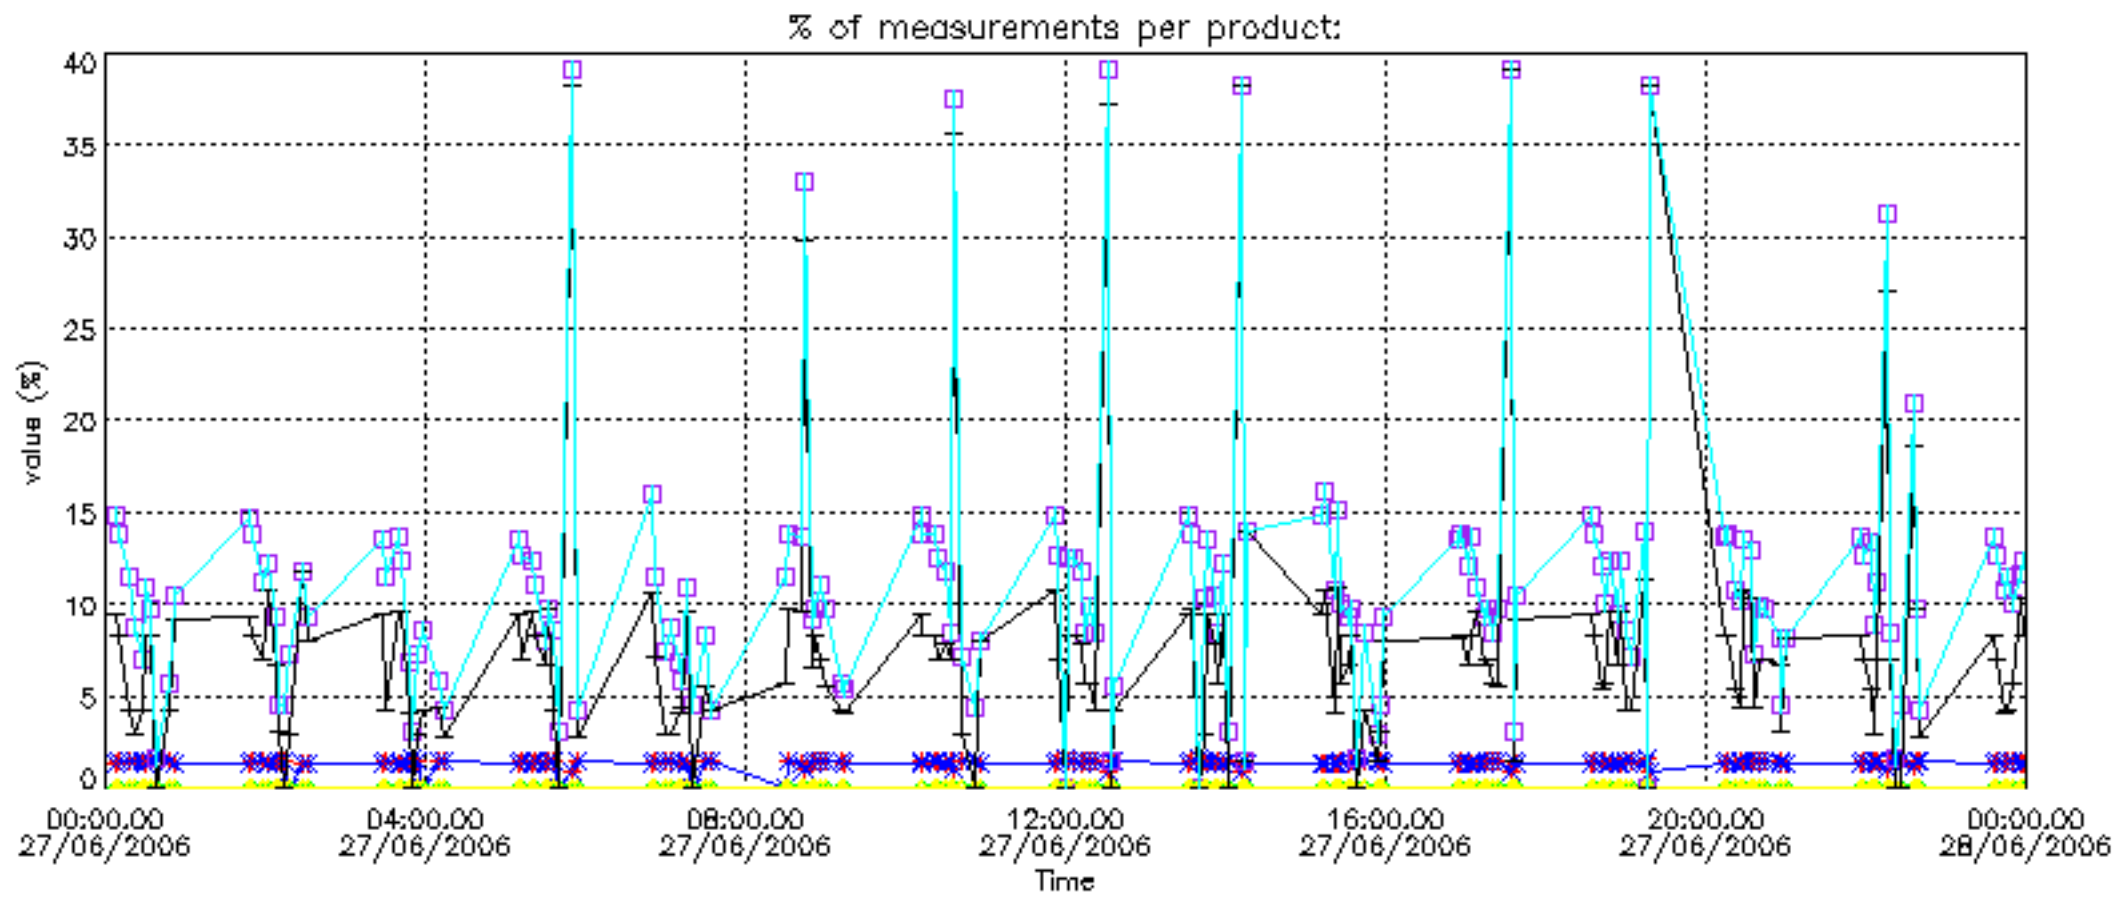

Percentage of cosmic ray hits per profile

Percentage of datation errors per profile