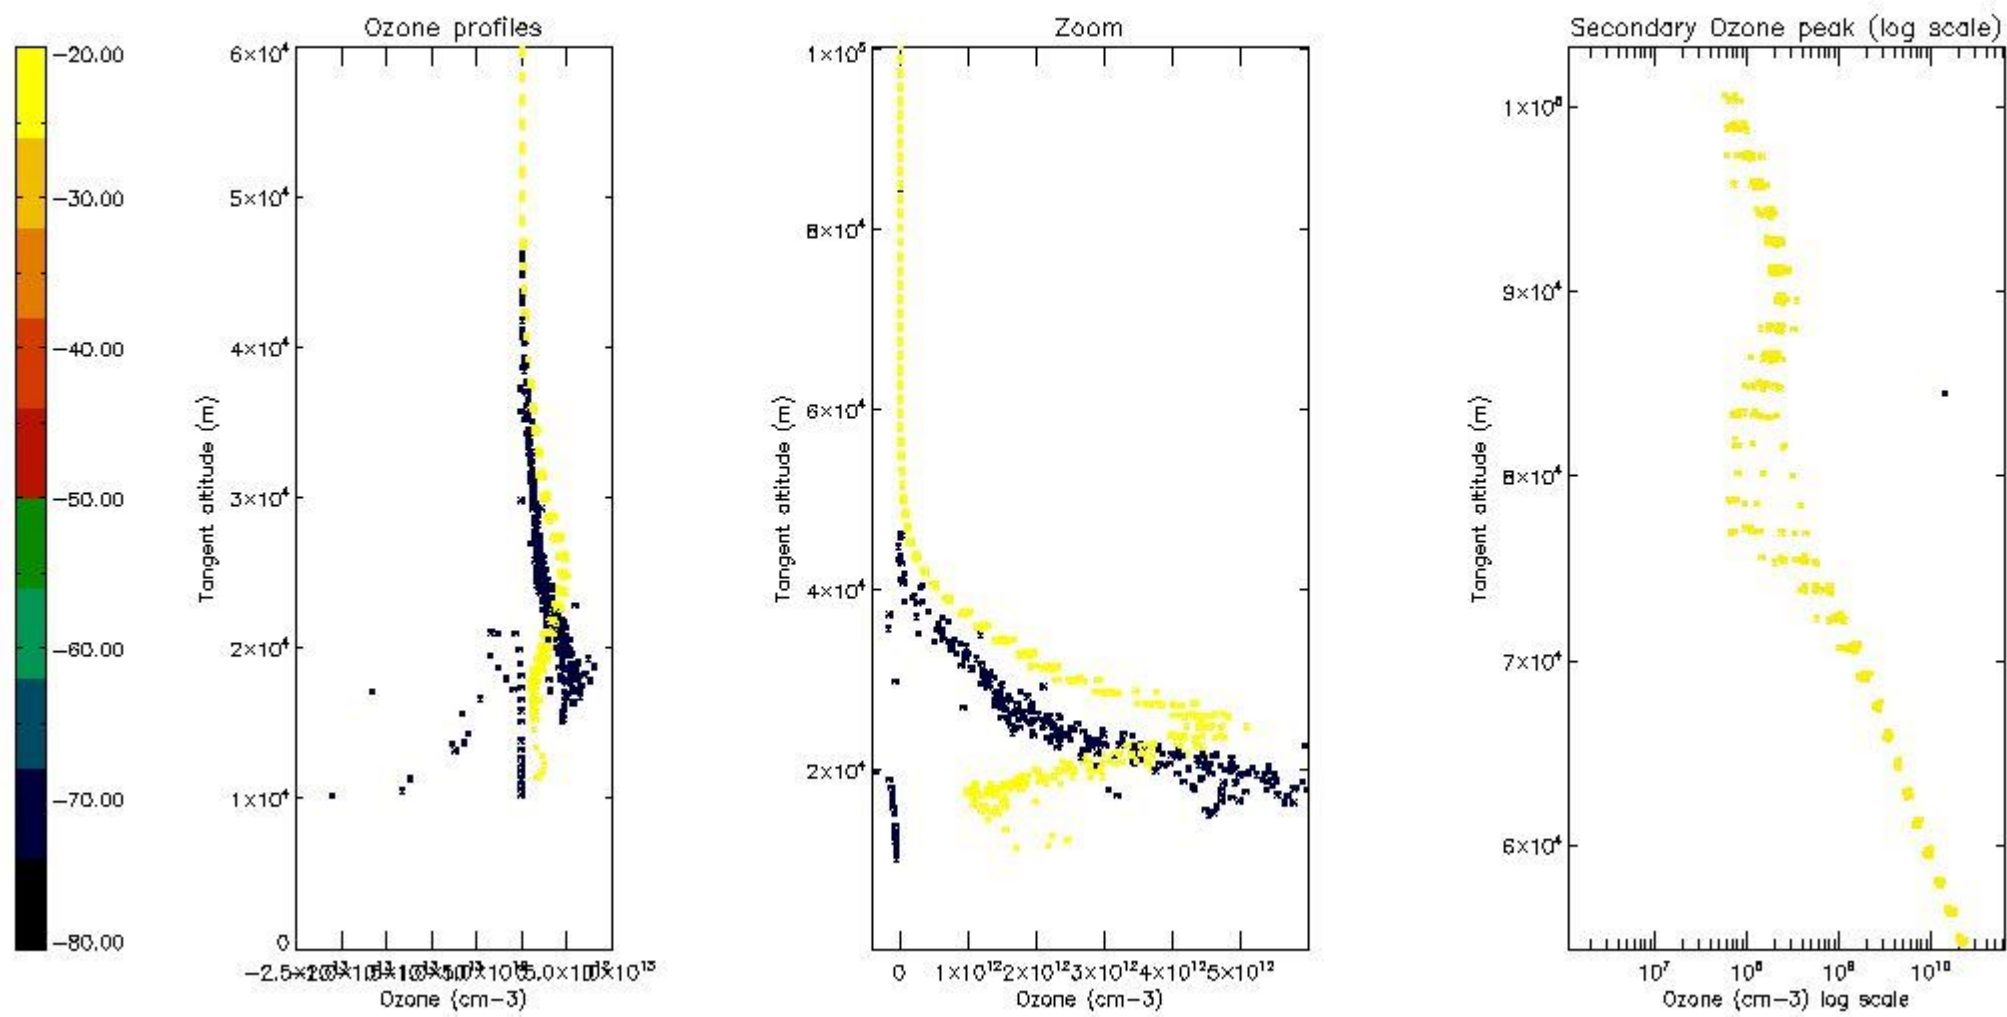

STD < 10	4
STD < 5	3

5.2 Plot ozone profiles for all STD (dark without errors)

The colorbar represents the latitude.

5.3 Plot ozone profiles where STD < 20% (dark without errors)

The colorbar represents the latitude.