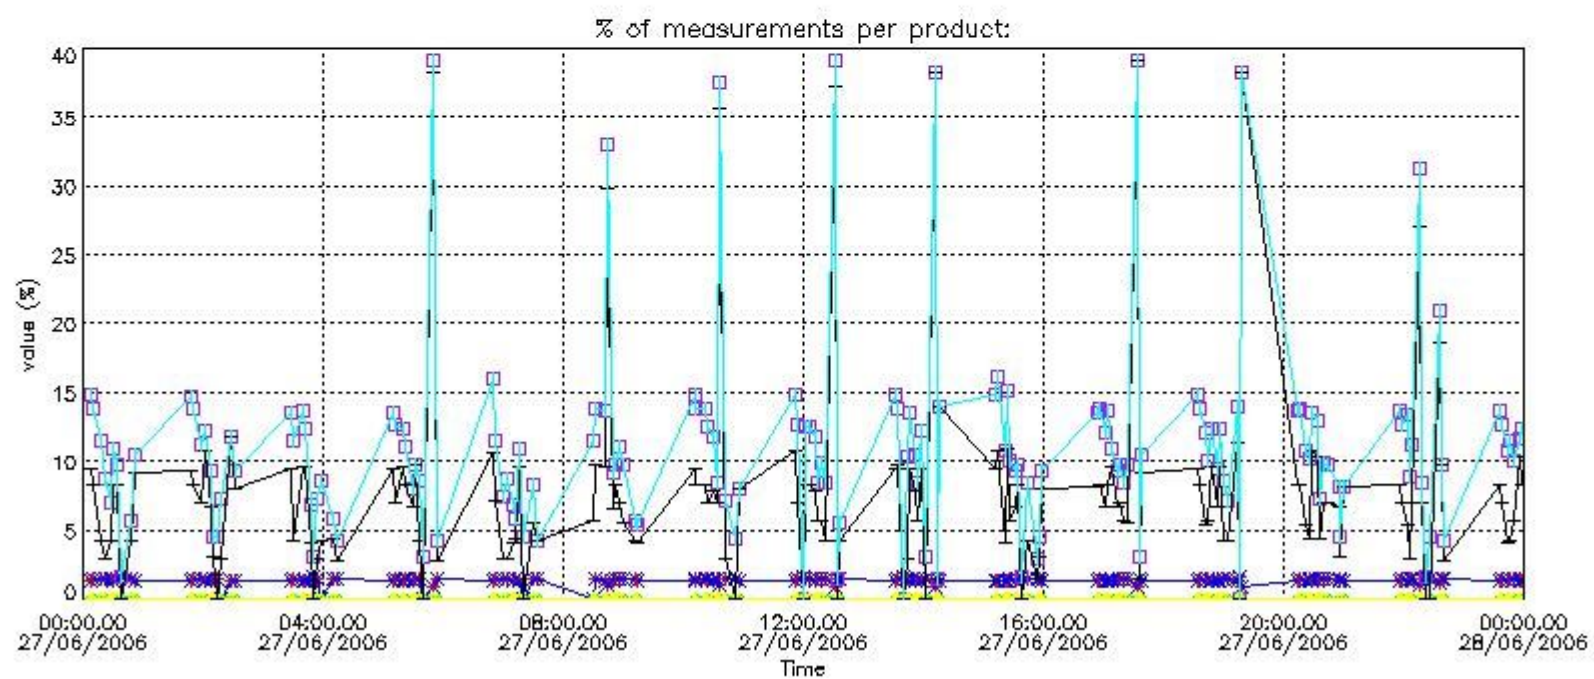

4.2 Plot quality information per product coming from level 1b processing (world map)

4.2.1 Plot level 1 quality information per product (world map): ENVI SAT ASCENDING passes