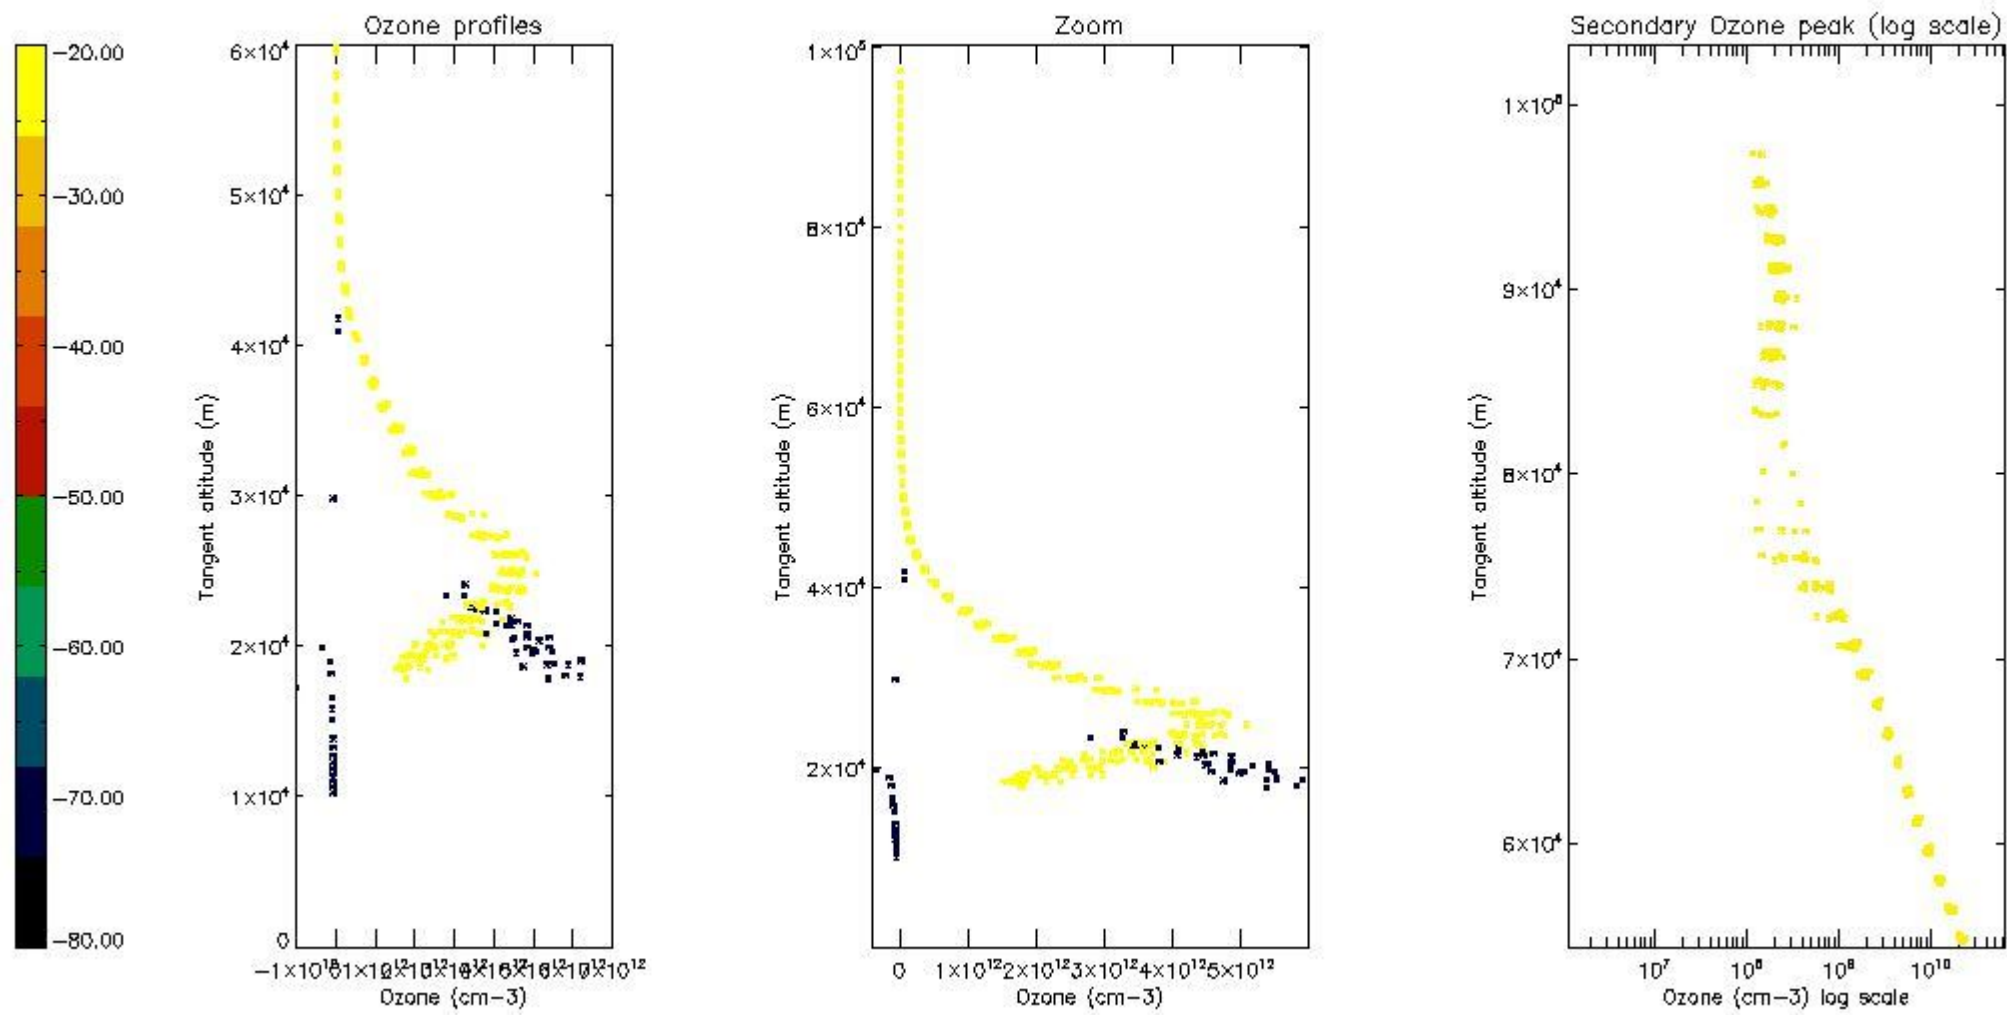

5.5 Plot ozone profiles where STD < 5% (dark without errors)

The colorbar represents the latitude.