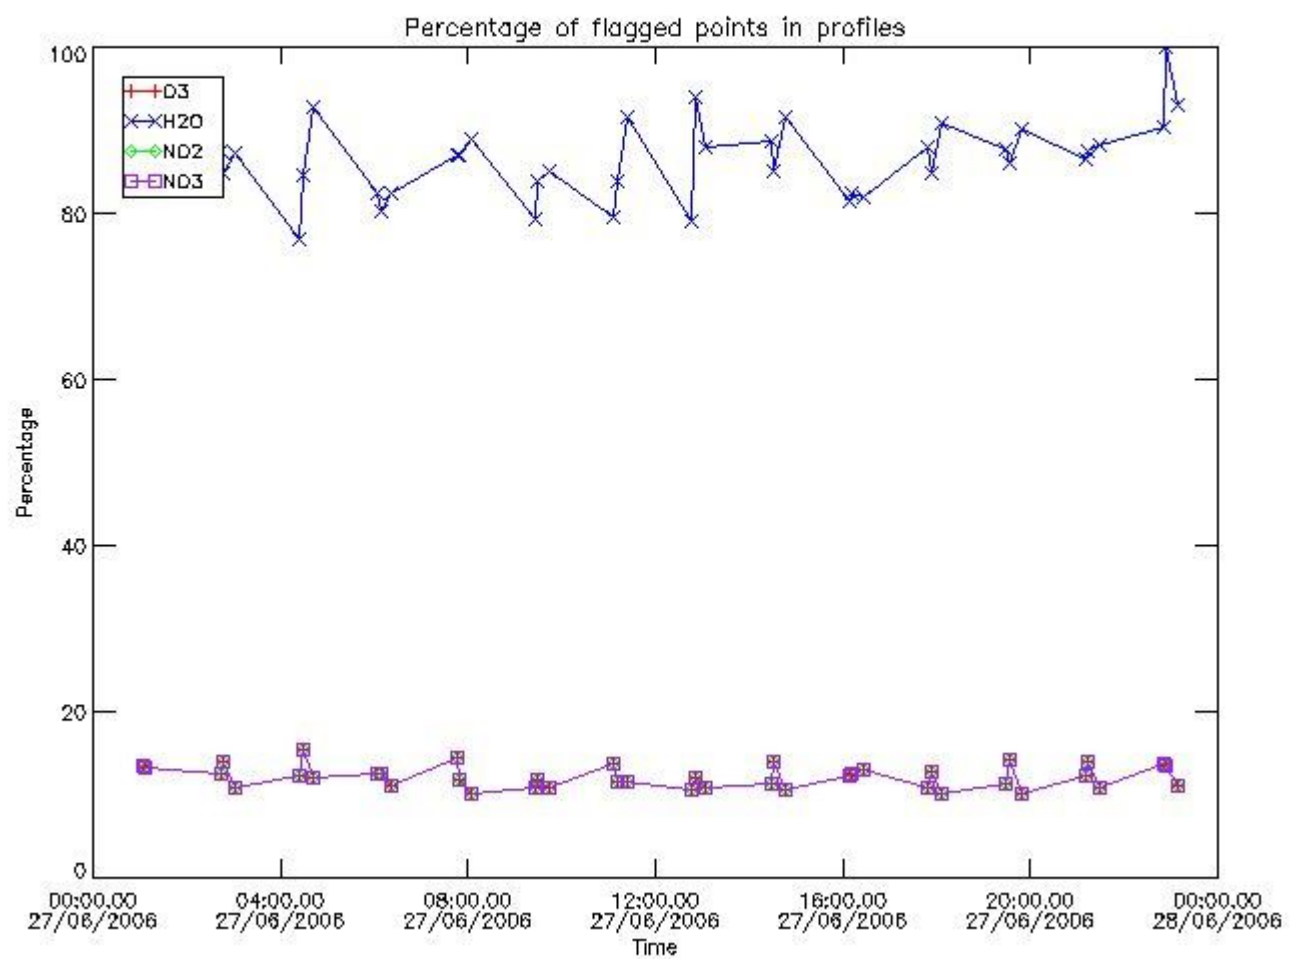

3. Quality information per product

In this section it is plotted some information contained in the Quality Summary data set of the level 2 products. Only products in dark limb conditions and without errors (error flag in the MPH set to "0") are used.

3.1 Plot quality information per product (time dependant)

3.2 Plot quality information per product (world map)