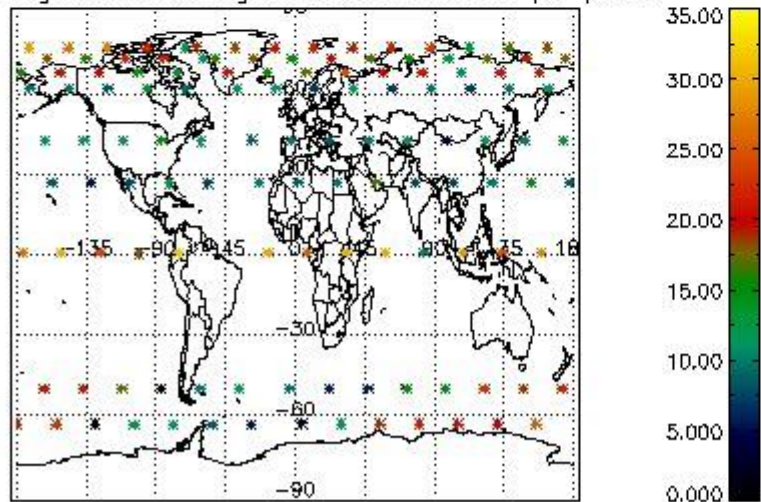

Percentage of star falling outside central band per profile