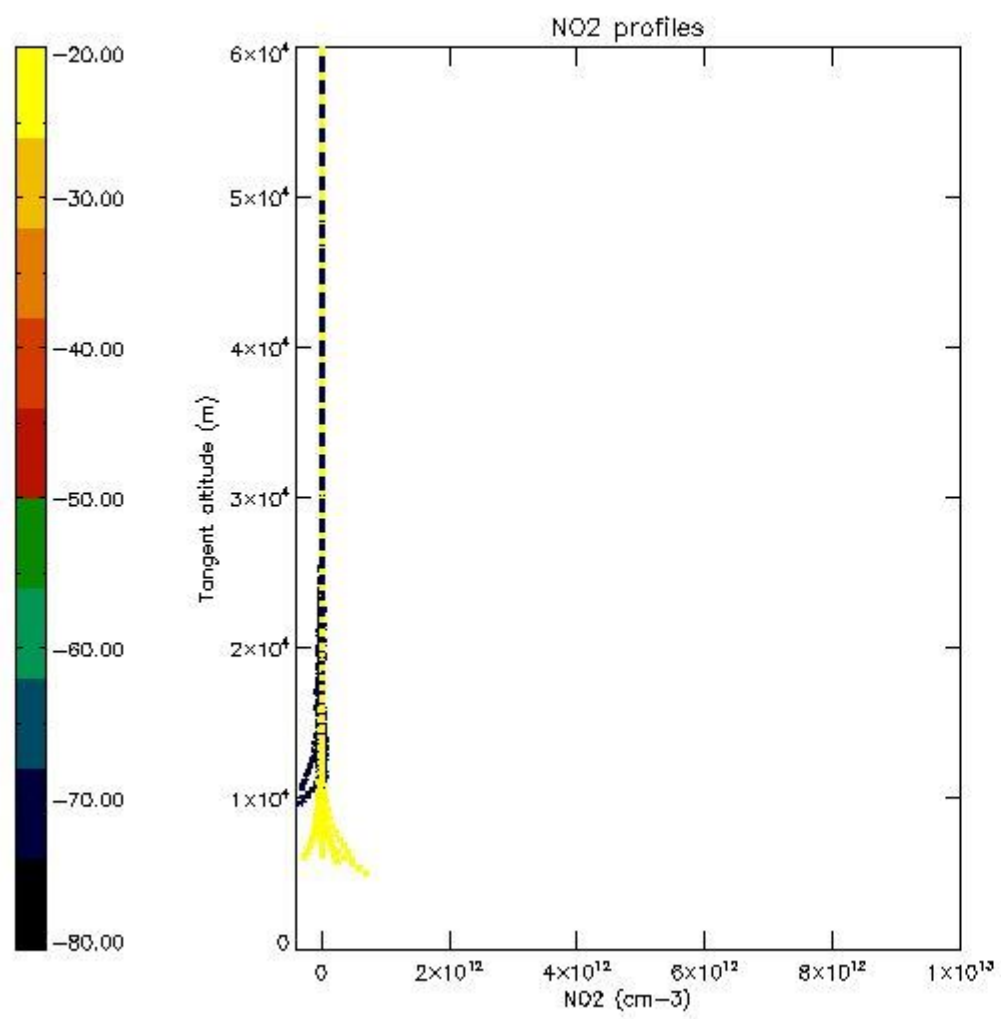

5.7 Plot NO3 profiles for all STD (dark without errors)

The colorbar represents the latitude.