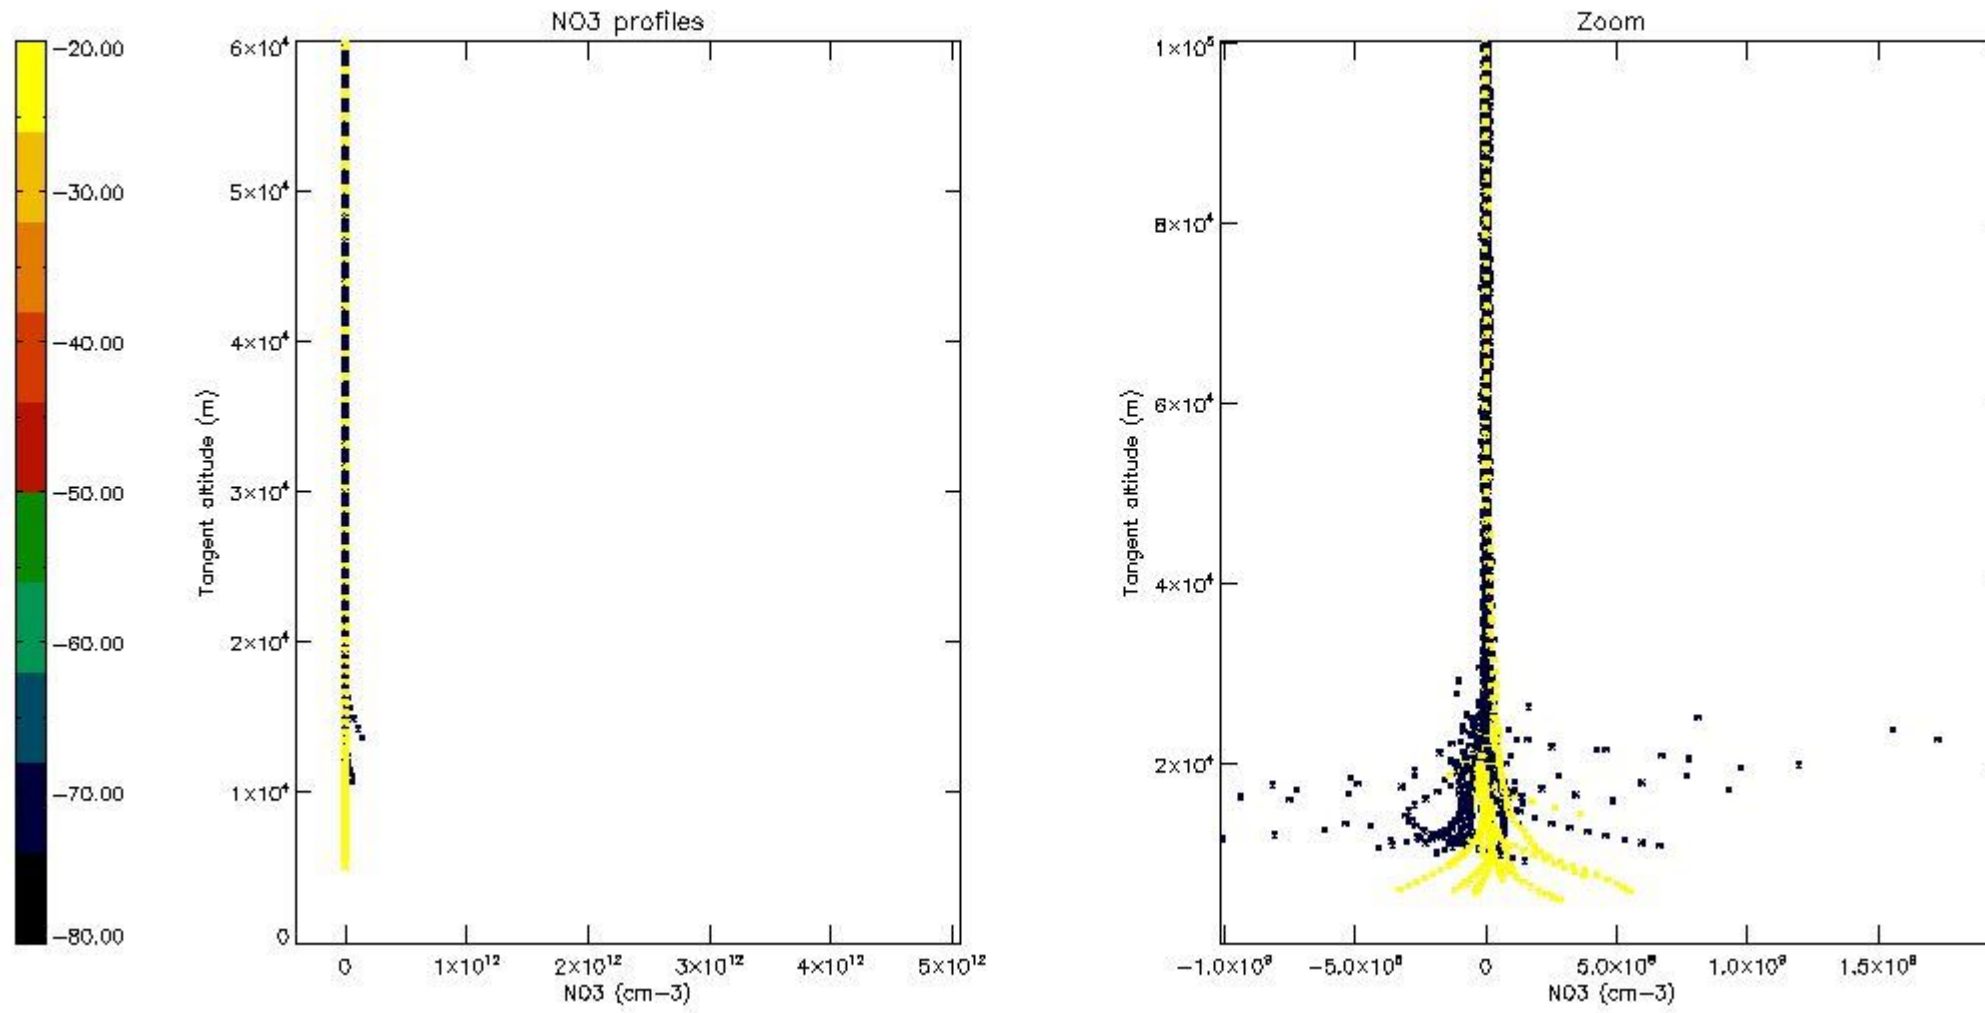

6. Auxiliary Data Files used for the production reported in section 2

The number reported in the third column indicates since which file (see list in section 2) the corresponding auxiliary file has been used. The fourth column is the date of those product files.

Type	Auxiliary Filename	Used since product	Used since product date
INST_PHYS_CHARACTERISTICS	GOM_INS_AXVIEC20091111_143220_20030716_120000_20500101_000000	1	27-JUN-2006 00:01:14
LEVEL-2_PROC_CONFIG	GOM_PR2_AXVIEC20091111_152718_20020301_000000_20500101_000000	1	27-JUN-2006 00:01:14
CROSS_SECTIONS_FILE	GOM_CRS_AXVIEC20091111_154832_20020301_000000_20500101_000000	1	27-JUN-2006 00:01:14