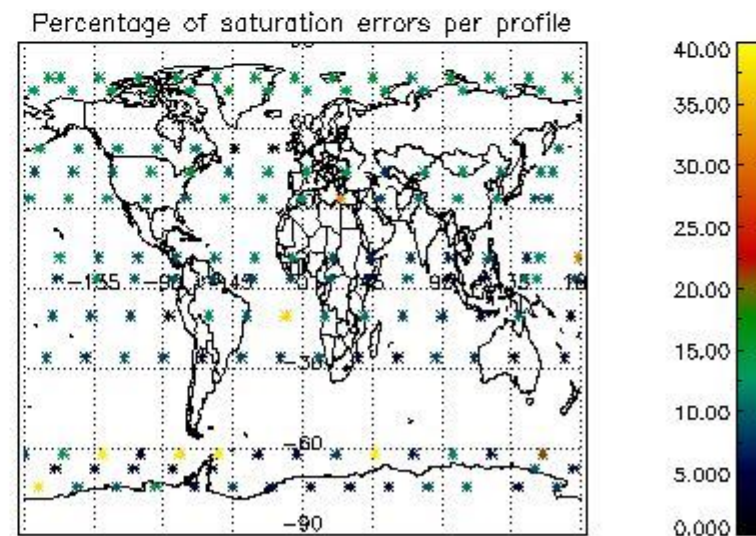

Percentage of datation errors per profile

Percentage of star falling outside central band per profile

Percentage of saturation errors per profile

4.2.2 Plot level 1 quality information per product (world map): ENVISAT DESCENDING passes