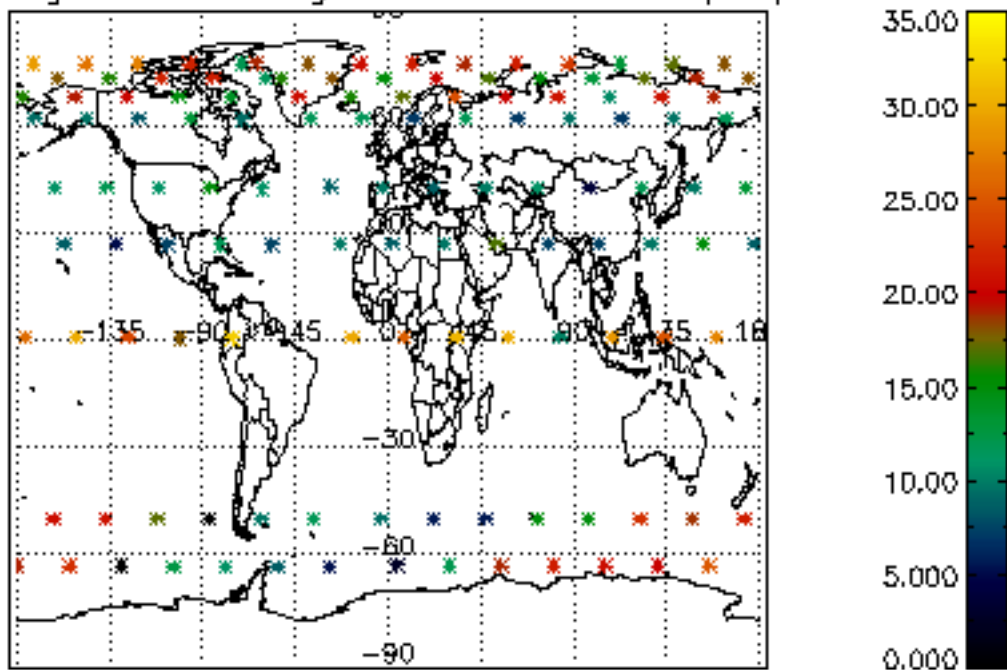

Percentage of cosmic ray hits per profile

Percentage of star falling outside central band per profile