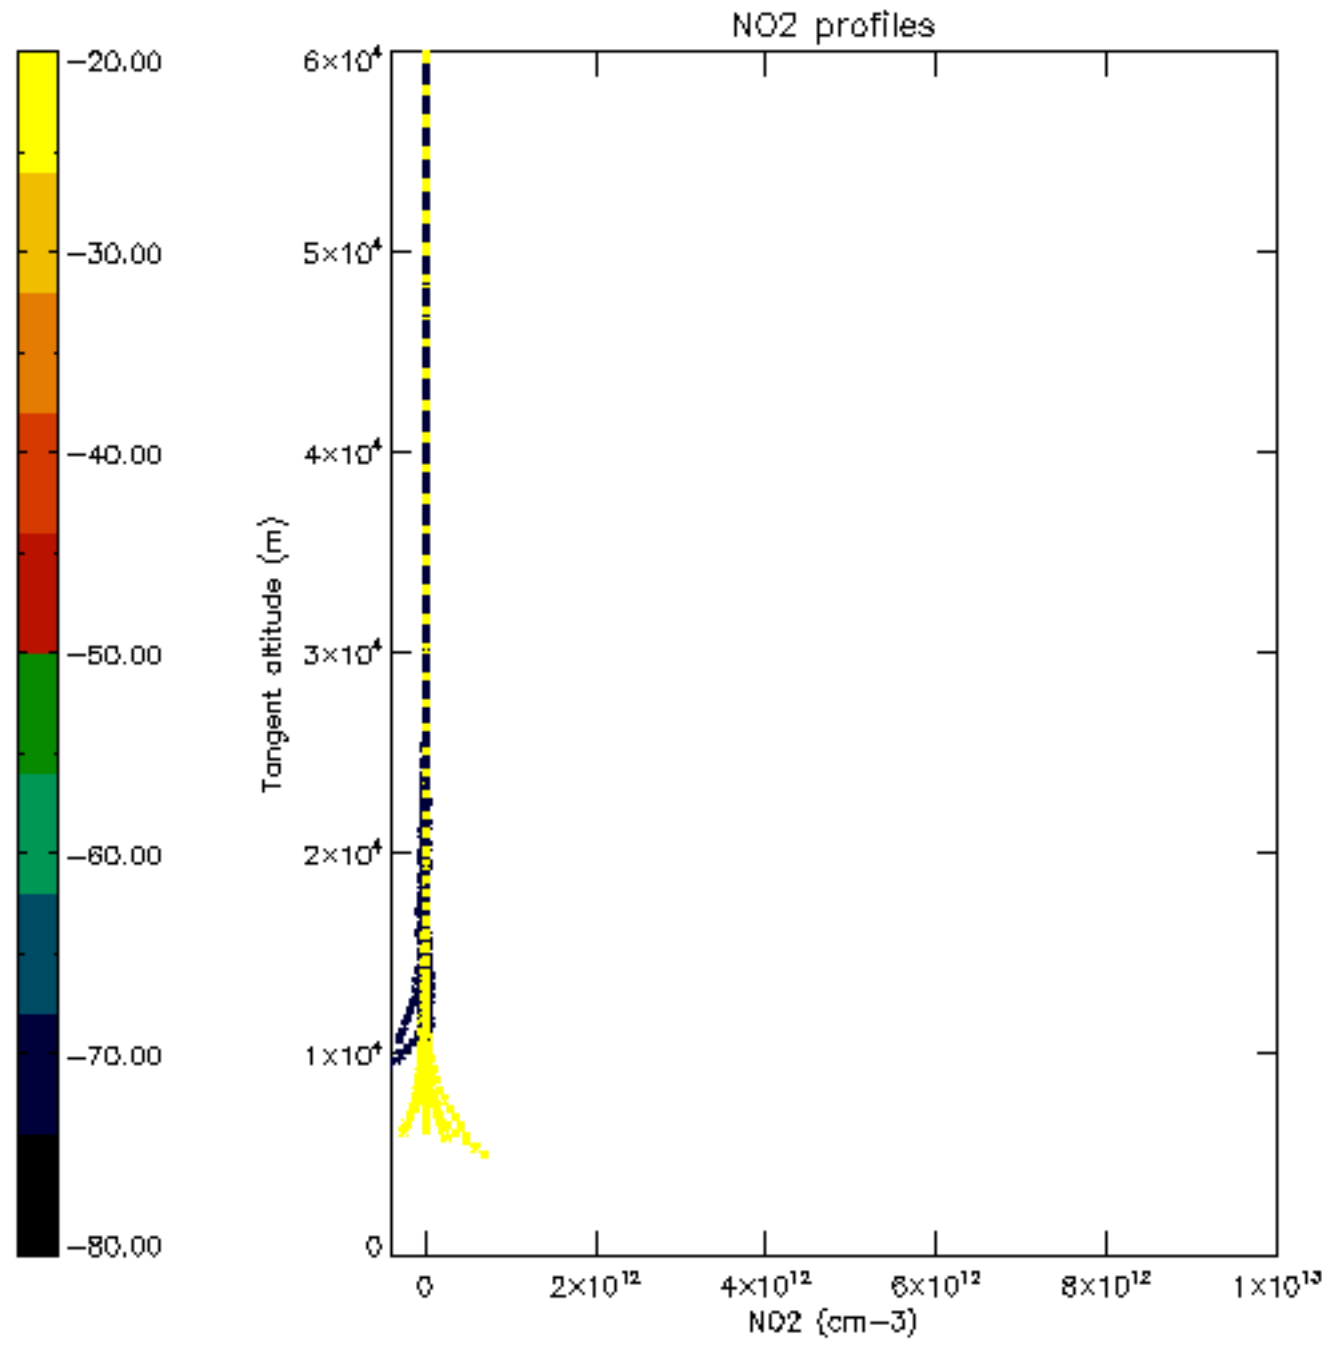

Percentage of star falling outside central band per profile

Percentage of saturation errors per profile

Percentage of flagged data per D3 profile

Percentage of flagged data per H2O profile

Percentage of flagged data per NO2 profile