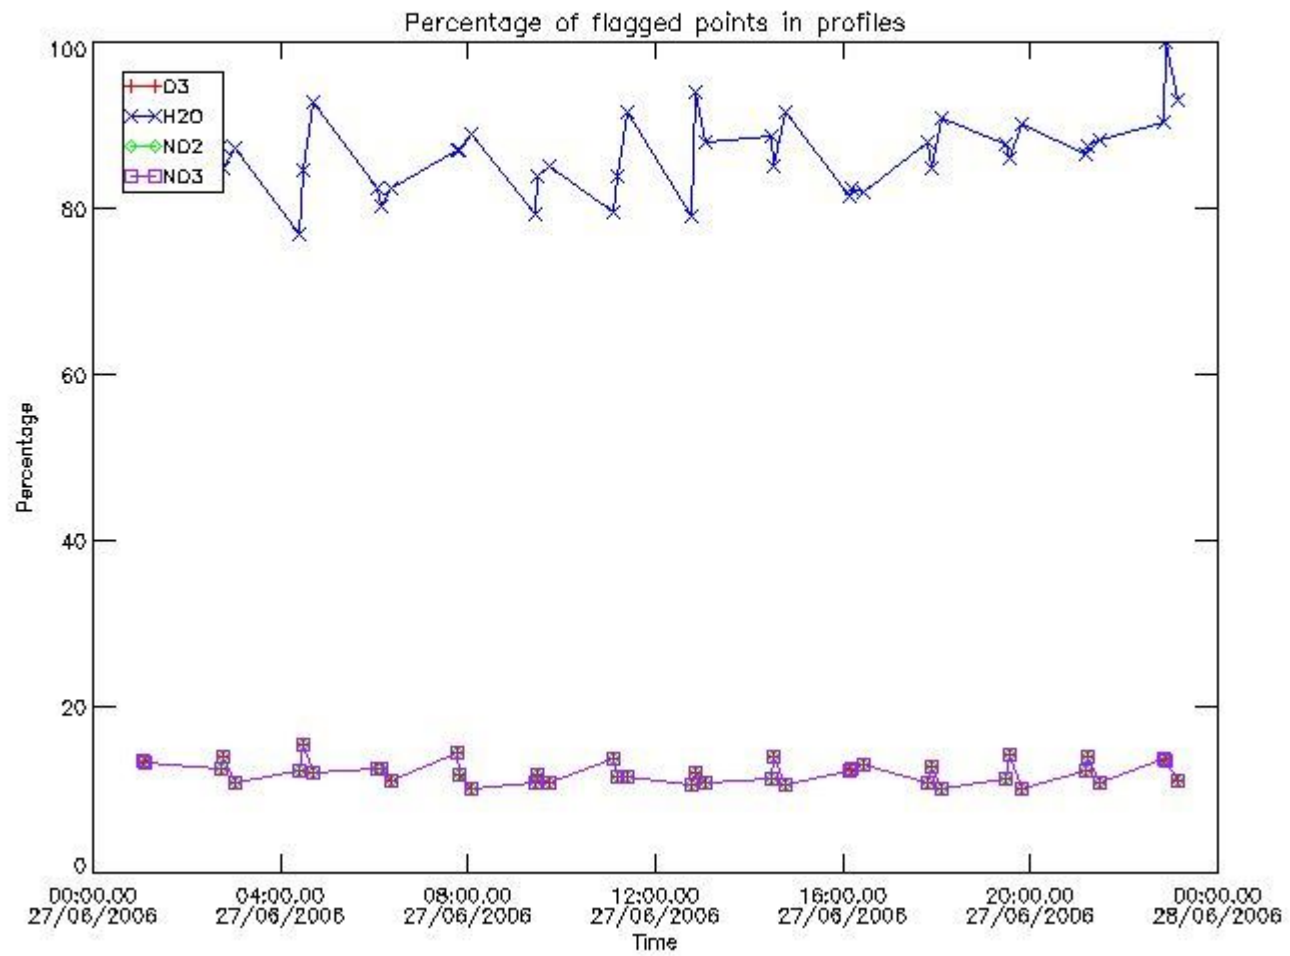

3. Quality information per product

In this section it is plotted some information contained in the Quality Summary data set of the level 2 products. Only products in dark limb conditions and without errors (error flag in the MPH set to "0") are used.

3.1 Plot quality information per product (time dependant)

3.2 Plot quality information per product (world map)