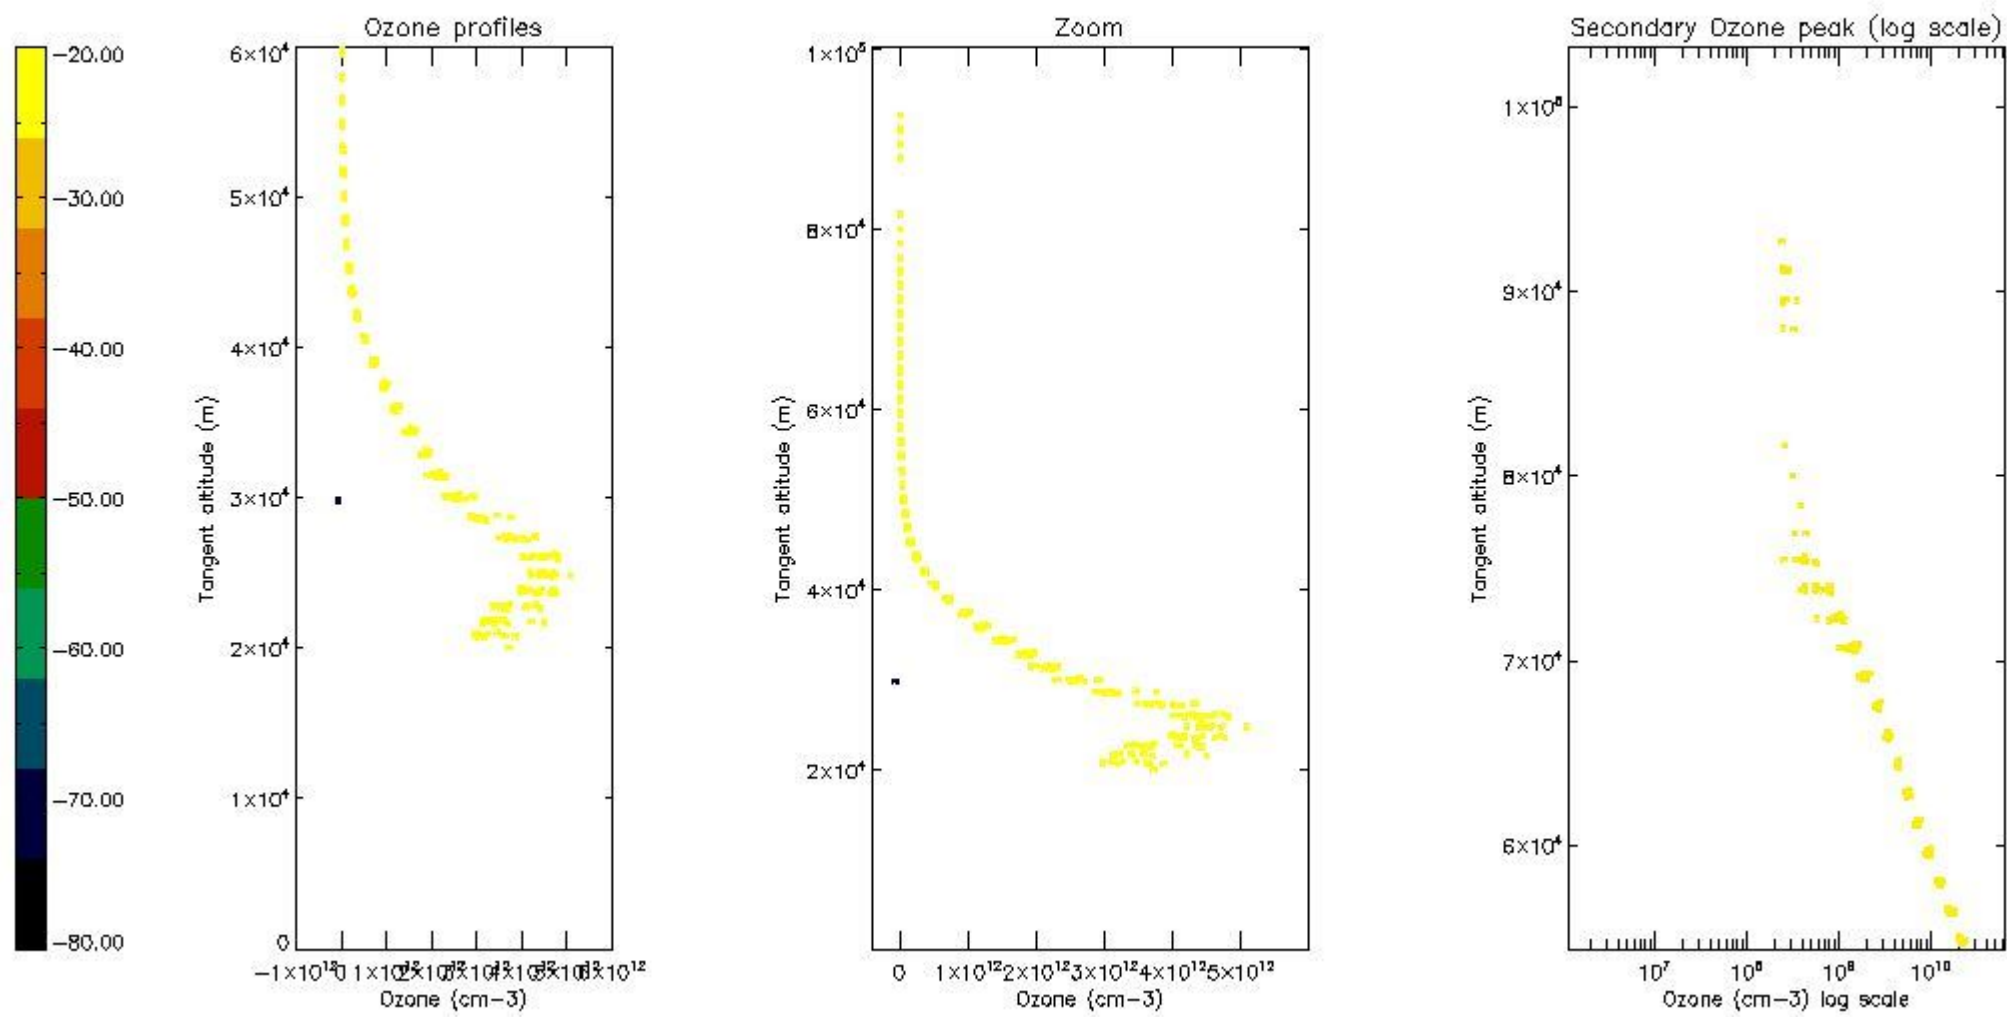

5.6 Plot NO₂ profiles for all STD (dark without errors)

The colorbar represents the latitude.