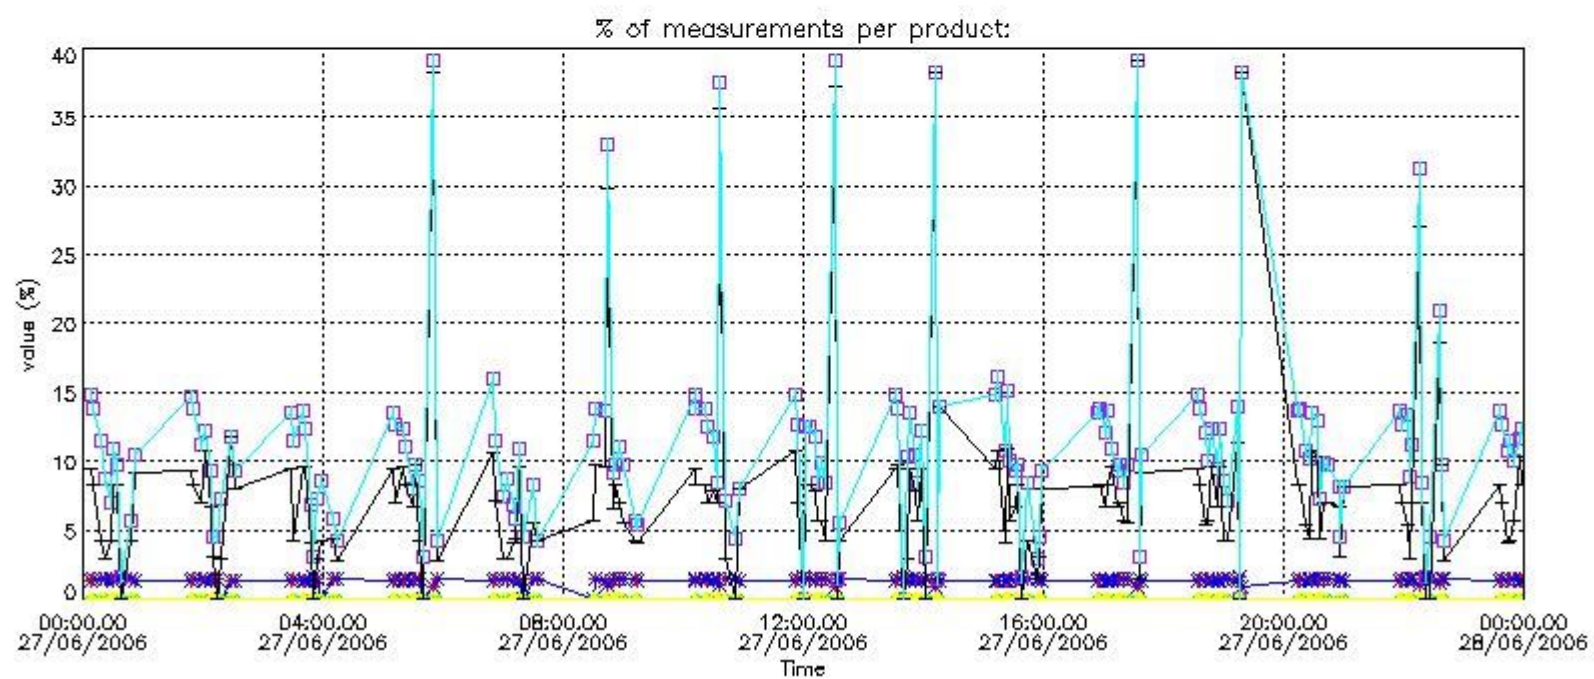

3. Quality information per product

In this section it is plotted some information contained in the Quality Summary data set of the level 2 products. Only products in dark limb conditions and without errors (error flag in the MPH set to "0") are used.

Percentage of flagged data per NO3 profile

4. Level 1 quality information per product

In this section it is plotted some information contained in the Quality Summary data set of the level 2 products that comes from the level 1b processing. Products without errors (error flag in the MPH set to "0") are used.

4.1 Plot quality information per product (time dependant) coming from level 1b processing

4.1.1 Plot level 1 quality information per product (time dependant): ENVISAT ASCENDING passes

4.1.2 Plot level 1 quality information per product (time dependant): ENVISAT DESCENDING passes