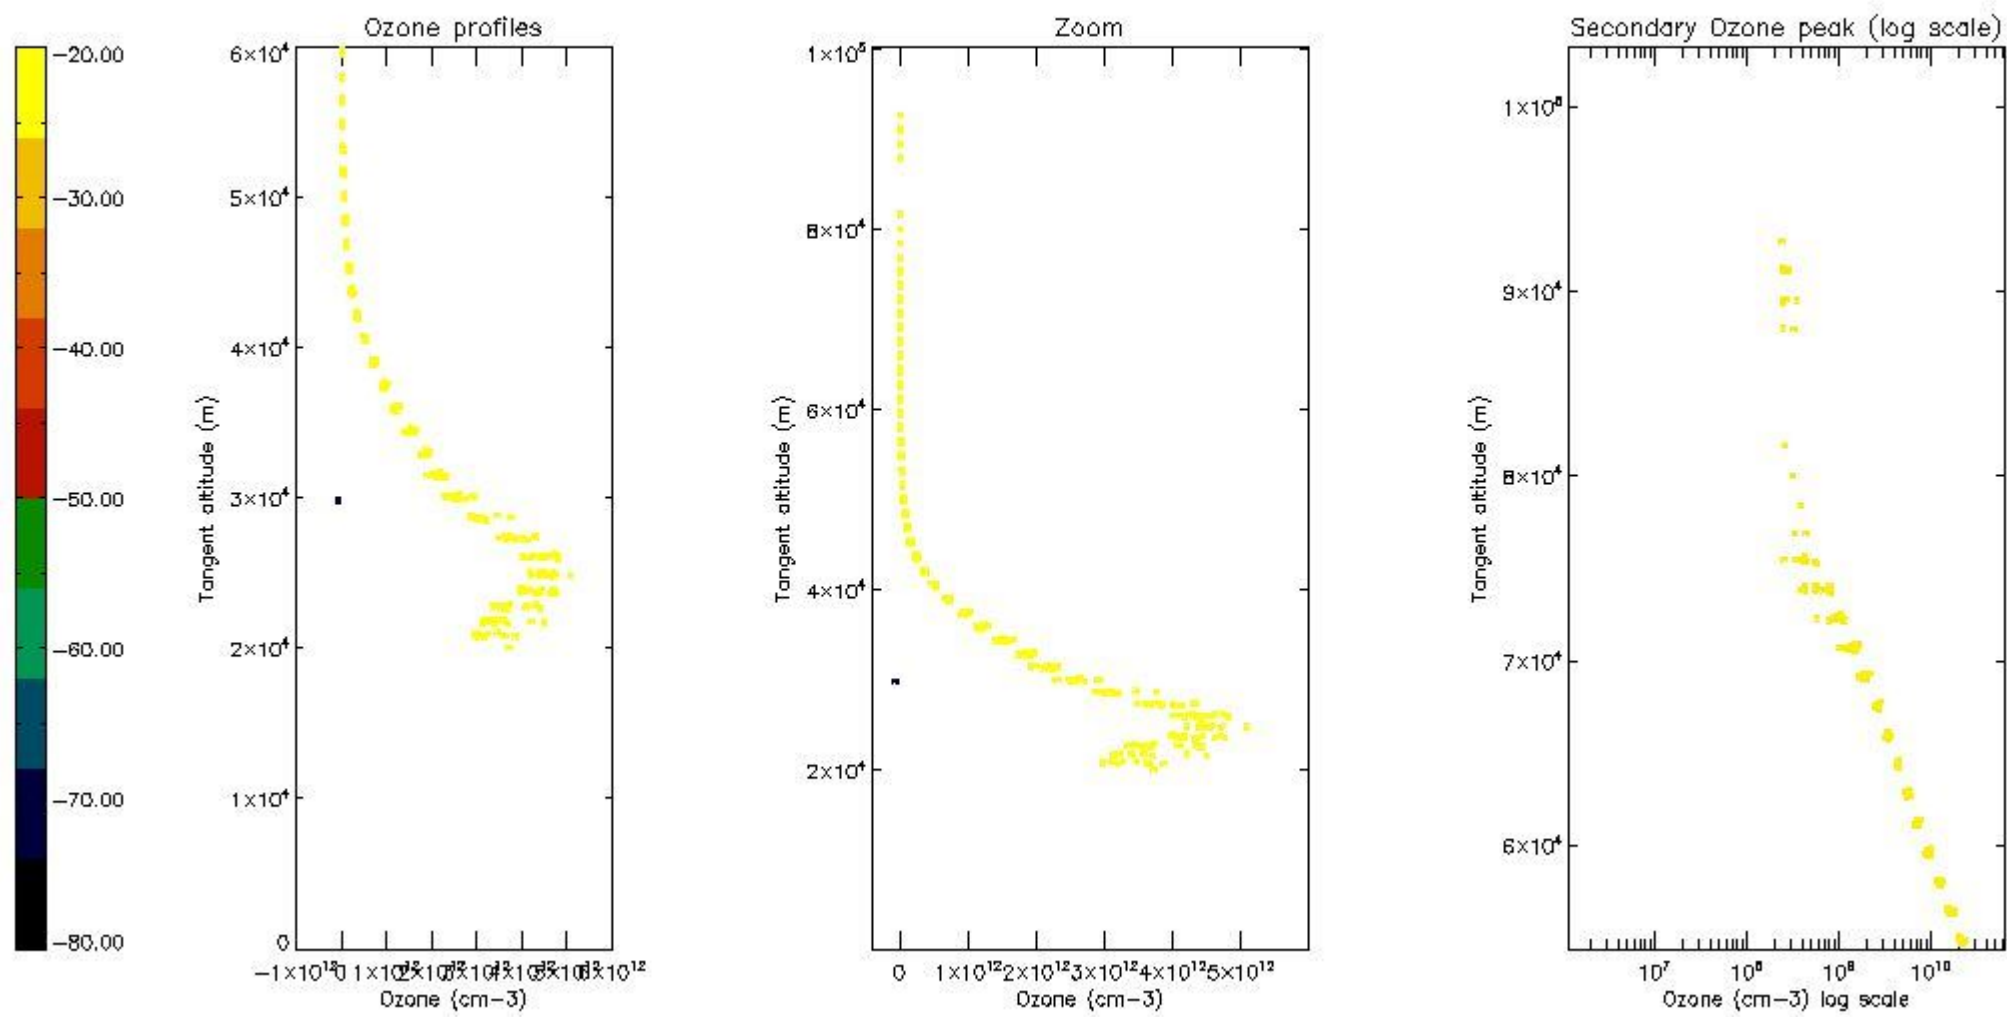

STD < 10	4
STD < 5	3

5.2 Plot ozone profiles for all STD (dark without errors)

The colorbar represents the latitude.

5.3 Plot ozone profiles where STD < 20% (dark without errors)

The colorbar represents the latitude.

5.4 Plot ozone profiles where $STD < 10\%$ (dark without errors)

The colorbar represents the latitude.

5.5 Plot ozone profiles where STD < 5% (dark without errors)

The colorbar represents the latitude.

5.6 Plot NO₂ profiles for all STD (dark without errors)