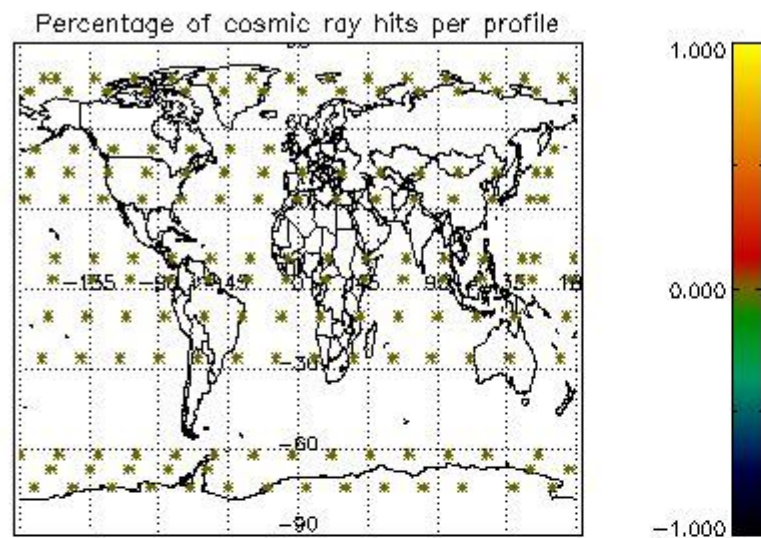

Percentage of datation errors per profile

Percentage of star falling outside central band per profile

Percentage of saturation errors per profile

4.2.2 Plot level 1 quality information per product (world map): ENVISAT DESCENDING passes