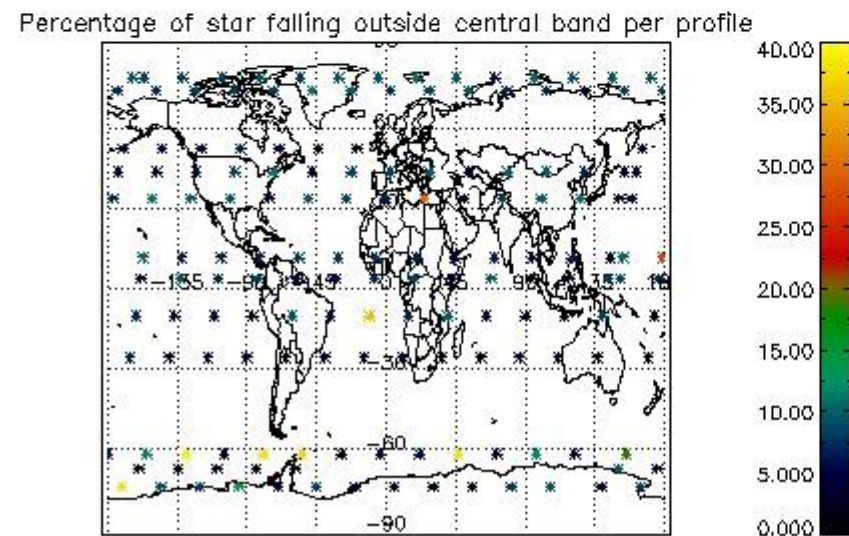

Percentage of datation errors per profile

Percentage of star falling outside central band per profile

Percentage of saturation errors per profile

4.2.2 Plot level 1 quality information per product (world map): ENVISAT DESCENDING passes