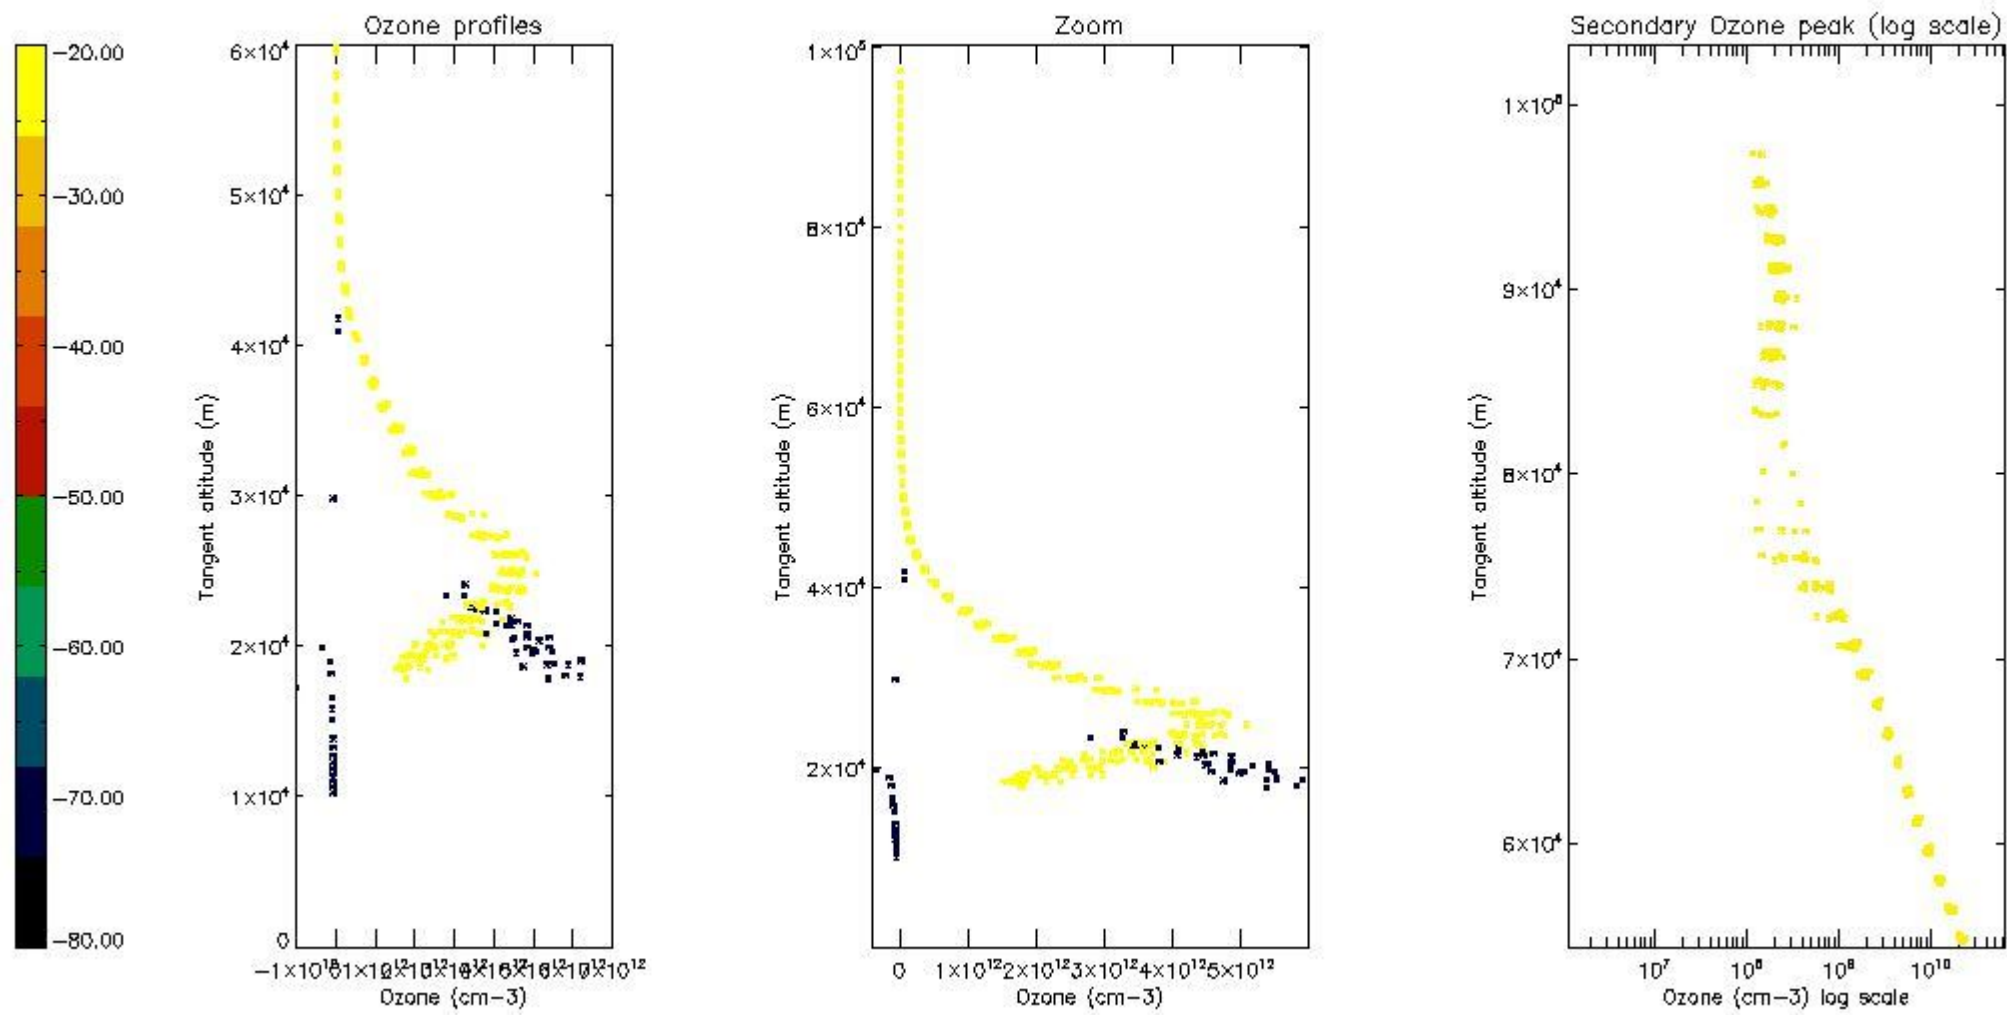

So, the table below shows the percentage of dark limb and valid observations for each criteria with respect to the overall valid daily observations.

Criteria	% of total production
All STD	16
STD < 20	6

STD < 10	4
STD < 5	3

5.2 Plot ozone profiles for all STD (dark without errors)

The colorbar represents the latitude.

5.3 Plot ozone profiles where STD < 20% (dark without errors)

The colorbar represents the latitude.

5.4 Plot ozone profiles where $STD < 10\%$ (dark without errors)

The colorbar represents the latitude.

5.5 Plot ozone profiles where STD < 5% (dark without errors)

The colorbar represents the latitude.

5.6 Plot NO₂ profiles for all STD (dark without errors)