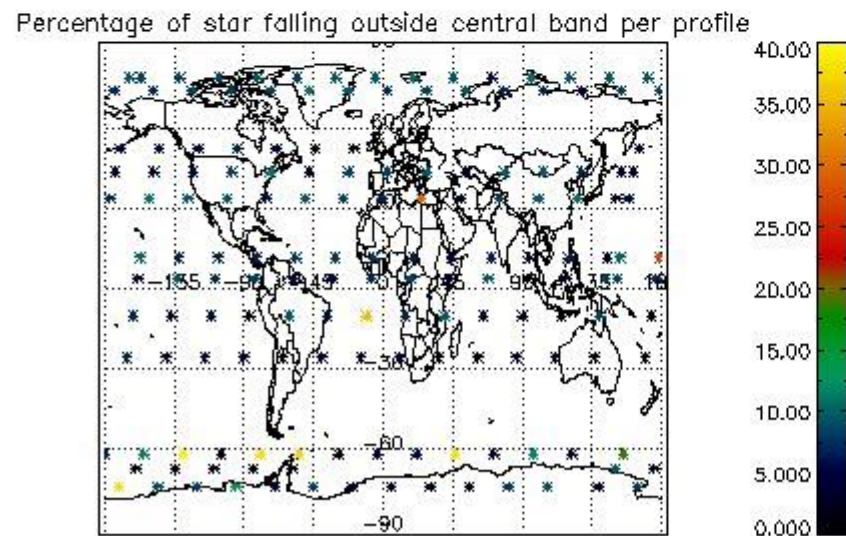

Percentage of datation errors per profile

Percentage of star falling outside central band per profile

Percentage of saturation errors per profile

4.2.2 Plot level 1 quality information per product (world map): ENVISAT DESCENDING passes