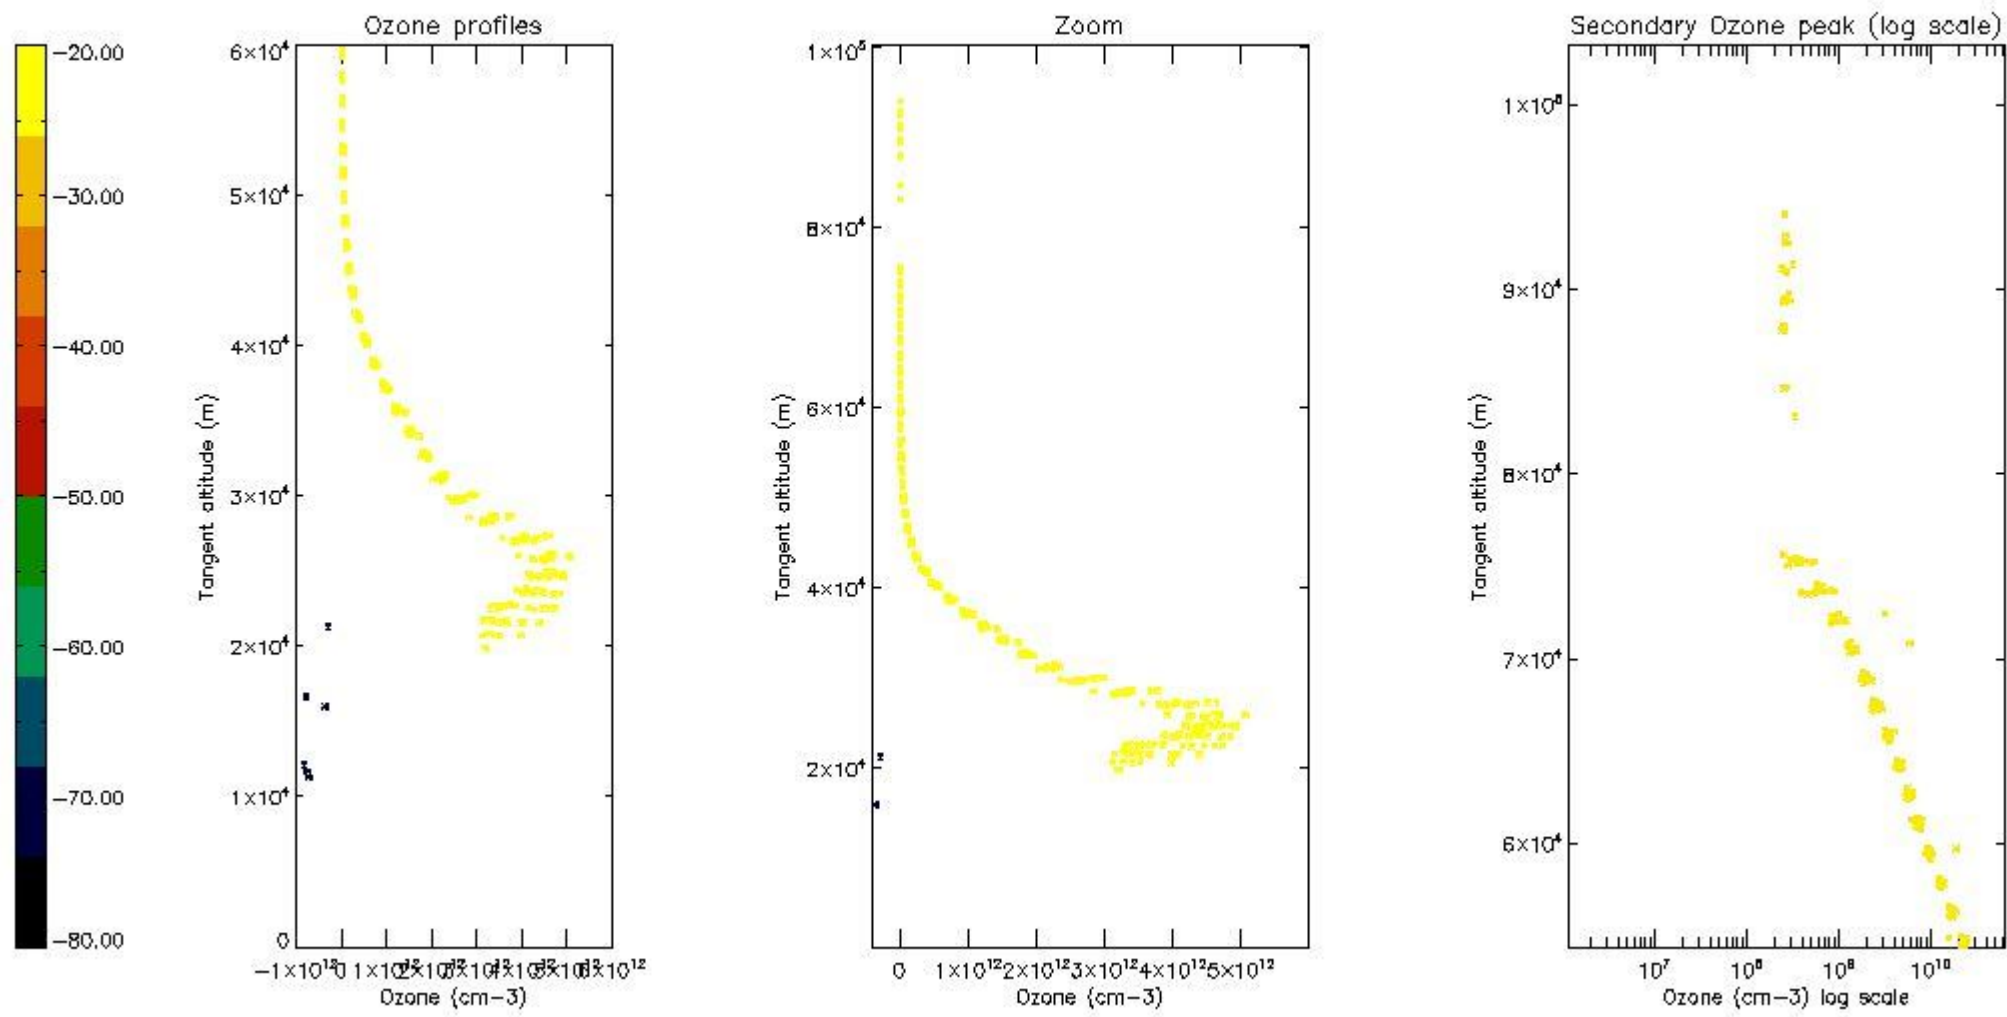

5.6 Plot NO₂ profiles for all STD (dark without errors)

The colorbar represents the latitude.