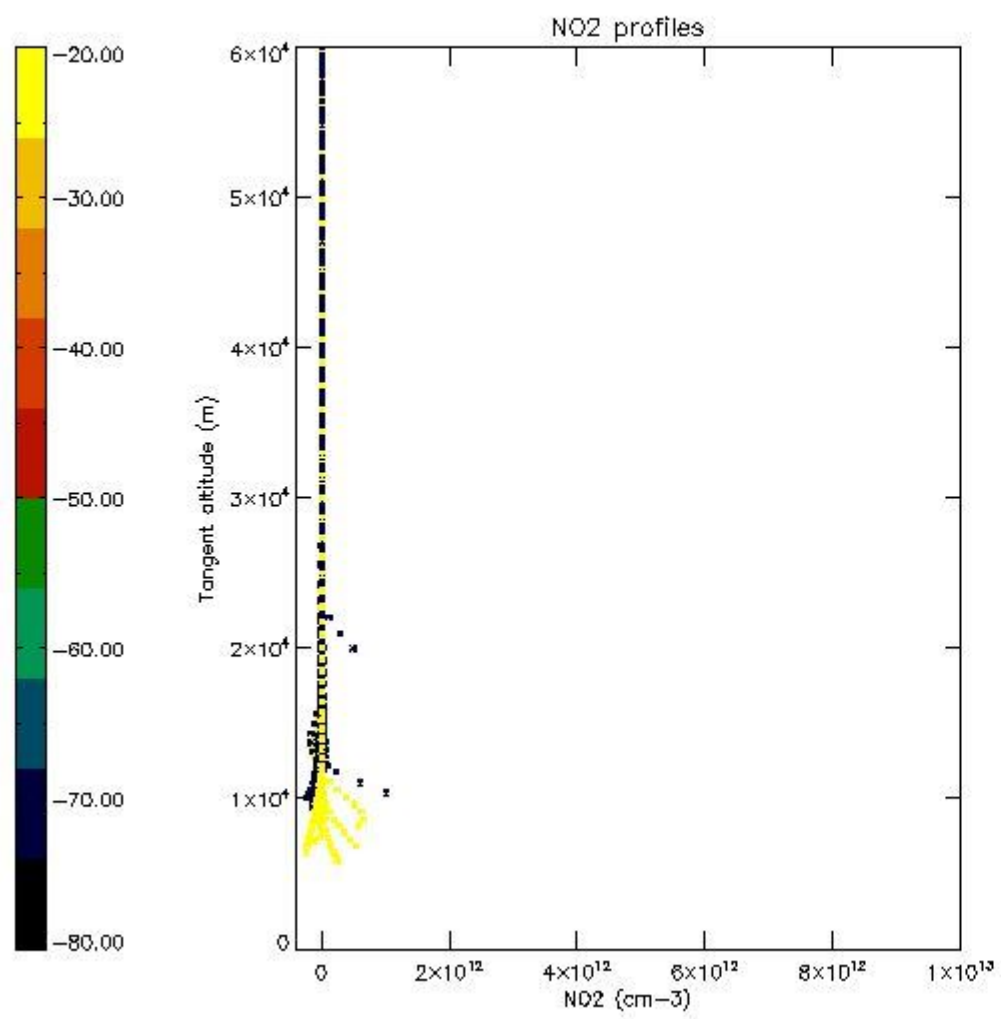

5.7 Plot NO3 profiles for all STD (dark without errors)

The colorbar represents the latitude.