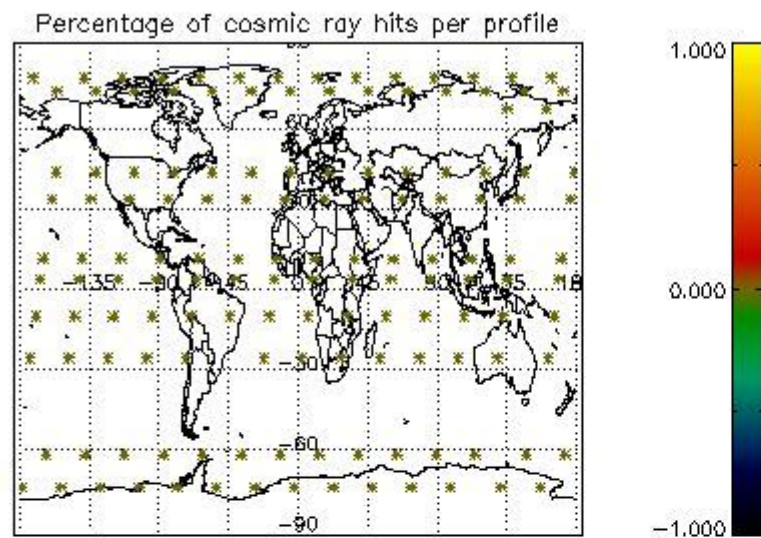

Percentage of datation errors per profile

Percentage of star falling outside central band per profile

Percentage of saturation errors per profile

4.2.2 Plot level 1 quality information per product (world map): ENVISAT DESCENDING passes