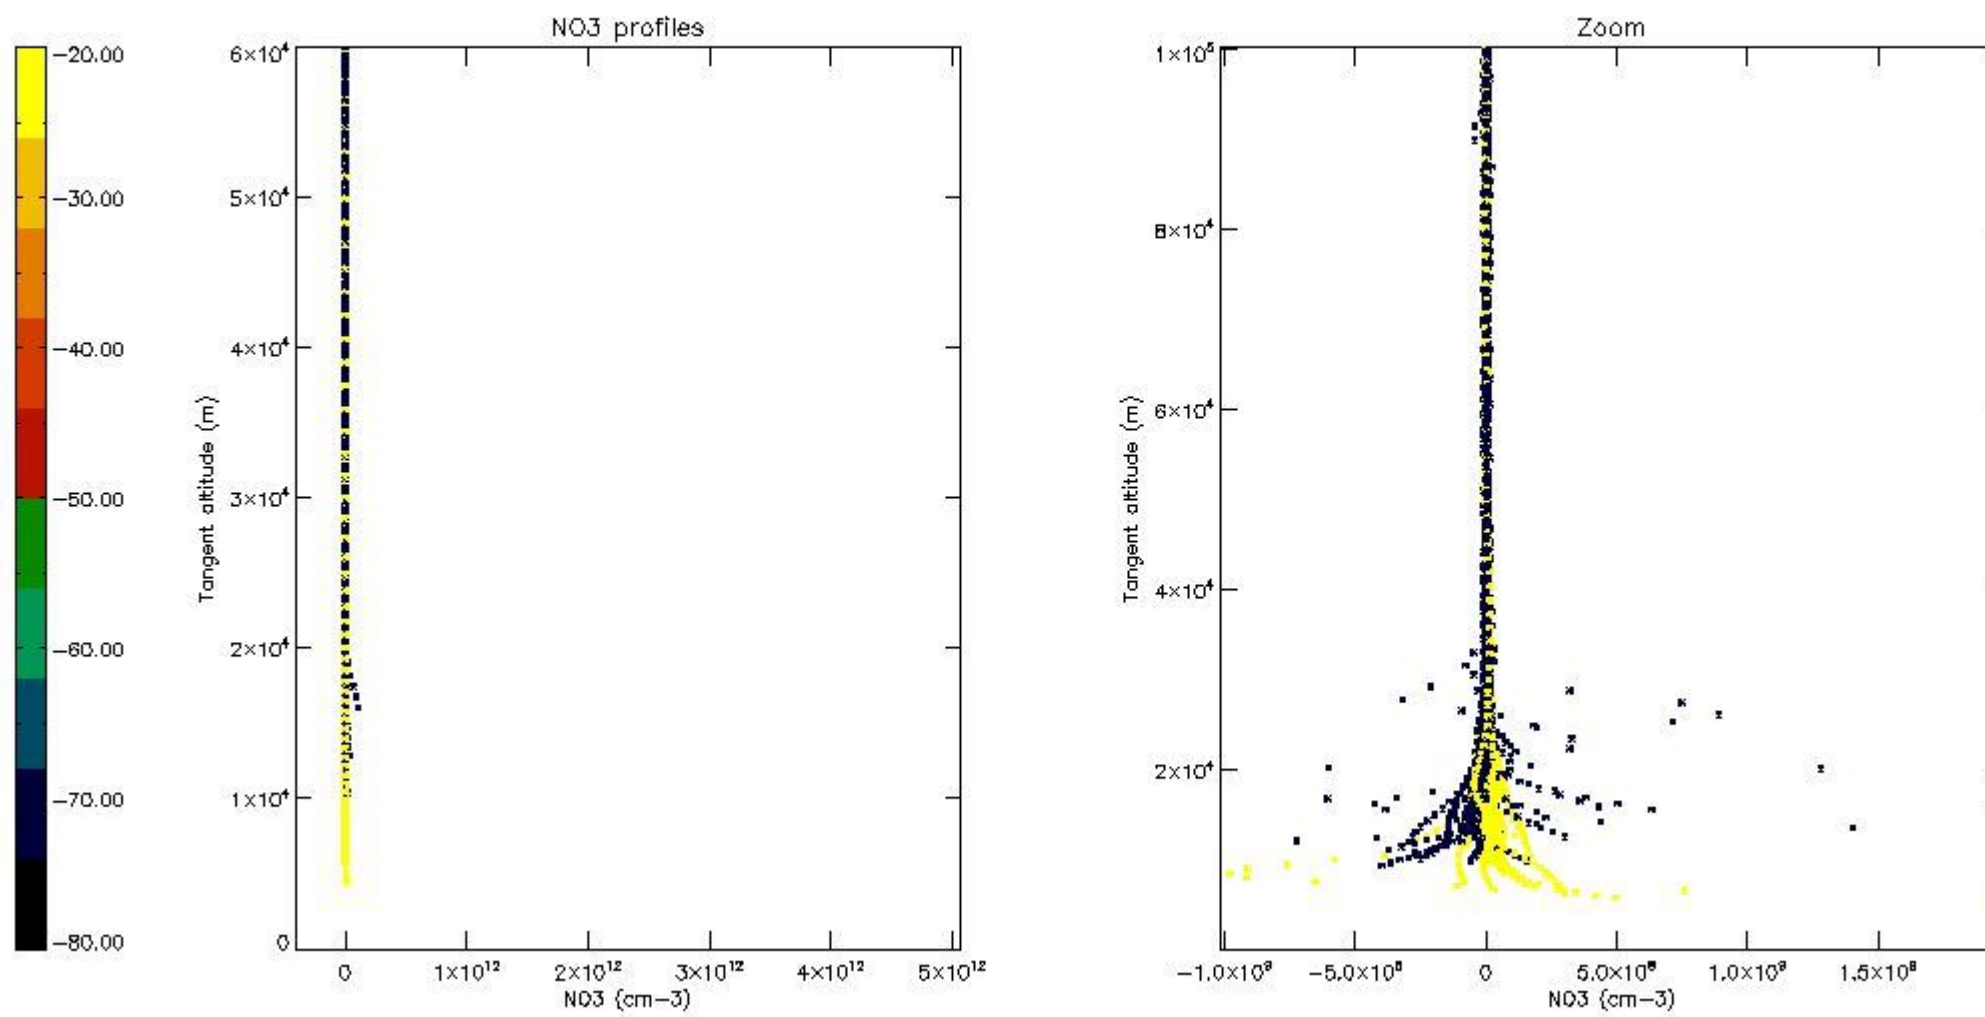

6. Auxiliary Data Files used for the production reported in section 2

The number reported in the third column indicates since which file (see list in section 2) the corresponding auxiliary file has been used. The fourth column is the date of those product files.

Type	Auxiliary Filename	Used since product	Used since product date
INST_PHYS_CHARACTERISTICS	GOM_INS_AXVIEC20091111_143220_20030716_120000_20500101_000000	1	26-JUN-2006 00:11:54
LEVEL-2_PROC_CONFIG	GOM_PR2_AXVIEC20091111_152718_20020301_000000_20500101_000000	1	26-JUN-2006 00:11:54
CROSS_SECTIONS_FILE	GOM_CRS_AXVIEC20091111_154832_20020301_000000_20500101_000000	1	26-JUN-2006 00:11:54