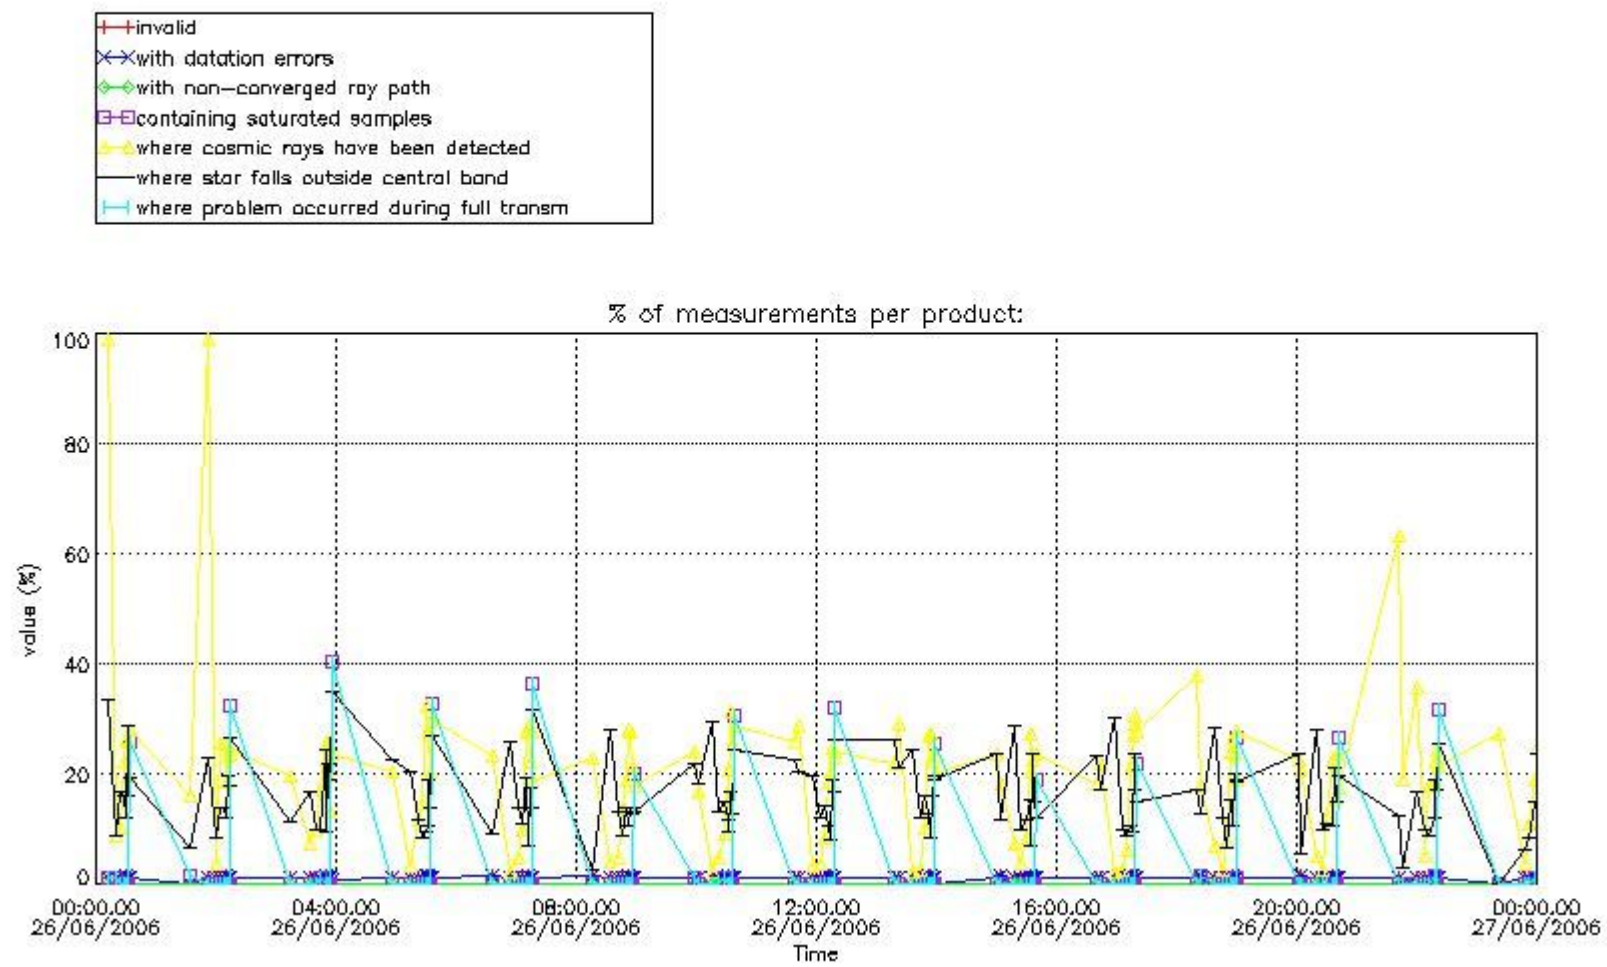

4.1.2 Plot level 1 quality information per product (time dependant): ENVISAT DESCENDING passes