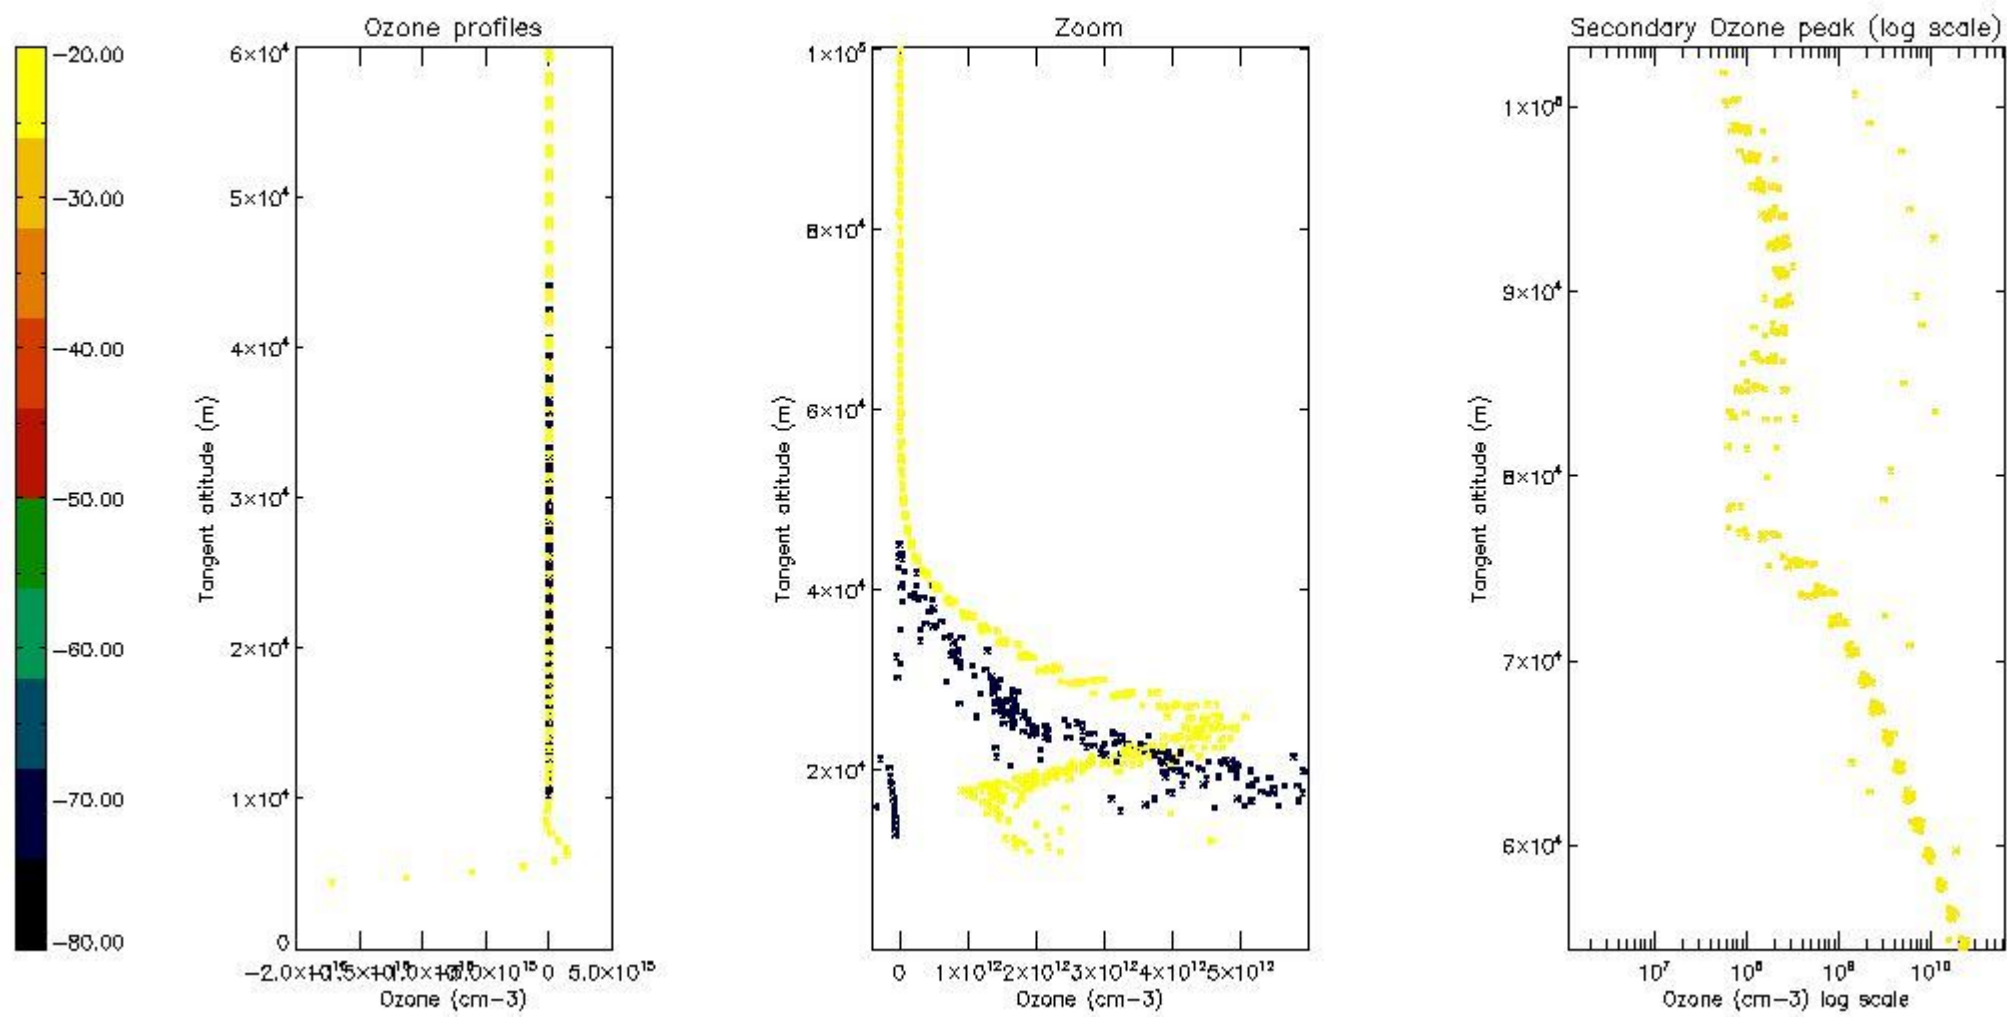

STD < 10	4
STD < 5	3

5.2 Plot ozone profiles for all STD (dark without errors)

The colorbar represents the latitude.

5.3 Plot ozone profiles where STD < 20% (dark without errors)

The colorbar represents the latitude.