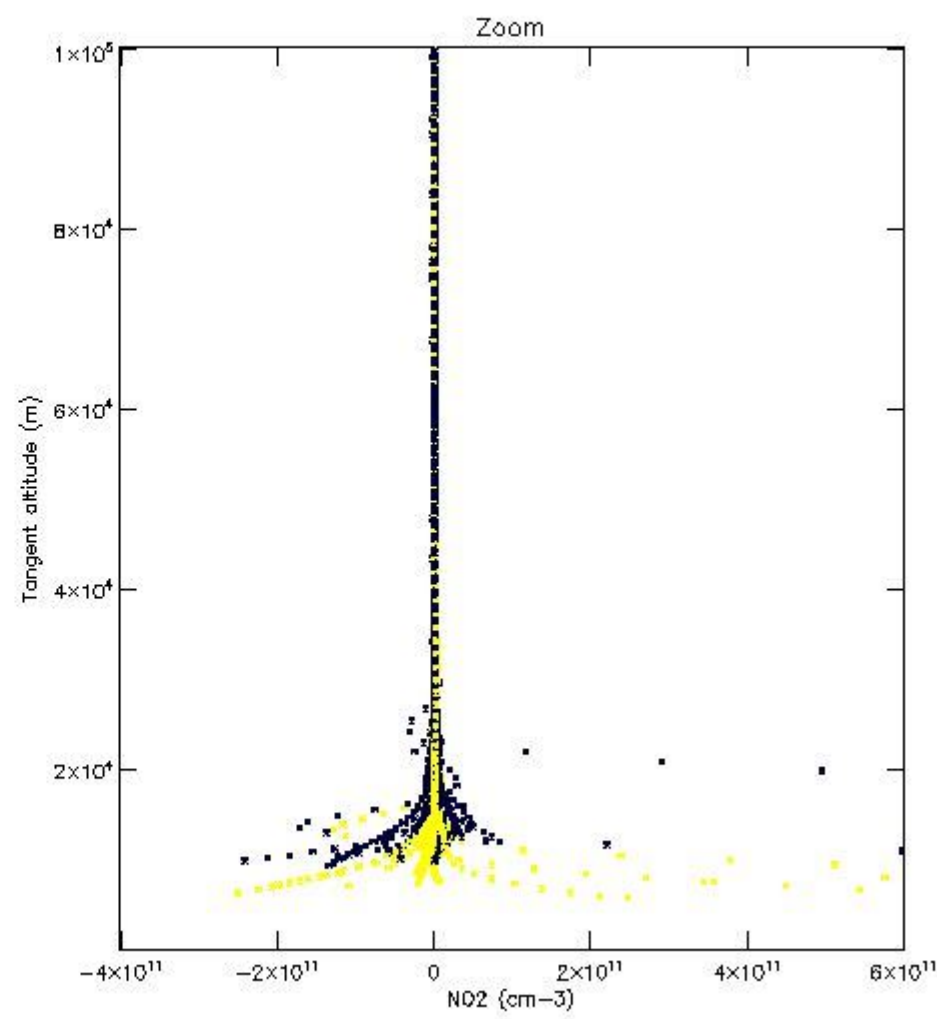

5.7 Plot NO3 profiles for all STD (dark without errors)

The colorbar represents the latitude.