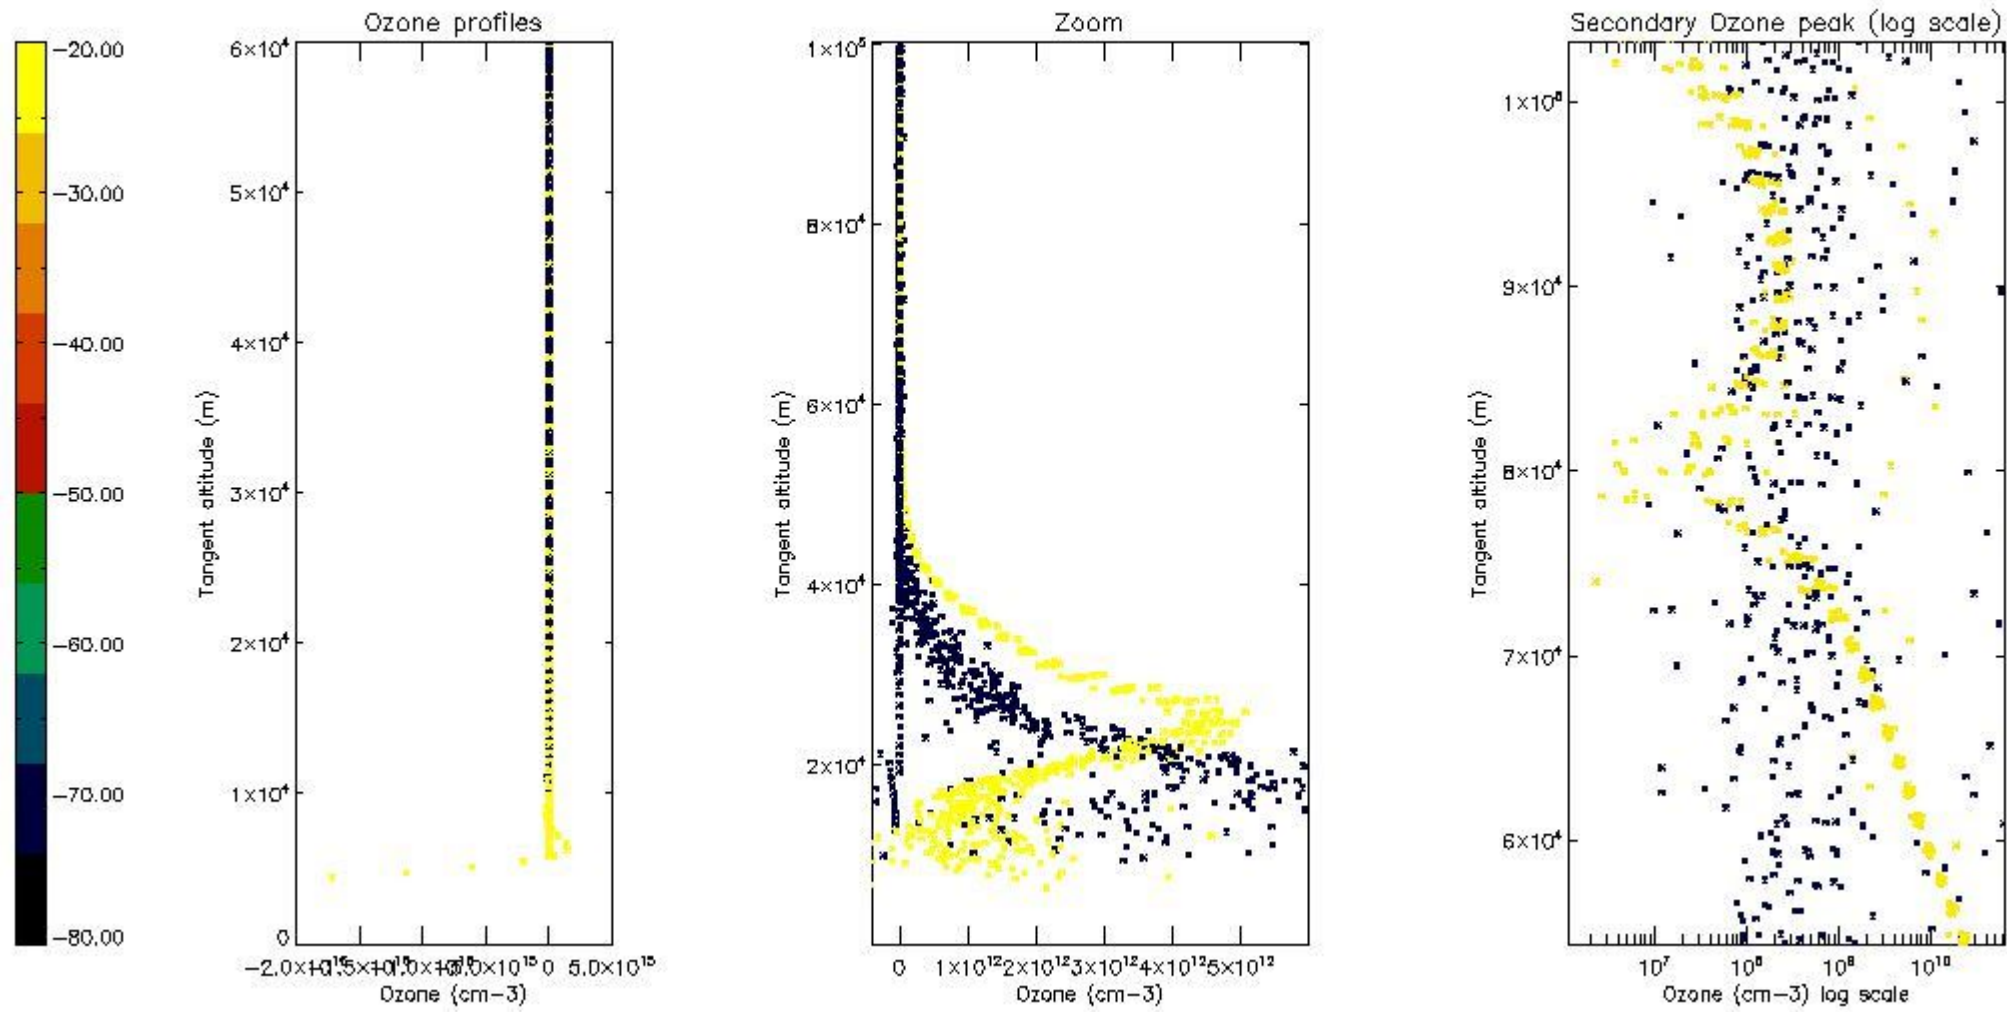

STD < 10	4
STD < 5	3

5.2 Plot ozone profiles for all STD (dark without errors)

The colorbar represents the latitude.

5.3 Plot ozone profiles where STD < 20% (dark without errors)

The colorbar represents the latitude.