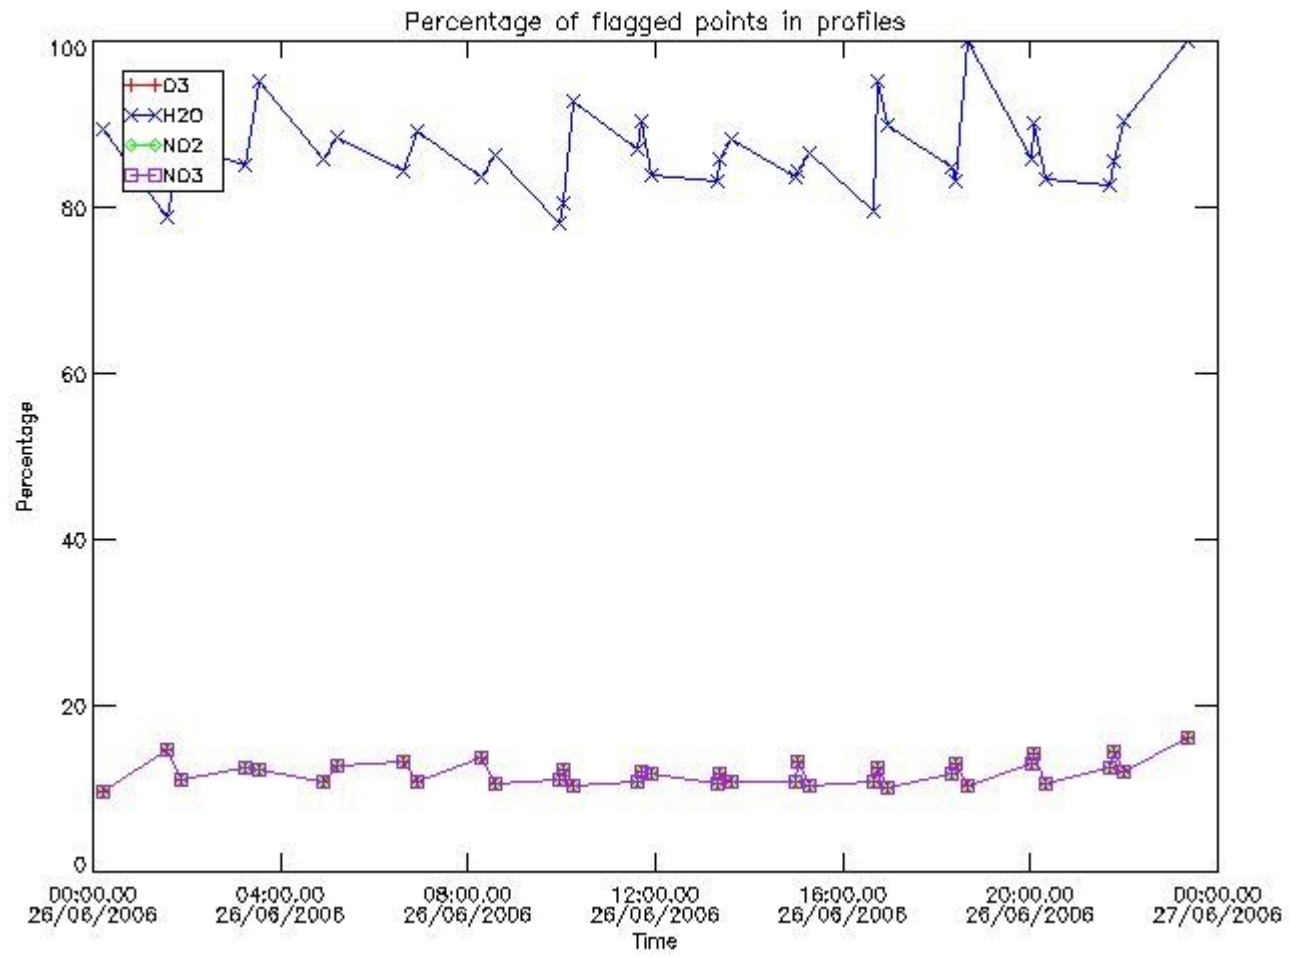

3. Quality information per product

In this section it is plotted some information contained in the Quality Summary data set of the level 2 products. Only products in dark limb conditions and without errors (error flag in the MPH set to "0") are used.

3.1 Plot quality information per product (time dependant)

3.2 Plot quality information per product (world map)