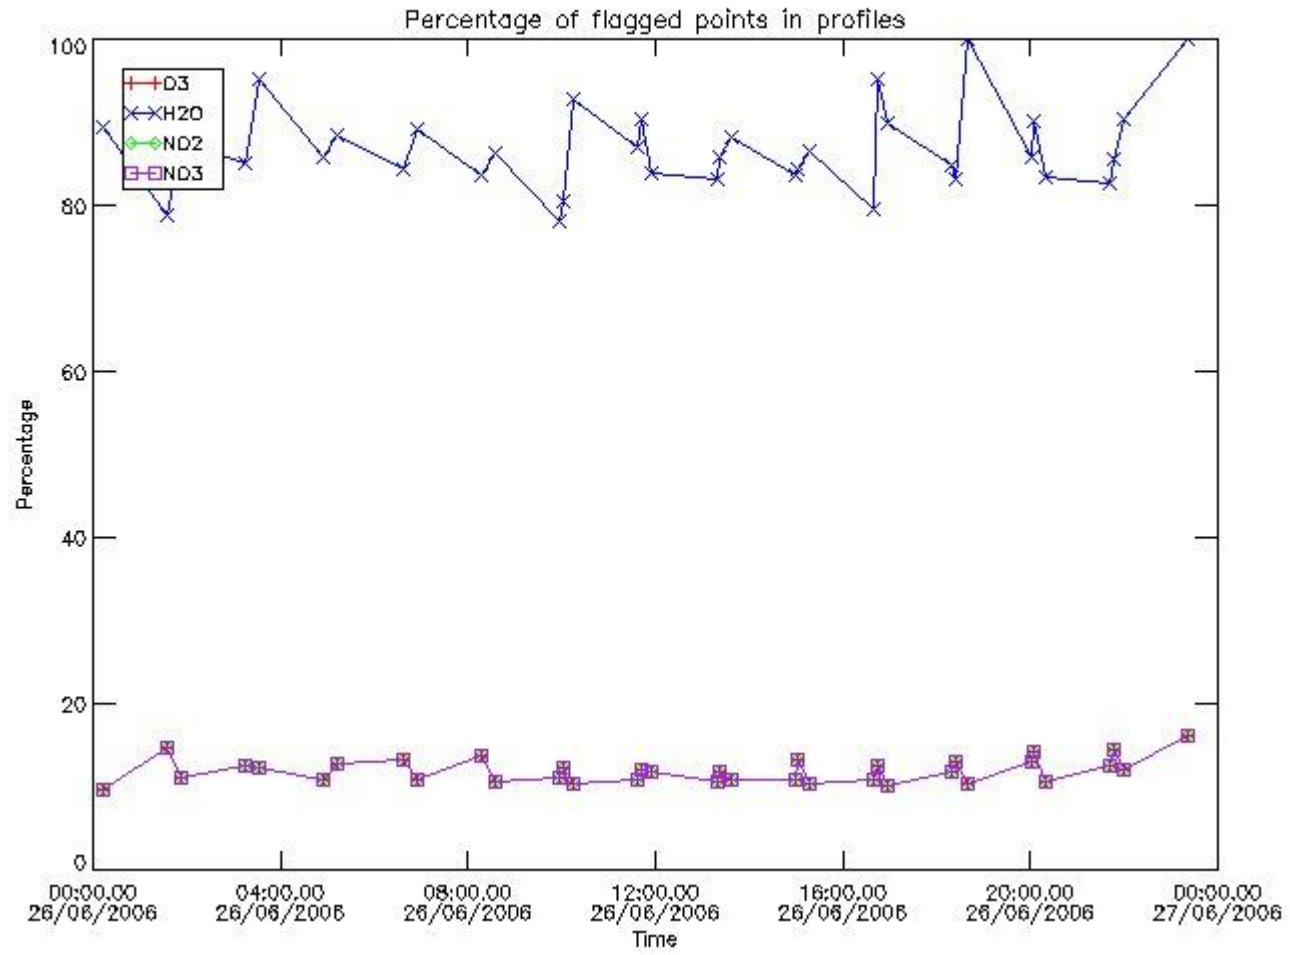

3. Quality information per product

In this section it is plotted some information contained in the Quality Summary data set of the level 2 products. Only products in dark limb conditions and without errors (error flag in the MPH set to "0") are used.

3.1 Plot quality information per product (time dependant)

3.2 Plot quality information per product (world map)