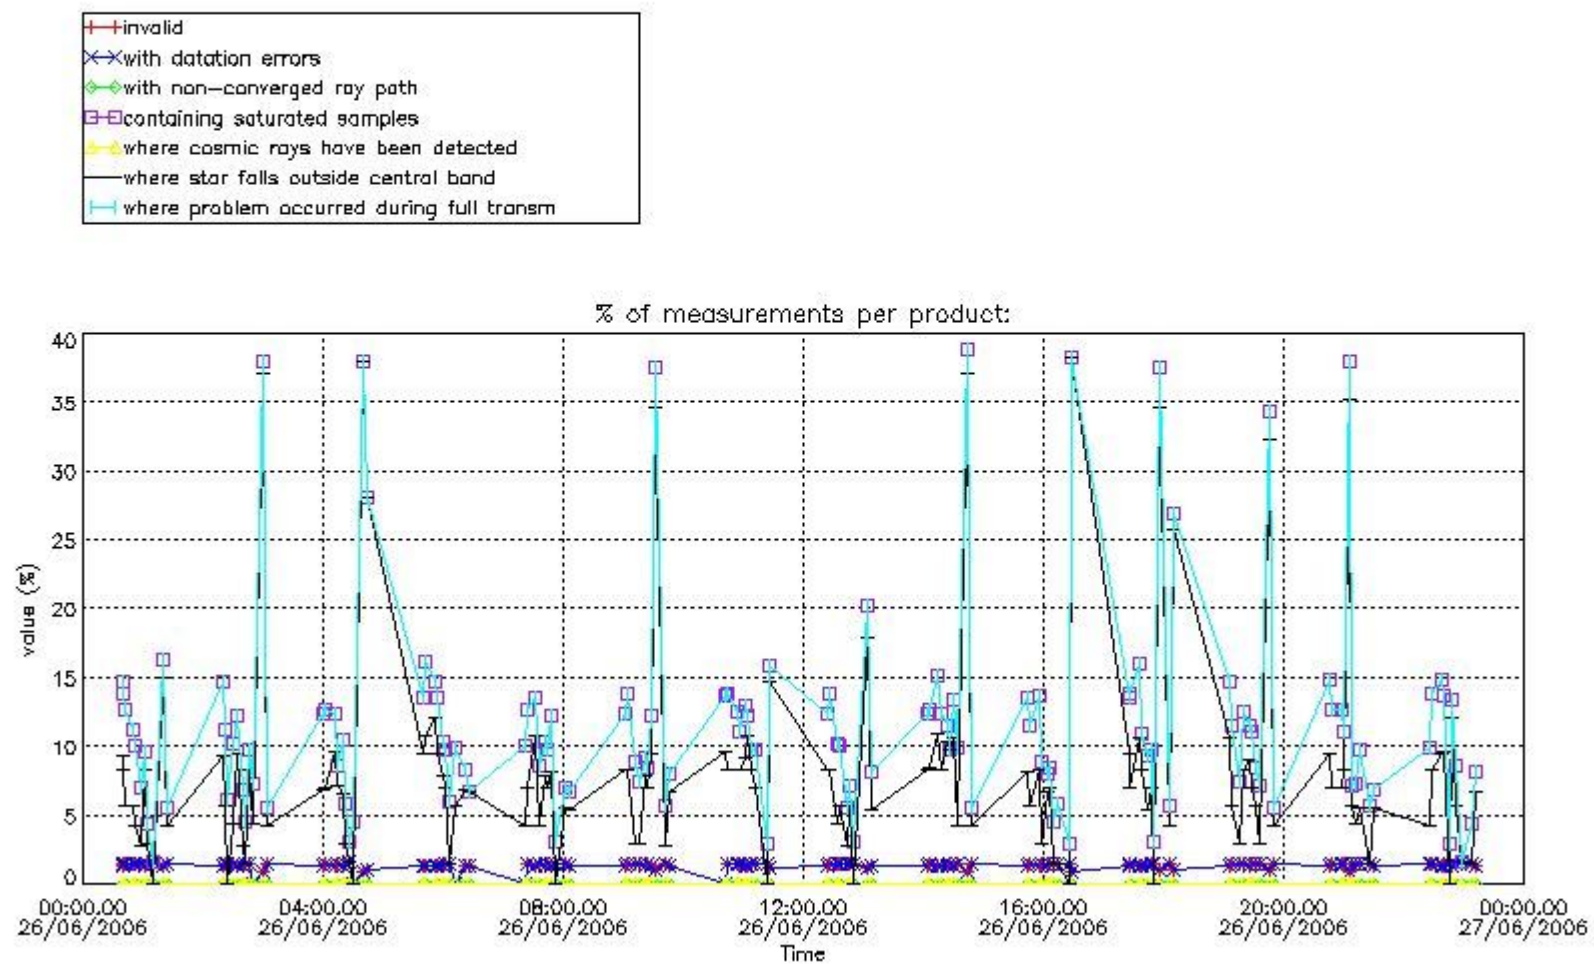

4.2 Plot quality information per product coming from level 1b processing (world map)

4.2.1 Plot level 1 quality information per product (world map): ENVISAT ASCENDING passes