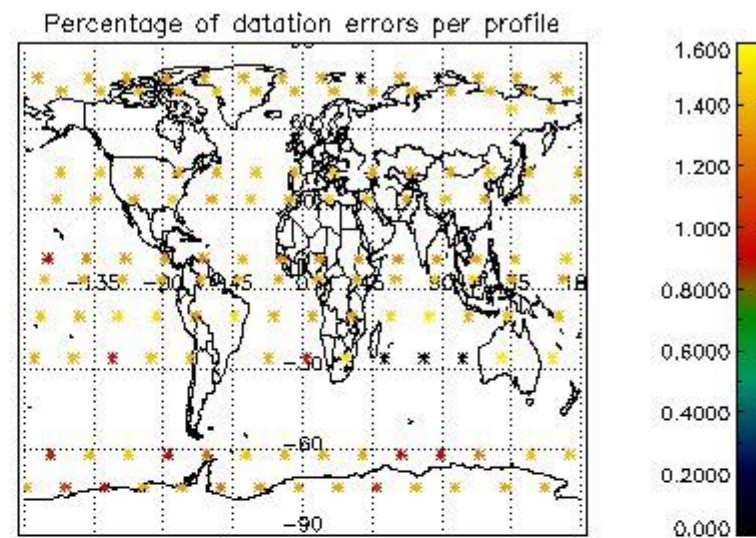

Percentage of datation errors per profile

Percentage of star falling outside central band per profile

Percentage of saturation errors per profile

4.2.2 Plot level 1 quality information per product (world map): ENVISAT DESCENDING passes