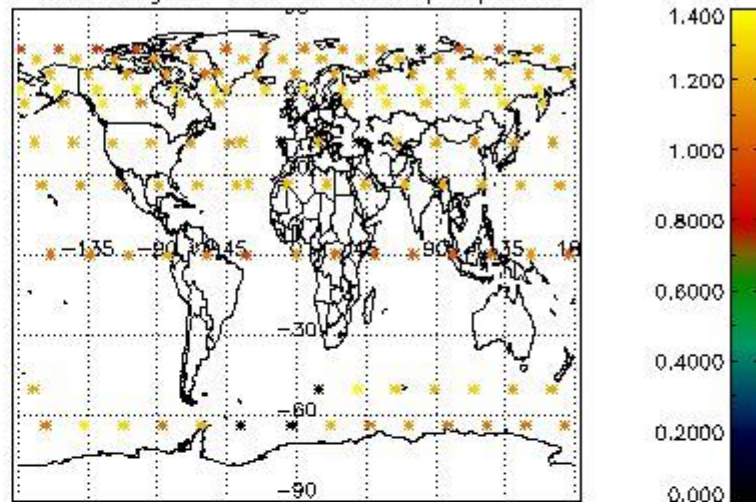

Percentage of datation errors per profile