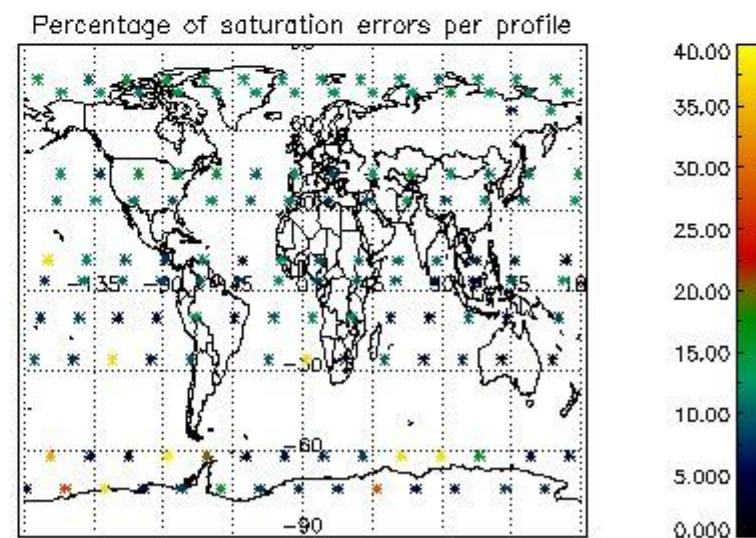

4.2 Plot quality information per product coming from level 1b processing (world map)

4.2.1 Plot level 1 quality information per product (world map): ENVISAT ASCENDING passes

Percentage of cosmic ray hits per profile

Percentage of datation errors per profile

Percentage of star falling outside central band per profile

Percentage of saturation errors per profile

4.2.2 Plot level 1 quality information per product (world map): ENVISAT DESCENDING passes