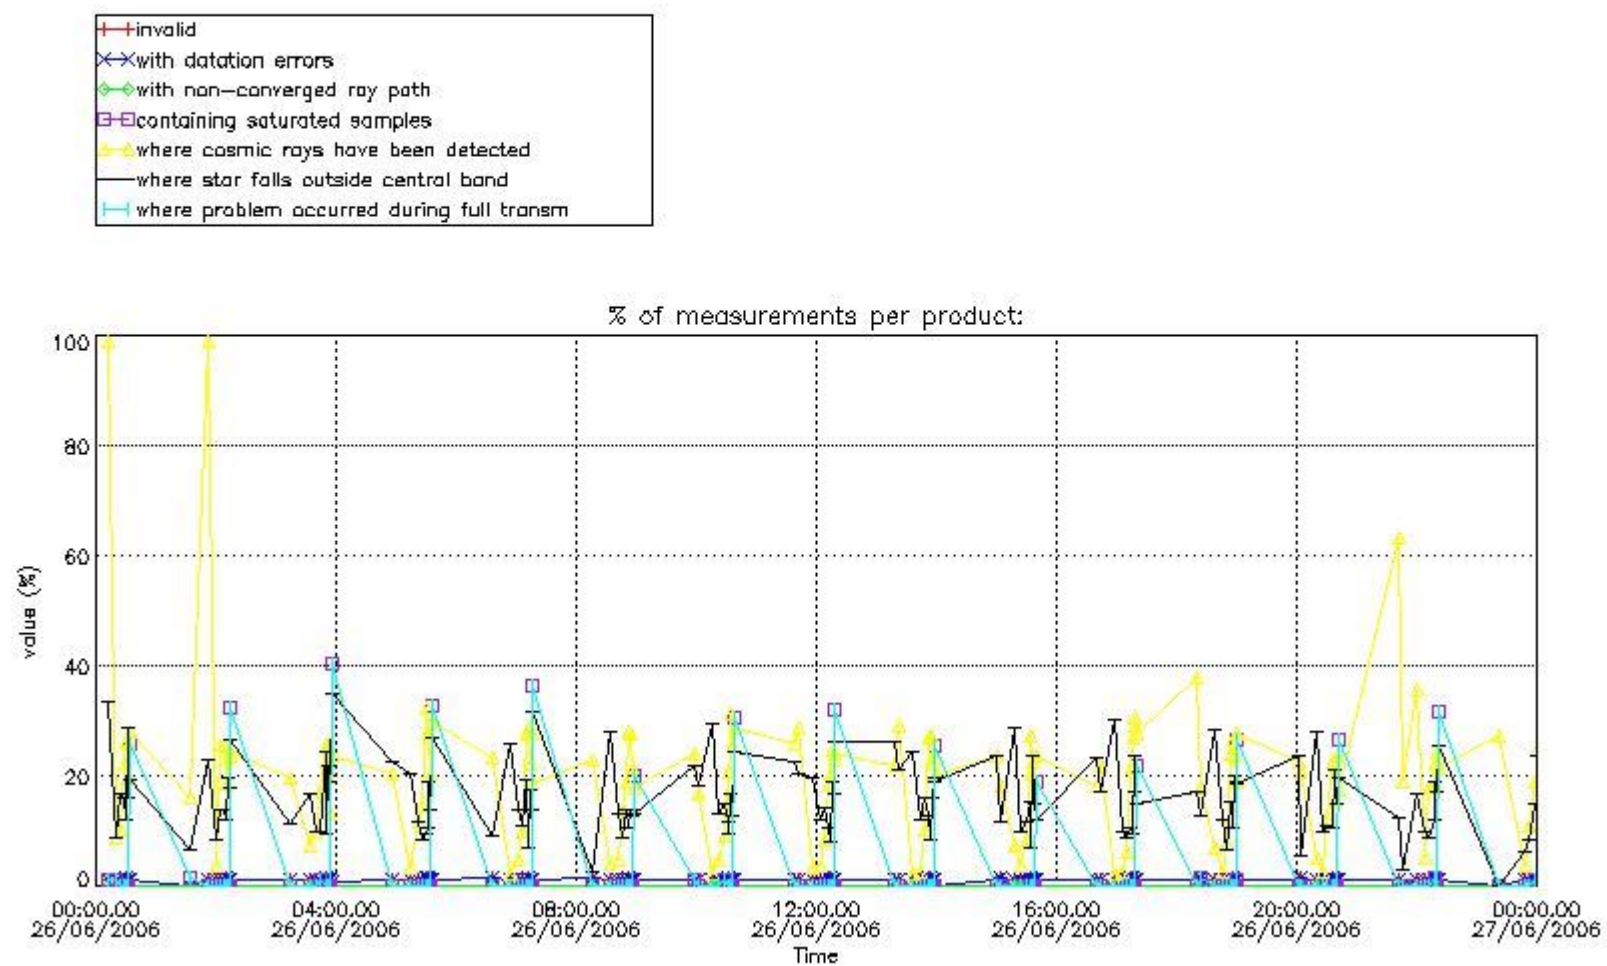

3.1 Plot quality information per product (time dependant)

3.2 Plot quality information per product (world map)

Percentage of flagged data per O3 profile

Percentage of flagged data per H2O profile

Percentage of flagged data per NO2 profile

Percentage of flagged data per NO3 profile

4. Level 1 quality information per product

In this section it is plotted some information contained in the Quality Summary data set of the level 2 products that comes from the level 1b processing. Products without errors (error flag in the MPH set to "0") are used.

4.1 Plot quality information per product (time dependant) coming from level 1b processing

4.1.1 Plot level 1 quality information per product (time dependant): ENVISAT ASCENDING passes

4.1.2 Plot level 1 quality information per product (time dependant): ENVISAT DESCENDING passes