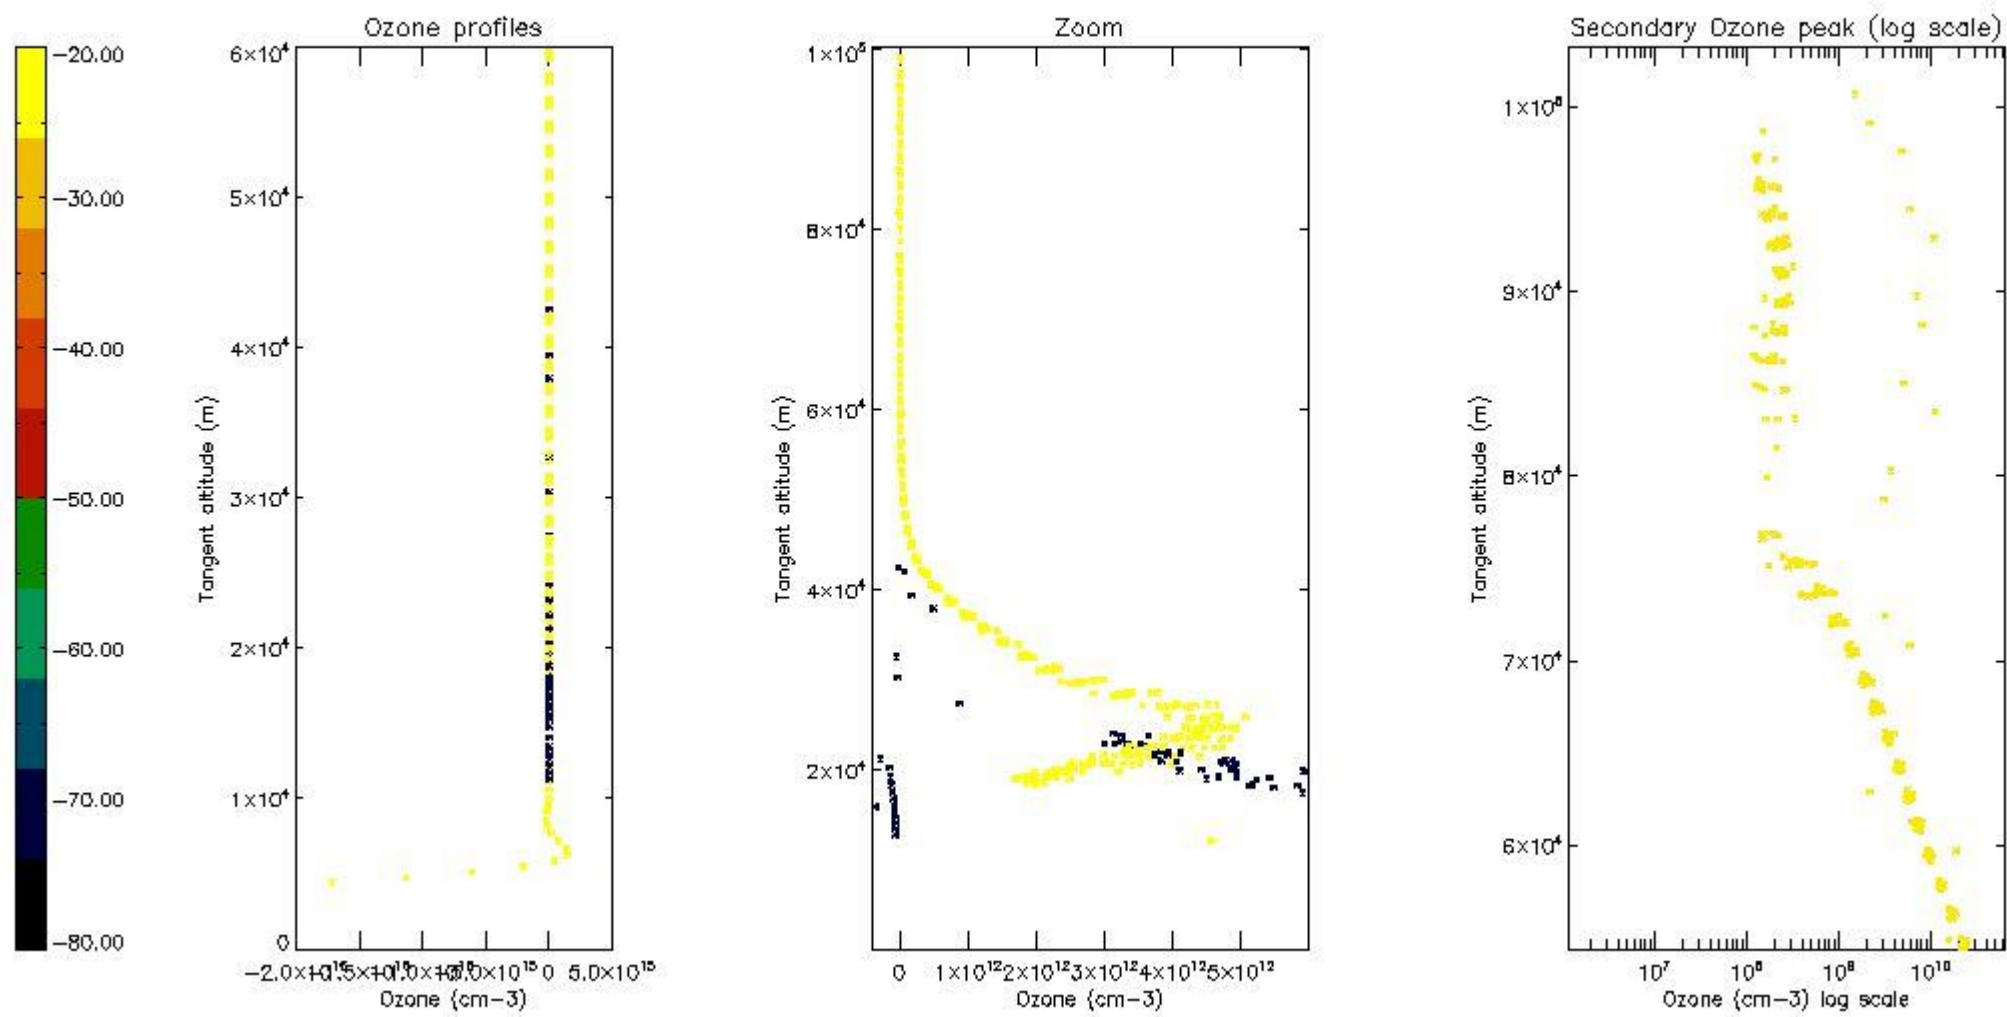

STD < 10	4
STD < 5	3

5.2 Plot ozone profiles for all STD (dark without errors)

The colorbar represents the latitude.

5.3 Plot ozone profiles where STD < 20% (dark without errors)

The colorbar represents the latitude.

5.4 Plot ozone profiles where STD < 10% (dark without errors)

The colorbar represents the latitude.

5.5 Plot ozone profiles where $STD < 5\%$ (dark without errors)

The colorbar represents the latitude.

5.6 Plot NO₂ profiles for all STD (dark without errors)