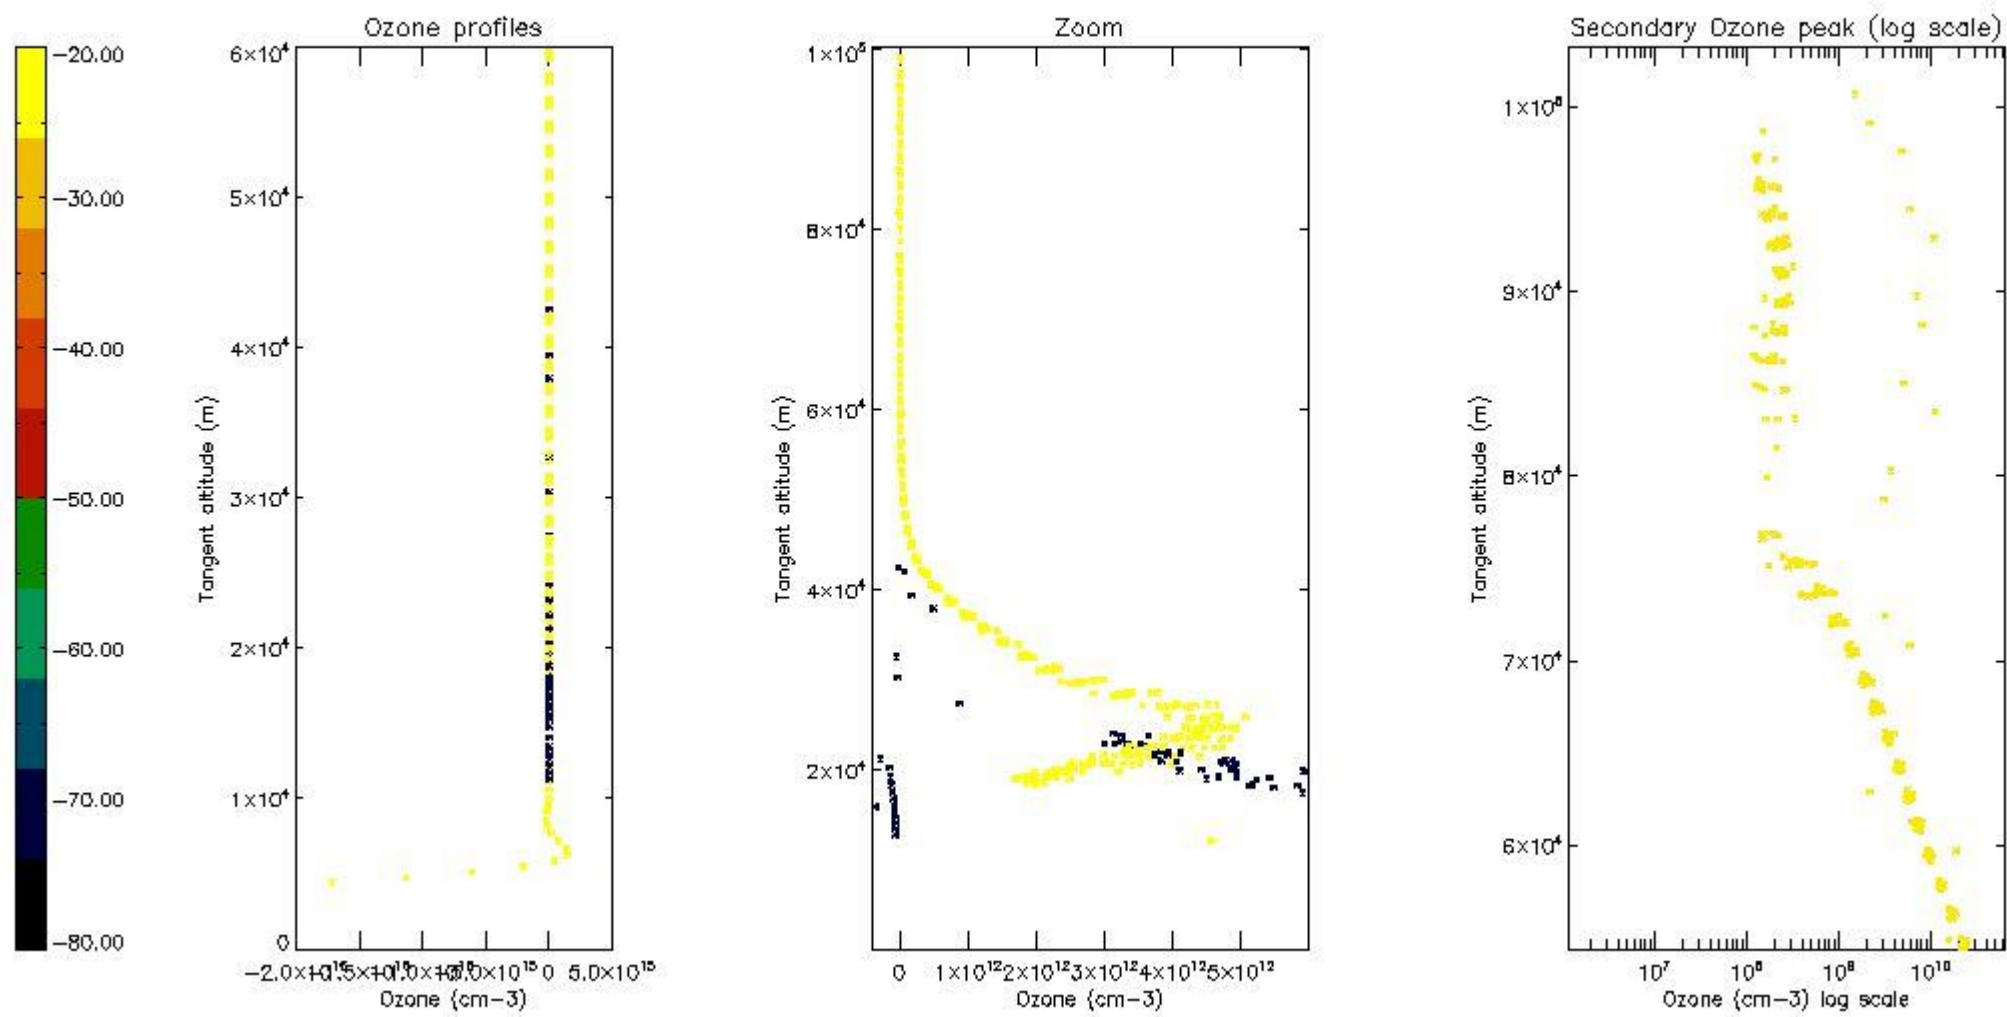

5.5 Plot ozone profiles where $STD < 5\%$ (dark without errors)

The colorbar represents the latitude.