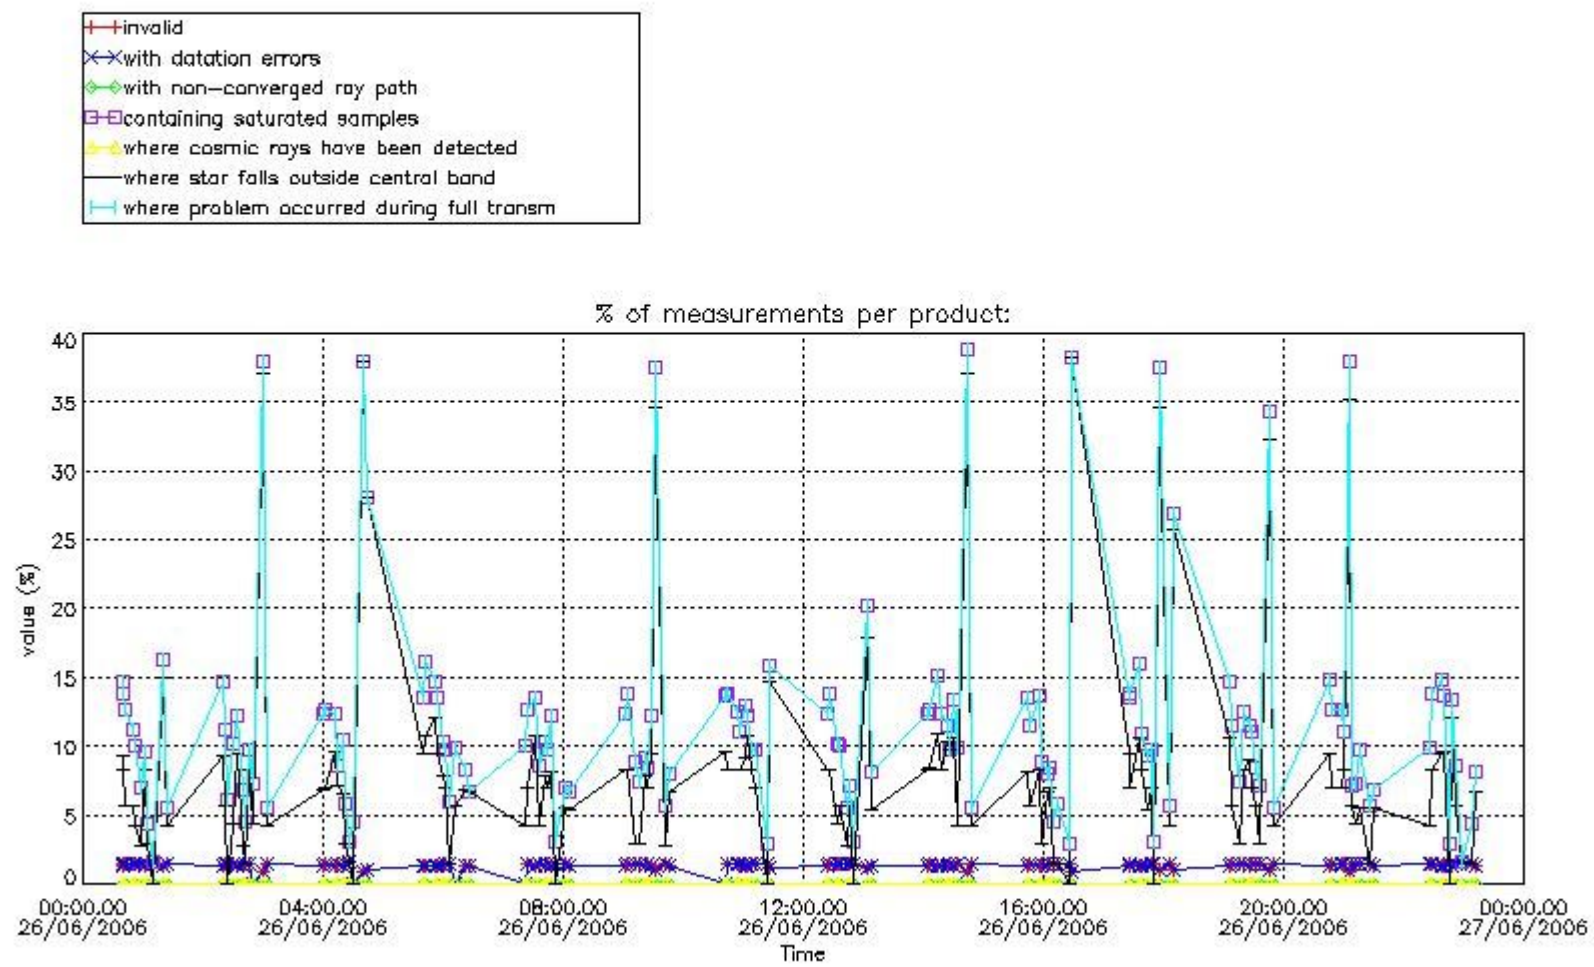

[6. Auxiliary Data Files used for the production reported in section 2](#)

This report presents the daily analysis on parameters extracted from GOMOS level 2 data (GOM_NL__2P). It is intended to monitor some important parameters that will impact the quality of these products. A list of level 2 products (and content) that have arrived during the reporting day to the PCF is also given.

3.1 Plot quality information per product (time dependant)

3.2 Plot quality information per product (world map)

Percentage of flagged data per O3 profile

Percentage of flagged data per H2O profile

Percentage of flagged data per NO2 profile

Percentage of flagged data per NO3 profile

4. Level 1 quality information per product

In this section it is plotted some information contained in the Quality Summary data set of the level 2 products that comes from the level 1b processing. Products without errors (error flag in the MPH set to "0") are used.

4.1 Plot quality information per product (time dependant) coming from level 1b processing

4.1.1 Plot level 1 quality information per product (time dependant): ENVISAT ASCENDING passes

4.1.2 Plot level 1 quality information per product (time dependant): ENVISAT DESCENDING passes