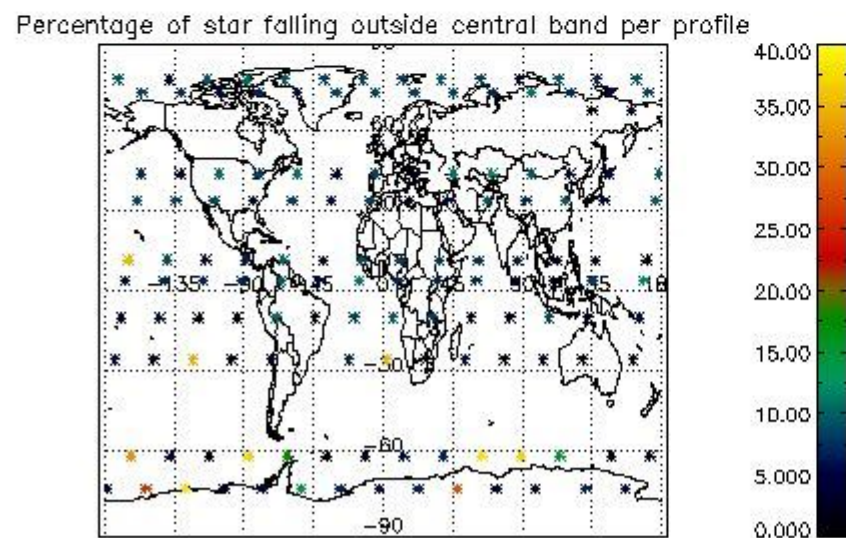

Percentage of datation errors per profile

Percentage of star falling outside central band per profile

Percentage of saturation errors per profile

4.2.2 Plot level 1 quality information per product (world map): ENVISAT DESCENDING passes