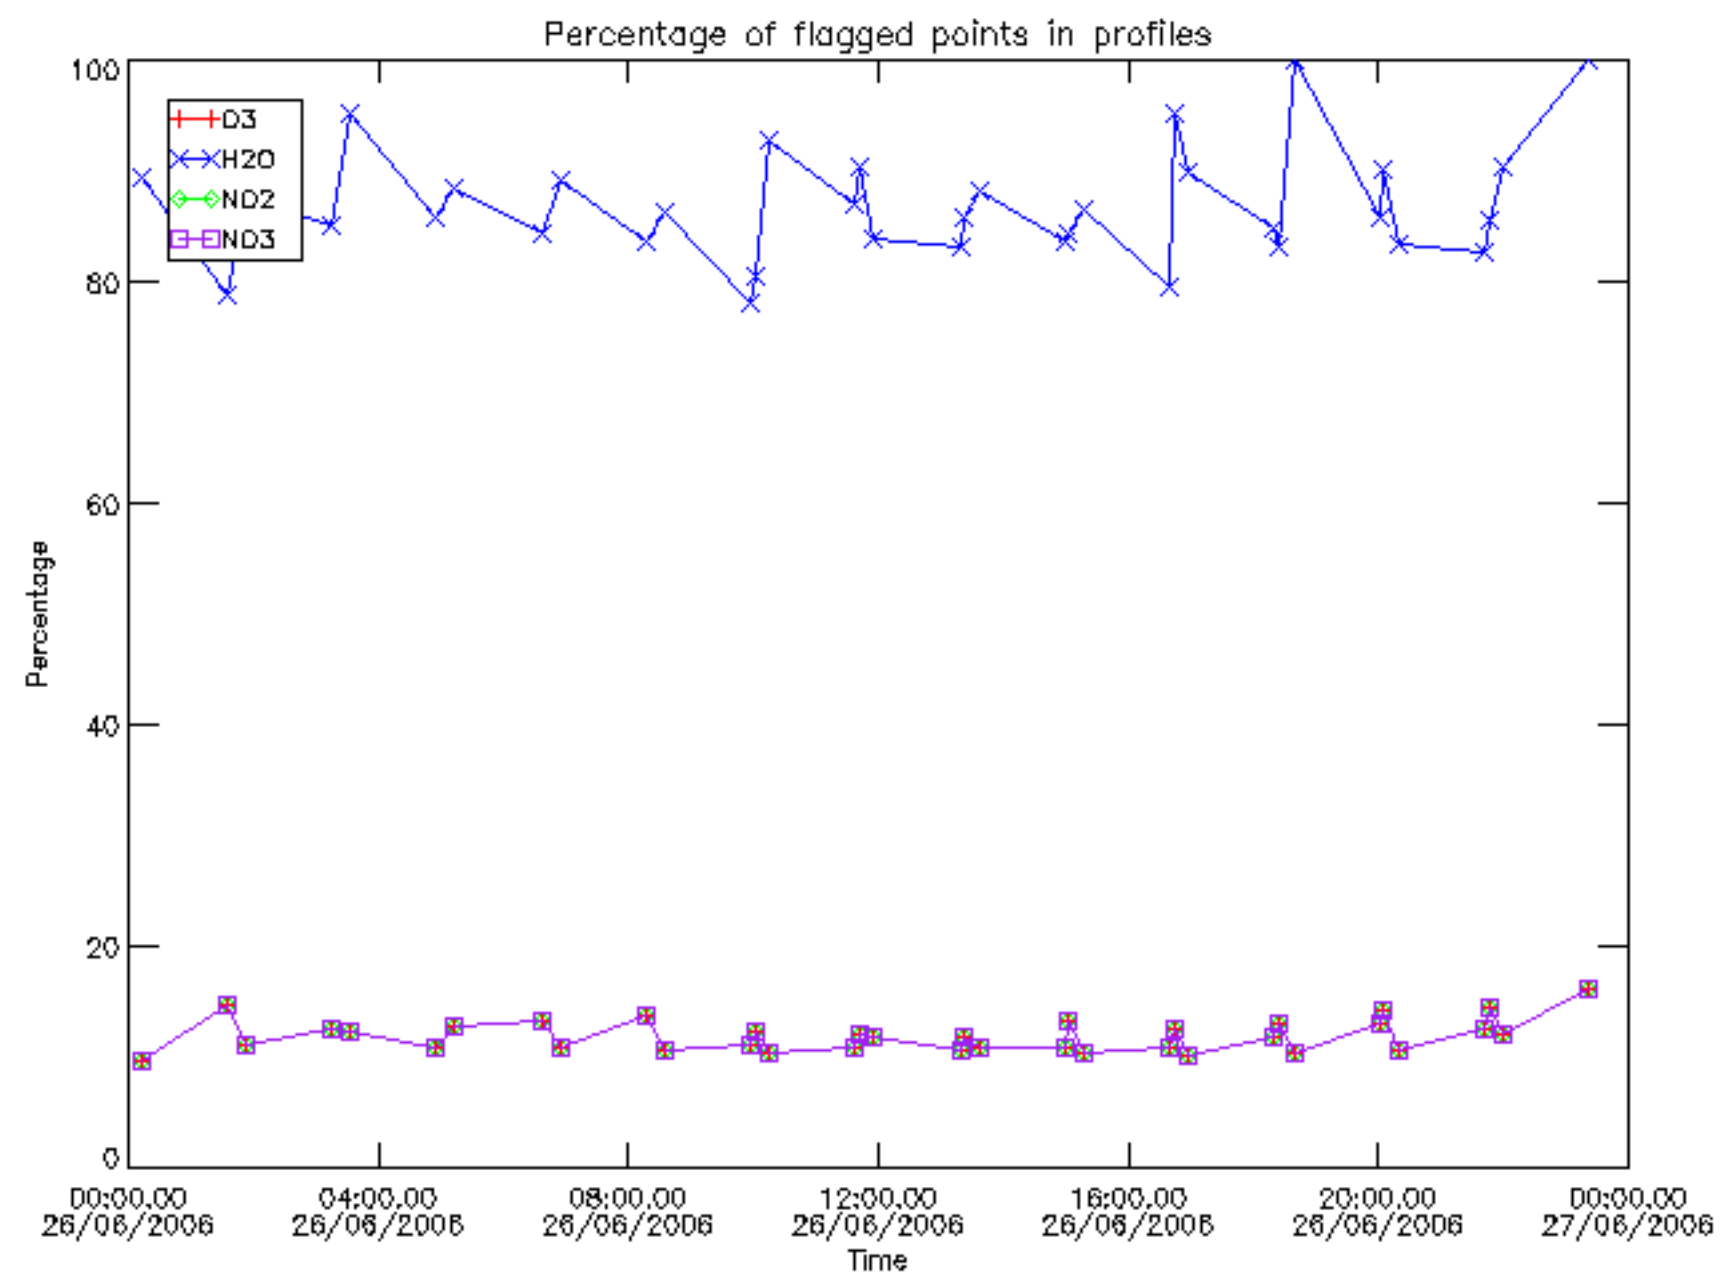

Percentage of flagged data per D3 profile

Percentage of flagged data per H2O profile