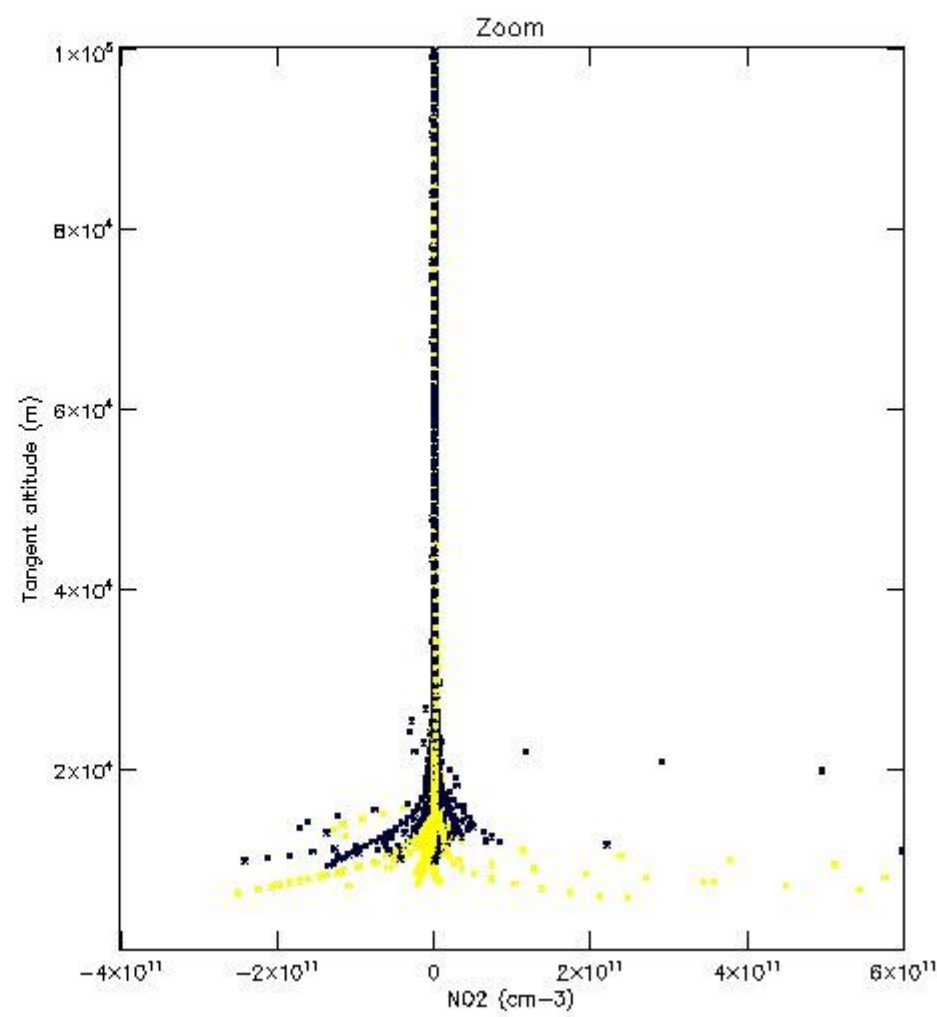

5.7 Plot NO3 profiles for all STD (dark without errors)

The colorbar represents the latitude.