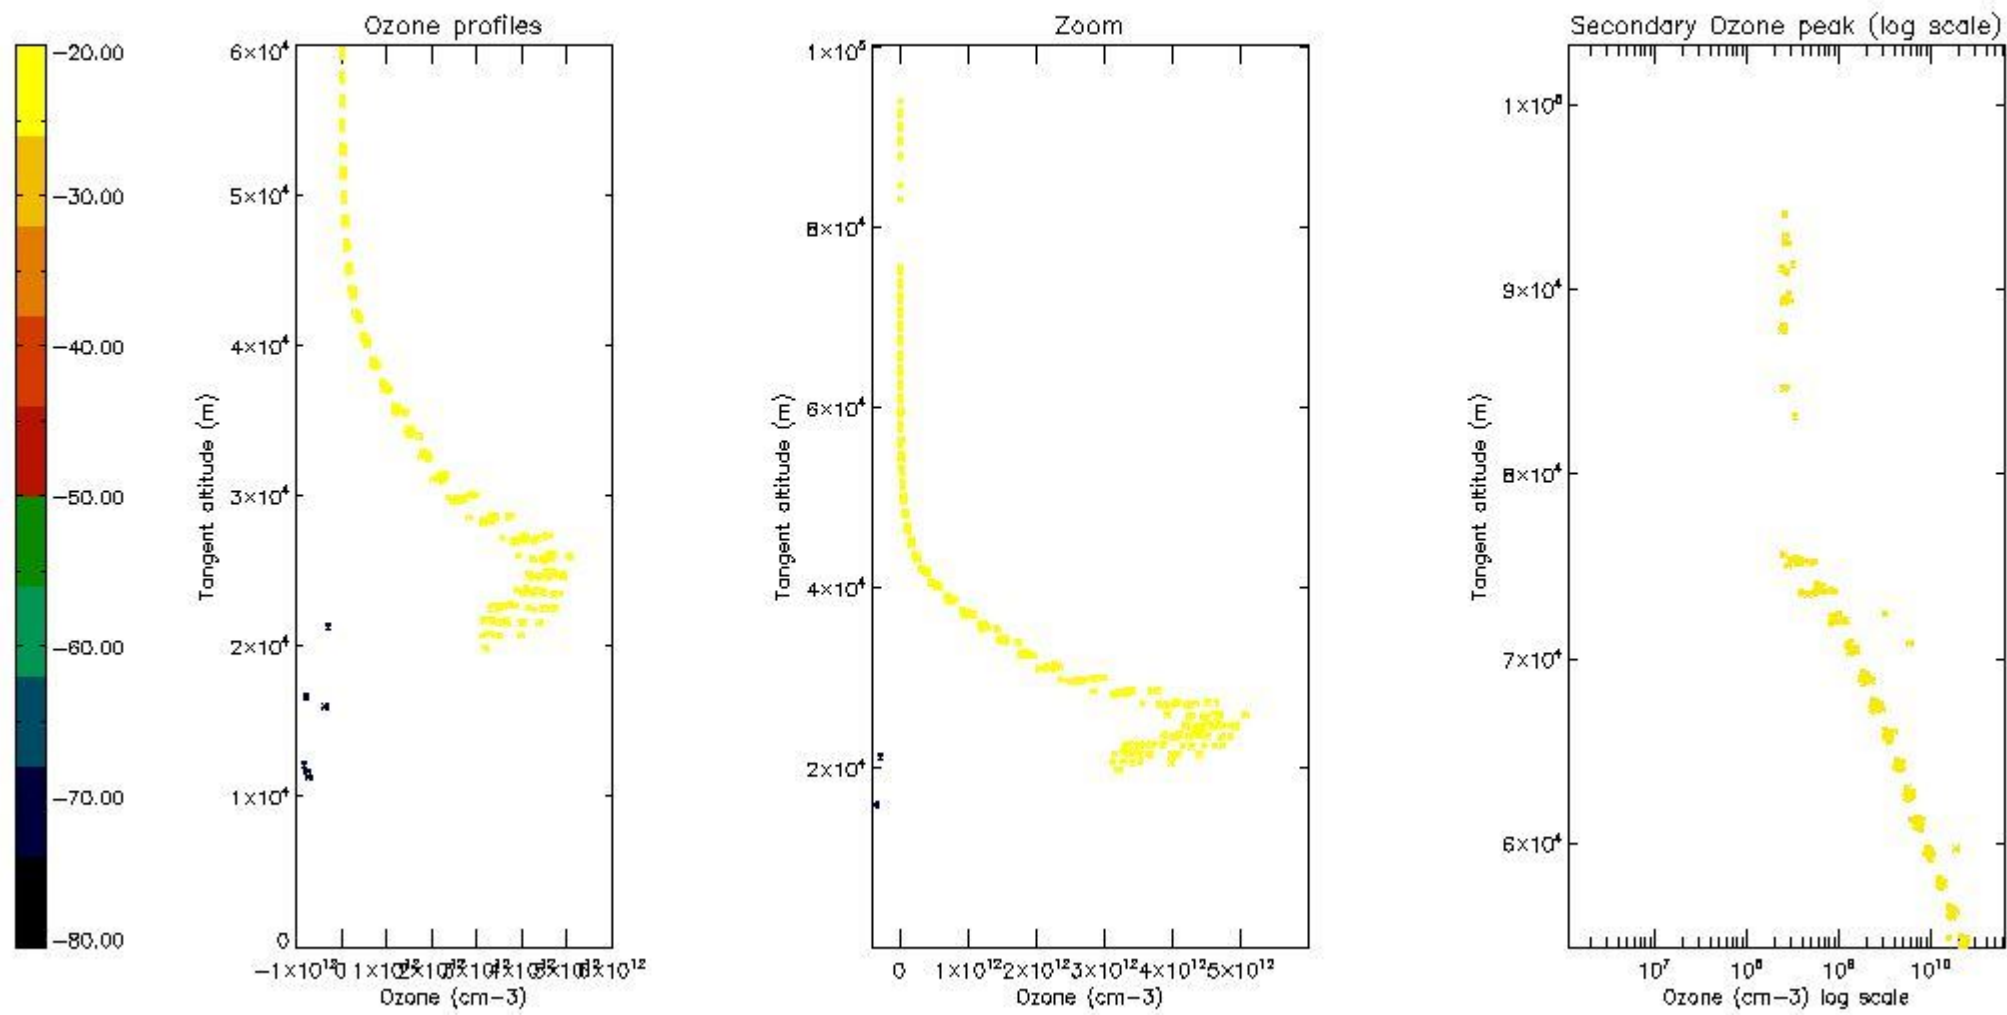

So, the table below shows the percentage of dark limb and valid observations for each criteria with respect to the overall valid daily observations.

Criteria	% of total production
All STD	15
STD < 20	6

STD < 10	4
STD < 5	3

5.2 Plot ozone profiles for all STD (dark without errors)

The colorbar represents the latitude.

5.3 Plot ozone profiles where STD < 20% (dark without errors)

The colorbar represents the latitude.

5.4 Plot ozone profiles where STD < 10% (dark without errors)

The colorbar represents the latitude.

5.5 Plot ozone profiles where $STD < 5\%$ (dark without errors)

The colorbar represents the latitude.

5.6 Plot NO₂ profiles for all STD (dark without errors)