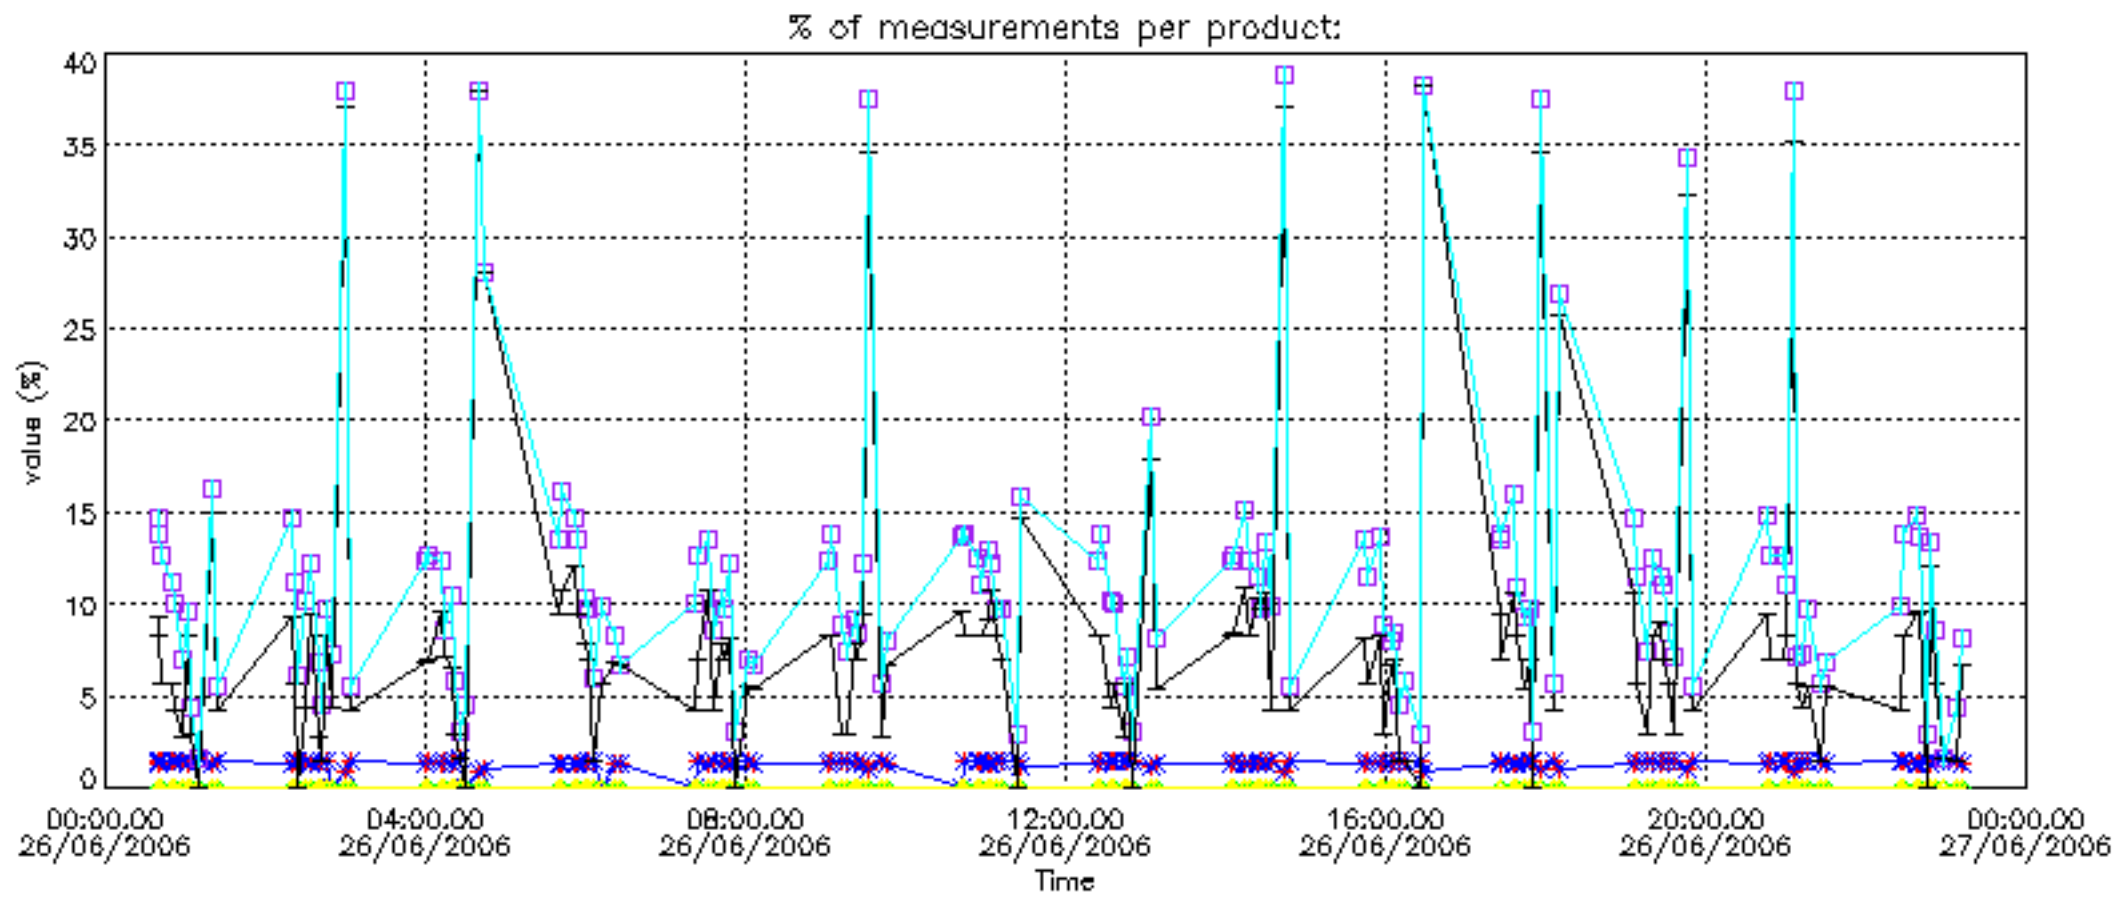

Percentage of cosmic ray hits per profile

Percentage of datation errors per profile