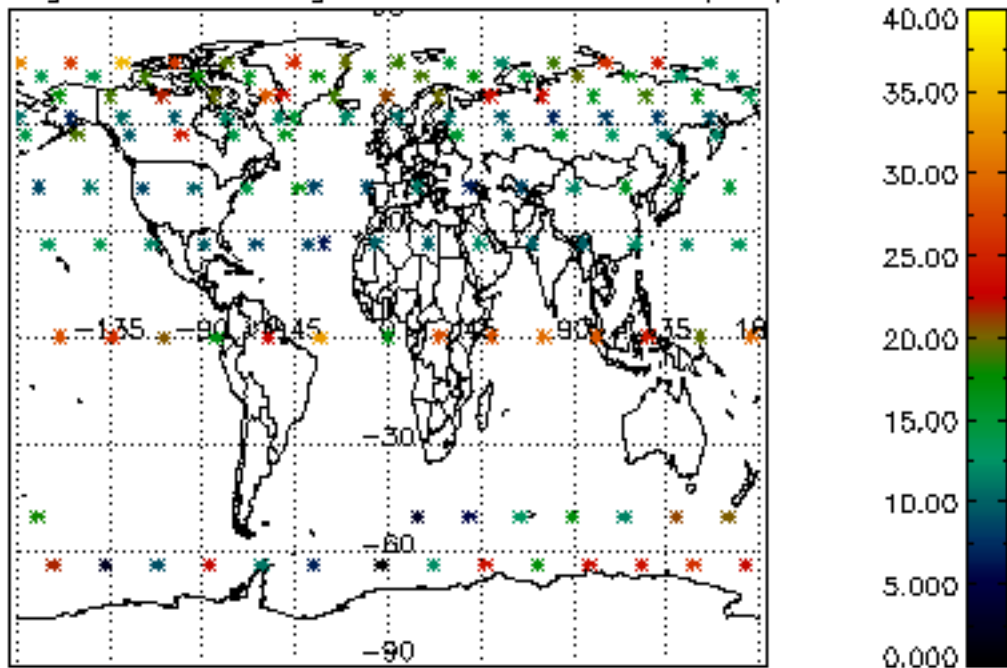

Percentage of cosmic ray hits per profile

Percentage of star falling outside central band per profile