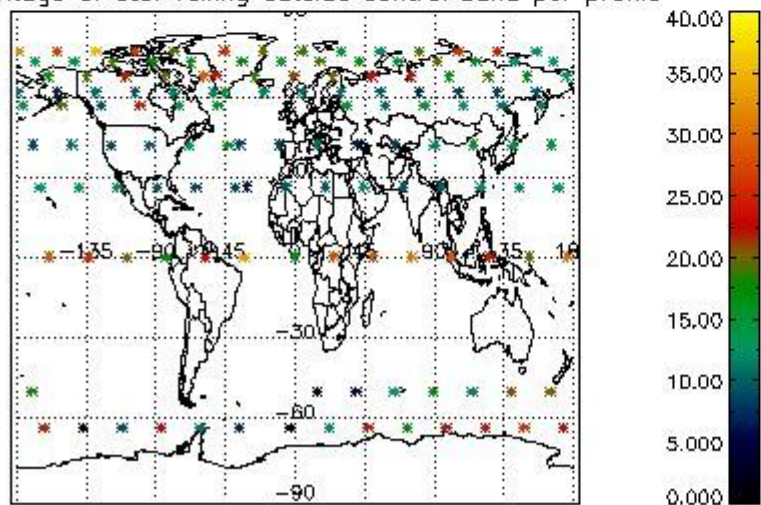

Percentage of star falling outside central band per profile