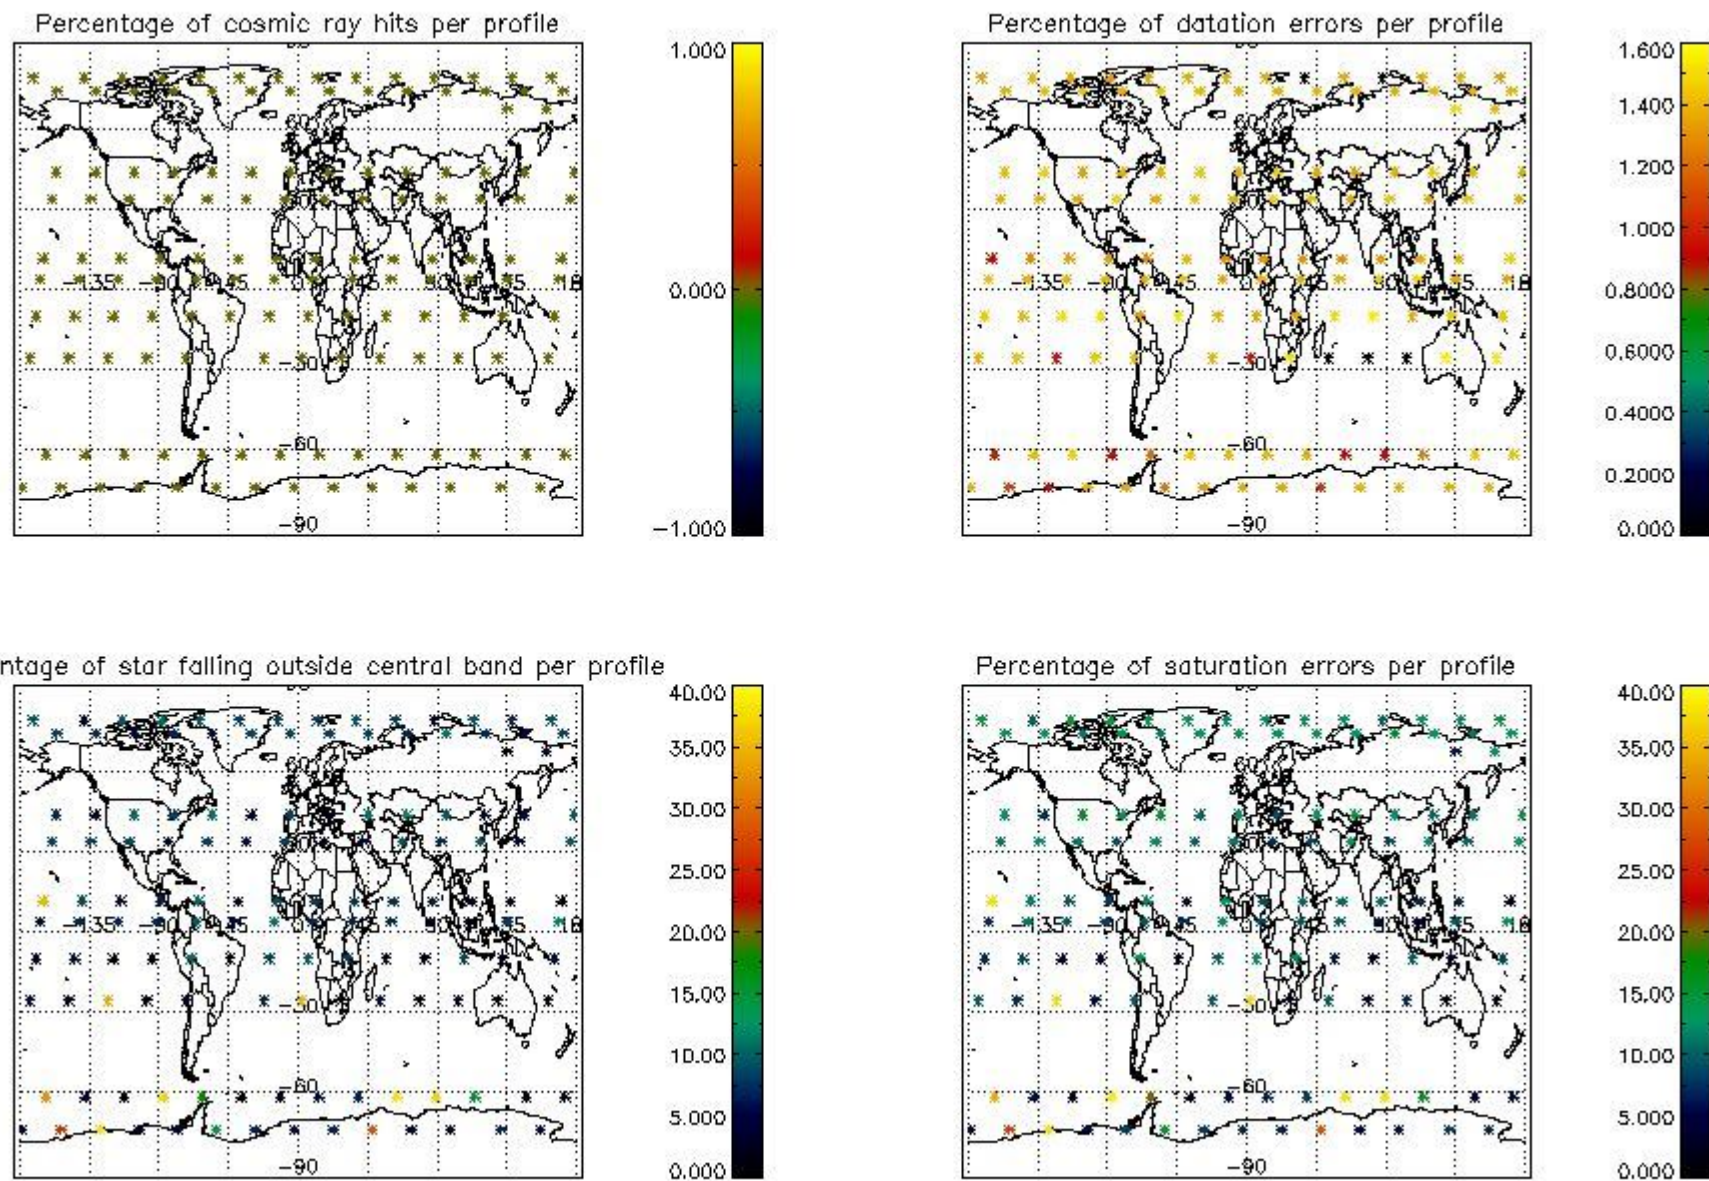

Percentage of datation errors per profile

Percentage of star falling outside central band per profile

Percentage of saturation errors per profile

4.2.2 Plot level 1 quality information per product (world map): ENVISAT DESCENDING passes