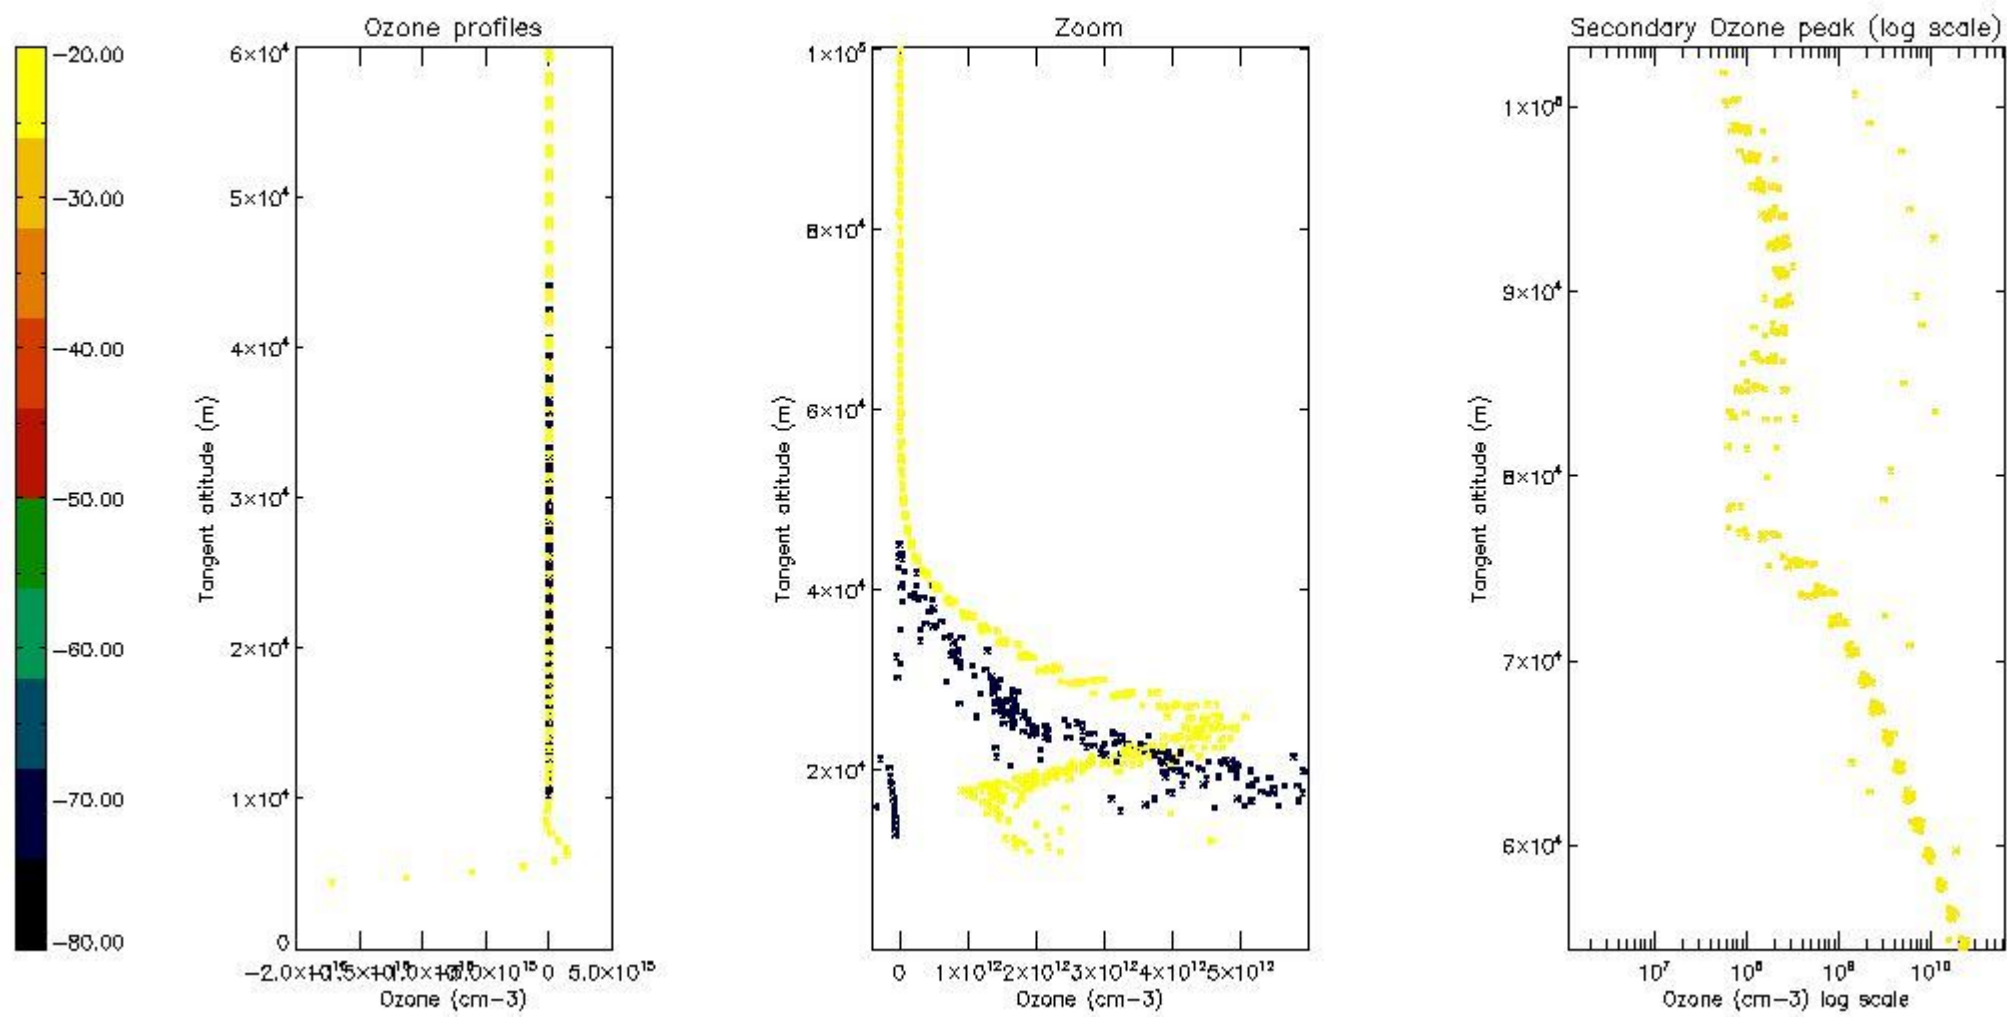

So, the table below shows the percentage of dark limb and valid observations for each criteria with respect to the overall valid daily observations.

Criteria	% of total production
All STD	15
STD < 20	6

STD < 10	4
STD < 5	3

5.2 Plot ozone profiles for all STD (dark without errors)

The colorbar represents the latitude.

5.3 Plot ozone profiles where STD < 20% (dark without errors)

The colorbar represents the latitude.

5.4 Plot ozone profiles where STD < 10% (dark without errors)

The colorbar represents the latitude.

5.5 Plot ozone profiles where $STD < 5\%$ (dark without errors)

The colorbar represents the latitude.

5.6 Plot NO₂ profiles for all STD (dark without errors)