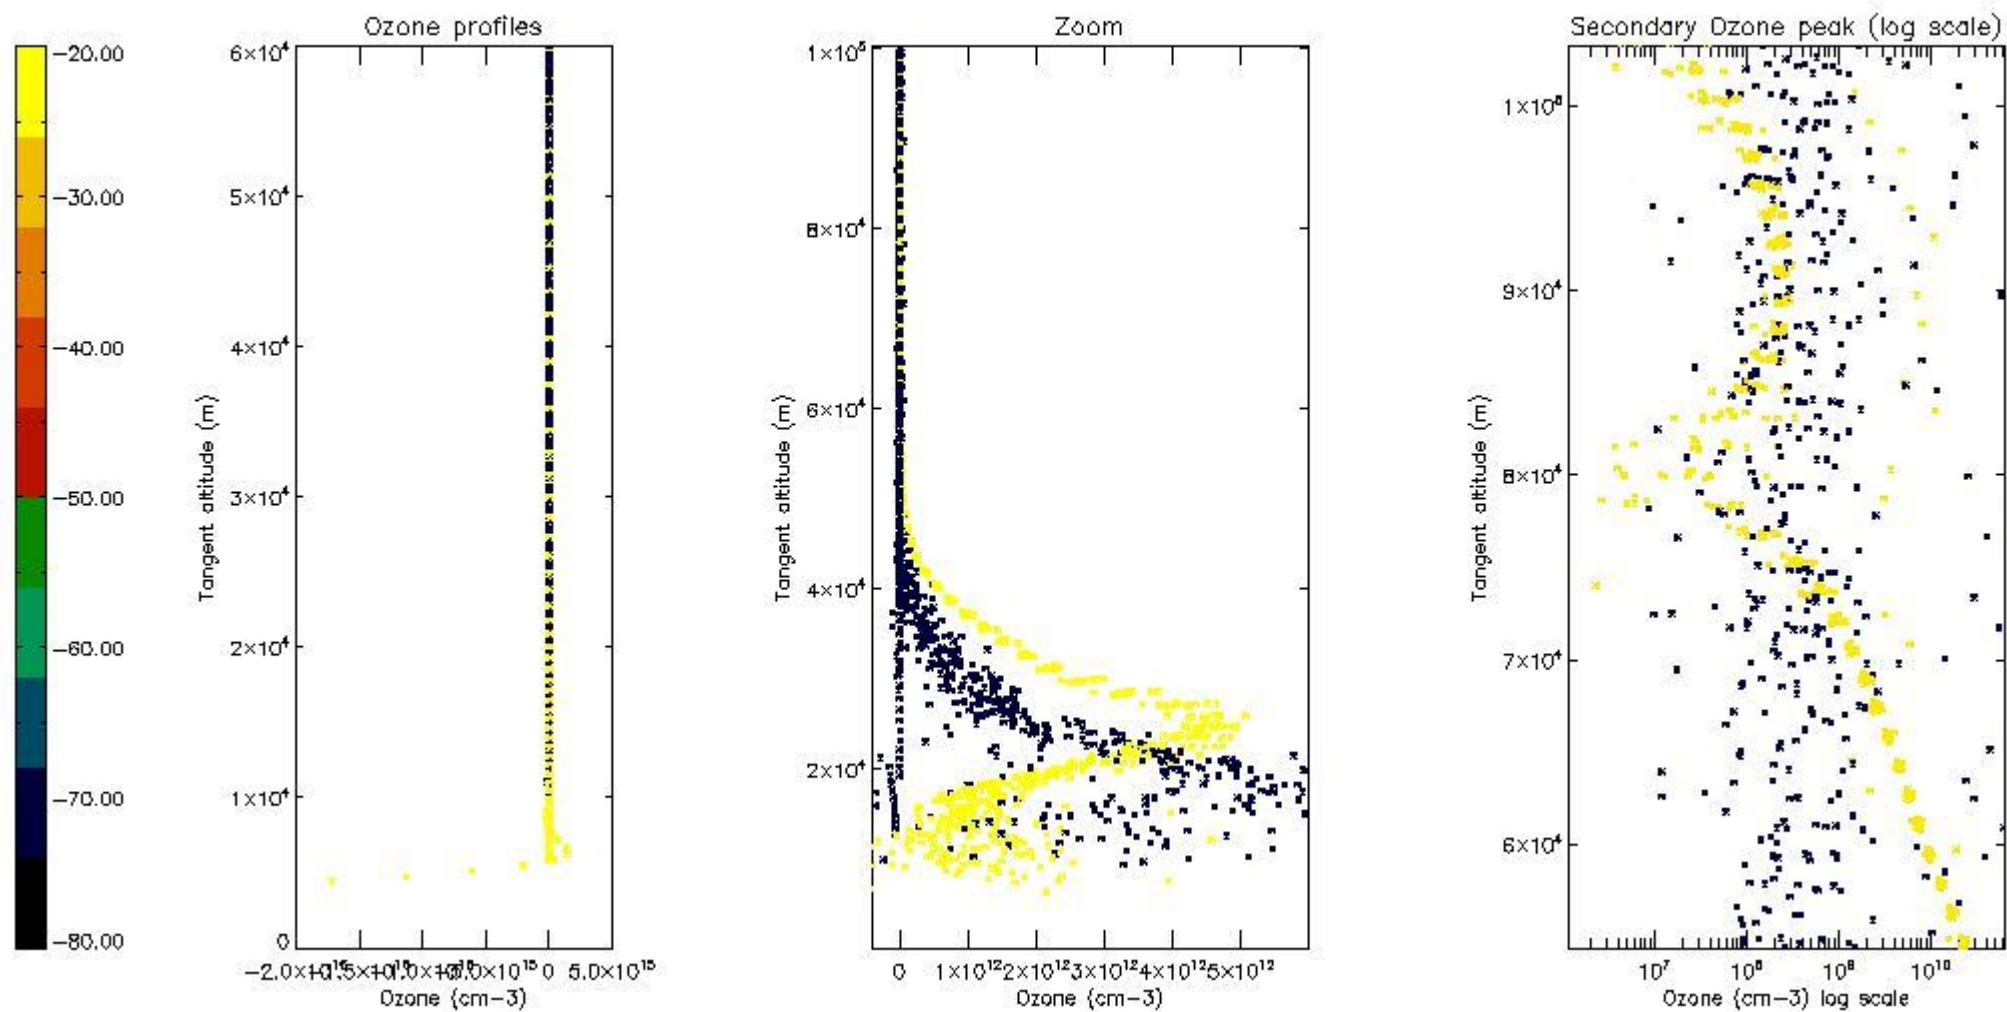

STD < 10	4
STD < 5	3

5.2 Plot ozone profiles for all STD (dark without errors)

The colorbar represents the latitude.

5.3 Plot ozone profiles where STD < 20% (dark without errors)

The colorbar represents the latitude.