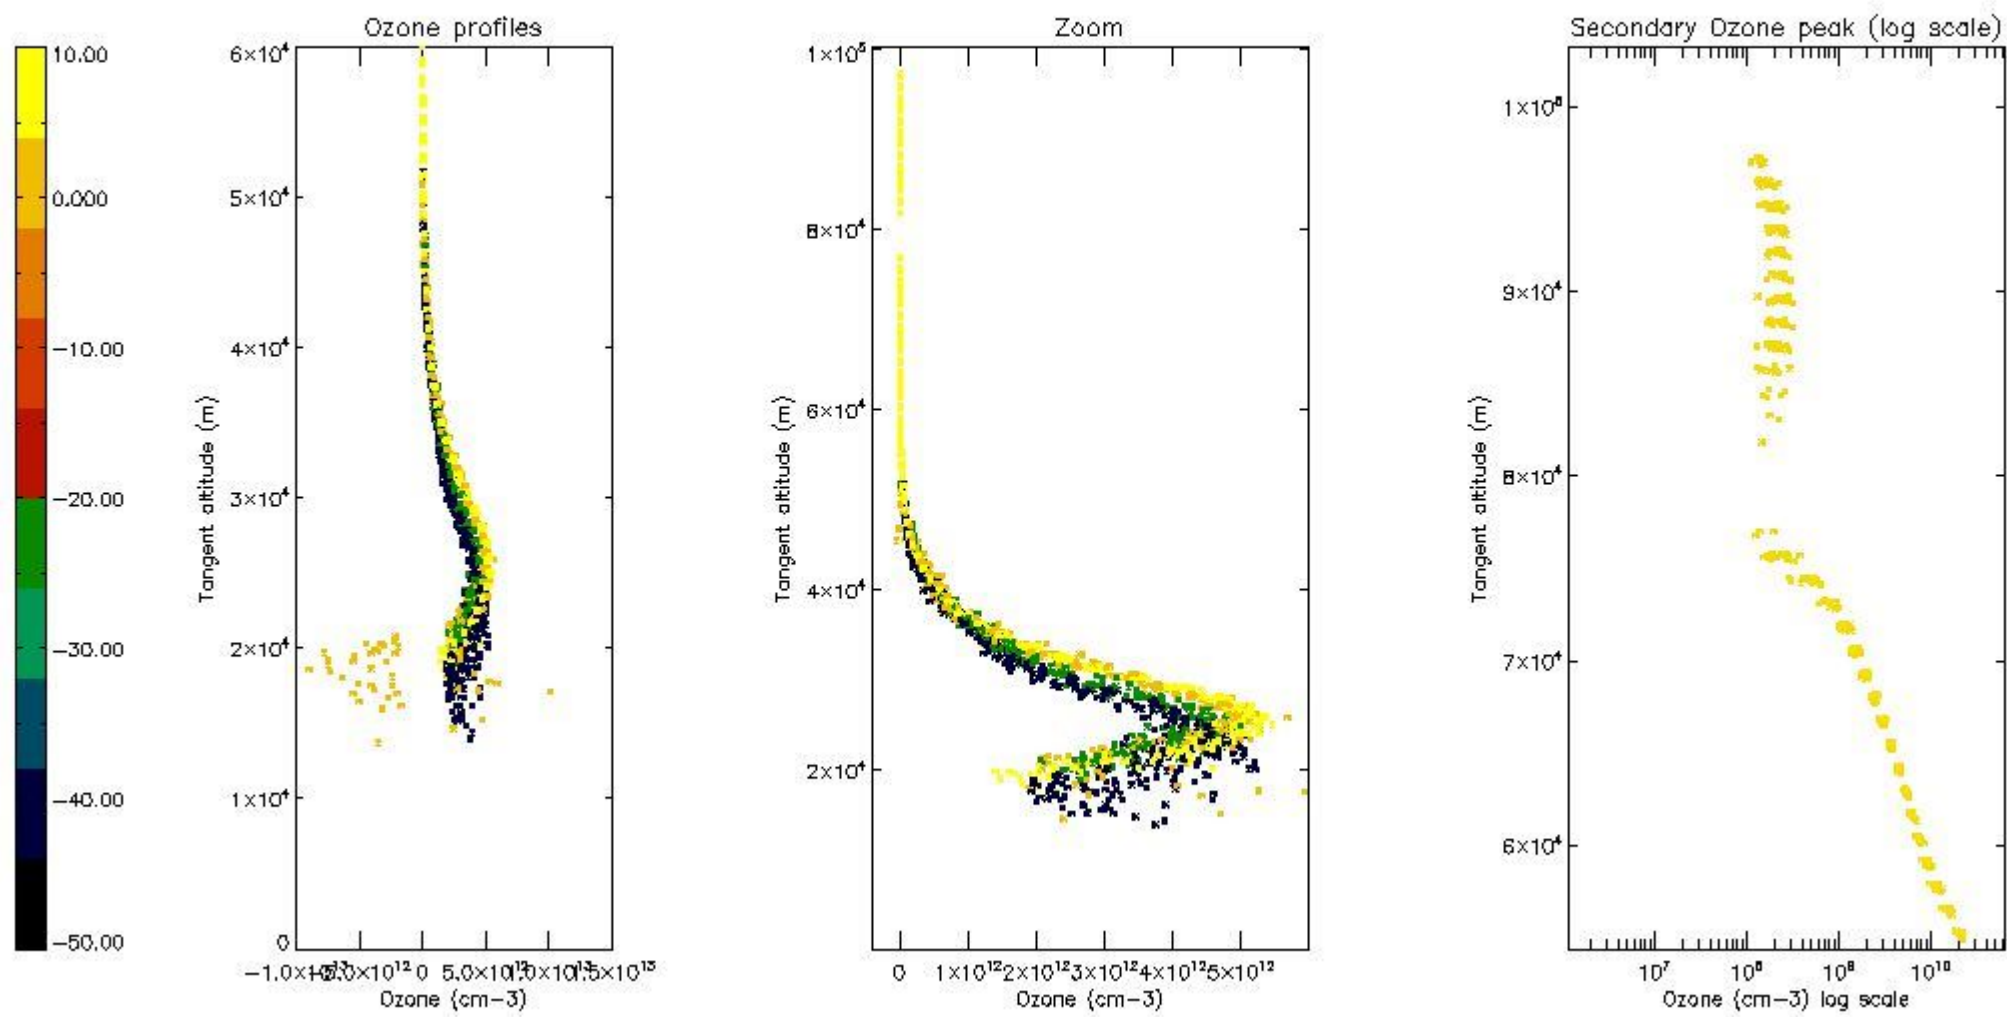

STD < 10	6
STD < 5	3

5.2 Plot ozone profiles for all STD (dark without errors)

The colorbar represents the latitude.

5.3 Plot ozone profiles where STD < 20% (dark without errors)

The colorbar represents the latitude.

5.4 Plot ozone profiles where STD < 10% (dark without errors)

The colorbar represents the latitude.

5.5 Plot ozone profiles where STD < 5% (dark without errors)

The colorbar represents the latitude.

5.6 Plot NO₂ profiles for all STD (dark without errors)

The colorbar represents the latitude.

5.7 Plot NO3 profiles for all STD (dark without errors)

The colorbar represents the latitude.

5.8 Plot H2O profiles for all STD (only for occultations of stars 1,2,3,4,13,14,16,26,63 dark without errors)