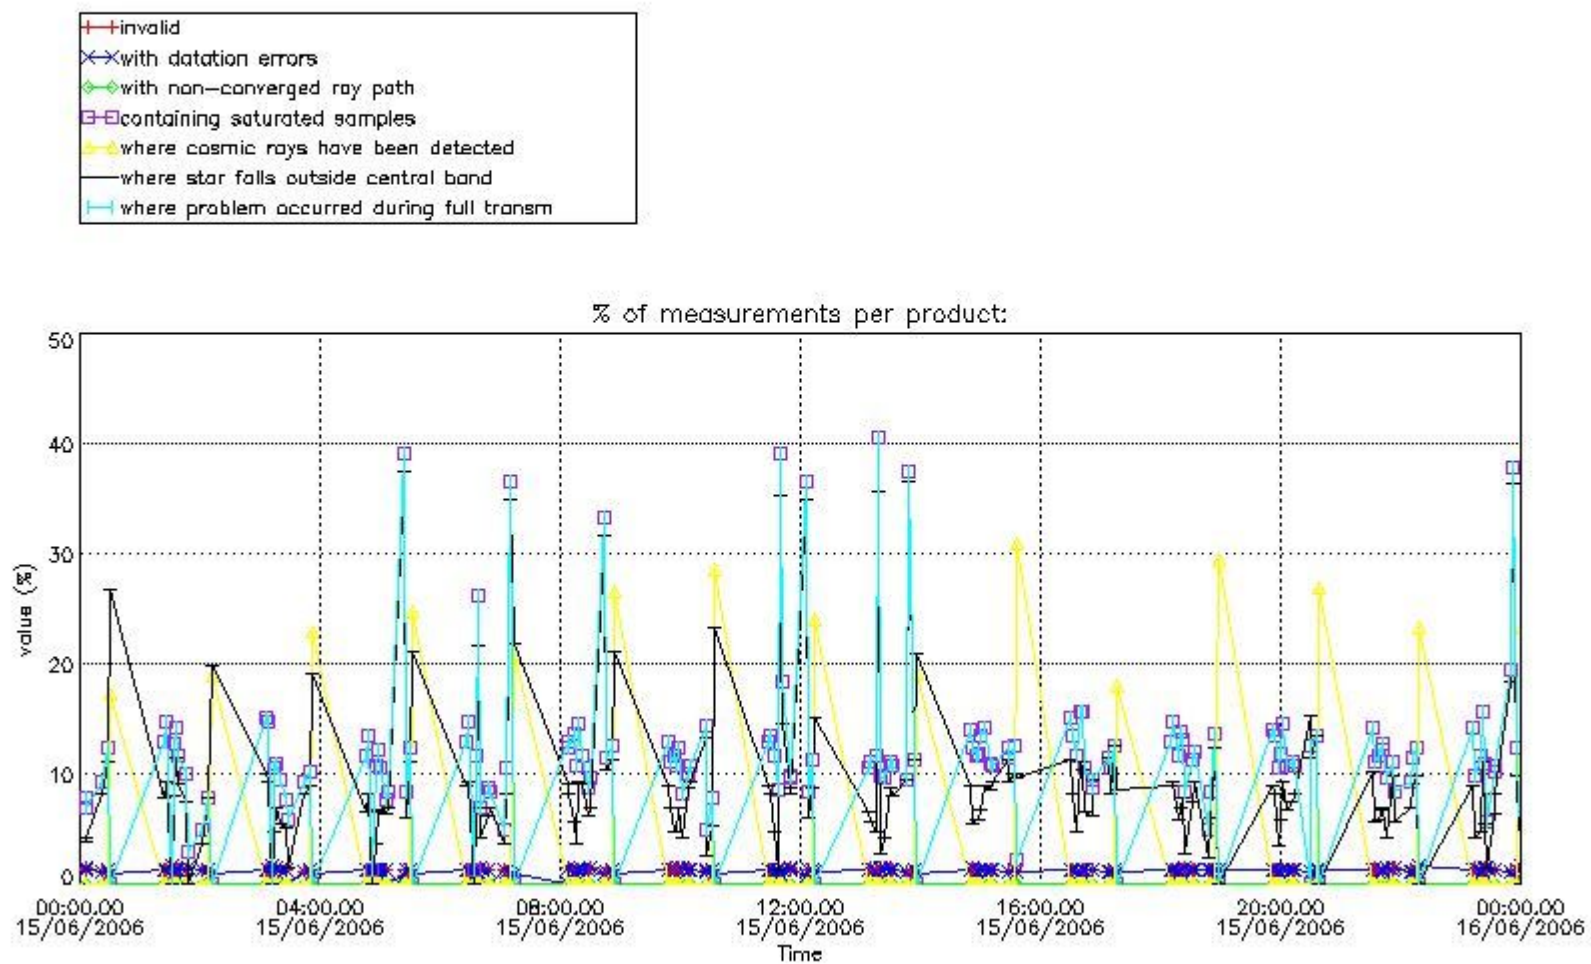

4.2 Plot quality information per product coming from level 1b processing (world map)

4.2.1 Plot level 1 quality information per product (world map): ENVISAT ASCENDING passes