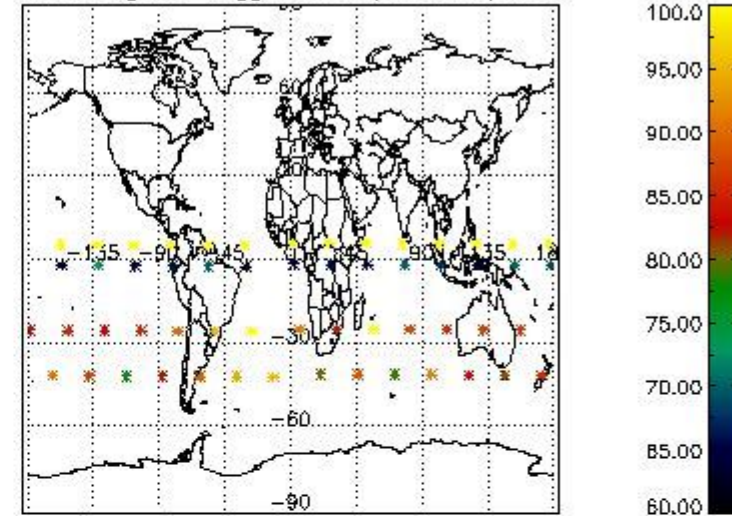

3.1 Plot quality information per product (time dependant)

3.2 Plot quality information per product (world map)

Percentage of flagged data per O3 profile

Percentage of flagged data per H2O profile

Percentage of flagged data per NO2 profile