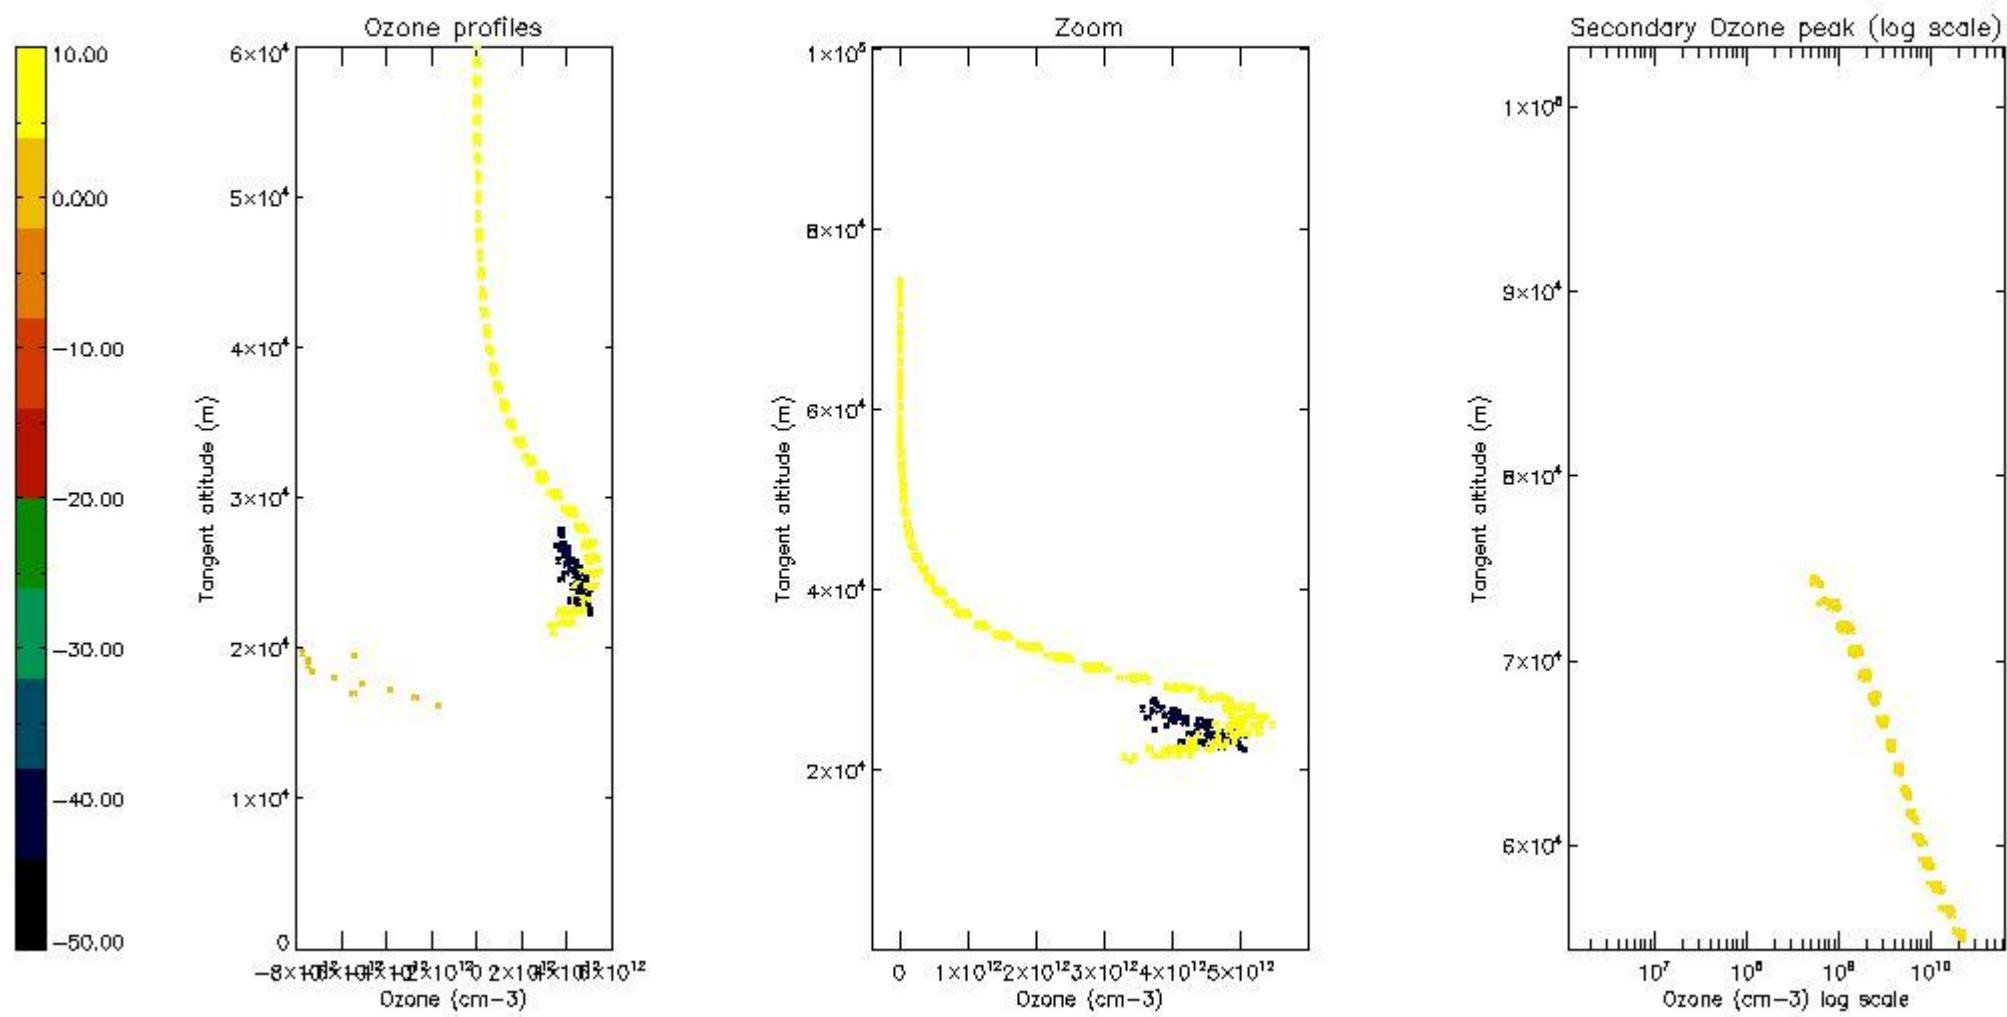

5.6 Plot NO₂ profiles for all STD (dark without errors)

The colorbar represents the latitude.