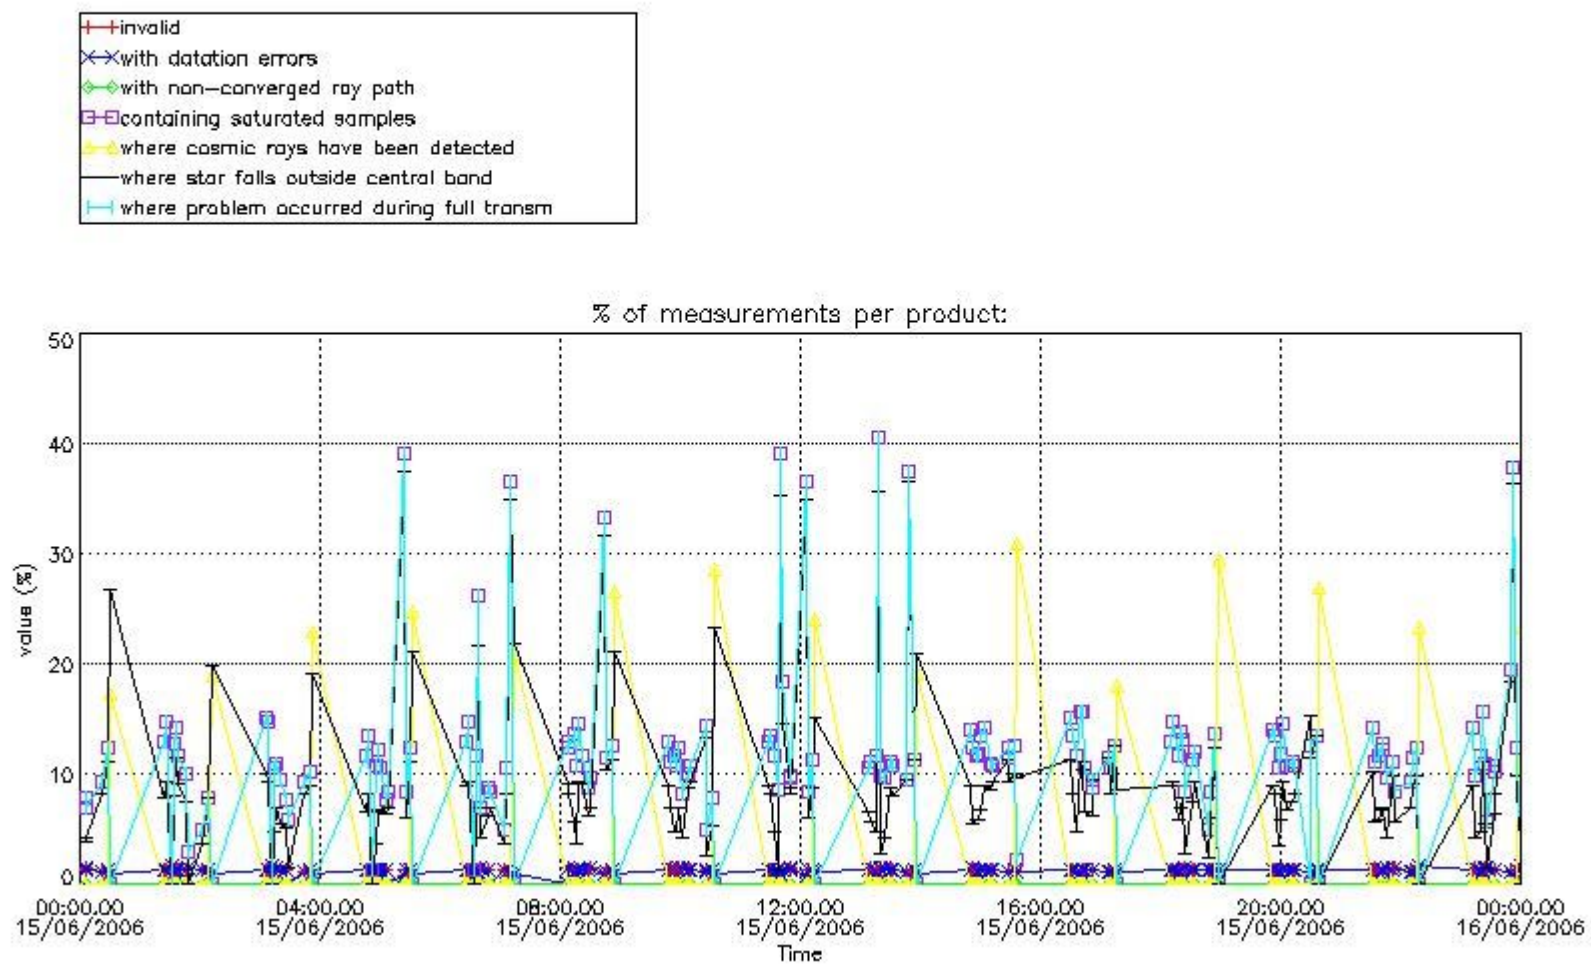

3.1 Plot quality information per product (time dependant)

3.2 Plot quality information per product (world map)

Percentage of flagged data per O3 profile

Percentage of flagged data per H2O profile

Percentage of flagged data per NO2 profile

Percentage of flagged data per NO3 profile

4. Level 1 quality information per product

In this section it is plotted some information contained in the Quality Summary data set of the level 2 products that comes from the level 1b processing. Products without errors (error flag in the MPH set to "0") are used.

4.1 Plot quality information per product (time dependant) coming from level 1b processing

4.1.1 Plot level 1 quality information per product (time dependant): ENVISAT ASCENDING passes

4.1.2 Plot level 1 quality information per product (time dependant): ENVI SAT DESCENDING passes

5. Trace gas profiles

5.1 Ozone statistics based on quality of products

The final quality of the products can be "measured" using the STD (Standard Deviation) attached to every point profile. This information is written to the parameter GOM_NL__2P/NL_LOCAL_SPECIES_DENSITY/o3_std of the level 2 products. The table below shows the statistics for given STD ranges.