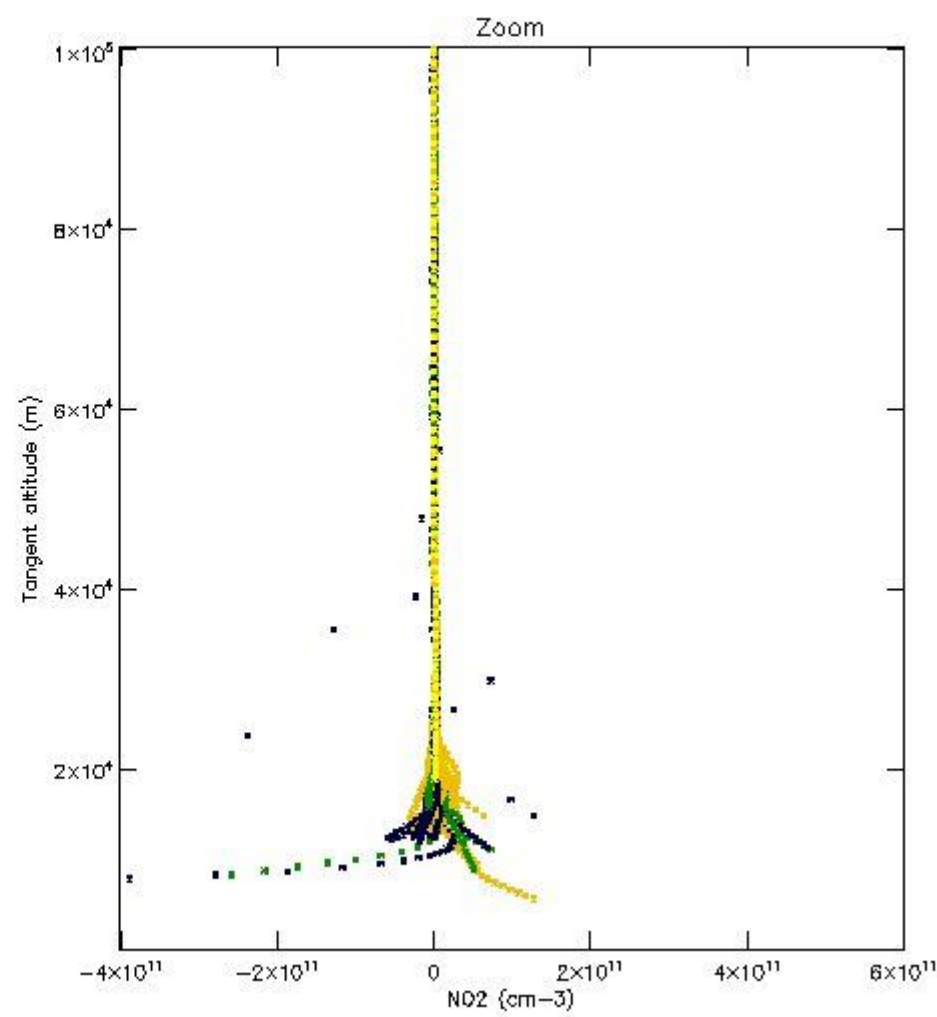

5.7 Plot NO3 profiles for all STD (dark without errors)

The colorbar represents the latitude.