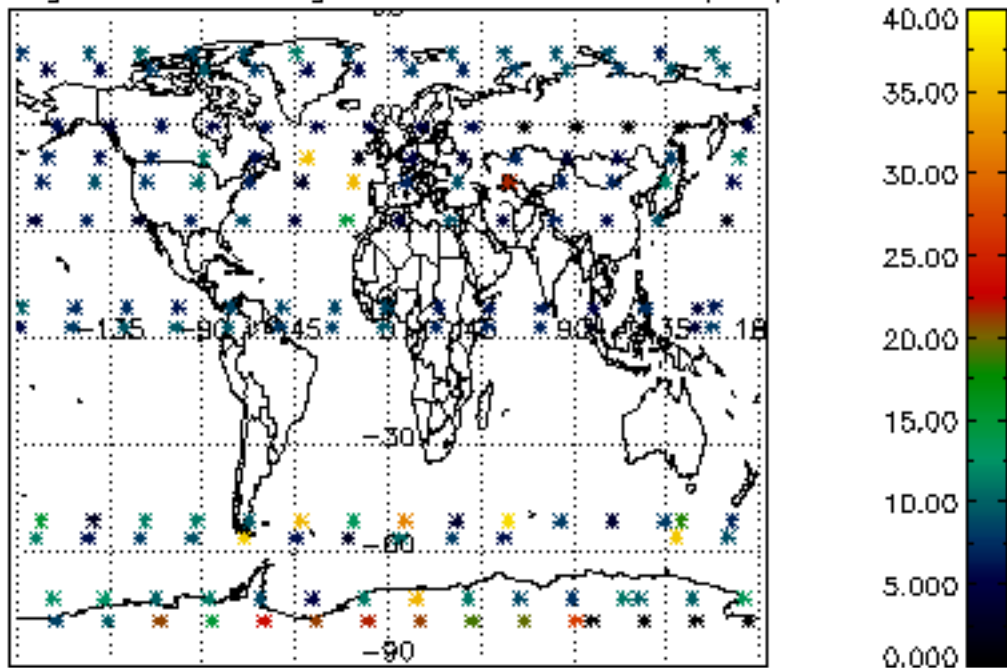

Percentage of star falling outside central band per profile