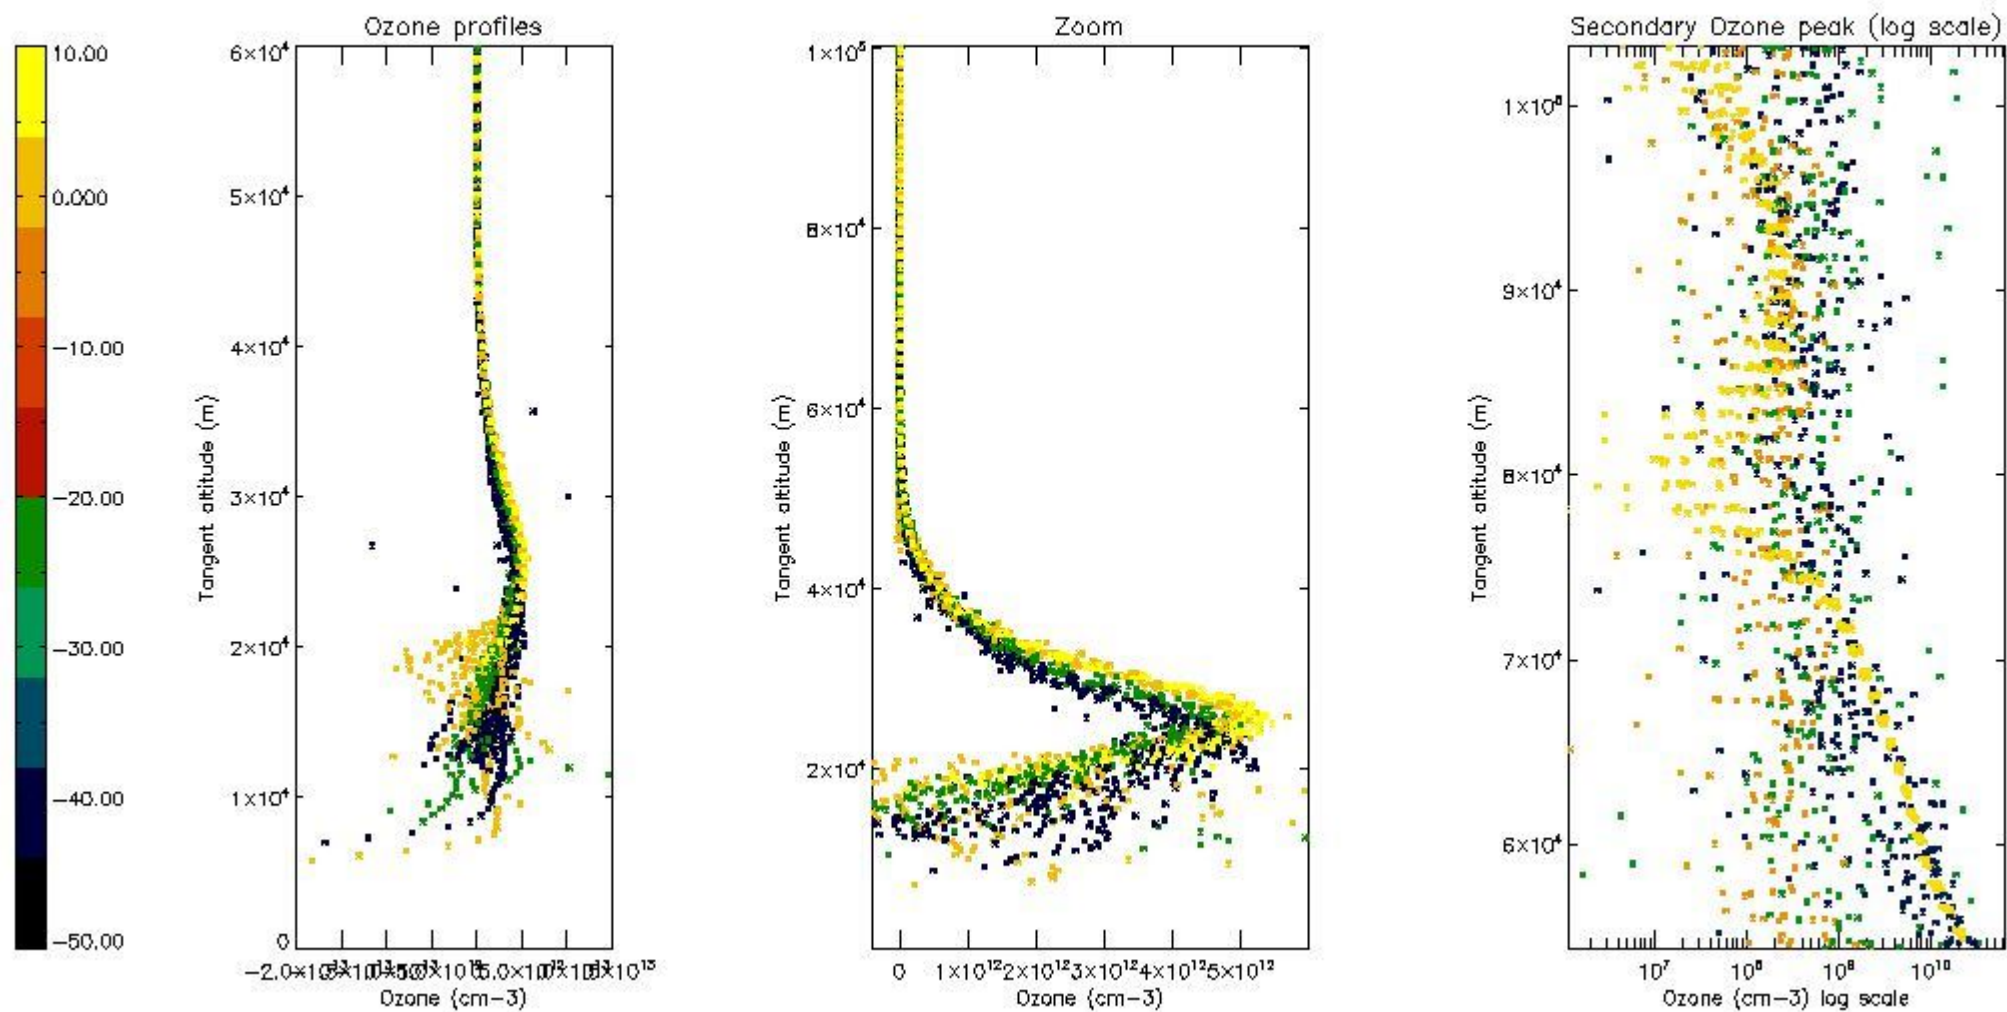

STD < 10	6
STD < 5	3

5.2 Plot ozone profiles for all STD (dark without errors)

The colorbar represents the latitude.

5.3 Plot ozone profiles where STD < 20% (dark without errors)

The colorbar represents the latitude.