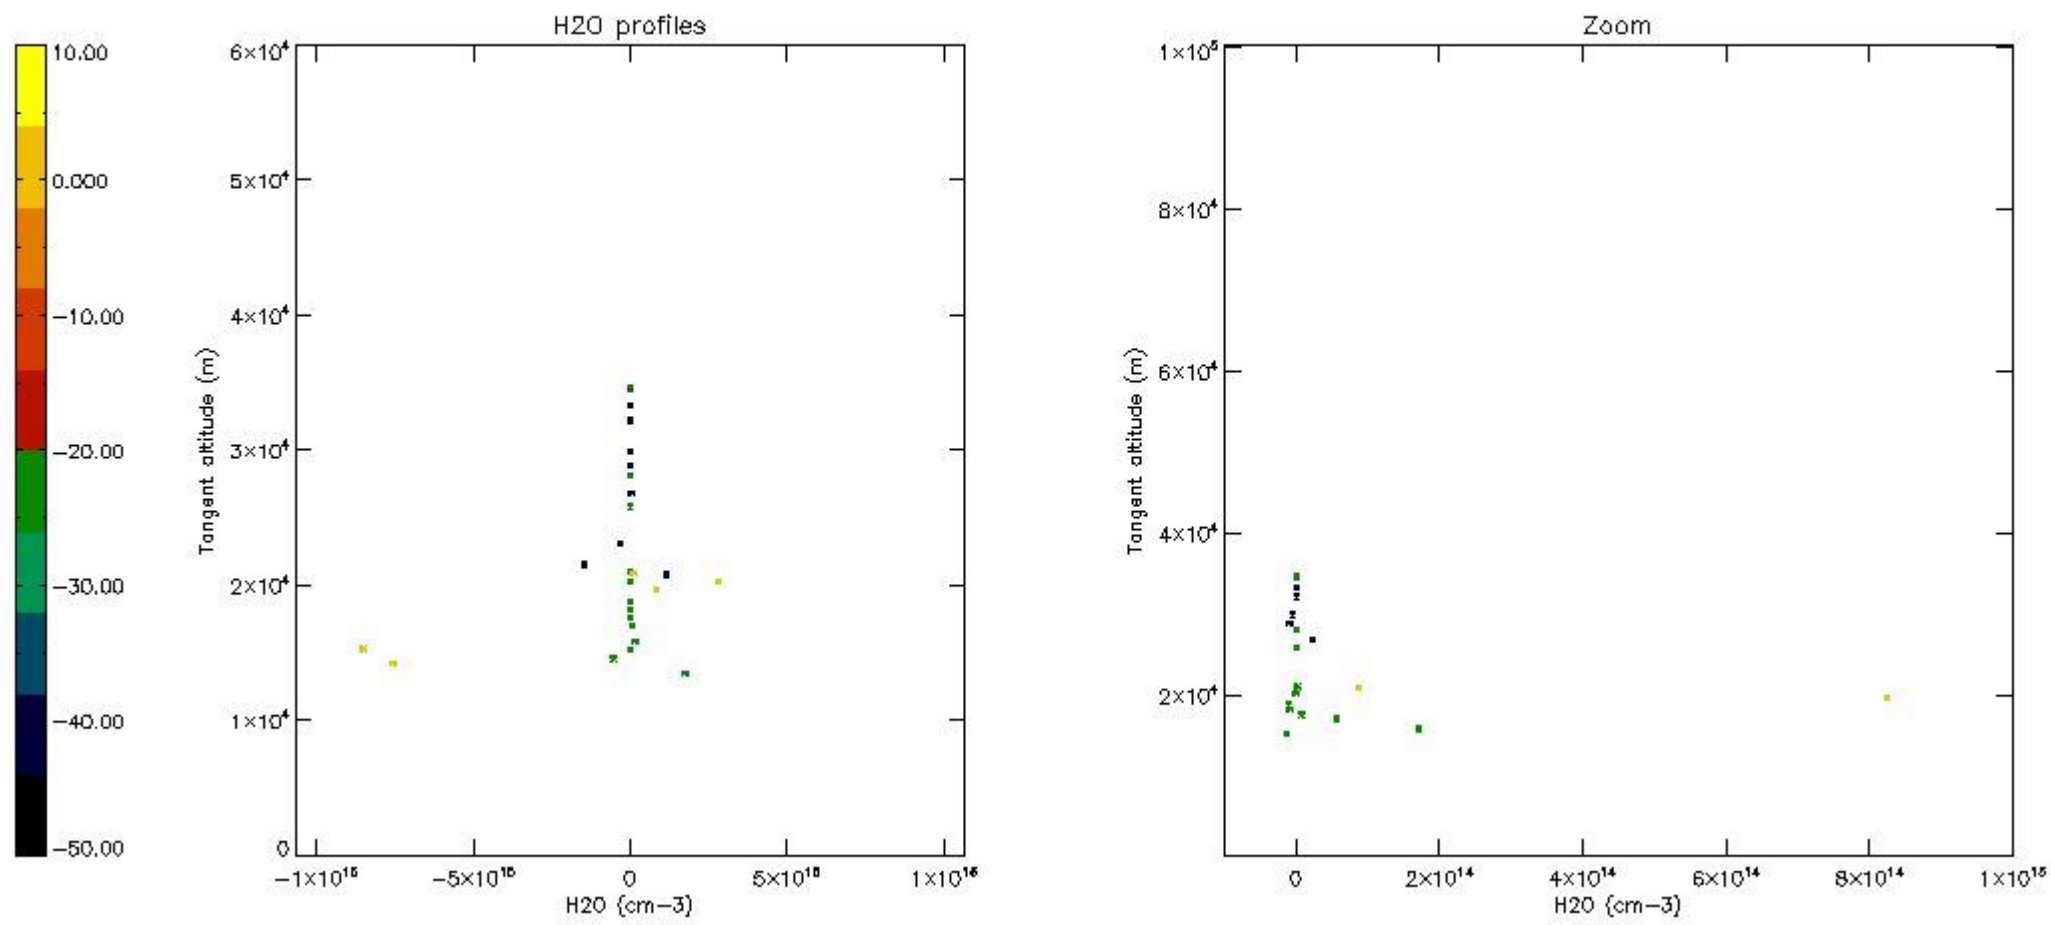

6. Auxiliary Data Files used for the production reported in section 2

The number reported in the third column indicates since which file (see list in section 2) the corresponding auxiliary file has been used. The fourth column is the date of those product files.

Type	Auxiliary Filename	Used since product	Used since product date
INST_PHYS_CHARACTERISTICS	GOM_INS_AXVIEC20091111_143220_20030716_120000_20500101_000000	1	15-JUN-2006 00:05:08
LEVEL-2_PROC_CONFIG	GOM_PR2_AXVIEC20091111_152718_20020301_000000_20500101_000000	1	15-JUN-2006 00:05:08
CROSS_SECTIONS_FILE	GOM_CRS_AXVIEC20091111_154832_20020301_000000_20500101_000000	1	15-JUN-2006 00:05:08