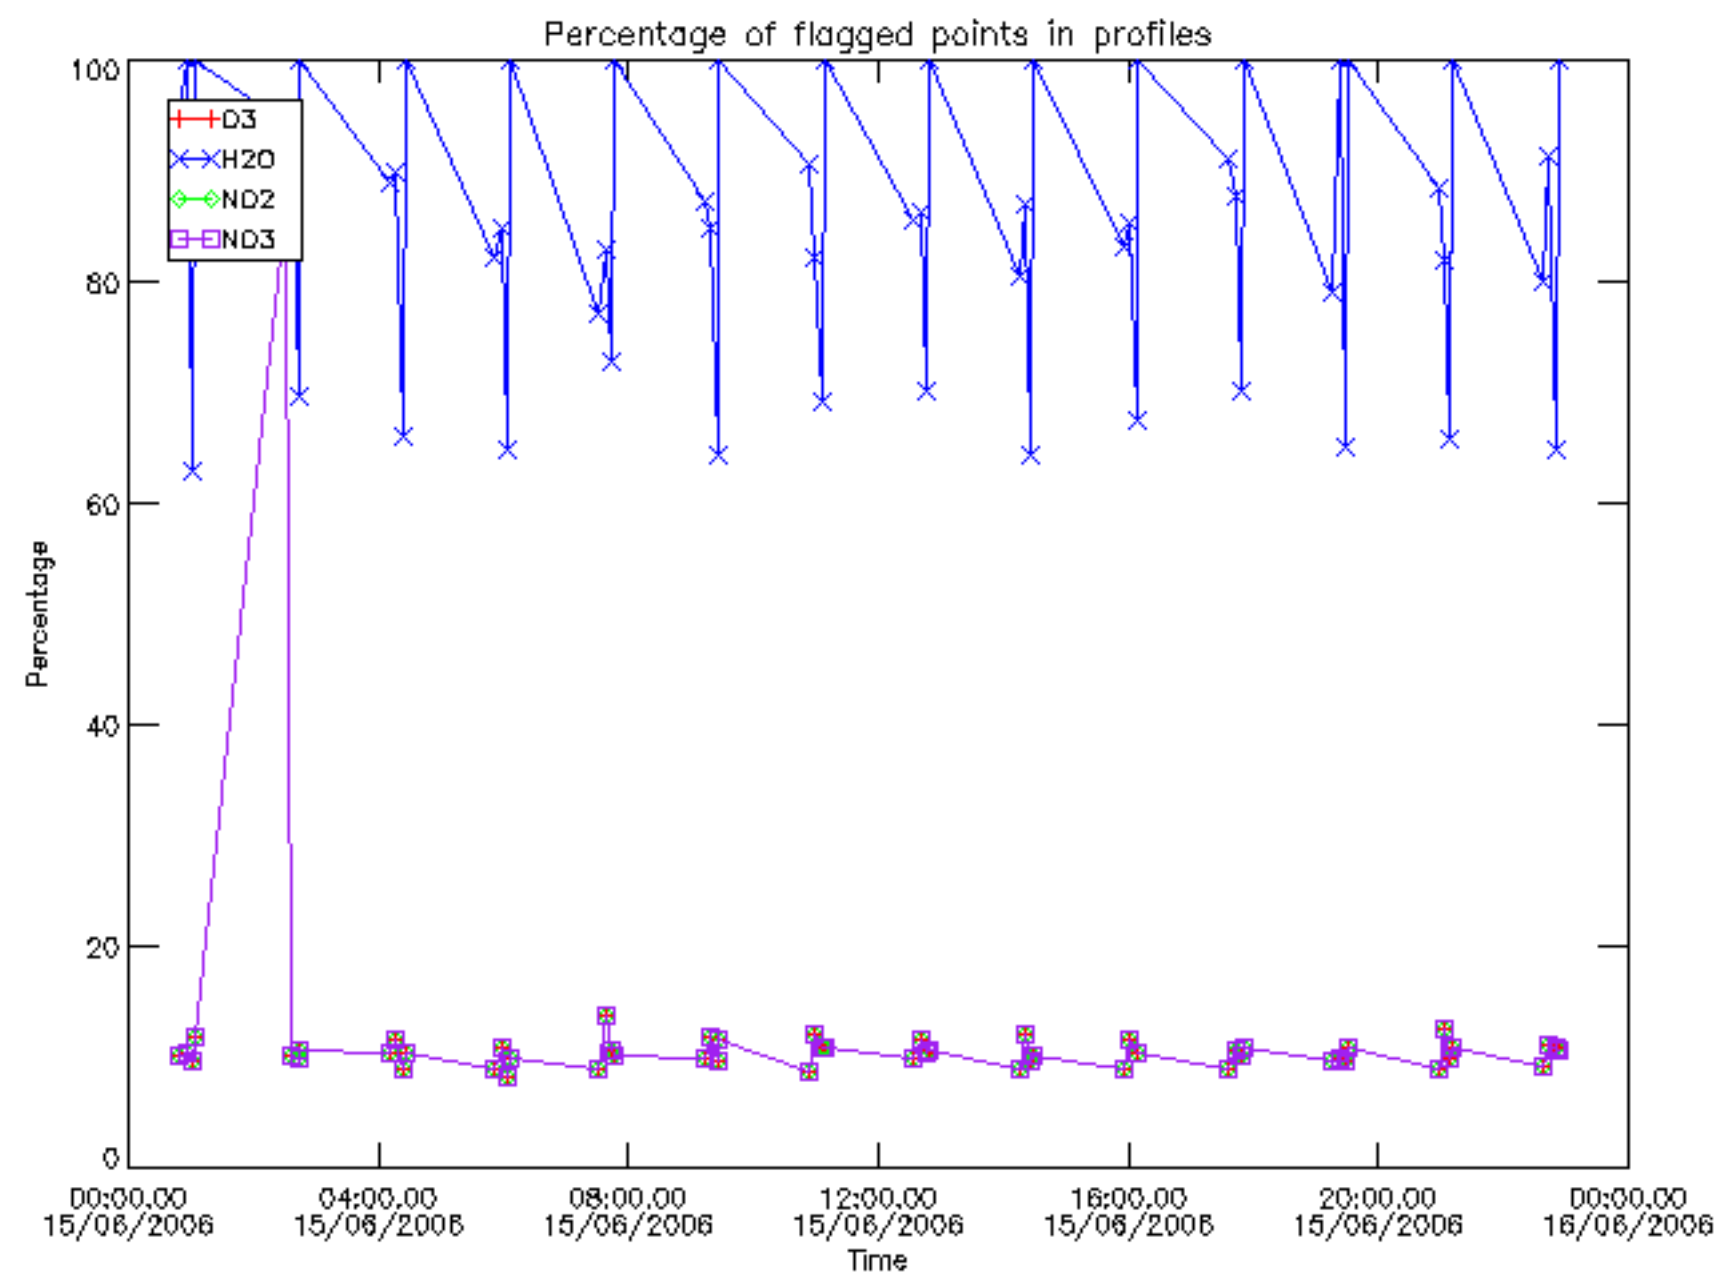

Percentage of flagged data per D3 profile

Percentage of flagged data per H2O profile