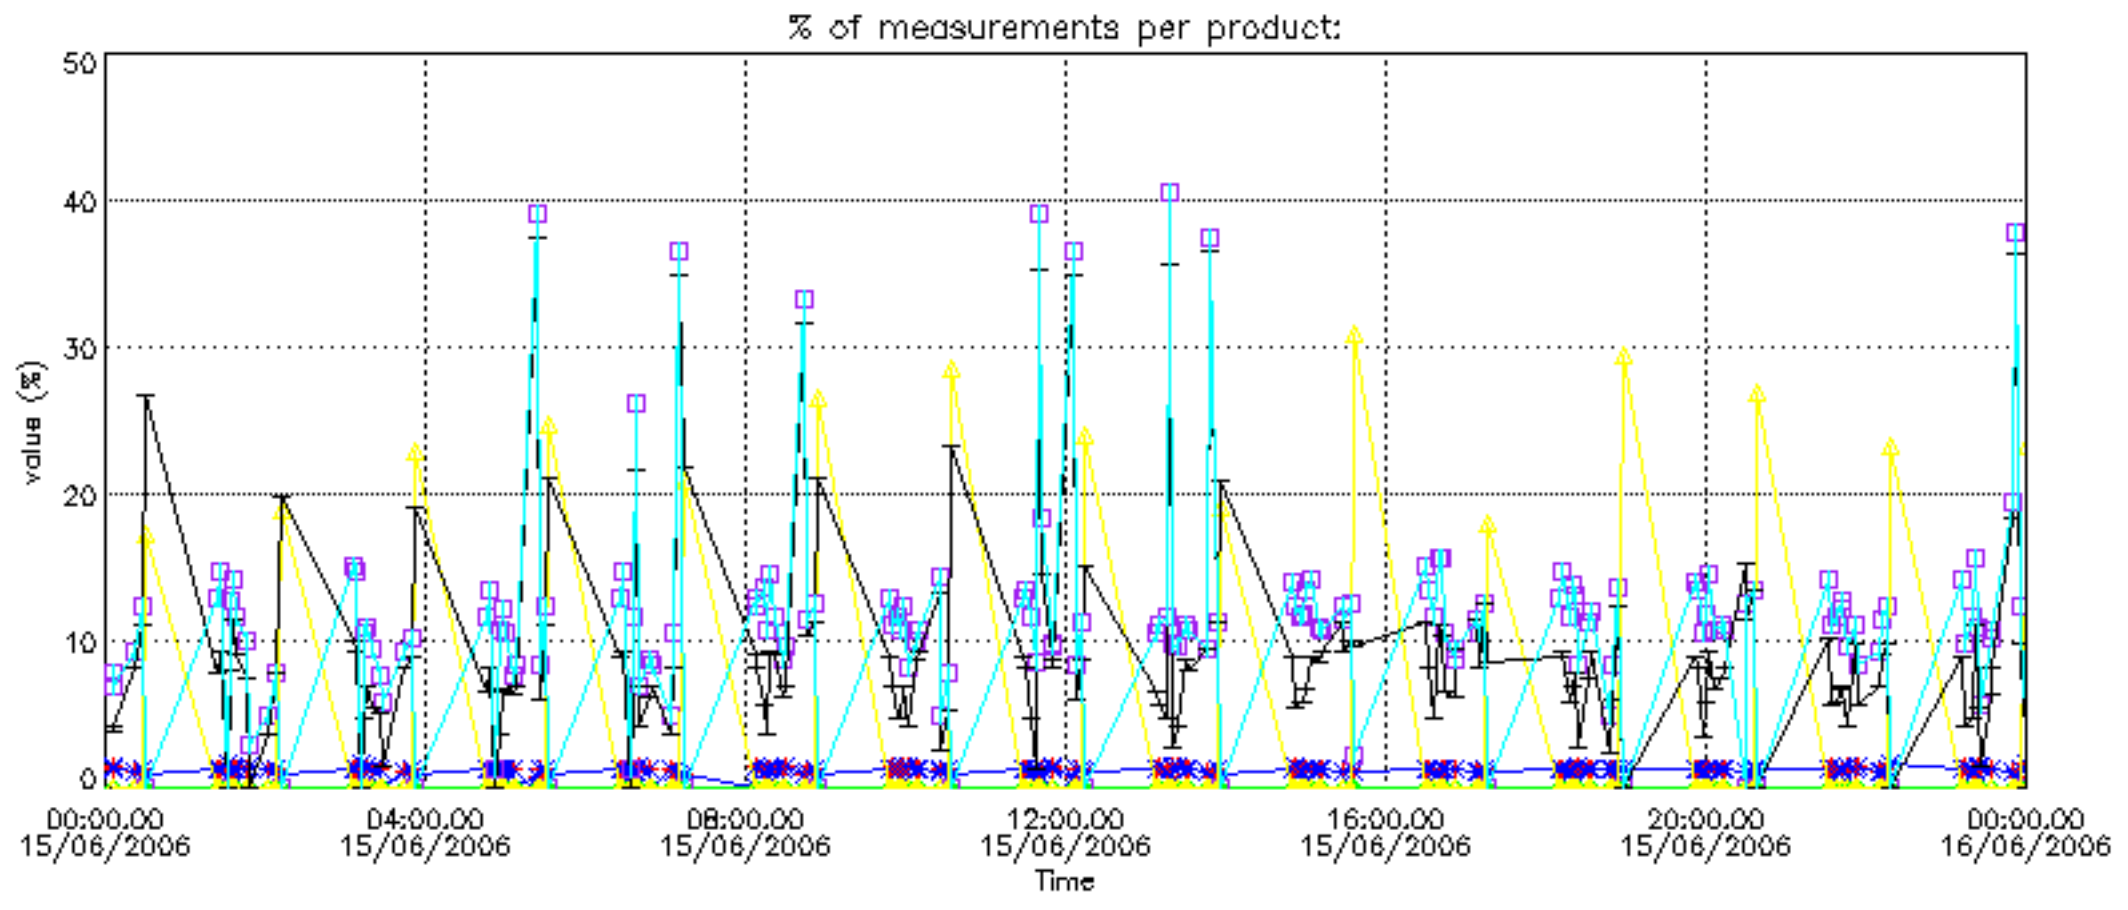

Percentage of cosmic ray hits per profile

Percentage of datation errors per profile