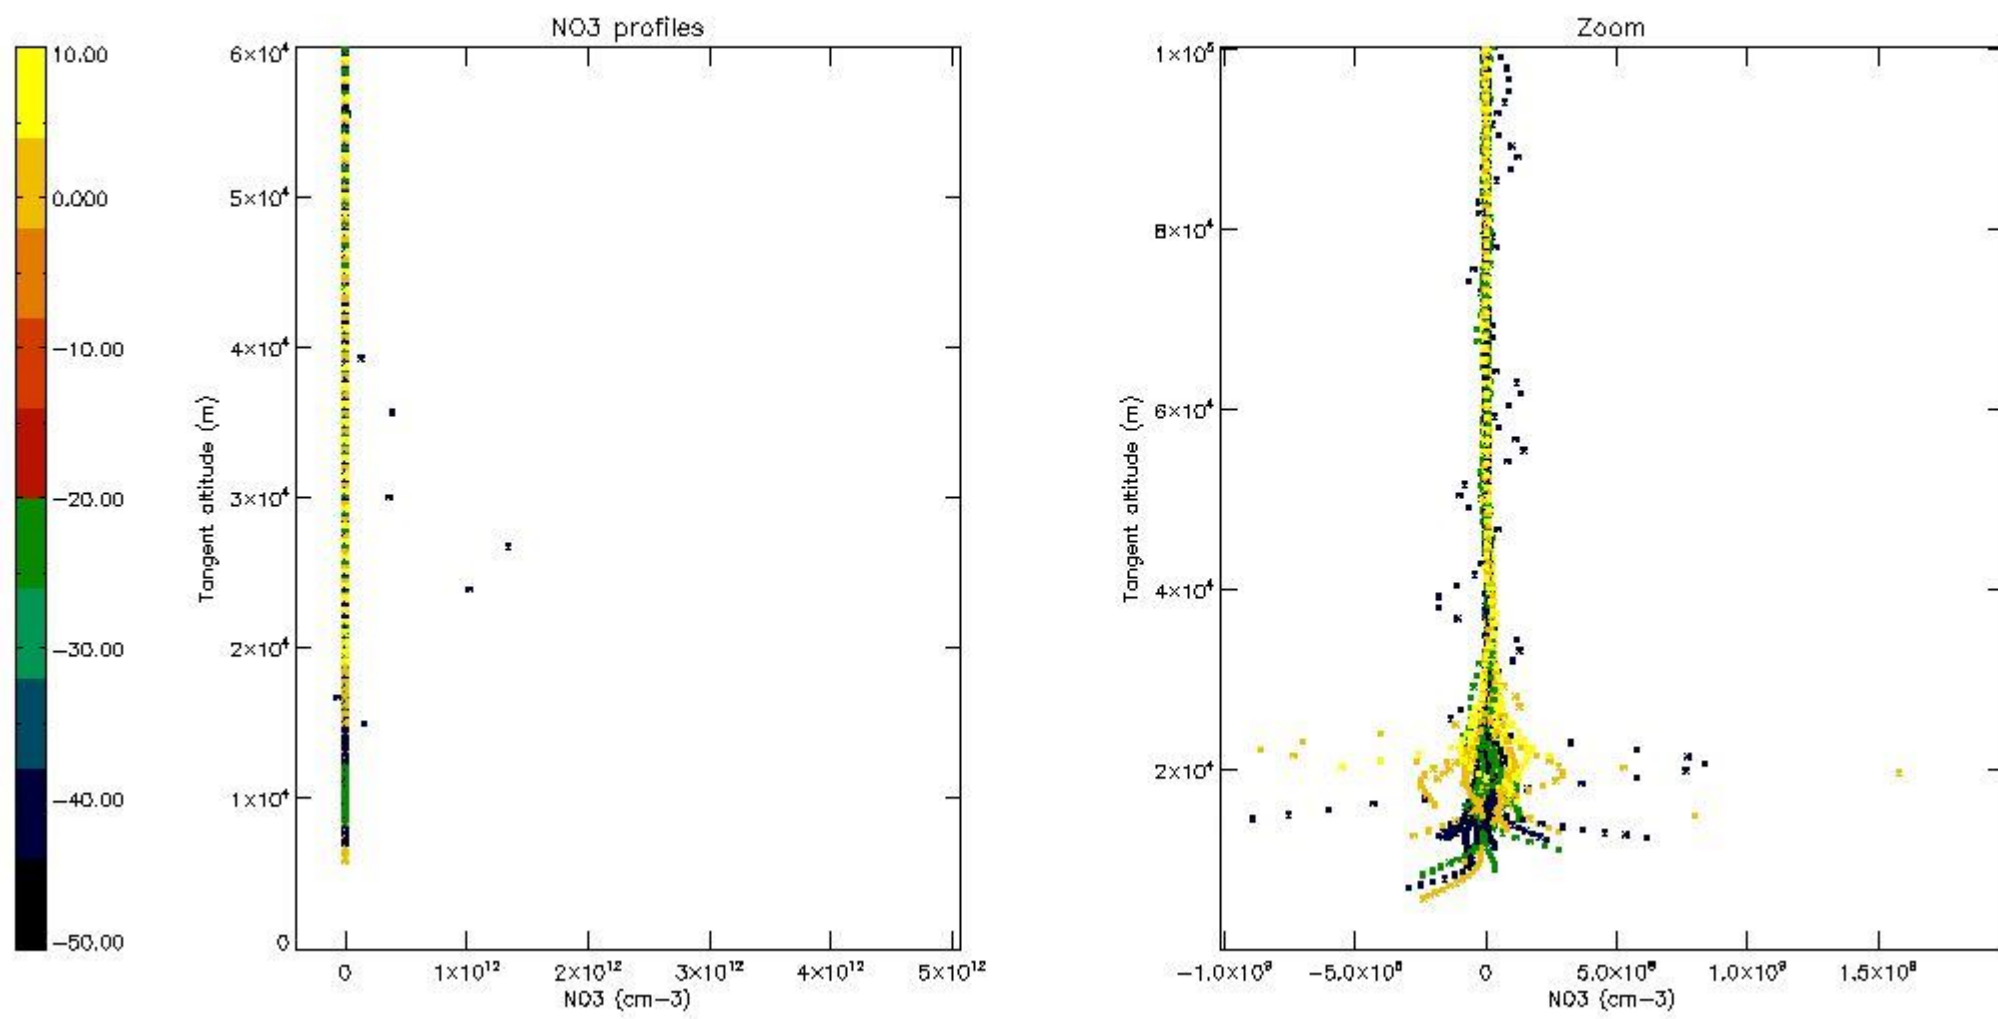

5.8 Plot H₂O profiles for all STD (only for occultations of stars 1,2,3,4,13,14,16,26,63 dark without errors)

The colorbar represents the latitude.