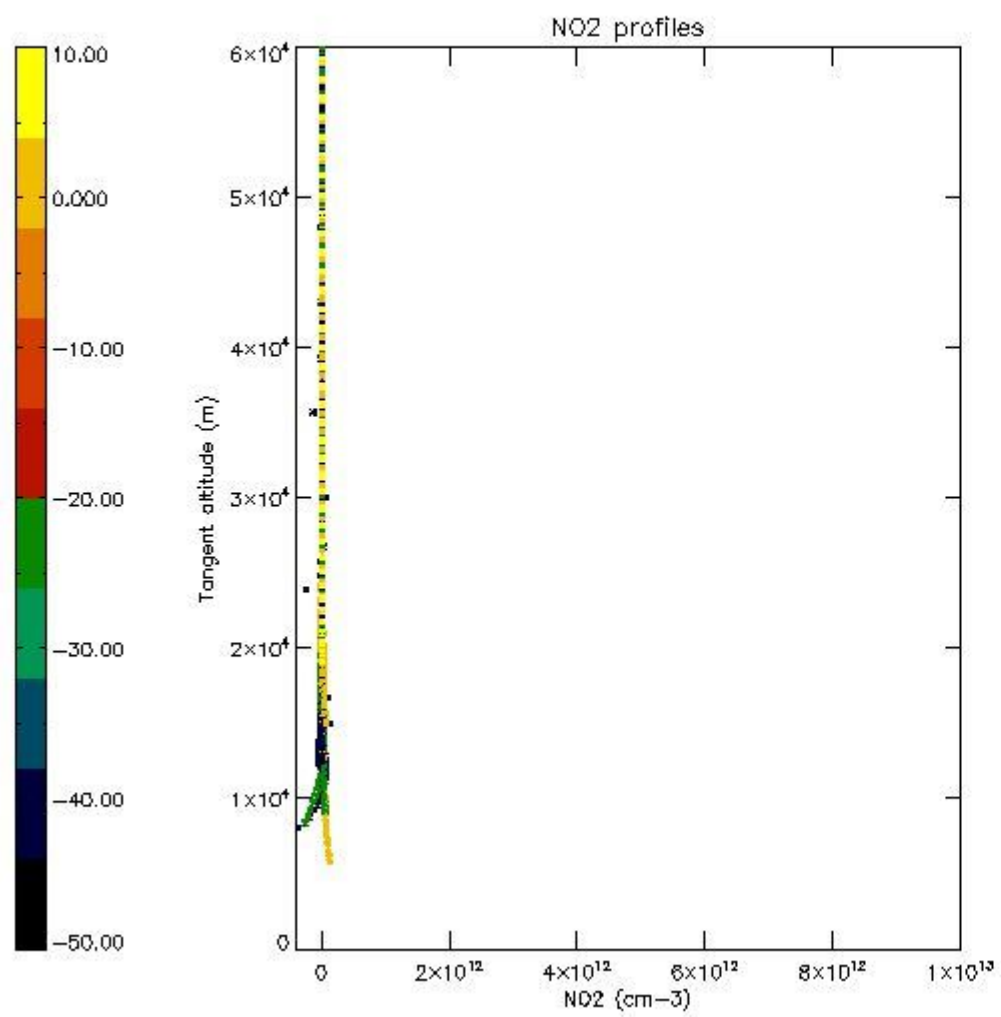

5.4 Plot ozone profiles where STD < 10% (dark without errors)

The colorbar represents the latitude.

5.5 Plot ozone profiles where STD < 5% (dark without errors)

The colorbar represents the latitude.

5.6 Plot NO₂ profiles for all STD (dark without errors)

The colorbar represents the latitude.

5.7 Plot NO3 profiles for all STD (dark without errors)

The colorbar represents the latitude.

5.8 Plot H2O profiles for all STD (only for occultations of stars 1,2,3,4,13,14,16,26,63 dark without errors)