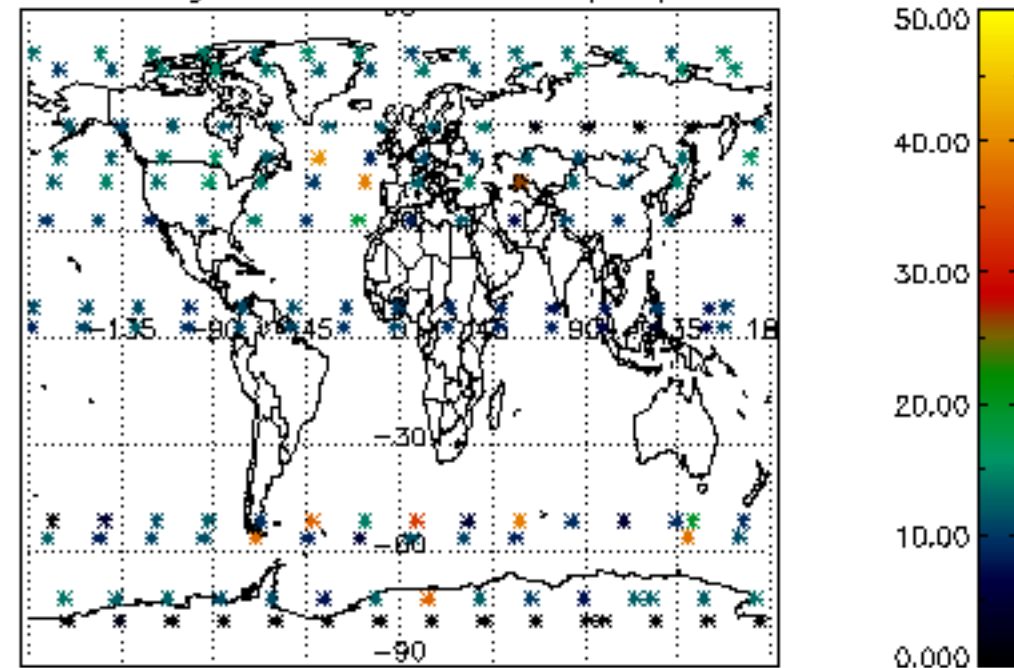

Percentage of saturation errors per profile