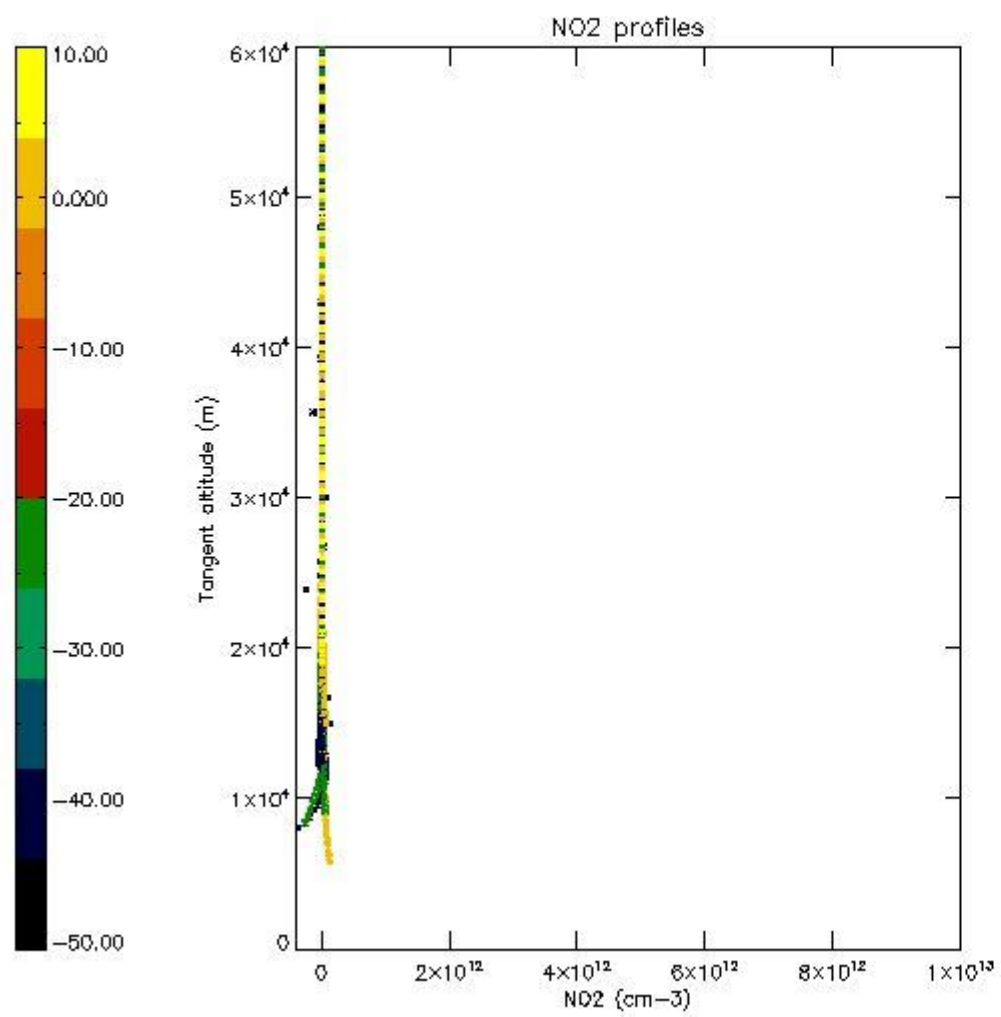

5.7 Plot NO3 profiles for all STD (dark without errors)

The colorbar represents the latitude.