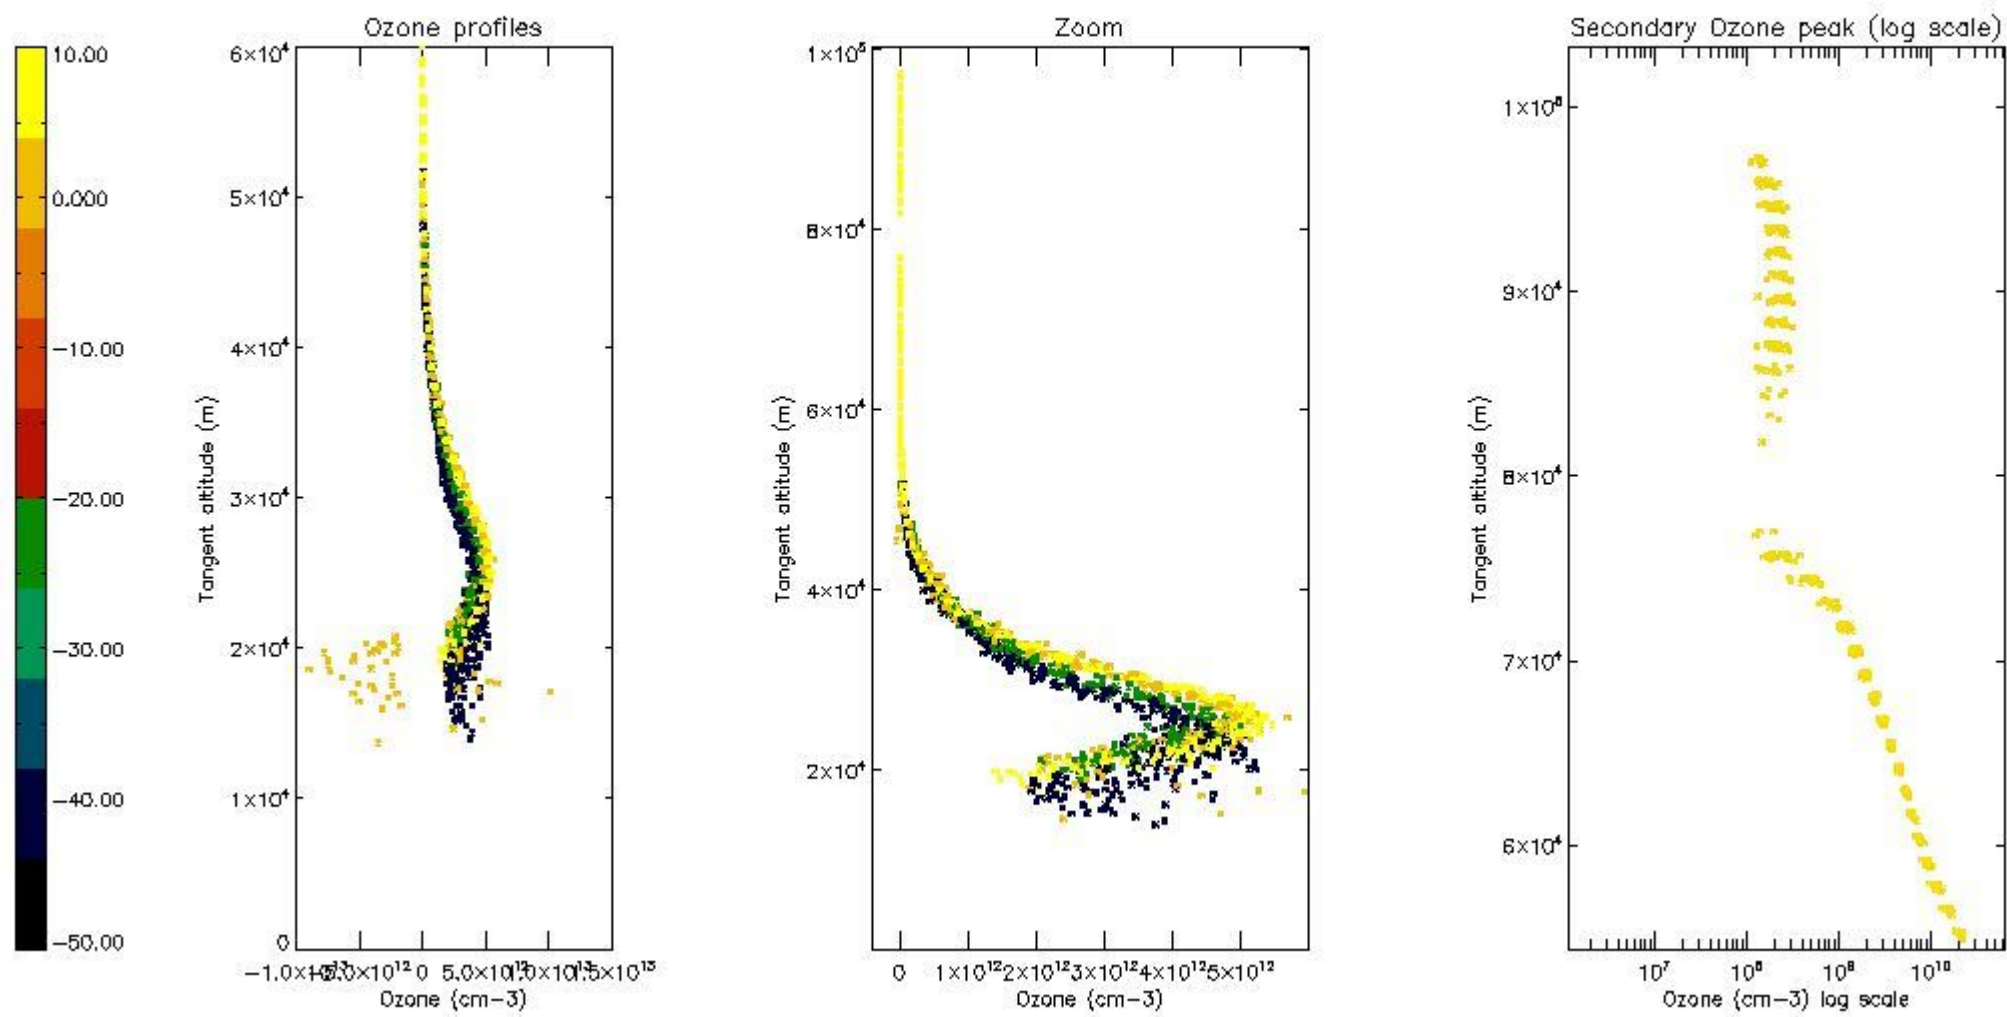

STD < 10	6
STD < 5	3

5.2 Plot ozone profiles for all STD (dark without errors)

The colorbar represents the latitude.

5.3 Plot ozone profiles where STD < 20% (dark without errors)

The colorbar represents the latitude.