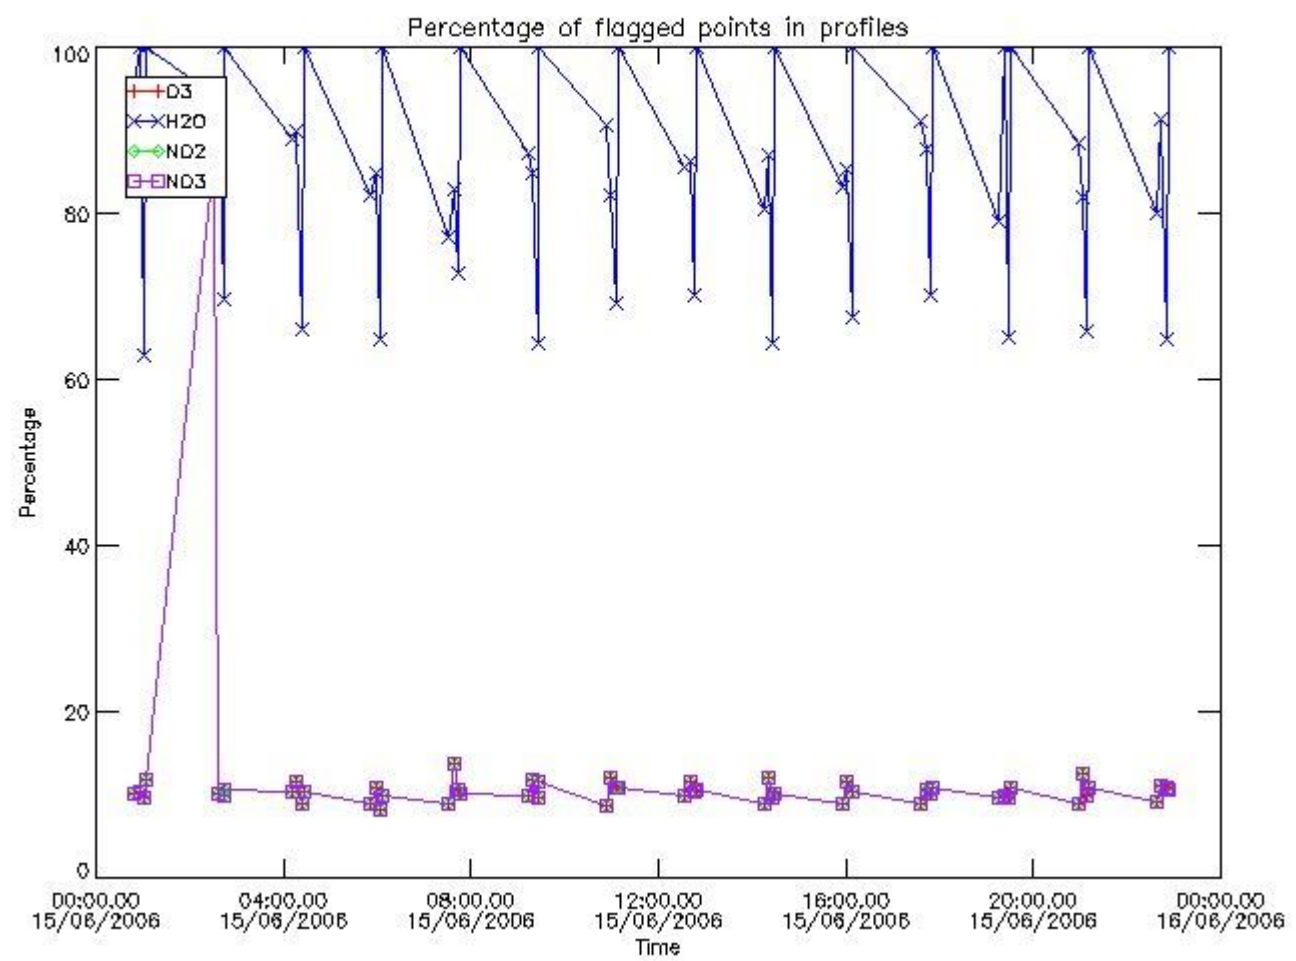

279	GOM_NL__2PRFIN20060615_224356_000000462048_00344_22442_9166.N1	15-JUN-2006 22:43:56	Dark	46.000	84	Alp Phe	2.3970	4500.0	92	22442	No
280	GOM_NL__2PRFIN20060615_225009_000000522048_00345_22443_9146.N1	15-JUN-2006 22:50:09	Dark	51.500	63	Bet Gru	2.1500	2800.0	103	22443	No
281	GOM_NL__2PRFIN20060615_225212_000000492048_00345_22443_9147.N1	15-JUN-2006 22:52:12	Dark	48.500	31	Alp Gru	1.7340	15200.	97	22443	No
282	GOM_NL__2PRFIN20060615_225602_000000412048_00345_22443_9148.N1	15-JUN-2006 22:56:02	Straylight	41.000	45	Alp Pav	1.9400	26000.	82	22443	No
283	GOM_NL__2PRFIN20060615_230412_000000432048_00345_22443_9149.N1	15-JUN-2006 23:04:12	Twilight_and_stray	43.000	40	The Sco	1.8590	7100.0	86	22443	No
284	GOM_NL__2PRFIN20060615_230555_000000442048_00345_22443_9150.N1	15-JUN-2006 23:05:55	Twilight_and_stray	43.500	25	35Lam Sco	1.6200	28000.	87	22443	No
285	GOM_NL__2PRFIN20060615_230718_000000472048_00345_22443_9151.N1	15-JUN-2006 23:07:18	Twilight_and_stray	47.000	167	10Gam2Sgr	2.9840	4500.0	94	22443	No
286	GOM_NL__2PRFIN20060615_231231_000000392048_00345_22443_9152.N1	15-JUN-2006 23:12:31	Bright	39.000	86	35Eta Oph	2.4300	10200.	78	22443	No
287	GOM_NL__2PRFIN20060615_231415_000000362048_00345_22443_9153.N1	15-JUN-2006 23:14:15	Bright	35.500	98	13Zet Oph	2.5710	30000.	71	22443	No
288	GOM_NL__2PRFIN20060615_231905_000000432048_00345_22443_9154.N1	15-JUN-2006 23:19:05	Bright	43.000	126	60Bet Oph	2.7700	4250.0	86	22443	No
289	GOM_NL__2PRFIN20060615_232136_000000452048_00345_22443_9155.N1	15-JUN-2006 23:21:36	Bright	45.000	59	55Alp Oph	2.0800	8900.0	90	22443	No
290	GOM_NL__2PRFIN20060615_232334_000000372048_00345_22443_9156.N1	15-JUN-2006 23:23:34	Bright	36.500	127	27Bet Her	2.7810	4700.0	73	22443	No
291	GOM_NL__2PRFIN20060615_232636_000000352048_00345_22443_9157.N1	15-JUN-2006 23:26:36	Bright	35.000	133	40Zet Her	2.8070	6000.0	70	22443	No
292	GOM_NL__2PRFIN20060615_233325_000000402048_00345_22443_9158.N1	15-JUN-2006 23:33:25	Bright	39.500	130	23Bet Dra	2.7990	5800.0	79	22443	No
293	GOM_NL__2PRFIN20060615_233459_000000372048_00345_22443_9159.N1	15-JUN-2006 23:34:59	Bright	37.000	119	14Eta Dra	2.7270	4700.0	74	22443	No
294	GOM_NL__2PRFIN20060615_235016_000000492048_00345_22443_9160.N1	15-JUN-2006 23:50:16	Bright	49.000	74	11Bet Cas	2.2680	6600.0	98	22443	No
295	GOM_NL__2PRFIN20060615_235139_000000622048_00345_22443_9161.N1	15-JUN-2006 23:51:39	Bright	62.000	68	18Alp Cas	2.2250	4500.0	124	22443	No
296	GOM_NL__2PRFIN20060615_235647_000000412048_00345_22443_9162.N1	15-JUN-2006 23:56:47	Bright	40.500	73	57Gam1And	2.2600	13100.	81	22443	No
297	GOM_NL__2PRFIN20060615_235908_000000302048_00345_22443_9163.N1	15-JUN-2006 23:59:08	Twilight_and_stray	30.000	53	43Bet And	2.0480	3300.0	60	22443	No

3. Quality information per product

In this section it is plotted some information contained in the Quality Summary data set of the level 2 products. Only products in dark limb conditions and without errors (error flag in the MPH set to "0") are used.

3.1 Plot quality information per product (time dependant)

Percentage of flagged data per O3 profile

Percentage of flagged data per H2O profile