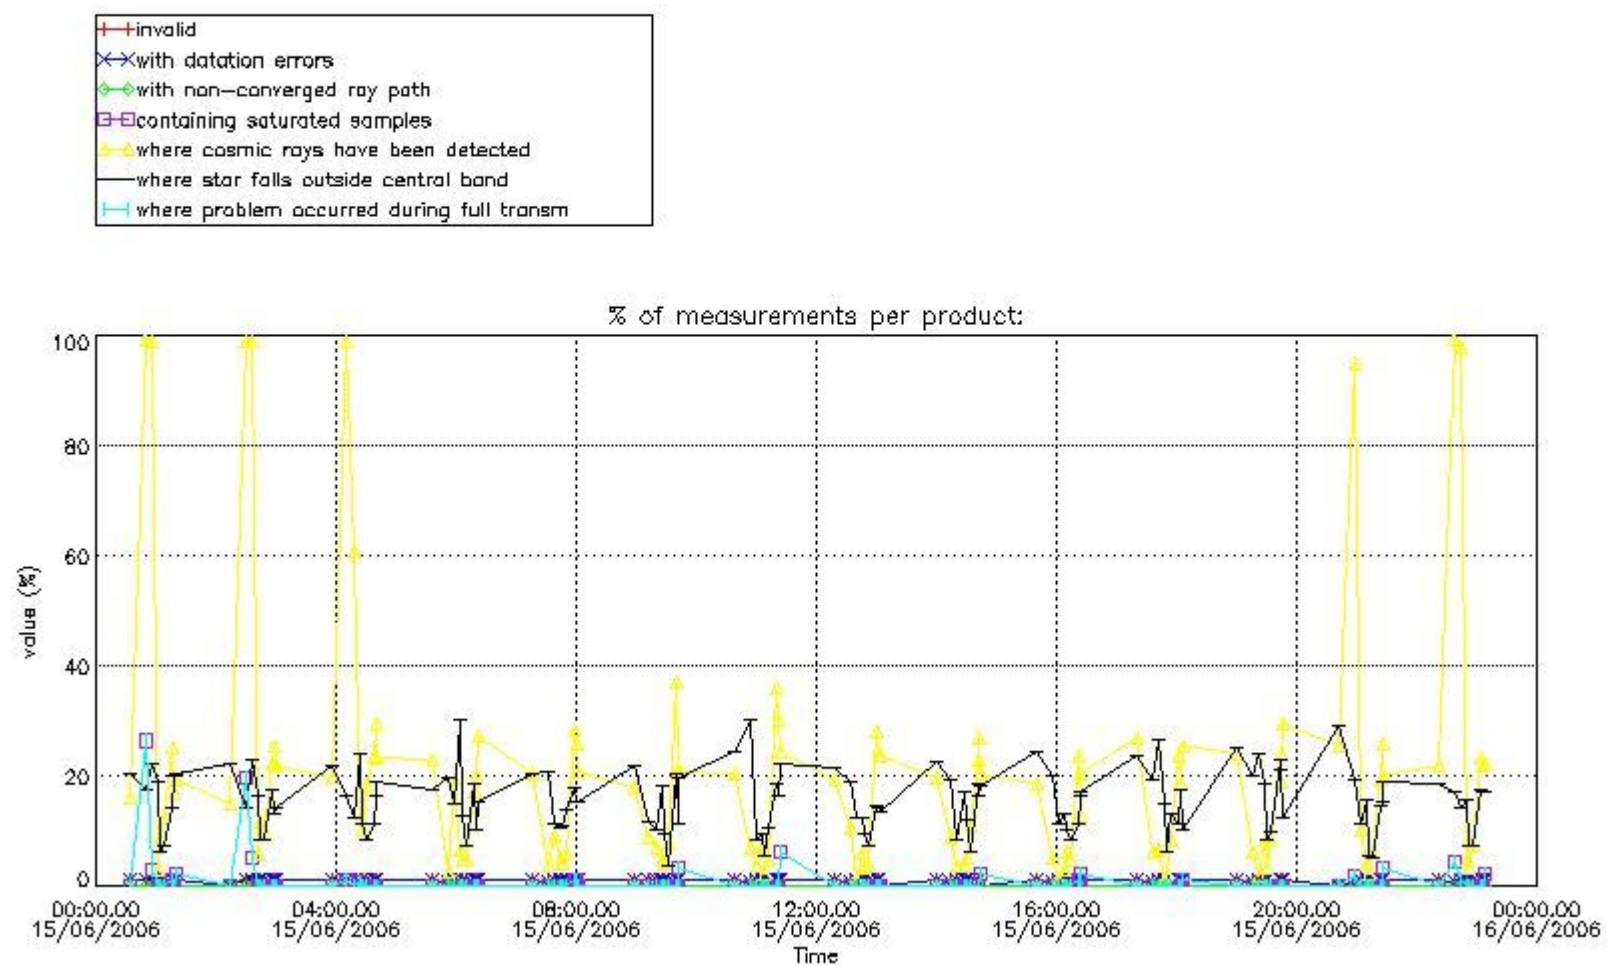

4.1.2 Plot level 1 quality information per product (time dependant): ENVI SAT DESCENDING passes