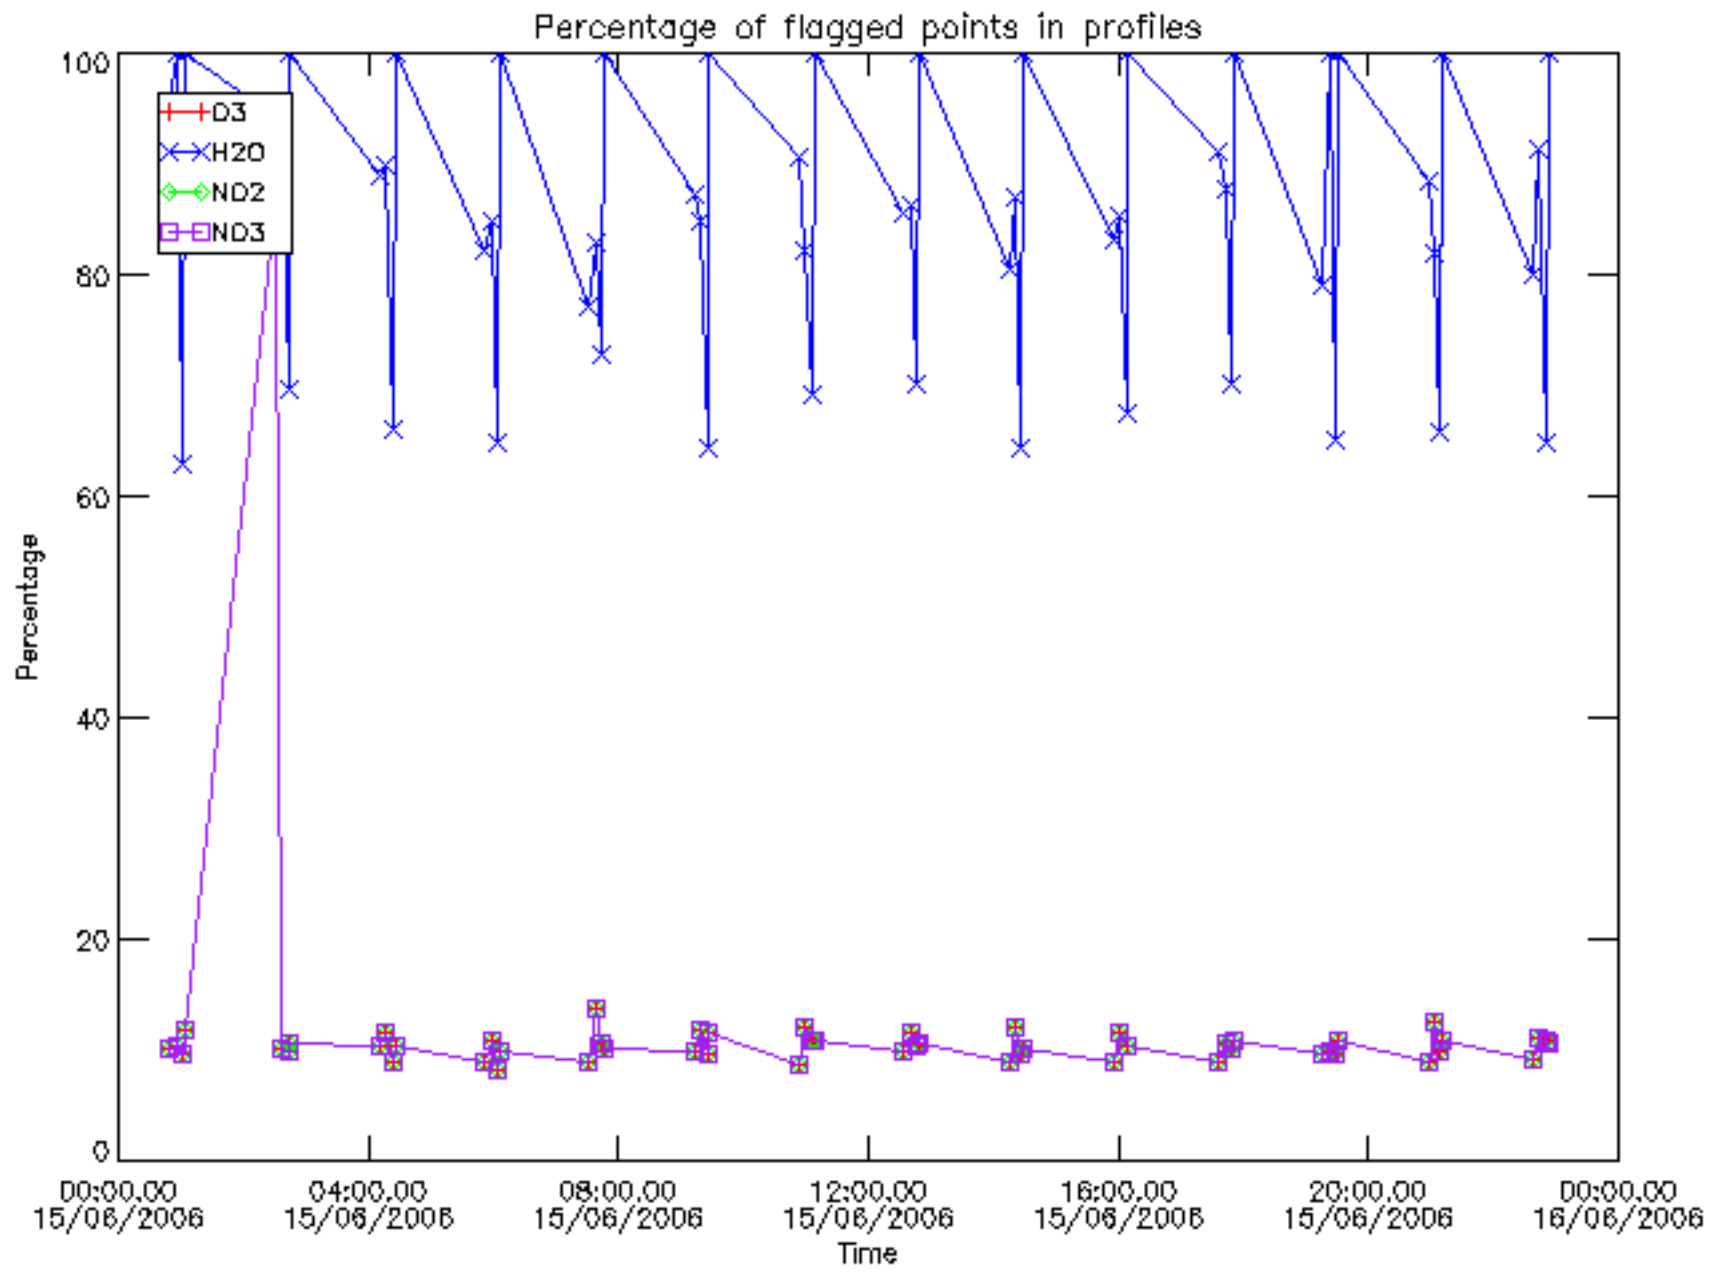

Percentage of flagged data per D3 profile

Percentage of flagged data per H2O profile