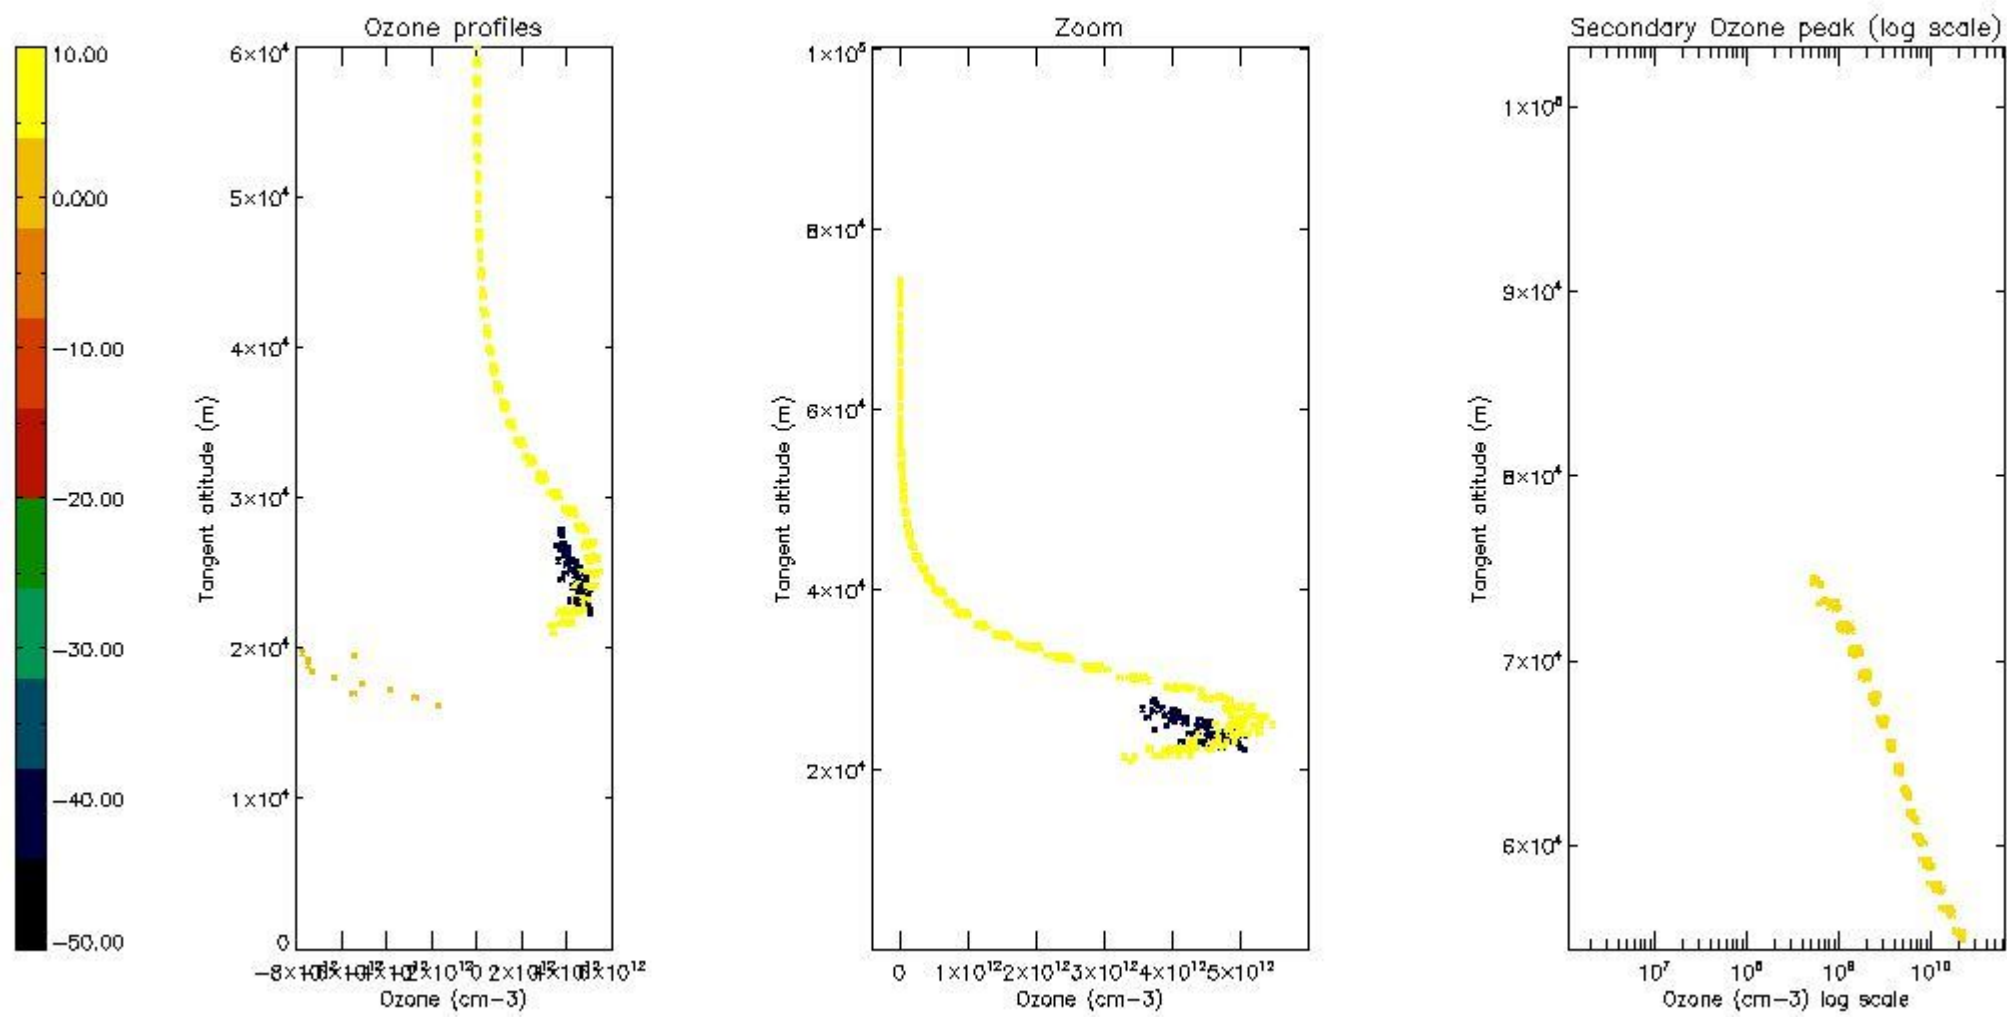

STD < 10	6
STD < 5	3

5.2 Plot ozone profiles for all STD (dark without errors)

The colorbar represents the latitude.

5.3 Plot ozone profiles where STD < 20% (dark without errors)

The colorbar represents the latitude.

5.4 Plot ozone profiles where STD < 10% (dark without errors)

The colorbar represents the latitude.

5.5 Plot ozone profiles where STD < 5% (dark without errors)

The colorbar represents the latitude.

5.6 Plot NO₂ profiles for all STD (dark without errors)