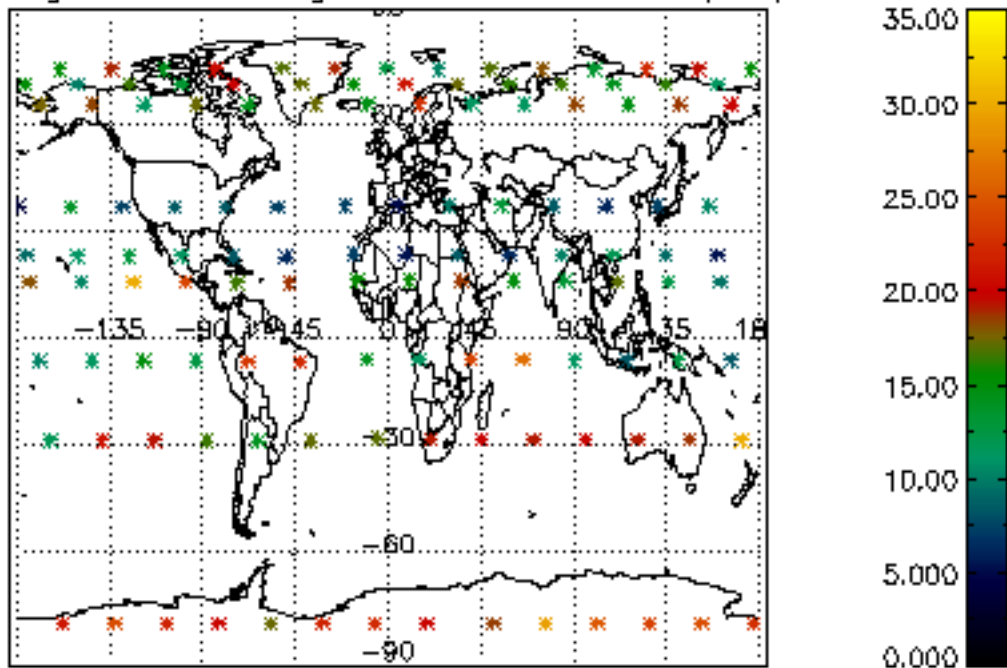

Percentage of cosmic ray hits per profile

Percentage of star falling outside central band per profile