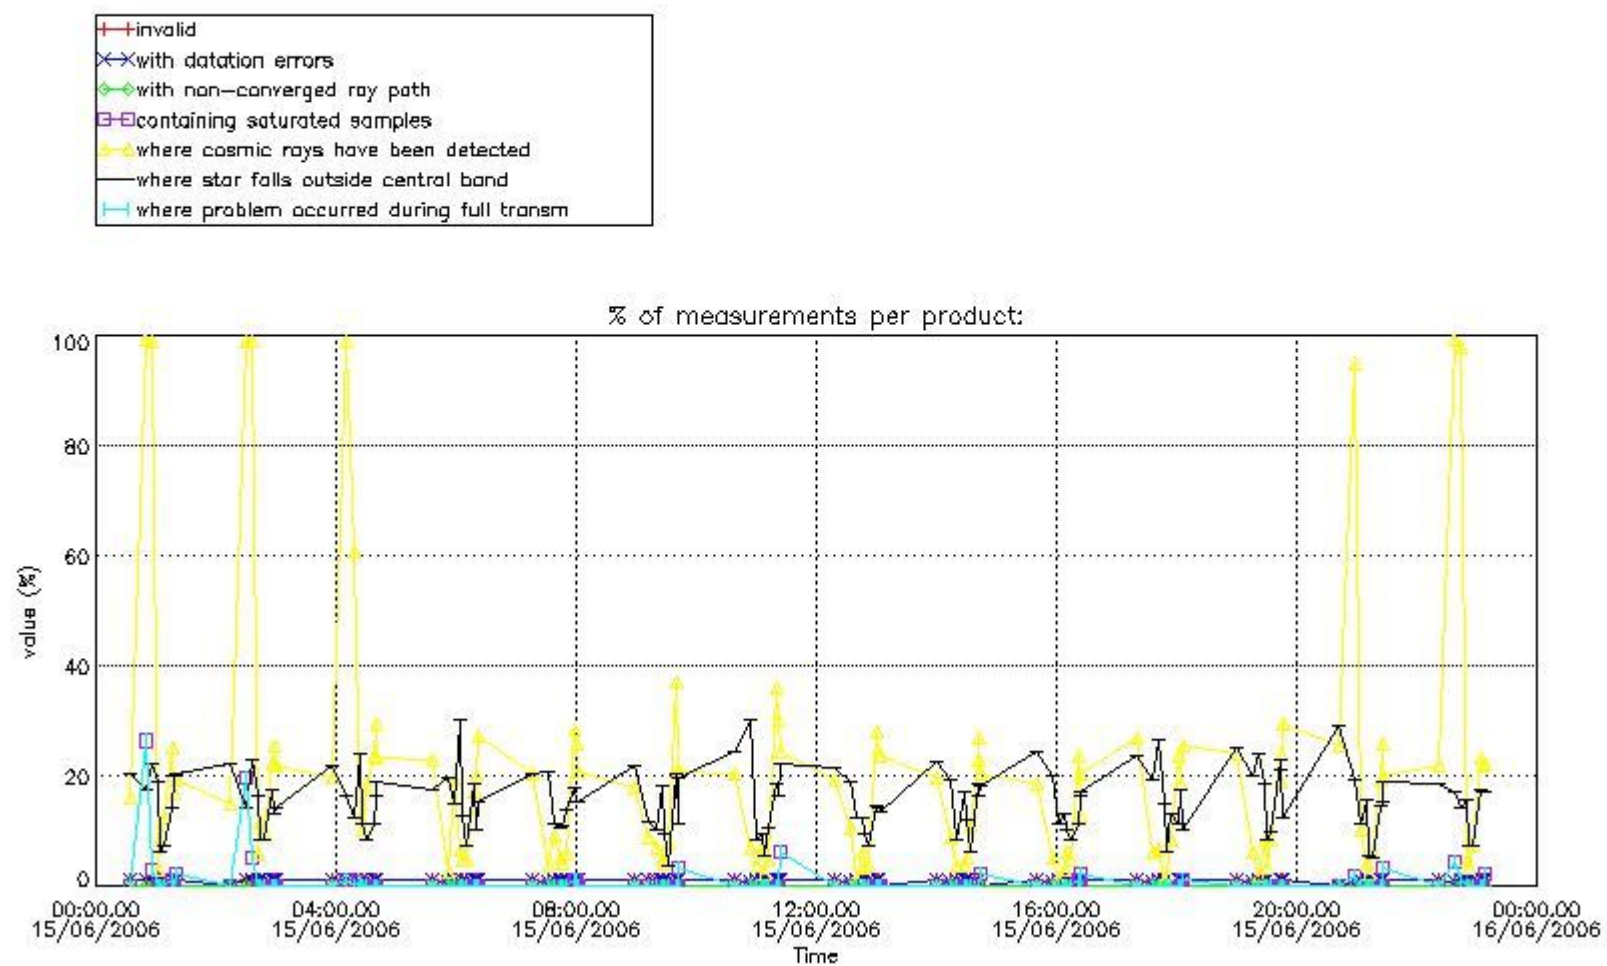

Percentage of flagged data per NO3 profile

4. Level 1 quality information per product

In this section it is plotted some information contained in the Quality Summary data set of the level 2 products that comes from the level 1b processing. Products without errors (error flag in the MPH set to "0") are used.

4.1 Plot quality information per product (time dependant) coming from level 1b processing

4.1.1 Plot level 1 quality information per product (time dependant): ENVISAT ASCENDING passes

4.1.2 Plot level 1 quality information per product (time dependant): ENVI SAT DESCENDING passes