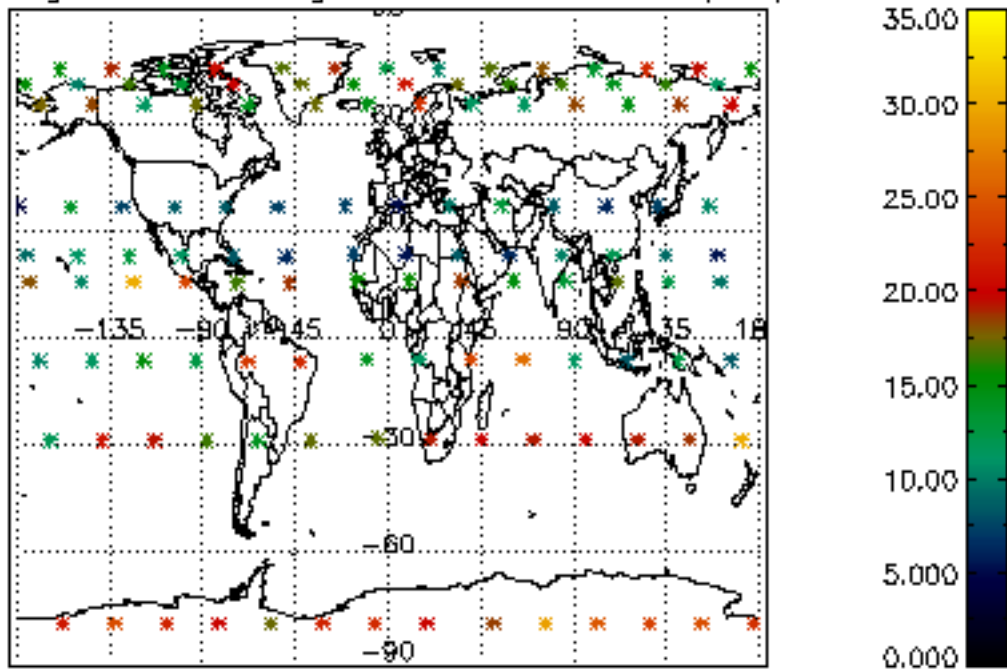

Percentage of cosmic ray hits per profile

Percentage of star falling outside central band per profile