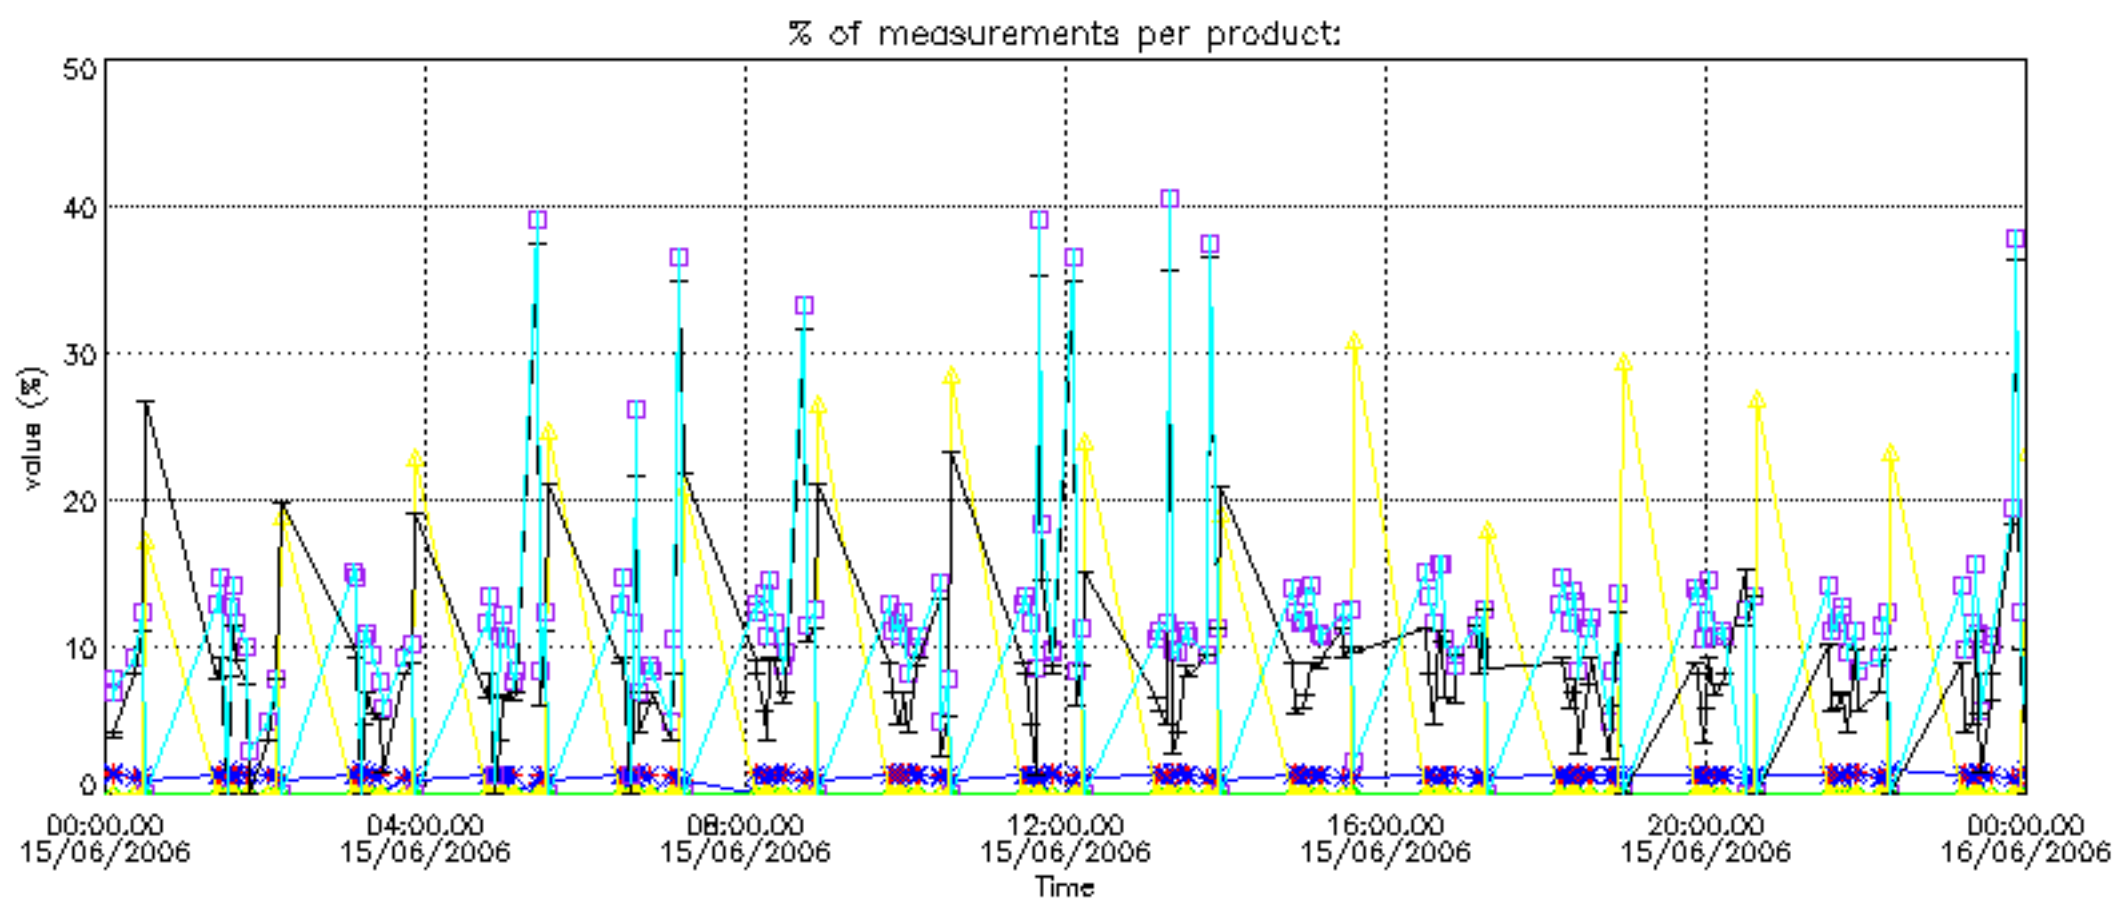

Percentage of cosmic ray hits per profile

Percentage of datation errors per profile