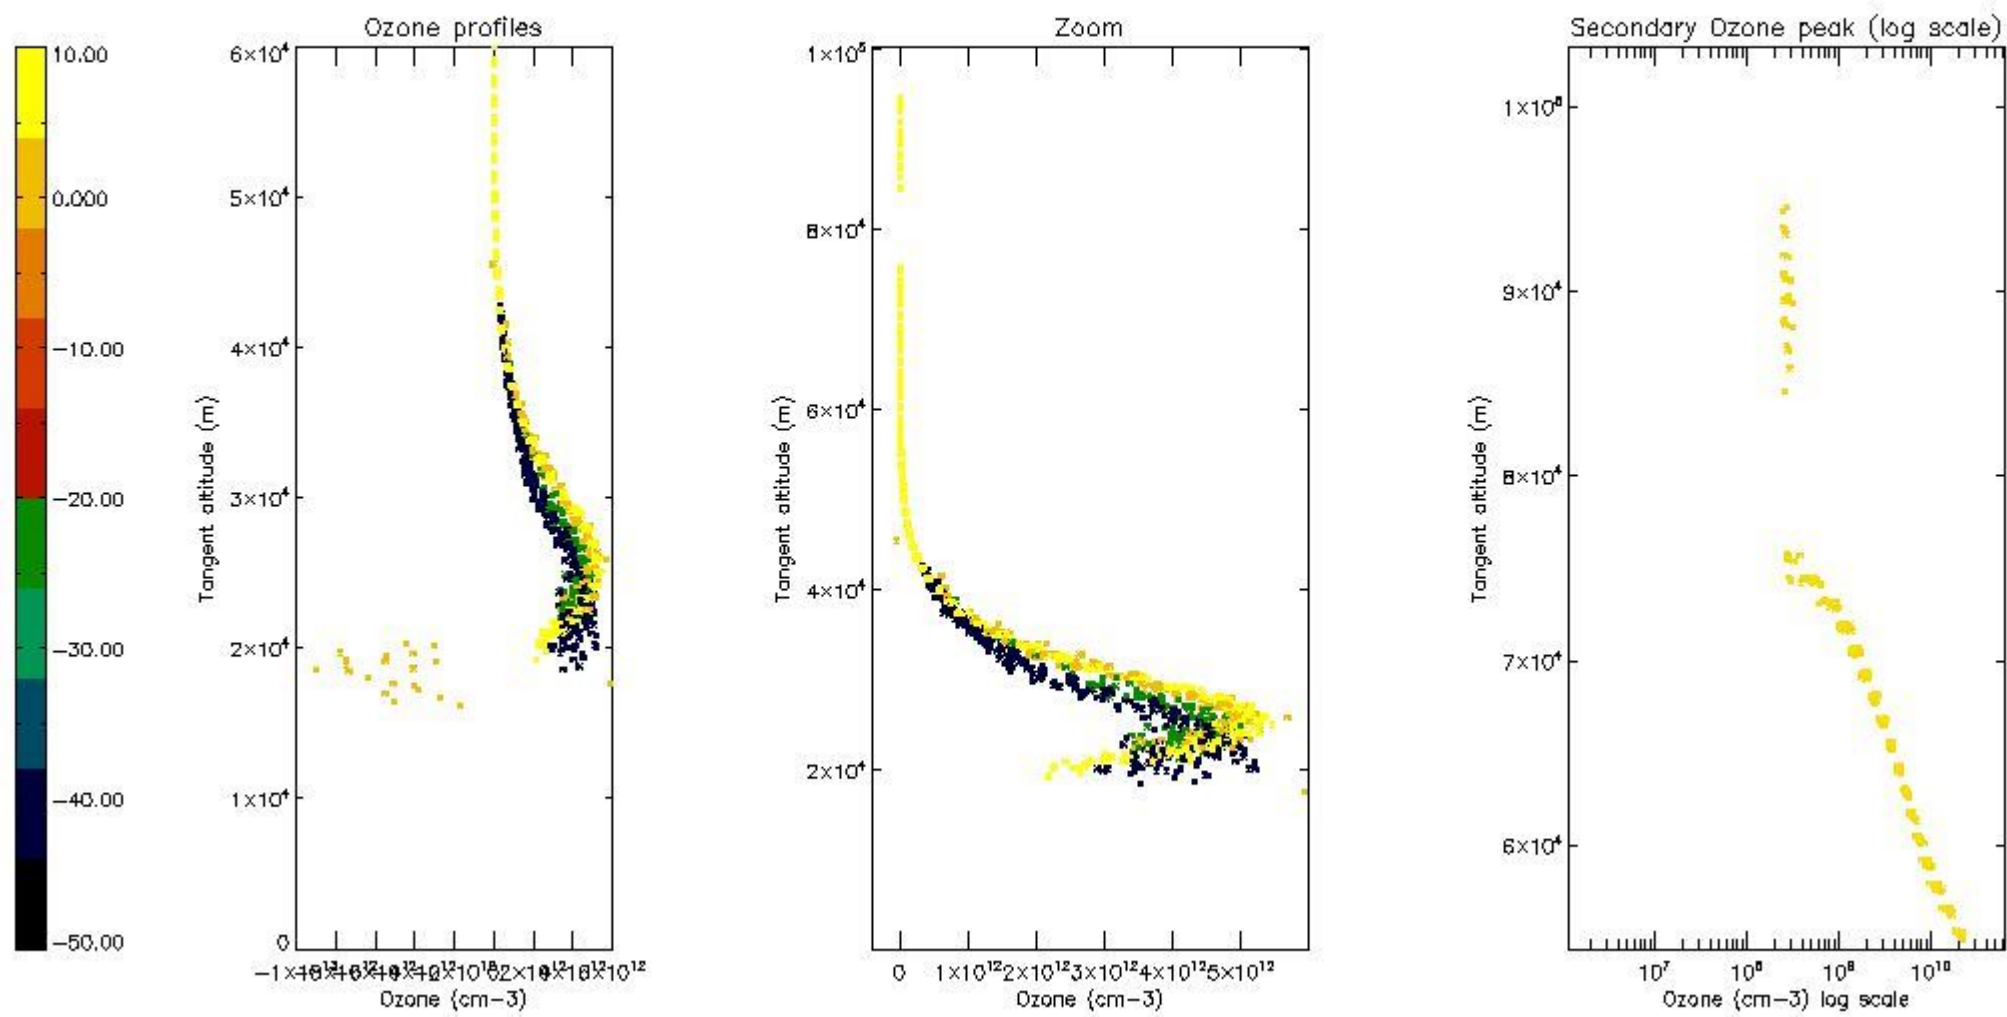

STD < 10	6
STD < 5	3

5.2 Plot ozone profiles for all STD (dark without errors)

The colorbar represents the latitude.

5.3 Plot ozone profiles where STD < 20% (dark without errors)

The colorbar represents the latitude.

5.4 Plot ozone profiles where STD < 10% (dark without errors)

The colorbar represents the latitude.

5.5 Plot ozone profiles where STD < 5% (dark without errors)

The colorbar represents the latitude.

5.6 Plot NO₂ profiles for all STD (dark without errors)