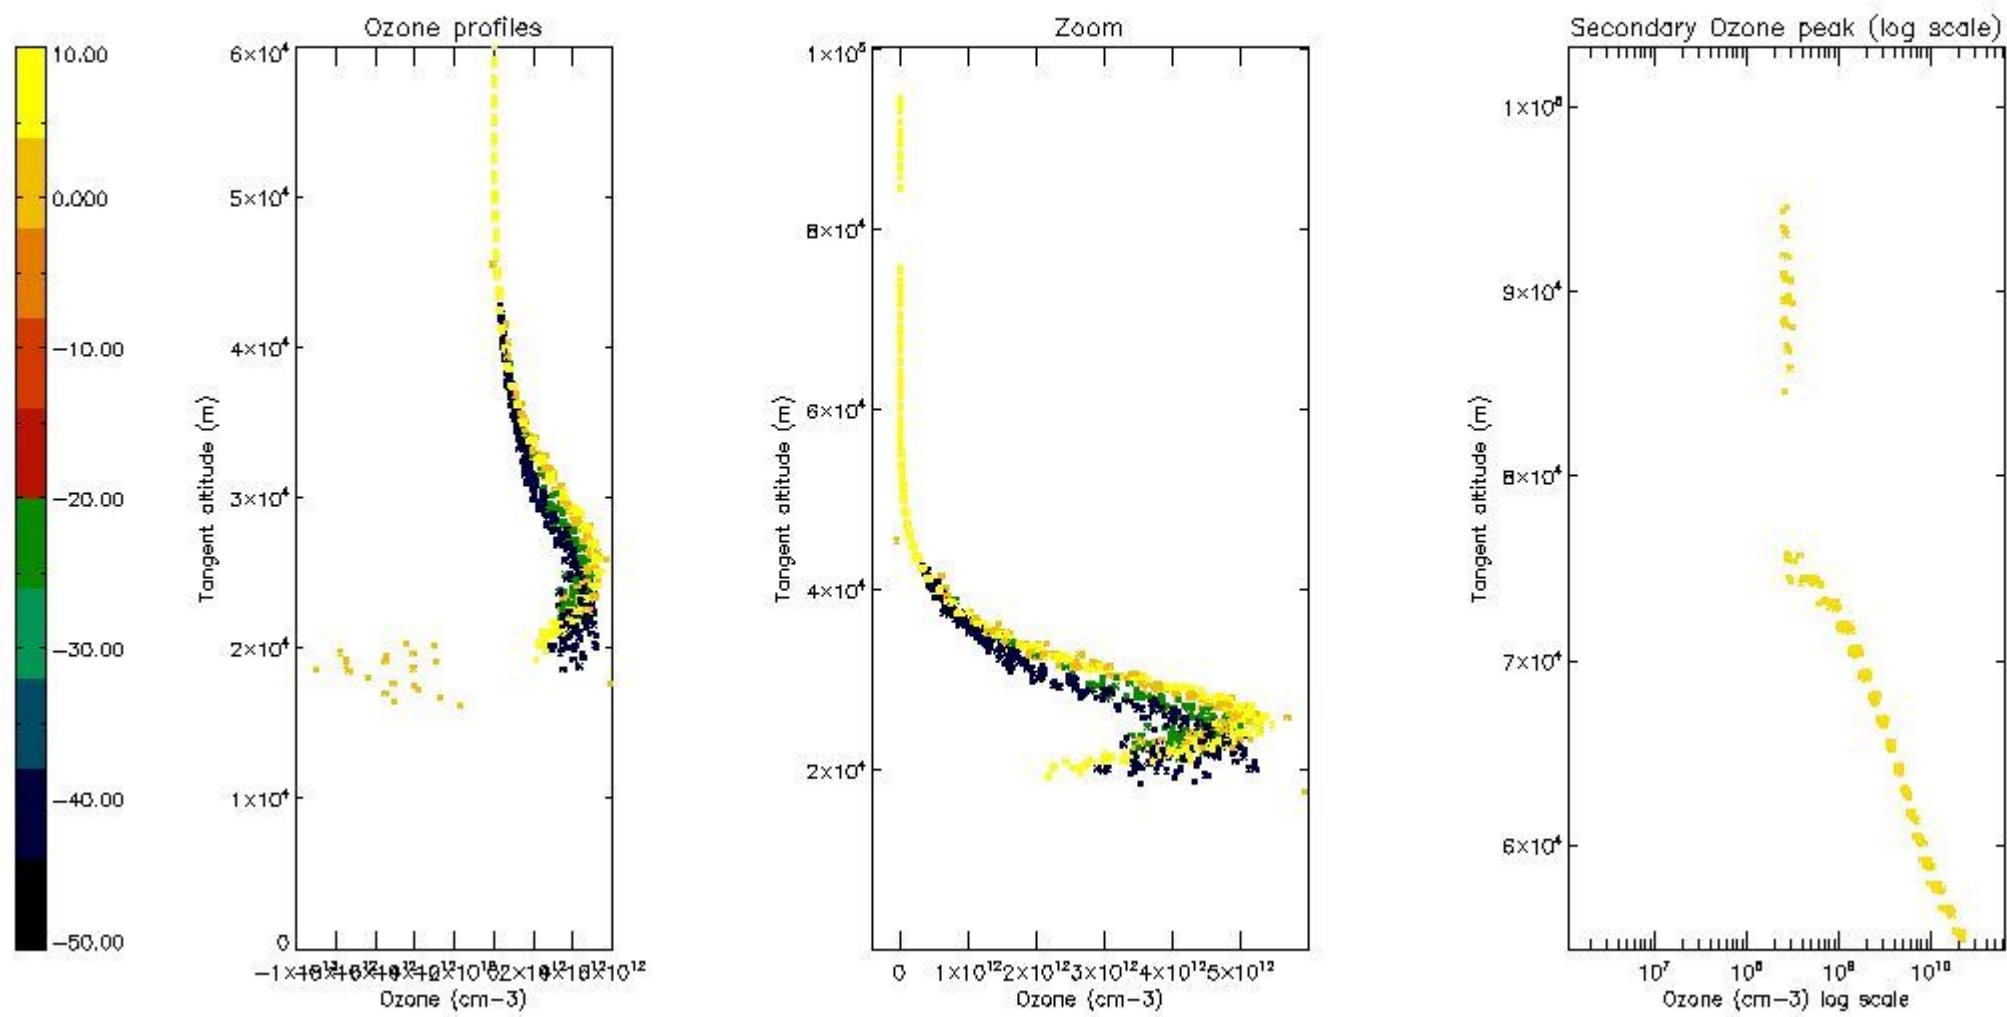

5.5 Plot ozone profiles where STD < 5% (dark without errors)

The colorbar represents the latitude.