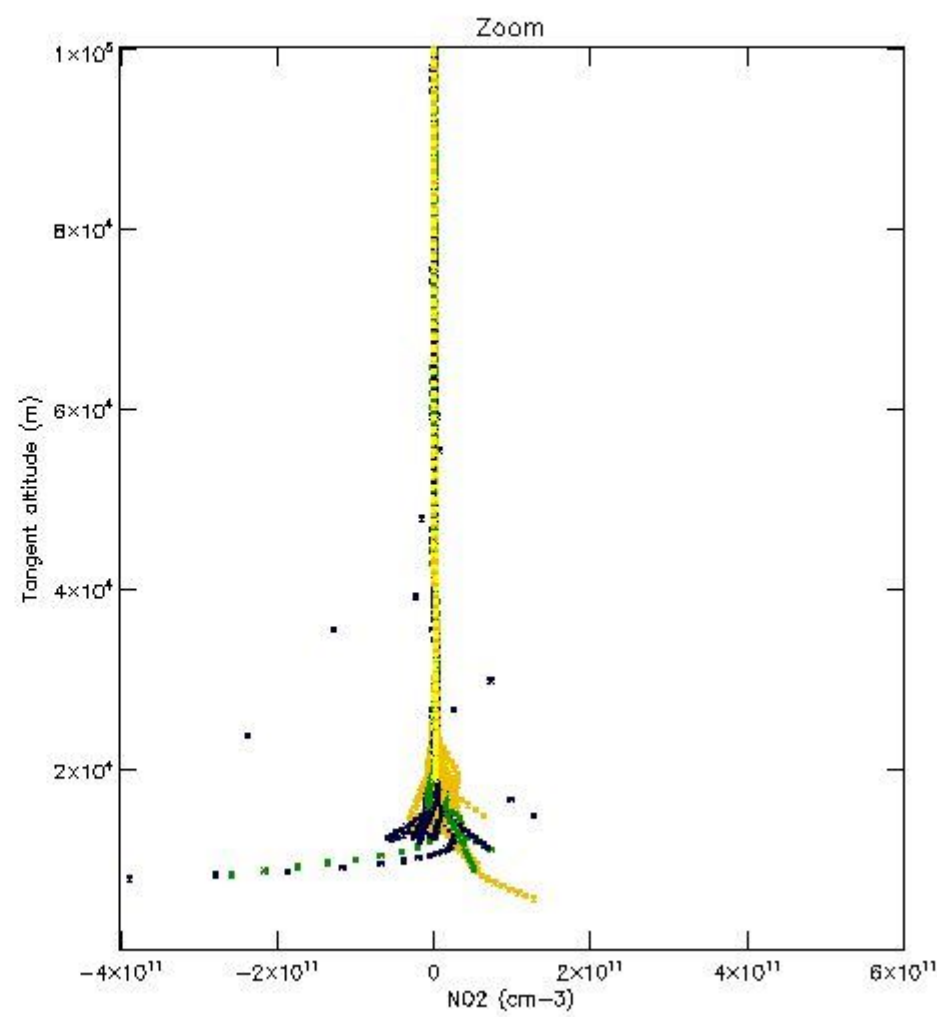

STD < 10	6
STD < 5	3

5.2 Plot ozone profiles for all STD (dark without errors)

The colorbar represents the latitude.

5.3 Plot ozone profiles where STD < 20% (dark without errors)

The colorbar represents the latitude.

5.4 Plot ozone profiles where STD < 10% (dark without errors)

The colorbar represents the latitude.

5.5 Plot ozone profiles where STD < 5% (dark without errors)

The colorbar represents the latitude.

5.6 Plot NO₂ profiles for all STD (dark without errors)

The colorbar represents the latitude.

5.7 Plot NO3 profiles for all STD (dark without errors)

The colorbar represents the latitude.

5.8 Plot H2O profiles for all STD (only for occultations of stars 1,2,3,4,13,14,16,26,63 dark without errors)