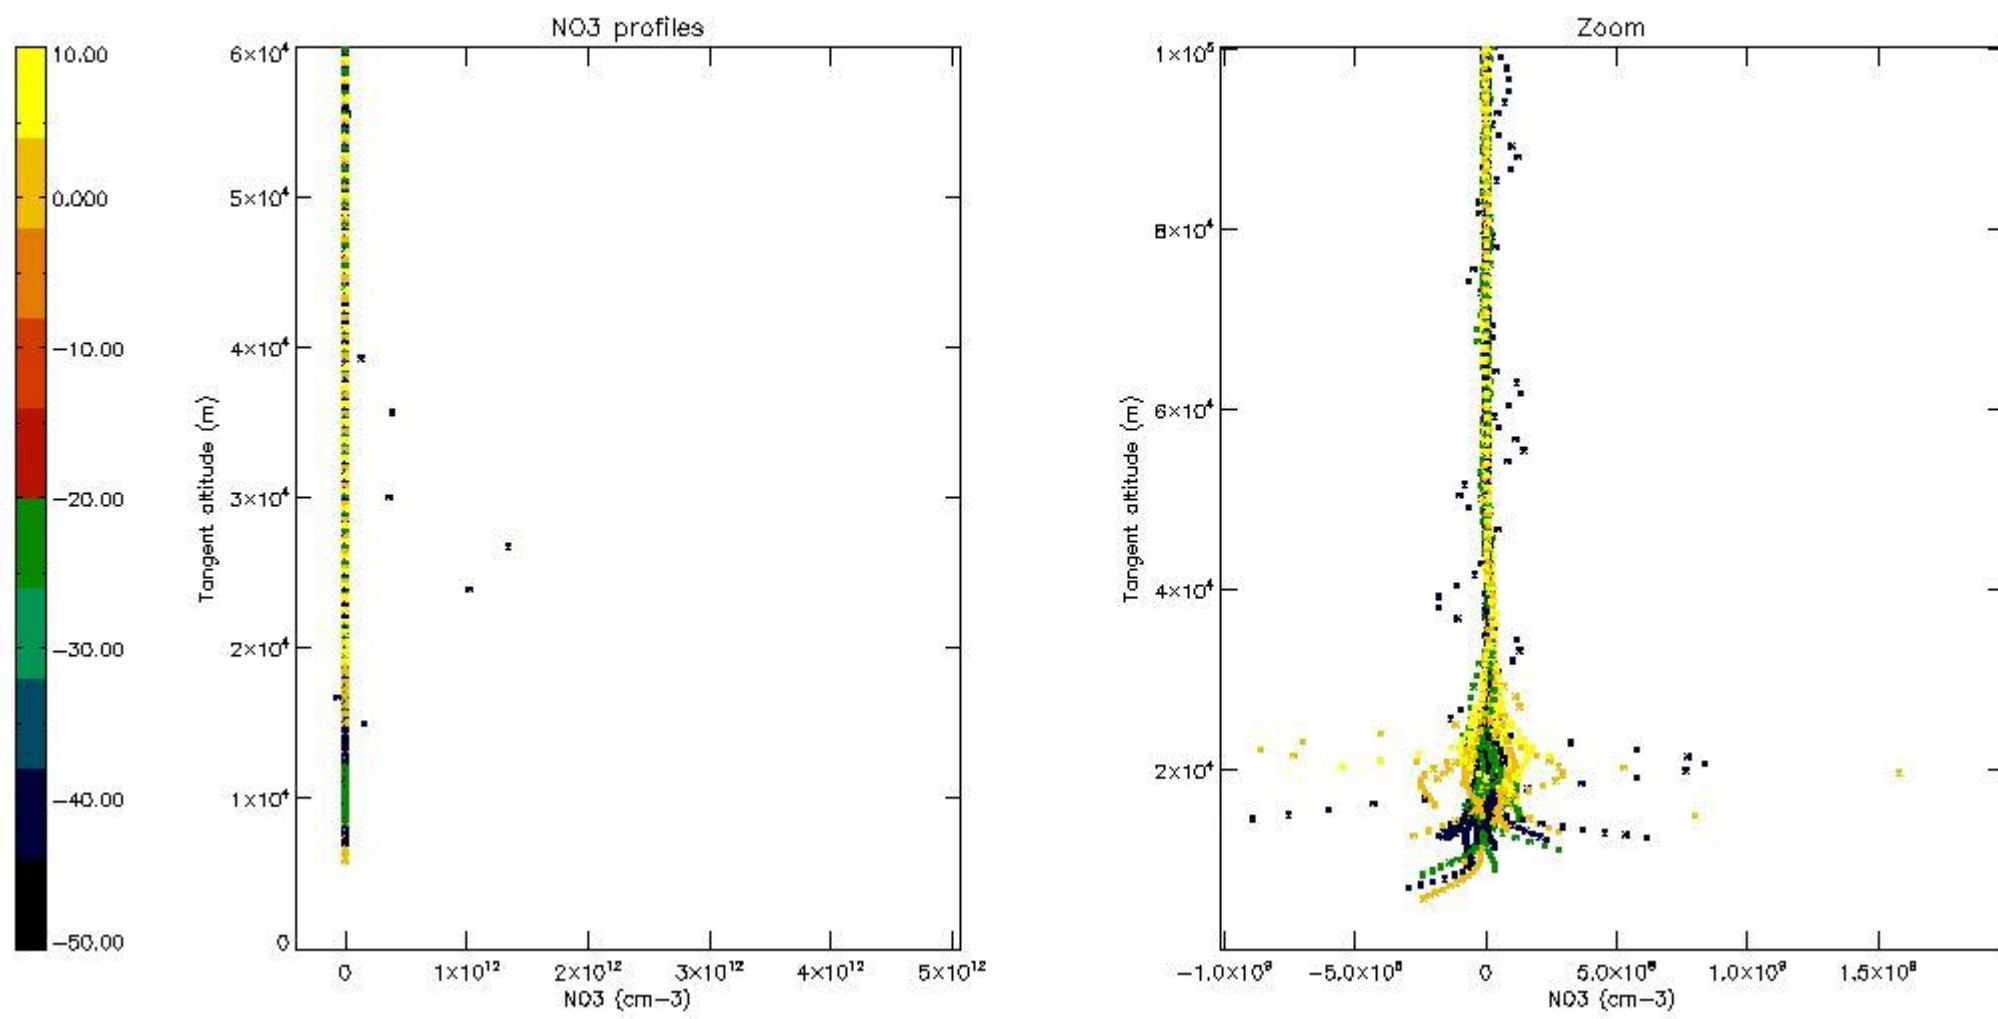

5.4 Plot ozone profiles where STD < 10% (dark without errors)

The colorbar represents the latitude.

5.5 Plot ozone profiles where STD < 5% (dark without errors)

The colorbar represents the latitude.

5.6 Plot NO₂ profiles for all STD (dark without errors)

The colorbar represents the latitude.

5.7 Plot NO3 profiles for all STD (dark without errors)

The colorbar represents the latitude.

5.8 Plot H2O profiles for all STD (only for occultations of stars 1,2,3,4,13,14,16,26,63 dark without errors)