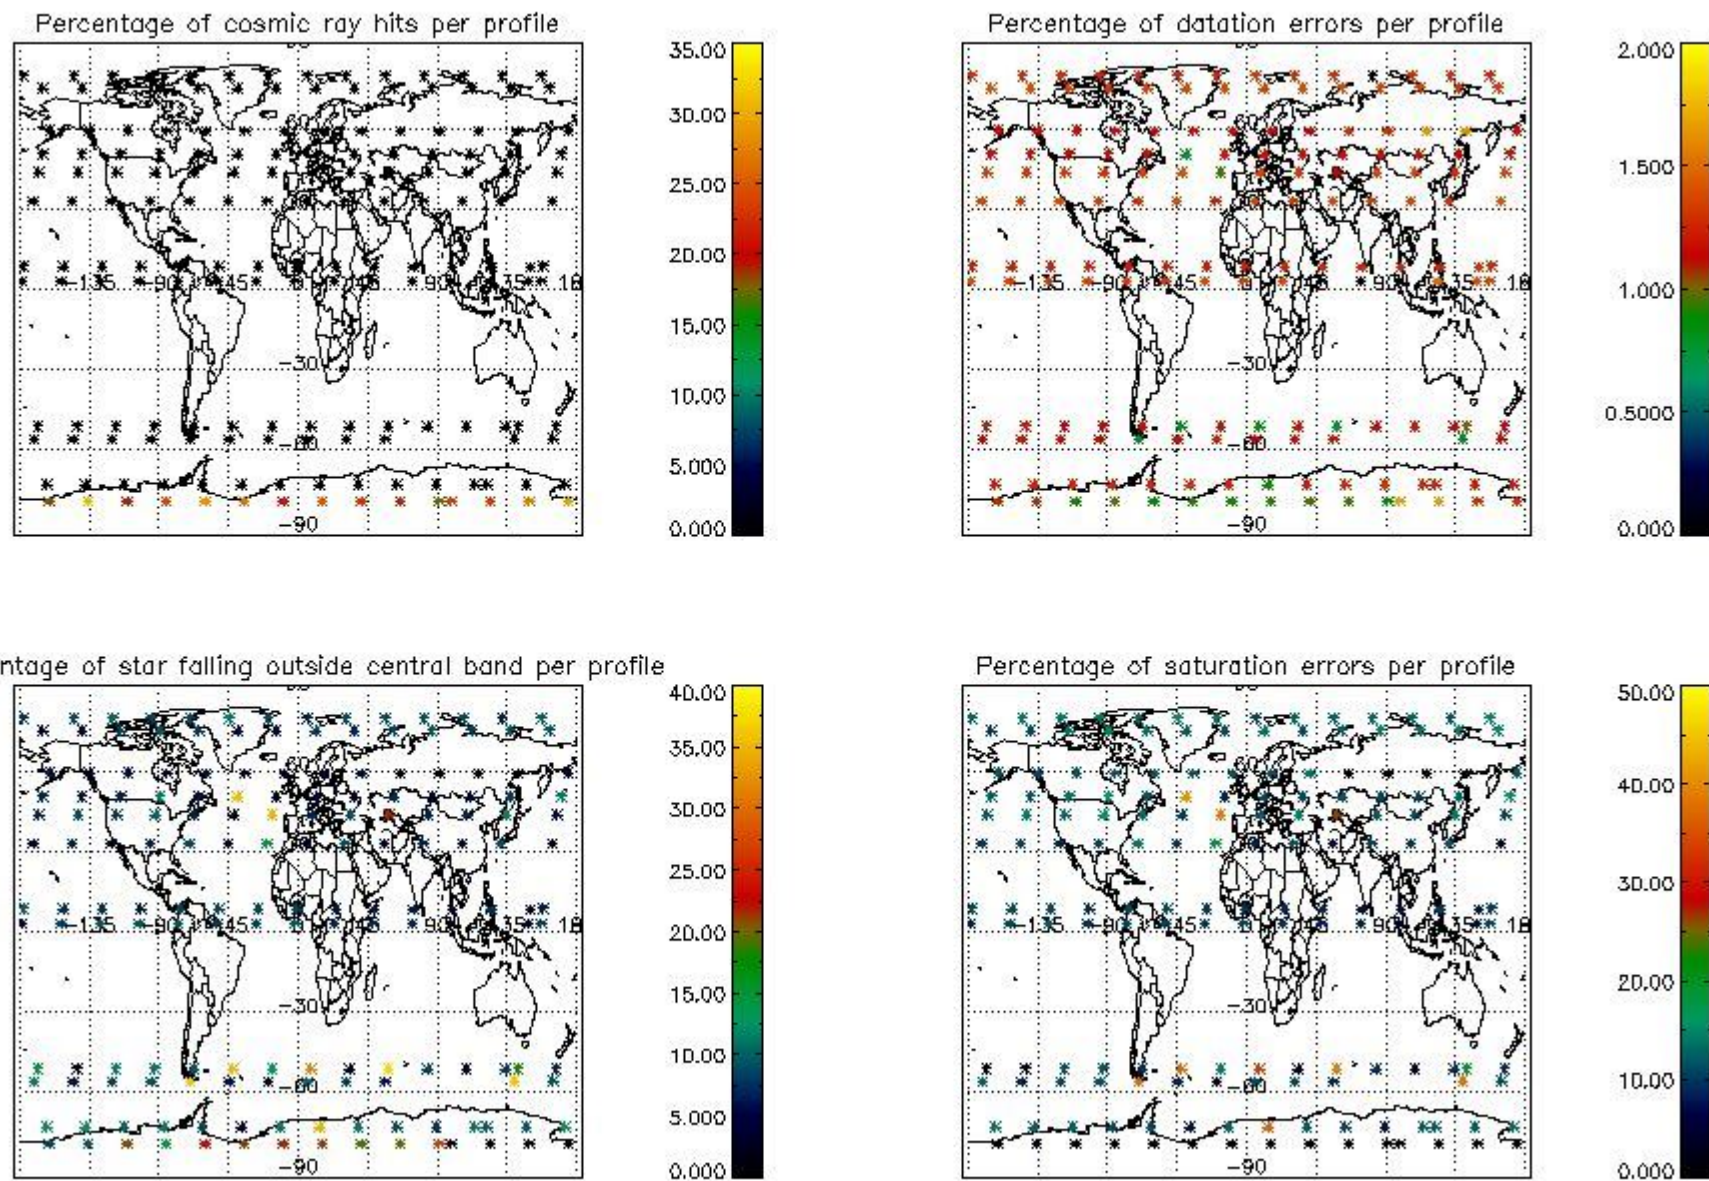

4.1 Plot quality information per product (time dependant) coming from level 1b processing

4.1.1 Plot level 1 quality information per product (time dependant): ENVISAT ASCENDING passes

4.1.2 Plot level 1 quality information per product (time dependant): ENVI SAT DESCENDING passes

4.2 Plot quality information per product coming from level 1b processing (world map)

4.2.1 Plot level 1 quality information per product (world map): ENVISAT ASCENDING passes

4.2.2 Plot level 1 quality information per product (world map): ENVISAT DESCENDING passes