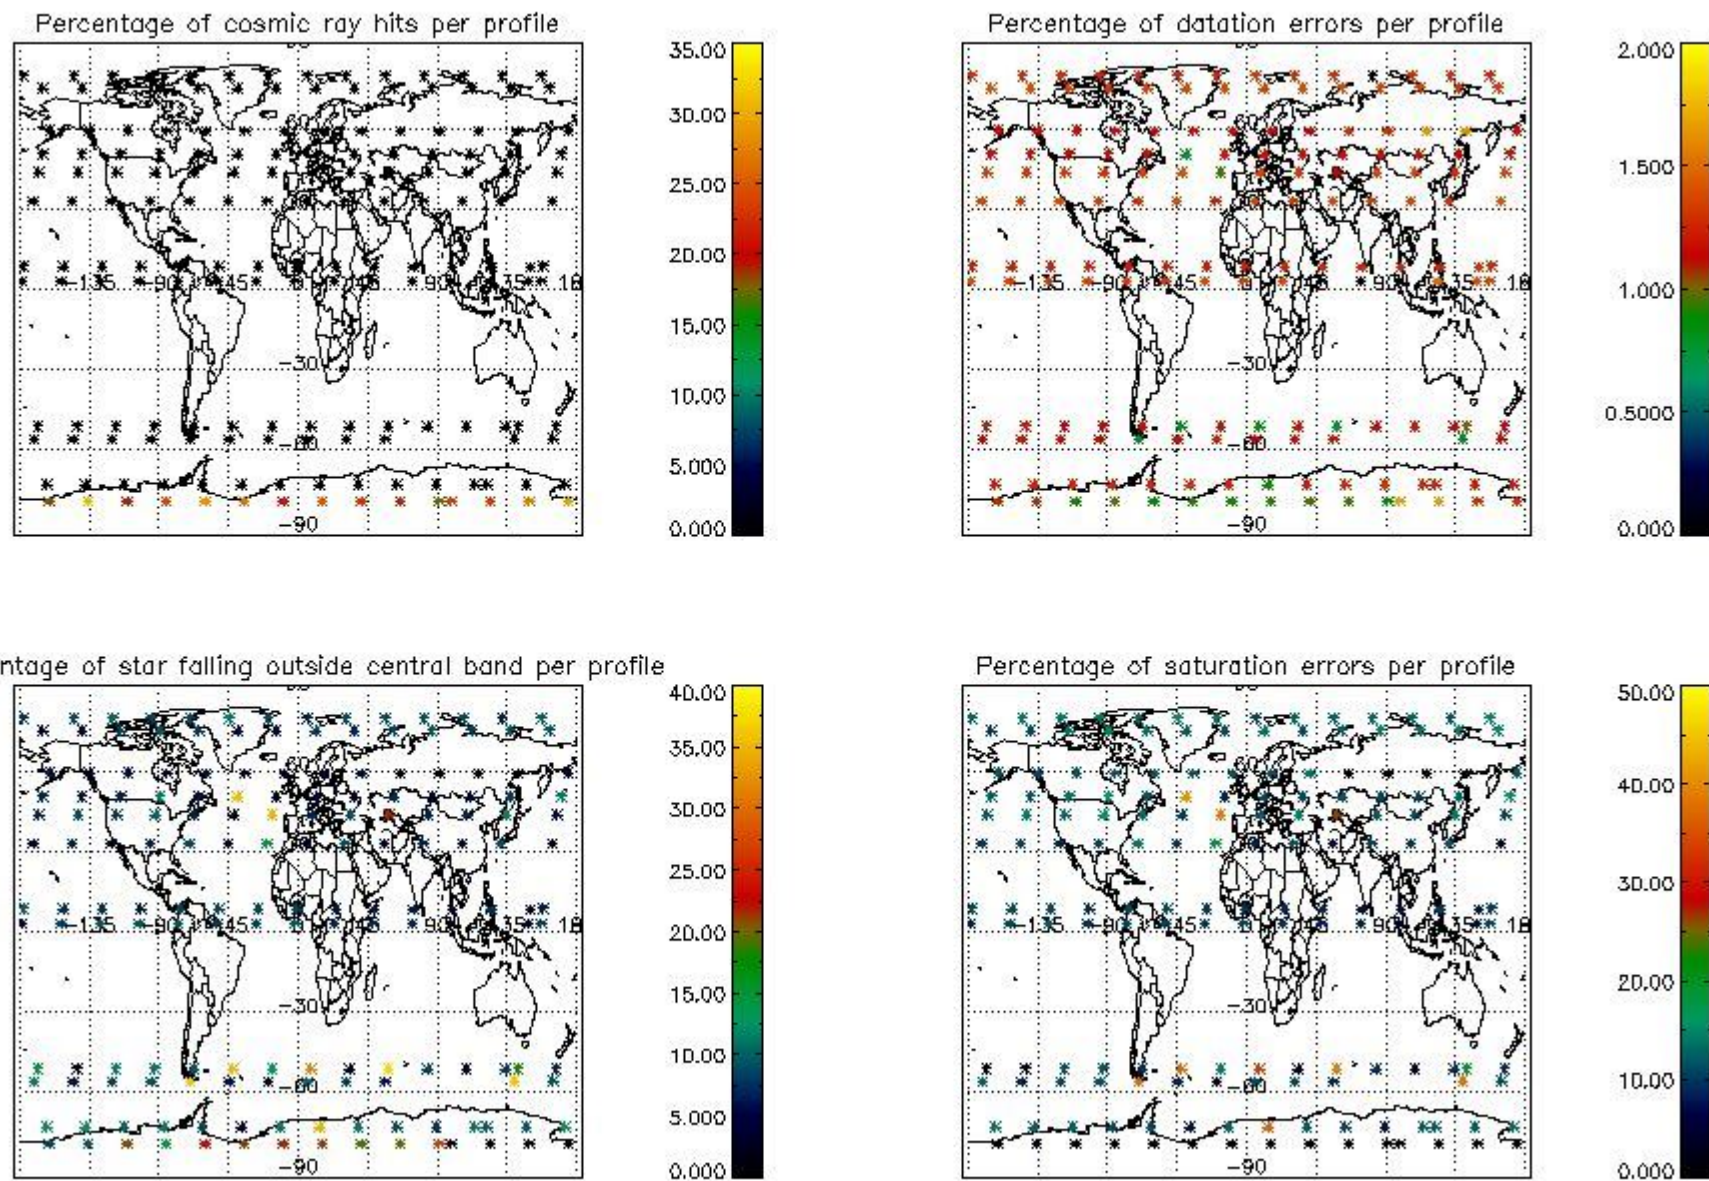

4.2.2 Plot level 1 quality information per product (world map): ENVISAT DESCENDING passes

5. Trace gas profiles

5.1 Ozone statistics based on quality of products

The final quality of the products can be "measured" using the STD (Standard Deviation) attached to every point profile. This information is written to the parameter GOM_NL__2P/NL_LOCAL_SPECIES_DENSITY/o3_std of the level 2 products. The table below shows the statistics for given STD ranges.

The statistics are given with respect to the overall valid production:

- Products without fatal errors: GOM_NL__2P/MPH/PRODUCT_ERR=0
- Valid point profile: GOM_NL__2P/NL_LOCAL_SPECIES_DENSITY/pcd(0)=0

The 'Criteria' is applied to valid points of dark limb products:

- Products in dark limb illumination condition: GOM_NL__2P/NL_SUMMARY_QUALITY/obs_ill_cond=0
- Products without fatal errors: GOM_NL__2P/MPH/PRODUCT_ERR=0
- Valid point profile: GOM_NL__2P/NL_LOCAL_SPECIES_DENSITY/pcd(0)=0

So, the table below shows the percentage of dark limb and valid observations for each criteria with respect to the overall valid daily observations.

Criteria	% of total production
All STD	22
STD < 20	8