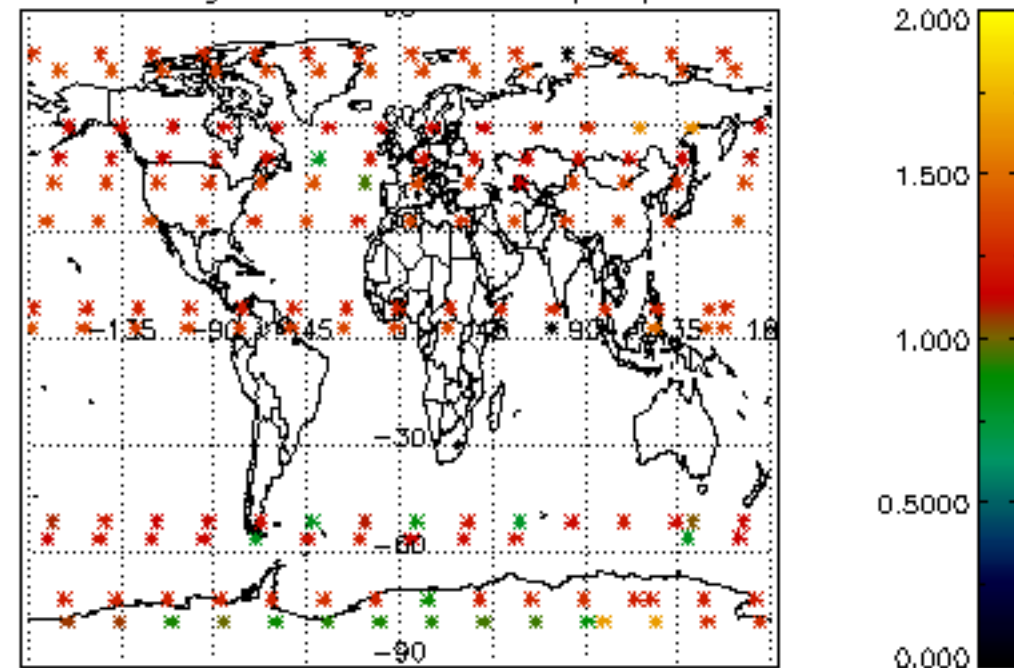

Percentage of datation errors per profile

Percentage of star falling outside central band per profile

Percentage of saturation errors per profile

Percentage of cosmic ray hits per profile

Percentage of datation errors per profile