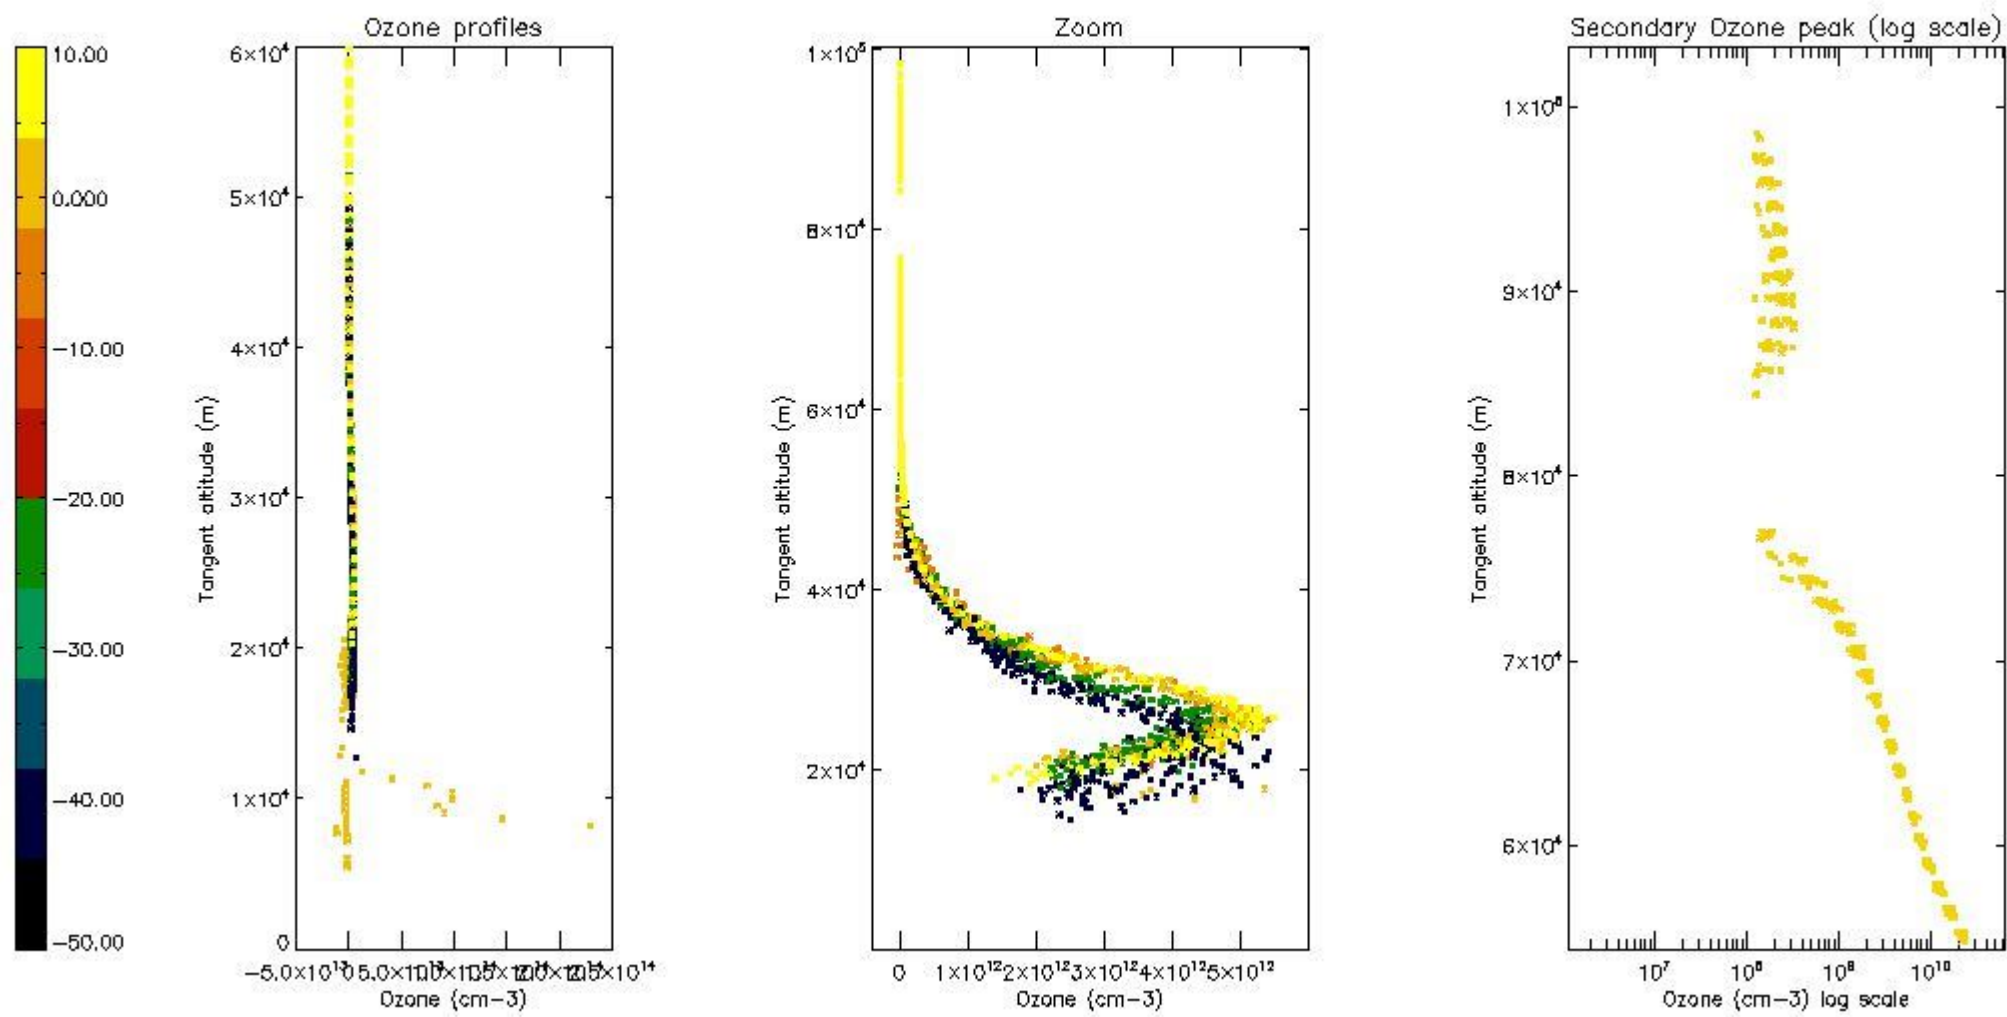

STD < 10	6
STD < 5	3

5.2 Plot ozone profiles for all STD (dark without errors)

The colorbar represents the latitude.

5.3 Plot ozone profiles where STD < 20% (dark without errors)

The colorbar represents the latitude.