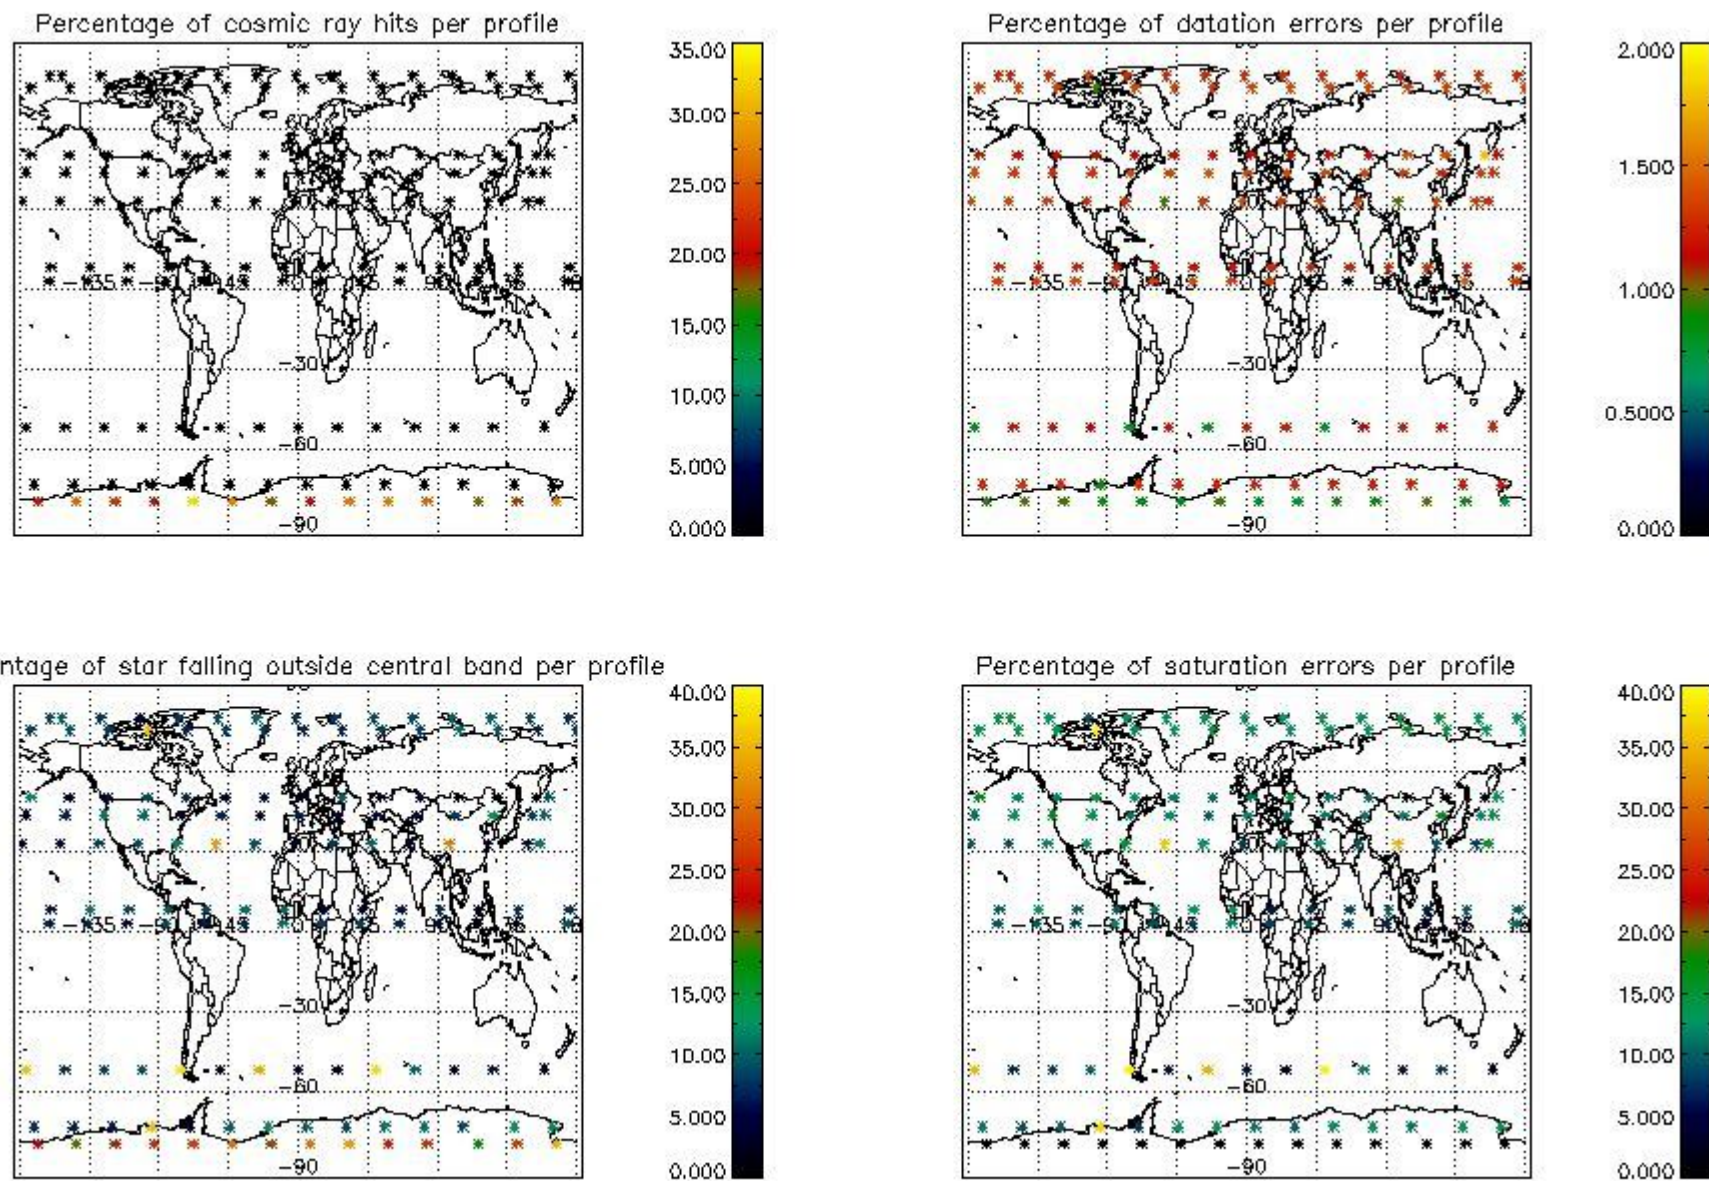

4.2.2 Plot level 1 quality information per product (world map): ENVISAT DESCENDING passes

5. Trace gas profiles

5.1 Ozone statistics based on quality of products

The final quality of the products can be "measured" using the STD (Standard Deviation) attached to every point profile. This information is written to the parameter GOM_NL__2P/NL_LOCAL_SPECIES_DENSITY/o3_std of the level 2 products. The table below shows the statistics for given STD ranges.

The statistics are given with respect to the overall valid production:

- Products without fatal errors: GOM_NL__2P/MPH/PRODUCT_ERR=0
- Valid point profile: GOM_NL__2P/NL_LOCAL_SPECIES_DENSITY/pcd(0)=0

The 'Criteria' is applied to valid points of dark limb products:

- Products in dark limb illumination condition: GOM_NL__2P/NL_SUMMARY_QUALITY/obs_ill_cond=0
- Products without fatal errors: GOM_NL__2P/MPH/PRODUCT_ERR=0
- Valid point profile: GOM_NL__2P/NL_LOCAL_SPECIES_DENSITY/pcd(0)=0

So, the table below shows the percentage of dark limb and valid observations for each criteria with respect to the overall valid daily observations.

Criteria	% of total production
All STD	25
STD < 20	9