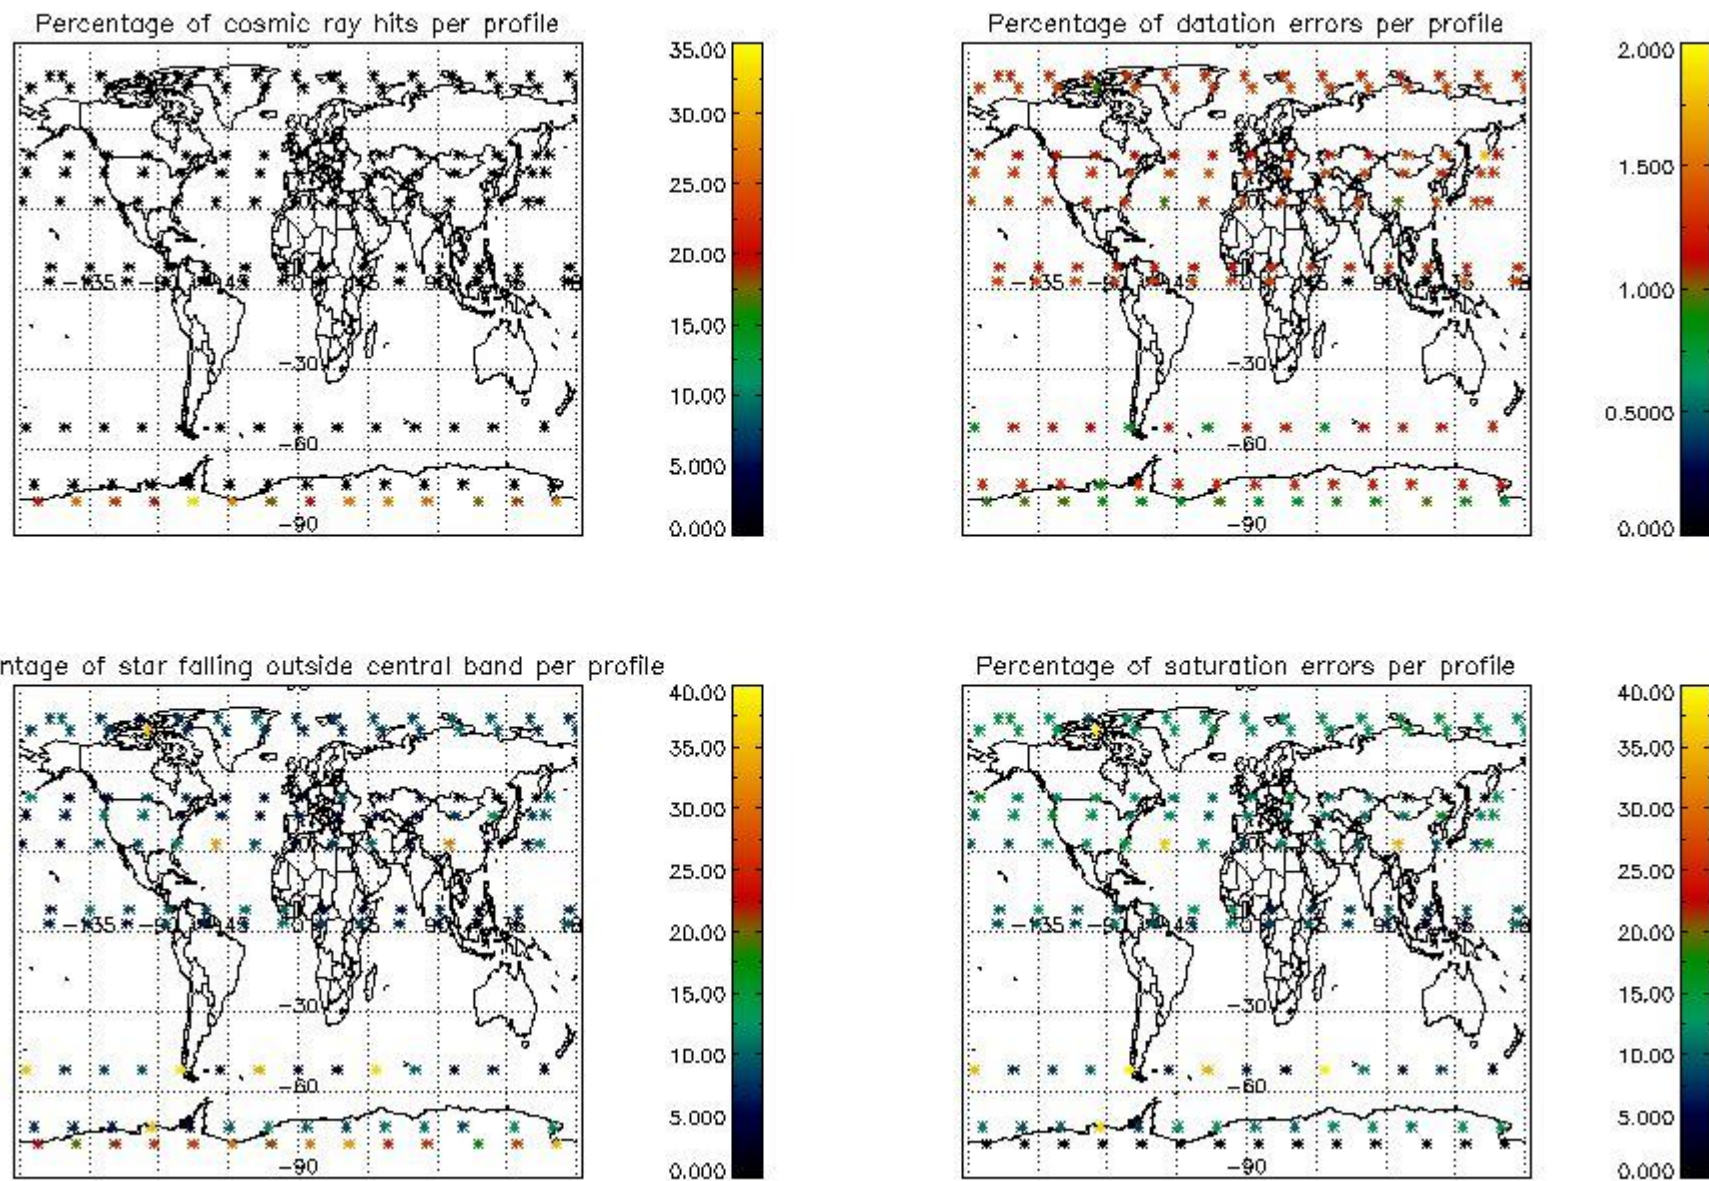

Percentage of datation errors per profile

Percentage of star falling outside central band per profile

Percentage of saturation errors per profile

4.2.2 Plot level 1 quality information per product (world map): ENVISAT DESCENDING passes