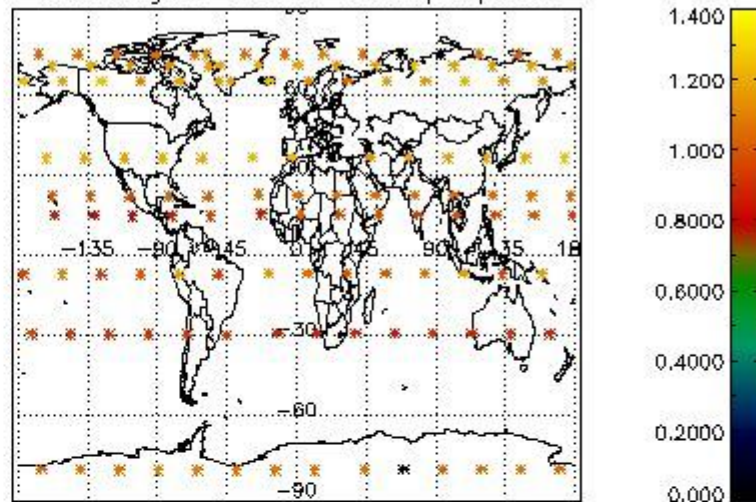

Percentage of datation errors per profile