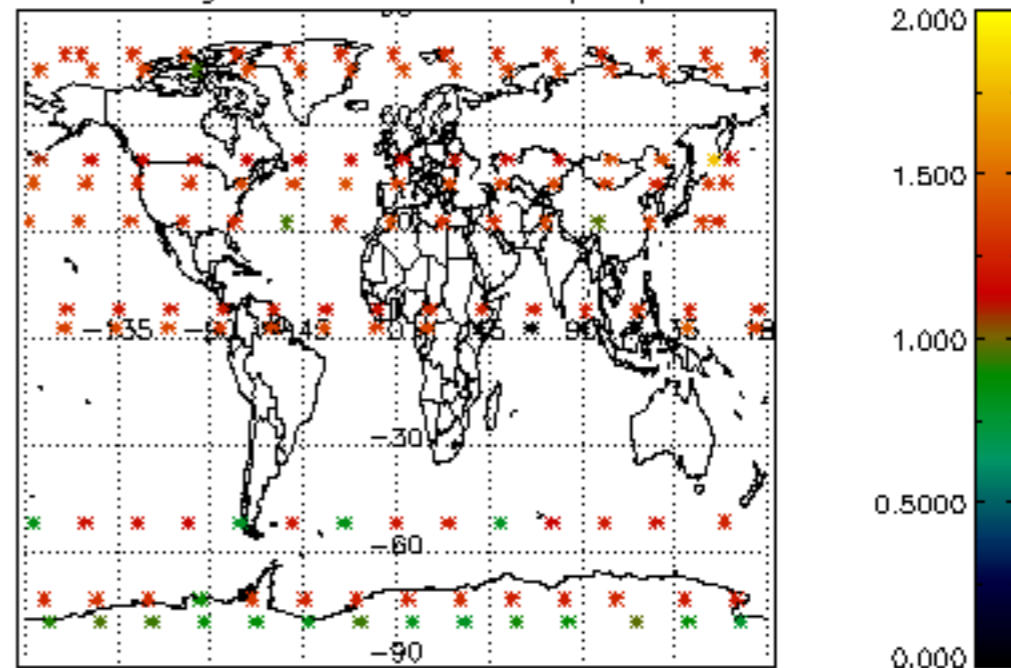

Percentage of datation errors per profile

Percentage of star falling outside central band per profile

Percentage of saturation errors per profile

Percentage of cosmic ray hits per profile

Percentage of datation errors per profile