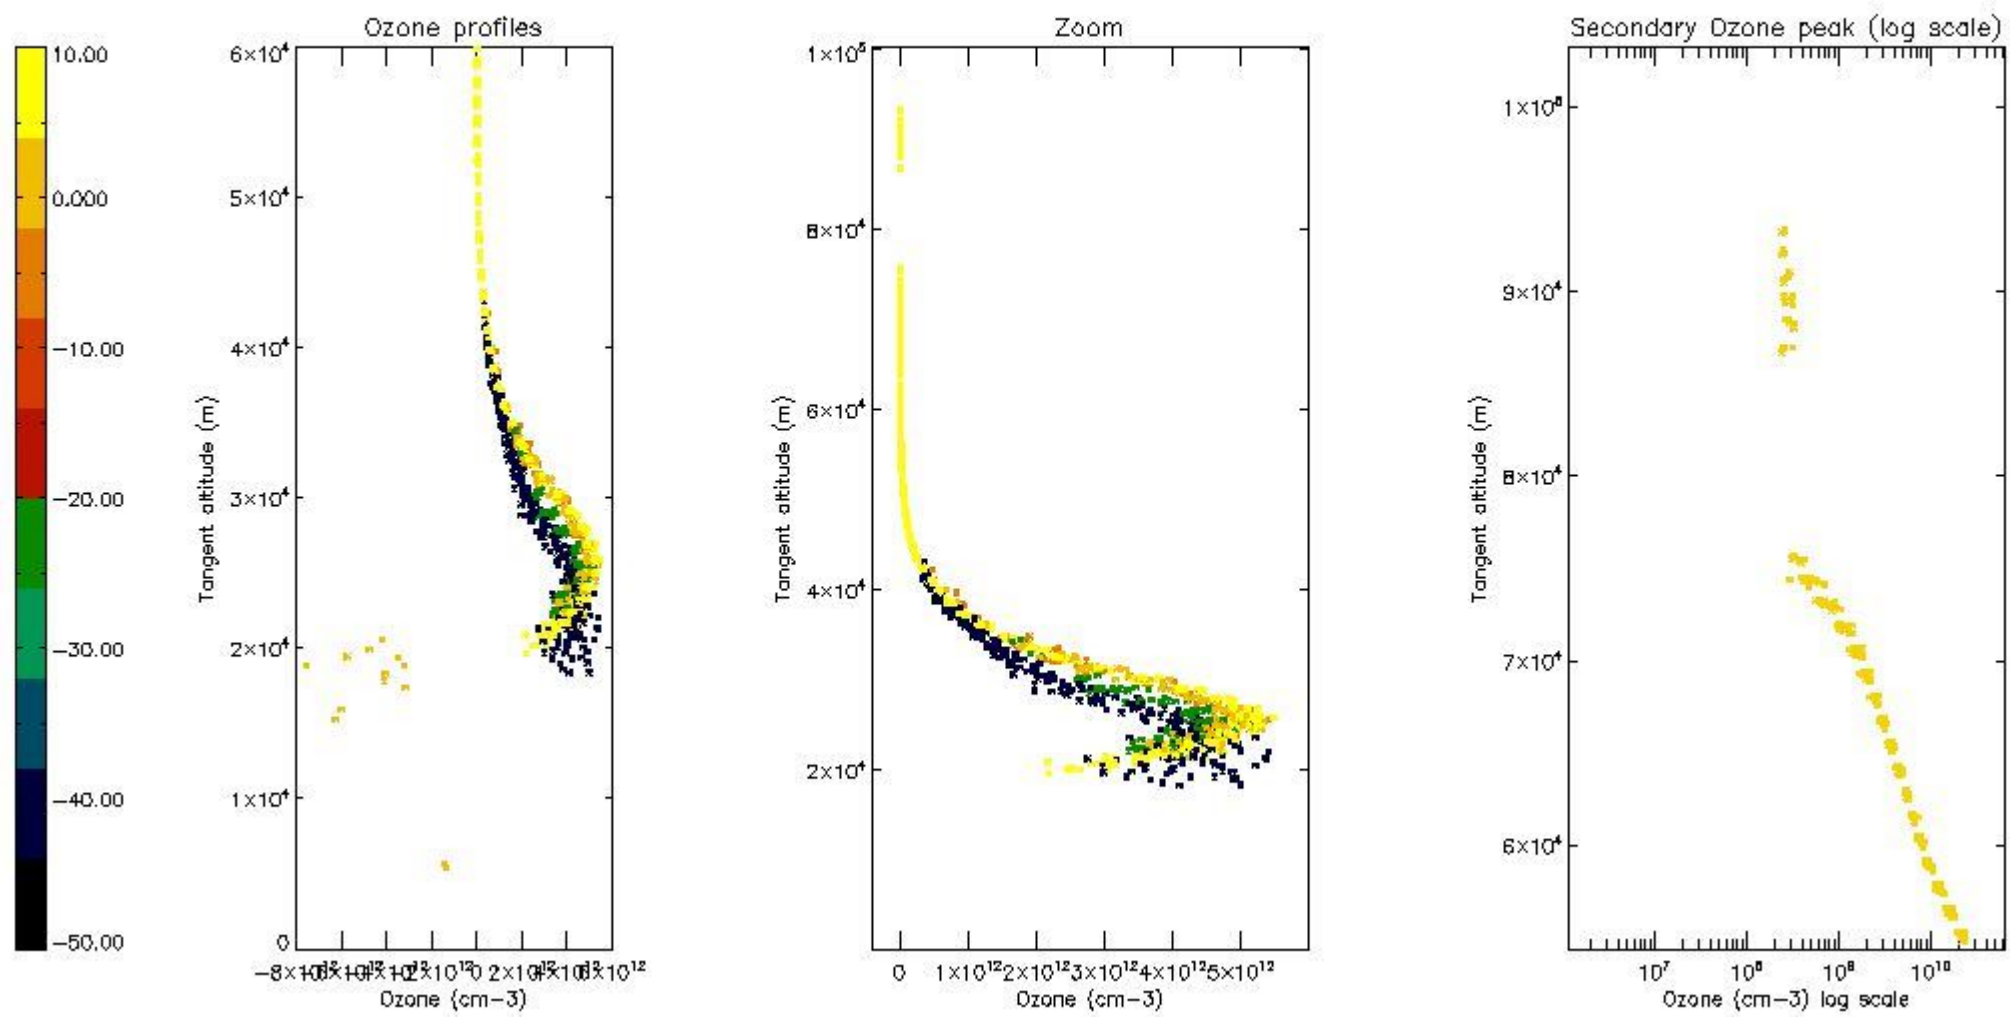

STD < 10	6
STD < 5	3

5.2 Plot ozone profiles for all STD (dark without errors)

The colorbar represents the latitude.

5.3 Plot ozone profiles where STD < 20% (dark without errors)

The colorbar represents the latitude.

5.4 Plot ozone profiles where STD < 10% (dark without errors)

The colorbar represents the latitude.

5.5 Plot ozone profiles where STD < 5% (dark without errors)

The colorbar represents the latitude.

5.6 Plot NO₂ profiles for all STD (dark without errors)