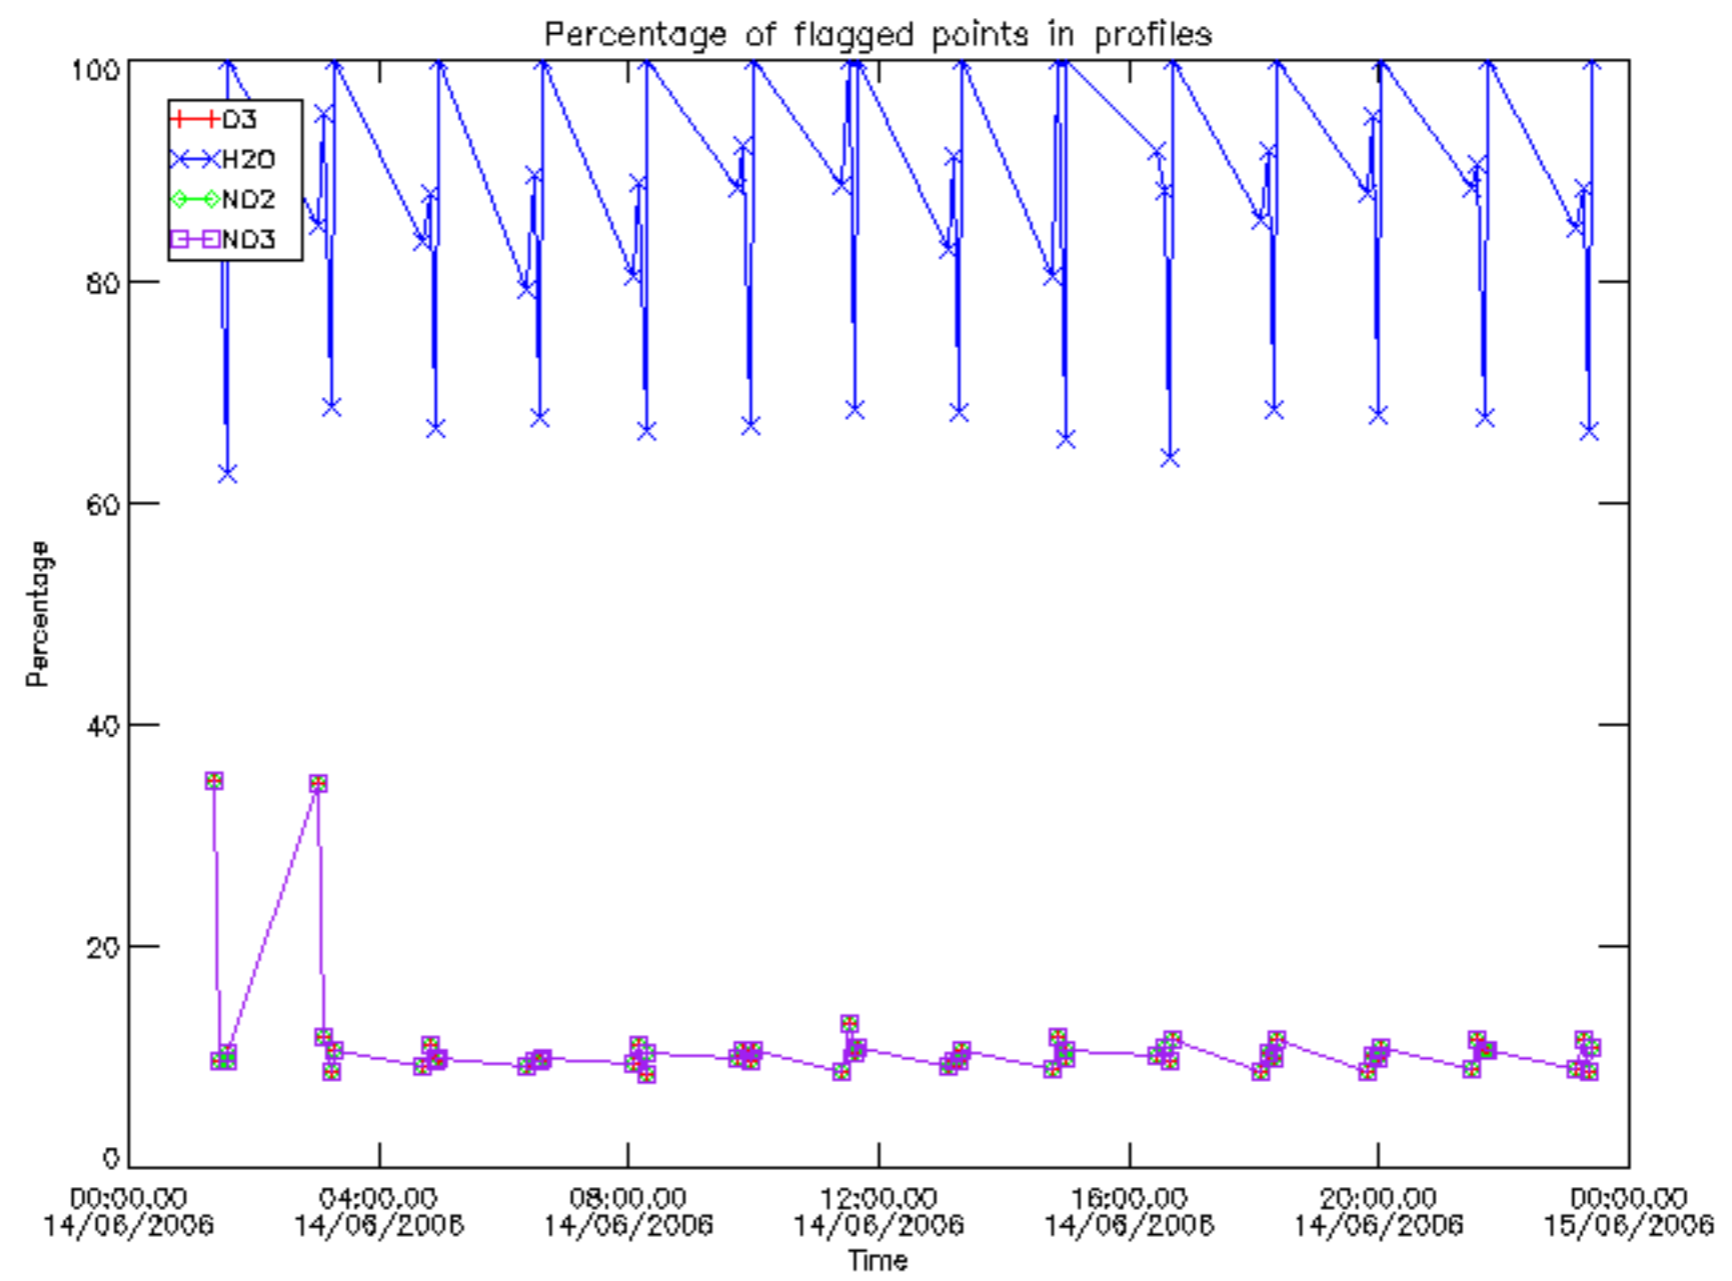

Percentage of flagged data per D3 profile

Percentage of flagged data per H2O profile