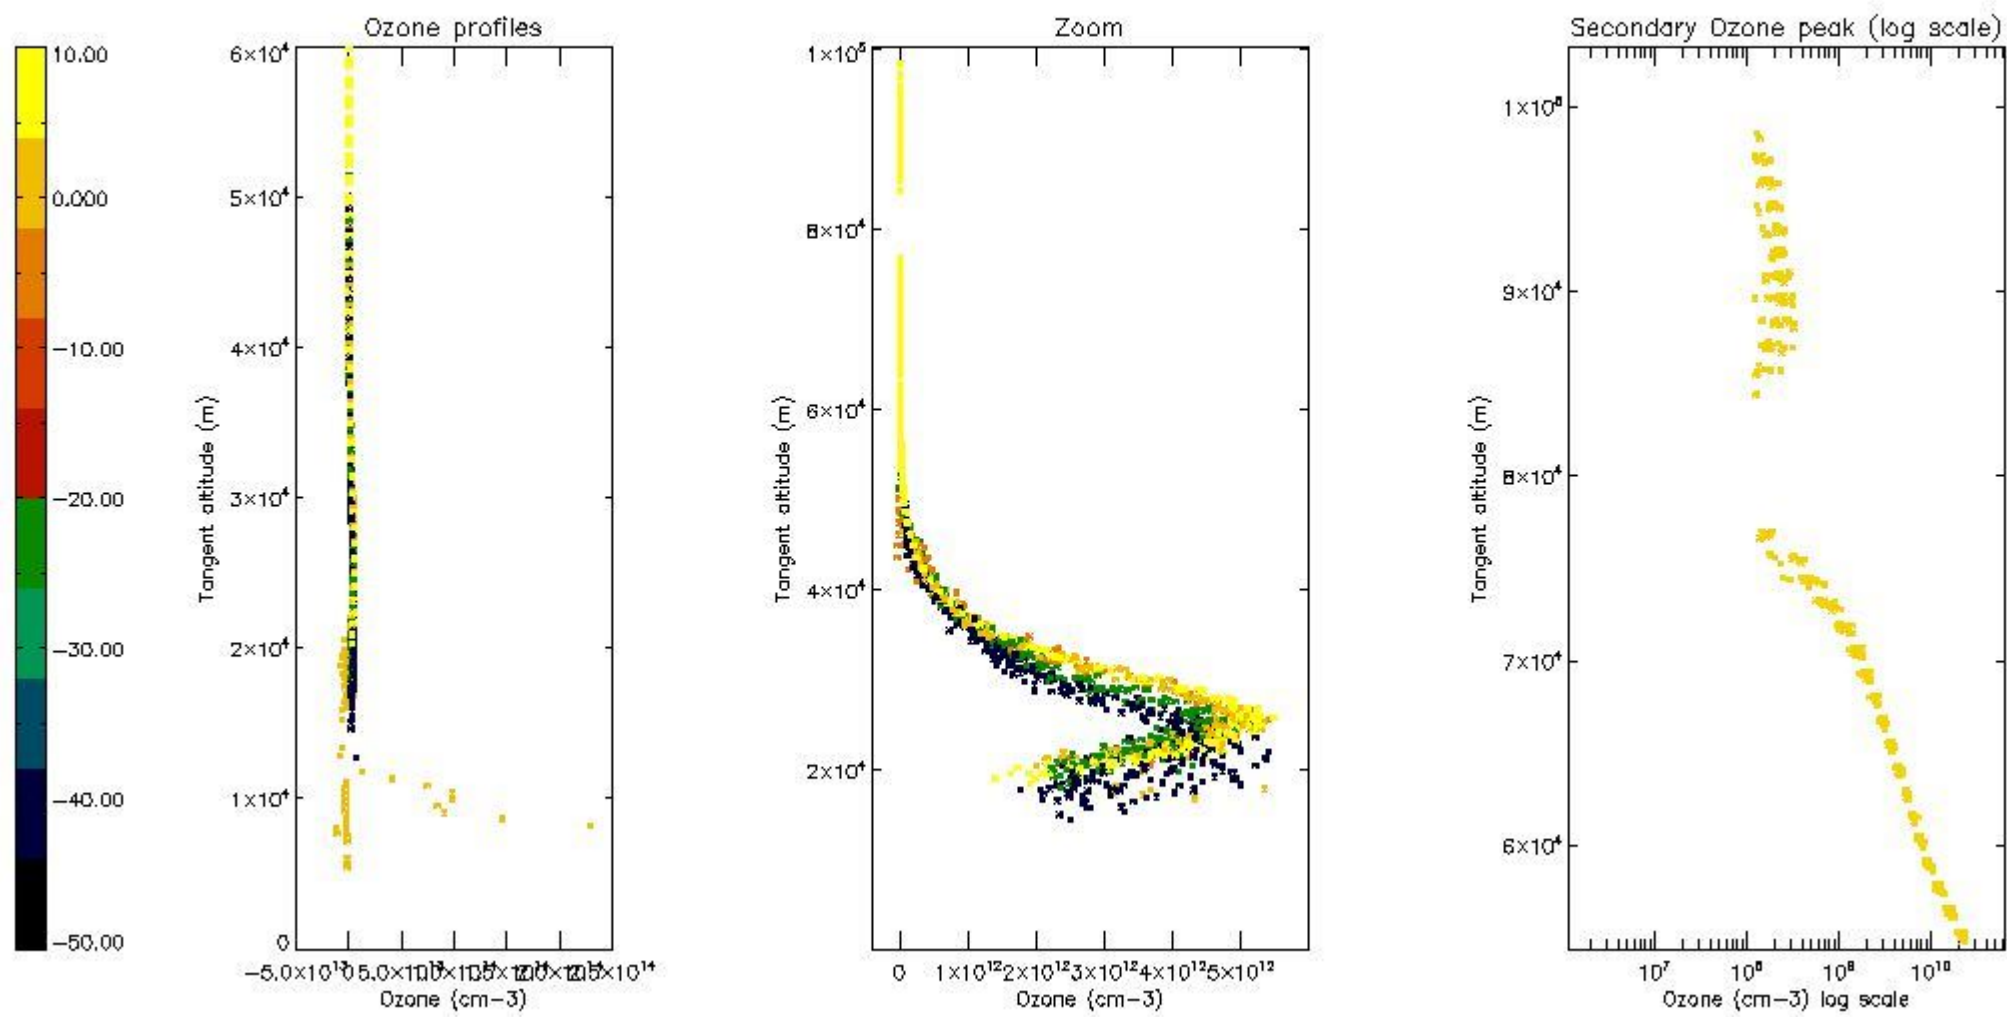

STD < 10	6
STD < 5	3

5.2 Plot ozone profiles for all STD (dark without errors)

The colorbar represents the latitude.

5.3 Plot ozone profiles where STD < 20% (dark without errors)

The colorbar represents the latitude.

5.4 Plot ozone profiles where STD < 10% (dark without errors)

The colorbar represents the latitude.

5.5 Plot ozone profiles where STD < 5% (dark without errors)

The colorbar represents the latitude.

5.6 Plot NO₂ profiles for all STD (dark without errors)