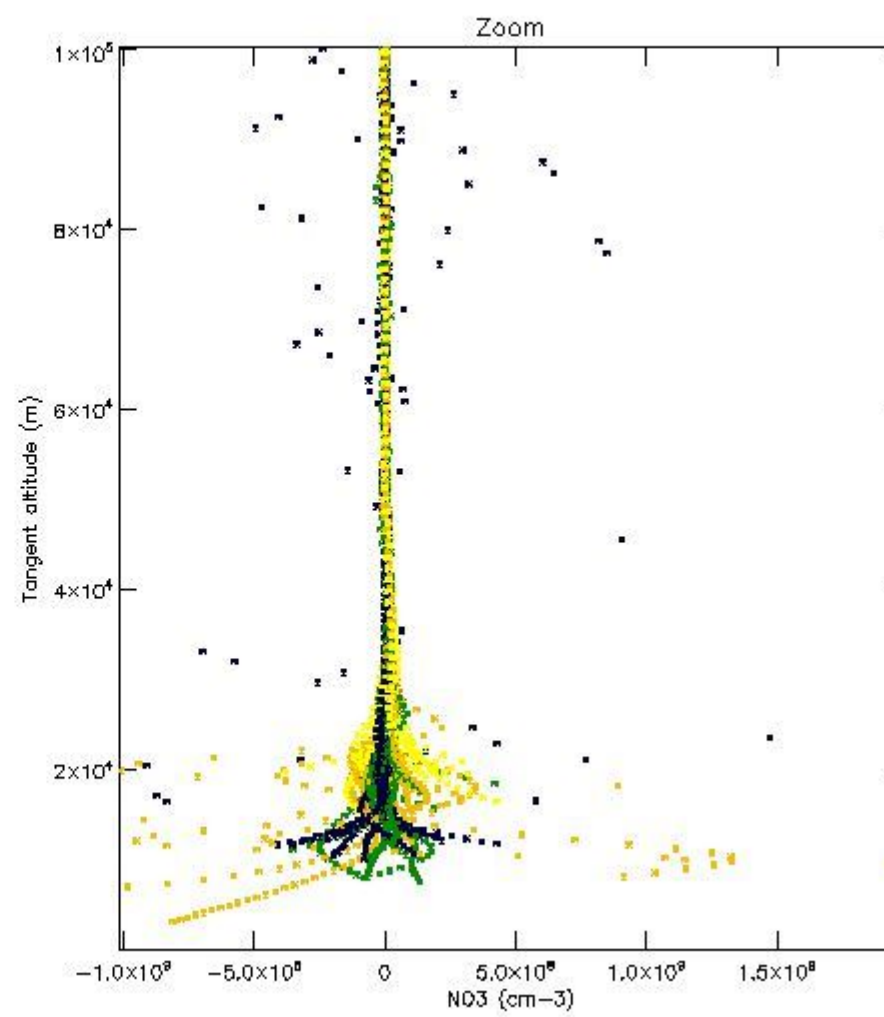

STD < 10	6
STD < 5	3

5.2 Plot ozone profiles for all STD (dark without errors)

The colorbar represents the latitude.

5.3 Plot ozone profiles where STD < 20% (dark without errors)

The colorbar represents the latitude.

5.4 Plot ozone profiles where STD < 10% (dark without errors)

The colorbar represents the latitude.

5.5 Plot ozone profiles where STD < 5% (dark without errors)

The colorbar represents the latitude.

5.6 Plot NO₂ profiles for all STD (dark without errors)

The colorbar represents the latitude.

5.7 Plot NO3 profiles for all STD (dark without errors)

The colorbar represents the latitude.

5.8 Plot H₂O profiles for all STD (only for occultations of stars 1,2,3,4,13,14,16,26,63 dark without errors)