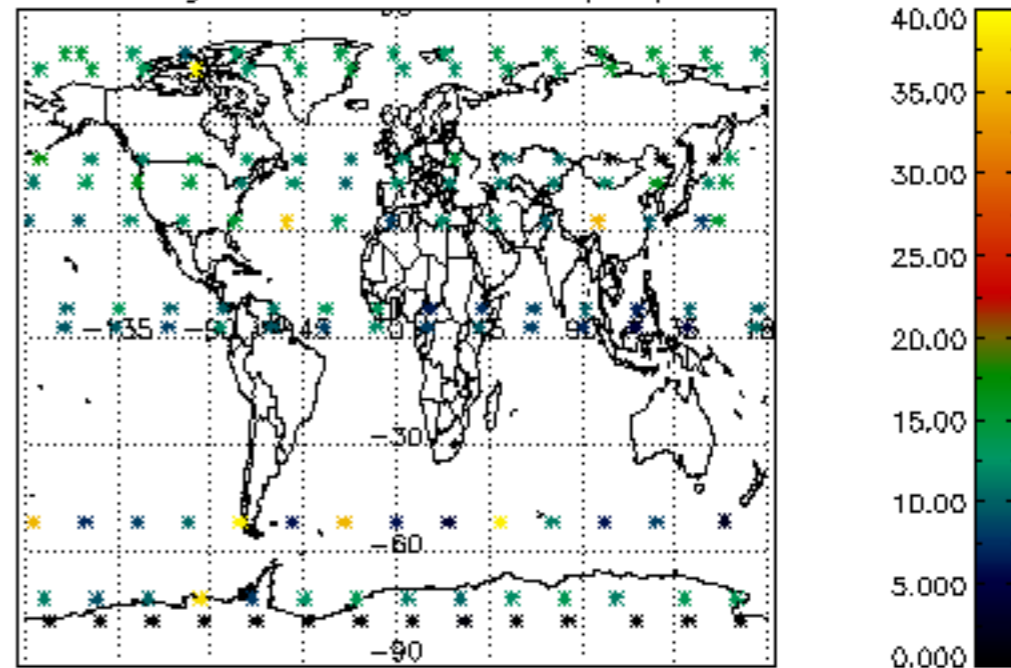

Percentage of saturation errors per profile