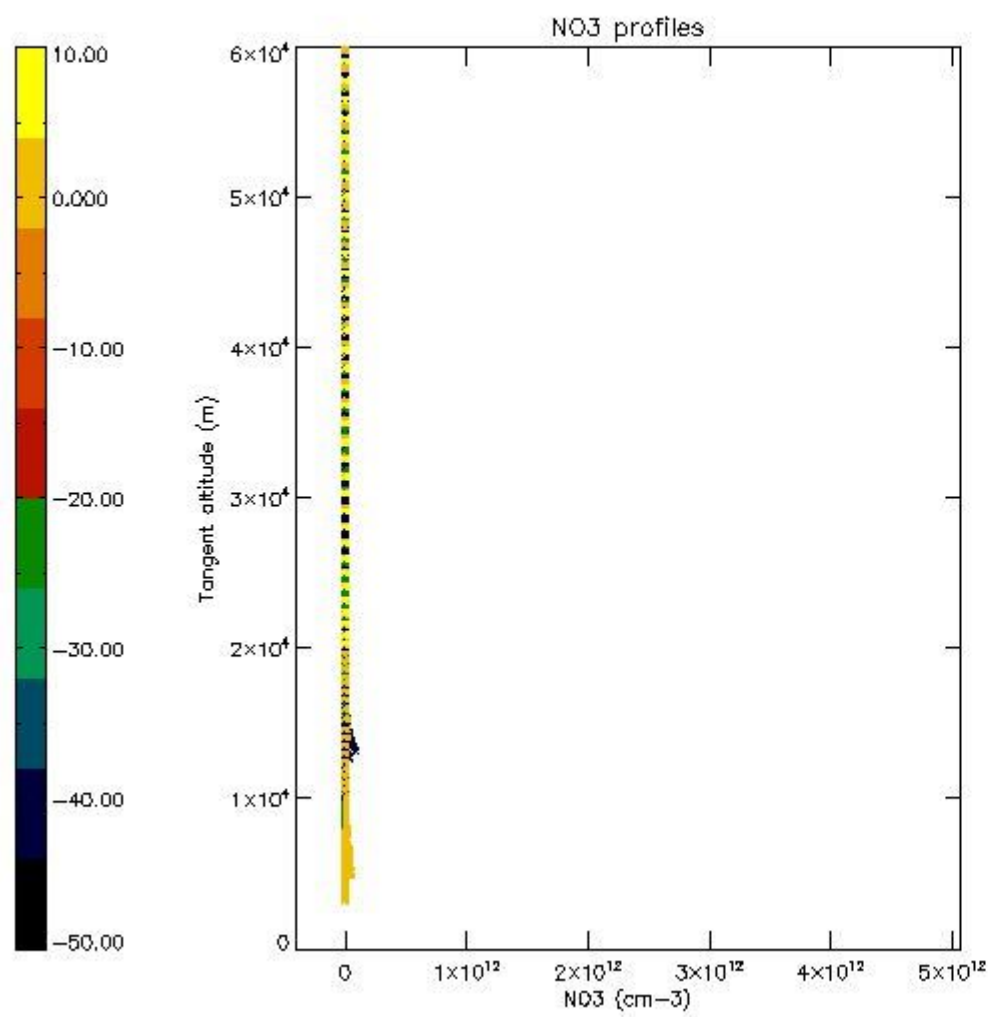

5.4 Plot ozone profiles where $STD < 10\%$ (dark without errors)

The colorbar represents the latitude.

5.5 Plot ozone profiles where STD < 5% (dark without errors)

The colorbar represents the latitude.

5.6 Plot NO₂ profiles for all STD (dark without errors)

The colorbar represents the latitude.

5.7 Plot NO3 profiles for all STD (dark without errors)

The colorbar represents the latitude.

5.8 Plot H₂O profiles for all STD (only for occultations of stars 1,2,3,4,13,14,16,26,63 dark without errors)