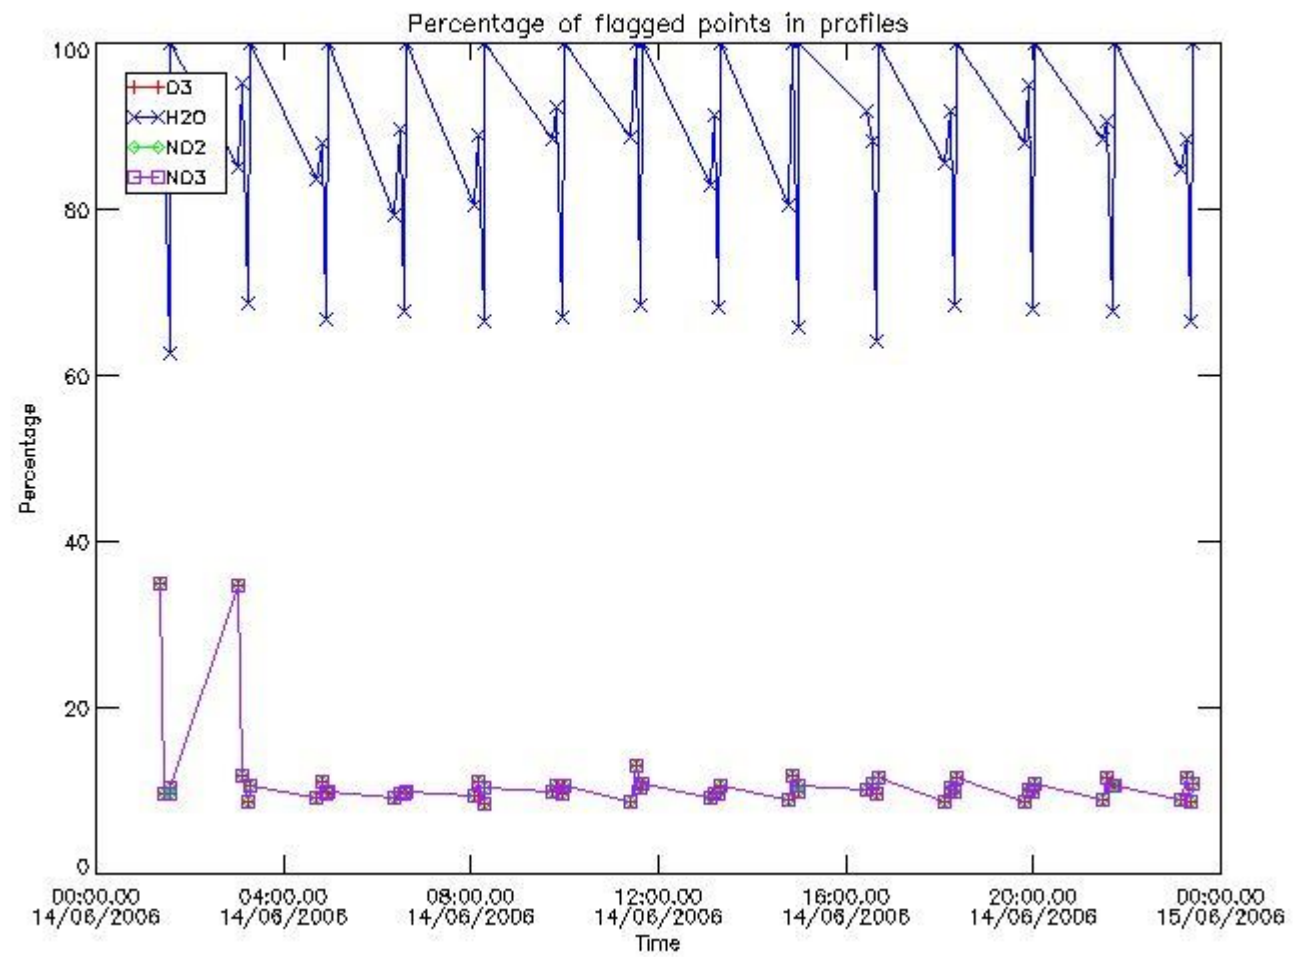

In this section it is plotted some information contained in the Quality Summary data set of the level 2 products. Only products in dark limb conditions and without errors (error flag in the MPH set to "0") are used.

3.1 Plot quality information per product (time dependant)

3.2 Plot quality information per product (world map)