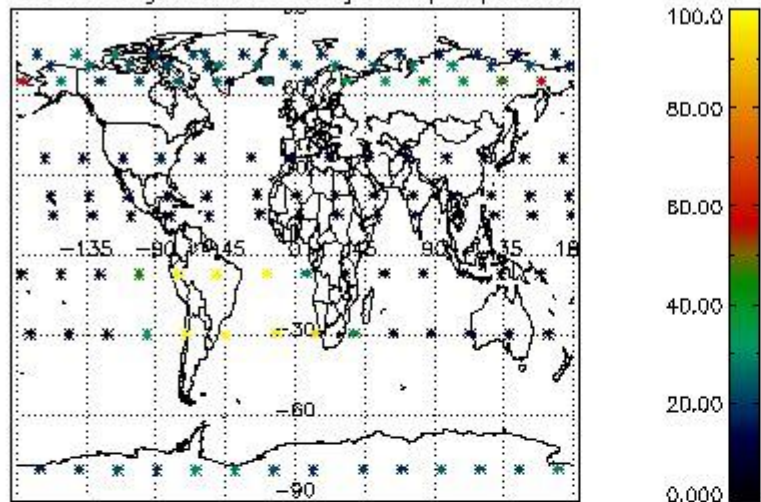

Percentage of cosmic ray hits per profile