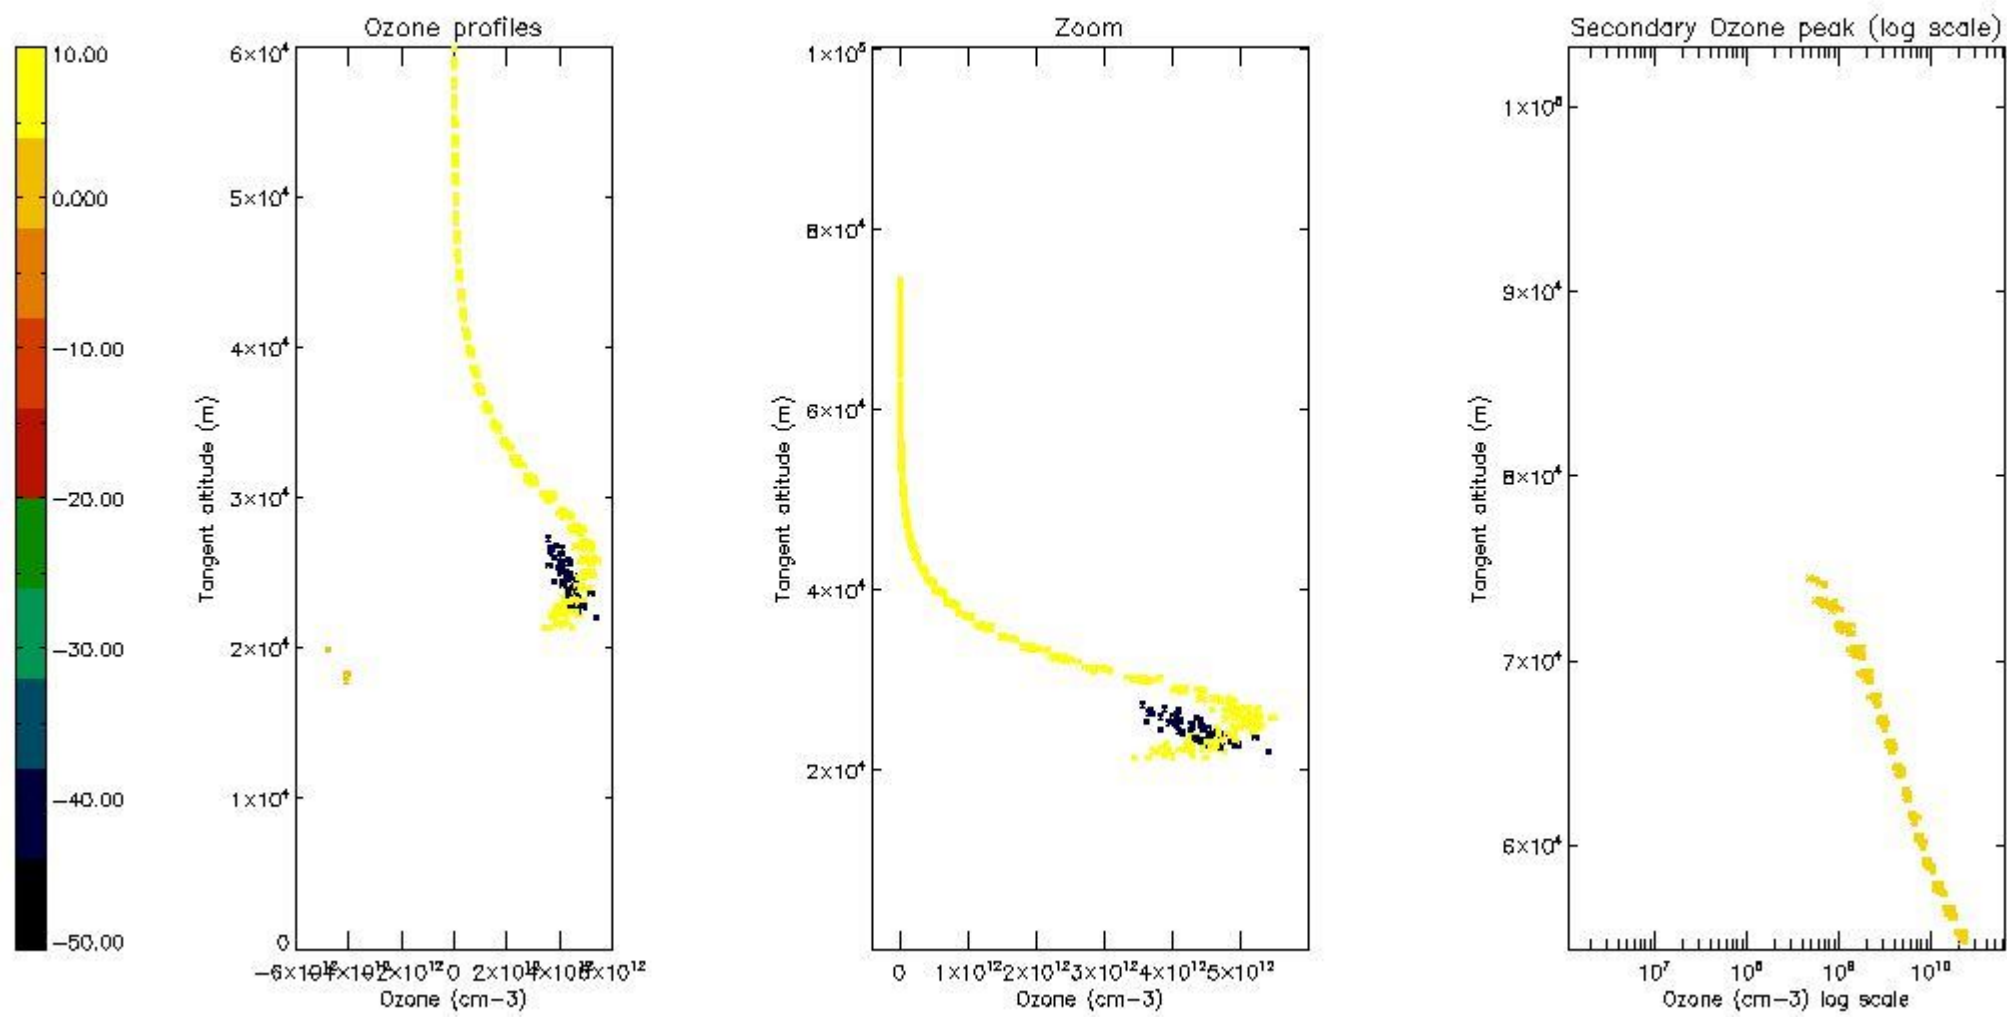

5.6 Plot NO₂ profiles for all STD (dark without errors)

The colorbar represents the latitude.