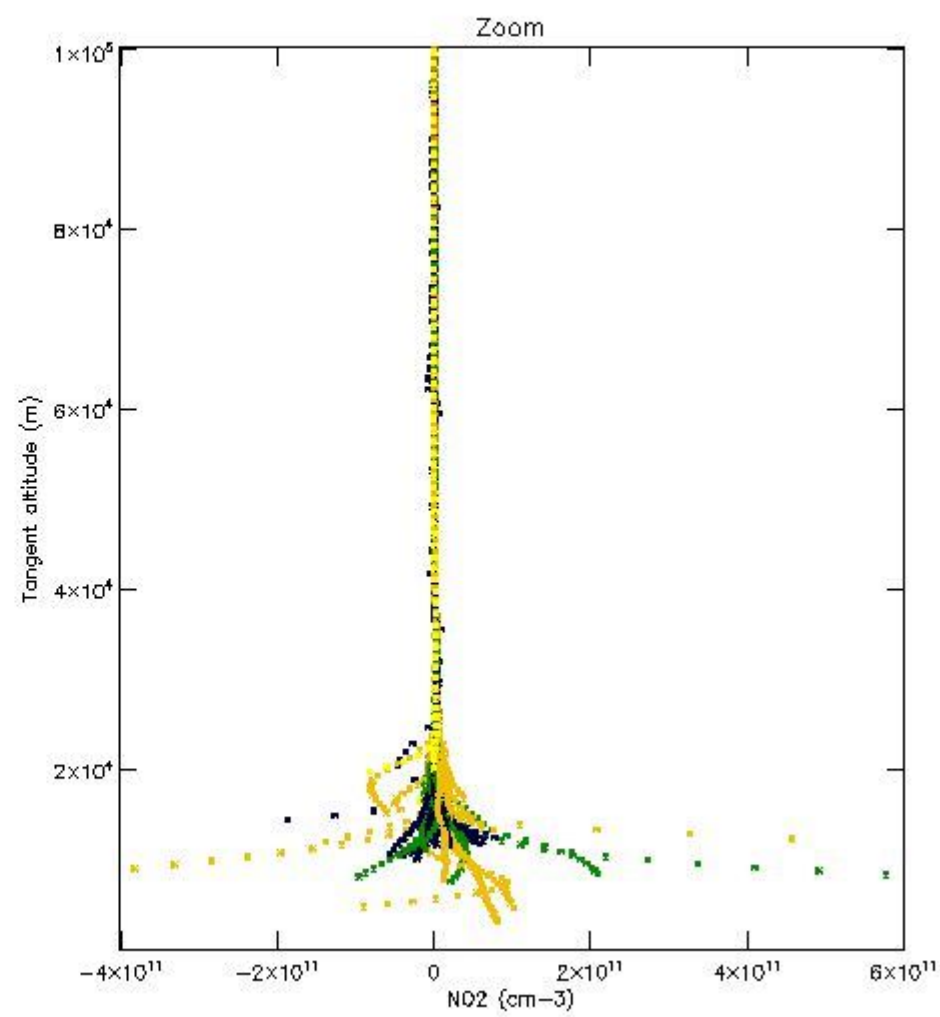

STD < 10	6
STD < 5	3

5.2 Plot ozone profiles for all STD (dark without errors)

The colorbar represents the latitude.

5.3 Plot ozone profiles where STD < 20% (dark without errors)

The colorbar represents the latitude.

5.4 Plot ozone profiles where STD < 10% (dark without errors)

The colorbar represents the latitude.

5.5 Plot ozone profiles where STD < 5% (dark without errors)

The colorbar represents the latitude.

5.6 Plot NO₂ profiles for all STD (dark without errors)

The colorbar represents the latitude.

5.7 Plot NO3 profiles for all STD (dark without errors)

The colorbar represents the latitude.

5.8 Plot H₂O profiles for all STD (only for occultations of stars 1,2,3,4,13,14,16,26,63 dark without errors)