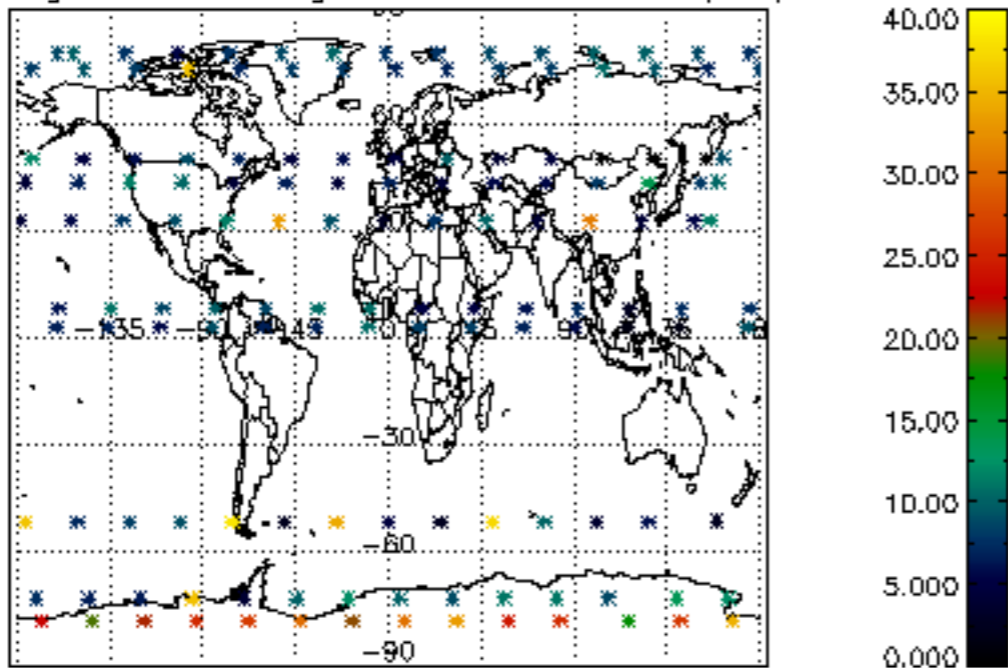

Percentage of star falling outside central band per profile