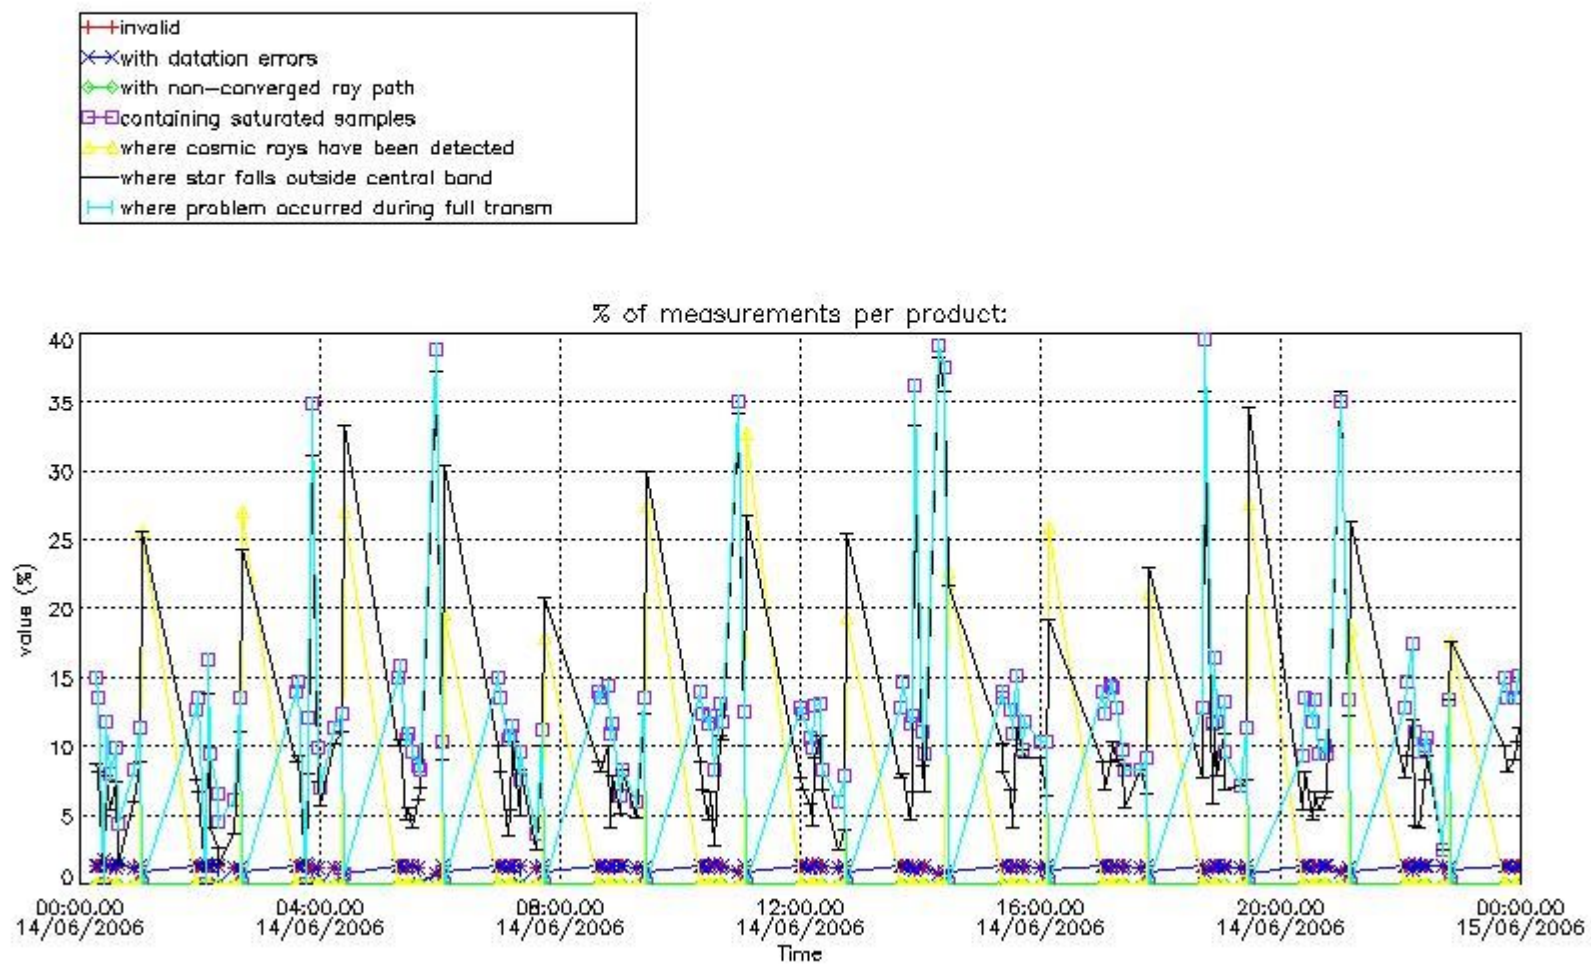

[6. Auxiliary Data Files used for the production reported in section 2](#)

This report presents the daily analysis on parameters extracted from GOMOS level 2 data (GOM_NL__2P). It is intended to monitor some important parameters that will impact the quality of these products. A list of level 2 products (and content) that have arrived during the reporting day to the PCF is also given.

3.1 Plot quality information per product (time dependant)

3.2 Plot quality information per product (world map)

Percentage of flagged data per O3 profile

Percentage of flagged data per H2O profile

Percentage of flagged data per NO2 profile

Percentage of flagged data per NO3 profile

4. Level 1 quality information per product

In this section it is plotted some information contained in the Quality Summary data set of the level 2 products that comes from the level 1b processing. Products without errors (error flag in the MPH set to "0") are used.

4.1 Plot quality information per product (time dependant) coming from level 1b processing

4.1.1 Plot level 1 quality information per product (time dependant): ENVISAT ASCENDING passes

4.1.2 Plot level 1 quality information per product (time dependant): ENVI SAT DESCENDING passes