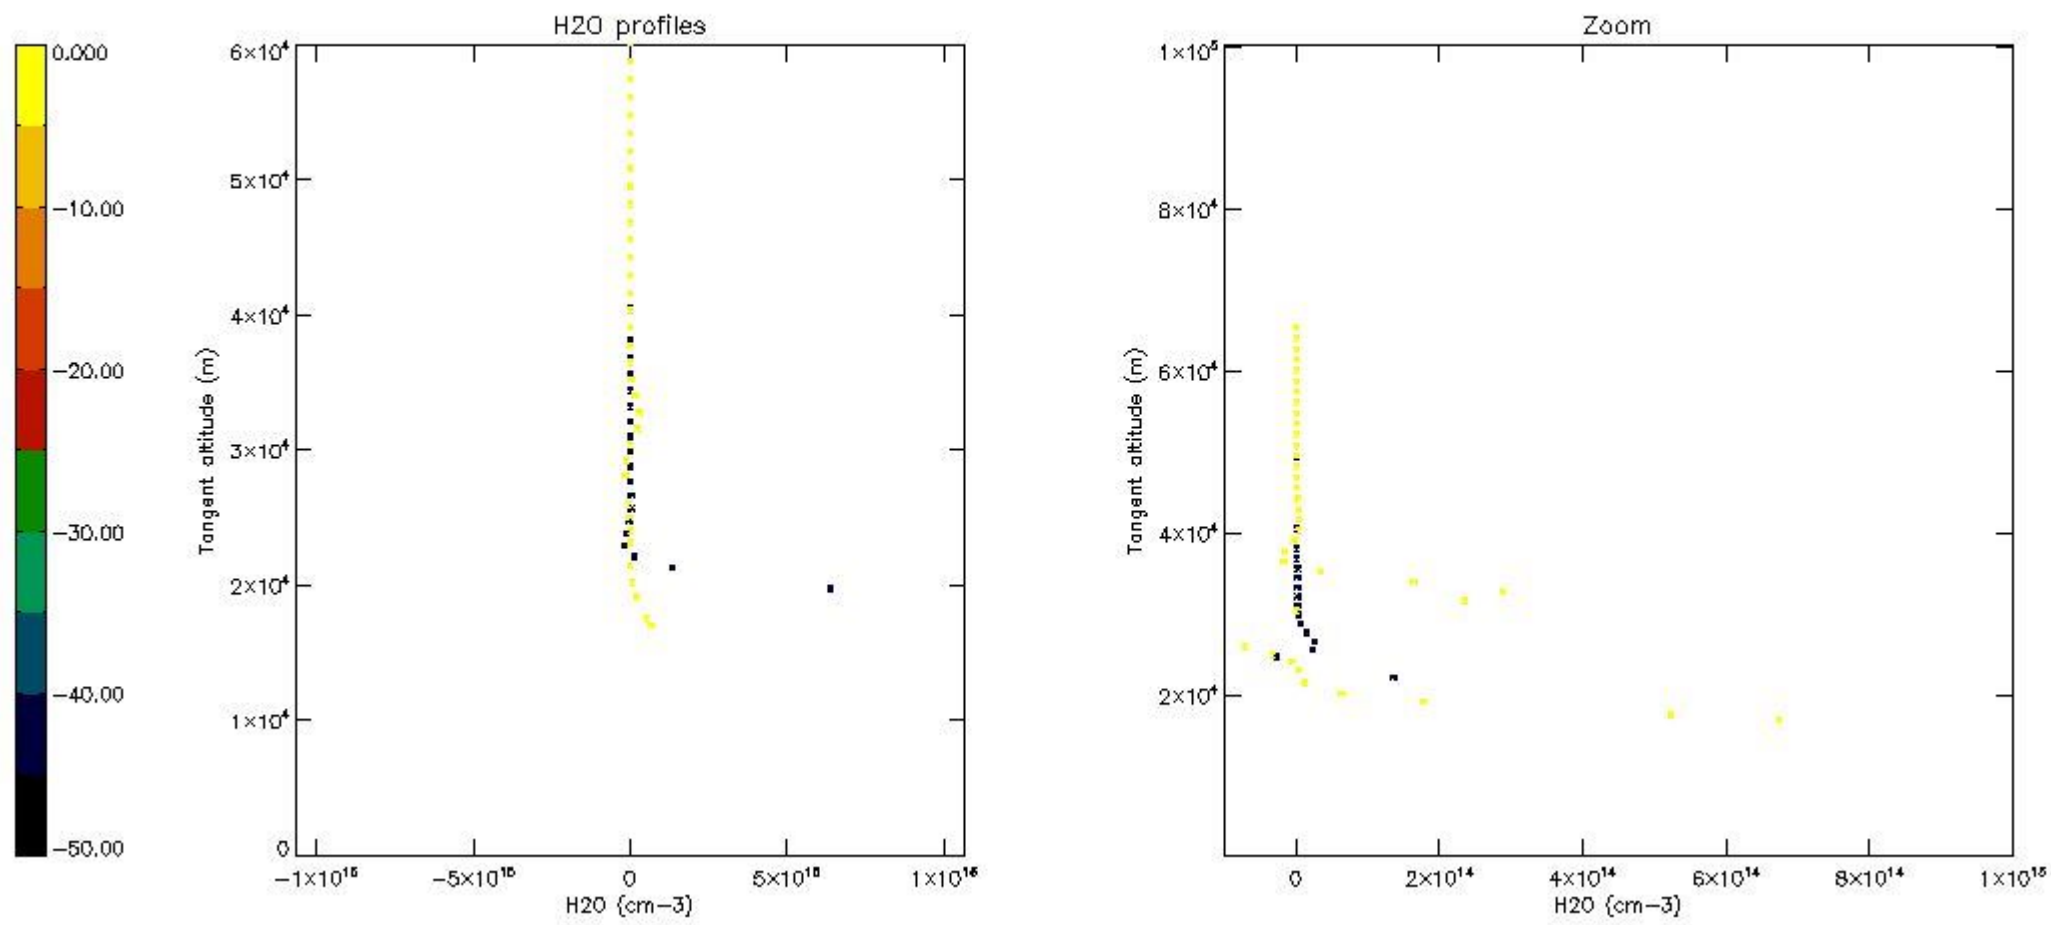

6. Auxiliary Data Files used for the production reported in section 2

The number reported in the third column indicates since which file (see list in section 2) the corresponding auxiliary file has been used. The fourth column is the date of those product files.

Type	Auxiliary Filename	Used since product	Used since product date
INST_PHYS_CHARACTERISTICS	GOM_INS_AXVIEC20091111_143220_20030716_120000_20500101_000000	1	14-JUN-2006 00:07:17
LEVEL-2_PROC_CONFIG	GOM_PR2_AXVIEC20091111_152718_20020301_000000_20500101_000000	1	14-JUN-2006 00:07:17
CROSS_SECTIONS_FILE	GOM_CRS_AXVIEC20091111_154832_20020301_000000_20500101_000000	1	14-JUN-2006 00:07:17