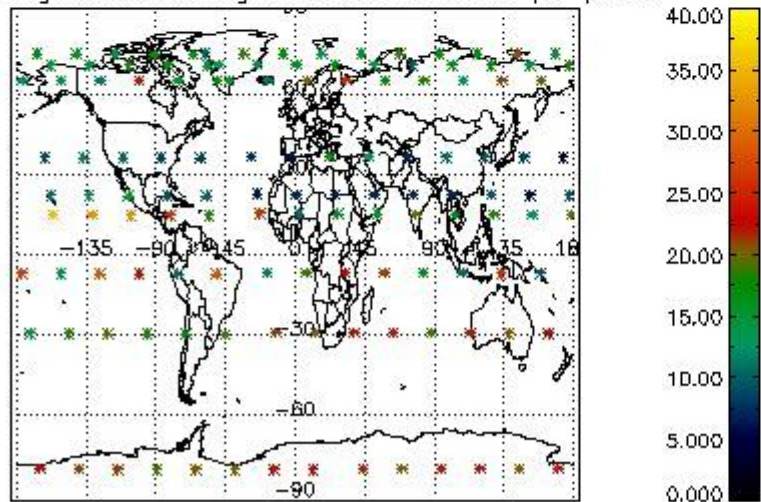

Percentage of star falling outside central band per profile