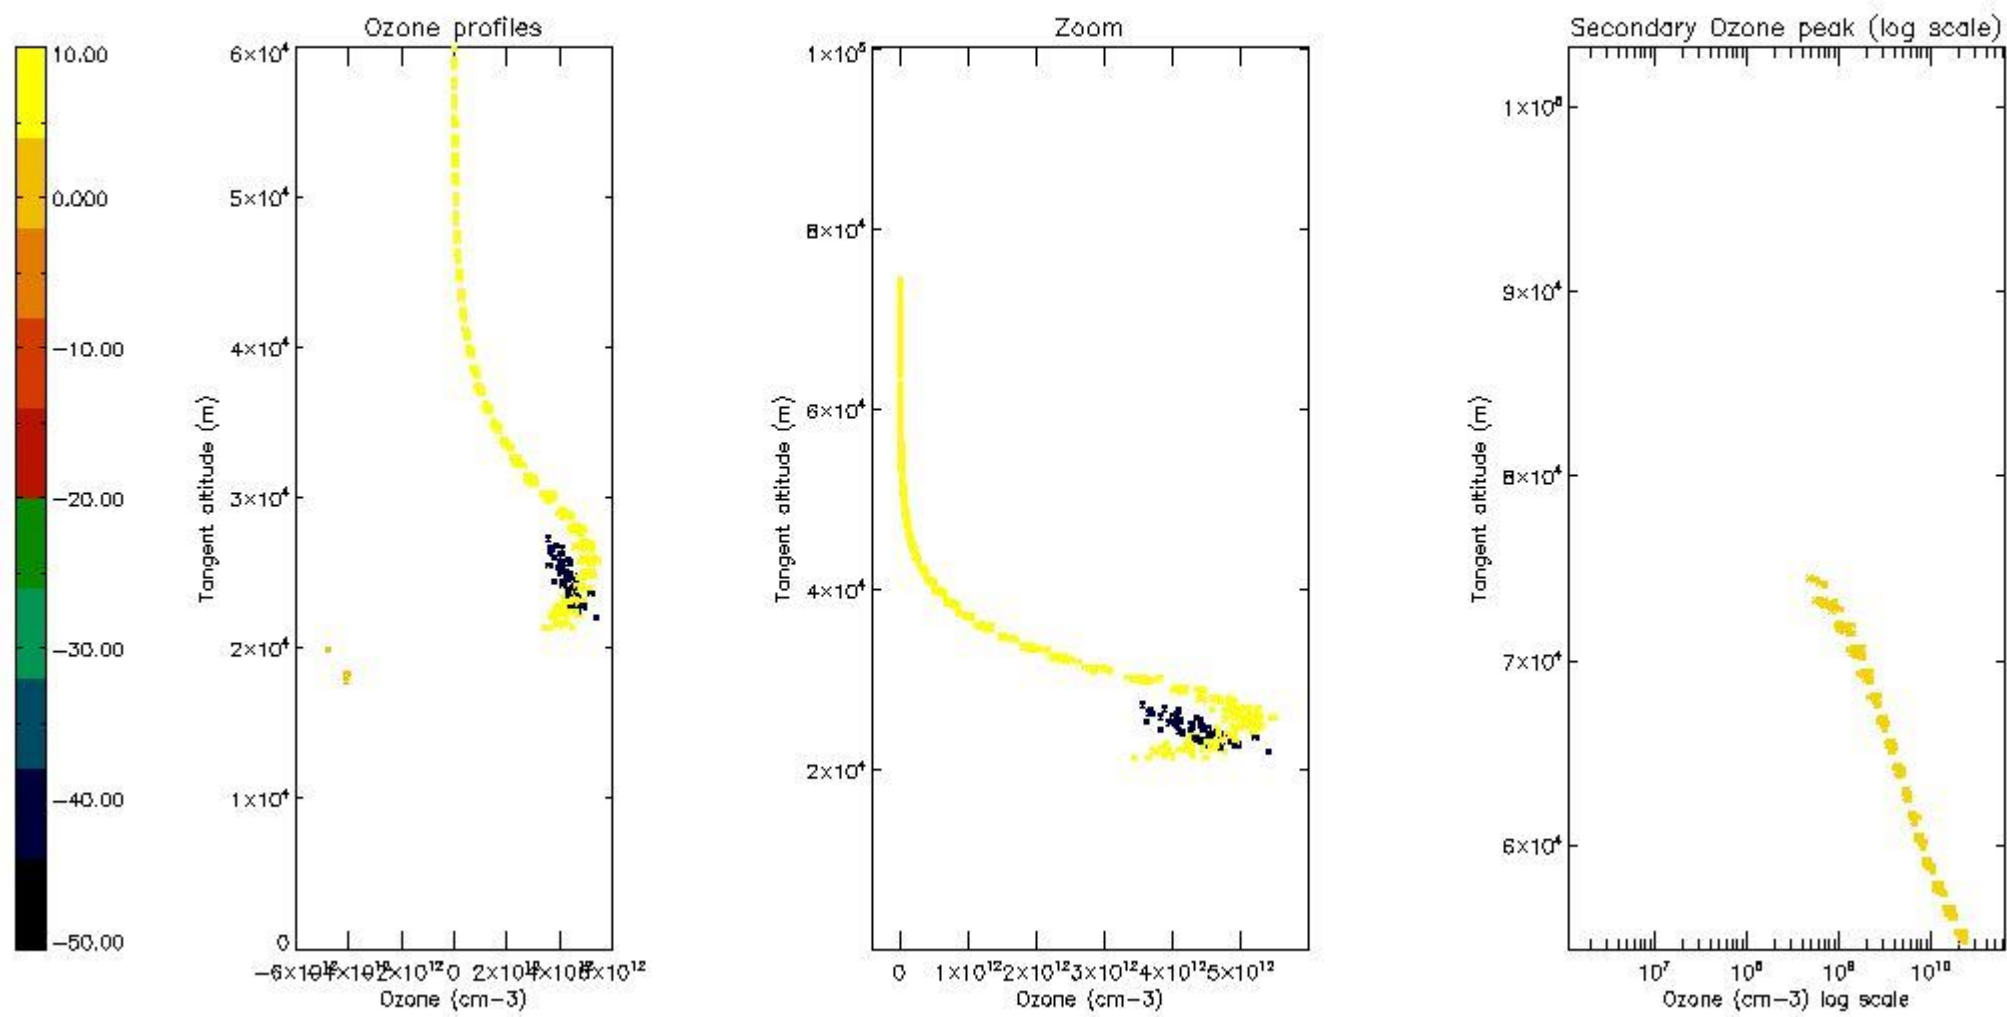

STD < 10	6
STD < 5	3

5.2 Plot ozone profiles for all STD (dark without errors)

The colorbar represents the latitude.

5.3 Plot ozone profiles where STD < 20% (dark without errors)

The colorbar represents the latitude.

5.4 Plot ozone profiles where STD < 10% (dark without errors)

The colorbar represents the latitude.

5.5 Plot ozone profiles where STD < 5% (dark without errors)

The colorbar represents the latitude.

5.6 Plot NO₂ profiles for all STD (dark without errors)