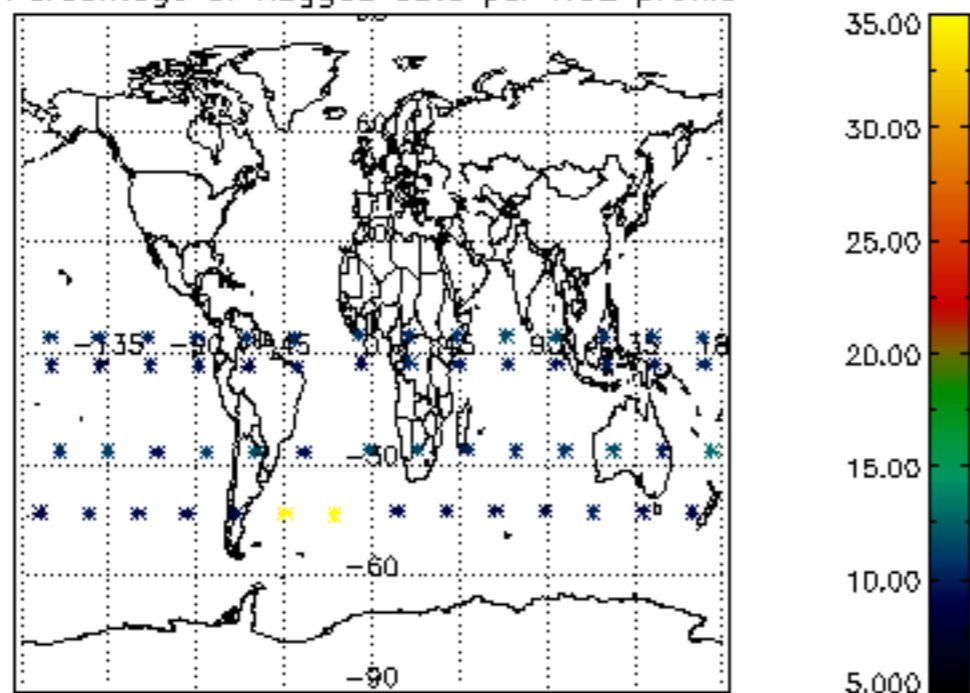

Percentage of flagged data per NO2 profile