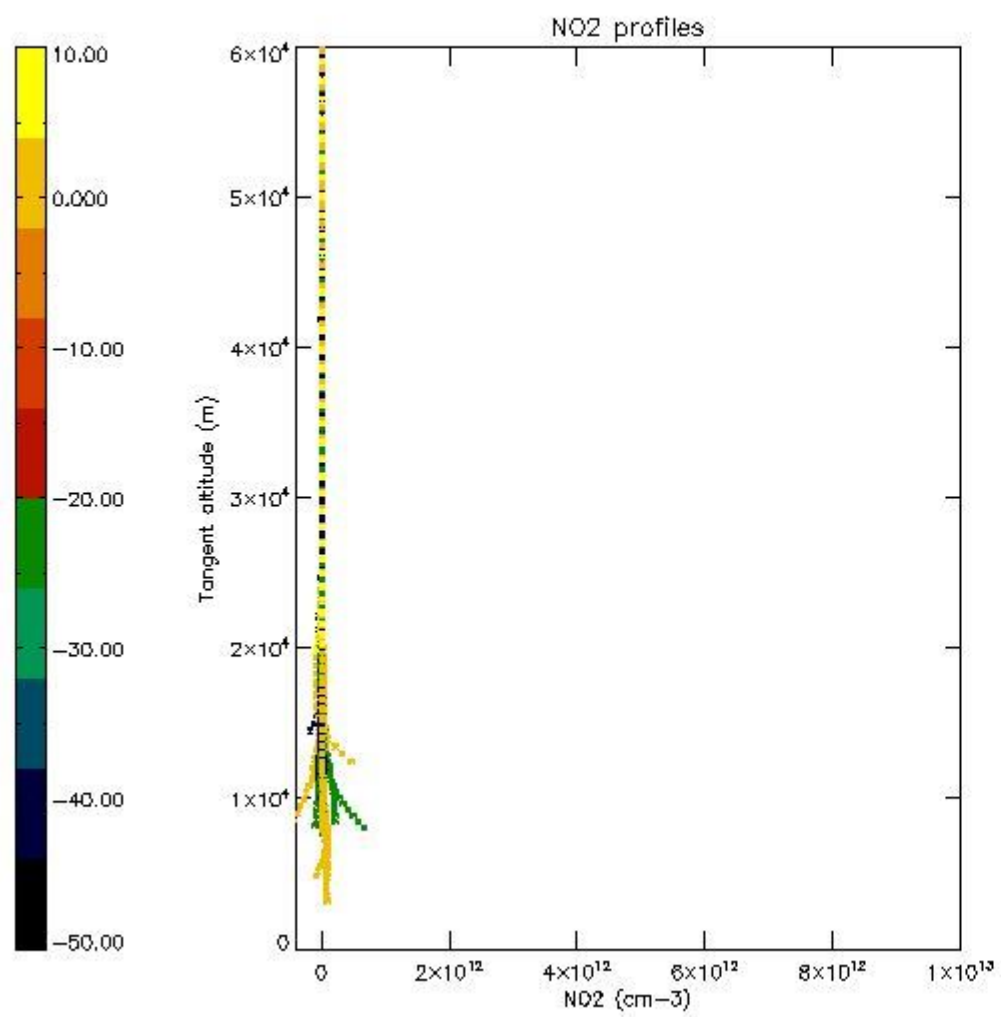

5.4 Plot ozone profiles where $STD < 10\%$ (dark without errors)

The colorbar represents the latitude.

5.5 Plot ozone profiles where STD < 5% (dark without errors)

The colorbar represents the latitude.

5.6 Plot NO₂ profiles for all STD (dark without errors)

The colorbar represents the latitude.

5.7 Plot NO3 profiles for all STD (dark without errors)

The colorbar represents the latitude.

5.8 Plot H₂O profiles for all STD (only for occultations of stars 1,2,3,4,13,14,16,26,63 dark without errors)