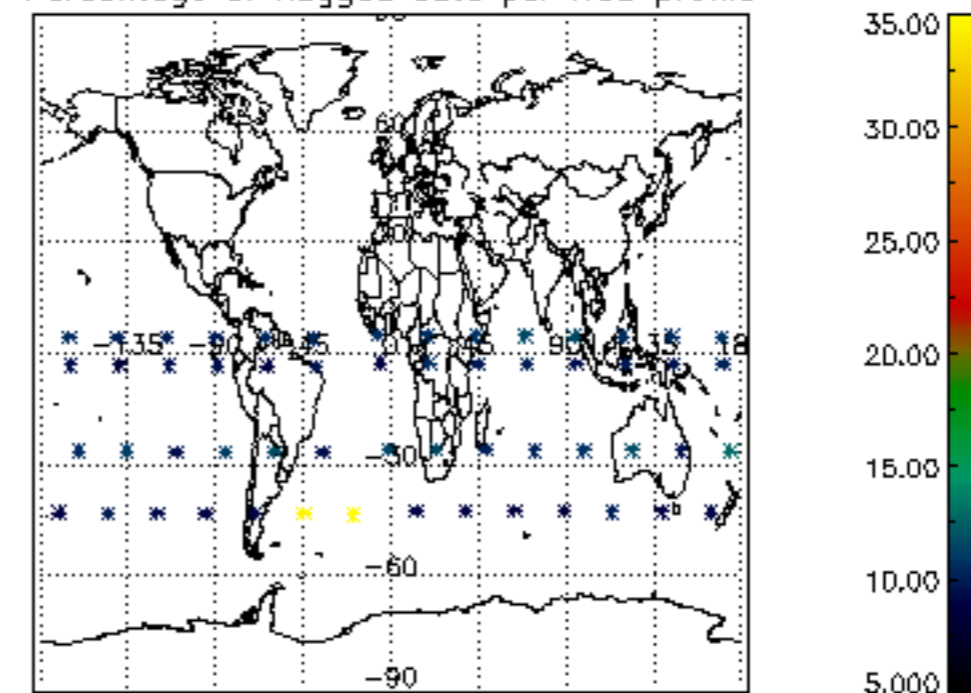

Percentage of flagged data per NO3 profile