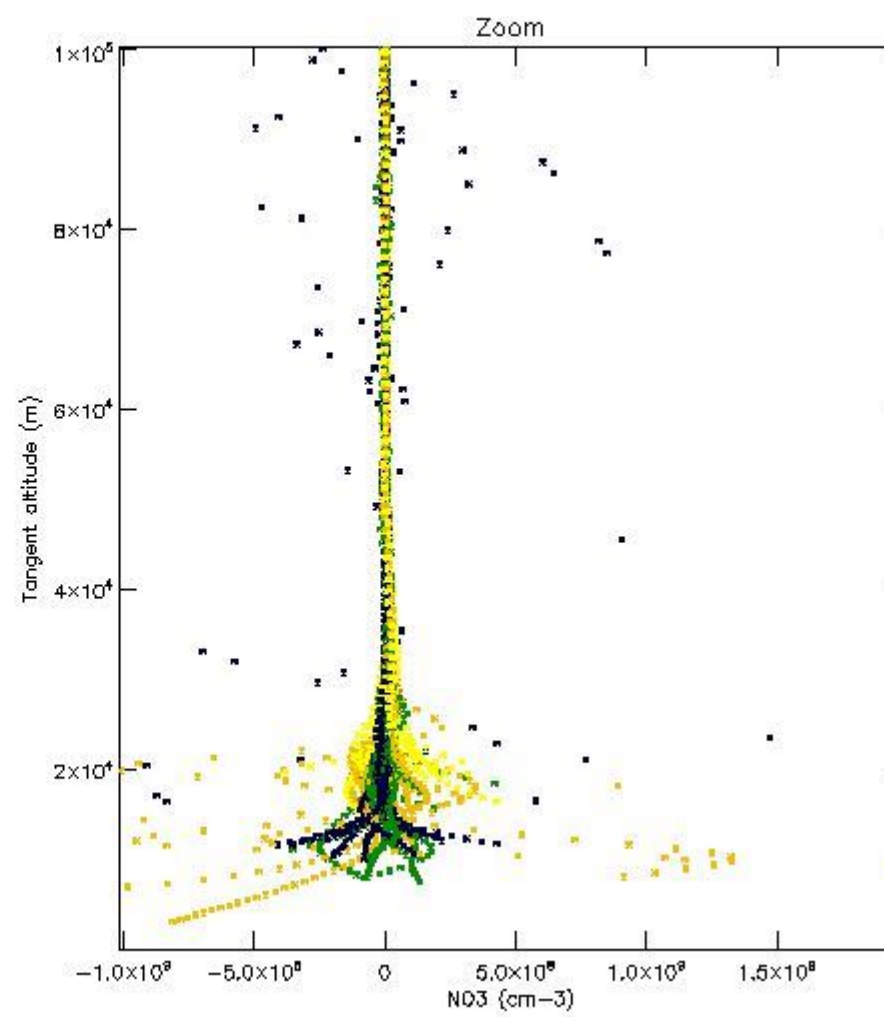

5.4 Plot ozone profiles where $STD < 10\%$ (dark without errors)

The colorbar represents the latitude.

5.5 Plot ozone profiles where STD < 5% (dark without errors)

The colorbar represents the latitude.

5.6 Plot NO₂ profiles for all STD (dark without errors)

The colorbar represents the latitude.

5.7 Plot NO3 profiles for all STD (dark without errors)

The colorbar represents the latitude.

5.8 Plot H₂O profiles for all STD (only for occultations of stars 1,2,3,4,13,14,16,26,63 dark without errors)