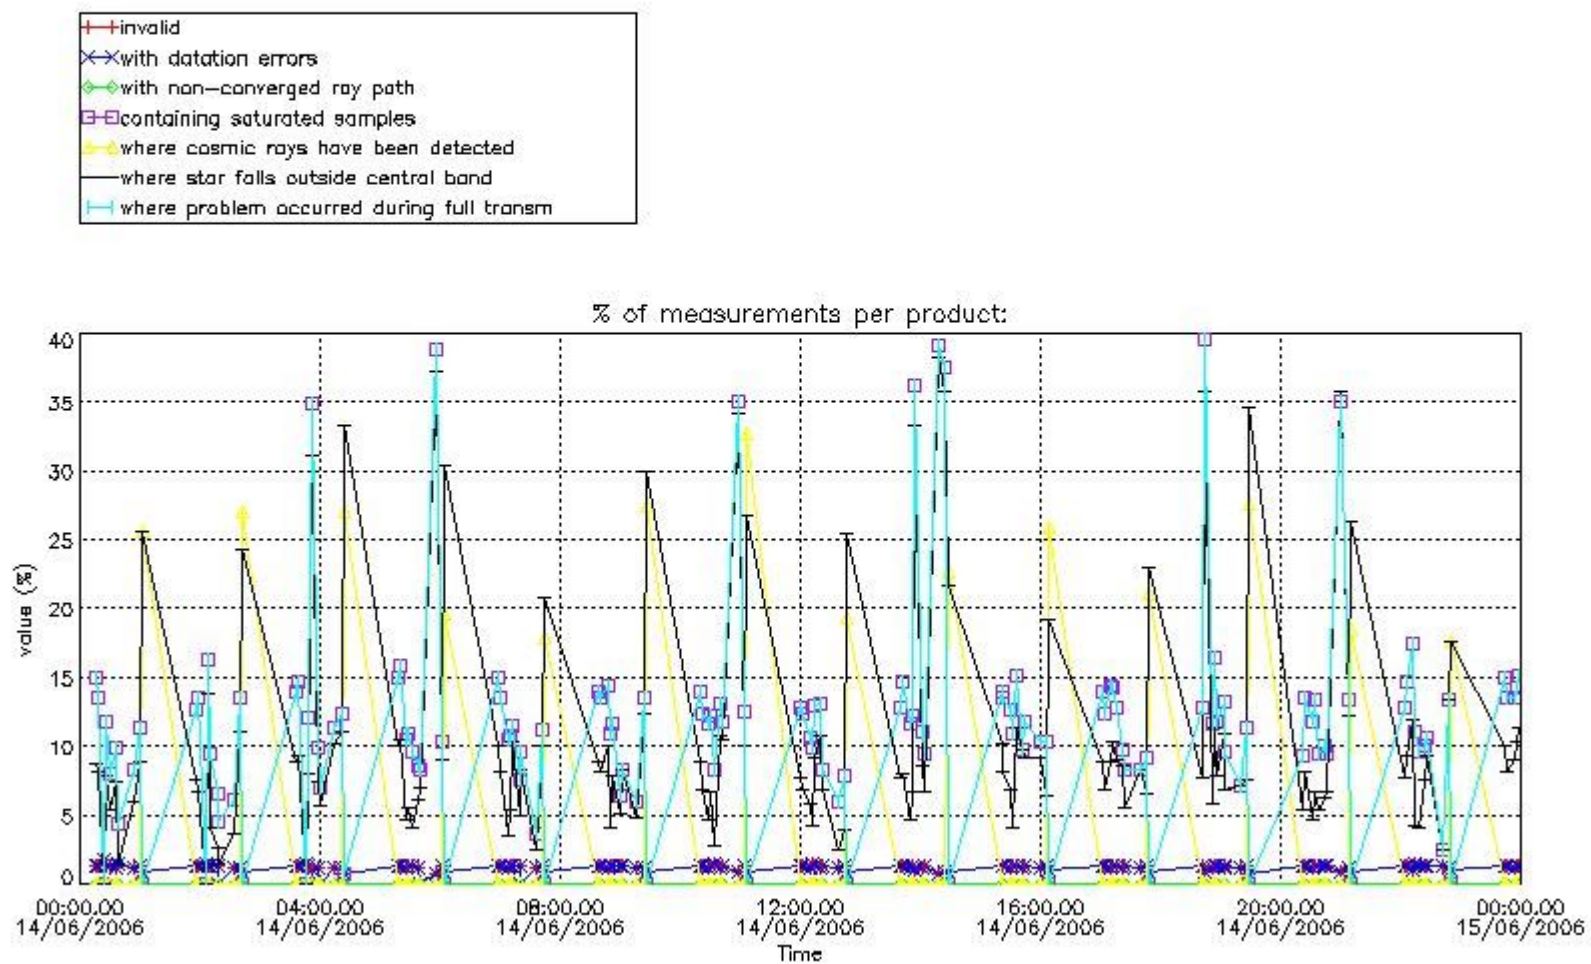

4.2 Plot quality information per product coming from level 1b processing (world map)

4.2.1 Plot level 1 quality information per product (world map): ENVISAT ASCENDING passes