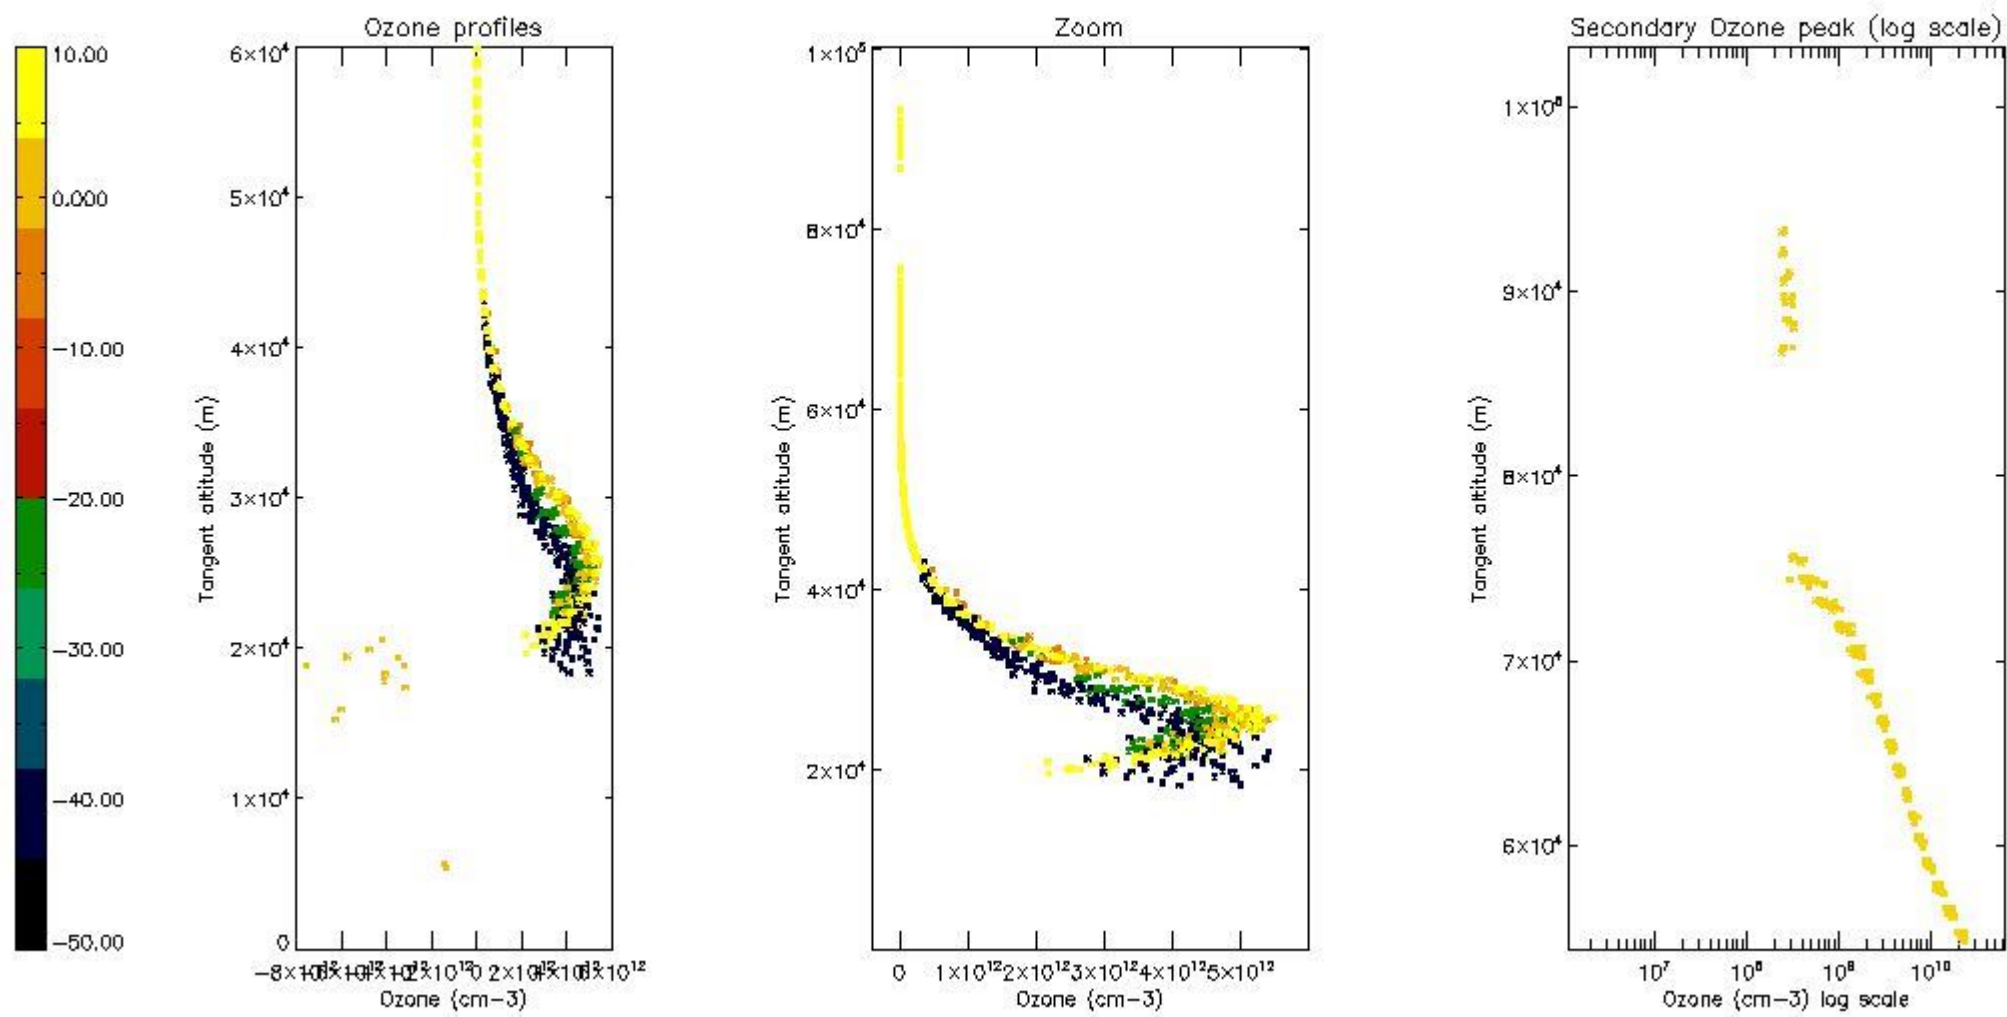

5.5 Plot ozone profiles where STD < 5% (dark without errors)

The colorbar represents the latitude.