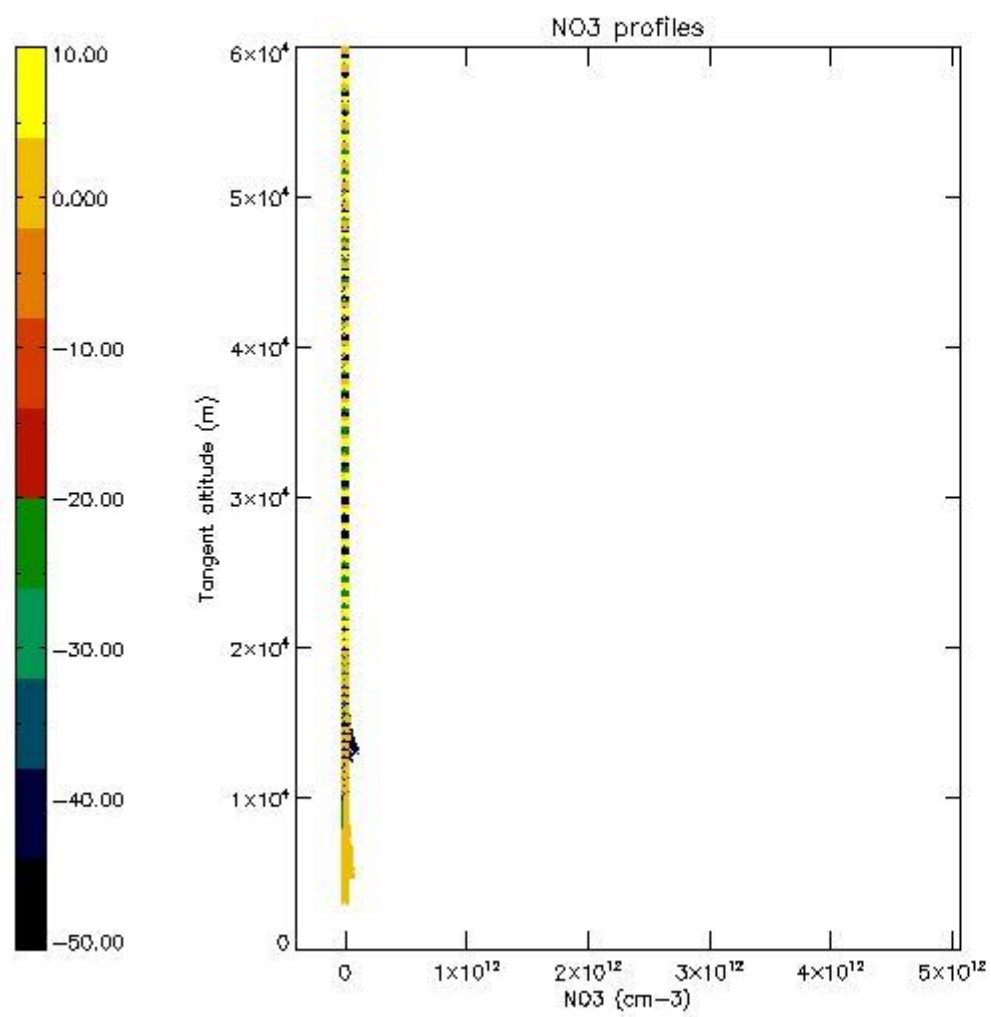

STD < 10	6
STD < 5	3

5.2 Plot ozone profiles for all STD (dark without errors)

The colorbar represents the latitude.

5.3 Plot ozone profiles where STD < 20% (dark without errors)

The colorbar represents the latitude.

5.4 Plot ozone profiles where STD < 10% (dark without errors)

The colorbar represents the latitude.

5.5 Plot ozone profiles where STD < 5% (dark without errors)

The colorbar represents the latitude.

5.6 Plot NO₂ profiles for all STD (dark without errors)

The colorbar represents the latitude.

5.7 Plot NO3 profiles for all STD (dark without errors)

The colorbar represents the latitude.

5.8 Plot H₂O profiles for all STD (only for occultations of stars 1,2,3,4,13,14,16,26,63 dark without errors)