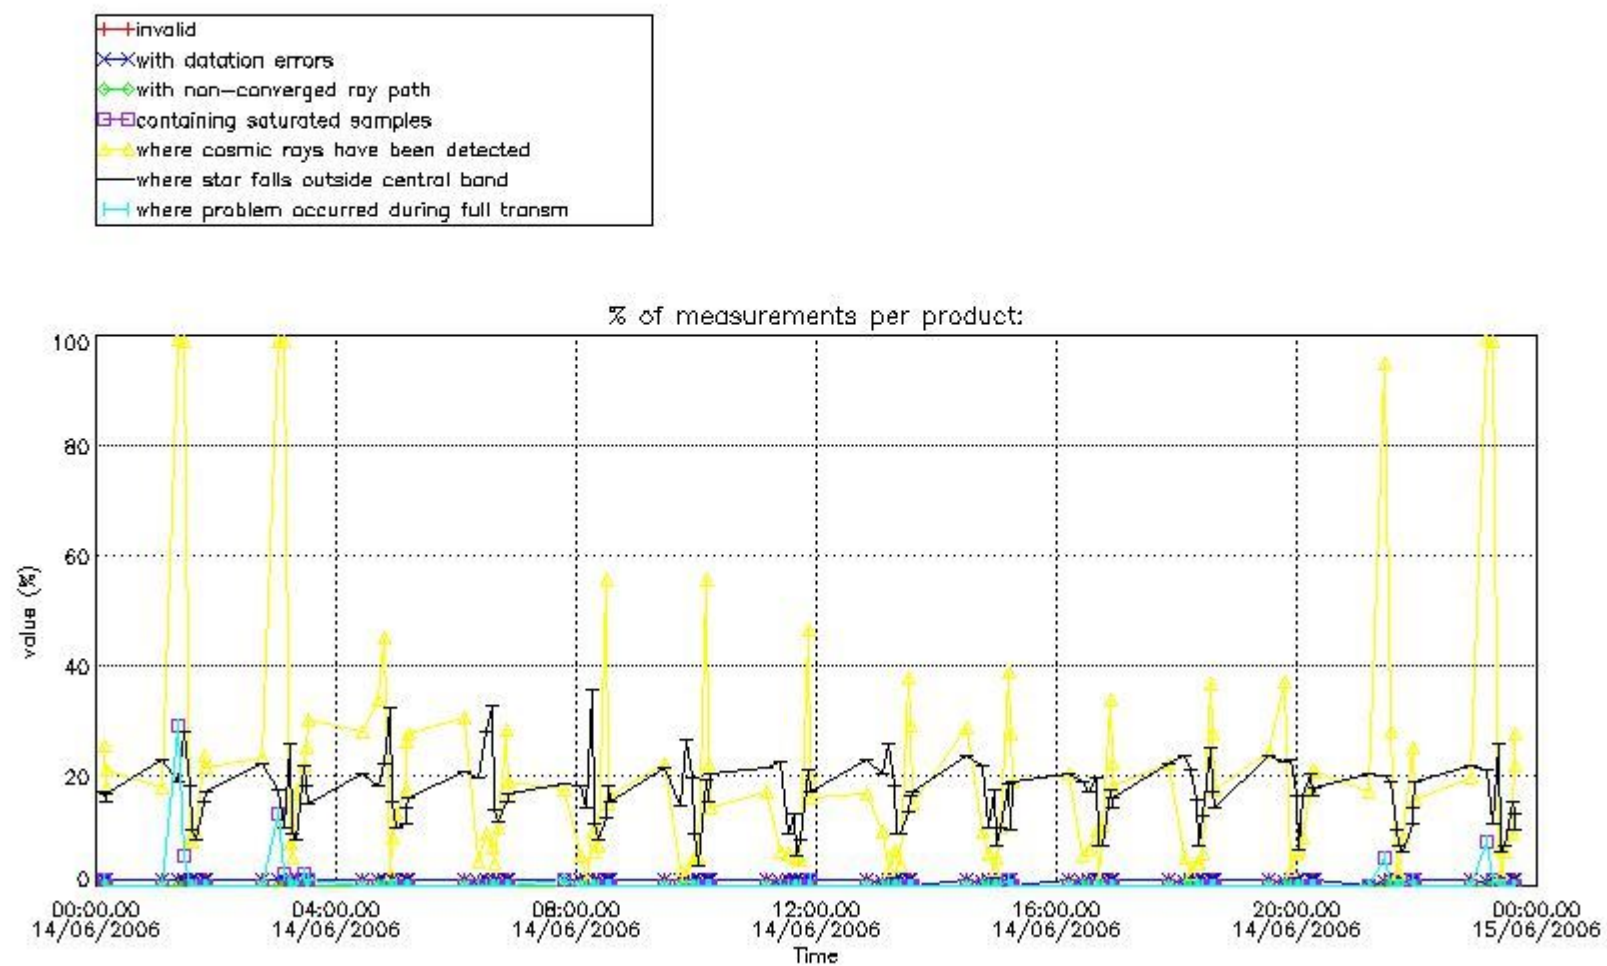

4.1.2 Plot level 1 quality information per product (time dependant): ENVI SAT DESCENDING passes