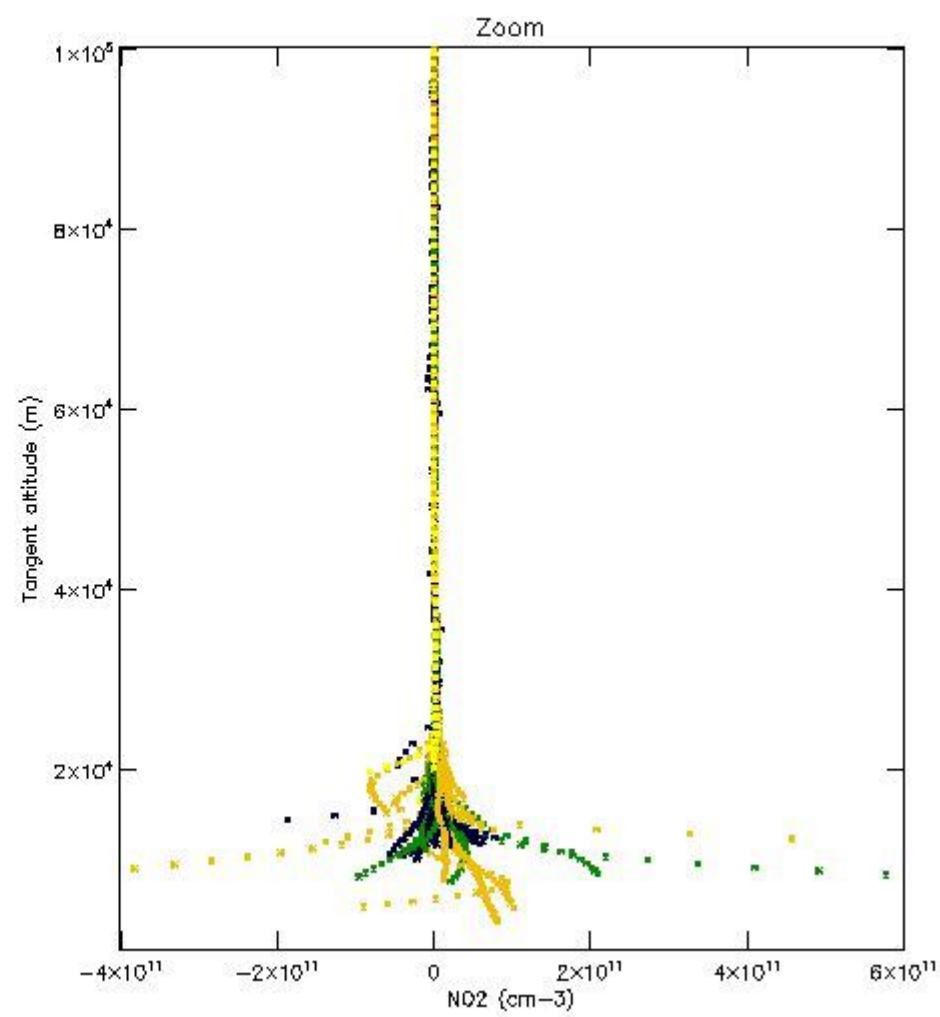

5.4 Plot ozone profiles where $STD < 10\%$ (dark without errors)

The colorbar represents the latitude.

5.5 Plot ozone profiles where STD < 5% (dark without errors)

The colorbar represents the latitude.

5.6 Plot NO₂ profiles for all STD (dark without errors)

The colorbar represents the latitude.

5.7 Plot NO3 profiles for all STD (dark without errors)

The colorbar represents the latitude.

5.8 Plot H₂O profiles for all STD (only for occultations of stars 1,2,3,4,13,14,16,26,63 dark without errors)