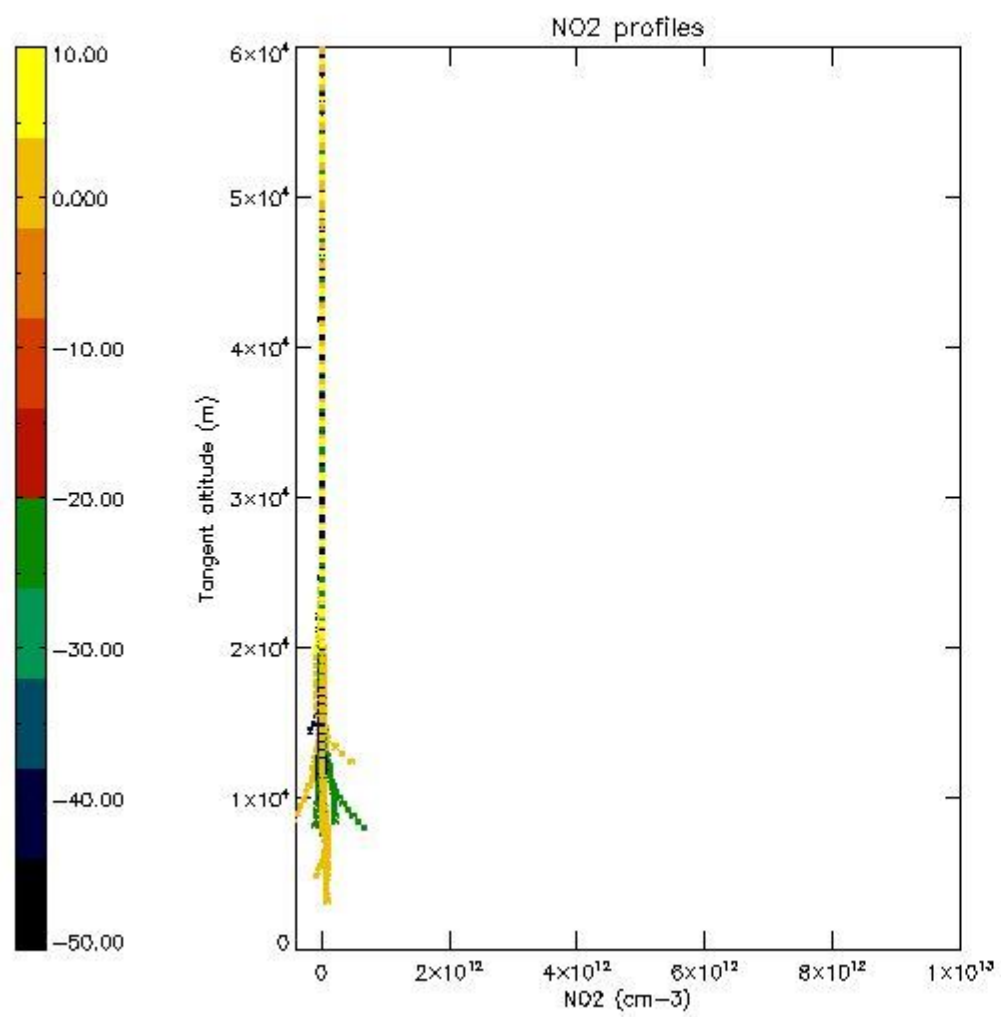

STD < 10	6
STD < 5	3

5.2 Plot ozone profiles for all STD (dark without errors)

The colorbar represents the latitude.

5.3 Plot ozone profiles where STD < 20% (dark without errors)

The colorbar represents the latitude.

5.4 Plot ozone profiles where STD < 10% (dark without errors)

The colorbar represents the latitude.

5.5 Plot ozone profiles where STD < 5% (dark without errors)

The colorbar represents the latitude.

5.6 Plot NO₂ profiles for all STD (dark without errors)

The colorbar represents the latitude.

5.7 Plot NO3 profiles for all STD (dark without errors)

The colorbar represents the latitude.

5.8 Plot H₂O profiles for all STD (only for occultations of stars 1,2,3,4,13,14,16,26,63 dark without errors)