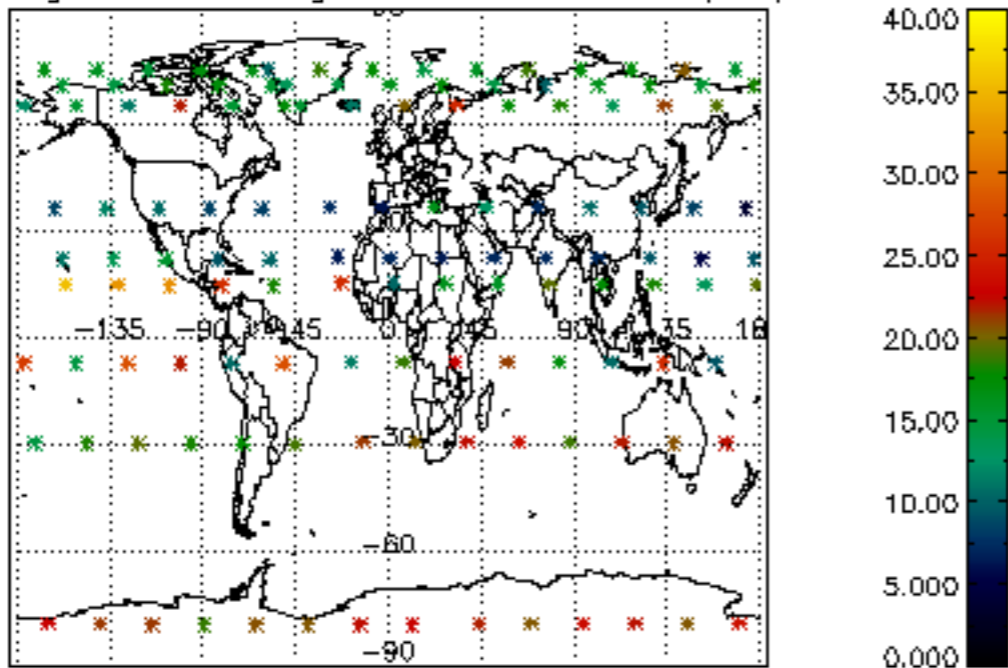

Percentage of cosmic ray hits per profile

Percentage of star falling outside central band per profile