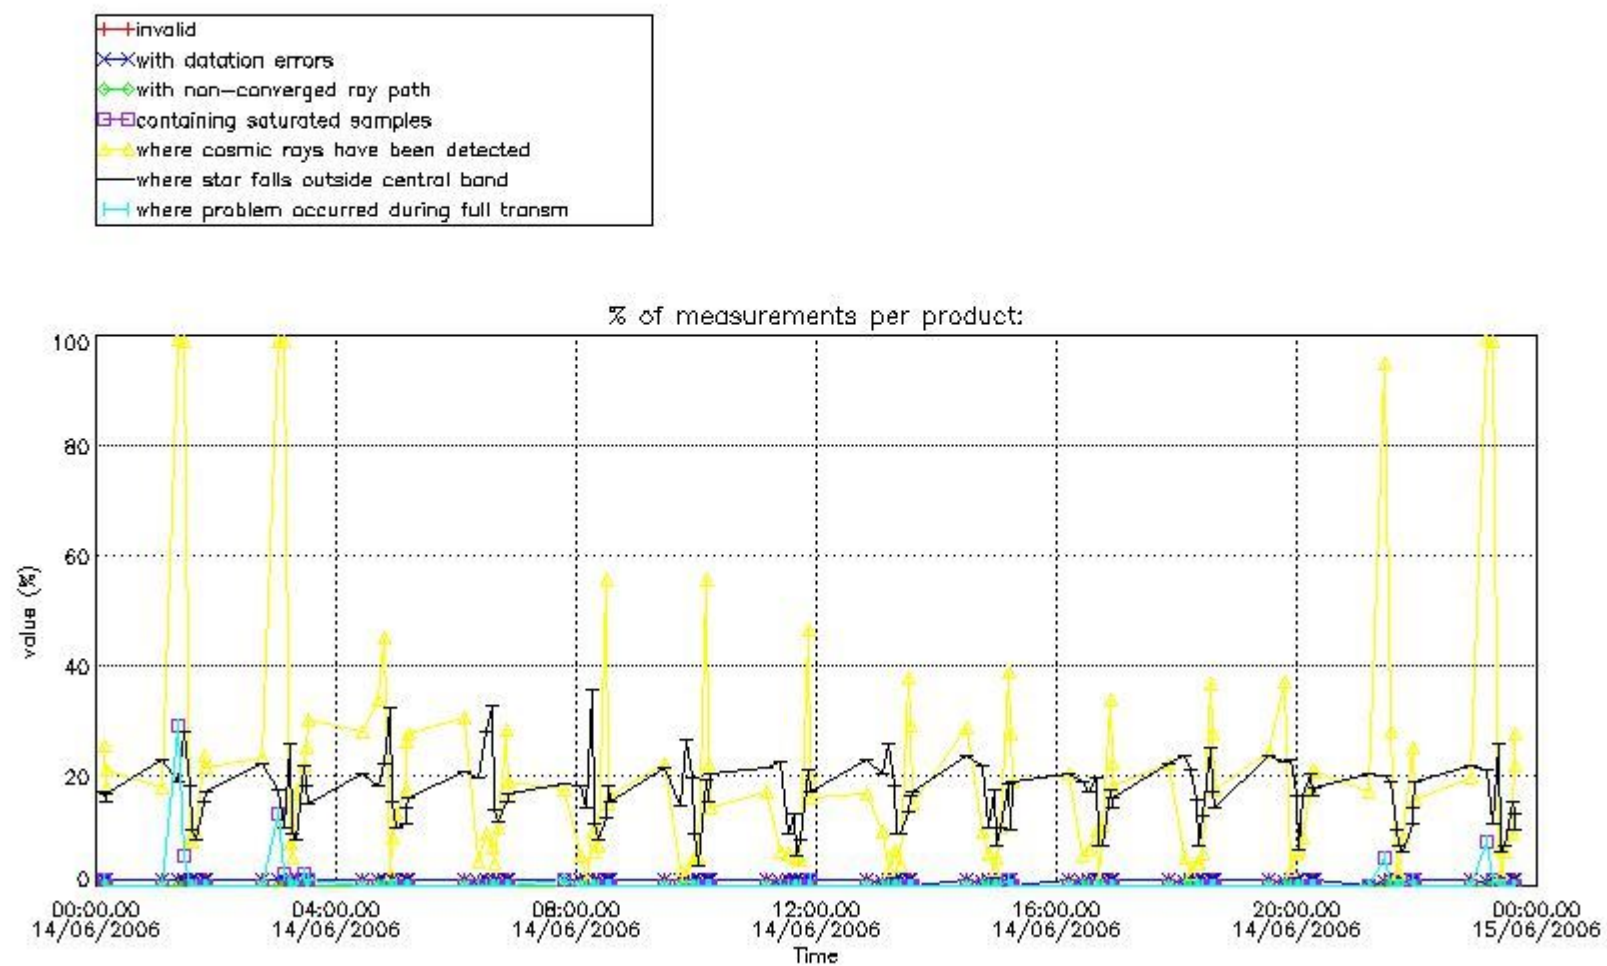

3.1 Plot quality information per product (time dependant)

3.2 Plot quality information per product (world map)

Percentage of flagged data per O3 profile

Percentage of flagged data per H2O profile

Percentage of flagged data per NO2 profile

Percentage of flagged data per NO3 profile

4. Level 1 quality information per product

In this section it is plotted some information contained in the Quality Summary data set of the level 2 products that comes from the level 1b processing. Products without errors (error flag in the MPH set to "0") are used.

4.1 Plot quality information per product (time dependant) coming from level 1b processing

4.1.1 Plot level 1 quality information per product (time dependant): ENVISAT ASCENDING passes

4.1.2 Plot level 1 quality information per product (time dependant): ENVI SAT DESCENDING passes