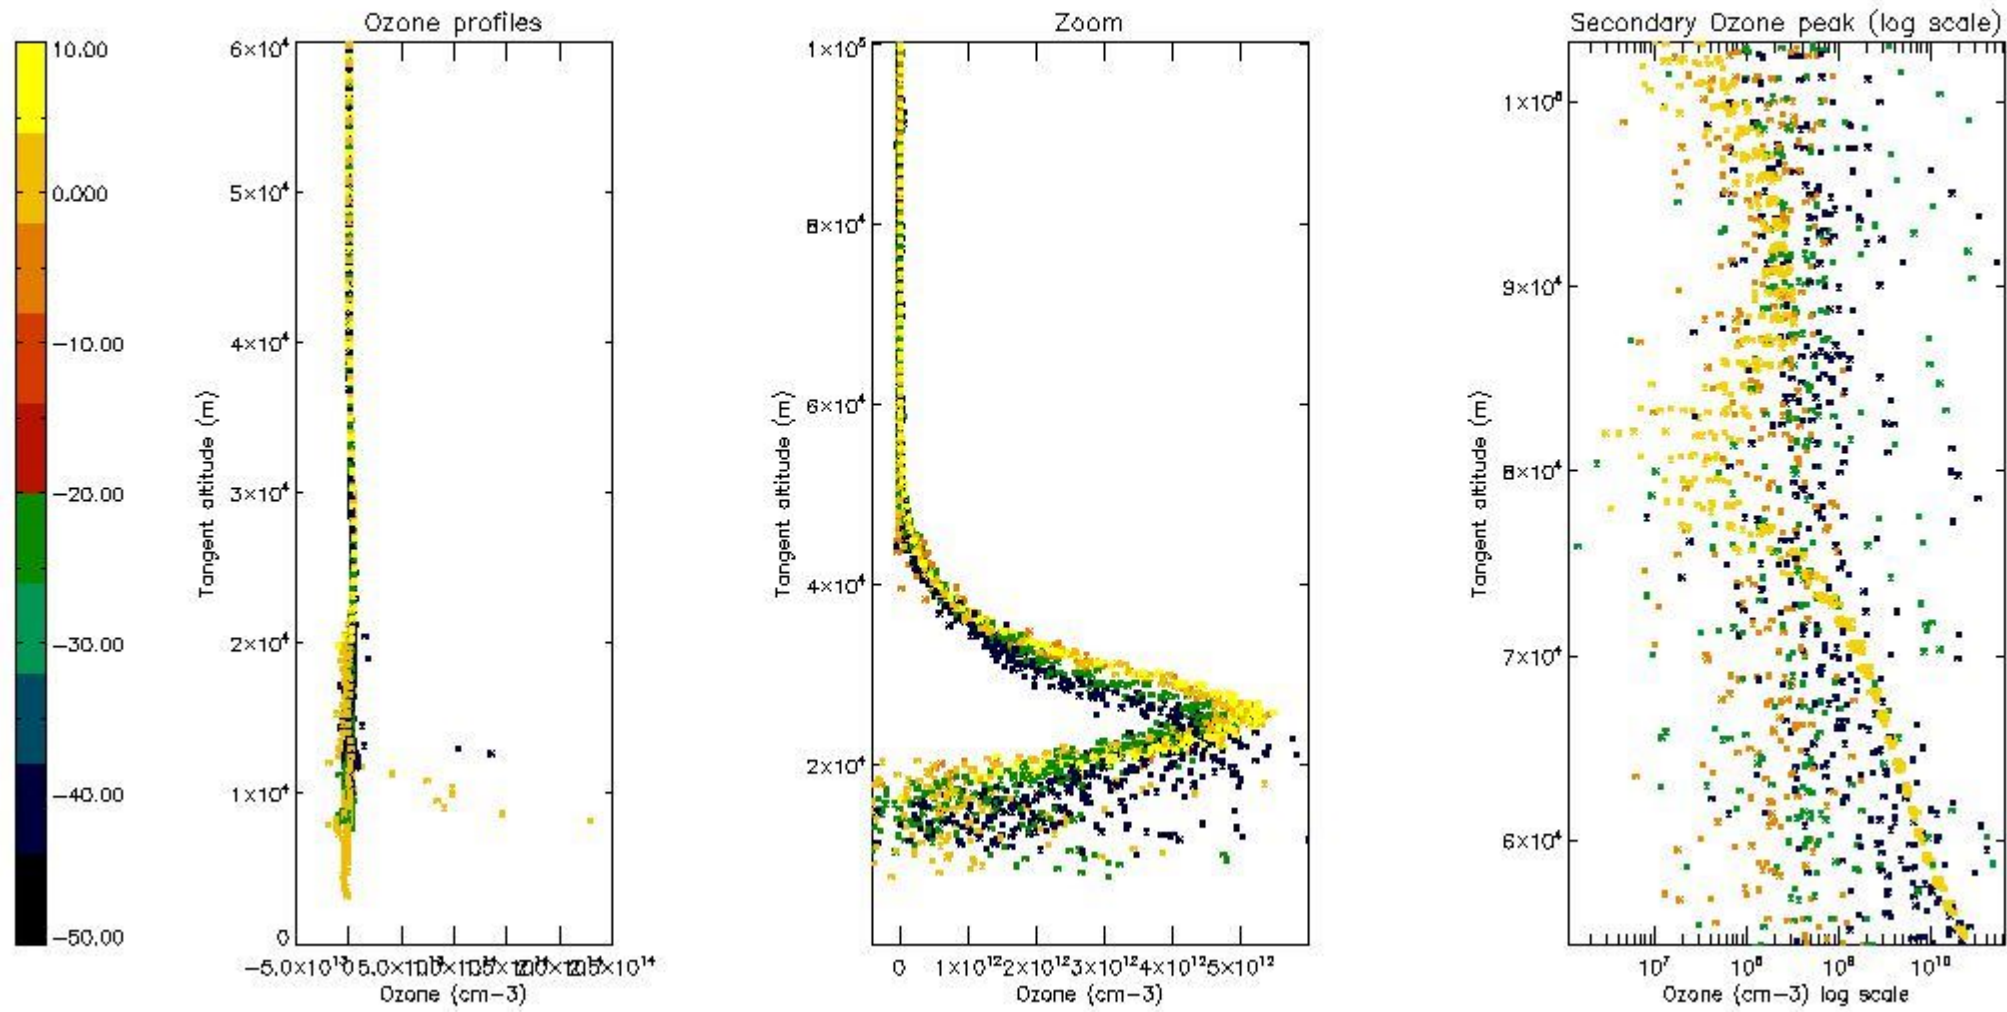

STD < 10	6
STD < 5	3

5.2 Plot ozone profiles for all STD (dark without errors)

The colorbar represents the latitude.

5.3 Plot ozone profiles where STD < 20% (dark without errors)

The colorbar represents the latitude.