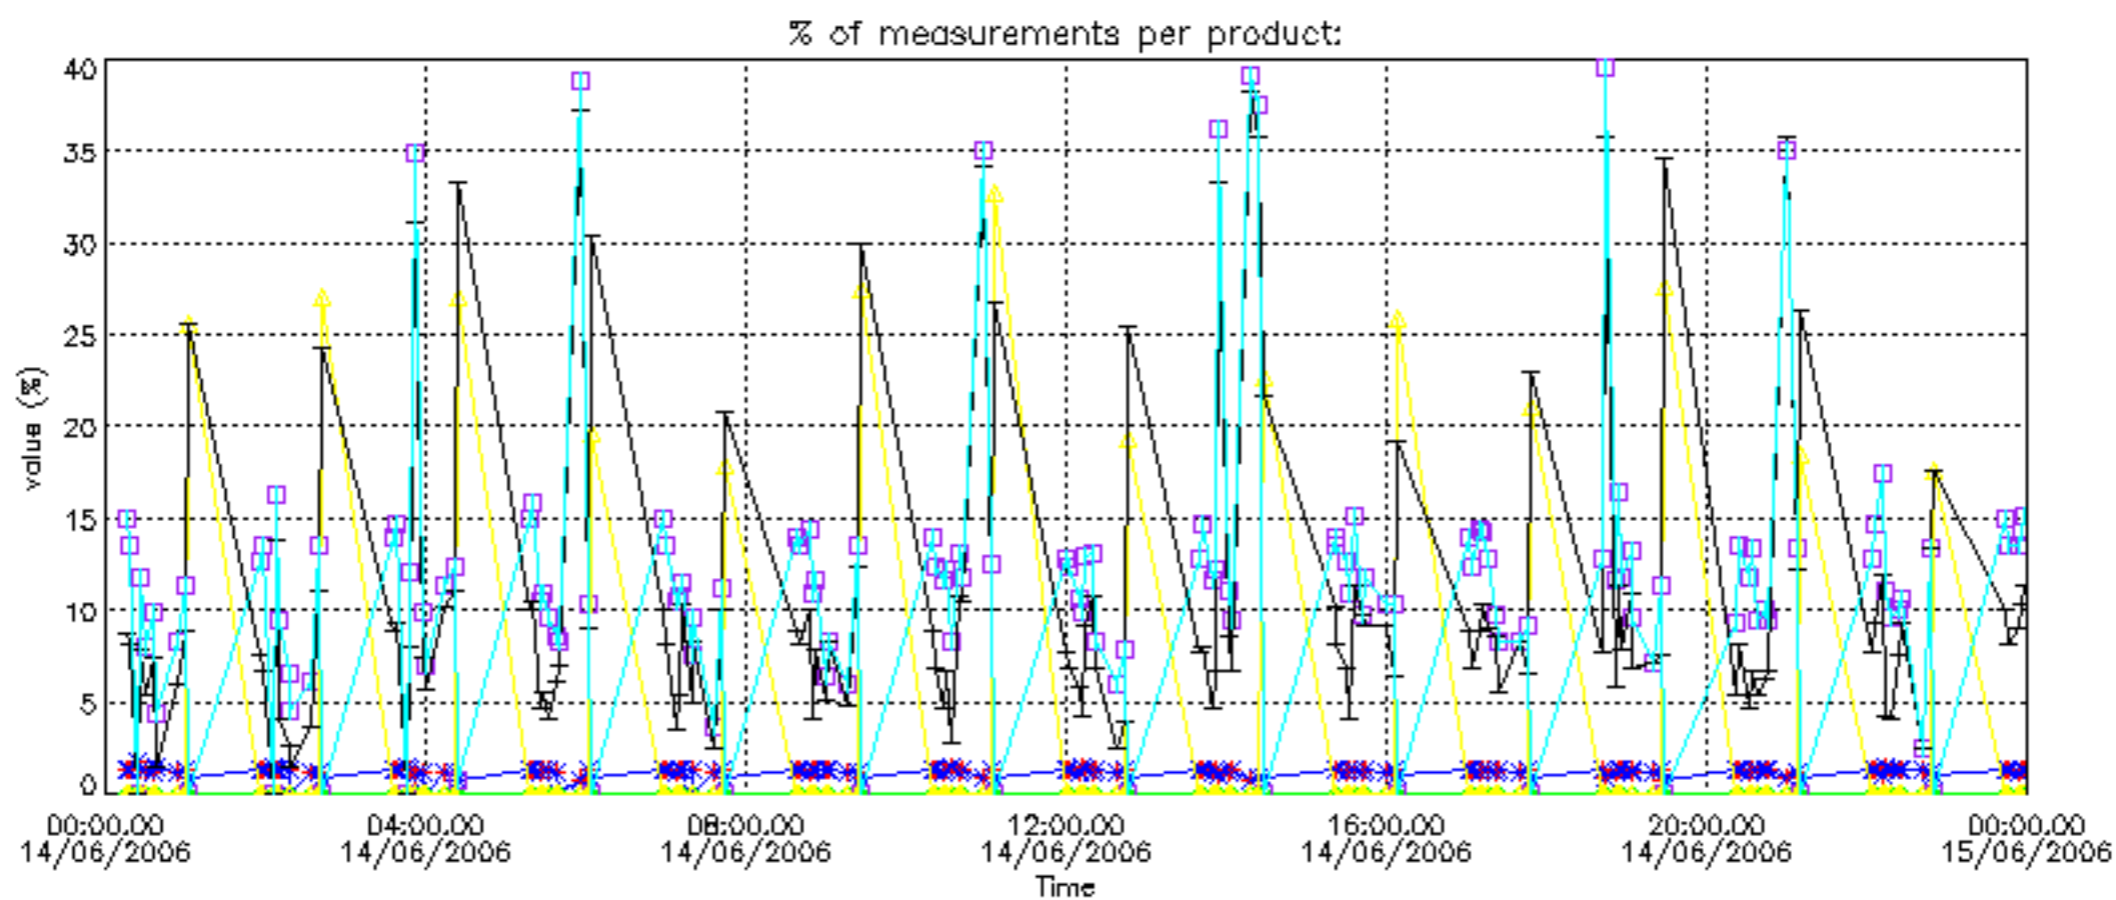

Percentage of cosmic ray hits per profile

Percentage of datation errors per profile