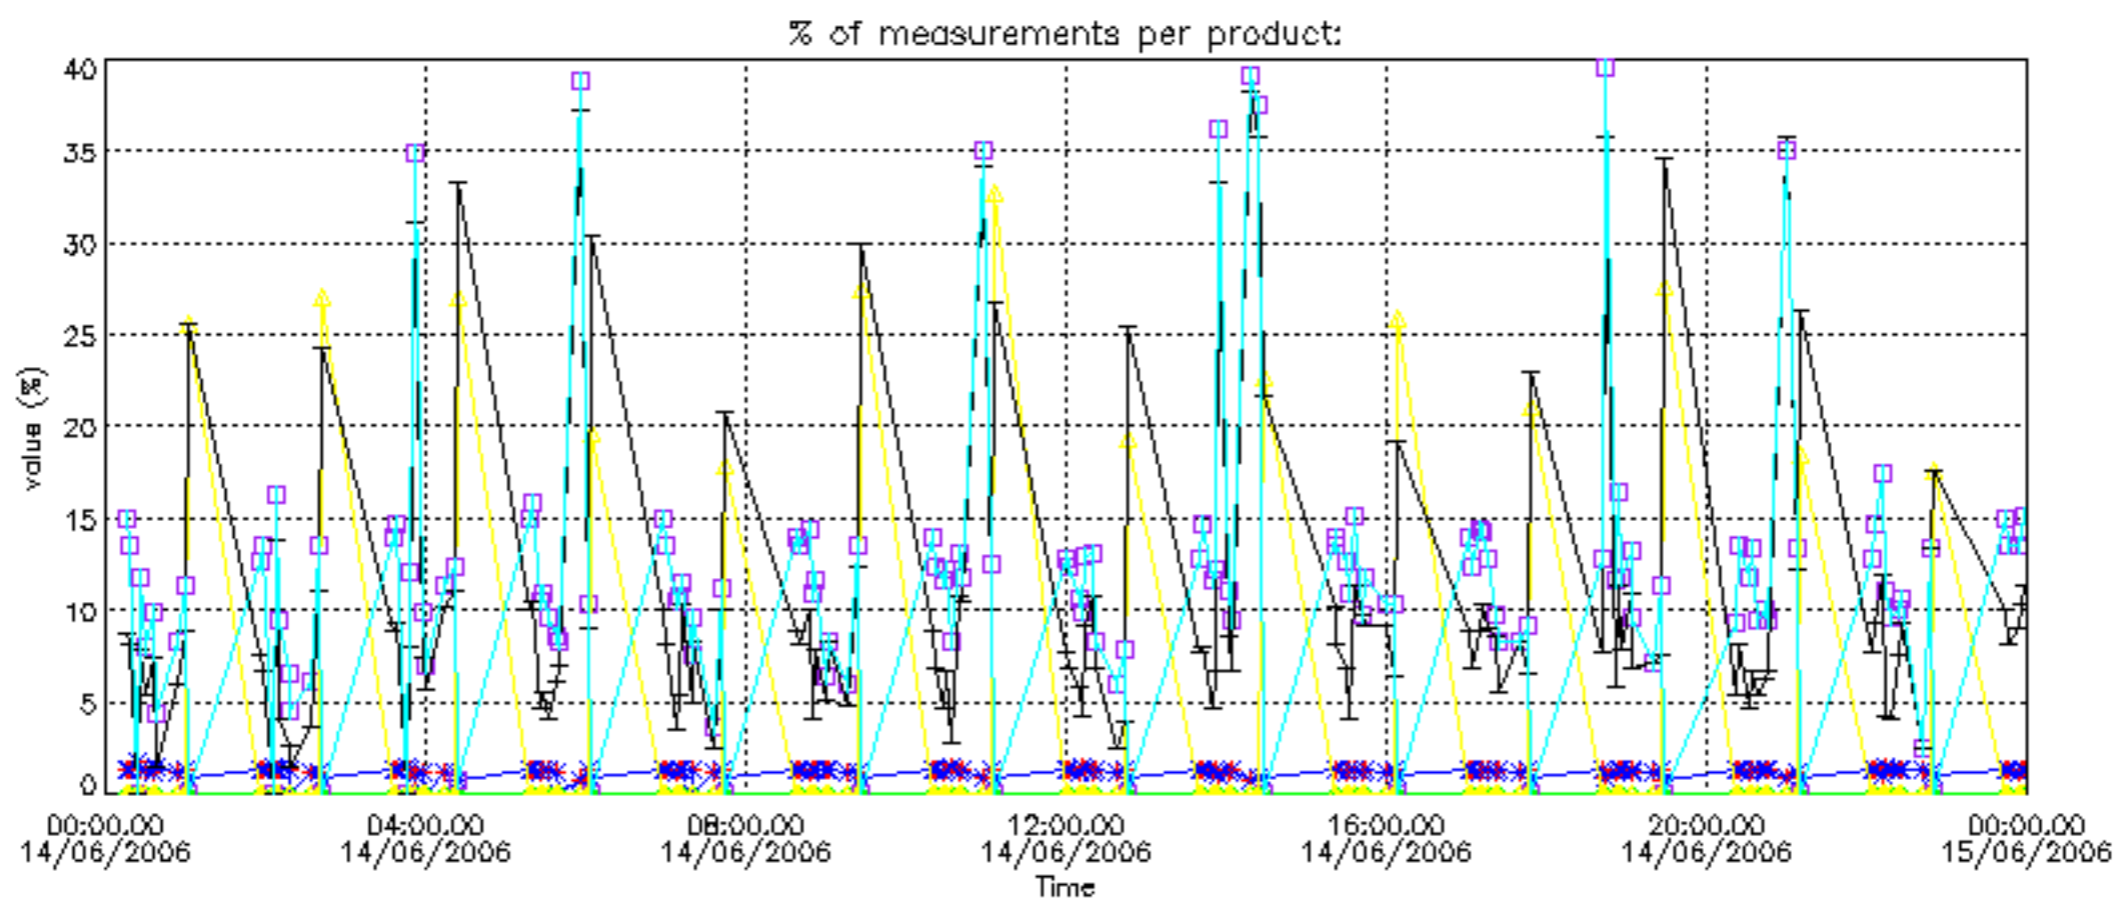

Percentage of cosmic ray hits per profile

Percentage of datation errors per profile