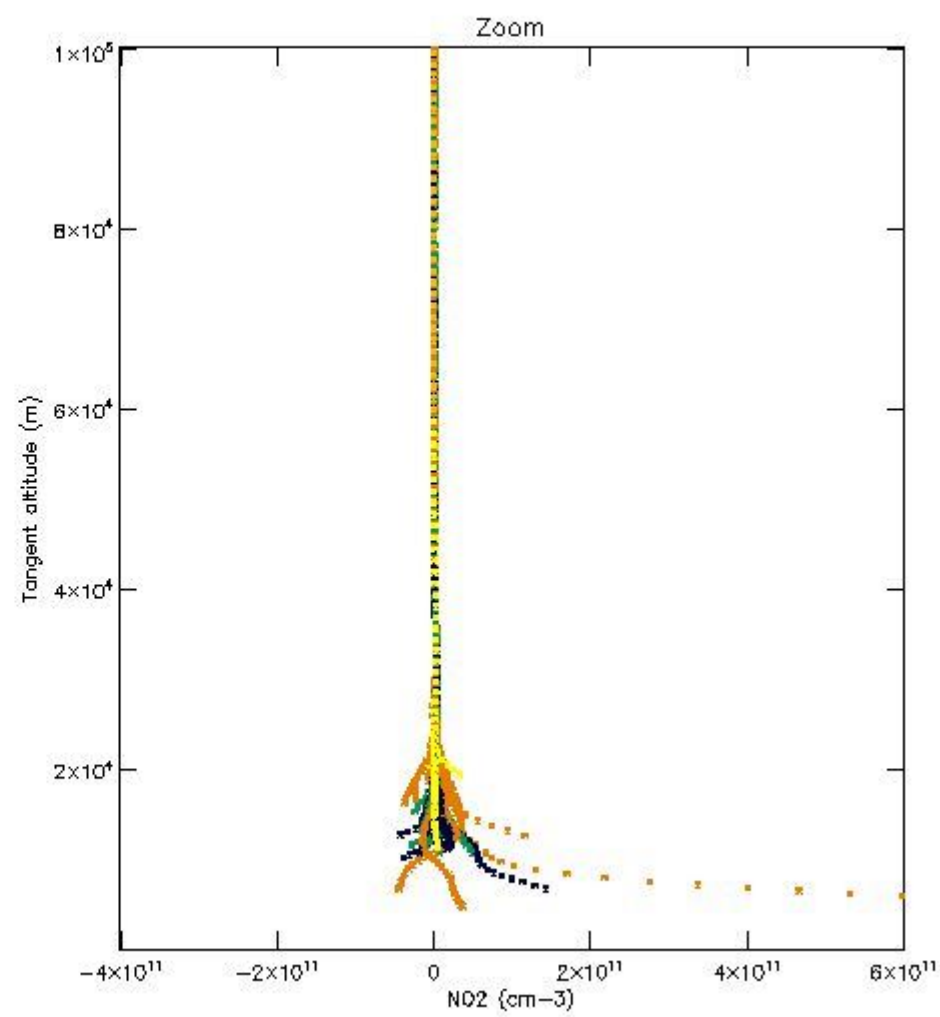

STD < 10	7
STD < 5	4

5.2 Plot ozone profiles for all STD (dark without errors)

The colorbar represents the latitude.

5.3 Plot ozone profiles where STD < 20% (dark without errors)

The colorbar represents the latitude.

5.4 Plot ozone profiles where $STD < 10\%$ (dark without errors)

The colorbar represents the latitude.

5.5 Plot ozone profiles where STD < 5% (dark without errors)

The colorbar represents the latitude.

5.6 Plot NO₂ profiles for all STD (dark without errors)

The colorbar represents the latitude.

5.7 Plot NO3 profiles for all STD (dark without errors)

The colorbar represents the latitude.

5.8 Plot H₂O profiles for all STD (only for occultations of stars 1,2,3,4,13,14,16,26,63 dark without errors)