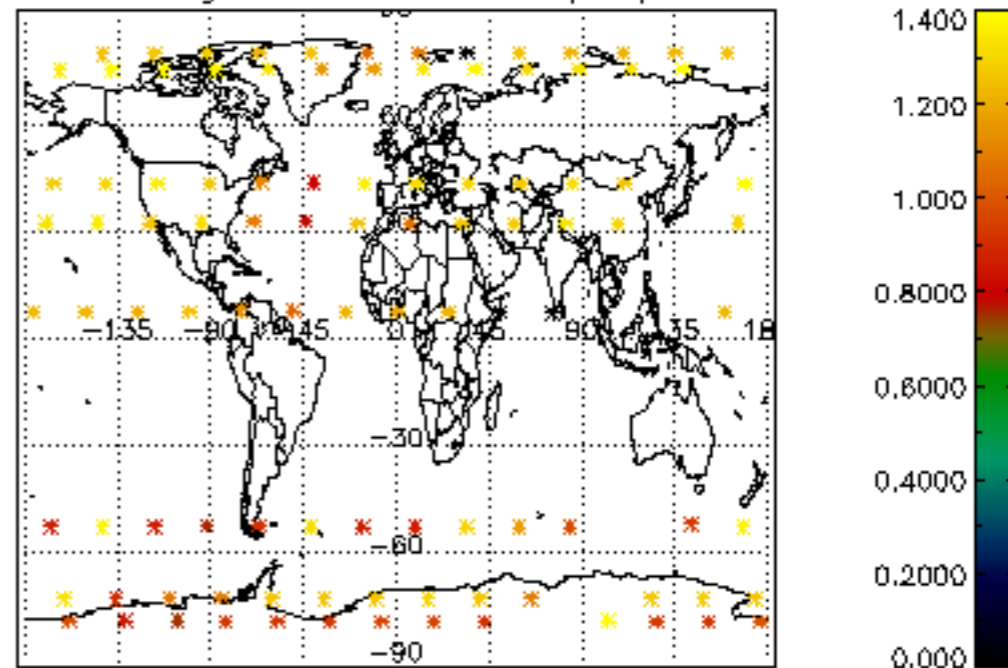

Percentage of datation errors per profile

Percentage of star falling outside central band per profile

Percentage of saturation errors per profile

Percentage of cosmic ray hits per profile

Percentage of datation errors per profile