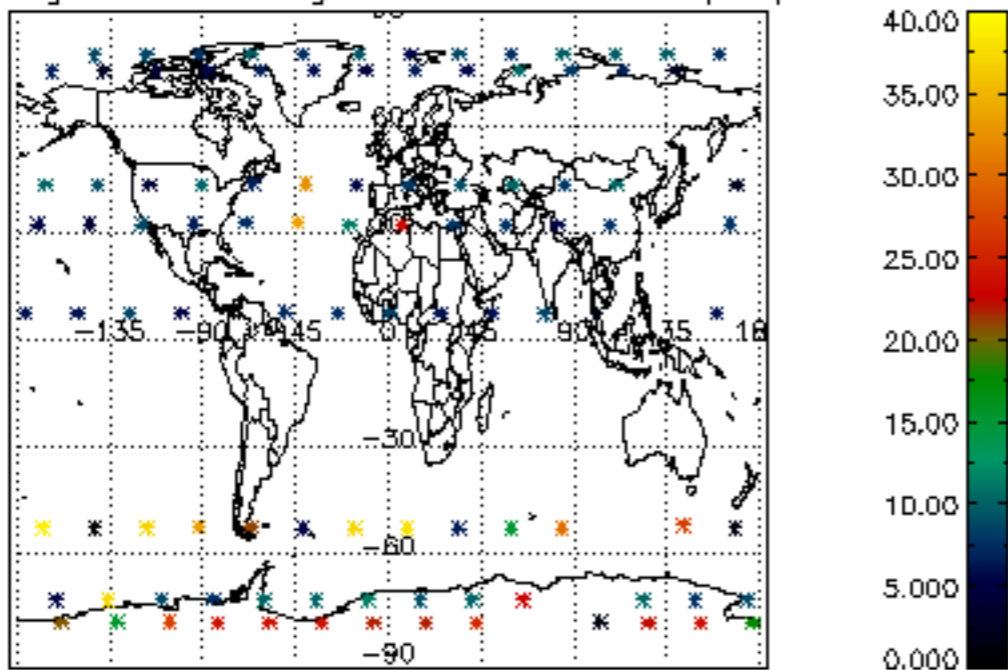

Percentage of star falling outside central band per profile