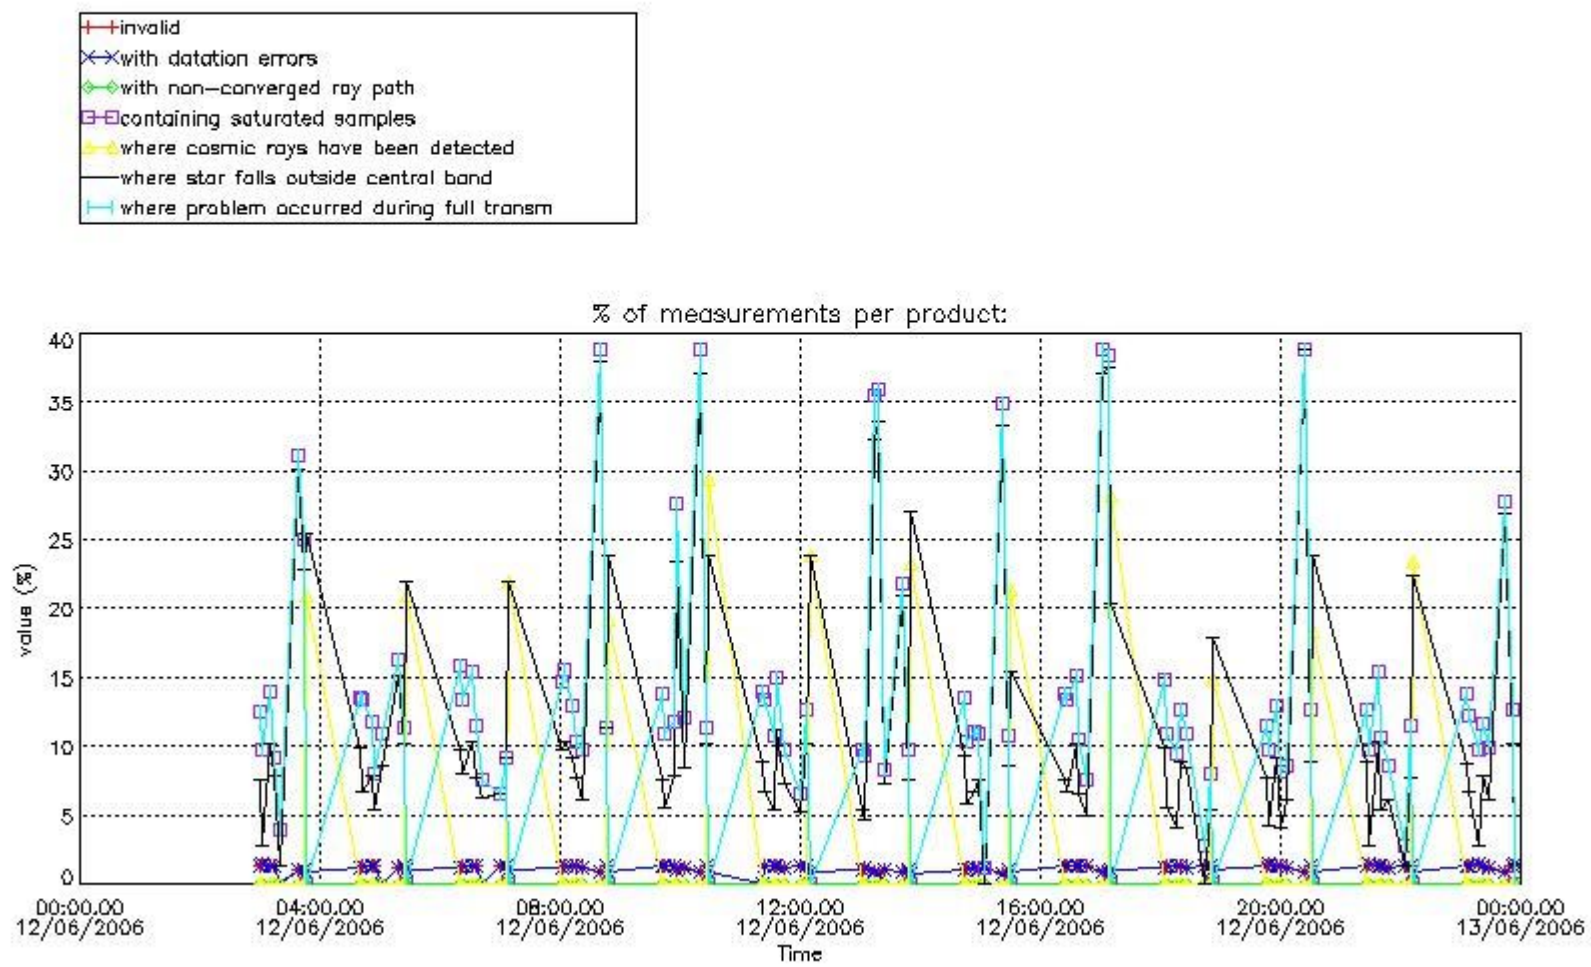

3. Quality information per product

In this section it is plotted some information contained in the Quality Summary data set of the level 2 products. Only products in dark limb conditions and without errors (error flag in the MPH set to "0") are used.

3.1 Plot quality information per product (time dependant)

3.2 Plot quality information per product (world map)

Percentage of flagged data per O3 profile

Percentage of flagged data per H2O profile

Percentage of flagged data per NO2 profile

Percentage of flagged data per NO3 profile

4. Level 1 quality information per product

In this section it is plotted some information contained in the Quality Summary data set of the level 2 products that comes from the level 1b processing. Products without errors (error flag in the MPH set to "0") are used.

4.1 Plot quality information per product (time dependant) coming from level 1b processing

4.1.1 Plot level 1 quality information per product (time dependant): ENVISAT ASCENDING passes

4.1.2 Plot level 1 quality information per product (time dependant): ENVI SAT DESCENDING passes