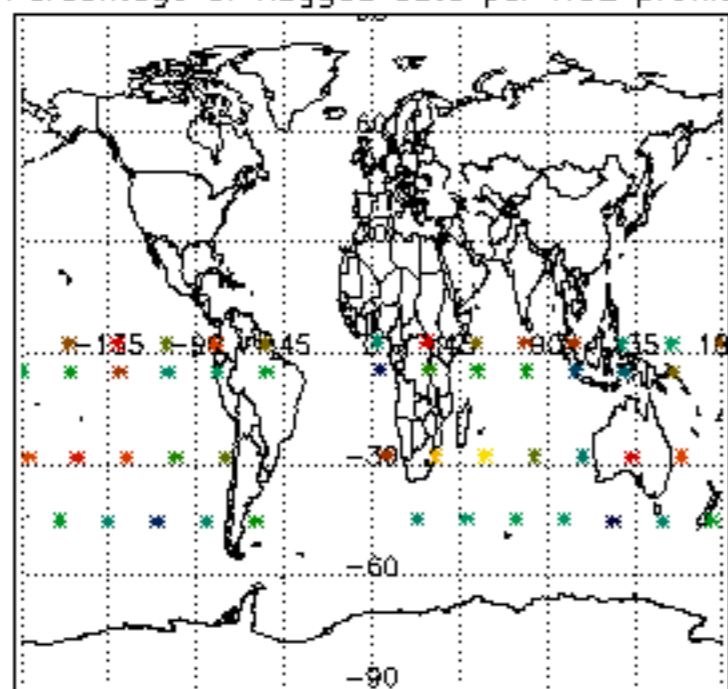

Percentage of flagged data per NO2 profile