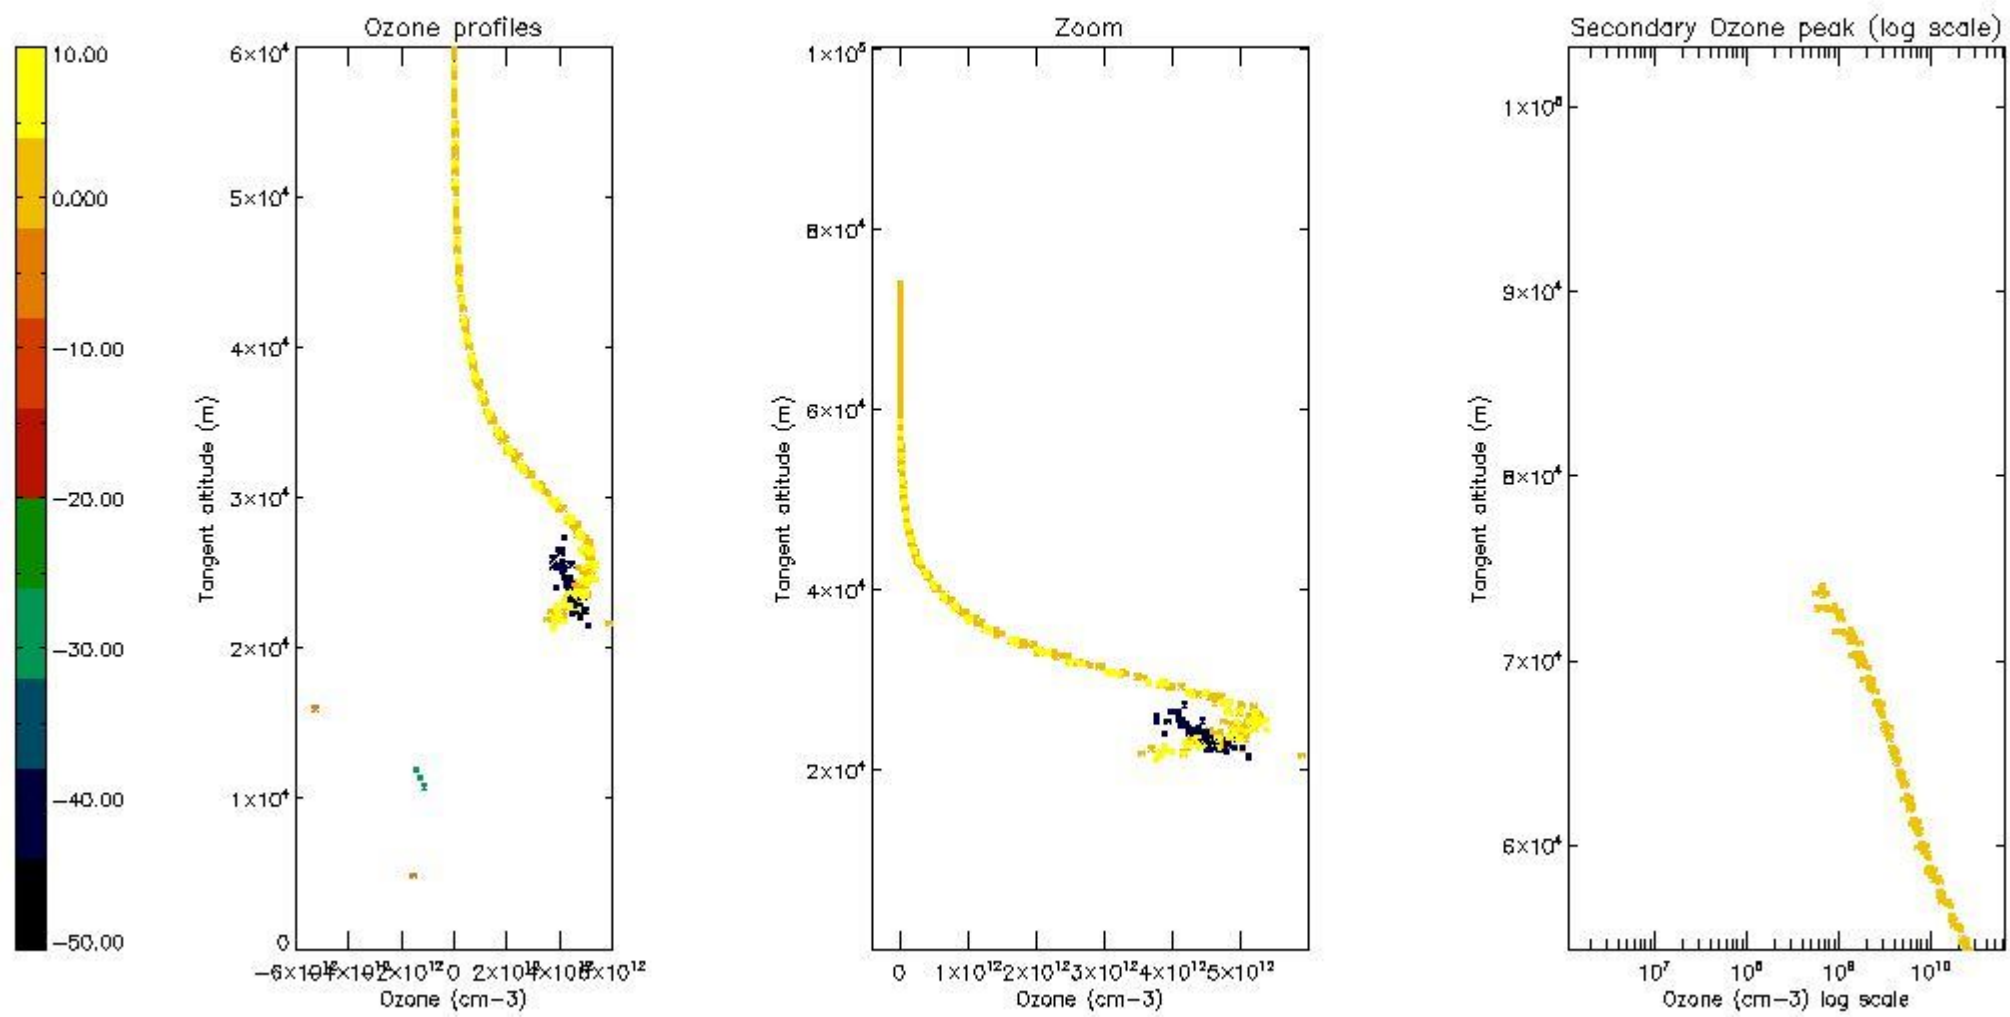

STD < 10	7
STD < 5	4

5.2 Plot ozone profiles for all STD (dark without errors)

The colorbar represents the latitude.

5.3 Plot ozone profiles where STD < 20% (dark without errors)

The colorbar represents the latitude.

5.4 Plot ozone profiles where STD < 10% (dark without errors)

The colorbar represents the latitude.

5.5 Plot ozone profiles where STD < 5% (dark without errors)

The colorbar represents the latitude.

5.6 Plot NO₂ profiles for all STD (dark without errors)

The colorbar represents the latitude.

5.7 Plot NO3 profiles for all STD (dark without errors)

The colorbar represents the latitude.

5.8 Plot H₂O profiles for all STD (only for occultations of stars 1,2,3,4,13,14,16,26,63 dark without errors)