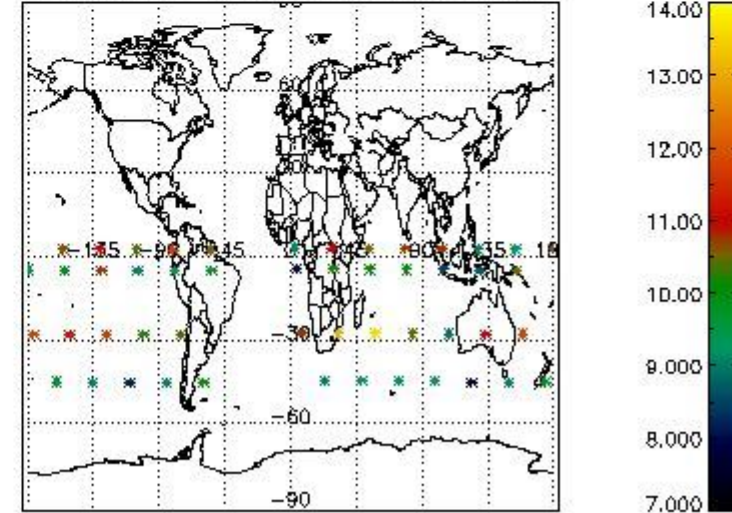

Percentage of flagged data per NO3 profile

4. Level 1 quality information per product

In this section it is plotted some information contained in the Quality Summary data set of the level 2 products that comes from the level 1b processing. Products without errors (error flag in the MPH set to "0") are used.

4.1 Plot quality information per product (time dependant) coming from level 1b processing

4.1.1 Plot level 1 quality information per product (time dependant): ENVISAT ASCENDING passes