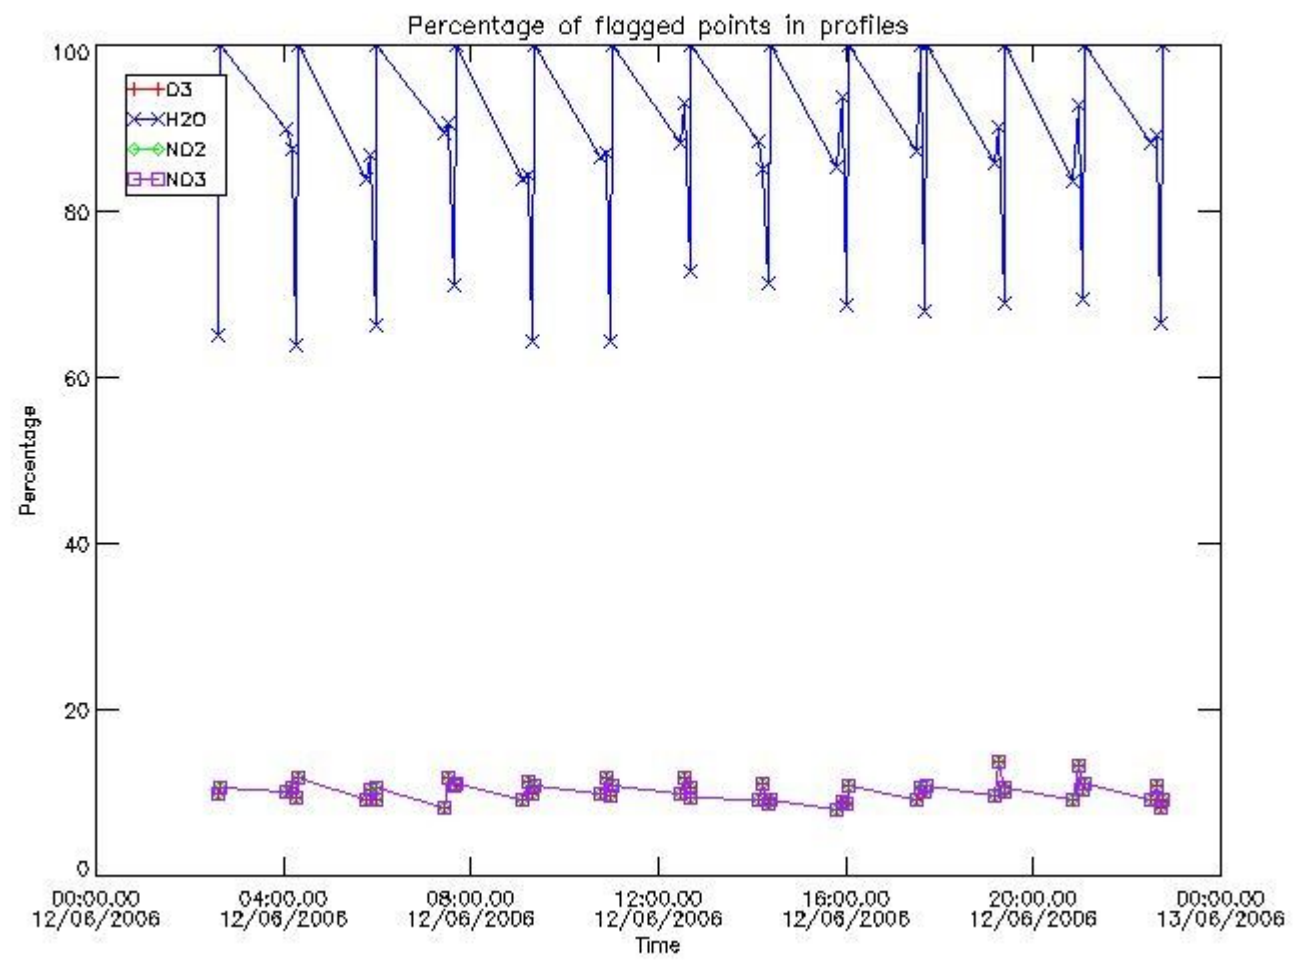

3. Quality information per product

In this section it is plotted some information contained in the Quality Summary data set of the level 2 products. Only products in dark limb conditions and without errors (error flag in the MPH set to "0") are used.

3.1 Plot quality information per product (time dependant)

3.2 Plot quality information per product (world map)