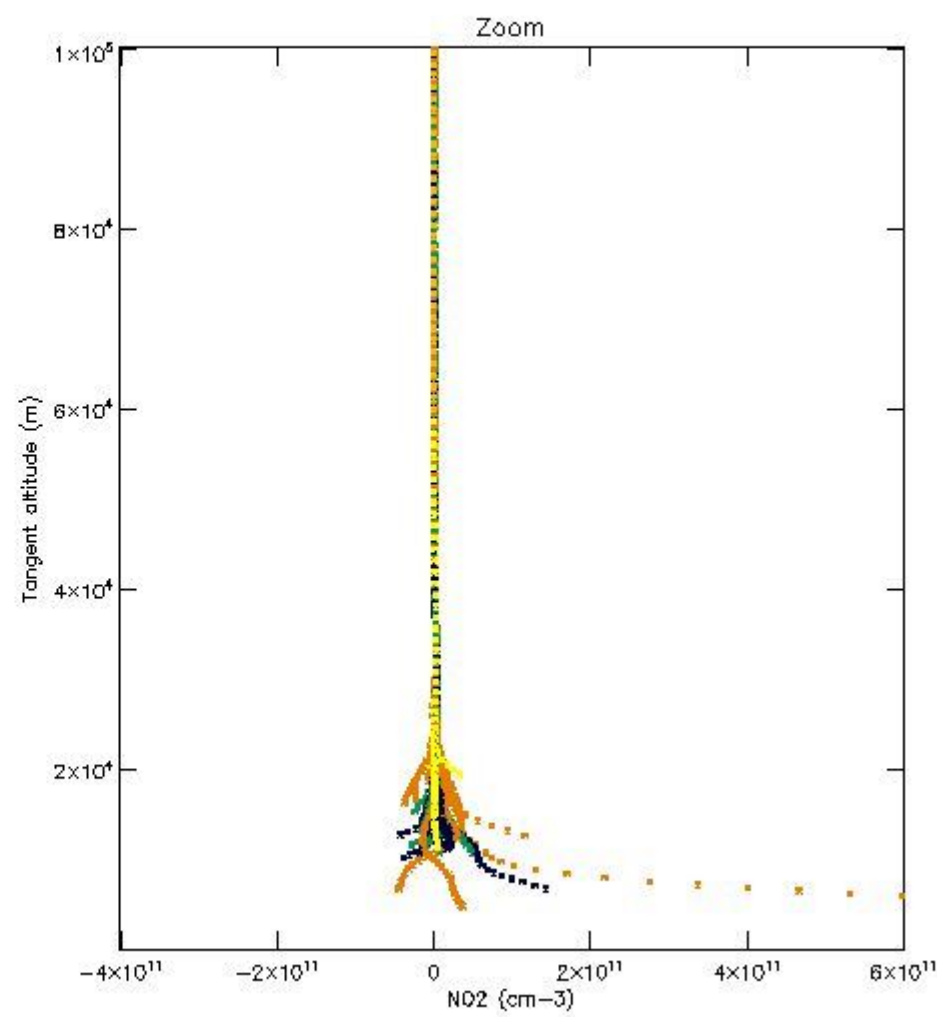

STD < 10	7
STD < 5	4

5.2 Plot ozone profiles for all STD (dark without errors)

The colorbar represents the latitude.

5.3 Plot ozone profiles where STD < 20% (dark without errors)

The colorbar represents the latitude.

5.4 Plot ozone profiles where STD < 10% (dark without errors)

The colorbar represents the latitude.

5.5 Plot ozone profiles where STD < 5% (dark without errors)

The colorbar represents the latitude.

5.6 Plot NO₂ profiles for all STD (dark without errors)

The colorbar represents the latitude.

5.7 Plot NO3 profiles for all STD (dark without errors)

The colorbar represents the latitude.

5.8 Plot H₂O profiles for all STD (only for occultations of stars 1,2,3,4,13,14,16,26,63 dark without errors)