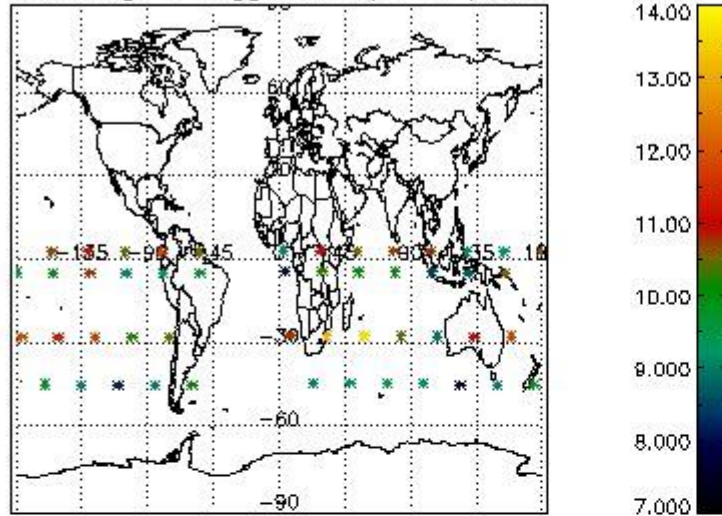

Percentage of flagged data per O3 profile