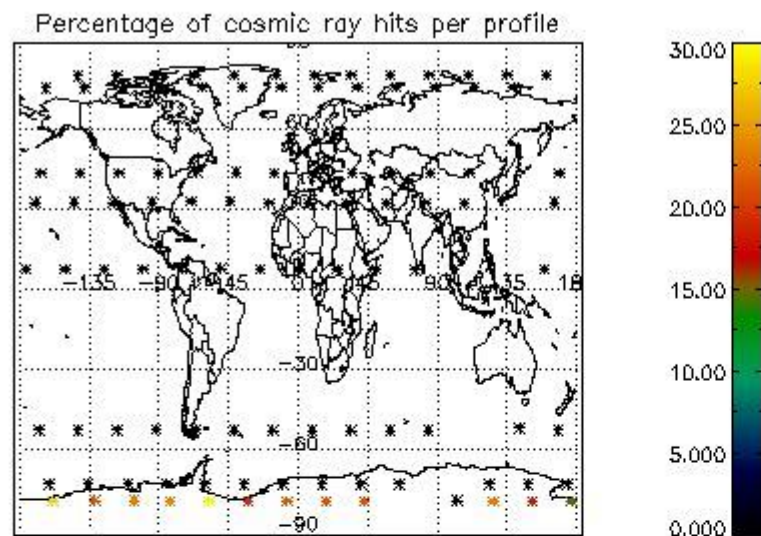

Percentage of datation errors per profile

Percentage of star falling outside central band per profile

Percentage of saturation errors per profile

4.2.2 Plot level 1 quality information per product (world map): ENVISAT DESCENDING passes