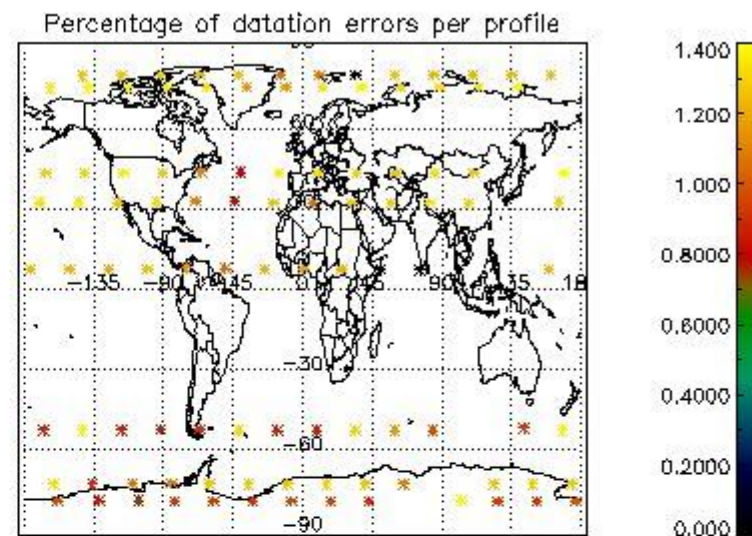

Percentage of datation errors per profile

Percentage of star falling outside central band per profile

Percentage of saturation errors per profile

4.2.2 Plot level 1 quality information per product (world map): ENVISAT DESCENDING passes