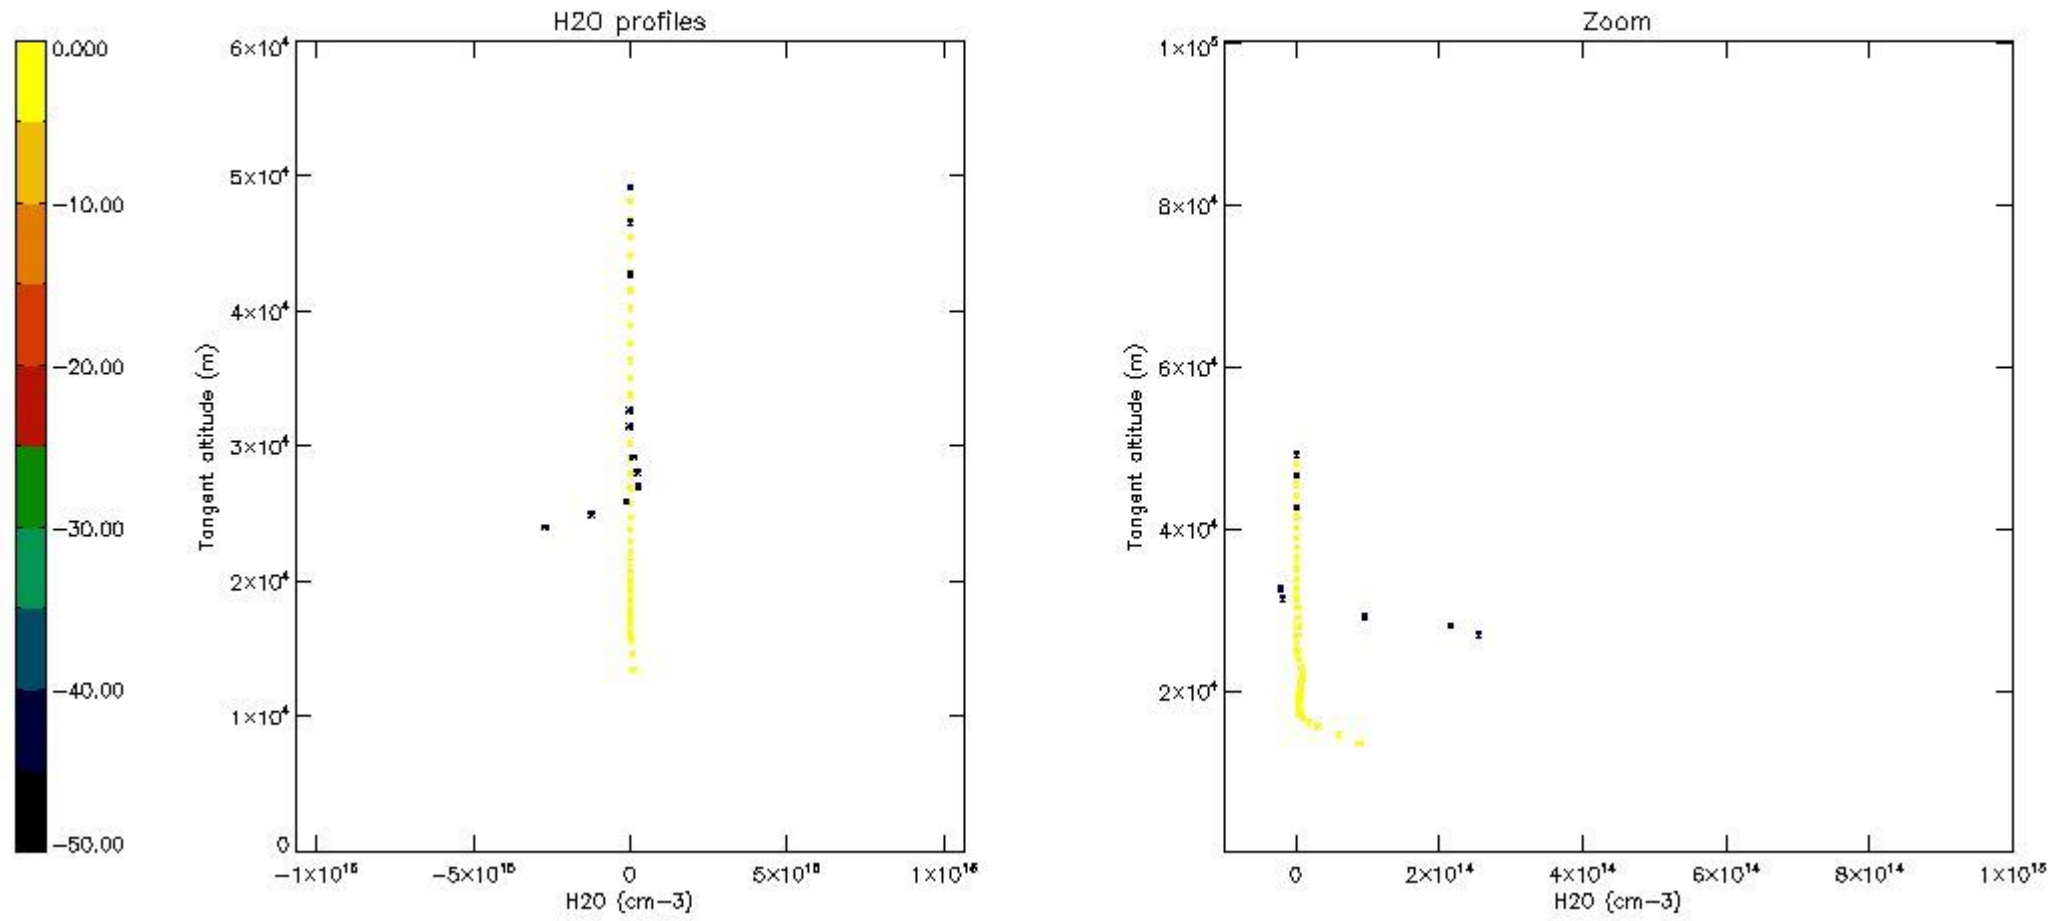

6. Auxiliary Data Files used for the production reported in section 2

The number reported in the third column indicates since which file (see list in section 2) the corresponding auxiliary file has been used. The fourth column is the date of those product files.

Type	Auxiliary Filename	Used since product	Used since product date
INST_PHYS_CHARACTERISTICS	GOM_INS_AXVIEC20091111_143220_20030716_120000_20500101_000000	1	12-JUN-2006 02:36:19
LEVEL-2_PROC_CONFIG	GOM_PR2_AXVIEC20091111_152718_20020301_000000_20500101_000000	1	12-JUN-2006 02:36:19
CROSS_SECTIONS_FILE	GOM_CRS_AXVIEC20091111_154832_20020301_000000_20500101_000000	1	12-JUN-2006 02:36:19