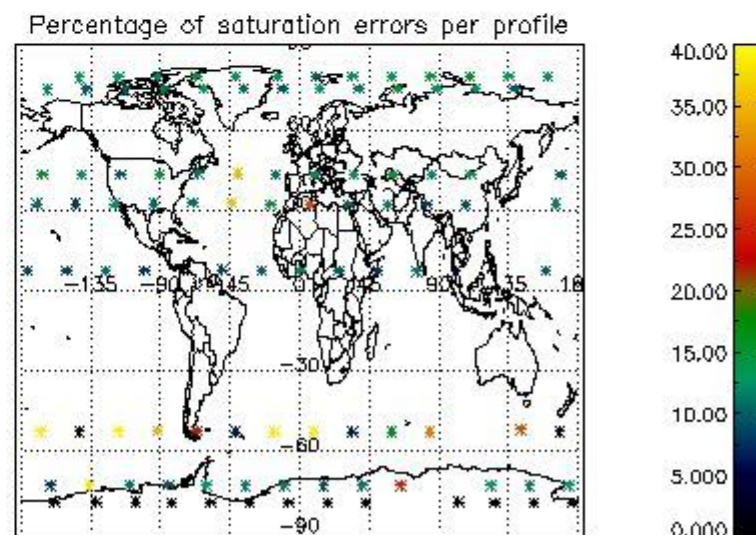

Percentage of datation errors per profile

Percentage of star falling outside central band per profile

Percentage of saturation errors per profile

4.2.2 Plot level 1 quality information per product (world map): ENVISAT DESCENDING passes