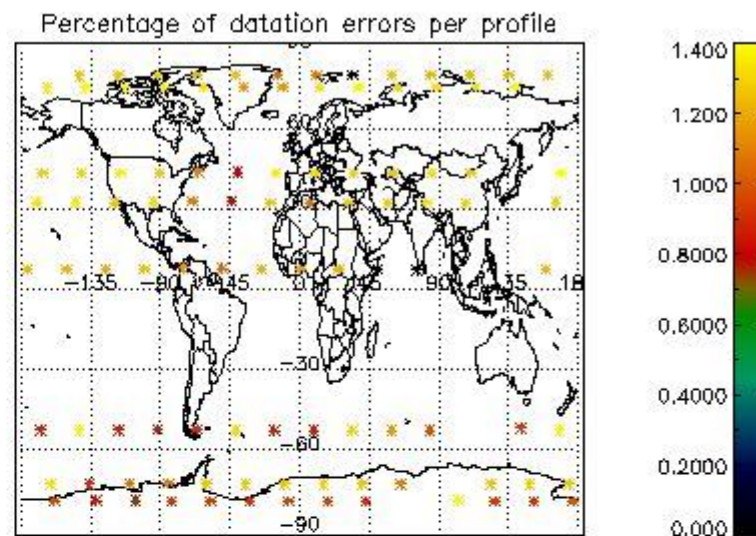

Percentage of datation errors per profile

Percentage of star falling outside central band per profile

Percentage of saturation errors per profile

4.2.2 Plot level 1 quality information per product (world map): ENVISAT DESCENDING passes