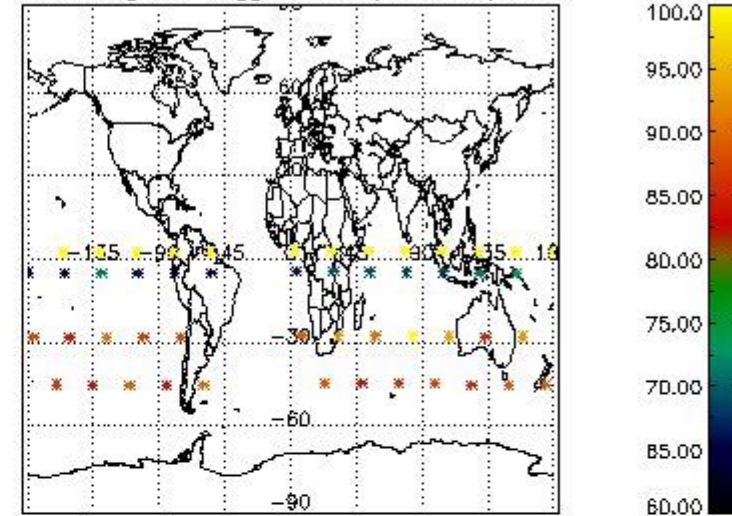

3.1 Plot quality information per product (time dependant)

3.2 Plot quality information per product (world map)

Percentage of flagged data per O3 profile

Percentage of flagged data per H2O profile

Percentage of flagged data per NO2 profile