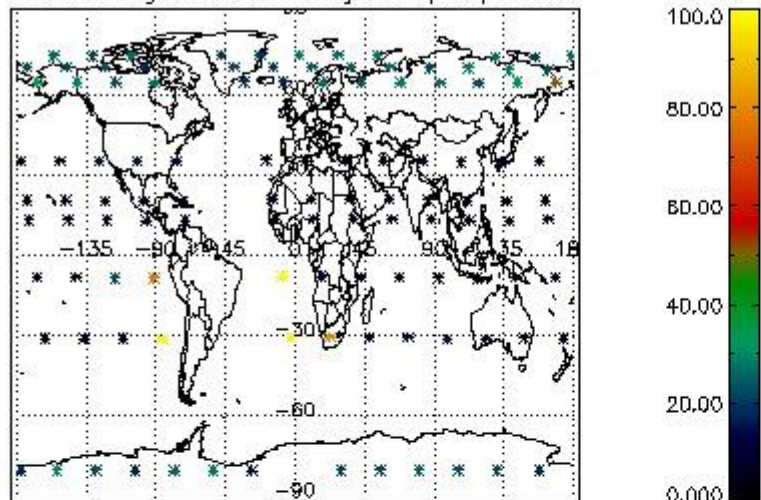

Percentage of cosmic ray hits per profile