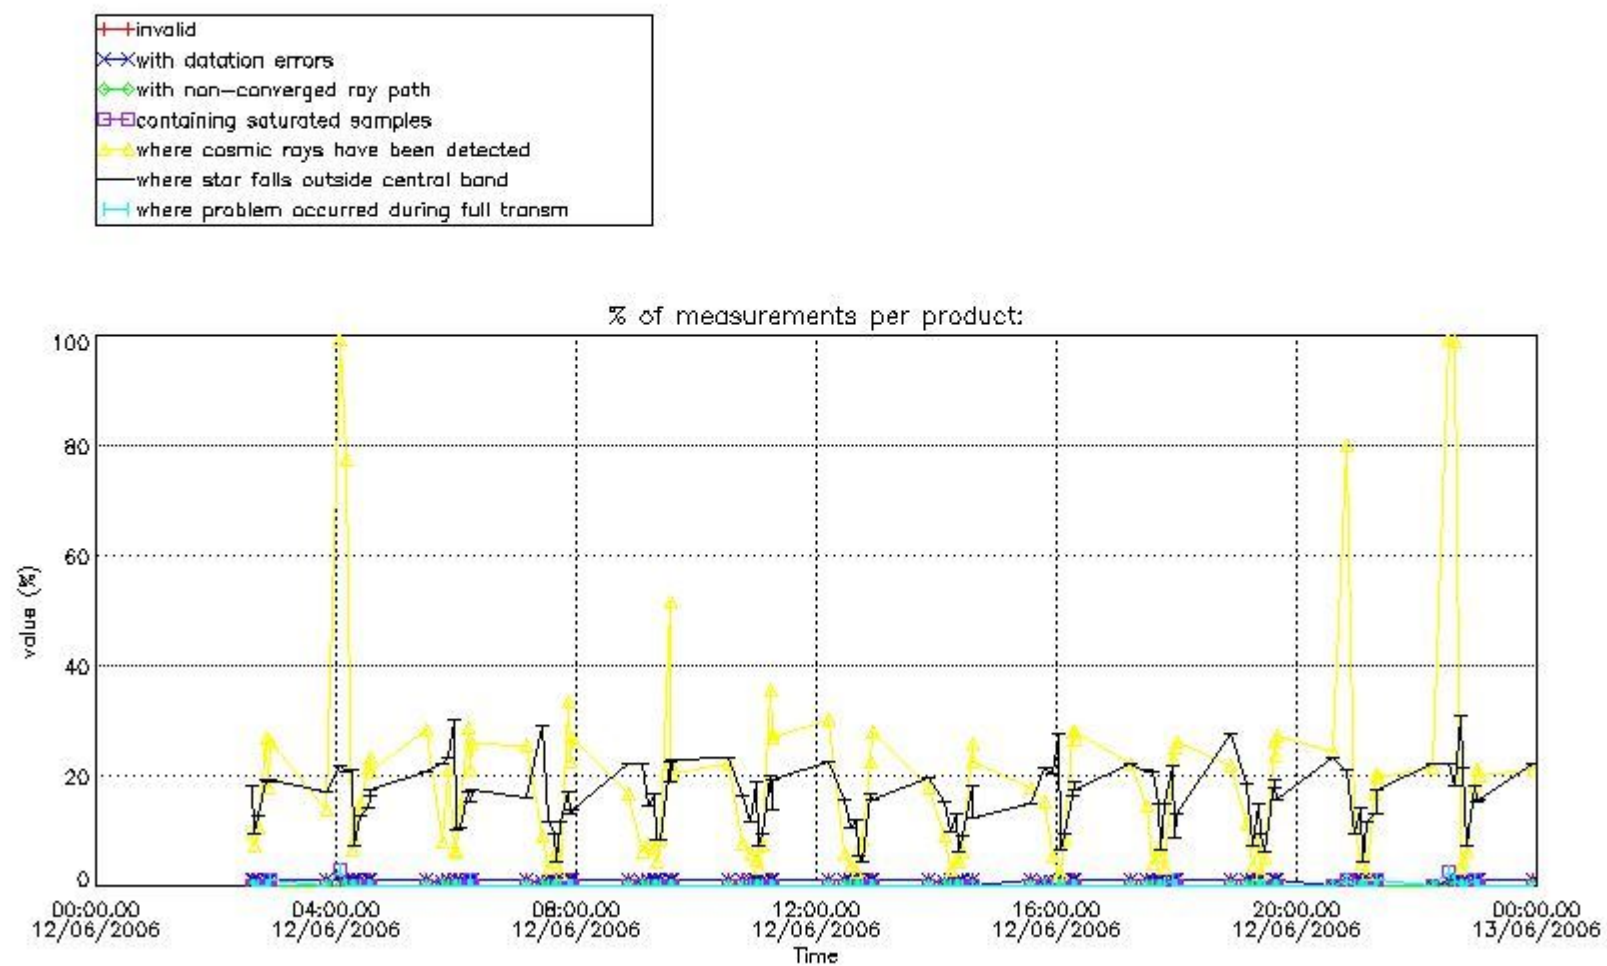

4.1.2 Plot level 1 quality information per product (time dependant): ENVI SAT DESCENDING passes