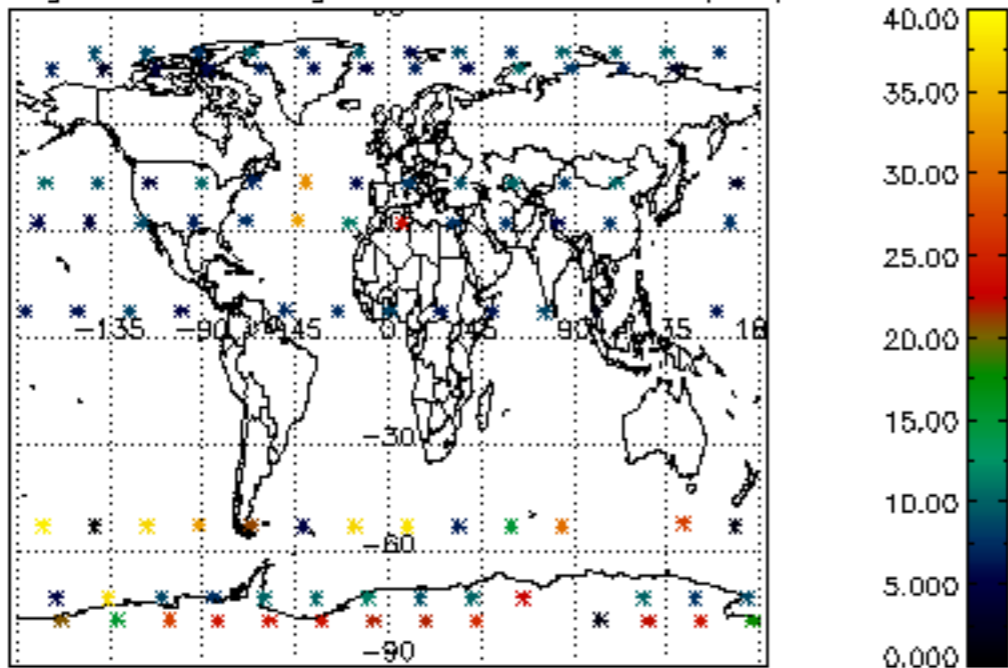

Percentage of star falling outside central band per profile