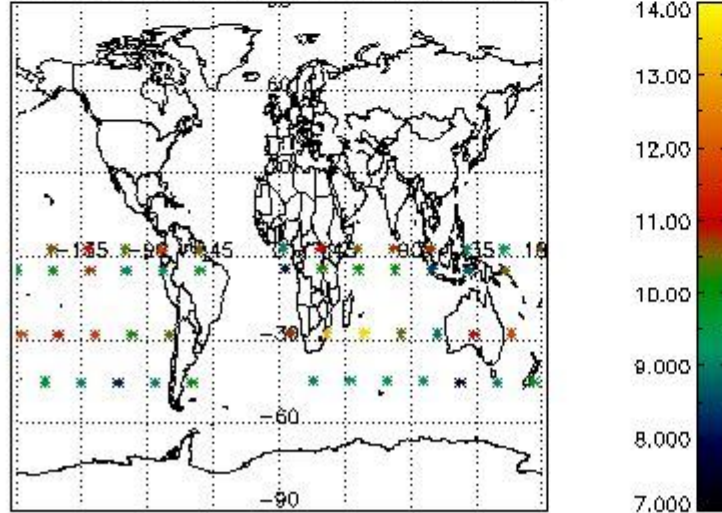

3.1 Plot quality information per product (time dependant)

3.2 Plot quality information per product (world map)

Percentage of flagged data per O3 profile

Percentage of flagged data per H2O profile

Percentage of flagged data per NO2 profile

Percentage of flagged data per NO3 profile

4. Level 1 quality information per product

In this section it is plotted some information contained in the Quality Summary data set of the level 2 products that comes from the level 1b processing. Products without errors (error flag in the MPH set to "0") are used.