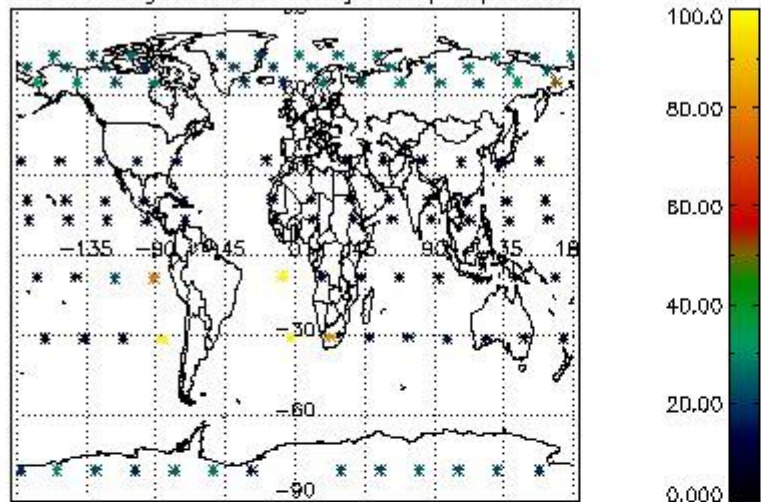

Percentage of cosmic ray hits per profile