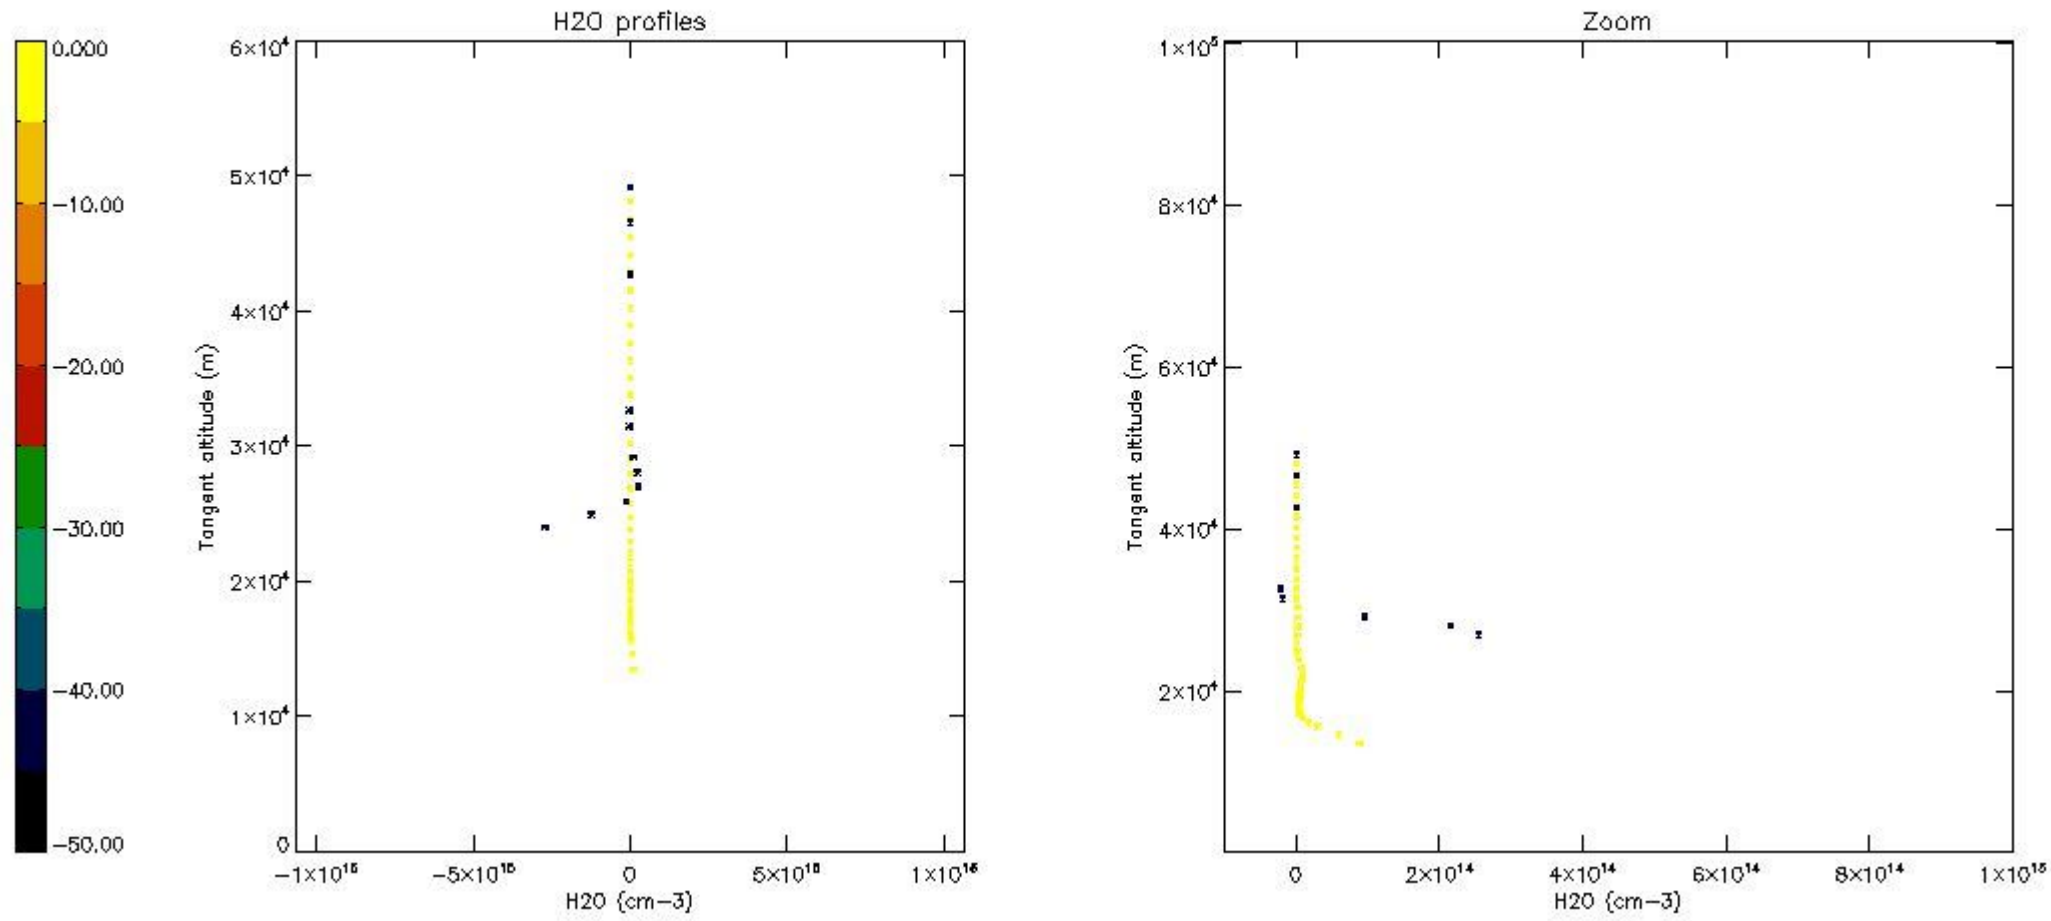

6. Auxiliary Data Files used for the production reported in section 2

The number reported in the third column indicates since which file (see list in section 2) the corresponding auxiliary file has been used. The fourth column is the date of those product files.

Type	Auxiliary Filename	Used since product	Used since product date
INST_PHYS_CHARACTERISTICS	GOM_INS_AXVIEC20091111_143220_20030716_120000_20500101_000000	1	12-JUN-2006 02:36:19
LEVEL-2_PROC_CONFIG	GOM_PR2_AXVIEC20091111_152718_20020301_000000_20500101_000000	1	12-JUN-2006 02:36:19
CROSS_SECTIONS_FILE	GOM_CRS_AXVIEC20091111_154832_20020301_000000_20500101_000000	1	12-JUN-2006 02:36:19