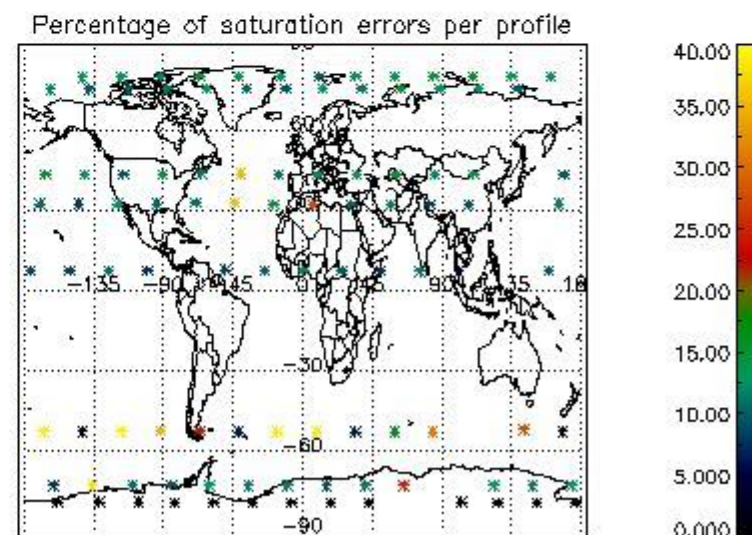

Percentage of datation errors per profile

Percentage of star falling outside central band per profile

Percentage of saturation errors per profile

4.2.2 Plot level 1 quality information per product (world map): ENVISAT DESCENDING passes