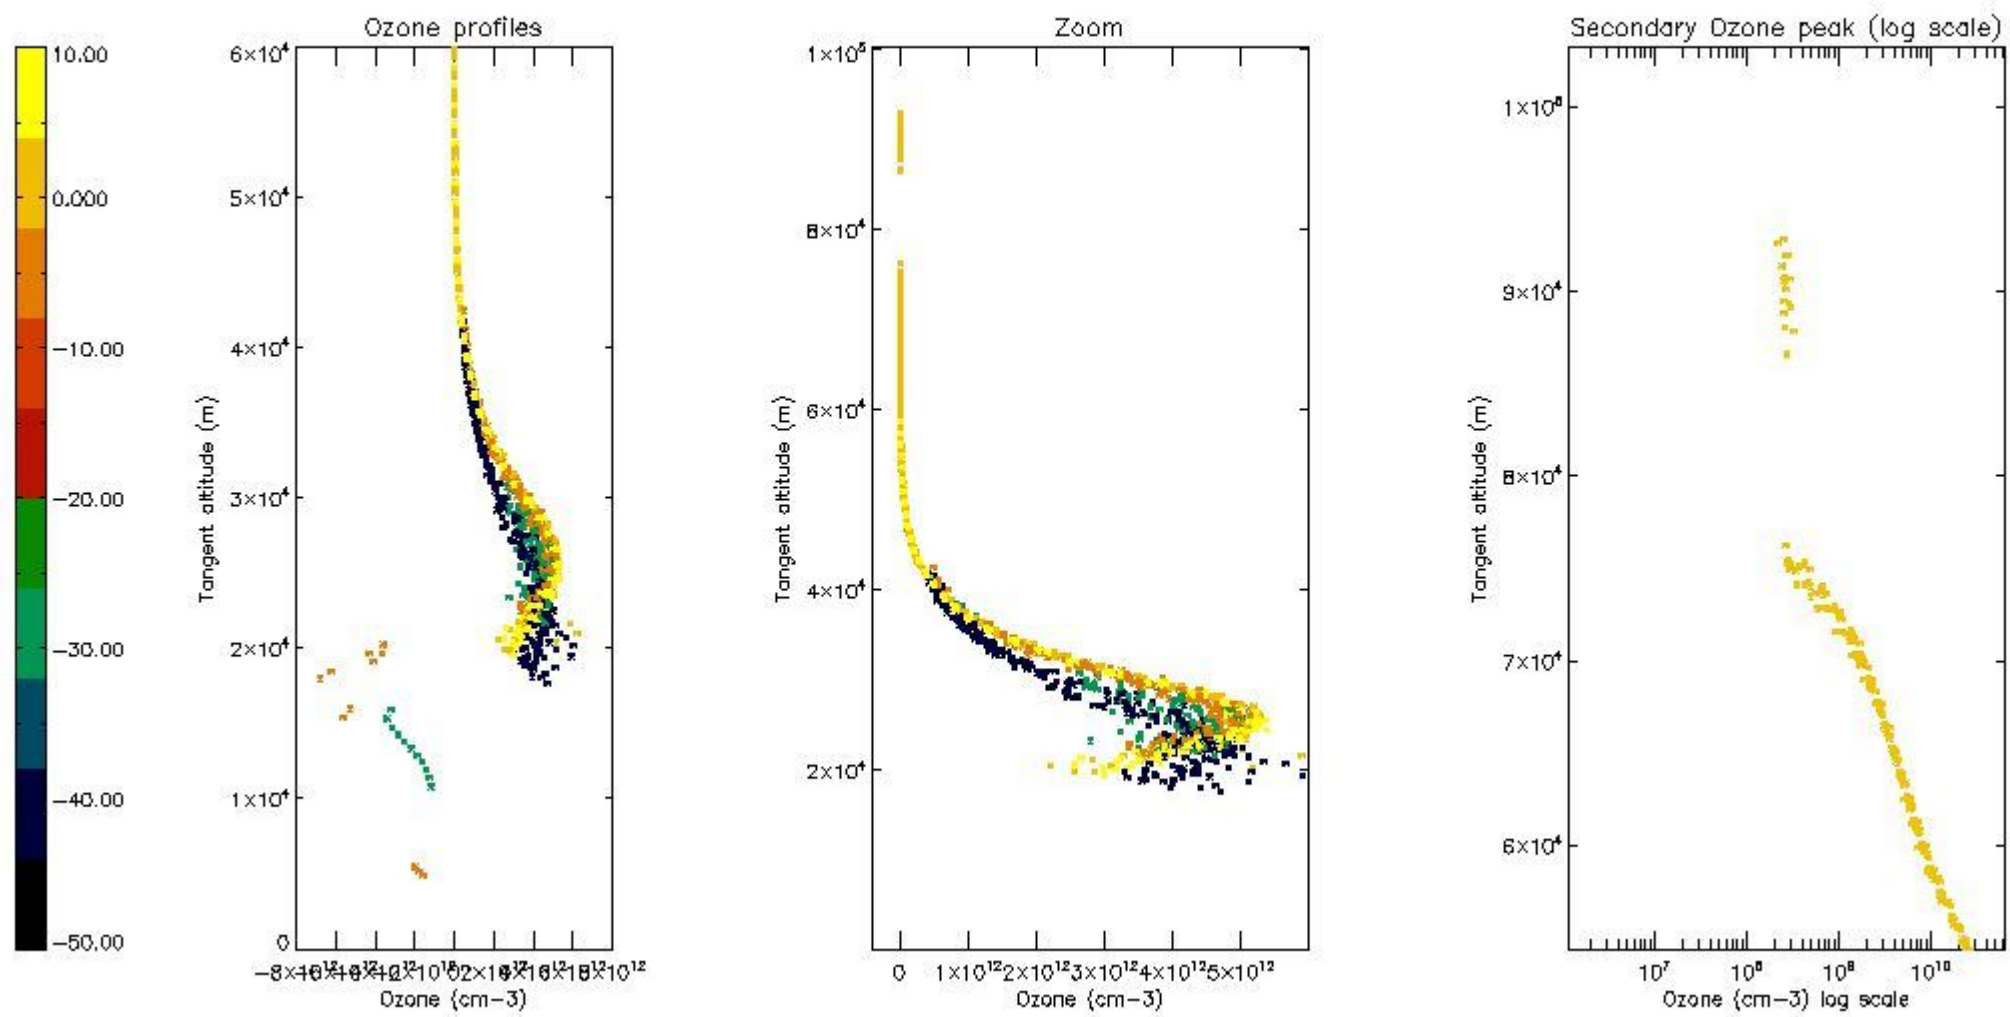

STD < 10	7
STD < 5	4

5.2 Plot ozone profiles for all STD (dark without errors)

The colorbar represents the latitude.

5.3 Plot ozone profiles where STD < 20% (dark without errors)

The colorbar represents the latitude.

5.4 Plot ozone profiles where STD < 10% (dark without errors)

The colorbar represents the latitude.

5.5 Plot ozone profiles where STD < 5% (dark without errors)

The colorbar represents the latitude.

5.6 Plot NO₂ profiles for all STD (dark without errors)

The colorbar represents the latitude.

5.7 Plot NO3 profiles for all STD (dark without errors)

The colorbar represents the latitude.

5.8 Plot H₂O profiles for all STD (only for occultations of stars 1,2,3,4,13,14,16,26,63 dark without errors)