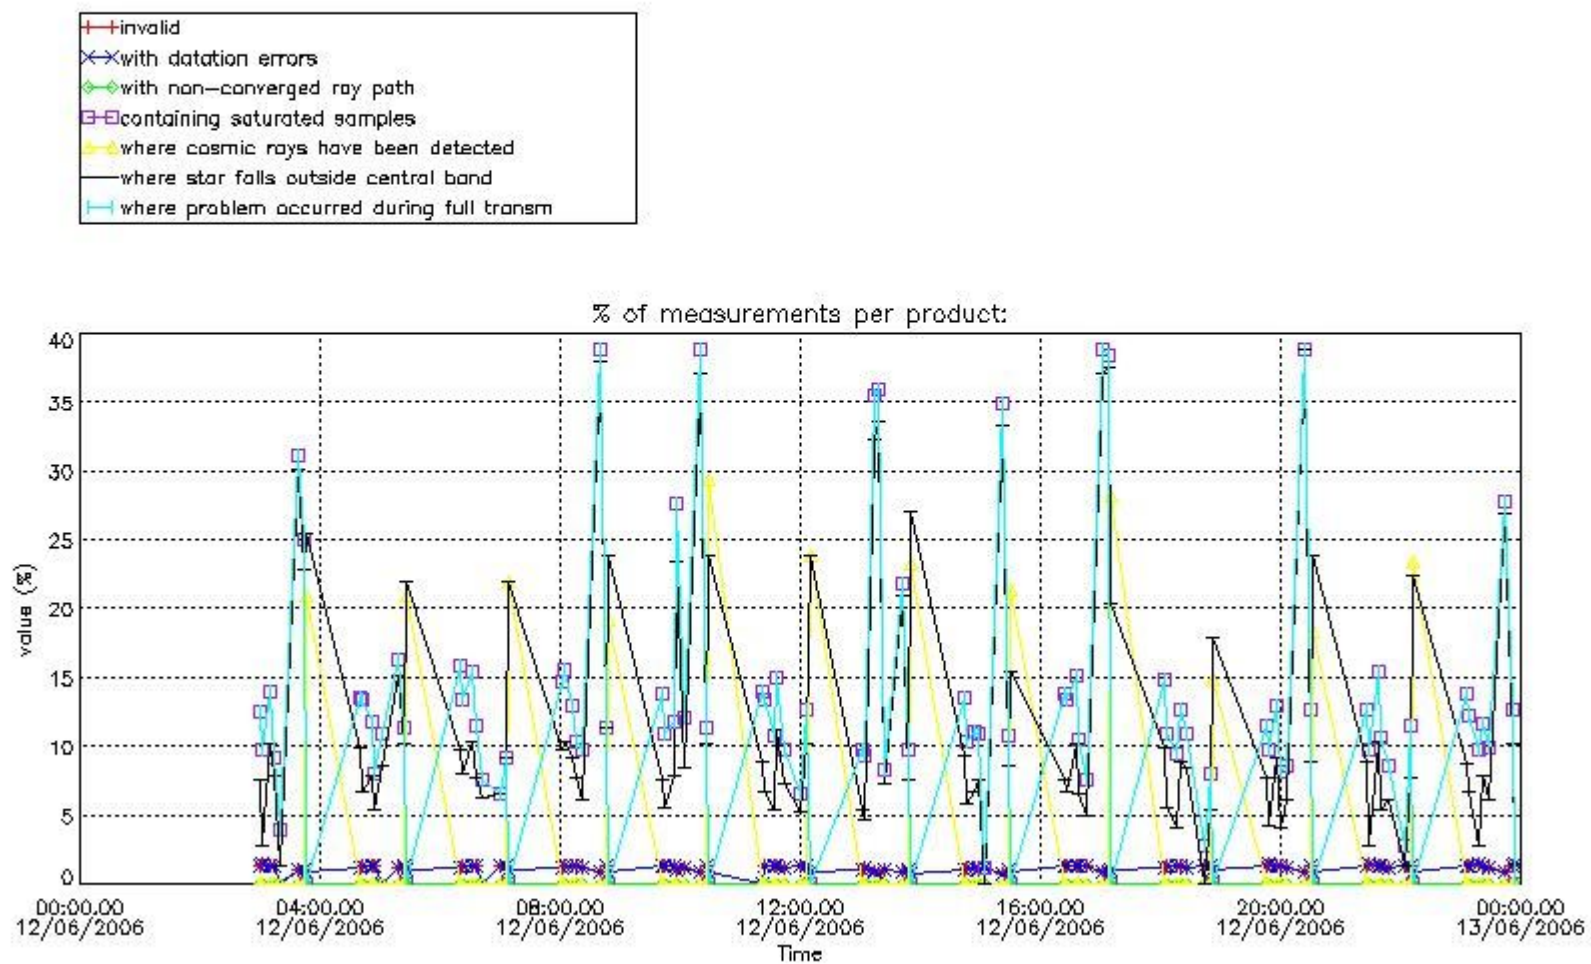

4.2 Plot quality information per product coming from level 1b processing (world map)

4.2.1 Plot level 1 quality information per product (world map): ENVISAT ASCENDING passes