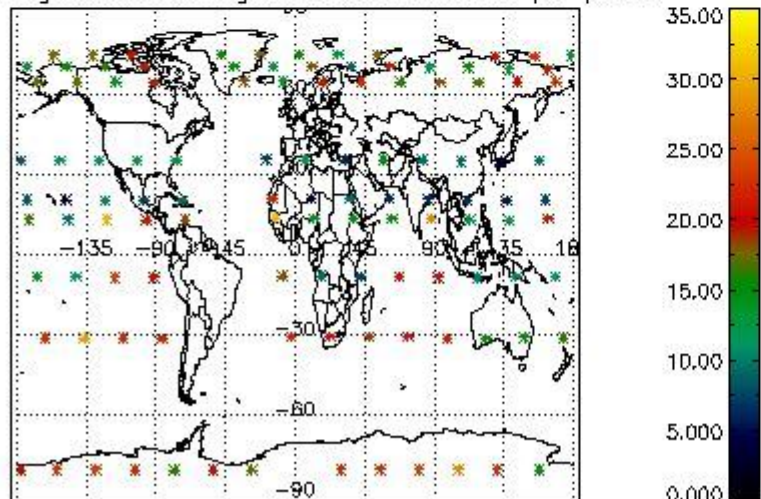

Percentage of star falling outside central band per profile