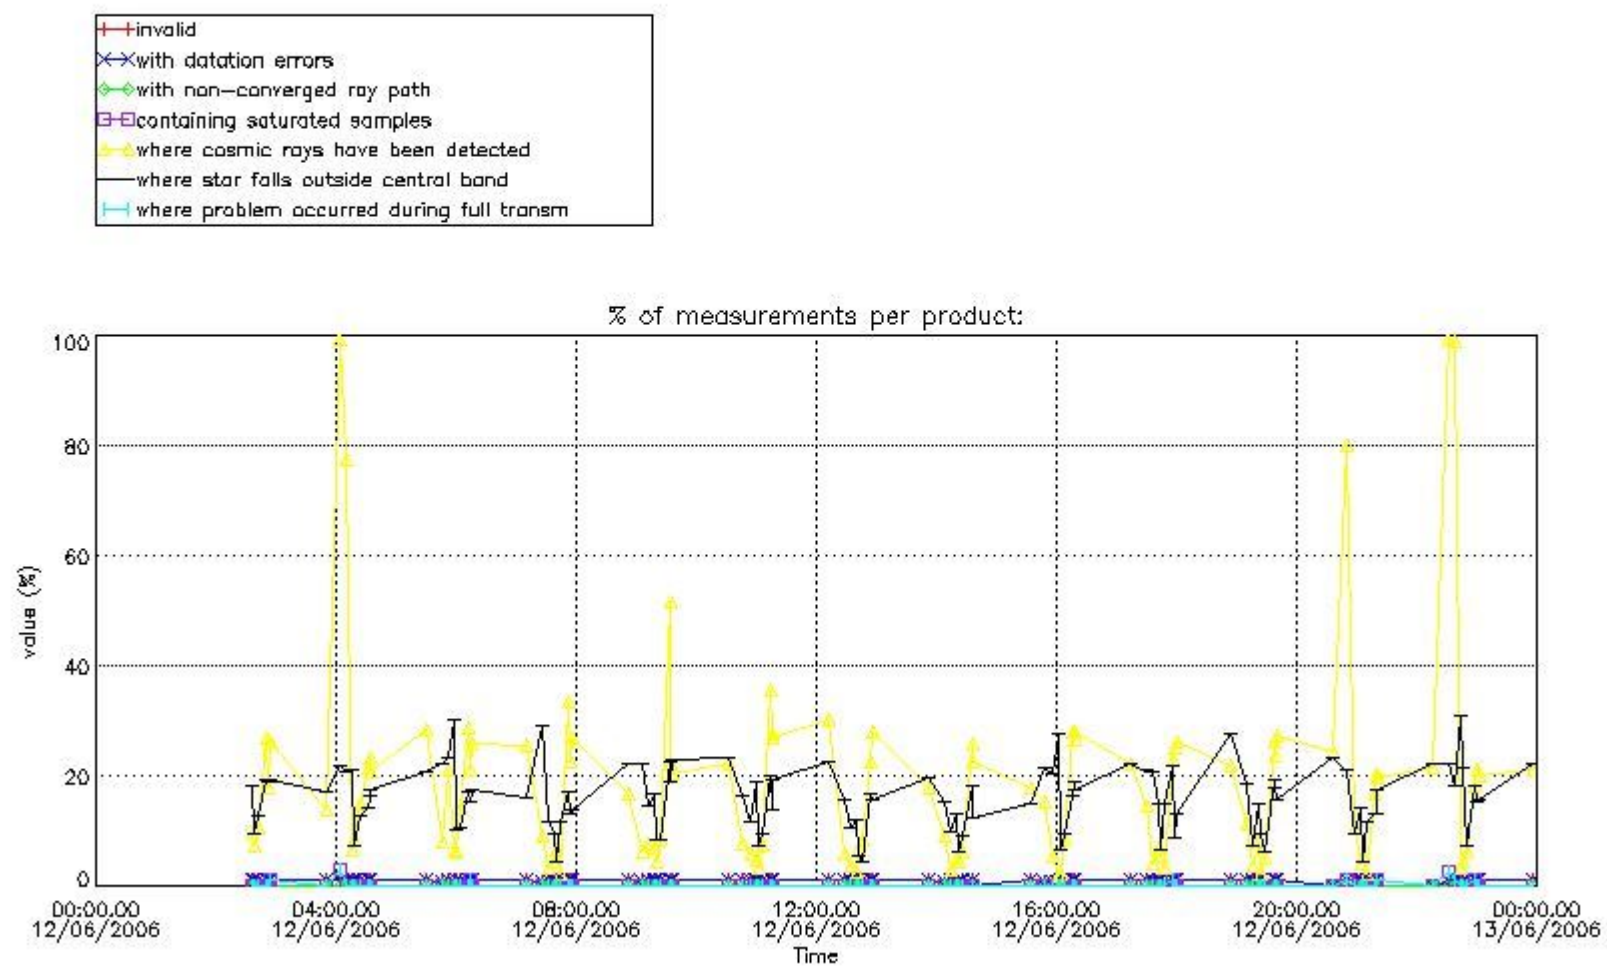

3.1 Plot quality information per product (time dependant)

3.2 Plot quality information per product (world map)

Percentage of flagged data per O3 profile

Percentage of flagged data per H2O profile

Percentage of flagged data per NO2 profile

Percentage of flagged data per NO3 profile

4. Level 1 quality information per product

In this section it is plotted some information contained in the Quality Summary data set of the level 2 products that comes from the level 1b processing. Products without errors (error flag in the MPH set to "0") are used.

4.1 Plot quality information per product (time dependant) coming from level 1b processing

4.1.1 Plot level 1 quality information per product (time dependant): ENVISAT ASCENDING passes

4.1.2 Plot level 1 quality information per product (time dependant): ENVI SAT DESCENDING passes