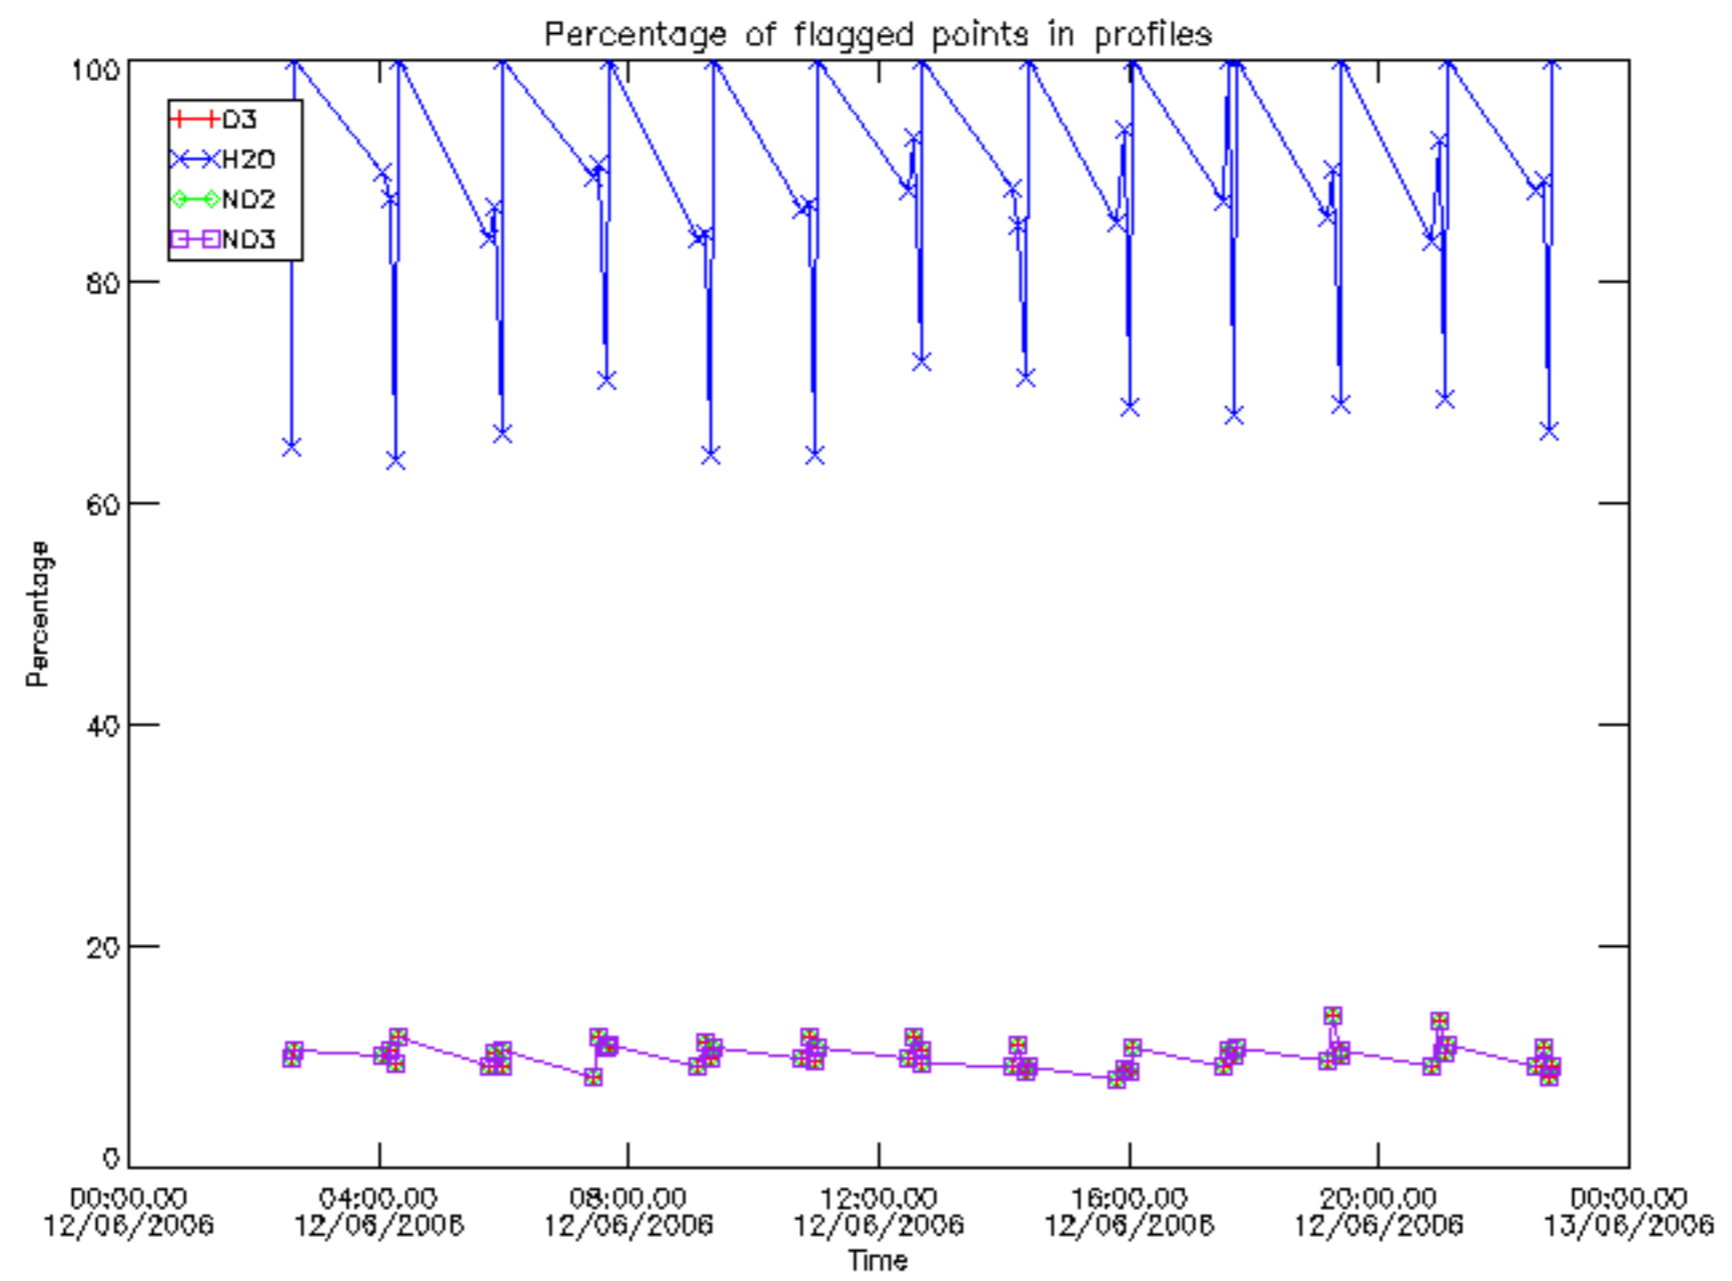

Percentage of flagged data per D3 profile

Percentage of flagged data per H2O profile