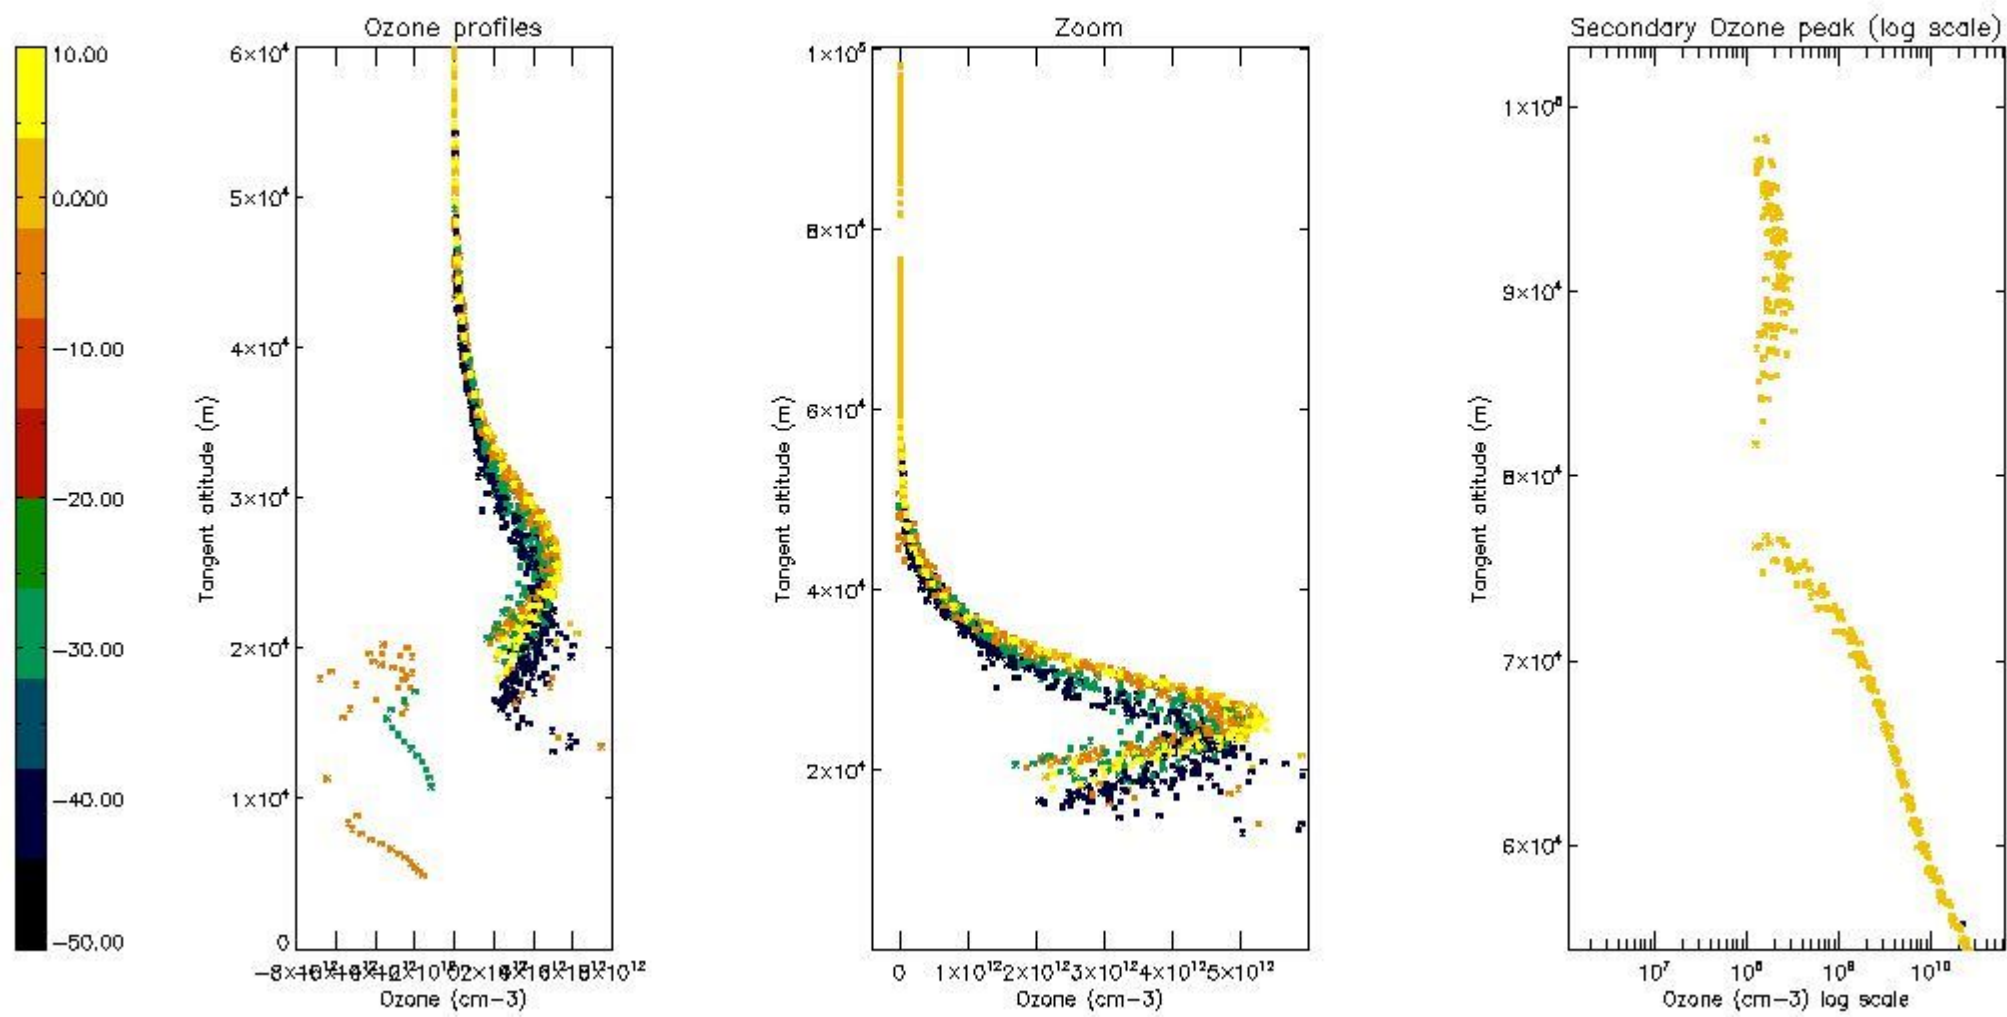

STD < 10	7
STD < 5	4

5.2 Plot ozone profiles for all STD (dark without errors)

The colorbar represents the latitude.

5.3 Plot ozone profiles where STD < 20% (dark without errors)

The colorbar represents the latitude.