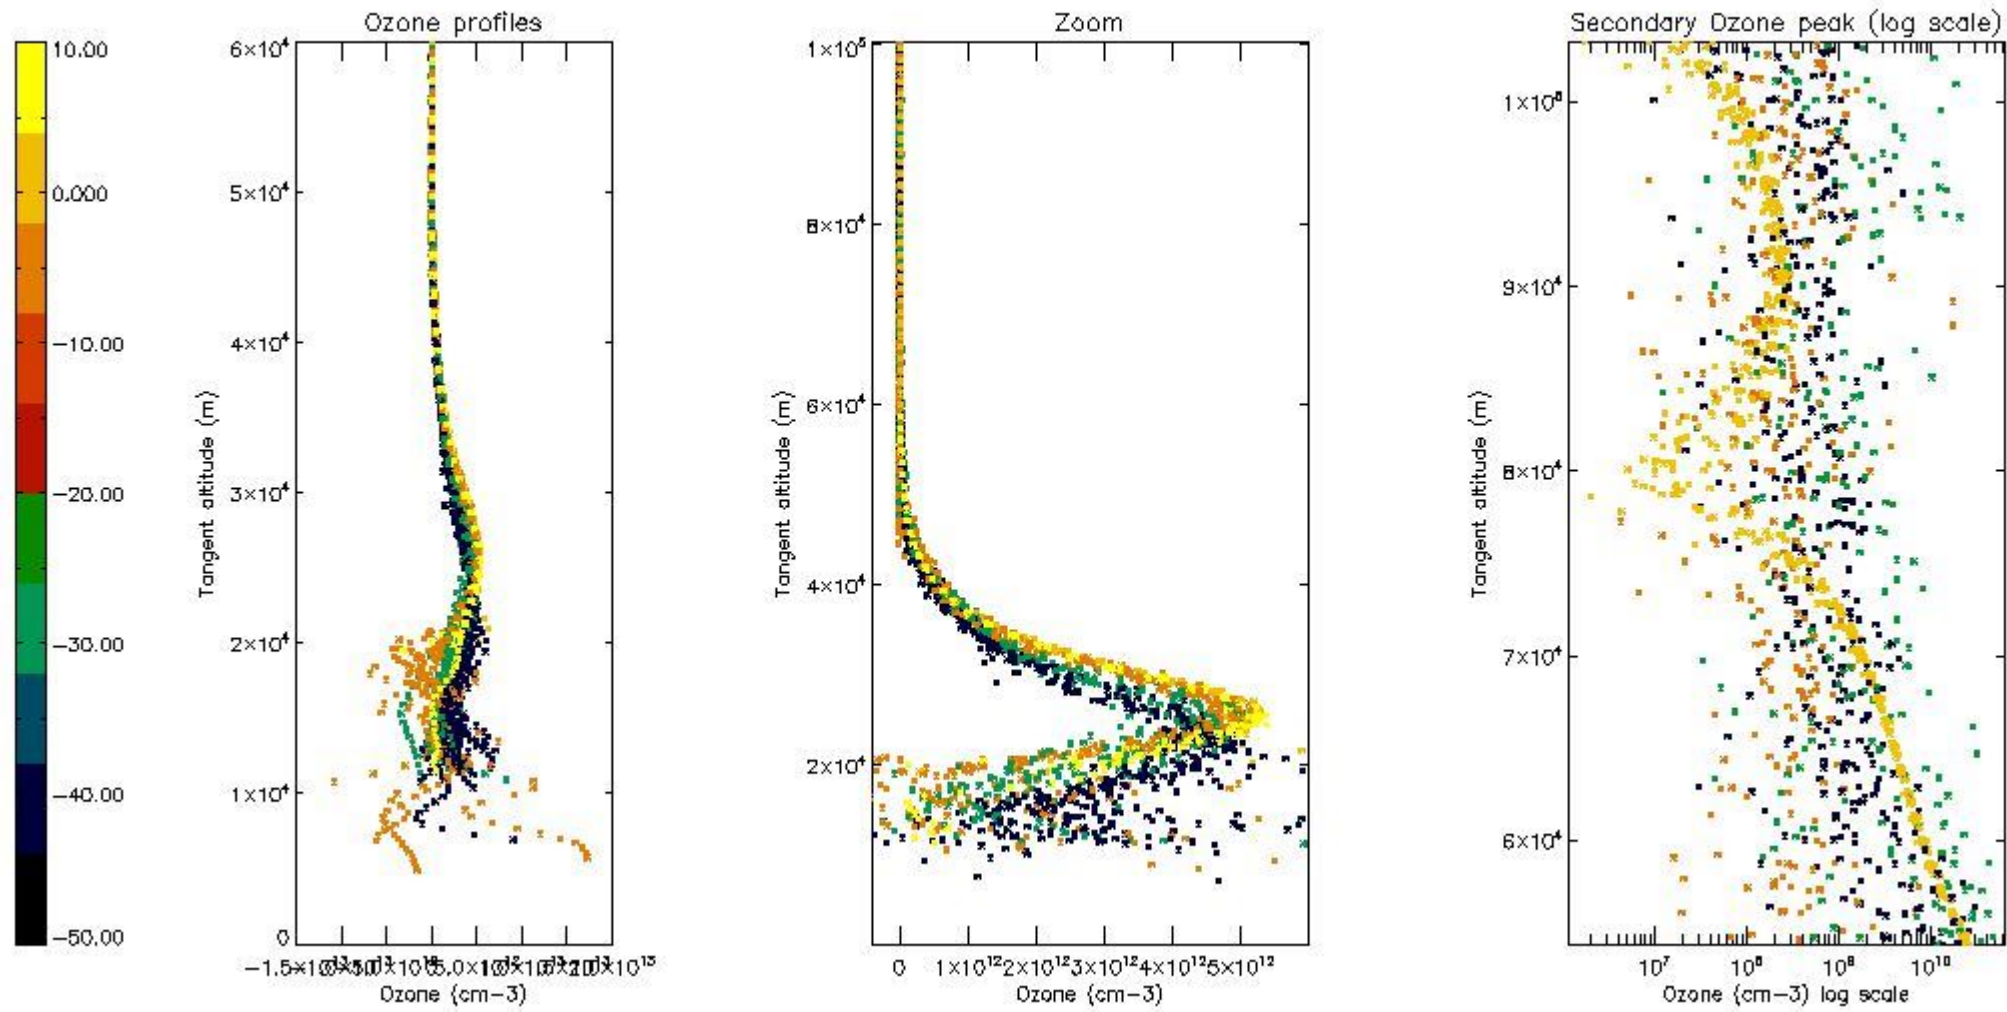

STD < 10	7
STD < 5	4

5.2 Plot ozone profiles for all STD (dark without errors)

The colorbar represents the latitude.

5.3 Plot ozone profiles where STD < 20% (dark without errors)

The colorbar represents the latitude.