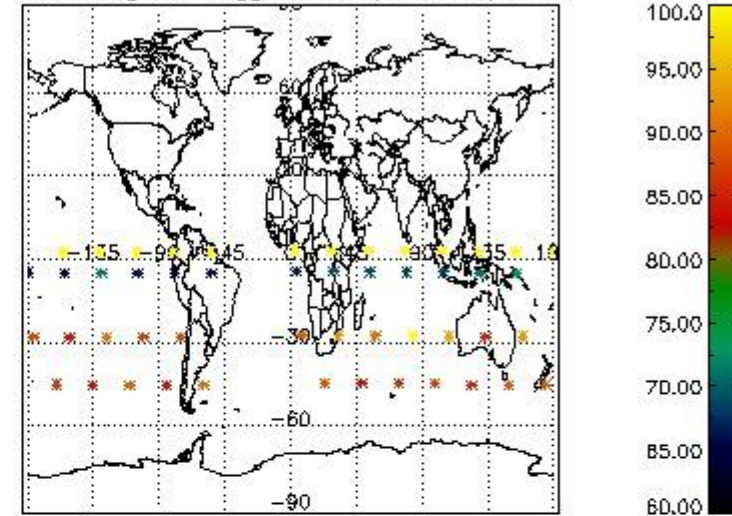

3.1 Plot quality information per product (time dependant)

3.2 Plot quality information per product (world map)

Percentage of flagged data per O3 profile

Percentage of flagged data per H2O profile

Percentage of flagged data per NO2 profile

Percentage of flagged data per NO3 profile

4. Level 1 quality information per product

In this section it is plotted some information contained in the Quality Summary data set of the level 2 products that comes from the level 1b processing. Products without errors (error flag in the MPH set to "0") are used.