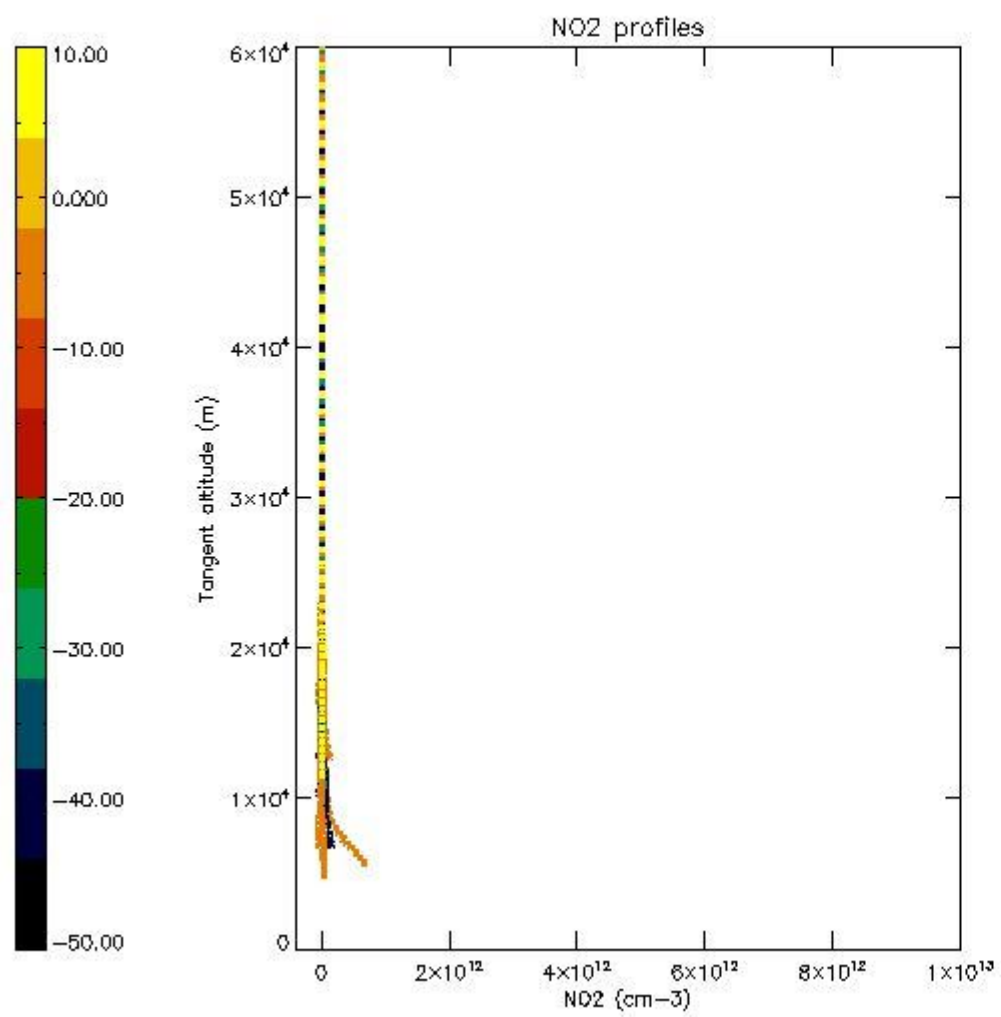

5.4 Plot ozone profiles where $STD < 10\%$ (dark without errors)

The colorbar represents the latitude.

5.5 Plot ozone profiles where STD < 5% (dark without errors)

The colorbar represents the latitude.

5.6 Plot NO₂ profiles for all STD (dark without errors)

The colorbar represents the latitude.

5.7 Plot NO3 profiles for all STD (dark without errors)

The colorbar represents the latitude.

5.8 Plot H₂O profiles for all STD (only for occultations of stars 1,2,3,4,13,14,16,26,63 dark without errors)