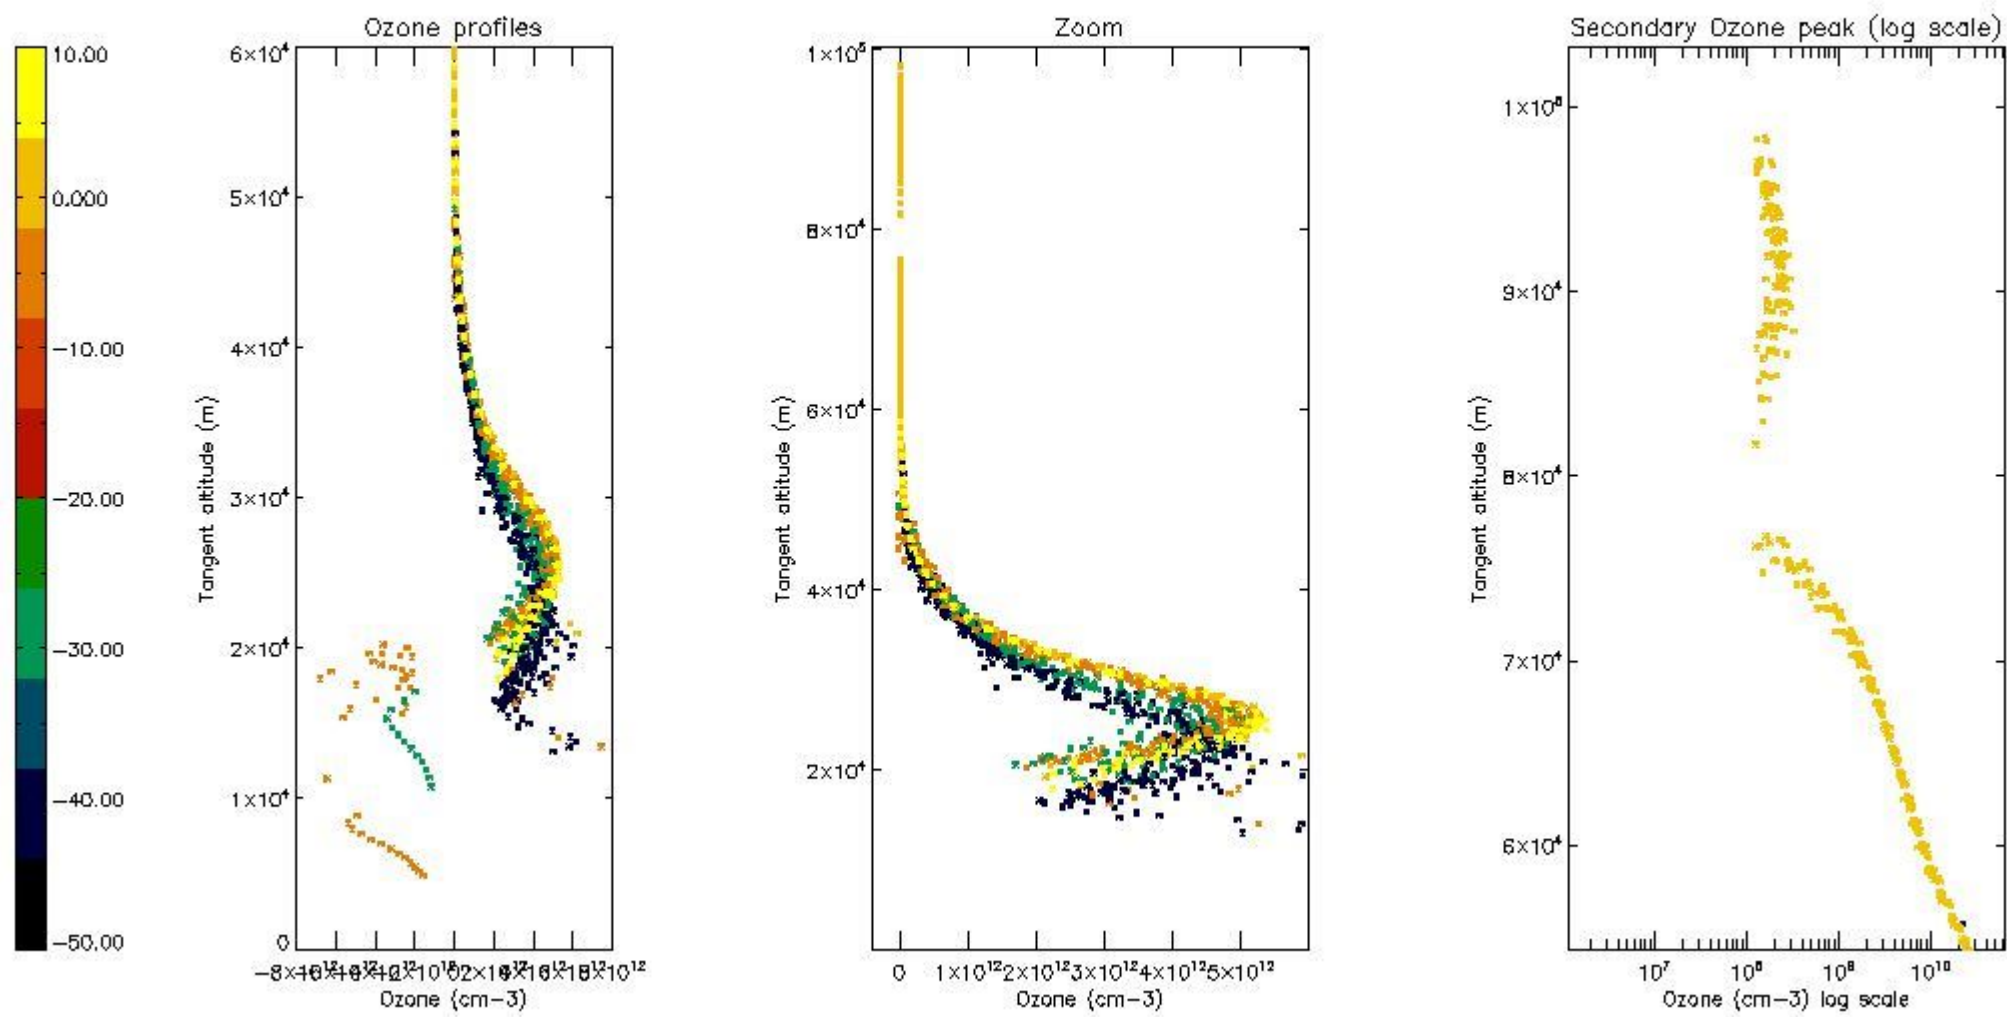

So, the table below shows the percentage of dark limb and valid observations for each criteria with respect to the overall valid daily observations.

Criteria	% of total production
All STD	27
STD < 20	10

STD < 10	7
STD < 5	4

5.2 Plot ozone profiles for all STD (dark without errors)

The colorbar represents the latitude.

5.3 Plot ozone profiles where STD < 20% (dark without errors)

The colorbar represents the latitude.

5.4 Plot ozone profiles where STD < 10% (dark without errors)

The colorbar represents the latitude.

5.5 Plot ozone profiles where STD < 5% (dark without errors)

The colorbar represents the latitude.

5.6 Plot NO₂ profiles for all STD (dark without errors)

The colorbar represents the latitude.

5.7 Plot NO3 profiles for all STD (dark without errors)

The colorbar represents the latitude.

5.8 Plot H₂O profiles for all STD (only for occultations of stars 1,2,3,4,13,14,16,26,63 dark without errors)