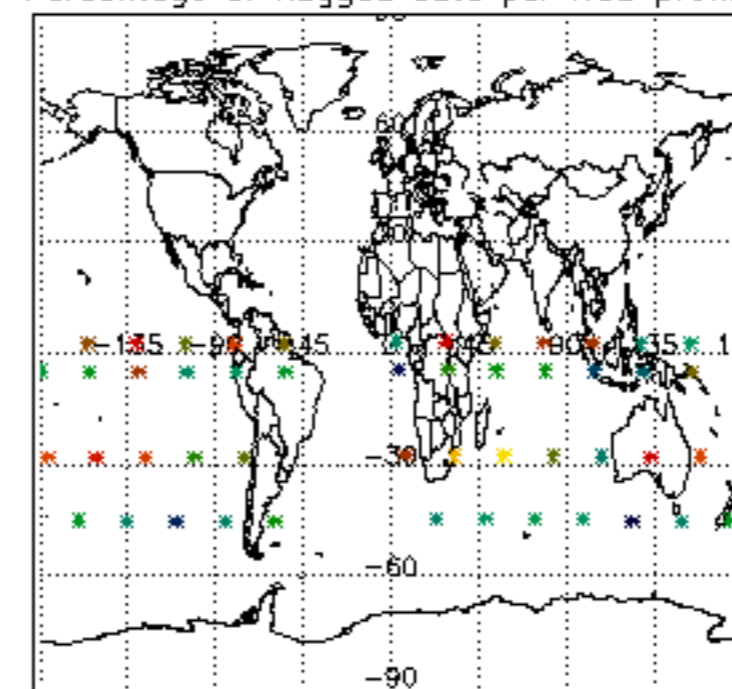

Percentage of flagged data per NO3 profile