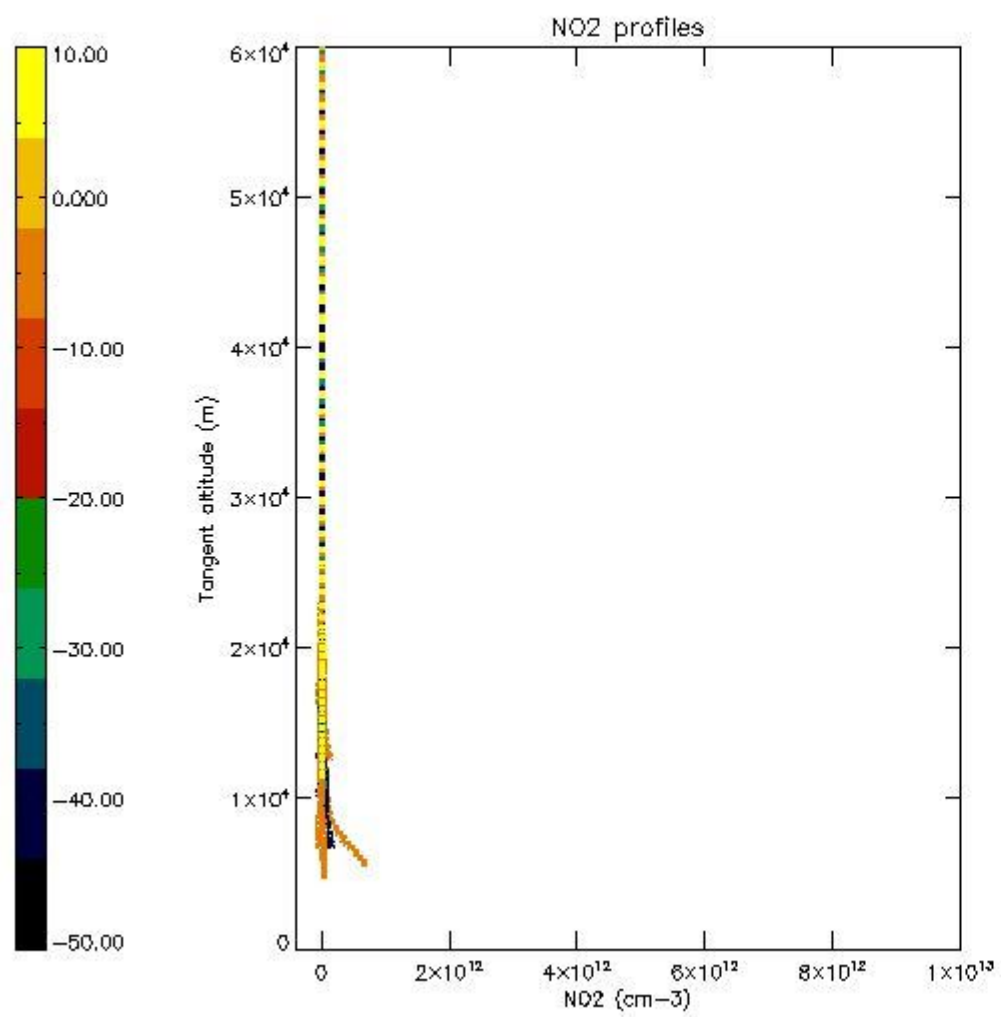

STD < 10	7
STD < 5	4

5.2 Plot ozone profiles for all STD (dark without errors)

The colorbar represents the latitude.

5.3 Plot ozone profiles where STD < 20% (dark without errors)

The colorbar represents the latitude.

5.4 Plot ozone profiles where STD < 10% (dark without errors)

The colorbar represents the latitude.

5.5 Plot ozone profiles where STD < 5% (dark without errors)

The colorbar represents the latitude.

5.6 Plot NO₂ profiles for all STD (dark without errors)

The colorbar represents the latitude.

5.7 Plot NO3 profiles for all STD (dark without errors)

The colorbar represents the latitude.

5.8 Plot H₂O profiles for all STD (only for occultations of stars 1,2,3,4,13,14,16,26,63 dark without errors)