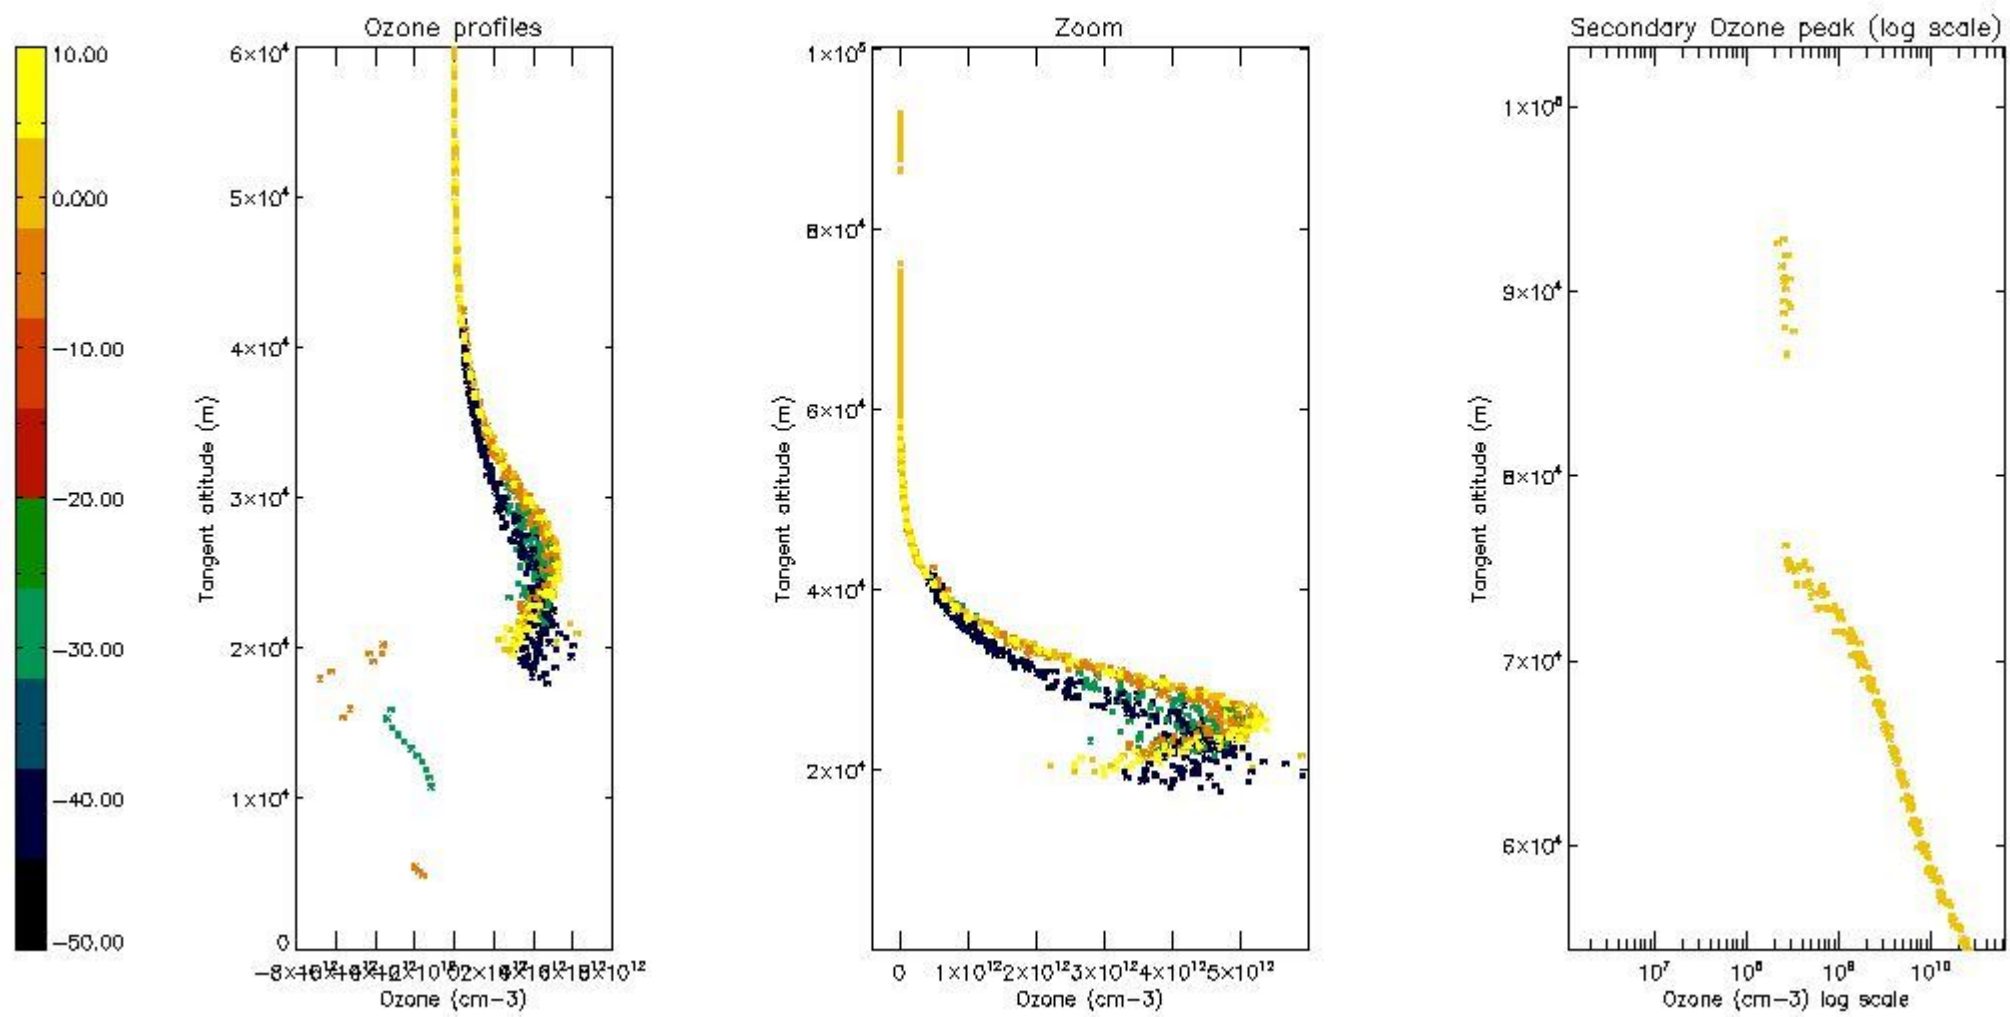

5.5 Plot ozone profiles where STD < 5% (dark without errors)

The colorbar represents the latitude.