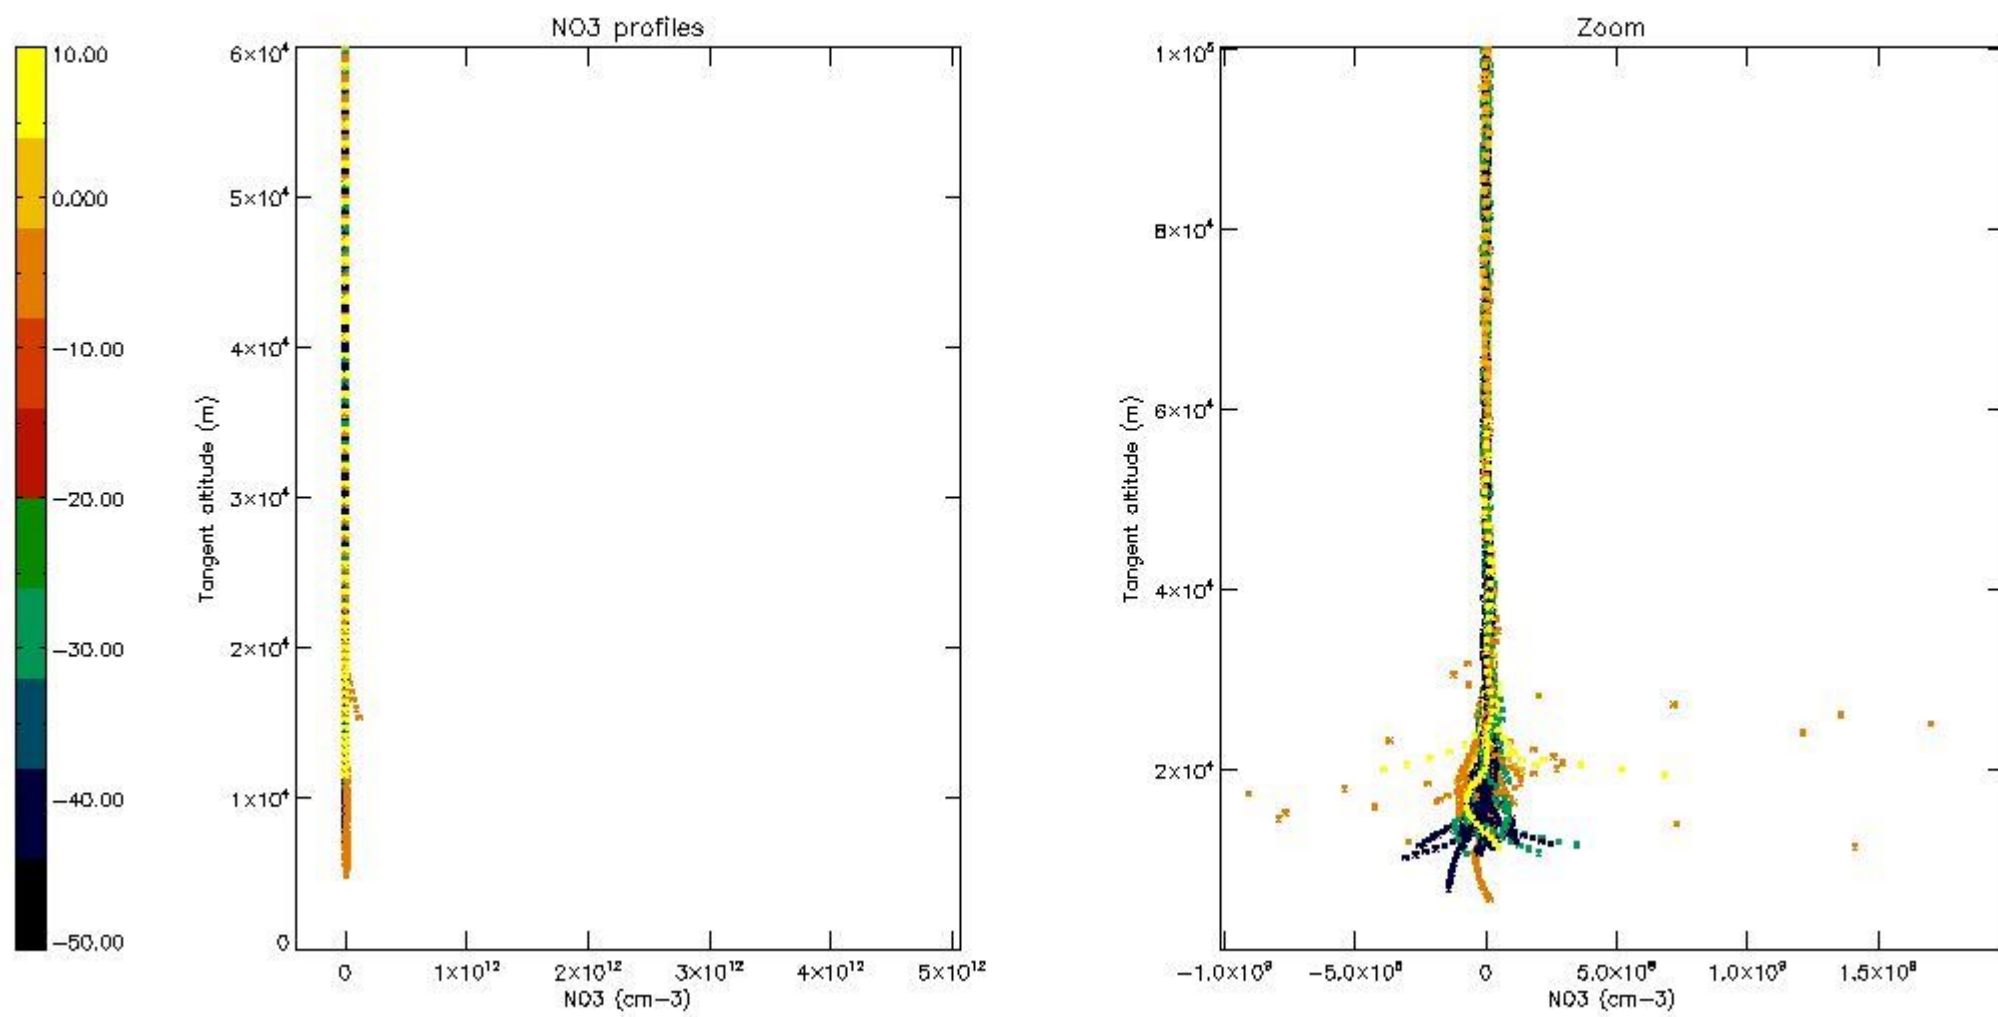

The colorbar represents the latitude.

5.7 Plot NO3 profiles for all STD (dark without errors)

The colorbar represents the latitude.

5.8 Plot H₂O profiles for all STD (only for occultations of stars 1,2,3,4,13,14,16,26,63 dark without errors)