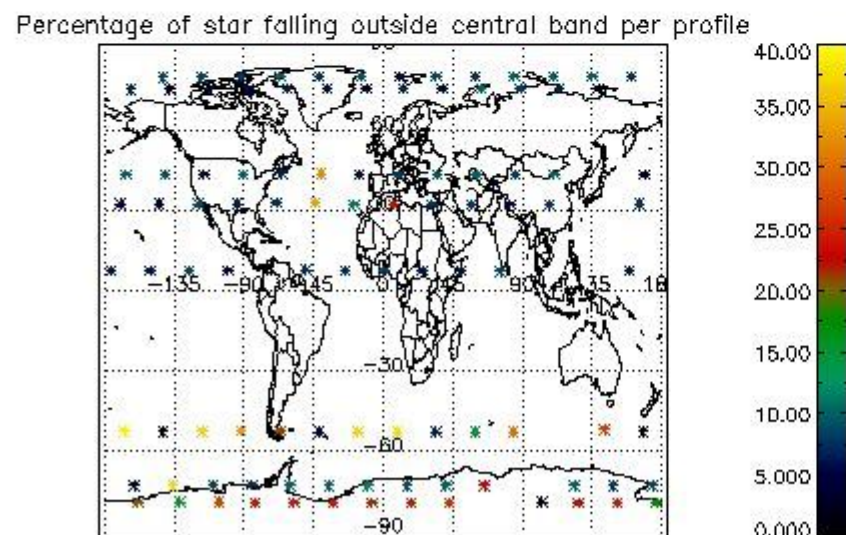

Percentage of datation errors per profile

Percentage of star falling outside central band per profile

Percentage of saturation errors per profile

4.2.2 Plot level 1 quality information per product (world map): ENVISAT DESCENDING passes