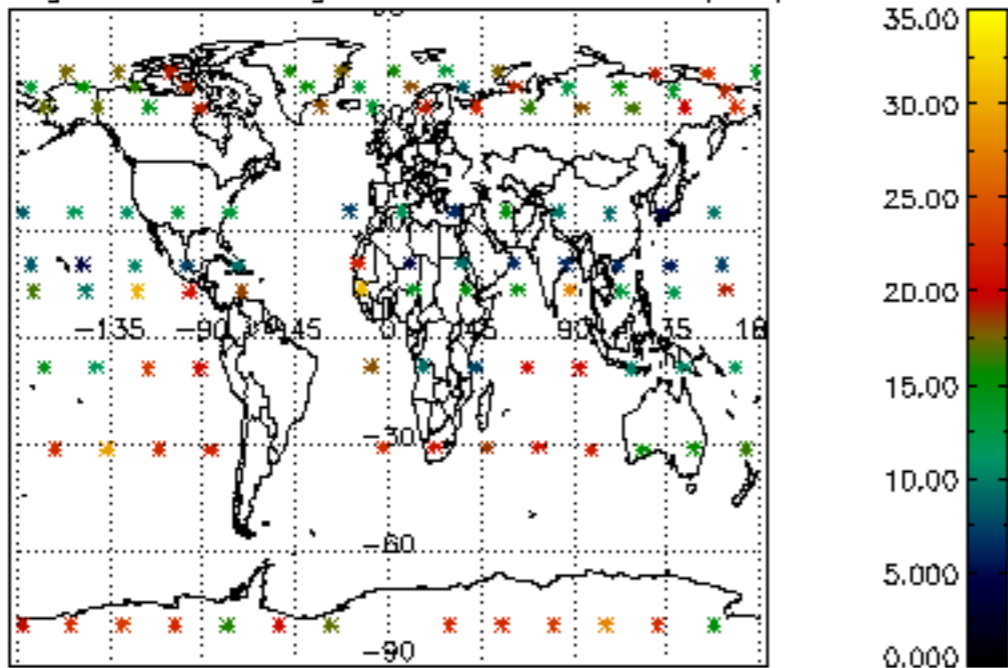

Percentage of cosmic ray hits per profile

Percentage of star falling outside central band per profile