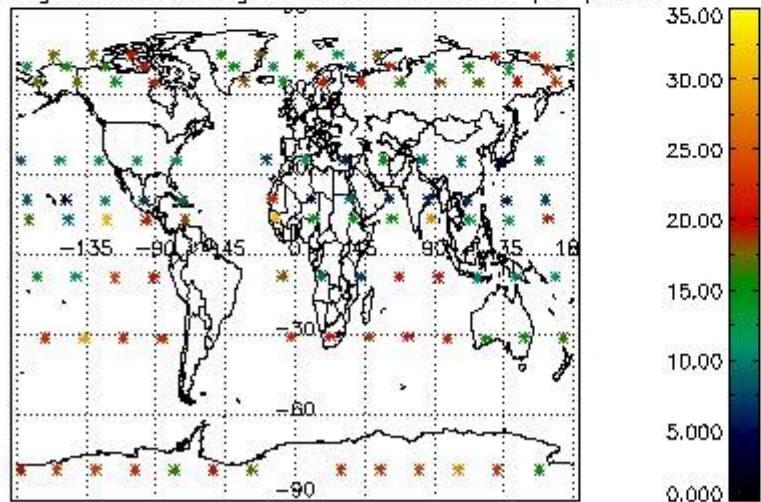

Percentage of star falling outside central band per profile