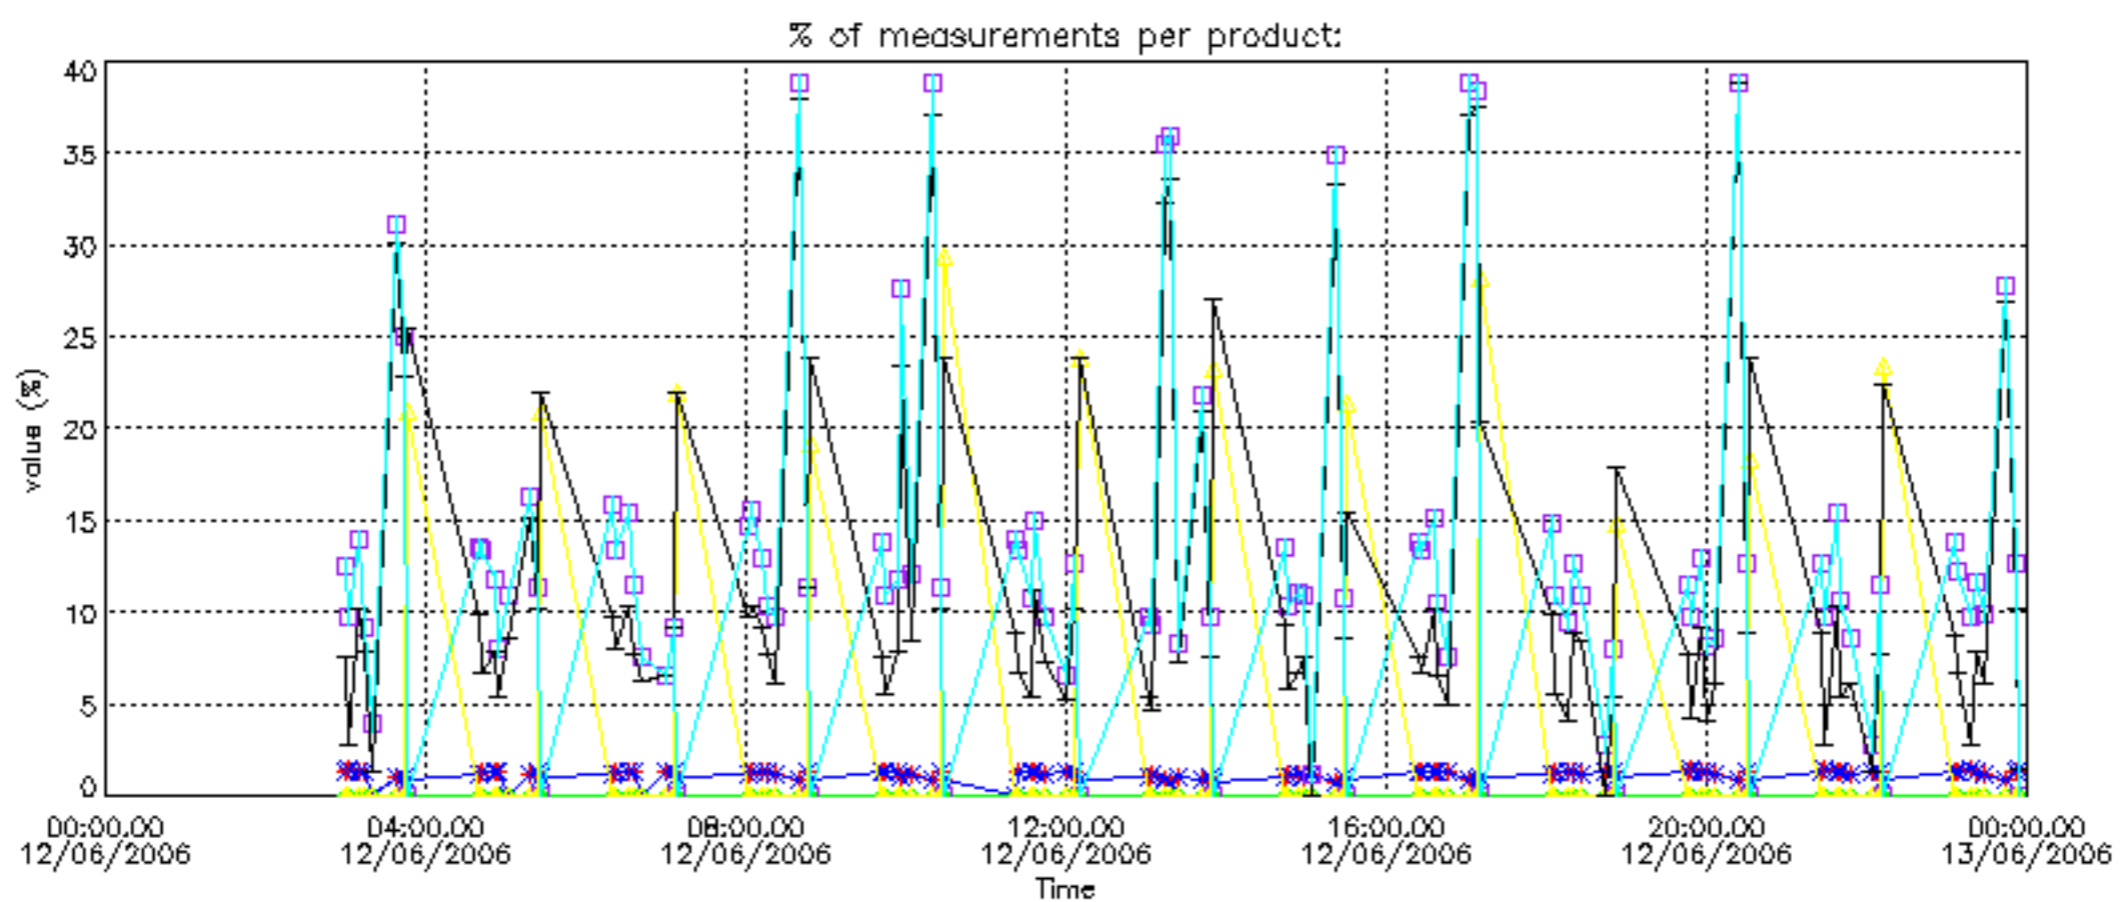

Percentage of cosmic ray hits per profile

Percentage of datation errors per profile