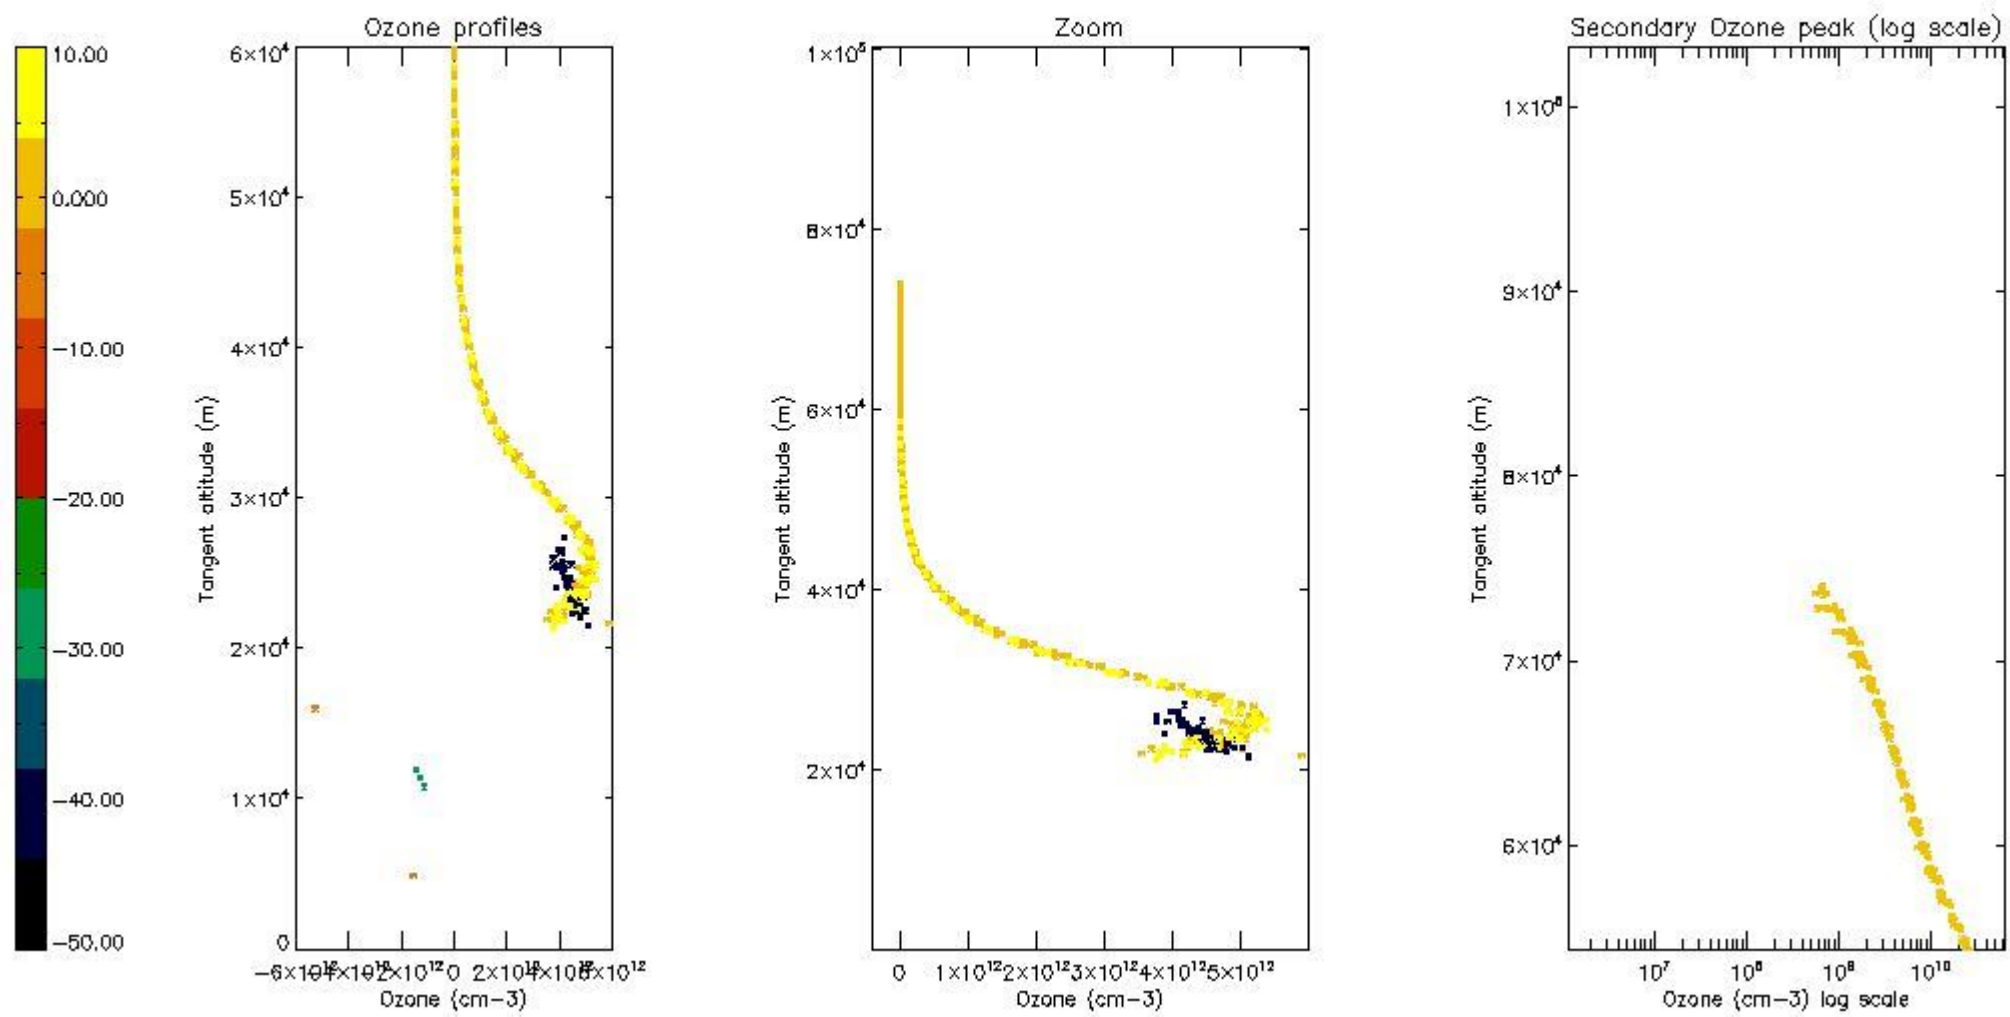

5.6 Plot NO₂ profiles for all STD (dark without errors)

The colorbar represents the latitude.