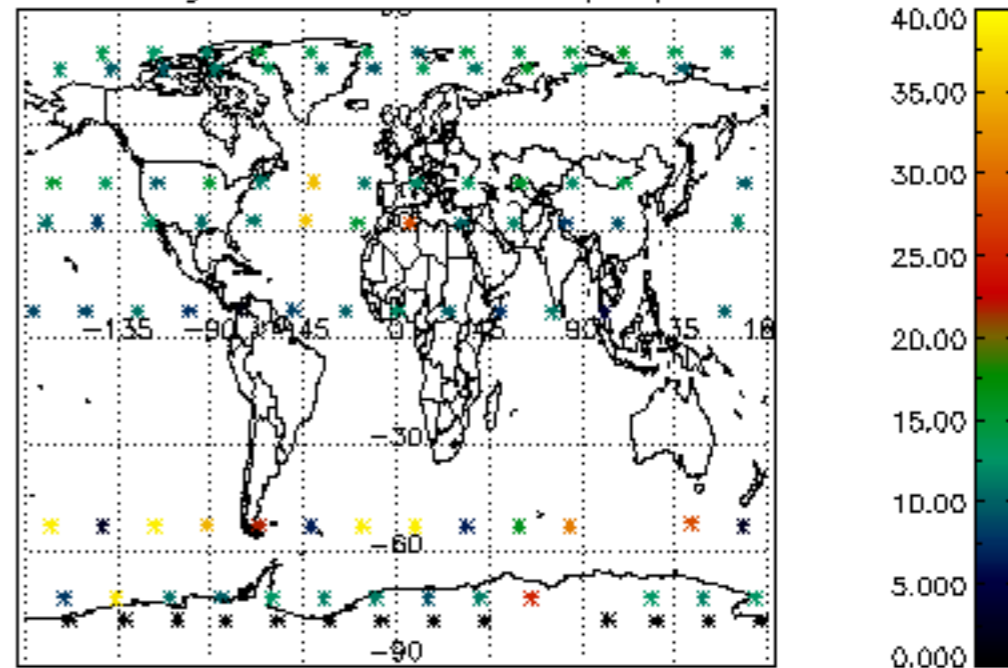

Percentage of saturation errors per profile