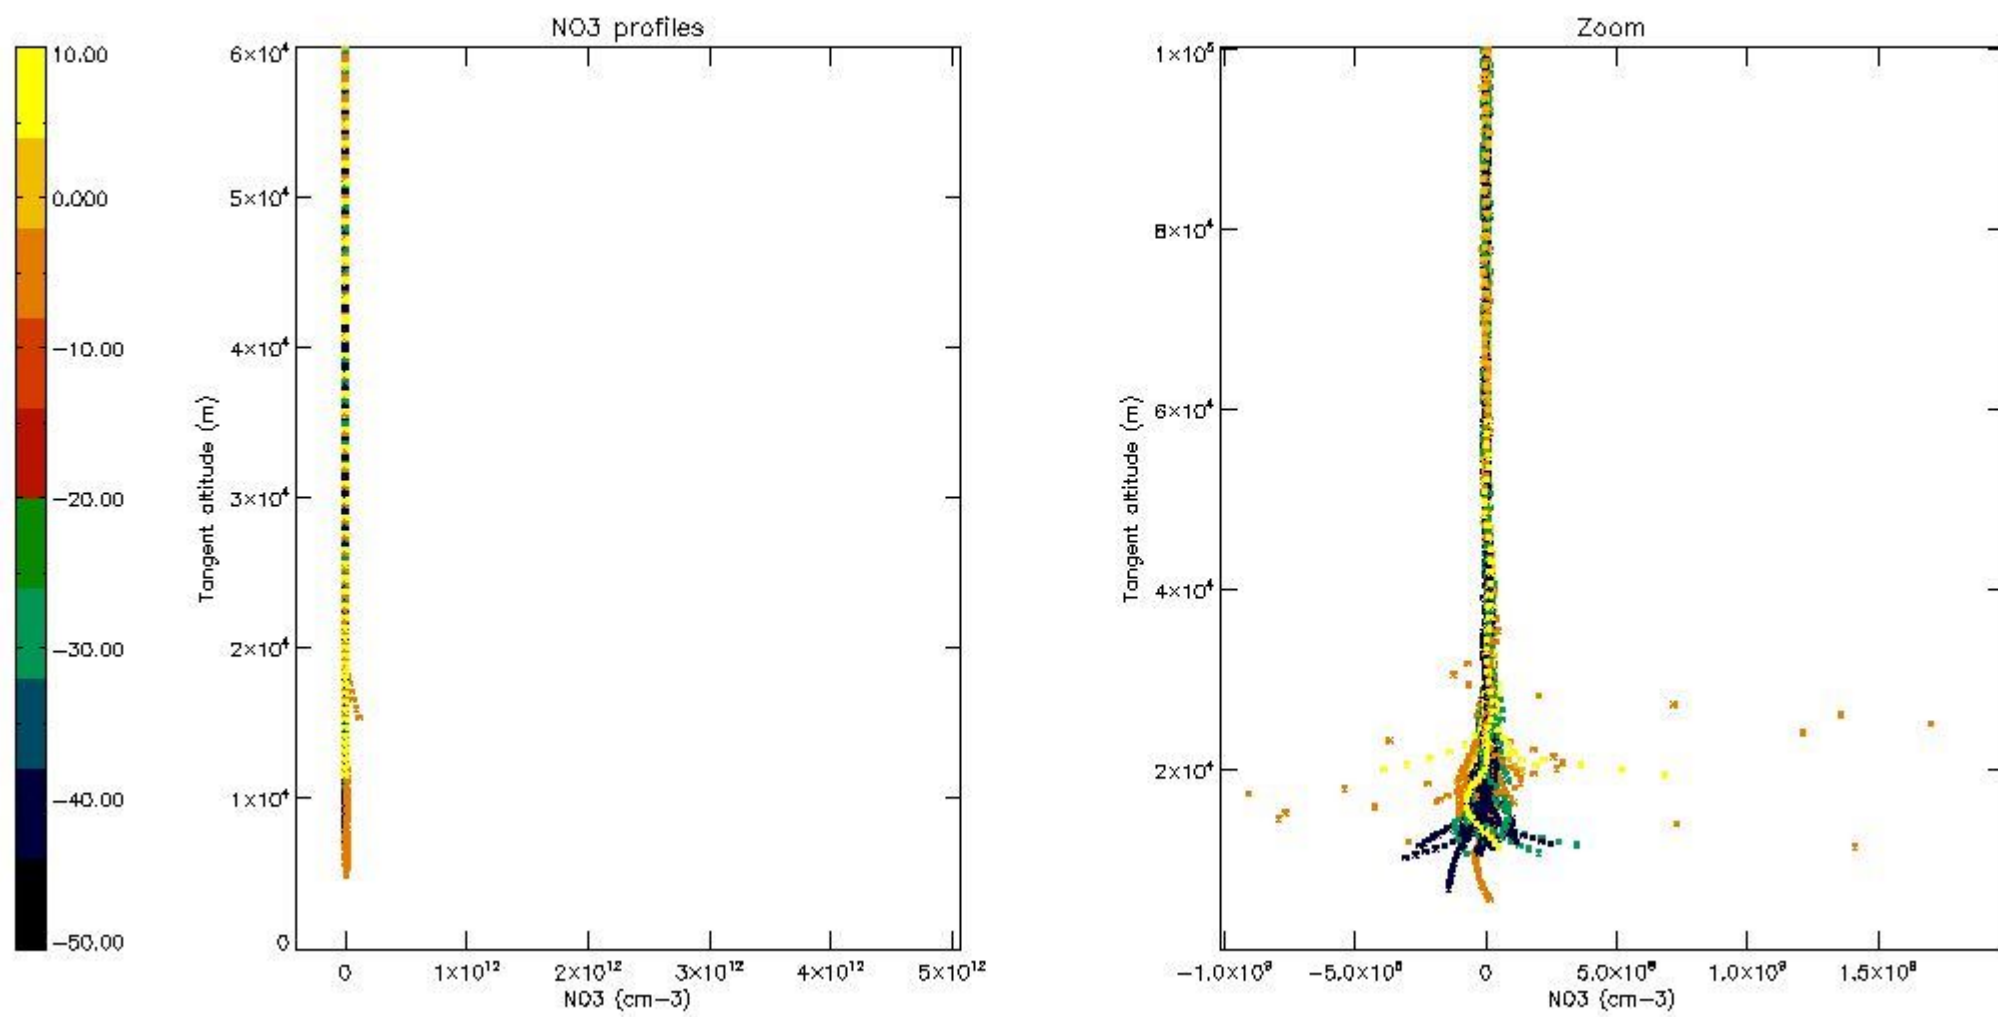

5.4 Plot ozone profiles where STD < 10% (dark without errors)

The colorbar represents the latitude.

5.5 Plot ozone profiles where STD < 5% (dark without errors)

The colorbar represents the latitude.

5.6 Plot NO₂ profiles for all STD (dark without errors)

The colorbar represents the latitude.

5.7 Plot NO3 profiles for all STD (dark without errors)

The colorbar represents the latitude.

5.8 Plot H₂O profiles for all STD (only for occultations of stars 1,2,3,4,13,14,16,26,63 dark without errors)