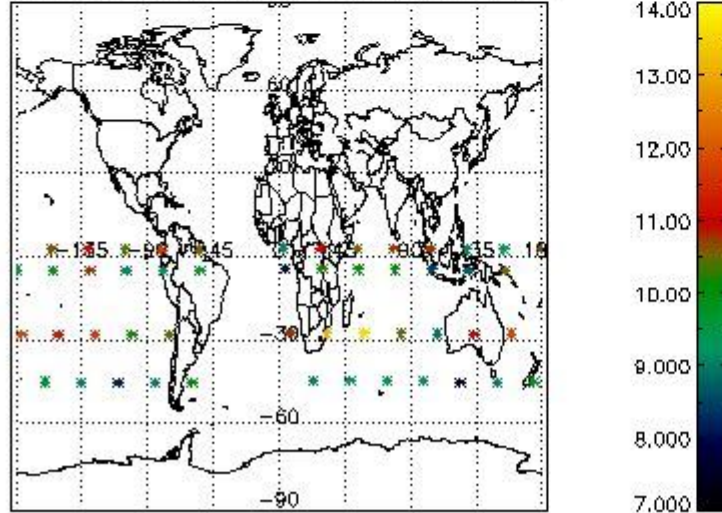

3.1 Plot quality information per product (time dependant)

3.2 Plot quality information per product (world map)

Percentage of flagged data per O3 profile

Percentage of flagged data per H2O profile

Percentage of flagged data per NO2 profile