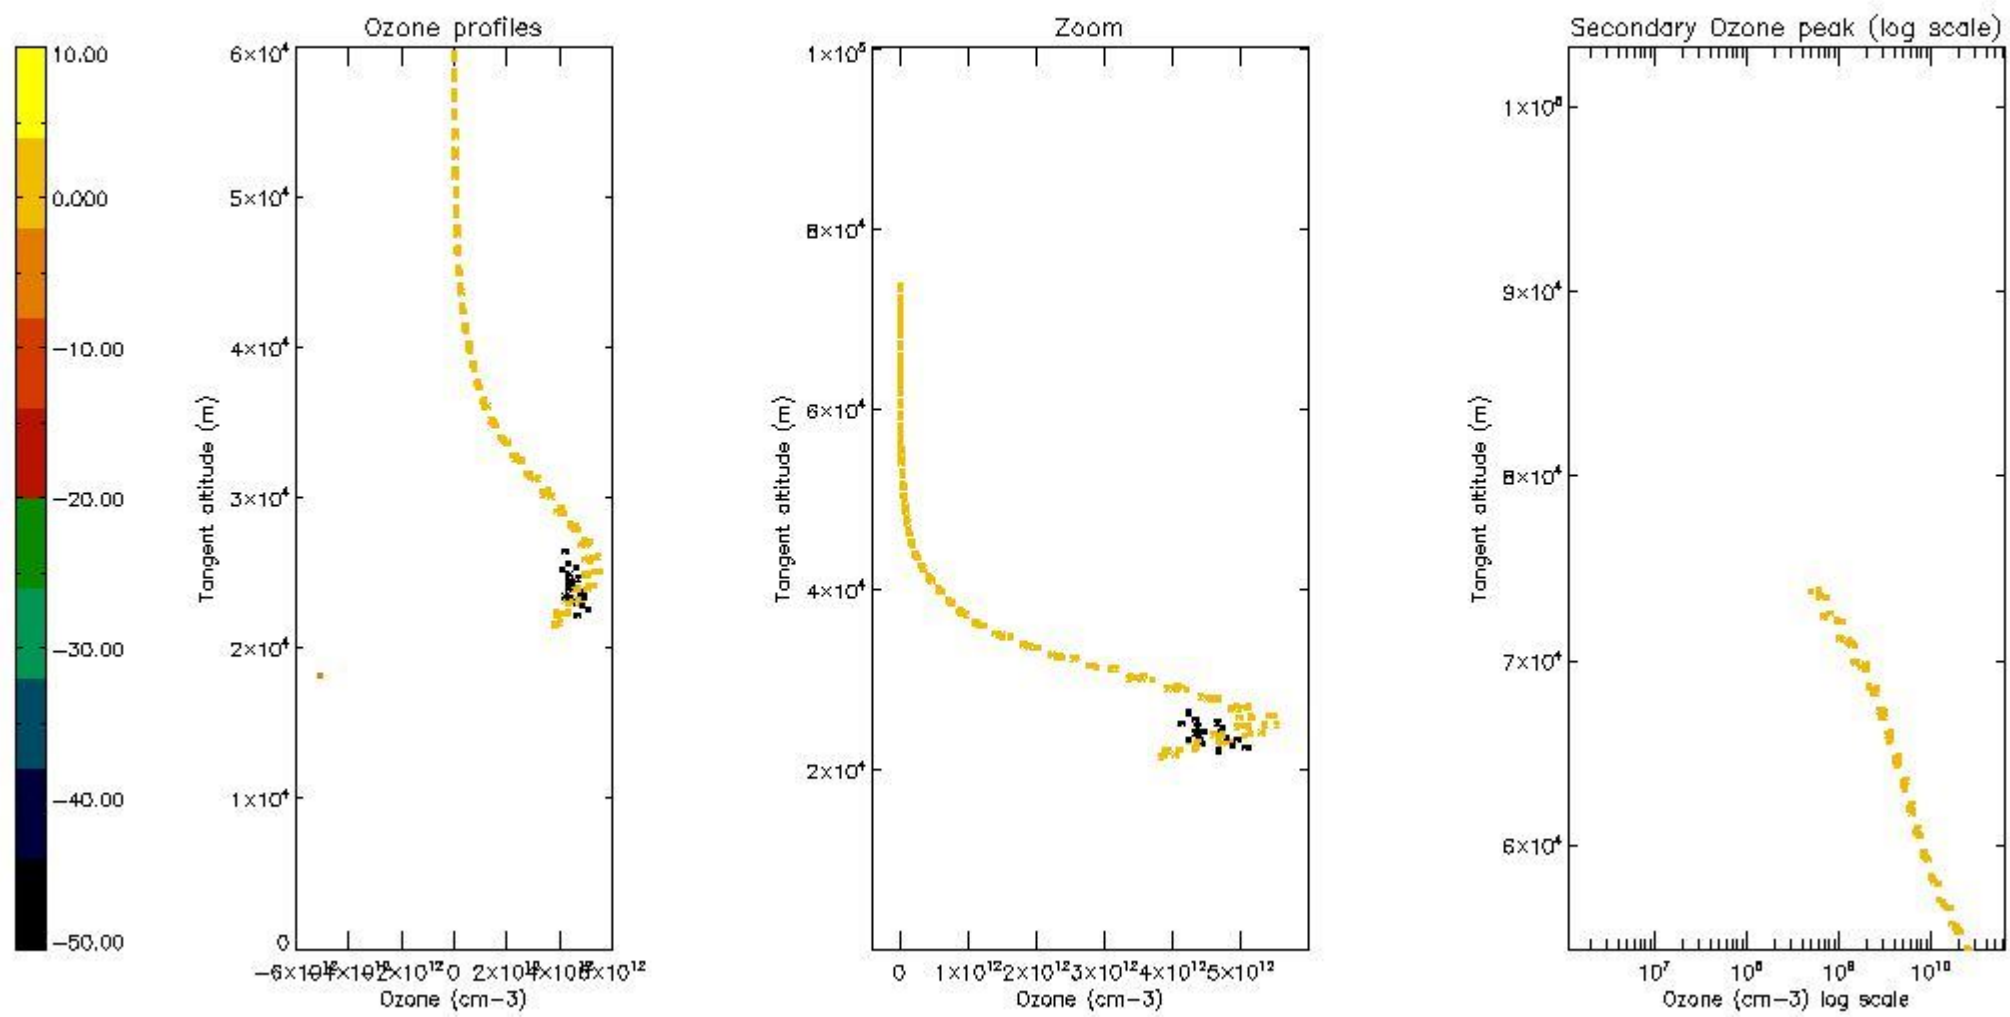

*5.4 Plot ozone profiles where STD < 10% (dark without errors)*

The colorbar represents the latitude.

*5.5 Plot ozone profiles where STD < 5% (dark without errors)*

The colorbar represents the latitude.

*5.6 Plot NO<sub>2</sub> profiles for all STD (dark without errors)*

The colorbar represents the latitude.

*5.7 Plot NO3 profiles for all STD (dark without errors)*

The colorbar represents the latitude.