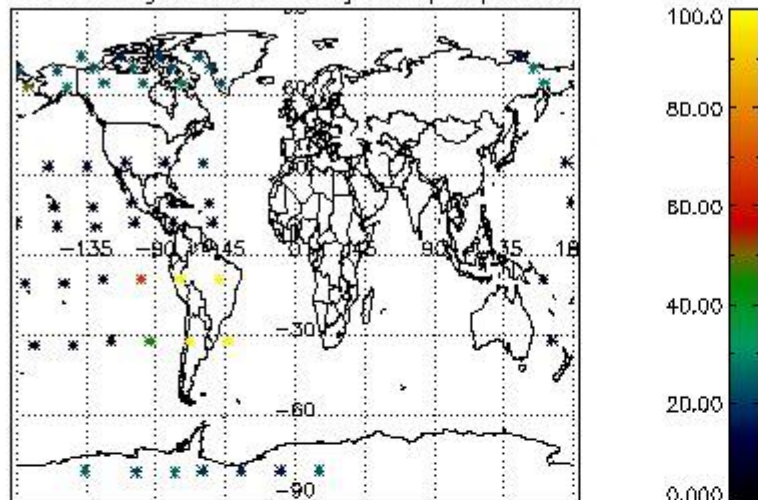

Percentage of cosmic ray hits per profile