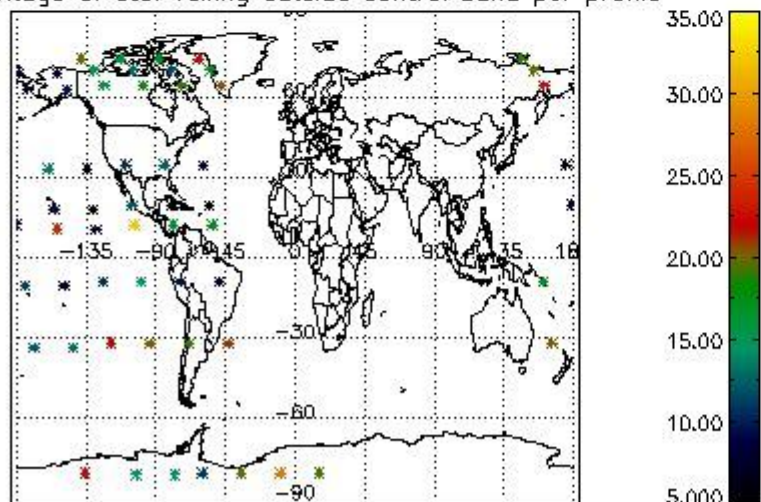

4.2.1 Plot level 1 quality information per product (world map): ENVISAT ASCENDING passes

Percentage of cosmic ray hits per profile

Percentage of datation errors per profile

Percentage of star falling outside central band per profile