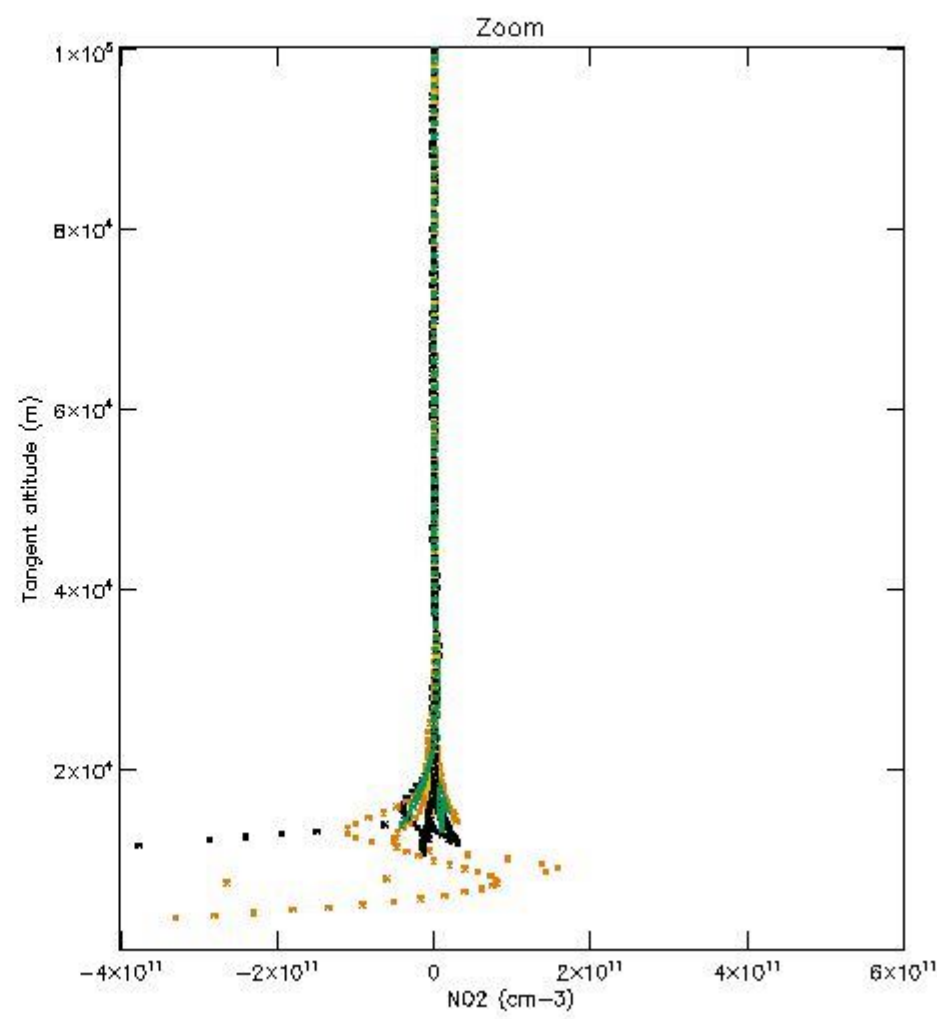

The colorbar represents the latitude.

*5.7 Plot NO3 profiles for all STD (dark without errors)*

The colorbar represents the latitude.