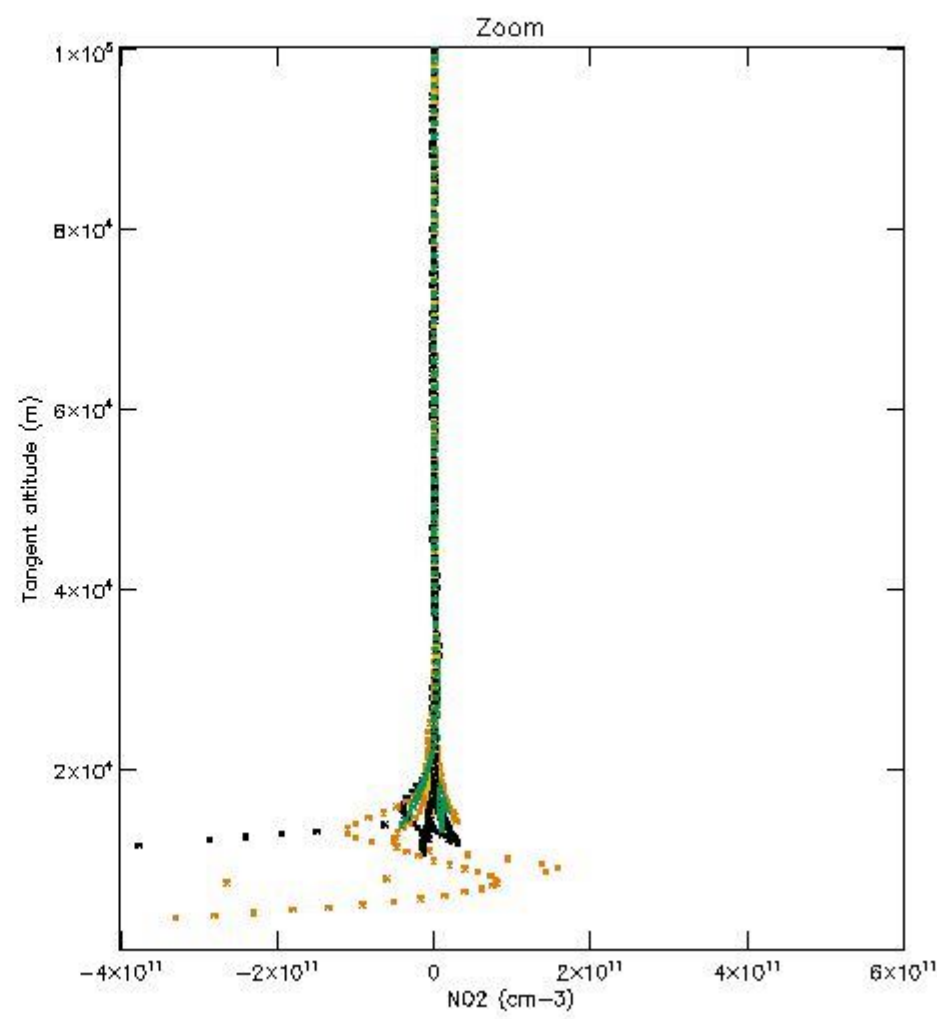

*5.4 Plot ozone profiles where STD < 10% (dark without errors)*

The colorbar represents the latitude.

*5.5 Plot ozone profiles where STD < 5% (dark without errors)*

The colorbar represents the latitude.

*5.6 Plot NO<sub>2</sub> profiles for all STD (dark without errors)*

The colorbar represents the latitude.

*5.7 Plot NO3 profiles for all STD (dark without errors)*

The colorbar represents the latitude.