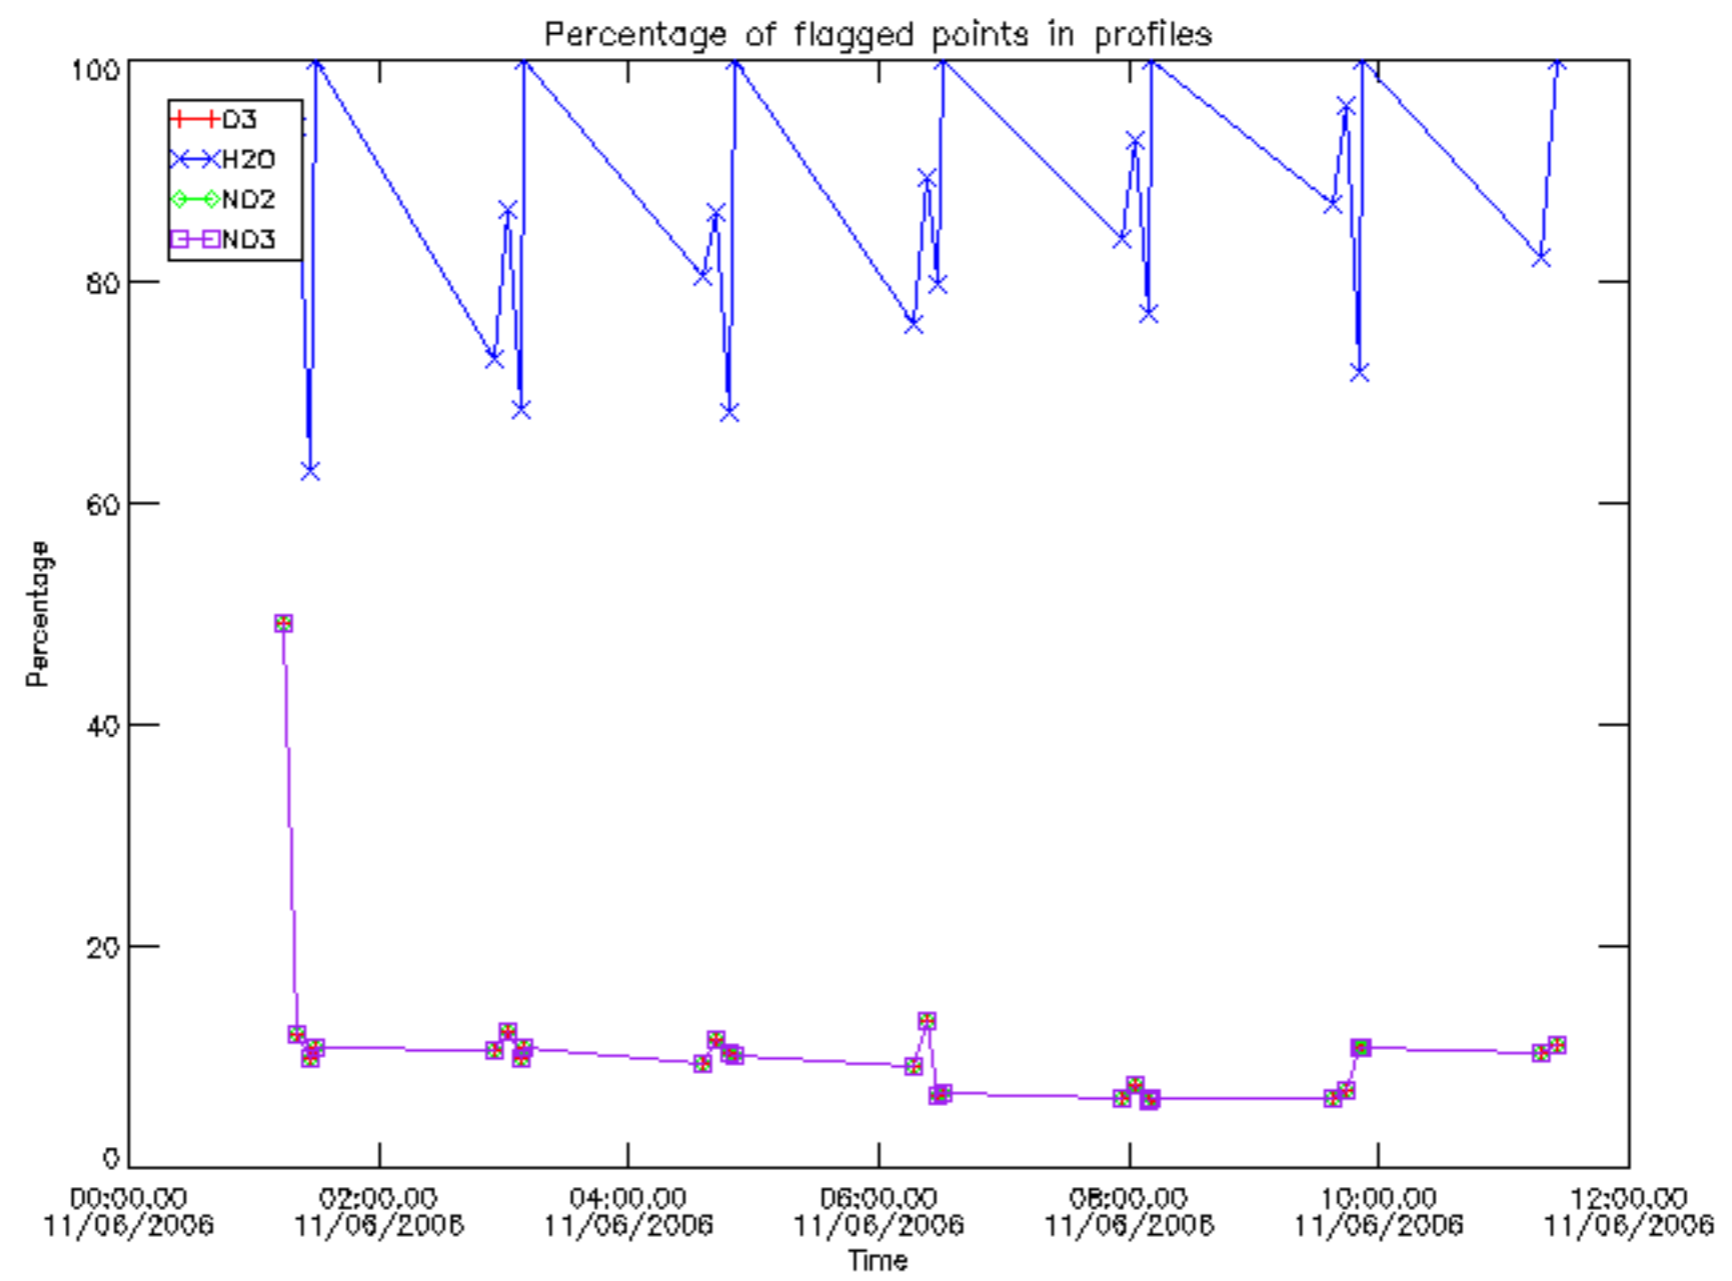

Percentage of flagged data per D3 profile

Percentage of flagged data per H2O profile