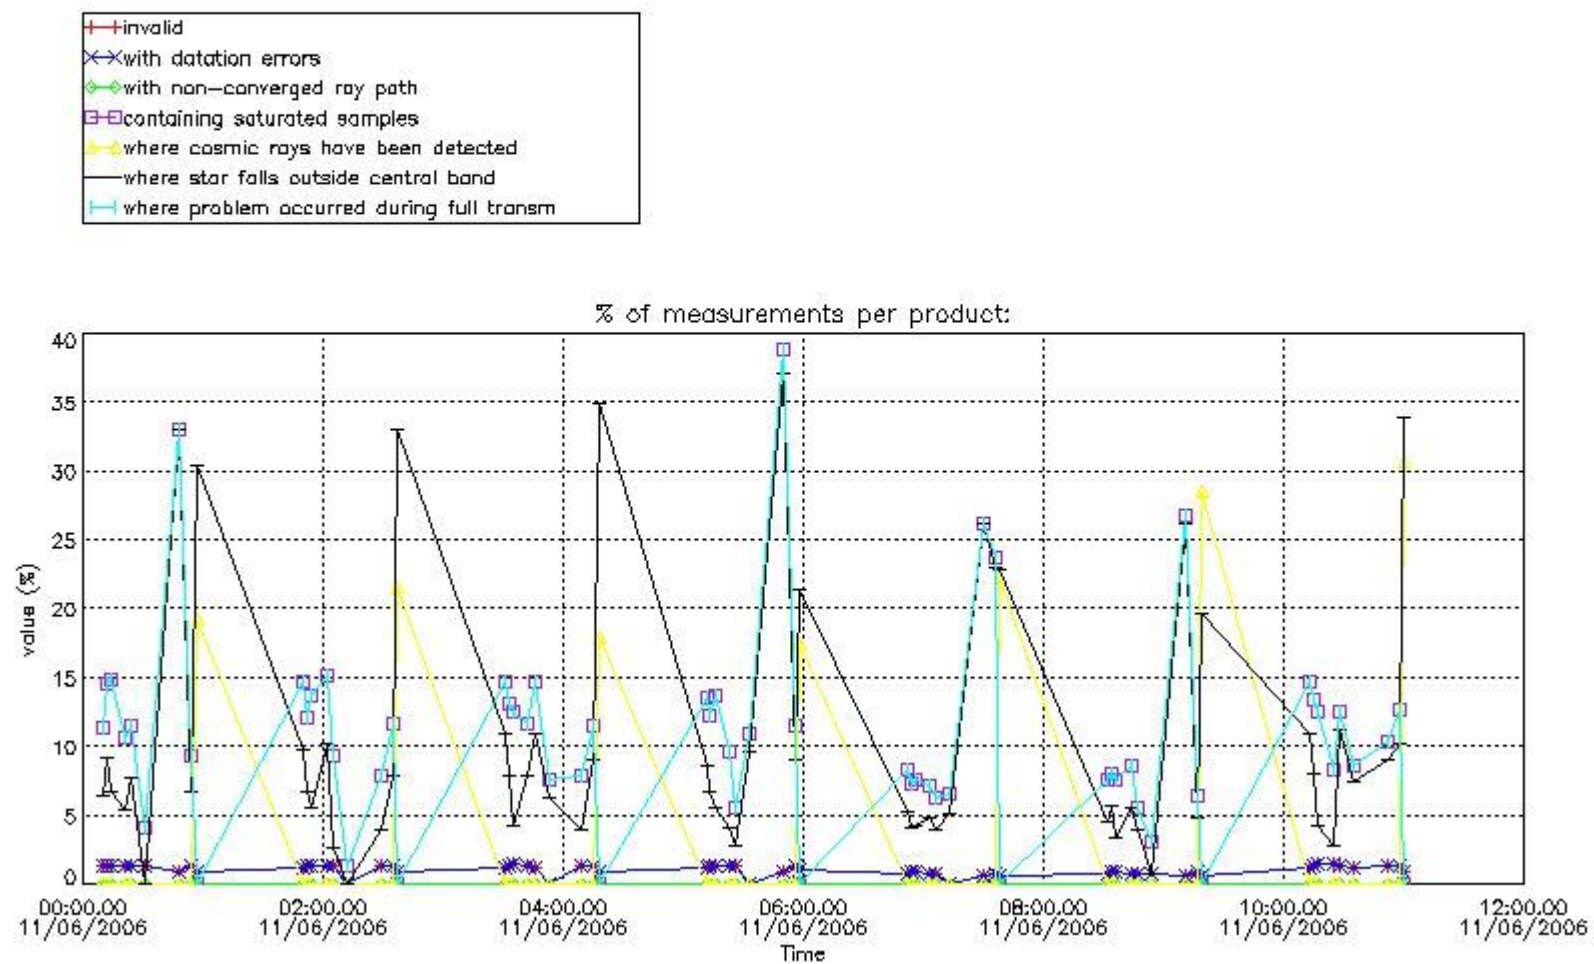

4.2 Plot quality information per product coming from level 1b processing (world map)

4.2.1 Plot level 1 quality information per product (world map): ENVISAT ASCENDING passes