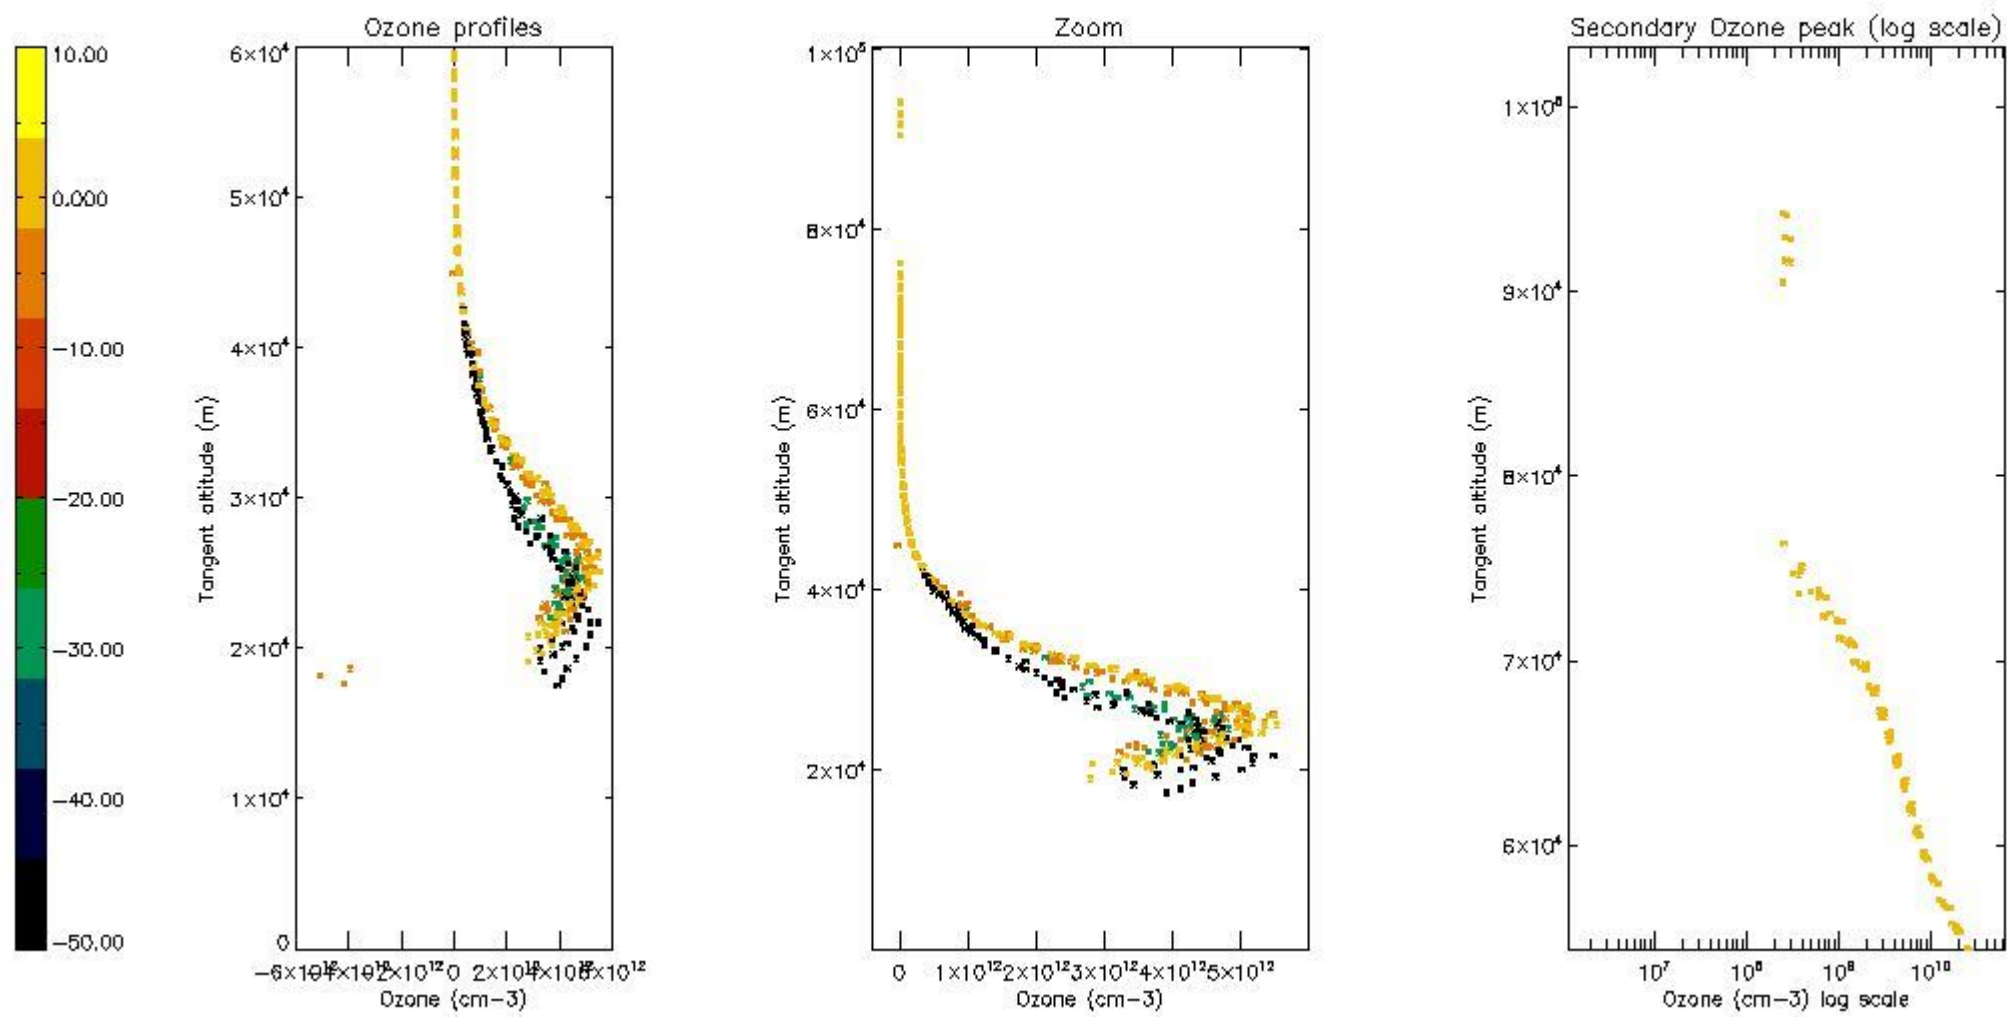

5.5 Plot ozone profiles where STD < 5% (dark without errors)

The colorbar represents the latitude.