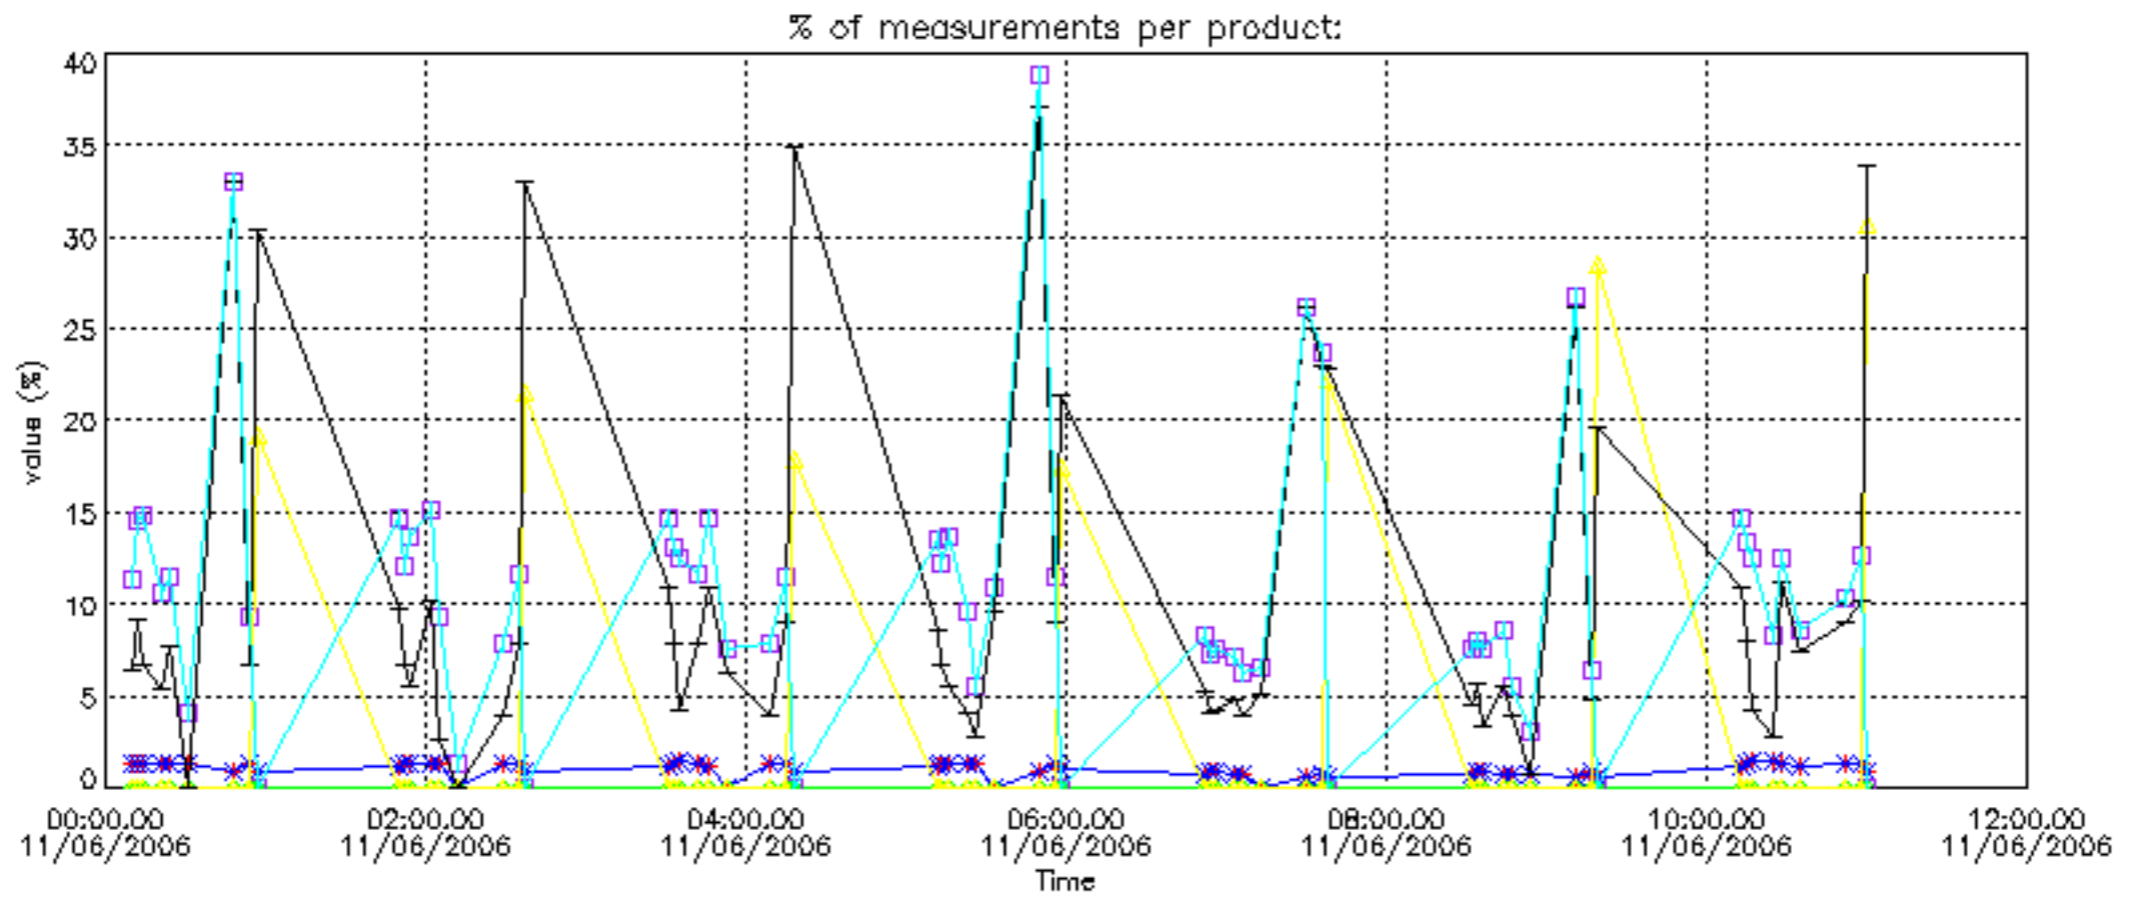

Percentage of cosmic ray hits per profile

Percentage of datation errors per profile