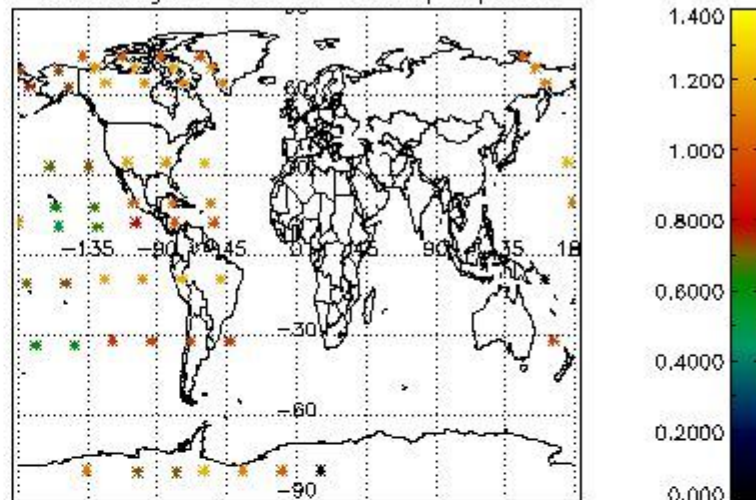

Percentage of datation errors per profile