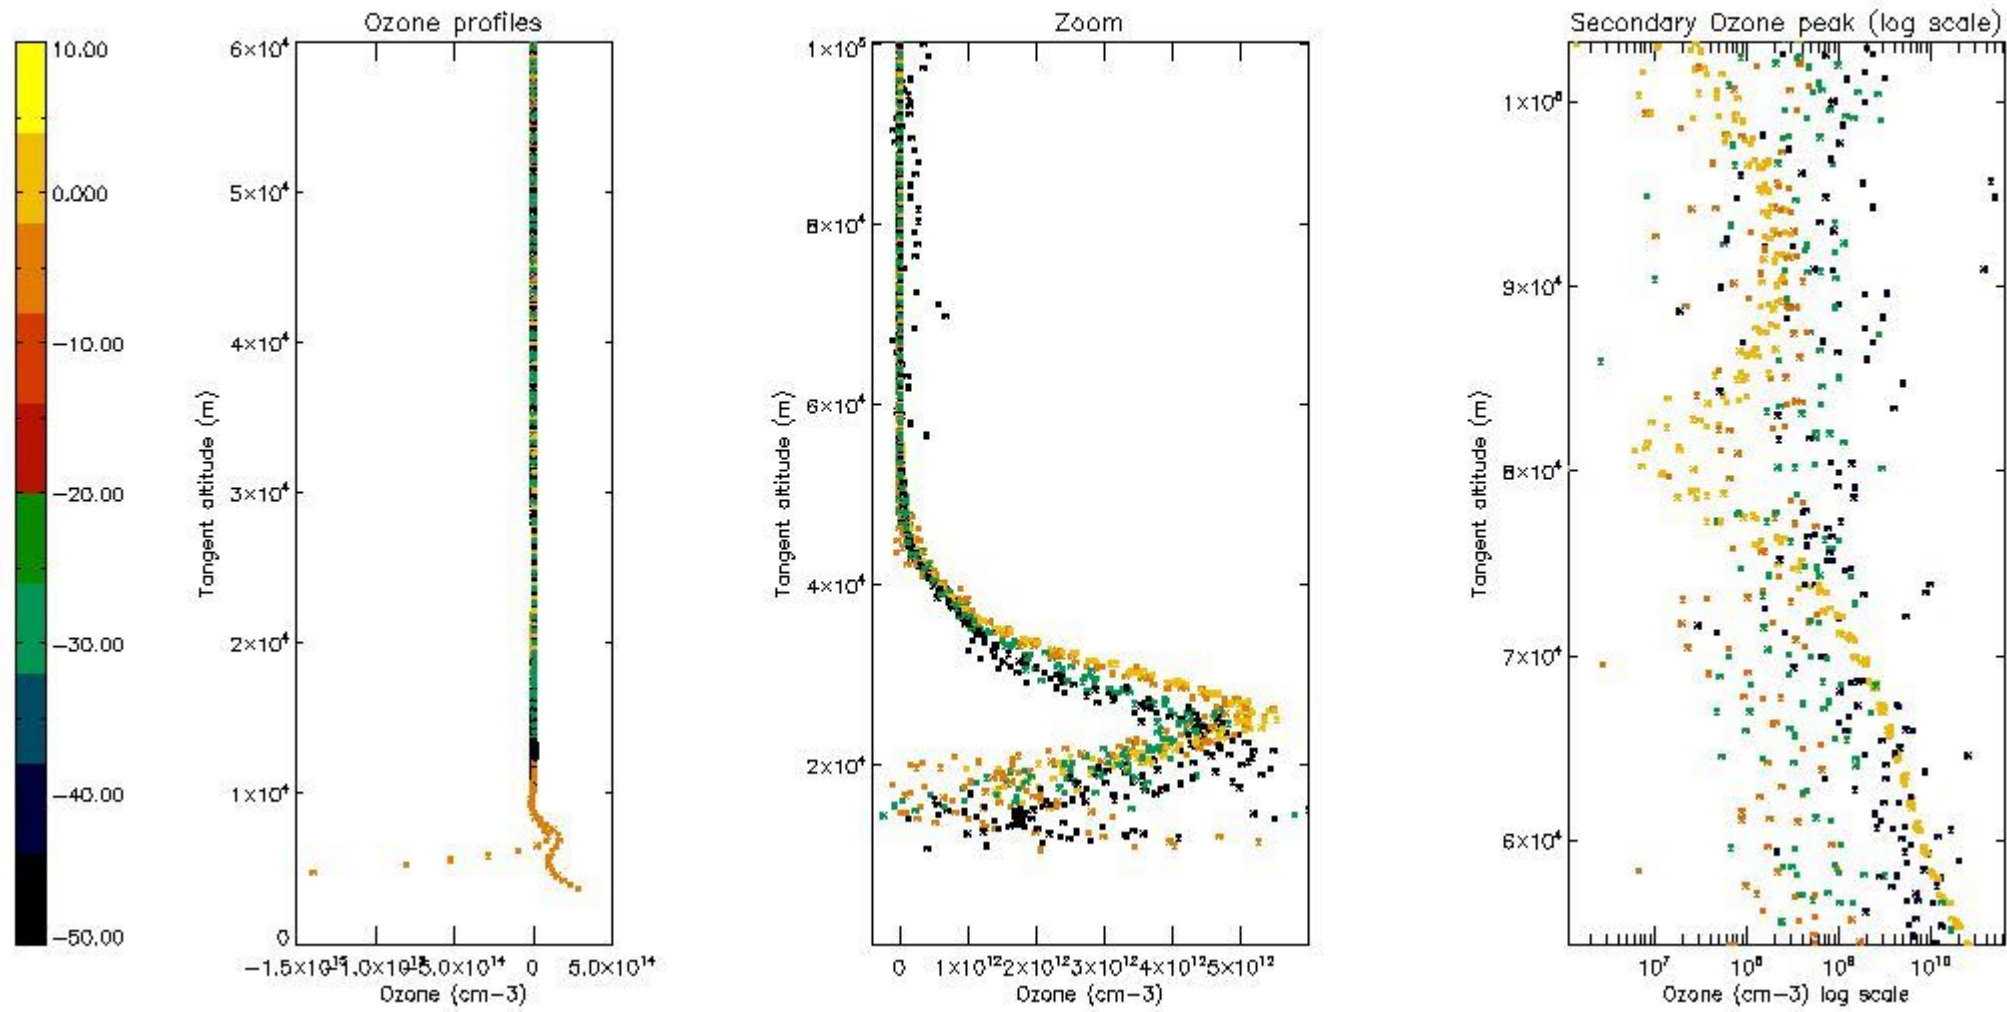

STD < 10	5
STD < 5	3

5.2 Plot ozone profiles for all STD (dark without errors)

The colorbar represents the latitude.

5.3 Plot ozone profiles where STD < 20% (dark without errors)

The colorbar represents the latitude.