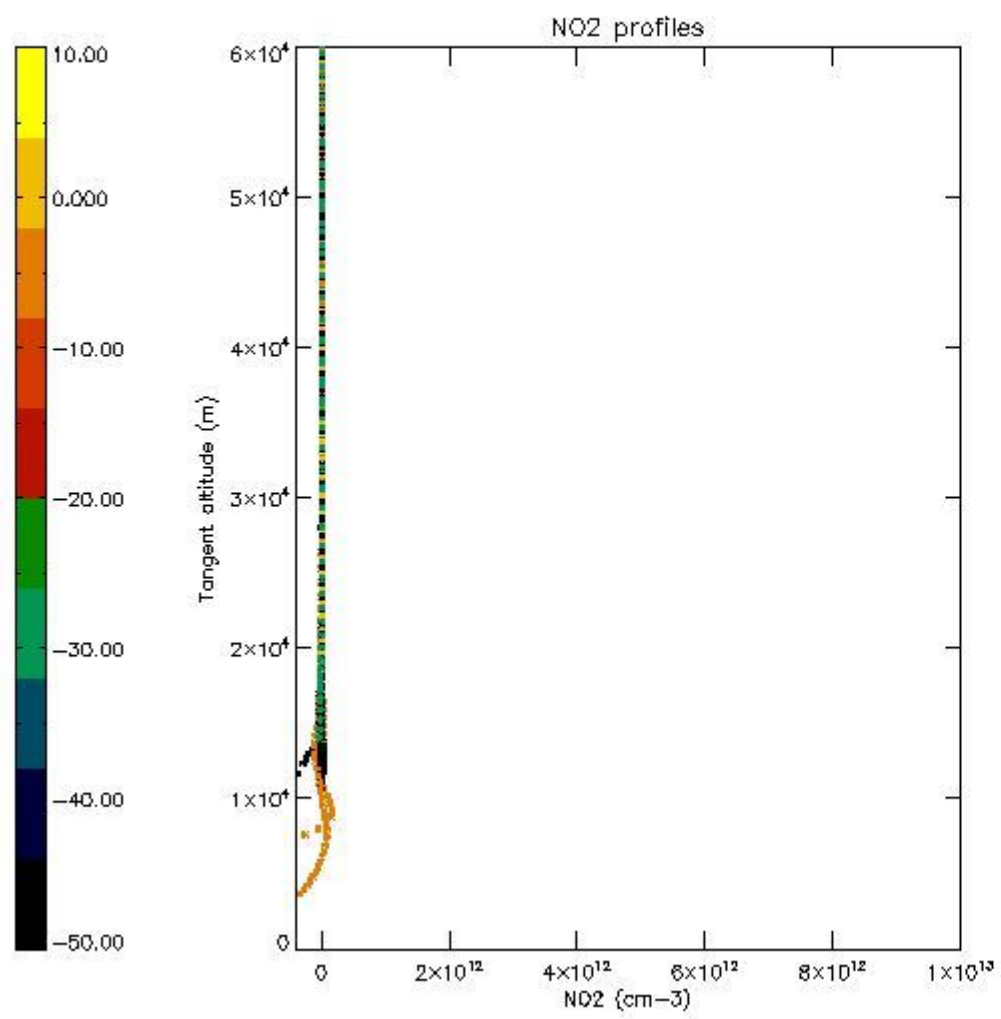

The colorbar represents the latitude.

*5.7 Plot NO3 profiles for all STD (dark without errors)*

The colorbar represents the latitude.