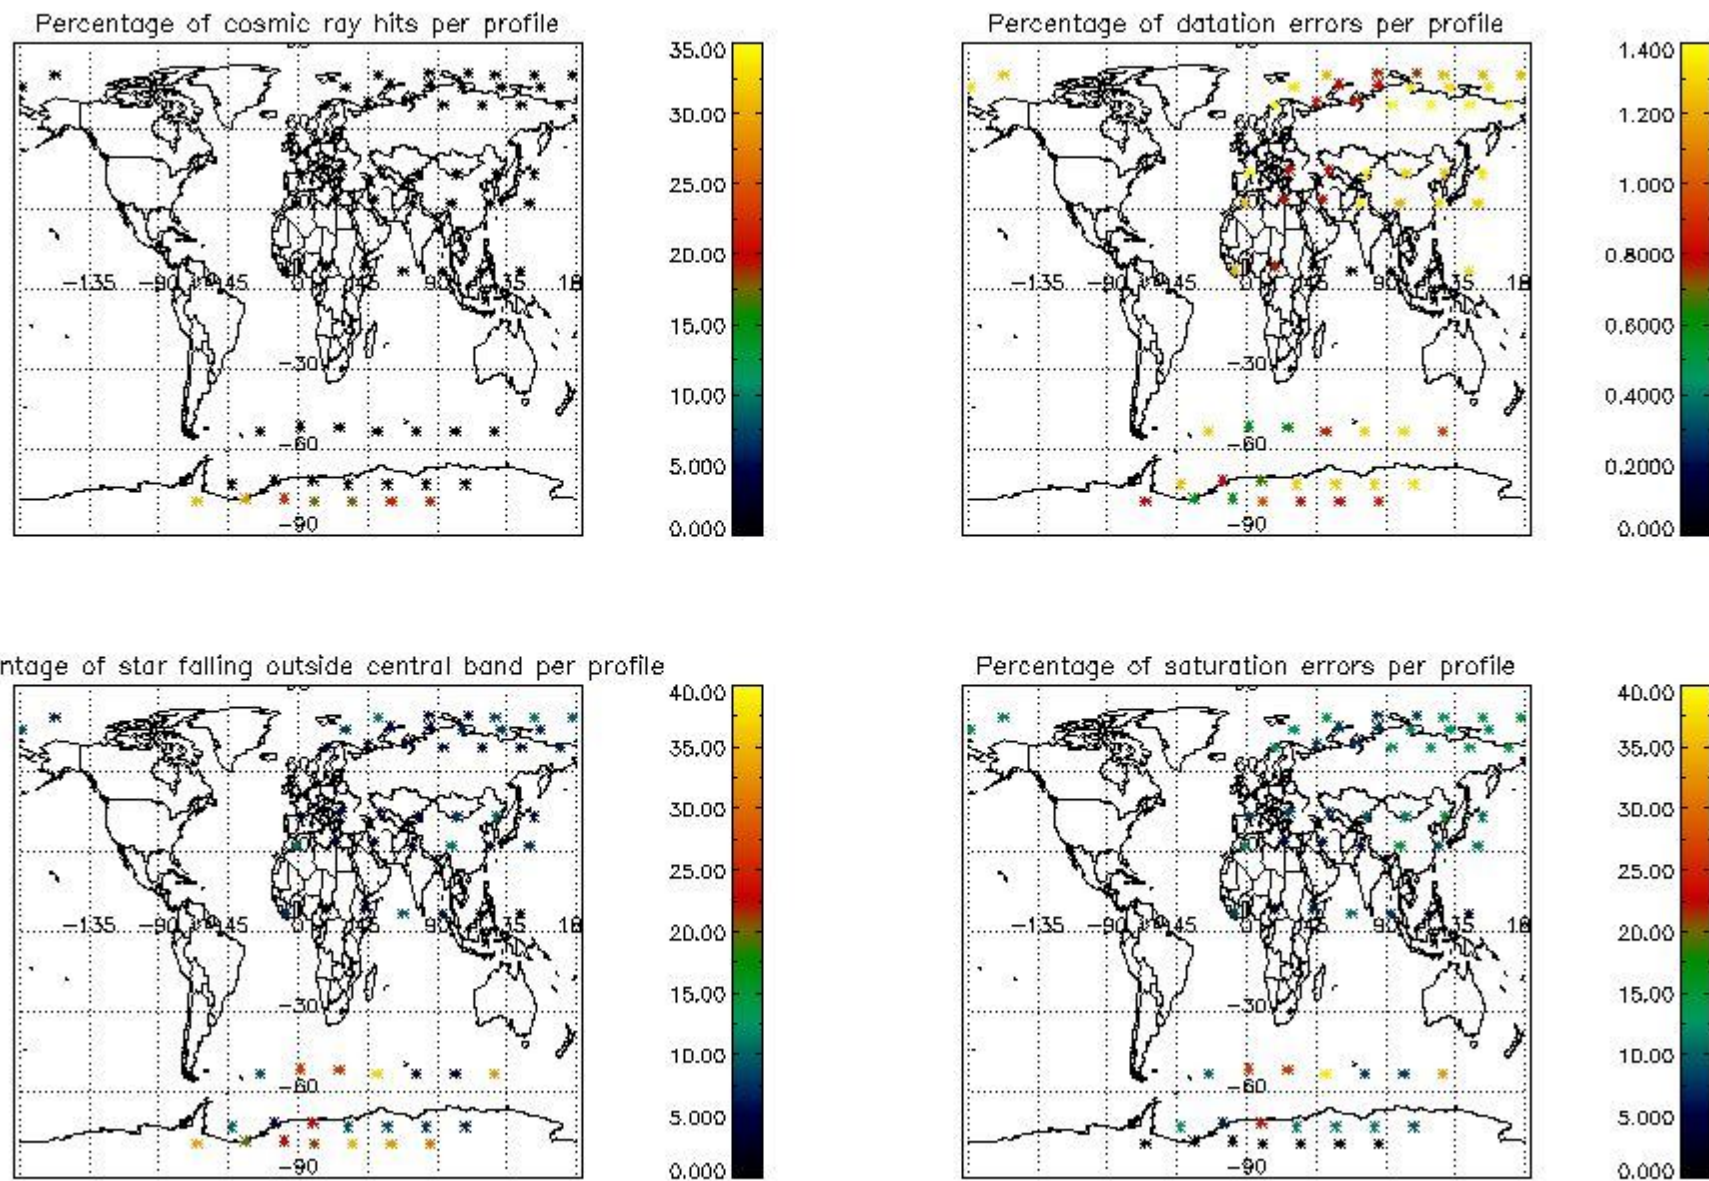

4.2.2 Plot level 1 quality information per product (world map): ENVISAT DESCENDING passes

5. Trace gas profiles

5.1 Ozone statistics based on quality of products

The final quality of the products can be "measured" using the STD (Standard Deviation) attached to every point profile. This information is written to the parameter GOM_NL__2P/NL_LOCAL_SPECIES_DENSITY/o3_std of the level 2 products. The table below shows the statistics for given STD ranges.

The statistics are given with respect to the overall valid production:

- Products without fatal errors: GOM_NL__2P/MPH/PRODUCT_ERR=0
- Valid point profile: GOM_NL__2P/NL_LOCAL_SPECIES_DENSITY/pcd(0)=0

The 'Criteria' is applied to valid points of dark limb products:

- Products in dark limb illumination condition: GOM_NL__2P/NL_SUMMARY_QUALITY/obs_ill_cond=0
- Products without fatal errors: GOM_NL__2P/MPH/PRODUCT_ERR=0
- Valid point profile: GOM_NL__2P/NL_LOCAL_SPECIES_DENSITY/pcd(0)=0

So, the table below shows the percentage of dark limb and valid observations for each criteria with respect to the overall valid daily observations.

Criteria	% of total production
All STD	25
STD < 20	7