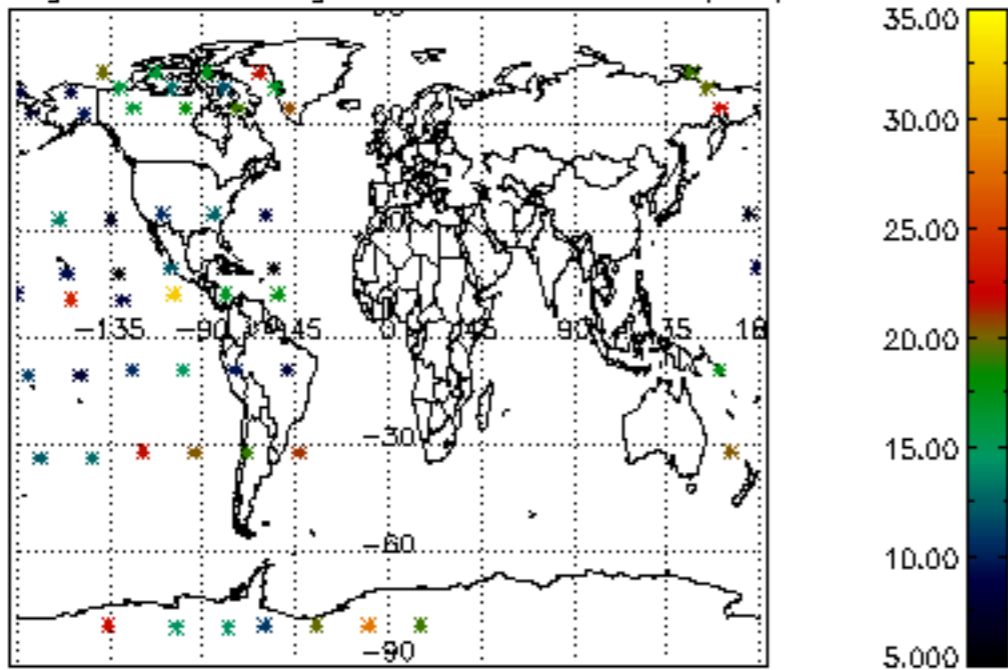

Percentage of cosmic ray hits per profile

Percentage of star falling outside central band per profile