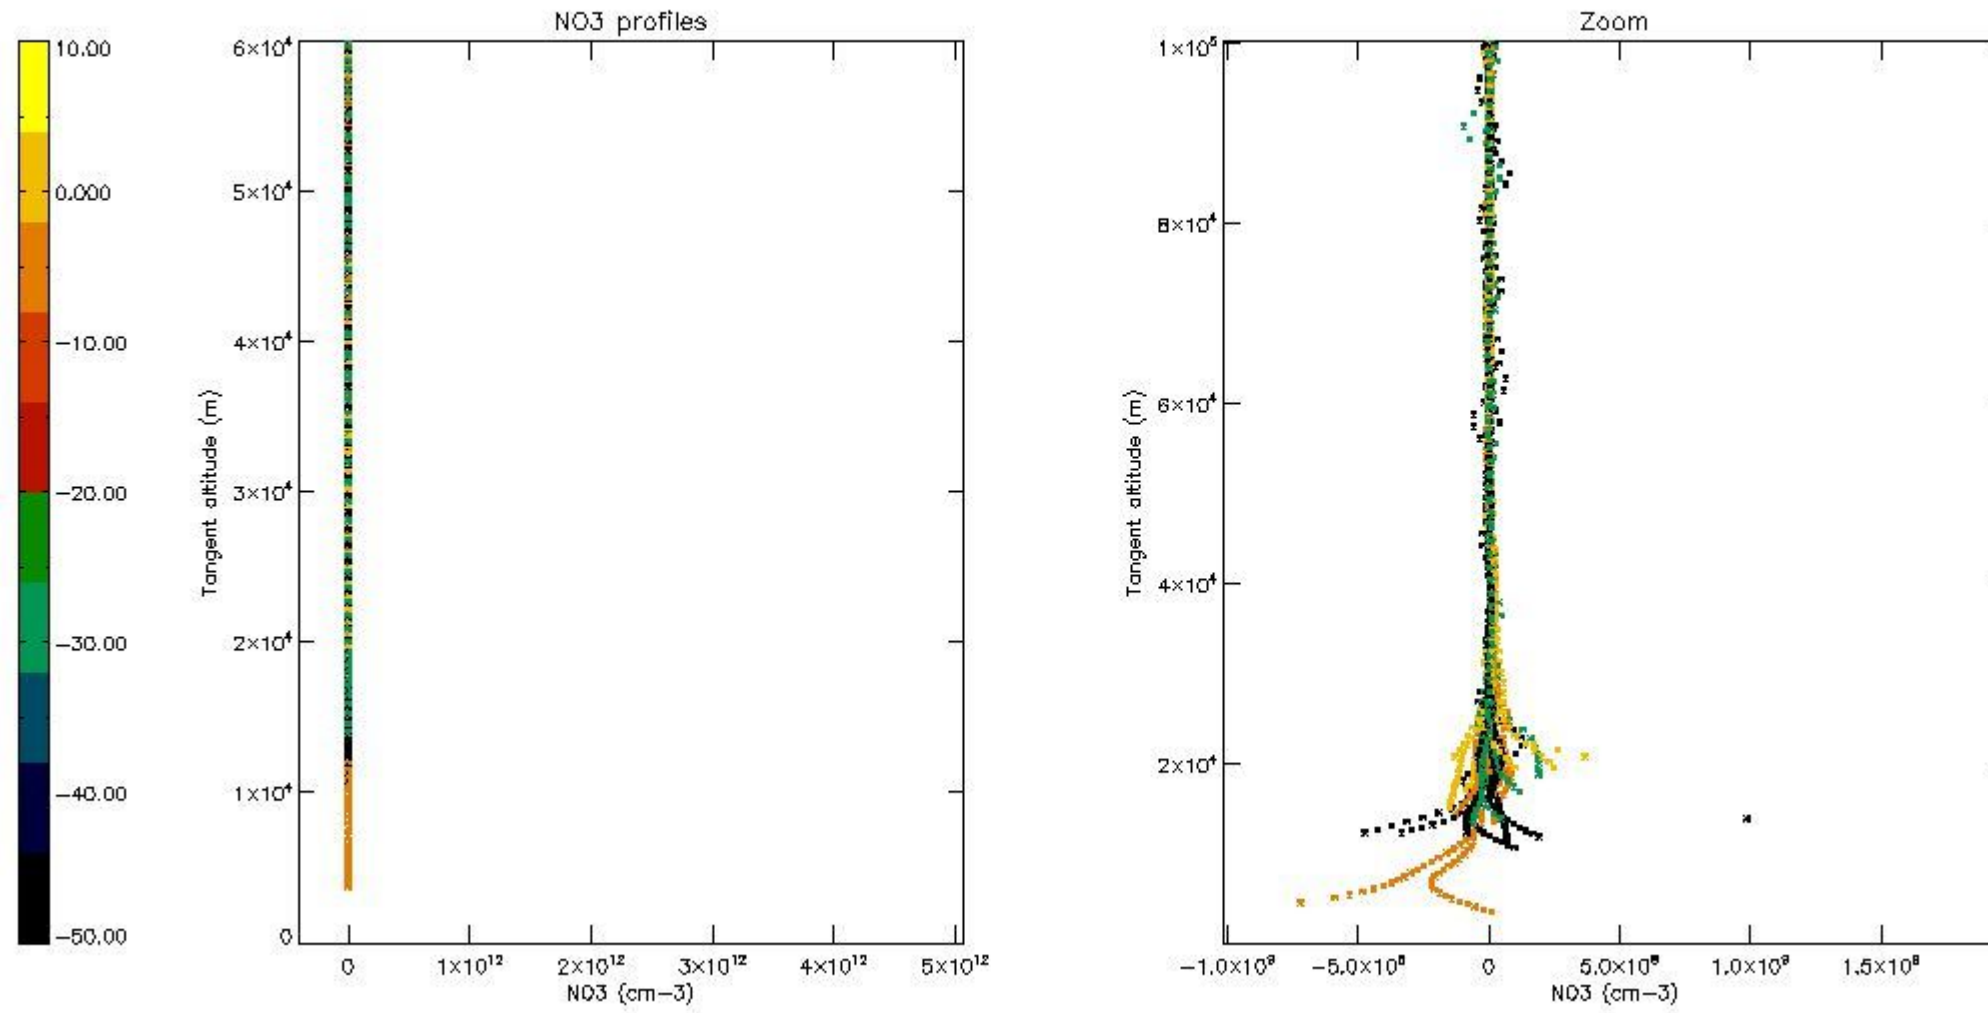

The colorbar represents the latitude.

*5.7 Plot NO3 profiles for all STD (dark without errors)*

The colorbar represents the latitude.