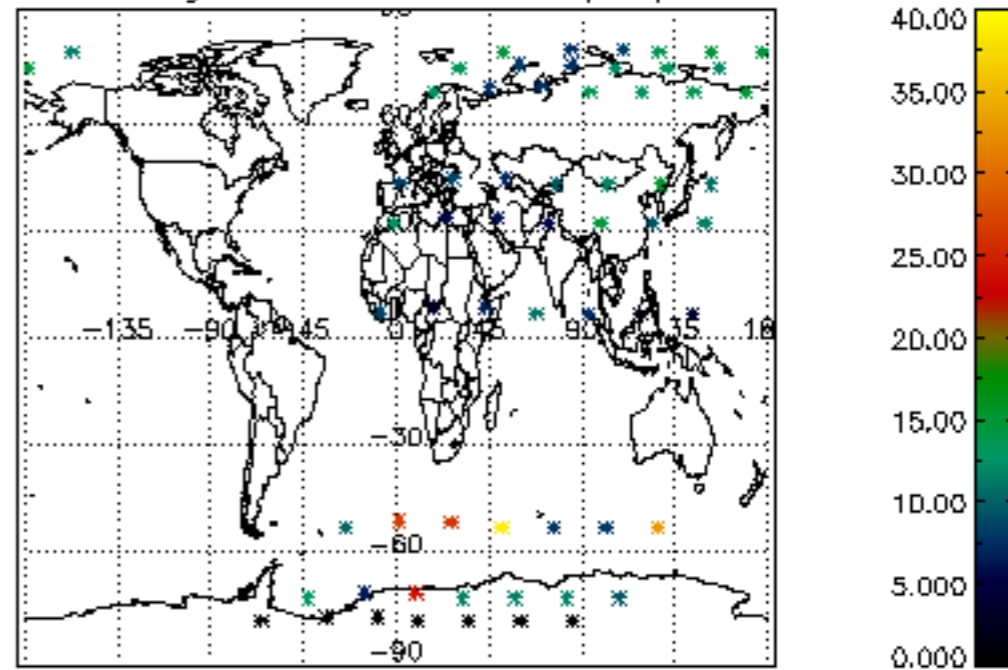

Percentage of saturation errors per profile