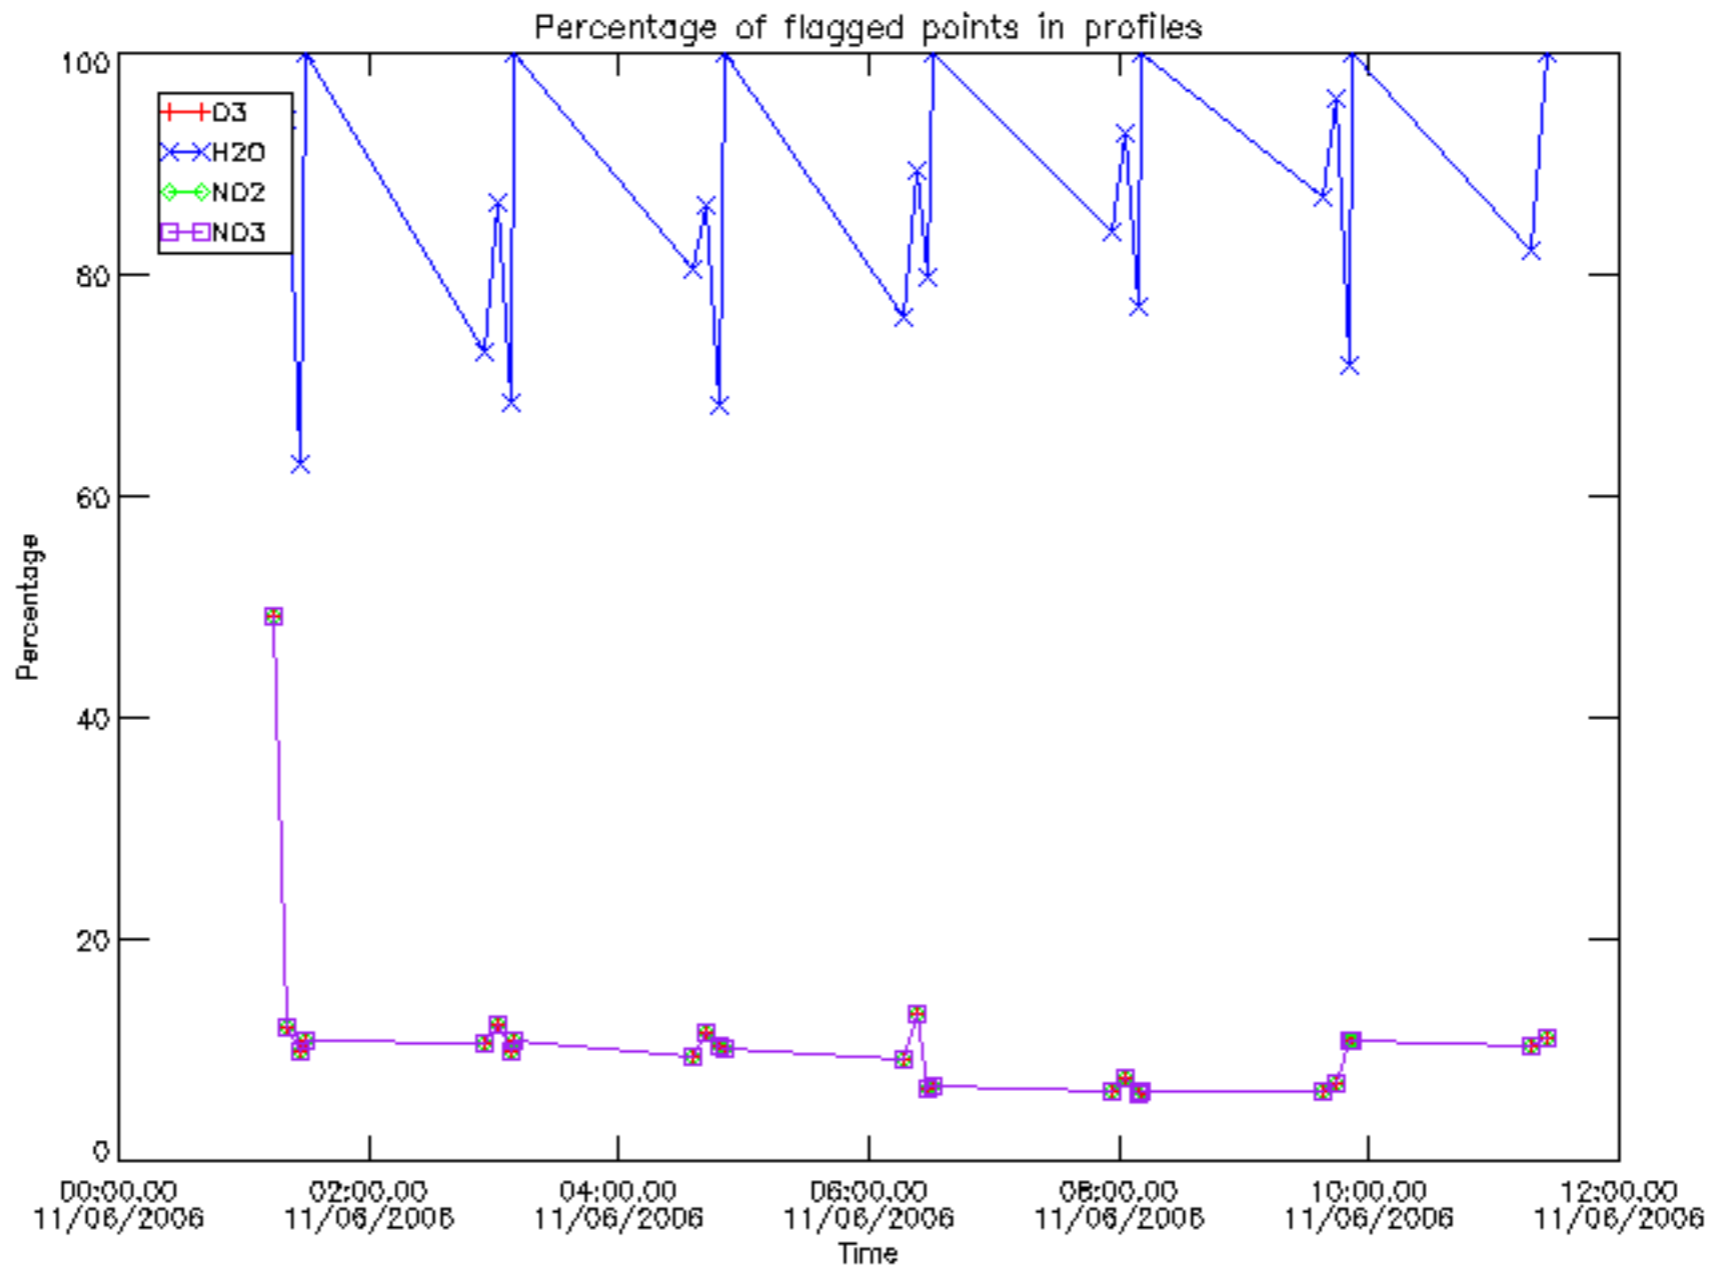

Percentage of flagged data per D3 profile

Percentage of flagged data per H2O profile