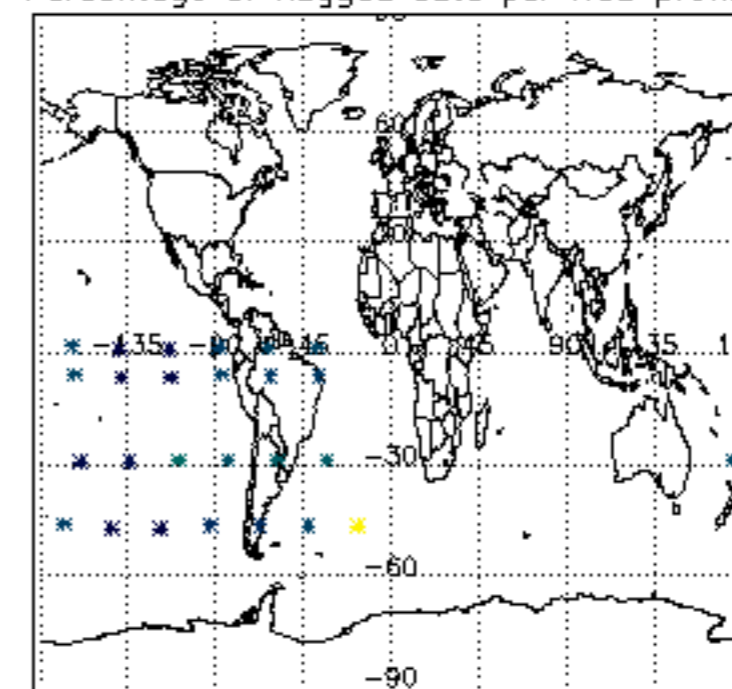

Percentage of flagged data per NO3 profile