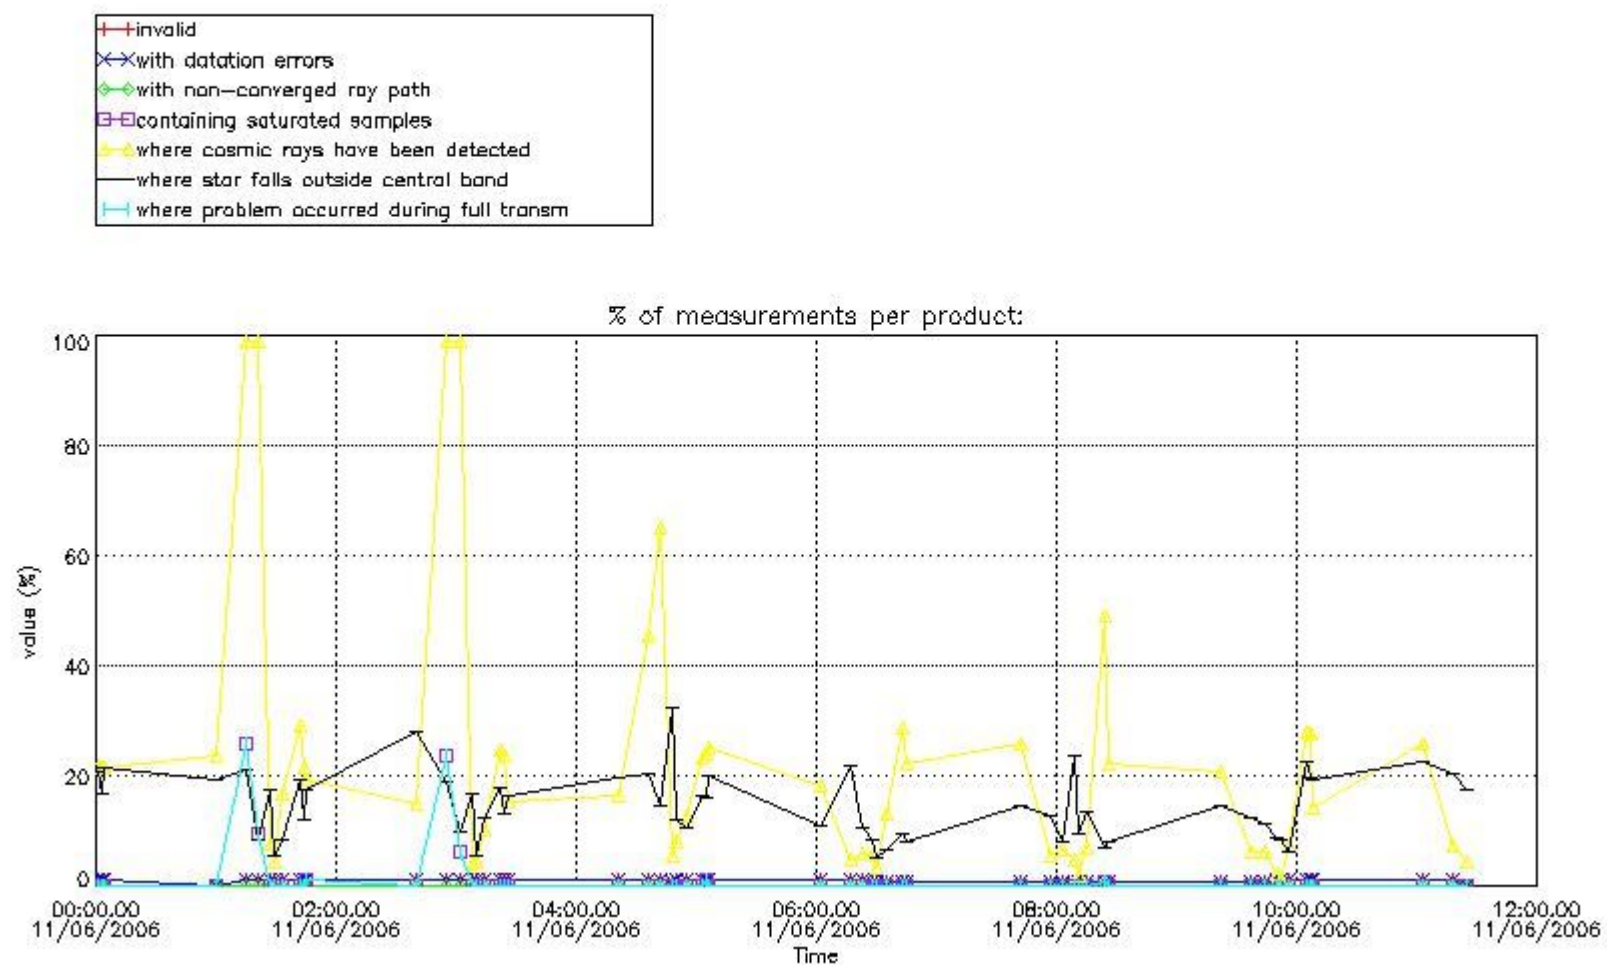

4.1.2 Plot level 1 quality information per product (time dependant): ENVI SAT DESCENDING passes