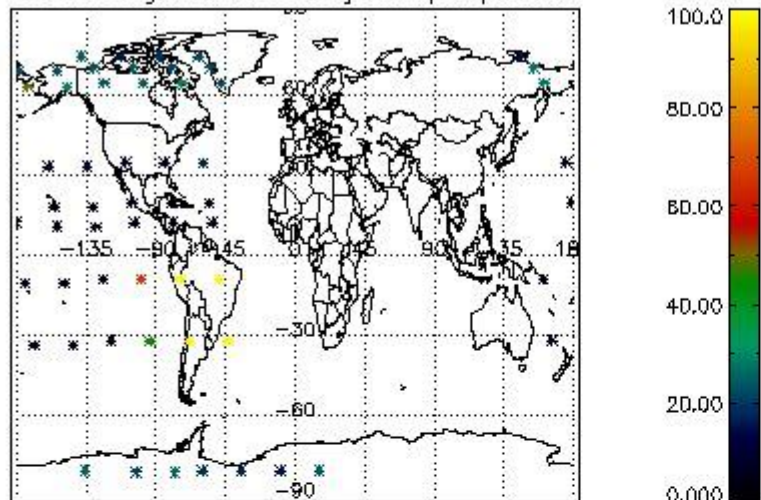

Percentage of cosmic ray hits per profile