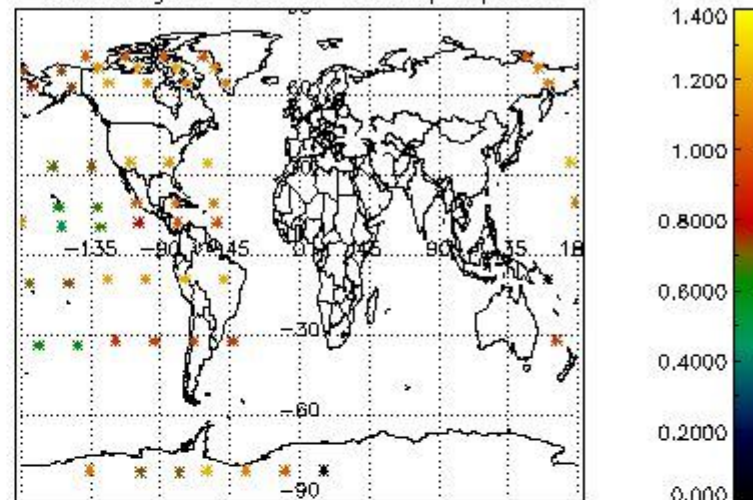

Percentage of datation errors per profile