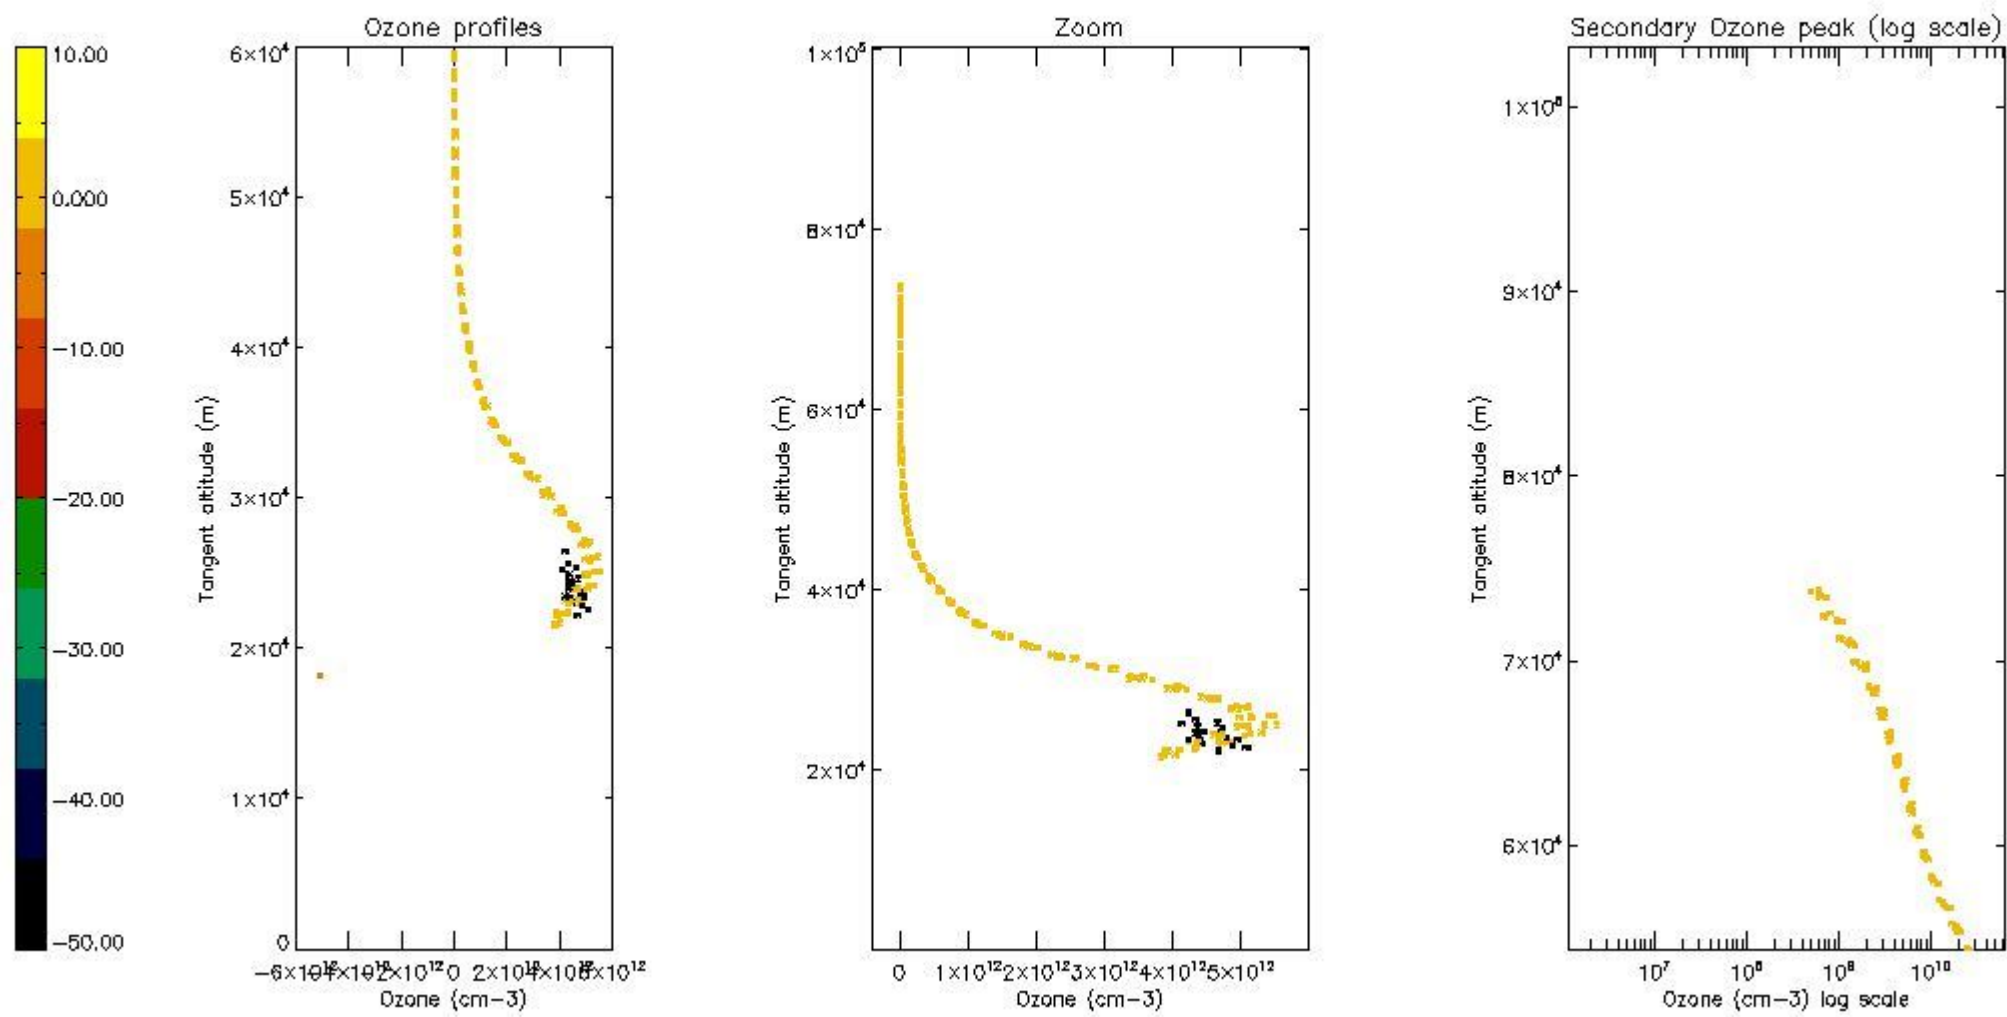

5.6 Plot NO₂ profiles for all STD (dark without errors)

The colorbar represents the latitude.