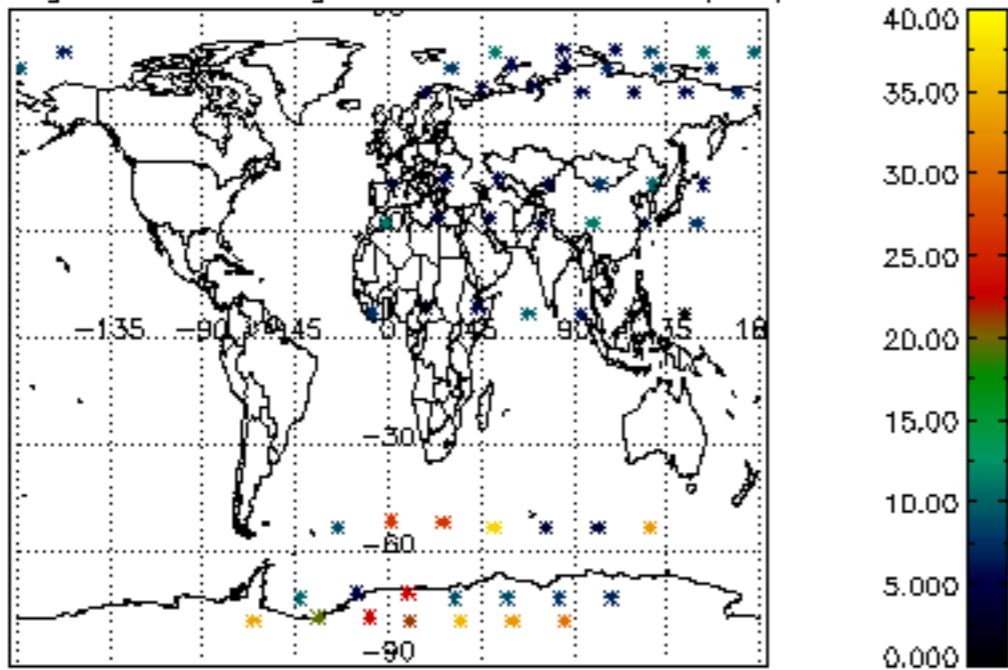

Percentage of star falling outside central band per profile