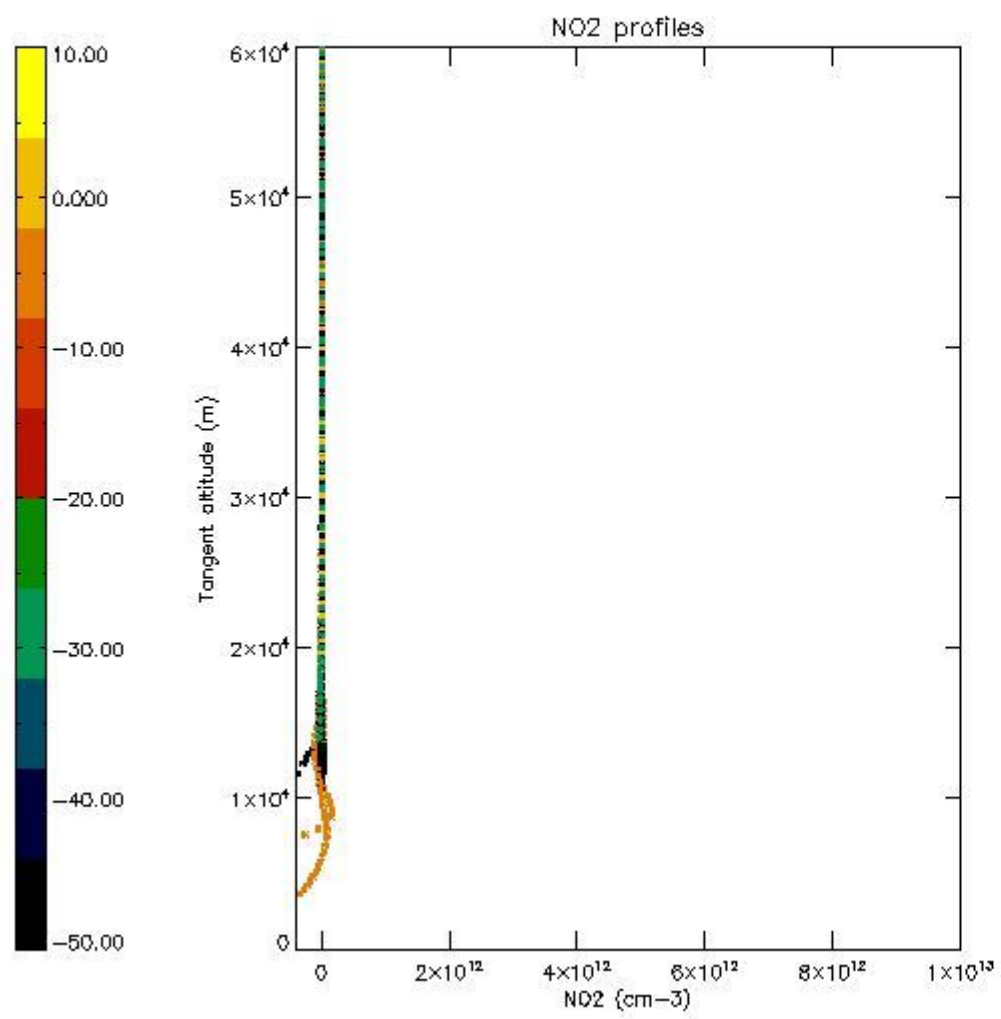

*5.4 Plot ozone profiles where STD < 10% (dark without errors)*

The colorbar represents the latitude.

*5.5 Plot ozone profiles where STD < 5% (dark without errors)*

The colorbar represents the latitude.

*5.6 Plot NO<sub>2</sub> profiles for all STD (dark without errors)*

The colorbar represents the latitude.

*5.7 Plot NO3 profiles for all STD (dark without errors)*

The colorbar represents the latitude.