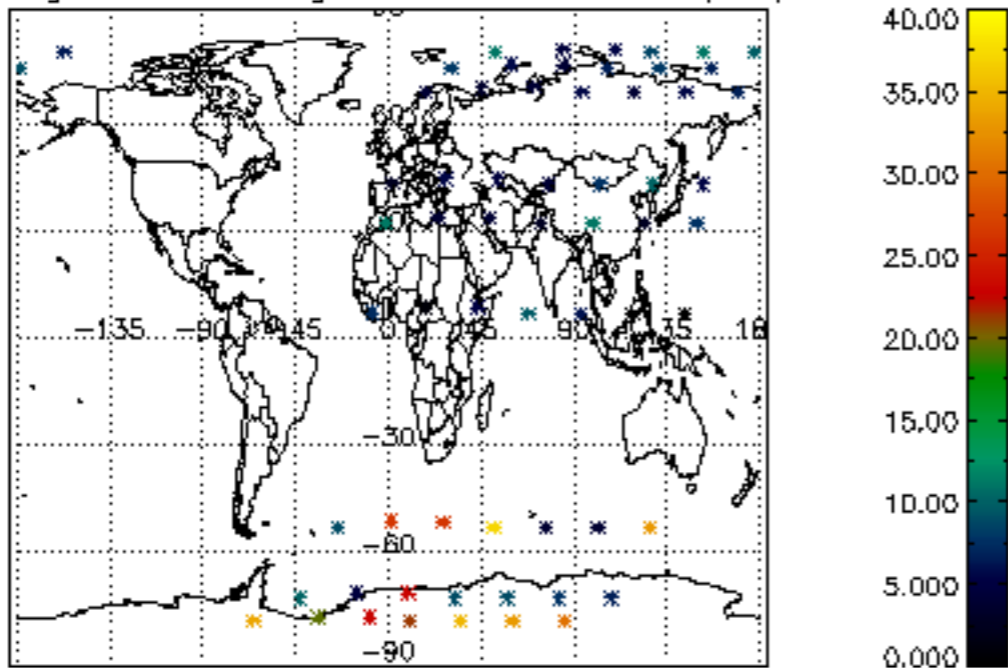

Percentage of star falling outside central band per profile