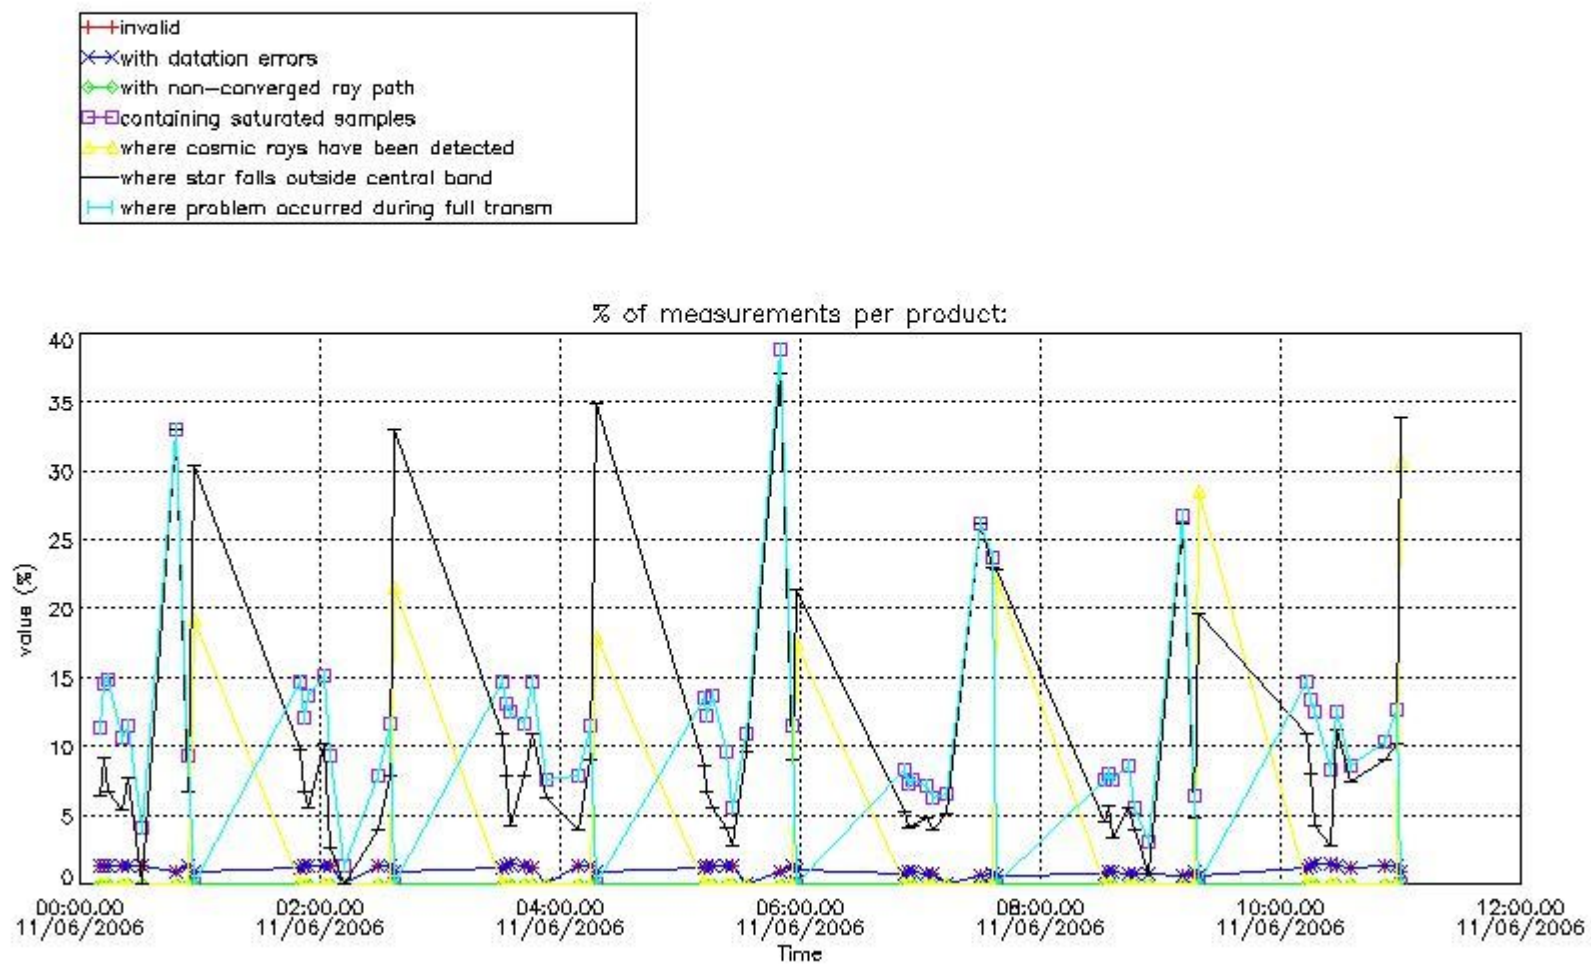

4.2 Plot quality information per product coming from level 1b processing (world map)

4.2.1 Plot level 1 quality information per product (world map): ENVISAT ASCENDING passes