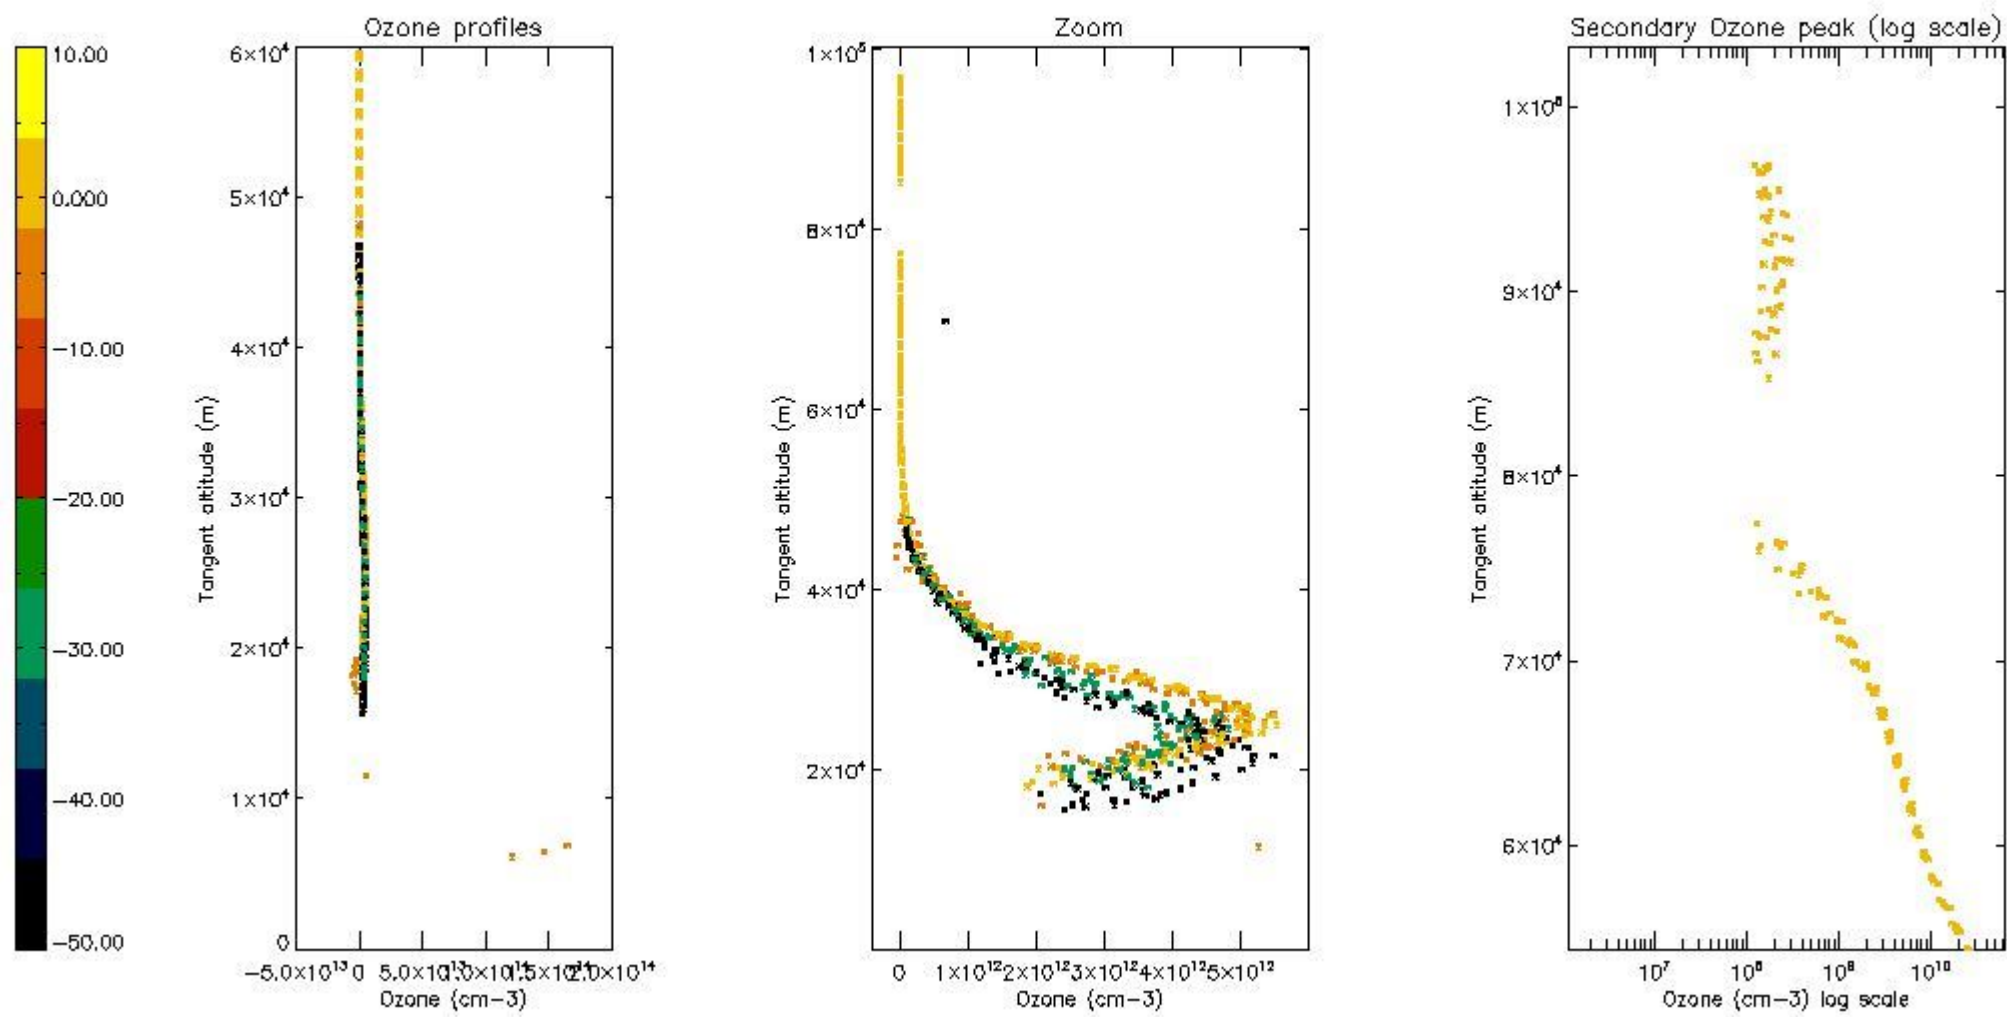

STD < 10	5
STD < 5	3

5.2 Plot ozone profiles for all STD (dark without errors)

The colorbar represents the latitude.

5.3 Plot ozone profiles where STD < 20% (dark without errors)

The colorbar represents the latitude.