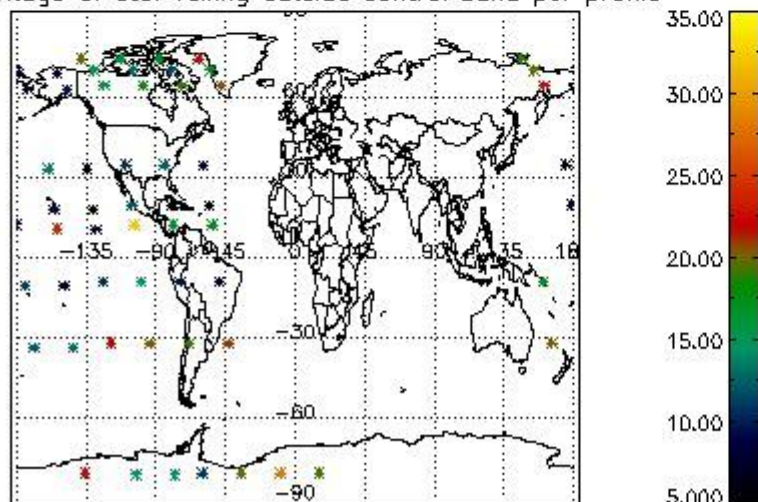

4.2.1 Plot level 1 quality information per product (world map): ENVISAT ASCENDING passes

Percentage of cosmic ray hits per profile

Percentage of datation errors per profile

Percentage of star falling outside central band per profile