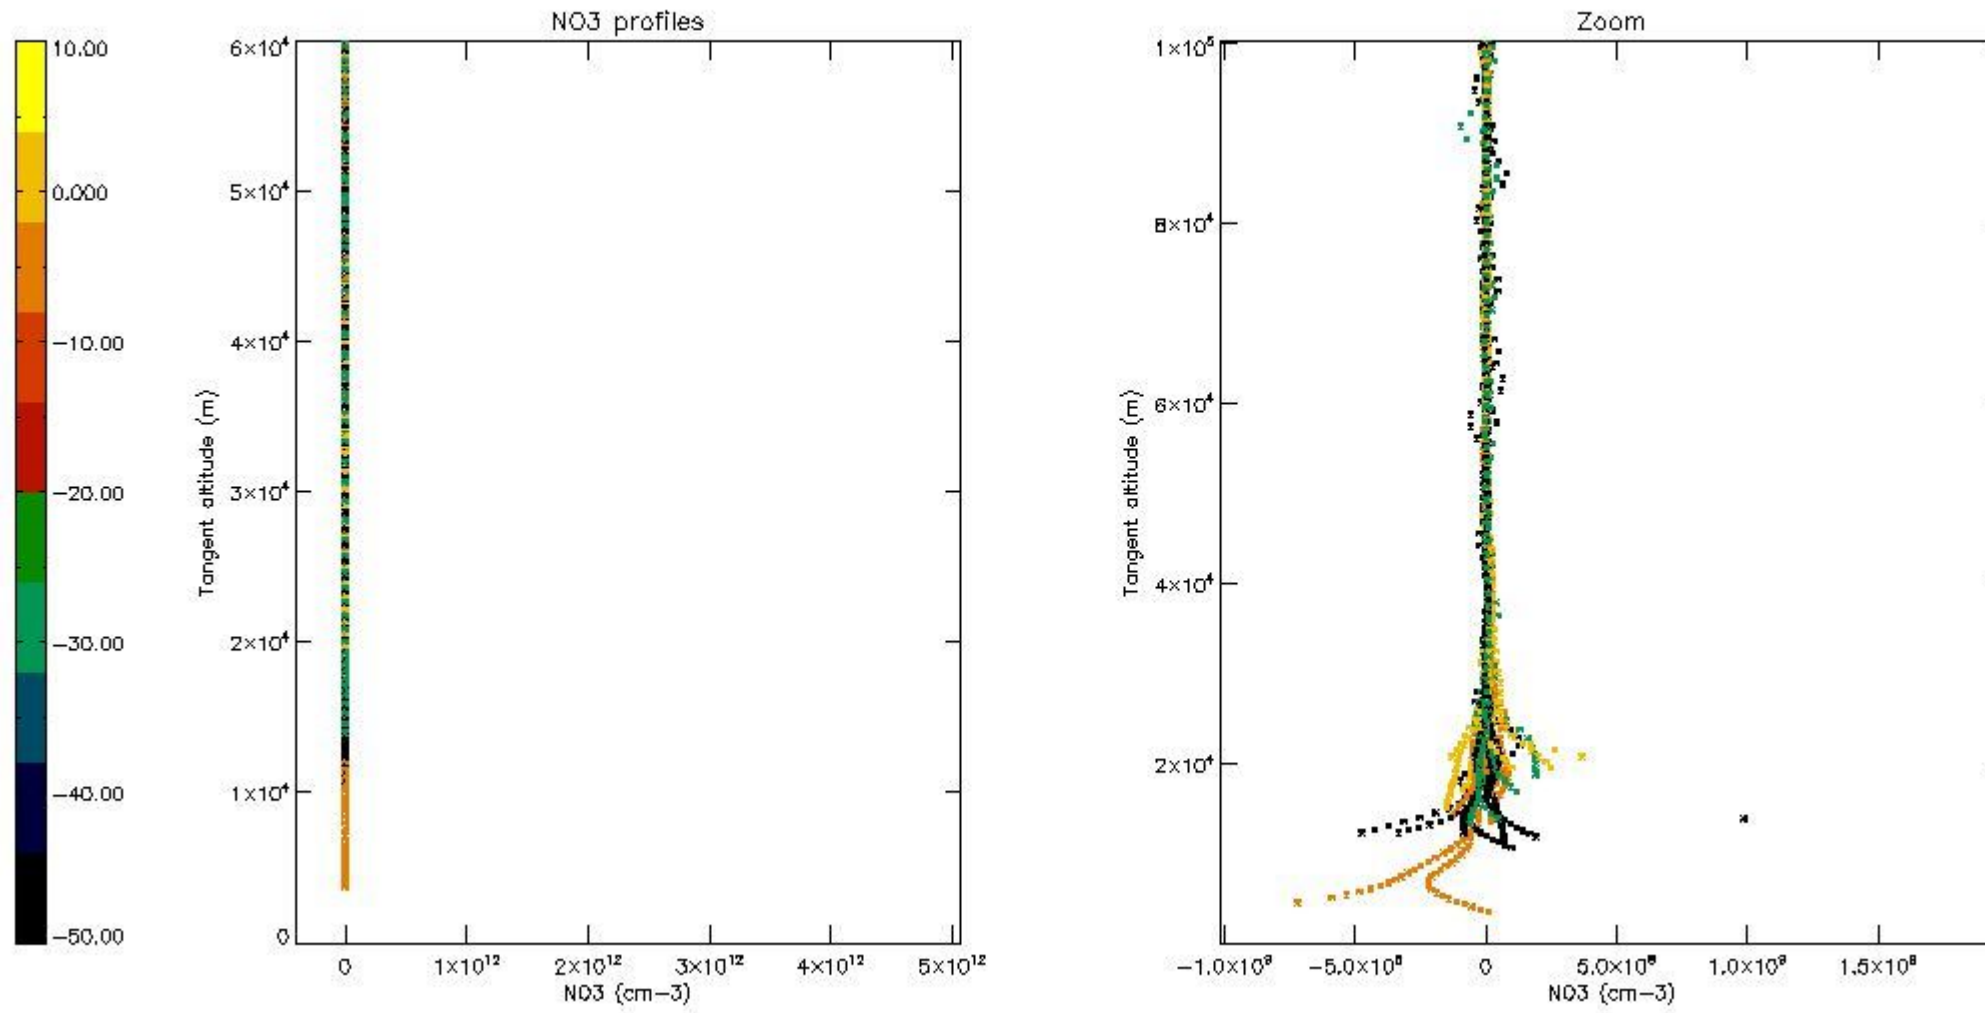

The colorbar represents the latitude.

*5.7 Plot NO3 profiles for all STD (dark without errors)*

The colorbar represents the latitude.