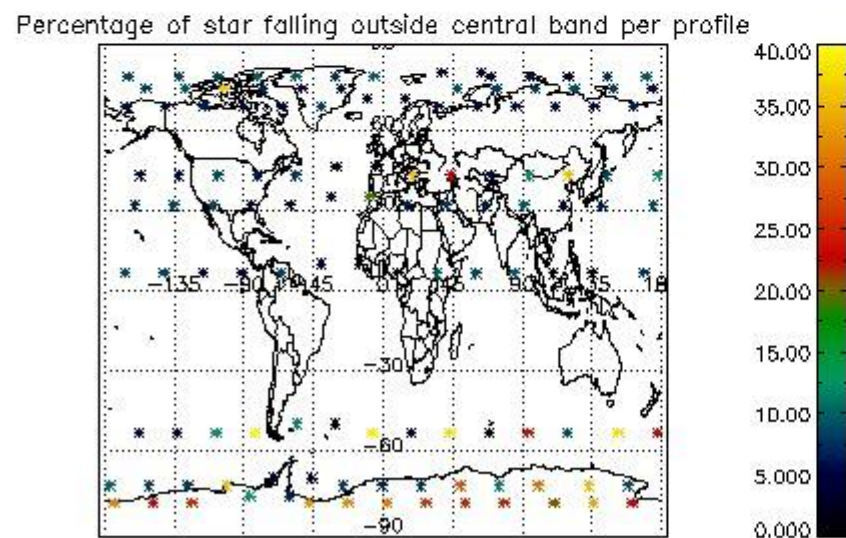

5. Trace gas profiles

5.1 Ozone statistics based on quality of products

The final quality of the products can be "measured" using the STD (Standard Deviation) attached to every point profile. This information is written to the parameter GOM_NL__2P/NL_LOCAL_SPECIES_DENSITY/o3_std of the level 2 products. The table below shows the statistics for given STD ranges.

The statistics are given with respect to the overall valid production:

- Products without fatal errors: GOM_NL__2P/MPH/PRODUCT_ERR=0
- Valid point profile: GOM_NL__2P/NL_LOCAL_SPECIES_DENSITY/pcd(0)=0

The 'Criteria' is applied to valid points of dark limb products:

- Products in dark limb illumination condition: GOM_NL__2P/NL_SUMMARY_QUALITY/obs_ill_cond=0
- Products without fatal errors: GOM_NL__2P/MPH/PRODUCT_ERR=0
- Valid point profile: GOM_NL__2P/NL_LOCAL_SPECIES_DENSITY/pcd(0)=0

So, the table below shows the percentage of dark limb and valid observations for each criteria with respect to the overall valid daily observations.

Criteria	% of total production
All STD	24
STD < 20	8