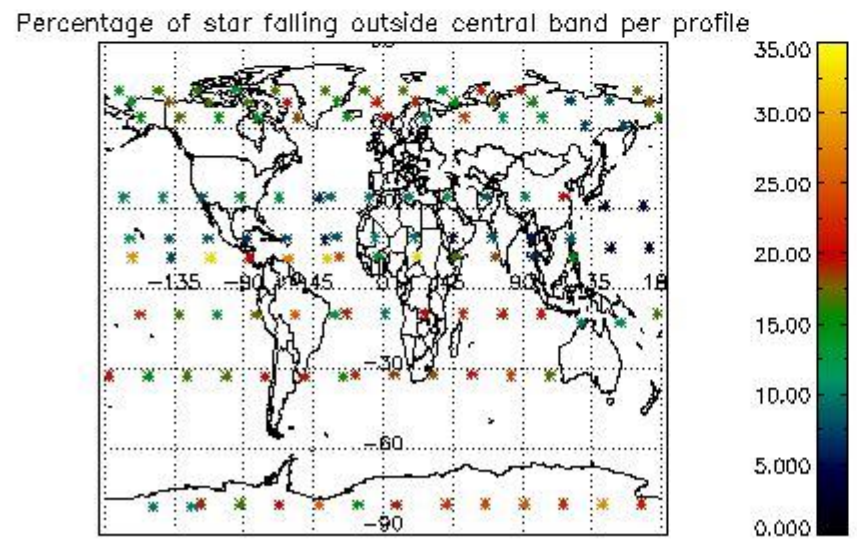

4.1 Plot quality information per product (time dependant) coming from level 1b processing

4.1.1 Plot level 1 quality information per product (time dependant): ENVISAT ASCENDING passes

4.1.2 Plot level 1 quality information per product (time dependant): ENVI SAT DESCENDING passes

4.2 Plot quality information per product coming from level 1b processing (world map)

4.2.1 Plot level 1 quality information per product (world map): ENVISAT ASCENDING passes

4.2.2 Plot level 1 quality information per product (world map): ENVISAT DESCENDING passes