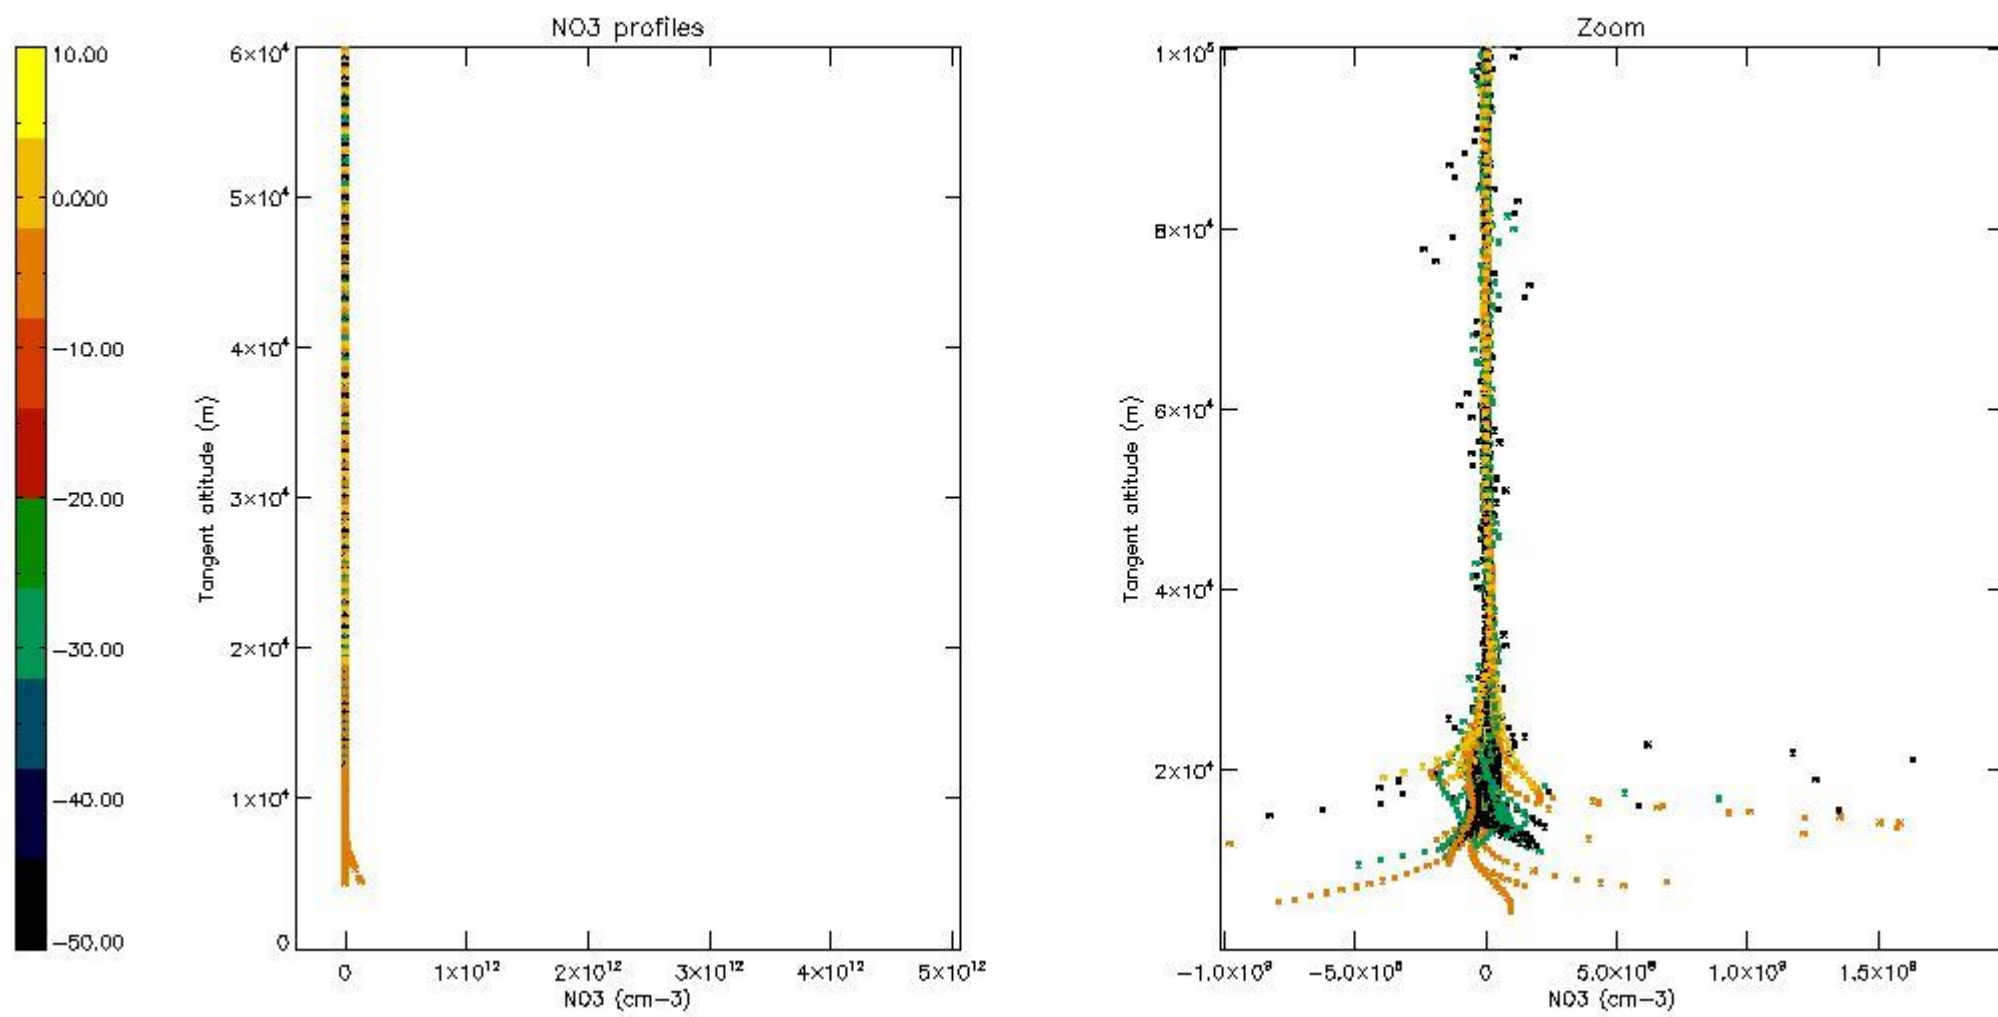

The colorbar represents the latitude.

5.7 Plot NO3 profiles for all STD (dark without errors)

The colorbar represents the latitude.

5.8 Plot H2O profiles for all STD (only for occultations of stars 1,2,3,4,13,14,16,26,63 dark without errors)