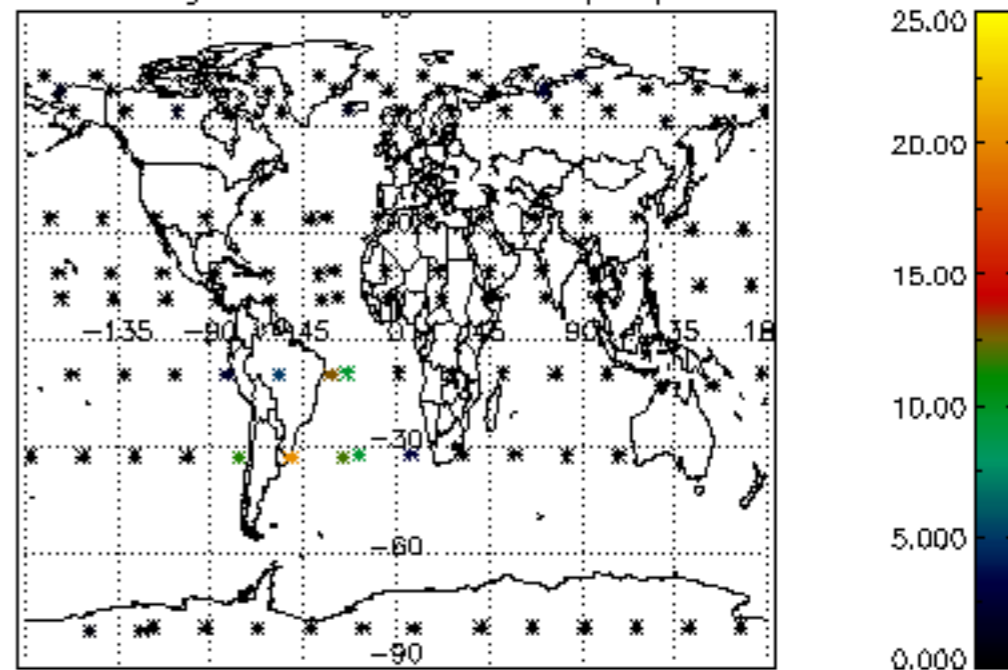

Percentage of datation errors per profile

Percentage of saturation errors per profile