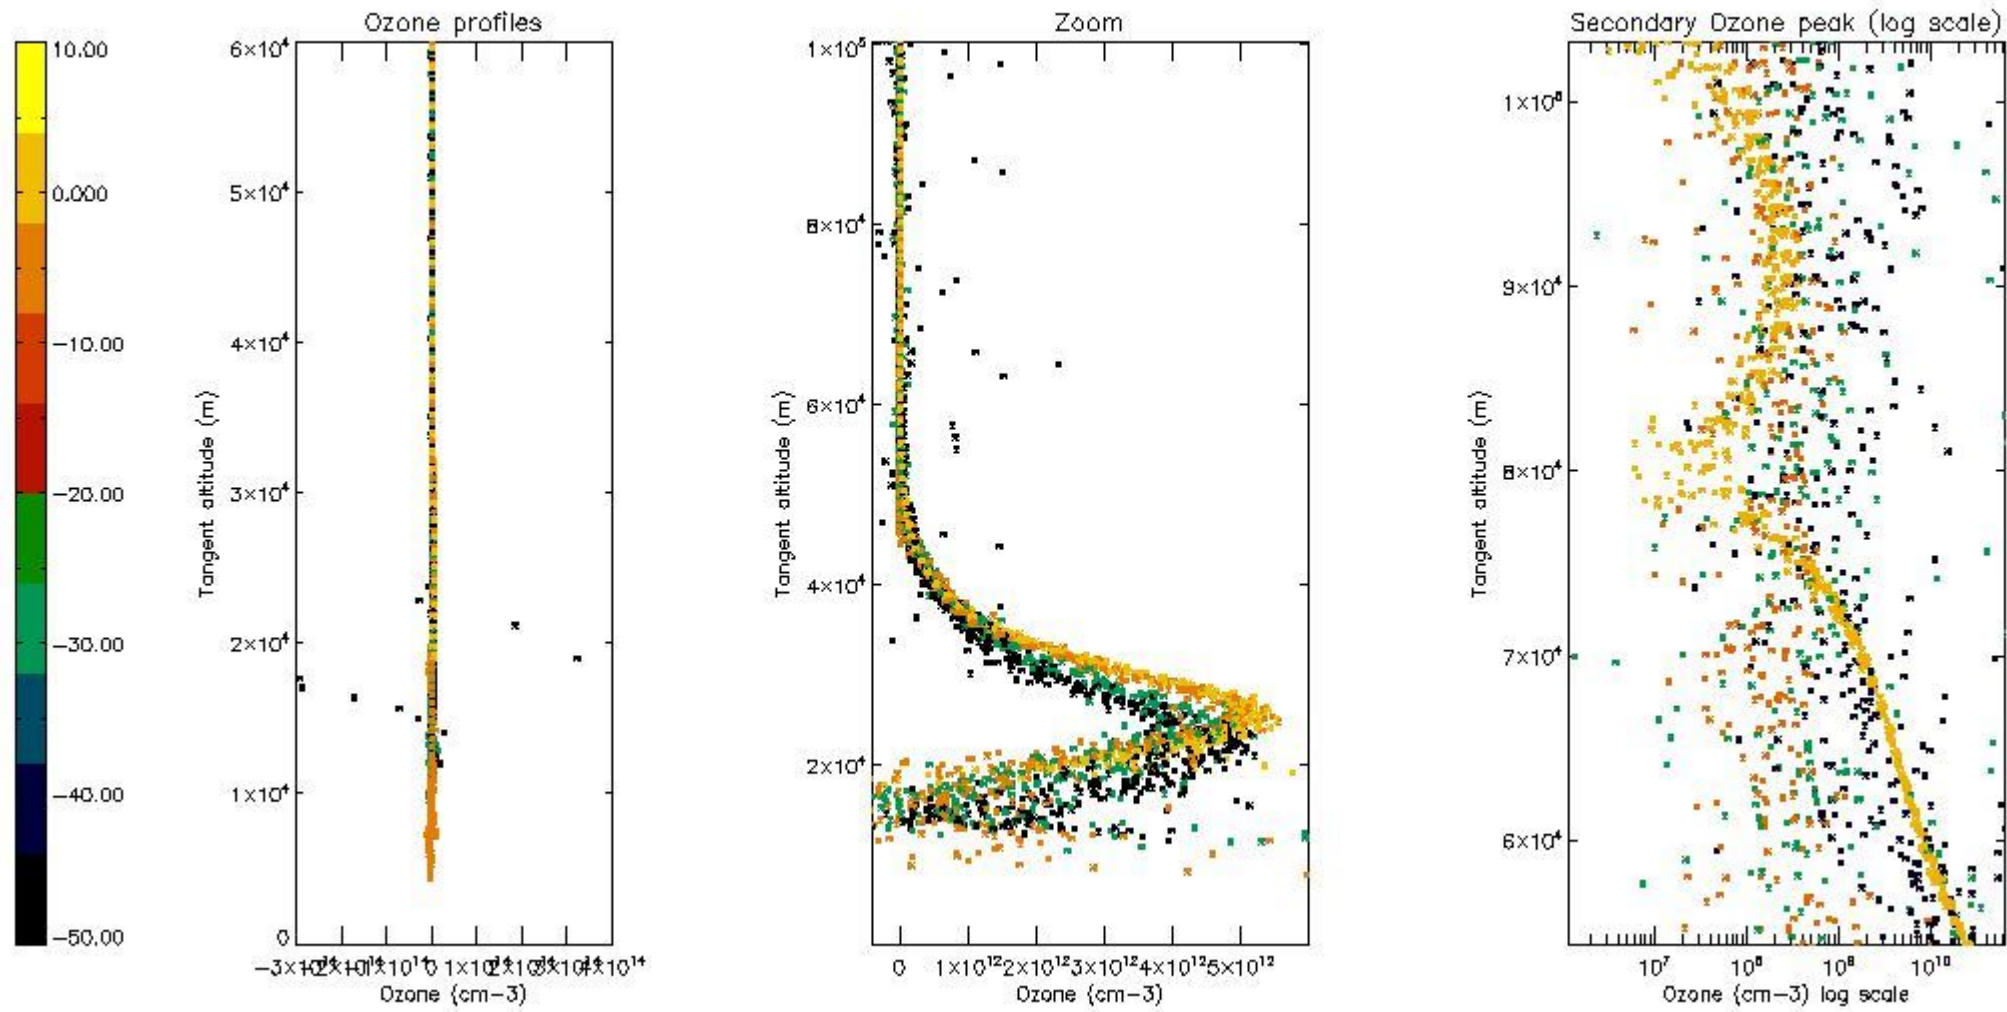

STD < 10	5
STD < 5	3

5.2 Plot ozone profiles for all STD (dark without errors)

The colorbar represents the latitude.

5.3 Plot ozone profiles where STD < 20% (dark without errors)

The colorbar represents the latitude.