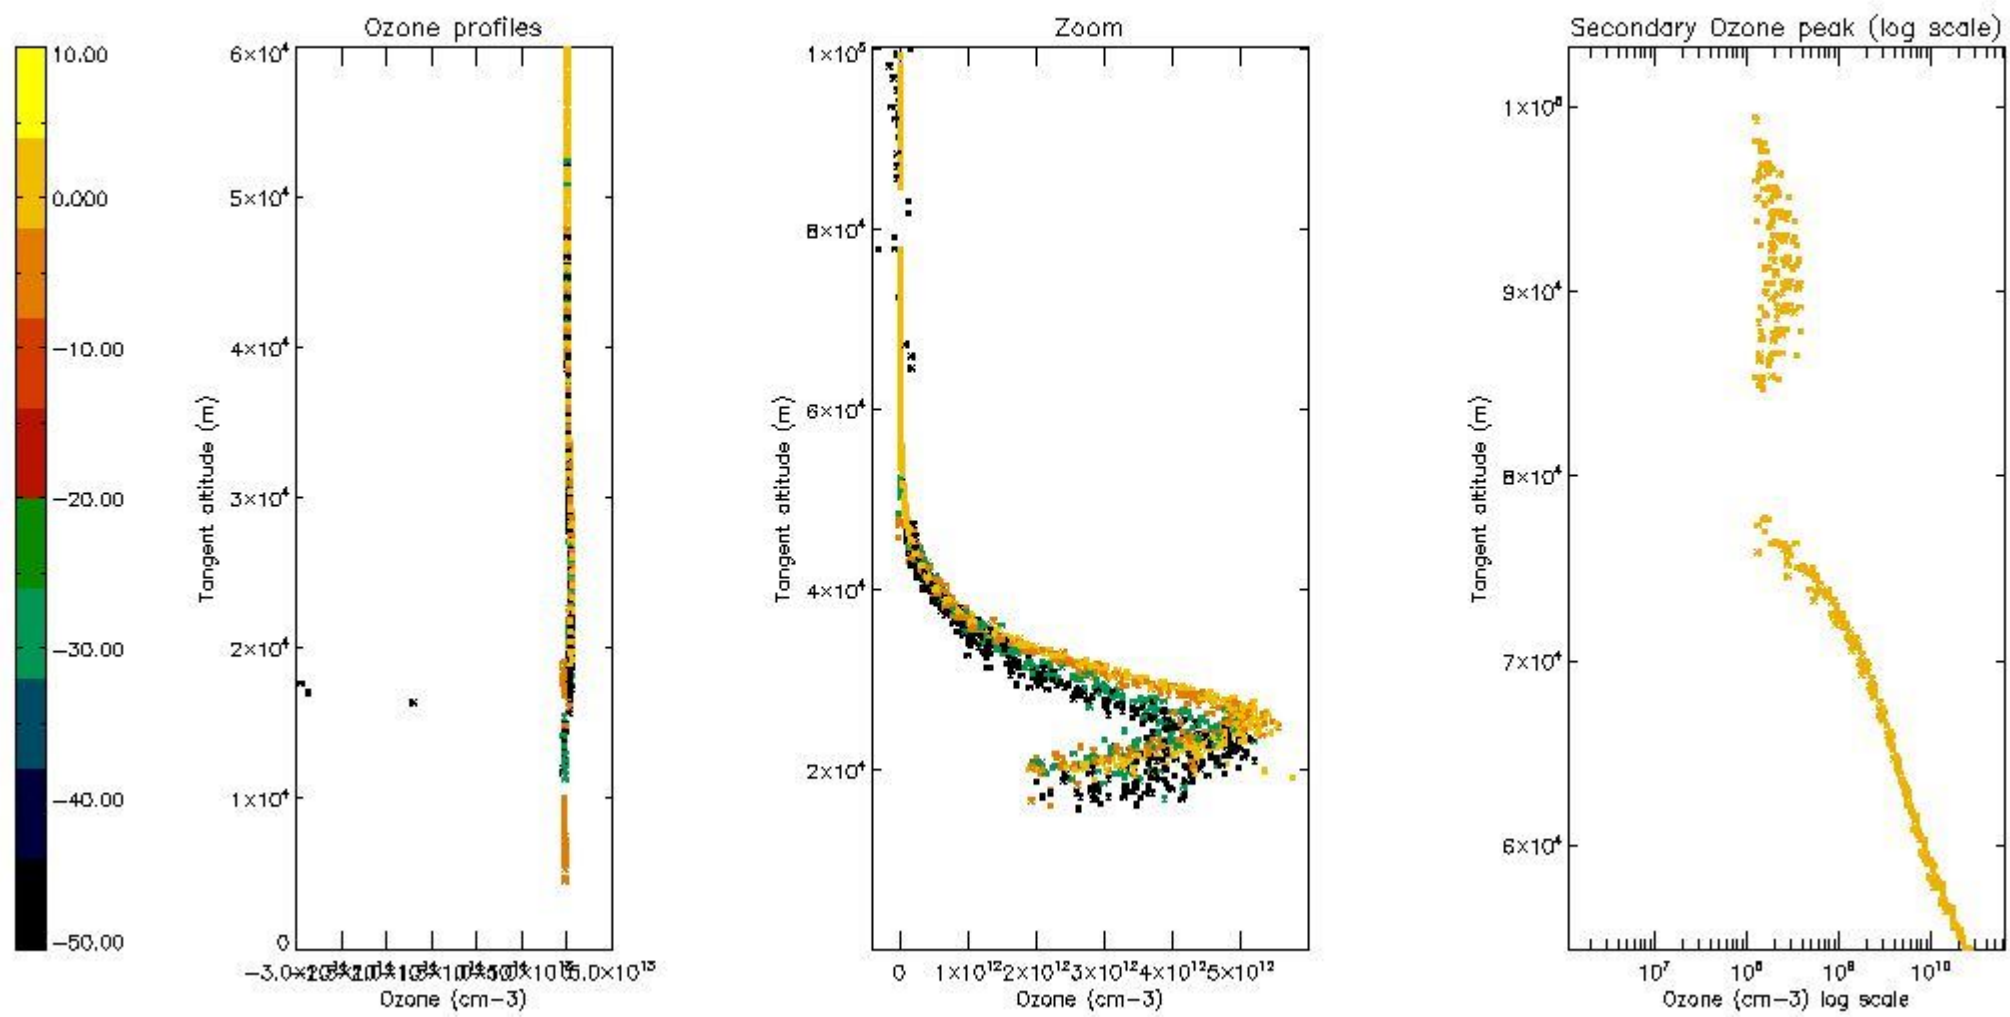

STD < 10	5
STD < 5	3

5.2 Plot ozone profiles for all STD (dark without errors)

The colorbar represents the latitude.

5.3 Plot ozone profiles where STD < 20% (dark without errors)

The colorbar represents the latitude.

5.4 Plot ozone profiles where STD < 10% (dark without errors)

The colorbar represents the latitude.

5.5 Plot ozone profiles where $STD < 5\%$ (dark without errors)

The colorbar represents the latitude.

5.6 Plot NO₂ profiles for all STD (dark without errors)