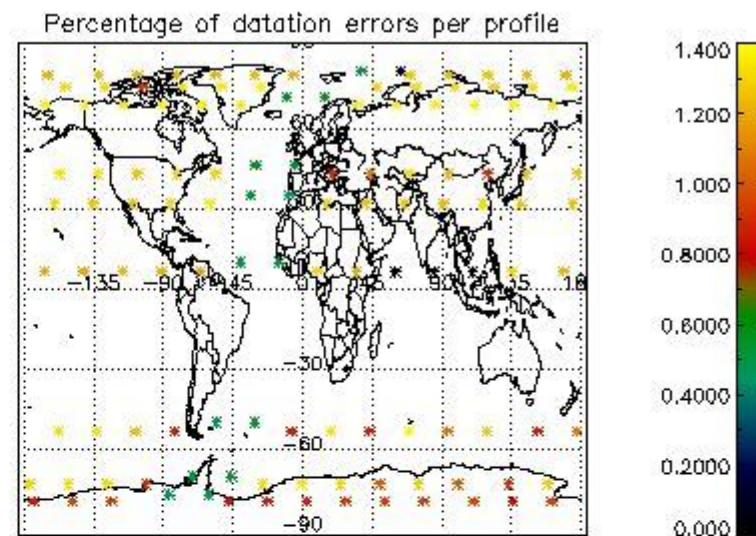

5. Trace gas profiles

5.1 Ozone statistics based on quality of products

The final quality of the products can be "measured" using the STD (Standard Deviation) attached to every point profile. This information is written to the parameter GOM_NL__2P/NL_LOCAL_SPECIES_DENSITY/o3_std of the level 2 products. The table below shows the statistics for given STD ranges.

The statistics are given with respect to the overall valid production:

- Products without fatal errors: GOM_NL__2P/MPH/PRODUCT_ERR=0
- Valid point profile: GOM_NL__2P/NL_LOCAL_SPECIES_DENSITY/pcd(0)=0

The 'Criteria' is applied to valid points of dark limb products:

- Products in dark limb illumination condition: GOM_NL__2P/NL_SUMMARY_QUALITY/obs_ill_cond=0
- Products without fatal errors: GOM_NL__2P/MPH/PRODUCT_ERR=0
- Valid point profile: GOM_NL__2P/NL_LOCAL_SPECIES_DENSITY/pcd(0)=0

So, the table below shows the percentage of dark limb and valid observations for each criteria with respect to the overall valid daily observations.

Criteria	% of total production
All STD	24
STD < 20	8