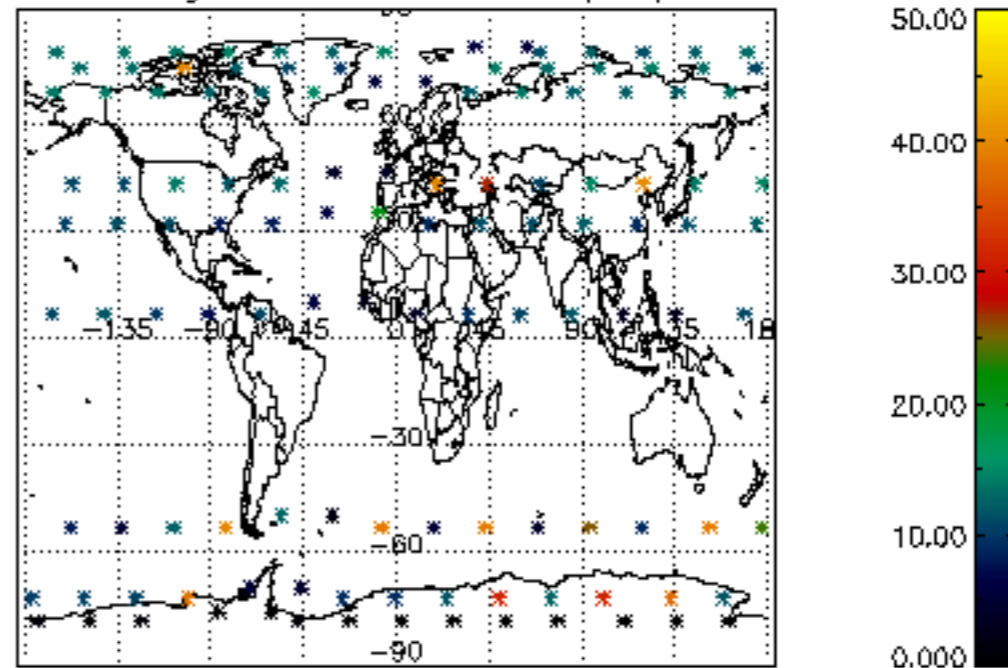

Percentage of saturation errors per profile