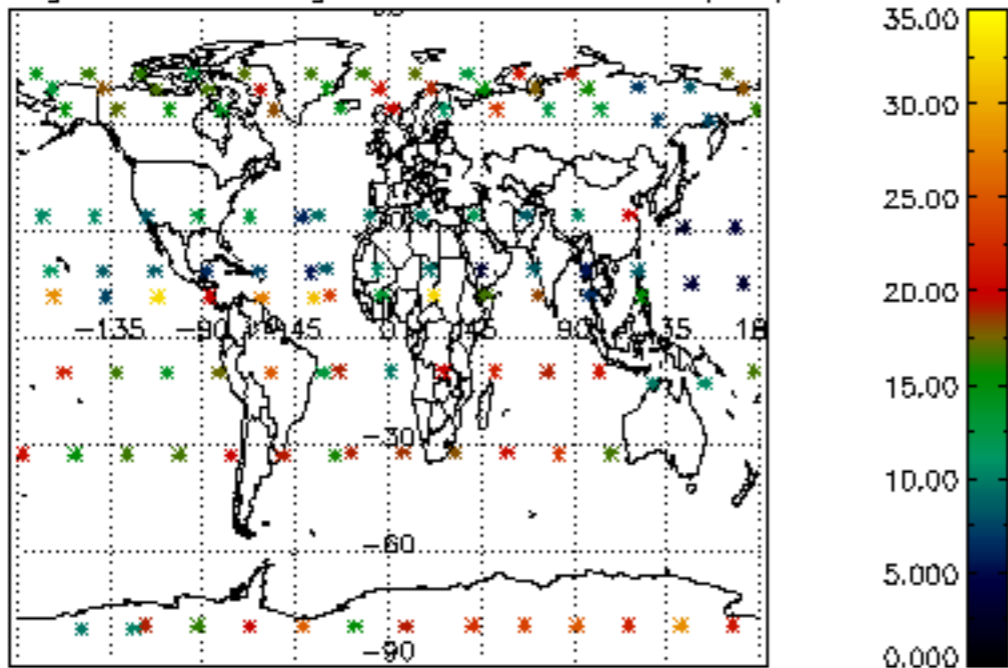

Percentage of cosmic ray hits per profile

Percentage of star falling outside central band per profile