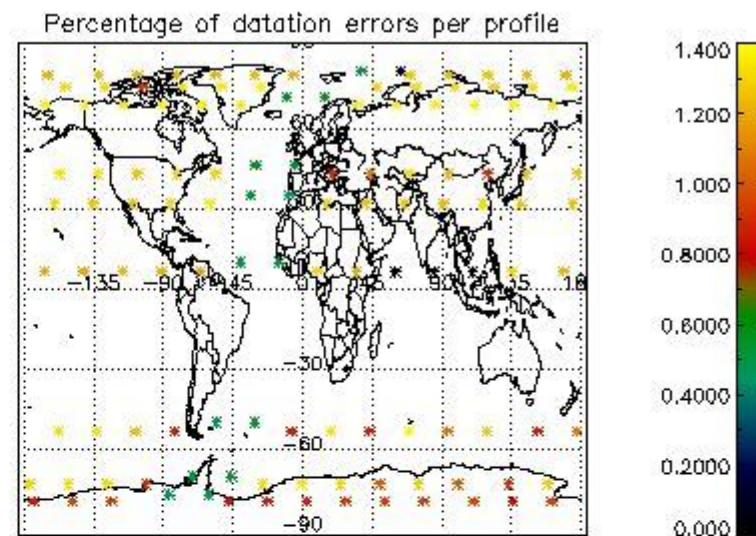

Percentage of flagged data per NO3 profile

4. Level 1 quality information per product

In this section it is plotted some information contained in the Quality Summary data set of the level 2 products that comes from the level 1b processing. Products without errors (error flag in the MPH set to "0") are used.

4.1 Plot quality information per product (time dependant) coming from level 1b processing

4.1.1 Plot level 1 quality information per product (time dependant): ENVISAT ASCENDING passes

4.1.2 Plot level 1 quality information per product (time dependant): ENVI SAT DESCENDING passes

4.2 Plot quality information per product coming from level 1b processing (world map)

4.2.1 Plot level 1 quality information per product (world map): ENVISAT ASCENDING passes

4.2.2 Plot level 1 quality information per product (world map): ENVISAT DESCENDING passes