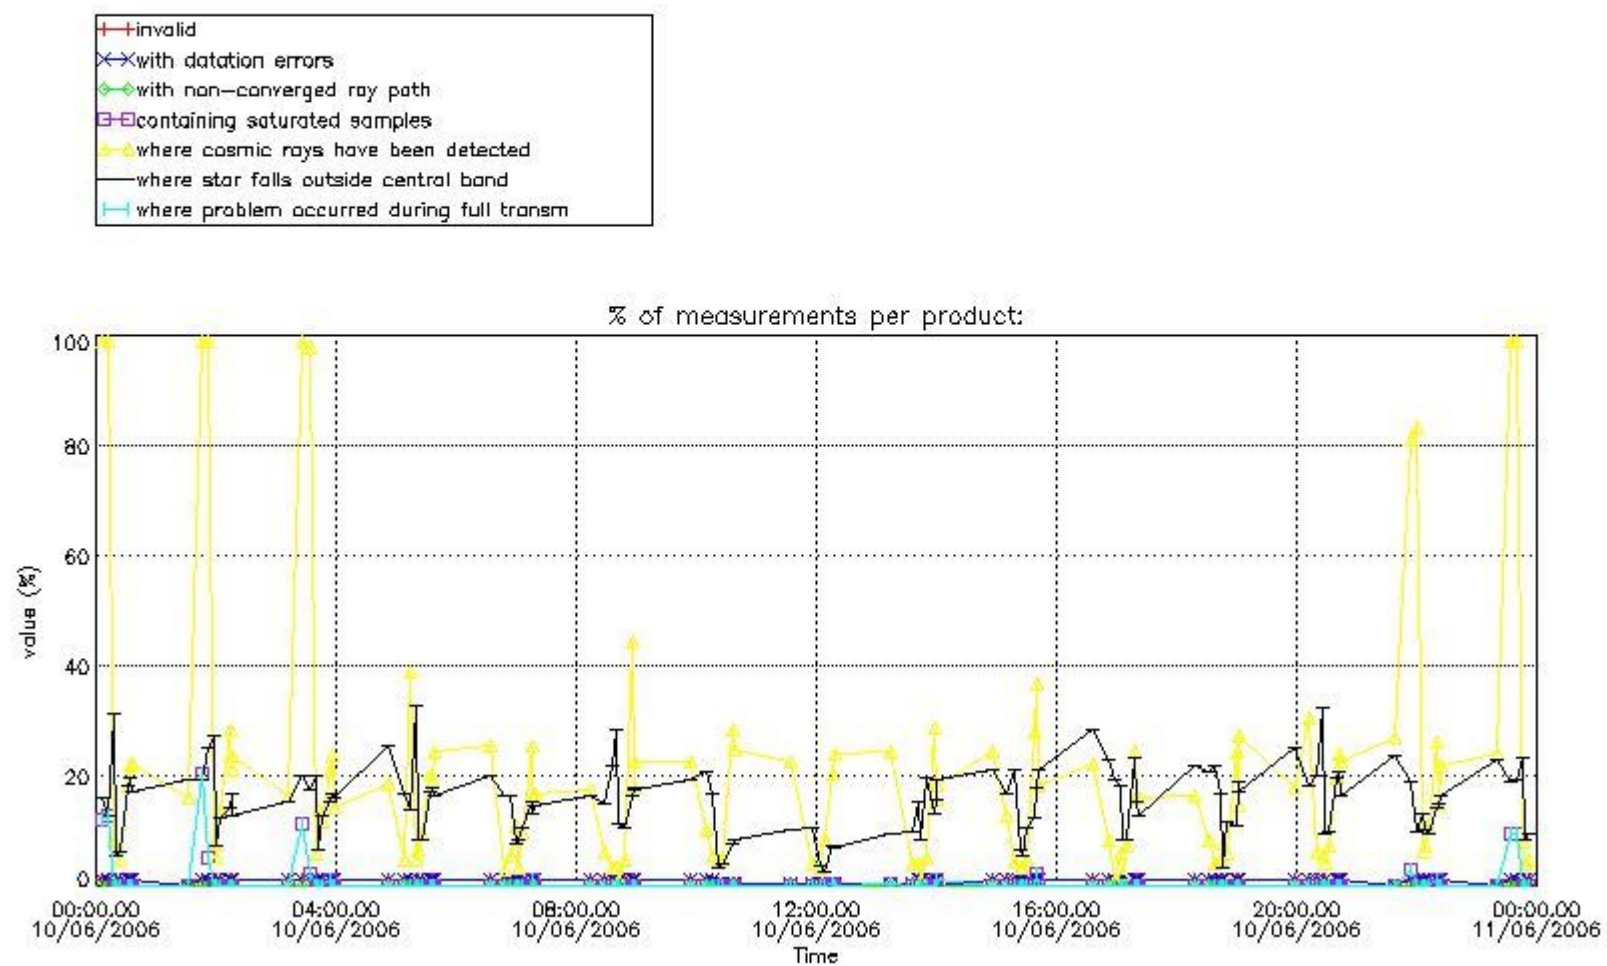

Percentage of flagged data per NO3 profile

4. Level 1 quality information per product

In this section it is plotted some information contained in the Quality Summary data set of the level 2 products that comes from the level 1b processing. Products without errors (error flag in the MPH set to "0") are used.

4.1 Plot quality information per product (time dependant) coming from level 1b processing

4.1.1 Plot level 1 quality information per product (time dependant): ENVISAT ASCENDING passes

4.1.2 Plot level 1 quality information per product (time dependant): ENVI SAT DESCENDING passes