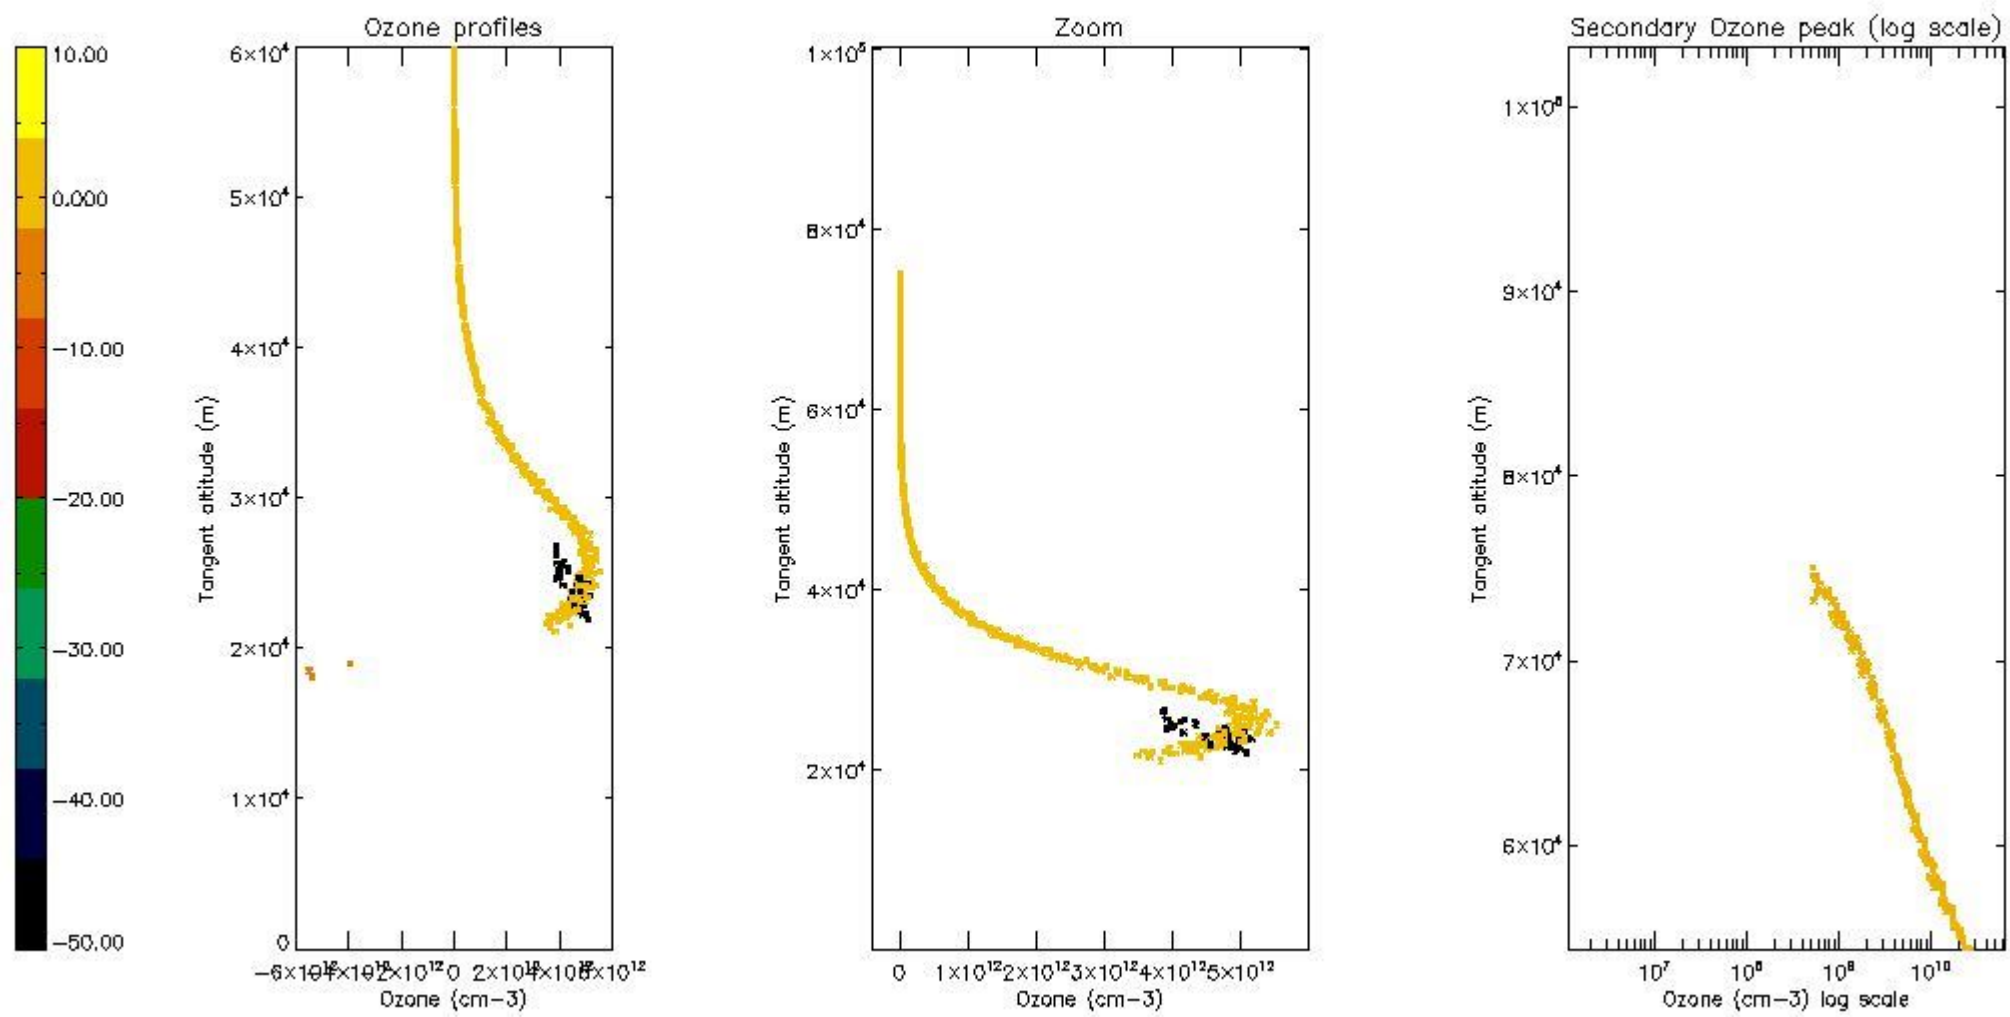

STD < 10	5
STD < 5	3

5.2 Plot ozone profiles for all STD (dark without errors)

The colorbar represents the latitude.

5.3 Plot ozone profiles where STD < 20% (dark without errors)

The colorbar represents the latitude.

5.4 Plot ozone profiles where STD < 10% (dark without errors)

The colorbar represents the latitude.

5.5 Plot ozone profiles where $STD < 5\%$ (dark without errors)

The colorbar represents the latitude.

5.6 Plot NO₂ profiles for all STD (dark without errors)