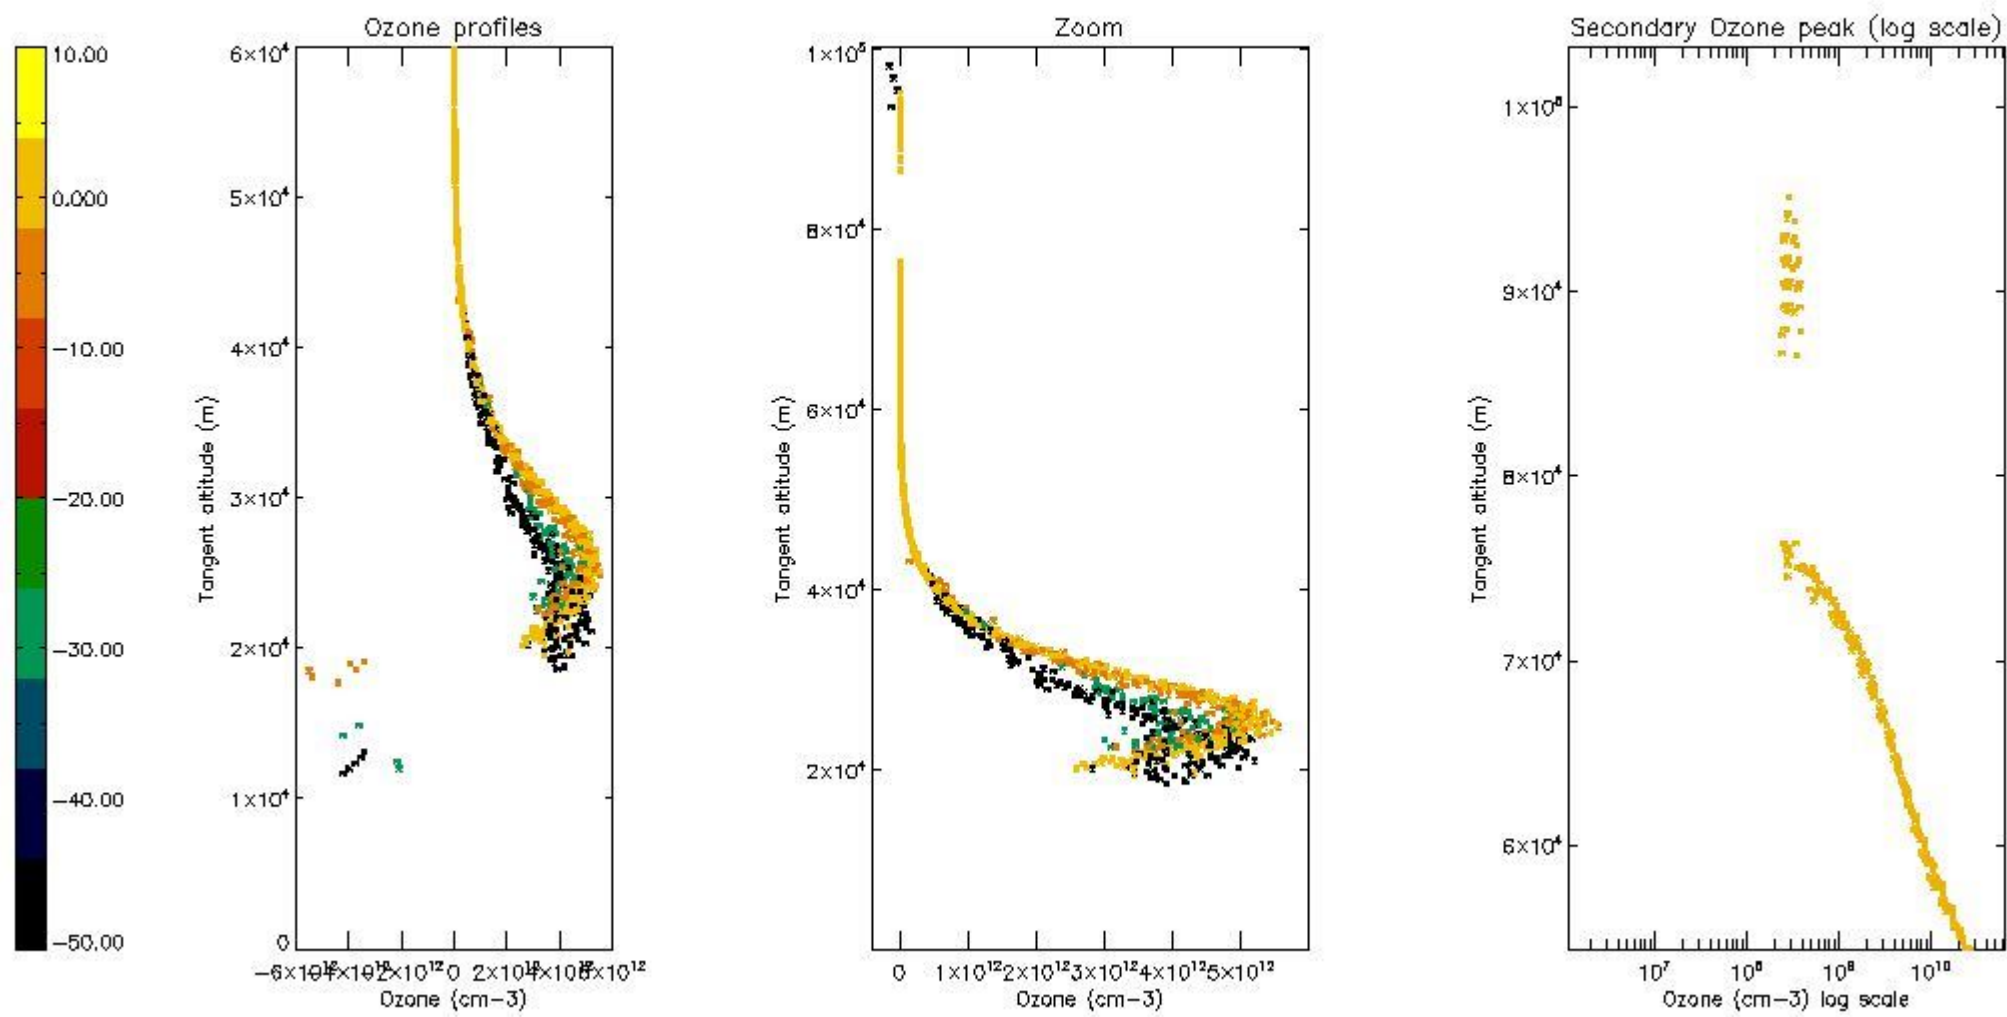

STD < 10	5
STD < 5	3

5.2 Plot ozone profiles for all STD (dark without errors)

The colorbar represents the latitude.

5.3 Plot ozone profiles where STD < 20% (dark without errors)

The colorbar represents the latitude.

5.4 Plot ozone profiles where STD < 10% (dark without errors)

The colorbar represents the latitude.

5.5 Plot ozone profiles where $STD < 5\%$ (dark without errors)

The colorbar represents the latitude.

5.6 Plot NO₂ profiles for all STD (dark without errors)

The colorbar represents the latitude.

5.7 Plot NO3 profiles for all STD (dark without errors)

The colorbar represents the latitude.

5.8 Plot H₂O profiles for all STD (only for occultations of stars 1,2,3,4,13,14,16,26,63 dark without errors)