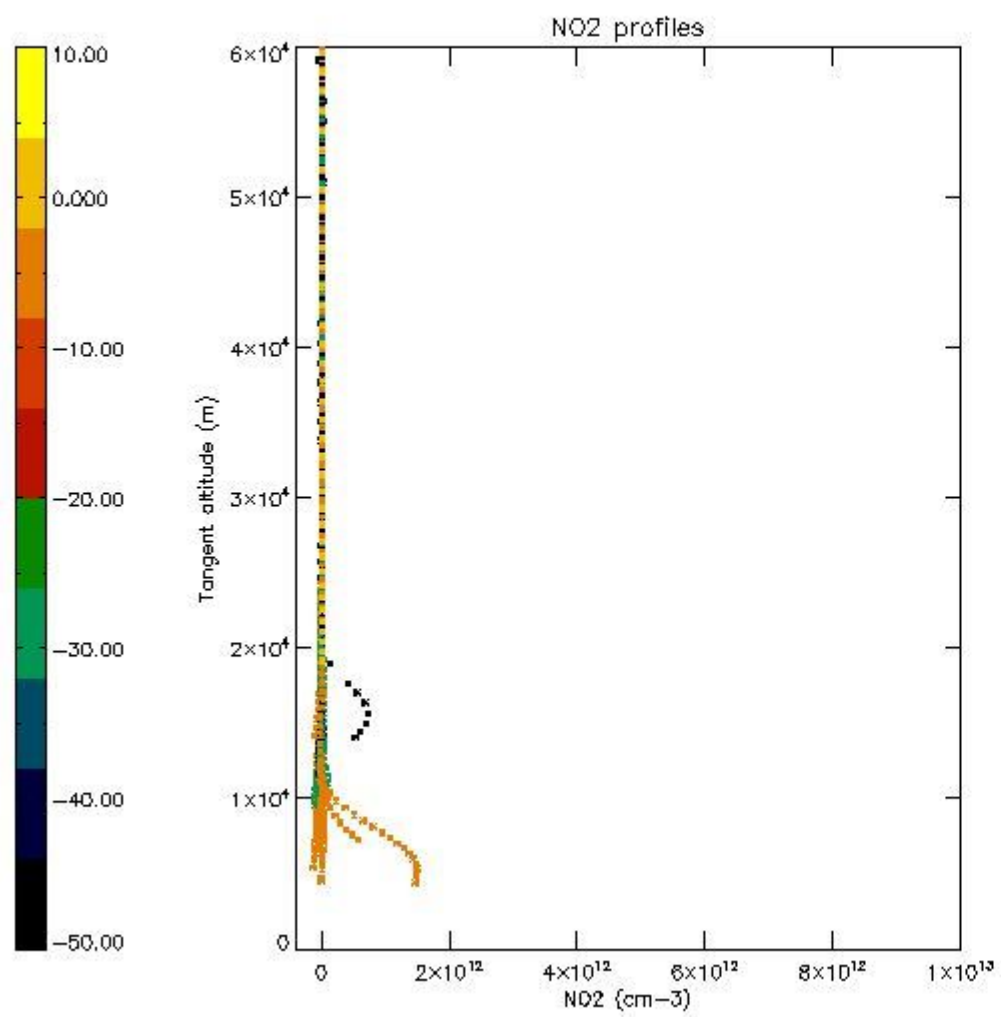

5.4 Plot ozone profiles where $STD < 10\%$ (dark without errors)

The colorbar represents the latitude.

5.5 Plot ozone profiles where STD < 5% (dark without errors)

The colorbar represents the latitude.

5.6 Plot NO₂ profiles for all STD (dark without errors)

The colorbar represents the latitude.

5.7 Plot NO3 profiles for all STD (dark without errors)

The colorbar represents the latitude.

5.8 Plot H2O profiles for all STD (only for occultations of stars 1,2,3,4,13,14,16,26,63 dark without errors)