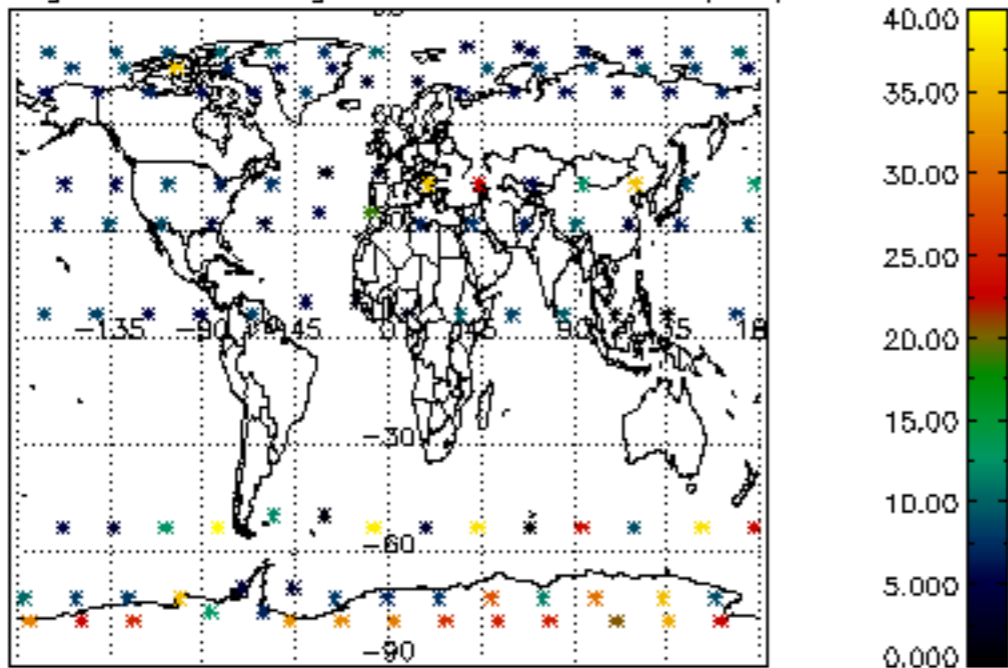

Percentage of star falling outside central band per profile