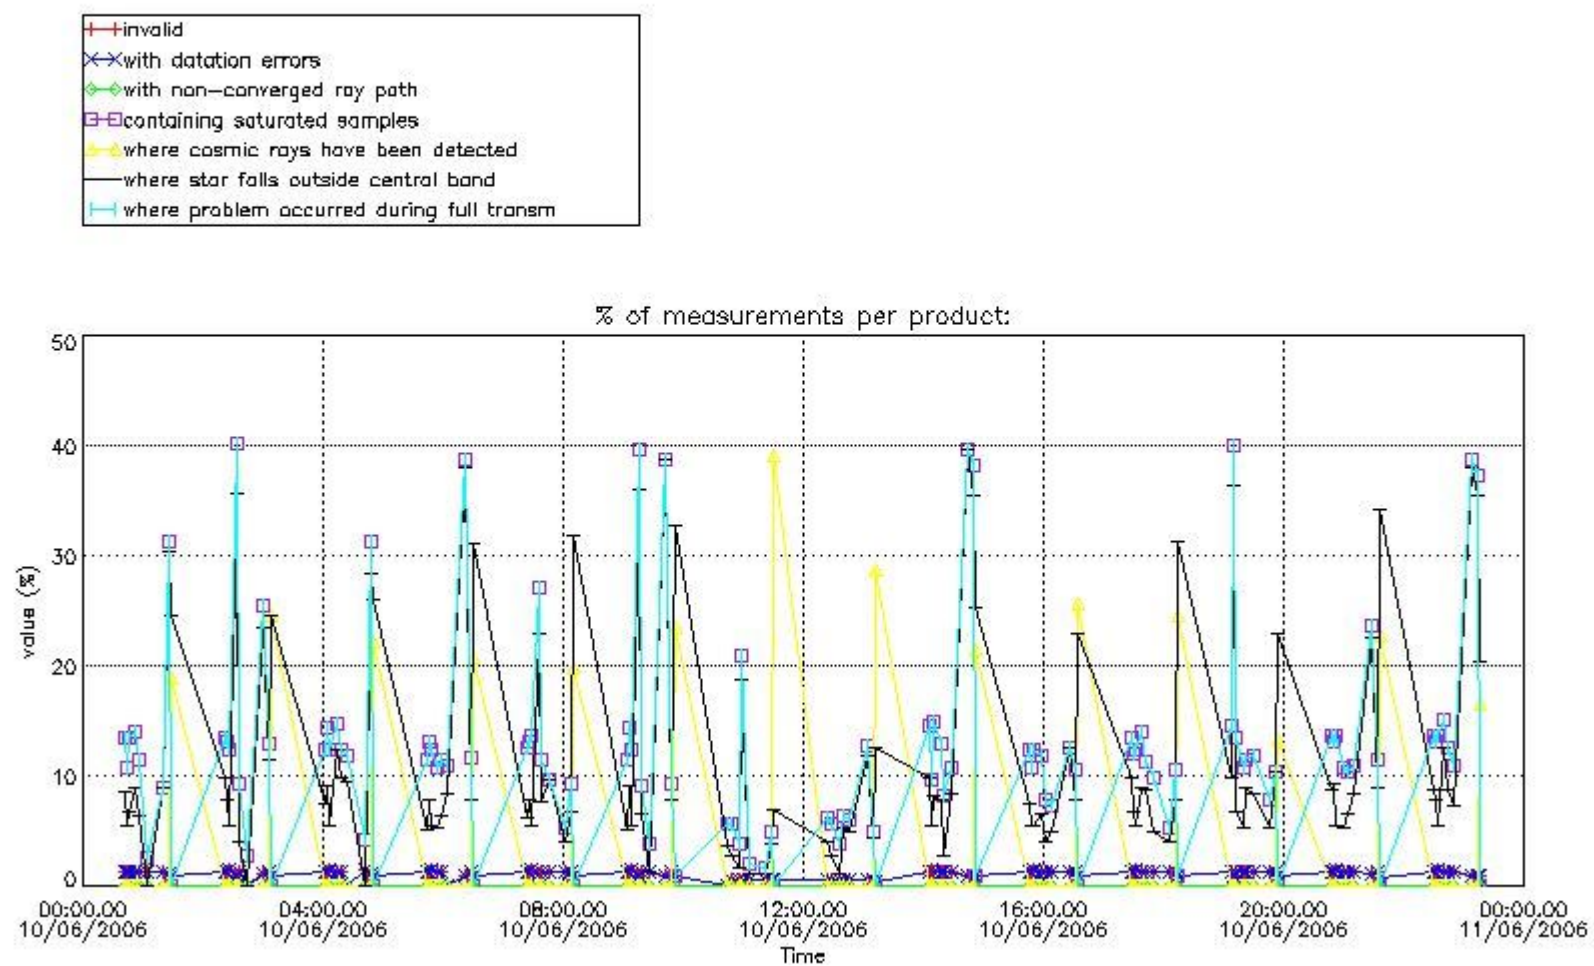

4.2 Plot quality information per product coming from level 1b processing (world map)

4.2.1 Plot level 1 quality information per product (world map): ENVISAT ASCENDING passes