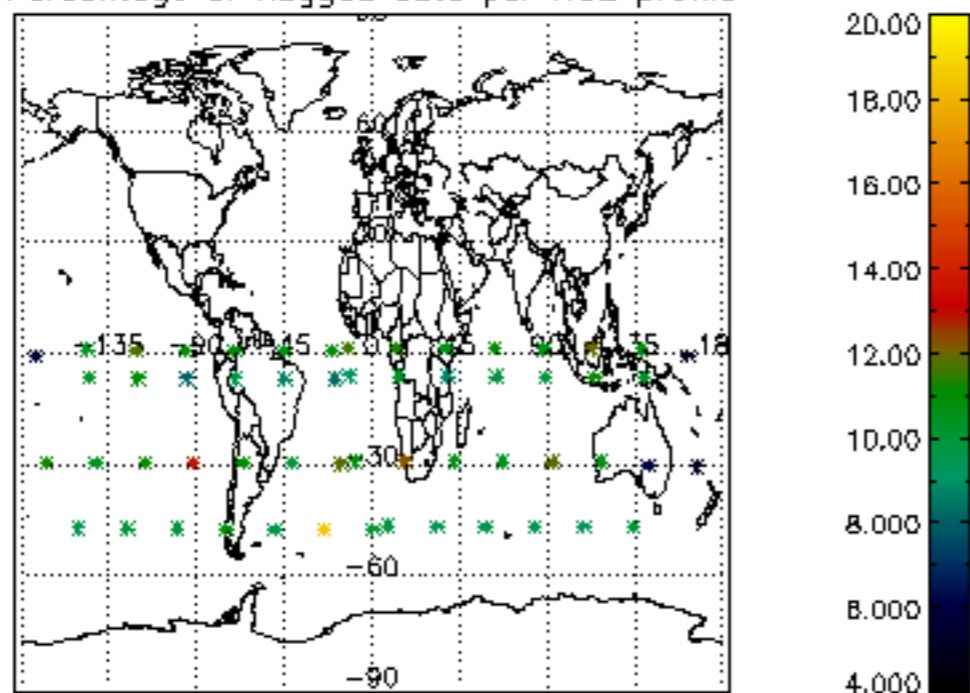

Percentage of flagged data per NO2 profile