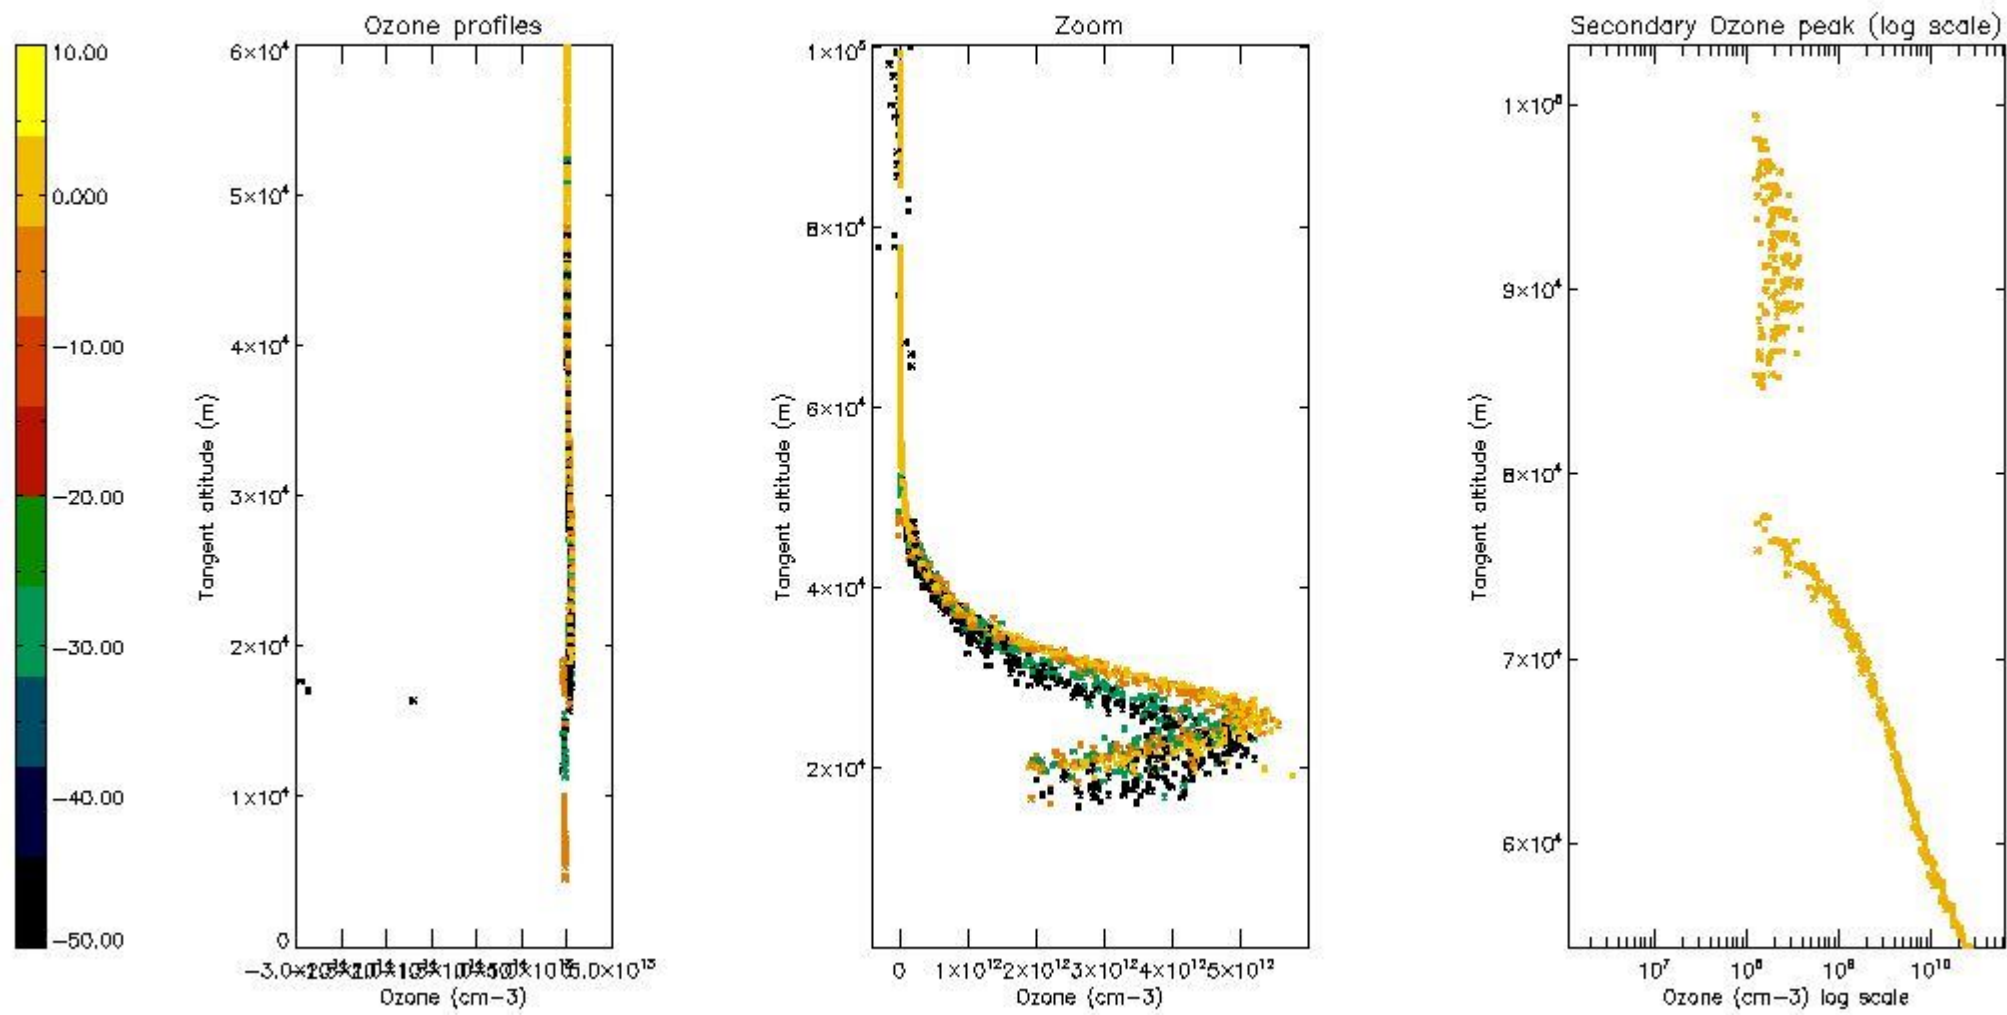

STD < 10	5
STD < 5	3

5.2 Plot ozone profiles for all STD (dark without errors)

The colorbar represents the latitude.

5.3 Plot ozone profiles where STD < 20% (dark without errors)

The colorbar represents the latitude.