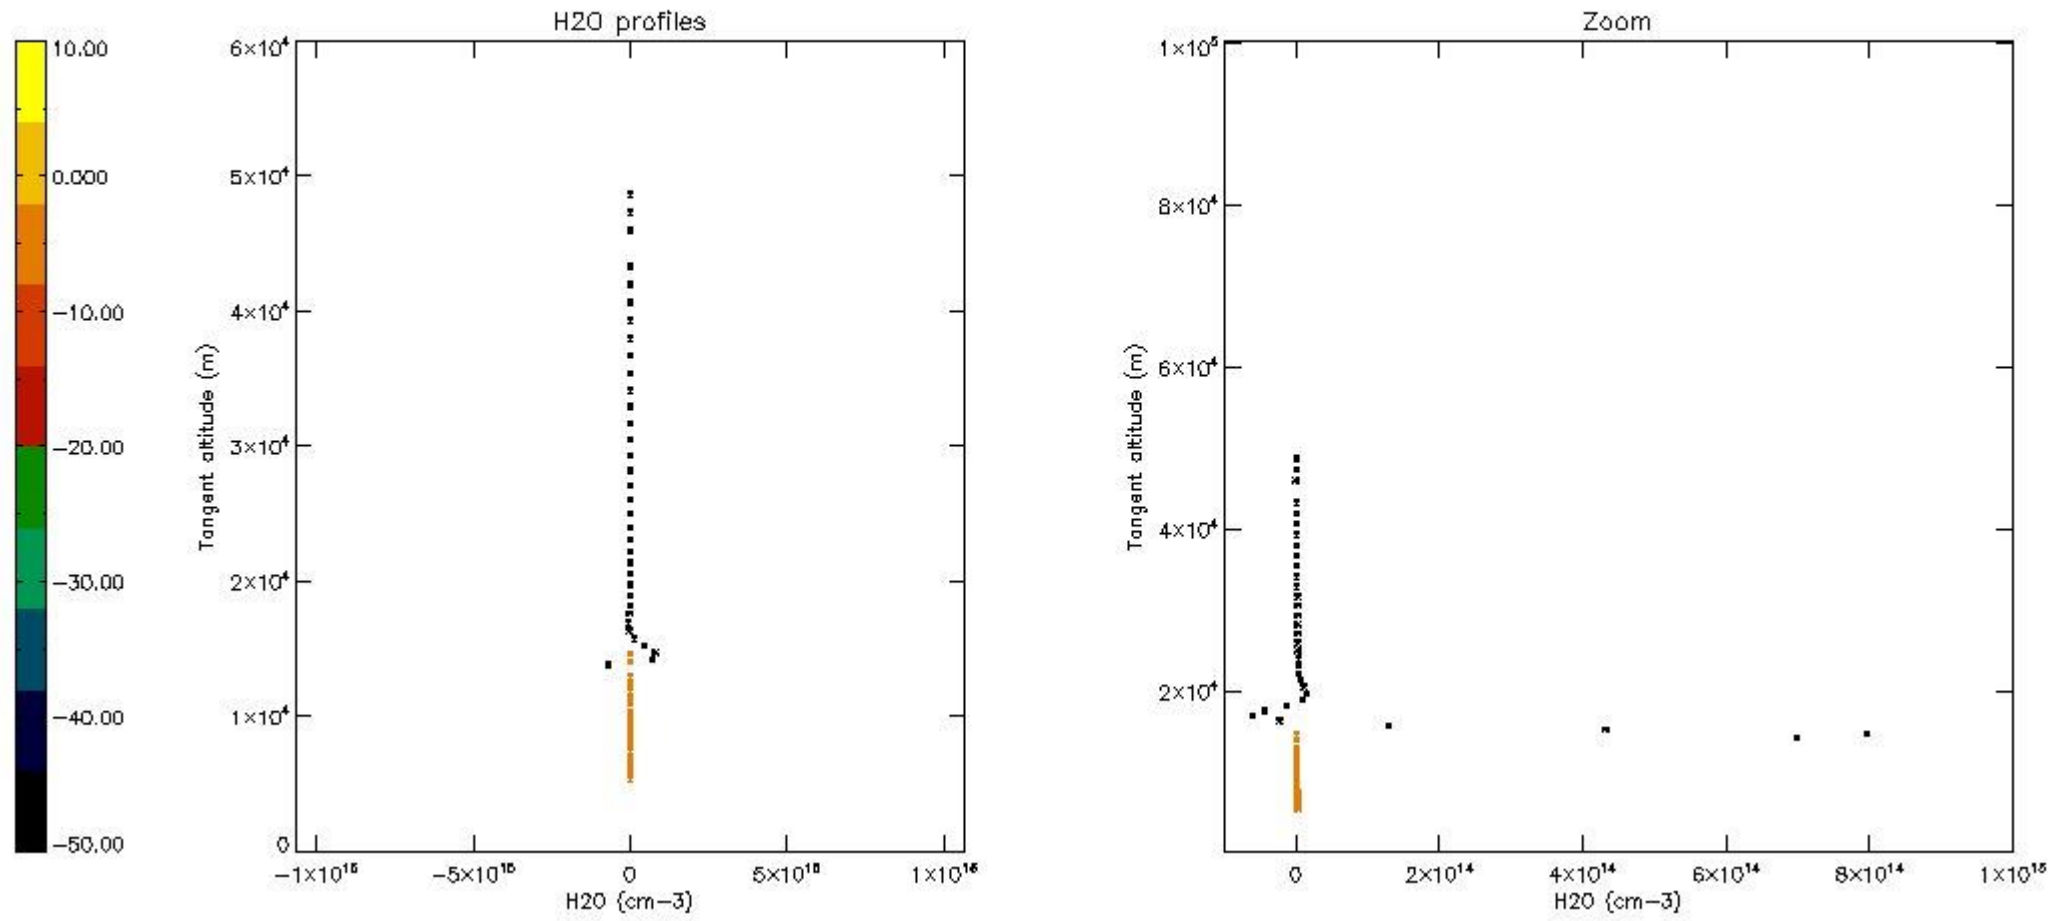

6. Auxiliary Data Files used for the production reported in section 2

The number reported in the third column indicates since which file (see list in section 2) the corresponding auxiliary file has been used. The fourth column is the date of those product files.

Type	Auxiliary Filename	Used since product	Used since product date
INST_PHYS_CHARACTERISTICS	GOM_INS_AXVIEC20091111_143220_20030716_120000_20500101_000000	1	10-JUN-2006 00:05:28
LEVEL-2_PROC_CONFIG	GOM_PR2_AXVIEC20091111_152718_20020301_000000_20500101_000000	1	10-JUN-2006 00:05:28
CROSS_SECTIONS_FILE	GOM_CRS_AXVIEC20091111_154832_20020301_000000_20500101_000000	1	10-JUN-2006 00:05:28