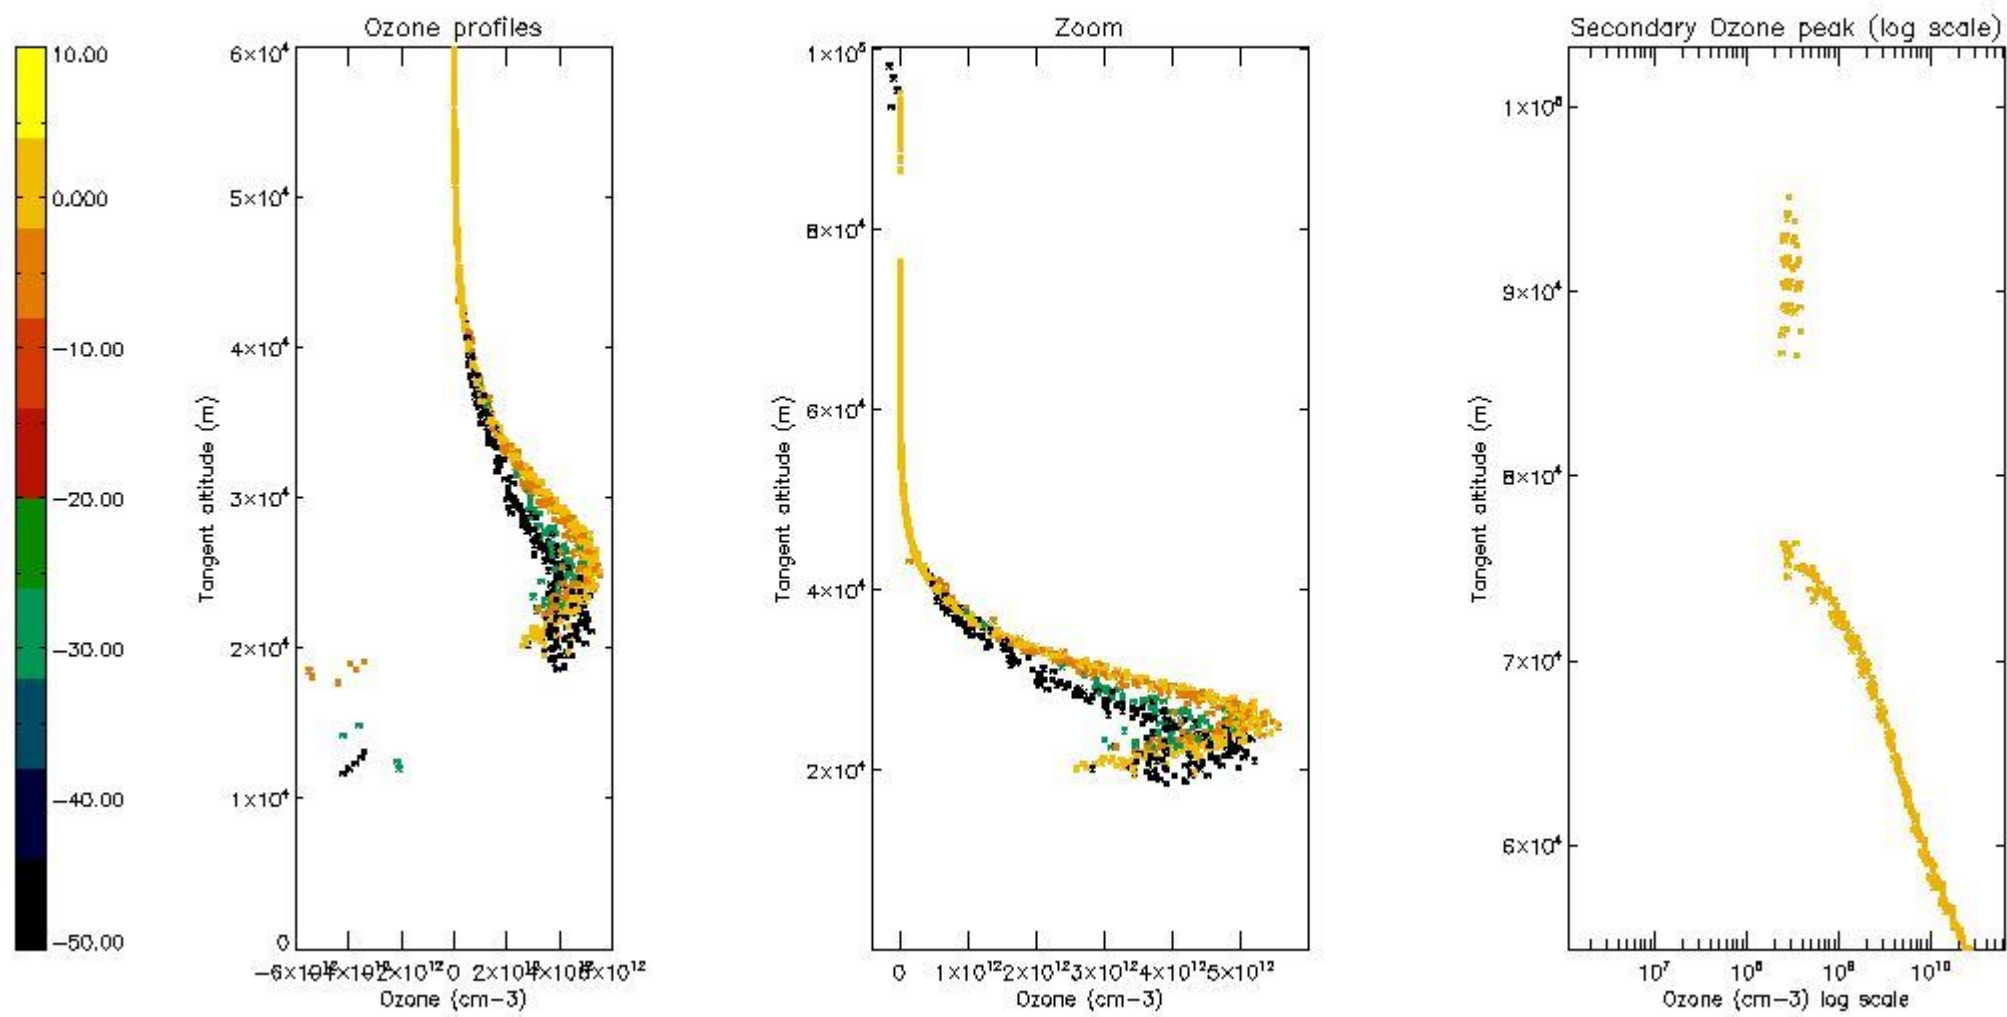

5.5 Plot ozone profiles where STD < 5% (dark without errors)

The colorbar represents the latitude.