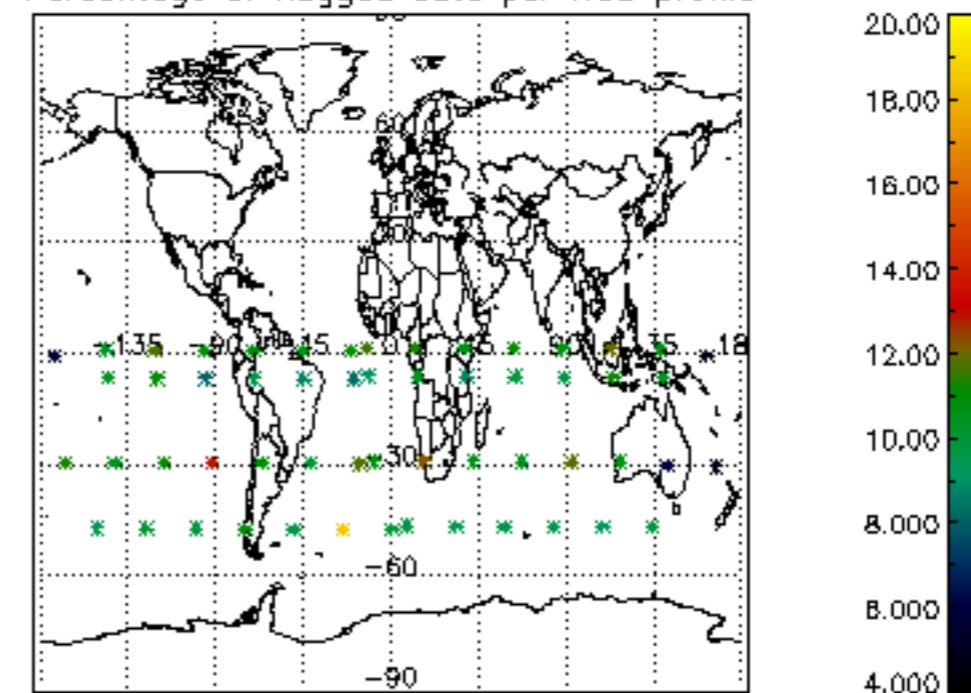

Percentage of flagged data per NO3 profile