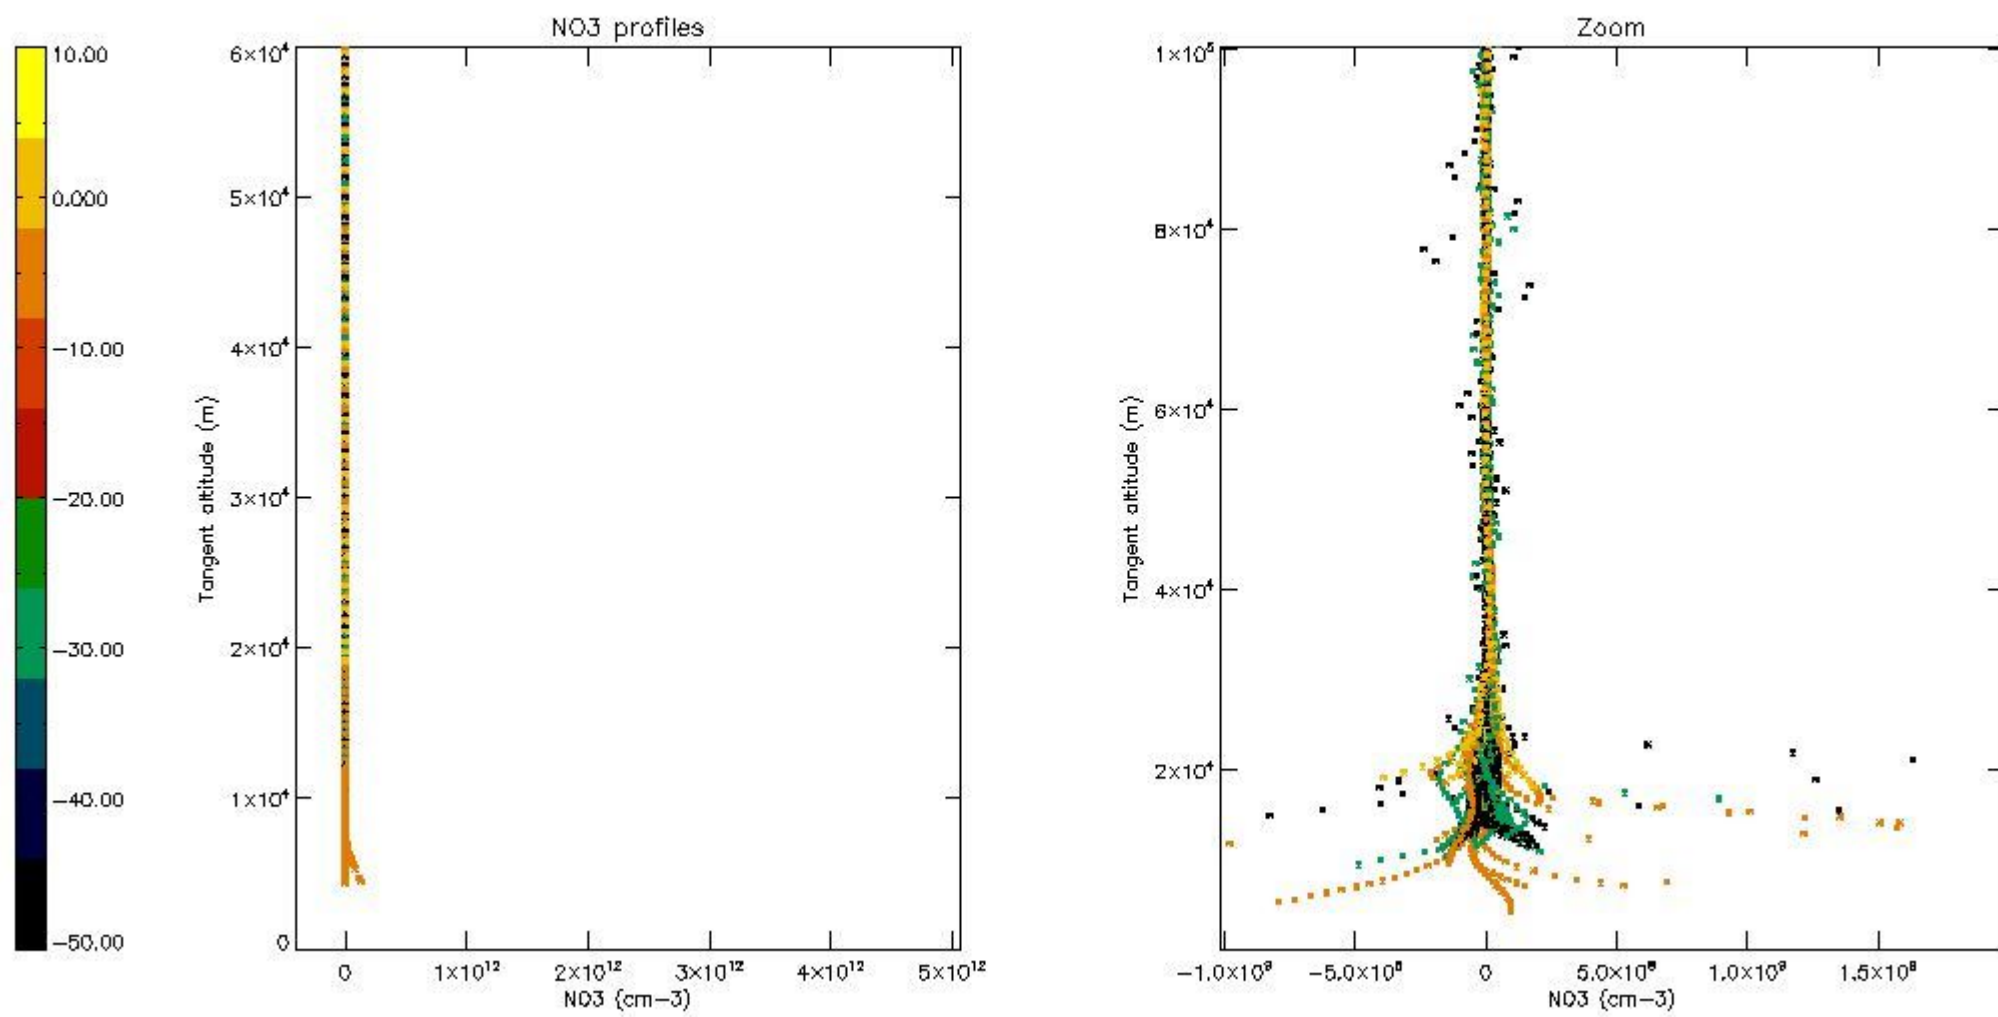

5.4 Plot ozone profiles where STD < 10% (dark without errors)

The colorbar represents the latitude.

5.5 Plot ozone profiles where $STD < 5\%$ (dark without errors)

The colorbar represents the latitude.

5.6 Plot NO₂ profiles for all STD (dark without errors)

The colorbar represents the latitude.

5.7 Plot NO3 profiles for all STD (dark without errors)

The colorbar represents the latitude.

5.8 Plot H₂O profiles for all STD (only for occultations of stars 1,2,3,4,13,14,16,26,63 dark without errors)