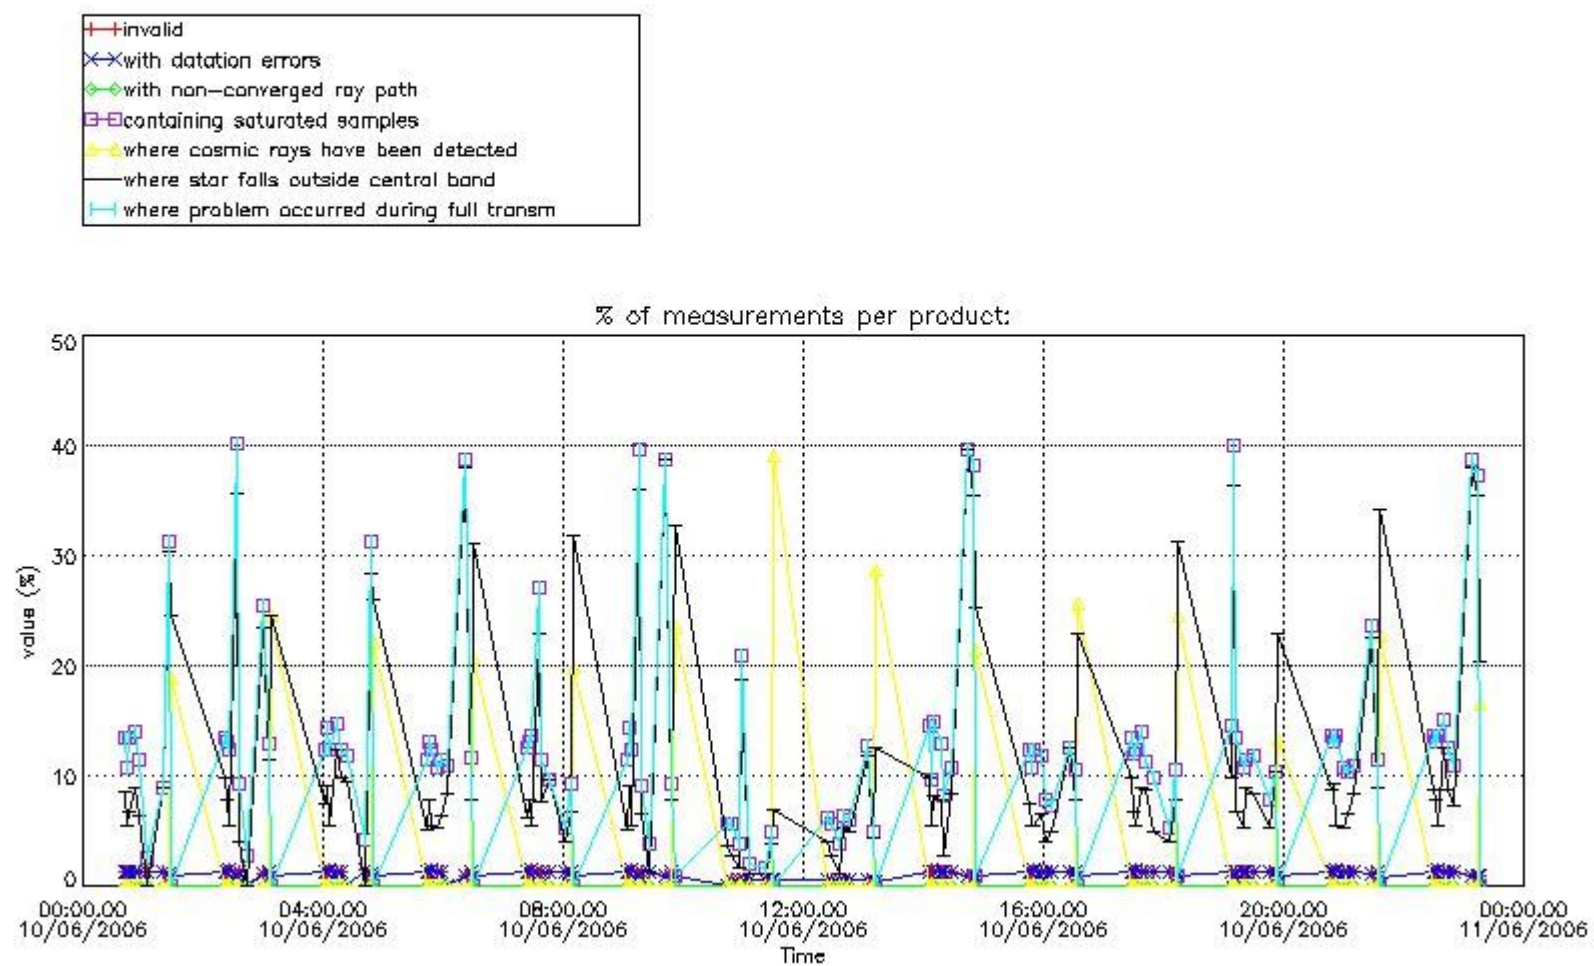

[6. Auxiliary Data Files used for the production reported in section 2](#)

This report presents the daily analysis on parameters extracted from GOMOS level 2 data (GOM_NL__2P). It is intended to monitor some important parameters that will impact the quality of these products. A list of level 2 products (and content) that have arrived during the reporting day to the PCF is also given.

3.1 Plot quality information per product (time dependant)

3.2 Plot quality information per product (world map)

Percentage of flagged data per O3 profile

Percentage of flagged data per H2O profile

Percentage of flagged data per NO2 profile

Percentage of flagged data per NO3 profile

4. Level 1 quality information per product

In this section it is plotted some information contained in the Quality Summary data set of the level 2 products that comes from the level 1b processing. Products without errors (error flag in the MPH set to "0") are used.

4.1 Plot quality information per product (time dependant) coming from level 1b processing

4.1.1 Plot level 1 quality information per product (time dependant): ENVISAT ASCENDING passes

4.1.2 Plot level 1 quality information per product (time dependant): ENVI SAT DESCENDING passes