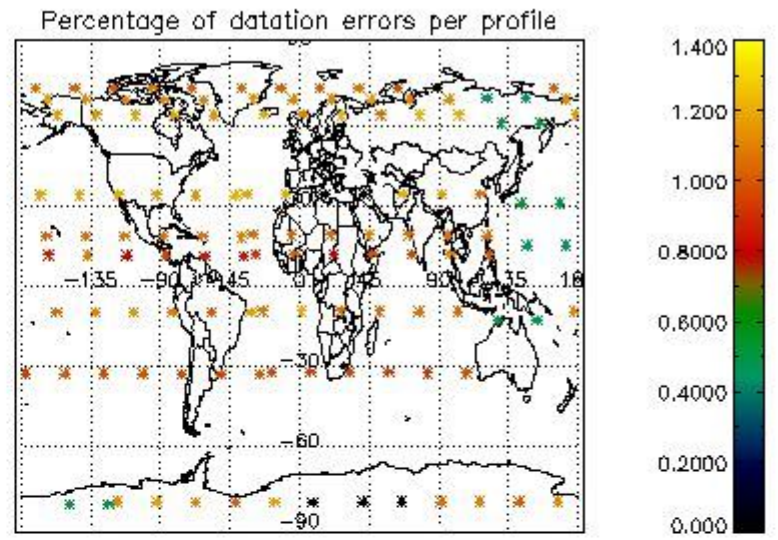

Percentage of flagged data per NO3 profile

4. Level 1 quality information per product

In this section it is plotted some information contained in the Quality Summary data set of the level 2 products that comes from the level 1b processing. Products without errors (error flag in the MPH set to "0") are used.

4.1 Plot quality information per product (time dependant) coming from level 1b processing

4.1.1 Plot level 1 quality information per product (time dependant): ENVISAT ASCENDING passes

4.1.2 Plot level 1 quality information per product (time dependant): ENVI SAT DESCENDING passes

4.2 Plot quality information per product coming from level 1b processing (world map)

4.2.1 Plot level 1 quality information per product (world map): ENVISAT ASCENDING passes

4.2.2 Plot level 1 quality information per product (world map): ENVISAT DESCENDING passes