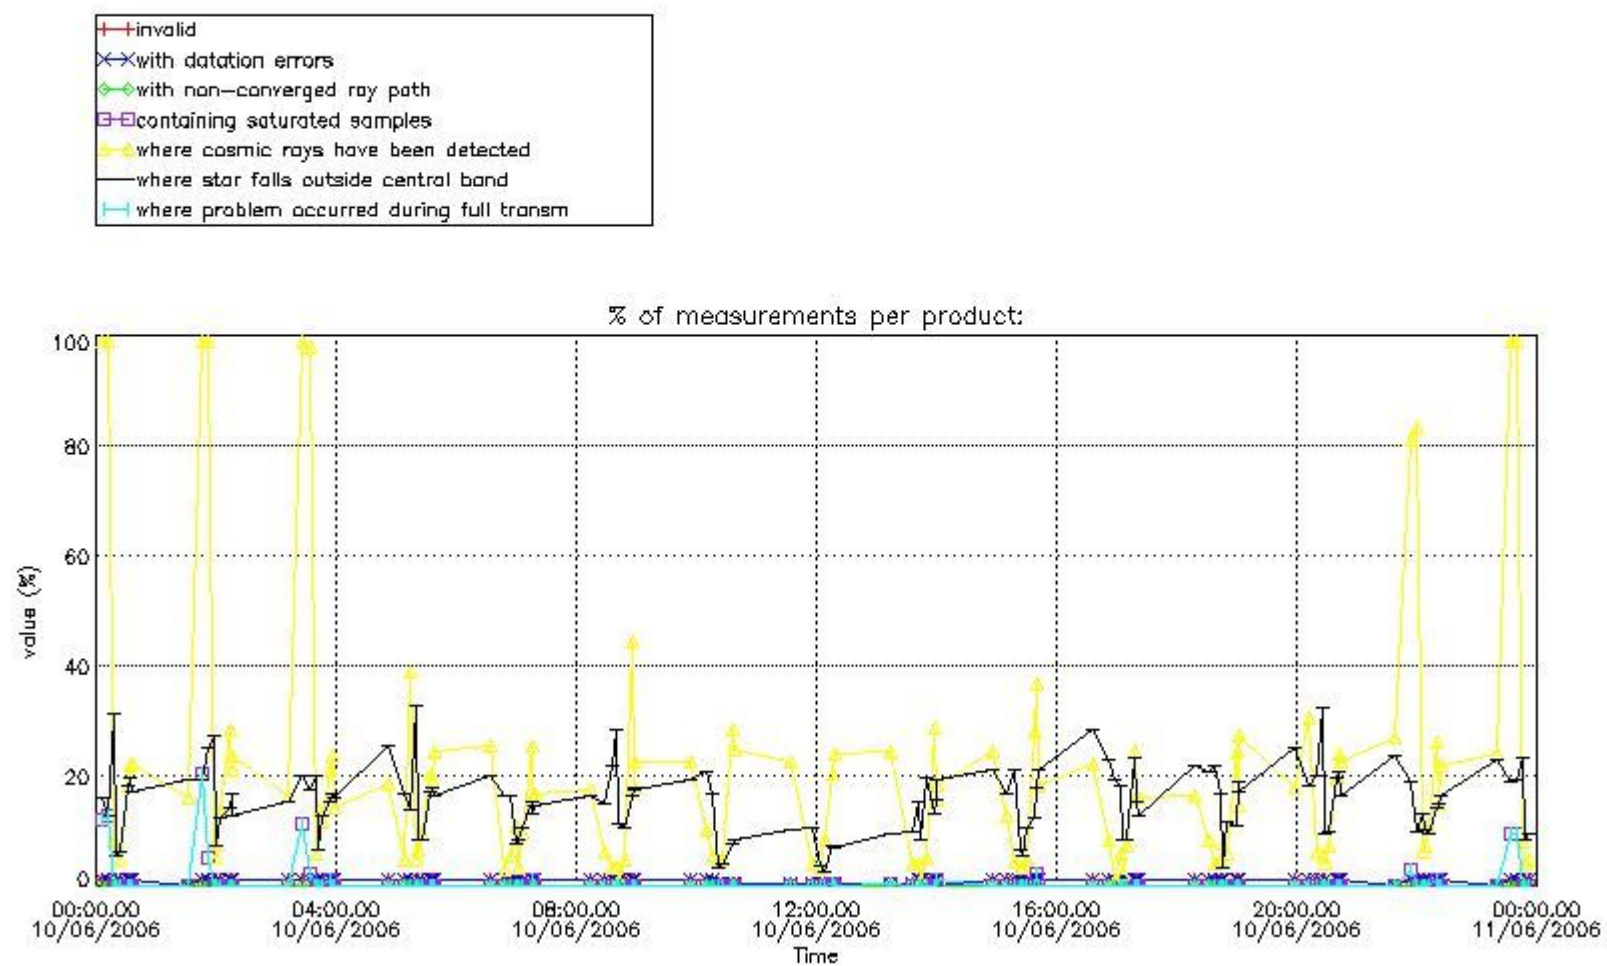

4.1.2 Plot level 1 quality information per product (time dependant): ENVI SAT DESCENDING passes