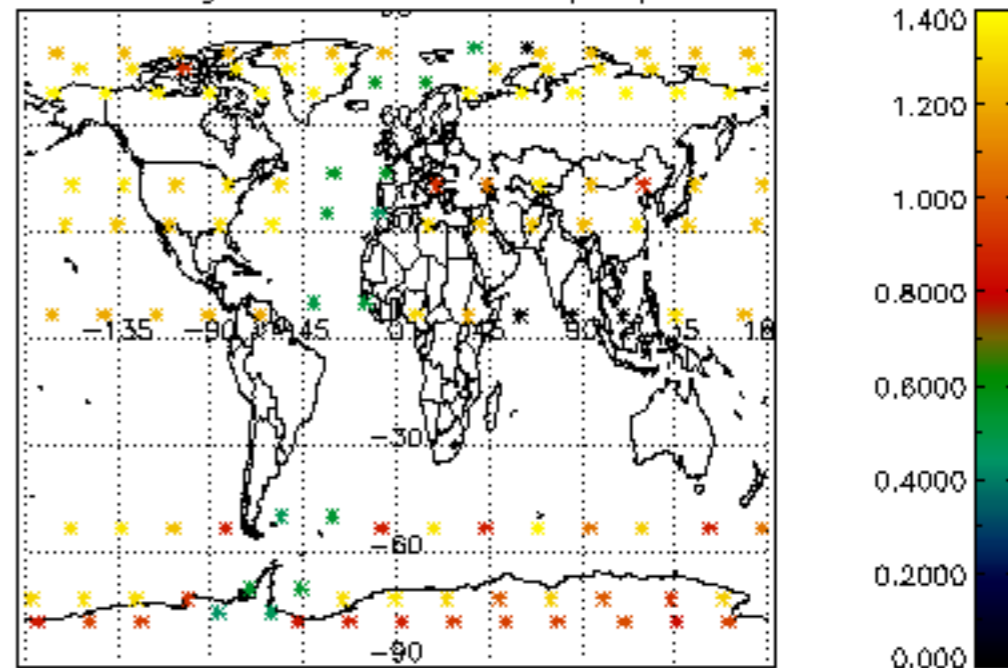

Percentage of datation errors per profile

Percentage of star falling outside central band per profile

Percentage of saturation errors per profile

Percentage of cosmic ray hits per profile

Percentage of datation errors per profile