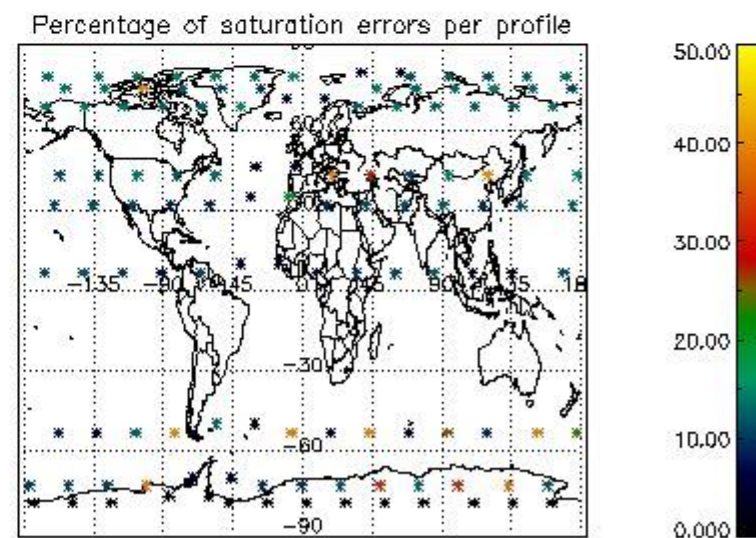

Percentage of flagged data per NO3 profile

4. Level 1 quality information per product

In this section it is plotted some information contained in the Quality Summary data set of the level 2 products that comes from the level 1b processing. Products without errors (error flag in the MPH set to "0") are used.

4.1 Plot quality information per product (time dependant) coming from level 1b processing

4.1.1 Plot level 1 quality information per product (time dependant): ENVISAT ASCENDING passes

4.1.2 Plot level 1 quality information per product (time dependant): ENVI SAT DESCENDING passes

4.2 Plot quality information per product coming from level 1b processing (world map)

4.2.1 Plot level 1 quality information per product (world map): ENVISAT ASCENDING passes

4.2.2 Plot level 1 quality information per product (world map): ENVISAT DESCENDING passes