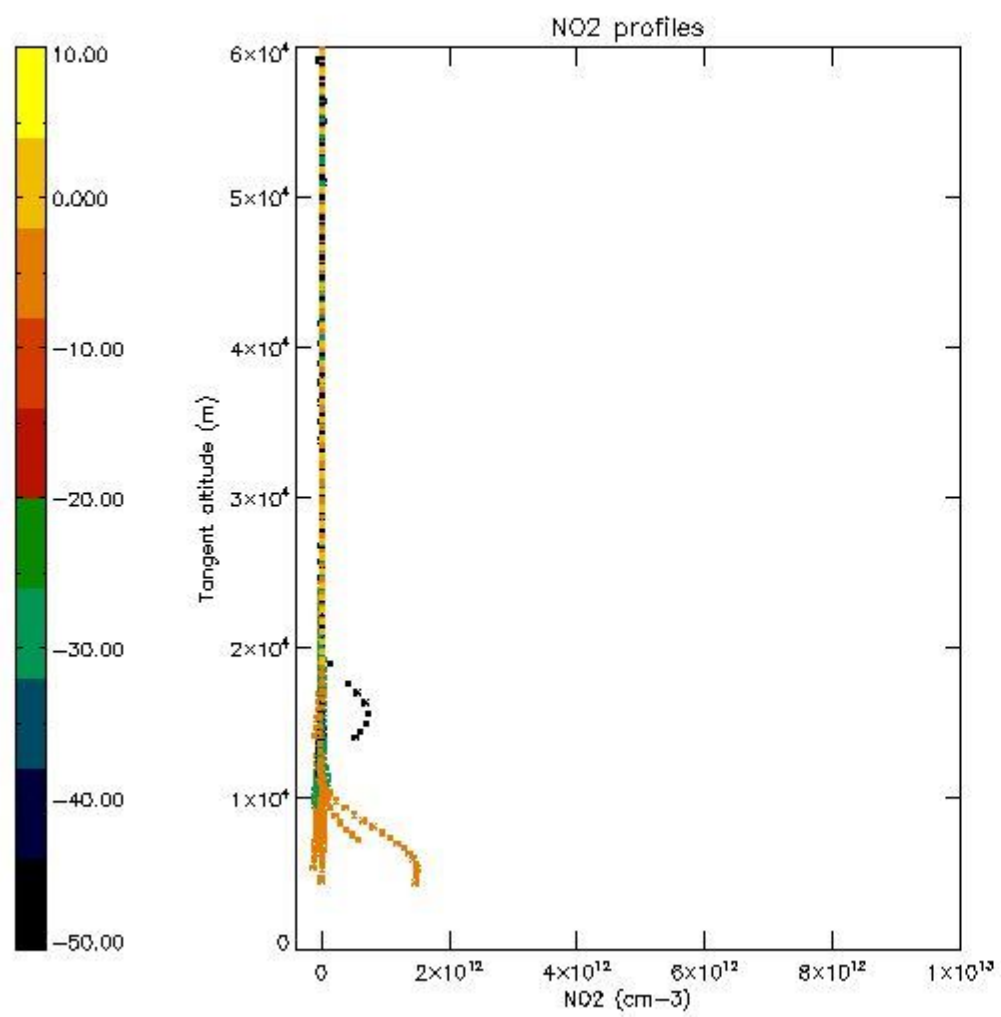

STD < 10	5
STD < 5	3

5.2 Plot ozone profiles for all STD (dark without errors)

The colorbar represents the latitude.

5.3 Plot ozone profiles where STD < 20% (dark without errors)

The colorbar represents the latitude.

5.4 Plot ozone profiles where STD < 10% (dark without errors)

The colorbar represents the latitude.

5.5 Plot ozone profiles where $STD < 5\%$ (dark without errors)

The colorbar represents the latitude.

5.6 Plot NO₂ profiles for all STD (dark without errors)

The colorbar represents the latitude.

5.7 Plot NO3 profiles for all STD (dark without errors)

The colorbar represents the latitude.

5.8 Plot H₂O profiles for all STD (only for occultations of stars 1,2,3,4,13,14,16,26,63 dark without errors)