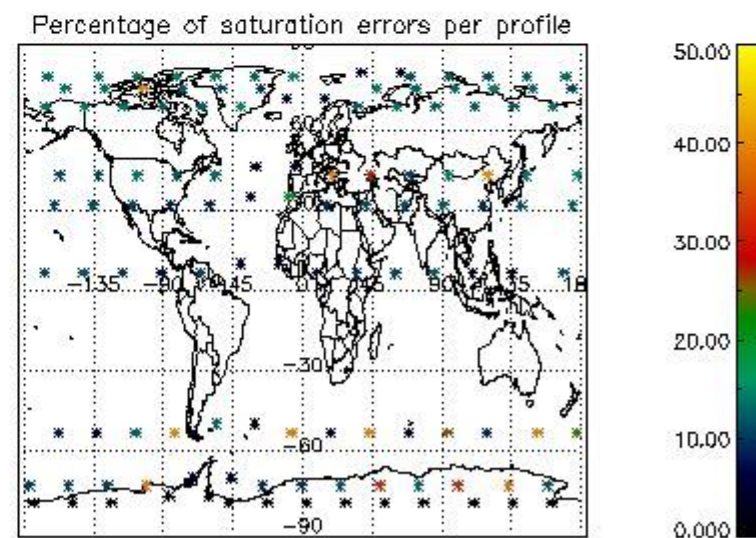

5. Trace gas profiles

5.1 Ozone statistics based on quality of products

The final quality of the products can be "measured" using the STD (Standard Deviation) attached to every point profile. This information is written to the parameter GOM_NL__2P/NL_LOCAL_SPECIES_DENSITY/o3_std of the level 2 products. The table below shows the statistics for given STD ranges.

The statistics are given with respect to the overall valid production:

- Products without fatal errors: GOM_NL__2P/MPH/PRODUCT_ERR=0
- Valid point profile: GOM_NL__2P/NL_LOCAL_SPECIES_DENSITY/pcd(0)=0

The 'Criteria' is applied to valid points of dark limb products:

- Products in dark limb illumination condition: GOM_NL__2P/NL_SUMMARY_QUALITY/obs_ill_cond=0
- Products without fatal errors: GOM_NL__2P/MPH/PRODUCT_ERR=0
- Valid point profile: GOM_NL__2P/NL_LOCAL_SPECIES_DENSITY/pcd(0)=0

So, the table below shows the percentage of dark limb and valid observations for each criteria with respect to the overall valid daily observations.

Criteria	% of total production
All STD	24
STD < 20	8