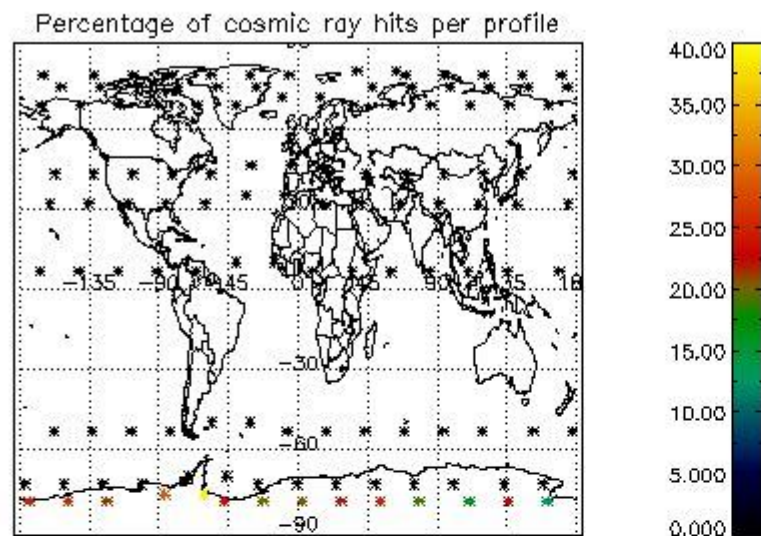

4.2.2 Plot level 1 quality information per product (world map): ENVISAT DESCENDING passes

5. Trace gas profiles

5.1 Ozone statistics based on quality of products

The final quality of the products can be "measured" using the STD (Standard Deviation) attached to every point profile. This information is written to the parameter GOM_NL__2P/NL_LOCAL_SPECIES_DENSITY/o3_std of the level 2 products. The table below shows the statistics for given STD ranges.

The statistics are given with respect to the overall valid production:

- Products without fatal errors: GOM_NL__2P/MPH/PRODUCT_ERR=0
- Valid point profile: GOM_NL__2P/NL_LOCAL_SPECIES_DENSITY/pcd(0)=0

The 'Criteria' is applied to valid points of dark limb products:

- Products in dark limb illumination condition: GOM_NL__2P/NL_SUMMARY_QUALITY/obs_ill_cond=0
- Products without fatal errors: GOM_NL__2P/MPH/PRODUCT_ERR=0
- Valid point profile: GOM_NL__2P/NL_LOCAL_SPECIES_DENSITY/pcd(0)=0

So, the table below shows the percentage of dark limb and valid observations for each criteria with respect to the overall valid daily observations.

Criteria	% of total production
All STD	24
STD < 20	8