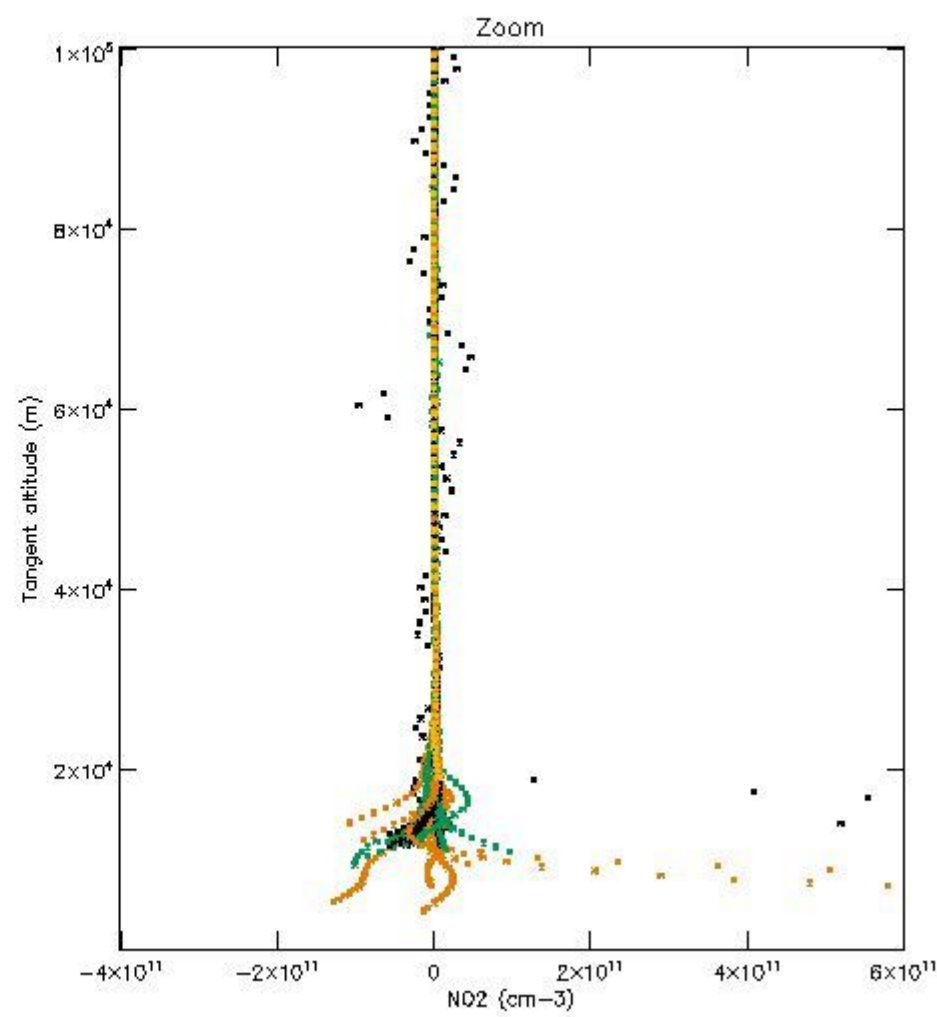

5.4 Plot ozone profiles where $STD < 10\%$ (dark without errors)

The colorbar represents the latitude.

5.5 Plot ozone profiles where STD < 5% (dark without errors)

The colorbar represents the latitude.

5.6 Plot NO₂ profiles for all STD (dark without errors)

The colorbar represents the latitude.

5.7 Plot NO3 profiles for all STD (dark without errors)

The colorbar represents the latitude.

5.8 Plot H2O profiles for all STD (only for occultations of stars 1,2,3,4,13,14,16,26,63 dark without errors)