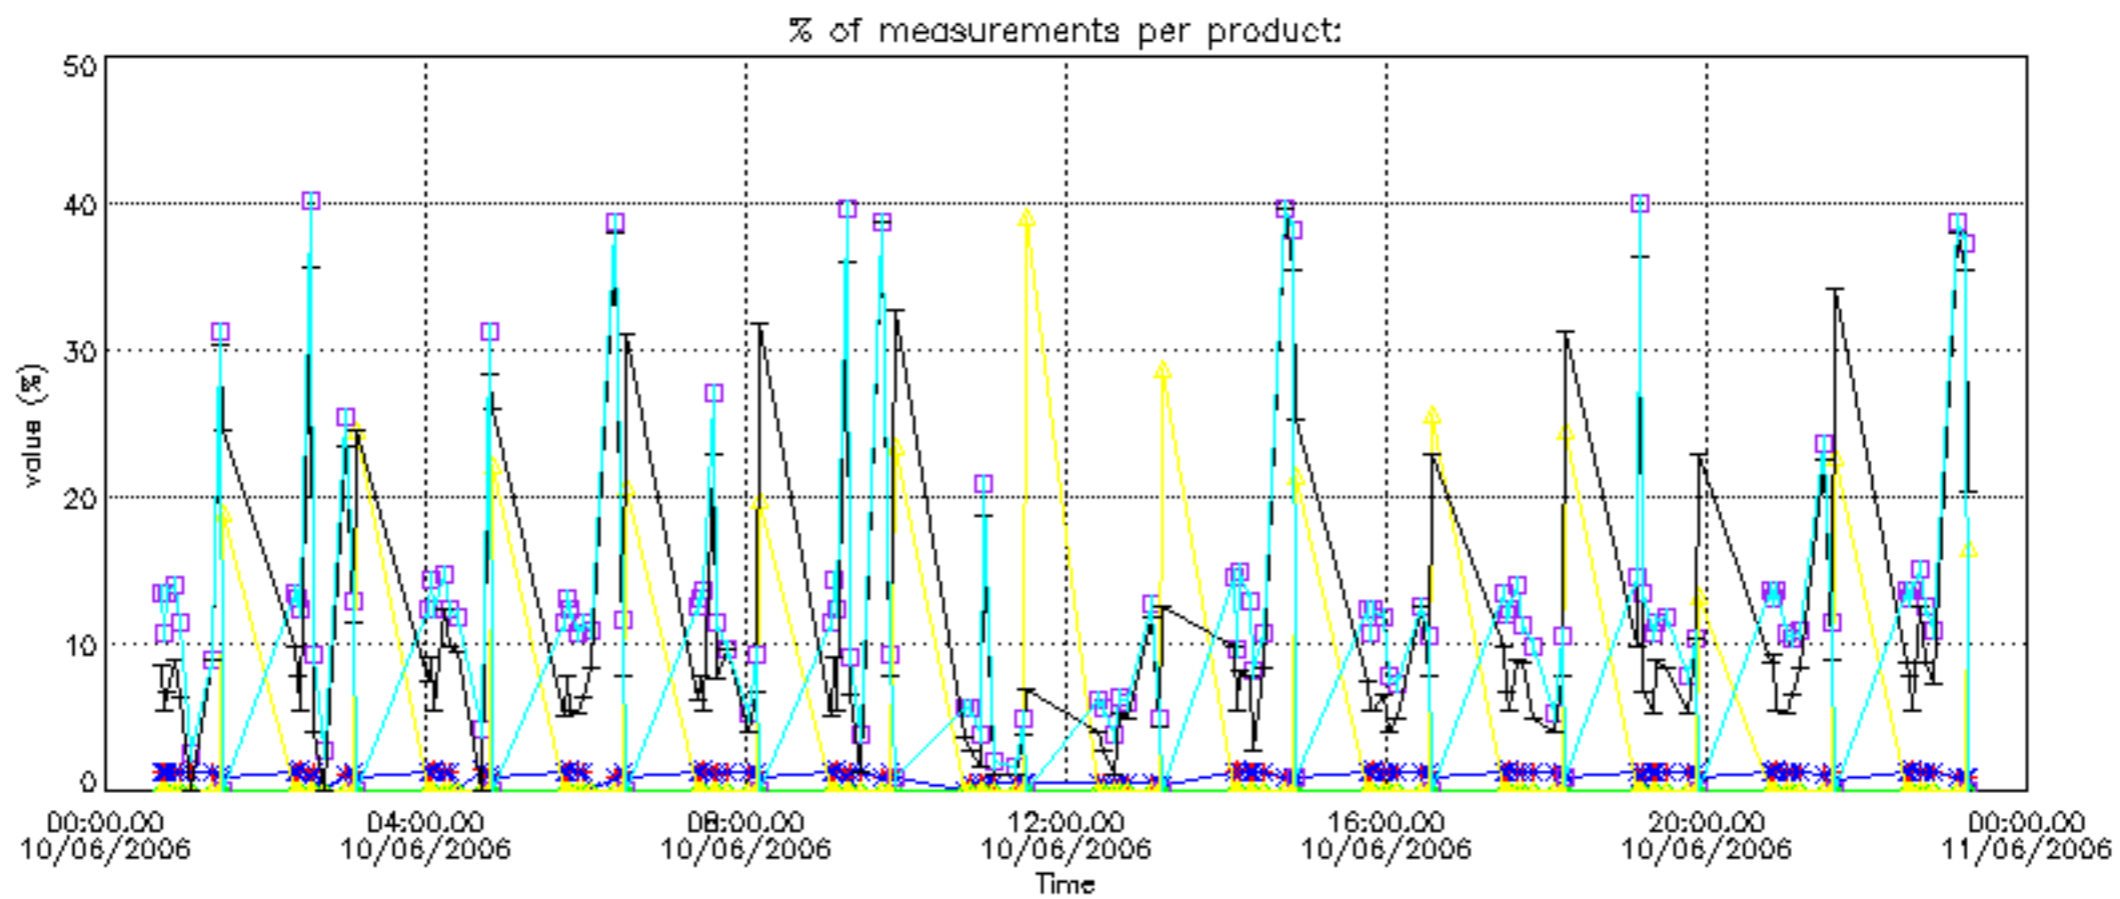

Percentage of cosmic ray hits per profile

Percentage of datation errors per profile