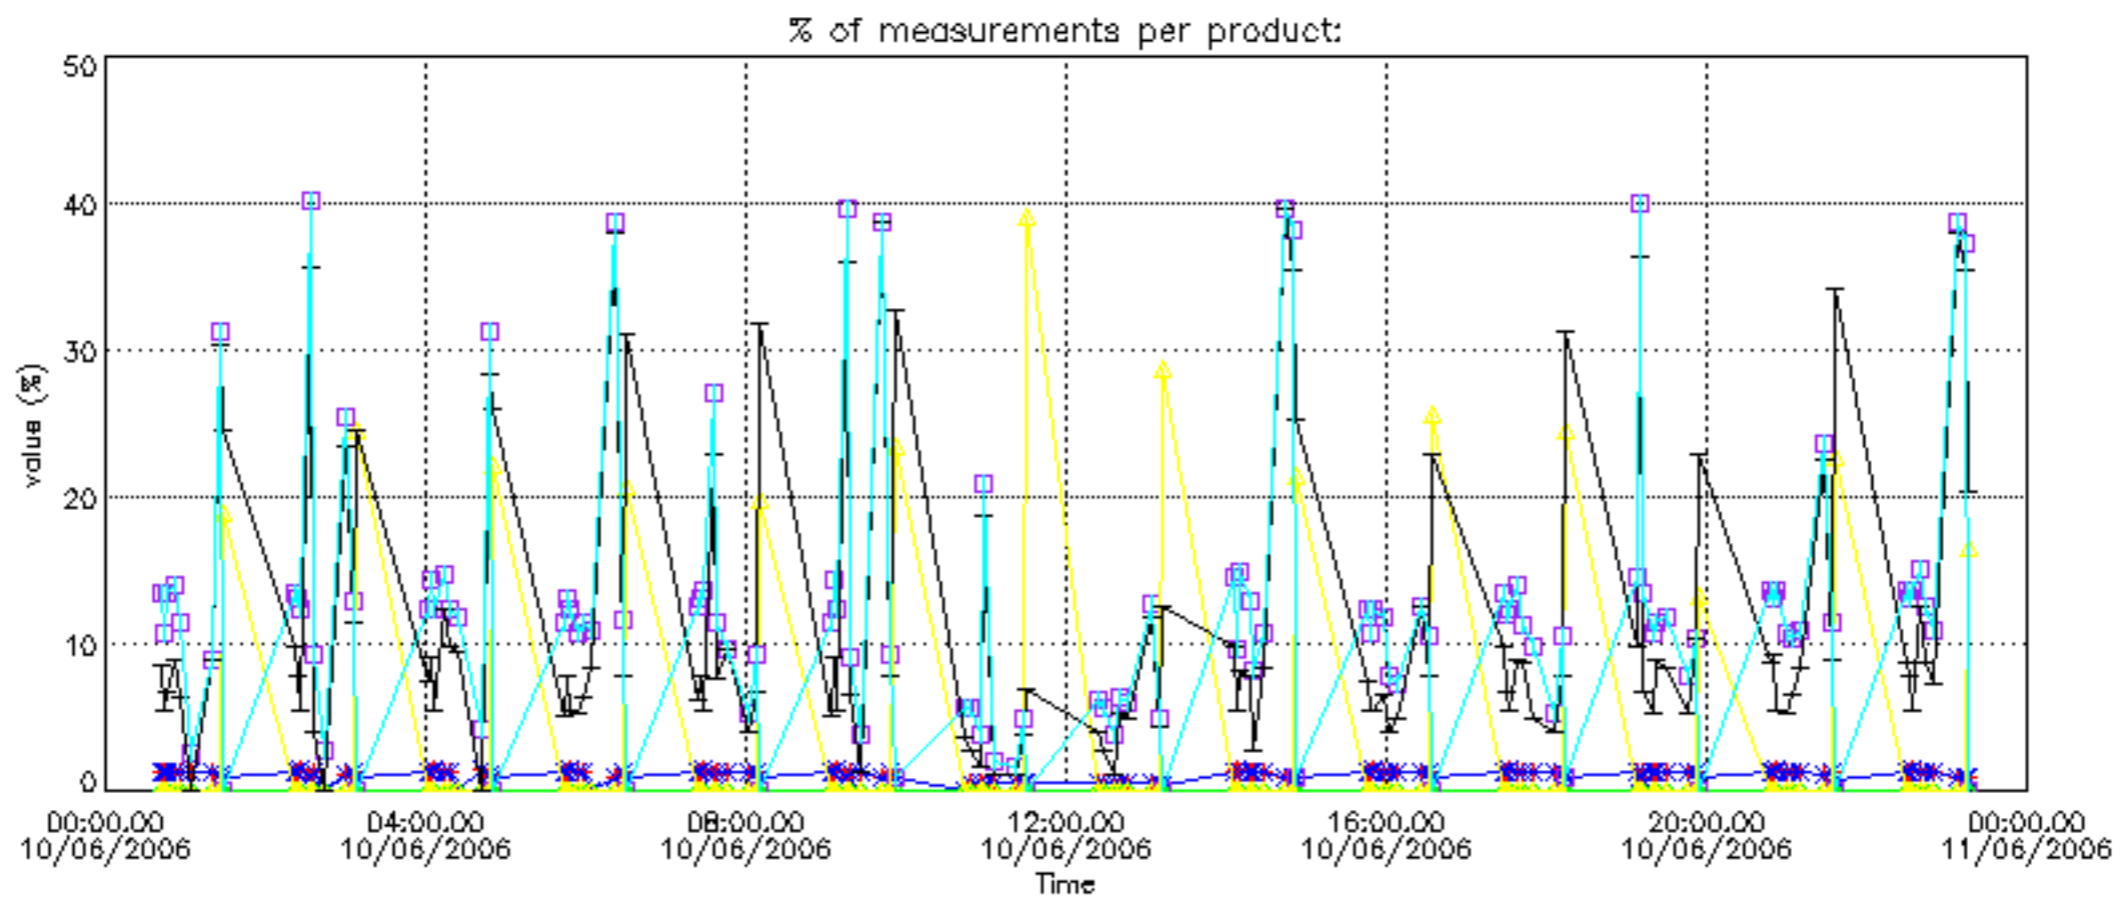

Percentage of cosmic ray hits per profile

Percentage of datation errors per profile