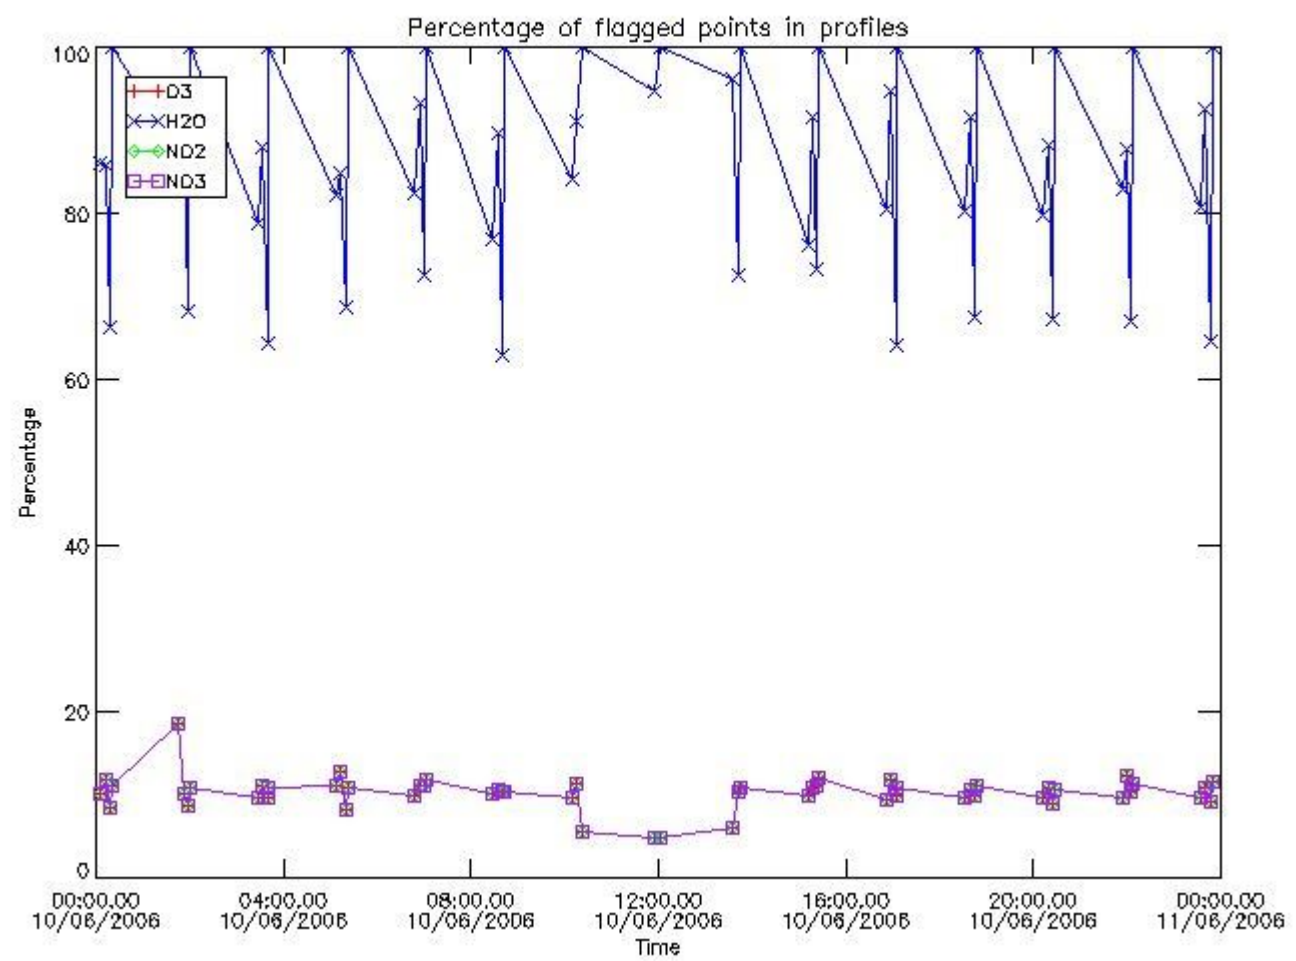

3. Quality information per product

In this section it is plotted some information contained in the Quality Summary data set of the level 2 products. Only products in dark limb conditions and without errors (error flag in the MPH set to "0") are used.

3.1 Plot quality information per product (time dependant)

3.2 Plot quality information per product (world map)