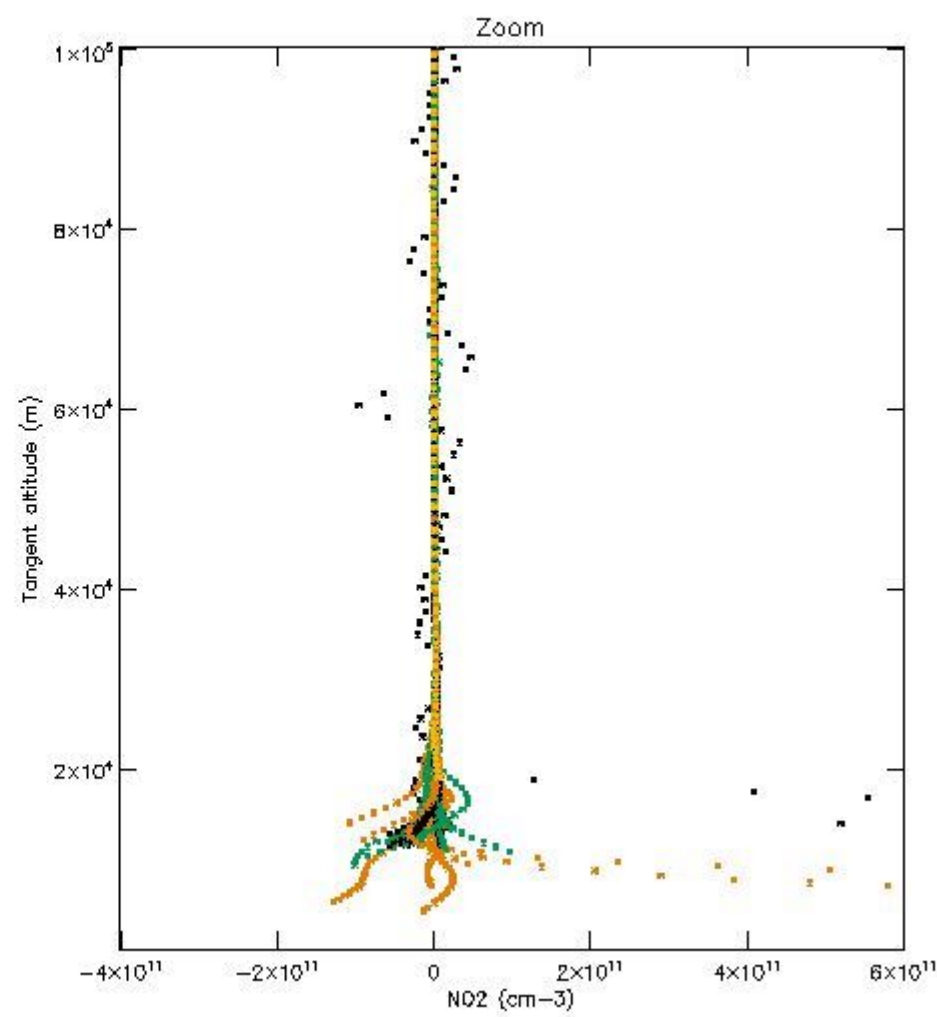

STD < 10	5
STD < 5	3

5.2 Plot ozone profiles for all STD (dark without errors)

The colorbar represents the latitude.

5.3 Plot ozone profiles where STD < 20% (dark without errors)

The colorbar represents the latitude.

5.4 Plot ozone profiles where STD < 10% (dark without errors)

The colorbar represents the latitude.

5.5 Plot ozone profiles where $STD < 5\%$ (dark without errors)

The colorbar represents the latitude.

5.6 Plot NO₂ profiles for all STD (dark without errors)

The colorbar represents the latitude.

5.7 Plot NO3 profiles for all STD (dark without errors)

The colorbar represents the latitude.

5.8 Plot H₂O profiles for all STD (only for occultations of stars 1,2,3,4,13,14,16,26,63 dark without errors)