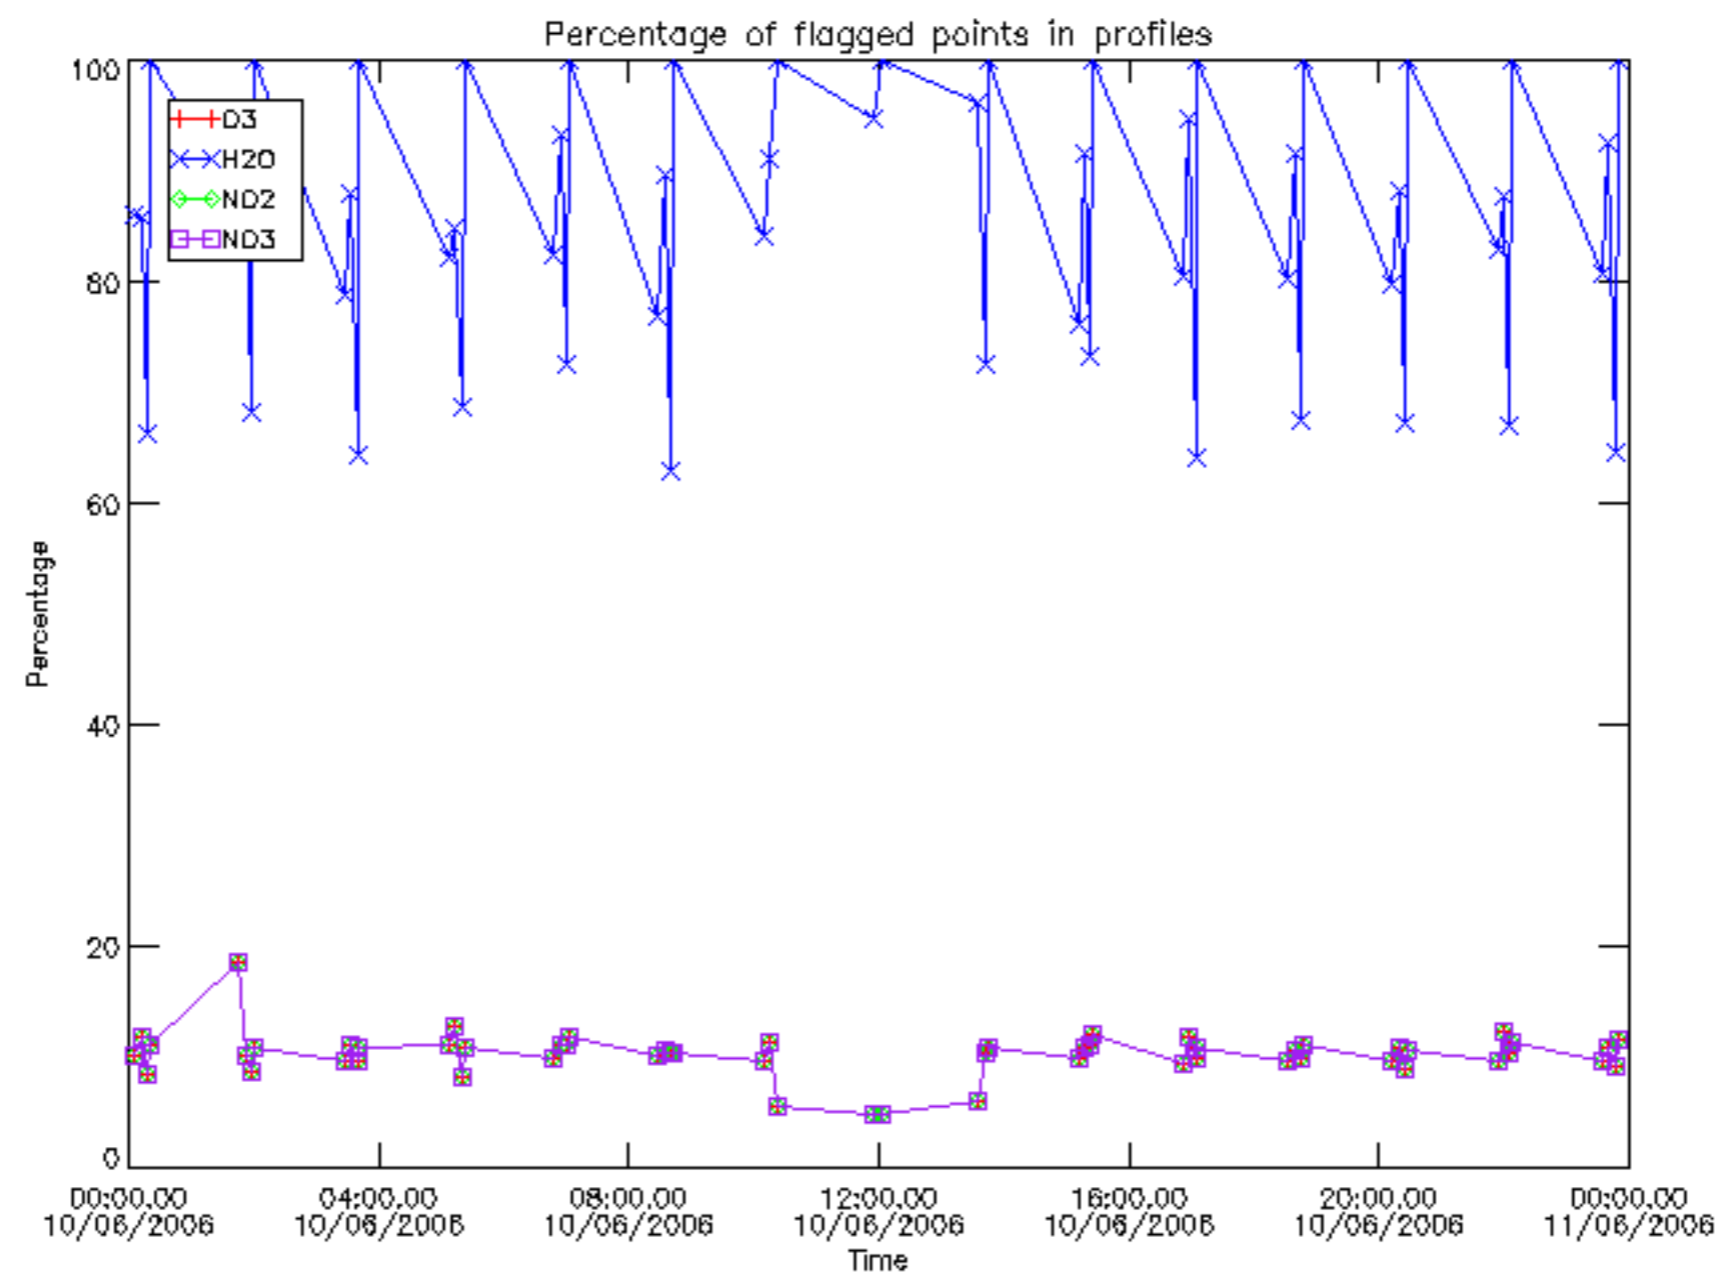

Percentage of flagged data per D3 profile

Percentage of flagged data per H2O profile