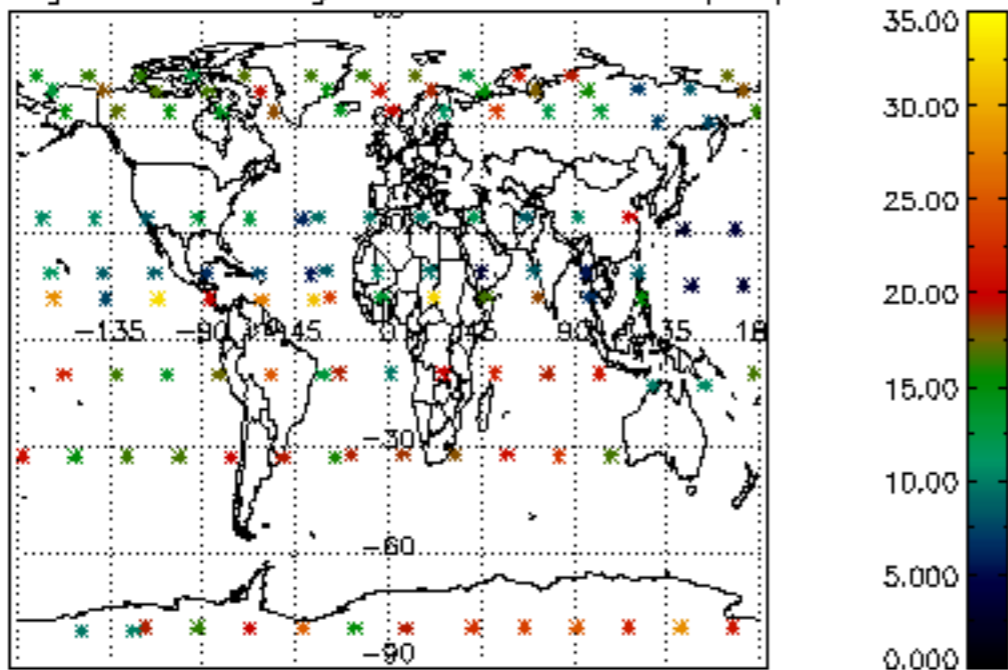

Percentage of cosmic ray hits per profile

Percentage of star falling outside central band per profile