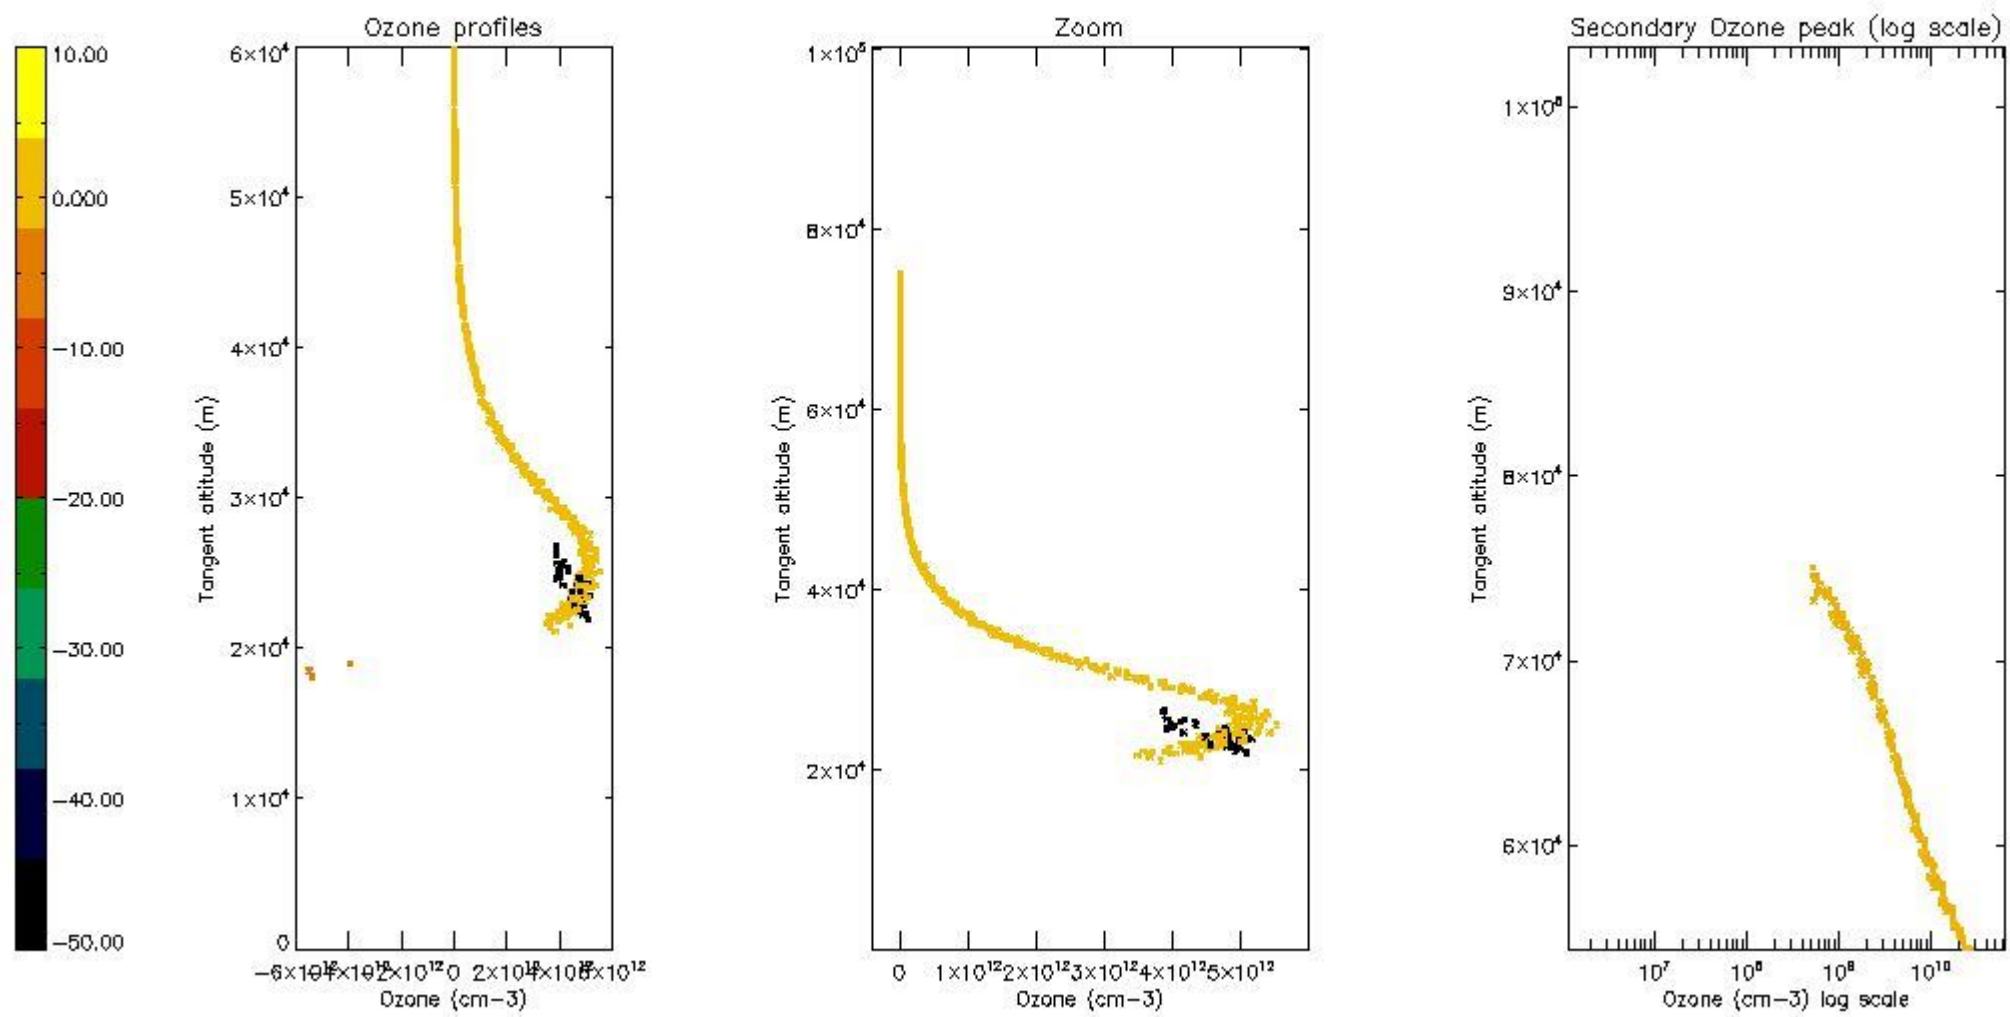

5.6 Plot NO₂ profiles for all STD (dark without errors)

The colorbar represents the latitude.