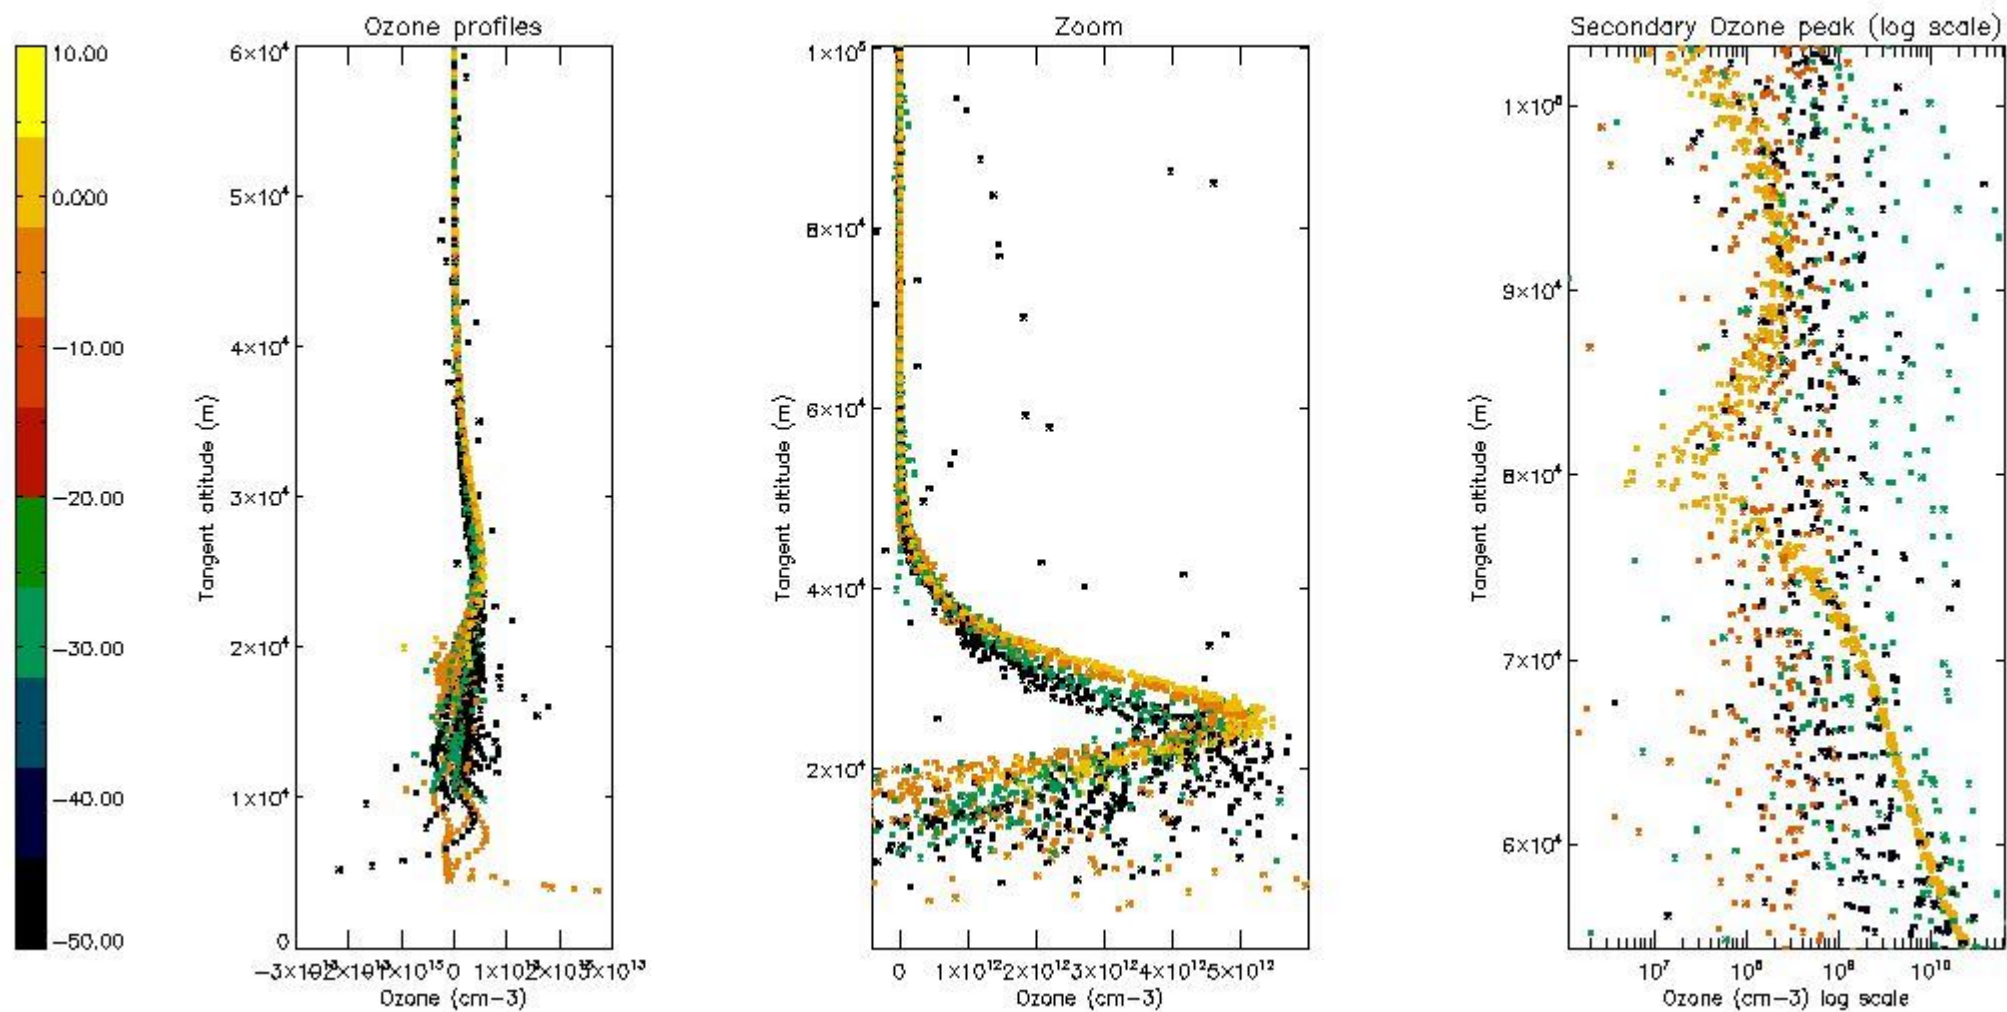

STD < 10	6
STD < 5	3

5.2 Plot ozone profiles for all STD (dark without errors)

The colorbar represents the latitude.

5.3 Plot ozone profiles where STD < 20% (dark without errors)

The colorbar represents the latitude.