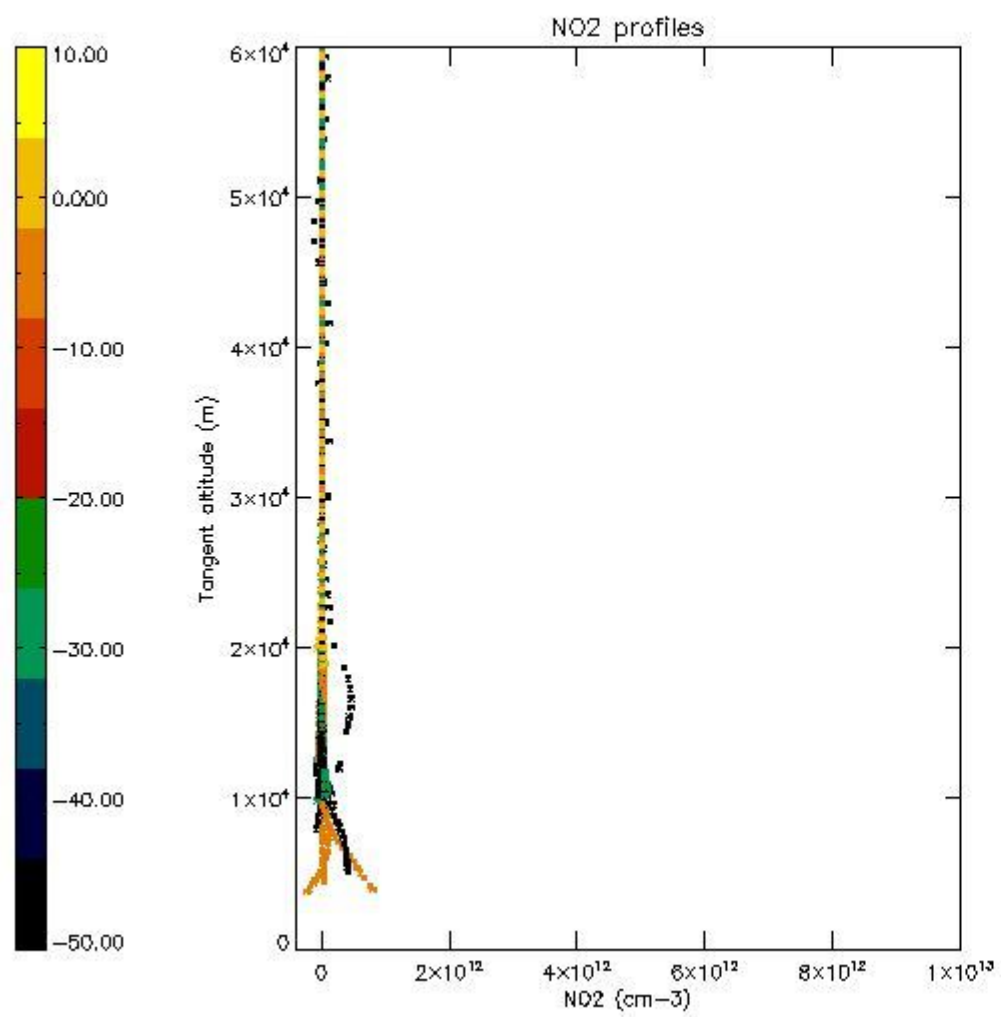

5.7 Plot NO3 profiles for all STD (dark without errors)

The colorbar represents the latitude.