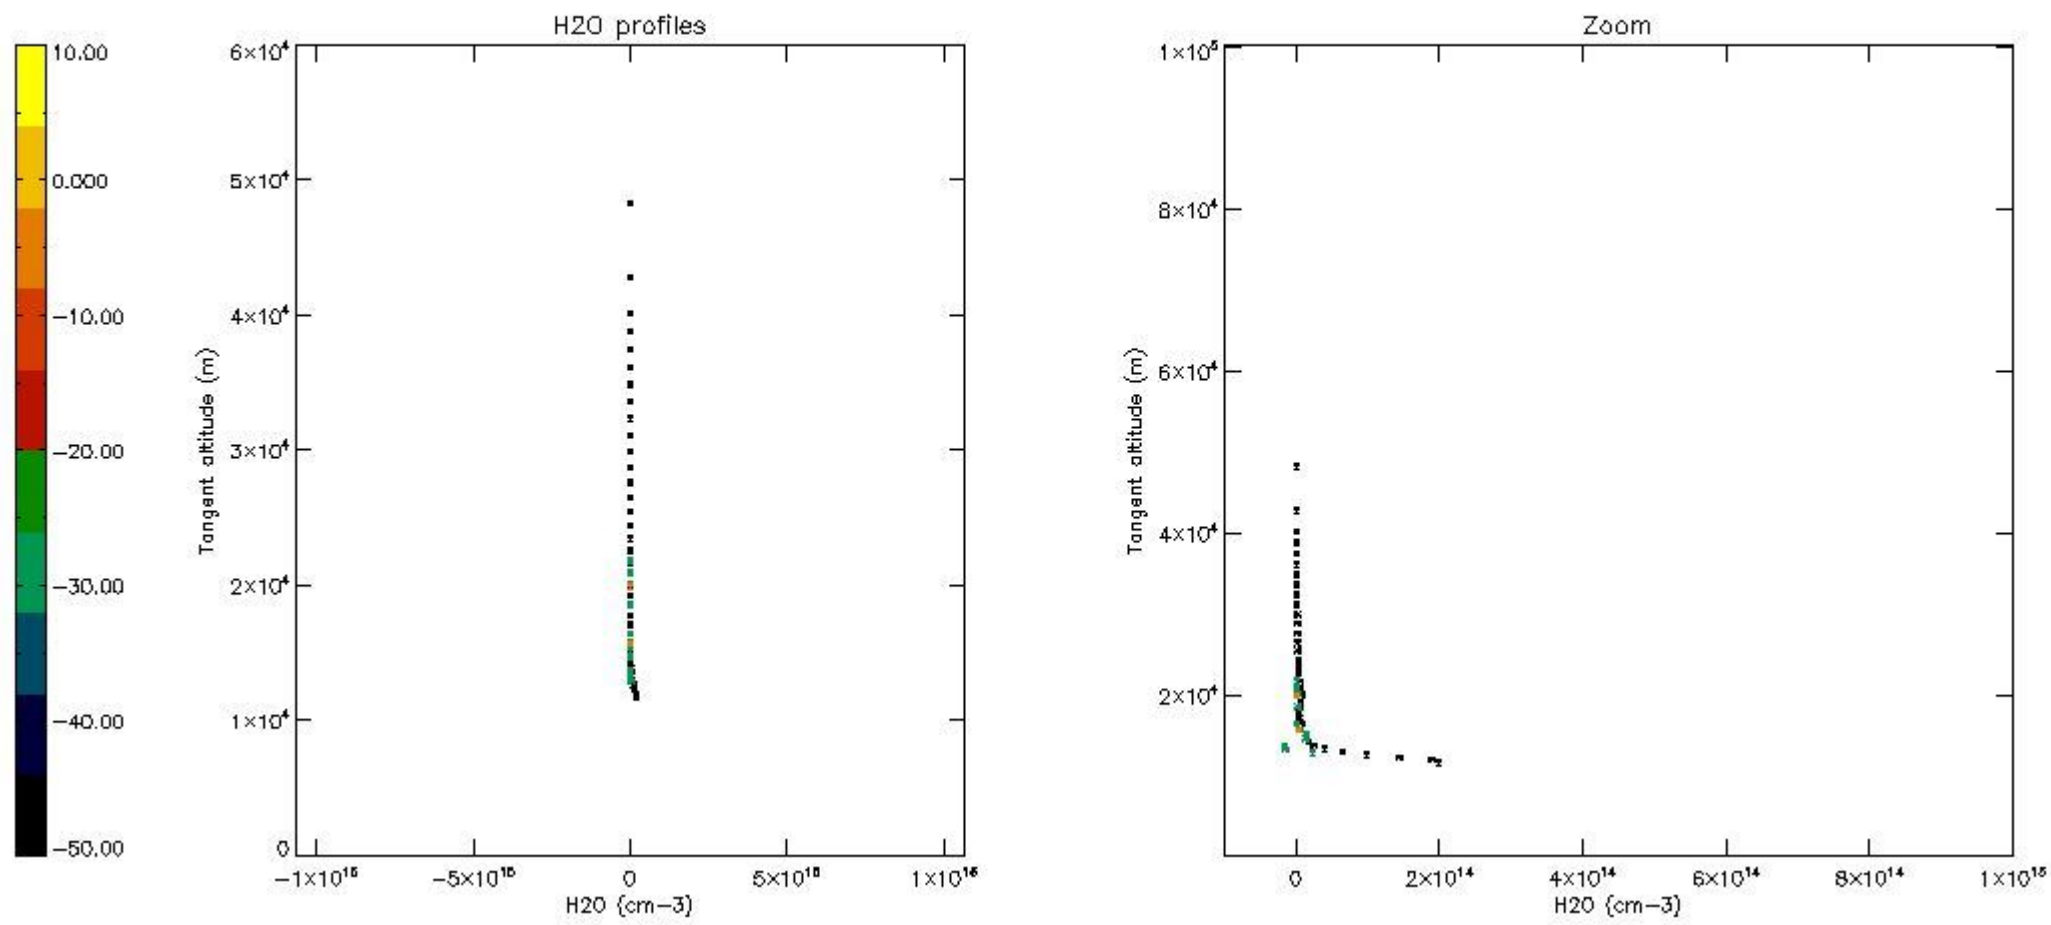

6. Auxiliary Data Files used for the production reported in section 2

The number reported in the third column indicates since which file (see list in section 2) the corresponding auxiliary file has been used. The fourth column is the date of those product files.

Type	Auxiliary Filename	Used since product	Used since product date
INST_PHYS_CHARACTERISTICS	GOM_INS_AXVIEC20091111_143220_20030716_120000_20500101_000000	1	09-JUN-2006 00:10:58
LEVEL-2_PROC_CONFIG	GOM_PR2_AXVIEC20091111_152718_20020301_000000_20500101_000000	1	09-JUN-2006 00:10:58
CROSS_SECTIONS_FILE	GOM_CRS_AXVIEC20091111_154832_20020301_000000_20500101_000000	1	09-JUN-2006 00:10:58