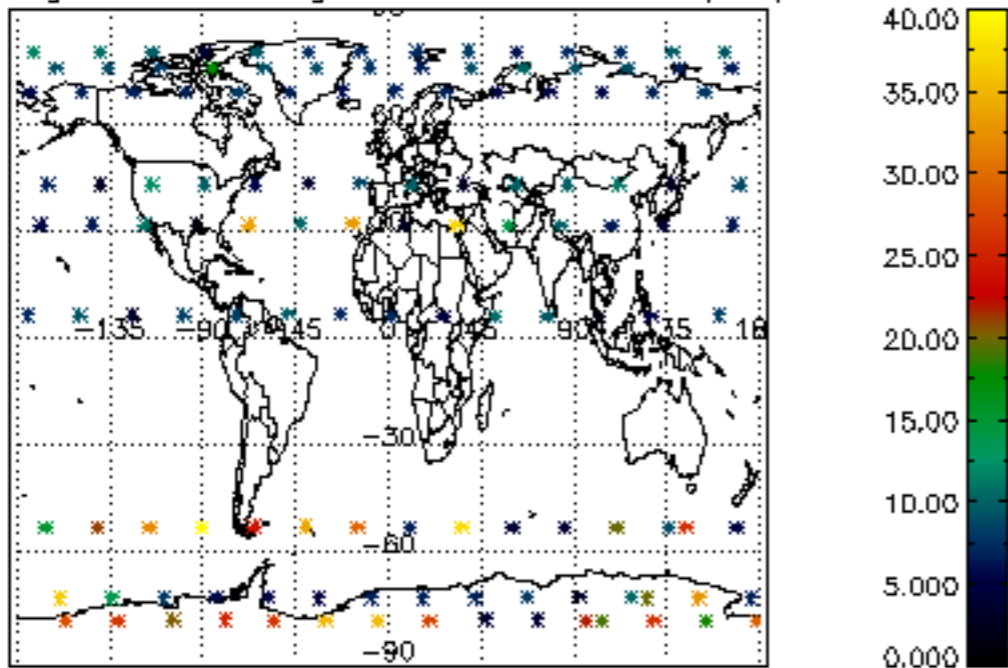

Percentage of star falling outside central band per profile