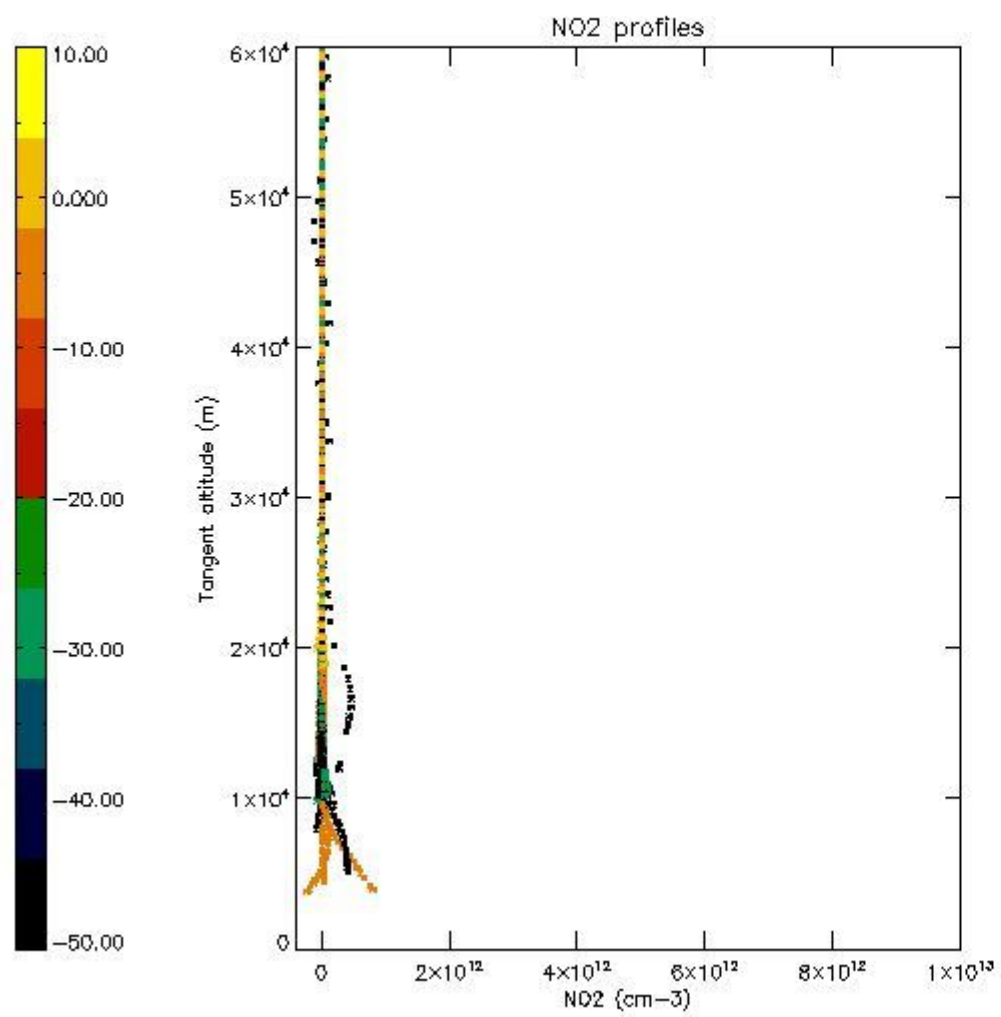

*5.4 Plot ozone profiles where STD < 10% (dark without errors)*

The colorbar represents the latitude.

*5.5 Plot ozone profiles where STD < 5% (dark without errors)*

The colorbar represents the latitude.

*5.6 Plot NO<sub>2</sub> profiles for all STD (dark without errors)*

The colorbar represents the latitude.

*5.7 Plot NO3 profiles for all STD (dark without errors)*

The colorbar represents the latitude.

*5.8 Plot H2O profiles for all STD (only for occultations of stars 1,2,3,4,13,14,16,26,63 dark without errors)*