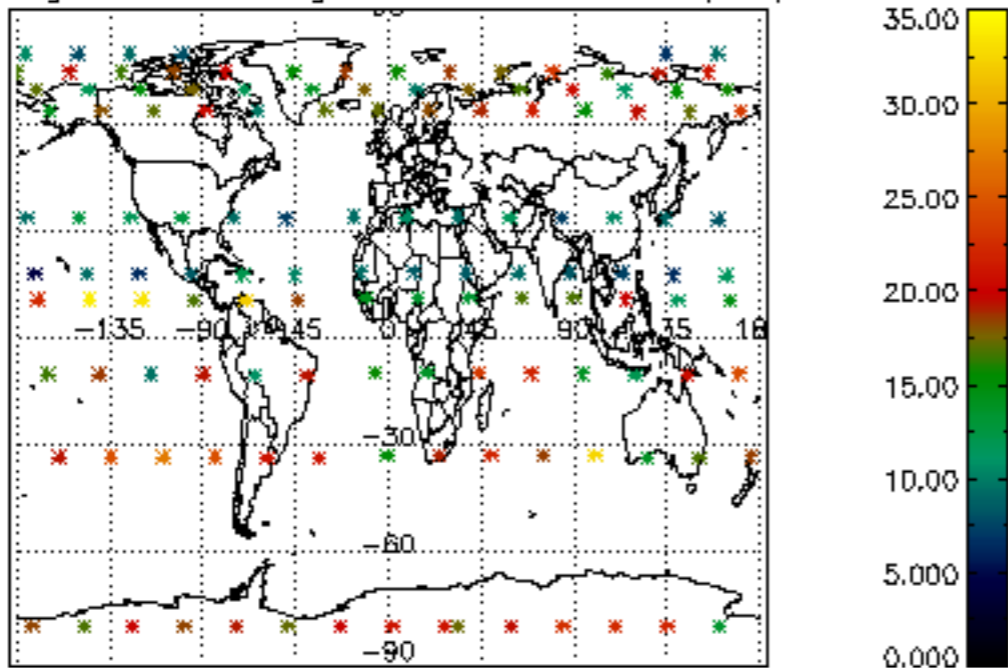

Percentage of cosmic ray hits per profile

Percentage of star falling outside central band per profile