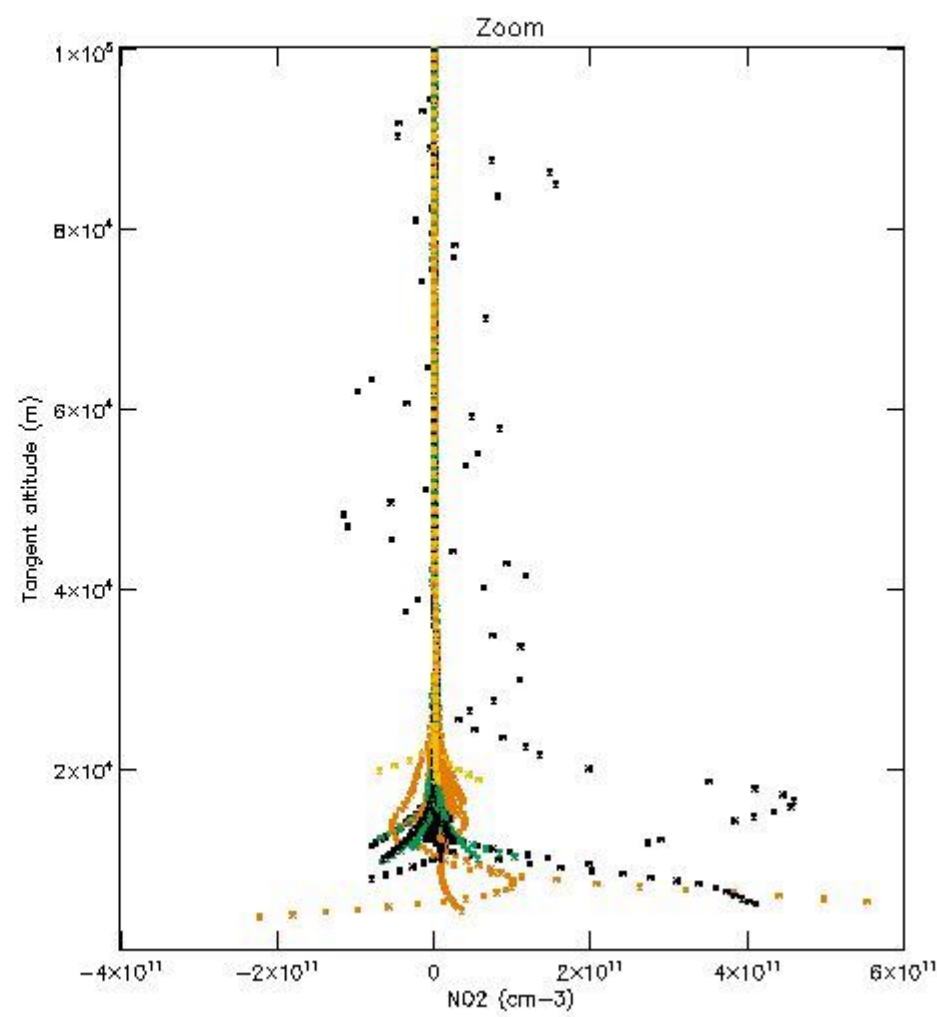

*5.4 Plot ozone profiles where STD < 10% (dark without errors)*

The colorbar represents the latitude.

*5.5 Plot ozone profiles where STD < 5% (dark without errors)*

The colorbar represents the latitude.

*5.6 Plot NO<sub>2</sub> profiles for all STD (dark without errors)*

The colorbar represents the latitude.

*5.7 Plot NO3 profiles for all STD (dark without errors)*

The colorbar represents the latitude.

*5.8 Plot H2O profiles for all STD (only for occultations of stars 1,2,3,4,13,14,16,26,63 dark without errors)*

The colorbar represents the latitude.