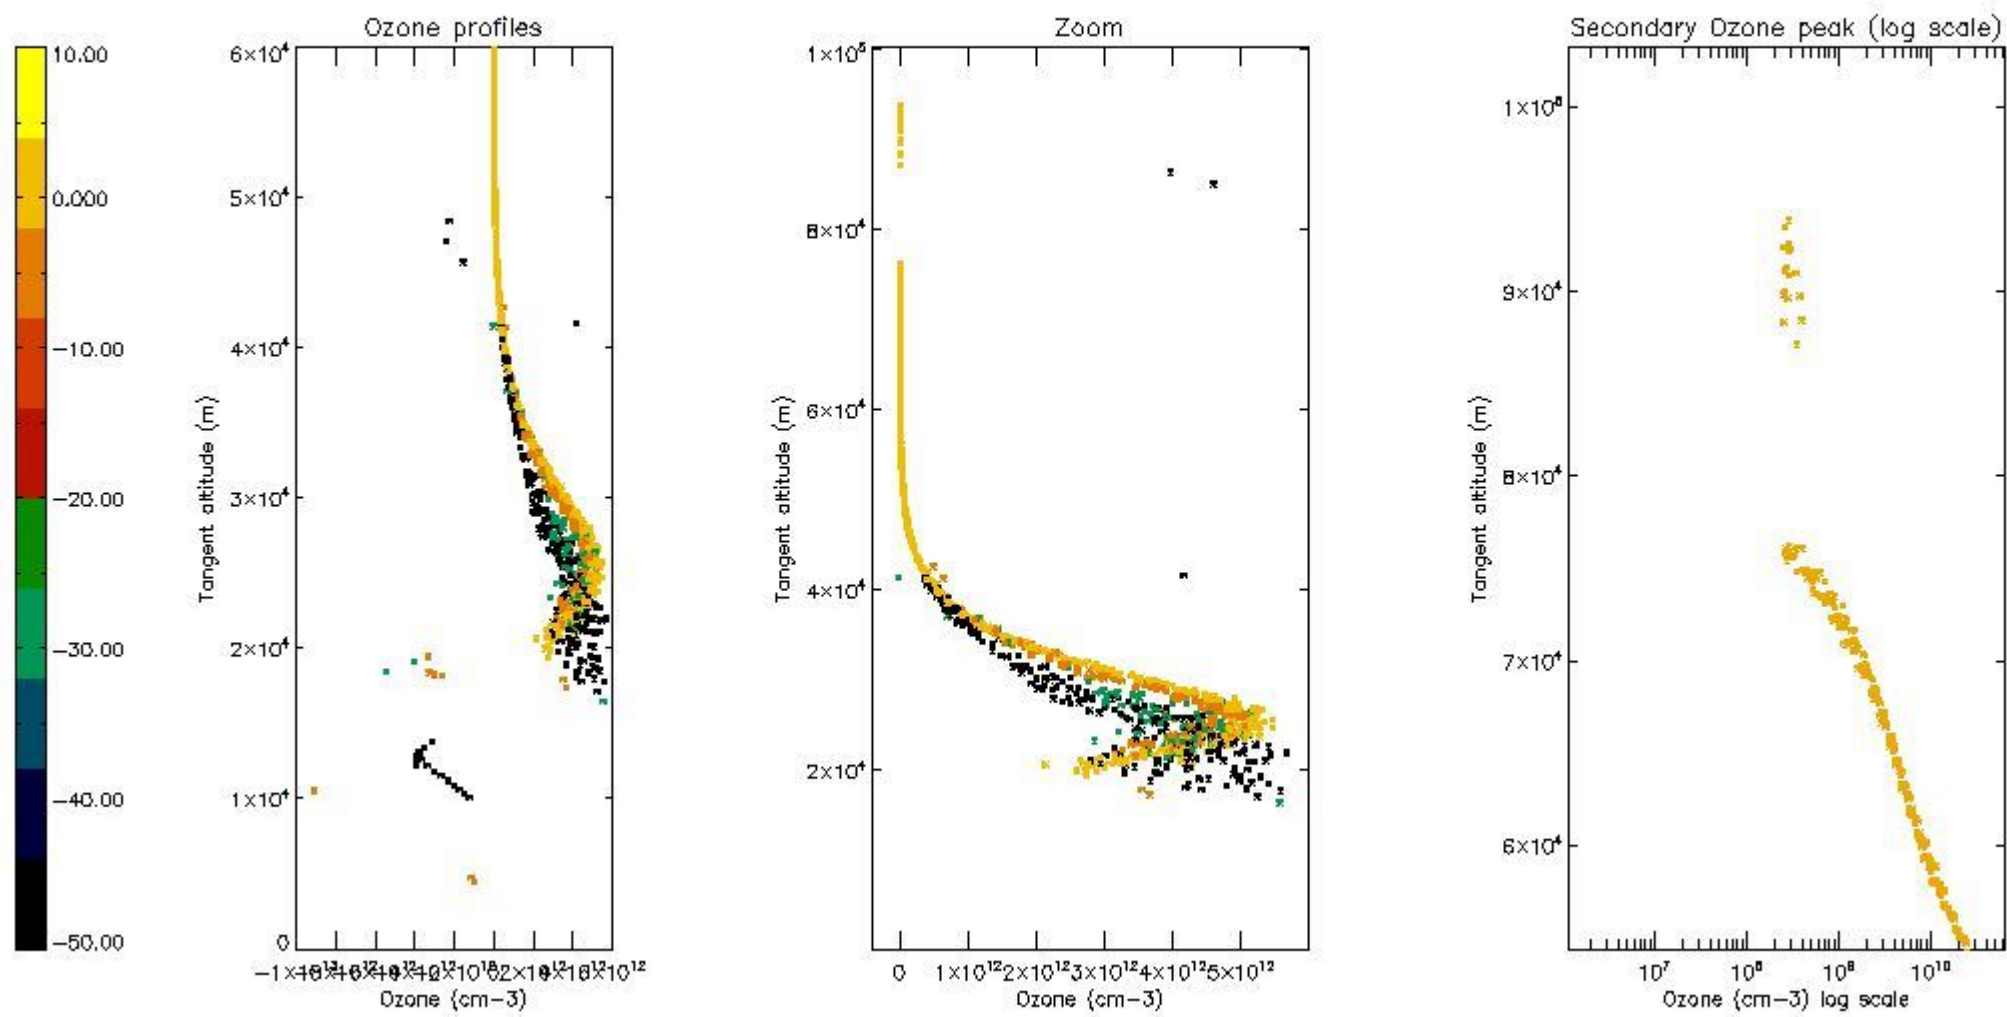

5.5 Plot ozone profiles where STD < 5% (dark without errors)

The colorbar represents the latitude.