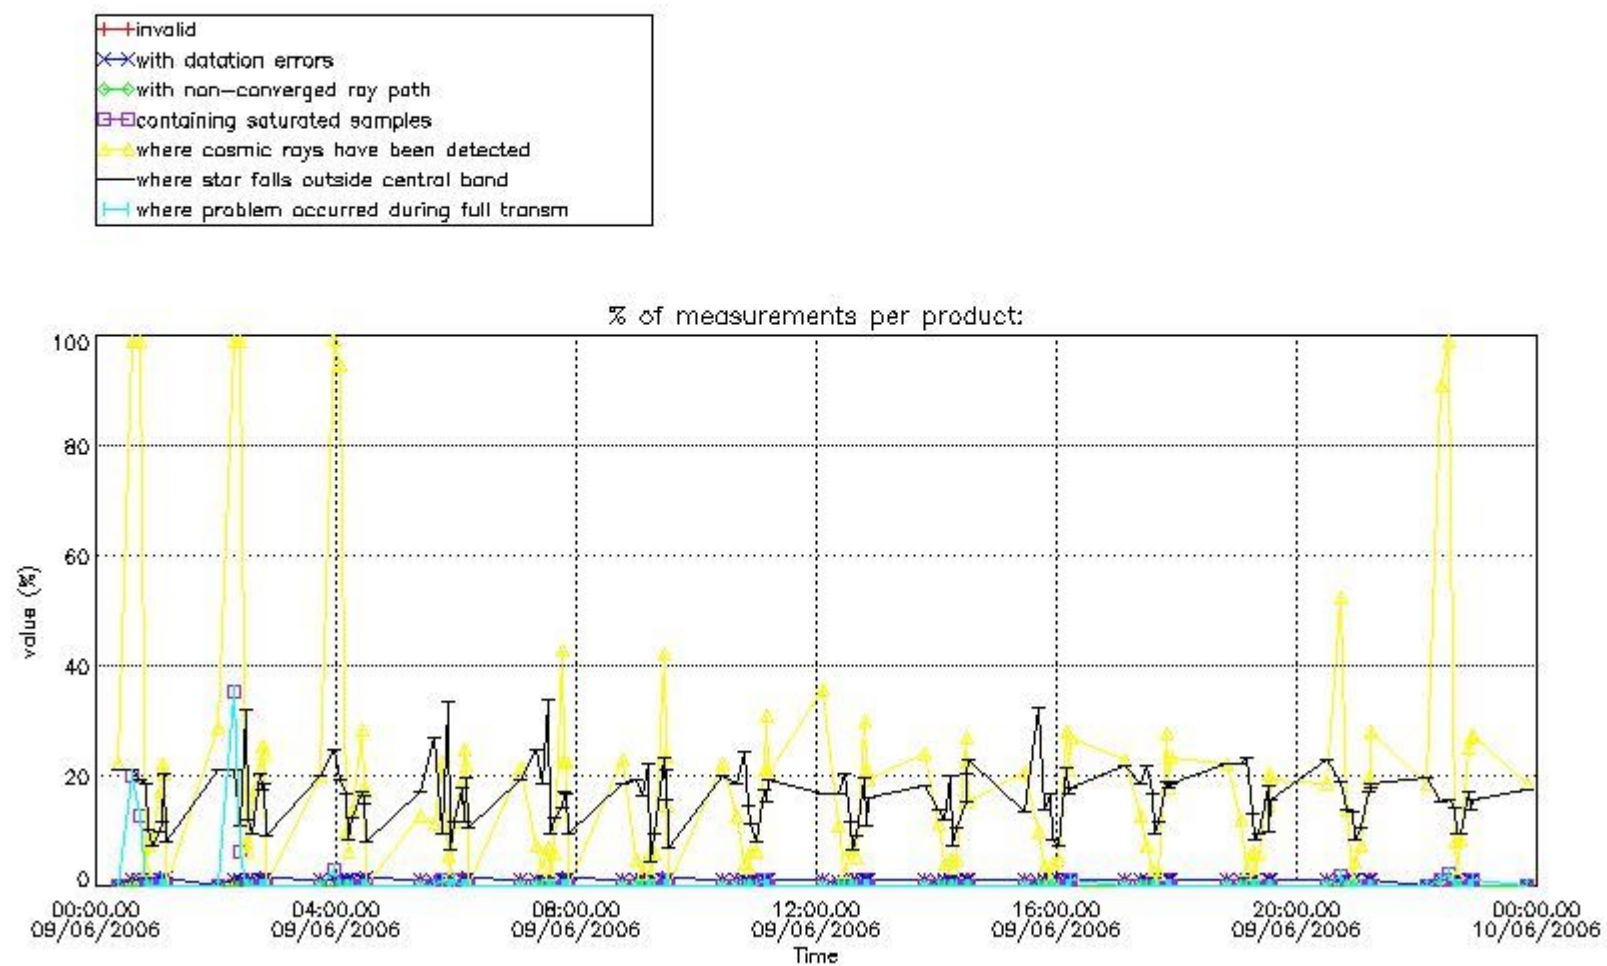

4.1.2 Plot level 1 quality information per product (time dependant): ENVI SAT DESCENDING passes