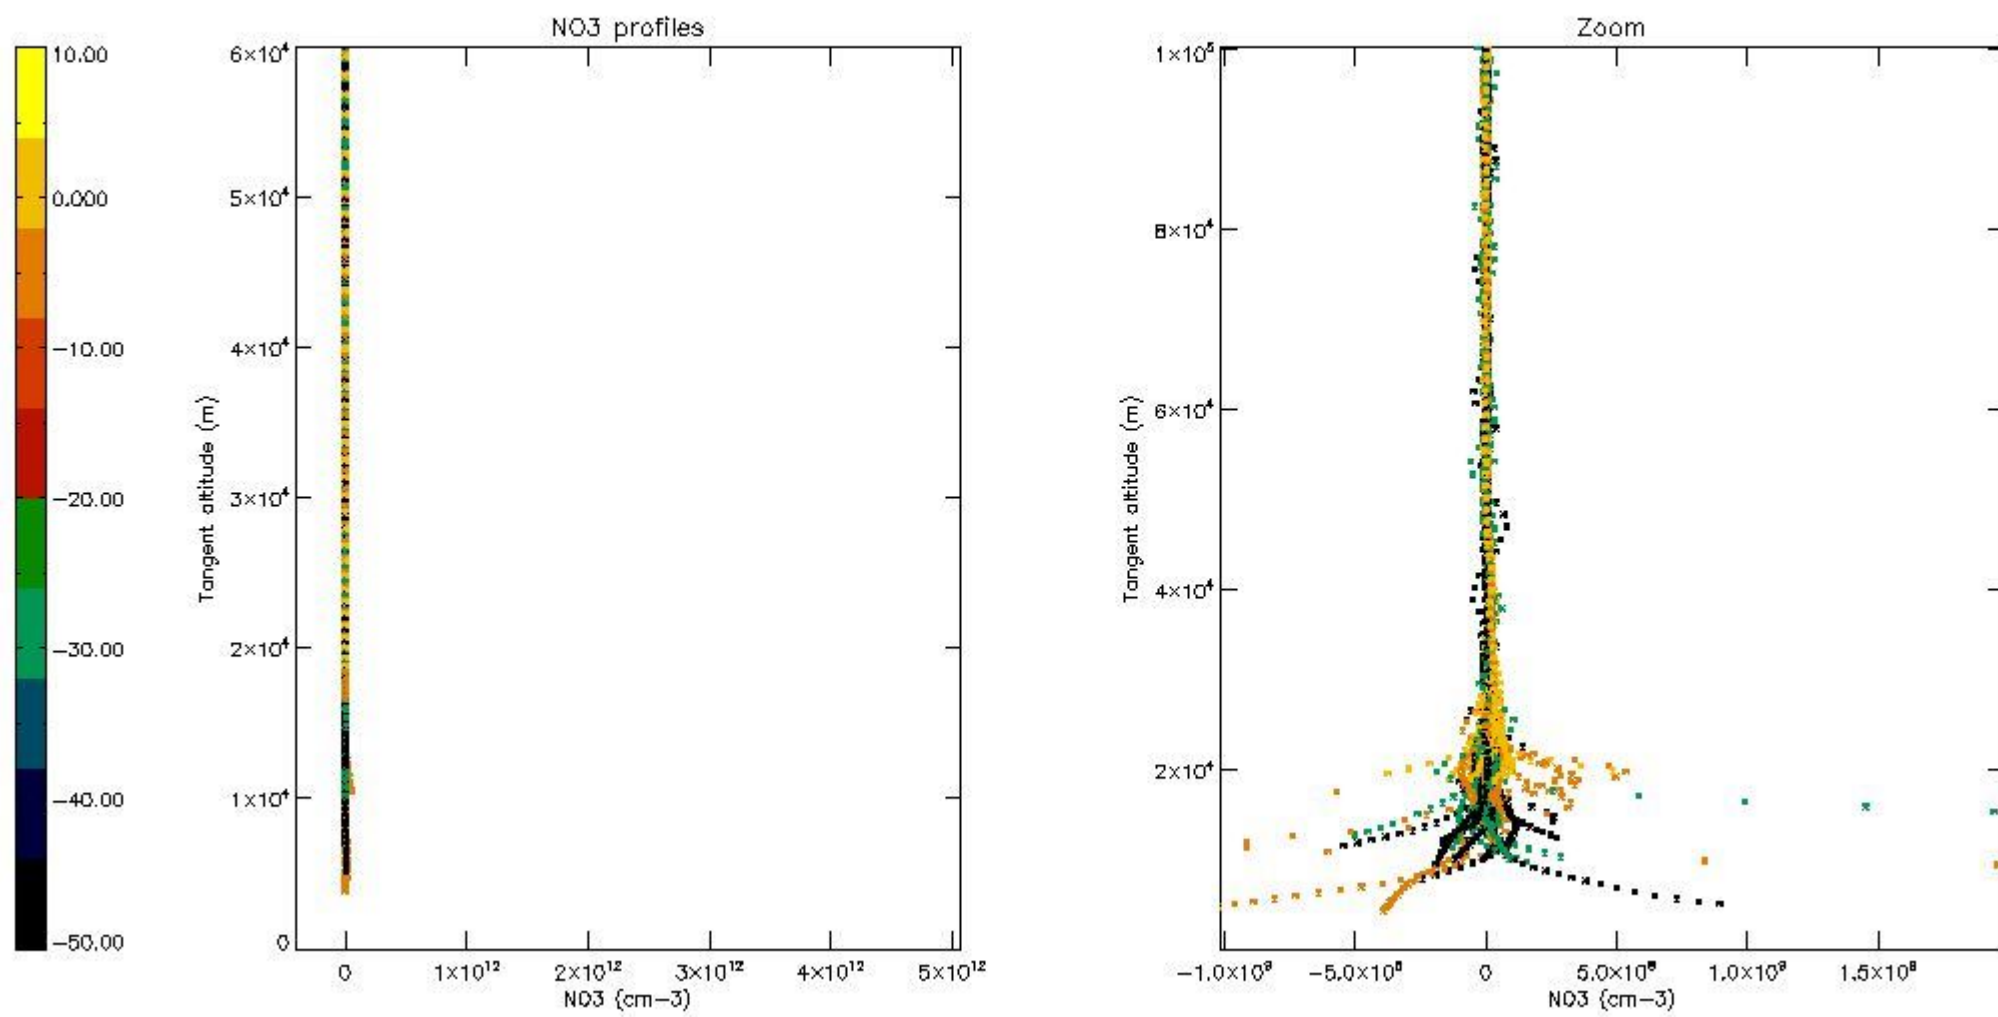

*5.4 Plot ozone profiles where STD < 10% (dark without errors)*

The colorbar represents the latitude.

*5.5 Plot ozone profiles where STD < 5% (dark without errors)*

The colorbar represents the latitude.

*5.6 Plot NO<sub>2</sub> profiles for all STD (dark without errors)*

The colorbar represents the latitude.

*5.7 Plot NO3 profiles for all STD (dark without errors)*

The colorbar represents the latitude.

*5.8 Plot H2O profiles for all STD (only for occultations of stars 1,2,3,4,13,14,16,26,63 dark without errors)*