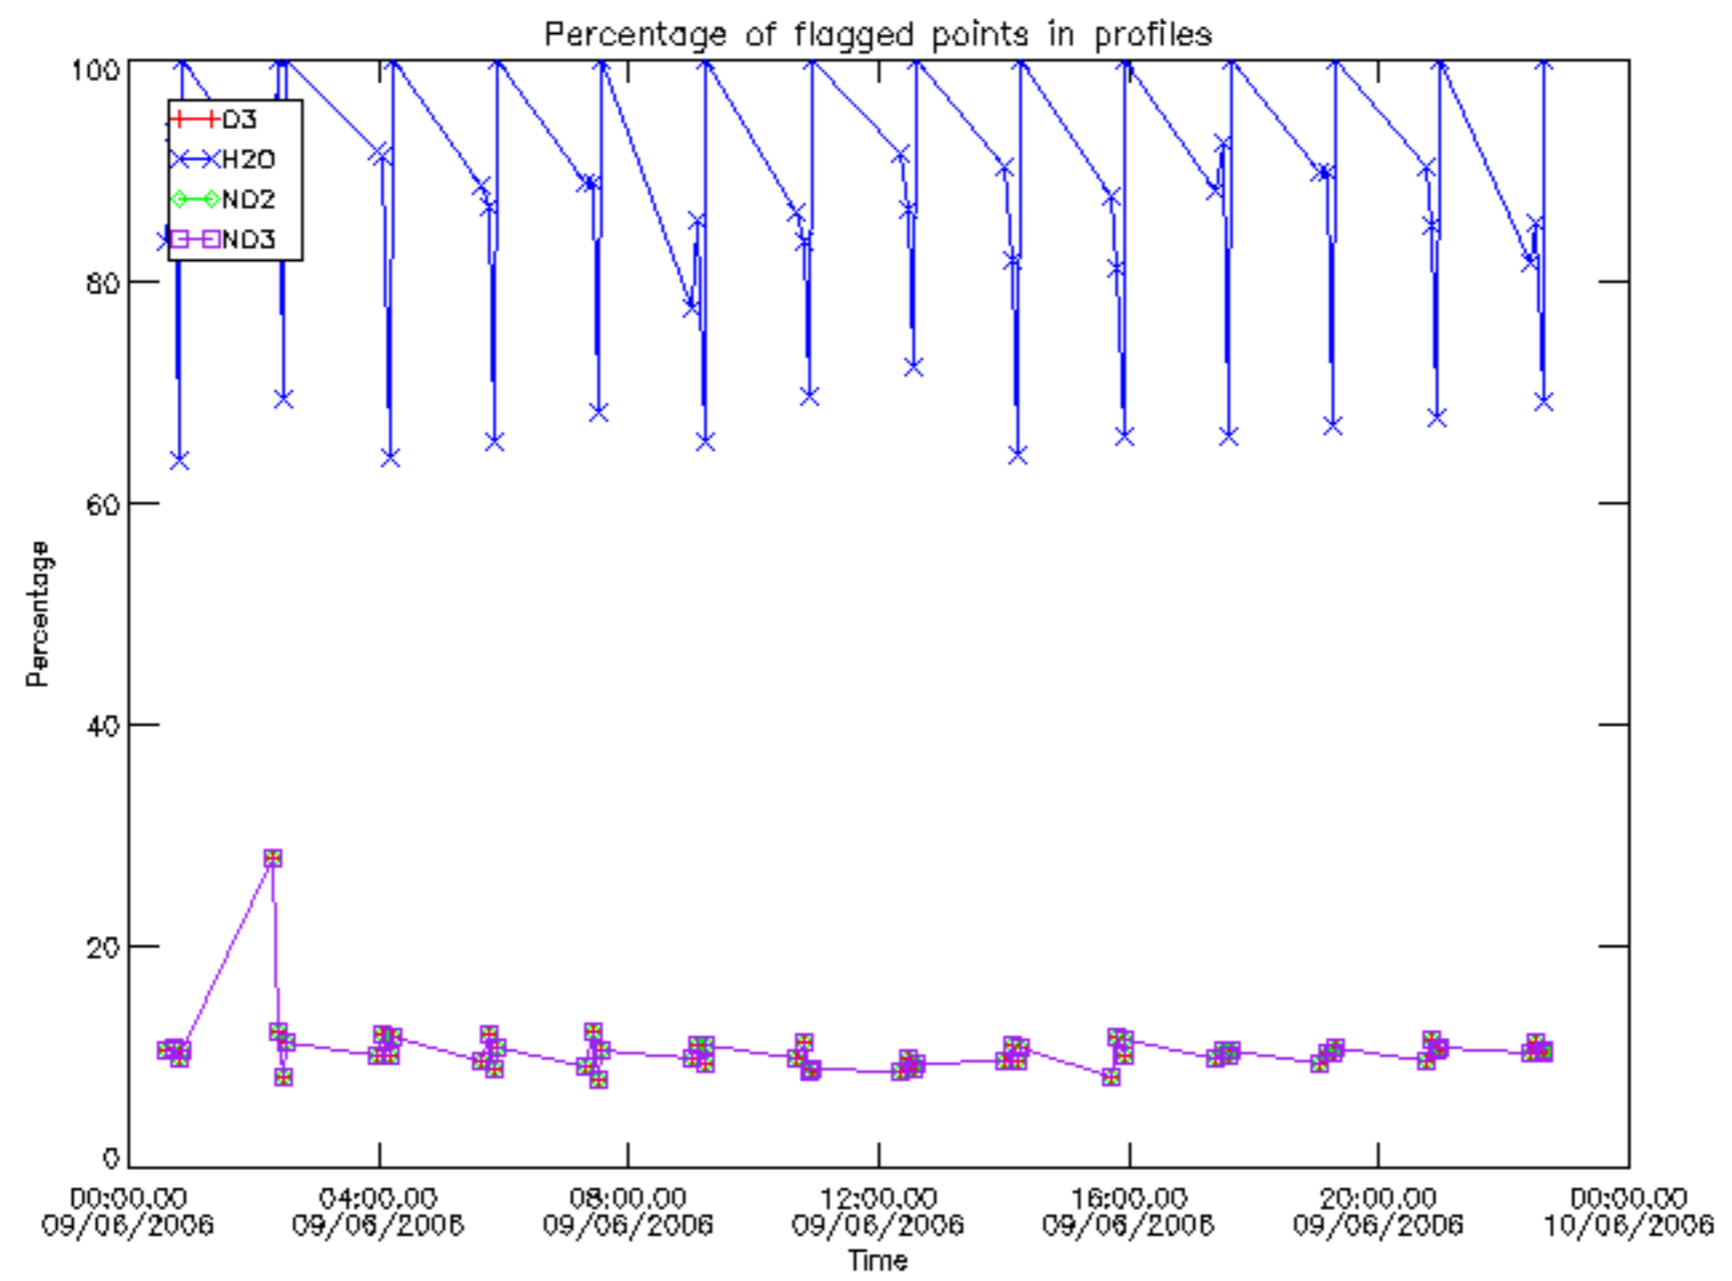

Percentage of flagged data per D3 profile

Percentage of flagged data per H2O profile