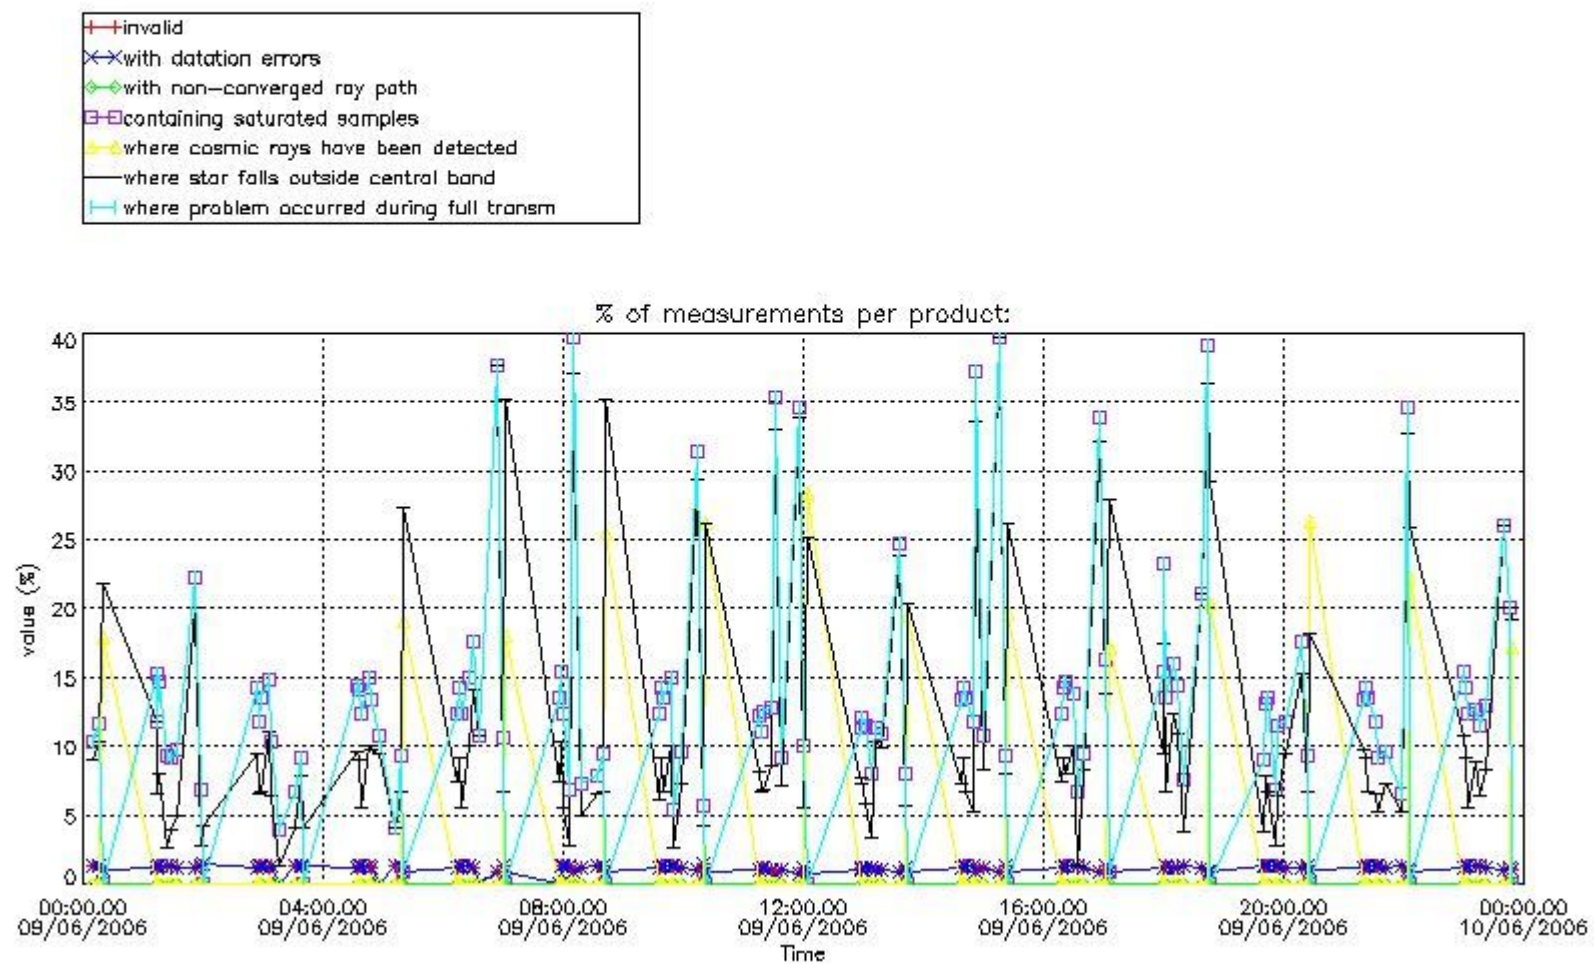

4.2 Plot quality information per product coming from level 1b processing (world map)

4.2.1 Plot level 1 quality information per product (world map): ENVISAT ASCENDING passes