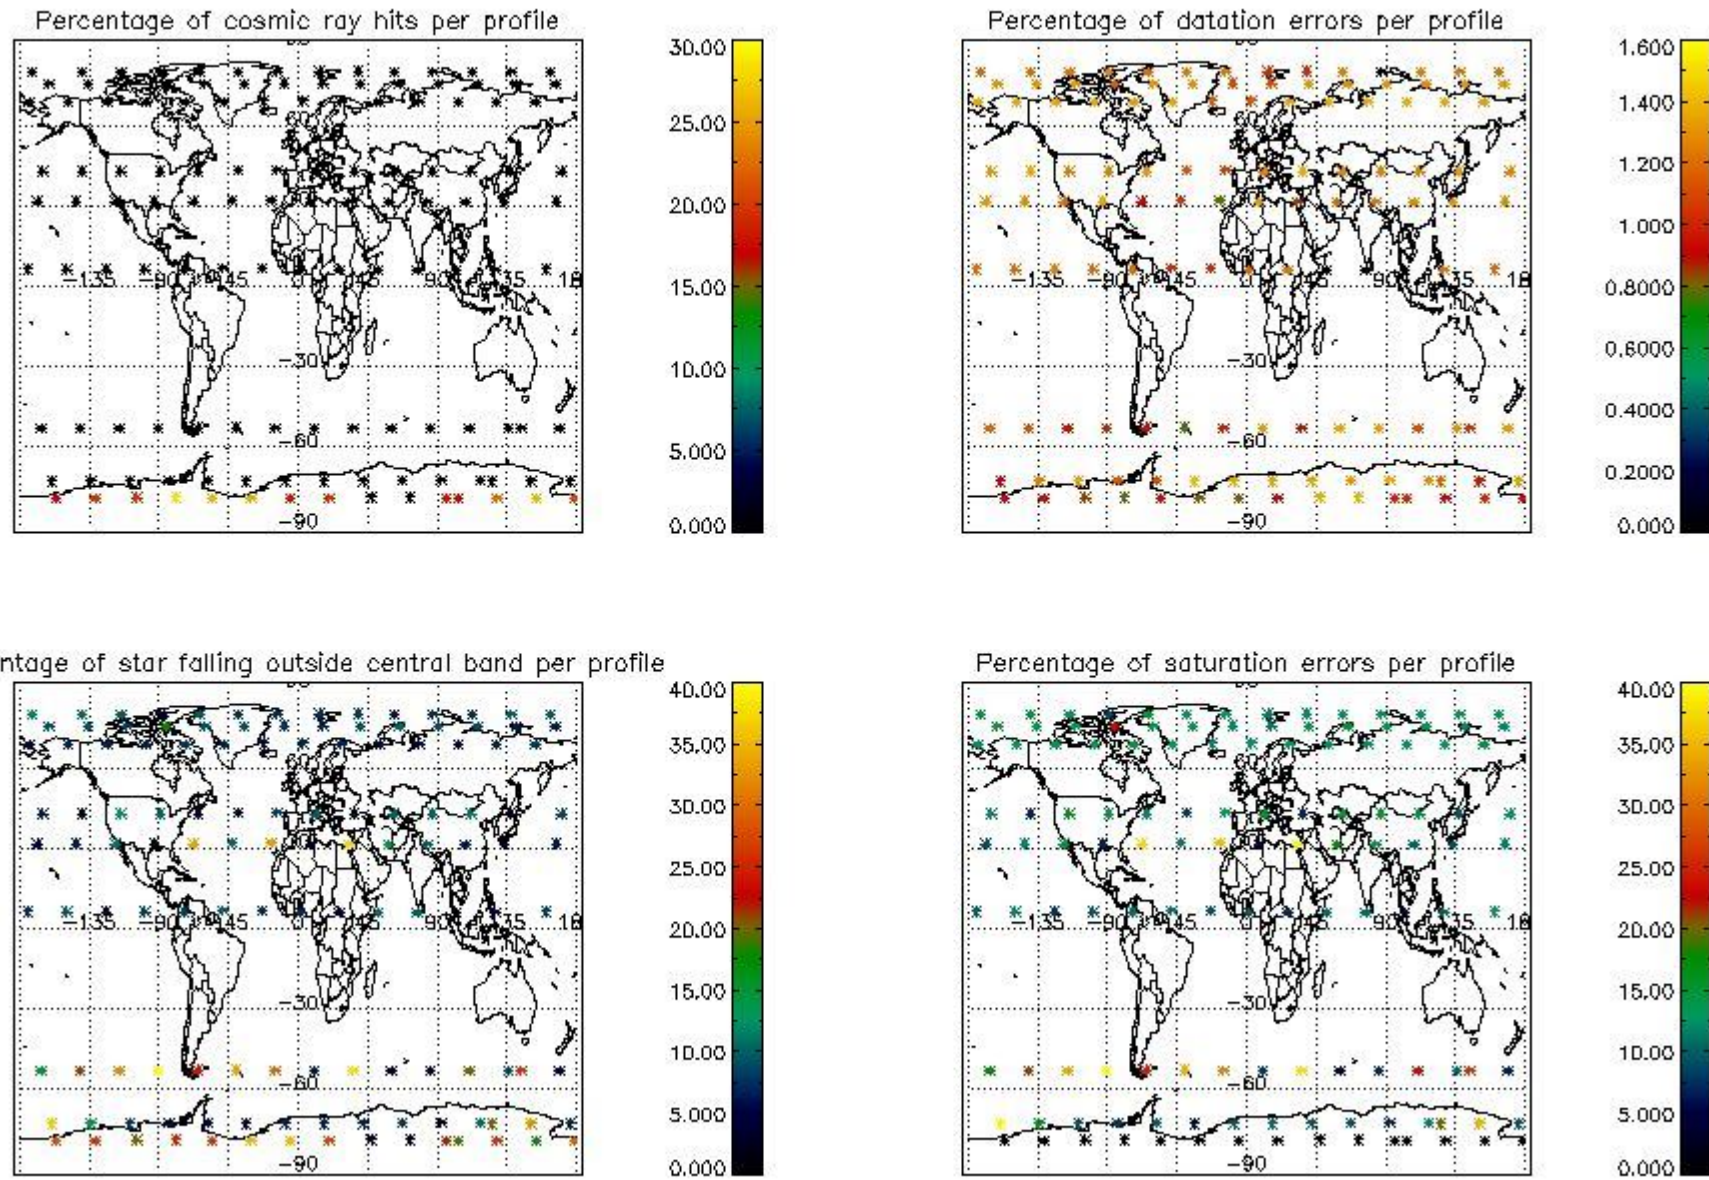

4.2.2 Plot level 1 quality information per product (world map): ENVISAT DESCENDING passes

5. Trace gas profiles

5.1 Ozone statistics based on quality of products

The final quality of the products can be "measured" using the STD (Standard Deviation) attached to every point profile. This information is written to the parameter GOM_NL__2P/NL_LOCAL_SPECIES_DENSITY/o3_std of the level 2 products. The table below shows the statistics for given STD ranges.

The statistics are given with respect to the overall valid production:

- Products without fatal errors: GOM_NL__2P/MPH/PRODUCT_ERR=0
- Valid point profile: GOM_NL__2P/NL_LOCAL_SPECIES_DENSITY/pcd(0)=0

The 'Criteria' is applied to valid points of dark limb products:

- Products in dark limb illumination condition: GOM_NL__2P/NL_SUMMARY_QUALITY/obs_ill_cond=0
- Products without fatal errors: GOM_NL__2P/MPH/PRODUCT_ERR=0
- Valid point profile: GOM_NL__2P/NL_LOCAL_SPECIES_DENSITY/pcd(0)=0

So, the table below shows the percentage of dark limb and valid observations for each criteria with respect to the overall valid daily observations.

Criteria	% of total production
All STD	25
STD < 20	9