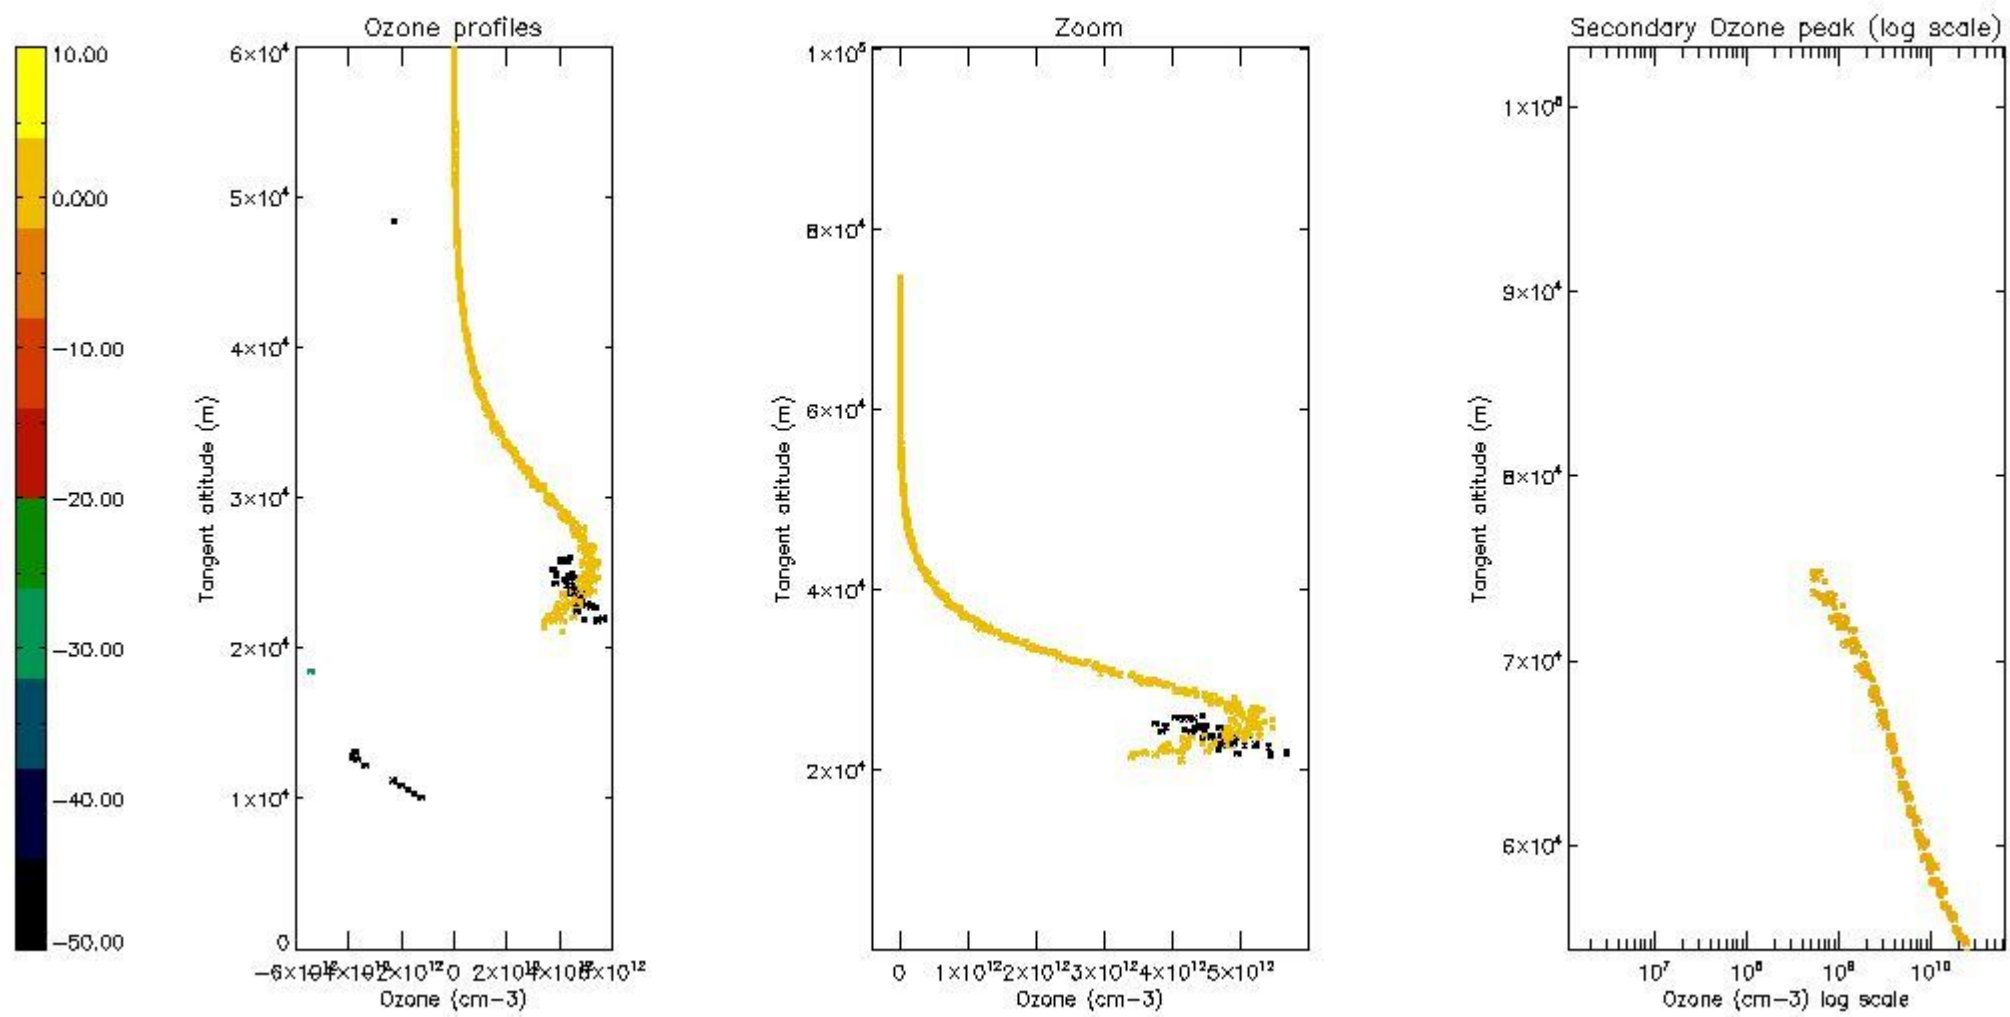

5.6 Plot NO₂ profiles for all STD (dark without errors)

The colorbar represents the latitude.