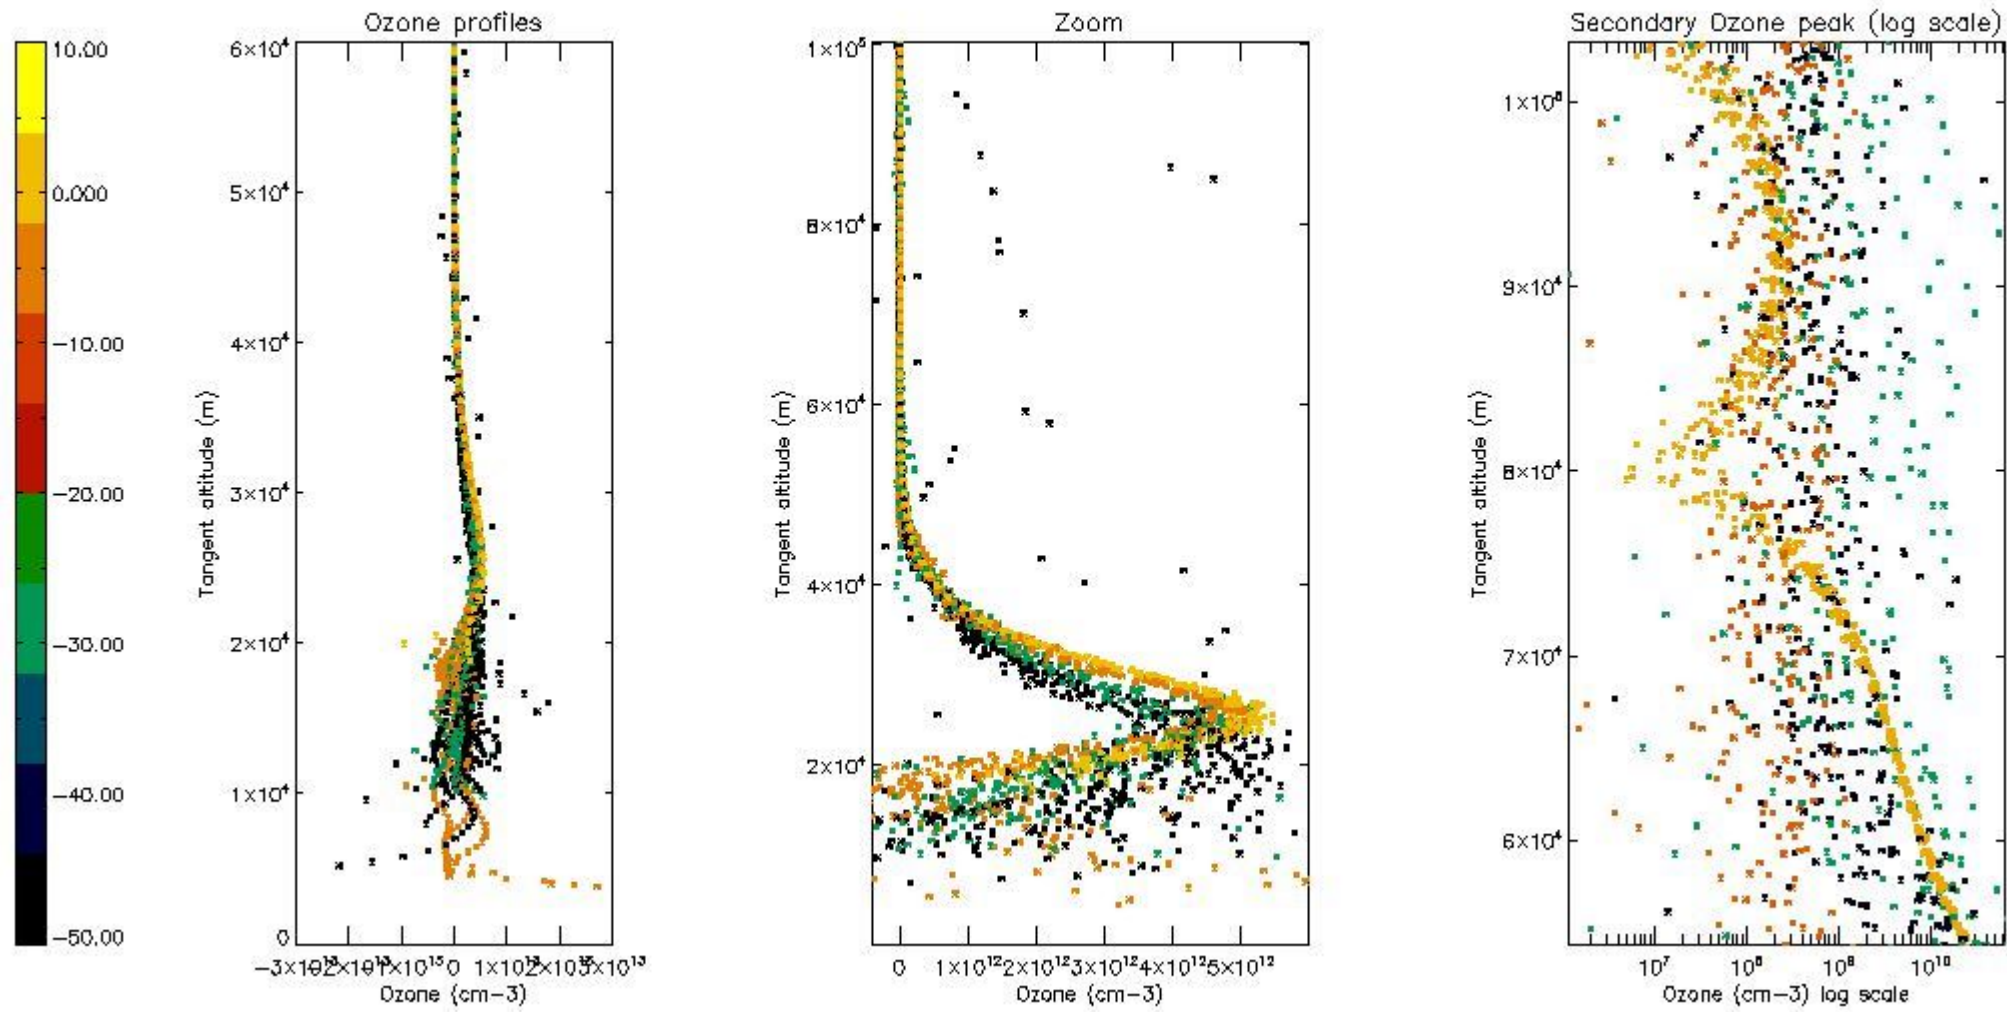

STD < 10	6
STD < 5	3

5.2 Plot ozone profiles for all STD (dark without errors)

The colorbar represents the latitude.

5.3 Plot ozone profiles where STD < 20% (dark without errors)

The colorbar represents the latitude.