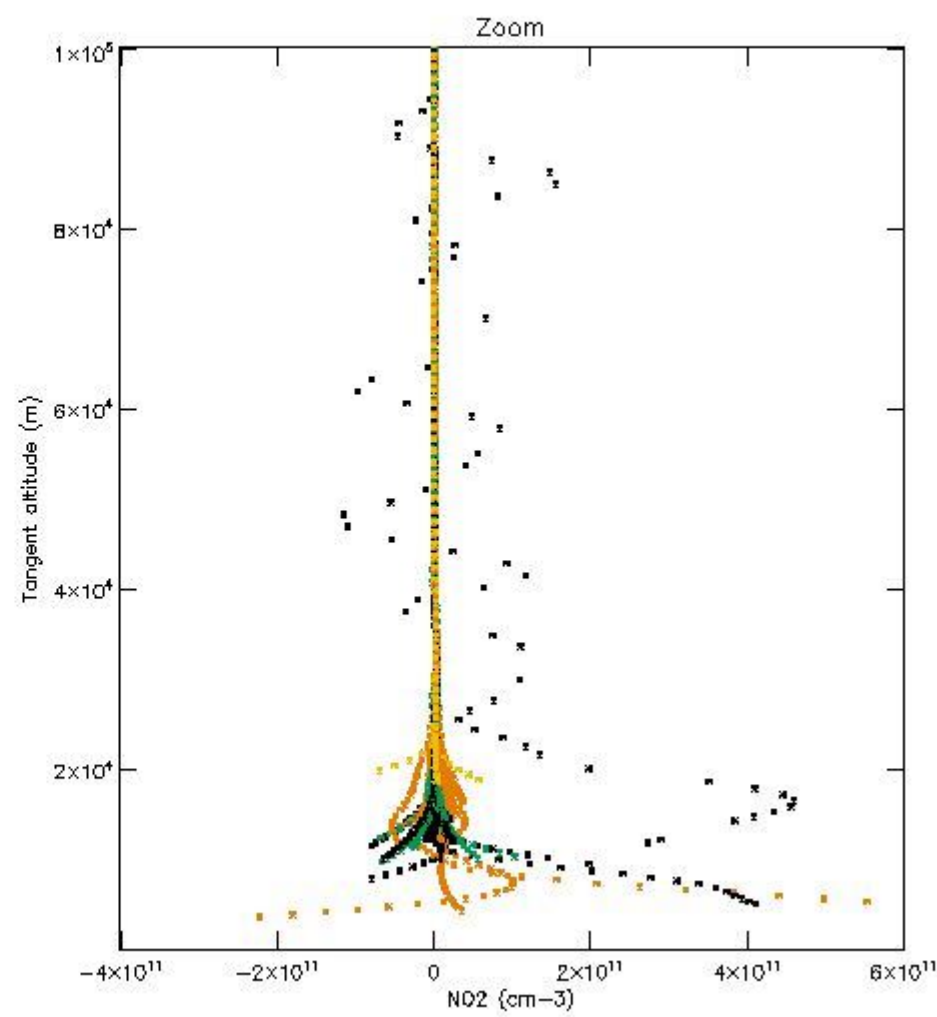

5.7 Plot NO3 profiles for all STD (dark without errors)

The colorbar represents the latitude.