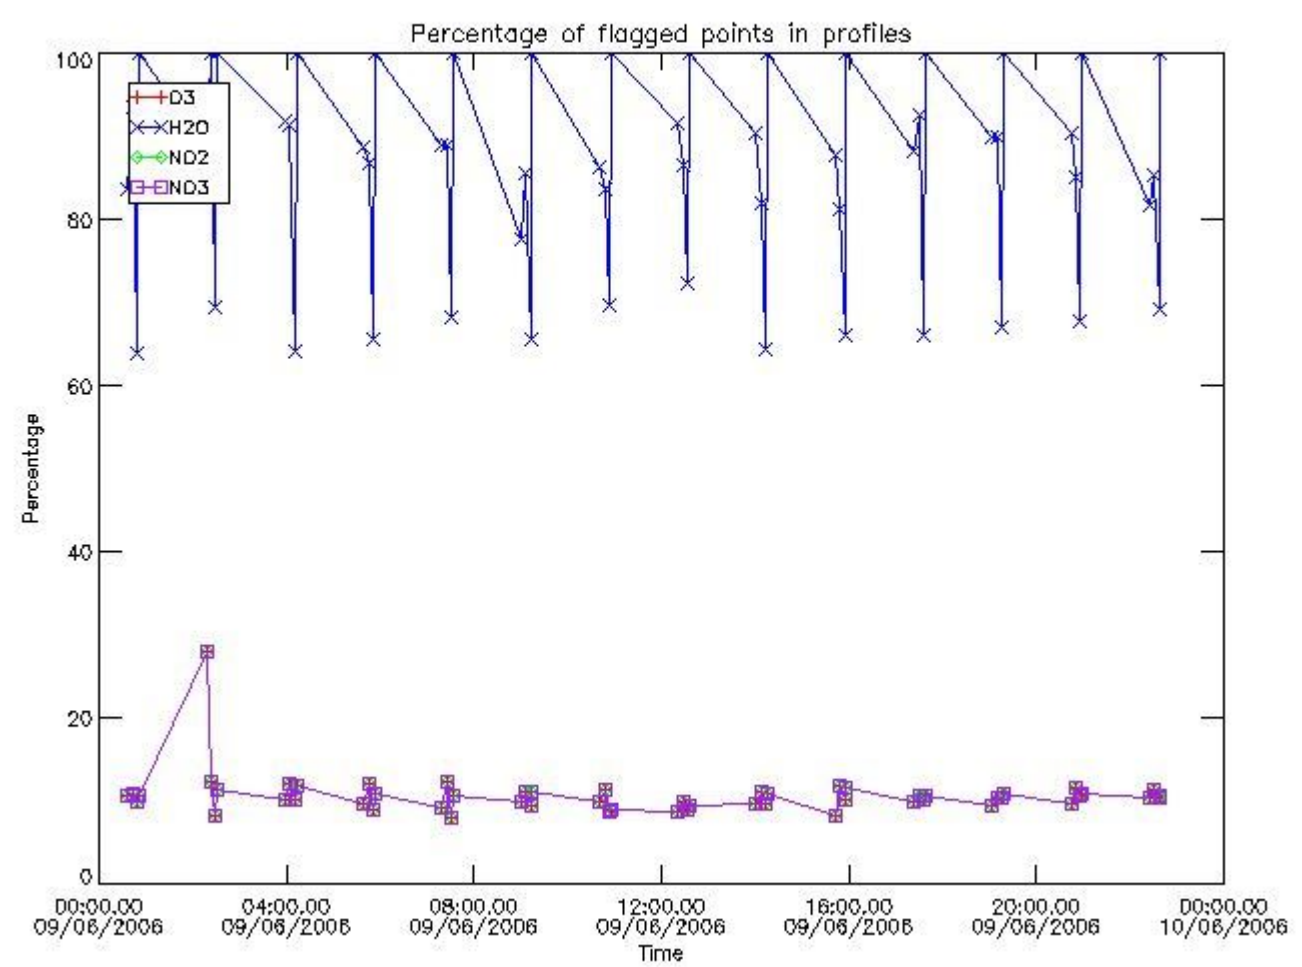

3. Quality information per product

In this section it is plotted some information contained in the Quality Summary data set of the level 2 products. Only products in dark limb conditions and without errors (error flag in the MPH set to "0") are used.

3.1 Plot quality information per product (time dependant)

3.2 Plot quality information per product (world map)