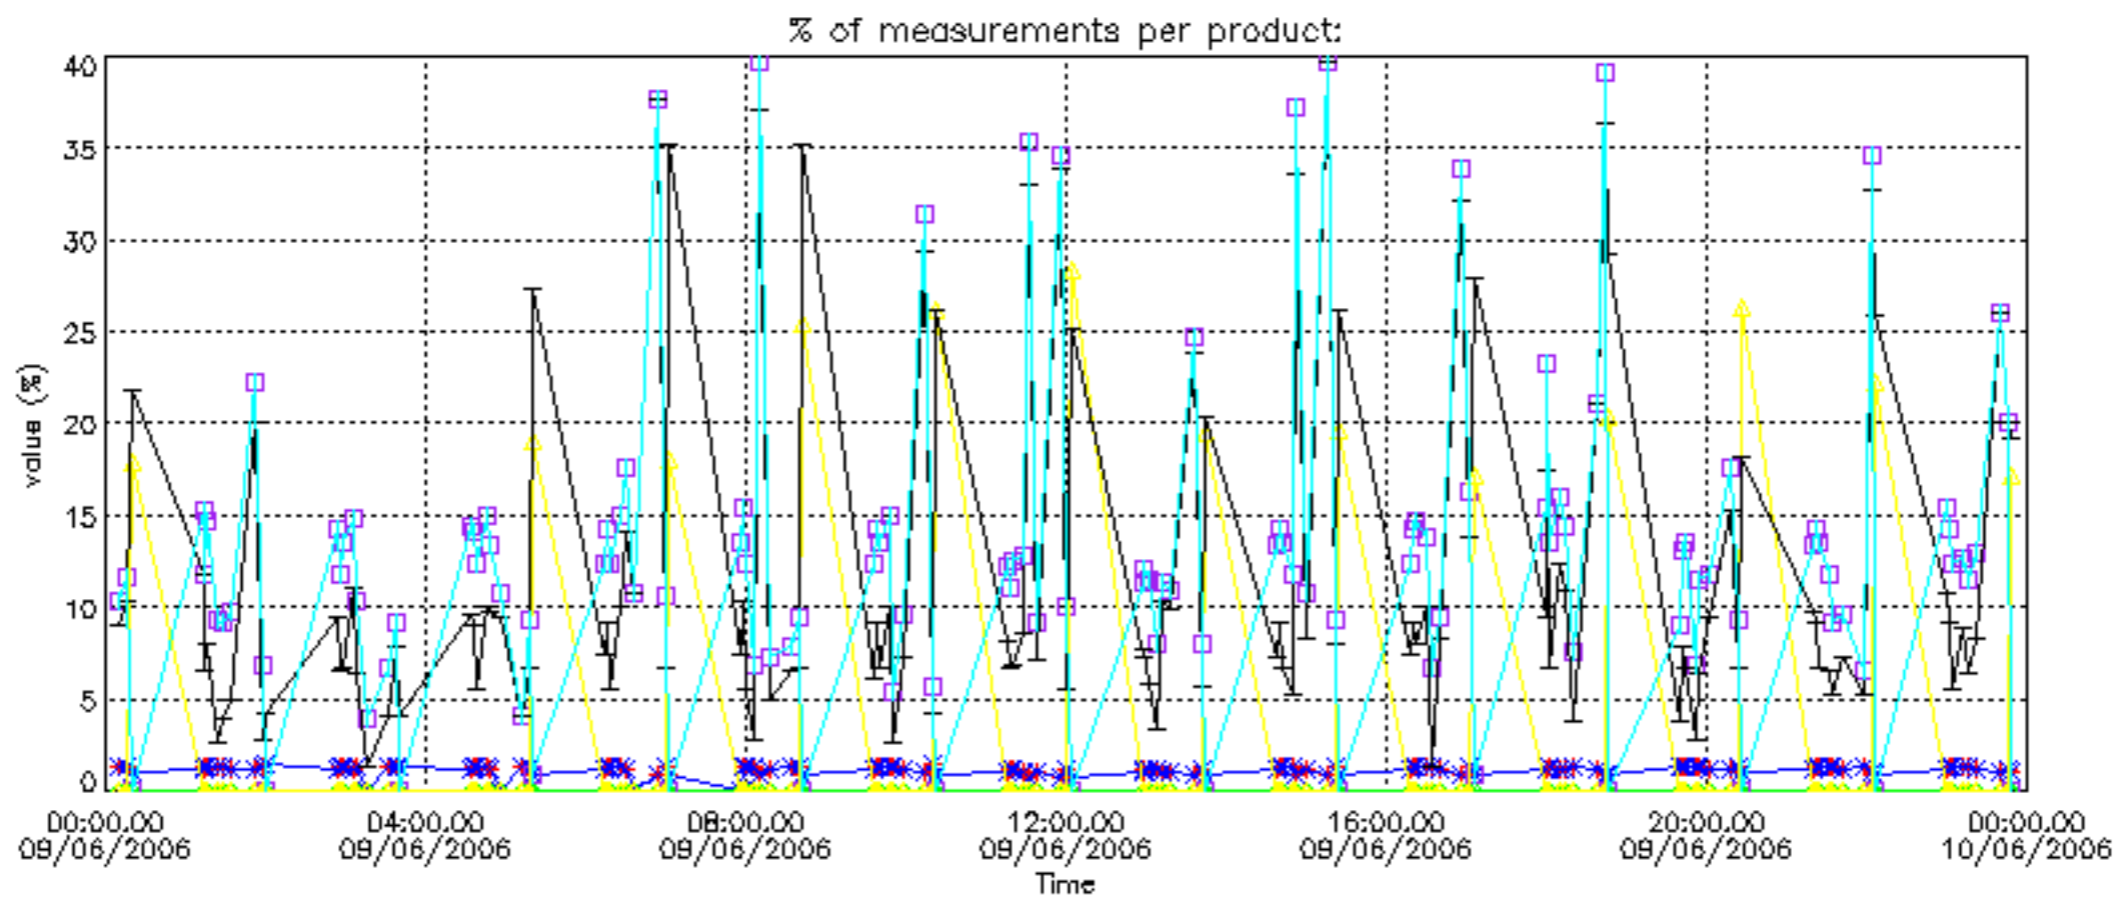

Percentage of cosmic ray hits per profile

Percentage of datation errors per profile