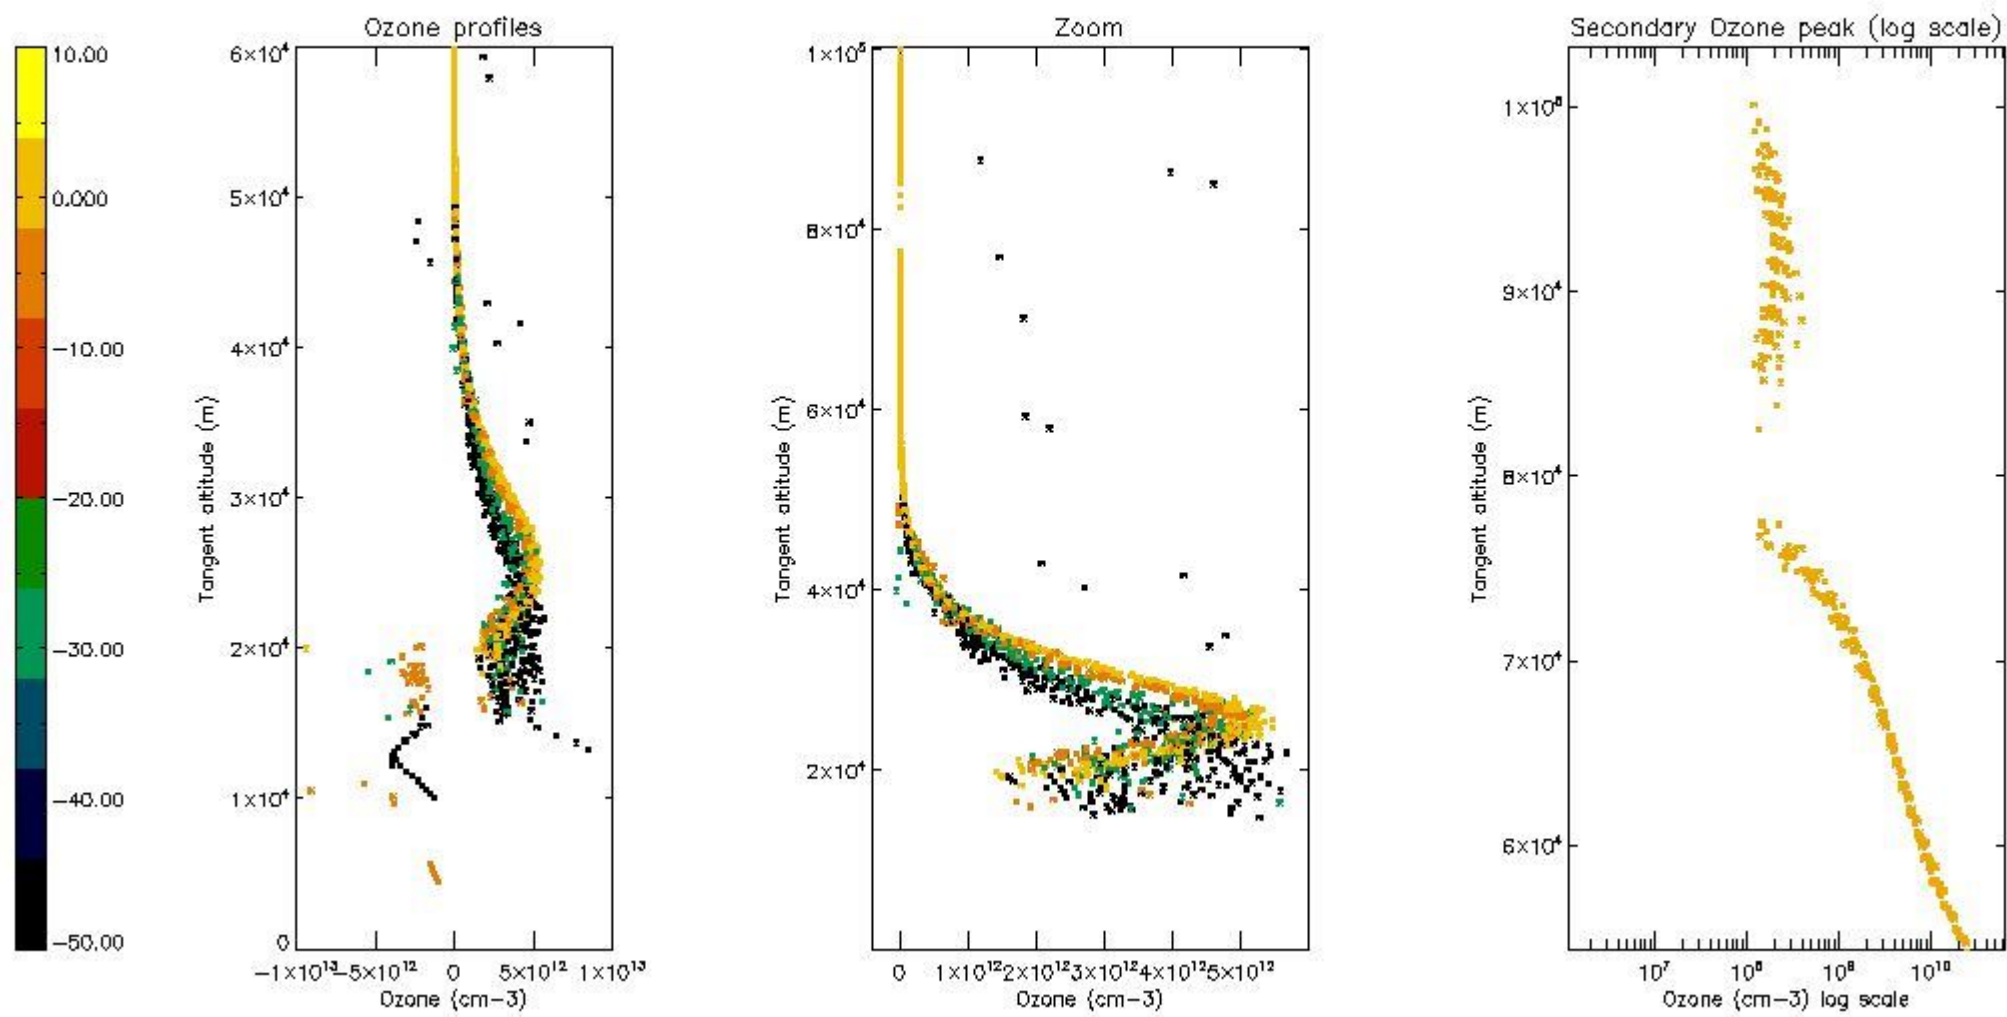

STD < 10	6
STD < 5	3

5.2 Plot ozone profiles for all STD (dark without errors)

The colorbar represents the latitude.

5.3 Plot ozone profiles where STD < 20% (dark without errors)

The colorbar represents the latitude.