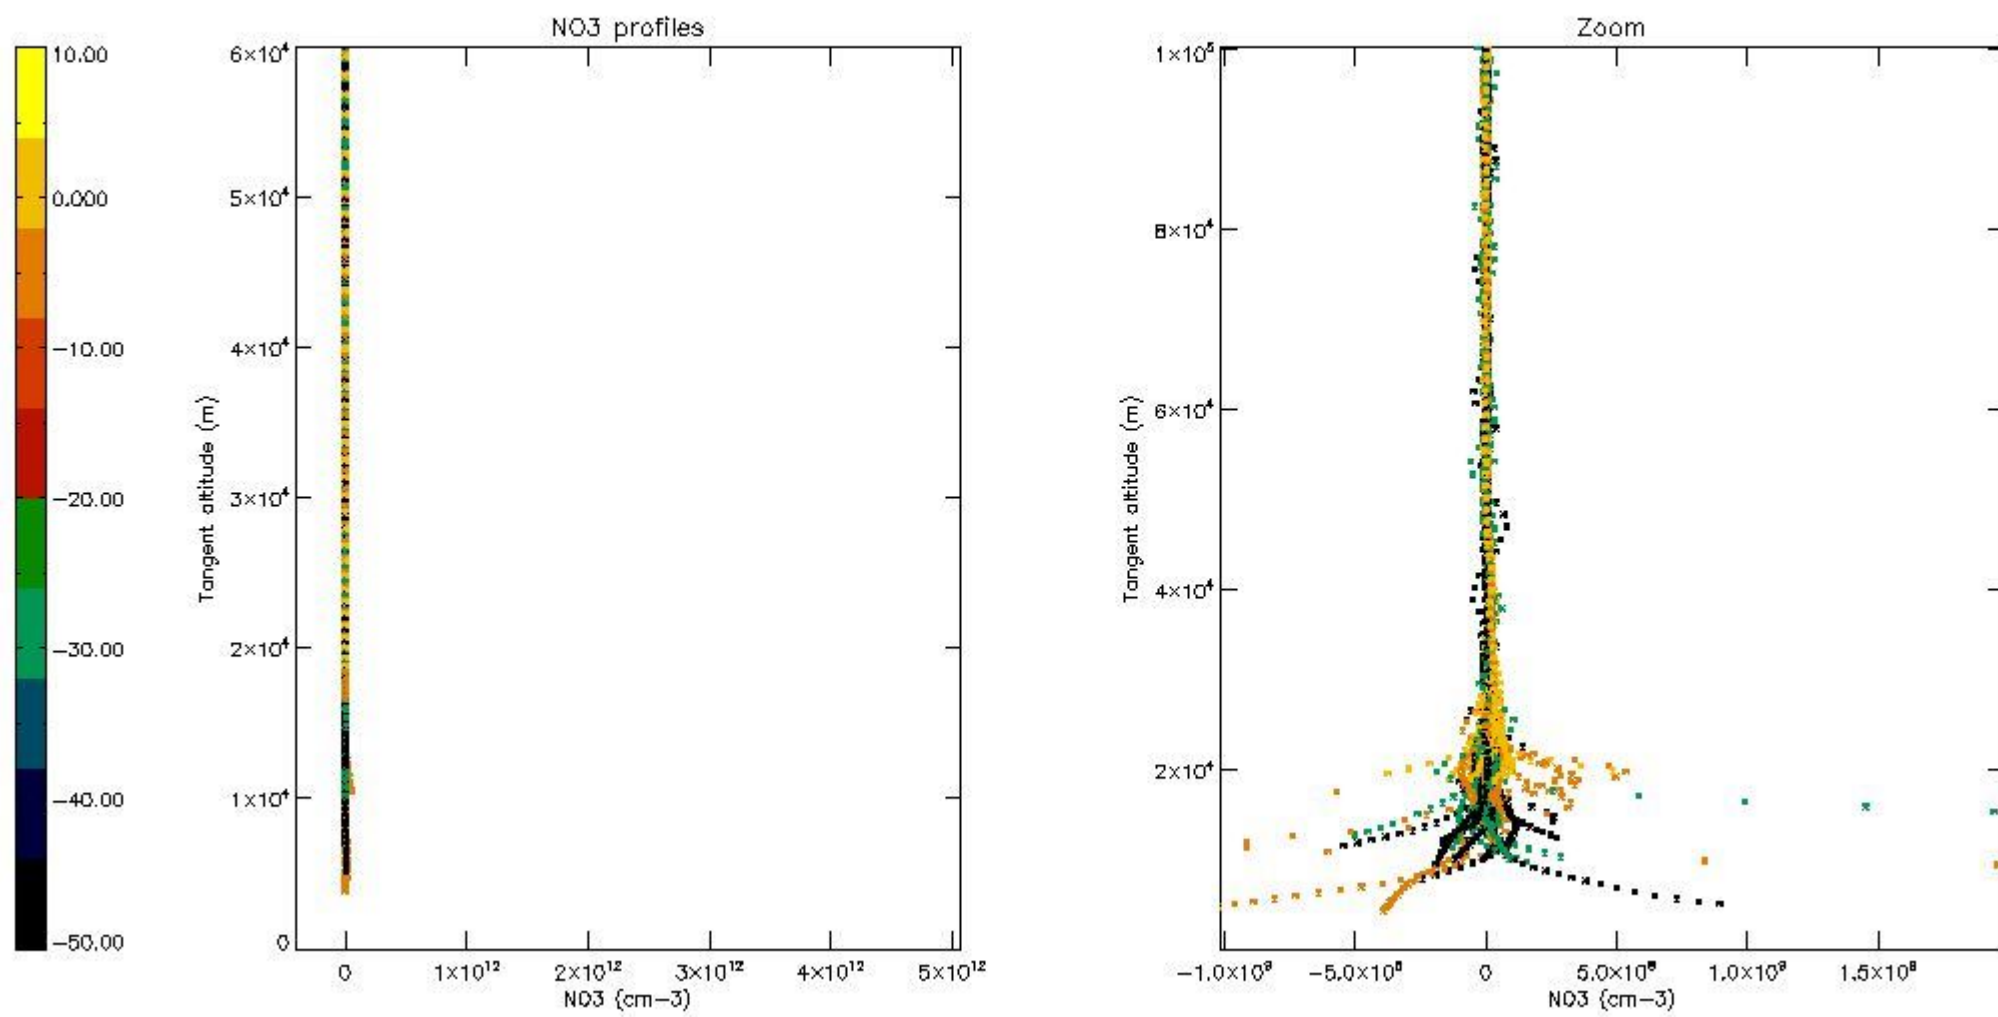

The colorbar represents the latitude.

*5.7 Plot NO3 profiles for all STD (dark without errors)*

The colorbar represents the latitude.

*5.8 Plot H2O profiles for all STD (only for occultations of stars 1,2,3,4,13,14,16,26,63 dark without errors)*