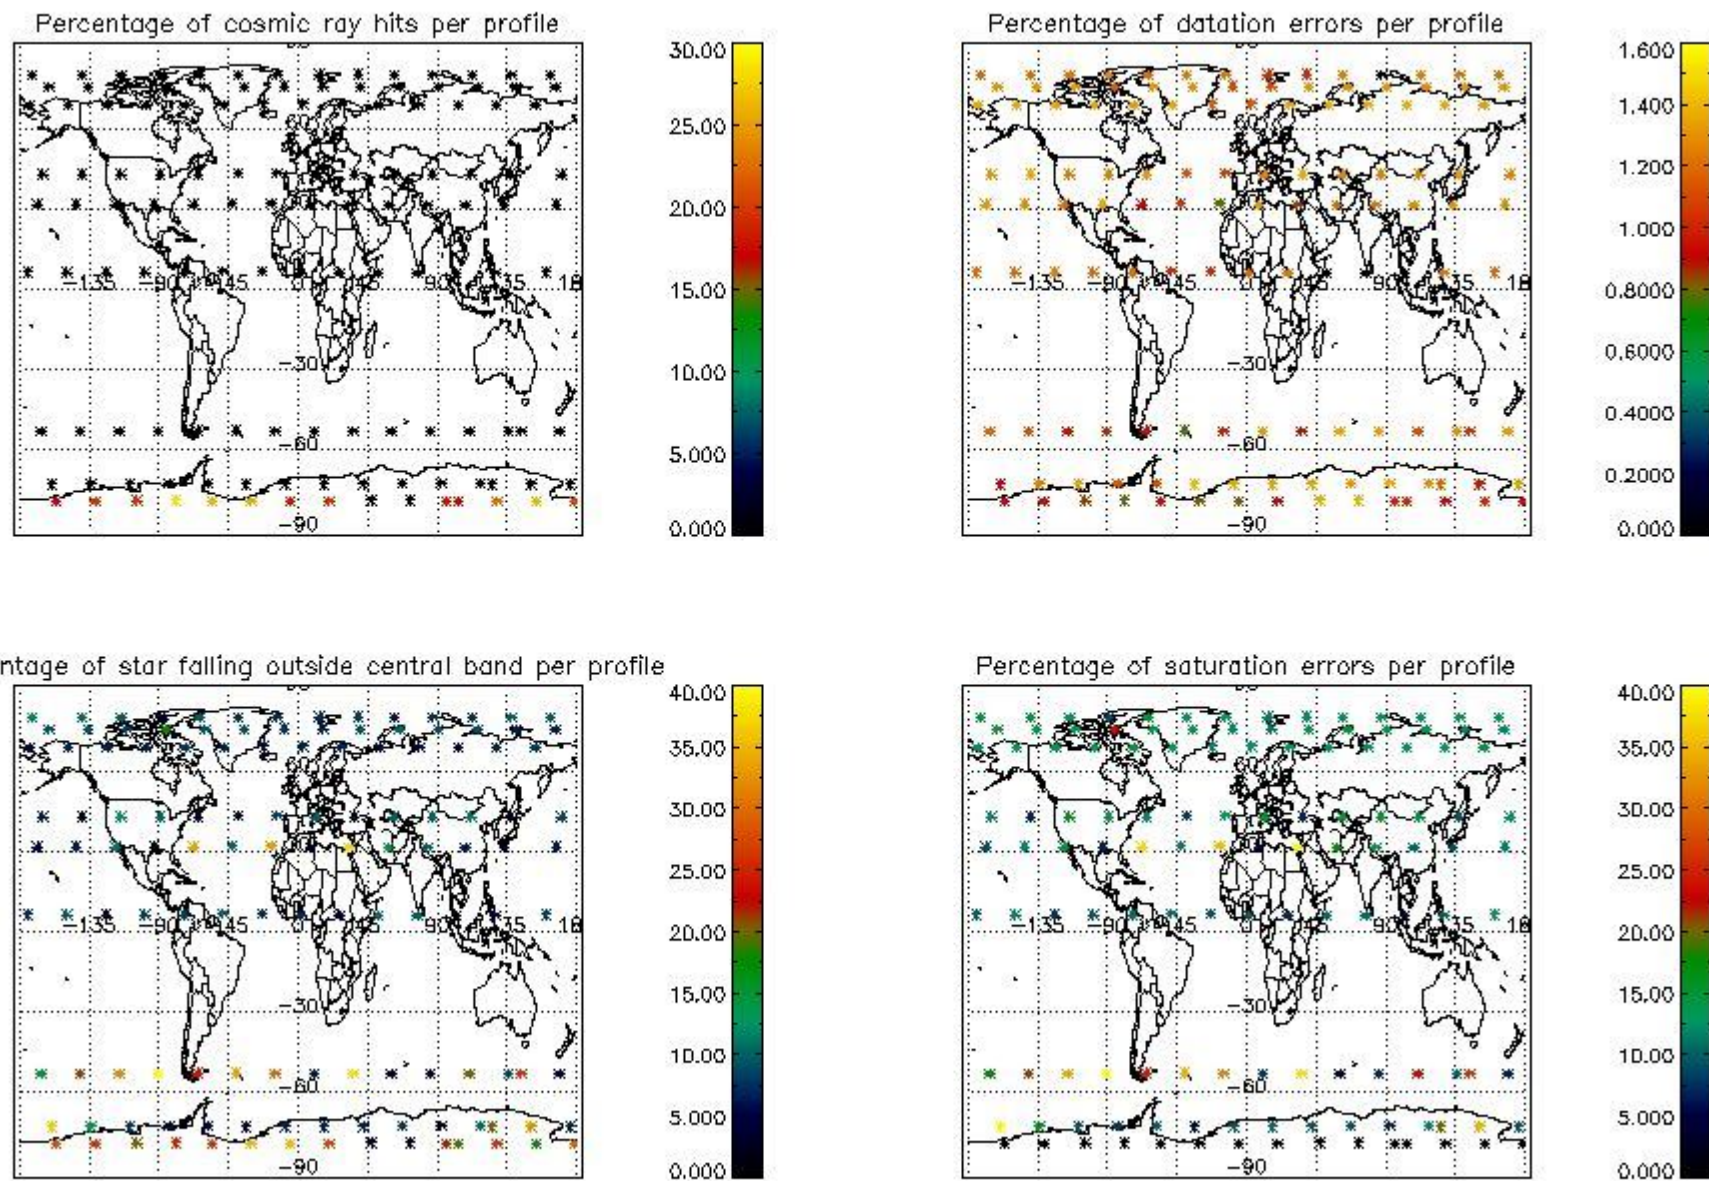

##### 4.1 Plot quality information per product (time dependant) coming from level 1b processing

###### 4.1.1 Plot level 1 quality information per product (time dependant): ENVISAT ASCENDING passes

4.1.2 Plot level 1 quality information per product (time dependant): ENVI SAT DESCENDING passes

*4.2 Plot quality information per product coming from level 1b processing (world map)*

*4.2.1 Plot level 1 quality information per product (world map): ENVISAT ASCENDING passes*

4.2.2 Plot level 1 quality information per product (world map): ENVISAT DESCENDING passes